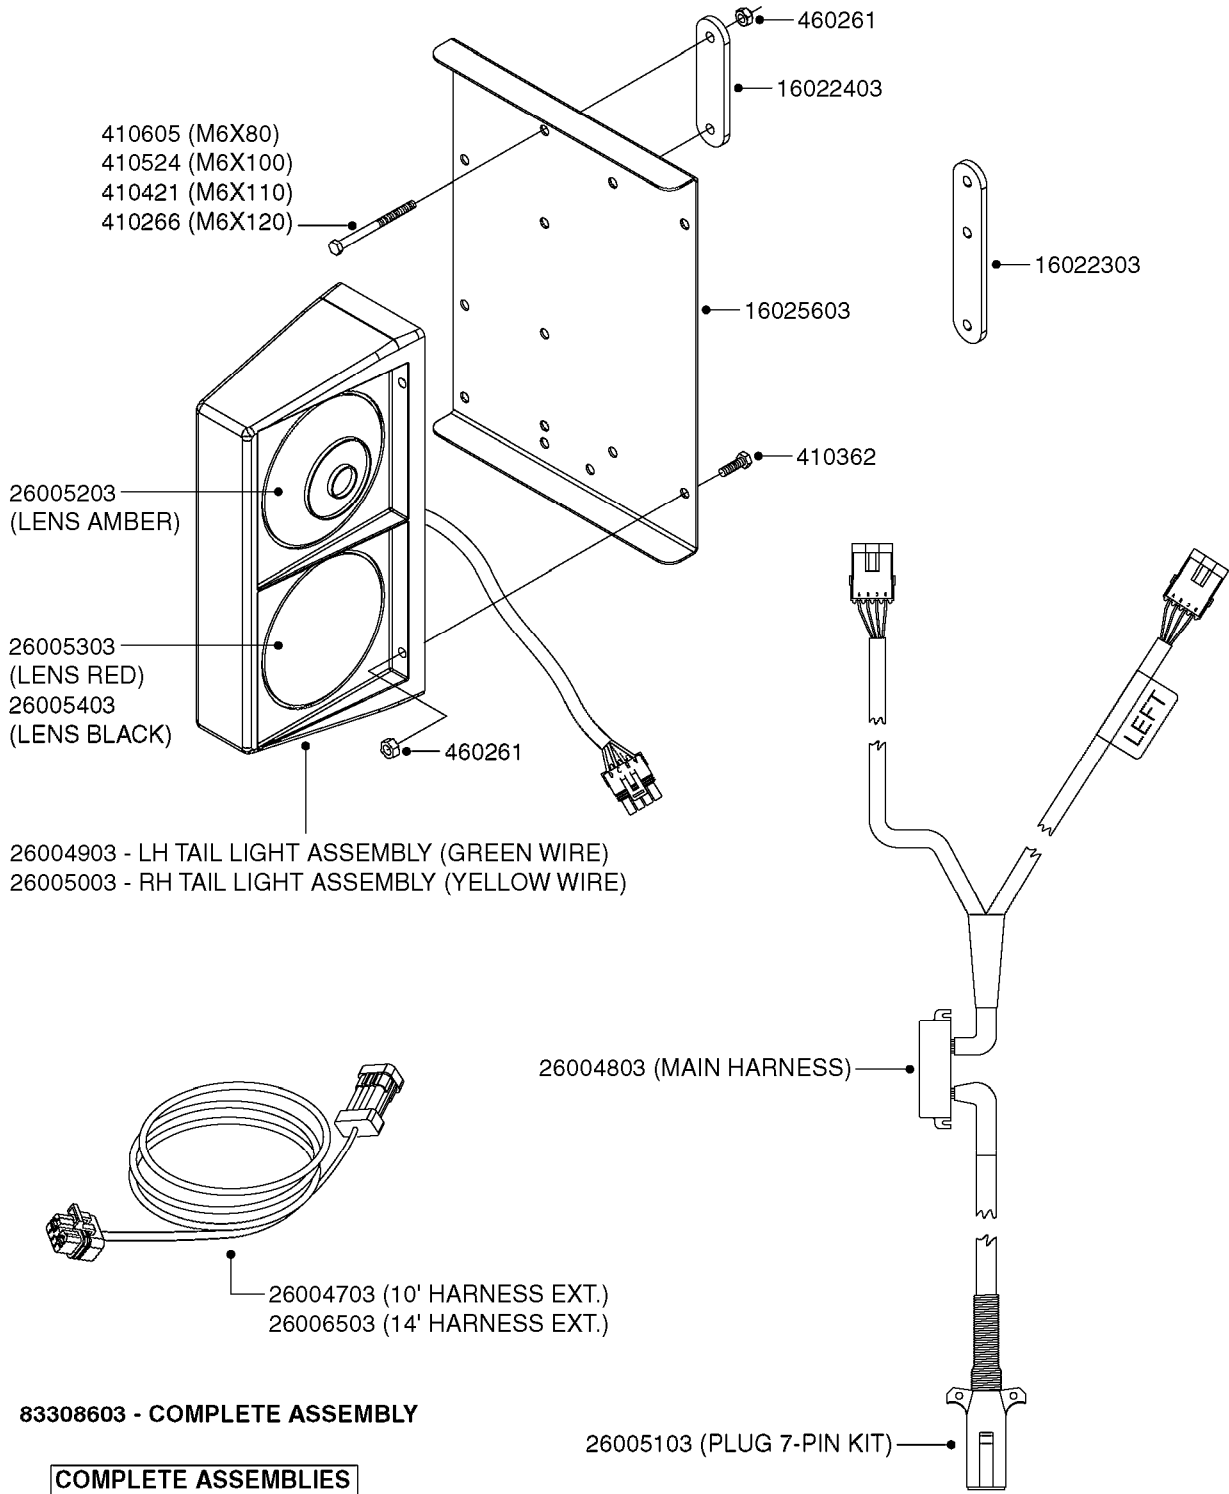

TRAFFIC LIGHT KIT
M0160-HIN, 01:01:16

Page

0

Date

16.03.2016 13:31

COMPLETE ASSEMBLIES
WHOLEGOODS ITEMS

M0160

TRAFFIC LIGHT KIT
M0160-HIN, 01:01:16

Page 1

Date 16.03.2016 13:31

parts-n°	order qty	description
410266	1	BOLT HEX 8.8 DEL M6X120
410362	1	BOLT HEX 8.8 SS M6X20 FT
410421	1	BOLT HEX M6X110 DIN931-A2 SS
410524	1	BOLT HEX 8.8 DEL M6X100
410605	1	BOLT HEX 8.8 DEL M6X80
460261	1	NUT HEX M6X1 LOCK A2 DIN985
16022303	1	BRACKET 100MM TUBE
16022403	1	BRACKET 60MM TUBE
16025603	1	BRACKET TAIL LIGHT DUAL LAMP
26004703	1	HARNESS 13' EXT 4 WIRE WP
26004803	1	HARNESS MAIN TAIL LIGHT
26004903	1	TAIL LIGHT GREEN WIRE LH
26005003	1	TAIL LIGHT YELLOW WIRE RH
26005103	1	PLUG 7-PIN AG TAIL LIGHT
26005203	1	LENS AMBER BEFORE 2009
26005303	1	LENS RED BEFORE 2009
26005403	1	LENS BLACK BEFORE 2009
26006503	1	HARNESS 14' EXT 4 WIRE WP
83308603	1	TRAFFIC LIGHT KIT