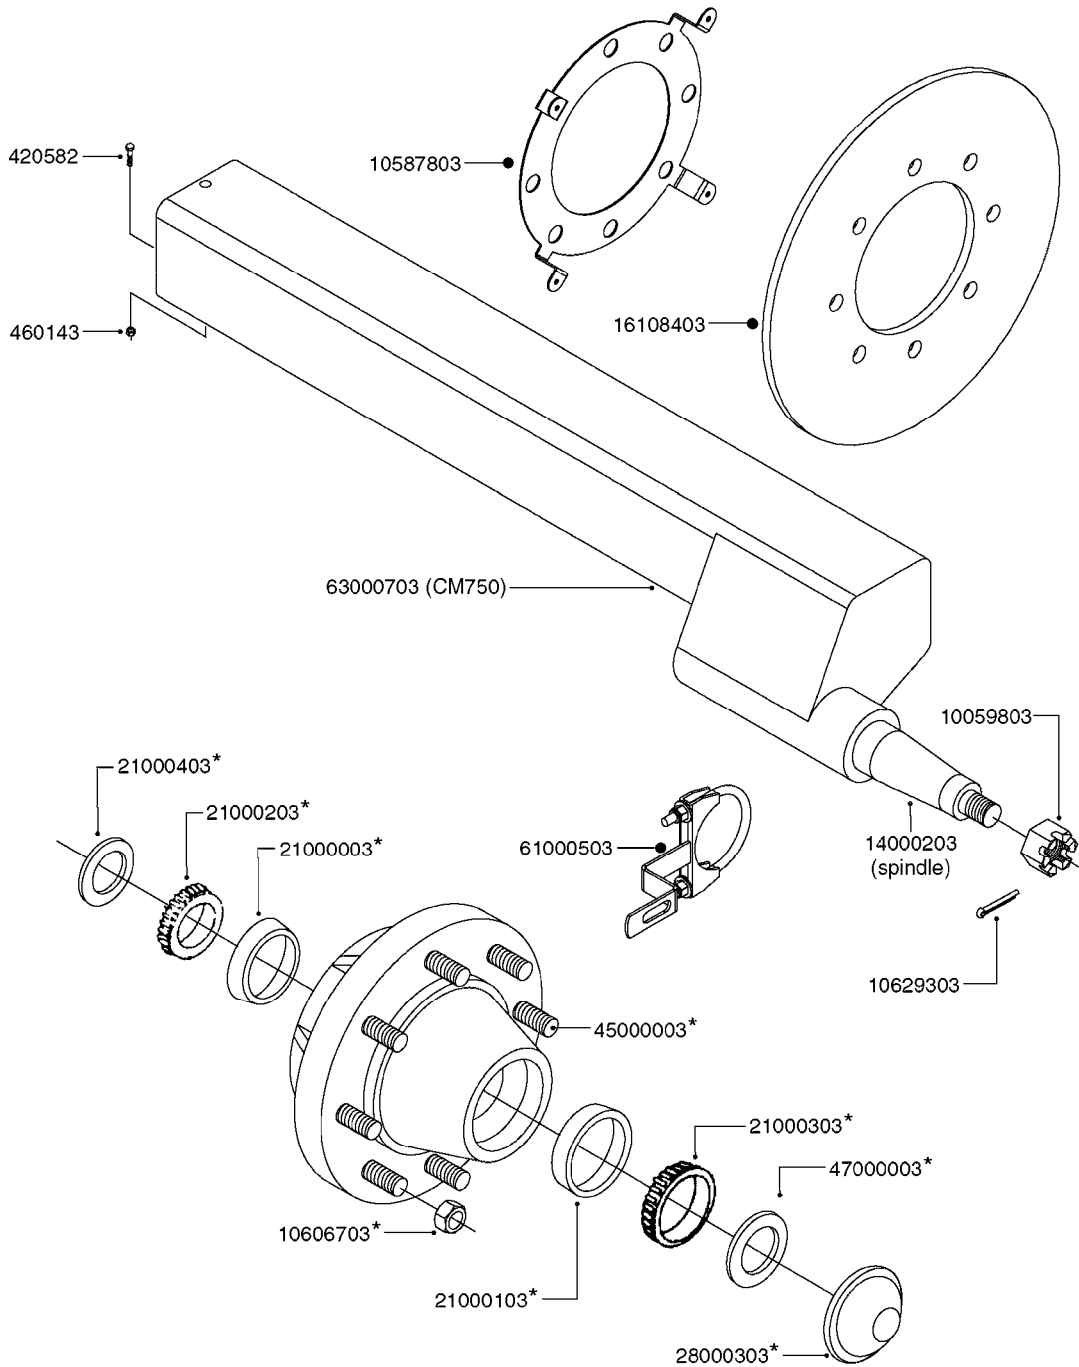

*28050103 - COMPLETE HUB ASSEMBLY

COMPLETE ASSEMBLIES
WHOLEGOODS ITEMS

E0750

HUB ASSY F. 3" SPINDLE CM750
E0750-HIN, 01:01:16

Page 1
Date 16.03.2016 13:31

parts-n°	order qty	description
420582	1	BOLT HEX 8.8 DEL M8X20 FT A2
460143	1	NUT HEX M8 LOCK A2 DIN985
10059803	1	NUT HEX NF 1"
10587803	1	MAG MNT F. SPEED SNS 8 BOLT
10606703	1	NUT HEX NF 5/8" FLANGED F.STUD
10629303	1	PIN, COTTER 7/32" X 1.75" LONG
14000203	1	SPINDLE 3" X 16" W/NUT &WASHER
16108403	1	REINFORCEMENT RING 8-8-6 HUB FOR NON-REINFORCED 3/8" RIMS ONLY
21000003	1	BEARING INNER CUP #382A
21000103	1	BEARING OUTER CUP #LM501310
21000203	1	BEARING INNER CONE #387AS
21000303	1	BEARING OUTER CONE #LM501349
21000403	1	SEAL GREASE #CR29968
28000303	1	DUST CAP #1609
28050103	1	HUB F 3" 758 7500# PACKAGE
45000003	1	STUD BOLT 5/8" X 2-1/2"
47000003	1	WASHER SPNDL 3" 1.12X2.1 .25TK
61000503	1	SPEED SNS MNT CLAMP - 3"
63000703	1	AXLE INSERT W/M CM750