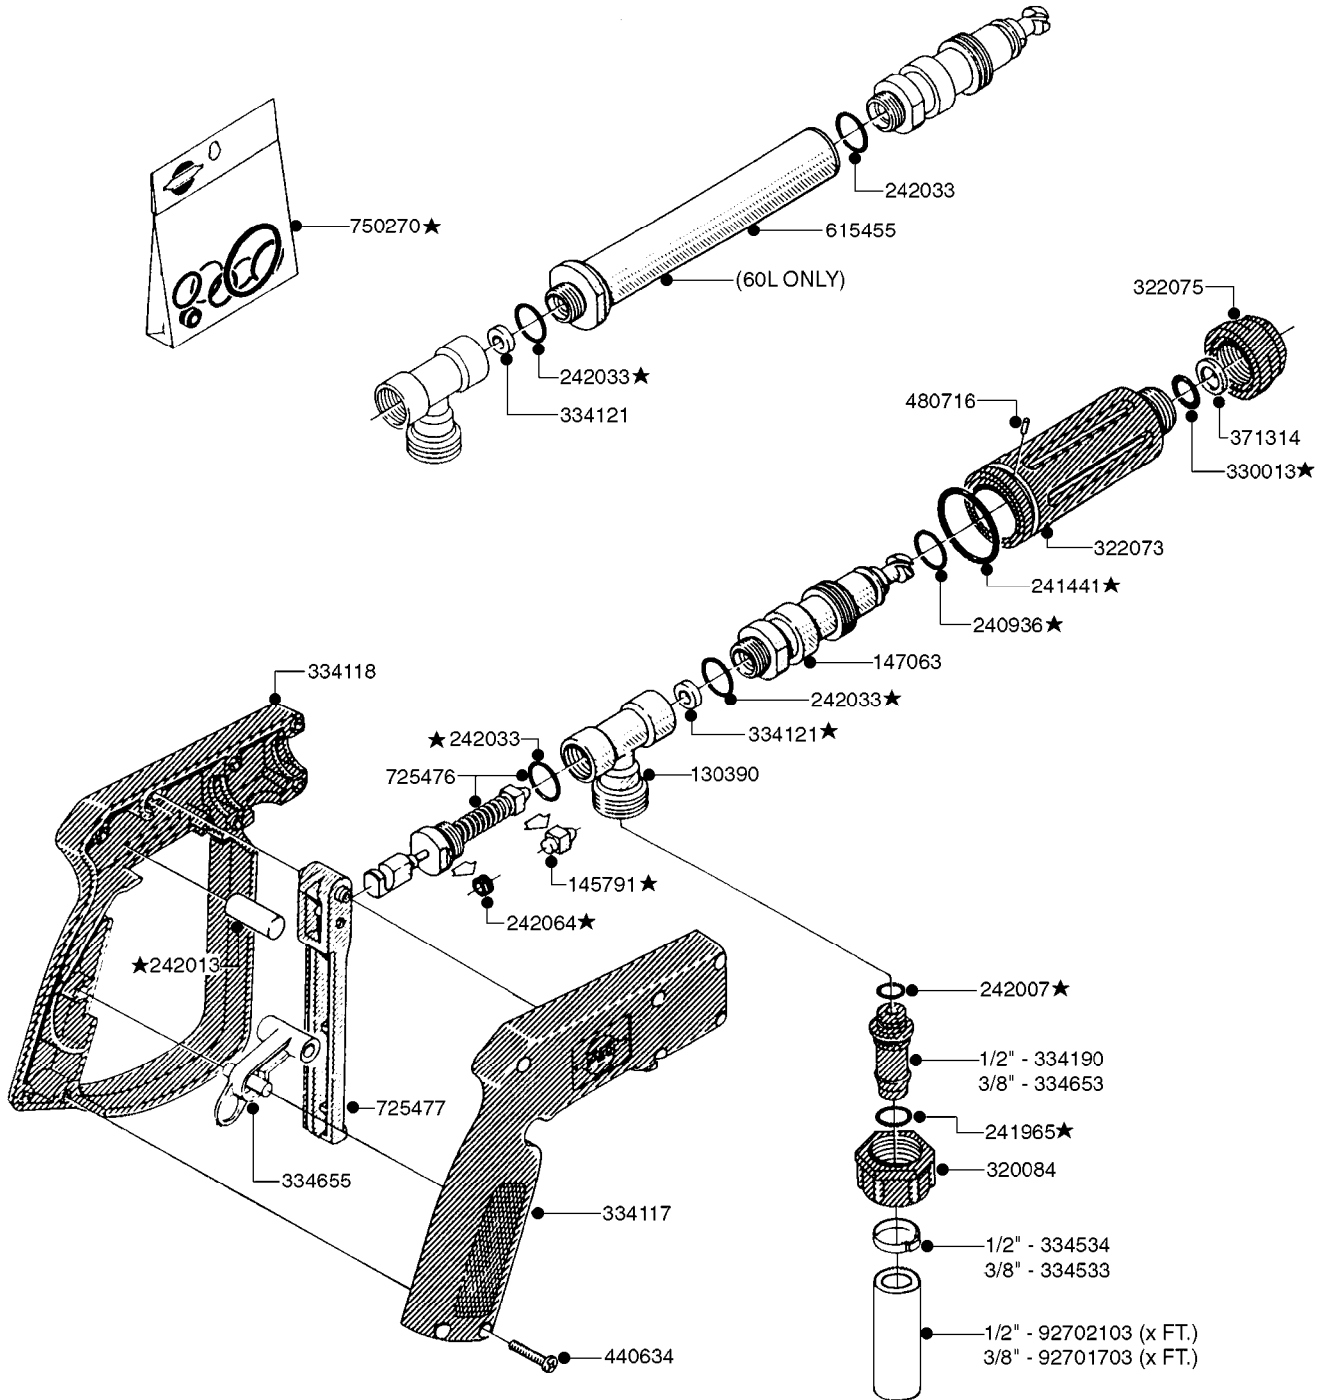

COMPLETE ASSEMBLY:
843197 - 60L
843196 - 60S

COMPLETE ASSEMBLIES
WHOLEGOODS ITEMS

K0480

HANDGUN TYPE 60S/60L POST 95
K0480-HIN, 01:01:16

Page 1
Date 16.03.2016 13:31

parts-n°	order qty	description
130390	1	TEE 3/8'X 1/2' BSP F.TYPE 60S
145791	1	CONE FOR ON/OFF
147063	1	SWIRL F.SPRAY GUN TYPE 60
240936	1	O-RING D13.3X2.4 NITRIL
241441	1	O-RING D29.3X3
241965	1	O-RING 12.1 X 1.6
242007	1	O-RING D9.1X1.6
242013	1	SPRING RUBBER F/TRIGGER
242033	1	O-RING
242064	1	SLEEVE RUBBER 3X8X4MM
320084	1	FITT.DK NUT 1/2" BSP
322073	1	HOUSING F.SWIRL TYPE 60S H.G.
322075	1	HOUSING F. NOZZLE
330013	1	O-RING D15/D10X2.5 F.3/8"NUT
334117	1	HANDLE PIECE RIGHT F.60S/60L
334118	1	HANDLE PIECE LEFT F.60S/60L
334121	1	SEAT FOR ON-OFF TYPE
334190	1	FITT.DK HB 1/2' F. PISTOL 60S
334533	1	CLAMP HOSE PLASTIC 3/8"
334534	1	CLAMP HOSE PLASTIC 1/2"
334653	1	FITT.DK HB 3/8' F.HANDGUN
334655	1	TRIGGER SAFETY F.60S/60L GUN
371314	1	NOZZLE CERAMIC 1099-20
440634	1	SCREW 5/8"
480716	1	PIN D3X6 STAINLESS
615455	1	TUBE F.LANCE TYPE 60L
725476	1	SPINDLE
725477	1	TRIGGER
750270	1	GASKET KIT F.SPRAY GUN
843196	1	GUN, MODEL 60S
843197	1	HANDGUN KIT TYPE 60 LONG
92701703	1	HOSE R X3/8" X300PSI WP X0012"
92702103	1	HOSE R X1/2" X300PSI WP X0012"