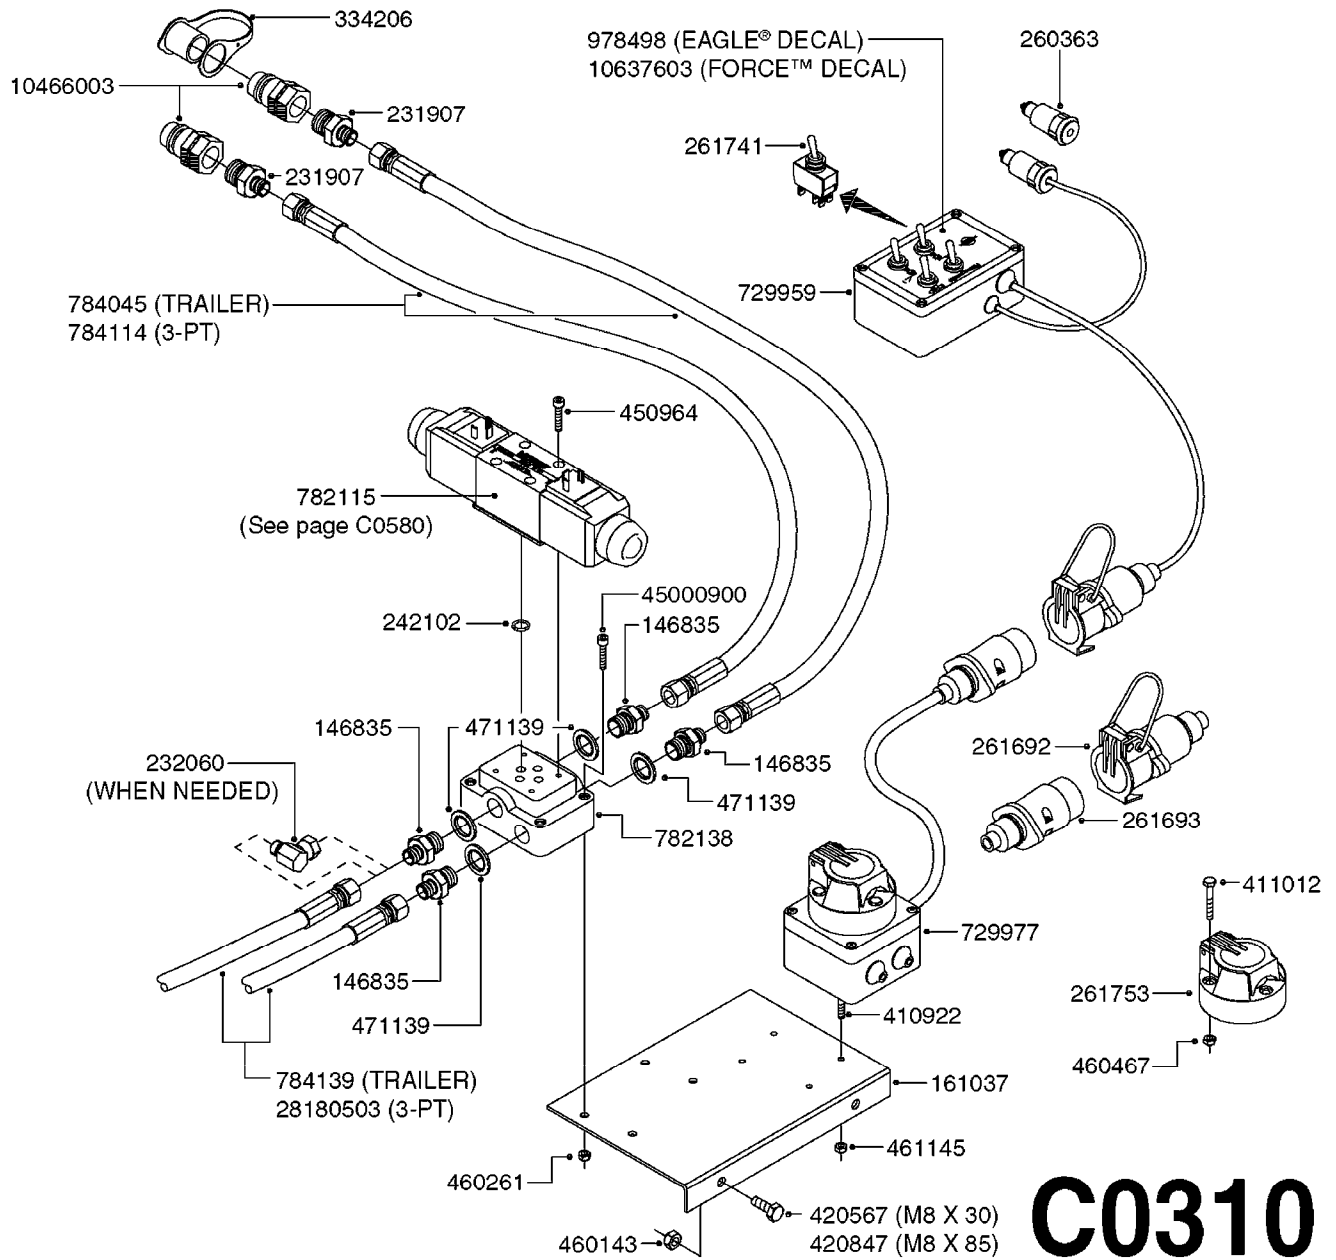

# C0260

HYD EAG HZ 45-66' W/DH CONTROL  
C0260-HIN, 01:01:16

Page 1  
Date 16.03.2016 13:30

parts-n°	order qty	description
145912	1	BUSHING D19.8/D17.0X7MM
146324	1	SHAFT D16.8 L102/2 X 5
146587	1	PIN D16.8 X 65
146835	1	HEX NIPPLE 1/4" - 3/8" BSP
146839	1	HEX NIPPLE 1/4"X3/8" BSP 0.7MM
146850	1	HEX NIPPLE 3/8"x3/8" - 1.8mm
146992	1	BUSHING F.CYLINDER
151872	1	BUSHING D22.0/18.0 10MM
160802	1	MOUNT PLATE F.HYD SOLENOID'HZ'
160803	1	COVER PLATE F.HYD SOLENOID'HZ'
210728	1	BEARING F.LINK HEAD M17
210879	1	LINK HEAD M16 x D17
231906	1	HEX NIPPLE 3/8"BSP X 1/2"NPT
231907	1	HEX NIPPLE 1/4"BSP X 1/2"NPT
240866	1	DOWTYSEAL 3/8"
242102	1	O-RING Ø9.25X1.78 NITRIL 90SH
260363	1	PLUG 2 POLE 12V
261692	1	PLUG ELEC.7 POLE FEMALE F.CABL
261693	1	PLUG ELEC. 7 POLE MALE
261741	1	SWITCH 2 POLE 12V TOGGLE PRESS
261753	1	PLUG ELEC.7 POLE FEMALE F.BASE
270561	1	SCREW W/SPRING ASSY. (QTY 1)
284029	1	COVER PLUS D10.5/12.0X5.0
284412	1	HOSE HY 3/8" X 315" STR+STR
410185	1	BOLT HEX 8.8 DEL M6X16 A2
411012	1	SCREW M5X30 STAINLESS
420847	1	BOLT HEX 8.8 DEL M8X85
440673	1	SCREW F.PLASTIC 5X12 SS
450964	1	SCREW M5X30 F.CYLINDER
460143	1	NUT HEX M8 LOCK A2 DIN985
460261	1	NUT HEX M6X1 LOCK A2 DIN985
460467	1	NUT HEX M5 GALV.
461198	1	NUT HEX M16X2 JAMB
461249	1	NUT HEX M22X1.5
471139	1	WASHER D22/D17X1.5 BRASS
480384	1	PIN COTTER 3/16 x 1-1/2"
729668	1	DISTRIBUTION BOX, 4 FUNCTION
729959	1	CONTROL BOX DAH 4-FUNCTION
729977	1	DAH DIRECTIONAL VLV JUNC. BOX
782080	1	MANIFOLD BLOCK, 4 FUNCTION
782115	1	HY SOLENOID VALVE DH HYD
782138	1	HY-BLOCK 1-VALVE W LS-PORT
784045	1	HOSE HY X 1/4 X 157.50"STR+STR
784056	1	HOSE HY X 1/4 X 394.00"STR+ELB
784091	1	HOSE HY X 1/4 X 295.25"STR+ELB
10466003	1	COUPLER PIONEER 8010-04 1/2NPT
28341503	1	HOSE HY X1/4X078.75"STR+ELB
28342603	1	HOSE HY X1/4X066.93"STR+ELB
28449403	1	HOSE HY X1/4X057.08"STR+ELB
75075000	1	SEAL KIT 78122600/27/28/29
78120300	1	CYLINDER 60/50/30 1100MM
78122700	1	CYLINDER 40/22X300MM RED
78122900	1	CYLINDER 40/22X300MM RED