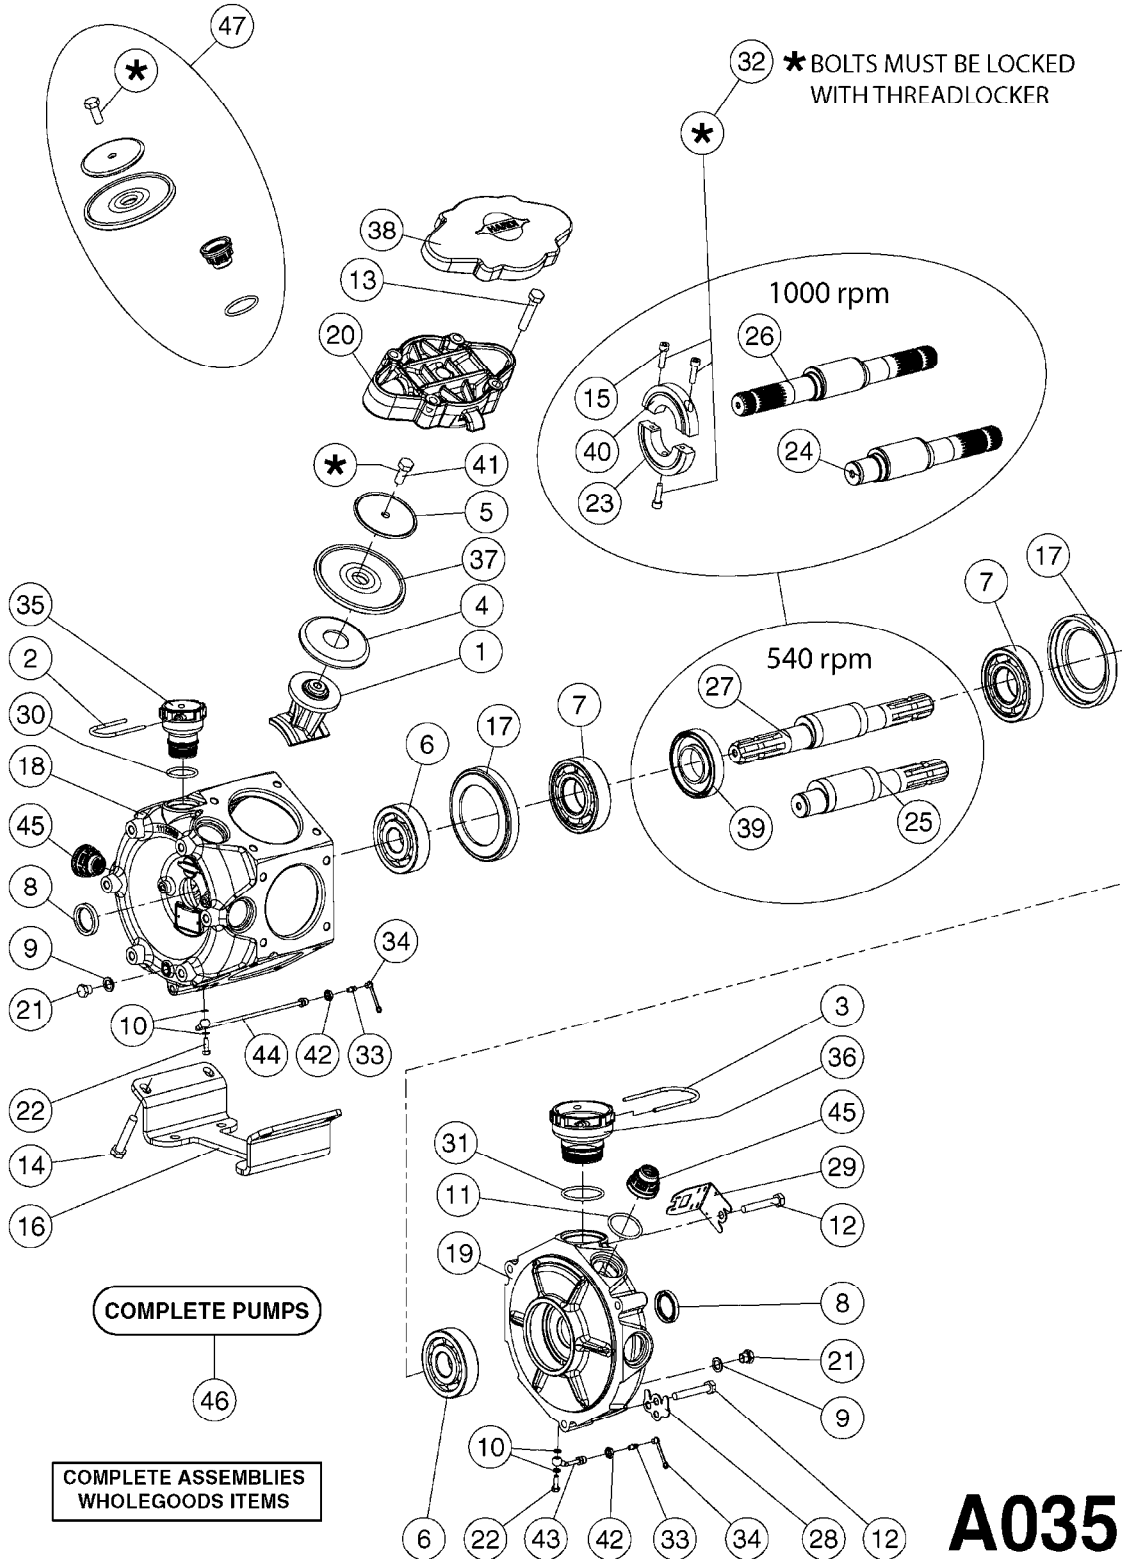

PUMP - 464 540/1000 RPM
A0350-HIN, 01:01:16

Page 1

Date 16.03.2016 13:30

Pos.	parts-n°	order qty	description
1	111622	1	CONNECTING ROD 463/5.5MM
1	111623	1	CONNECTING ROD 463/10MM
1	111624	1	CONNECTING ROD 463/12MM
1	111645	1	CONNECTING ROD 463/6.5MM
2	145996	1	FITT.DK S-67 FORK
3	145997	1	FITT.DK S-93 FORK
4	161012	1	DIAPHRAGM BACKING DISC F. 463
5	161175	1	DIAPHRAGM DISC F. 463 PUMP
6	210221	1	BEARING BALL 6407
7	210232	1	BEARING BALL 6310
8	210243	1	SEAL OIL 35 X 47 X 7
9	241404	1	DOWTY SEAL 1/4"
10	242374	1	WASHER Ø10/Ø6X1 COPPER
11	330072	1	O-RING D53.5/D45.5X4
12	421072	1	BOLT HEX 8.8 RAW M10X65
13	430312	1	BOLT HEX 8.8 RAW M12X60
14	430437	1	BOLT HEX 8.8 RAW M12X65
15	450995	1	BOLT ALLEN M8X30 DIN 912 RAW
16	614628	1	FOOT FOR PUMP 460-463 PAINTED
17	11171900	1	METAL SPACER F. 364/464 MACHINED
18	11172200	1	PUMP HOUSE 464 MACHINED 5/4" BSP RED
19	11172600	1	FRONTPART 464 MACHINED 2" BSP RED
20	11173000	1	VALVE COVER.464 MACHINED RED
21	14010400	1	PLUG 1/4" BSP
22	14120400	1	BANJOBOLT M6 X 19
23	14120700	1	COUNTERWEIGHT 364/464-1000
24	14137300	1	CRANKSHAFT 364/464-5.5 1000
24	14137400	1	CRANKSHAFT 364/464-6.5 1000
25	14137600	1	CRANKSHAFT 364/464-10
25	14137700	1	CRANKSHAFT 464-12
26	14137900	1	CRANKSHAFT 364/464-5.5 GG 1000
26	14138000	1	CRANKSHAFT 364/464-6.5 GG 1000
27	14138200	1	CRANKSHAFT 364/464-10 GG
27	14138300	1	CRANKSHAFT 464-12 GG
28	16383000	1	GREASE NIPPLE PLATE 464
29	16390600	1	BRACKET FOR RPM SENSOR
30	24266600	1	O-RING D 38,0 X 4,0 70SH.NITR
31	24266800	1	O-RING D 54,0 X 4,0 70SH.NITR
32	28045503	1	LOCTITE 262 .5ML (.017oz.)
33	28163300	1	GREASE NIPPLE H1 M6X1 DIN 7412
34	28163400	1	CAP F. GREASENIPPLE YELLOW M6X1
35	32242200	1	FITTING S67 5/4" KON. RG 2014
36	32242400	1	FITTING S93 2" KON. RG 2014
37	33511600	1	DIAPHRAGM PUMP 463/464 PUMP PUR
38	33524000	1	COVER PLASTIC 464 PUMP
39	33524200	1	DISTANCE RING/GREASE SPLIT
40	39136200	1	HALFPART 364/464-1000
41	43099200	1	BOLT HEX SS M12 X 30 DIN933 A4
42	46134000	1	NUT HEX M10x1 H=2.3 NV=14 ELZIN
43	61097000	1	BANJOTUBE SHORT 464 COMPL.
44	61097100	1	BANJOTUBE LONG 464 COMPL.
45	72043600	1	VALVE FOR 462/463
46	72993500	1	PUMP 464/12-540, CM
46	72993600	1	PUMP 464/6.5 MED-2-1000
46	82168700	1	PUMP 464/12/540 OFFSET PORTS
46	82168800	1	PUMP 464/6.5/1000 OFFSET PORTS
46	82169000	1	PUMP 464/10-MOD-2-540
47	75586000	1	PUMP KIT 464