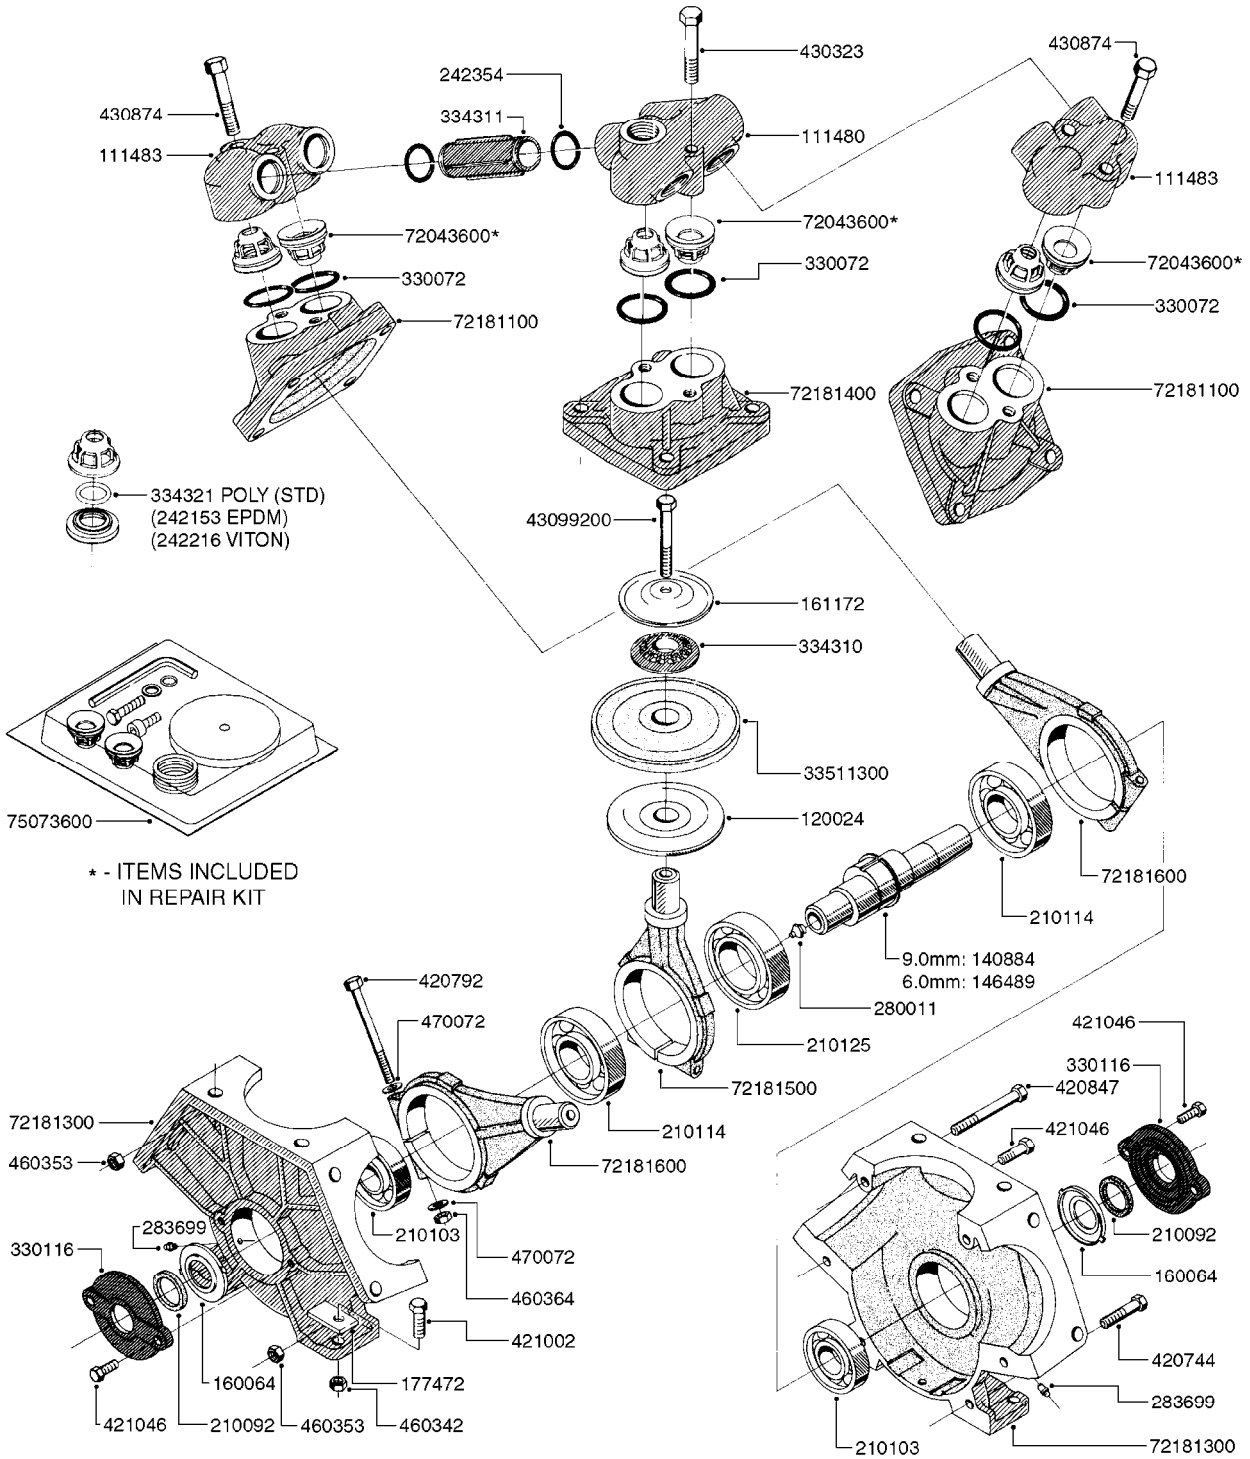

**A0220**

PUMP - 1302 W/ MOUNTING BASE  
A0220-HIN, 01:01:16

Page 1

Date 16.03.2016 13:29

parts-n°	order qty	description
111480	1	VALVE HEAD 1302 CENTER
111483	1	VALVE HEAD SIDE 1302
120024	1	DIAPHRAGM BACK DISC 1200-1300
140884	1	CRANK SHAFT MODEL 1300-9
146489	1	CRANK SHAFT MODEL 1302-6MM
160064	1	DUST PLATE
161172	1	DIAPHRAGM DISC F. 1203/1303
177472	1	BRACKET 25 X 5
210092	1	SEAL FELT D43/30X5
210103	1	BEARING BALL 6306
210114	1	BEARING BALL 6308
210125	1	BEARING BALL 6210
242153	1	O-RING D26X4 EPDM
242216	1	O-RING VITON F/1202/1302/462
242354	1	O-RING D32.2X3.0 VITON F.S-53
280011	1	GREASE NIPPLE 3/8' SAE H TR
283699	1	GREASE NIPPLE M6X1
330072	1	O-RING D53.5/D45.5X4
330116	1	SEAL RETAINER, MODEL 1300
334310	1	NYLON WASHER 1202/1302/462
334311	1	CONNECTION PIPE INLET MOD.1302
334321	1	O-RING POLY. 34.0x26.0x4.0
420081	1	BOLT HEX 8.8 DEL 3/8'X40MM
420136	1	BOLT HEX 8.8 RAW 3/8'X30MM
420221	1	BOLT HEX 7/16'X2-1/4'
420346	1	BOLT HEX 8.8 DEL 3/8'X 25MM
420357	1	BOLT HEX 8.8 RAW 3/8'X85MM
420803	1	BOLT HEX 8.8 DEL M8X90
421002	1	BOLT HEX 8.8 DEL M10X30 FT DIN933
430076	1	BOLT HEX 8.8 RAW 1/2'X60MM
430404	1	BOLT HEX 8.8 DEL M12X50
430911	1	BOLT HEX 8.8 WG 1/2" x 70MM
460062	1	NUT HEX 3/8' GALV.
460342	1	NUT HEX M10 DEL DIN934
460364	1	NUT HEX M8 GALV.
460386	1	NUT HEX M12X1.75
470072	1	WASHER D15/D8X.5 LOCK
33511300	1	DIAPHRAGM 1202-1303 POLY 2006
72043600	1	VALVE FOR 462/463
72181100	1	DIAPHRAGM COVER 1203/1303+BLTS
72181300	1	PUMP CASTING 1300 RED W/BOLTS
72181400	1	DIAPHRAGM COVER 1303 W/BOLTS
72181500	1	CONNECTING ROD, CENTER 1303
72181600	1	CONNECTING ROD, SIDE MOD.1300
75073500	1	PUMP KIT 1300/1302 "06"