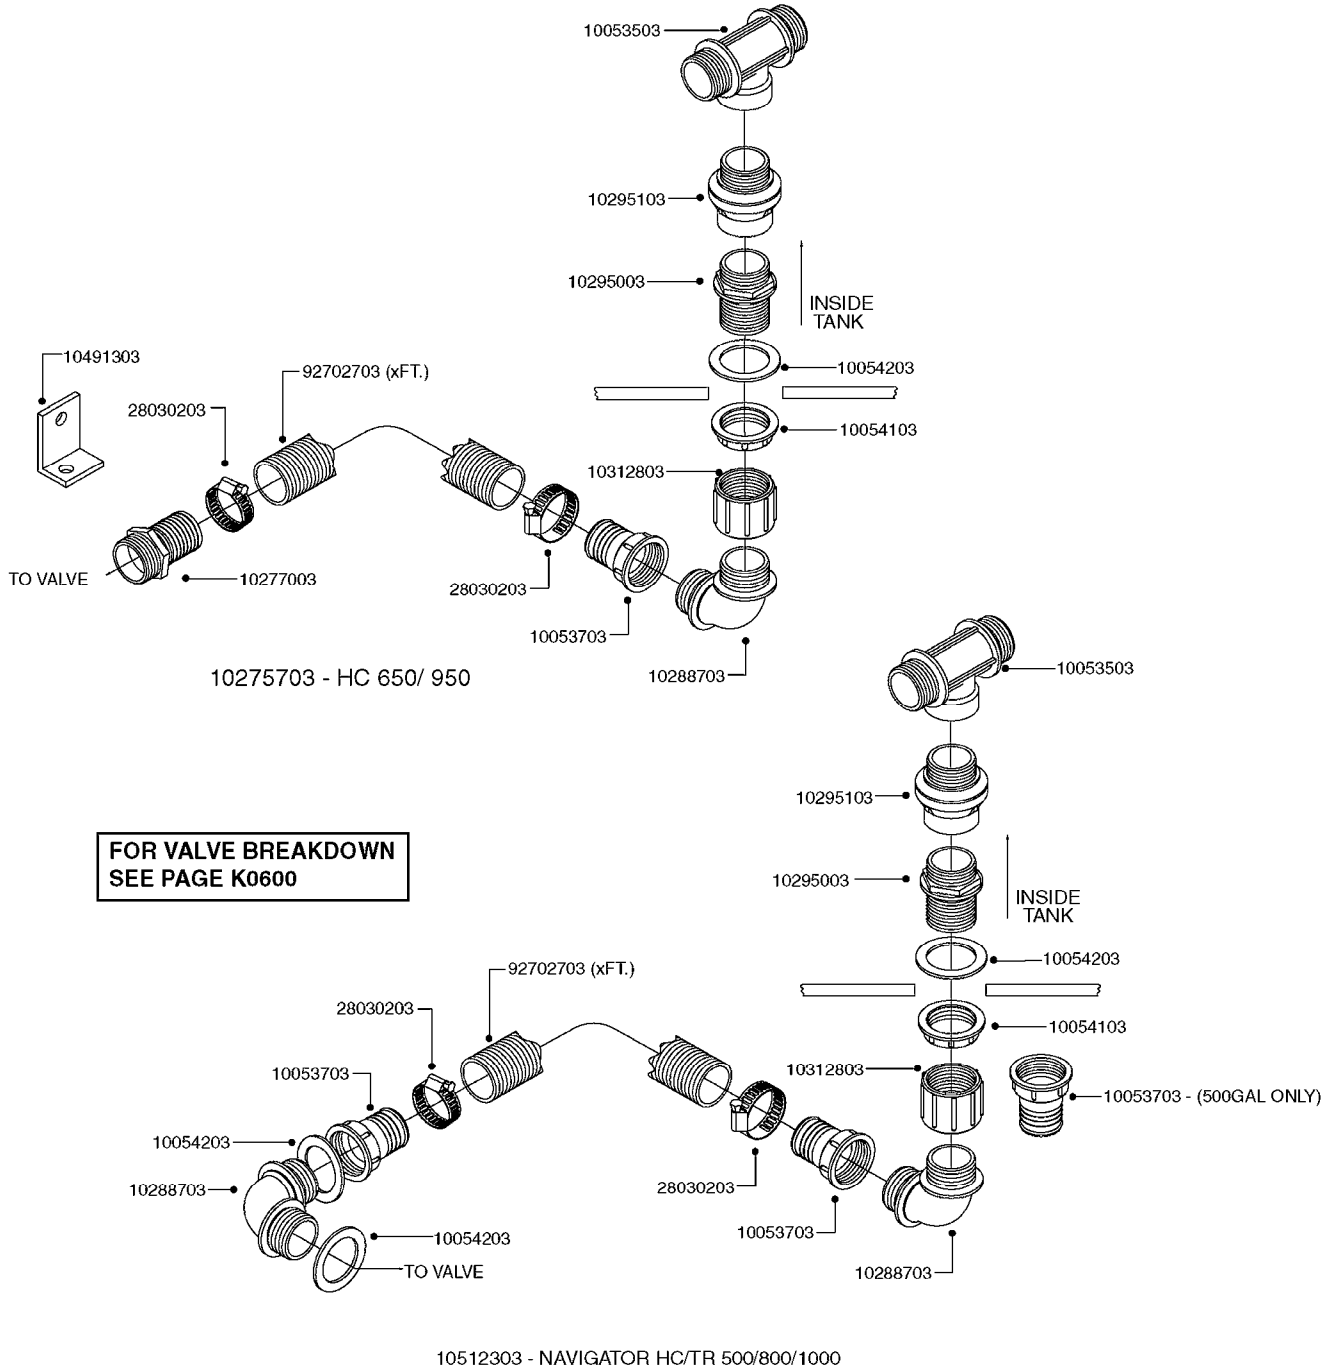

K0580

COMPLETE ASSEMBLIES
WHOLEGOODS ITEMS

QUICKFILL-PLMBNG SYS-TRLR SPYR
K0580-HIN, 01:01:16

Page 1

Date 16.03.2016 13:31

parts-n°	order qty	description
10053503	1	FITT.PO.TEE 2"MX2"FX2"M BSP
10053703	1	FITT.PO.HB STR. 2"BSP E4411
10054103	1	FITT.PO.NUT 2" BSP JAMB MCPHEE
10054203	1	GASKET F. 2" FITTINGS RUBBER
10275703	1	*QUICK FILL KIT 650/950M
10277003	1	FITT.PO.HB 2.00X2.00 MCPHEE
10288703	1	FITT.PO.EL 2MX2M 90 DEG MCPHEE
10295003	1	FITT.PO.HN 2' 250071
10295103	1	FOOT VALVE 2" 504019
10312803	1	FITT.PO.BU 2' X 2'
10491303	1	ANGLE FOR HC950 QUICK FILL
10512303	1	QUICK FILL KIT NAV. (DON'T ORD)
28030203	1	CLAMP HOSE T-BOLT S2" 235-67
92702703	1	HOSE PVC SUCT GRAY 2"