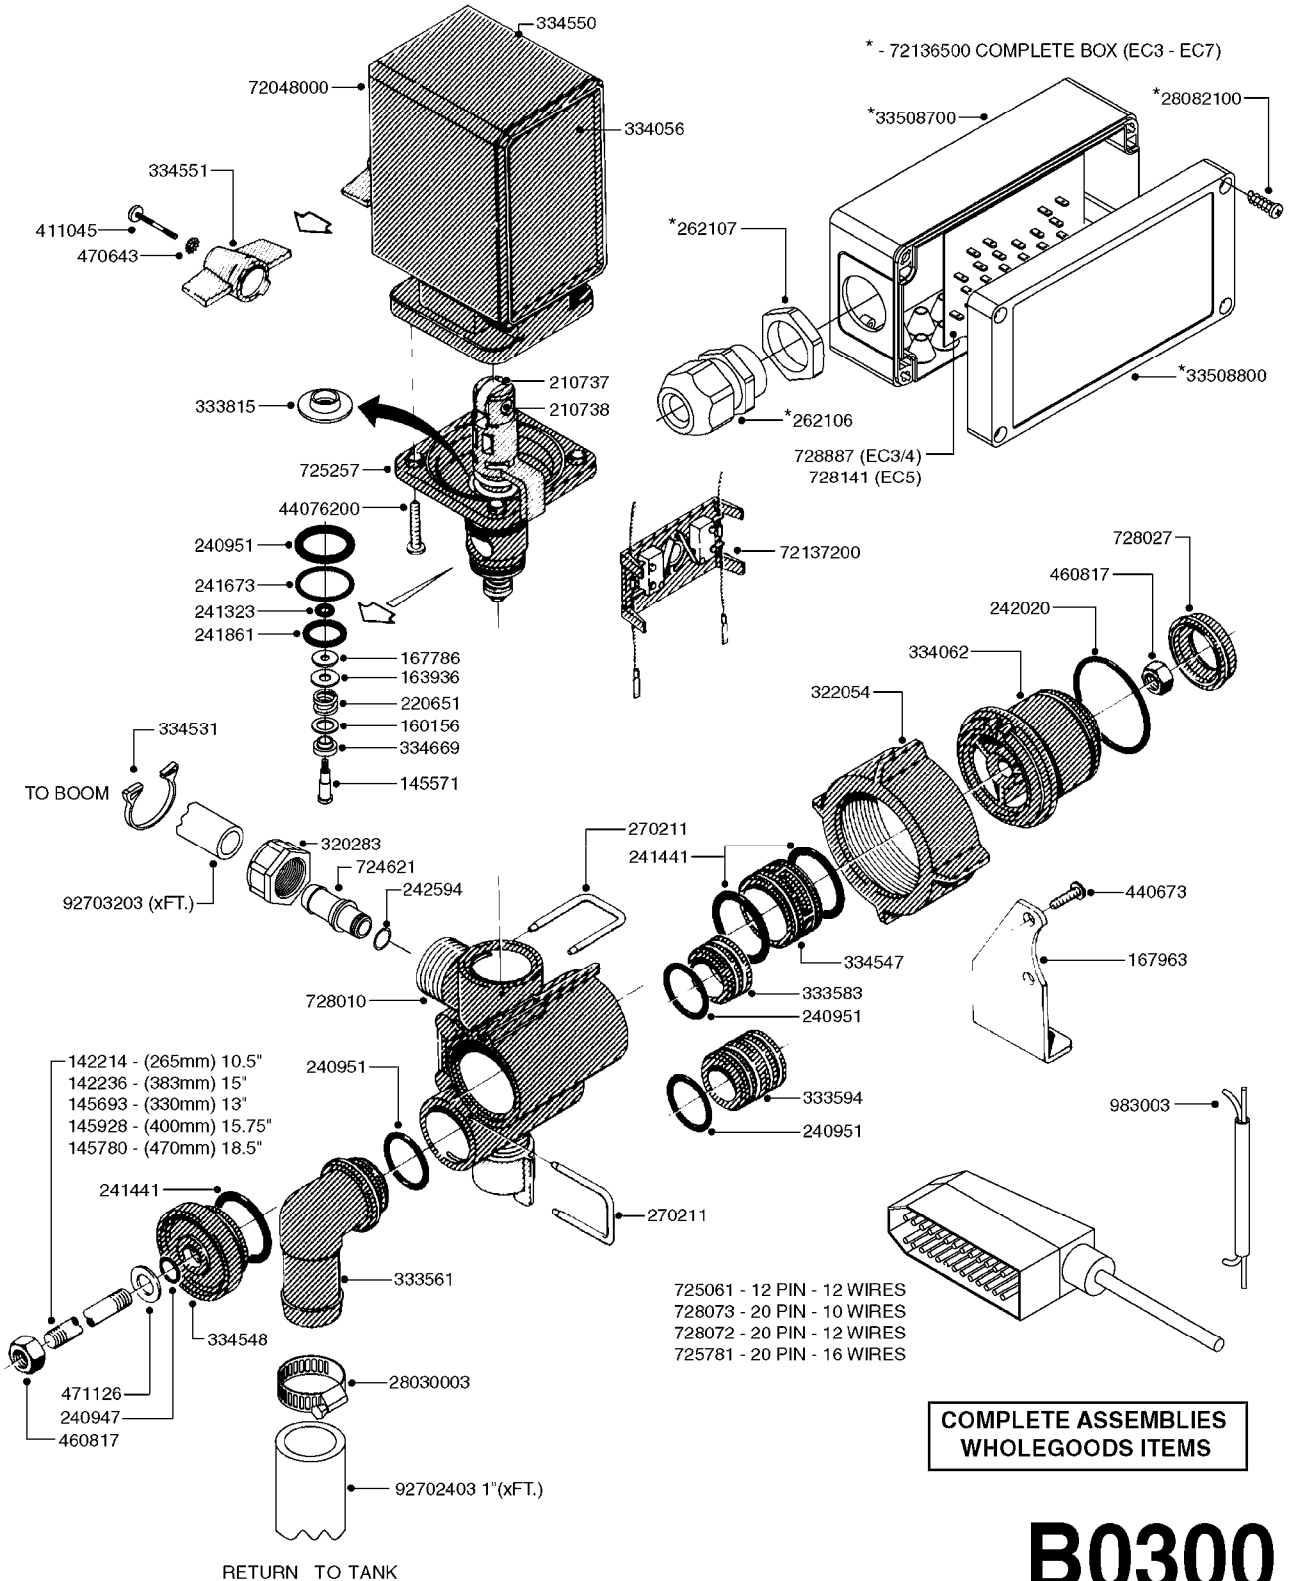

EC BOOM VALVE-ELEC.(GRN GRIP)
B0300-HIN, 01:01:16

Page 1
Date 16.03.2016 13:30

parts-n°	order qty	description
142214	1	STUD BOLT - M8X265, 3 SECTION
142236	1	STUD BOLT 8 X 381 - 8 MODULS
145571	1	STUD BOLT F/PNEUM. DISTRIBUTOR
145693	1	STUD BOLT - M8X330, 4 SECTION
145780	1	STUD BOLT - M8X470, 6 SECTION
145928	1	STUD BOLT - M8X400, 5 SECTION
160156	1	WASHER D14.1/D9.2X1 SS
163936	1	WASHER D15/D6.2X1
167786	1	WASHER D13/D4.2X1
167963	1	MOUNT BKT.F.EC BOOM SEC.
210737	1	BEARING BALL D7 RSTO 5 TN
210738	1	BEARING ROLLER D7 L=16 SS
220651	1	SPRING PRESSURE D12.5/5
240947	1	O-RING D7.3X2.4 NITRIL
240951	1	O-RING D21.2X3 NITRIL
241323	1	O-RING D5.3X2.4 NITRIL
241441	1	O-RING D29.3X3
241673	1	O-RING D22.1X1.6
241861	1	O-RING D15.3X2.4 VITON
242020	1	O-RING 39.2 X 3 VITON
242594	1	O-RING D14 X 1.78 SCH.70-EPDM
262106	1	BULKHEAD F. CABLE 6.5-14 BLACK
262107	1	NUT F. BULKHEAD CABLE BLACK
270211	1	FITT.DK S25 FORK L=37.5
320283	1	FITT.DK NUT 3/4"BSP
322054	1	UNION NUT BLACK S61 x 2
333561	1	FITT.DK ELB.1" EC RETURN
333583	1	END PIECE FOR BYPASS
333594	1	CONNECTING PIECE F. BYPASS
333815	1	DISTANCE RING
334056	1	COVER F/MOTOR HOUSE EC DIST.
334062	1	CONNECT. BRANCH F/EC OP. UNIT
334531	1	CLAMP HOSE PLASTIC 3/4"
334547	1	CONNECTING PIECE F. PRESSURE
334548	1	END COVER
334550	1	MOTOR HOUSE SECT VALVE
334551	1	GRIP F.MAN.OP.EC ON/OFF GREEN
334669	1	VALVE CONE D14/D7-SH 63 WHITE
411045	1	SCREW M4 X 16MM STAINLESS
440673	1	SCREW F.PLASTIC 5X12 SS
460817	1	NUT HEX M8 STAINLESS DIN 934
470643	1	WASHER LOCK
471126	1	WASHER, M8, Ø16/ 8.4X 1.6, SS
724621	1	FITT.DK HB 3/4"ASSY F.3/4" NUT
725061	1	CABLE - EC 12WIRE L=6000mm
725257	1	SPINDLE SECT. F/EC DISTRIBUTOR
725781	1	CONNECTING CABLE L=6000-AC 5
728010	1	DISTRIB HOUSING W/CONST PR GRN
728027	1	BUSHING WITH SEAT
728072	1	CABLE,20-PIN,6M EC/4
728073	1	CABLE,20-PIN,6M, EC/3
728141	1	CIRCUIT BOARD F.EC7 CONN. BOX
728887	1	CIRCUIT BOARD EC CONTROL
983003	1	CABLE ELEC.2X1MM WIRE BLACK EC
28030003	1	CLAMP HOSE GEAR P1" 6716
28082100	1	SCREW F. BOX LID 1/4" L=20
33508700	1	BOX BOTTOM 160X80X40 BLACK 1-HOLE
33508800	1	LID 160X80X15 BLK W/SCREWS
44076200	1	PT TORNILLO 50X16 WN5451 rsf t
72048000	1	MOTOR, DISTRIBUTION 1:300
72136500	1	UNIV. CONNECTION BOX F. EC