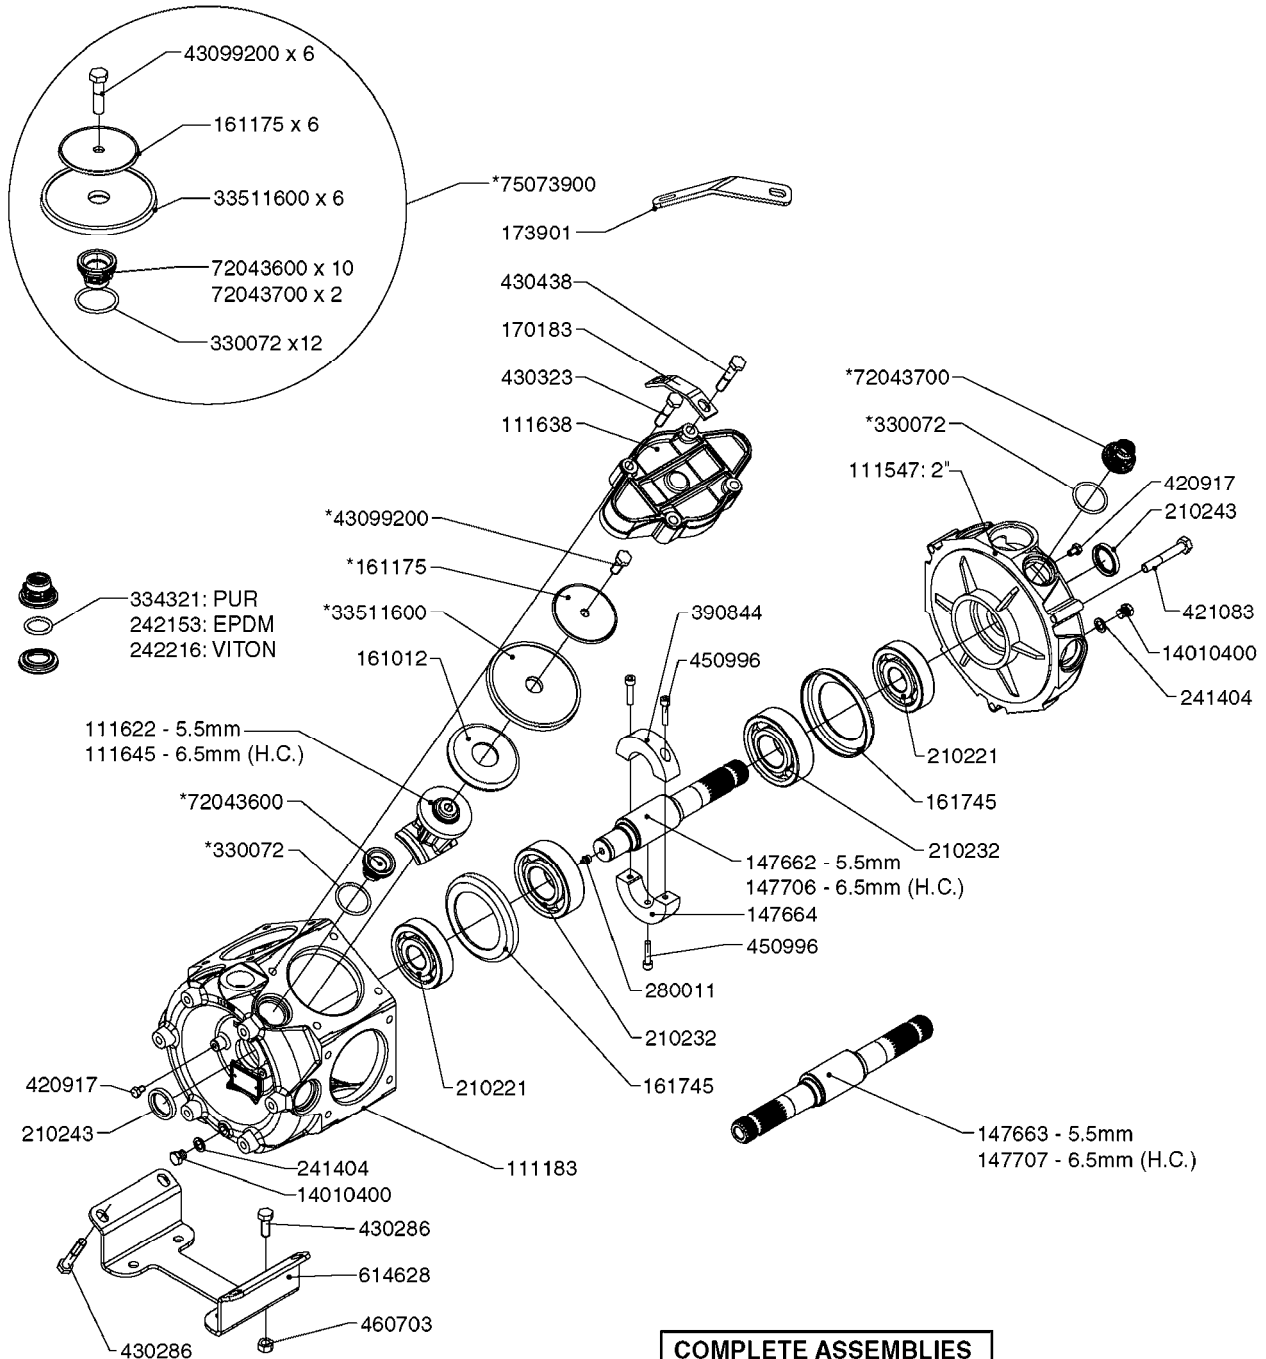

**A0330**

PUMP - 463 W/ MOUNTING BASE  
A0330-HIN, 01:01:16

Page 1  
Date 16.03.2016 13:30

parts-n°	order qty	description
111183	1	PUMP CASTING 460-463 (PAINTED)
111547	1	PUMP FRONT 460-463-2' (PAINT)
111623	1	CONNECTING ROD 463/10MM
111624	1	CONNECTING ROD 463/12MM
111638	1	VALVE COVER 463 HC+1000 VERS.
143577	1	CRANK SHAFT F.363/462/463-10mm
147097	1	CRANK SHAFT 363-463/10 THROUGH
147571	1	CRANK SHAFT F.463-12mm
147688	1	CRANK SHAFT 462/12 THROUGH
161012	1	DIAPHRAGM BACKING DISC F. 463
161175	1	DIAPHRAGM DISC F. 463 PUMP
161745	1	METAL SPACER F.363/463
173901	1	LIFT STRAP F.PUMP 463
210221	1	BEARING BALL 6407
210232	1	BEARING BALL 6310
210243	1	SEAL OIL 35 X 47 X 7
241404	1	DOWTY SEAL 1/4"
242153	1	O-RING D26X4 EPDM
242216	1	O-RING VITON F/1202/1302/462
280011	1	GREASE NIPPLE 3/8' SAE H TR
330072	1	O-RING D53.5/D45.5X4
331192	1	SPACER, MODEL 361/363
334321	1	O-RING POLY. 34.0x26.0x4.0
421083	1	BOLT HEX 8.8 DEL M10X65
430286	1	BOLT HEX 8.8 DEL M12X30 FT
430323	1	BOLT HEX 8.8 DEL M12X60
430438	1	BOLT HEX 8.8 DEL M12X65
460703	1	NUT HEX M12X1.75 LOCK DIN985
614628	1	FOOT FOR PUMP 460-463 PAINTED
821587	1	PUMP 463/10 THROUGH SHAFT TWNF
14010400	1	PLUG 1/4" BSP
33511600	1	DIAPHRAGM PUMP 463/464 PUMP PUR
43099200	1	BOLT HEX SS M12 X 30 DIN933 A4
72043600	1	VALVE FOR 462/463
72043700	1	VALVE FOR 462/463 W.VENT HOLE
75073900	1	PUMP KIT 463 "06"
82166300	1	PUMP 463-12 2"SUC 540RPM
82168700	1	PUMP 464/12/540 OFFSET PORTS