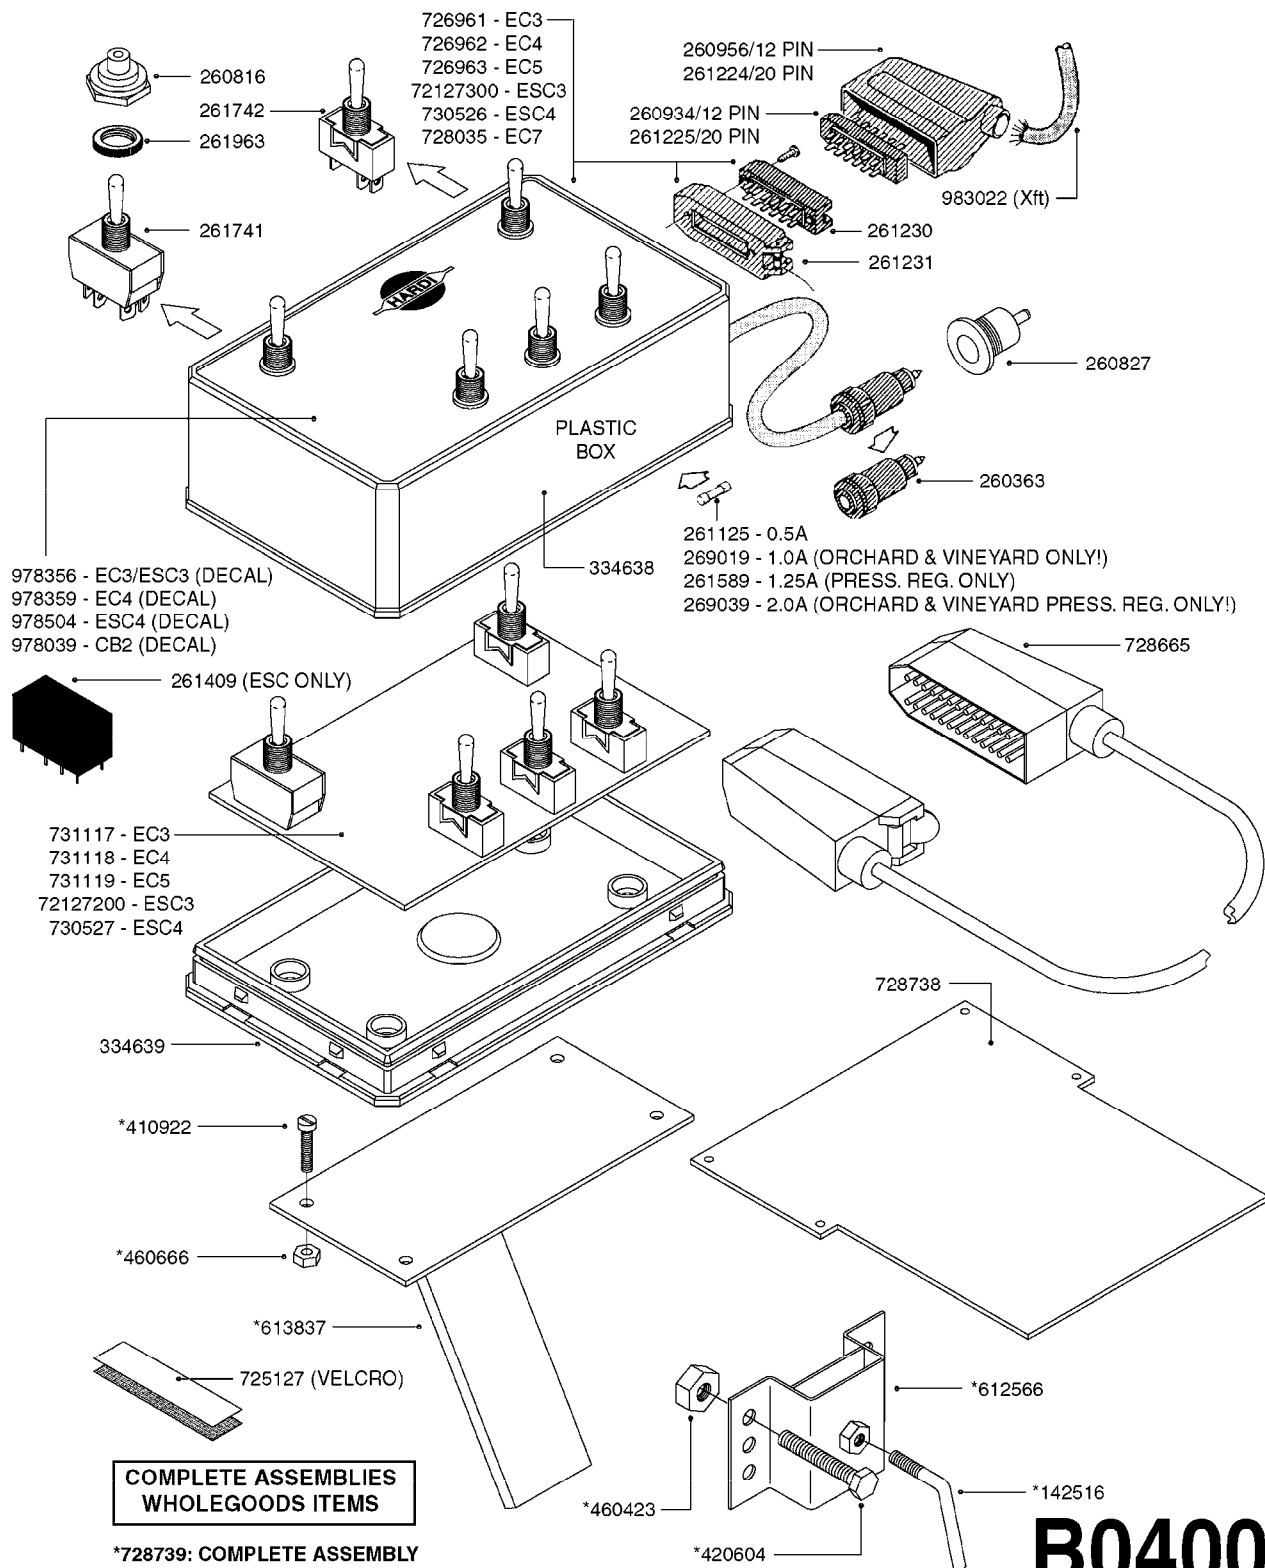

# B0390

CONTROL BOX F/EC+EC-SC  
B0390-HIN, 01:01:16

Page 1  
Date 16.03.2016 13:30

parts-n°	order qty	description
142516	1	SCREW SET M10 BENT F. LOCKING
260363	1	PLUG 2 POLE 12V
260794	1	SWITCH F.PRESS ADJ.EC CONTROL
260816	1	CAP W/RUBBER BOOT F.EC SWITCH
260827	1	PLUG F.EC ATTACHMENTS
260864	1	SWITCH F.HY BOOM CONTROL BOX
260923	1	PLUG INSERT 12 POLE FEMALE
260934	1	PLUG INSERT 12 POLE MALE
260945	1	PLUG HOUSE 12 POLE FEMALE
260956	1	PLUG HOUSE 12 POL.MALE
261066	1	SWITCH 2 POLE
261125	1	FUSE 5 X 20 500mA
261224	1	PLUG HOUSING F/20 POLE MALE
261225	1	PLUG INSERT 20 POLE MALE
261230	1	PLUG INSERT 20 POLE FEMALE
261231	1	PLUG HOUSING 20 POLE FEMALE
410922	1	CYL.SKR 8.8 DEL M4X20 RST
411006	1	SCREW M4X40 SLOTTED
420604	1	BOLT HEX 8.8 DEL M10X25 FT DIN933
460423	1	NUT HEX M10X1.5 LOCK
460666	1	NUT HEX M4
612566	1	MOUNT BRACKET F.FAN CABLE ASSY
613837	1	MOUNT PLATE FOR EC CONTROL BOX
725006	1	CIRCUIT BOARD 4 VALVE
725014	1	CONTROL BOX EC 4 SEC./12 PIN
725056	1	PRINTED CIRC.W SW 3WAY 726961
726961	1	CONTROL BOX EC 3 SEC./20 PIN
726962	1	CONTROL BOX EC 4 SEC./20 PIN
727376	1	CIRCUIT BOARD F.ESC 3 BANK
728072	1	CABLE,20-PIN,6M EC/4
728073	1	CABLE,20-PIN,6M, EC/3
728075	1	CABLE F.CONTROL BOX 5M EC/3
728665	1	CABLE EXT.-QUICK ATTACH 20 PIN
728666	1	CABLE-QUICK ATTACH 12 PIN
728738	1	DOUB.CONT.BOX & OR F/M PLATE
728739	1	IN CAB CONTROL MOUNT KIT
729721	1	CONTROL BOX ESC3
983022	1	WIRE 12 x 0.5 x 2MM x 12"
10297303	1	CIRCUIT BOARD FOR T.M.S.
10411203	1	RELAY T-82