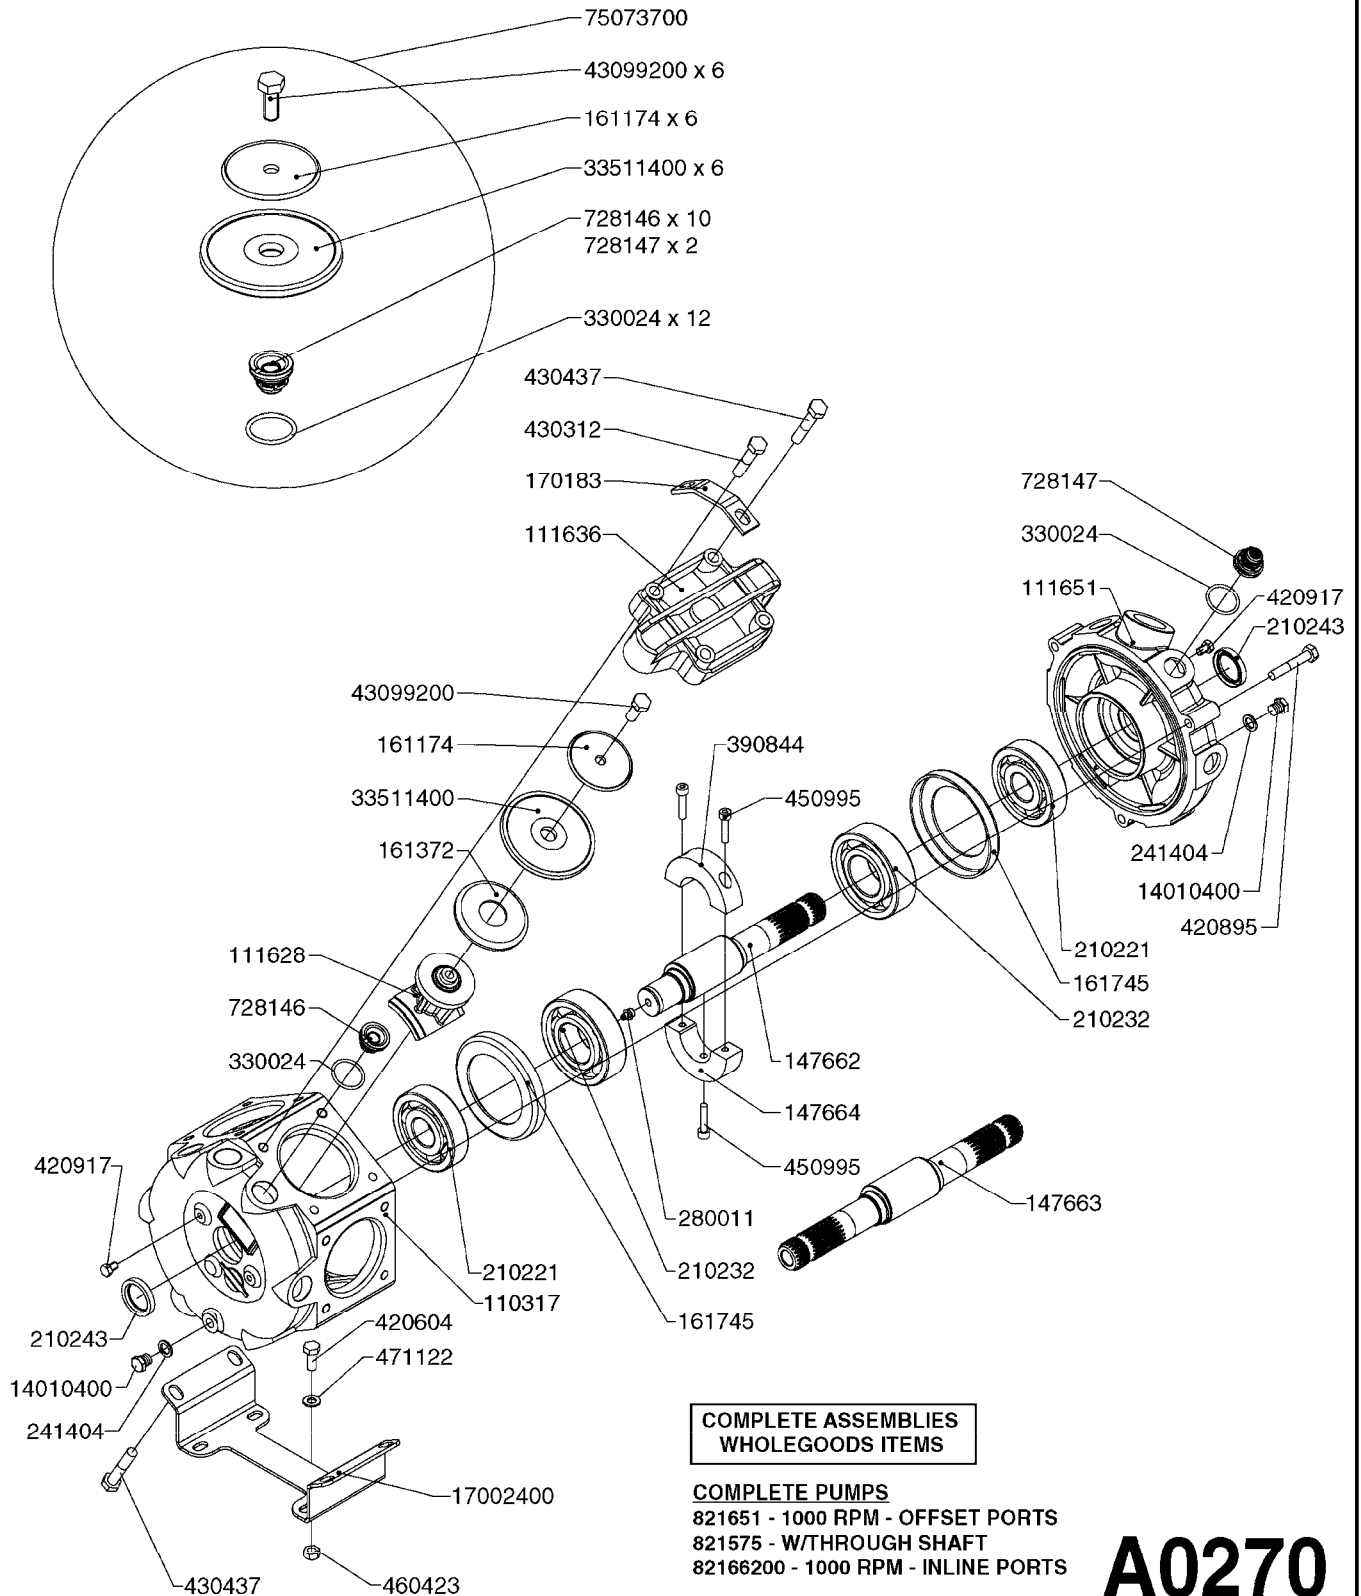

PUMP - 363/1000 RPM W/MOUNTING
A0270-HIN, 01:01:16

Page

1

Date

16.03.2016 13:30

parts-n°	order qty	description
110317	1	PUMP CASING MODEL 360/361 PNTD
111628	1	CONNECTING ROD 363/5.5 PUMP
111636	1	VALVE COVER 363 HEAVY DUTY
111651	1	CASTING F.363 1.5" PUMP (FRONT)
147662	1	CRANK SHAFT F.363/463-5.5MM
147663	1	CRANK SHAFT 363/463-5.5 THROUG
147664	1	COUNTERBALANCE 363/463 WEIGHT
161174	1	DIAPHRAGM DISC SS 361/363/364 PUMP
161372	1	DIAPHRAGM BACKING DISC,320-361
161745	1	METAL SPACER F.363/463
170183	1	LIFT STRAP F.PUMP 360/361/462
210221	1	BEARING BALL 6407
210232	1	BEARING BALL 6310
210243	1	SEAL OIL 35 X 47 X 7
241404	1	DOWTY SEAL 1/4"
280011	1	GREASE NIPPLE 3/8' SAE H TR
330024	1	O-RING D41,1/D34.5 X 3,5
390844	1	COUNTERBALANCE 363/463 POM
420604	1	BOLT HEX 8.8 DEL M10X25 FT DIN933
420895	1	BOLT HEX 8.8 RAW M10X60
420917	1	BOLT HEX 8.8 RAW M8X12 FT
430312	1	BOLT HEX 8.8 RAW M12X60
430437	1	BOLT HEX 8.8 RAW M12X65
450995	1	BOLT ALLEN M8X30 DIN 912 RAW
460423	1	NUT HEX M10X1.5 LOCK
471122	1	WASHER, M10, Ø20/10.5X 2.0, SS
728146	1	VALVE FOR 361(726890/707932)
728147	1	VALVE FOR 361 WHITE WITH HOLE
821575	1	PUMP 363/5.5 THROUGH SHAFT
821651	1	PUMP 363/5.5/1000 OSP
14010400	1	PLUG 1/4" BSP
17002400	1	FOOT F/363 PUMP (PAINTED)
33511400	1	DIAPHRAGM PUMP 361/361/363/364 PUR
43099200	1	BOLT HEX SS M12 X 30 DIN933 A4
75073700	1	PUMP KIT 361/363 "06"
82166200	1	PUMP 363/5.5 1.5"SUC 1000RPM