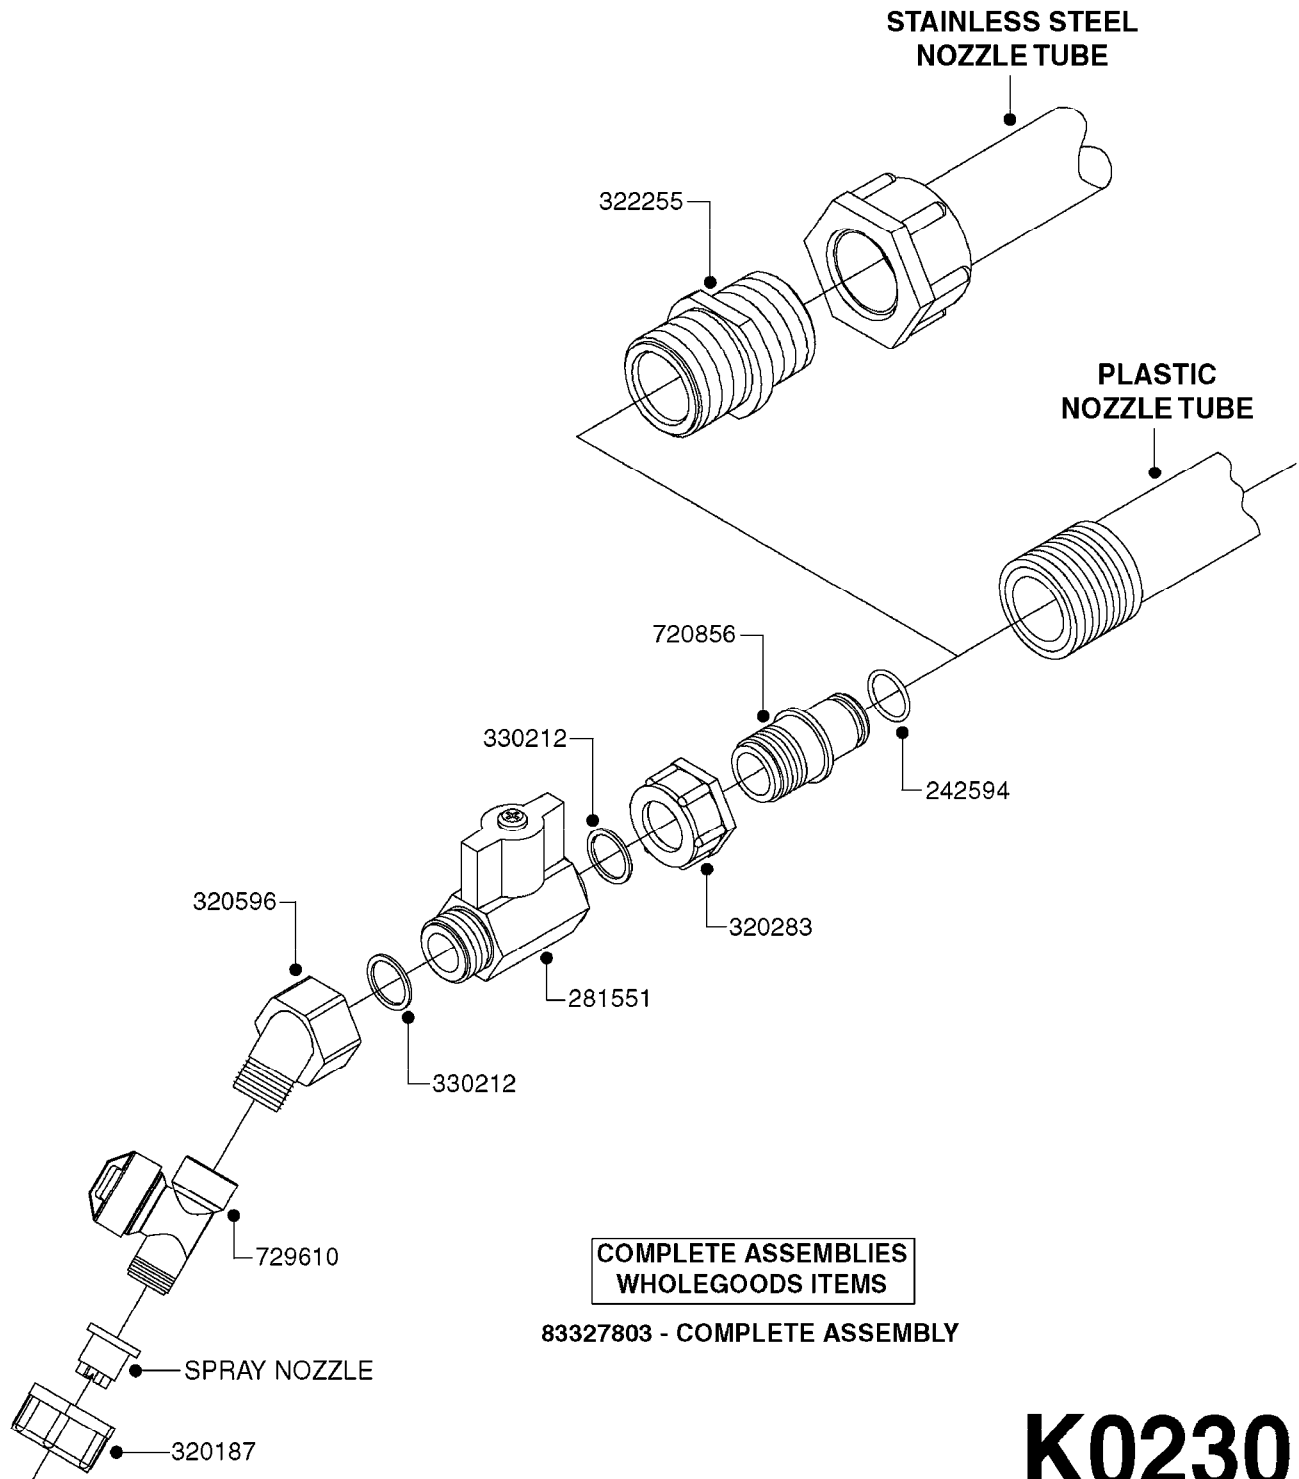

K0230

END NOZZLE KIT
K0230-HIN, 01:01:16

Page 1

Date 16.03.2016 13:31

parts-n°	order qty	description
242594	1	O-RING D14 X 1.78 SCH.70-EPDM
281551	1	BALL VALVE 1/2"
320187	1	FITT.DK CAP 3/8" BSP BLACK
320283	1	FITT.DK NUT 3/4"BSP
320596	1	FITT.DK ELB 3/8'-1/2'BSP 45DEG
322255	1	FITT.DK NIPPLE 3/4"X 3/4"
330212	1	O-RING D19/D14X2.4 F.1/2"NUT
720856	1	FITT.DK 1/2'BSP ASSY.F.3/4'NUT
729610	1	NOZZLE ASSY. NON DRIP 3/8 THRD
83327803	1	END NOZZLE KIT "04"