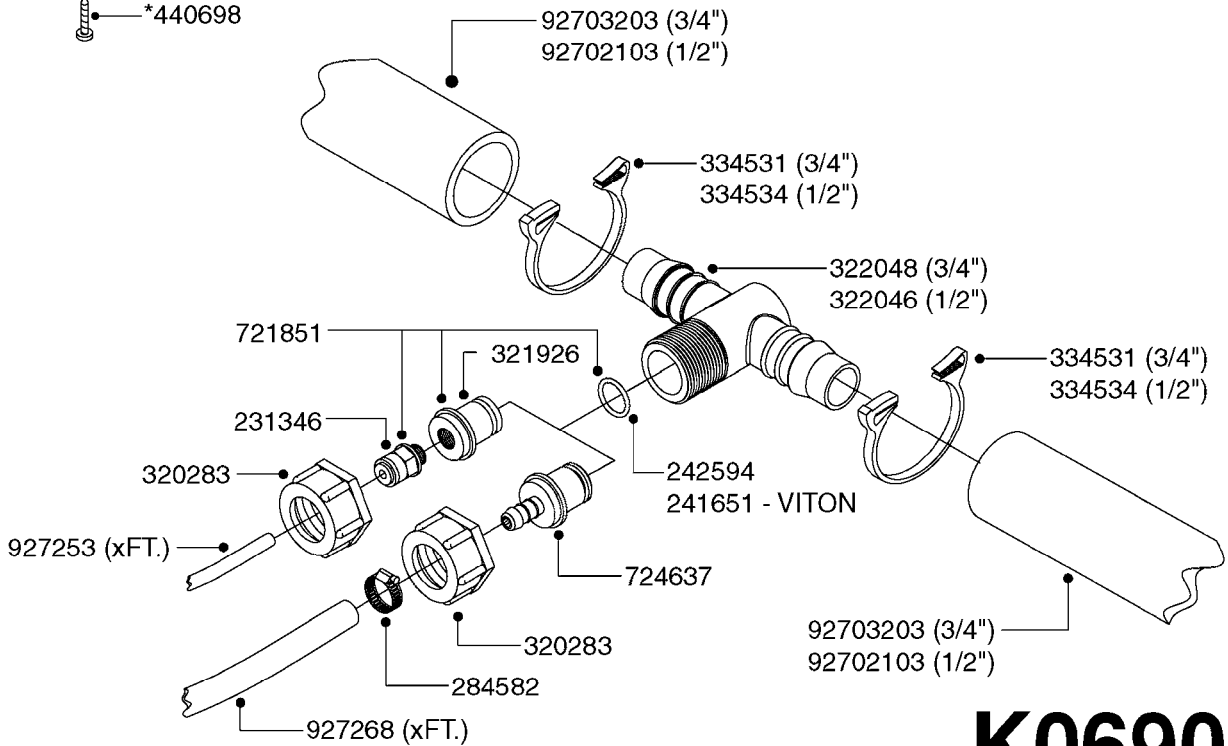

REMOTE GAUGE-MAGNETIC BASE KIT  
K0690-HIN, 01:01:16

Page 1  
Date 16.03.2016 13:31

parts-n°	order qty	description
231346	1	QUICK COUPLER 1/8"BSP X 4 MM
232230	1	QUICK COUPLER 1/4"BSP X 4 MM
241651	1	O-RING D14.0X3.0 NITRIL
242594	1	O-RING D14 X 1.78 SCH.70-EPDM
283581	1	HOSE CONNECTOR STR. F.4MM PE
284582	1	CLAMP HOSE GEAR - 5/16"
320187	1	FITT.DK CAP 3/8" BSP BLACK
320283	1	FITT.DK NUT 3/4"BSP
320445	1	FITT.DK HN 1/4"X3/8" BSP
321926	1	FITT.DK REDUC 1/8"BSP F.3/4"N
322046	1	FITT.DK TEE 1/2X1/2HB X3/4'BSP
322048	1	FITT.DK TEE 3/4X3/4HB X3/4'BSP
330013	1	O-RING D15/D10X2.5 F.3/8"NUT
330061	1	O-RING D16/D11X2,5
331807	1	FITT.DK HB 5/16" F.3/8" NUT
334531	1	CLAMP HOSE PLASTIC 3/4"
334534	1	CLAMP HOSE PLASTIC 1/2"
390713	1	GAUGE ADAPTOR 1/4" BSP
440698	1	SCREW F.PLASTIC 6X18 SS HEXHD
721851	1	SCREW PLUG W/QUICK FIT
724637	1	FITT.DK HB 5/16' F. 3/4" COMP.
927253	1	AIR HOSE, DIAMETER 4MM
927268	1	HOSE R X PVC X 1/4 X 0012"
10536703	1	MAGNETIC BASE D3,2'/90LB
10536803	1	MAGNETIC BASE KIT F.GAUGE
28026203	1	GAUGE 200PSI/BR,2.5"1/4BSP-BTM
92702103	1	HOSE R X1/2" X300PSI WP X0012"
92703203	1	HOSE R X3/4" X300PSI WP X0012"