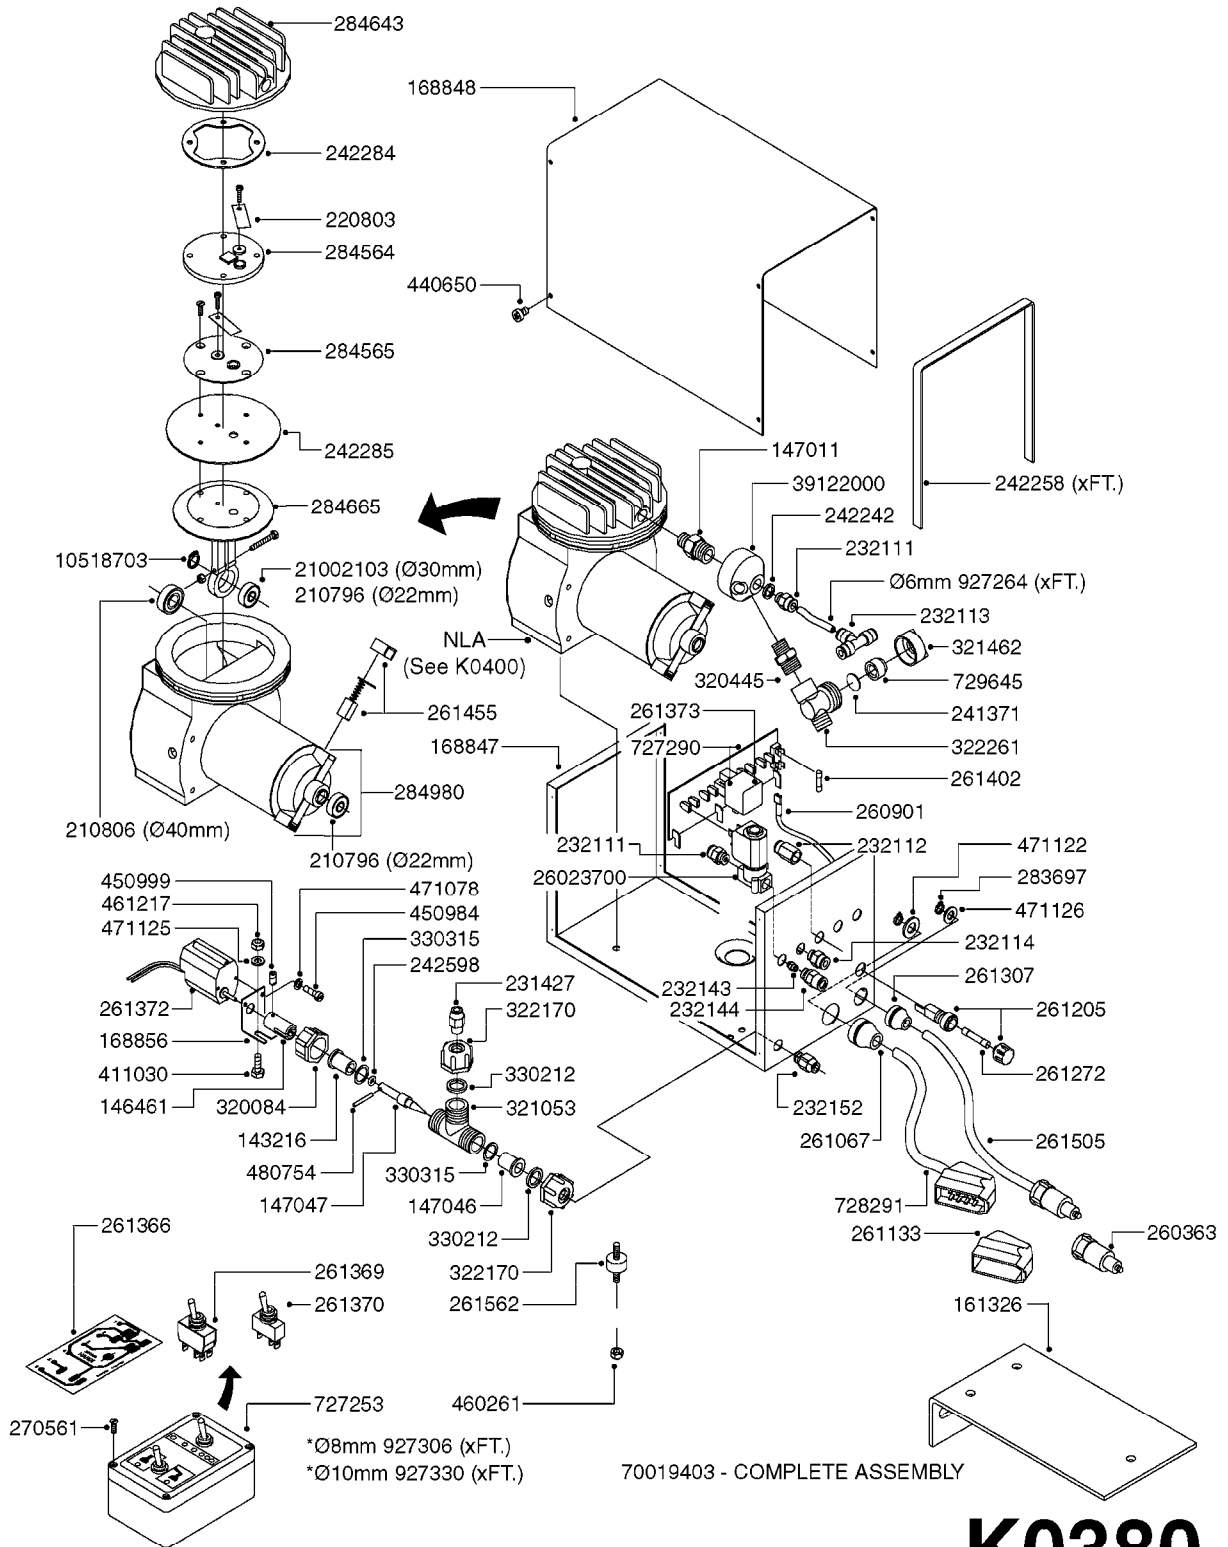

70019403 - COMPLETE ASSEMBLY

K0380

FOAM MARKER COMPRESSOR POST 94
K0380-HIN, 01:01:16

Page 1
Date 16.03.2016 13:31

parts-n°	order qty	description
143216	1	BUSHING THREAD F.FOAM MARKER
146461	1	COUPLER F.THROTTLE VALVE
147011	1	HEX NIPPLE 3/8'X1/4'BSP BRASS
147046	1	SEAT FOR THROTTLE VALVE
147047	1	SPINDLE FOR THROTTLE VALVE
161326	1	MOUNT BKT. F. FOAM COMP.BOX 98
168847	1	ENCLOSURE LOWER F.MARKER
168848	1	COVER F. FOAM MARKER
168856	1	MOUNT FOR GEAR MOTOR
210796	1	BEARING BALL D22/D8 X 7 608ZZ
210806	1	BEARING BALL D40/D17X12MM
220803	1	VALVE F. COMPRESSOR
231427	1	COUPLER 1/8'THREAD X6MM HOSE
232111	1	QUICK COUPLER 6MM X 1/8 EXT.
232112	1	QUICK COUPLER 6MM 1/8 INT.
232113	1	QUICK COUPLER 6MM T-PIECE
232114	1	COUPLER 1/8" THREADX8MM HOSE
232143	1	REDUCER 1/4'INT-1/8'EXT
232144	1	QUICK COUPLER 10MM X 1/4 EXT
232152	1	QUICK COUPLER 8MMX1/8 EXT.LONG
241371	1	DIAPHRAGM, NO-DRIP alt 241371
242242	1	O-RING F.AIR HOSE FITTING
242258	1	TRIM 3X10 SELF ADHESIVE 0012"
242284	1	HEAD GASKET F. COMPRESSOR
242285	1	DIAPHRAGM F. F/M COMP.
242598	1	O-RING D7.0 X 2.5 NITRIL
260363	1	PLUG 2 POLE 12V
260901	1	SPADE F.ELEC CONN.1.5MM BLUE
261067	1	GROMMET 10-14 GREY
261133	1	PLUG HOUSING F.8 POLE PLUG
261205	1	FUSE HOLDER
261272	1	FUSE 10A D6X32 MM
261307	1	GROMMET 7-10 BLACK
261366	1	CIRCUIT BOARD F.F/M CONTROL
261369	1	SWITCH 2 WAY 12V SPRING RETURN
261370	1	SWITCH 2 WAY 12V
261372	1	GEAR MOTOR BOSCH 13RPM
261373	1	RELAY 12V/30W
261402	1	FUSE 3.15A SLOW BURN
261455	1	BRUSH KIT-FOAM MARKER MOTOR
261505	1	CABLE 2X4MM L8000MM
261562	1	RUBBER DAMPER 2XM6X25
270561	1	SCREW W/SPRING ASSY. (QTY 1)
283697	1	TIESTRAP 200MM
284564	1	PLATE F.COMPRESSOR HEAD
284565	1	PLATE F.COMPRESSOR HEAD
284643	1	COMPRESSOR HEAD F.FOAM MARKER
284665	1	CONNECTING ROD F.COMPRESSOR
284980	1	FLANGE REAR F. F.M.COMPRESSOR
320084	1	FITT.DK NUT 1/2" BSP
320445	1	FITT.DK HN 1/4"X3/8" BSP
321053	1	FITT.DK TEE 1/2 X1/2 X1/2" BSP
321462	1	CAP F.NO-DRIP ASSY.
322170	1	FITT.DK NUT 1/2"x 1/8"F BSP
322261	1	HOUSING F.SAFETY VALVE 3/8"
330212	1	O-RING D19/D14X2.4 F.1/2"NUT
330315	1	O-RING D18.4/D13X.6
411030	1	BOLT HEX M5X10
440650	1	SCREW 3.5x13 STAINLESS
450984	1	BOLT HEX M2.5X8 SLOTTED
450999	1	SCREW SET M3X8