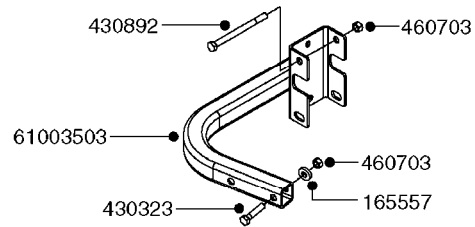

NEW NAVIGATOR