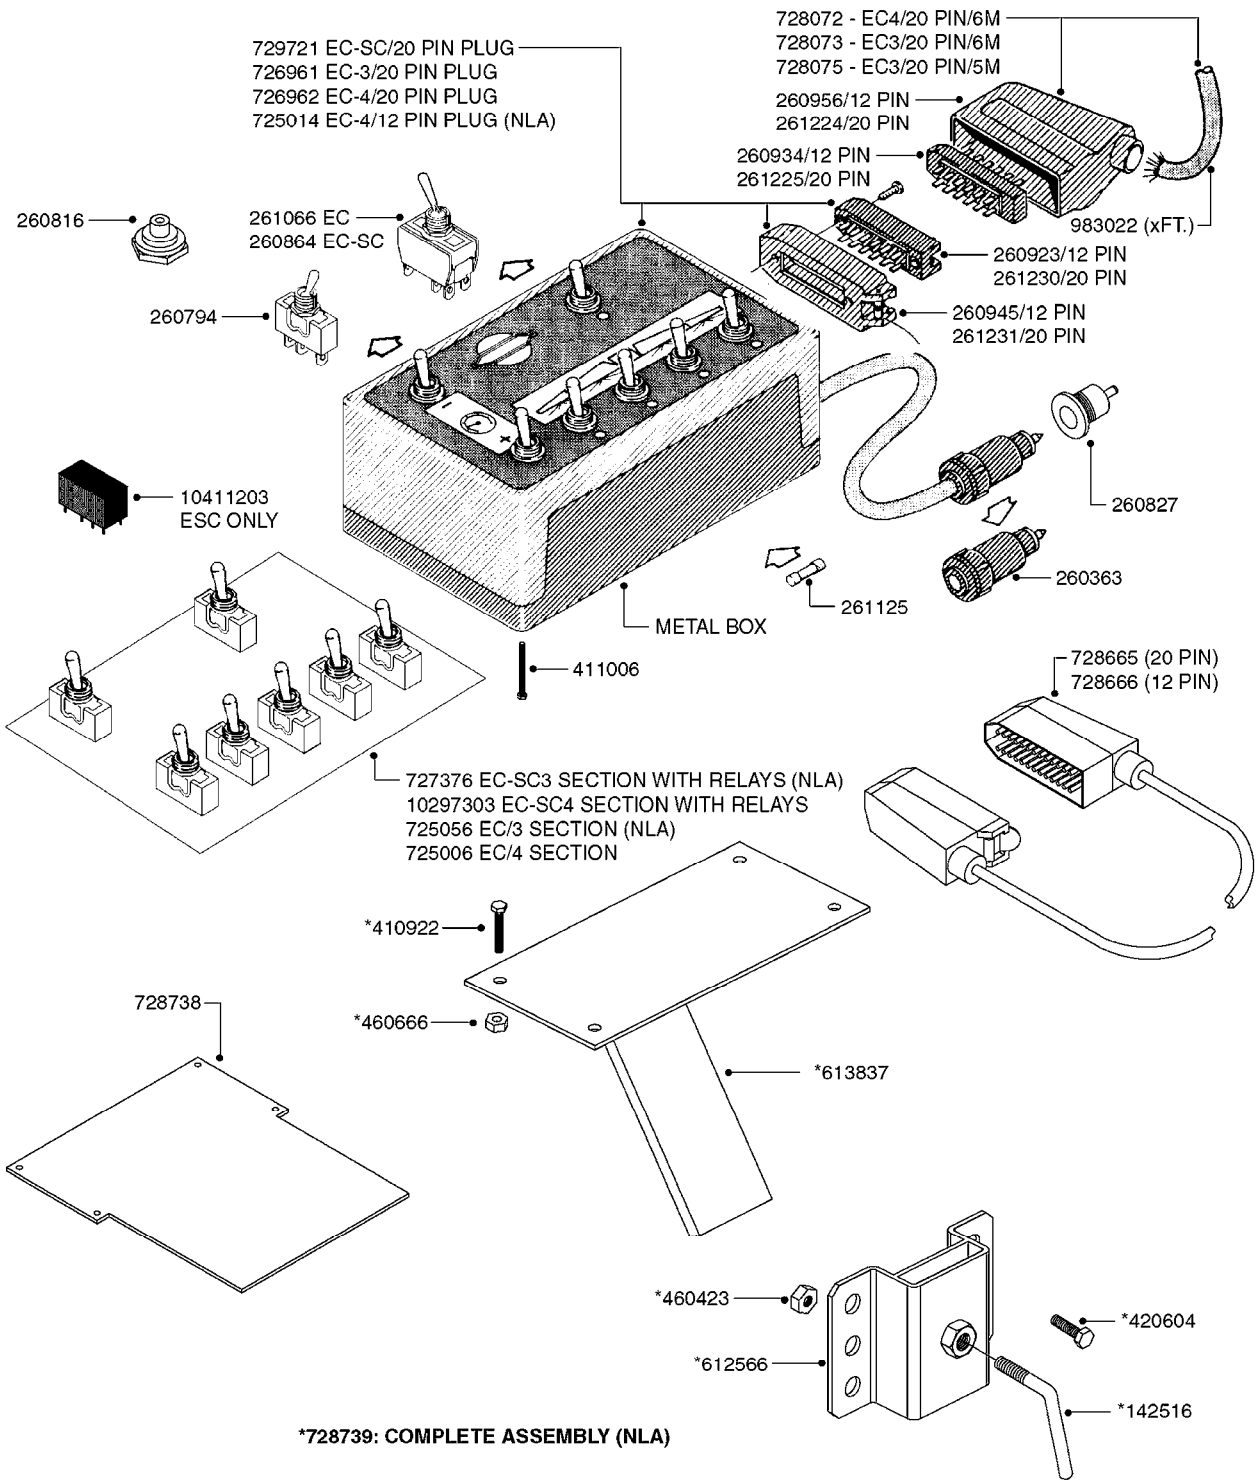

*728739: COMPLETE ASSEMBLY (NLA)

COMPLETE ASSEMBLIES
WHOLEGOODS ITEMS

B0390

CONTROL BOX F/EC+EC-SC
B0390-HIN, 01:01:16

Page 1
Date 16.03.2016 13:30

parts-n°	order qty	description
142516	1	SCREW SET M10 BENT F. LOCKING
260363	1	PLUG 2 POLE 12V
260794	1	SWITCH F.PRESS ADJ.EC CONTROL
260816	1	CAP W/RUBBER BOOT F.EC SWITCH
260827	1	PLUG F.EC ATTACHMENTS
260864	1	SWITCH F.HY BOOM CONTROL BOX
260923	1	PLUG INSERT 12 POLE FEMALE
260934	1	PLUG INSERT 12 POLE MALE
260945	1	PLUG HOUSE 12 POLE FEMALE
260956	1	PLUG HOUSE 12 POL.MALE
261066	1	SWITCH 2 POLE
261125	1	FUSE 5 X 20 500mA
261224	1	PLUG HOUSING F/20 POLE MALE
261225	1	PLUG INSERT 20 POLE MALE
261230	1	PLUG INSERT 20 POLE FEMALE
261231	1	PLUG HOUSING 20 POLE FEMALE
410922	1	CYL.SKR 8.8 DEL M4X20 RST
411006	1	SCREW M4X40 SLOTTED
420604	1	BOLT HEX 8.8 DEL M10X25 FT DIN933
460423	1	NUT HEX M10X1.5 LOCK
460666	1	NUT HEX M4
612566	1	MOUNT BRACKET F.FAN CABLE ASSY
613837	1	MOUNT PLATE FOR EC CONTROL BOX
725006	1	CIRCUIT BOARD 4 VALVE
725014	1	CONTROL BOX EC 4 SEC./12 PIN
725056	1	PRINTED CIRC.W SW 3WAY 726961
726961	1	CONTROL BOX EC 3 SEC./20 PIN
726962	1	CONTROL BOX EC 4 SEC./20 PIN
727376	1	CIRCUIT BOARD F.ESC 3 BANK
728072	1	CABLE,20-PIN,6M EC/4
728073	1	CABLE,20-PIN,6M, EC/3
728075	1	CABLE F.CONTROL BOX 5M EC/3
728665	1	CABLE EXT.-QUICK ATTACH 20 PIN
728666	1	CABLE-QUICK ATTACH 12 PIN
728738	1	DOUB.CONT.BOX & OR F/M PLATE
728739	1	IN CAB CONTROL MOUNT KIT
729721	1	CONTROL BOX ESC3
983022	1	WIRE 12 x 0.5 x 2MM x 12"
10297303	1	CIRCUIT BOARD FOR T.M.S.
10411203	1	RELAY T-82