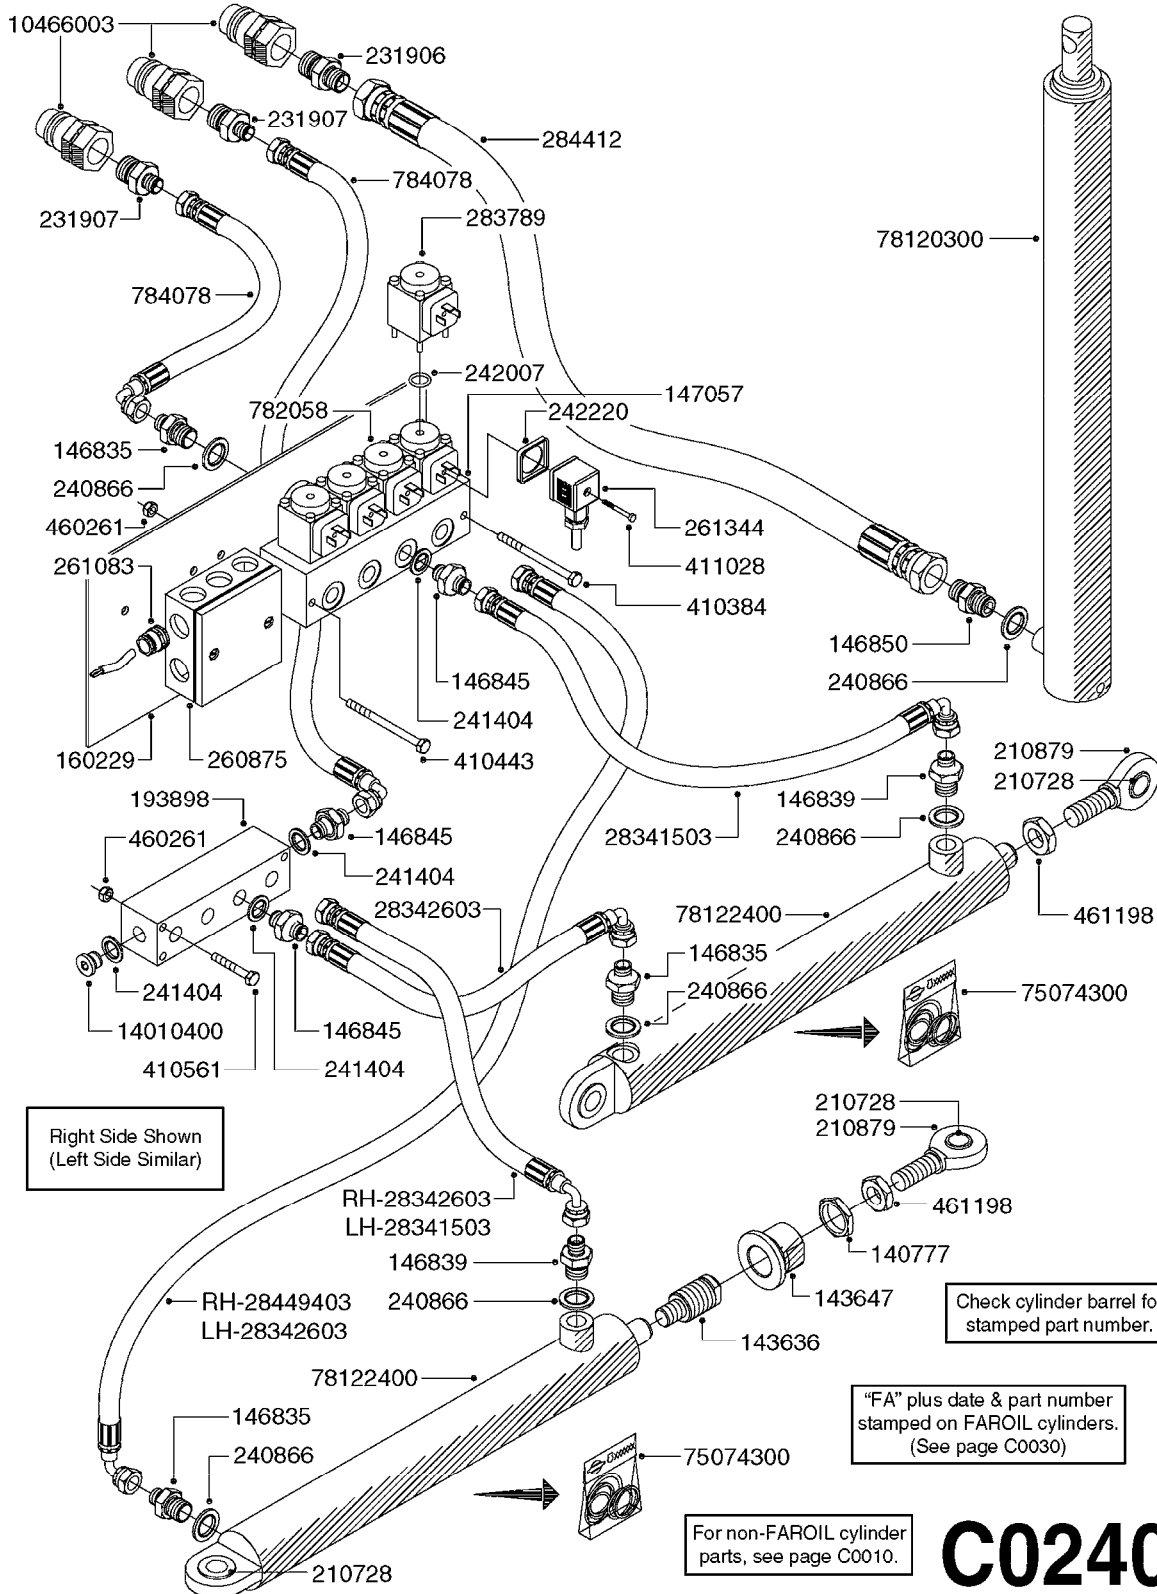

**C0170**

HYDRAULICS - EAGLE HY 45'-66'  
C0170-HIN, 01:01:16

Page 1

Date 16.03.2016 13:30

parts-n°	order qty	description
140777	1	NUT HEX 3/4" BSP JAMB
143636	1	THREADED INSERT F.CYLINDER END
143647	1	COLLAR F.THREAD.ROD EXTENTON
145912	1	BUSHING D19.8/D17.0X7MM
146324	1	SHAFT D16.8 L102/2 X 5
146587	1	PIN D16.8 X 65
146835	1	HEX NIPPLE 1/4" - 3/8" BSP
146839	1	HEX NIPPLE 1/4"X3/8" BSP 0.7MM
146850	1	HEX NIPPLE 3/8"x3/8" - 1.8mm
146992	1	BUSHING F.CYLINDER
151872	1	BUSHING D22.0/18.0 10MM
163936	1	WASHER D15/D6.2X1
210728	1	BEARING F.LINK HEAD M17
210879	1	LINK HEAD M16 x D17
230963	1	TEE 1/4"M X 1/4"M X 1/4"M BSP
231906	1	HEX NIPPLE 3/8"BSP X 1/2"NPT
231907	1	HEX NIPPLE 1/4"BSP X 1/2"NPT
240866	1	DOWTYSEAL 3/8"
284412	1	HOSE HY 3/8" X 315" STR+STR
410362	1	BOLT HEX 8.8 SS M6X20 FT
410583	1	BOLT HEX 8.8 DEL M6X40
460261	1	NUT HEX M6X1 LOCK A2 DIN985
461198	1	NUT HEX M16X2 JAMB
461249	1	NUT HEX M22X1.5
480384	1	PIN COTTER 3/16 x 1-1/2"
784078	1	HOSE HY X 1/4 X 417.33"STR+ELB
10466003	1	COUPLER PIONEER 8010-04 1/2NPT
16100400	1	PLATE 3 X 60 X 91 HY BLOCK MT
28341503	1	HOSE HY X1/4X078.75"STR+ELB
28342603	1	HOSE HY X1/4X066.93"STR+ELB
28408603	1	HOSE HY X1/4X008.00"STR+ELB
28449403	1	HOSE HY X1/4X057.08"STR+ELB
72256500	1	DOUB.PILOT STEERED COUNT.VALVE
75074300	1	SEALKIT78122000/23-25/30-32/46
75075000	1	SEAL KIT 78122600/27/28/29
78120300	1	CYLINDER 60/50/30 1100MM
78122400	1	DOUBLE CYLINDER D 40/20-300
78122900	1	CYLINDER 40/22X300MM RED