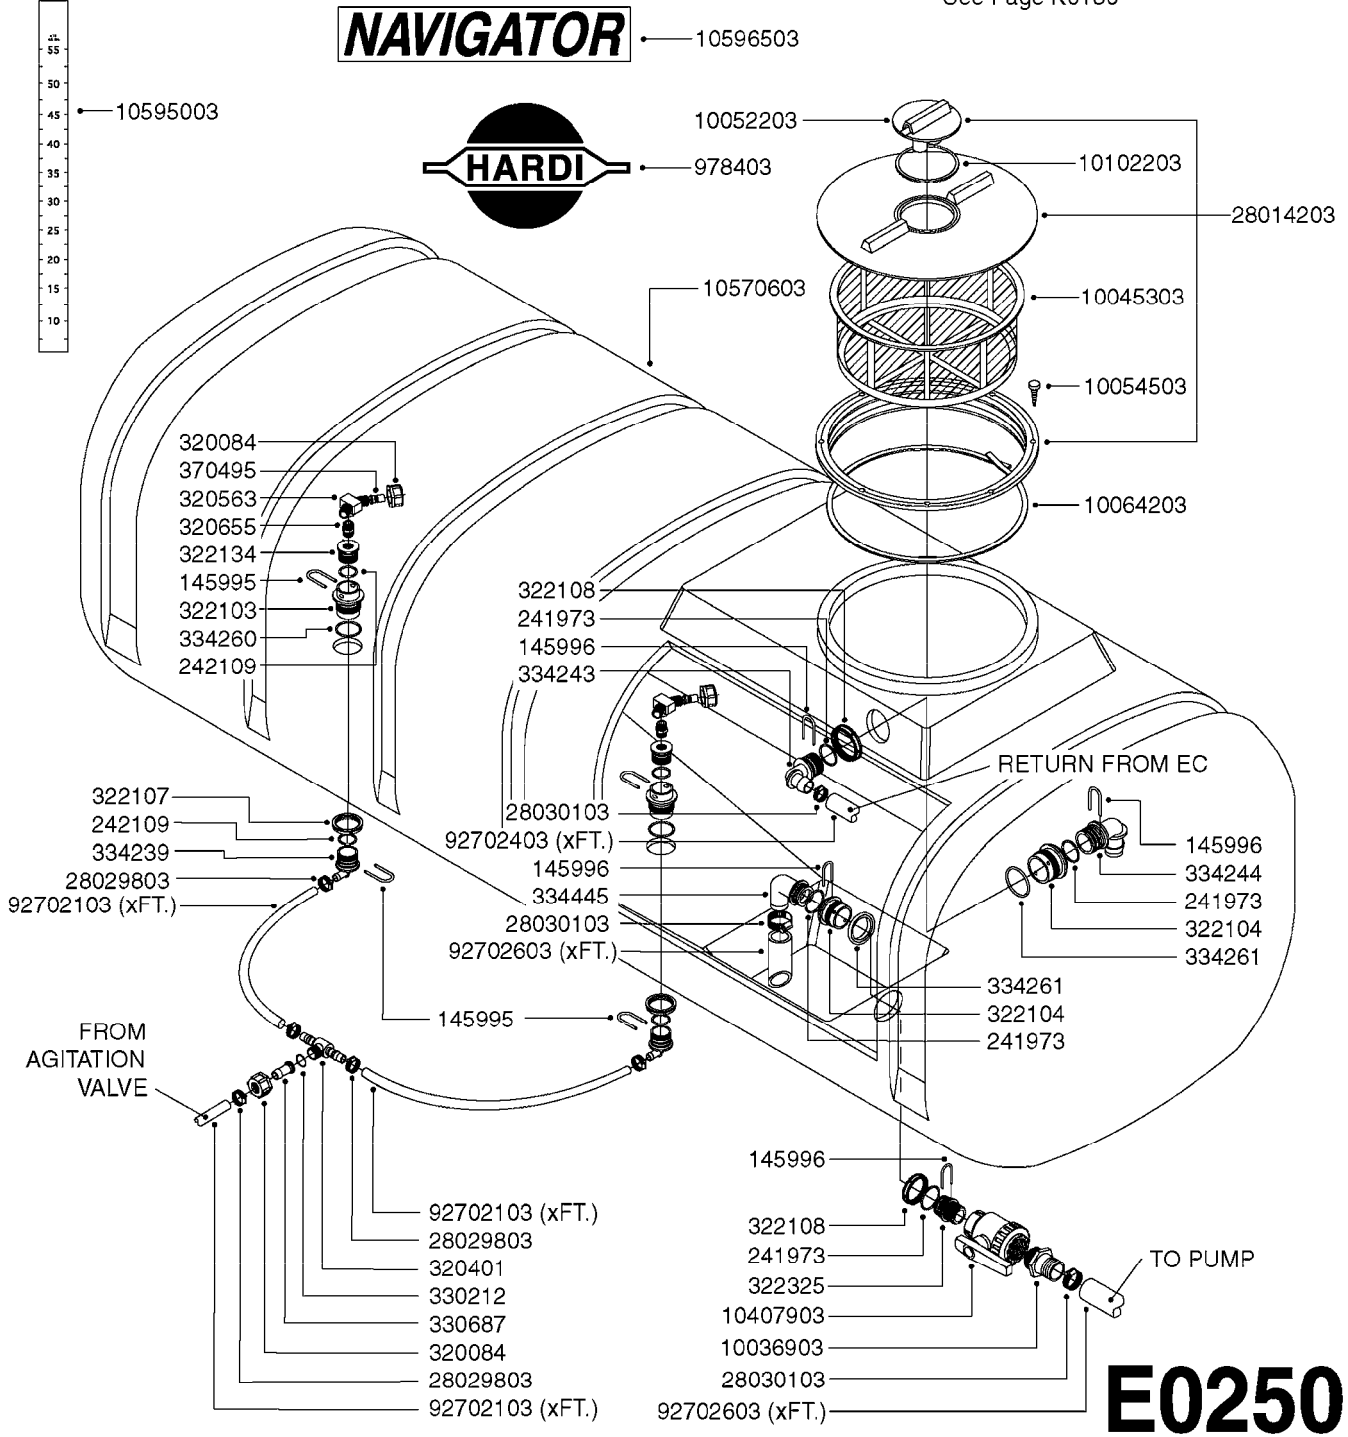

NAVIGATOR

TANK 550 NAV/NAV-M CENTRIFUGAL
E0250-HIN, 01:01:16

Page 1

Date 16.03.2016 13:30

parts-n°	order qty	description
145995	1	FITT.DK S-53 FORK
145996	1	FITT.DK S-67 FORK
241973	1	O-RING 44.2 x 3.0 (use-242353)
242109	1	O-RING D32.2x3.0 (USE 242354)
320084	1	FITT.DK NUT 1/2" BSP
320401	1	FITT.DK TEE 1/2X1/2HB X1/2"BSP
320563	1	FITT.DK 3 WAY 1/2" 110 DEG.
320655	1	FITT.DK HN 1/2"-1/2" BSP
322103	1	FITT.DK S-53 BULKHEAD
322104	1	FITT.DK S-67 BULKHEAD
322107	1	FITT.DK S-53 BULKHEAD NUT
322108	1	FITT.DK S-67 BULKHEAD NUT
322134	1	FITT.DK S-53THREAD INS.1/2"BSP
322325	1	FITT.DK S-67 X 1-1/2"BSP LONG
330212	1	O-RING D19/D14X2.4 F.1/2"NUT
330687	1	FITT.DK HB 1/2" F. 1/2" NUT
334239	1	FITT.DK S-53 ELB.1/2"
334243	1	FITT.DK S-67 ELB.1"
334244	1	FITT.DK S-67 ELB.1-1/4"
334260	1	GASKET F. S-53 BULKHEAD
334261	1	GASKET F. S-67 BULKHEAD
334445	1	FITT.DK S-67 ELB.1-1/2"
370495	1	NOZZLE INJECTOR 5066-3.0
978403	1	DECAL COMPANY 280 X 450
10036903	1	FITT.PO.HB 1.50X1.50 IMB1212
10045303	1	FILTER BASKET 16"
10052203	1	LID VENT ASSY
10054503	1	SCREW 3/4" SELF TAPPING
10064203	1	SET SEALING SPONGE 1 Ft BULK
10102203	1	GASKET F.16" LID BREATHER
10407903	1	BALL VALVE 1-1/2" MCPHEE
10570603	1	TANK RAW NAV.550 GAL.
10595003	1	DECAL SCALE NAV 550 F.TANK
10596503	1	DECAL NAVIGATOR LABEL
28014203	1	LID ASSY. (3-PC.) 16" ARAG
28029803	1	CLAMP HOSE GEAR P1/2" 6708
28030103	1	CLAMP HOSE GEAR P5/4-S1.5"6724
92702103	1	HOSE R X1/2" X300PSI WP X0012"
92702403	1	HOSE PVC SUCT GRAY 1"
92702603	1	HOSE PVC SUCT GRAY 1-1/2"