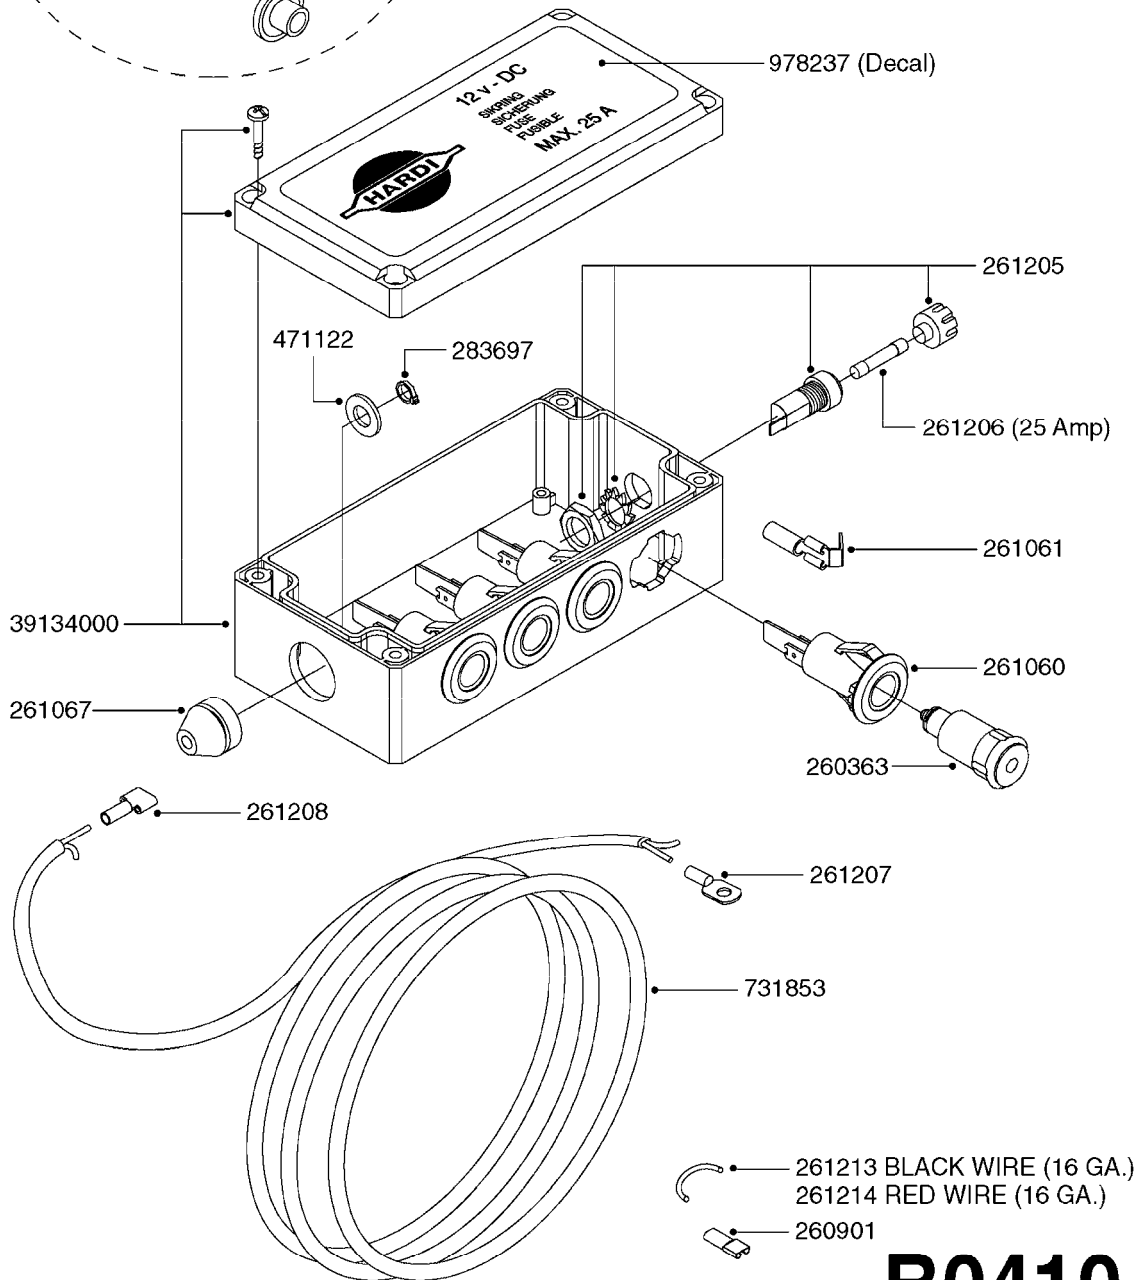

COMPLETE ASSEMBLIES
WHOLEGOODS ITEMS

817925 COMPLETE ASSEMBLY

12 VOLT OUTLET BOX
B0410-HIN, 01:01:16

Page 1

Date 16.03.2016 13:30

parts-n°	order qty	description
260363	1	PLUG 2 POLE 12V
260827	1	PLUG F.EC ATTACHMENTS
260901	1	SPADE F.ELEC CONN.1.5MM BLUE
261060	1	PLUG F.EC ATTACHMENTS
261061	1	SPADE F.ELEC.2 WAY CONNECTOR
261067	1	GROMMET 10-14 GREY
261205	1	FUSE HOLDER
261206	1	FUSE 25 A
261207	1	ELECTRIC CONNECTOR 4MM
261208	1	SPADE F.ELEC.CONNECTOR 4MM
261213	1	WIRE 6.4MM BLACK
261214	1	WIRE 6.4MM RED
283697	1	TIESTRAP 200MM
471122	1	WASHER, M10, Ø20/10.5X 2.0, SS
731853	1	CABLE 2X4MM L=138"
817925	1	OUTLET BOX 12 VOLT ELEC.
978237	1	DECAL OUTLET BOX
39134000	1	BOX, COMPLETE, 12V POWER BOX