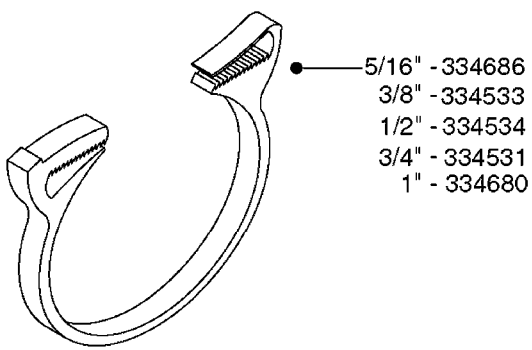

Hose Size	Pressure	Suction	Clamp Code
3/8"	28029803		6706
1/2"	28029803		6706
3/4"	28029903		6712
1"	28030003	28029903	6716
1-1/4"	28030103		6724
1-1/2"		28030103	6724
2"		28030203	235-67
2-1/2"		28030303	235-74
3"		28030403	235-82

L0130