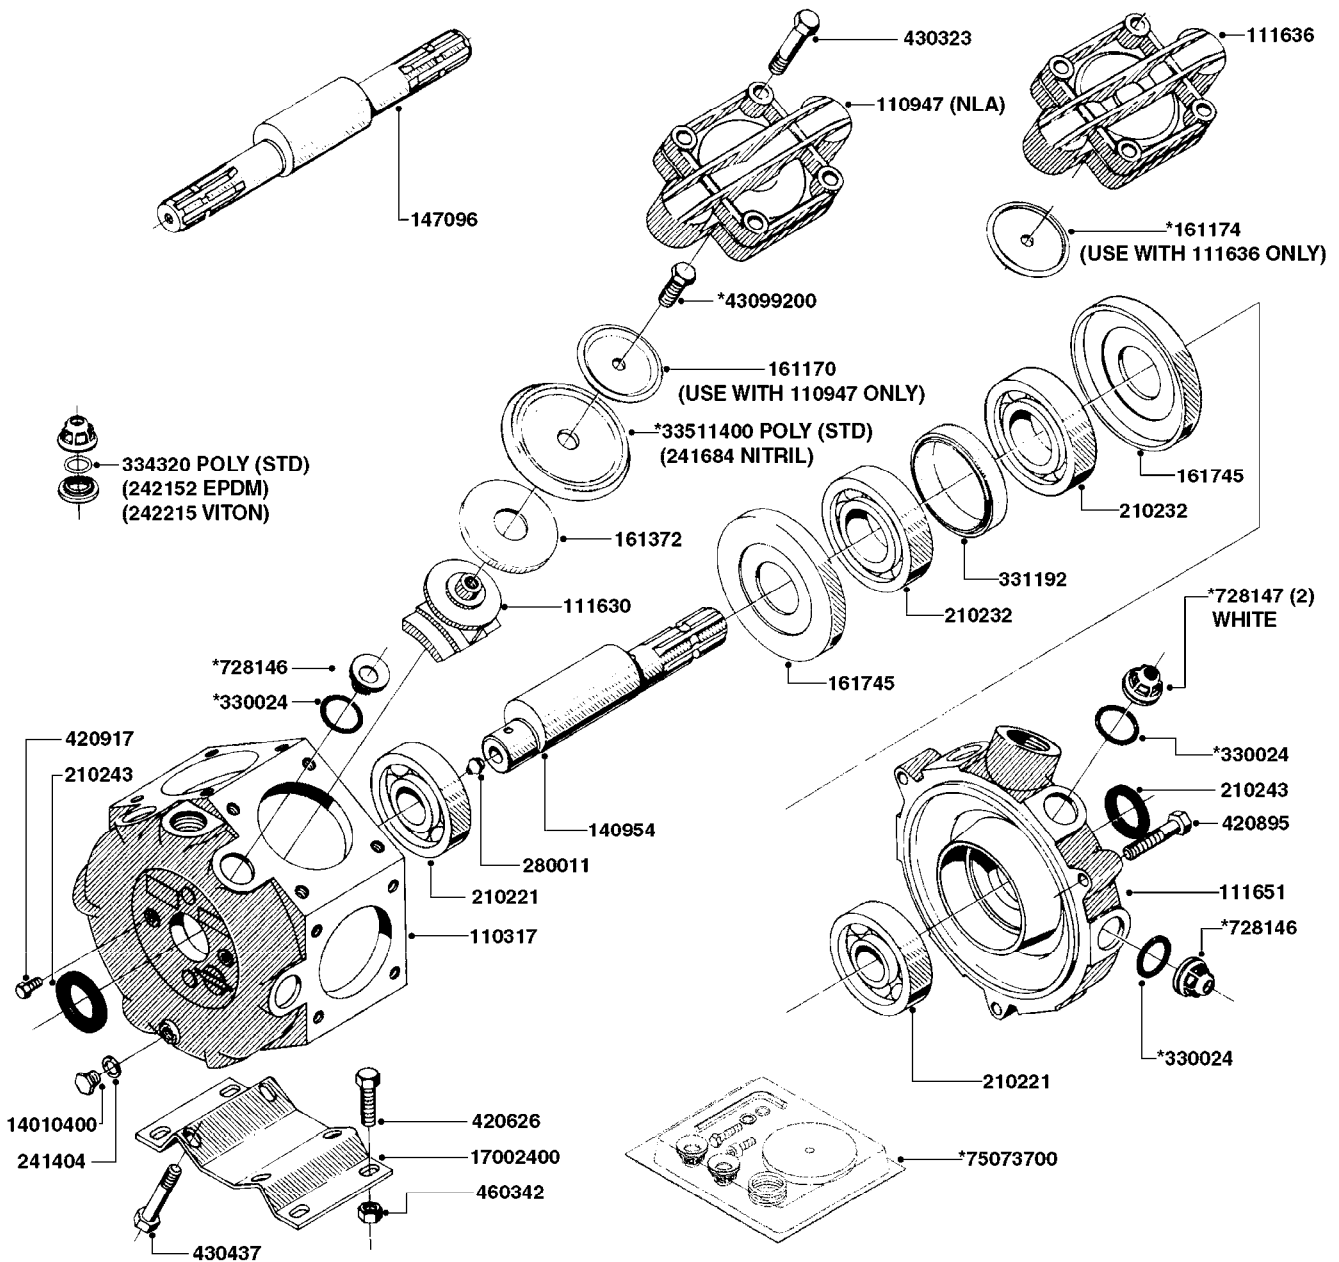

COMPLETE PUMP
(NLA) REPLACED BY 821643 (363 - 540 RPM)

COMPLETE ASSEMBLIES
WHOLEGOODS ITEMS

A0250

PUMP - 361 W/MOUNTING BASE
A0250-HIN, 01:01:16

Page 1

Date 16.03.2016 13:29

parts-n°	order qty	description
110317	1	PUMP CASING MODEL 360/361 PNTD
110947	1	VALVE COVER MDL 361 (PAINTED)
111630	1	CONNECTING ROD 363/364-10 PUMP
111636	1	VALVE COVER 363 HEAVY DUTY
111651	1	CASTING F.363 1.5" PUMP(FRONT)
140954	1	CRANK SHAFT MODEL 360/361
147096	1	CRANK SHAFT 361/9.5 THROUGH
161170	1	DIAPH UPPER DISC, 321/361/363
161174	1	DIAPHRAGM DISC SS 361/363/364 PUMP
161372	1	DIAPHRAGM BACKING DISC,320-361
161745	1	METAL SPACER F.363/463
210221	1	BEARING BALL 6407
210232	1	BEARING BALL 6310
210243	1	SEAL OIL 35 X 47 X 7
241404	1	DOWTY SEAL 1/4"
241684	1	DIAPHRAGM MODEL 361 NITRIL
242152	1	O-RING D18.2X3 EPDM
242215	1	O-RING D18X3 VITON
280011	1	GREASE NIPPLE 3/8' SAE H TR
330024	1	O-RING D41,1/D34.5 X 3,5
331192	1	SPACER, MODEL 361/363
334320	1	O-RING D18X3 POLYURETHANE
420626	1	BOLT HEX 8.8 DEL M10X20 FT
420895	1	BOLT HEX 8.8 RAW M10X60
420917	1	BOLT HEX 8.8 RAW M8X12 FT
430323	1	BOLT HEX 8.8 DEL M12X60
430437	1	BOLT HEX 8.8 RAW M12X65
460342	1	NUT HEX M10 DEL DIN934
728146	1	VALVE FOR 361(726890/707932)
728147	1	VALVE FOR 361 WHITE WITH HOLE
821643	1	PUMP 363/10 1.5"SUC 540RPM OSP
14010400	1	PLUG 1/4" BSP
17002400	1	FOOT F/363 PUMP (PAINTED)
33511400	1	DIAPHRAGM PUMP 361/361/363/364 PUR
43099200	1	BOLT HEX SS M12 X 30 DIN933 A4
75073700	1	PUMP KIT 361/363 "06"