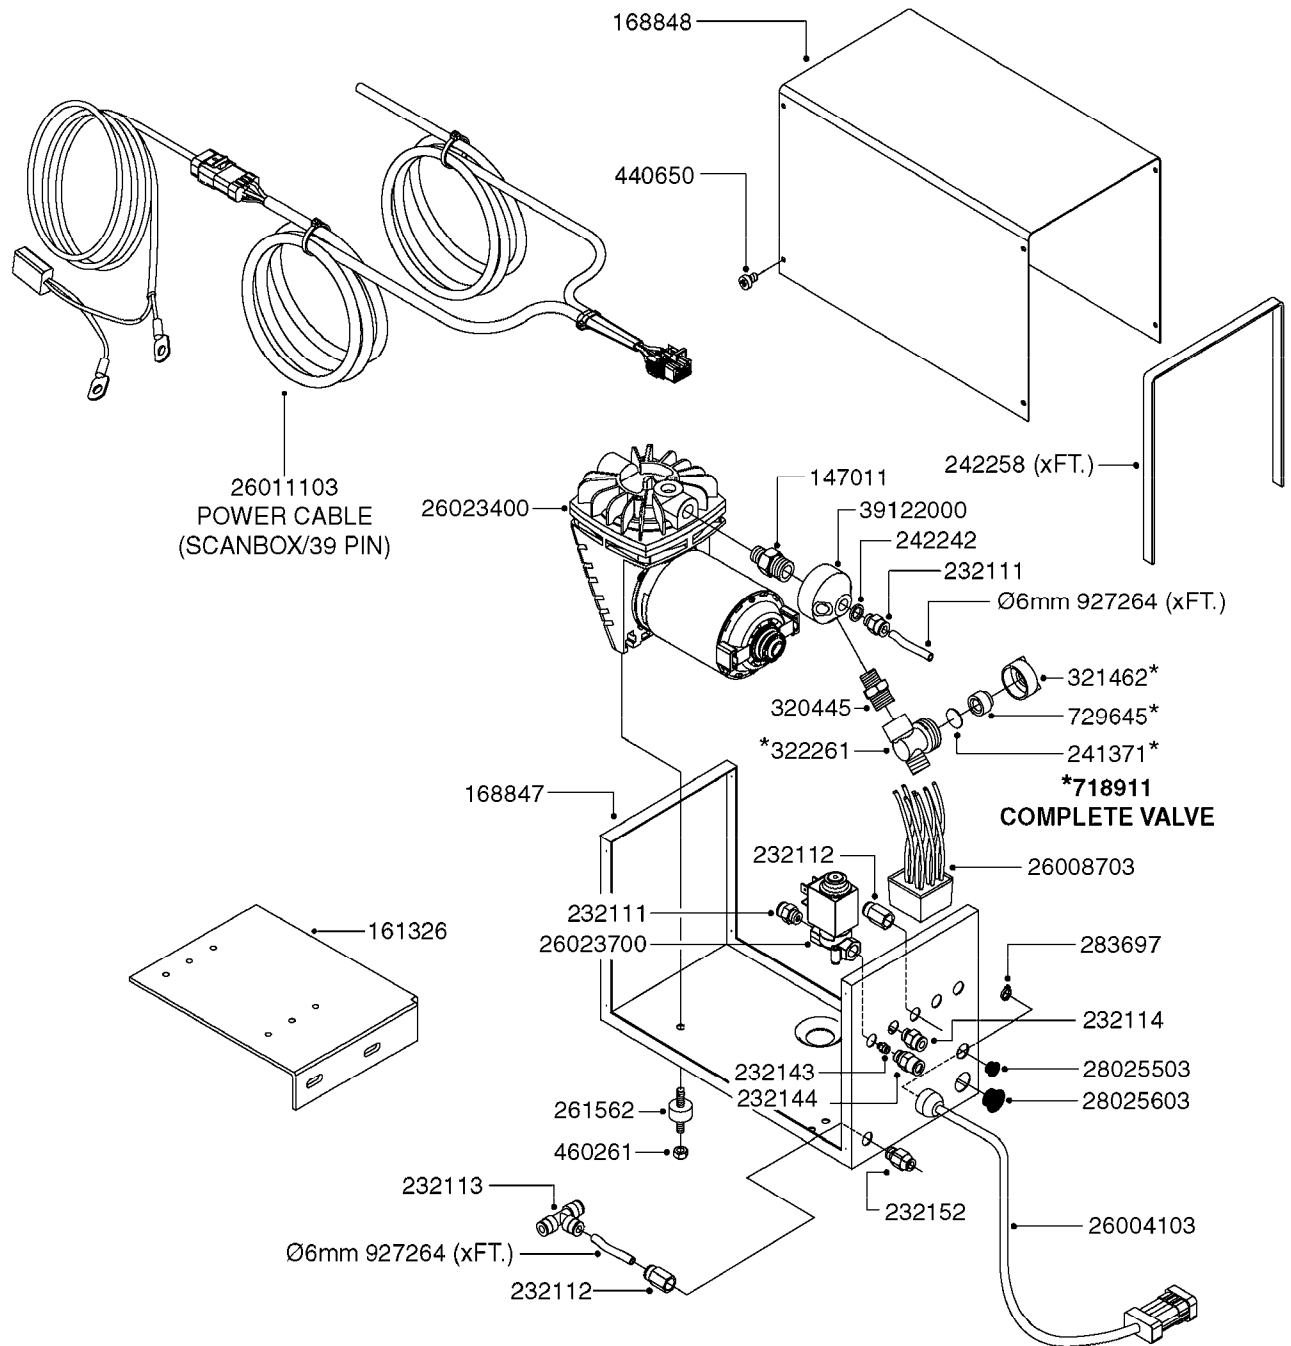

K0400

*Ø8mm 927306 (xFT.)
*Ø10mm 927330 (xFT.)

70062503 - COMPLETE ASSEMBLY

FOAM MARKER COMPRESSOR 2007
K0400-HIN, 01:01:16

Page 1
Date 16.03.2016 13:31

parts-n°	order qty	description
147011	1	HEX NIPPLE 3/8'X1/4'BSP BRASS
161326	1	MOUNT BKT. F. FOAM COMP.BOX 98
168847	1	ENCLOSURE LOWER F.MARKER
168848	1	COVER F. FOAM MARKER
232111	1	QUICK COUPLER 6MM X 1/8 EXT.
232112	1	QUICK COUPLER 6MM 1/8 INT.
232113	1	QUICK COUPLER 6MM T-PIECE
232114	1	COUPLER 1/8" THREADX8MM HOSE
232143	1	REDUCER 1/4'INT-1/8'EXT
232144	1	QUICK COUPLER 10MM X 1/4 EXT
232152	1	QUICK COUPLER 8MMX1/8 EXT.LONG
241371	1	DIAPHRAGM, NO-DRIP alt 241371
242242	1	O-RING F.AIR HOSE FITTING
242258	1	TRIM 3X10 SELF ADHESIVE 0012"
261562	1	RUBBER DAMPER 2XM6X25
283697	1	TIESTRAP 200MM
320445	1	FITT.DK HN 1/4"X3/8" BSP
321462	1	CAP F.NO-DRIP ASSY.
322261	1	HOUSING F.SAFETY VALVE 3/8"
440650	1	SCREW 3.5x13 STAINLESS
460261	1	NUT HEX M6X1 LOCK A2 DIN985
718911	1	VALVE (SAFETY) F.MARKER
729645	1	NON-DRIP SPRING ASSY.GREEN 10
927264	1	HOSE R X PE D6/D4 X 0012"
927306	1	HOSE R X PE D8/D6 X 0012"BLACK
927330	1	HOSE R X PE D10/D8 X 012"BLACK
26004103	1	FOAM MARKER CNTRL MOD CABL STD
26008703	1	FOAM MARKER CONTROL SCII
26011103	1	FOAMER POWER/CONTROL CABLE 39P
26023400	1	COMPRESSOR F.FOAM MARKER CM40
26023700	1	SOLENOID VAL 12V 1/8' FLO '07
28025503	1	PLUG F.DRILLED HOLE 1/2"
28025603	1	PLUG F.DRILLED HOLE 3/4"
39122000	1	DISTR.HOUSING F.FOAM MARKER'07
70062503	1	FOAM MARKER COMPRESSOR,STD,39P