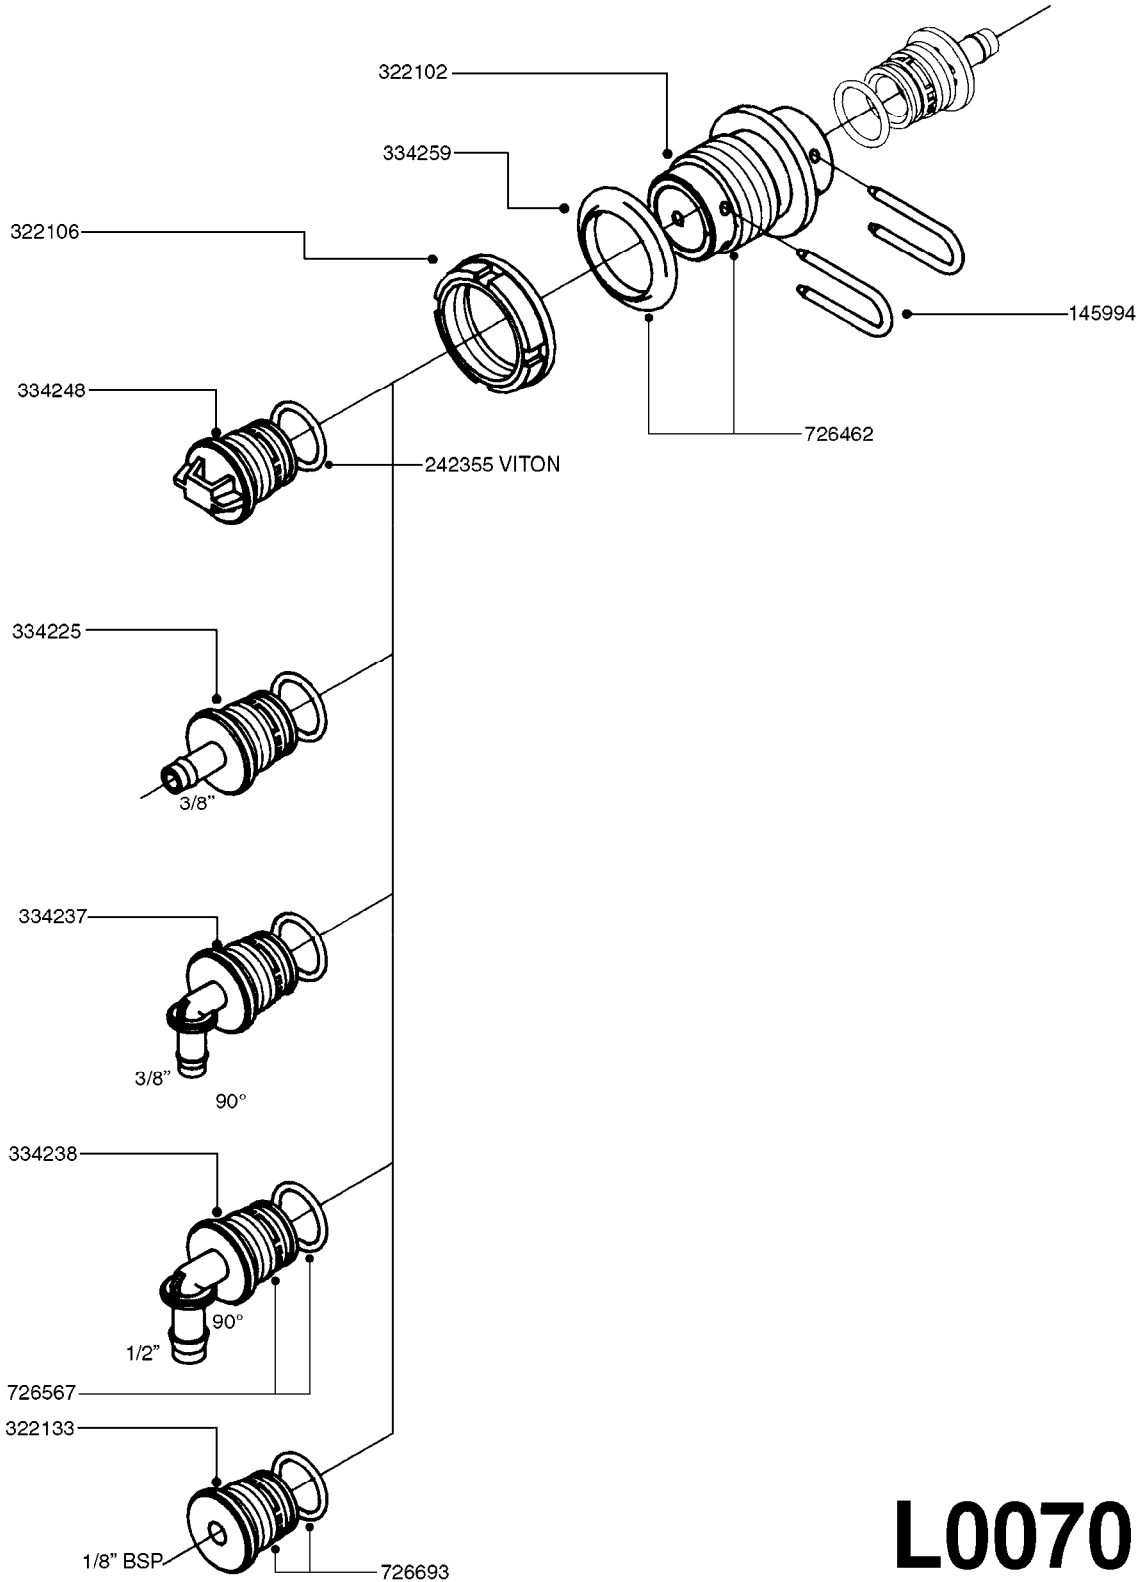

L0070

FITTINGS - S-40
L0070-HIN, 01:01:16

Page 1

Date 16.03.2016 13:31

parts-n°	order qty	description
145994	1	FITT.DK S-40 FORK
242355	1	O-RING D19.2X3.0 VITON F.S-40
322102	1	FITT.DK S-40 BULKHEAD
322106	1	FITT.DK S-40 BULKHEAD NUT
322133	1	FITT.DK S-40 PLUG W 1/8 THREAD
334225	1	FITT.DK S-40 STR.3/8'
334237	1	FITT.DK S-40 ELB.3/8'
334238	1	FITT.DK S-40 ELB.1/2'
334248	1	FITT.DK S-40 PLUG
334259	1	GASKET F. S-40 BULKHEAD
726462	1	FITT. S40 BULHEAD W. GASKET
726567	1	FITT.DK S-40 ELB.1/2" W.ORING
726693	1	FITT.DK S-40 PLUG 1/8BSP ORING