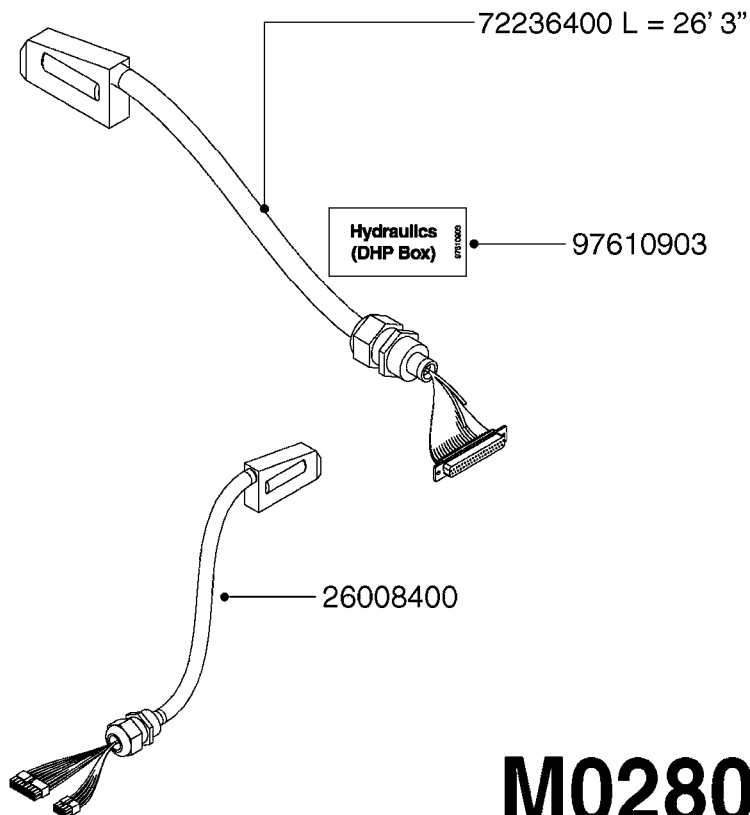

LIQUID SYSTEM

HYDRAULIC SYSTEM

\* Note orientation of bracket  
1 = Liquid system  
2 = Hydraulic system

**M0280**

39 PIN CABLES  
M0280-HIN, 01:01:16

Page 1

Date 16.03.2016 13:31

parts-n°	order qty	description
262158	1	PLUG INSERT 39 POLE MALE
262159	1	PLUG INSERT 39 POLE FEMALE
262160	1	PLUG HOUSING 39 POLE FEMALE
262161	1	PLUG HOUSING F/39 POLE MALE
440634	1	SCREW 5/8"
440732	1	PT SCREW 35X12B Z5452 ELZ
14034200	1	CODE BRACKET FOR 39 PIN CABLE
26003900	1	WIRE 37-39 PIN EVC, 6.6'
26004200	1	WIRE 37-39 PIN EVC, 57.4'
26008400	1	WIRE 39-PIN 24 WIRE L=8M
28027500	1	WIRE 37-39 PIN EVC, 37.7'
28028700	1	WIRE 37-39 PIN EVC, 45.9'
28028800	1	WIRE 37-39 PIN EVC, 16.4'
28028900	1	WIRE 37-39 PIN EVC, 26.2'
72236400	1	DAH CONN. WIRE/TRACTOR L=8M
97610803	1	DECAL-SRAY BOX 39-PIN
97610903	1	DECAL-HYDRAULIC BOX 39-PIN