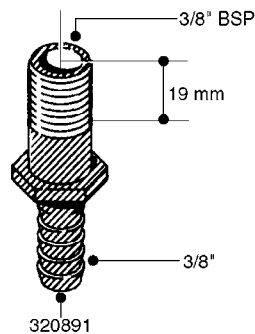

L0050

parts-n°	order qty	description
242594	1	O-RING D14 X 1.78 SCH.70-EPDM
320294	1	FITT.DK TEE 3/8X3/8HB X1/2"BSP
320305	1	FITT.DK HB 3/4'- 3/4' BSP
320386	1	FITT.DK TEE 3/8X3/8HB X3/8"BSP
320397	1	FITT.DK ELB 3/8"HB X 3/8" BSP
320401	1	FITT.DK TEE 1/2X1/2HB X1/2"BSP
320412	1	FITT.DK TEE 1/2X1/2HB X3/8'BSP
320423	1	FITT.DK ELB 1/2'HB X 3/8' BSP
320891	1	FITT.DK HB 3/8'- 3/8' BSP
320972	1	FITT.DK HB 5/16'- 1/4' BSP
322046	1	FITT.DK TEE 1/2X1/2HB X3/4'BSP
322048	1	FITT.DK TEE 3/4X3/4HB X3/4'BSP
330595	1	O-RING D24.6/D20X2.1 -3/4"
333137	1	FITT.DK CONN.1/2" F.NOZZ. DOUB
333141	1	FITT.DK CONN.1/2" F.NOZZ.SING
334041	1	FITT.DK CONN.3/4' F.NOZZ. SING
334042	1	FITT.DK CONN.3/4' F.NOZZ. DOUB
334195	1	FITT.DK ELB. 3/4"HB X 3/4"HB
10012103	1	FITT.PO.HB 1.25X1.50 IMB1012
10014003	1	FITT.PO.HB 1.25X1.25 IMB1010
10036903	1	FITT.PO.HB 1.50X1.50 IMB1212
28019303	1	FITTING HB ELB 3/4NPT-3/4HOSE
61016500	1	HOSE TAIL 3/4" 90°+RG CAP 3/4"
72026700	1	NOZZLE TUBE ADAPTER W/O-RING