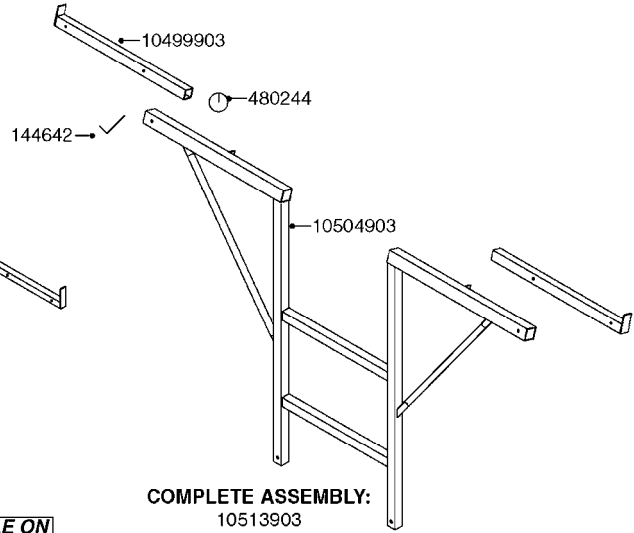

80'-90' EAGLE ON
NAVIGATOR TA & HC