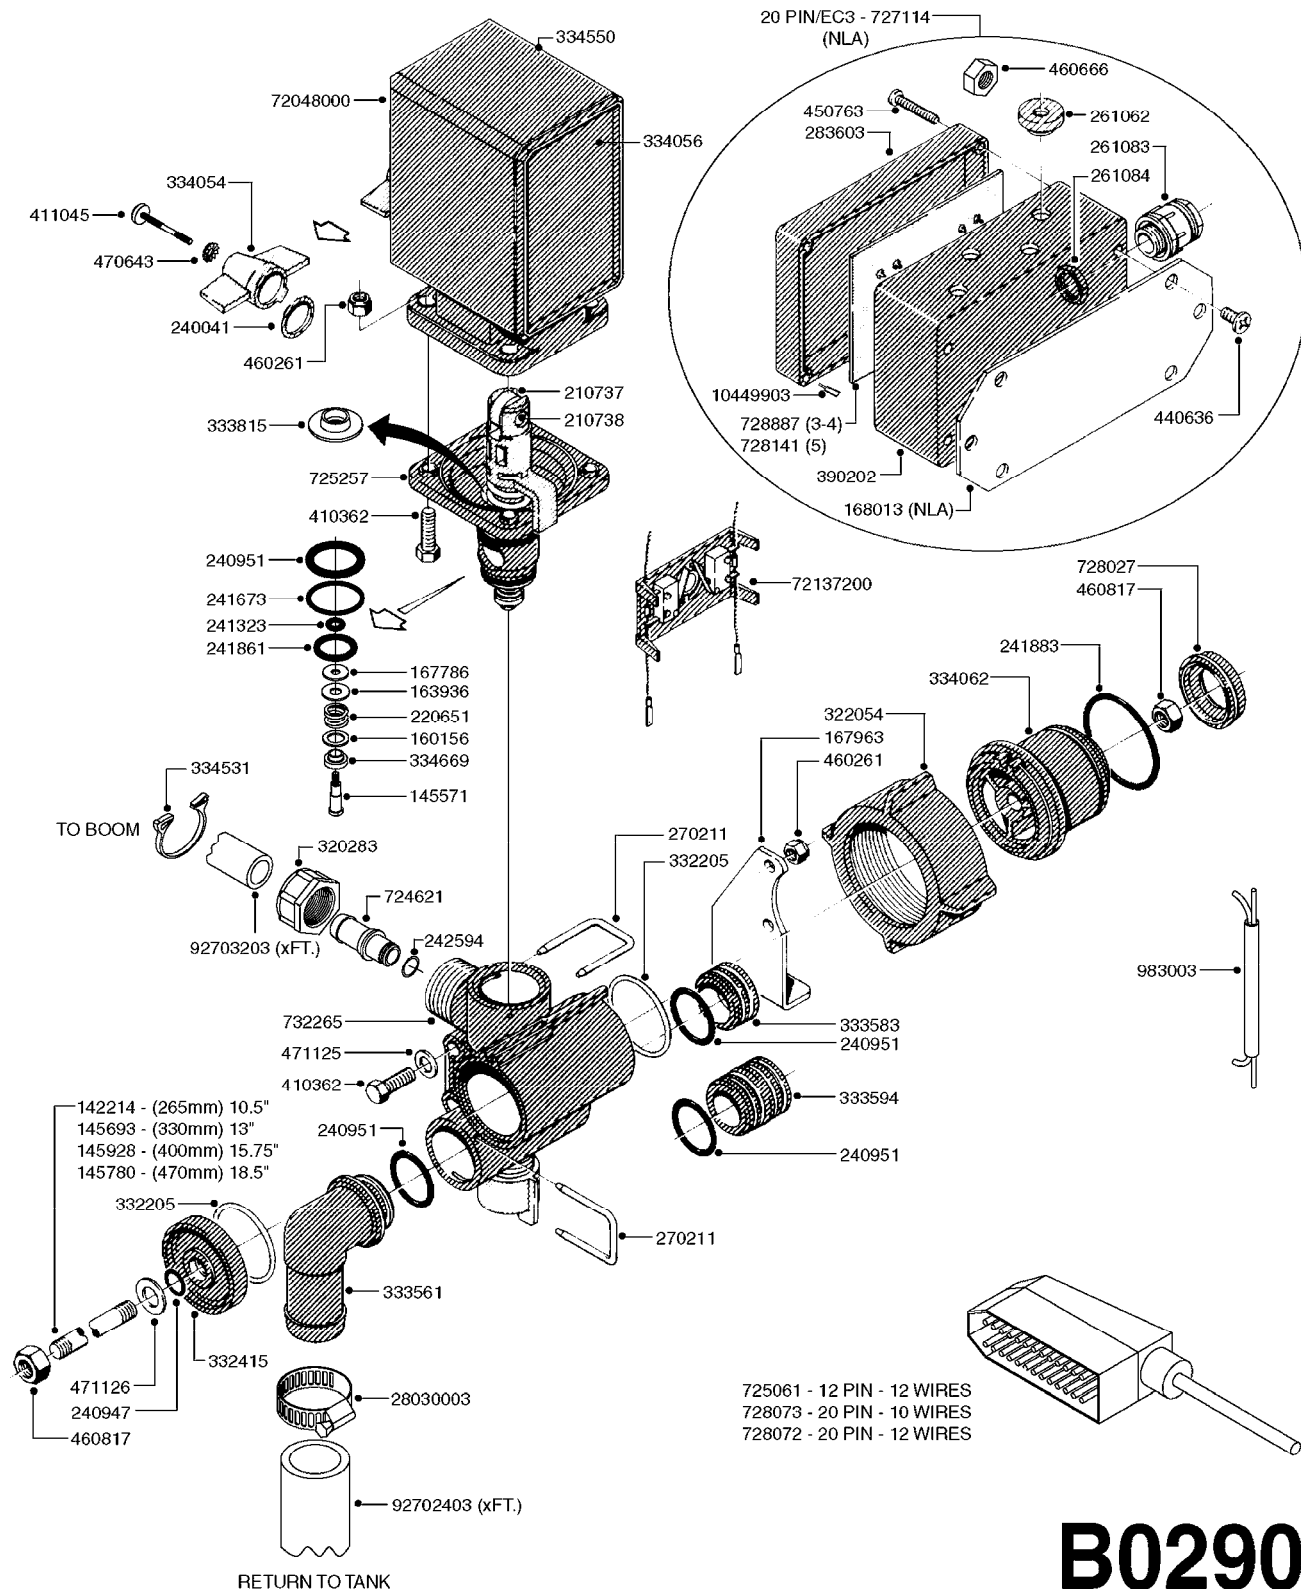

B0290

EC BOOM VALVE - ELEC.(RED GRP)
B0290-HIN, 01:01:16

Page 1
Date 16.03.2016 13:30

parts-n°	order qty	description
142214	1	STUD BOLT - M8X265, 3 SECTION
145571	1	STUD BOLT F/PNEUM. DISTRIBUTOR
145693	1	STUD BOLT - M8X330, 4 SECTION
145780	1	STUD BOLT - M8X470, 6 SECTION
145928	1	STUD BOLT - M8X400, 5 SECTION
160156	1	WASHER D14.1/D9.2X1 SS
163936	1	WASHER D15/D6.2X1
167786	1	WASHER D13/D4.2X1
167963	1	MOUNT BKT.F.EC BOOM SEC.
168013	1	MOUNT BRKT F.CONNECT BOX-NLA
210737	1	BEARING BALL D7 RSTO 5 TN
210738	1	BEARING ROLLER D7 L=16 SS
220651	1	SPRING PRESSURE D12.5/5
240041	1	O-RING D15,1/10,3 X 2,4
240947	1	O-RING D7.3X2.4 NITRIL
240951	1	O-RING D21.2X3 NITRIL
241323	1	O-RING D5.3X2.4 NITRIL
241673	1	O-RING D22.1X1.6
241861	1	O-RING D15.3X2.4 VITON
241883	1	O-RING D39.2X3 NITRIL 242020
242594	1	O-RING D14 X 1.78 SCH.70-EPDM
261062	1	GROMMET
261083	1	GROMMET (PLASTIC)F.ELEC.CABLE
261084	1	NUT F.261083 GROMMET
270211	1	FITT.DK S25 FORK L=37.5
283603	1	LID F. SQ.BOX 120X80X15 MM
320283	1	FITT.DK NUT 3/4"BSP
322054	1	UNION NUT BLACK S61 x 2
332205	1	O-RING D43/39XD2
332415	1	COVER
333561	1	FITT.DK ELB.1" EC RETURN
333583	1	END PIECE FOR BYPASS
333594	1	CONNECTING PIECE F. BYPASS
333815	1	DISTANCE RING
334054	1	GRIP F.MAN.OP.EC ON/OFF RED
334056	1	COVER F/MOTOR HOUSE EC DIST.
334062	1	CONNECT. BRANCH F/EC OP. UNIT
334531	1	CLAMP HOSE PLASTIC 3/4"
334550	1	MOTOR HOUSE SECT VALVE
334669	1	VALVE CONE D14/D7-SH 63 WHITE
390202	1	CONN.BOX EC OPER.UNIT
410362	1	BOLT HEX 8.8 SS M6X20 FT
411045	1	SCREW M4 X 16MM STAINLESS
440636	1	SCREW SHEET-METAL 1/2" NO 12
450763	1	SCREW M4X25
460261	1	NUT HEX M6X1 LOCK A2 DIN985
460666	1	NUT HEX M4
460817	1	NUT HEX M8 STAINLESS DIN 934
470643	1	WASHER LOCK
471125	1	WASHER, M6, Ø12/ 6.4X 1.6, SS
471126	1	WASHER, M8, Ø16/ 8.4X 1.6, SS
724621	1	FITT.DK HB 3/4"ASSY F.3/4" NUT
725061	1	CABLE - EC 12WIRE L=6000mm
725257	1	SPINDLE SECT. F/EC DISTRIBUTOR
727114	1	CONNECTOR BOX WITH CABLE
728027	1	BUSHING WITH SEAT
728072	1	CABLE,20-PIN,6M EC/4
728073	1	CABLE,20-PIN,6M, EC/3
728141	1	CIRCUIT BOARD F.EC7 CONN. BOX
728887	1	CIRCUIT BOARD EC CONTROL
732265	1	DISTRIB HOUSING W/CONST PR RED