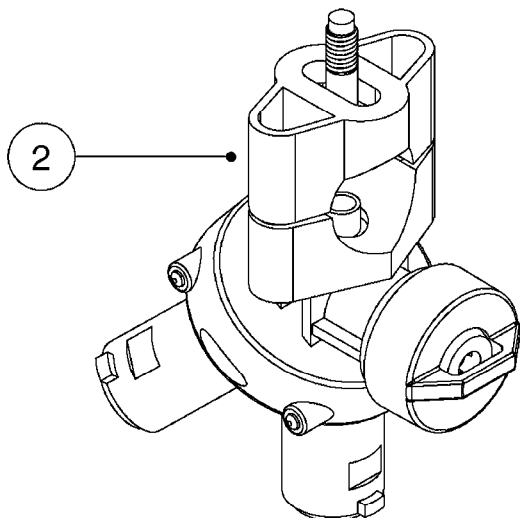

COMPLETE ASSEMBLY
WITH NOZZLES