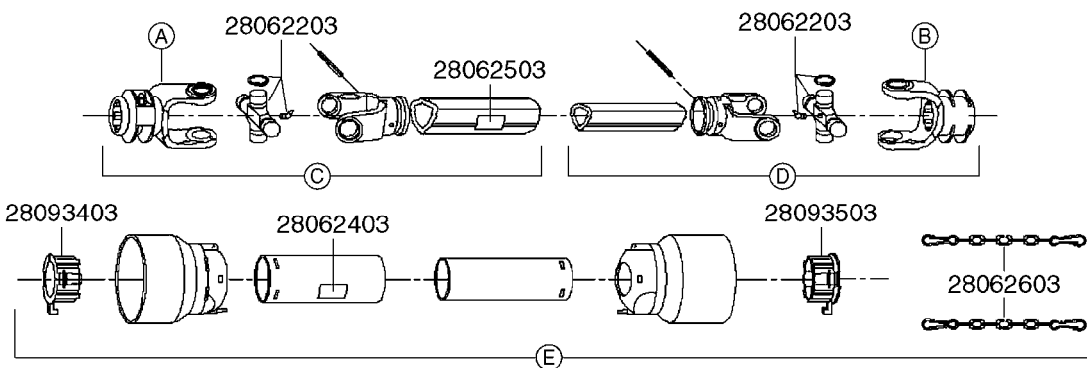

PTO #	829482	829483	829484	829487
TRACTOR	1-3/8" 6 SPLINE	1-3/8" 6 SPLINE	1-3/8" 6 SPLINE	1-3/8" 6 SPLINE
IMPLEMENT	25 mm	30 mm	1-3/8" 6 SPLINE	1-3/8" 6 SPLINE
LENGTH	610/800	610/800	610/800	860/1050
A	28062103	28062103	28062103	28062103
B	28062303	28063003	28062103	28062103
C	28062703	28062703	28062703	28063403
D	28062803	28063103	28063203	28063503
E	28062903	28062903	28062903	28063303

Note: For "Bondioli" PTO's (previous supplier) - see page A0510.

COMPLETE ASSEMBLIES
WHOLEGOOD ITEMS

A0580