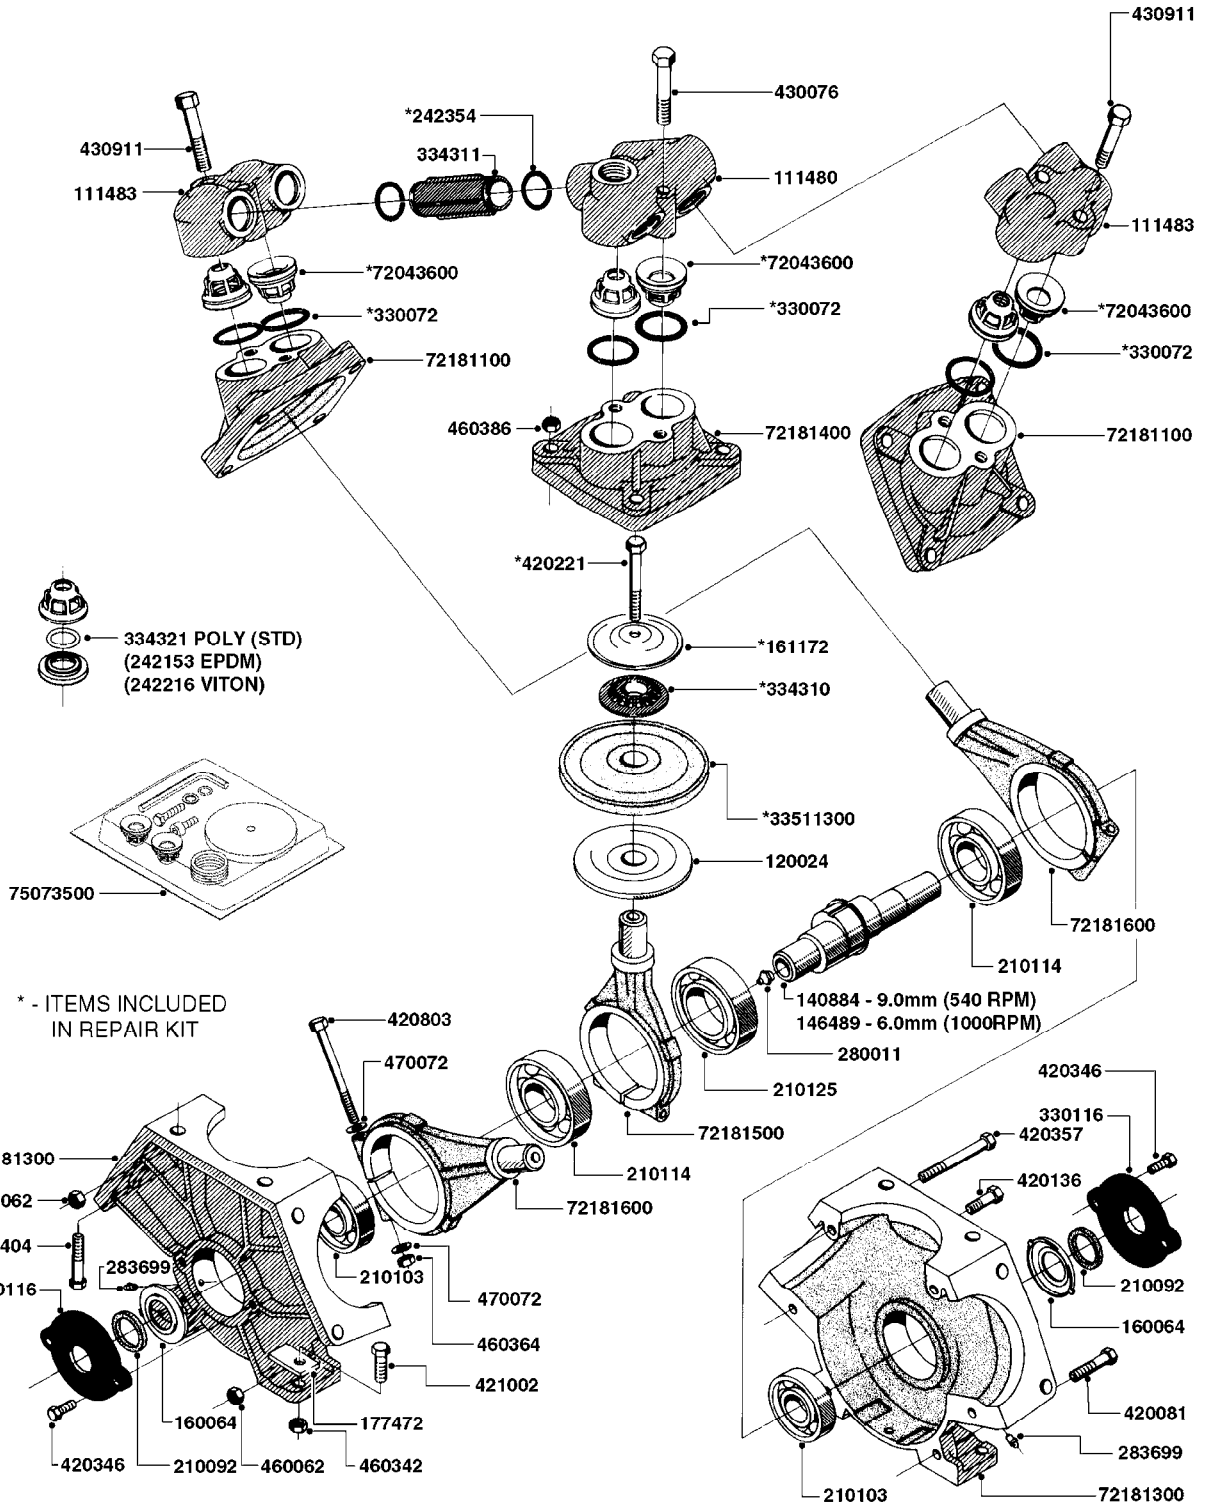

Nav/Nav M 550 Gallon Eagle  
45', 50', 60', 66'

Page 0.3

Date 16.03.2016 13:29

main group	page-n°	date	description
Electrical Equipment	L0120-HIN	01:01:16	BULK HOSE
	L0130-HIN	01:01:16	HOSE CLAMPS
	M0030-HIN	01:01:16	CFX-750 DISPLAY, DGPS
	M0040-HIN	01:01:16	EZ-GUIDE PLUS LIGHT BAR
	M0050-HIN	01:01:16	EZ-STEER STEERING SYSTEM
	M0060-HIN	01:01:16	EZ-GUIDE 500 LIGHTBAR
	M0070-HIN	01:01:16	EZ-STEER 500 STEERING SYSTEM
	M0080-HIN	01:01:16	EZ-GUIDE 250 LIGHTBAR
	M0090-HIN	01:01:16	HC 2500/HM1500 DISPLAY/SCANBOX
	M0100-HIN	01:01:16	MUSTANG 3500 CONTROLLER
	M0120-HIN	01:01:16	TRANSDUCERS AND ACCESSORIES
	M0160-HIN	01:01:16	TRAFFIC LIGHT KIT
	M0200-HIN	01:01:16	SPRAYBOX II
	M0230-HIN	01:01:16	JUNCTION BOX - LIQUID
M0280-HIN	01:01:16	39 PIN CABLES	