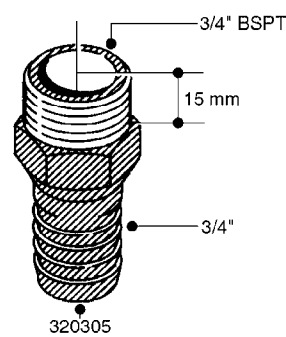

L0050

parts-n°	order qty	description
242594	1	O-RING D14 X 1.78 SCH.70-EPDM
320294	1	FITT.DK TEE 3/8X3/8HB X1/2"BSP
320305	1	FITT.DK HB 3/4'- 3/4' BSP
320386	1	FITT.DK TEE 3/8X3/8HB X3/8"BSP
320397	1	FITT.DK ELB 3/8"HB X 3/8" BSP
320401	1	FITT.DK TEE 1/2X1/2HB X1/2"BSP
320412	1	FITT.DK TEE 1/2X1/2HB X3/8'BSP
320423	1	FITT.DK ELB 1/2'HB X 3/8' BSP
320891	1	FITT.DK HB 3/8'- 3/8' BSP
320972	1	FITT.DK HB 5/16'- 1/4' BSP
322046	1	FITT.DK TEE 1/2X1/2HB X3/4'BSP
322048	1	FITT.DK TEE 3/4X3/4HB X3/4'BSP
330595	1	O-RING D24.6/D20X2.1 -3/4"
333137	1	FITT.DK CONN.1/2" F.NOZZ. DOUB
333141	1	FITT.DK CONN.1/2" F.NOZZ.SING
334041	1	FITT.DK CONN.3/4' F.NOZZ. SING
334042	1	FITT.DK CONN.3/4' F.NOZZ. DOUB
334195	1	FITT.DK ELB. 3/4"HB X 3/4"HB
10012103	1	FITT.PO.HB 1.25X1.50 IMB1012
10014003	1	FITT.PO.HB 1.25X1.25 IMB1010
10036903	1	FITT.PO.HB 1.50X1.50 IMB1212
28019303	1	FITTING HB ELB 3/4NPT-3/4HOSE
61016500	1	HOSE TAIL 3/4" 90°+RG CAP 3/4"
72026700	1	NOZZLE TUBE ADAPTER W/O-RING