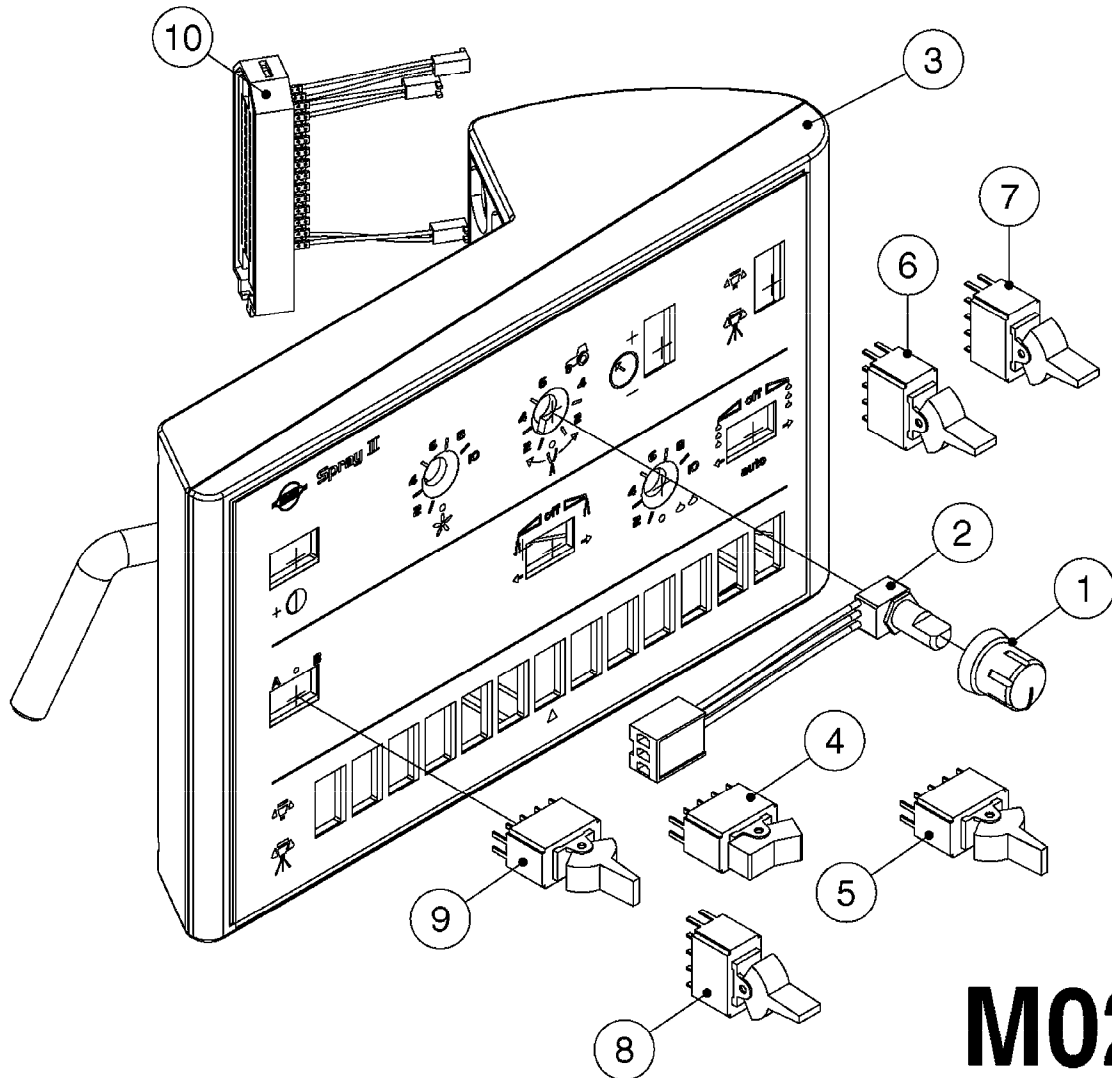

M0200

SPRAYBOX II
M0200-HIN, 01:01:16

Page 1
Date 16.03.2016 13:31

Pos.	parts-n°	order qty	description
1	26000400	1	KNOB F.FOAM ADJUST HC5500
2	26005300	1	POT.METER F. SPRAYBOX II
3	26010200	1	CONTROL BOX 2SEC, SPRAY BOX II
3	26010300	1	CONTROL BOX 3SEC, SPRAY BOX II
3	26010400	1	CONTROL BOX 4SEC, SPRAY BOX II
3	26010500	1	CONTROL BOX 5SEC, SPRAY BOX II
3	26010600	1	CONTROL BOX 6SEC, SPRAY BOX II
3	26010700	1	CONTROL BOX 7SEC, SPRAY BOX II
3	26010800	1	CONTROL BOX 8SEC, SPRAY BOX II
3	26010900	1	CONTROL BOX 9SEC, SPRAYBOX II
3	26011000	1	SPRAY CONT. II EVC 4 SEC. HAZ
3	26011100	1	SPRAY CONT. II EVC 5 SEC. HAZ
3	26011200	1	SPRAY CONT. II EVC 6 SEC. HAZ
3	26011300	1	SPRAY CONT. II EVC 7 SEC. HAZ
3	26013600	1	CONTROL BOX 13SEC, SPRAYBOX II
4	26020200	1	SWITCH ON-ON SP ROCKER RED
5	26020300	1	SWITCH ON-OFF-ON SP BLACK
6	26020400	1	SWITCH MOM-OFF-MOM SP YELLOW
7	26020600	1	SWITCH ON-ON SP GREEN
8	26020800	1	SWITCH ON-ON DP GREEN
9	26021000	1	SWITCH ON-OFF-ON DP BLACK
10	28031400	1	PLUG 39-POLE FEMALE HC5500