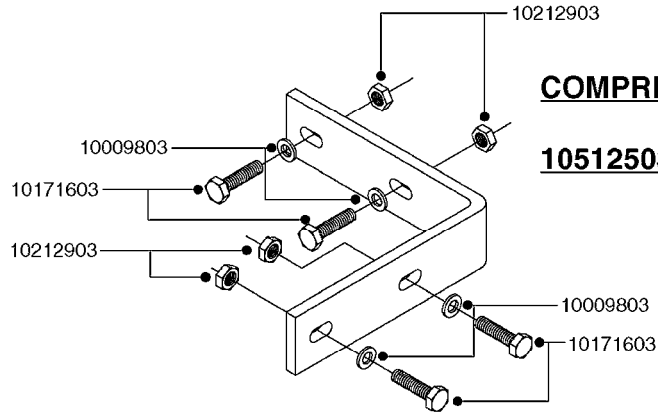

COMPRESSOR MOUNT-NAVIGATOR

10512503-COMPLETE ASSEMBLY