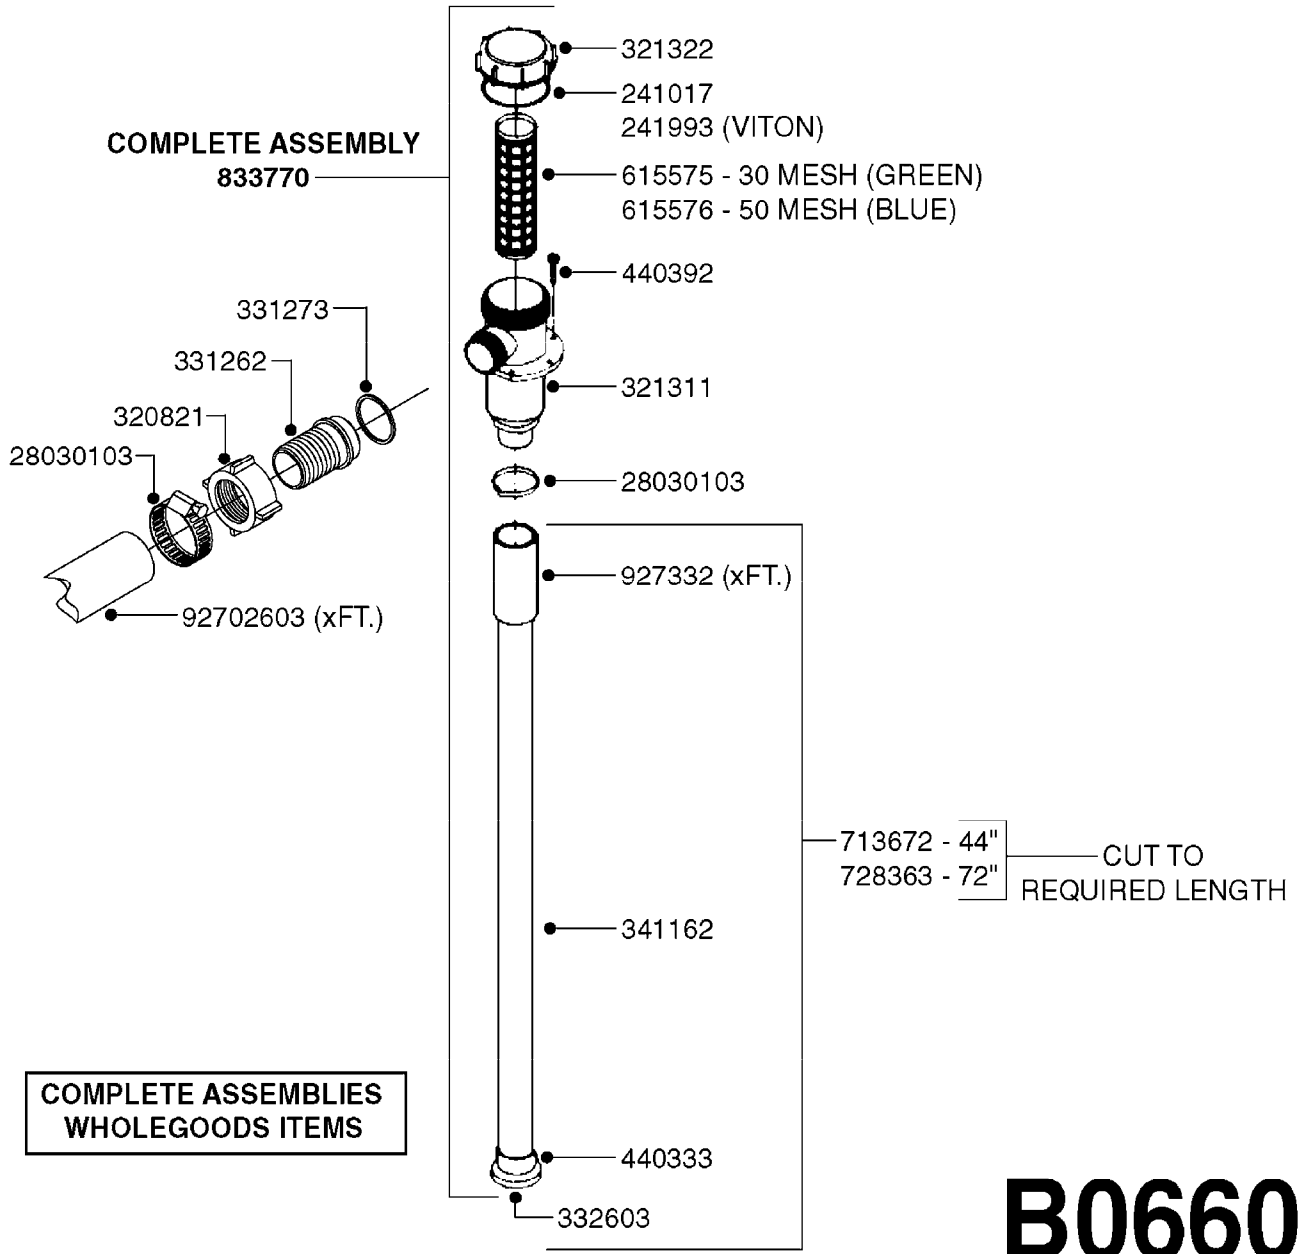

TOP SUCTION ASSEMBLY-SCREW CAP
B0660-HIN, 01:01:16

Page 1
Date 16.03.2016 13:30

parts-n°	order qty	description
241017	1	O-RING D74,5X3 NITRIL
241993	1	O-RING 74.5 X 3MM VIT/241017
320821	1	FITT.DK NUT 1-1/2" BSP
321311	1	FILTER BODY S 80 X 4
321322	1	SCREW CAP F. S80 X 4
331262	1	FITT.DK HB 1-1/2" F. 1-1/2"NUT
331273	1	O-RING D44/D38X2 F.1-1/2"
332603	1	CAP F. SUCTION TUBE
341162	1	SUCTION TUBE F.650
440333	1	SCREW 3.5 X 9.5 SS
440392	1	SCREW 6.3 X 25.0 DIN7981C TORX
615575	1	FILTER F.TOP SUCT.30 MESH GRN.
615576	1	FILTER F.TOP SUCT.50 MESH BLUE
713672	1	SUCTION TUBE L=44"
728363	1	SUCTION TUBE ASSY.L=72"
833770	1	TOP SUCTION KIT 300/500
927332	1	HOSE R X 28BAR X 40MM X 0012"
28030103	1	CLAMP HOSE GEAR P5/4-S1.5"6724
92702603	1	HOSE PVC SUCT GRAY 1-1/2"