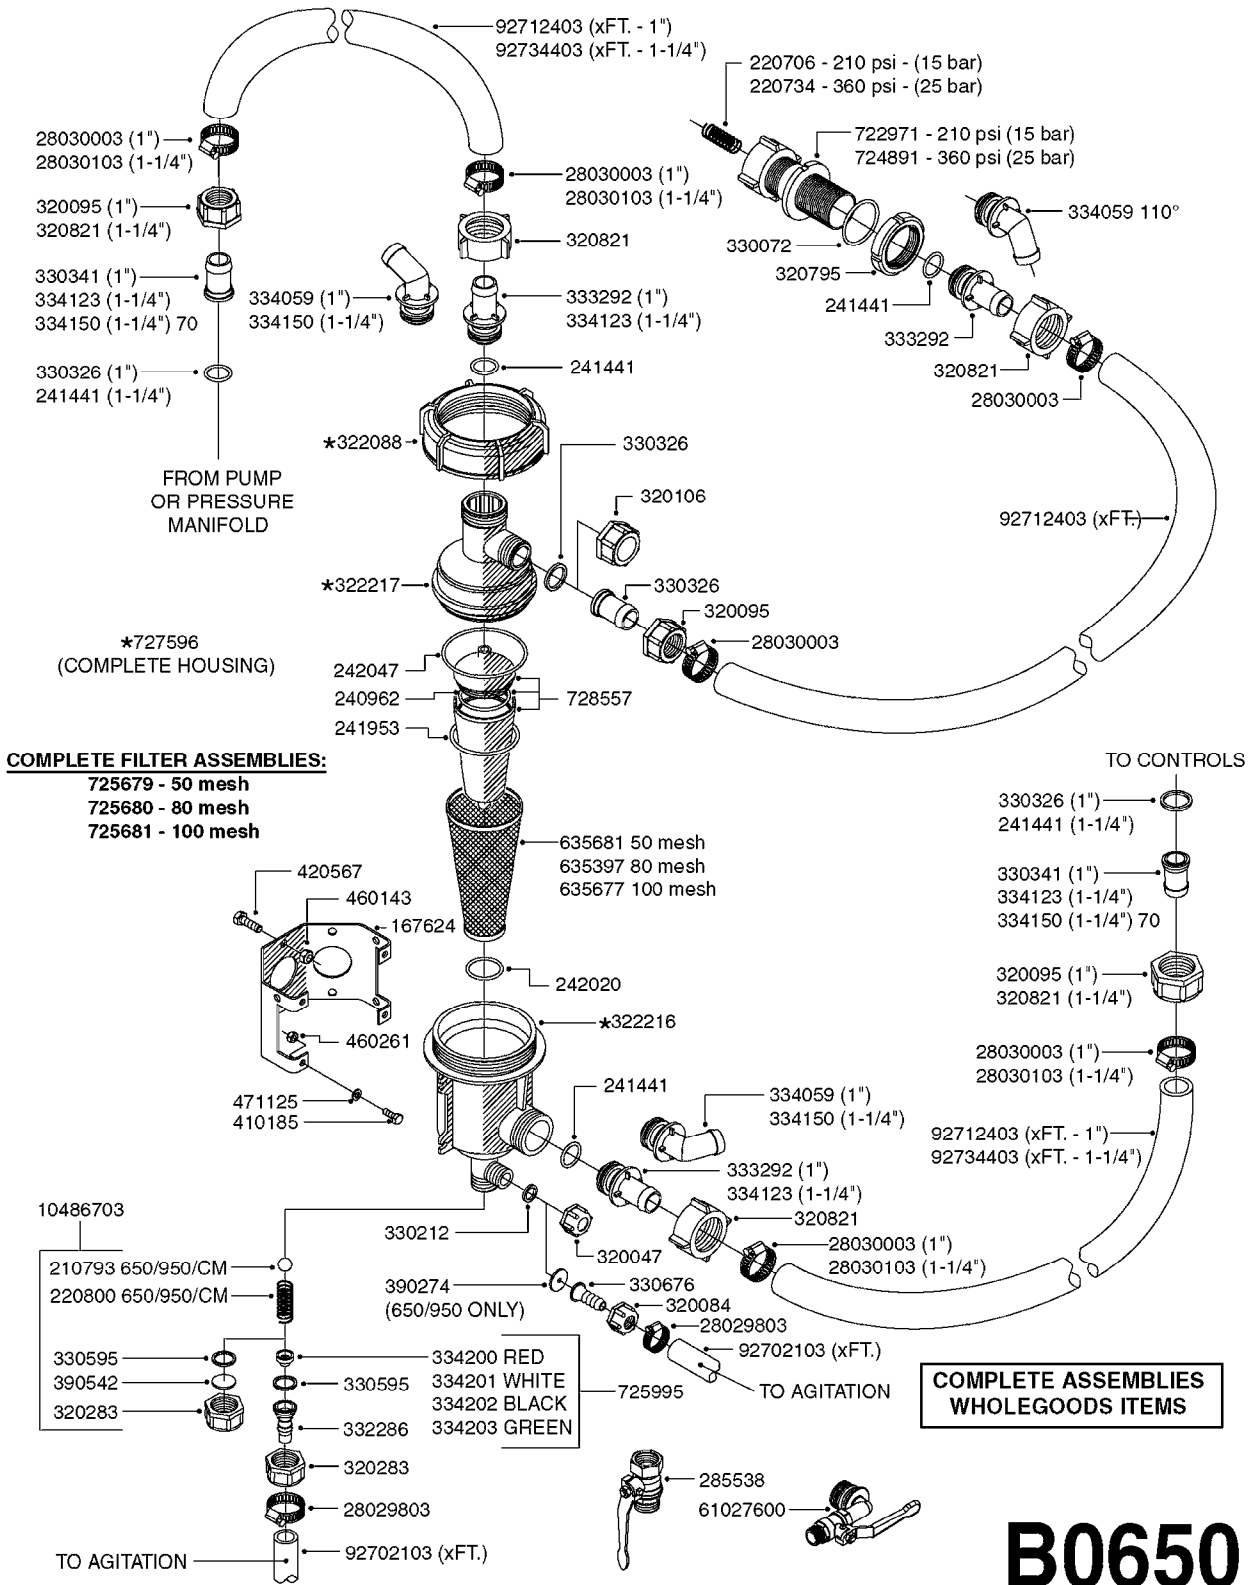

B0650

SELF CLEANING FILTER-SCREW TOP
B0650-HIN, 01:01:16

Page 1
Date 16.03.2016 13:30

parts-n°	order qty	description
10486703	1	KIT F.UPDATING SCF
167624	1	MOUNT BRACKET F. SCF
210793	1	BALL F.SCF
220706	1	SPRING SCF 12 BAR
220734	1	SPRING SCF 25 BAR
220800	1	SPRING F.SCF
240962	1	O-RING D57,2X3 NITRIL
241441	1	O-RING D29.3X3
241953	1	O-RING D73,03X3,53 VITON
242020	1	O-RING 39.2 X 3 VITON
242047	1	O-RING 89.5 X 3.0 VITON
28029803	1	CLAMP HOSE GEAR P1/2" 6708
28030003	1	CLAMP HOSE GEAR P1" 6716
28030103	1	CLAMP HOSE GEAR P5/4-S1.5"6724
285538	1	BALL VALVE 3/4" BSP
320047	1	FITT.DK CAPNUT 1/2" BSP
320084	1	FITT.DK NUT 1/2" BSP
320095	1	FITT.DK NUT 1" BSP
320106	1	FITT.DK CAPNUT 1" BSP
320283	1	FITT.DK NUT 3/4"BSP
320795	1	FITT.DK NUT 1-1/2" BSP JAMB
320821	1	FITT.DK NUT 1-1/2" BSP
322088	1	NUT LARGE F.SCF BODY
322216	1	SCF HOUSING (THREADED) F.GROVE
322217	1	SCF TOP (THREADED) W/GROVE
330072	1	O-RING D53.5/D45.5X4
330212	1	O-RING D19/D14X2.4 F.1/2"NUT
330326	1	O-RING D30/D24X2 F.1"NUT
330341	1	FITT.DK HB 1" F. 1" NUT
330595	1	O-RING D24.6/D20X2.1 -3/4"
330676	1	FITT.DK HB 3/8" F. 1/2" NUT
332286	1	FITT.DK HB 1/2" F. 3/4" NUT
333292	1	FITT.DK HB 1"O'RING F.1-1/2"
334059	1	FITT.DK EL 1" 110 DEG.F.1-1/2"
334123	1	FITT.DK HB 1-1/4"O-RNG F.1-1/2"
334150	1	FITT.DK HB 1-1/4" 110 F.1-1/2"
334200	1	ORFICE 3MM FOR SCF RED
334201	1	ORFICE 4MM FOR SCF WHITE
334202	1	ORFICE 5MM FOR SCF BLACK
334203	1	ORFICE 6MM FOR SCF GREEN
390274	1	ORIFICE ID4.0/18/1.5
390542	1	PLUG WASHER FOR 3/4'CAP NUT
410185	1	BOLT HEX 8.8 DEL M6X16 A2
420567	1	BOLT HEX 8.8 DEL M8X30 FT
460143	1	NUT HEX M8 LOCK A2 DIN985
460261	1	NUT HEX M6X1 LOCK A2 DIN985
471125	1	WASHER, M6, Ø12/ 6.4X 1.6, SS
61027600	1	VALVE 1/2"BSP ASSY S5390
635397	1	SCREEN SCF 80 MESH
635677	1	SCREEN SCF 100 MESH
635681	1	SCREEN SCF 50 MESH
722971	1	SAFETY VALVE SCF 217PSI (15BAR)
724891	1	SAFETY VALVE SCF 25 BAR
725679	1	SCF ASSY.50 W/THREADED TOP CAP
725680	1	SCF ASSY.80 W/THREADED TOP CAP
725681	1	SCF ASSY.100 W/THREADED CAP
725995	1	BAG FOR SCF
727596	1	SCF HOUSING COMPLETE
728557	1	CONE F.SCF RED
92702103	1	HOSE R X1/2" X300PSI WP X0012"
92712403	1	HOSE R X1" X300PSI WP X0012"