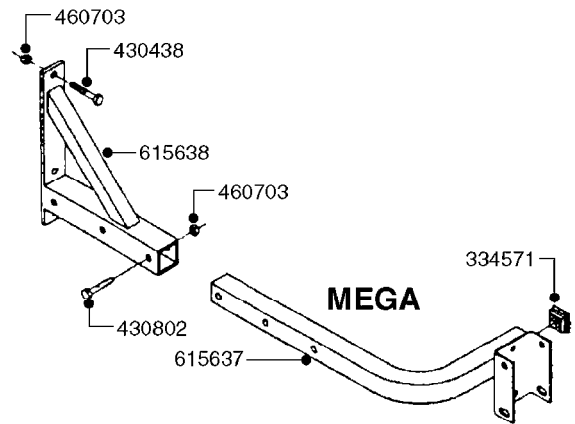

NK/LX/LY PRE-86