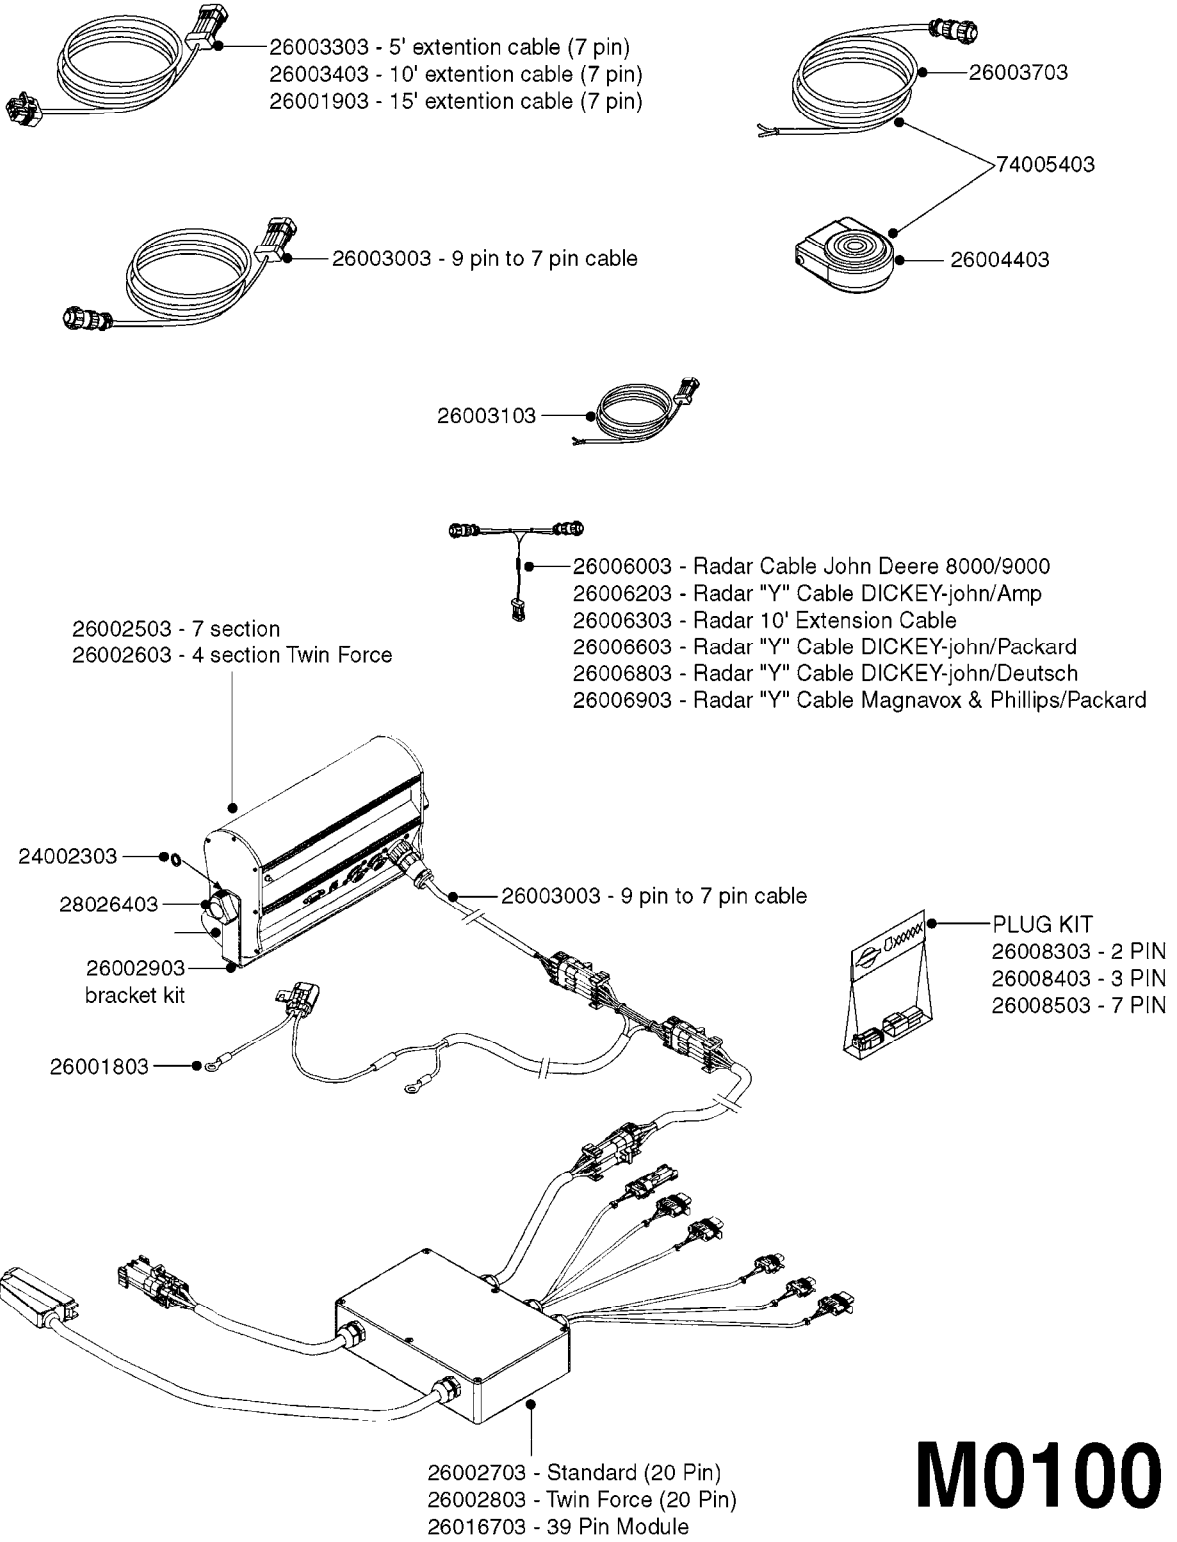

M0100

MUSTANG 3500 CONTROLLER
M0100-HIN, 01:01:16

Page 1
Date 16.03.2016 13:31

parts-n°	order qty	description
24002303	1	WASHER, RUBBER
26001803	1	POWER CABLE
26001903	1	15' 7-PIN EXTENSION CABLE
26002503	1	MUSTANG 3500/7 CONSOLE
26002603	1	MUSTANG 3500/4/TF CONSOLE
26002703	1	MUSTANG 3500/20PIN SC MODULE
26002803	1	MUSTANG 3500/20PIN TF SC MODUL
26002903	1	MUSTANG 3500 CONSOLE MNT KIT
26003003	1	MUSTANG 3500 CONSOLE CABLE
26003103	1	MUSTANG 3500/7 SC MOD CNECT KT
26003303	1	MUSTANG/FM 5FT 7PIN EXT CABLE
26003403	1	MUSTANG/FM 10FT 7PIN EXT CABLE
26003703	1	MUSTANG RUN/HOLD ADAPT CABLE
26004403	1	SWITCH, FOOT
26006003	1	MUSTANG RADR CBLE JD 8000/9000
26006203	1	MUSTANG RDR "Y" CABLE DCKY-JHN
26006303	1	MUSTANG RDR EXTNSN CABLE 10FT
26006603	1	MUSTANG RDR"Y"CABLE D-J PACKRD
26006803	1	MUSTANG RDR"Y"CABLE D-J DEUTS.
26006903	1	MUSTANG RDR"Y"CABLE MAG.PHILIP
26008303	1	MICRO TRAK PLUG KIT - 2 PIN
26008403	1	MICRO TRAK PLUG KIT - 3 PIN
26008503	1	MICRO TRAK PLUG KIT - 7 PIN
26016703	1	MUSTANG 3500/39PIN SC MODULE
28026403	1	KNOB, MUSTANG CONSOLE MOUNT
74005403	1	FOOT SWITCH FOR MUSTANG 3500