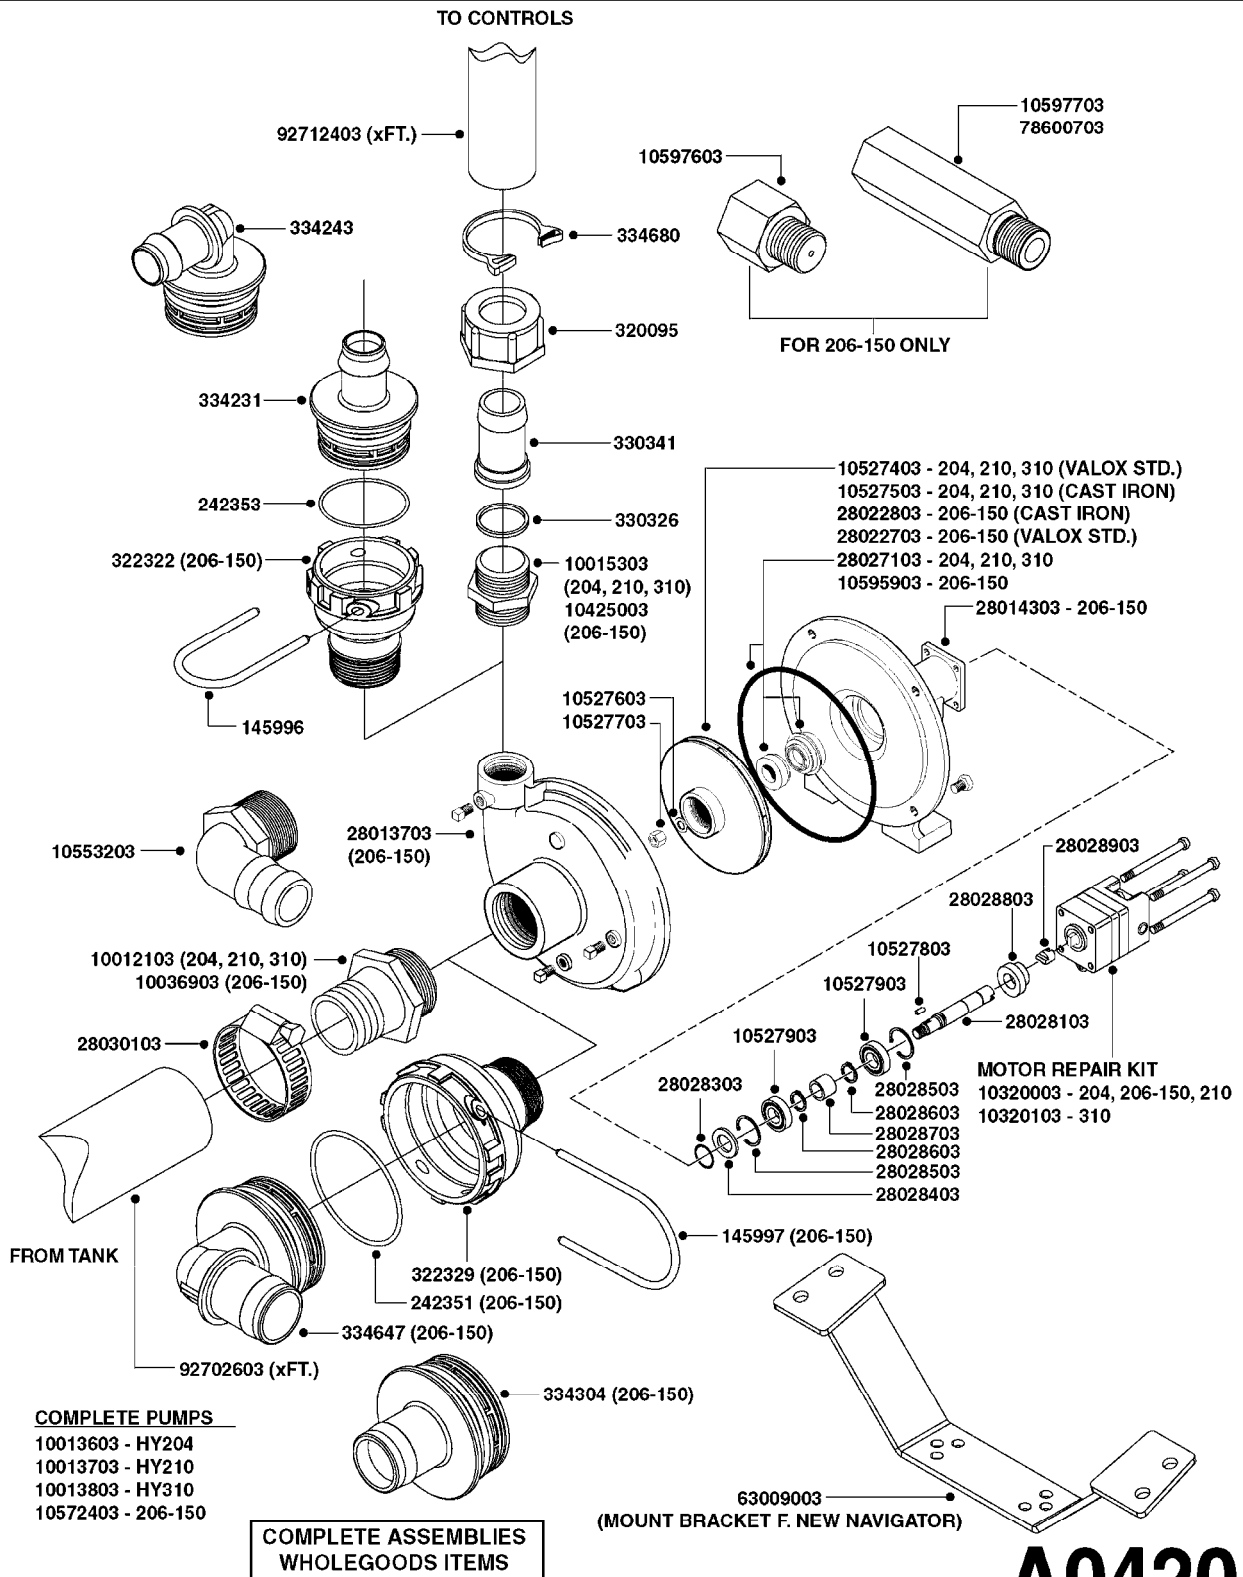

A0420

PUMP-204,206-150,210,310 ACE
A0420-HIN, 01:01:16

Page 1

Date 16.03.2016 13:30

parts-n°	order qty	description
145996	1	FITT.DK S-67 FORK
145997	1	FITT.DK S-93 FORK
242351	1	O-RING D69.5X3.0 VITON F.S-93
242353	1	O-RING D44.2X3.0 VITON F.S-67
320095	1	FITT.DK NUT 1" BSP
322322	1	FITT.DK S-67 X 1-1/4"BSP MALE
322329	1	FITT.DK S-93 X 1-1/2"BSP MALE2
330326	1	O-RING D30/D24X2 F.1"NUT
330341	1	FITT.DK HB 1" F. 1" NUT
334231	1	FITT.DK S-67 STR.1'
334243	1	FITT.DK S-67 ELB.1"
334304	1	FITT.DK S-93 STR.1-1/2" PVC
334647	1	FITT.DK S93 ELB 1-1/2" 90 PVC
334680	1	CLAMP HOSE PLASTIC 1"
10012103	1	FITT.PO.HB 1.25X1.50 IMB1012
10013603	1	PUMP ACE HY 204
10013703	1	PUMP ACE HY 210
10013803	1	PUMP ACE HY 310
10015303	1	FITT.PO.HN 1.00X1.00 M1000
10036903	1	FITT.PO.HB 1.50X1.50 IMB1212
10320003	1	MOTOR REPAIRKIT ACE204,206,210
10320103	1	MOTOR REPAIR KIT ACE 304,310
10425003	1	FITT.PO.HN 1.25X1.00 MCPHEE
10527403	1	IMPELLER VALOX F.ACE PUMP
10527503	1	IMPELLER CASTIRON F.ACE PUMP
10527603	1	WASHER 3/8' F.ACE PUMP
10527703	1	NUT HEX NF 3/8 F.ACE PUMP
10527803	1	KEY 1/8x1/8x1/2'F.ACE PUMP
10527903	1	BEARING F.ACE PUMP (#40870)
10553203	1	FITT.PO.EL 1.5X1.5 HB BLACK
10572403	1	PUMP ACE HY 206 SERIES 150
10595903	1	REPAIR KIT ACE 206-150
10597603	1	ORIFACE RESTRICTOR F. ACE 206
10597703	1	FITT, HYD FLOW FUSE ACE 206OLD
28013703	1	PUMP HOUSING FRONT ACE 206-150
28014303	1	PUMP HOUSING W.FEET 206-150
28022703	1	IMPELLER THERMOPLASTIC
28022803	1	IMPELLER CAST IRON
28027103	1	REPAIR KIT ACE 204,210,310
28028103	1	SHAFT 5/8"DIA.1/2"KEYWAY SS
28028303	1	O-RING, SHAFT SEAL
28028403	1	SLINGER
28028503	1	SNAP RING - INTERNAL
28028603	1	SNAP RING - EXTERNAL
28028703	1	SPACER FOR SHAFT
28028803	1	SEAL SUPPORT SPACER 200 SERIES
28028903	1	COUPLING FOR HYDRAULIC MOTOR
28030103	1	CLAMP HOSE GEAR P5/4-S1.5"6724
63009003	1	CENTRIFUGAL PUMP BRACKET
78600703	1	FITT, HYD FLOW FUSE ACE 206N
92702603	1	HOSE PVC SUCT GRAY 1-1/2"
92712403	1	HOSE R X1" X300PSI WP X0012"