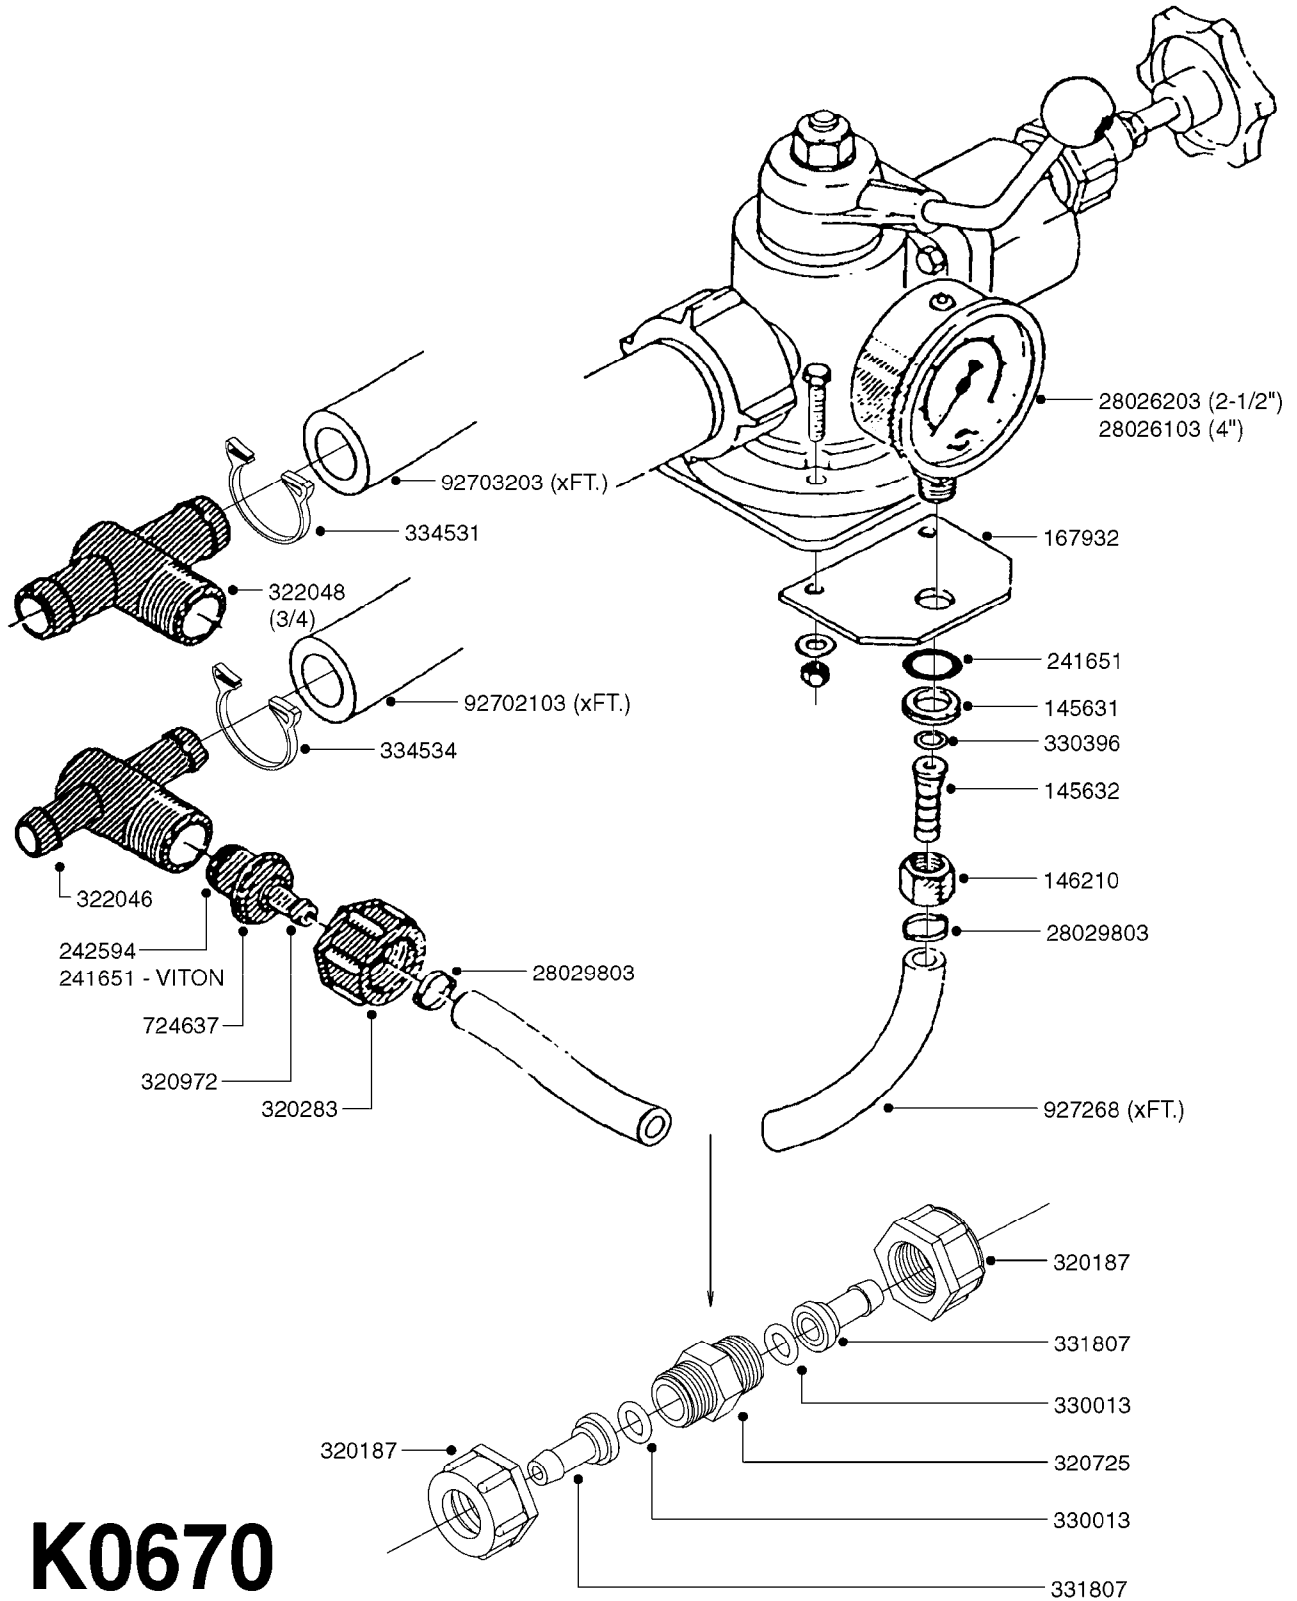

K0670

REMOTE GAUGE-BK 180 & EC
K0670-HIN, 01:01:16

Page 1

Date 16.03.2016 13:31

parts-n°	order qty	description
145631	1	WASHER D21.5/D13.5X2.5 BRASS
145632	1	FITT.DK HB 1/4' BRASS F.GUAGE
146210	1	NUT 1/4'BSP BRASS
167932	1	MTG. BRACKET (PRESSURE GAUGE)
241651	1	O-RING D14.0X3.0 NITRIL
242594	1	O-RING D14 X 1.78 SCH.70-EPDM
320187	1	FITT.DK CAP 3/8" BSP BLACK
320283	1	FITT.DK NUT 3/4"BSP
320725	1	FITT.DK NIPPLE 3/8"-3/8" BSP
320972	1	FITT.DK HB 5/16'- 1/4' BSP
322046	1	FITT.DK TEE 1/2X1/2HB X3/4'BSP
322048	1	FITT.DK TEE 3/4X3/4HB X3/4'BSP
330013	1	O-RING D15/D10X2.5 F.3/8"NUT
330396	1	O-RING D11.2/D6.6X3.2
331807	1	FITT.DK HB 5/16" F.3/8" NUT
334531	1	CLAMP HOSE PLASTIC 3/4"
334534	1	CLAMP HOSE PLASTIC 1/2"
724637	1	FITT.DK HB 5/16' F. 3/4" COMP.
927268	1	HOSE R X PVC X 1/4 X 0012"
28026103	1	GAUGE 200PSI/BR,4",1/4"BSP-BTM
28026203	1	GAUGE 200PSI/BR,2.5"1/4BSP-BTM
28029803	1	CLAMP HOSE GEAR P1/2" 6708
92702103	1	HOSE R X1/2" X300PSI WP X0012"
92703203	1	HOSE R X3/4" X300PSI WP X0012"