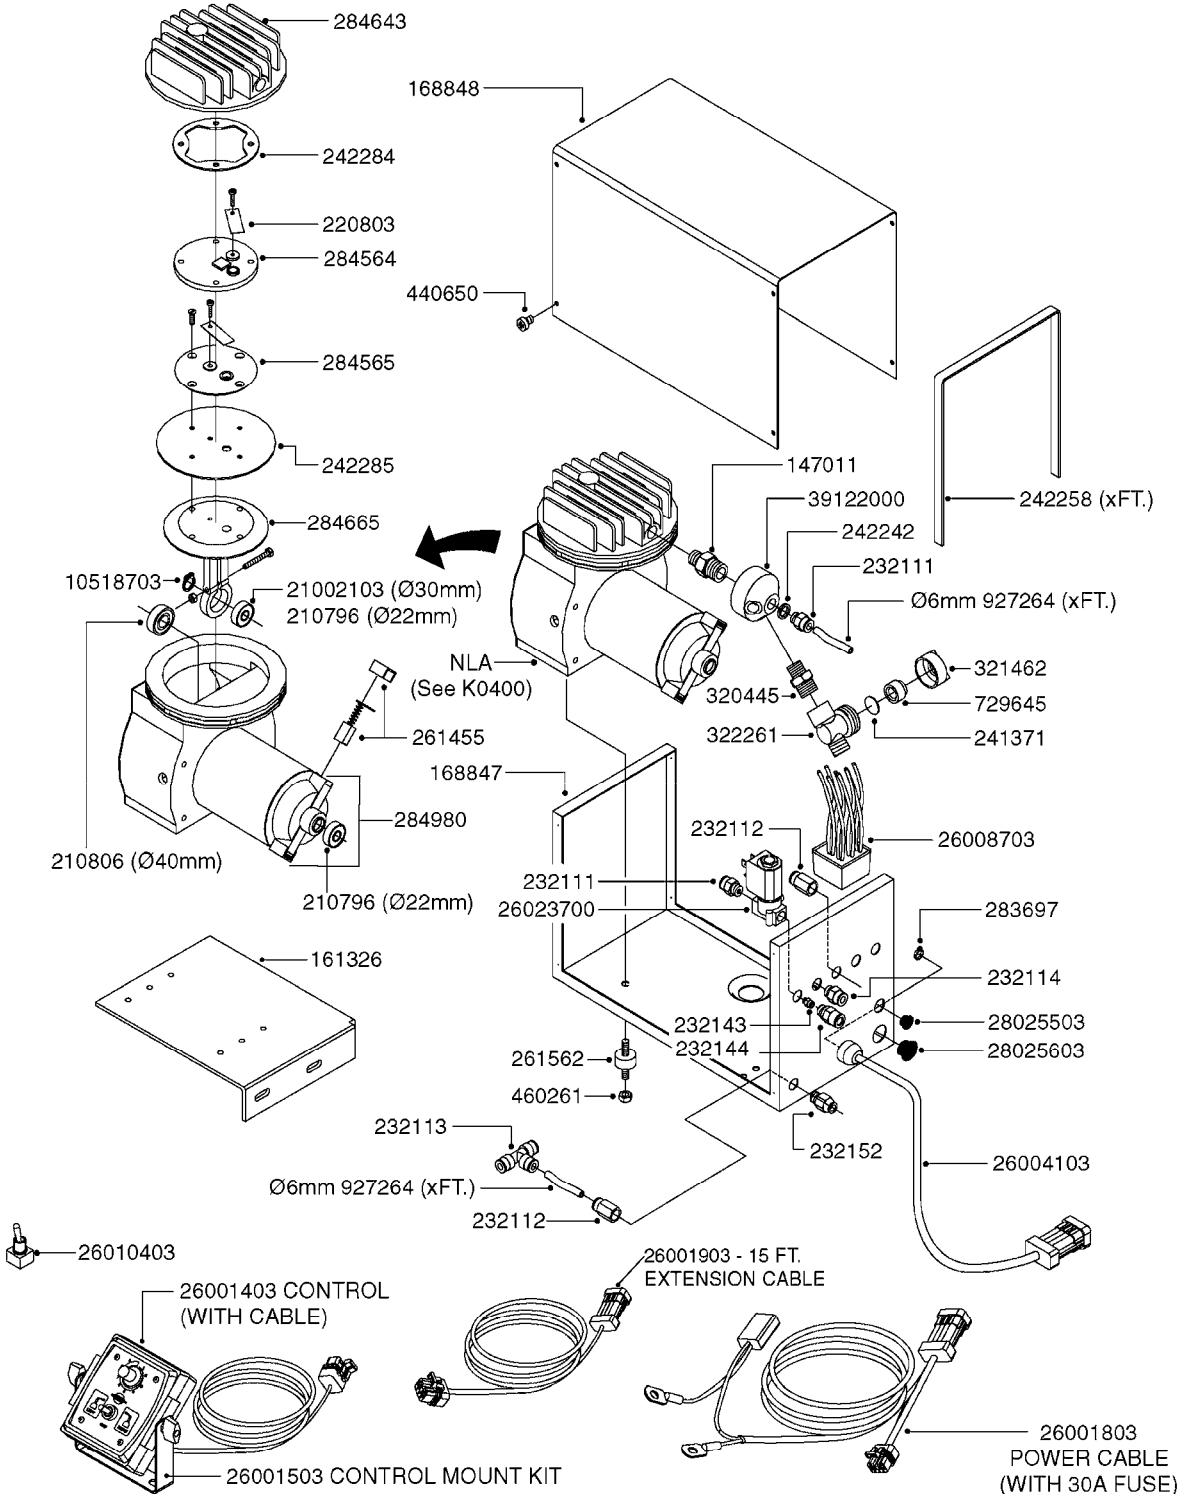

K0390

*Ø8mm 927306 (xFT.)
*Ø10mm 927330 (xFT.)

70019403 - COMPLETE ASSEMBLY

FOAM MARKER COMPRESSOR 2002
K0390-HIN, 01:01:16

Page 1
Date 16.03.2016 13:31

parts-n°	order qty	description
147011	1	HEX NIPPLE 3/8'X1/4'BSP BRASS
161326	1	MOUNT BKT. F. FOAM COMP.BOX 98
168847	1	ENCLOSURE LOWER F.MARKER
168848	1	COVER F. FOAM MARKER
210796	1	BEARING BALL D22/D8 X 7 608ZZ
210806	1	BEARING BALL D40/D17X12MM
220803	1	VALVE F. COMPRESSOR
232111	1	QUICK COUPLER 6MM X 1/8 EXT.
232112	1	QUICK COUPLER 6MM 1/8 INT.
232113	1	QUICK COUPLER 6MM T-PIECE
232114	1	COUPLER 1/8" THREADX8MM HOSE
232143	1	REDUCER 1/4'INT-1/8'EXT
232144	1	QUICK COUPLER 10MM X 1/4 EXT
232152	1	QUICK COUPLER 8MMX1/8 EXT.LONG
241371	1	DIAPHRAGM, NO-DRIP alt 241371
242242	1	O-RING F.AIR HOSE FITTING
242258	1	TRIM 3X10 SELF ADHESIVE 0012"
242284	1	HEAD GASKET F. COMPRESSOR
242285	1	DIAPHRAGM F. F/M COMP.
261455	1	BRUSH KIT-FOAM MARKER MOTOR
261562	1	RUBBER DAMPER 2XM6X25
283697	1	TIESTRAP 200MM
284564	1	PLATE F.COMPRESSOR HEAD
284565	1	PLATE F.COMPRESSOR HEAD
284643	1	COMPRESSOR HEAD F.FOAM MARKER
284665	1	CONNECTING ROD F.COMPRESSOR
284980	1	FLANGE REAR F. F.M.COMPRESSOR
320445	1	FITT.DK HN 1/4"X3/8" BSP
321462	1	CAP F.NO-DRIP ASSY.
322261	1	HOUSING F.SAFETY VALVE 3/8"
440650	1	SCREW 3.5x13 STAINLESS
460261	1	NUT HEX M6X1 LOCK A2 DIN985
729645	1	NON-DRIP SPRING ASSY.GREEN 10
927264	1	HOSE R X PE D6/D4 X 0012"
927306	1	HOSE R X PE D8/D6 X 0012"BLACK
927330	1	HOSE R X PE D10/D8 X 012"BLACK
10518703	1	SNAP-RING OUTER 8X1
21002103	1	BEARING, 6200 2ZJEM (SKF)
26001403	1	HC FOAM MARKR CONSOLE VS3.0.00
26001503	1	HC FOAM MARKER CONSOLE MT.KIT
26001803	1	POWER CABLE
26001903	1	15' 7-PIN EXTENSION CABLE
26004103	1	FOAM MARKER CNTRL MOD CABL STD
26008703	1	FOAM MARKER CONTROL SCII
26010403	1	TOGGLE SWITCH MICRO-TRAK F.M.
26023700	1	SOLENOID VAL 12V 1/8' FLO '07
28025503	1	PLUG F.DRILLED HOLE 1/2"
28025603	1	PLUG F.DRILLED HOLE 3/4"
39122000	1	DISTR.HOUSING F.FOAM MARKER'07
70019403	1	FOAM MARKER COMPRESSOR KIT STD