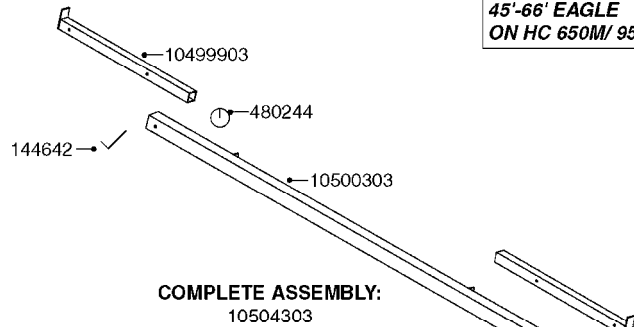

80'-90' EAGLE
ON HC 650M/ 950M

**COMPLETE ASSEMBLIES
WHOLEGOODS ITEMS**

D0510