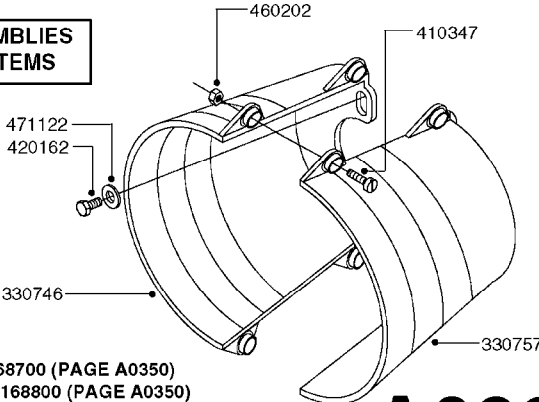

**SUCTION SIDE OF PUMP (WITH 1-1/2" SUCTION PORT)**

**PRESSURE SIDE OF PUMP**

**SUCTION SIDE OF PUMP (WITH 2" SUCTION PORT)**

**COMPLETE ASSEMBLIES  
WHOLEGOODS ITEMS**

- 821585 - 463/5.5 W/THROUGH SHAFT (1000 RPM)
- 821587 - 463/10 W/THROUGH SHAFT (540 RPM)
- 82169400 - 464/6.5 (1000 RPM H.C. INLINE PORTS)
- 72293300 - 463/6.5 W/THROUGH SHAFT (1000 RPM)
- 463/12 (540 RPM H.C. OFFSET PORTS) REPLACED BY 82168700 (PAGE A0350)
- 463/6.5 (1000 RPM H.C. OFFSET PORTS) REPLACED BY 82168800 (PAGE A0350)