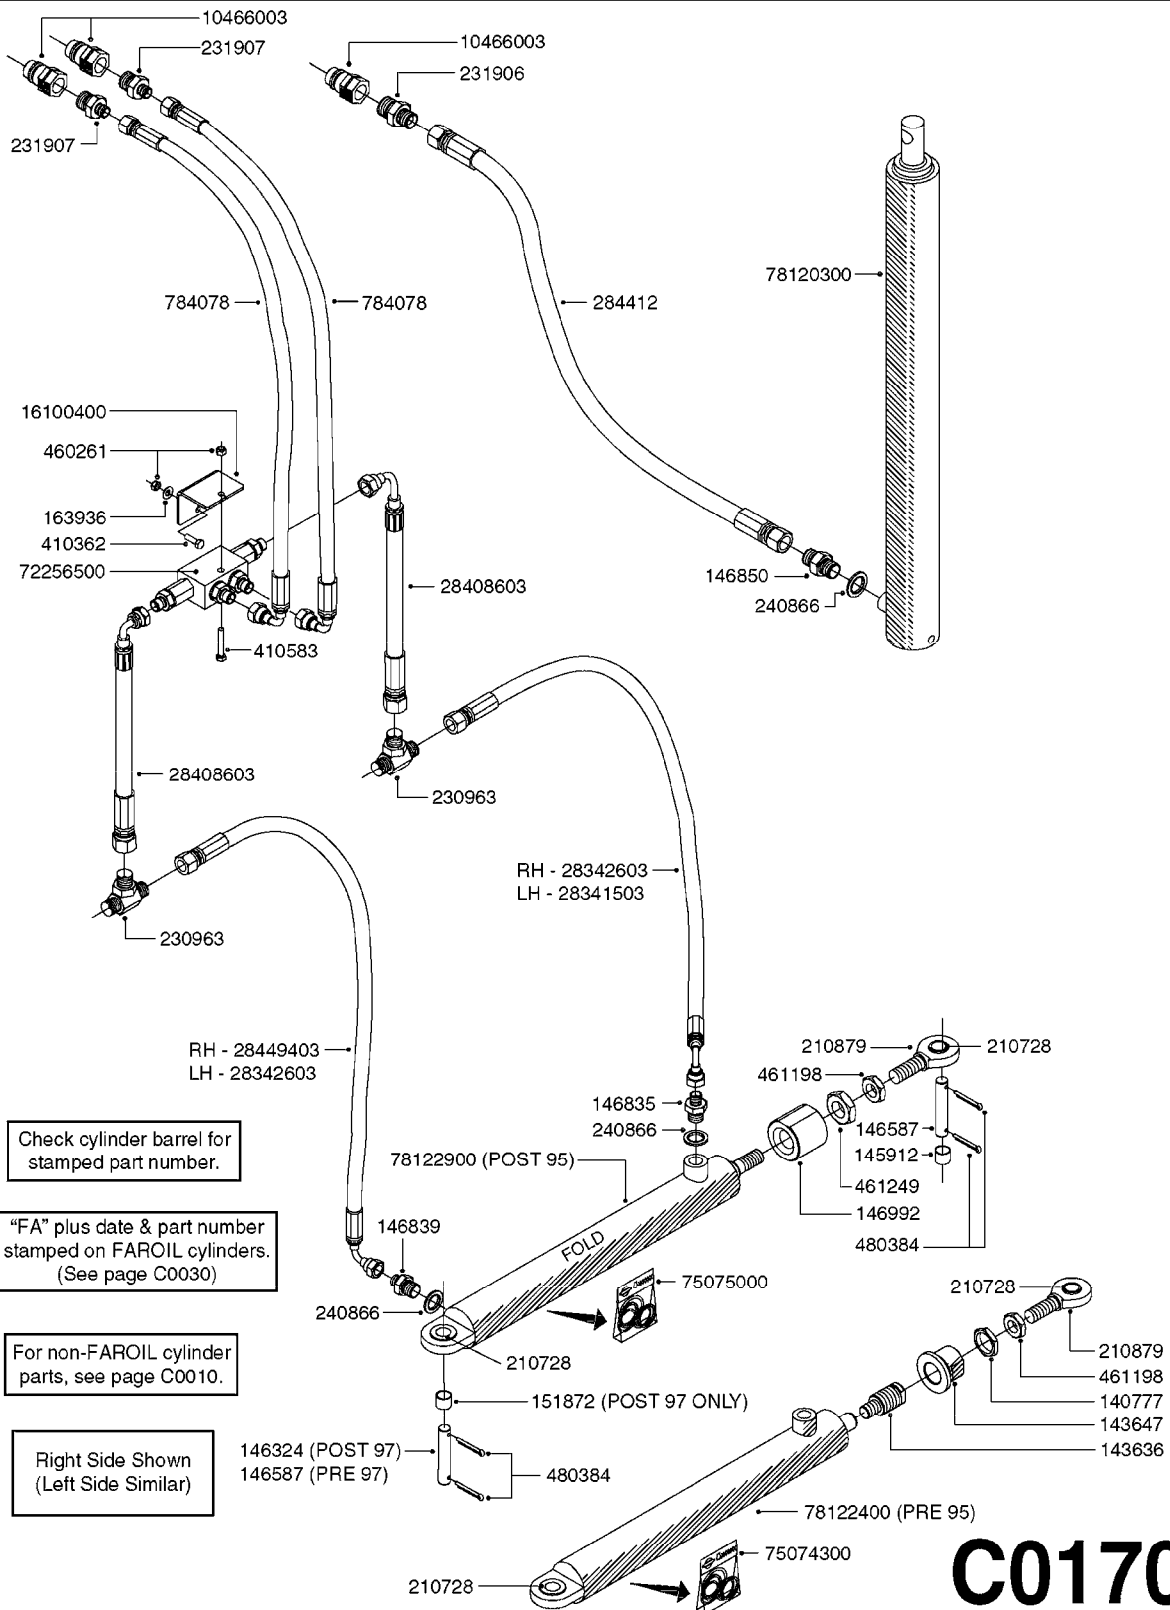

Check cylinder barrel for stamped part number.

"FA" plus date & part number stamped on FAROIL cylinders. (See page C0030)

For non-FAROIL cylinder parts, see page C0010.

Right Side Shown (Left Side Similar)

C0170

HYDRAULICS - EAGLE HY 45'-66'
C0170-HIN, 01:01:16

Page 1

Date 16.03.2016 13:30

parts-n°	order qty	description
140777	1	NUT HEX 3/4" BSP JAMB
143636	1	THREADED INSERT F.CYLINDER END
143647	1	COLLAR F.THREAD.ROD EXTENTON
145912	1	BUSHING D19.8/D17.0X7MM
146324	1	SHAFT D16.8 L102/2 X 5
146587	1	PIN D16.8 X 65
146835	1	HEX NIPPLE 1/4" - 3/8" BSP
146839	1	HEX NIPPLE 1/4"X3/8" BSP 0.7MM
146850	1	HEX NIPPLE 3/8"x3/8" - 1.8mm
146992	1	BUSHING F.CYLINDER
151872	1	BUSHING D22.0/18.0 10MM
163936	1	WASHER D15/D6.2X1
210728	1	BEARING F.LINK HEAD M17
210879	1	LINK HEAD M16 x D17
230963	1	TEE 1/4"M X 1/4"M X 1/4"M BSP
231906	1	HEX NIPPLE 3/8"BSP X 1/2"NPT
231907	1	HEX NIPPLE 1/4"BSP X 1/2"NPT
240866	1	DOWTYSEAL 3/8"
284412	1	HOSE HY 3/8" X 315" STR+STR
410362	1	BOLT HEX 8.8 SS M6X20 FT
410583	1	BOLT HEX 8.8 DEL M6X40
460261	1	NUT HEX M6X1 LOCK A2 DIN985
461198	1	NUT HEX M16X2 JAMB
461249	1	NUT HEX M22X1.5
480384	1	PIN COTTER 3/16 x 1-1/2"
784078	1	HOSE HY X 1/4 X 417.33"STR+ELB
10466003	1	COUPLER PIONEER 8010-04 1/2NPT
16100400	1	PLATE 3 X 60 X 91 HY BLOCK MT
28341503	1	HOSE HY X1/4X078.75"STR+ELB
28342603	1	HOSE HY X1/4X066.93"STR+ELB
28408603	1	HOSE HY X1/4X008.00"STR+ELB
28449403	1	HOSE HY X1/4X057.08"STR+ELB
72256500	1	DOUB.PILOT STEERED COUNT.VALVE
75074300	1	SEALKIT78122000/23-25/30-32/46
75075000	1	SEAL KIT 78122600/27/28/29
78120300	1	CYLINDER 60/50/30 1100MM
78122400	1	DOUBLE CYLINDER D 40/20-300
78122900	1	CYLINDER 40/22X300MM RED