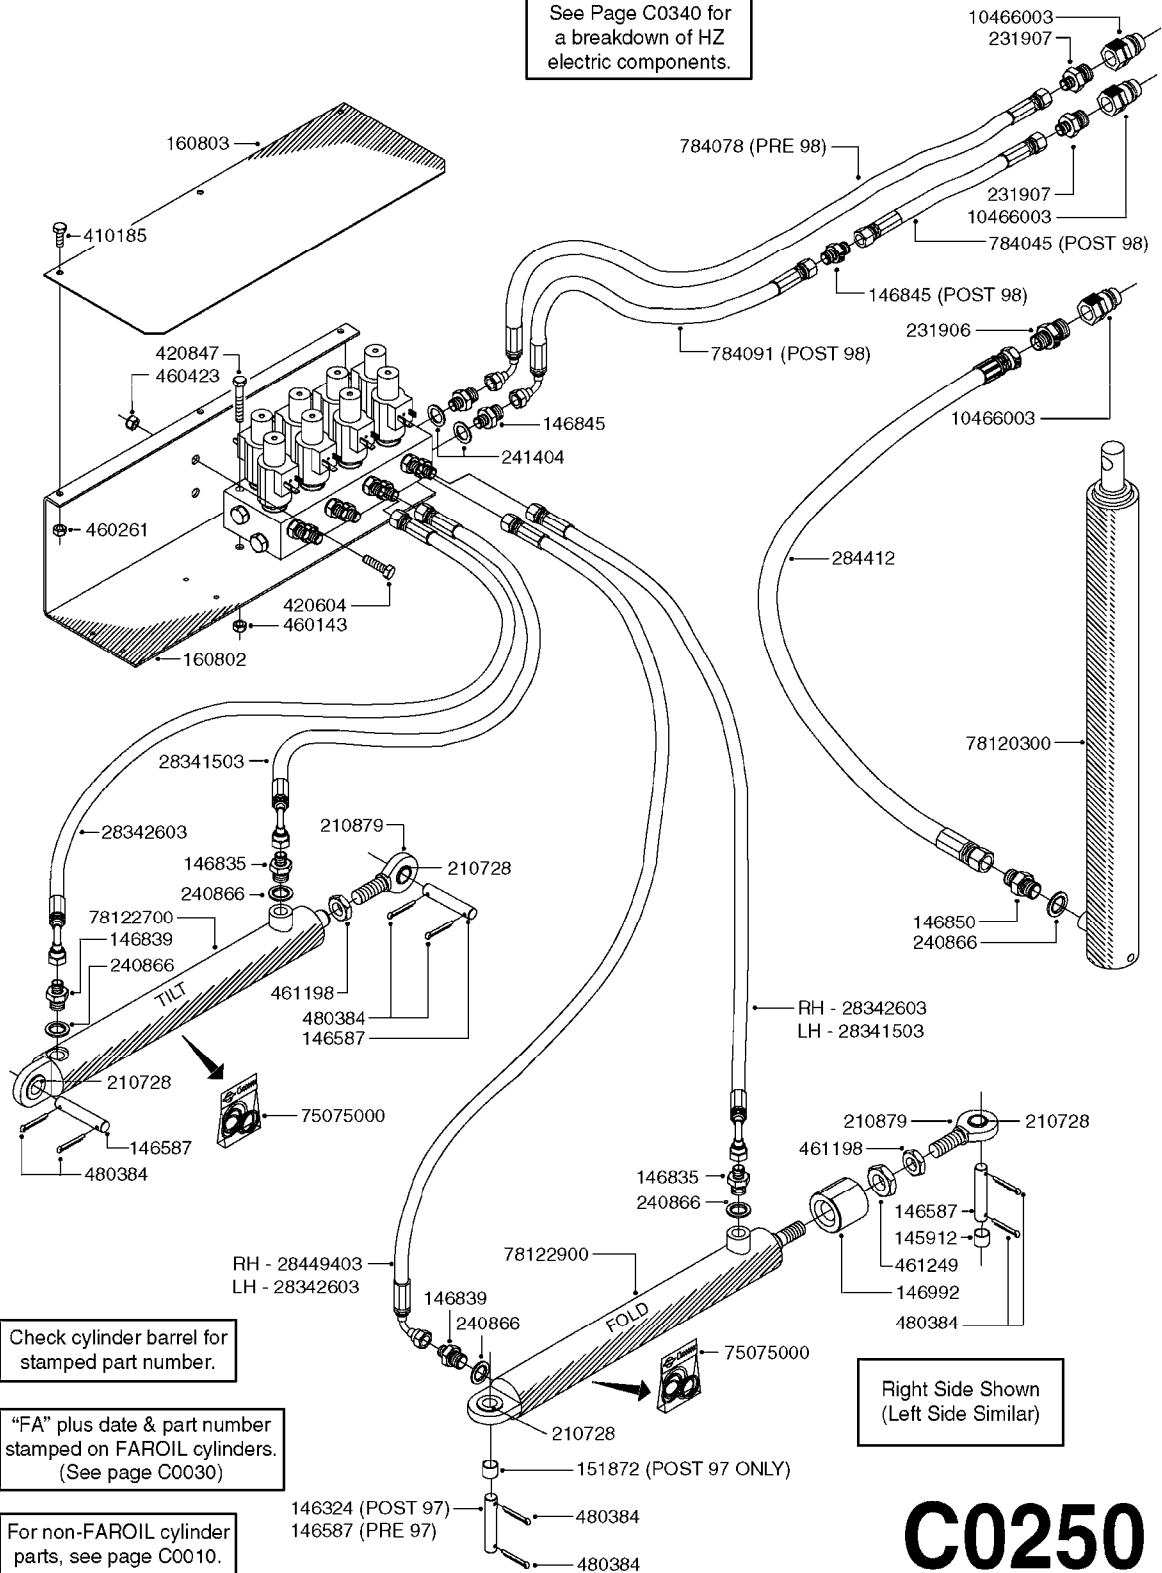

See Page C0340 for a breakdown of HZ electric components.

HYDRAULCS EAG HZ 45-66'POST 95
C0250-HIN, 01:01:16

Page

1

Date

16.03.2016 13:30

parts-n°	order qty	description
145912	1	BUSHING D19.8/D17.0X7MM
146324	1	SHAFT D16.8 L102/2 X 5
146587	1	PIN D16.8 X 65
146835	1	HEX NIPPLE 1/4" - 3/8" BSP
146839	1	HEX NIPPLE 1/4"X3/8" BSP 0.7MM
146845	1	HEX NIPPLE 1/4"X1/4"
146850	1	HEX NIPPLE 3/8"x3/8" - 1.8mm
146992	1	BUSHING F.CYLINDER
151872	1	BUSHING D22.0/18.0 10MM
160802	1	MOUNT PLATE F.HYD SOLENOID'HZ'
160803	1	COVER PLATE F.HYD SOLENOID'HZ'
210728	1	BEARING F.LINK HEAD M17
210879	1	LINK HEAD M16 x D17
231906	1	HEX NIPPLE 3/8"BSP X 1/2"NPT
231907	1	HEX NIPPLE 1/4"BSP X 1/2"NPT
240866	1	DOWTYSEAL 3/8"
241404	1	DOWTY SEAL 1/4"
284412	1	HOSE HY 3/8" X 315" STR+STR
410185	1	BOLT HEX 8.8 DEL M6X16 A2
420604	1	BOLT HEX 8.8 DEL M10X25 FT DIN933
420847	1	BOLT HEX 8.8 DEL M8X85
460143	1	NUT HEX M8 LOCK A2 DIN985
460261	1	NUT HEX M6X1 LOCK A2 DIN985
460423	1	NUT HEX M10X1.5 LOCK
461198	1	NUT HEX M16X2 JAMB
461249	1	NUT HEX M22X1.5
480384	1	PIN COTTER 3/16 x 1-1/2"
784045	1	HOSE HY X 1/4 X 157.50"STR+STR
784078	1	HOSE HY X 1/4 X 417.33"STR+ELB
784091	1	HOSE HY X 1/4 X 295.25"STR+ELB
10466003	1	COUPLER PIONEER 8010-04 1/2NPT
28341503	1	HOSE HY X1/4X078.75"STR+ELB
28342603	1	HOSE HY X1/4X066.93"STR+ELB
28449403	1	HOSE HY X1/4X057.08"STR+ELB
75075000	1	SEAL KIT 78122600/27/28/29
78120300	1	CYLINDER 60/50/30 1100MM
78122700	1	CYLINDER 40/22X300MM RED
78122900	1	CYLINDER 40/22X300MM RED