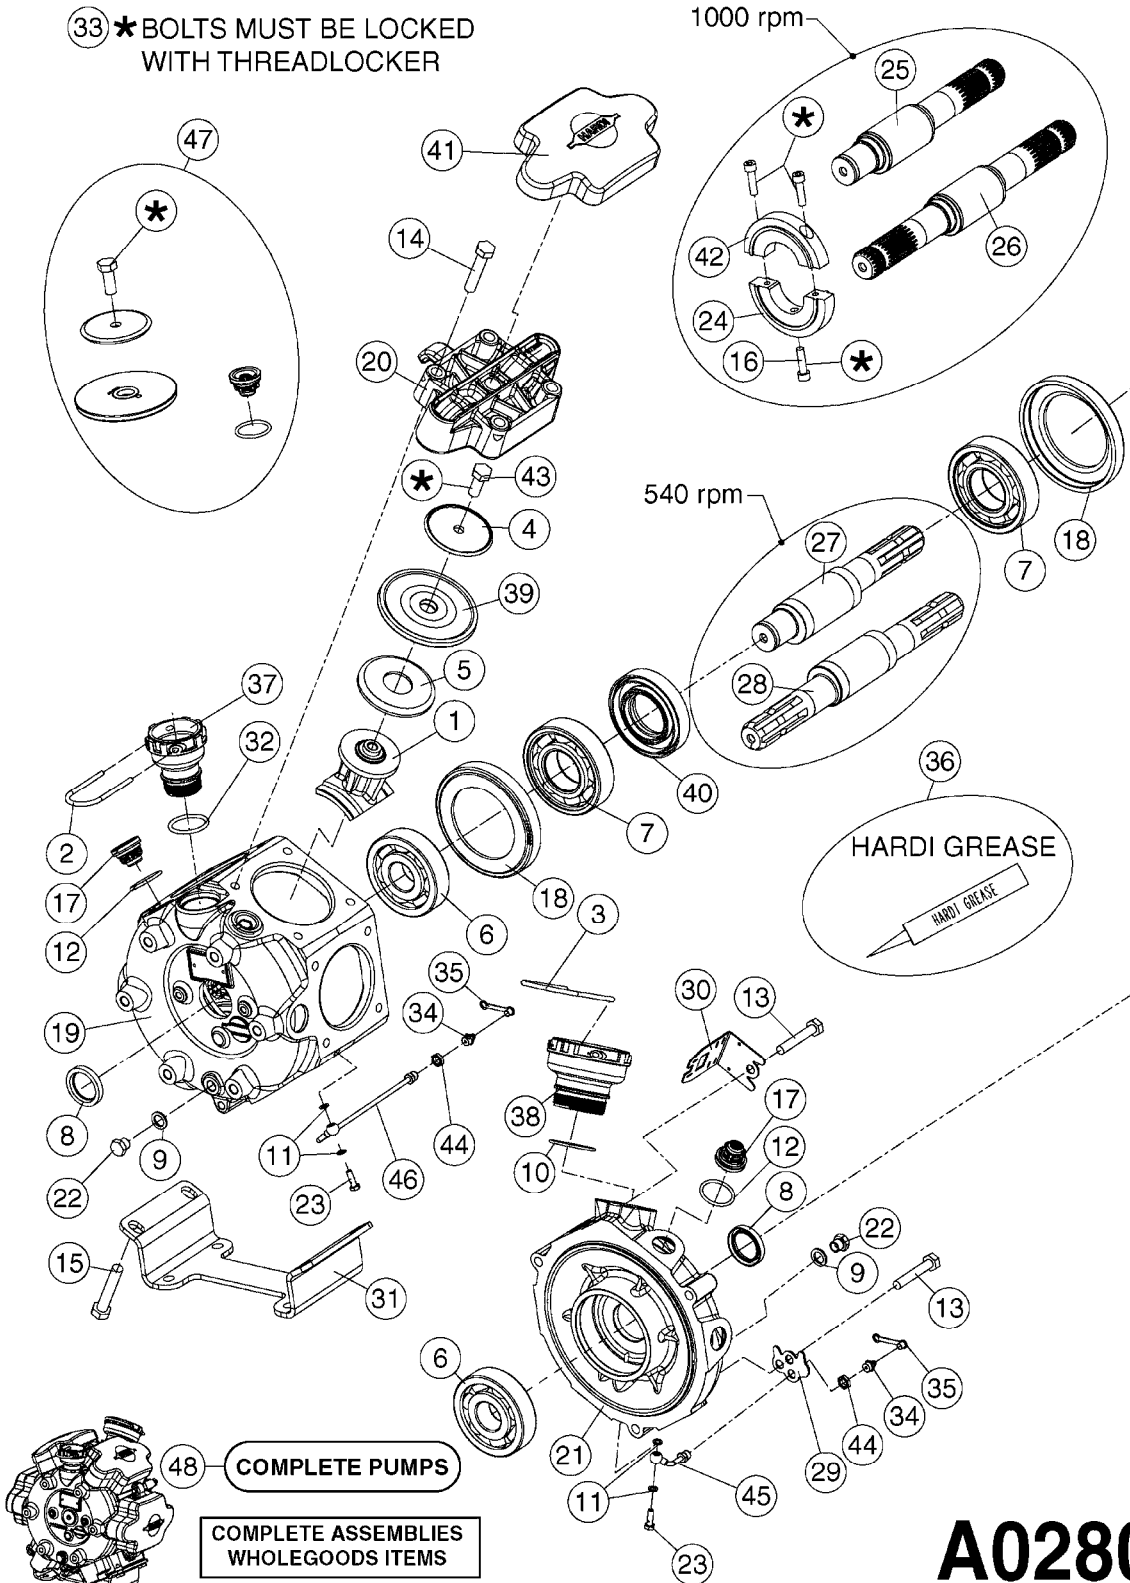

33 \* BOLTS MUST BE LOCKED WITH THREADLOCKER

1000 rpm

540 rpm

**A0280**

PUMP - 364 540/1000 RPM  
A0280-HIN, 16:02:16

Page 1  
Date 16.03.2016 13:30

Pos.	parts-n°	order qty	description
1	111622	1	CONNECTING ROD 463/5.5MM
1	111628	1	CONNECTING ROD 363/5.5 PUMP
1	111629	1	CONNECTING ROD 363/364-7 PUMP
1	111630	1	CONNECTING ROD 363/364-10 PUMP
2	145996	1	FITT.DK S-67 FORK
3	145997	1	FITT.DK S-93 FORK
4	161174	1	DIAPHRAGM DISC SS 361/363/364 PUMP
5	161372	1	DIAPHRAGM BACKING DISC,320-361
6	210221	1	BEARING BALL 6407
7	210232	1	BEARING BALL 6310
8	210243	1	SEAL OIL 35 X 47 X 7
9	241404	1	DOWTY SEAL 1/4"
10	242225	1	O-RING D45.0 X 4.0 RUBBER
11	242374	1	WASHER Ø10/Ø6X1 COPPER
12	330024	1	O-RING D41,1/D34.5 X 3,5
13	420895	1	BOLT HEX 8.8 RAW M10X60
14	430312	1	BOLT HEX 8.8 RAW M12X60
15	430437	1	BOLT HEX 8.8 RAW M12X65
16	450995	1	BOLT ALLEN M8X30 DIN 912 RAW
17	728146	1	VALVE FOR 361(726890/707932)
18	11171900	1	METAL SPACER F. 364/464 MACHINED
19	11172000	1	PUMP HOUSE 364 MACHINED 5/4" BSP RED
20	11172800	1	VALVE COVER 364 MACHINED RED
21	11173200	1	FRONTPART 364, 1½" BSP RED
22	14010400	1	PLUG 1/4" BSP
23	14120400	1	BANJOBOLT M6 X 19
24	14120700	1	COUNTERWEIGHT 364/464-1000
25	14137300	1	CRANKSHAFT 364/464-5.5 1000
26	14137900	1	CRANKSHAFT 364/464-5.5 GG 1000
27	14137600	1	CRANKSHAFT 364/464-10
28	14138200	1	CRANKSHAFT 364/464-10 GG
29	16382900	1	GREASE NIPPLE PLATE, 364
30	16390600	1	BRACKET FOR RPM SENSOR
31	17002400	1	FOOT F/363 PUMP (PAINTED)
32	24266600	1	O-RING D 38,0 X 4,0 70SH.NITR
33	28045503	1	LOCTITE 262 .5ML (.017oz.)
34	28163300	1	GREASE NIPPLE H1 M6X1 DIN 7412
35	28163400	1	CAP F. GREASENIPPLE YELLOW M6X1
36	28164600	1	HARDI PUMP GREASE S3 V550L 1
37	32242200	1	FITTING S67 5/4" KON. RG 2014
38	32242300	1	NIPPLE S93 1,5' KON.RG 2014
39	33511400	1	DIAPHRAGM PUMP 361/361/363/364 PUR
40	33524200	1	DISTANCE RING/GREASE SPLIT
41	33524300	1	COVER PLASTIC 364 PUMP
42	39136200	1	HALFPART 364/464-1000
43	43099200	1	BOLT HEX SS M12 X 30 DIN933 A4
44	46134000	1	NUT HEX M10x1 H=2.3 NV=14 ELZIN
45	61096800	1	BANJOTUBE SHORT 364 COMPL.
46	61096900	1	BANJOTUBE LONG 364 COMPL.
47	75585900	1	PUMP KIT 364
48	82168100	1	PUMP 464/5.5 THROUGH SHAFT 1000RPM
48	82169500	1	PUMP 364-5.5-MED-1000
48	82169700	1	PUMP 364-5.5-MOD2-1000-120-AUS
48	82170000	1	PUMP 364-10-STD-540
48	82170300	1	PUMP 364-10-MOD-540-GG
48	82170400	1	PUMP 364-10-MOD-540-120