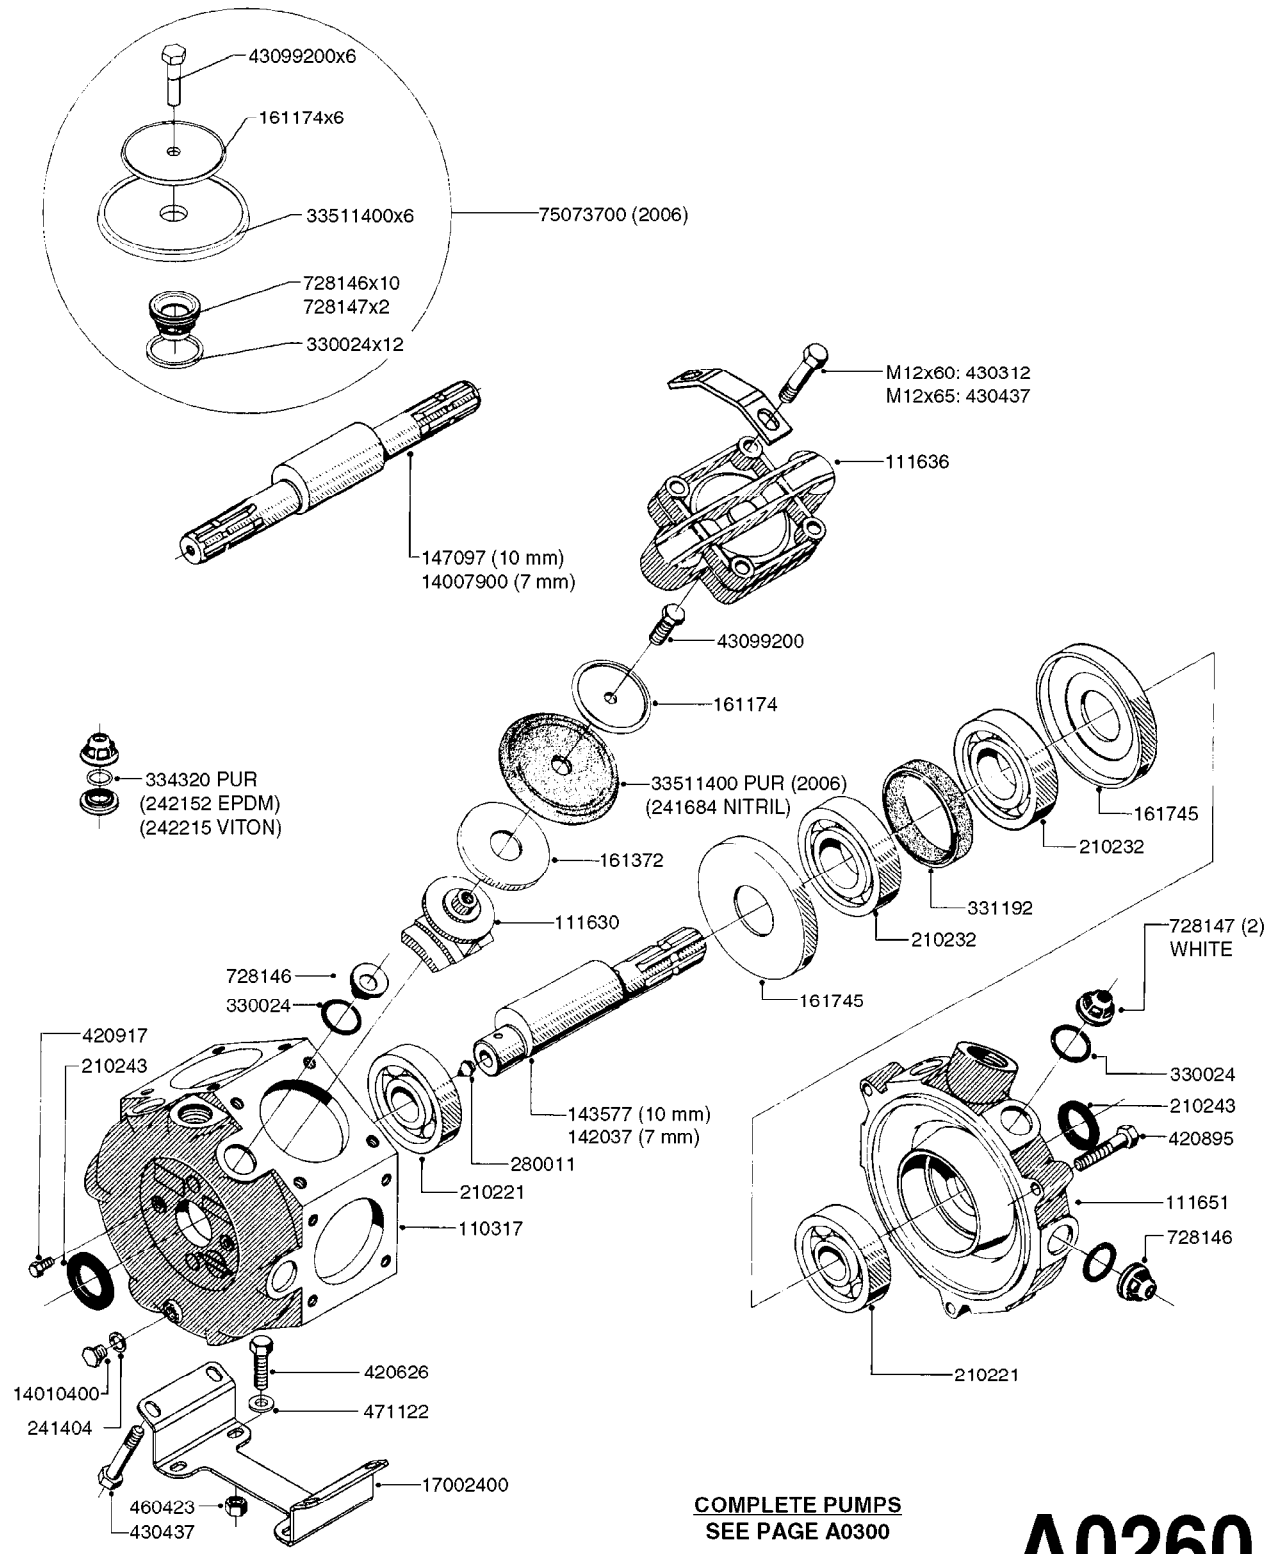

# A0250

PUMP - 361 W/MOUNTING BASE  
A0250-HIN, 01:01:16

Page 1

Date 16.03.2016 13:29

parts-n°	order qty	description
110317	1	PUMP CASING MODEL 360/361 PNTD
110947	1	VALVE COVER MDL 361 (PAINTED)
111630	1	CONNECTING ROD 363/364-10 PUMP
111636	1	VALVE COVER 363 HEAVY DUTY
111651	1	CASTING F.363 1.5" PUMP(FRONT)
140954	1	CRANK SHAFT MODEL 360/361
147096	1	CRANK SHAFT 361/9.5 THROUGH
161170	1	DIAPH UPPER DISC, 321/361/363
161174	1	DIAPHRAGM DISC SS 361/363/364 PUMP
161372	1	DIAPHRAGM BACKING DISC,320-361
161745	1	METAL SPACER F.363/463
210221	1	BEARING BALL 6407
210232	1	BEARING BALL 6310
210243	1	SEAL OIL 35 X 47 X 7
241404	1	DOWTY SEAL 1/4"
241684	1	DIAPHRAGM MODEL 361 NITRIL
242152	1	O-RING D18.2X3 EPDM
242215	1	O-RING D18X3 VITON
280011	1	GREASE NIPPLE 3/8' SAE H TR
330024	1	O-RING D41,1/D34.5 X 3,5
331192	1	SPACER, MODEL 361/363
334320	1	O-RING D18X3 POLYURETHANE
420626	1	BOLT HEX 8.8 DEL M10X20 FT
420895	1	BOLT HEX 8.8 RAW M10X60
420917	1	BOLT HEX 8.8 RAW M8X12 FT
430323	1	BOLT HEX 8.8 DEL M12X60
430437	1	BOLT HEX 8.8 RAW M12X65
460342	1	NUT HEX M10 DEL DIN934
728146	1	VALVE FOR 361(726890/707932)
728147	1	VALVE FOR 361 WHITE WITH HOLE
821643	1	PUMP 363/10 1.5"SUC 540RPM OSP
14010400	1	PLUG 1/4" BSP
17002400	1	FOOT F/363 PUMP (PAINTED)
33511400	1	DIAPHRAGM PUMP 361/361/363/364 PUR
43099200	1	BOLT HEX SS M12 X 30 DIN933 A4
75073700	1	PUMP KIT 361/363 "06"