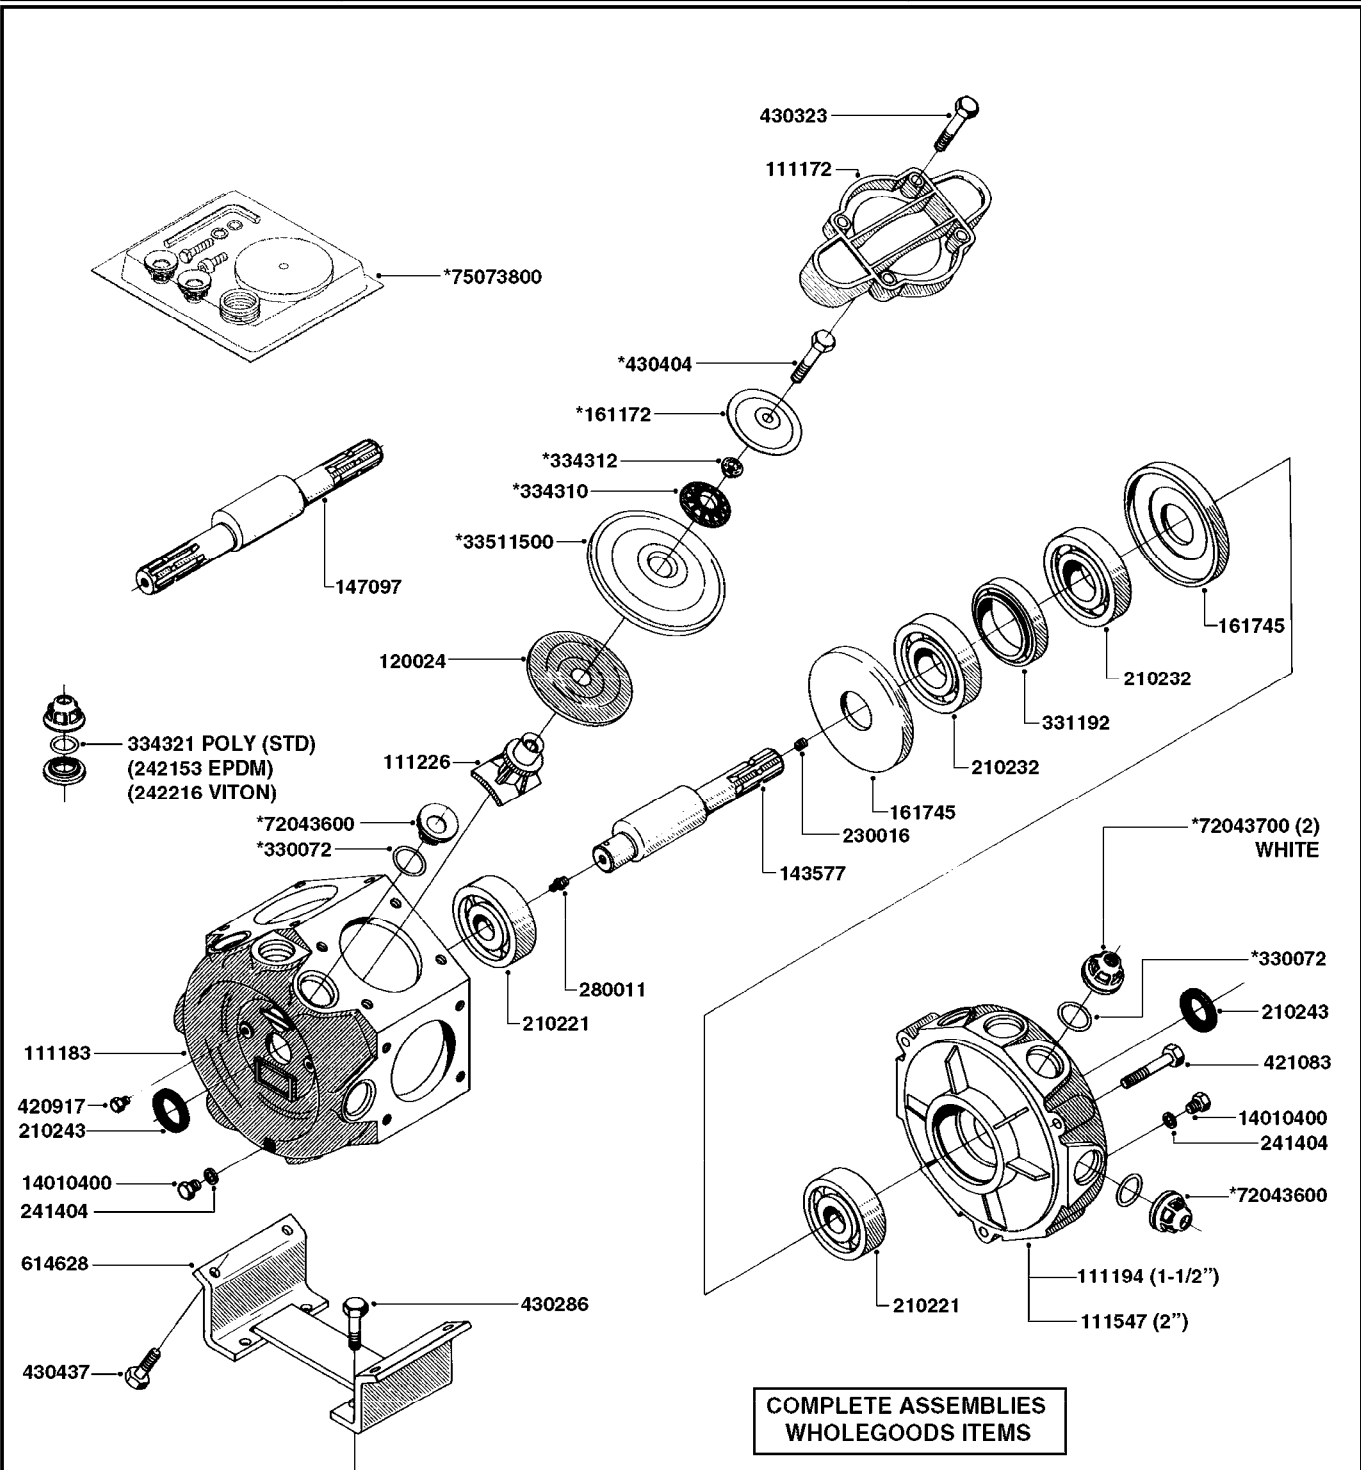

COMPLETE ASSEMBLIES  
WHOLEGOODS ITEMS

**A0300**

PUMP - 361/363FITTINGS  
A0300-HIN, 01:01:16

Page 1  
Date 16.03.2016 13:30

parts-n°	order qty	description
145997	1	FITT.DK S-93 FORK
231022	1	FITT.DK ELB. 1' BSP GF 121
242351	1	O-RING D69.5X3.0 VITON F.S-93
242353	1	O-RING D44.2X3.0 VITON F.S-67
320095	1	FITT.DK NUT 1" BSP
320132	1	FITT.DK HN 1" BSP
320821	1	FITT.DK NUT 1-1/2" BSP
321451	1	FITT.DK ELB.1-1/2 X1-1/4 80DEG
322321	1	FITT.DK S-67 X 1"BSP MALE
322322	1	FITT.DK S-67 X 1-1/4"BSP MALE
322323	1	FITT.DK S-93 X 1-1/2"BSP MALE
330326	1	O-RING D30/D24X2 F.1"NUT
330341	1	FITT.DK HB 1" F. 1" NUT
330746	1	GUARD PTO LOWER PART SHORT
330757	1	GUARD PTO UPPER PART SHORT
331262	1	FITT.DK HB 1-1/2" F. 1-1/2"NUT
331273	1	O-RING D44/D38X2 F.1-1/2"
334243	1	FITT.DK S-67 ELB.1"
334340	1	FITT.DK S-93 ELBOW 2.5"
334410	1	PROTECTION GUARD
334445	1	FITT.DK S-67 ELB.1-1/2"
334446	1	FITT.DK S-93 ELB.2" PVC
334647	1	FITT.DK S93 ELB 1-1/2" 90 PVC
334680	1	CLAMP HOSE PLASTIC 1"
410347	1	SCREW M6X20 8.8
420162	1	BOLT HEX 8.8 DEL 3/8"x15MM
459014	1	ALLEN SCREW M8 X 15 GALV.DIN93
460202	1	NUT HEX M6
461217	1	NUT HEX M5 LOCK
471074	1	WASHER M8 ELZ
471122	1	WASHER, M10, Ø20/10.5X 2.0, SS
821575	1	PUMP 363/5.5 THROUGH SHAFT
821580	1	PUMP 363/10 THROUGH SHAFT
821643	1	PUMP 363/10 1.5"SUC 540RPM OSP
821651	1	PUMP 363/5.5/1000 OSP
14012200	1	FITT.DK S-67 FORK W/M5 THREADS
28030103	1	CLAMP HOSE GEAR P5/4-S1.5"6724
28030203	1	CLAMP HOSE T-BOLT S2" 235-67
28030303	1	CLAMP HOSE T-BOLT S2.5" 235-76
82166100	1	PUMP 363/10 1.5"SUC 540RPM
82166200	1	PUMP 363/5.5 1.5"SUC 1000RPM
92702603	1	HOSE PVC SUCT GRAY 1-1/2"
92702703	1	HOSE PVC SUCT GRAY 2"
92702803	1	HOSE PVC SUCT GRAY 2.5"
92712403	1	HOSE R X1" X300PSI WP X0012"