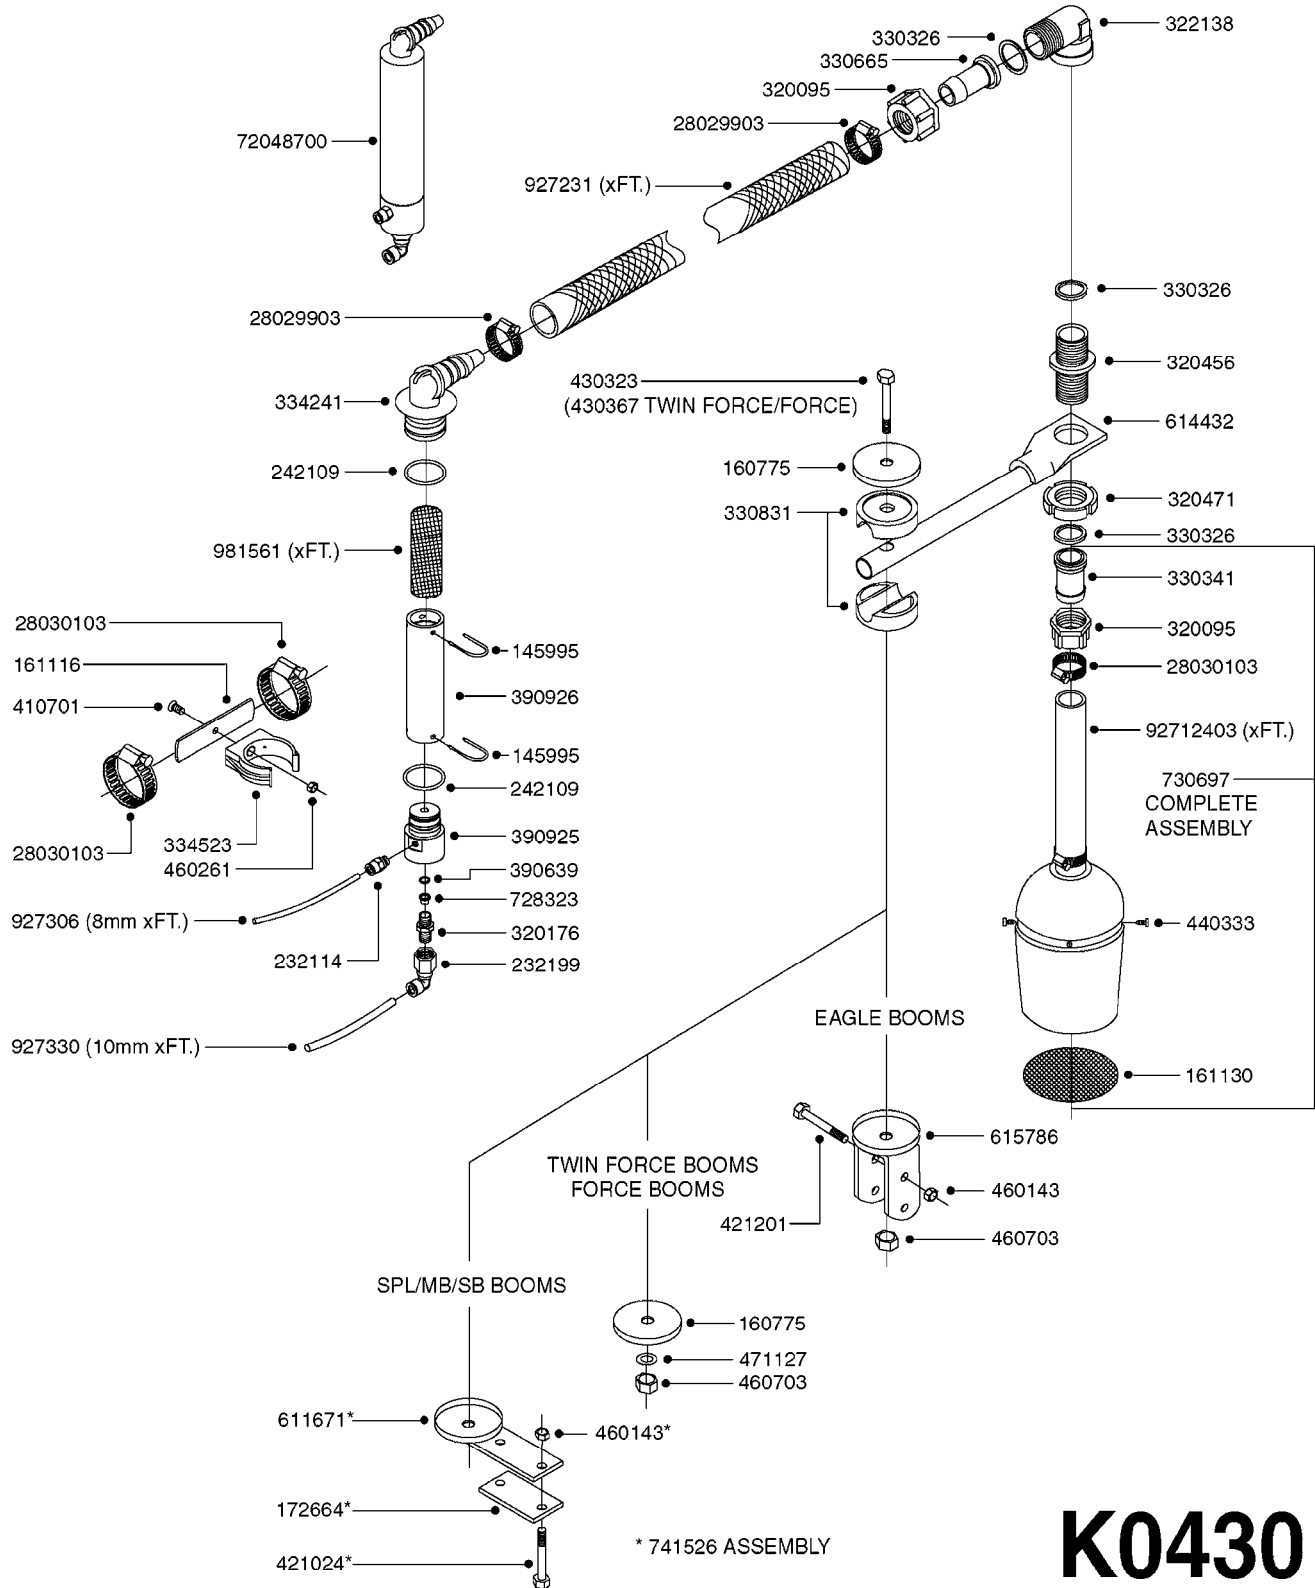

parts-n°	order qty	description
10009803	1	WASHER PLATE 3/8"
10171603	1	BOLT HEX 3/8 NC GR.2 01.50"
10212903	1	NUT HEX NC (NYLON LOCK) 3/8"
10512503	1	FOAM MARKER MOUNT KIT
160908	1	MOUNT BRACKET F. F.M.COMP.MEGA
334571	1	TAPON 40x40x2 EMBELLECEDOR
420906	1	BOLT HEX 8.8 DEL M10X60
420965	1	M10X40 MACHINE SCREW STAINLESS
430286	1	BOLT HEX 8.8 DEL M12X30 FT
460423	1	NUT HEX M10X1.5 LOCK
460703	1	NUT HEX M12X1.75 LOCK DIN985
471122	1	WASHER, M10, Ø20/10.5X 2.0, SS
615669	1	MT. BRACKET FOR F.M. TANK MEGA