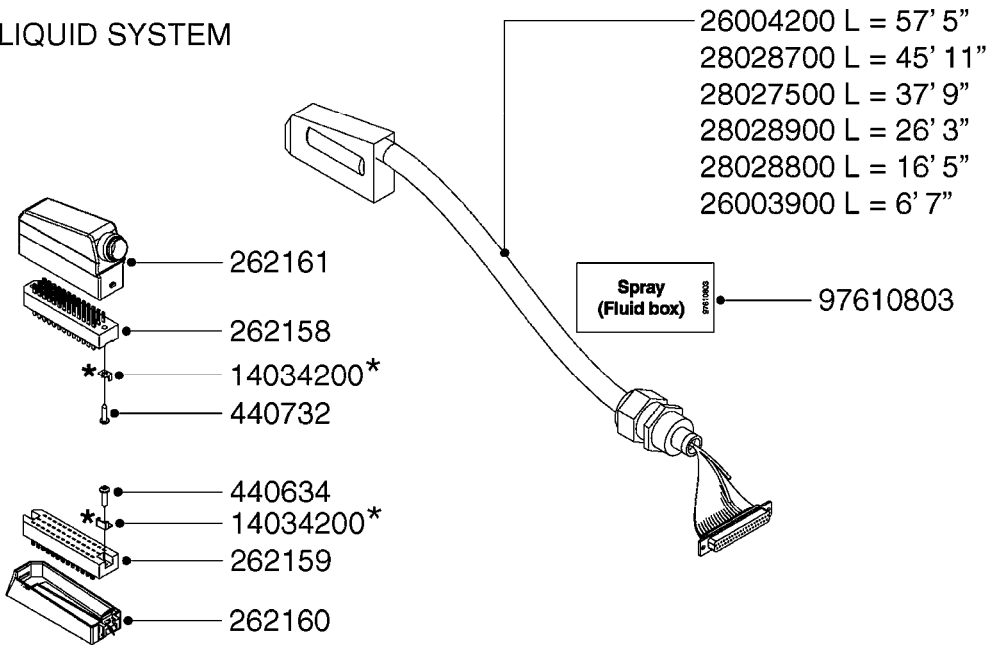

LIQUID SYSTEM

HYDRAULIC SYSTEM

\* Note orientation of bracket  
1 = Liquid system  
2 = Hydraulic system

**M0280**

39 PIN CABLES  
M0280-HIN, 01:01:16

Page 1

Date 16.03.2016 13:31

parts-n°	order qty	description
262158	1	PLUG INSERT 39 POLE MALE
262159	1	PLUG INSERT 39 POLE FEMALE
262160	1	PLUG HOUSING 39 POLE FEMALE
262161	1	PLUG HOUSING F/39 POLE MALE
440634	1	SCREW 5/8"
440732	1	PT SCREW 35X12B Z5452 ELZ
14034200	1	CODE BRACKET FOR 39 PIN CABLE
26003900	1	WIRE 37-39 PIN EVC, 6.6'
26004200	1	WIRE 37-39 PIN EVC, 57.4'
26008400	1	WIRE 39-PIN 24 WIRE L=8M
28027500	1	WIRE 37-39 PIN EVC, 37.7'
28028700	1	WIRE 37-39 PIN EVC, 45.9'
28028800	1	WIRE 37-39 PIN EVC, 16.4'
28028900	1	WIRE 37-39 PIN EVC, 26.2'
72236400	1	DAH CONN. WIRE/TRACTOR L=8M
97610803	1	DECAL-SRAY BOX 39-PIN
97610903	1	DECAL-HYDRAULIC BOX 39-PIN