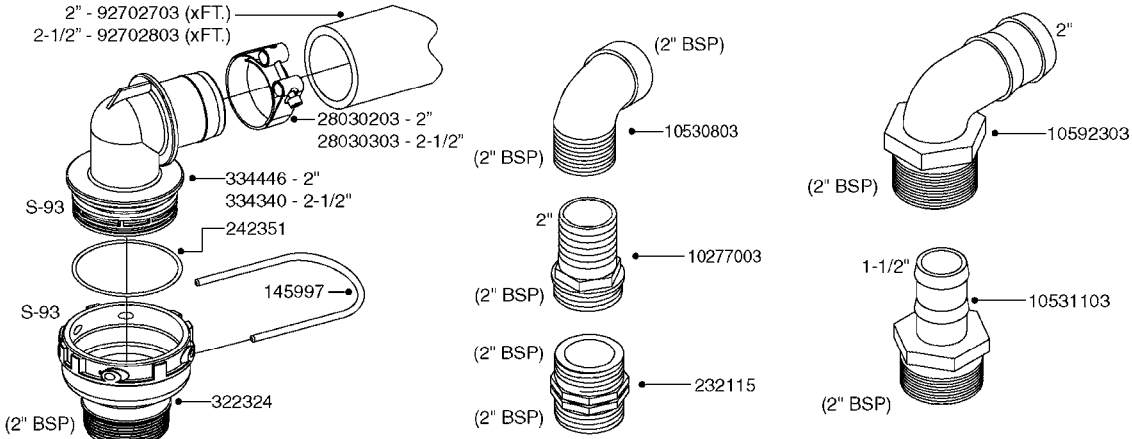

**SUCTION SIDE OF PUMP (WITH 1-1/2" SUCTION PORT)**

**PRESSURE SIDE OF PUMP**

**SUCTION SIDE OF PUMP (WITH 2" SUCTION PORT)**

**COMPLETE ASSEMBLIES  
WHOLEGOODS ITEMS**

- 821585 - 463/5.5 W/THROUGH SHAFT (1000 RPM)
- 821587 - 463/10 W/THROUGH SHAFT (540 RPM)
- 82169400 - 464/6.5 (1000 RPM H.C. INLINE PORTS)
- 72293300 - 463/6.5 W/THROUGH SHAFT (1000 RPM)
- 463/12 (540 RPM H.C. OFFSET PORTS) REPLACED BY 82168700 (PAGE A0350)
- 463/6.5 (1000 RPM H.C. OFFSET PORTS) REPLACED BY 82168800 (PAGE A0350)