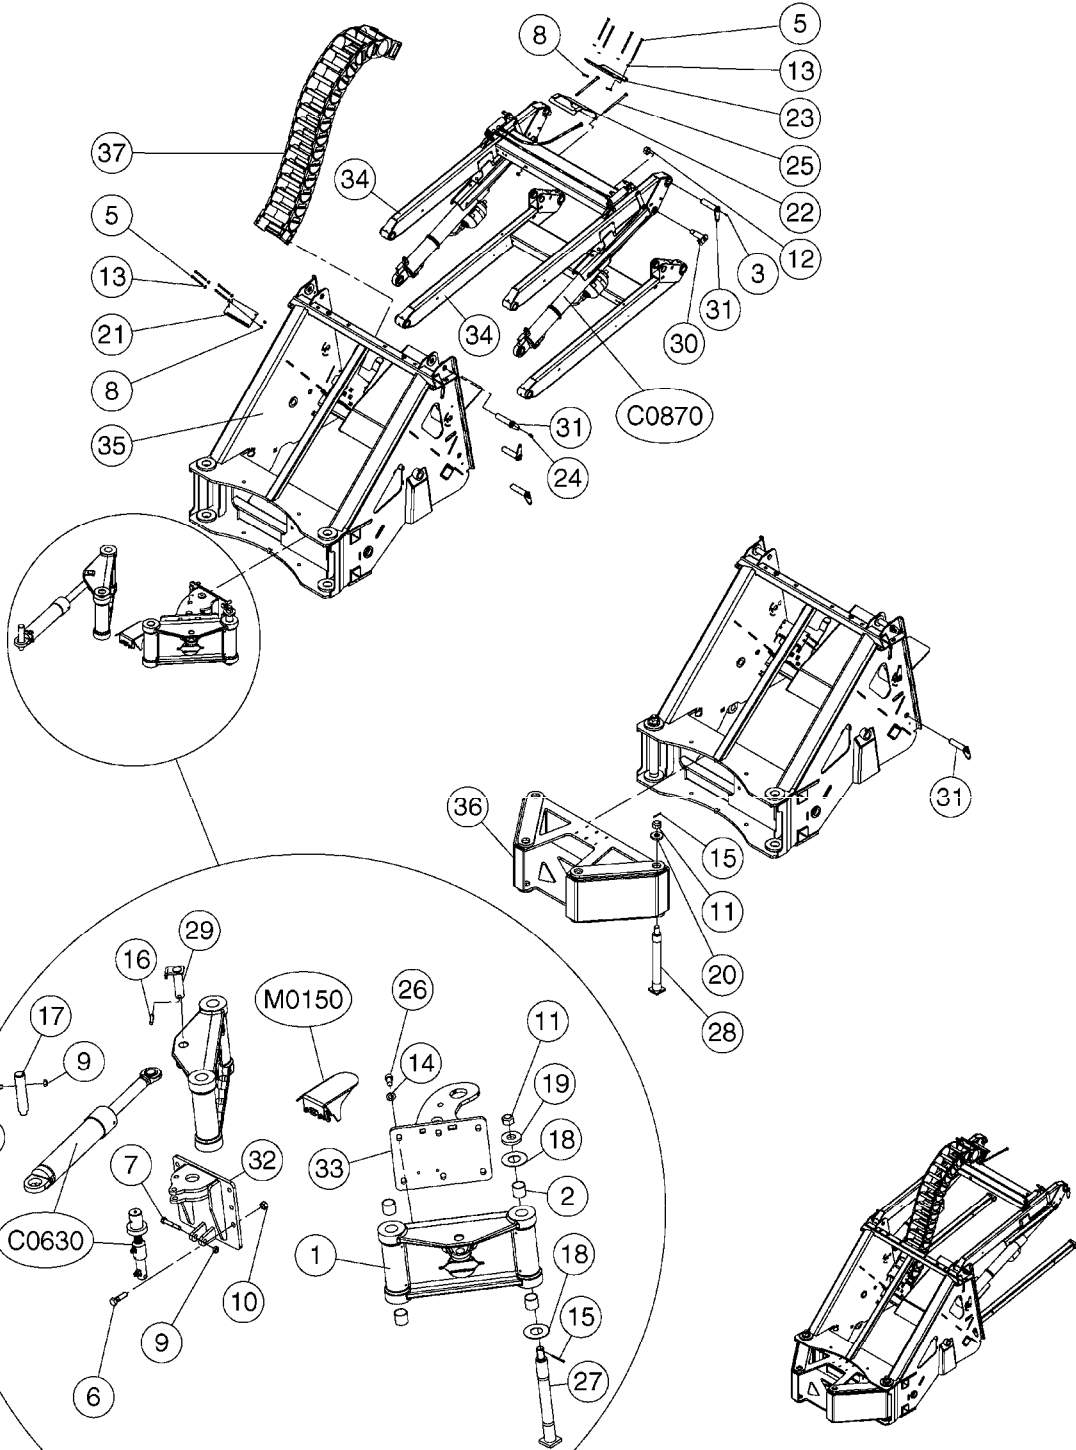

FRAME - REAR W/PARALIFT
CM45/55/7000
E1220-HIN, 26:07:17

Page 0
Date 05.08.2019 11:56

FRAME - REAR W/PARALIFT
CM45/55/7000
E1220-HIN, 26:07:17

Page 1
Date 05.08.2019 11:56

Pos.	parts-n°	order qty	description
1	111708	1	STEER ARM NCM 4400 PAINTED RED
1	111710	1	STEER ARM NCM 6600 PAINTED RED
2	210776	1	BUSHING F.TWIN STEERING ARM
2	210865	1	BUSHING 40mm40mm DU
3	283699	1	GREASE NIPPLE M6X1
4	421222	1	BOLT HEX 8.8 DEL M10X75 FT
4	430846	1	BOLT HEX 8.8 DEL M12X80
5	421256	1	BOLT HEX 8.8 SS M8X130
6	430765	1	BOLT HEX 8.8 DEL M16X55
7	430802	1	BOLT HEX 8.8 DEL M12X75
8	460143	1	SELF LOCK NUT M8 SST A2 DIN985
9	460423	1	NUT HEX M10X1.50 LOCK DIN985A2 SS
9	460703	1	NUT HEX M12X1.75 LOCK DIN985A2 SS
10	460585	1	LOCKING NUT M16 DIN985 A2 SS
11	460747	1	NUT HEX M24 LOCK
11	461316	1	NUT HEX LOCK M30X3.5 DIN 985
12	460747	1	NUT HEX M24 LOCK
13	471126	1	WASHER, M8, Ø16/ 8.4X 1.6, SS
14	471128	1	WASHER, M16, Ø30/17.0X 3.0, SS
14	471129	1	WASHER, M20, Ø37/21.0X 3.0, SS
15	480384	1	PIN COTTER 3/16 x 1-1/2"
16	480502	1	PIN RETAINING M10X50 DIN 1481
17	14051400	1	PIN Ø35.1/Ø12 L=164
17	14051700	1	PIN D30 L=164
18	16125200	1	DISC D90/42 X 2 RED
18	16125300	1	DISC D90/42 X 3 RED
18	16155700	1	DISC D115/52 X 2 RED
18	16155800	1	DISC D115/52 X 3 RED
19	16155900	1	DISC D70.0/ 31.0X10.0/RED
19	16375500	1	WASHER 10.0X60X25 RED
20	16375500	1	WASHER 10.0X60X25 RED
21	16384200	1	CLAMP BKT FOR CABLE TRAY
22	16384400	1	CABLE TRAY BRKT.BOTTOM PAINTED
23	16384600	1	CABLE TRAY BRKT.TOP PAINTED
24	28112100	1	GREASE FITTING Ø6 90GR M6
25	42126400	1	BOLT HEX M10X180 A4-80
26	45001600	1	M16 X 30 8.8 CYL. SCREW
26	45001800	1	SCREW ALLEN M20X45 12.9 DE
27	61033700	1	PIN F. STEERING 4400
27	61037800	1	PIN F. STEERING 6600
28	61033700	1	PIN F. STEERING 4400
29	61036400	1	PIN D29.8 L=97
29	61038100	1	PIN D34.8
30	61061200	1	PIN, Ø30/M24 L=105
31	61061300	1	PIN, Ø30 L=122
32	63036100	1	CONSOLE F. TRAPEZE LOCK CM "05
33	63036200	1	LATCH F. TRAPEZE LOCK CM "05"
33	63044000	1	LATCH F. TRAPEZE LOCK CM6600
34	63096000	1	Paralift Arm CM11
35	63096500	1	REAR FRAME CM4500 PAINTED
35	63146200	1	REAR FRAME CM55/7000 PAINTED
36	63096900	1	MOUNT F.REAR FRAME CM4500 RED
37	72980400	1	COMPLETE CABLE TRAY FOR PARALIFT