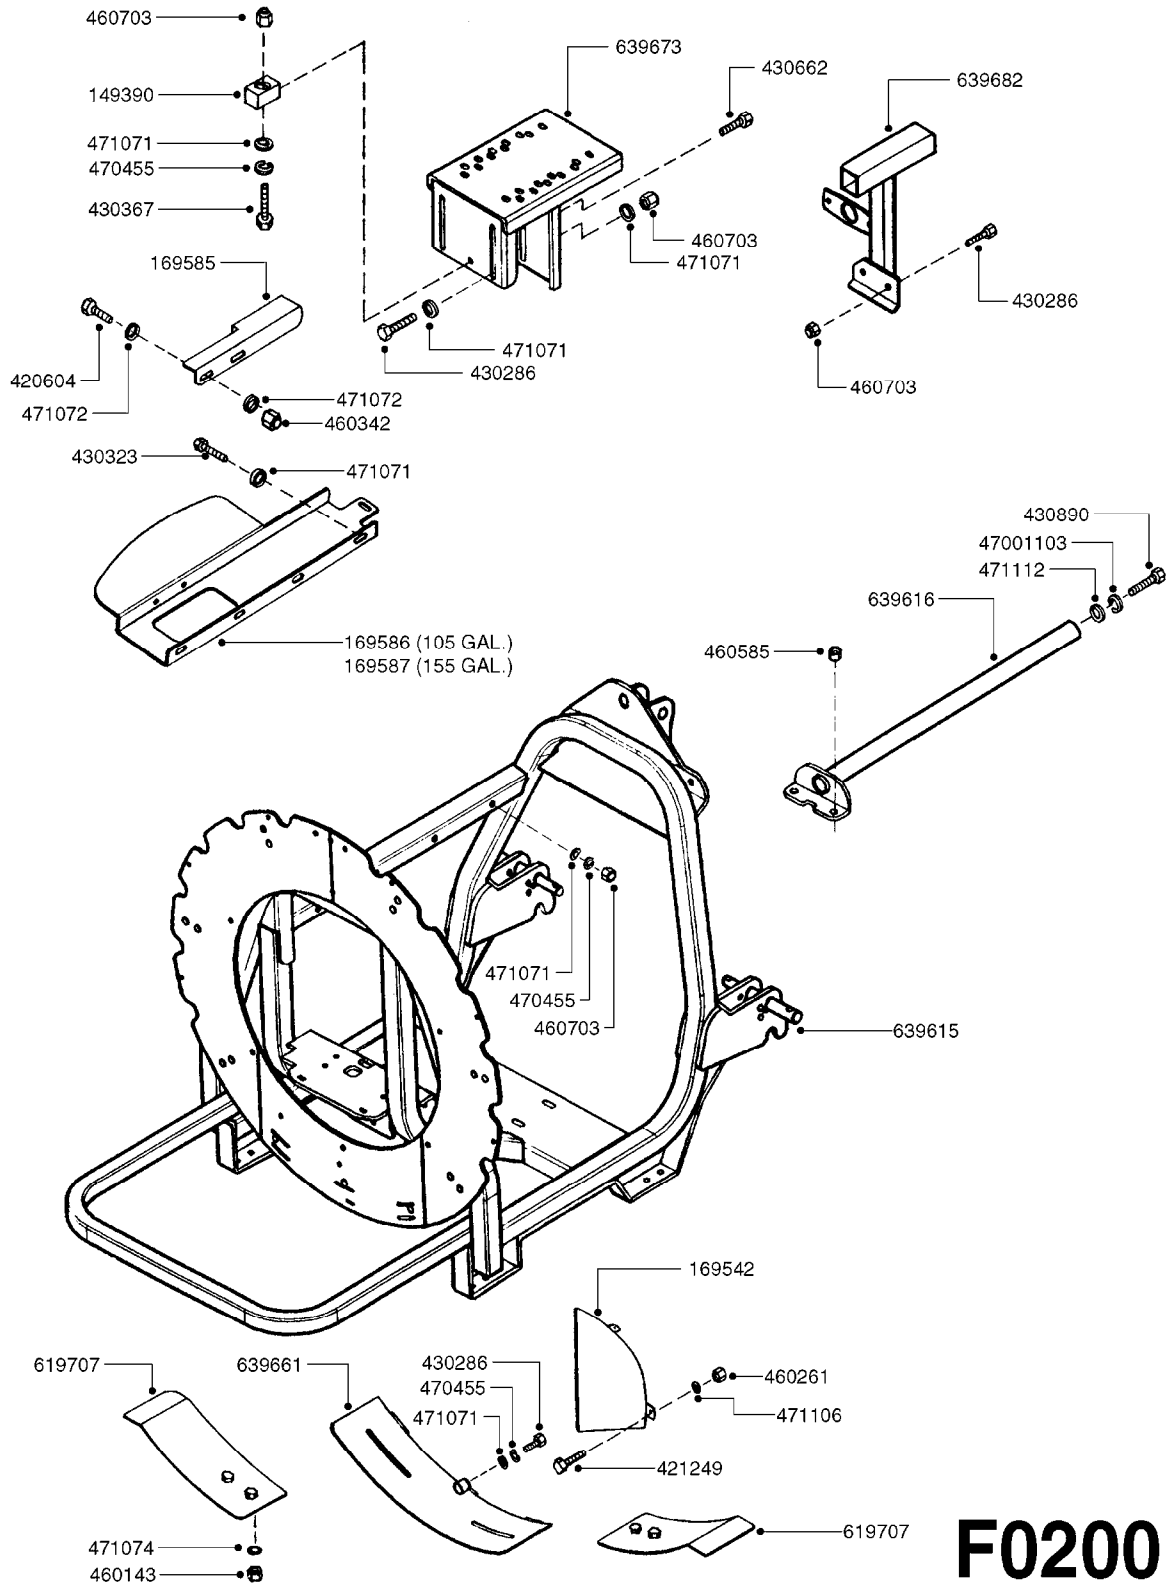

F0200

FRAME - ZENIT 105/155 AXIAL
F0200-HIN, 01:01:16

Page 1

Date 05.08.2019 11:56

parts-n°	order qty	description
149390	1	PUMP MT.TENSIONER ZENIT
169542	1	AIR PLATE ZENIT
169585	1	BRACKET F.TANK FIXING ZENIT
169586	1	BRACKET F.TANK ZENIT 105
169587	1	BRACKET F.TANK ZENIT 155
420604	1	BOLT HEX 8.8 DEL M10X25 FT DIN933
421249	1	BOLT HEX M6X15
430286	1	BOLT HEX 8.8 DEL M12X30 FT
430323	1	BOLT HEX 8.8 DEL M12X60
430367	1	BOLT HEX 8.8 DEL M12X100 DIN931
430662	1	BOLT HEX 8.8 DEL M12X20 FT
430890	1	BOLT HEX 8.8 DEL M20X50
460143	1	SELF LOCK NUT M8 SST A2 DIN985
460261	1	NUT HEX M6X1.00 LOCK DIN985 A2 SS
460342	1	NUT HEX M10 DEL DIN934
460585	1	LOCKING NUT M16 DIN985 A2 SS
460703	1	NUT HEX M12X1.75 LOCK DIN985A2 SS
470455	1	WASHER D12 SPRING
471071	1	WASHER M12 GALV
471072	1	WASHER M10 EL2
471074	1	WASHER M8 ELZ
471106	1	WASHER D6
471112	1	WASHER D20
619707	1	LOWER FAN HOUSING WING ADJ.
639615	1	FRAME F.ZENIT 105/155 AXIAL
639616	1	FRAME SUPPORT BRACKET - ZENIT
639661	1	LOWER PLATE FAN HOUSING ZENIT
639673	1	PUMP MT.BRKT. ZENIT
639682	1	CONTROL MT.BRACKET ZENIT
47001103	1	WASHER D20.5/D33X4 LOCK