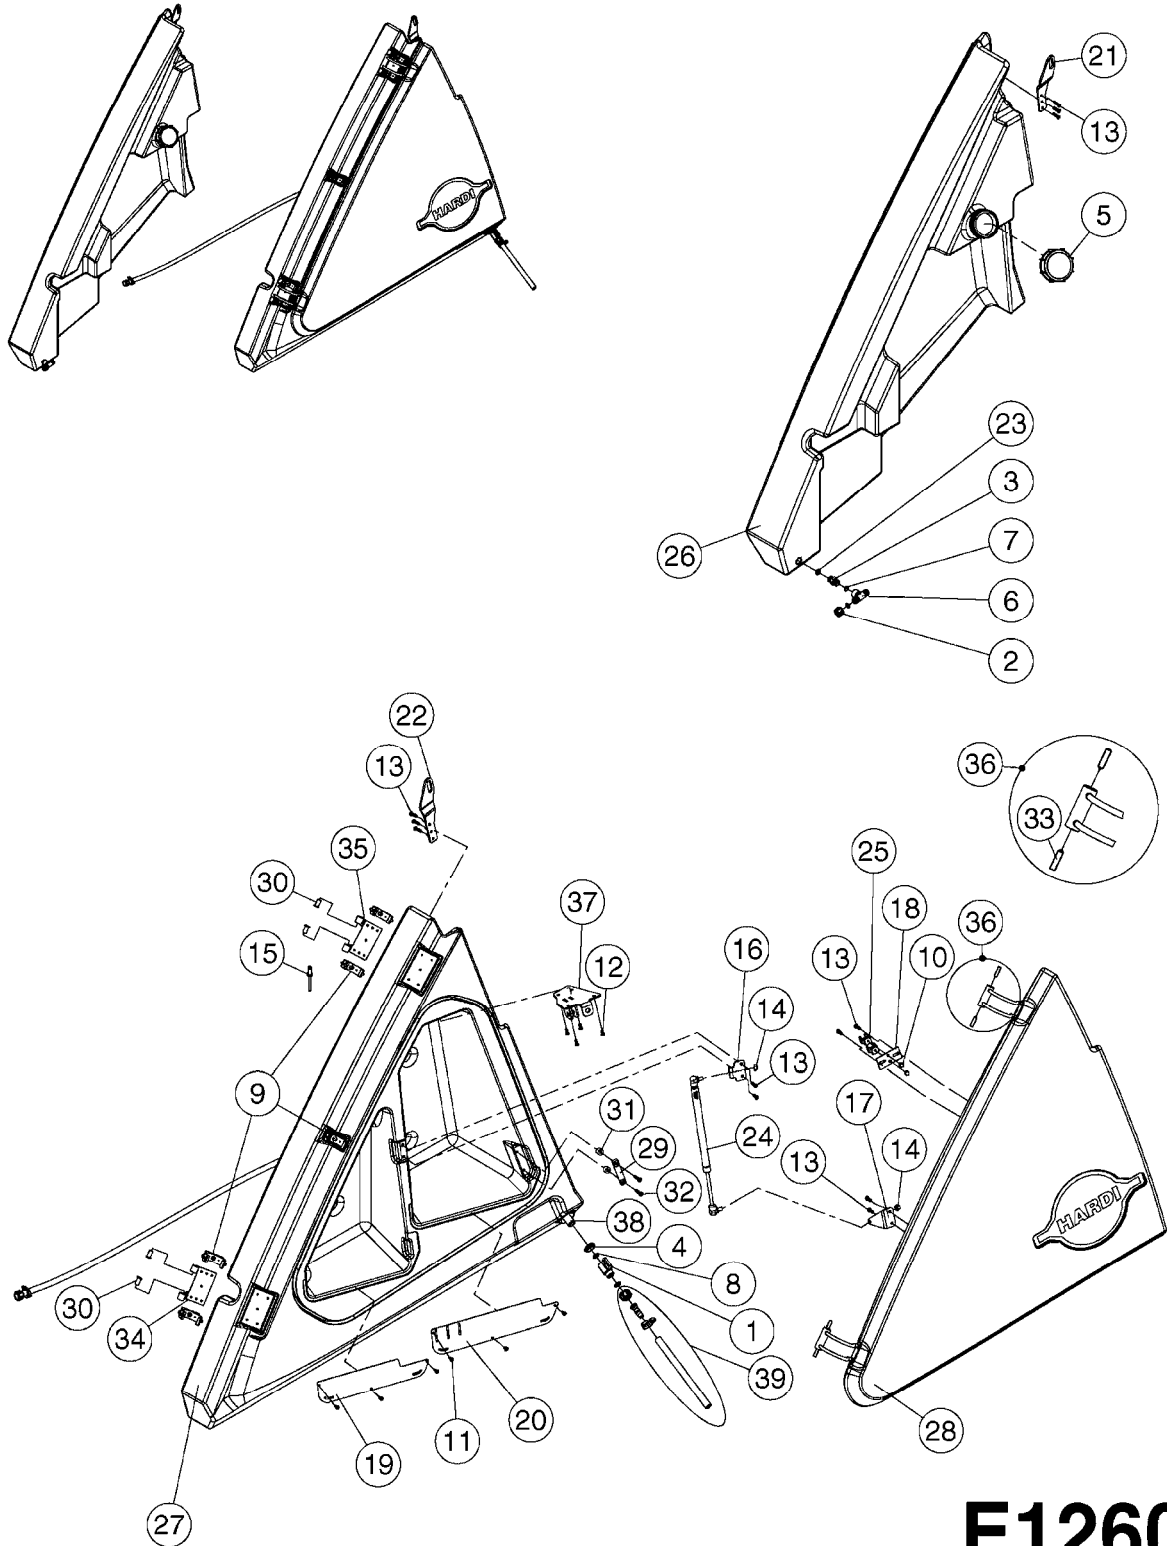

LOCKER & CLEAN WATER TANK
CM45/55/7000
E1260-HIN, 31:01:17

Page 0
Date 05.08.2019 11:56

LOCKER & CLEAN WATER TANK
CM45/55/7000
E1260-HIN, 31:01:17

Page 1
Date 05.08.2019 11:56

Pos.	parts-n°	order qty	description
1	281551	1	BALL VALVE 1/2"
2	320272	1	FITT.DK CAPNUT 3/8' BSP
3	320725	1	FITT.DK NIPPLE 3/8"-3/8" BSP
4	321307	1	FITT.DK NUT 1/2" BSP JAMB
5	321322	1	SCREW CAP F. S80 X 4
6	322072	1	FITT.DK TEE 3/8'X3/8'X3/8' BSP
7	330013	1	O-RING 2.5 X 10 PUR
8	330212	1	O-RING D19/D14X2.4 F.1/2"NUT
9	334523	1	PIPE HOLDER Ø51.5
10	410907	1	SET SCREW M6 X 8 DIN 933-A2 INO
11	440673	1	SCREW F.PLASTIC 5X12 SS
12	440709	1	SCREW 60X12 CHEM.FILL HANDLE
13	440719	1	SCREW F.PLASTIC KB60x20 SS
14	460143	1	SELF LOCK NUT M8 SST A2 DIN985
15	480806	1	RIVET, POP, Ø4.8X14/Ø9.5 SS
15	480809	1	BLIND RIVET, EMHART ACD616ASM
16	16367300	1	BRACKET F.GASCYL.CM7000 RED
17	16368500	1	BRACKET F.GASCYL.CM7000 RED
18	16368700	1	LOCKPLATE F.COVER CM, RED
19	16368900	1	SHELF EDGE CM45/55/7000 RED
20	16369100	1	SHELF EDGE CM45/55/7000 RED
21	16382400	1	HOLDER F. SIDE SHIELD R. CM'11,
22	16382600	1	HOLDER F. SIDE SHIELD L. CM'11
23	24262700	1	O-RING 9.12 X 3.5 NITRILE
24	28114900	1	GAS CYLINDER L=485/200 F=100N
25	28115100	1	RODHOLDER D18 VVS R04 2940 018
26	35181500	1	SIDE SHIELD, RIGHT, CM'11
27	35181600	1	SIDE SHIELD LEFT, CM'11
28	35181700	1	LID FOR LEFT SHIELD CM
29	39140500	1	TAP Ø16.0 L= 75 2xØ6.5
30	39140900	1	BUSH.Ø 15.0/ 8.25 L= 21
31	39141800	1	BUSHING Ø16.0/ 6.5 L= 12
32	44076300	1	PT SCREW 60X35 WN5451 RSF TORX
33	45006700	1	SCREW M 8X 30 A2 SS DIN914
34	61074600	1	LOWER HINGE F.SAFETY LOCKER LID
35	61074700	1	UPPER HINGE F.SAFETY LOCKER LID
36	61075400	1	HINGE F.SAFETY LOCKER LID, CM
37	61075600	1	BRACKET F. HC6200
38	72733900	1	HOSE ASSY, 3/8"X 1850 1X1/2"OML
39	72734000	1	HOSE ASSY,1/2"X250 1/2"OML