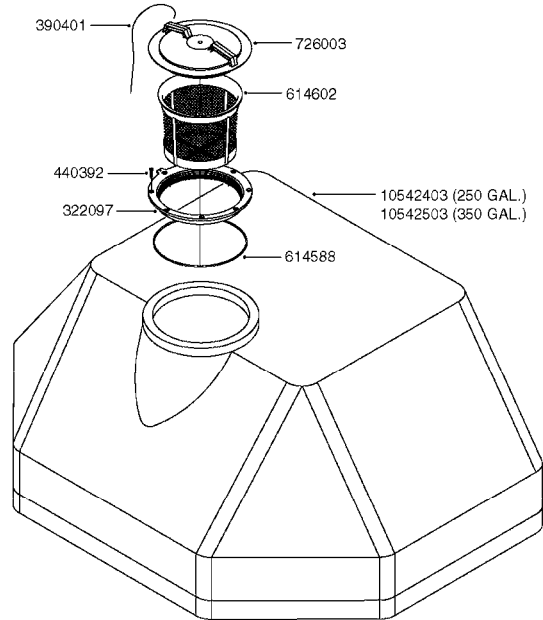

AGITATION KIT
730161

SUCTION KIT
730162