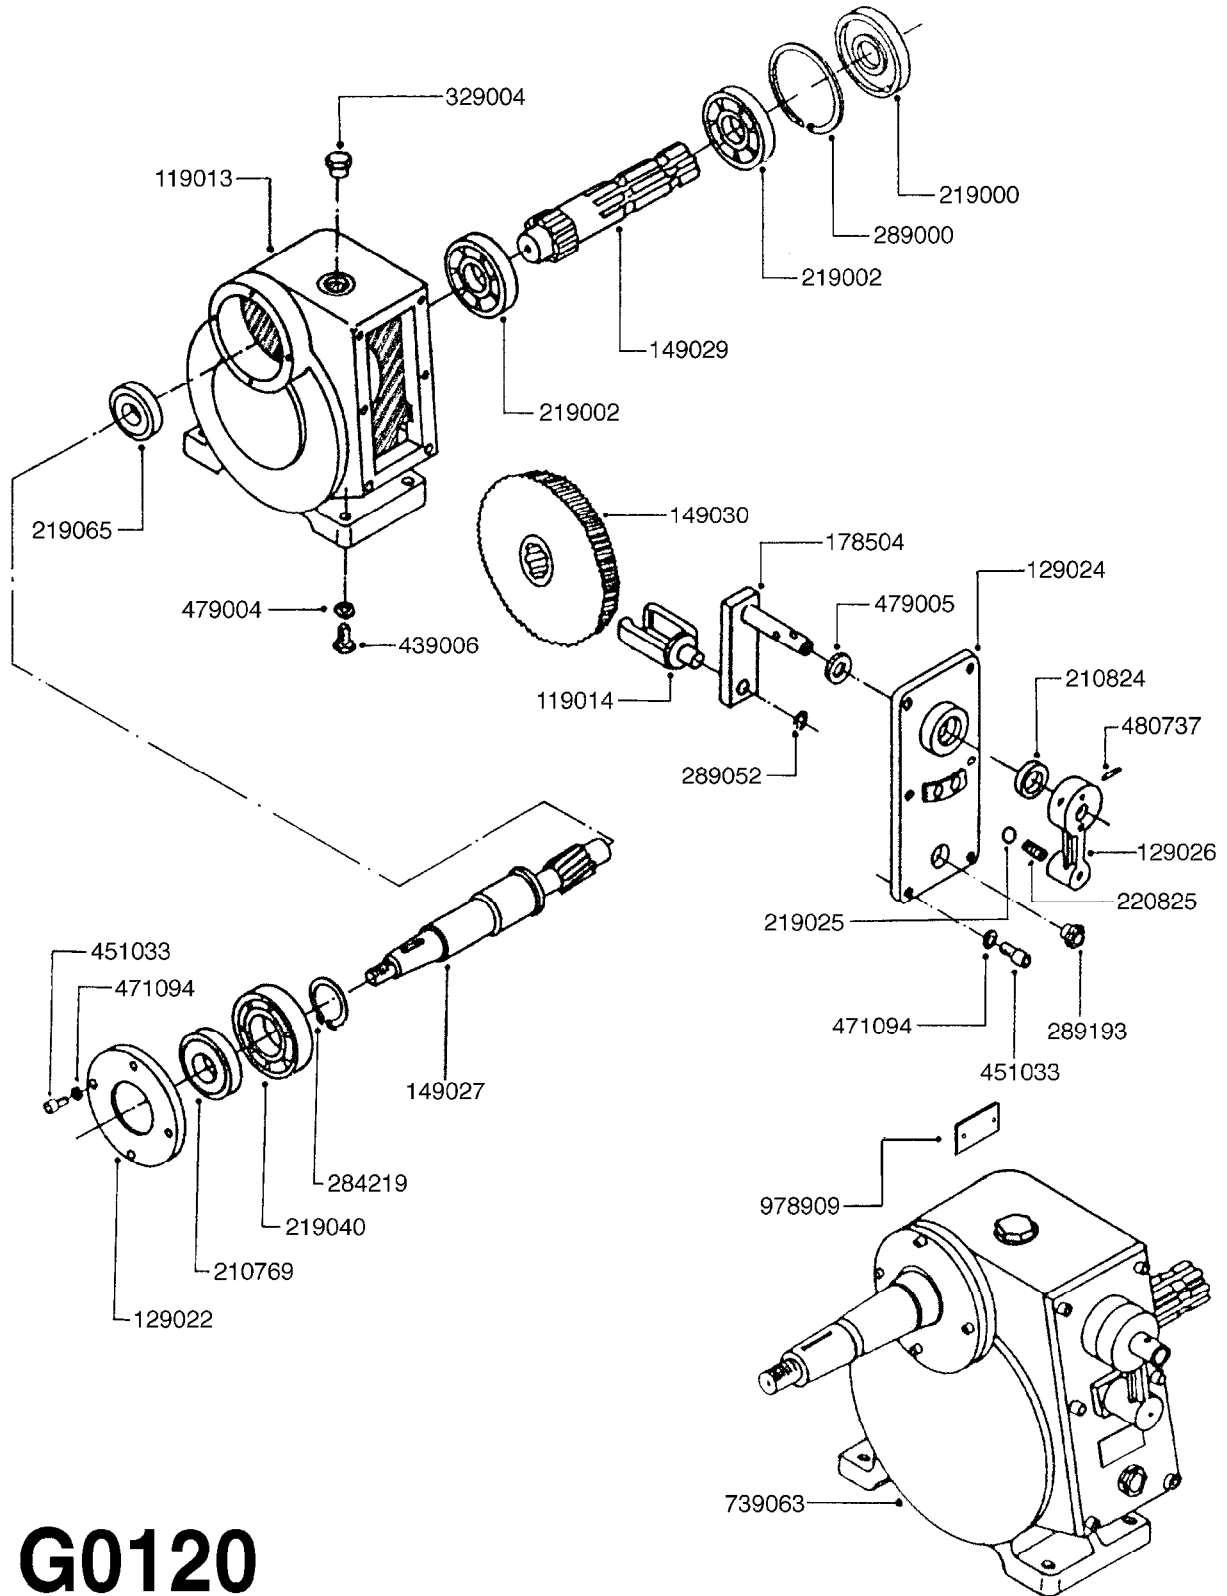

G0120

LP - GEAR BOX
G0120-HIN, 01:01:16

Page 1

Date 05.08.2019 11:57

parts-n°	order qty	description
119013	1	GEAR BOX HOUSING 1-V
119014	1	SHIFT HEAD F. 1-GEAR GEAR BOX
129022	1	GEAR BOX LID 1 GEAR TURB.
129024	1	COVER F. 1-GEAR GEAR BOX
129026	1	LEVER FOR ARM
149027	1	SHAFT OUTPUT F.GEARBOX LP
149029	1	AXLE SHAFT
149030	1	GEARWHEEL Z = 22 M = 3.5
178504	1	ARM FOR 1-GEAR GEAR BOX
210769	1	SEAL OIL 62 X 40 X 10
210824	1	SEAL OIL 18 X 7
219000	1	OIL SEAL 35 X 72 X 10
219002	1	BEARING 6207
219025	1	BALL D15 STAINLESS
219040	1	BEARING
219065	1	BEARING NJ-304
220825	1	SPRING F.GEAR CHANGE
284219	1	SNAP-RING OUTER 40X1.75
289000	1	SNAP-RING INNER
289052	1	SNAP-RING E-18
289193	1	OIL LEVEL GLASS
329004	1	PLUG F.OIL HOLE GEARBOX F.SPV
439006	1	PLUG F.OIL HOLE GEARBOX F.LE
451033	1	SCREW M8X25 HEX
471094	1	WASHER D8,4 STAR
479004	1	SEAL F.OIL PLUG GEARBOX LE
479005	1	WASHER D18 DIN 6916
480737	1	PIN CLAMP D6X45
739063	1	GEAR BOX F.LP