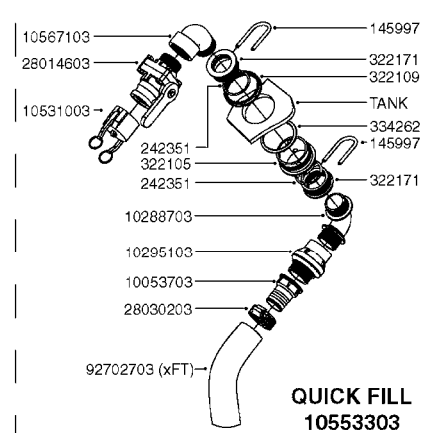

QUICK FILL
10553303

For Top Suction
See Page B0670

For Top Drain
See Page K0180

E0130