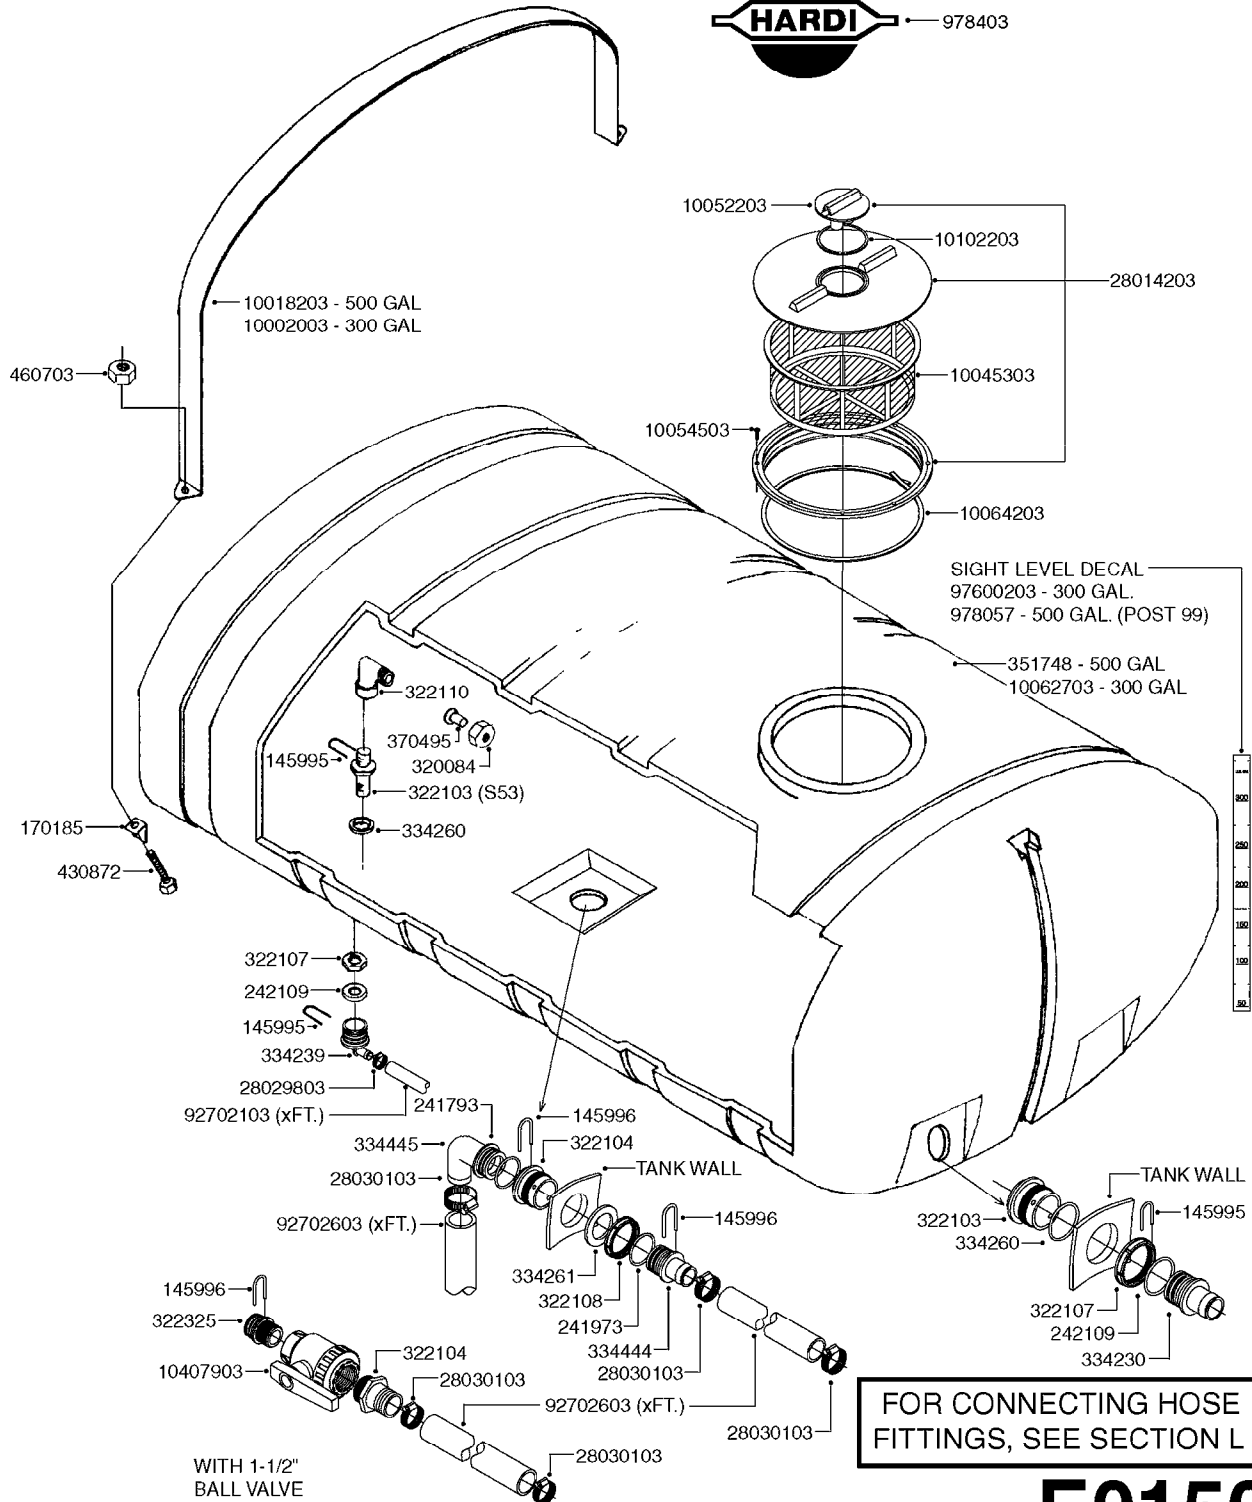

FOR CONNECTING HOSE FITTINGS, SEE SECTION L

E0150

TANK - ESC 300/500
E0150-HIN, 01:01:16

Page 1
Date 05.08.2019 11:54

parts-n°	order qty	description
145995	1	FITT.DK S-53 FORK
145996	1	FITT.DK S-67 FORK
170185	1	ANGLE BRACKET F. TANKSTRAP
241973	1	O-RING Ø3 X 44.2 70 SHORES NITRIL
242109	1	O-RING D32.2x3.0
320084	1	FITT.DK NUT 1/2" BSP
322103	1	FITT.DK S-53 BULKHEAD
322104	1	FITT.DK S-67 BULKHEAD
322107	1	FITT.DK S-53 BULKHEAD NUT
322108	1	FITT.DK S-67 BULKHEAD NUT
322110	1	FITT.DK S-53 ELB. 1/2" BSP
322325	1	FITT.DK S-67 X 1-1/2"BSP LONG
334230	1	FITT.DK S-53 STR.1"
334239	1	FITT.DK S-53 ELB.1/2"
334260	1	GASKET F. S-53 BULKHEAD
334261	1	GASKET F. S-67 BULKHEAD
334444	1	FITT.DK S-67 STR.1-1/2" PVC
334445	1	FITT.DK S-67 ELB.1-1/2"
351748	1	TANK RAW 500 GAL
370495	1	NOZZLE INJECTOR 5066-3.0
430872	1	BOLT HEX 8.8 DEL M12X100 FT
460703	1	NUT HEX M12X1.75 LOCK DIN985A2 SS
978057	1	DECAL S/G TANK 500GAL-99
978403	1	DECAL COMPANY 280 X 450
10002003	1	STRAP F. TR TANK 300 GAL.
10018203	1	TANK STRAP 500 GA.PRE'03 (92")
10045303	1	FILTER BASKET 16"
10052203	1	LID VENT ASSY
10054503	1	SCREW 3/4" SELF TAPPING
10062703	1	TANK RAW 300 GAL.84 MODEL
10064203	1	SET SEALING SPONGE 1 Ft BULK
10102203	1	GASKET F.16" LID BREATHER
10407903	1	BALL VALVE 1-1/2" MCPHEE
28014203	1	LID ASSY. (3-PC.) 16" ARAG
28029803	1	CLAMP HOSE GEAR P1/2" 6708
28030103	1	CLAMP HOSE GEAR P5/4-S1.5"6724
92702103	1	HOSE R X1/2" X300PSI WP X0012"
92702603	1	HOSE PVC SUCT GRAY 1-1/2"
97600203	1	DECAL S/G TANK 300 GAL-99