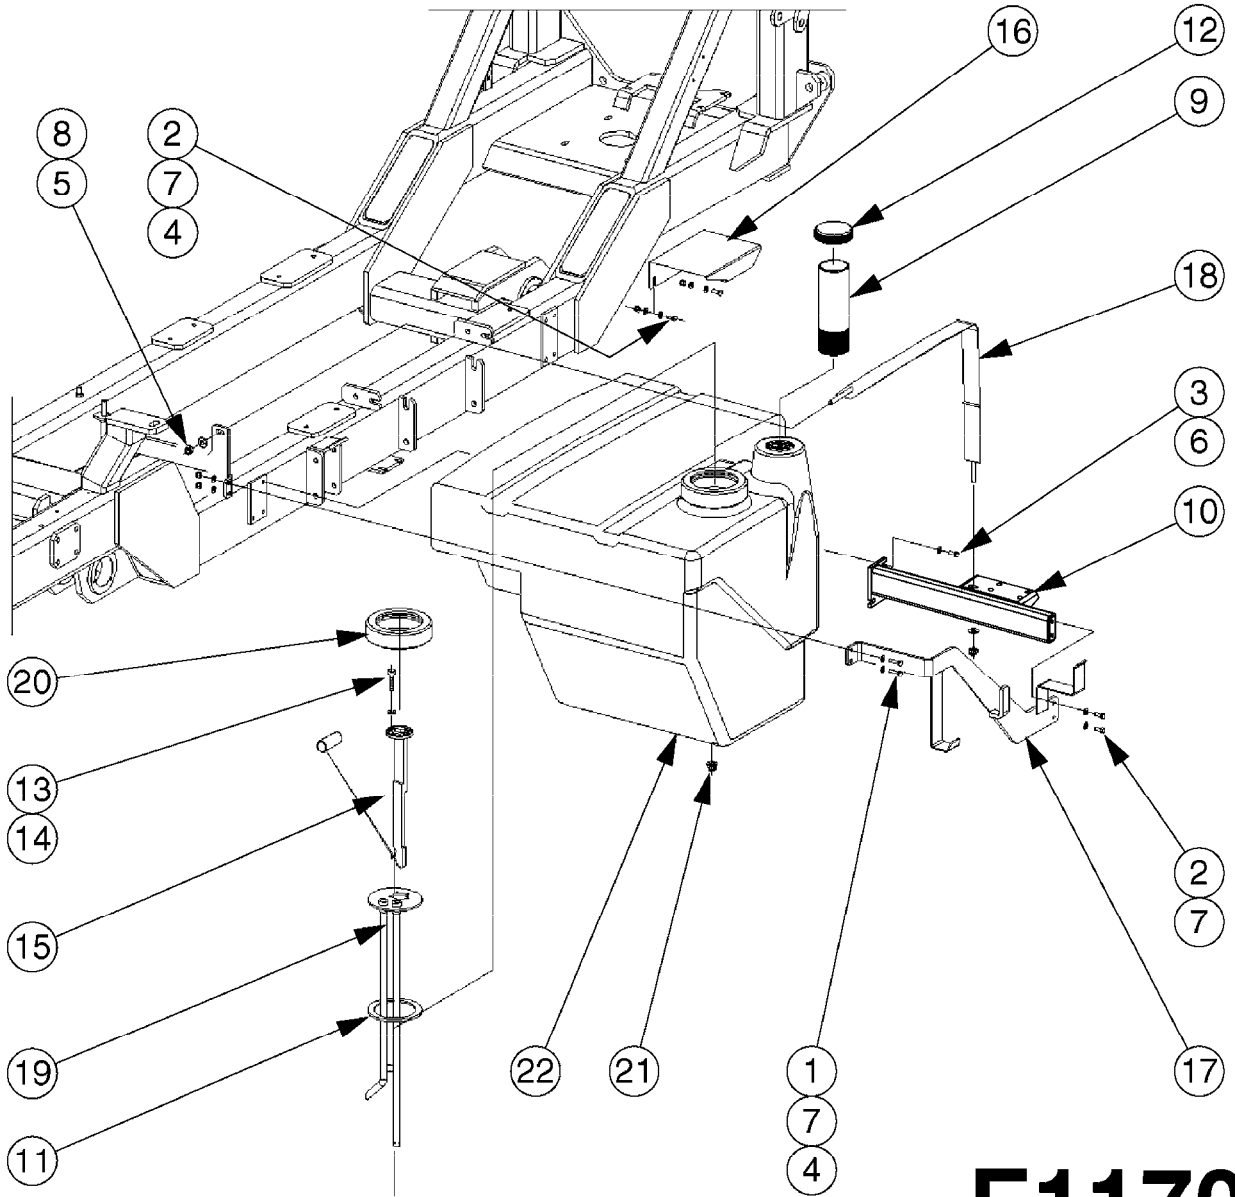

E1170

PRESIDIO FUEL TANK ASSEMBLY
E1170-HIN, 03:08:16

Page 1

Date 05.08.2019 11:56

Pos.	parts-n°	order qty	description
1	420567	1	BOLT HEX 8.8 DEL M8X30 FT
2	420582	1	BOLT HEX 8.8 DEL M8X20 FT A2
3	420604	1	BOLT HEX 8.8 DEL M10X25 FT DIN933
4	460143	1	SELF LOCK NUT M8 SST A2 DIN985
5	460703	1	NUT HEX M12X1.75 LOCK DIN985A2 SS
6	471122	1	WASHER, M10, Ø20/10.5X 2.0, SS
7	471126	1	WASHER, M8, Ø16/ 8.4X 1.6, SS
8	471127	1	WASHER Z12N 13X24X2.5 RST
9	14022203	1	FUEL TANK NECK, PRESIDIO USED WITH FRONT LADDER PLATFORM
9	PR-FTPR32016	1	FUEL TANK NECK/RISER L=240MM USED WITH SIDE LADDER PLATFORM
10	61023703	1	SECONDARY SUPPORT MNT, PRESIDIO
11	PR-BF0030	1	GASKET, FUEL TANK, PRESIDIO
12	PR-BF0035	1	FUEL TANK PLUG Ø88 M80x2
13	PR-DB2044005012	1	SCREW CHC Stainless M 5X 12
14	PR-DS1104005	1	WASHER M 5125-INOX A2
15	PR-EA0164	1	GAUGE LEVER ADJUSTABLE 150x600 MM
16	PR-FEPR25033	1	TANK COVER ON GO PR3240
17	PR-FEPR25046	1	LOCKING FUEL TANK
18	PR-FEPR25068	1	STRAP STEEL FUEL TANK PR2540
19	PR-FEPR32006	1	PLATE GAUGE DIESEL PR3240
20	PR-FTPR32014	1	PLUG GAUGE PR3240
21	PR-HR9992	1	BM CYL CAP 1/2 "
22	PR-TC0192	1	FUEL TANK 320L PR2540