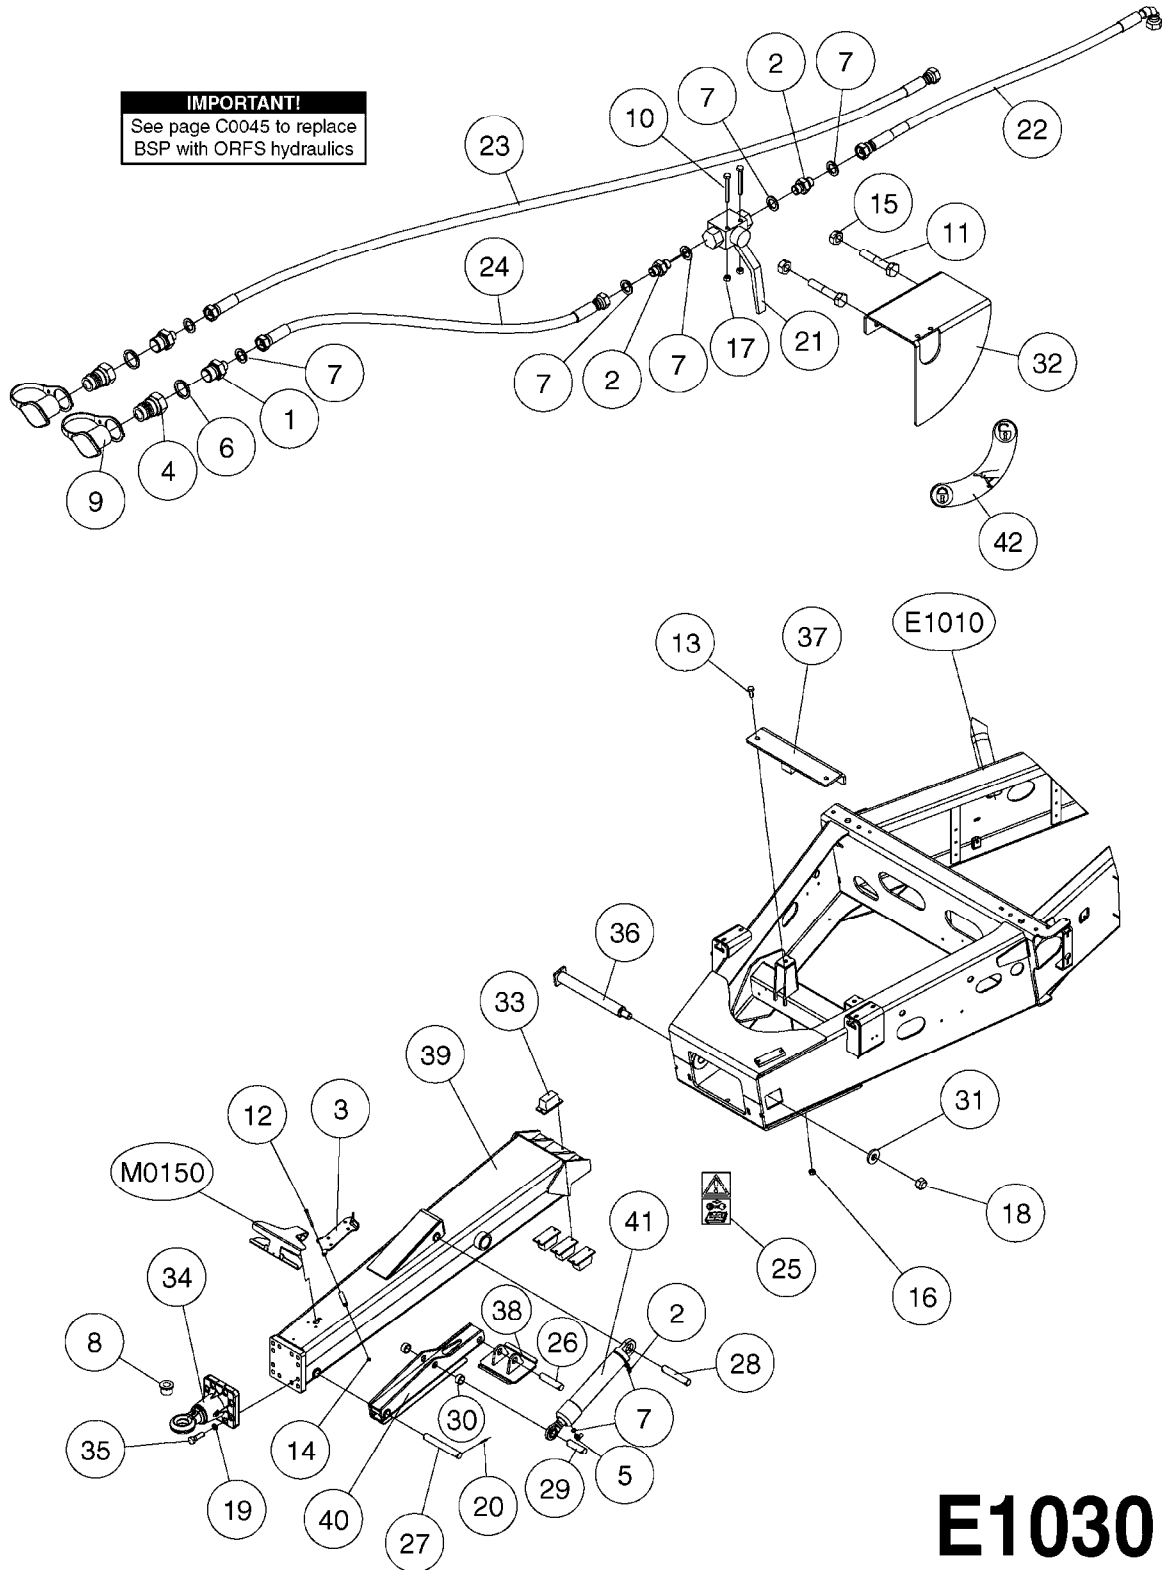

HYD. DRAWBAR - NCM 6600
E1030-HIN, 07:02:19

IMPORTANT!
See page C0045 to replace
BSP with ORFS hydraulics

HYD. DRAWBAR - NCM 6600
E1030-HIN, 07:02:19

Page 1

Date 05.08.2019 11:55

Pos.	parts-n°	order qty	description
1	146846	1	HEX NIPPLE 1/2" X 1/4"
2	146851	1	HEX NIPPLE 1/4"x1/4" 0.7MM
3	161923	1	SUPPORT PLATE F. PTO CM+
4	230311	1	QUICK COUPLING 1/2"
5	232294	1	HYD.FITTING 1/4"X1/4"
6	241356	1	DOWTYSEAL 1/2"
7	241404	1	DOWTY SEAL 1/4"
8	270608	1	BUSHING F. DRAWBAR NCM Ø50/Ø33
9	334206	1	DUST HOOD FOR HY-COUPLING
10	421142	1	BOLT HEX 8.8 DEL M5X40
11	421224	1	BOLT HEX 8.8 DEL M10X55
12	421232	1	BOLT HEX 8.8 DEL M8X110
13	430581	1	BOLT HEX 8.8 DEL M16X40 FT
14	460143	1	SELF LOCK NUT M8 SST A2 DIN985
15	460423	1	NUT HEX M10X1.50 LOCK DIN985A2 SS
16	460585	1	LOCKING NUT M16 DIN985 A2 SS
17	461217	1	NUT HEX M5 LOCK
18	461316	1	NUT HEX LOCK M30X3.5 DIN 985
19	471180	1	LOCK WASHER NORDLOCK M20 ELZ
20	480733	1	PIN D6 X 40
21	781049	1	HYD. BALL VALVE
22	784001	1	HOSE HY X 1/4 X 067.00"STR+ELB
23	784143	1	HOSE HY X 1/4 X 138" STR+STR
24	784161	1	HOSE HY X 1/4 X 59" STR+STR
25	978436	1	DECAL - WARNING! SERVICE
26	14047100	1	PIN D30.0 L= 132 /D6.0
27	14047200	1	PIN D30.0 L= 223 /D6.0
28	14047300	1	PIN D30.0 L= 161 /D6.0
29	14047400	1	PIN D30.0 L= 104 /D6.0
30	15073000	1	THREADED PIPE 1-1/4" L=20
31	16155900	1	DISC D70.0/ 31.0X10.0/RED
32	16160000	1	PLATE F. HYD. VALVE CM66/9000
33	24267600	1	RUBBERSTOP 15/238 T=56 SS
34	28164100	1	SWIVEL HITCH D50/8 BOLT
35	43000803	1	BOLT HEX M20 X 70MM DEL - FT
36	61037800	1	PIN F. STEERING 6600
37	61038500	1	BRACKET FOR DRAWBAR NCM 6600
38	61039700	1	FOOT F. HYD. JACK NCM6600
39	63043900	1	DRAWBAR ADJUSTABLE CM6600
40	63045400	1	SUPPORT LEG HYD. JACK 6600
41	78134000	1	DOB.CYL.Ø70/40-322 TRACK LEFT '15
42	97814500	1	DECAL JACK STAND LOCK VALVE