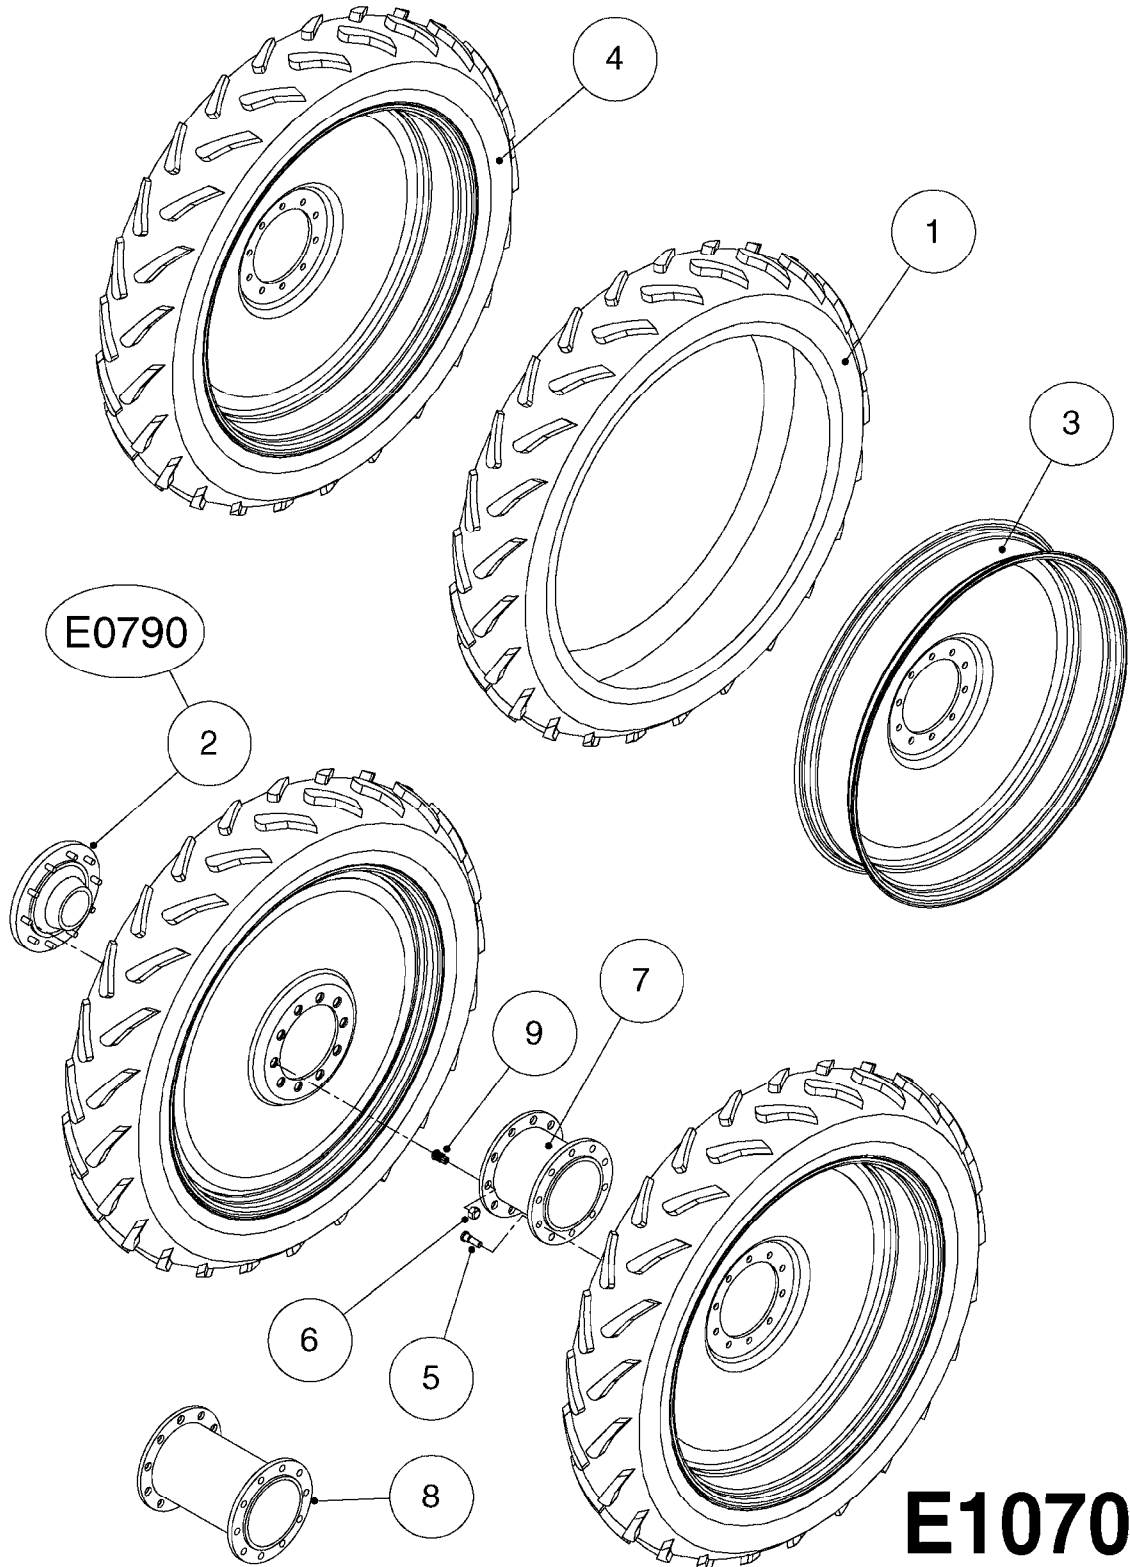

WHEELS FOR NEW COMMANDER
E1070-HIN, 01:01:16

Page 1
Date 05.08.2019 11:55

Pos.	parts-n°	order qty	description
1	10615703	1	TIRE 320 90R46' RAD.TL 357774
2	28045703	1	HUB ASSY 10-13.19-11.02 25000#
3	28007103	1	RIM,10x46,5.75NOS,13.189BC
4	28031203	1	TIRE ASSY. 320/90R50" HL R.H.
4	28031303	1	TIRE ASSY. 320/90R50" HL L.H.
4	28037603	1	TIRE ASSY.320/90R50" R.H. DUAL
4	28037703	1	TIRE ASSY.320/90R50" L.H. DUAL
4	28038603	1	TIRE 320/90R50" 161A8B HI LOAD
4	70006303	1	WHEEL ASM. 320/90R46 LH
4	70006703	1	WHEEL ASM. 320/90R46 RH
5	28034803	1	STUD 3/4"NF/5/8"KNURL L=2-5/8"
6	46000303	1	NUT, BUD WHEEL, OUTER, RH
7	61011203	1	DUAL SPACER 22" ROW 50" TIRE
8	61011303	1	DUAL SPACER 30" ROW 50" TIRE
9	46000203	1	NUT, BUD WHEEL, INNER, RH