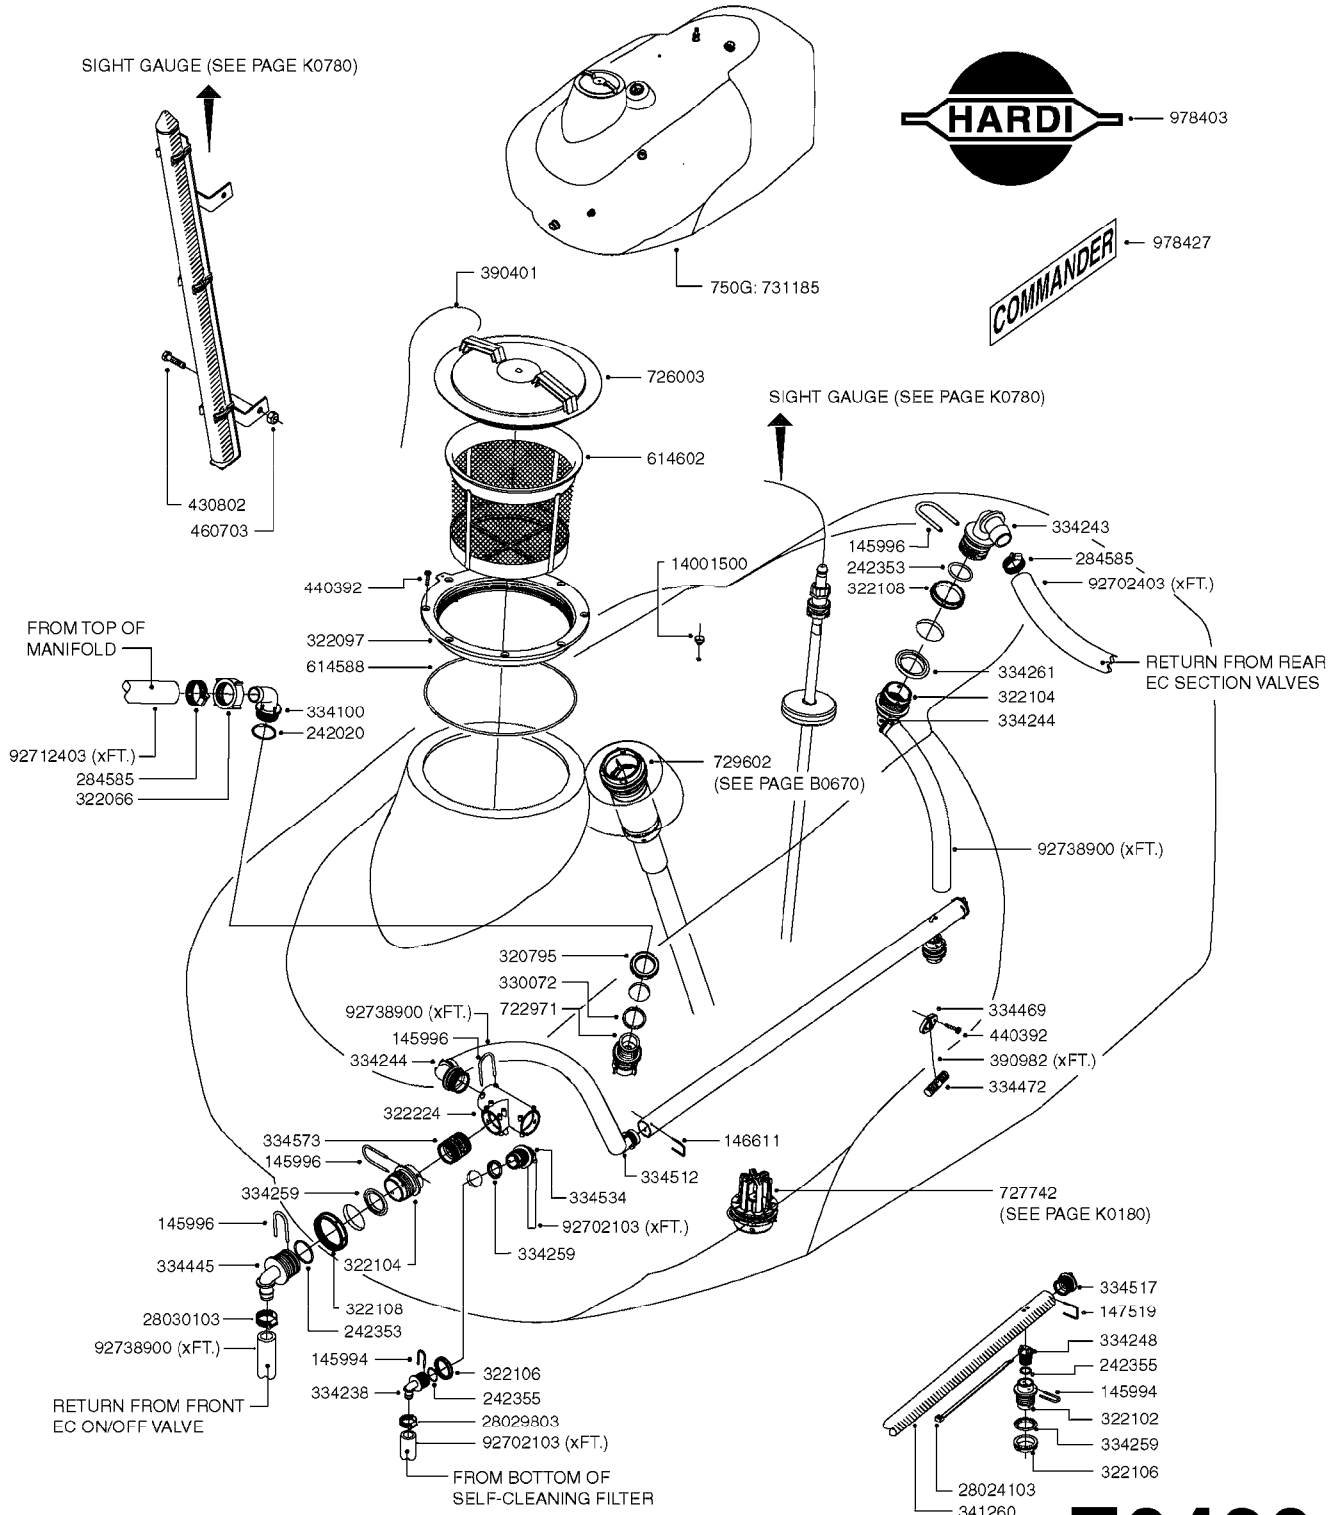

Page 1
Date 05.08.2019 11:54

parts-n°	order qty	description
143754	1	PIN D10 X 56
145636	1	PIN F.HINGE M12
170373	1	FLATBAR
170375	1	BRACKET F.HOSE
172033	1	FLATBAR F.AXLE HC650M
242283	1	SEAL RUBBER
282564	1	PLUG 35MM SQ.BLACK
284710	1	PLUG F.DRILLED HOLE D9MM
284711	1	PLUG F.DRILLED HOLE D11MM
334561	1	PLUG 50x50x2 F.SQ.TUBE
340211	1	TANK STRAP PACKING 40X1800
340697	1	TANK PACKING 40X700
420604	1	BOLT HEX 8.8 DEL M10X25 FT DIN933
420943	1	BOLT HEX 8.8 DEL M10X50
421002	1	BOLT HEX 8.8 DEL M10X30 FT DIN933
421164	1	BOLT HEX 8.8 DEL M10X70
421218	1	BOLT HEX 8.8 DEL M10X90
430581	1	BOLT HEX 8.8 DEL M16X40 FT
430706	1	BOLT HEX 8.8 ZINC CLEAR M16X90
430880	1	BOLT HEX 8.8 DEL M16X140
430886	1	BOLT HEX 8.8 DEL M20X160
430910	1	BOLT HEX 8.8 DEL M20X110
450987	1	HUB BOLT M20 X 1.5 X 60 NAGBOL
460423	1	NUT HEX M10X1.50 LOCK DIN985A2 SS
460585	1	LOCKING NUT M16 DIN985 A2 SS
460703	1	NUT HEX M12X1.75 LOCK DIN985A2 SS
460806	1	NUT HEX M20X2.50 LOCK DIN985A2 SS
471122	1	WASHER, M10, Ø20/10.5X 2.0, SS
480244	1	PIN SNAP D4.5
614361	1	TANK STRAP HC650 L=92.5"
614456	1	BRACKET F.EC 3&4 BANK VALVES
614535	1	JACK MOUNTING WELDMENT HC950
614551	1	SPACER BLOCK HC 650 EAGLE
615448	1	BRACKET SUCTION MANIFOLD HC650
637408	1	PLATFORM EXTENTION HC650/950
637412	1	TANK FRAME BARE HC650M
637413	1	PLATFORM ASSY.HC650M/HC950M
637486	1	LADDER F. HC650M
729019	1	TONGUE HC650M/94
10061903	1	JACK F300/500/575 5000LB
10462003	1	AXLE INSERT.ASSY.HC500/650
10462503	1	TIRE 11.2" X 38" 4 PLY TUBE L.
10487303	1	SIDE BRACE W/M HC950 EAGLE
10516203	1	INSERT W/M 500/650HC W/SPINDLE
10528303	1	AXLE REINFORCE W/M 80" HC650M
10528503	1	INSERT W/M HC650M W/SPIND.LONG
10528603	1	AXLE INSERT ASSY.HC650M LONG
10566403	1	INSERT W/M HC650 88" W/SPINDLE
10566503	1	AXLE INSERT ASSY.HC650 88"
10583603	1	TIRE ASSY 11.2X38 RH 8"BC
10583703	1	TIRE ASSY 11.2X38 LH 8"BC
10606503	1	HUB ASSY.NAV550/800/1000 HC
28045103	1	RIM 38X10 8/8/6 4.18-OS GRAY