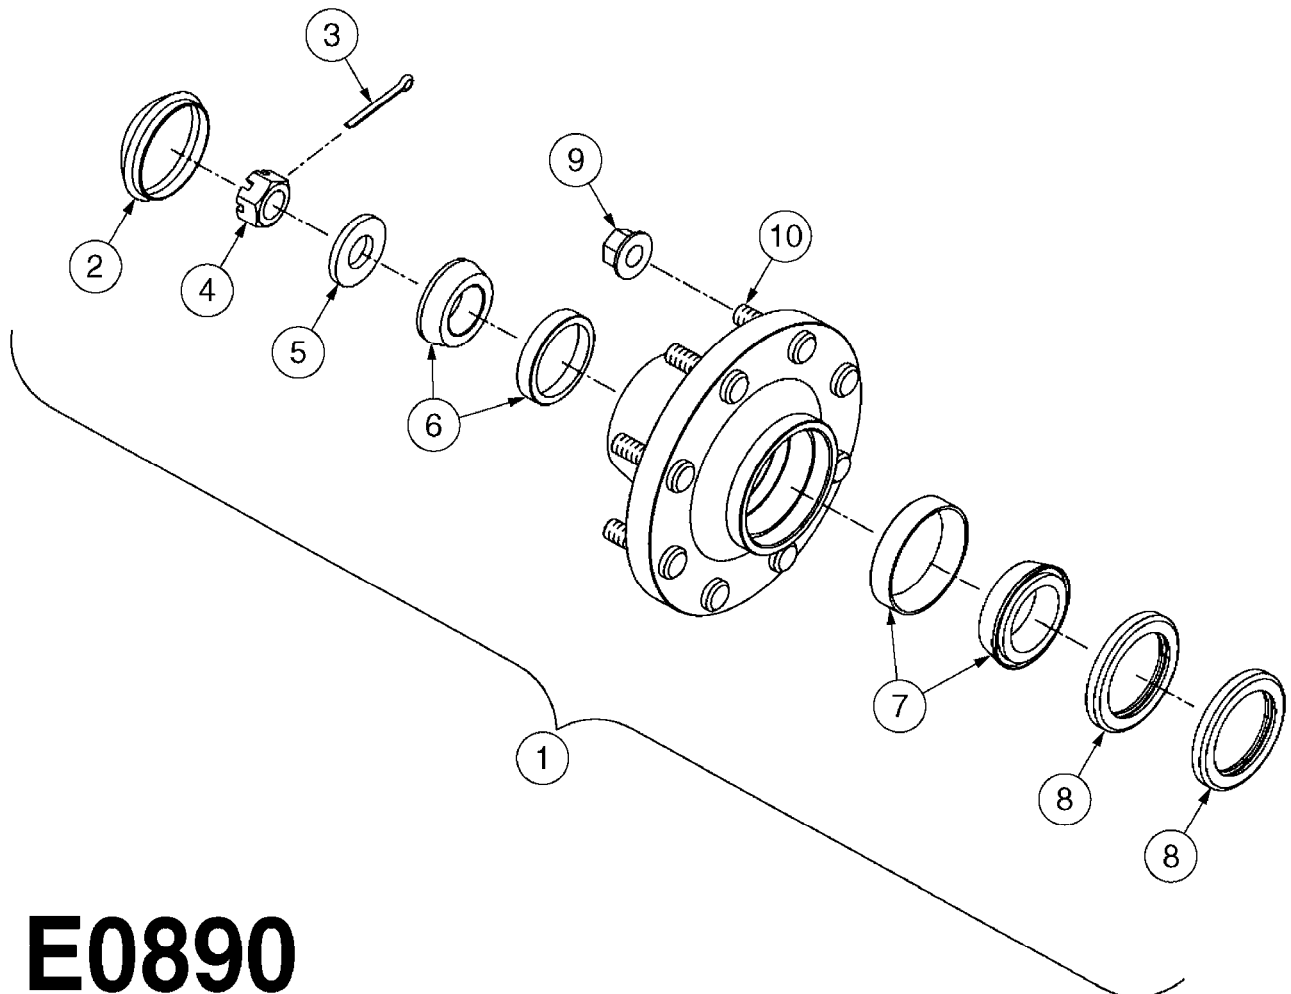

E0890

CAMOPLAST HUB ASSEMBLY - IDLER
E0890-HIN, 01:01:16

Page 1

Date 05.08.2019 11:55

Pos.	parts-n°	order qty	description
1	28078303	1	HUB ASSY.IDLER, G60-8
2	28081403	1	DUST CAP
3	28081503	1	COTTER PIN 7/32" X 2-1/4"
4	28081603	1	CASTLE NUT 1-1/4"-12
5	28081703	1	WASHER 1.28"IDX2.5"ODX0.13"
6	28081803	1	BEARING ASSEMBLY - OUTER
7	28081903	1	BEARING ASSEMBLY - INNER
8	28082003	1	WHEEL SEAL, SINGLE LIP
9	28082103	1	LUG NUT SET (8) IDLER
10	28082203	1	WHEEL STUD SET (8) IDLER