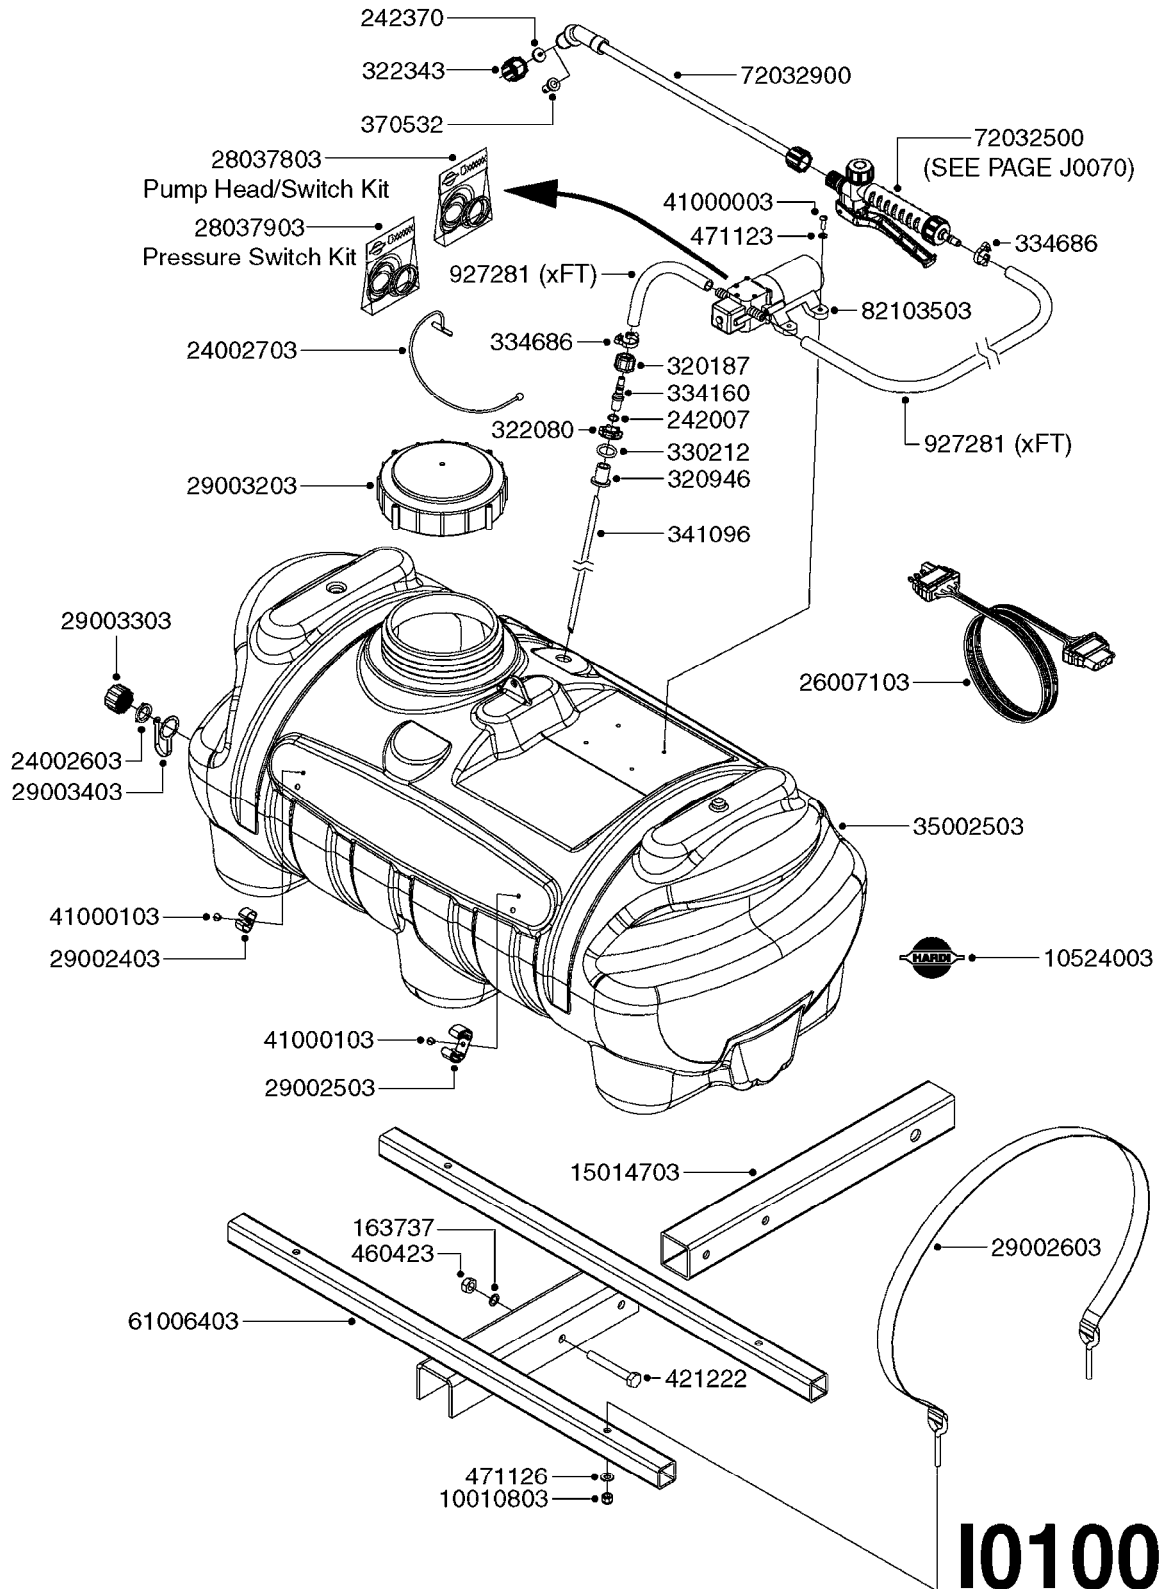

I0100

RECEIVER HITCH 25 TANK & FRAME
I0100-HIN, 01:01:16

Page 1

Date 05.08.2019 11:58

parts-n°	order qty	description
163737	1	WASHER D15.5/D10.5X1
242007	1	O-RING D9.1X1.6
242370	1	BACKING WASHER
320187	1	FITT.DK CAP 3/8" BSP BLACK
320946	1	FITT.DK BULKHEAD 3/8' BSP SING
322080	1	NUT 3/8' BSP (FINGER)
322343	1	NOZZLE CAP M18 X 1.5 - 1999
330212	1	O-RING D19/D14X2.4 F.1/2"NUT
334160	1	HOSE PIPE BRANCH 5/16'
334686	1	CLAMP HOSE PLASTIC 5/16'
341096	1	SUCTION HOSE D7 X 450 C5
370532	1	NOZZLE FLAT FAN 4625-36
421222	1	BOLT HEX 8.8 DEL M10X75 FT
460423	1	NUT HEX M10X1.50 LOCK DIN985A2 SS
471123	1	WASHER, M5, Ø10/ 5.3X 1.0, SS
471126	1	WASHER, M8, Ø16/ 8.4X 1.6, SS
927281	1	HOSE R X PVC X 5/16 X 0012"
10010803	1	NUT HEX NC (NYLON LOCK) 5/16
10524003	1	DECAL COMPANY 3.5"X2.7"
15014703	1	RECEIVER TUBE RECEIVER SPRAYER
24002603	1	OUTLET CAP GASKET, R.S.
24002703	1	TANK LID LANYARD, R.S.
26007103	1	WIRE EXTENSION 24" 4-POLE FLAT
28037803	1	PUMP HEAD/SWITCH KIT(82103503)
28037903	1	PRES.SWITCH KIT(82103503)35PSI
29002403	1	GRIPPER CLIP COATED 3/8"-5/8"
29002503	1	GRIPPER CLIP COATED 1"-1-1/2"
29002603	1	TANK STRAP RS 25 GAL 43.9"
29003203	1	TANK LID F.RECEIVER SPRAYER 5"
29003303	1	OUTLET CAP, BLACK R.S.
29003403	1	OUTLET CAP TETHER, R.S.
35002503	1	TANK SPOT SPRAYER 25 GAL
41000003	1	MACHINE SCREW #10-24x1/4" SS
41000103	1	MACHINE SCREW #10-24x5/8" SS
61006403	1	TANK FRAME RECEIVER SPRAYER
72032500	1	TRGGR VLV ASSY,NEW STYLE'00
72032900	1	PLASTIC WAND 20"
82103503	1	PUMP 1 GPM FLOJET LF172201D