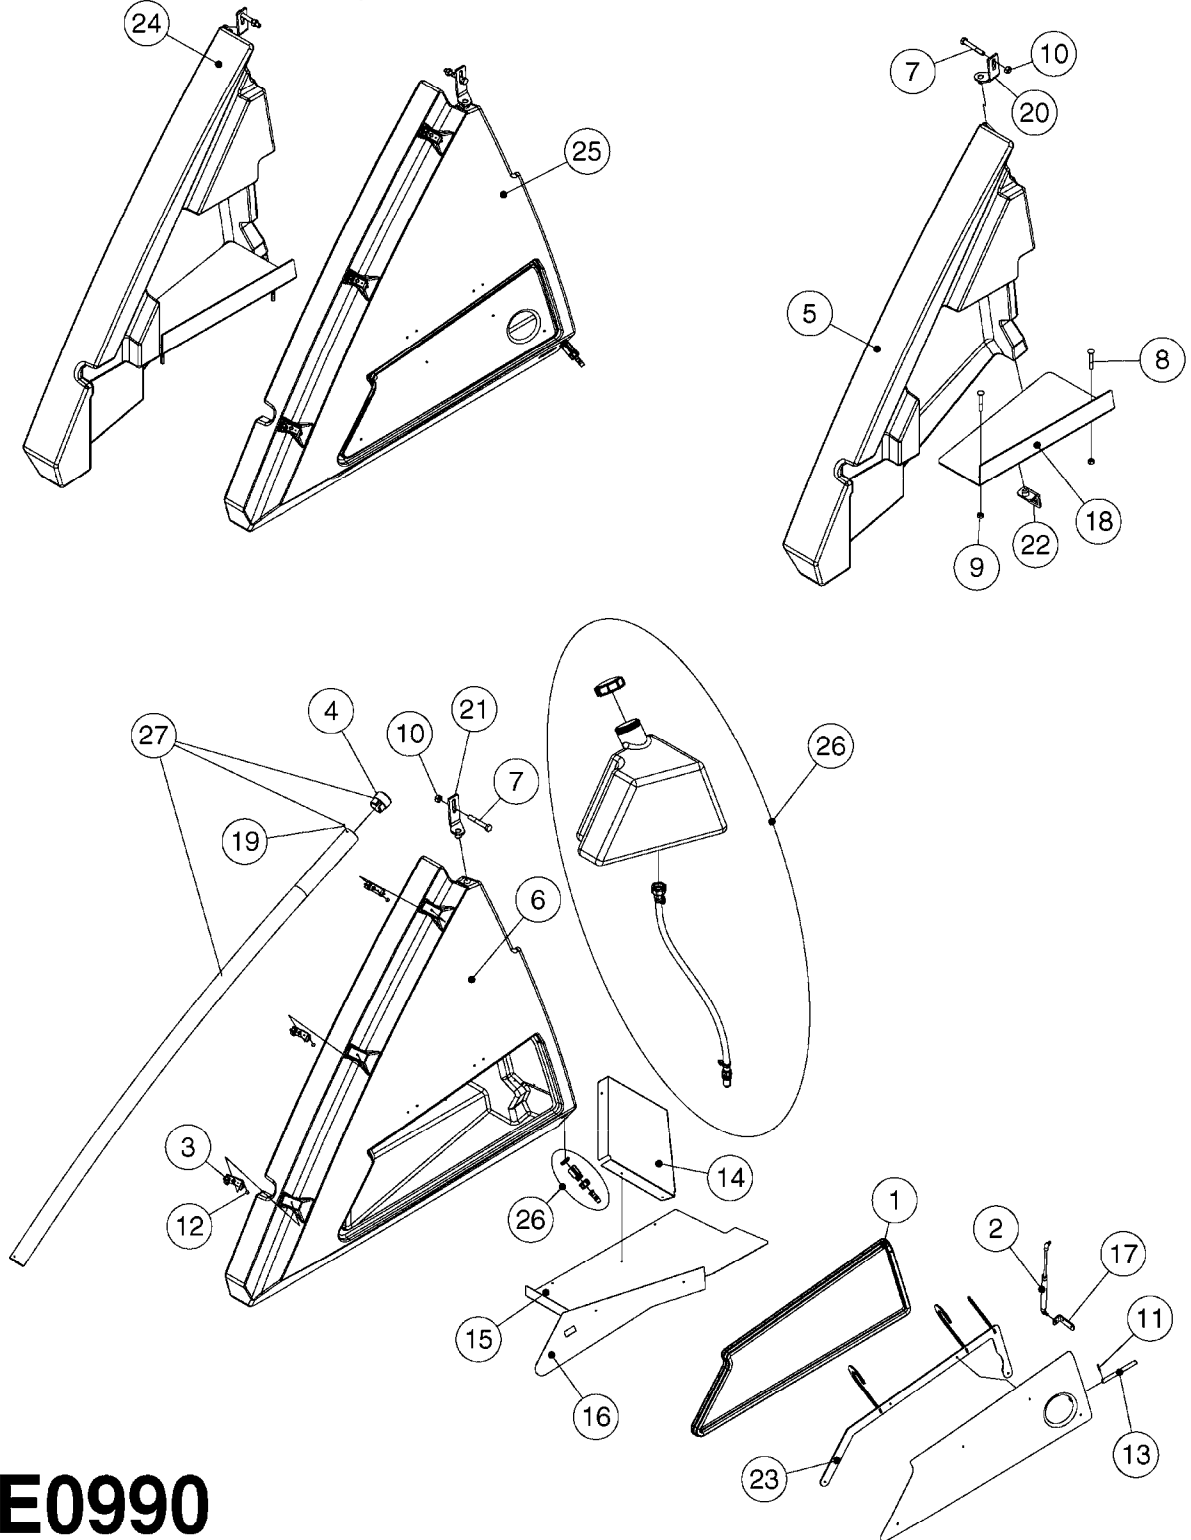

Complete

LOCKER & CLEAN WATER TANK NCM
E0990-HIN, 15:05:19

Page 1

Date 05.08.2019 11:55

Pos.	parts-n°	order qty	description
1	242474	1	SEAL 16X28XL=' LOCKER DOOR CM+
2	285793	1	GAS CYLINDER
3	334523	1	PIPE HOLDER Ø51.5
4	334850	1	GUIDE F. SIGHT GAUGE TUBE TOP
5	351766	1	SIDE SHIELD MOUNT RIGHT
6	351767	1	SIDE SHIELD MOUNT LEFT
7	430846	1	BOLT HEX 8.8 DEL M12X80
8	440718	1	BOLT CRG M10 X 65 DEL
9	460423	1	NUT HEX M10X1.50 LOCK DIN985A2 SS
10	460703	1	NUT HEX M12X1.75 LOCK DIN985A2 SS
11	480141	1	PIN COTTER M4X20
12	480809	1	BLIND RIVET, EMHART ACD616ASM
13	15057800	1	HANDLE F.LEFT SIDE LOCKER
14	16124500	1	DIVIDER F.LOCKER L.SIDE SHIELD
15	16124600	1	SHELF FLOOR-LEFT SIDE LOCKER
16	16124700	1	SHELF WALL-LEFT SIDE LOCKER
17	16126900	1	BRACKET F.DOOR-STORAGE LOCKER
18	16127300	1	SHELF FLOOR-RIGHT SIDE LOCKER
19	44075300	1	SCREW 3.5X9.5SS/X15 ISO 14585C
20	61033900	1	BRACKET F. SIDE PANEL R.H. NCM
21	61034000	1	BRACKET F. SIDE PANEL L.H. NCM
22	61037500	1	ADJUSTING BRACKET, BOTTOM NCM
23	63037800	1	BRACKET F.DOOR-STORAGE LOCKER
24	72280100	1	SIDE SHIELD RIGHT NCM COMPLETE
25	72280200	1	SIDE SHIELD LEFT+CLEAN W.TANK
26	72280600	1	CLEAN W.TANK LEFT SIDE NCM
27	72282800	1	SIGHT GAUGE W/SCALE NCM4400 LITER PRE'15 TUBE LENGTH = 75"
27	72357100	1	SIGHT GAUGE W/SCALE NCM6600 LITER
27	72358300	1	SIGHT GAUGE TUBE 85/90/10000 L=2382 BENT
27	72440100	1	SIGHT GAUGE W/SCALE,CM6600 GAL
27	72932100	1	SIGHT GAUGE TUBE W/DECAL CM4500 GAL PRE'15 TUBE LENGTH = 75"
27	73125500	1	SIGHT GAUGE W/SCALE,CM4500 '15 LITER POST'15 TUBE LENGTH = 82"
27	73277500	1	SIGHT GAUGE W/SCALE,CM4500 '15 GAL POST'15 TUBE LENGTH = 82"
27	97610003	1	DECAL SIGHT GAUGE NCM 9000 GAL