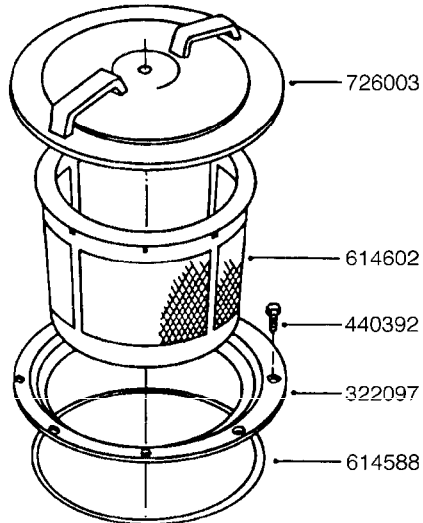

TANK - LE/LE-SPV/LP 100/150
F0030-HIN, 01:01:16

Page

0

Date

05.08.2019 11:56

976183 (DECAL)

10639003 (LE DECAL)
10639103 (LE-SPV DECAL)
10639203 (LP DECAL)
97600303 (CANNON DECAL)

739543 - 100G.
739544 - 150G.