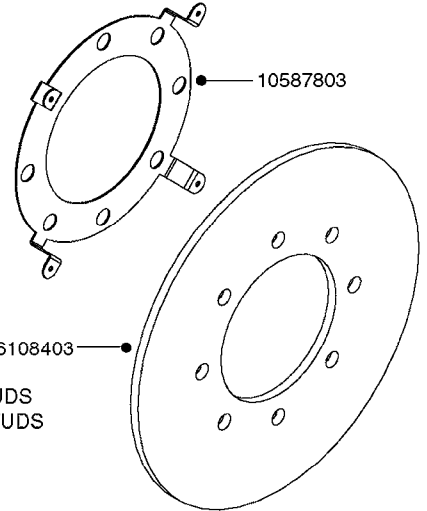

10587803

16108403

10189303

10189203

10320503

10570503 (9/16" STUD)
45000003 (5/8" STUD)

10189503 (9/16" TAPERED)
46000703 (5/8" TAPERED)
10606703 (5/8" FLANGED)

10432703

10605503 WITH 5/8" STUDS
10606503 WITH 9/16" STUDS

CHECK FOR MANUFACTURER'S MARKING

10189003

47000703

10059803

10059003

10629303

10531703

10320503

10549003

10532303 (9/16" TAPERED)
10544403 (9/16" FLANGED)

10432703

CHECK FOR MANUFACTURER'S MARKING

**TAPERED NUTS OR BOLTS
NEEDED FOR 12.4" X 24" RIMS ONLY**

E0740