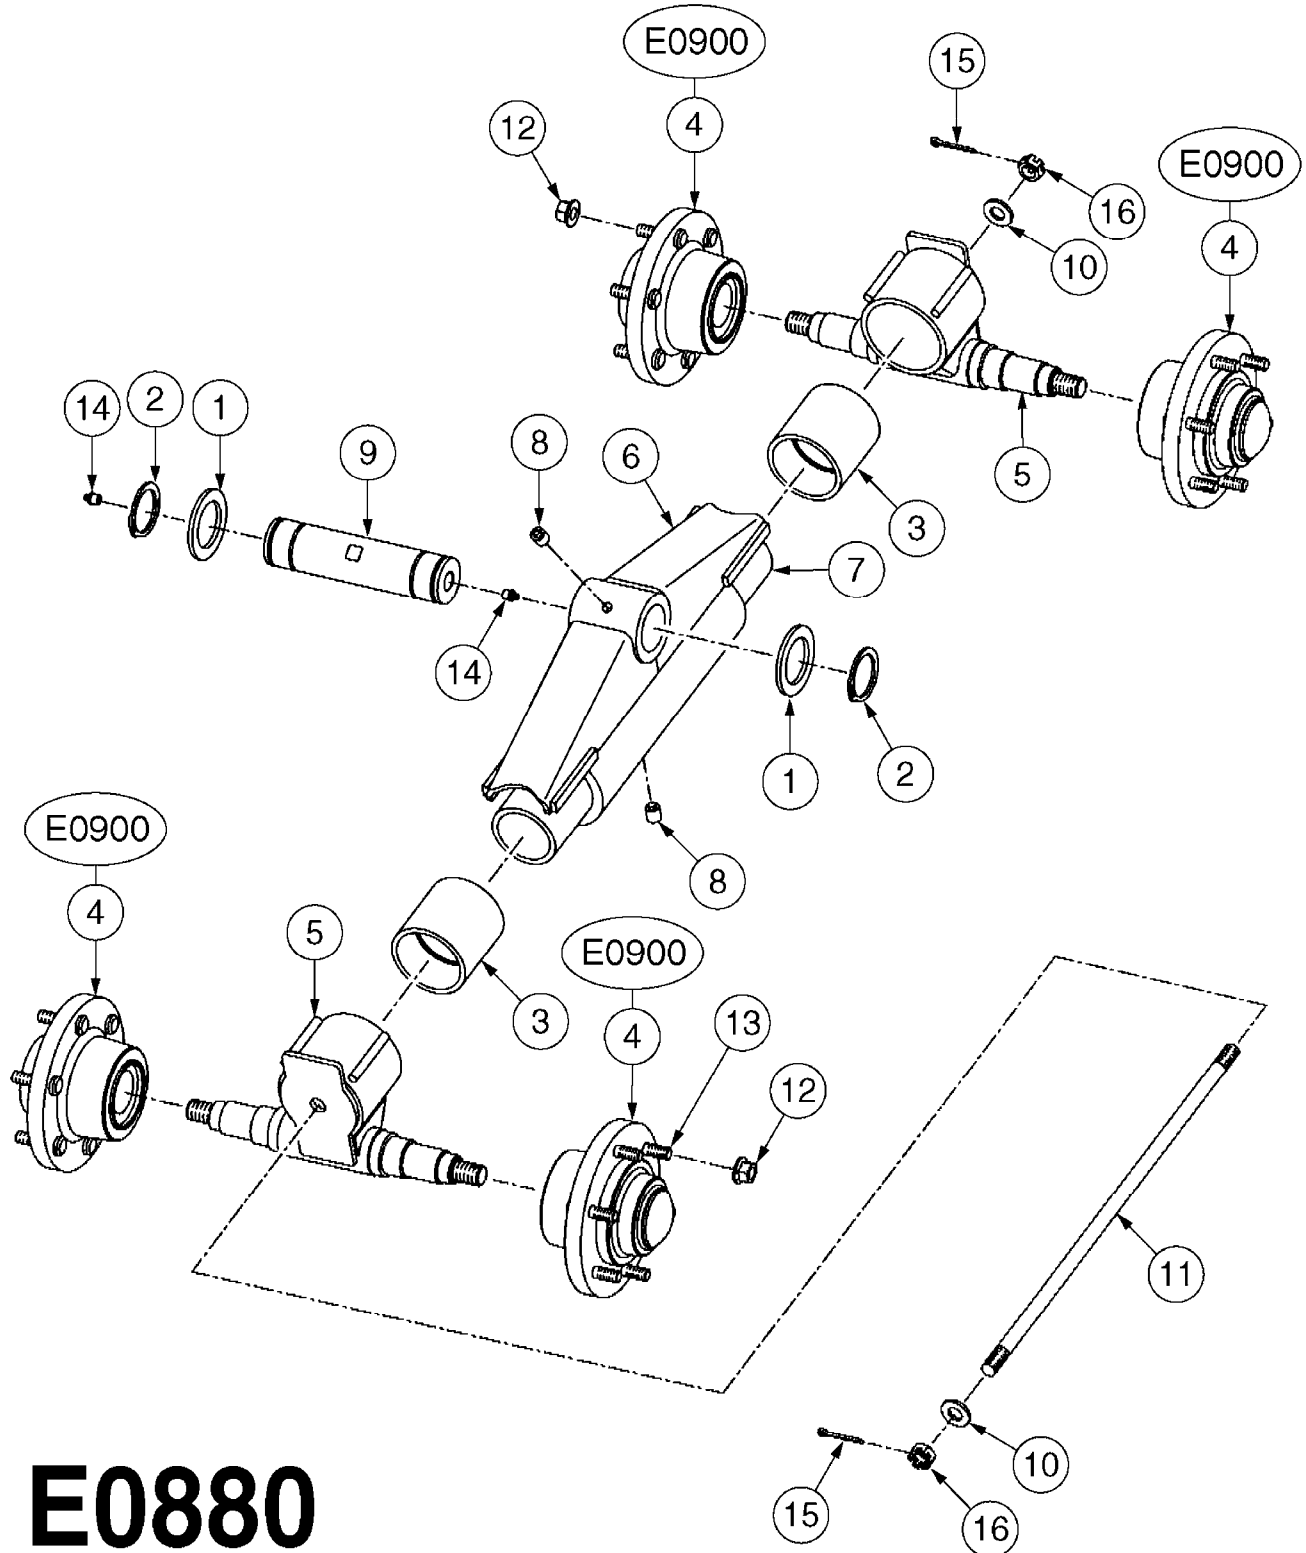

E0880

CAMOPLAST BOGIE MID-ROLLER 40
E0880-HIN, 01:01:16

Page 1

Date 05.08.2019 11:55

Pos.	parts-n°	order qty	description
1	28076003	1	WASHER, 3"X2.02"X3/16"
2	28076103	1	SNAP RING EXT. 2"
3	28080503	1	BUSHING
4	28080603	1	HUB ASSY.MID-ROLLER HUB COMPLETE W/LUG NUTS
5	28080703	1	MID-ROLLER DOGHOUSE(40 SERIES)
6	28080803	1	HOUSING, BOGIE
7	28080903	1	AXLE, MID-ROLLER
8	28081003	1	SET SCREW, 3/4"X1/2"-13 UNC
9	28081103	1	PIN, BOGIE
10	28081203	1	WASHER21/32"IDX1-5/16"ODX0.146
11	28081303	1	RETAINER ROD
12	28083003	1	LUG NUT SET (6) MID-ROLLER
13	28083103	1	WHEEL STUD SET (6) MID-ROLLER
14	28084103	1	GREASE FITTING
15	28084603	1	COTTER PIN 1-1/4" X 5/32"
16	28085003	1	CASTLE NUT 5/8"-11 UNC GR 5