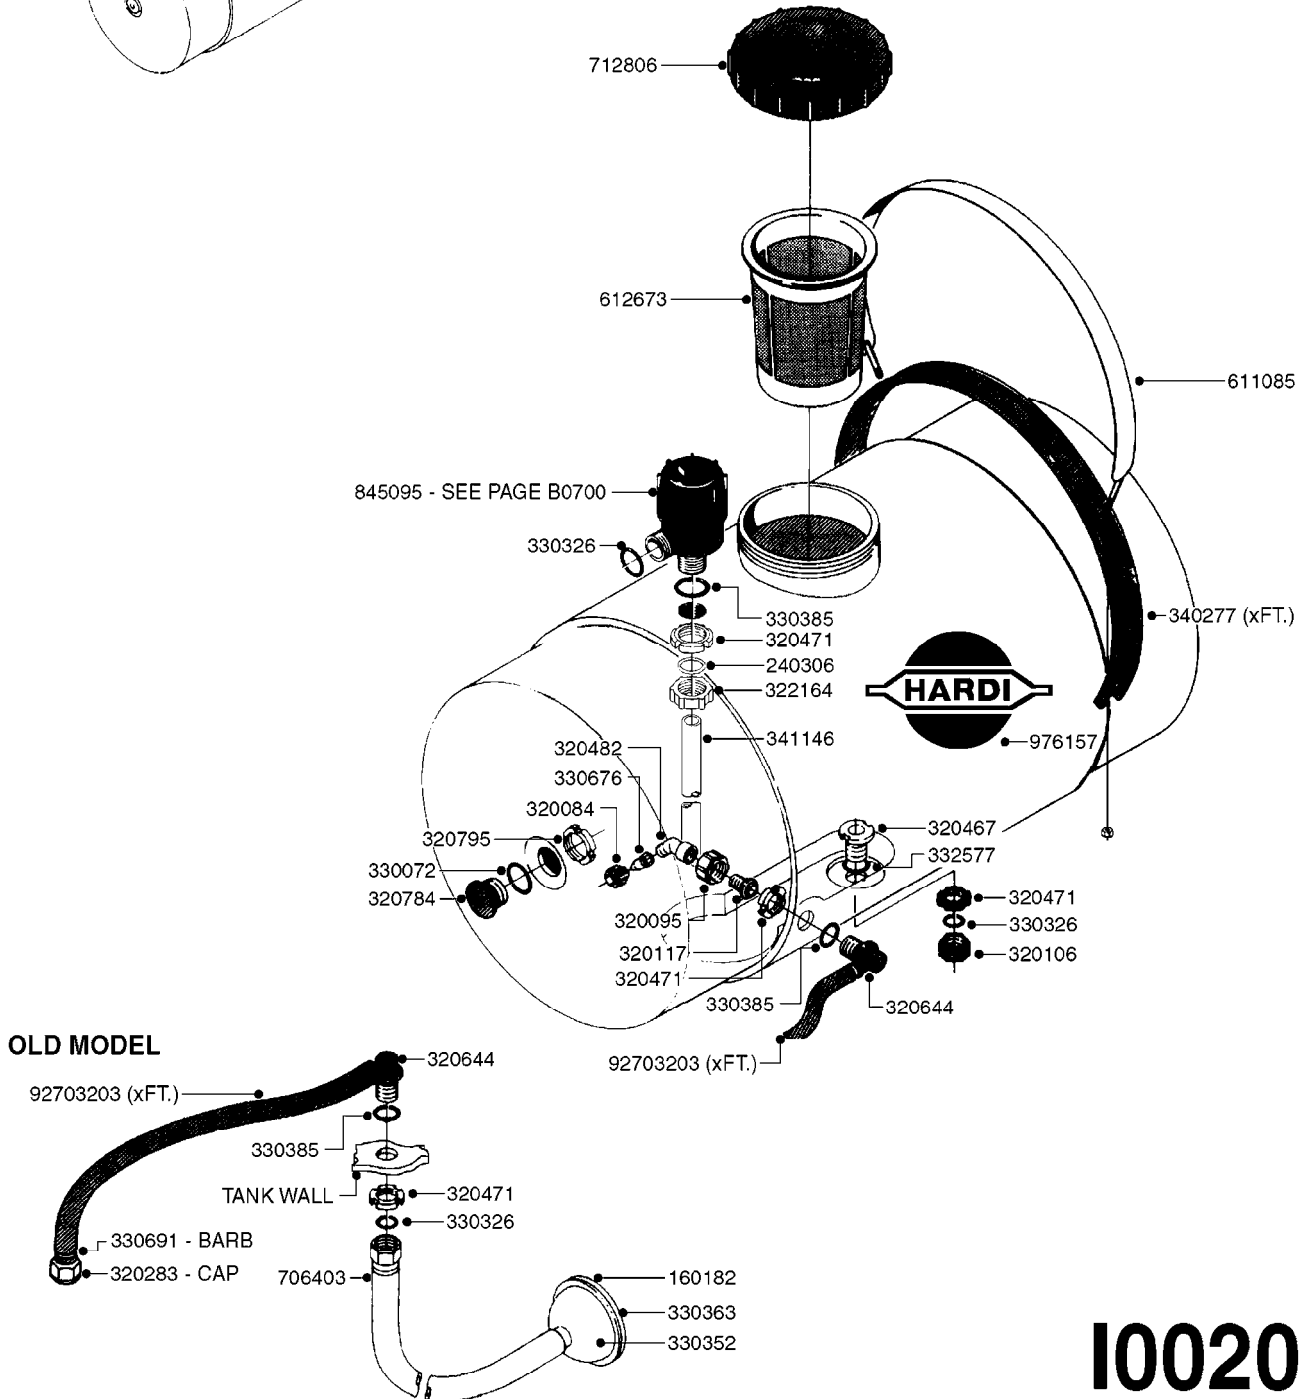

COMPLETE ASSEMBLY:
707011 - 50 GAL
727148 - 80 GAL

ATV 50/80 TANK
I0020-HIN, 01:01:16

Page 1
Date 05.08.2019 11:58

parts-n°	order qty	description
160182	1	FILTER SCREEN
240306	1	O-RING D29/D21X4
320084	1	FITT.DK NUT 1/2" BSP
320095	1	FITT.DK NUT 1" BSP
320106	1	FITT.DK CAPNUT 1" BSP
320117	1	FITT.DK CONN.1/2"BSP F. 1" CAP
320283	1	FITT.DK NUT 3/4"BSP
320467	1	FITT.DK BULKHEAD 1"BSP SINGLE
320471	1	FITT.DK NUT 1" BSP JAMB
320482	1	FITT.DK ELB. 1/2" BSP 60 DEG.
320644	1	FITT.DK ELB.3/4"HB X 1" BSP
320784	1	FITT.DK CAP 1-1/2" BSP
320795	1	FITT.DK NUT 1-1/2" BSP JAMB
322164	1	FITT.DK CAP 1' SPECIAL
330072	1	O-RING D53.5/D45.5X4
330326	1	O-RING D30/D24X2 F.1"NUT
330352	1	FOAM DROP HOUSING
330363	1	RETAINER FILTER GAUGE
330385	1	O-RING D38,8/32,8XD3
330676	1	FITT.DK HB 3/8" F. 1/2" NUT
330691	1	FITT.DK HB 3/4'F.3/4' NUT
332577	1	O-RING D38/D30X4 F.1" PUR.
340277	1	TANK PACKING - 40mm WIDE x 12"
341146	1	SUCTION TUBE L=640MM/45DEG
611085	1	TANK STRAP FOR NK600
612673	1	FILTER BASKET F. ES30/ES53
706403	1	HOSE ASSY. SUCTION F.ESTATE SP
707011	1	TANK 53 GAL. TR/ATV
712806	1	TANK LID WITH VENT S226 RED
727148	1	TANK 80 GAL.F/FLUSH
845095	1	FILTER COMPLETE
976157	1	DECAL COMPANY (4.4" X 4.6")
92703203	1	HOSE R X3/4" X300PSI WP X0012"