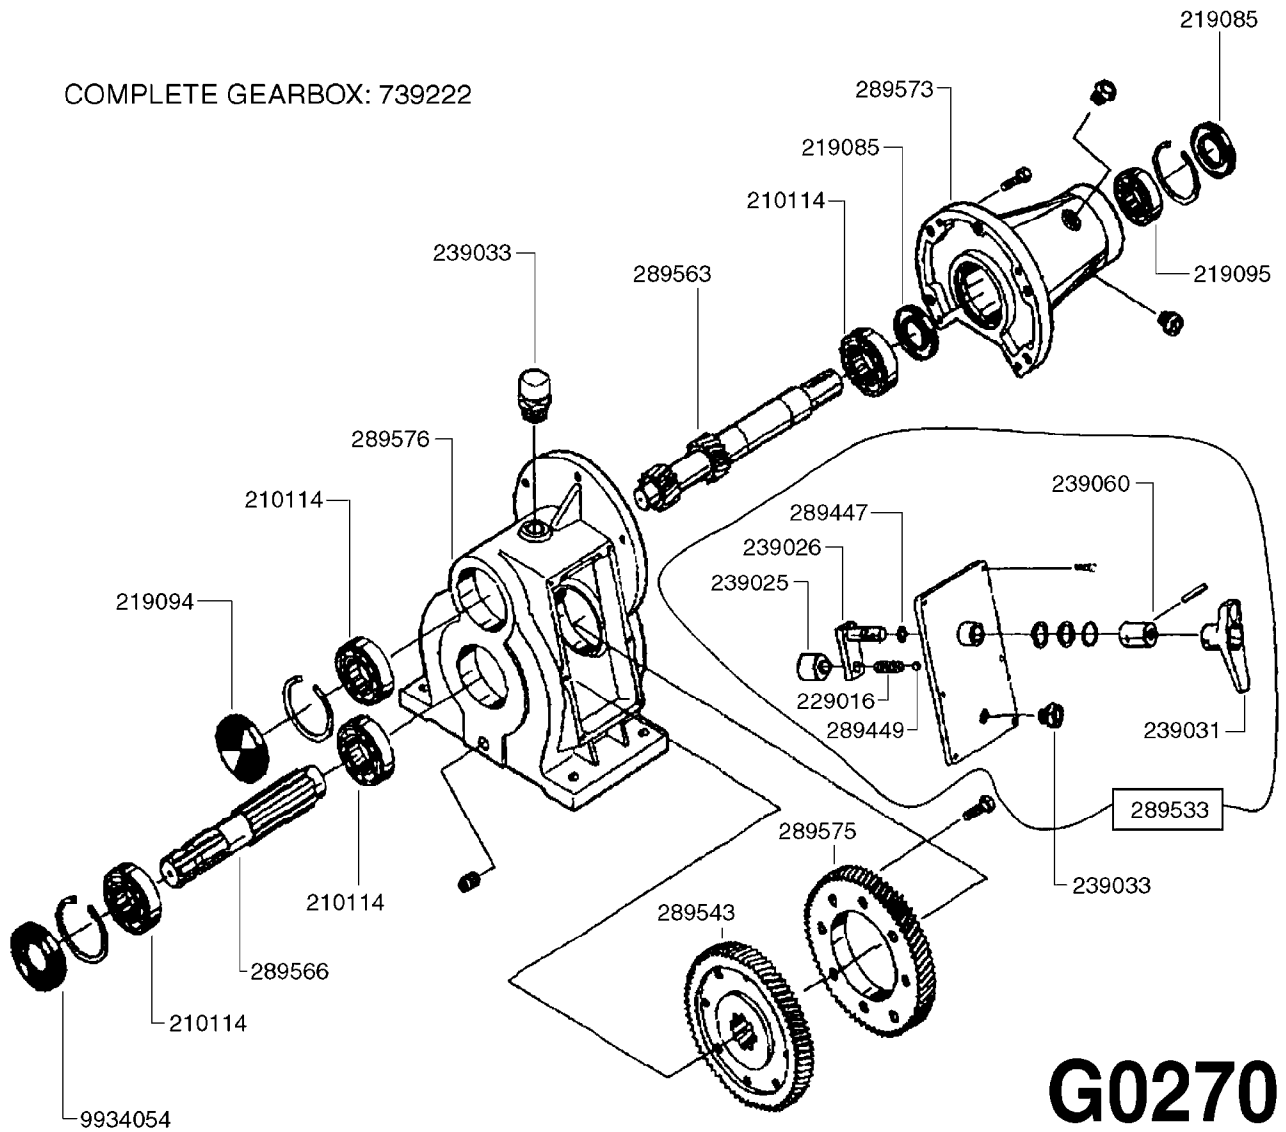

MERCURY - 36" AXIAL GEARBOX
G0270-HIN, 01:01:16

Page 0
Date 05.08.2019 11:57

COMPLETE GEARBOX: 739222

MERCURY - 36" AXIAL GEARBOX
G0270-HIN, 01:01:16

Page 1

Date 05.08.2019 11:57

parts-n°	order qty	description
210114	1	BEARING BALL 6308
219085	1	OIL SEAL 40X80X10 BIMA M55
219094	1	SEAL BLIND 90 X 10
219095	1	BALL BEARING 2208 MP
229016	1	SPRING 16X7.8X1 F. 289533
239025	1	BLOCK F.LEVER GEARBOX
239026	1	LIFTER F.GEAR BOX
239031	1	HANDLE F.GEARBOX
239033	1	OIL LEVEL GLASS
239060	1	BUSHING F.HANDLE GEARBOX
289447	1	O-RING F.GEAR BOX
289449	1	BALL 5/16" M10
289533	1	COVER&HANDLE ASSY.F.M55
289543	1	TOOTHWHEEL F/ GEARBOX
289563	1	SHAFT
289566	1	SHAFT SPLINED F.GEAR BOX M55
289573	1	EXTENSION
289575	1	GEAR
289576	1	HOUSING
739222	1	GEAR BOX M55
9934054	1	OIL SEALING RING 40X90X10