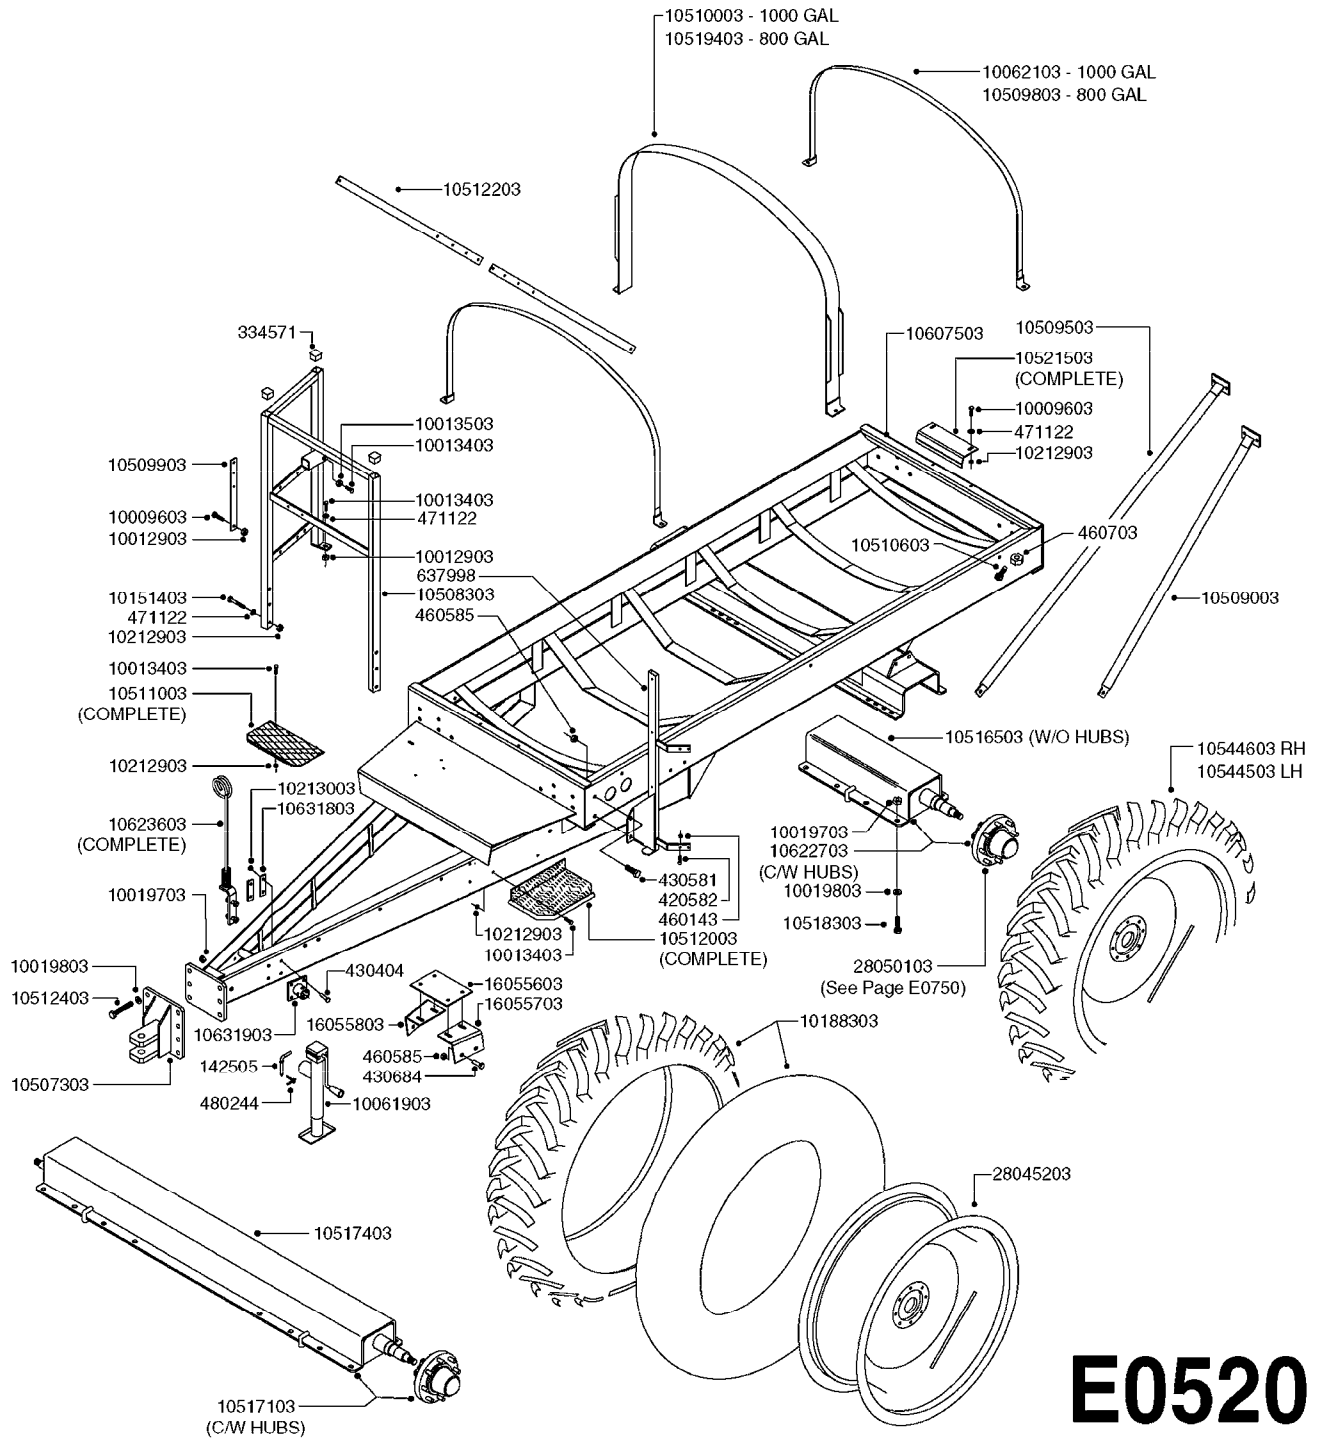

E0520

FRAME-NAV.M HC800/1000 POST'05
E0520-HIN, 15:08:16

Page 1
Date 05.08.2019 11:55

parts-n°	order qty	description
142505	1	LOCKING PAWL 12 X 70MM
334571	1	PLUG 40x40x2 F.SQ.TUBE
420582	1	BOLT HEX 8.8 DEL M8X20 FT A2
430404	1	BOLT HEX 8.8 DEL M12X50
430581	1	BOLT HEX 8.8 DEL M16X40 FT
430684	1	BOLT HEX 8.8 DEL M16X30 FT
460143	1	SELF LOCK NUT M8 SST A2 DIN985
460585	1	LOCKING NUT M16 DIN985 A2 SS
460703	1	NUT HEX M12X1.75 LOCK DIN985A2 SS
471122	1	WASHER, M10, Ø20/10.5X 2.0, SS
480244	1	PIN SNAP D4.5
637998	1	MANIFOLD BKT. NAVIGATOR
10009603	1	BOLT HEX 3/8 NC GR.2 01.00"
10012903	1	PUMP HYPRO C9016 540 RPM 90023
10013403	1	BOLT HEX 3/8-16X1 1/4 HCS Z5
10013503	1	NUT HEX NC 3/8"
10019703	1	NUT HEX NC FHN 3/4-10 Z 5
10019803	1	WASHER LOCK L/W Z 3/4"
10061903	1	JACK F300/500/575 5000LB
10062103	1	STRAP F. NAV M TNK 1000 110"LG
10151403	1	BOLT HEX 3/8 NC GR.2 02.50"
10188303	1	TIRE 13.6" X 38"
10212903	1	NUT HEX NC (NYLON LOCK) 3/8"
10213003	1	NUT HEX NC (NYLON LOCK) 7/16"
10507303	1	CLEVIS NAV.550/800/1000 GAL.
10508303	1	HANDRAIL NAV 800/1000 GAL.
10509003	1	SIDE BRACE NAV8/1000 45-66'EAG
10509503	1	SIDE BRACE NAV8/1000 80-90'EAG
10509803	1	STRAP F.NAV TANK 800 GAL.
10509903	1	FLATBAR F.FILTER
10510003	1	STRAP F.TANK REINFOR.1000 NAV
10510603	1	BOLT F.ANCHOR STRAP
10511003	1	FRONT STEP ASSY.550/800/1000
10512003	1	SIDE STEP ASSY.550/800/1000
10512203	1	FLATBAR SIDE STRAP F.NAV8/1000
10512403	1	BOLT HEX 3/4 NC GR.8 02.25"
10516503	1	INSERT W/M NAV HC W/SPINDLE
10517103	1	AXLE ASSY NAV M 1000 HC 120"
10517403	1	AXLE W/M NAV.HC 120"W/SPINDLES
10518303	1	BOLT HEX 2&3/4 NC GR.8 3.00"
10519403	1	STRAP F.TANK REINFOR.800 NAV
10521503	1	NAV TANK STOP BKT.KIT
10544503	1	TIRE ASSY 13.6 X 38 LH 8BLT HD
10544603	1	TIRE ASSY 13.6 X 38 RH 8BLT HD
10607503	1	FRAME NAVIGATOR 800/1000-98
10622703	1	AXLE ASSY NAV M 1000 HC 72-88"
10623603	1	CABLE & HOSE HOLDER NAV.
10631803	1	FLATBAR 1/4" x 110MM F.JACK
10631903	1	JACK MOUNT NAV550/1000 W/MOUNT
16055603	1	PUMP MT. PLATE DIA. NAV. M
16055703	1	PUMP MT. PLATE L.H. DIA. NAV.M
16055803	1	PUMP MT. PLATE R.H. DIA. NAV.M
28045203	1	RIM 38X12 8/8/6 1.06-OS GRAY
28050103	1	HUB F 3" 758 7500# PACKAGE