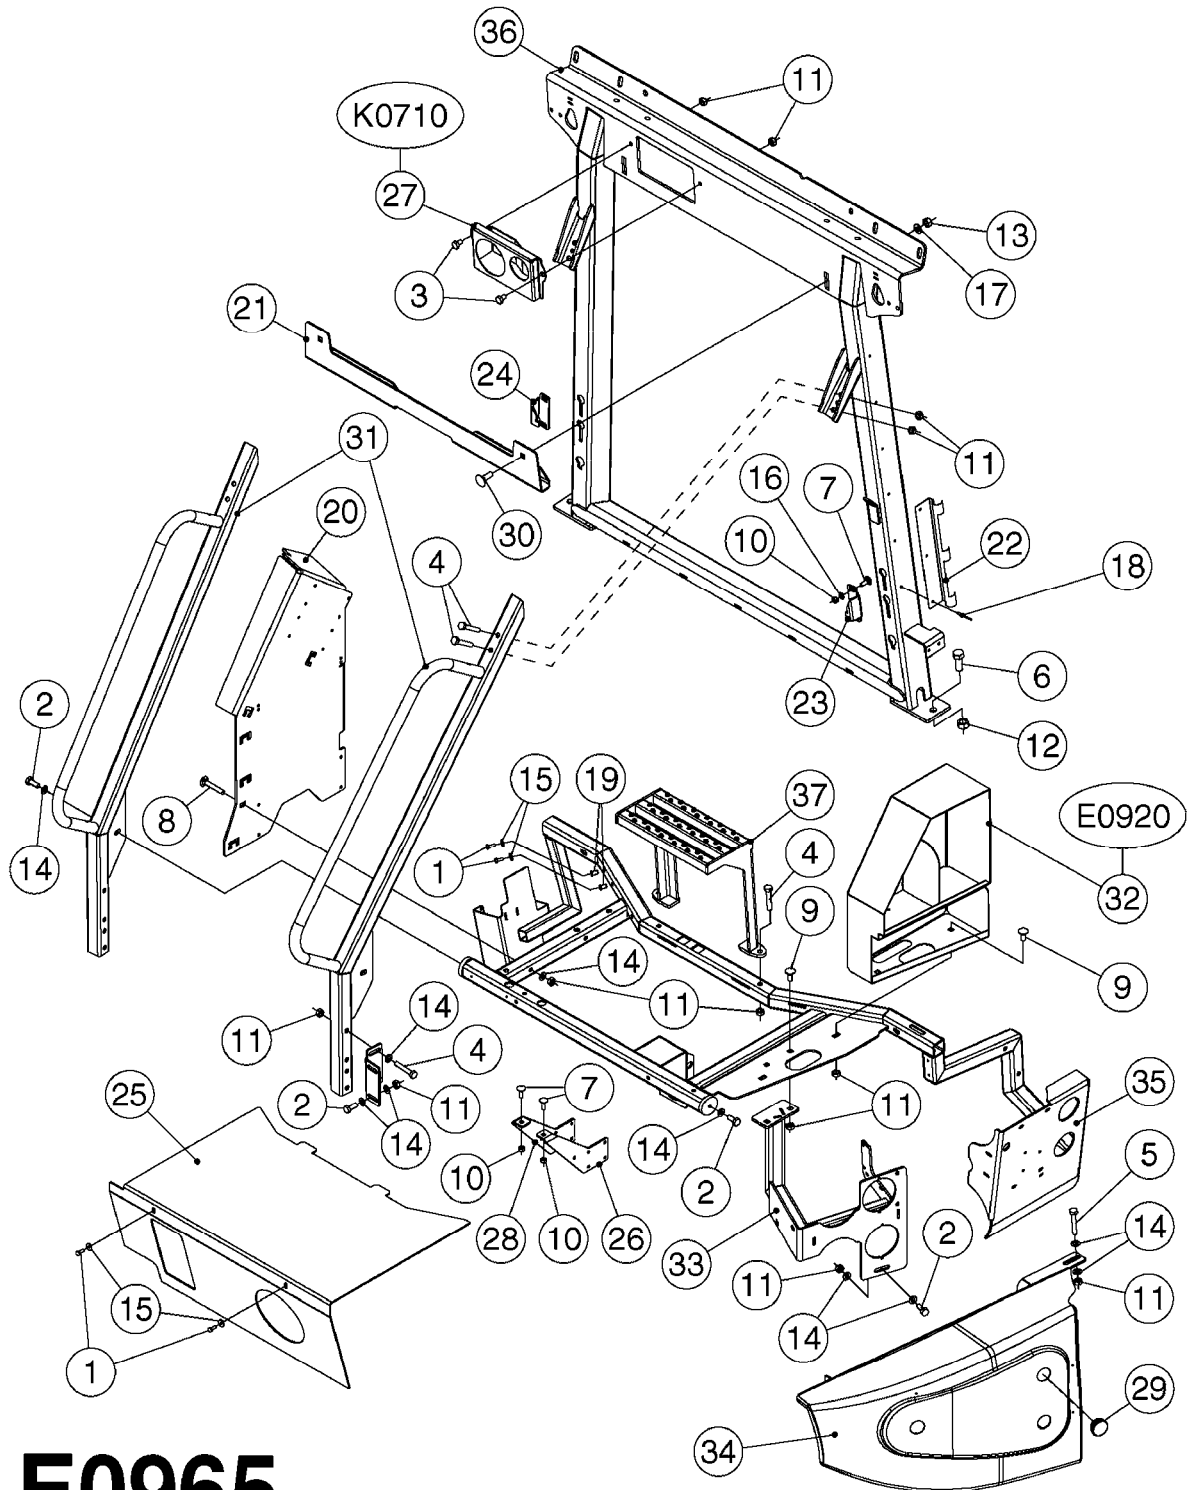

E0960

Pos.	parts-n°	order qty	description
1	334469	1	CLEVIS F.CORD TOP DRAIN ASSY.
2	410185	1	BOLT HEX 8.8 DEL M6X16
3	410362	1	BOLT HEX 8.8 SS M6X20
4	420604	1	BOLT HEX 8.8 DEL M10X25 FT DIN933
5	420906	1	BOLT HEX 8.8 DEL M10X60
6	421046	1	BOLT HEX M8X25/25 A2 SS DIN933
7	421083	1	BOLT HEX 8.8 DEL M10X65
8	430286	1	BOLT HEX 8.8 DEL M12X30 FT
9	440718	1	BOLT CRG M10 X 65 DEL
10	460423	1	NUT HEX M10X1.50 LOCK DIN985A2 SS
11	460703	1	NUT HEX M12X1.75 LOCK DIN985A2 SS
12	471122	1	WASHER, M10, Ø20/10.5X 2.0, SS
13	471124	1	WASHER, M6, Ø18/ 6.4X 1.6, SS
14	471127	1	WASHER Z12N 13X24X2.5 RST
15	480804	1	RIVET Ø4.8x14.5
16	15104700	1	TUBE 50X50 FRONT XPORT DUMMY
17	16171303	1	NAVIGATOR DECK PLATE
18	16198200	1	PLATE FOR ELECTRONICS NAV '13
19	16198400	1	TANK STOP FOR NAV. PAINTED
20	16226200	1	BRACKET F.TANK SCALE - PAINTED
21	16229200	1	BRACKET FOR SHIELD - PAINTED
22	16244000	1	BRACKET FOR REG. NAV, PAINTED
23	44074300	1	BOLT CARRIAGE M10x30 SS
24	45001300	1	CARRIAGE BOLT M12X35 DIN603 A2
25	63058700	1	PLATFORM HANDRAIL NAV.PAINTED
26	63059900	1	BRACKET MANIFOLD GNAV PRE2009
26	63085200	1	BRACKET MANIFOLD SUCTION NAV09
27	63062300	1	SAFETYLOCKER NAVIGATOR PAINTED
28	63069600	1	LEFT SHIELD NAVIGATOR PRE2009 (2 PIECES WELDED) ONLY USE W/BKT.63059900
28	63085600	1	LEFT SHIELD NAVIGATOR MAY 2009 (SINGLE FORMED PIECE) ONLY USE W/BKT.63085200
29	63163300	1	FRAME F.FLUID COMP. '13
30	63165300	1	TRANSPORT FRAME NAV 5/6000