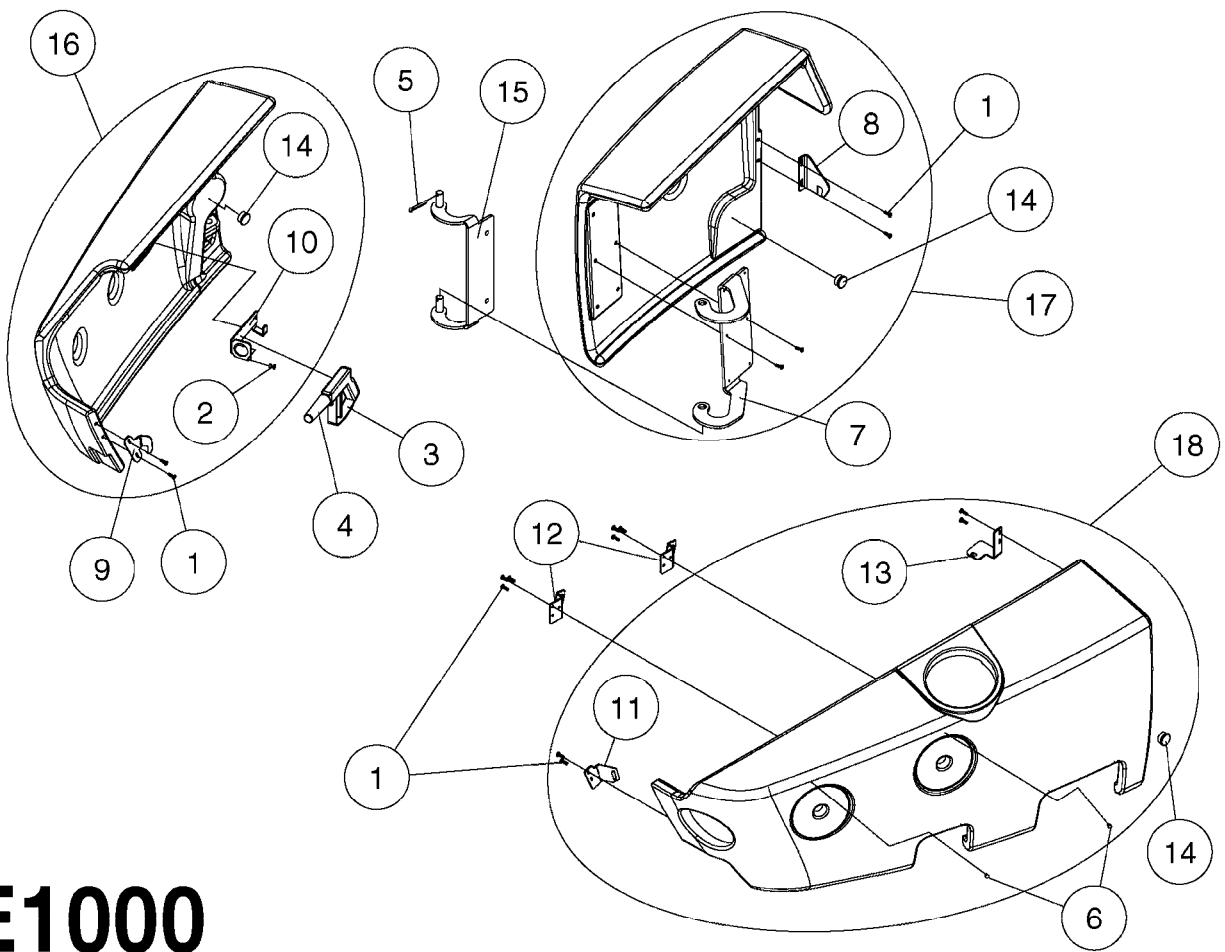

Complete

E0990

LOCKER & CLEAN WATER TANK NCM
E0990-HIN, 15:05:19

Page 1

Date 05.08.2019 11:55

Pos.	parts-n°	order qty	description
1	242474	1	SEAL 16X28XL=' LOCKER DOOR CM+
2	285793	1	GAS CYLINDER
3	334523	1	PIPE HOLDER Ø51.5
4	334850	1	GUIDE F. SIGHT GAUGE TUBE TOP
5	351766	1	SIDE SHIELD MOUNT RIGHT
6	351767	1	SIDE SHIELD MOUNT LEFT
7	430846	1	BOLT HEX 8.8 DEL M12X80
8	440718	1	BOLT CRG M10 X 65 DEL
9	460423	1	NUT HEX M10X1.50 LOCK DIN985A2 SS
10	460703	1	NUT HEX M12X1.75 LOCK DIN985A2 SS
11	480141	1	PIN COTTER M4X20
12	480809	1	BLIND RIVET, EMHART ACD616ASM
13	15057800	1	HANDLE F.LEFT SIDE LOCKER
14	16124500	1	DIVIDER F.LOCKER L.SIDE SHIELD
15	16124600	1	SHELF FLOOR-LEFT SIDE LOCKER
16	16124700	1	SHELF WALL-LEFT SIDE LOCKER
17	16126900	1	BRACKET F.DOOR-STORAGE LOCKER
18	16127300	1	SHELF FLOOR-RIGHT SIDE LOCKER
19	44075300	1	SCREW 3.5X9.5SS/X15 ISO 14585C
20	61033900	1	BRACKET F. SIDE PANEL R.H. NCM
21	61034000	1	BRACKET F. SIDE PANEL L.H. NCM
22	61037500	1	ADJUSTING BRACKET, BOTTOM NCM
23	63037800	1	BRACKET F.DOOR-STORAGE LOCKER
24	72280100	1	SIDE SHIELD RIGHT NCM COMPLETE
25	72280200	1	SIDE SHIELD LEFT+CLEAN W.TANK
26	72280600	1	CLEAN W.TANK LEFT SIDE NCM
27	72282800	1	SIGHT GAUGE W/SCALE NCM4400 LITER PRE'15 TUBE LENGTH = 75"
27	72357100	1	SIGHT GAUGE W/SCALE NCM6600 LITER
27	72358300	1	SIGHT GAUGE TUBE 85/90/10000 L=2382 BENT
27	72440100	1	SIGHT GAUGE W/SCALE,CM6600 GAL
27	72932100	1	SIGHT GAUGE TUBE W/DECAL CM4500 GAL PRE'15 TUBE LENGTH = 75"
27	73125500	1	SIGHT GAUGE W/SCALE,CM4500 '15 LITER POST'15 TUBE LENGTH = 82"
27	73277500	1	SIGHT GAUGE W/SCALE,CM4500 '15 GAL POST'15 TUBE LENGTH = 82"
27	97610003	1	DECAL SIGHT GAUGE NCM 9000 GAL