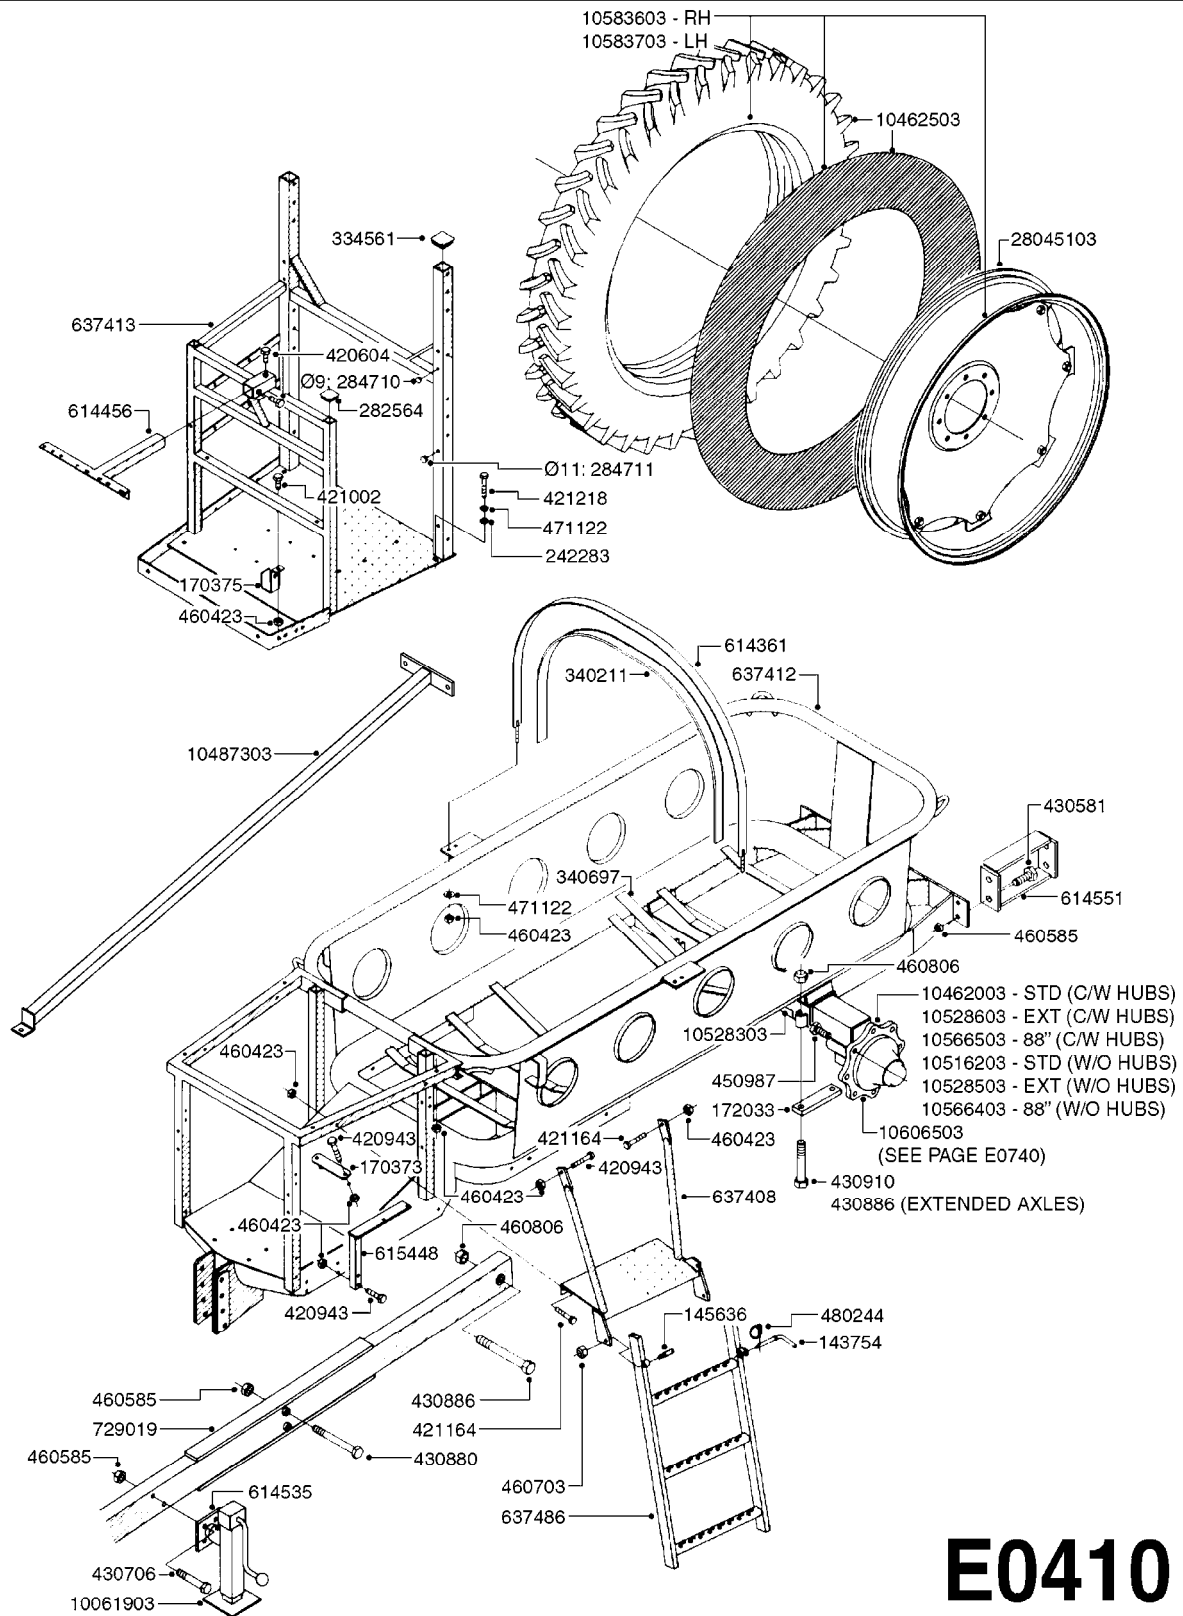

E0410

FRAME HC 650M/TWIN 650 POST 94
E0410-HIN, 01:01:16

Page 1
Date 05.08.2019 11:54

parts-n°	order qty	description
143754	1	PIN D10 X 56
145636	1	PIN F.HINGE M12
170373	1	FLATBAR
170375	1	BRACKET F.HOSE
172033	1	FLATBAR F.AXLE HC650M
242283	1	SEAL RUBBER
282564	1	PLUG 35MM SQ.BLACK
284710	1	PLUG F.DRILLED HOLE D9MM
284711	1	PLUG F.DRILLED HOLE D11MM
334561	1	PLUG 50x50x2 F.SQ.TUBE
340211	1	TANK STRAP PACKING 40X1800
340697	1	TANK PACKING 40X700
420604	1	BOLT HEX 8.8 DEL M10X25 FT DIN933
420943	1	BOLT HEX 8.8 DEL M10X50
421002	1	BOLT HEX 8.8 DEL M10X30 FT DIN933
421164	1	BOLT HEX 8.8 DEL M10X70
421218	1	BOLT HEX 8.8 DEL M10X90
430581	1	BOLT HEX 8.8 DEL M16X40 FT
430706	1	BOLT HEX 8.8 ZINC CLEAR M16X90
430880	1	BOLT HEX 8.8 DEL M16X140
430886	1	BOLT HEX 8.8 DEL M20X160
430910	1	BOLT HEX 8.8 DEL M20X110
450987	1	HUB BOLT M20 X 1.5 X 60 NAGBOL
460423	1	NUT HEX M10X1.50 LOCK DIN985A2 SS
460585	1	LOCKING NUT M16 DIN985 A2 SS
460703	1	NUT HEX M12X1.75 LOCK DIN985A2 SS
460806	1	NUT HEX M20X2.50 LOCK DIN985A2 SS
471122	1	WASHER, M10, Ø20/10.5X 2.0, SS
480244	1	PIN SNAP D4.5
614361	1	TANK STRAP HC650 L=92.5"
614456	1	BRACKET F.EC 3&4 BANK VALVES
614535	1	JACK MOUNTING WELDMENT HC950
614551	1	SPACER BLOCK HC 650 EAGLE
615448	1	BRACKET SUCTION MANIFOLD HC650
637408	1	PLATFORM EXTENTION HC650/950
637412	1	TANK FRAME BARE HC650M
637413	1	PLATFORM ASSY.HC650M/HC950M
637486	1	LADDER F. HC650M
729019	1	TONGUE HC650M/94
10061903	1	JACK F300/500/575 5000LB
10462003	1	AXLE INSERT.ASSY.HC500/650
10462503	1	TIRE 11.2" X 38" 4 PLY TUBE L.
10487303	1	SIDE BRACE W/M HC950 EAGLE
10516203	1	INSERT W/M 500/650HC W/SPINDLE
10528303	1	AXLE REINFORCE W/M 80" HC650M
10528503	1	INSERT W/M HC650M W/SPIND.LONG
10528603	1	AXLE INSERT ASSY.HC650M LONG
10566403	1	INSERT W/M HC650 88" W/SPINDLE
10566503	1	AXLE INSERT ASSY.HC650 88"
10583603	1	TIRE ASSY 11.2X38 RH 8"BC
10583703	1	TIRE ASSY 11.2X38 LH 8"BC
10606503	1	HUB ASSY.NAV550/800/1000 HC
28045103	1	RIM 38X10 8/8/6 4.18-OS GRAY