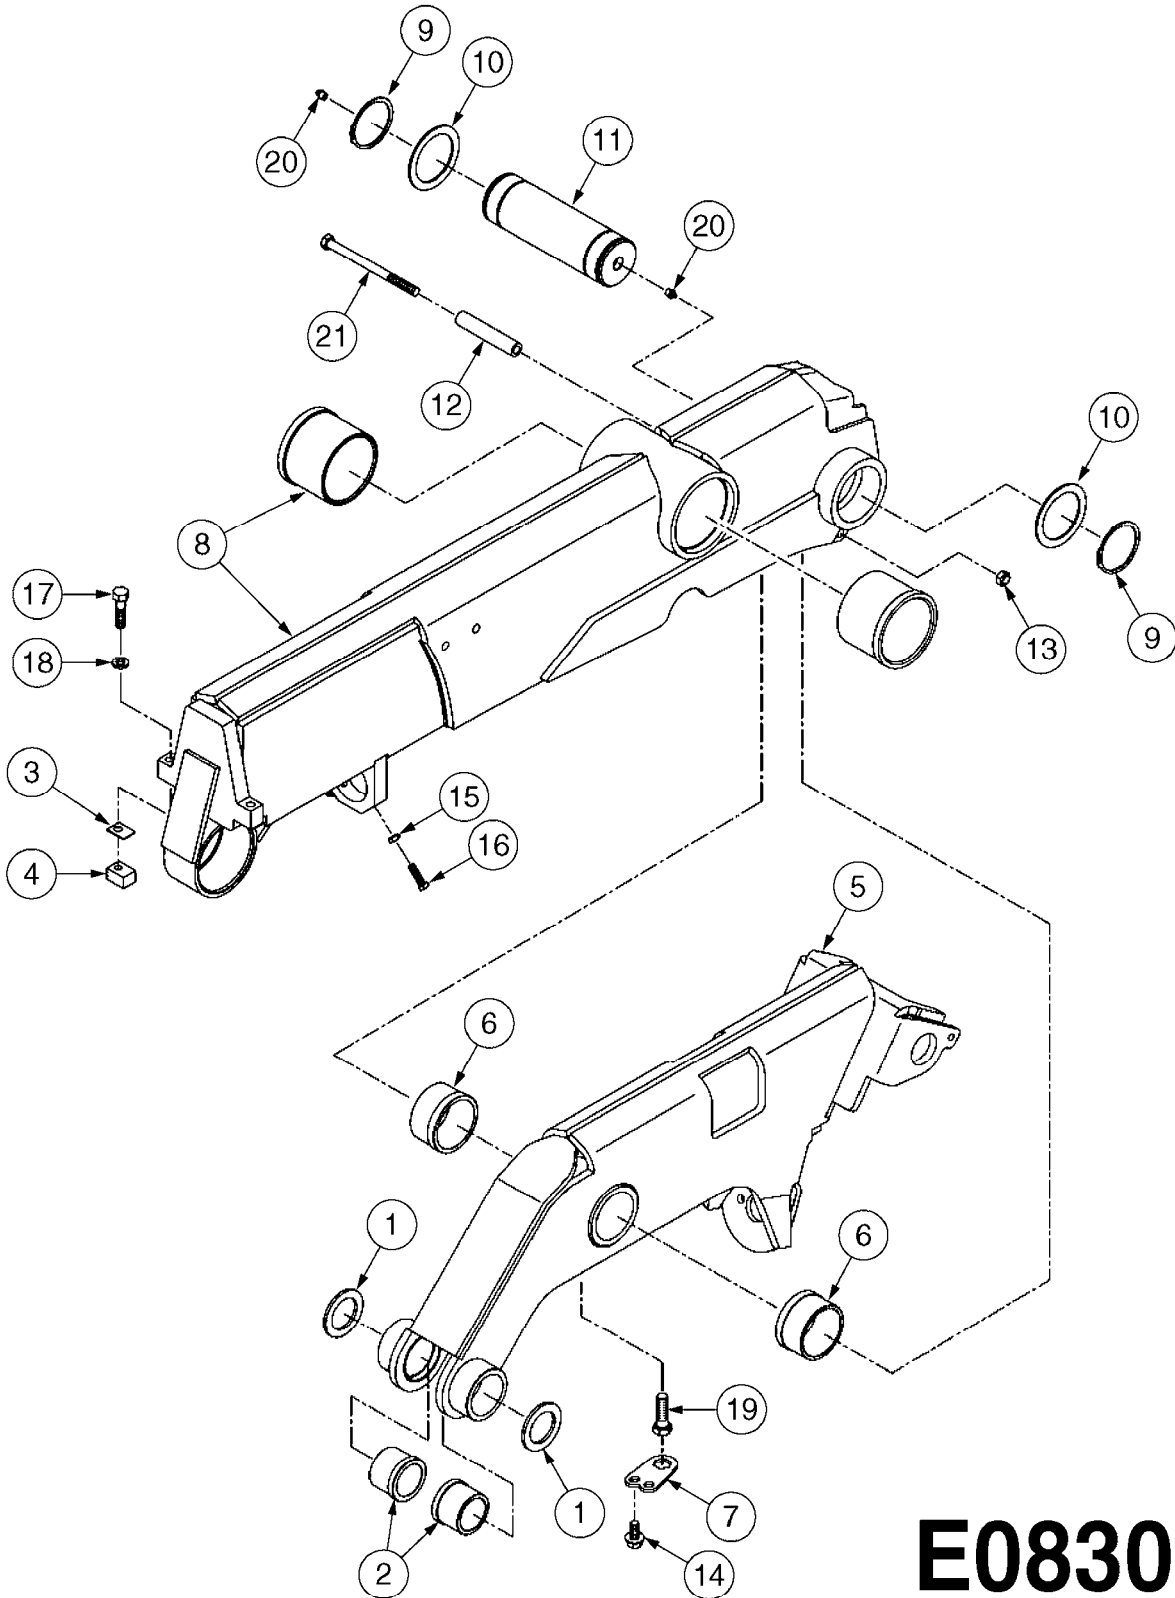

E0830

CAMOPLAST FRAME 40 SERIES
E0830-HIN, 01:01:16

Page 1
Date 05.08.2019 11:55

Pos.	parts-n°	order qty	description
1	28076003	1	WASHER, 3"X2.02"X3/16"
2	28076303	1	BUSHING 2.55"ODX2.012ID"X2"
3	28076403	1	SHIM, TILT STOPPER
4	28076503	1	STOPPER, TILT
5	28076603	1	TENSION ARM (40 SERIES)
6	28076703	1	BUSHING, TENS. 3.48X3.15X1.98"
7	28076803	1	LOCK PLATE
8	28076903	1	FRAME W/BUSHINGS (40 SERIES)
9	28077003	1	SNAP RING EXT. 3"
10	28077103	1	WASHER
11	28077203	1	PIN, 3" OD X 9.56"
12	28077303	1	SPACER
13	28083403	1	LOCK NUT 1/2"-20 UNF
14	28083503	1	BOLT HEX FLG.1"X1/2"-13UNC GR5
15	28083603	1	JAM NUT 3/8"-16 UNC GR 8
16	28083703	1	SET SCREW 1-1/2"X3/8"-16 UNC
17	28083803	1	BOLT HEX 2"X1/2"-13 UNC
18	28083903	1	LOCK WASHER 1/2"
19	28084003	1	BOLT HEX 2" X 5/8"-11
20	28084103	1	GREASE FITTING
21	28084203	1	BOLT HEX 6-1/2"X1/2"-20UNF GR8