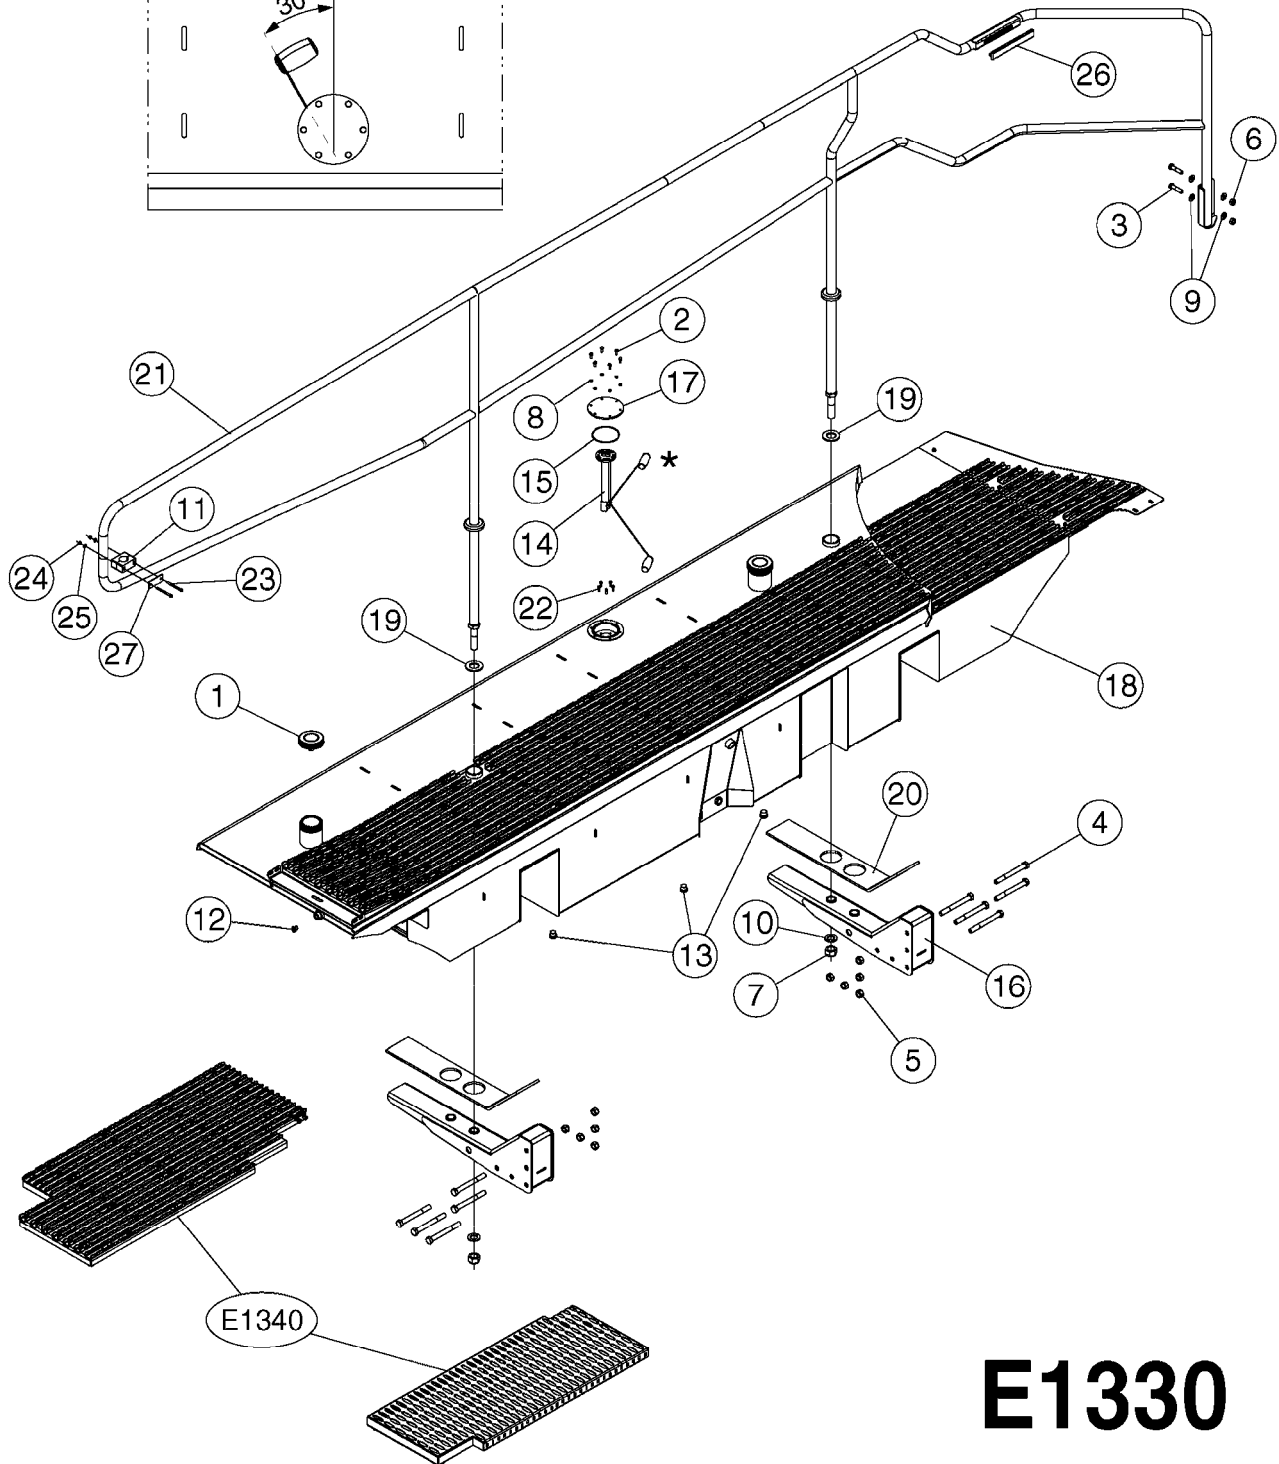

* Position of gauge in housing

PLATFORM/FUEL TANK - RUBICON
E1330-HIN, 14:08:18

Page 1

Date 05.08.2019 11:56

Pos.	parts-n°	order qty	description
1	278924	1	FUEL TANK PLASTIC CAP
2	410185	1	BOLT HEX 8.8 DEL M6X16
3	430939	1	BOLT M12X50 STAINLESS
4	438052	1	BOLT HEX 8.8 DEL M16X150
5	460585	1	LOCKING NUT M16 DIN985 A2 SS
6	460703	1	NUT HEX M12X1.75 LOCK DIN985A2 SS
7	460747	1	NUT HEX M24 LOCK
8	471125	1	WASHER M6U 6.4X14X1.2,A2 SS
9	471127	1	WASHER Z12N 13X24X2.5 RST
10	471130	1	WASHER, M24, Ø44/25.0X 4.0, SS
11	MA161369000	1	MOUNTING CLAMP Ø40
12	MA161606000	1	MALE PLUG FUEL BSPP 1/4"
13	MA233630000	1	PLUG G1/2
14	MA234310000	1	FUEL LEVEL SENDER
15	MA237114000	1	O-RING Ø94X3
16	MA242655000	1	RUBICON - FUEL TANK BRACKET
17	MA242658000	1	RUBICON GAUGE COVER
18	MA242666000	1	RUBICON FUEL TANK
19	MA245864000	1	WASHER 5MM Ø62/Ø34 /NYLON
20	MA245865000	1	RUBBER 728 X115 X 8.5MM
21	MA245973000	1	HANDRAIL - LEFT HAND - RUBICON
22	MA701003028	1	BOLT CHC M5X16 ALLEN A2 912
23	MA701003278	1	BOLT CHC M6X80 ALLEN A2 DIN 912
24	MA702008002	1	LOCKNUT M6 A2 985
25	MA703001048	1	WASHER M6 SS
26	MA705016073	1	RUBBER PROFILE L=150
26	MA705016075	1	RUBBER PROFILE L=210
27	MA715010004	1	MOUNTING CLAMP PLATE Ø40