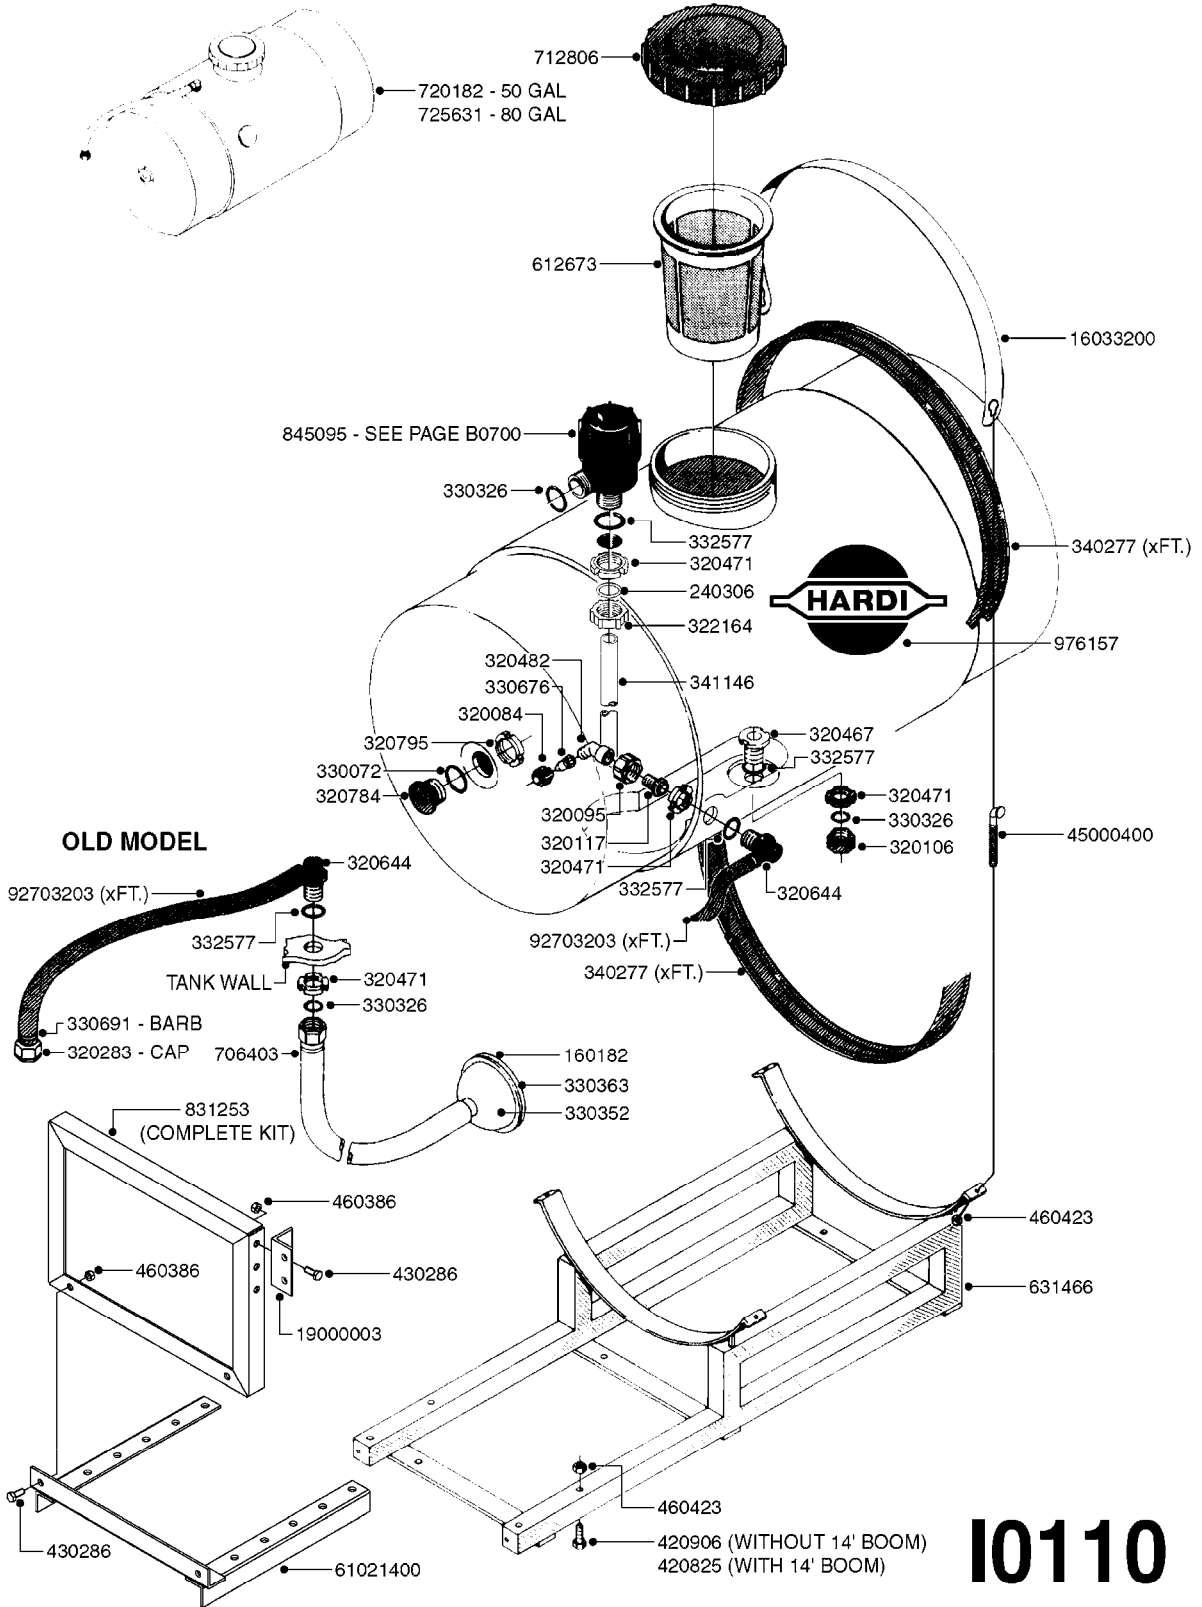

SM 50/80 TANK & FRAME
I0110-HIN, 01:01:16

Page 1
Date 05.08.2019 11:58

parts-n°	order qty	description
160182	1	FILTER SCREEN
240306	1	O-RING D29/D21X4
320084	1	FITT.DK NUT 1/2" BSP
320095	1	FITT.DK NUT 1" BSP
320106	1	FITT.DK CAPNUT 1" BSP
320117	1	FITT.DK CONN.1/2"BSP F. 1" CAP
320283	1	FITT.DK NUT 3/4"BSP
320467	1	FITT.DK BULKHEAD 1"BSP SINGLE
320471	1	FITT.DK NUT 1" BSP JAMB
320482	1	FITT.DK ELB. 1/2" BSP 60 DEG.
320644	1	FITT.DK ELB.3/4"HB X 1" BSP
320784	1	FITT.DK CAP 1-1/2" BSP
320795	1	FITT.DK NUT 1-1/2" BSP JAMB
322164	1	FITT.DK CAP 1' SPECIAL
330072	1	O-RING D53.5/D45.5X4
330326	1	O-RING D30/D24X2 F.1"NUT
330352	1	FOAM DROP HOUSING
330363	1	RETAINER FILTER GAUGE
330676	1	FITT.DK HB 3/8" F. 1/2" NUT
330691	1	FITT.DK HB 3/4'F.3/4' NUT
332577	1	O-RING D38/D30X4 F.1" PUR.
340277	1	TANK PACKING - 40mm WIDE x 12"
341146	1	SUCTION TUBE L=640MM/45DEG
420825	1	BOLT HEX 8.8 DEL M10X65
420906	1	BOLT HEX 8.8 DEL M10X60
430286	1	BOLT HEX 8.8 DEL M12X30 FT
460386	1	NUT HEX M12X1.75
460423	1	NUT HEX M10X1.50 LOCK DIN985A2 SS
612673	1	FILTER BASKET F. ES30/ES53
631466	1	FRAME F. SM53/80 SPRAYER
706403	1	HOSE ASSY. SUCTION F.ESTATE SP
712806	1	TANK LID WITH VENT S226 RED
720182	1	TANK 50 GAL. ES/SM
725631	1	TANK 80 GAL. SM
831253	1	REAR BOOM MT.FOR ATV/ES80
845095	1	FILTER COMPLETE
976157	1	DECAL COMPANY (4.4" X 4.6")
16033200	1	TANK STRAP L=1150MM
19000003	1	MOUNT ANGLE BRACKET ES50/80
45000400	1	T-BOLT SPECIAL F.TANK STRAP ES
61021400	1	BKT. BOOM MOUNT SM53/80 US
92703203	1	HOSE R X3/4" X300PSI WP X0012"