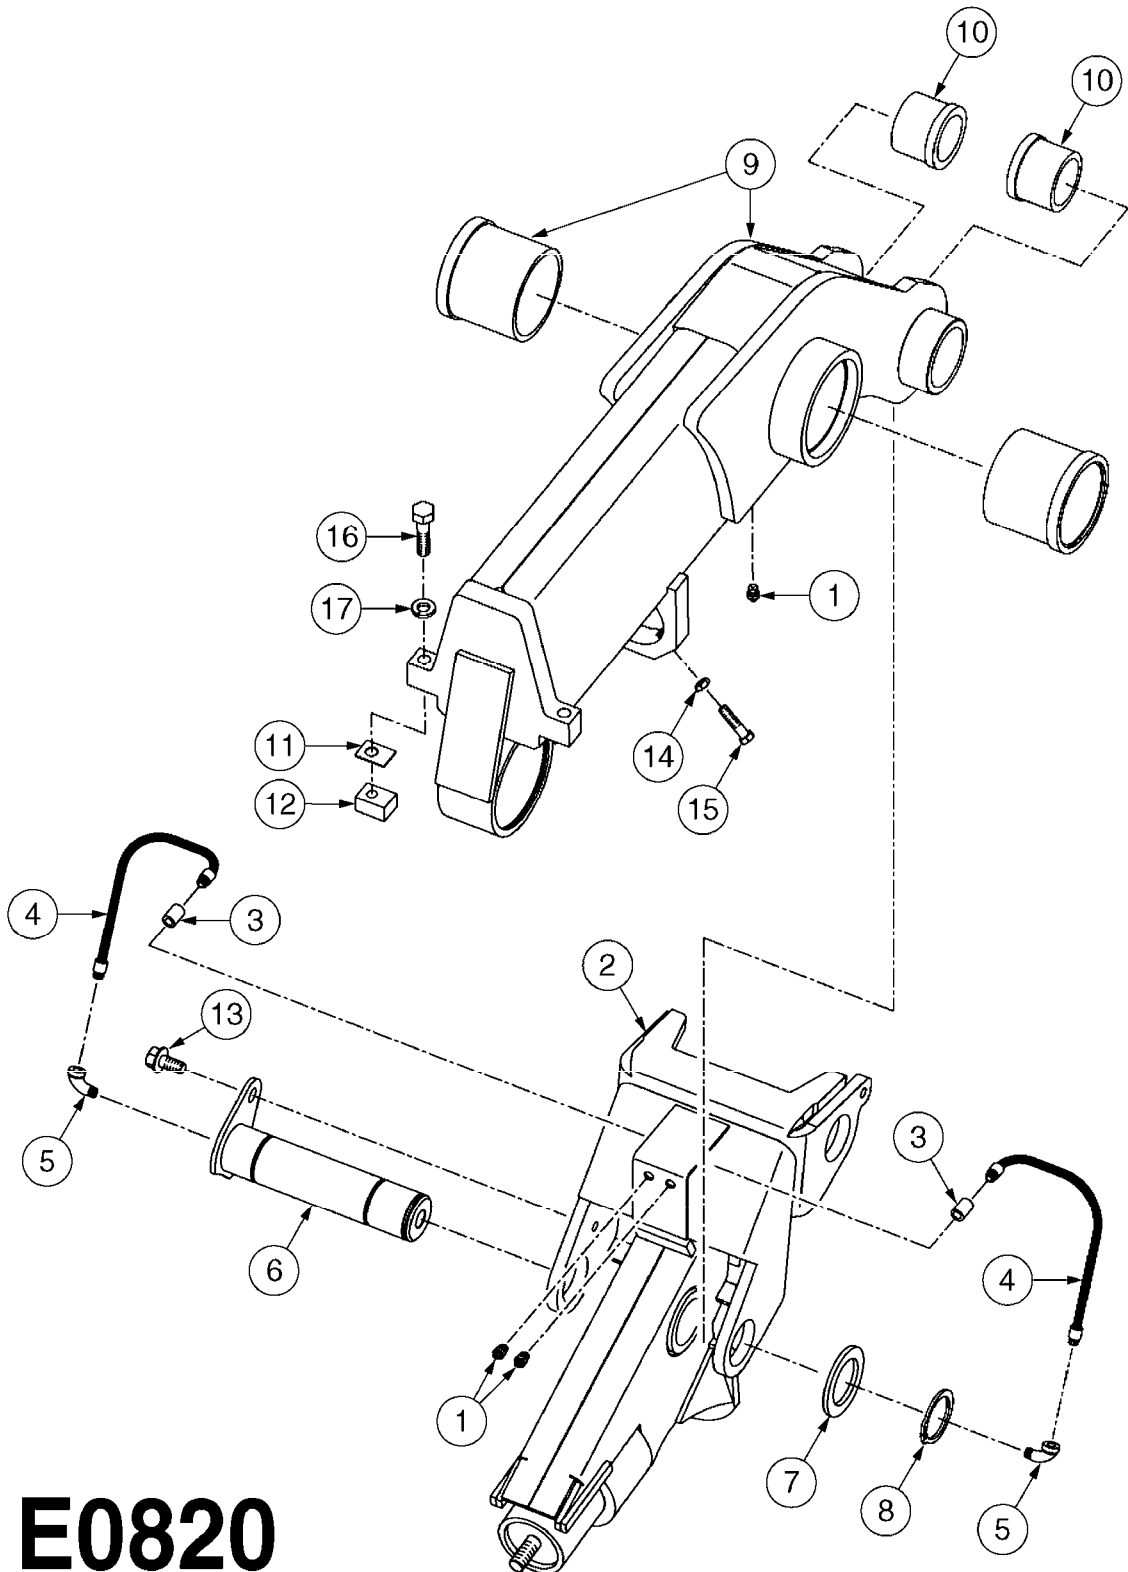

E0820

CAMOPLAST FRAME 30 SERIES
E0820-HIN, 01:01:16

Page 1

Date 05.08.2019 11:55

Pos.	parts-n°	order qty	description
1	10308103	1	GREASE NIPPLE 1/8 NPT
2	28075503	1	TENSION ARM (30-1401,1601)
3	28075603	1	COUPLING, 1/8" NPT
4	28075703	1	HOSE, 12" X 1/8" NPT
5	28075803	1	ELBOW, 90°, 1/8" NPT M-F
6	28075903	1	PIN, PIVOT (30-1401,1601)
7	28076003	1	WASHER, 3"X2.02"X3/16"
8	28076103	1	SNAP RING EXT. 2"
9	28076203	1	FRAME W/BUSHINGS (30-1401,1601)
10	28076303	1	BUSHING 2.55"ODX2.012ID"X2"
11	28076403	1	SHIM, TILT STOPPER
12	28076503	1	STOPPER, TILT
13	28083503	1	BOLT HEX FLG.1"X1/2"-13UNC GR5
14	28083603	1	JAM NUT 3/8"-16 UNC GR 8
15	28083703	1	SET SCREW 1-1/2"X3/8"-16 UNC
16	28083803	1	BOLT HEX 2"X1/2"-13 UNC
17	28083903	1	LOCK WASHER 1/2"