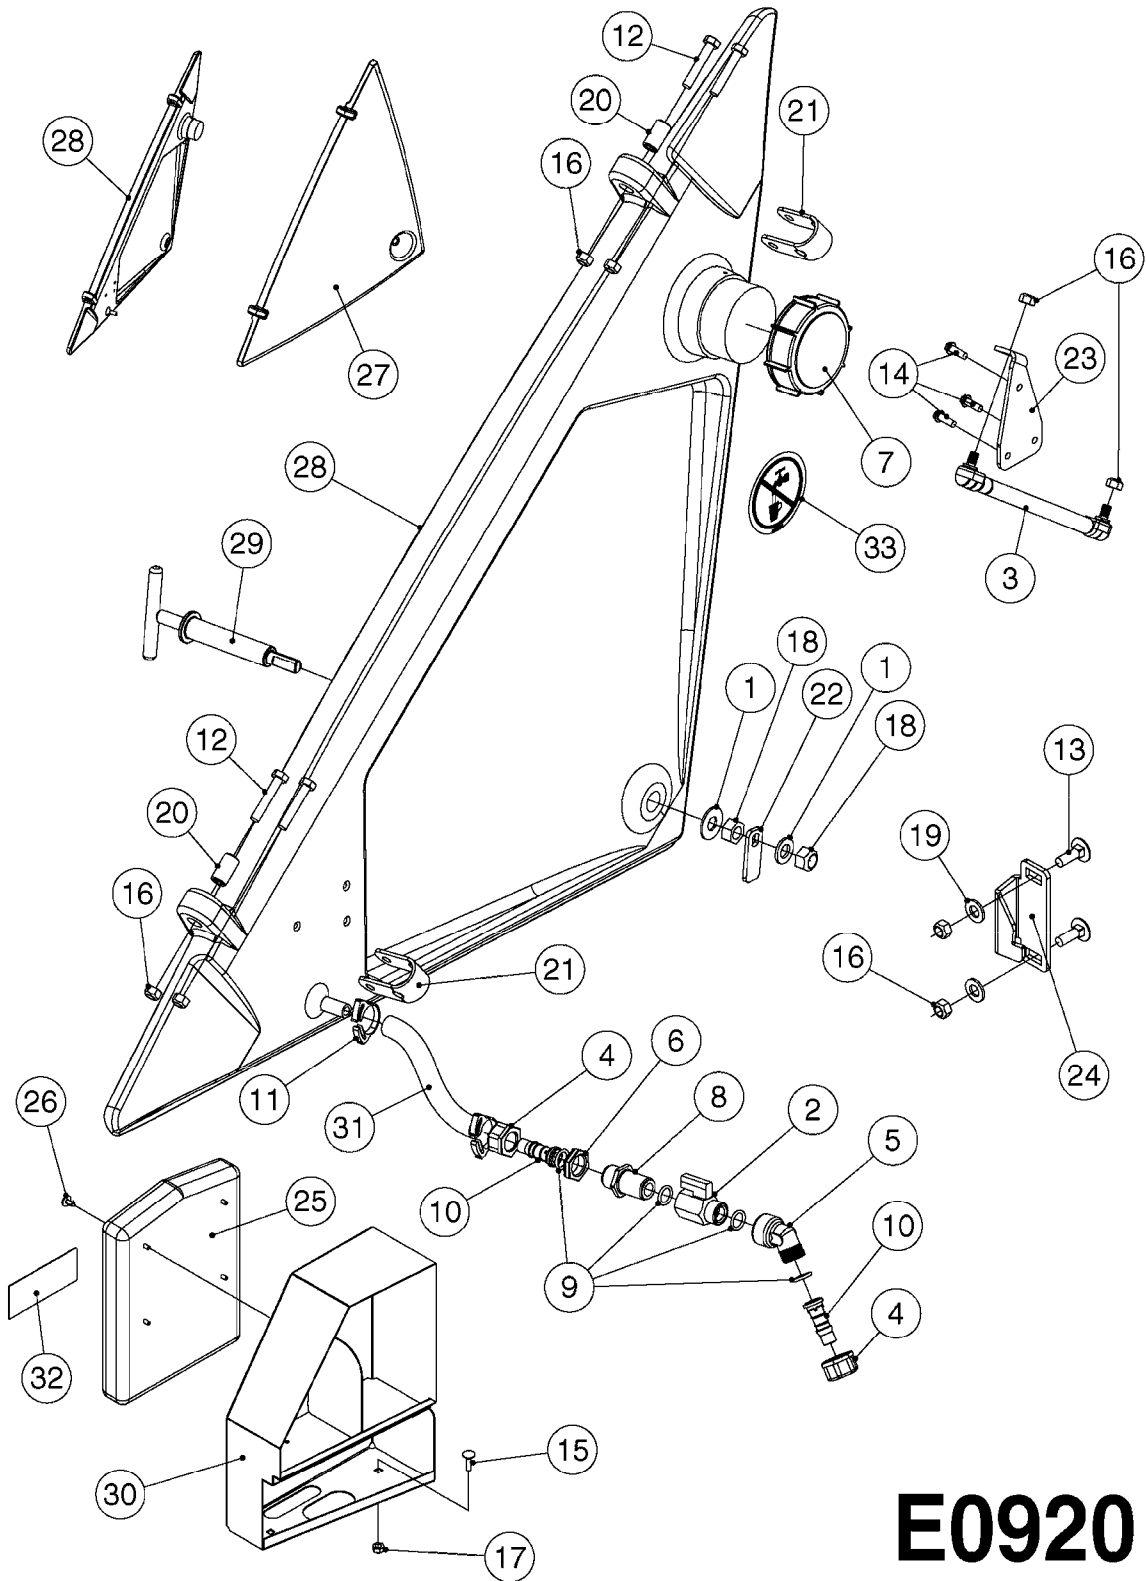

E0920

LOCKER & CLEAN WATER TANK NAV
E0920-HIN, 01:01:16

Page 1
Date 05.08.2019 11:55

Pos.	parts-n°	order qty	description
1	160521	1	WASHER D30.5/D13X2
2	281551	1	BALL VALVE 1/2"
3	285793	1	GAS CYLINDER
4	320084	1	FITT.DK NUT 1/2" BSP
5	320482	1	FITT.DK ELB. 1/2" BSP 60 DEG.
6	321307	1	FITT.DK NUT 1/2" BSP JAMB
7	321322	1	SCREW CAP F. S80 X 4
8	321742	1	FITT.DK BULKHEAD 1/2' BSP
9	330212	1	O-RING D19/D14X2.4 F.1/2"NUT
10	330687	1	FITT.DK HB 1/2" F. 1/2" NUT
11	334534	1	CLAMP HOSE PLASTIC 1/2"
12	420766	1	BOLT HEX M8-45/22 SST A2 DIN931
13	440695	1	BOLT CARRIAGE M8X25
14	440698	1	SCREW F.PLASTIC 6X18 SS HEXHD
15	440737	1	BOLT CARRIAGE M10x25 SS
16	460143	1	SELF LOCK NUT M8 SST A2 DIN985
17	460423	1	NUT HEX M10X1.50 LOCK DIN985A2 SS
18	460703	1	NUT HEX M12X1.75 LOCK DIN985A2 SS
19	471122	1	WASHER, M10, Ø20/10.5X 2.0, SS
20	14072600	1	BUSHING FOR NAV SHIELD
21	16213600	1	U-CLAMP FOR NAVIGATOR
22	16215900	1	LOCKING DEVICE F.SIDE SHIELD
23	16225500	1	BRACKET F.GAS CYLINDER NAV.
24	16226300	1	PLATE, LOCK CHEEK NAV LEFT,RAW FOR LEFT SIDE SHIELD (NOT SHOWN)
24	16226500	1	PLATE, LOCK CHEEK NV RIGHT,RAW FOR RIGHT SIDE SHIELD (SHOWN)
25	29003003	1	MANUAL HOLDER, FLAT
26	29003103	1	PLASTIC PUSH RIVET, 1/4" HOLE
27	35179100	1	SIDE SHIELD L. NAVIGATOR
28	35180000	1	SIDE SHIELD CLEAN WATER R.NAV
29	61049000	1	HANDLE FOR SIDE SHIELD
30	63062300	1	SAFETYLOCKER NAVIGATOR PAINTED
31	92702103	1	HOSE R X1/2" X300PSI WP X0012"
32	97607503	1	DECAL-OPERATOR'S MANUAL (LRG.)
33	97802300	1	DECAL - NOT DRINKING WATER D60