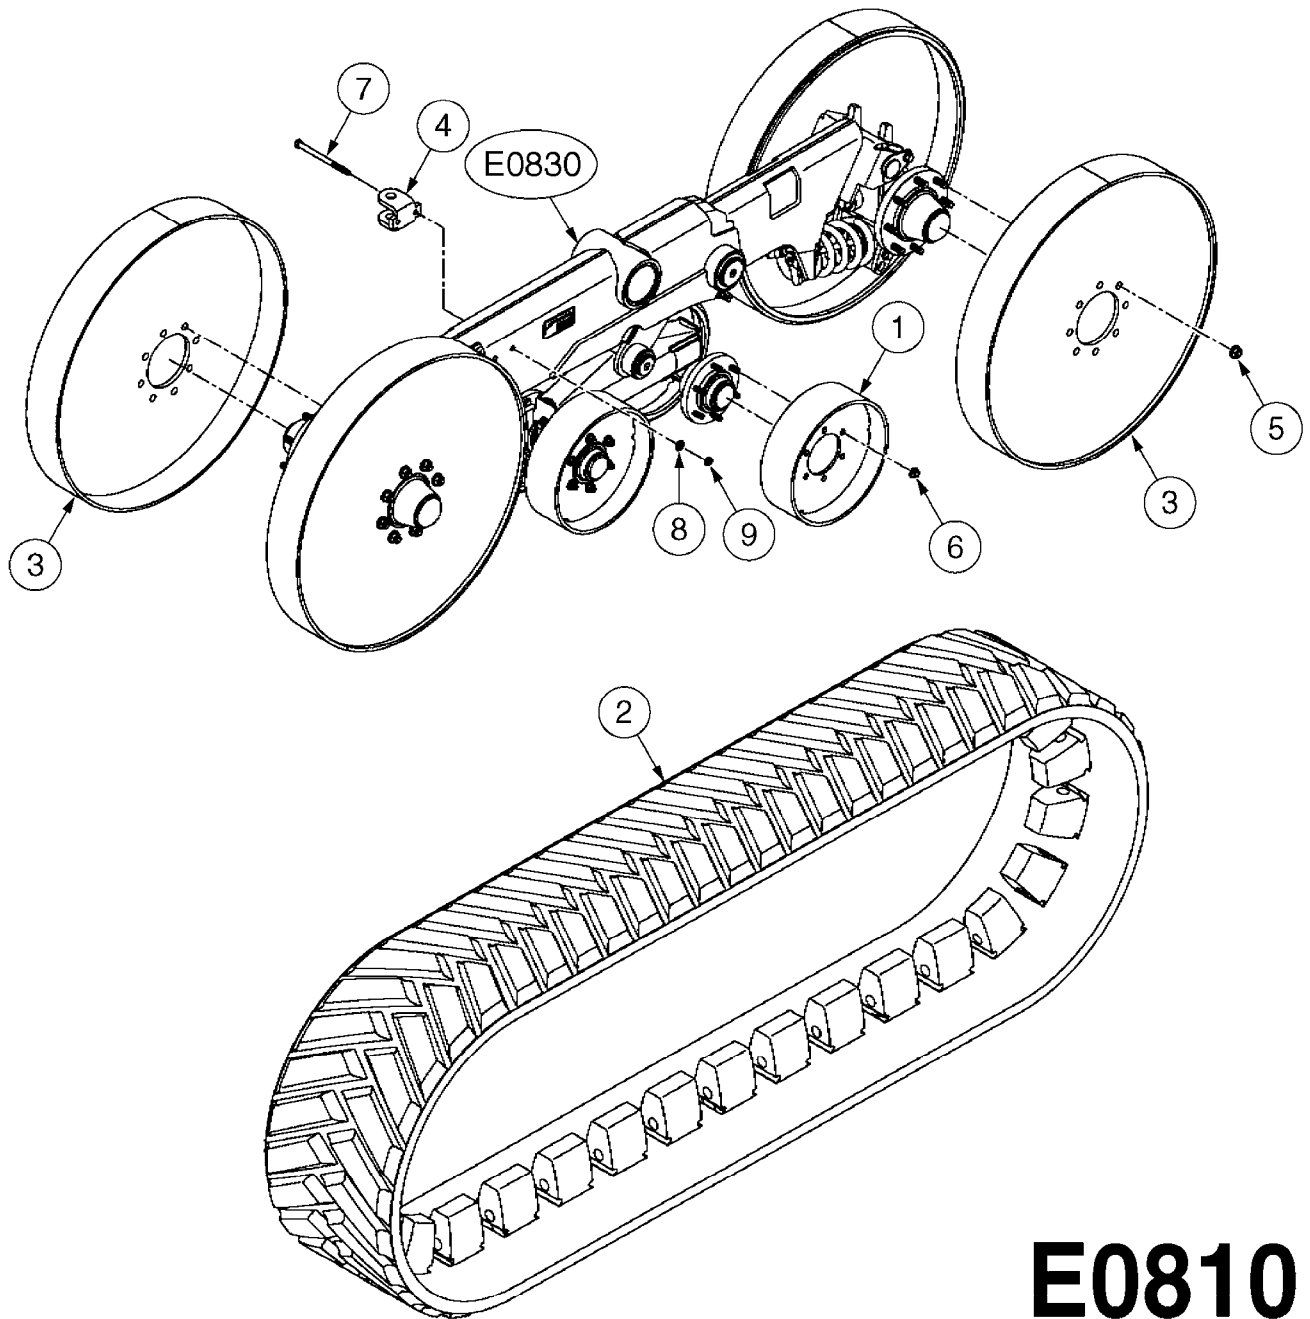

E0810

CAMOPLAST TRACK 40 SERIES
E0810-HIN, 01:01:16

Page 1
Date 05.08.2019 11:55

Pos.	parts-n°	order qty	description
1	28064103	1	WHEEL, MID-ROLLER (1401,1402)
1	28064203	1	WHEEL, MID-ROLLER (45-1801)
2	28074703	1	TRACK LH 249" X 14" (40-1402)
2	28074803	1	TRACK RH 249" X 14" (40-1402)
2	28075103	1	TRACK 249" X 18" (45-1801)
3	28075203	1	WHEEL, IDLER (40-1402)
3	28075303	1	WHEEL, IDLER (45-1801)
4	28075403	1	BRACE BRACKET
5	28082103	1	LUG NUT SET (8) IDLER
6	28083003	1	LUG NUT SET (6) MID-ROLLER
7	28083203	1	BOLT HEX 7"X1/2"-20 UNF GR 8
8	28083303	1	WASHER 1/2"
9	28083403	1	LOCK NUT 1/2"-20 UNF