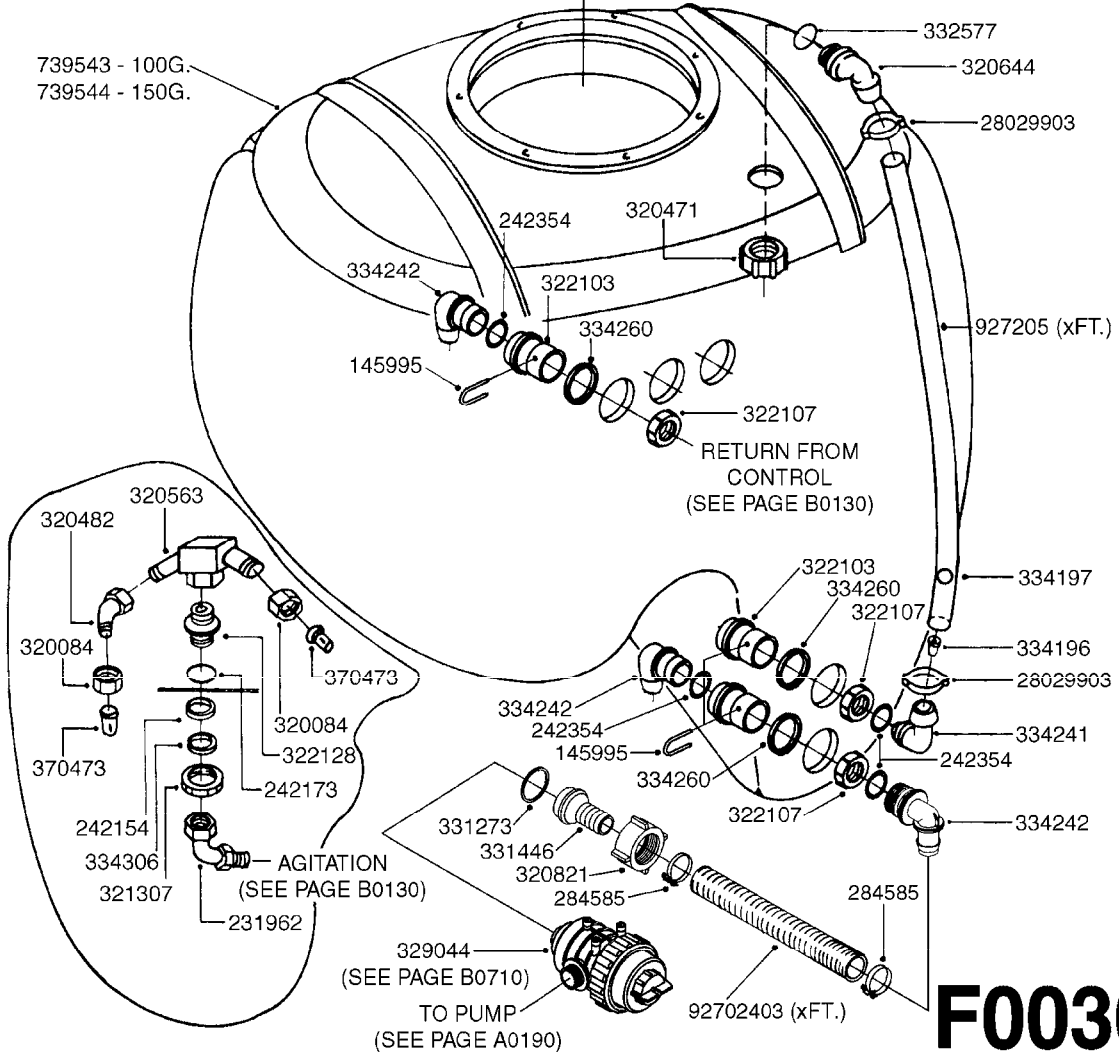

TANK - LE/LE-SPV/LP 100/150
F0030-HIN, 01:01:16

Page

0

Date

05.08.2019 11:56

976183 (DECAL)

10639003 (LE DECAL)
10639103 (LE-SPV DECAL)
10639203 (LP DECAL)
97600303 (CANNON DECAL)

739543 - 100G.
739544 - 150G.

For Top Drain
See Page K0180

F0030