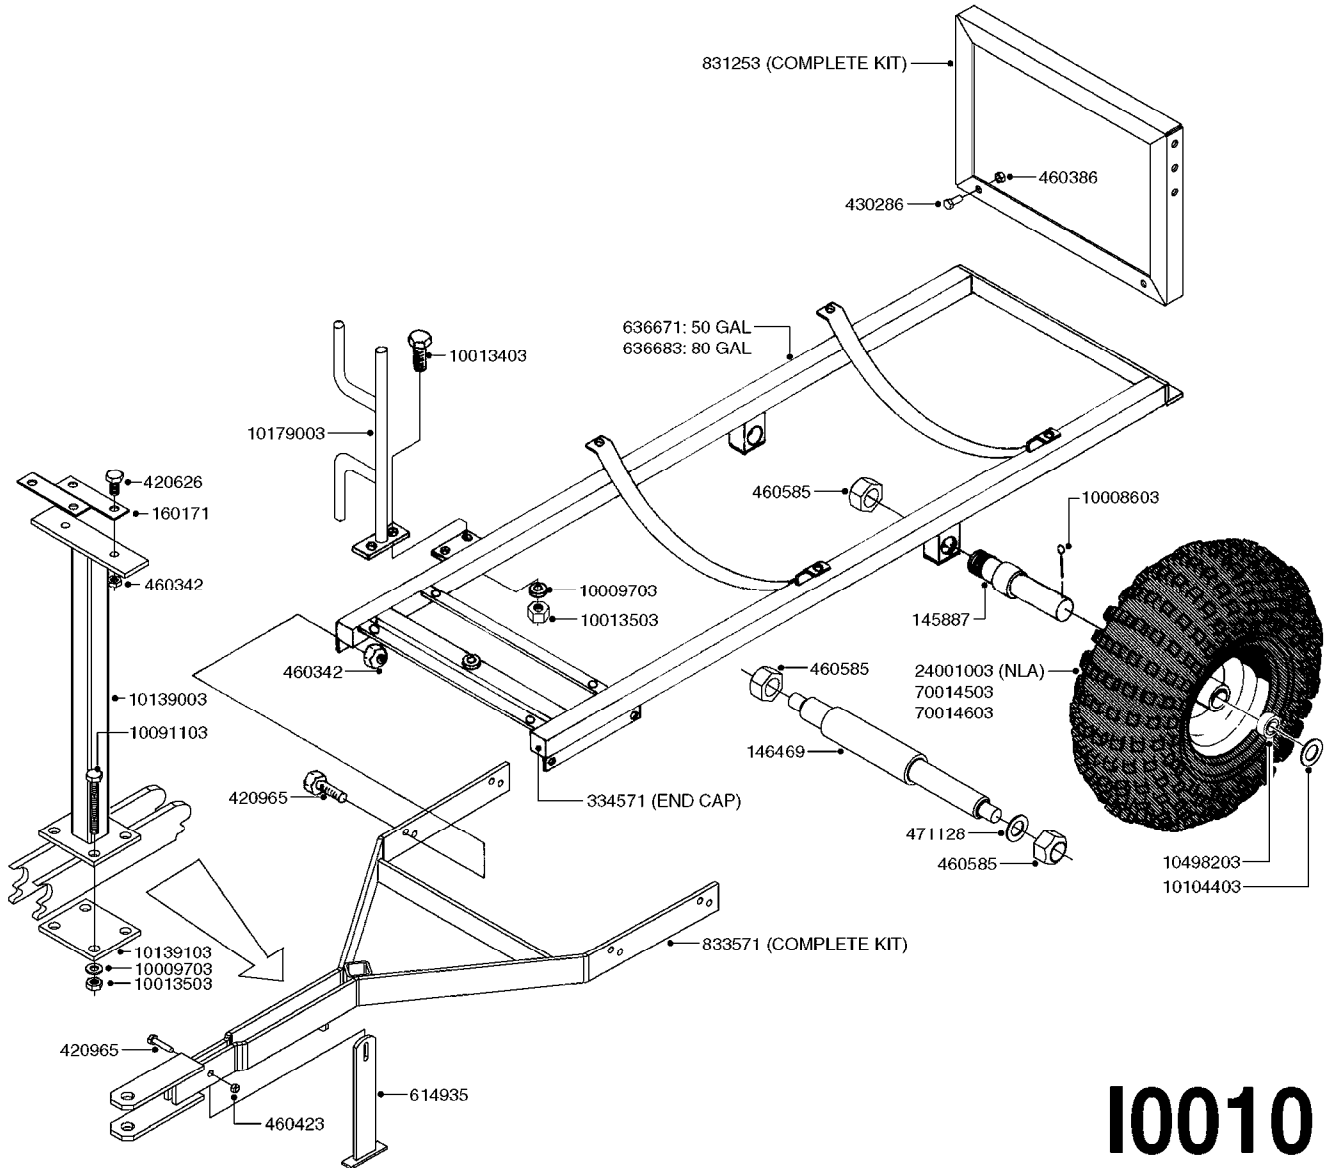

Agroparts: www.HARDI-INTERNATIONAL.com

Country-Code 00

I

Date 05.08.2019 11:58

Section I

Estate Sprayers

main group	page-n°	date	description
Estate Sprayers	I0010-HIN I0020-HIN I0030-HIN I0040-HIN I0050-HIN I0060-HIN I0070-HIN I0080-HIN I0090-HIN I0100-HIN I0110-HIN I0120-HIN	01:01:16 01:01:16 01:01:16 01:01:16 01:01:16 01:01:16 01:01:16 15:11:17 01:01:16 01:01:16 01:01:16 01:01:16	ATV 50/80 FRAME ATV 50/80 TANK ATV 150 TANK ATV 150 SUCTION FITTINGS ATV 150 FRAME BNL 50/80 TANK & FRAME ES 30 TANK & FRAME ES 50/80 TANK ES 50 FRAME RECEIVER HITCH 25 TANK & FRAME SM 50/80 TANK & FRAME SM 210 TANK & FRAME