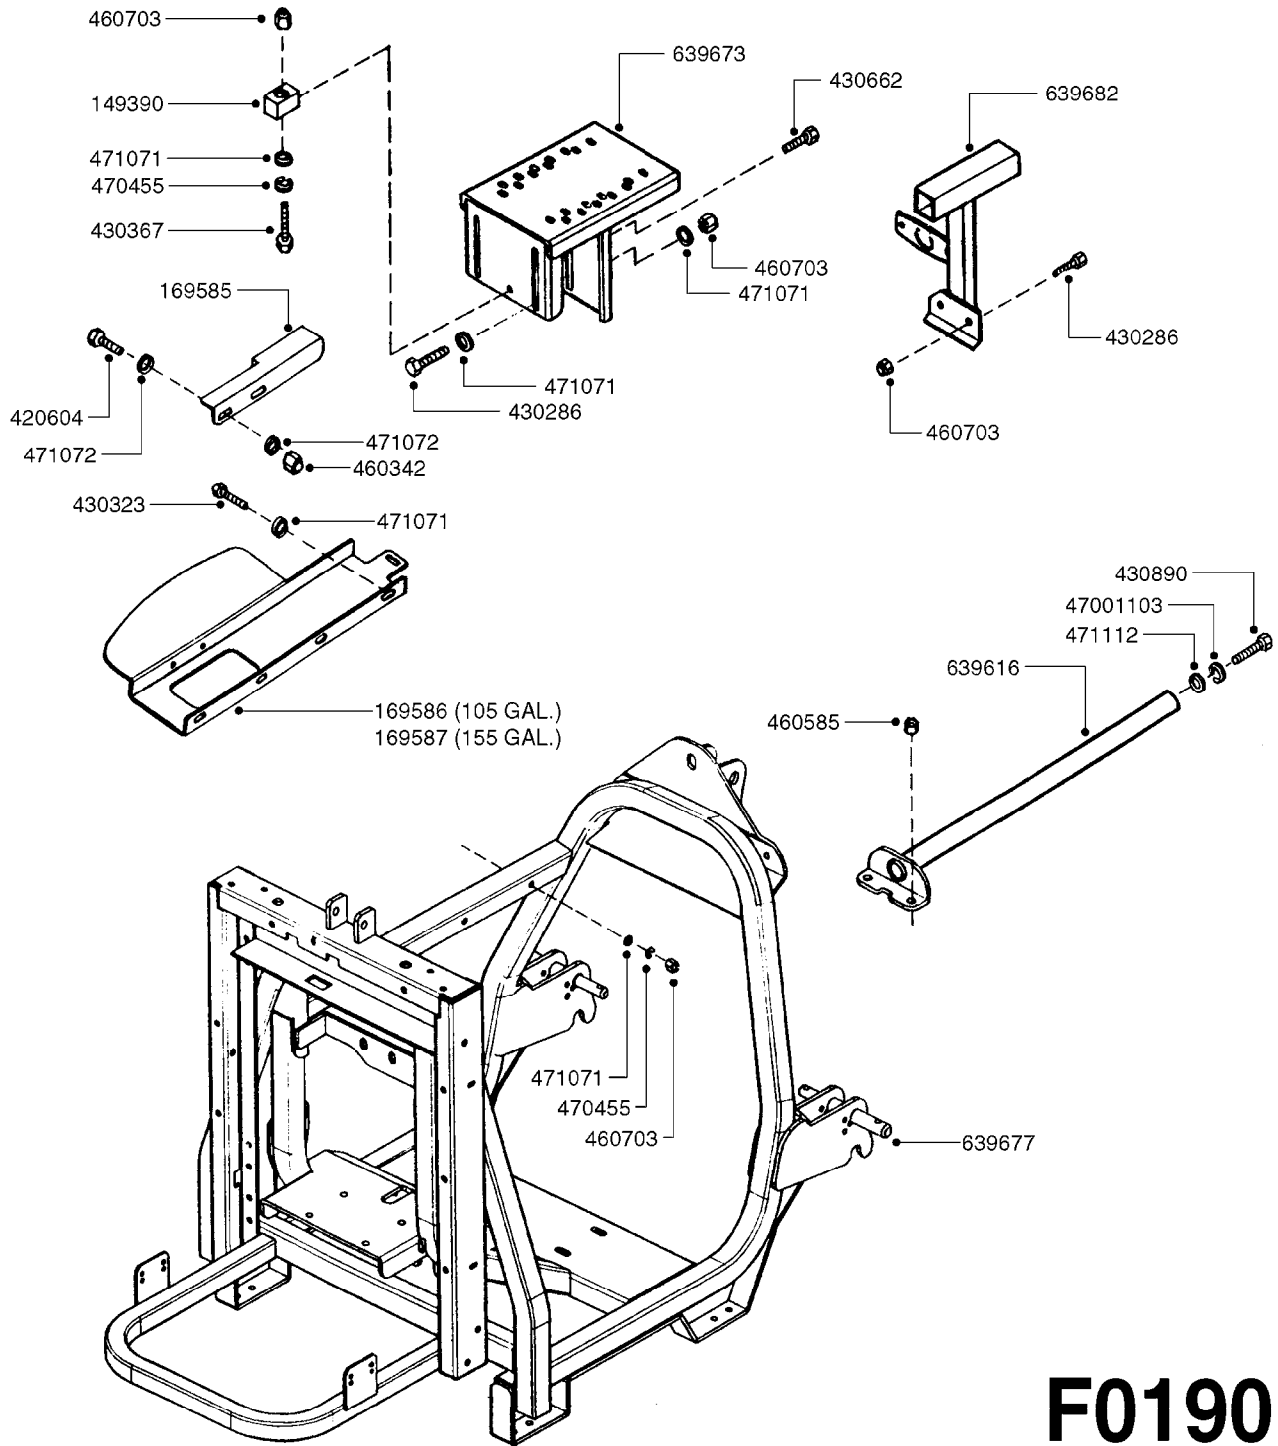

F0190

FRAME - ZENIT 105/155 PNEUM.
F0190-HIN, 01:01:16

Page 1

Date 05.08.2019 11:56

parts-n°	order qty	description
149390	1	PUMP MT.TENSIONER ZENIT
169585	1	BRACKET F.TANK FIXING ZENIT
169586	1	BRACKET F.TANK ZENIT 105
169587	1	BRACKET F.TANK ZENIT 155
420604	1	BOLT HEX 8.8 DEL M10X25 FT DIN933
430286	1	BOLT HEX 8.8 DEL M12X30 FT
430323	1	BOLT HEX 8.8 DEL M12X60
430367	1	BOLT HEX 8.8 DEL M12X100 DIN931
430662	1	BOLT HEX 8.8 DEL M12X20 FT
430890	1	BOLT HEX 8.8 DEL M20X50
460342	1	NUT HEX M10 DEL DIN934
460585	1	LOCKING NUT M16 DIN985 A2 SS
460703	1	NUT HEX M12X1.75 LOCK DIN985A2 SS
470455	1	WASHER D12 SPRING
471071	1	WASHER M12 GALV
471072	1	WASHER M10 EL2
471112	1	WASHER D20
639616	1	FRAME SUPPORT BRACKET - ZENIT
639673	1	PUMP MT.BRKT. ZENIT
639677	1	FRAME F.ZENIT 105/155 PNEUM.
639682	1	CONTROL MT.BRACKET ZENIT
47001103	1	WASHER D20.5/D33X4 LOCK