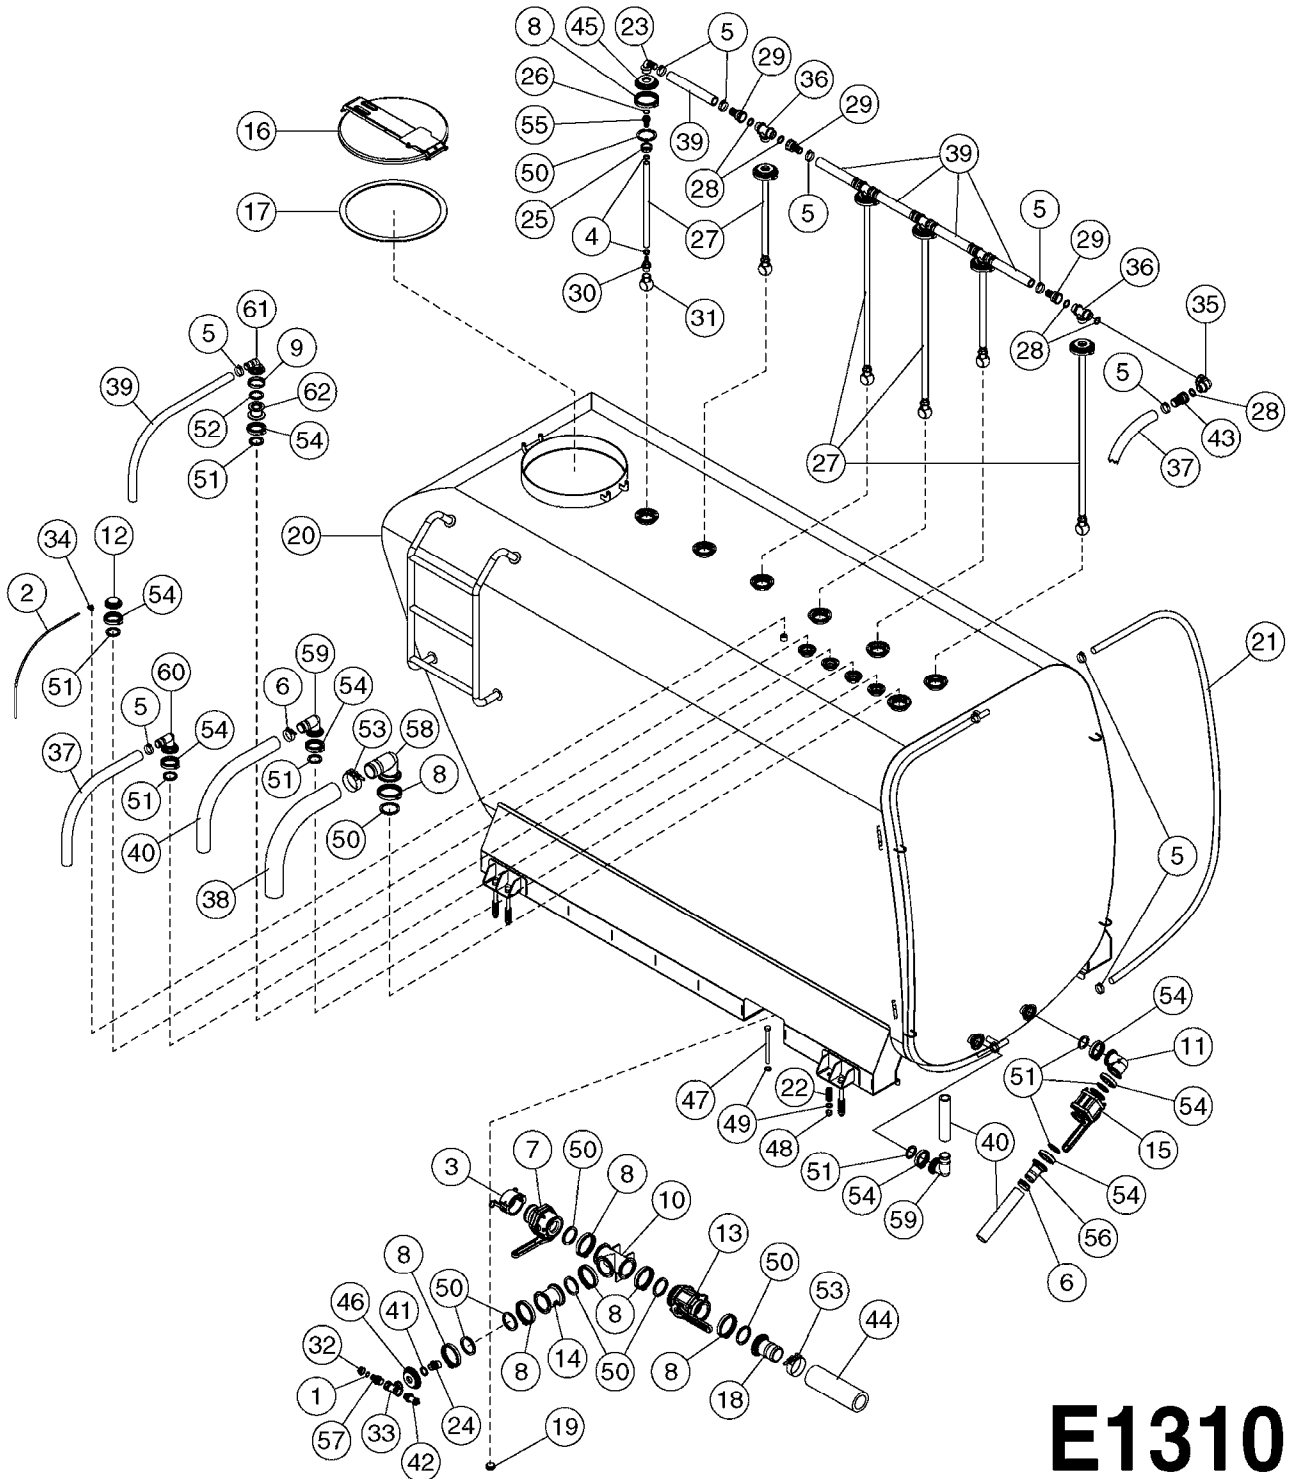

E1310

TANK - RUBICON 9000
E1310-HIN, 24:05:18

Page 1

Date 05.08.2019 11:56

Pos.	parts-n°	order qty	description
1	330595	1	O-RING D24.6/D20X2.1 -3/4"
2	927306	1	HOSE R X PE D8/D6 X 0012"BLACK
3	28029703	1	CAP F.MALE QUICK COUPLER 3"
4	23008003	1	FITT, 1/4" M BSPP X 4MM
5	28030103	1	CLAMP HOSE GEAR P5/4-S1.5"6724
6	28030203	1	CLAMP HOSE T-BOLT S2" 235-67
7	28034103	1	BALL VALVE BANJO 3" FLG.xMALE
8	28034203	1	CLAMP F. 3" BANJO FLANGE
9	28034503	1	CLAMP F. 2" BANJO FLANGE
10	28052303	1	BANJO FITT 3" TEE
11	28091203	1	COUPLING, BANJO, 2", FLANGE, 90
12	28104103	1	PLUG, MANIFOLD FITTING, 2"
13	28104403	1	VALVE, MANIFOLD FLANGED STD 3 INCH BOLTED
14	28104603	1	FITT, FLANGE 3" X 3" STR
15	28104803	1	VALVE, MANIFOLD FLANGED STD 2 INCH BOLTED
16	28105103	1	LID ASSEMBLY 20" RUBICON TANK
17	28105203	1	BUNA GASKET F.RUBICON LID
18	28105403	1	FITT, 3 IN FLANGE BARB
19	28107003	1	FITT, 1 1/4" NPT PLUG, BLK PP
19	28107103	1	FITT, 1 1/2" NPT PLUG, BLK PP
20	63058003	1	ONLY USED ON EARLY 2018 MODEL
20	63058003	1	SS TANK, RUBICON
21	92703503	1	HOSE VINYL CLEAR 1-1/4" OD X 1" ID
22	MA014315000	1	COMPRESSION SPRING
23	MA234415000	1	FITT.ELBOW MALE 1-1/4" Ø32
24	MA234438000	1	FITT.ELBOW MALE 1-1/4" Ø30
25	MA237220000	1	PLASTIC NUT 1-1/4"
26	MA237226000	1	O-RING 26.64X2.62 NITRIL
27	MA237311000	1	TRESS NOBEL HOSE Ø28xØ19
28	MA237345000	1	GASKET 1-1/4"
29	MA237747000	1	FITT.STR.FEMALE 1-1/4" Ø32
30	MA237811000	1	FITTING STRAIGHT 1" Ø19
31	MA238247000	1	ROTATING RINSE NOZZLE
32	MA238587000	1	FITT.CAP NUT 3/4"
33	MA238664000	1	FITT.TEE FEMALE 1"
34	MA238803000	1	ELBOW PIPE FITTING 90° D8 1/4"
35	MA238836000	1	FITT.ELBOW M-F 1-1/4"
36	MA238837000	1	FITT.TEE MALE 1-1/4"
37	MA240469000	1	HOSE Ø38X51 R4 D.38X50 / REV.:A
38	MA240470000	1	HOSE Ø76x89 R4 D.76x89
39	MA240475000	1	HOSE Ø30X40 R4 D.30X40 / REV.:A
40	MA240549000	1	HOSE Ø50X65 OSM II / REV.:A
41	MA241084000	1	GASKET 1-1/4" 45 X 33 X 3
42	MA243402000	1	SENSOR FOR ELECTRONIC GAUGE
43	MA244491000	1	FITT.STR.FEMALE 1-1/4" Ø40
44	MA247059000	1	TRANSPARENT HOSE Ø76
45	MA251288000	1	PLUG, MANIFOLD, 3" W/HOLE Ø42
46	MA251290000	1	PLUG, MANIFOLD, 3" W/HOLE Ø34
47	MA701001369	1	BOLT HEX M18X200 8.8 DIN931
48	MA702008032	1	LOCKING NUT M18 DIN985 SS
49	MA703001076	1	WASHER PLATE M18
50	MA705010001	1	GASKET F. 3" BANJO FLANGE VITON
51	MA705010002	1	GASKET F. 2" FP BANJO FLANGE VITON
52	MA705010003	1	GASKET F. 2" BANJO FLANGE VITON
53	MA715006030	1	HOSE CLAMP Ø85-95 SS W5
54	MA715011002	1	CLAMP F.2" FP BANJO FLANGE
55	MA718014001	1	FITT.STR.O-RING 1-1/4" Ø32
56	MA718014024	1	2" FP MANIFOLD HOSE BARB
57	MA718016001	1	FITT.REDUCER G1" X G3/4"
58	MA718022005	1	FITT.3" FLANGE 90° ELBOW 3"
59	MA718022008	1	FITT.2" FP FLANGE X 2" 90° ELBOW