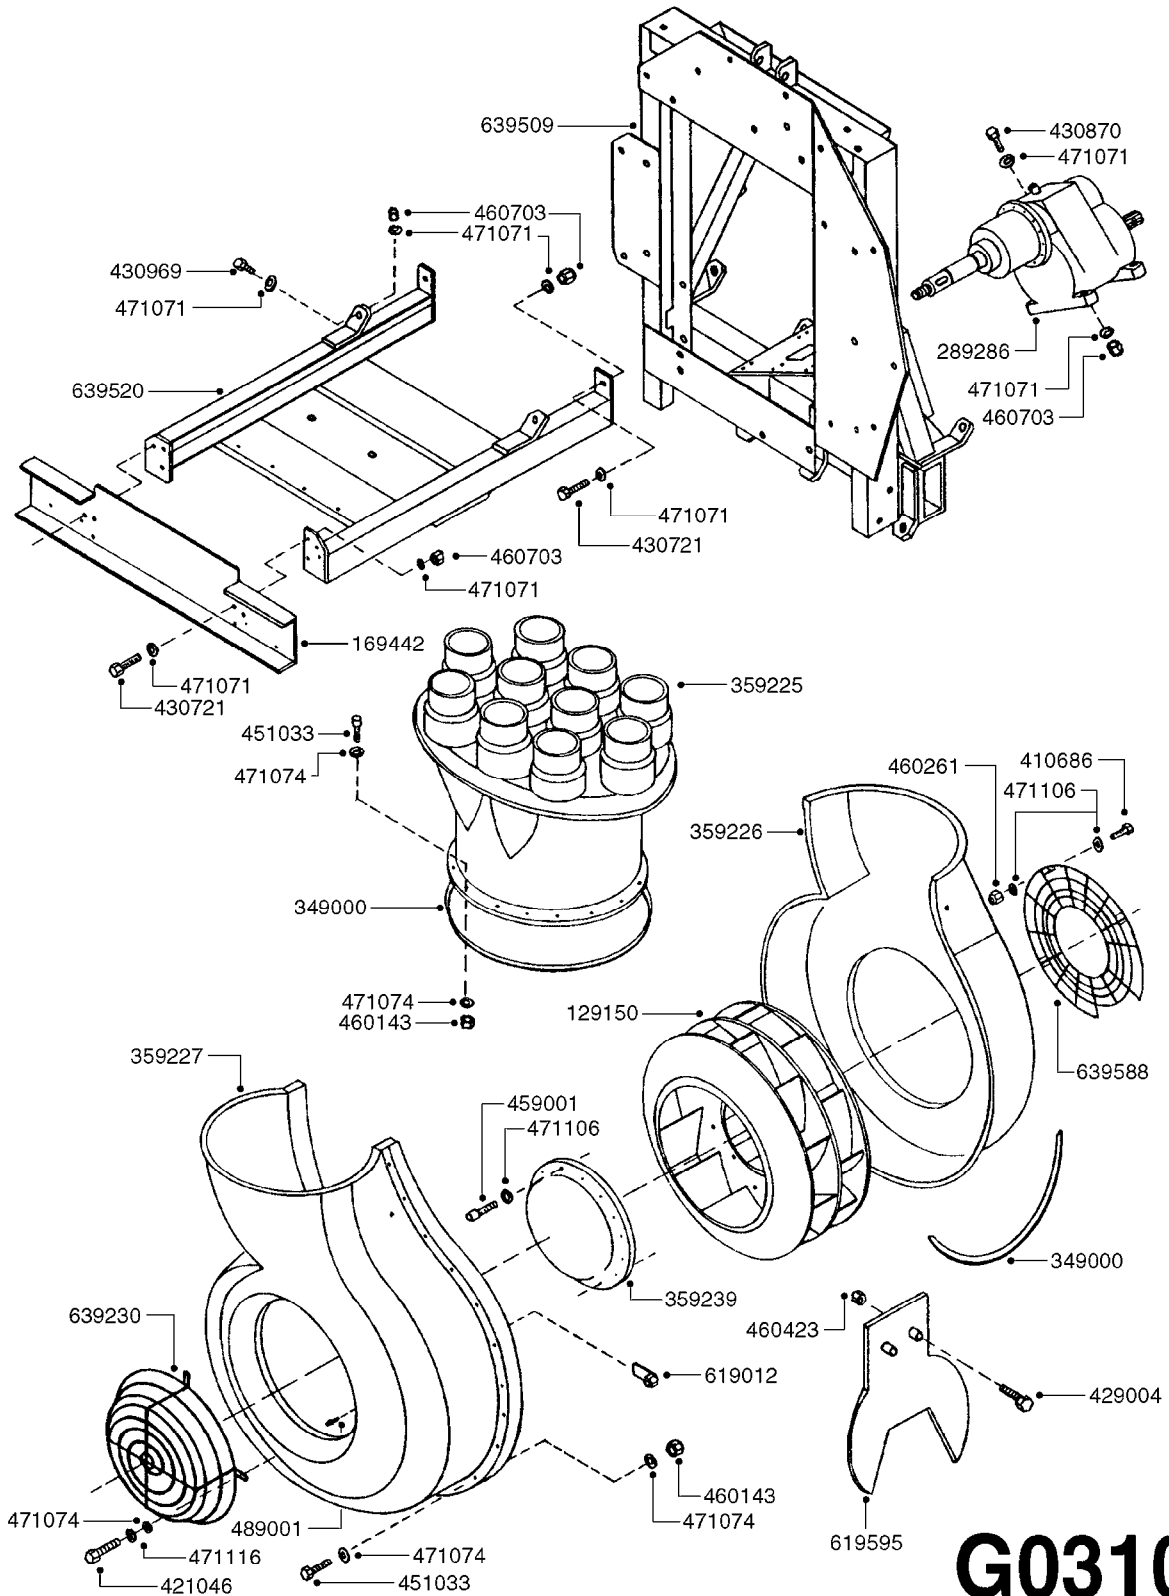

G0300

MERCURY - 26" DOUBLE CENT.GRBX
G0300-HIN, 01:01:16

Page 1

Date 05.08.2019 11:57

parts-n°	order qty	description
111597	1	FLANGE FOR GEAR BOX
111599	1	HEAD FOR CHANGE OF GEAR
119020	1	BOTTOM PART FOR GEAR-BOX
146407	1	TOOTHED WHEEL Z 42/Z 44
146408	1	SHAFT FOR GEAR BOX QUICK
146413	1	SHAFT F/GEAR BOX F/MODEL TE
159980	1	DISTANCE TUBE
194307	1	KEY 10 X 8 X 40
210081	1	BEARING BALL 6307
210768	1	SEAL OIL 65 X 45 X 10
210770	1	SEAL OIL 80 X 35 X 12
210823	1	BALL BEARING 6309
210824	1	SEAL OIL 18 X 7
219025	1	BALL D15 STAINLESS
219061	1	BALL BEARING
220825	1	SPRING F.GEAR CHANGE
284211	1	SNAP-RING INNER 80X2.5
284212	1	SNAP-RING OUTER 10X1
284213	1	OIL LEVEL GLASS 3/8" BSP
284215	1	BREATHER THREAD IN
284219	1	SNAP-RING OUTER 40X1.75
289286	1	GEARBOX 2-MAXI & 820-X
289293	1	LEVER, GEARBOX SHIFT
289435	1	COVER GEARBOX SHIFT
289571	1	HUB SHIFT HANDLE
329004	1	PLUG F.OIL HOLE GEARBOX F.SPV
439006	1	PLUG F.OIL HOLE GEARBOX F.LE
450979	1	SCREW M8X20 HEX
451033	1	SCREW M8X25 HEX
461284	1	NUT HEX M24X2 SLOTTED
471073	1	WASHER D18D12X2 COPPER
471075	1	WASHER M8 LOCK
471094	1	WASHER D8,4 STAR
471107	1	WASHER D50,6D40,1X5
471108	1	WASHER D44D25X4.5
479004	1	SEAL F.OIL PLUG GEARBOX LE
479005	1	WASHER D18 DIN 6916
480738	1	PIN D5X40 SPLIT
614978	1	GEAR CHANGE