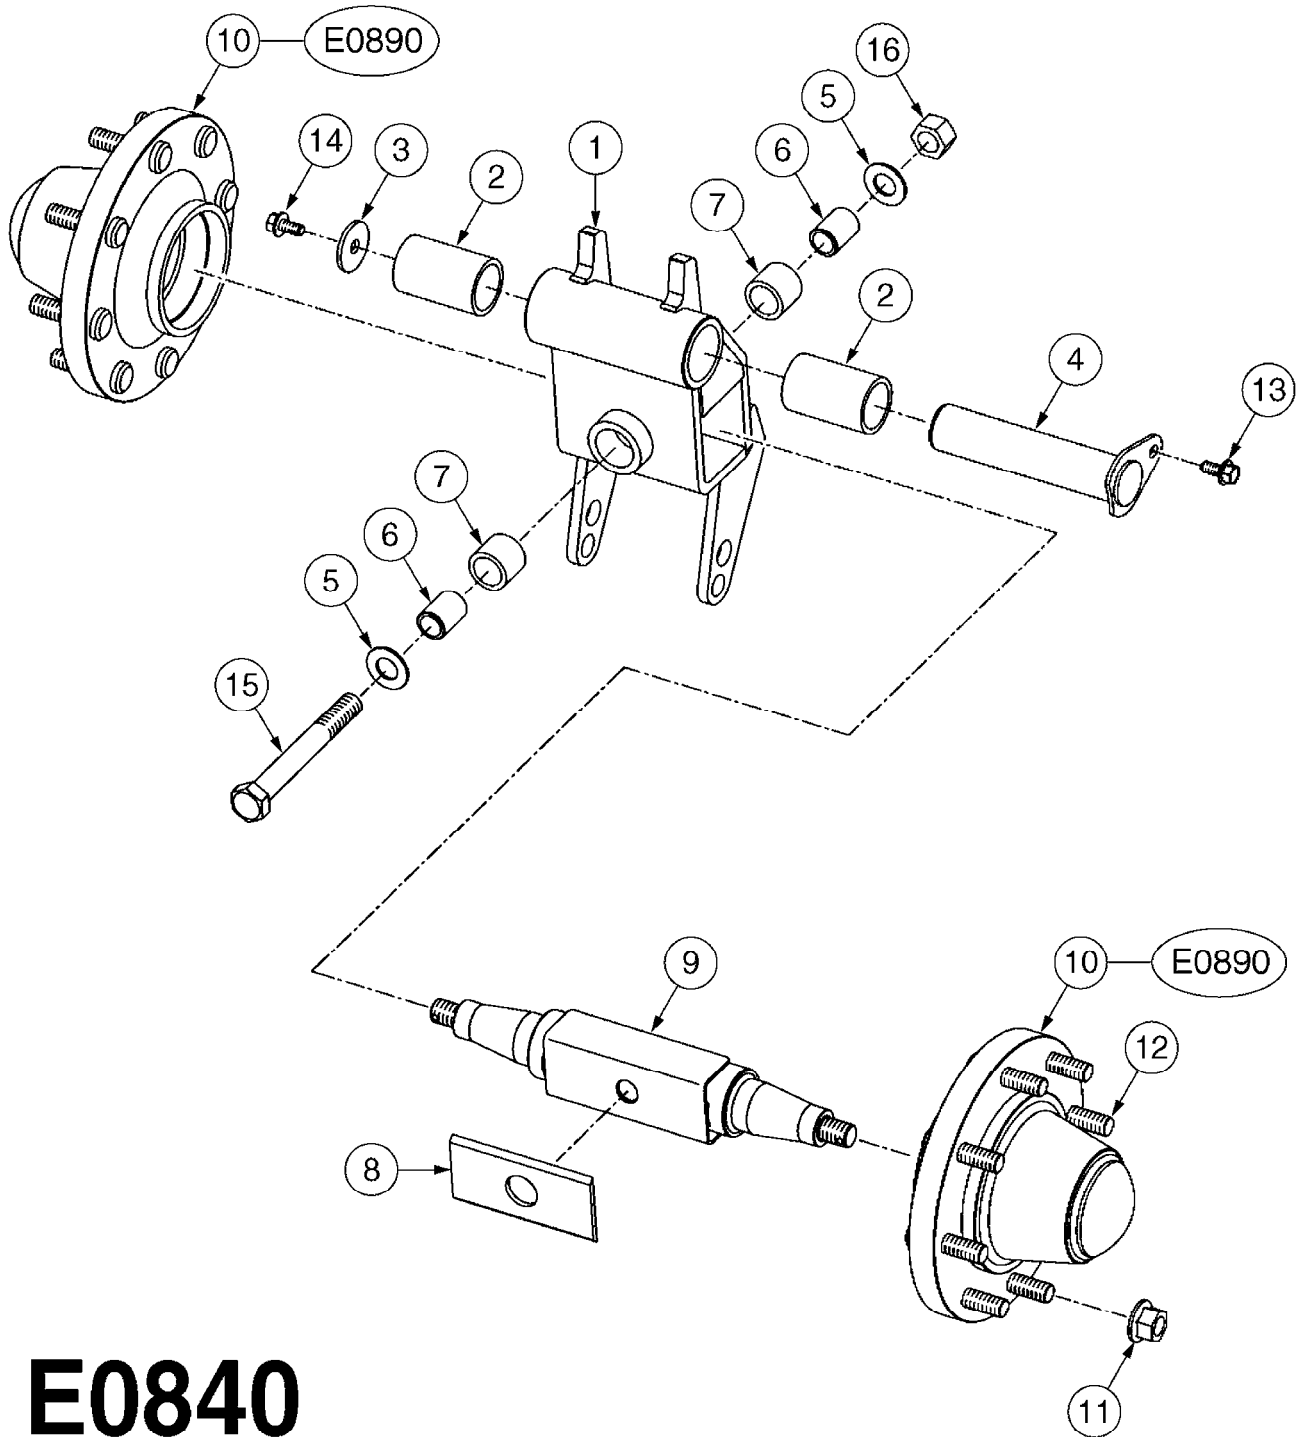

E0830

CAMOPLAST FRAME 40 SERIES
E0830-HIN, 01:01:16

Page 1
Date 05.08.2019 11:55

Pos.	parts-n°	order qty	description
1	28076003	1	WASHER, 3"X2.02"X3/16"
2	28076303	1	BUSHING 2.55"ODX2.012ID"X2"
3	28076403	1	SHIM, TILT STOPPER
4	28076503	1	STOPPER, TILT
5	28076603	1	TENSION ARM (40 SERIES)
6	28076703	1	BUSHING, TENS. 3.48X3.15X1.98"
7	28076803	1	LOCK PLATE
8	28076903	1	FRAME W/BUSHINGS (40 SERIES)
9	28077003	1	SNAP RING EXT. 3"
10	28077103	1	WASHER
11	28077203	1	PIN, 3" OD X 9.56"
12	28077303	1	SPACER
13	28083403	1	LOCK NUT 1/2"-20 UNF
14	28083503	1	BOLT HEX FLG.1"X1/2"-13UNC GR5
15	28083603	1	JAM NUT 3/8"-16 UNC GR 8
16	28083703	1	SET SCREW 1-1/2"X3/8"-16 UNC
17	28083803	1	BOLT HEX 2"X1/2"-13 UNC
18	28083903	1	LOCK WASHER 1/2"
19	28084003	1	BOLT HEX 2" X 5/8"-11
20	28084103	1	GREASE FITTING
21	28084203	1	BOLT HEX 6-1/2"X1/2"-20UNF GR8