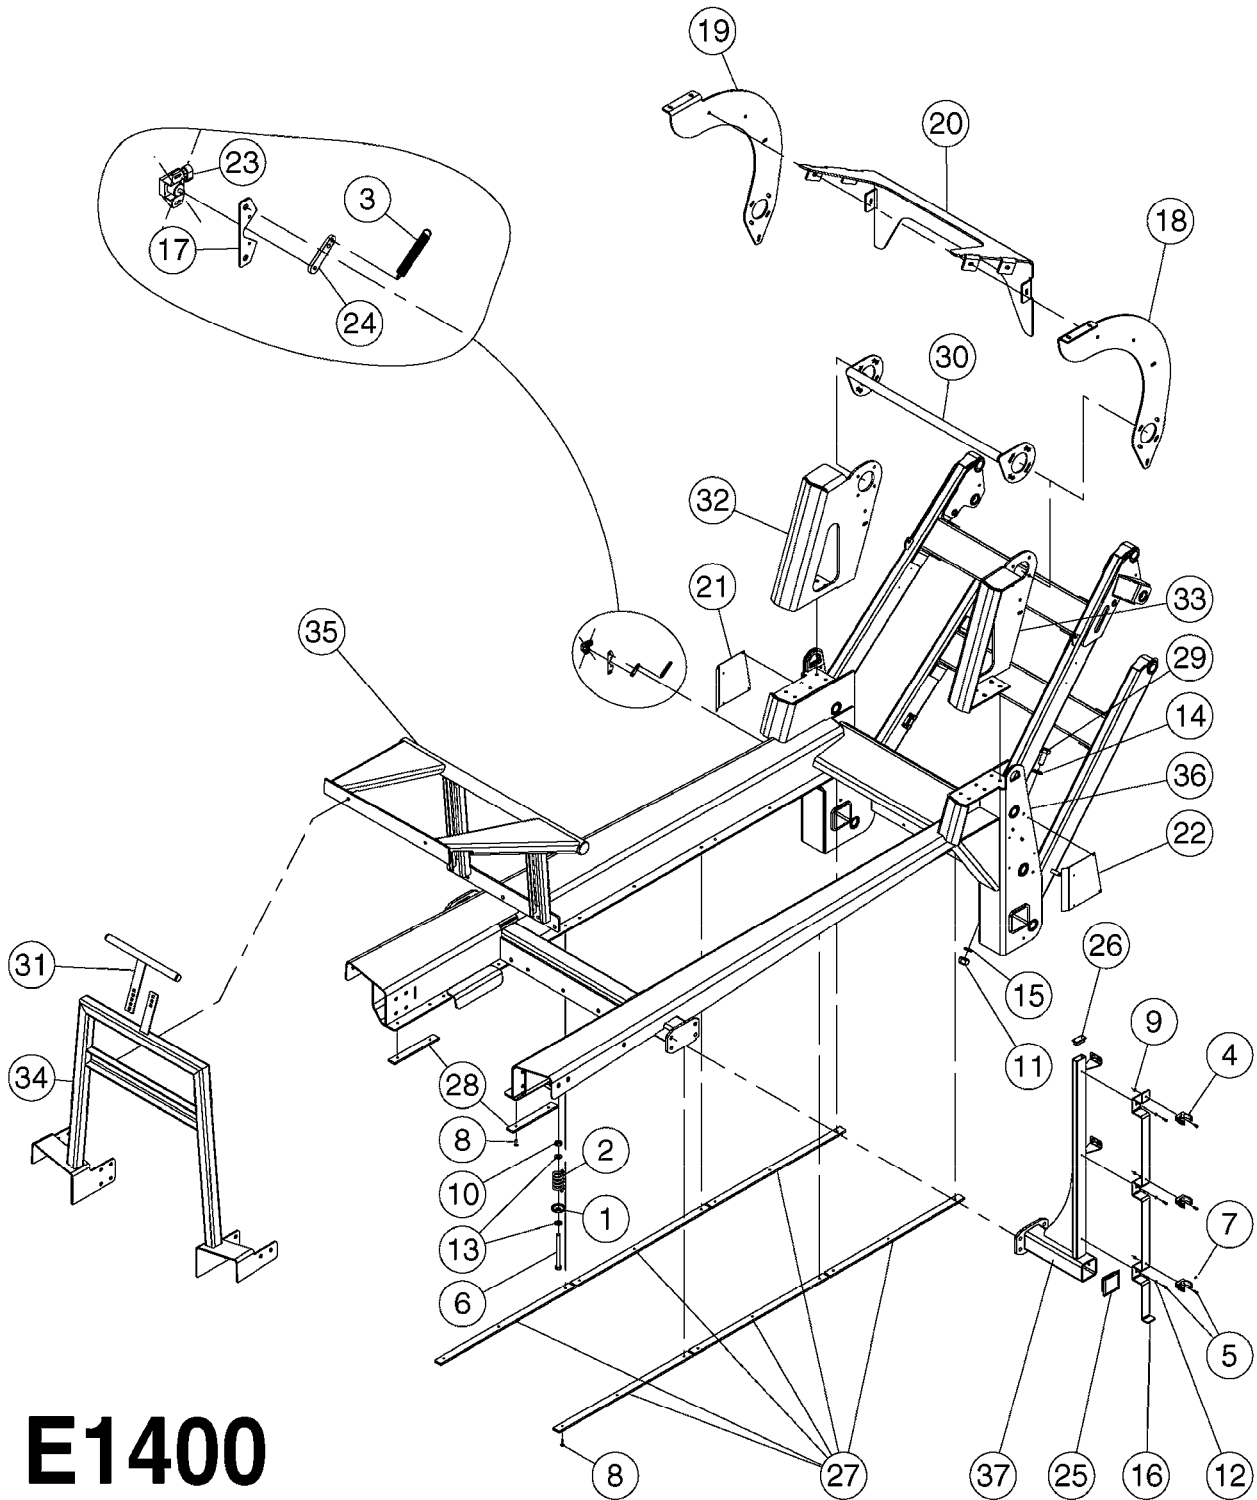

E1400

SARITOR TANK FRAME
E1400-HIN, 17:07:19

Page

1

Date

05.08.2019 11:56

Pos.	parts-n°	order qty	description
1	166246	1	WASHER CUP D53 F.SPRING
2	220673	1	SPRING F.PIVOT 100 X 51
3	220947	1	SPRING D13.0/1,2 L=90 RST
4	334523	1	PIPE HOLDER Ø51.5
5	410362	1	BOLT HEX 8.8 SS M6X20
6	430946	1	BOLT HEX M16 x 180 8.8 DEL
7	440663	1	SCREW 3/8" NR4 STAINLESS
8	458032	1	BOLT M8X30 8.8 DIN7991D SS
9	460261	1	NUT HEX M6X1.00 LOCK DIN985 A2 SS
10	460585	1	LOCKING NUT M16 DIN985 A2 SS
11	460747	1	NUT HEX M24 LOCK
12	470901	1	WASHER D11.8/D6.1X1.6 SS LOCK
13	478039	1	WASHER M16U 16.5X32XX3 SS
14	478041	1	WASHER D25/D50X4 SS A2
15	478079	1	PAIR OF WASHERS NL24 25.3X39X3.4
16	16220903	1	BKT SIGHT GAUGE SARITOR
17	16610101	1	BRACKET ANGULAR SENSOR PARALIFT SARITOR FROM #55647
18	16633401	1	LATERAL LEFT BRACKET, PARADYME, SARITOR
19	16633501	1	LATERAL RIGHT BRACKET, PARADYME, SARITOR
20	16633601	1	CENTER BRACKET, PARADYME, SARITOR
21	16645801	1	PLATE, PROTEC, TANK FRAME, REAR/R, SARITOR
22	16645901	1	PLATE, PROTEC, TANK FRAME, REAR/L, SARITOR
23	26005700	1	ANGLE SENSOR 70° 0.5-4.5 VDC + LEVER
24	26005800	1	ANGLE SENSOR 120° 0.5-4.5 VDC + LEVER
25	28022101	1	PROT. PLUG EP700 100.100x5-8
26	28032801	1	PROT. PLUG EP600 LR60.30X3
27	39001101	1	TANK REST SHIM - SAR.FRAME
28	39010601	1	TANK REST SHIM L=290 SAR FROM #55700
29	43000501	1	BOLT HEX M24X60 DAC 8.8 DIN933
30	61012101	1	TANK BRACE BAR SARITOR
31	61012401	1	FRONT TANK SUPPORT FOR SARITOR
32	61013601	1	BRACKET, MAIN TANK HOLDER, REAR R, SARITOR
33	61013701	1	BRACKET, MAIN TANK HOLDER, REAR L, SARITOR
34	63033201	1	BRACKET, TANKS, FRONT, SARITOR
35	63033301	1	BRACKET FLUSH TANK SARITOR
36	63033401	1	TANK CARRIER FRAME SAR UNTIL #55093
36	63062701	1	TANK CARRIER FRAME SAR V2 FROM #55094 TO #55646
36	63066901	1	TANK CARRIER FRAME SAR V3 FROM #55647
37	63036101	1	BRACKET SIGHT GAUGE TANK SARITOR