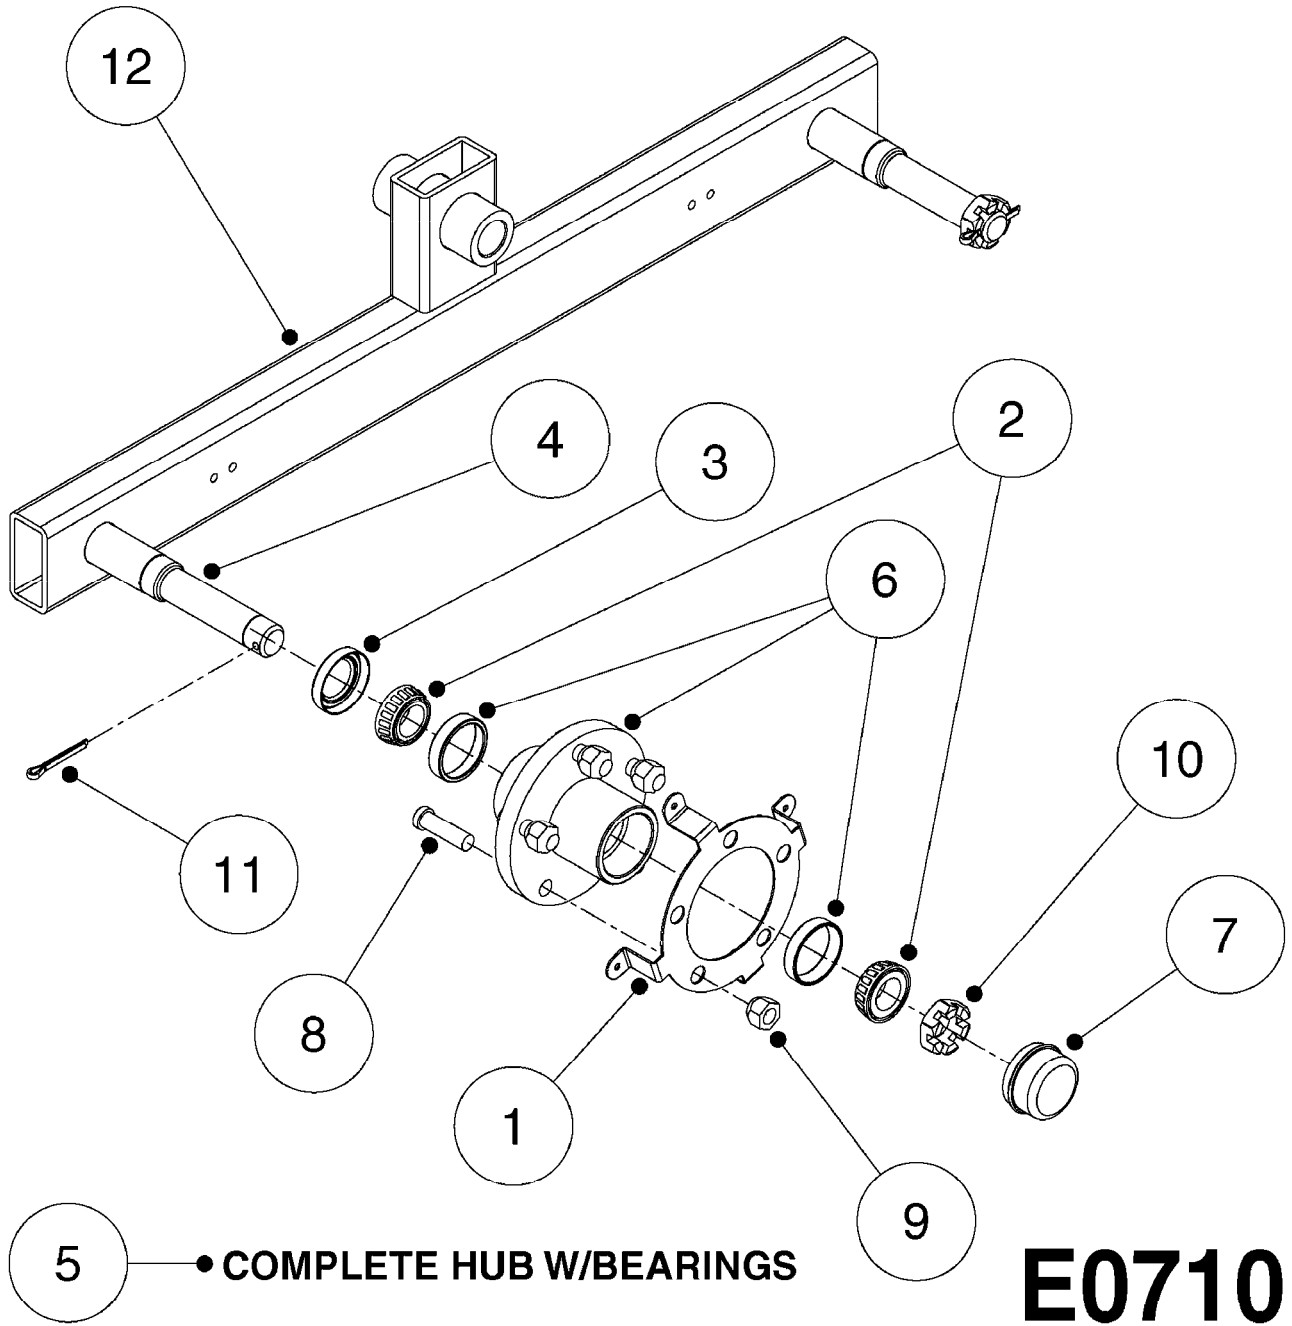

HUB ASSEMBLY F.1-1/4" SPINDLE
E0710-HIN, 01:01:16

Page 1
Date 05.08.2019 11:55

Pos.	parts-n°	order qty	description
1	16097703	1	SPEED RING, 5 BOLT, 4.5" B.C.
2	21002303	1	BEARING, TAPPERED, 1" SPINDLE
3	21002403	1	SEAL, GRASE F. 1000LB HUB
4	28031403	1	SPINDLE, 1.25"x9" INCLUDES 46001403 AND 48000303
5	28031503	1	HUB PKG.1.25"SPINDLE 5-4.5-2.5 COMPLETE HUB W/BEARINGS
6	28038003	1	HUB, 1000LB W.BRG RACES 1"SPDL
7	29003603	1	HUB CAP F. 1000LB HUB
8	45000203	1	BOLT, WHEEL STUD 1/2"
9	46001303	1	NUT - LUG 1/2" - 1000LB HUB
10	46001403	1	NUT, CASTLE F. 1" SPINDLE
11	48000303	1	PIN, COTTER 5/32" X 2"
12	63015903	1	TANDEM BEAM, WITH SPINDLE, ATV