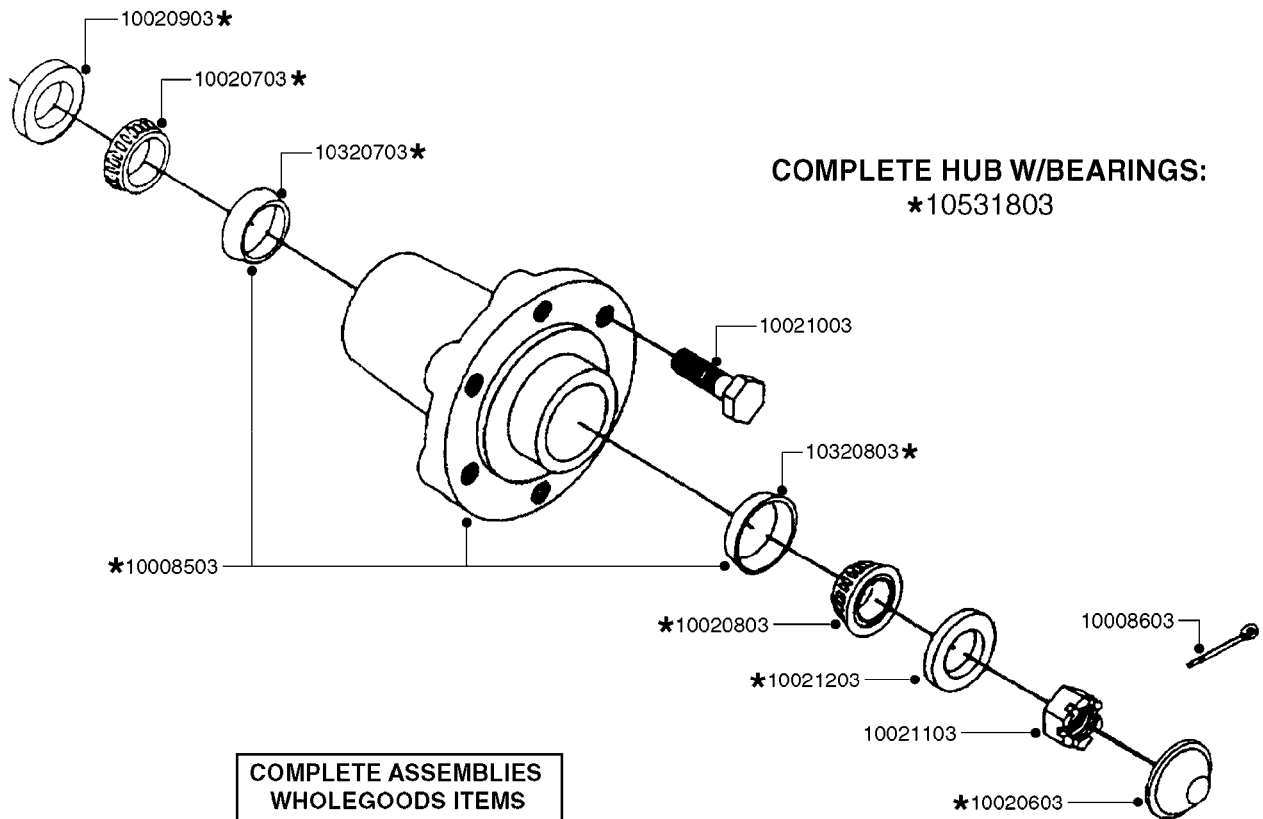

145806 (SA 500/L=375MM)
145809 (TA 500, SA 300/L=355MM)