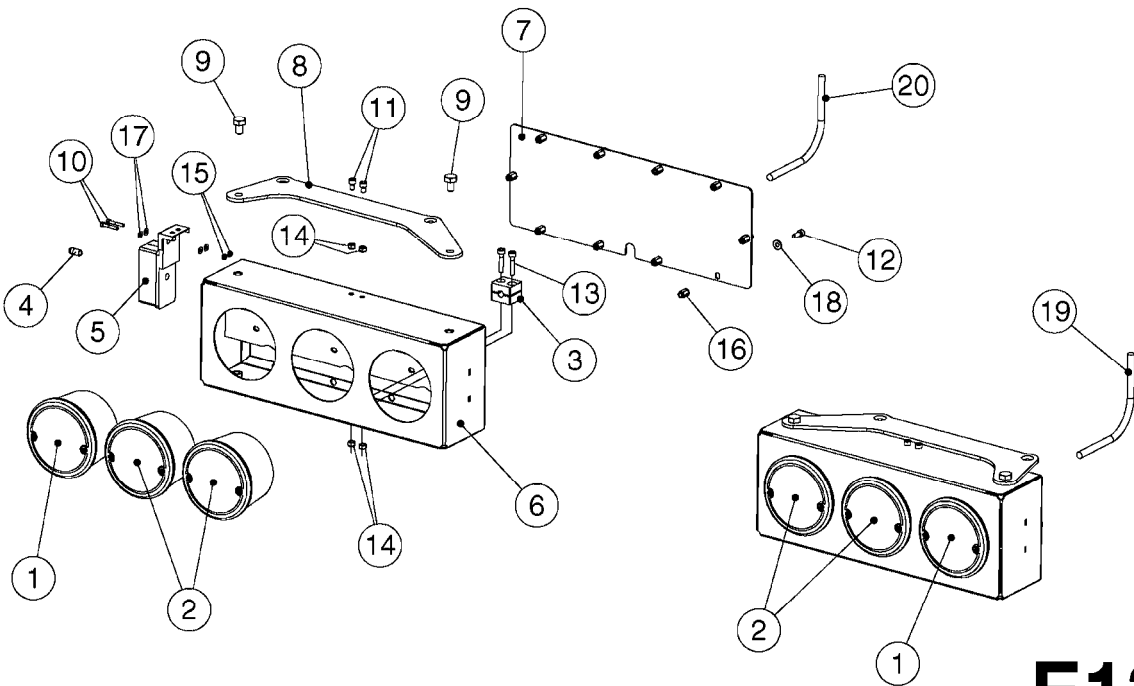

E1350

REAR TRAFFIC LIGHTS - RUBICON
E1350-HIN, 13:08:18

Page 1

Date 05.08.2019 11:56

Pos.	parts-n°	order qty	description
1	26011901	1	REAR TURN SIGNAL, ORANGE LED
2	26012001	1	REAR LIGHT STOP/POSITION RED LED
3	MA161256000	1	CLAMP 10
4	MA234072000	1	LIGHT BULB 12V
5	MA234674000	1	SIDE MARKER LIGHT
6	MA243853000	1	TAIL LIGHT HOUSING
7	MA243854000	1	TAIL LIGHT LID
8	MA243855000	1	TAIL LIGHT SUPPORT
9	MA701001345	1	HEX BOLT M10X16 A2 933
10	MA701003024	1	BOLT CHC M4X25 ALLEN A2 912
11	MA701003052	1	BOLT M6X10 ALLEN A2 912
12	MA701003058	1	BOLT M6X16 ALLEN A2 912
13	MA701003069	1	BOLT CHC M6X30 ALLEN A2 912
14	MA702008002	1	LOCKNUT M6 A2 985
15	MA702008051	1	LOCKNUT M4 A2 985
16	MA702017014	1	RIVET NUT M6
17	MA703001042	1	WASHER M4 STEEL A2
18	MA703001048	1	WASHER M6 SS
19	MA750008065	1	TAIL LIGHT HARNESS LH
20	MA750008066	1	TAIL LIGHT HARNESS RH