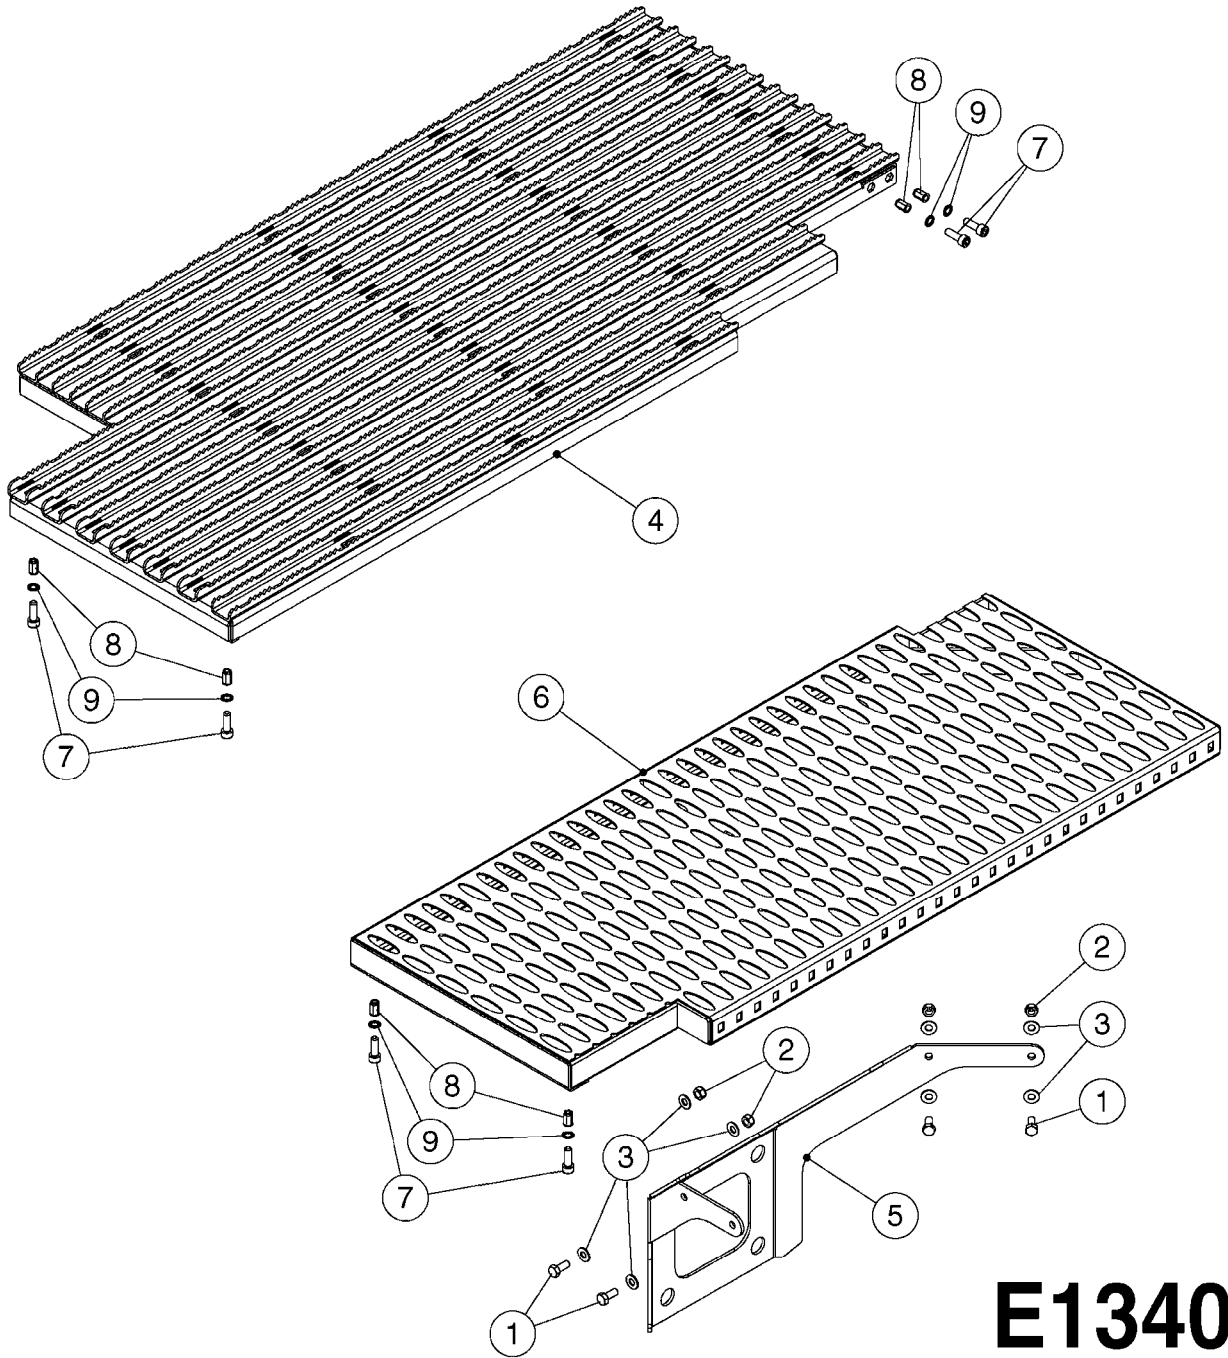

* Position of gauge in housing

E1330

PLATFORM/FUEL TANK - RUBICON
E1330-HIN, 14:08:18

Page 1

Date 05.08.2019 11:56

Pos.	parts-n°	order qty	description
1	278924	1	FUEL TANK PLASTIC CAP
2	410185	1	BOLT HEX 8.8 DEL M6X16
3	430939	1	BOLT M12X50 STAINLESS
4	438052	1	BOLT HEX 8.8 DEL M16X150
5	460585	1	LOCKING NUT M16 DIN985 A2 SS
6	460703	1	NUT HEX M12X1.75 LOCK DIN985A2 SS
7	460747	1	NUT HEX M24 LOCK
8	471125	1	WASHER M6U 6.4X14X1.2,A2 SS
9	471127	1	WASHER Z12N 13X24X2.5 RST
10	471130	1	WASHER, M24, Ø44/25.0X 4.0, SS
11	MA161369000	1	MOUNTING CLAMP Ø40
12	MA161606000	1	MALE PLUG FUEL BSPP 1/4"
13	MA233630000	1	PLUG G1/2
14	MA234310000	1	FUEL LEVEL SENDER
15	MA237114000	1	O-RING Ø94X3
16	MA242655000	1	RUBICON - FUEL TANK BRACKET
17	MA242658000	1	RUBICON GAUGE COVER
18	MA242666000	1	RUBICON FUEL TANK
19	MA245864000	1	WASHER 5MM Ø62/Ø34 /NYLON
20	MA245865000	1	RUBBER 728 X115 X 8.5MM
21	MA245973000	1	HANDRAIL - LEFT HAND - RUBICON
22	MA701003028	1	BOLT CHC M5X16 ALLEN A2 912
23	MA701003278	1	BOLT CHC M6X80 ALLEN A2 DIN 912
24	MA702008002	1	LOCKNUT M6 A2 985
25	MA703001048	1	WASHER M6 SS
26	MA705016073	1	RUBBER PROFILE L=150
26	MA705016075	1	RUBBER PROFILE L=210
27	MA715010004	1	MOUNTING CLAMP PLATE Ø40