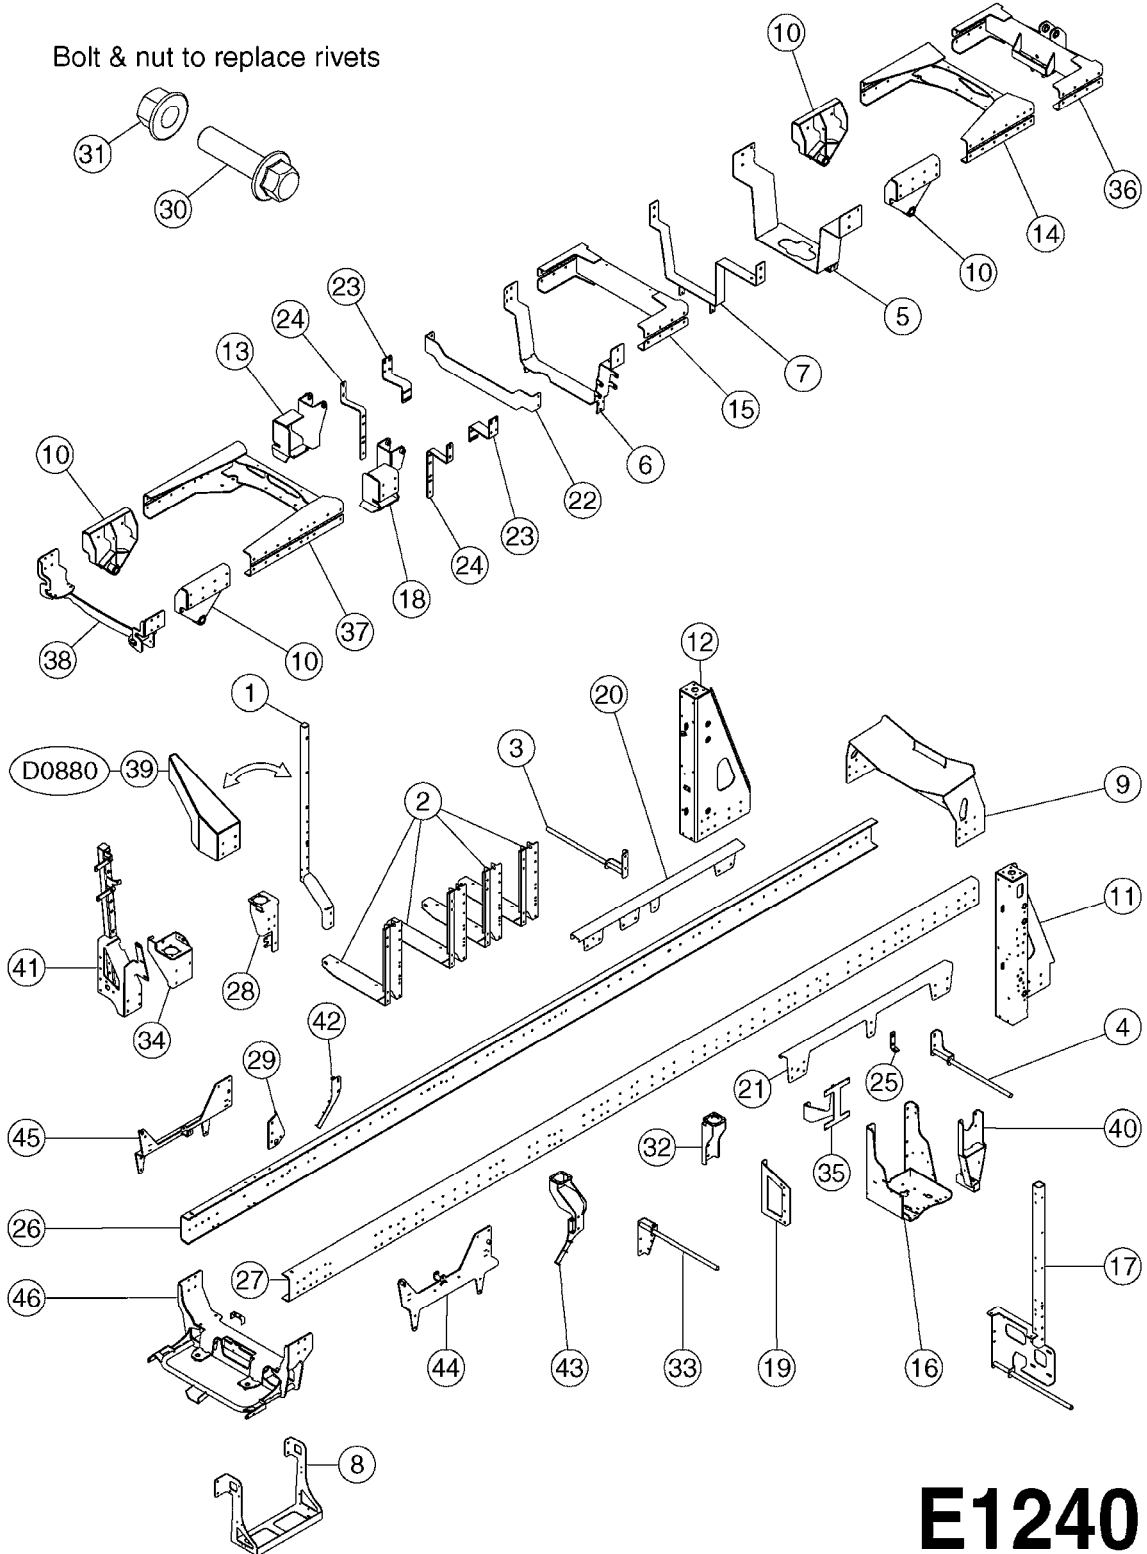

Bolt & nut to replace rivets

FRAME - RIVETED ALPHA EVO
ECODRIVE
E1240-HIN, 09:01:17

Page 1
Date 05.08.2019 11:56

Pos.	parts-n°	order qty	description
1	618357	1	REAR RIGHT BRACKET AH11 Early models only (front)
1	61053501	1	REAR RIGHT FOOTBRIDGE BRACKET, ALPHA V2 Early models only (rear)
2	618520	1	FUEL TANK BRACKET, ALPHA
3	618538	1	RR MUDGUARD 180° BRACKET, ALPHA
4	618539	1	RL MUDGUARD 180° BRACKET, ALPHA
5	618623	1	LOW CRADLE, MAIN TANK, ALPHA
6	618624	1	FRONT CRADLE FOR RINSING TANK ALPHA
7	618632	1	SUPPORT AR CUV RIN POLYET ALP+
8	618710	1	BAC BATTERIE V2 ALPHA PLUS
9	618873	1	SUPPORT AR CUVE PRINCI V2 ALP+
10	638300	1	PIVOT ALPHA
11	638343	1	$$LEFT PARALIFT GALLOW, Ø25 ALPHA
12	638349	1	$$RIGHT PARALIFT GALLOW, Ø25 ALPHA
13	638377	1	BEAM SPRING RIGHT ALP
14	638633	1	REINFORCING CROSSBAR
15	638706	1	CHASSIS BEAM, ALPHA
16	638750	1	PUMP EC500-464 BRACKET, ALPHA
16	61041701	1	ALTEK PUMP, ALPHA EVO
17	638846	1	FOOTBRIDGE BRACKET+HAND WASHER ALPHA
18	638958	1	POUTRELLE RESSORT GAU V2 ALP+
19	16144201	1	VALVE BRACKET, SIDE CABIN, ALPHA
20	16176801	1	TANK BRACKET, LAT RIGHT, ALPHA
21	16176901	1	TANK BRACKET, LAT LEFT, ALPHA
22	16190501	1	TOLE S235JRG2 EP 6 S 1969 C²
23	16298901	1	OILS TANK OLDER ALP+
24	16299001	1	OIL TANK BRACKET, ALPHA
25	16321601	1	FLOWMETER BRACKET, ALPHA
26	16426101	1	RIGHT SPAR, ALPHA EVO T3B
27	16426201	1	LEFT SPAR, ALPHA EVO T3B
28	16556701	1	$$RL CAB BRACKET, ALPHA EVO
29	16615901	1	SUPPORT FEUX AVD T3B ALPEVO
30	43002001	1	SCREW H SEAT M12-40 CL10.9
30	43002101	1	SCREW H SEAT M12-45 CL10.9
30	43002201	1	SCREW H SEAT M12-50 CL10.9
31	46000101	1	SELF-LOCKING NUT M12
32	61002501	1	RL CAB BRACKET, ALPHA
33	61004801	1	FL MUDGUARD BRACKET, ALPHA
34	61030301	1	FR CAB BRACKET. ALPHA EVO
35	61037201	1	ELECT BOX BRACKET, ALPHA EVO V2
36	63033901	1	REAR SPRING BEAM, ALPHA
37	63048701	1	POUTRELLE RENF AV TIE3B ALPEVO
38	63049501	1	ENGINE REAR BRACKET, T3B 2012 ALPHA EVO
39	63049803	1	BRACKET, TRANS, RH, AL
40	63053801	1	TURBOFILLER BRACKET, GC1,65, ALPHA EVO
41	63061401	1	BRACKET FOOTBRIDGE FR T3B EVO
42	63065801	1	RIGHT BRACKET, A/C HOSE, ALPHA
43	63067501	1	FL CAB BRACKET, ALPHA EVO
44	63074601	1	LEFT BONNET BRACKET, T3B, ALPEVO
45	63074701	1	RIGHT BONNET BRACKET, T3B, ALPEVO
46	63085601	1	FRONT BEAM, ENGINE T3B, ALPEVO V2