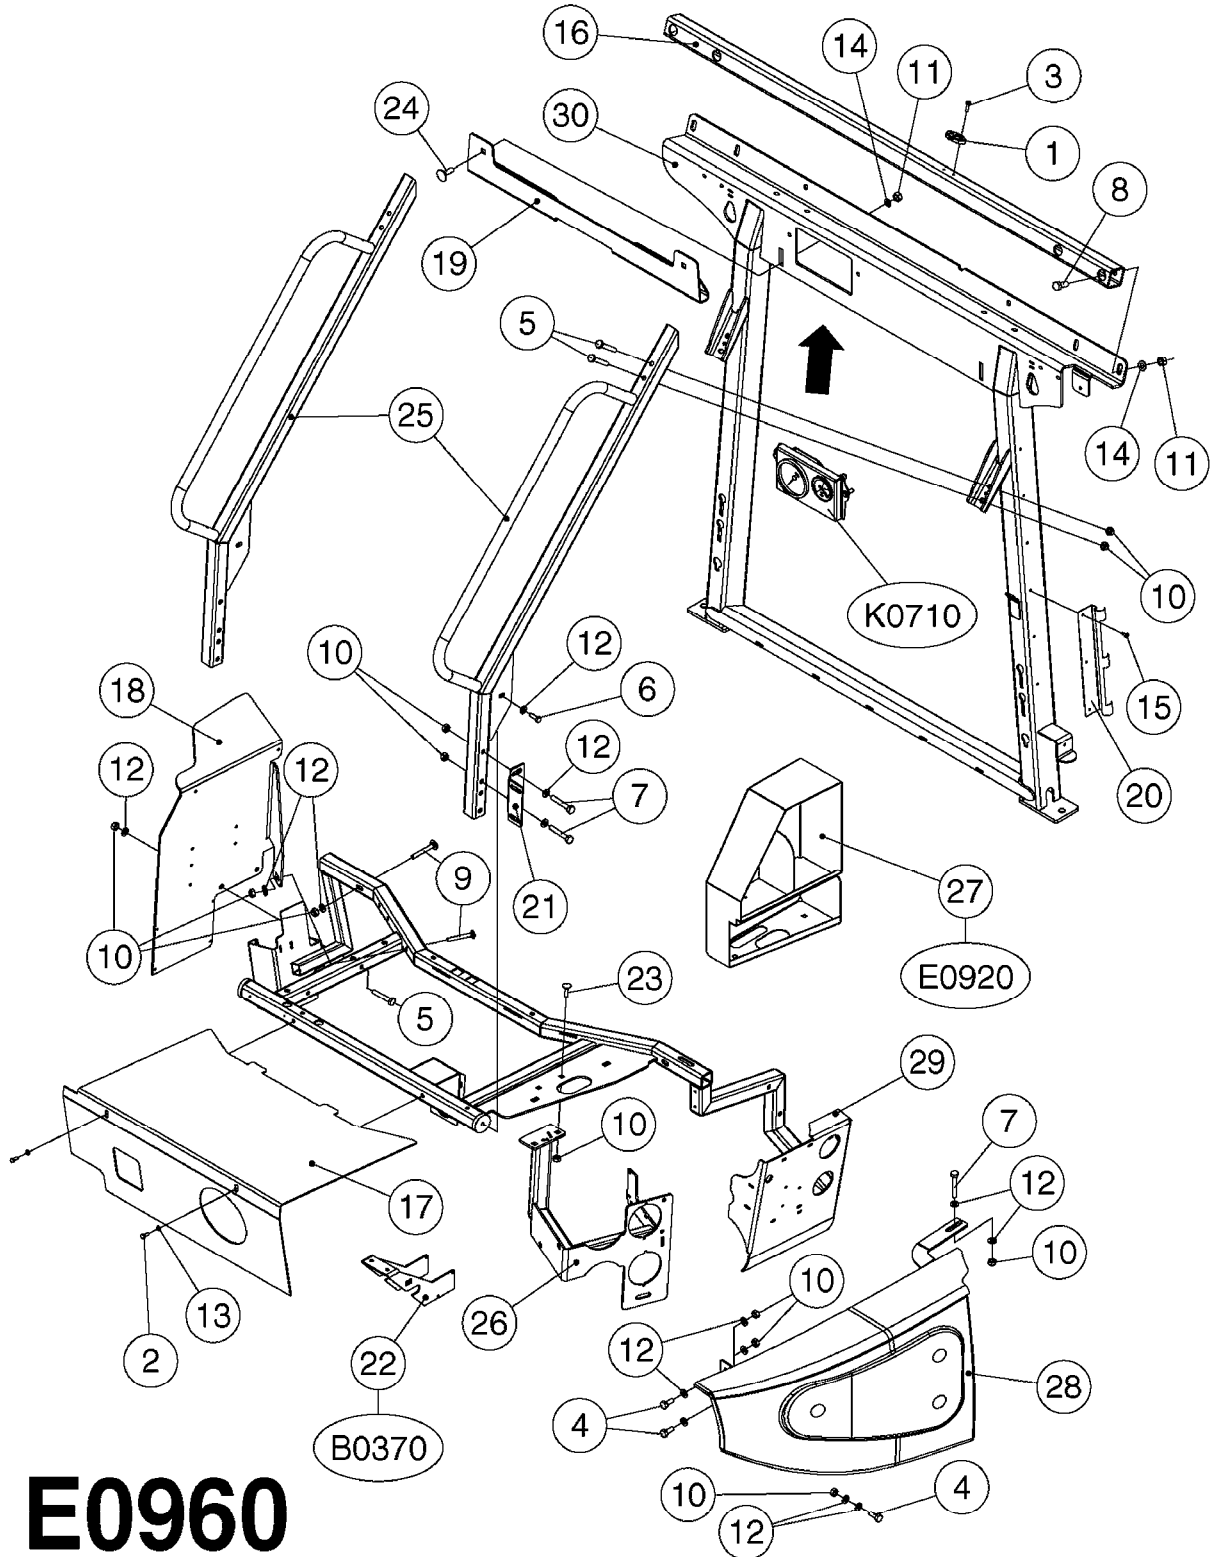

E0960

Pos.	parts-n°	order qty	description
1	334469	1	CLEVIS F.CORD TOP DRAIN ASSY.
2	410185	1	BOLT HEX 8.8 DEL M6X16
3	410362	1	BOLT HEX 8.8 SS M6X20
4	420604	1	BOLT HEX 8.8 DEL M10X25 FT DIN933
5	420906	1	BOLT HEX 8.8 DEL M10X60
6	421046	1	BOLT HEX M8X25/25 A2 SS DIN933
7	421083	1	BOLT HEX 8.8 DEL M10X65
8	430286	1	BOLT HEX 8.8 DEL M12X30 FT
9	440718	1	BOLT CRG M10 X 65 DEL
10	460423	1	NUT HEX M10X1.50 LOCK DIN985A2 SS
11	460703	1	NUT HEX M12X1.75 LOCK DIN985A2 SS
12	471122	1	WASHER, M10, Ø20/10.5X 2.0, SS
13	471124	1	WASHER, M6, Ø18/ 6.4X 1.6, SS
14	471127	1	WASHER Z12N 13X24X2.5 RST
15	480804	1	RIVET Ø4.8x14.5
16	15104700	1	TUBE 50X50 FRONT XPORT DUMMY
17	16171303	1	NAVIGATOR DECK PLATE
18	16198200	1	PLATE FOR ELECTRONICS NAV '13
19	16198400	1	TANK STOP FOR NAV. PAINTED
20	16226200	1	BRACKET F.TANK SCALE - PAINTED
21	16229200	1	BRACKET FOR SHIELD - PAINTED
22	16244000	1	BRACKET FOR REG. NAV, PAINTED
23	44074300	1	BOLT CARRIAGE M10x30 SS
24	45001300	1	CARRIAGE BOLT M12X35 DIN603 A2
25	63058700	1	PLATFORM HANDRAIL NAV.PAINTED
26	63059900	1	BRACKET MANIFOLD GNAV PRE2009
26	63085200	1	BRACKET MANIFOLD SUCTION NAV09
27	63062300	1	SAFETYLOCKER NAVIGATOR PAINTED
28	63069600	1	LEFT SHIELD NAVIGATOR PRE2009 (2 PIECES WELDED) ONLY USE W/BKT.63059900
28	63085600	1	LEFT SHIELD NAVIGATOR MAY 2009 (SINGLE FORMED PIECE) ONLY USE W/BKT.63085200
29	63163300	1	FRAME F.FLUID COMP. '13
30	63165300	1	TRANSPORT FRAME NAV 5/6000