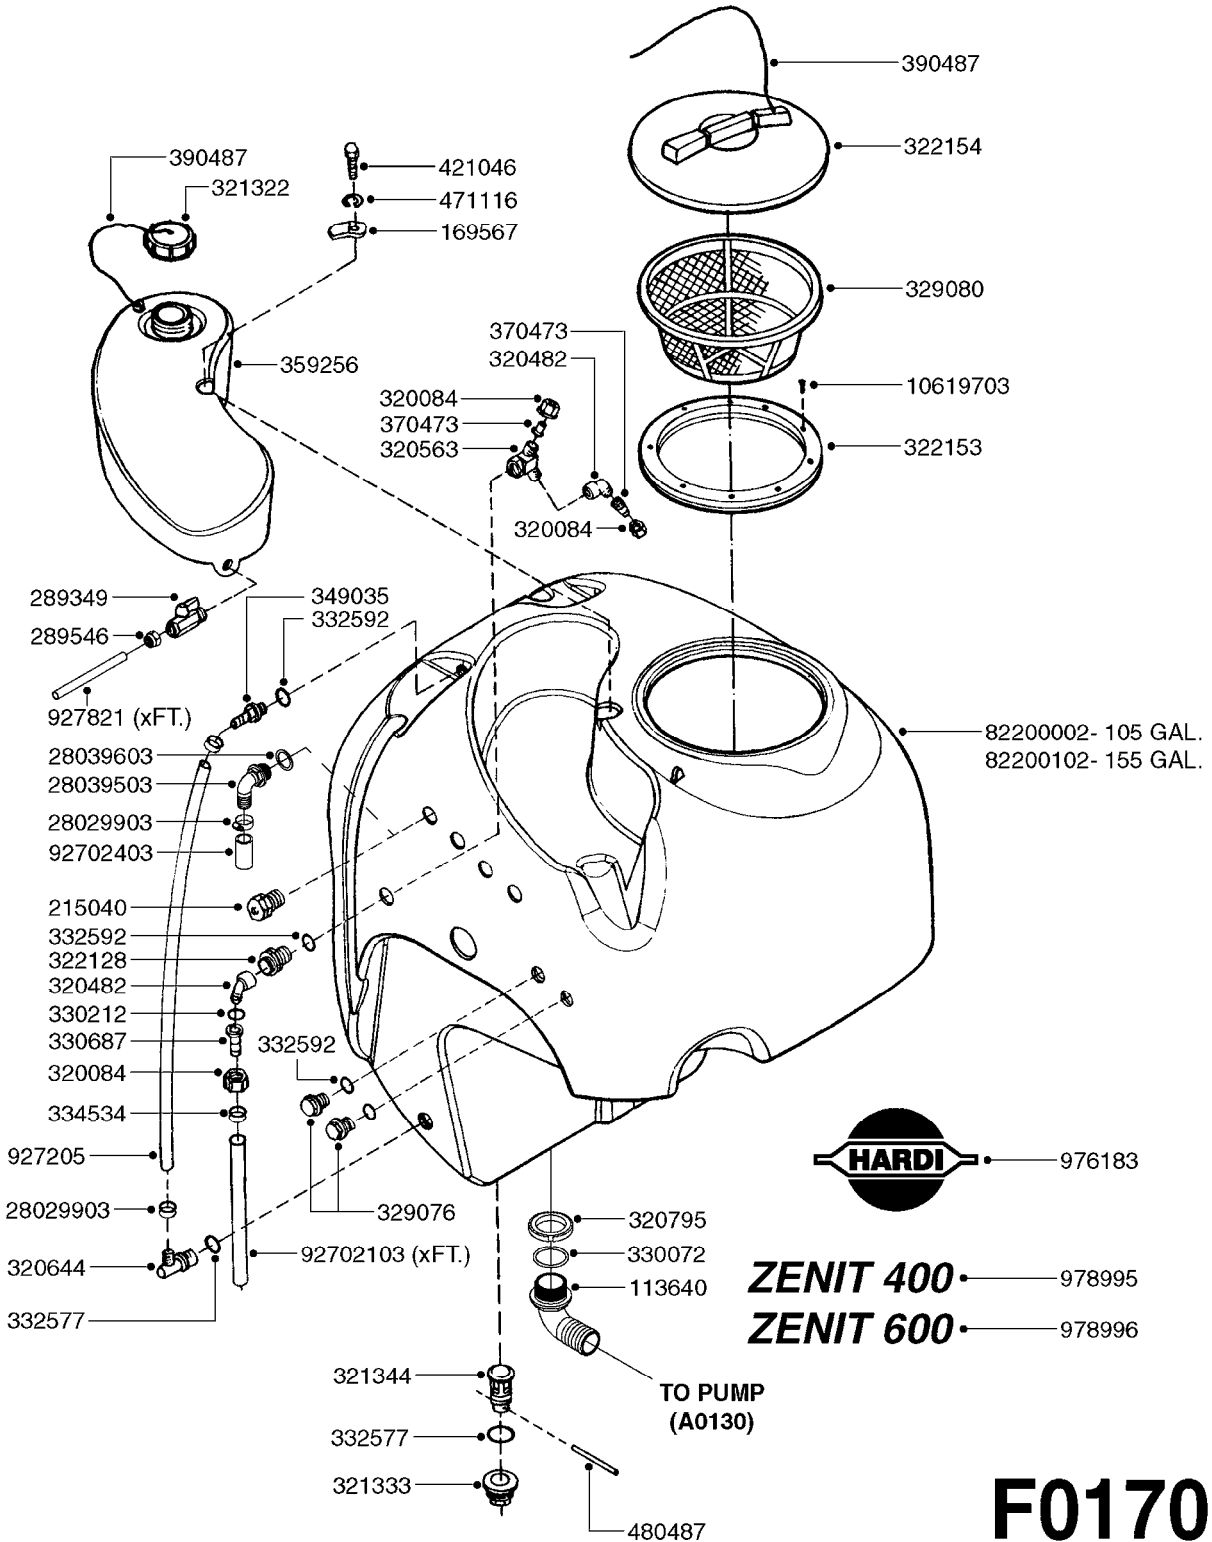

TANK - ZENIT 105/155 MANIFOLD
F0170-HIN, 14:03:19

Page 1
Date 05.08.2019 11:56

parts-n°	order qty	description
113640	1	HOSEBARB, BSP, 1-1/2" 90°
169567	1	BRACKET F.15 L TANK ZENIT
215040	1	PLUG M 1"
289349	1	BALL VALVE 3/8" M-H
289546	1	NUT F.NOZZLE HOLDER ZENIT
320084	1	FITT.DK NUT 1/2" BSP
320482	1	FITT.DK ELB. 1/2" BSP 60 DEG.
320563	1	FITT.DK 3 WAY 1/2" 110 DEG.
320644	1	FITT.DK ELB.3/4"HB X 1" BSP
320795	1	FITT.DK NUT 1-1/2" BSP JAMB
321322	1	SCREW CAP F. S80 X 4
321333	1	FITT.DK BULK 1-1/2" X 1"F BSP
321344	1	DRAIN SCREW 1" BSP RED
322128	1	NIPPLE 1/2"
322153	1	FILTER CASING 170
322154	1	SCREW COVER D355
329076	1	PLUG 1/2" M.
329080	1	FILTER BASKET 12"
330072	1	O-RING D53.5/D45.5X4
330212	1	O-RING D19/D14X2.4 F.1/2"NUT
330687	1	FITT.DK HB 1/2" F. 1/2" NUT
332577	1	O-RING D38/D30X4 F.1" PUR.
332592	1	O-RING D26/D20X3
334534	1	CLAMP HOSE PLASTIC 1/2"
349035	1	FITTING STRAIGHT 1/2" D20
359256	1	CLEAN WATER TANK 4 GAL. ZENIT
370473	1	NOZZLE INJECTOR 5066-2.0
390487	1	CORD NYLON/SIGHT GAUGE 4500mm
421046	1	BOLT HEX M8X25/25 A2 SS DIN933
471116	1	WASHER D8 TENSION
480487	1	PIN M5X60 SLOTTED GALV
927205	1	HOSE R X CLEAR X 3/4 X 0012"
927821	1	CLEAR HOSE D12X10 PA1012
976183	1	DECAL COMPANY D.18,2 X 29,6
978995	1	DECAL "ZENIT 400"
978996	1	DECAL "ZENIT 600"
10619703	1	SCREW SS #6x3/4' SELF TAPPING
28029903	1	CLAMP HOSE GEAR P3/4"-S1" 6712
28039503	1	FITTING, 1" BSP 1" BARB 90°
28039603	1	GASKET F. 1" BSP FITTING
82200002	1	TANK 105 GALLON ZENIT 400L
82200102	1	TANK 155 GALLON ZENIT 600L
92702103	1	HOSE R X1/2" X300PSI WP X0012"
92702403	1	HOSE PVC SUCT GRAY 1"