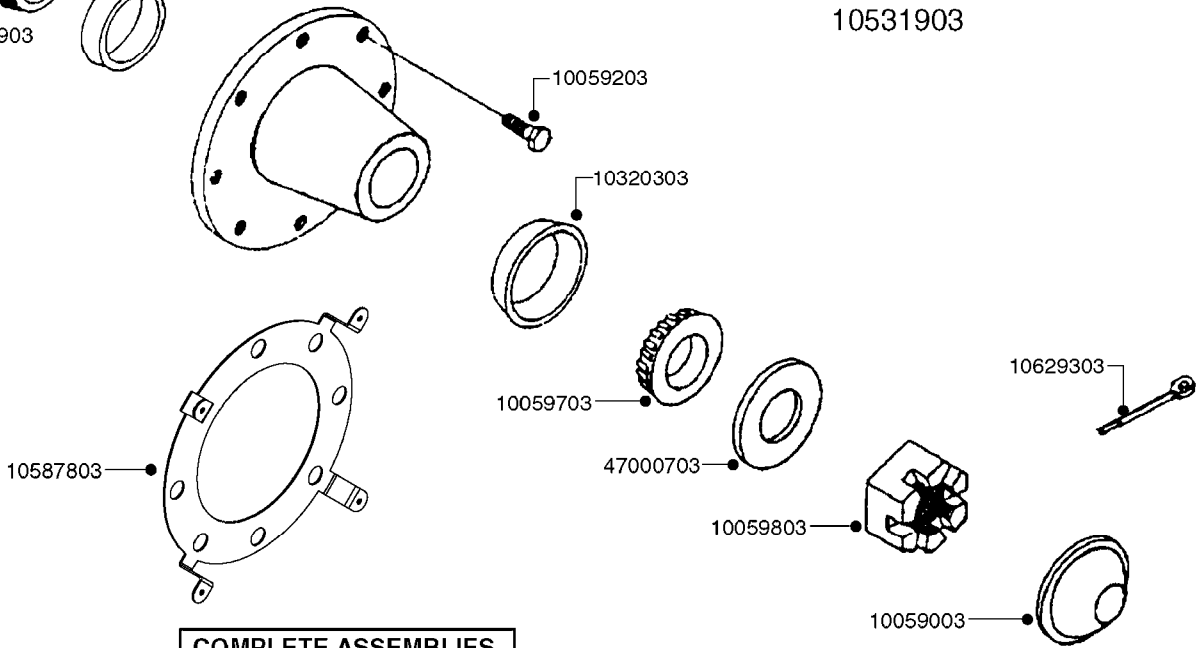

COMPLETE HUB W/BEARINGS:
10531903

**COMPLETE ASSEMBLIES
WHOLEGOODS ITEMS**

E0730

HUB ASSEMBLY F.2 1/8" SPINDLE
E0730-HIN, 01:01:16

Page 1
Date 05.08.2019 11:55

parts-n°	order qty	description
10058803	1	BEARING INNER CONE A25590
10058903	1	SEAL HUB ASE41
10059003	1	DUST CAP 800/1000 GAL EDC17
10059203	1	BOLT WHEEL 9/16"x1-1/4"UNF 90D
10059703	1	BEARING OUTER CONE A25877
10059803	1	NUT HEX NF 1"
10320203	1	BEARING INNER CUP1000GAL.TR/TA
10320303	1	BEARING OUTER CUP1000GAL.TR/TA
10531903	1	HUB ASSY.COMP.F.2-1/8" SPINDLE
10587803	1	MAG MNT F. SPEED SNS 8 BOLT
10629303	1	PIN, COTTER 7/32" X 1.75" LONG
28020103	1	SPINDLE 2.125 CRS 14" 811
47000703	1	WASHER, SPNDL 1.1" 1.06x2 .19T