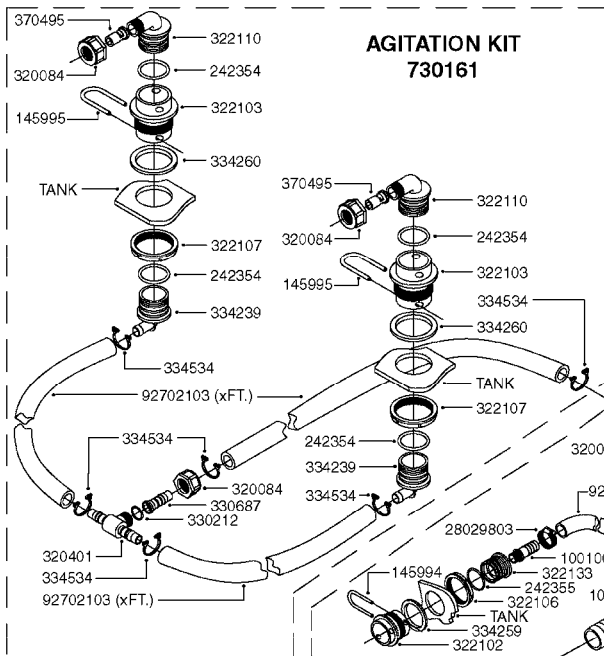

AGITATION KIT
730161

SUCTION KIT
730162