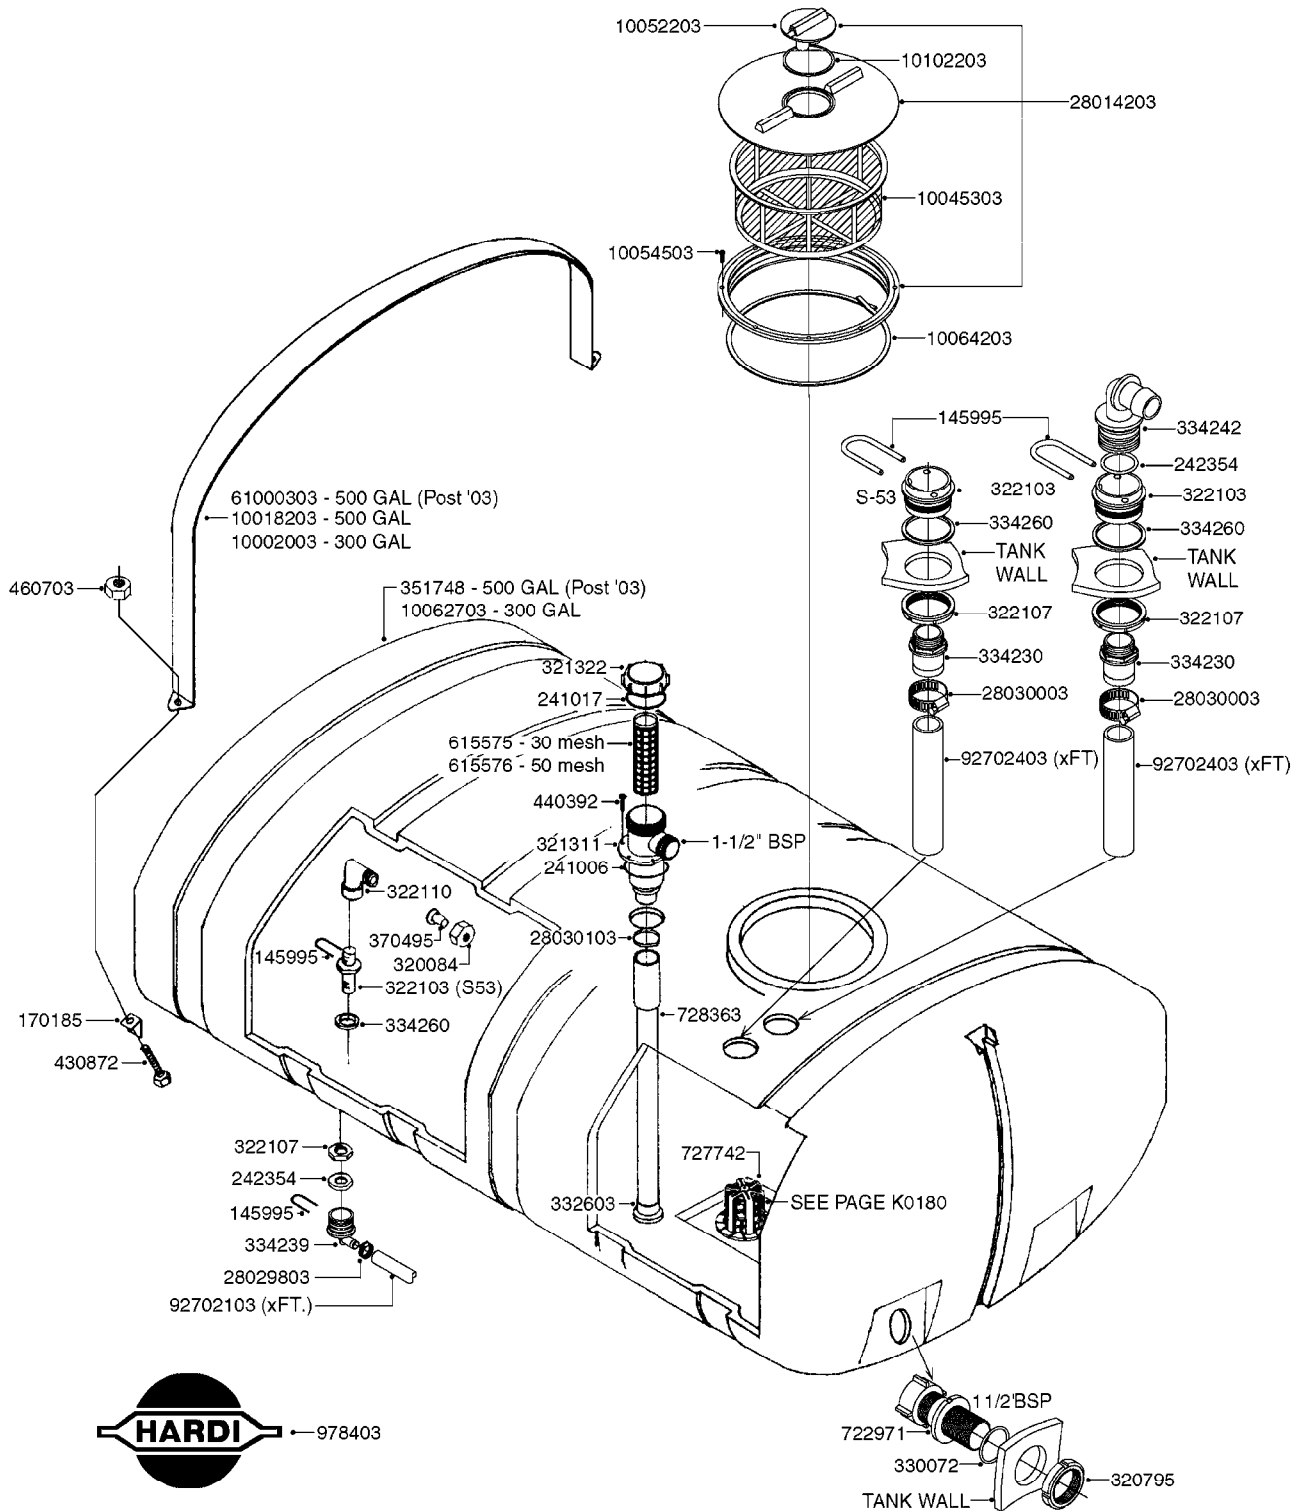

FOR CONNECTING HOSE
FITTINGS, SEE SECTION L

E0180

TANK TR 300/500 W/EC (POST 93)
E0180-HIN, 01:01:16

Page 1
Date 05.08.2019 11:54

parts-n°	order qty	description
145995	1	FITT.DK S-53 FORK
170185	1	ANGLE BRACKET F. TANKSTRAP
241006	1	O-RING D79,2X5,7 NITRIL
241017	1	O-RING D74,5X3 NITRIL
242354	1	O-RING D32.2X3.0 VITON
320084	1	FITT.DK NUT 1/2" BSP
320795	1	FITT.DK NUT 1-1/2" BSP JAMB
321311	1	FILTER BODY S 80 X 4
321322	1	SCREW CAP F. S80 X 4
322103	1	FITT.DK S-53 BULKHEAD
322107	1	FITT.DK S-53 BULKHEAD NUT
322110	1	FITT.DK S-53 ELB. 1/2" BSP
330072	1	O-RING D53.5/D45.5X4
332603	1	CAP F. SUCTION TUBE
334230	1	FITT.DK S-53 STR.1"
334239	1	FITT.DK S-53 ELB.1/2"
334242	1	FITT.DK S-53 ELB.1"
334260	1	GASKET F. S-53 BULKHEAD
351748	1	TANK RAW 500 GAL
370495	1	NOZZLE INJECTOR 5066-3.0
430872	1	BOLT HEX 8.8 DEL M12X100 FT
440392	1	SCREW 6.3 X 25.0 DIN7981C TORX
460703	1	NUT HEX M12X1.75 LOCK DIN985A2 SS
615575	1	FILTER F.TOP SUCT.30 MESH GRN.
615576	1	FILTER F.TOP SUCT.50 MESH BLUE
722971	1	SAFETY VALVE SCF 217PSI(15BAR)
727742	1	TOP DRAIN CORD TYPE
728363	1	SUCTION TUBE ASSY.L=72"
978403	1	DECAL COMPANY 280 X 450
10002003	1	STRAP F. TR TANK 300 GAL.
10018203	1	TANK STRAP 500 GA.PRE'03 (92")
10045303	1	FILTER BASKET 16"
10052203	1	LID VENT ASSY
10054503	1	SCREW 3/4" SELF TAPPING
10062703	1	TANK RAW 300 GAL.84 MODEL
10064203	1	SET SEALING SPONGE 1 Ft BULK
10102203	1	GASKET F.16" LID BREATHER
28014203	1	LID ASSY. (3-PC.) 16" ARAG
28029803	1	CLAMP HOSE GEAR P1/2" 6708
28030003	1	CLAMP HOSE GEAR P1" 6716
28030103	1	CLAMP HOSE GEAR P5/4-S1.5"6724
61000303	1	TANK STRAP 500 GA POST'03(95")
92702103	1	HOSE R X1/2" X300PSI WP X0012"
92702403	1	HOSE PVC SUCT GRAY 1"