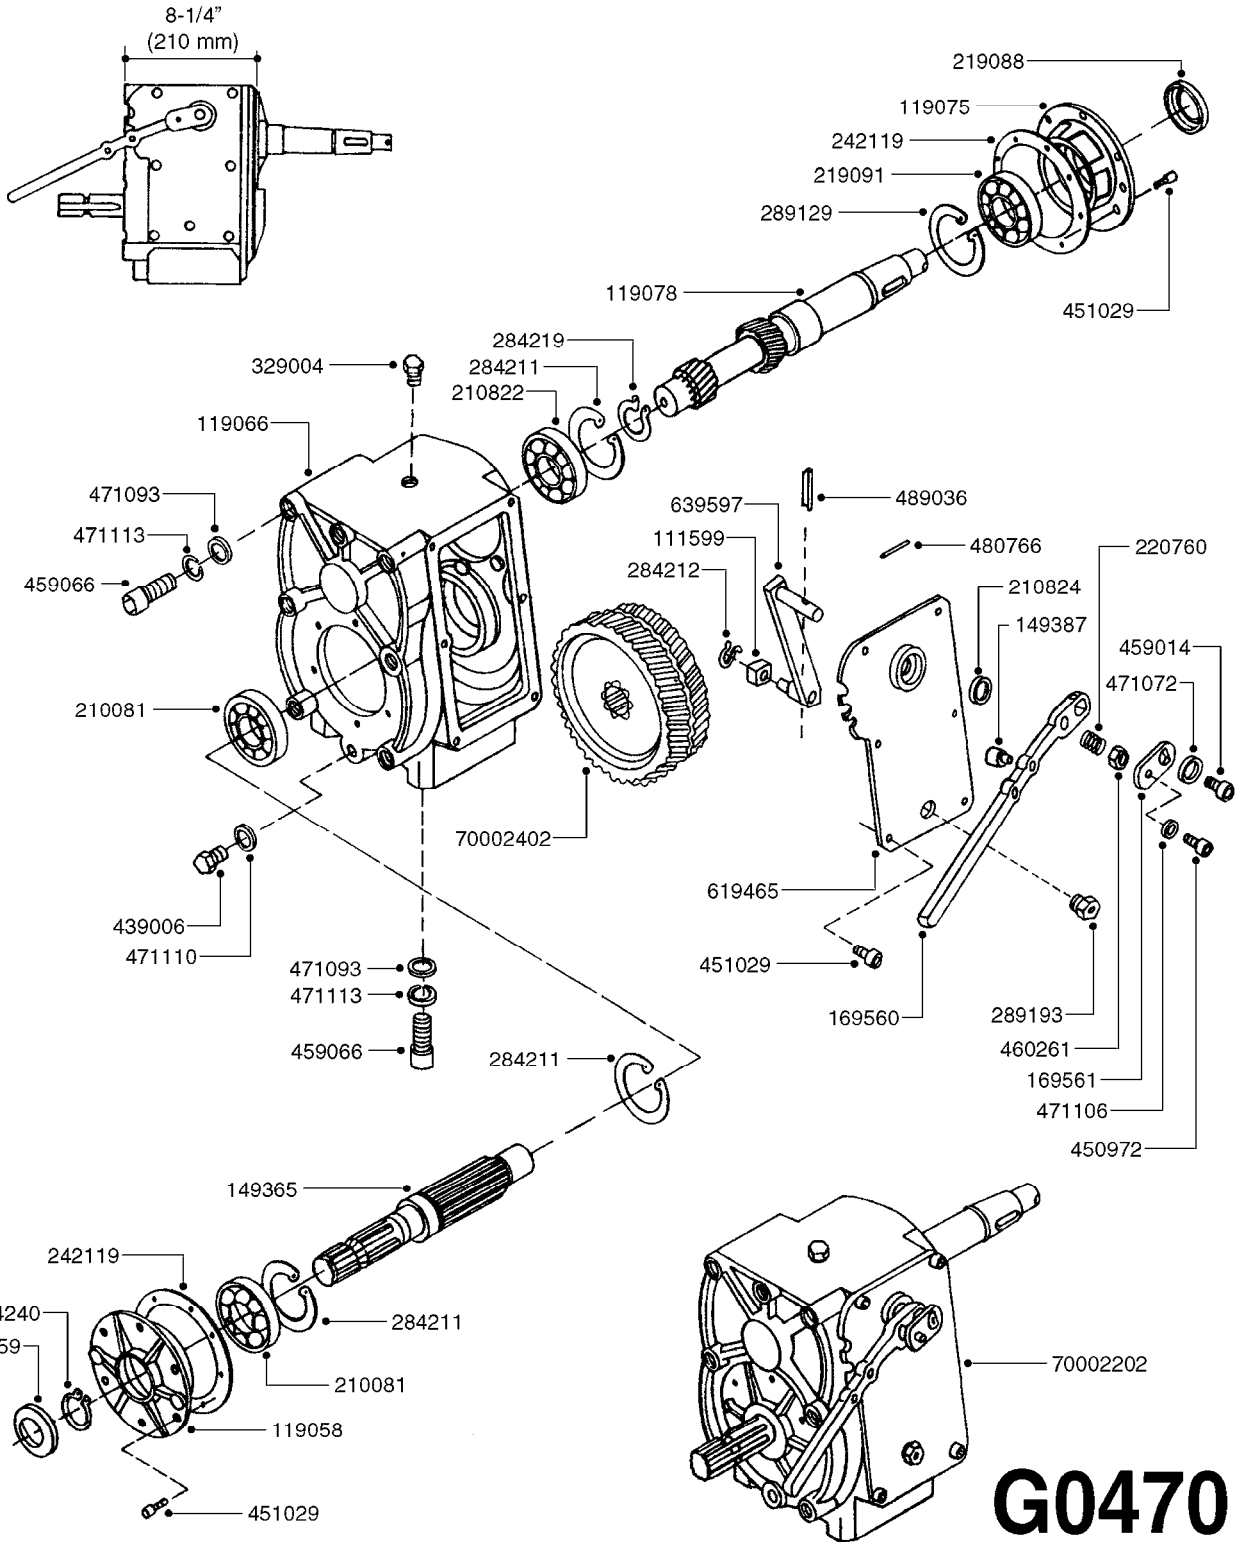

ZENIT GEAR BOX
G0470-HIN, 01:01:16

parts-n°	order qty	description
111599	1	HEAD FOR CHANGE OF GEAR
119058	1	COVER GEARBOX 2002(6307-NJ307)
119066	1	GEARBOX CASE
119075	1	COVER FOR GEARBOX VR2002
119078	1	SHAFT F/GEARBOX
149365	1	SHAFT OUTPUT F.GEARBOX
149387	1	BUSHING F.HANDLE GEARBOX 2002
169560	1	CHAPA 287x66x12 MANETA CAMBIO MULTIP.
169561	1	STOP F.HANDLE SPRING GRBX 2002
210081	1	BEARING BALL 6307
210759	1	SEAL OIL 55X35X40
210822	1	BALL BEARING NJ 307
210824	1	SEAL OIL 18 X 7
219088	1	SEAL 40X60X8
219091	1	BALL BEARING BL208
220760	1	SPRING
242119	1	GASKET FOR COVER
284211	1	SNAP-RING INNER 80X2.5
284212	1	SNAP-RING OUTER 10X1
284219	1	SNAP-RING OUTER 40X1.75
284240	1	SNAP-RING OUTER 35X1.5
289129	1	SNAP RING I-85
289193	1	OIL LEVEL GLASS
329004	1	PLUG F.OIL HOLE GEARBOX F.SPV
439006	1	PLUG F.OIL HOLE GEARBOX F.LE
450972	1	SCREW M6X15 ALLEN GALV.
451029	1	SCREW M8X20 HEX
459014	1	ALLEN SCREW M8 X 15 GALV.DIN93
459066	1	BOLT HEX 12.9 M14X40 DIN-912
460261	1	NUT HEX M6X1.00 LOCK DIN985 A2 SS
471072	1	WASHER M10 EL2
471093	1	WASHER D14 GALV. (168873)
471106	1	WASHER D6
471110	1	WASHER D18D12X2 COPPER
471113	1	WASHER D14 TENSION
480766	1	ROLL PIN D4 X 50 STAINLESS
489036	1	ROLL PIN D6 X 40
619465	1	COVER ADJ.F.GEAR BOX 20-30
639597	1	ARM FOR GEAR CHANGE
70002202	1	GEAR BOX TURBINE 20-30
70002402	1	CROWN TOOTHWHEEL F/GEARBOX