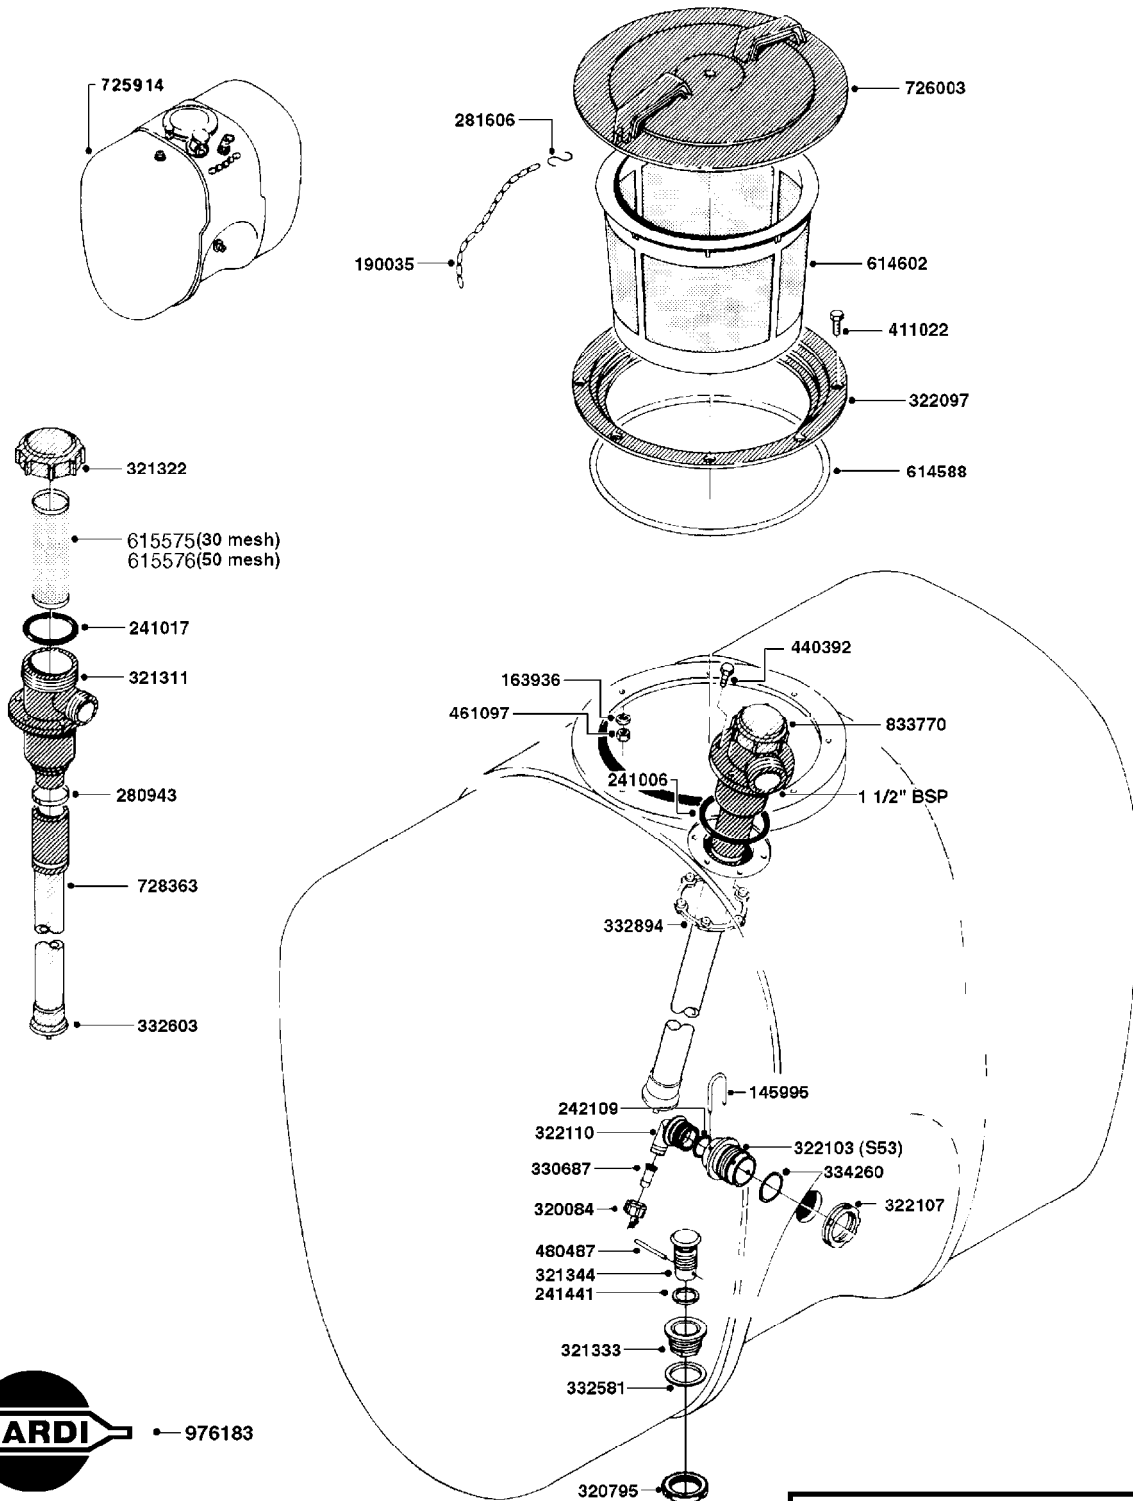

E0020

FOR CONNECTING HOSE
FITTINGS, SEE SECTION L

TANK - NL 155 (POST 92)
E0020-HIN, 01:01:16

Page 1

Date 05.08.2019 11:54

parts-n°	order qty	description
145995	1	FITT.DK S-53 FORK
163936	1	WASHER D15/D6.2X1
190035	1	CHAIN 365MM
241006	1	O-RING D79,2X5,7 NITRIL
241017	1	O-RING D74,5X3 NITRIL
241441	1	O-RING D29.3X3
242109	1	O-RING D32.2x3.0
280943	1	CLAMP HOSE GEAR 40-60
281606	1	S-HOOK GALVANIZED
320084	1	FITT.DK NUT 1/2" BSP
320795	1	FITT.DK NUT 1-1/2" BSP JAMB
321311	1	FILTER BODY S 80 X 4
321322	1	SCREW CAP F. S80 X 4
321333	1	FITT.DK BULK 1-1/2" X 1"F BSP
321344	1	DRAIN SCREW 1" BSP RED
322097	1	THREADED RING F. LID
322103	1	FITT.DK S-53 BULKHEAD
322107	1	FITT.DK S-53 BULKHEAD NUT
322110	1	FITT.DK S-53 ELB. 1/2" BSP
330687	1	FITT.DK HB 1/2" F. 1/2" NUT
332581	1	GASKET F. 1-1/2" BSP CAPNUT.
332603	1	CAP F. SUCTION TUBE
332894	1	RETAIN.RING FOR SUCTION FILTER
334260	1	GASKET F. S-53 BULKHEAD
411022	1	SCREW M.6X30 STAINLESS PHILLIP
440392	1	SCREW 6.3 X 25.0 DIN7981C TORX
461097	1	NUT M6 STAINLESS SAFETY
480487	1	PIN M5X60 SLOTTED GALV
614588	1	SEAL F. LID
614602	1	FILTER BASKET
615575	1	FILTER F.TOP SUCT.30 MESH GRN.
615576	1	FILTER F.TOP SUCT.50 MESH BLUE
725914	1	TANK ASSY.COMPOSITE NK 155 '92
726003	1	LID F. TANK
728363	1	SUCTION TUBE ASSY.L=72"
833770	1	TOP SUCTION KIT 300/500
976183	1	DECAL COMPANY D.18,2 X 29,6