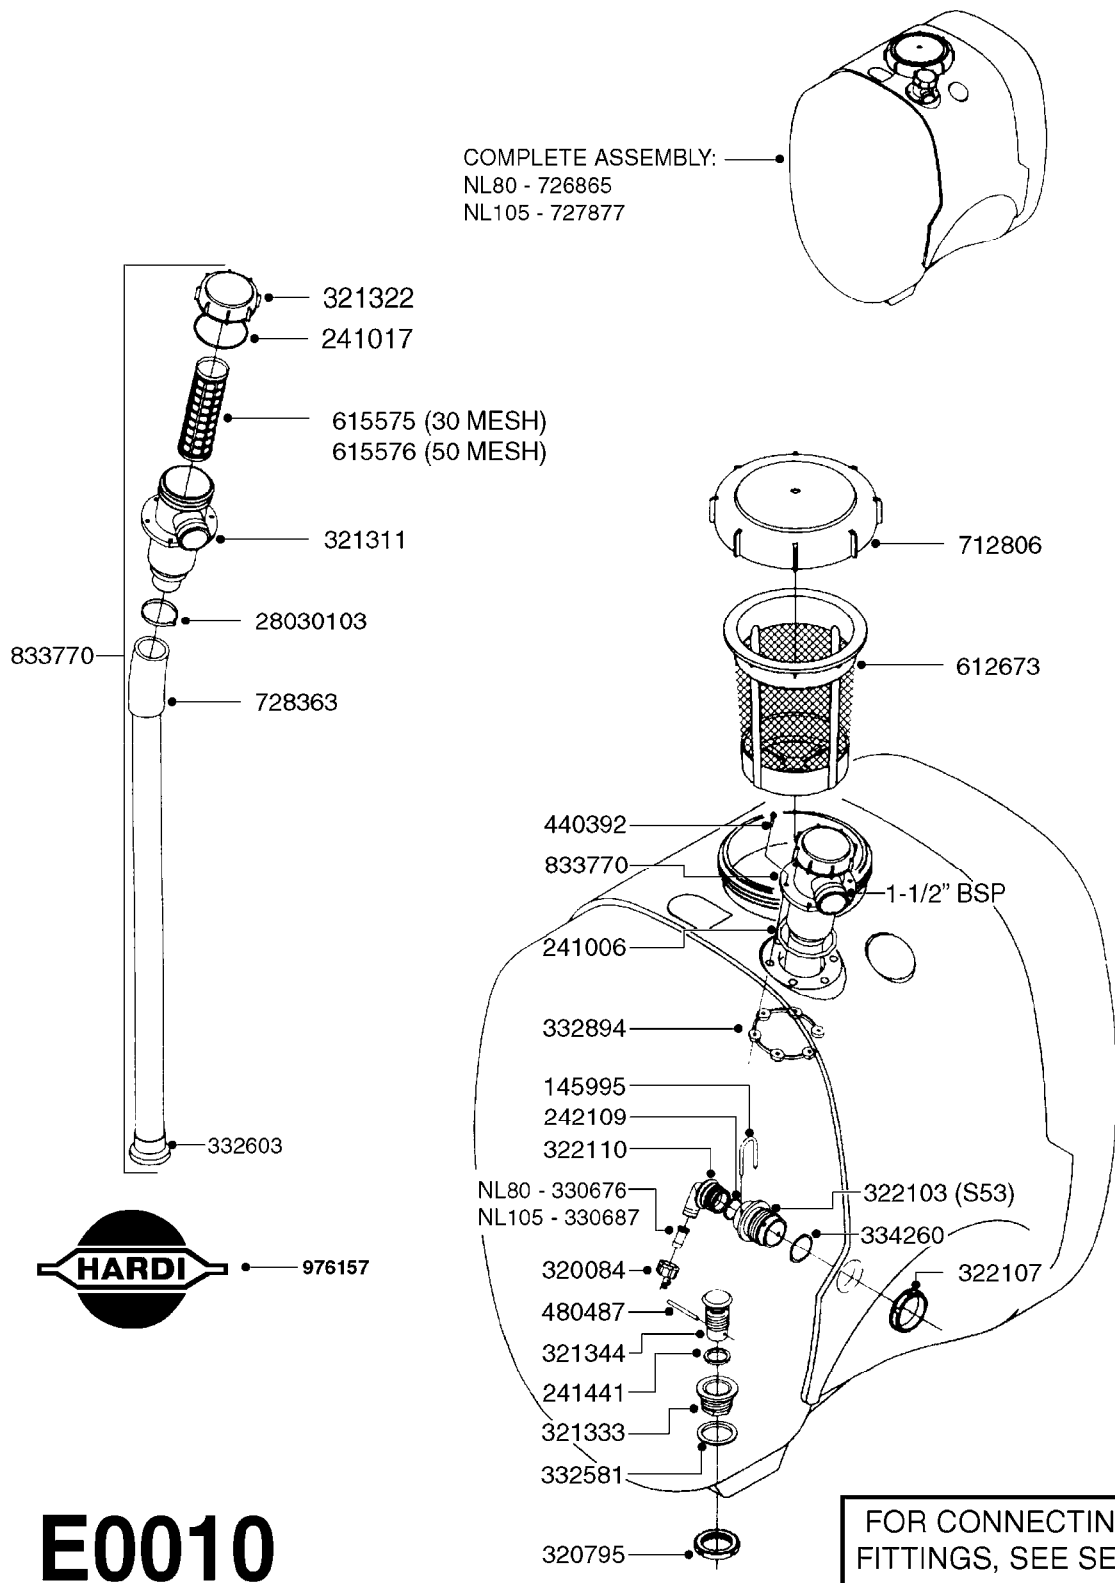

E0010

TANK - NL 80/105 (POST 92)
E0010-HIN, 02:01:18

Page 1
Date 05.08.2019 11:54

parts-n°	order qty	description
145995	1	FITT.DK S-53 FORK
241006	1	O-RING D79,2X5,7 NITRIL
241017	1	O-RING D74,5X3 NITRIL
241441	1	O-RING D29.3X3
242109	1	O-RING D32.2x3.0
320084	1	FITT.DK NUT 1/2" BSP
320795	1	FITT.DK NUT 1-1/2" BSP JAMB
321311	1	FILTER BODY S 80 X 4
321322	1	SCREW CAP F. S80 X 4
321333	1	FITT.DK BULK 1-1/2" X 1"F BSP
321344	1	DRAIN SCREW 1" BSP RED
322103	1	FITT.DK S-53 BULKHEAD
322107	1	FITT.DK S-53 BULKHEAD NUT
322110	1	FITT.DK S-53 ELB. 1/2" BSP
330676	1	FITT.DK HB 3/8" F. 1/2" NUT
330687	1	FITT.DK HB 1/2" F. 1/2" NUT
332581	1	GASKET F. 1-1/2" BSP CAPNUT.
332603	1	CAP F. SUCTION TUBE
332894	1	RETAIN.RING FOR SUCTION FILTER
334260	1	GASKET F. S-53 BULKHEAD
440392	1	SCREW 6.3 X 25.0 DIN7981C TORX
480487	1	PIN M5X60 SLOTTED GALV
612673	1	FILTER BASKET F. ES30/ES53
615575	1	FILTER F.TOP SUCT.30 MESH GRN.
615576	1	FILTER F.TOP SUCT.50 MESH BLUE
712806	1	TANK LID WITH VENT S226 RED
726865	1	TANK NL 80
727877	1	TANK W/O FRAME N105
728363	1	SUCTION TUBE ASSY.L=72"
833770	1	TOP SUCTION KIT 300/500
976157	1	DECAL COMPANY (4.4" X 4.6")
28030103	1	CLAMP HOSE GEAR P5/4-S1.5"6724