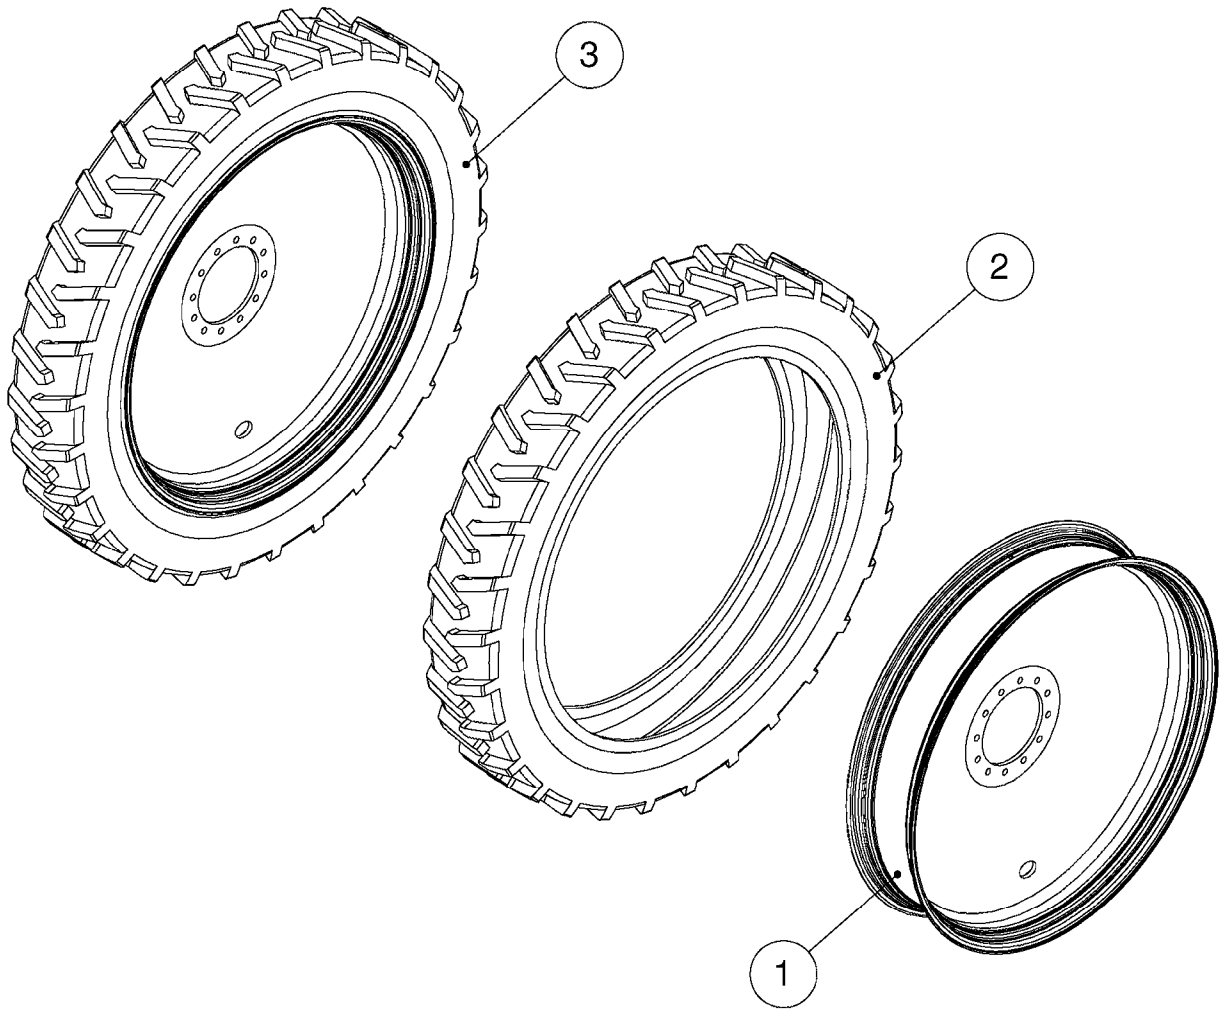

WHEELS FOR RUBICON
E1320-HIN, 09:07:18

Page 0

Date 05.08.2019 11:56

E1320