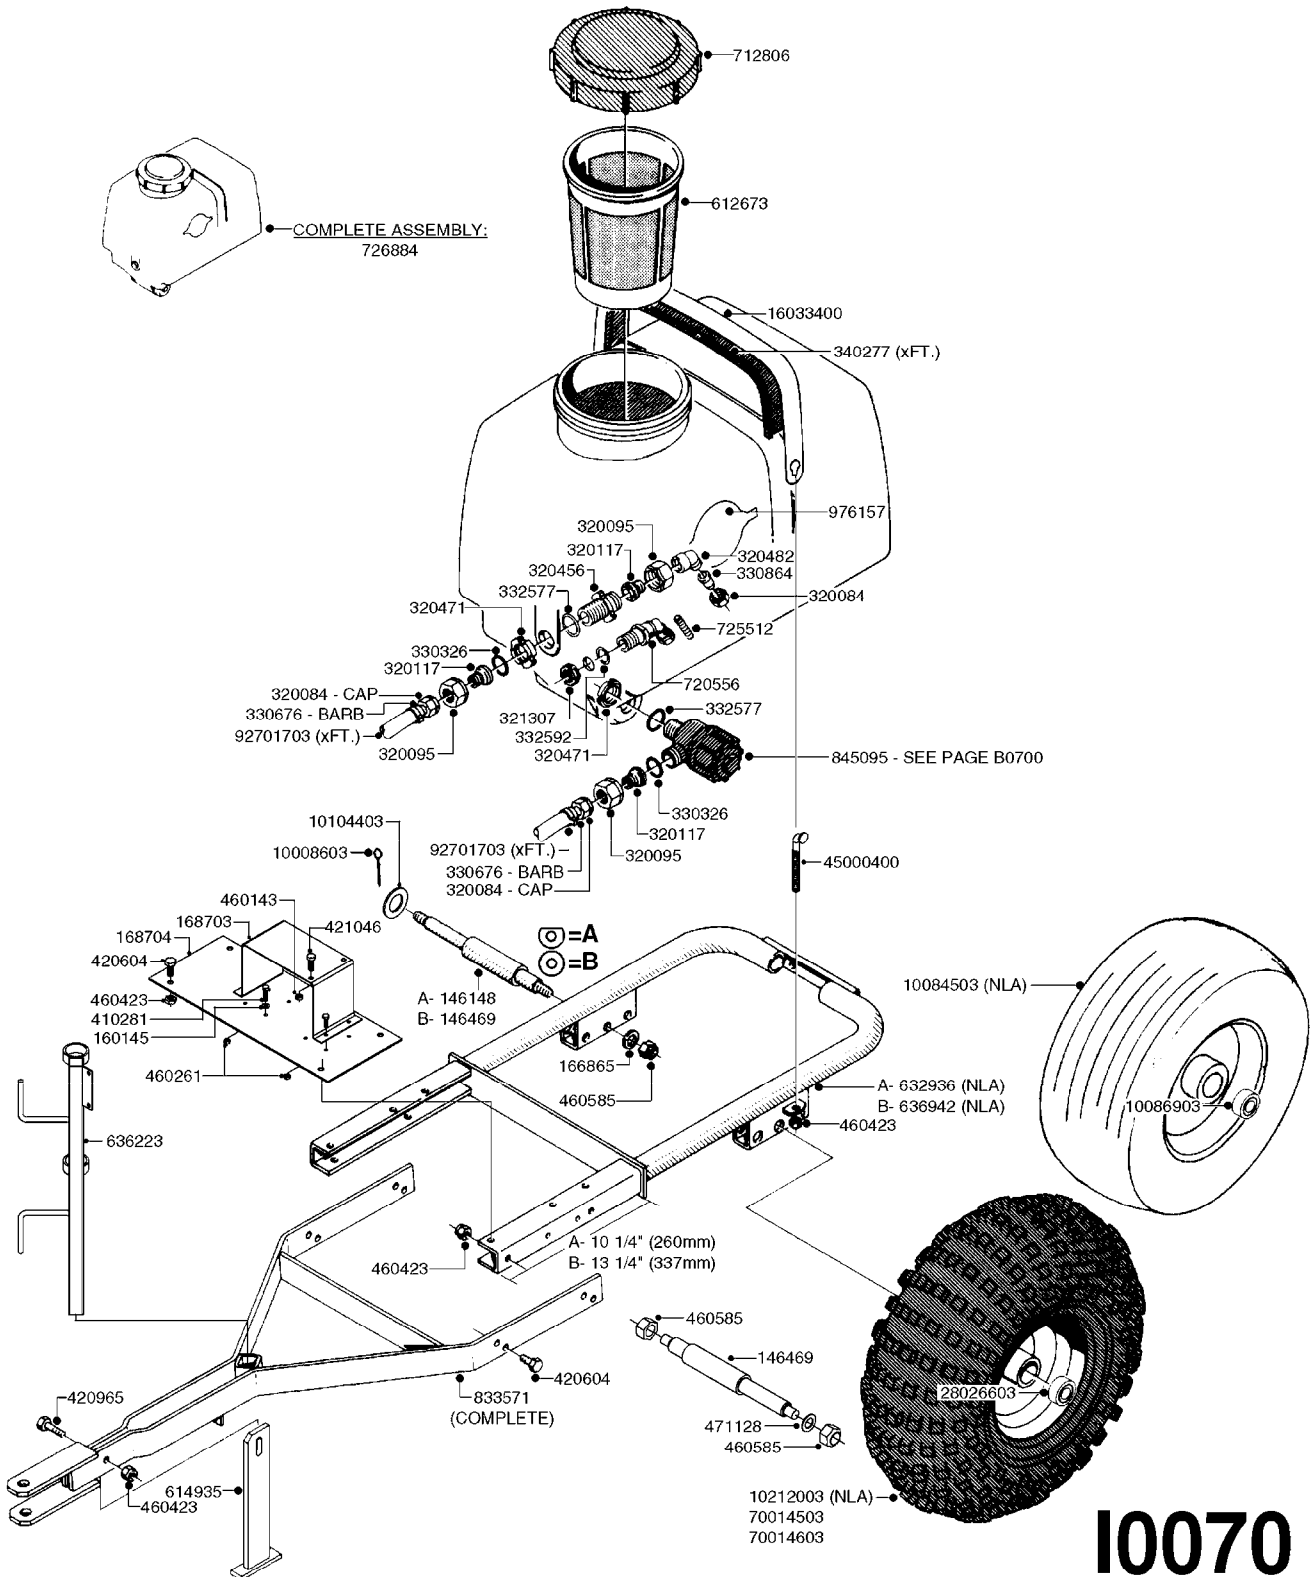

ES 30 TANK & FRAME
I0070-HIN, 01:01:16

Page 1

Date 05.08.2019 11:58

parts-n°	order qty	description
146148	1	SPINDLE TR30 STD.TIRE
146469	1	AXLE SHAFT ESTATE TRAILER SPRY
160145	1	WASHER D13.1/D6.4X1 SS
166865	1	WASHER D35/D25X2
168703	1	PUMP SCREEN FOR ATV
168704	1	PUMP BASE FOR ATV CAN 88
320084	1	FITT.DK NUT 1/2" BSP
320095	1	FITT.DK NUT 1" BSP
320117	1	FITT.DK CONN.1/2"BSP F. 1" CAP
320456	1	FITT.DK BULKHEAD 1"BSP DOUBLE
320471	1	FITT.DK NUT 1" BSP JAMB
320482	1	FITT.DK ELB. 1/2" BSP 60 DEG.
321307	1	FITT.DK NUT 1/2" BSP JAMB
330326	1	O-RING D30/D24X2 F.1"NUT
330676	1	FITT.DK HB 3/8" F. 1/2" NUT
330864	1	NOZZLE AGITATION D6
332577	1	O-RING D38/D30X4 F.1" PUR.
332592	1	O-RING D26/D20X3
340277	1	TANK PACKING - 40mm WIDE x 12"
410281	1	BOLT HEX 8.8 DEL M6X25 DIN933 A2
420604	1	BOLT HEX 8.8 DEL M10X25 FT DIN933
420965	1	M10X40 MACHINE SCREW STAINLESS
421046	1	BOLT HEX M8X25/25 A2 SS DIN933
460143	1	SELF LOCK NUT M8 SST A2 DIN985
460261	1	NUT HEX M6X1.00 LOCK DIN985 A2 SS
460423	1	NUT HEX M10X1.50 LOCK DIN985A2 SS
460585	1	LOCKING NUT M16 DIN985 A2 SS
471128	1	WASHER, M16, Ø30/17.0X 3.0, SS
612673	1	FILTER BASKET F. ES30/ES53
614935	1	JACK STAND FOR ES30/53
632936	1	FRAME ES30
636223	1	POST 12 VOLT TR30
636942	1	FRAME FOR KS120
712806	1	TANK LID WITH VENT S226 RED
720556	1	SAFETY VALVE FOR ATV SPRAYER
725512	1	SPRING W/SEAT
726884	1	TANK 30 GAL. F/ES
833571	1	DRAW BAR FOR ES30/50/80
845095	1	FILTER COMPLETE
976157	1	DECAL COMPANY (4.4" X 4.6")
10008603	1	COTTER PIN 1/8"X 1-1/2"
10084503	1	TIRE & RIM 16 X 6.5 X 8
10086903	1	BEARING BALL F.ES53 WHEEL
10104403	1	WASHER PLATE 1'
10212003	1	TIRE & RIM ASSY.22 X 11.00-8
16033400	1	TANK STRAP ES30/NK 80 '01
28026603	1	BEARING P205PP SEALED 52x25x15
45000400	1	T-BOLT SPECIAL F.TANK STRAP ES
70014503	1	TIRE & RIM ASY 16X750-8 X 4"HU
70014603	1	TIRE & RIM ASY 20X10-8 X 4"HUB
92701703	1	HOSE R X3/8" X300PSI WP X0012"