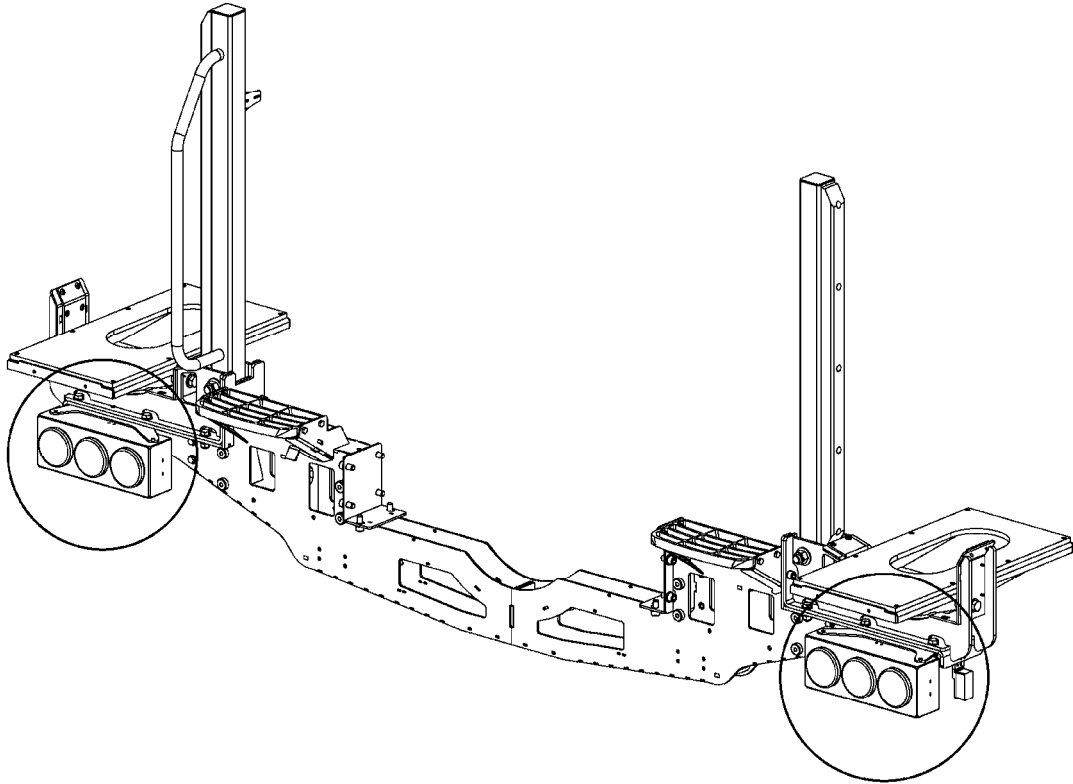

E1350

REAR TRAFFIC LIGHTS - RUBICON
E1350-HIN, 13:08:18

Page 1

Date 05.08.2019 11:56

Pos.	parts-n°	order qty	description
1	26011901	1	REAR TURN SIGNAL, ORANGE LED
2	26012001	1	REAR LIGHT STOP/POSITION RED LED
3	MA161256000	1	CLAMP 10
4	MA234072000	1	LIGHT BULB 12V
5	MA234674000	1	SIDE MARKER LIGHT
6	MA243853000	1	TAIL LIGHT HOUSING
7	MA243854000	1	TAIL LIGHT LID
8	MA243855000	1	TAIL LIGHT SUPPORT
9	MA701001345	1	HEX BOLT M10X16 A2 933
10	MA701003024	1	BOLT CHC M4X25 ALLEN A2 912
11	MA701003052	1	BOLT M6X10 ALLEN A2 912
12	MA701003058	1	BOLT M6X16 ALLEN A2 912
13	MA701003069	1	BOLT CHC M6X30 ALLEN A2 912
14	MA702008002	1	LOCKNUT M6 A2 985
15	MA702008051	1	LOCKNUT M4 A2 985
16	MA702017014	1	RIVET NUT M6
17	MA703001042	1	WASHER M4 STEEL A2
18	MA703001048	1	WASHER M6 SS
19	MA750008065	1	TAIL LIGHT HARNESS LH
20	MA750008066	1	TAIL LIGHT HARNESS RH