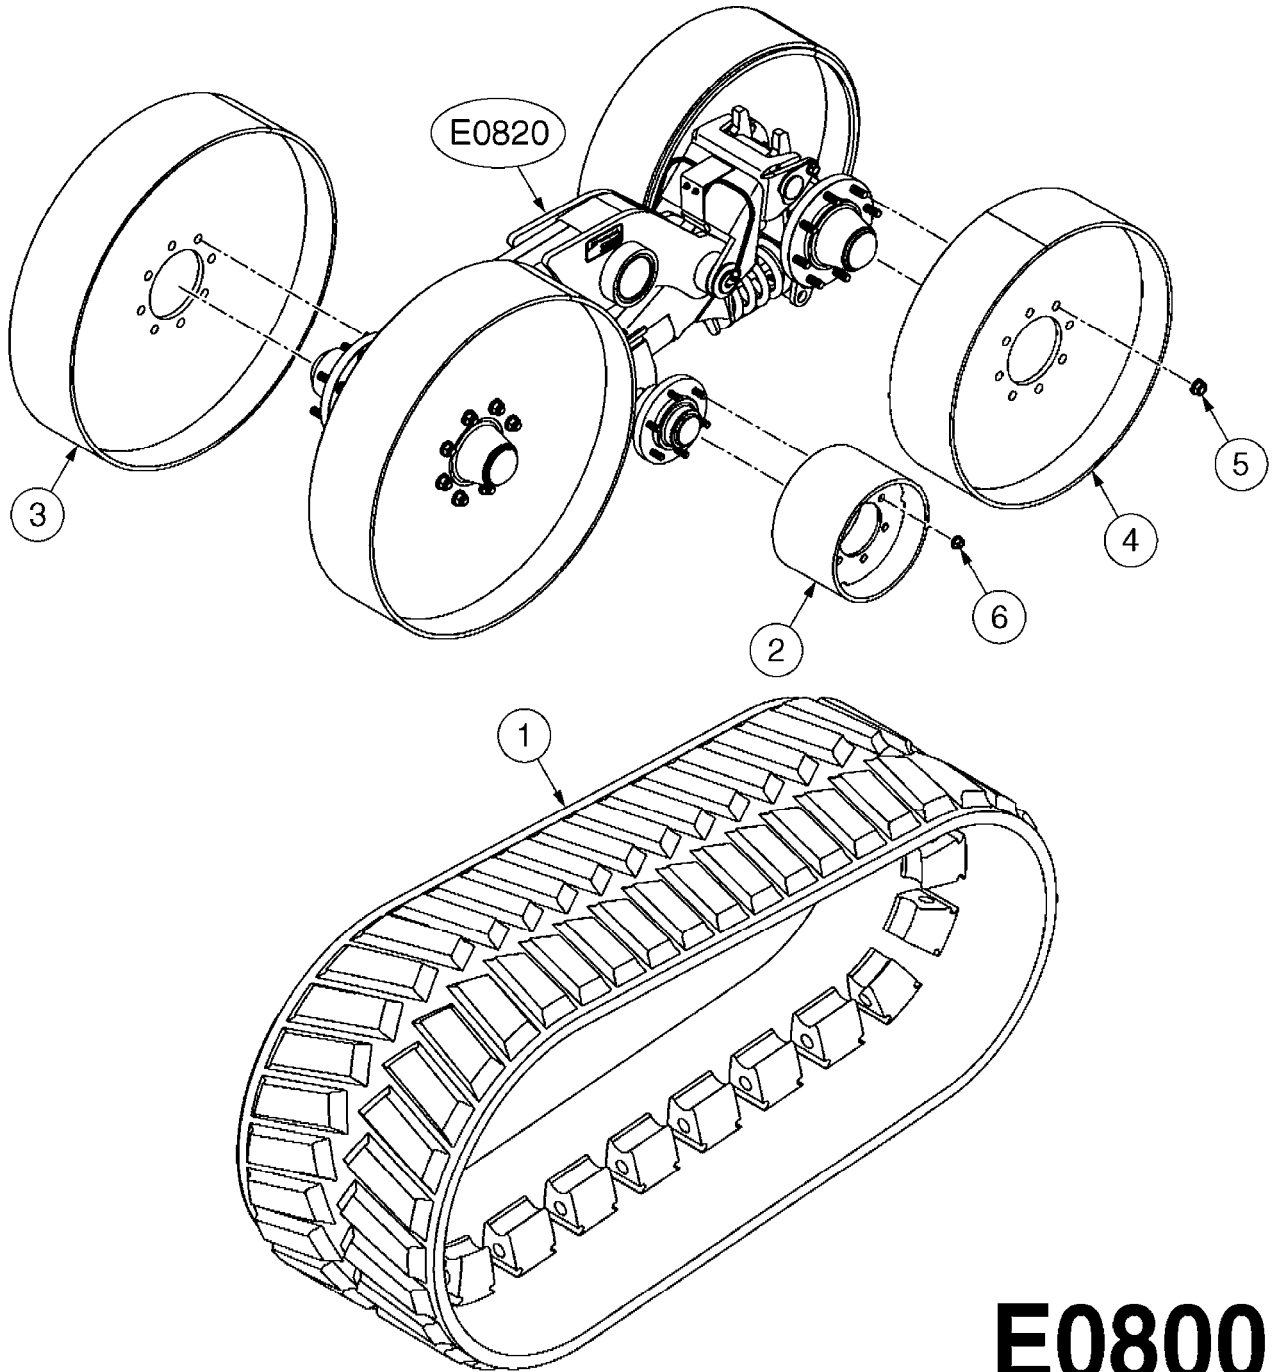

COMPLETE ASSEMBLIES
WHOLEGOODS ITEMS

E0790

HUB ASSEMBLY F.4-1/2" SPINDLE
E0790-HIN, 06:07:17

Page 1

Date 05.08.2019 11:55

parts-n°	order qty	description
10629403	1	BOLT HEX 5/16 NC GR.2 00.50"
21000503	1	SEAL,WHEEL CR43771
21000603	1	RACE, BEARING 3.5/1.5
21000703	1	BEARING, TAPPERED 3.5433/1.575
21000803	1	RACE, TAPERED BEARING
21000903	1	BEARING, TAPPERED, 2.75/1.510
24002803	1	GASKET F. HUB 4.5" HUB ASSY
28001103	1	SPINDLE 4.5"x 23" 20000LB
28001203	1	HUB, 20000LB W. BRG RACES
28045703	1	HUB ASSY 10-13.19-11.02 25000#
29000003	1	HUB CAP F. 881(20000LB) HUB
45000103	1	BOLT, WHEEL STUD 3/4-16X2 3/4
45000503	1	BOLT, WHEEL STUD 3/4-16X3 1/2
46000003	1	NUT HEX NF 3/4" FLANGED F.HUB
46000103	1	NUT, CASTLE, SPINDLE 2-12 UNF
46000203	1	NUT, BUD WHEEL, INNER, RH
46000303	1	NUT, BUD WHEEL, OUTER, RH
47000103	1	WASHER, SPNDL 4.5" 2.06x4 .25T
48000103	1	PIN, COTTER 5/16" X 5.25"
63002903	1	AXLE INSERT,72"-90"SUS CM 1200
63033703	1	AXLE INSERT NCM 44/66/9000