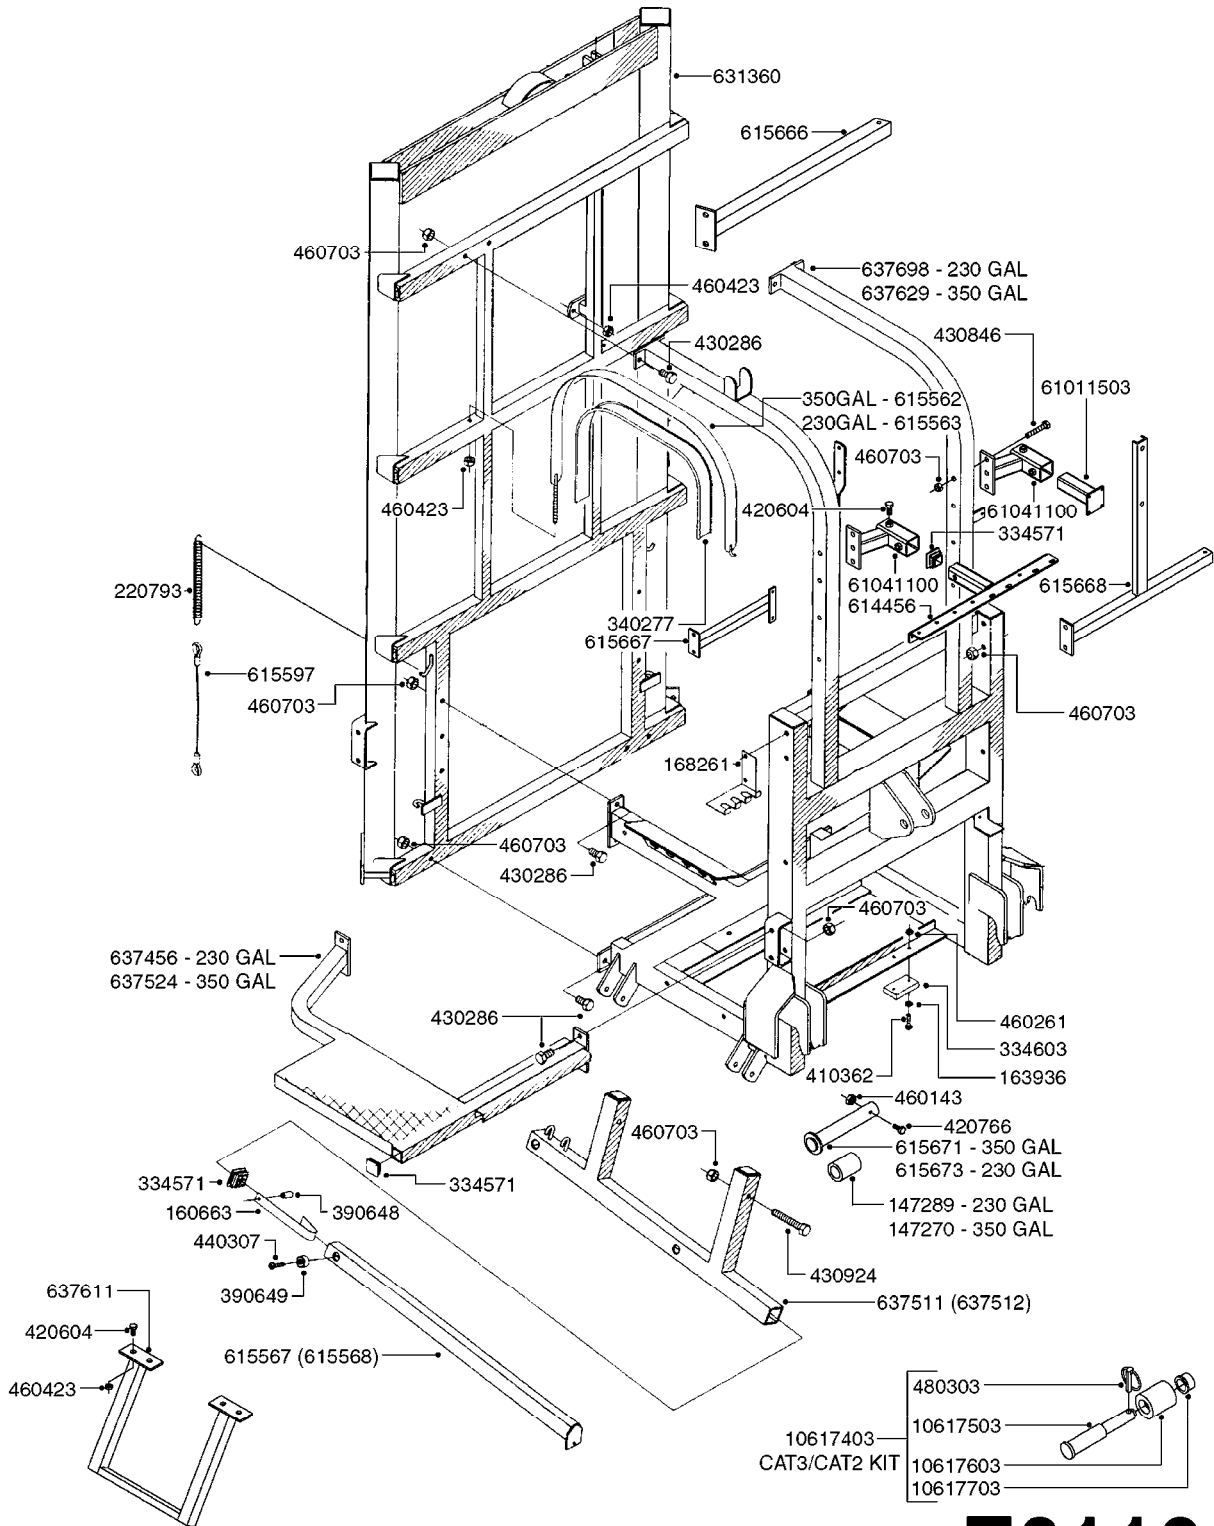

E0110

FRAME MEGA 230/350
E0110-HIN, 01:01:16

Page 1
Date 05.08.2019 11:54

parts-n°	order qty	description
147270	1	BUSHING 60/38 L=80MM
147289	1	BUSHING 60/30 L=80MM
160663	1	SPRING F. SUPPORT LOCK
163936	1	WASHER D15/D6.2X1
168261	1	BRACKET FOR HYD HOSE
220793	1	SPRING D21/D4X250MM
334571	1	PLUG 40x40x2 F.SQ.TUBE
334603	1	RUBBER STOP 86X48X15
340277	1	TANK PACKING - 40mm WIDE x 12"
390648	1	SUPPORT LOCK (LOWER) F. MEGA
390649	1	SUPPORT LOCK (UPPER) F. MEGA
410362	1	BOLT HEX 8.8 SS M6X20
420604	1	BOLT HEX 8.8 DEL M10X25 FT DIN933
420766	1	BOLT HEX M8-45/22 SST A2 DIN931
430286	1	BOLT HEX 8.8 DEL M12X30 FT
430846	1	BOLT HEX 8.8 DEL M12X80
430924	1	BOLT HEX 8.8 DEL M12 X 85
440307	1	SCREW SHEET-METAL 3/4" NO. 10
460143	1	SELF LOCK NUT M8 SST A2 DIN985
460261	1	NUT HEX M6X1.00 LOCK DIN985 A2 SS
460423	1	NUT HEX M10X1.50 LOCK DIN985A2 SS
460703	1	NUT HEX M12X1.75 LOCK DIN985A2 SS
480303	1	PIN 7/16 SNAP RING
614456	1	BRACKET F.EC 3&4 BANK VALVES
615562	1	TANK STRAP MEGA
615563	1	TANK STRAP F: MEGA 230
615567	1	SUPPORT TUBE (INNER) MEGA RIGHT
615568	1	SUPPORT TUBE (INNER) MEGA LEFT
615597	1	CABLE D3X395MM F.MEGA LEG
615666	1	MOUNT BRACKET F.MANIFOLD MEGA
615667	1	MOUNT BRACKET F MANIFOLD
615668	1	MOUNT BKT.F.CLEAN WATER MEGA
615671	1	PIN LOWER LINK CAT 3 F.MEGA350
615673	1	PIN 28MM LOWER LINK F.MEGA 230
631360	1	UPRIGHT MEGA EAGLE
637456	1	FOOT BOARD, MEGA 230
637511	1	SUPPORT LEG FOR MEGA RIGHT
637512	1	SUPPORT LEG FOR MEGA LEFT
637524	1	FOOT BOARD, MEGA 350
637611	1	EXTRA STEP, MEGA 230/350
637629	1	FRAME F.MEGA 350
637698	1	.
10617403	1	KIT CAT2 MEGA 350
10617503	1	PIN LOWER HITCH FOR CAT2/3
10617603	1	SPACER F. HITCH PIN CAT2/3
10617703	1	BUSHING F. HITCH PIN CAT2/3
61011503	1	PRESSURE REGULATOR MOUNT BRKT.
61041100	1	CONTROL POST F. MEGA