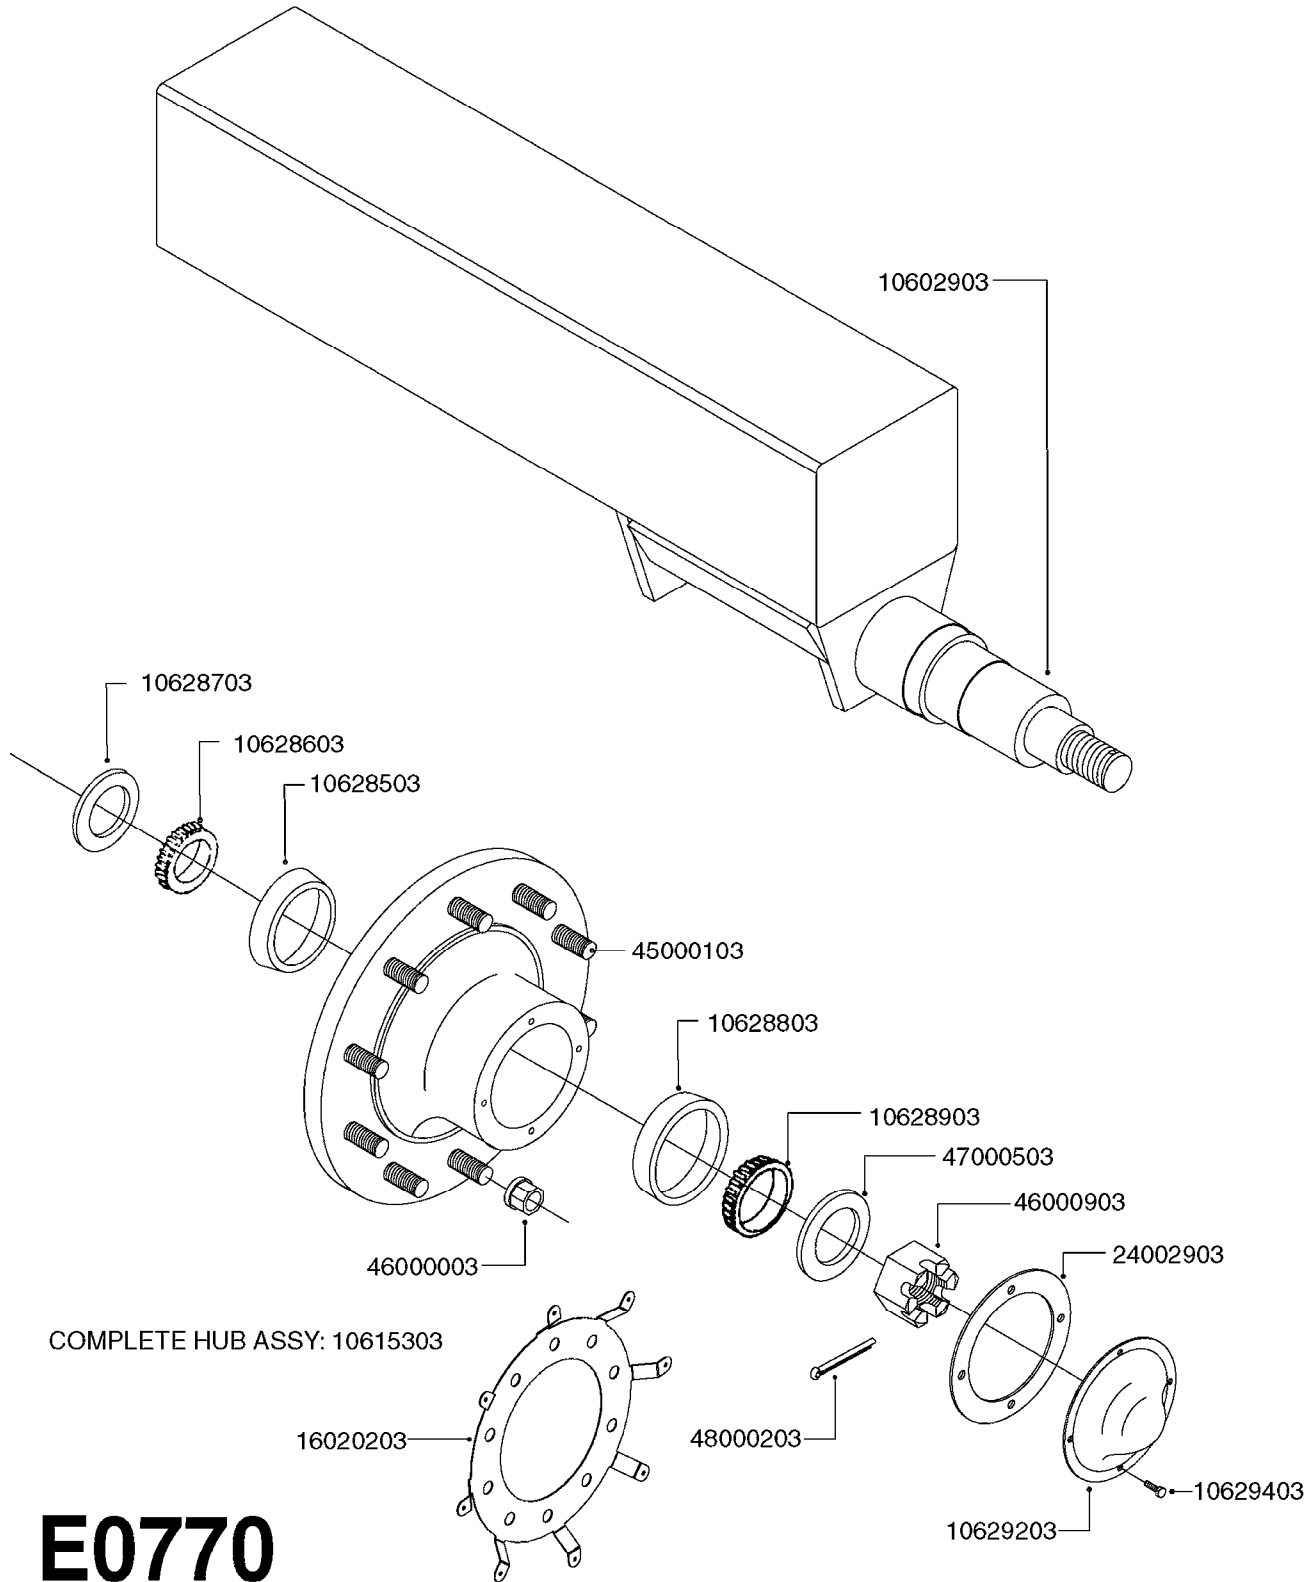

HUB ASSEMBLY F.3-1/8" SPINDLE
E0770-HIN, 01:01:16

Page 1

Date 05.08.2019 11:55

parts-n°	order qty	description
10602903	1	SPINDLE 3-1/8" WILTON 2813180
10615303	1	HUB ASSY.F.3-1/8" SPINDLE COMP
10628503	1	BEARING INNER CUP #39520
10628603	1	BEARING INNER CONE #39585
10628703	1	SEAL OIL 3.0" X 4.5" X .438"
10628803	1	BEARING OUTER CUP #453A
10628903	1	BEARING INNER CONE #460
10629203	1	DUST CAP F.10 BOLT HUB 3.5"
10629403	1	BOLT HEX 5/16 NC GR.2 00.50"
16020203	1	WHEEL SENSOR MAGNET MNT 10BLT
24002903	1	GASKET F. HUB 3.5" HUB ASSY
45000103	1	BOLT, WHEEL STUD 3/4-16X2 3/4
46000003	1	NUT HEX NF 3/4" FLANGED F.HUB
46000903	1	NUT CSTL 1-1/4"NF 3-1/2" SPNDL
47000503	1	WASHER, SPNDL 3.5" 1.31x3 .16T
48000203	1	PIN, COTTER 7/32" X 3.00"