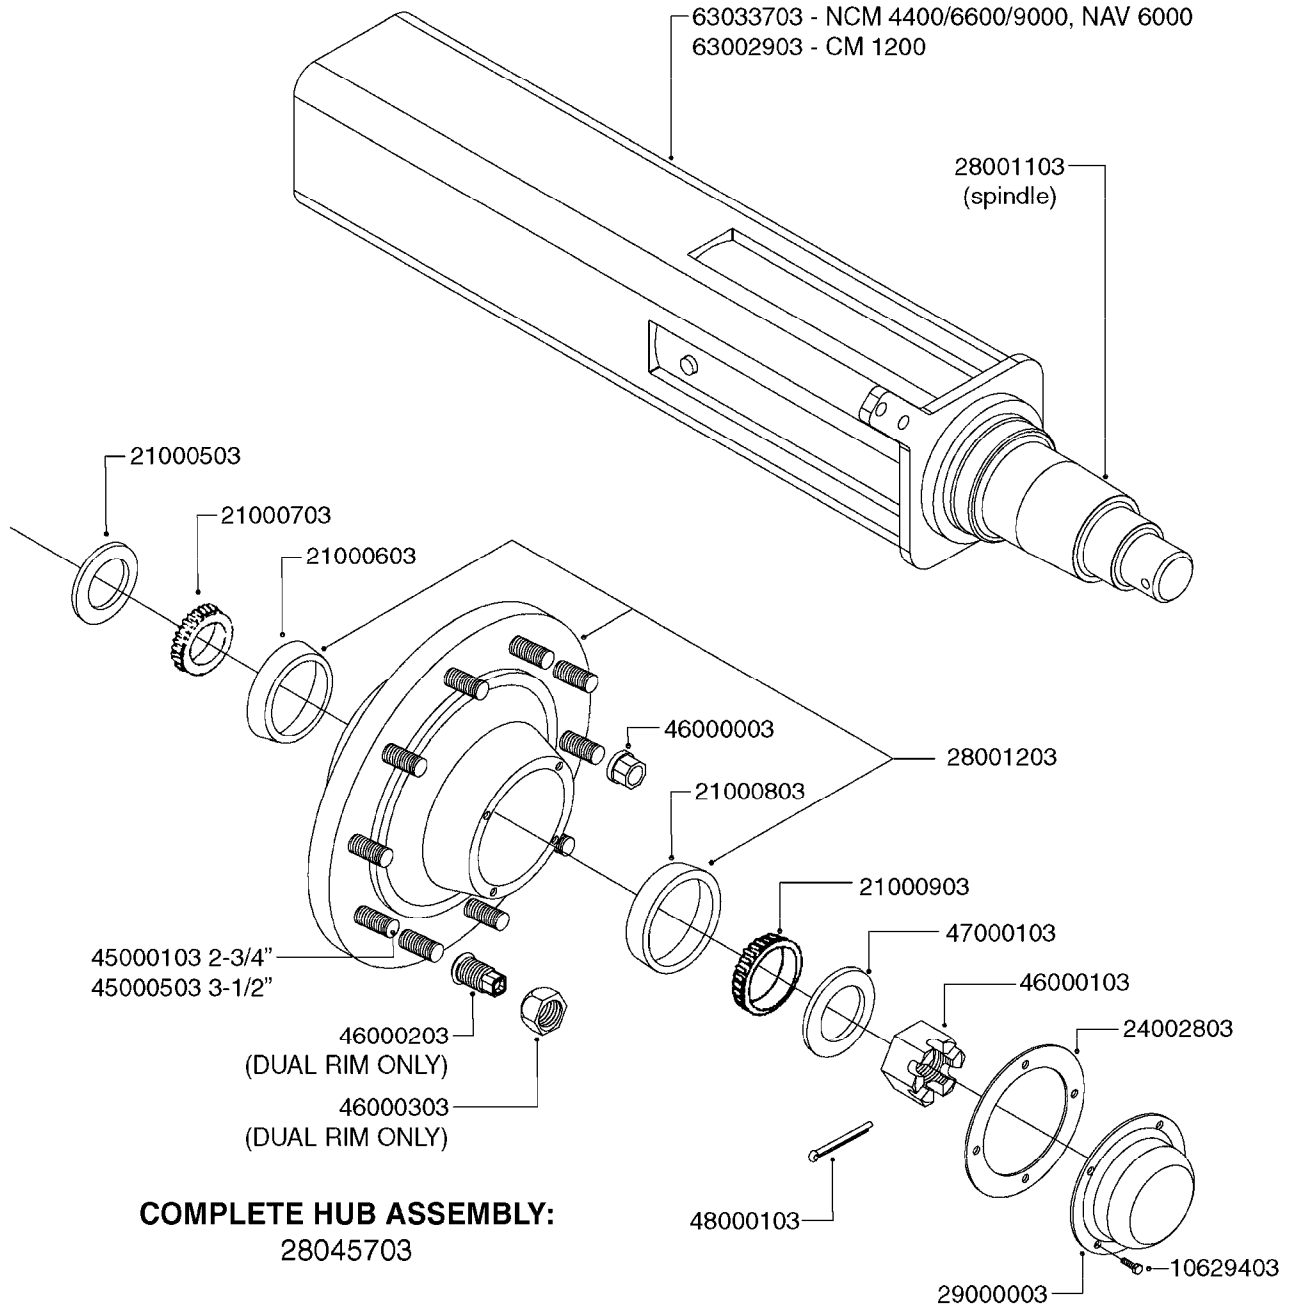

COMPLETE ASSEMBLIES
WHOLEGOODS ITEMS

E0790

HUB ASSEMBLY F.4-1/2" SPINDLE
E0790-HIN, 06:07:17

Page 1

Date 05.08.2019 11:55

parts-n°	order qty	description
10629403	1	BOLT HEX 5/16 NC GR.2 00.50"
21000503	1	SEAL,WHEEL CR43771
21000603	1	RACE, BEARING 3.5/1.5
21000703	1	BEARING, TAPPERED 3.5433/1.575
21000803	1	RACE, TAPERED BEARING
21000903	1	BEARING, TAPPERED, 2.75/1.510
24002803	1	GASKET F. HUB 4.5" HUB ASSY
28001103	1	SPINDLE 4.5"x 23" 20000LB
28001203	1	HUB, 20000LB W. BRG RACES
28045703	1	HUB ASSY 10-13.19-11.02 25000#
29000003	1	HUB CAP F. 881(20000LB) HUB
45000103	1	BOLT, WHEEL STUD 3/4-16X2 3/4
45000503	1	BOLT, WHEEL STUD 3/4-16X3 1/2
46000003	1	NUT HEX NF 3/4" FLANGED F.HUB
46000103	1	NUT, CASTLE, SPINDLE 2-12 UNF
46000203	1	NUT, BUD WHEEL, INNER, RH
46000303	1	NUT, BUD WHEEL, OUTER, RH
47000103	1	WASHER, SPNDL 4.5" 2.06x4 .25T
48000103	1	PIN, COTTER 5/16" X 5.25"
63002903	1	AXLE INSERT,72"-90"SUS CM 1200
63033703	1	AXLE INSERT NCM 44/66/9000