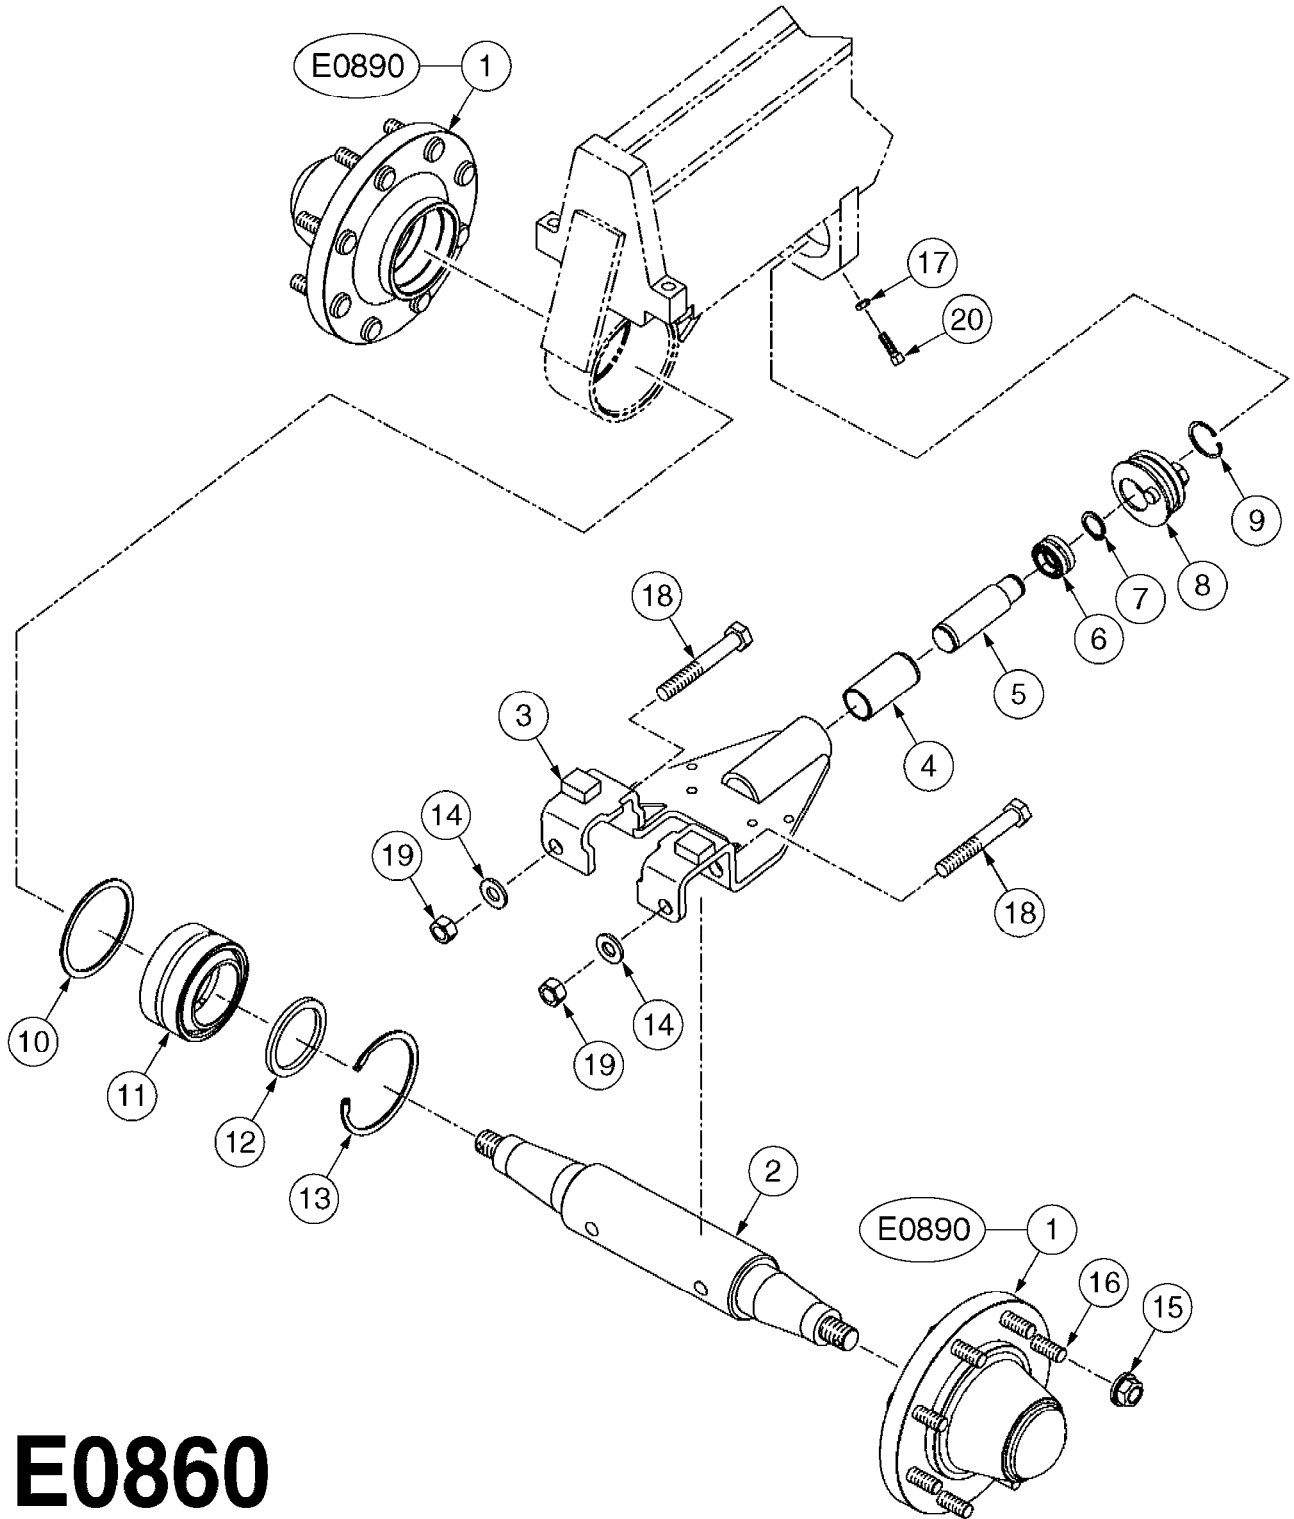

E0850

CAMOPLAST TENSIONER ASSEMBLY
E0850-HIN, 01:01:16

Page 1

Date 05.08.2019 11:55

Pos.	parts-n°	order qty	description
1	28074003	1	LOCK PLATE
2	28074103	1	SNAP RING
3	28078403	1	SPRING MOUNT
4	28078503	1	RETAINER PLATE
5	28078603	1	SLEEVE W/NOTCH
6	28078703	1	BUSHING 1/2"X1-1/4"ODX1"ID
7	28078803	1	ACME SCREW
8	28078903	1	SLEEVE, EXTEN.1"X1/2"IDX1.04"OD
9	28079003	1	SEAT, WASHER
10	28079103	1	SPRING PILOT
11	28083803	1	BOLT HEX 2"X1/2"-13 UNC
12	28084603	1	COTTER PIN 1-1/4" X 5/32"
13	28085103	1	SPRING SPRING FOR 30 SERIES
13	28085203	1	SPRING 9" X 5" X 3/4" SPRING FOR 40 SERIES