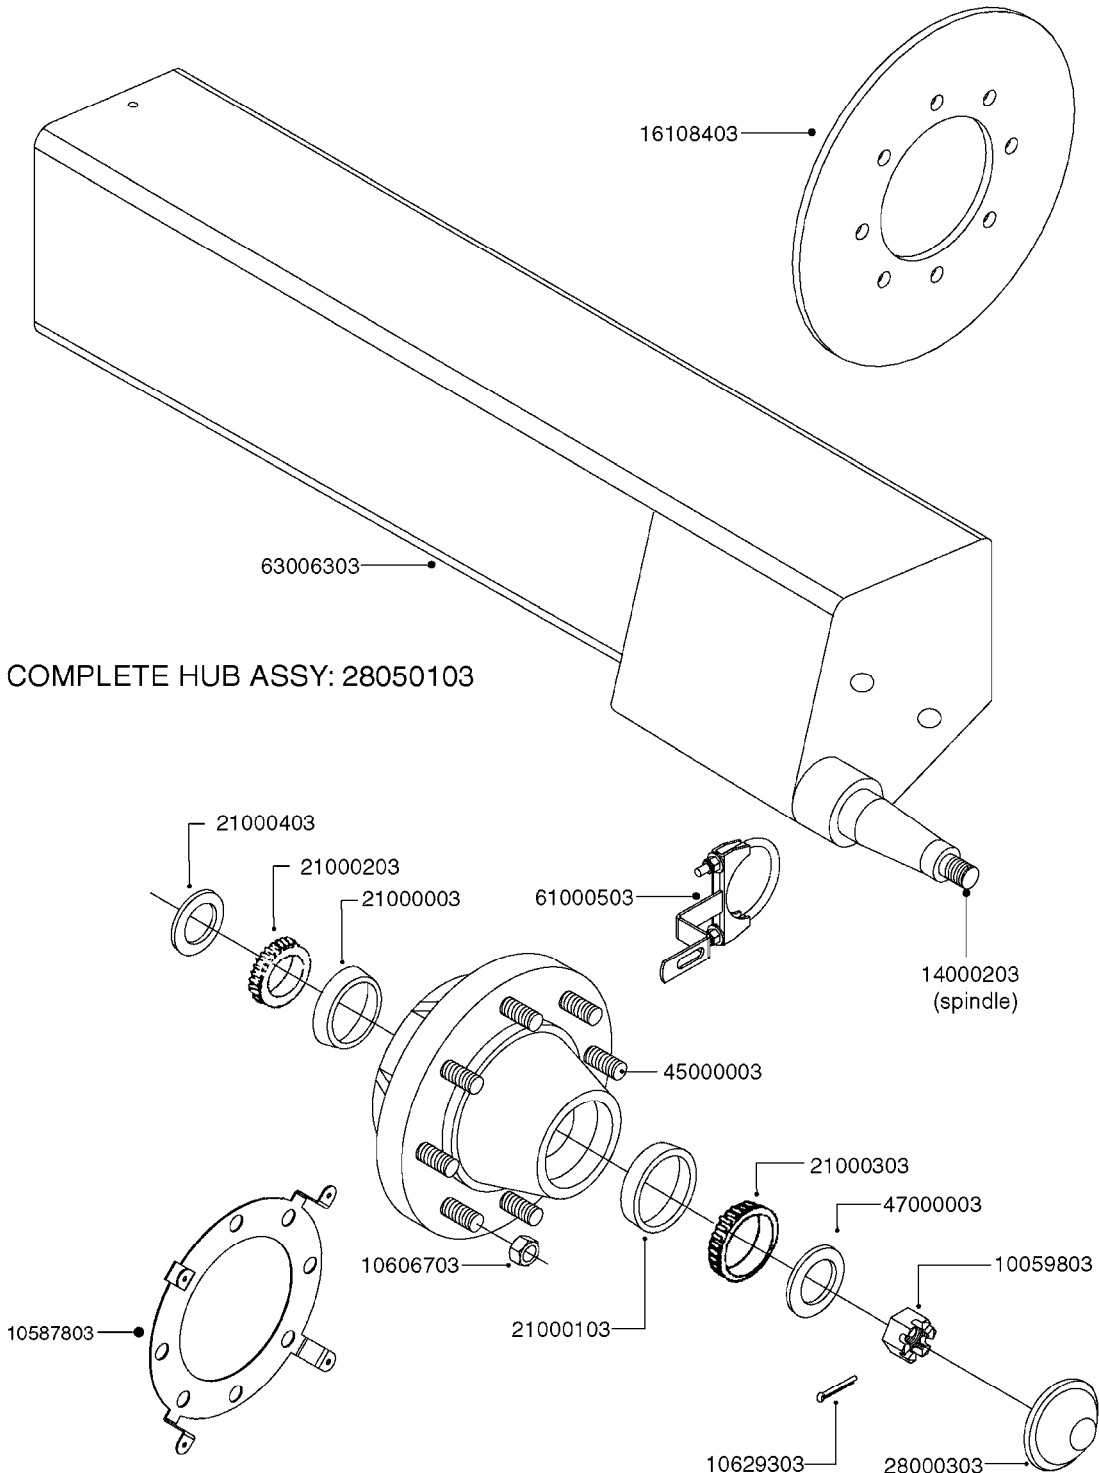

COMPLETE HUB ASSY: 28050103

E0760

HUB ASSY 3" SPINDLE NAV 575
E0760-HIN, 01:01:16

Page 1

Date 05.08.2019 11:55

parts-n°	order qty	description
10059803	1	NUT HEX NF 1"
10587803	1	MAG MNT F. SPEED SNS 8 BOLT
10606703	1	NUT HEX NF 5/8" FLANGED F.STUD
10629303	1	PIN, COTTER 7/32" X 1.75" LONG
14000203	1	SPINDLE 3" X 16" W/NUT &WASHER
16108403	1	REINFORCEMENT RING 8-8-6 HUB FOR NON-REINFORCED 3/8" RIMS ONLY
21000003	1	BEARING INNER CUP #382A
21000103	1	BEARING OUTER CUP #LM501310
21000203	1	BEARING INNER CONE #387AS
21000303	1	BEARING OUTER CONE #LM501349
21000403	1	SEAL GREASE #CR29968
28000303	1	DUST CAP #1609
28050103	1	HUB F 3" 758 7500# PACKAGE
45000003	1	STUD BOLT 5/8" X 2-1/2"
47000003	1	WASHER SPNDL 3" 1.12X2.1 .25TK
61000503	1	SPEED SNS MNT CLAMP - 3"
63006303	1	AXLE INSERT W/M SUS. 575 NAV