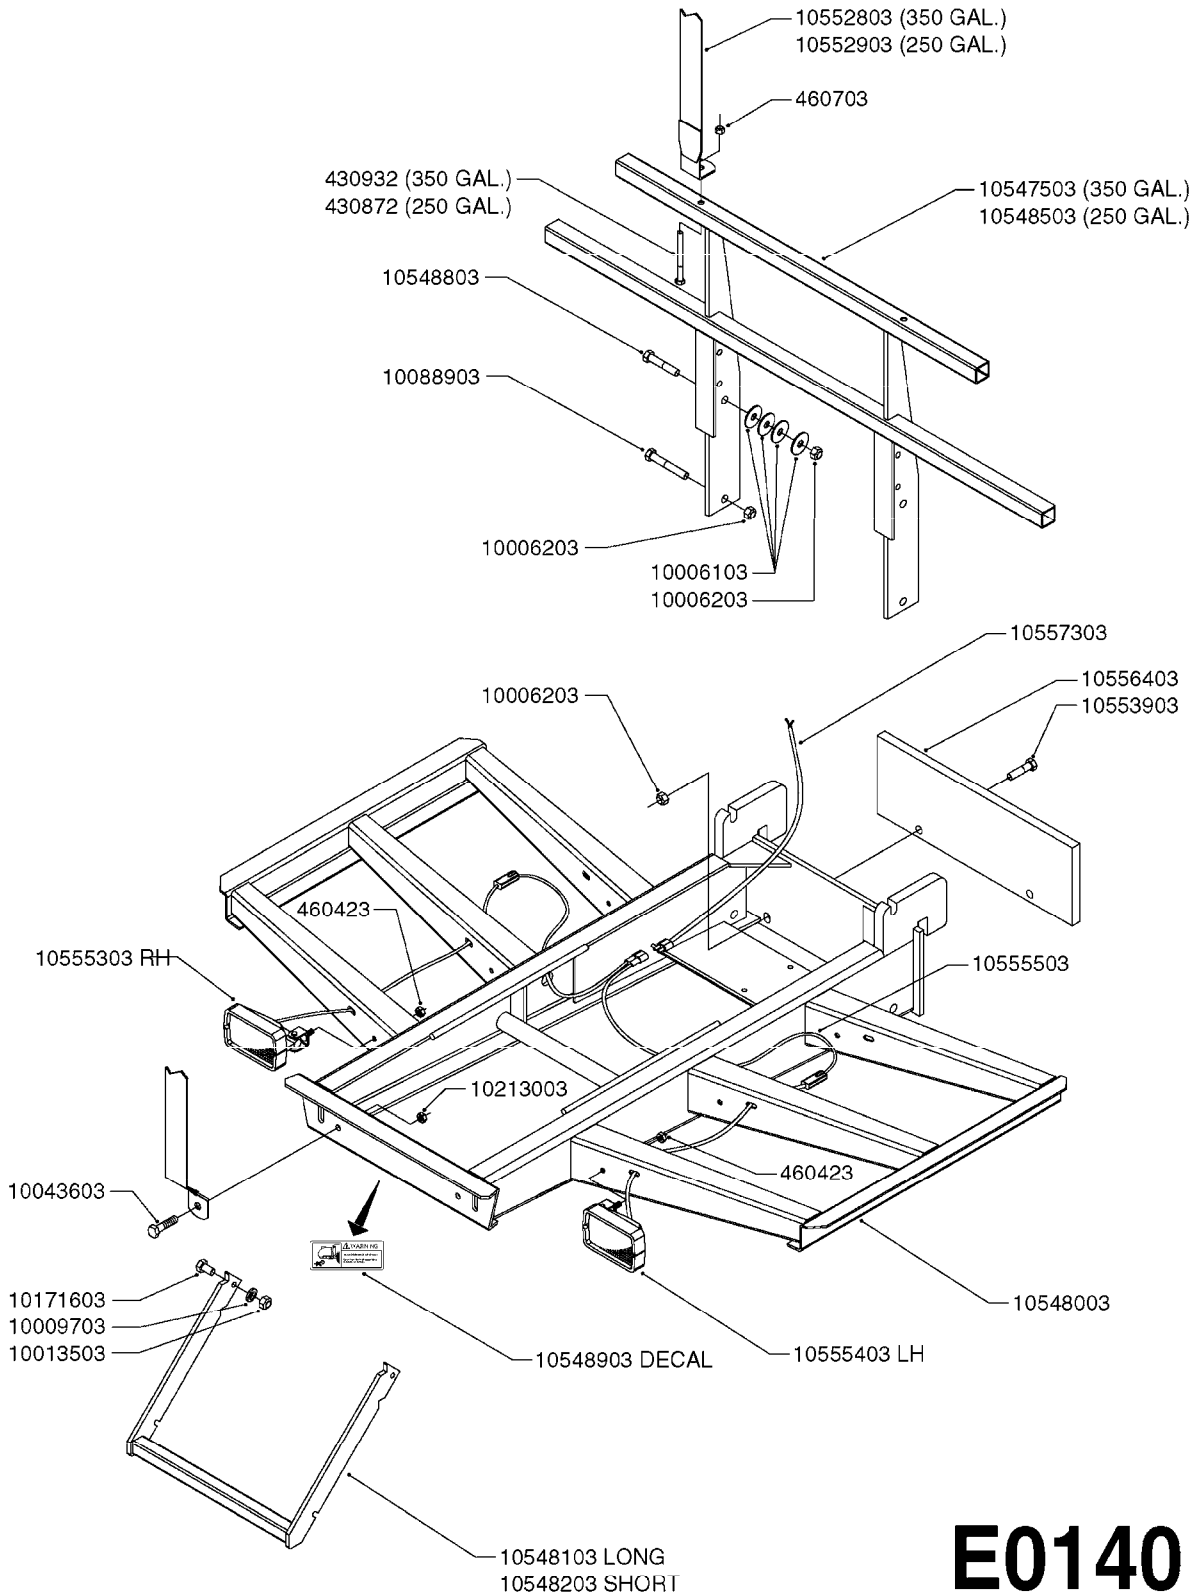

E0140

FRAME FRONT TANK 250/350
E0140-HIN, 01:01:16

Page 1
Date 05.08.2019 11:54

parts-n°	order qty	description
10006103	1	WASHER PLATE 5/8
10006203	1	NUT HEX NC LOCK 5/8"
10009703	1	WASHER LOCK L/W Z 3/8"
10013503	1	NUT HEX NC 3/8"
10043603	1	BOLT HEX 7/16 NC GR.5 01.25"
10088903	1	BOLT HEX 5/8 NC GR.2 03.50"
10171603	1	BOLT HEX 3/8 NC GR.2 01.50"
10213003	1	NUT HEX NC (NYLON LOCK) 7/16"
10547503	1	REAR SUPPORT 350G F.FRONT TANK
10548003	1	FRAME F.FRONT TANK
10548103	1	STEP LONG F.FRONT TANK
10548203	1	STEP SHORT F.FRONT TANK
10548503	1	REAR SUPPORT 250G F.FRONT TANK
10548803	1	BOLT HEX 5/8 NC GR.2 02.75"
10548903	1	DECAL "WARNING-DO NOT TOW" ENG
10552803	1	STRAP F.TANK 50X2160 350G
10552903	1	STRAP F.TANK 50X2070 250G
10553903	1	BOLT HEX 5/8 NC GR.8 02.50"
10555303	1	HEAD LIGHT RH FRONT TANK
10555403	1	HEAD LIGHT LH FRONT TANK
10555503	1	WIRING HARNESS MIDDLE FR.TANK
10556403	1	RAW MOUNT PLATE FRONT TANK
10557303	1	WIRING HARNESS END FOR FR.TANK
430872	1	BOLT HEX 8.8 DEL M12X100 FT
430932	1	BOLT HEX 8.8 DEL M12X130 FT
460423	1	NUT HEX M10X1.50 LOCK DIN985A2 SS
460703	1	NUT HEX M12X1.75 LOCK DIN985A2 SS