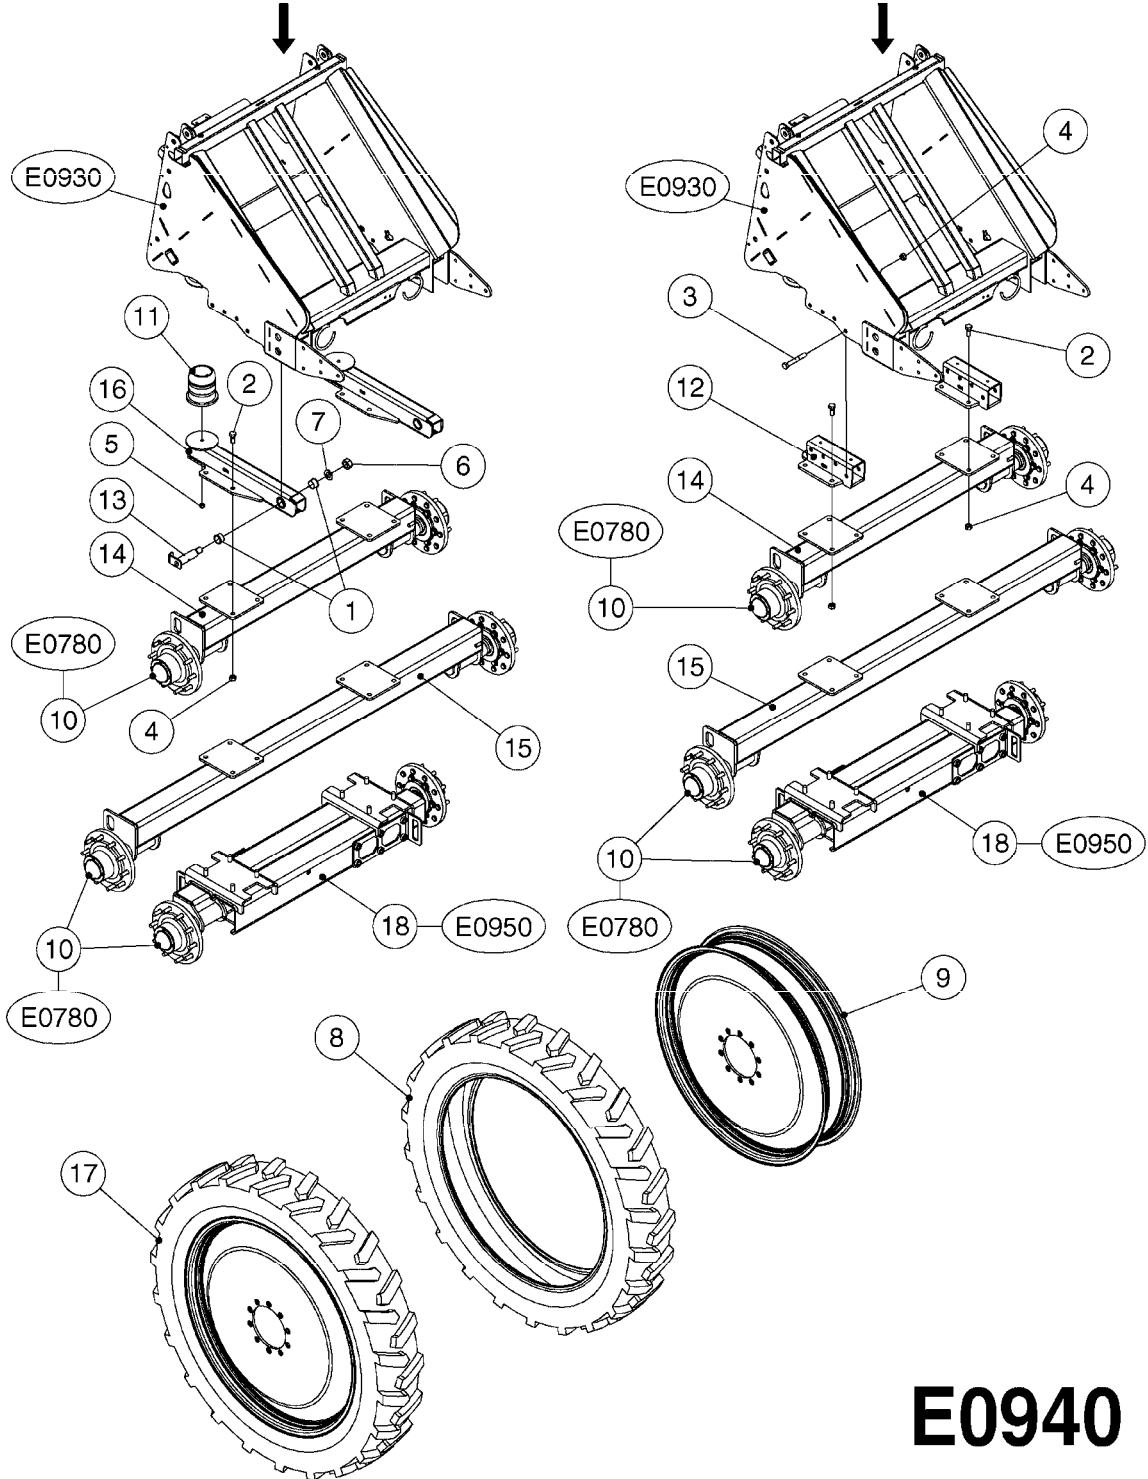

SUSPENDED
AXLE SYSTEM

NON SUSPENDED
AXLE SYSTEM

Pos.	parts-n°	order qty	description
1	210863	1	BUSHING DU FLNG. D40/44 L=26
2	430890	1	BOLT HEX 8.8 DEL M20X50
3	430970	1	BOLT HEX M20X120 DIN931- DEL
4	460806	1	NUT HEX M20X2.50 LOCK DIN985A2 SS
5	461253	1	NUT HEX M14 NV=22 A4 RST
6	461316	1	NUT HEX LOCK M30X3.5 DIN 985
7	471131	1	WASHER, M30, Ø56/31.0X 4.0, SS
8	10615703	1	TIRE 320 90R46' RAD.TL 357774
8	28061803	1	TIRE, 380/90 R46 156A8 R1
9	28021703	1	RIM 46"Ø-10"W 10B-11.25BC-5.19
9	28061403	1	RIM 46X13,11.25BC,8.7P,-5.19OS
10	28050003	1	HUB F 3.5" 873 15000# PACKAGE
11	28076200	1	BUMPER PUR Ø140X166-M14 BLACK
12	61044300	1	FIXED AXLE NAV NO SUSPENSION
13	61046700	1	PIN SWING ARM NAV SUSP
14	63034803	1	AXLE NAVIGATOR 60" 2010 AXLE ONLY
14	70079703	1	AXLE FIXED 60" NAVIGATOR 2010 COMPLETE W/HUBS & SPEED SENS.MT.
15	63034903	1	AXLE NAVIGATOR 120" 2010 AXLE ONLY
15	70079803	1	AXLE FIXED 120" NAVIGATOR 2010 COMPLETE W/HUBS & SPEED SENS.MT.
16	63059100	1	SUSPENSION SWINGARM, NAVIGATOR
17	70024003	1	WHEEL/TIRE 5 3/160S 320/46 LH
17	70024103	1	WHEEL/TIRE 5 3/160S 320/46 RH
17	70092003	1	WHEEL/TIRE 5 3/160S 380/46 LH
17	70092103	1	WHEEL/TIRE 5 3/160S 380/46 RH
18	70074703	1	AXLE ADJUSTABLE 60-120 NV DBL