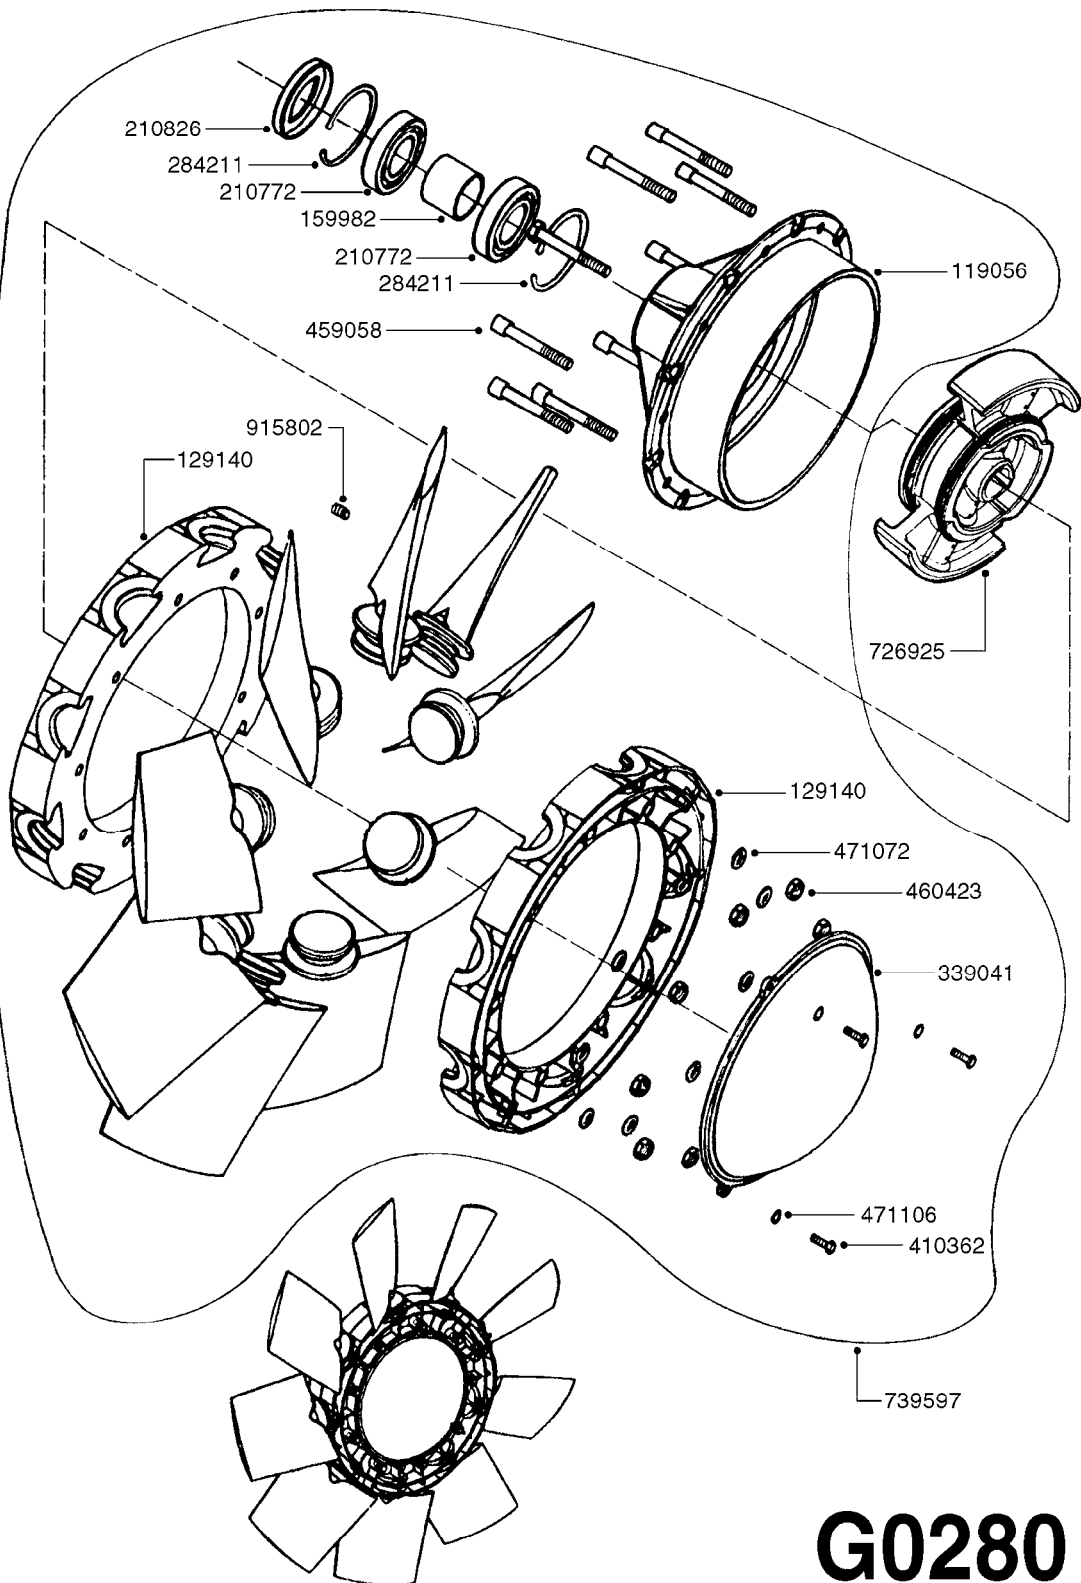

MERCURY - 32" AXIAL FAN
G0280-HIN, 01:01:16

Page 0

Date 05.08.2019 11:57

MERCURY - 32" AXIAL FAN
G0280-HIN, 01:01:16

Page 1

Date 05.08.2019 11:57

parts-n°	order qty	description
119056	1	CENTER WHEEL F.30"/32" FAN
129140	1	FLANGE F.CENTER WHEEL 30"/32"
159982	1	DISTANCE TUBE FOR 820
210772	1	BALL BEARING 6208 2RS1
210826	1	SEAL OIL 45 X 10
284211	1	SNAP-RING INNER 80X2.5
339041	1	CAP FOR FAN
410362	1	BOLT HEX 8.8 SS M6X20
459058	1	ALLEN SCREW M10X80
460423	1	NUT HEX M10X1.50 LOCK DIN985A2 SS
471072	1	WASHER M10 EL2
471106	1	WASHER D6
726925	1	CENTRIFUGAL CLUTCH D. 245
739597	1	FAN - AXIAL 32"
915802	1	SET SCREW DIN 913 6X6