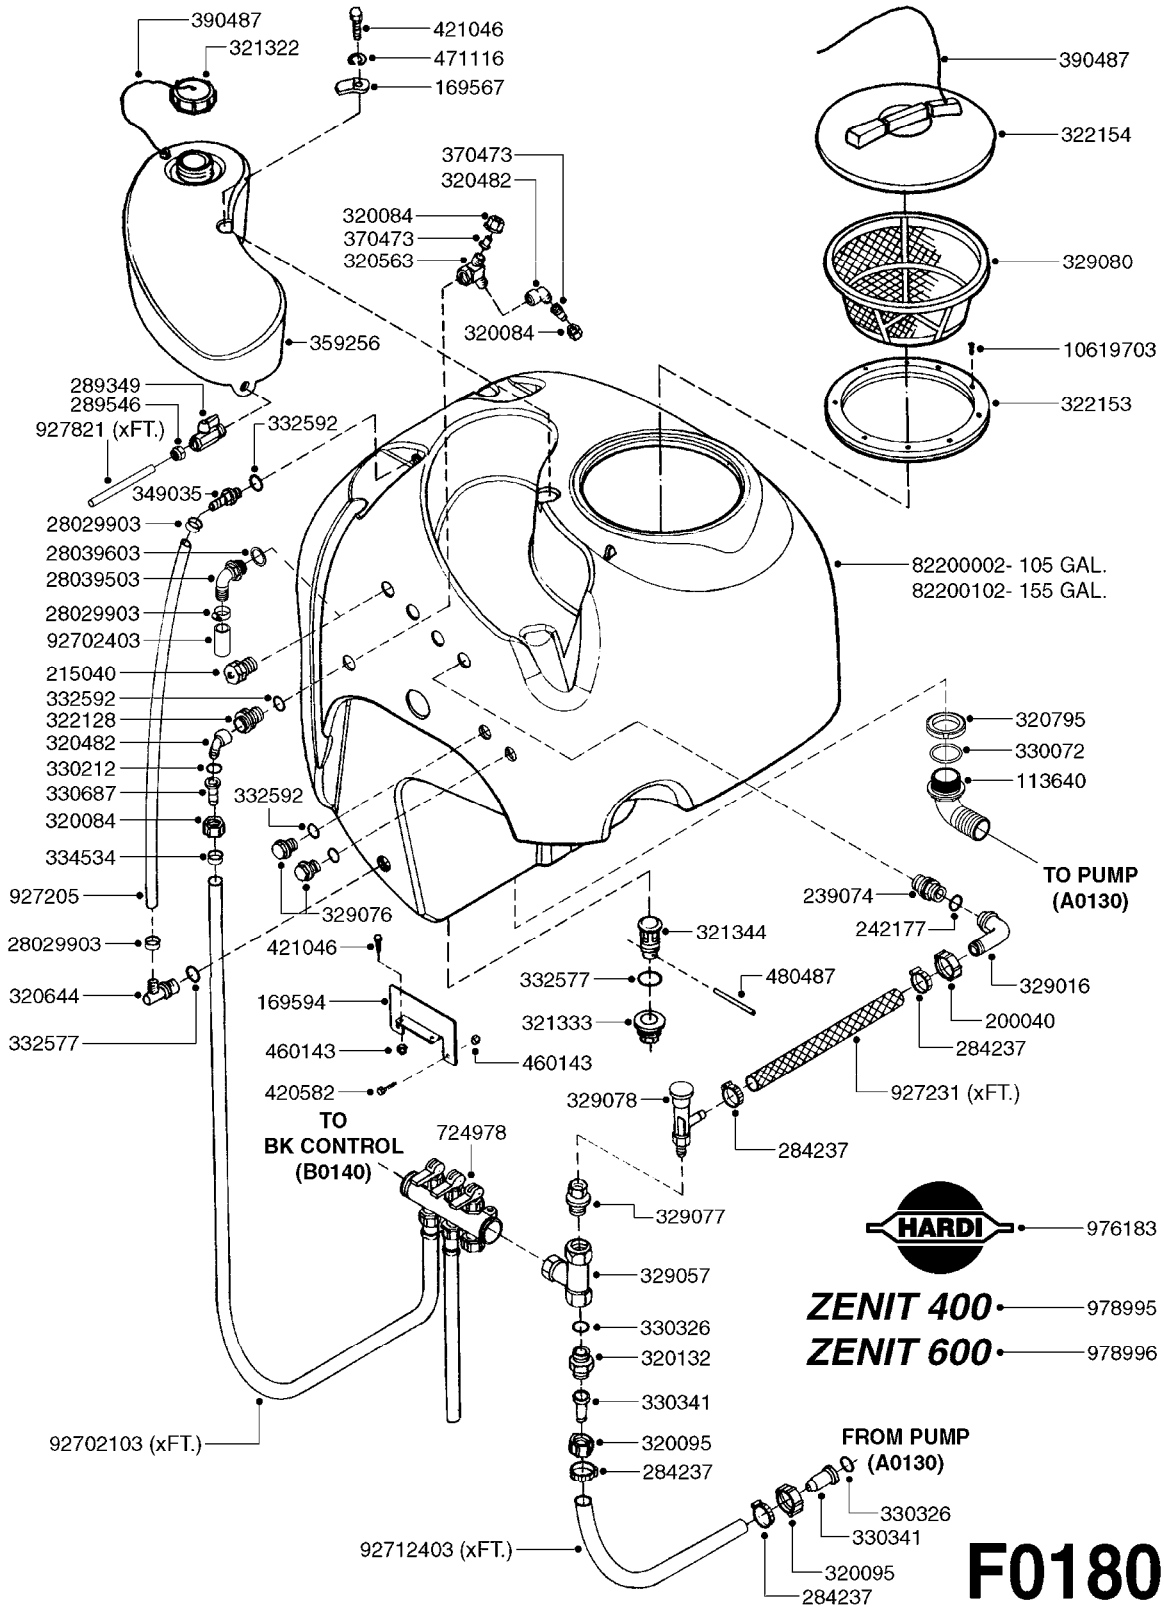

TANK - ZENIT 105/155 BK
F0180-HIN, 14:03:19

TANK - ZENIT 105/155 BK
F0180-HIN, 14:03:19

Page 1
Date 05.08.2019 11:56

parts-n°	order qty	description
113640	1	HOSEBARB, BSP, 1-1/2" 90°
169567	1	BRACKET F.15 L TANK ZENIT
169594	1	BRACKET F.DISTRIB.VALVE ZENIT
200040	1	FITT. ARAG 1"
215040	1	PLUG M 1"
239074	1	BRYSTNIPPEL 1'X3/4'
242177	1	O-RING D25.4 X 20.2 X 2.6
284237	1	CLAMP HOSE GEAR D20/30
289349	1	BALL VALVE 3/8" M-H
289546	1	NUT F.NOZZLE HOLDER ZENIT
320084	1	FITT.DK NUT 1/2" BSP
320095	1	FITT.DK NUT 1" BSP
320132	1	FITT.DK HN 1" BSP
320482	1	FITT.DK ELB. 1/2" BSP 60 DEG.
320563	1	FITT.DK 3 WAY 1/2" 110 DEG.
320644	1	FITT.DK ELB.3/4"HB X 1" BSP
320795	1	FITT.DK NUT 1-1/2" BSP JAMB
321322	1	SCREW CAP F. S80 X 4
321333	1	FITT.DK BULK 1-1/2" X 1"F BSP
321344	1	DRAIN SCREW 1" BSP RED
322128	1	NIPPLE 1/2"
322153	1	FILTER CASING 170
322154	1	SCREW COVER D355
329016	1	BØJNING
329057	1	FITTING TEE 1" F-F-F
329076	1	PLUG 1/2" M.
329077	1	REDUCCION 1"M-1/2"H ARAG (2452042)
329078	1	SAFETY VALVE 290 PSI
329080	1	FILTER BASKET 12"
330072	1	O-RING D53.5/D45.5X4
330212	1	O-RING D19/D14X2.4 F.1/2"NUT
330326	1	O-RING D30/D24X2 F.1"NUT
330341	1	FITT.DK HB 1" F. 1" NUT
330687	1	FITT.DK HB 1/2" F. 1/2" NUT
332577	1	O-RING D38/D30X4 F.1" PUR.
332592	1	O-RING D26/D20X3
334534	1	CLAMP HOSE PLASTIC 1/2"
349035	1	FITTING STRAIGHT 1/2" D20
359256	1	CLEAN WATER TANK 4 GAL. ZENIT
370473	1	NOZZLE INJECTOR 5066-2.0
390487	1	CORD NYLON/SIGHT GAUGE 4500mm
420582	1	BOLT HEX 8.8 DEL M8X20 FT A2
421046	1	BOLT HEX M8X25/25 A2 SS DIN933
460143	1	SELF LOCK NUT M8 SST A2 DIN985
471116	1	WASHER D8 TENSION
480487	1	PIN M5X60 SLOTTED GALV
724978	1	1/2" DISTRIBUTOR TYP.3
927205	1	HOSE R X CLEAR X 3/4 X 0012"
927231	1	HOSE R X PVCX3/4 CLR/BRD 0012"
927821	1	CLEAR HOSE D12X10 PA1012
976183	1	DECAL COMPANY D.18,2 X 29,6
978995	1	DECAL "ZENIT 400"
978996	1	DECAL "ZENIT 600"
10619703	1	SCREW SS #6x3/4' SELF TAPPING
28029903	1	CLAMP HOSE GEAR P3/4"-S1" 6712
28039503	1	FITTING, 1" BSP 1" BARB 90°
28039603	1	GASKET F. 1" BSP FITTING
82200002	1	TANK 105 GALLON ZENIT 400L
82200102	1	TANK 155 GALLON ZENIT 600L
92702103	1	HOSE R X1/2" X300PSI WP X0012"