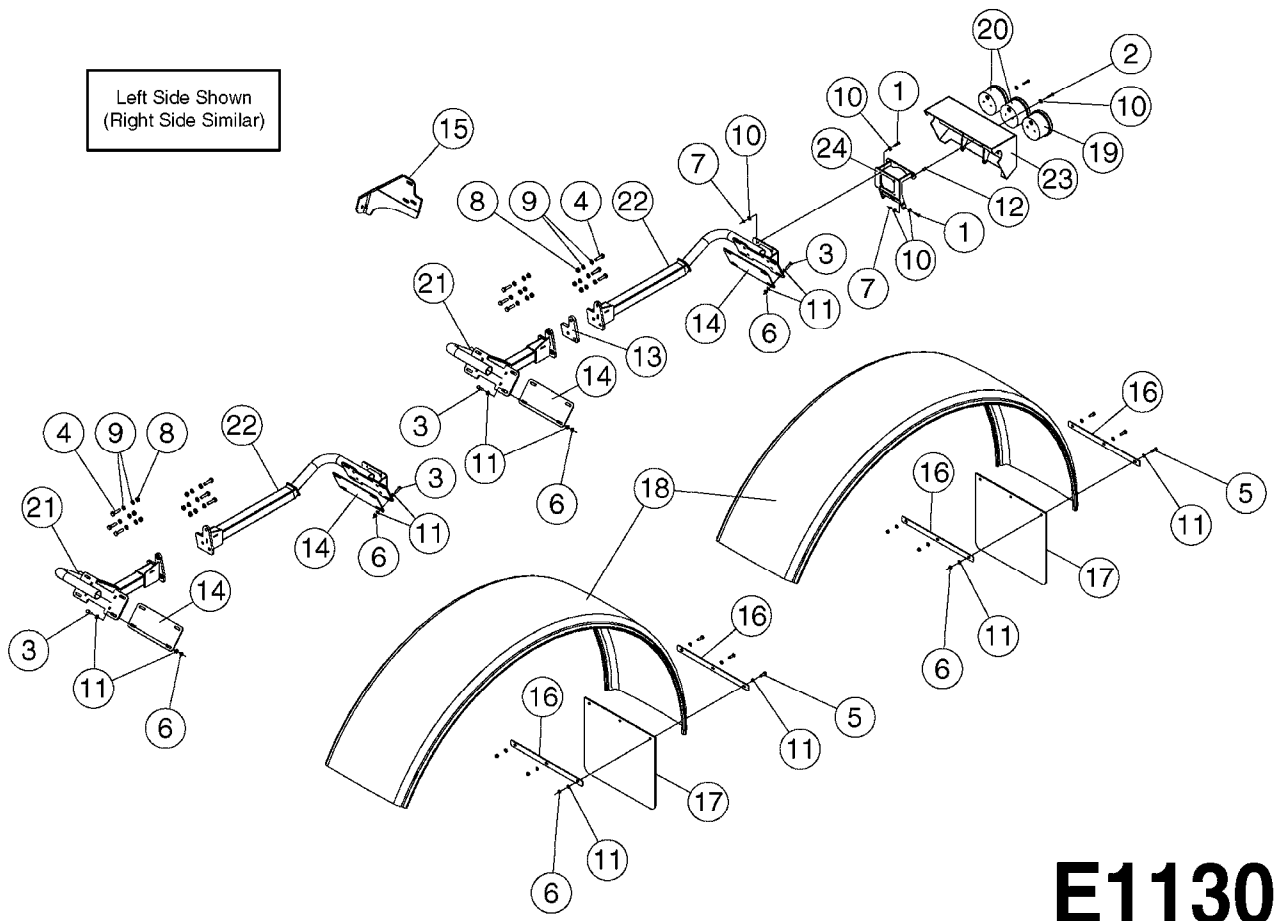

Left Side Shown
(Right Side Similar)