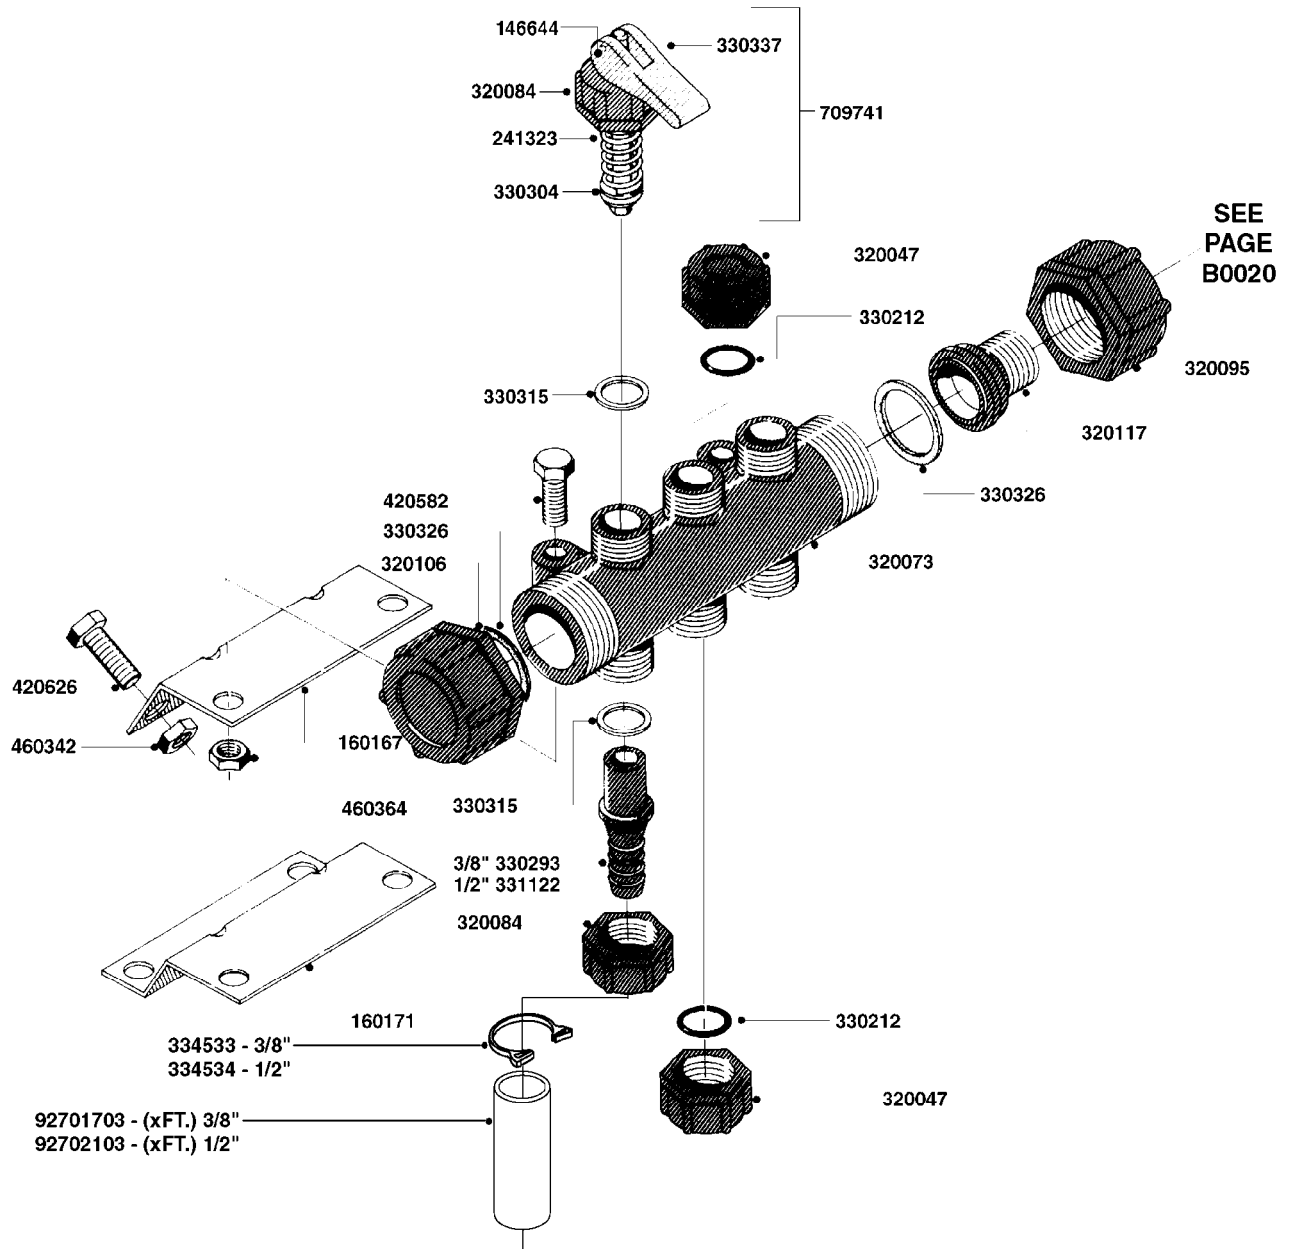

841758 - COMPLETE ASSEMBLY
(LESS GAUGE)

COMPLETE ASSEMBLIES
WHOLEGOODS ITEMS

B0020

CONTROL-ET MANUAL-ES 30/50/80
B0020-HIN, 01:01:16

Page 1

Date 16.03.2016 11:41

parts-n°	order qty	description
146644	1	PIN D3X19 STAINLESS
240063	1	O-RING D14.1/9.3 X 2.4
241323	1	O-RING D5.3X2.4 NITRIL
320073	1	DISTRIBUTOR HOUSING 1/2"
320084	1	FITT.DK NUT 1/2" BSP
320095	1	FITT.DK NUT 1" BSP
320117	1	FITT.DK CONN.1/2"BSP F. 1" CAP
321694	1	UNION NUT
330212	1	O-RING D19/D14X2.4 F.1/2"NUT
330293	1	VALVE SEAT WITH 3/8" HOSE TAIL
330304	1	VALVE CONE D14
330315	1	O-RING D18.4/D13X.6
330326	1	O-RING D30/D24X2 F.1"NUT
330337	1	HANDLE F. FLIP VALVE
330676	1	FITT.DK HB 3/8" F. 1/2" NUT
330687	1	FITT.DK HB 1/2" F. 1/2" NUT
331111	1	VALVE SEAT FOR 1/2" DISTRIBUT.
331122	1	VALVE SEAT WITH 1/2" HOSE TAIL
334533	1	CLAMP HOSE PLASTIC 3/8"
334534	1	CLAMP HOSE PLASTIC 1/2"
390282	1	STOPPER ATV 1/4"
390283	1	CONE FOR PRES CONTR ATV
421046	1	BOLT HEX 8.8 DEL M8X25 FT A2 DIN933
440167	1	SCREW NO.8 1/4"
440663	1	SCREW 3/8" NR4 STAINLESS
460143	1	NUT HEX M8 LOCK A2 DIN985
709741	1	VALVE ASSY. 1/2" FLIP LEVER
841758	1	ET CONTROL COMPLETE
28026203	1	GAUGE 200PSI/BR, 2.5"1/4BSP-BTM
92701703	1	HOSE R X3/8" X300PSI WP X0012"
92702103	1	HOSE R X1/2" X300PSI WP X0012"