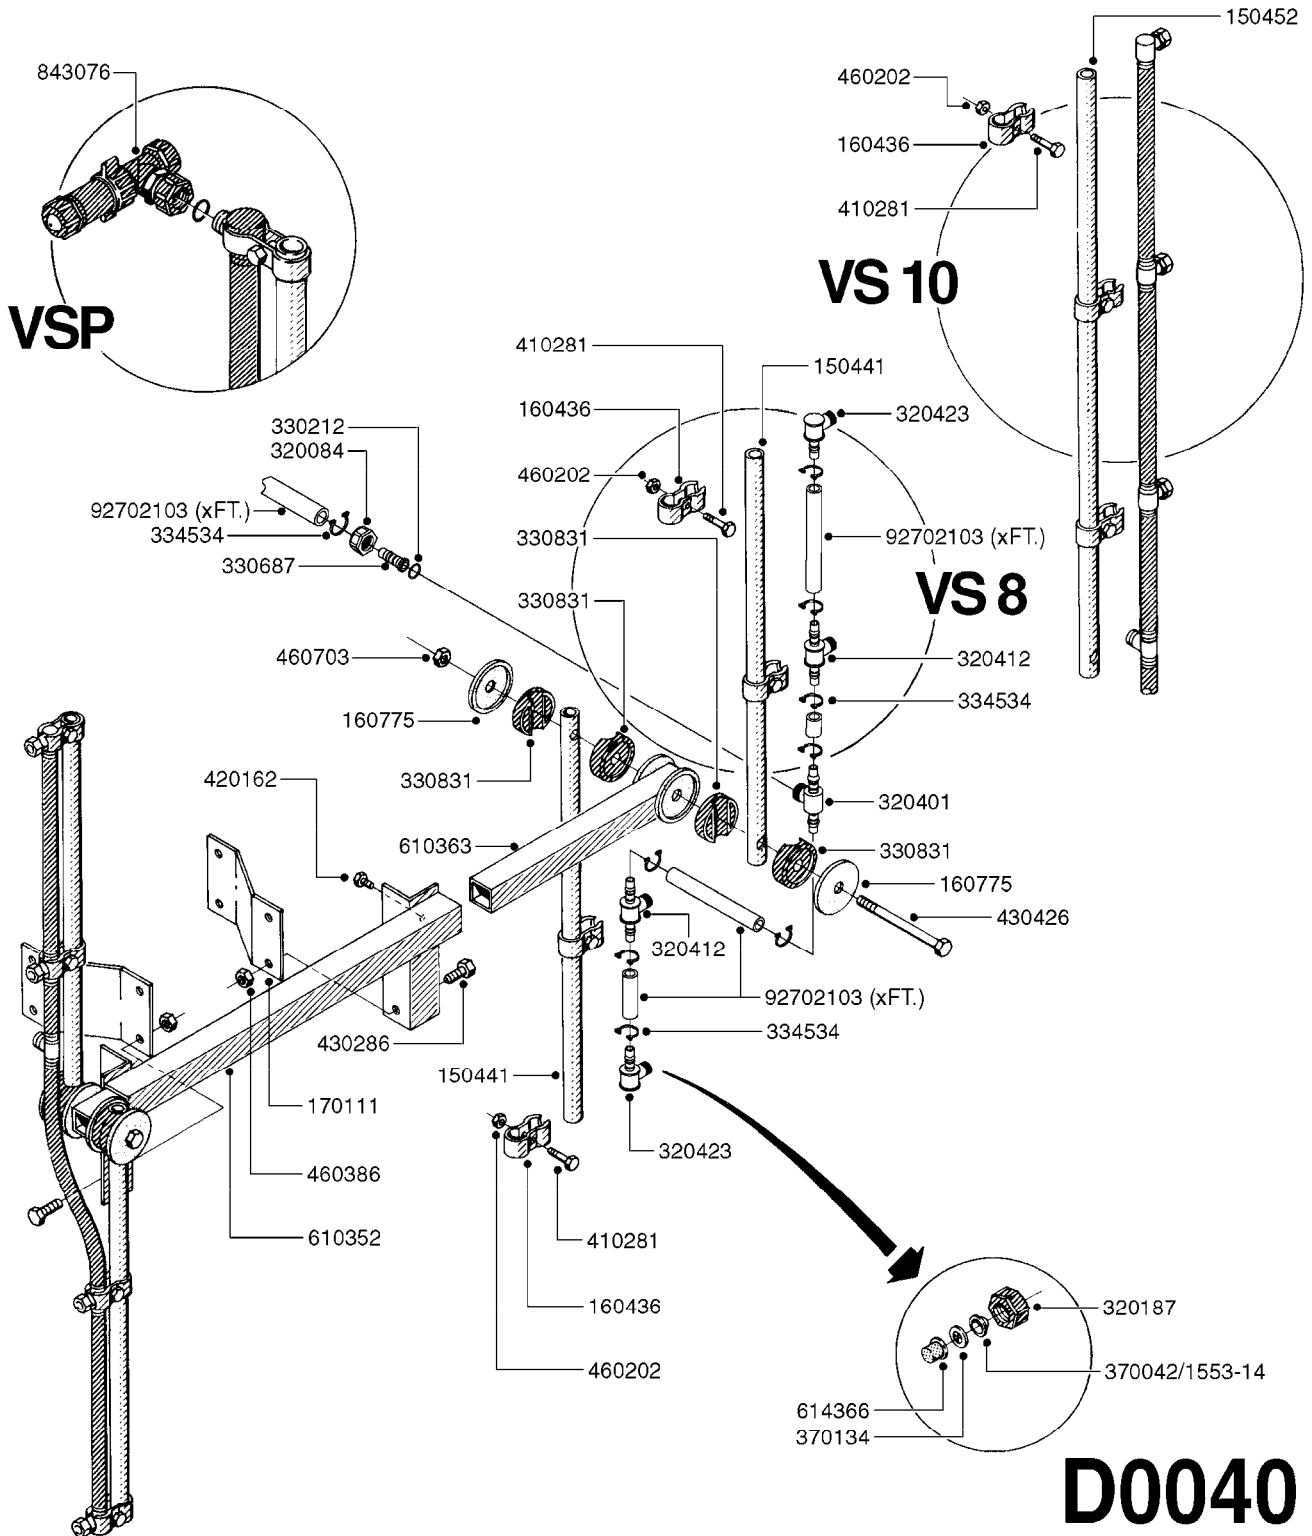

BOOM - V-II
D0030-HIN, 01:01:16

Page 0
Date 16.03.2016 11:41

D0030

BOOM - V-II
D0030-HIN, 01:01:16

Page 1
Date 16.03.2016 11:41

parts-n°	order qty	description
110401	1	SPRING HOUSING STD BOOM
110412	1	CLUTCH STANDARD BOOM
140593	1	THUMB SCREW
142387	1	WASHER D40D23X5
150522	1	DROP TUBE WINE II
150533	1	DROP TUBE WINE II
160436	1	PIPE BRANCH HOLDER D22,2
160451	1	PIPE BRANCH HOLDER D25,4
160517	1	SPACER COLLAR, STANDARD BOM
160521	1	WASHER D30.5/D13X2
160532	1	CLAMP SWIVEL F. BOOM 14'H.D.
160657	1	CLIP FITTING FOT D22,2
160801	1	CLIP FITTINGS 31.7
170317	1	CROSSBAR FOR BOOM WINE II
220227	1	SPRING FOR PIVOT
320084	1	FITT.DK NUT 1/2" BSP
320187	1	FITT.DK CAP 3/8" BSP BLACK
320283	1	FITT.DK NUT 3/4"BSP
320294	1	FITT.DK TEE 3/8X3/8HB X1/2"BSP
320386	1	FITT.DK TEE 3/8X3/8HB X3/8"BSP
320397	1	FITT.DK ELB 3/8"HB X 3/8" BSP
330013	1	O-RING D15/D10X2.5 F.3/8"NUT
330212	1	O-RING D19/D14X2.4 F.1/2"NUT
330687	1	FITT.DK HB 1/2" F. 1/2" NUT
330783	1	FITT.DK HB 3/8"F.3/8" NUT
330816	1	DUST COVER PLASTIC/STD.BOOM
334531	1	CLAMP HOSE PLASTIC 3/4"
334533	1	CLAMP HOSE PLASTIC 3/8"
370042	1	NOZZLE CONE JET 1553-14
370134	1	NOZZLE SWIRL 1554-GREY
410686	1	BOLT HEX 8.8 DEL M6X30
420582	1	BOLT HEX 8.8 DEL M8X20 FT A2
420943	1	BOLT HEX 8.8 DEL M10X50
421164	1	BOLT HEX 8.8 DEL M10X70
430286	1	BOLT HEX 8.8 DEL M12X30 FT
430662	1	BOLT HEX 8.8 DEL M12X20 FT
460202	1	NUT HEX M6
460364	1	NUT HEX M8 GALV.
460386	1	NUT HEX M12X1.75
460423	1	NUT HEX M10X1.5 LOCK
460703	1	NUT HEX M12X1.75 LOCK DIN985
610374	1	BOOM WING OUT.SECTION (WINE11)
614366	1	FILTER 50 MESH F.NOZZLE BLUE
630011	1	630011
630022	1	630022
630265	1	BOOM WING 14' BOOM
636433	1	CENTER SECTION 14' BOOM D27.0
92701703	1	HOSE R X3/8" X300PSI WP X0012"
92702103	1	HOSE R X1/2" X300PSI WP X0012"