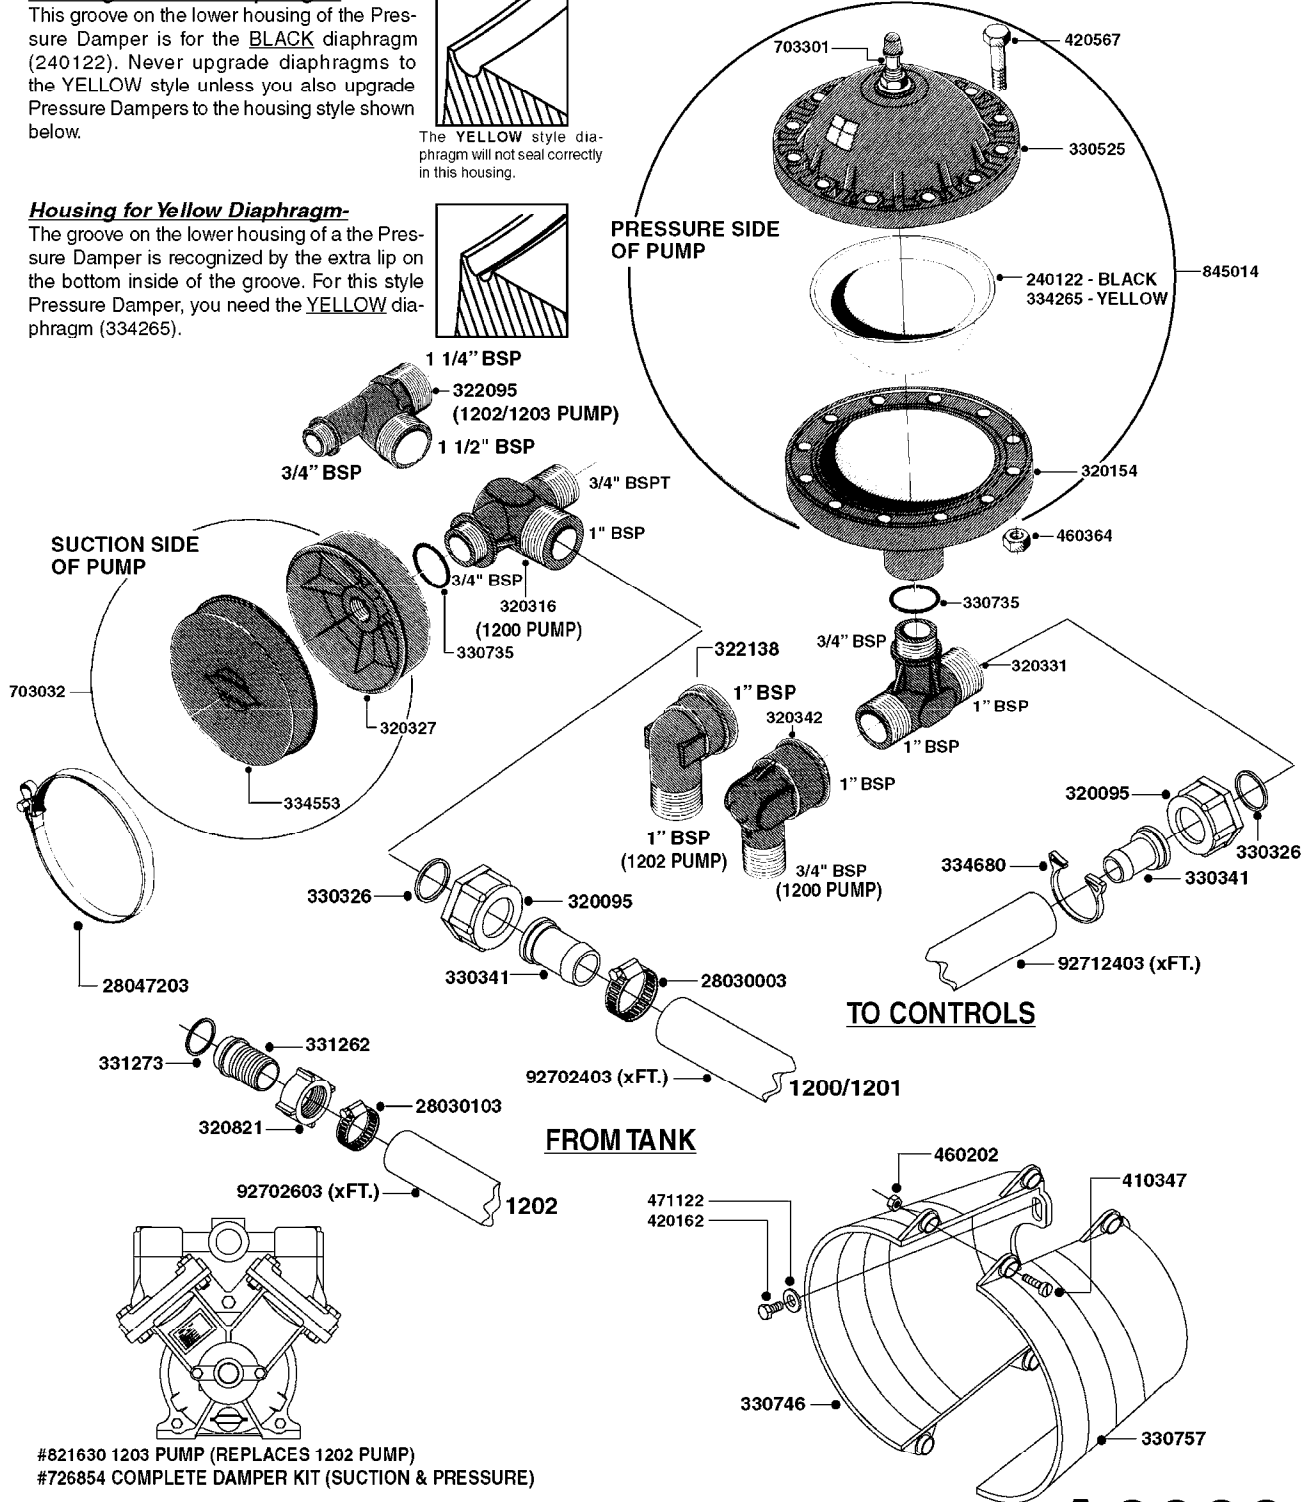

Housing for Yellow Diaphragm-

The groove on the lower housing of a the Pressure Damper is recognized by the extra lip on the bottom inside of the groove. For this style Pressure Damper, you need the YELLOW diaphragm (334265).