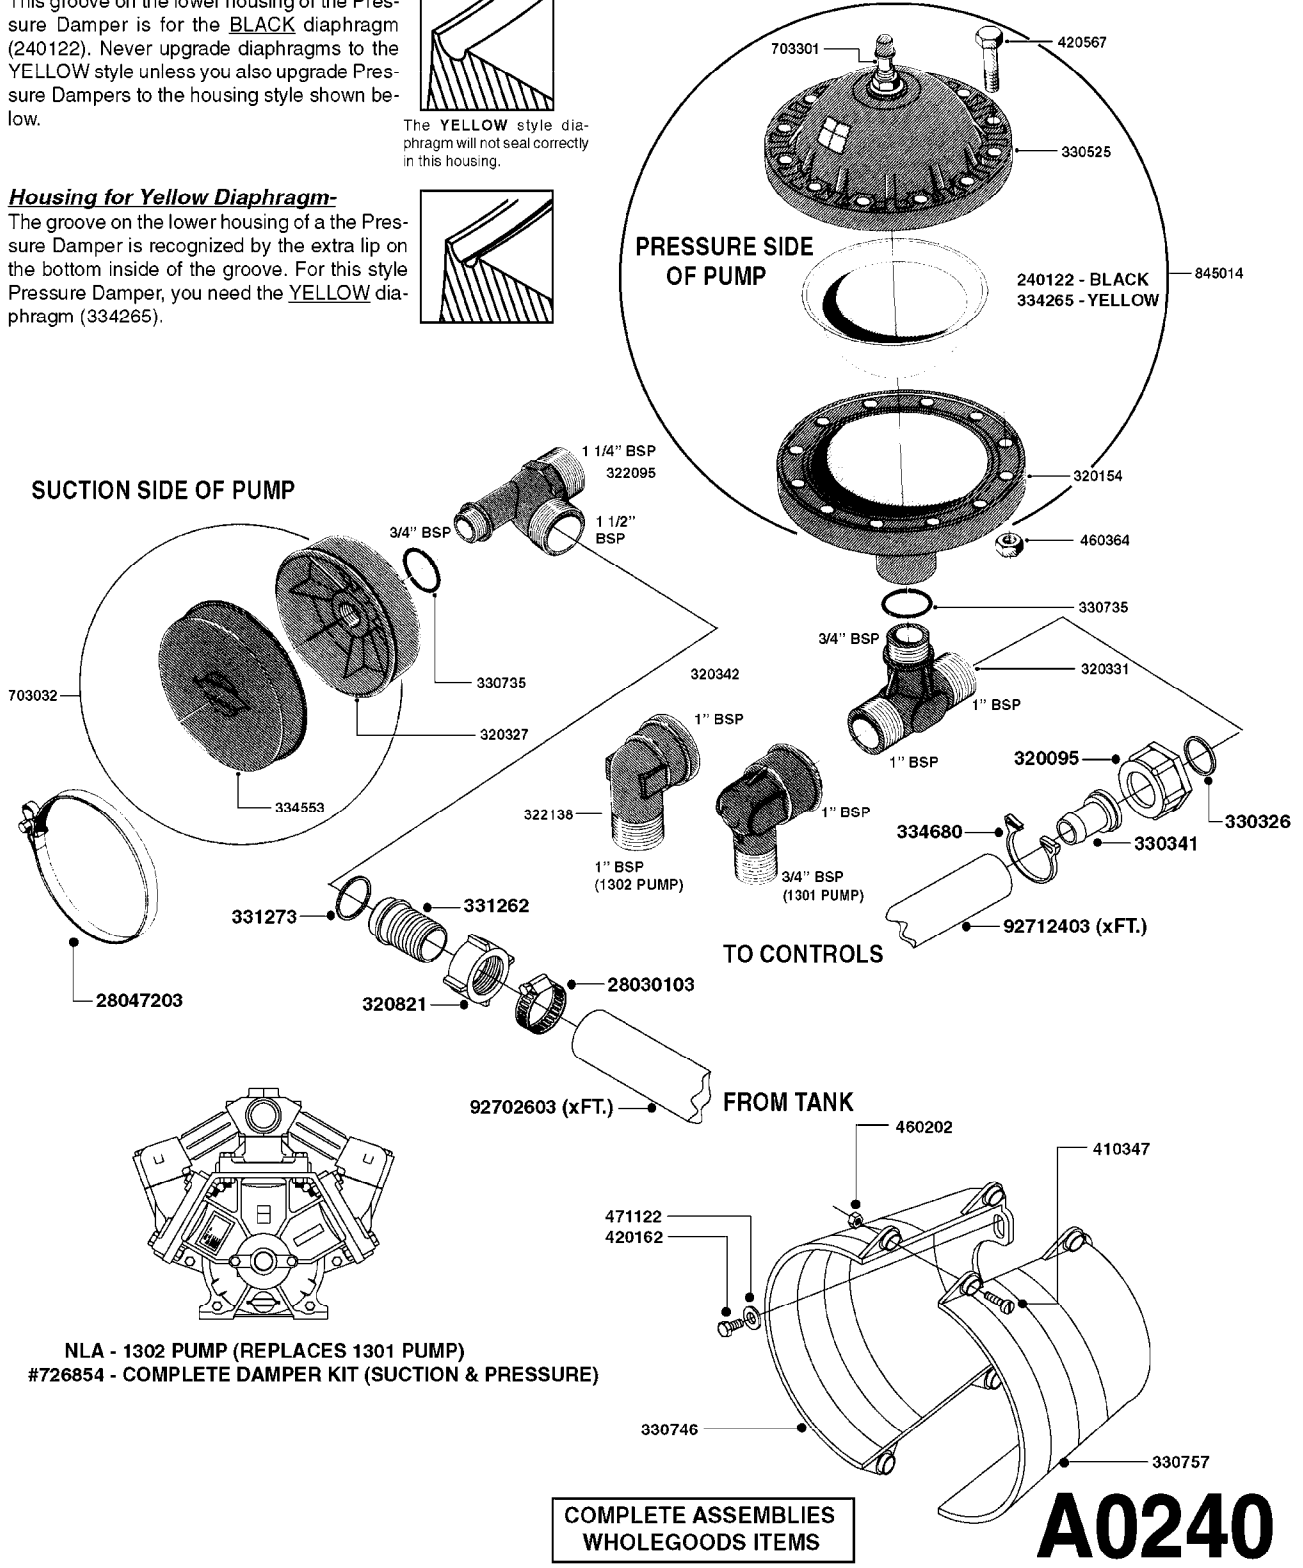

Housing for Yellow Diaphragm-

The groove on the lower housing of a the Pressure Damper is recognized by the extra lip on the bottom inside of the groove. For this style Pressure Damper, you need the YELLOW diaphragm (334265).