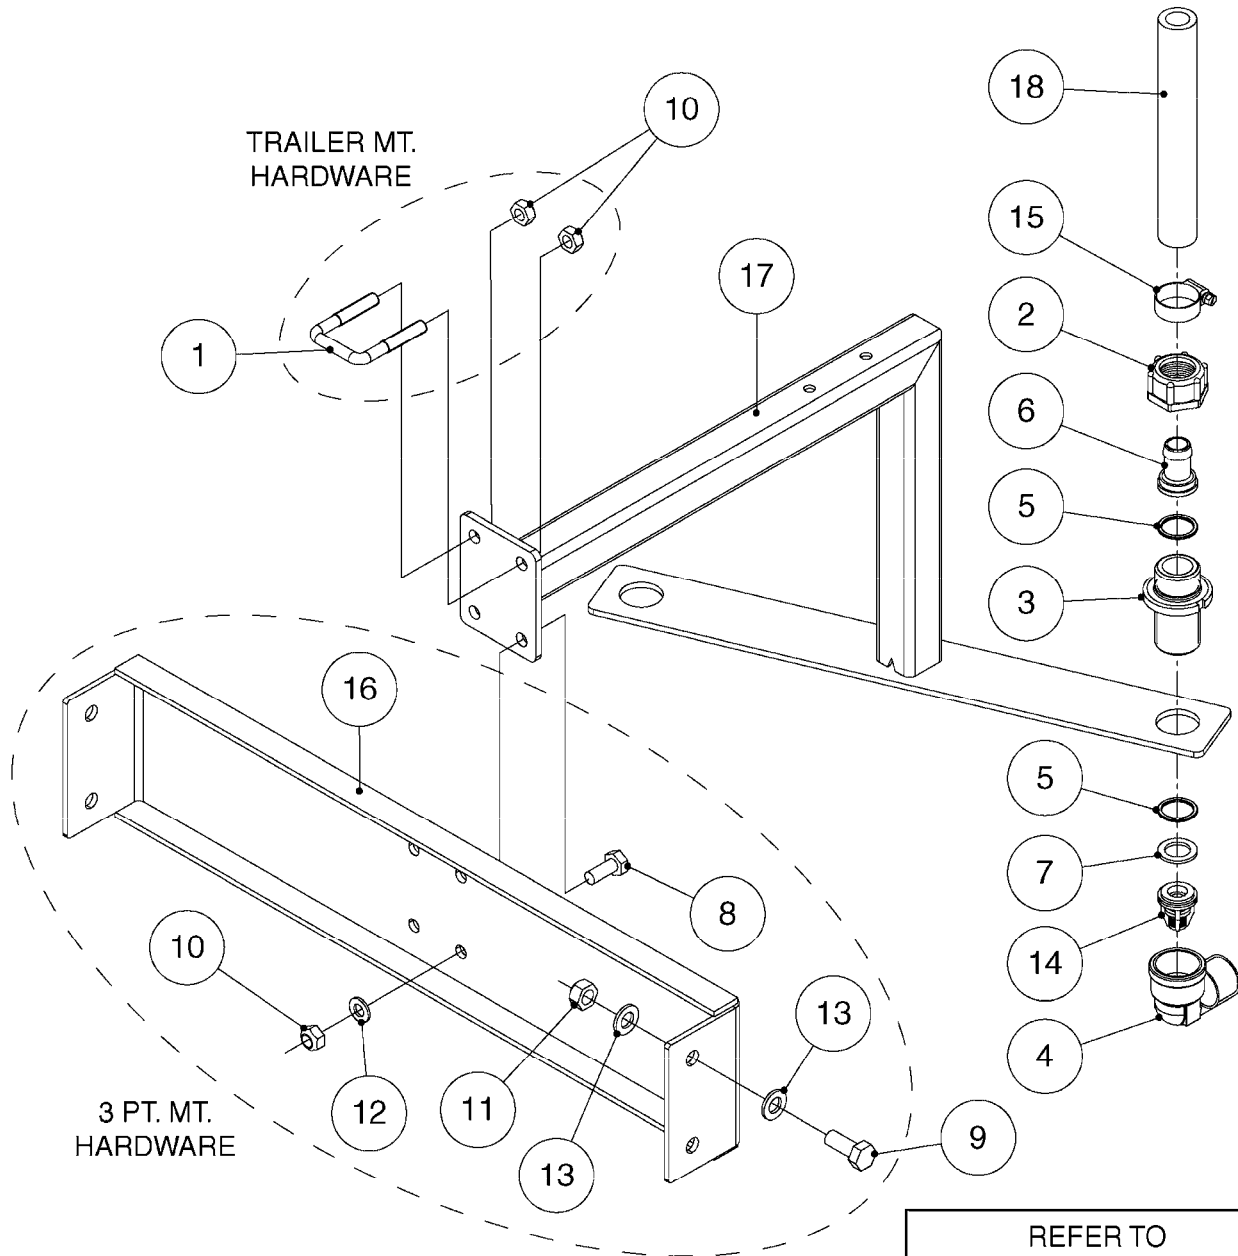

D0250

REFER TO
HARDI® NOZZLE CATALOG
FOR GIANT END NOZZLES

PASTURE BOOM NOZZLE BRACKET
D0250-HIN, 01:01:16

Page 1

Date 16.03.2016 11:41

Pos.	parts-n°	order qty	description
1	143161	1	BOLT U M10 40X40
2	320095	1	FITT.DK NUT 1" BSP
3	320456	1	FITT.DK BULKHEAD 1"BSP DOUBLE
4	322138	1	FITT.DK ELB 1"M X 1"F BSP
5	330326	1	O-RING D30/D24X2 F.1"NUT
6	330665	1	3/4' HOSE TAIL F/1' CAP
7	331483	1	WASHER RY-2
8	420604	1	BOLT HEX 8.8 DEL M10X25 FT DIN933
9	430286	1	BOLT HEX 8.8 DEL M12X30 FT
10	460423	1	NUT HEX M10X1.5 LOCK
11	460703	1	NUT HEX M12X1.75 LOCK DIN985
12	471122	1	WASHER, M10, Ø20/10.5X 2.0, SS
13	471127	1	WASHER, M12, Ø24/13.0X 2.5, SS
14	724144	1	VALVE F/BIII X/L, 29mmx35mm
15	28029903	1	CLAMP HOSE GEAR P3/4"-S1" 6712
16	61006603	1	BOOM SUPPORT BRACKET PS105/155
17	63015303	1	NZL.BRKT.F.PASTURE SPRAYER
18	92703203	1	HOSE R X3/4" X300PSI WP X0012"