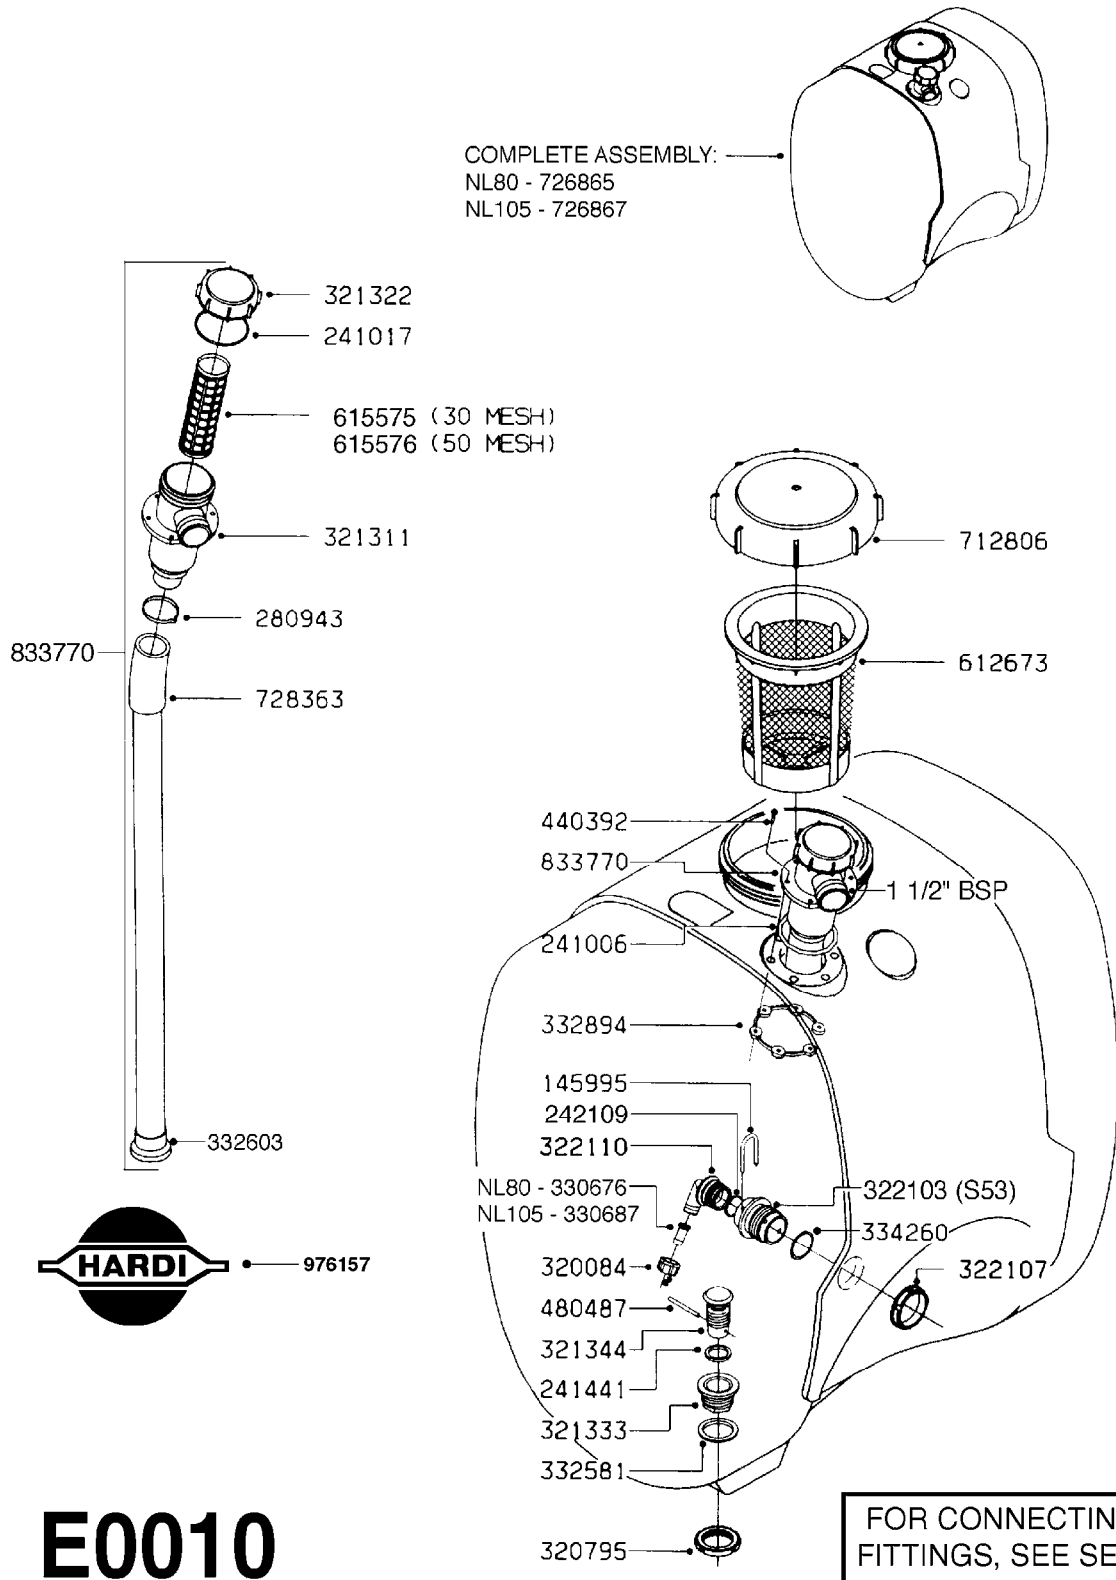

E0010

TANK - NL 80/105 (POST 92)
E0010-HIN, 01:01:16

Page 1

Date 16.03.2016 11:41

parts-n°	order qty	description
145995	1	FITT.DK S-53 FORK
241006	1	O-RING D79,2X5,7 NITRIL
241017	1	O-RING D74,5X3 NITRIL
241441	1	O-RING D29.3X3
242109	1	O-RING D32.2x3.0 (USE 242354)
280943	1	CLAMP HOSE GEAR 40-60
320084	1	FITT.DK NUT 1/2" BSP
320795	1	FITT.DK NUT 1-1/2" BSP JAMB
321311	1	FILTER BODY S 80 X 4
321322	1	SCREW CAP F. S80 X 4
321333	1	FITT.DK BULK 1-1/2" X 1"F BSP
321344	1	DRAIN SCREW 1" BSP RED
322103	1	FITT.DK S-53 BULKHEAD
322107	1	FITT.DK S-53 BULKHEAD NUT
322110	1	FITT.DK S-53 ELB. 1/2" BSP
330676	1	FITT.DK HB 3/8" F. 1/2" NUT
330687	1	FITT.DK HB 1/2" F. 1/2" NUT
332581	1	GASKET F. 1-1/2" BSP CAPNUT.
332603	1	CAP F. SUCTION TUBE
332894	1	RETAIN.RING FOR SUCTION FILTER
334260	1	GASKET F. S-53 BULKHEAD
440392	1	SCREW 6.3 X 25.0 DIN7981C TORX
480487	1	PIN M5X60 SLOTTED GALV
612673	1	FILTER BASKET F. ES30/ES53
615575	1	FILTER F.TOP SUCT.30 MESH GRN.
615576	1	FILTER F.TOP SUCT.50 MESH BLUE
712806	1	TANK LID WITH VENT S226 RED
726865	1	TANK NL 80
726867	1	TANK NL 105
728363	1	SUCTION TUBE ASSY.L=72"
833770	1	TOP SUCTION KIT 300/500
976157	1	DECAL COMPANY (4.4" X 4.6")