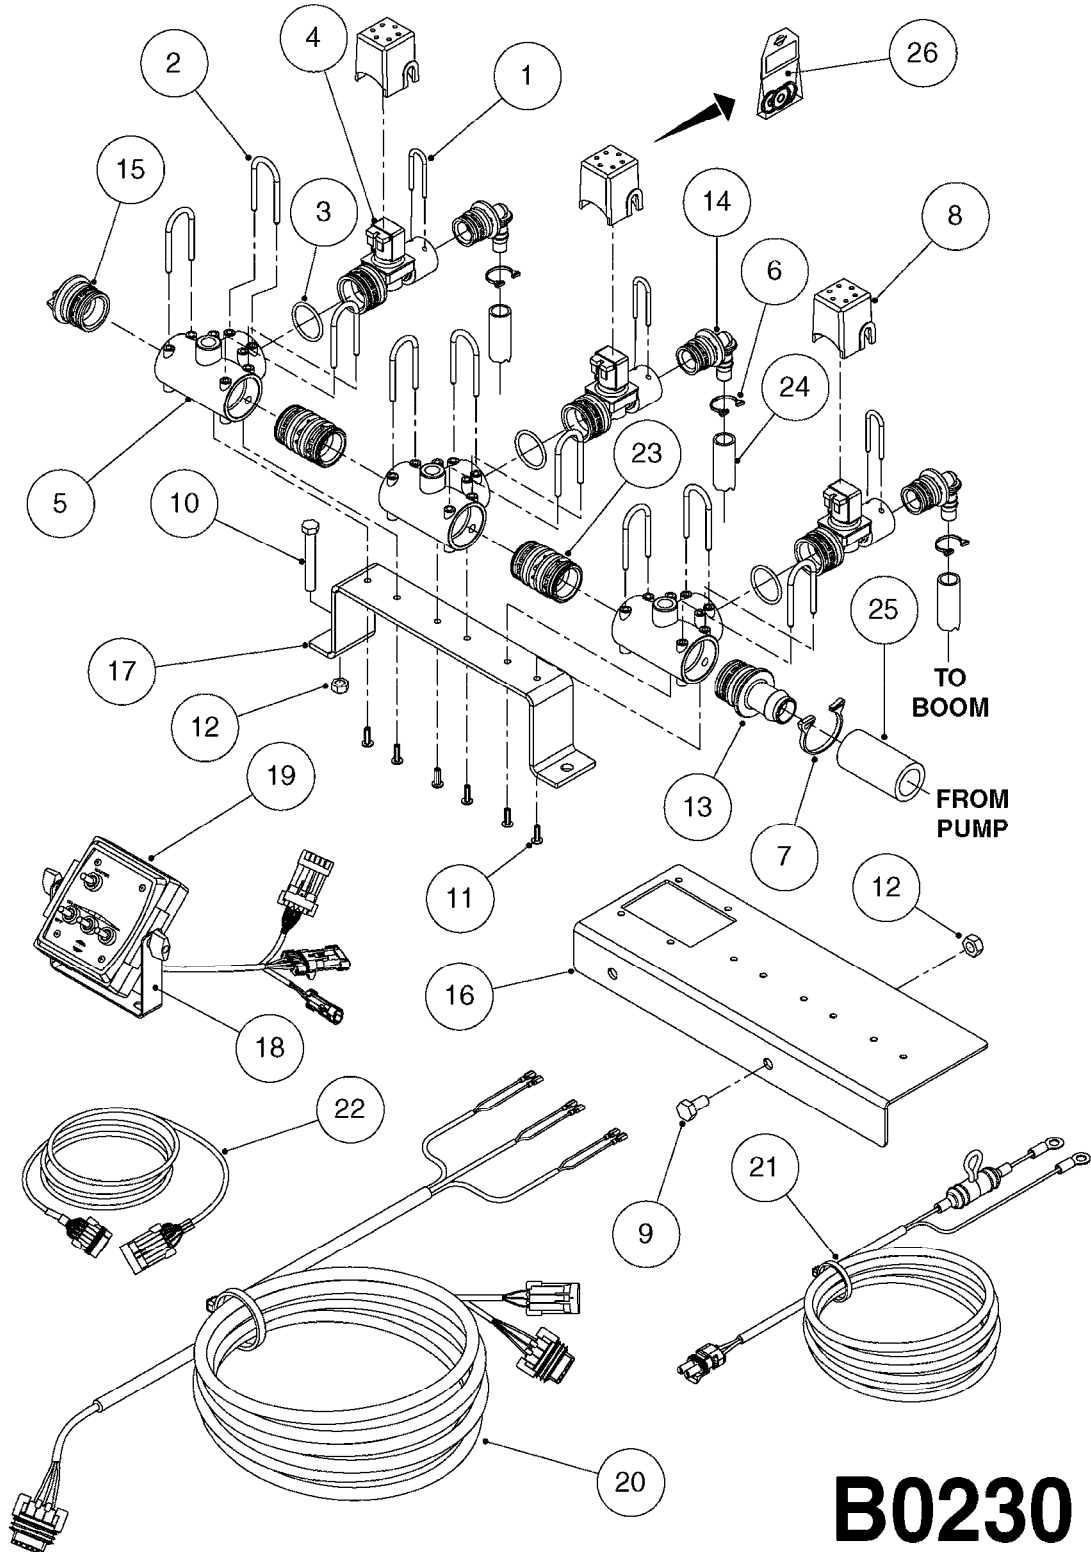

BK-180 REMOTE CONTROL CABLE
B0150-HIN, 01:01:16

Page 1
Date 16.03.2016 11:41

parts-n°	order qty	description
142516	1	SCREW SET M10 BENT F. LOCKING
142881	1	WIRE HOLDER FOR REMOTE CONTROL
142892	1	END NIPPLE F.REMOTE CABLE
281536	1	ALLEN WRENCH 3MM
410605	1	BOLT HEX 8.8 DEL M6X80
420604	1	BOLT HEX 8.8 DEL M10X25 FT DIN933
450564	1	SCREW M6X12 ALLEN
460261	1	NUT HEX M6X1 LOCK A2 DIN985
460423	1	NUT HEX M10X1.5 LOCK
471122	1	WASHER, M10, Ø20/10.5X 2.0, SS
611693	1	ARM FOR REMOTE CONTROL BK180
612124	1	BRACKET FOR OP.UNIT F REM.CTR
612566	1	MOUNT BRACKET F.FAN CABLE ASSY
612754	1	HANDLE FOR REMOTE CONTROL
715444	1	REMOTE CONTROL CABLE COMPLETE
715466	1	MOUNTING PLATE
833567	1	REMOTE CONTROL ON/OFF BK 180