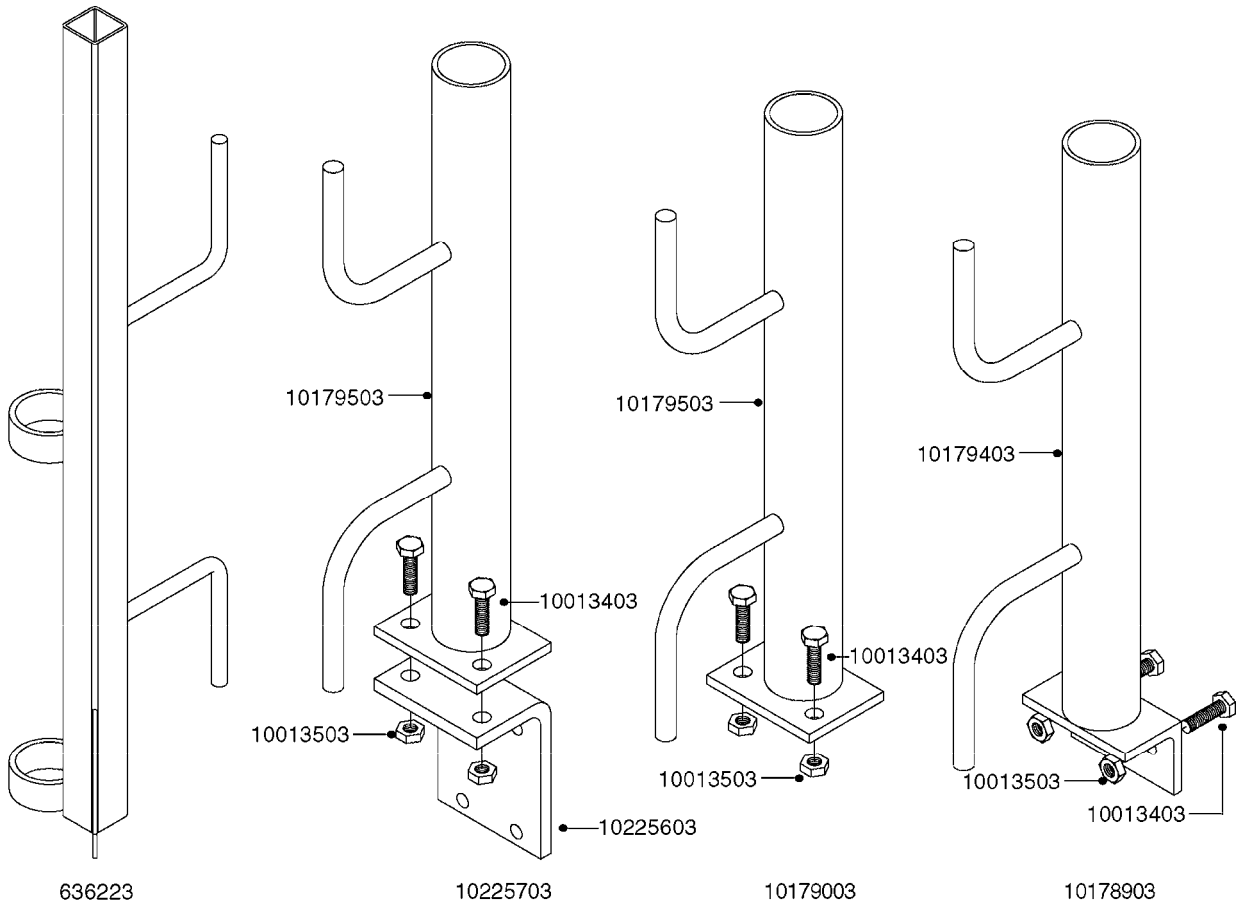

HOSE WRAPS
K0520-HIN, 01:01:16

Page 1
Date 16.03.2016 11:41

parts-n°	order qty	description
241965	1	O-RING 12.1 X 1.6
242007	1	O-RING D9.1X1.6
281551	1	BALL VALVE 1/2"
320084	1	FITT.DK NUT 1/2" BSP
330212	1	O-RING D19/D14X2.4 F.1/2"NUT
330326	1	O-RING D30/D24X2 F.1"NUT
330687	1	FITT.DK HB 1/2" F. 1/2" NUT
334190	1	FITT.DK HB 1/2' F. PISTOL 60S
334531	1	CLAMP HOSE PLASTIC 3/4"
636223	1	POST 12 VOLT TR30
712471	1	AGITATION VALVE ASSY. ON/OFF
843196	1	GUN, MODEL 60S
843197	1	HANDGUN KIT TYPE 60 LONG
10013403	1	BOLT HEX 3/8-16X1 1/4 HCS Z5
10013503	1	NUT HEX NC 3/8"
10178903	1	WRAP HOSE SIDE MOUNT PLATE
10179003	1	WRAP HOSE BOTTOM PLATE MOUNT
10179403	1	WRAP WELDMENT FOR HI101789
10179503	1	WRAP WELDMENT FOR HI101790
10225603	1	BKT.FOR HOSE WRAP MOUNT NL NK
10225703	1	WRAP HOSE BDL.BOTTOM PLATE
92702103	1	HOSE R X1/2" X300PSI WP X0012"