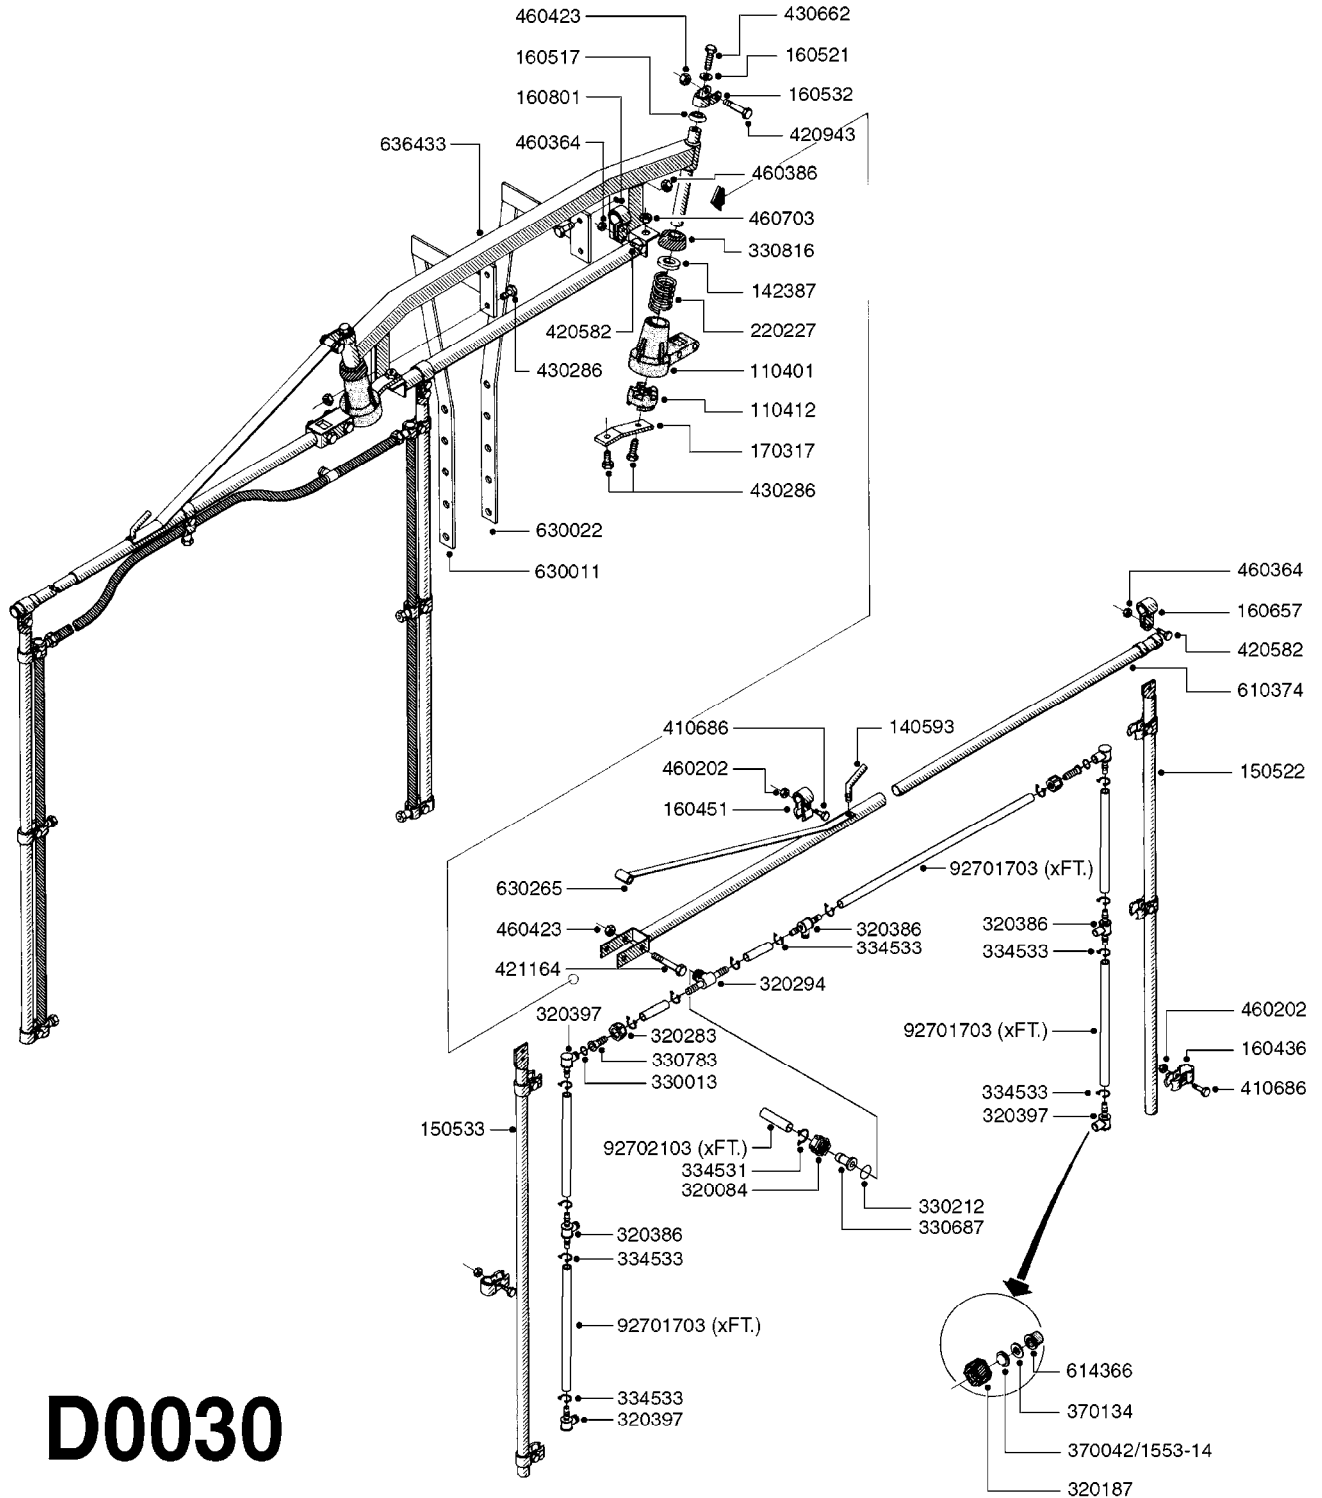

BOOM - V-II
D0030-HIN, 01:01:16

Page 0
Date 16.03.2016 11:41

BOOM - V-II
D0030-HIN, 01:01:16

Page 1
Date 16.03.2016 11:41

parts-n°	order qty	description
110401	1	SPRING HOUSING STD BOOM
110412	1	CLUTCH STANDARD BOOM
140593	1	THUMB SCREW
142387	1	WASHER D40D23X5
150522	1	DROP TUBE WINE II
150533	1	DROP TUBE WINE II
160436	1	PIPE BRANCH HOLDER D22,2
160451	1	PIPE BRANCH HOLDER D25,4
160517	1	SPACER COLLAR, STANDARD BOM
160521	1	WASHER D30.5/D13X2
160532	1	CLAMP SWIVEL F. BOOM 14'H.D.
160657	1	CLIP FITTING FOT D22,2
160801	1	CLIP FITTINGS 31.7
170317	1	CROSSBAR FOR BOOM WINE II
220227	1	SPRING FOR PIVOT
320084	1	FITT.DK NUT 1/2" BSP
320187	1	FITT.DK CAP 3/8" BSP BLACK
320283	1	FITT.DK NUT 3/4"BSP
320294	1	FITT.DK TEE 3/8X3/8HB X1/2"BSP
320386	1	FITT.DK TEE 3/8X3/8HB X3/8"BSP
320397	1	FITT.DK ELB 3/8"HB X 3/8" BSP
330013	1	O-RING D15/D10X2.5 F.3/8"NUT
330212	1	O-RING D19/D14X2.4 F.1/2"NUT
330687	1	FITT.DK HB 1/2" F. 1/2" NUT
330783	1	FITT.DK HB 3/8"F.3/8" NUT
330816	1	DUST COVER PLASTIC/STD.BOOM
334531	1	CLAMP HOSE PLASTIC 3/4"
334533	1	CLAMP HOSE PLASTIC 3/8"
370042	1	NOZZLE CONE JET 1553-14
370134	1	NOZZLE SWIRL 1554-GREY
410686	1	BOLT HEX 8.8 DEL M6X30
420582	1	BOLT HEX 8.8 DEL M8X20 FT A2
420943	1	BOLT HEX 8.8 DEL M10X50
421164	1	BOLT HEX 8.8 DEL M10X70
430286	1	BOLT HEX 8.8 DEL M12X30 FT
430662	1	BOLT HEX 8.8 DEL M12X20 FT
460202	1	NUT HEX M6
460364	1	NUT HEX M8 GALV.
460386	1	NUT HEX M12X1.75
460423	1	NUT HEX M10X1.5 LOCK
460703	1	NUT HEX M12X1.75 LOCK DIN985
610374	1	BOOM WING OUT.SECTION (WINE11)
614366	1	FILTER 50 MESH F.NOZZLE BLUE
630011	1	630011
630022	1	630022
630265	1	BOOM WING 14' BOOM
636433	1	CENTER SECTION 14' BOOM D27.0
92701703	1	HOSE R X3/8" X300PSI WP X0012"
92702103	1	HOSE R X1/2" X300PSI WP X0012"