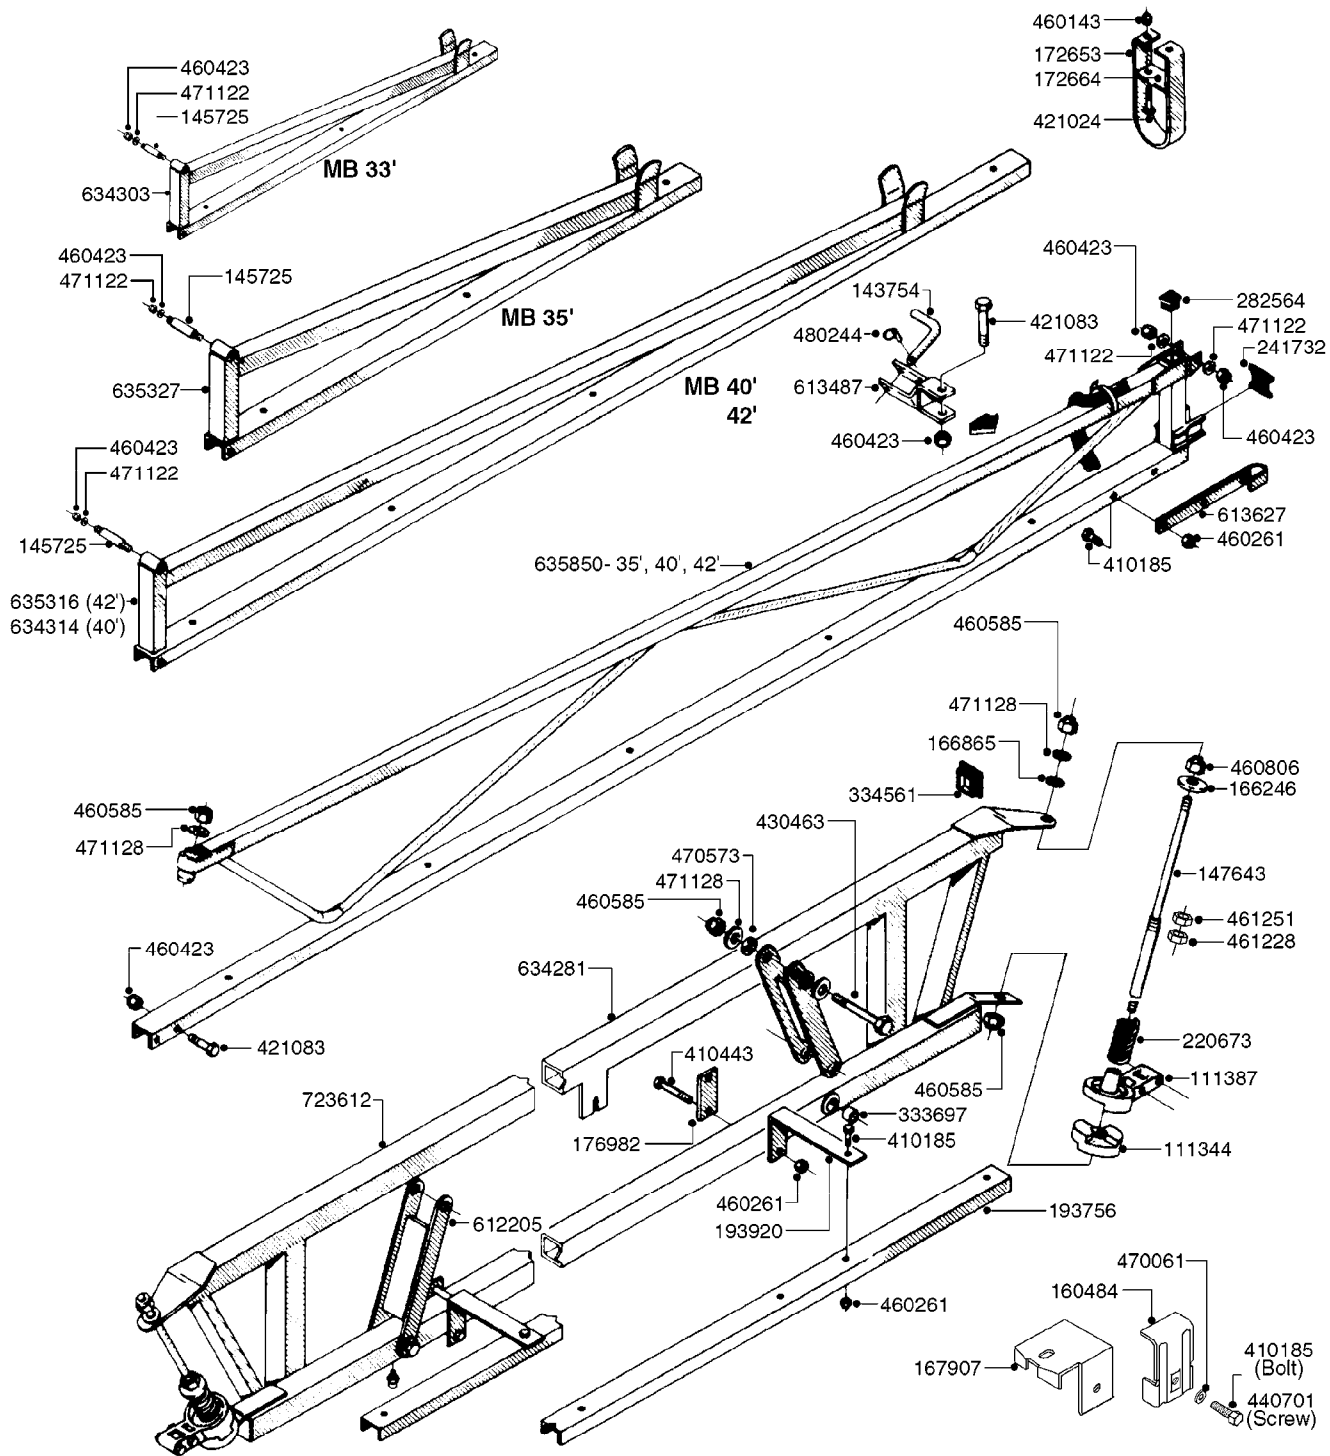

BOOM - MB 35' 40' 42'
D0130-HIN, 01:01:16

Page

0

Date

16.03.2016 11:41

BOOM - MB 35' 40' 42'
D0130-HIN, 01:01:16

Page 1
Date 16.03.2016 11:41

parts-n°	order qty	description
111344	1	CLAW CLUTCH LOWER (21MM)
111387	1	CLAW CLUTCH D100 UPPER PART
143754	1	PIN D10 X 56
145725	1	PIN FOR 12 MB BOOM
147643	1	AXLE F.BM BRKWKY. W. ZERT L=426
160484	1	WIRE GUIDE FOR DROP-LEG
166246	1	WASHER CUP D53 F.SPRING
166865	1	WASHER D35/D25X2
167907	1	NOZZ. HOLD. KIT F/ADJ. BOOM
172653	1	WING TIP GUARD
172664	1	FLATBAR BACKING PLATE
176982	1	RETAINING PLATE
193756	1	TRACK MB 10,6/12,6M
193920	1	BRACKET F.NOZZLE TRACK
220673	1	SPRING F.PIVOT 100 X 51
241732	1	RUBBER STOP FOR MB
282564	1	PLUG 35MM SQ.BLACK
333697	1	BUSHING D22/D16x25
334561	1	PLUG 50x50x2 F.SQ.TUBE
410185	1	BOLT HEX 8.8 DEL M6X16 A2
410443	1	BOLT HEX 8.8 DEL M6X70
421024	1	BOLT HEX 8.8 DEL M8X60
421083	1	BOLT HEX 8.8 DEL M10X65
430463	1	BOLT HEX 8.8 DEL M16X110
440701	1	SCREW NO.14 3/4" PLATED
460143	1	NUT HEX M8 LOCK A2 DIN985
460261	1	NUT HEX M6X1 LOCK A2 DIN985
460423	1	NUT HEX M10X1.5 LOCK
460585	1	NUT HEX M16X2 LOCK
460806	1	NUT HEX M20X2.5 LOCK
461228	1	NUT HEX M20
461251	1	NUT HEX M20 X 2.5 JAMB
470061	1	WASHER D11/D7X0.5 LOCK
470573	1	WASHER D29/D17X2 SPRING BLACK
471122	1	WASHER, M10, Ø20/10.5X 2.0, SS
471128	1	WASHER, M16, Ø30/17.0X 3.0, SS
480244	1	PIN SNAP D4.5
612205	1	TRAPEZE ARM,WELDED
613487	1	TRANSPORT FITTINGS FOR SB BOOM
613627	1	LOCK STRAP FOR MB BOOM
634281	1	BOOM CENTER MB 35/40/42
634303	1	BOOM WING OUTER 33' MB L=47'
634314	1	BOOM WING OUTER 40', 45' MB
635316	1	BOOM WING OUTER MB42
635327	1	BOOM WING OUTER 35'MB L=58.5"
635850	1	BOOM WING INNER MB35/40/42
723612	1	CENTER PART MB BOOM