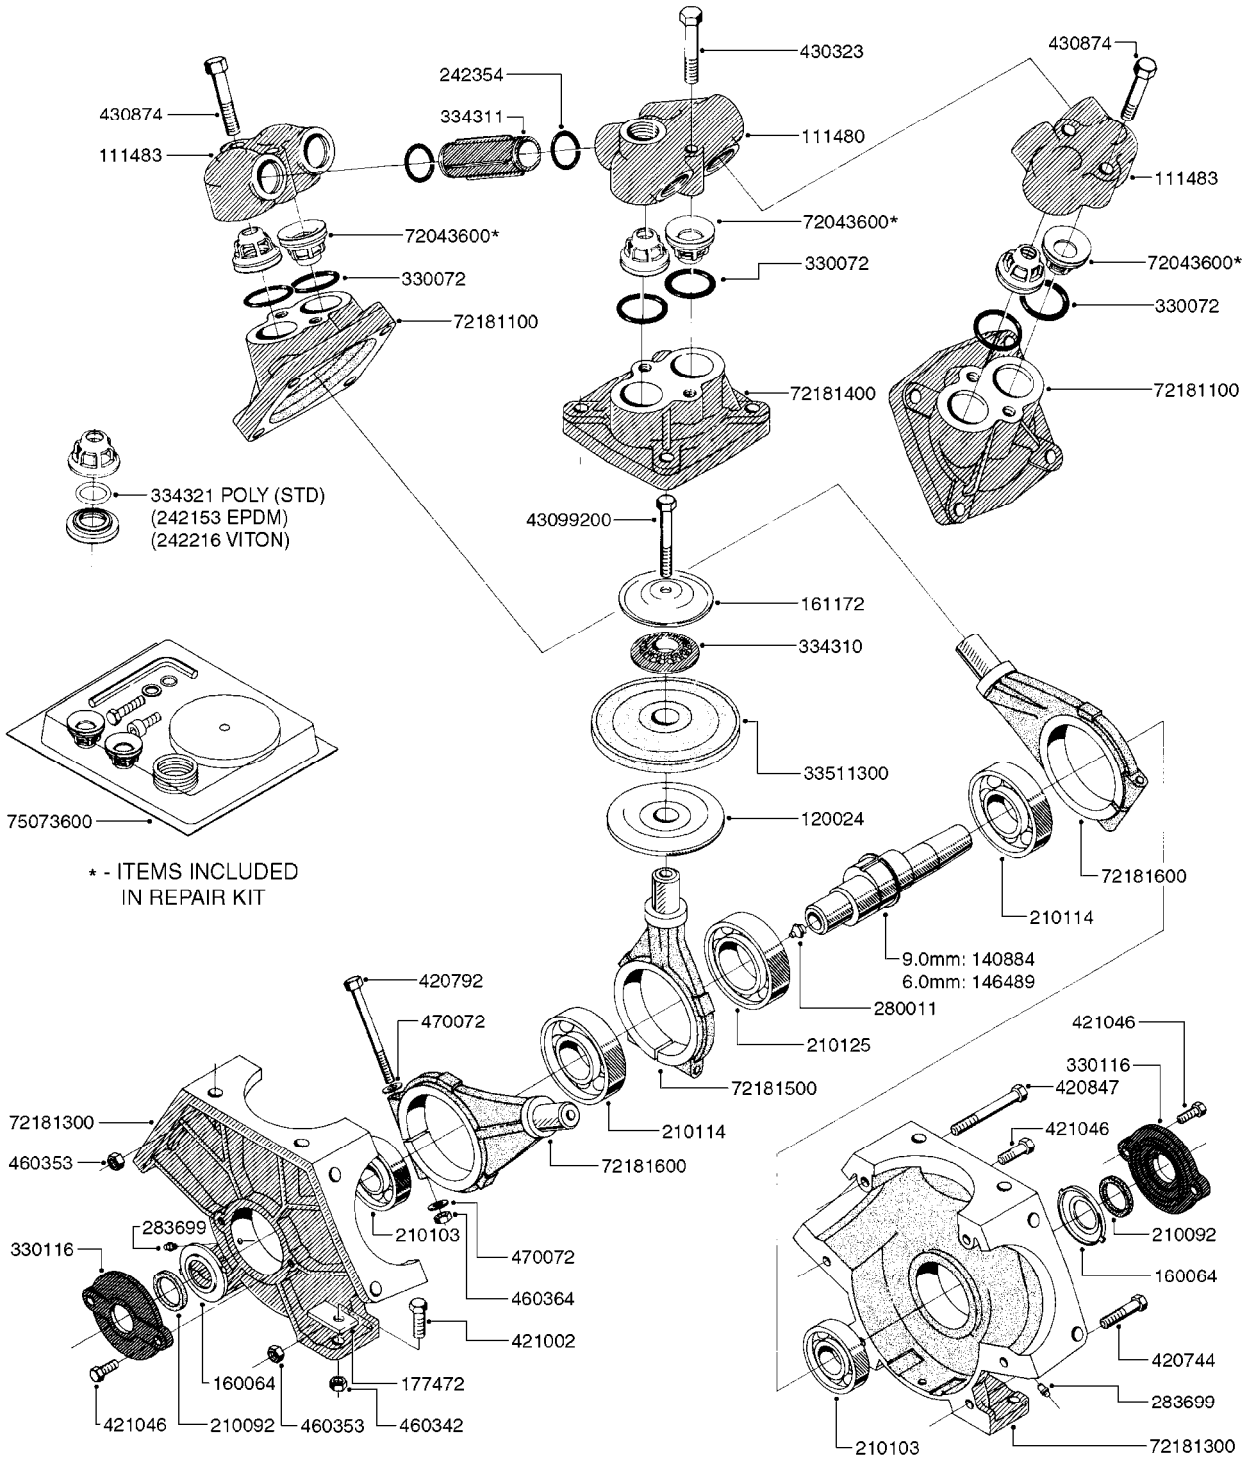

COMPLETE PUMPS
821635 - PUMP ONLY
10396203 - WITH PTO & DAMPER

COMPLETE ASSEMBLIES
WHOLEGOODS ITEMS

A0230

PUMP - 1303 W/ MOUNTING BASE
A0230-HIN, 01:01:16

Page 1

Date 16.03.2016 11:41

parts-n°	order qty	description
111480	1	VALVE HEAD 1302 CENTER
111483	1	VALVE HEAD SIDE 1302
120024	1	DIAPHRAGM BACK DISC 1200-1300
140884	1	CRANK SHAFT MODEL 1300-9
146489	1	CRANK SHAFT MODEL 1302-6MM
160064	1	DUST PLATE
161172	1	DIAPHRAGM DISC F. 1203/1303
177472	1	BRACKET 25 X 5
210092	1	SEAL FELT D43/30X5
210103	1	BEARING BALL 6306
210114	1	BEARING BALL 6308
210125	1	BEARING BALL 6210
242153	1	O-RING D26X4 EPDM
242216	1	O-RING VITON F/1202/1302/462
242354	1	O-RING D32.2X3.0 VITON F.S-53
280011	1	GREASE NIPPLE 3/8" SAE H TR
283699	1	GREASE NIPPLE M6X1
330072	1	O-RING D53.5/D45.5X4
330116	1	SEAL RETAINER, MODEL 1300
334310	1	NYLON WASHER 1202/1302/462
334311	1	CONNECTION PIPE INLET MOD.1302
334321	1	O-RING POLY. 34.0x26.0x4.0
420744	1	BOLT HEX 8.8 DEL M8X40
420792	1	BOLT HEX 8.8 RAW M8X95
420847	1	BOLT HEX 8.8 DEL M8X85
421002	1	BOLT HEX 8.8 DEL M10X30 FT DIN933
421046	1	BOLT HEX 8.8 DEL M8X25 FT A2 DIN933
430323	1	BOLT HEX 8.8 DEL M12X60
430874	1	SCREW SET 8.8 DEL M12X70 FT
460342	1	NUT HEX M10 DEL DIN934
460353	1	NUT HEX M8 BLACK
460364	1	NUT HEX M8 GALV.
470072	1	WASHER D15/D8X.5 LOCK
821635	1	PUMP 1303/9 540RPM
10396203	1	PUMP 1303 C/W PTO 540 RPM
33511300	1	DIAPHRAGM 1202-1303 POLY 2006
43099200	1	BOLT HEX SS M12 X 30 DIN933 A4
72043600	1	VALVE FOR 462/463
72181100	1	DIAPHRAGM COVER 1203/1303+BLTS
72181300	1	PUMP CASTING 1300 RED W/BOLTS
72181400	1	DIAPHRAGM COVER 1303 W/BOLTS
72181500	1	CONNECTING ROD, CENTER 1303
72181600	1	CONNECTING ROD, SIDE MOD.1300
75073600	1	PUMP KIT 1303 MM "06"