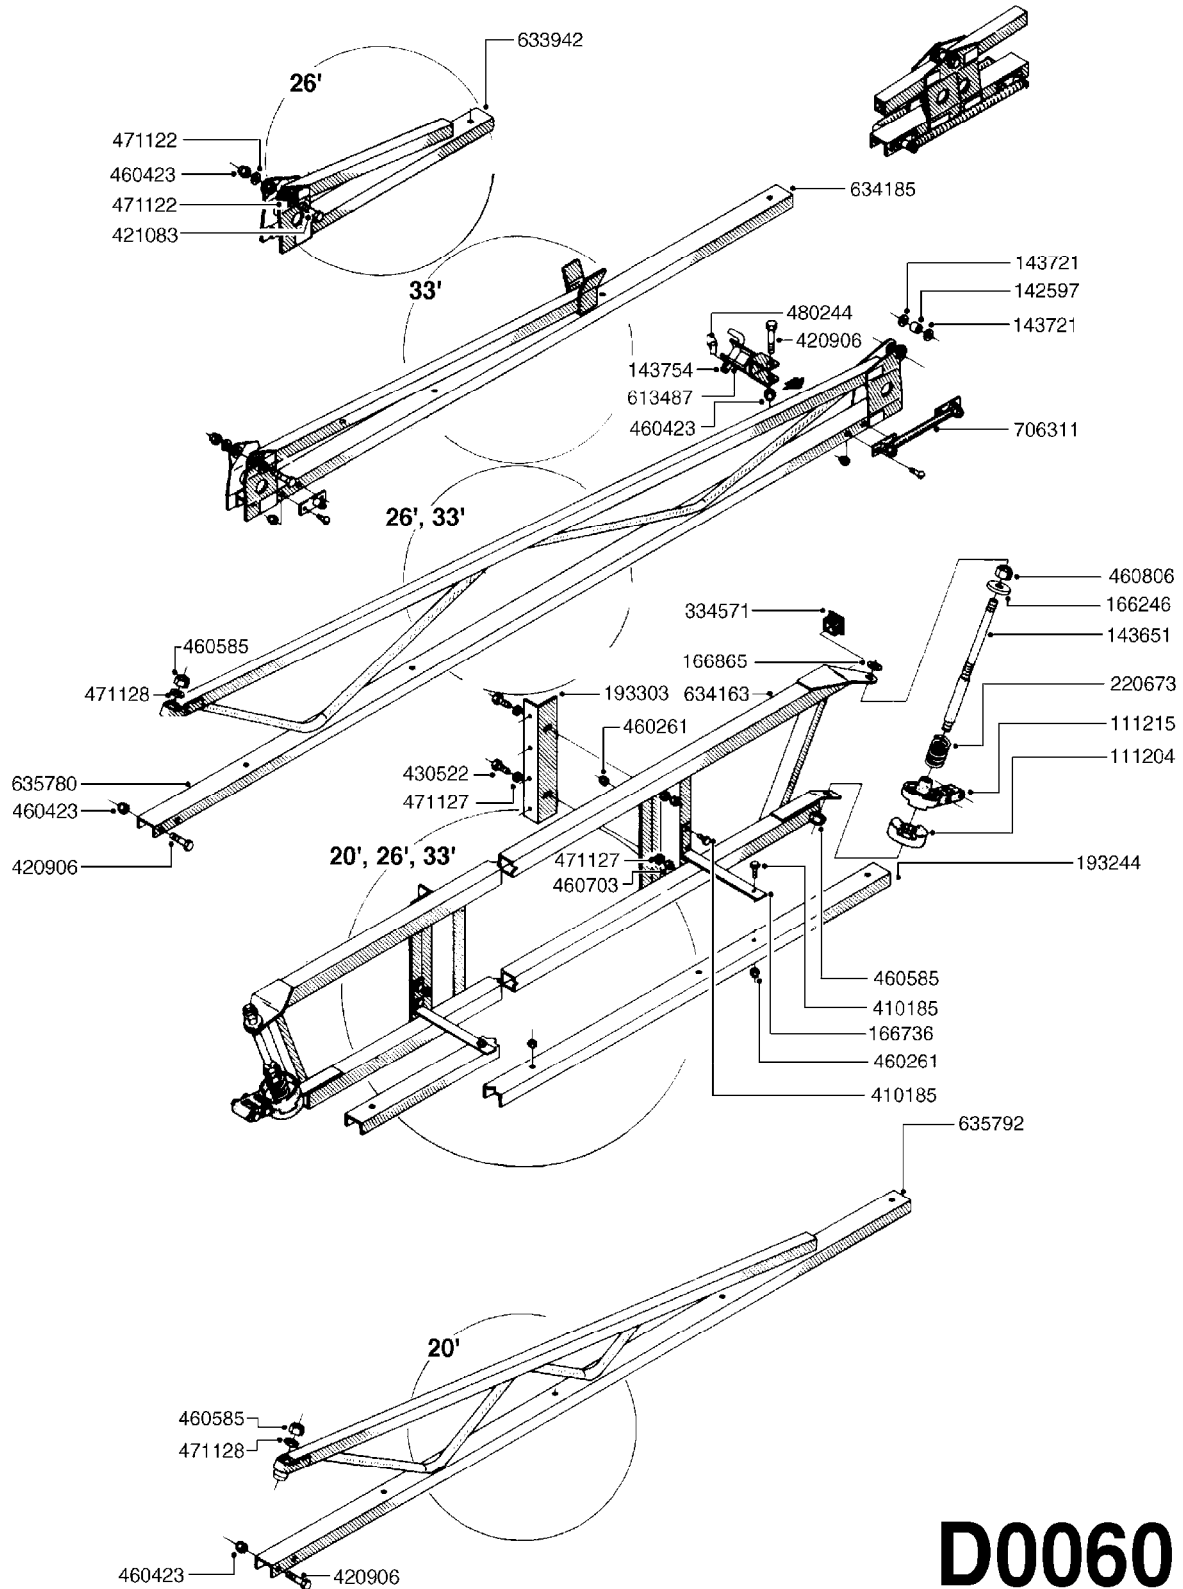

BOOM - SB 20' 26' 33'
D0060-HIN, 01:01:16

Page

0

Date

16.03.2016 11:41

BOOM - SB 20' 26' 33'
D0060-HIN, 01:01:16

Page 1

Date 16.03.2016 11:41

parts-n°	order qty	description
111204	1	CLAW CLUTCH/LOWER D80
111215	1	CLAW CLUTCH/UPPER D80
142597	1	DISTANCE TUBE
143651	1	AXLE M20/M16 L=355 F/BREAKAWAY
143721	1	FRICITION DISC FOR BOOM D30
143754	1	PIN D10 X 56
166246	1	WASHER CUP D53 F.SPRING
166736	1	CLAMP FOR SB BOOM
166865	1	WASHER D35/D25X2
193244	1	NOZZLE TRACK 6-8-10 M SB
193303	1	SUPPORTING ARM FOR SB BOOM
220673	1	SPRING F.PIVOT 100 X 51
334571	1	TAPON 40x40x2 EMBELLECEDOR
410185	1	BOLT HEX 8.8 DEL M6X16 A2
420906	1	BOLT HEX 8.8 DEL M10X60
421083	1	BOLT HEX 8.8 DEL M10X65
430522	1	BOLT HEX 8.8 DEL M12X25 FT
460261	1	NUT HEX M6X1 LOCK A2 DIN985
460423	1	NUT HEX M10X1.5 LOCK
460585	1	NUT HEX M16X2 LOCK
460703	1	NUT HEX M12X1.75 LOCK DIN985
460806	1	NUT HEX M20X2.5 LOCK
471122	1	WASHER, M10, Ø20/10.5X 2.0, SS
471127	1	WASHER, M12, Ø24/13.0X 2.5, SS
471128	1	WASHER, M16, Ø30/17.0X 3.0, SS
480244	1	PIN SNAP D4.5
613487	1	TRANSPORT FITTINGS FOR SB BOOM
633942	1	OUTER BOOM WING 26', 28' SB
634163	1	CENTER SECTION - 20',26',33'
634185	1	BOOM WING OUTER PART 33' SB
635780	1	INNER WING SEC. 26',28',33'SB
635792	1	BOOM WING - 20',21'SB-BOOM
706311	1	SPRING WITH HAND-GRIB