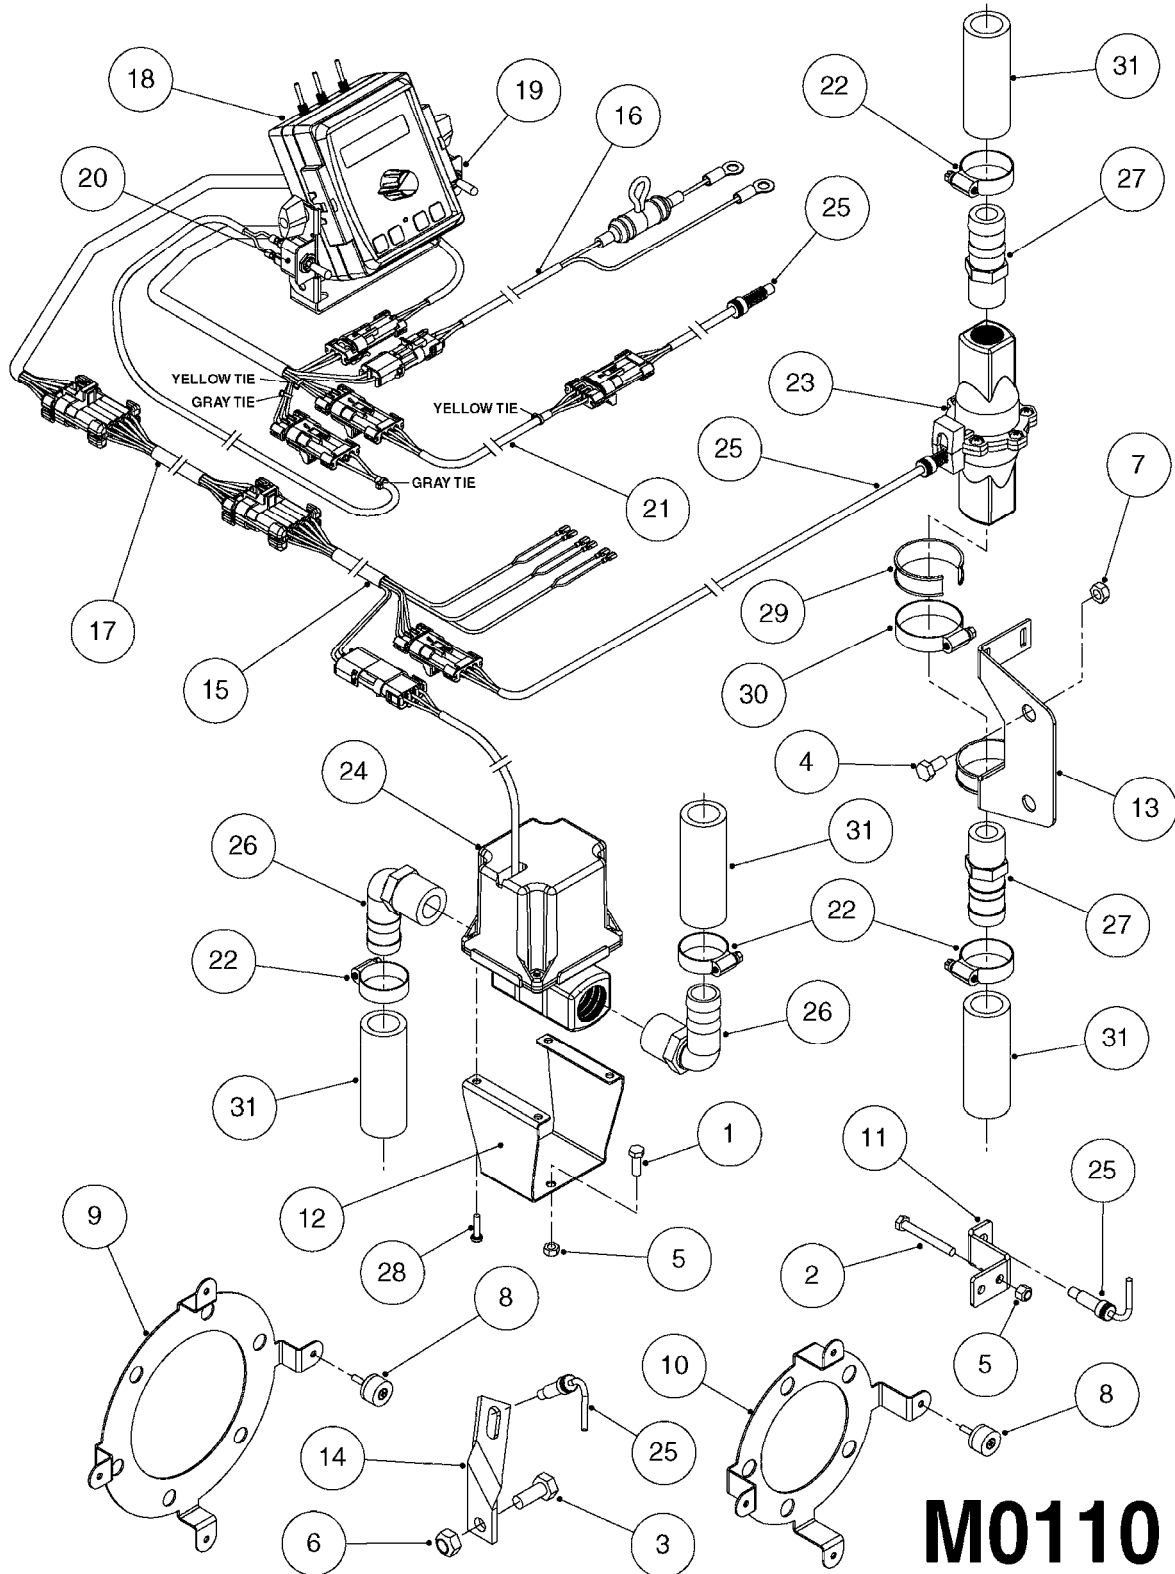

M0110

SPRAY MATE II CONTROLLER
M0110-HIN, 01:01:16

Page 1

Date 16.03.2016 11:41

Pos.	parts-n°	order qty	description
1	410185	1	BOLT HEX 8.8 DEL M6X16 A2
2	410561	1	BOLT HEX 8.8 DEL M6X50 FT
3	420604	1	BOLT HEX 8.8 DEL M10X25 FT DIN933
4	430522	1	BOLT HEX 8.8 DEL M12X25 FT
			USE WITH N-SERIES
4	430846	1	BOLT HEX 8.8 DEL M12X80
			USE WITH ATV
5	460261	1	NUT HEX M6X1 LOCK A2 DIN985
6	460423	1	NUT HEX M10X1.5 LOCK
7	460703	1	NUT HEX M12X1.75 LOCK DIN985
8	722525	1	MONITOR MAGNETS SET OF 8PCS
9	16056203	1	MAG MNT F. SPEED SNS 6 BOLT
			USE WITH ATV SINGLE AXLE
10	16097703	1	SPEED RING, 5 BOLT, 4.5" B.C.
			USE WITH ATV TANDEM AXLE
11	16098003	1	SPEED SENSOR BRACKET, ATV TNDM
			USE WITH ATV TANDEM AXLE
12	16098103	1	REGULATOR VALVE BRKT, ATV
			ATV ONLY
13	16108803	1	FLOW METER BRKT, SPRAYMATE
14	16098903	1	SPD SNSR BRKT, ATV SINGLE AXLE
			USE WITH ATV SINGLE AXLE
15	26010603	1	SPRAYMATE II HARDI BRANCH CABL
16	26010703	1	SPRAYMATE II BATTERY CABLE
17	26010803	1	SPRAYMATE II 15'10PIN M/P CABL
18	26011203	1	SPRAYMATE II CONSOLE
19	26011303	1	SPRAYMATE II POWER SWITCH KIT
			INCLUDES SWITCH, BRACKET, WIRE
20	26011403	1	SPRAMAT II MAST.RN/HOLD SW KIT
			INCLUDES SWITCH, BRACKET, WIRE
21	26011503	1	SPRAYMATE II 15'3-PIN M/P CABL
22	28030003	1	CLAMP HOSE GEAR P1" 6716
23	28032803	1	FLOW METER, SM II, 2-40 GPM
24	28032903	1	SPRAYMATE II 1"SERVOVALV 150M
25	28033003	1	SPRAYMATEII 5'FLOW/SPEED SEN C
26	28033803	1	FITTING, 1"X1"NPT 90° ELBOW
27	28033903	1	FITTING, 1"X3/4"NPT STRAIGHT
28	41000303	1	MACHINE SCREW #8-32x3/4" SS
29	341291	1	RUBBER HOSE CLAMP COVER 130MM
30	28030103	1	CLAMP HOSE GEAR P5/4-S1.5"6724
31	92712403	1	HOSE R X1" X300PSI WP X0012"