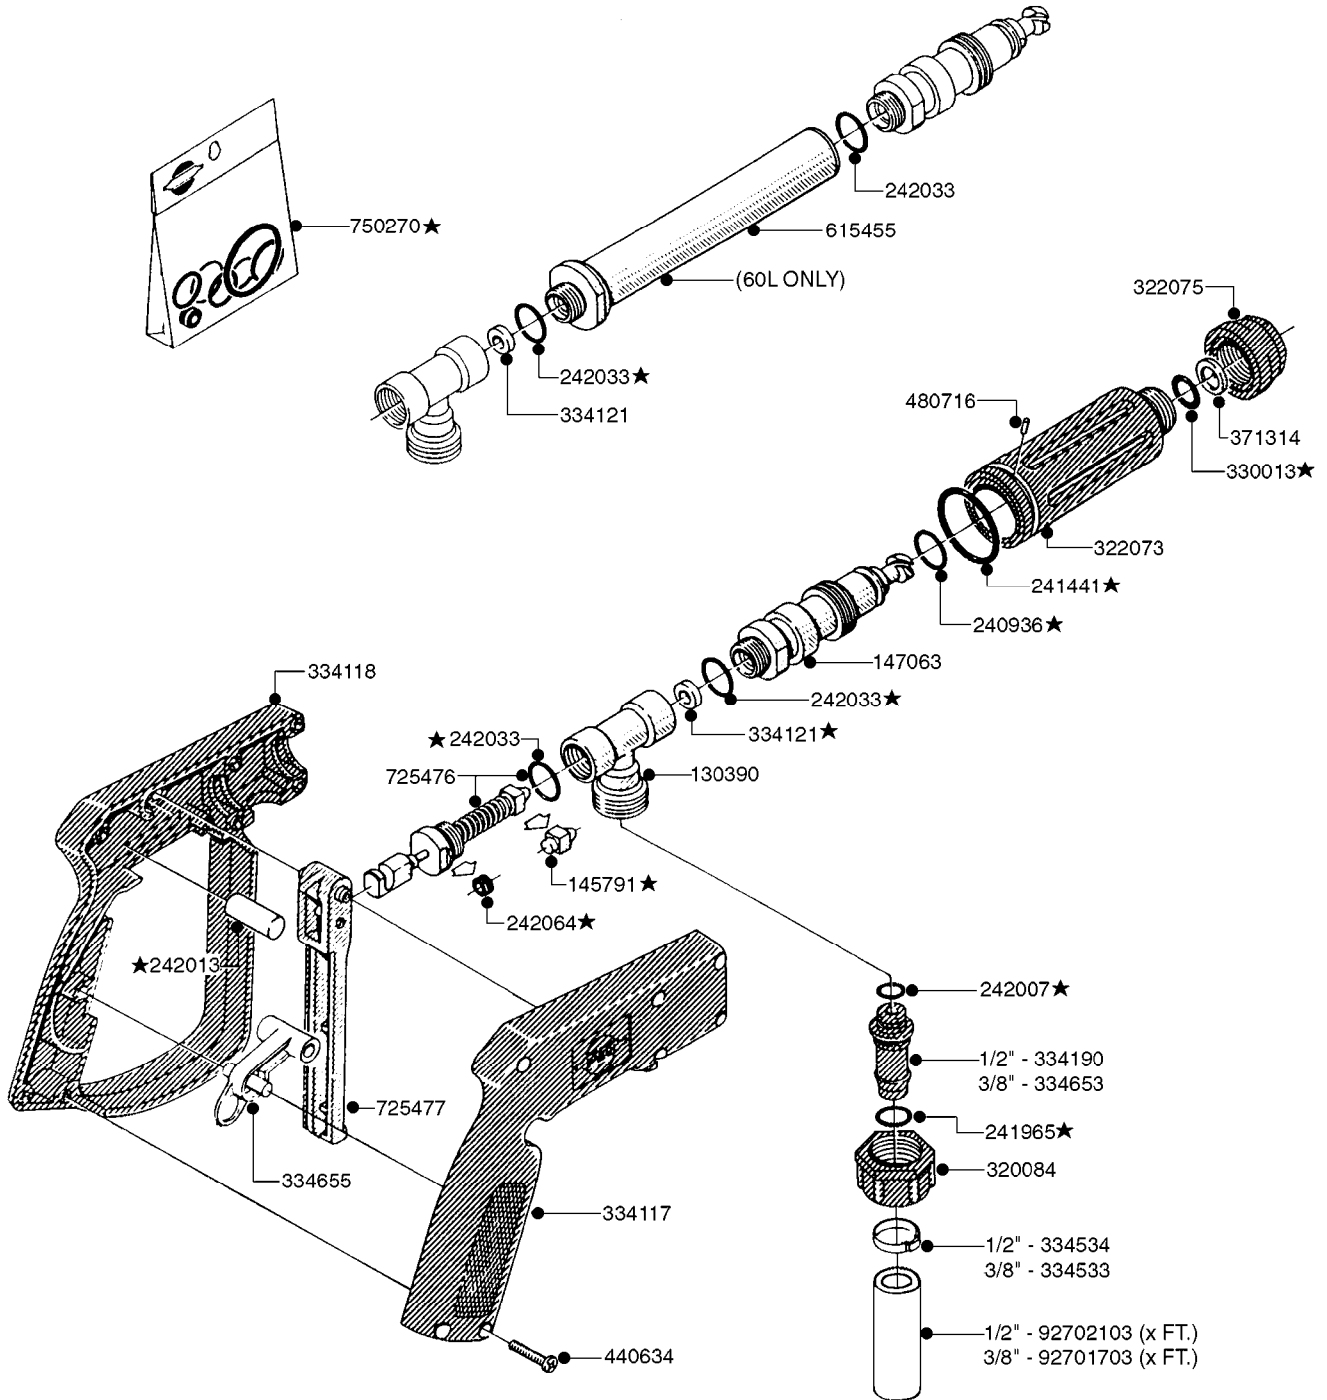

COMPLETE ASSEMBLY:
843197 - 60L
843196 - 60S

COMPLETE ASSEMBLIES
WHOLEGOODS ITEMS

K0480

HANDGUN TYPE 60S/60L POST 95
K0480-HIN, 01:01:16

Page 1

Date 16.03.2016 11:41

parts-n°	order qty	description
130390	1	TEE 3/8'X 1/2' BSP F.TYPE 60S
145791	1	CONE FOR ON/OFF
147063	1	SWIRL F.SPRAY GUN TYPE 60
240936	1	O-RING D13.3X2.4 NITRIL
241441	1	O-RING D29.3X3
241965	1	O-RING 12.1 X 1.6
242007	1	O-RING D9.1X1.6
242013	1	SPRING RUBBER F/TRIGGER
242033	1	O-RING
242064	1	SLEEVE RUBBER 3X8X4MM
320084	1	FITT.DK NUT 1/2" BSP
322073	1	HOUSING F.SWIRL TYPE 60S H.G.
322075	1	HOUSING F. NOZZLE
330013	1	O-RING D15/D10X2.5 F.3/8"NUT
334117	1	HANDLE PIECE RIGHT F.60S/60L
334118	1	HANDLE PIECE LEFT F.60S/60L
334121	1	SEAT FOR ON-OFF TYPE
334190	1	FITT.DK HB 1/2' F. PISTOL 60S
334533	1	CLAMP HOSE PLASTIC 3/8"
334534	1	CLAMP HOSE PLASTIC 1/2"
334653	1	FITT.DK HB 3/8' F.HANDGUN
334655	1	TRIGGER SAFETY F.60S/60L GUN
371314	1	NOZZLE CERAMIC 1099-20
440634	1	SCREW 5/8"
480716	1	PIN D3X6 STAINLESS
615455	1	TUBE F.LANCE TYPE 60L
725476	1	SPINDLE
725477	1	TRIGGER
750270	1	GASKET KIT F.SPRAY GUN
843196	1	GUN, MODEL 60S
843197	1	HANDGUN KIT TYPE 60 LONG
92701703	1	HOSE R X3/8" X300PSI WP X0012"
92702103	1	HOSE R X1/2" X300PSI WP X0012"