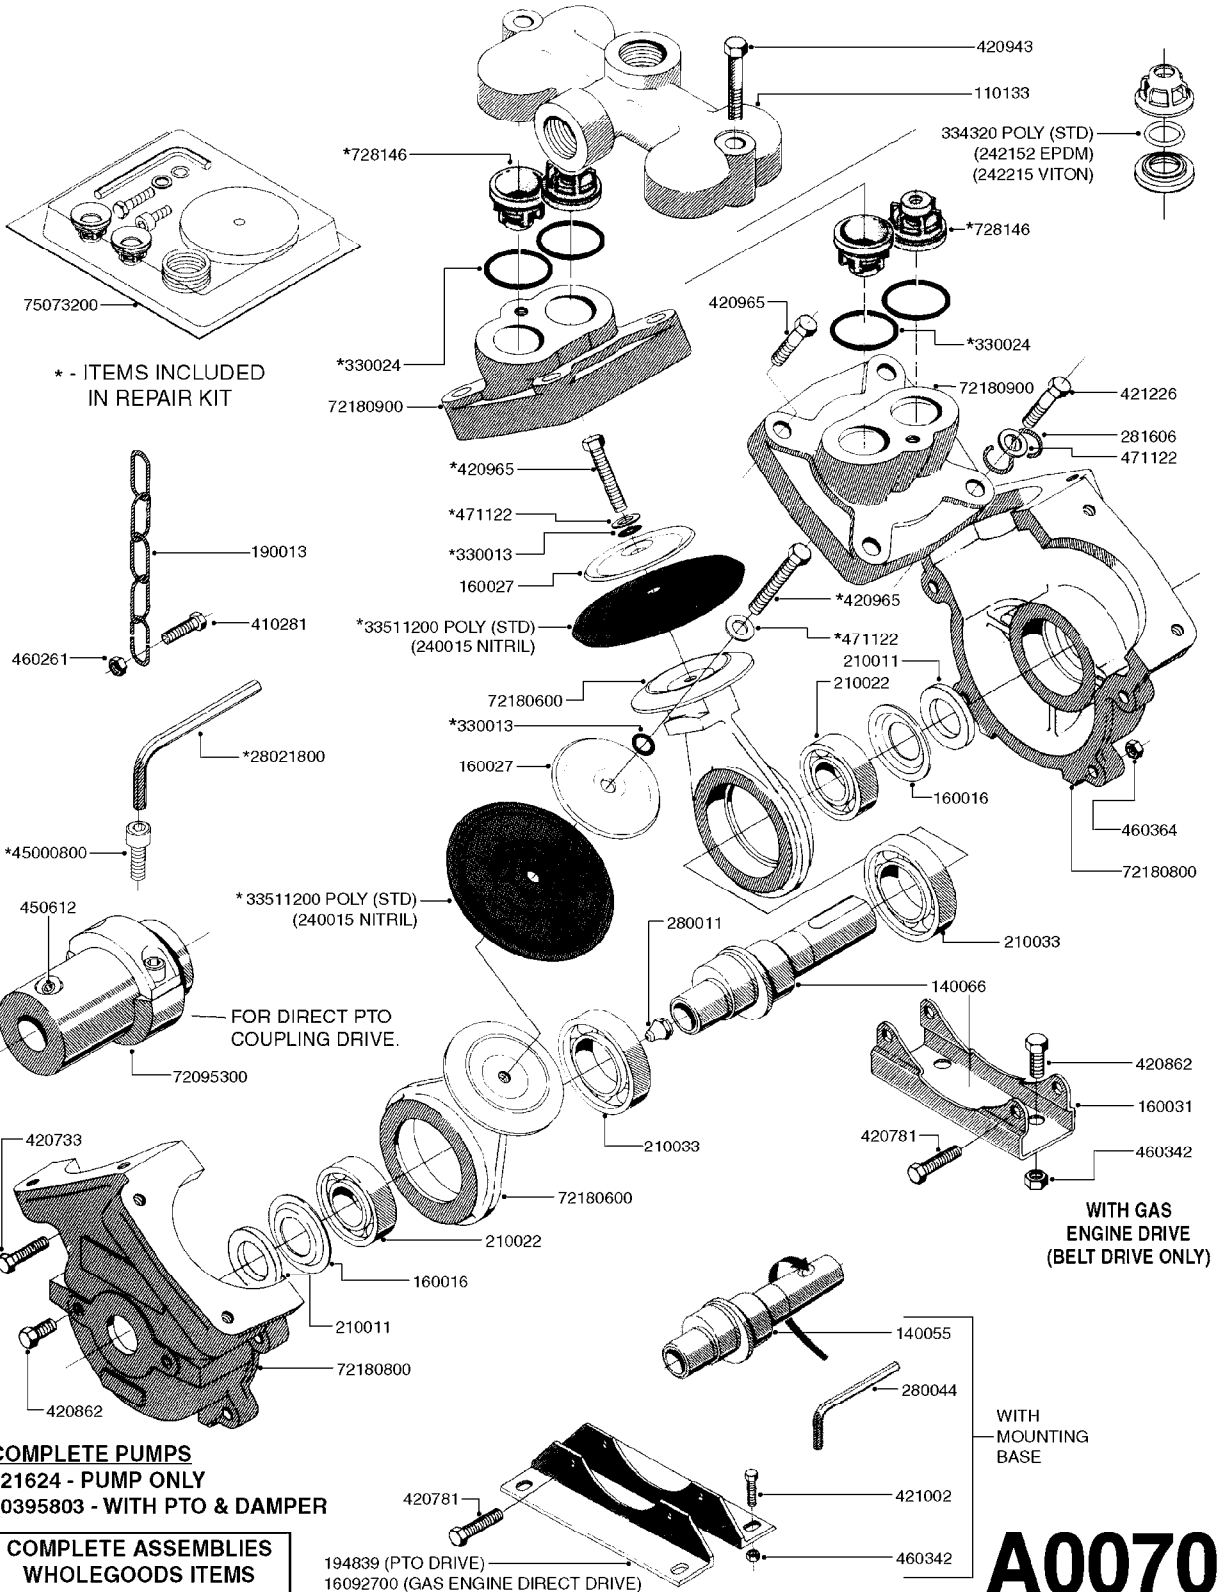

PUMP - 603
A0070-HIN, 01:01:16

COMPLETE PUMPS
821624 - PUMP ONLY
10395803 - WITH PTO & DAMPER

COMPLETE ASSEMBLIES
WHOLEGOODS ITEMS

A0070

PUMP - 603
A0070-HIN, 01:01:16

Page 1
Date 16.03.2016 11:40

parts-n°	order qty	description
110133	1	VALVE CHAMBER MOD 600 PAINTED
140055	1	CRANK SHAFT, MODEL 600
140066	1	CRANK SHAFT, MODEL 600/4
160016	1	DUST PLATE
160027	1	DIAPHRAGM UPPER DISC 500-600
160031	1	BASE PLATE MODEL 500-600
190013	1	CHAIN 35XL=800
194839	1	ANGLE IRON FOOT, M 500-600 RED
210011	1	SEAL FELT D39/23 X 4
210022	1	BEARING BALL 6205
210033	1	BEARING BALL 6007
240015	1	DIAPHRAGM MODEL 500-600 NITRIL
242152	1	O-RING D18.2X3 EPDM
242215	1	O-RING D18X3 VITON
280011	1	GREASE NIPPLE 3/8' SAE H TR
280044	1	KEY HEXAGON W6 3/16'
281606	1	S-HOOK GALVANIZED
330013	1	O-RING D15/D10X2.5 F.3/8"NUT
330024	1	O-RING D41,1/D34.5 X 3,5
334320	1	O-RING D18X3 POLYURETHANE
410281	1	BOLT HEX 8.8 DEL M6X25 DIN933 A2
420733	1	BOLT HEX 8.8 DEL M8X40
420781	1	BOLT HEX 8.8 DEL M8X50
420862	1	BOLT HEX 8.8 DEL M10X16 FT
420943	1	BOLT HEX 8.8 DEL M10X50
420965	1	M10X40 MACHINE SCREW STAINLESS
421002	1	BOLT HEX 8.8 DEL M10X30 FT DIN933
421226	1	BOLT HEX 8.8 DEL M10X45
450612	1	SCREW M10X16 POINTED
460261	1	NUT HEX M6X1 LOCK A2 DIN985
460342	1	NUT HEX M10 DEL DIN934
460364	1	NUT HEX M8 GALV.
471122	1	WASHER, M10, Ø20/10.5X 2.0, SS
728146	1	VALVE FOR 361(726890/707932)
821624	1	PUMP 603/7 W. FOOT TAPERED SHA
10395803	1	PUMP 603 C/W PTO 540 RPM
16092700	1	PUMP MOUNT PLATE TALL 500/600
28021800	1	KEY HEXAGON 8MM FOR M10
33511200	1	DIAPHRAGM 500-603 PUR 2006
45000800	1	BOLT ROUND M10X25
72095300	1	COUPLING 1-3/8' X 25, PAINTED
72180600	1	CONNECTING ROD FOR 503-603 M10
72180800	1	PUMP HOUSING 603 RED W/BOLTS
72180900	1	DIAPHRAGM COVER MOD. 600
75073200	1	PUMP KIT 603mm 06