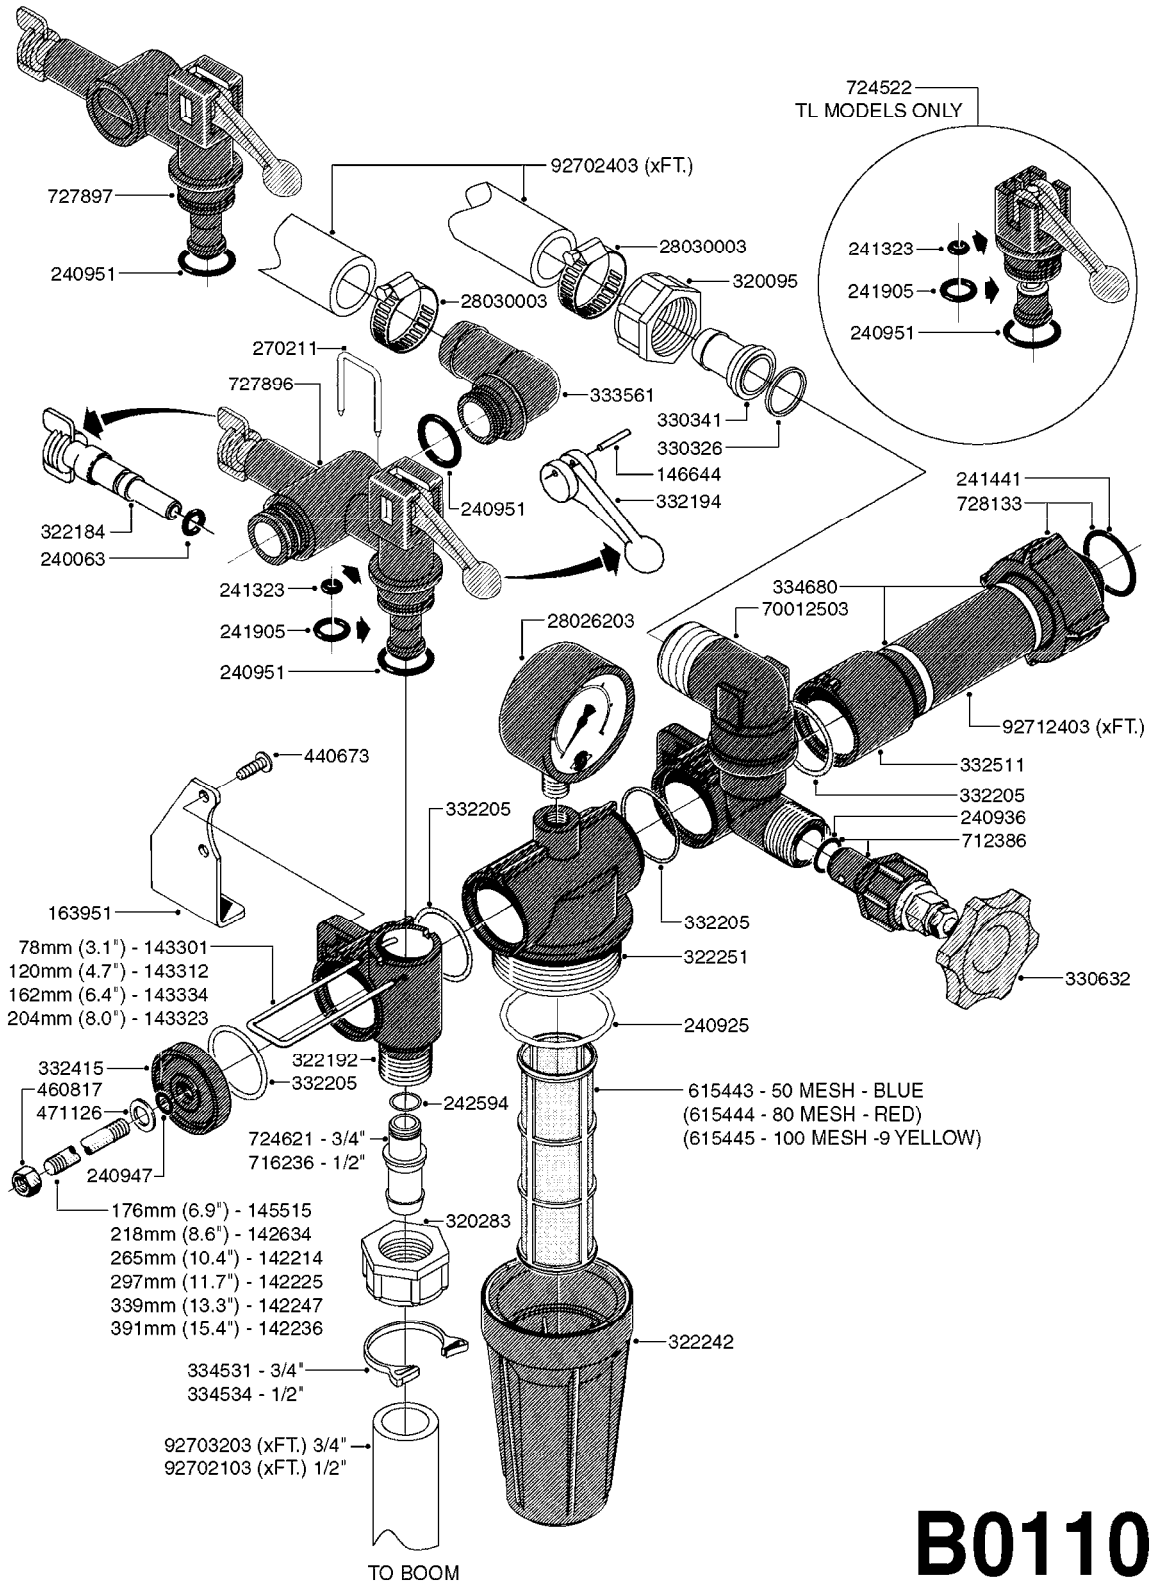

B0110

BK-180 BOOM VALVES-MAN.POST 00
B0110-HIN, 01:01:16

Page 1
Date 16.03.2016 11:41

parts-n°	order qty	description
142214	1	STUD BOLT - M8X265, 3 SECTION
142225	1	STUD BOLT 8 X 299 - 6 MODULS
142236	1	STUD BOLT 8 X 381 - 8 MODULS
142247	1	STUD BOLT 8 X 341 - 7 MODULS
142634	1	STUD BOLT M8 X 213 - 4 MODULS
143301	1	LOCK CLAMP 78 MM
143312	1	LOCK CLAMP 120 MM
143323	1	LOCK CLAMP 204 MM
143334	1	LOCK CLAMP 162 MM
145515	1	STUD BOLT M8 X 176MM
146644	1	PIN D3X19 STAINLESS
163951	1	MOUNT BRACKET FOR BK180 SECTIO
240063	1	O-RING D14.1/9.3 X 2.4
240925	1	O-RING D49.5X3 NITRIL
240936	1	O-RING D13.3X2.4 NITRIL
240947	1	O-RING D7.3X2.4 NITRIL
240951	1	O-RING D21.2X3 NITRIL
241323	1	O-RING D5.3X2.4 NITRIL
241441	1	O-RING D29.3X3
241905	1	O-RING 12,3X2,4 VITON DKR.1,05
242594	1	O-RING D14 X 1.78 SCH.70-EPDM
270211	1	FITT.DK S25 FORK L=37.5
320095	1	FITT.DK NUT 1" BSP
320283	1	FITT.DK NUT 3/4"BSP
322184	1	SCREW F.ADJUSTING CONST.PRESS.
322192	1	HOUSING F.DISTRIBUTOR
322242	1	FILTER BOWL / IN-LINE
322251	1	HOUSING F.FILTER MOUNT BK/EC
330326	1	O-RING D30/D24X2 F.1"NUT
330341	1	FITT.DK HB 1" F. 1" NUT
330632	1	REGULATING HANDLE
332194	1	DISTRIBUTION HANDLE
332205	1	O-RING D43/39XD2
332415	1	COVER
332511	1	FITT.DK END CAP 1"HB F.BK180
333561	1	FITT.DK ELB.1" EC RETURN
334531	1	CLAMP HOSE PLASTIC 3/4"
334534	1	CLAMP HOSE PLASTIC 1/2"
334680	1	CLAMP HOSE PLASTIC 1"
440673	1	SCREW F.PLASTIC 5X12 SS
460817	1	NUT HEX M8 STAINLESS DIN 934
471126	1	WASHER, M8, Ø16/ 8.4X 1.6, SS
615443	1	FILTER ELEM.50 MESH BLUE
615444	1	FILTER ELEM.80 MESH RED
615445	1	FILTER ELEM.100 MESH YELLOW
712386	1	PRESSURE REGULATOR COMPL. H-M
716236	1	FITT.DK HB 1/2" ASSY. F. 3/4"
724522	1	DISTR.OVER PART W.OUV PR 83 BK
724621	1	FITT.DK HB 3/4"ASSY F.3/4" NUT
727896	1	HOUSING UPPER F.CONST.PRESS.
727897	1	HOUSING UPPER PART END PC.BK92
728133	1	CONNECTING PART F.BK OPR.UNIT
28026203	1	GAUGE 200PSI/BR,2.5"1/4BSP-BTM
28030003	1	CLAMP HOSE GEAR P1" 6716
70012503	1	HOUSING FOR HARDI-MATIC VALVE
92702103	1	HOSE R X1/2" X300PSI WP X0012"
92702403	1	HOSE PVC SUCT GRAY 1"
92703203	1	HOSE R X3/4" X300PSI WP X0012"
92712403	1	HOSE R X1" X300PSI WP X0012"