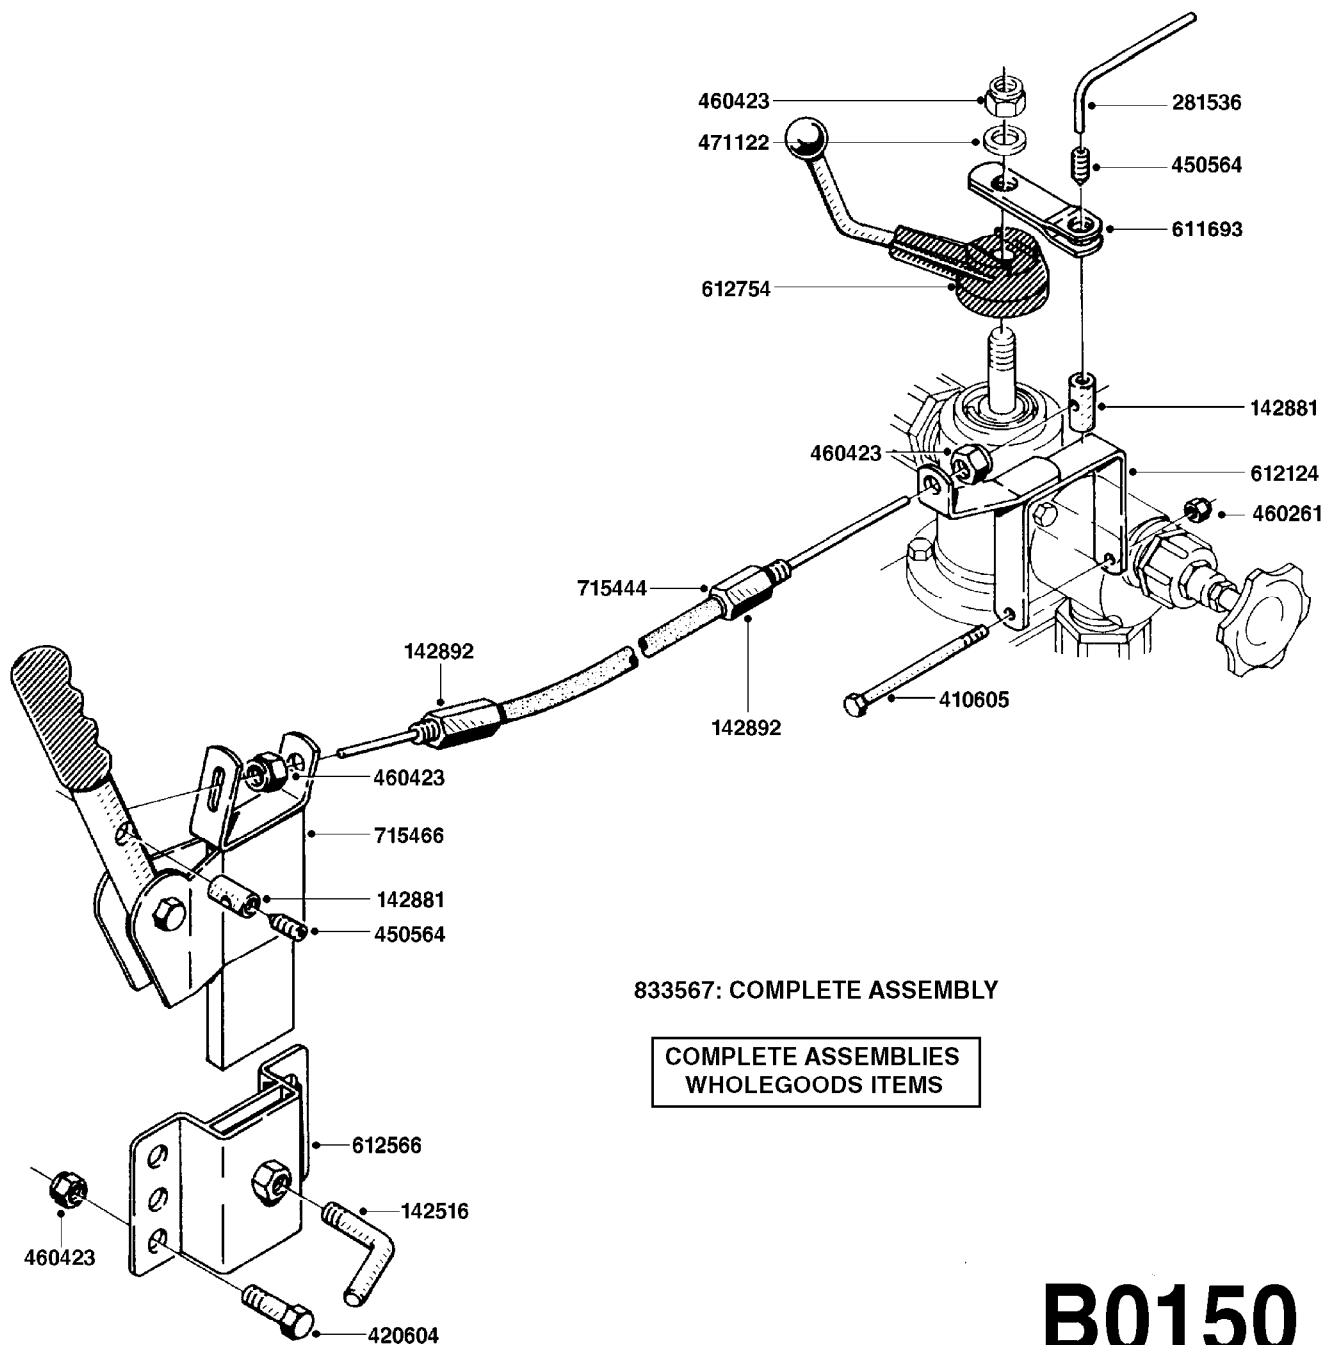

BK-180 REMOTE CONTROL CABLE
B0150-HIN, 01:01:16

Page 1
Date 16.03.2016 11:41

parts-n°	order qty	description
142516	1	SCREW SET M10 BENT F. LOCKING
142881	1	WIRE HOLDER FOR REMOTE CONTROL
142892	1	END NIPPLE F.REMOTE CABLE
281536	1	ALLEN WRENCH 3MM
410605	1	BOLT HEX 8.8 DEL M6X80
420604	1	BOLT HEX 8.8 DEL M10X25 FT DIN933
450564	1	SCREW M6X12 ALLEN
460261	1	NUT HEX M6X1 LOCK A2 DIN985
460423	1	NUT HEX M10X1.5 LOCK
471122	1	WASHER, M10, Ø20/10.5X 2.0, SS
611693	1	ARM FOR REMOTE CONTROL BK180
612124	1	BRACKET FOR OP.UNIT F REM.CTR
612566	1	MOUNT BRACKET F.FAN CABLE ASSY
612754	1	HANDLE FOR REMOTE CONTROL
715444	1	REMOTE CONTROL CABLE COMPLETE
715466	1	MOUNTING PLATE
833567	1	REMOTE CONTROL ON/OFF BK 180