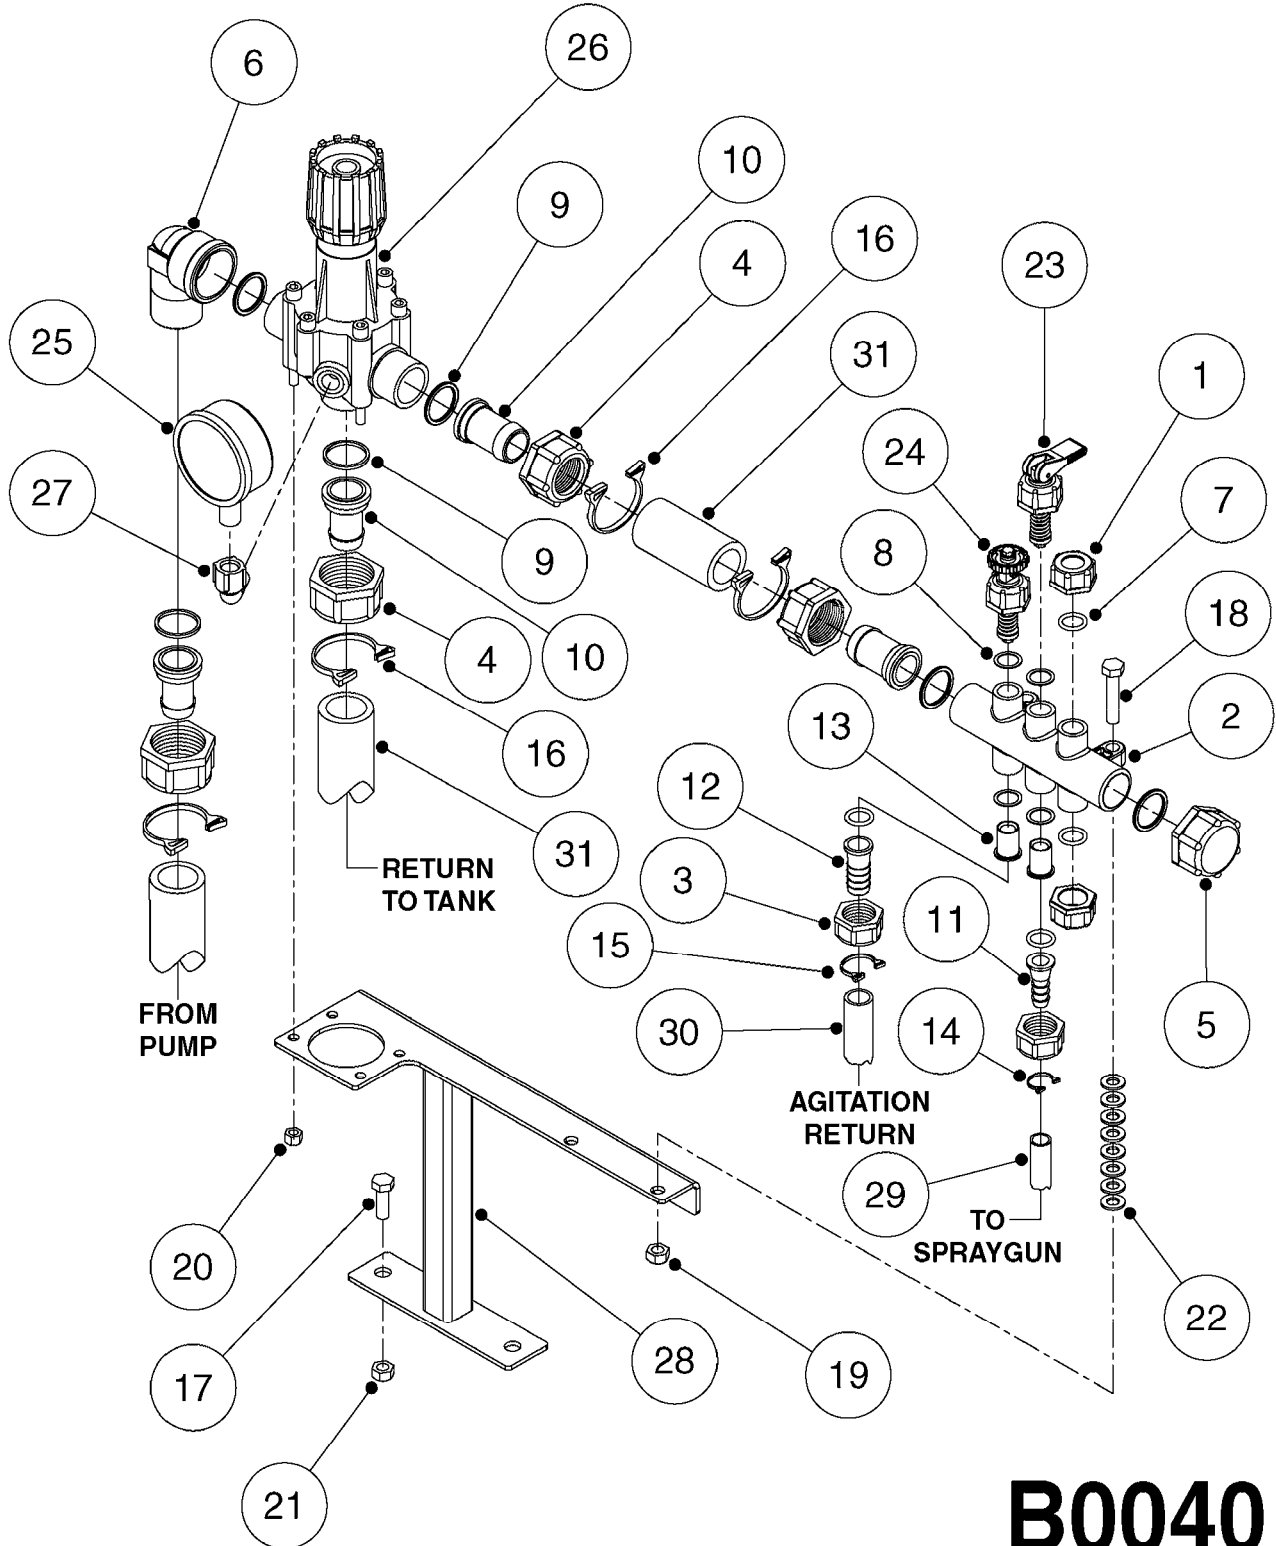

B0040

CONTROL - ATV/N-SERIES
B0040-HIN, 01:01:16

Page 1

Date 16.03.2016 11:41

Pos.	parts-n°	order qty	description
1	320047	1	FITT.DK CAPNUT 1/2" BSP
2	320073	1	DISTRIBUTOR HOUSING 1/2"
3	320084	1	FITT.DK NUT 1/2" BSP
4	320095	1	FITT.DK NUT 1" BSP
5	320106	1	FITT.DK CAPNUT 1" BSP
6	322138	1	FITT.DK ELB 1"M X 1"F BSP
7	330212	1	O-RING D19/D14X2.4 F.1/2"NUT
8	330315	1	O-RING D18.4/D13X.6
9	330326	1	O-RING D30/D24X2 F.1"NUT
10	330341	1	FITT.DK HB 1" F. 1" NUT
11	330676	1	FITT.DK HB 3/8" F. 1/2" NUT
12	330687	1	FITT.DK HB 1/2" F. 1/2" NUT
13	331111	1	VALVE SEAT FOR 1/2" DISTRIBUT.
14	334533	1	CLAMP HOSE PLASTIC 3/8"
16	334534	1	CLAMP HOSE PLASTIC 1/2"
16	334680	1	CLAMP HOSE PLASTIC 1"
17	420604	1	BOLT HEX 8.8 DEL M10X25 FT DIN933
18	420744	1	BOLT HEX 8.8 DEL M8X40
19	460143	1	NUT HEX M8 LOCK A2 DIN985
20	460261	1	NUT HEX M6X1 LOCK A2 DIN985
21	460423	1	NUT HEX M10X1.5 LOCK
22	471126	1	WASHER, M8, Ø16/ 8.4X 1.6, SS
23	709741	1	VALVE ASSY. 1/2" FLIP LEVER
24	724530	1	THUMB WHEEL FOR AGITATION
25	28026203	1	GAUGE 200PSI/BR, 2.5"1/4BSP-BTM
26	28029103	1	VALVE PRESS CTRL 145PSI 1"MPT
27	28033103	1	ELBOW, STREET, POLY 1/4"-18NPT
28	63026203	1	CONTROL POST, ATV SPRAYER
29	92701703	1	HOSE R X3/8" X300PSI WP X0012"
30	92702103	1	HOSE R X1/2" X300PSI WP X0012"
31	92712403	1	HOSE R X1" X300PSI WP X0012"