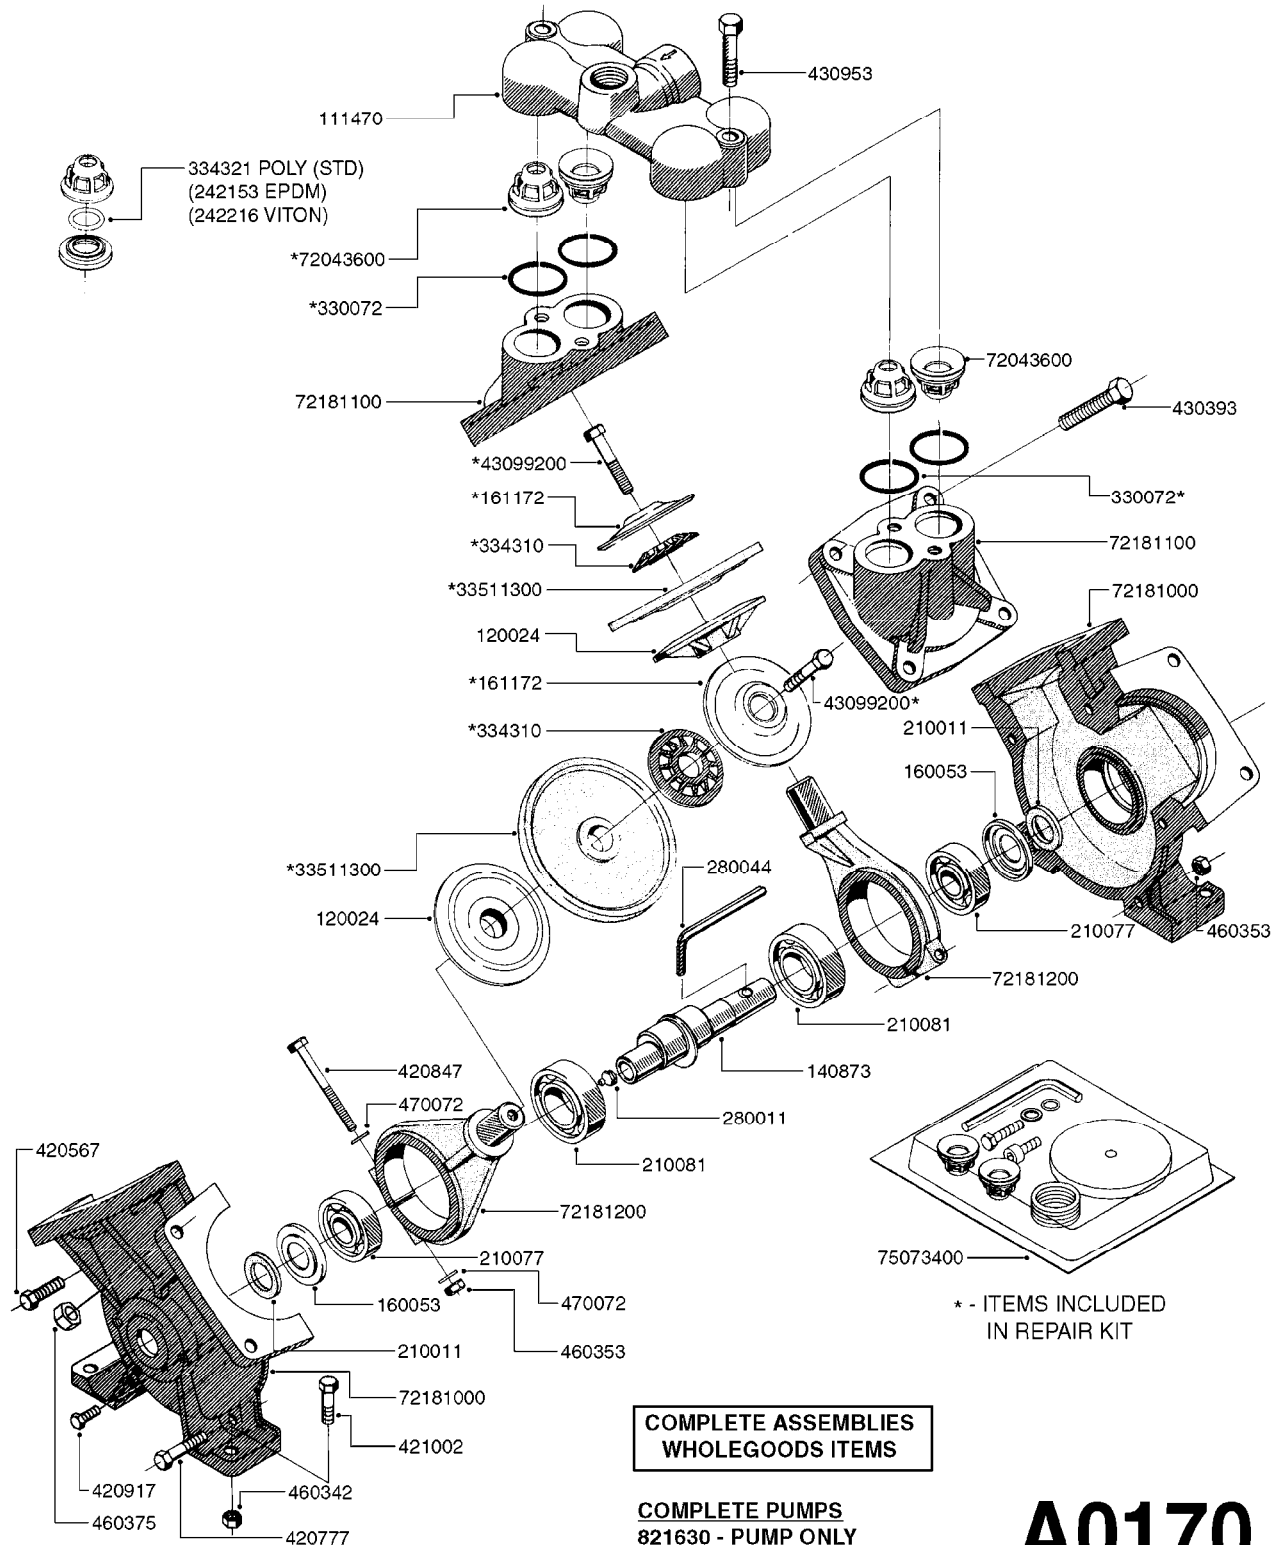

COMPLETE ASSEMBLIES
WHOLEGOODS ITEMS

COMPLETE PUMPS
821630 - PUMP ONLY
10396003 - WITH PTO & DAMPER

A0170

PUMP - 1203 W/MOUNTING BASE
A0170-HIN, 01:01:16

Page 1
Date 16.03.2016 11:40

parts-n°	order qty	description
111470	1	VALVE CHAMBER 1202
120024	1	DIAPHRAGM BACK DISC 1200-1300
140873	1	CRANK SHAFT MODEL 1202-9MM
160053	1	DUST PLATE
161172	1	DIAPHRAGM DISC F. 1203/1303
210011	1	SEAL FELT D39/23 X 4
210077	1	BEARING BALL 6305
210081	1	BEARING BALL 6307
242153	1	O-RING D26X4 EPDM
242216	1	O-RING VITON F/1202/1302/462
280011	1	GREASE NIPPLE 3/8" SAE H TR
280044	1	KEY HEXAGON W6 3/16"
330072	1	O-RING D53.5/D45.5X4
334310	1	NYLON WASHER 1202/1302/462
334321	1	O-RING POLY. 34.0x26.0x4.0
420567	1	BOLT HEX 8.8 DEL M8X30 FT
420777	1	BOLT HEX 8.8 RAW M8X50
420847	1	BOLT HEX 8.8 DEL M8X85
420917	1	BOLT HEX 8.8 RAW M8X12 FT
421002	1	BOLT HEX 8.8 DEL M10X30 FT DIN933
430393	1	BOLT HEX 8.8 RAW M12X50
430953	1	BOLT, M12 X 55 8.8
460342	1	NUT HEX M10 DEL DIN934
460353	1	NUT HEX M8 BLACK
460375	1	NUT HEX M12 BLACK
470072	1	WASHER D15/D8X.5 LOCK
821630	1	PUMP 1203/9 540RPM
10396003	1	PUMP 1203 C/W PTO 540 RPM
33511300	1	DIAPHRAGM 1202-1303 POLY 2006
43099200	1	BOLT HEX SS M12 X 30 DIN933 A4
72043600	1	VALVE FOR 462/463
72181000	1	HOUSING, PUMP, 1203 RED
72181100	1	DIAPHRAGM COVER 1203/1303+BLTS
72181200	1	CONNECTING ROD FOR 1203 W/M12
75073400	1	PUMP KIT 1203 MM "06"