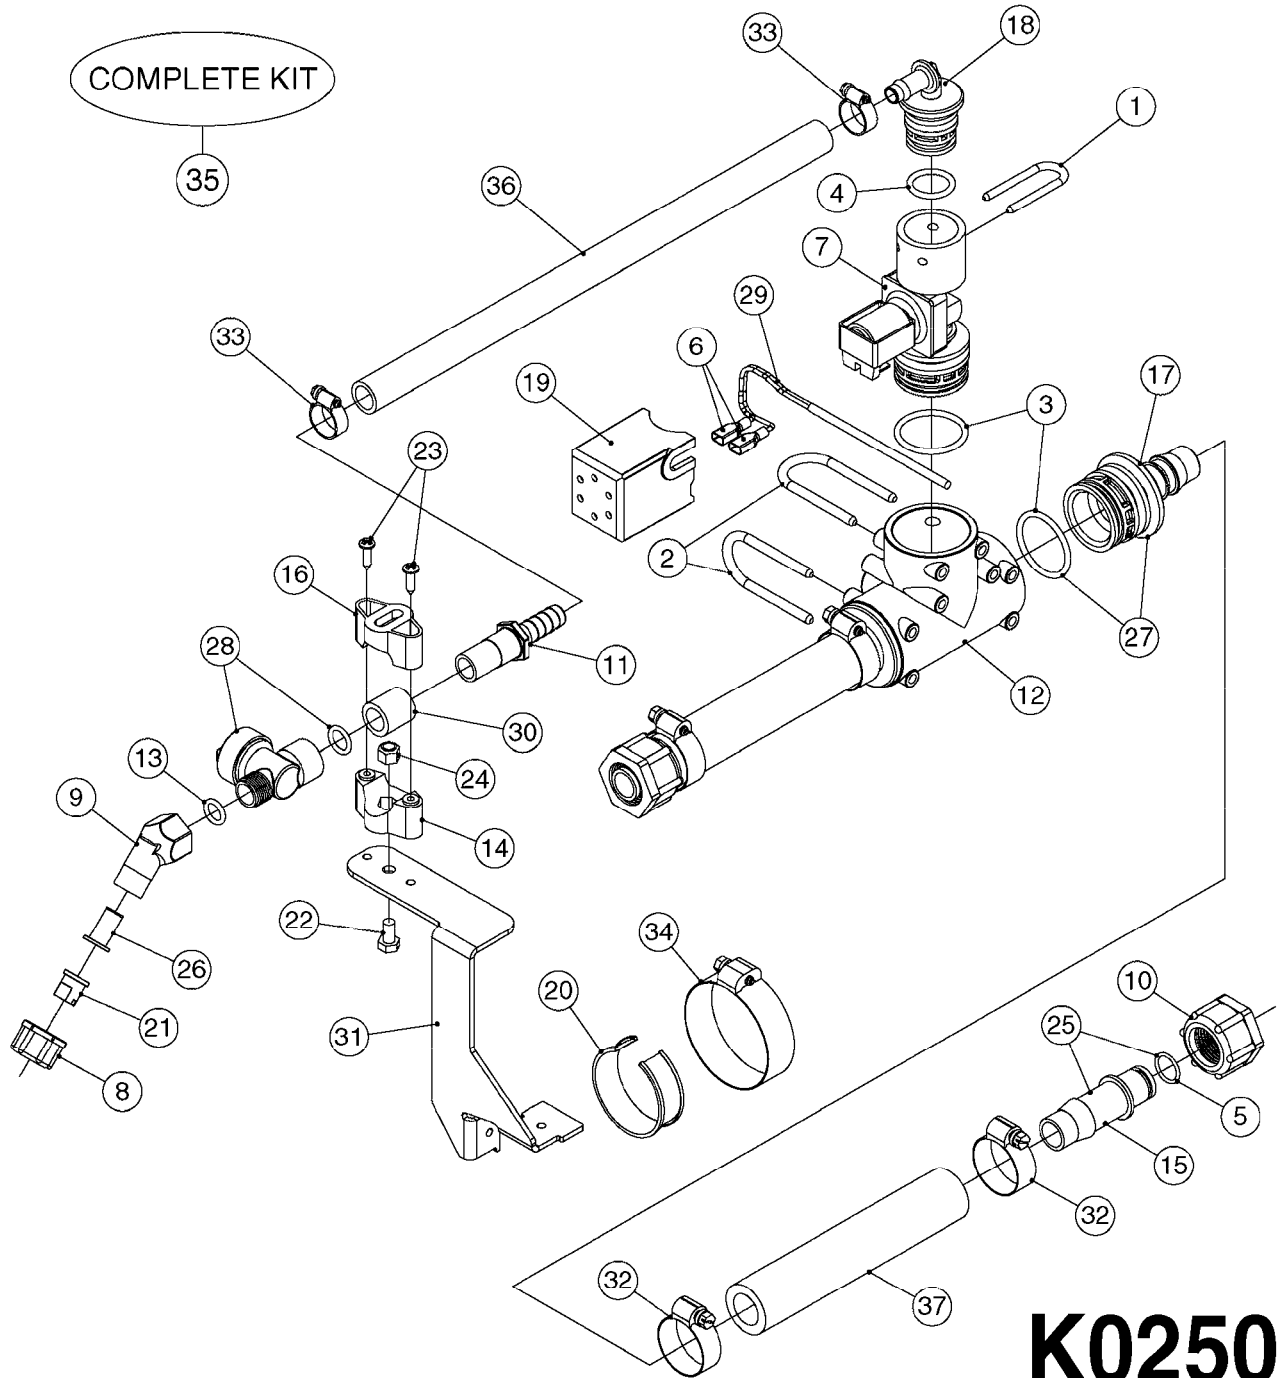

K0250

ELECTRIC END NOZZLE KIT '09
K0250-HIN, 01:01:16

Page 1
Date 16.03.2016 11:41

Pos.	parts-n°	order qty	description
1	145994	1	FITT.DK S-40 FORK
2	145995	1	FITT.DK S-53 FORK
3	242354	1	O-RING D32.2X3.0 VITON F.S-53
4	242355	1	O-RING D19.2X3.0 VITON F.S-40
5	242594	1	O-RING D14 X 1.78 SCH.70-EPDM
6	261539	1	SPADE F.ELEC CONNEX BLUE INSUL
7	262104	1	VALVE, SOLENOID, S53/S40
8	320187	1	FITT.DK CAP 3/8" BSP BLACK
9	320191	1	FITT.DK ELB 3/8' BSP 45 DEGREE
10	320283	1	FITT.DK NUT 3/4"BSP
11	320891	1	FITT.DK HB 3/8'- 3/8' BSP
12	322352	1	FITT.DK S-53 TEE
13	330013	1	O-RING D15/D10X2.5 F.3/8"NUT
14	333012	1	NOZZLE HOLD. UPPER PART
15	334044	1	FITT.DK HB 3/4' F. 3/4' CAP
16	334220	1	YOKE, UPPER NOZZLE BODY
17	334229	1	FITT.DK S-53 STR.3/4"
18	334237	1	FITT.DK S-40 ELB.3/8'
19	334965	1	COVER FOR S53 SOLENOID VALVE
20	341291	1	RUBBER HOSE CLAMP COVER 130MM
21	370392	1	NOZZLE END FAN 1850-G 300
22	410546	1	BOLT HEX SS M6X12 FT
23	440665	1	SCREW M4.2X16 STAINLESS
24	460261	1	NUT HEX M6X1 LOCK A2 DIN985
25	724621	1	FITT.DK HB 3/4"ASSY F.3/4" NUT
26	725042	1	SCREEN 80 MESH W.GASKET, RED
27	726558	1	FITT.DK S53 STR. 3/4" W. ORING
28	729610	1	NOZZLE ASSY. NON DRIP 3/8 THRD
29	983087	1	ELEC. CABLE 2 WIRE X 0.75MM
30	10631003	1	HOSE R X CLEAR BRAID.X 1/2 12"
31	16110803	1	NOZZLE BRACKET VAR SPACINGS
32	28029903	1	CLAMP HOSE GEAR P3/4"-S1" 6712
33	28044903	1	CLAMP HOSE GEAR P3/8" 6706
34	28047003	1	CLAMP HOSE GEAR 30 X 50 6732
35	82613203	1	ELECTRIC END NOZZLE KIT 2009
36	92701703	1	HOSE R X3/8" X300PSI WP X0012"
37	92703203	1	HOSE R X3/4" X300PSI WP X0012"