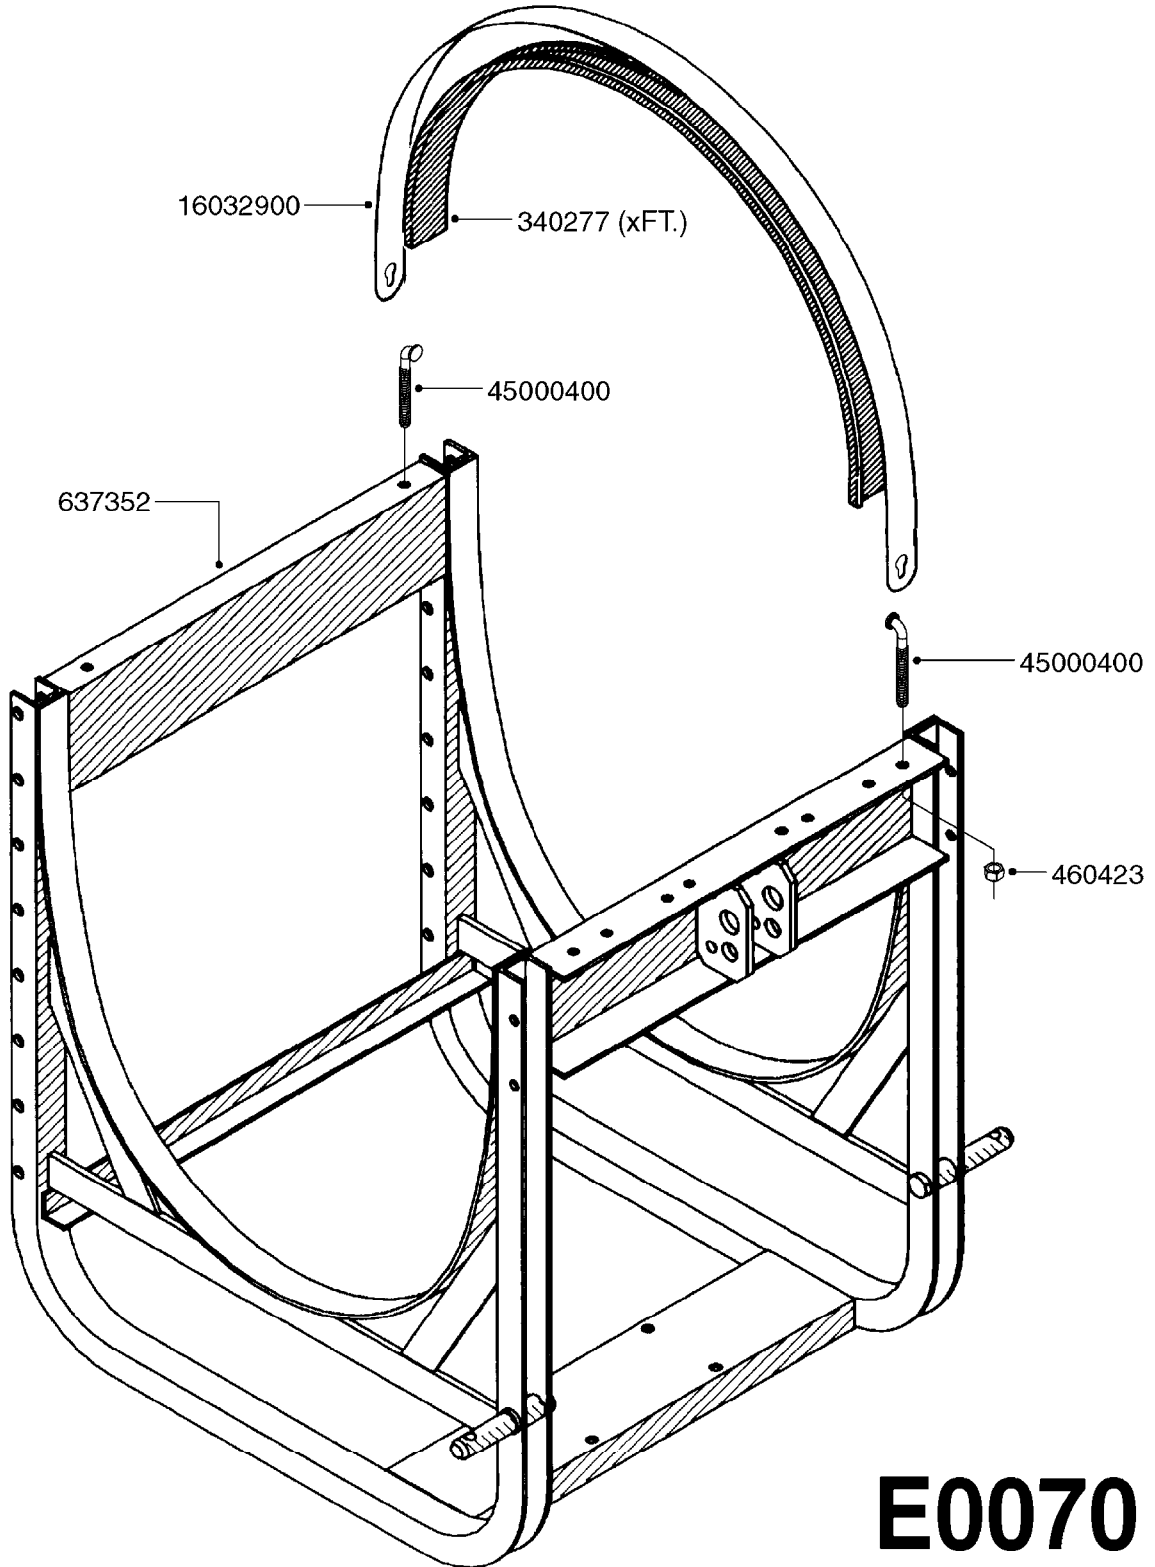

FRAME - N-SERIES 105
E0070-HIN, 01:01:16

Page 0
Date 16.03.2016 11:41

FRAME - N-SERIES 105
E0070-HIN, 01:01:16

Page 1

Date 16.03.2016 11:41

parts-n°	order qty	description
340277	1	TANK PACKING - 40mm WIDE x 12"
460423	1	NUT HEX M10X1.5 LOCK
637352	1	TANKFRAME NK 400
16032900	1	TANK STRAP NL80/105 L=1025
45000400	1	T-BOLT SPECIAL F.TANK STRAP ES