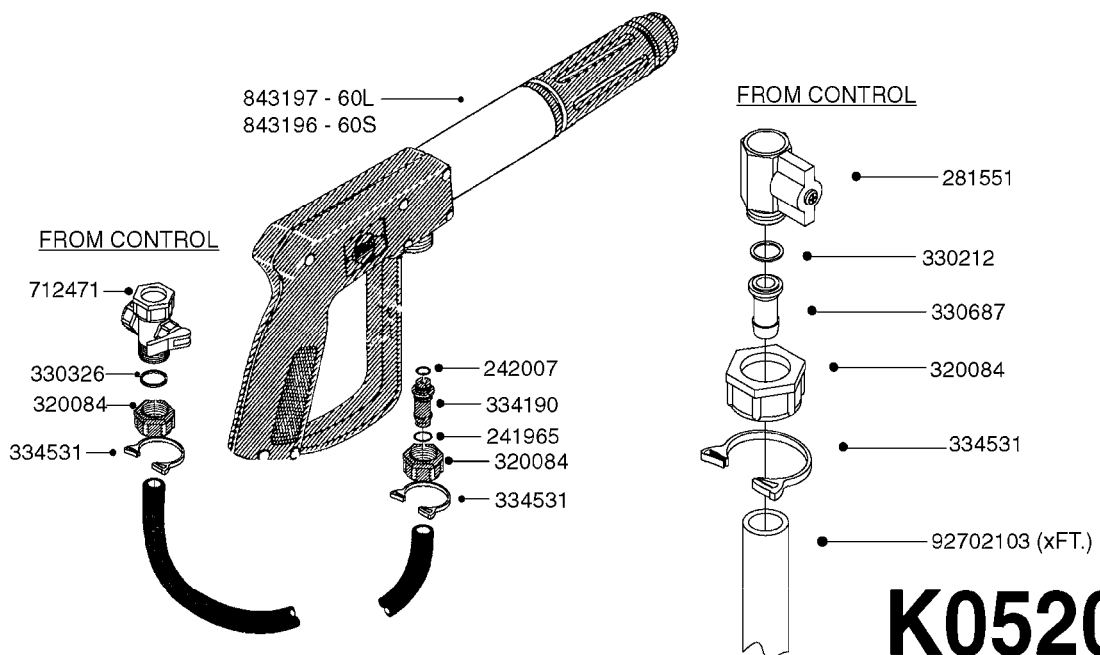

HOSE WRAPS
K0520-HIN, 01:01:16

Page 1
Date 16.03.2016 11:41

parts-n°	order qty	description
241965	1	O-RING 12.1 X 1.6
242007	1	O-RING D9.1X1.6
281551	1	BALL VALVE 1/2"
320084	1	FITT.DK NUT 1/2" BSP
330212	1	O-RING D19/D14X2.4 F.1/2"NUT
330326	1	O-RING D30/D24X2 F.1"NUT
330687	1	FITT.DK HB 1/2" F. 1/2" NUT
334190	1	FITT.DK HB 1/2' F. PISTOL 60S
334531	1	CLAMP HOSE PLASTIC 3/4"
636223	1	POST 12 VOLT TR30
712471	1	AGITATION VALVE ASSY. ON/OFF
843196	1	GUN, MODEL 60S
843197	1	HANDGUN KIT TYPE 60 LONG
10013403	1	BOLT HEX 3/8-16X1 1/4 HCS Z5
10013503	1	NUT HEX NC 3/8"
10178903	1	WRAP HOSE SIDE MOUNT PLATE
10179003	1	WRAP HOSE BOTTOM PLATE MOUNT
10179403	1	WRAP WELDMENT FOR HI101789
10179503	1	WRAP WELDMENT FOR HI101790
10225603	1	BKT.FOR HOSE WRAP MOUNT NL NK
10225703	1	WRAP HOSE BDL.BOTTOM PLATE
92702103	1	HOSE R X1/2" X300PSI WP X0012"