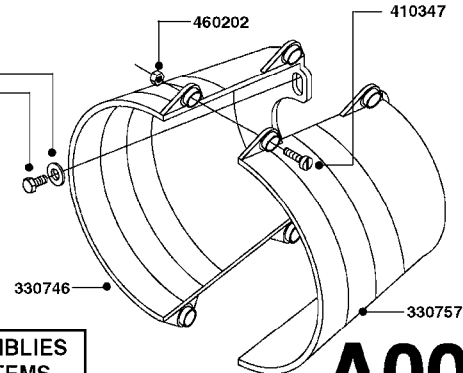

FROM PUMP

TO CONTROLS

FROM TANK

- 821623 - 600 WITH COUPLER
- 821624 - 600 W/ MOUNTING BASE
- 821625 - 600 GAS DRIVEN - BELT DRIVE

**COMPLETE ASSEMBLIES
WHOLEGOODS ITEMS**