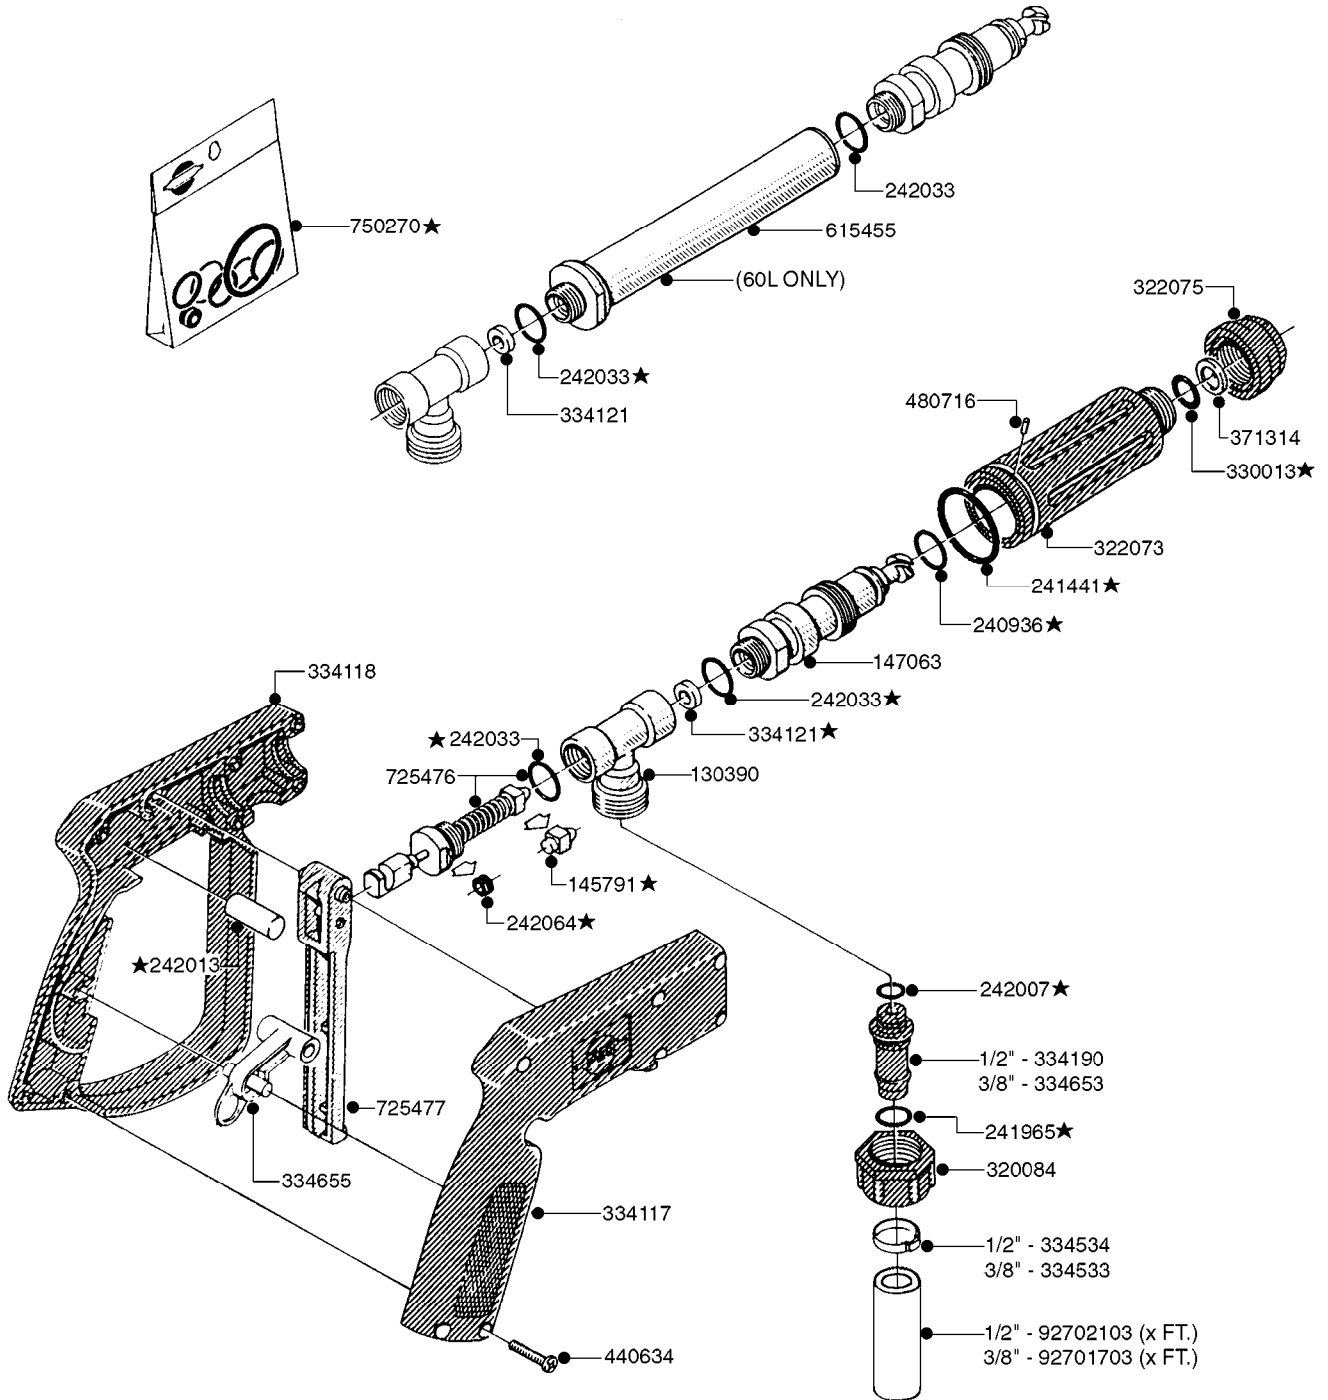

COMPLETE ASSEMBLY:
843197 - 60L
843196 - 60S

COMPLETE ASSEMBLIES
WHOLEGOODS ITEMS

K0480

HANDGUN TYPE 60S/60L POST 95
K0480-HIN, 01:01:16

Page 1

Date 12.08.2020 9:40

parts-n°	order qty	description
130390	1	TEE 3/8'X 1/2' BSP F.TYPE 60S
145791	1	CONE FOR ON/OFF
147063	1	SWIRL F.SPRAY GUN TYPE 60
240936	1	O-RING D13.3X2.4 NITRIL
241441	1	O-RING D29.3X3
241965	1	O-RING Ø12.1 X 1.6 NITRILE
242007	1	O-RING Ø9.1 X 1.6 NITRILE
242013	1	SPRING RUBBER F/TRIGGER
242033	1	O-RING Ø14.1 X 1.6 NITRILE
242064	1	SLEEVE RUBBER 3X8X4MM
320084	1	FITT.DK NUT 1/2" BSP
322073	1	HOUSING F.SWIRL TYPE 60S H.G.
322075	1	HOUSING F. NOZZLE
330013	1	O-RING 2.5 X 10 PUR
334117	1	HANDLE PIECE RIGHT F.60S/60L
334118	1	HANDLE PIECE LEFT F.60S/60L
334121	1	SEAT FOR ON-OFF TYPE
334190	1	FITT.DK HB 1/2' F. PISTOL 60S
334533	1	CLAMP HOSE PLASTIC 3/8"
334534	1	CLAMP HOSE PLASTIC 1/2"
334653	1	FITT.DK HB 3/8' F.HANDGUN
334655	1	TRIGGER SAFETY F.60S/60L GUN
371314	1	NOZZLE CERAMIC 1099-20
440634	1	SCREW 5/8"
480716	1	PIN D3X6 STAINLESS
615455	1	TUBE F.LANCE TYPE 60L
725476	1	SPINDLE
725477	1	TRIGGER
750270	1	GASKET KIT F.SPRAY GUN
843196	1	SPRAY GUN KIT TYPE 60 SHORT
843197	1	HANDGUN KIT TYPE 60 LONG
92701703	1	HOSE R X3/8" X300PSI WP X0012"
92702103	1	HOSE R X1/2" X300PSI WP X0012"