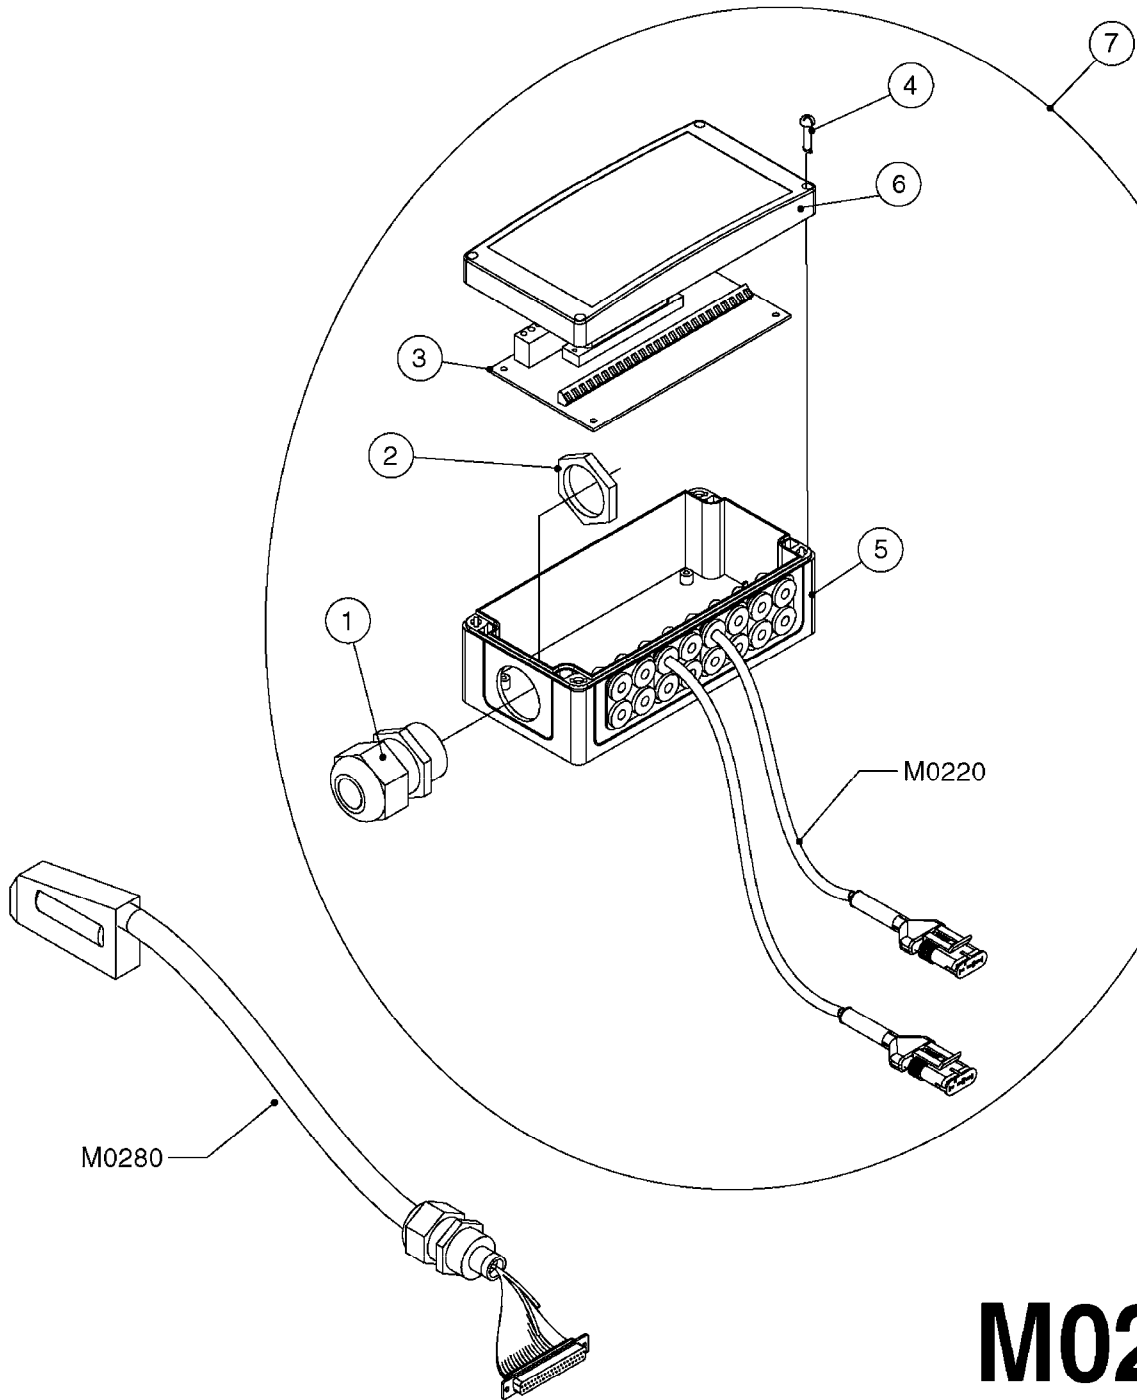

M0220

CABLES
M0220-HIN, 12:05:18

Page 1
Date 12.08.2020 9:40

Pos.	parts-n°	order qty	description
1	262150	1	SCREW ASSM.FOR D-SUB PLUG
2	26004900	1	CABLE FEM/MALE 37P L=9.5M
3	26005900	1	WIRE 37/37 POLE DAH/JOB COM
4	26006000	1	LEAD F AMP SUPERSEAL 3 WAYS L1,5M
4	26006100	1	CABLE L = 5.00M, AMP, MALE, 3P
4	26007000	1	CABLE L = 0.20M, AMP, MALE, 3P
4	26007100	1	CABLE L = 9.00M, AMP, MALE, 3P
4	26007200	1	CABLE 3POL AMP FEMALE L13M
5	26006200	1	CABLE L = 4.50M, AMP, MALE, 2P
5	26006300	1	CABLE L = 0.50M, AMP, MALE, 2P
5	26006400	1	CABLE L = 0.75M, AMP, MALE, 2P
5	26006500	1	CABLE L = 1.50M, AMP, MALE, 2P
5	26006600	1	CABLE L = 9.00M, AMP, MALE, 2P
6	26006700	1	CABLE L = 0.12M, AMP, FEMALE, 2P
7	26006800	1	CABLE L = 1.00M, AMP, FEMALE, 2P
8	26007300	1	CABLE L = 1.00M, AMP, FEMALE, 3P
9	26007400	1	CABLE L = 3.00M, AMP, EXT, 3P
9	26009800	1	CABLE L = 0.50M, AMP, EXT, 2P
10	26007500	1	CABLE FEM/FEM 15P L=3.5M
11	26016900	1	CABLE DB25M - DB25F L=8.5m
12	72450600	1	CAP F. AMP SUPER SEAL 2P PLUG
13	72450700	1	CAP F. AMP SUPER SEAL 3P PLUG
14	72450800	1	CAP F. AMP SUPER SEAL 4P PLUG