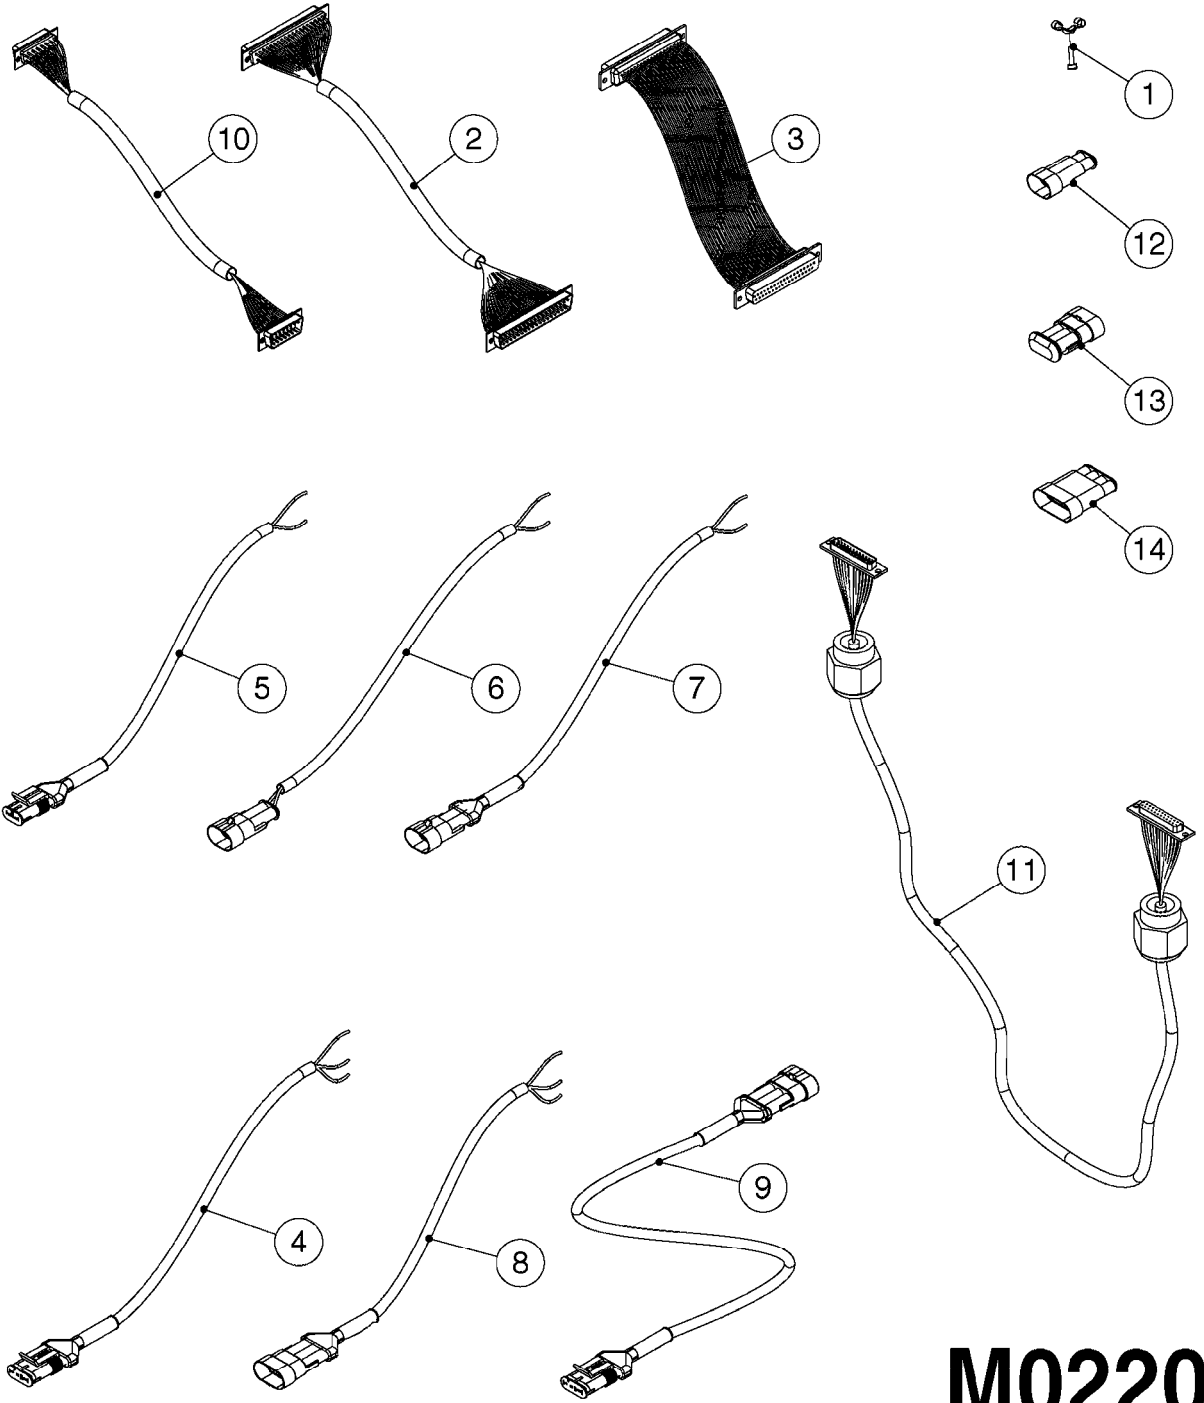

M0220

CABLES
M0220-HIN, 12:05:18

Page 1
Date 12.08.2020 9:40

Pos.	parts-n°	order qty	description
1	262150	1	SCREW ASSM.FOR D-SUB PLUG
2	26004900	1	CABLE FEM/MALE 37P L=9.5M
3	26005900	1	WIRE 37/37 POLE DAH/JOB COM
4	26006000	1	LEAD F AMP SUPERSEAL 3 WAYS L1,5M
4	26006100	1	CABLE L = 5.00M, AMP, MALE, 3P
4	26007000	1	CABLE L = 0.20M, AMP, MALE, 3P
4	26007100	1	CABLE L = 9.00M, AMP, MALE, 3P
4	26007200	1	CABLE 3POL AMP FEMALE L13M
5	26006200	1	CABLE L = 4.50M, AMP, MALE, 2P
5	26006300	1	CABLE L = 0.50M, AMP, MALE, 2P
5	26006400	1	CABLE L = 0.75M, AMP, MALE, 2P
5	26006500	1	CABLE L = 1.50M, AMP, MALE, 2P
5	26006600	1	CABLE L = 9.00M, AMP, MALE, 2P
6	26006700	1	CABLE L = 0.12M, AMP, FEMALE, 2P
7	26006800	1	CABLE L = 1.00M, AMP, FEMALE, 2P
8	26007300	1	CABLE L = 1.00M, AMP, FEMALE, 3P
9	26007400	1	CABLE L = 3.00M, AMP, EXT, 3P
9	26009800	1	CABLE L = 0.50M, AMP, EXT, 2P
10	26007500	1	CABLE FEM/FEM 15P L=3.5M
11	26016900	1	CABLE DB25M - DB25F L=8.5m
12	72450600	1	CAP F. AMP SUPER SEAL 2P PLUG
13	72450700	1	CAP F. AMP SUPER SEAL 3P PLUG
14	72450800	1	CAP F. AMP SUPER SEAL 4P PLUG