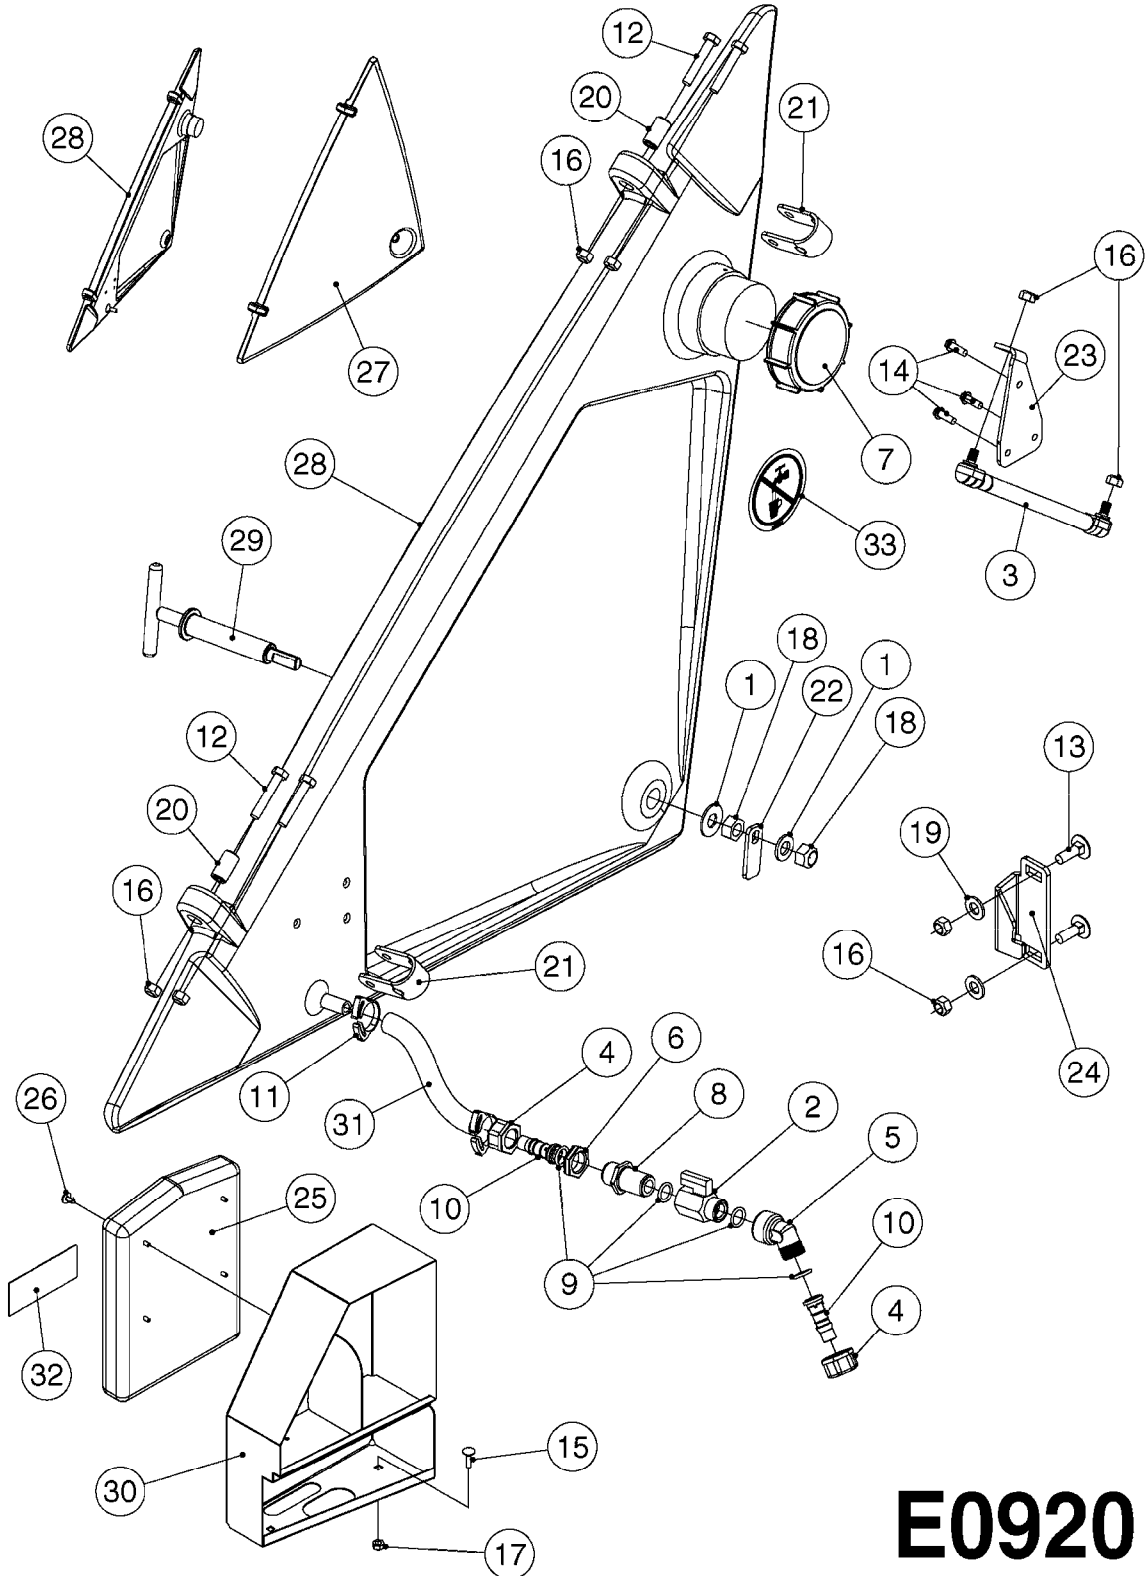

E0920

LOCKER & CLEAN WATER TANK NAV
E0920-HIN, 01:01:16

Page 1
Date 12.08.2020 9:40

Pos.	parts-n°	order qty	description
1	160521	1	WASHER D30.5/D13X2
2	281551	1	BALL VALVE 1/2"
3	285793	1	GAS CYLINDER
4	320084	1	FITT.DK NUT 1/2" BSP
5	320482	1	FITT.DK ELB. 1/2" BSP 60 DEG.
6	321307	1	FITT.DK NUT 1/2" BSP JAMB
7	321322	1	SCREW CAP F. S80 X 4
8	321742	1	FITT.DK BULKHEAD 1/2' BSP
9	330212	1	O-RING D19/D14X2.4 F.1/2"NUT
10	330687	1	FITT.DK HB 1/2" F. 1/2" NUT
11	334534	1	CLAMP HOSE PLASTIC 1/2"
12	420766	1	BOLT HEX M8-45/22 SST A2 DIN931
13	440695	1	BOLT CARRIAGE M8X25
14	440698	1	SCREW F.PLASTIC 6X18 SS HEXHD
15	440737	1	BOLT CARRIAGE M10x25 SS
16	460143	1	LOCK NUT M8 SST A2 DIN985
17	460423	1	NUT HEX M10X1.50 LOCK DIN985A2 SS
18	460703	1	NUT HEX M12X1.75 LOCK DIN985A2 SS
19	471122	1	WASHER, M10, Ø20/10.5X 2.0, SS
20	14072600	1	BUSHING FOR NAV SHIELD
21	16213600	1	U-CLAMP FOR NAVIGATOR
22	16215900	1	LOCKING DEVICE F.SIDE SHIELD
23	16225500	1	BRACKET F.GAS CYLINDER NAV.
24	16226300	1	PLATE, LOCK CHEEK NAV LEFT,RAW FOR LEFT SIDE SHIELD (NOT SHOWN)
24	16226500	1	PLATE, LOCK CHEEK NV RIGHT,RAW FOR RIGHT SIDE SHIELD (SHOWN)
25	29003003	1	MANUAL HOLDER, FLAT
26	29003103	1	PLASTIC PUSH RIVET, 1/4" HOLE
27	35179100	1	SIDE SHIELD L. NAVIGATOR
28	35180000	1	SIDE SHIELD CLEAN WATER R.NAV
29	61049000	1	HANDLE FOR SIDE SHIELD
30	63062300	1	SAFETYLOCKER NAVIGATOR PAINTED
31	92702103	1	HOSE R X1/2" X300PSI WP X0012"
32	97607503	1	DECAL-OPERATOR'S MANUAL (LRG.)
33	97802300	1	DECAL - NOT DRINKING WATER D60