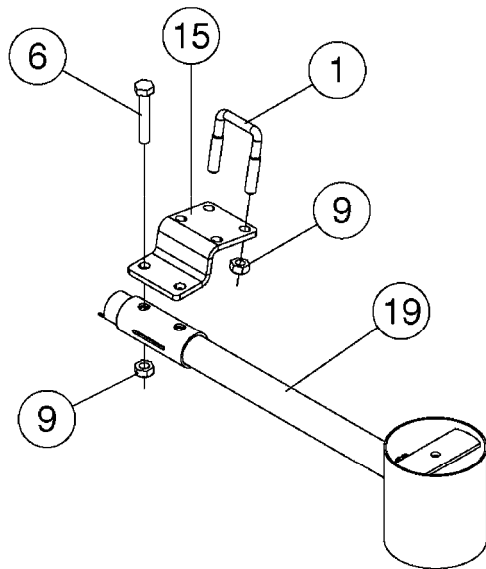

NORAC UC5 BOOM HEIGHT CONTROL
M0370-HIN, 16:10:18

Page 1
Date 12.08.2020 9:40

Pos.	parts-n°	order qty	description
1	26022703	1	CABLE, INTERFACE, TILT, NORAC UC5
2	26023503	1	CABLE UC5 INTERFACE MAIN AMP
3	26032600	1	CABLE UC5 NETWORK 14 AWG 10M
4	26043000	1	NORAC UC5 NETWORK 2 PIN PLUG
5	26043300	1	CABLE UC5 VALVE 2PIN/2PIN DT
6	26043400	1	NORAC UC5 CONTROLLER MODULE
7	26043500	1	NORAC UC5 VALVE MODULE
8	26043600	1	MODULE, INPUT, NORAC UC5
9	26043700	1	SENSOR, NORAC, UC5, ULTRASONIC
10	26043800	1	NORAC UC5 - UC7 NETWORK COUPLER 2-WAY
11	26043900	1	NORAC UC5 - UC7 NETWORK COUPLER 8-WAY
12	26044200	1	CABLE UC5 - UC7 NETWORK 18 AWG 20M
13	26023803	1	NORAC UC5 ROLL SENSOR OLD STYLE NORAC P/N 43740
13	26044300	1	UC5 - UC7 ROLL SENSOR VER. 2 NEW STYLE NORAC P/N 43741
14	26044400	1	NORAC UC5 - UC7 COUPLER 2-WAY/TERM.
15	26047100	1	CABLE UC5 NETWORK 14 AWG 1M
16	26049900	1	CABLE UC5 NETWORK 14 AWG 3M
17	26057900	1	UC5 - UC7 NETWORK 6 PIN PLUG '13
18	26058000	1	NORAC UC5 - UC7 NETWORK 12-PIN PLUG
19	26084700	1	Mesh Kit Ultrasonic Sensor FOR 2018 AND NEWER SENSORS
19	28098003	1	MESH AND CLIP KIT, NORAC FOR PRE-2018 SENSORS
20	28050303	1	NORAC RUBBER TOP&BOLT F.SENSOR DIA.30MMX30MMX8MM
21	28055503	1	NORAC VALVE MOUNTING HARDWARE
22	28086600	1	FOAM DISC F. SENSOR NORAC
23	78216100	1	NORAC VALVE BLOCK COMP, DEUTSCH CON.

M0375