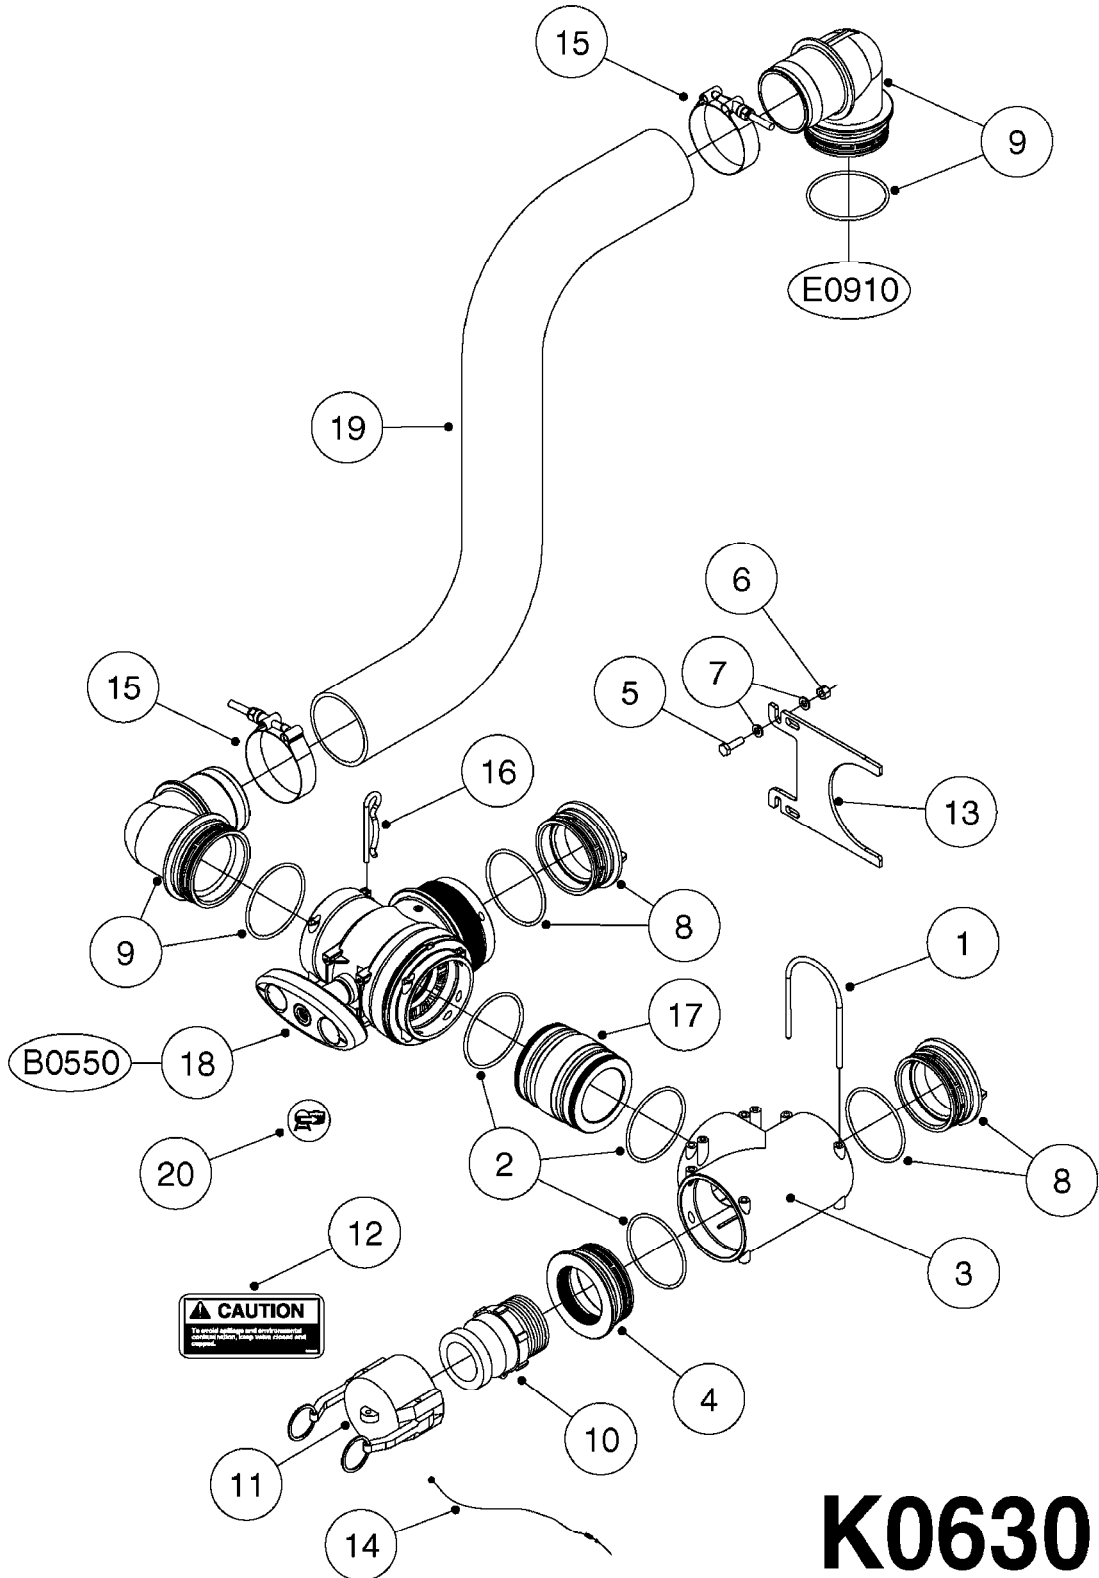

K0630

QUICKFILL - NAV3000/3500/4000
K0630-HIN, 28:01:19

Page 1
Date 12.08.2020 9:40

Pos.	parts-n°	order qty	description
1	145997	1	FITT.DK S-93 FORK
2	242351	1	O-RING D69.5X3.0 VITON F.S-93
3	334545	1	FITT.DK S-93 TEE
4	390721	1	FITT.DK S-93 PLUG W/2" NPT THRE
5	410362	1	BOLT HEX 8.8 SS M6X20
6	460261	1	NUT HEX M6X1.00 LOCK DIN985 A2 SS
7	471125	1	WASHER M6U 6.4X14X1.2,A2 SS
8	726580	1	FITT. S93 PLUG W/O-RING
9	727226	1	HOSETAIL S93 2"1/2 90°+O-RING
10	10530903	1	QUICK COUPLER MALE 2"
11	10531003	1	CAP F.MALE QUICK COUPLER 2"
12	10533303	1	DECAL CAUTION-LEAK Q.FILL ENG
13	16476000	1	BRACKET F. FILLING DEV. NAV.
14	24001203	1	RBR LANYARD 11" F.QCK FILL CAP
15	28030303	1	CLAMP HOSE T-BOLT S2.5" 235-76
16	28168400	1	HAIRPIN Ø5 S67/S93
17	39121700	1	FITT.DK S93 ADAP LG MALE MALE
18	72518800	1	QUICK FILL VALVE 2008 NAV
19	92702803	1	HOSE PVC SUCT GRAY 2.5"
20	97822100	1	DECAL QUICK FILL NAV 3000/4000