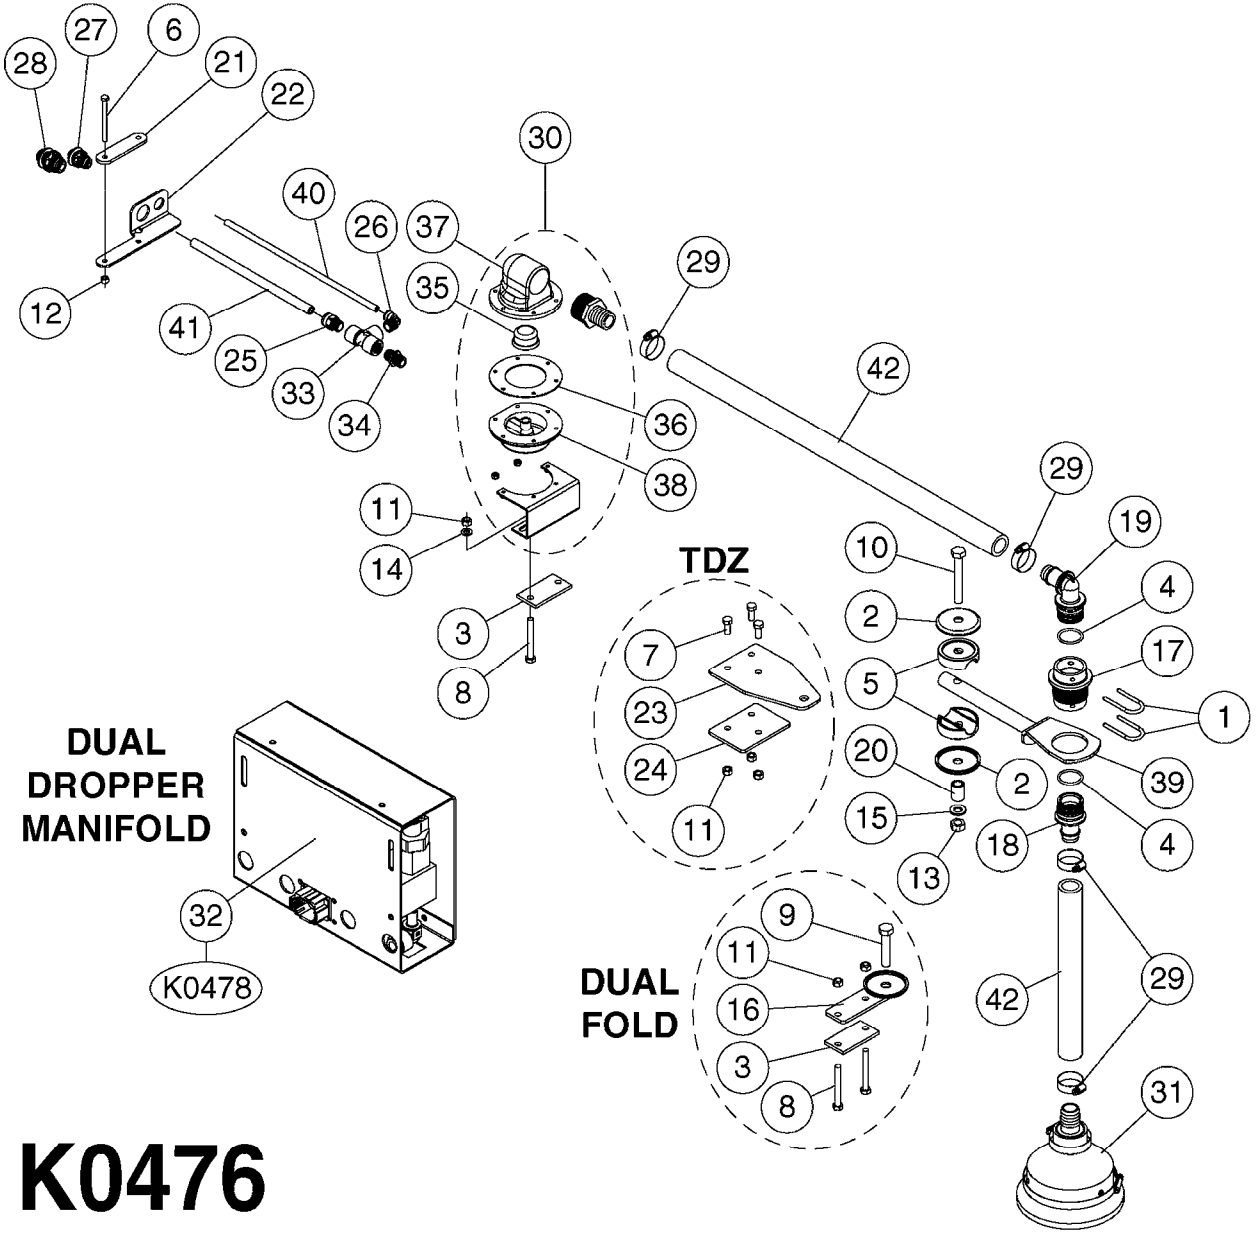

K0476

FOAM MARKER - DROPPER RICHWAY
K0476-HIN, 26:02:18

Page 1
Date 12.08.2020 9:40

Pos.	parts-n°	order qty	description
1	145995	1	FITT.DK S-53 FORK
2	160775	1	WASHER F. FRICTION PLATE
3	172664	1	FLATBAR BACKING PLATE
4	242109	1	O-RING D32.2x3.0
4	242354	1	O-RING D32.2X3.0 VITON
5	330831	1	FRICTION PLATE
6	410605	1	BOLT HEX 8.8 DEL M6X80
7	420582	1	BOLT HEX 8.8 DEL M8X20 FT A2
8	421201	1	BOLT HEX 8.8 DEL M8X70
9	430323	1	BOLT HEX 8.8 DEL M12X60
10	430924	1	BOLT HEX 8.8 DEL M12 X 85
11	460143	1	LOCK NUT M8 SST A2 DIN985
12	460261	1	NUT HEX M6X1.00 LOCK DIN985 A2 SS
13	460703	1	NUT HEX M12X1.75 LOCK DIN985A2 SS
14	471126	1	WASHER, M8, Ø16/ 8.4X 1.6, SS
15	471127	1	WASHER, M12, Ø24/13X24X2.5 SS
16	611671	1	BREAK AWAY HOLDER F-MARKER
17	726463	1	FITT.DK S53 BULKHEAD W/GASKET
18	726559	1	FITT DK. S-53 HB 1" W/O-RING
19	726571	1	FITT.DK S-53 ELB.1", W ORING
20	14103900	1	BUSHING Ø19/Ø13 L=26.5 SPC/FTZ BOOMS ONLY
21	16022403	1	BRACKET 60MM TUBE
22	16162903	1	BRKT, FOAM LINE DISCONNECT
23	16169803	1	BRACKET, TDZ FOAM MARKER MOUNT
24	16170003	1	PLATE, TDZ FOAM MARKER MOUNT BACKER
25	23004303	1	FITT, 3/8"NPT-3/8"TUBE-PTC
26	23004403	1	FITT, 3/8"NPT-1/4"90-PTC
27	23004503	1	FITT, BULKHEAD-1/4" TUBE-PTC
28	23004603	1	FITT, BULKHEAD-3/8" TUBE-PTC
29	28030003	1	CLAMP HOSE GEAR P1" 6716
30	28064903	1	FOAMHEAD ASSEMBLY, RICHWAY
31	28065003	1	COLLECTOR HEAD ASSY, RICHWAY
32	28065103	1	DUAL DROP MANIFOLD, RICHWAY
33	28066303	1	FITT, BANJO, 3/8" TEE
34	28066403	1	FITT, BANJO, 3/8"-3/8" STR NIP
35	28087803	1	3/8" FOAMHEAD SCREEN, FOAM MARKER, RICHWAY
36	28087903	1	FOAMHEAD GASKET, FOAM MARKER, RICHWAY
37	28088003	1	FOAMHEAD TOP HOUSING, FOAM MARKER, RICHWAY
38	28088103	1	FOAMHEAD BOTTOM HOUSING, FOAM MARKER, RICHWAY
39	61065900	1	BRACKET FOR FOAM DROPPER, S53
40	92703303	1	HOSE LLDPE .25"X.17"X12" BLACK
41	92703403	1	HOSE LLDPE .38"X.25"X12" BLACK
42	92712403	1	HOSE R X1" X300PSI WP X0012"