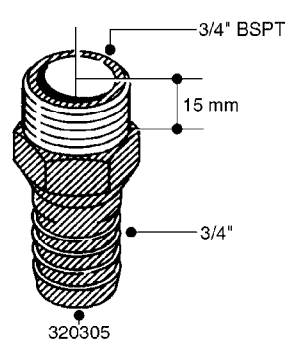

L0030

FITTINGS - HEXAGON NIPPLES
L0030-HIN, 01:01:16

Page 1
Date 12.08.2020 9:40

parts-n°	order qty	description
10015303	1	FITT.PO.HN 1.00X1.00 M1000
10425003	1	FITT.PO.HN 1.25X1.00 MCPHEE
320132	1	FITT.DK HN 1" BSP
320176	1	FITT.DK HN 3/8"X1/2" BSP
320445	1	FITT.DK HN 1/4"X3/8" BSP
320655	1	FITT.DK HN 1/2"-1/2" BSP
320692	1	FITT.DK HN 3/8'BSPX1/4'NPT
320703	1	FITT.DK HN 3/8BSP X1/2 &1/4NPT
320725	1	FITT.DK NIPPLE 3/8"-3/8" BSP
320902	1	FITT.DK HN 3/8'X 1/4' BSP
390232	1	FITT.DK HN 1-1/2' X 1-1/4' BSP
390276	1	FITT.DK HN 1'BSP

L0040

FITTINGS - NIPPLES & ELBOWS
L0040-HIN, 01:01:16

Page 1

Date 12.08.2020 9:40

parts-n°	order qty	description
10530803	1	FITT.PO.SE 2.00X2.00 45 DEG.
320191	1	FITT.DK ELB 3/8' BSP 45 DEGREE
320482	1	FITT.DK ELB. 1/2" BSP 60 DEG.
320596	1	FITT.DK ELB 3/8'-1/2'BSP 45DEG
320607	1	FITT.DK HN 3/8M X 3/8F BSP LNG
320633	1	FITT.DK HN 3/8"M X 3/8"F BSP
321451	1	FITT.DK ELB.1-1/2 X1-1/4 80DEG
321532	1	FITT.DK REDUC 3/4' X 1/2' BSP
390233	1	FITT.DK REDUC 1-1/2" X 1" BSP

L0050

parts-n°	order qty	description
242594	1	O-RING D14 X 1.78 SCH.70-EPDM
320294	1	FITT.DK TEE 3/8X3/8HB X1/2"BSP
320305	1	FITT.DK HB 3/4'- 3/4' BSP
320386	1	FITT.DK TEE 3/8X3/8HB X3/8"BSP
320397	1	FITT.DK ELB 3/8"HB X 3/8" BSP
320401	1	FITT.DK TEE 1/2X1/2HB X1/2"BSP
320412	1	FITT.DK TEE 1/2X1/2HB X3/8'BSP
320423	1	FITT.DK ELB 1/2'HB X 3/8' BSP
320891	1	FITT.DK HB 3/8'- 3/8' BSP
320972	1	FITT.DK HB 5/16'- 1/4' BSP
322046	1	FITT.DK TEE 1/2X1/2HB X3/4'BSP
322048	1	FITT.DK TEE 3/4X3/4HB X3/4'BSP
330595	1	O-RING D24.6/D20X2.1 -3/4"
333137	1	FITT.DK CONN.1/2" F.NOZZ. DOUB
333141	1	FITT.DK CONN.1/2" F.NOZZ.SING
334041	1	FITT.DK CONN.3/4' F.NOZZ. SING
334042	1	FITT.DK CONN.3/4' F.NOZZ. DOUB
334195	1	FITT.DK ELB. 3/4"HB X 3/4"HB
10012103	1	FITT.PO.HB 1.25X1.50 IMB1012
10014003	1	FITT.PO.HB 1.25X1.25 IMB1010
10036903	1	FITT.PO.HB 1.50X1.50 IMB1212
28019303	1	FITTING HB ELB 3/4NPT-3/4HOSE
61016500	1	HOSE TAIL 3/4" 90°+RG CAP 3/4"
72026700	1	NOZZLE TUBE ADAPTER W/O-RING