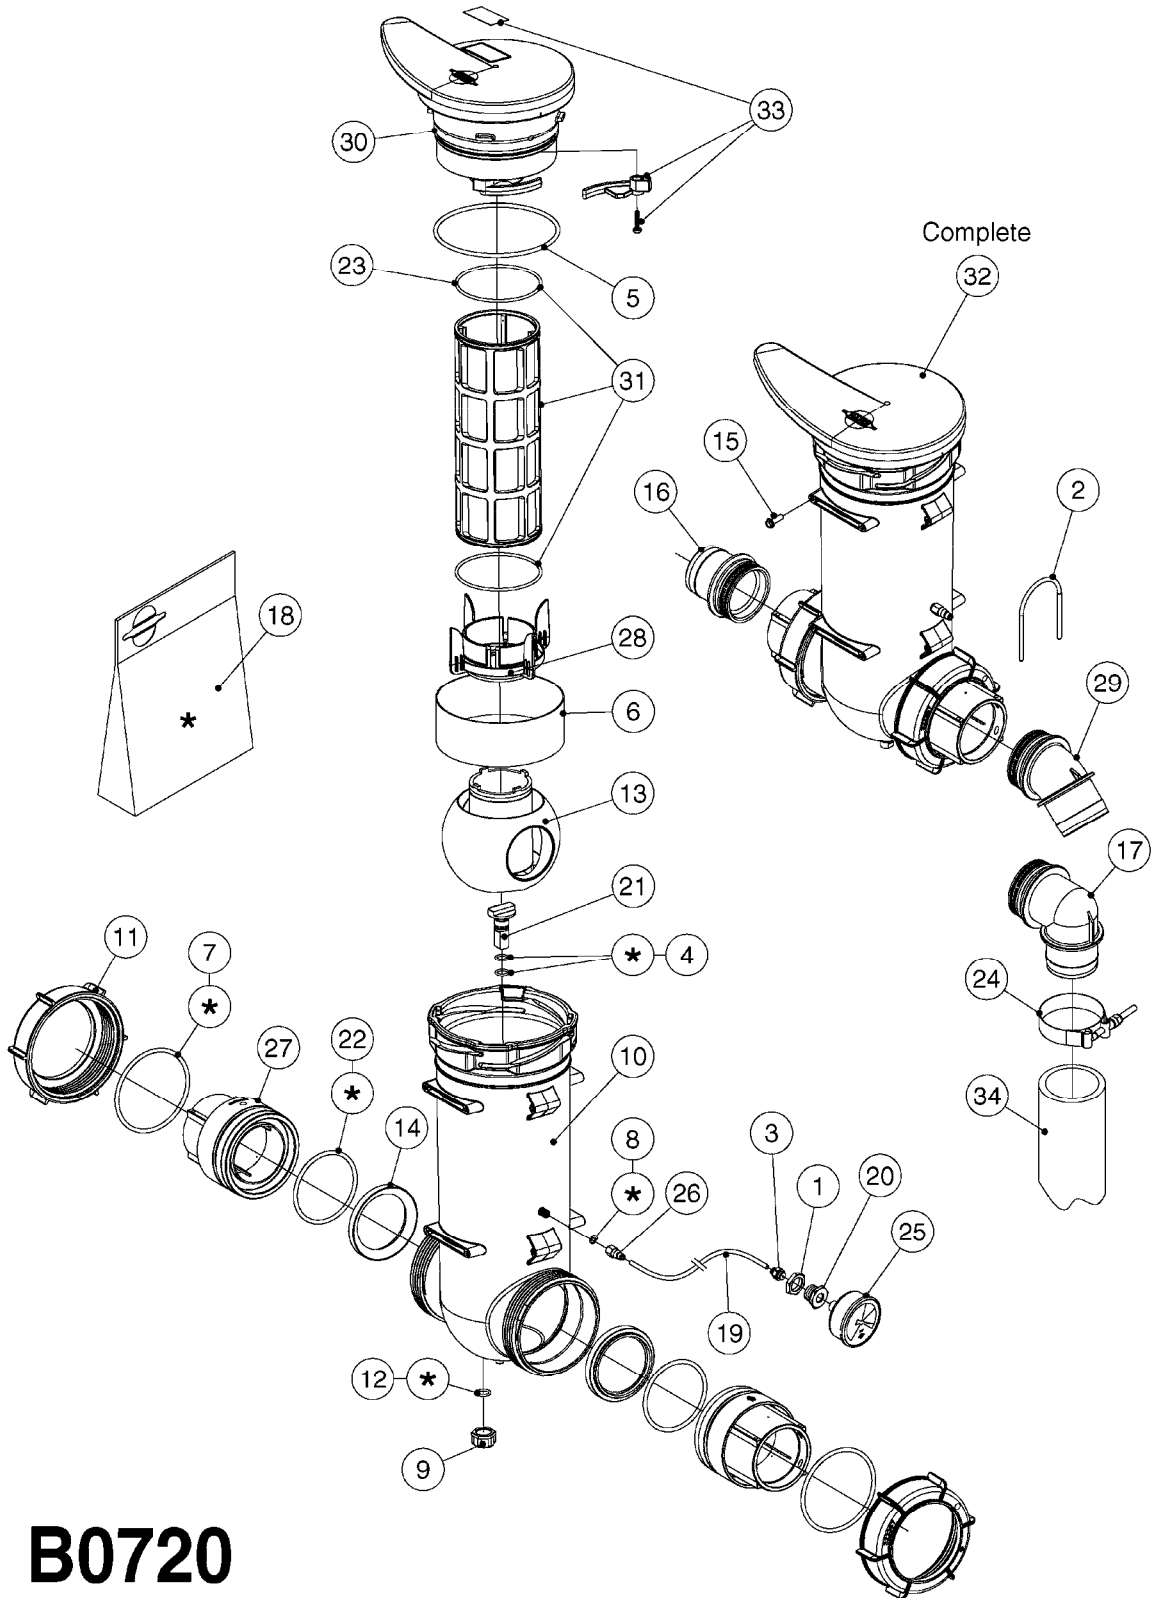

S-67 CHECK VALVE
(NON-THREADED)

S-67 CHECK VALVE
(THREADED)

FOR FITTINGS AND
HOSES, SEE SECTION L

B0640

CHECK VALVES - S67 (2011)
B0640-HIN, 15:10:19

Page 1
Date 12.08.2020 9:39

Pos.	parts-n°	order qty	description
1	145996	1	FITT.DK S-67 FORK
2	242353	1	O-RING 3 X 44.2 VITON
3	334231	1	FITT.DK S-67 STR.1"
3	334232	1	FITT.DK S-67 STR.1-1/4"
4	72432400	1	FITT.DK S-67 CONNEC W.CHK SEAT
5	72819200	1	CHECK VALVE S67 2012 THREADED
6	72819300	1	CHECK VALVE S67 2012 NO THREAD
7	72878800	1	CHECK VALVE S67 SUBASSEMBLY 2013 INCLUDED WITH #5 & #6