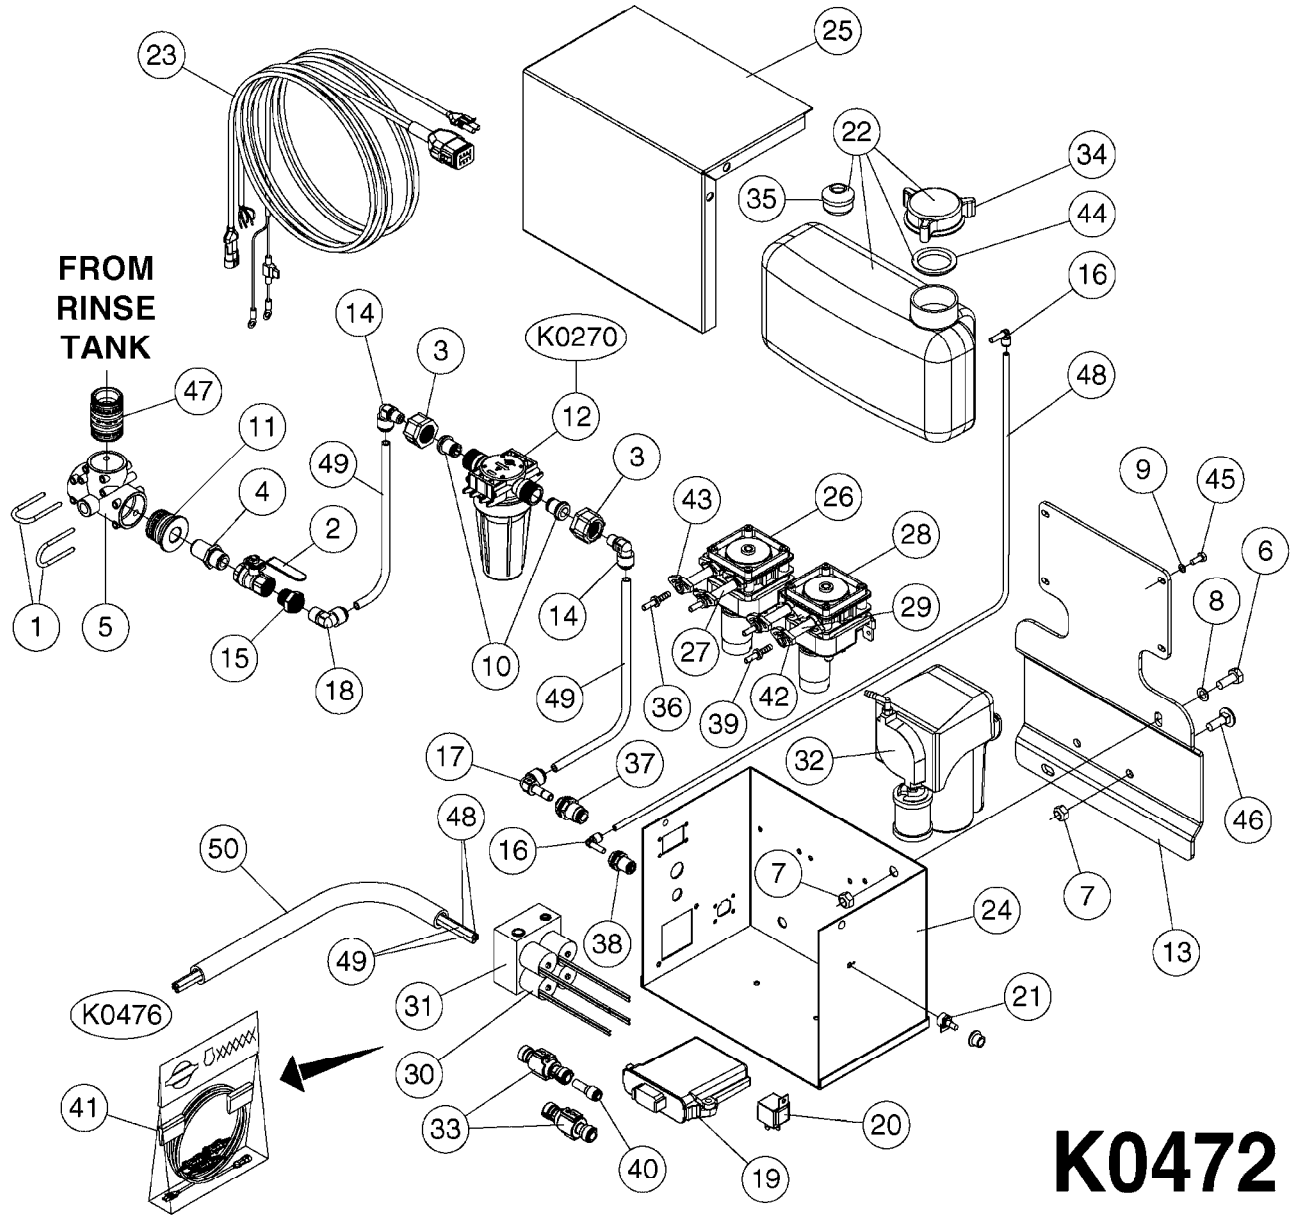

FOAM MARKER - RICHWAY
NAVIGATOR
K0472-HIN, 23:10:18

Page 1
Date 12.08.2020 9:40

Pos.	parts-n°	order qty	description
1	145995	1	FITT.DK S-53 FORK
2	284227	1	BALL VALVE 1/2"FEMALE THREADS
3	320283	1	FITT.DK NUT 3/4"BSP
4	321742	1	FITT.DK BULKHEAD 1/2' BSP
5	322352	1	FITT.DK S-53 TEE
6	420604	1	BOLT HEX 8.8 DEL M10X25 FT DIN933
7	460423	1	NUT HEX M10X1.50 LOCK DIN985A2 SS
8	470046	1	WASHER D18D11X1 LOCK
9	470901	1	WASHER D11.8/D6.1X1.6 SS LOCK
10	717426	1	FITT.DK REDUC 1/4"BSP F.3/4"N
11	726694	1	PLUG,S53,1/2"FBSP THD W.ORING
12	845219	1	FILTER IN-LINE 3/4'80 MESH OML
13	16162803	1	BRKT, FOAM MARKER, RICHWAY
14	23004703	1	FITT, 1/4"NPT-3/8"90-PTC
15	23004803	1	FITT, 1/2"MPT-3/8"FPT REDUCER
16	23004903	1	FITT, 1/4"PLUG-IN-1/4"90-PTC
17	23005003	1	FITT, 3/8"PLUG-IN-3/8"90-PTC
18	23005103	1	FITT, 3/8"NPT-3/8"90-PTC
19	26029503	1	MODULE, CONTROL, FOAM MARKER, RICHWAY
20	26029603	1	RELAY, 12VDC, RICHWAY
21	26029703	1	POTENTIOMETER, FOAM MARKER, RICHWAY
22	28064703	1	FOAM MARKER CONC. TANK,RICHWAY COMPLETE TANK ASSEMBLY
23	28064803	1	FOAM MARKER CONT.CABLE, RICHWAY
24	28086403	1	STEEL BODY, FOAM MARKER, RICHWAY
25	28086503	1	STEEL LID, FOAM MARKER, RICHWAY
26	28086603	1	WATER PUMP, FOAM MARKER, RICHWAY
26	28102303	1	RICHWAY WATER PUMP GEAR MOTOR ONLY
27	28086703	1	1/4" PUMP TUBE, WATER, FOAM MARKER, RICHWAY
28	28086803	1	CONCENTRATE PUMP, FOAM MARKER, RICHWAY
29	28086903	1	1/8" PUMP TUBE, CONCENTRATE, FOAM MARKER, RICHWAY
30	28087003	1	2-WAY SOLENOID VALVE, FOAM MARKER, RICHWAY
31	28087103	1	RHD-VTD SOLENOID BLOCK, FOAM MARKER, RICHWAY
32	28087203	1	DIAPHRAGM AIR COMPRESSOR, FOAM MARKER, RICHWAY
33	28087403	1	3/8" CHECK VALVE, FOAM MARKER, RICHWAY
34	28087603	1	1 GALLON TANK CAP, FOAM MARKER, RICHWAY INCLUDED WITH TANK ASSEMBLY
35	28087703	1	1 GALLON TANK SCREEN, FOAM MARKER, RICHWAY INCLUDED WITH TANK ASSEMBLY
36	28094103	1	FITT.1/4" STEM X 1/4" HOSE BARB
37	28095803	1	3/8"T BULKHEAD
38	28095903	1	1/4"T BULKHEAD
39	28096403	1	1/4" STEM X 3/16" HB
40	28096503	1	3/8" STEM X 1/4"T
41	28097103	1	POWER UNIT HARNESS, RICHWAY TRAILER INSIDE WIRING HARNESS COMPLETE
42	28102103	1	RICHWAY #23 QUICK CLAMP
43	28102203	1	RICHWAY #26 QUICK CLAMP
44	28102403	1	RICHWAY TANK CAP GASKET
45	41000603	1	BOLT HEX 1/4"X1/2" SS
46	44074300	1	BOLT CARRIAGE M10x30 SS
47	72114300	1	FITT. DK S-53 MALE MALE W.ORIN
48	92703303	1	HOSE LLDPE .25"X.17"X12" BLACK
49	92703403	1	HOSE LLDPE .38"X.25"X12" BLACK
50	92712403	1	HOSE R X1" X300PSI WP X0012"