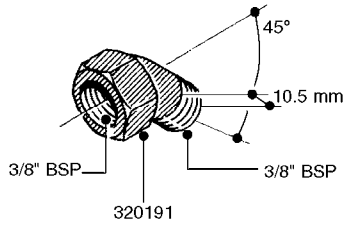

L0030

FITTINGS - HEXAGON NIPPLES
L0030-HIN, 01:01:16

Page 1
Date 12.08.2020 9:40

parts-n°	order qty	description
10015303	1	FITT.PO.HN 1.00X1.00 M1000
10425003	1	FITT.PO.HN 1.25X1.00 MCPHEE
320132	1	FITT.DK HN 1" BSP
320176	1	FITT.DK HN 3/8"X1/2" BSP
320445	1	FITT.DK HN 1/4"X3/8" BSP
320655	1	FITT.DK HN 1/2"-1/2" BSP
320692	1	FITT.DK HN 3/8'BSPX1/4'NPT
320703	1	FITT.DK HN 3/8BSP X1/2 &1/4NPT
320725	1	FITT.DK NIPPLE 3/8"-3/8" BSP
320902	1	FITT.DK HN 3/8'X 1/4' BSP
390232	1	FITT.DK HN 1-1/2' X 1-1/4' BSP
390276	1	FITT.DK HN 1'BSP