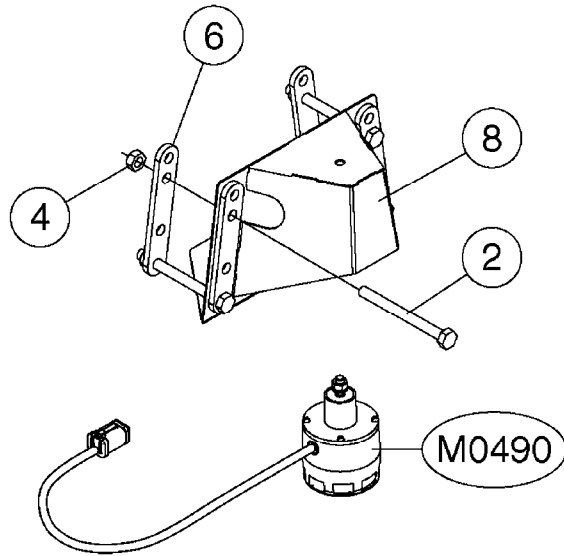

*WITH SEVERE TERRAIN INSTALLED

M0490

NORAC UC7 BOOM HEIGHT CONTROL
M0490-HIN, 13:03:19

Page 1

Date 12.08.2020 9:40

Pos.	parts-n°	order qty	description
1	26043700	1	SENSOR, NORAC, UC5, ULTRASONIC
2	26043900	1	NORAC UC5 - UC7 NETWORK COUPLER 8-WAY
3	26044000	1	CABLE UC5 NETWORK 18 AWG 10M WITH SEVERE TERRAIN
4	26044100	1	UC5 - UC7 NETWORK COUPLER 3-WAY
5	26044200	1	CABLE UC5 - UC7 NETWORK 18 AWG 20M WITHOUT SEVERE TERRAIN
6	26044400	1	NORAC UC5 - UC7 COUPLER 2-WAY/TERM.
7	26047100	1	CABLE UC5 NETWORK 14 AWG 1M
8	26049900	1	CABLE UC5 NETWORK 14 AWG 3M
9	26057900	1	UC5 - UC7 NETWORK 6 PIN PLUG '13
10	26071500	1	UC7. HCM1 MODULE
11	26071600	1	UC7. ULTRASONIC MAX SENSOR
12	26071800	1	UC7. CANBUS REPEATER
13	26071900	1	UC7. CABLE INTERFACE DAH09
14	26072200	1	UC7. 0.5 METER CABLE
15	26084700	1	Mesh Kit Ultrasonic Sensor FOR 2018 AND NEWER SENSORS
15	28098003	1	MESH AND CLIP KIT, NORAC FOR PRE-2018 SENSORS
16	28050303	1	NORAC RUBBER TOP&BOLT F.SENSOR DIA.30MMX30MMX8MM
17	28055503	1	NORAC VALVE MOUNTING HARDWARE
18	28086600	1	FOAM DISC F. SENSOR NORAC
19	28097803	1	MOUNTING CLIP HCM1 MODULE
20	78216100	1	NORAC VALVE BLOCK COMP, DEUTSCH CON.