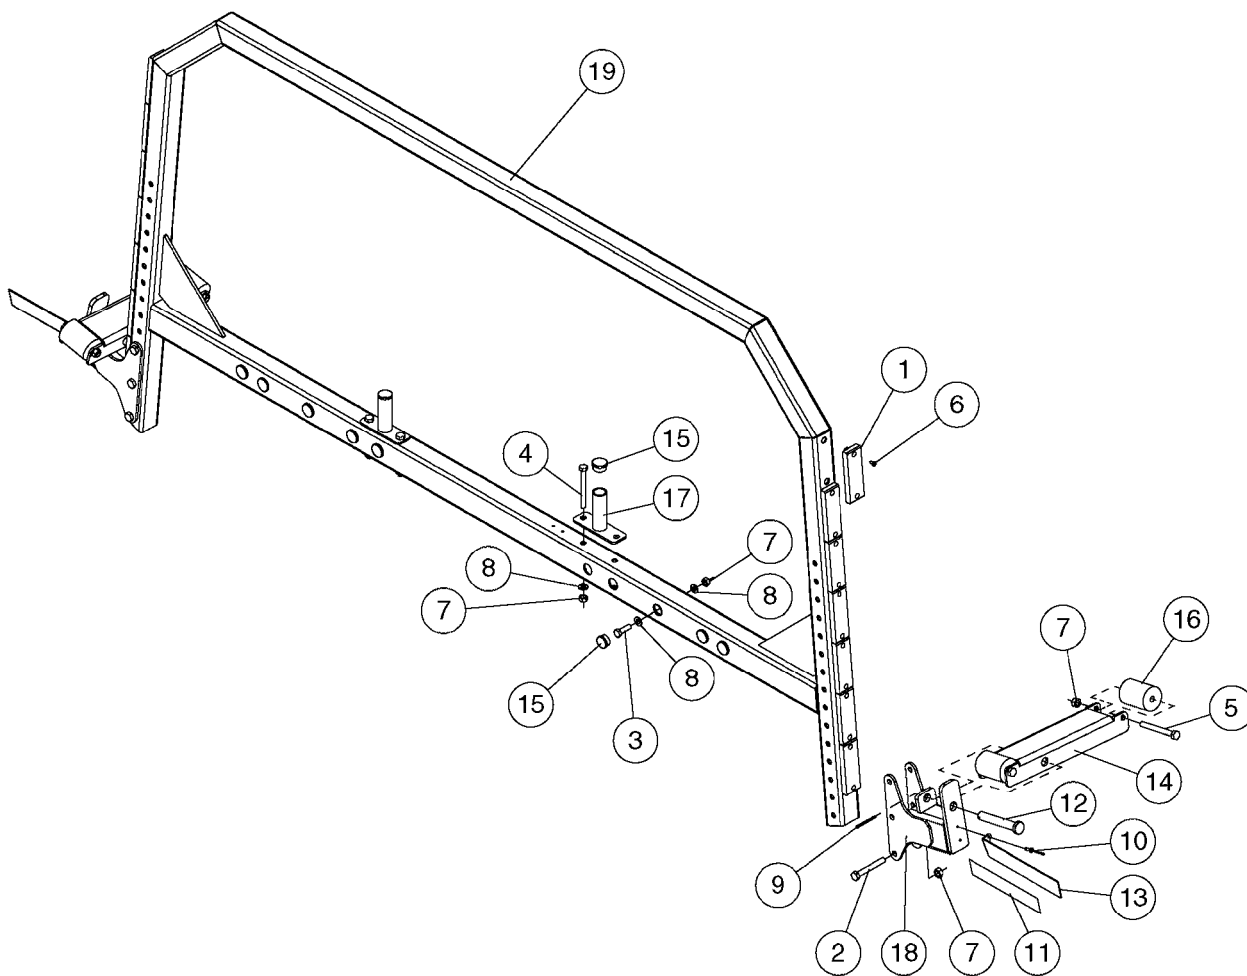

TRANSPORT BRACKET DTZ
D0990-HIN, 05:07:17

D0990