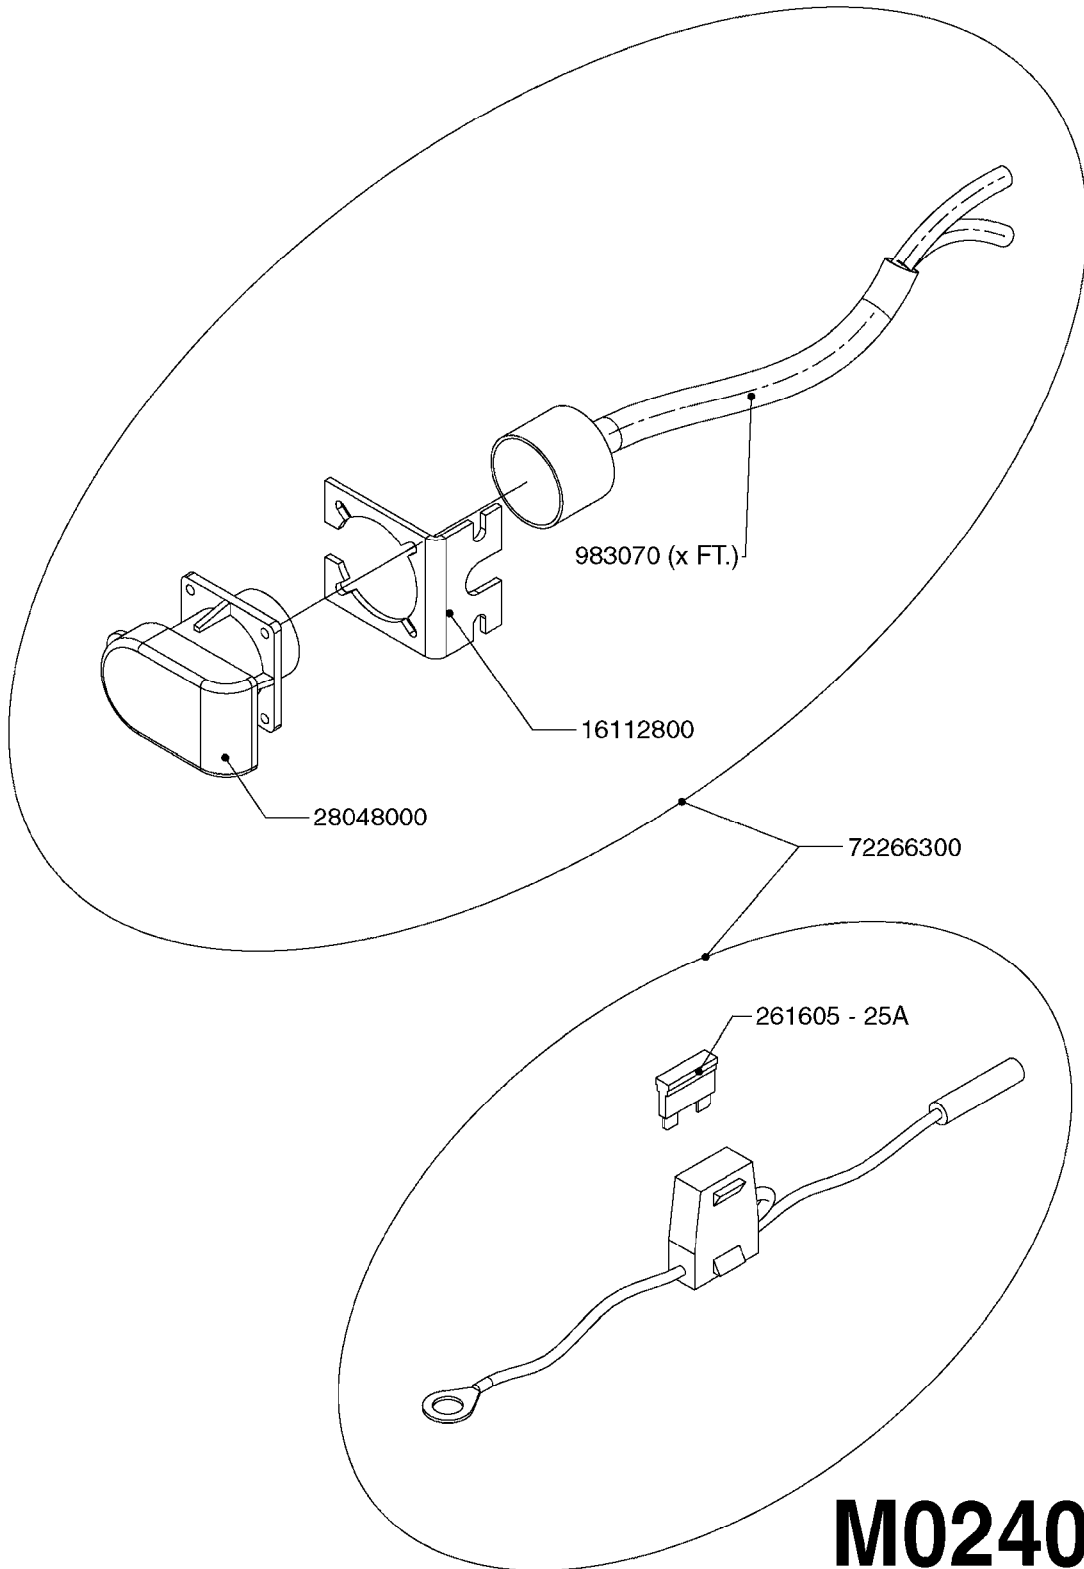

POWER SUPPLY CABLES
M0240-HIN, 01:01:16

Page 0

Date 12.08.2020 9:40

POWER SUPPLY CABLES
M0240-HIN, 01:01:16

Page 1

Date 12.08.2020 9:40

parts-n°	order qty	description
261605	1	Fuse 25A ATOF Series
983070	1	CABLE 2X6²
16112800	1	BRACKET F.12V POWER CABLE/PLUG
28048000	1	PLUG 3-POL DIN 9680 FEM.CHASS
72266300	1	CABLE 12VDC POWER F. TRACTOR