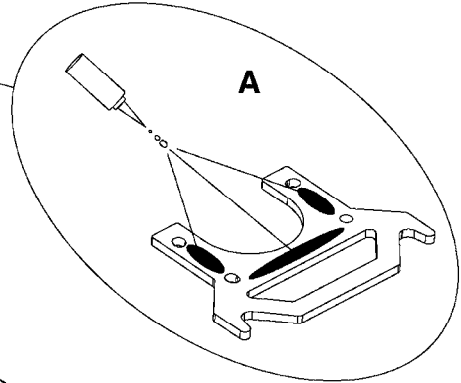

*CONFIRM NUMBER OF NOZZLES

D0970