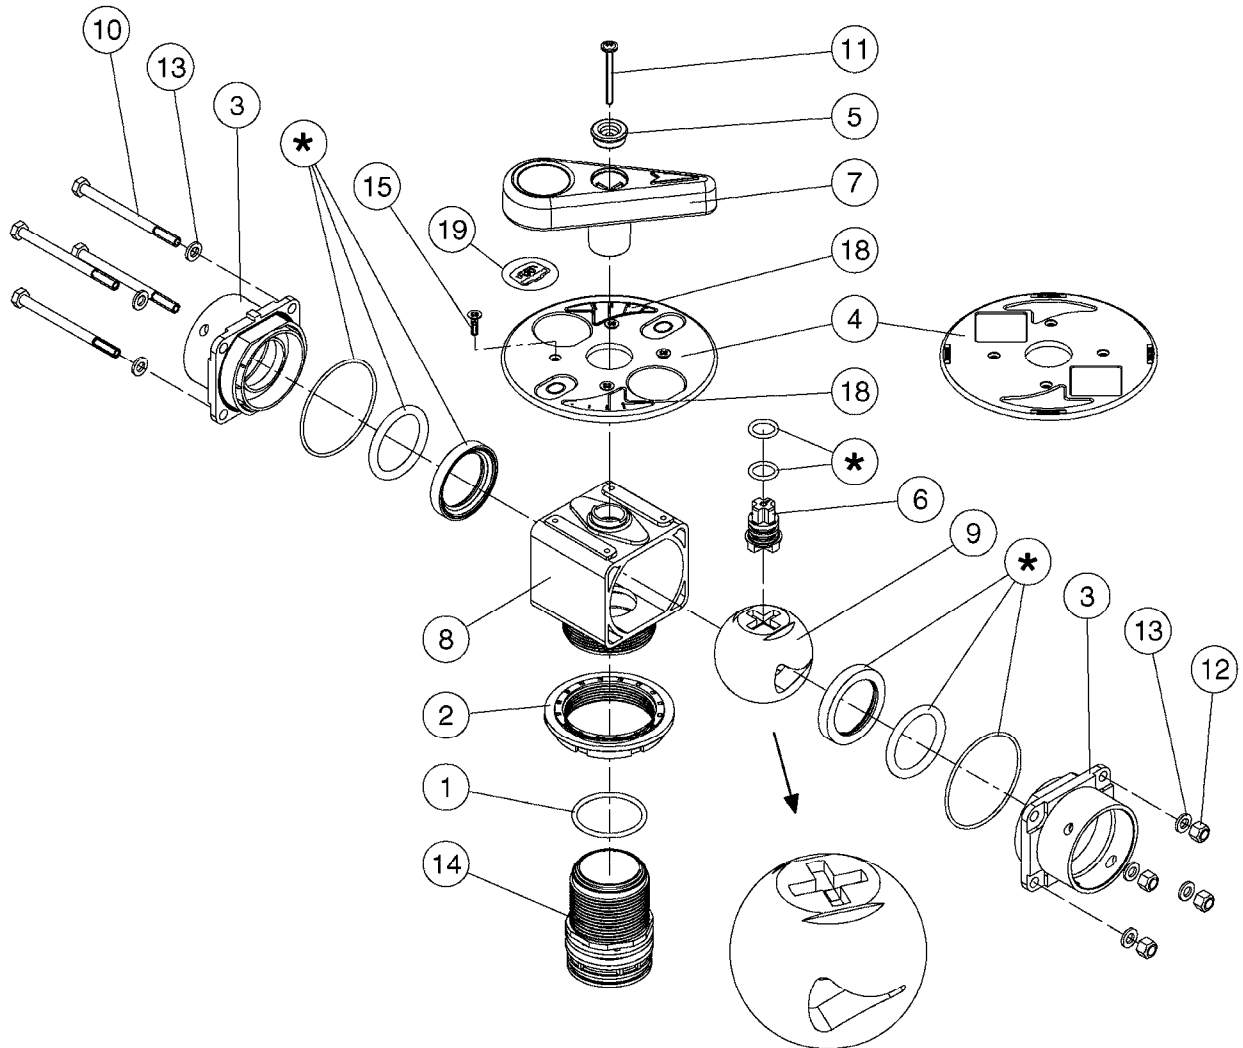

B0730

PRESSURE FILTER - CYCLONE
B0730-HIN, 01:01:16

Page 1

Date 12.08.2020 9:39

Pos.	parts-n°	order qty	description
1	145996	1	FITT.DK S-67 FORK
2	241323	1	O-RING D5.3X2.4 NITRIL
3	242353	1	O-RING 3 X 44.2 VITON
4	242565	1	O-RING Ø 85 X 4.0 SH70 VITON
5	242577	1	O-RING Ø 86 X 4.5 SH70 VITON
6	242594	1	O-RING D14 X 1.78 SCH.70-EPDM
7	322358	1	T-PIECE S67-1/2"-3/4"
8	322359	1	CYCLONE FILTER HOUSING
9	330315	1	O-RING D18.4/D13X.6
10	391093	1	CONE F. CYCLONE FILTER
11	61036000	1	FILTER ELEM.S93,100 MSH-YELLOW
11	615416	1	FILTER ELEM.S93,50 MESH-BLUE
11	72557200	1	FILTER ELEM.S93,80# CYCLONE
12	741827	1	SEAL KIT CYCLONE FILTER
13	39127500	1	VALVE SEAT D18/10 3/4"-1/2" 09
14	72281200	1	CYCLONE FILT.COMP. 80 MSH S67
14	72316500	1	CYCLONE FILT.COMP.50 MSH S67
14	72316600	1	CYCLONE FILT.COMP.100 MSH S67
15	72281300	1	VALVE BOOSTER/ON/OFF CYCLONE F
16	72352200	1	LID COMPLETE F. CYCLONE FILTER
17	74192900	1	FILTER LOCK PARTS - CYCLONE