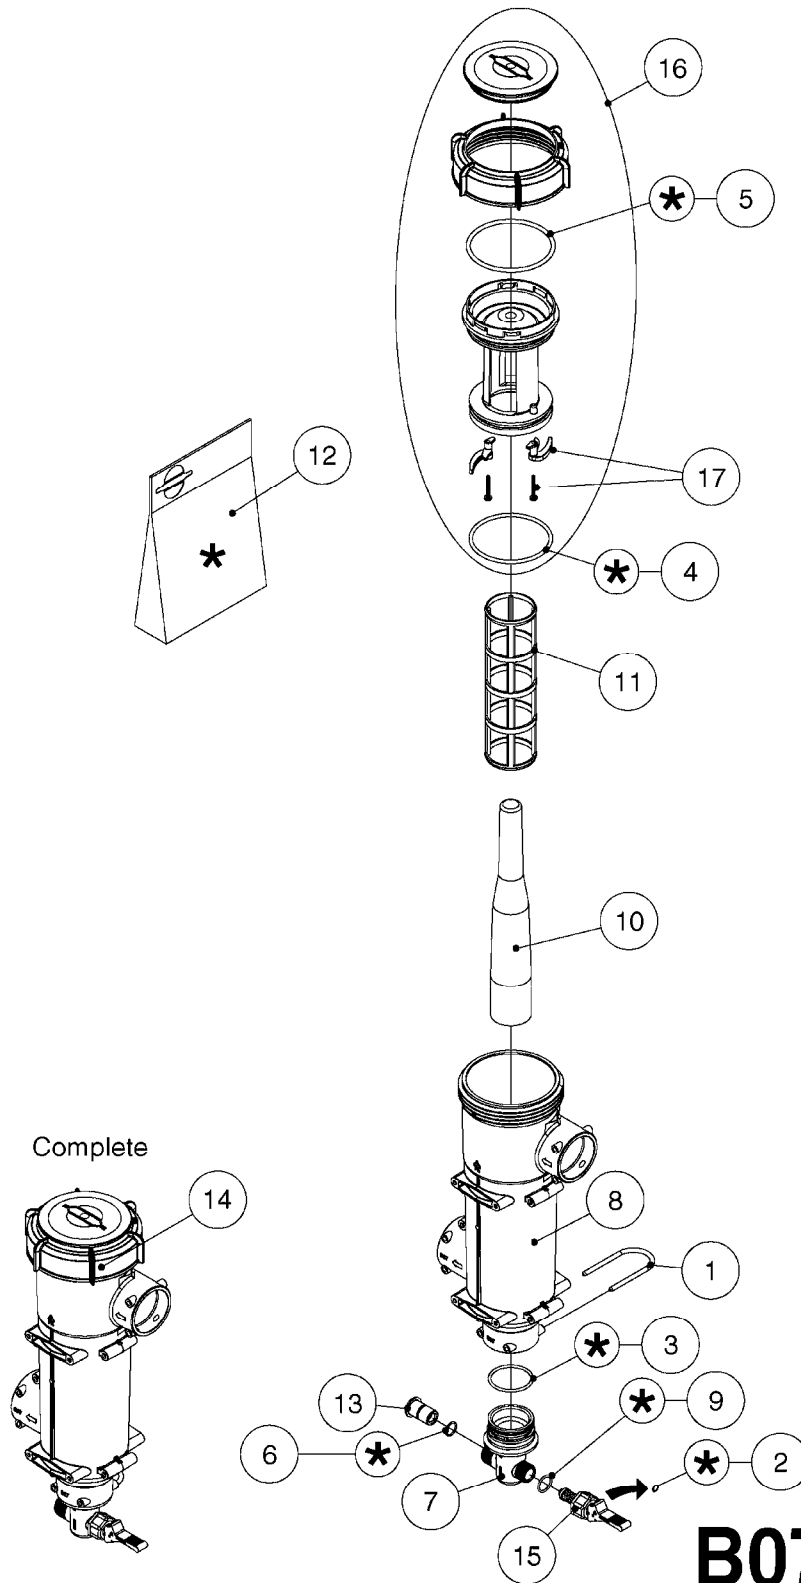

B0730

PRESSURE FILTER - CYCLONE
B0730-HIN, 01:01:16

Page 1

Date 12.08.2020 9:39

Pos.	parts-n°	order qty	description
1	145996	1	FITT.DK S-67 FORK
2	241323	1	O-RING D5.3X2.4 NITRIL
3	242353	1	O-RING 3 X 44.2 VITON
4	242565	1	O-RING Ø 85 X 4.0 SH70 VITON
5	242577	1	O-RING Ø 86 X 4.5 SH70 VITON
6	242594	1	O-RING D14 X 1.78 SCH.70-EPDM
7	322358	1	T-PIECE S67-1/2"-3/4"
8	322359	1	CYCLONE FILTER HOUSING
9	330315	1	O-RING D18.4/D13X.6
10	391093	1	CONE F. CYCLONE FILTER
11	61036000	1	FILTER ELEM.S93,100 MSH-YELLOW
11	615416	1	FILTER ELEM.S93,50 MESH-BLUE
11	72557200	1	FILTER ELEM.S93,80# CYCLONE
12	741827	1	SEAL KIT CYCLONE FILTER
13	39127500	1	VALVE SEAT D18/10 3/4"-1/2" 09
14	72281200	1	CYCLONE FILT.COMP. 80 MSH S67
14	72316500	1	CYCLONE FILT.COMP.50 MSH S67
14	72316600	1	CYCLONE FILT.COMP.100 MSH S67
15	72281300	1	VALVE BOOSTER/ON/OFF CYCLONE F
16	72352200	1	LID COMPLETE F. CYCLONE FILTER
17	74192900	1	FILTER LOCK PARTS - CYCLONE