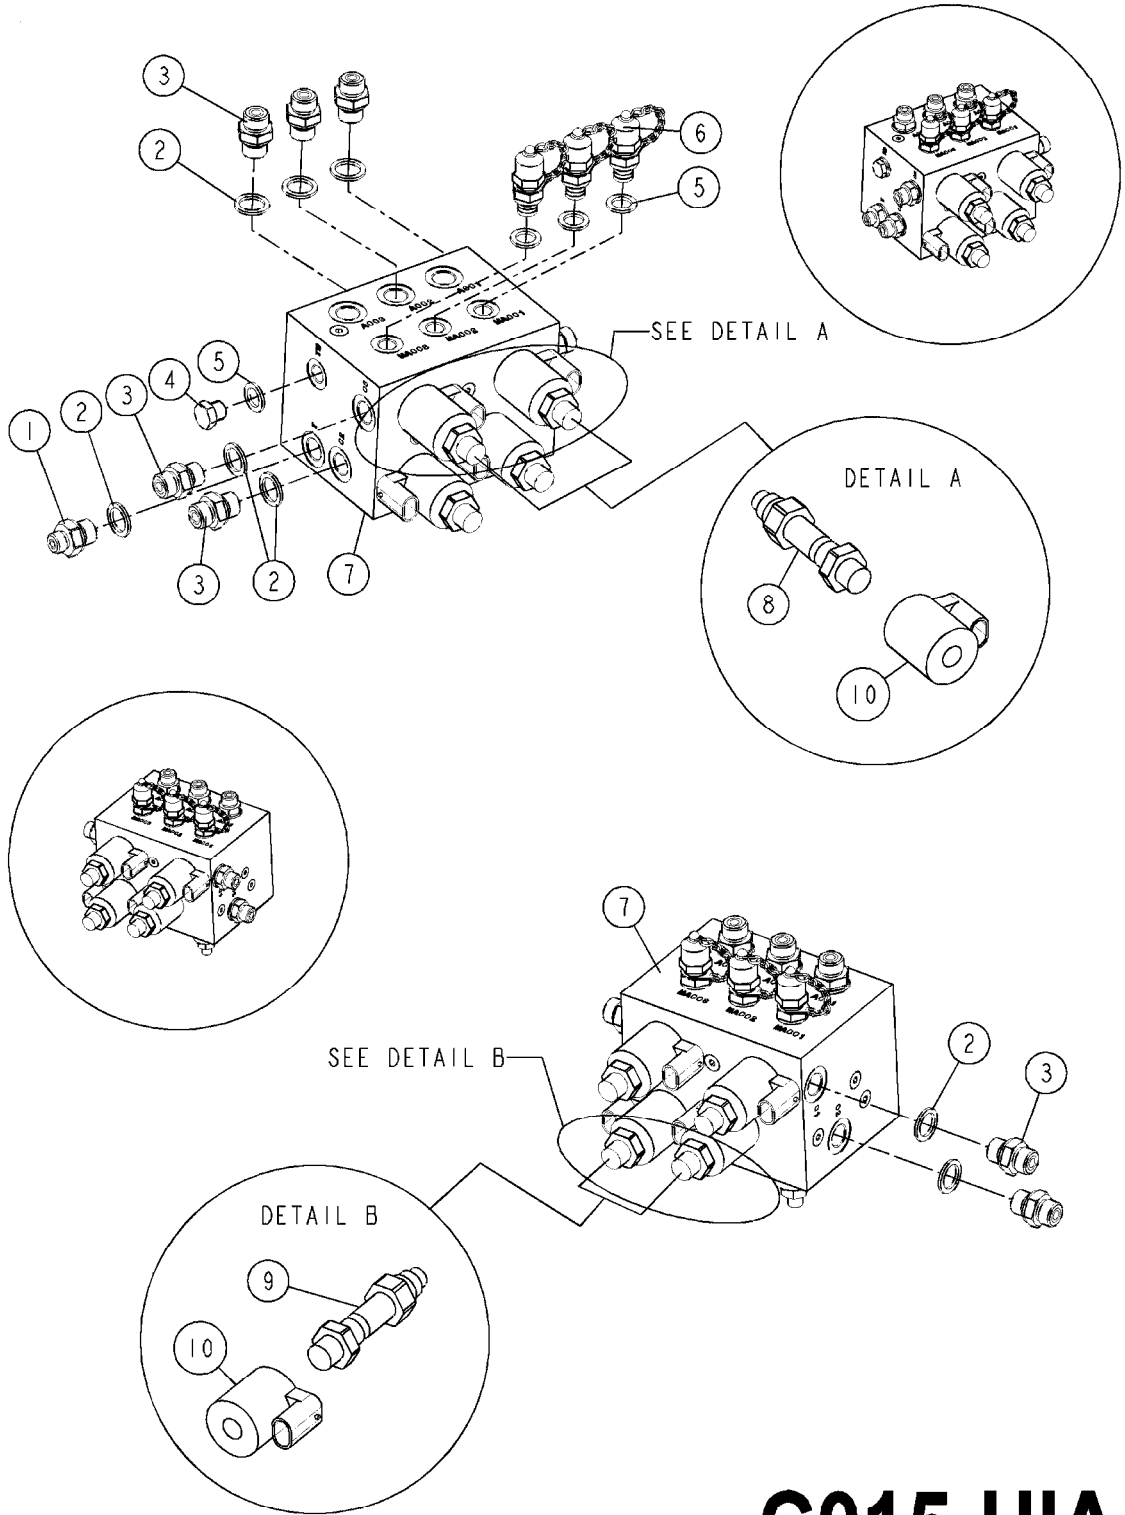

C015-HIA

DTZ ANTI-YAW HYD. BLOCK
C015-HIA, 30:03:15

Page 1
Date 12.08.2020 9:39

Pos.	parts-n°	order qty	description
1	23236200	1	HEX NIPPLE 3/8"-9/16" - 1.8mm
2	240866	1	DOWTYSEAL 3/8"
3	23234300	1	HEX NIPPLE 3/8"-11/16"
4	14010400	1	PLUG 1/4" BSP
5	241404	1	DOWTY SEAL 1/4"
6	231955	1	NIPPLE F. PRESS GAUGE 1/4" BSP
7	78220800	1	HYD. BLOCK DDZ ANTI-YAW
8	78223100	1	SOLENOID VALVE NO, DOUBLE LOCK
9	78223200	1	SOLENOID VALVE NC, KNOB OVERRIDE
10	78222700	1	COIL W. AMP