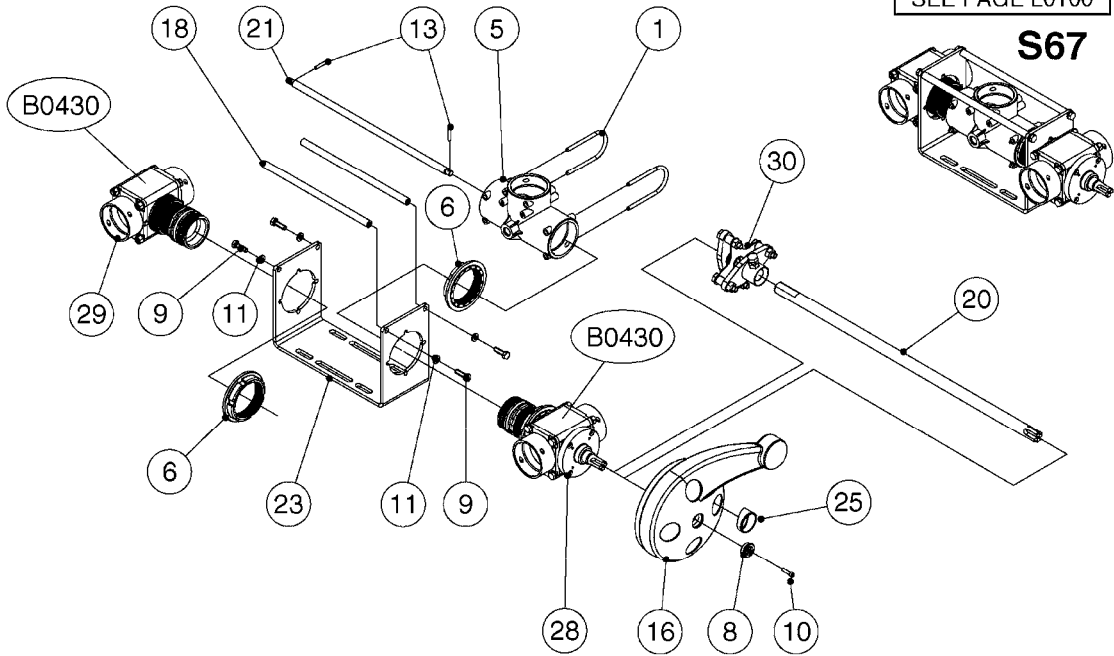

FOR S67 FITTINGS
SEE PAGE L0100

S67

FOR S93 FITTINGS
SEE PAGE L0110

S93

B0500

SMART VALVE S67 S93 (07)
B0500-HIN, 28:01:19

Pos.	parts-n°	order qty	description
1	145996	1	FITT.DK S-67 FORK
2	145997	1	FITT.DK S-93 FORK
3	242351	1	O-RING D69.5X3.0 VITON F.S-93
4	322109	1	FITT.DK S-93 BULKHEAD NUT
5	322224	1	FITT.DK S-67 TEE
6	322320	1	NUT F.3 WAY VALVE S56
7	334545	1	FITT.DK S-93 TEE
8	334594	1	PLUG F.VALVE HANDLE BLACK
9	410362	1	BOLT HEX 8.8 SS M6X20
10	410922	1	CYL.SKR 8.8 DEL M4X20 RST
10	450902	1	BOLT ALLEN HEAD M4 X 16MM
11	471125	1	WASHER M6U 6.4X14X1.2,A2 SS
12	480733	1	PIN D6 X 40
13	480803	1	PIN Ø4 X 25
14	728525	1	FITT. S93 CONNECTOR W/O-RINGS
15	741844	1	VALVE HANDLE ASSY. SUCTION NCM
16	741845	1	VALVE HANDLE ASSY. PRESSUR NCM
17	14021500	1	SPINDLE F.S93 SMART VALVE
18	14022700	1	SPACER TUBE Ø10 L=212 SS
19	14038100	1	AXLE FOR SUCTION VALVE HANDLE
20	14038200	1	AXLE FOR PRESSURE VALVE HANDLE
21	14068700	1	SPINDLE,SMART VALVE S67 10MM
22	16059900	1	BRACKET 2 STK S93 SMART VALVE
23	16082300	1	BRACKET 2PCS S67 VALVE 15 BAR
24	28168400	1	HAIRPIN Ø5 S67/S93
25	33505200	1	PLUG FOR SMART VALVE HANDLE
26	72138000	1	VALVE S93 "V2" SMART VALVE
27	72138600	1	VALVE S93 "V3" SMART VALVE
28	72172100	1	VALVE S67 "V1" SMART VALVE
28	72538000	1	NCM 4400/6600 VALVE S67, LONG SPINDLE NAV 3000/4000
29	72172200	1	VALVE S67 "V2" SMART VALVE
30	72283000	1	AXLE JOINT F. SMARTVALVE HANDL