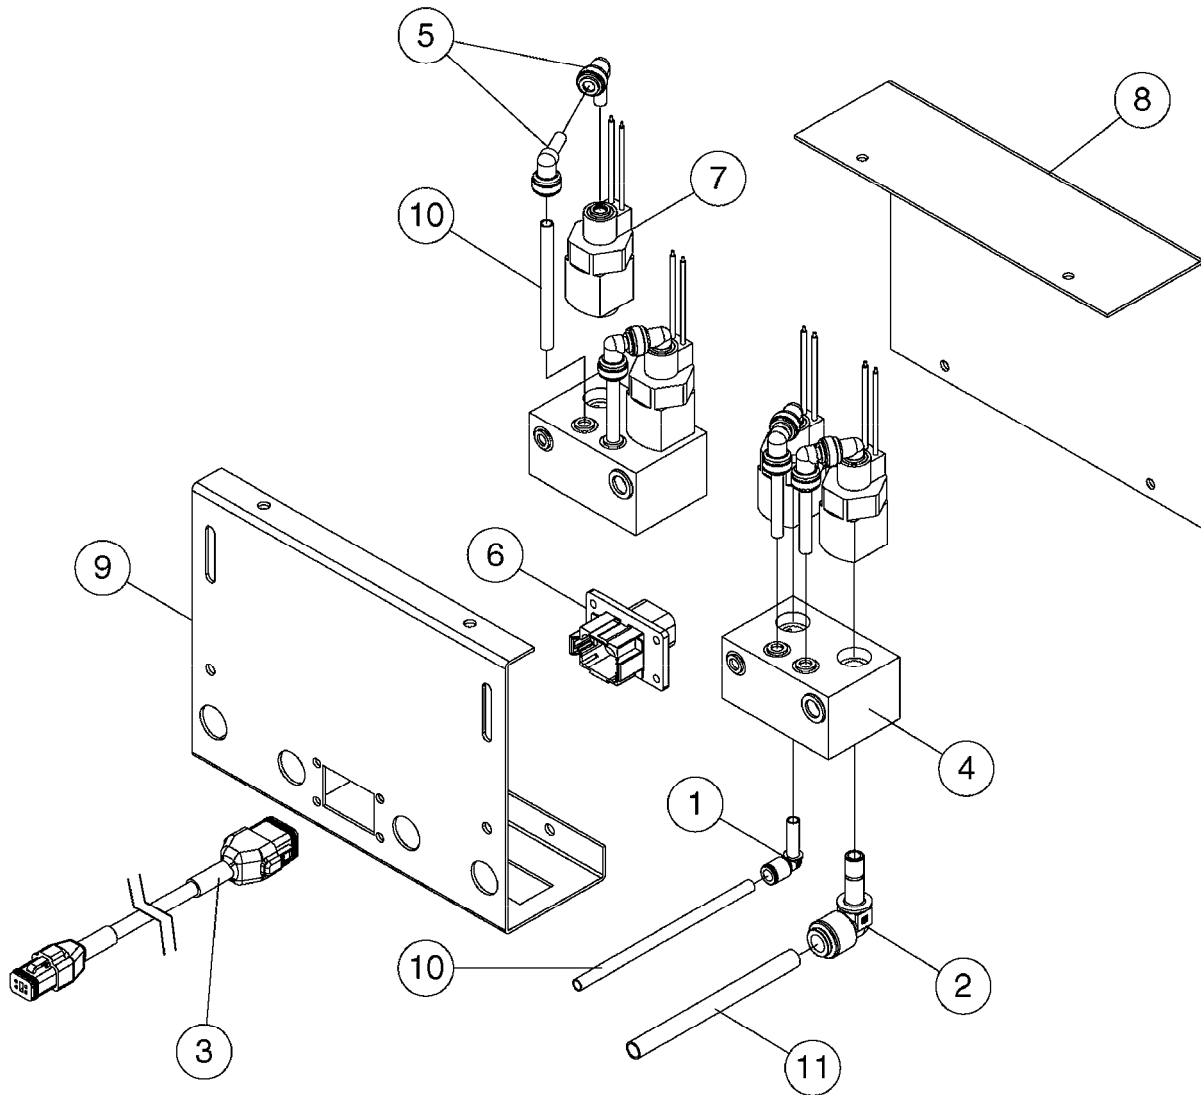

K0478

FOAM MARKER - DUAL DROPPER
RICHWAY
K0478-HIN, 26:09:16

Page 1
Date 12.08.2020 9:40

Pos.	parts-n°	order qty	description
1	23004903	1	FITT, 1/4"PLUG-IN-1/4"90-PTC
2	23005003	1	FITT, 3/8"PLUG-IN-3/8"90-PTC
3	28065203	1	DUAL DROP HARNESS, RICHWAY
4	28088603	1	RHD-DDASY SOLENOID BLOCK, FOAM MARKER, RICHWAY
5	28096203	1	1/4" STEM X 1/4"T ELBOW
6	28096603	1	FEMALE DEUTSCH CONNECTOR
7	28096703	1	3-WAY SOLENOID VALVE
8	28096803	1	DUAL DROPPER LID
9	28096903	1	DUAL DROPPER BODY
10	92703303	1	HOSE LLDPE .25"X.17"X12" BLACK
11	92703403	1	HOSE LLDPE .38"X.25"X12" BLACK