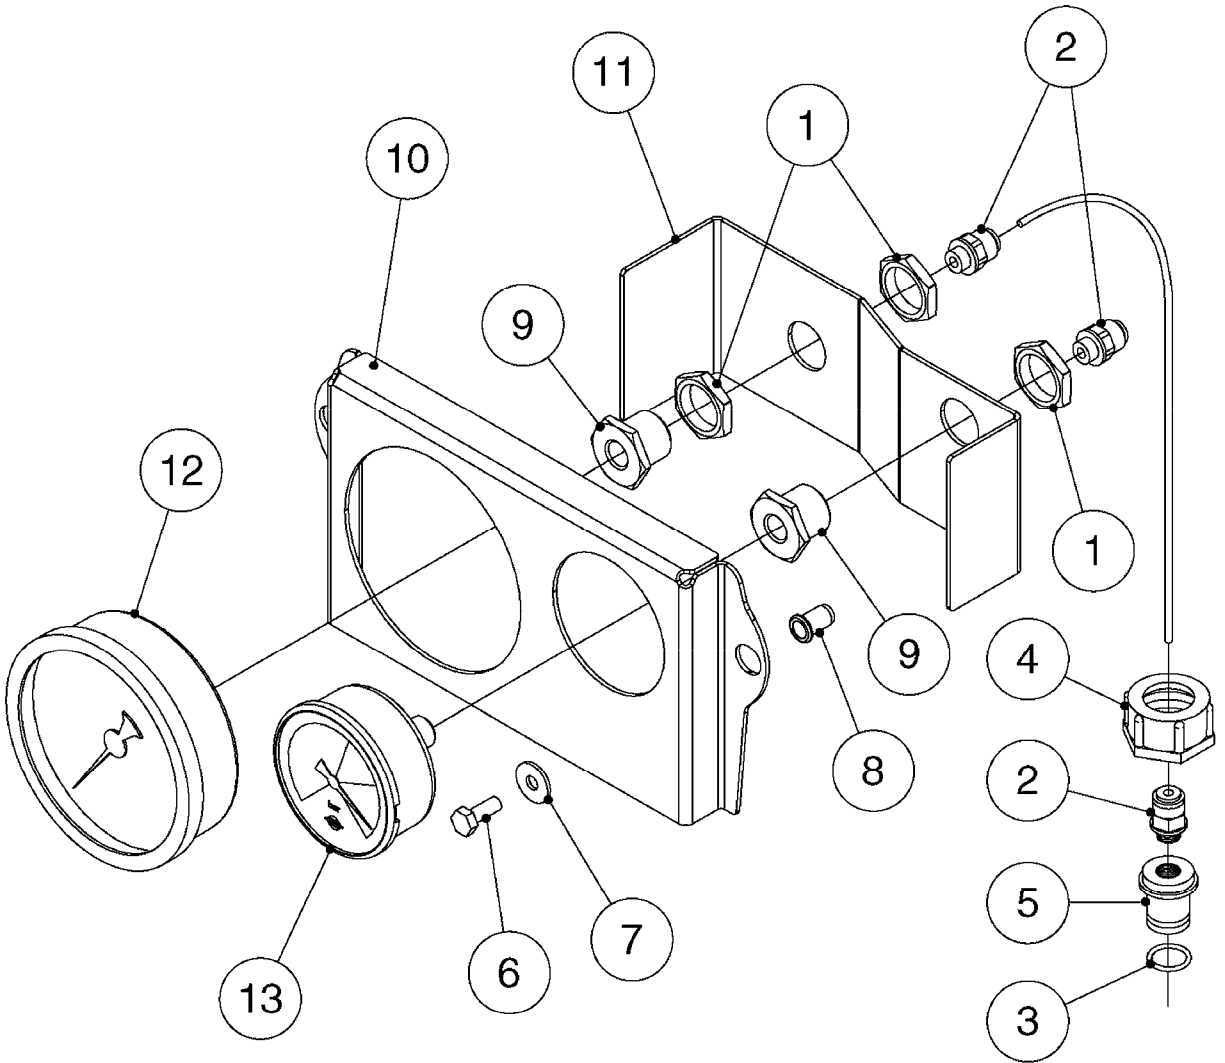

K0710

REMOTE GAUGES - NAVIGATOR
K0710-HIN, 01:01:16

Page 1

Date 12.08.2020 9:40

Pos.	parts-n°	order qty	description
1	140766	1	NUT 1/2" BSP
2	231346	1	QUICK COUPLER 1/8"BSP X 4 MM
3	242594	1	O-RING D14 X 1.78 SCH.70-EPDM
4	320283	1	FITT.DK NUT 3/4"BSP
5	321926	1	FITTING BSP3/4""-1/8"
6	410185	1	BOLT HEX 8.8 DEL M6X16
7	471124	1	WASHER, M6, Ø18/ 6.4X 1.6, SS
8	480811	1	BLIND FASTENER M6 STAINLESS
9	14055400	1	FITT.DK REDUC 1/2"x1/8"x1/4"BS
10	16421800	1	PLATE F. PRESS GAUGE FRONT, NAV 5/6000
11	16421900	1	PLATE F. PRESS GAUGE BACK, NAV 5/6000
12	28014403	1	GAUGE 4"BR REAR PSI200
13	28053400	1	GAUGE VACUUM SUCT. FILTER NCM