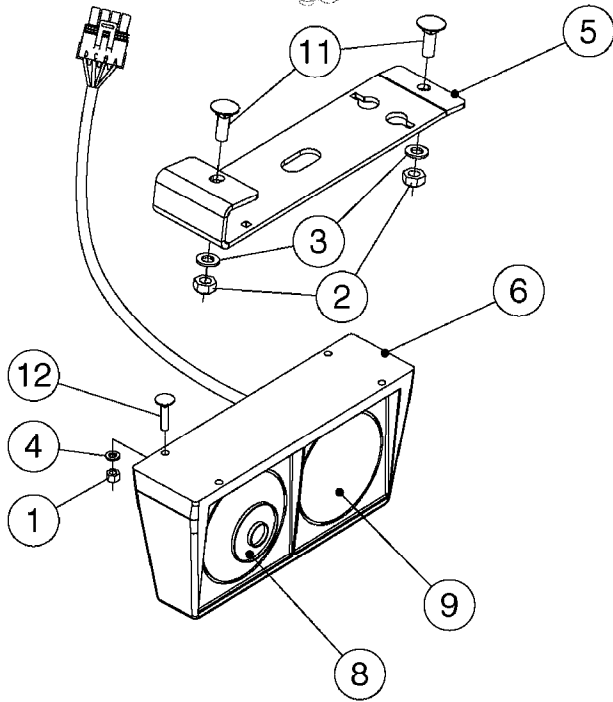

PRESSURE SENSOR - AMP
M0140-HIN, 01:01:16

Page 0
Date 12.08.2020 9:40

M0140

PRESSURE SENSOR - AMP
M0140-HIN, 01:01:16

Page 1
Date 12.08.2020 9:40

Pos.	parts-n°	order qty	description
1	141341	1	NUT 1/4' BSP
2	145631	1	WASHER D21.5/D13.5X2.5 BRASS
3	232230	1	QUICK COUPLER 1/4"BSP X 4 MM
4	232285	1	T-PIECE 1/4" 2 X INT. 1
5	241404	1	DOWTY SEAL 1/4"
6	242353	1	O-RING 3 X 44.2 VITON
7	391135	1	FITT. S67 PLUG W/13.2Ø HOLE
8	14076900	1	NIPPLE 1/4" I-1/4" U L=28.5 SS
9	26007000	1	CABLE L = 0.20M, AMP, MALE, 3P
10	26007300	1	CABLE L = 1.00M, AMP, FEMALE, 3P
11	26026200	1	PRESSURE TRANS. 0-10BAR 4-20mA
12	72553900	1	S67 W/T-PIECE F. PRES. TRANS.