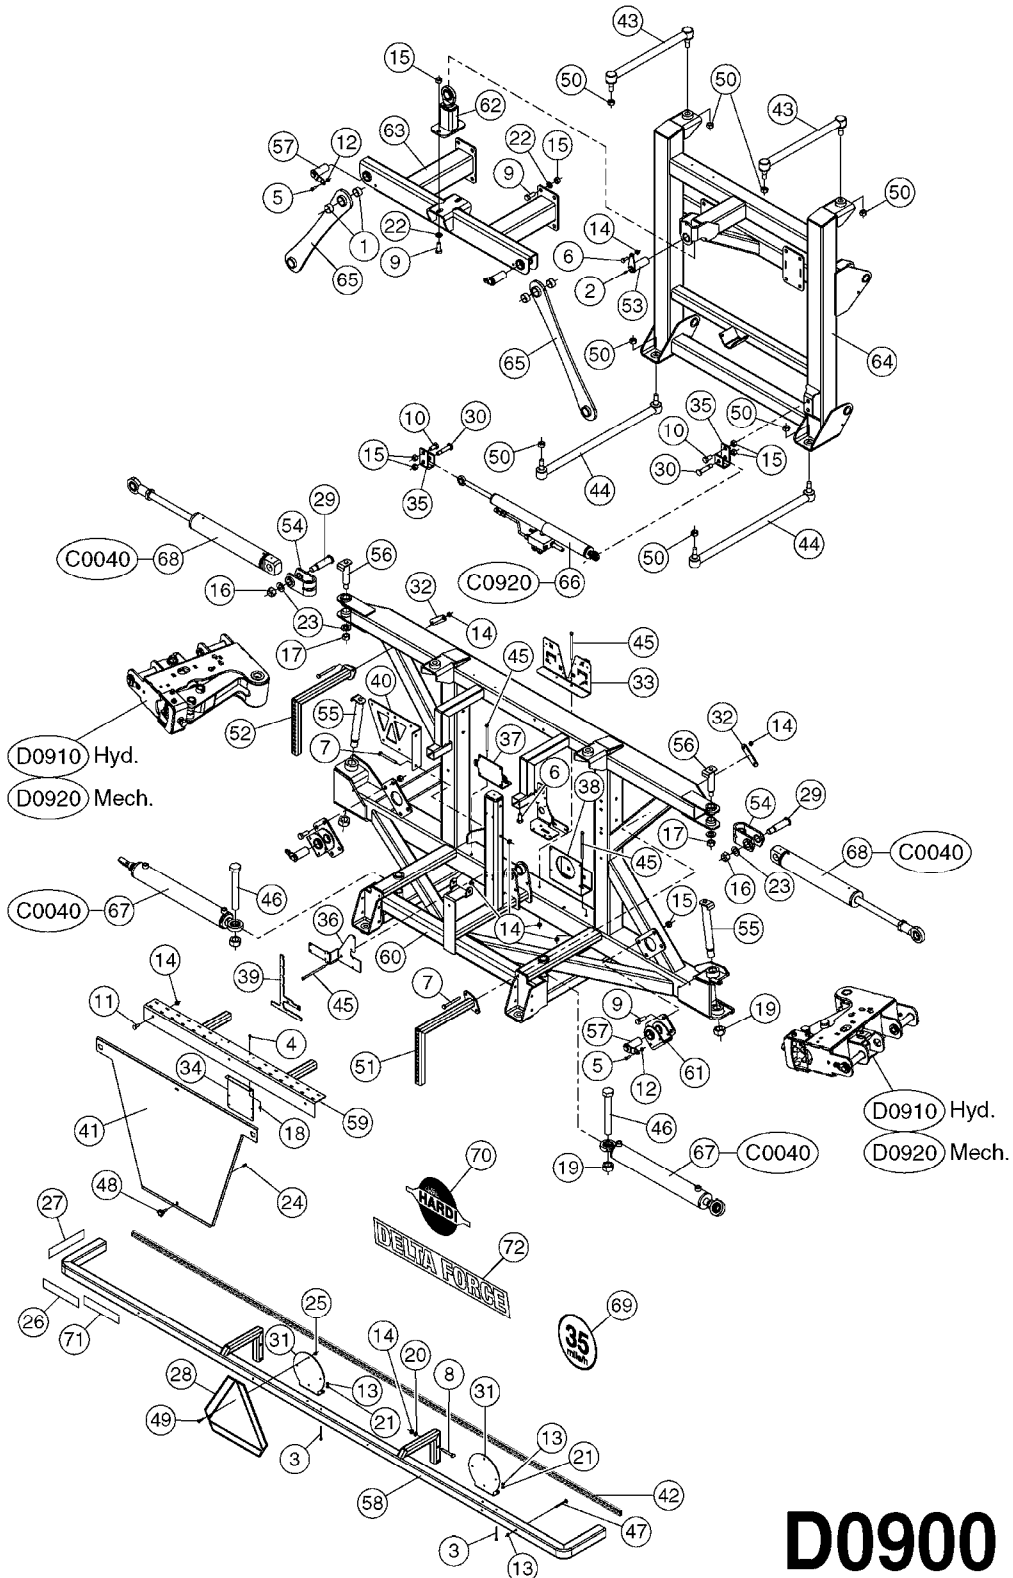

DTZ TRAPEZE CENTER
D0900-HIN, 05:06:19

Page 1
Date 12.08.2020 9:39

Pos.	parts-n°	order qty	description
1	210866	1	BUSHING D39/35 L=20
2	283699	1	GREASE NIPPLE M6X1
3	410384	1	BOLT HEX 8.8 DEL M6X65
4	410406	1	BOLT HEX 8.8 DEL M5X16 FT
5	420582	1	BOLT HEX 8.8 DEL M8X20 FT A2
6	420604	1	BOLT HEX 8.8 DEL M10X25 FT DIN933
7	421061	1	BOLT HEX 8.8 DEL M10X100 DIN931
8	421083	1	BOLT HEX 8.8 DEL M10X65
9	430581	1	BOLT HEX 8.8 DEL M16X40 FT
10	430684	1	BOLT HEX 8.8 DEL M16X30 FT
11	440737	1	BOLT CARRIAGE M10x25 SS
12	460143	1	LOCK NUT M8 SST A2 DIN985
13	460261	1	NUT HEX M6X1.00 LOCK DIN985 A2 SS
14	460423	1	NUT HEX M10X1.50 LOCK DIN985A2 SS
15	460585	1	LOCKING NUT M16 DIN985 A2 SS
16	460747	1	NUT HEX M24 LOCK
17	460806	1	NUT HEX M20X2.50 LOCK DIN985A2 SS
18	461217	1	NUT HEX M5 LOCK
19	461316	1	NUT HEX LOCK M30X3.5 DIN 985
20	471122	1	WASHER, M10, Ø20/10.5X 2.0, SS
21	471125	1	WASHER M6U 6.4X14X1.2,A2 SS
22	471128	1	WASHER, M16, Ø30/17.0X 3.0, SS
23	471130	1	WASHER, M24, Ø44/25.0X 4.0, SS
24	480811	1	BLIND FASTENER M6 STAINLESS
25	10497603	1	NUT HEX NC 1/4 NYLOCK Z
26	10533803	1	DECAL REFLECTIVE RED 50X230
27	10533903	1	DECAL REFLECTIVE AMBER 50X230
28	10601403	1	SMV SIGN POLYSTYRENE
29	14057100	1	PIN Ø30/M24 L=89 DELTA
30	14074700	1	PIN Ø16.8/M16 (B) L=85
31	16170103	1	BRACKET, DECAL, SPEED LIMIT, PRESIDIO
32	16220803	1	PLATE, 1/4", FLAT, 30X120, 2 HOLE RED
33	16226203	1	PLATE, FOLDED, 220X310X1/8", RED
34	16339600	1	MOUNT PLATE F.JUNCTION BOX,TDZ
35	16448400	1	BRACKET F. LOCK CYL. DDZ CENTER
36	16452800	1	FLOW DIVIDER BRACKET PLATE
37	16479400	1	PLATE F. YAW BLOCK
38	16479600	1	PLATE F. JUNCTION BOX
39	16482600	1	PLATE PENDULUM WIRING
40	16482800	1	PLATE F. ACC. DDZ
41	16504600	1	SHIELD F. DDZ CENTER '16
42	19489600	1	ALUPROFILE 30X10 L=3.20 M
43	28160100	1	LINKARM M18 Ø36 L=500 DDZ
44	28160200	1	LINKARM M18 Ø36 L=745 DDZ
45	42126800	1	BOLT HEX 8.8 DEL M10X140
46	43100100	1	BOLT HEX 8.8 DEL M30X220 DIN931
47	44075100	1	BOLT, CARRIAGE, M6X70 DIN603 SS
48	45001500	1	SCREW THUMB PLASTIC HEAD M6x20
49	45002203	1	SCREW TPH MS 1/4-20X1 ZNCLR
50	46133000	1	NUT HEX LOCK M18 x 1.5 DIN 980 V
51	61027103	1	BRKT, HOSE RIGHT, DTZ, RED
52	61027303	1	BRKT, HOSE LEFT, DTZ, RED
53	61037600	1	PIN Ø34.8/L=94
54	61078300	1	SWIVEL PART F. TILT TDZ, RED
55	61099100	1	PIN Ø35/M30 L=242
56	61099200	1	PINBOLT Ø30/M20 L=114
57	61100200	1	PIN Ø34,8 L=80, DTZ
58	63050903	1	BUMPER, DELTA FORCE, RED
59	63100400	1	MOUNT BRACKET FOR EFC, TDZ
60	63204400	1	WIDE CENTERSECTION 3.5M DDZ PAINTED
61	63204600	1	TRAPEZ BOTTOM MOUNT DTZ PAINTED