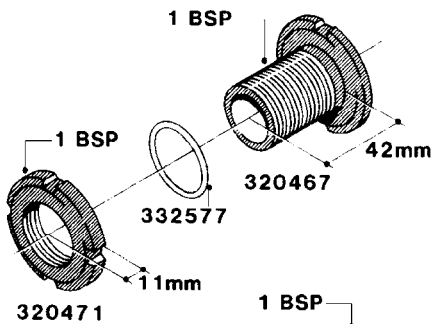

L0030

FITTINGS - HEXAGON NIPPLES
L0030-HIN, 01:01:16

Page 1
Date 12.08.2020 9:40

parts-n°	order qty	description
10015303	1	FITT.PO.HN 1.00X1.00 M1000
10425003	1	FITT.PO.HN 1.25X1.00 MCPHEE
320132	1	FITT.DK HN 1" BSP
320176	1	FITT.DK HN 3/8"X1/2" BSP
320445	1	FITT.DK HN 1/4"X3/8" BSP
320655	1	FITT.DK HN 1/2"-1/2" BSP
320692	1	FITT.DK HN 3/8'BSPX1/4'NPT
320703	1	FITT.DK HN 3/8BSP X1/2 &1/4NPT
320725	1	FITT.DK NIPPLE 3/8"-3/8" BSP
320902	1	FITT.DK HN 3/8'X 1/4' BSP
390232	1	FITT.DK HN 1-1/2' X 1-1/4' BSP
390276	1	FITT.DK HN 1'BSP

L0040

FITTINGS - NIPPLES & ELBOWS
L0040-HIN, 01:01:16

Page 1

Date 12.08.2020 9:40

parts-n°	order qty	description
10530803	1	FITT.PO.SE 2.00X2.00 45 DEG.
320191	1	FITT.DK ELB 3/8' BSP 45 DEGREE
320482	1	FITT.DK ELB. 1/2" BSP 60 DEG.
320596	1	FITT.DK ELB 3/8'-1/2'BSP 45DEG
320607	1	FITT.DK HN 3/8M X 3/8F BSP LNG
320633	1	FITT.DK HN 3/8"M X 3/8"F BSP
321451	1	FITT.DK ELB.1-1/2 X1-1/4 80DEG
321532	1	FITT.DK REDUC 3/4' X 1/2' BSP
390233	1	FITT.DK REDUC 1-1/2" X 1" BSP

L0050

parts-n°	order qty	description
242594	1	O-RING D14 X 1.78 SCH.70-EPDM
320294	1	FITT.DK TEE 3/8X3/8HB X1/2"BSP
320305	1	FITT.DK HB 3/4'- 3/4' BSP
320386	1	FITT.DK TEE 3/8X3/8HB X3/8"BSP
320397	1	FITT.DK ELB 3/8"HB X 3/8" BSP
320401	1	FITT.DK TEE 1/2X1/2HB X1/2"BSP
320412	1	FITT.DK TEE 1/2X1/2HB X3/8'BSP
320423	1	FITT.DK ELB 1/2'HB X 3/8' BSP
320891	1	FITT.DK HB 3/8'- 3/8' BSP
320972	1	FITT.DK HB 5/16'- 1/4' BSP
322046	1	FITT.DK TEE 1/2X1/2HB X3/4'BSP
322048	1	FITT.DK TEE 3/4X3/4HB X3/4'BSP
330595	1	O-RING D24.6/D20X2.1 -3/4"
333137	1	FITT.DK CONN.1/2" F.NOZZ. DOUB
333141	1	FITT.DK CONN.1/2" F.NOZZ.SING
334041	1	FITT.DK CONN.3/4' F.NOZZ. SING
334042	1	FITT.DK CONN.3/4' F.NOZZ. DOUB
334195	1	FITT.DK ELB. 3/4"HB X 3/4"HB
10012103	1	FITT.PO.HB 1.25X1.50 IMB1012
10014003	1	FITT.PO.HB 1.25X1.25 IMB1010
10036903	1	FITT.PO.HB 1.50X1.50 IMB1212
28019303	1	FITTING HB ELB 3/4NPT-3/4HOSE
61016500	1	HOSE TAIL 3/4" 90°+RG CAP 3/4"
72026700	1	NOZZLE TUBE ADAPTER W/O-RING