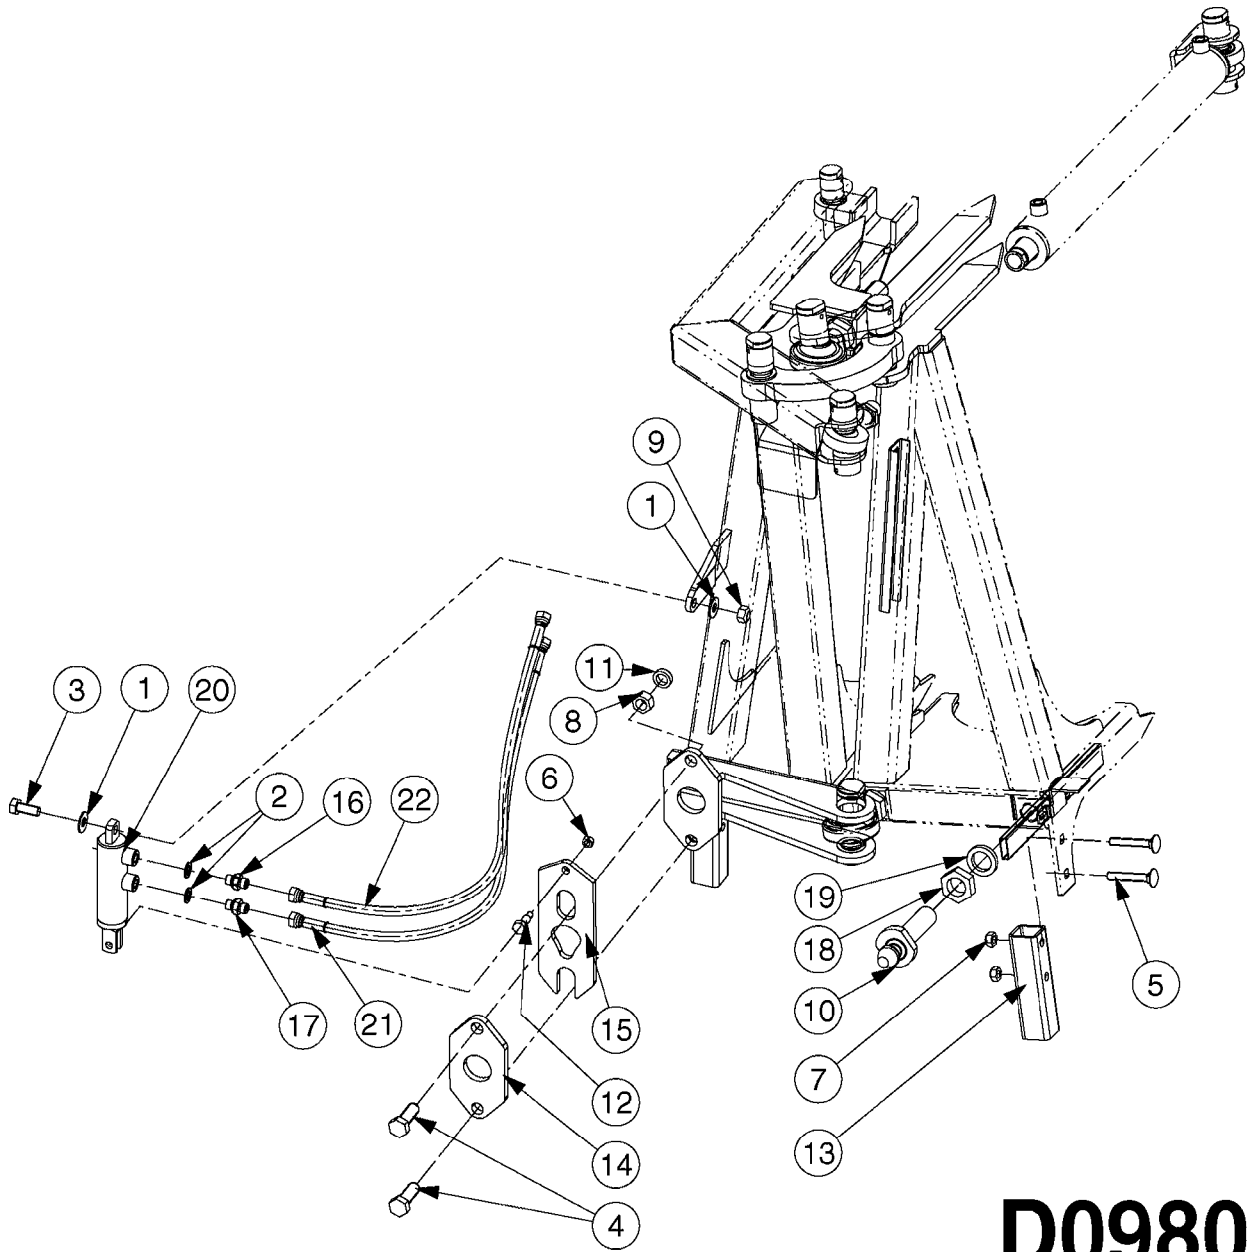

DTZ HYD. BOOM LOCK
D0980-HIN, 30:05:17

DTZ HYD. BOOM LOCK
D0980-HIN, 30:05:17

Page 1

Date 12.08.2020 9:39

Pos.	parts-n°	order qty	description
1	165557	1	WASHER D28.0/D12.2X2.0 SS
2	241404	1	DOWTY SEAL 1/4"
3	430404	1	BOLT HEX 8.8 DEL M12X50
4	430507	1	BOLT HEX 8.8 DEL M16X45 FT
5	440718	1	BOLT CRG M10 X 65 DEL
6	460143	1	LOCK NUT M8 SST A2 DIN985
7	460423	1	NUT HEX M10X1.50 LOCK DIN985A2 SS
8	460585	1	LOCKING NUT M16 DIN985 A2 SS
9	460703	1	NUT HEX M12X1.75 LOCK DIN985A2 SS
10	14058800	1	PIN Ø27.0 NV46 M27 L= 158
11	14058900	1	BUSHING Ø25/17 L=9
12	14120000	1	PIN Ø10.0 L= 20.5 M8
13	15207600	1	BRACKET 40X40X4.0/L= 155
14	16445000	1	PLATE F. DDZ LOCK
15	16463700	1	PLATE 6.0X 211 X 70
16	23234100	1	HEX NIPPLE 1/4"-9/16" - 1.2mm
17	23234500	1	HEX NIPPLE 1/4" - 9/16"
18	46133100	1	JAM NUT M27 DIN 439 B DEL
19	47118500	1	NORDLOCK WASHER M27 LIM ZNK
20	78127800	1	HYDRAULIC CYLINDER 25-40
21	78509900	1	HY.HO.1/4"L= 1500 STR-STR
22	78521400	1	HY.HO.1/4"L= 6350 STR-STR