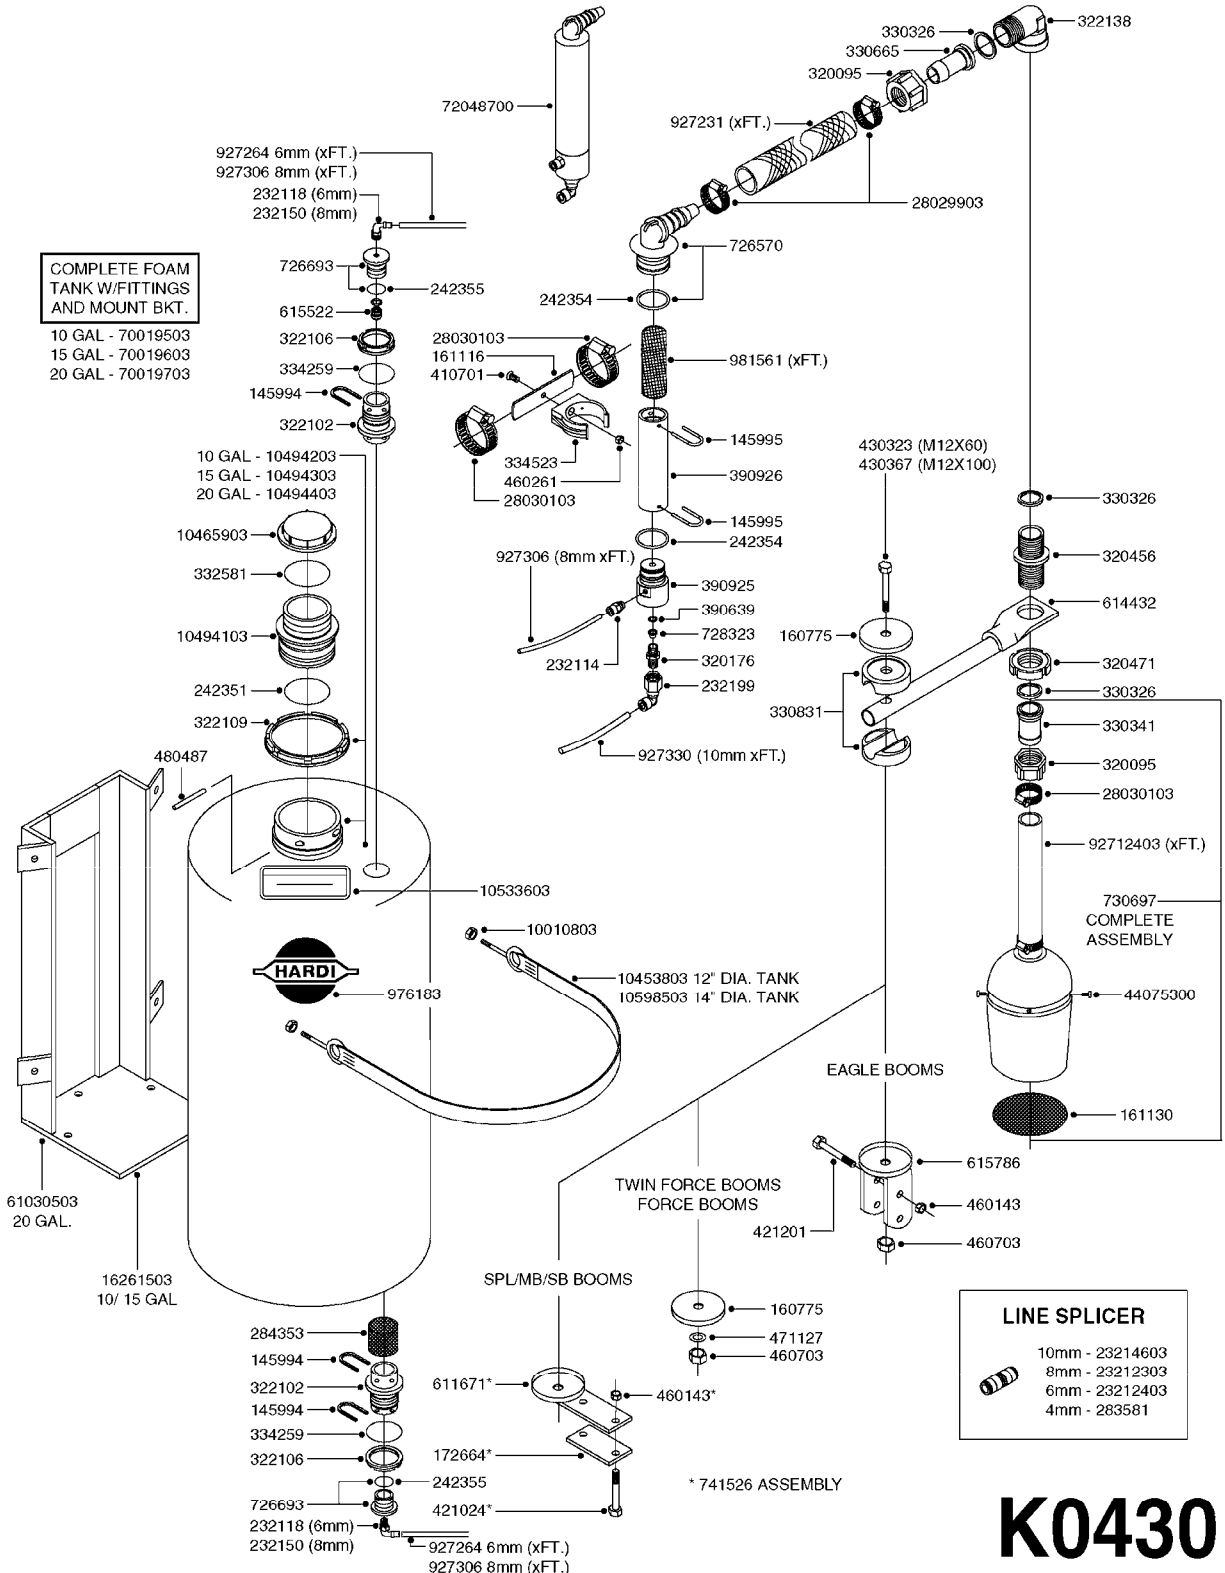

COMPLETE FOAM TANK W/FITTINGS AND MOUNT BKT.
10 GAL - 70019503
15 GAL - 70019603
20 GAL - 70019703

FOAMMARKER TANK/DROPPER 2000
K0430-HIN, 05:12:19

Page 1
Date 12.08.2020 9:40

parts-n°	order qty	description
145994	1	FITT.DK S-40 FORK
145995	1	FITT.DK S-53 FORK
160775	1	WASHER F. FRICTION PLATE
161116	1	FLATBAR PLATE 3 X 25 X 110
161130	1	FILTER SCREEN F/FOAM DROPPER
172664	1	FLATBAR BACKING PLATE
232114	1	COUPLER 1/8" THREADX8MM HOSE
232118	1	HOSE CONN. 90DEG 1/8'X 6MM PE
232150	1	HOSE CONN. 90DEG. 1/8'X8MM PE
232199	1	COUPLER 3/8' BSP-90/10MM HOSE
242351	1	O-RING D69.5X3.0 VITON F.S-93
242354	1	O-RING D32.2X3.0 VITON
242355	1	O-RING D19.2X3.0 VITON F.S-40
283581	1	HOSE CONNECTOR STR. F.4MM PE
284353	1	SPONGE FOR FOAM MARKER
320095	1	FITT.DK NUT 1" BSP
320176	1	FITT.DK HN 3/8"X1/2" BSP
320456	1	FITT.DK BULKHEAD 1"BSP DOUBLE
320471	1	FITT.DK NUT 1" BSP JAMB
322102	1	FITT.DK S-40 BULKHEAD
322106	1	FITT.DK S-40 BULKHEAD NUT
322109	1	FITT.DK S-93 BULKHEAD NUT
322138	1	FITT.DK ELB 1"M X 1"F BSP
330326	1	O-RING D30/D24X2 F.1"NUT
330341	1	FITT.DK HB 1" F. 1" NUT
330665	1	FITT.DK HB 3/4"F.1" NUT
330831	1	FRICTION PLATE
332581	1	GASKET F. 1-1/2" BSP CAPNUT.
334259	1	GASKET F. S-40 BULKHEAD
334523	1	PIPE HOLDER Ø51.5
390639	1	O-RING F.NOZZLE FILTER
390925	1	FITTING F.FOAM MIX.CHAMB. STD
390926	1	TUBE,MIX CHAMB. FOAM MARK STD
410701	1	SCREW M6X16 GALV.
421024	1	BOLT HEX 8.8 DEL M8X60
421201	1	BOLT HEX 8.8 DEL M8X70
430323	1	BOLT HEX 8.8 DEL M12X60
430367	1	BOLT HEX 8.8 DEL M12X100 DIN931
460143	1	LOCK NUT M8 SST A2 DIN985
460261	1	NUT HEX M6X1.00 LOCK DIN985 A2 SS
460703	1	NUT HEX M12X1.75 LOCK DIN985A2 SS
471127	1	WASHER, M12, Ø24/13X24X2.5 SS
480487	1	PIN M5X60 SLOTTED GALV
611671	1	BREAK AWAY HOLDER F-MARKER
614432	1	BREAK AWAY ARM F. FOAM MARKER
615522	1	CHECK VALVE F.FOAM MARKER
615786	1	MOUNT BKT. F.FOAM DROPPER 98
726570	1	FITT.DK S-53 ELB.3/4" W.ORING
726693	1	FITT.DK S-40 PLUG 1/8BSP ORING
728323	1	VALVE NON-RETURN
730697	1	FOAM DROPPER COMP. BLACK '97
741526	1	FOAM DROPPER MT. KIT MB-SPL
927231	1	HOSE R X PVCX3/4 CLR/BRD 0012"
927264	1	HOSE R X PE D6/D4 X 0012"
927306	1	HOSE R X PE D8/D6 X 0012"BLACK
927330	1	HOSE R X PE D10/D8 X 012"BLACK
976183	1	DECAL COMPANY D.18,2 X 29,6
981561	1	SPONGE MAT. MIX.CHAMBER-x0012"
10010803	1	NUT HEX NC (NYLON LOCK) 5/16
10453803	1	STRAP F.FOAMER TANK (755mm)
10465903	1	*LID F.FOAM MARKER, DRILLED