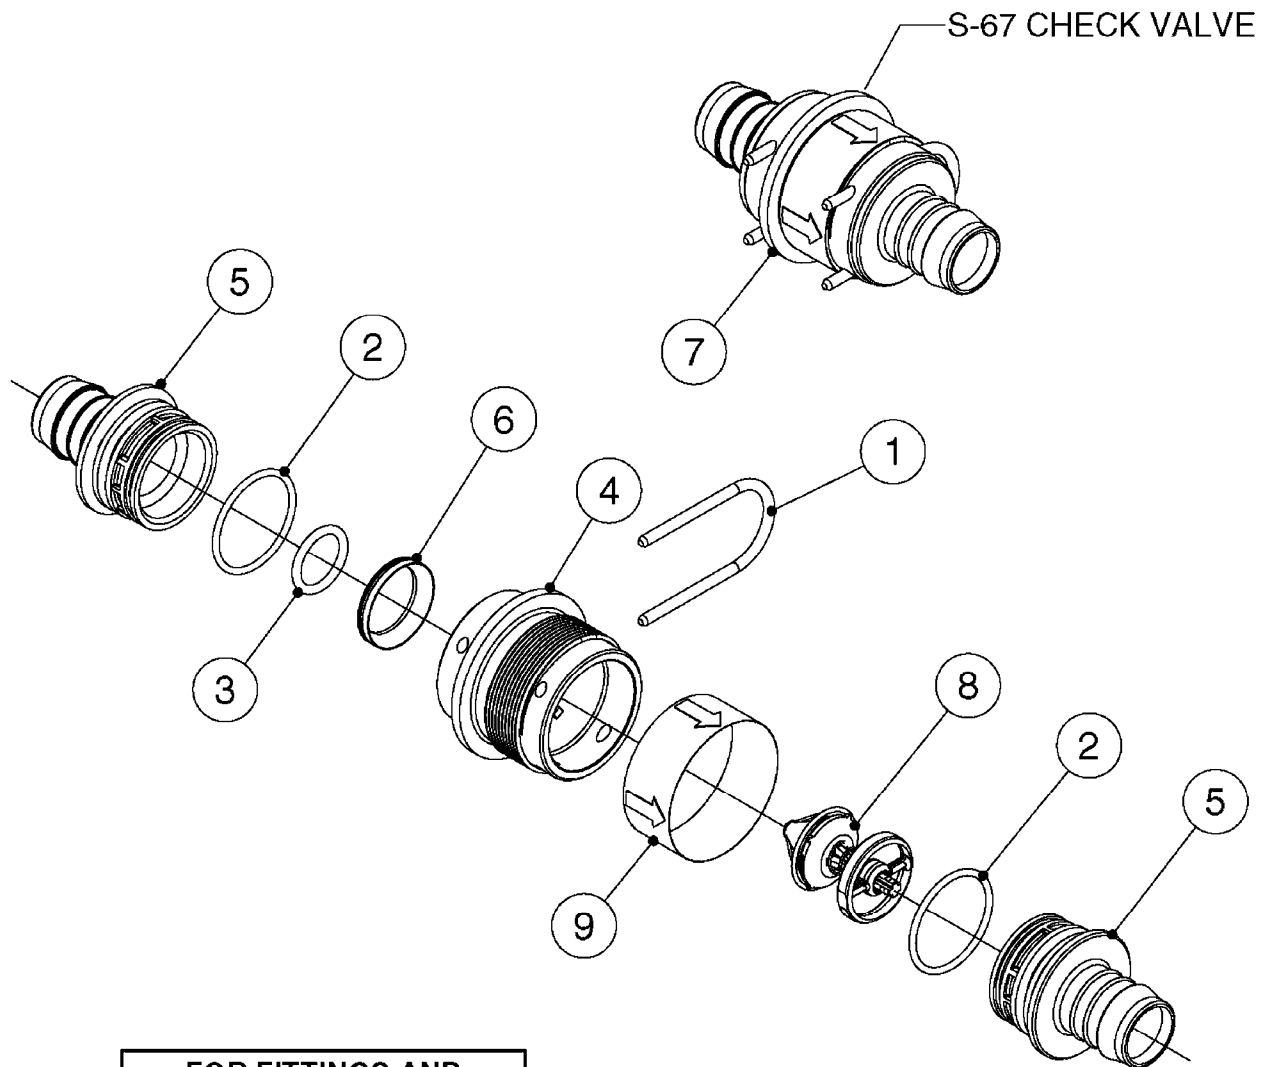

FOR FITTINGS AND
HOSES, SEE SECTION L

B0630

CHECK VALVES - S67
B0630-HIN, 31:07:19

Page 1
Date 12.08.2020 9:39

Pos.	parts-n°	order qty	description
1	145996	1	FITT.DK S-67 FORK
2	241973	1	O-RING Ø3 X 44.2 70 SHORES NITRIL
2	242353	1	O-RING 3 X 44.2 VITON
3	242504	1	O-RING D35x2 NITRIL
4	322104	1	FITT.DK S-67 BULKHEAD
5	334231	1	FITT.DK S-67 STR.1"
5	334232	1	FITT.DK S-67 STR.1-1/4"
5	334444	1	FITT.DK S-67 STR.1-1/2" PVC
6	14103100	1	SEAT F.CHECK VALVE D40.8 2010
7	70063603	1	VALVE, CHECK S67 1-1/2"
			COMPLETE IN-LINE CHECK VALVE FOR 1-1/2" HOSE
7	72001803	1	CHCK VLV,S67, 2 X 1" HB
			COMPLETE IN-LINE CHECK VALVE FOR 1" HOSE
7	72206600	1	CHCK VLV,S67, 2 X 1.25" HB
			COMPLETE IN-LINE CHECK VALVE FOR 1-1/4" HOSE
8	72089900	1	CHECK VALVE S67 SUBASMBLY.2001
9	97800500	1	DECAL 230X28 BLACK ARROW