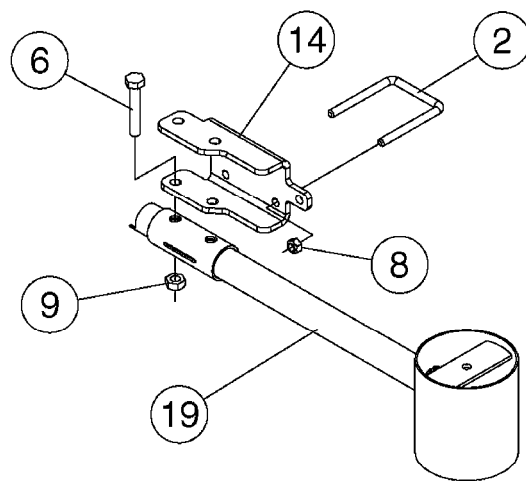

NORAC UC5 BOOM HEIGHT CONTROL
M0370-HIN, 16:10:18

Page 1
Date 12.08.2020 9:40

Pos.	parts-n°	order qty	description
1	26022703	1	CABLE, INTERFACE, TILT, NORAC UC5
2	26023503	1	CABLE UC5 INTERFACE MAIN AMP
3	26032600	1	CABLE UC5 NETWORK 14 AWG 10M
4	26043000	1	NORAC UC5 NETWORK 2 PIN PLUG
5	26043300	1	CABLE UC5 VALVE 2PIN/2PIN DT
6	26043400	1	NORAC UC5 CONTROLLER MODULE
7	26043500	1	NORAC UC5 VALVE MODULE
8	26043600	1	MODULE, INPUT, NORAC UC5
9	26043700	1	SENSOR, NORAC, UC5, ULTRASONIC
10	26043800	1	NORAC UC5 - UC7 NETWORK COUPLER 2-WAY
11	26043900	1	NORAC UC5 - UC7 NETWORK COUPLER 8-WAY
12	26044200	1	CABLE UC5 - UC7 NETWORK 18 AWG 20M
13	26023803	1	NORAC UC5 ROLL SENSOR OLD STYLE NORAC P/N 43740
13	26044300	1	UC5 - UC7 ROLL SENSOR VER. 2 NEW STYLE NORAC P/N 43741
14	26044400	1	NORAC UC5 - UC7 COUPLER 2-WAY/TERM.
15	26047100	1	CABLE UC5 NETWORK 14 AWG 1M
16	26049900	1	CABLE UC5 NETWORK 14 AWG 3M
17	26057900	1	UC5 - UC7 NETWORK 6 PIN PLUG '13
18	26058000	1	NORAC UC5 - UC7 NETWORK 12-PIN PLUG
19	26084700	1	Mesh Kit Ultrasonic Sensor FOR 2018 AND NEWER SENSORS
19	28098003	1	MESH AND CLIP KIT, NORAC FOR PRE-2018 SENSORS
20	28050303	1	NORAC RUBBER TOP&BOLT F.SENSOR DIA.30MMX30MMX8MM
21	28055503	1	NORAC VALVE MOUNTING HARDWARE
22	28086600	1	FOAM DISC F. SENSOR NORAC
23	78216100	1	NORAC VALVE BLOCK COMP, DEUTSCH CON.

M0375