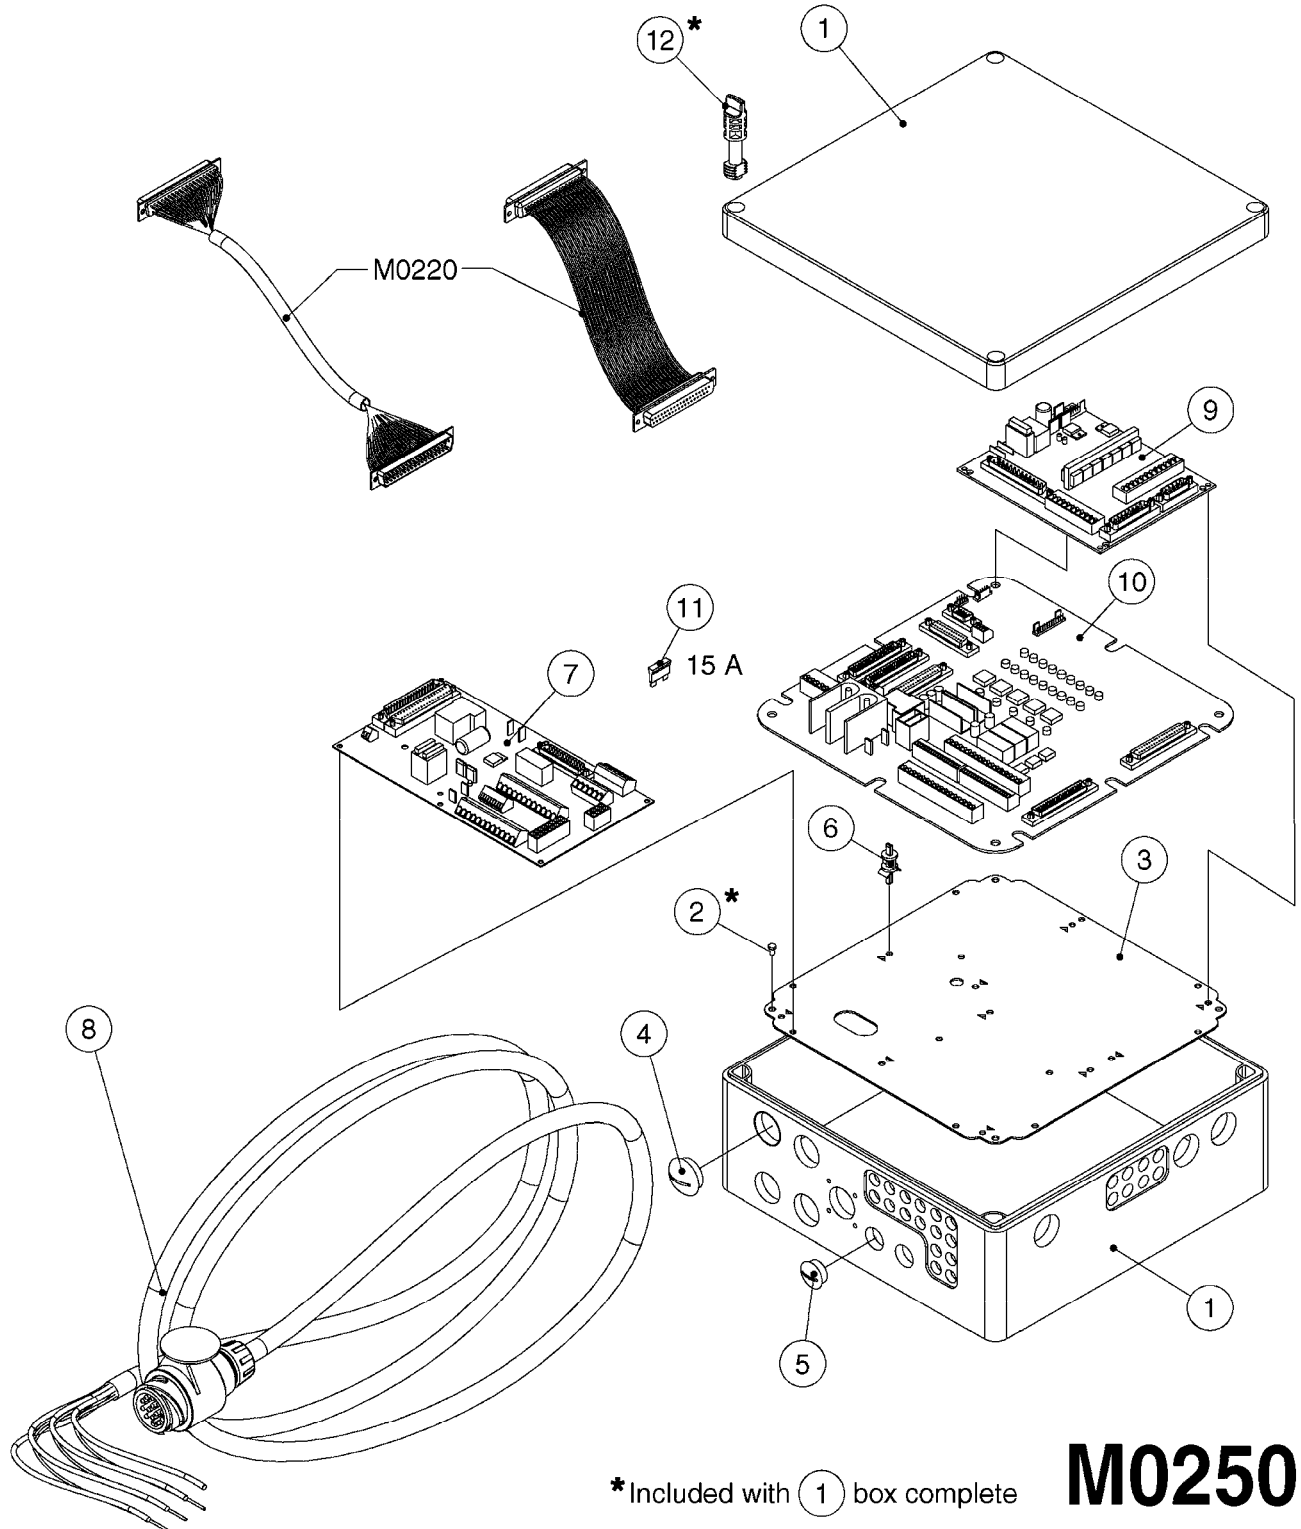

POWER SUPPLY CABLES
M0240-HIN, 01:01:16

Page 0

Date 12.08.2020 9:40

POWER SUPPLY CABLES
M0240-HIN, 01:01:16

Page 1

Date 12.08.2020 9:40

parts-n°	order qty	description
261605	1	Fuse 25A ATOF Series
983070	1	CABLE 2X6²
16112800	1	BRACKET F.12V POWER CABLE/PLUG
28048000	1	PLUG 3-POL DIN 9680 FEM.CHASS
72266300	1	CABLE 12VDC POWER F. TRACTOR