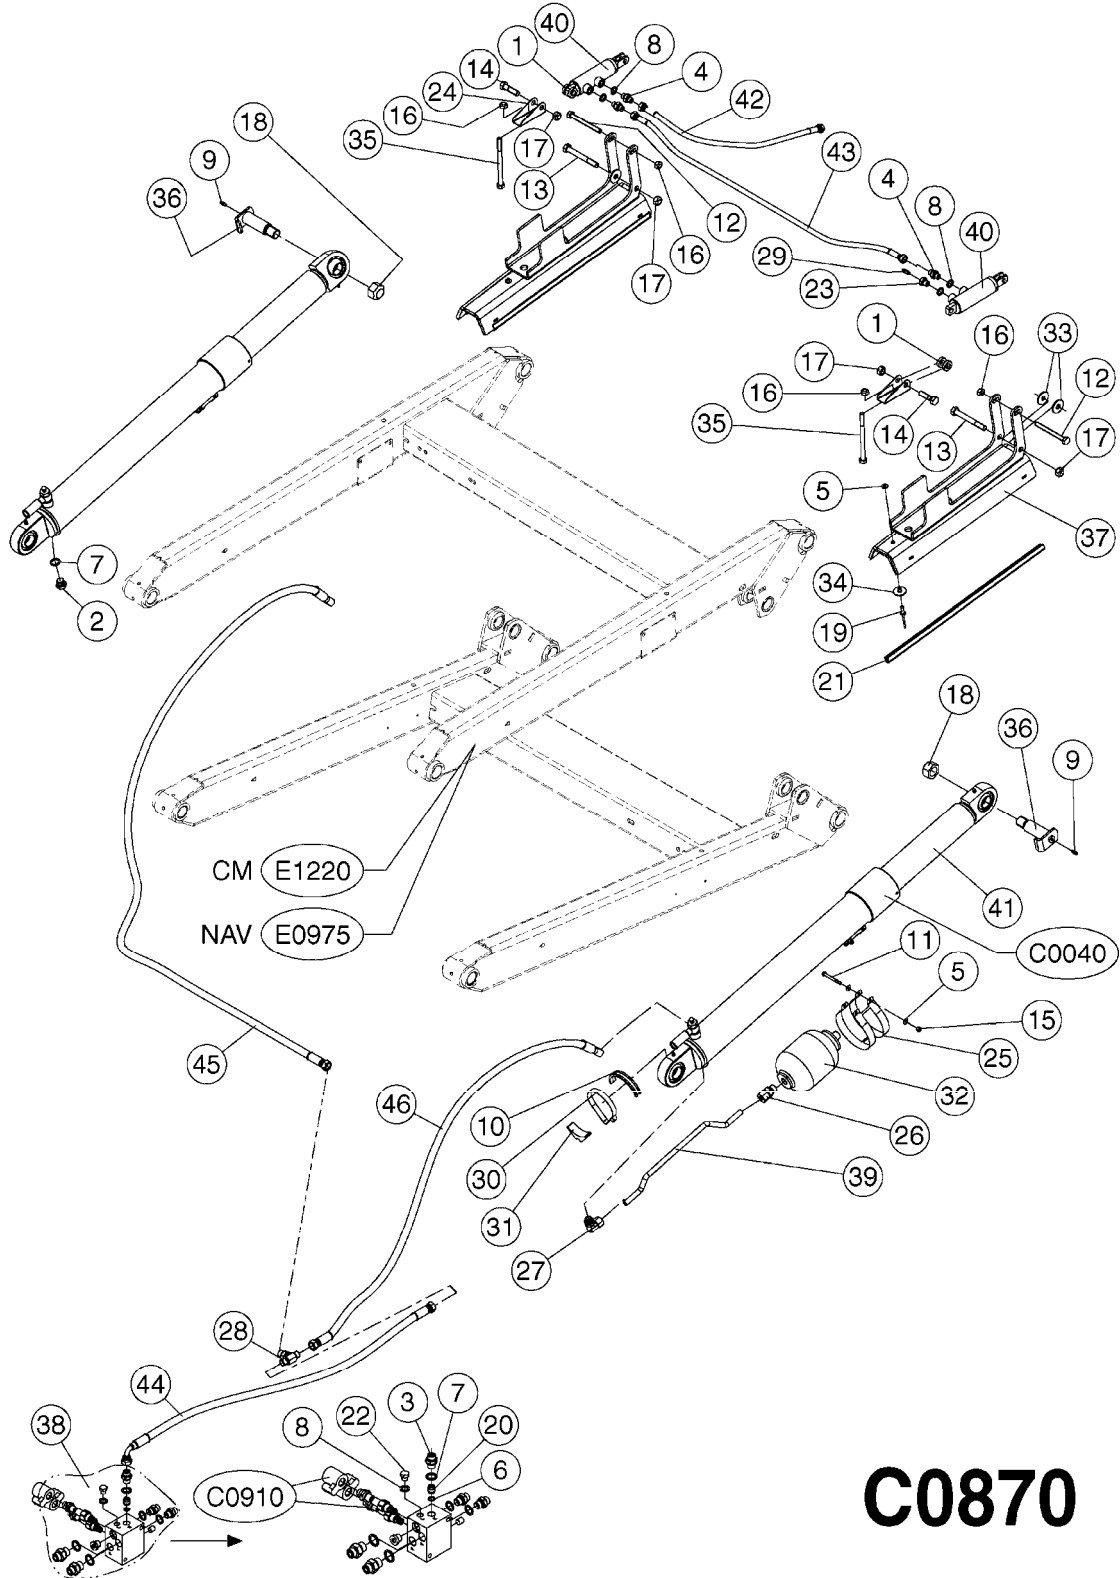

CM/NAV HYD. PARALIFT
C0870-HIN, 14:05:19

Pos.	parts-n°	order qty	description
1	146240	1	BUSHING D26.0/13.0 L=7MM
2	146790	1	PLUG 3/8" RG L=20 SS
3	146836	1	HEX NIPPLE 3/8"X3/8" BSP
4	146845	1	HEX NIPPLE 1/4"X1/4"
5	163936	1	WASHER D15/D6.2X1
6	240041	1	O-RING D15.1/10.3 X 2.4
7	240866	1	DOWTYSEAL 3/8"
8	241404	1	DOWTY SEAL 1/4"
9	283699	1	GREASE NIPPLE M6X1
10	341301	1	RUBBER HOSE CLAMP COVER 230MM
11	411008	1	BOLT HEX 8.8 DEL M6X55
12	421061	1	BOLT HEX 8.8 DEL M10X100 DIN931
13	430367	1	BOLT HEX 8.8 DEL M12X100 DIN931
14	430878	1	BOLT HEX 8.8 DEL M12X45 DIN931
15	460261	1	NUT HEX M6X1.00 LOCK DIN985 A2 SS
16	460423	1	NUT HEX M10X1.50 LOCK DIN985A2 SS
17	460703	1	NUT HEX M12X1.75 LOCK DIN985A2 SS
18	460747	1	NUT HEX M24 LOCK
19	480816	1	RIVET Ø4.8X19.0/Ø14
20	782062	1	NON-RETURN VALVE UTV 3/8"
21	981590	1	EDGE GUARD 6-8MM X 12"
22	14010400	1	PLUG 1/4" BSP
23	14090800	1	PLUG, 1/4" W/M8 HOLE
24	15142300	1	BRACKET, LOCK CYLINDER, TDZ
25	16277700	1	PLATE 1 X 100 X 291
26	23233900	1	HEX NIPPLE M18X1.5 - M18X1.5
27	23234000	1	ELBOW 90* 3/8 M18X1.5
28	23240800	1	TEE 11/16"-11/16"-11/16" ORFS
29	28076000	1	BLEED SCREW M8
30	28091200	1	CLAMP GEAR D25-100 B=12.7 SS
31	28098800	1	TUBE HOLDER F. SUS. PARALIFT ACUM.
32	28103700	1	ACCUMULATOR 170 BAR TDZ PARALI
33	39122500	1	DISC D36, HOLE D12.5 T=3
34	39131100	1	WASHER 32X5 T=15
35	42126800	1	BOLT HEX 8.8 DEL M10X140
36	61061200	1	PIN, Ø30/M24 L=105
37	61063700	1	PARALIFT HYD LOCK, L=526, RED
37	61079900	1	PARALIFT HYD LOCK, L=420, RED
38	72286200	1	HYD. BLOCK COMP. PARA-LIFT NCM CM 8500/10000, NAV 4500/6200
38	72809300	1	PARALIFT HYD.BLOCK ASSY.CM'11 CM 4500/5500/7000
39	72927000	1	HYD. TUBE, MOUNTED, PARALIFT SUS, '13
40	78127800	1	HYDRAULIC CYLINDER 25-40
41	78131200	1	PLUNGE CYLINDER 70/838 2X30
42	78508800	1	HY.HO.1/4"L= 2200 STR-STR
42	78512100	1	HY.HO.1/4"L= 1250 STR-90°
43	78517600	1	HY.HO.1/4"L= 930 STR-STR
44	78560100	1	HY.HO.3/8"L= 900 STR-90°
45	78560200	1	HY.HO.3/8"L= 2000 STR-3/8BAN
46	78560300	1	HY.HO.3/8"L= 1250 STR-3/8BAN CM MODELS
46	78565000	1	HY.HO.3/8"L= 1400 STR-BANJO NAV MODELS