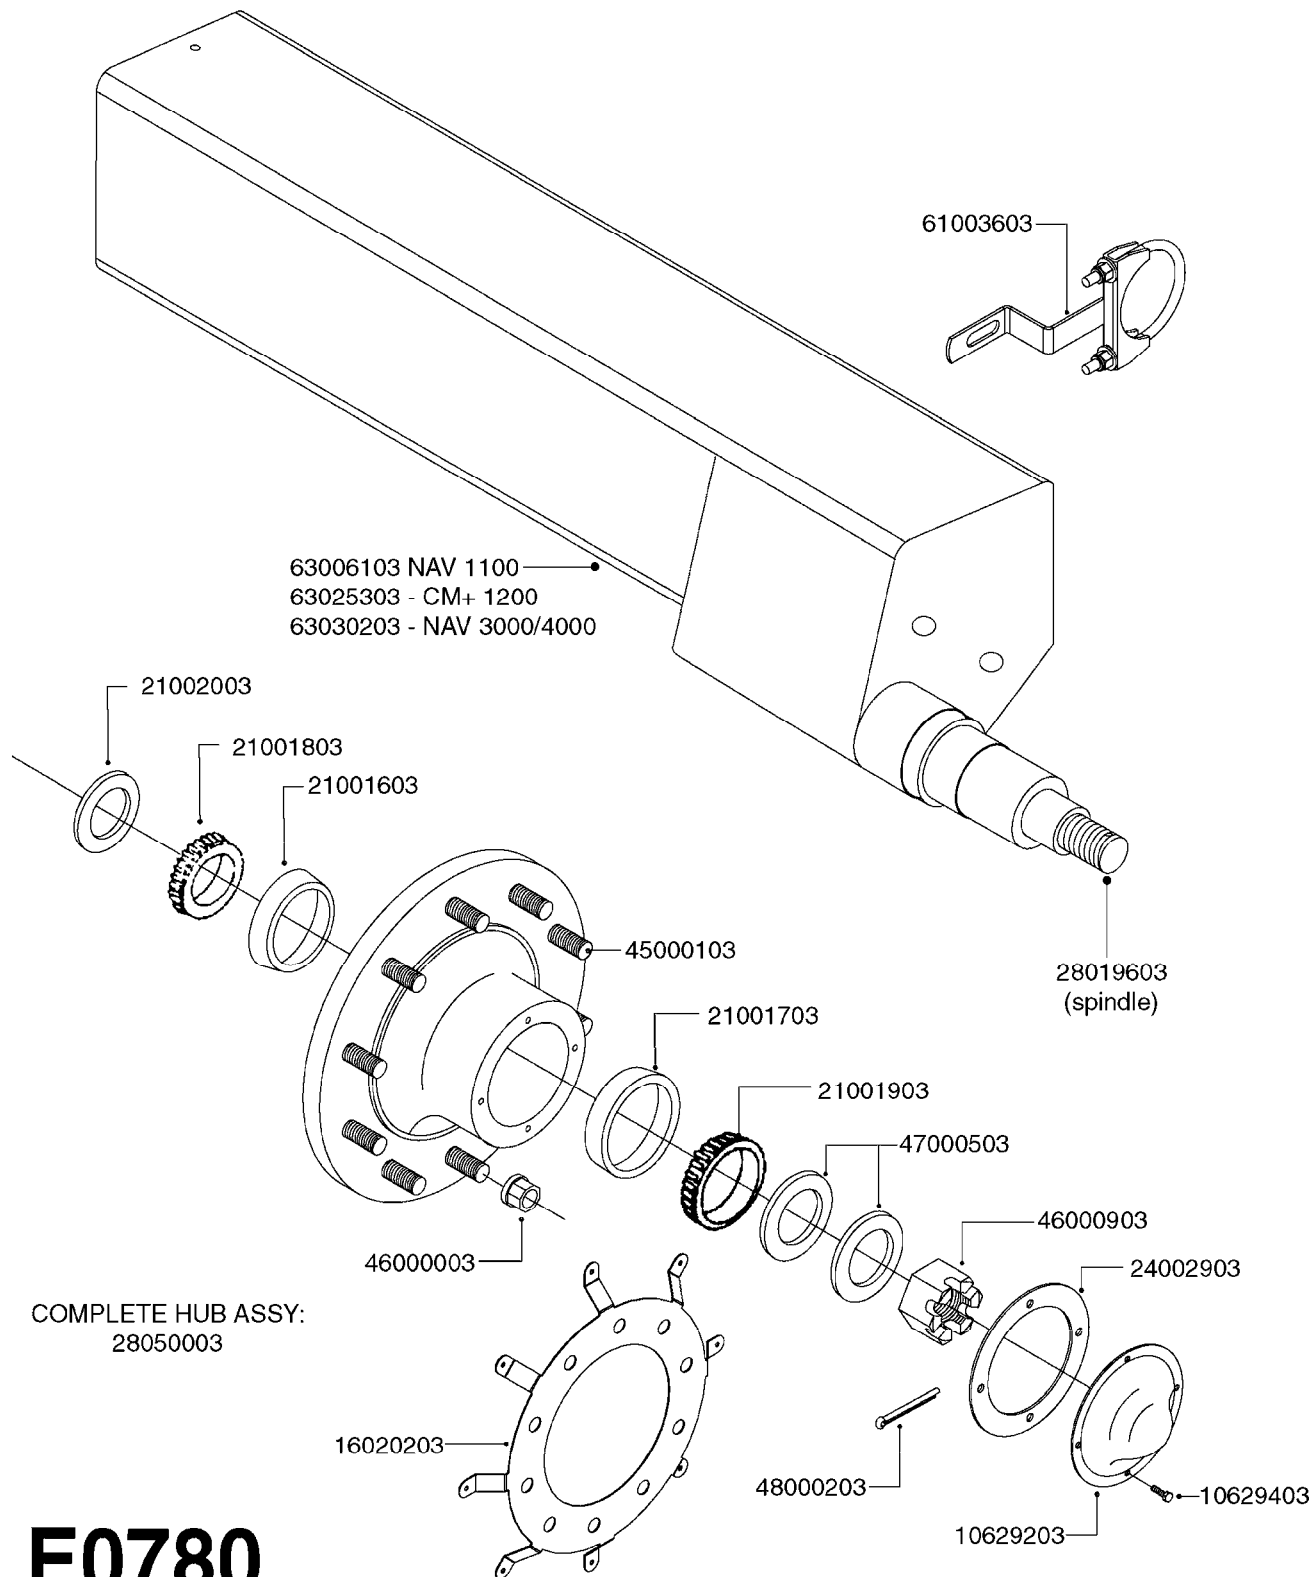

E0780

HUB ASSEMBLY F.3-1/2" SPINDLE
E0780-HIN, 01:01:16

Page 1

Date 12.08.2020 9:40

parts-n°	order qty	description
10629203	1	DUST CAP F.10 BOLT HUB 3.5"
10629403	1	BOLT HEX 5/16 NC GR.2 00.50"
16020203	1	WHEEL SENSOR MAGNET MNT 10BLT
21001603	1	BEARING INN CUP 873 HUB 33462
21001703	1	BEARING OUT CUP 873 HUB 453A
21001803	1	BEARING INN CONE 873 HUB 33275
21001903	1	BEARING OUT CONE 873 HUB 460
21002003	1	SEAL GREASE P602127
24002903	1	GASKET F. HUB 3.5" HUB ASSY
28019603	1	SPINDLE, 3.50 X 17.375 CRS
28050003	1	HUB F 3.5" 873 15000# PACKAGE
45000103	1	BOLT, WHEEL STUD 3/4-16X2 3/4
46000003	1	NUT HEX NF 3/4" FLANGED F.HUB
46000903	1	NUT CSTL 1-1/4"NF 3-1/2" SPNDL
47000503	1	WASHER, SPNDL 3.5" 1.31x3 .16T
48000203	1	PIN, COTTER 7/32" X 3.00"
61003603	1	SPEED SNS MNT CLAMP 3.5" SP
63006103	1	AXLE INSERT W/M NAV. 1100
63025303	1	AXLE INSRT CM+1200W.SPDL 71-82
63030203	1	AXLE ADJ 60-120 INSERT NAV DBL