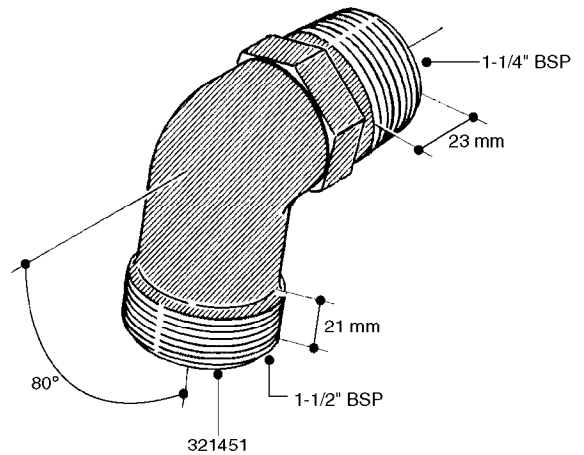

L0030

FITTINGS - HEXAGON NIPPLES
L0030-HIN, 01:01:16

Page 1
Date 12.08.2020 9:40

parts-n°	order qty	description
10015303	1	FITT.PO.HN 1.00X1.00 M1000
10425003	1	FITT.PO.HN 1.25X1.00 MCPHEE
320132	1	FITT.DK HN 1" BSP
320176	1	FITT.DK HN 3/8"X1/2" BSP
320445	1	FITT.DK HN 1/4"X3/8" BSP
320655	1	FITT.DK HN 1/2"-1/2" BSP
320692	1	FITT.DK HN 3/8'BSPX1/4'NPT
320703	1	FITT.DK HN 3/8BSP X1/2 &1/4NPT
320725	1	FITT.DK NIPPLE 3/8"-3/8" BSP
320902	1	FITT.DK HN 3/8'X 1/4' BSP
390232	1	FITT.DK HN 1-1/2' X 1-1/4' BSP
390276	1	FITT.DK HN 1'BSP