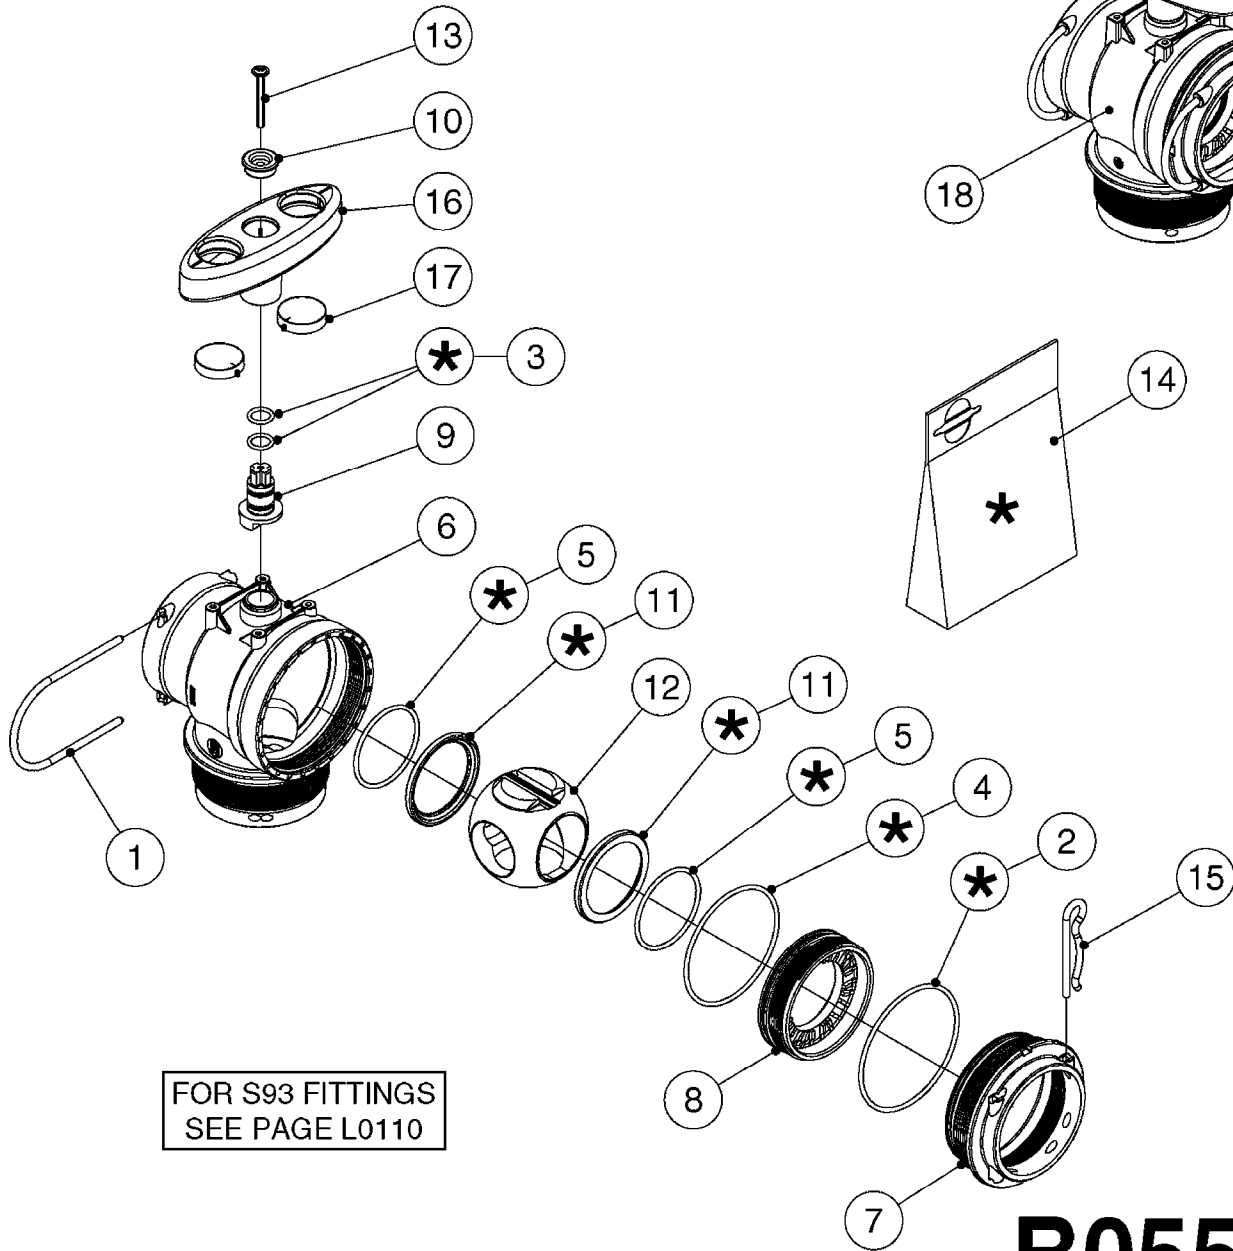

S93 (07)

MANIFOLD - S93 VALVE (07)
B0550-HIN, 28:01:19

Page 1

Date 12.08.2020 9:39

Pos.	parts-n°	order qty	description
1	145997	1	FITT.DK S-93 FORK
2	242047	1	O-RING 89.5 X 3.0 VITON
3	242449	1	O'RING 13.3 x 2.4 VITON
4	242450	1	O-RING D84.5X3.0 VITON
5	242475	1	O'RING D56.52x5.33 SH70-VITON
6	322327	1	HOUSING, VALVE, S93, 220 PSI
7	322328	1	END CAP F. VALVE S-93
8	322354	1	THRUST PLATE F.3-WAY VALVES-93
9	334579	1	SPINDLE F.3 WAY VALVE S-93
10	334594	1	PLUG F. VALVE HANDLE BLACK
11	390543	1	SEAT F. BALL 3-WAY VALVE S-93
12	390544	1	BALL FOR S93 VALVE, 3 HOLES
12	391019	1	BALL F.2 WAY S93 SMART VALVE
13	440729	1	SCREW F. PLASTIC 4MM X40LG SS
14	741726	1	REPAIR KIT F.S93 VALVE VIT.'02
15	28168400	1	HAIRPIN Ø5 S67/S93
16	33514400	1	HANDLE FOR 2 ICONS 07
17	33514500	1	PLUG FOR HANDLE ,2 ICONS
18	72518800	1	QUICK FILL VALVE 2008 NAV
18	72518900	1	SUCTION VALVE 2008 NAV