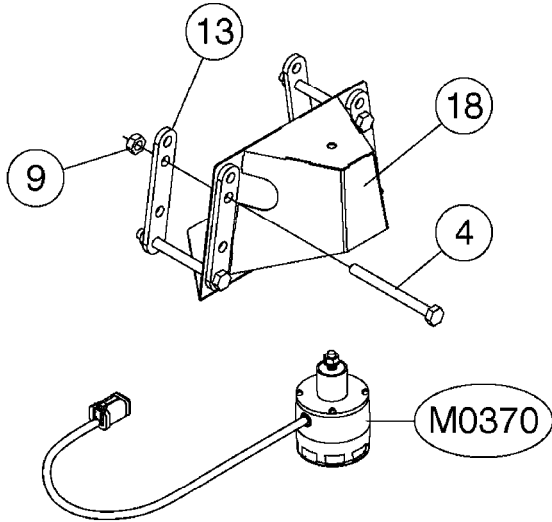

NORAC UC5 BOOM HEIGHT CONTROL
M0370-HIN, 16:10:18

Page 1
Date 12.08.2020 9:40

Pos.	parts-n°	order qty	description
1	26022703	1	CABLE, INTERFACE, TILT, NORAC UC5
2	26023503	1	CABLE UC5 INTERFACE MAIN AMP
3	26032600	1	CABLE UC5 NETWORK 14 AWG 10M
4	26043000	1	NORAC UC5 NETWORK 2 PIN PLUG
5	26043300	1	CABLE UC5 VALVE 2PIN/2PIN DT
6	26043400	1	NORAC UC5 CONTROLLER MODULE
7	26043500	1	NORAC UC5 VALVE MODULE
8	26043600	1	MODULE, INPUT, NORAC UC5
9	26043700	1	SENSOR, NORAC, UC5, ULTRASONIC
10	26043800	1	NORAC UC5 - UC7 NETWORK COUPLER 2-WAY
11	26043900	1	NORAC UC5 - UC7 NETWORK COUPLER 8-WAY
12	26044200	1	CABLE UC5 - UC7 NETWORK 18 AWG 20M
13	26023803	1	NORAC UC5 ROLL SENSOR OLD STYLE NORAC P/N 43740
13	26044300	1	UC5 - UC7 ROLL SENSOR VER. 2 NEW STYLE NORAC P/N 43741
14	26044400	1	NORAC UC5 - UC7 COUPLER 2-WAY/TERM.
15	26047100	1	CABLE UC5 NETWORK 14 AWG 1M
16	26049900	1	CABLE UC5 NETWORK 14 AWG 3M
17	26057900	1	UC5 - UC7 NETWORK 6 PIN PLUG '13
18	26058000	1	NORAC UC5 - UC7 NETWORK 12-PIN PLUG
19	26084700	1	Mesh Kit Ultrasonic Sensor FOR 2018 AND NEWER SENSORS
19	28098003	1	MESH AND CLIP KIT, NORAC FOR PRE-2018 SENSORS
20	28050303	1	NORAC RUBBER TOP&BOLT F.SENSOR DIA.30MMX30MMX8MM
21	28055503	1	NORAC VALVE MOUNTING HARDWARE
22	28086600	1	FOAM DISC F. SENSOR NORAC
23	78216100	1	NORAC VALVE BLOCK COMP, DEUTSCH CON.

M0375