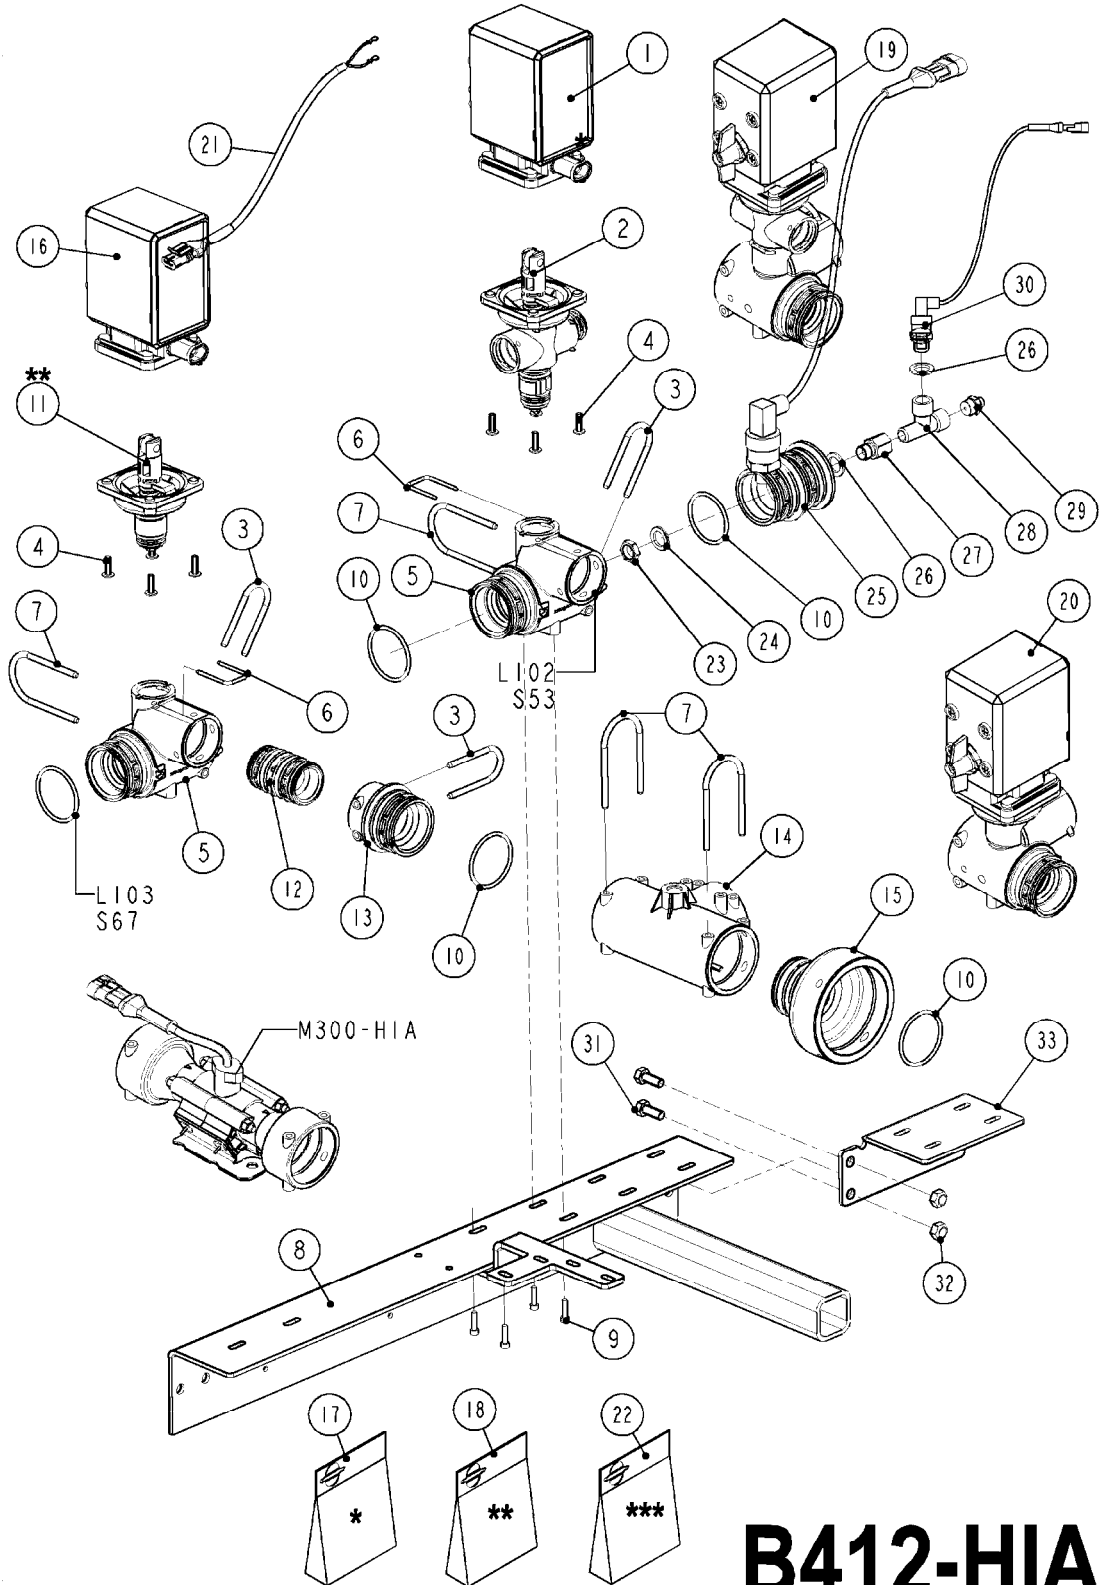

FOR PRE-2016 100 SERIES PTO PARTS
SEE PAGES A0510, A0520, A0560, A0570

COMPLETE ASSEMBLIES
WHOLEGOODS ITEMS

A0600

PTO SHAFTS - BONDIOLI G-SERIES
A0600-HIN, 23:10:18

Page 1
Date 12.08.2020 9:39

parts-n°	order qty	description
289041	1	PTO YOKE 1-3/8" X 6 SPLINE
421024	1	BOLT HEX 8.8 DEL M8X60
450015	1	SCREW ALLAN 3/8'X5/8' BLACK
460143	1	LOCK NUT M8 SST A2 DIN985
829445	1	PTO 1-3/8/6X1-3/8/6X810M AXIAL
28009803	1	PTO PIN TUBE RETAINER OUTER
28009903	1	PTO TUBE RETAINER INNER
28010103	1	PTO YOKE F.INNER TUBE CV PTO
28010203	1	PTO YOKE 1-3/8X21SPL
28015303	1	PTO YOKE 1-3/8"X21 BALL COLLAR
28015703	1	PTO YOKE 1-3/4"X20 SPL OUTER
28020203	1	PTO 1-3/4/20x1-3/8/21 BP L=860
28020303	1	PTO 1-3/8/21 x 1-3/8/21 B&P
28021403	1	PTO 1"STR/1-3/8" 6SPL B&P
28021503	1	PTO 1"STR/1-3/8" 21SPL B&P
28040503	1	UNIV. JOINT 27x74.6mm
28040703	1	SAFETY CHAIN F.CV BLACK PTO
28040903	1	SELF TAPPING SHIELDING SCREW
28041803	1	DECAL DANGER GUARD MISSING
28041903	1	DECAL DANGER ROT.DRIVELINE
28042803	1	UNIV. JOINT 30.2x79.4mm F/BLK.
28056703	1	PTO YOKE #1 1-3/8" X 6 SPLINE
28056803	1	PTO YOKE #1 1-3/8" X 21 SPLINE
28057003	1	PTO TUBE YOKE #1-G1 OUTER
28057203	1	PTO PIN TUBE RETAINER OUTER
28057303	1	PTO TUBE OUTER #1 745MM
28057403	1	PTO TUBE OUTER #4 720MM
28057503	1	PTO TUBE INNER #1 745MM
28057603	1	PTO TUBE INNER #4 720MM
28057703	1	PTO TUBE RETAINER INNER
28057803	1	PTO TUBE YOKE #1 Ø=1"
28058503	1	PTO TUBE YOKE #1-G1 INNER
28075103	1	TRACK 249" X 18" (45-1801)
28098503	1	PTO TUBE YOKE #2-G2 OUTER
28098603	1	PTO TUBE YOKE #2-G2 INNER
28098703	1	PTO TUBE YOKE OUTER
28098803	1	PTO TUBE YOKE INNER
28099003	1	PTO TUBE INNER #2 735MM
28099103	1	PTO TUBE OUTER #2 735MM
28099403	1	PTO TUBE INNER 660MM
28099603	1	PTO TUBE OUTER 660MM
28099903	1	ROLL PIN
28100103	1	ROLL PIN
28100203	1	UNIV. JOINT S1-G1 22X54MM
28100303	1	UNIV. JOINT S2-G2 23.8X61.3MM
28100703	1	PTO SHIELD COMPLETE BLACK
28100803	1	PTO SHIELD COMPLETE
28100903	1	PTO SHIELD COMPLETE
28101003	1	PTO SHIELD COMPLETE