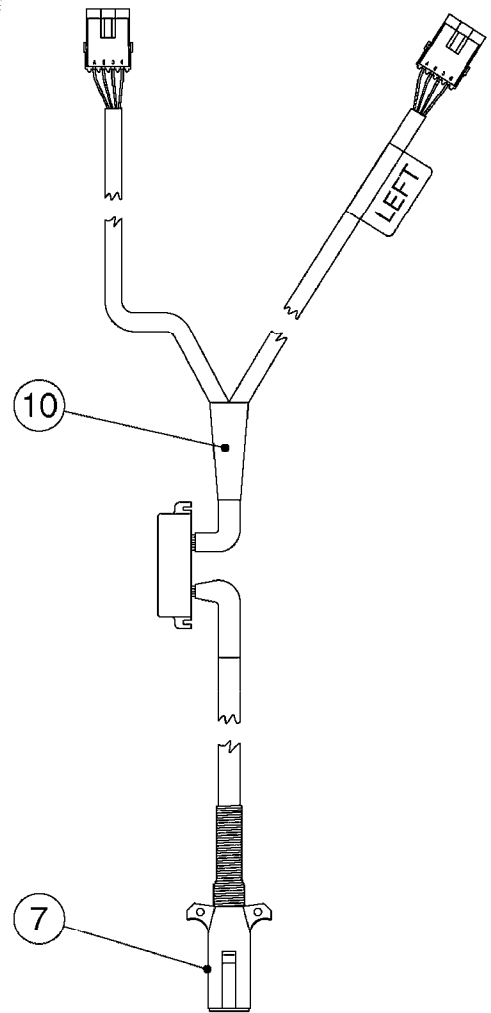

PRESSURE SENSOR - AMP
M0140-HIN, 01:01:16

Page 0
Date 12.08.2020 9:40

M0140

PRESSURE SENSOR - AMP
M0140-HIN, 01:01:16

Page 1
Date 12.08.2020 9:40

Pos.	parts-n°	order qty	description
1	141341	1	NUT 1/4' BSP
2	145631	1	WASHER D21.5/D13.5X2.5 BRASS
3	232230	1	QUICK COUPLER 1/4"BSP X 4 MM
4	232285	1	T-PIECE 1/4" 2 X INT. 1
5	241404	1	DOWTY SEAL 1/4"
6	242353	1	O-RING 3 X 44.2 VITON
7	391135	1	FITT. S67 PLUG W/13.2Ø HOLE
8	14076900	1	NIPPLE 1/4" I-1/4" U L=28.5 SS
9	26007000	1	CABLE L = 0.20M, AMP, MALE, 3P
10	26007300	1	CABLE L = 1.00M, AMP, FEMALE, 3P
11	26026200	1	PRESSURE TRANS. 0-10BAR 4-20mA
12	72553900	1	S67 W/T-PIECE F. PRES. TRANS.