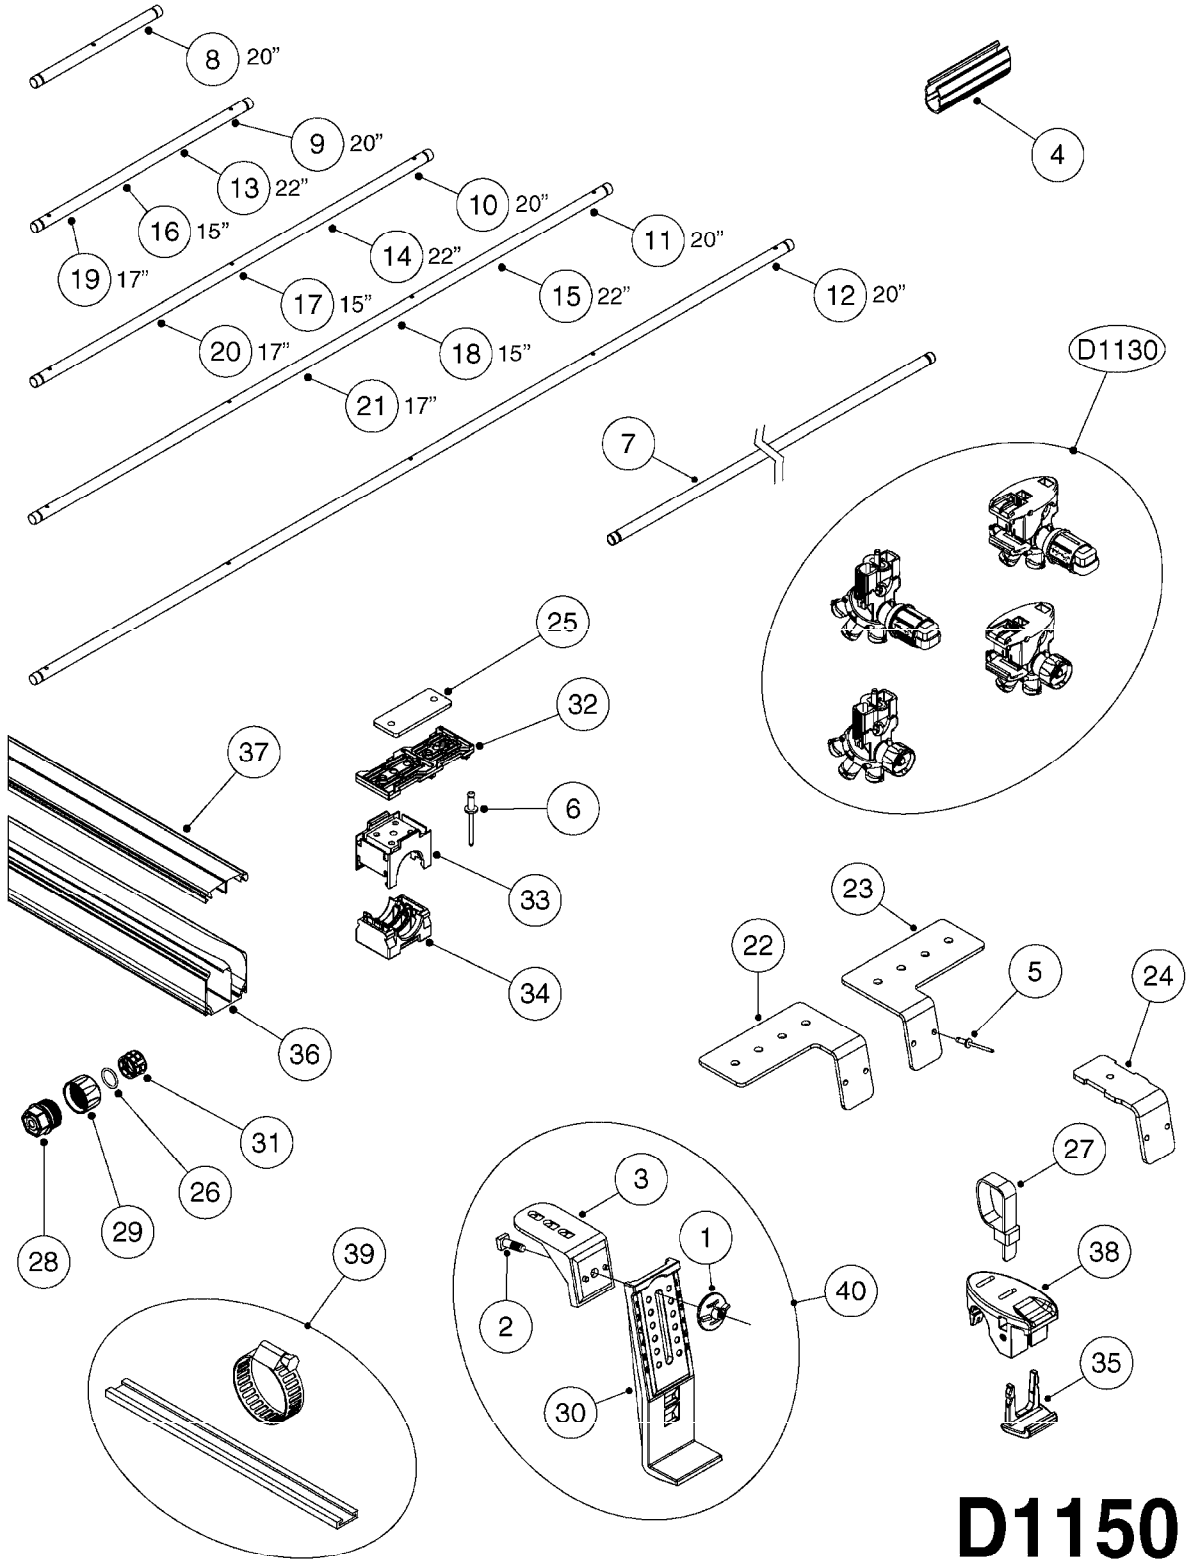

Pos.	parts-n°	order qty	description
1	322114	1	NUT PLASTIC F.NOZZ.H
2	322116	1	BOLT PLASTIC F.NOZZ.H.
3	334874	1	NOZZLE HOLDER - TOP HALF
4	341341	1	CABLE HOLDER 250MM
4	341342	1	CABLE HOLDER 375MM
5	480783	1	RIVET Ø4x14, GR 7.9-9.5 ALUM
6	480804	1	RIVET Ø4.8x14.5
7	15149200	1	FEED TUBE-SS, T25 X 1020
7	15149300	1	FEED TUBE-SS, T25 X 1220
7	15149400	1	FEED TUBE-SS, T25 X 2270
7	15149500	1	FEED TUBE-SS, T25 X 2820
7	15149600	1	FEED TUBE-SS, T25 X 3670
7	15149700	1	FEED TUBE-SS, T25 X 4520
7	15149800	1	FEED TUBE-SS, T25 X 2620
7	15149900	1	FEED TUBE-SS, T25 X 3120
7	15154800	1	FEED TUBE-SS, T25 X 3770
7	15154900	1	FEED TUBE-SS, T25 X 1970
7	15155000	1	FEED TUBE-SS, T25 X 2770
7	15155100	1	FEED TUBE-SS, T25 X 3170
7	15155200	1	FEED TUBE-SS, T25 X 3820
7	15155300	1	FEED TUBE-SS, T25 X 5420
7	15155400	1	FEED TUBE-SS, T25 X 4070
7	15155500	1	FEED TUBE-SS, T25 X 4920
7	15180000	1	FEED TUBE-SS, T25 X 4720
7	15180100	1	FEED TUBE-SS, T25 X 3370
8	15155900	1	NOZ.TUBE-SS, T25 X 374, 1-HOLE
9	15156000	1	NOZ.TUBE-SS, T25 X 628, 2-20"
10	15156100	1	NOZ.TUBE-SS, T25 X 1136, 3-20"
11	15156200	1	NOZ.TUBE-SS, T25 X 1644, 4-20"
12	15156300	1	NOZ.TUBE-SS, T25 X 2152, 5-20"
13	15173800	1	NOZ.TUBE-SS, T25 X 679, 2-22"
14	15173900	1	NOZ.TUBE-SS, T25 X 1238, 3-22"
15	15174000	1	NOZ.TUBE-SS, T25 X 1797, 4-22"
16	15187400	1	NOZ.TUBE-SS, T25 X 501, 2-15"
17	15187500	1	NOZ.TUBE-SS, T25 X 882, 3-15"
18	15187600	1	NOZ.TUBE-SS, T25 X 1263, 4-15"
19	15276200	1	NOZ.TUBE-SS, T25 X 552, 2-17"
20	15276300	1	NOZ.TUBE-SS, T25 X 984, 3-17"
21	15276400	1	NOZ.TUBE-SS, T25 X 1416, 4-17"
22	16162503	1	BRACKET,NOZZLE OFFSET,R,BLACK
23	16163003	1	BRACKET,NOZZLE OFFSET,L,BLACK
24	16380800	1	BRACKET, NOZZLE DUMMY, T25
25	17015503	1	FLAT BAR, 1/8"X 1", L=60
26	24263000	1	O-RING Ø24.4 X 3.1 NITRIL SH70
27	28025103	1	TIE STRAP L=21" x W=3/8"
28	32239300	1	FITT.DK CAP T25
29	32239700	1	FITT.DK NUT T25
30	33487300	1	NOZZLE HOLDER - BOTTOM HALF
31	33515500	1	FITT.DK NUT LOCK RING T25
32	33517900	1	SOCKET F. PIPE HOLDER
33	33518000	1	PIPE HOLDER BETWEEN Ø25
34	33518100	1	PIPE HOLDER TOP Ø25
35	33520200	1	LOCK F. T25 BRACKET
36	34153800	1	CABLE TRAY EL/HY, L=2855
36	34154100	1	CABLE TRAY EL/HY, L=5400
37	34154200	1	CABLE TRAY COVER, L=2855
37	34154500	1	CABLE TRAY COVER, L=5400
38	39134800	1	NOZZLE TUBE DUMMY BRACKET T25
39	74008203	1	CLAMP & INSULATOR 100X60 (QTY.10)
39	74008303	1	CLAMP & INSULATOR 80X60 MM (QTY.10)
39	74008403	1	CLAMP & INSULATOR 80X60 MM (QTY.5)