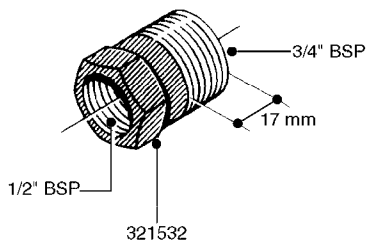

L0030

FITTINGS - HEXAGON NIPPLES
L0030-HIN, 01:01:16

Page 1
Date 12.08.2020 9:40

parts-n°	order qty	description
10015303	1	FITT.PO.HN 1.00X1.00 M1000
10425003	1	FITT.PO.HN 1.25X1.00 MCPHEE
320132	1	FITT.DK HN 1" BSP
320176	1	FITT.DK HN 3/8"X1/2" BSP
320445	1	FITT.DK HN 1/4"X3/8" BSP
320655	1	FITT.DK HN 1/2"-1/2" BSP
320692	1	FITT.DK HN 3/8'BSPX1/4'NPT
320703	1	FITT.DK HN 3/8BSP X1/2 &1/4NPT
320725	1	FITT.DK NIPPLE 3/8"-3/8" BSP
320902	1	FITT.DK HN 3/8'X 1/4' BSP
390232	1	FITT.DK HN 1-1/2' X 1-1/4' BSP
390276	1	FITT.DK HN 1'BSP