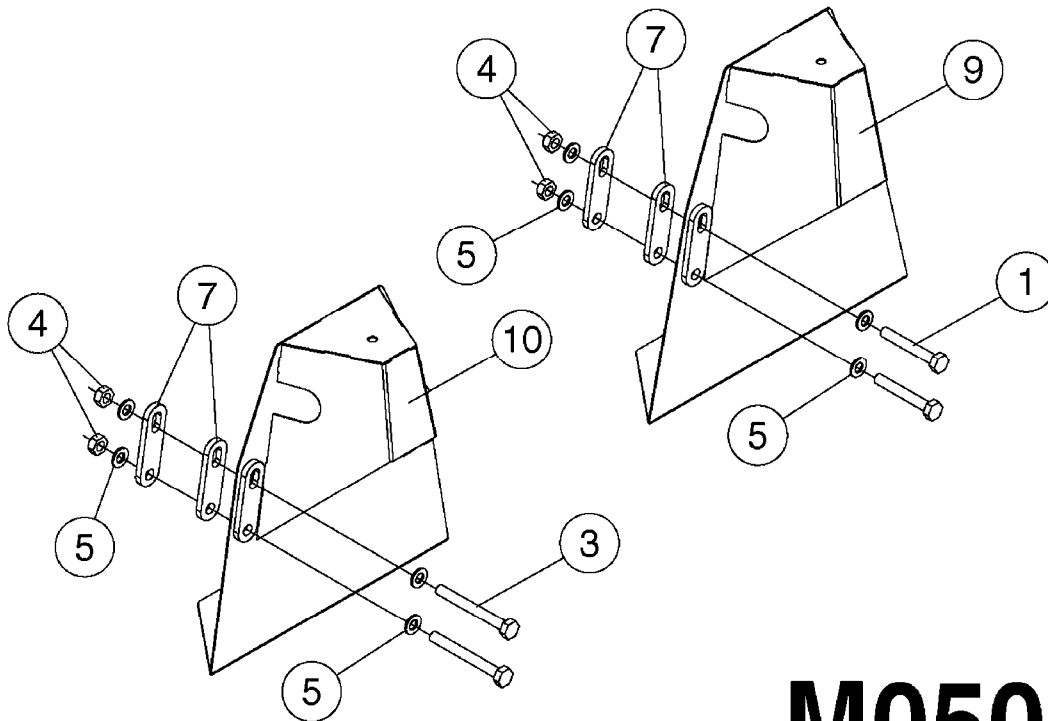

*WITH SEVERE TERRAIN INSTALLED

M0490

NORAC UC7 BOOM HEIGHT CONTROL
M0490-HIN, 13:03:19

Page 1

Date 12.08.2020 9:40

Pos.	parts-n°	order qty	description
1	26043700	1	SENSOR, NORAC, UC5, ULTRASONIC
2	26043900	1	NORAC UC5 - UC7 NETWORK COUPLER 8-WAY
3	26044000	1	CABLE UC5 NETWORK 18 AWG 10M WITH SEVERE TERRAIN
4	26044100	1	UC5 - UC7 NETWORK COUPLER 3-WAY
5	26044200	1	CABLE UC5 - UC7 NETWORK 18 AWG 20M WITHOUT SEVERE TERRAIN
6	26044400	1	NORAC UC5 - UC7 COUPLER 2-WAY/TERM.
7	26047100	1	CABLE UC5 NETWORK 14 AWG 1M
8	26049900	1	CABLE UC5 NETWORK 14 AWG 3M
9	26057900	1	UC5 - UC7 NETWORK 6 PIN PLUG '13
10	26071500	1	UC7. HCM1 MODULE
11	26071600	1	UC7. ULTRASONIC MAX SENSOR
12	26071800	1	UC7. CANBUS REPEATER
13	26071900	1	UC7. CABLE INTERFACE DAH09
14	26072200	1	UC7. 0.5 METER CABLE
15	26084700	1	Mesh Kit Ultrasonic Sensor FOR 2018 AND NEWER SENSORS
15	28098003	1	MESH AND CLIP KIT, NORAC FOR PRE-2018 SENSORS
16	28050303	1	NORAC RUBBER TOP&BOLT F.SENSOR DIA.30MMX30MMX8MM
17	28055503	1	NORAC VALVE MOUNTING HARDWARE
18	28086600	1	FOAM DISC F. SENSOR NORAC
19	28097803	1	MOUNTING CLIP HCM1 MODULE
20	78216100	1	NORAC VALVE BLOCK COMP, DEUTSCH CON.