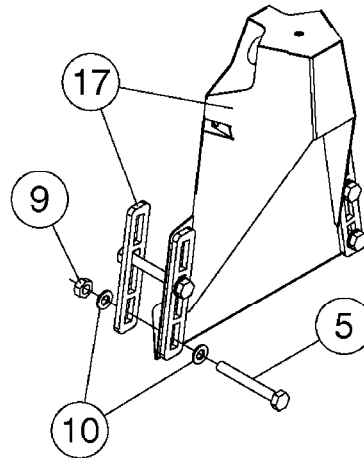

NORAC UC5 BOOM HEIGHT CONTROL
M0370-HIN, 16:10:18

Page 1
Date 12.08.2020 9:40

Pos.	parts-n°	order qty	description
1	26022703	1	CABLE, INTERFACE, TILT, NORAC UC5
2	26023503	1	CABLE UC5 INTERFACE MAIN AMP
3	26032600	1	CABLE UC5 NETWORK 14 AWG 10M
4	26043000	1	NORAC UC5 NETWORK 2 PIN PLUG
5	26043300	1	CABLE UC5 VALVE 2PIN/2PIN DT
6	26043400	1	NORAC UC5 CONTROLLER MODULE
7	26043500	1	NORAC UC5 VALVE MODULE
8	26043600	1	MODULE, INPUT, NORAC UC5
9	26043700	1	SENSOR, NORAC, UC5, ULTRASONIC
10	26043800	1	NORAC UC5 - UC7 NETWORK COUPLER 2-WAY
11	26043900	1	NORAC UC5 - UC7 NETWORK COUPLER 8-WAY
12	26044200	1	CABLE UC5 - UC7 NETWORK 18 AWG 20M
13	26023803	1	NORAC UC5 ROLL SENSOR OLD STYLE NORAC P/N 43740
13	26044300	1	UC5 - UC7 ROLL SENSOR VER. 2 NEW STYLE NORAC P/N 43741
14	26044400	1	NORAC UC5 - UC7 COUPLER 2-WAY/TERM.
15	26047100	1	CABLE UC5 NETWORK 14 AWG 1M
16	26049900	1	CABLE UC5 NETWORK 14 AWG 3M
17	26057900	1	UC5 - UC7 NETWORK 6 PIN PLUG '13
18	26058000	1	NORAC UC5 - UC7 NETWORK 12-PIN PLUG
19	26084700	1	Mesh Kit Ultrasonic Sensor FOR 2018 AND NEWER SENSORS
19	28098003	1	MESH AND CLIP KIT, NORAC FOR PRE-2018 SENSORS
20	28050303	1	NORAC RUBBER TOP&BOLT F.SENSOR DIA.30MMX30MMX8MM
21	28055503	1	NORAC VALVE MOUNTING HARDWARE
22	28086600	1	FOAM DISC F. SENSOR NORAC
23	78216100	1	NORAC VALVE BLOCK COMP, DEUTSCH CON.

M0375