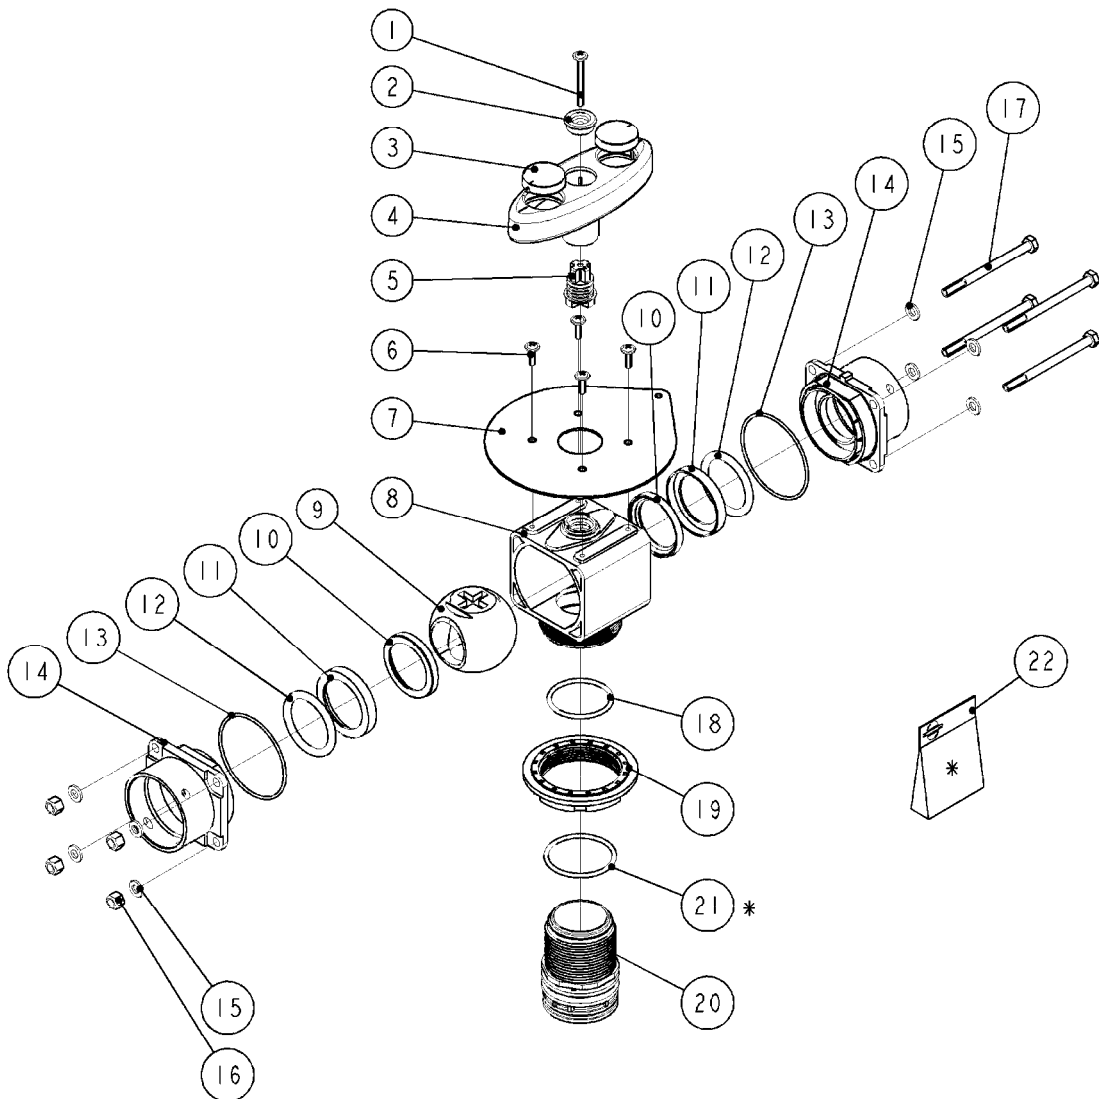

VALVE 3-WAY Ø33 MANUAL S67
B415-HIA, 06:06:17

B415-HIA