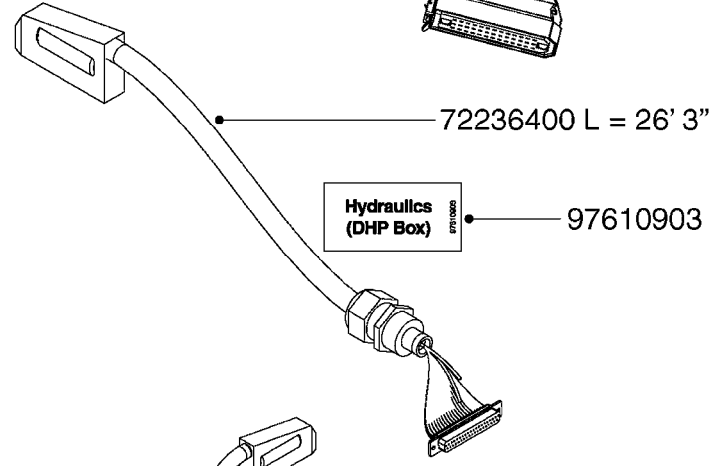

M0280

39 PIN CABLES
M0280-HIN, 28:03:17

Page 1
Date 12.08.2020 9:40

parts-n°	order qty	description
262158	1	PLUG INSERT 39 POLE MALE
262159	1	PLUG INSERT 39 POLE FEMALE
262160	1	PLUG HOUSING 39 POLE FEMALE
262161	1	PLUG HOUSING F/39 POLE MALE
440634	1	SCREW 5/8"
440732	1	PT SCREW 35X12B Z5452 ELZ
14034200	1	CODE BRACKET FOR 39 PIN CABLE
26003900	1	WIRE 37-39 PIN EVC, 6.6'
26004200	1	WIRE 37-39 PIN EVC, 57.4'
26008400	1	WIRE 39-PIN 24 WIRE L=8M
26011903	1	WIRE 39-39 POLE EXT. 3660MM
28027500	1	WIRE 37-39 PIN EVC, 37.7'
28028700	1	WIRE 37-39 PIN EVC, 45.9'
28028800	1	WIRE 37-39 PIN EVC, 16.4'
28028900	1	WIRE 37-39 PIN EVC, 26.2'
72236400	1	DAH CONN. WIRE/TRACTOR L=8M
97610803	1	DECAL-SRAY BOX 39-PIN
97610903	1	DECAL-HYDRAULIC BOX 39-PIN