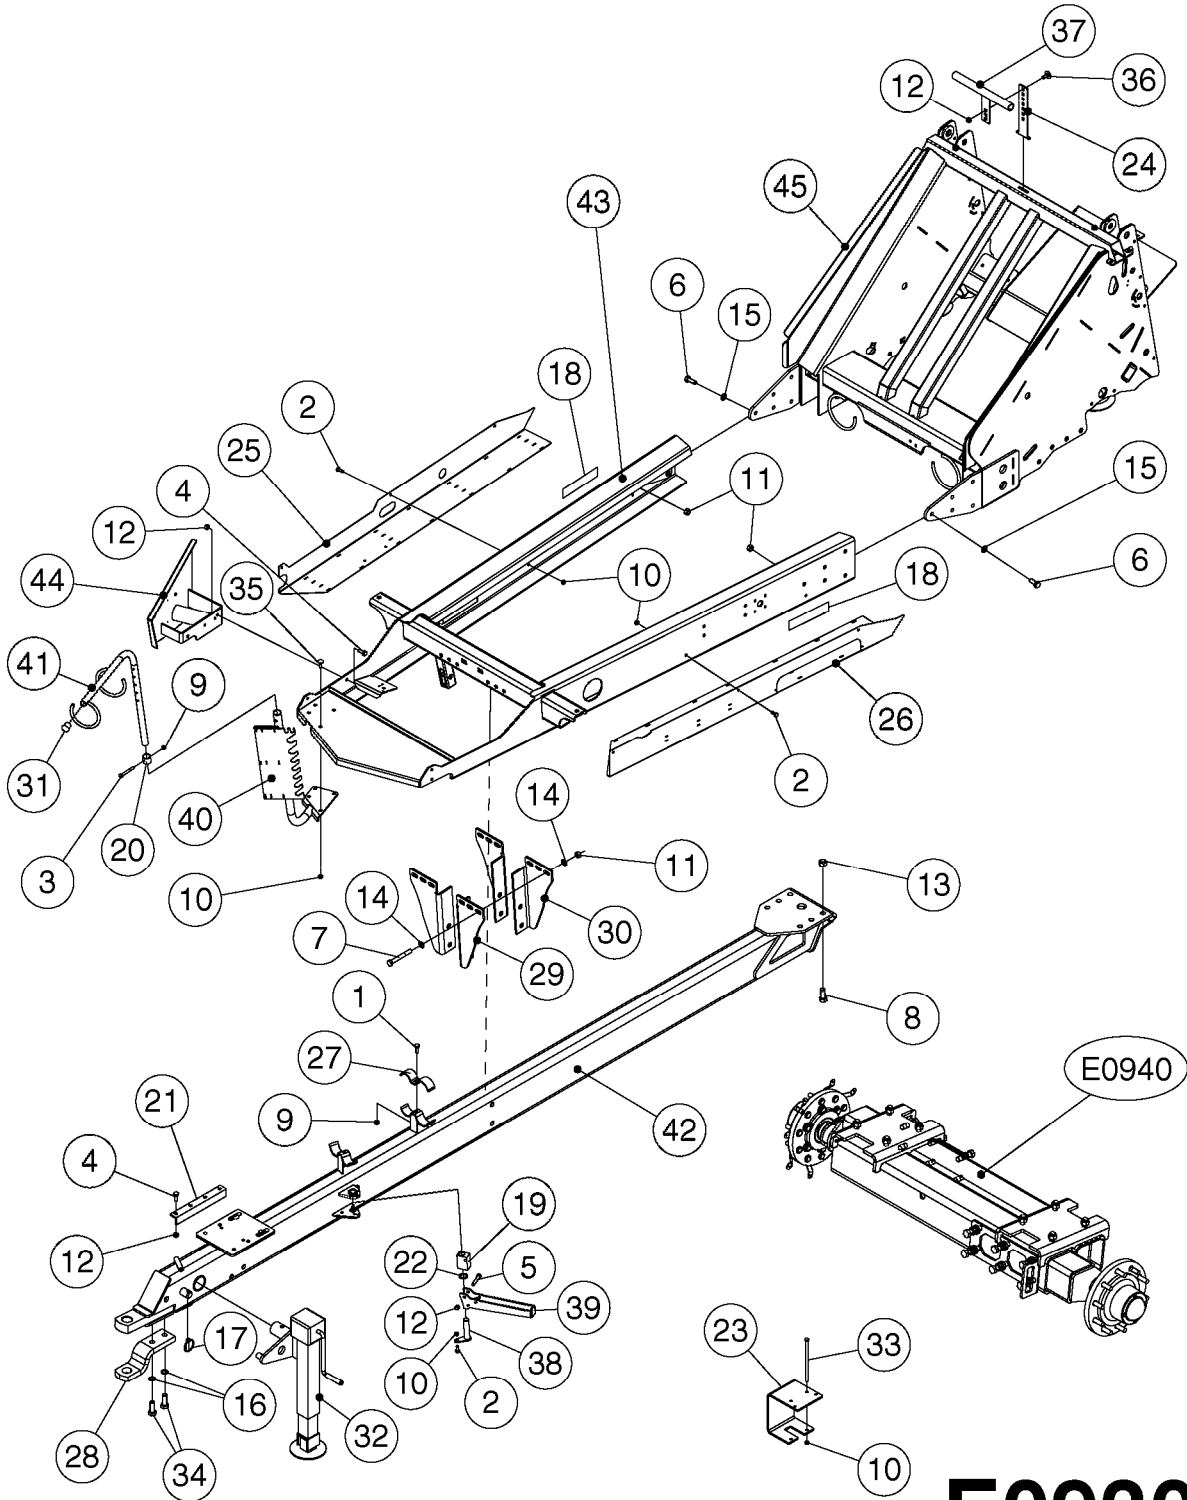

E0930

FRAME-NAVIGATOR 3000/3500/4000
E0930-HIN, 12:07:17

Page 1
Date 12.08.2020 9:40

Pos.	parts-n°	order qty	description
1	420567	1	BOLT HEX 8.8 DEL M8X30 FT
2	420604	1	BOLT HEX 8.8 DEL M10X25 FT DIN933
3	420766	1	BOLT HEX M8-45/22 SST A2 DIN931
4	430286	1	BOLT HEX 8.8 DEL M12X30 FT
5	430438	1	BOLT HEX 8.8 DEL M12X65
6	430581	1	BOLT HEX 8.8 DEL M16X40 FT
7	430864	1	BOLT HEX 8.8 DEL M16X120
8	430890	1	BOLT HEX 8.8 DEL M20X50
9	460143	1	LOCK NUT M8 SST A2 DIN985
10	460423	1	NUT HEX M10X1.50 LOCK DIN985A2 SS
11	460585	1	LOCKING NUT M16 DIN985 A2 SS
12	460703	1	NUT HEX M12X1.75 LOCK DIN985A2 SS
13	460806	1	NUT HEX M20X2.50 LOCK DIN985A2 SS
14	471128	1	WASHER, M16, Ø30/17.0X 3.0, SS
15	471168	1	PAIR OF WASHERS NL16 17X25,4x3,4
16	471180	1	LOCK WASHER NORDLOCK M20 ELZ
17	480303	1	PIN 7/16 SNAP RING
18	10533903	1	DECAL REFLECTIVE AMBER 50X230
19	14073600	1	50X35X75 BRACKET F.STEP
20	15116700	1	BUSHING NAVIGATOR HOSE HOLDER
21	16116803	1	PLATE, PUMP MOUNT NAVIGATOR ONLY ON FRAMES BUILT BEFORE 9/2008
22	16127500	1	WASHER D40.0/27.0/2.0
23	16159803	1	BRKT, ACE 650, US NAV ACE 650 BRACKET F.LONG DRAWBAR
23	16162103	1	BRKT, ACE 650, DK NAV ACE 650 BRACKET FOR STD. DRAWBAR
24	16198600	1	T FOR REAR NAV TANK MOUNT B
25	16212600	1	CABLE TRAY NAV RIGHT RED
26	16212800	1	CABLE TRAY NAV LEFT
27	16216500	1	CLAMP, PUMP HOSES NAVIGATOR
28	16391700	1	FLATBAR F. CLEVIS, PAINTED
29	16441600	1	BRKT, DB TO FRAME 1 (2014)
30	16441800	1	BRKT, DB TO FRAME 2 (2014)
31	28046400	1	PIPE PLUG Ø25/1.0-2.0, BLACK
32	28082600	1	SUPPORT LEG F. NAV, CM+3000KG
33	42000103	1	BOLT HEX 8.8 DEL M10X230
34	43000803	1	BOLT HEX M20 X 70MM DEL - FT
35	44074300	1	BOLT CARRIAGE M10x30 SS
36	45001300	1	CARRIAGE BOLT M12X35 DIN603 A2
37	61044000	1	T FOR REAR NAV TANK MOUNT A
38	61048100	1	PIN D24.8 L=107
39	61050100	1	PAINTED STEP F.NAV
40	61053300	1	HOSE HOLDER LOWER NAVIGATOR
41	61053400	1	HOSE HOLDER UPPER NAVIGATOR
42	63036903	1	DRAWBAR FOR NAV-120' SPC LONG DRAWBAR (FOR 120'/90' DUAL FOLD BOOM)
42	63052700	1	DRAWBAR D42 NAVIGATOR RED STANDARD (SHORT) DRAWBAR
43	63057700	1	FRAME MID "A" SHAPE NAVIGATOR RED
44	63068000	1	SHIELD NAV RIGHT JACK MOUNT
45	63144300	1	REAR CHASSIS F.NAV. '13 RED