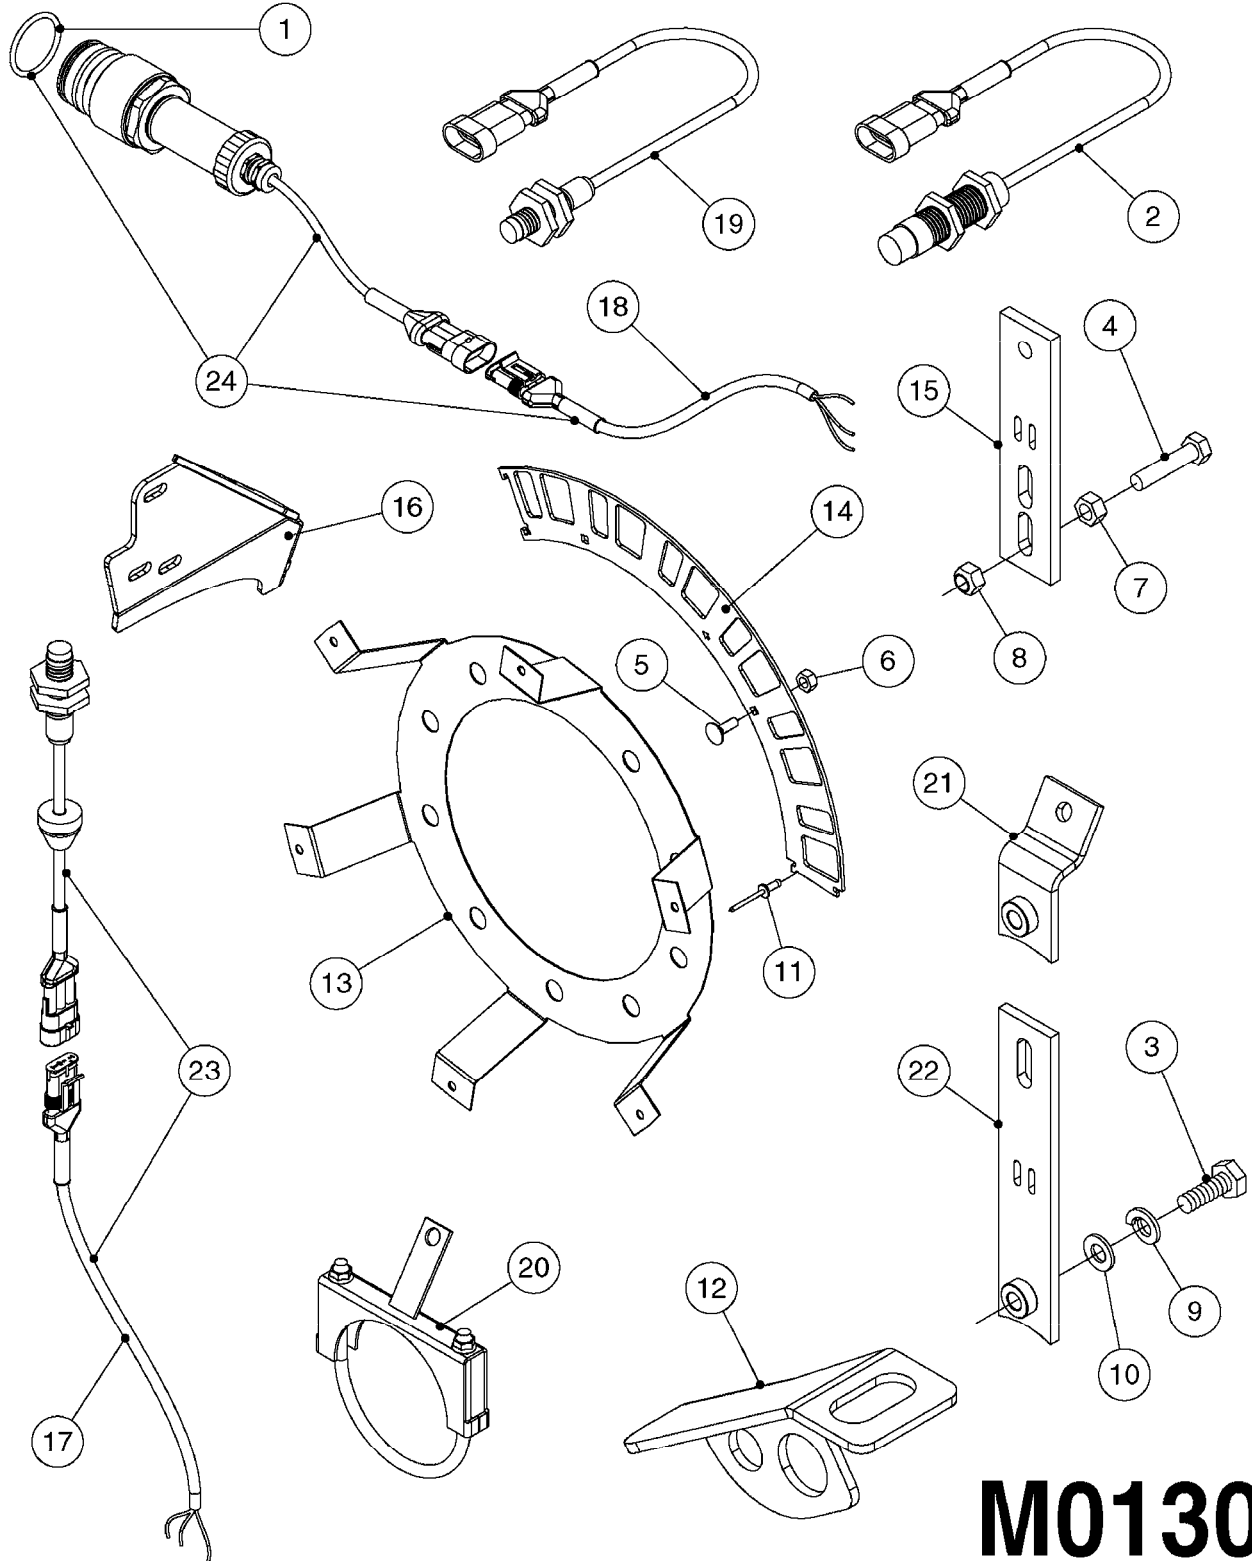

M0130

COMMON SENSORS AND BRACKETS
M0130-HIN, 12:12:16

Page 1
Date 12.08.2020 9:40

Pos.	parts-n°	order qty	description
1	242354	1	O-RING D32.2X3.0 VITON
2	285855	1	SENSOR INDUCTIVE M18 W/WIRE
3	430286	1	BOLT HEX 8.8 DEL M12X30 FT
4	430870	1	BOLT HEX 8.8 DEL M12X55 FT
5	440695	1	BOLT CARRIAGE M8X25
6	460143	1	LOCK NUT M8 SST A2 DIN985
7	460386	1	NUT HEX M12X1.75
8	460703	1	NUT HEX M12X1.75 LOCK DIN985A2 SS
9	470466	1	WASHER D21.1/D12.2X2.5 LOCK
10	471127	1	WASHER, M12, Ø24/13X24X2.5 SS
11	480804	1	RIVET Ø4.8x14.5
12	16020300	1	BRACKET FOR SPEED SENSOR
13	16094703	1	WHEEL SENSOR MT BKT
13	16182403	1	BRACKET, SPEED RING, PRESIDIO
14	16138203	1	SPEED SENSOR RING NCM 2009 1/3
15	16138403	1	PLATE F. SPEED SENSOR
16	16182303	1	BRACKET, SPEED SENSOR, PR
17	26006100	1	CABLE L = 5.00M, AMP, MALE, 3P
18	26007100	1	CABLE L = 9.00M, AMP, MALE, 3P
19	28047500	1	INDUCTIV SENSOR M12 L1M
20	61000603	1	SPEED SNS MNT CLAMP F/DLS 4.5"
21	61010703	1	SPEED SENSOR BKT NCM NON-S OLD
22	61015803	1	SPEED SENSOR BKT NCM 2010
23	72050100	1	TWIN RPM SENSOR HN
24	72534000	1	TANK LEVEL ELEC SENSOR KIT 9M