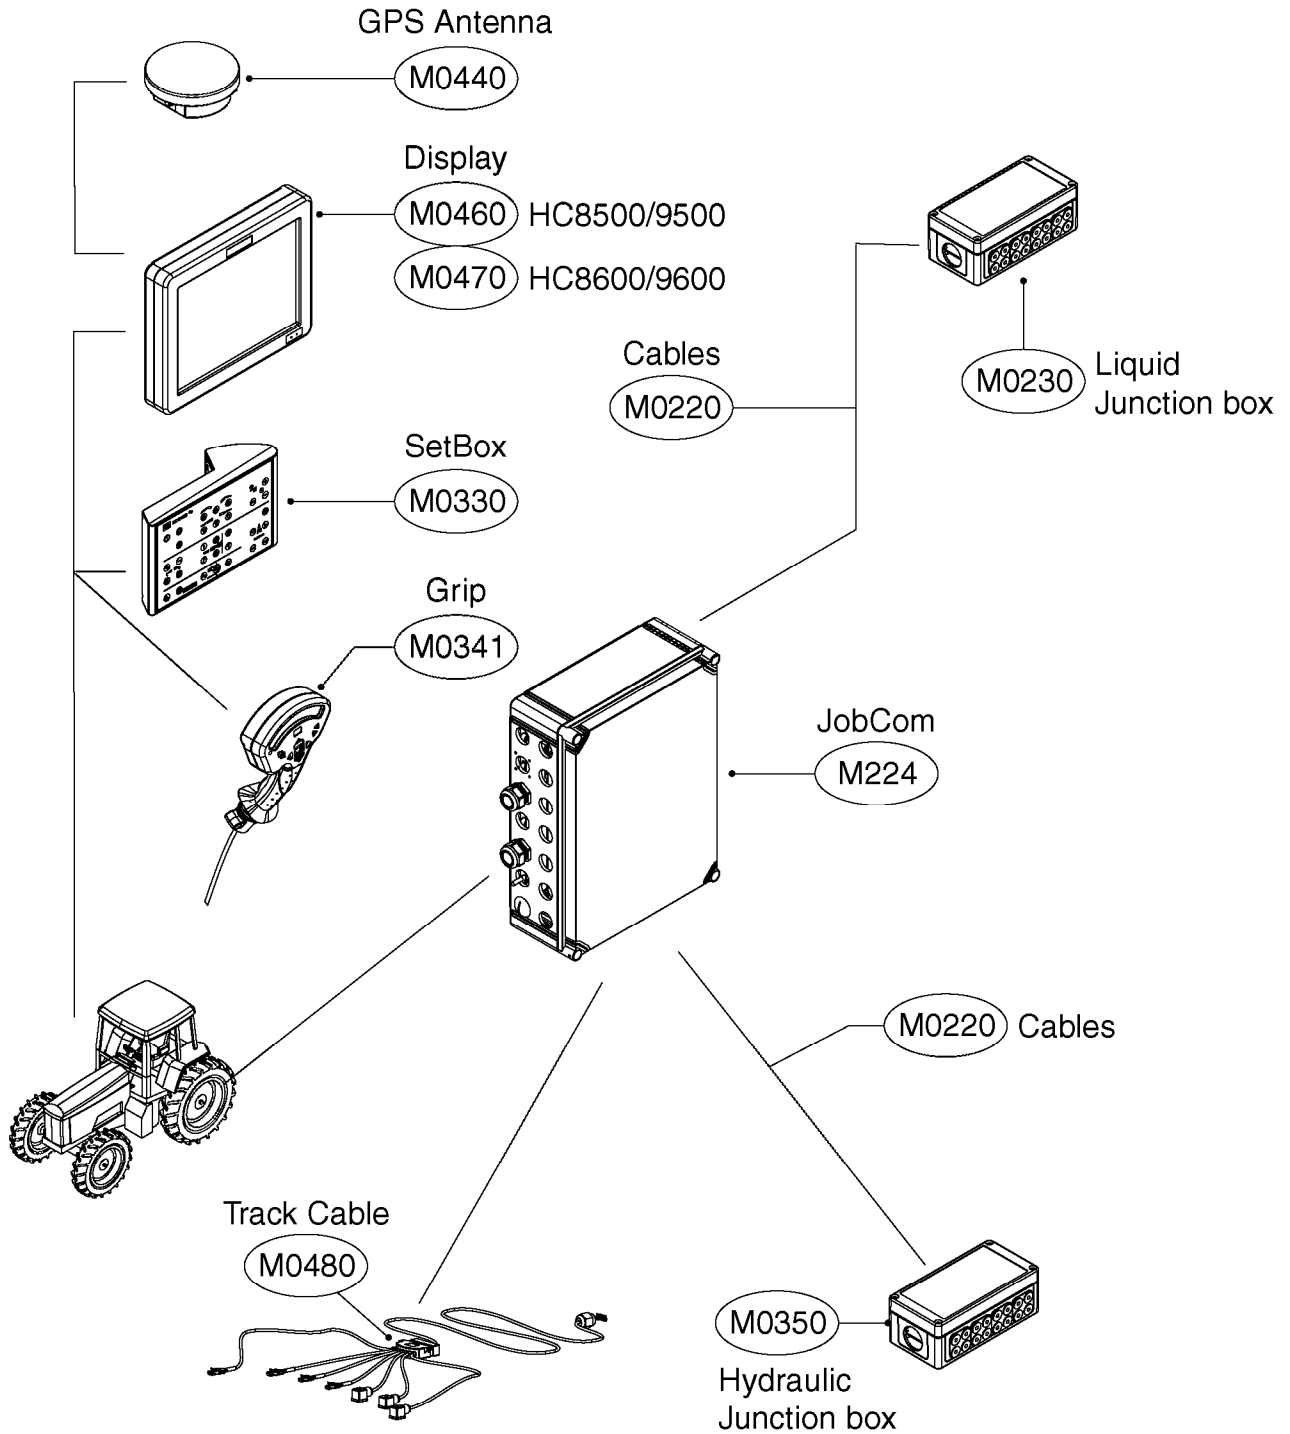

M0450

SYSTEM OVERVIEW HC8600/9600
M0450-HIN, 12:12:16

Page 1

Date 12.08.2020 9:40

parts-n°	order qty	description

HC8600/9600 DISPLAY
M0470-HIN, 06:12:16

M0470

HC8600/9600 DISPLAY
M0470-HIN, 06:12:16