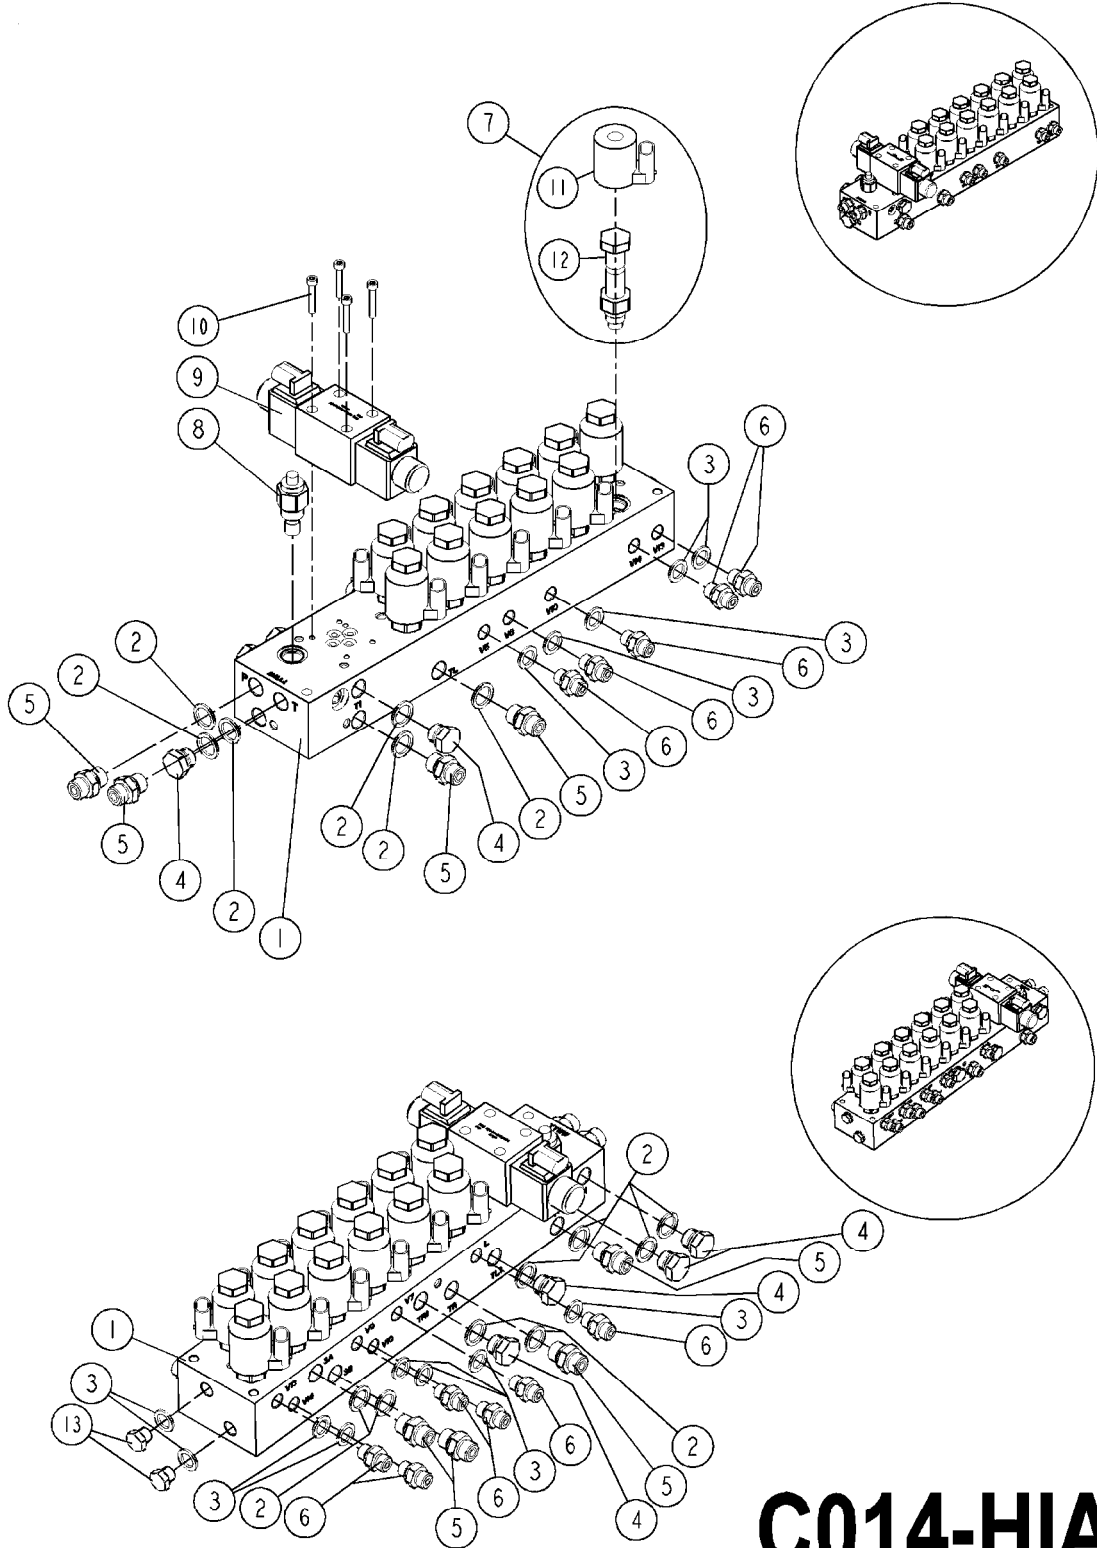

C014-HIA

DTZ HYD. BLOCK
C014-HIA, 09:07:18

Page 1
Date 12.08.2020 9:39

Pos.	parts-n°	order qty	description
1	73024700	1	HYD. BLOCK DDZ SPAREPART
2	240866	1	DOWTYSEAL 3/8"
3	241404	1	DOWTY SEAL 1/4"
4	146790	1	PLUG 3/8" RG L=20 SS
5	23234300	1	HEX NIPPLE 3/8"-11/16"
6	23234500	1	HEX NIPPLE 1/4" - 9/16"
7	75586600	1	SOLENOID VALVE NC, + COIL
8	78216800	1	FLOW REGULATING VALVE, 3/4"
9	78217800	1	MAGNET VLV.MD1L-S3/10N-D12K8DT
10	450964	1	SCREW M5X30 F.CYLINDER
11	78222700	1	COIL W. AMP
12	78222800	1	SOLENOID VALVE NC, DOUBLE LOCK
13	14010400	1	PLUG 1/4" BSP