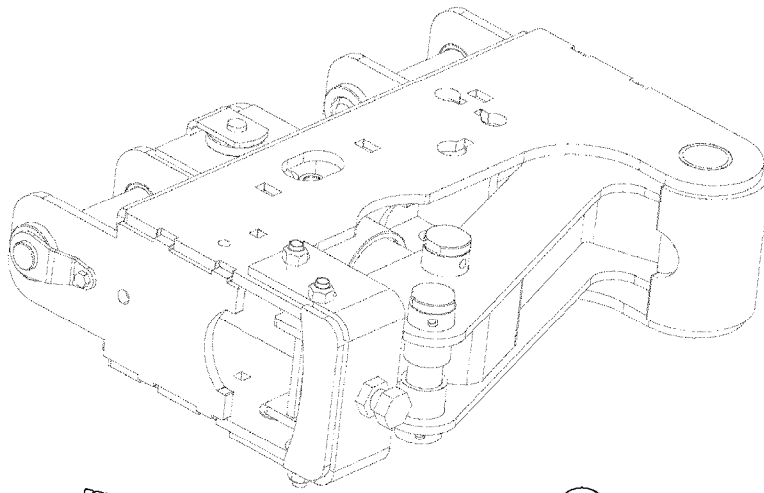

13 COMPLETE ASSEMBLY

COMPLETE ASSEMBLIES
WHOLEGOODS ITEMS

M0165

TRAFFIC LIGHT KIT - DTZ
M0165-HIN, 05:11:18

Page 1

Date 12.08.2020 9:40

Pos.	parts-n°	order qty	description
1	460261	1	NUT HEX M6X1.00 LOCK DIN985 A2 SS
2	460423	1	NUT HEX M10X1.50 LOCK DIN985A2 SS
3	471122	1	WASHER, M10, Ø20/10.5X 2.0, SS
4	471125	1	WASHER M6U 6.4X14X1.2,A2 SS
5	16218503	1	PLATE, FOLDED, 3/16",80X376, RED
6	26004903	1	TAIL LIGHT GREEN WIRE LH
6	26005003	1	TAIL LIGHT YELLOW WIRE RH
7	26005103	1	PLUG 7-PIN AG TAIL LIGHT
8	26016903	1	LENS AMBER
9	26017003	1	LENS RED
10	26032703	1	HARNES COMPLETE, TAIL LIGHT, 2013
11	44074300	1	BOLT CARRIAGE M10x30 SS
12	44077200	1	BOLT, CARRIAGE, M6X30 DIN603 SS
13	70140303	1	TAIL LIGHT KIT, DTZ INCLUDES 16226203 PLATE F.DTZ CENTER