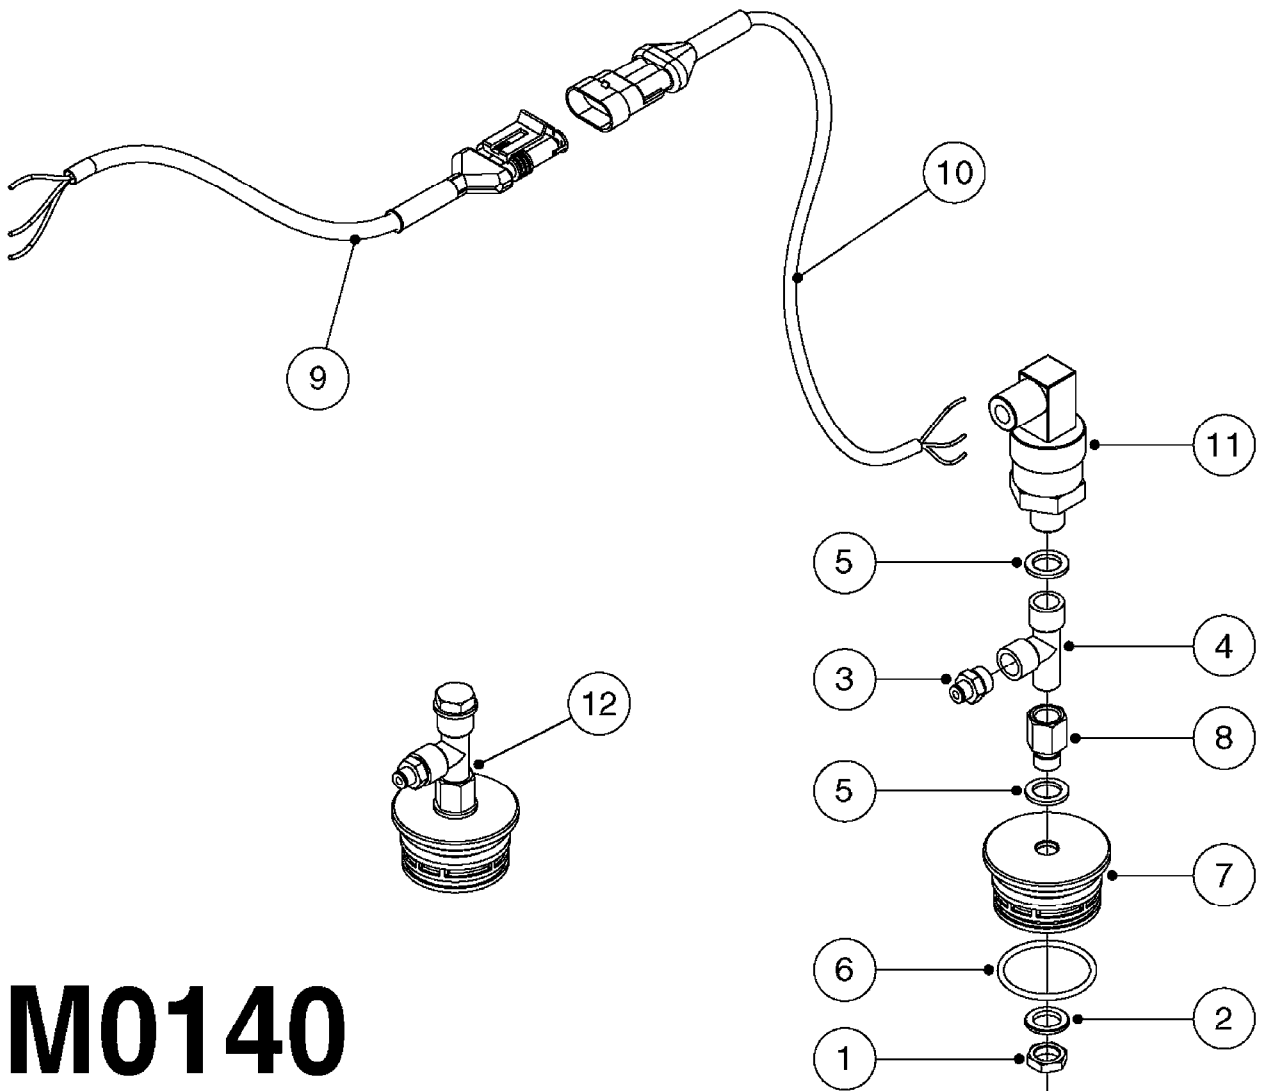

PRESSURE SENSOR - AMP
M0140-HIN, 01:01:16

Page 0
Date 12.08.2020 9:40

M0140