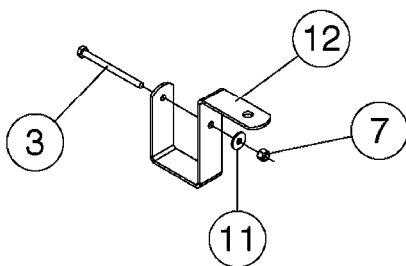

NORAC UC5 BOOM HEIGHT CONTROL
M0370-HIN, 16:10:18

Page 1
Date 12.08.2020 9:40

Pos.	parts-n°	order qty	description
1	26022703	1	CABLE, INTERFACE, TILT, NORAC UC5
2	26023503	1	CABLE UC5 INTERFACE MAIN AMP
3	26032600	1	CABLE UC5 NETWORK 14 AWG 10M
4	26043000	1	NORAC UC5 NETWORK 2 PIN PLUG
5	26043300	1	CABLE UC5 VALVE 2PIN/2PIN DT
6	26043400	1	NORAC UC5 CONTROLLER MODULE
7	26043500	1	NORAC UC5 VALVE MODULE
8	26043600	1	MODULE, INPUT, NORAC UC5
9	26043700	1	SENSOR, NORAC, UC5, ULTRASONIC
10	26043800	1	NORAC UC5 - UC7 NETWORK COUPLER 2-WAY
11	26043900	1	NORAC UC5 - UC7 NETWORK COUPLER 8-WAY
12	26044200	1	CABLE UC5 - UC7 NETWORK 18 AWG 20M
13	26023803	1	NORAC UC5 ROLL SENSOR OLD STYLE NORAC P/N 43740
13	26044300	1	UC5 - UC7 ROLL SENSOR VER. 2 NEW STYLE NORAC P/N 43741
14	26044400	1	NORAC UC5 - UC7 COUPLER 2-WAY/TERM.
15	26047100	1	CABLE UC5 NETWORK 14 AWG 1M
16	26049900	1	CABLE UC5 NETWORK 14 AWG 3M
17	26057900	1	UC5 - UC7 NETWORK 6 PIN PLUG '13
18	26058000	1	NORAC UC5 - UC7 NETWORK 12-PIN PLUG
19	26084700	1	Mesh Kit Ultrasonic Sensor FOR 2018 AND NEWER SENSORS
19	28098003	1	MESH AND CLIP KIT, NORAC FOR PRE-2018 SENSORS
20	28050303	1	NORAC RUBBER TOP&BOLT F.SENSOR DIA.30MMX30MMX8MM
21	28055503	1	NORAC VALVE MOUNTING HARDWARE
22	28086600	1	FOAM DISC F. SENSOR NORAC
23	78216100	1	NORAC VALVE BLOCK COMP, DEUTSCH CON.

M0375