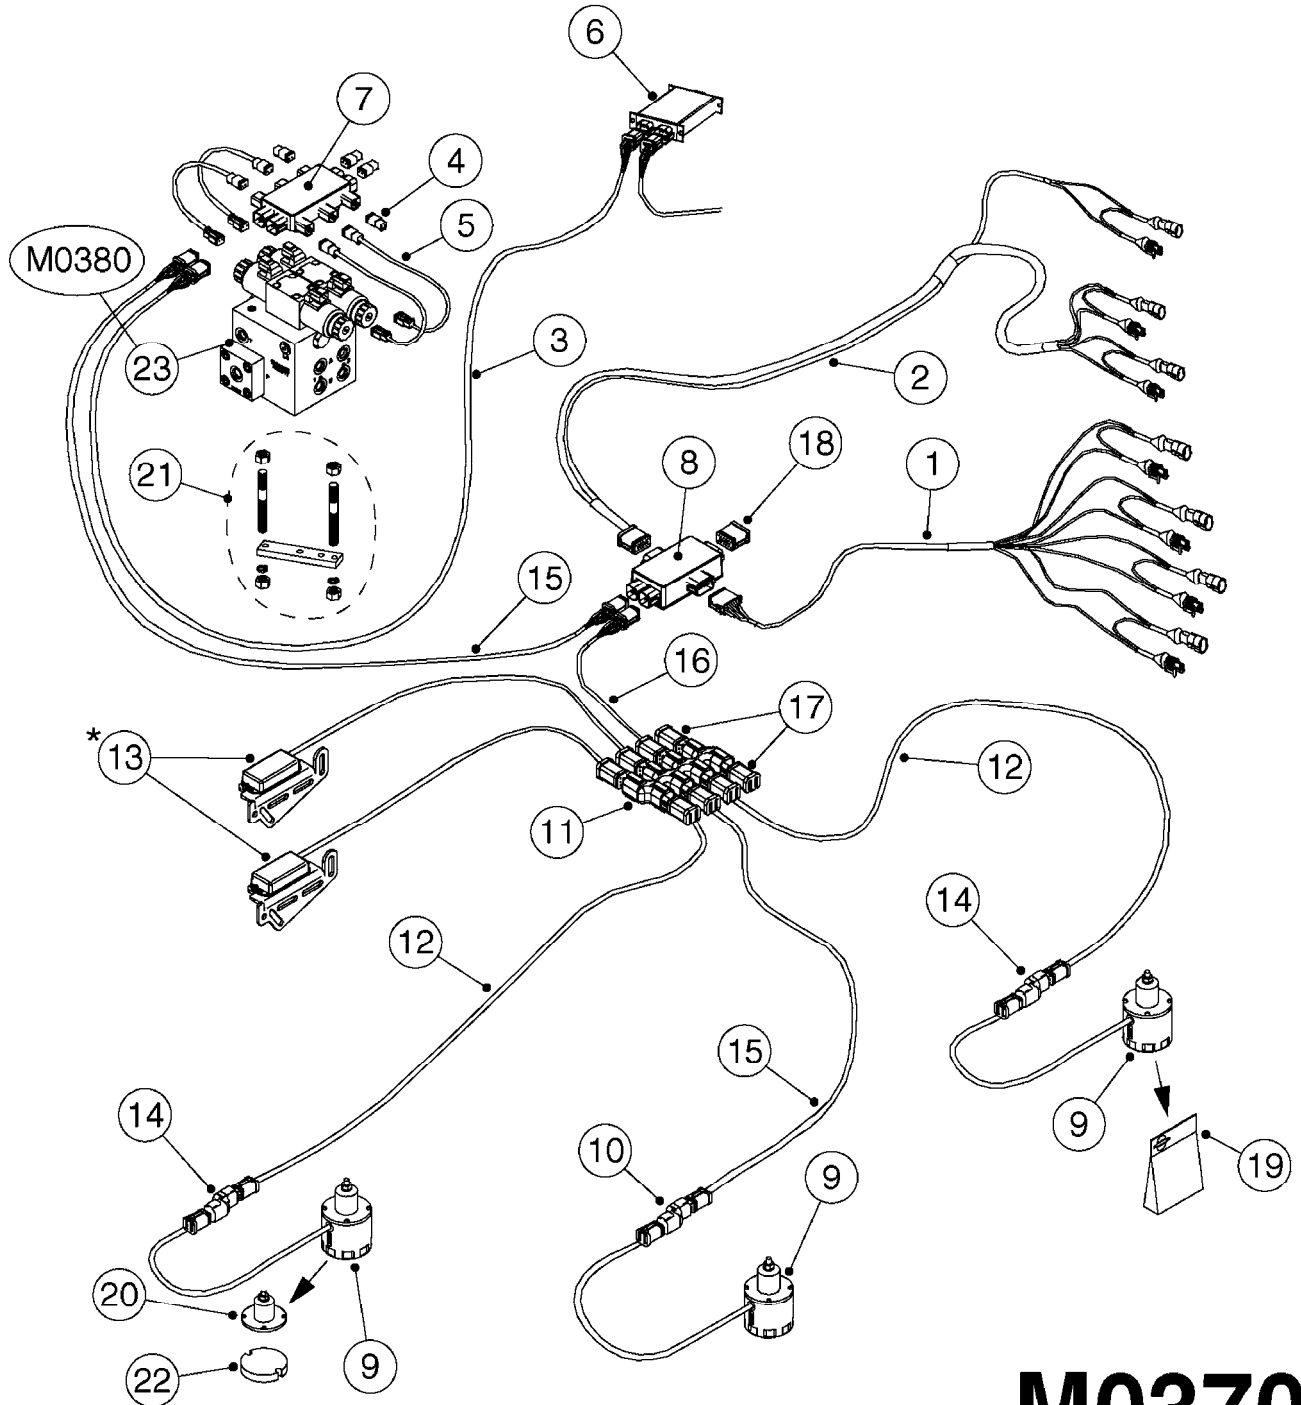

M0280

39 PIN CABLES
M0280-HIN, 28:03:17

Page 1
Date 12.08.2020 9:40

parts-n°	order qty	description
262158	1	PLUG INSERT 39 POLE MALE
262159	1	PLUG INSERT 39 POLE FEMALE
262160	1	PLUG HOUSING 39 POLE FEMALE
262161	1	PLUG HOUSING F/39 POLE MALE
440634	1	SCREW 5/8"
440732	1	PT SCREW 35X12B Z5452 ELZ
14034200	1	CODE BRACKET FOR 39 PIN CABLE
26003900	1	WIRE 37-39 PIN EVC, 6.6'
26004200	1	WIRE 37-39 PIN EVC, 57.4'
26008400	1	WIRE 39-PIN 24 WIRE L=8M
26011903	1	WIRE 39-39 POLE EXT. 3660MM
28027500	1	WIRE 37-39 PIN EVC, 37.7'
28028700	1	WIRE 37-39 PIN EVC, 45.9'
28028800	1	WIRE 37-39 PIN EVC, 16.4'
28028900	1	WIRE 37-39 PIN EVC, 26.2'
72236400	1	DAH CONN. WIRE/TRACTOR L=8M
97610803	1	DECAL-SRAY BOX 39-PIN
97610903	1	DECAL-HYDRAULIC BOX 39-PIN