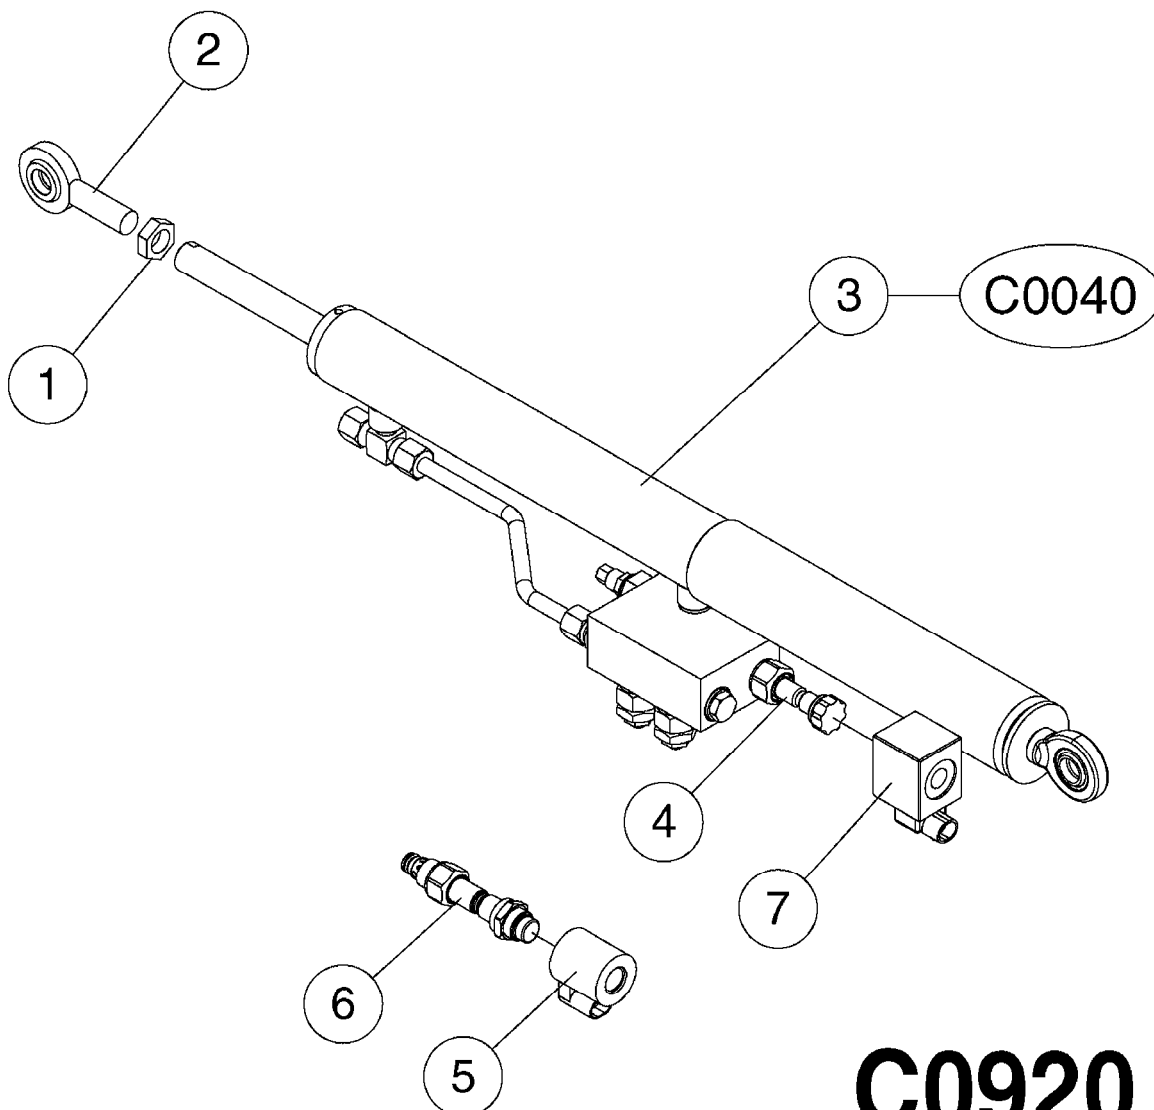

HYD. DAMPER, LOCKING CYLINDER
C0920-HIN, 05:06:19

Page 1
Date 12.08.2020 9:39

Pos.	parts-n°	order qty	description
1	461198	1	NUT HEX M16X2 JAMB
2	21091900	1	LINK HEAD M16 x D17 DELTA
3	78126000	1	CYLINDER,DAMPNER,LOCKING
4	78215500	1	HY SOLENOID VALVE 40L 3/4"NC PRE 2019
5	78222700	1	COIL W. AMP POST 2019
6	78223000	1	SOLENOID VALVE NC, PUSH/TWISH OVERRIDE, DOUBLE LOC POST 2019
7	78602100	1	MAGNET M.AMP/DIODE KIT 08 PRE 2019