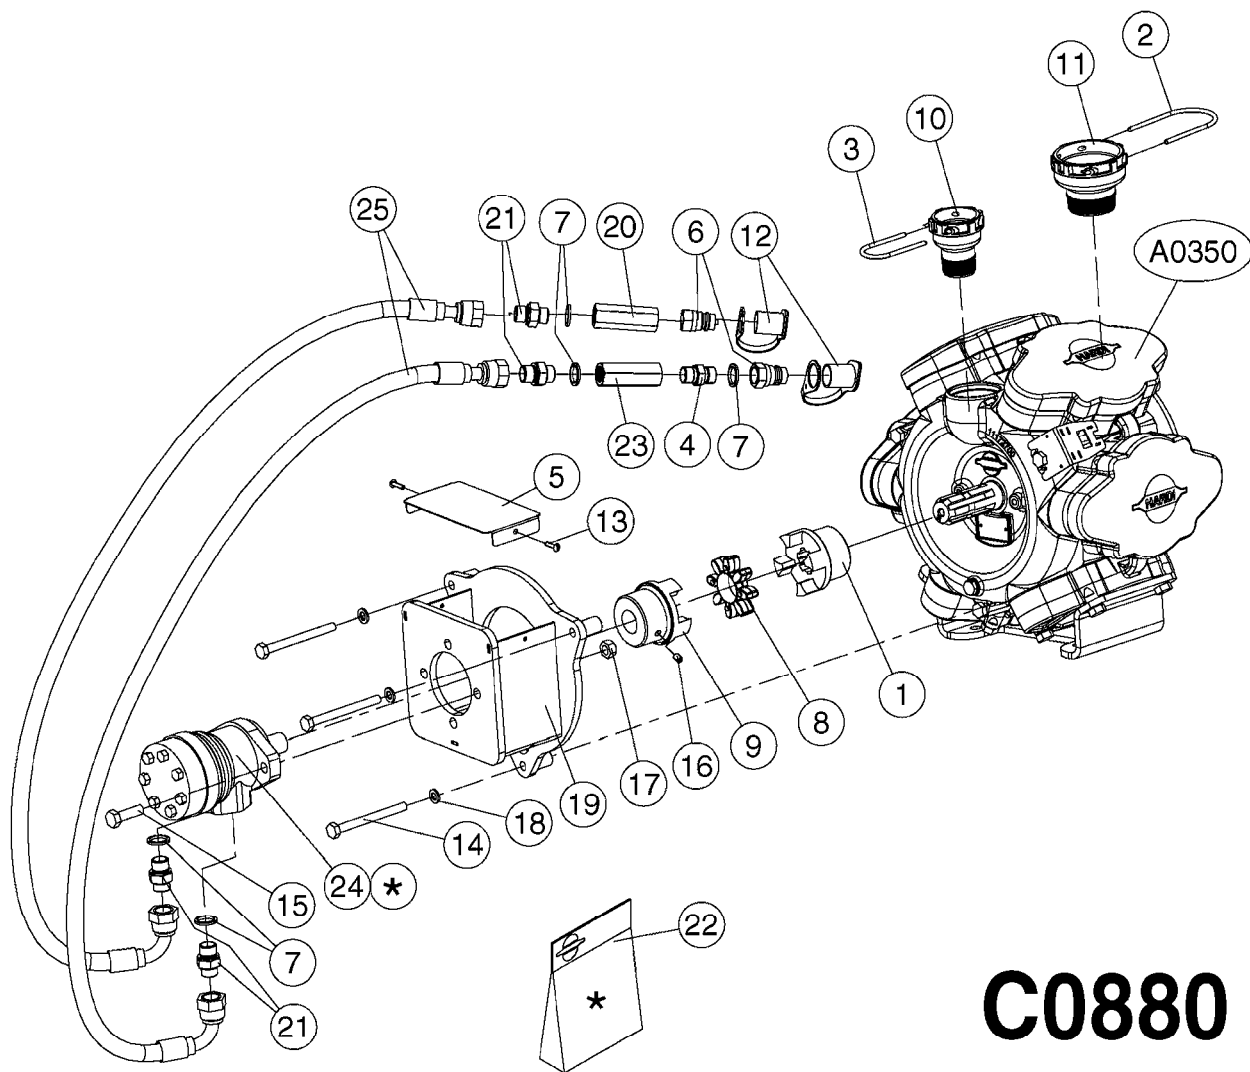

C0880

HYD. DRIVE PUMP 464H
C0880-HIN, 17:08:17

Page 1
Date 12.08.2020 9:39

Pos.	parts-n°	order qty	description
1	111438	1	HUB F.CLUTCH 361/460 PUMP
2	145996	1	FITT.DK S-67 FORK
3	145997	1	FITT.DK S-93 FORK
4	147132	1	HEX NIPPLE 1/2"X1/2" BSP DEL
5	160212	1	PLATE 1.0 X 90 X 210
6	230311	1	QUICK COUPLING 1/2"
7	241356	1	DOWTYSEAL 1/2"
8	283916	1	TOOTHED RIM FOR CLUTCH
9	284521	1	COUPLING HALF CYL.D25MM-KEY
10	322322	1	FITT.DK S-67 X 1-1/4"BSP MALE
11	322324	1	FITTING S93 FEMALE - BSP 2" MALE
12	334206	1	DUST HOOD FOR HY-COUPLING
13	410664	1	BOLT HEX M5 X 20
14	421214	1	BOLT HEX 8.8 DEL M10X110
15	430721	1	BOLT HEX 8.8 DEL M12X40 FT
16	450052	1	SCREW SET M8X10 BLACK ALLAN
17	460703	1	NUT HEX M12X1.75 LOCK DIN985A2 SS
18	470127	1	WASHER D15D10X2 M10 LOCK
19	637112	1	MOUNT BRACKET F.HYD MOTOR 463
20	782154	1	CHECK VALVE 284794 (BLACK)
21	23235300	1	HEX NIPPLE 1/2"-13/16"
22	28126100	1	SEAL KIT FOR OMR MOTOR
23	78219800	1	HY. PRES. COMP. FLOW V., 1/2", 36L/MIN, PAINTED
24	78303700	1	HY. MOTOR OMR65, PAINTED
25	78503403	1	HY. HO.1/2"L=5100/STR-90 NAVIGATOR
25	78503803	1	HY.HO.1/2"L= 2300 STR-90° CM 55/7000
25	78504103	1	HY.HO.1/2"L= 2085 STR-90° CM 4500