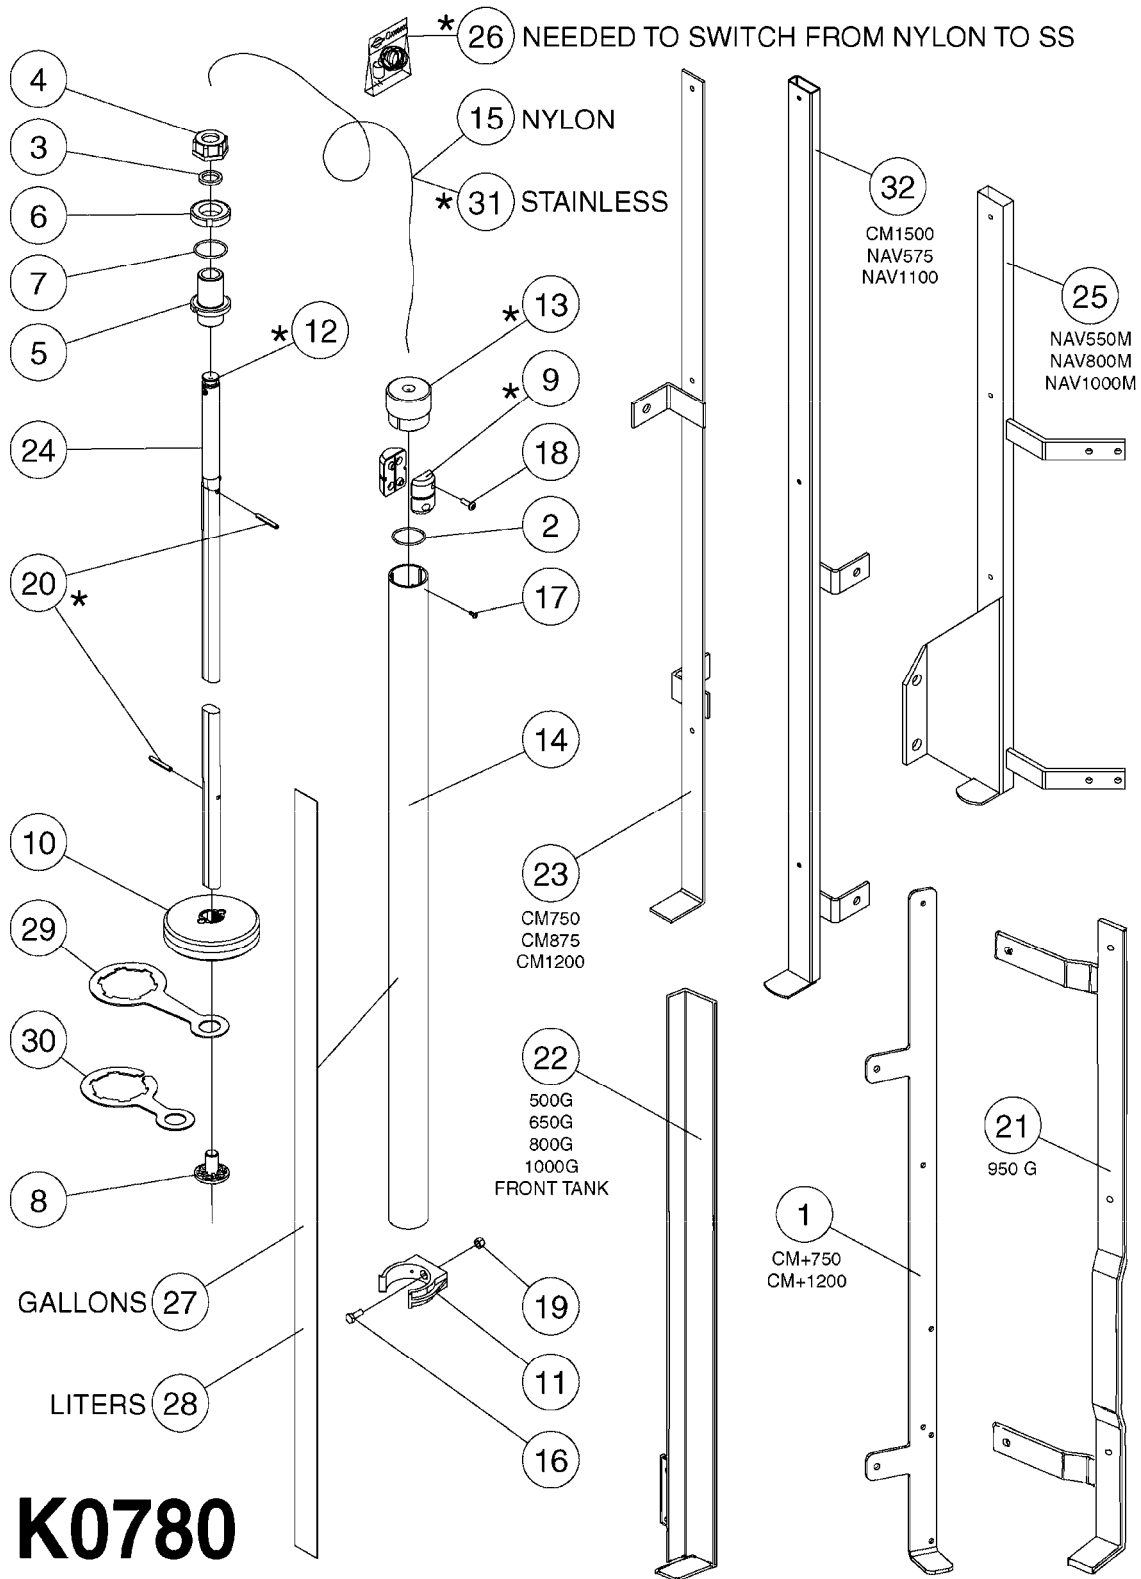

K0770

SAFETY CHAINS
K0770-HIN, 01:01:16

Page 1

Date 12.08.2020 9:40

parts-n°	order qty	description
10275803	1	CHAIN BKT. FOR TR300/500/TX650
10276003	1	SAFETY CHAIN KIT TR300/500
14001103	1	MOUNTING HUB F. SAFETY CHAIN
14001203	1	MNT WASHER F. SAFE CHAIN KIT
16020303	1	SAFETY CHAIN MNT.BRKT.30,400LB
16023103	1	SAFETY CHAIN MNT.BRKT.40,500LB
16056003	1	SAFETY CHAIN MNT.BRKT.16100 lb
16056103	1	SAFETY CHAIN MNT.BRKT.40500 lb
28014703	1	SAFETY CHAIN 30,400LBS CERT.
28017703	1	SAFETY CHAIN 40,500LBS CERT.
29000403	1	SAFETY CHAIN CERT 16100LB
70012403	1	*SAFETY CHAIN KIT 16100LB NAV
70016803	1	SAFETY CHAIN KIT CM1500
83311903	1	SAFTY CHAIN KIT 575 NAV.
83312003	1	SAFETY CHAIN KIT 1100 NAV.
83312103	1	SAFETY CHAIN KIT CM+750
83312203	1	SAFETY CHAIN KIT CM+1200