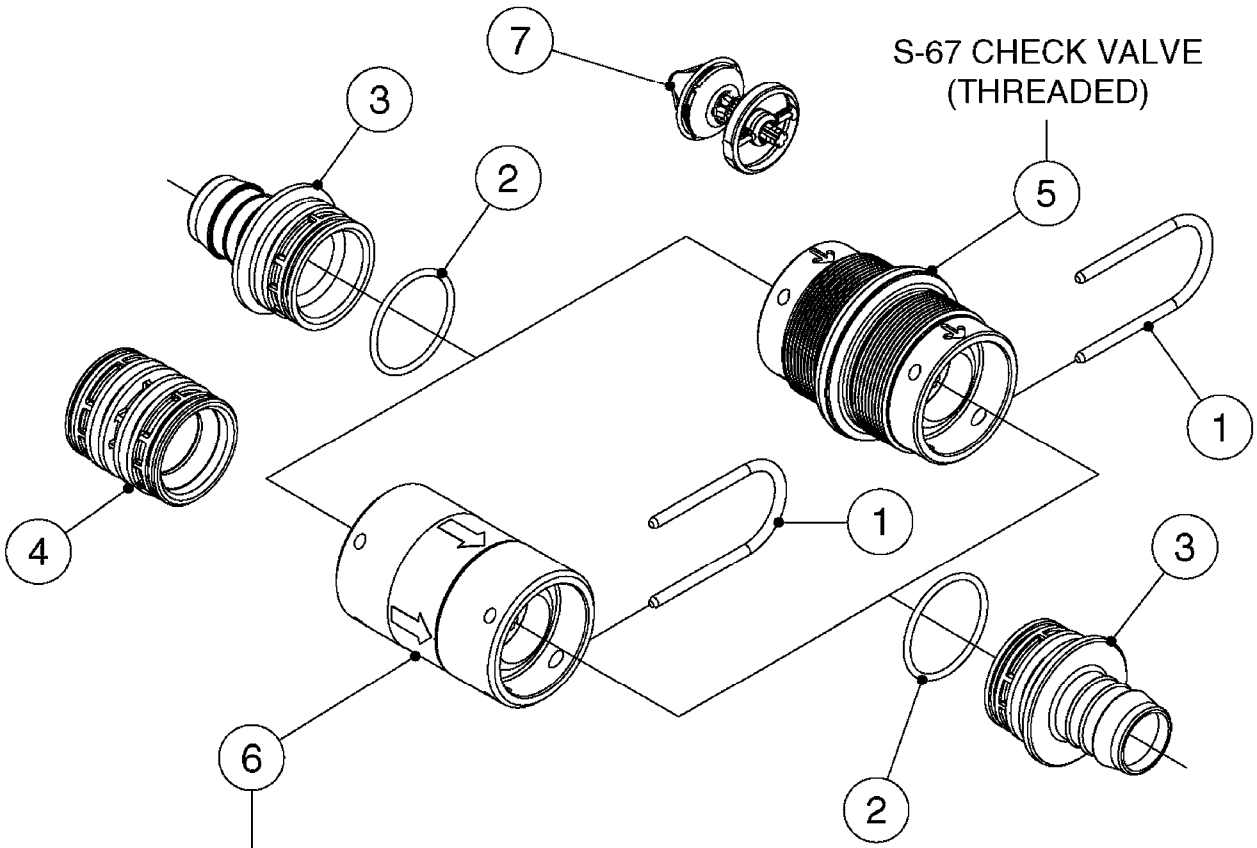

FOR FITTINGS AND
HOSES, SEE SECTION L

B0630

CHECK VALVES - S67
B0630-HIN, 31:07:19

Page 1
Date 12.08.2020 9:39

Pos.	parts-n°	order qty	description
1	145996	1	FITT.DK S-67 FORK
2	241973	1	O-RING Ø3 X 44.2 70 SHORES NITRIL
2	242353	1	O-RING 3 X 44.2 VITON
3	242504	1	O-RING D35x2 NITRIL
4	322104	1	FITT.DK S-67 BULKHEAD
5	334231	1	FITT.DK S-67 STR.1"
5	334232	1	FITT.DK S-67 STR.1-1/4"
5	334444	1	FITT.DK S-67 STR.1-1/2" PVC
6	14103100	1	SEAT F.CHECK VALVE D40.8 2010
7	70063603	1	VALVE, CHECK S67 1-1/2"
			COMPLETE IN-LINE CHECK VALVE FOR 1-1/2" HOSE
7	72001803	1	CHCK VLV,S67, 2 X 1" HB
			COMPLETE IN-LINE CHECK VALVE FOR 1" HOSE
7	72206600	1	CHCK VLV,S67, 2 X 1.25" HB
			COMPLETE IN-LINE CHECK VALVE FOR 1-1/4" HOSE
8	72089900	1	CHECK VALVE S67 SUBASMBLY.2001
9	97800500	1	DECAL 230X28 BLACK ARROW