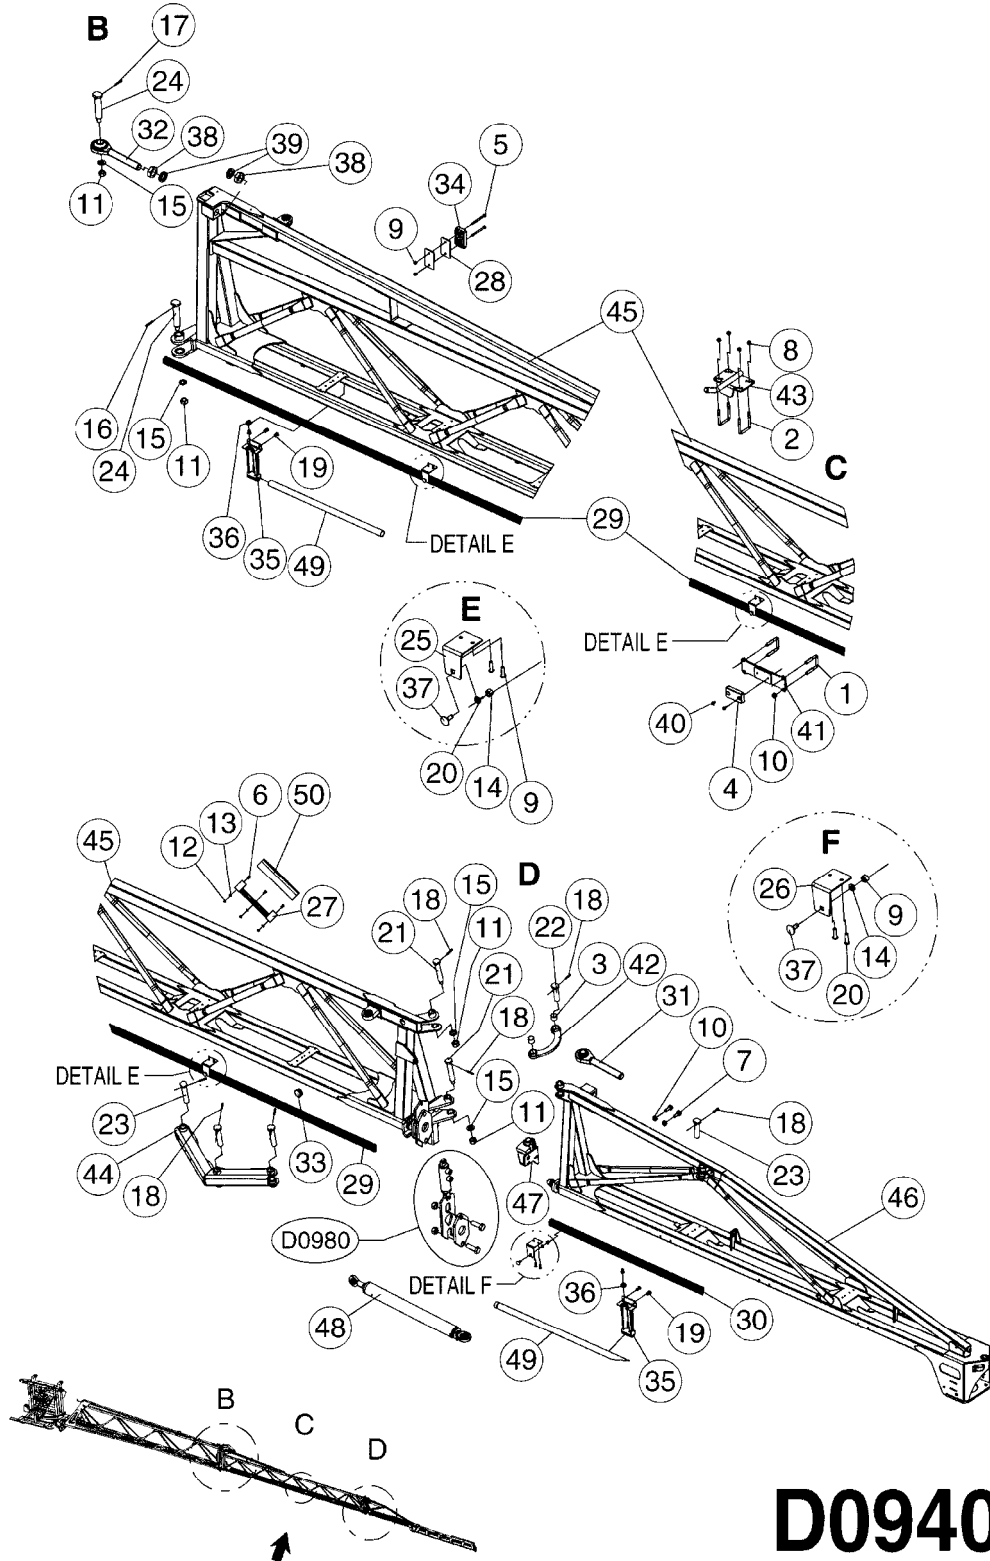

D0940

DTZ 120'/132' BOOM 3 FOLD
OUTER
D0940-HIN, 05:05:20

Page 1
Date 12.08.2020 9:39

Pos.	parts-n°	order qty	description
1	143161	1	BOLT U M10 40X40
2	147516	1	U-BOLT M8-50x50
3	210859	1	BUSH Ø23X20 L20
4	334603	1	RUBBER STOP 86X48X15
5	410605	1	BOLT HEX 8.8 DEL M6X80
6	411030	1	BOLT HEX M5X10
7	420604	1	BOLT HEX 8.8 DEL M10X25 FT DIN933
8	460143	1	LOCK NUT M8 SST A2 DIN985
9	460261	1	NUT HEX M6X1.00 LOCK DIN985 A2 SS
10	460423	1	NUT HEX M10X1.50 LOCK DIN985A2 SS
11	460585	1	LOCKING NUT M16 DIN985 A2 SS
12	461217	1	NUT HEX M5 LOCK
13	471123	1	WASHER, M5, Ø10/ 5.3X 1.0, SS
14	471125	1	WASHER M6U 6.4X14X1.2,A2 SS
15	471128	1	WASHER, M16, Ø30/17.0X 3.0, SS
16	480717	1	PIN E 5X40 SST
17	480719	1	PIN D5 X 36 STAINLESS
18	480730	1	SPRING DOWEL PIN 5X30 SST
19	480804	1	RIVET Ø4.8x14.5
20	480806	1	RIVET, POP, Ø4.8X14/Ø9.5 SS
21	14058400	1	PINBOLT Ø19.3 L=108/100 M12
22	14059700	1	PINBOLT Ø20.0 L=83/75
23	14059800	1	PIN Ø25 L=122/114
24	14141100	1	PINBOLT Ø25.4 L=104/21 M16
25	16406700	1	BRACKET, ALUPROFILE, 54MM LONG
26	16407200	1	BRACKET, ALUPROFILE, SHORT
27	16453000	1	BRACKET F. RUBBER SHIELD
28	16453100	1	PLATE F.RUBBER PAD
29	19487800	1	ALUPROFILE 30X10 L=5.90 M
30	19488300	1	ALUPROFILE 30X10 L=1.90 M
31	28096700	1	EYEBOLT W/SWIVEL Ø19.3 M27 RH
32	28159800	1	EYEBOLT Ø25.4 M27X3
33	28163900	1	PLUG F.NOZZLE TUBE Ø25-27/32
34	33510100	1	WEAR PAD 86X48X15
35	33523600	1	PROTECTION TUBE HOLDER
36	33524400	1	BUTTON Ø22/Ø18 H9.5
37	44077100	1	BOLT, CARRIAGE, M6X16 DIN603 SS
38	46133100	1	JAM NUT M27 DIN 439 B DEL
39	47118500	1	NORDLOCK WASHER M27 LIM ZNK
40	48082000	1	RIVET Ø4.8X12.7/ALU/ST
41	61071800	1	TRANSPORT BRACKET TDZ
42	61080700	1	2. FOLDING BANANA DDZ PAINTED
43	61095500	1	BOOM BRACKET PAINTED
44	63122500	1	FOLD ARM 2 DDZ RED
45	63171500	1	1.OUTERWING 5.93M RIGHT DDZ RED
45	63171700	1	1.OUTERWING 5.93M LEFT DDZ RED
46	63173100	1	2. OUTERWING RIGHT 2.2M DDZ PAINTED
46	63173300	1	2. OUTERWING LEFT 2.2M DDZ PAINTED
47	63177400	1	BRACKET W. BALLJOINT DDZ R.
47	63177500	1	BRACKET W. BALLJOINT DDZ L.
48	78133100	1	DOB.CYL.Ø40/25-375/M20-Ø20
49	92510600	1	TUBE, ROUND, Ø25.0X1.5, ALUMINUM
50	92712403	1	HOSE R X1" X300PSI WP X0012"