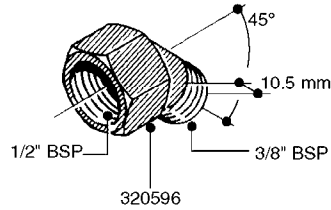

L0030

FITTINGS - HEXAGON NIPPLES
L0030-HIN, 01:01:16

Page 1
Date 12.08.2020 9:40

parts-n°	order qty	description
10015303	1	FITT.PO.HN 1.00X1.00 M1000
10425003	1	FITT.PO.HN 1.25X1.00 MCPHEE
320132	1	FITT.DK HN 1" BSP
320176	1	FITT.DK HN 3/8"X1/2" BSP
320445	1	FITT.DK HN 1/4"X3/8" BSP
320655	1	FITT.DK HN 1/2"-1/2" BSP
320692	1	FITT.DK HN 3/8'BSPX1/4'NPT
320703	1	FITT.DK HN 3/8BSP X1/2 &1/4NPT
320725	1	FITT.DK NIPPLE 3/8"-3/8" BSP
320902	1	FITT.DK HN 3/8'X 1/4' BSP
390232	1	FITT.DK HN 1-1/2' X 1-1/4' BSP
390276	1	FITT.DK HN 1'BSP