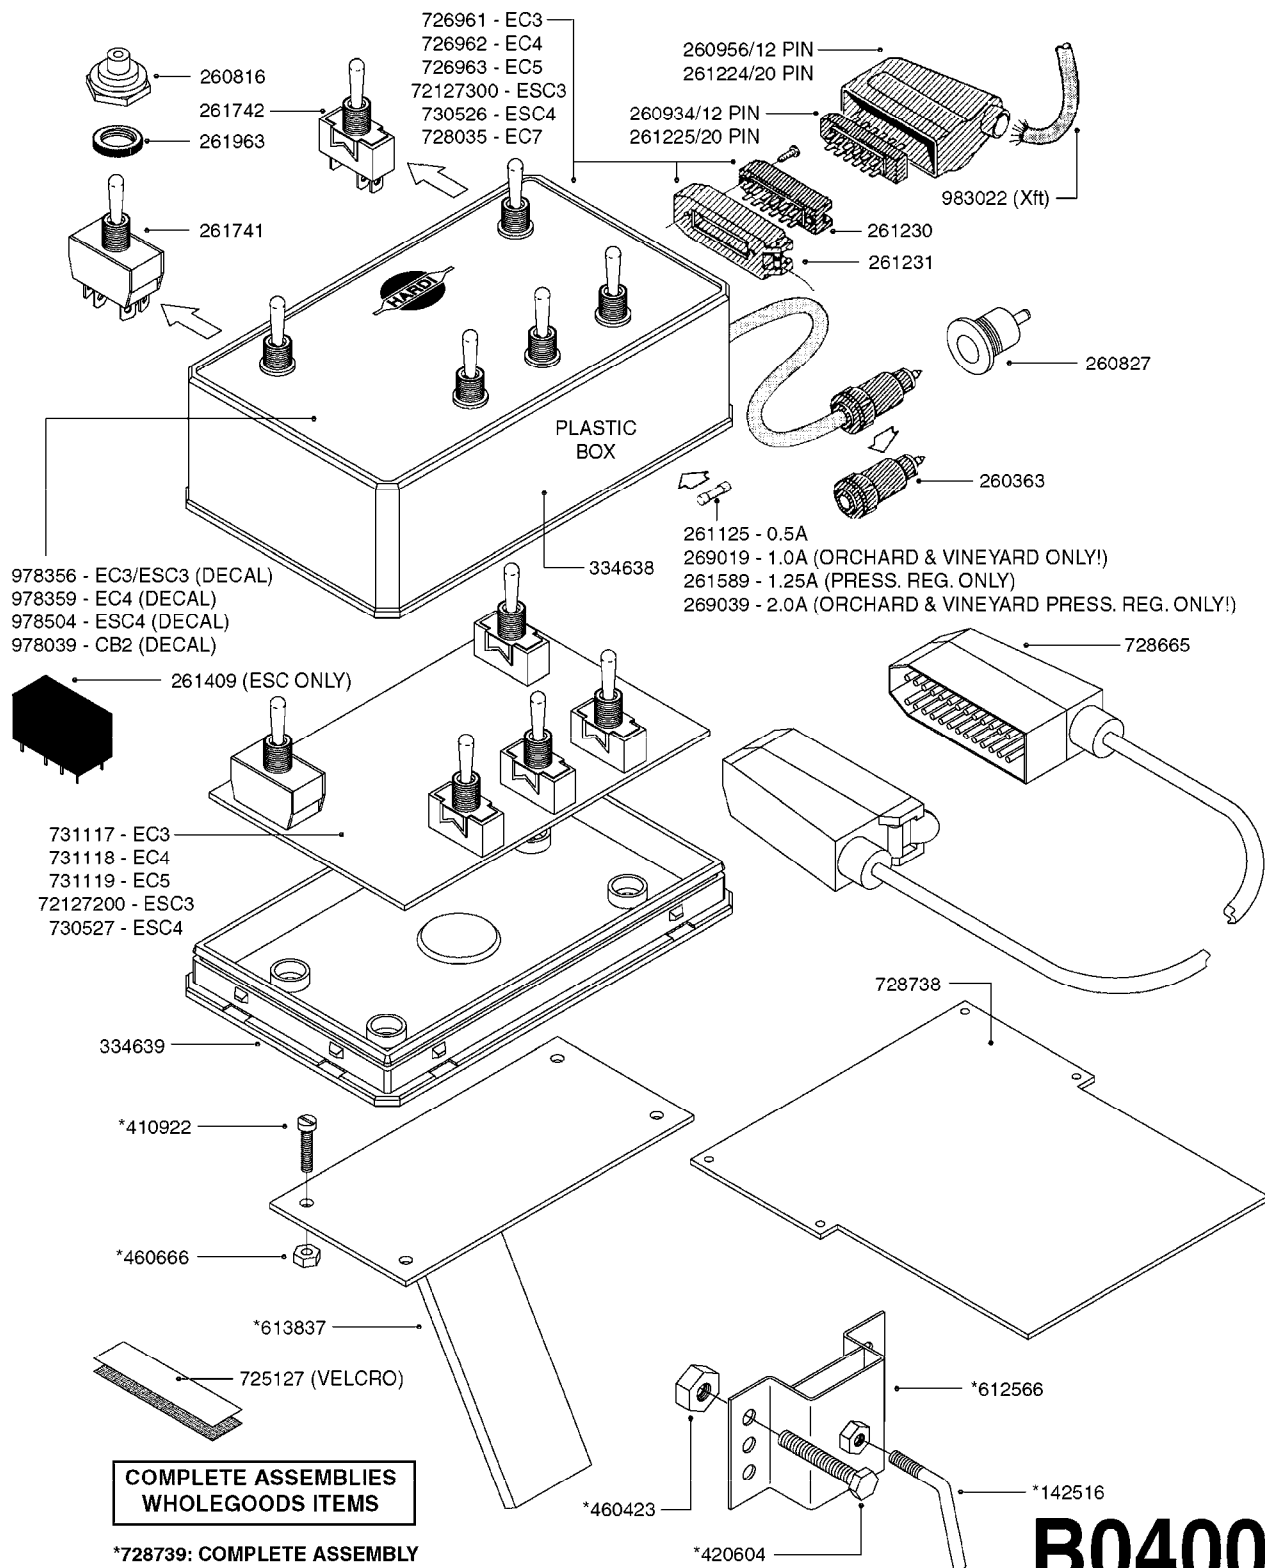

*728739: COMPLETE ASSEMBLY (NLA)

COMPLETE ASSEMBLIES
WHOLEGOODS ITEMS

B0390

CONTROL BOX F/EC+EC-SC
B0390-HIN, 01:01:16

Page 1
Date 16.03.2016 13:34

parts-n°	order qty	description
142516	1	SCREW SET M10 BENT F. LOCKING
260363	1	PLUG 2 POLE 12V
260794	1	SWITCH F.PRESS ADJ.EC CONTROL
260816	1	CAP W/RUBBER BOOT F.EC SWITCH
260827	1	PLUG F.EC ATTACHMENTS
260864	1	SWITCH F.HY BOOM CONTROL BOX
260923	1	PLUG INSERT 12 POLE FEMALE
260934	1	PLUG INSERT 12 POLE MALE
260945	1	PLUG HOUSE 12 POLE FEMALE
260956	1	PLUG HOUSE 12 POL.MALE
261066	1	SWITCH 2 POLE
261125	1	FUSE 5 X 20 500mA
261224	1	PLUG HOUSING F/20 POLE MALE
261225	1	PLUG INSERT 20 POLE MALE
261230	1	PLUG INSERT 20 POLE FEMALE
261231	1	PLUG HOUSING 20 POLE FEMALE
410922	1	CYL.SKR 8.8 DEL M4X20 RST
411006	1	SCREW M4X40 SLOTTED
420604	1	BOLT HEX 8.8 DEL M10X25 FT DIN933
460423	1	NUT HEX M10X1.5 LOCK
460666	1	NUT HEX M4
612566	1	MOUNT BRACKET F.FAN CABLE ASSY
613837	1	MOUNT PLATE FOR EC CONTROL BOX
725006	1	CIRCUIT BOARD 4 VALVE
725014	1	CONTROL BOX EC 4 SEC./12 PIN
725056	1	PRINTED CIRC.W SW 3WAY 726961
726961	1	CONTROL BOX EC 3 SEC./20 PIN
726962	1	CONTROL BOX EC 4 SEC./20 PIN
727376	1	CIRCUIT BOARD F.ESC 3 BANK
728072	1	CABLE,20-PIN,6M EC/4
728073	1	CABLE,20-PIN,6M, EC/3
728075	1	CABLE F.CONTROL BOX 5M EC/3
728665	1	CABLE EXT.-QUICK ATTACH 20 PIN
728666	1	CABLE-QUICK ATTACH 12 PIN
728738	1	DOUB.CONT.BOX & OR F/M PLATE
728739	1	IN CAB CONTROL MOUNT KIT
729721	1	CONTROL BOX ESC3
983022	1	WIRE 12 x 0.5 x 2MM x 12"
10297303	1	CIRCUIT BOARD FOR T.M.S.
10411203	1	RELAY T-82