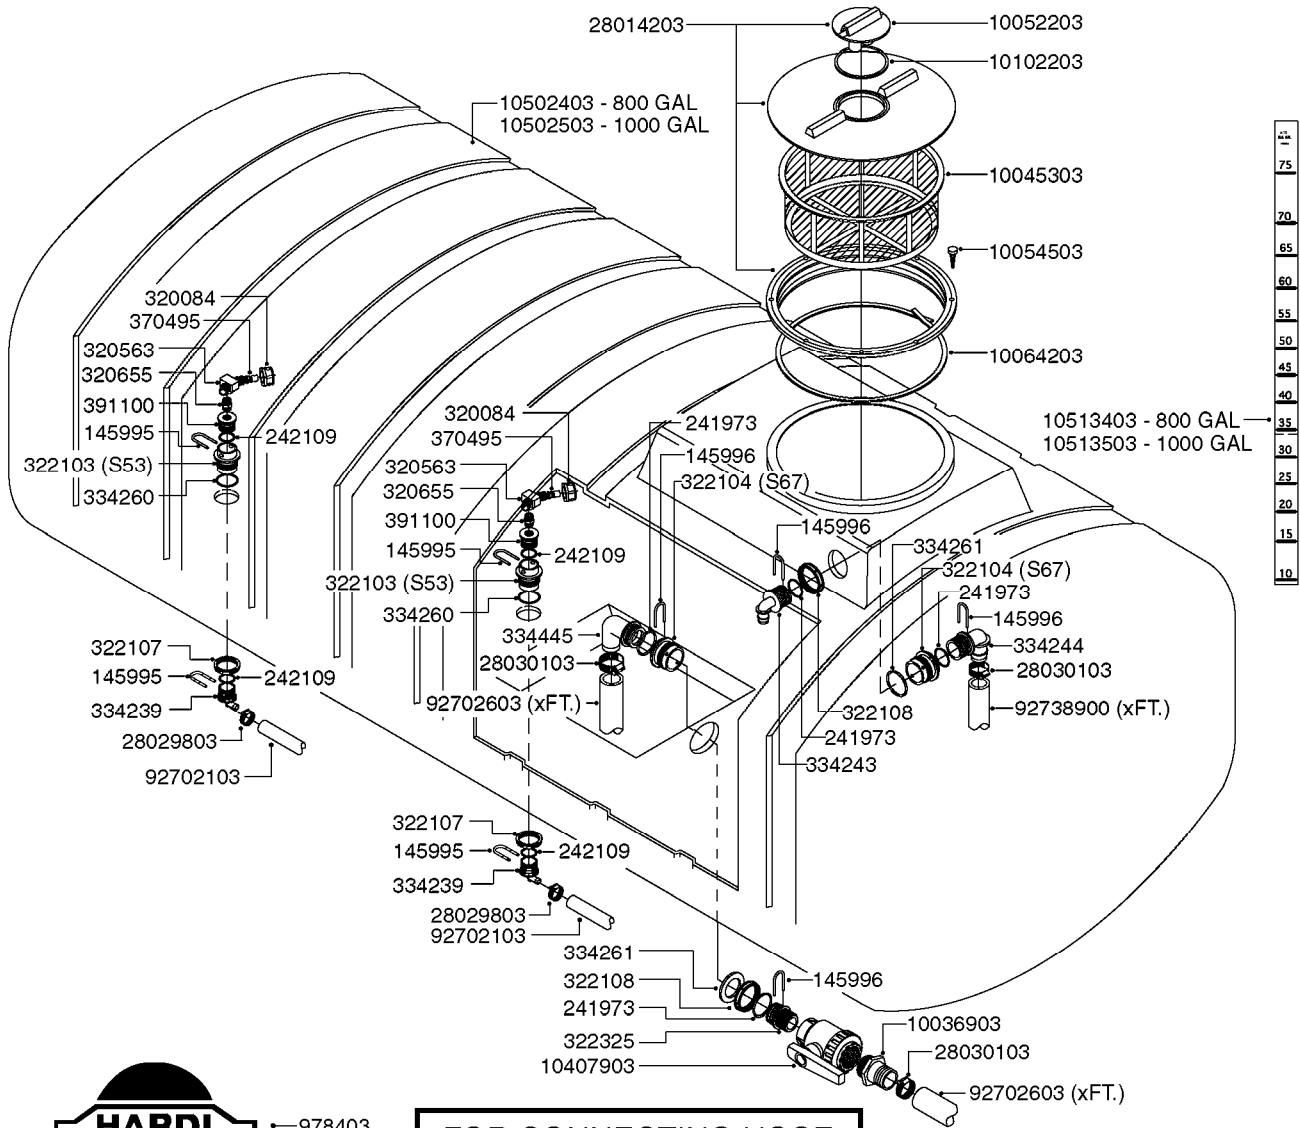

BLANK TUBES: 614647 - 23-3/4" 614648 - 43-1/4" 614649 - 63" 614650 - 82-1/2"	DIMPLED TUBES: 615468 - 24-1/2" 615471 - 64" 615469 - 44" 615472 - 74-1/4" 615470 - 54-1/8" 615473 - 92"
---	---

D1110

parts-n°	order qty	description
321484	1	BUSHING THREADED F.NOZZ.TUBE
322114	1	NUT PLASTIC F.NOZZ.H
322116	1	BOLT PLASTIC F.NOZZ.H.
334874	1	NOZZLE HOLDER - TOP HALF
612872	1	NOZZLE TUBE 2 HOLE L-24"/50CM
612883	1	NOZZLE TUBE 3 HOLE L-44"/50CM
612894	1	NOZZLE TUBE 4 HOLE L-64"/50CM
612905	1	NOZZLE TUBE 5 HOLE L-83.5"/50C
613767	1	NOZZLE TUBE 1 HOLE L-13.875"
614610	1	NOZZLE TUBE 2 HOLE L-24"/SP20"
614611	1	NOZZLE TUBE 3 HOLE L-44"/SP20"
614612	1	NOZZLE TUBE 4 HOLE L-64"/SP20"
614613	1	NOZZLE TUBE 5 HOLE L-83.5"/20"
614638	1	NOZZLE TUBE 1 HOLE L-4.125"
614647	1	NOZZLE TUBE L=600mm NO HOLES
614648	1	NOZZLE TUBE L=1100mm NO HOLES
614649	1	NOZZLE TUBE L=1600mm NO HOLES
614650	1	NOZZLE TUBE L=2100mm NO HOLES
615468	1	NOZZLE TUBE MARKED 1" 24"
615469	1	NOZZLE TUBE MARKED 1" 44"
615470	1	NOZZLE TUBE MARKED 1" 54"
615471	1	NOZZLE TUBE MARKED 1" 64"
615472	1	NOZZLE TUBE MARKED 1" 74"
615473	1	NOZZLE TUBE MARKED 1" 92"
741685	1	NOZZLE HOLDER COMPLETE/5 PCS
741688	1	NOZZLE HOLDER COMPLETE/10PCS
741730	1	CLAMP,NZLE BKT BAG OF 5 50X30
741733	1	CLAMP,NZLE BKT BAG OF 10 50X30
741734	1	CLAMP,NZLE BKT BAG OF 5 50X50
741737	1	CLAMP,NZLE BKT BAG OF 10 50X50
741738	1	CLAMP,NZLE BKT BAG OF 5 80X60
741741	1	CLAMP,NZLE BKT BAG OF 10 80x60
741778	1	CLAMP,NZL BKT BAG OF 10 100x60
16110803	1	NOZZLE BRACKET VAR SPACINGS
33487300	1	NOZZLE HOLDER - BOTTOM HALF