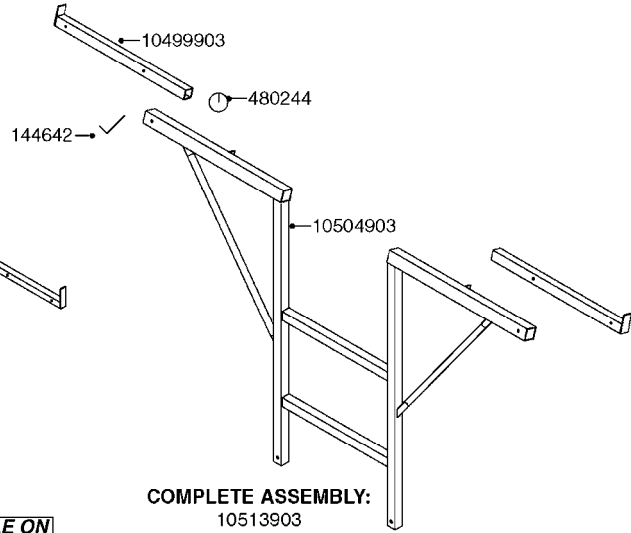

**45'-66' EAGLE ON
HC NAVIGATOR
HC 500
HC 800
HC 1000**

**80'-90' EAGLE ON
NAVIGATOR TA & HC**