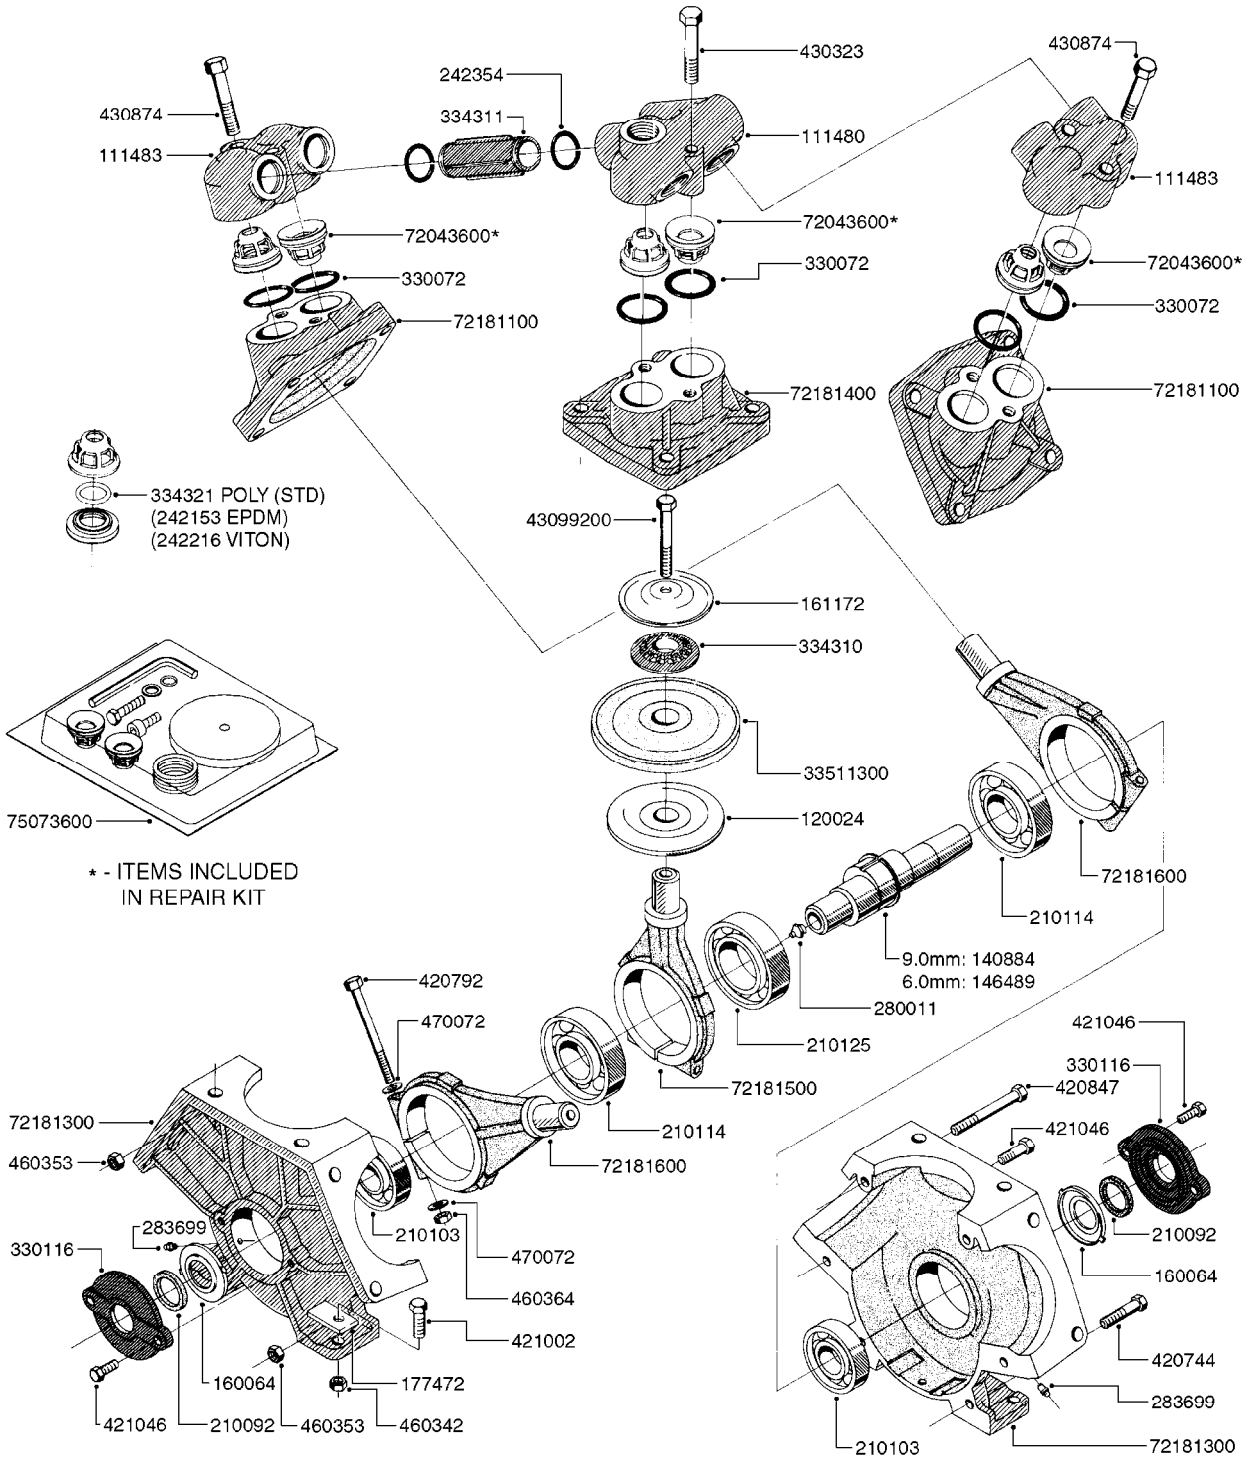

A0220

PUMP - 1302 W/ MOUNTING BASE
A0220-HIN, 01:01:16

Page 1

Date 16.03.2016 13:34

parts-n°	order qty	description
111480	1	VALVE HEAD 1302 CENTER
111483	1	VALVE HEAD SIDE 1302
120024	1	DIAPHRAGM BACK DISC 1200-1300
140884	1	CRANK SHAFT MODEL 1300-9
146489	1	CRANK SHAFT MODEL 1302-6MM
160064	1	DUST PLATE
161172	1	DIAPHRAGM DISC F. 1203/1303
177472	1	BRACKET 25 X 5
210092	1	SEAL FELT D43/30X5
210103	1	BEARING BALL 6306
210114	1	BEARING BALL 6308
210125	1	BEARING BALL 6210
242153	1	O-RING D26X4 EPDM
242216	1	O-RING VITON F/1202/1302/462
242354	1	O-RING D32.2X3.0 VITON F.S-53
280011	1	GREASE NIPPLE 3/8' SAE H TR
283699	1	GREASE NIPPLE M6X1
330072	1	O-RING D53.5/D45.5X4
330116	1	SEAL RETAINER, MODEL 1300
334310	1	NYLON WASHER 1202/1302/462
334311	1	CONNECTION PIPE INLET MOD.1302
334321	1	O-RING POLY. 34.0x26.0x4.0
420081	1	BOLT HEX 8.8 DEL 3/8'X40MM
420136	1	BOLT HEX 8.8 RAW 3/8'X30MM
420221	1	BOLT HEX 7/16'X2-1/4'
420346	1	BOLT HEX 8.8 DEL 3/8'X 25MM
420357	1	BOLT HEX 8.8 RAW 3/8'X85MM
420803	1	BOLT HEX 8.8 DEL M8X90
421002	1	BOLT HEX 8.8 DEL M10X30 FT DIN933
430076	1	BOLT HEX 8.8 RAW 1/2'X60MM
430404	1	BOLT HEX 8.8 DEL M12X50
430911	1	BOLT HEX 8.8 WG 1/2" x 70MM
460062	1	NUT HEX 3/8' GALV.
460342	1	NUT HEX M10 DEL DIN934
460364	1	NUT HEX M8 GALV.
460386	1	NUT HEX M12X1.75
470072	1	WASHER D15/D8X.5 LOCK
33511300	1	DIAPHRAGM 1202-1303 POLY 2006
72043600	1	VALVE FOR 462/463
72181100	1	DIAPHRAGM COVER 1203/1303+BLTS
72181300	1	PUMP CASTING 1300 RED W/BOLTS
72181400	1	DIAPHRAGM COVER 1303 W/BOLTS
72181500	1	CONNECTING ROD, CENTER 1303
72181600	1	CONNECTING ROD, SIDE MOD.1300
75073500	1	PUMP KIT 1300/1302 "06"