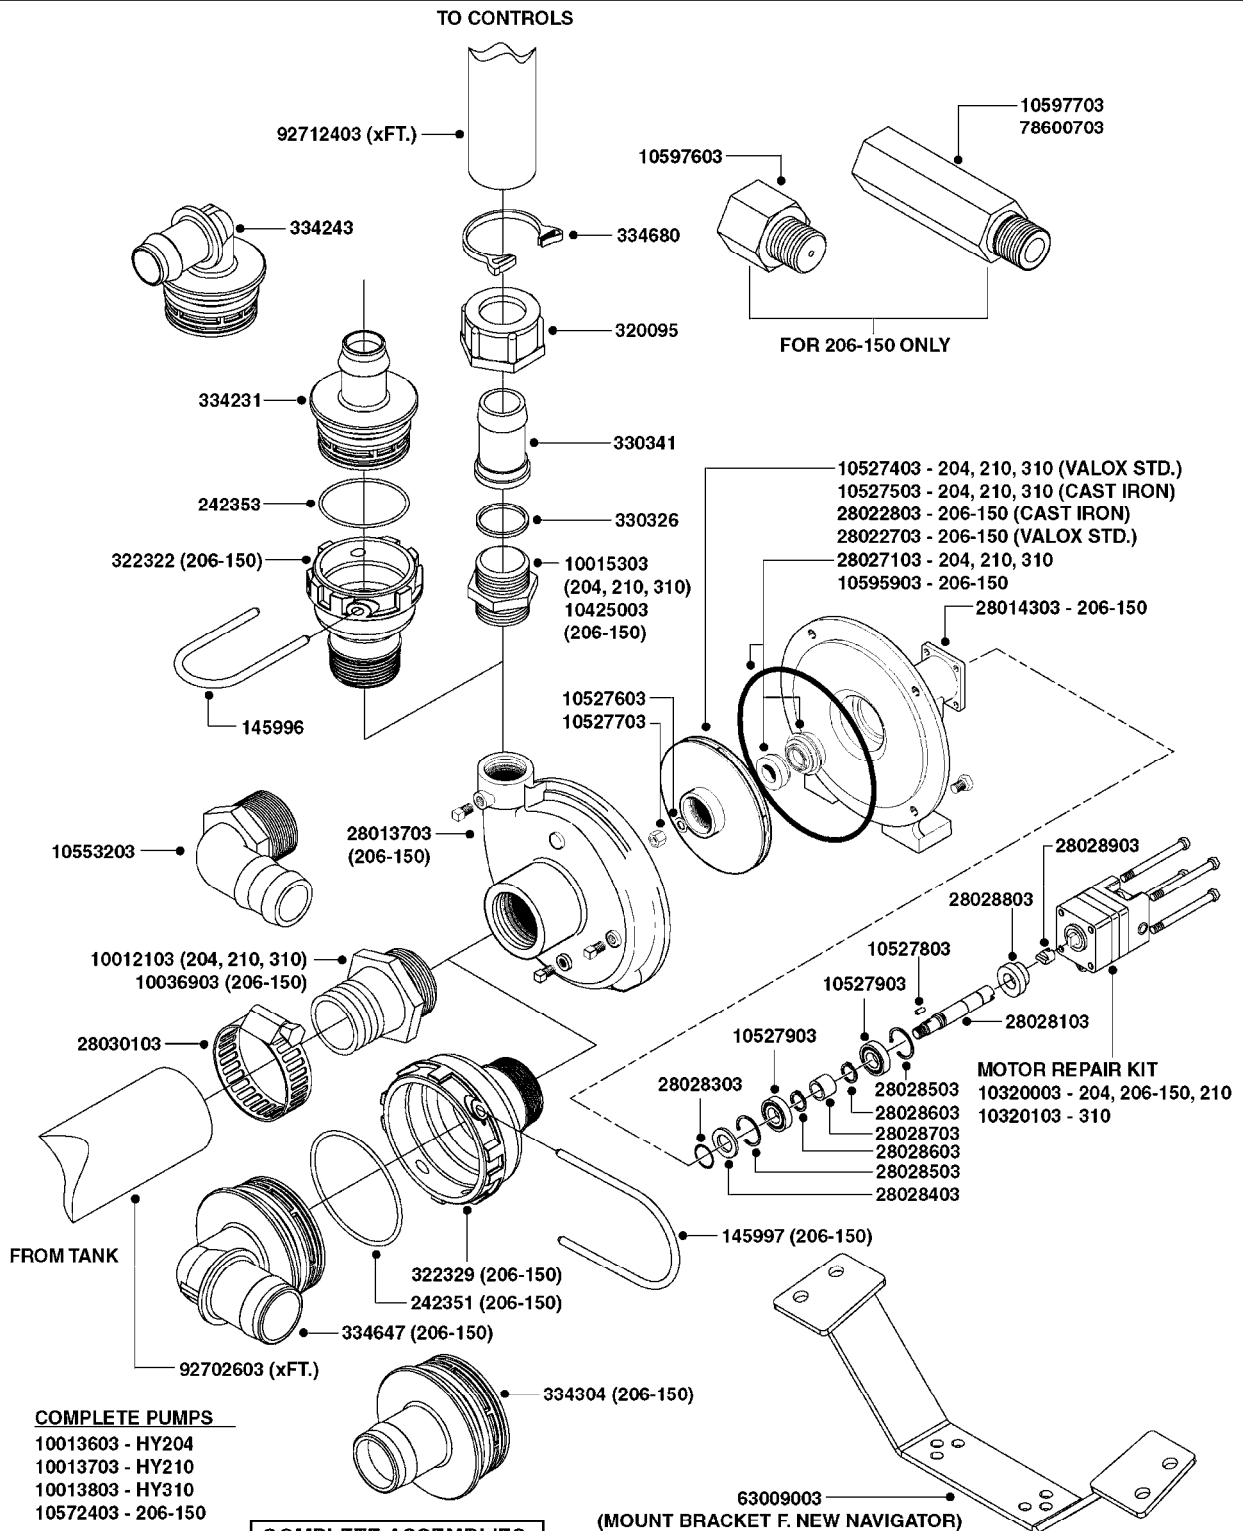

1. **COMPLETE PUMPS**
2. 10013603 - HY204
   - 10013703 - HY210
   - 10013803 - HY310
   - 10572403 - 206-150

**COMPLETE ASSEMBLIES
WHOLEGOODS ITEMS**

A0420

PUMP-204,206-150,210,310 ACE
A0420-HIN, 01:01:16

Page 1

Date 16.03.2016 13:34

parts-n°	order qty	description
145996	1	FITT.DK S-67 FORK
145997	1	FITT.DK S-93 FORK
242351	1	O-RING D69.5X3.0 VITON F.S-93
242353	1	O-RING D44.2X3.0 VITON F.S-67
320095	1	FITT.DK NUT 1" BSP
322322	1	FITT.DK S-67 X 1-1/4"BSP MALE
322329	1	FITT.DK S-93 X 1-1/2"BSP MALE2
330326	1	O-RING D30/D24X2 F.1"NUT
330341	1	FITT.DK HB 1" F. 1" NUT
334231	1	FITT.DK S-67 STR.1'
334243	1	FITT.DK S-67 ELB.1"
334304	1	FITT.DK S-93 STR.1-1/2" PVC
334647	1	FITT.DK S93 ELB 1-1/2" 90 PVC
334680	1	CLAMP HOSE PLASTIC 1"
10012103	1	FITT.PO.HB 1.25X1.50 IMB1012
10013603	1	PUMP ACE HY 204
10013703	1	PUMP ACE HY 210
10013803	1	PUMP ACE HY 310
10015303	1	FITT.PO.HN 1.00X1.00 M1000
10036903	1	FITT.PO.HB 1.50X1.50 IMB1212
10320003	1	MOTOR REPAIRKIT ACE204,206,210
10320103	1	MOTOR REPAIR KIT ACE 304,310
10425003	1	FITT.PO.HN 1.25X1.00 MCPHEE
10527403	1	IMPELLER VALOX F.ACE PUMP
10527503	1	IMPELLER CASTIRON F.ACE PUMP
10527603	1	WASHER 3/8' F.ACE PUMP
10527703	1	NUT HEX NF 3/8 F.ACE PUMP
10527803	1	KEY 1/8x1/8x1/2'F.ACE PUMP
10527903	1	BEARING F.ACE PUMP (#40870)
10553203	1	FITT.PO.EL 1.5X1.5 HB BLACK
10572403	1	PUMP ACE HY 206 SERIES 150
10595903	1	REPAIR KIT ACE 206-150
10597603	1	ORIFACE RESTRICTOR F. ACE 206
10597703	1	FITT, HYD FLOW FUSE ACE 206OLD
28013703	1	PUMP HOUSING FRONT ACE 206-150
28014303	1	PUMP HOUSING W.FEET 206-150
28022703	1	IMPELLER THERMOPLASTIC
28022803	1	IMPELLER CAST IRON
28027103	1	REPAIR KIT ACE 204,210,310
28028103	1	SHAFT 5/8"DIA.1/2"KEYWAY SS
28028303	1	O-RING, SHAFT SEAL
28028403	1	SLINGER
28028503	1	SNAP RING - INTERNAL
28028603	1	SNAP RING - EXTERNAL
28028703	1	SPACER FOR SHAFT
28028803	1	SEAL SUPPORT SPACER 200 SERIES
28028903	1	COUPLING FOR HYDRAULIC MOTOR
28030103	1	CLAMP HOSE GEAR P5/4-S1.5"6724
63009003	1	CENTRIFUGAL PUMP BRACKET
78600703	1	FITT, HYD FLOW FUSE ACE 206N
92702603	1	HOSE PVC SUCT GRAY 1-1/2"
92712403	1	HOSE R X1" X300PSI WP X0012"