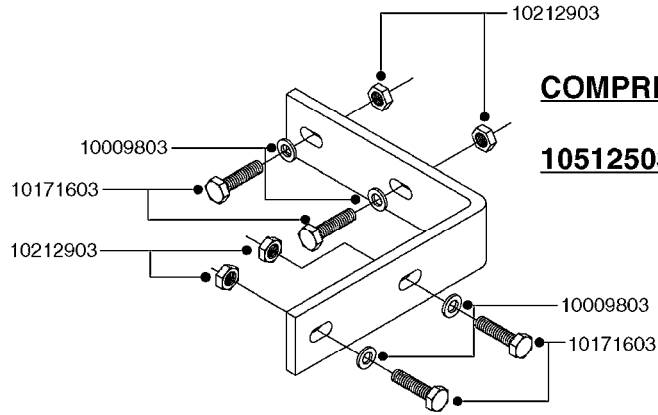

K0400

*Ø8mm 927306 (xFT.)
*Ø10mm 927330 (xFT.)

70062503 - COMPLETE ASSEMBLY

FOAM MARKER COMPRESSOR 2007
K0400-HIN, 01:01:16

Page 1
Date 16.03.2016 13:35

parts-n°	order qty	description
147011	1	HEX NIPPLE 3/8'X1/4'BSP BRASS
161326	1	MOUNT BKT. F. FOAM COMP.BOX 98
168847	1	ENCLOSURE LOWER F.MARKER
168848	1	COVER F. FOAM MARKER
232111	1	QUICK COUPLER 6MM X 1/8 EXT.
232112	1	QUICK COUPLER 6MM 1/8 INT.
232113	1	QUICK COUPLER 6MM T-PIECE
232114	1	COUPLER 1/8" THREADX8MM HOSE
232143	1	REDUCER 1/4'INT-1/8'EXT
232144	1	QUICK COUPLER 10MM X 1/4 EXT
232152	1	QUICK COUPLER 8MMX1/8 EXT.LONG
241371	1	DIAPHRAGM, NO-DRIP alt 241371
242242	1	O-RING F.AIR HOSE FITTING
242258	1	TRIM 3X10 SELF ADHESIVE 0012"
261562	1	RUBBER DAMPER 2XM6X25
283697	1	TIESTRAP 200MM
320445	1	FITT.DK HN 1/4"X3/8" BSP
321462	1	CAP F.NO-DRIP ASSY.
322261	1	HOUSING F.SAFETY VALVE 3/8"
440650	1	SCREW 3.5x13 STAINLESS
460261	1	NUT HEX M6X1 LOCK A2 DIN985
718911	1	VALVE (SAFETY) F.MARKER
729645	1	NON-DRIP SPRING ASSY.GREEN 10
927264	1	HOSE R X PE D6/D4 X 0012"
927306	1	HOSE R X PE D8/D6 X 0012"BLACK
927330	1	HOSE R X PE D10/D8 X 012"BLACK
26004103	1	FOAM MARKER CNTRL MOD CABL STD
26008703	1	FOAM MARKER CONTROL SCII
26011103	1	FOAMER POWER/CONTROL CABLE 39P
26023400	1	COMPRESSOR F.FOAM MARKER CM40
26023700	1	SOLENOID VAL 12V 1/8' FLO '07
28025503	1	PLUG F.DRILLED HOLE 1/2"
28025603	1	PLUG F.DRILLED HOLE 3/4"
39122000	1	DISTR.HOUSING F.FOAM MARKER'07
70062503	1	FOAM MARKER COMPRESSOR,STD,39P