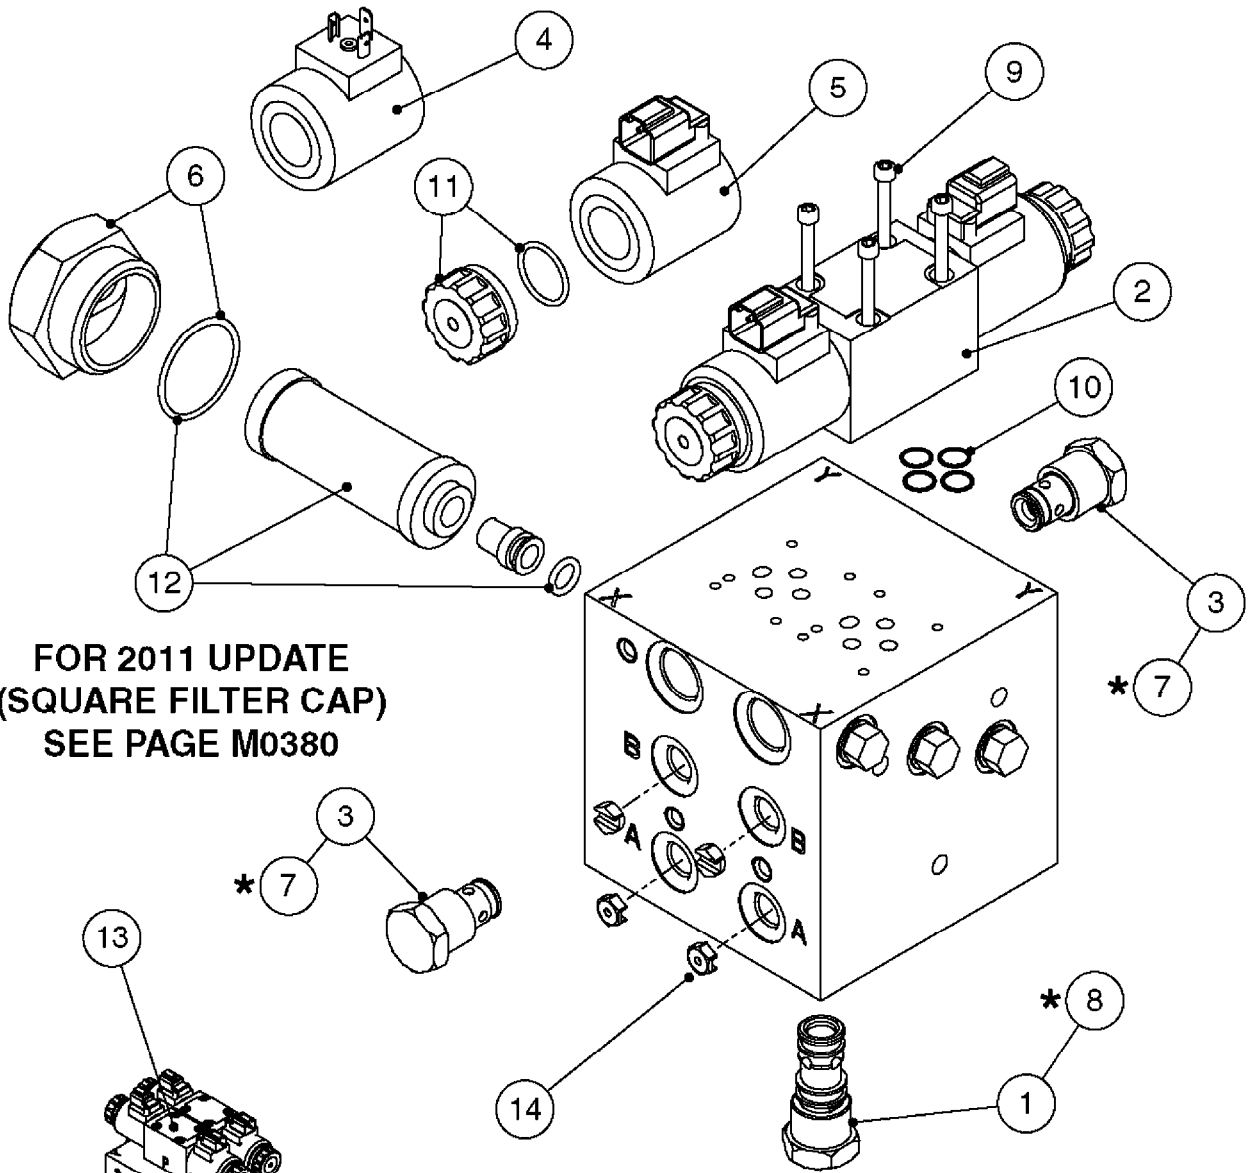

FOR 2011 UPDATE
(SQUARE FILTER CAP)
SEE PAGE M0380

COMPLETE
ASSEMBLY

* SEAL KITS

M0300

NORAC VARIABLE RATE VALVE UC4
M0300-HIN, 01:01:16

Page 1

Date 16.03.2016 13:36

Pos.	parts-n°	order qty	description
1	28048803	1	NORAC CHECK VALVE
2	28048903	1	NORAC PROP VALVE
2	28055803	1	3-PIN CONNECTORS/HIRSCHMAN NORAC SOLENOID - DEUTSCH CONN. 2-PIN CONNECTORS/DEUTSCH
3	28049403	1	NORAC CHECK VALVE
4	28056403	1	COIL, NORAC, PROP, DIN
5	28056503	1	COIL, NORAC, PROP, DEUTSCH
6	28066803	1	NORAC FILTER CAP W/O-RING
7	28066903	1	NORAC SEAL KIT F.28049403
8	28067003	1	NORAC SEAL KIT F.28048803
9	28068103	1	NORAC HEX CAPSCREW 10-24X2 SS
10	28068203	1	NORAC O-RING F.SOLENOID VALVE
11	28074903	1	NORAC COIL NUT AND O-RING
12	75076900	1	NORAC FILTER ELEMENT KIT
13	78216100	1	NORAC VALVE BLOCK COMP, DEUTSCH CON. COMPLETE W/2-PIN DEUTSCH SOLENOIDS
14	78603300	1	NORAC ONE WAY ORIFICE, .047"