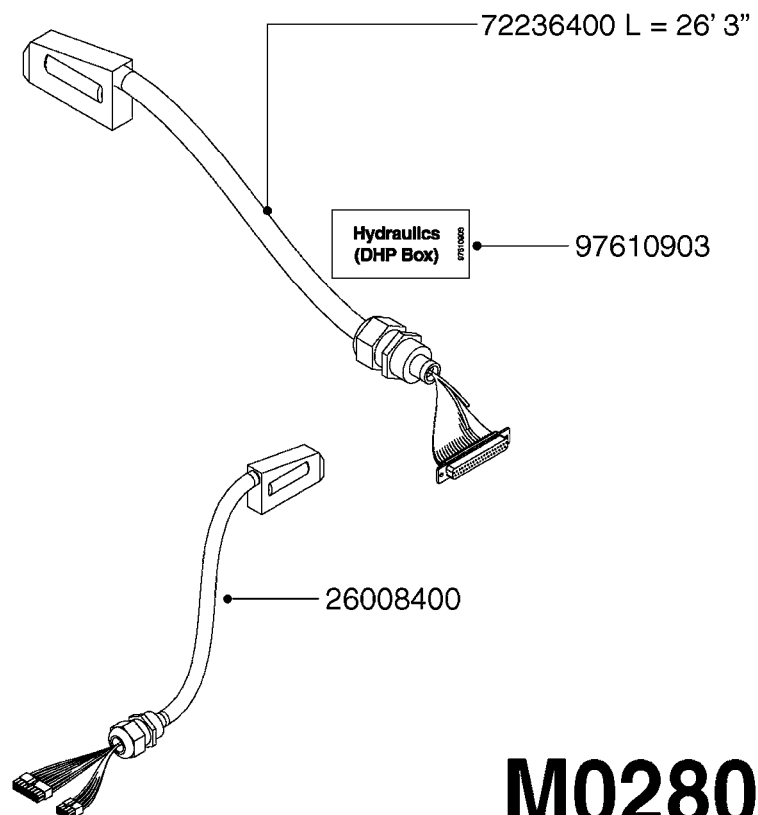

LIQUID SYSTEM

HYDRAULIC SYSTEM

* Note orientation of bracket
 1 = Liquid system
 2 = Hydraulic system

M0280

39 PIN CABLES
M0280-HIN, 01:01:16

Page 1

Date 16.03.2016 13:36

parts-n°	order qty	description
262158	1	PLUG INSERT 39 POLE MALE
262159	1	PLUG INSERT 39 POLE FEMALE
262160	1	PLUG HOUSING 39 POLE FEMALE
262161	1	PLUG HOUSING F/39 POLE MALE
440634	1	SCREW 5/8"
440732	1	PT SCREW 35X12B Z5452 ELZ
14034200	1	CODE BRACKET FOR 39 PIN CABLE
26003900	1	WIRE 37-39 PIN EVC, 6.6'
26004200	1	WIRE 37-39 PIN EVC, 57.4'
26008400	1	WIRE 39-PIN 24 WIRE L=8M
28027500	1	WIRE 37-39 PIN EVC, 37.7'
28028700	1	WIRE 37-39 PIN EVC, 45.9'
28028800	1	WIRE 37-39 PIN EVC, 16.4'
28028900	1	WIRE 37-39 PIN EVC, 26.2'
72236400	1	DAH CONN. WIRE/TRACTOR L=8M
97610803	1	DECAL-SRAY BOX 39-PIN
97610903	1	DECAL-HYDRAULIC BOX 39-PIN