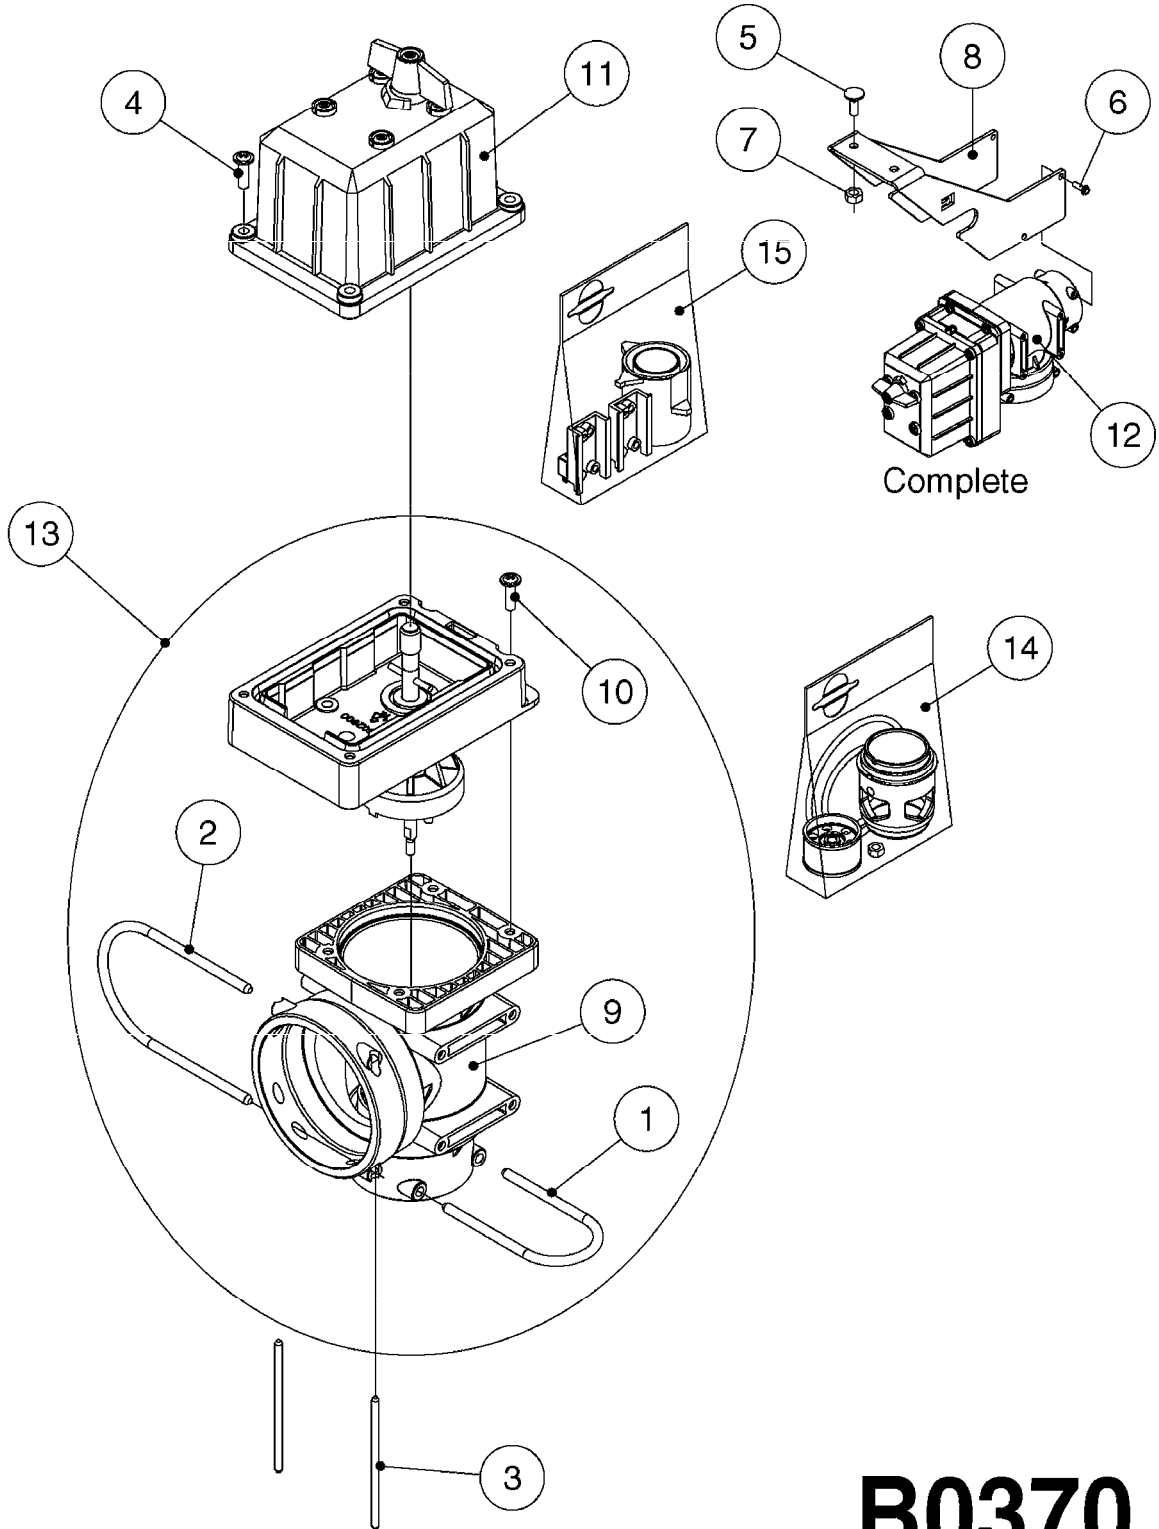

B0370

PRESSURE REGULATOR - S93 06
B0370-HIN, 01:01:16

Page 1

Date 16.03.2016 13:34

Pos.	parts-n°	order qty	description
1	145996	1	FITT.DK S-67 FORK
2	145997	1	FITT.DK S-93 FORK
3	147767	1	PIN 5Ø X 60 S-93 DOUBLE CLAMP
4	440677	1	SCREW F. PLASTIC 5X20 SS
5	440695	1	BOLT CARRIAGE M8X25
6	440698	1	SCREW F.PLASTIC 6X18 SS HEXHD
7	460143	1	NUT HEX M8 LOCK A2 DIN985
8	16244000	1	BRACKET FOR REG. NAV, PAINTED NAVIGATOR PLATFORM BRACKET
9	33510800	1	HOUSING F.PRESS.REG.S67/S93
10	44076200	1	PT TORNILLO 50X16 WN5451 rsf t
11	72374200	1	MOTOR HOUS.REG.1:150 ENCODER
12	72425500	1	REGULATOR S67/S93 CROSS-DRILL
12	72678700	1	REGULATOR S67/S93 CROSS-DRILL CERAMIC COMPONENTS
13	72481600	1	BAG W. CONSOLE&SPINDLE COMPL
14	72678900	1	BAG W.CONE/CYL/GASKET CERAMIC CERAMIC COMPONENTS
14	74190800	1	BAG W.CONE/CYL. AND GASKET
15	74187500	1	SWITCH 5A PRESS.REG REP.KIT 08