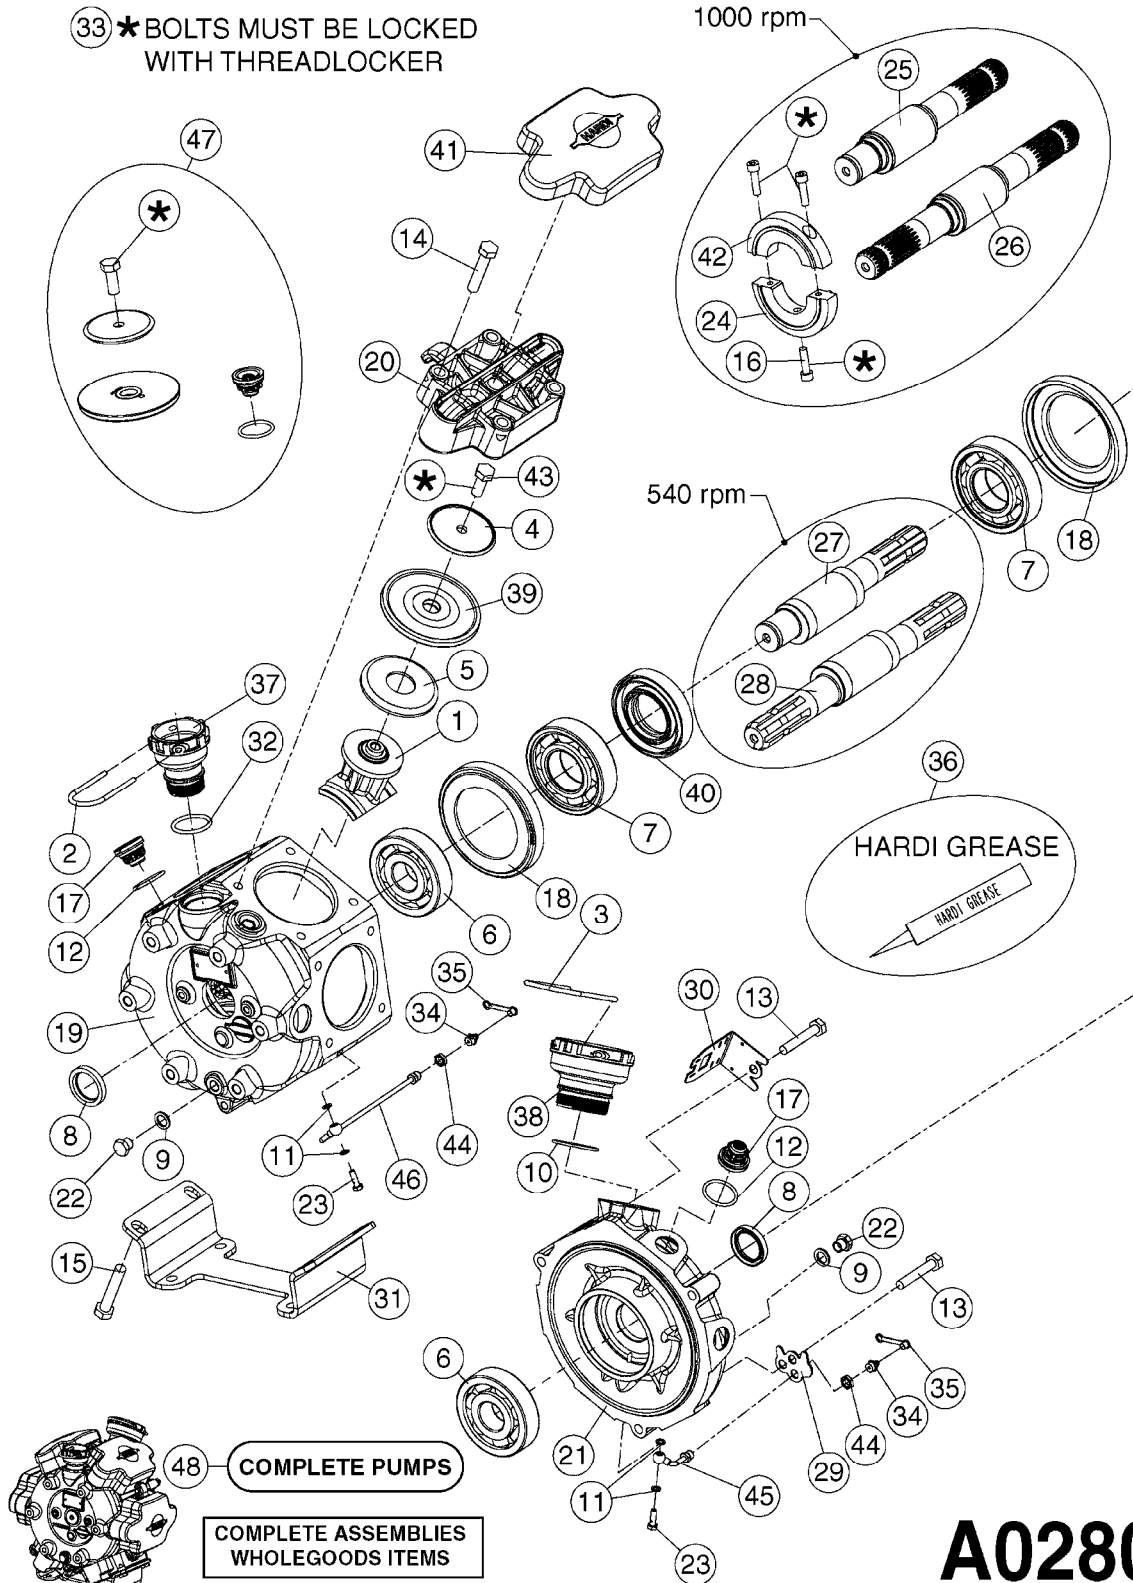

33 *BOLTS MUST BE LOCKED WITH THREADLOCKER

1000 rpm

540 rpm

PUMP - 364 540/1000 RPM
A0280-HIN, 16:02:16

Page 1

Date 16.03.2016 13:34

Pos.	parts-n°	order qty	description
1	111622	1	CONNECTING ROD 463/5.5MM
1	111628	1	CONNECTING ROD 363/5.5 PUMP
1	111629	1	CONNECTING ROD 363/364-7 PUMP
1	111630	1	CONNECTING ROD 363/364-10 PUMP
2	145996	1	FITT.DK S-67 FORK
3	145997	1	FITT.DK S-93 FORK
4	161174	1	DIAPHRAGM DISC SS 361/363/364 PUMP
5	161372	1	DIAPHRAGM BACKING DISC,320-361
6	210221	1	BEARING BALL 6407
7	210232	1	BEARING BALL 6310
8	210243	1	SEAL OIL 35 X 47 X 7
9	241404	1	DOWTY SEAL 1/4"
10	242225	1	O-RING D45.0 X 4.0 RUBBER
11	242374	1	WASHER Ø10/Ø6X1 COPPER
12	330024	1	O-RING D41,1/D34.5 X 3,5
13	420895	1	BOLT HEX 8.8 RAW M10X60
14	430312	1	BOLT HEX 8.8 RAW M12X60
15	430437	1	BOLT HEX 8.8 RAW M12X65
16	450995	1	BOLT ALLEN M8X30 DIN 912 RAW
17	728146	1	VALVE FOR 361(726890/707932)
18	11171900	1	METAL SPACER F. 364/464 MACHINED
19	11172000	1	PUMP HOUSE 364 MACHINED 5/4" BSP RED
20	11172800	1	VALVE COVER 364 MACHINED RED
21	11173200	1	FRONTPART 364, 1½" BSP RED
22	14010400	1	PLUG 1/4" BSP
23	14120400	1	BANJOBOLT M6 X 19
24	14120700	1	COUNTERWEIGHT 364/464-1000
25	14137300	1	CRANKSHAFT 364/464-5.5 1000
26	14137900	1	CRANKSHAFT 364/464-5.5 GG 1000
27	14137600	1	CRANKSHAFT 364/464-10
28	14138200	1	CRANKSHAFT 364/464-10 GG
29	16382900	1	GREASE NIPPLE PLATE, 364
30	16390600	1	BRACKET FOR RPM SENSOR
31	17002400	1	FOOT F/363 PUMP (PAINTED)
32	24266600	1	O-RING D 38,0 X 4,0 70SH.NITR
33	28045503	1	LOCTITE 262 .5ML (.017oz.)
34	28163300	1	GREASE NIPPLE H1 M6X1 DIN 7412
35	28163400	1	CAP F. GREASENIPPLE YELLOW M6X1
36	28164600	1	HARDI PUMP GREASE S3 V550L 1
37	32242200	1	FITTING S67 5/4" KON. RG 2014
38	32242300	1	NIPPLE S93 1,5' KON.RG 2014
39	33511400	1	DIAPHRAGM PUMP 361/361/363/364 PUR
40	33524200	1	DISTANCE RING/GREASE SPLIT
41	33524300	1	COVER PLASTIC 364 PUMP
42	39136200	1	HALFPART 364/464-1000
43	43099200	1	BOLT HEX SS M12 X 30 DIN933 A4
44	46134000	1	NUT HEX M10x1 H=2.3 NV=14 ELZIN
45	61096800	1	BANJOTUBE SHORT 364 COMPL.
46	61096900	1	BANJOTUBE LONG 364 COMPL.
47	75585900	1	PUMP KIT 364
48	82168100	1	PUMP 464/5.5 THROUGH SHAFT 1000RPM
48	82169500	1	PUMP 364-5.5-MED-1000
48	82169700	1	PUMP 364-5.5-MOD2-1000-120-AUS
48	82170000	1	PUMP 364-10-STD-540
48	82170300	1	PUMP 364-10-MOD-540-GG
48	82170400	1	PUMP 364-10-MOD-540-120