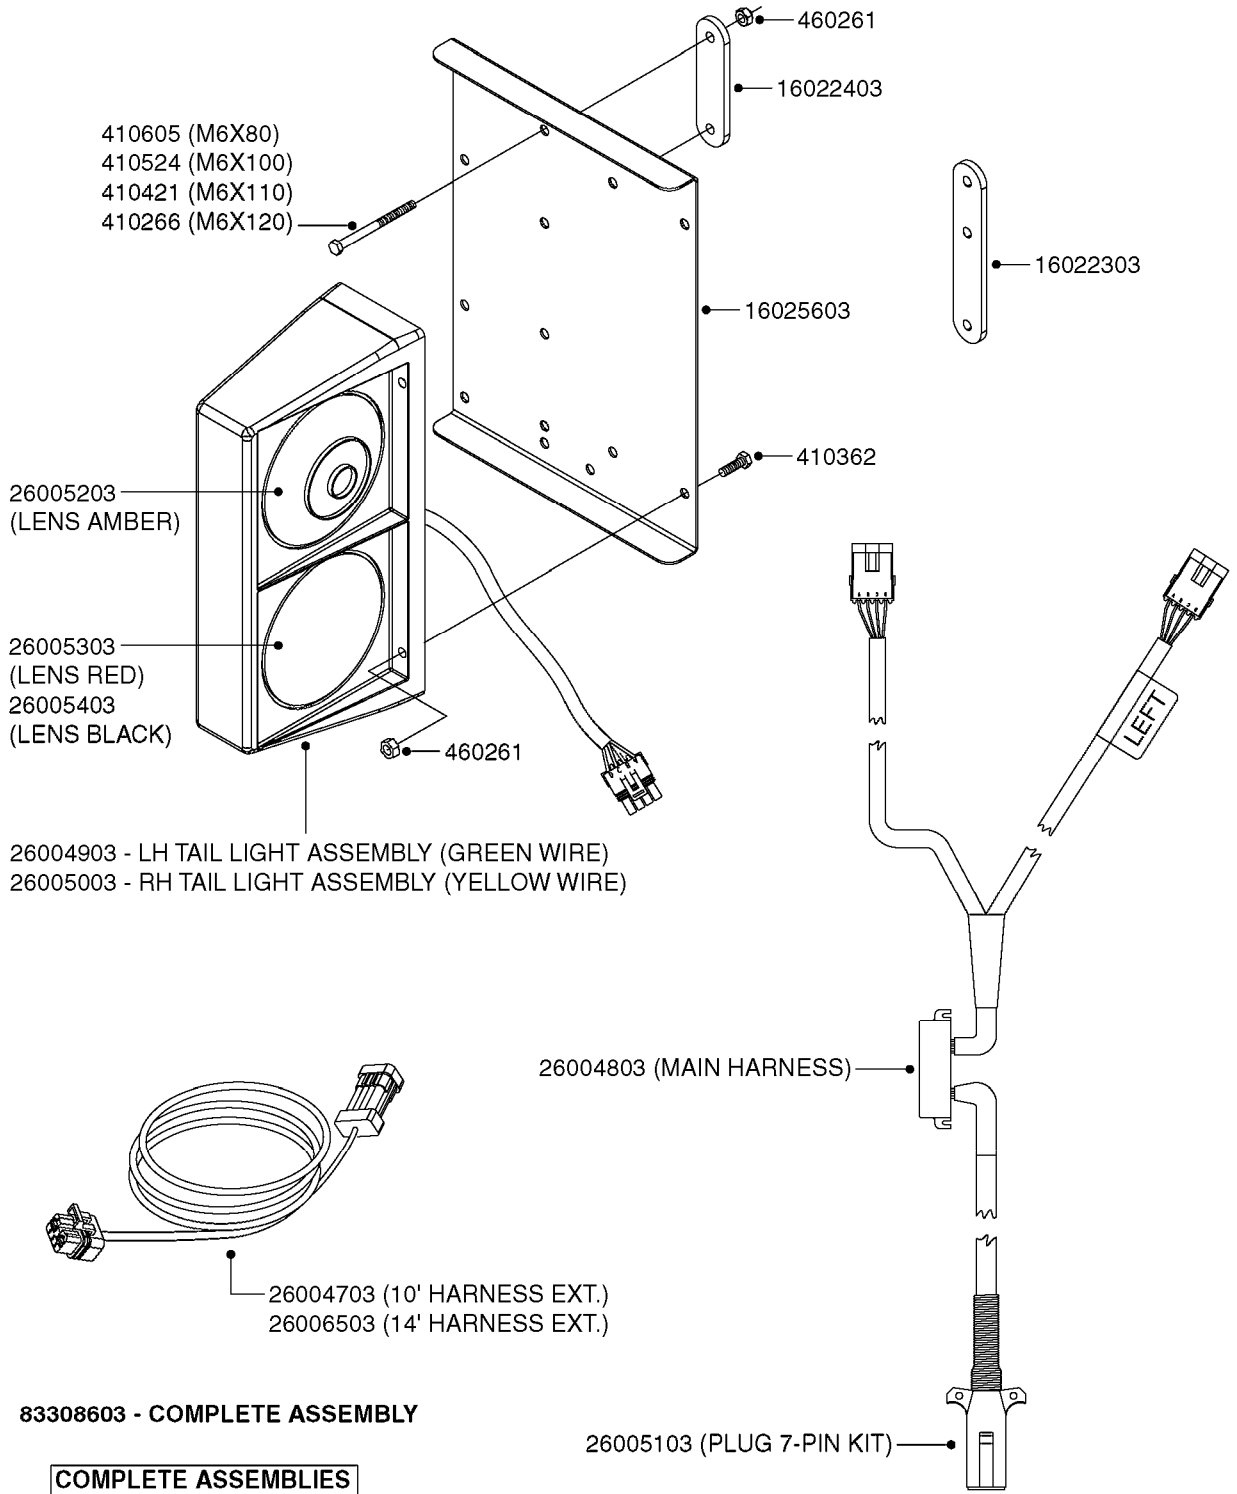

TRAFFIC LIGHT KIT
M0160-HIN, 01:01:16

COMPLETE ASSEMBLIES
WHOLEGOODS ITEMS

M0160

TRAFFIC LIGHT KIT
M0160-HIN, 01:01:16

Page 1
Date 16.03.2016 13:36

parts-n°	order qty	description
410266	1	BOLT HEX 8.8 DEL M6X120
410362	1	BOLT HEX 8.8 SS M6X20 FT
410421	1	BOLT HEX M6X110 DIN931-A2 SS
410524	1	BOLT HEX 8.8 DEL M6X100
410605	1	BOLT HEX 8.8 DEL M6X80
460261	1	NUT HEX M6X1 LOCK A2 DIN985
16022303	1	BRACKET 100MM TUBE
16022403	1	BRACKET 60MM TUBE
16025603	1	BRACKET TAIL LIGHT DUAL LAMP
26004703	1	HARNESS 13' EXT 4 WIRE WP
26004803	1	HARNESS MAIN TAIL LIGHT
26004903	1	TAIL LIGHT GREEN WIRE LH
26005003	1	TAIL LIGHT YELLOW WIRE RH
26005103	1	PLUG 7-PIN AG TAIL LIGHT
26005203	1	LENS AMBER BEFORE 2009
26005303	1	LENS RED BEFORE 2009
26005403	1	LENS BLACK BEFORE 2009
26006503	1	HARNESS 14' EXT 4 WIRE WP
83308603	1	TRAFFIC LIGHT KIT