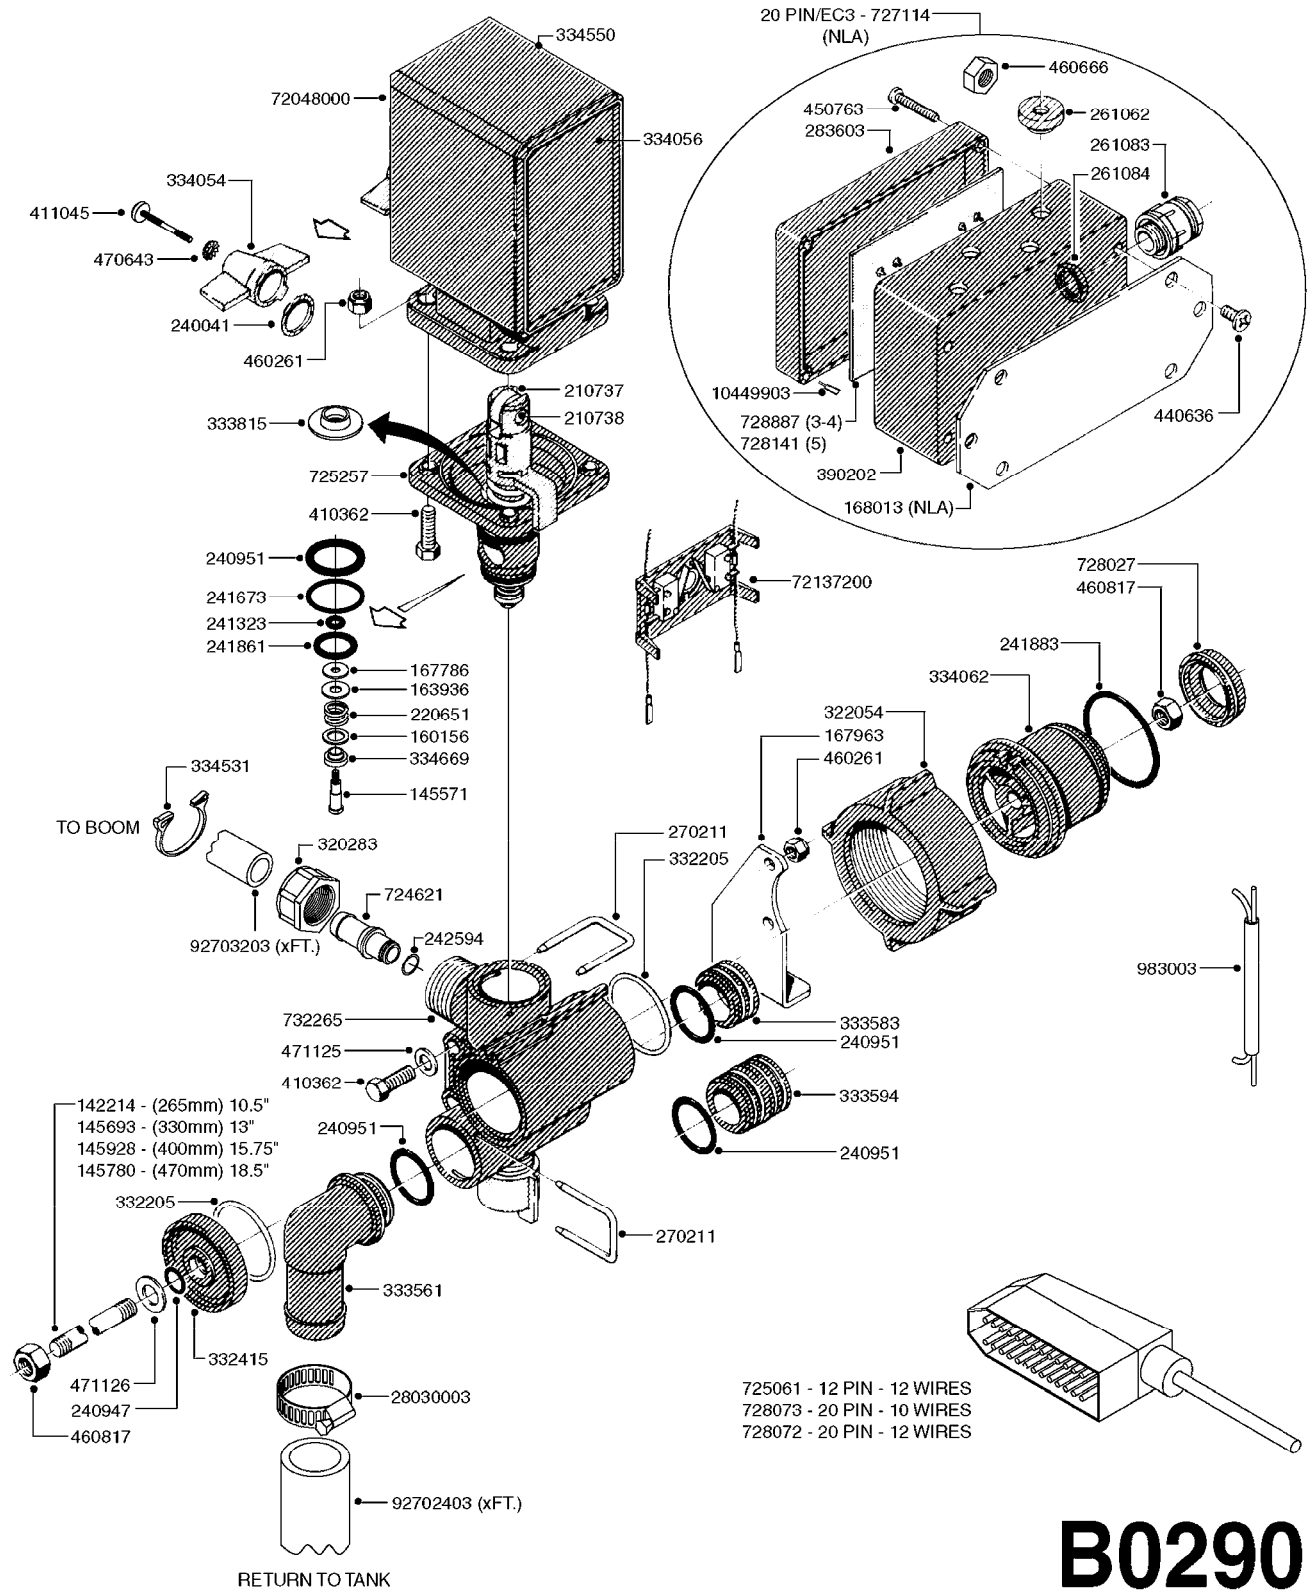

B0290

EC BOOM VALVE - ELEC.(RED GRP)
B0290-HIN, 01:01:16

parts-n°	order qty	description
142214	1	STUD BOLT - M8X265, 3 SECTION
145571	1	STUD BOLT F/PNEUM. DISTRIBUTOR
145693	1	STUD BOLT - M8X330, 4 SECTION
145780	1	STUD BOLT - M8X470, 6 SECTION
145928	1	STUD BOLT - M8X400, 5 SECTION
160156	1	WASHER D14.1/D9.2X1 SS
163936	1	WASHER D15/D6.2X1
167786	1	WASHER D13/D4.2X1
167963	1	MOUNT BKT.F.EC BOOM SEC.
168013	1	MOUNT BRKT F.CONNECT BOX-NLA
210737	1	BEARING BALL D7 RSTO 5 TN
210738	1	BEARING ROLLER D7 L=16 SS
220651	1	SPRING PRESSURE D12.5/5
240041	1	O-RING D15,1/10,3 X 2,4
240947	1	O-RING D7.3X2.4 NITRIL
240951	1	O-RING D21.2X3 NITRIL
241323	1	O-RING D5.3X2.4 NITRIL
241673	1	O-RING D22.1X1.6
241861	1	O-RING D15.3X2.4 VITON
241883	1	O-RING D39.2X3 NITRIL 242020
242594	1	O-RING D14 X 1.78 SCH.70-EPDM
261062	1	GROMMET
261083	1	GROMMET (PLASTIC)F.ELEC.CABLE
261084	1	NUT F.261083 GROMMET
270211	1	FITT.DK S25 FORK L=37.5
283603	1	LID F. SQ.BOX 120X80X15 MM
320283	1	FITT.DK NUT 3/4"BSP
322054	1	UNION NUT BLACK S61 x 2
332205	1	O-RING D43/39XD2
332415	1	COVER
333561	1	FITT.DK ELB.1" EC RETURN
333583	1	END PIECE FOR BYPASS
333594	1	CONNECTING PIECE F. BYPASS
333815	1	DISTANCE RING
334054	1	GRIP F.MAN.OP.EC ON/OFF RED
334056	1	COVER F/MOTOR HOUSE EC DIST.
334062	1	CONNECT. BRANCH F/EC OP. UNIT
334531	1	CLAMP HOSE PLASTIC 3/4"
334550	1	MOTOR HOUSE SECT VALVE
334669	1	VALVE CONE D14/D7-SH 63 WHITE
390202	1	CONN.BOX EC OPER.UNIT
410362	1	BOLT HEX 8.8 SS M6X20 FT
411045	1	SCREW M4 X 16MM STAINLESS
440636	1	SCREW SHEET-METAL 1/2" NO 12
450763	1	SCREW M4X25
460261	1	NUT HEX M6X1 LOCK A2 DIN985
460666	1	NUT HEX M4
460817	1	NUT HEX M8 STAINLESS DIN 934
470643	1	WASHER LOCK
471125	1	WASHER, M6, Ø12/ 6.4X 1.6, SS
471126	1	WASHER, M8, Ø16/ 8.4X 1.6, SS
724621	1	FITT.DK HB 3/4"ASSY F.3/4" NUT
725061	1	CABLE - EC 12WIRE L=6000mm
725257	1	SPINDLE SECT. F/EC DISTRIBUTOR
727114	1	CONNECTOR BOX WITH CABLE
728027	1	BUSHING WITH SEAT
728072	1	CABLE,20-PIN,6M EC/4
728073	1	CABLE,20-PIN,6M, EC/3
728141	1	CIRCUIT BOARD F.EC7 CONN. BOX
728887	1	CIRCUIT BOARD EC CONTROL
732265	1	DISTRIB HOUSING W/CONST PR RED