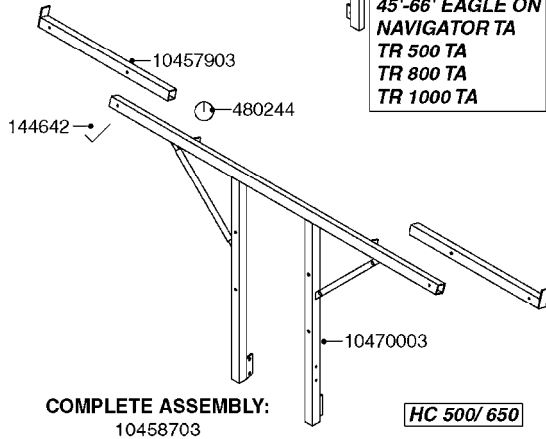

**80'-90' EAGLE ON
NAVIGATOR TA & HC**

**45'-66' EAGLE ON
NAVIGATOR TA
TR 500 TA
TR 800 TA
TR 1000 TA**

**45'-66' EAGLE
ON HC 650M/ 950M**

**COMPLETE ASSEMBLIES
WHOLEGOODS ITEMS**

**80'-90' EAGLE
ON HC 650M/ 950M**