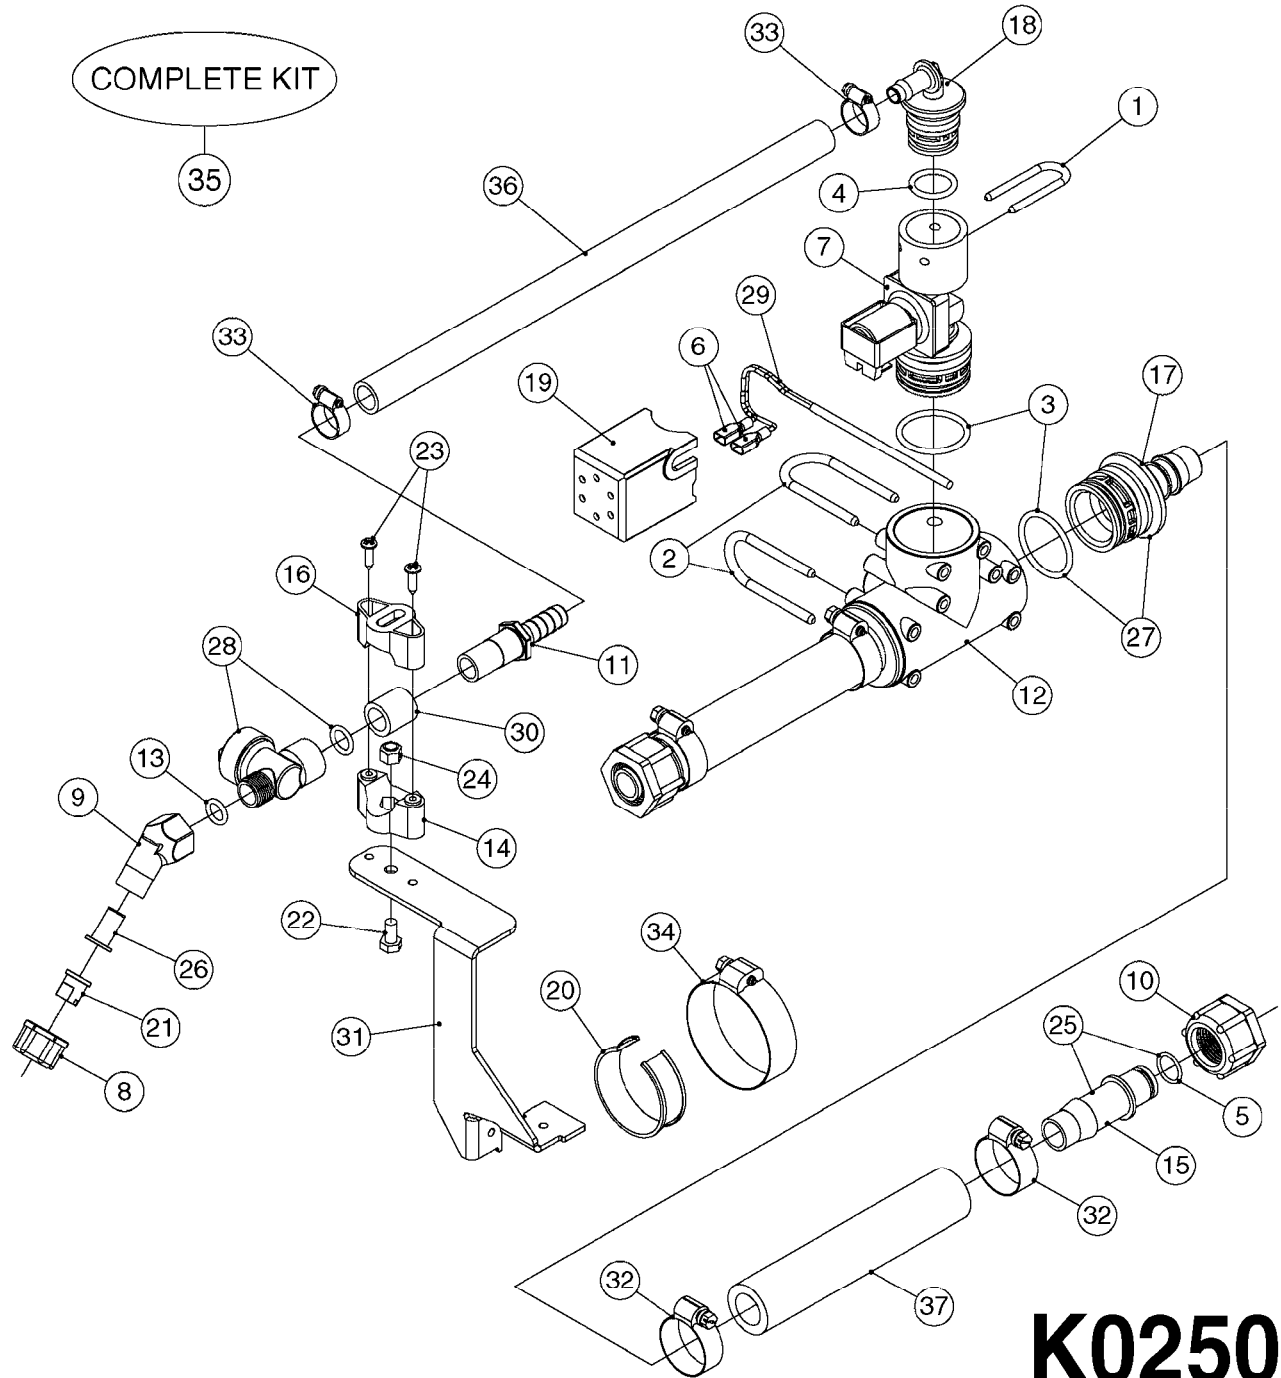

K0250

ELECTRIC END NOZZLE KIT '09
K0250-HIN, 01:01:16

Page 1
Date 16.03.2016 13:35

Pos.	parts-n°	order qty	description
1	145994	1	FITT.DK S-40 FORK
2	145995	1	FITT.DK S-53 FORK
3	242354	1	O-RING D32.2X3.0 VITON F.S-53
4	242355	1	O-RING D19.2X3.0 VITON F.S-40
5	242594	1	O-RING D14 X 1.78 SCH.70-EPDM
6	261539	1	SPADE F.ELEC CONNEX BLUE INSUL
7	262104	1	VALVE, SOLENOID, S53/S40
8	320187	1	FITT.DK CAP 3/8" BSP BLACK
9	320191	1	FITT.DK ELB 3/8' BSP 45 DEGREE
10	320283	1	FITT.DK NUT 3/4"BSP
11	320891	1	FITT.DK HB 3/8'- 3/8' BSP
12	322352	1	FITT.DK S-53 TEE
13	330013	1	O-RING D15/D10X2.5 F.3/8"NUT
14	333012	1	NOZZLE HOLD. UPPER PART
15	334044	1	FITT.DK HB 3/4' F. 3/4' CAP
16	334220	1	YOKE, UPPER NOZZLE BODY
17	334229	1	FITT.DK S-53 STR.3/4"
18	334237	1	FITT.DK S-40 ELB.3/8'
19	334965	1	COVER FOR S53 SOLENOID VALVE
20	341291	1	RUBBER HOSE CLAMP COVER 130MM
21	370392	1	NOZZLE END FAN 1850-G 300
22	410546	1	BOLT HEX SS M6X12 FT
23	440665	1	SCREW M4.2X16 STAINLESS
24	460261	1	NUT HEX M6X1 LOCK A2 DIN985
25	724621	1	FITT.DK HB 3/4"ASSY F.3/4" NUT
26	725042	1	SCREEN 80 MESH W.GASKET, RED
27	726558	1	FITT.DK S53 STR. 3/4" W. ORING
28	729610	1	NOZZLE ASSY. NON DRIP 3/8 THRD
29	983087	1	ELEC. CABLE 2 WIRE X 0.75MM
30	10631003	1	HOSE R X CLEAR BRAID.X 1/2 12"
31	16110803	1	NOZZLE BRACKET VAR SPACINGS
32	28029903	1	CLAMP HOSE GEAR P3/4"-S1" 6712
33	28044903	1	CLAMP HOSE GEAR P3/8" 6706
34	28047003	1	CLAMP HOSE GEAR 30 X 50 6732
35	82613203	1	ELECTRIC END NOZZLE KIT 2009
36	92701703	1	HOSE R X3/8" X300PSI WP X0012"
37	92703203	1	HOSE R X3/4" X300PSI WP X0012"