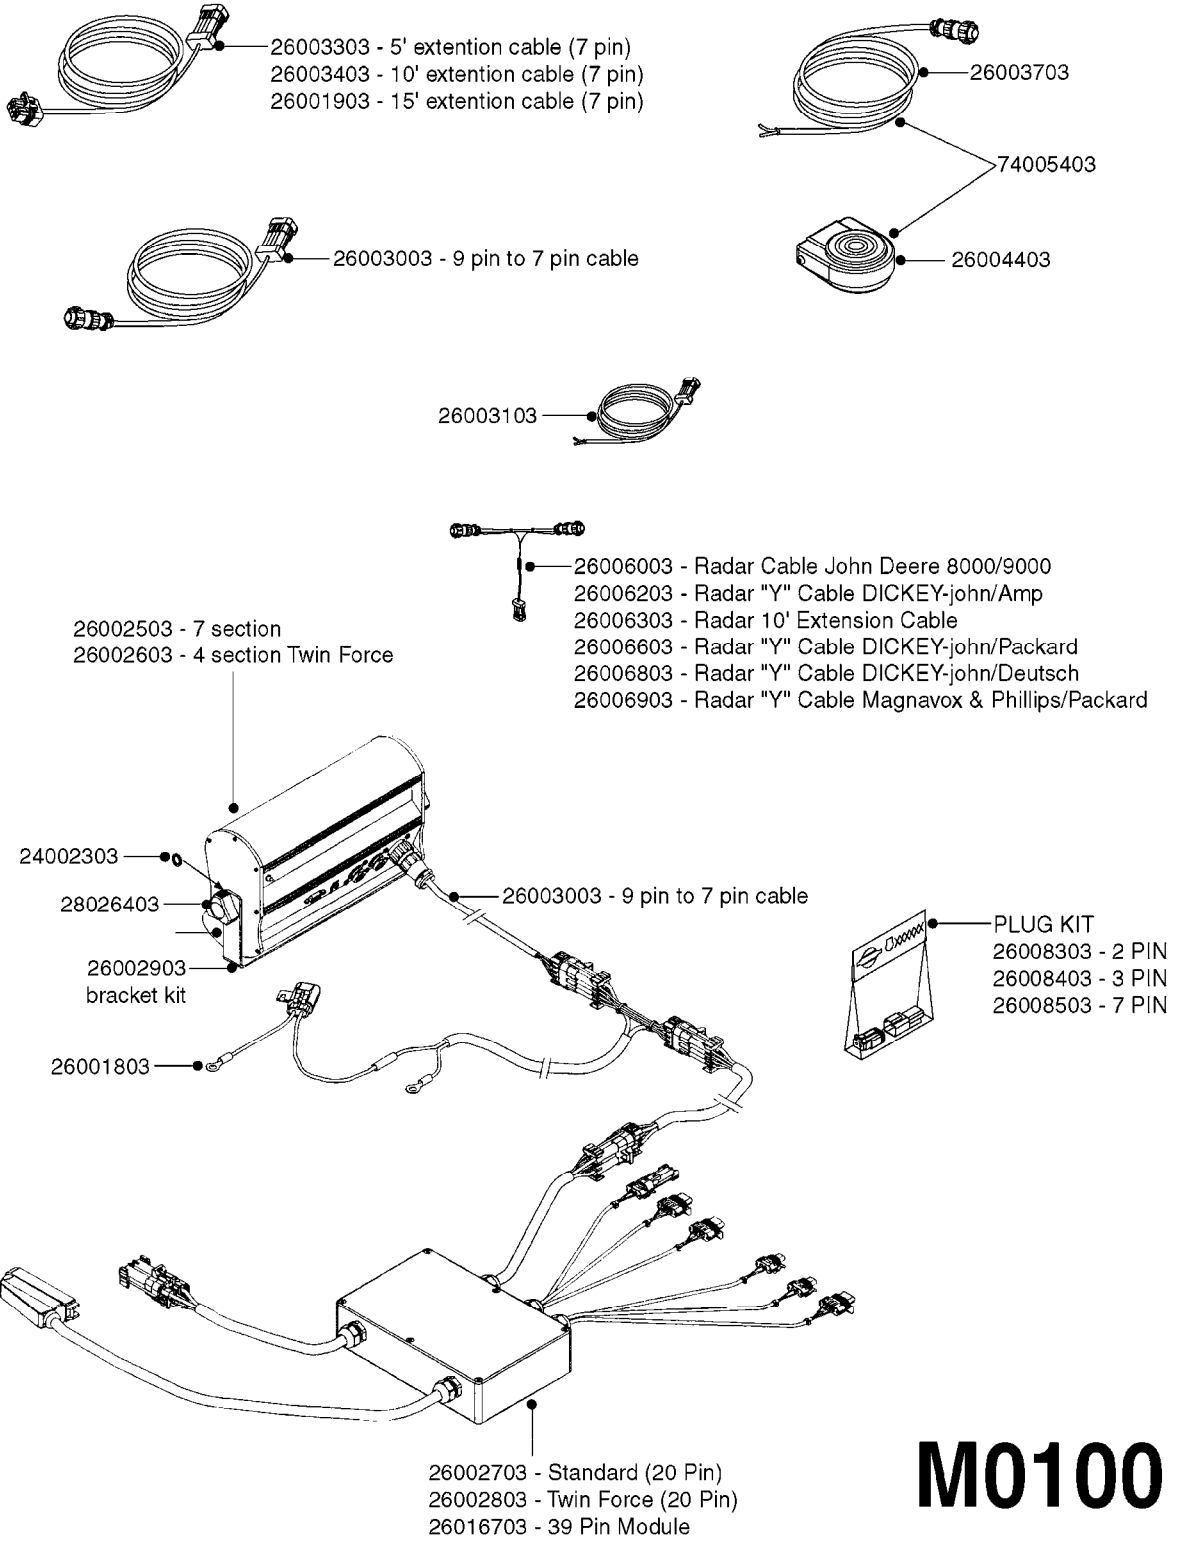

M0090

HC 2500/HM1500 DISPLAY/SCANBOX
M0090-HIN, 01:01:16

Page 1

Date 16.03.2016 13:36

parts-n°	order qty	description
142516	1	SCREW SET M10 BENT F. LOCKING
161411	1	MT.BRK. HC2500/HM1500 DISPLAY
26018300	1	ADAPTOR 2500 FOR SPRAYBOX II 39-PIN/REPLACES SCANBOX
260363	1	PLUG 2 POLE 12V
260827	1	PLUG F.EC ATTACHMENTS
261060	1	PLUG F.EC ATTACHMENTS
261589	1	FUSE 5 X 20 1.25 AMP
26176203	1	FUSE 5.0A QUICK-ACT.
261933	1	CABLE W/PLUG 2X25 L=71"
261934	1	CABLE W/PLUG 18X0.5MM L=79"
261935	1	SWITCH 2 POLE
261937	1	CIRCUIT BOARD F. SCANBOX
262099	1	PLUG SOCKET 3-POLE 2.5/3
450902	1	BOLT ALLEN HEAD M4 X 16MM
471055	1	WASHER D4.1/7.6 X 0.9
61029900	1	BRACKET FOR HC2500
731613	1	DISPLAY HC2500 NEW
731983	1	DISPLAY HM1500 REFURBISHED
732095	1	DISPLAY HM1500 NEW
732096	1	SCANBOX F.HM1500/HC2500
741580	1	PLUG 3-POLE 2.5/3
978045	1	DECAL QUICK GUIDE 1500/2500
978097	1	DECAL QUICK GUIDE 1500/2500 FR