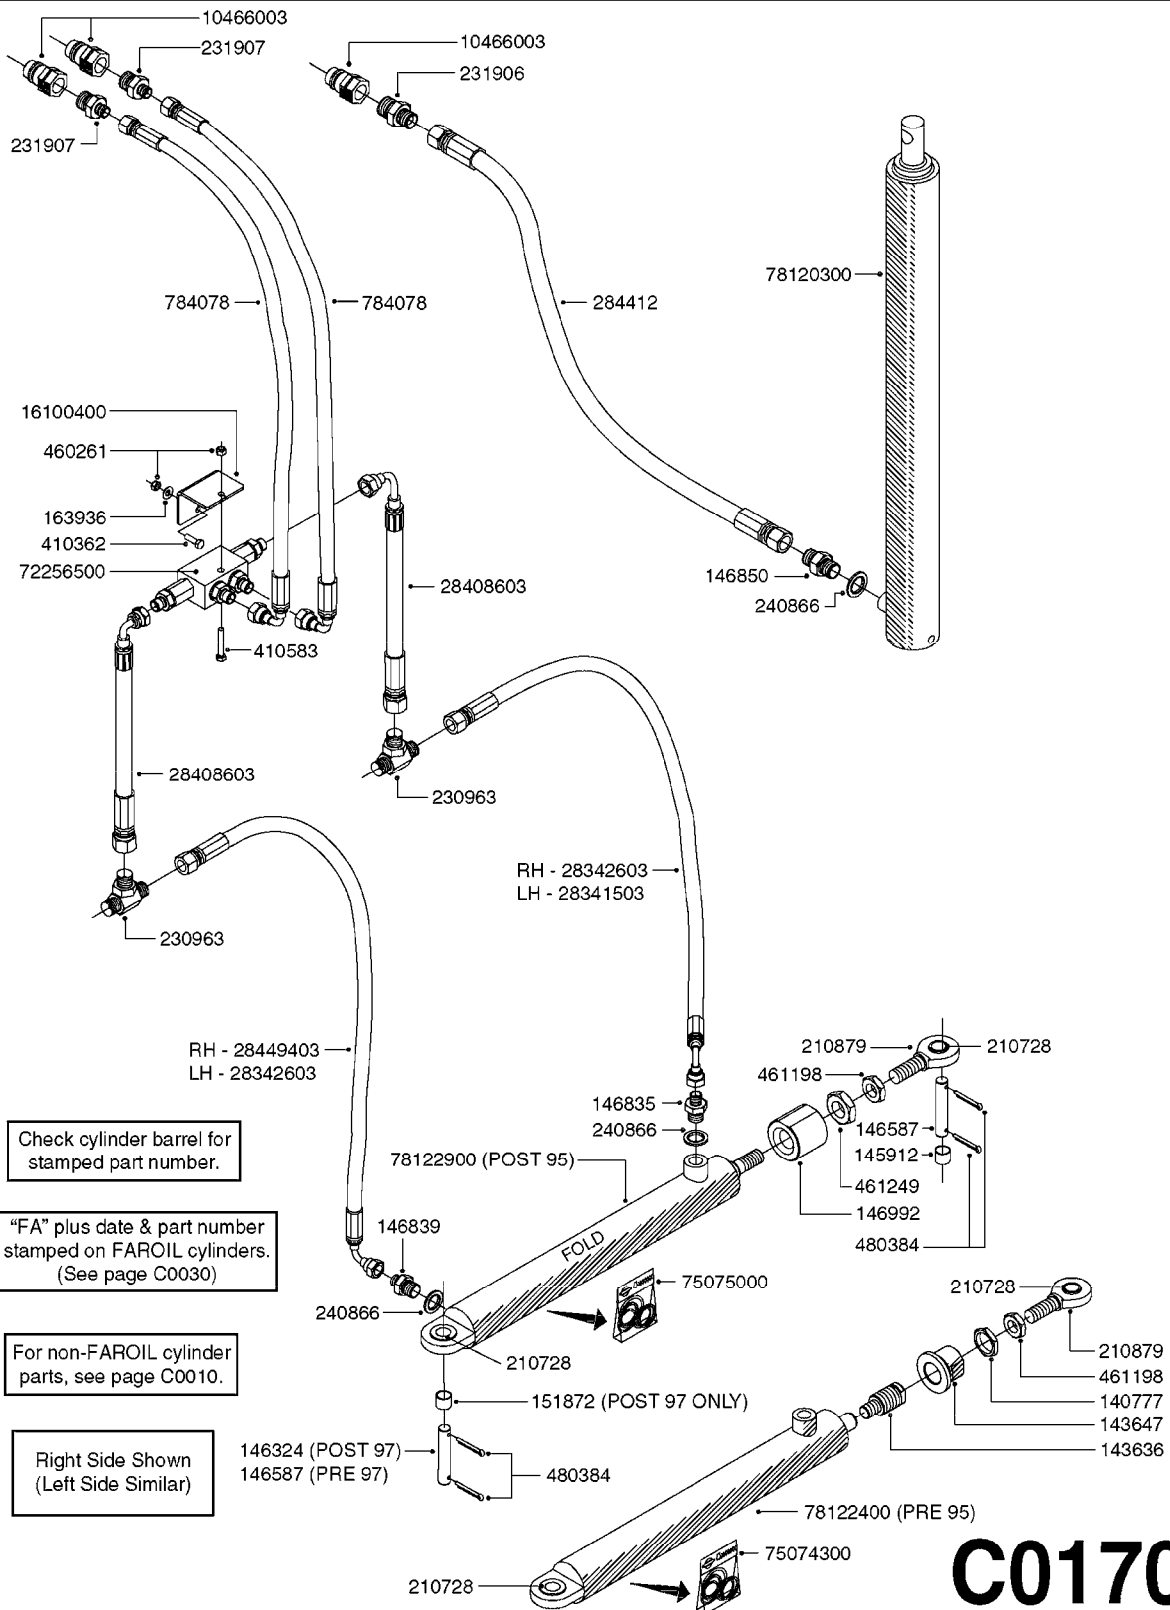

Check cylinder barrel for stamped part number.

"FA" plus date & part number stamped on FAROIL cylinders. (See page C0030)

For non-FAROIL cylinder parts, see page C0010.

Right Side Shown (Left Side Similar)

C0170

HYDRAULICS - EAGLE HY 45'-66'
C0170-HIN, 01:01:16

Page 1

Date 16.03.2016 13:34

parts-n°	order qty	description
140777	1	NUT HEX 3/4" BSP JAMB
143636	1	THREADED INSERT F.CYLINDER END
143647	1	COLLAR F.THREAD.ROD EXTENTON
145912	1	BUSHING D19.8/D17.0X7MM
146324	1	SHAFT D16.8 L102/2 X 5
146587	1	PIN D16.8 X 65
146835	1	HEX NIPPLE 1/4" - 3/8" BSP
146839	1	HEX NIPPLE 1/4"X3/8" BSP 0.7MM
146850	1	HEX NIPPLE 3/8"x3/8" - 1.8mm
146992	1	BUSHING F.CYLINDER
151872	1	BUSHING D22.0/18.0 10MM
163936	1	WASHER D15/D6.2X1
210728	1	BEARING F.LINK HEAD M17
210879	1	LINK HEAD M16 x D17
230963	1	TEE 1/4"M X 1/4"M X 1/4"M BSP
231906	1	HEX NIPPLE 3/8"BSP X 1/2"NPT
231907	1	HEX NIPPLE 1/4"BSP X 1/2"NPT
240866	1	DOWTYSEAL 3/8"
284412	1	HOSE HY 3/8" X 315" STR+STR
410362	1	BOLT HEX 8.8 SS M6X20 FT
410583	1	BOLT HEX 8.8 DEL M6X40
460261	1	NUT HEX M6X1 LOCK A2 DIN985
461198	1	NUT HEX M16X2 JAMB
461249	1	NUT HEX M22X1.5
480384	1	PIN COTTER 3/16 x 1-1/2"
784078	1	HOSE HY X 1/4 X 417.33"STR+ELB
10466003	1	COUPLER PIONEER 8010-04 1/2NPT
16100400	1	PLATE 3 X 60 X 91 HY BLOCK MT
28341503	1	HOSE HY X1/4X078.75"STR+ELB
28342603	1	HOSE HY X1/4X066.93"STR+ELB
28408603	1	HOSE HY X1/4X008.00"STR+ELB
28449403	1	HOSE HY X1/4X057.08"STR+ELB
72256500	1	DOUB.PILOT STEERED COUNT.VALVE
75074300	1	SEALKIT78122000/23-25/30-32/46
75075000	1	SEAL KIT 78122600/27/28/29
78120300	1	CYLINDER 60/50/30 1100MM
78122400	1	DOUBLE CYLINDER D 40/20-300
78122900	1	CYLINDER 40/22X300MM RED