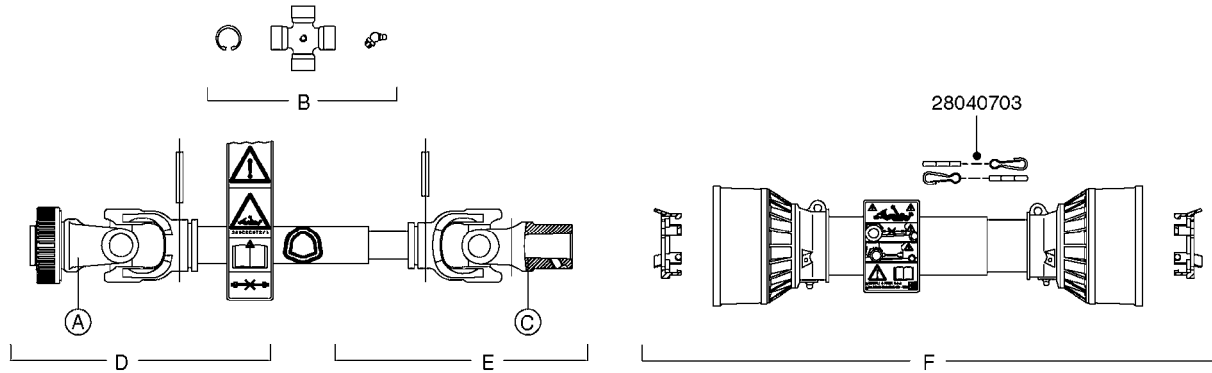

PTO	TRACTOR	IMPLEMENT	LENGTH	A	B	C	D	E	F
28020203	1-3/4" 20-SPLINE	1-3/8" 21-SPLINE	860/1313	28015703	28009403	28040603	28015803	28015903	28016003
28020303	1-3/8" 21-SPLINE	1-3/8" 21-SPLINE	860/1328	28015103	28015203	28015303	28015403	28015503	28015603
829445	1-3/8" 6-SPLINE	1-3/8" 6-SPLINE	810/1219	284041	289045	289041	28016703	28016803	289050
829446	1-3/8" 6-SPLINE	1-3/8" 6-SPLINE	810/1230	289040	284041	289040	28016203	28016303	289049
829480	1-3/8" 21-SPLINE	1-3/8" 21-SPLINE	1210/1912	28005200	289042	28005800	28006700	28007300	28008100
829482 *	1-3/8" 6-SPLINE	Ø25 CONE 3	610/912	28005400	289042	28006000	28008500	28007500	28008600
829483 *	1-3/8" 6-SPLINE	Ø30 CONE 4	610/912	28005400	289042	28006100	28008500	-	28008600
829484 *	1-3/8" 6-SPLINE	1-3/8" 6-SPLINE	610/912	28005400	289042	28006200	28008500	-	28008600
829486	1-3/8" 6-SPLINE	Ø30 CONE 4	860/1328	28005400	289042	28006100	28006900	-	28008100
829487 *	1-3/8" 6-SPLINE	1-3/8" 6-SPLINE	860/1328	28005400	289042	28006200	28006900	-	28008100
829490	1-3/8" 6-SPLINE	Ø30 CONE 4	1210/1912	28005400	289042	28006100	28006900	-	28008100
829491	1-3/8" 6-SPLINE	Ø1"	610/912	28005400	289042	28006300	28008500	28007800	28008600
829502 *	1-3/8" 6-SPLINE	1-3/8" 6-SPLINE	1210/1912	28068800	28069700	28073000	-	-	28072800

* Supplier changed in 2011 - see page A0580 for "AMA" PTO's (yellow and black shields).

A0510