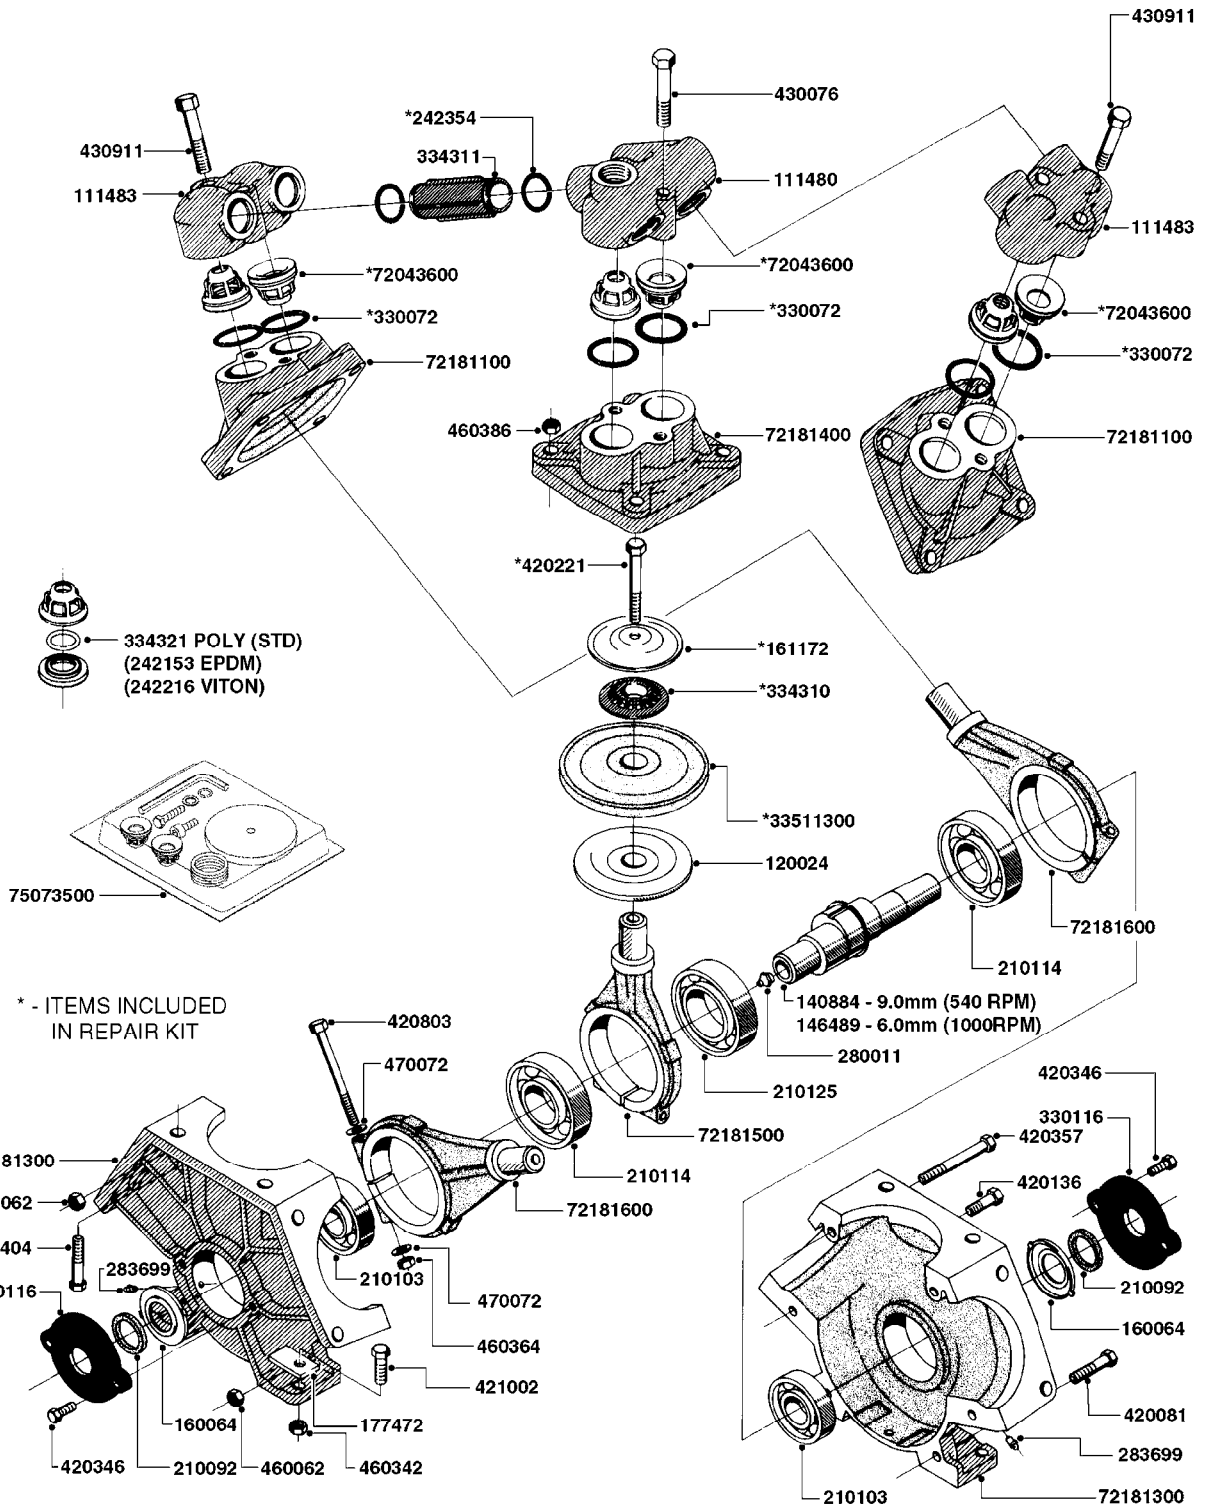

main group	page-n°	date	description
Electrical Equipment	L0020-HIN	01:01:16	FITTINGS-T-PIECES,CAPS & ELBOWS
	L0030-HIN	01:01:16	FITTINGS - HEXAGON NIPPLES
	L0040-HIN	01:01:16	FITTINGS - NIPPLES & ELBOWS
	L0050-HIN	01:01:16	FITTINGS - HOSE CONNECTORS
	L0060-HIN	01:01:16	FITTINGS - BULKHEAD
	L0070-HIN	01:01:16	FITTINGS - S-40
	L0080-HIN	01:01:16	FITTINGS - S-53
	L0090-HIN	01:01:16	FITTINGS - S-56 & S-61
	L0100-HIN	01:01:16	FITTINGS - S-67
	L0110-HIN	01:01:16	FITTINGS - S-93
	L0120-HIN	01:01:16	BULK HOSE
	L0130-HIN	01:01:16	HOSE CLAMPS
	M0030-HIN	01:01:16	CFX-750 DISPLAY, DGPS
	M0040-HIN	01:01:16	EZ-GUIDE PLUS LIGHT BAR
	M0050-HIN	01:01:16	EZ-STEER STEERING SYSTEM
	M0060-HIN	01:01:16	EZ-GUIDE 500 LIGHTBAR
	M0070-HIN	01:01:16	EZ-STEER 500 STEERING SYSTEM
	M0080-HIN	01:01:16	EZ-GUIDE 250 LIGHTBAR
	M0090-HIN	01:01:16	HC 2500/HM1500 DISPLAY/SCANBOX
	M0100-HIN	01:01:16	MUSTANG 3500 CONTROLLER
	M0120-HIN	01:01:16	TRANSDUCERS AND ACCESSORIES
	M0160-HIN	01:01:16	TRAFFIC LIGHT KIT
	M0200-HIN	01:01:16	SPRAYBOX II
	M0230-HIN	01:01:16	JUNCTION BOX - LIQUID
	M0280-HIN	01:01:16	39 PIN CABLES
	M0290-HIN	01:01:16	NORAC UC4 BOOM HEIGHT CONTROL
	M0300-HIN	01:01:16	NORAC VARIABLE RATE VALVE UC4
	M0360-HIN	01:01:16	NORAC SEVERE TERRAIN KIT
	M0370-HIN	01:01:16	NORAC UC5 BOOM HEIGHT CONTROL
	M0380-HIN	01:01:16	NORAC VAR. RATE VALVE UC4/UC5