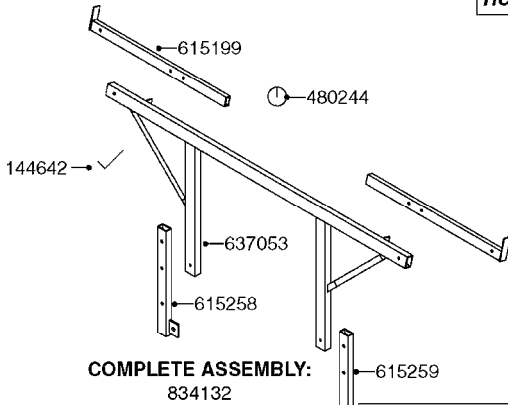

**80'-90' EAGLE ON
NAVIGATOR TA & HC**

**45'-66' EAGLE ON
NAVIGATOR TA
TR 500 TA
TR 800 TA
TR 1000 TA**

**45'-66' EAGLE
ON HC 650M/ 950M**

**COMPLETE ASSEMBLIES
WHOLEGOODS ITEMS**

**80'-90' EAGLE
ON HC 650M/ 950M**