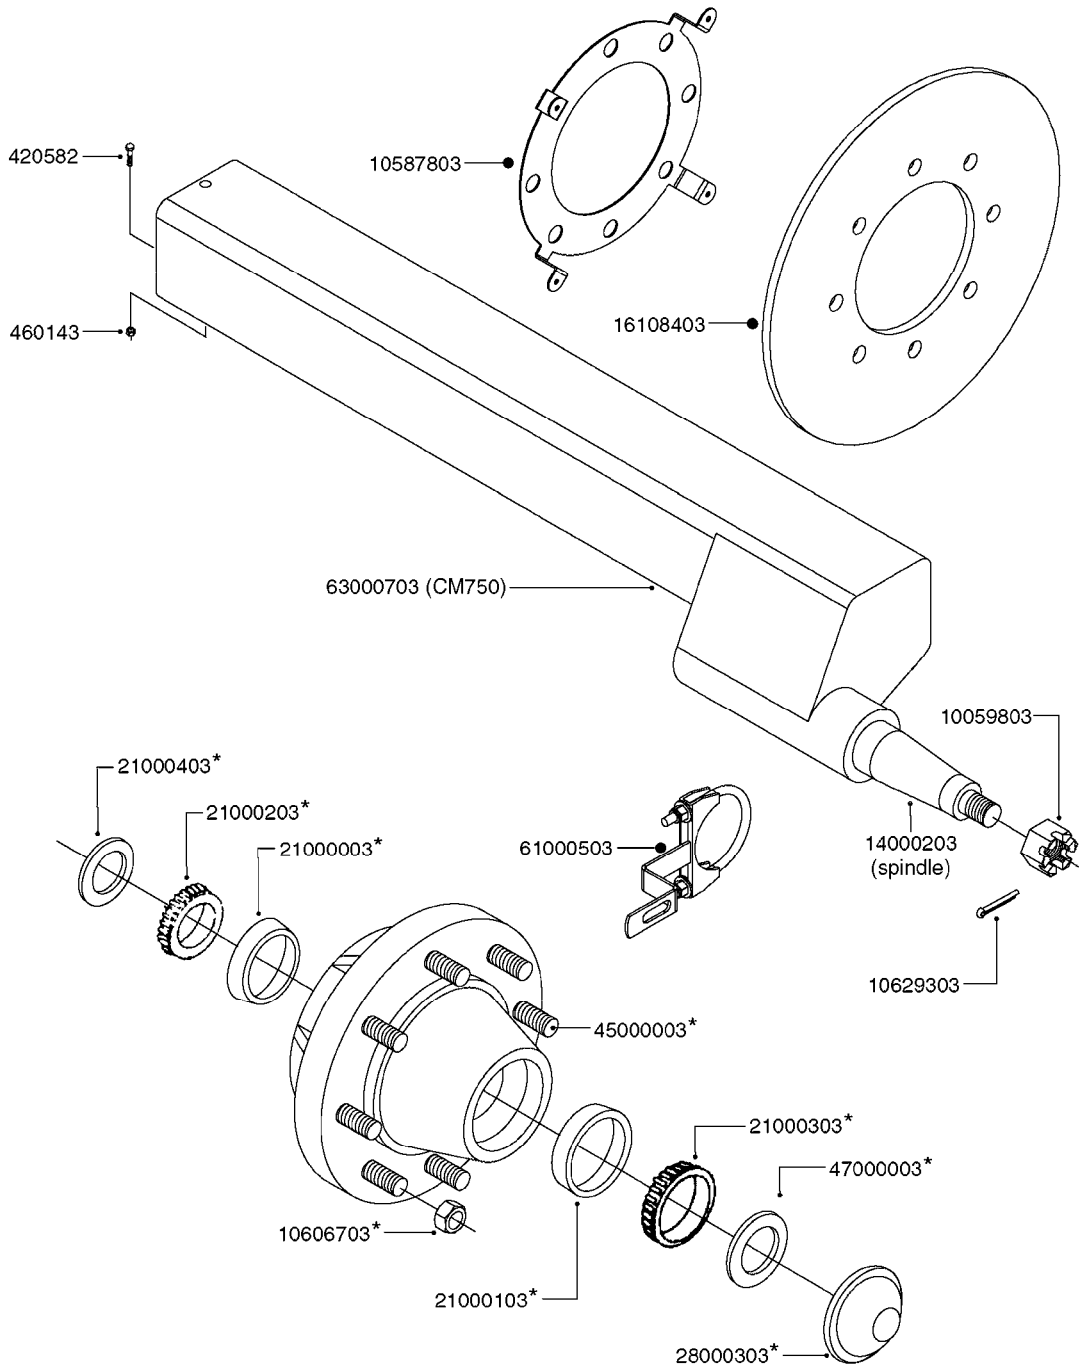

**COMPLETE HUB W/BEARINGS:
10531903**

**COMPLETE ASSEMBLIES
WHOLEGOODS ITEMS**

E0730

HUB ASSEMBLY F.2 1/8" SPINDLE
E0730-HIN, 01:01:16

Page 1
Date 16.03.2016 13:35

parts-n°	order qty	description
10058803	1	BEARING INNER CONE A25590
10058903	1	SEAL HUB ASE41
10059003	1	DUST CAP 800/1000 GAL EDC17
10059203	1	BOLT WHEEL 9/16"x1-1/4"UNF 90D
10059703	1	BEARING OUTER CONE A25877
10059803	1	NUT HEX NF 1"
10320203	1	BEARING INNER CUP1000GAL.TR/TA
10320303	1	BEARING OUTER CUP1000GAL.TR/TA
10531903	1	HUB ASSY.COMP.F.2-1/8" SPINDLE
10587803	1	MAG MNT F. SPEED SNS 8 BOLT
10629303	1	PIN, COTTER 7/32" X 1.75" LONG
28020103	1	SPINDLE 2.125 CRS 14" 811
47000703	1	WASHER, SPNDL 1.1" 1.06x2 .19T