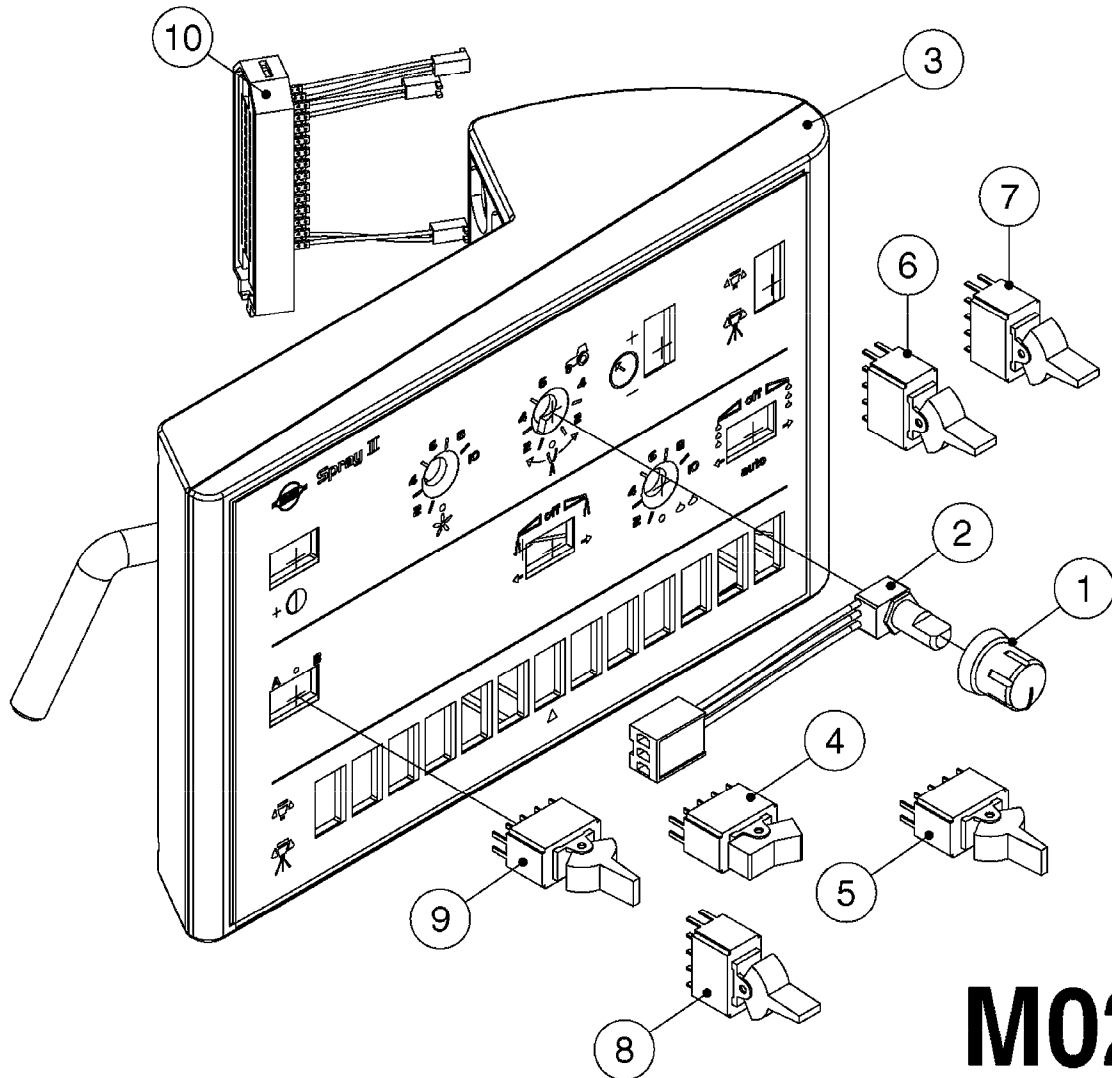

M0200

SPRAYBOX II
M0200-HIN, 01:01:16

Page 1

Date 16.03.2016 13:36

Pos.	parts-n°	order qty	description
1	26000400	1	KNOB F.FOAM ADJUST HC5500
2	26005300	1	POT.METER F. SPRAYBOX II
3	26010200	1	CONTROL BOX 2SEC, SPRAY BOX II
3	26010300	1	CONTROL BOX 3SEC, SPRAY BOX II
3	26010400	1	CONTROL BOX 4SEC, SPRAY BOX II
3	26010500	1	CONTROL BOX 5SEC, SPRAY BOX II
3	26010600	1	CONTROL BOX 6SEC, SPRAY BOX II
3	26010700	1	CONTROL BOX 7SEC, SPRAY BOX II
3	26010800	1	CONTROL BOX 8SEC, SPRAY BOX II
3	26010900	1	CONTROL BOX 9SEC, SPRAYBOX II
3	26011000	1	SPRAY CONT. II EVC 4 SEC. HAZ
3	26011100	1	SPRAY CONT. II EVC 5 SEC. HAZ
3	26011200	1	SPRAY CONT. II EVC 6 SEC. HAZ
3	26011300	1	SPRAY CONT. II EVC 7 SEC. HAZ
3	26013600	1	CONTROL BOX 13SEC, SPRAYBOX II
4	26020200	1	SWITCH ON-ON SP ROCKER RED
5	26020300	1	SWITCH ON-OFF-ON SP BLACK
6	26020400	1	SWITCH MOM-OFF-MOM SP YELLOW
7	26020600	1	SWITCH ON-ON SP GREEN
8	26020800	1	SWITCH ON-ON DP GREEN
9	26021000	1	SWITCH ON-OFF-ON DP BLACK
10	28031400	1	PLUG 39-POLE FEMALE HC5500