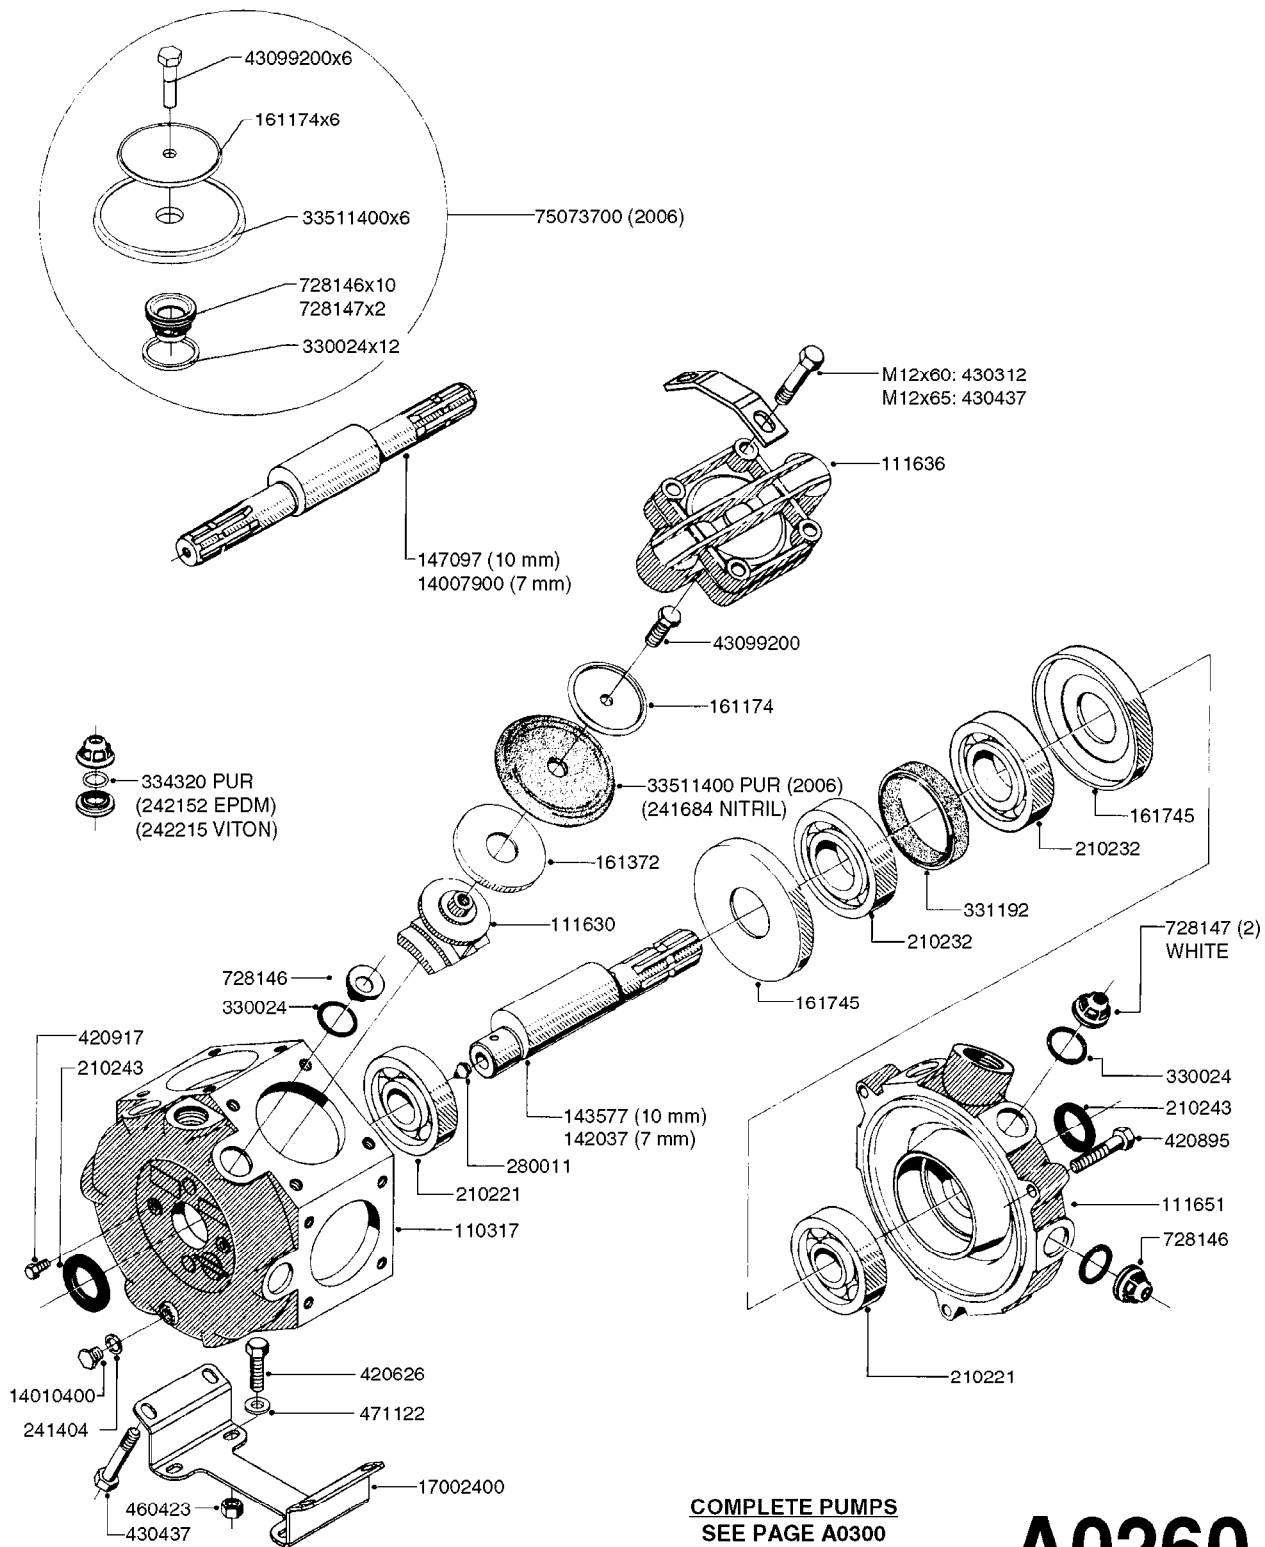

COMPLETE PUMP
(NLA) REPLACED BY 821643 (363 - 540 RPM)

COMPLETE ASSEMBLIES
WHOLEGOODS ITEMS

A0250

PUMP - 361 W/MOUNTING BASE
A0250-HIN, 01:01:16

Page 1

Date 16.03.2016 13:34

parts-n°	order qty	description
110317	1	PUMP CASING MODEL 360/361 PNTD
110947	1	VALVE COVER MDL 361 (PAINTED)
111630	1	CONNECTING ROD 363/364-10 PUMP
111636	1	VALVE COVER 363 HEAVY DUTY
111651	1	CASTING F.363 1.5" PUMP(FRONT)
140954	1	CRANK SHAFT MODEL 360/361
147096	1	CRANK SHAFT 361/9.5 THROUGH
161170	1	DIAPH UPPER DISC, 321/361/363
161174	1	DIAPHRAGM DISC SS 361/363/364 PUMP
161372	1	DIAPHRAGM BACKING DISC,320-361
161745	1	METAL SPACER F.363/463
210221	1	BEARING BALL 6407
210232	1	BEARING BALL 6310
210243	1	SEAL OIL 35 X 47 X 7
241404	1	DOWTY SEAL 1/4"
241684	1	DIAPHRAGM MODEL 361 NITRIL
242152	1	O-RING D18.2X3 EPDM
242215	1	O-RING D18X3 VITON
280011	1	GREASE NIPPLE 3/8' SAE H TR
330024	1	O-RING D41,1/D34.5 X 3,5
331192	1	SPACER, MODEL 361/363
334320	1	O-RING D18X3 POLYURETHANE
420626	1	BOLT HEX 8.8 DEL M10X20 FT
420895	1	BOLT HEX 8.8 RAW M10X60
420917	1	BOLT HEX 8.8 RAW M8X12 FT
430323	1	BOLT HEX 8.8 DEL M12X60
430437	1	BOLT HEX 8.8 RAW M12X65
460342	1	NUT HEX M10 DEL DIN934
728146	1	VALVE FOR 361(726890/707932)
728147	1	VALVE FOR 361 WHITE WITH HOLE
821643	1	PUMP 363/10 1.5"SUC 540RPM OSP
14010400	1	PLUG 1/4" BSP
17002400	1	FOOT F/363 PUMP (PAINTED)
33511400	1	DIAPHRAGM PUMP 361/361/363/364 PUR
43099200	1	BOLT HEX SS M12 X 30 DIN933 A4
75073700	1	PUMP KIT 361/363 "06"