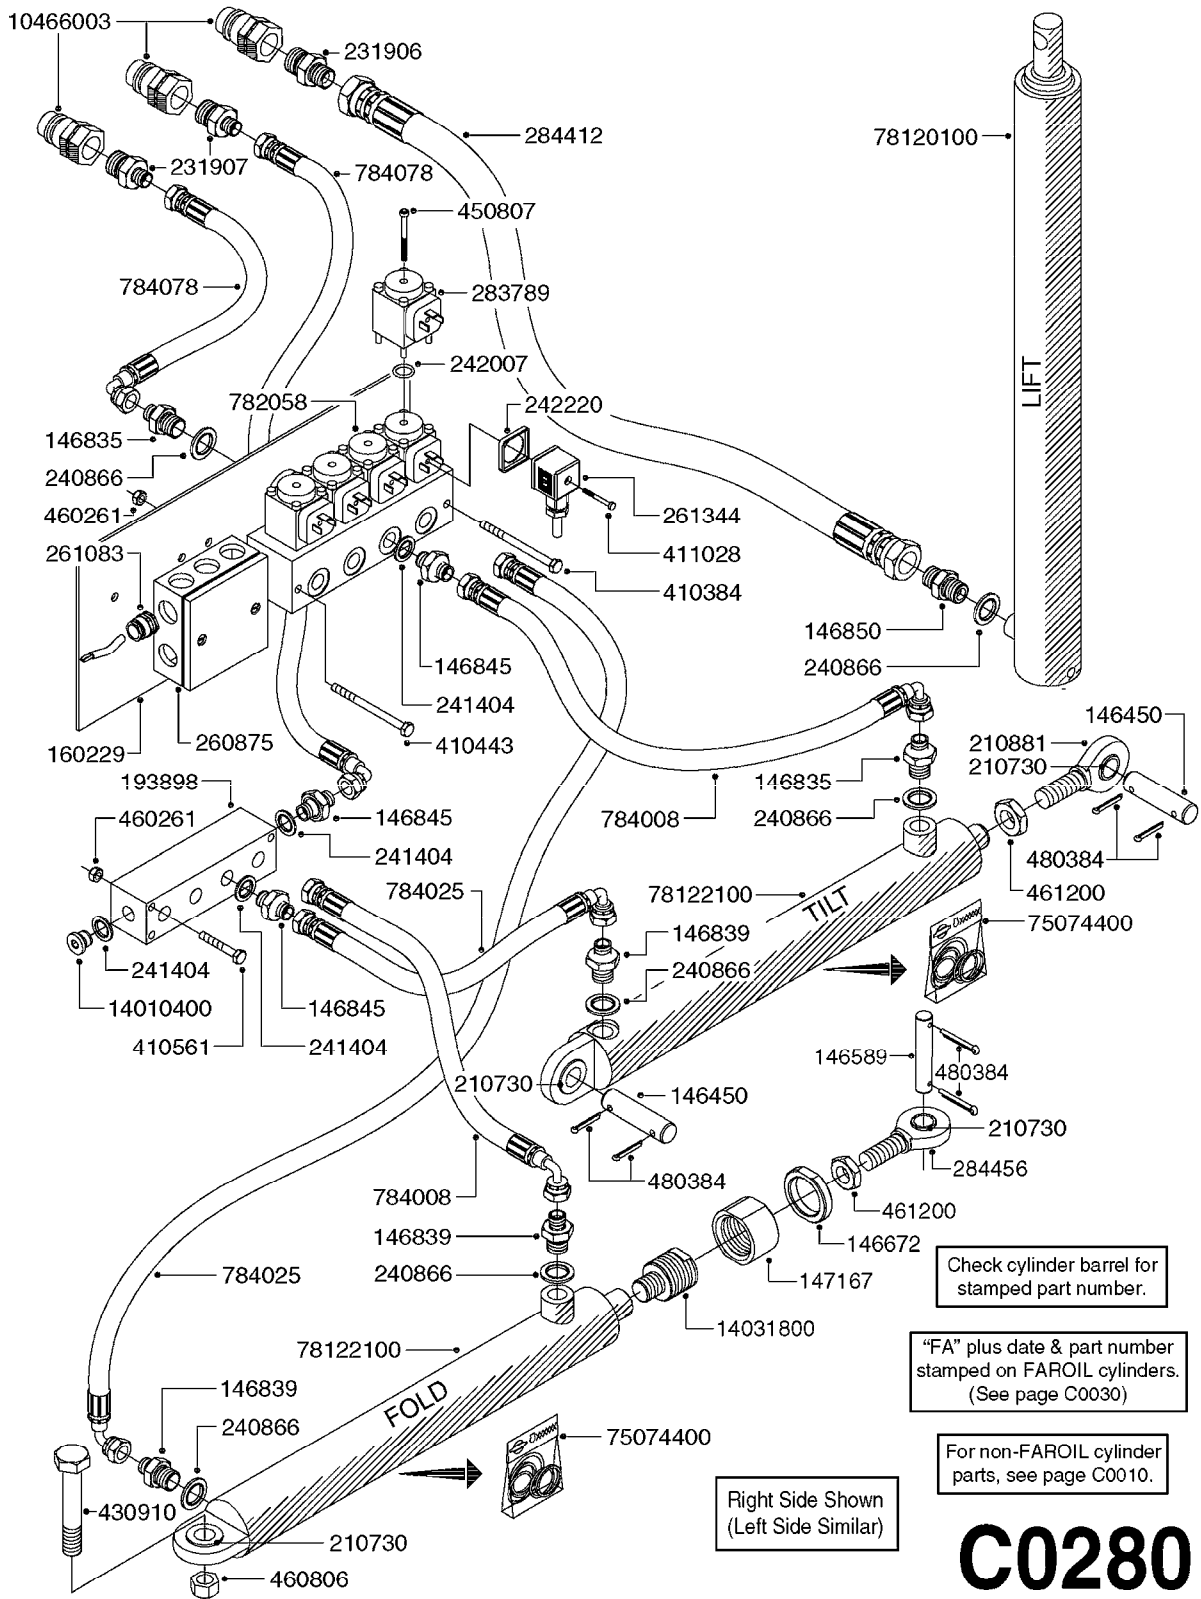

For non-FAROIL cylinder
parts, see page C0010.

C0260

HYD EAG HZ 45-66' W/DH CONTROL
C0260-HIN, 01:01:16

Page 1
Date 16.03.2016 13:34

parts-n°	order qty	description
145912	1	BUSHING D19.8/D17.0X7MM
146324	1	SHAFT D16.8 L102/2 X 5
146587	1	PIN D16.8 X 65
146835	1	HEX NIPPLE 1/4" - 3/8" BSP
146839	1	HEX NIPPLE 1/4"X3/8" BSP 0.7MM
146850	1	HEX NIPPLE 3/8"x3/8" - 1.8mm
146992	1	BUSHING F.CYLINDER
151872	1	BUSHING D22.0/18.0 10MM
160802	1	MOUNT PLATE F.HYD SOLENOID'HZ'
160803	1	COVER PLATE F.HYD SOLENOID'HZ'
210728	1	BEARING F.LINK HEAD M17
210879	1	LINK HEAD M16 x D17
231906	1	HEX NIPPLE 3/8"BSP X 1/2"NPT
231907	1	HEX NIPPLE 1/4"BSP X 1/2"NPT
240866	1	DOWTYSEAL 3/8"
242102	1	O-RING Ø9.25X1.78 NITRIL 90SH
260363	1	PLUG 2 POLE 12V
261692	1	PLUG ELEC.7 POLE FEMALE F.CABL
261693	1	PLUG ELEC. 7 POLE MALE
261741	1	SWITCH 2 POLE 12V TOGGLE PRESS
261753	1	PLUG ELEC.7 POLE FEMALE F.BASE
270561	1	SCREW W/SPRING ASSY. (QTY 1)
284029	1	COVER PLUS D10.5/12.0X5.0
284412	1	HOSE HY 3/8" X 315" STR+STR
410185	1	BOLT HEX 8.8 DEL M6X16 A2
411012	1	SCREW M5X30 STAINLESS
420847	1	BOLT HEX 8.8 DEL M8X85
440673	1	SCREW F.PLASTIC 5X12 SS
450964	1	SCREW M5X30 F.CYLINDER
460143	1	NUT HEX M8 LOCK A2 DIN985
460261	1	NUT HEX M6X1 LOCK A2 DIN985
460467	1	NUT HEX M5 GALV.
461198	1	NUT HEX M16X2 JAMB
461249	1	NUT HEX M22X1.5
471139	1	WASHER D22/D17X1.5 BRASS
480384	1	PIN COTTER 3/16 x 1-1/2"
729668	1	DISTRIBUTION BOX, 4 FUNCTION
729959	1	CONTROL BOX DAH 4-FUNCTION
729977	1	DAH DIRECTIONAL VLV JUNC. BOX
782080	1	MANIFOLD BLOCK, 4 FUNCTION
782115	1	HY SOLENOID VALVE DH HYD
782138	1	HY-BLOCK 1-VALVE W LS-PORT
784045	1	HOSE HY X 1/4 X 157.50"STR+STR
784056	1	HOSE HY X 1/4 X 394.00"STR+ELB
784091	1	HOSE HY X 1/4 X 295.25"STR+ELB
10466003	1	COUPLER PIONEER 8010-04 1/2NPT
28341503	1	HOSE HY X1/4X078.75"STR+ELB
28342603	1	HOSE HY X1/4X066.93"STR+ELB
28449403	1	HOSE HY X1/4X057.08"STR+ELB
75075000	1	SEAL KIT 78122600/27/28/29
78120300	1	CYLINDER 60/50/30 1100MM
78122700	1	CYLINDER 40/22X300MM RED
78122900	1	CYLINDER 40/22X300MM RED