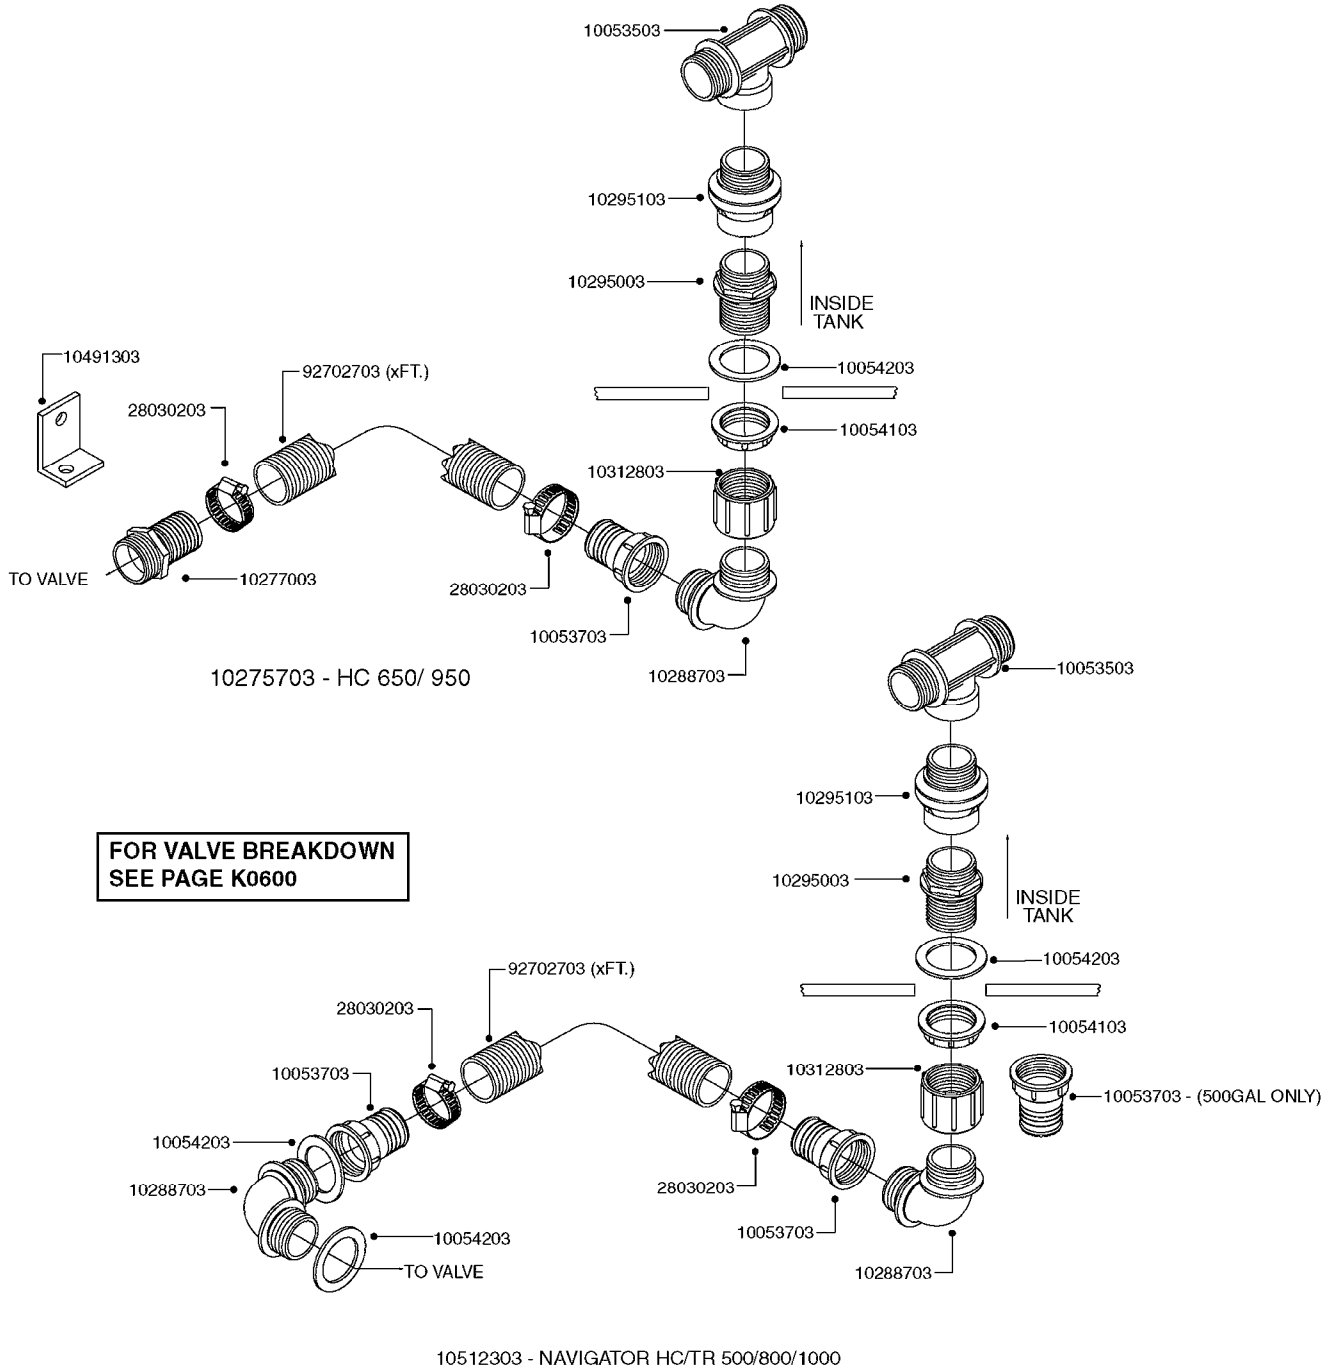

K0580

**COMPLETE ASSEMBLIES
WHOLEGOODS ITEMS**

QUICKFILL-PLMBNG SYS-TRLR SPYR
K0580-HIN, 01:01:16

Page 1
Date 16.03.2016 13:35

parts-n°	order qty	description
10053503	1	FITT.PO.TEE 2"MX2"FX2"M BSP
10053703	1	FITT.PO.HB STR. 2"BSP #4411
10054103	1	FITT.PO.NUT 2" BSP JAMB MCPHEE
10054203	1	GASKET F. 2" FITTINGS RUBBER
10275703	1	*QUICK FILL KIT 650/950M
10277003	1	FITT.PO.HB 2.00X2.00 MCPHEE
10288703	1	FITT.PO.EL 2MX2M 90 DEG MCPHEE
10295003	1	FITT.PO.HN 2' 250071
10295103	1	FOOT VALVE 2" 504019
10312803	1	FITT.PO.BU 2' X 2'
10491303	1	ANGLE FOR HC950 QUICK FILL
10512303	1	QUICK FILL KIT NAV. (DON'T ORD)
28030203	1	CLAMP HOSE T-BOLT S2" 235-67
92702703	1	HOSE PVC SUCT GRAY 2"