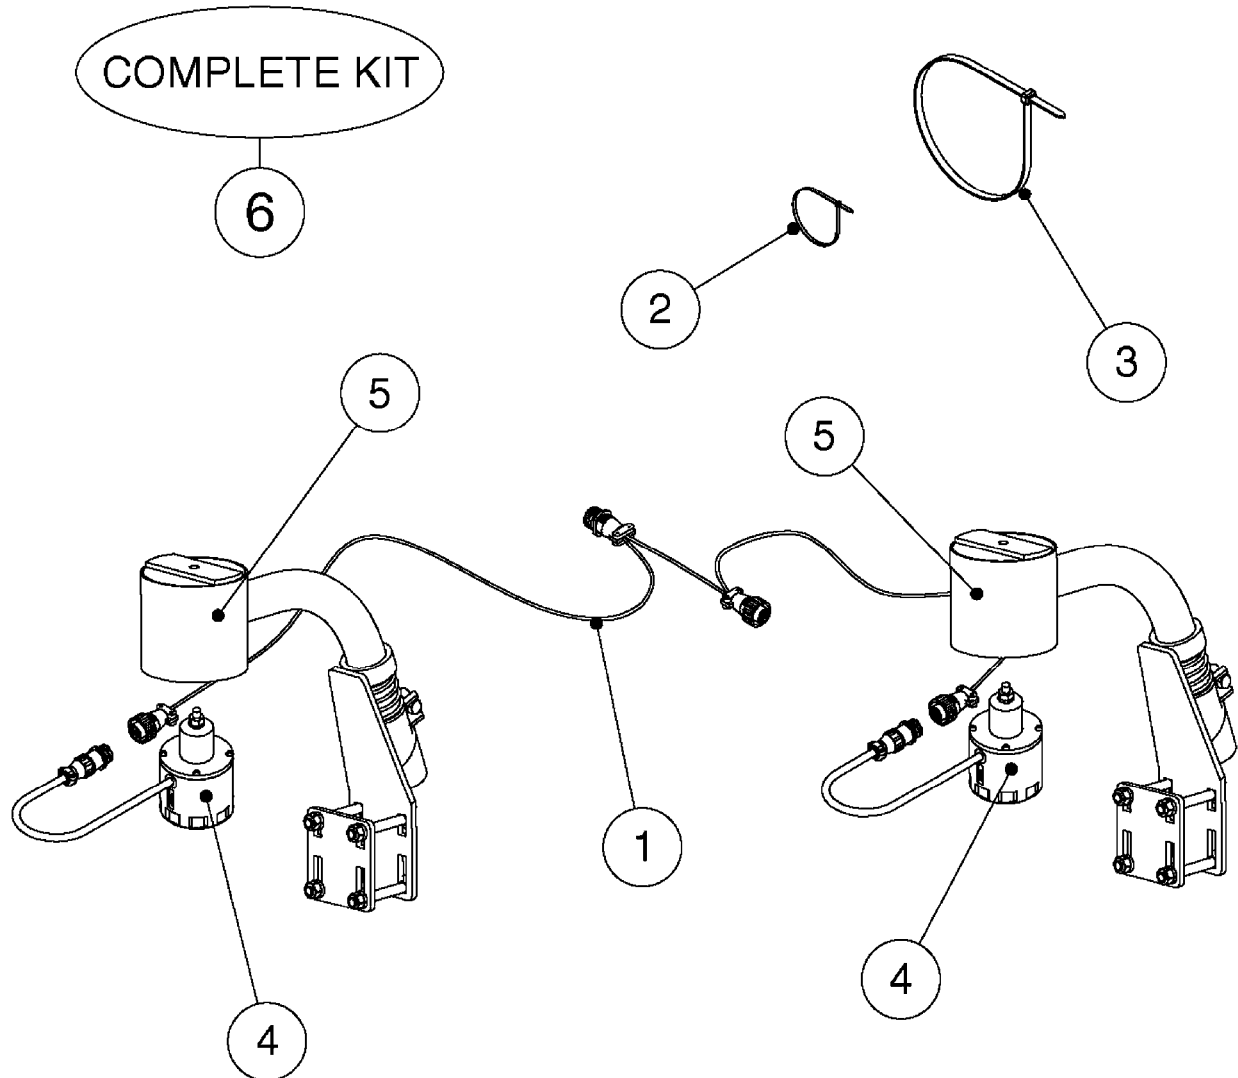

M0360

NORAC SEVERE TERRAIN KIT
M0360-HIN, 01:01:16

Page 1

Date 16.03.2016 13:36

Pos.	parts-n°	order qty	description
1	26030300	1	NORAC SEVERE TERRAIN CABLE
2	28024103	1	TIE STRAP L=8" x W=3/16"
3	28025203	1	TIE STRAP L=23" x W=1/2"
4	28086400	1	UC4 ULTRASOUND SENSOR NORAC
5	28086500	1	UC4 SENSOR MOUNTING BKT. NORAC
6	72591600	1	NORAC HC SEVERE TERRAIN KIT