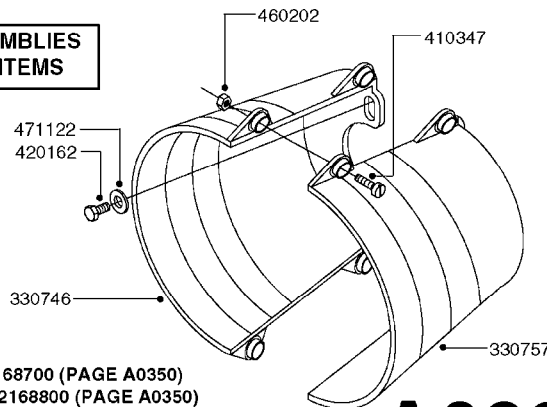

SUCTION SIDE OF PUMP (WITH 1-1/2" SUCTION PORT)

PRESSURE SIDE OF PUMP

SUCTION SIDE OF PUMP (WITH 2" SUCTION PORT)

**COMPLETE ASSEMBLIES
WHOLEGOODS ITEMS**

- 821585 - 463/5.5 W/THROUGH SHAFT (1000 RPM)
- 821587 - 463/10 W/THROUGH SHAFT (540 RPM)
- 82169400 - 464/6.5 (1000 RPM H.C. INLINE PORTS)
- 72293300 - 463/6.5 W/THROUGH SHAFT (1000 RPM)
- 463/12 (540 RPM H.C. OFFSET PORTS) REPLACED BY 82168700 (PAGE A0350)
- 463/6.5 (1000 RPM H.C. OFFSET PORTS) REPLACED BY 82168800 (PAGE A0350)