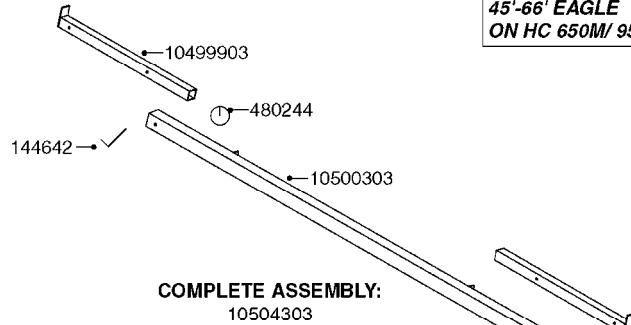

**80'-90' EAGLE ON
NAVIGATOR TA & HC**

**45'-66' EAGLE ON
NAVIGATOR TA
TR 500 TA
TR 800 TA
TR 1000 TA**

**45'-66' EAGLE
ON HC 650M/ 950M**

**COMPLETE ASSEMBLIES
WHOLEGOODS ITEMS**

**80'-90' EAGLE
ON HC 650M/ 950M**