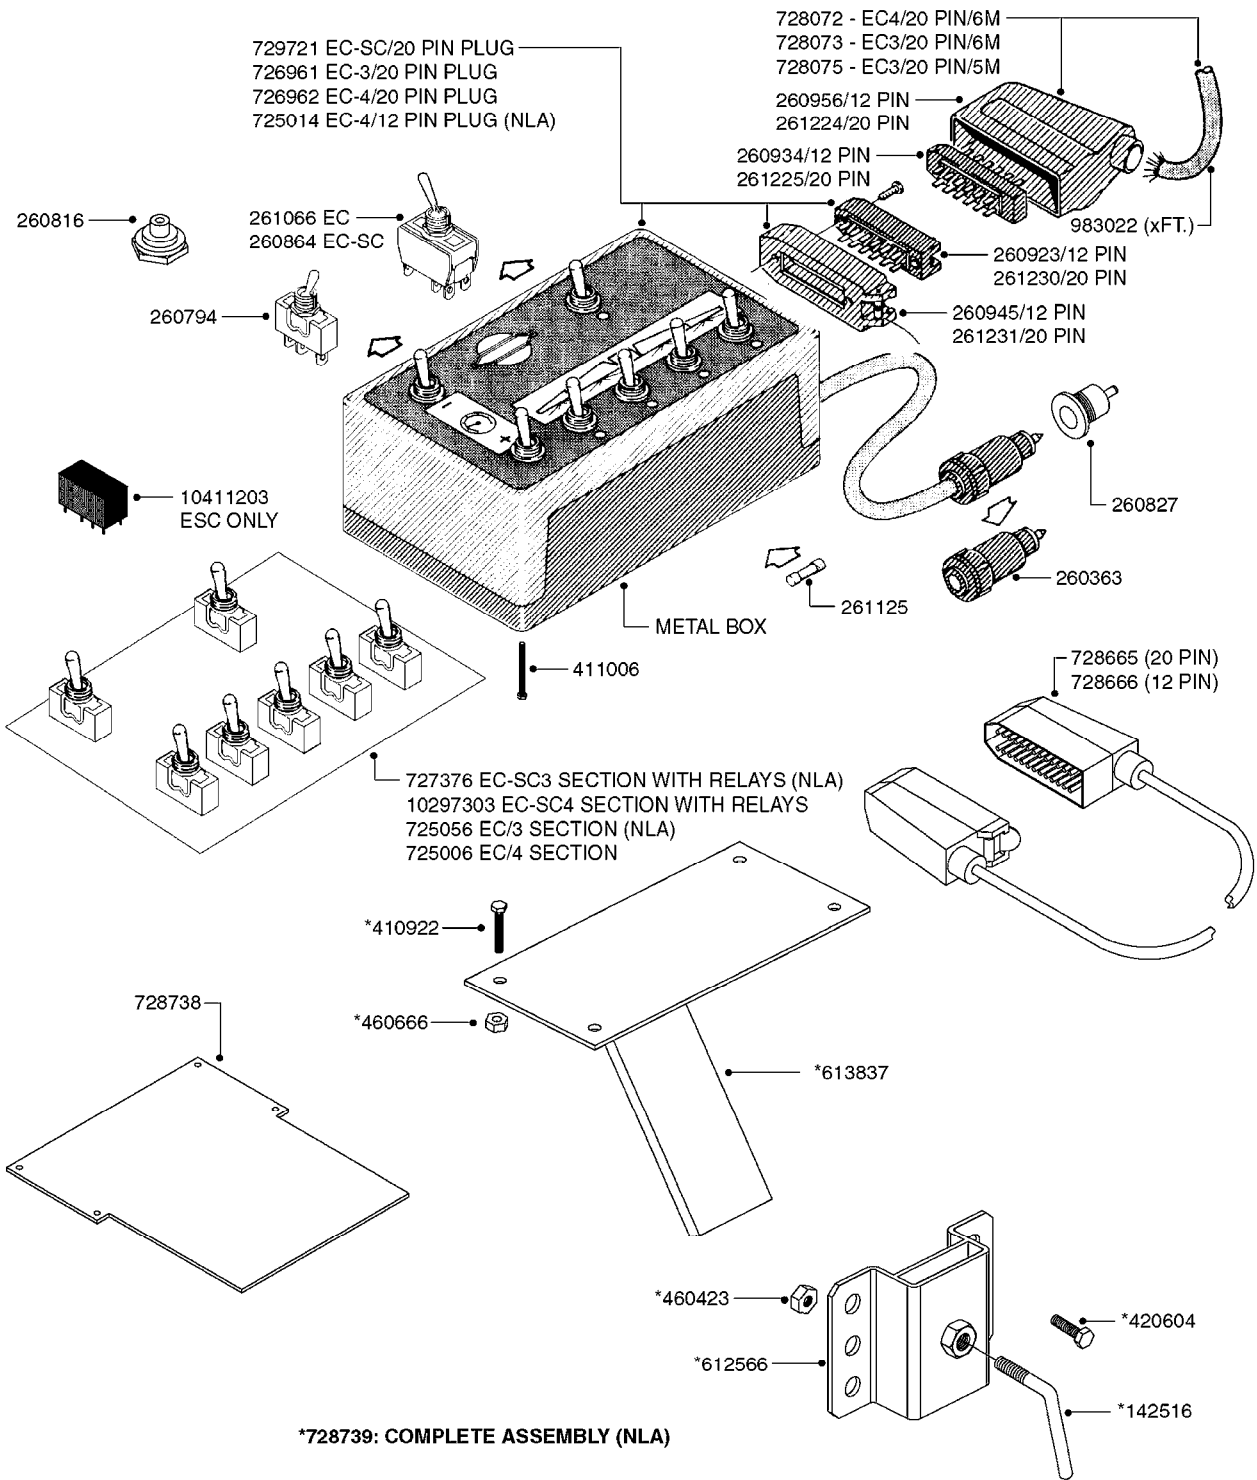

*728739: COMPLETE ASSEMBLY (NLA)

COMPLETE ASSEMBLIES
WHOLEGOODS ITEMS

B0390

CONTROL BOX F/EC+EC-SC
B0390-HIN, 01:01:16

Page 1
Date 16.03.2016 13:34

parts-n°	order qty	description
142516	1	SCREW SET M10 BENT F. LOCKING
260363	1	PLUG 2 POLE 12V
260794	1	SWITCH F.PRESS ADJ.EC CONTROL
260816	1	CAP W/RUBBER BOOT F.EC SWITCH
260827	1	PLUG F.EC ATTACHMENTS
260864	1	SWITCH F.HY BOOM CONTROL BOX
260923	1	PLUG INSERT 12 POLE FEMALE
260934	1	PLUG INSERT 12 POLE MALE
260945	1	PLUG HOUSE 12 POLE FEMALE
260956	1	PLUG HOUSE 12 POL.MALE
261066	1	SWITCH 2 POLE
261125	1	FUSE 5 X 20 500mA
261224	1	PLUG HOUSING F/20 POLE MALE
261225	1	PLUG INSERT 20 POLE MALE
261230	1	PLUG INSERT 20 POLE FEMALE
261231	1	PLUG HOUSING 20 POLE FEMALE
410922	1	CYL.SKR 8.8 DEL M4X20 RST
411006	1	SCREW M4X40 SLOTTED
420604	1	BOLT HEX 8.8 DEL M10X25 FT DIN933
460423	1	NUT HEX M10X1.5 LOCK
460666	1	NUT HEX M4
612566	1	MOUNT BRACKET F.FAN CABLE ASSY
613837	1	MOUNT PLATE FOR EC CONTROL BOX
725006	1	CIRCUIT BOARD 4 VALVE
725014	1	CONTROL BOX EC 4 SEC./12 PIN
725056	1	PRINTED CIRC.W SW 3WAY 726961
726961	1	CONTROL BOX EC 3 SEC./20 PIN
726962	1	CONTROL BOX EC 4 SEC./20 PIN
727376	1	CIRCUIT BOARD F.ESC 3 BANK
728072	1	CABLE,20-PIN,6M EC/4
728073	1	CABLE,20-PIN,6M, EC/3
728075	1	CABLE F.CONTROL BOX 5M EC/3
728665	1	CABLE EXT.-QUICK ATTACH 20 PIN
728666	1	CABLE-QUICK ATTACH 12 PIN
728738	1	DOUB.CONT.BOX & OR F/M PLATE
728739	1	IN CAB CONTROL MOUNT KIT
729721	1	CONTROL BOX ESC3
983022	1	WIRE 12 x 0.5 x 2MM x 12"
10297303	1	CIRCUIT BOARD FOR T.M.S.
10411203	1	RELAY T-82