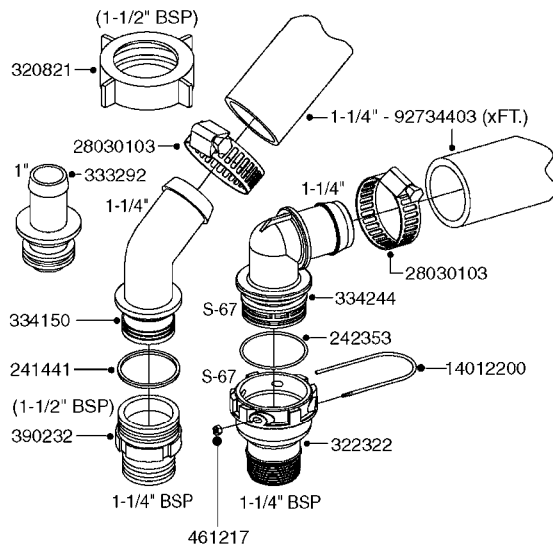

PRESSURE SIDE OF PUMP