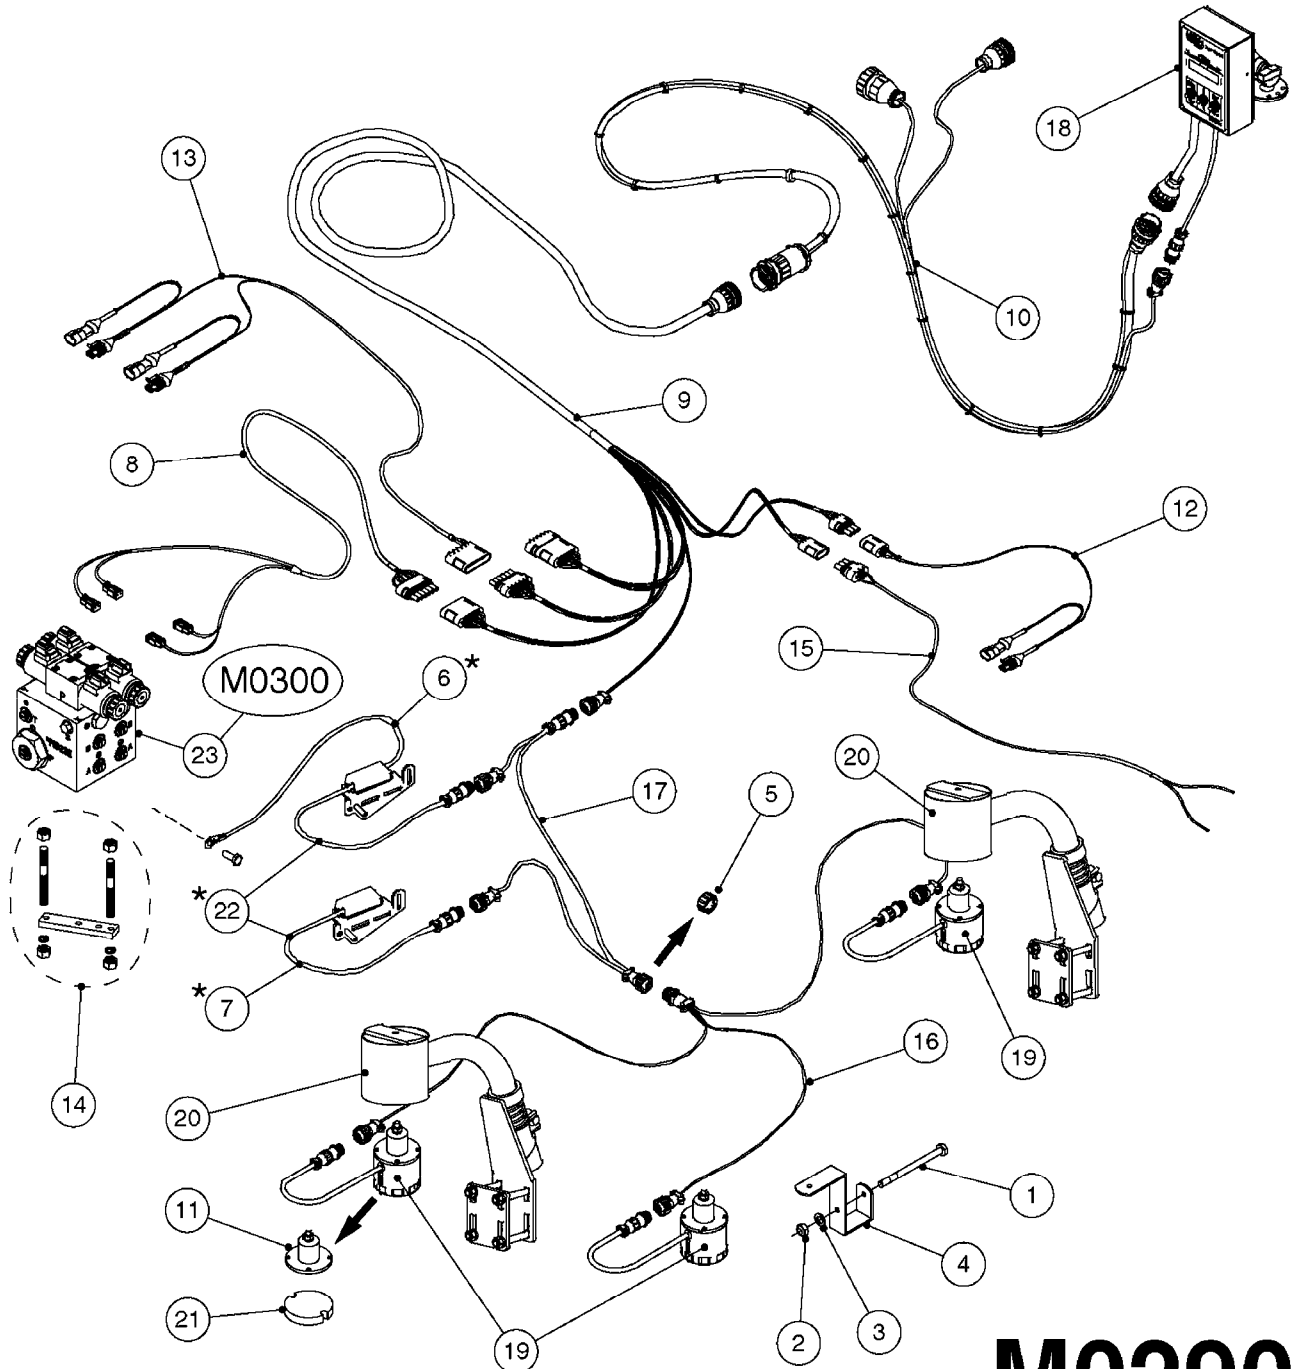

LIQUID SYSTEM

HYDRAULIC SYSTEM

* Note orientation of bracket
 1 = Liquid system
 2 = Hydraulic system

M0280

39 PIN CABLES
M0280-HIN, 01:01:16

Page 1

Date 16.03.2016 13:36

parts-n°	order qty	description
262158	1	PLUG INSERT 39 POLE MALE
262159	1	PLUG INSERT 39 POLE FEMALE
262160	1	PLUG HOUSING 39 POLE FEMALE
262161	1	PLUG HOUSING F/39 POLE MALE
440634	1	SCREW 5/8"
440732	1	PT SCREW 35X12B Z5452 ELZ
14034200	1	CODE BRACKET FOR 39 PIN CABLE
26003900	1	WIRE 37-39 PIN EVC, 6.6'
26004200	1	WIRE 37-39 PIN EVC, 57.4'
26008400	1	WIRE 39-PIN 24 WIRE L=8M
28027500	1	WIRE 37-39 PIN EVC, 37.7'
28028700	1	WIRE 37-39 PIN EVC, 45.9'
28028800	1	WIRE 37-39 PIN EVC, 16.4'
28028900	1	WIRE 37-39 PIN EVC, 26.2'
72236400	1	DAH CONN. WIRE/TRACTOR L=8M
97610803	1	DECAL-SRAY BOX 39-PIN
97610903	1	DECAL-HYDRAULIC BOX 39-PIN