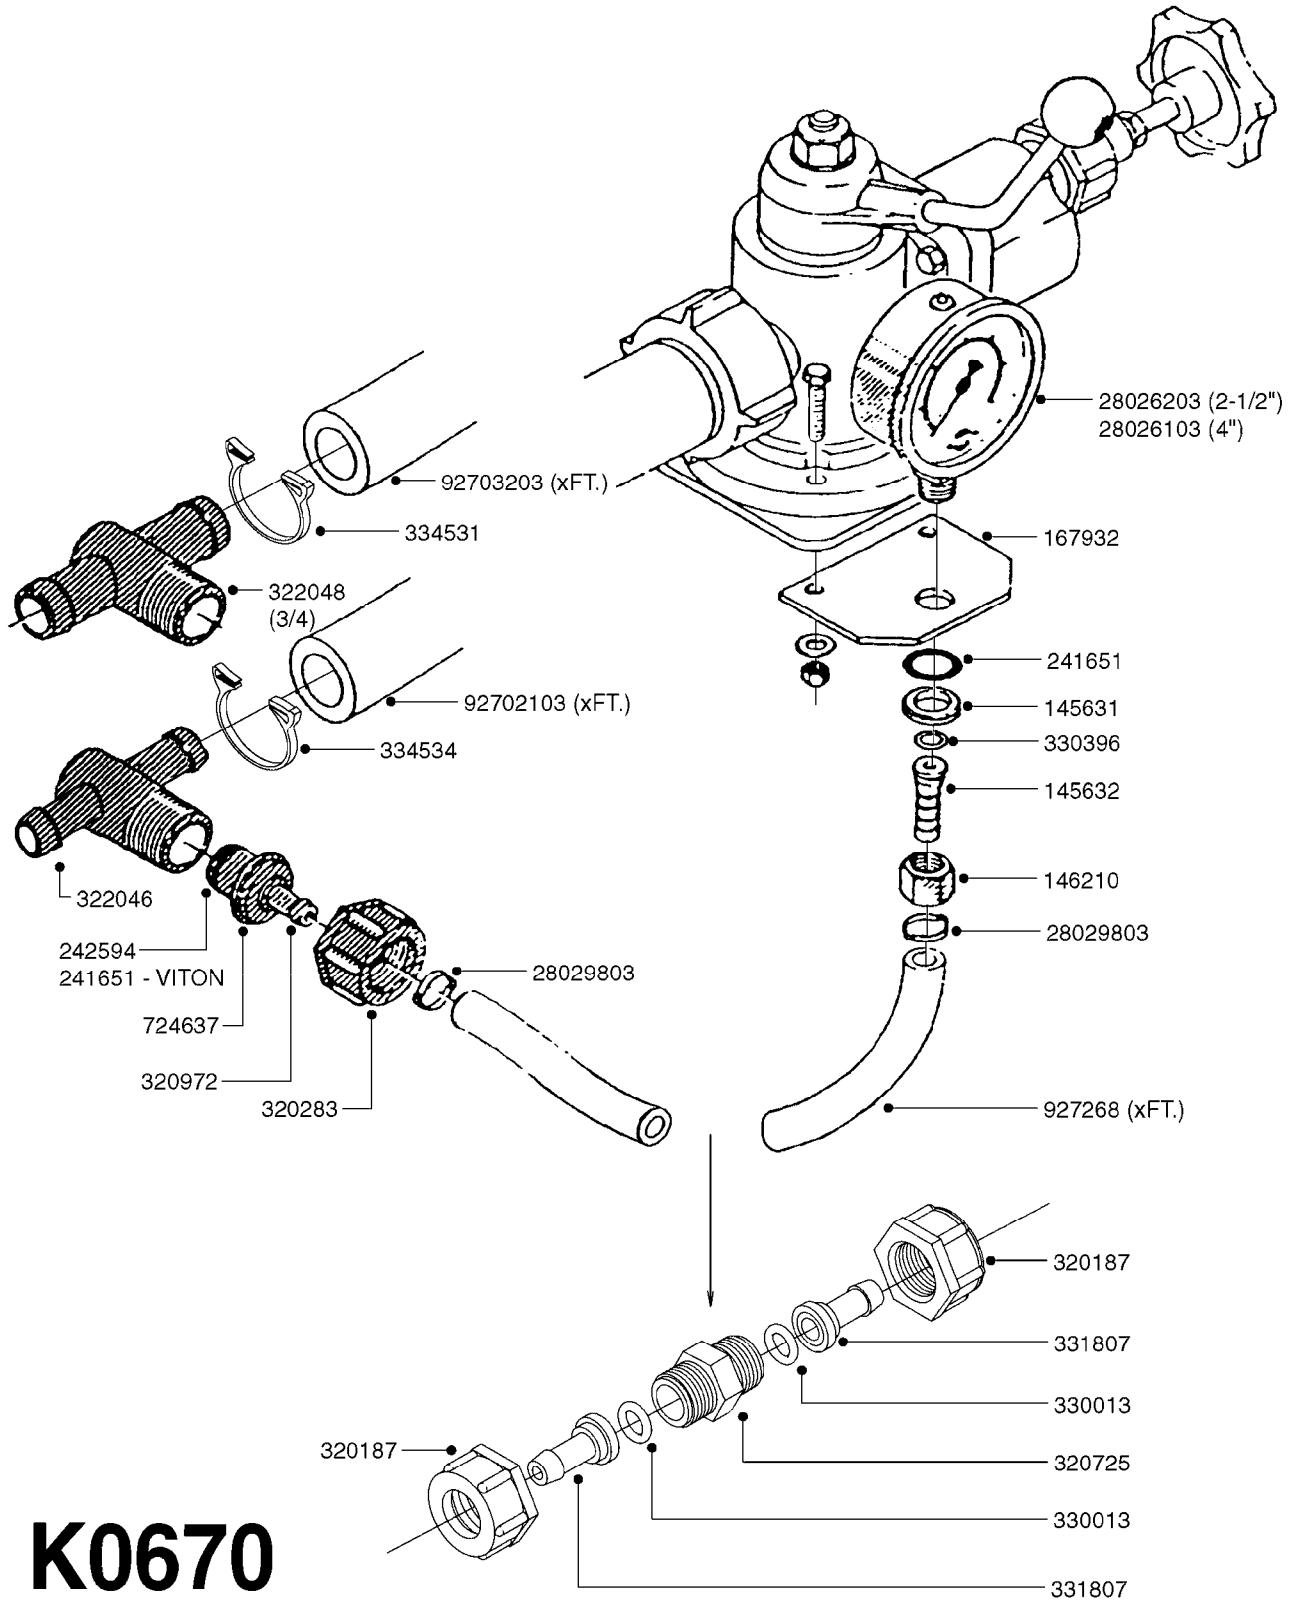

K0670

REMOTE GAUGE-BK 180 & EC
K0670-HIN, 01:01:16

Page 1
Date 16.03.2016 13:35

parts-n°	order qty	description
145631	1	WASHER D21.5/D13.5X2.5 BRASS
145632	1	FITT.DK HB 1/4' BRASS F.GUAGE
146210	1	NUT 1/4'BSP BRASS
167932	1	MTG. BRACKET (PRESSURE GAUGE)
241651	1	O-RING D14.0X3.0 NITRIL
242594	1	O-RING D14 X 1.78 SCH.70-EPDM
320187	1	FITT.DK CAP 3/8" BSP BLACK
320283	1	FITT.DK NUT 3/4"BSP
320725	1	FITT.DK NIPPLE 3/8"-3/8" BSP
320972	1	FITT.DK HB 5/16'- 1/4' BSP
322046	1	FITT.DK TEE 1/2X1/2HB X3/4'BSP
322048	1	FITT.DK TEE 3/4X3/4HB X3/4'BSP
330013	1	O-RING D15/D10X2.5 F.3/8"NUT
330396	1	O-RING D11.2/D6.6X3.2
331807	1	FITT.DK HB 5/16" F.3/8" NUT
334531	1	CLAMP HOSE PLASTIC 3/4"
334534	1	CLAMP HOSE PLASTIC 1/2"
724637	1	FITT.DK HB 5/16' F. 3/4" COMP.
927268	1	HOSE R X PVC X 1/4 X 0012"
28026103	1	GAUGE 200PSI/BR,4",1/4"BSP-BTM
28026203	1	GAUGE 200PSI/BR,2.5"1/4BSP-BTM
28029803	1	CLAMP HOSE GEAR P1/2" 6708
92702103	1	HOSE R X1/2" X300PSI WP X0012"
92703203	1	HOSE R X3/4" X300PSI WP X0012"