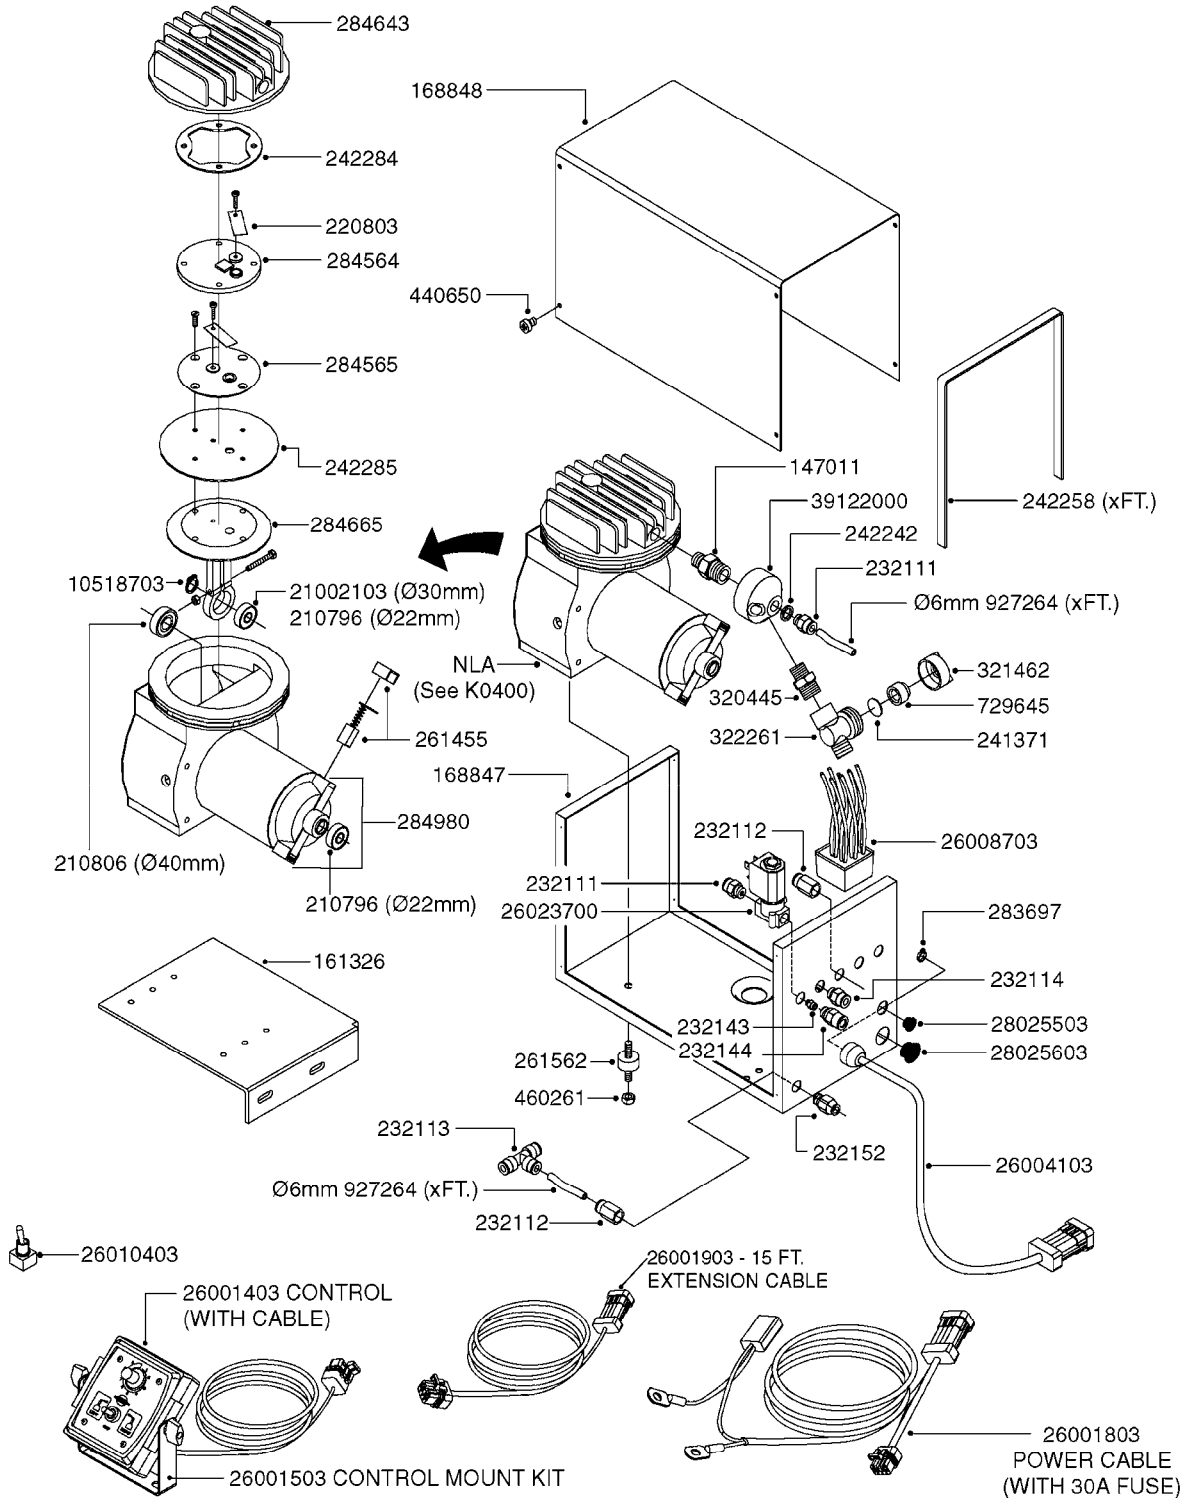

K0390

*Ø8mm 927306 (xFT.)
*Ø10mm 927330 (xFT.)

70019403 - COMPLETE ASSEMBLY

FOAM MARKER COMPRESSOR 2002
K0390-HIN, 01:01:16

Page 1
Date 16.03.2016 13:35

parts-n°	order qty	description
147011	1	HEX NIPPLE 3/8'X1/4'BSP BRASS
161326	1	MOUNT BKT. F. FOAM COMP.BOX 98
168847	1	ENCLOSURE LOWER F.MARKER
168848	1	COVER F. FOAM MARKER
210796	1	BEARING BALL D22/D8 X 7 608ZZ
210806	1	BEARING BALL D40/D17X12MM
220803	1	VALVE F. COMPRESSOR
232111	1	QUICK COUPLER 6MM X 1/8 EXT.
232112	1	QUICK COUPLER 6MM 1/8 INT.
232113	1	QUICK COUPLER 6MM T-PIECE
232114	1	COUPLER 1/8" THREADX8MM HOSE
232143	1	REDUCER 1/4'INT-1/8'EXT
232144	1	QUICK COUPLER 10MM X 1/4 EXT
232152	1	QUICK COUPLER 8MMX1/8 EXT.LONG
241371	1	DIAPHRAGM, NO-DRIP alt 241371
242242	1	O-RING F.AIR HOSE FITTING
242258	1	TRIM 3X10 SELF ADHESIVE 0012"
242284	1	HEAD GASKET F. COMPRESSOR
242285	1	DIAPHRAGM F. F/M COMP.
261455	1	BRUSH KIT-FOAM MARKER MOTOR
261562	1	RUBBER DAMPER 2XM6X25
283697	1	TIESTRAP 200MM
284564	1	PLATE F.COMPRESSOR HEAD
284565	1	PLATE F.COMPRESSOR HEAD
284643	1	COMPRESSOR HEAD F.FOAM MARKER
284665	1	CONNECTING ROD F.COMPRESSOR
284980	1	FLANGE REAR F. F.M.COMPRESSOR
320445	1	FITT.DK HN 1/4"X3/8" BSP
321462	1	CAP F.NO-DRIP ASSY.
322261	1	HOUSING F.SAFETY VALVE 3/8"
440650	1	SCREW 3.5x13 STAINLESS
460261	1	NUT HEX M6X1 LOCK A2 DIN985
729645	1	NON-DRIP SPRING ASSY.GREEN 10
927264	1	HOSE R X PE D6/D4 X 0012"
927306	1	HOSE R X PE D8/D6 X 0012"BLACK
927330	1	HOSE R X PE D10/D8 X 012"BLACK
10518703	1	SNAP-RING OUTER 8X1
21002103	1	BEARING, 6200 2ZJEM (SKF)
26001403	1	HC FOAM MARKR CONSOLE VS3.0.00
26001503	1	HC FOAM MARKER CONSOLE MT.KIT
26001803	1	POWER CABLE
26001903	1	15' 7-PIN EXTENSION CABLE
26004103	1	FOAM MARKER CNTRL MOD CABL STD
26008703	1	FOAM MARKER CONTROL SCII
26010403	1	TOGGLE SWITCH MICRO-TRAK F.M.
26023700	1	SOLENOID VAL 12V 1/8' FLO '07
28025503	1	PLUG F.DRILLED HOLE 1/2"
28025603	1	PLUG F.DRILLED HOLE 3/4"
39122000	1	DISTR.HOUSING F.FOAM MARKER'07
70019403	1	FOAM MARKER COMPRESSOR KIT STD