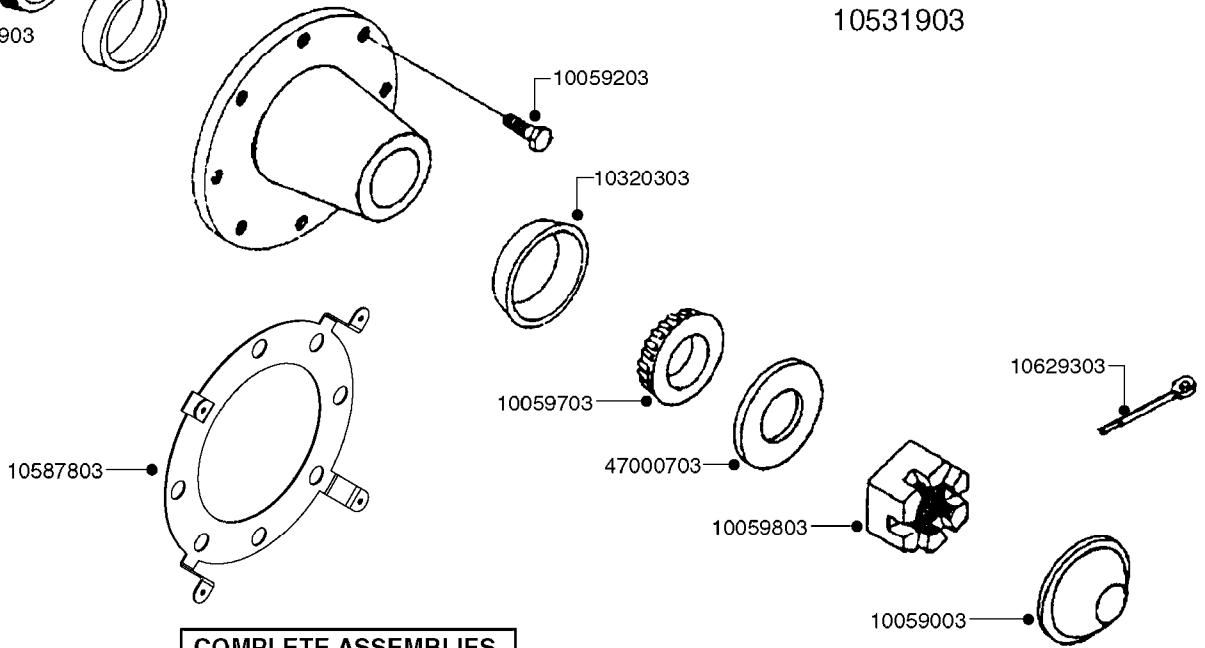

**COMPLETE HUB W/BEARINGS:
10531903**

**COMPLETE ASSEMBLIES
WHOLEGOODS ITEMS**

E0730