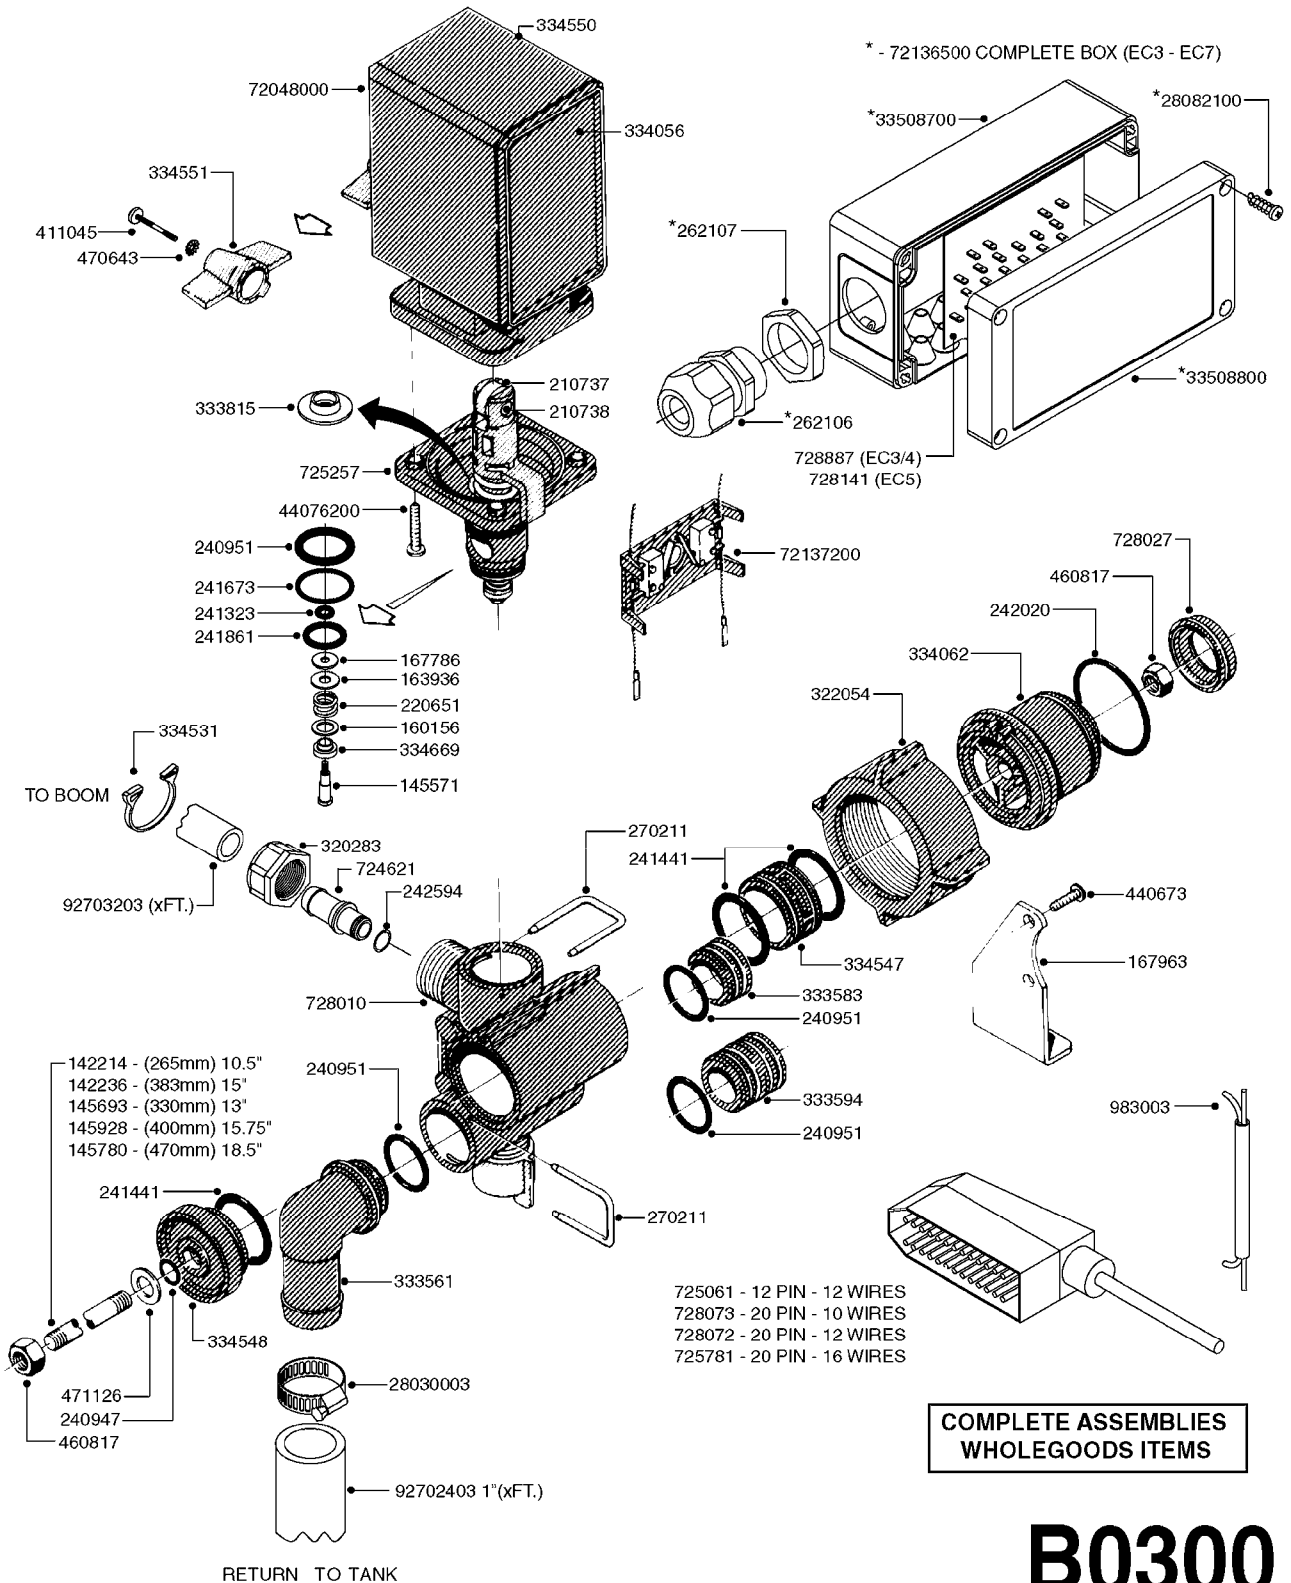

parts-n°	order qty	description
142214	1	STUD BOLT - M8X265, 3 SECTION
142236	1	STUD BOLT 8 X 381 - 8 MODULS
145571	1	STUD BOLT F/PNEUM. DISTRIBUTOR
145693	1	STUD BOLT - M8X330, 4 SECTION
145780	1	STUD BOLT - M8X470, 6 SECTION
145928	1	STUD BOLT - M8X400, 5 SECTION
160156	1	WASHER D14.1/D9.2X1 SS
163936	1	WASHER D15/D6.2X1
167786	1	WASHER D13/D4.2X1
167963	1	MOUNT BKT.F.EC BOOM SEC.
210737	1	BEARING BALL D7 RSTO 5 TN
210738	1	BEARING ROLLER D7 L=16 SS
220651	1	SPRING PRESSURE D12.5/5
240947	1	O-RING D7.3X2.4 NITRIL
240951	1	O-RING D21.2X3 NITRIL
241323	1	O-RING D5.3X2.4 NITRIL
241441	1	O-RING D29.3X3
241673	1	O-RING D22.1X1.6
241861	1	O-RING D15.3X2.4 VITON
242020	1	O-RING 39.2 X 3 VITON
242594	1	O-RING D14 X 1.78 SCH.70-EPDM
262106	1	BULKHEAD F. CABLE 6.5-14 BLACK
262107	1	NUT F. BULKHEAD CABLE BLACK
270211	1	FITT.DK S25 FORK L=37.5
320283	1	FITT.DK NUT 3/4"BSP
322054	1	UNION NUT BLACK S61 x 2
333561	1	FITT.DK ELB.1" EC RETURN
333583	1	END PIECE FOR BYPASS
333594	1	CONNECTING PIECE F. BYPASS
333815	1	DISTANCE RING
334056	1	COVER F/MOTOR HOUSE EC DIST.
334062	1	CONNECT. BRANCH F/EC OP. UNIT
334531	1	CLAMP HOSE PLASTIC 3/4"
334547	1	CONNECTING PIECE F. PRESSURE
334548	1	END COVER
334550	1	MOTOR HOUSE SECT VALVE
334551	1	GRIP F.MAN.OP.EC ON/OFF GREEN
334669	1	VALVE CONE D14/D7-SH 63 WHITE
411045	1	SCREW M4 X 16MM STAINLESS
440673	1	SCREW F.PLASTIC 5X12 SS
460817	1	NUT HEX M8 STAINLESS DIN 934
470643	1	WASHER LOCK
471126	1	WASHER, M8, Ø16/ 8.4X 1.6, SS
724621	1	FITT.DK HB 3/4"ASSY F.3/4" NUT
725061	1	CABLE - EC 12WIRE L=6000mm
725257	1	SPINDLE SECT. F/EC DISTRIBUTOR
725781	1	CONNECTING CABLE L=6000-AC 5
728010	1	DISTRIB HOUSING W/CONST PR GRN
728027	1	BUSHING WITH SEAT
728072	1	CABLE,20-PIN,6M EC/4
728073	1	CABLE,20-PIN,6M, EC/3
728141	1	CIRCUIT BOARD F.EC7 CONN. BOX
728887	1	CIRCUIT BOARD EC CONTROL
983003	1	CABLE ELEC.2X1MM WIRE BLACK EC
28030003	1	CLAMP HOSE GEAR P1" 6716
28082100	1	SCREW F. BOX LID 1/4" L=20
33508700	1	BOX BOTTOM 160X80X40 BLACK 1-HOLE
33508800	1	LID 160X80X15 BLK W/SCREWS
44076200	1	PT TORNILLO 50X16 WN5451 rsf t
72048000	1	MOTOR, DISTRIBUTION 1:300
72136500	1	UNIV. CONNECTION BOX F. EC