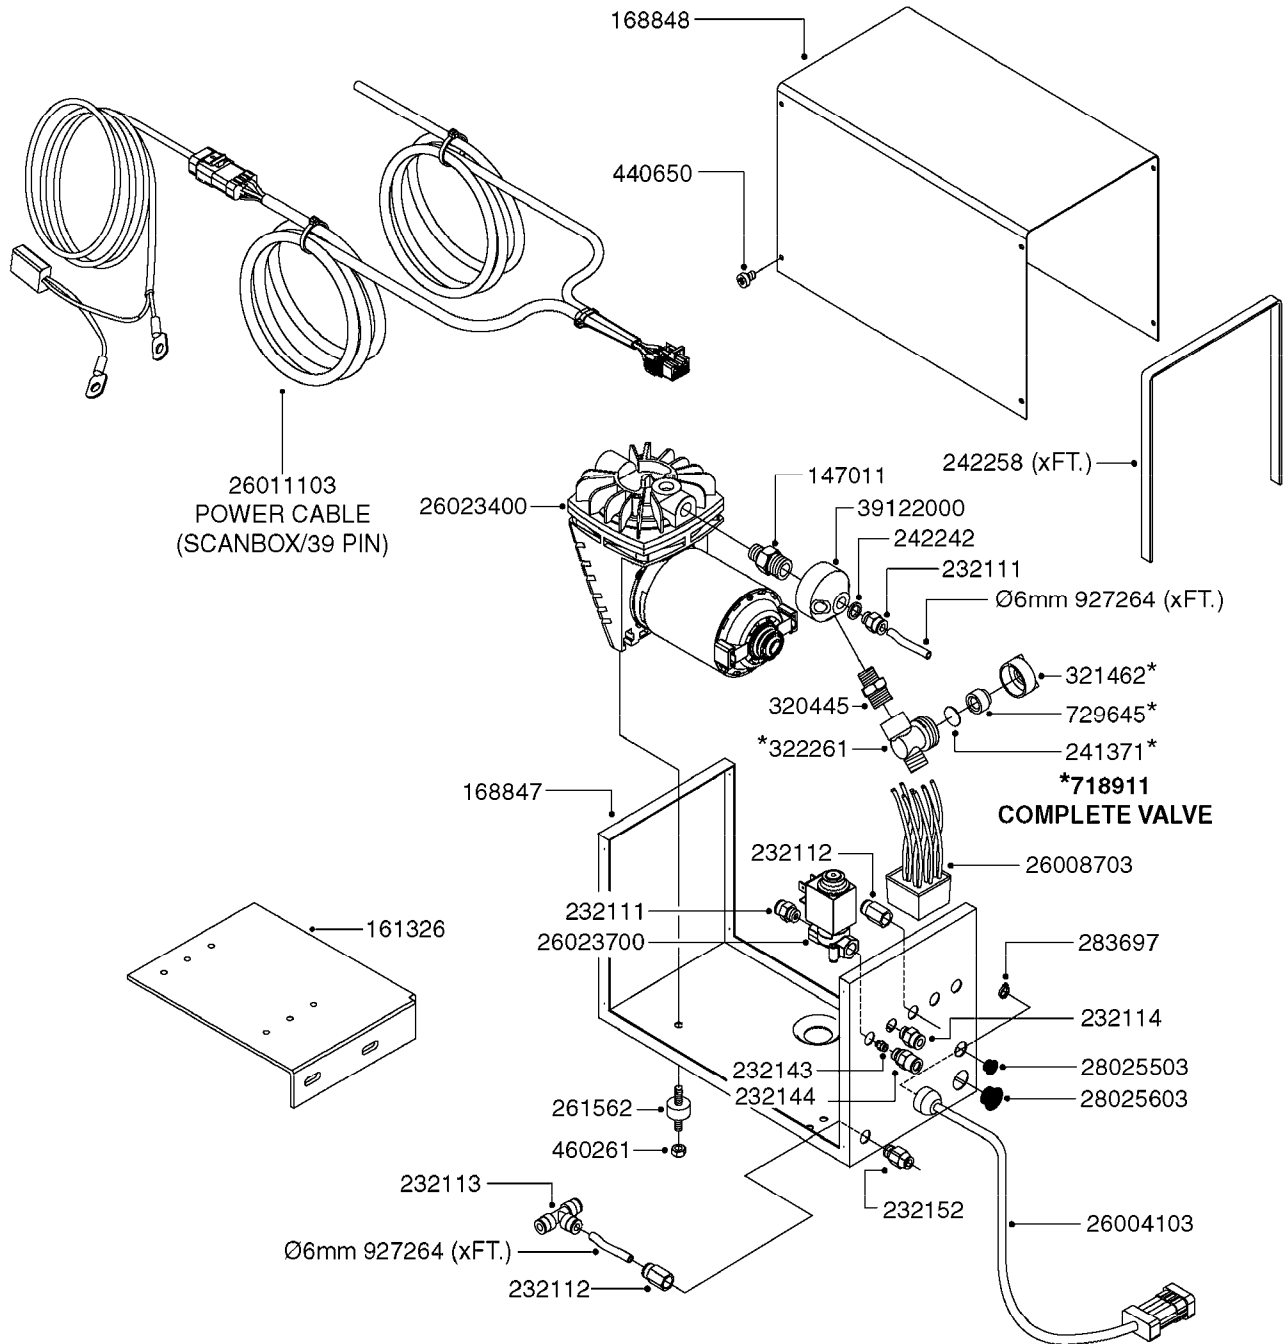

K0400

*Ø8mm 927306 (xFT.)
*Ø10mm 927330 (xFT.)

70062503 - COMPLETE ASSEMBLY

FOAM MARKER COMPRESSOR 2007
K0400-HIN, 01:01:16

Page 1
Date 16.03.2016 13:35

parts-n°	order qty	description
147011	1	HEX NIPPLE 3/8'X1/4'BSP BRASS
161326	1	MOUNT BKT. F. FOAM COMP.BOX 98
168847	1	ENCLOSURE LOWER F.MARKER
168848	1	COVER F. FOAM MARKER
232111	1	QUICK COUPLER 6MM X 1/8 EXT.
232112	1	QUICK COUPLER 6MM 1/8 INT.
232113	1	QUICK COUPLER 6MM T-PIECE
232114	1	COUPLER 1/8" THREADX8MM HOSE
232143	1	REDUCER 1/4'INT-1/8'EXT
232144	1	QUICK COUPLER 10MM X 1/4 EXT
232152	1	QUICK COUPLER 8MMX1/8 EXT.LONG
241371	1	DIAPHRAGM, NO-DRIP alt 241371
242242	1	O-RING F.AIR HOSE FITTING
242258	1	TRIM 3X10 SELF ADHESIVE 0012"
261562	1	RUBBER DAMPER 2XM6X25
283697	1	TIESTRAP 200MM
320445	1	FITT.DK HN 1/4"X3/8" BSP
321462	1	CAP F.NO-DRIP ASSY.
322261	1	HOUSING F.SAFETY VALVE 3/8"
440650	1	SCREW 3.5x13 STAINLESS
460261	1	NUT HEX M6X1 LOCK A2 DIN985
718911	1	VALVE (SAFETY) F.MARKER
729645	1	NON-DRIP SPRING ASSY.GREEN 10
927264	1	HOSE R X PE D6/D4 X 0012"
927306	1	HOSE R X PE D8/D6 X 0012"BLACK
927330	1	HOSE R X PE D10/D8 X 012"BLACK
26004103	1	FOAM MARKER CNTRL MOD CABL STD
26008703	1	FOAM MARKER CONTROL SCII
26011103	1	FOAMER POWER/CONTROL CABLE 39P
26023400	1	COMPRESSOR F.FOAM MARKER CM40
26023700	1	SOLENOID VAL 12V 1/8' FLO '07
28025503	1	PLUG F.DRILLED HOLE 1/2"
28025603	1	PLUG F.DRILLED HOLE 3/4"
39122000	1	DISTR.HOUSING F.FOAM MARKER'07
70062503	1	FOAM MARKER COMPRESSOR,STD,39P