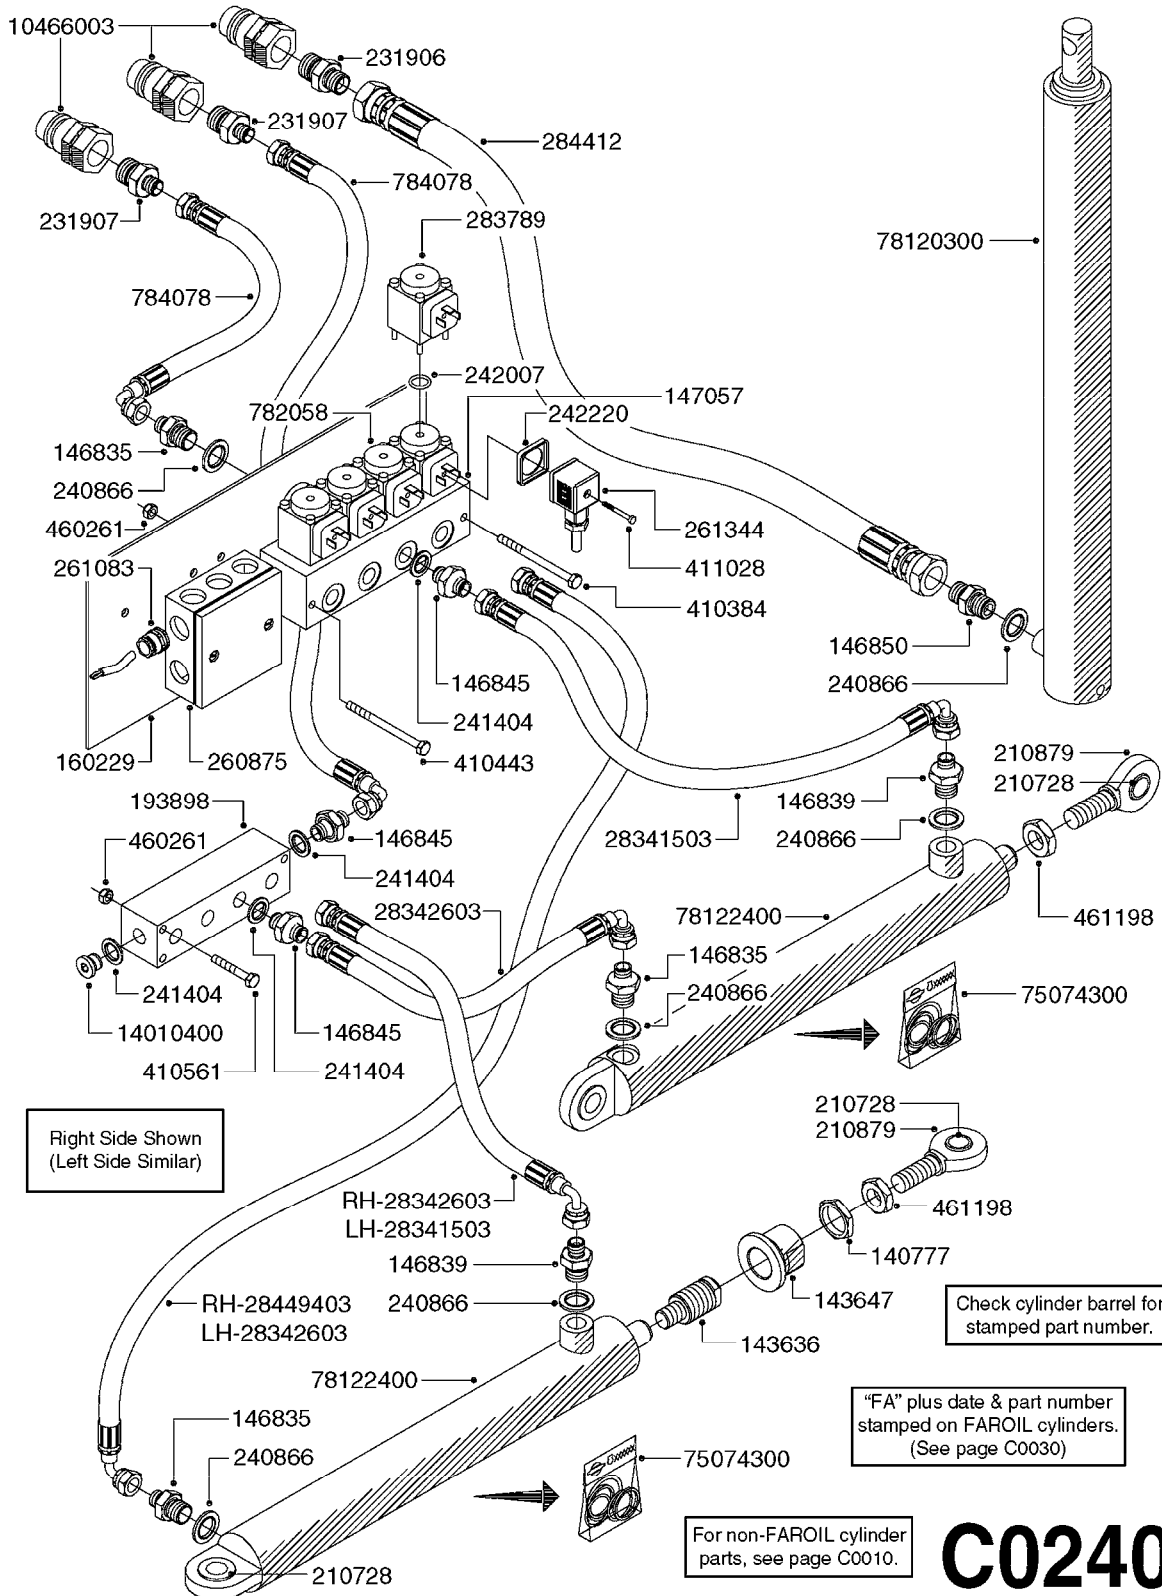

C0170

HYDRAULICS - EAGLE HY 45'-66'
C0170-HIN, 01:01:16

Page 1

Date 16.03.2016 13:34

parts-n°	order qty	description
140777	1	NUT HEX 3/4" BSP JAMB
143636	1	THREADED INSERT F.CYLINDER END
143647	1	COLLAR F.THREAD.ROD EXTENTON
145912	1	BUSHING D19.8/D17.0X7MM
146324	1	SHAFT D16.8 L102/2 X 5
146587	1	PIN D16.8 X 65
146835	1	HEX NIPPLE 1/4" - 3/8" BSP
146839	1	HEX NIPPLE 1/4"X3/8" BSP 0.7MM
146850	1	HEX NIPPLE 3/8"x3/8" - 1.8mm
146992	1	BUSHING F.CYLINDER
151872	1	BUSHING D22.0/18.0 10MM
163936	1	WASHER D15/D6.2X1
210728	1	BEARING F.LINK HEAD M17
210879	1	LINK HEAD M16 x D17
230963	1	TEE 1/4"M X 1/4"M X 1/4"M BSP
231906	1	HEX NIPPLE 3/8"BSP X 1/2"NPT
231907	1	HEX NIPPLE 1/4"BSP X 1/2"NPT
240866	1	DOWTYSEAL 3/8"
284412	1	HOSE HY 3/8" X 315" STR+STR
410362	1	BOLT HEX 8.8 SS M6X20 FT
410583	1	BOLT HEX 8.8 DEL M6X40
460261	1	NUT HEX M6X1 LOCK A2 DIN985
461198	1	NUT HEX M16X2 JAMB
461249	1	NUT HEX M22X1.5
480384	1	PIN COTTER 3/16 x 1-1/2"
784078	1	HOSE HY X 1/4 X 417.33"STR+ELB
10466003	1	COUPLER PIONEER 8010-04 1/2NPT
16100400	1	PLATE 3 X 60 X 91 HY BLOCK MT
28341503	1	HOSE HY X1/4X078.75"STR+ELB
28342603	1	HOSE HY X1/4X066.93"STR+ELB
28408603	1	HOSE HY X1/4X008.00"STR+ELB
28449403	1	HOSE HY X1/4X057.08"STR+ELB
72256500	1	DOUB.PILOT STEERED COUNT.VALVE
75074300	1	SEALKIT78122000/23-25/30-32/46
75075000	1	SEAL KIT 78122600/27/28/29
78120300	1	CYLINDER 60/50/30 1100MM
78122400	1	DOUBLE CYLINDER D 40/20-300
78122900	1	CYLINDER 40/22X300MM RED