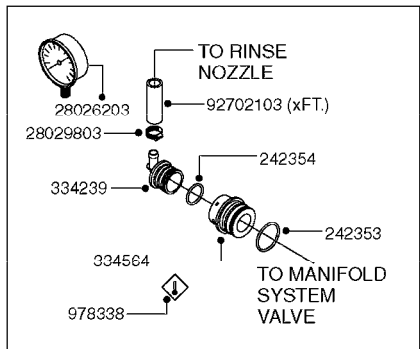

RINSE SYSTEM PLUMBING
K0750-HIN, 01:01:16

Page 0
Date 16.03.2016 13:35

RINSE SYSTEM- MANIFOLD SYSTEM

K0750