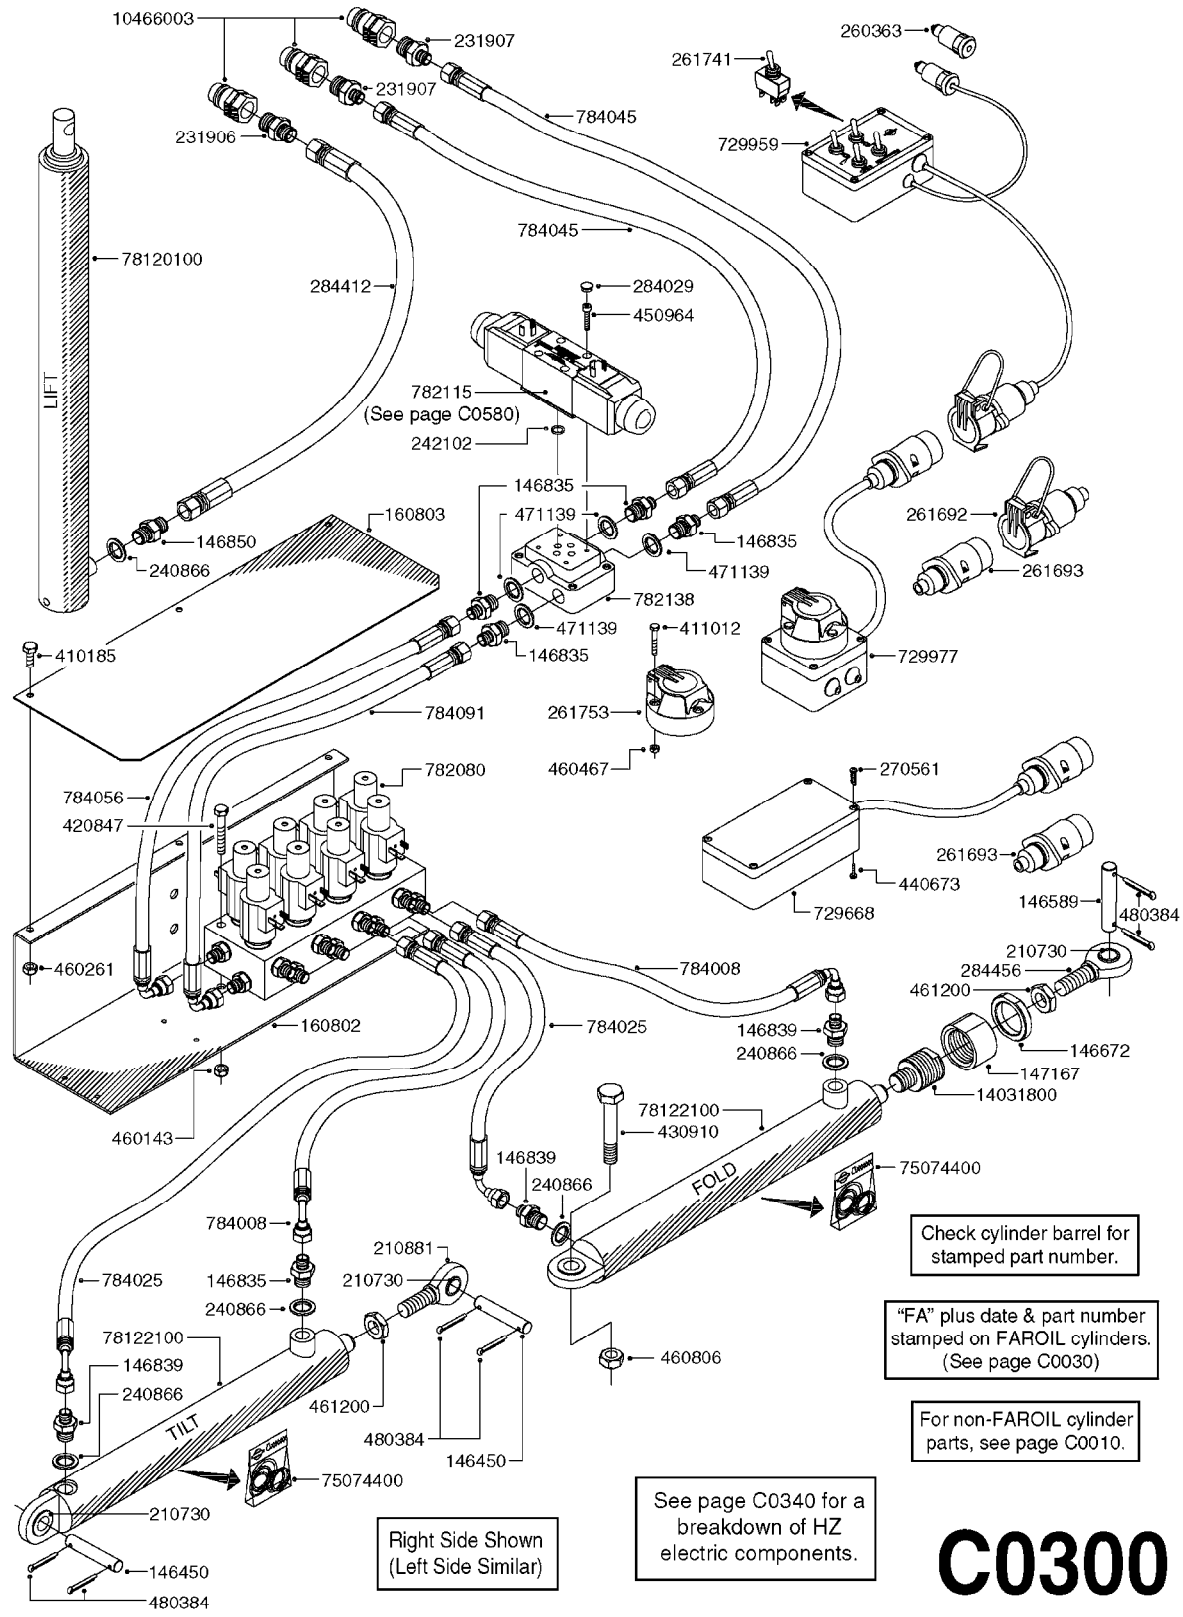

Right Side Shown
(Left Side Similar)

See page C0340 for a
breakdown of HZ
electric components.

C0300

HYD EAGLE HZ 80-90' W/ DH
C0300-HIN, 01:01:16

Page 1

Date 16.03.2016 13:34

parts-n°	order qty	description
146450	1	PIN D19.8 X 75 WITH 2 X D5
146589	1	PIN D19.8 X 65
146672	1	NUT HEX LOCK F.ADJUSTER
146835	1	HEX NIPPLE 1/4" - 3/8" BSP
146839	1	HEX NIPPLE 1/4"X3/8" BSP 0.7MM
146850	1	HEX NIPPLE 3/8"x3/8" - 1.8mm
147167	1	BUSHING D50/D36X45MM
160802	1	MOUNT PLATE F.HYD SOLENOID'HZ'
160803	1	COVER PLATE F.HYD SOLENOID'HZ'
210730	1	BEARING F.LINK HEAD M20
210881	1	LINK HEAD GAR 20 DO
231906	1	HEX NIPPLE 3/8"BSP X 1/2"NPT
231907	1	HEX NIPPLE 1/4"BSP X 1/2"NPT
240866	1	DOWTYSEAL 3/8"
242102	1	O-RING Ø9.25X1.78 NITRIL 90SH
260363	1	PLUG 2 POLE 12V
261692	1	PLUG ELEC.7 POLE FEMALE F.CABL
261693	1	PLUG ELEC. 7 POLE MALE
261741	1	SWITCH 2 POLE 12V TOGGLE PRESS
261753	1	PLUG ELEC.7 POLE FEMALE F.BASE
270561	1	SCREW W/SPRING ASSY. (QTY 1)
284029	1	COVER PLUS D10.5/12.0X5.0
284412	1	HOSE HY 3/8" X 315" STR+STR
284456	1	LINK HEAD M20 X D20 L=30
410185	1	BOLT HEX 8.8 DEL M6X16 A2
411012	1	SCREW M5X30 STAINLESS
420847	1	BOLT HEX 8.8 DEL M8X85
430910	1	BOLT HEX 8.8 DEL M20X110
440673	1	SCREW F.PLASTIC 5X12 SS
450964	1	SCREW M5X30 F.CYLINDER
460143	1	NUT HEX M8 LOCK A2 DIN985
460261	1	NUT HEX M6X1 LOCK A2 DIN985
460467	1	NUT HEX M5 GALV.
460806	1	NUT HEX M20X2.5 LOCK
461200	1	NUT HEX M20X1.5 JAMB.
471139	1	WASHER D22/D17X1.5 BRASS
480384	1	PIN COTTER 3/16 x 1-1/2"
729668	1	DISTRIBUTION BOX, 4 FUNCTION
729959	1	CONTROL BOX DAH 4-FUNCTION
729977	1	DAH DIRECTIONAL VLV JUNC. BOX
782080	1	MANIFOLD BLOCK, 4 FUNCTION
782115	1	HY SOLENOID VALVE DH HYD
782138	1	HY-BLOCK 1-VALVE W LS-PORT
784008	1	HOSE HY X 1/4" X 98.4"STR+ELB
784025	1	HOSE HY X 1/4" x 86.6"STR+ELB
784045	1	HOSE HY X 1/4 X 157.50"STR+STR
784056	1	HOSE HY X 1/4 X 394.00'STR+ELB
784091	1	HOSE HY X 1/4 X 295.25"STR+ELB
10466003	1	COUPLER PIONEER 8010-04 1/2NPT
14031800	1	ADAPTOR F.HY CYLINDER L=40
75074400	1	SEAL KIT 78121800/21/44
78120100	1	CYLINDER TELESC.70/60/40
78122100	1	CYLINDER DOUBLE D50/25-298