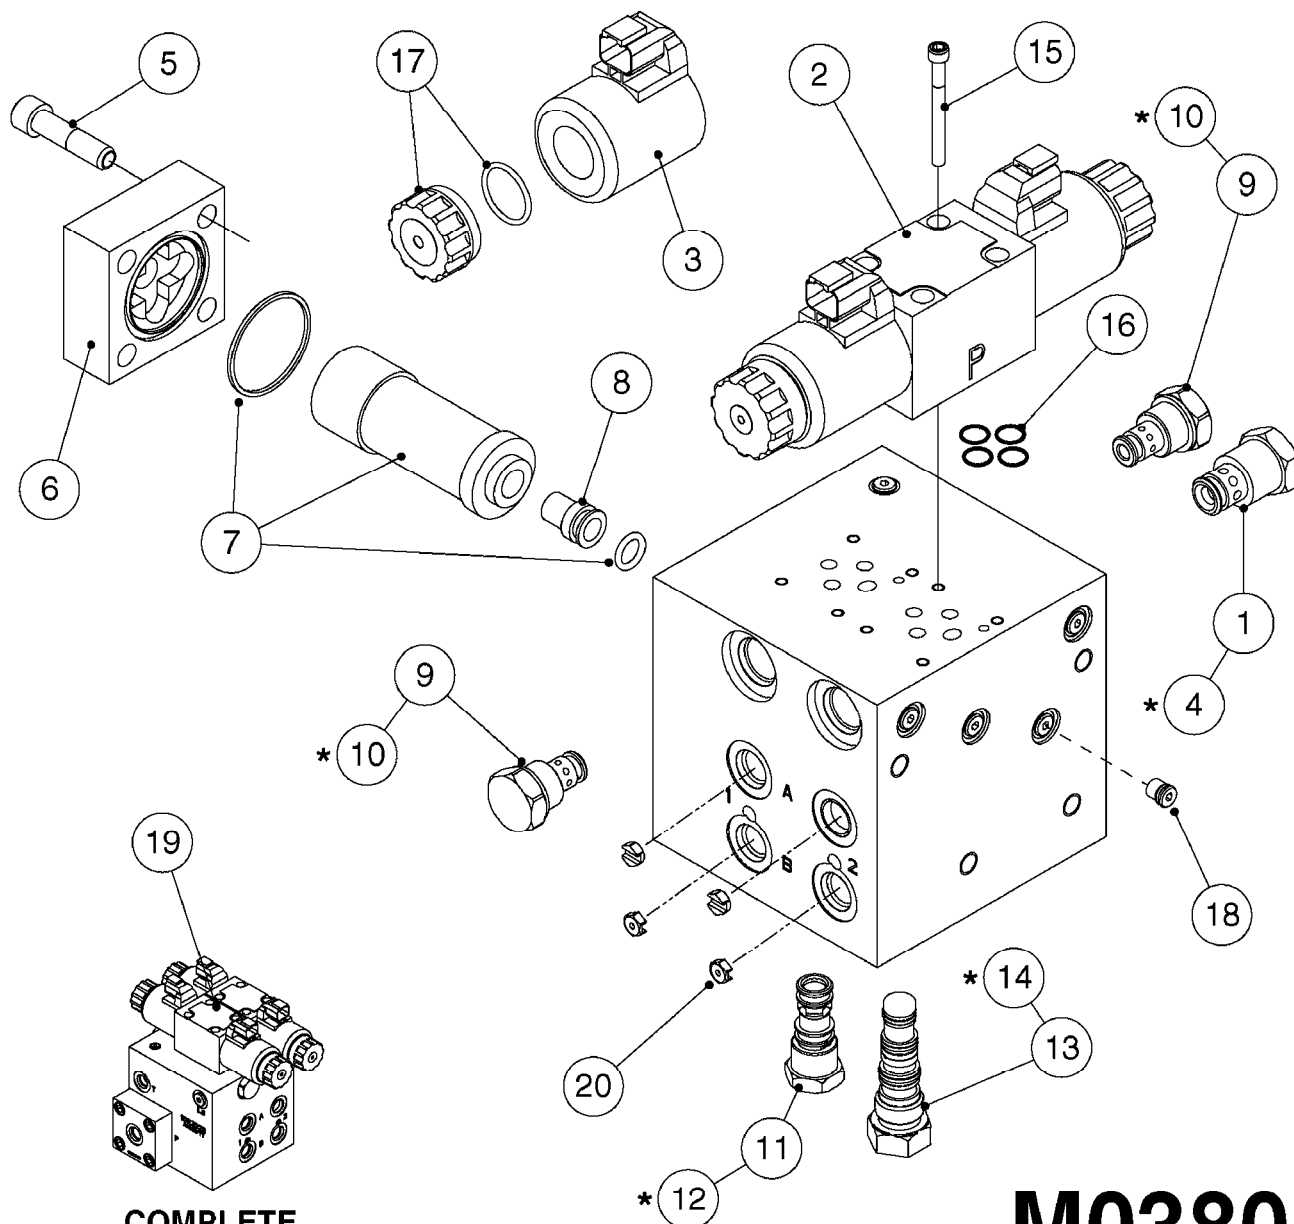

**COMPLETE
ASSEMBLY**

*SEAL KITS

M0380

NORAC VAR. RATE VALVE UC4/UC5
M0380-HIN, 01:01:16

Page 1

Date 16.03.2016 13:36

Pos.	parts-n°	order qty	description
1	28049403	1	NORAC CHECK VALVE
2	28055803	1	NORAC SOLENOID - DEUTSCH CONN.
3	28056503	1	COIL, NORAC, PROP, DEUTSCH
4	28066903	1	NORAC SEAL KIT F.28049403
5	28067103	1	NORAC HEX CAPSCREW 3/8X1-1/4"
6	28067203	1	NORAC FILTER CAP - 4 BOLT
7	28067303	1	NORAC FILTER ELEMENT KIT UC5
8	28067403	1	NORAC VALVE FILTER INSERT
9	28067503	1	NORAC CHECK VALVE C-8-2
10	28067603	1	NORAC SEAL KIT F.28067503
11	28067703	1	NORAC CHECK VALVE C-8-3
12	28067803	1	NORAC SEAL KIT F.28067703
13	28067903	1	NORAC CHECK VALVE C-8-4
14	28068003	1	NORAC SEAL KIT F.28067903
15	28068103	1	NORAC HEX CAPSCREW 10-24X2 SS
16	28068203	1	NORAC O-RING F.SOLENOID VALVE
17	28074903	1	NORAC COIL NUT AND O-RING
18	28089903	1	NORAC PLUG#2 SAE ZERO-LEAK
19	78216100	1	NORAC VALVE BLOCK COMP, DEUTSCH CON.
20	78603300	1	NORAC ONE WAY ORIFICE, .047"