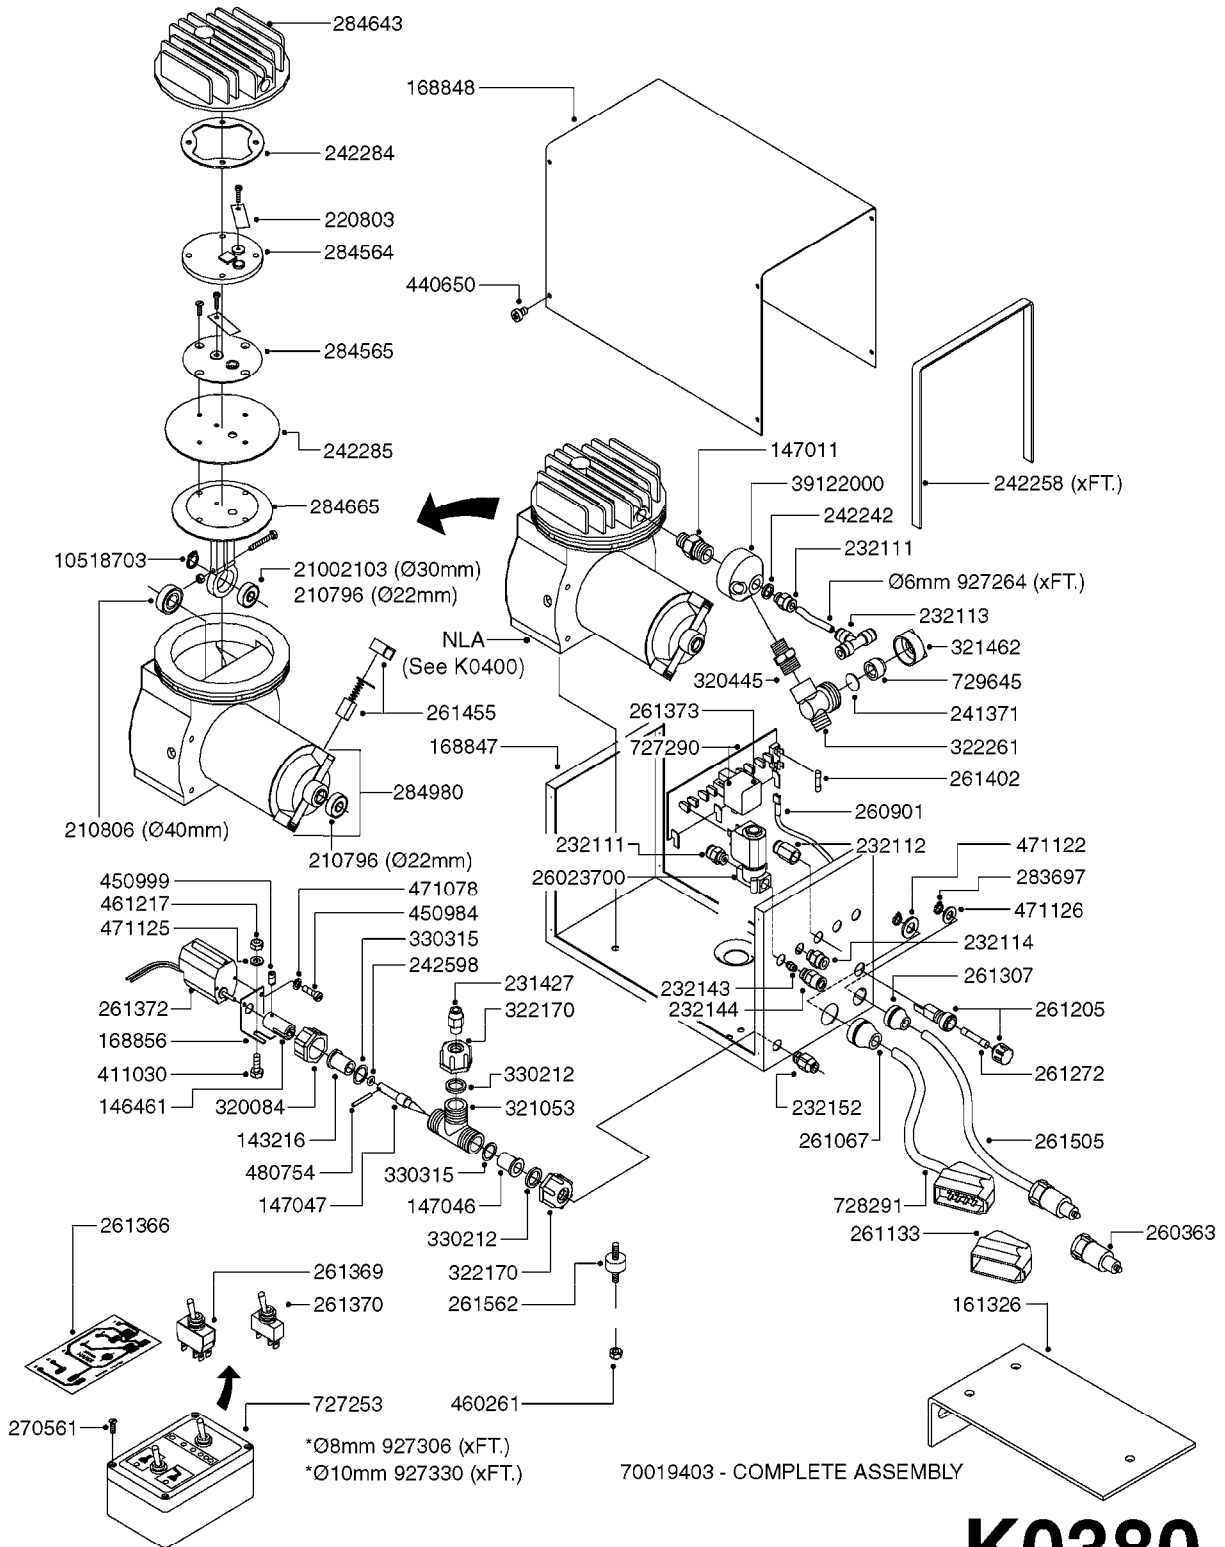

K0380

parts-n°	order qty	description
143216	1	BUSHING THREAD F.FOAM MARKER
146461	1	COUPLER F.THROTTLE VALVE
147011	1	HEX NIPPLE 3/8'X1/4' BSP BRASS
147046	1	SEAT FOR THROTTLE VALVE
147047	1	SPINDLE FOR THROTTLE VALVE
161326	1	MOUNT BKT. F. FOAM COMP.BOX 98
168847	1	ENCLOSURE LOWER F.MARKER
168848	1	COVER F. FOAM MARKER
168856	1	MOUNT FOR GEAR MOTOR
210796	1	BEARING BALL D22/D8 X 7 608ZZ
210806	1	BEARING BALL D40/D17X12MM
220803	1	VALVE F. COMPRESSOR
231427	1	COUPLER 1/8'THREAD X6MM HOSE
232111	1	QUICK COUPLER 6MM X 1/8 EXT.
232112	1	QUICK COUPLER 6MM 1/8 INT.
232113	1	QUICK COUPLER 6MM T-PIECE
232114	1	COUPLER 1/8" THREADX8MM HOSE
232143	1	REDUCER 1/4'INT-1/8'EXT
232144	1	QUICK COUPLER 10MM X 1/4 EXT
232152	1	QUICK COUPLER 8MMX1/8 EXT.LONG
241371	1	DIAPHRAGM, NO-DRIP alt 241371
242242	1	O-RING F.AIR HOSE FITTING
242258	1	TRIM 3X10 SELF ADHESIVE 0012"
242284	1	HEAD GASKET F. COMPRESSOR
242285	1	DIAPHRAGM F. F/M COMP.
242598	1	O-RING D7.0 X 2.5 NITRIL
260363	1	PLUG 2 POLE 12V
260901	1	SPADE F.ELEC CONN.1.5MM BLUE
261067	1	GROMMET 10-14 GREY
261133	1	PLUG HOUSING F.8 POLE PLUG
261205	1	FUSE HOLDER
261272	1	FUSE 10A D6X32 MM
261307	1	GROMMET 7-10 BLACK
261366	1	CIRCUIT BOARD F.F/M CONTROL
261369	1	SWITCH 2 WAY 12V SPRING RETURN
261370	1	SWITCH 2 WAY 12V
261372	1	GEAR MOTOR BOSCH 13RPM
261373	1	RELAY 12V/30W
261402	1	FUSE 3.15A SLOW BURN
261455	1	BRUSH KIT-FOAM MARKER MOTOR
261505	1	CABLE 2X4MM L8000MM
261562	1	RUBBER DAMPER 2XM6X25
270561	1	SCREW W/SPRING ASSY. (QTY 1)
283697	1	TIESTRAP 200MM
284564	1	PLATE F.COMPRESSOR HEAD
284565	1	PLATE F.COMPRESSOR HEAD
284643	1	COMPRESSOR HEAD F.FOAM MARKER
284665	1	CONNECTING ROD F.COMPRESSOR
284980	1	FLANGE REAR F. F.M.COMPRESSOR
320084	1	FITT.DK NUT 1/2" BSP
320445	1	FITT.DK HN 1/4"X3/8" BSP
321053	1	FITT.DK TEE 1/2 X1/2 X1/2" BSP
321462	1	CAP F.NO-DRIP ASSY.
322170	1	FITT.DK NUT 1/2"x 1/8"F BSP
322261	1	HOUSING F.SAFETY VALVE 3/8"
330212	1	O-RING D19/D14X2.4 F.1/2"NUT
330315	1	O-RING D18.4/D13X.6
411030	1	BOLT HEX M5X10
440650	1	SCREW 3.5x13 STAINLESS
450984	1	BOLT HEX M2.5X8 SLOTTED
450999	1	SCREW SET M3X8