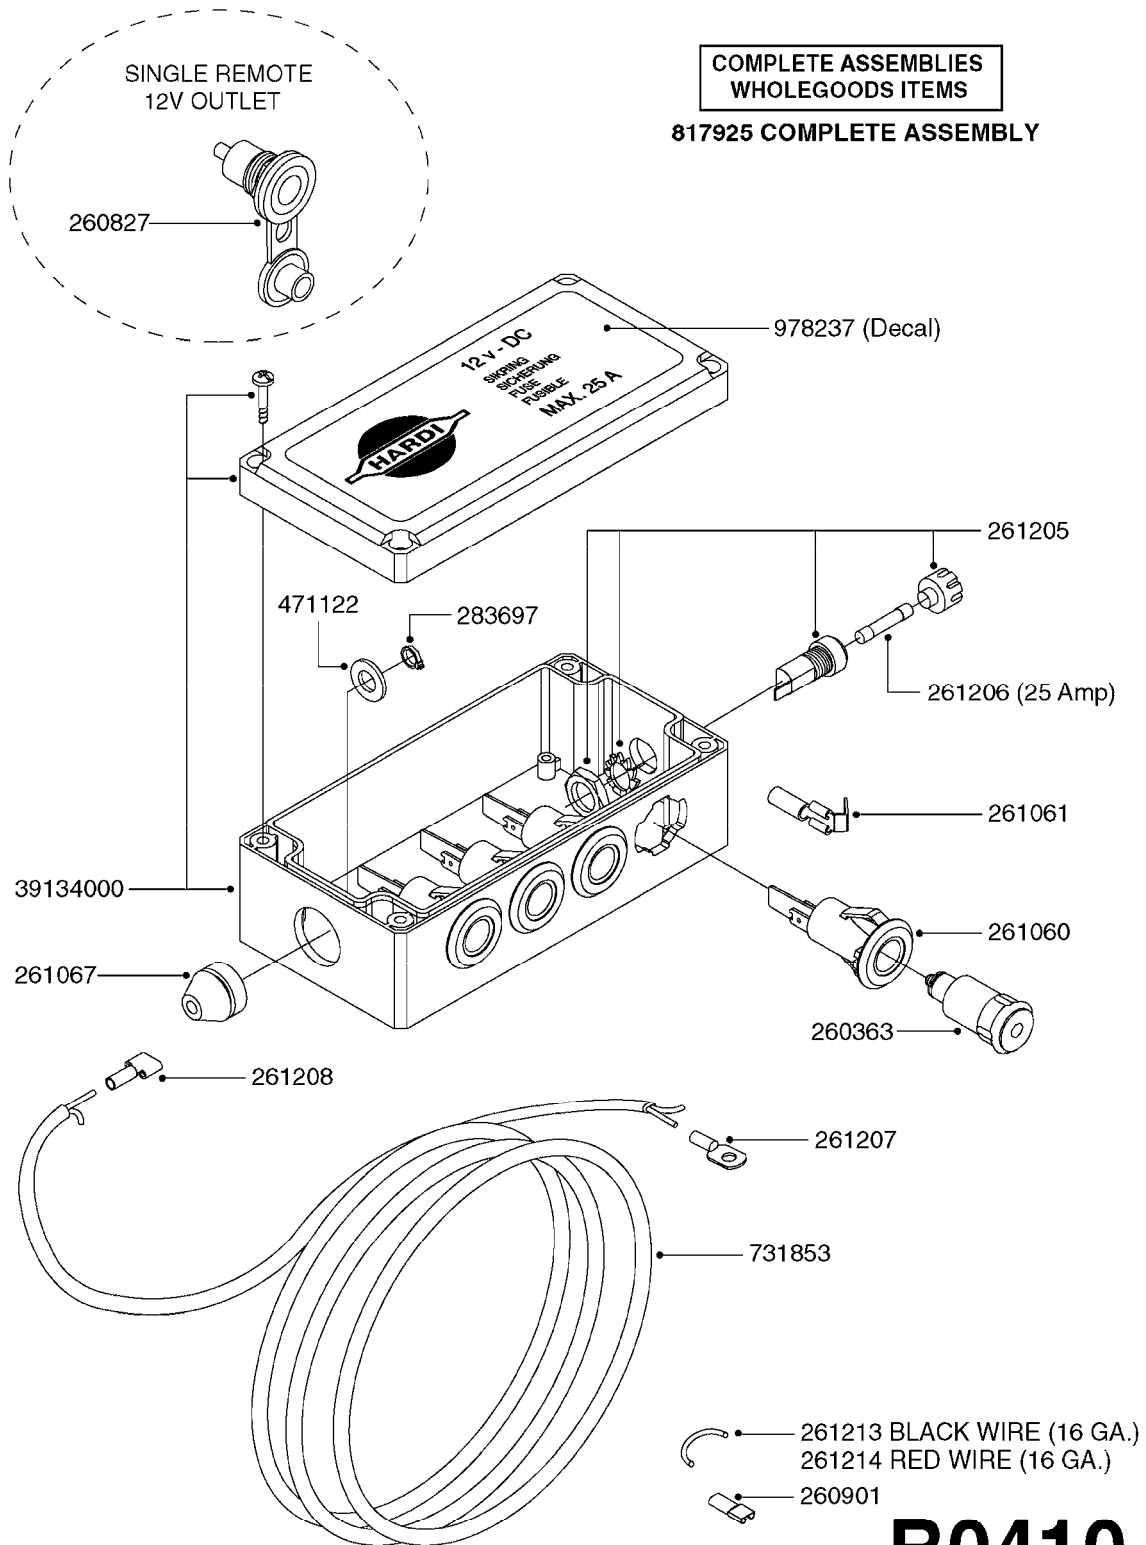

12 VOLT OUTLET BOX
B0410-HIN, 01:01:16

12 VOLT OUTLET BOX
B0410-HIN, 01:01:16

Page 1
Date 16.03.2016 13:34

parts-n°	order qty	description
260363	1	PLUG 2 POLE 12V
260827	1	PLUG F.EC ATTACHMENTS
260901	1	SPADE F.ELEC CONN.1.5MM BLUE
261060	1	PLUG F.EC ATTACHMENTS
261061	1	SPADE F.ELEC.2 WAY CONNECTOR
261067	1	GROMMET 10-14 GREY
261205	1	FUSE HOLDER
261206	1	FUSE 25 A
261207	1	ELECTRIC CONNECTOR 4MM
261208	1	SPADE F.ELEC.CONNECTOR 4MM
261213	1	WIRE 6.4MM BLACK
261214	1	WIRE 6.4MM RED
283697	1	TIESTRAP 200MM
471122	1	WASHER, M10, Ø20/10.5X 2.0, SS
731853	1	CABLE 2X4MM L=138"
817925	1	OUTLET BOX 12 VOLT ELEC.
978237	1	DECAL OUTLET BOX
39134000	1	BOX, COMPLETE, 12V POWER BOX