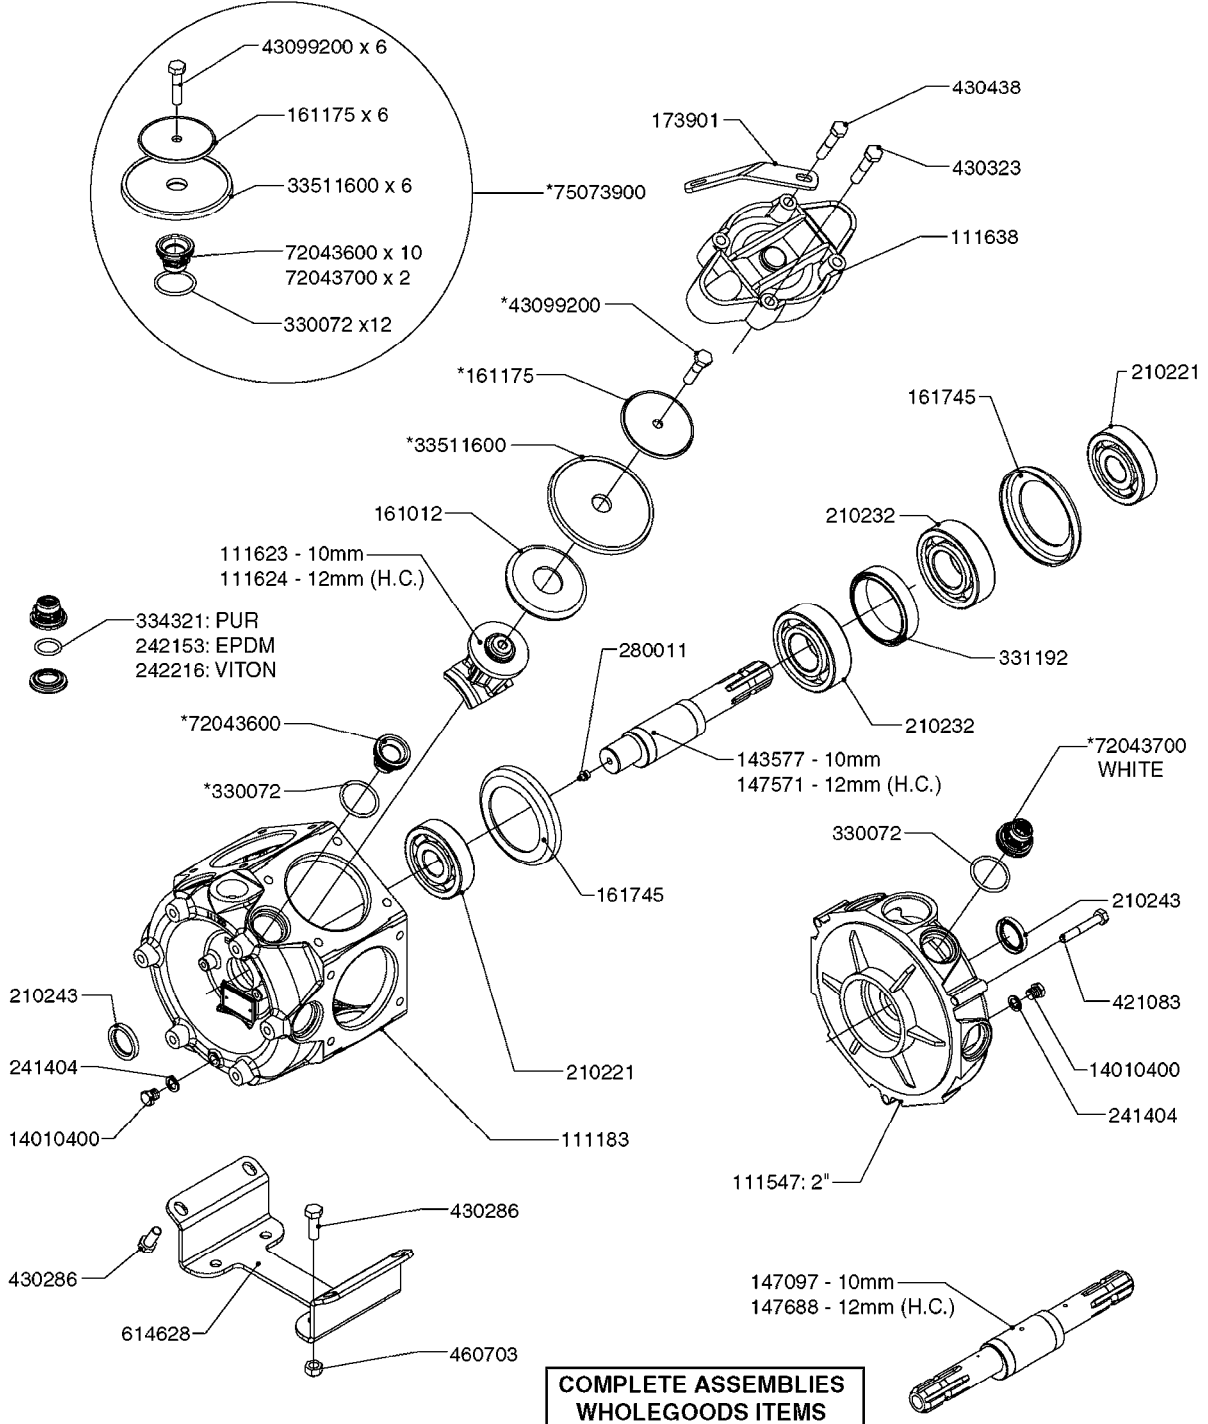

PUMP REPAIR KIT

**COMPLETE ASSEMBLIES
WHOLEGOODS ITEMS**

COMPLETE PUMPS

- 821587 - 463/10 2" W/THROUGH SHAFT (540 RPM)
- 82166300 - 463/12 2" (540 RPM H.C. INLINE PORTS)
- 463/12 2" (540 RPM H.C. OFFSET PORTS) REPLACED BY 82168700 (PAGE A0350)

A0330

PUMP - 463 W/ MOUNTING BASE
A0330-HIN, 01:01:16

Page 1

Date 16.03.2016 13:34

parts-n°	order qty	description
111183	1	PUMP CASTING 460-463 (PAINTED)
111547	1	PUMP FRONT 460-463-2' (PAINT)
111623	1	CONNECTING ROD 463/10MM
111624	1	CONNECTING ROD 463/12MM
111638	1	VALVE COVER 463 HC+1000 VERS.
143577	1	CRANK SHAFT F.363/462/463-10mm
147097	1	CRANK SHAFT 363-463/10 THROUGH
147571	1	CRANK SHAFT F.463-12mm
147688	1	CRANK SHAFT 462/12 THROUGH
161012	1	DIAPHRAGM BACKING DISC F. 463
161175	1	DIAPHRAGM DISC F. 463 PUMP
161745	1	METAL SPACER F.363/463
173901	1	LIFT STRAP F.PUMP 463
210221	1	BEARING BALL 6407
210232	1	BEARING BALL 6310
210243	1	SEAL OIL 35 X 47 X 7
241404	1	DOWTY SEAL 1/4"
242153	1	O-RING D26X4 EPDM
242216	1	O-RING VITON F/1202/1302/462
280011	1	GREASE NIPPLE 3/8' SAE H TR
330072	1	O-RING D53.5/D45.5X4
331192	1	SPACER, MODEL 361/363
334321	1	O-RING POLY. 34.0x26.0x4.0
421083	1	BOLT HEX 8.8 DEL M10X65
430286	1	BOLT HEX 8.8 DEL M12X30 FT
430323	1	BOLT HEX 8.8 DEL M12X60
430438	1	BOLT HEX 8.8 DEL M12X65
460703	1	NUT HEX M12X1.75 LOCK DIN985
614628	1	FOOT FOR PUMP 460-463 PAINTED
821587	1	PUMP 463/10 THROUGH SHAFT TWNF
14010400	1	PLUG 1/4" BSP
33511600	1	DIAPHRAGM PUMP 463/464 PUMP PUR
43099200	1	BOLT HEX SS M12 X 30 DIN933 A4
72043600	1	VALVE FOR 462/463
72043700	1	VALVE FOR 462/463 W.VENT HOLE
75073900	1	PUMP KIT 463 "06"
82166300	1	PUMP 463-12 2"SUC 540RPM
82168700	1	PUMP 464/12/540 OFFSET PORTS