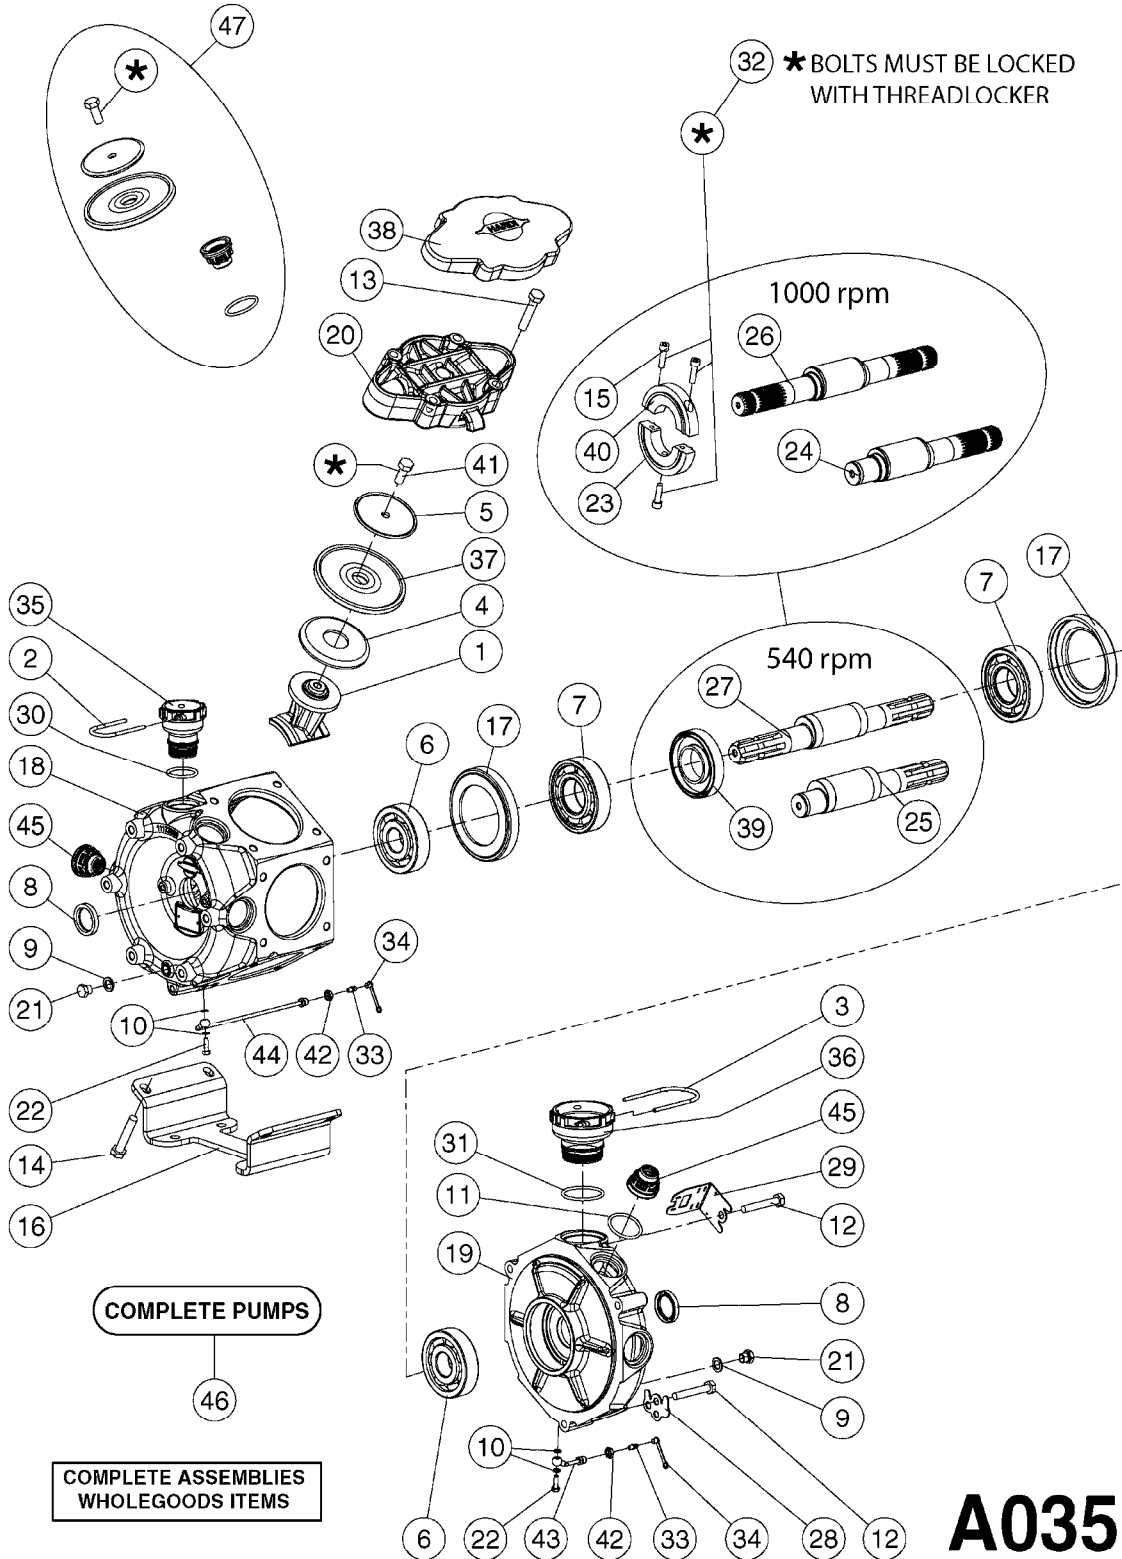

PUMP - 464 540/1000 RPM
A0350-HIN, 01:01:16

Page 1

Date 16.03.2016 13:34

Pos.	parts-n°	order qty	description
1	111622	1	CONNECTING ROD 463/5.5MM
1	111623	1	CONNECTING ROD 463/10MM
1	111624	1	CONNECTING ROD 463/12MM
1	111645	1	CONNECTING ROD 463/6.5MM
2	145996	1	FITT.DK S-67 FORK
3	145997	1	FITT.DK S-93 FORK
4	161012	1	DIAPHRAGM BACKING DISC F. 463
5	161175	1	DIAPHRAGM DISC F. 463 PUMP
6	210221	1	BEARING BALL 6407
7	210232	1	BEARING BALL 6310
8	210243	1	SEAL OIL 35 X 47 X 7
9	241404	1	DOWTY SEAL 1/4"
10	242374	1	WASHER Ø10/Ø6X1 COPPER
11	330072	1	O-RING D53.5/D45.5X4
12	421072	1	BOLT HEX 8.8 RAW M10X65
13	430312	1	BOLT HEX 8.8 RAW M12X60
14	430437	1	BOLT HEX 8.8 RAW M12X65
15	450995	1	BOLT ALLEN M8X30 DIN 912 RAW
16	614628	1	FOOT FOR PUMP 460-463 PAINTED
17	11171900	1	METAL SPACER F. 364/464 MACHINED
18	11172200	1	PUMP HOUSE 464 MACHINED 5/4" BSP RED
19	11172600	1	FRONTPART 464 MACHINED 2" BSP RED
20	11173000	1	VALVE COVER.464 MACHINED RED
21	14010400	1	PLUG 1/4" BSP
22	14120400	1	BANJOBOLT M6 X 19
23	14120700	1	COUNTERWEIGHT 364/464-1000
24	14137300	1	CRANKSHAFT 364/464-5.5 1000
24	14137400	1	CRANKSHAFT 364/464-6.5 1000
25	14137600	1	CRANKSHAFT 364/464-10
25	14137700	1	CRANKSHAFT 464-12
26	14137900	1	CRANKSHAFT 364/464-5.5 GG 1000
26	14138000	1	CRANKSHAFT 364/464-6.5 GG 1000
27	14138200	1	CRANKSHAFT 364/464-10 GG
27	14138300	1	CRANKSHAFT 464-12 GG
28	16383000	1	GREASE NIPPLE PLATE 464
29	16390600	1	BRACKET FOR RPM SENSOR
30	24266600	1	O-RING D 38,0 X 4,0 70SH.NITR
31	24266800	1	O-RING D 54,0 X 4,0 70SH.NITR
32	28045503	1	LOCTITE 262 .5ML (.017oz.)
33	28163300	1	GREASE NIPPLE H1 M6X1 DIN 7412
34	28163400	1	CAP F. GREASENIPPLE YELLOW M6X1
35	32242200	1	FITTING S67 5/4" KON. RG 2014
36	32242400	1	FITTING S93 2" KON. RG 2014
37	33511600	1	DIAPHRAGM PUMP 463/464 PUMP PUR
38	33524000	1	COVER PLASTIC 464 PUMP
39	33524200	1	DISTANCE RING/GREASE SPLIT
40	39136200	1	HALFPART 364/464-1000
41	43099200	1	BOLT HEX SS M12 X 30 DIN933 A4
42	46134000	1	NUT HEX M10x1 H=2.3 NV=14 ELZIN
43	61097000	1	BANJOTUBE SHORT 464 COMPL.
44	61097100	1	BANJOTUBE LONG 464 COMPL.
45	72043600	1	VALVE FOR 462/463
46	72993500	1	PUMP 464/12-540, CM
46	72993600	1	PUMP 464/6.5 MED-2-1000
46	82168700	1	PUMP 464/12/540 OFFSET PORTS
46	82168800	1	PUMP 464/6.5/1000 OFFSET PORTS
46	82169000	1	PUMP 464/10-MOD-2-540
47	75586000	1	PUMP KIT 464