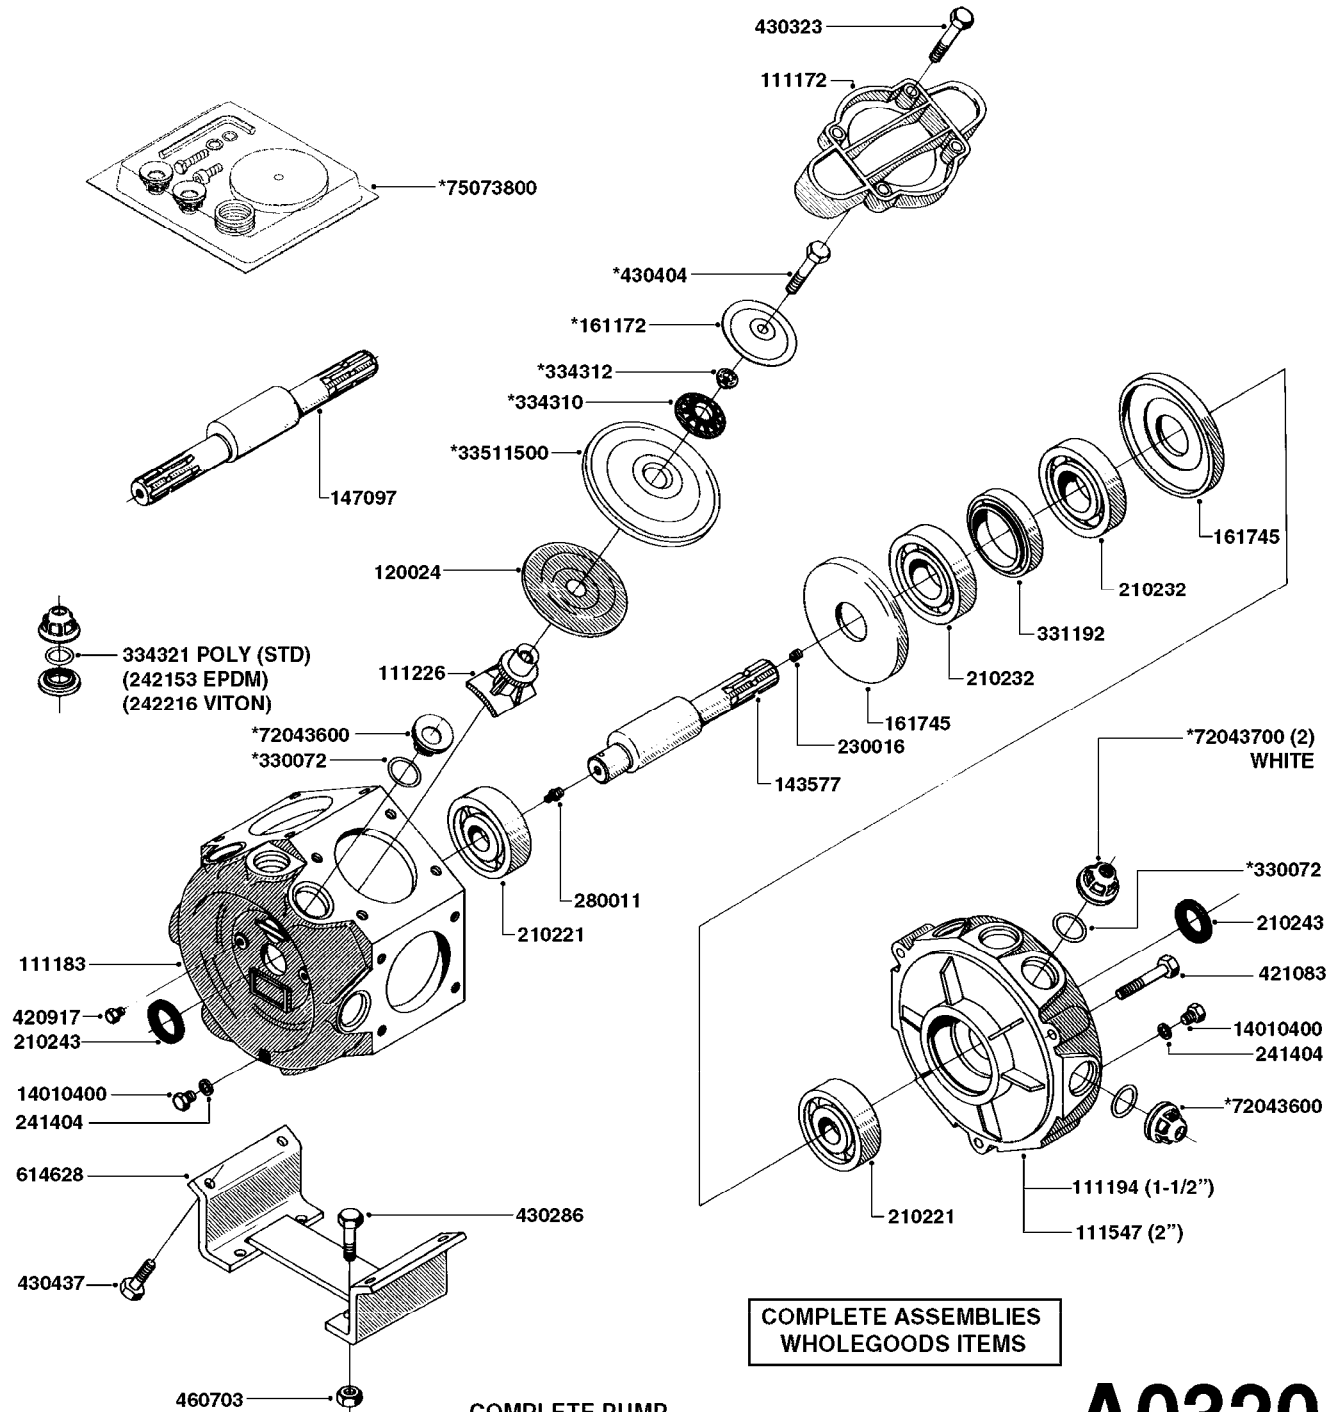

COMPLETE ASSEMBLIES
WHOLEGOODS ITEMS

COMPLETE PUMP
(NLA) REPLACED BY 464 PUMP (SEE PAGE A0350)

A0320

PUMP - 462 W/MOUNTING BASE
A0320-HIN, 01:01:16

Page 1
Date 16.03.2016 13:34

parts-n°	order qty	description
111172	1	VALVE CHAMBER 460 (PAINTED)
111183	1	PUMP CASTING 460-463 (PAINTED)
111194	1	PUMP CASTING FT.460 (PAINTED)
111226	1	CONNECTING ROD MODEL 460
111547	1	PUMP FRONT 460-463-2' (PAINT)
120024	1	DIAPHRAGM BACK DISC 1200-1300
143577	1	CRANK SHAFT F.363/462/463-10mm
147097	1	CRANK SHAFT 363-463/10 THROUGH
161172	1	DIAPHRAGM DISC F. 1203/1303
161745	1	METAL SPACER F.363/463
210221	1	BEARING BALL 6407
210232	1	BEARING BALL 6310
210243	1	SEAL OIL 35 X 47 X 7
230016	1	PLUG 1/8' BSP TYPE P
241404	1	DOWTY SEAL 1/4"
242153	1	O-RING D26X4 EPDM
242216	1	O-RING VITON F/1202/1302/462
280011	1	GREASE NIPPLE 3/8' SAE H TR
330072	1	O-RING D53.5/D45.5X4
331192	1	SPACER, MODEL 361/363
334310	1	NYLON WASHER 1202/1302/462
334312	1	PLASTIC SPACER F/462
334321	1	O-RING POLY. 34.0x26.0x4.0
420917	1	BOLT HEX 8.8 RAW M8X12 FT
421083	1	BOLT HEX 8.8 DEL M10X65
430286	1	BOLT HEX 8.8 DEL M12X30 FT
430323	1	BOLT HEX 8.8 DEL M12X60
430404	1	BOLT HEX 8.8 DEL M12X50
430437	1	BOLT HEX 8.8 RAW M12X65
460703	1	NUT HEX M12X1.75 LOCK DIN985
614628	1	FOOT FOR PUMP 460-463 PAINTED
14010400	1	PLUG 1/4" BSP
33511500	1	DIAPHRAGM 462 PUR 2006
72043600	1	VALVE FOR 462/463
72043700	1	VALVE FOR 462/463 W.VENT HOLE
75073800	1	PUMP KIT 461/462 "06"