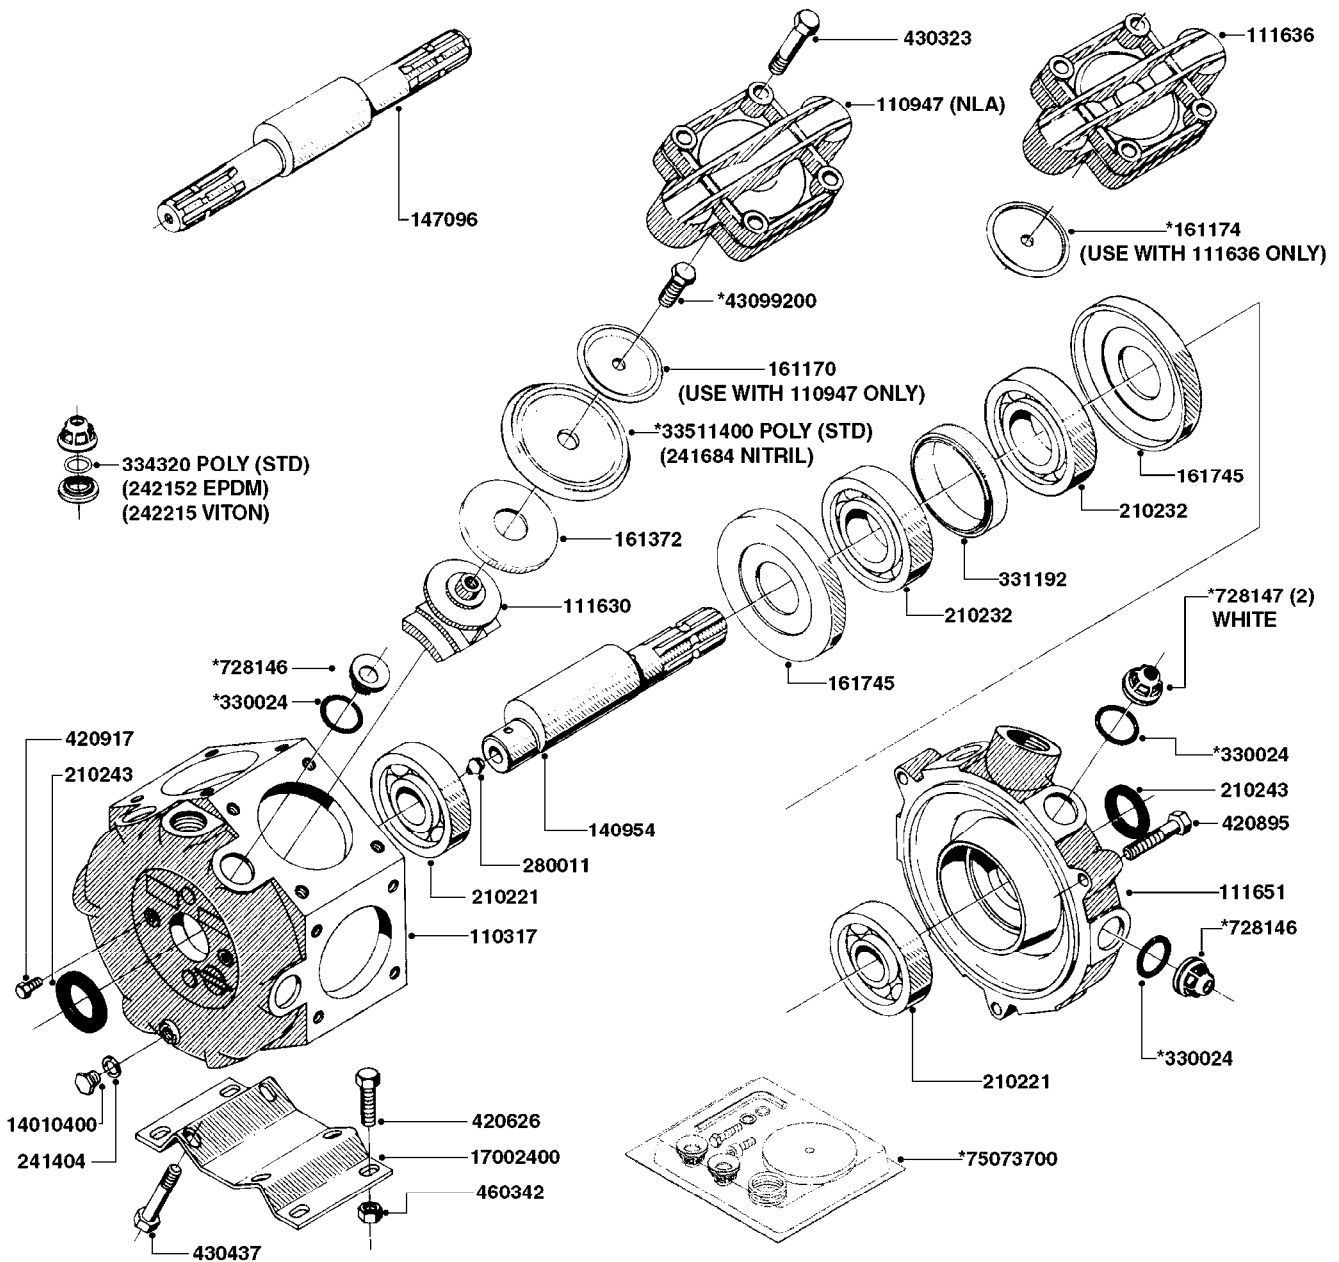

COMPLETE PUMP
(NLA) REPLACED BY 821643 (363 - 540 RPM)

COMPLETE ASSEMBLIES
WHOLEGOODS ITEMS

A0250

PUMP - 361 W/MOUNTING BASE
A0250-HIN, 01:01:16

Page 1

Date 16.03.2016 13:34

parts-n°	order qty	description
110317	1	PUMP CASING MODEL 360/361 PNTD
110947	1	VALVE COVER MDL 361 (PAINTED)
111630	1	CONNECTING ROD 363/364-10 PUMP
111636	1	VALVE COVER 363 HEAVY DUTY
111651	1	CASTING F.363 1.5" PUMP(FRONT)
140954	1	CRANK SHAFT MODEL 360/361
147096	1	CRANK SHAFT 361/9.5 THROUGH
161170	1	DIAPH UPPER DISC, 321/361/363
161174	1	DIAPHRAGM DISC SS 361/363/364 PUMP
161372	1	DIAPHRAGM BACKING DISC,320-361
161745	1	METAL SPACER F.363/463
210221	1	BEARING BALL 6407
210232	1	BEARING BALL 6310
210243	1	SEAL OIL 35 X 47 X 7
241404	1	DOWTY SEAL 1/4"
241684	1	DIAPHRAGM MODEL 361 NITRIL
242152	1	O-RING D18.2X3 EPDM
242215	1	O-RING D18X3 VITON
280011	1	GREASE NIPPLE 3/8' SAE H TR
330024	1	O-RING D41,1/D34.5 X 3,5
331192	1	SPACER, MODEL 361/363
334320	1	O-RING D18X3 POLYURETHANE
420626	1	BOLT HEX 8.8 DEL M10X20 FT
420895	1	BOLT HEX 8.8 RAW M10X60
420917	1	BOLT HEX 8.8 RAW M8X12 FT
430323	1	BOLT HEX 8.8 DEL M12X60
430437	1	BOLT HEX 8.8 RAW M12X65
460342	1	NUT HEX M10 DEL DIN934
728146	1	VALVE FOR 361(726890/707932)
728147	1	VALVE FOR 361 WHITE WITH HOLE
821643	1	PUMP 363/10 1.5"SUC 540RPM OSP
14010400	1	PLUG 1/4" BSP
17002400	1	FOOT F/363 PUMP (PAINTED)
33511400	1	DIAPHRAGM PUMP 361/361/363/364 PUR
43099200	1	BOLT HEX SS M12 X 30 DIN933 A4
75073700	1	PUMP KIT 361/363 "06"