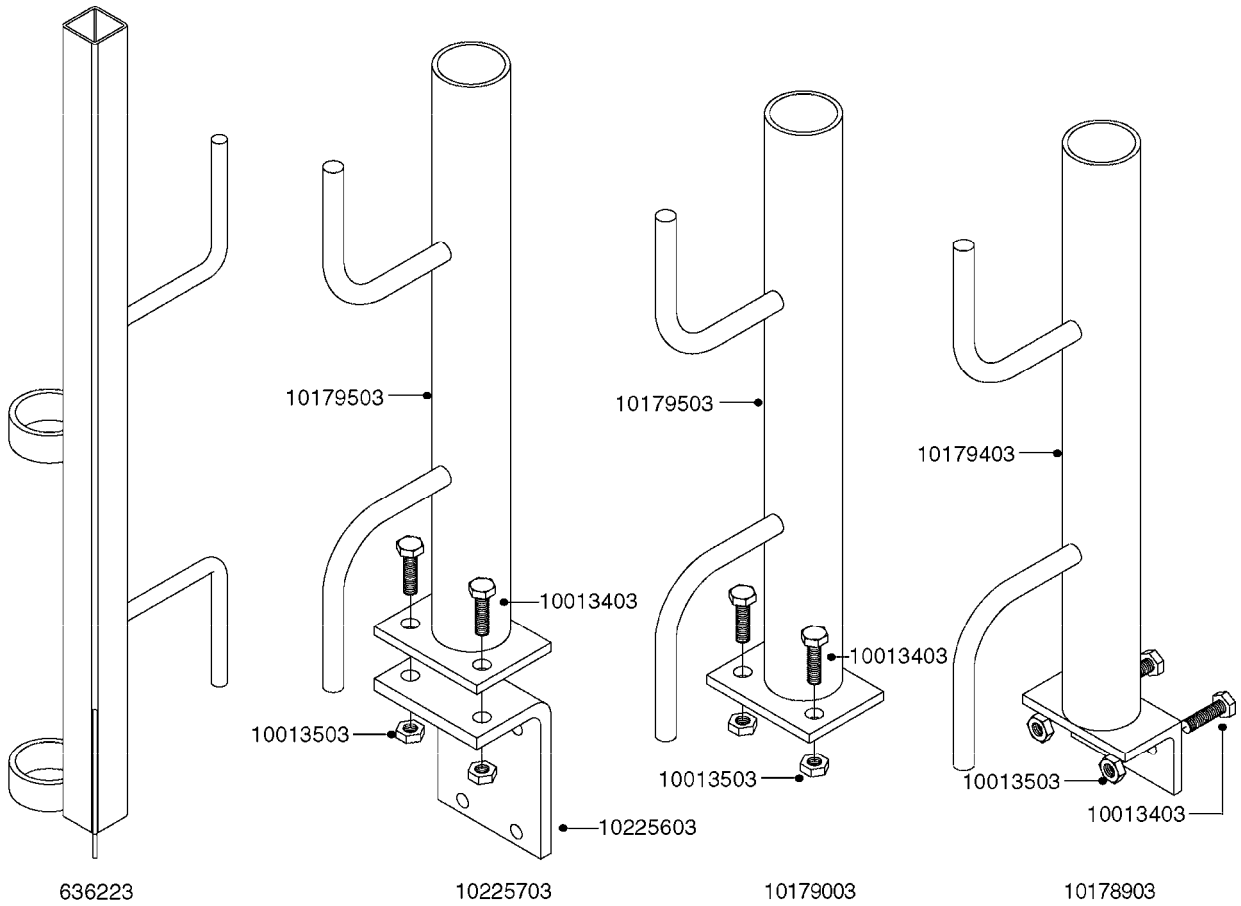

HOSE WRAPS
K0520-HIN, 01:01:16

Page 1
Date 16.03.2016 13:35

parts-n°	order qty	description
241965	1	O-RING 12.1 X 1.6
242007	1	O-RING D9.1X1.6
281551	1	BALL VALVE 1/2"
320084	1	FITT.DK NUT 1/2" BSP
330212	1	O-RING D19/D14X2.4 F.1/2"NUT
330326	1	O-RING D30/D24X2 F.1"NUT
330687	1	FITT.DK HB 1/2" F. 1/2" NUT
334190	1	FITT.DK HB 1/2' F. PISTOL 60S
334531	1	CLAMP HOSE PLASTIC 3/4"
636223	1	POST 12 VOLT TR30
712471	1	AGITATION VALVE ASSY. ON/OFF
843196	1	GUN, MODEL 60S
843197	1	HANDGUN KIT TYPE 60 LONG
10013403	1	BOLT HEX 3/8-16X1 1/4 HCS Z5
10013503	1	NUT HEX NC 3/8"
10178903	1	WRAP HOSE SIDE MOUNT PLATE
10179003	1	WRAP HOSE BOTTOM PLATE MOUNT
10179403	1	WRAP WELDMENT FOR HI101789
10179503	1	WRAP WELDMENT FOR HI101790
10225603	1	BKT.FOR HOSE WRAP MOUNT NL NK
10225703	1	WRAP HOSE BDL.BOTTOM PLATE
92702103	1	HOSE R X1/2" X300PSI WP X0012"