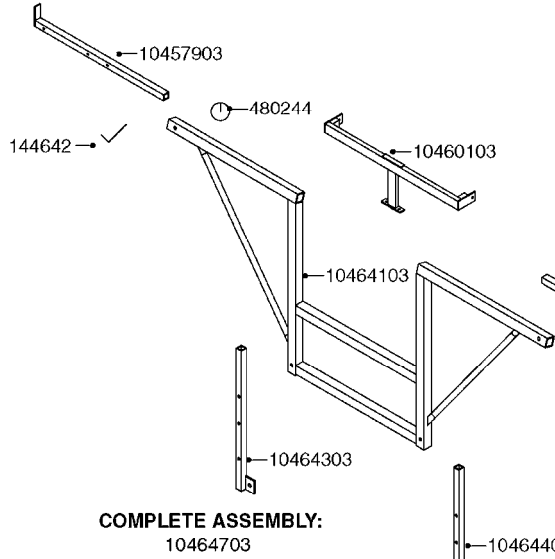

**45'-66' EAGLE ON
HC NAVIGATOR
HC 500
HC 800
HC 1000**

**80'-90' EAGLE ON
NAVIGATOR TA & HC**