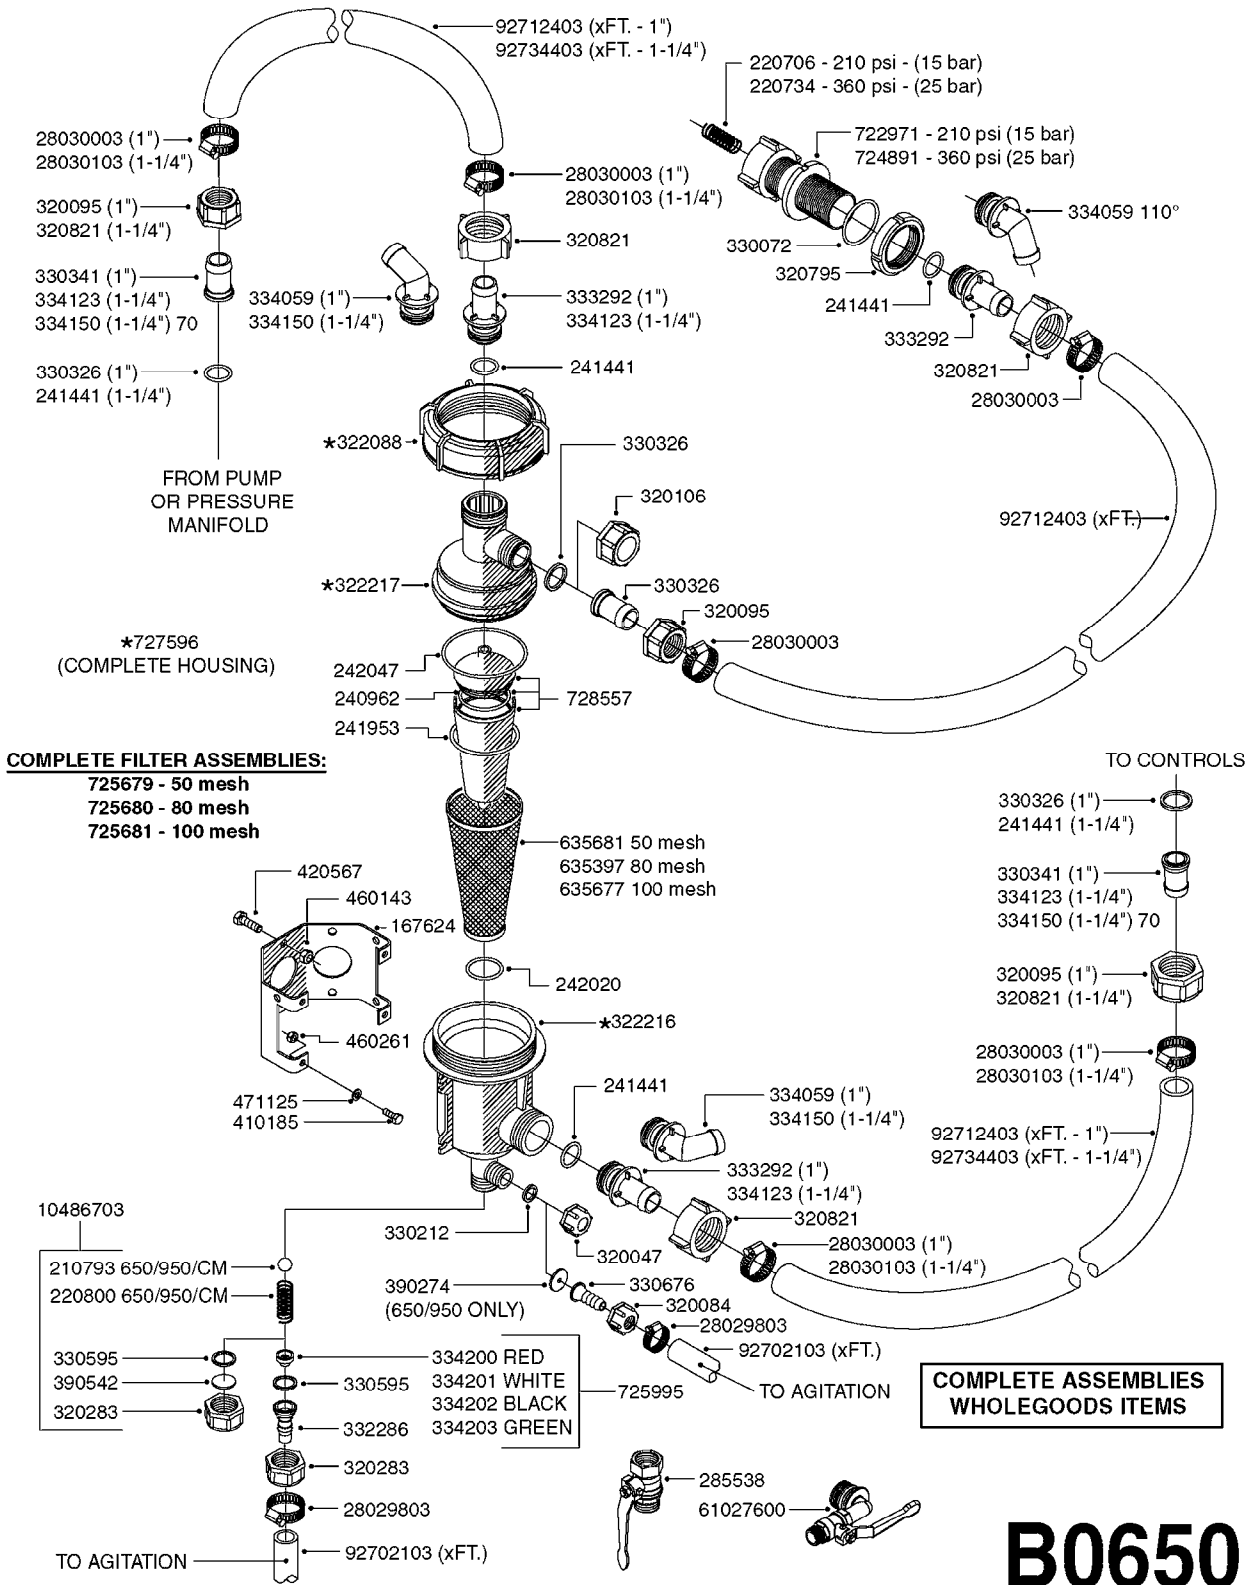

B0650

SELF CLEANING FILTER-SCREW TOP
B0650-HIN, 01:01:16

Page 1
Date 16.03.2016 13:34

parts-n°	order qty	description
10486703	1	KIT F.UPDATING SCF
167624	1	MOUNT BRACKET F. SCF
210793	1	BALL F.SCF
220706	1	SPRING SCF 12 BAR
220734	1	SPRING SCF 25 BAR
220800	1	SPRING F.SCF
240962	1	O-RING D57,2X3 NITRIL
241441	1	O-RING D29.3X3
241953	1	O-RING D73,03X3,53 VITON
242020	1	O-RING 39.2 X 3 VITON
242047	1	O-RING 89.5 X 3.0 VITON
28029803	1	CLAMP HOSE GEAR P1/2" 6708
28030003	1	CLAMP HOSE GEAR P1" 6716
28030103	1	CLAMP HOSE GEAR P5/4-S1.5"6724
285538	1	BALL VALVE 3/4" BSP
320047	1	FITT.DK CAPNUT 1/2" BSP
320084	1	FITT.DK NUT 1/2" BSP
320095	1	FITT.DK NUT 1" BSP
320106	1	FITT.DK CAPNUT 1" BSP
320283	1	FITT.DK NUT 3/4"BSP
320795	1	FITT.DK NUT 1-1/2" BSP JAMB
320821	1	FITT.DK NUT 1-1/2" BSP
322088	1	NUT LARGE F.SCF BODY
322216	1	SCF HOUSING (THREADED) F.GROVE
322217	1	SCF TOP (THREADED) W/GROVE
330072	1	O-RING D53.5/D45.5X4
330212	1	O-RING D19/D14X2.4 F.1/2"NUT
330326	1	O-RING D30/D24X2 F.1"NUT
330341	1	FITT.DK HB 1" F. 1" NUT
330595	1	O-RING D24.6/D20X2.1 -3/4"
330676	1	FITT.DK HB 3/8" F. 1/2" NUT
332286	1	FITT.DK HB 1/2" F. 3/4" NUT
333292	1	FITT.DK HB 1"O'RING F.1-1/2"
334059	1	FITT.DK EL 1" 110 DEG.F.1-1/2"
334123	1	FITT.DK HB 1-1/4"O-RNG F.1-1/2"
334150	1	FITT.DK HB 1-1/4" 110 F.1-1/2"
334200	1	ORFICE 3MM FOR SCF RED
334201	1	ORFICE 4MM FOR SCF WHITE
334202	1	ORFICE 5MM FOR SCF BLACK
334203	1	ORFICE 6MM FOR SCF GREEN
390274	1	ORIFICE ID4.0/18/1.5
390542	1	PLUG WASHER FOR 3/4'CAP NUT
410185	1	BOLT HEX 8.8 DEL M6X16 A2
420567	1	BOLT HEX 8.8 DEL M8X30 FT
460143	1	NUT HEX M8 LOCK A2 DIN985
460261	1	NUT HEX M6X1 LOCK A2 DIN985
471125	1	WASHER, M6, Ø12/ 6.4X 1.6, SS
61027600	1	VALVE 1/2"BSP ASSY S5390
635397	1	SCREEN SCF 80 MESH
635677	1	SCREEN SCF 100 MESH
635681	1	SCREEN SCF 50 MESH
722971	1	SAFETY VALVE SCF 217PSI (15BAR)
724891	1	SAFETY VALVE SCF 25 BAR
725679	1	SCF ASSY.50 W/THREADED TOP CAP
725680	1	SCF ASSY.80 W/THREADED TOP CAP
725681	1	SCF ASSY.100 W/THREADED CAP
725995	1	BAG FOR SCF
727596	1	SCF HOUSING COMPLETE
728557	1	CONE F.SCF RED
92702103	1	HOSE R X1/2" X300PSI WP X0012"
92712403	1	HOSE R X1" X300PSI WP X0012"