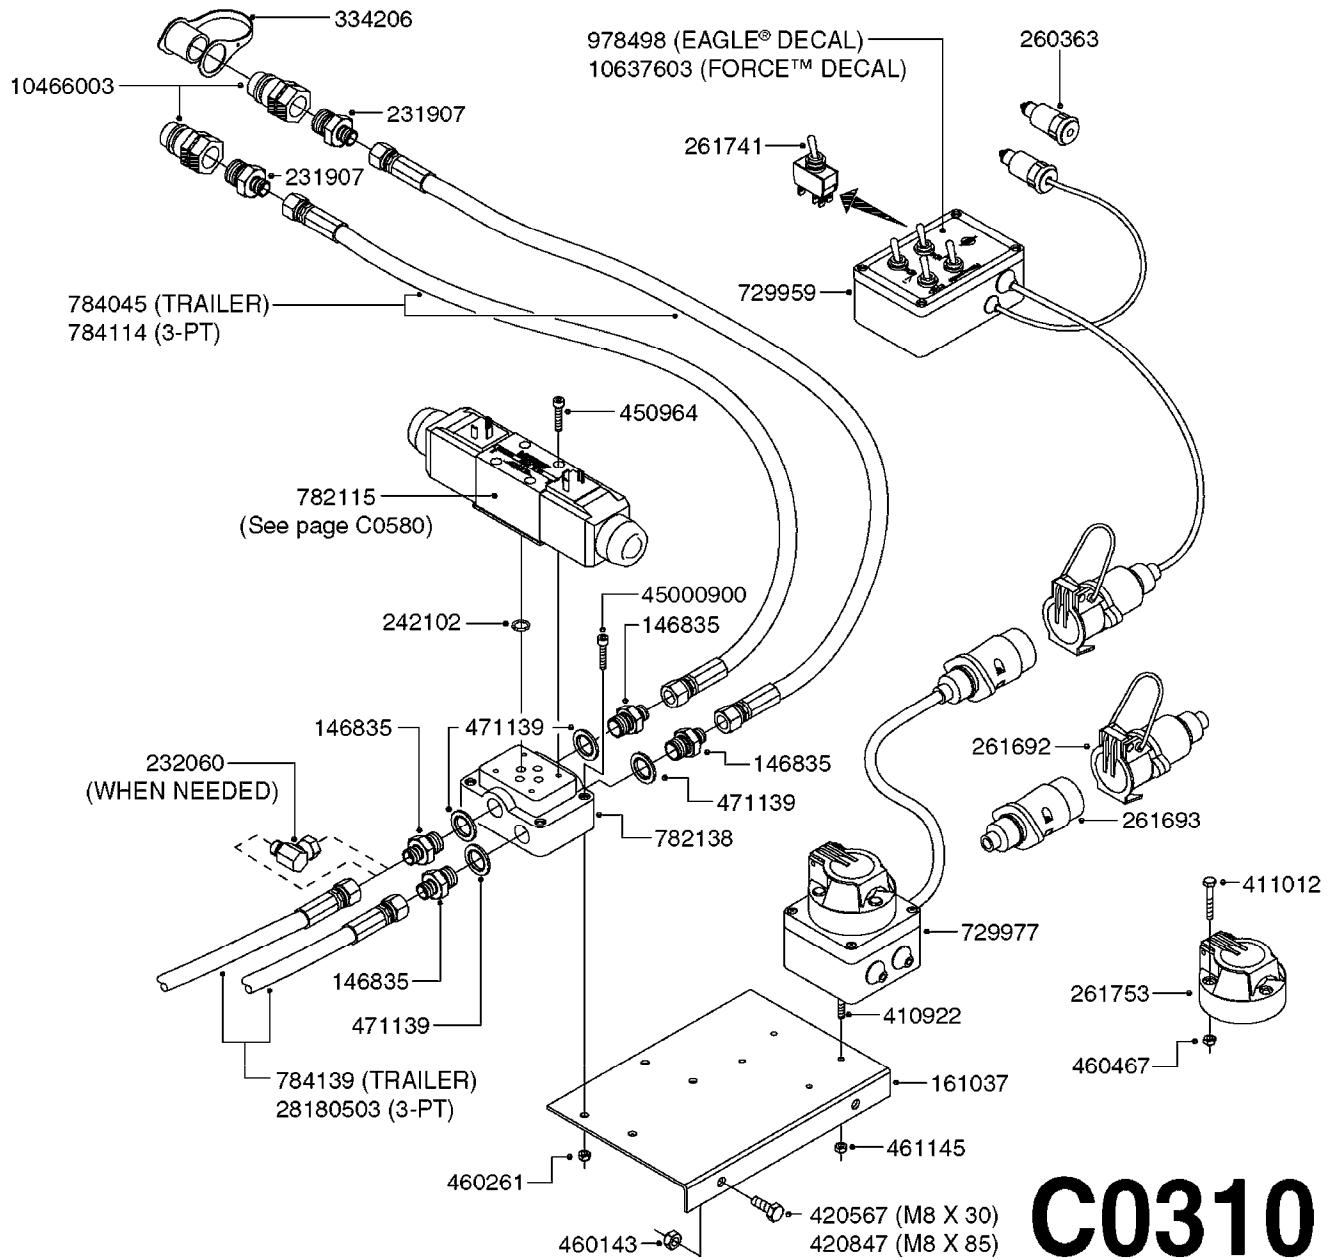

Right Side Shown
(Left Side Similar)

See page C0340 for a
breakdown of HZ
electric components.

C0300

HYD EAGLE HZ 80-90' W/ DH
C0300-HIN, 01:01:16

Page 1

Date 16.03.2016 13:34

parts-n°	order qty	description
146450	1	PIN D19.8 X 75 WITH 2 X D5
146589	1	PIN D19.8 X 65
146672	1	NUT HEX LOCK F.ADJUSTER
146835	1	HEX NIPPLE 1/4" - 3/8" BSP
146839	1	HEX NIPPLE 1/4"X3/8" BSP 0.7MM
146850	1	HEX NIPPLE 3/8"x3/8" - 1.8mm
147167	1	BUSHING D50/D36X45MM
160802	1	MOUNT PLATE F.HYD SOLENOID'HZ'
160803	1	COVER PLATE F.HYD SOLENOID'HZ'
210730	1	BEARING F.LINK HEAD M20
210881	1	LINK HEAD GAR 20 DO
231906	1	HEX NIPPLE 3/8"BSP X 1/2"NPT
231907	1	HEX NIPPLE 1/4"BSP X 1/2"NPT
240866	1	DOWTYSEAL 3/8"
242102	1	O-RING Ø9.25X1.78 NITRIL 90SH
260363	1	PLUG 2 POLE 12V
261692	1	PLUG ELEC.7 POLE FEMALE F.CABL
261693	1	PLUG ELEC. 7 POLE MALE
261741	1	SWITCH 2 POLE 12V TOGGLE PRESS
261753	1	PLUG ELEC.7 POLE FEMALE F.BASE
270561	1	SCREW W/SPRING ASSY. (QTY 1)
284029	1	COVER PLUS D10.5/12.0X5.0
284412	1	HOSE HY 3/8" X 315" STR+STR
284456	1	LINK HEAD M20 X D20 L=30
410185	1	BOLT HEX 8.8 DEL M6X16 A2
411012	1	SCREW M5X30 STAINLESS
420847	1	BOLT HEX 8.8 DEL M8X85
430910	1	BOLT HEX 8.8 DEL M20X110
440673	1	SCREW F.PLASTIC 5X12 SS
450964	1	SCREW M5X30 F.CYLINDER
460143	1	NUT HEX M8 LOCK A2 DIN985
460261	1	NUT HEX M6X1 LOCK A2 DIN985
460467	1	NUT HEX M5 GALV.
460806	1	NUT HEX M20X2.5 LOCK
461200	1	NUT HEX M20X1.5 JAMB.
471139	1	WASHER D22/D17X1.5 BRASS
480384	1	PIN COTTER 3/16 x 1-1/2"
729668	1	DISTRIBUTION BOX, 4 FUNCTION
729959	1	CONTROL BOX DAH 4-FUNCTION
729977	1	DAH DIRECTIONAL VLV JUNC. BOX
782080	1	MANIFOLD BLOCK, 4 FUNCTION
782115	1	HY SOLENOID VALVE DH HYD
782138	1	HY-BLOCK 1-VALVE W LS-PORT
784008	1	HOSE HY X 1/4" X 98.4"STR+ELB
784025	1	HOSE HY X 1/4" x 86.6"STR+ELB
784045	1	HOSE HY X 1/4 X 157.50"STR+STR
784056	1	HOSE HY X 1/4 X 394.00'STR+ELB
784091	1	HOSE HY X 1/4 X 295.25"STR+ELB
10466003	1	COUPLER PIONEER 8010-04 1/2NPT
14031800	1	ADAPTOR F.HY CYLINDER L=40
75074400	1	SEAL KIT 78121800/21/44
78120100	1	CYLINDER TELESC.70/60/40
78122100	1	CYLINDER DOUBLE D50/25-298