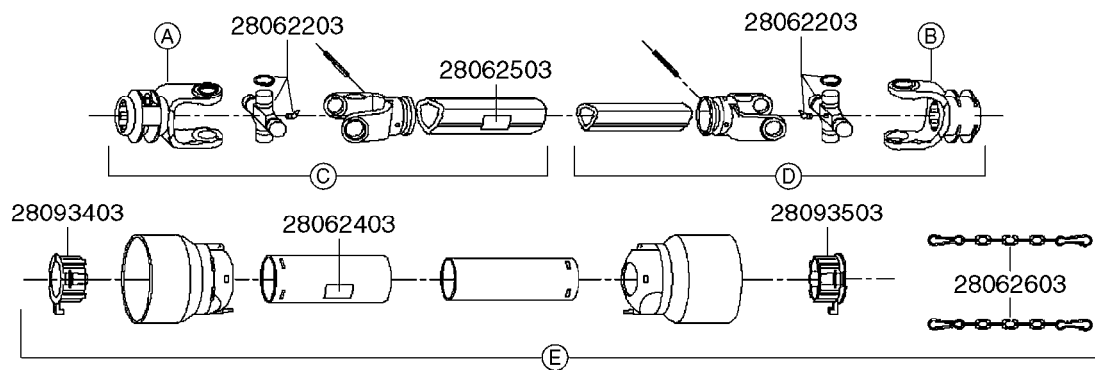

PTO #	829482	829483	829484	829487
TRACTOR	1-3/8" 6 SPLINE	1-3/8" 6 SPLINE	1-3/8" 6 SPLINE	1-3/8" 6 SPLINE
IMPLEMENT	25 mm	30 mm	1-3/8" 6 SPLINE	1-3/8" 6 SPLINE
LENGTH	610/800	610/800	610/800	860/1050
A	28062103	28062103	28062103	28062103
B	28062303	28063003	28062103	28062103
C	28062703	28062703	28062703	28063403
D	28062803	28063103	28063203	28063503
E	28062903	28062903	28062903	28063303

Note: For "Bondioli" PTO's (previous supplier) - see page A0510.

COMPLETE ASSEMBLIES
WHOLEGOOD ITEMS

A0580