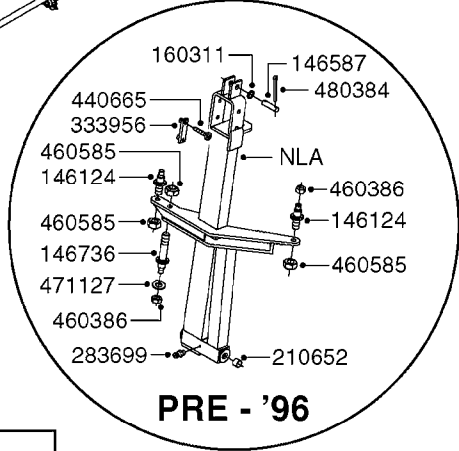

PRE - '96

FOR HYDRAULIC COMPONENTS
SEE PAGE C0170, C0240, C0250, C0260

**DENMARK STEEL PARTS SHOWN ON THIS PAGE
FOR NORTH AMERICAN STEEL PARTS, SEE PAGE D0290**

D0280