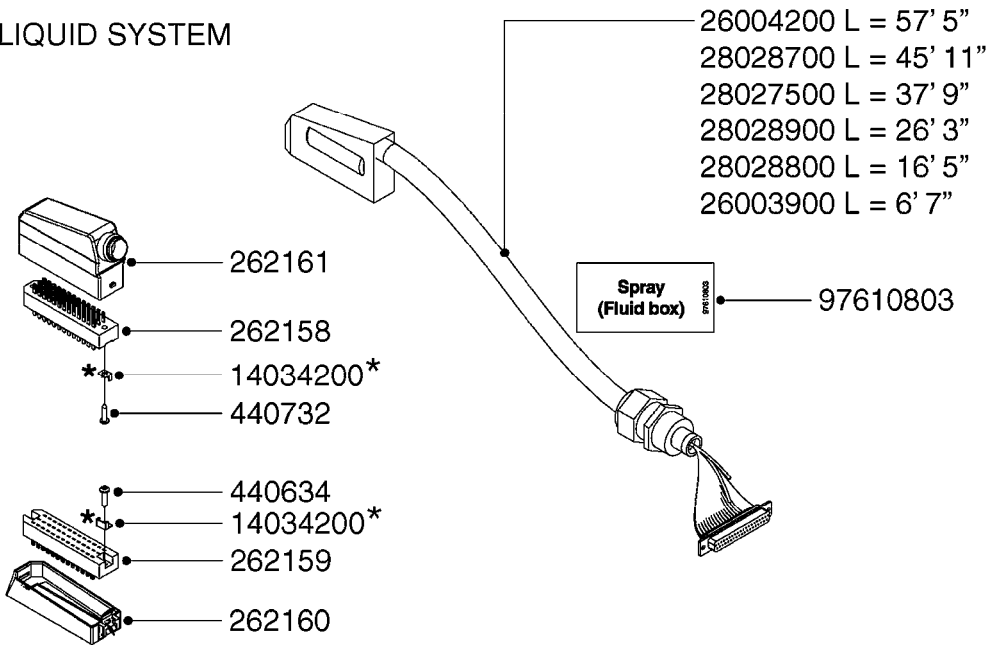

LIQUID SYSTEM

HYDRAULIC SYSTEM

* Note orientation of bracket
 1 = Liquid system
 2 = Hydraulic system

M0280

39 PIN CABLES
M0280-HIN, 01:01:16

Page 1

Date 16.03.2016 13:36

parts-n°	order qty	description
262158	1	PLUG INSERT 39 POLE MALE
262159	1	PLUG INSERT 39 POLE FEMALE
262160	1	PLUG HOUSING 39 POLE FEMALE
262161	1	PLUG HOUSING F/39 POLE MALE
440634	1	SCREW 5/8"
440732	1	PT SCREW 35X12B Z5452 ELZ
14034200	1	CODE BRACKET FOR 39 PIN CABLE
26003900	1	WIRE 37-39 PIN EVC, 6.6'
26004200	1	WIRE 37-39 PIN EVC, 57.4'
26008400	1	WIRE 39-PIN 24 WIRE L=8M
28027500	1	WIRE 37-39 PIN EVC, 37.7'
28028700	1	WIRE 37-39 PIN EVC, 45.9'
28028800	1	WIRE 37-39 PIN EVC, 16.4'
28028900	1	WIRE 37-39 PIN EVC, 26.2'
72236400	1	DAH CONN. WIRE/TRACTOR L=8M
97610803	1	DECAL-SRAY BOX 39-PIN
97610903	1	DECAL-HYDRAULIC BOX 39-PIN