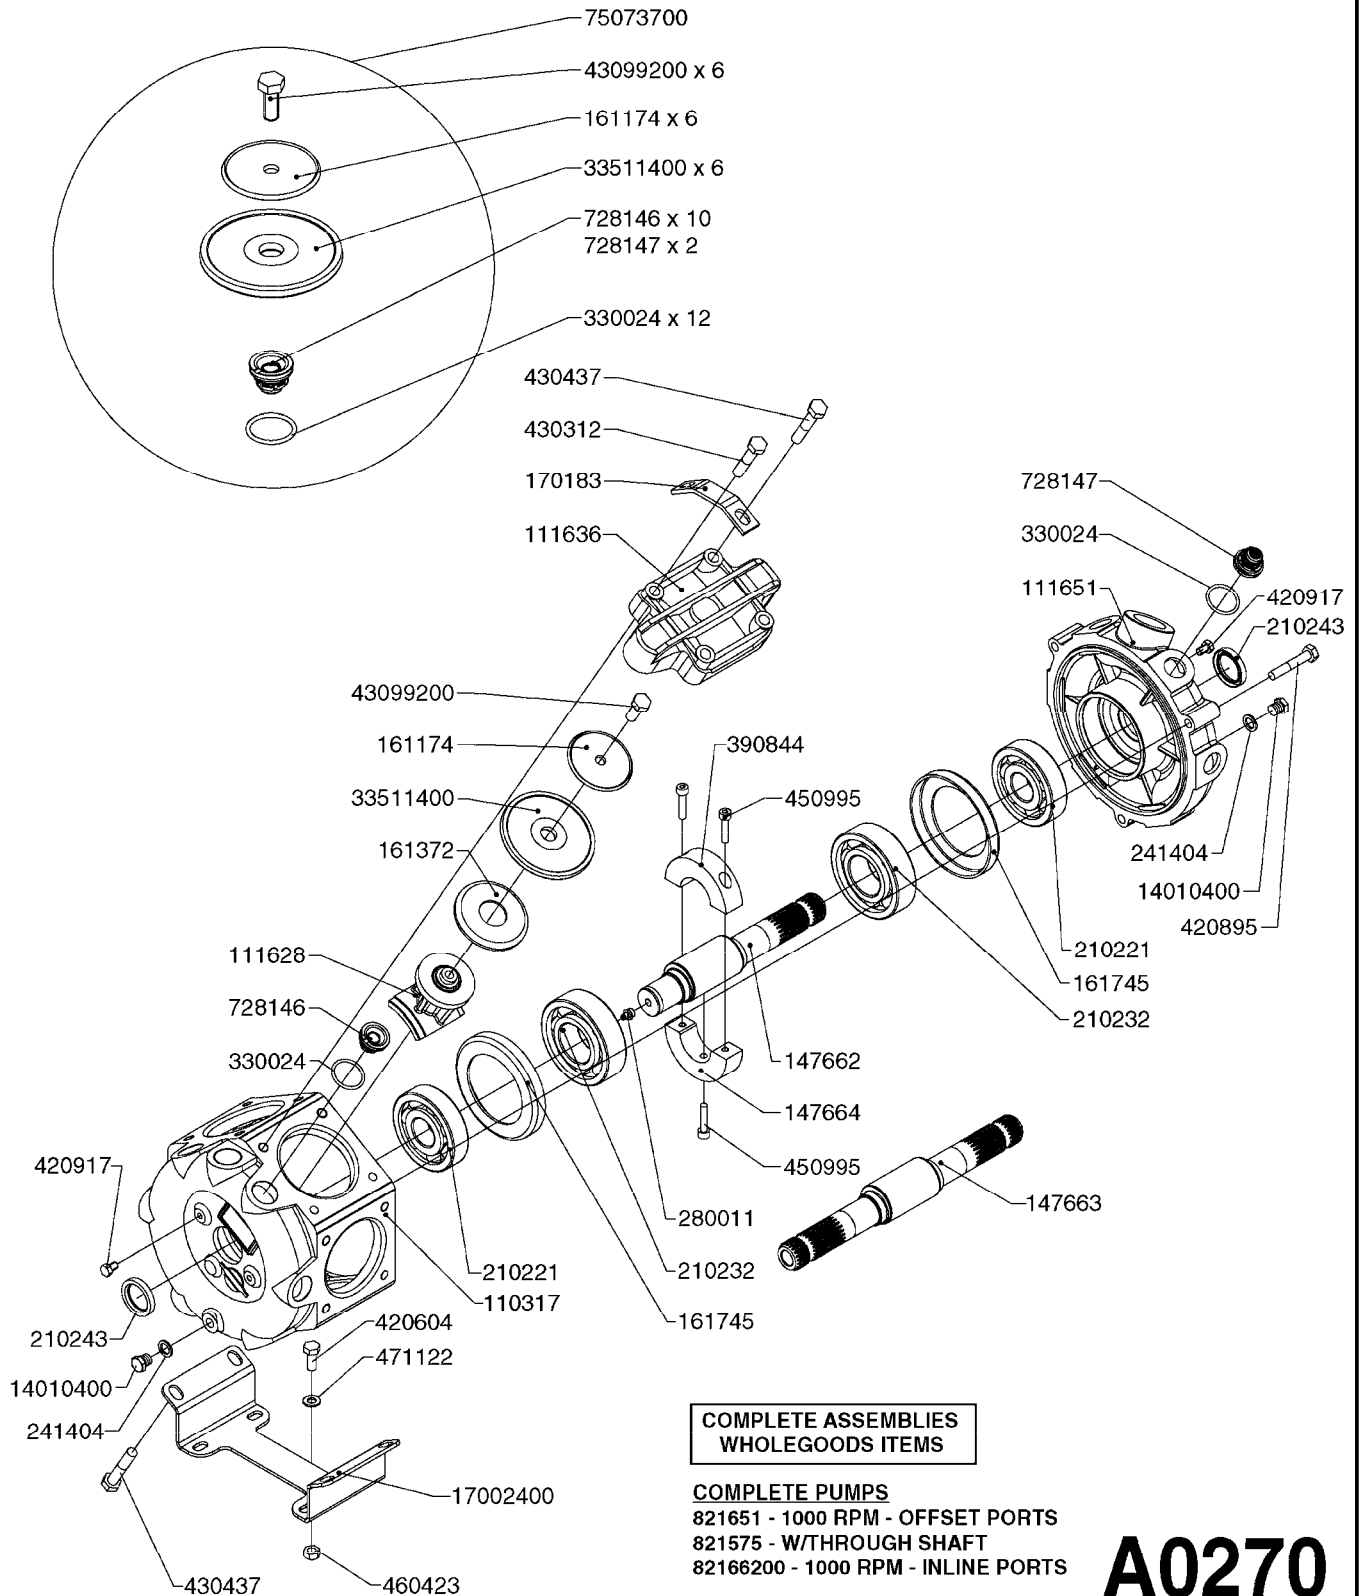

COMPLETE PUMPS
SEE PAGE A0300

A0260

PUMP - 363 W/MOUNTING BASE
A0260-HIN, 01:01:16

Page 1
Date 16.03.2016 13:34

parts-n°	order qty	description
110317	1	PUMP CASING MODEL 360/361 PNTD
111630	1	CONNECTING ROD 363/364-10 PUMP
111636	1	VALVE COVER 363 HEAVY DUTY
111651	1	CASTING F.363 1.5" PUMP(FRONT)
142037	1	CRANK SHAFT 361-20
143577	1	CRANK SHAFT F.363/462/463-10mm
147097	1	CRANK SHAFT 363-463/10 THROUGH
161174	1	DIAPHRAGM DISC SS 361/363/364 PUMP
161372	1	DIAPHRAGM BACKING DISC,320-361
161745	1	METAL SPACER F.363/463
210221	1	BEARING BALL 6407
210232	1	BEARING BALL 6310
210243	1	SEAL OIL 35 X 47 X 7
241404	1	DOWTY SEAL 1/4"
241684	1	DIAPHRAGM MODEL 361 NITRIL
242152	1	O-RING D18.2X3 EPDM
242215	1	O-RING D18X3 VITON
280011	1	GREASE NIPPLE 3/8' SAE H TR
330024	1	O-RING D41,1/D34.5 X 3,5
331192	1	SPACER, MODEL 361/363
334320	1	O-RING D18X3 POLYURETHANE
420626	1	BOLT HEX 8.8 DEL M10X20 FT
420895	1	BOLT HEX 8.8 RAW M10X60
420917	1	BOLT HEX 8.8 RAW M8X12 FT
430312	1	BOLT HEX 8.8 RAW M12X60
430437	1	BOLT HEX 8.8 RAW M12X65
460423	1	NUT HEX M10X1.5 LOCK
471122	1	WASHER, M10, Ø20/10.5X 2.0, SS
728146	1	VALVE FOR 361(726890/707932)
728147	1	VALVE FOR 361 WHITE WITH HOLE
14007900	1	CRANK 363/462/463-7mm 540/THRU
14010400	1	PLUG 1/4" BSP
17002400	1	FOOT F/363 PUMP (PAINTED)
33511400	1	DIAPHRAGM PUMP 361/361/363/364 PUR
43099200	1	BOLT HEX SS M12 X 30 DIN933 A4
75073700	1	PUMP KIT 361/363 "06"