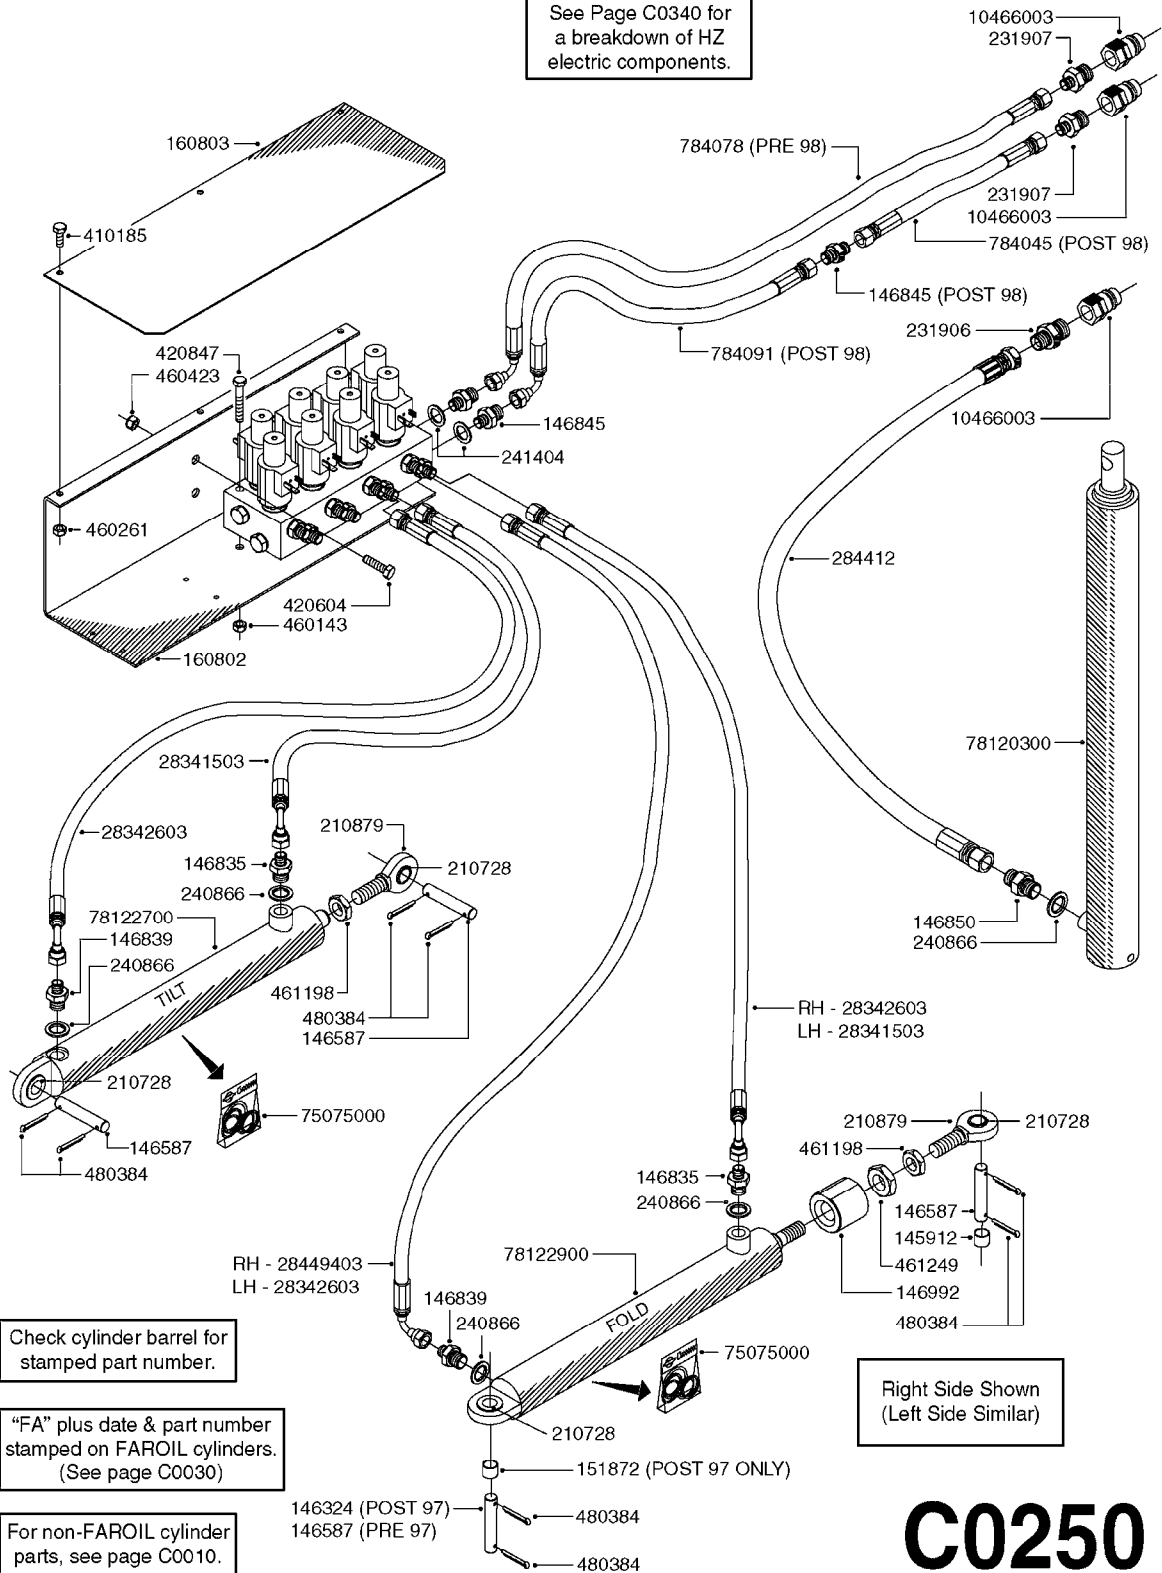

See Page C0340 for a breakdown of HZ electric components.

HYDRAULCS EAG HZ 45-66'POST 95
C0250-HIN, 01:01:16

Page 1
Date 16.03.2016 13:34

parts-n°	order qty	description
145912	1	BUSHING D19.8/D17.0X7MM
146324	1	SHAFT D16.8 L102/2 X 5
146587	1	PIN D16.8 X 65
146835	1	HEX NIPPLE 1/4" - 3/8" BSP
146839	1	HEX NIPPLE 1/4"X3/8" BSP 0.7MM
146845	1	HEX NIPPLE 1/4"X1/4"
146850	1	HEX NIPPLE 3/8"x3/8" - 1.8mm
146992	1	BUSHING F.CYLINDER
151872	1	BUSHING D22.0/18.0 10MM
160802	1	MOUNT PLATE F.HYD SOLENOID'HZ'
160803	1	COVER PLATE F.HYD SOLENOID'HZ'
210728	1	BEARING F.LINK HEAD M17
210879	1	LINK HEAD M16 x D17
231906	1	HEX NIPPLE 3/8"BSP X 1/2"NPT
231907	1	HEX NIPPLE 1/4"BSP X 1/2"NPT
240866	1	DOWTYSEAL 3/8"
241404	1	DOWTY SEAL 1/4"
284412	1	HOSE HY 3/8" X 315" STR+STR
410185	1	BOLT HEX 8.8 DEL M6X16 A2
420604	1	BOLT HEX 8.8 DEL M10X25 FT DIN933
420847	1	BOLT HEX 8.8 DEL M8X85
460143	1	NUT HEX M8 LOCK A2 DIN985
460261	1	NUT HEX M6X1 LOCK A2 DIN985
460423	1	NUT HEX M10X1.5 LOCK
461198	1	NUT HEX M16X2 JAMB
461249	1	NUT HEX M22X1.5
480384	1	PIN COTTER 3/16 x 1-1/2"
784045	1	HOSE HY X 1/4 X 157.50"STR+STR
784078	1	HOSE HY X 1/4 X 417.33"STR+ELB
784091	1	HOSE HY X 1/4 X 295.25"STR+ELB
10466003	1	COUPLER PIONEER 8010-04 1/2NPT
28341503	1	HOSE HY X1/4X078.75"STR+ELB
28342603	1	HOSE HY X1/4X066.93"STR+ELB
28449403	1	HOSE HY X1/4X057.08"STR+ELB
75075000	1	SEAL KIT 78122600/27/28/29
78120300	1	CYLINDER 60/50/30 1100MM
78122700	1	CYLINDER 40/22X300MM RED
78122900	1	CYLINDER 40/22X300MM RED