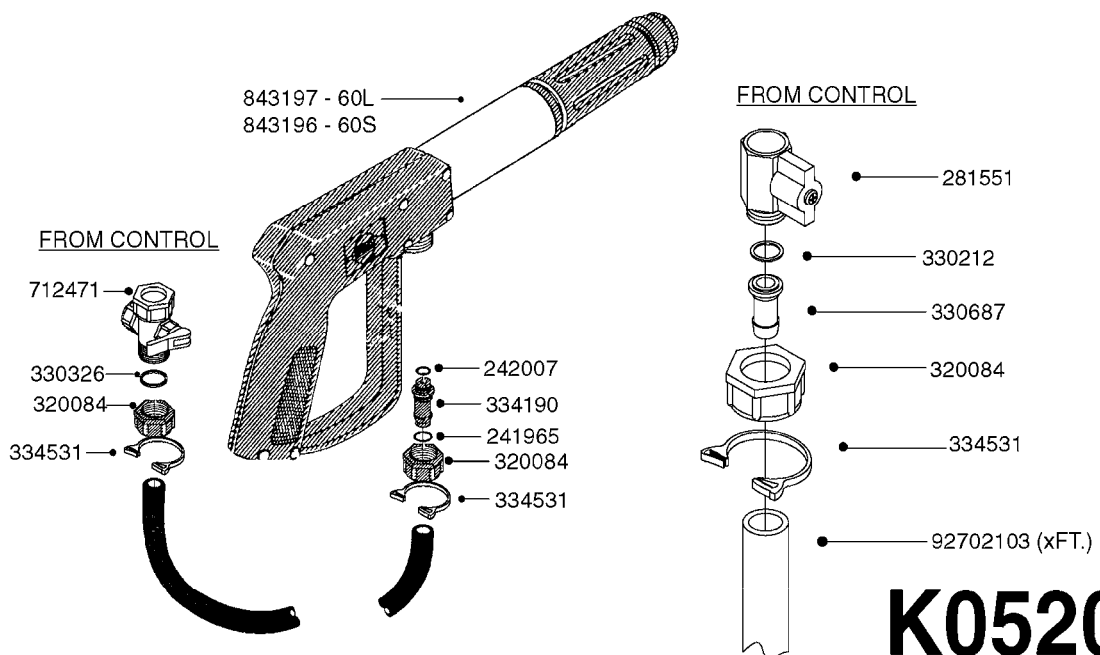

HOSE WRAPS
K0520-HIN, 01:01:16

Page 1
Date 16.03.2016 13:35

parts-n°	order qty	description
241965	1	O-RING 12.1 X 1.6
242007	1	O-RING D9.1X1.6
281551	1	BALL VALVE 1/2"
320084	1	FITT.DK NUT 1/2" BSP
330212	1	O-RING D19/D14X2.4 F.1/2"NUT
330326	1	O-RING D30/D24X2 F.1"NUT
330687	1	FITT.DK HB 1/2" F. 1/2" NUT
334190	1	FITT.DK HB 1/2' F. PISTOL 60S
334531	1	CLAMP HOSE PLASTIC 3/4"
636223	1	POST 12 VOLT TR30
712471	1	AGITATION VALVE ASSY. ON/OFF
843196	1	GUN, MODEL 60S
843197	1	HANDGUN KIT TYPE 60 LONG
10013403	1	BOLT HEX 3/8-16X1 1/4 HCS Z5
10013503	1	NUT HEX NC 3/8"
10178903	1	WRAP HOSE SIDE MOUNT PLATE
10179003	1	WRAP HOSE BOTTOM PLATE MOUNT
10179403	1	WRAP WELDMENT FOR HI101789
10179503	1	WRAP WELDMENT FOR HI101790
10225603	1	BKT.FOR HOSE WRAP MOUNT NL NK
10225703	1	WRAP HOSE BDL.BOTTOM PLATE
92702103	1	HOSE R X1/2" X300PSI WP X0012"