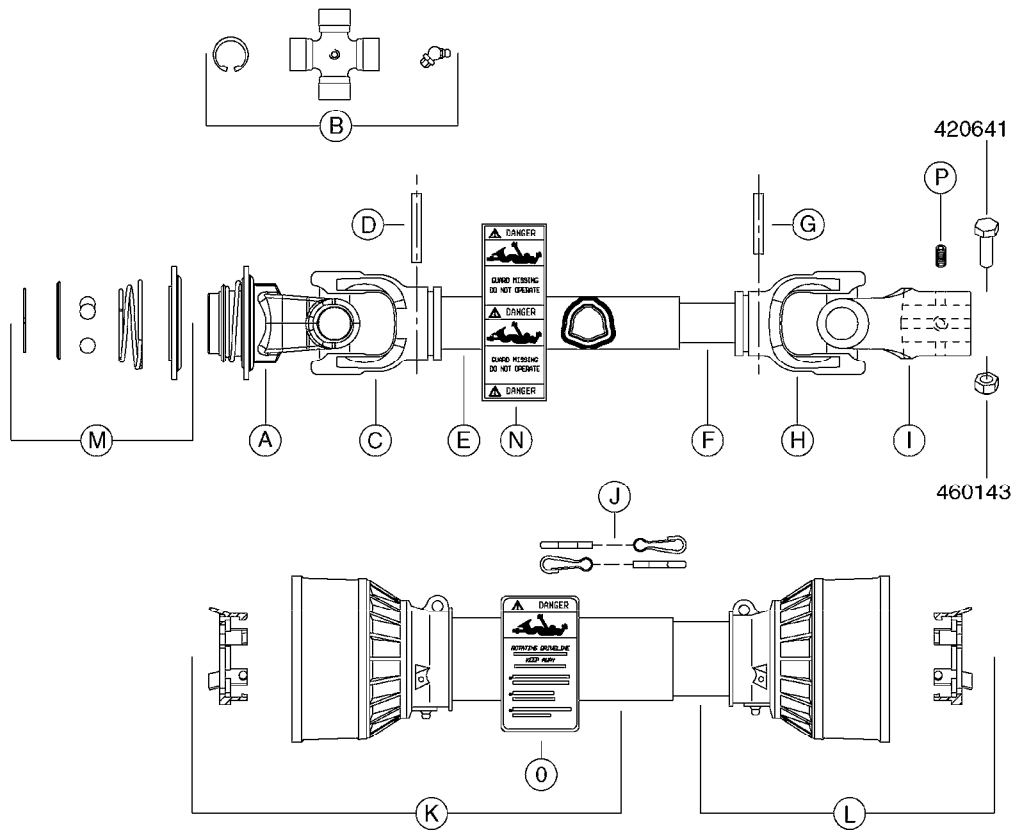

* Supplier changed in 2011 - see page A0580 for "AMA" PTO's (yellow and black shields).

A0510

PTO SHAFTS - BONDIOLI DIAPH.
A0510-HIN, 01:01:16

Page 1

Date 16.03.2016 13:34

parts-n°	order qty	description
284041	1	UNIV. JOINT 27x70mm
289040	1	PTO YOKE 1-3/8" X 6 SPLINE
289041	1	PTO YOKE 1-3/8" X 6 SPLINE
289042	1	UNIV. JOINT 22x54mm
289045	1	UNIV. JOINT 30.2x79.4mm
289049	1	PTO SHIELD COMPLETE F.829446
289050	1	PTO SHIELD COMPLETE F.829445
829445	1	PTO 1-3/8/6X1-3/8/6X810M AXIAL
829446	1	PTO SHAFT LE-SPV + LP ZE-P540
829480	1	PTO 1-3/8/21 x 1-3/8/21x1210MM
829482	1	PTO 1-3/8/6X25MM X 600MM 1202
829483	1	PTO 1-3/8/6X30MM x 610MM 1302
829484	1	PTO 1-3/8/6X1-3/8/6X575MM 361
829486	1	PTO 1-3/8/6X30MM X870MM 1302
829487	1	PTO 1-3/8/6X1-3/8/6X870MM 361
829490	1	PTO 1-3/8/6X30MM 1320MM 1302
829491	1	PTO 1-3/8/6X1' 610/913MM 9016
829502	1	PTO 1-3/8/6x1210/1745
28005200	1	PTO YOKE 1-3/8" X 21 SPLINE
28005400	1	PTO YOKE 1-3/8" X 6 SPLINE
28005800	1	PTO YOKE 1-3/8" X 21 SPLINE
28006000	1	PTO YOKE D25 CONE 3 DEG.
28006100	1	PTO YOKE D30 CONE 4 DEG.
28006200	1	PTO YOKE 1-3/8" X 6 SPLINE
28006300	1	PTO YOKE D1"
28006700	1	PTO HALF SHAFT - TRACTOR END
28006900	1	PTO HALF SHAFT - TRACTOR END
28007300	1	PTO INNER D1" (NO SHIELD)
28007500	1	PTO INNER D1" (NO SHIELD)
28007800	1	PTO INNER D1" (NO SHIELD)
28008100	1	PTO SHIELD COMPLETE
28008500	1	PTO HALF SHAFT - TRACTOR END
28008600	1	PTO SHIELD ASSY COMPLETE
28009403	1	UNIV. JOINT 27x74.6mm
28015103	1	PTO YOKE 1-3/8"X21 TWST OLD
28015203	1	UNIV. JOINT 23.8x61.3mm
28015303	1	PTO YOKE 1-3/8"X21 BALL COLLAR
28015403	1	PTO OUTER 1-3/8"X21 (NO SHIELD)
28015503	1	PTO INNER 1-3/8"X21 (NO SHIELD)
28015603	1	PTO SHIELD COMPLETE F.28020303
28015703	1	PTO YOKE 1-3/4"X20 SPL OUTER
28015803	1	PTO OUTER 1-3/4"X20 (NO SHIELD)
28015903	1	PTO INNER 1-3/8"X21 (NO SHIELD)
28016003	1	PTO SHIELD COMPLETE F.10465803
28016203	1	PTO OUTER 1-3/8"X6 (SHIELDED)
28016303	1	PTO INNER 1-3/8"X6 (NO SHIELD)
28016703	1	PTO OUTER 1-3/8"X6 (NO SHIELD)
28016803	1	PTO INNER 1-3/8"X6 (NO SHIELD)
28020203	1	PTO 1-3/4/20x1-3/8/21 BP L=860
28020303	1	PTO 1-3/8/21 x 1-3/8/21 B&P
28040603	1	PTO YOKE 1-3/8X21SPL BLACK
28040703	1	SAFETY CHAIN F.CV BLACK PTO
28068800	1	PTO YOKE 1-3/8" X 6 SPLINE
28069700	1	UNIV. JOINT STD1 SFT
28072800	1	PTO SHIELD COMPLETE L=1912 SFT
28073000	1	PTO YOKE 1-3/8" X 6 SPLINE