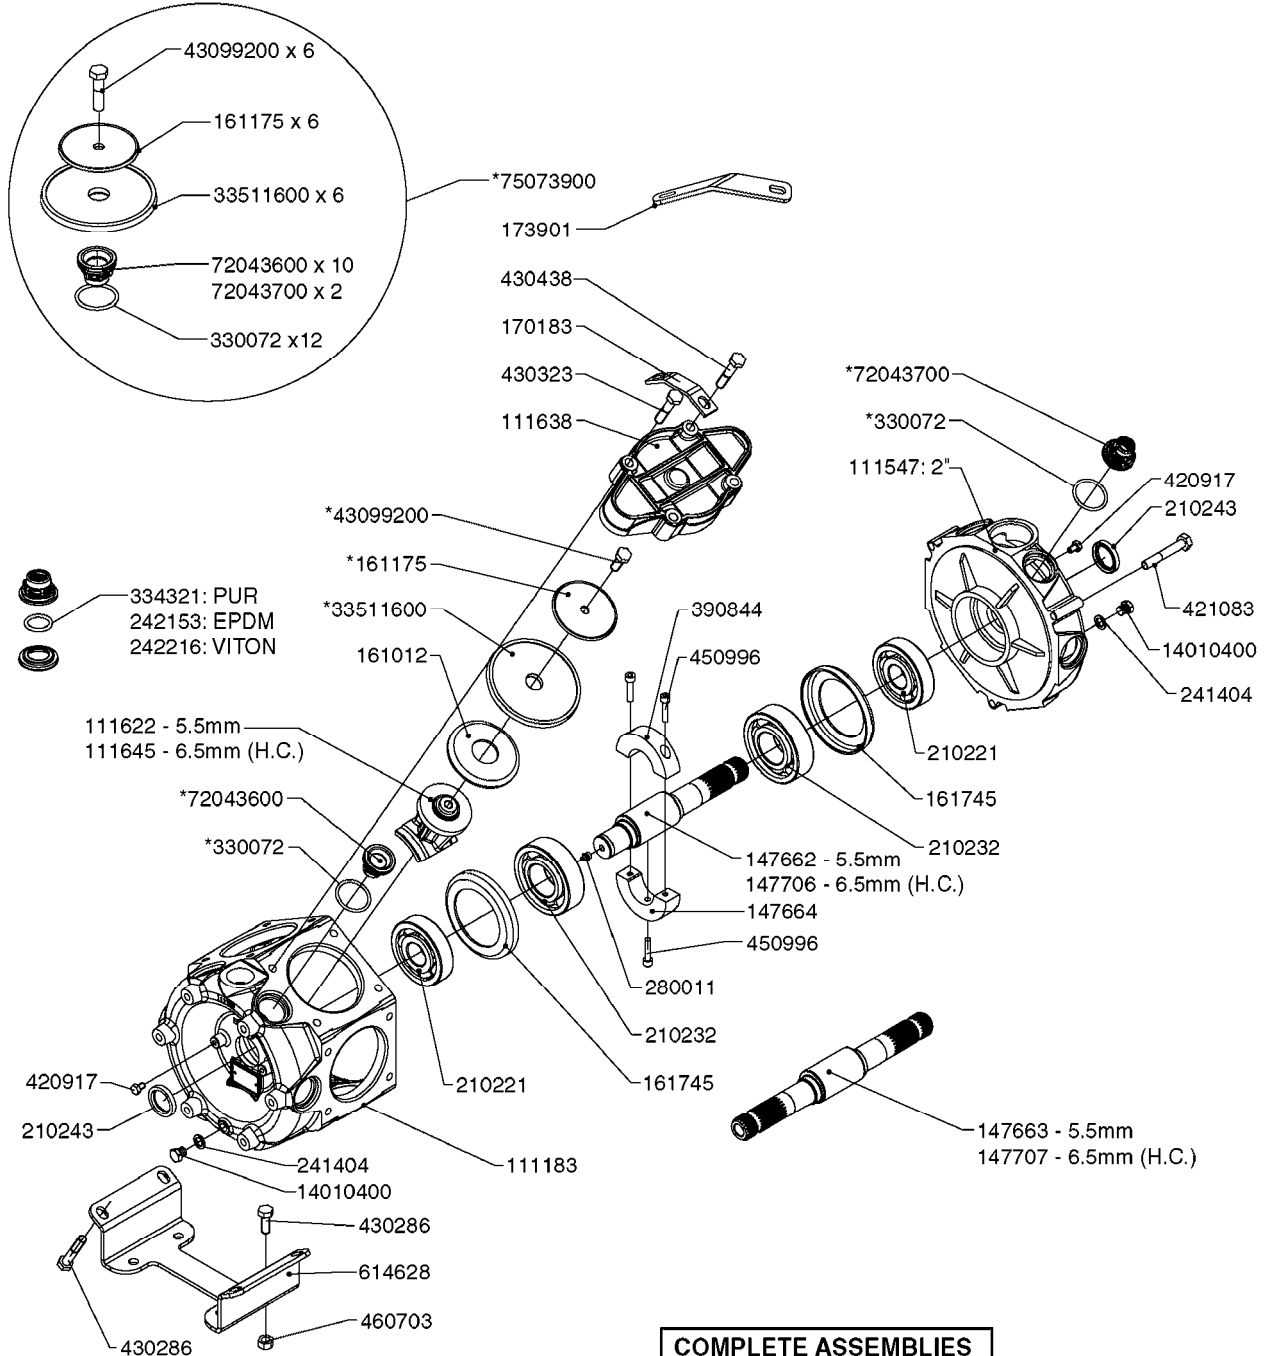

A0330

PUMP - 463 W/ MOUNTING BASE
A0330-HIN, 01:01:16

Page 1

Date 16.03.2016 13:34

parts-n°	order qty	description
111183	1	PUMP CASTING 460-463 (PAINTED)
111547	1	PUMP FRONT 460-463-2' (PAINT)
111623	1	CONNECTING ROD 463/10MM
111624	1	CONNECTING ROD 463/12MM
111638	1	VALVE COVER 463 HC+1000 VERS.
143577	1	CRANK SHAFT F.363/462/463-10mm
147097	1	CRANK SHAFT 363-463/10 THROUGH
147571	1	CRANK SHAFT F.463-12mm
147688	1	CRANK SHAFT 462/12 THROUGH
161012	1	DIAPHRAGM BACKING DISC F. 463
161175	1	DIAPHRAGM DISC F. 463 PUMP
161745	1	METAL SPACER F.363/463
173901	1	LIFT STRAP F.PUMP 463
210221	1	BEARING BALL 6407
210232	1	BEARING BALL 6310
210243	1	SEAL OIL 35 X 47 X 7
241404	1	DOWTY SEAL 1/4"
242153	1	O-RING D26X4 EPDM
242216	1	O-RING VITON F/1202/1302/462
280011	1	GREASE NIPPLE 3/8' SAE H TR
330072	1	O-RING D53.5/D45.5X4
331192	1	SPACER, MODEL 361/363
334321	1	O-RING POLY. 34.0x26.0x4.0
421083	1	BOLT HEX 8.8 DEL M10X65
430286	1	BOLT HEX 8.8 DEL M12X30 FT
430323	1	BOLT HEX 8.8 DEL M12X60
430438	1	BOLT HEX 8.8 DEL M12X65
460703	1	NUT HEX M12X1.75 LOCK DIN985
614628	1	FOOT FOR PUMP 460-463 PAINTED
821587	1	PUMP 463/10 THROUGH SHAFT TWNF
14010400	1	PLUG 1/4" BSP
33511600	1	DIAPHRAGM PUMP 463/464 PUMP PUR
43099200	1	BOLT HEX SS M12 X 30 DIN933 A4
72043600	1	VALVE FOR 462/463
72043700	1	VALVE FOR 462/463 W.VENT HOLE
75073900	1	PUMP KIT 463 "06"
82166300	1	PUMP 463-12 2"SUC 540RPM
82168700	1	PUMP 464/12/540 OFFSET PORTS