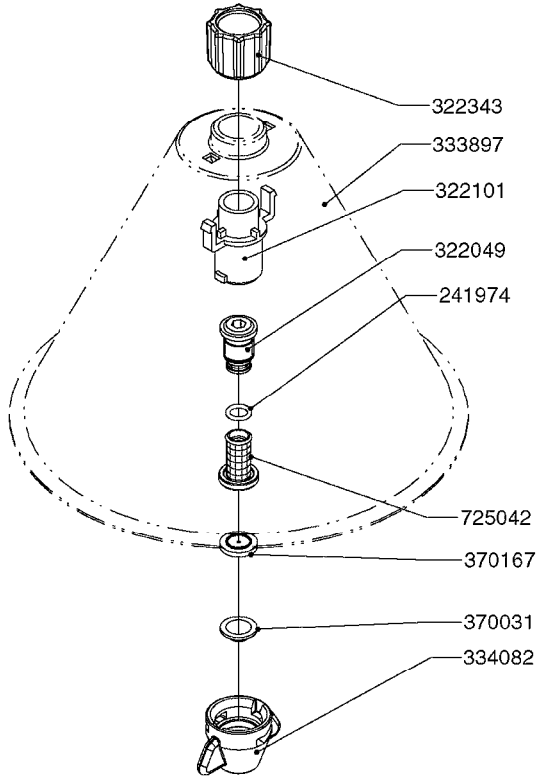

J0040

BACKPACK SPRAYER BP 15/20
J0040-HIN, 01:01:16

Page 1
Date 06.11.2017 10:47

parts-n°	order qty	description
210837	1	BALL-PLASTIC F/VALVE/2000
220875	1	VALVE SPRING CP3/2000
242370	1	BACKING WASHER
242375	1	PUMP CAP O-RING/2000
242380	1	P/LIMIT O-RING 2000
251896	1	HOSE ASSY. 5/16" PVC L=1300MM
270581	1	WIRE CLIP FOR OPERATING LEVER
284993	1	DIP TUBE CP3/2000
285042	1	PUSH ROD CP3/2000
322269	1	PISTON CUP
322270	1	PUMP LOWER CP3/2000
322271	1	PUMP CAP
322272	1	06-009 COLLAR
322273	1	TRIGGER CAP
322343	1	NOZZLE CAP M18 X 1.5 - 1999
334187	1	CUP 250ML
334686	1	CLAMP HOSE PLASTIC 5/16"
334704	1	BEARING CRANK CP3/2000
334705	1	STRAINER BP15/20
334708	1	PLUNGER SEAL
334711	1	P/L PLUNGER red /3 BAR
334713	1	HOSE GROMMET
334714	1	HOSE SPIGOT, BACK PACK 5/16"
334716	1	VALVE
334728	1	HARNESS PINS
334813	1	LID SEAL
334943	1	BASE FOR BP15/20 RED
351678	1	BELLOWS
371694	1	HOLLOW CONE SPRAY TIP, YELLOW
372021	1	NOZZLE REFLEX GREEN AN 1.2
730100	1	PISTON ASSY. BP15/20
730602	1	LID WITH SEAL
730693	1	LEVER OP BP-15/20 2003 MODEL
741651	1	FLUID CONTROL VALVE 15 PSI
755618	1	HARNESS W/RUBBER SHOULDER PADS
755619	1	WAIST BELT BP15/20
33499900	1	DISC F. LEVER ARM CP-2000
61008200	1	TANK BP20
61008300	1	TANK BP15
72032500	1	PLAST.TRIGGER UNIT
72032900	1	PLASTIC WAND 20"

J0070

TRIGGER VALVE ASSEMBLY '00
J0070-HIN, 09:06:16

Page 1
Date 06.11.2017 10:47

parts-n°	order qty	description
285122	1	WIRE CLIP FOR TRIGGER LEVER
322279	1	TRIGGER CAP
322342	1	VALVE CASING FOR LANCE
334724	1	TRIGGER VALVE LEVER
334725	1	PLASTIC PIN
334731	1	FILTER W/HOSE BARB
755735	1	SERVICE PARTS PACK BP15/20
755736	1	TRIGGER VALVE PACK see72032500
32242500	1	NUT FOR LANCE GREY
72032500	1	PLAST.TRIGGER UNIT