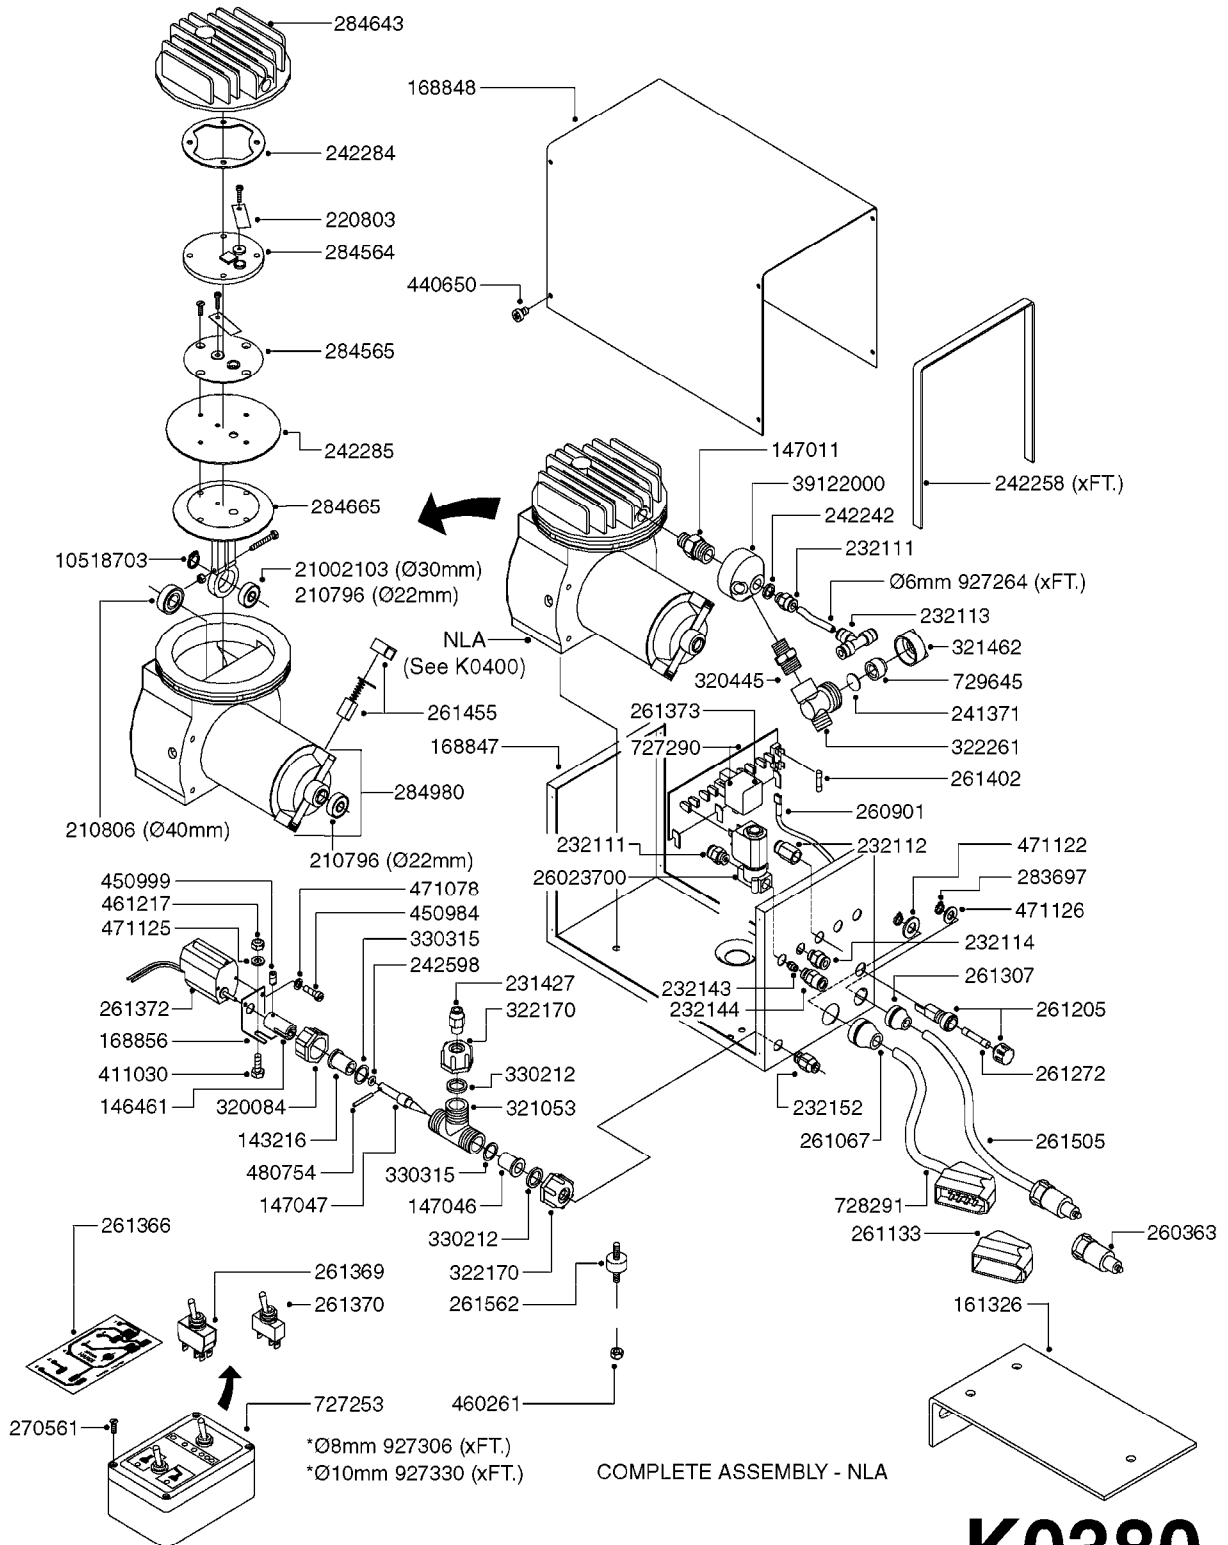

K0380

FOAM MARKER COMPRESSOR POST 94
K0380-HIN, 17:03:16

Page

1

Date

12.08.2020

8:51

parts-n°	order qty	description
143216	1	BUSHING THREAD F.FOAM MARKER
146461	1	COUPLER F.THROTTLE VALVE
147011	1	HEX NIPPLE 3/8'X1/4'BSP BRASS
147046	1	SEAT FOR THROTTLE VALVE
147047	1	SPINDLE FOR THROTTLE VALVE
161326	1	MOUNT BKT. F. FOAM COMP.BOX 98
168847	1	ENCLOSURE LOWER F.MARKER
168848	1	COVER F. FOAM MARKER
168856	1	MOUNT FOR GEAR MOTOR
210796	1	BEARING BALL D22/D8 X 7 608ZZ
210806	1	BEARING BALL D40/D17X12MM
220803	1	VALVE F. COMPRESSOR
231427	1	COUPLER 1/8'THREAD X6MM HOSE
232111	1	QUICK COUPLER 6MM X 1/8 EXT.
232112	1	QUICK COUPLER 6MM 1/8 INT.
232113	1	QUICK COUPLER 6MM T-PIECE
232114	1	COUPLER 1/8" THREADX8MM HOSE
232143	1	REDUCER 1/4'INT-1/8'EXT
232144	1	QUICK COUPLER 10MM X 1/4 EXT
232152	1	QUICK COUPLER 8MMX1/8 EXT.LONG
241371	1	DIAPHRAGM F.NO-DRIP,VULC
242242	1	O-RING F.AIR HOSE FITTING
242258	1	TRIM 3X10 SELF ADHESIVE 0012"
242284	1	HEAD GASKET F. COMPRESSOR
242285	1	DIAPHRAGM F. F/M COMP.
242598	1	O-RING D7.0 X 2.5 NITRIL
260363	1	PLUG 2 POLE 12V
260901	1	SPADE F.ELEC CONN.1.5MM BLUE
261067	1	GROMMET 10-14 GREY
261133	1	PLUG HOUSING F.8 POLE PLUG
261205	1	FUSE HOLDER
261272	1	FUSE 10A D6X32 MM
261307	1	GROMMET 7-10 BLACK
261366	1	CIRCUIT BOARD F.F/M CONTROL
261369	1	SWITCH 2 WAY 12V SPRING RETURN
261370	1	SWITCH 2 WAY 12V
261372	1	GEAR MOTOR BOSCH 13RPM
261373	1	RELAY 12V/30W
261402	1	FUSE 3.15A SLOW BURN
261455	1	BRUSH KIT-FOAM MARKER MOTOR
261505	1	CABLE 2X4MM L8000MM
261562	1	RUBBER DAMPER 2XM6X25
270561	1	SCREW W/SPRING ASSY. (QTY 1)
283697	1	TIESTRAP 200MM
284564	1	PLATE F.COMPRESSOR HEAD
284565	1	PLATE F.COMPRESSOR HEAD
284643	1	COMPRESSOR HEAD F.FOAM MARKER
284665	1	CONNECTING ROD F.COMPRESSOR
284980	1	FLANGE REAR F. F.M.COMPRESSOR
320084	1	FITT.DK NUT 1/2" BSP
320445	1	FITT.DK HN 1/4"X3/8" BSP
321053	1	FITT.DK TEE 1/2 X1/2 X1/2" BSP
321462	1	CAP F.NO-DRIP ASSY.
322170	1	FITT.DK NUT 1/2"x 1/8"F BSP
322261	1	HOUSING F.SAFETY VALVE 3/8"
330212	1	O-RING D19/D14X2.4 F.1/2"NUT
330315	1	O-RING D18.4/D13X.6
411030	1	BOLT HEX M5X10
440650	1	SCREW 3.5x13 STAINLESS
450984	1	BOLT HEX M2.5X8 SLOTTED
450999	1	SCREW SET M3X8