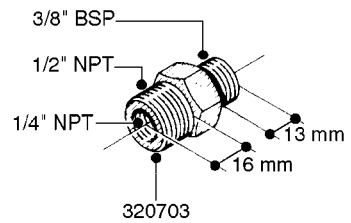

FITTINGS - HEXAGON NIPPLES
L0030-HIN, 01:01:16

L0030

FITTINGS - HEXAGON NIPPLES
L0030-HIN, 01:01:16

Page 1
Date 12.08.2020 8:51

parts-n°	order qty	description
10015303	1	FITT.PO.HN 1.00X1.00 M1000
10425003	1	FITT.PO.HN 1.25X1.00 MCPHEE
320132	1	FITT.DK HN 1" BSP
320176	1	FITT.DK HN 3/8"X1/2" BSP
320445	1	FITT.DK HN 1/4"X3/8" BSP
320655	1	FITT.DK HN 1/2"-1/2" BSP
320692	1	FITT.DK HN 3/8'BSPX1/4'NPT
320703	1	FITT.DK HN 3/8BSP X1/2 &1/4NPT
320725	1	FITT.DK NIPPLE 3/8"-3/8" BSP
320902	1	FITT.DK HN 3/8'X 1/4' BSP
390232	1	FITT.DK HN 1-1/2' X 1-1/4' BSP
390276	1	FITT.DK HN 1'BSP