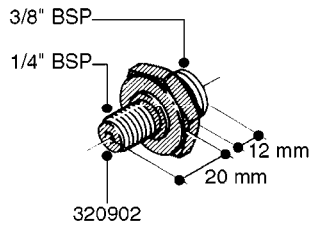

FITTINGS - HEXAGON NIPPLES
L0030-HIN, 01:01:16

L0030

FITTINGS - HEXAGON NIPPLES
L0030-HIN, 01:01:16

Page 1
Date 12.08.2020 8:51

parts-n°	order qty	description
10015303	1	FITT.PO.HN 1.00X1.00 M1000
10425003	1	FITT.PO.HN 1.25X1.00 MCPHEE
320132	1	FITT.DK HN 1" BSP
320176	1	FITT.DK HN 3/8"X1/2" BSP
320445	1	FITT.DK HN 1/4"X3/8" BSP
320655	1	FITT.DK HN 1/2"-1/2" BSP
320692	1	FITT.DK HN 3/8'BSPX1/4'NPT
320703	1	FITT.DK HN 3/8BSP X1/2 &1/4NPT
320725	1	FITT.DK NIPPLE 3/8"-3/8" BSP
320902	1	FITT.DK HN 3/8'X 1/4' BSP
390232	1	FITT.DK HN 1-1/2' X 1-1/4' BSP
390276	1	FITT.DK HN 1'BSP