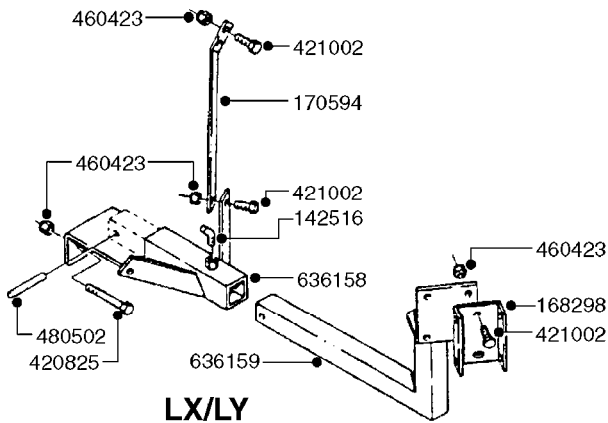

NK/LX/LY PRE-86

3PT TWIN

NEW NAVIGATOR

K0050