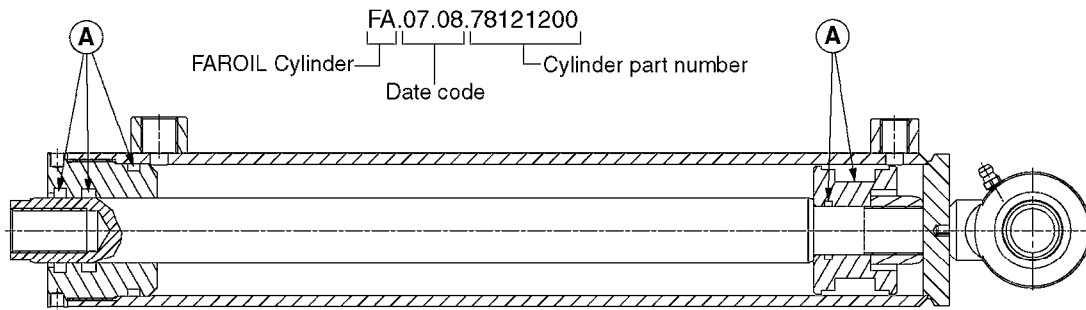

HYDRAULICS - CYLINDERS
C0020-HIN, 01:01:16

Page 3

Date 12.08.2020 8:50

parts-n°	order qty	description
63039300 78100003	1 1	CYLINDER ROD F.781132 CYL. PARA-LIFT CM+750 W/STOP

Check cylinder barrel for stamped part number.