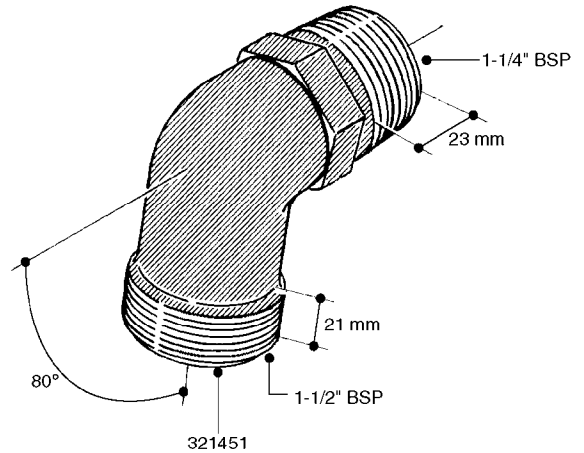

FITTINGS - HEXAGON NIPPLES
L0030-HIN, 01:01:16

L0030

FITTINGS - HEXAGON NIPPLES
L0030-HIN, 01:01:16

Page 1
Date 12.08.2020 8:51

parts-n°	order qty	description
10015303	1	FITT.PO.HN 1.00X1.00 M1000
10425003	1	FITT.PO.HN 1.25X1.00 MCPHEE
320132	1	FITT.DK HN 1" BSP
320176	1	FITT.DK HN 3/8"X1/2" BSP
320445	1	FITT.DK HN 1/4"X3/8" BSP
320655	1	FITT.DK HN 1/2"-1/2" BSP
320692	1	FITT.DK HN 3/8'BSPX1/4'NPT
320703	1	FITT.DK HN 3/8BSP X1/2 &1/4NPT
320725	1	FITT.DK NIPPLE 3/8"-3/8" BSP
320902	1	FITT.DK HN 3/8'X 1/4' BSP
390232	1	FITT.DK HN 1-1/2' X 1-1/4' BSP
390276	1	FITT.DK HN 1'BSP