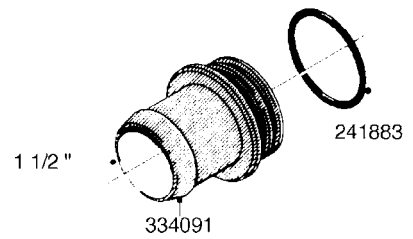

L0080

FITTINGS - S-53
L0080-HIN, 12:09:17

Page 1

Date 12.08.2020 8:51

Pos.	parts-n°	order qty	description
1	145995	1	FITT.DK S-53 FORK
2	241973	1	O-RING Ø3 X 44.2 70 SHORES NITRIL NITRIL (BLACK)
2	242353	1	O-RING 3 X 44.2 VITON VITON (BROWN)
3	242109	1	O-RING D32.2x3.0 NITRIL (BLACK)
3	242354	1	O-RING D32.2X3.0 VITON VITON (BROWN)
4	322103	1	FITT.DK S-53 BULKHEAD
5	322107	1	FITT.DK S-53 BULKHEAD NUT
6	322110	1	FITT.DK S-53 ELB. 1/2" BSP
7	322352	1	FITT.DK S-53 TEE
8	334229	1	FITT.DK S-53 STR.3/4"
9	334260	1	GASKET F. S-53 BULKHEAD
10	334564	1	FITT.DK S-67 TO S-53 ADAPTER
11	391100	1	FITT.DK S-53THREAD INS.1/2"BSP
12	726463	1	FITT.DK S53 BULKHEAD W/GASKET
13	726552	1	FIT.DK S-53X90 1/2" BSP,O-RING
14	726556	1	FITT.DK S-53 HB 1/2" W/O-RING
15	726558	1	FITT.DK S53 STR. 3/4" W.ORING
16	726559	1	FITT DK. S-53 HB 1" W/O-RING
17	726568	1	FITT.DK.S-53 HB 1/2"90 W/O-RING
18	726570	1	FITT.DK S-53 ELB.3/4" W.ORING
19	726571	1	FITT.DK S-53 ELB.1", W ORING
20	726578	1	FITT.DK S53 PLUG WITH O-RING
21	728561	1	FITT.DK. S67M - S53F REDUCER