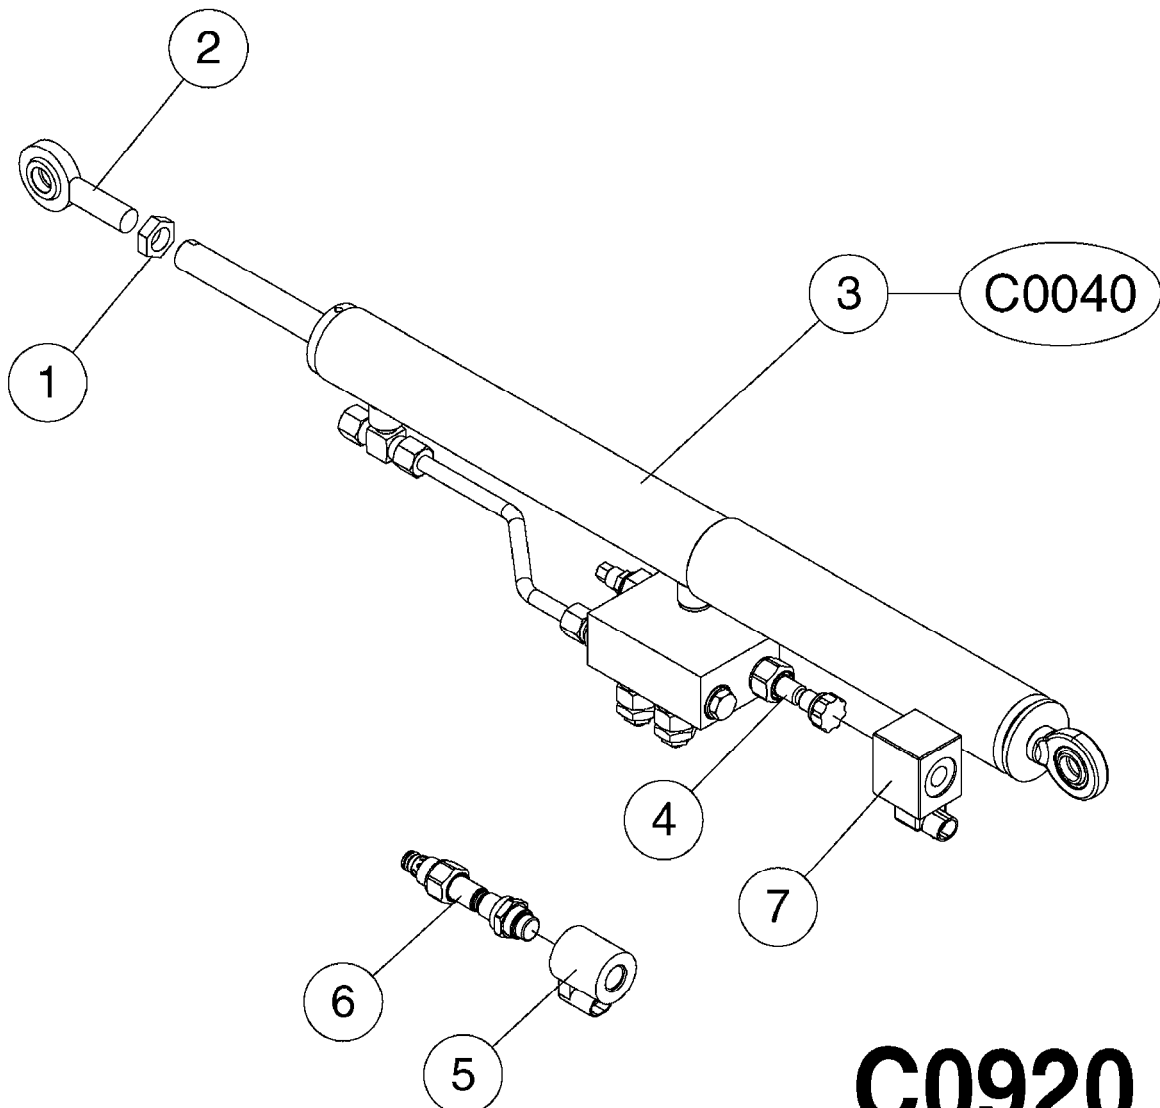

HYD. DAMPER, LOCKING CYLINDER
C0920-HIN, 05:06:19

Page 0

Date 12.08.2020 8:50

C0920