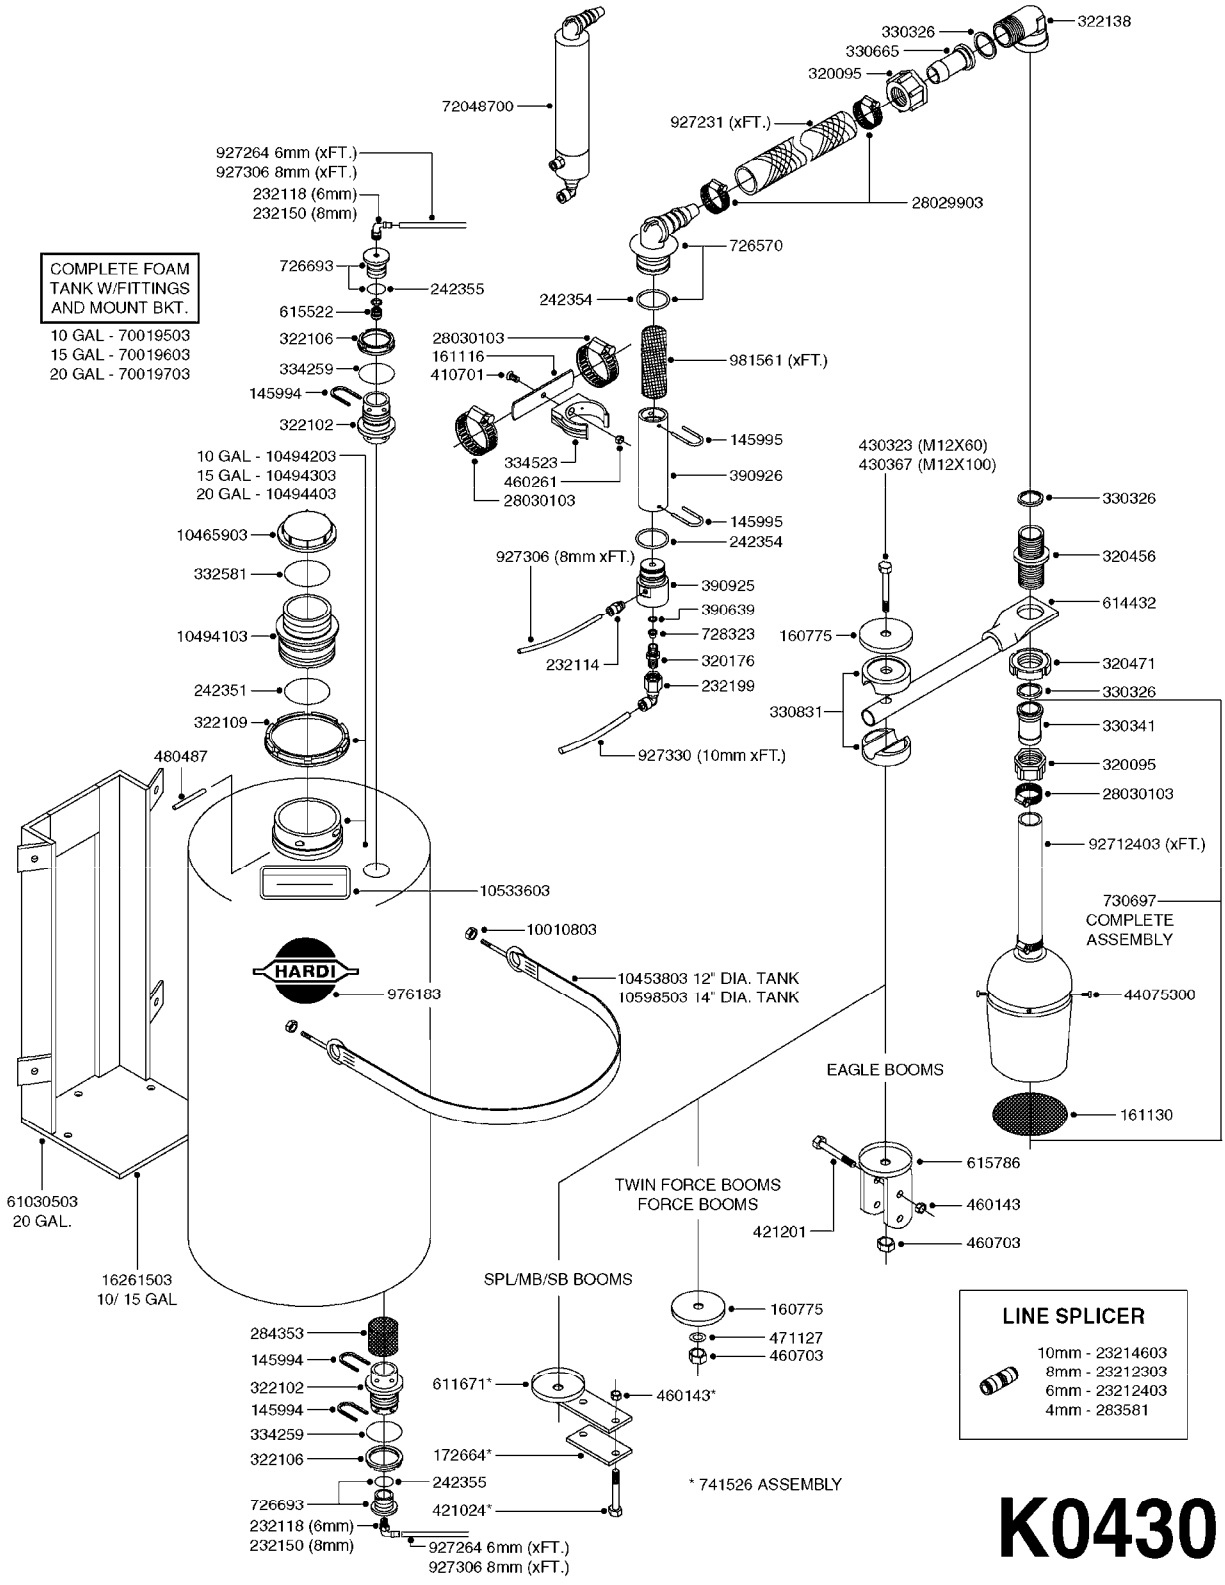

COMPLETE FOAM TANK W/FITTINGS AND MOUNT BKT.

- 10 GAL - 70019503
- 15 GAL - 70019603
- 20 GAL - 70019703

- 10 GAL - 10494203
- 15 GAL - 10494303
- 20 GAL - 10494403

FOAMMARKER TANK/DROPPER 2000
K0430-HIN, 05:12:19

Page 1
Date 12.08.2020 8:51

parts-n°	order qty	description
145994	1	FITT.DK S-40 FORK
145995	1	FITT.DK S-53 FORK
160775	1	WASHER F. FRICTION PLATE
161116	1	FLATBAR PLATE 3 X 25 X 110
161130	1	FILTER SCREEN F/FOAM DROPPER
172664	1	FLATBAR BACKING PLATE
232114	1	COUPLER 1/8" THREADX8MM HOSE
232118	1	HOSE CONN. 90DEG 1/8'X 6MM PE
232150	1	HOSE CONN. 90DEG. 1/8'X8MM PE
232199	1	COUPLER 3/8' BSP-90/10MM HOSE
242351	1	O-RING D69.5X3.0 VITON F.S-93
242354	1	O-RING D32.2X3.0 VITON
242355	1	O-RING D19.2X3.0 VITON F.S-40
283581	1	HOSE CONNECTOR STR. F.4MM PE
284353	1	SPONGE FOR FOAM MARKER
320095	1	FITT.DK NUT 1" BSP
320176	1	FITT.DK HN 3/8"X1/2" BSP
320456	1	FITT.DK BULKHEAD 1"BSP DOUBLE
320471	1	FITT.DK NUT 1" BSP JAMB
322102	1	FITT.DK S-40 BULKHEAD
322106	1	FITT.DK S-40 BULKHEAD NUT
322109	1	FITT.DK S-93 BULKHEAD NUT
322138	1	FITT.DK ELB 1"M X 1"F BSP
330326	1	O-RING D30/D24X2 F.1"NUT
330341	1	FITT.DK HB 1" F. 1" NUT
330665	1	FITT.DK HB 3/4"F.1" NUT
330831	1	FRICTION PLATE
332581	1	GASKET F. 1-1/2" BSP CAPNUT.
334259	1	GASKET F. S-40 BULKHEAD
334523	1	PIPE HOLDER Ø51.5
390639	1	O-RING F.NOZZLE FILTER
390925	1	FITTING F.FOAM MIX.CHAMB. STD
390926	1	TUBE,MIX CHAMB. FOAM MARK STD
410701	1	SCREW M6X16 GALV.
421024	1	BOLT HEX 8.8 DEL M8X60
421201	1	BOLT HEX 8.8 DEL M8X70
430323	1	BOLT HEX 8.8 DEL M12X60
430367	1	BOLT HEX 8.8 DEL M12X100 DIN931
460143	1	LOCK NUT M8 SST A2 DIN985
460261	1	NUT HEX M6X1.00 LOCK DIN985 A2 SS
460703	1	NUT HEX M12X1.75 LOCK DIN985A2 SS
471127	1	WASHER, M12, Ø24/13X24X2.5 SS
480487	1	PIN M5X60 SLOTTED GALV
611671	1	BREAK AWAY HOLDER F-MARKER
614432	1	BREAK AWAY ARM F. FOAM MARKER
615522	1	CHECK VALVE F.FOAM MARKER
615786	1	MOUNT BKT. F.FOAM DROPPER 98
726570	1	FITT.DK S-53 ELB.3/4" W.ORING
726693	1	FITT.DK S-40 PLUG 1/8BSP ORING
728323	1	VALVE NON-RETURN
730697	1	FOAM DROPPER COMP. BLACK '97
741526	1	FOAM DROPPER MT. KIT MB-SPL
927231	1	HOSE R X PVCX3/4 CLR/BRD 0012"
927264	1	HOSE R X PE D6/D4 X 0012"
927306	1	HOSE R X PE D8/D6 X 0012"BLACK
927330	1	HOSE R X PE D10/D8 X 012"BLACK
976183	1	DECAL COMPANY D.18,2 X 29,6
981561	1	SPONGE MAT. MIX.CHAMBER-x0012"
10010803	1	NUT HEX NC (NYLON LOCK) 5/16
10453803	1	STRAP F.FOAMER TANK (755mm)
10465903	1	*LID F.FOAM MARKER, DRILLED