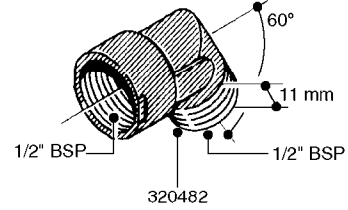

FITTINGS - HEXAGON NIPPLES
L0030-HIN, 01:01:16

L0030

FITTINGS - HEXAGON NIPPLES
L0030-HIN, 01:01:16

Page 1
Date 12.08.2020 8:51

parts-n°	order qty	description
10015303	1	FITT.PO.HN 1.00X1.00 M1000
10425003	1	FITT.PO.HN 1.25X1.00 MCPHEE
320132	1	FITT.DK HN 1" BSP
320176	1	FITT.DK HN 3/8"X1/2" BSP
320445	1	FITT.DK HN 1/4"X3/8" BSP
320655	1	FITT.DK HN 1/2"-1/2" BSP
320692	1	FITT.DK HN 3/8'BSPX1/4'NPT
320703	1	FITT.DK HN 3/8BSP X1/2 &1/4NPT
320725	1	FITT.DK NIPPLE 3/8"-3/8" BSP
320902	1	FITT.DK HN 3/8'X 1/4' BSP
390232	1	FITT.DK HN 1-1/2' X 1-1/4' BSP
390276	1	FITT.DK HN 1'BSP