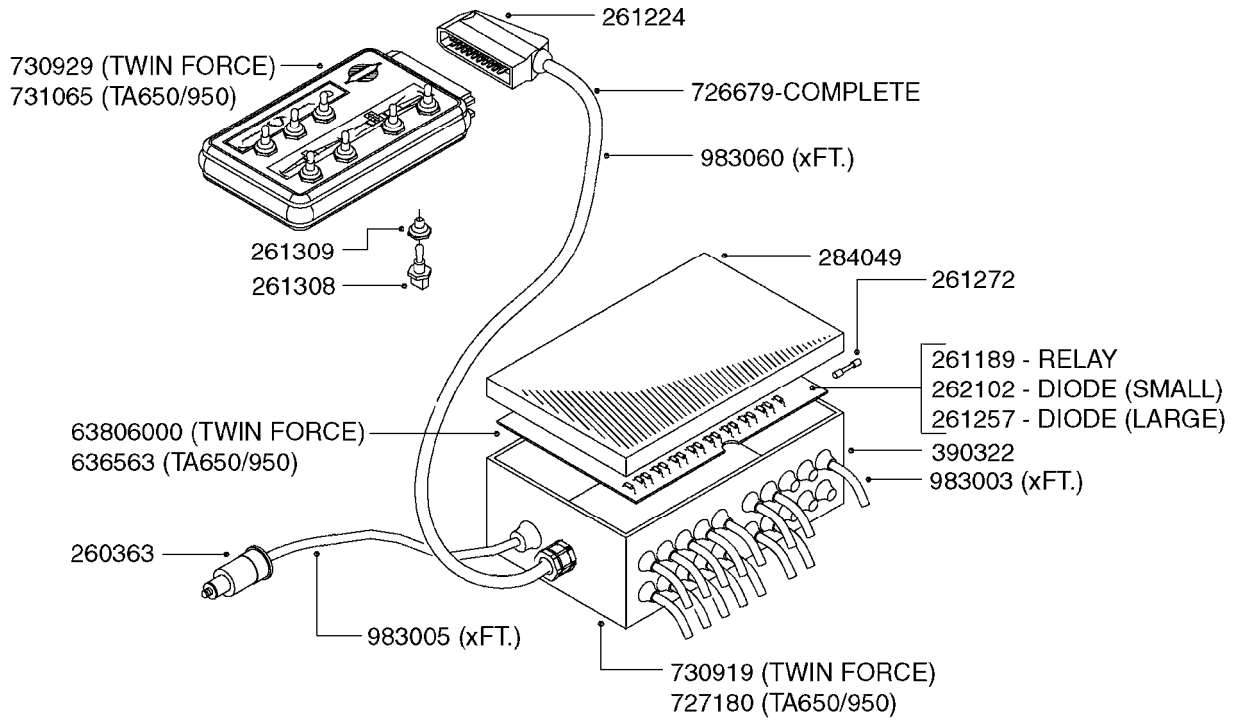

C0045

HYDRAULICS - BSP TO ORFS
C0045-HIN, 24:03:16

Page 1

Date 12.08.2020 8:50

Pos.	parts-n°	order qty	description
1	10466003	1	COUPLER PIONEER 8010-04 1/2NPT
2	231907	1	HEX NIPPLE 1/4"BSP X 1/2"NPT
2	231906	1	HEX NIPPLE 3/8"BSP X 1/2"NPT
2	147132	1	HEX NIPPLE 1/2"X1/2" BSP DEL
3	230311	1	QUICK COUPLING 1/2"
4	241356	1	DOWTYSEAL 1/2"
5	23234800	1	HEX NIPPLE 1/2"-9/16" ORFS FITTING FOR 1/4" HOSE
5	23234900	1	HEX NIPPLE 1/2"-11/16" ORFS FITTING FOR 3/8" HOSE
5	23235300	1	HEX NIPPLE 1/2"-13/16" ORFS FITTING FOR 1/2" HOSE
6	242102	1	O-RING Ø9.25X1.78 NITRIL 90SH
6	24263200	1	O-RING Ø7.66X1.78 NITRIL 90SH
6	24263300	1	O-RING Ø12.42X1.78 NITRIL 90SH
6	24263400	1	O-RING Ø18.77X1.78 NITRIL 90SH
7	67002403	1	CHART - BSP TO ORFS HOSES
8	67002503	1	CHART - BSP TO ORFS FITTINGS