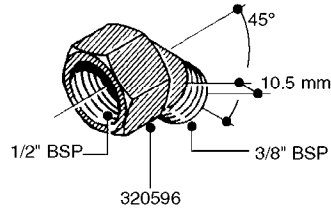

FITTINGS - HEXAGON NIPPLES
L0030-HIN, 01:01:16

L0030

FITTINGS - HEXAGON NIPPLES
L0030-HIN, 01:01:16

Page 1
Date 12.08.2020 8:51

parts-n°	order qty	description
10015303	1	FITT.PO.HN 1.00X1.00 M1000
10425003	1	FITT.PO.HN 1.25X1.00 MCPHEE
320132	1	FITT.DK HN 1" BSP
320176	1	FITT.DK HN 3/8"X1/2" BSP
320445	1	FITT.DK HN 1/4"X3/8" BSP
320655	1	FITT.DK HN 1/2"-1/2" BSP
320692	1	FITT.DK HN 3/8'BSPX1/4'NPT
320703	1	FITT.DK HN 3/8BSP X1/2 &1/4NPT
320725	1	FITT.DK NIPPLE 3/8"-3/8" BSP
320902	1	FITT.DK HN 3/8'X 1/4' BSP
390232	1	FITT.DK HN 1-1/2' X 1-1/4' BSP
390276	1	FITT.DK HN 1'BSP