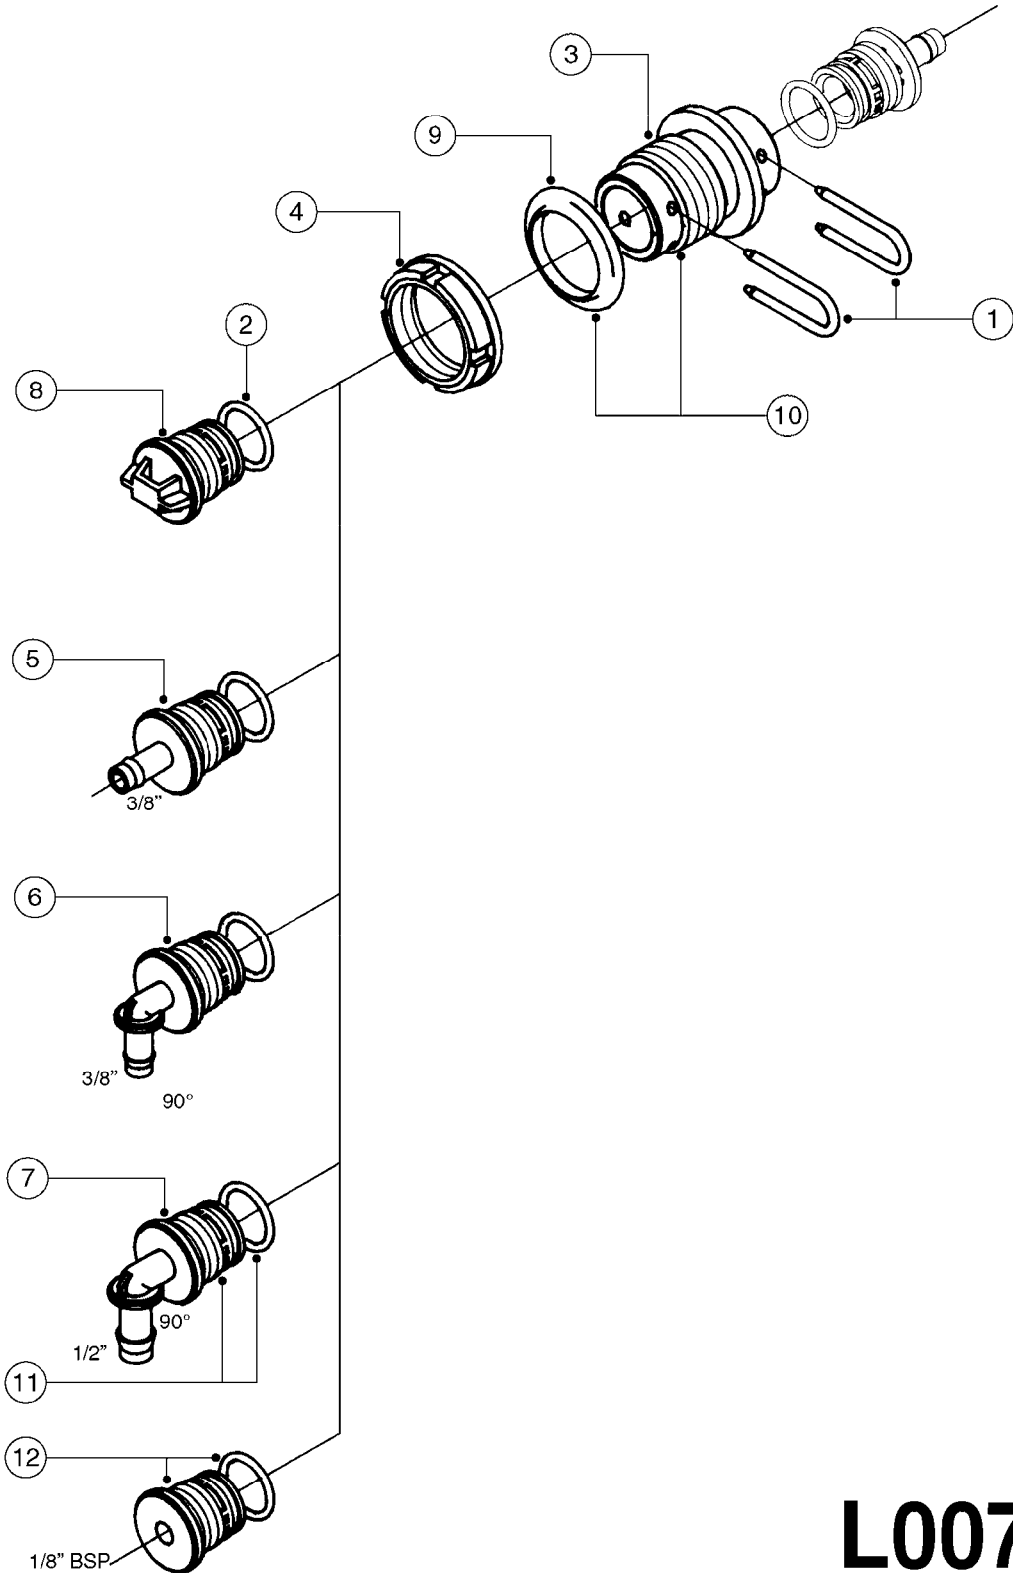

L0070

FITTINGS - S-40
L0070-HIN, 13:09:17

Page 1

Date 12.08.2020 8:51

Pos.	parts-n°	order qty	description
1	145994	1	FITT.DK S-40 FORK
2	242108	1	O-RING 3 X 19,2 70SH NITRIL NITRIL (BLACK)
2	242355	1	O-RING D19.2X3.0 VITON F.S-40 VITON (BROWN)
3	322102	1	FITT.DK S-40 BULKHEAD
4	322106	1	FITT.DK S-40 BULKHEAD NUT
5	334225	1	FITT.DK S-40 STR.3/8"
6	334237	1	FITT.DK S-40 ELB.3/8"
7	334238	1	FITT.DK S-40 ELB.1/2"
8	334248	1	FITT.DK S-40 PLUG
9	334259	1	GASKET F. S-40 BULKHEAD
10	726462	1	FITT. S40 BULKHEAD W.GASKET
11	726567	1	FITT.DK S-40 ELB.1/2" W.O-RING
12	726693	1	FITT.DK S-40 PLUG 1/8BSP ORING