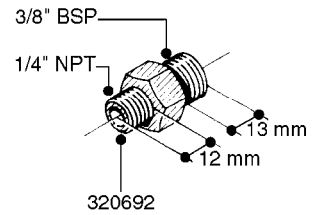

FITTINGS - HEXAGON NIPPLES
L0030-HIN, 01:01:16

L0030

FITTINGS - HEXAGON NIPPLES
L0030-HIN, 01:01:16

Page 1
Date 12.08.2020 8:51

parts-n°	order qty	description
10015303	1	FITT.PO.HN 1.00X1.00 M1000
10425003	1	FITT.PO.HN 1.25X1.00 MCPHEE
320132	1	FITT.DK HN 1" BSP
320176	1	FITT.DK HN 3/8"X1/2" BSP
320445	1	FITT.DK HN 1/4"X3/8" BSP
320655	1	FITT.DK HN 1/2"-1/2" BSP
320692	1	FITT.DK HN 3/8'BSPX1/4'NPT
320703	1	FITT.DK HN 3/8BSP X1/2 &1/4NPT
320725	1	FITT.DK NIPPLE 3/8"-3/8" BSP
320902	1	FITT.DK HN 3/8'X 1/4' BSP
390232	1	FITT.DK HN 1-1/2' X 1-1/4' BSP
390276	1	FITT.DK HN 1'BSP