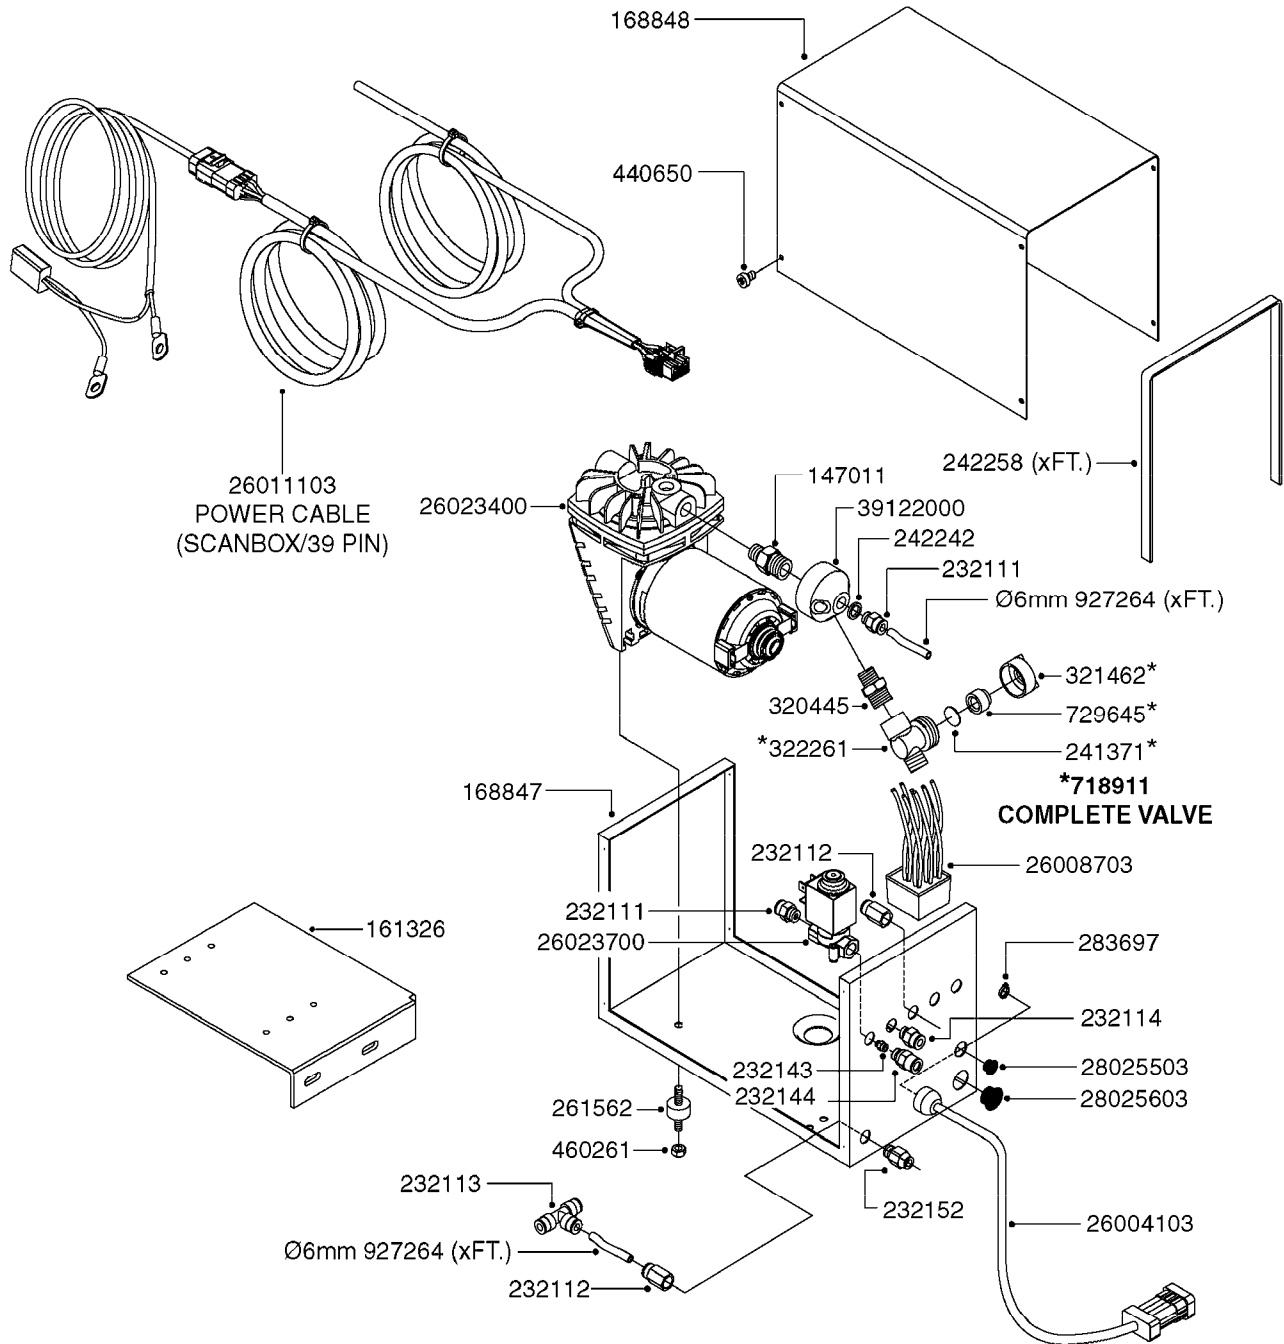

K0400

*Ø8mm 927306 (xFT.)
*Ø10mm 927330 (xFT.)

70062503 - COMPLETE ASSEMBLY

FOAM MARKER COMPRESSOR 2007
K0400-HIN, 01:01:16

Page 1
Date 12.08.2020 8:51

parts-n°	order qty	description
147011	1	HEX NIPPLE 3/8'X1/4'BSP BRASS
161326	1	MOUNT BKT. F. FOAM COMP.BOX 98
168847	1	ENCLOSURE LOWER F.MARKER
168848	1	COVER F. FOAM MARKER
232111	1	QUICK COUPLER 6MM X 1/8 EXT.
232112	1	QUICK COUPLER 6MM 1/8 INT.
232113	1	QUICK COUPLER 6MM T-PIECE
232114	1	COUPLER 1/8" THREADX8MM HOSE
232143	1	REDUCER 1/4'INT-1/8'EXT
232144	1	QUICK COUPLER 10MM X 1/4 EXT
232152	1	QUICK COUPLER 8MMX1/8 EXT.LONG
241371	1	DIAPHRAGM F.NO-DRIP,VULC
242242	1	O-RING F.AIR HOSE FITTING
242258	1	TRIM 3X10 SELF ADHESIVE 0012"
261562	1	RUBBER DAMPER 2XM6X25
283697	1	TIESTRAP 200MM
320445	1	FITT.DK HN 1/4"X3/8" BSP
321462	1	CAP F.NO-DRIP ASSY.
322261	1	HOUSING F.SAFETY VALVE 3/8"
440650	1	SCREW 3.5x13 STAINLESS
460261	1	NUT HEX M6X1.00 LOCK DIN985 A2 SS
718911	1	VALVE (SAFETY) F.MARKER
729645	1	NON-DRIP SPRING ASSY.GREEN 10
927264	1	HOSE R X PE D6/D4 X 0012"
927306	1	HOSE R X PE D8/D6 X 0012"BLACK
927330	1	HOSE R X PE D10/D8 X 012"BLACK
26004103	1	FOAM MARKER CNTRL MOD CABL STD
26008703	1	FOAM MARKER CONTROL SCII
26011103	1	FOAMER POWER/CONTROL CABLE 39P
26023400	1	COMPRESSOR F.FOAM MARKER CM40
26023700	1	SOLENOID VAL 12V 1/8' FLO '07
28025503	1	PLUG F.DRILLED HOLE 1/2"
28025603	1	PLUG F.DRILLED HOLE 3/4"
39122000	1	DISTR.HOUSING F.FOAM MARKER'07
70062503	1	FOAM MARKER COMPRESSOR,STD,39P