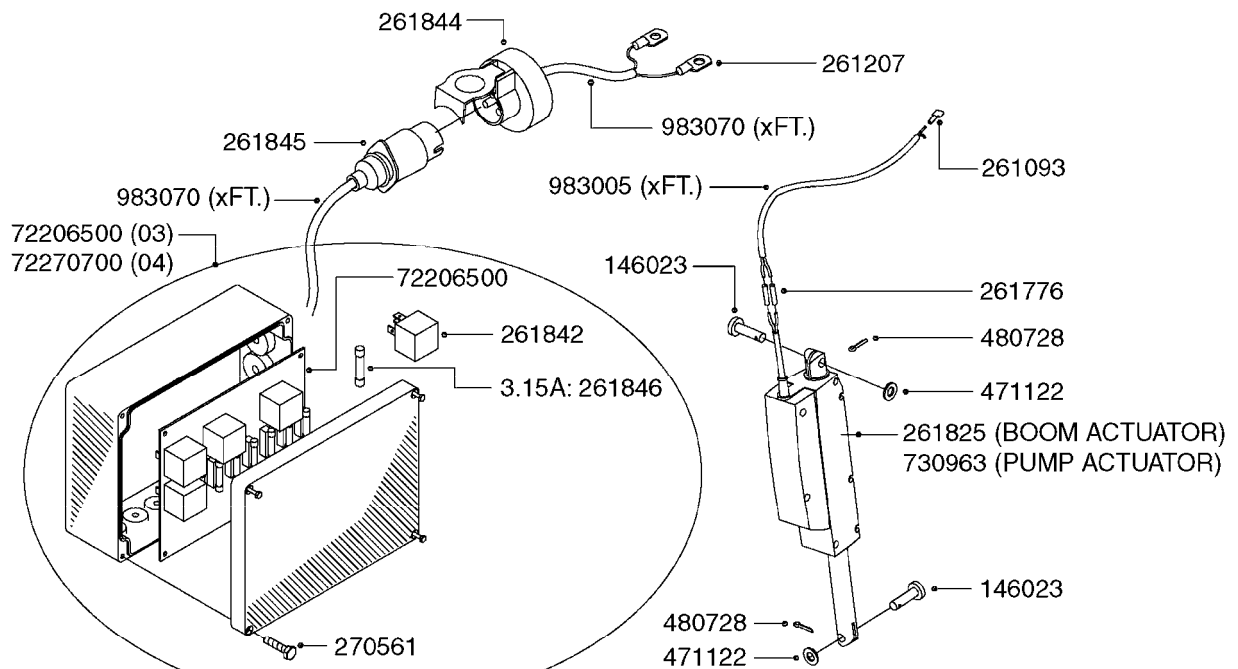

EVC, ECP, ECPC CONTROLS
B0350-HIN, 01:01:16

Page 2
Date 12.08.2020 8:50

parts-n°	order qty	description
33508700	1	BOX BOTTOM 160X80X40 BLACK 1-HOLE
33508800	1	LID 160X80X15 BLK W/SCREWS
72048000	1	MOTOR, DISTRIBUTION 1:300
72117600	1	SPINDLE EVC DIST
72127200	1	CIRCUIT B.ESC3 PLAST.W/SWITCH
72127300	1	CONTROL BOX ESC 3 SEC./20 PIN
72127400	1	CONTROL BOX ESC 4 SEC./20 PIN
72136500	1	UNIV. CONNECTION BOX F. EC
72137200	1	MCROSWCH ASSY F.Boom VLV 300:1

C0045

HYDRAULICS - BSP TO ORFS
C0045-HIN, 24:03:16

Page 1

Date 12.08.2020 8:50

Pos.	parts-n°	order qty	description
1	10466003	1	COUPLER PIONEER 8010-04 1/2NPT
2	231907	1	HEX NIPPLE 1/4"BSP X 1/2"NPT
2	231906	1	HEX NIPPLE 3/8"BSP X 1/2"NPT
2	147132	1	HEX NIPPLE 1/2"X1/2" BSP DEL
3	230311	1	QUICK COUPLING 1/2"
4	241356	1	DOWTYSEAL 1/2"
5	23234800	1	HEX NIPPLE 1/2"-9/16" ORFS FITTING FOR 1/4" HOSE
5	23234900	1	HEX NIPPLE 1/2"-11/16" ORFS FITTING FOR 3/8" HOSE
5	23235300	1	HEX NIPPLE 1/2"-13/16" ORFS FITTING FOR 1/2" HOSE
6	242102	1	O-RING Ø9.25X1.78 NITRIL 90SH
6	24263200	1	O-RING Ø7.66X1.78 NITRIL 90SH
6	24263300	1	O-RING Ø12.42X1.78 NITRIL 90SH
6	24263400	1	O-RING Ø18.77X1.78 NITRIL 90SH
7	67002403	1	CHART - BSP TO ORFS HOSES
8	67002503	1	CHART - BSP TO ORFS FITTINGS