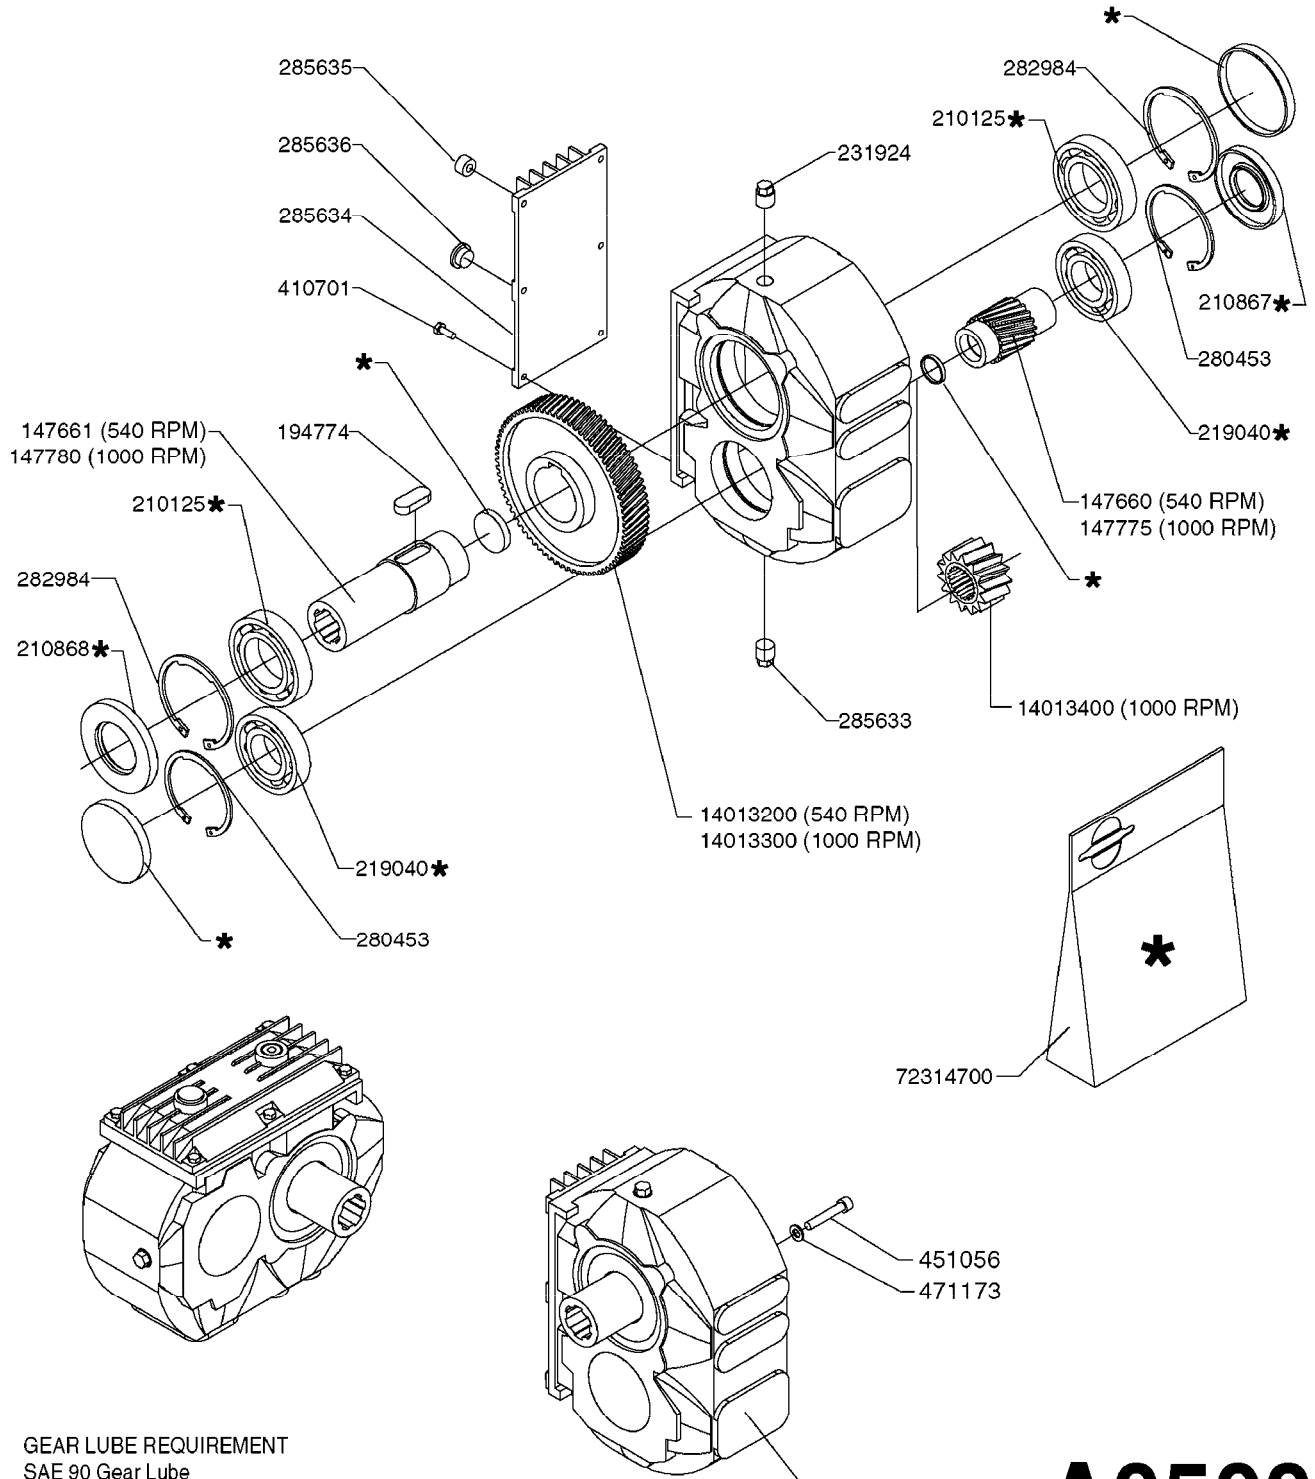

GEAR LUBE REQUIREMENT
SAE 90 Gear Lube
(FILL TO SIGHT GAUGE LEVEL)

A0500

GEAR BOX - TWIN FORCE 540/1000
A0500-HIN, 01:01:16

Page 1
Date 12.08.2020 8:50

parts-n°	order qty	description
147660	1	AXLE (LOWER) F.M7 GEAR 540 RPM
147661	1	AXLE (UPPER) F.M7 GEAR 540 RPM
147775	1	AXLE (LOWER) F.M7 GEAR 1000 RPM
147780	1	AXLE (UPPER) F.M7 GEAR 1000 RPM
194774	1	KEY 16X10X40
210125	1	BEARING BALL 6210
210867	1	OIL SEAL D80/40X8/F.M7 GEAR
210868	1	OIL SEAL D90/50X10/F.M7 GEAR
219040	1	BEARING
231924	1	PLUG 3/8'
280453	1	SNAP-RING INNER 80X2.5
282984	1	SNAP-RING INNER 90X3.00 DIN472
285633	1	BOTTOM PLUG F.M7 GEAR
285634	1	COVER F.M7 GEAR BOX
285635	1	PLUG F.COVER M7 GEAR BOX
285636	1	LEVEL INDICATOR F.M7 GEAR BOX
285649	1	GEAR BOX F.1000RPM TWIN FORCE
410701	1	SCREW M6X16 GALV.
451056	1	BOLT ALLEN HEAD M14 X 35
471173	1	WASHER D28.0/15.0 X 2.5
14013200	1	GEARWHEEL M7 (540 RPM)
14013300	1	GEARWHEEL M7 (1000 RPM)
14013400	1	TOOTHED WHEEL M7 GEAR 1000RPM
28010200	1	GEAR M7 28010100 540
72314700	1	GASKET SET FOR M7 GEARBOX