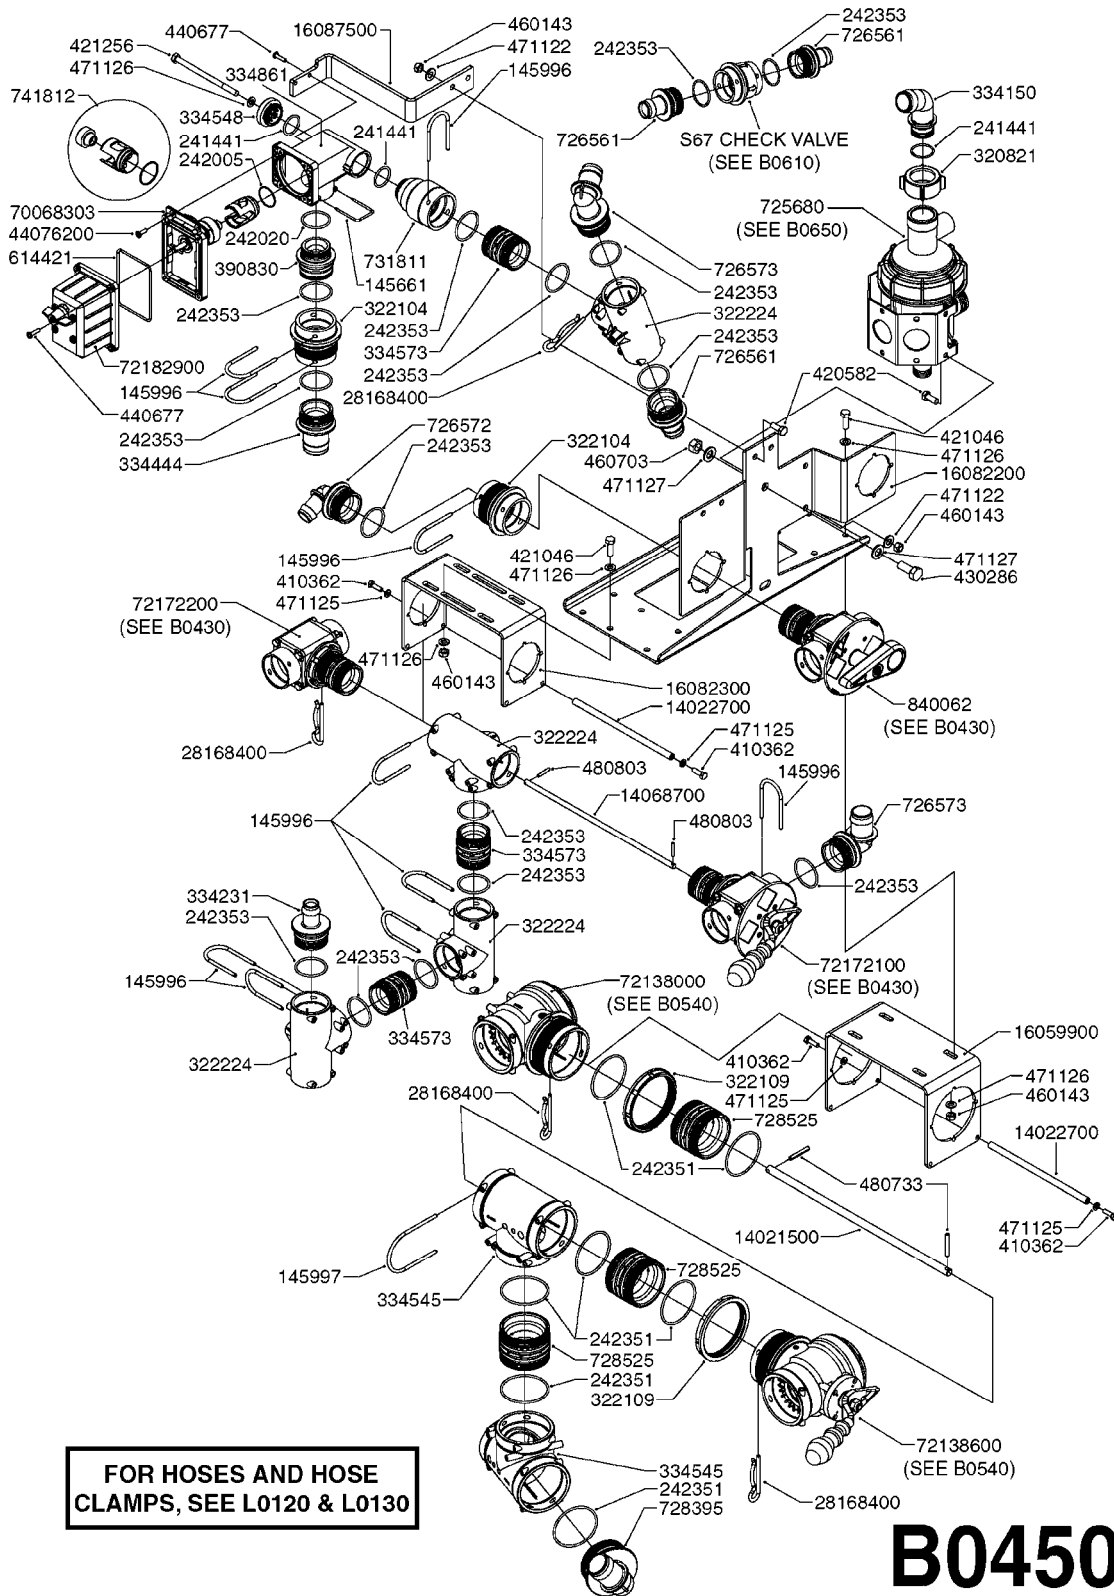

FOR HOSES AND HOSE CLAMPS, SEE L0120 & L0130

B0450

SMART VALVE - COMMANDER PLUS
B0450-HIN, 28:01:19

Page 1
Date 12.08.2020 8:50

parts-n°	order qty	description
145661	1	FITT.DK S-61 FORK
145996	1	FITT.DK S-67 FORK
145997	1	FITT.DK S-93 FORK
241441	1	O-RING D29.3X3
242005	1	O-RING D32.1X1.6 NITRIL
242020	1	O-RING 39.2 X 3 VITON
242351	1	O-RING D69.5X3.0 VITON F.S-93
242353	1	O-RING 3 X 44.2 VITON
320821	1	FITT.DK NUT 1-1/2" BSP
322104	1	FITT.DK S-67 BULKHEAD
322109	1	FITT.DK S-93 BULKHEAD NUT
322224	1	FITT.DK S-67 TEE
334150	1	FITT.DK HB 1-1/4" 110 F.1-1/2"
334231	1	FITT.DK S-67 STR.1"
334444	1	FITT.DK S-67 STR.1-1/2" PVC
334545	1	FITT.DK S-93 TEE
334548	1	END COVER
334573	1	FITT.DK S-67 CONNECTOR
334861	1	HOUSING F. HM EVC POST 1992
390830	1	ADAPTER S61/S67
410362	1	BOLT HEX 8.8 SS M6X20
420582	1	BOLT HEX 8.8 DEL M8X20 FT A2
421046	1	BOLT HEX M8X25/25 A2 SS DIN933
421256	1	BOLT HEX 8.8 SS M8X130
430286	1	BOLT HEX 8.8 DEL M12X30 FT
440677	1	SCREW F. PLASTIC 5X20 SS
460143	1	LOCK NUT M8 SST A2 DIN985
460703	1	NUT HEX M12X1.75 LOCK DIN985A2 SS
471122	1	WASHER, M10, Ø20/10.5X 2.0, SS
471125	1	WASHER M6U 6.4X14X1.2,A2 SS
471126	1	WASHER, M8, Ø16/ 8.4X 1.6, SS
471127	1	WASHER, M12, Ø24/13X24X2.5 SS
480733	1	PIN D6 X 40
480803	1	PIN Ø4 X 25
614421	1	GASKET F/MOTOR HOUSE-ON/OFF TR
725680	1	SCF ASSY.80 W/THREADED TOP CAP
726561	1	FITT.DK S-67 STR.1-1/4" O-RING
726572	1	FITT.DK S-67 1" ELBOW 90 ASSY.
726573	1	FITT. S67 5/4" 90° W/O-RING
728395	1	FITT.DK S-93 ELB.1-1/2" 90 DEG
728525	1	FITT. S93 CONNECTOR W/O-RINGS
731811	1	FITT.DK ADAPTOR S67 EC BOOM SE
741812	1	PRESS REG.CONE&CYL. HI RATE
840062	1	VALVE S67 PRESSURE AGITATION
14021500	1	SPINDLE F.S93 SMART VALVE
14022700	1	SPACER TUBE Ø10 L=212 SS
14068700	1	SPINDLE,SMART VALVE S67 10MM
16059900	1	BRACKET 2 STK S93 SMART VALVE
16082200	1	BRACKET F.CM+ SMART VALVE
16082300	1	BRACKET 2PCS S67 VALVE 15 BAR
16087500	1	BRACKET F.REG.VALVE CM+ SV
28168400	1	HAIRPIN Ø5 S67/S93
44076200	1	SCREW WN5451 5X16 SS TORX
70068303	1	BRKT. PLATE F/PRES. CONT.2XNUT
72138000	1	VALVE S93 "V2" SMART VALVE
72138600	1	VALVE S93 "V3" SMART VALVE
72172100	1	VALVE S67 "V1" SMART VALVE
72172200	1	VALVE S67 "V2" SMART VALVE
72182900	1	MOTER REG.DME37 1:150 AMP YELL