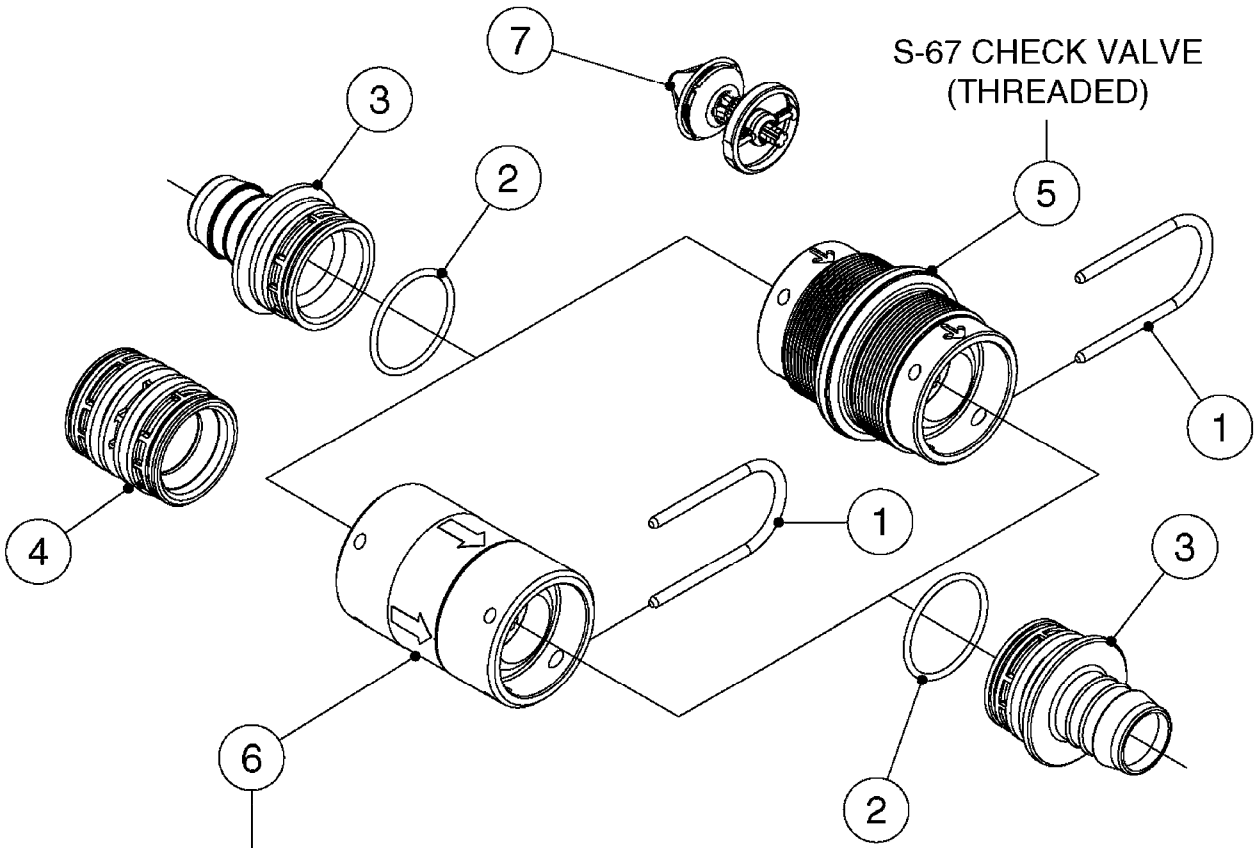

FOR FITTINGS AND
HOSES, SEE SECTION L

B0630

CHECK VALVES - S67
B0630-HIN, 31:07:19

Page 1
Date 12.08.2020 8:50

Pos.	parts-n°	order qty	description
1	145996	1	FITT.DK S-67 FORK
2	241973	1	O-RING Ø3 X 44.2 70 SHORES NITRIL
2	242353	1	O-RING 3 X 44.2 VITON
3	242504	1	O-RING D35x2 NITRIL
4	322104	1	FITT.DK S-67 BULKHEAD
5	334231	1	FITT.DK S-67 STR.1"
5	334232	1	FITT.DK S-67 STR.1-1/4"
5	334444	1	FITT.DK S-67 STR.1-1/2" PVC
6	14103100	1	SEAT F.CHECK VALVE D40.8 2010
7	70063603	1	VALVE, CHECK S67 1-1/2"
			COMPLETE IN-LINE CHECK VALVE FOR 1-1/2" HOSE
7	72001803	1	CHCK VLV,S67, 2 X 1" HB
			COMPLETE IN-LINE CHECK VALVE FOR 1" HOSE
7	72206600	1	CHCK VLV,S67, 2 X 1.25" HB
			COMPLETE IN-LINE CHECK VALVE FOR 1-1/4" HOSE
8	72089900	1	CHECK VALVE S67 SUBASMBLY.2001
9	97800500	1	DECAL 230X28 BLACK ARROW