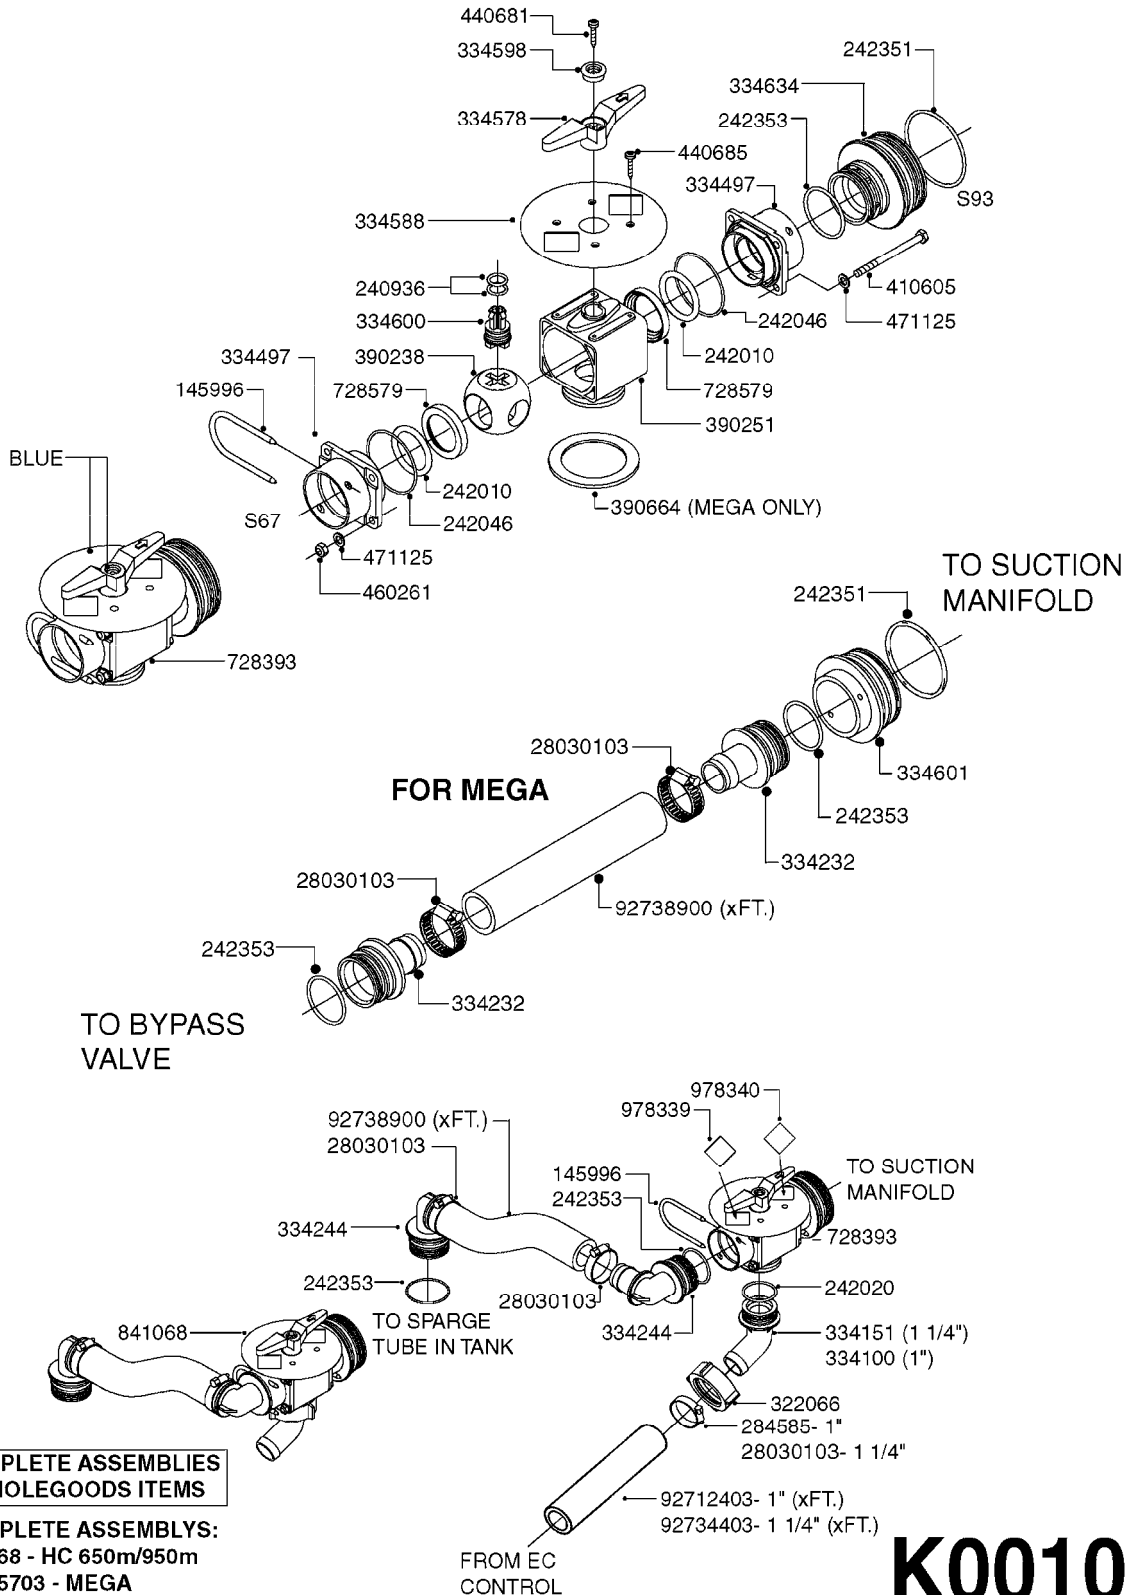

COMPLETE HUB ASSEMBLY:
28045703

COMPLETE ASSEMBLIES
WHOLEGOODS ITEMS

E0790

HUB ASSEMBLY F.4-1/2" SPINDLE
E0790-HIN, 06:07:17

Page 1
Date 12.08.2020 8:51

parts-n°	order qty	description
10629403	1	BOLT HEX 5/16 NC GR.2 00.50"
21000503	1	SEAL,WHEEL CR43771
21000603	1	RACE, BEARING 3.5/1.5
21000703	1	BEARING, TAPPERED 3.5433/1.575
21000803	1	RACE, TAPERED BEARING
21000903	1	BEARING, TAPPERED, 2.75/1.510
24002803	1	GASKET F. HUB 4.5" HUB ASSY
28001103	1	SPINDLE 4.5"x 23" 20000LB
28001203	1	HUB, 20000LB W. BRG RACES
28045703	1	HUB ASSY 10-13.19-11.02 25000#
29000003	1	HUB CAP F. 881(20000LB) HUB
45000103	1	BOLT, WHEEL STUD 3/4-16X2 3/4
45000503	1	BOLT, WHEEL STUD 3/4-16X3 1/2
46000003	1	NUT HEX NF 3/4" FLANGED F.HUB
46000103	1	NUT, CASTLE, SPINDLE 2-12 UNF
46000203	1	NUT, BUD WHEEL, INNER, RH
46000303	1	NUT, BUD WHEEL, OUTER, RH
47000103	1	WASHER, SPNDL 4.5" 2.06x4 .25T
48000103	1	PIN, COTTER 5/16" X 5.25"
63002903	1	AXLE INSERT,72"-90"SUS CM 1200
63033703	1	AXLE INSERT NCM 44/66/9000