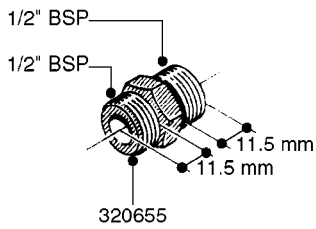

FITTINGS - HEXAGON NIPPLES
L0030-HIN, 01:01:16

L0030

FITTINGS - HEXAGON NIPPLES
L0030-HIN, 01:01:16

Page 1
Date 12.08.2020 8:51

parts-n°	order qty	description
10015303	1	FITT.PO.HN 1.00X1.00 M1000
10425003	1	FITT.PO.HN 1.25X1.00 MCPHEE
320132	1	FITT.DK HN 1" BSP
320176	1	FITT.DK HN 3/8"X1/2" BSP
320445	1	FITT.DK HN 1/4"X3/8" BSP
320655	1	FITT.DK HN 1/2"-1/2" BSP
320692	1	FITT.DK HN 3/8'BSPX1/4'NPT
320703	1	FITT.DK HN 3/8BSP X1/2 &1/4NPT
320725	1	FITT.DK NIPPLE 3/8"-3/8" BSP
320902	1	FITT.DK HN 3/8'X 1/4' BSP
390232	1	FITT.DK HN 1-1/2' X 1-1/4' BSP
390276	1	FITT.DK HN 1'BSP