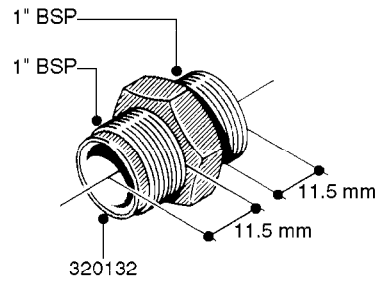

FITTINGS - HEXAGON NIPPLES
L0030-HIN, 01:01:16

L0030

FITTINGS - HEXAGON NIPPLES
L0030-HIN, 01:01:16

Page 1
Date 12.08.2020 8:51

parts-n°	order qty	description
10015303	1	FITT.PO.HN 1.00X1.00 M1000
10425003	1	FITT.PO.HN 1.25X1.00 MCPHEE
320132	1	FITT.DK HN 1" BSP
320176	1	FITT.DK HN 3/8"X1/2" BSP
320445	1	FITT.DK HN 1/4"X3/8" BSP
320655	1	FITT.DK HN 1/2"-1/2" BSP
320692	1	FITT.DK HN 3/8'BSPX1/4'NPT
320703	1	FITT.DK HN 3/8BSP X1/2 &1/4NPT
320725	1	FITT.DK NIPPLE 3/8"-3/8" BSP
320902	1	FITT.DK HN 3/8'X 1/4' BSP
390232	1	FITT.DK HN 1-1/2' X 1-1/4' BSP
390276	1	FITT.DK HN 1'BSP