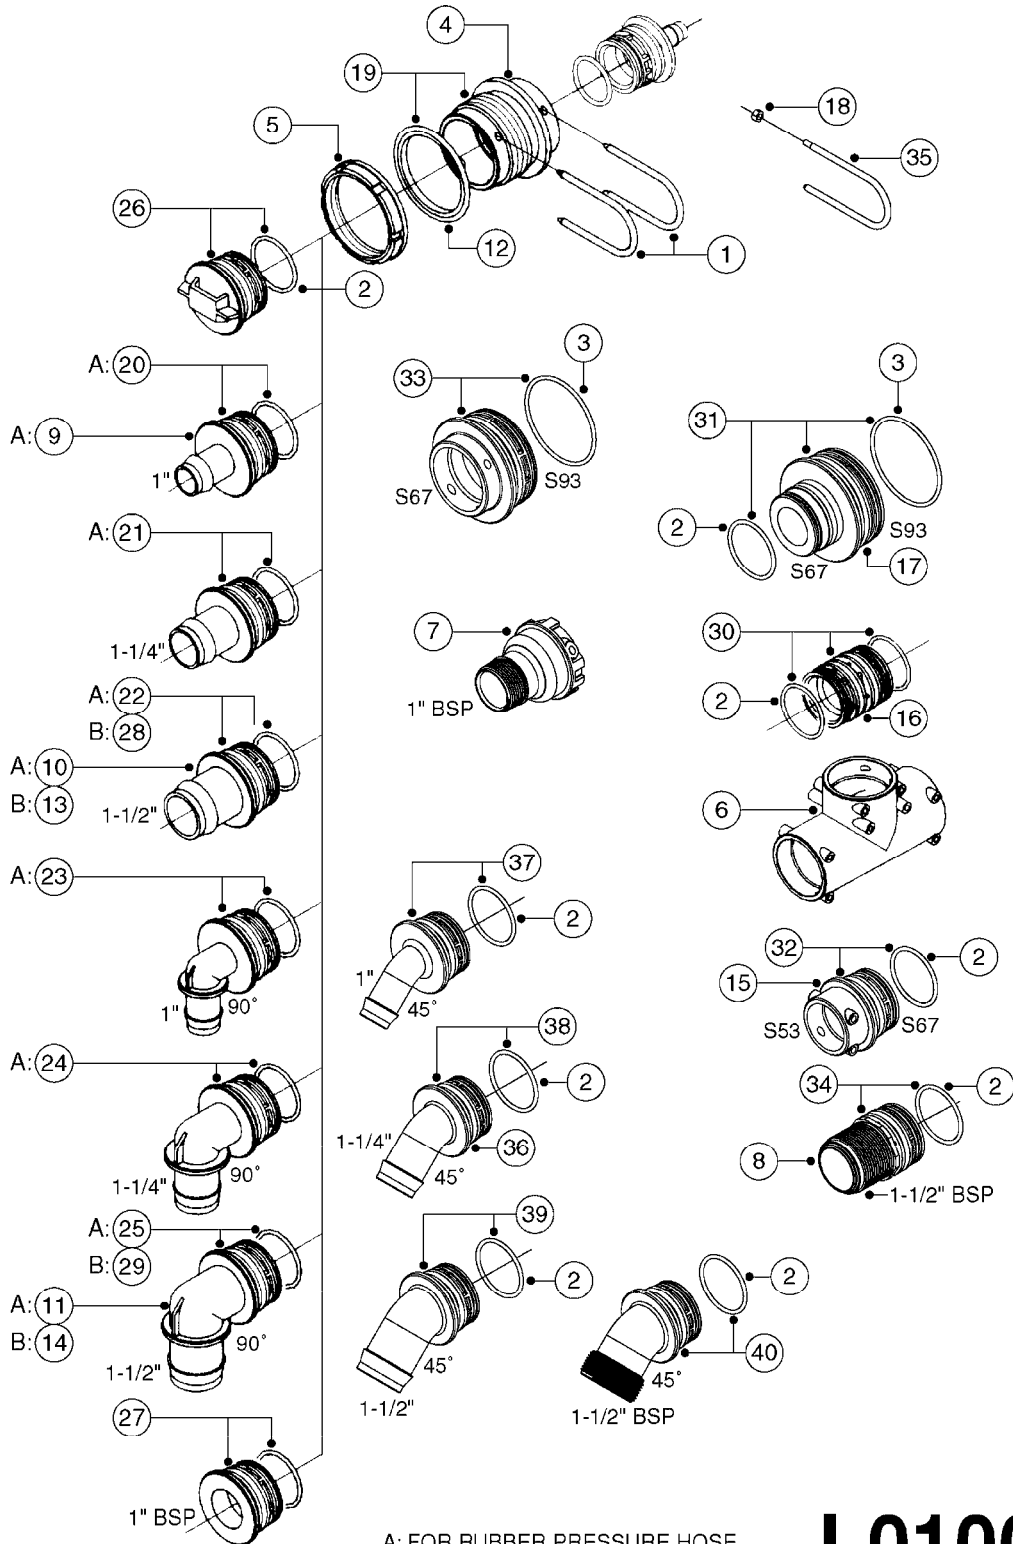

A: FOR RUBBER PRESSURE HOSE
B: FOR PVC SPIRAL HOSE

L0100

FITTINGS - S-67
L0100-HIN, 21:06:18

Page 1

Date 12.08.2020 8:51

Pos.	parts-n°	order qty	description
1	145996	1	FITT.DK S-67 FORK
2	241973	1	O-RING Ø3 X 44.2 70 SHORES NITRIL NITRIL (BLACK)
2	242353	1	O-RING 3 X 44.2 VITON VITON (BROWN)
3	242092	1	O-RING D69.5X3 NITRIL (BLACK)
3	242351	1	O-RING D69.5X3.0 VITON F.S-93 VITON (BROWN)
4	322104	1	FITT.DK S-67 BULKHEAD
5	322108	1	FITT.DK S-67 BULKHEAD NUT
6	322224	1	FITT.DK S-67 TEE
7	322321	1	FITT.DK S-67 X 1"BSP MALE
8	322325	1	FITT.DK S-67 X 1-1/2"BSP LONG
9	334231	1	FITT.DK S-67 STR.1"
10	334233	1	FITT.DK S-67 STR.1-1/2" RUBBER
11	334245	1	FITT.DK S-67 ELB. 1-1/2"RUBBER
12	334261	1	GASKET F. S-67 BULKHEAD
13	334444	1	FITT.DK S-67 STR.1-1/2" PVC
14	334445	1	FITT.DK S-67 ELB.1-1/2"
15	334564	1	FITT.DK S-67 TO S-53 ADAPTER
16	334573	1	FITT.DK S-67 CONNECTOR
17	334634	1	FITT.DK ADAPTER S-93M S67M
18	461217	1	NUT HEX M5 LOCK
19	726464	1	FITT.DK S-67 BULKHEAD W/GASKET
20	726560	1	FITT.DK S-67 STR.1" W.O'RING
21	726561	1	FITT.DK S-67 STR.1-1/4" O-RING
22	726562	1	FITT.DK.S-67 HB 1-1/2"W.O-RING
23	726572	1	FITT.DK S-67 1" ELBOW 90 ASSY.
24	726573	1	FITT. S67 5/4" 90° W/O-RING
25	726574	1	FITT.DK S67X90,1.5HB PRESSURE
26	726579	1	FITT. S67 PLUG W/O-RING
27	726695	1	FITTING S67 - BSP 1" + O-RING
28	727223	1	FITT.S67 1.5" STRAIT S W/ORING
29	727224	1	FITT.DK S67X90,1.5HB SUCTION
30	728526	1	FITT.DK S-67 CONNECT W/O-RINGS
31	728527	1	ADAPTER S67M TO S93M W/ORING
32	728561	1	FITT.DK. S67M - S53F REDUCER
33	728562	1	FITT.DK S-93 TO S67 ADAPTOR
34	728578	1	FITT.DK S-67X1-1/2"BSP LG W/O-RING
35	14012200	1	FITT.DK S-67 FORK W/M5 THREADS
36	33509700	1	FITT.DK S-67 45° 1-1/4"
37	72433000	1	FITT.S67 1" 45° W/O-RING
38	72433100	1	FITT.DK S-67 45° 1-1/4"W/ORING
39	72433200	1	FITT.S67 1-1/2" 45°PVC W/O-RING
40	72433400	1	FITT.S67 1-1/2" 45°BSP W/ORING