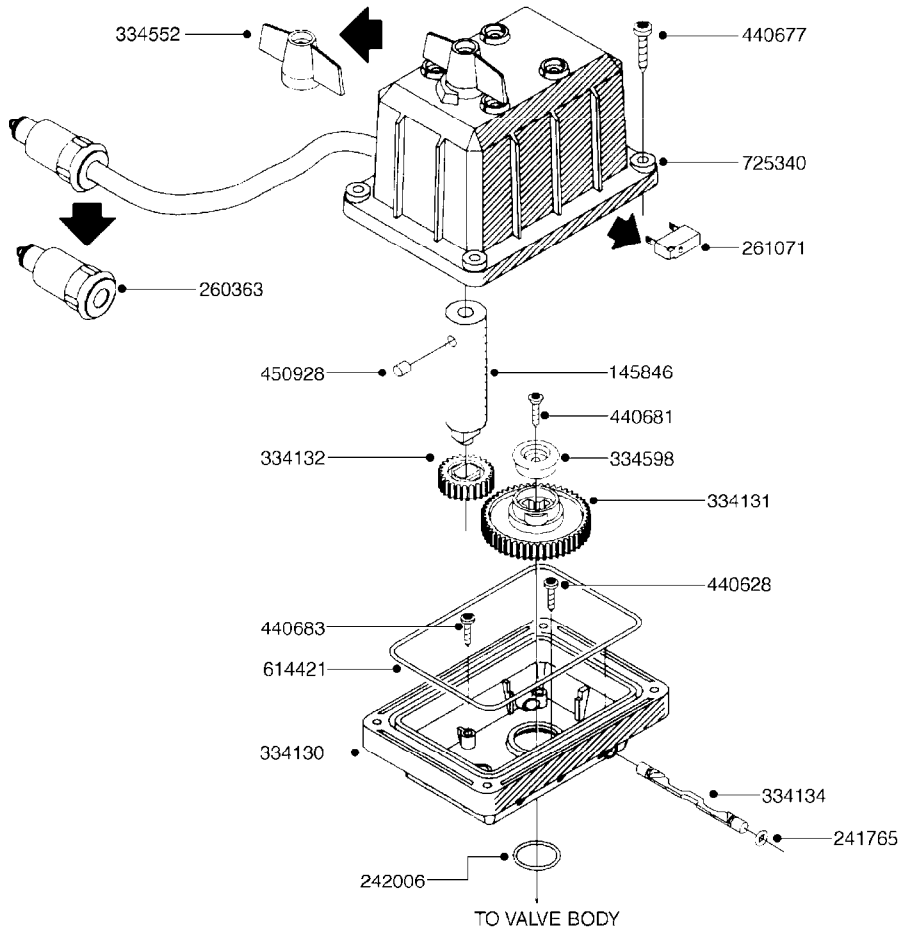

834363 - AGITATION BYPASS VALVE

K0020

BALL VALVE-ELECTRIC 2-WAY
K0020-HIN, 01:01:16

Page 1
Date 12.08.2020 8:51

parts-n°	order qty	description
145846	1	COUPLING FOR EL 3-WAY VALVE
241765	1	O-RING 3.1 X 1.6
242006	1	O-RING D22/D19 X 1.5
260363	1	PLUG 2 POLE 12V
261071	1	MICRO SWITCH TYPE 9 SM 201
261162	1	SOCKET F.12V BAYONET PLUG
261589	1	FUSE 5 X 20 1.25 AMP
334130	1	GEAR BOX
334131	1	COG WHEEL
334132	1	COG WHEEL
334134	1	INDICATOR ROD
334552	1	GRIP F.MAN.OP.EC PRES.REG.GREE
334598	1	PLUG F.VALVE HANDLE BLUE
440628	1	SCREW 3/8'
440677	1	SCREW F. PLASTIC 5X20 SS
440681	1	SCREW F. PLASTIC 4MM X 14LG SS
440683	1	SCREW 40X18 2WAY ELC.BALL VALV
450928	1	SET SCREW M8 X 8MM STAINLESS
614421	1	GASKET F/MOTOR HOUSE-ON/OFF TR
725340	1	MOTOR HOUSING FOR EL VALVE
728399	1	CIRCUIT BOARD F.728941
728941	1	CONTROL BOX F.2-WAY VALVE ELC.
834363	1	ELECTRIC KIT, AGITATION BYPASS