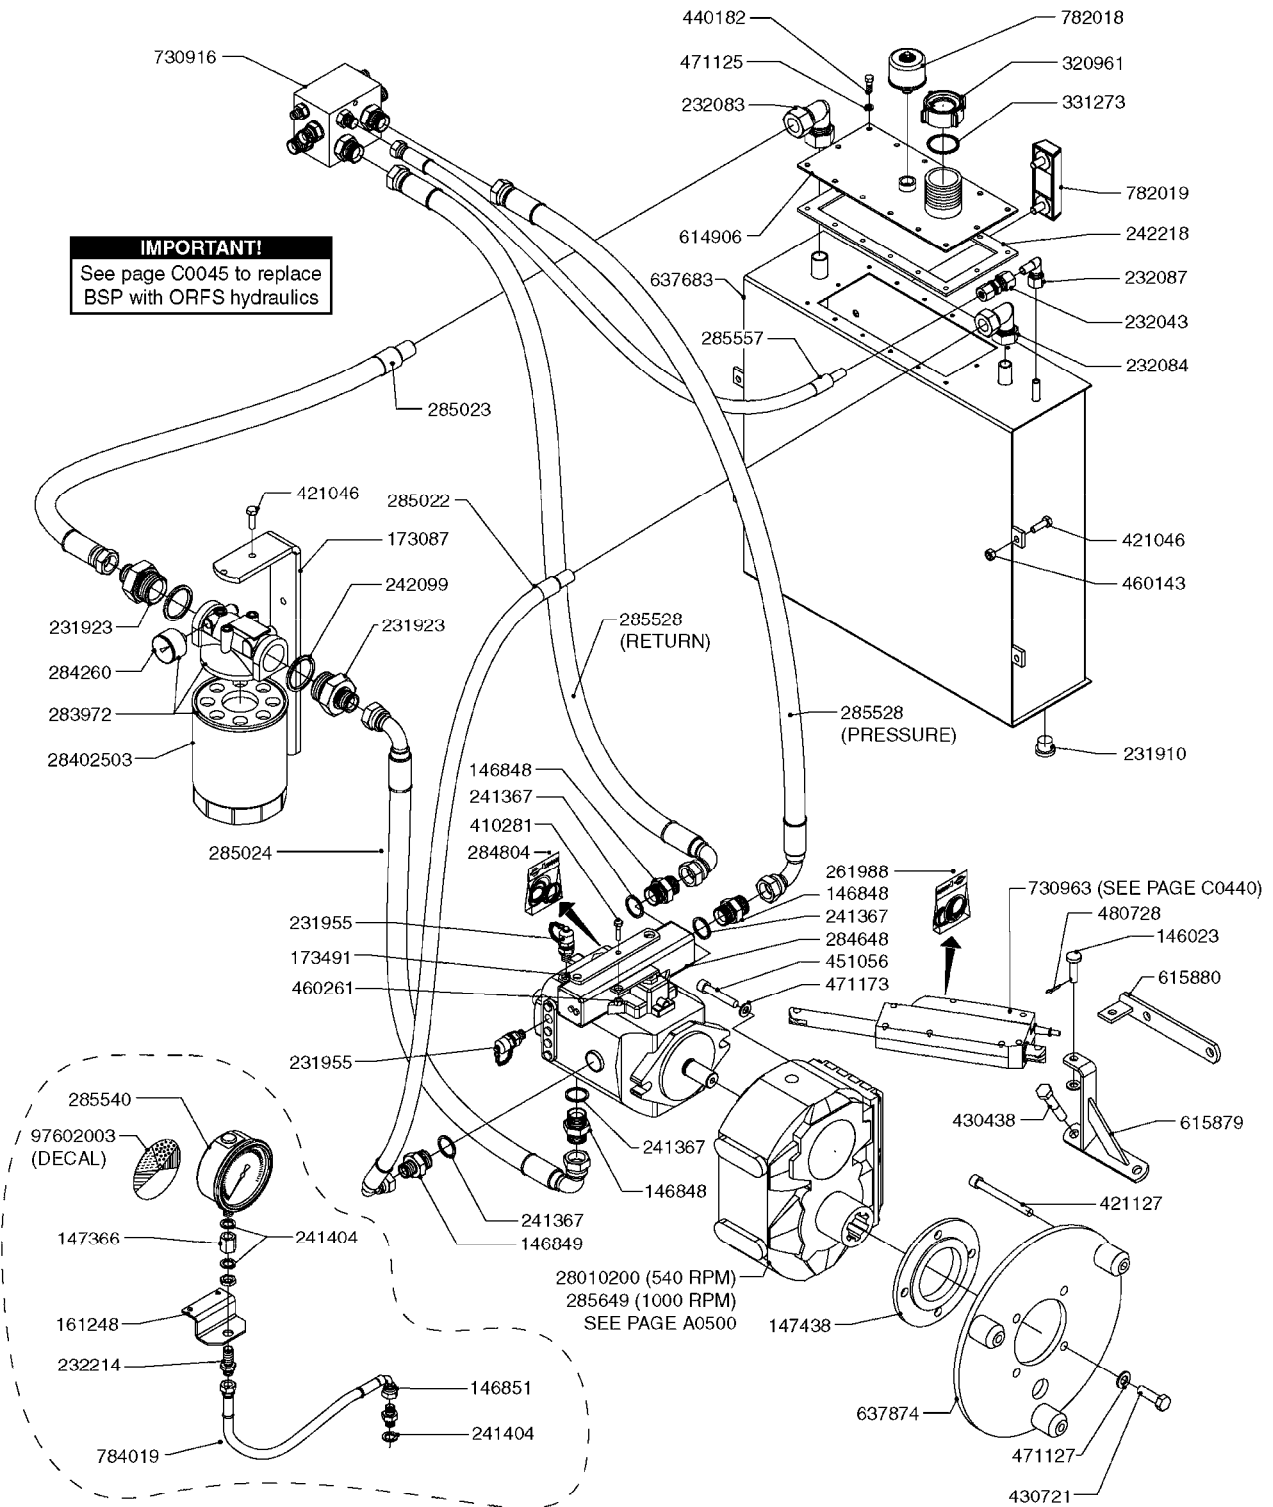

IMPORTANT!
See page C0045 to replace
BSP with ORFS hydraulics

HYD TWIN FORCE HYD PUMP CM HAZ
C0510-HIN, 30:03:16

Page 1
Date 12.08.2020 8:50

parts-n°	order qty	description
146023	1	PIN FOR COGWHEEL
146848	1	HEX. NIPPLE 3/4"BSP X 3/4"BSP
146849	1	HEX. NIPPLE 3/4"BSP X 1/2"BSP
146851	1	HEX NIPPLE 1/4"x1/4" 0.7MM
147366	1	CONNECTOR HIGH PRESS.1/4"
147438	1	RETAINING RING F.GEAR
161248	1	MOUNT BRACKET F.GAUGE
173087	1	MOUNT BRACKET F. FILTER
173491	1	FLAT STEEL 25X6 - 161MM
231910	1	PLUG 1/2" BSP
231923	1	HEX NIPPLE 1 1/4"X3/4" BSP
231955	1	NIPPLE F. PRESS GAUGE 1/4" BSP
232043	1	HYD. PIPE JOINT D10-D12
232083	1	HY HOSE CONN. D22 90 DEG.
232084	1	HY HOSE CONN. D18 90 DEG.
232087	1	HYD. PIPE JOINT 90' D10-D10
232214	1	NIPPLE 1/4" W.U. NUT DEL
241367	1	DOWTYSEAL 28.5x22
241404	1	DOWTY SEAL 1/4"
242099	1	DOWTYSEAL 1-1/4"
242218	1	GASKET F. HYDRAULIC TANK TWIN
261988	1	SPARE PARTS KIT/PUMP ACTUATOR
283972	1	FILTER COMPLETE F. TWIN
284260	1	GAUGE F. HYD. TANK TWIN
284648	1	PUMP, HYD, HAC 462, M4PV58
284804	1	GASKET SET F.HY PUMP M4PV45
285022	1	HOSE HY X 1/2 X 67.0"
285023	1	HOSE HY X 3/4 X 19.75"
285024	1	HOSE HY X 3/4 X 63.0"ELB+ELB
285528	1	HOSE HY X 3/4 X 279.5"STR+ELB
285540	1	GAUGE 250 BAR
285557	1	HOSE HY X 3/8 X 338.5"
285649	1	GEAR BOX F.1000RPM TWIN FORCE
320961	1	FITT.DK CAPNUT 1-1/2" BSP
331273	1	O-RING D44/D38X2 F.1-1/2"
410281	1	BOLT HEX 8.8 DEL M6X25 DIN933 A2
421046	1	BOLT HEX M8X25/25 A2 SS DIN933
421127	1	SCREW M10X100 8.8 CHJ
430438	1	BOLT HEX 8.8 DEL M12X65
430721	1	BOLT HEX 8.8 DEL M12X40 FT
440182	1	SCREW NO.14 3/4" STAINLESS
451056	1	BOLT ALLEN HEAD M14 X 35
460143	1	LOCK NUT M8 SST A2 DIN985
460261	1	NUT HEX M6X1.00 LOCK DIN985 A2 SS
471125	1	WASHER M6U 6.4X14X1.2,A2 SS
471127	1	WASHER, M12, Ø24/13X24X2.5 SS
471173	1	WASHER D28.0/15.0 X 2.5
480728	1	PIN D3.2X20 SPLIT
614906	1	COVER F. HY-TANK
615879	1	BRACKET F.ACTUATOR TWIN/STD
615880	1	BRACKET F/ ACTUATOR TWIN/MT/ZU
637683	1	HYD.RESERVOIR F. TWIN FORCE
637874	1	PUMP BRACKET 463/HAZ
730916	1	HYDRAULIC BLOCK HAZ
730963	1	ACTUATOR F.PUMP TWIN FORCE
782018	1	BREATHER ASSY. F. HYD TANK
782019	1	OIL LEVEL GLASS 76 MM
784019	1	HOSE HY X 1/4 X 078.75"STR+ELB
28010200	1	GEAR M7 28010100 540
28402503	1	FILTER ELEMENT TWIN
97602003	1	DECAL F.MAN.TWIN FORCE 80'-90'