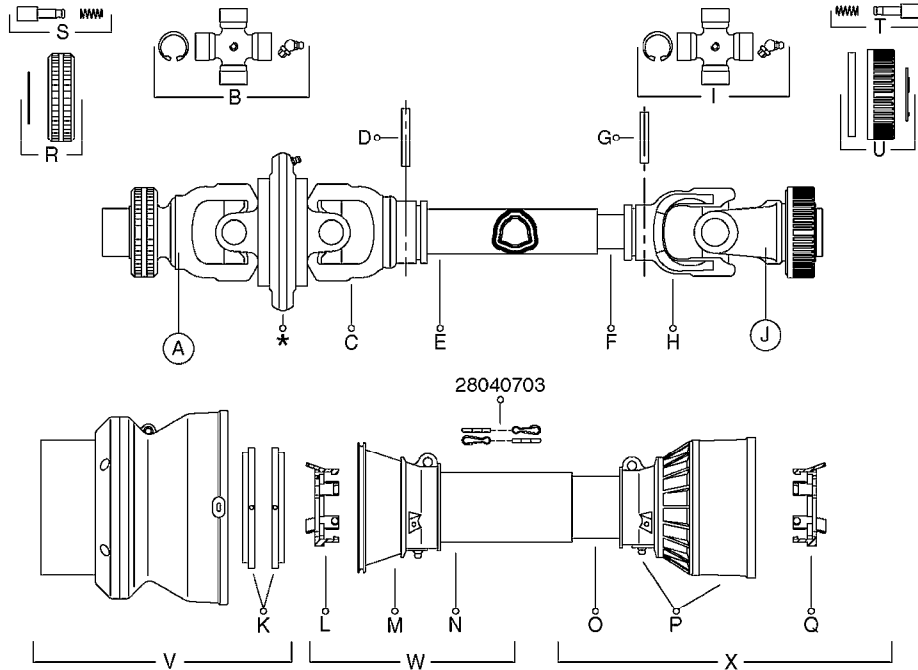

GEAR LUBE REQUIREMENT
SAE 90 Gear Lube
(FILL TO SIGHT GAUGE LEVEL)

A0500

GEAR BOX - TWIN FORCE 540/1000
A0500-HIN, 01:01:16

Page 1
Date 12.08.2020 8:50

parts-n°	order qty	description
147660	1	AXLE (LOWER) F.M7 GEAR 540 RPM
147661	1	AXLE (UPPER) F.M7 GEAR 540 RPM
147775	1	AXLE (LOWER) F.M7 GEAR 1000 RPM
147780	1	AXLE (UPPER) F.M7 GEAR 1000 RPM
194774	1	KEY 16X10X40
210125	1	BEARING BALL 6210
210867	1	OIL SEAL D80/40X8/F.M7 GEAR
210868	1	OIL SEAL D90/50X10/F.M7 GEAR
219040	1	BEARING
231924	1	PLUG 3/8'
280453	1	SNAP-RING INNER 80X2.5
282984	1	SNAP-RING INNER 90X3.00 DIN472
285633	1	BOTTOM PLUG F.M7 GEAR
285634	1	COVER F.M7 GEAR BOX
285635	1	PLUG F.COVER M7 GEAR BOX
285636	1	LEVEL INDICATOR F.M7 GEAR BOX
285649	1	GEAR BOX F.1000RPM TWIN FORCE
410701	1	SCREW M6X16 GALV.
451056	1	BOLT ALLEN HEAD M14 X 35
471173	1	WASHER D28.0/15.0 X 2.5
14013200	1	GEARWHEEL M7 (540 RPM)
14013300	1	GEARWHEEL M7 (1000 RPM)
14013400	1	TOOTHED WHEEL M7 GEAR 1000RPM
28010200	1	GEAR M7 28010100 540
72314700	1	GASKET SET FOR M7 GEARBOX