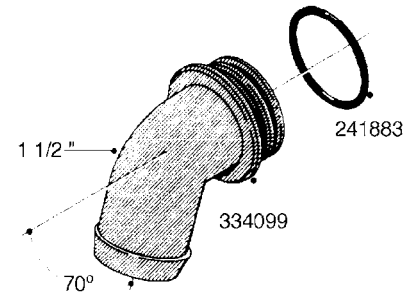

L0080

FITTINGS - S-53
L0080-HIN, 12:09:17

Page 1

Date 12.08.2020 8:51

Pos.	parts-n°	order qty	description
1	145995	1	FITT.DK S-53 FORK
2	241973	1	O-RING Ø3 X 44.2 70 SHORES NITRIL NITRIL (BLACK)
2	242353	1	O-RING 3 X 44.2 VITON VITON (BROWN)
3	242109	1	O-RING D32.2x3.0 NITRIL (BLACK)
3	242354	1	O-RING D32.2X3.0 VITON VITON (BROWN)
4	322103	1	FITT.DK S-53 BULKHEAD
5	322107	1	FITT.DK S-53 BULKHEAD NUT
6	322110	1	FITT.DK S-53 ELB. 1/2" BSP
7	322352	1	FITT.DK S-53 TEE
8	334229	1	FITT.DK S-53 STR.3/4"
9	334260	1	GASKET F. S-53 BULKHEAD
10	334564	1	FITT.DK S-67 TO S-53 ADAPTER
11	391100	1	FITT.DK S-53THREAD INS.1/2"BSP
12	726463	1	FITT.DK S53 BULKHEAD W/GASKET
13	726552	1	FIT.DK S-53X90 1/2" BSP,O-RING
14	726556	1	FITT.DK S-53 HB 1/2" W/O-RING
15	726558	1	FITT.DK S53 STR. 3/4" W.ORING
16	726559	1	FITT DK. S-53 HB 1" W/O-RING
17	726568	1	FITT.DK.S-53 HB 1/2"90 W/O-RING
18	726570	1	FITT.DK S-53 ELB.3/4" W.ORING
19	726571	1	FITT.DK S-53 ELB.1", W ORING
20	726578	1	FITT.DK S53 PLUG WITH O-RING
21	728561	1	FITT.DK. S67M - S53F REDUCER