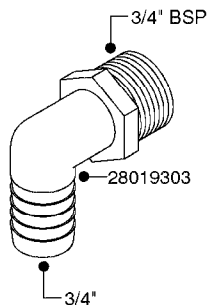

L0040

FITTINGS - NIPPLES & ELBOWS
L0040-HIN, 01:01:16

Page 1

Date 12.08.2020 8:51

parts-n°	order qty	description
10530803	1	FITT.PO.SE 2.00X2.00 45 DEG.
320191	1	FITT.DK ELB 3/8' BSP 45 DEGREE
320482	1	FITT.DK ELB. 1/2" BSP 60 DEG.
320596	1	FITT.DK ELB 3/8'-1/2'BSP 45DEG
320607	1	FITT.DK HN 3/8M X 3/8F BSP LNG
320633	1	FITT.DK HN 3/8"M X 3/8"F BSP
321451	1	FITT.DK ELB.1-1/2 X1-1/4 80DEG
321532	1	FITT.DK REDUC 3/4' X 1/2' BSP
390233	1	FITT.DK REDUC 1-1/2" X 1" BSP

L0050

parts-n°	order qty	description
242594	1	O-RING D14 X 1.78 SCH.70-EPDM
320294	1	FITT.DK TEE 3/8X3/8HB X1/2"BSP
320305	1	FITT.DK HB 3/4'- 3/4' BSP
320386	1	FITT.DK TEE 3/8X3/8HB X3/8"BSP
320397	1	FITT.DK ELB 3/8"HB X 3/8" BSP
320401	1	FITT.DK TEE 1/2X1/2HB X1/2"BSP
320412	1	FITT.DK TEE 1/2X1/2HB X3/8'BSP
320423	1	FITT.DK ELB 1/2'HB X 3/8' BSP
320891	1	FITT.DK HB 3/8'- 3/8' BSP
320972	1	FITT.DK HB 5/16'- 1/4' BSP
322046	1	FITT.DK TEE 1/2X1/2HB X3/4'BSP
322048	1	FITT.DK TEE 3/4X3/4HB X3/4'BSP
330595	1	O-RING D24.6/D20X2.1 -3/4"
333137	1	FITT.DK CONN.1/2" F.NOZZ. DOUB
333141	1	FITT.DK CONN.1/2" F.NOZZ.SING
334041	1	FITT.DK CONN.3/4' F.NOZZ. SING
334042	1	FITT.DK CONN.3/4' F.NOZZ. DOUB
334195	1	FITT.DK ELB. 3/4"HB X 3/4"HB
10012103	1	FITT.PO.HB 1.25X1.50 IMB1012
10014003	1	FITT.PO.HB 1.25X1.25 IMB1010
10036903	1	FITT.PO.HB 1.50X1.50 IMB1212
28019303	1	FITTING HB ELB 3/4NPT-3/4HOSE
61016500	1	HOSE TAIL 3/4" 90°+RG CAP 3/4"
72026700	1	NOZZLE TUBE ADAPTER W/O-RING