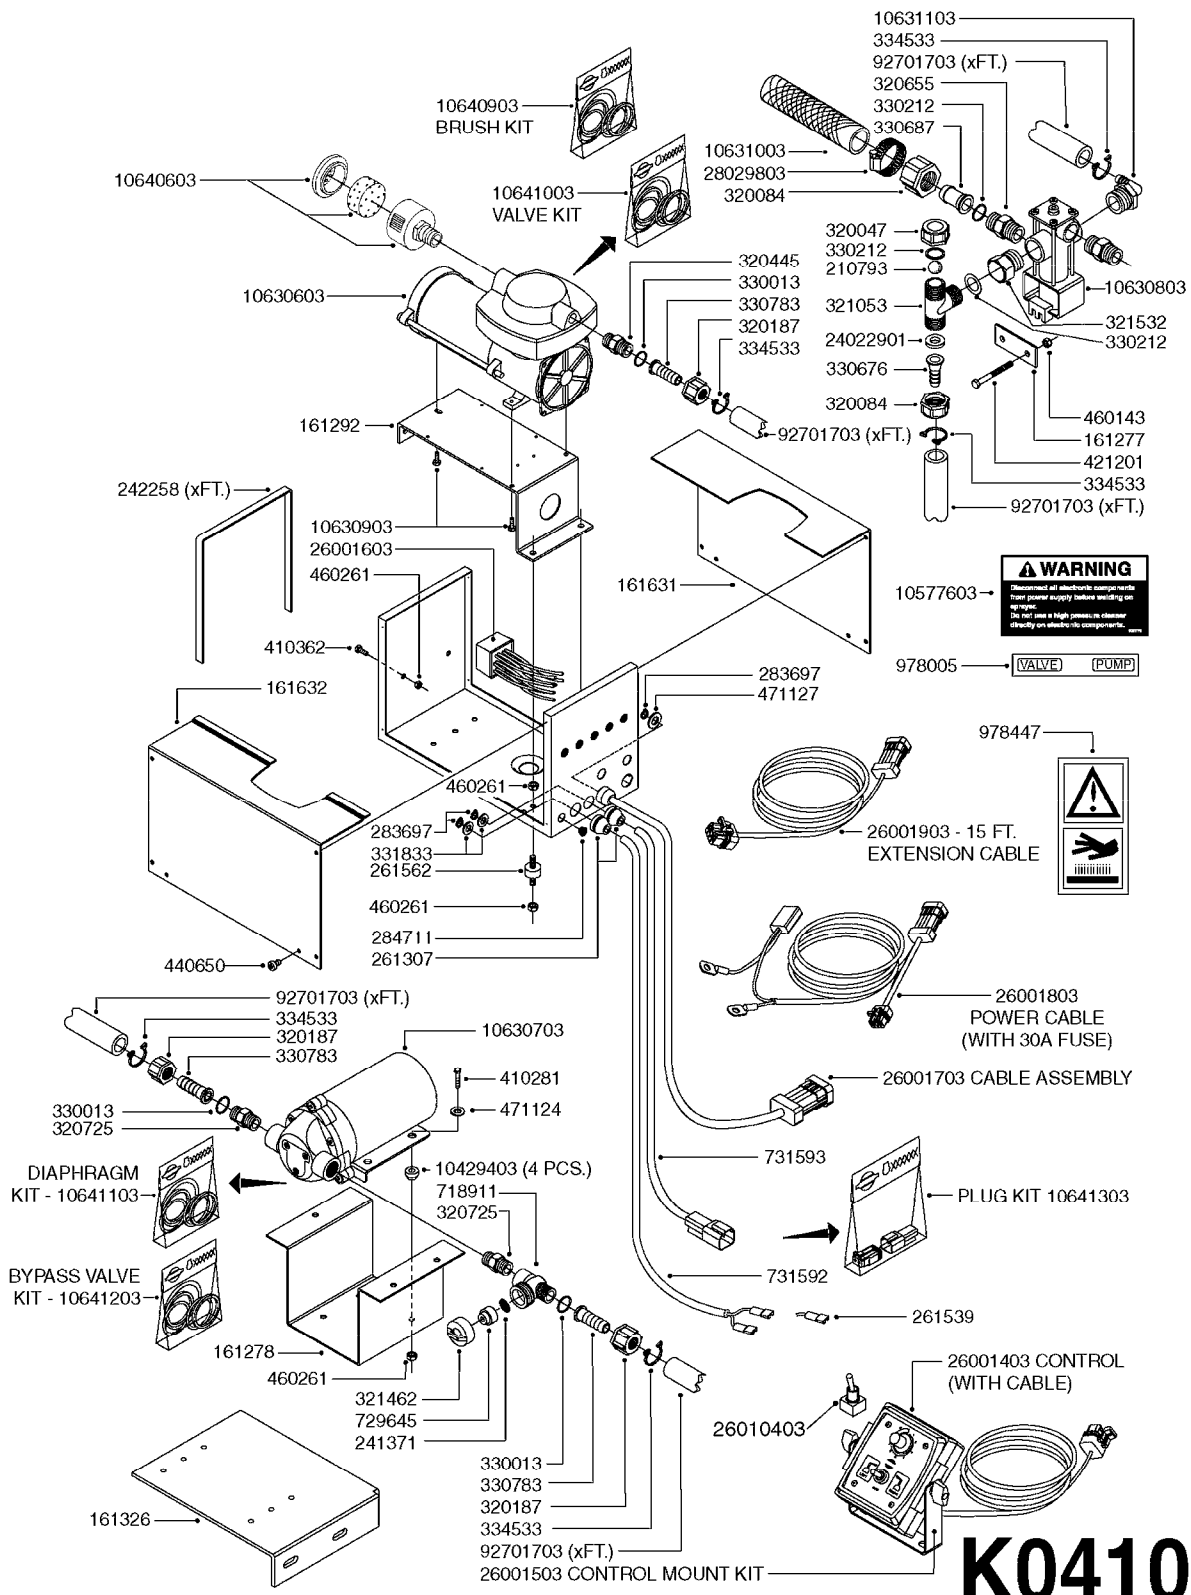

K0410

parts-n°	order qty	description
161277	1	FLATBAR
161278	1	SHEILD F. SHURFLO PUMP
161292	1	MOUNT PLATE F.THOMAS COMPRESSO
161326	1	MOUNT BKT. F. FOAM COMP.BOX 98
161631	1	COVER W/O LIP H.C.FOAM COMP.
161632	1	COVER W/LIP H.C.FOAM COMP.
210793	1	BALL F.SCF
241371	1	DIAPHRAGM F.NO-DRIP,VULC
242258	1	TRIM 3X10 SELF ADHESIVE 0012"
261307	1	GROMMET 7-10 BLACK
261539	1	SPADE F.ELEC CONNEC BLUE INSUL
261562	1	RUBBER DAMPER 2XM6X25
283697	1	TIESTRAP 200MM
284711	1	PLUG F.DRILLED HOLE D11MM
320047	1	FITT.DK CAPNUT 1/2" BSP
320084	1	FITT.DK NUT 1/2" BSP
320187	1	FITT.DK CAP 3/8" BSP BLACK
320445	1	FITT.DK HN 1/4"X3/8" BSP
320655	1	FITT.DK HN 1/2"-1/2" BSP
320725	1	FITT.DK NIPPLE 3/8"-3/8" BSP
321053	1	FITT.DK TEE 1/2 X1/2 X1/2" BSP
321462	1	CAP F.NO-DRIP ASSY.
321532	1	FITT.DK REDUC 3/4' X 1/2' BSP
330013	1	O-RING 2.5 X 10 PUR
330212	1	O-RING D19/D14X2.4 F.1/2"NUT
330676	1	FITT.DK HB 3/8" F. 1/2" NUT
330687	1	FITT.DK HB 1/2" F. 1/2" NUT
330783	1	FITT.DK HB 3/8"F.3/8" NUT
331833	1	VALVE FLAP RY-2
334533	1	CLAMP HOSE PLASTIC 3/8"
410281	1	BOLT HEX 8.8 DEL M6X25 DIN933 A2
410362	1	BOLT HEX 8.8 SS M6X20
421201	1	BOLT HEX 8.8 DEL M8X70
440650	1	SCREW 3.5x13 STAINLESS
460143	1	LOCK NUT M8 SST A2 DIN985
460261	1	NUT HEX M6X1.00 LOCK DIN985 A2 SS
471124	1	WASHER, M6, Ø18/ 6.4X 1.6, SS
471127	1	WASHER, M12, Ø24/13X24X2.5 SS
718911	1	VALVE (SAFETY) F.MARKER
729645	1	NON-DRIP SPRING ASSY.GREEN 10
731592	1	CABLE ASSY 2 WIRE F.HC FOAM MK
731593	1	CABLE ASSY W.PLUG HC FOAM MKR
978005	1	DECAL 'VALVE PUMP'
978447	1	DECAL - HOT SURFACE
10429403	1	GROMMET SET OF 4 F.FLOJET
10577603	1	DECAL 'DO NOT WELD' H.P. ENG.
10630603	1	COMPRESSOR THOMAS F HIGH CAP
10630703	1	PUMP FLOJET F. HIGH CAP. FOAM
10630803	1	VALVE SOLENOID S.S. F.HIGH CAP
10630903	1	SCREW MACH.HEX A8-32X3/8" ZINC
10631003	1	HOSE R X CLEAR BRAID.X 1/2 12"
10631103	1	FITT.PO.EL.3/4"MPTX3/8"HB
10640603	1	FILTER KIT COMP. F.THOMAS COMP
10640903	1	BRUSH KIT F. THOMAS COMPRESSOR
10641003	1	VALVE KIT F. THOMAS COMPRESSOR
10641103	1	DIAPHRAGM KIT F.SHURFLO PUMP
10641203	1	BYPASS VALVE KIT F.SHURFLO PMP
10641303	1	PLUG KIT 2 PIN DEUTSCH COMP.
24022901	1	GASKET D10X19 EP 3.2
26001403	1	HC FOAM MARKR CONSOLE VS3.0.00
26001503	1	HC FOAM MARKER CONSOLE MT.KIT