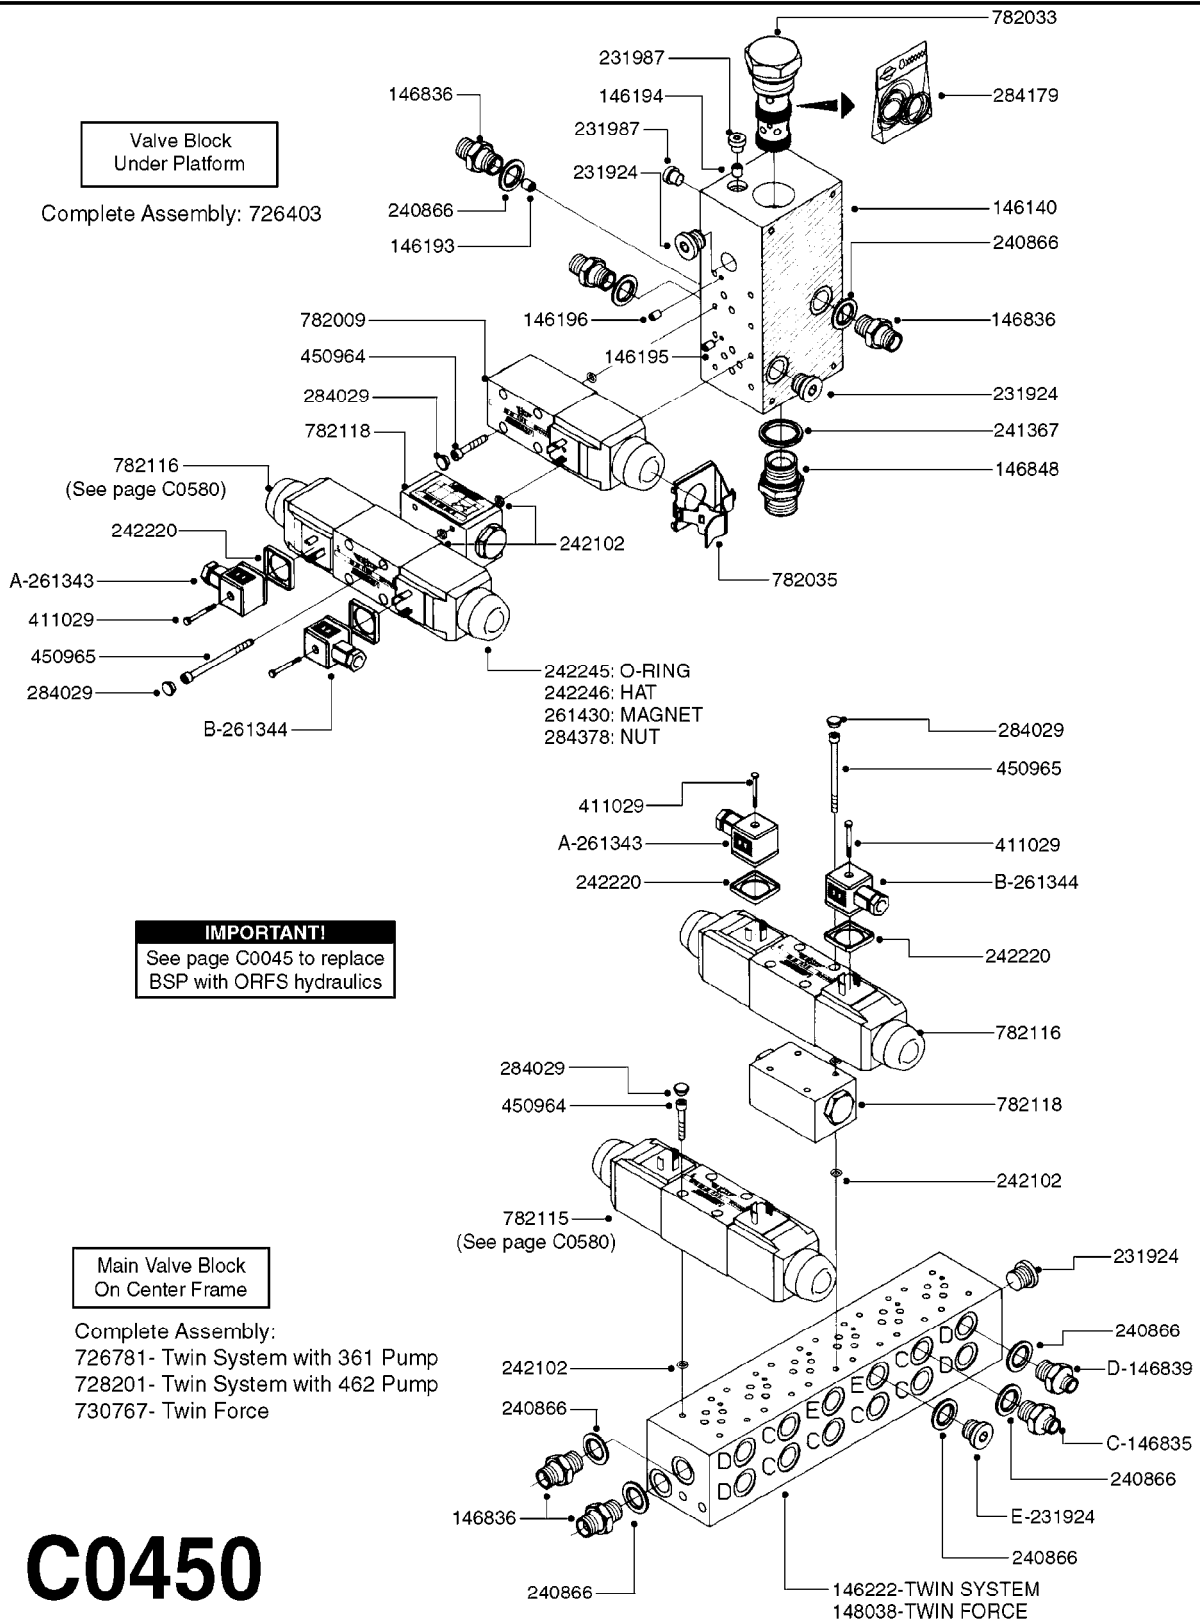

HYD TWIN SOLENOID VALVE
C0450-HIN, 30:03:16

HYD TWIN SOLENOID VALVE
C0450-HIN, 30:03:16

Page 1

Date 12.08.2020 8:50

parts-n°	order qty	description
146140	1	MANIFOLD BLOCK
146193	1	NOZZLE D.2 M8X10
146194	1	NOZZLE D.8 M8X10
146195	1	NOZZLE D.2 M6X10
146196	1	NOZZLE D.8 M6X10
146222	1	MANIFOLD BLOCK
146835	1	HEX NIPPLE 1/4" - 3/8" BSP
146836	1	HEX NIPPLE 3/8"X3/8" BSP
146839	1	HEX NIPPLE 1/4"X3/8" BSP 0.7MM
146848	1	HEX. NIPPLE 3/4"BSP X 3/4"BSP
148038	1	MANIFOLD BLOCK F.HYD/6
231924	1	PLUG 3/8'
231987	1	PLUG 1/8' BSP W/GASKET
240866	1	DOWTYSEAL 3/8"
241367	1	DOWTYSEAL 28.5x22
242102	1	O-RING Ø9.25X1.78 NITRIL 90SH
242220	1	GASKET F. HIRSMANN PLUG
242245	1	O-RING F. VICKERS VLVE MAGNET
242246	1	BOOT F. VICKERS SOLENOID VALVE
261343	1	HIRSCHMANN PLUG 'A'
261344	1	HIRSCHMANN PLUG B
261430	1	MAGNET F.VICKERS SOLENOID NLA
284029	1	COVER PLUS D10.5/12.0X5.0
284179	1	GASKET SET F/CARTRIDGE VALVE
284378	1	NUT F. VICKERS SOLENOID VALVE
411029	1	SCREW M3X35 F.HIRSMANN PLUG
450964	1	SCREW M5X30 F.CYLINDER
450965	1	SCREW ROUND M5X70
726403	1	MANIFOLD BLOCK COUPLING
726781	1	MANIFOLD BLOCK TA-HAC/361
728201	1	MANIFOLD BLOCK TA-HAC/462
730767	1	HY.BLOCK COMPLETE TF HAZ
782009	1	MAGNET.VALVE DG4V-3-OB-A-MUG7-
782033	1	CART.VALVE C16-210 FLOW+RELIEF
782035	1	LOCK FOR HY VALVE
782115	1	HY SOLENOID VALVE DH HYD
782116	1	HY SOLENOID VALVE MD1L-S3/10N-D12K1/P
782118	1	LOCK VALVE MVPP-D