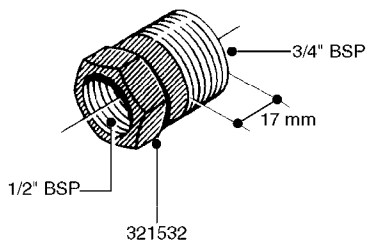

FITTINGS - HEXAGON NIPPLES
L0030-HIN, 01:01:16

L0030

FITTINGS - HEXAGON NIPPLES
L0030-HIN, 01:01:16

Page 1
Date 12.08.2020 8:51

parts-n°	order qty	description
10015303	1	FITT.PO.HN 1.00X1.00 M1000
10425003	1	FITT.PO.HN 1.25X1.00 MCPHEE
320132	1	FITT.DK HN 1" BSP
320176	1	FITT.DK HN 3/8"X1/2" BSP
320445	1	FITT.DK HN 1/4"X3/8" BSP
320655	1	FITT.DK HN 1/2"-1/2" BSP
320692	1	FITT.DK HN 3/8'BSPX1/4'NPT
320703	1	FITT.DK HN 3/8BSP X1/2 &1/4NPT
320725	1	FITT.DK NIPPLE 3/8"-3/8" BSP
320902	1	FITT.DK HN 3/8'X 1/4' BSP
390232	1	FITT.DK HN 1-1/2' X 1-1/4' BSP
390276	1	FITT.DK HN 1'BSP