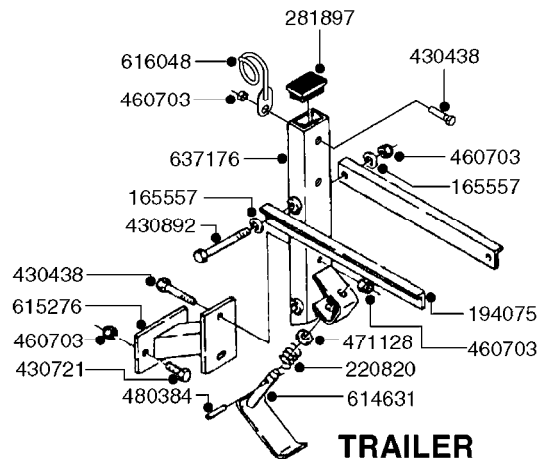

NK/LX/LY PRE-86

3PT TWIN

NEW NAVIGATOR

K0050