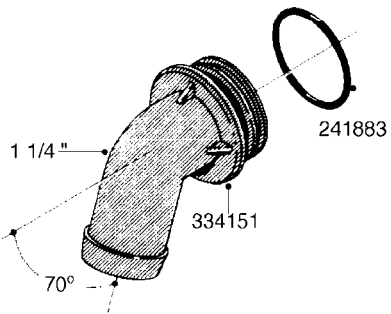

L0080

FITTINGS - S-53
L0080-HIN, 12:09:17

Page 1

Date 12.08.2020 8:51

Pos.	parts-n°	order qty	description
1	145995	1	FITT.DK S-53 FORK
2	241973	1	O-RING Ø3 X 44.2 70 SHORES NITRIL NITRIL (BLACK)
2	242353	1	O-RING 3 X 44.2 VITON VITON (BROWN)
3	242109	1	O-RING D32.2x3.0 NITRIL (BLACK)
3	242354	1	O-RING D32.2X3.0 VITON VITON (BROWN)
4	322103	1	FITT.DK S-53 BULKHEAD
5	322107	1	FITT.DK S-53 BULKHEAD NUT
6	322110	1	FITT.DK S-53 ELB. 1/2" BSP
7	322352	1	FITT.DK S-53 TEE
8	334229	1	FITT.DK S-53 STR.3/4"
9	334260	1	GASKET F. S-53 BULKHEAD
10	334564	1	FITT.DK S-67 TO S-53 ADAPTER
11	391100	1	FITT.DK S-53THREAD INS.1/2"BSP
12	726463	1	FITT.DK S53 BULKHEAD W/GASKET
13	726552	1	FIT.DK S-53X90 1/2" BSP,O-RING
14	726556	1	FITT.DK S-53 HB 1/2" W/O-RING
15	726558	1	FITT.DK S53 STR. 3/4" W.ORING
16	726559	1	FITT DK. S-53 HB 1" W/O-RING
17	726568	1	FITT.DK.S-53 HB 1/2"90 W/O-RING
18	726570	1	FITT.DK S-53 ELB.3/4" W.ORING
19	726571	1	FITT.DK S-53 ELB.1", W ORING
20	726578	1	FITT.DK S53 PLUG WITH O-RING
21	728561	1	FITT.DK. S67M - S53F REDUCER