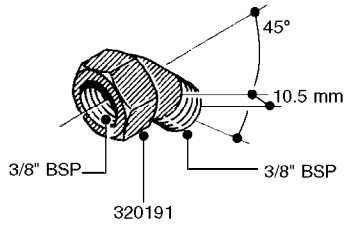

FITTINGS - HEXAGON NIPPLES
L0030-HIN, 01:01:16

L0030

FITTINGS - HEXAGON NIPPLES
L0030-HIN, 01:01:16

Page 1
Date 12.08.2020 8:51

parts-n°	order qty	description
10015303	1	FITT.PO.HN 1.00X1.00 M1000
10425003	1	FITT.PO.HN 1.25X1.00 MCPHEE
320132	1	FITT.DK HN 1" BSP
320176	1	FITT.DK HN 3/8"X1/2" BSP
320445	1	FITT.DK HN 1/4"X3/8" BSP
320655	1	FITT.DK HN 1/2"-1/2" BSP
320692	1	FITT.DK HN 3/8'BSPX1/4'NPT
320703	1	FITT.DK HN 3/8BSP X1/2 &1/4NPT
320725	1	FITT.DK NIPPLE 3/8"-3/8" BSP
320902	1	FITT.DK HN 3/8'X 1/4' BSP
390232	1	FITT.DK HN 1-1/2' X 1-1/4' BSP
390276	1	FITT.DK HN 1'BSP