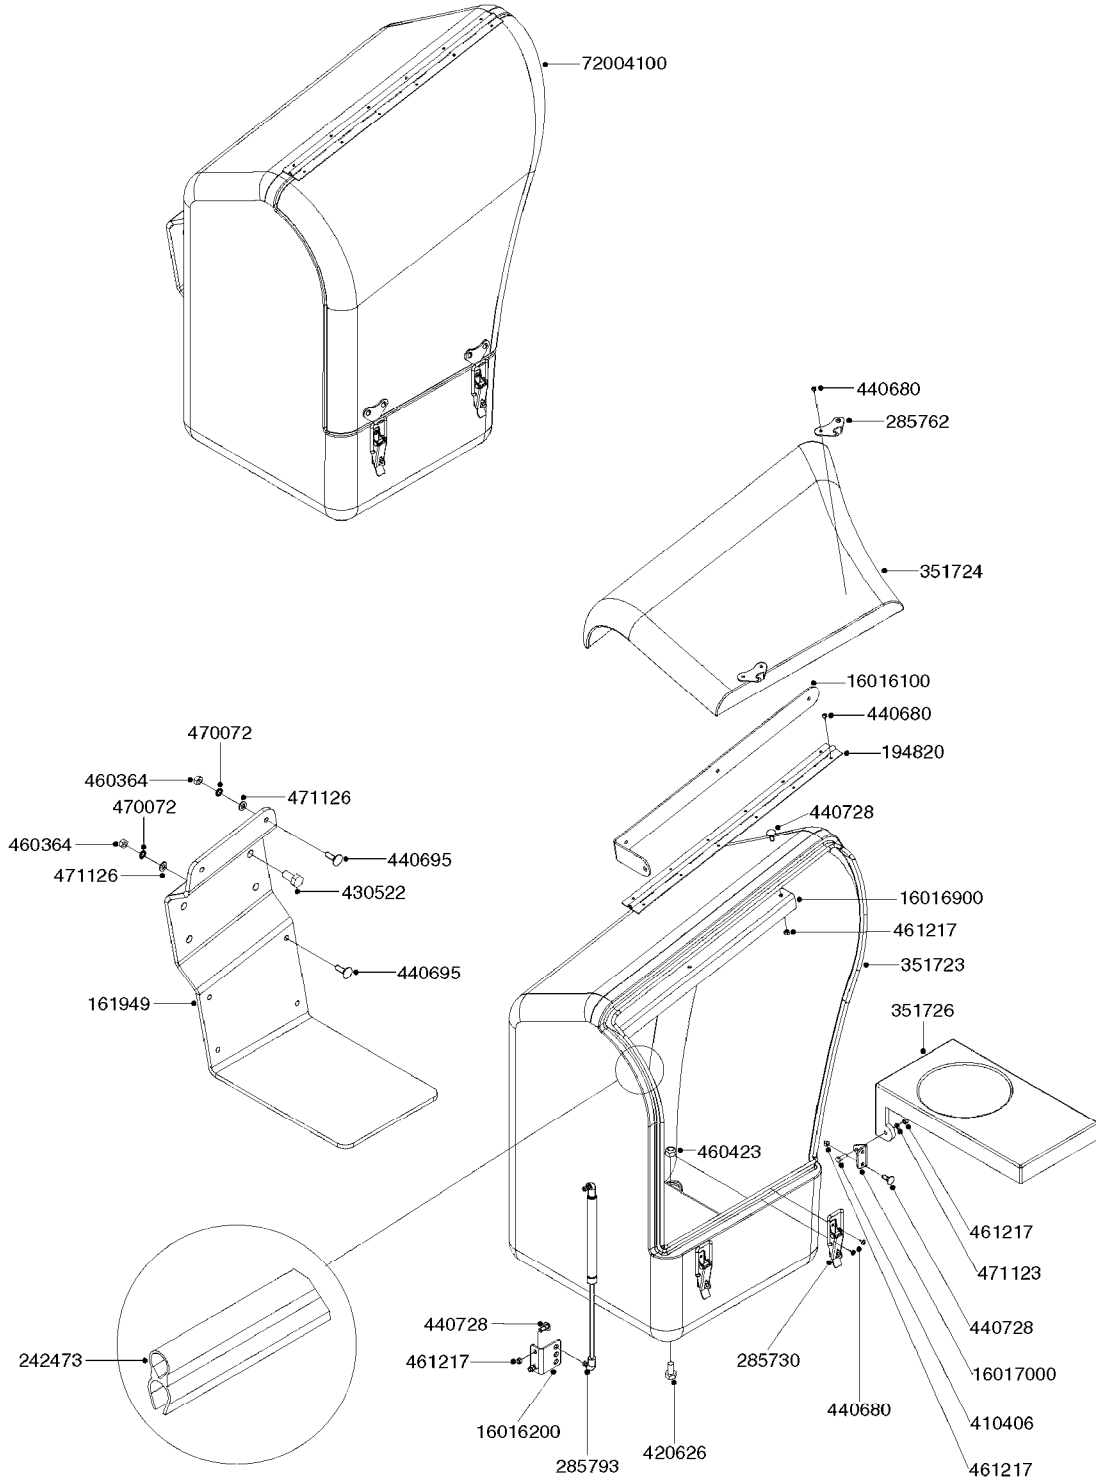

STORAGE LOCKER - LH
K0790-HIN, 01:01:16

Page 0
Date 12.08.2020 8:51

STORAGE LOCKER - LH
K0790-HIN, 01:01:16

Page 1

Date 12.08.2020 8:51

parts-n°	order qty	description
16016100	1	BKT F.LOCKER DOOR OPENER T CM+
16016200	1	BKT F.LOCKER DOOR OPENER B CM+
16016900	1	BKT F. LH LOCKER HINGE CM+
16017000	1	BKT F.LOCKER SHELF HINGE CM+
161949	1	BRACKET STORAGE LOCKER
194820	1	HINGE
242473	1	GASKET
285730	1	LATCH
285762	1	LATCH CLIP
285793	1	GAS CYLINDER
351723	1	LOCKER BODY (RAW) CM+
351724	1	LOCKER DOOR (RAW) CM+
351726	1	WORKING TABLE (RAW)
410406	1	BOLT HEX 8.8 DEL M5X16 FT
420626	1	BOLT HEX 8.8 DEL M10X20 FT
430522	1	BOLT HEX 8.8 DEL M12X25 FT
440680	1	SCREW M4.2X9.5 STAINLESS
440695	1	BOLT CARRIAGE M8X25
440728	1	BOLT CARRIAGE 5MMX16
460364	1	NUT HU M8 A2 SS DIN934
460423	1	NUT HEX M10X1.50 LOCK DIN985A2 SS
461217	1	NUT HEX M5 LOCK
470072	1	WASHER D15/D8X.5 LOCK
471123	1	WASHER, M5, Ø10/ 5.3X 1.0, SS
471126	1	WASHER, M8, Ø16/ 8.4X 1.6, SS
72004100	1	LOCKER KIT F.CM+ LH