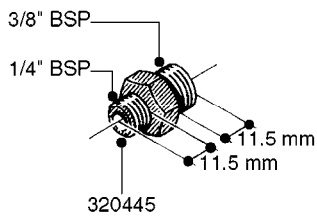

FITTINGS - HEXAGON NIPPLES
L0030-HIN, 01:01:16

L0030

FITTINGS - HEXAGON NIPPLES
L0030-HIN, 01:01:16

Page 1
Date 12.08.2020 8:51

parts-n°	order qty	description
10015303	1	FITT.PO.HN 1.00X1.00 M1000
10425003	1	FITT.PO.HN 1.25X1.00 MCPHEE
320132	1	FITT.DK HN 1" BSP
320176	1	FITT.DK HN 3/8"X1/2" BSP
320445	1	FITT.DK HN 1/4"X3/8" BSP
320655	1	FITT.DK HN 1/2"-1/2" BSP
320692	1	FITT.DK HN 3/8'BSPX1/4'NPT
320703	1	FITT.DK HN 3/8BSP X1/2 &1/4NPT
320725	1	FITT.DK NIPPLE 3/8"-3/8" BSP
320902	1	FITT.DK HN 3/8'X 1/4' BSP
390232	1	FITT.DK HN 1-1/2' X 1-1/4' BSP
390276	1	FITT.DK HN 1'BSP