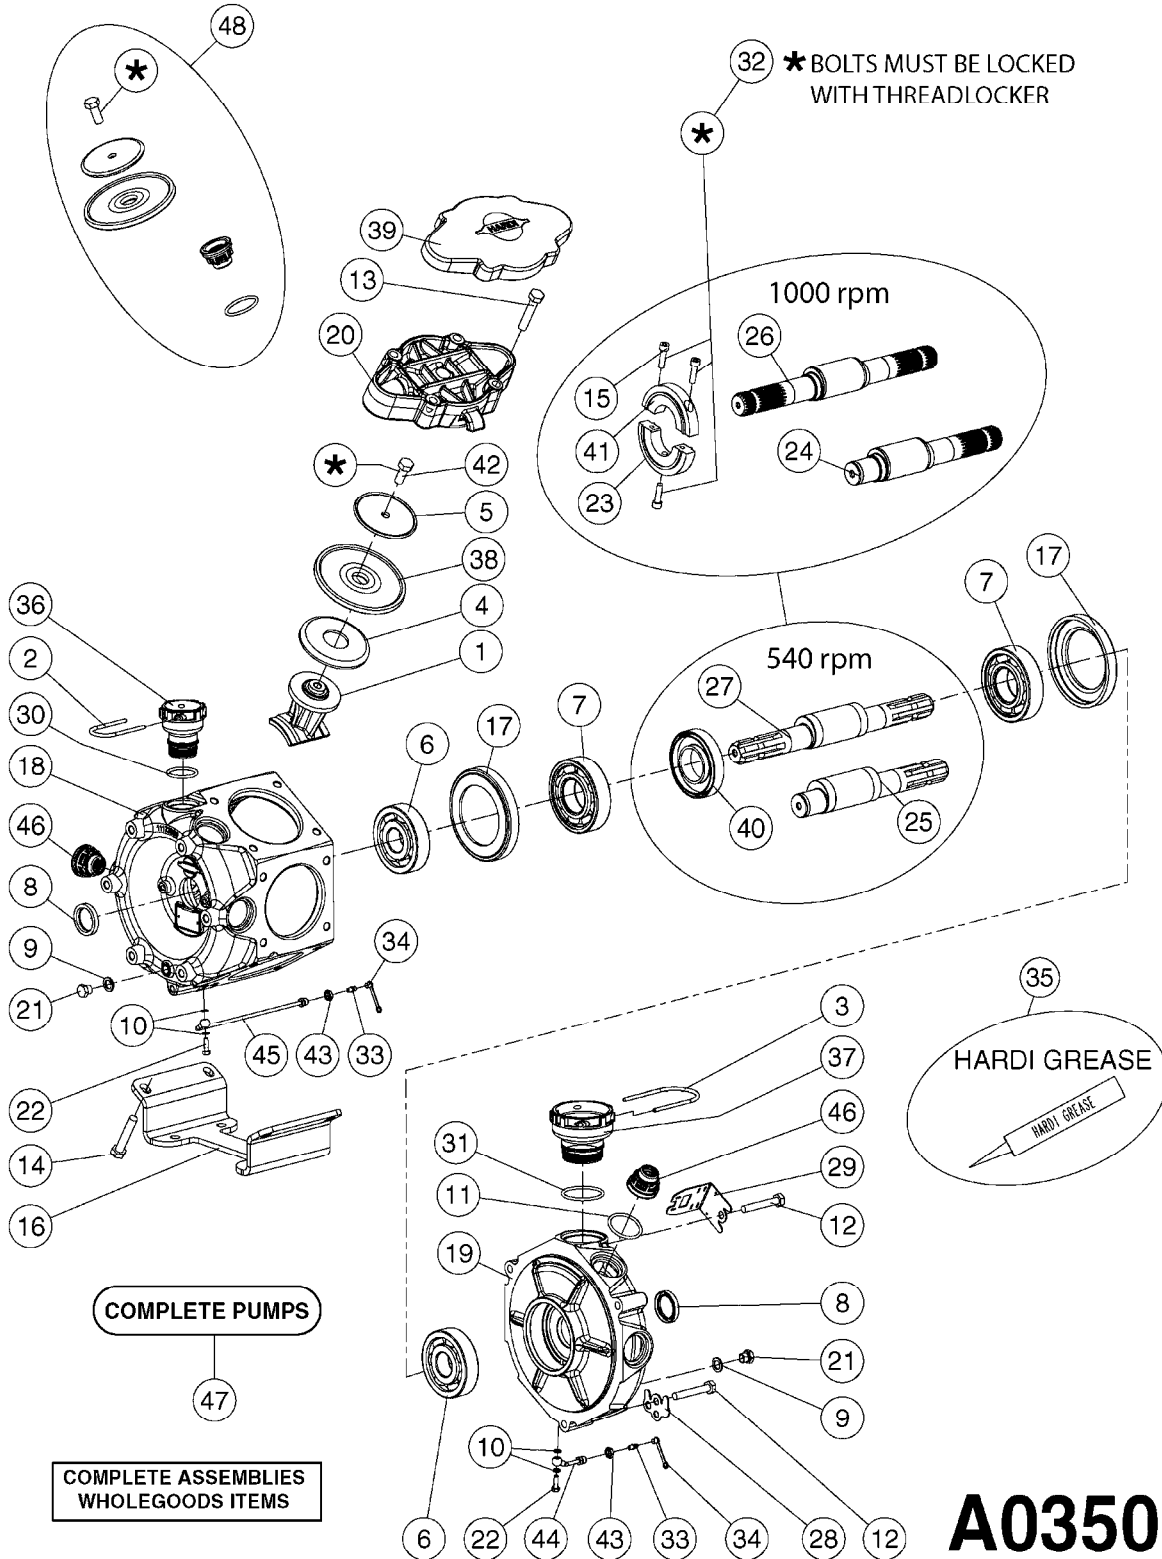

PUMP - 464 540/1000 RPM
A0350-HIN, 23:04:19

Page 1
Date 12.08.2020 8:50

Pos.	parts-n°	order qty	description
1	111622	1	CONNECTING ROD 463/5.5MM
1	111623	1	CONNECTING ROD 463/10MM
1	111624	1	CONNECTING ROD 463/12MM
1	111645	1	CONNECTING ROD 463/6.5MM
2	145996	1	FITT.DK S-67 FORK
3	145997	1	FITT.DK S-93 FORK
4	161012	1	DIAPHRAGM BACKING DISC F. 463
5	161175	1	DIAPHRAGM DISC 463/464 PUMP
6	210221	1	BEARING BALL 6407
7	210232	1	BEARING BALL 6310
8	210243	1	SEAL OIL 35 X 47 X 7
9	241404	1	DOWTY SEAL 1/4"
10	242374	1	WASHER Ø10/Ø6X1 COPPER
11	330072	1	O-RING D53.5/D45.5X4
12	421072	1	BOLT HEX 8.8 RAW M10X65
13	430312	1	BOLT HEX 8.8 M12X60
14	430438	1	BOLT HEX 8.8 DEL M12X65
15	450995	1	BOLT ALLEN M8X30 DIN 912 RAW
16	614628	1	FOOT F. 46X PUMP, RED
16	16410800	1	PUMP BASE 463/464 BLACK
17	11171900	1	CONROD RING 364/464 MACHINED
18	11172200	1	PUMP HOUSE 464 MACHINED 5/4" BSP RED
19	11172600	1	FRONTPART 464 MACHINED 2" BSP RED
20	11173000	1	VALVE COVER.463/464 MACHINED RED
21	14010400	1	PLUG 1/4" BSP
22	14120400	1	BANJOBOLT M6 X 19
23	14120700	1	COUNTERWEIGHT 364/464-1000
24	14137300	1	CRANKSHAFT 364/464-5.5 1000
24	14137400	1	CRANKSHAFT 364/464-6.5 1000
25	14137600	1	CRANKSHAFT 364/464-10
25	14137700	1	CRANKSHAFT 464-12
26	14137900	1	CRANKSHAFT 364/464-5.5 GG 1000
26	14138000	1	CRANKSHAFT 364/464-6.5 GG 1000
27	14138200	1	CRANKSHAFT 364/464-10 GG
27	14138300	1	CRANKSHAFT 464-12 GG
28	16383000	1	GREASE NIPPLE PLATE 464
29	16390600	1	BRACKET FOR RPM SENSOR
30	24266600	1	O-RING D 38,0 X 4,0 70SH.NITR
31	24266800	1	O-RING D 54,0 X 4,0 70SH.NITR
32	28045503	1	LOCTITE 262 .5ML (.017oz.)
33	28163300	1	GREASE NIPPLE H1 M6X1 DIN 7412
34	28163400	1	CAP F. GREASENIPPLE YELLOW M6X1
35	28164600	1	HARDI PUMP GREASE S3 V550L 1
36	32242200	1	FITTING S67 5/4" KON. RG 2014
37	32242400	1	FITTING S93 2" KON. RG 2014
38	33511600	1	DIAPHRAGM PUMP 463/464 PUMP PUR
39	33524000	1	COVER PLASTIC 464 PUMP
40	33527200	1	GREASE SPLIT 364/464
41	39136200	1	HALFPART 364/464-1000
42	43099200	1	BOLT HEX SS M12 X 30 DIN933 A4
43	46134000	1	NUT HEX M10x1 H=2.3 NV=14 ELZIN
44	61097000	1	BANJOTUBE SHORT 464 COMPL.
45	61097100	1	BANJOTUBE LONG 464 COMPL.
46	72043600	1	VALVE FOR 462/463
47	72993500	1	PUMP 464-12-540, CM
47	72993600	1	PUMP 464-6.5 MED-2-1000
47	82168100	1	PUMP 464-5.5 THROUGH SHAFT 1000RPM
47	82168200	1	PUMP 464-10 2" SUCT. 540RPM
47	82168500	1	PUMP 464-12 2" SUCT. 540 RPM
47	82168700	1	PUMP 464-12 540 OFFSET PORTS
47	82168800	1	PUMP 464 6.5 1000 OFFSET PORTS