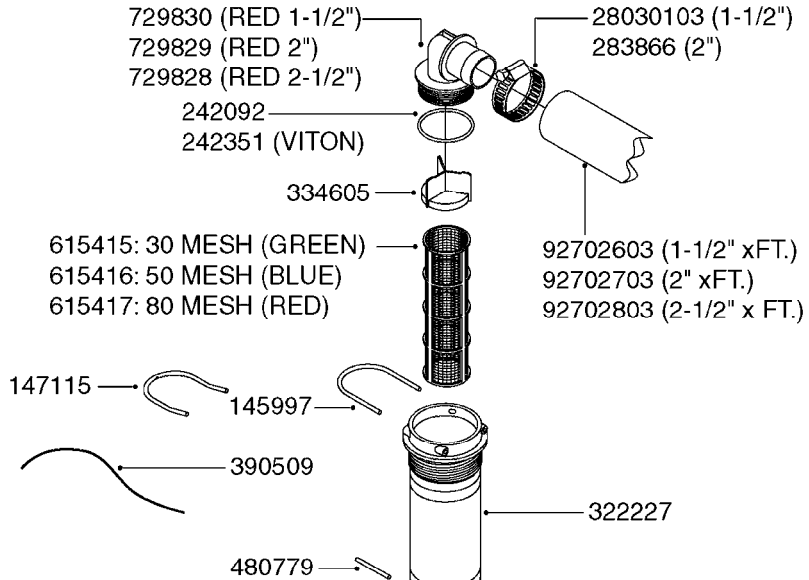

TOP SUCTION