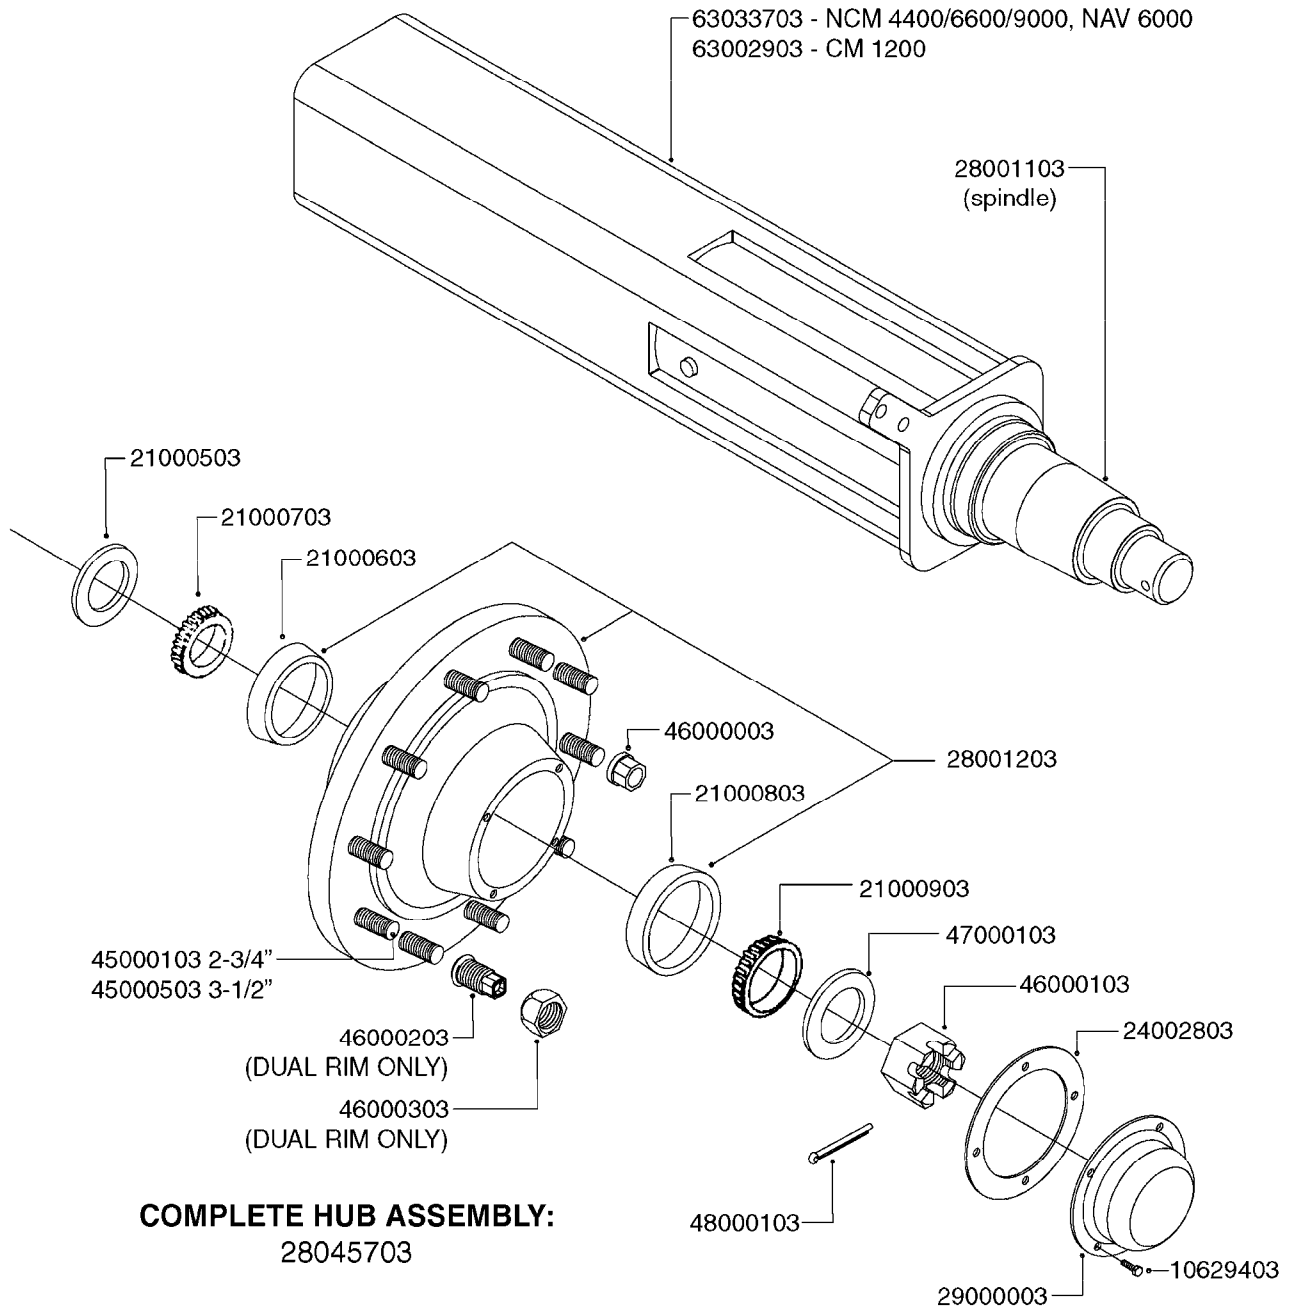

COMPLETE HUB ASSEMBLY:
28045703

COMPLETE ASSEMBLIES
WHOLEGOODS ITEMS

E0790

HUB ASSEMBLY F.4-1/2" SPINDLE
E0790-HIN, 06:07:17

Page 1
Date 12.08.2020 8:51

parts-n°	order qty	description
10629403	1	BOLT HEX 5/16 NC GR.2 00.50"
21000503	1	SEAL,WHEEL CR43771
21000603	1	RACE, BEARING 3.5/1.5
21000703	1	BEARING, TAPPERED 3.5433/1.575
21000803	1	RACE, TAPERED BEARING
21000903	1	BEARING, TAPPERED, 2.75/1.510
24002803	1	GASKET F. HUB 4.5" HUB ASSY
28001103	1	SPINDLE 4.5"x 23" 20000LB
28001203	1	HUB, 20000LB W. BRG RACES
28045703	1	HUB ASSY 10-13.19-11.02 25000#
29000003	1	HUB CAP F. 881(20000LB) HUB
45000103	1	BOLT, WHEEL STUD 3/4-16X2 3/4
45000503	1	BOLT, WHEEL STUD 3/4-16X3 1/2
46000003	1	NUT HEX NF 3/4" FLANGED F.HUB
46000103	1	NUT, CASTLE, SPINDLE 2-12 UNF
46000203	1	NUT, BUD WHEEL, INNER, RH
46000303	1	NUT, BUD WHEEL, OUTER, RH
47000103	1	WASHER, SPNDL 4.5" 2.06x4 .25T
48000103	1	PIN, COTTER 5/16" X 5.25"
63002903	1	AXLE INSERT,72"-90"SUS CM 1200
63033703	1	AXLE INSERT NCM 44/66/9000