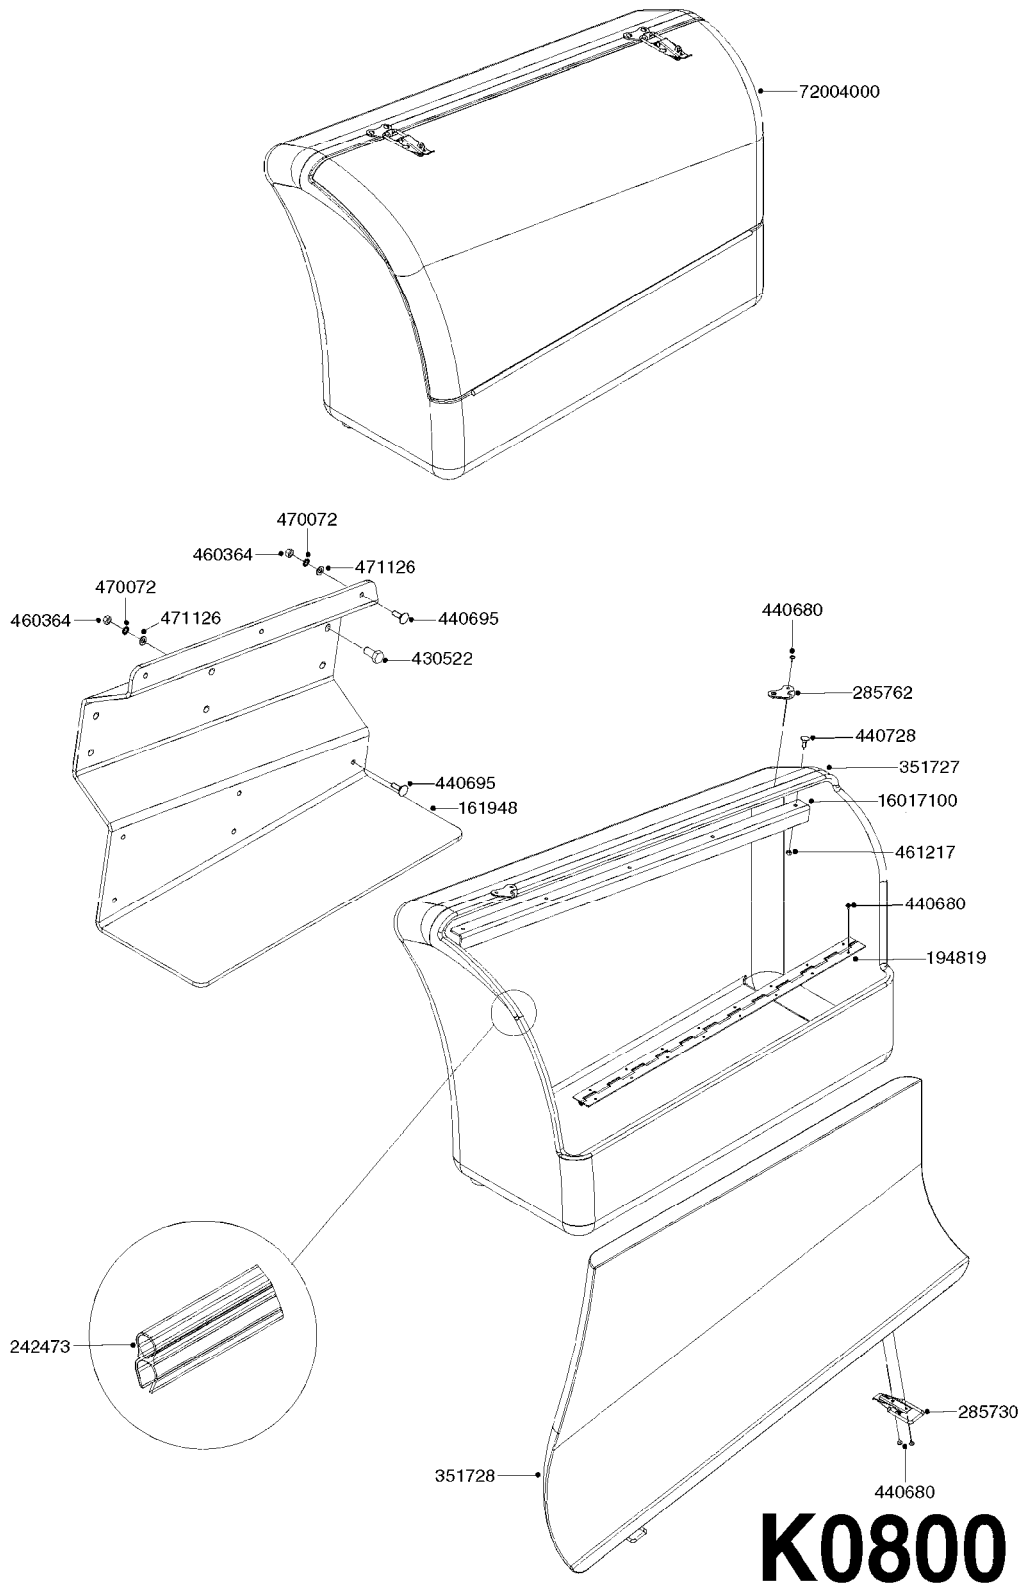

STORAGE LOCKER - RH
K0800-HIN, 01:01:16

Page	0
Date	12.08.2020 8:51

STORAGE LOCKER - RH
K0800-HIN, 01:01:16

Page 1
Date 12.08.2020 8:51

parts-n°	order qty	description
16017100	1	BKT. F. RH LOCKER HINGE CM+
161948	1	STORAGE LOCKER MT BKT RH CM+
194819	1	HINGE
242473	1	GASKET
285730	1	LATCH
285762	1	LATCH CLIP
351727	1	STORAGE LOCKER BASE (RAW) CM+
351728	1	LID STORAGE LOCKER (RAW)
430522	1	BOLT HEX 8.8 DEL M12X25 FT
440680	1	SCREW M4.2X9.5 STAINLESS
440695	1	BOLT CARRIAGE M8X25
440728	1	BOLT CARRIAGE 5MMX16
460364	1	NUT HU M8 A2 SS DIN934
461217	1	NUT HEX M5 LOCK
470072	1	WASHER D15/D8X.5 LOCK
471126	1	WASHER, M8, Ø16/ 8.4X 1.6, SS
72004000	1	LOCKER KIT F.CM+ RH