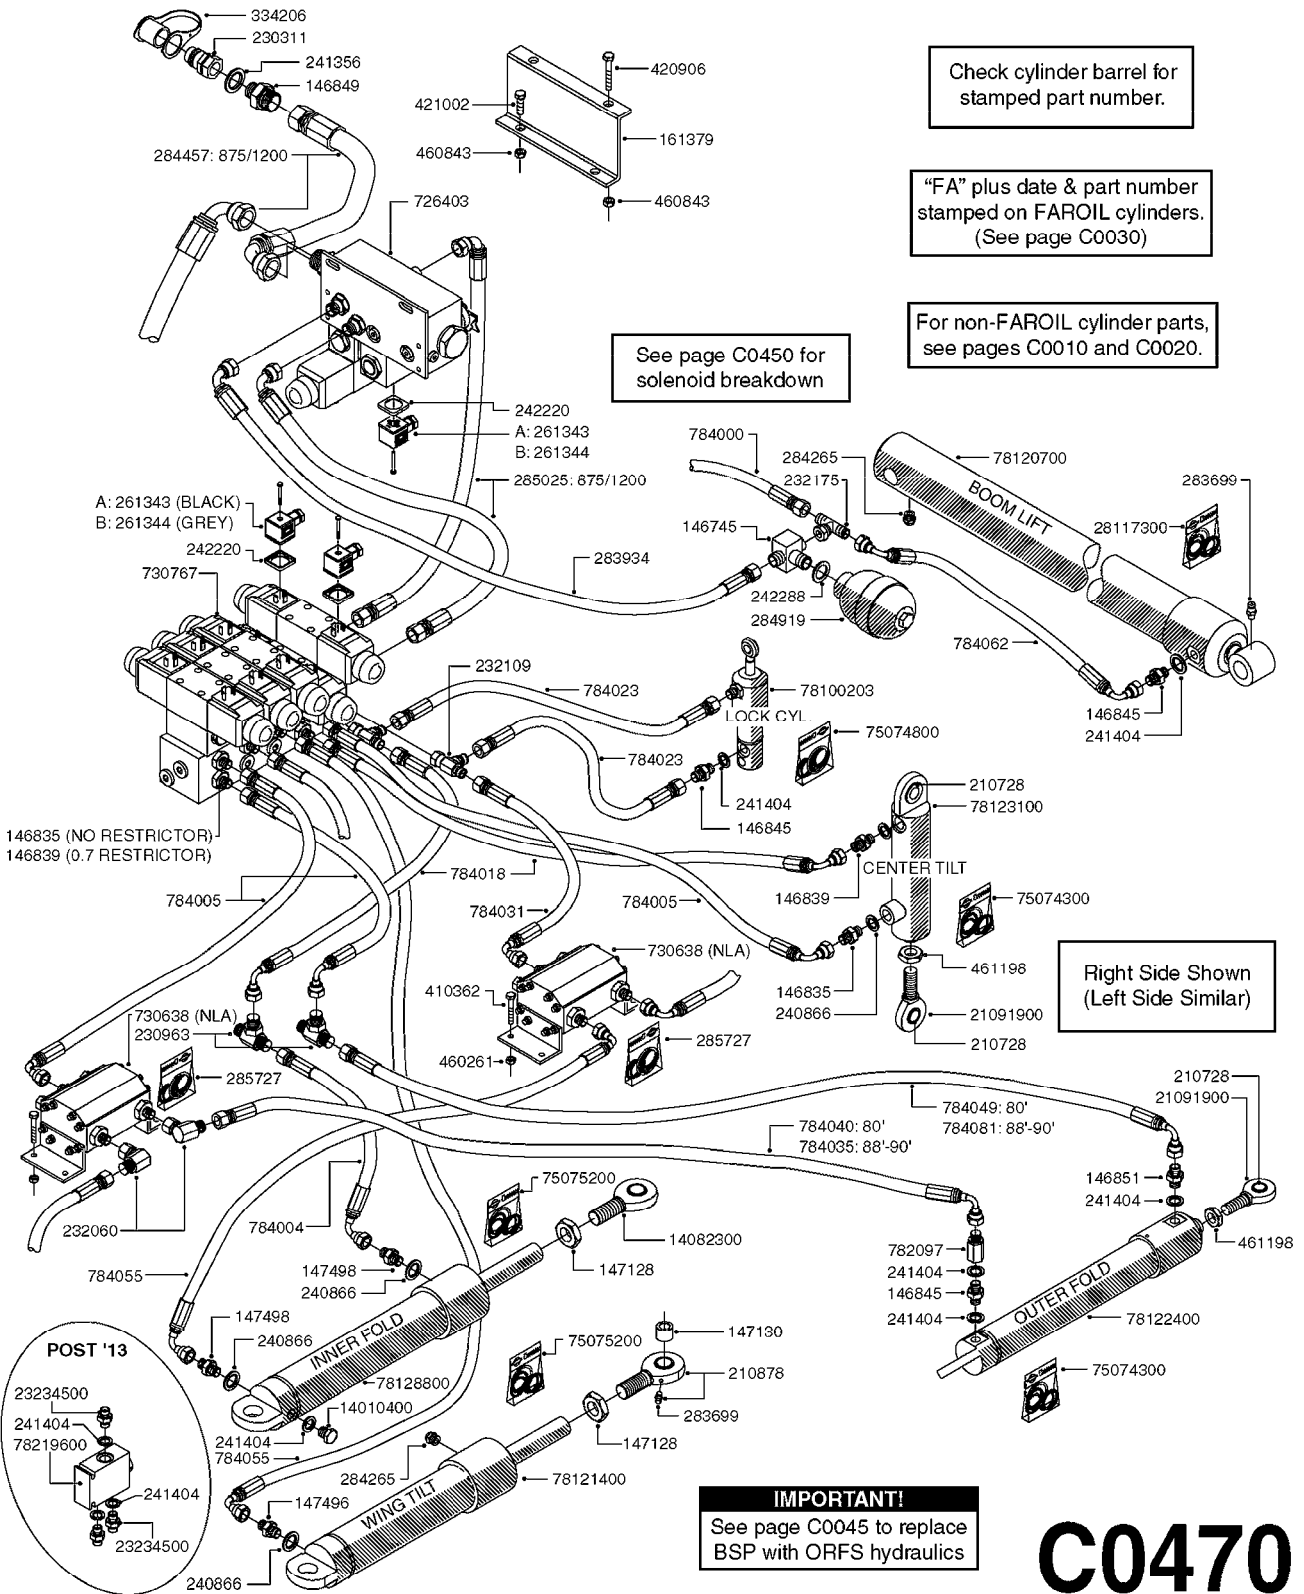

IMPORTANT!
See page C0045 to replace BSP with ORFS hydraulics

C0470

HYD TWIN FORCE 80'-90' HAZ
C0470-HIN, 17:11:17

Page 1
Date 12.08.2020 8:50

parts-n°	order qty	description
146745	1	TEE BLOCK M18X1.5-3/8"X1/4"
146835	1	HEX NIPPLE 1/4" - 3/8" BSP
146839	1	HEX NIPPLE 1/4"X3/8" BSP 0.7MM
146845	1	HEX NIPPLE 1/4"X1/4"
146849	1	HEX. NIPPLE 3/4"BSP X 1/2"BSP
146851	1	HEX NIPPLE 1/4"x1/4" 0.7MM
147128	1	NUT M24X2 NV-32
147130	1	BUSHING D25/20 20MM
147496	1	AIR SLOT RAIL L=1230/D25 LEFT
147498	1	HEX NIPPLE 1/4"-1/4" 1.2mm
161379	1	MOUNT PLATE F.MANIFOLD BLOCK
210728	1	BEARING F.LINK HEAD M17
210878	1	LINK HEAD M24 x 55 W/ GREASE NIP. DELTA
230311	1	QUICK COUPLING 1/2"
230963	1	TEE 1/4"M X 1/4"M X 1/4"M BSP
232060	1	HY.ELBOW 1/4" BSP SWIVEL
232109	1	FITT.HY TEE 1/4"BSP UNION
232175	1	TEE 1/4"M X 1/4"F X 1/4"M BSP
240866	1	DOWTYSEAL 3/8"
241356	1	DOWTYSEAL 1/2"
241404	1	DOWTY SEAL 1/4"
242220	1	GASKET F. HIRSMANN PLUG
242288	1	SEAL F. HYD ACCUMULATOR TWIN
261343	1	HIRSCHMANN PLUG 'A'
261344	1	HIRSCHMANN PLUG B
283699	1	GREASE NIPPLE M6X1
283934	1	HOSE HY. 3/8" l=3000 OML-OML90
284265	1	PLUG BREATHER 1/4" F/CYLINDER
284457	1	HOSE HY X 3/4 x 3800
284919	1	HYD. ACCUMULATOR F. CM875/1200
285025	1	HOSE HY x 3/8 x 228.0" STR+ELB
285727	1	PARTS KIT F.FLOW DIVIDER
334206	1	DUST HOOD FOR HY-COUPLING
410362	1	BOLT HEX 8.8 SS M6X20
420906	1	BOLT HEX 8.8 DEL M10X60
421002	1	BOLT HEX 8.8 DEL M10X30 FT DIN933
460261	1	NUT HEX M6X1.00 LOCK DIN985 A2 SS
460843	1	NUT HEX M10
461198	1	NUT HEX M16X2 JAMB
726403	1	MANIFOLD BLOCK COUPLING
730638	1	HY.FLOW DIVIDER
730767	1	HY.BLOCK COMPLETE TF HAZ
782097	1	HEX NIPPLE 1/4" ONE-WAY 0.55MM
784000	1	HOSE HY X 1/4 X 118.00"STR+ELB
784004	1	HOSE HY 1/4" x 33.5" STR & ELB
784005	1	HOSE HY X 1/4 X 037.38"STR+ELB
784018	1	HOSE HY X 1/4 X 029.5"STR+ELB
784023	1	HOSE HY 1/4 X 43.25" STR.+ELB.
784031	1	HYD.HOSE CM TF 1/4"x550MM
784035	1	HOSE HY X 1/4 X 268" STR+ELB
784040	1	HYD.HOSE CM TF 60'-66'-80'
784049	1	HOSE HY X 1/4" X 240"STR+ELB
784055	1	HYD.HOSE CM TF
784062	1	HOSE HY X 1/4 X 098.50"ELB+ELB
784081	1	HOSE HY X 1/4 X 281.50"STR+ELB
14010400	1	PLUG 1/4" BSP
14082300	1	LINK EYE Ø20/M24X2 L=87.5
21091900	1	LINK HEAD M16 x D17 DELTA
23234500	1	HEX NIPPLE 1/4" - 9/16"
28117300	1	SEAL KIT 78120600/07/43