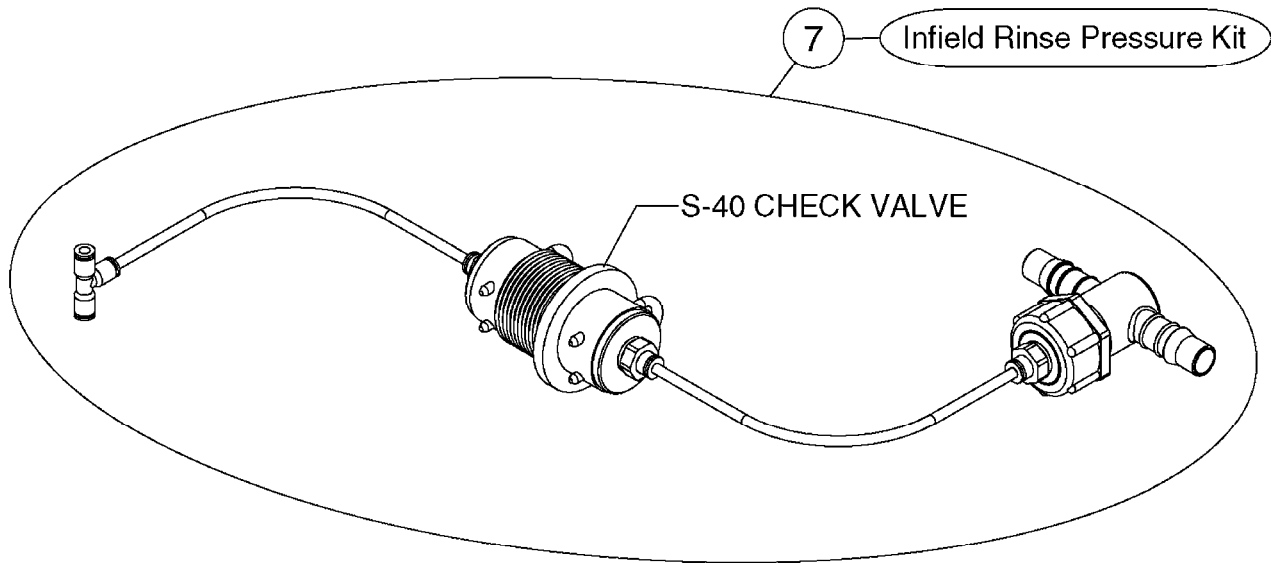

SMART VALVE-S93 MANIFOLD VALVE
B0540-HIN, 01:01:16

B0540

SMART VALVE-S93 MANIFOLD VALVE
B0540-HIN, 01:01:16

Page 1

Date 12.08.2020 8:50

parts-n°	order qty	description
145997	1	FITT.DK S-93 FORK
147767	1	PIN 5Ø X 60 S-93 DOUBLE CLAMP
240936	1	O-RING D13.3X2.4 NITRIL
242047	1	O-RING 89.5 X 3.0 VITON
242316	1	O-RING D84.5X3.0 NITRIL
242475	1	O'RING D56.52x5.33 SH70-VITON
322327	1	HOUSING, VALVE, S93, 220 PSI
322328	1	END CAP F.VALVE S-93
322354	1	THRUST PLATE F.3-WAY VALVES-93
390543	1	SEAT F.BALL 3-WAY VALVE S-93
391019	1	BALL F.2 WAY S93 SMART VALVE
391020	1	BALL F.3 WAY S93 SMART VALVE
391023	1	SMART VALVE MOUNTING BRACKET
420862	1	BOLT HEX 8.8 DEL M10X16 FT
440681	1	SCREW F. PLASTIC 4MM X 14LG SS
460423	1	NUT HEX M10X1.50 LOCK DIN985A2 SS
471122	1	WASHER, M10, Ø20/10.5X 2.0, SS
14010100	1	SPINDLE F.SMART VALVE S-93
14027800	1	SPINDLE F.SMART VALVE S-93
61025400	1	HANDLE SMART VALVE
72137900	1	VALVE S93 "V1" SMART VALVE
72138000	1	VALVE S93 "V2" SMART VALVE
72138600	1	VALVE S93 "V3" SMART VALVE
72142700	1	VALVE S93 "V4" SMART VALVE