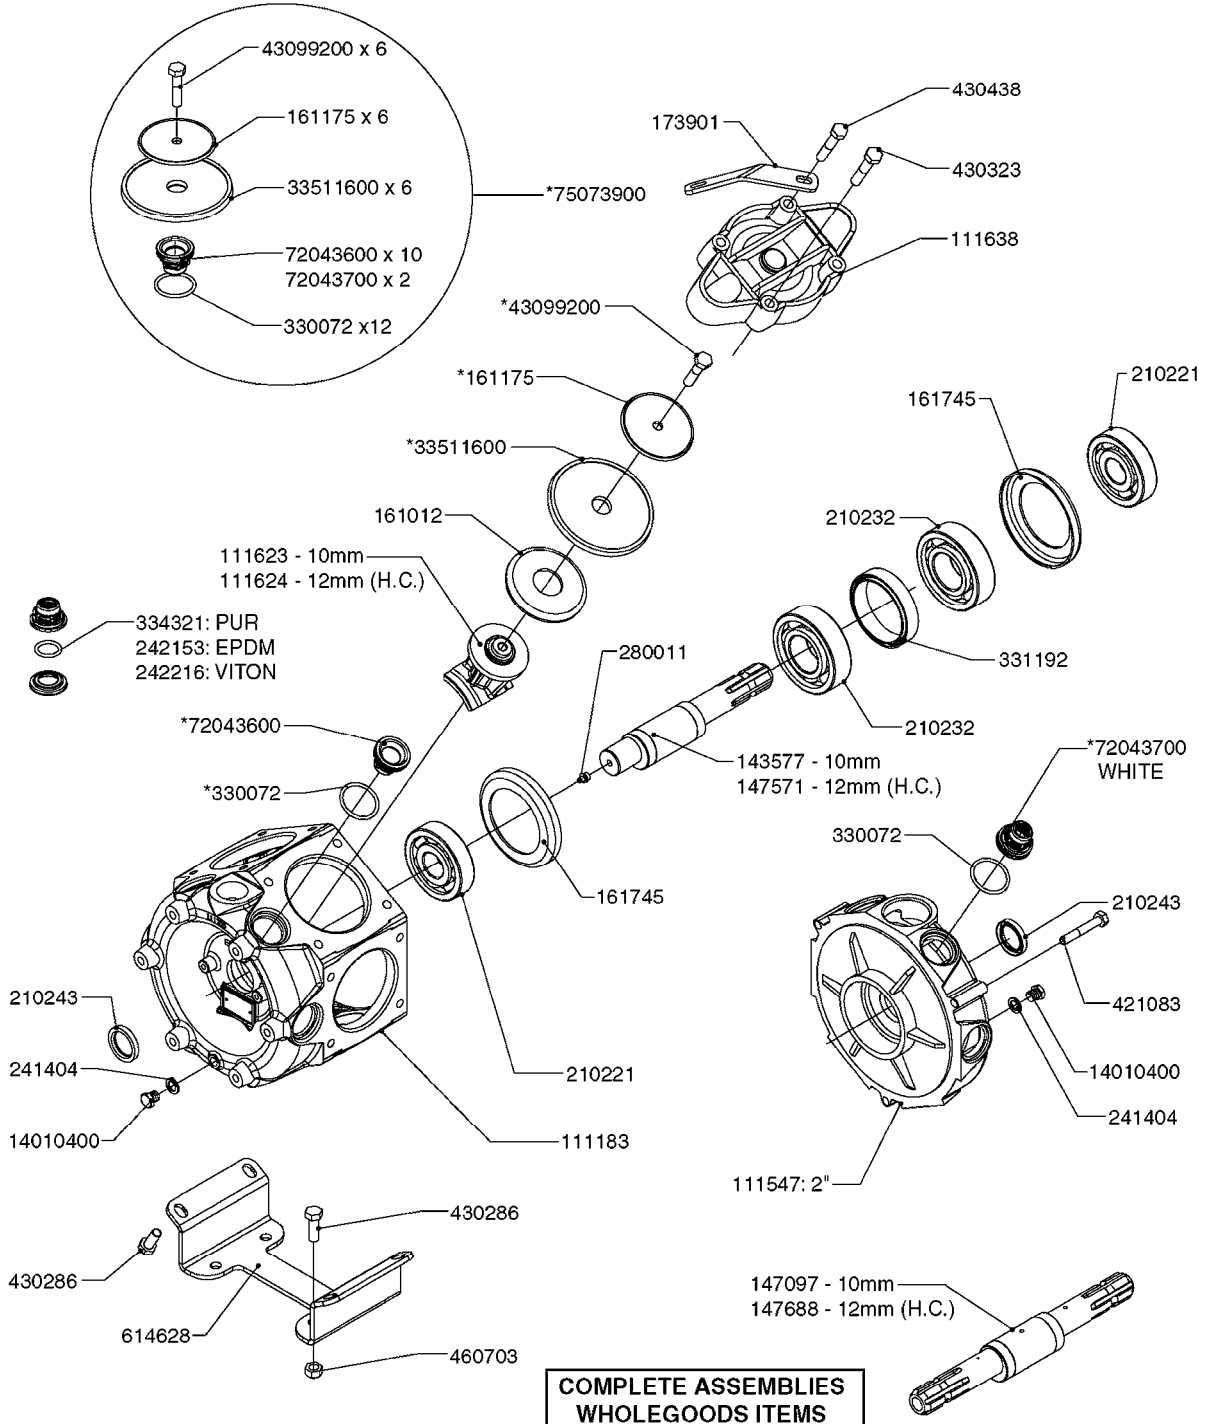

PUMP REPAIR KIT

COMPLETE PUMPS

- 821587 - 463/10 2" W/THROUGH SHAFT (540 RPM)
- 82166300 - 463/12 2" (540 RPM H.C. INLINE PORTS)
- 463/12 2" (540 RPM H.C. OFFSET PORTS) REPLACED BY 82168700 (PAGE A0350)