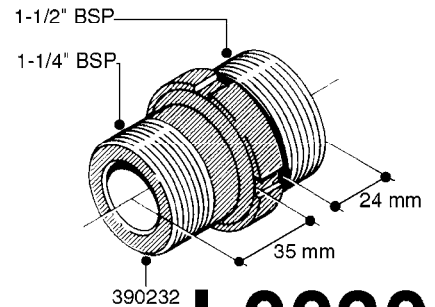

L0020

FITTINGS-T-PIECES, CAPS & ELBOWS
L0020-HIN, 01:01:16

Page 1
Date 12.08.2020 8:51

parts-n°	order qty	description
10053603	1	FITT. CAPNUT 2"BSP 5601
10194303	1	CAP BLANK 1 1/2 MCPHEE 210060
320047	1	FITT.DK CAPNUT 1/2" BSP
320106	1	FITT.DK CAPNUT 1" BSP
320272	1	FITT.DK CAPNUT 3/8" BSP
320316	1	FITT.DK TEE 3/4" X3/4" X1"BSP
320331	1	FITT.DK TEE 1" - 1" - 3/4" BSP
320342	1	FITT.DK EL 3/4"M X 1"F BSP
320563	1	FITT.DK 3 WAY 1/2" 110 DEG.
320677	1	NO LONGER AVAILABLE
320961	1	FITT.DK CAPNUT 1-1/2" BSP
321053	1	FITT.DK TEE 1/2 X1/2 X1/2" BSP
322072	1	FITT.DK TEE 3/8'X3/8'X3/8' BSP
322095	1	FITT.DK TEE 1-1/2 X1-1/4 X3/4" BSP
322138	1	FITT.DK ELB 1"M X 1"F BSP
330013	1	O-RING 2.5 X 10 PUR
330212	1	O-RING D19/D14X2.4 F.1/2"NUT
330326	1	O-RING D30/D24X2 F.1"NUT
331273	1	O-RING D44/D38X2 F.1-1/2"

FITTINGS - HEXAGON NIPPLES
L0030-HIN, 01:01:16

L0030

FITTINGS - HEXAGON NIPPLES
L0030-HIN, 01:01:16

Page 1
Date 12.08.2020 8:51

parts-n°	order qty	description
10015303	1	FITT.PO.HN 1.00X1.00 M1000
10425003	1	FITT.PO.HN 1.25X1.00 MCPHEE
320132	1	FITT.DK HN 1" BSP
320176	1	FITT.DK HN 3/8"X1/2" BSP
320445	1	FITT.DK HN 1/4"X3/8" BSP
320655	1	FITT.DK HN 1/2"-1/2" BSP
320692	1	FITT.DK HN 3/8'BSPX1/4'NPT
320703	1	FITT.DK HN 3/8BSP X1/2 &1/4NPT
320725	1	FITT.DK NIPPLE 3/8"-3/8" BSP
320902	1	FITT.DK HN 3/8'X 1/4' BSP
390232	1	FITT.DK HN 1-1/2' X 1-1/4' BSP
390276	1	FITT.DK HN 1'BSP