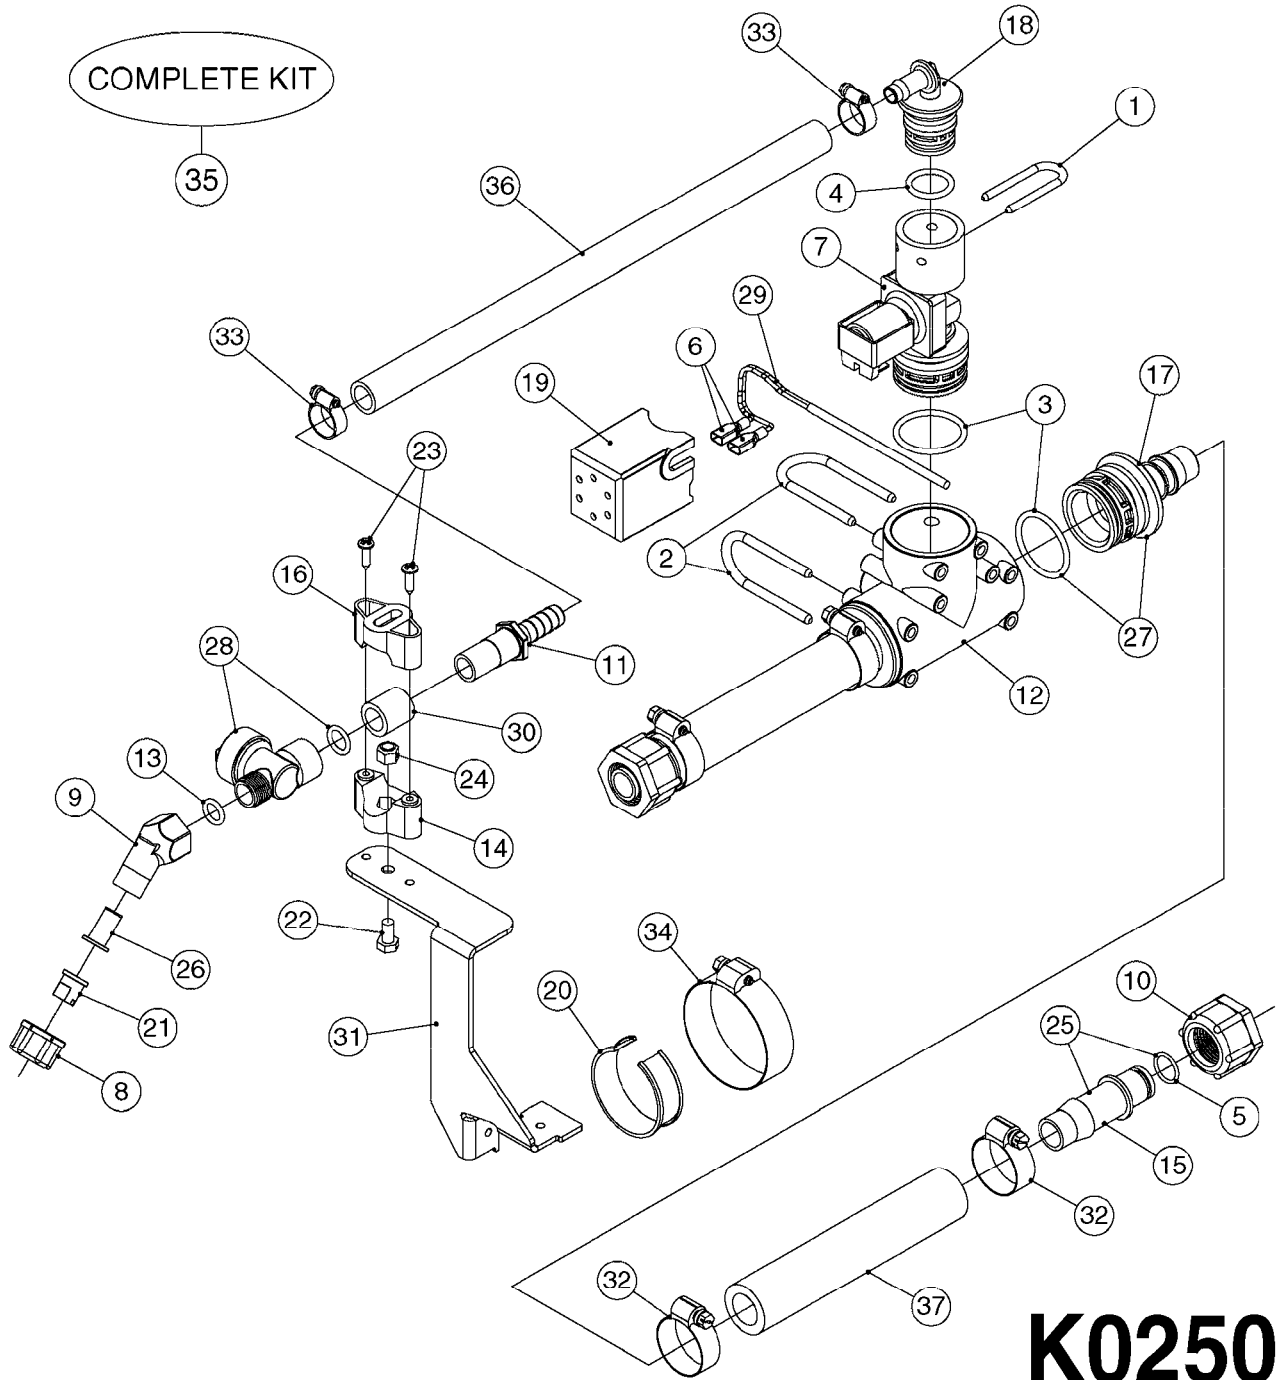

K0250

ELECTRIC END NOZZLE KIT '09
K0250-HIN, 01:01:16

Page 1
Date 12.08.2020 8:51

Pos.	parts-n°	order qty	description
1	145994	1	FITT.DK S-40 FORK
2	145995	1	FITT.DK S-53 FORK
3	242354	1	O-RING D32.2X3.0 VITON
4	242355	1	O-RING D19.2X3.0 VITON F.S-40
5	242594	1	O-RING D14 X 1.78 SCH.70-EPDM
6	261539	1	SPADE F.ELEC CONNEX BLUE INSUL
7	262104	1	VALVE, SOLENOID, S53/S40
8	320187	1	FITT.DK CAP 3/8" BSP BLACK
9	320191	1	FITT.DK ELB 3/8' BSP 45 DEGREE
10	320283	1	FITT.DK NUT 3/4"BSP
11	320891	1	FITT.DK HB 3/8'- 3/8' BSP
12	322352	1	FITT.DK S-53 TEE
13	330013	1	O-RING 2.5 X 10 PUR
14	333012	1	NOZZLE HOLD. UPPER PART
15	334044	1	FITT.DK HB 3/4' F. 3/4' CAP
16	334220	1	YOKE, UPPER NOZZLE BODY
17	334229	1	FITT.DK S-53 STR.3/4"
18	334237	1	FITT.DK S-40 ELB.3/8"
19	334965	1	COVER FOR S53 SOLENOID VALVE
20	341291	1	RUBBER HOSE CLAMP COVER 130MM
21	370392	1	NOZZLE END FAN 1850-G 300
22	410546	1	BOLT HEX M6X12 A2 SS DIN933
23	440665	1	SCREW M4.2X16 STAINLESS
24	460261	1	NUT HEX M6X1.00 LOCK DIN985 A2 SS
25	724621	1	FITT.DK HB 3/4"ASSY F.3/4" NUT
26	725042	1	SCREEN 80 MESH W.GASKET, RED
27	726558	1	FITT.DK S53 STR. 3/4" W.ORING
28	729610	1	NOZZLE ASSY. NON DRIP 3/8 THRD
29	983087	1	ELEC. CABLE 2 WIRE X 0.75MM
30	10631003	1	HOSE R X CLEAR BRAID.X 1/2 12"
31	16110803	1	NOZZLE BRACKET VAR SPACINGS
32	28029903	1	CLAMP HOSE GEAR P3/4"-S1" 6712
33	28044903	1	CLAMP HOSE GEAR P3/8" 6706
34	28047003	1	CLAMP HOSE GEAR 30 X 50 6732
35	82613203	1	ELECTRIC END NOZZLE KIT 2009
36	92701703	1	HOSE R X3/8" X300PSI WP X0012"
37	92703203	1	HOSE R X3/4" X300PSI WP X0012"