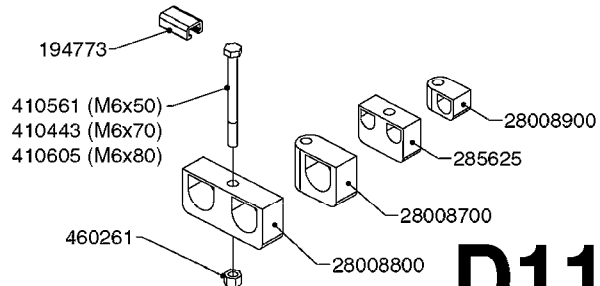

STAINLESS STEEL FEED TUBES

731824	SS feed tube 14"
731825	SS feed tube 24"
731826	SS feed tube 43"
731429	SS feed tube 63"
731430	SS feed tube 83"