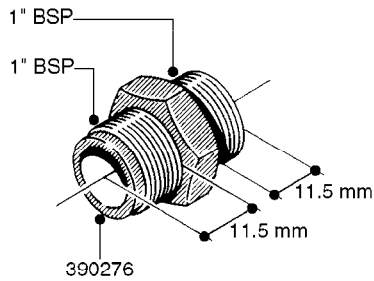

FITTINGS - HEXAGON NIPPLES
L0030-HIN, 01:01:16

L0030

FITTINGS - HEXAGON NIPPLES
L0030-HIN, 01:01:16

Page 1
Date 12.08.2020 8:51

parts-n°	order qty	description
10015303	1	FITT.PO.HN 1.00X1.00 M1000
10425003	1	FITT.PO.HN 1.25X1.00 MCPHEE
320132	1	FITT.DK HN 1" BSP
320176	1	FITT.DK HN 3/8"X1/2" BSP
320445	1	FITT.DK HN 1/4"X3/8" BSP
320655	1	FITT.DK HN 1/2"-1/2" BSP
320692	1	FITT.DK HN 3/8'BSPX1/4'NPT
320703	1	FITT.DK HN 3/8BSP X1/2 &1/4NPT
320725	1	FITT.DK NIPPLE 3/8"-3/8" BSP
320902	1	FITT.DK HN 3/8'X 1/4' BSP
390232	1	FITT.DK HN 1-1/2' X 1-1/4' BSP
390276	1	FITT.DK HN 1'BSP