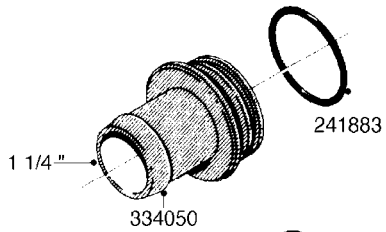

L0080

FITTINGS - S-53
L0080-HIN, 12:09:17

Page 1

Date 12.08.2020 8:51

Pos.	parts-n°	order qty	description
1	145995	1	FITT.DK S-53 FORK
2	241973	1	O-RING Ø3 X 44.2 70 SHORES NITRIL NITRIL (BLACK)
2	242353	1	O-RING 3 X 44.2 VITON VITON (BROWN)
3	242109	1	O-RING D32.2x3.0 NITRIL (BLACK)
3	242354	1	O-RING D32.2X3.0 VITON VITON (BROWN)
4	322103	1	FITT.DK S-53 BULKHEAD
5	322107	1	FITT.DK S-53 BULKHEAD NUT
6	322110	1	FITT.DK S-53 ELB. 1/2" BSP
7	322352	1	FITT.DK S-53 TEE
8	334229	1	FITT.DK S-53 STR.3/4"
9	334260	1	GASKET F. S-53 BULKHEAD
10	334564	1	FITT.DK S-67 TO S-53 ADAPTER
11	391100	1	FITT.DK S-53THREAD INS.1/2"BSP
12	726463	1	FITT.DK S53 BULKHEAD W/GASKET
13	726552	1	FIT.DK S-53X90 1/2" BSP,O-RING
14	726556	1	FITT.DK S-53 HB 1/2" W/O-RING
15	726558	1	FITT.DK S53 STR. 3/4" W.ORING
16	726559	1	FITT DK. S-53 HB 1" W/O-RING
17	726568	1	FITT.DK.S-53 HB 1/2"90 W/O-RING
18	726570	1	FITT.DK S-53 ELB.3/4" W.ORING
19	726571	1	FITT.DK S-53 ELB.1", W ORING
20	726578	1	FITT.DK S53 PLUG WITH O-RING
21	728561	1	FITT.DK. S67M - S53F REDUCER