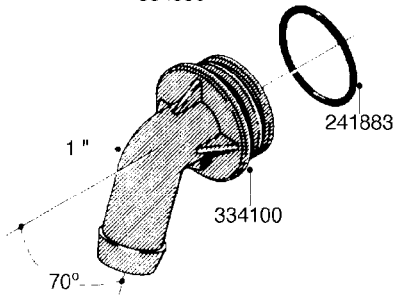

L0080

FITTINGS - S-53
L0080-HIN, 12:09:17

Page 1

Date 12.08.2020 8:51

Pos.	parts-n°	order qty	description
1	145995	1	FITT.DK S-53 FORK
2	241973	1	O-RING Ø3 X 44.2 70 SHORES NITRIL NITRIL (BLACK)
2	242353	1	O-RING 3 X 44.2 VITON VITON (BROWN)
3	242109	1	O-RING D32.2x3.0 NITRIL (BLACK)
3	242354	1	O-RING D32.2X3.0 VITON VITON (BROWN)
4	322103	1	FITT.DK S-53 BULKHEAD
5	322107	1	FITT.DK S-53 BULKHEAD NUT
6	322110	1	FITT.DK S-53 ELB. 1/2" BSP
7	322352	1	FITT.DK S-53 TEE
8	334229	1	FITT.DK S-53 STR.3/4"
9	334260	1	GASKET F. S-53 BULKHEAD
10	334564	1	FITT.DK S-67 TO S-53 ADAPTER
11	391100	1	FITT.DK S-53THREAD INS.1/2"BSP
12	726463	1	FITT.DK S53 BULKHEAD W/GASKET
13	726552	1	FIT.DK S-53X90 1/2" BSP,O-RING
14	726556	1	FITT.DK S-53 HB 1/2" W/O-RING
15	726558	1	FITT.DK S53 STR. 3/4" W.ORING
16	726559	1	FITT DK. S-53 HB 1" W/O-RING
17	726568	1	FITT.DK.S-53 HB 1/2"90 W/O-RING
18	726570	1	FITT.DK S-53 ELB.3/4" W.ORING
19	726571	1	FITT.DK S-53 ELB.1", W ORING
20	726578	1	FITT.DK S53 PLUG WITH O-RING
21	728561	1	FITT.DK. S67M - S53F REDUCER