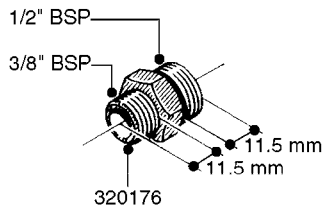

FITTINGS - HEXAGON NIPPLES
L0030-HIN, 01:01:16

L0030

FITTINGS - HEXAGON NIPPLES
L0030-HIN, 01:01:16

Page 1
Date 12.08.2020 8:51

parts-n°	order qty	description
10015303	1	FITT.PO.HN 1.00X1.00 M1000
10425003	1	FITT.PO.HN 1.25X1.00 MCPHEE
320132	1	FITT.DK HN 1" BSP
320176	1	FITT.DK HN 3/8"X1/2" BSP
320445	1	FITT.DK HN 1/4"X3/8" BSP
320655	1	FITT.DK HN 1/2"-1/2" BSP
320692	1	FITT.DK HN 3/8'BSPX1/4'NPT
320703	1	FITT.DK HN 3/8BSP X1/2 &1/4NPT
320725	1	FITT.DK NIPPLE 3/8"-3/8" BSP
320902	1	FITT.DK HN 3/8'X 1/4' BSP
390232	1	FITT.DK HN 1-1/2' X 1-1/4' BSP
390276	1	FITT.DK HN 1'BSP