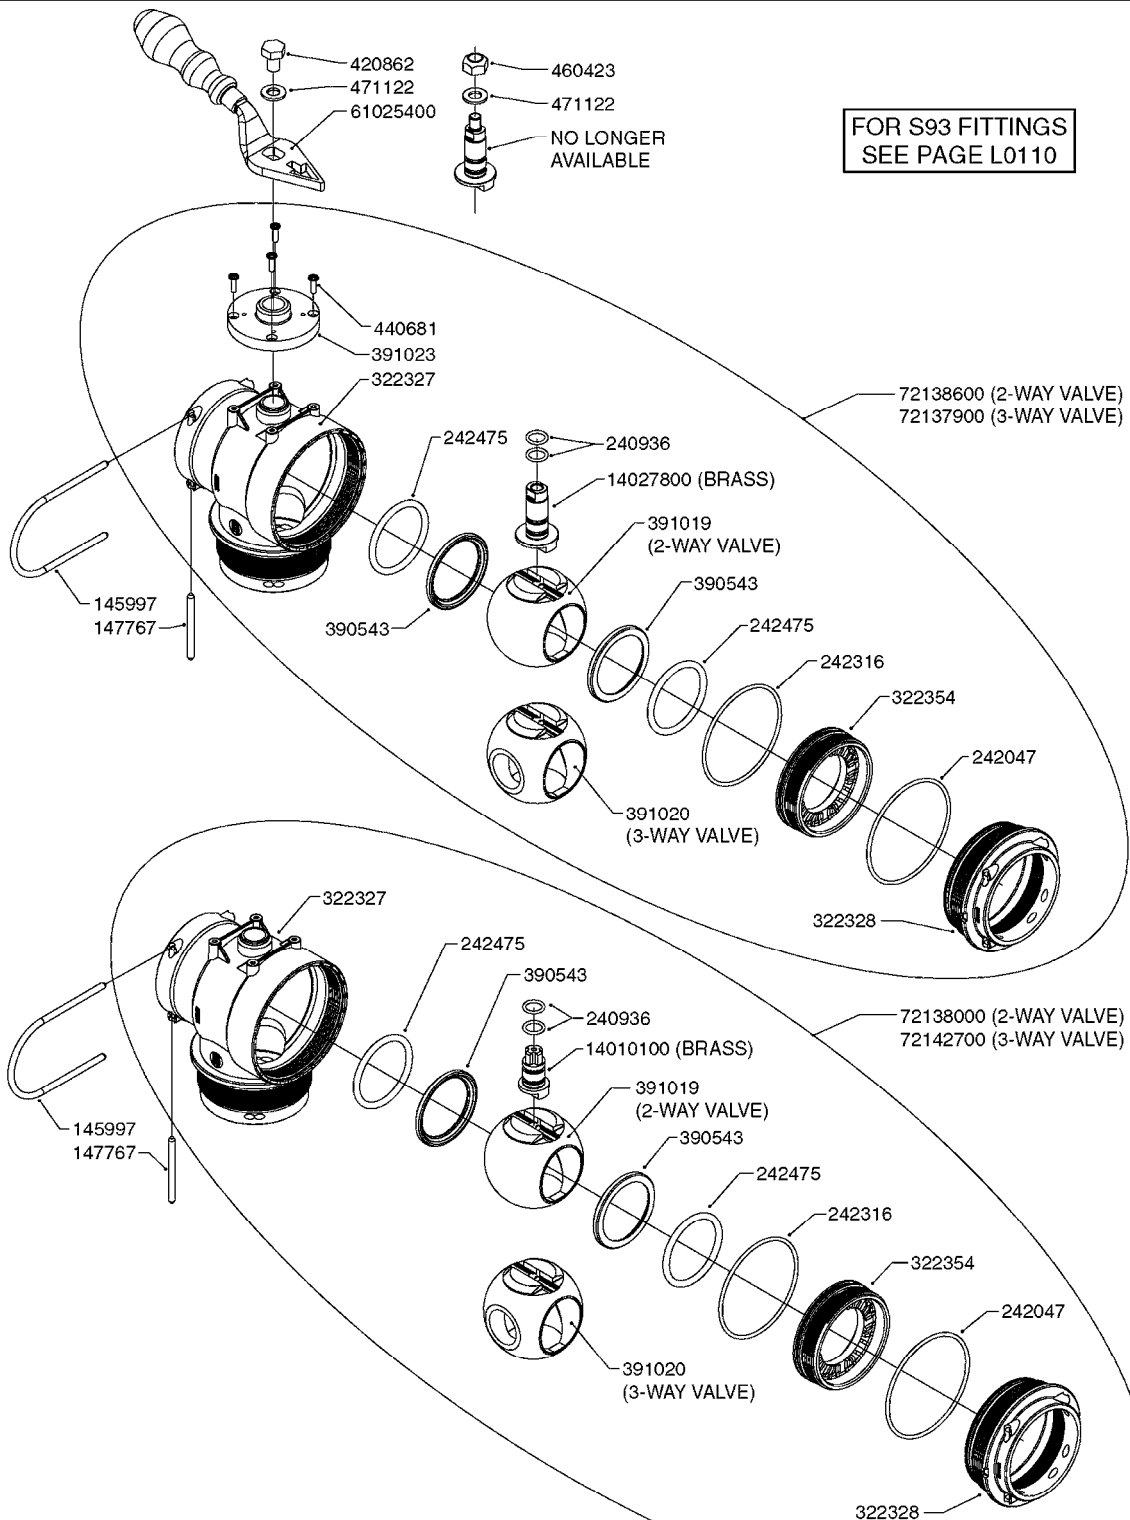

SMART VALVE-S93 MANIFOLD VALVE
B0540-HIN, 01:01:16

B0540

SMART VALVE-S93 MANIFOLD VALVE
B0540-HIN, 01:01:16

Page 1

Date 12.08.2020 8:50

parts-n°	order qty	description
145997	1	FITT.DK S-93 FORK
147767	1	PIN 5Ø X 60 S-93 DOUBLE CLAMP
240936	1	O-RING D13.3X2.4 NITRIL
242047	1	O-RING 89.5 X 3.0 VITON
242316	1	O-RING D84.5X3.0 NITRIL
242475	1	O'RING D56.52x5.33 SH70-VITON
322327	1	HOUSING, VALVE, S93, 220 PSI
322328	1	END CAP F.VALVE S-93
322354	1	THRUST PLATE F.3-WAY VALVES-93
390543	1	SEAT F.BALL 3-WAY VALVE S-93
391019	1	BALL F.2 WAY S93 SMART VALVE
391020	1	BALL F.3 WAY S93 SMART VALVE
391023	1	SMART VALVE MOUNTING BRACKET
420862	1	BOLT HEX 8.8 DEL M10X16 FT
440681	1	SCREW F. PLASTIC 4MM X 14LG SS
460423	1	NUT HEX M10X1.50 LOCK DIN985A2 SS
471122	1	WASHER, M10, Ø20/10.5X 2.0, SS
14010100	1	SPINDLE F.SMART VALVE S-93
14027800	1	SPINDLE F.SMART VALVE S-93
61025400	1	HANDLE SMART VALVE
72137900	1	VALVE S93 "V1" SMART VALVE
72138000	1	VALVE S93 "V2" SMART VALVE
72138600	1	VALVE S93 "V3" SMART VALVE
72142700	1	VALVE S93 "V4" SMART VALVE