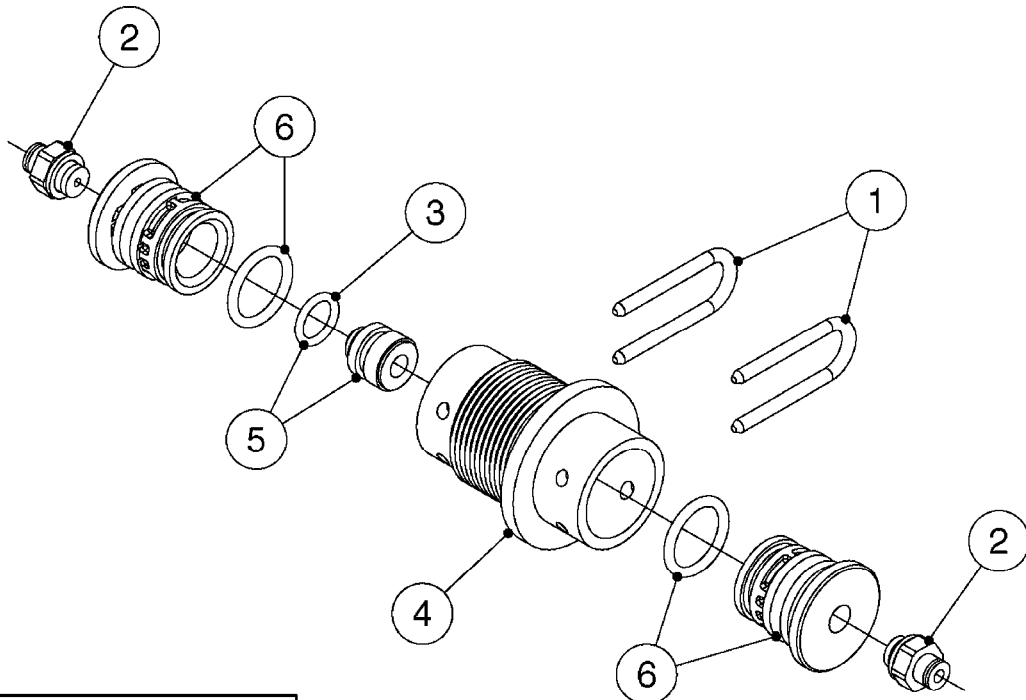

SMART VALVE-S93 MANIFOLD VALVE
B0540-HIN, 01:01:16

B0540

SMART VALVE-S93 MANIFOLD VALVE
B0540-HIN, 01:01:16

Page 1

Date 12.08.2020 8:50

parts-n°	order qty	description
145997	1	FITT.DK S-93 FORK
147767	1	PIN 5Ø X 60 S-93 DOUBLE CLAMP
240936	1	O-RING D13.3X2.4 NITRIL
242047	1	O-RING 89.5 X 3.0 VITON
242316	1	O-RING D84.5X3.0 NITRIL
242475	1	O'RING D56.52x5.33 SH70-VITON
322327	1	HOUSING, VALVE, S93, 220 PSI
322328	1	END CAP F.VALVE S-93
322354	1	THRUST PLATE F.3-WAY VALVES-93
390543	1	SEAT F.BALL 3-WAY VALVE S-93
391019	1	BALL F.2 WAY S93 SMART VALVE
391020	1	BALL F.3 WAY S93 SMART VALVE
391023	1	SMART VALVE MOUNTING BRACKET
420862	1	BOLT HEX 8.8 DEL M10X16 FT
440681	1	SCREW F. PLASTIC 4MM X 14LG SS
460423	1	NUT HEX M10X1.50 LOCK DIN985A2 SS
471122	1	WASHER, M10, Ø20/10.5X 2.0, SS
14010100	1	SPINDLE F.SMART VALVE S-93
14027800	1	SPINDLE F.SMART VALVE S-93
61025400	1	HANDLE SMART VALVE
72137900	1	VALVE S93 "V1" SMART VALVE
72138000	1	VALVE S93 "V2" SMART VALVE
72138600	1	VALVE S93 "V3" SMART VALVE
72142700	1	VALVE S93 "V4" SMART VALVE