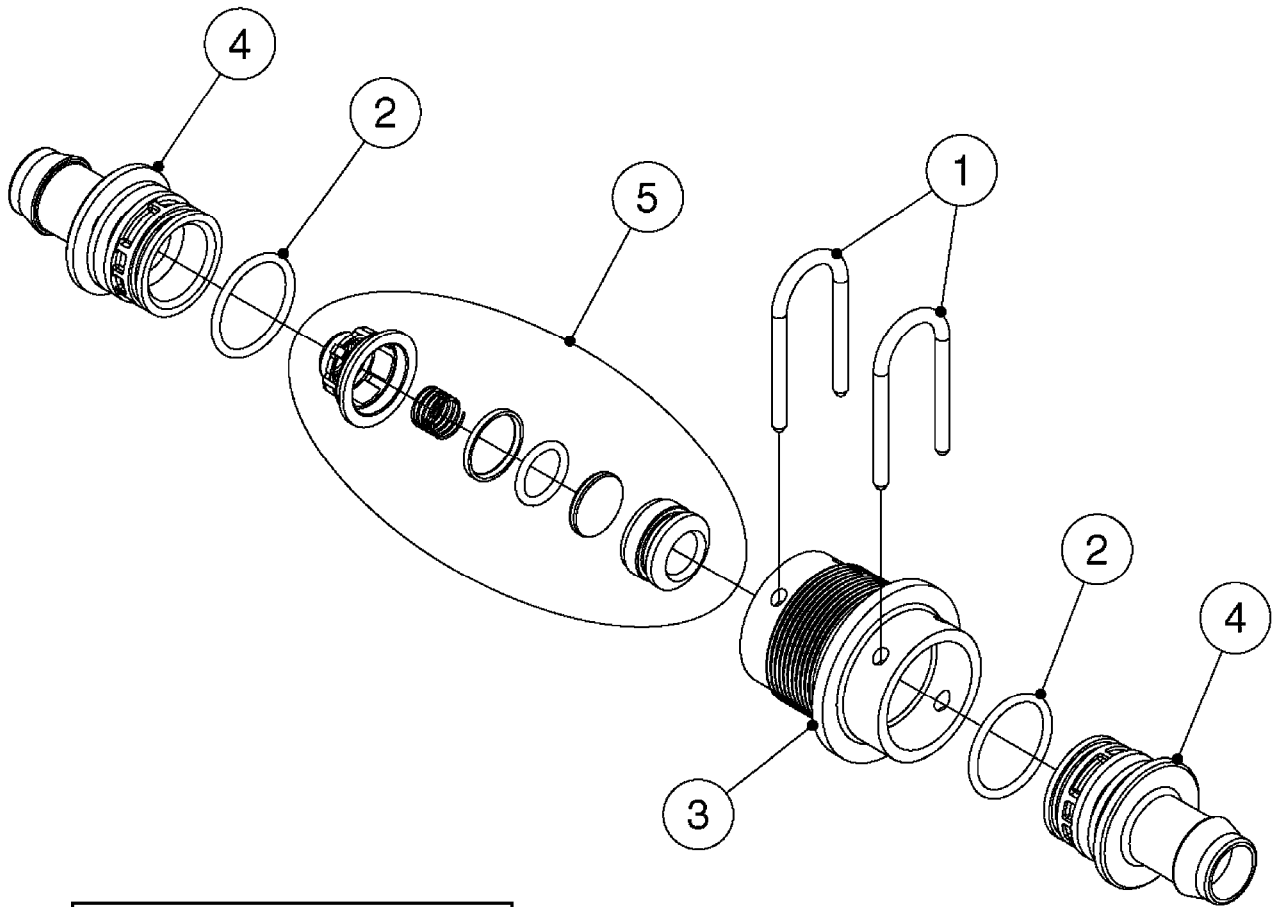

FOR FITTINGS AND
HOSES, SEE SECTION L

B0620

CHECK VALVES - S53
B0620-HIN, 01:01:16

Page 1

Date 12.08.2020 8:50

Pos.	parts-n°	order qty	description
1	145995	1	FITT.DK S-53 FORK
2	242354	1	O-RING D32.2X3.0 VITON
3	322103	1	FITT.DK S-53 BULKHEAD
4	334230	1	FITT.DK S-53 STR.1"
5	72132600	1	CHECK VALVE SUBASSEMBLY S53