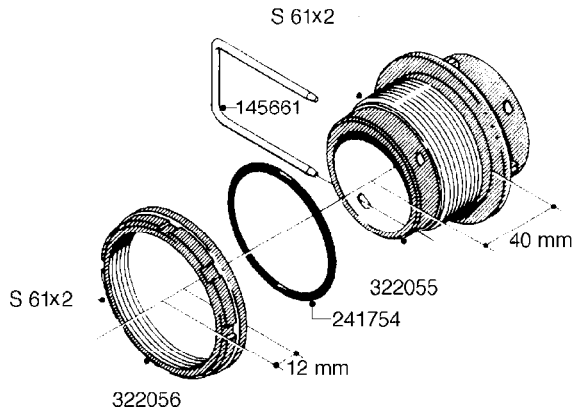

L0080

FITTINGS - S-53
L0080-HIN, 12:09:17

Page 1

Date 12.08.2020 8:51

Pos.	parts-n°	order qty	description
1	145995	1	FITT.DK S-53 FORK
2	241973	1	O-RING Ø3 X 44.2 70 SHORES NITRIL NITRIL (BLACK)
2	242353	1	O-RING 3 X 44.2 VITON VITON (BROWN)
3	242109	1	O-RING D32.2x3.0 NITRIL (BLACK)
3	242354	1	O-RING D32.2X3.0 VITON VITON (BROWN)
4	322103	1	FITT.DK S-53 BULKHEAD
5	322107	1	FITT.DK S-53 BULKHEAD NUT
6	322110	1	FITT.DK S-53 ELB. 1/2" BSP
7	322352	1	FITT.DK S-53 TEE
8	334229	1	FITT.DK S-53 STR.3/4"
9	334260	1	GASKET F. S-53 BULKHEAD
10	334564	1	FITT.DK S-67 TO S-53 ADAPTER
11	391100	1	FITT.DK S-53THREAD INS.1/2"BSP
12	726463	1	FITT.DK S53 BULKHEAD W/GASKET
13	726552	1	FIT.DK S-53X90 1/2" BSP,O-RING
14	726556	1	FITT.DK S-53 HB 1/2" W/O-RING
15	726558	1	FITT.DK S53 STR. 3/4" W.ORING
16	726559	1	FITT DK. S-53 HB 1" W/O-RING
17	726568	1	FITT.DK.S-53 HB 1/2"90 W/O-RING
18	726570	1	FITT.DK S-53 ELB.3/4" W.ORING
19	726571	1	FITT.DK S-53 ELB.1", W ORING
20	726578	1	FITT.DK S53 PLUG WITH O-RING
21	728561	1	FITT.DK. S67M - S53F REDUCER