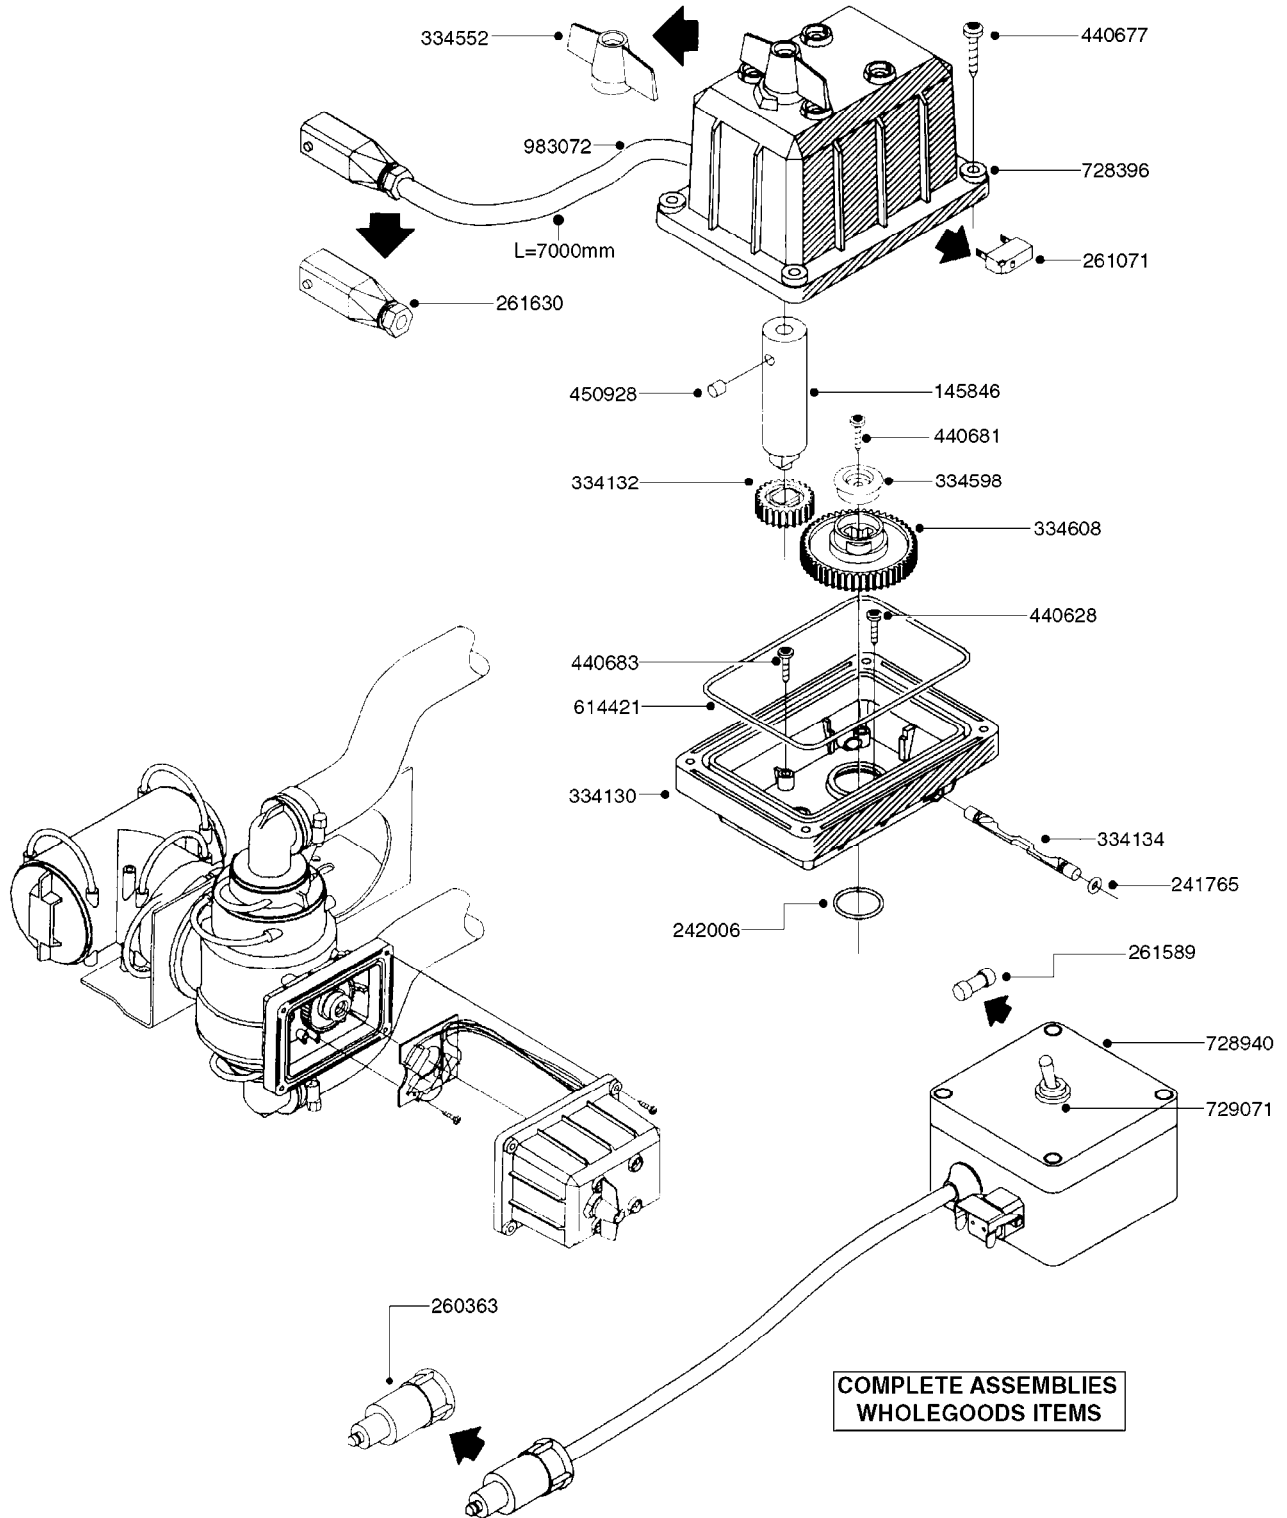

834363 - AGITATION BYPASS VALVE

K0020

BALL VALVE-ELECTRIC 2-WAY
K0020-HIN, 01:01:16

Page 1
Date 12.08.2020 8:51

parts-n°	order qty	description
145846	1	COUPLING FOR EL 3-WAY VALVE
241765	1	O-RING 3.1 X 1.6
242006	1	O-RING D22/D19 X 1.5
260363	1	PLUG 2 POLE 12V
261071	1	MICRO SWITCH TYPE 9 SM 201
261162	1	SOCKET F.12V BAYONET PLUG
261589	1	FUSE 5 X 20 1.25 AMP
334130	1	GEAR BOX
334131	1	COG WHEEL
334132	1	COG WHEEL
334134	1	INDICATOR ROD
334552	1	GRIP F.MAN.OP.EC PRES.REG.GREE
334598	1	PLUG F.VALVE HANDLE BLUE
440628	1	SCREW 3/8'
440677	1	SCREW F. PLASTIC 5X20 SS
440681	1	SCREW F. PLASTIC 4MM X 14LG SS
440683	1	SCREW 40X18 2WAY ELC.BALL VALV
450928	1	SET SCREW M8 X 8MM STAINLESS
614421	1	GASKET F/MOTOR HOUSE-ON/OFF TR
725340	1	MOTOR HOUSING FOR EL VALVE
728399	1	CIRCUIT BOARD F.728941
728941	1	CONTROL BOX F.2-WAY VALVE ELC.
834363	1	ELECTRIC KIT, AGITATION BYPASS