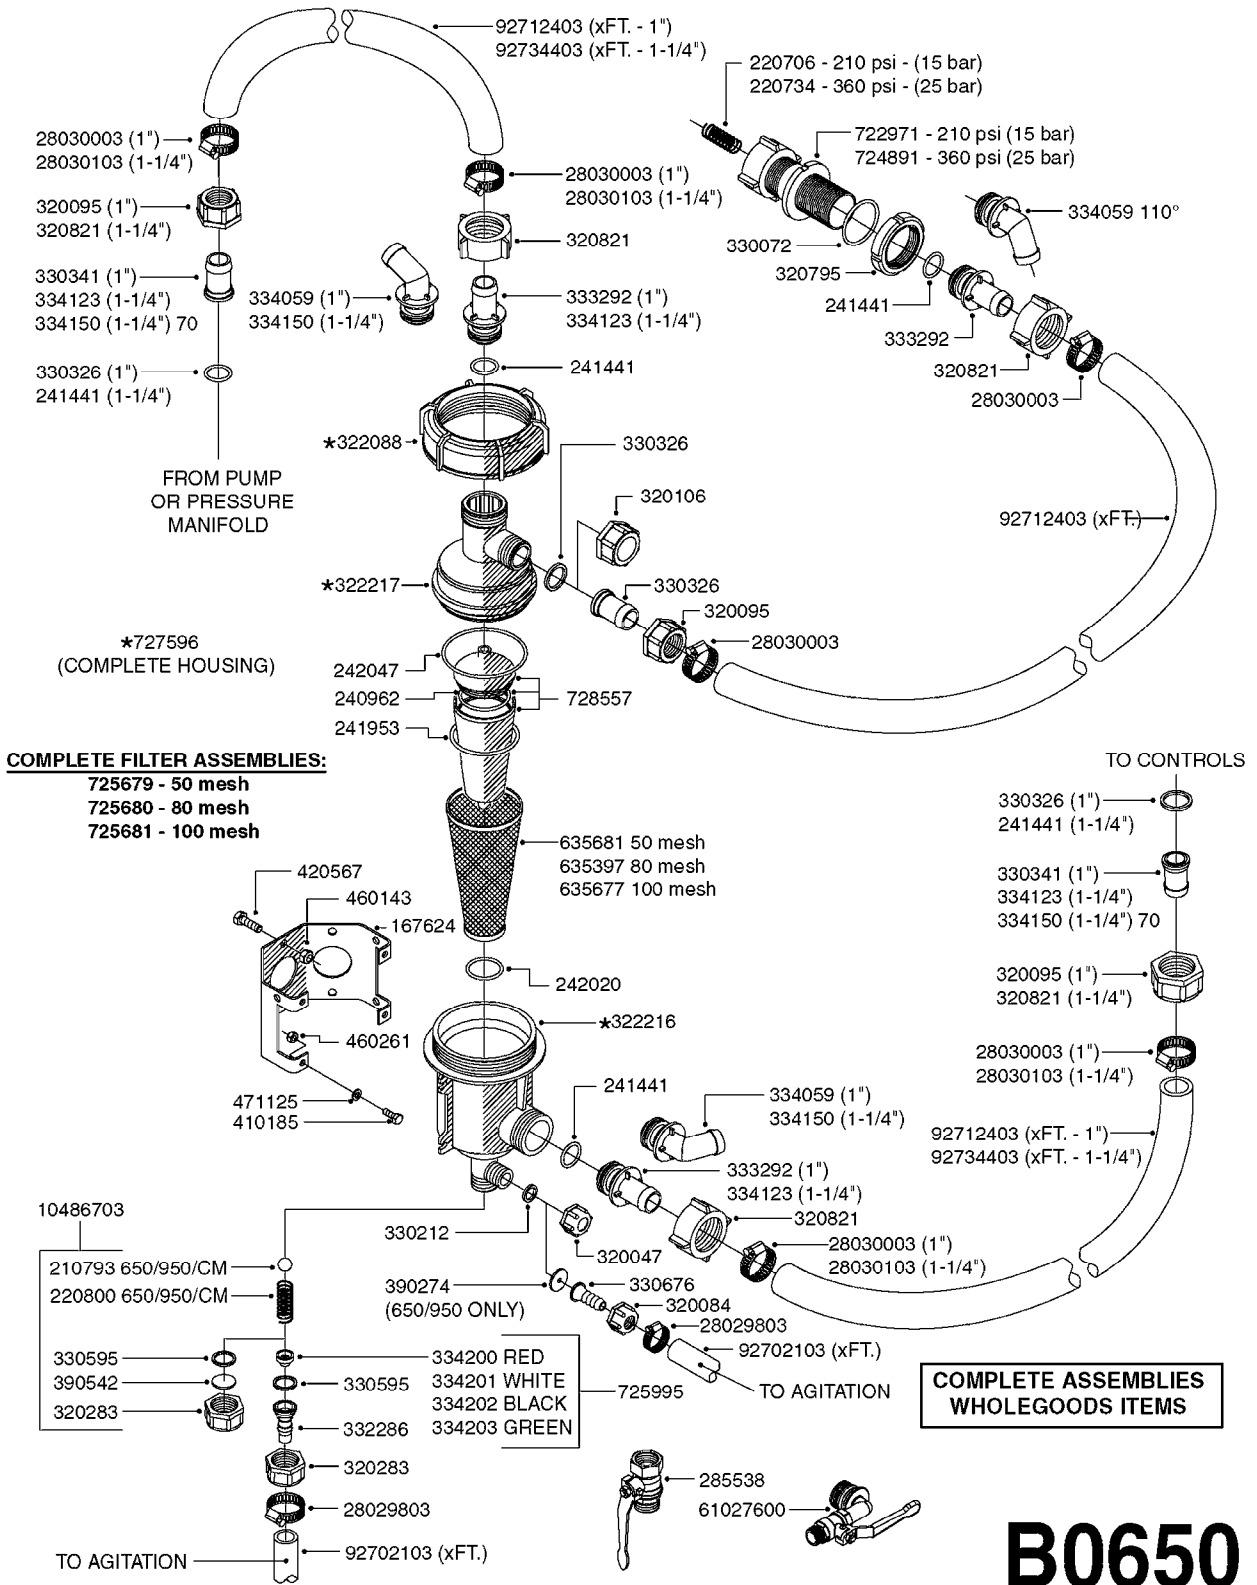

S-67 CHECK VALVE
(NON-THREADED)

S-67 CHECK VALVE
(THREADED)

FOR FITTINGS AND
HOSES, SEE SECTION L

B0640

CHECK VALVES - S67 (2011)
B0640-HIN, 15:10:19

Page 1

Date 12.08.2020 8:50

Pos.	parts-n°	order qty	description
1	145996	1	FITT.DK S-67 FORK
2	242353	1	O-RING 3 X 44.2 VITON
3	334231	1	FITT.DK S-67 STR.1"
3	334232	1	FITT.DK S-67 STR.1-1/4"
4	72432400	1	FITT.DK S-67 CONNEC W.CHK SEAT
5	72819200	1	CHECK VALVE S67 2012 THREADED
6	72819300	1	CHECK VALVE S67 2012 NO THREAD
7	72878800	1	CHECK VALVE S67 SUBASSEMBLY 2013 INCLUDED WITH #5 & #6