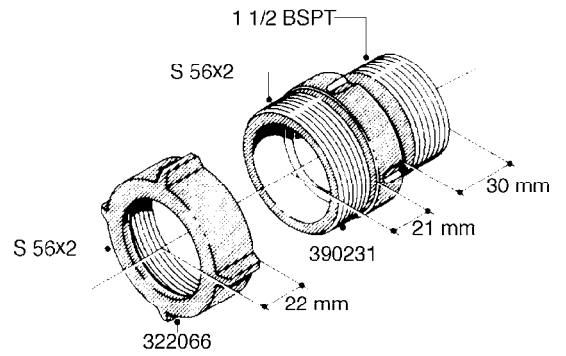

L0080

FITTINGS - S-53
L0080-HIN, 12:09:17

Page 1

Date 12.08.2020 8:51

Pos.	parts-n°	order qty	description
1	145995	1	FITT.DK S-53 FORK
2	241973	1	O-RING Ø3 X 44.2 70 SHORES NITRIL NITRIL (BLACK)
2	242353	1	O-RING 3 X 44.2 VITON VITON (BROWN)
3	242109	1	O-RING D32.2x3.0 NITRIL (BLACK)
3	242354	1	O-RING D32.2X3.0 VITON VITON (BROWN)
4	322103	1	FITT.DK S-53 BULKHEAD
5	322107	1	FITT.DK S-53 BULKHEAD NUT
6	322110	1	FITT.DK S-53 ELB. 1/2" BSP
7	322352	1	FITT.DK S-53 TEE
8	334229	1	FITT.DK S-53 STR.3/4"
9	334260	1	GASKET F. S-53 BULKHEAD
10	334564	1	FITT.DK S-67 TO S-53 ADAPTER
11	391100	1	FITT.DK S-53THREAD INS.1/2"BSP
12	726463	1	FITT.DK S53 BULKHEAD W/GASKET
13	726552	1	FIT.DK S-53X90 1/2" BSP,O-RING
14	726556	1	FITT.DK S-53 HB 1/2" W/O-RING
15	726558	1	FITT.DK S53 STR. 3/4" W.ORING
16	726559	1	FITT DK. S-53 HB 1" W/O-RING
17	726568	1	FITT.DK.S-53 HB 1/2"90 W/O-RING
18	726570	1	FITT.DK S-53 ELB.3/4" W.ORING
19	726571	1	FITT.DK S-53 ELB.1", W ORING
20	726578	1	FITT.DK S53 PLUG WITH O-RING
21	728561	1	FITT.DK. S67M - S53F REDUCER