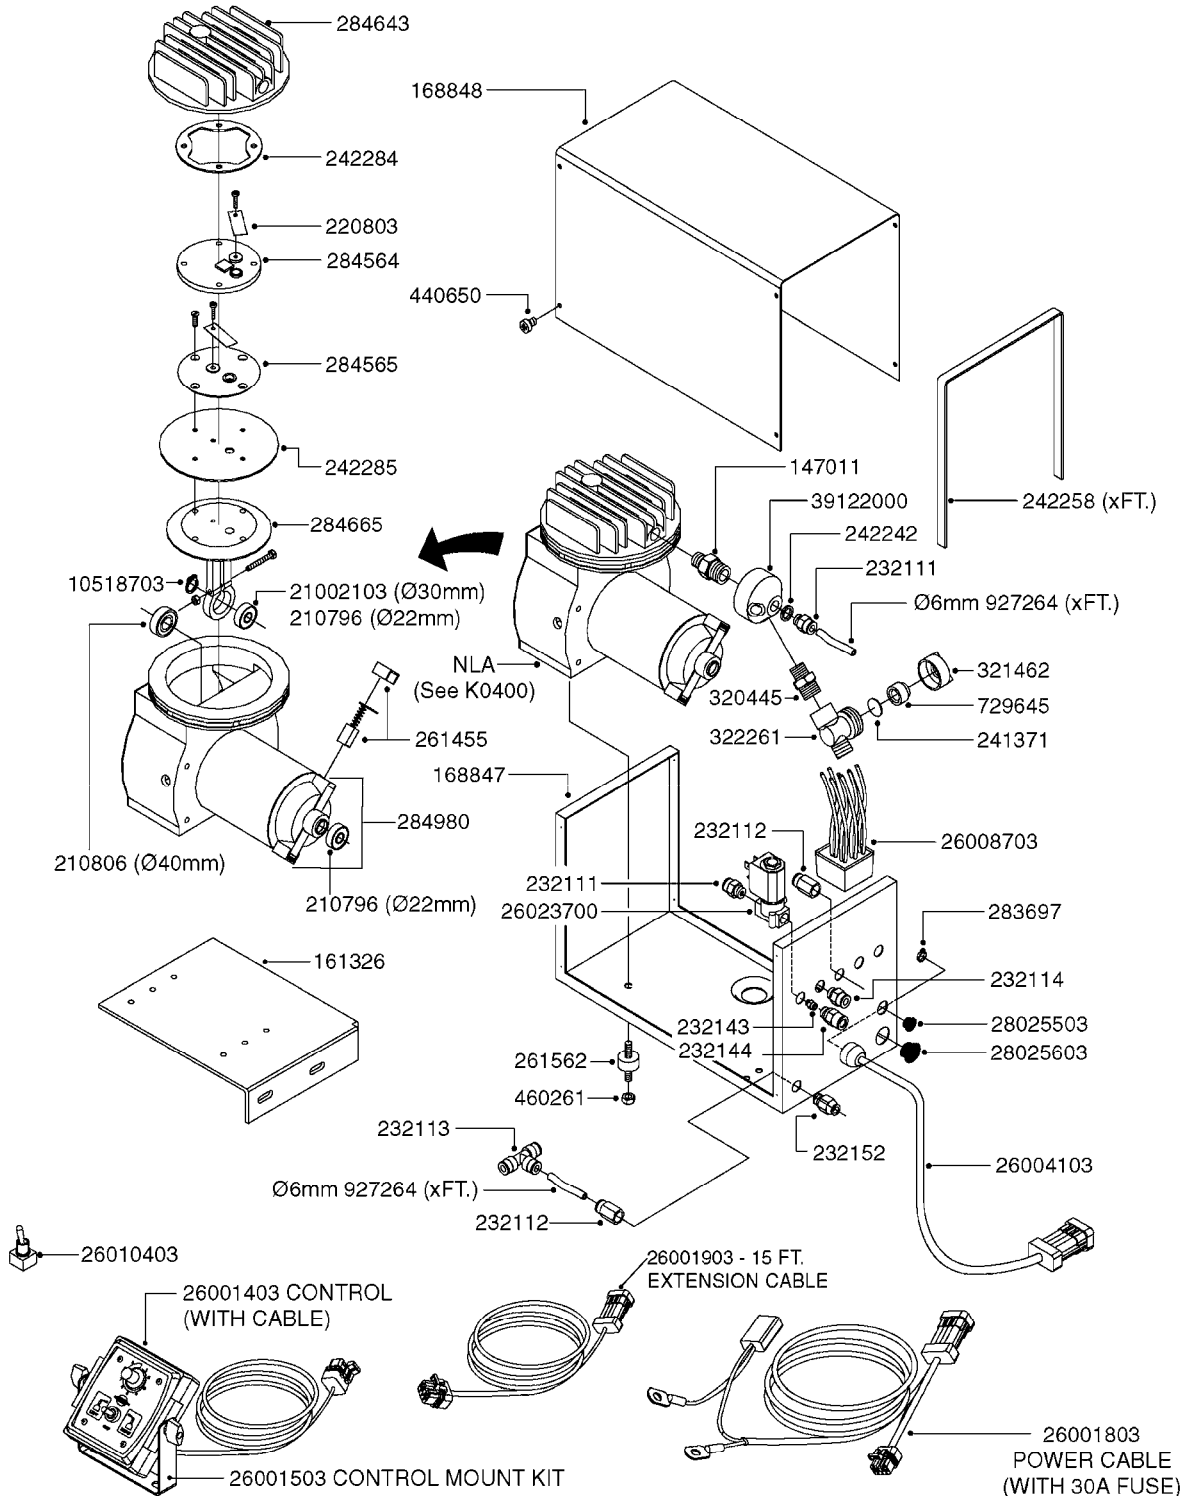

K0390

*Ø8mm 927306 (xFT.)
*Ø10mm 927330 (xFT.)

70019403 - COMPLETE ASSEMBLY

FOAM MARKER COMPRESSOR 2002
K0390-HIN, 01:01:16

Page 1
Date 12.08.2020 8:51

parts-n°	order qty	description
147011	1	HEX NIPPLE 3/8'X1/4'BSP BRASS
161326	1	MOUNT BKT. F. FOAM COMP.BOX 98
168847	1	ENCLOSURE LOWER F.MARKER
168848	1	COVER F. FOAM MARKER
210796	1	BEARING BALL D22/D8 X 7 608ZZ
210806	1	BEARING BALL D40/D17X12MM
220803	1	VALVE F. COMPRESSOR
232111	1	QUICK COUPLER 6MM X 1/8 EXT.
232112	1	QUICK COUPLER 6MM 1/8 INT.
232113	1	QUICK COUPLER 6MM T-PIECE
232114	1	COUPLER 1/8" THREADX8MM HOSE
232143	1	REDUCER 1/4'INT-1/8'EXT
232144	1	QUICK COUPLER 10MM X 1/4 EXT
232152	1	QUICK COUPLER 8MMX1/8 EXT.LONG
241371	1	DIAPHRAGM F.NO-DRIP,VULC
242242	1	O-RING F.AIR HOSE FITTING
242258	1	TRIM 3X10 SELF ADHESIVE 0012"
242284	1	HEAD GASKET F. COMPRESSOR
242285	1	DIAPHRAGM F. F/M COMP.
261455	1	BRUSH KIT-FOAM MARKER MOTOR
261562	1	RUBBER DAMPER 2XM6X25
283697	1	TIESTRAP 200MM
284564	1	PLATE F.COMPRESSOR HEAD
284565	1	PLATE F.COMPRESSOR HEAD
284643	1	COMPRESSOR HEAD F.FOAM MARKER
284665	1	CONNECTING ROD F.COMPRESSOR
284980	1	FLANGE REAR F. F.M.COMPRESSOR
320445	1	FITT.DK HN 1/4"X3/8" BSP
321462	1	CAP F.NO-DRIP ASSY.
322261	1	HOUSING F.SAFETY VALVE 3/8"
440650	1	SCREW 3.5x13 STAINLESS
460261	1	NUT HEX M6X1.00 LOCK DIN985 A2 SS
729645	1	NON-DRIP SPRING ASSY.GREEN 10
927264	1	HOSE R X PE D6/D4 X 0012"
927306	1	HOSE R X PE D8/D6 X 0012"BLACK
927330	1	HOSE R X PE D10/D8 X 012"BLACK
10518703	1	SNAP-RING OUTER 8X1
21002103	1	BEARING, 6200 2ZJEM (SKF)
26001403	1	HC FOAM MARKR CONSOLE VS3.0.00
26001503	1	HC FOAM MARKER CONSOLE MT.KIT
26001803	1	POWER CABLE
26001903	1	15' 7-PIN EXTENSION CABLE
26004103	1	FOAM MARKER CNTRL MOD CABL STD
26008703	1	FOAM MARKER CONTROL SCII
26010403	1	TOGGLE SWITCH MICRO-TRAK F.M.
26023700	1	SOLENOID VAL 12V 1/8' FLO '07
28025503	1	PLUG F.DRILLED HOLE 1/2"
28025603	1	PLUG F.DRILLED HOLE 3/4"
39122000	1	DISTR.HOUSING F.FOAM MARKER'07
70019403	1	FOAM MARKER COMPRESSOR KIT STD