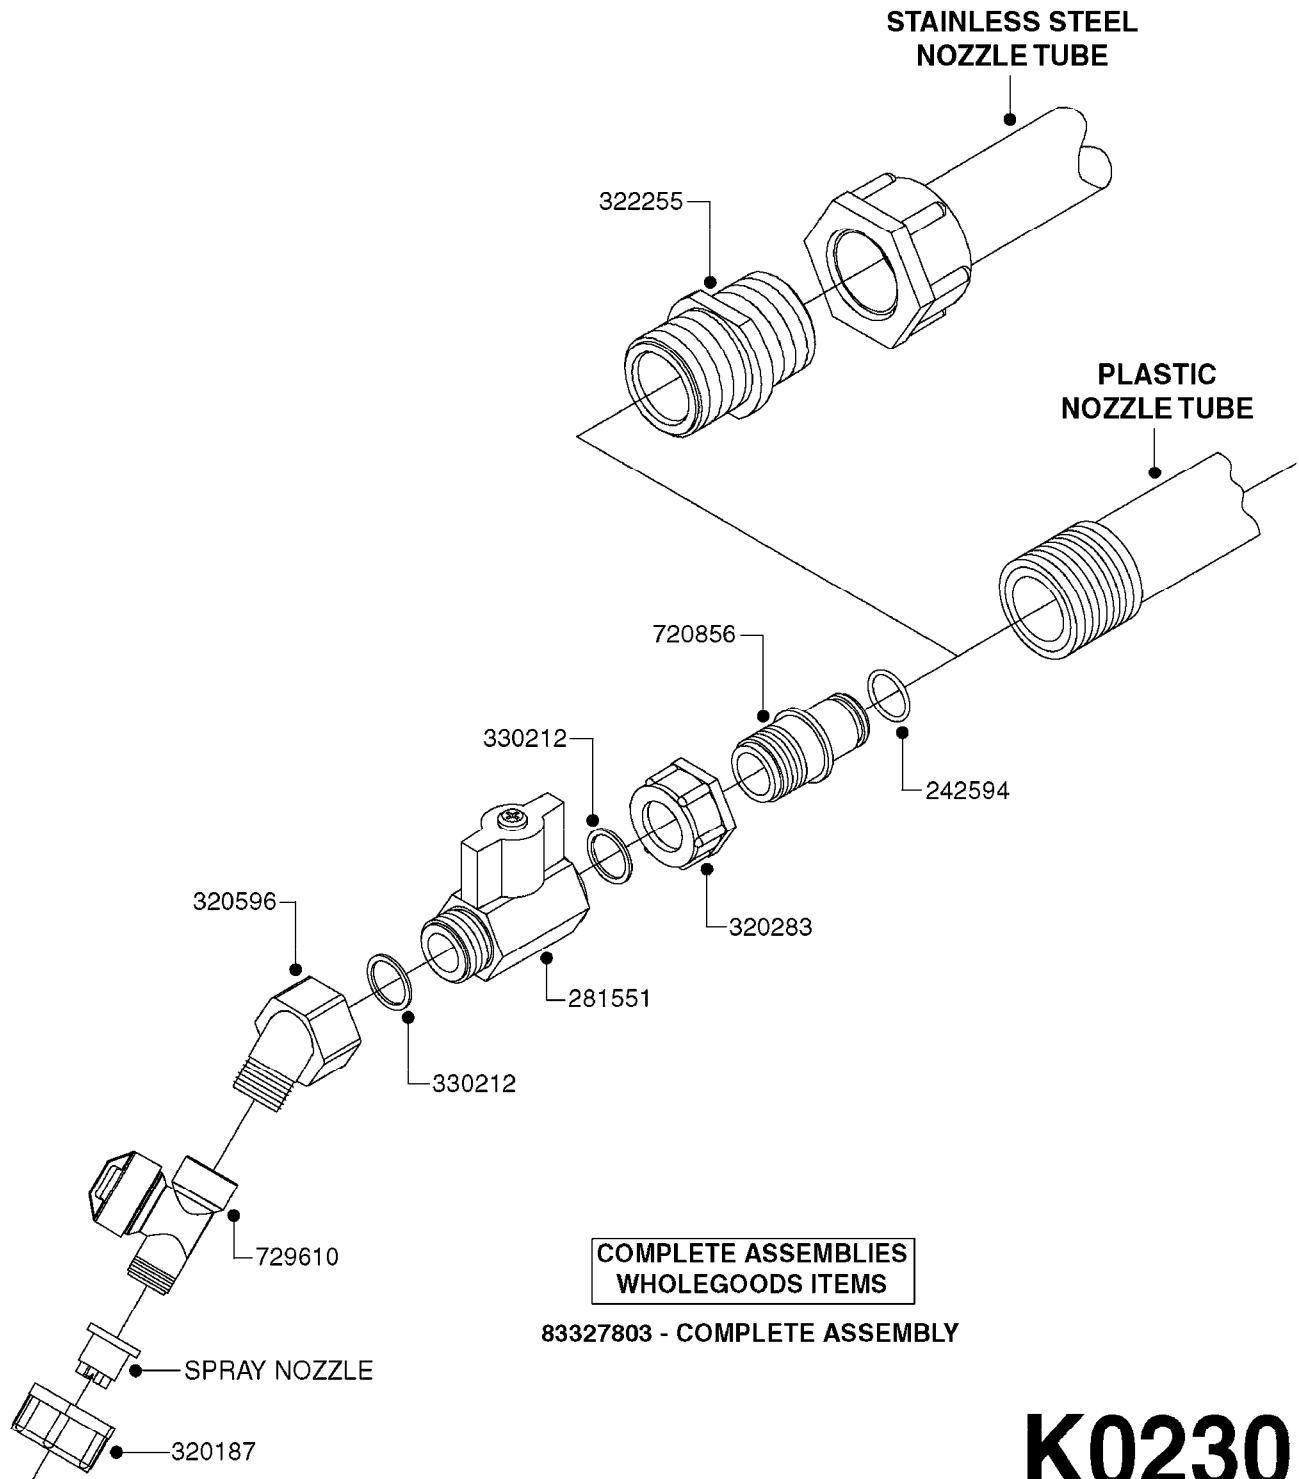

END NOZZLE KIT
K0230-HIN, 01:01:16

Page 1
Date 12.08.2020 8:51

parts-n°	order qty	description
242594	1	O-RING D14 X 1.78 SCH.70-EPDM
281551	1	BALL VALVE 1/2"
320187	1	FITT.DK CAP 3/8" BSP BLACK
320283	1	FITT.DK NUT 3/4"BSP
320596	1	FITT.DK ELB 3/8'-1/2'BSP 45DEG
322255	1	FITT.DK NIPPLE 3/4"X 3/4"
330212	1	O-RING D19/D14X2.4 F.1/2"NUT
720856	1	FITT.DK 1/2'BSP ASSY.F.3/4'NUT
729610	1	NOZZLE ASSY. NON DRIP 3/8 THRD
83327803	1	END NOZZLE KIT "04"