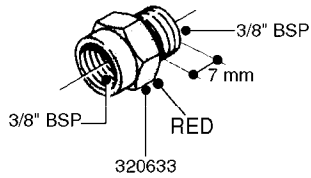

FITTINGS - HEXAGON NIPPLES
L0030-HIN, 01:01:16

L0030

FITTINGS - HEXAGON NIPPLES
L0030-HIN, 01:01:16

Page 1
Date 12.08.2020 8:51

parts-n°	order qty	description
10015303	1	FITT.PO.HN 1.00X1.00 M1000
10425003	1	FITT.PO.HN 1.25X1.00 MCPHEE
320132	1	FITT.DK HN 1" BSP
320176	1	FITT.DK HN 3/8"X1/2" BSP
320445	1	FITT.DK HN 1/4"X3/8" BSP
320655	1	FITT.DK HN 1/2"-1/2" BSP
320692	1	FITT.DK HN 3/8'BSPX1/4'NPT
320703	1	FITT.DK HN 3/8BSP X1/2 &1/4NPT
320725	1	FITT.DK NIPPLE 3/8"-3/8" BSP
320902	1	FITT.DK HN 3/8'X 1/4' BSP
390232	1	FITT.DK HN 1-1/2' X 1-1/4' BSP
390276	1	FITT.DK HN 1'BSP