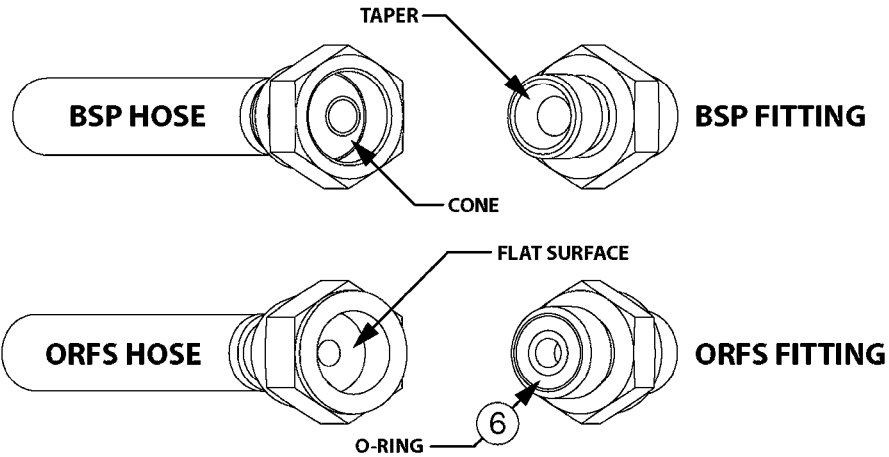

IMPORTANT!
BSP hoses require BSP fittings
ORFS hoses require ORFS fittings

1/4" ORFS Hoses require 9/16" ORFS Fittings
3/8" ORFS Hoses require 11/16" ORFS Fittings
1/2" ORFS Hoses require 13/16" ORFS Fittings
3/4" ORFS Hoses require 1-3/16" ORFS Fittings