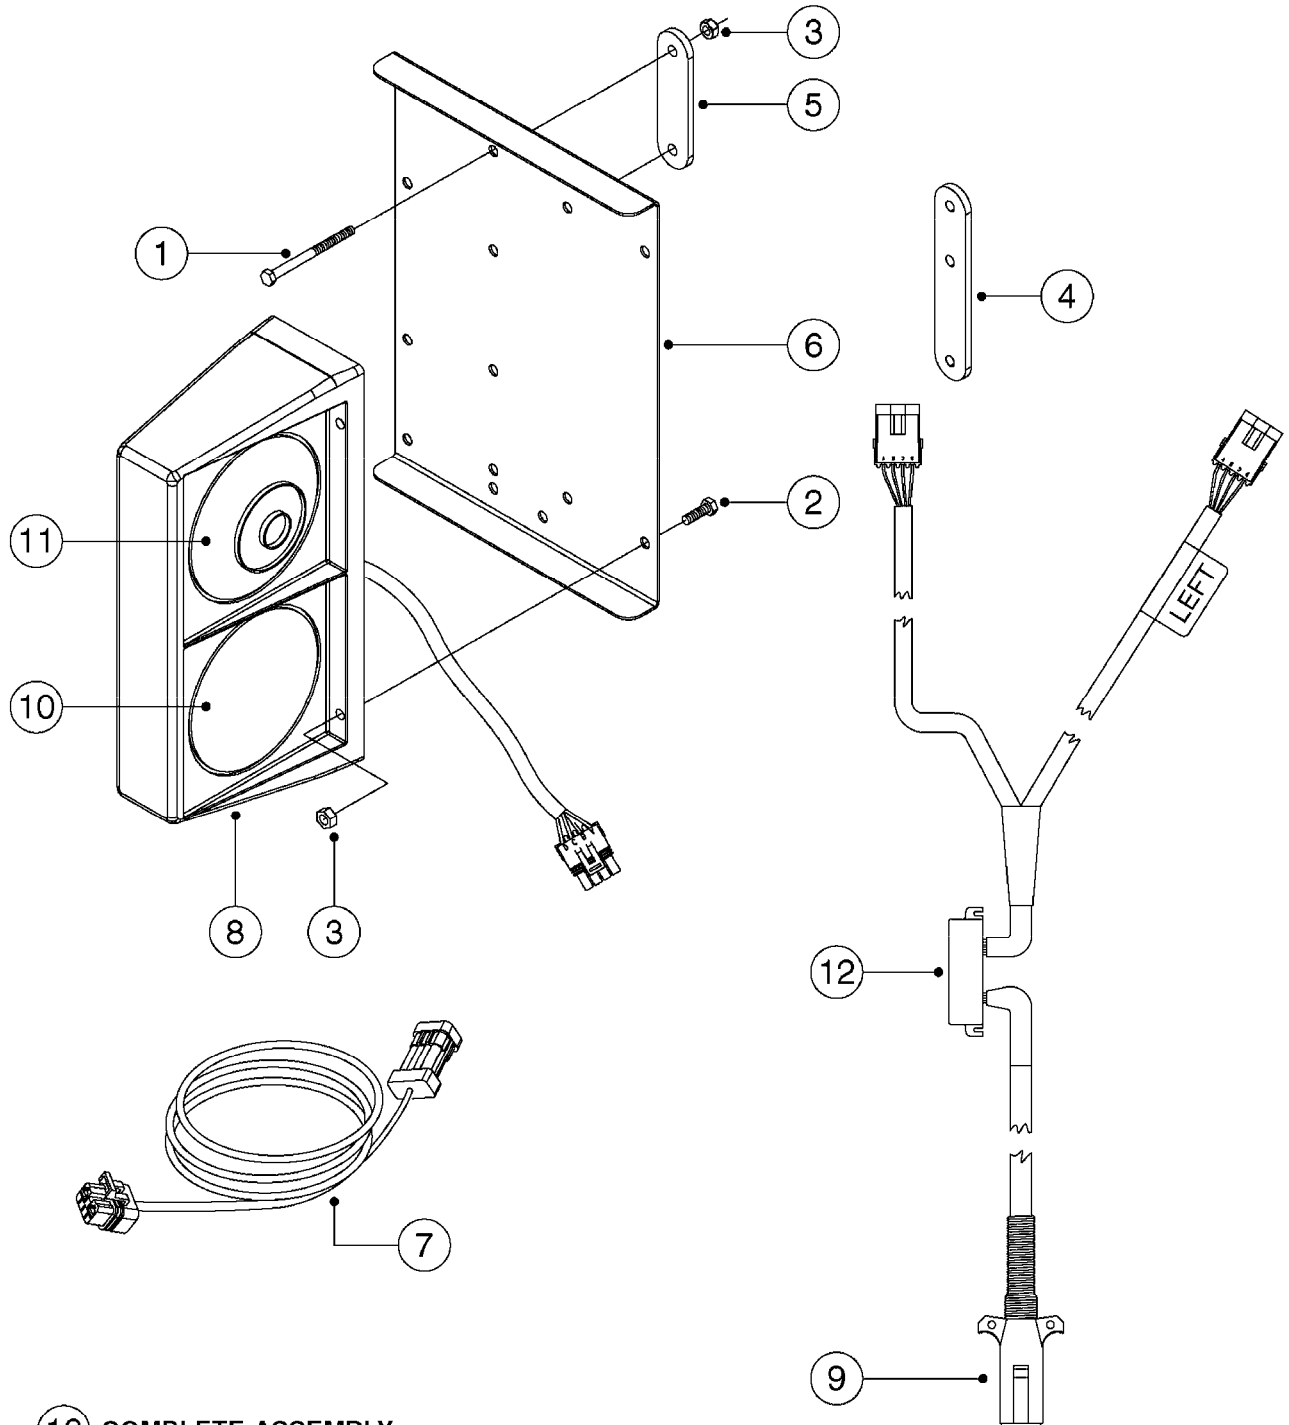

13 COMPLETE ASSEMBLY

COMPLETE ASSEMBLIES
WHOLEGOODS ITEMS

M0160

TRAFFIC LIGHT KIT
M0160-HIN, 13:08:19

Page 1
Date 12.08.2020 8:51

Pos.	parts-n°	order qty	description
1	410266	1	BOLT HEX 8.8 DEL M6X120
1	410421	1	BOLT HEX M6X110 DIN931-A2 SS
1	410524	1	BOLT HEX 8.8 DEL M6X100
1	410605	1	BOLT HEX 8.8 DEL M6X80
2	410362	1	BOLT HEX 8.8 SS M6X20
3	460261	1	NUT HEX M6X1.00 LOCK DIN985 A2 SS
4	16022303	1	BRACKET 100MM TUBE
5	16022403	1	BRACKET 60MM TUBE
6	16025603	1	BRACKET TAIL LIGHT DUAL LAMP
7	26004703	1	HARNESS 13' EXT 4 WIRE WP
8	26004903	1	TAIL LIGHT GREEN WIRE LH
8	26005003	1	TAIL LIGHT YELLOW WIRE RH
9	26005103	1	PLUG 7-PIN AG TAIL LIGHT
10	26005403	1	LENS BLACK BEFORE 2009
10	26017003	1	LENS RED
11	26016903	1	LENS AMBER
12	26032703	1	HARNESS COMPLETE, TAIL LIGHT, 2013
13	83308603	1	TRAFFIC LIGHT KIT