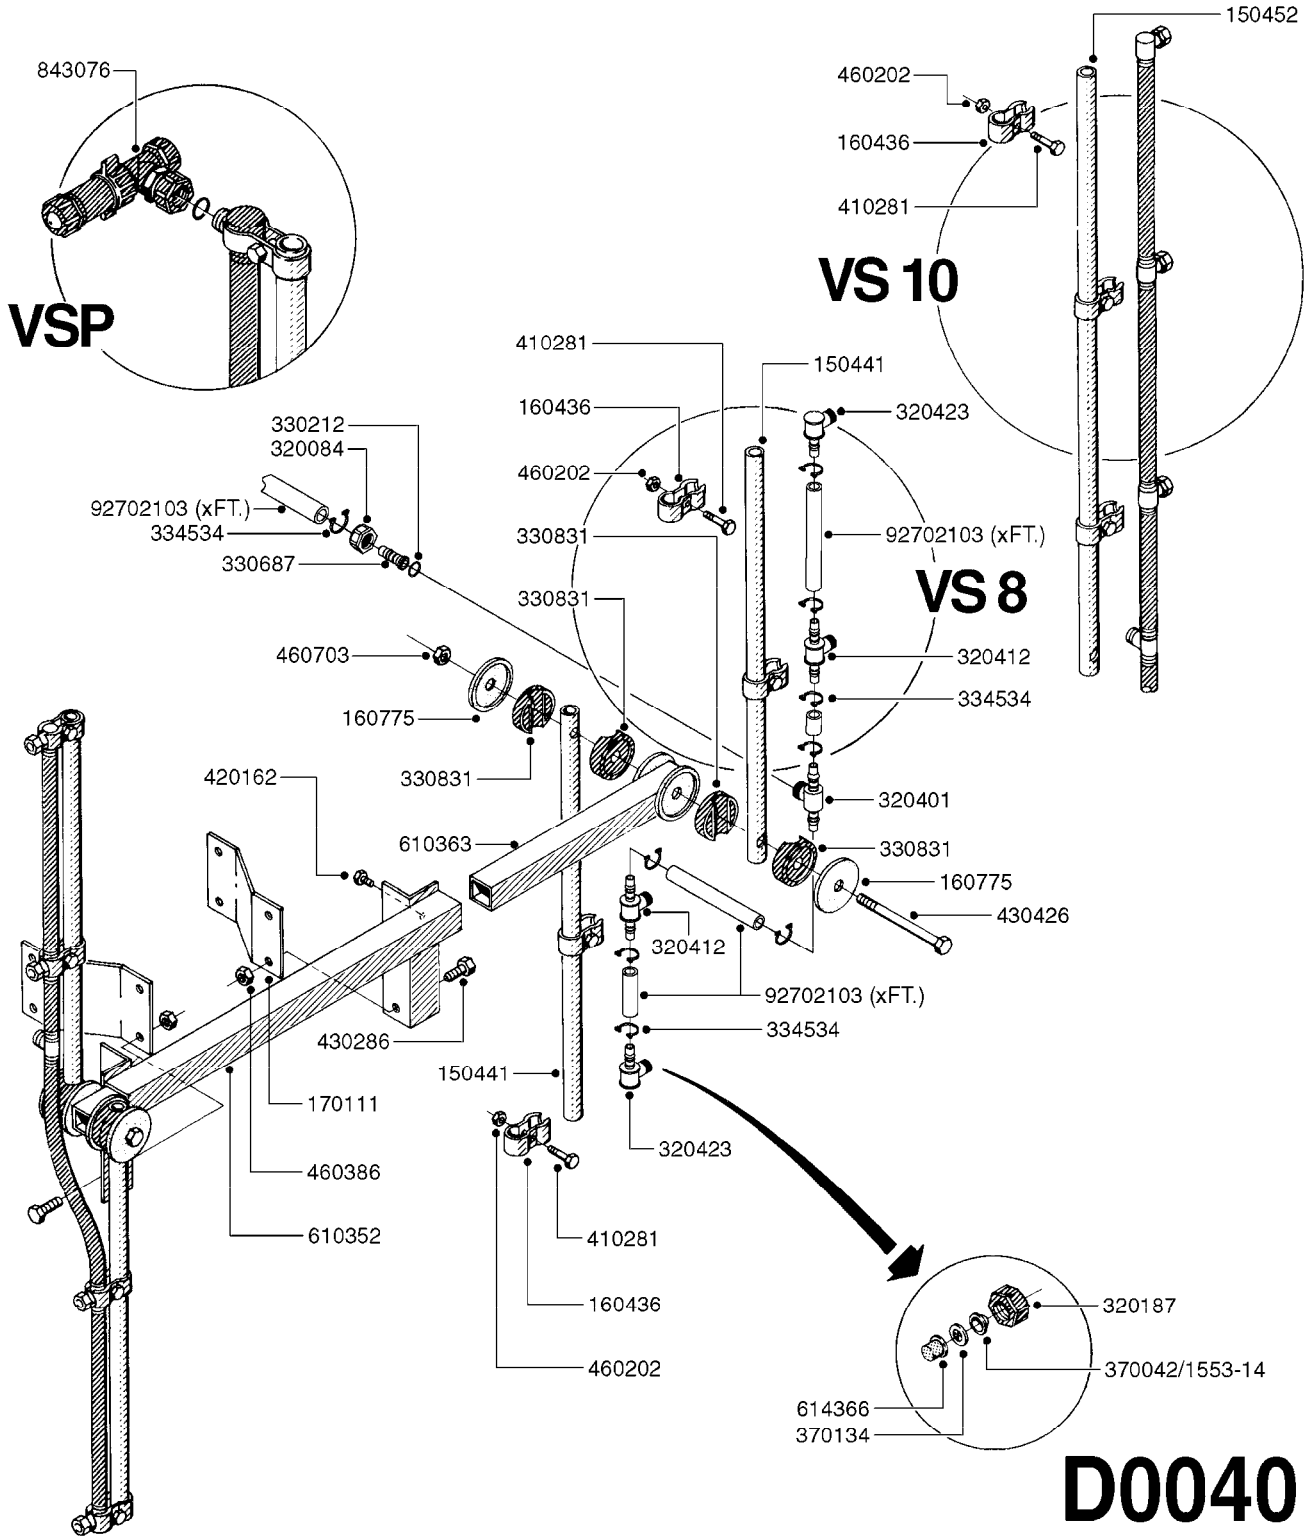

BOOM - VS-8 & VS-10
D0040-HIN, 01:01:16

Page	0
Date	12.08.2020 8:02

BOOM - VS-8 & VS-10
D0040-HIN, 01:01:16

Page 1

Date 12.08.2020 8:02

parts-n°	order qty	description
150441	1	BOOM WING OUT.SEC. WINE S630MM
150452	1	BOOM WING OUT.SEC. WINE S930MM
160436	1	PIPE BRANCH HOLDER D22,2
160775	1	WASHER F. FRICTION PLATE
170111	1	SUPP. ARM VIN S
320084	1	FITT.DK NUT 1/2" BSP
320187	1	FITT.DK CAP 3/8" BSP BLACK
320401	1	FITT.DK TEE 1/2X1/2HB X1/2"BSP
320412	1	FITT.DK TEE 1/2X1/2HB X3/8'BSP
320423	1	FITT.DK ELB 1/2'HB X 3/8' BSP
330212	1	O-RING D19/D14X2.4 F.1/2"NUT
330687	1	FITT.DK HB 1/2" F. 1/2" NUT
330831	1	FRICTION PLATE
334534	1	CLAMP HOSE PLASTIC 1/2"
370042	1	NOZZLE CONE JET 1553-14
370134	1	NOZZLE SWIRL 1554-GREY
410281	1	BOLT HEX 8.8 DEL M6X25 DIN933 A2
420162	1	BOLT HEX 8.8 DEL 3/8"x15MM
430286	1	BOLT HEX 8.8 DEL M12X30 FT
430426	1	BOLT HEX 8.8 DEL M12X130
460202	1	NUT HEX M6
460386	1	NUT HEX M12X1.75
460703	1	NUT HEX M12X1.75 LOCK DIN985A2 SS
610352	1	CENTER SECTION WINE S
610363	1	BOOM WING INNER SECTION
614366	1	FILTER 50 MESH F.NOZZLE BLUE
843076	1	SPR. PISTOL FOR BOOM (PLAST)
92702103	1	HOSE R X1/2" X300PSI WP X0012"