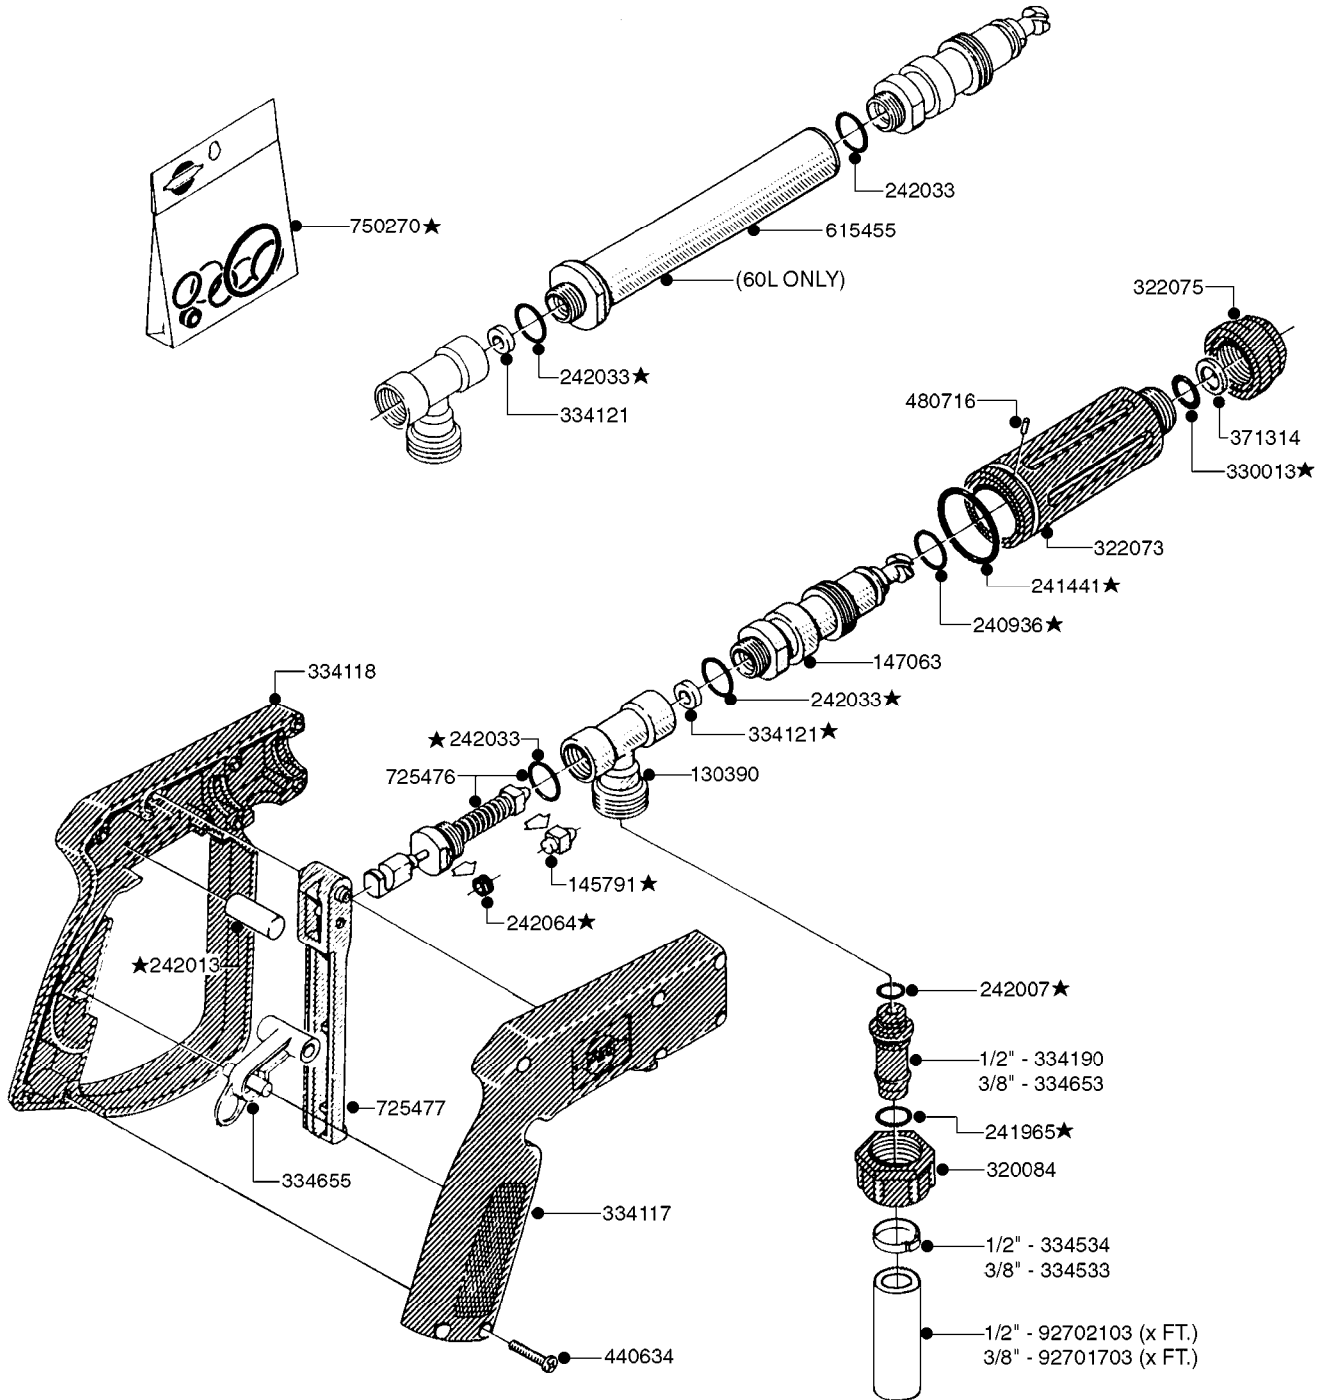

COMPLETE ASSEMBLY:
843197 - 60L
843196 - 60S

COMPLETE ASSEMBLIES
WHOLEGOODS ITEMS

K0480

HANDGUN TYPE 60S/60L POST 95
K0480-HIN, 01:01:16

Page 1

Date 12.08.2020 8:02

parts-n°	order qty	description
130390	1	TEE 3/8'X 1/2' BSP F.TYPE 60S
145791	1	CONE FOR ON/OFF
147063	1	SWIRL F.SPRAY GUN TYPE 60
240936	1	O-RING D13.3X2.4 NITRIL
241441	1	O-RING D29.3X3
241965	1	O-RING Ø12.1 X 1.6 NITRILE
242007	1	O-RING Ø9.1 X 1.6 NITRILE
242013	1	SPRING RUBBER F/TRIGGER
242033	1	O-RING Ø14.1 X 1.6 NITRILE
242064	1	SLEEVE RUBBER 3X8X4MM
320084	1	FITT.DK NUT 1/2" BSP
322073	1	HOUSING F.SWIRL TYPE 60S H.G.
322075	1	HOUSING F. NOZZLE
330013	1	O-RING 2.5 X 10 PUR
334117	1	HANDLE PIECE RIGHT F.60S/60L
334118	1	HANDLE PIECE LEFT F.60S/60L
334121	1	SEAT FOR ON-OFF TYPE
334190	1	FITT.DK HB 1/2' F. PISTOL 60S
334533	1	CLAMP HOSE PLASTIC 3/8"
334534	1	CLAMP HOSE PLASTIC 1/2"
334653	1	FITT.DK HB 3/8' F.HANDGUN
334655	1	TRIGGER SAFETY F.60S/60L GUN
371314	1	NOZZLE CERAMIC 1099-20
440634	1	SCREW 5/8"
480716	1	PIN D3X6 STAINLESS
615455	1	TUBE F.LANCE TYPE 60L
725476	1	SPINDLE
725477	1	TRIGGER
750270	1	GASKET KIT F.SPRAY GUN
843196	1	SPRAY GUN KIT TYPE 60 SHORT
843197	1	HANDGUN KIT TYPE 60 LONG
92701703	1	HOSE R X3/8" X300PSI WP X0012"
92702103	1	HOSE R X1/2" X300PSI WP X0012"