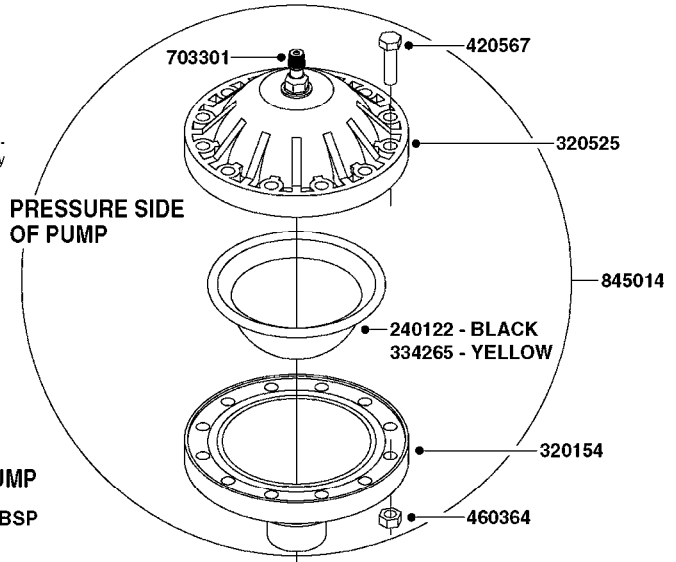

PRESSURE SIDE OF PUMP