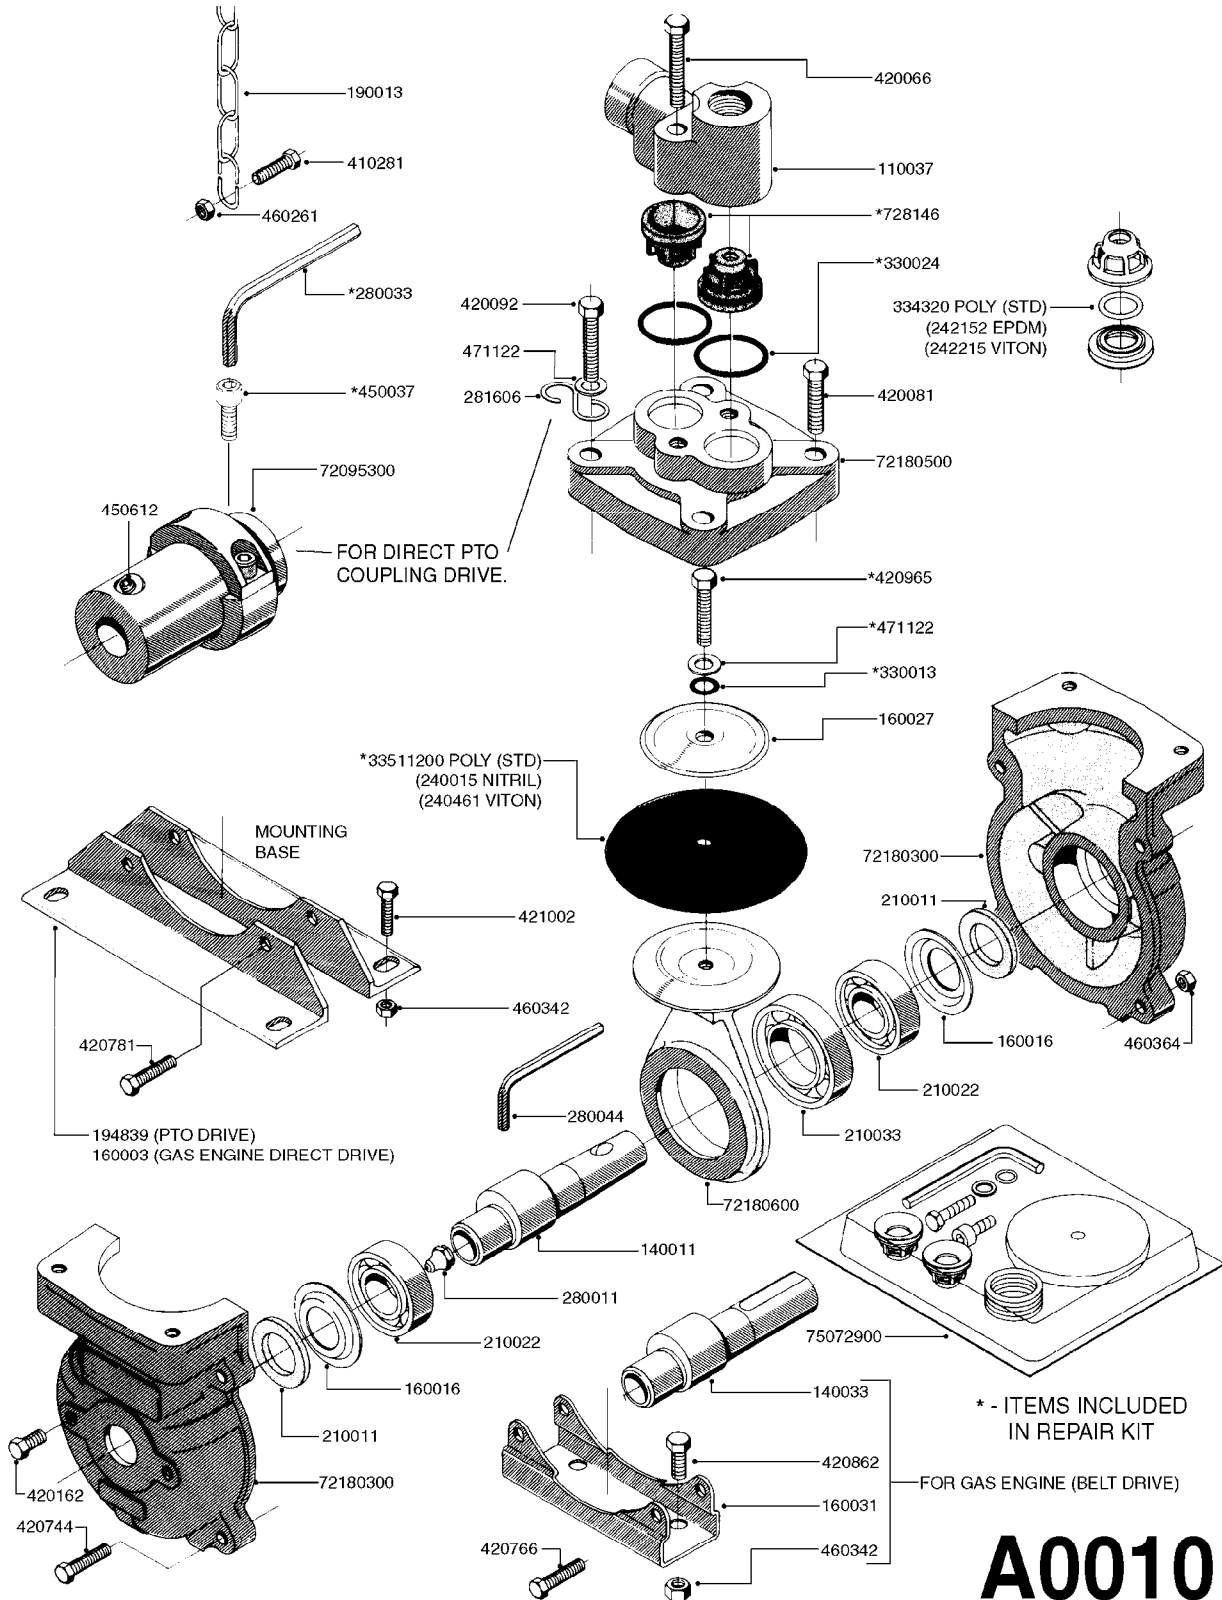

PUMP - 500
A0010-HIN, 01:01:16

A0010

PUMP - 500
A0010-HIN, 01:01:16

Page 1
Date 12.08.2020 8:02

parts-n°	order qty	description
110037	1	VALVE CHAMBER MOD 500 PAINTED
140011	1	CRANK SHAFT MODEL 500
140033	1	CRANK SHAFT,MODEL 500/4
160003	1	PUMP MOUNT PLATE TALL 500/600
160016	1	DUST PLATE
160027	1	DIAPHRAGM UPPER DISC 500-600
160031	1	BASE PLATE MODEL 500-600
190013	1	CHAIN 35XL=800
194839	1	ANGLE IRON FOOT, M 500-600 RED
210011	1	SEAL FELT D39/23 X 4
210022	1	BEARING BALL 6205
210033	1	BEARING BALL 6007
240015	1	DIAPHRAGM MODEL 500-600 NITRIL
240461	1	DIAPHRAGM MODEL 500-600 VITON
242152	1	O-RING D18.2X3 EPDM
242215	1	O-RING D18X3 VITON
280011	1	GREASE NIPPLE 1/8' SAE H TR
280033	1	KEY HEXAGON W9 5/16"
280044	1	KEY HEXAGON W6 3/16'
281606	1	S-HOOK GALVANIZED
330013	1	O-RING 2.5 X 10 PUR
330024	1	O-RING D41,1/D34.5 X 3,5
334320	1	O-RING D18X3 POLYURETHANE
410281	1	BOLT HEX 8.8 DEL M6X25 DIN933 A2
420066	1	BOLT HEX 8.8 DEL 3/8"X50MM
420081	1	BOLT HEX 8.8 DEL 3/8"X40MM
420092	1	BOLT HEX 8.8 RAW 3/8"X45MM
420162	1	BOLT HEX 8.8 DEL 3/8"x15MM
420744	1	BOLT HEX 8.8 DEL M8X40
420766	1	BOLT HEX M8-45/22 SST A2 DIN931
420781	1	BOLT HEX 8.8 DEL M8X50
420862	1	BOLT HEX 8.8 DEL M10X16 FT
420965	1	M10X40 MACHINE SCREW STAINLESS
421002	1	BOLT HEX 8.8 DEL M10X30 FT DIN933
450037	1	BOLT ROUND 3/8'X1' BLACK
450612	1	SCREW M10X16 POINTED
460261	1	NUT HEX M6X1.00 LOCK DIN985 A2 SS
460342	1	NUT HEX M10 DEL DIN934
460364	1	NUT HU M8 A2 SS DIN934
471122	1	WASHER, M10, Ø20/10.5X 2.0, SS
728146	1	VALVE FOR 361(726890/707932)
33511200	1	DIAPHRAGM 500-603 PUR 2006
72095300	1	COUPLING 1-3/8' X 25, PAINTED
72180300	1	PUMP HOUSING 503 RED W/BOLTS
72180500	1	DIAPHRAGM COVER 503 W/BOLTS
72180600	1	CONNECTING ROD FOR 503-603 M10
75072900	1	PUMP KIT 500 "06"