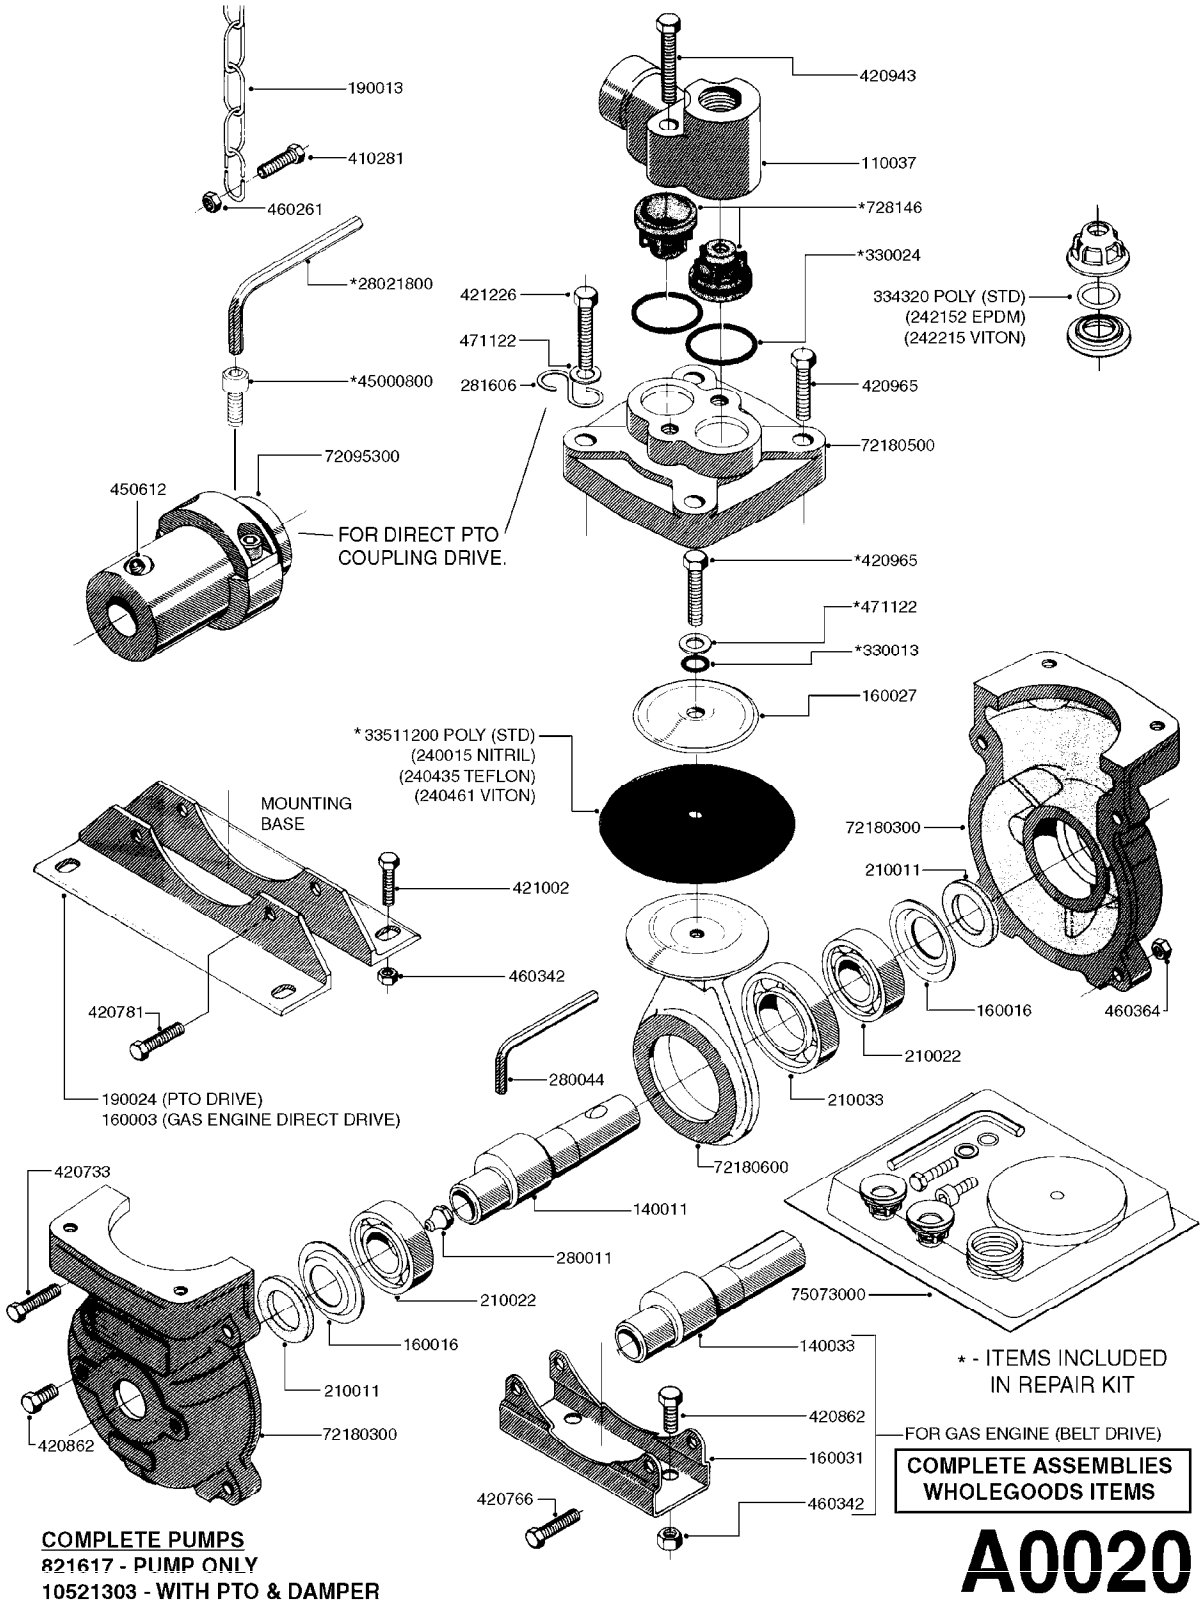

PUMP - 500
A0010-HIN, 01:01:16

A0010

PUMP - 500
A0010-HIN, 01:01:16

Page 1
Date 12.08.2020 8:02

parts-n°	order qty	description
110037	1	VALVE CHAMBER MOD 500 PAINTED
140011	1	CRANK SHAFT MODEL 500
140033	1	CRANK SHAFT,MODEL 500/4
160003	1	PUMP MOUNT PLATE TALL 500/600
160016	1	DUST PLATE
160027	1	DIAPHRAGM UPPER DISC 500-600
160031	1	BASE PLATE MODEL 500-600
190013	1	CHAIN 35XL=800
194839	1	ANGLE IRON FOOT, M 500-600 RED
210011	1	SEAL FELT D39/23 X 4
210022	1	BEARING BALL 6205
210033	1	BEARING BALL 6007
240015	1	DIAPHRAGM MODEL 500-600 NITRIL
240461	1	DIAPHRAGM MODEL 500-600 VITON
242152	1	O-RING D18.2X3 EPDM
242215	1	O-RING D18X3 VITON
280011	1	GREASE NIPPLE 1/8' SAE H TR
280033	1	KEY HEXAGON W9 5/16"
280044	1	KEY HEXAGON W6 3/16'
281606	1	S-HOOK GALVANIZED
330013	1	O-RING 2.5 X 10 PUR
330024	1	O-RING D41,1/D34.5 X 3,5
334320	1	O-RING D18X3 POLYURETHANE
410281	1	BOLT HEX 8.8 DEL M6X25 DIN933 A2
420066	1	BOLT HEX 8.8 DEL 3/8"X50MM
420081	1	BOLT HEX 8.8 DEL 3/8"X40MM
420092	1	BOLT HEX 8.8 RAW 3/8"X45MM
420162	1	BOLT HEX 8.8 DEL 3/8"x15MM
420744	1	BOLT HEX 8.8 DEL M8X40
420766	1	BOLT HEX M8-45/22 SST A2 DIN931
420781	1	BOLT HEX 8.8 DEL M8X50
420862	1	BOLT HEX 8.8 DEL M10X16 FT
420965	1	M10X40 MACHINE SCREW STAINLESS
421002	1	BOLT HEX 8.8 DEL M10X30 FT DIN933
450037	1	BOLT ROUND 3/8'X1' BLACK
450612	1	SCREW M10X16 POINTED
460261	1	NUT HEX M6X1.00 LOCK DIN985 A2 SS
460342	1	NUT HEX M10 DEL DIN934
460364	1	NUT HU M8 A2 SS DIN934
471122	1	WASHER, M10, Ø20/10.5X 2.0, SS
728146	1	VALVE FOR 361(726890/707932)
33511200	1	DIAPHRAGM 500-603 PUR 2006
72095300	1	COUPLING 1-3/8' X 25, PAINTED
72180300	1	PUMP HOUSING 503 RED W/BOLTS
72180500	1	DIAPHRAGM COVER 503 W/BOLTS
72180600	1	CONNECTING ROD FOR 503-603 M10
75072900	1	PUMP KIT 500 "06"