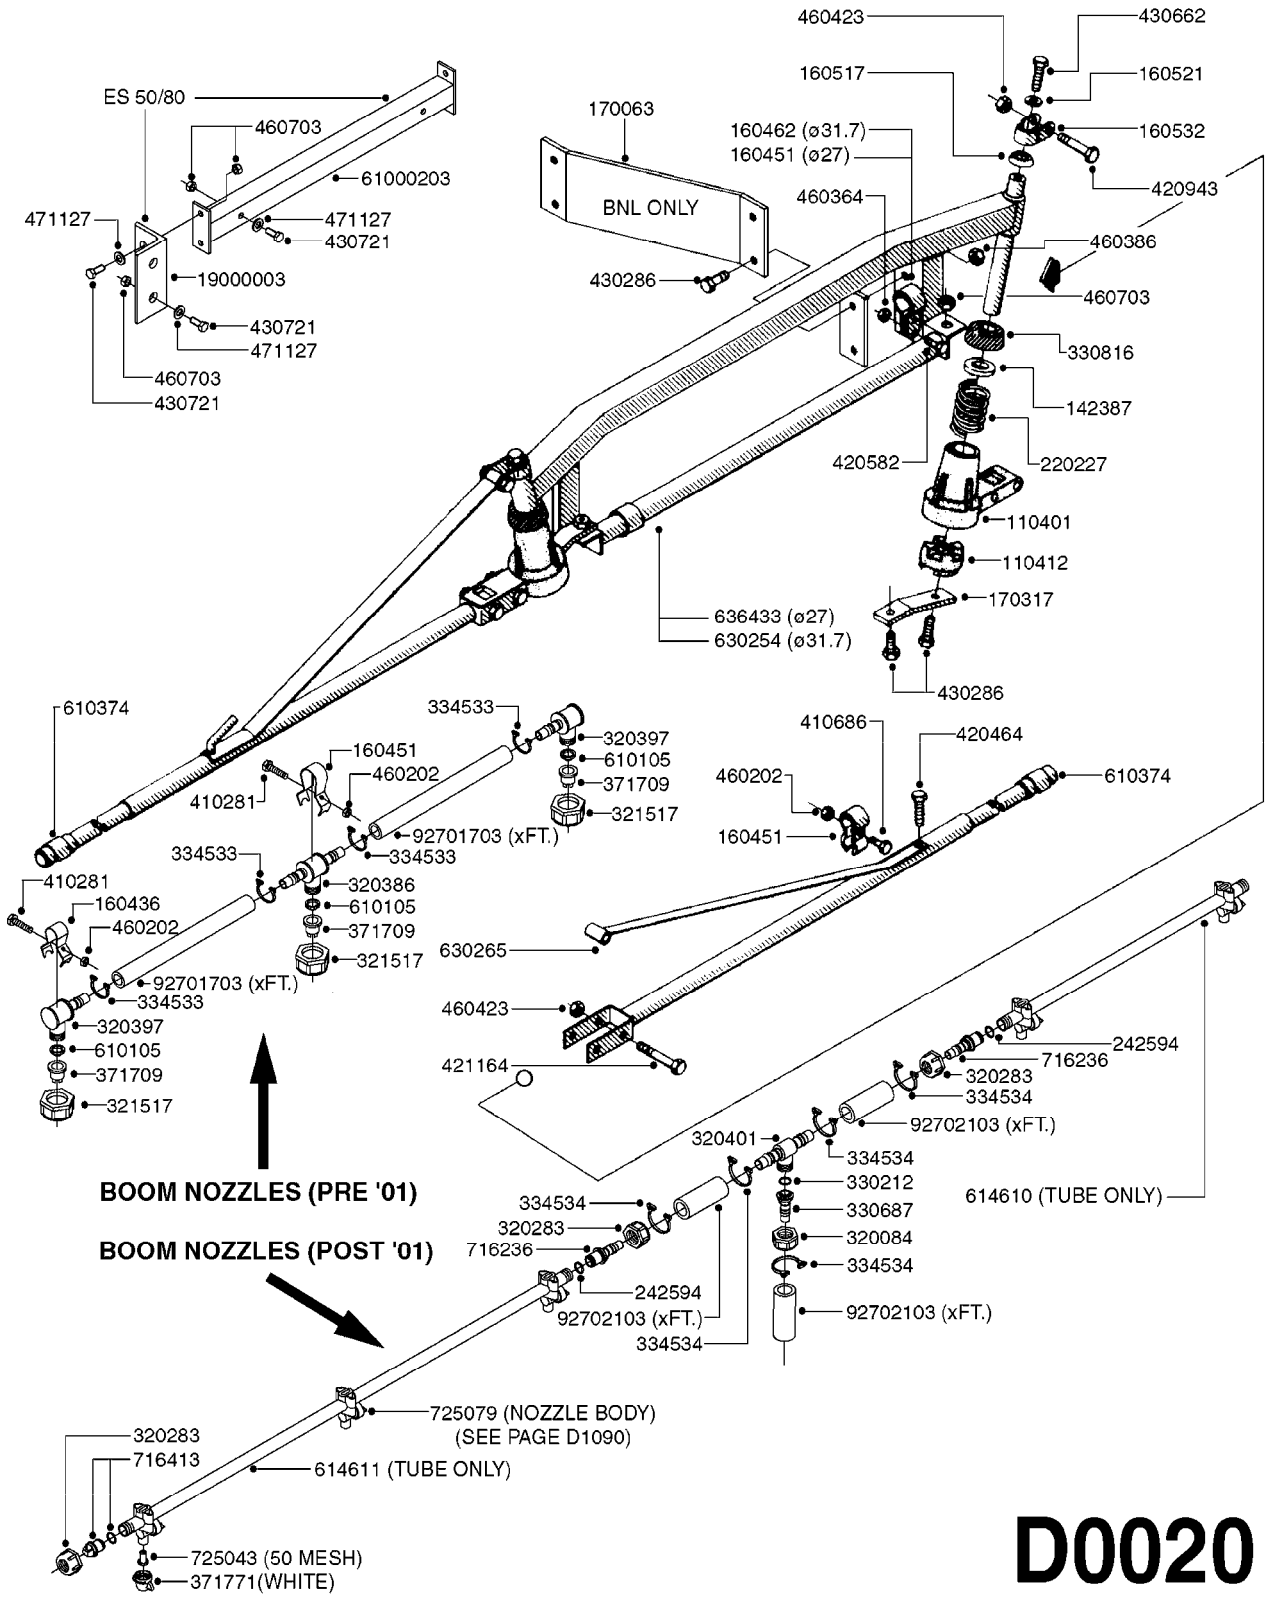

BOOM - 14' HD
D0020-HIN, 19:08:19

BOOM - 14' HD
D0020-HIN, 19:08:19

Page 1
Date 12.08.2020 8:02

parts-n°	order qty	description
110401	1	SPRING HOUSING STD BOOM
110412	1	CLUTCH STANDARD BOOM
142387	1	WASHER D40D23X5
160436	1	PIPE BRANCH HOLDER D22,2
160451	1	PIPE BRANCH HOLDER D25,4
160462	1	PIPE BRANCH HOLDER D31,7
160517	1	SPACER COLLAR, STANDARD BOM
160521	1	WASHER D30.5/D13X2
160532	1	CLAMP SWIVEL F. BOOM 14'H.D.
170063	1	SUPPORT BRKT.(USE-#725434 kit)
170317	1	CROSSBAR FOR BOOM WINE II
220227	1	SPRING FOR PIVOT
242594	1	O-RING D14 X 1.78 SCH.70-EPDM
320084	1	FITT.DK NUT 1/2" BSP
320283	1	FITT.DK NUT 3/4"BSP
320386	1	FITT.DK TEE 3/8X3/8HB X3/8"BSP
320397	1	FITT.DK ELB 3/8"HB X 3/8" BSP
320401	1	FITT.DK TEE 1/2X1/2HB X1/2"BSP
321517	1	FITT.DK CAP 3/8" BSP WHITE
330212	1	O-RING D19/D14X2.4 F.1/2"NUT
330687	1	FITT.DK HB 1/2" F. 1/2" NUT
330816	1	DUST COVER PLASTIC/STD.BOOM
334533	1	CLAMP HOSE PLASTIC 3/8"
334534	1	CLAMP HOSE PLASTIC 1/2"
371709	1	NOZZLE ISO F-03-110 BLUE
371771	1	NOZZLE ISO CT F-08-110 WHITE
410281	1	BOLT HEX 8.8 DEL M6X25 DIN933 A2
410686	1	BOLT HEX 8.8 DEL M6X30
420464	1	BOLT HEX 8.8 DEL 3/8'X20MM
420582	1	BOLT HEX 8.8 DEL M8X20 FT A2
420943	1	BOLT HEX 8.8 DEL M10X50
421164	1	BOLT HEX 8.8 DEL M10X70
430286	1	BOLT HEX 8.8 DEL M12X30 FT
430662	1	BOLT HEX 8.8 DEL M12X20 FT
430721	1	BOLT HEX 8.8 DEL M12X40 FT
460202	1	NUT HEX M6
460364	1	NUT HU M8 A2 SS DIN934
460386	1	NUT HEX M12X1.75
460423	1	NUT HEX M10X1.50 LOCK DIN985A2 SS
460703	1	NUT HEX M12X1.75 LOCK DIN985A2 SS
471127	1	WASHER, M12, Ø24/13X24X2.5 SS
610105	1	NOZZLE FILTER
610374	1	BOOM WING OUT.SECTION (WINE11)
614610	1	NOZZLE TUBE 2 HOLE L-24"/SP20"
614611	1	NOZZLE TUBE 3 HOLE L-44"/SP20"
630265	1	BOOM WING 14' BOOM
636433	1	CENTER SECTION 14' BOOM D27.0
716236	1	FITT.DK HB 1/2" ASSY. F. 3/4"
716413	1	FITT.DK PLUG ASSY. F.NOZ TUBE
725043	1	SCREEN 50 MESH W.GASKET,BLUE
725079	1	NOZZLE ASSY.SING.SNAP-FIT GREN
19000003	1	MOUNT ANGLE BRACKET ES50/80
61000203	1	MOUNT BRACKET F.14' BOOM
92701703	1	HOSE R X3/8" X300PSI WP X0012"
92702103	1	HOSE R X1/2" X300PSI WP X0012"