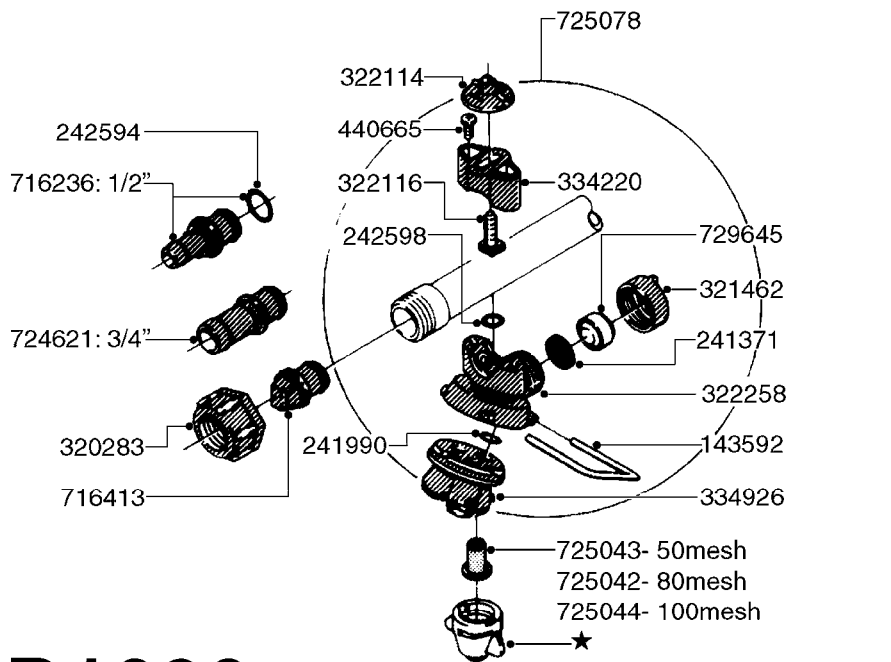

TRIPLET NOZZLE BODY

D1090

*=REFER TO HARDI NOZZLE CATALOG