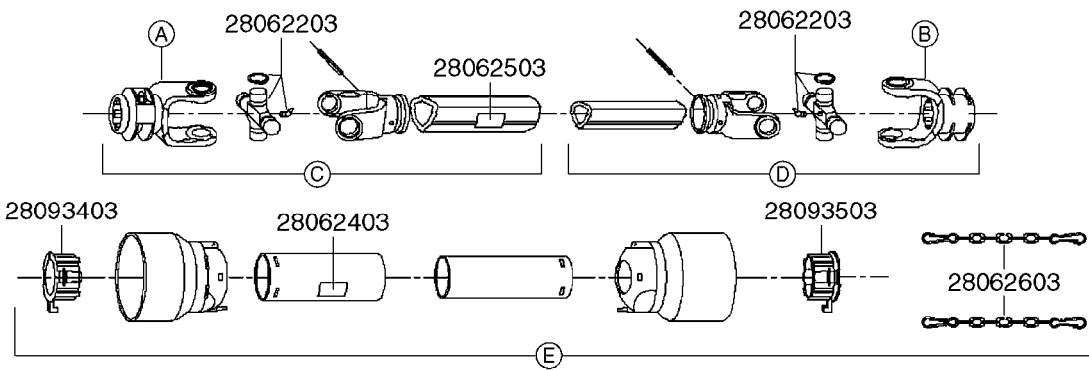

* Changed in 2016 from 100 series to G-Series (see page A0600).

A520

PTO SHAFTS - BONDIOLI CENT.
A0520-HIN, 23:10:18

Page 1
Date 12.08.2020 8:02

parts-n°	order qty	description
289042	1	UNIV. JOINT 22x54mm
421024	1	BOLT HEX 8.8 DEL M8X60
450015	1	SCREW ALLAN 3/8'X5/8' BLACK
460143	1	LOCK NUT M8 SST A2 DIN985
28009803	1	PTO PIN TUBE RETAINER OUTER
28009903	1	PTO TUBE RETAINER INNER
28010103	1	PTO YOKE F.INNER TUBE CV PTO
28021403	1	PTO 1"STR/1-3/8" 6SPL B&P
28021503	1	PTO 1"STR/1-3/8" 21SPL B&P
28021603	1	PTO 1"STR/1-3/4" 20SPL B&P
28027903	1	PTO BALL LOCK.KIT F.1-3/8 YOKE
28040503	1	UNIV. JOINT 27x74.6mm
28040703	1	SAFETY CHAIN F.CV BLACK PTO
28041803	1	DECAL DANGER GUARD MISSING
28041903	1	DECAL DANGER ROT.DRIVELINE
28056703	1	PTO YOKE #1 1-3/8" X 6 SPLINE
28056803	1	PTO YOKE #1 1-3/8" X 21 SPLINE
28056903	1	PTO YOKE #4 1-3/4" X 20 SPLINE
28057003	1	PTO TUBE YOKE #1-G1 OUTER
28057103	1	PTO TUBE YOKE #4-G4 OUTER
28057203	1	PTO PIN TUBE RETAINER OUTER
28057303	1	PTO TUBE OUTER #1 745MM
28057403	1	PTO TUBE OUTER #4 720MM
28057503	1	PTO TUBE INNER #1 745MM
28057603	1	PTO TUBE INNER #4 720MM
28057703	1	PTO TUBE RETAINER INNER
28057803	1	PTO TUBE YOKE #1 Ø=1"
28057903	1	PTO TUBE YOKE #4 Ø=1"
28058003	1	PTO HALF SAFETY SHIELD OUTER
28058103	1	PTO HALF SAFETY SHIELD OUTER
28058203	1	PTO HALF SAFETY SHIELD INNER
28058303	1	PTO HALF SAFETY SHIELD INNER
28058403	1	PTO BALL LOCK.KIT F.1-3/4 YOKE
28058503	1	PTO TUBE YOKE #1-G1 INNER