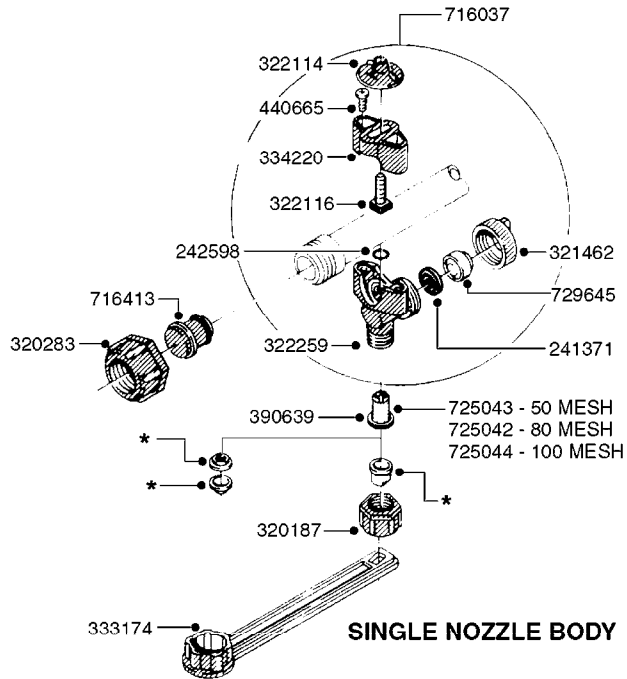

NOZZLE BODIES - THREADED
D1080-HIN, 01:01:16

Page

0

Date

12.08.2020

8:02

D1080

NOZZLE BODIES-THREADED
D1080-HIN, 01:01:16

Page 1

Date 12.08.2020 8:02

parts-n°	order qty	description
143592	1	LOCK CLAMP FOR TRIPLET
241371	1	DIAPHRAGM F.NO-DRIP,VULC
241990	1	O-RING D9.3 X 2.4 VITON
242598	1	O-RING D7.0 X 2.5 NITRIL
320187	1	FITT.DK CAP 3/8" BSP BLACK
320283	1	FITT.DK NUT 3/4"BSP
321462	1	CAP F.NO-DRIP ASSY.
321801	1	FITT.DK CAP 3/8' BSP GREEN
321812	1	FITT.DK CAP 3/8' BSP RED
322114	1	NUT PLASTIC F.NOZZ.H
322116	1	BOLT PLASTIC F.NOZZ.H.
322258	1	HOUSING F.TRIPLET
322259	1	HOUSING LOWER NOZZLE SNGL 3/8"
333174	1	NOZZLE ALIGNMENT KEY
334220	1	YOKE, UPPER NOZZLE BODY
390639	1	O-RING F.NOZZLE FILTER
440665	1	SCREW M4.2X16 STAINLESS
614366	1	FILTER 50 MESH F.NOZZLE BLUE
614367	1	FILTER 80 MESH F.NOZZLE RED
614368	1	FILTER 100 MESH F.NOZZLE YEL.
636219	1	THREADED TURN PLATE F TRIPLET
716037	1	NOZZLE BODY THREADED COMPLETE
716413	1	FITT.DK PLUG ASSY. F.NOZ TUBE
725042	1	SCREEN 80 MESH W.GASKET, RED
725043	1	SCREEN 50 MESH W.GASKET,BLUE
725044	1	SCREEN 100 MESH W.GASKET,YELLO
725078	1	SNAP-FIT TRIPLET W/O NOZZ HOLD
729645	1	NON-DRIP SPRING ASSY.GREEN 10