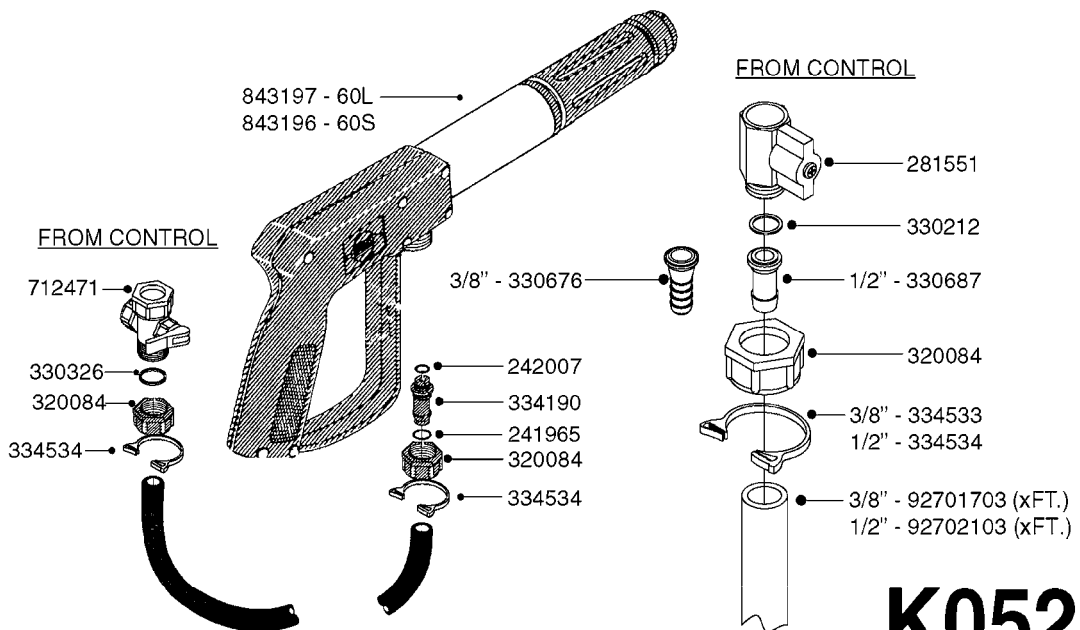

Page 1

Date 12.08.2020 8:02

parts-n°	order qty	description
130390	1	TEE 3/8'X 1/2' BSP F.TYPE 60S
145791	1	CONE FOR ON/OFF
147063	1	SWIRL F.SPRAY GUN TYPE 60
240936	1	O-RING D13.3X2.4 NITRIL
241441	1	O-RING D29.3X3
241965	1	O-RING Ø12.1 X 1.6 NITRILE
242007	1	O-RING Ø9.1 X 1.6 NITRILE
242013	1	SPRING RUBBER F/TRIGGER
242033	1	O-RING Ø14.1 X 1.6 NITRILE
242064	1	SLEEVE RUBBER 3X8X4MM
320084	1	FITT.DK NUT 1/2" BSP
322073	1	HOUSING F.SWIRL TYPE 60S H.G.
322075	1	HOUSING F. NOZZLE
330013	1	O-RING 2.5 X 10 PUR
334117	1	HANDLE PIECE RIGHT F.60S/60L
334118	1	HANDLE PIECE LEFT F.60S/60L
334121	1	SEAT FOR ON-OFF TYPE
334190	1	FITT.DK HB 1/2' F. PISTOL 60S
334533	1	CLAMP HOSE PLASTIC 3/8"
334534	1	CLAMP HOSE PLASTIC 1/2"
334653	1	FITT.DK HB 3/8' F.HANDGUN
334655	1	TRIGGER SAFETY F.60S/60L GUN
371314	1	NOZZLE CERAMIC 1099-20
440634	1	SCREW 5/8"
480716	1	PIN D3X6 STAINLESS
615455	1	TUBE F.LANCE TYPE 60L
725476	1	SPINDLE
725477	1	TRIGGER
750270	1	GASKET KIT F.SPRAY GUN
843196	1	SPRAY GUN KIT TYPE 60 SHORT
843197	1	HANDGUN KIT TYPE 60 LONG
92701703	1	HOSE R X3/8" X300PSI WP X0012"
92702103	1	HOSE R X1/2" X300PSI WP X0012"