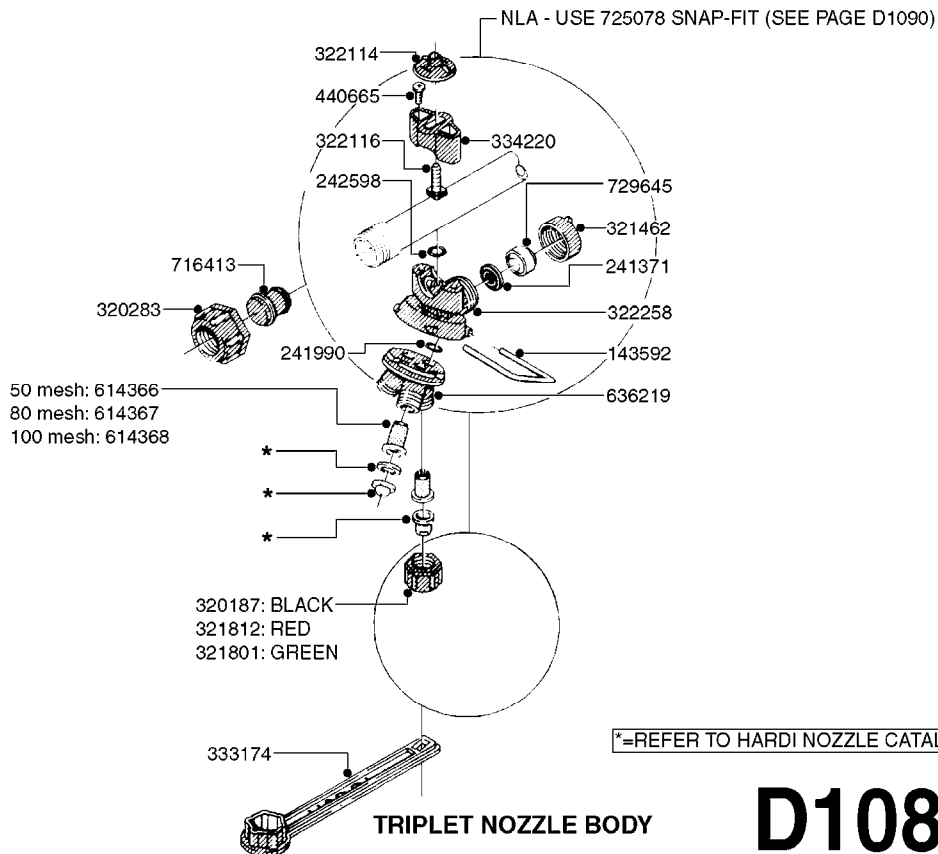

Agroparts: www.HARDI-INTERNATIONAL.com

BNL 3 Pt. Hitch PTO

Country-Code 11

Date 12.08.2020 8:02

main group	page-n°	date	description
Pumps	A0010-HIN	01:01:16	PUMP - 500
	A0020-HIN	01:01:16	PUMP - 503
	A0050-HIN	30:07:19	PUMP - 500 FITTINGS
	A0510-HIN	23:10:18	PTO SHAFTS - BONDIOLI DIAPH.
	A0520-HIN	23:10:18	PTO SHAFTS - BONDIOLI CENT.
	A0580-HIN	01:01:16	PTO SHAFTS - AMA DIAPHRAGM
Controls, Filters, Valves	B0030-HIN	01:01:16	DISTRIBUTION VALVE - MANUAL
	B0070-HIN	30:08:16	CONTROL - M70 MANUAL
Booms, Nozzle Bodies & Tubes	D0020-HIN	19:08:19	BOOM - 14' HD
	D0030-HIN	01:01:16	BOOM - V-II
	D0040-HIN	01:01:16	BOOM - VS-8 & VS-10
	D0060-HIN	18:12:19	BOOM - SB 20' 26' 33' 40'
	D0070-HIN	01:01:16	BOOM - SB H-FRAME & CENTER HY
	D1000-HIN	01:01:16	BOOM-NOZZLES 110° FLAT FAN ISO
	D1010-HIN	01:01:16	BOOM-NOZZLES 110° LOWDRIFT ISO
	D1020-HIN	01:01:16	BOOM-NOZZLES 80° FLAT FAN ISO
	D1030-HIN	28:11:17	BOOM-NOZZLE CAPS AND FILTERS
	D1040-HIN	01:01:16	BOOM-NOZZLES INJET
	D1050-HIN	01:01:16	BOOM-NOZZLES MINIDRIFT
	D1060-HIN	01:01:16	BOOM-NOZZLES QUINTASTREAM
	D1080-HIN	01:01:16	NOZZLE BODIES-THREADED
	D1090-HIN	01:01:16	NOZZLE BODIES-SNAP FIT
	D1100-HIN	01:01:16	DOUBLE NOZZLE HOLDER-SNAP FIT
Estate Sprayers	I0060-HIN	19:08:19	BNL 50/80 TANK & FRAME
Special equipment, Extras	K0480-HIN	01:01:16	HANDGUN TYPE 60S/60L POST 95
	K0520-HIN	05:12:19	HOSE WRAPS

NOZZLE BODIES - THREADED
D1080-HIN, 01:01:16

Page

0

Date

12.08.2020

8:02

D1080

NOZZLE BODIES-THREADED
D1080-HIN, 01:01:16