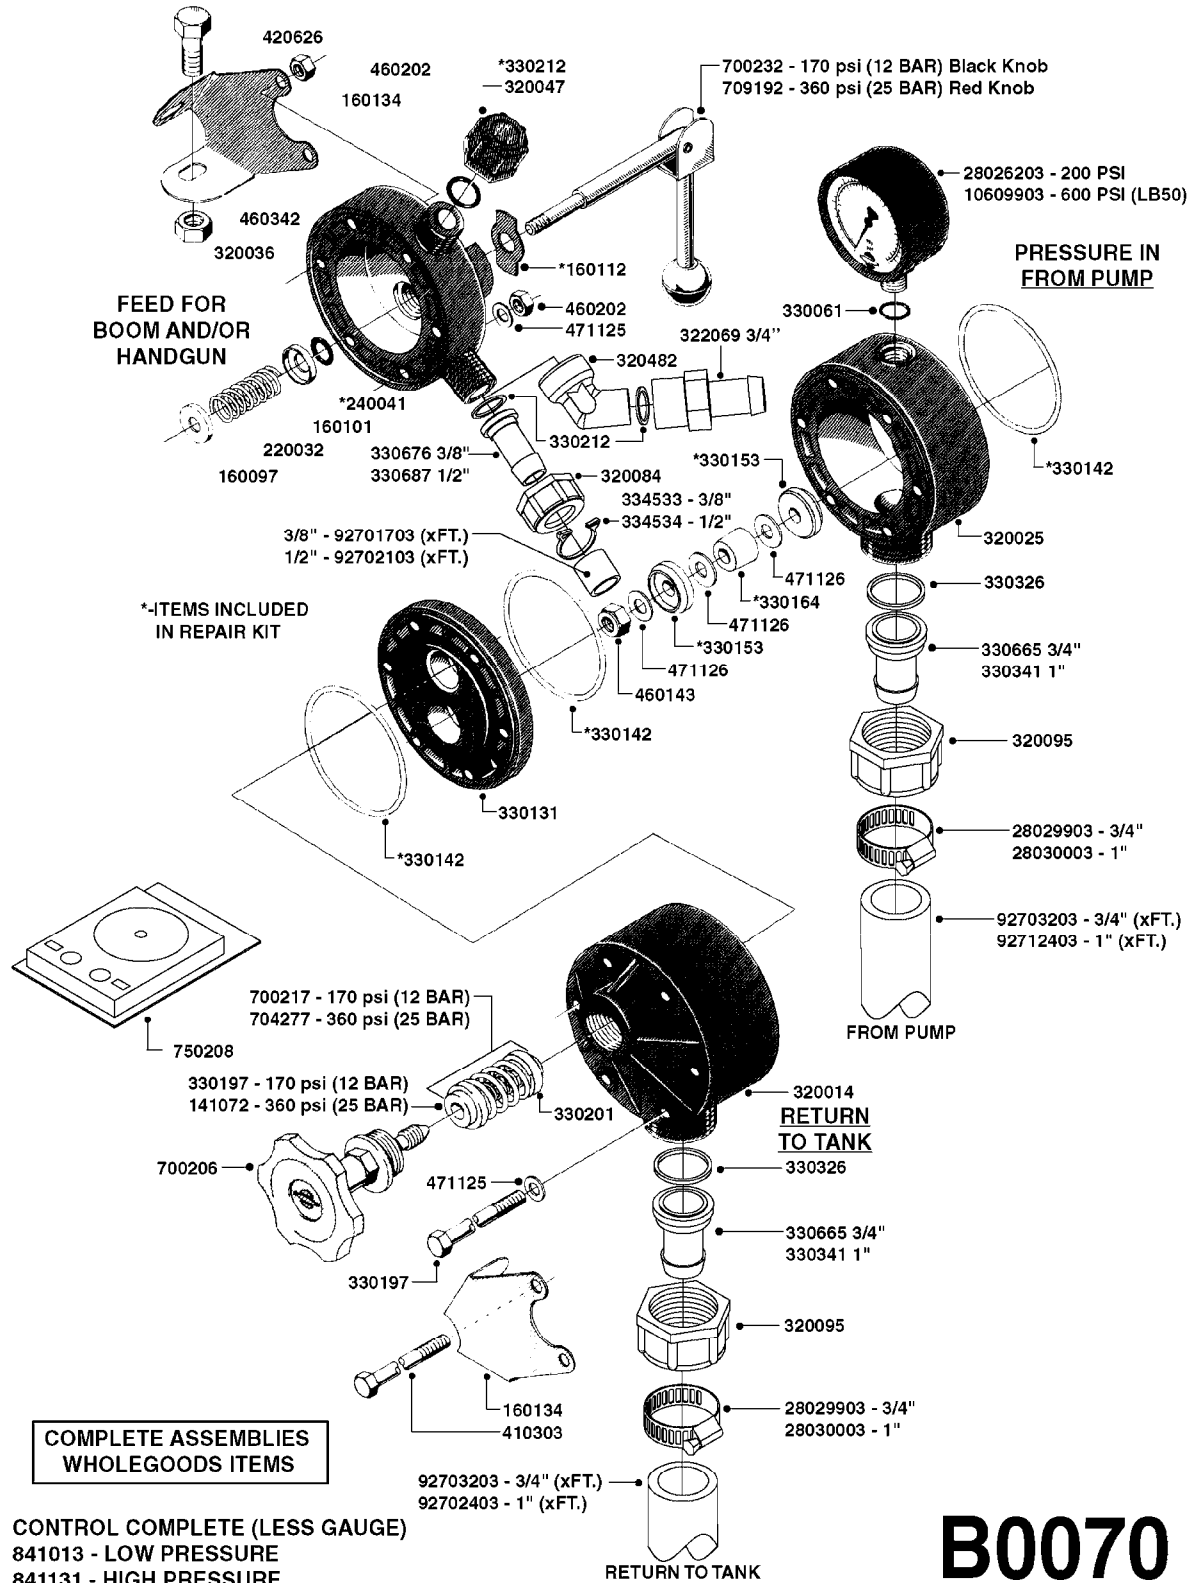

parts-n°	order qty	description
141072	1	SPRING GUIDE M70 HT
160097	1	SPRING RETAINER 8,2/19
160101	1	SPRING RETAINER 10,5/19
160112	1	WEAR PLATE M70
160134	1	MOUNTING PLATE M 70
220032	1	SPRING FOR PIVOT 48,5/0 14,5
240041	1	O-RING D15.1/10.3 X 2.4
320014	1	CASING CONTROL UNIT, END M70
320025	1	CASING CONTROL UNIT,CENTRE M70
320036	1	CAS. CONTR. UNIT END M70
320047	1	FITT.DK CAPNUT 1/2" BSP
320084	1	FITT.DK NUT 1/2" BSP
320095	1	FITT.DK NUT 1" BSP
320482	1	FITT.DK ELB. 1/2" BSP 60 DEG.
322069	1	FITTING
330061	1	O-RING D16/D11X2,5
330131	1	CASING CONTROL UNIT , MODEL 70
330142	1	O-RING D69X2
330153	1	VALVE CONE D26
330164	1	SPACER CONTROL UNIT, MODEL 70
330197	1	SPRING GUIDE
330201	1	VALVE CONE D24
330212	1	O-RING D19/D14X2.4 F.1/2"NUT
330326	1	O-RING D30/D24X2 F.1"NUT
330341	1	FITT.DK HB 1" F. 1" NUT
330665	1	FITT.DK HB 3/4"F.1" NUT
330676	1	FITT.DK HB 3/8" F. 1/2" NUT
330687	1	FITT.DK HB 1/2" F. 1/2" NUT
334533	1	CLAMP HOSE PLASTIC 3/8"
334534	1	CLAMP HOSE PLASTIC 1/2"
410303	1	BOLT HEX 8.8 DEL M6X130
420626	1	BOLT HEX 8.8 DEL M10X20 FT
460143	1	LOCK NUT M8 SST A2 DIN985
460202	1	NUT HEX M6
460342	1	NUT HEX M10 DEL DIN934
471125	1	WASHER M6U 6.4X14X1.2,A2 SS
471126	1	WASHER, M8, Ø16/ 8.4X 1.6, SS
700206	1	RELIEF SCREW COMPLETE 3/4" RG
700217	1	PRESSURE REGULAT SPRING(ARM 70
700232	1	HANDLE, M70 CONTROL, BLACK
704277	1	PRESSURE SPRING COMPL. M70 HT
709192	1	HANDLE, M70 CONTROL, RED,
750208	1	REPAIR KIT M70
841013	1	OPERATING UNIT M70
841131	1	OP.UN.M70 HT
10609903	1	GAUGE 2.5" SS BOTT. PSI 600
28026203	1	GAUGE 200PSI/BR,2.5"1/4BSP-BTM
28029903	1	CLAMP HOSE GEAR P3/4"-S1" 6712
28030003	1	CLAMP HOSE GEAR P1" 6716
92701703	1	HOSE R X3/8" X300PSI WP X0012"
92702103	1	HOSE R X1/2" X300PSI WP X0012"
92702403	1	HOSE PVC SUCT GRAY 1"
92703203	1	HOSE R X3/4" X300PSI WP X0012"
92712403	1	HOSE R X1" X300PSI WP X0012"