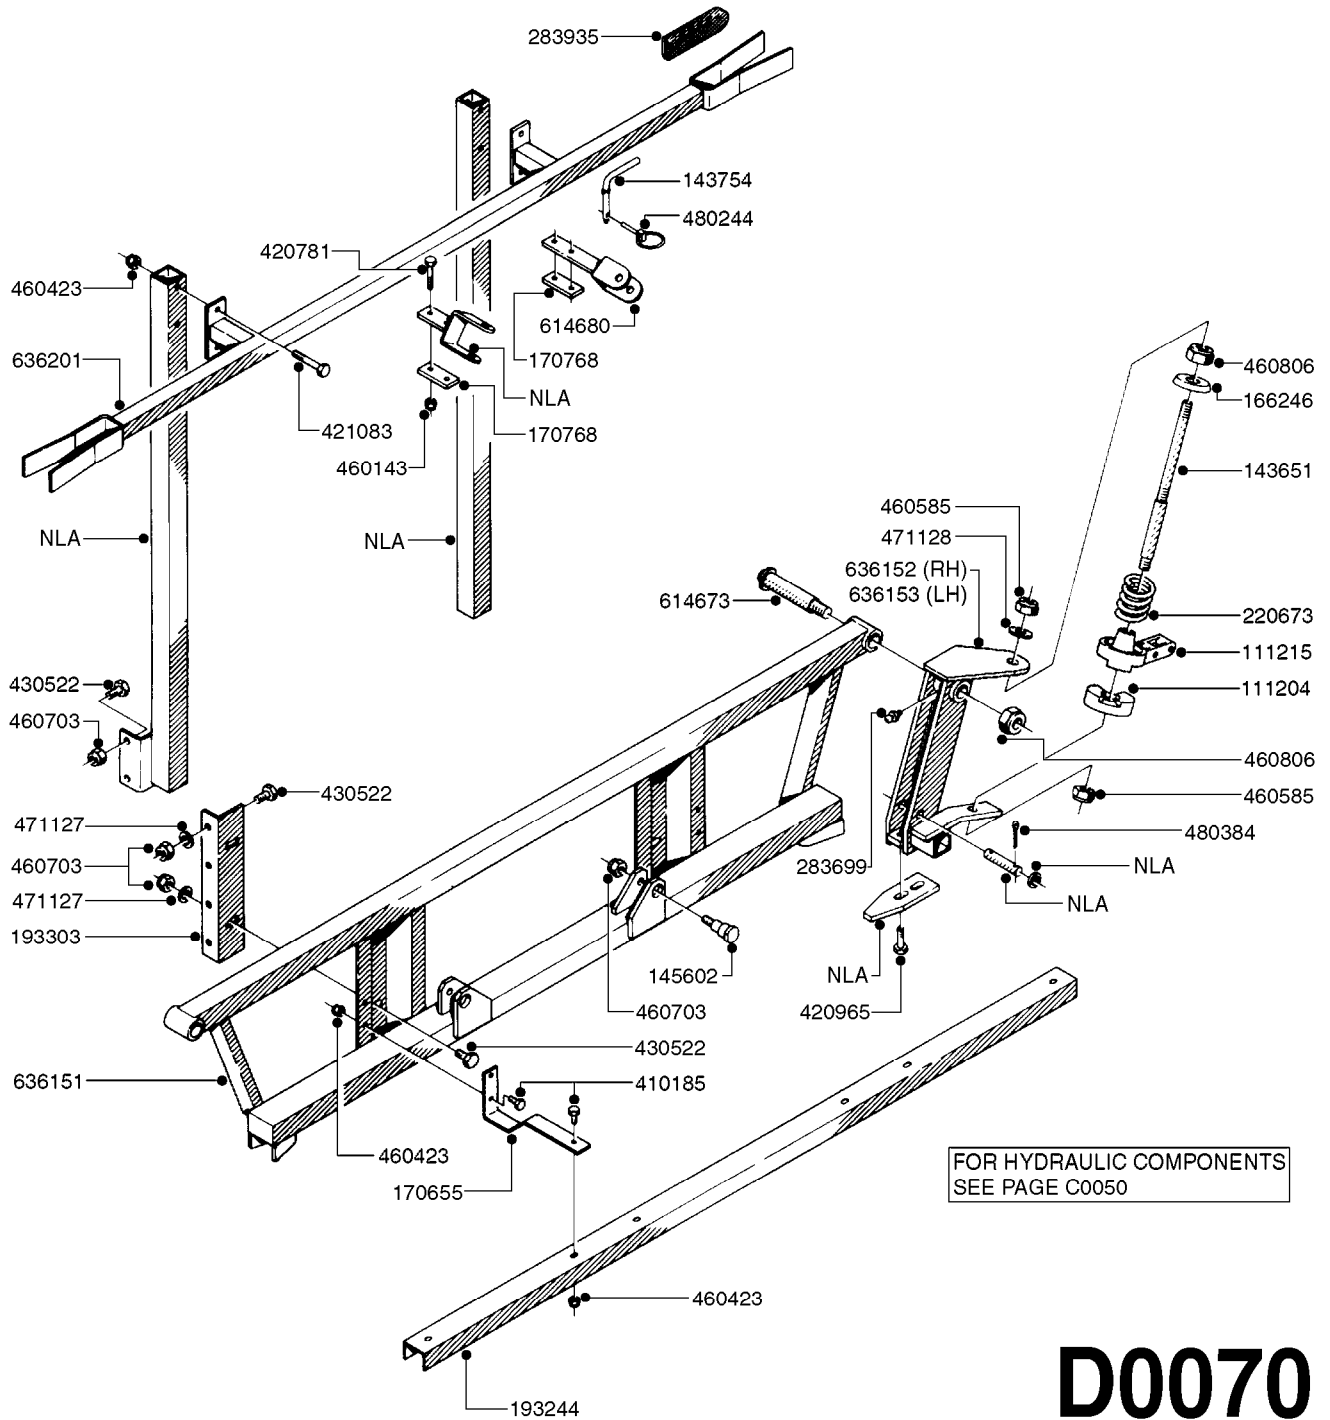

BOOM - SB 20' 26' 33' 40'
D0060-HIN, 18:12:19

Page 0
Date 12.08.2020 8:02

D0060

BOOM - SB 20' 26' 33' 40'
D0060-HIN, 18:12:19

Page 1

Date 12.08.2020 8:02

parts-n°	order qty	description
111204	1	CLAW CLUTCH/LOWER D80
111215	1	CLAW CLUTCH/UPPER D80
142597	1	DISTANCE TUBE
143651	1	AXLE M20/M16 L=355 F/BREAKAWAY
143721	1	FRICTION DISC FOR BOOM D30
143754	1	PIN D10 X 56
166246	1	WASHER CUP D53 F.SPRING
166736	1	CLAMP FOR SB BOOM
166865	1	WASHER D35/D25X2
193244	1	NOZZLE TRACK 6-8-10 M SB
193303	1	SUPPORTING ARM FOR SB BOOM
220673	1	SPRING F.PIVOT 100 X 51
334571	1	PLUG 40x40x2 F.SQ.TUBE
410185	1	BOLT HEX 8.8 DEL M6X16
421083	1	BOLT HEX 8.8 DEL M10X65
430522	1	BOLT HEX 8.8 DEL M12X25 FT
460261	1	NUT HEX M6X1.00 LOCK DIN985 A2 SS
460423	1	NUT HEX M10X1.50 LOCK DIN985A2 SS
460585	1	LOCKING NUT M16 DIN985 A2 SS
460703	1	NUT HEX M12X1.75 LOCK DIN985A2 SS
460806	1	NUT HEX M20X2.50 LOCK DIN985A2 SS
471122	1	WASHER, M10, Ø20/10.5X 2.0, SS
471127	1	WASHER, M12, Ø24/13X24X2.5 SS
471128	1	WASHER, M16, Ø30/17.0X 3.0, SS
480244	1	PIN SNAP D4.5
613487	1	TRANSPORT FITTINGS FOR SB BOOM
633942	1	OUTER BOOM WING 26', 28' SB
634163	1	CENTER SECTION - 20',26',33'
634185	1	BOOM WING OUTER PART 33' SB
635726	1	BOOM WING OUTER PART 40' SB
635779	1	INNER WING SECTION 40' SB
635780	1	INNER WING SEC. 26',28',33'SB
635792	1	BOOM WING - 20',21'SB-BOOM
706311	1	SPRING WITH HAND-GRIB