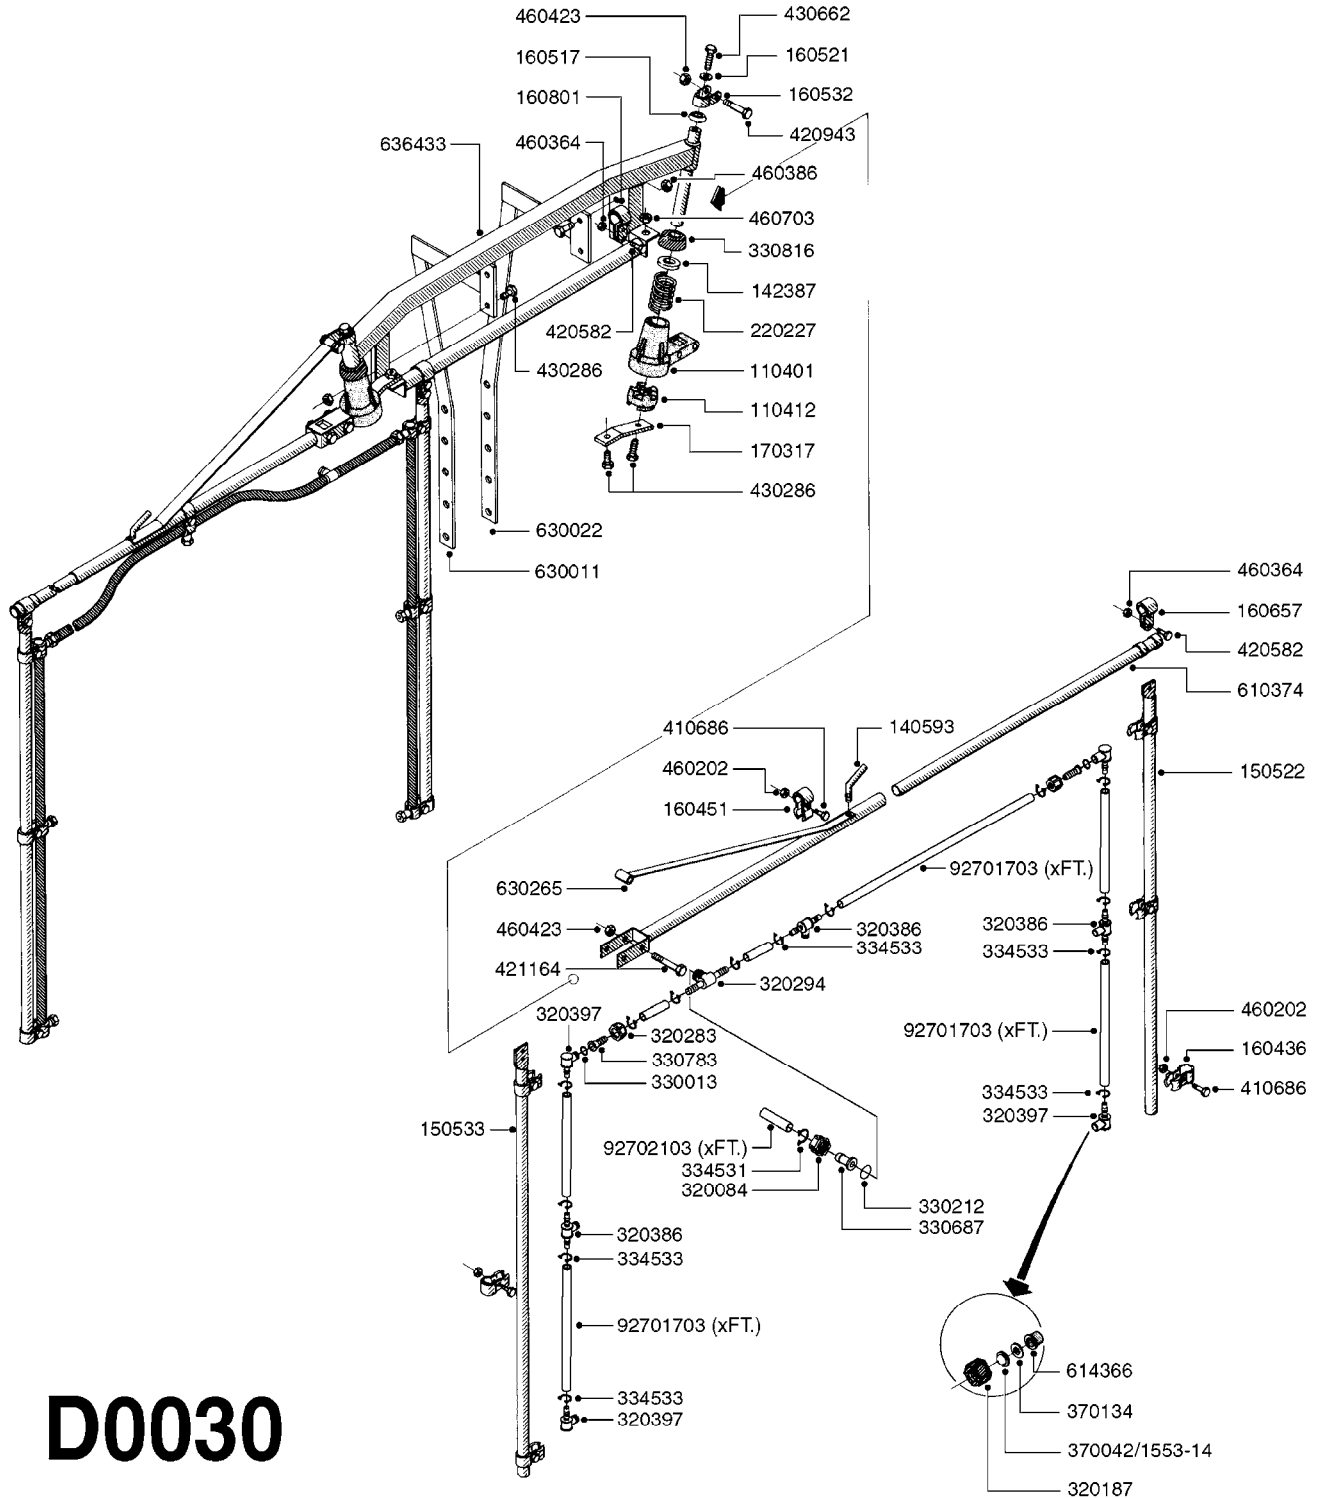

BOOM - V-II
D0030-HIN, 01:01:16

Page 0
Date 12.08.2020 8:02

D0030

BOOM - V-II
D0030-HIN, 01:01:16

Page 1
Date 12.08.2020 8:02

parts-n°	order qty	description
110401	1	SPRING HOUSING STD BOOM
110412	1	CLUTCH STANDARD BOOM
140593	1	THUMB SCREW
142387	1	WASHER D40D23X5
150522	1	DROP TUBE WINE II
150533	1	DROP TUBE WINE II
160436	1	PIPE BRANCH HOLDER D22,2
160451	1	PIPE BRANCH HOLDER D25,4
160517	1	SPACER COLLAR, STANDARD BOM
160521	1	WASHER D30.5/D13X2
160532	1	CLAMP SWIVEL F. BOOM 14'H.D.
160657	1	CLIP FITTING FOT D22,2
160801	1	CLIP FITTINGS 31.7
170317	1	CROSSBAR FOR BOOM WINE II
220227	1	SPRING FOR PIVOT
320084	1	FITT.DK NUT 1/2" BSP
320187	1	FITT.DK CAP 3/8" BSP BLACK
320283	1	FITT.DK NUT 3/4"BSP
320294	1	FITT.DK TEE 3/8X3/8HB X1/2"BSP
320386	1	FITT.DK TEE 3/8X3/8HB X3/8"BSP
320397	1	FITT.DK ELB 3/8"HB X 3/8" BSP
330013	1	O-RING 2.5 X 10 PUR
330212	1	O-RING D19/D14X2.4 F.1/2"NUT
330687	1	FITT.DK HB 1/2" F. 1/2" NUT
330783	1	FITT.DK HB 3/8"F.3/8" NUT
330816	1	DUST COVER PLASTIC/STD.BOOM
334531	1	CLAMP HOSE PLASTIC 3/4"
334533	1	CLAMP HOSE PLASTIC 3/8"
370042	1	NOZZLE CONE JET 1553-14
370134	1	NOZZLE SWIRL 1554-GREY
410686	1	BOLT HEX 8.8 DEL M6X30
420582	1	BOLT HEX 8.8 DEL M8X20 FT A2
420943	1	BOLT HEX 8.8 DEL M10X50
421164	1	BOLT HEX 8.8 DEL M10X70
430286	1	BOLT HEX 8.8 DEL M12X30 FT
430662	1	BOLT HEX 8.8 DEL M12X20 FT
460202	1	NUT HEX M6
460364	1	NUT HU M8 A2 SS DIN934
460386	1	NUT HEX M12X1.75
460423	1	NUT HEX M10X1.50 LOCK DIN985A2 SS
460703	1	NUT HEX M12X1.75 LOCK DIN985A2 SS
610374	1	BOOM WING OUT.SECTION (WINE11)
614366	1	FILTER 50 MESH F.NOZZLE BLUE
630011	1	630011
630022	1	630022
630265	1	BOOM WING 14' BOOM
636433	1	CENTER SECTION 14' BOOM D27.0
92701703	1	HOSE R X3/8" X300PSI WP X0012"
92702103	1	HOSE R X1/2" X300PSI WP X0012"