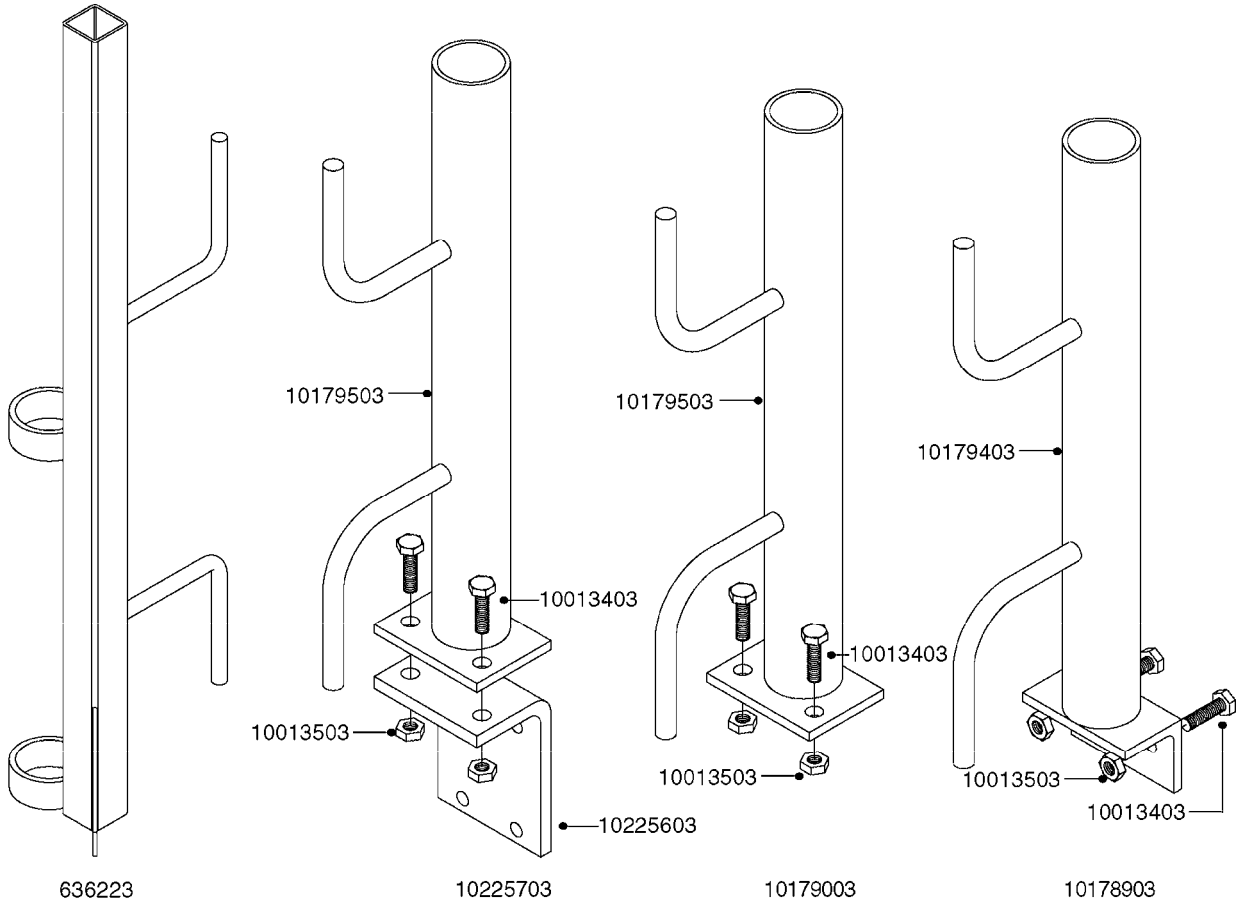

Page 1

Date 12.08.2020 8:02

parts-n°	order qty	description
130390	1	TEE 3/8'X 1/2' BSP F.TYPE 60S
145791	1	CONE FOR ON/OFF
147063	1	SWIRL F.SPRAY GUN TYPE 60
240936	1	O-RING D13.3X2.4 NITRIL
241441	1	O-RING D29.3X3
241965	1	O-RING Ø12.1 X 1.6 NITRILE
242007	1	O-RING Ø9.1 X 1.6 NITRILE
242013	1	SPRING RUBBER F/TRIGGER
242033	1	O-RING Ø14.1 X 1.6 NITRILE
242064	1	SLEEVE RUBBER 3X8X4MM
320084	1	FITT.DK NUT 1/2" BSP
322073	1	HOUSING F.SWIRL TYPE 60S H.G.
322075	1	HOUSING F. NOZZLE
330013	1	O-RING 2.5 X 10 PUR
334117	1	HANDLE PIECE RIGHT F.60S/60L
334118	1	HANDLE PIECE LEFT F.60S/60L
334121	1	SEAT FOR ON-OFF TYPE
334190	1	FITT.DK HB 1/2' F. PISTOL 60S
334533	1	CLAMP HOSE PLASTIC 3/8"
334534	1	CLAMP HOSE PLASTIC 1/2"
334653	1	FITT.DK HB 3/8' F.HANDGUN
334655	1	TRIGGER SAFETY F.60S/60L GUN
371314	1	NOZZLE CERAMIC 1099-20
440634	1	SCREW 5/8"
480716	1	PIN D3X6 STAINLESS
615455	1	TUBE F.LANCE TYPE 60L
725476	1	SPINDLE
725477	1	TRIGGER
750270	1	GASKET KIT F.SPRAY GUN
843196	1	SPRAY GUN KIT TYPE 60 SHORT
843197	1	HANDGUN KIT TYPE 60 LONG
92701703	1	HOSE R X3/8" X300PSI WP X0012"
92702103	1	HOSE R X1/2" X300PSI WP X0012"