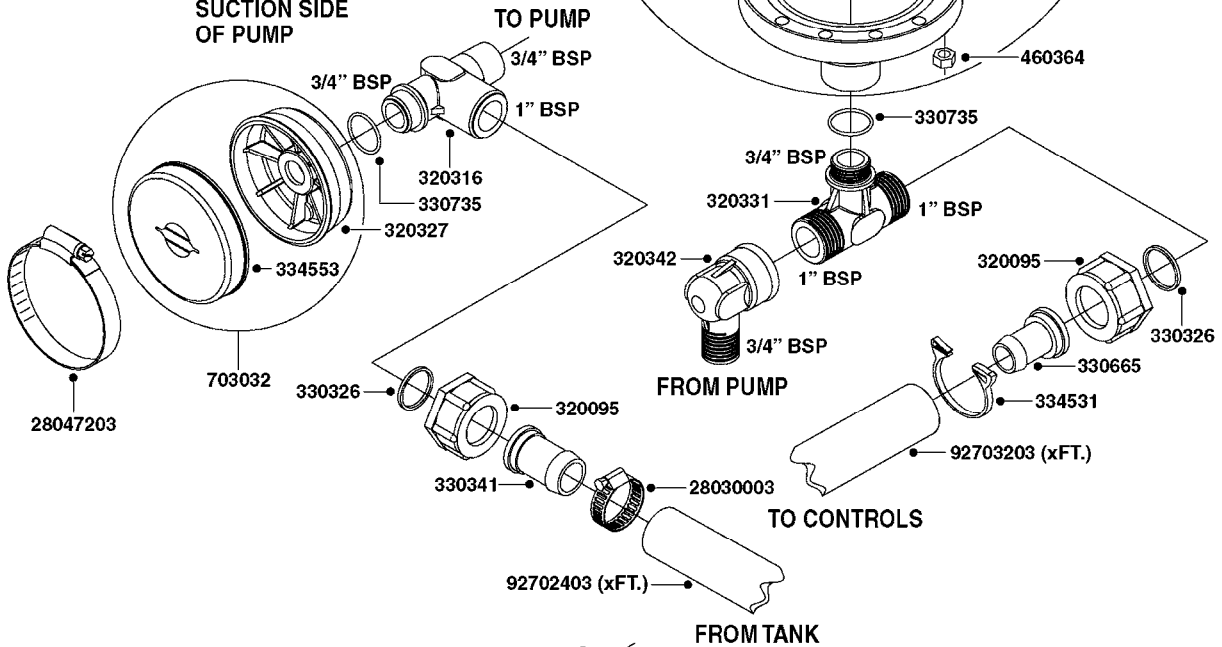

PUMP - 500
A0010-HIN, 01:01:16

A0010

PUMP - 500
A0010-HIN, 01:01:16

Page 1
Date 12.08.2020 8:02

parts-n°	order qty	description
110037	1	VALVE CHAMBER MOD 500 PAINTED
140011	1	CRANK SHAFT MODEL 500
140033	1	CRANK SHAFT,MODEL 500/4
160003	1	PUMP MOUNT PLATE TALL 500/600
160016	1	DUST PLATE
160027	1	DIAPHRAGM UPPER DISC 500-600
160031	1	BASE PLATE MODEL 500-600
190013	1	CHAIN 35XL=800
194839	1	ANGLE IRON FOOT, M 500-600 RED
210011	1	SEAL FELT D39/23 X 4
210022	1	BEARING BALL 6205
210033	1	BEARING BALL 6007
240015	1	DIAPHRAGM MODEL 500-600 NITRIL
240461	1	DIAPHRAGM MODEL 500-600 VITON
242152	1	O-RING D18.2X3 EPDM
242215	1	O-RING D18X3 VITON
280011	1	GREASE NIPPLE 1/8' SAE H TR
280033	1	KEY HEXAGON W9 5/16"
280044	1	KEY HEXAGON W6 3/16'
281606	1	S-HOOK GALVANIZED
330013	1	O-RING 2.5 X 10 PUR
330024	1	O-RING D41,1/D34.5 X 3,5
334320	1	O-RING D18X3 POLYURETHANE
410281	1	BOLT HEX 8.8 DEL M6X25 DIN933 A2
420066	1	BOLT HEX 8.8 DEL 3/8"X50MM
420081	1	BOLT HEX 8.8 DEL 3/8"X40MM
420092	1	BOLT HEX 8.8 RAW 3/8"X45MM
420162	1	BOLT HEX 8.8 DEL 3/8"x15MM
420744	1	BOLT HEX 8.8 DEL M8X40
420766	1	BOLT HEX M8-45/22 SST A2 DIN931
420781	1	BOLT HEX 8.8 DEL M8X50
420862	1	BOLT HEX 8.8 DEL M10X16 FT
420965	1	M10X40 MACHINE SCREW STAINLESS
421002	1	BOLT HEX 8.8 DEL M10X30 FT DIN933
450037	1	BOLT ROUND 3/8'X1' BLACK
450612	1	SCREW M10X16 POINTED
460261	1	NUT HEX M6X1.00 LOCK DIN985 A2 SS
460342	1	NUT HEX M10 DEL DIN934
460364	1	NUT HU M8 A2 SS DIN934
471122	1	WASHER, M10, Ø20/10.5X 2.0, SS
728146	1	VALVE FOR 361(726890/707932)
33511200	1	DIAPHRAGM 500-603 PUR 2006
72095300	1	COUPLING 1-3/8' X 25, PAINTED
72180300	1	PUMP HOUSING 503 RED W/BOLTS
72180500	1	DIAPHRAGM COVER 503 W/BOLTS
72180600	1	CONNECTING ROD FOR 503-603 M10
75072900	1	PUMP KIT 500 "06"

PRESSURE SIDE OF PUMP

SUCTION SIDE OF PUMP

821616 503 W/COUPLER
821617 500 W/ MOUNTING BASE
821618 503 GAS DRIVEN - BELT DRIVE

COMPLETE ASSEMBLIES
WHOLEGOODS ITEMS

A0050

PUMP - 500 FITTINGS
A0050-HIN, 30:07:19