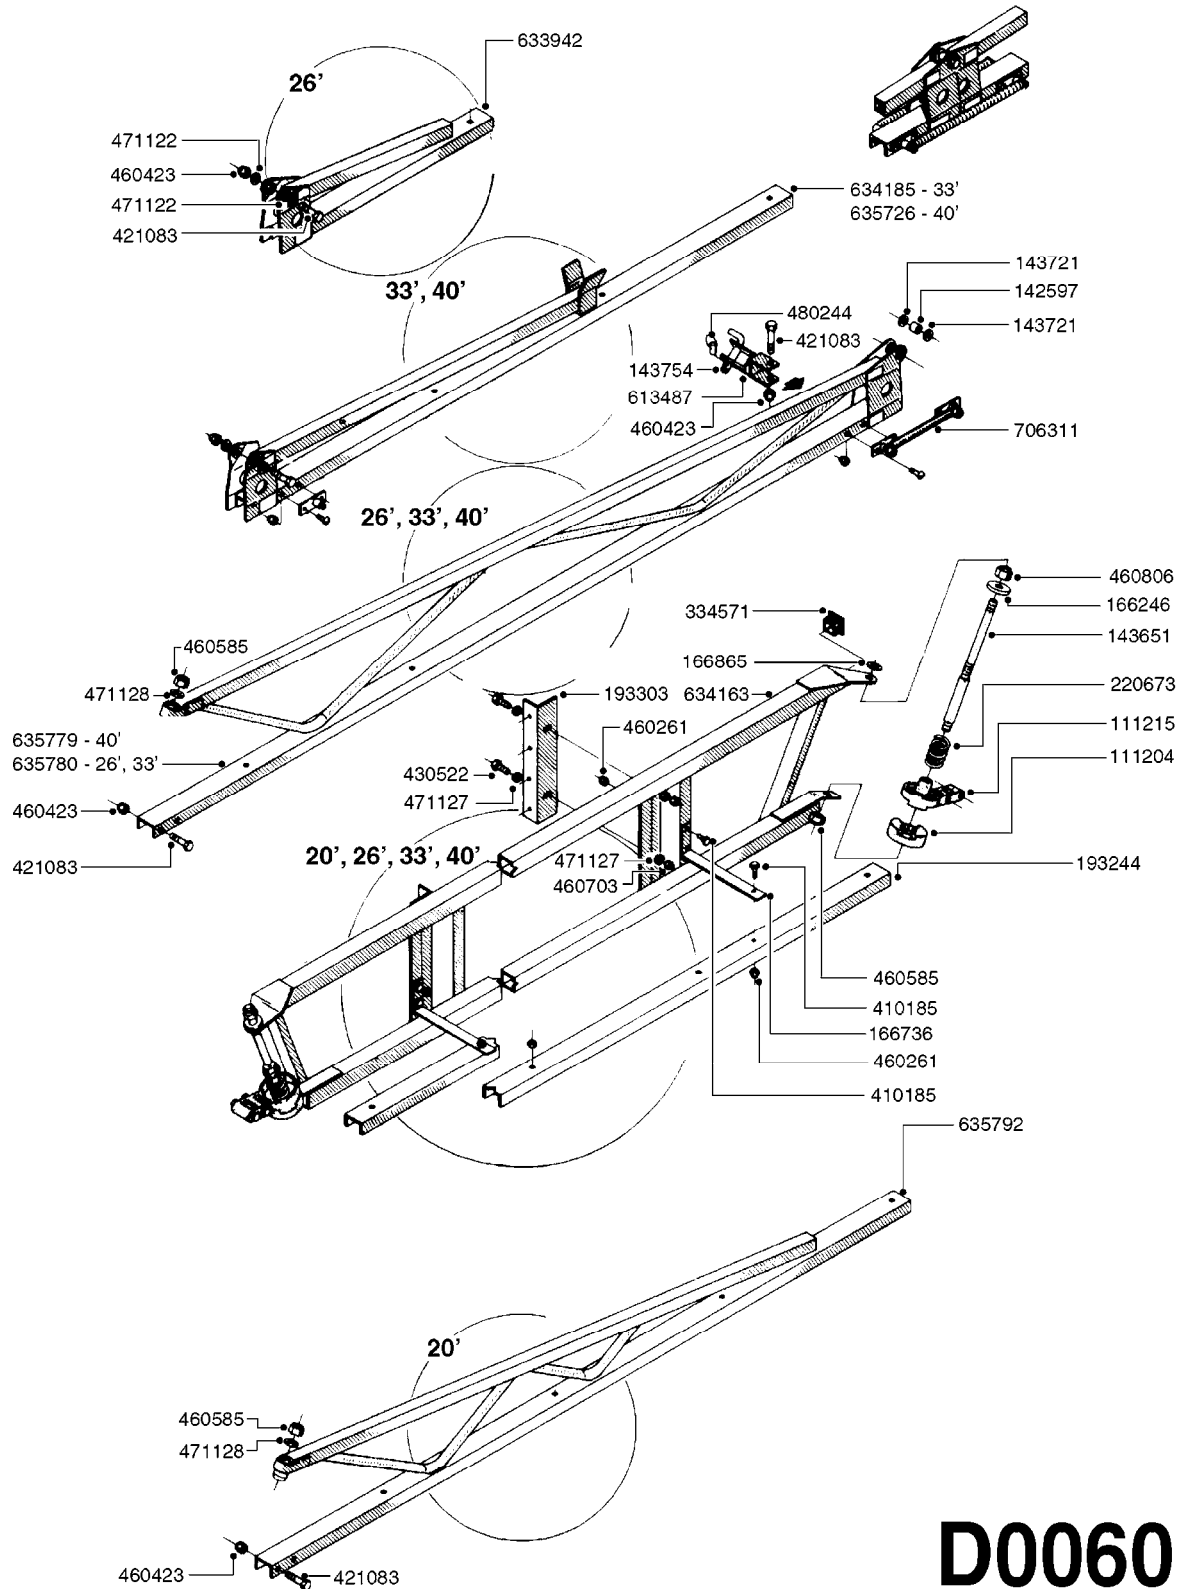

BOOM - SB 20' 26' 33' 40'
D0060-HIN, 18:12:19

Page 0
Date 12.08.2020 8:02

D0060

BOOM - SB 20' 26' 33' 40'
D0060-HIN, 18:12:19

Page 1

Date 12.08.2020 8:02

parts-n°	order qty	description
111204	1	CLAW CLUTCH/LOWER D80
111215	1	CLAW CLUTCH/UPPER D80
142597	1	DISTANCE TUBE
143651	1	AXLE M20/M16 L=355 F/BREAKAWAY
143721	1	FRICTION DISC FOR BOOM D30
143754	1	PIN D10 X 56
166246	1	WASHER CUP D53 F.SPRING
166736	1	CLAMP FOR SB BOOM
166865	1	WASHER D35/D25X2
193244	1	NOZZLE TRACK 6-8-10 M SB
193303	1	SUPPORTING ARM FOR SB BOOM
220673	1	SPRING F.PIVOT 100 X 51
334571	1	PLUG 40x40x2 F.SQ.TUBE
410185	1	BOLT HEX 8.8 DEL M6X16
421083	1	BOLT HEX 8.8 DEL M10X65
430522	1	BOLT HEX 8.8 DEL M12X25 FT
460261	1	NUT HEX M6X1.00 LOCK DIN985 A2 SS
460423	1	NUT HEX M10X1.50 LOCK DIN985A2 SS
460585	1	LOCKING NUT M16 DIN985 A2 SS
460703	1	NUT HEX M12X1.75 LOCK DIN985A2 SS
460806	1	NUT HEX M20X2.50 LOCK DIN985A2 SS
471122	1	WASHER, M10, Ø20/10.5X 2.0, SS
471127	1	WASHER, M12, Ø24/13X24X2.5 SS
471128	1	WASHER, M16, Ø30/17.0X 3.0, SS
480244	1	PIN SNAP D4.5
613487	1	TRANSPORT FITTINGS FOR SB BOOM
633942	1	OUTER BOOM WING 26', 28' SB
634163	1	CENTER SECTION - 20',26',33'
634185	1	BOOM WING OUTER PART 33' SB
635726	1	BOOM WING OUTER PART 40' SB
635779	1	INNER WING SECTION 40' SB
635780	1	INNER WING SEC. 26',28',33'SB
635792	1	BOOM WING - 20',21'SB-BOOM
706311	1	SPRING WITH HAND-GRIB