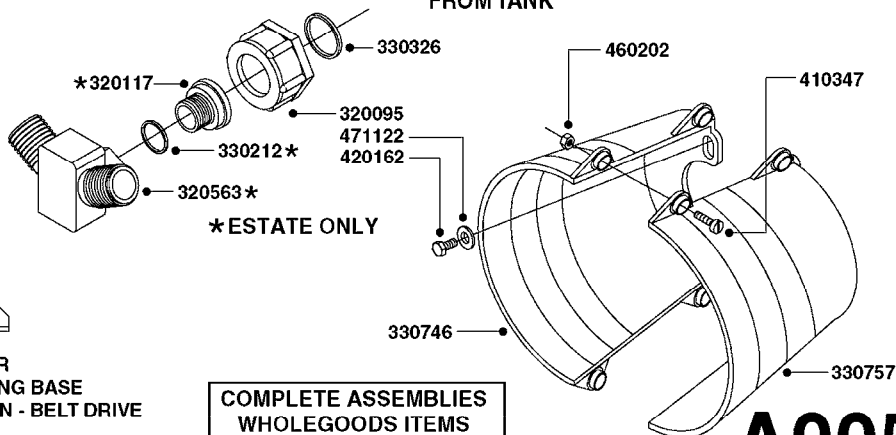

PRESSURE SIDE OF PUMP

SUCTION SIDE OF PUMP

821616 503 W/COUPLER
821617 500 W/ MOUNTING BASE
821618 503 GAS DRIVEN - BELT DRIVE

COMPLETE ASSEMBLIES
WHOLEGOODS ITEMS

A0050

PUMP - 500 FITTINGS
A0050-HIN, 30:07:19