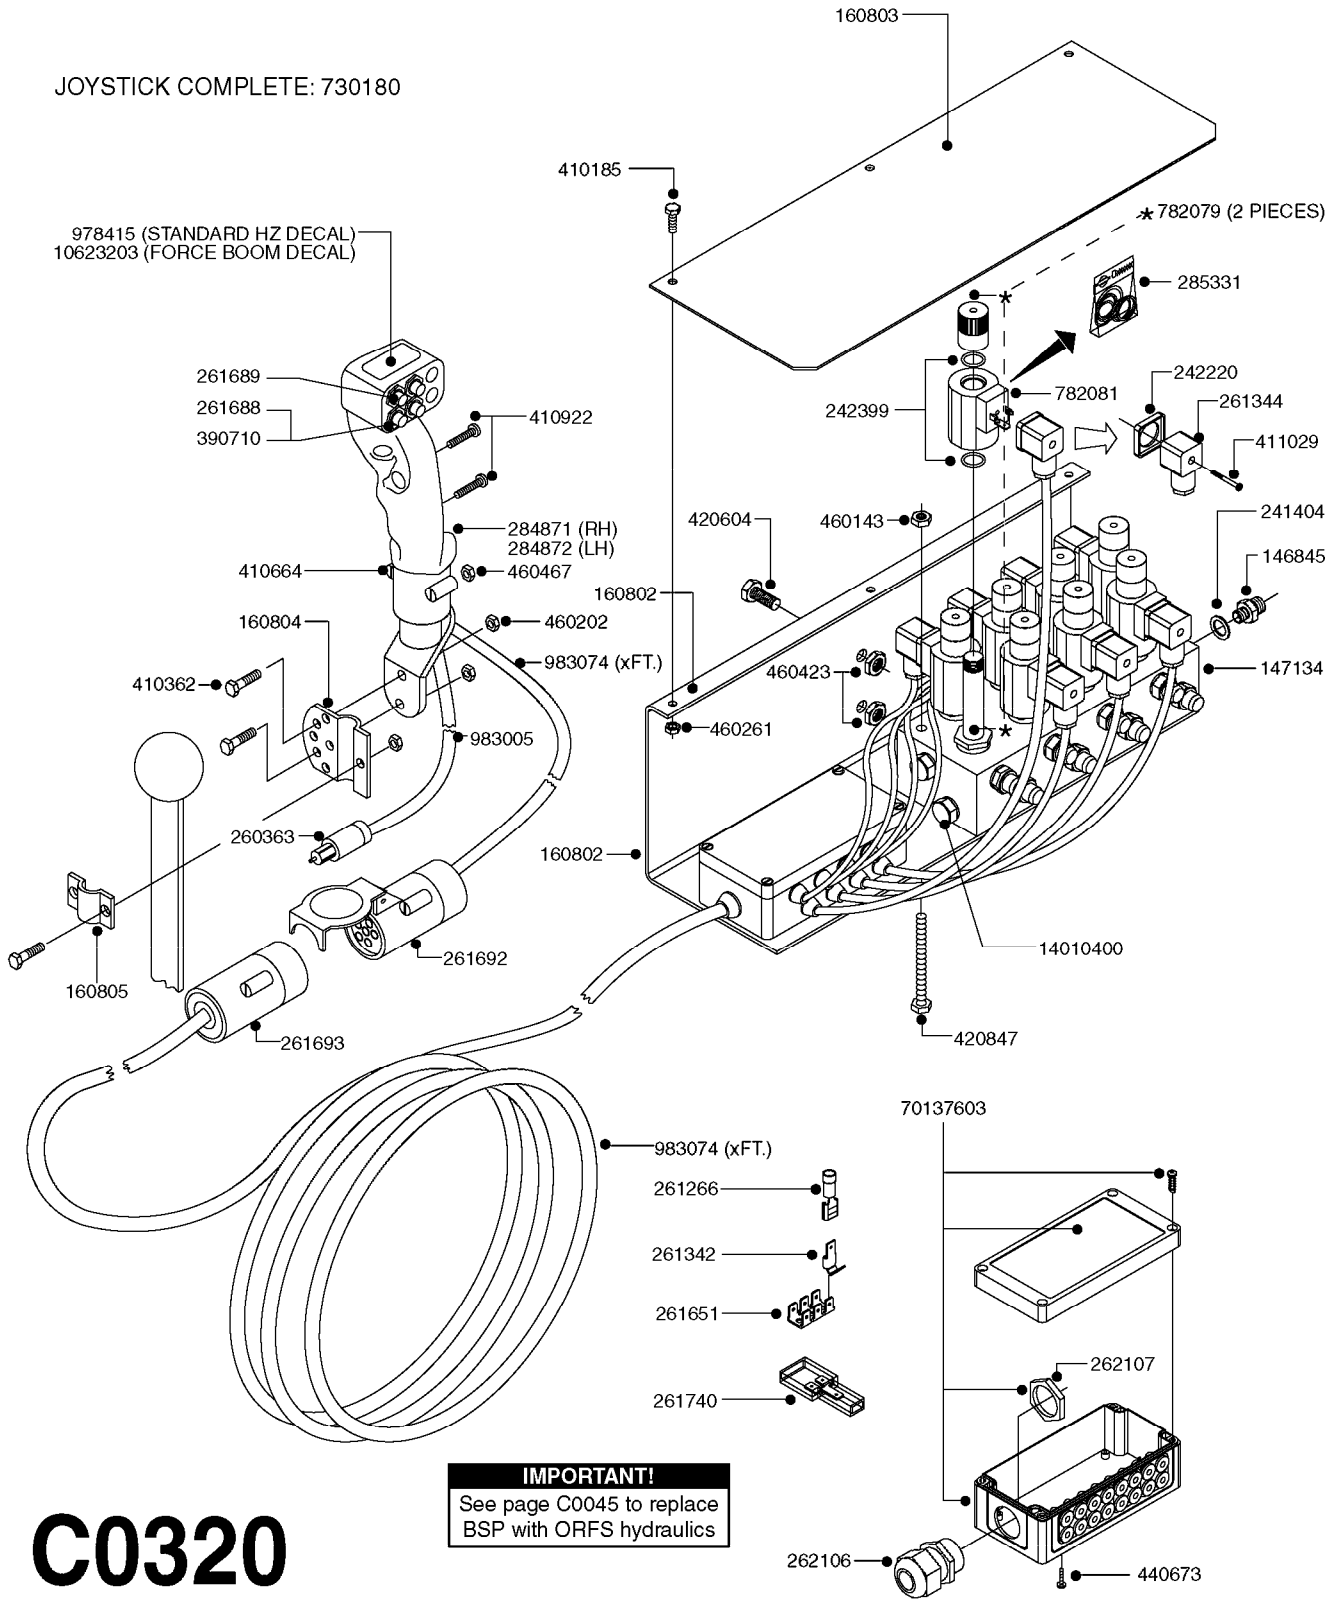

JOYSTICK COMPLETE: 730180

978415 (STANDARD HZ DECAL)
10623203 (FORCE BOOM DECAL)

HYD EAGLE HZ JOYSTICK CONTROL
C0320-HIN, 30:03:16

Page 1

Date 12.08.2020 10:58

parts-n°	order qty	description
146845	1	HEX NIPPLE 1/4"X1/4"
147134	1	MANIFOLD 4-FUNCTION
160802	1	MOUNT PLATE F.HYD SOLENOID'HZ'
160803	1	COVER PLATE F.HYD SOLENOID'HZ'
160804	1	MOUNT BRACKET F.HANDLE
160805	1	MOUNT STRAP F.HANDLE
241404	1	DOWTY SEAL 1/4"
242220	1	GASKET F. HIRSMANN PLUG
242399	1	O-RING F.HYD SOLENOID VALVE
260363	1	PLUG 2 POLE 12V
261266	1	CONNECTOR END F.CABLE HP
261342	1	SPADE F.ELEC.3 WAY CONNECTOR
261344	1	HIRSCHMANN PLUG B
261651	1	SPADE F.ELEC.6 POLE CONNECTOR
261688	1	SWITCH F. HANDLE WHITE
261689	1	CAP RUBBER F. SWITCH JOYSTICK
261692	1	PLUG ELEC.7 POLE FEMALE F.CABL
261693	1	PLUG ELEC. 7 POLE MALE
261740	1	SPADE F.ELEC.3 POLE CONN.INSUL
262106	1	BULKHEAD F. CABLE 6.5-14 BLACK
262107	1	NUT F. BULKHEAD CABLE GRAY
284871	1	CONTROL HANDLE RIGHT HALF
284872	1	CONTROL HANDLE LEFT HALF
285331	1	SEAL KIT F. HZ HYD.SOLENOID 96
390710	1	SWITCH F.HANDLE GREY MACHINED
410185	1	BOLT HEX 8.8 DEL M6X16
410362	1	BOLT HEX 8.8 SS M6X20
410664	1	BOLT HEX M5 X 20
410922	1	CYL.SKR 8.8 DEL M4X20 RST
411029	1	SCREW M3X35 F.HIRSMANN PLUG
420604	1	BOLT HEX 8.8 DEL M10X25 FT DIN933
420847	1	BOLT HEX 8.8 DEL M8X85
440673	1	SCREW F.PLASTIC 5X12 SS
460143	1	LOCK NUT M8 SST A2 DIN985
460202	1	NUT HEX M6
460261	1	NUT HEX M6X1.00 LOCK DIN985 A2 SS
460423	1	NUT HEX M10X1.50 LOCK DIN985A2 SS
460467	1	NUT HEX M5 GALV.
730180	1	HYD.KIT JOYSTICK CTRL HANDLE
782079	1	CARTRIDGE VALVE
782081	1	SOLENOID F. CARTRIDGE VALVE
978415	1	DECAL CONTROL HANDLE
983005	1	ELEC. CABLE 2 WIRE X 1.5MM
983074	1	ELEC. CABLE 5 WIRE X 1.5MM
10623203	1	DECAL F.JOYSTICK - FORCE
14010400	1	PLUG 1/4" BSP
70137603	1	JUNC. BOX, FLUID, COMPLETE, 2015