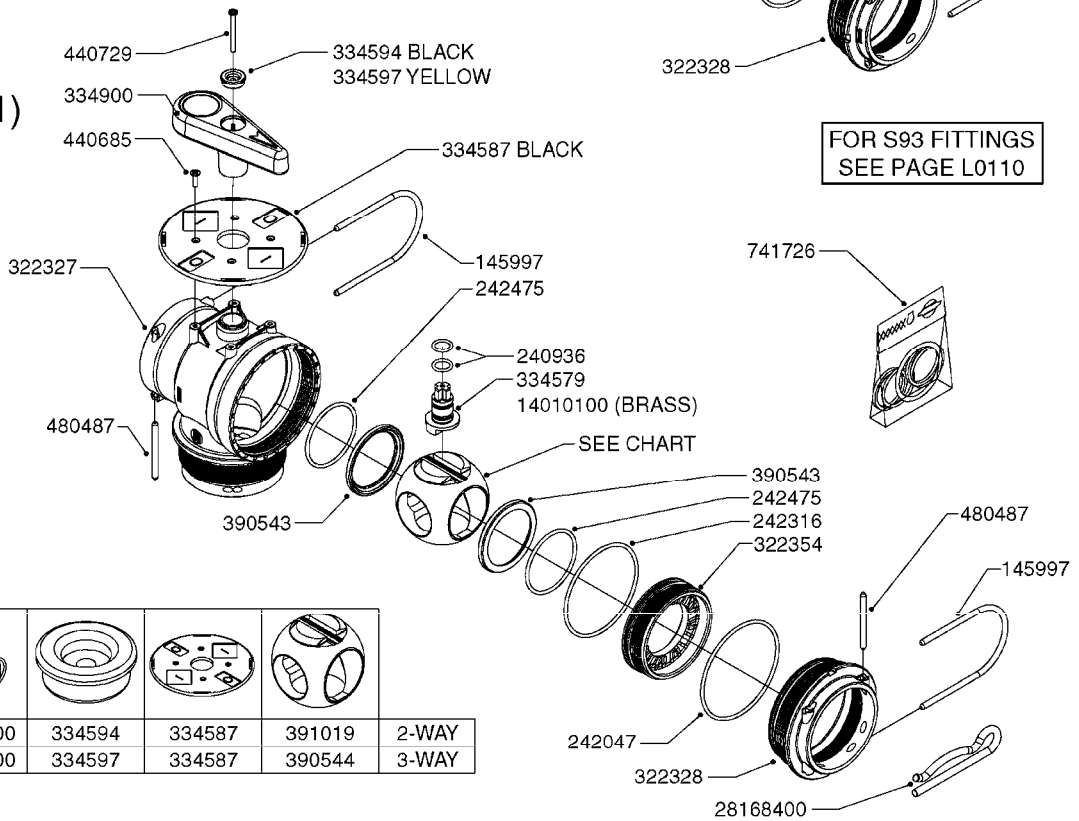

S93 (01)

FOR S93 FITTINGS
SEE PAGE L0110

				2-WAY
72082300	334594	334587	391019	2-WAY
				3-WAY
72082400	334597	334587	390544	3-WAY

B0530