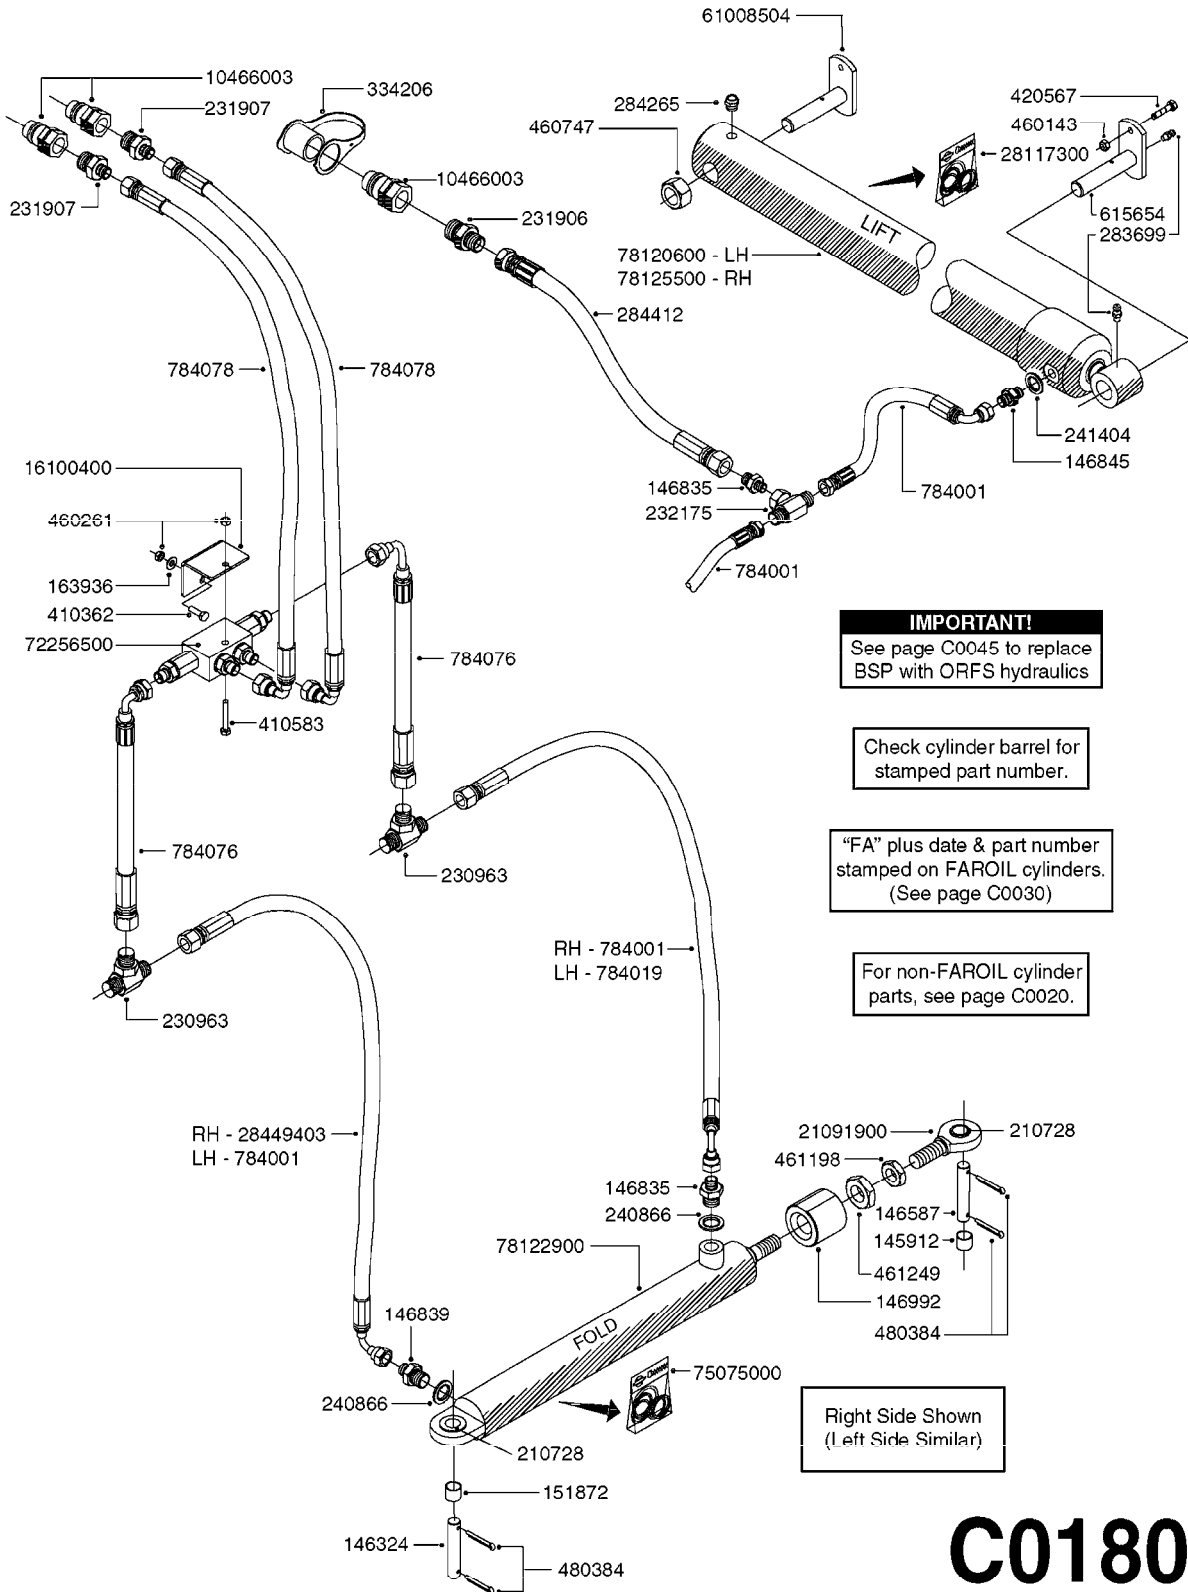

**C0045**

HYDRAULICS - BSP TO ORFS  
C0045-HIN, 24:03:16

Page 1

Date 12.08.2020 10:58

Pos.	parts-n°	order qty	description
1	10466003	1	COUPLER PIONEER 8010-04 1/2NPT
2	231907	1	HEX NIPPLE 1/4"BSP X 1/2"NPT
2	231906	1	HEX NIPPLE 3/8"BSP X 1/2"NPT
2	147132	1	HEX NIPPLE 1/2"X1/2" BSP DEL
3	230311	1	QUICK COUPLING 1/2"
4	241356	1	DOWTYSEAL 1/2"
5	23234800	1	HEX NIPPLE 1/2"-9/16" ORFS FITTING FOR 1/4" HOSE
5	23234900	1	HEX NIPPLE 1/2"-11/16" ORFS FITTING FOR 3/8" HOSE
5	23235300	1	HEX NIPPLE 1/2"-13/16" ORFS FITTING FOR 1/2" HOSE
6	242102	1	O-RING Ø9.25X1.78 NITRIL 90SH
6	24263200	1	O-RING Ø7.66X1.78 NITRIL 90SH
6	24263300	1	O-RING Ø12.42X1.78 NITRIL 90SH
6	24263400	1	O-RING Ø18.77X1.78 NITRIL 90SH
7	67002403	1	CHART - BSP TO ORFS HOSES
8	67002503	1	CHART - BSP TO ORFS FITTINGS