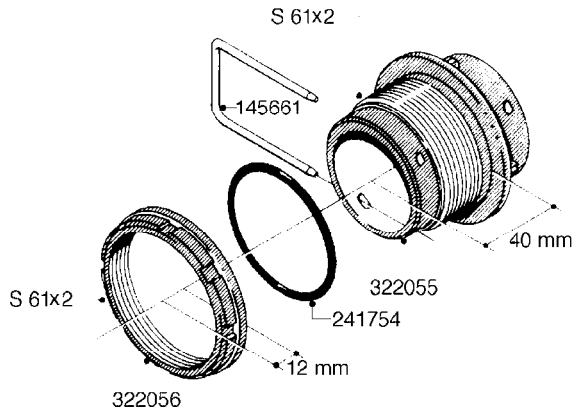

**L0080**

FITTINGS - S-53  
L0080-HIN, 12:09:17

Page 1

Date 12.08.2020 10:58

Pos.	parts-n°	order qty	description
1	145995	1	FITT.DK S-53 FORK
2	241973	1	O-RING Ø3 X 44.2 70 SHORES NITRIL NITRIL (BLACK)
2	242353	1	O-RING 3 X 44.2 VITON VITON (BROWN)
3	242109	1	O-RING D32.2x3.0 NITRIL (BLACK)
3	242354	1	O-RING D32.2X3.0 VITON VITON (BROWN)
4	322103	1	FITT.DK S-53 BULKHEAD
5	322107	1	FITT.DK S-53 BULKHEAD NUT
6	322110	1	FITT.DK S-53 ELB. 1/2" BSP
7	322352	1	FITT.DK S-53 TEE
8	334229	1	FITT.DK S-53 STR.3/4"
9	334260	1	GASKET F. S-53 BULKHEAD
10	334564	1	FITT.DK S-67 TO S-53 ADAPTER
11	391100	1	FITT.DK S-53THREAD INS.1/2"BSP
12	726463	1	FITT.DK S53 BULKHEAD W/GASKET
13	726552	1	FIT.DK S-53X90 1/2" BSP,O-RING
14	726556	1	FITT.DK S-53 HB 1/2" W/O-RING
15	726558	1	FITT.DK S53 STR. 3/4" W.ORING
16	726559	1	FITT DK. S-53 HB 1" W/O-RING
17	726568	1	FITT.DK.S-53 HB 1/2"90 W/O-RING
18	726570	1	FITT.DK S-53 ELB.3/4" W.ORING
19	726571	1	FITT.DK S-53 ELB.1", W ORING
20	726578	1	FITT.DK S53 PLUG WITH O-RING
21	728561	1	FITT.DK. S67M - S53F REDUCER