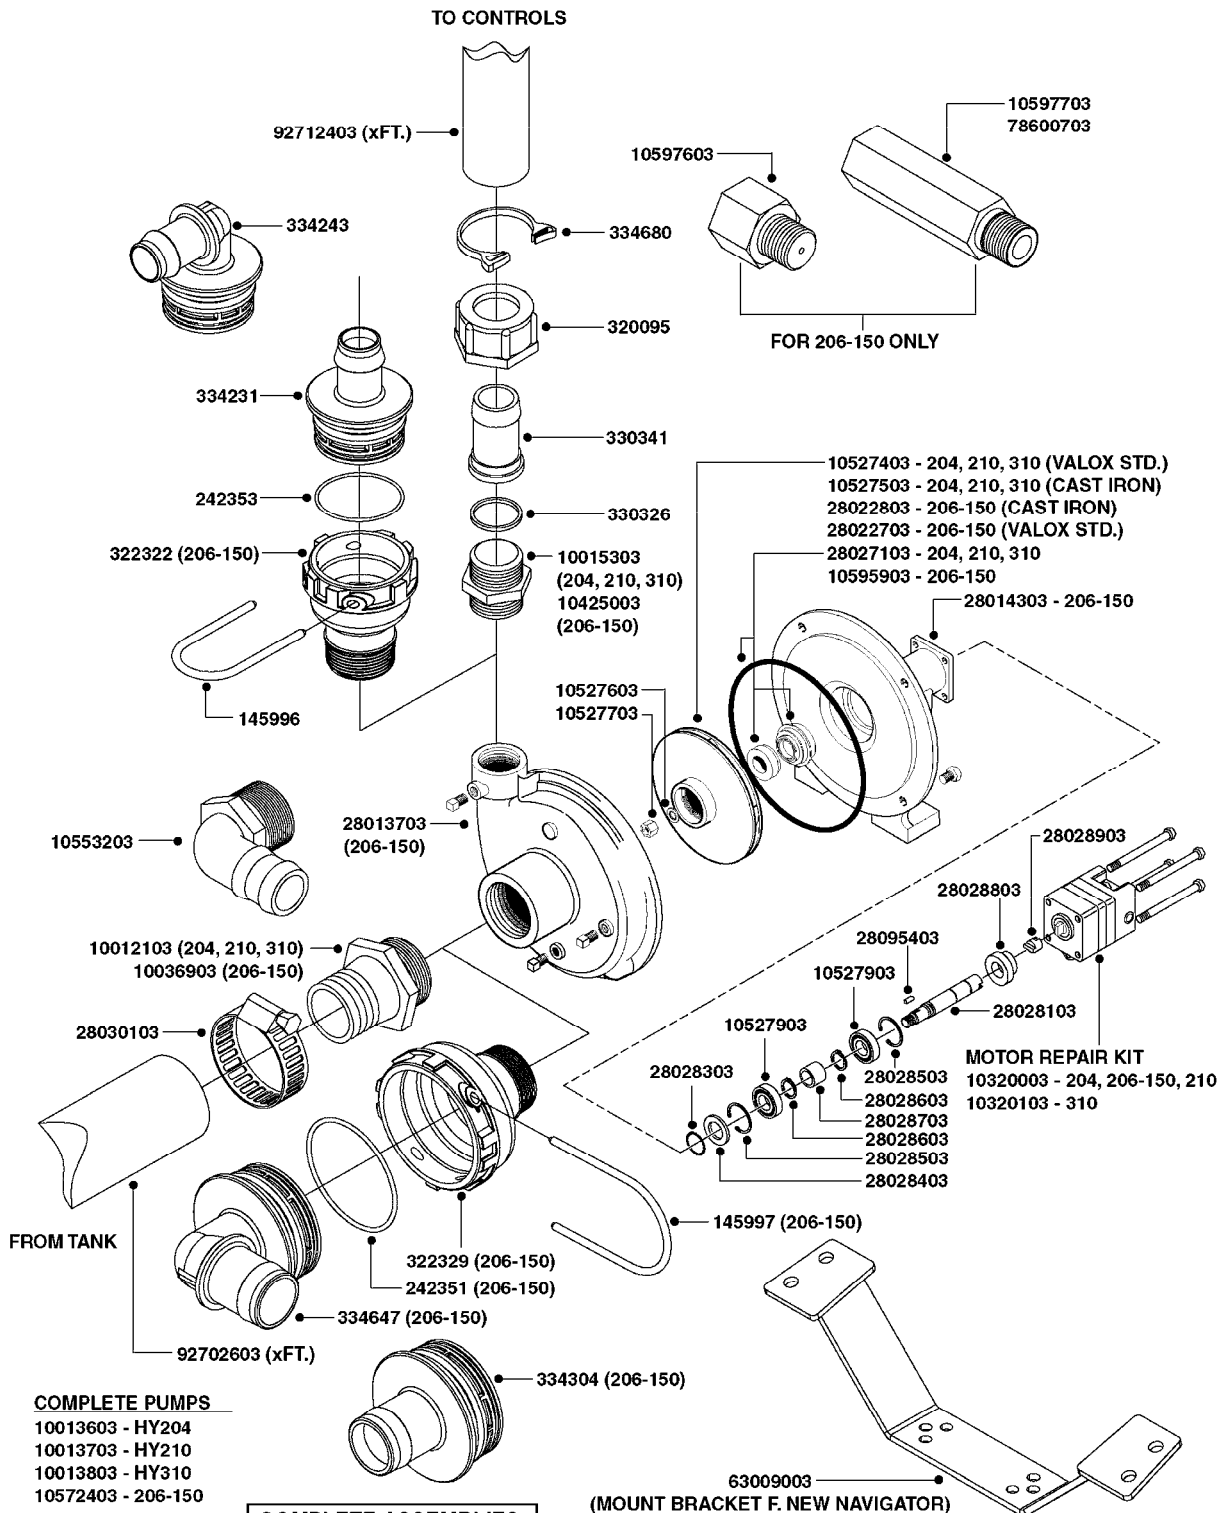

COMPLETE PUMPS

- 10013603 - HY204
- 10013703 - HY210
- 10013803 - HY310
- 10572403 - 206-150

COMPLETE ASSEMBLIES
WHOLEGOODS ITEMS

A0420

PUMP-204,206-150,210,310 ACE
A0420-HIN, 02:05:16

Page 1

Date 12.08.2020 10:57

parts-n°	order qty	description
145996	1	FITT.DK S-67 FORK
145997	1	FITT.DK S-93 FORK
242351	1	O-RING D69.5X3.0 VITON F.S-93
242353	1	O-RING 3 X 44.2 VITON
320095	1	FITT.DK NUT 1" BSP
322322	1	FITT.DK S-67 X 1-1/4"BSP MALE
322329	1	FITT.DK S-93 X 1-1/2"BSP MALE2
330326	1	O-RING D30/D24X2 F.1"NUT
330341	1	FITT.DK HB 1" F. 1" NUT
334231	1	FITT.DK S-67 STR.1"
334243	1	FITT.DK S-67 ELB.1"
334304	1	FITT.DK S-93 STR.1-1/2" PVC
334647	1	FITT.DK S93 ELB 1-1/2" 90 PVC
334680	1	CLAMP HOSE PLASTIC 1"
10012103	1	FITT.PO.HB 1.25X1.50 IMB1012
10013603	1	PUMP ACE HY 204
10013703	1	PUMP ACE HY 210
10013803	1	PUMP ACE HY 310
10015303	1	FITT.PO.HN 1.00X1.00 M1000
10036903	1	FITT.PO.HB 1.50X1.50 IMB1212
10320003	1	MOTOR REPAIRKIT ACE204,206,210
10320103	1	MOTOR REPAIR KIT ACE 304,310
10425003	1	FITT.PO.HN 1.25X1.00 MCPHEE
10527403	1	IMPELLER VALOX F.ACE PUMP
10527503	1	IMPELLER CASTIRON F.ACE PUMP
10527603	1	WASHER 3/8' F.ACE PUMP
10527703	1	NUT HEX NF 3/8 F.ACE PUMP
10527903	1	BEARING F.ACE PUMP (#40870)
10553203	1	FITT.PO.EL 1.5X1.5 HB BLACK
10572403	1	PUMP ACE HY 206 SERIES 150
10595903	1	REPAIR KIT ACE 206-150
10597603	1	ORIFACE RESTRICTOR F. ACE 206
10597703	1	FITT, HYD FLOW FUSE ACE 206OLD
28013703	1	PUMP HOUSING FRONT ACE 206-150
28014303	1	PUMP HOUSING W.FEET 206-150
28022703	1	IMPELLER THERMOPLASTIC
28022803	1	IMPELLER CAST IRON
28027103	1	REPAIR KIT ACE 204,210,304,310
28028103	1	SHAFT 5/8"DIA.1/2"KEYWAY SS
28028303	1	O-RING, SHAFT SEAL
28028403	1	SLINGER
28028503	1	SNAP RING - INTERNAL
28028603	1	SNAP RING - EXTERNAL
28028703	1	SPACER FOR SHAFT
28028803	1	SEAL SUPPORT SPACER 200 SERIES
28028903	1	COUPLING FOR HYDRAULIC MOTOR
28030103	1	CLAMP HOSE GEAR P5/4-S1.5"6724
28095403	1	KEY F.IMPELLER 1/8"X1/8"X1/2"
63009003	1	CENTRIFUGAL PUMP BRACKET
78600703	1	FITT, HYD FLOW FUSE ACE 206N
92702603	1	HOSE PVC SUCT GRAY 1-1/2"
92712403	1	HOSE R X1" X300PSI WP X0012"