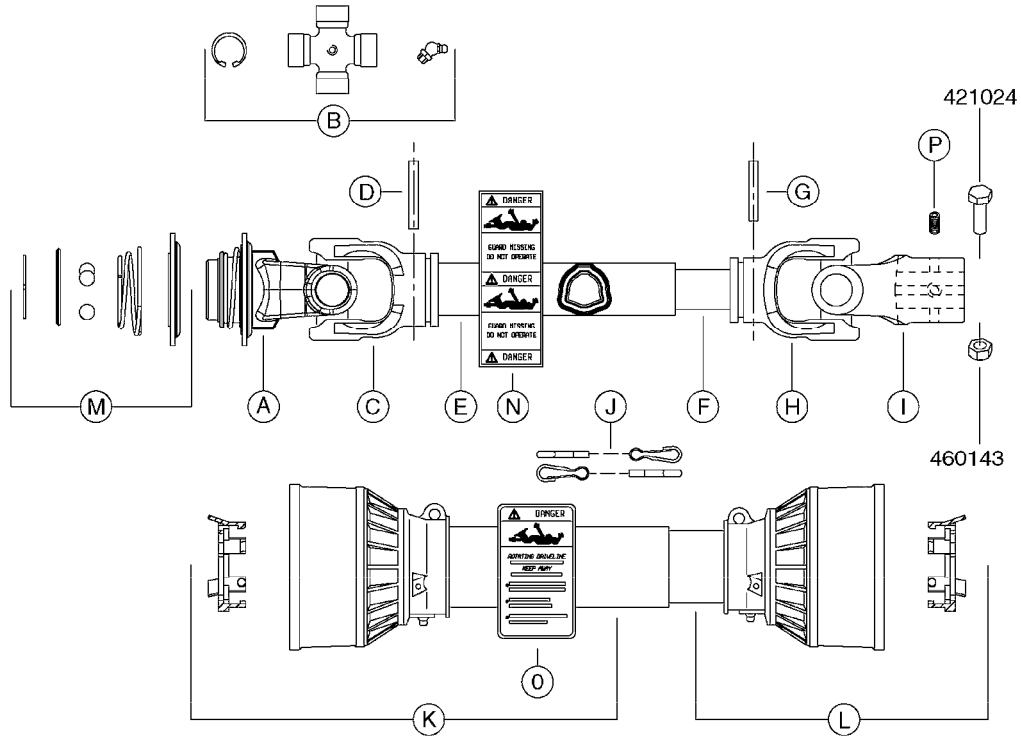

**COMPLETE ASSEMBLIES
WHOLEGOOD ITEMS**

100 SERIES

G-SERIES

PTO #	28021403 *	28021503 *	28021603
TRACTOR	1-3/8" 6 SPLINE	1-3/8" 21 SPLINE	1-3/4" 20 SPLINE
IMPLEMENT	D1"	D1"	D1"
LENGTH	1031/1501	1031/1499	1066/1519
A	28056703	28056803	28056903
B	289042	289042	28040503
C	28057003	28057003	28057103
D	28057203	28057203	28009803
E	28057303	28057303	28057403
F	28057503	28057503	28057603
G	28057703	28057703	28009903
H	28058503	28058503	28010103
I	28057803	28057803	28057903
J	28040703	28040703	28040703
K	28058003	28058003	28058103
L	28058203	28058203	28058303
M	28027903	28027903	28058403
N	28041803	28041803	28041803
O	28041903	28041903	28041903
P	450015	450015	450015

* Changed in 2016 from 100 series to G-Series (see page A0600).

A520