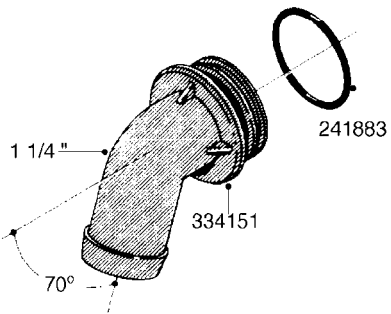

**L0080**

FITTINGS - S-53  
L0080-HIN, 12:09:17

Page 1

Date 12.08.2020 10:58

Pos.	parts-n°	order qty	description
1	145995	1	FITT.DK S-53 FORK
2	241973	1	O-RING Ø3 X 44.2 70 SHORES NITRIL NITRIL (BLACK)
2	242353	1	O-RING 3 X 44.2 VITON VITON (BROWN)
3	242109	1	O-RING D32.2x3.0 NITRIL (BLACK)
3	242354	1	O-RING D32.2X3.0 VITON VITON (BROWN)
4	322103	1	FITT.DK S-53 BULKHEAD
5	322107	1	FITT.DK S-53 BULKHEAD NUT
6	322110	1	FITT.DK S-53 ELB. 1/2" BSP
7	322352	1	FITT.DK S-53 TEE
8	334229	1	FITT.DK S-53 STR.3/4"
9	334260	1	GASKET F. S-53 BULKHEAD
10	334564	1	FITT.DK S-67 TO S-53 ADAPTER
11	391100	1	FITT.DK S-53THREAD INS.1/2"BSP
12	726463	1	FITT.DK S53 BULKHEAD W/GASKET
13	726552	1	FIT.DK S-53X90 1/2" BSP,O-RING
14	726556	1	FITT.DK S-53 HB 1/2" W/O-RING
15	726558	1	FITT.DK S53 STR. 3/4" W.ORING
16	726559	1	FITT DK. S-53 HB 1" W/O-RING
17	726568	1	FITT.DK.S-53 HB 1/2"90 W/O-RING
18	726570	1	FITT.DK S-53 ELB.3/4" W.ORING
19	726571	1	FITT.DK S-53 ELB.1", W ORING
20	726578	1	FITT.DK S53 PLUG WITH O-RING
21	728561	1	FITT.DK. S67M - S53F REDUCER