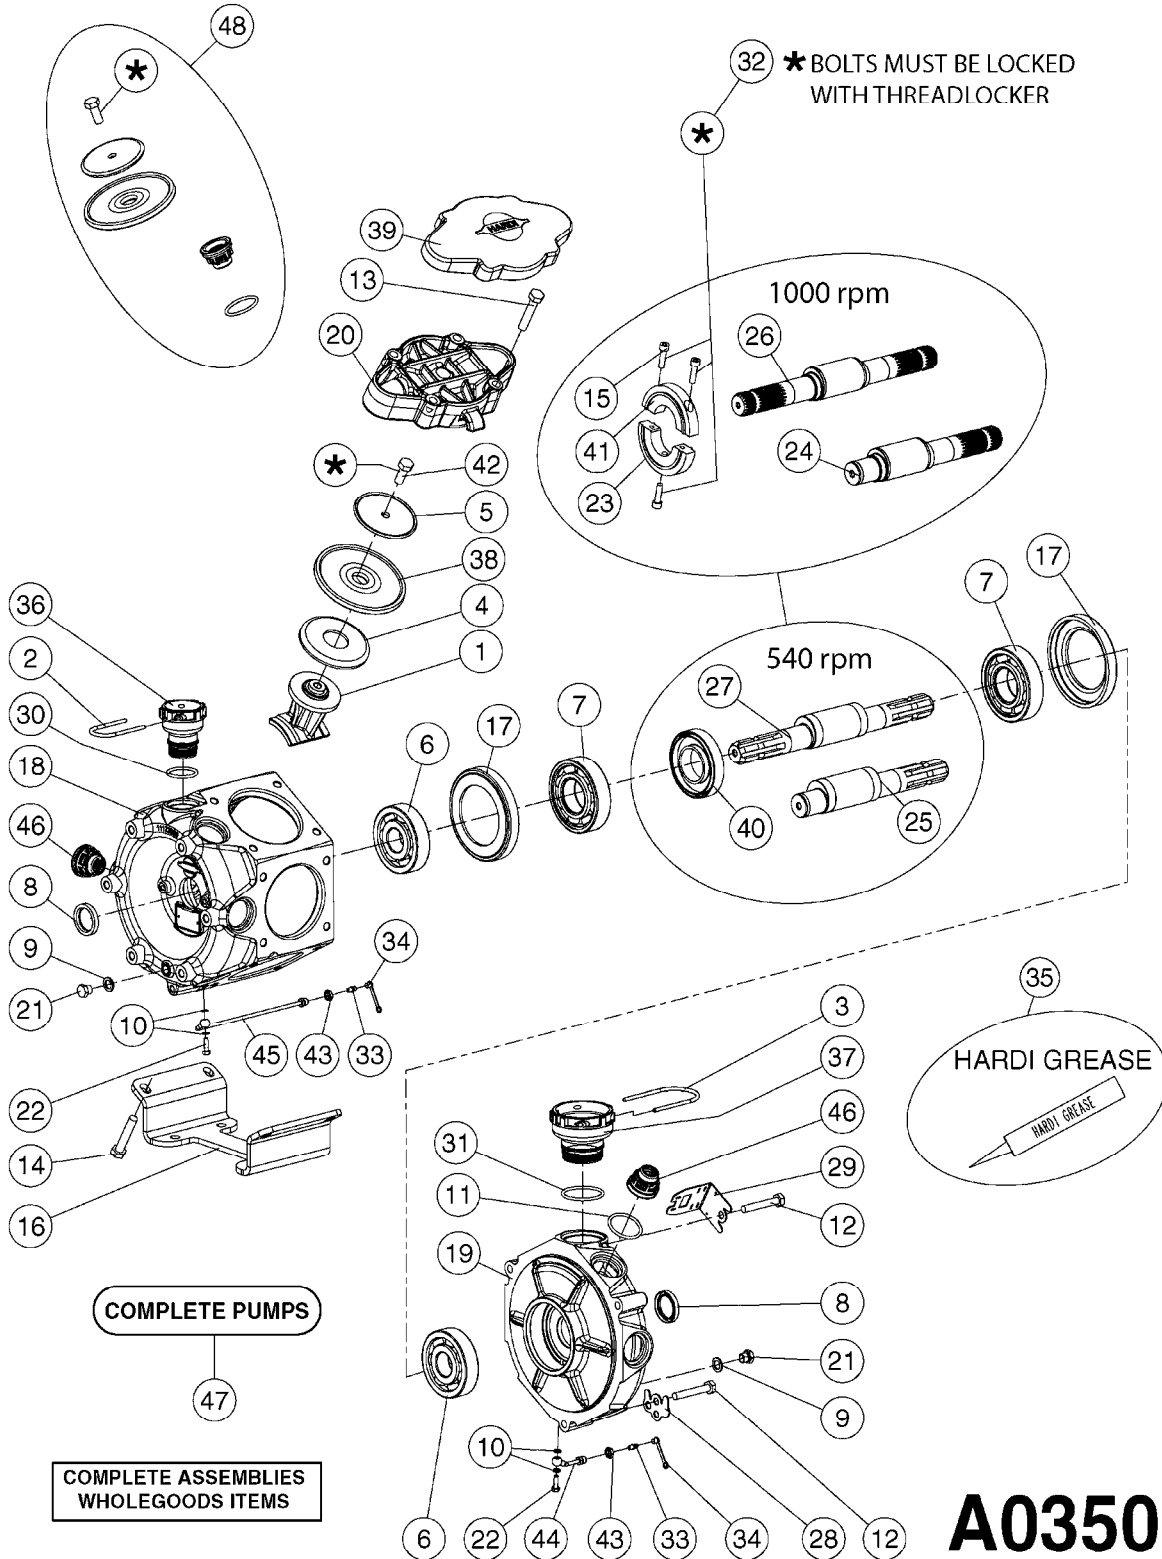

PUMP - 464 540/1000 RPM
A0350-HIN, 23:04:19

Page

1

Date

12.08.2020 10:57

Pos.	parts-n°	order qty	description
1	111622	1	CONNECTING ROD 463/5.5MM
1	111623	1	CONNECTING ROD 463/10MM
1	111624	1	CONNECTING ROD 463/12MM
1	111645	1	CONNECTING ROD 463/6.5MM
2	145996	1	FITT.DK S-67 FORK
3	145997	1	FITT.DK S-93 FORK
4	161012	1	DIAPHRAGM BACKING DISC F. 463
5	161175	1	DIAPHRAGM DISC 463/464 PUMP
6	210221	1	BEARING BALL 6407
7	210232	1	BEARING BALL 6310
8	210243	1	SEAL OIL 35 X 47 X 7
9	241404	1	DOWTY SEAL 1/4"
10	242374	1	WASHER Ø10/Ø6X1 COPPER
11	330072	1	O-RING D53.5/D45.5X4
12	421072	1	BOLT HEX 8.8 RAW M10X65
13	430312	1	BOLT HEX 8.8 M12X60
14	430438	1	BOLT HEX 8.8 DEL M12X65
15	450995	1	BOLT ALLEN M8X30 DIN 912 RAW
16	614628	1	FOOT F. 46X PUMP, RED
16	16410800	1	PUMP BASE 463/464 BLACK
17	11171900	1	CONROD RING 364/464 MACHINED
18	11172200	1	PUMP HOUSE 464 MACHINED 5/4" BSP RED
19	11172600	1	FRONTPART 464 MACHINED 2" BSP RED
20	11173000	1	VALVE COVER.463/464 MACHINED RED
21	14010400	1	PLUG 1/4" BSP
22	14120400	1	BANJOBOLT M6 X 19
23	14120700	1	COUNTERWEIGHT 364/464-1000
24	14137300	1	CRANKSHAFT 364/464-5.5 1000
24	14137400	1	CRANKSHAFT 364/464-6.5 1000
25	14137600	1	CRANKSHAFT 364/464-10
25	14137700	1	CRANKSHAFT 464-12
26	14137900	1	CRANKSHAFT 364/464-5.5 GG 1000
26	14138000	1	CRANKSHAFT 364/464-6.5 GG 1000
27	14138200	1	CRANKSHAFT 364/464-10 GG
27	14138300	1	CRANKSHAFT 464-12 GG
28	16383000	1	GREASE NIPPLE PLATE 464
29	16390600	1	BRACKET FOR RPM SENSOR
30	24266600	1	O-RING D 38,0 X 4,0 70SH.NITR
31	24266800	1	O-RING D 54,0 X 4,0 70SH.NITR
32	28045503	1	LOCTITE 262 .5ML (.017oz.)
33	28163300	1	GREASE NIPPLE H1 M6X1 DIN 7412
34	28163400	1	CAP F. GREASENIPPLE YELLOW M6X1
35	28164600	1	HARDI PUMP GREASE S3 V550L 1
36	32242200	1	FITTING S67 5/4" KON. RG 2014
37	32242400	1	FITTING S93 2" KON. RG 2014
38	33511600	1	DIAPHRAGM PUMP 463/464 PUMP PUR
39	33524000	1	COVER PLASTIC 464 PUMP
40	33527200	1	GREASE SPLIT 364/464
41	39136200	1	HALFPART 364/464-1000
42	43099200	1	BOLT HEX SS M12 X 30 DIN933 A4
43	46134000	1	NUT HEX M10x1 H=2.3 NV=14 ELZIN
44	61097000	1	BANJOTUBE SHORT 464 COMPL.
45	61097100	1	BANJOTUBE LONG 464 COMPL.
46	72043600	1	VALVE FOR 462/463
47	72993500	1	PUMP 464-12-540, CM
47	72993600	1	PUMP 464-6.5 MED-2-1000
47	82168100	1	PUMP 464-5.5 THROUGH SHAFT 1000RPM
47	82168200	1	PUMP 464-10 2" SUCT. 540RPM
47	82168500	1	PUMP 464-12 2" SUCT. 540 RPM
47	82168700	1	PUMP 464-12 540 OFFSET PORTS
47	82168800	1	PUMP 464 6.5 1000 OFFSET PORTS