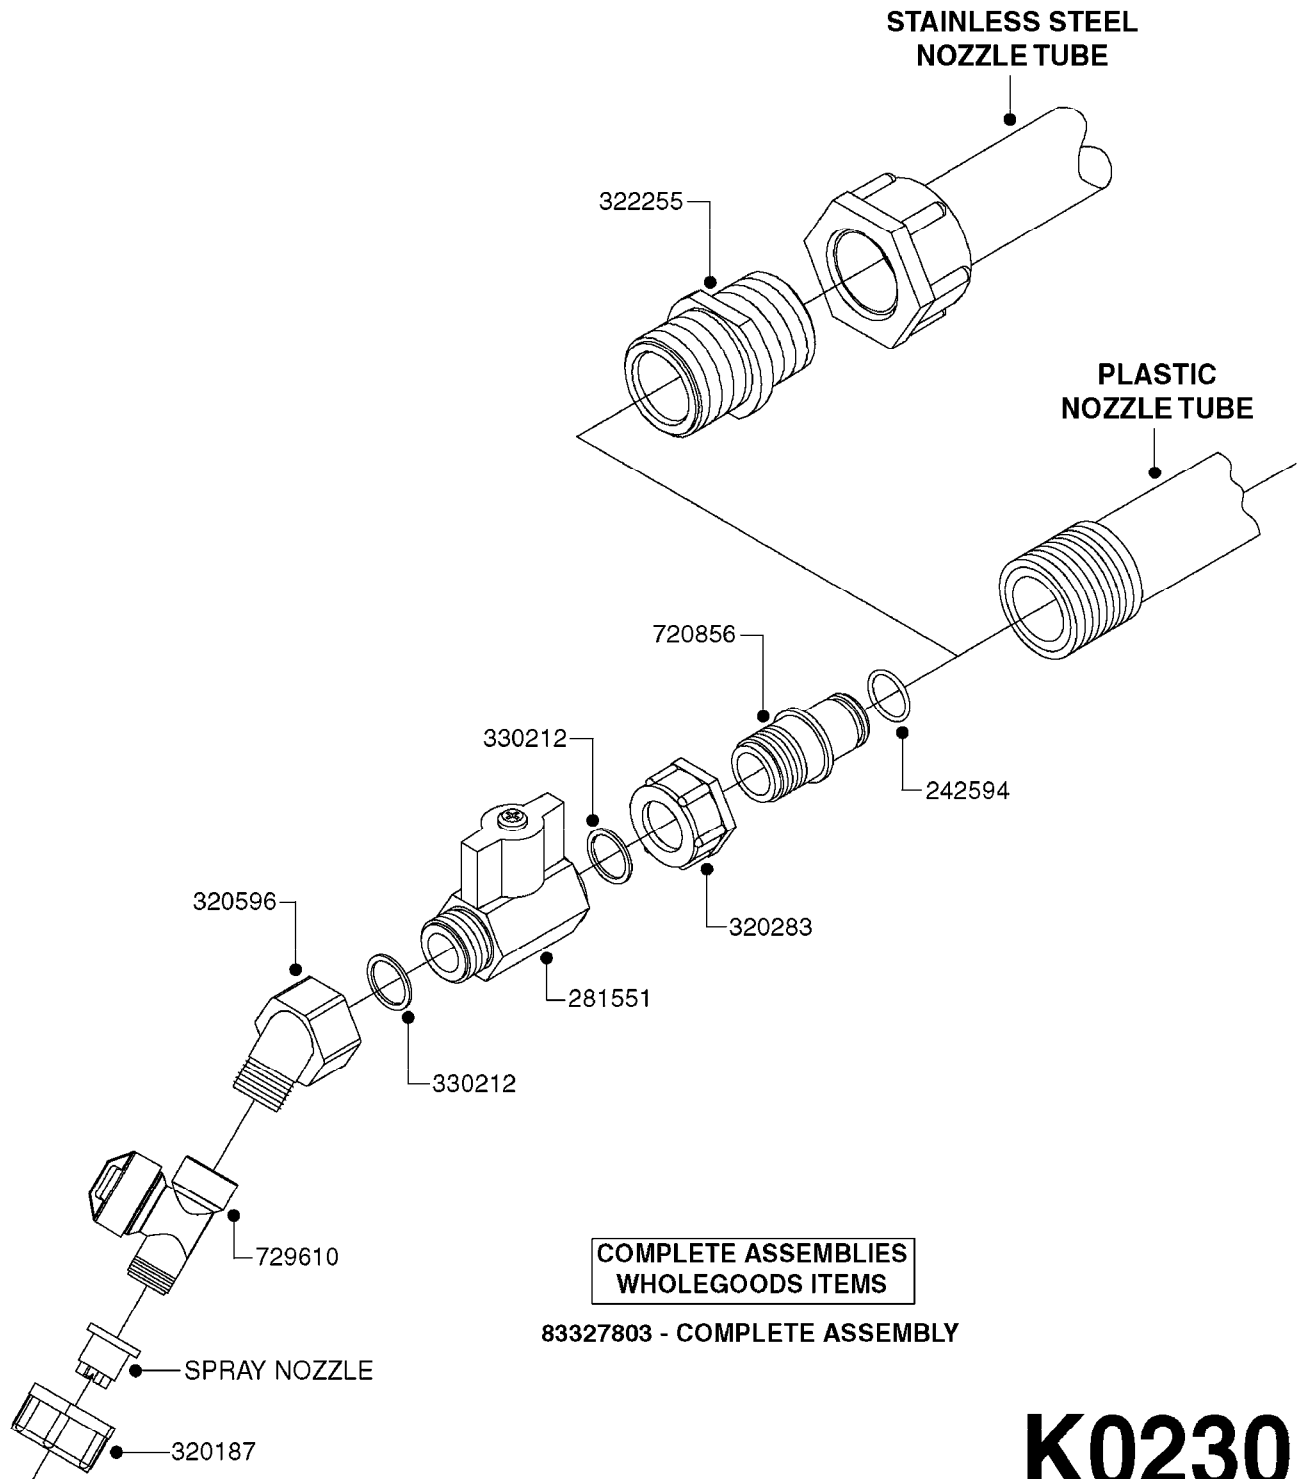

K0230

END NOZZLE KIT
K0230-HIN, 01:01:16

Page 1

Date 12.08.2020 10:58

parts-n°	order qty	description
242594	1	O-RING D14 X 1.78 SCH.70-EPDM
281551	1	BALL VALVE 1/2"
320187	1	FITT.DK CAP 3/8" BSP BLACK
320283	1	FITT.DK NUT 3/4"BSP
320596	1	FITT.DK ELB 3/8'-1/2'BSP 45DEG
322255	1	FITT.DK NIPPLE 3/4"X 3/4"
330212	1	O-RING D19/D14X2.4 F.1/2"NUT
720856	1	FITT.DK 1/2'BSP ASSY.F.3/4'NUT
729610	1	NOZZLE ASSY. NON DRIP 3/8 THRD
83327803	1	END NOZZLE KIT "04"