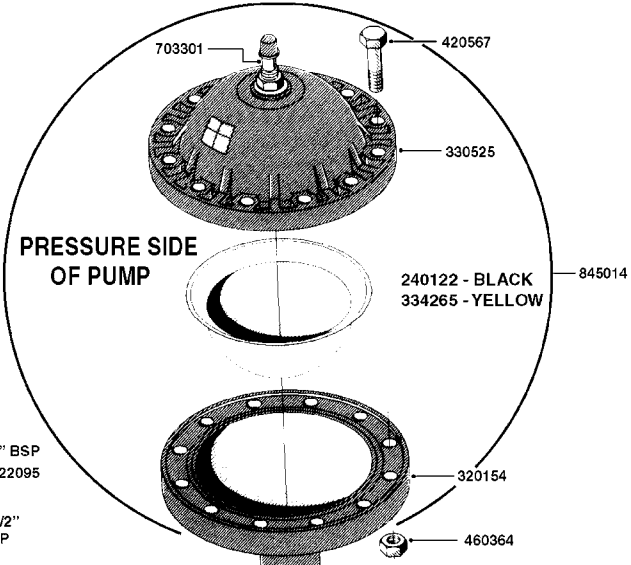

Housing for Black Diaphragm:

This groove on the lower housing of the Pressure Damper is for the BLACK diaphragm (240122). Never upgrade diaphragms to the YELLOW style unless you also upgrade Pressure Dampers to the housing style shown below.

The YELLOW style diaphragm will not seal correctly in this housing.

Housing for Yellow Diaphragm:

The groove on the lower housing of a the Pressure Damper is recognized by the extra lip on the bottom inside of the groove. For this style Pressure Damper, you need the YELLOW diaphragm (334265).

SUCTION SIDE OF PUMP

COMPLETE ASSEMBLIES
WHOLEGOODS ITEMS

A0240