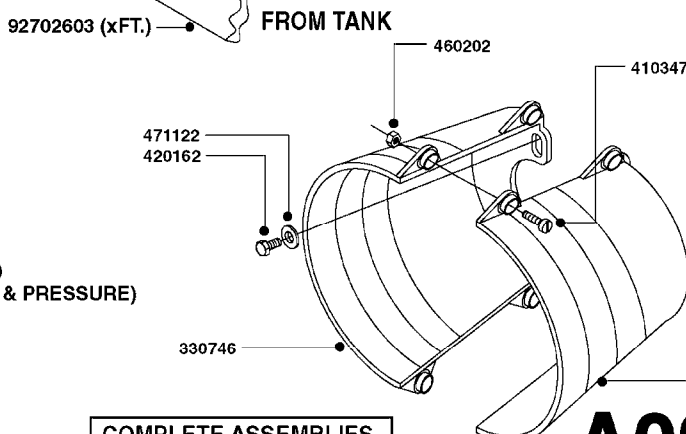

**SUCTION SIDE OF PUMP**

NLA - 1302 PUMP (REPLACES 1301 PUMP)  
#726854 - COMPLETE DAMPER KIT (SUCTION & PRESSURE)

COMPLETE ASSEMBLIES  
WHOLEGOODS ITEMS

**A0240**

PUMP - 1301/1302 FITTINGS  
A0240-HIN, 01:01:16