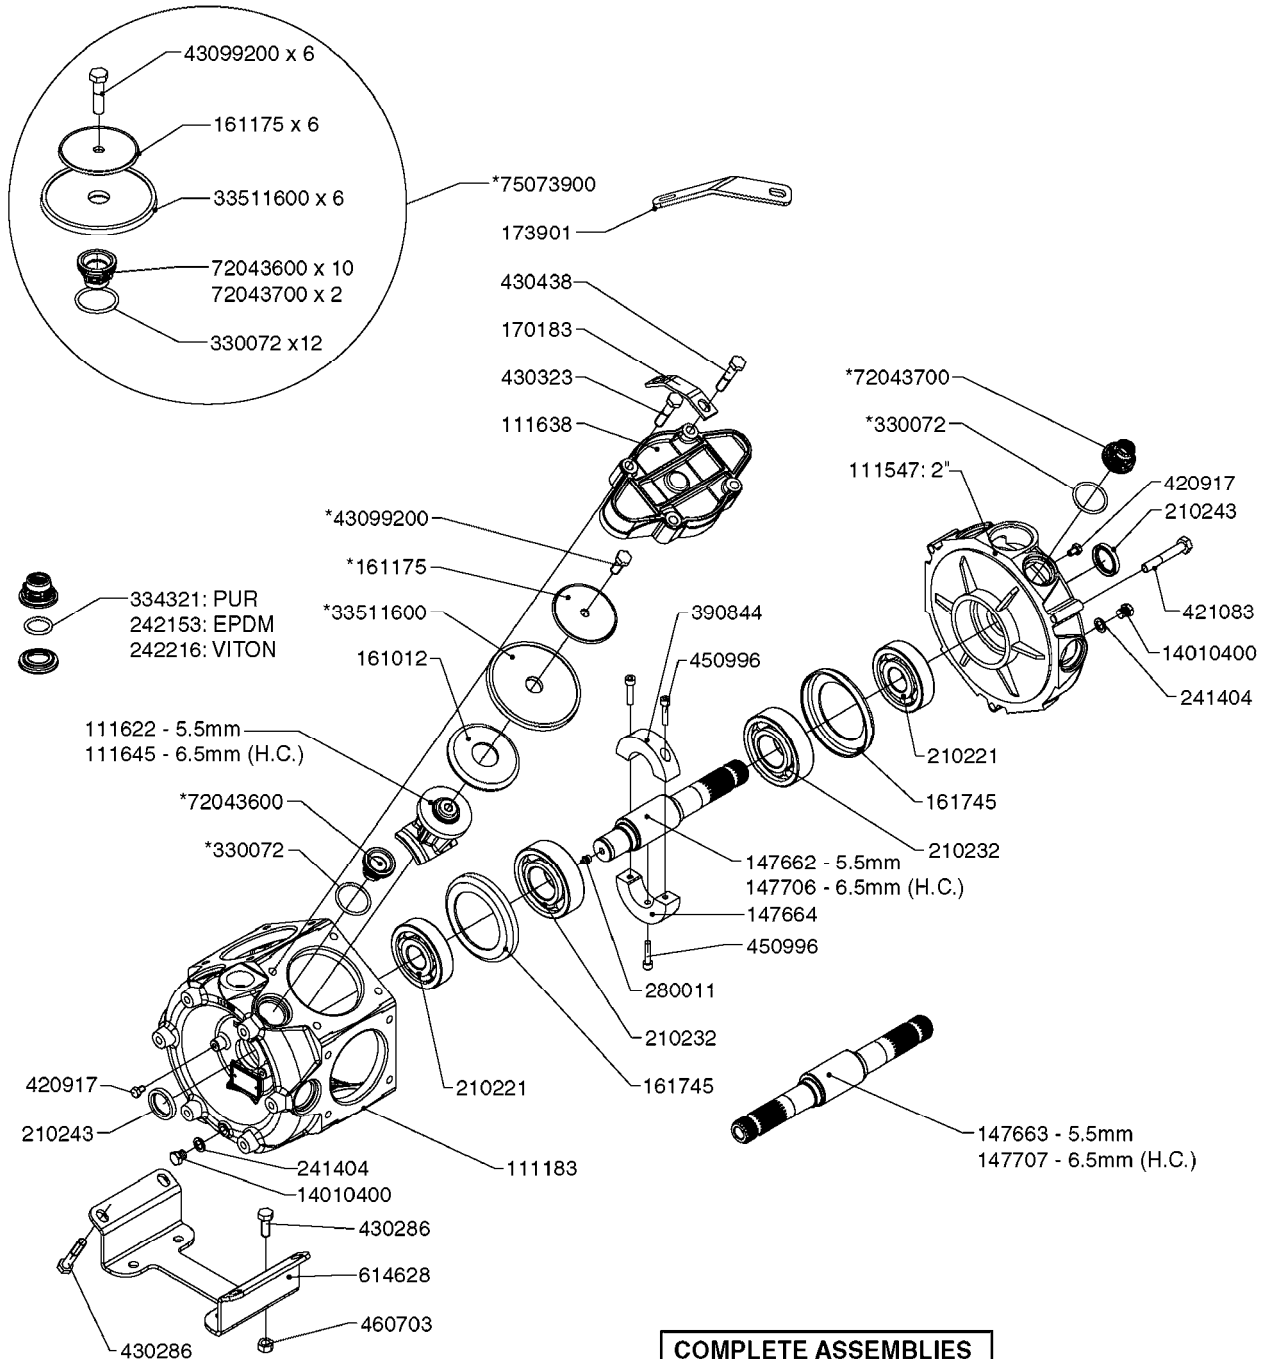

**A0330**

PUMP - 463 W/ MOUNTING BASE  
A0330-HIN, 01:01:16

Page 1

Date 12.08.2020 10:57

parts-n°	order qty	description
111183	1	PUMP CASTING 460-463 (PAINTED)
111547	1	PUMP FRONT 460-463-2' (PAINT)
111623	1	CONNECTING ROD 463/10MM
111624	1	CONNECTING ROD 463/12MM
111638	1	VALVE COVER 463 HC+1000 VERS.
143577	1	CRANK SHAFT F.363/462/463-10mm
147097	1	CRANK SHAFT 363-463/10 THROUGH
147571	1	CRANK SHAFT F.463-12mm
147688	1	CRANK SHAFT 462/12 THROUGH
161012	1	DIAPHRAGM BACKING DISC F. 463
161175	1	DIAPHRAGM DISC 463/464 PUMP
161745	1	METAL SPACER F.363/463
173901	1	LIFT STRAP F.PUMP 463
210221	1	BEARING BALL 6407
210232	1	BEARING BALL 6310
210243	1	SEAL OIL 35 X 47 X 7
241404	1	DOWTY SEAL 1/4"
242153	1	O-RING D26X4 EPDM
242216	1	O-RING VITON F/1202/1302/462
280011	1	GREASE NIPPLE 1/8' SAE H TR
330072	1	O-RING D53.5/D45.5X4
331192	1	SPACER, MODEL 361/363
334321	1	O-RING POLY. 34.0x26.0x4.0
421083	1	BOLT HEX 8.8 DEL M10X65
430286	1	BOLT HEX 8.8 DEL M12X30 FT
430323	1	BOLT HEX 8.8 DEL M12X60
430438	1	BOLT HEX 8.8 DEL M12X65
460703	1	NUT HEX M12X1.75 LOCK DIN985A2 SS
614628	1	FOOT F. 46X PUMP, RED
821587	1	PUMP 463/10 THROUGH SHAFT TWNF
14010400	1	PLUG 1/4" BSP
33511600	1	DIAPHRAGM PUMP 463/464 PUMP PUR
43099200	1	BOLT HEX SS M12 X 30 DIN933 A4
72043600	1	VALVE FOR 462/463
72043700	1	VALVE FOR 462/463 W.VENT HOLE
75073900	1	PUMP KIT 460/463 "06"
82166300	1	PUMP 464-12-MED-2-540
82168700	1	PUMP 464-12 540 OFFSET PORTS