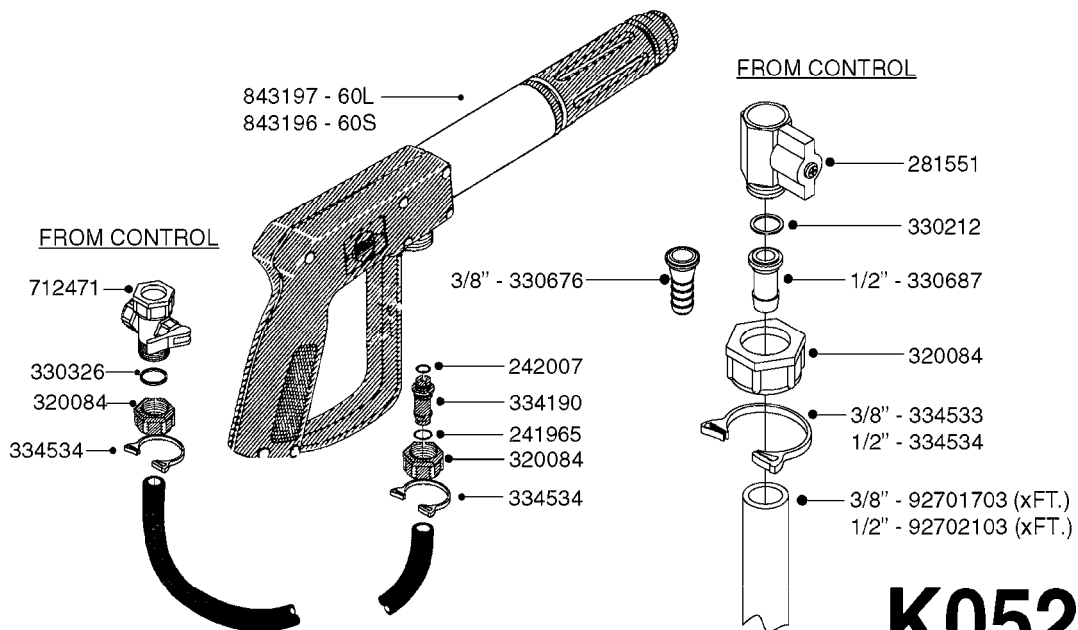

# K0520

HOSE WRAPS  
K0520-HIN, 05:12:19

Page 1  
Date 12.08.2020 10:58

parts-n°	order qty	description
241965	1	O-RING Ø12.1 X 1.6 NITRILE
242007	1	O-RING Ø9.1 X 1.6 NITRILE
281551	1	BALL VALVE 1/2"
320084	1	FITT.DK NUT 1/2" BSP
330212	1	O-RING D19/D14X2.4 F.1/2"NUT
330326	1	O-RING D30/D24X2 F.1"NUT
330676	1	FITT.DK HB 3/8" F. 1/2" NUT
330687	1	FITT.DK HB 1/2" F. 1/2" NUT
334190	1	FITT.DK HB 1/2' F. PISTOL 60S
334533	1	CLAMP HOSE PLASTIC 3/8"
334534	1	CLAMP HOSE PLASTIC 1/2"
636223	1	POST 12 VOLT TR30
712471	1	AGITATION VALVE ASSY. ON/OFF
843196	1	SPRAY GUN KIT TYPE 60 SHORT
843197	1	HANDGUN KIT TYPE 60 LONG
10013403	1	BOLT HEX 3/8-16X1 1/4 HCS Z5
10013503	1	NUT HEX NC 3/8"
10178903	1	WRAP HOSE SIDE MOUNT PLATE
10179003	1	WRAP HOSE BOTTOM PLATE MOUNT
10179403	1	WRAP WELDMENT FOR HI101789
10179503	1	WRAP WELDMENT FOR HI101790
10225603	1	BKT.FOR HOSE WRAP MOUNT NL NK
10225703	1	WRAP HOSE BDL.BOTTOM PLATE
92701703	1	HOSE R X3/8" X300PSI WP X0012"
92702103	1	HOSE R X1/2" X300PSI WP X0012"