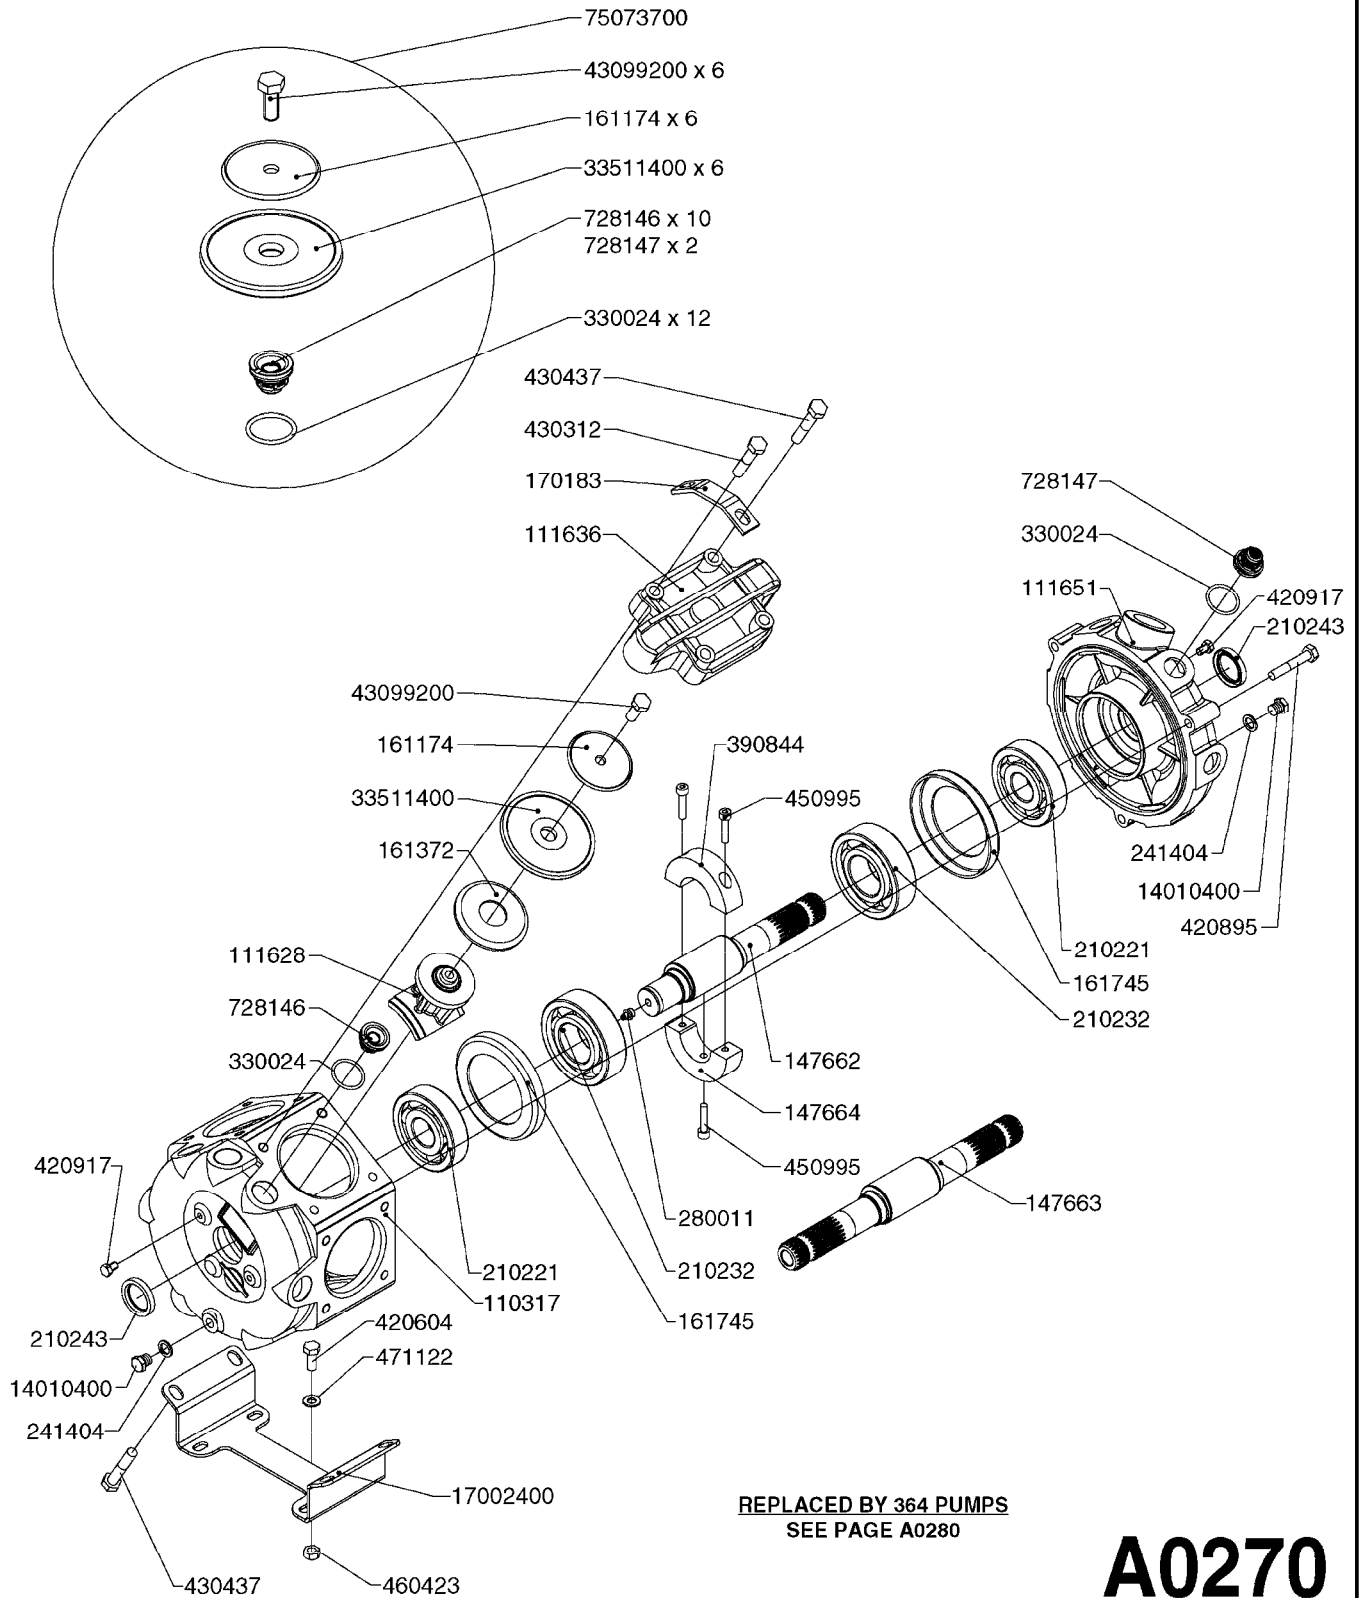

PUMP - 363/1000 RPM W/MOUNTING
A0270-HIN, 17:03:16

Page 1
Date 12.08.2020 10:57

parts-n°	order qty	description
110317	1	PUMP CASING MODEL 360/361 PNTD
111628	1	CONNECTING ROD 363/5.5 PUMP
111636	1	VALVE COVER 363 HEAVY DUTY
111651	1	CASTING F.363 1.5" PUMP(FRONT)
147662	1	CRANK SHAFT F.363/463-5.5MM
147663	1	CRANK SHAFT 363/463-5.5 THROUG
147664	1	COUNTERBALANCE 363/463 WEIGHT
161174	1	DIAPHRAGM DISC SS 361/363/364 PUMP
161372	1	DIAPHRAGM BACKING DISC,320-361
161745	1	METAL SPACER F.363/463
170183	1	LIFT STRAP F.PUMP 360/361/462
210221	1	BEARING BALL 6407
210232	1	BEARING BALL 6310
210243	1	SEAL OIL 35 X 47 X 7
241404	1	DOWTY SEAL 1/4"
280011	1	GREASE NIPPLE 1/8' SAE H TR
330024	1	O-RING D41,1/D34.5 X 3,5
390844	1	COUNTERBALANCE 363/463 POM
420604	1	BOLT HEX 8.8 DEL M10X25 FT DIN933
420895	1	BOLT HEX 8.8 RAW M10X60
420917	1	BOLT HEX 8.8 RAW M8X12 FT
430312	1	BOLT HEX 8.8 M12X60
430437	1	BOLT HEX 8.8 RAW M12X65
450995	1	BOLT ALLEN M8X30 DIN 912 RAW
460423	1	NUT HEX M10X1.50 LOCK DIN985A2 SS
471122	1	WASHER, M10, Ø20/10.5X 2.0, SS
728146	1	VALVE FOR 361(726890/707932)
728147	1	VALVE FOR 361 WHITE WITH HOLE
14010400	1	PLUG 1/4" BSP
17002400	1	FOOT F. 36X PUMP, RED
33511400	1	DIAPHRAGM PUMP 361/361/363/364 PUR
43099200	1	BOLT HEX SS M12 X 30 DIN933 A4
75073700	1	PUMP KIT 361/363 "06"