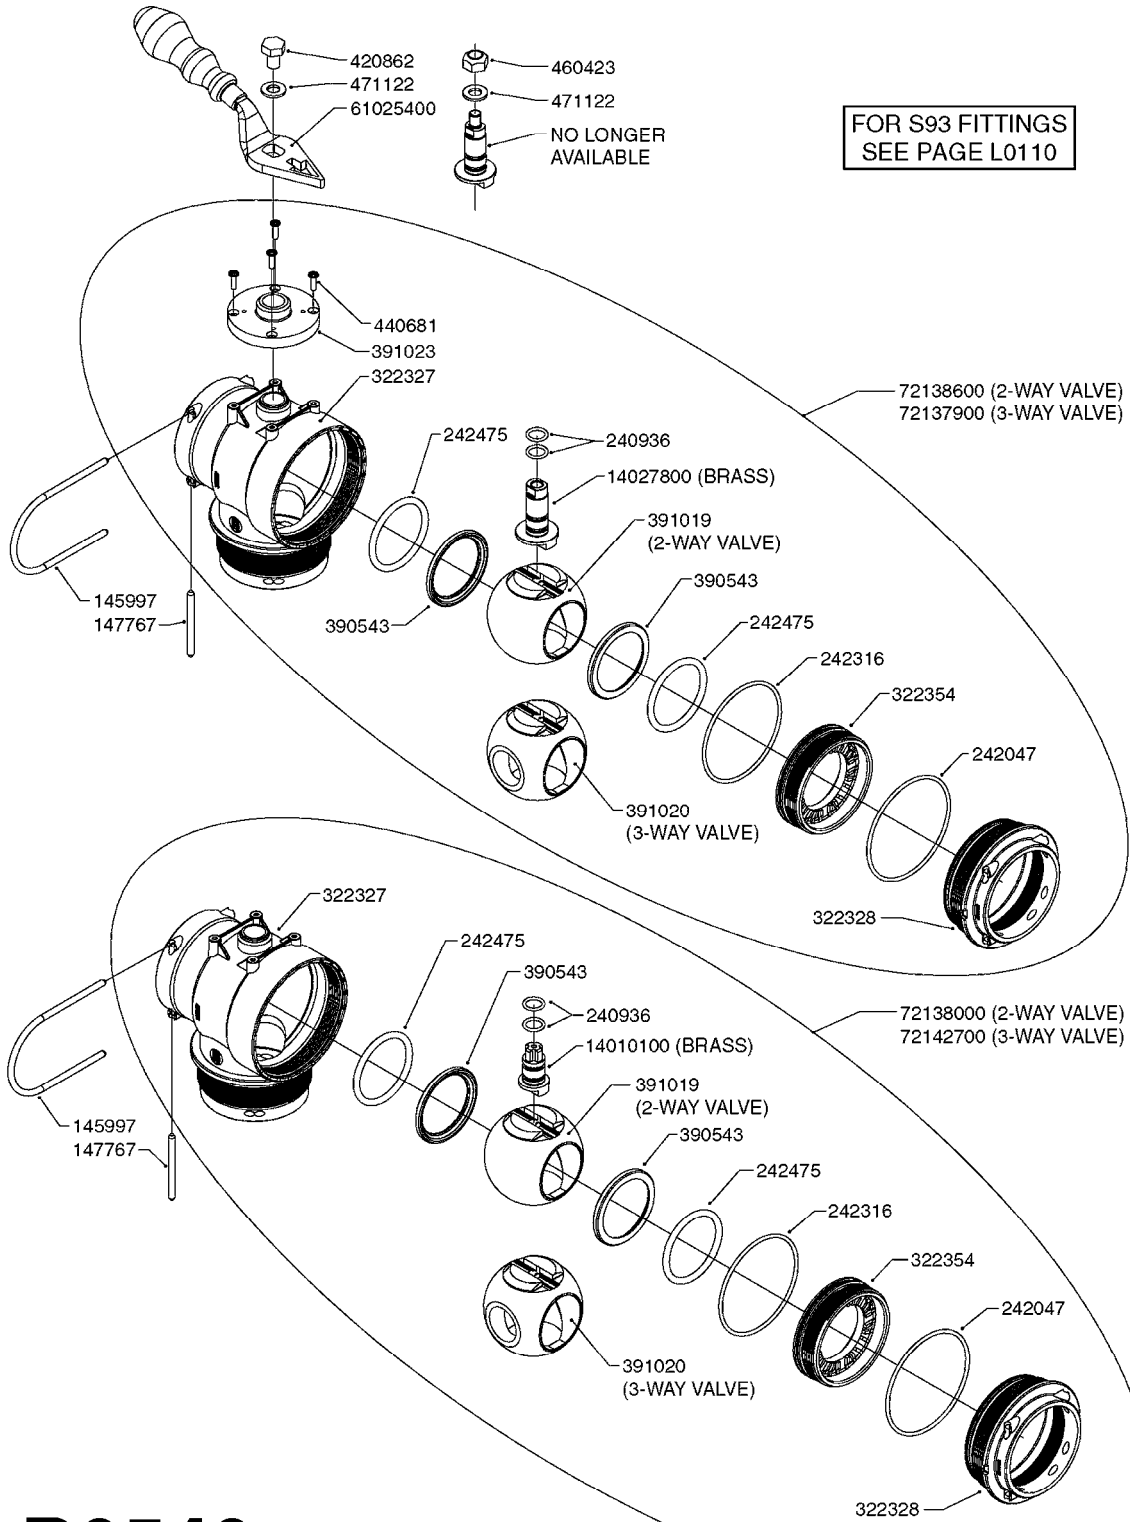

B0540

SMART VALVE-S93 MANIFOLD VALVE
B0540-HIN, 01:01:16

Page 1

Date 12.08.2020 10:57

parts-n°	order qty	description
145997	1	FITT.DK S-93 FORK
147767	1	PIN 5Ø X 60 S-93 DOUBLE CLAMP
240936	1	O-RING D13.3X2.4 NITRIL
242047	1	O-RING 89.5 X 3.0 VITON
242316	1	O-RING D84.5X3.0 NITRIL
242475	1	O'RING D56.52x5.33 SH70-VITON
322327	1	HOUSING, VALVE, S93, 220 PSI
322328	1	END CAP F.VALVE S-93
322354	1	THRUST PLATE F.3-WAY VALVES-93
390543	1	SEAT F.BALL 3-WAY VALVE S-93
391019	1	BALL F.2 WAY S93 SMART VALVE
391020	1	BALL F.3 WAY S93 SMART VALVE
391023	1	SMART VALVE MOUNTING BRACKET
420862	1	BOLT HEX 8.8 DEL M10X16 FT
440681	1	SCREW F. PLASTIC 4MM X 14LG SS
460423	1	NUT HEX M10X1.50 LOCK DIN985A2 SS
471122	1	WASHER, M10, Ø20/10.5X 2.0, SS
14010100	1	SPINDLE F.SMART VALVE S-93
14027800	1	SPINDLE F.SMART VALVE S-93
61025400	1	HANDLE SMART VALVE
72137900	1	VALVE S93 "V1" SMART VALVE
72138000	1	VALVE S93 "V2" SMART VALVE
72138600	1	VALVE S93 "V3" SMART VALVE
72142700	1	VALVE S93 "V4" SMART VALVE