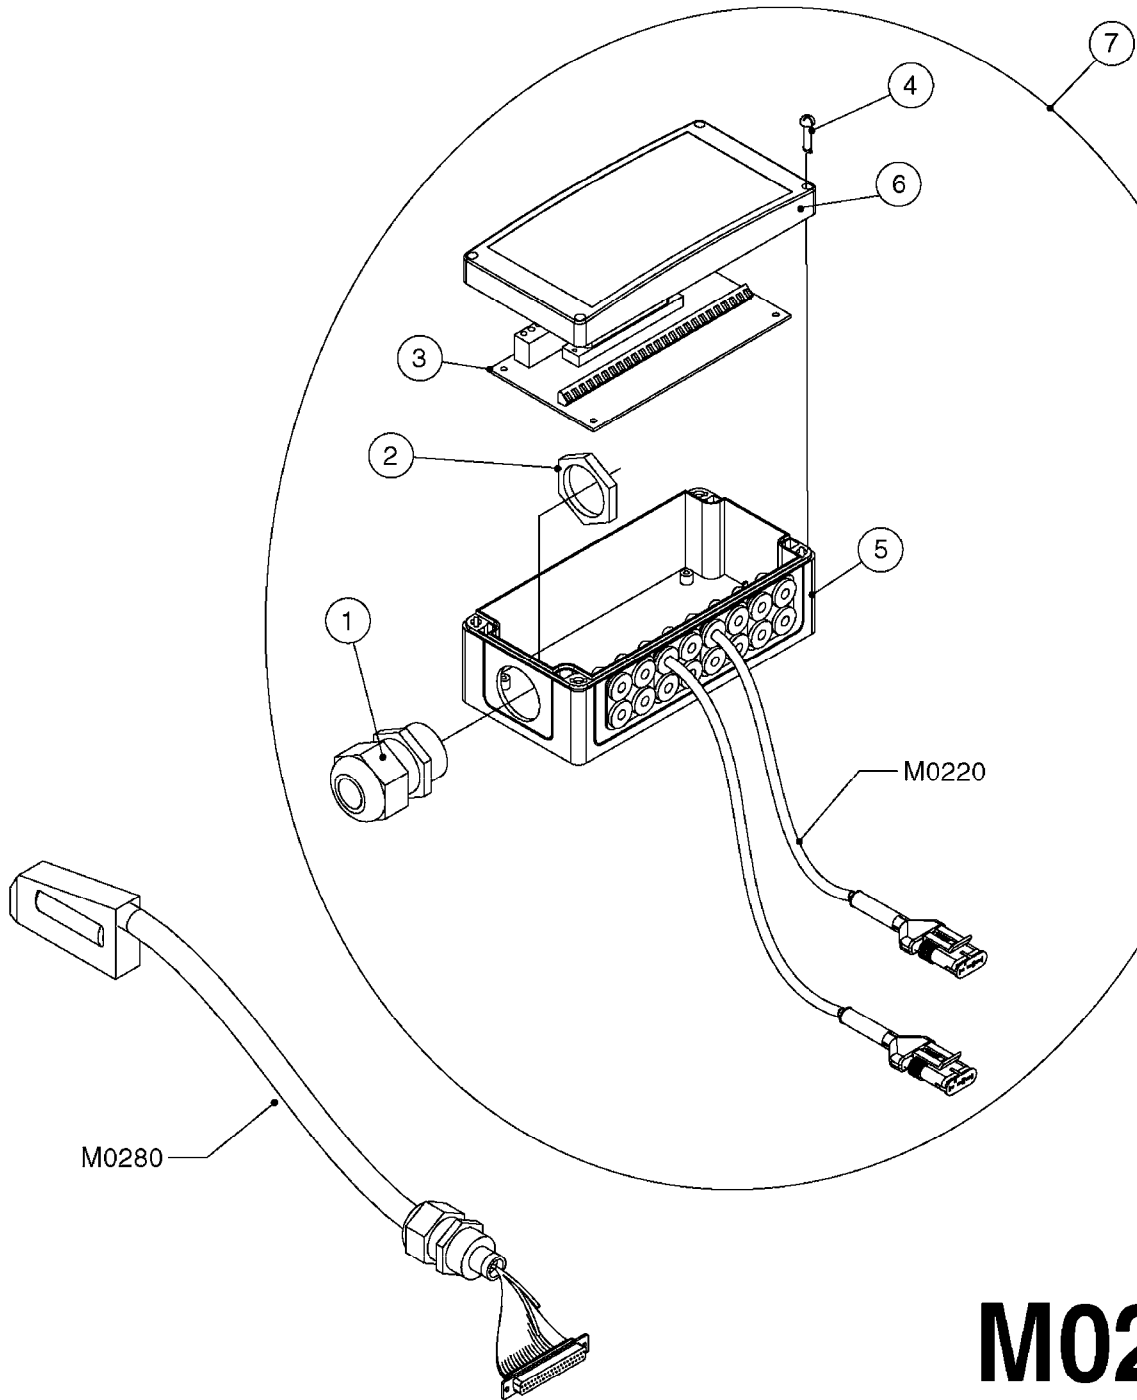

M0230

JUNCTION BOX - LIQUID
M0230-HIN, 01:01:16

Page 1
Date 12.08.2020 10:58

Pos.	parts-n°	order qty	description
1	262106	1	BULKHEAD F. CABLE 6.5-14 BLACK
2	262107	1	NUT F. BULKHEAD CABLE GRAY
3	26004800	1	CIRCUIT BD SEC VLV NCM 13SEC 13 SECTION
3	72173900	1	CIRCUIT BD SEC VLV 39PIN 9SEC 9 SECTION
4	28082100	1	SCREW F. BOX LID 1/4" L=20
5	33508700	1	BOX BOTTOM 160X80X40 BLACK 1-HOLE
6	33508800	1	LID 160X80X15 BLK W/SCREWS
7	72115400	1	CONNECTION BOX F. OP. UNIT SV9