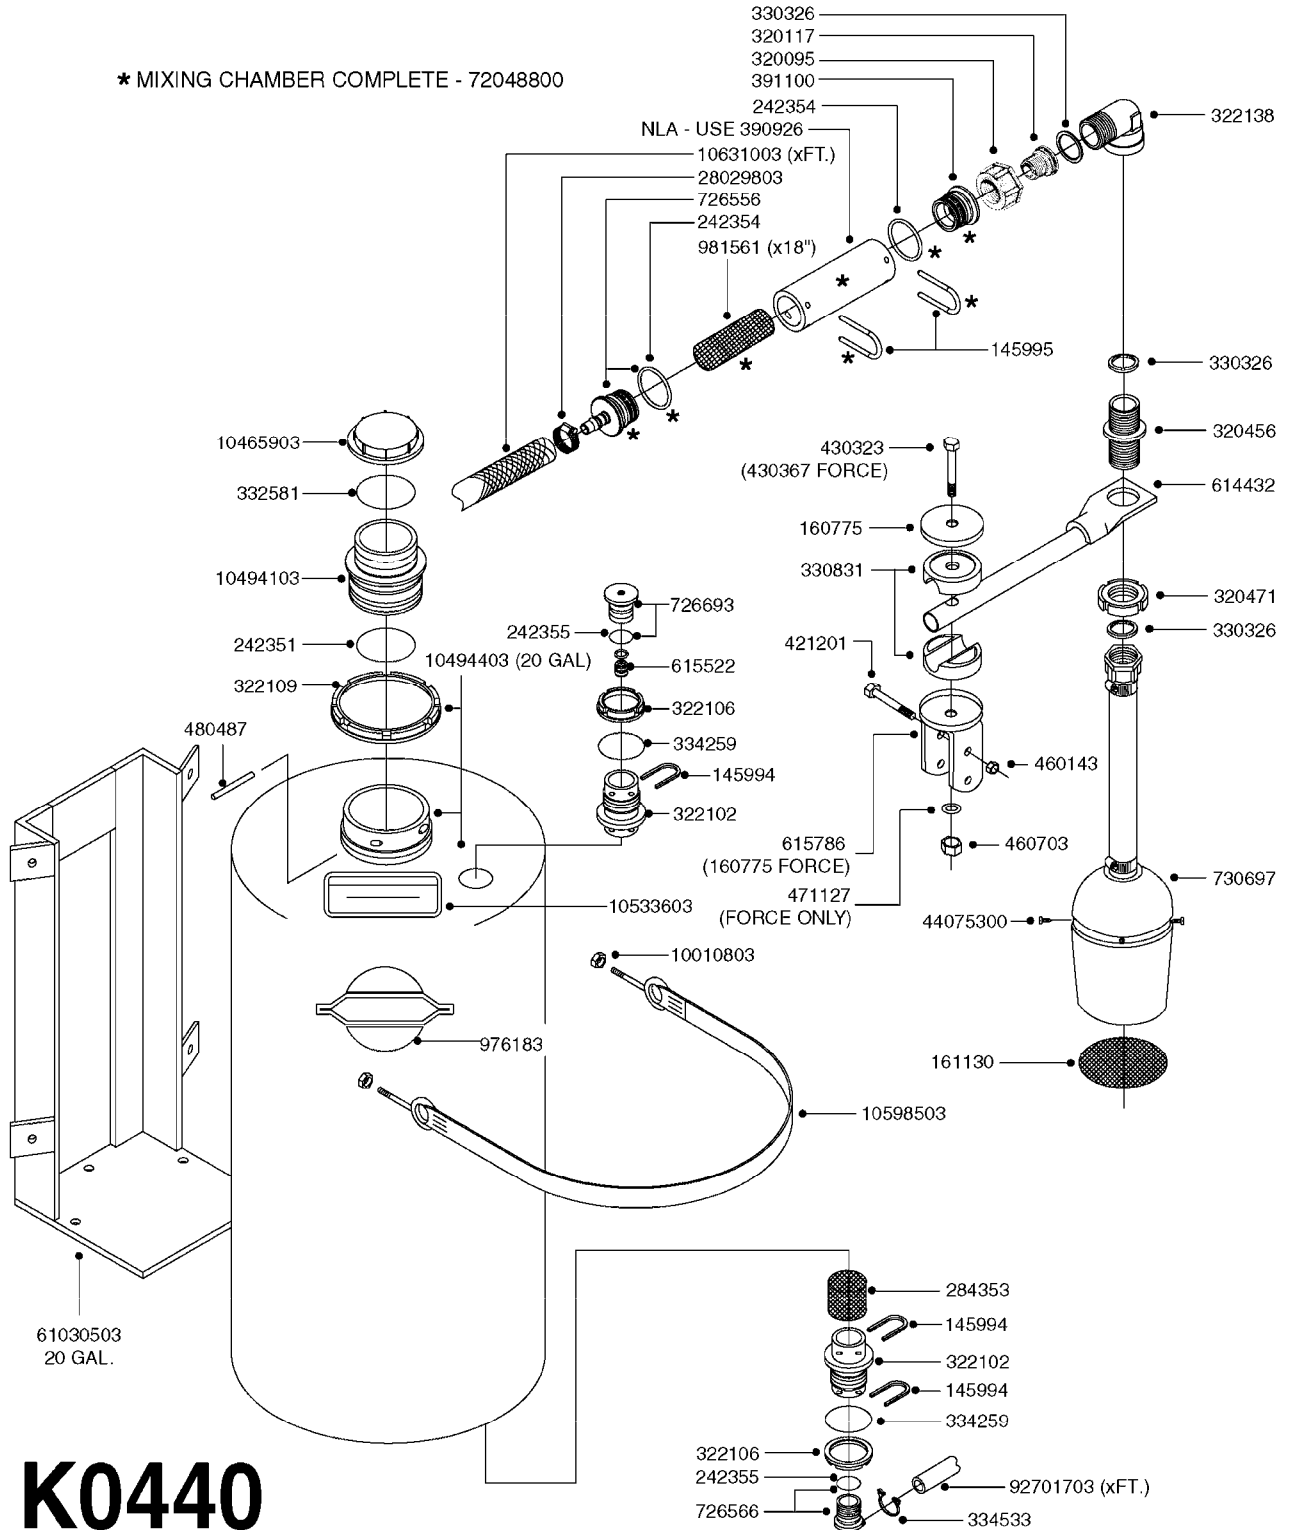

* MIXING CHAMBER COMPLETE - 72048800

F MARKER TANK/DROPPER HIGH CAP
K0440-HIN, 05:12:19

parts-n°	order qty	description
145994	1	FITT.DK S-40 FORK
145995	1	FITT.DK S-53 FORK
160775	1	WASHER F. FRICTION PLATE
161130	1	FILTER SCREEN F/FOAM DROPPER
242351	1	O-RING D69.5X3.0 VITON F.S-93
242354	1	O-RING D32.2X3.0 VITON
242355	1	O-RING D19.2X3.0 VITON F.S-40
284353	1	SPONGE FOR FOAM MARKER
320095	1	FITT.DK NUT 1" BSP
320117	1	FITT.DK CONN.1/2"BSP F. 1" CAP
320456	1	FITT.DK BULKHEAD 1"BSP DOUBLE
320471	1	FITT.DK NUT 1" BSP JAMB
322102	1	FITT.DK S-40 BULKHEAD
322106	1	FITT.DK S-40 BULKHEAD NUT
322109	1	FITT.DK S-93 BULKHEAD NUT
322138	1	FITT.DK ELB 1"M X 1"F BSP
330326	1	O-RING D30/D24X2 F.1"NUT
330831	1	FRICTION PLATE
332581	1	GASKET F. 1-1/2" BSP CAPNUT.
334259	1	GASKET F. S-40 BULKHEAD
334533	1	CLAMP HOSE PLASTIC 3/8"
390926	1	TUBE,MIX CHAMB. FOAM MARK STD LONGER THAN ORIGINAL
391100	1	FITT.DK S-53THREAD INS.1/2"BSP
421201	1	BOLT HEX 8.8 DEL M8X70
430323	1	BOLT HEX 8.8 DEL M12X60
430367	1	BOLT HEX 8.8 DEL M12X100 DIN931
460143	1	LOCK NUT M8 SST A2 DIN985
460703	1	NUT HEX M12X1.75 LOCK DIN985A2 SS
471127	1	WASHER, M12, Ø24/13X24X2.5 SS
480487	1	PIN M5X60 SLOTTED GALV
614432	1	BREAK AWAY ARM F. FOAM MARKER
615522	1	CHECK VALVE F.FOAM MARKER
615786	1	MOUNT BKT. F.FOAM DROPPER 98
726556	1	FITT.DK S-53 HB 1/2" W/O-RING
726566	1	HOSE TAIL S40 3/8" STRAIGHT + O-RING
726693	1	FITT.DK S-40 PLUG 1/8BSP ORING
730697	1	FOAM DROPPER COMP. BLACK '97
976183	1	DECAL COMPANY D.18,2 X 29,6
981561	1	SPONGE MAT. MIX.CHAMBER-x0012"
10010803	1	NUT HEX NC (NYLON LOCK) 5/16
10465903	1	*LID F.FOAM MARKER, DRILLED
10494103	1	FILL WELL ASSY.FOAM MARK EPOXY
10494403	1	*TANK ASSY. 20 GAL. D14'F/M
10533603	1	DECAL CAUTION-OPEN SLOWLY ENG
10598503	1	STRAP F.FOAMER TANK (880mm)
10631003	1	HOSE R X CLEAR BRAID.X 1/2 12"
28029803	1	CLAMP HOSE GEAR P1/2" 6708
44075300	1	SCREW 3.5X9.5SS/X15 ISO 14585C
61030503	1	BRKT, FOAM MRKR TANK, 20GAL, RED
72048800	1	MIXING CHAMBER,FOAM MARK. HC
92701703	1	HOSE R X3/8" X300PSI WP X0012"