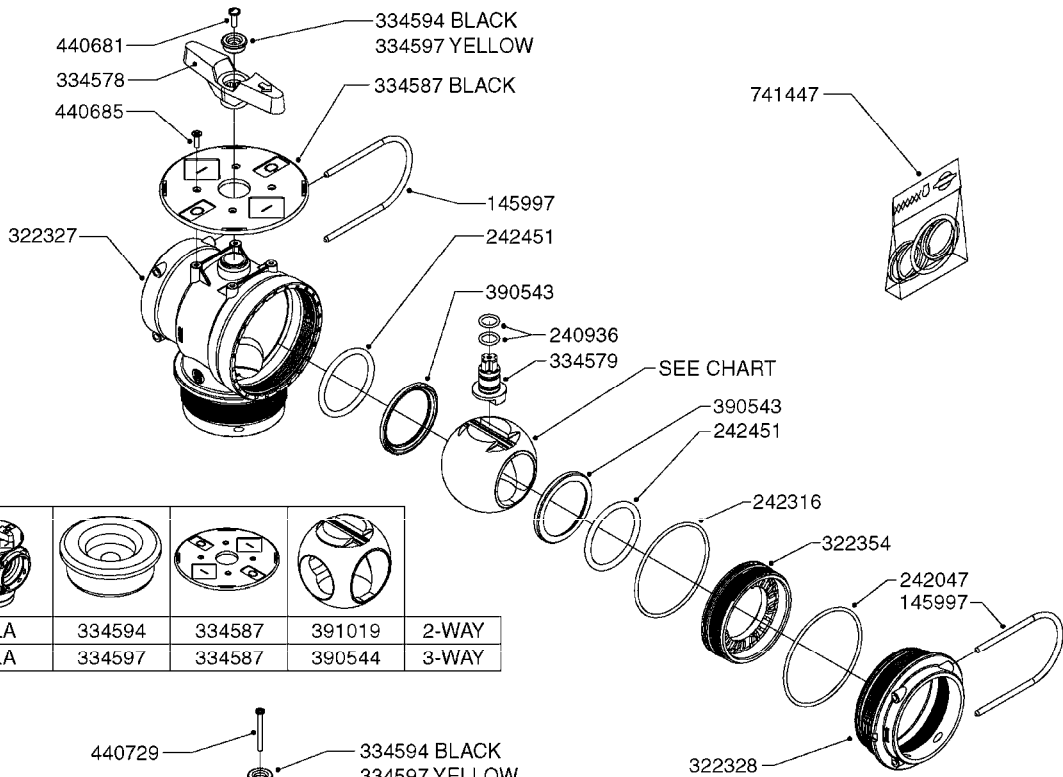

MANIFOLD - S93 VALVE
B0530-HIN, 28:01:19

S93

				2-WAY
NLA	334594	334587	391019	2-WAY
				3-WAY
NLA	334597	334587	390544	3-WAY