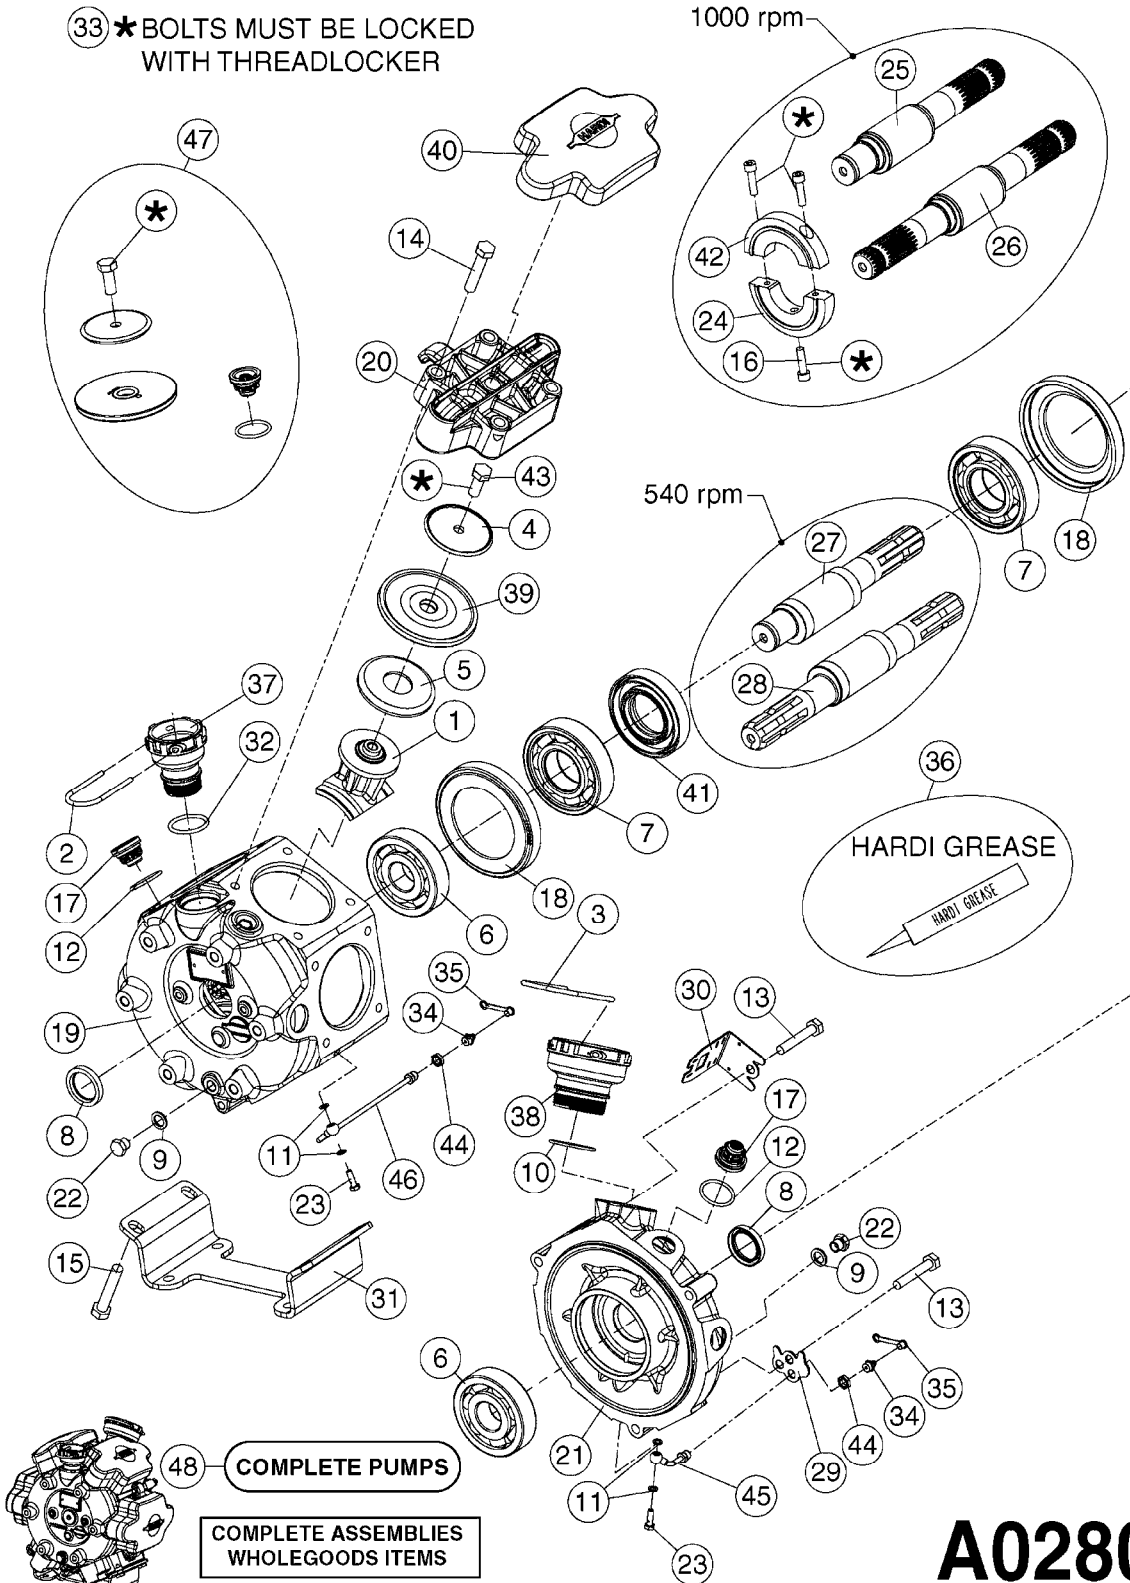

33 \* BOLTS MUST BE LOCKED WITH THREADLOCKER

1000 rpm

540 rpm

HARDI GREASE

**A0280**

PUMP - 364 540/1000 RPM  
A0280-HIN, 07:05:20

Page 1  
Date 12.08.2020 10:57

Pos.	parts-n°	order qty	description
1	111622	1	CONNECTING ROD 463/5.5MM
1	111628	1	CONNECTING ROD 363/5.5 PUMP
1	111629	1	CONNECTING ROD 363/364-7 PUMP
1	111630	1	CONNECTING ROD 363/364-10 PUMP
2	145996	1	FITT.DK S-67 FORK
3	145997	1	FITT.DK S-93 FORK
4	161174	1	DIAPHRAGM DISC SS 361/363/364 PUMP
5	161372	1	DIAPHRAGM BACKING DISC,320-361
6	210221	1	BEARING BALL 6407
7	210232	1	BEARING BALL 6310
8	210243	1	SEAL OIL 35 X 47 X 7
9	241404	1	DOWTY SEAL 1/4"
10	242225	1	O-RING D45.0 X 4.0 RUBBER
11	242374	1	WASHER Ø10/Ø6X1 COPPER
12	330024	1	O-RING D41,1/D34.5 X 3,5
13	420895	1	BOLT HEX 8.8 RAW M10X60
14	430312	1	BOLT HEX 8.8 M12X60
15	430438	1	BOLT HEX 8.8 DEL M12X65
16	450995	1	BOLT ALLEN M8X30 DIN 912 RAW
17	728146	1	VALVE FOR 361(726890/707932)
18	11171900	1	CONROD RING 364/464 MACHINED
19	11172000	1	PUMP HOUSE 364 MACHINED 5/4" BSP RED
20	11172800	1	VALVE COVER 363/364 MACHINED RED
21	11173200	1	FRONTPART 364, 1½" BSP RED
22	14010400	1	PLUG 1/4" BSP
23	14120400	1	BANJOBOLT M6 X 19
24	14120700	1	COUNTERWEIGHT 364/464-1000
25	14137300	1	CRANKSHAFT 364/464-5.5 1000
26	14137900	1	CRANKSHAFT 364/464-5.5 GG 1000
27	14137500	1	CRANKSHAFT 364-07
27	14137600	1	CRANKSHAFT 364/464-10
28	14138100	1	CRANKSHAFT 364-7.0 GG
28	14138200	1	CRANKSHAFT 364/464-10 GG
29	16382900	1	GREASE NIPPLE PLATE, 364
30	16390600	1	BRACKET FOR RPM SENSOR
31	16410700	1	PUMP BASE 363/364 BLACK
31	17002400	1	FOOT F. 36X PUMP, RED
32	24266600	1	O-RING D 38,0 X 4,0 70SH.NITR
33	28045503	1	LOCTITE 262 .5ML (.017oz.)
34	28163300	1	GREASE NIPPLE H1 M6X1 DIN 7412
35	28163400	1	CAP F. GREASENIPPLE YELLOW M6X1
36	28164600	1	HARDI PUMP GREASE S3 V550L 1
37	32242200	1	FITTING S67 5/4" KON. RG 2014
38	32242300	1	NIPPLE S93 1,5' KON.RG 2014
39	33511400	1	DIAPHRAGM PUMP 361/361/363/364 PUR
40	33524300	1	COVER PLASTIC 364 PUMP
41	33527200	1	GREASE SPLIT 364/464
42	39136200	1	HALFPART 364/464-1000
43	43099200	1	BOLT HEX SS M12 X 30 DIN933 A4
44	46134000	1	NUT HEX M10x1 H=2.3 NV=14 ELZIN
45	61096800	1	BANJOTUBE SHORT 364 COMPL.
46	61096900	1	BANJOTUBE LONG 364 COMPL.
47	75585900	1	PUMP KIT 364
48	82169500	1	PUMP 364-5.5-MED-1000
48	82169700	1	PUMP 364-5.5-MOD2-1000-OSP
48	82170000	1	PUMP 364-10-STD-540 FK
48	82170300	1	PUMP 364-10-MOD-540-GG THROUGH SHAFT
48	82170400	1	PUMP 364-10-MOD-540-OSP