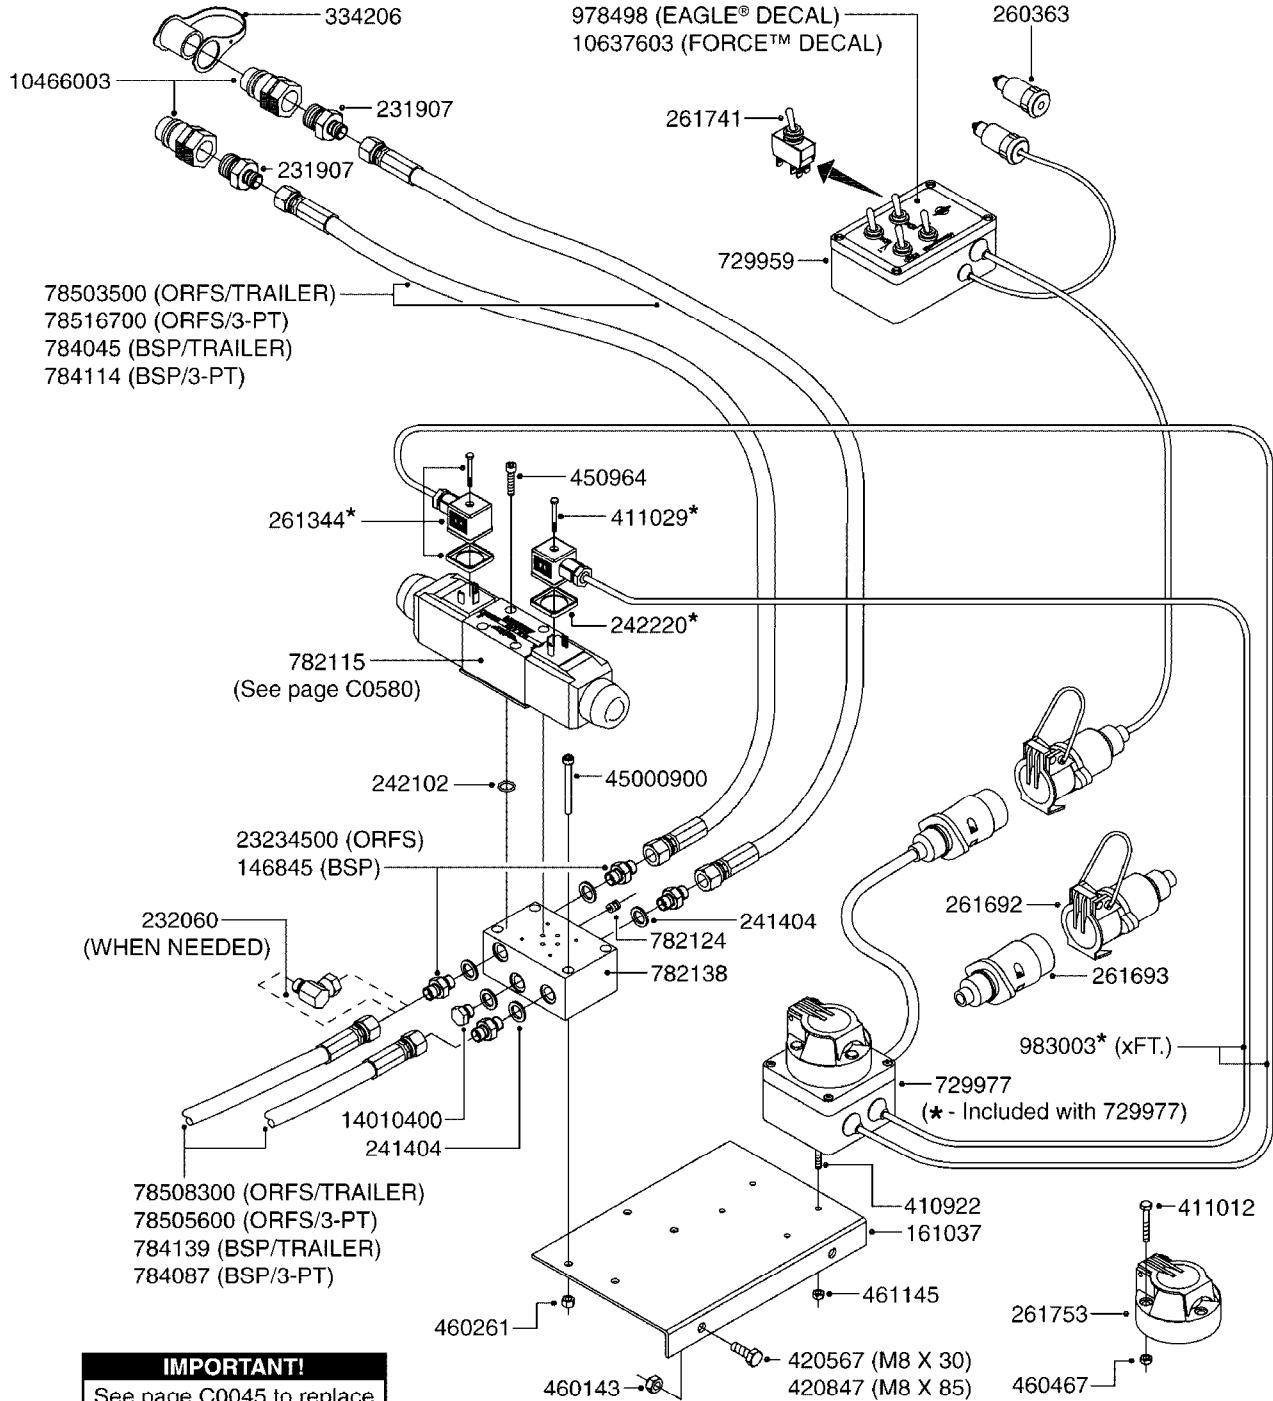

IMPORTANT!
See page C0045 to replace
BSP with ORFS hydraulics

C0310

HYDRAULICS EAGLE/FORCE DH
C0310-HIN, 16:04:20

Page 1
Date 12.08.2020 10:58

parts-n°	order qty	description
146845	1	HEX NIPPLE 1/4"X1/4"
161037	1	MOUNT PLATE F.DH VICKERS VALVE
231907	1	HEX NIPPLE 1/4"BSP X 1/2"NPT
232060	1	HY.ELBOW 1/4" BSP SWIVEL
241404	1	DOWTY SEAL 1/4"
242102	1	O-RING Ø9.25X1.78 NITRIL 90SH
242220	1	GASKET F. HIRSMANN PLUG INCLUDED WITH 729977
260363	1	PLUG 2 POLE 12V
261344	1	HIRSCHMANN PLUG B INCLUDED WITH 729977
261692	1	PLUG ELEC.7 POLE FEMALE F.CABL
261693	1	PLUG ELEC. 7 POLE MALE
261741	1	SWITCH 2 POLE 12V TOGGLE PRESS
261753	1	PLUG ELEC.7 POLE FEMALE F.BASE
334206	1	DUST HOOD FOR HY-COUPLING
410922	1	CYL.SKR 8.8 DEL M4X20 RST
411012	1	SCREW M5X30 STAINLESS
411029	1	SCREW M3X35 F.HIRSMANN PLUG INCLUDED WITH 729977
420567	1	BOLT HEX 8.8 DEL M8X30 FT
420847	1	BOLT HEX 8.8 DEL M8X85
450964	1	SCREW M5X30 F.CYLINDER
460143	1	LOCK NUT M8 SST A2 DIN985
460261	1	NUT HEX M6X1.00 LOCK DIN985 A2 SS
460467	1	NUT HEX M5 GALV.
461145	1	NUT HEX M4 LOCK
729959	1	CONTROL BOX DAH 4-FUNCTION
729977	1	DAH DIRECTIONAL VLV JUNC. BOX
782115	1	HY SOLENOID VALVE DH HYD
782124	1	SWITCH VALVE OUTS.1/8" 5000PSI
782138	1	HY-BLOCK 1-VALVE W LS-PORT
784045	1	HOSE HY X 1/4 X 157.50"STR+STR
784087	1	HOSE HY X 1/4 X 126.00"STR+STR
784114	1	HOSE HY X 1/4 X 80.7" STR+STR
784139	1	HOSE HY X 1/4 X 216.50"STR+STR
978498	1	DECAL SWITCH BOX DH HYD.
983003	1	CABLE ELEC.2X1MM WIRE BLACK EC INCLUDED WITH 729977
10466003	1	COUPLER PIONEER 8010-04 1/2NPT
10637603	1	DECAL F.SWITCH BOX - FORCE
14010400	1	PLUG 1/4" BSP
23234500	1	HEX NIPPLE 1/4" - 9/16"
45000900	1	BOLT ALLEN HEAD M6 X 60 SS
78503500	1	HY.HO.1/4"L= 4000 STR-STR
78505600	1	HY.HO.1/4"L= 3200 STR-STR
78508300	1	HY.HO.1/4"L= 5500 STR-STR
78516700	1	HY.HO.1/4"L= 2050 STR-STR