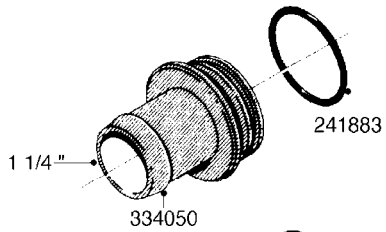

**L0080**

FITTINGS - S-53  
L0080-HIN, 12:09:17

Page 1

Date 12.08.2020 10:58

Pos.	parts-n°	order qty	description
1	145995	1	FITT.DK S-53 FORK
2	241973	1	O-RING Ø3 X 44.2 70 SHORES NITRIL NITRIL (BLACK)
2	242353	1	O-RING 3 X 44.2 VITON VITON (BROWN)
3	242109	1	O-RING D32.2x3.0 NITRIL (BLACK)
3	242354	1	O-RING D32.2X3.0 VITON VITON (BROWN)
4	322103	1	FITT.DK S-53 BULKHEAD
5	322107	1	FITT.DK S-53 BULKHEAD NUT
6	322110	1	FITT.DK S-53 ELB. 1/2" BSP
7	322352	1	FITT.DK S-53 TEE
8	334229	1	FITT.DK S-53 STR.3/4"
9	334260	1	GASKET F. S-53 BULKHEAD
10	334564	1	FITT.DK S-67 TO S-53 ADAPTER
11	391100	1	FITT.DK S-53THREAD INS.1/2"BSP
12	726463	1	FITT.DK S53 BULKHEAD W/GASKET
13	726552	1	FIT.DK S-53X90 1/2" BSP,O-RING
14	726556	1	FITT.DK S-53 HB 1/2" W/O-RING
15	726558	1	FITT.DK S53 STR. 3/4" W.ORING
16	726559	1	FITT DK. S-53 HB 1" W/O-RING
17	726568	1	FITT.DK.S-53 HB 1/2"90 W/O-RING
18	726570	1	FITT.DK S-53 ELB.3/4" W.ORING
19	726571	1	FITT.DK S-53 ELB.1", W ORING
20	726578	1	FITT.DK S53 PLUG WITH O-RING
21	728561	1	FITT.DK. S67M - S53F REDUCER