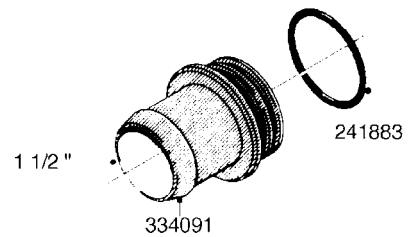

**L0080**

FITTINGS - S-53  
L0080-HIN, 12:09:17

Page 1

Date 12.08.2020 10:58

Pos.	parts-n°	order qty	description
1	145995	1	FITT.DK S-53 FORK
2	241973	1	O-RING Ø3 X 44.2 70 SHORES NITRIL NITRIL (BLACK)
2	242353	1	O-RING 3 X 44.2 VITON VITON (BROWN)
3	242109	1	O-RING D32.2x3.0 NITRIL (BLACK)
3	242354	1	O-RING D32.2X3.0 VITON VITON (BROWN)
4	322103	1	FITT.DK S-53 BULKHEAD
5	322107	1	FITT.DK S-53 BULKHEAD NUT
6	322110	1	FITT.DK S-53 ELB. 1/2" BSP
7	322352	1	FITT.DK S-53 TEE
8	334229	1	FITT.DK S-53 STR.3/4"
9	334260	1	GASKET F. S-53 BULKHEAD
10	334564	1	FITT.DK S-67 TO S-53 ADAPTER
11	391100	1	FITT.DK S-53THREAD INS.1/2"BSP
12	726463	1	FITT.DK S53 BULKHEAD W/GASKET
13	726552	1	FIT.DK S-53X90 1/2" BSP,O-RING
14	726556	1	FITT.DK S-53 HB 1/2" W/O-RING
15	726558	1	FITT.DK S53 STR. 3/4" W.ORING
16	726559	1	FITT DK. S-53 HB 1" W/O-RING
17	726568	1	FITT.DK.S-53 HB 1/2"90 W/O-RING
18	726570	1	FITT.DK S-53 ELB.3/4" W.ORING
19	726571	1	FITT.DK S-53 ELB.1", W ORING
20	726578	1	FITT.DK S53 PLUG WITH O-RING
21	728561	1	FITT.DK. S67M - S53F REDUCER