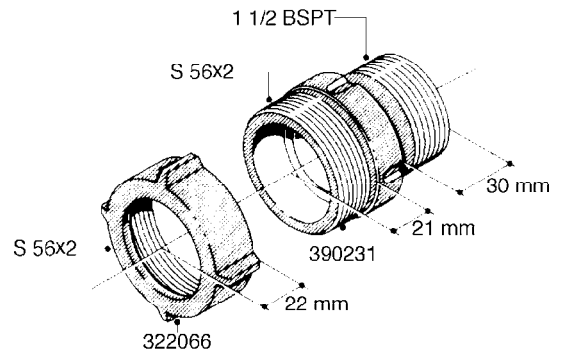

**L0080**

FITTINGS - S-53  
L0080-HIN, 12:09:17

Page 1

Date 12.08.2020 10:58

Pos.	parts-n°	order qty	description
1	145995	1	FITT.DK S-53 FORK
2	241973	1	O-RING Ø3 X 44.2 70 SHORES NITRIL NITRIL (BLACK)
2	242353	1	O-RING 3 X 44.2 VITON VITON (BROWN)
3	242109	1	O-RING D32.2x3.0 NITRIL (BLACK)
3	242354	1	O-RING D32.2X3.0 VITON VITON (BROWN)
4	322103	1	FITT.DK S-53 BULKHEAD
5	322107	1	FITT.DK S-53 BULKHEAD NUT
6	322110	1	FITT.DK S-53 ELB. 1/2" BSP
7	322352	1	FITT.DK S-53 TEE
8	334229	1	FITT.DK S-53 STR.3/4"
9	334260	1	GASKET F. S-53 BULKHEAD
10	334564	1	FITT.DK S-67 TO S-53 ADAPTER
11	391100	1	FITT.DK S-53THREAD INS.1/2"BSP
12	726463	1	FITT.DK S53 BULKHEAD W/GASKET
13	726552	1	FIT.DK S-53X90 1/2" BSP,O-RING
14	726556	1	FITT.DK S-53 HB 1/2" W/O-RING
15	726558	1	FITT.DK S53 STR. 3/4" W.ORING
16	726559	1	FITT DK. S-53 HB 1" W/O-RING
17	726568	1	FITT.DK.S-53 HB 1/2"90 W/O-RING
18	726570	1	FITT.DK S-53 ELB.3/4" W.ORING
19	726571	1	FITT.DK S-53 ELB.1", W ORING
20	726578	1	FITT.DK S53 PLUG WITH O-RING
21	728561	1	FITT.DK. S67M - S53F REDUCER