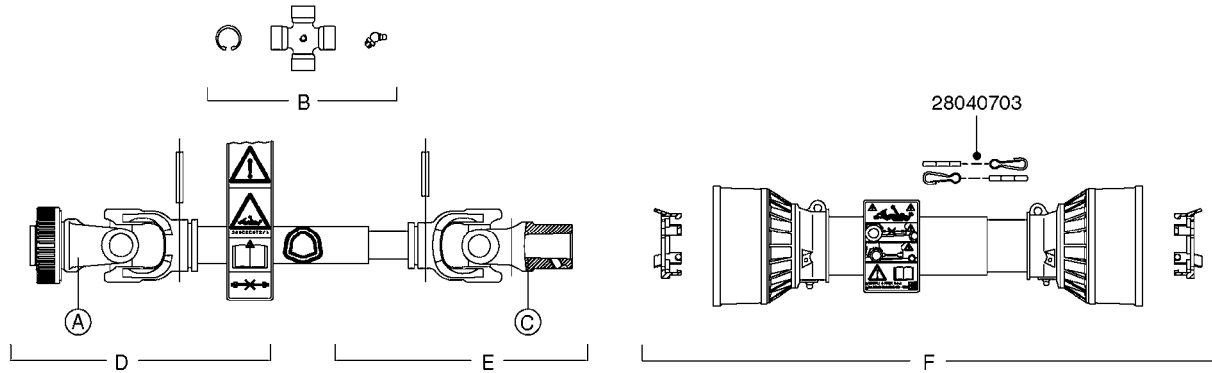

# A0430

PUMP - ACE 150 BELT DRIVE  
A0430-HIN, 05:12:19

Page 1  
Date 12.08.2020 10:57

parts-n°	order qty	description
420641	1	BOLT HM 8X35/22 A2 SS DIN931
450015	1	SCREW ALLAN 3/8'X5/8' BLACK
460143	1	LOCK NUT M8 SST A2 DIN985
10440703	1	KEY SQ 1/4"x1-1/2"
21002203	1	BEARING, SEALED ACE BELT DRIVE
28022303	1	SHIELD KIT
28022403	1	OUTPUT SHAFT ACE BELT DR PUMP
28022503	1	BELT 600 RPM ACE PUMP
28022603	1	BELT 1000 RPM ACE PUMP
28022703	1	IMPELLER THERMOPLASTIC
28022803	1	IMPELLER CAST IRON
28022903	1	REPAIR KIT 600 RPM
28023003	1	REPAIR KIT 1000 RPM
28029203	1	11.6"P.D.X2"BORE PULLEY 600RPM
28029303	1	7.9"P.D.X2"BORE PULLEY 1000RPM
28094203	1	5/8" DRIVEN SHAFT W.KEYWAY SS
28094303	1	KEY 3/16"X3/16"X1-1/4"
28094403	1	1.35"P.D.X5/8"BORE PULLEY 600RPM
28094503	1	1.7"P.D.X5/8"BORE PULLEY 1000RPM
28094603	1	SCREW ALLEN 5/16"NC X 5/16"
28094703	1	IDLER MOUNTED TORSION SPRING
28094803	1	IDLER ARM
28094903	1	EXTERNAL SNAP RING F.IDLER ARM
28095003	1	5/8" SPACER
28095103	1	RETAINER RING
28095203	1	IDLER BEARING/OUTER ROLLER ASSEMBLY
28095303	1	HEX HEAD IDLER CAP SCREW 5/8"NCX2-1/8"
28095403	1	KEY F.IMPELLER 1/8"X1/8"X1/2"
28095503	1	KEY 3/8"X1/2"X1-1/2"