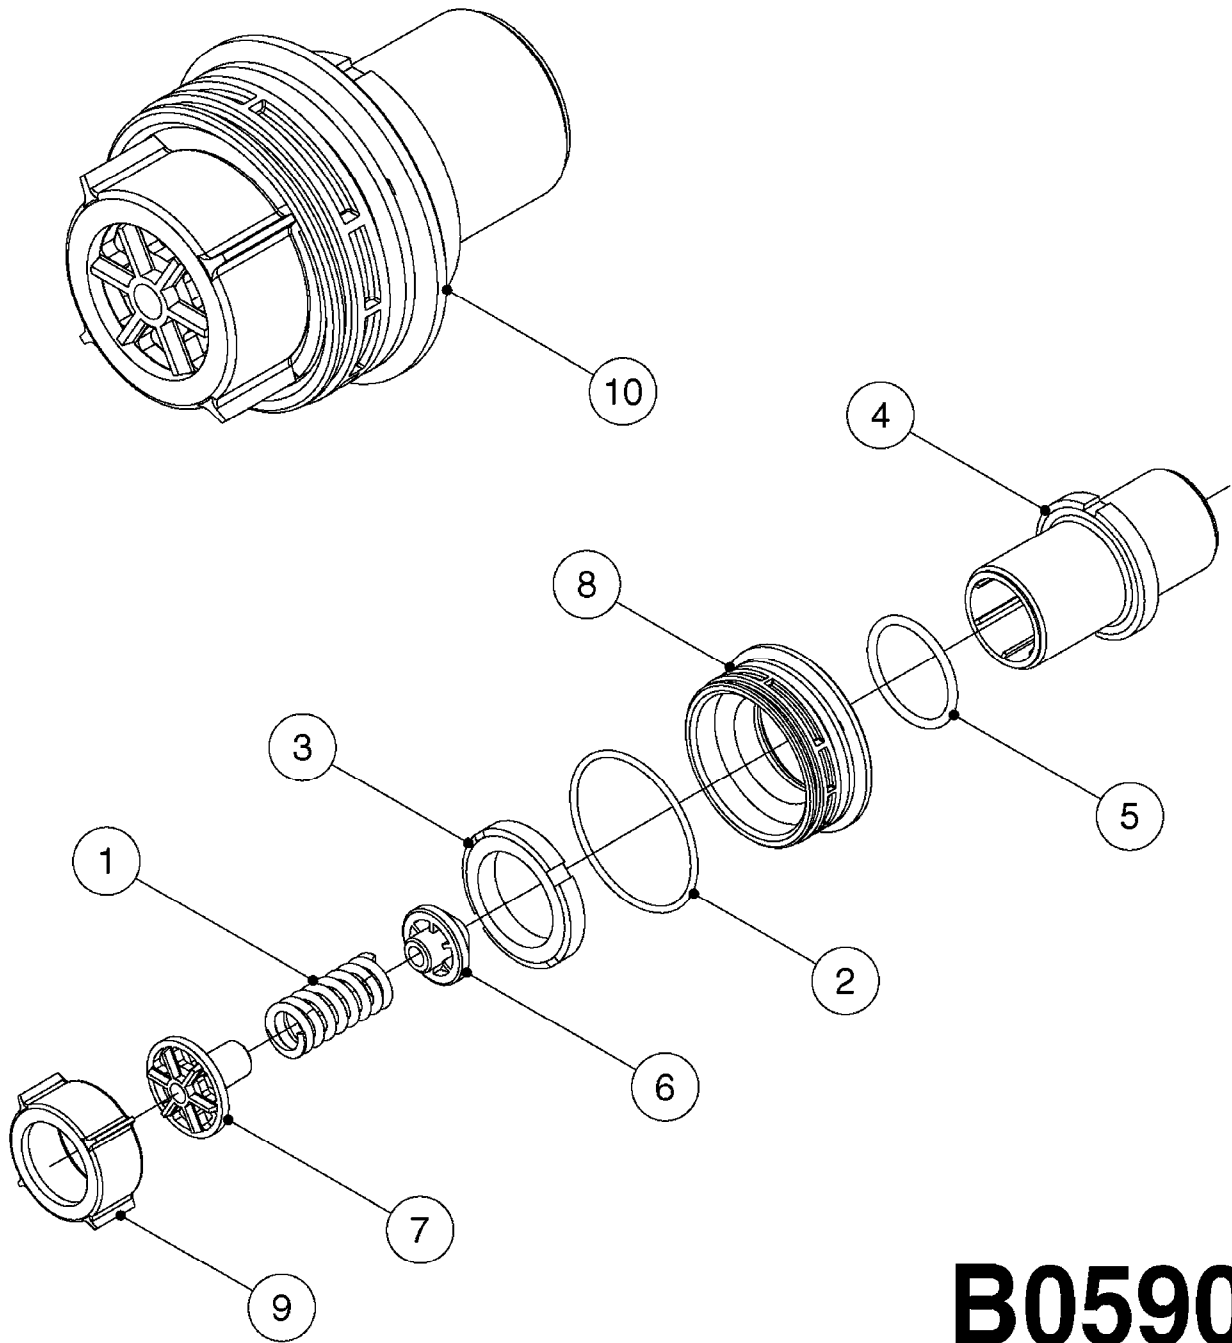

**B0540**

SMART VALVE-S93 MANIFOLD VALVE  
B0540-HIN, 01:01:16

Page 1

Date 12.08.2020 10:57

parts-n°	order qty	description
145997	1	FITT.DK S-93 FORK
147767	1	PIN 5Ø X 60 S-93 DOUBLE CLAMP
240936	1	O-RING D13.3X2.4 NITRIL
242047	1	O-RING 89.5 X 3.0 VITON
242316	1	O-RING D84.5X3.0 NITRIL
242475	1	O'RING D56.52x5.33 SH70-VITON
322327	1	HOUSING, VALVE, S93, 220 PSI
322328	1	END CAP F.VALVE S-93
322354	1	THRUST PLATE F.3-WAY VALVES-93
390543	1	SEAT F.BALL 3-WAY VALVE S-93
391019	1	BALL F.2 WAY S93 SMART VALVE
391020	1	BALL F.3 WAY S93 SMART VALVE
391023	1	SMART VALVE MOUNTING BRACKET
420862	1	BOLT HEX 8.8 DEL M10X16 FT
440681	1	SCREW F. PLASTIC 4MM X 14LG SS
460423	1	NUT HEX M10X1.50 LOCK DIN985A2 SS
471122	1	WASHER, M10, Ø20/10.5X 2.0, SS
14010100	1	SPINDLE F.SMART VALVE S-93
14027800	1	SPINDLE F.SMART VALVE S-93
61025400	1	HANDLE SMART VALVE
72137900	1	VALVE S93 "V1" SMART VALVE
72138000	1	VALVE S93 "V2" SMART VALVE
72138600	1	VALVE S93 "V3" SMART VALVE
72142700	1	VALVE S93 "V4" SMART VALVE