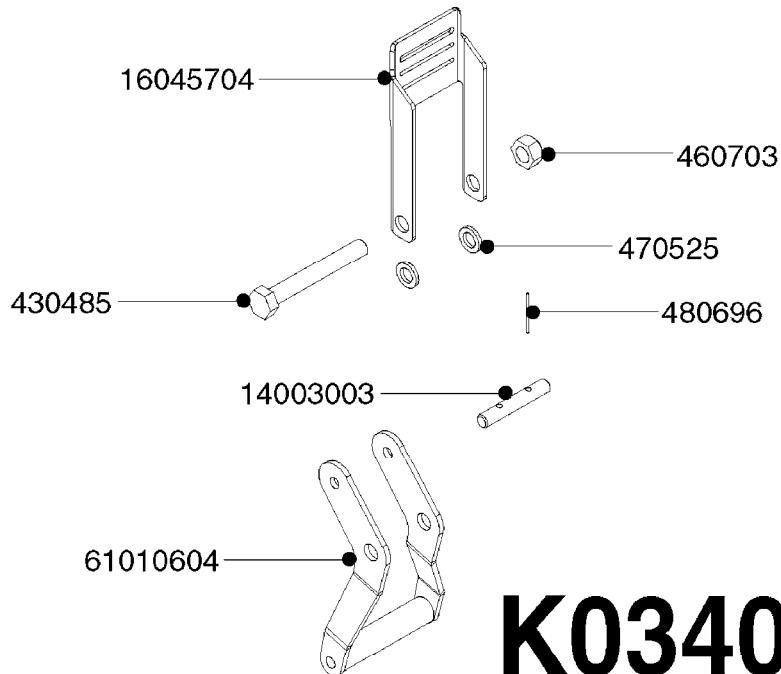

K0340

FLUSH TANK LATCH ASSM. NEW NAV
K0340-HIN, 01:01:16

Page 1

Date 12.08.2020 10:58

parts-n°	order qty	description
14002903	1	PIN D12 F. FLUSH TANK NAV
14003003	1	PIN D10 F.FLUSH TANK LATCH NAV
16045704	1	FLUSH TANK STRAP BKT. NAV.
27002103	1	STRAP F. FLUSH TANK LOCK NAV.
430485	1	BOLT HEX 8.8 DEL M12X90
460703	1	NUT HEX M12X1.75 LOCK DIN985A2 SS
470525	1	WASHER D19/D11.5X2.5
480696	1	PIN D4X30
61010604	1	FLUSH TANK LATCH HANDLE NAV.