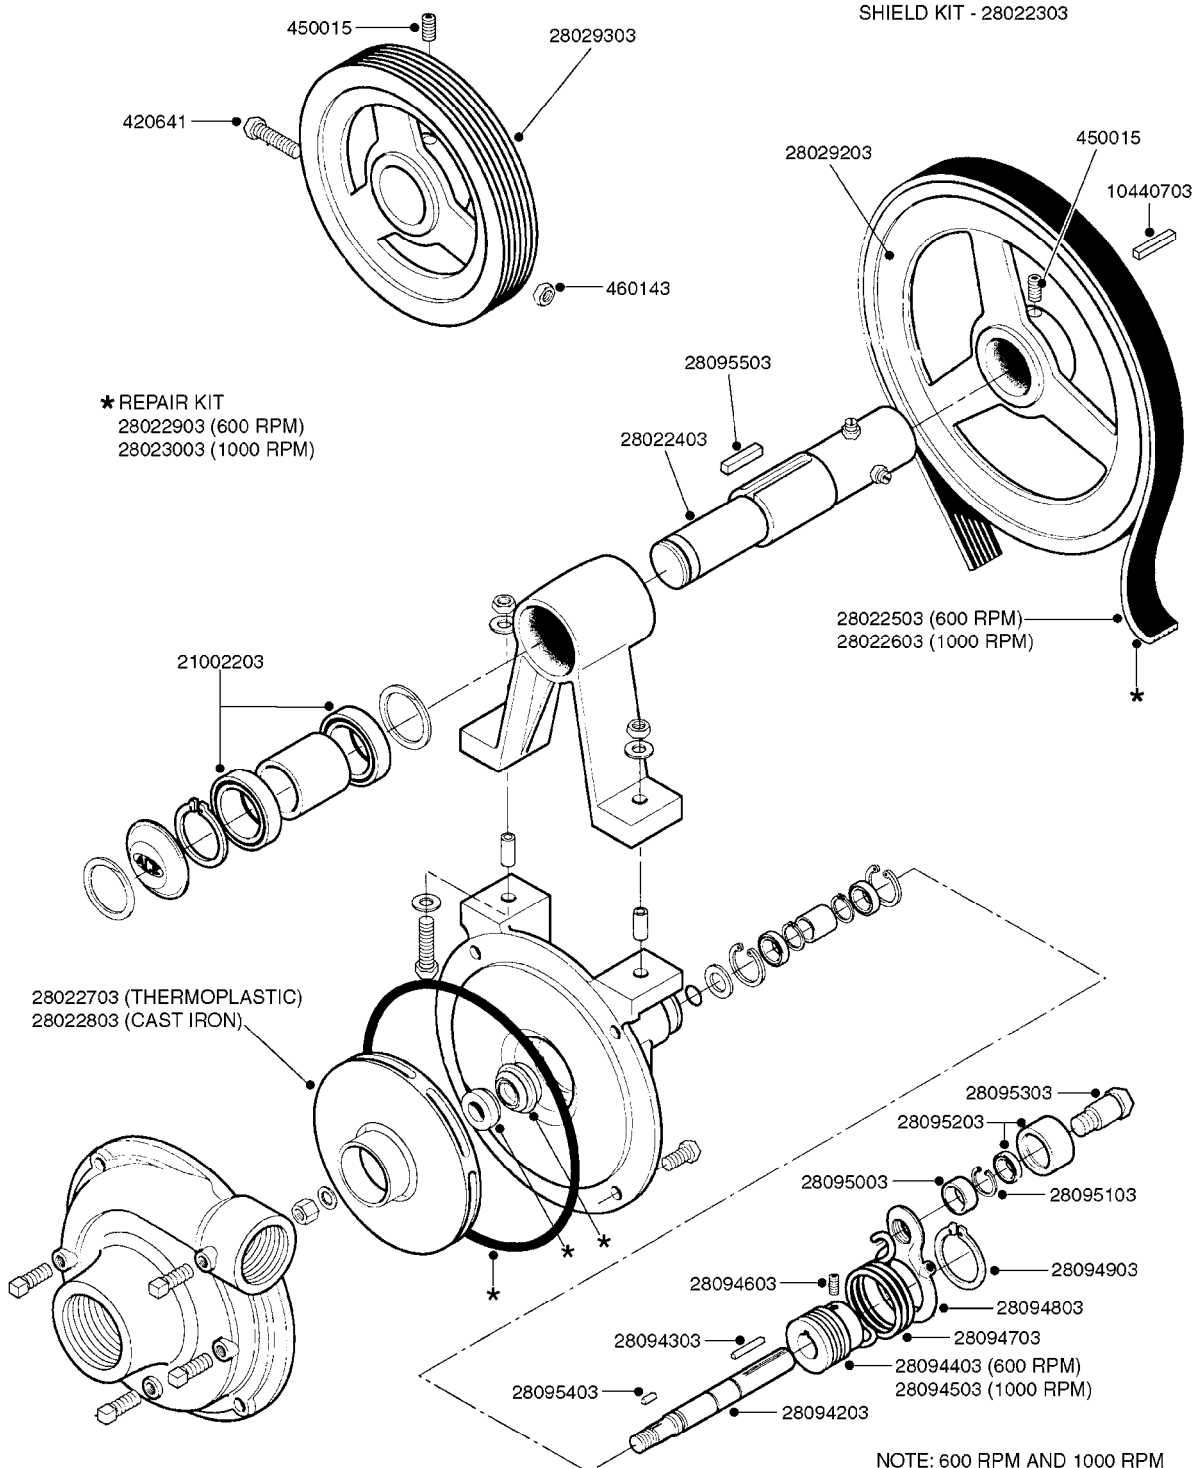

NOTE: 600 RPM AND 1000 RPM
PUMPS HAVE 1" INPUT SHAFT

A0430

PUMP - ACE 150 BELT DRIVE
A0430-HIN, 05:12:19

Page 1
Date 12.08.2020 10:57

parts-n°	order qty	description
420641	1	BOLT HM 8X35/22 A2 SS DIN931
450015	1	SCREW ALLAN 3/8'X5/8' BLACK
460143	1	LOCK NUT M8 SST A2 DIN985
10440703	1	KEY SQ 1/4"x1-1/2"
21002203	1	BEARING, SEALED ACE BELT DRIVE
28022303	1	SHIELD KIT
28022403	1	OUTPUT SHAFT ACE BELT DR PUMP
28022503	1	BELT 600 RPM ACE PUMP
28022603	1	BELT 1000 RPM ACE PUMP
28022703	1	IMPELLER THERMOPLASTIC
28022803	1	IMPELLER CAST IRON
28022903	1	REPAIR KIT 600 RPM
28023003	1	REPAIR KIT 1000 RPM
28029203	1	11.6"P.D.X2"BORE PULLEY 600RPM
28029303	1	7.9"P.D.X2"BORE PULLEY 1000RPM
28094203	1	5/8" DRIVEN SHAFT W.KEYWAY SS
28094303	1	KEY 3/16"X3/16"X1-1/4"
28094403	1	1.35"P.D.X5/8"BORE PULLEY 600RPM
28094503	1	1.7"P.D.X5/8"BORE PULLEY 1000RPM
28094603	1	SCREW ALLEN 5/16"NC X 5/16"
28094703	1	IDLER MOUNTED TORSION SPRING
28094803	1	IDLER ARM
28094903	1	EXTERNAL SNAP RING F.IDLER ARM
28095003	1	5/8" SPACER
28095103	1	RETAINER RING
28095203	1	IDLER BEARING/OUTER ROLLER ASSEMBLY
28095303	1	HEX HEAD IDLER CAP SCREW 5/8"NCX2-1/8"
28095403	1	KEY F.IMPELLER 1/8"X1/8"X1/2"
28095503	1	KEY 3/8"X1/2"X1-1/2"