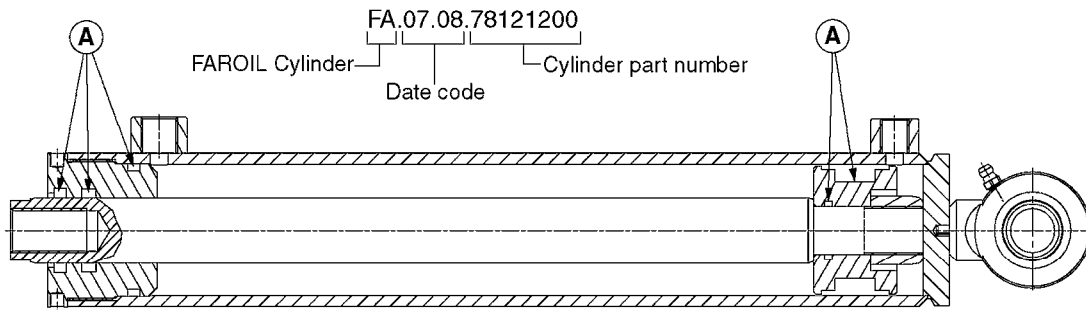

HYDRAULICS - CYLINDERS  
C0020-HIN, 01:01:16

Page 3

Date 12.08.2020 10:58

parts-n°	order qty	description
63039300 78100003	1 1	CYLINDER ROD F.781132 CYL. PARA-LIFT CM+750 W/STOP

Check cylinder barrel for stamped part number.