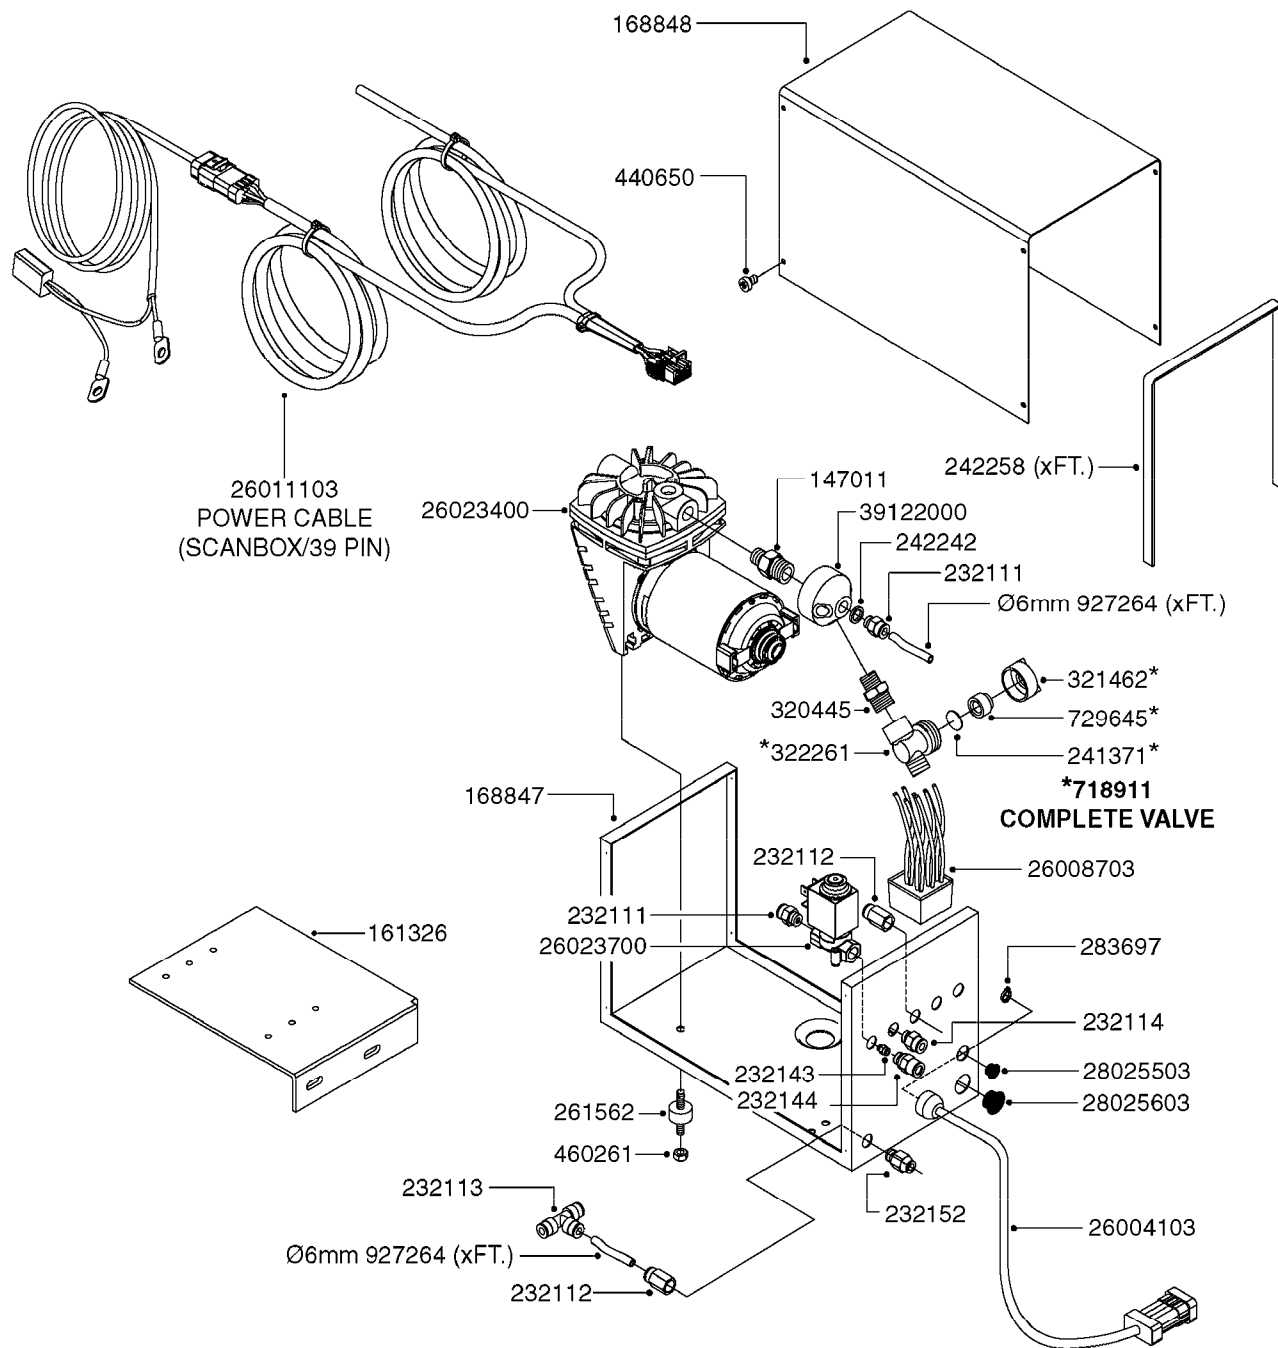

# K0390

\*Ø8mm 927306 (xFT.)  
\*Ø10mm 927330 (xFT.)

70019403 - COMPLETE ASSEMBLY

FOAM MARKER COMPRESSOR 2002  
K0390-HIN, 01:01:16

Page 1  
Date 12.08.2020 10:58

parts-n°	order qty	description
147011	1	HEX NIPPLE 3/8'X1/4'BSP BRASS
161326	1	MOUNT BKT. F. FOAM COMP.BOX 98
168847	1	ENCLOSURE LOWER F.MARKER
168848	1	COVER F. FOAM MARKER
210796	1	BEARING BALL D22/D8 X 7 608ZZ
210806	1	BEARING BALL D40/D17X12MM
220803	1	VALVE F. COMPRESSOR
232111	1	QUICK COUPLER 6MM X 1/8 EXT.
232112	1	QUICK COUPLER 6MM 1/8 INT.
232113	1	QUICK COUPLER 6MM T-PIECE
232114	1	COUPLER 1/8" THREADX8MM HOSE
232143	1	REDUCER 1/4'INT-1/8'EXT
232144	1	QUICK COUPLER 10MM X 1/4 EXT
232152	1	QUICK COUPLER 8MMX1/8 EXT.LONG
241371	1	DIAPHRAGM F.NO-DRIP,VULC
242242	1	O-RING F.AIR HOSE FITTING
242258	1	TRIM 3X10 SELF ADHESIVE 0012"
242284	1	HEAD GASKET F. COMPRESSOR
242285	1	DIAPHRAGM F. F/M COMP.
261455	1	BRUSH KIT-FOAM MARKER MOTOR
261562	1	RUBBER DAMPER 2XM6X25
283697	1	TIESTRAP 200MM
284564	1	PLATE F.COMPRESSOR HEAD
284565	1	PLATE F.COMPRESSOR HEAD
284643	1	COMPRESSOR HEAD F.FOAM MARKER
284665	1	CONNECTING ROD F.COMPRESSOR
284980	1	FLANGE REAR F. F.M.COMPRESSOR
320445	1	FITT.DK HN 1/4"X3/8" BSP
321462	1	CAP F.NO-DRIP ASSY.
322261	1	HOUSING F.SAFETY VALVE 3/8"
440650	1	SCREW 3.5x13 STAINLESS
460261	1	NUT HEX M6X1.00 LOCK DIN985 A2 SS
729645	1	NON-DRIP SPRING ASSY.GREEN 10
927264	1	HOSE R X PE D6/D4 X 0012"
927306	1	HOSE R X PE D8/D6 X 0012"BLACK
927330	1	HOSE R X PE D10/D8 X 012"BLACK
10518703	1	SNAP-RING OUTER 8X1
21002103	1	BEARING, 6200 2ZJEM (SKF)
26001403	1	HC FOAM MARKR CONSOLE VS3.0.00
26001503	1	HC FOAM MARKER CONSOLE MT.KIT
26001803	1	POWER CABLE
26001903	1	15' 7-PIN EXTENSION CABLE
26004103	1	FOAM MARKER CNTRL MOD CABL STD
26008703	1	FOAM MARKER CONTROL SCII
26010403	1	TOGGLE SWITCH MICRO-TRAK F.M.
26023700	1	SOLENOID VAL 12V 1/8' FLO '07
28025503	1	PLUG F.DRILLED HOLE 1/2"
28025603	1	PLUG F.DRILLED HOLE 3/4"
39122000	1	DISTR.HOUSING F.FOAM MARKER'07
70019403	1	FOAM MARKER COMPRESSOR KIT STD