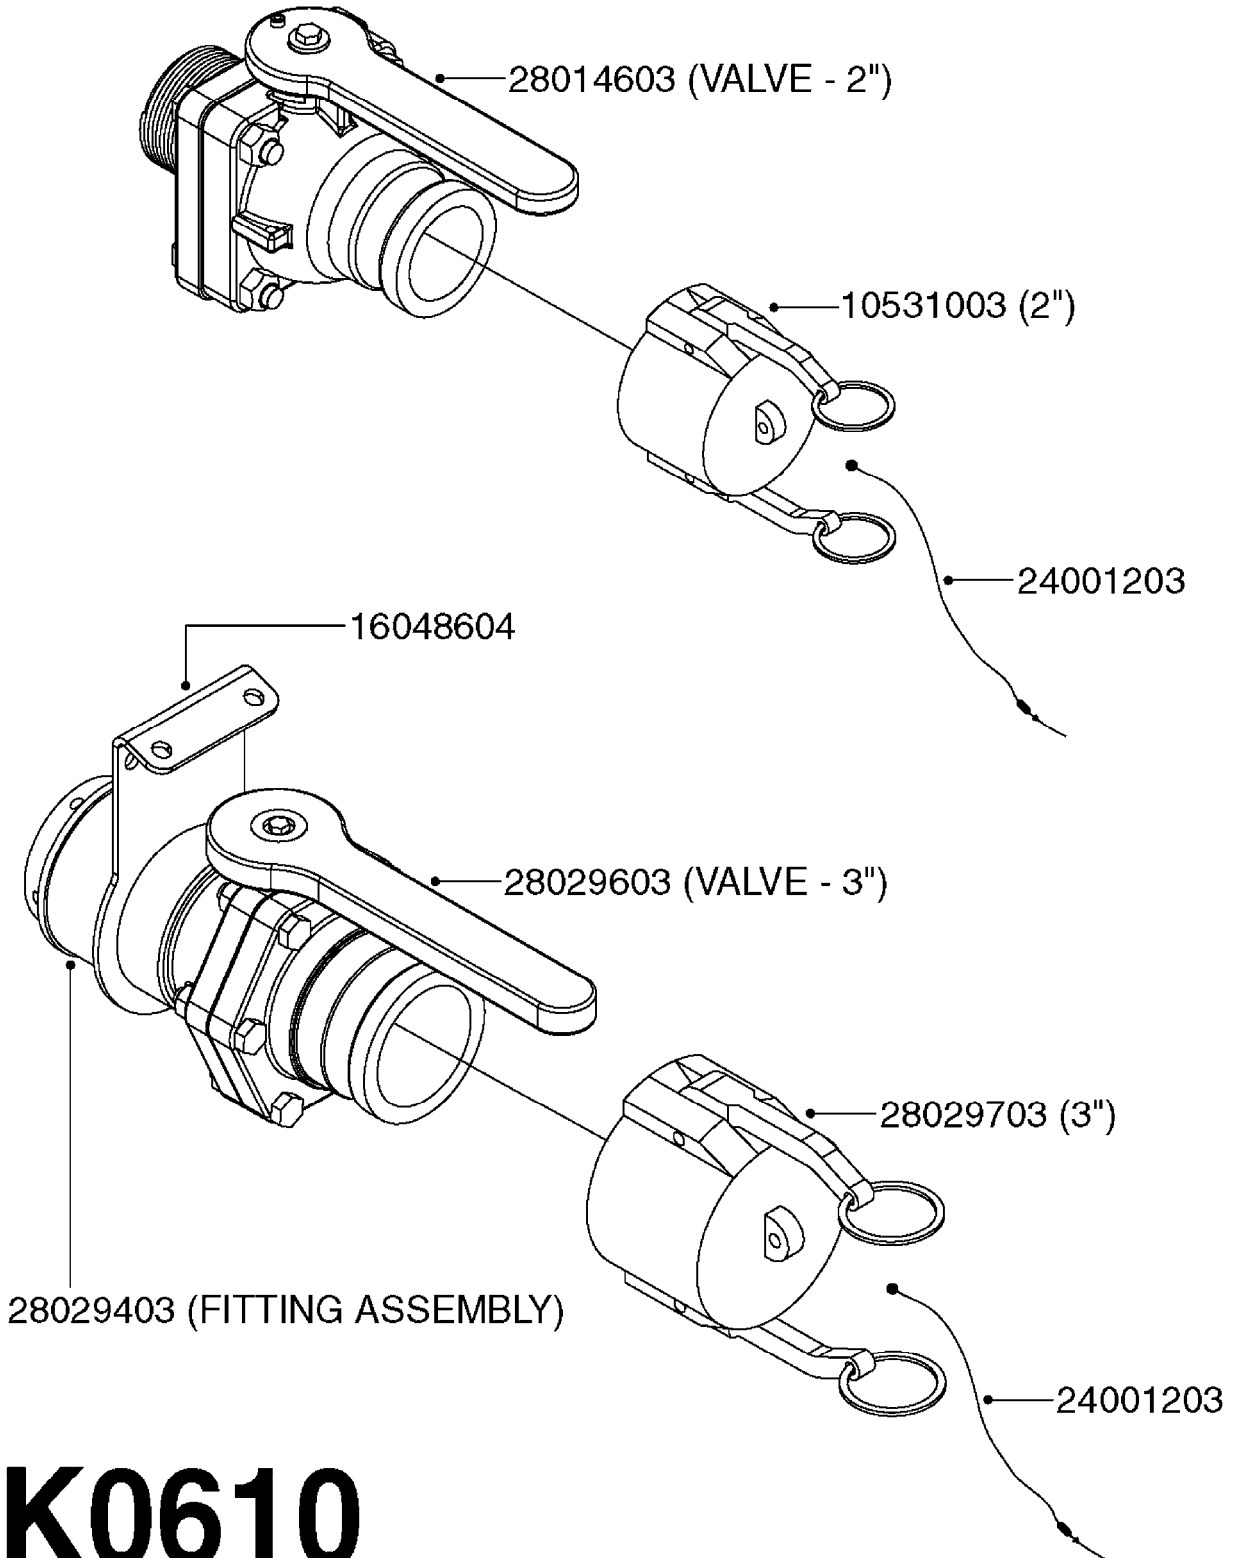

K0610

QUICKFILL-VALVES-BANJO 2" & 3"
K0610-HIN, 01:01:16

Page 1
Date 12.08.2020 10:58

parts-n°	order qty	description
10531003	1	CAP F.MALE QUICK COUPLER 2"
16048604	1	QUICK FILL BKT. NAV. 575-1100
24001203	1	RBR LANYARD 11" F.QCK FILL CAP
28014603	1	VALVE STUBBY 2" BANJO
28029403	1	3"NPT MALE X S93 FEMALE
28029603	1	VALVE STUBBY 3" BANJO
28029703	1	CAP F.MALE QUICK COUPLER 3"