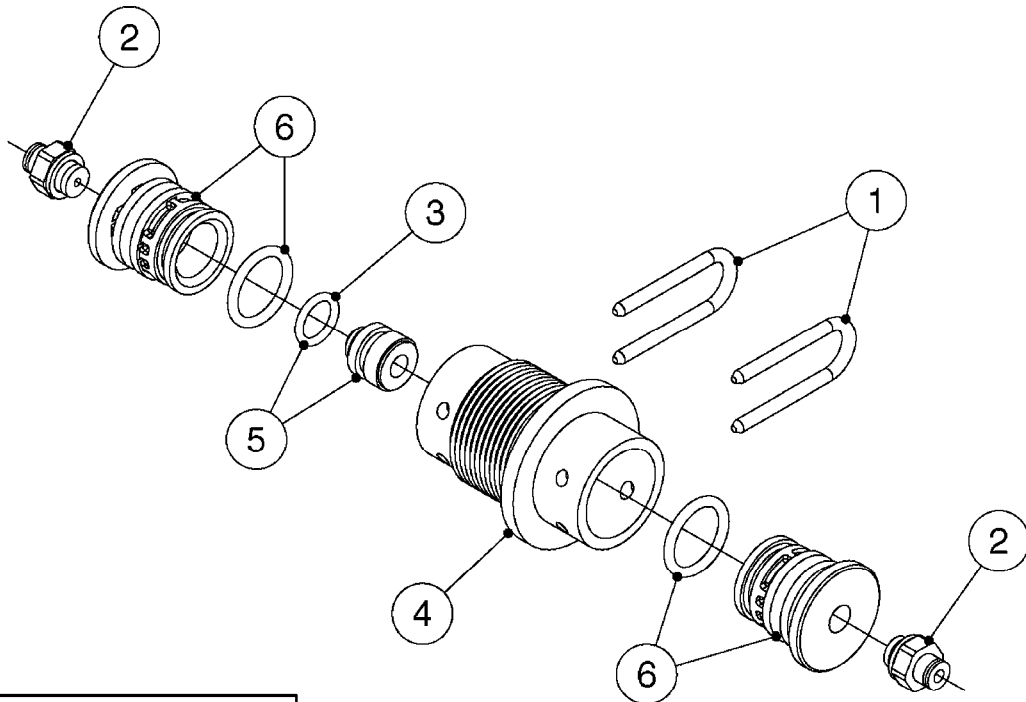

FOR FITTINGS AND
HOSES, SEE SECTION L

B0610

CHECK VALVES - S40
B0610-HIN, 04:01:18

Page 1

Date 12.08.2020 10:57

Pos.	parts-n°	order qty	description
1	145994	1	FITT.DK S-40 FORK
2	231346	1	QUICK COUPLER 1/8"BSP X 4 MM
3	241905	1	O-RING 12,3X2,4 VITON DKR.1,05
4	322102	1	FITT.DK S-40 BULKHEAD
5	615522	1	CHECK VALVE F.FOAM MARKER
6	726693	1	FITT.DK S-40 PLUG 1/8BSP ORING
7	70036203	1	RINSE PRESSURE KIT