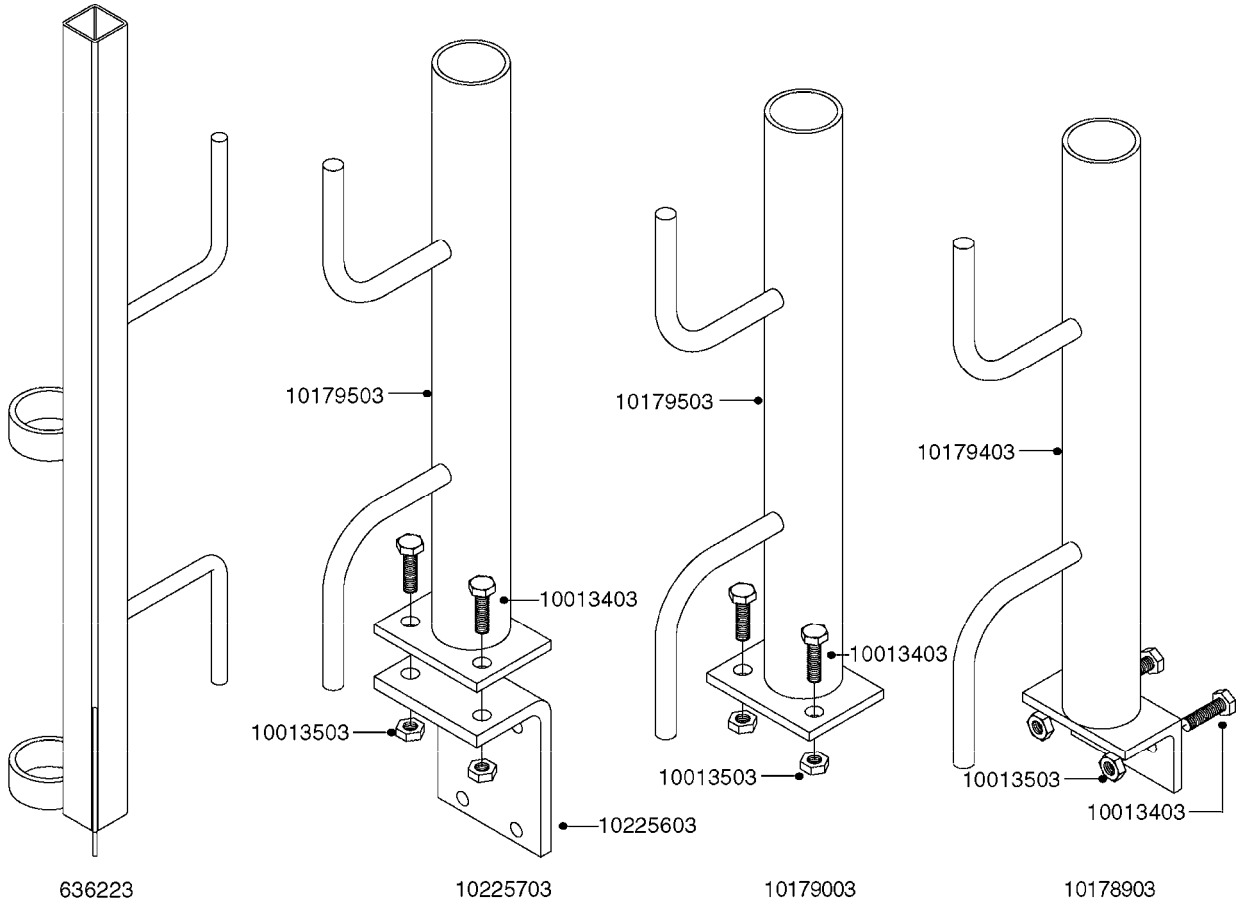

# K0520

HOSE WRAPS  
K0520-HIN, 05:12:19

Page 1  
Date 12.08.2020 10:58

parts-n°	order qty	description
241965	1	O-RING Ø12.1 X 1.6 NITRILE
242007	1	O-RING Ø9.1 X 1.6 NITRILE
281551	1	BALL VALVE 1/2"
320084	1	FITT.DK NUT 1/2" BSP
330212	1	O-RING D19/D14X2.4 F.1/2"NUT
330326	1	O-RING D30/D24X2 F.1"NUT
330676	1	FITT.DK HB 3/8" F. 1/2" NUT
330687	1	FITT.DK HB 1/2" F. 1/2" NUT
334190	1	FITT.DK HB 1/2' F. PISTOL 60S
334533	1	CLAMP HOSE PLASTIC 3/8"
334534	1	CLAMP HOSE PLASTIC 1/2"
636223	1	POST 12 VOLT TR30
712471	1	AGITATION VALVE ASSY. ON/OFF
843196	1	SPRAY GUN KIT TYPE 60 SHORT
843197	1	HANDGUN KIT TYPE 60 LONG
10013403	1	BOLT HEX 3/8-16X1 1/4 HCS Z5
10013503	1	NUT HEX NC 3/8"
10178903	1	WRAP HOSE SIDE MOUNT PLATE
10179003	1	WRAP HOSE BOTTOM PLATE MOUNT
10179403	1	WRAP WELDMENT FOR HI101789
10179503	1	WRAP WELDMENT FOR HI101790
10225603	1	BKT.FOR HOSE WRAP MOUNT NL NK
10225703	1	WRAP HOSE BDL.BOTTOM PLATE
92701703	1	HOSE R X3/8" X300PSI WP X0012"
92702103	1	HOSE R X1/2" X300PSI WP X0012"