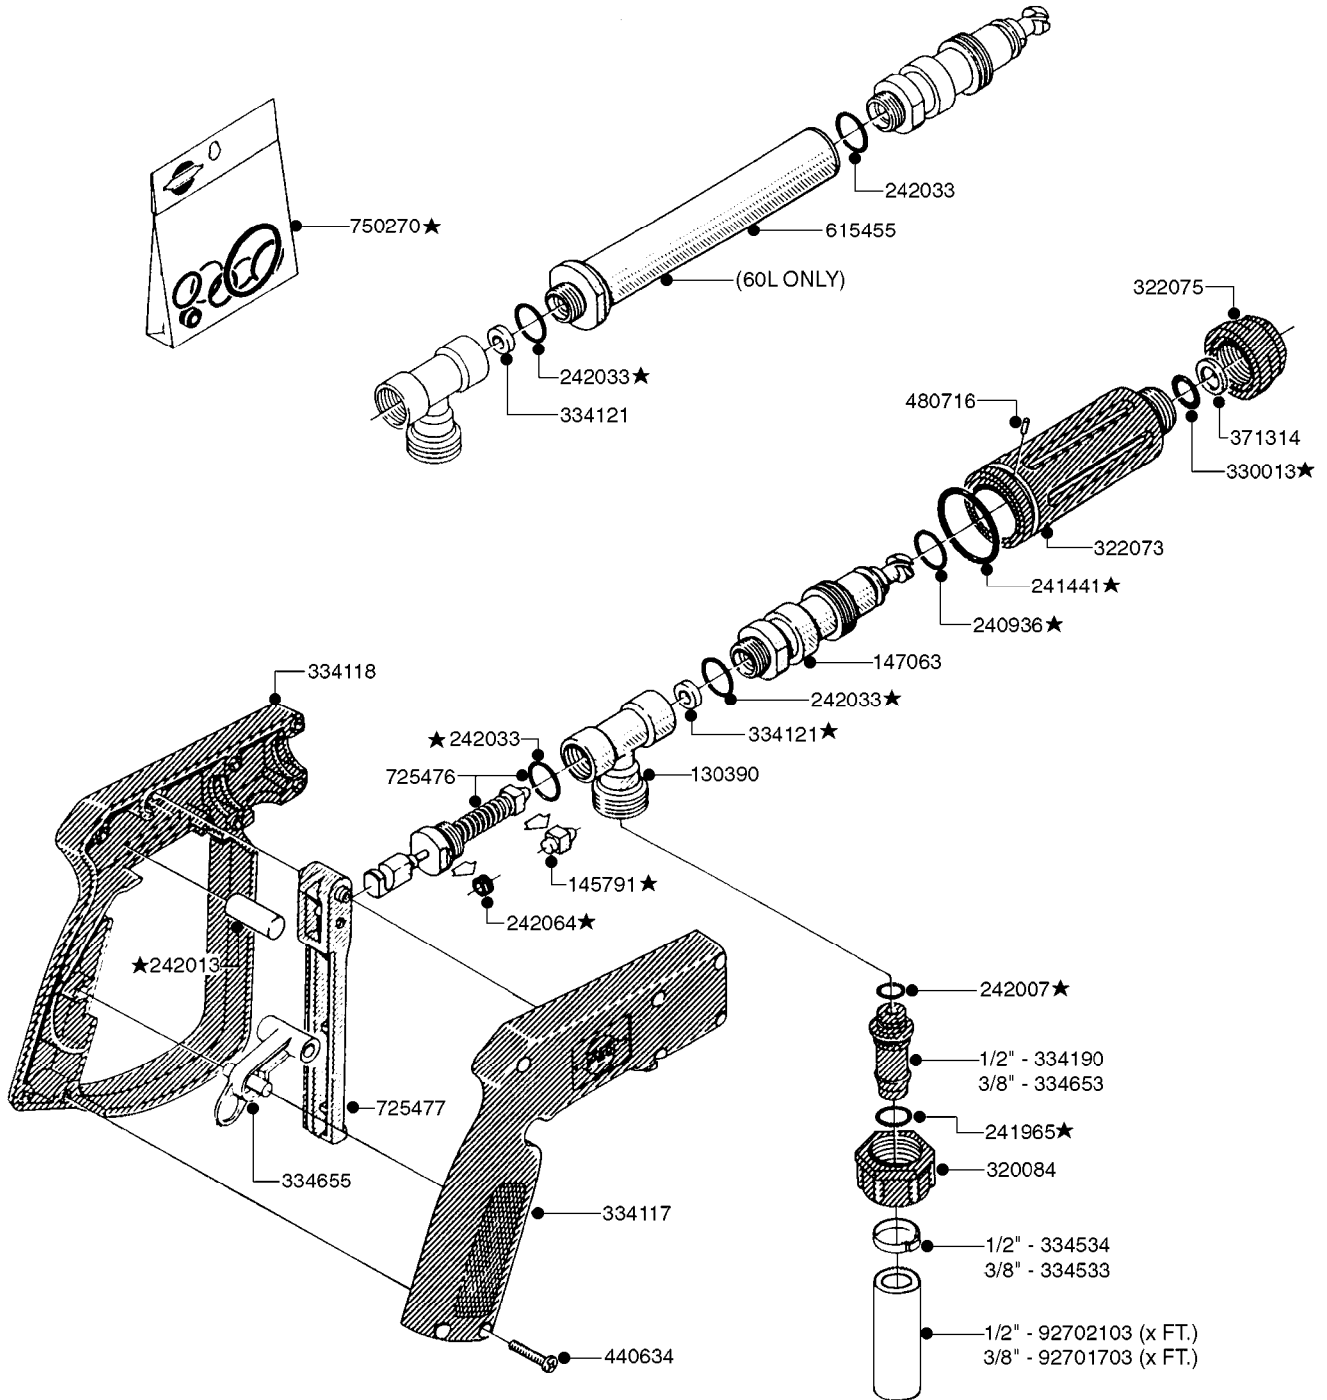

COMPLETE ASSEMBLY:
843197 - 60L
843196 - 60S

COMPLETE ASSEMBLIES
WHOLEGOODS ITEMS

K0480

HANDGUN TYPE 60S/60L POST 95
K0480-HIN, 01:01:16

Page 1

Date 12.08.2020 10:58

parts-n°	order qty	description
130390	1	TEE 3/8'X 1/2' BSP F.TYPE 60S
145791	1	CONE FOR ON/OFF
147063	1	SWIRL F.SPRAY GUN TYPE 60
240936	1	O-RING D13.3X2.4 NITRIL
241441	1	O-RING D29.3X3
241965	1	O-RING Ø12.1 X 1.6 NITRILE
242007	1	O-RING Ø9.1 X 1.6 NITRILE
242013	1	SPRING RUBBER F/TRIGGER
242033	1	O-RING Ø14.1 X 1.6 NITRILE
242064	1	SLEEVE RUBBER 3X8X4MM
320084	1	FITT.DK NUT 1/2" BSP
322073	1	HOUSING F.SWIRL TYPE 60S H.G.
322075	1	HOUSING F. NOZZLE
330013	1	O-RING 2.5 X 10 PUR
334117	1	HANDLE PIECE RIGHT F.60S/60L
334118	1	HANDLE PIECE LEFT F.60S/60L
334121	1	SEAT FOR ON-OFF TYPE
334190	1	FITT.DK HB 1/2' F. PISTOL 60S
334533	1	CLAMP HOSE PLASTIC 3/8"
334534	1	CLAMP HOSE PLASTIC 1/2"
334653	1	FITT.DK HB 3/8' F.HANDGUN
334655	1	TRIGGER SAFETY F.60S/60L GUN
371314	1	NOZZLE CERAMIC 1099-20
440634	1	SCREW 5/8"
480716	1	PIN D3X6 STAINLESS
615455	1	TUBE F.LANCE TYPE 60L
725476	1	SPINDLE
725477	1	TRIGGER
750270	1	GASKET KIT F.SPRAY GUN
843196	1	SPRAY GUN KIT TYPE 60 SHORT
843197	1	HANDGUN KIT TYPE 60 LONG
92701703	1	HOSE R X3/8" X300PSI WP X0012"
92702103	1	HOSE R X1/2" X300PSI WP X0012"