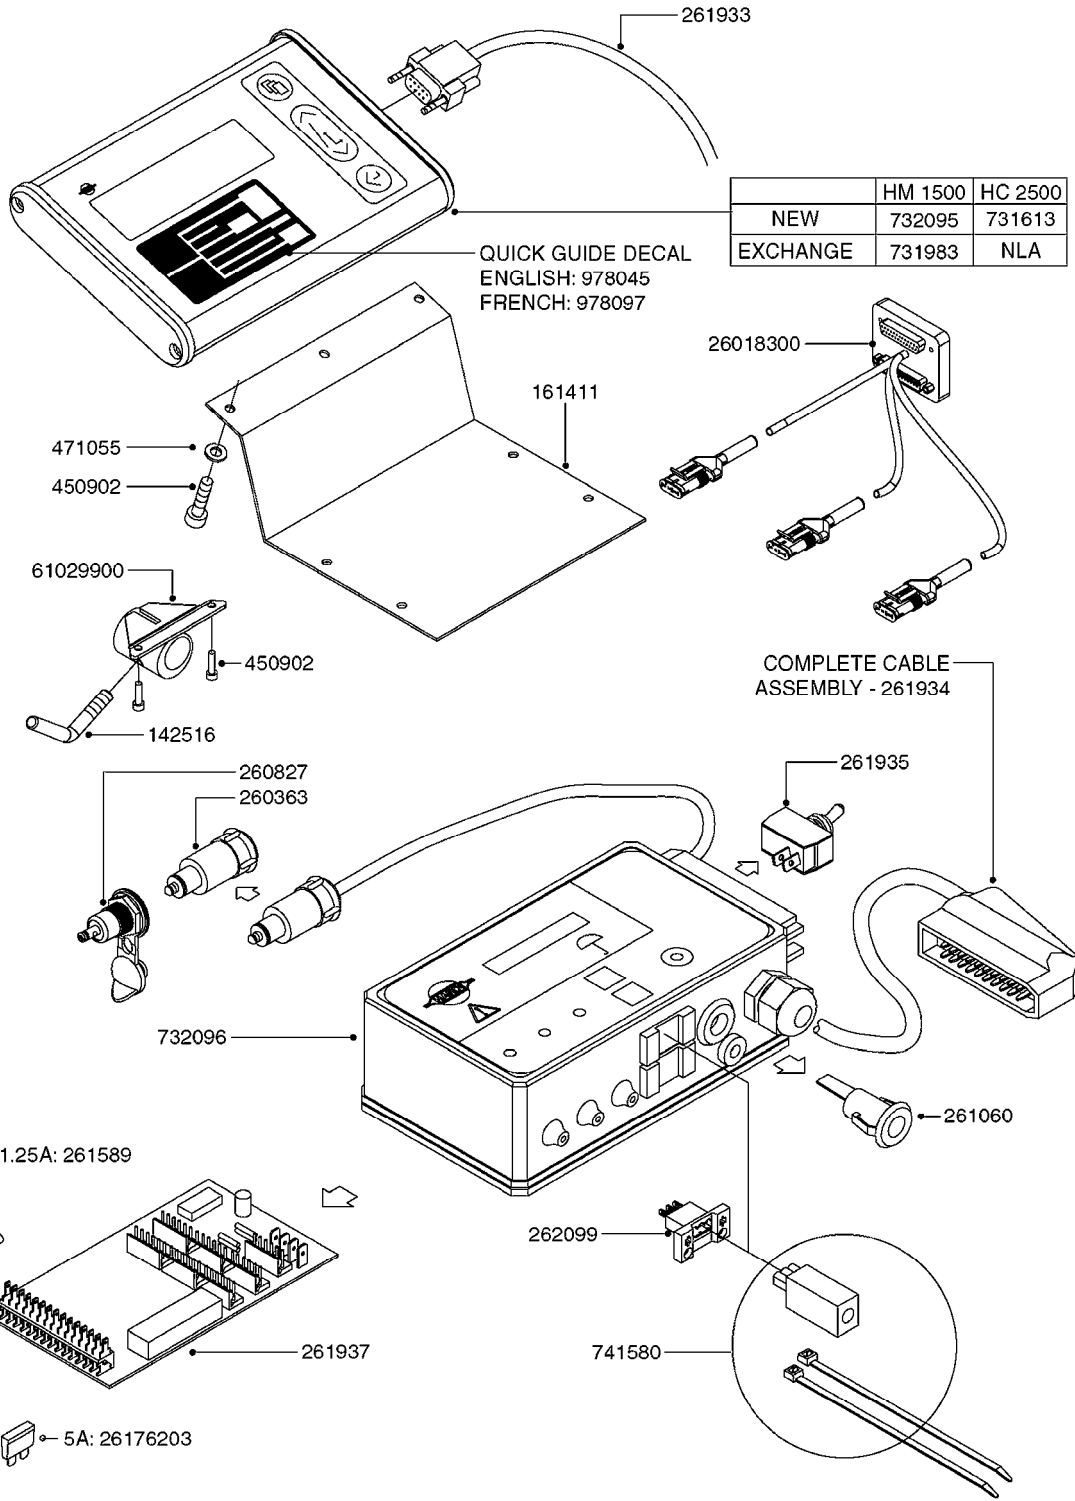

M0090

HC 2500/HM1500 DISPLAY/SCANBOX
M0090-HIN, 01:01:16

Page 1

Date 12.08.2020 10:58

parts-n°	order qty	description
142516	1	SCREW SET M10 BENT F. LOCKING
161411	1	MT.BRK. HC2500/HM1500 DISPLAY
26018300	1	ADAPTOR 2500 FOR SPRAYBOX II 39-PIN/REPLACES SCANBOX
260363	1	PLUG 2 POLE 12V
260827	1	PLUG F.EC ATTACHMENTS
261060	1	PLUG F.EC ATTACHMENTS
261589	1	FUSE 5 X 20 1.25 AMP
26176203	1	FUSE 5.0A QUICK-ACT.
261933	1	CABLE W/PLUG 2X25 L=71"
261934	1	CABLE W/PLUG 18X0.5MM L=79"
261935	1	SWITCH 2 POLE
261937	1	CIRCUIT BOARD F. SCANBOX
262099	1	PLUG SOCKET 3-POLE 2.5/3
450902	1	BOLT ALLEN HEAD M4 X 16MM
471055	1	WASHER D4.1/7.6 X 0.9
61029900	1	BRACKET FOR HC2500
731613	1	DISPLAY HC2500 NEW
731983	1	DISPLAY HM1500 REFURBISHED
732095	1	DISPLAY HM1500 NEW
732096	1	SCANBOX F.HM1500/HC2500
741580	1	PLUG 3-POLE 2.5/3
978045	1	DECAL QUICK GUIDE 1500/2500
978097	1	DECAL QUICK GUIDE 1500/2500 FR