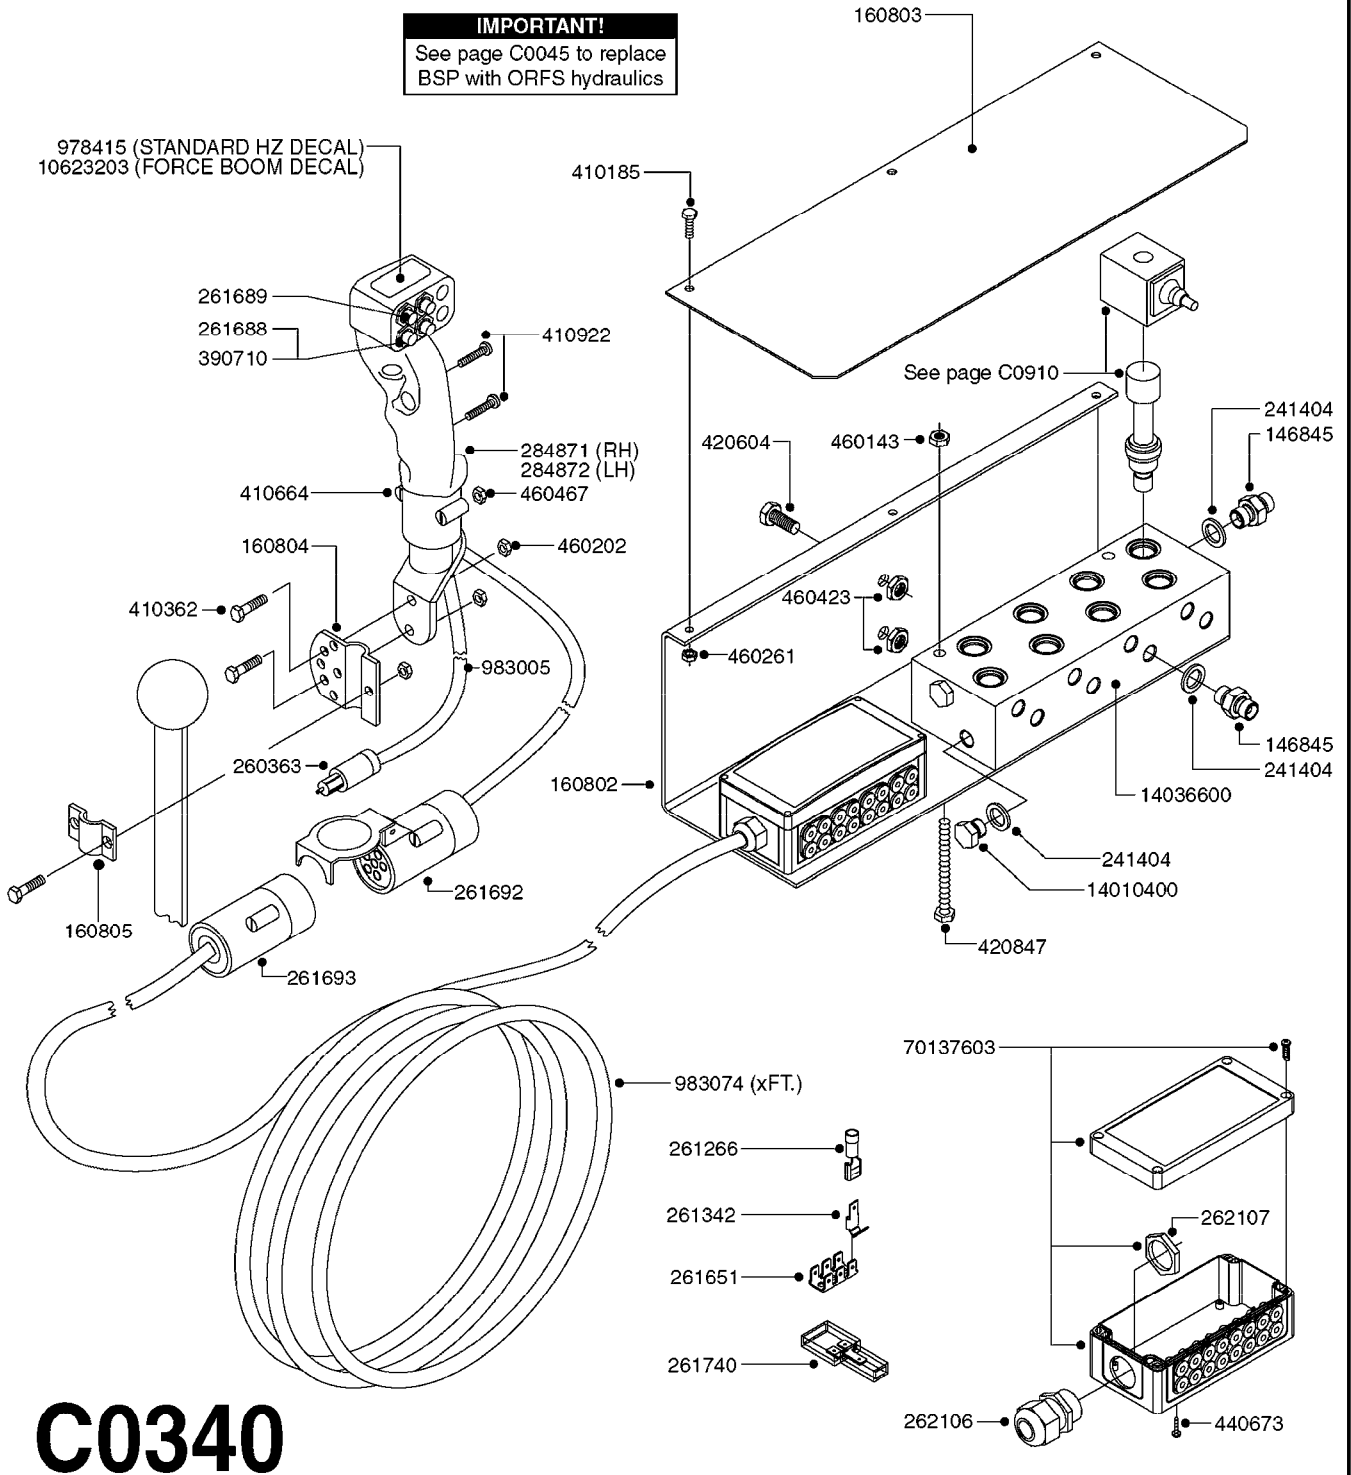

IMPORTANT!
See page C0045 to replace
BSP with ORFS hydraulics

HYD EAGLE HZ JOYSTICK 2005
C0340-HIN, 13:05:19

Page 1

Date 12.08.2020 10:58

parts-n°	order qty	description
146845	1	HEX NIPPLE 1/4"X1/4"
160802	1	MOUNT PLATE F.HYD SOLENOID'HZ'
160803	1	COVER PLATE F.HYD SOLENOID'HZ'
160804	1	MOUNT BRACKET F.HANDLE
160805	1	MOUNT STRAP F.HANDLE
241404	1	DOWTY SEAL 1/4"
260363	1	PLUG 2 POLE 12V
261266	1	CONNECTOR END F.CABLE HP
261342	1	SPADE F.ELEC.3 WAY CONNECTOR
261651	1	SPADE F.ELEC.6 POLE CONNECTOR
261688	1	SWITCH F. HANDLE WHITE
261689	1	CAP RUBBER F. SWITCH JOYSTICK
261692	1	PLUG ELEC.7 POLE FEMALE F.CABL
261693	1	PLUG ELEC. 7 POLE MALE
261740	1	SPADE F.ELEC.3 POLE CONN.INSUL
262106	1	BULKHEAD F. CABLE 6.5-14 BLACK
262107	1	NUT F. BULKHEAD CABLE GRAY
284871	1	CONTROL HANDLE RIGHT HALF
284872	1	CONTROL HANDLE LEFT HALF
390710	1	SWITCH F.HANDLE GREY MACHINED
410185	1	BOLT HEX 8.8 DEL M6X16
410362	1	BOLT HEX 8.8 SS M6X20
410664	1	BOLT HEX M5 X 20
410922	1	CYL.SKR 8.8 DEL M4X20 RST
420604	1	BOLT HEX 8.8 DEL M10X25 FT DIN933
420847	1	BOLT HEX 8.8 DEL M8X85
440673	1	SCREW F.PLASTIC 5X12 SS
460143	1	LOCK NUT M8 SST A2 DIN985
460202	1	NUT HEX M6
460261	1	NUT HEX M6X1.00 LOCK DIN985 A2 SS
460423	1	NUT HEX M10X1.50 LOCK DIN985A2 SS
460467	1	NUT HEX M5 GALV.
978415	1	DECAL CONTROL HANDLE
983005	1	ELEC. CABLE 2 WIRE X 1.5MM
983074	1	ELEC. CABLE 5 WIRE X 1.5MM
10623203	1	DECAL F.JOYSTICK - FORCE
14010400	1	PLUG 1/4" BSP
14036600	1	MANIFOLD 4-FUNCTION SPC 2004
70137603	1	JUNC. BOX, FLUID, COMPLETE, 2015