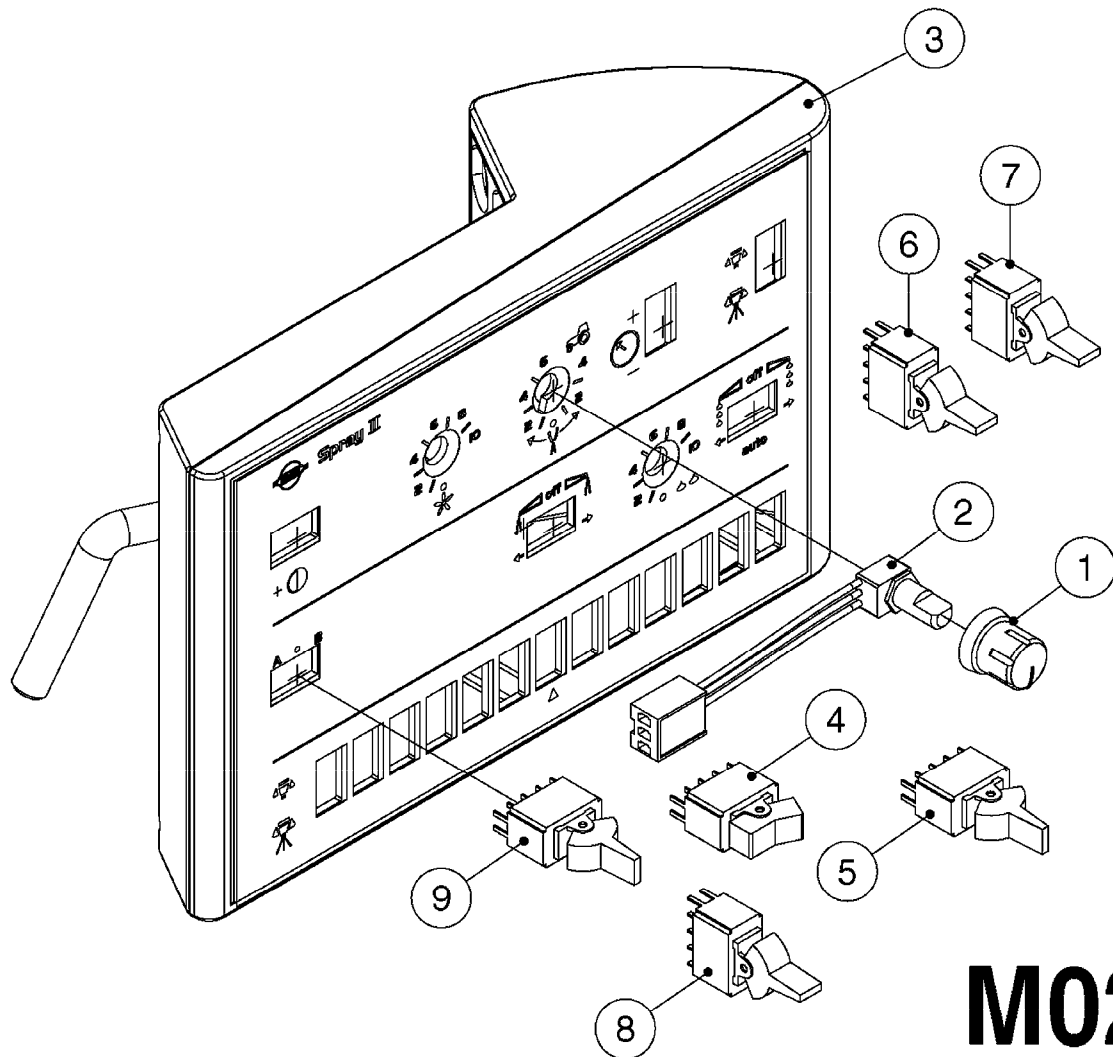

M0200

SPRAYBOX II
M0200-HIN, 23:06:16

Page 1

Date 12.08.2020 10:58

Pos.	parts-n°	order qty	description
1	26000400	1	KNOB F.FOAM ADJUST HC5500
2	26005300	1	POT.METER F. SPRAYBOX II
3	26010200	1	CONTROL BOX 2SEC, SPRAY BOX II
3	26010300	1	CONTROL BOX 3SEC, SPRAY BOX II
3	26010400	1	CONTROL BOX 4SEC, SPRAY BOX II
3	26010500	1	CONTROL BOX 5SEC, SPRAY BOX II
3	26010600	1	CONTROL BOX 6SEC, SPRAY BOX II
3	26010700	1	CONTROL BOX 7SEC, SPRAY BOX II
3	26010800	1	CONTROL BOX 8SEC, SPRAY BOX II
3	26010900	1	CONTROL BOX 9SEC, SPRAYBOX II
3	26011000	1	SPRAY CONT. II EVC 4 SEC. HAZ
3	26011100	1	SPRAY CONT. II EVC 5 SEC. HAZ
3	26011200	1	SPRAY CONT. II EVC 6 SEC. HAZ
3	26011300	1	SPRAY CONT. II EVC 7 SEC. HAZ
3	26013600	1	CONTROL BOX 13SEC, SPRAYBOX II
4	26020200	1	SWITCH ON-ON SP ROCKER RED
5	26020300	1	SWITCH ON-OFF-ON SP BLACK
6	26020400	1	SWITCH MOM-OFF-MOM SP YELLOW
7	26020600	1	SWITCH ON-ON SP GREEN
8	26020800	1	SWITCH ON-ON DP GREEN
9	26021000	1	SWITCH ON-OFF-ON DP BLACK