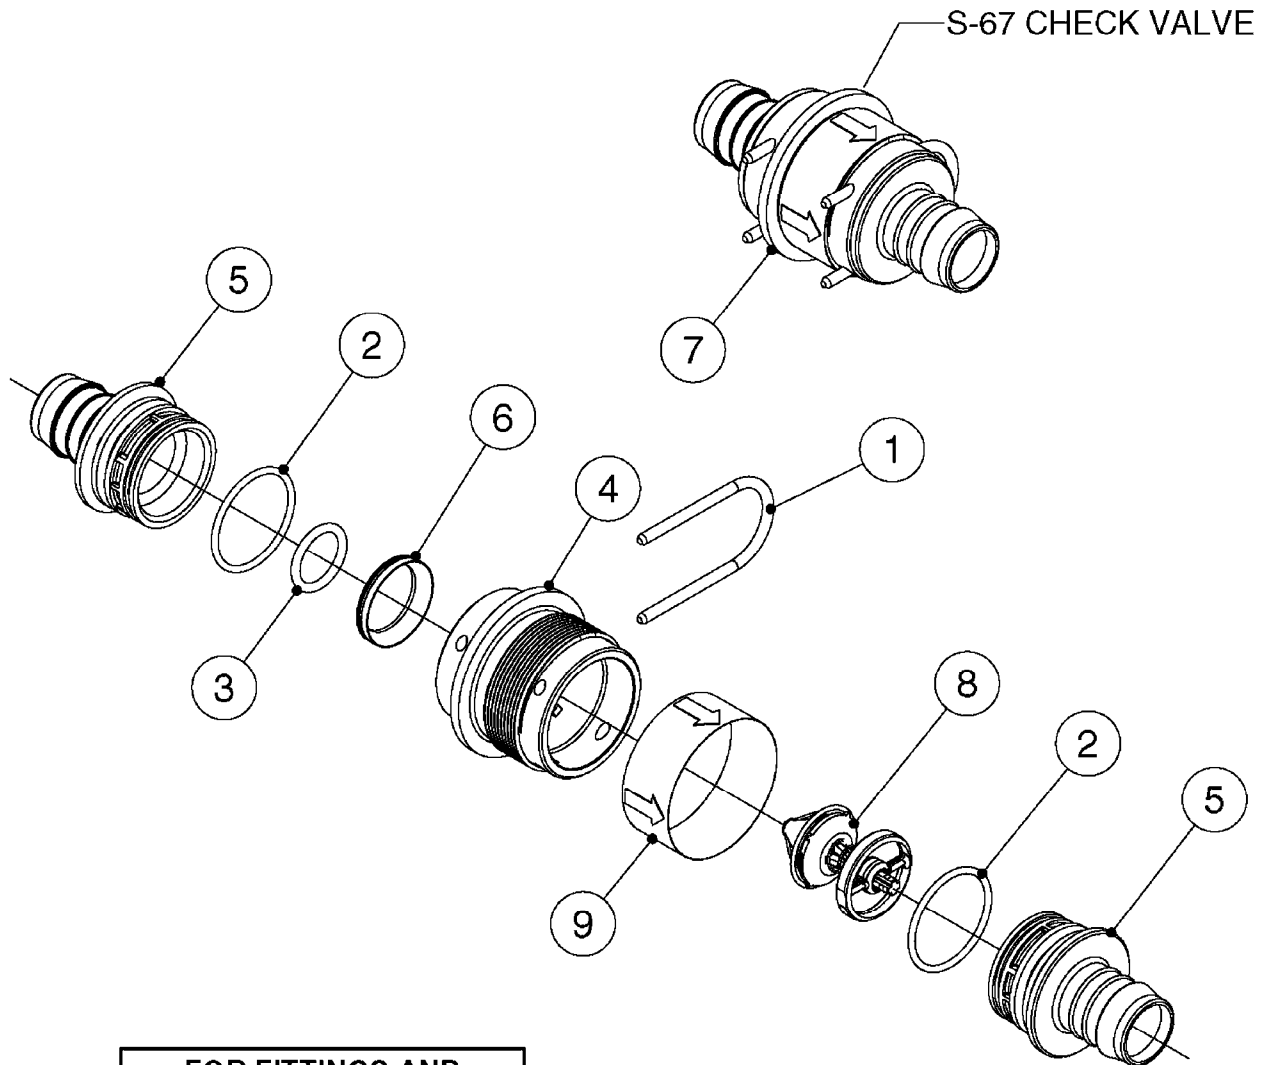

FOR FITTINGS AND
HOSES, SEE SECTION L

B0630

CHECK VALVES - S67
B0630-HIN, 31:07:19

Page 1

Date 12.08.2020 10:57

Pos.	parts-n°	order qty	description
1	145996	1	FITT.DK S-67 FORK
2	241973	1	O-RING Ø3 X 44.2 70 SHORES NITRIL
2	242353	1	O-RING 3 X 44.2 VITON
3	242504	1	O-RING D35x2 NITRIL
4	322104	1	FITT.DK S-67 BULKHEAD
5	334231	1	FITT.DK S-67 STR.1"
5	334232	1	FITT.DK S-67 STR.1-1/4"
5	334444	1	FITT.DK S-67 STR.1-1/2" PVC
6	14103100	1	SEAT F.CHECK VALVE D40.8 2010
7	70063603	1	VALVE, CHECK S67 1-1/2"
			COMPLETE IN-LINE CHECK VALVE FOR 1-1/2" HOSE
7	72001803	1	CHCK VLV,S67, 2 X 1" HB
			COMPLETE IN-LINE CHECK VALVE FOR 1" HOSE
7	72206600	1	CHCK VLV,S67, 2 X 1.25" HB
			COMPLETE IN-LINE CHECK VALVE FOR 1-1/4" HOSE
8	72089900	1	CHECK VALVE S67 SUBASMBLY.2001
9	97800500	1	DECAL 230X28 BLACK ARROW