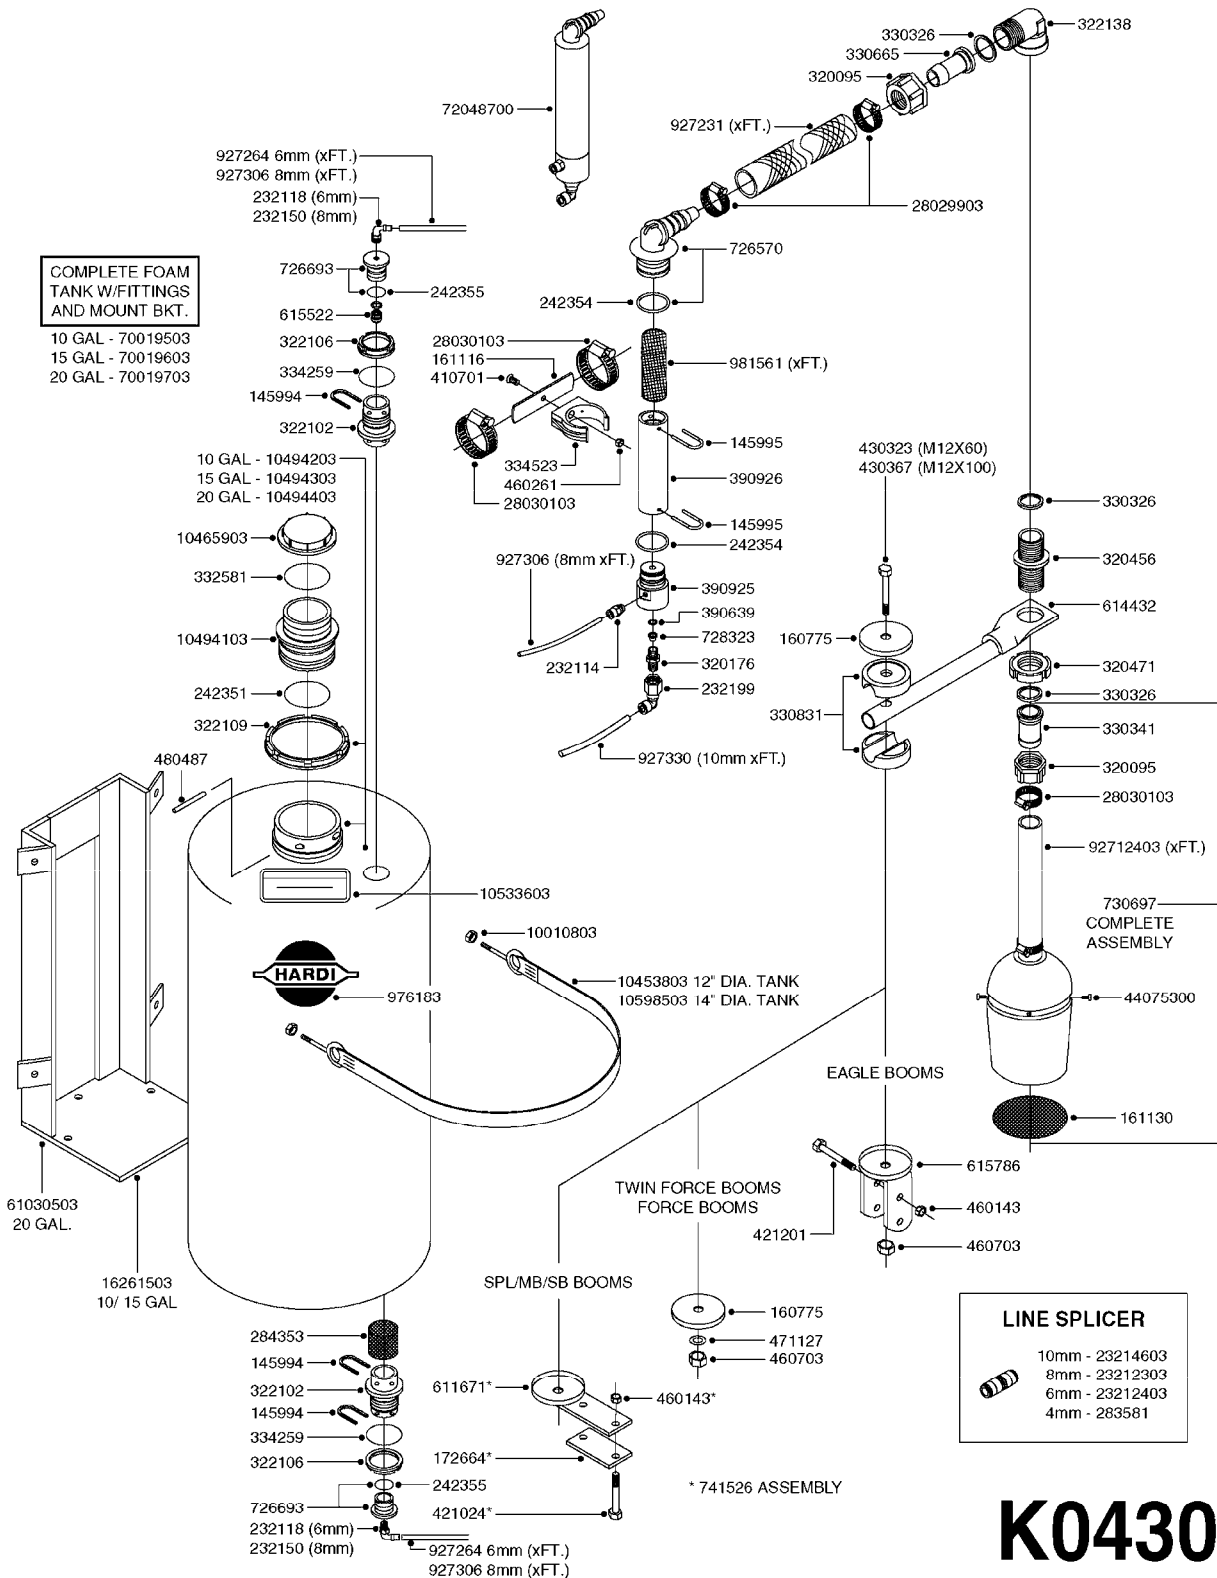

COMPLETE FOAM
TANK W/FITTINGS
AND MOUNT BKT.

- 10 GAL - 70019503
- 15 GAL - 70019603
- 20 GAL - 70019703

- 10 GAL - 10494203
- 15 GAL - 10494303
- 20 GAL - 10494403

FOAMMARKER TANK/DROPPER 2000
K0430-HIN, 05:12:19

Page 1
Date 12.08.2020 10:58

parts-n°	order qty	description
145994	1	FITT.DK S-40 FORK
145995	1	FITT.DK S-53 FORK
160775	1	WASHER F. FRICTION PLATE
161116	1	FLATBAR PLATE 3 X 25 X 110
161130	1	FILTER SCREEN F/FOAM DROPPER
172664	1	FLATBAR BACKING PLATE
232114	1	COUPLER 1/8" THREADX8MM HOSE
232118	1	HOSE CONN. 90DEG 1/8'X 6MM PE
232150	1	HOSE CONN. 90DEG. 1/8'X8MM PE
232199	1	COUPLER 3/8' BSP-90/10MM HOSE
242351	1	O-RING D69.5X3.0 VITON F.S-93
242354	1	O-RING D32.2X3.0 VITON
242355	1	O-RING D19.2X3.0 VITON F.S-40
283581	1	HOSE CONNECTOR STR. F.4MM PE
284353	1	SPONGE FOR FOAM MARKER
320095	1	FITT.DK NUT 1" BSP
320176	1	FITT.DK HN 3/8"X1/2" BSP
320456	1	FITT.DK BULKHEAD 1"BSP DOUBLE
320471	1	FITT.DK NUT 1" BSP JAMB
322102	1	FITT.DK S-40 BULKHEAD
322106	1	FITT.DK S-40 BULKHEAD NUT
322109	1	FITT.DK S-93 BULKHEAD NUT
322138	1	FITT.DK ELB 1"M X 1"F BSP
330326	1	O-RING D30/D24X2 F.1"NUT
330341	1	FITT.DK HB 1" F. 1" NUT
330665	1	FITT.DK HB 3/4"F.1" NUT
330831	1	FRICTION PLATE
332581	1	GASKET F. 1-1/2" BSP CAPNUT.
334259	1	GASKET F. S-40 BULKHEAD
334523	1	PIPE HOLDER Ø51.5
390639	1	O-RING F.NOZZLE FILTER
390925	1	FITTING F.FOAM MIX.CHAMB. STD
390926	1	TUBE,MIX CHAMB. FOAM MARK STD
410701	1	SCREW M6X16 GALV.
421024	1	BOLT HEX 8.8 DEL M8X60
421201	1	BOLT HEX 8.8 DEL M8X70
430323	1	BOLT HEX 8.8 DEL M12X60
430367	1	BOLT HEX 8.8 DEL M12X100 DIN931
460143	1	LOCK NUT M8 SST A2 DIN985
460261	1	NUT HEX M6X1.00 LOCK DIN985 A2 SS
460703	1	NUT HEX M12X1.75 LOCK DIN985A2 SS
471127	1	WASHER, M12, Ø24/13X24X2.5 SS
480487	1	PIN M5X60 SLOTTED GALV
611671	1	BREAK AWAY HOLDER F-MARKER
614432	1	BREAK AWAY ARM F. FOAM MARKER
615522	1	CHECK VALVE F.FOAM MARKER
615786	1	MOUNT BKT. F.FOAM DROPPER 98
726570	1	FITT.DK S-53 ELB.3/4" W.ORING
726693	1	FITT.DK S-40 PLUG 1/8BSP ORING
728323	1	VALVE NON-RETURN
730697	1	FOAM DROPPER COMP. BLACK '97
741526	1	FOAM DROPPER MT. KIT MB-SPL
927231	1	HOSE R X PVCX3/4 CLR/BRD 0012"
927264	1	HOSE R X PE D6/D4 X 0012"
927306	1	HOSE R X PE D8/D6 X 0012"BLACK
927330	1	HOSE R X PE D10/D8 X 012"BLACK
976183	1	DECAL COMPANY D.18,2 X 29,6
981561	1	SPONGE MAT. MIX.CHAMBER-x0012"
10010803	1	NUT HEX NC (NYLON LOCK) 5/16
10453803	1	STRAP F.FOAMER TANK (755mm)
10465903	1	*LID F.FOAM MARKER, DRILLED