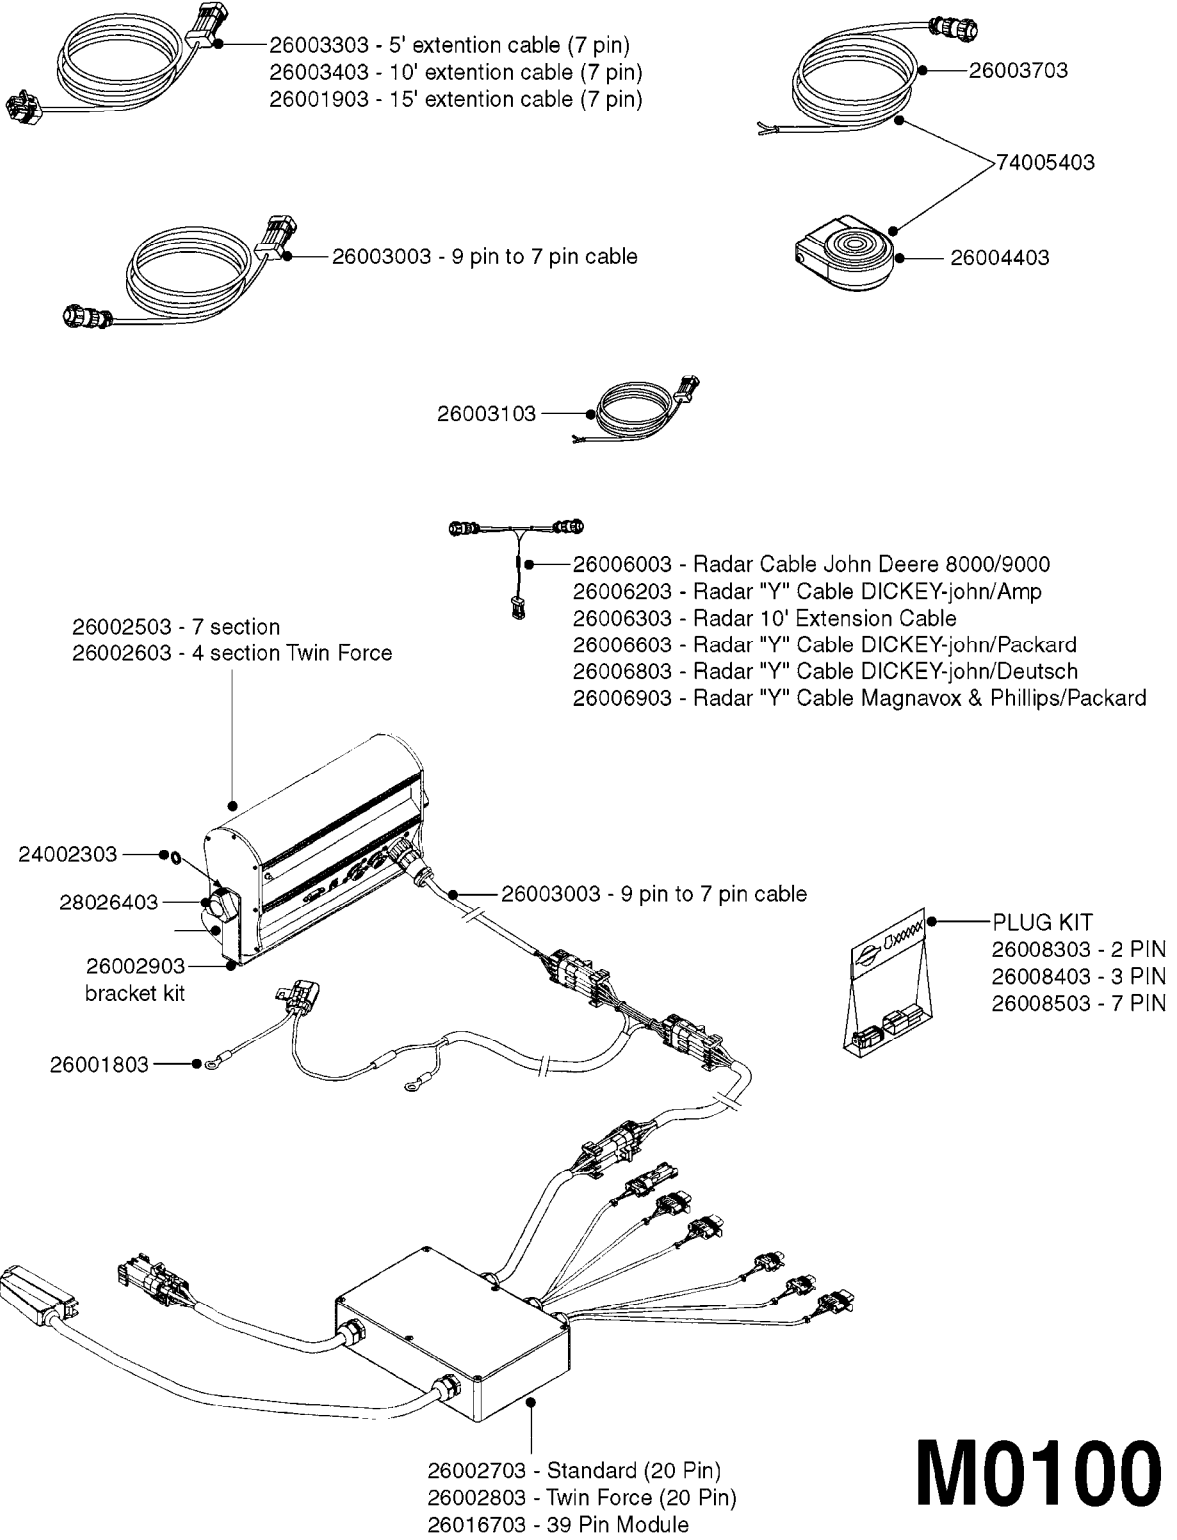

**M0090**

HC 2500/HM1500 DISPLAY/SCANBOX  
M0090-HIN, 01:01:16

Page 1

Date 12.08.2020 10:58

parts-n°	order qty	description
142516	1	SCREW SET M10 BENT F. LOCKING
161411	1	MT.BRK. HC2500/HM1500 DISPLAY
26018300	1	ADAPTOR 2500 FOR SPRAYBOX II 39-PIN/REPLACES SCANBOX
260363	1	PLUG 2 POLE 12V
260827	1	PLUG F.EC ATTACHMENTS
261060	1	PLUG F.EC ATTACHMENTS
261589	1	FUSE 5 X 20 1.25 AMP
26176203	1	FUSE 5.0A QUICK-ACT.
261933	1	CABLE W/PLUG 2X25 L=71"
261934	1	CABLE W/PLUG 18X0.5MM L=79"
261935	1	SWITCH 2 POLE
261937	1	CIRCUIT BOARD F. SCANBOX
262099	1	PLUG SOCKET 3-POLE 2.5/3
450902	1	BOLT ALLEN HEAD M4 X 16MM
471055	1	WASHER D4.1/7.6 X 0.9
61029900	1	BRACKET FOR HC2500
731613	1	DISPLAY HC2500 NEW
731983	1	DISPLAY HM1500 REFURBISHED
732095	1	DISPLAY HM1500 NEW
732096	1	SCANBOX F.HM1500/HC2500
741580	1	PLUG 3-POLE 2.5/3
978045	1	DECAL QUICK GUIDE 1500/2500
978097	1	DECAL QUICK GUIDE 1500/2500 FR