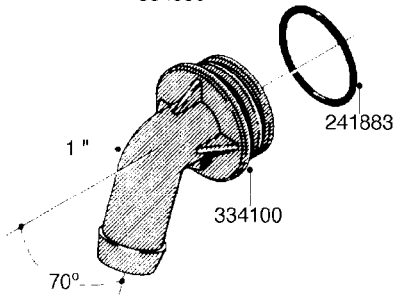

**L0080**

FITTINGS - S-53  
L0080-HIN, 12:09:17

Page 1

Date 12.08.2020 10:58

Pos.	parts-n°	order qty	description
1	145995	1	FITT.DK S-53 FORK
2	241973	1	O-RING Ø3 X 44.2 70 SHORES NITRIL NITRIL (BLACK)
2	242353	1	O-RING 3 X 44.2 VITON VITON (BROWN)
3	242109	1	O-RING D32.2x3.0 NITRIL (BLACK)
3	242354	1	O-RING D32.2X3.0 VITON VITON (BROWN)
4	322103	1	FITT.DK S-53 BULKHEAD
5	322107	1	FITT.DK S-53 BULKHEAD NUT
6	322110	1	FITT.DK S-53 ELB. 1/2" BSP
7	322352	1	FITT.DK S-53 TEE
8	334229	1	FITT.DK S-53 STR.3/4"
9	334260	1	GASKET F. S-53 BULKHEAD
10	334564	1	FITT.DK S-67 TO S-53 ADAPTER
11	391100	1	FITT.DK S-53THREAD INS.1/2"BSP
12	726463	1	FITT.DK S53 BULKHEAD W/GASKET
13	726552	1	FIT.DK S-53X90 1/2" BSP,O-RING
14	726556	1	FITT.DK S-53 HB 1/2" W/O-RING
15	726558	1	FITT.DK S53 STR. 3/4" W.ORING
16	726559	1	FITT DK. S-53 HB 1" W/O-RING
17	726568	1	FITT.DK.S-53 HB 1/2"90 W/O-RING
18	726570	1	FITT.DK S-53 ELB.3/4" W.ORING
19	726571	1	FITT.DK S-53 ELB.1", W ORING
20	726578	1	FITT.DK S53 PLUG WITH O-RING
21	728561	1	FITT.DK. S67M - S53F REDUCER