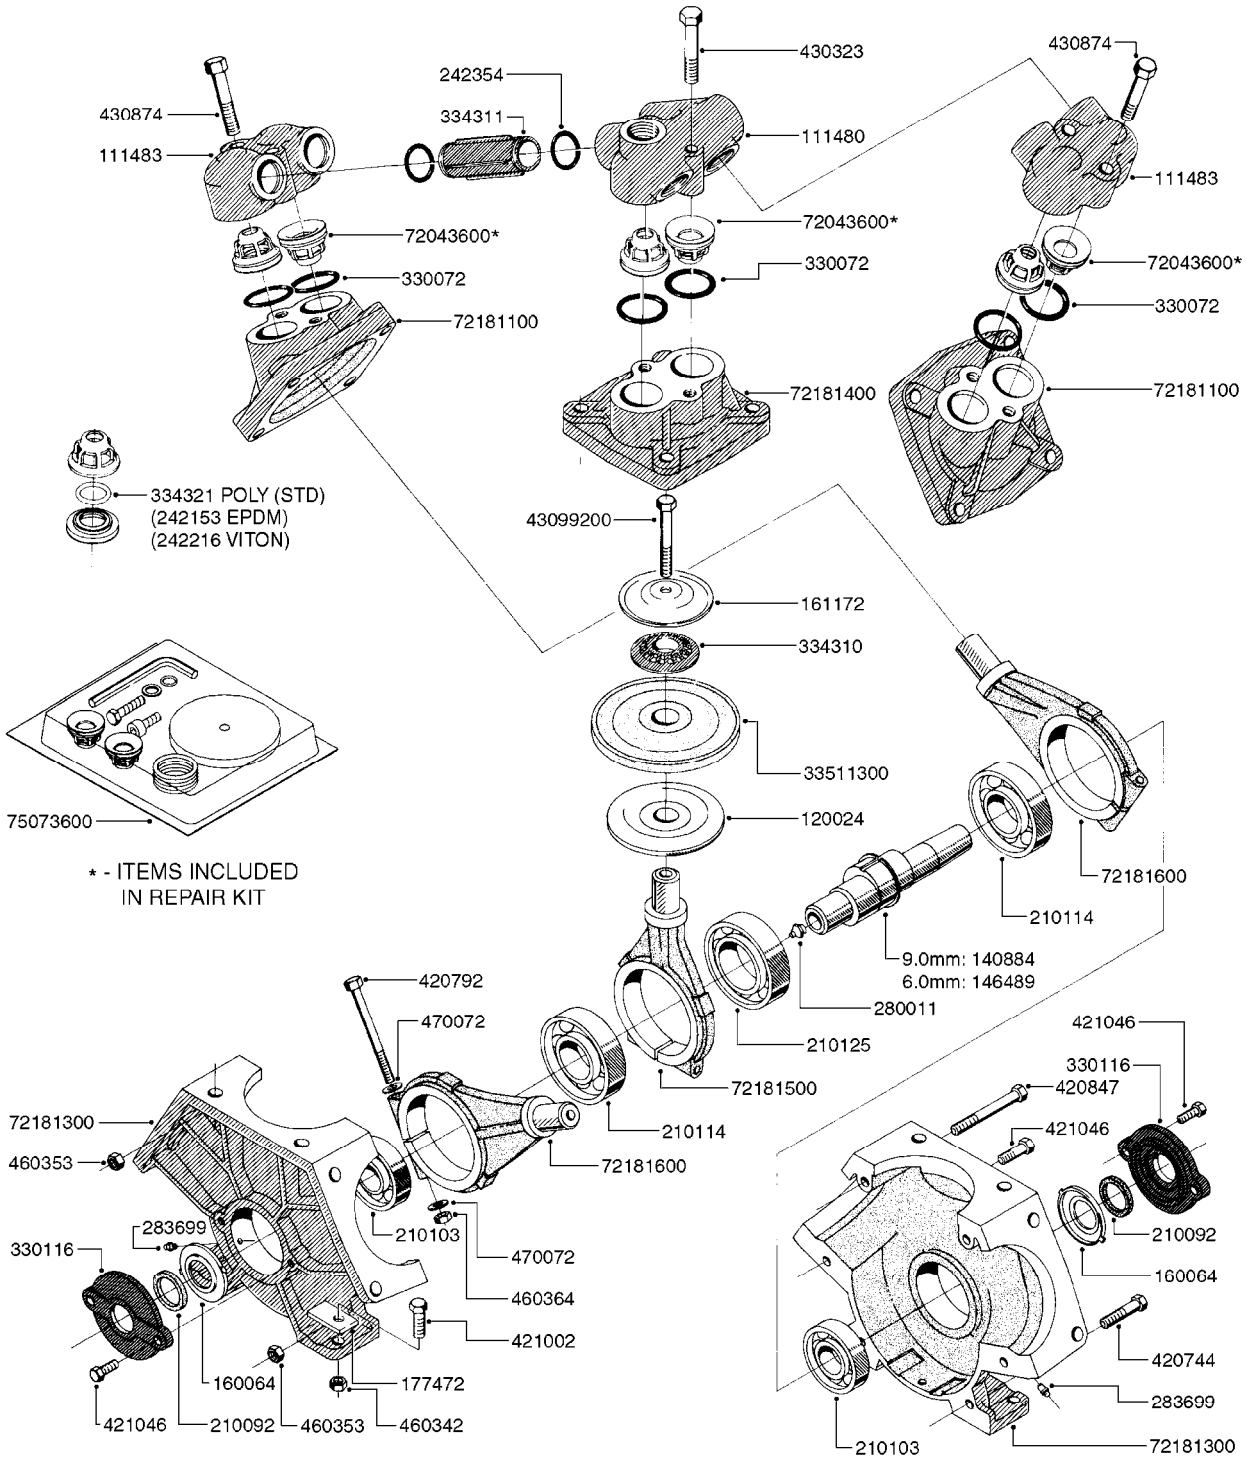

COMPLETE PUMPS
821635 - PUMP ONLY
10396203 - WITH PTO & DAMPER

COMPLETE ASSEMBLIES
WHOLEGOODS ITEMS

A0230

PUMP - 1303 W/ MOUNTING BASE
A0230-HIN, 01:01:16

Page 1

Date 12.08.2020 10:57

parts-n°	order qty	description
111480	1	VALVE HEAD 1302 CENTER
111483	1	VALVE HEAD SIDE 1302
120024	1	DIAPHRAGM BACK DISC 1200-1300
140884	1	CRANK SHAFT MODEL 1300-9
146489	1	CRANK SHAFT MODEL 1302-6MM
160064	1	DUST PLATE
161172	1	DIAPHRAGM DISC F. 1203/1303
177472	1	BRACKET 25 X 5
210092	1	SEAL FELT D43/30X5
210103	1	BEARING BALL 6306
210114	1	BEARING BALL 6308
210125	1	BEARING BALL 6210
242153	1	O-RING D26X4 EPDM
242216	1	O-RING VITON F/1202/1302/462
242354	1	O-RING D32.2X3.0 VITON
280011	1	GREASE NIPPLE 1/8" SAE H TR
283699	1	GREASE NIPPLE M6X1
330072	1	O-RING D53.5/D45.5X4
330116	1	SEAL RETAINER, MODEL 1300
334310	1	NYLON WASHER 1202/1302/462
334311	1	CONNECTION PIPE INLET MOD.1302
334321	1	O-RING POLY. 34.0x26.0x4.0
420744	1	BOLT HEX 8.8 DEL M8X40
420792	1	BOLT HEX 8.8 RAW M8X95
420847	1	BOLT HEX 8.8 DEL M8X85
421002	1	BOLT HEX 8.8 DEL M10X30 FT DIN933
421046	1	BOLT HEX M8X25/25 A2 SS DIN933
430323	1	BOLT HEX 8.8 DEL M12X60
430874	1	SCREW SET 8.8 DEL M12X70 FT
460342	1	NUT HEX M10 DEL DIN934
460353	1	NUT HEX M8 BLACK
460364	1	NUT HU M8 A2 SS DIN934
470072	1	WASHER D15/D8X.5 LOCK
821635	1	PUMP 1303/9 540RPM
10396203	1	PUMP 1303 C/W PTO 540 RPM
33511300	1	DIAPHRAGM 1202-1303 POLY 2006
43099200	1	BOLT HEX SS M12 X 30 DIN933 A4
72043600	1	VALVE FOR 462/463
72181100	1	DIAPHRAGM COVER 1203/1303+BLTS
72181300	1	PUMP CASTING 1300 RED W/BOLTS
72181400	1	DIAPHRAGM COVER 1303 W/BOLTS
72181500	1	CONNECTING ROD, CENTER 1303
72181600	1	CONNECTING ROD, SIDE MOD.1300
75073600	1	PUMP KIT 1303 MM "06"