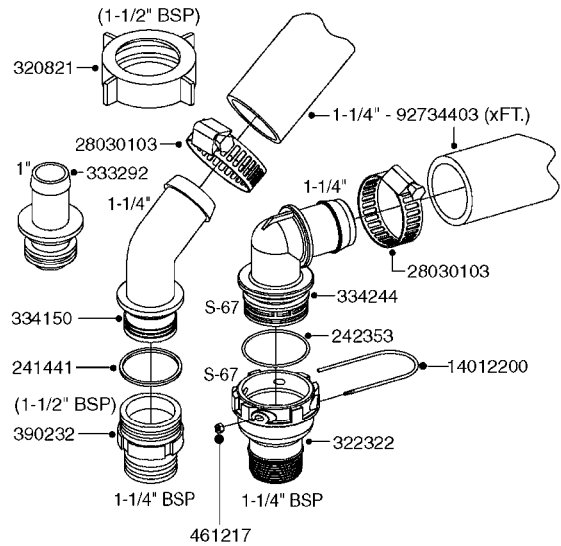

PRESSURE SIDE OF PUMP