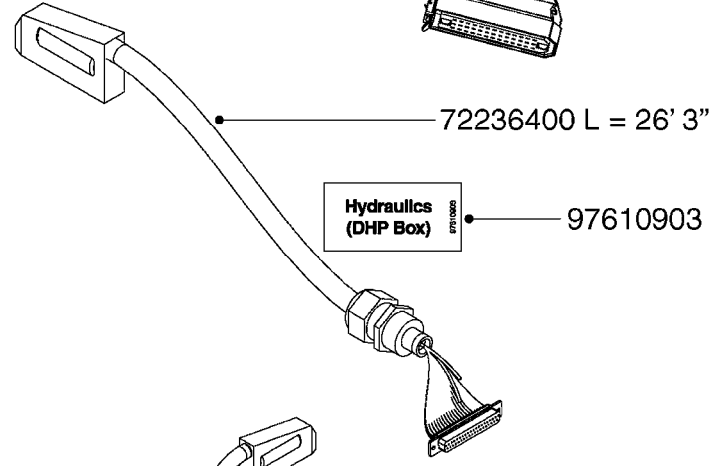

**M0280**

39 PIN CABLES  
M0280-HIN, 28:03:17

Page 1  
Date 12.08.2020 10:58

parts-n°	order qty	description
262158	1	PLUG INSERT 39 POLE MALE
262159	1	PLUG INSERT 39 POLE FEMALE
262160	1	PLUG HOUSING 39 POLE FEMALE
262161	1	PLUG HOUSING F/39 POLE MALE
440634	1	SCREW 5/8"
440732	1	PT SCREW 35X12B Z5452 ELZ
14034200	1	CODE BRACKET FOR 39 PIN CABLE
26003900	1	WIRE 37-39 PIN EVC, 6.6'
26004200	1	WIRE 37-39 PIN EVC, 57.4'
26008400	1	WIRE 39-PIN 24 WIRE L=8M
26011903	1	WIRE 39-39 POLE EXT. 3660MM
28027500	1	WIRE 37-39 PIN EVC, 37.7'
28028700	1	WIRE 37-39 PIN EVC, 45.9'
28028800	1	WIRE 37-39 PIN EVC, 16.4'
28028900	1	WIRE 37-39 PIN EVC, 26.2'
72236400	1	DAH CONN. WIRE/TRACTOR L=8M
97610803	1	DECAL-SRAY BOX 39-PIN
97610903	1	DECAL-HYDRAULIC BOX 39-PIN