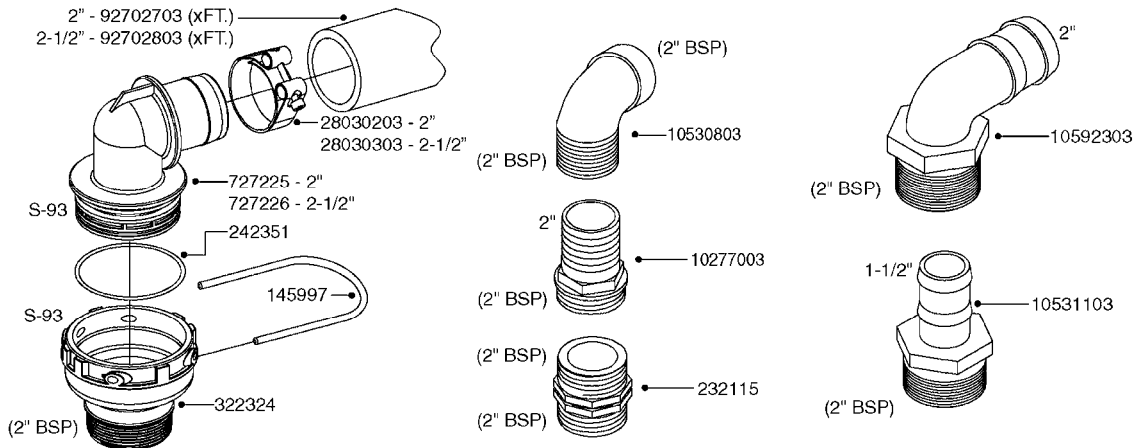

SUCTION SIDE OF PUMP (WITH 2" SUCTION PORT)

COMPLETE PUMP
(NLA) REPLACED BY 464 PUMP (SEE PAGE A0350)

A0390