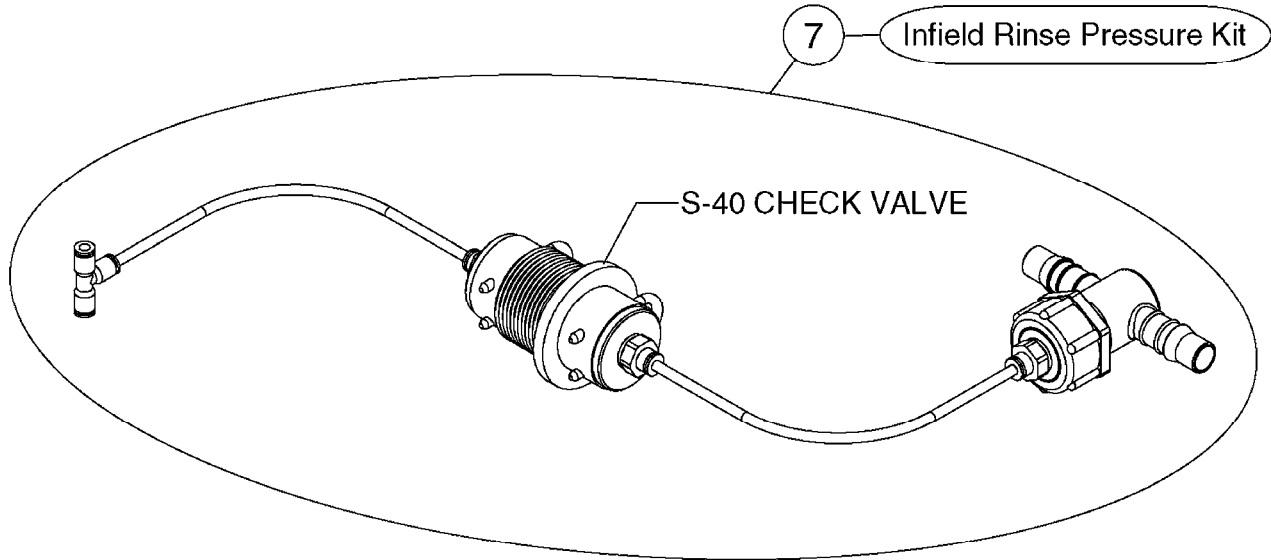

FOR FITTINGS AND
HOSES, SEE SECTION L

B0610

CHECK VALVES - S40
B0610-HIN, 04:01:18

Page 1

Date 12.08.2020 10:57

Pos.	parts-n°	order qty	description
1	145994	1	FITT.DK S-40 FORK
2	231346	1	QUICK COUPLER 1/8"BSP X 4 MM
3	241905	1	O-RING 12,3X2,4 VITON DKR.1,05
4	322102	1	FITT.DK S-40 BULKHEAD
5	615522	1	CHECK VALVE F.FOAM MARKER
6	726693	1	FITT.DK S-40 PLUG 1/8BSP ORING
7	70036203	1	RINSE PRESSURE KIT