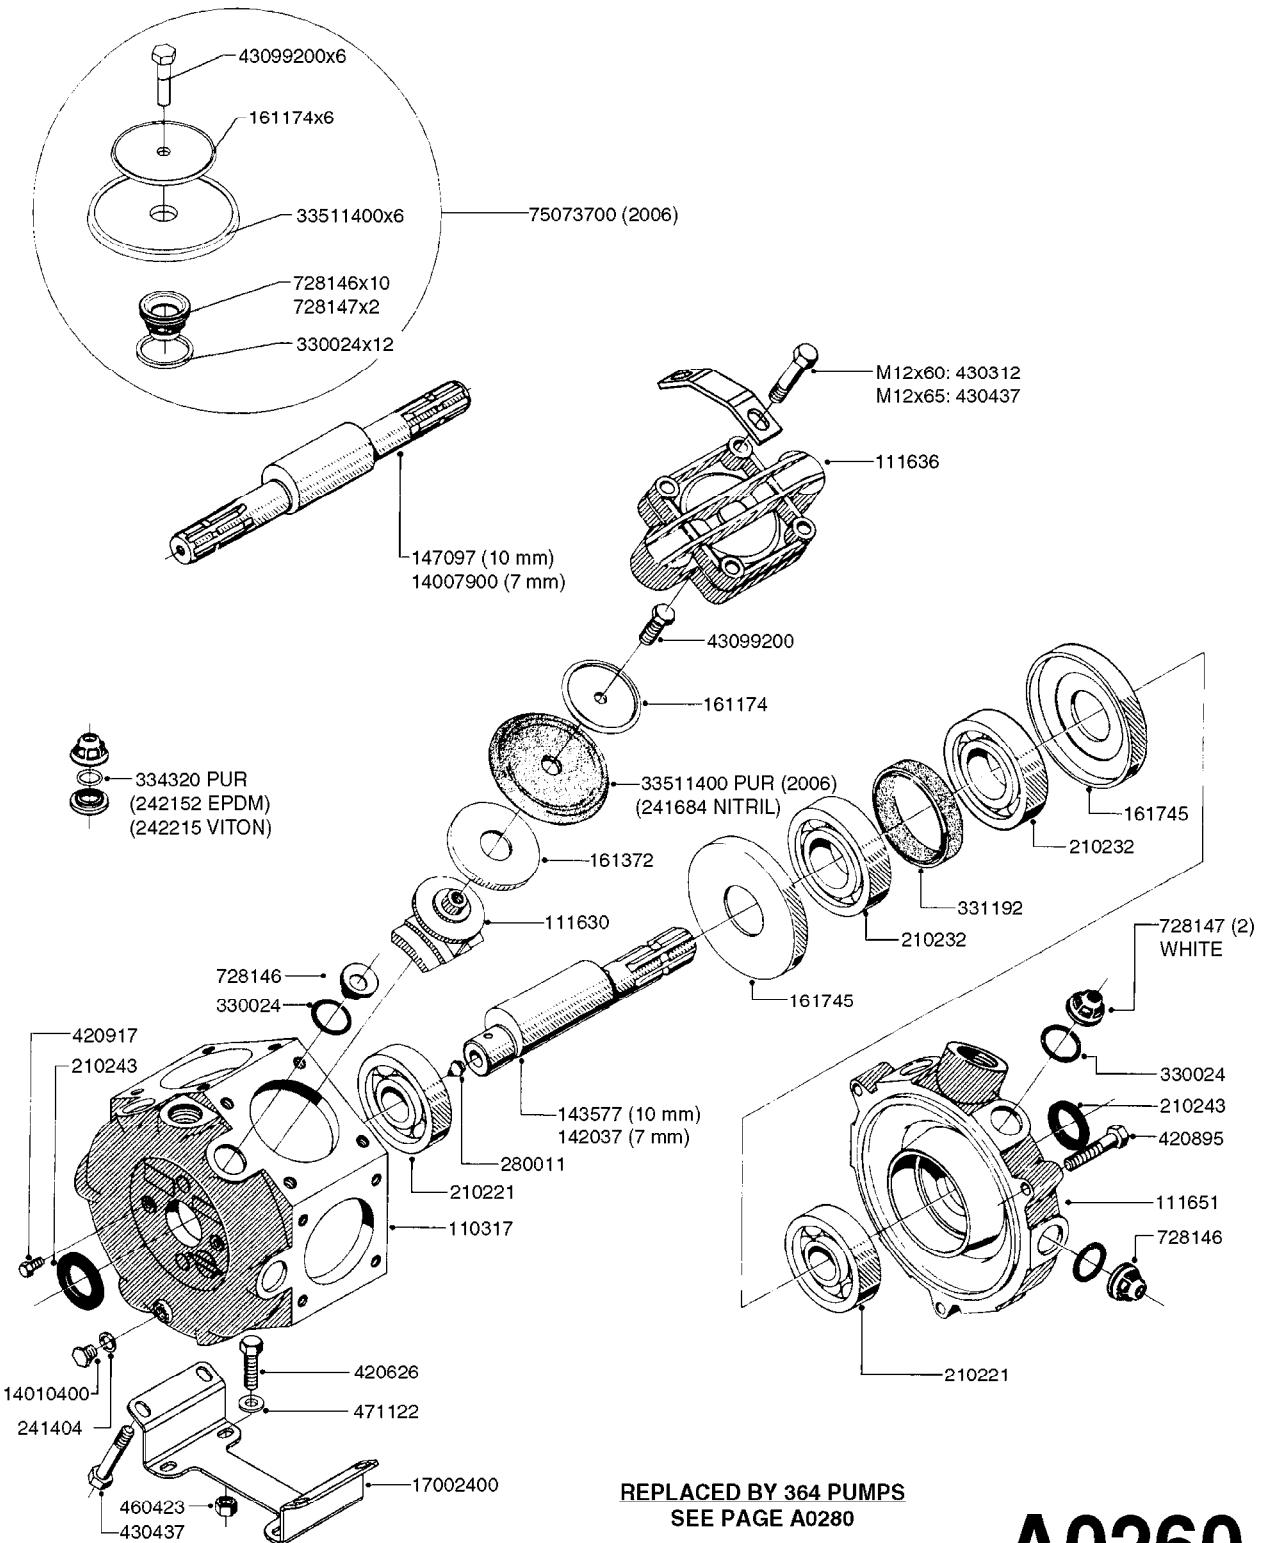

REPLACED BY 364 PUMPS
SEE PAGE A0280

A0260

PUMP - 363 W/MOUNTING BASE
A0260-HIN, 17:03:16

Page 1
Date 12.08.2020 10:57

parts-n°	order qty	description
110317	1	PUMP CASING MODEL 360/361 PNTD
111630	1	CONNECTING ROD 363/364-10 PUMP
111636	1	VALVE COVER 363 HEAVY DUTY
111651	1	CASTING F.363 1.5" PUMP(FRONT)
142037	1	CRANK SHAFT 361-20
143577	1	CRANK SHAFT F.363/462/463-10mm
147097	1	CRANK SHAFT 363-463/10 THROUGH
161174	1	DIAPHRAGM DISC SS 361/363/364 PUMP
161372	1	DIAPHRAGM BACKING DISC,320-361
161745	1	METAL SPACER F.363/463
210221	1	BEARING BALL 6407
210232	1	BEARING BALL 6310
210243	1	SEAL OIL 35 X 47 X 7
241404	1	DOWTY SEAL 1/4"
241684	1	DEICER PARTS: DIAPHRAGM MODEL 361 NITRIL
242152	1	O-RING D18.2X3 EPDM
242215	1	O-RING D18X3 VITON
280011	1	GREASE NIPPLE 1/8" SAE H TR
330024	1	O-RING D41,1/D34.5 X 3,5
331192	1	SPACER, MODEL 361/363
334320	1	O-RING D18X3 POLYURETHANE
420626	1	BOLT HEX 8.8 DEL M10X20 FT
420895	1	BOLT HEX 8.8 RAW M10X60
420917	1	BOLT HEX 8.8 RAW M8X12 FT
430312	1	BOLT HEX 8.8 M12X60
430437	1	BOLT HEX 8.8 RAW M12X65
460423	1	NUT HEX M10X1.50 LOCK DIN985A2 SS
471122	1	WASHER, M10, Ø20/10.5X 2.0, SS
728146	1	VALVE FOR 361(726890/707932)
728147	1	VALVE FOR 361 WHITE WITH HOLE
14007900	1	CRANK 363/462/463-7mm 540/THRU
14010400	1	PLUG 1/4" BSP
17002400	1	FOOT F. 36X PUMP, RED
33511400	1	DIAPHRAGM PUMP 361/361/363/364 PUR
43099200	1	BOLT HEX SS M12 X 30 DIN933 A4
75073700	1	PUMP KIT 361/363 "06"