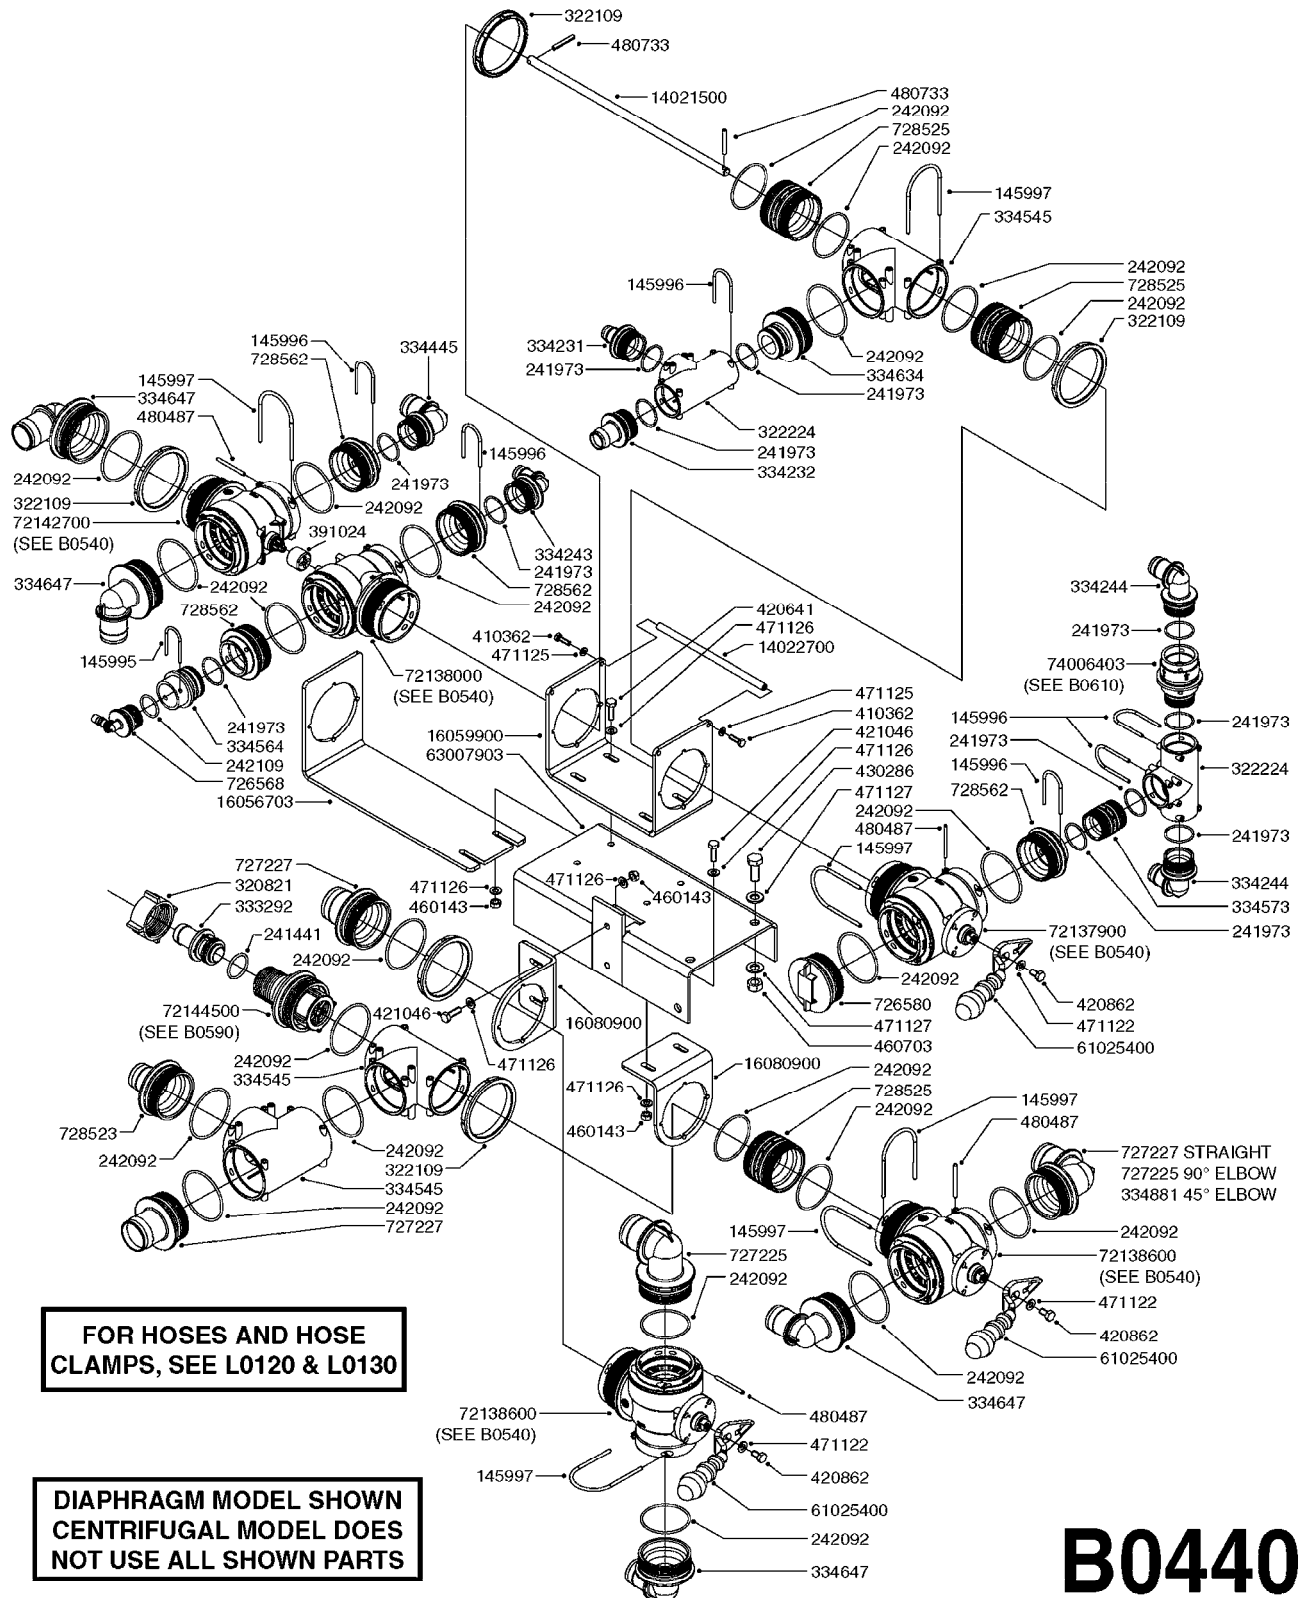

**FOR HOSES AND HOSE
CLAMPS, SEE L0120 & L0130**

**DIAPHRAGM MODEL SHOWN
CENTRIFUGAL MODEL DOES
NOT USE ALL SHOWN PARTS**

B0440

SMART VALVE - NEW NAVIGATOR
B0440-HIN, 28:05:19

Page 1
Date 12.08.2020 10:57

parts-n°	order qty	description
145995	1	FITT.DK S-53 FORK
145996	1	FITT.DK S-67 FORK
145997	1	FITT.DK S-93 FORK
241441	1	O-RING D29.3X3
241973	1	O-RING Ø3 X 44.2 70 SHORES NITRIL
242092	1	O-RING D69.5X3
242109	1	O-RING D32.2x3.0
320821	1	FITT.DK NUT 1-1/2" BSP
322109	1	FITT.DK S-93 BULKHEAD NUT
322224	1	FITT.DK S-67 TEE
333292	1	FITT.DK HB 1"O'RING F.1-1/2"
334231	1	FITT.DK S-67 STR.1"
334232	1	FITT.DK S-67 STR.1-1/4"
334243	1	FITT.DK S-67 ELB.1"
334244	1	FITT.DK S-67 ELB.1-1/4"
334445	1	FITT.DK S-67 ELB.1-1/2"
334545	1	FITT.DK S-93 TEE
334564	1	FITT.DK S-67 TO S-53 ADAPTER
334573	1	FITT.DK S-67 CONNECTOR
334634	1	FITT.DK ADAPTER S-93M S67M
334647	1	FITT.DK S93 ELB 1-1/2" 90 PVC
334881	1	FITT.DK S-93 ELB. 2" 45D PVC
391024	1	COUPLING FOR 3RD SMART VALVE
410362	1	BOLT HEX 8.8 SS M6X20
420641	1	BOLT HM 8X35/22 A2 SS DIN931
420862	1	BOLT HEX 8.8 DEL M10X16 FT
421046	1	BOLT HEX M8X25/25 A2 SS DIN933
430286	1	BOLT HEX 8.8 DEL M12X30 FT
460143	1	LOCK NUT M8 SST A2 DIN985
460703	1	NUT HEX M12X1.75 LOCK DIN985A2 SS
471122	1	WASHER, M10, Ø20/10.5X 2.0, SS
471125	1	WASHER M6U 6.4X14X1.2,A2 SS
471126	1	WASHER, M8, Ø16/ 8.4X 1.6, SS
471127	1	WASHER, M12, Ø24/13X24X2.5 SS
480487	1	PIN M5X60 SLOTTED GALV
480733	1	PIN D6 X 40
726568	1	FITT.DK.S-53 HB 1/2"90 W/O-RING
726580	1	FITT. S93 PLUG W/O-RING
727225	1	FITT.DK S-93 ELB.2'PVC W/ORING
727227	1	FITT.DK S-93 STR.2" W/ORING
728523	1	FITT.DK S-93 STR.1-1/2" W.O-RING
728525	1	FITT. S93 CONNECTOR W/O-RINGS
728562	1	FITT.DK S-93 TO S67 ADAPTOR
14021500	1	SPINDLE F.S93 SMART VALVE
14022700	1	SPACER TUBE Ø10 L=212 SS
16056703	1	PLATE 6.0X492X116/SMART VALVE
16059900	1	BRACKET 2 STK S93 SMART VALVE
16080900	1	BRACKET 1 STK S93 VALVE 15BAR
61025400	1	HANDLE SMART VALVE
63007903	1	SMART VALVE MOUNTING BKT.1100
72137900	1	VALVE S93 "V1" SMART VALVE
72138000	1	VALVE S93 "V2" SMART VALVE
72138600	1	VALVE S93 "V3" SMART VALVE
72142700	1	VALVE S93 "V4" SMART VALVE
72144500	1	SAFETY VALVE 15 BAR S93
74006403	1	CHECK VALVE S67 BAG