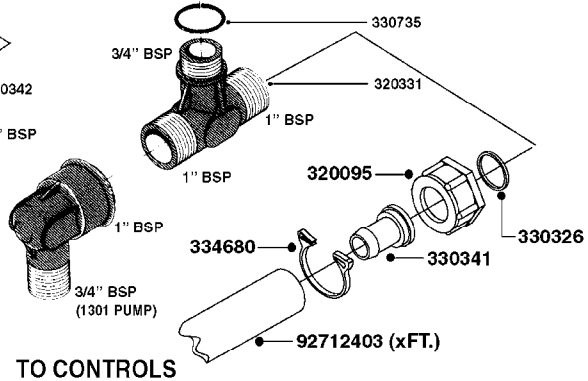

SUCTION SIDE OF PUMP

NLA - 1302 PUMP (REPLACES 1301 PUMP)
#726854 - COMPLETE DAMPER KIT (SUCTION & PRESSURE)