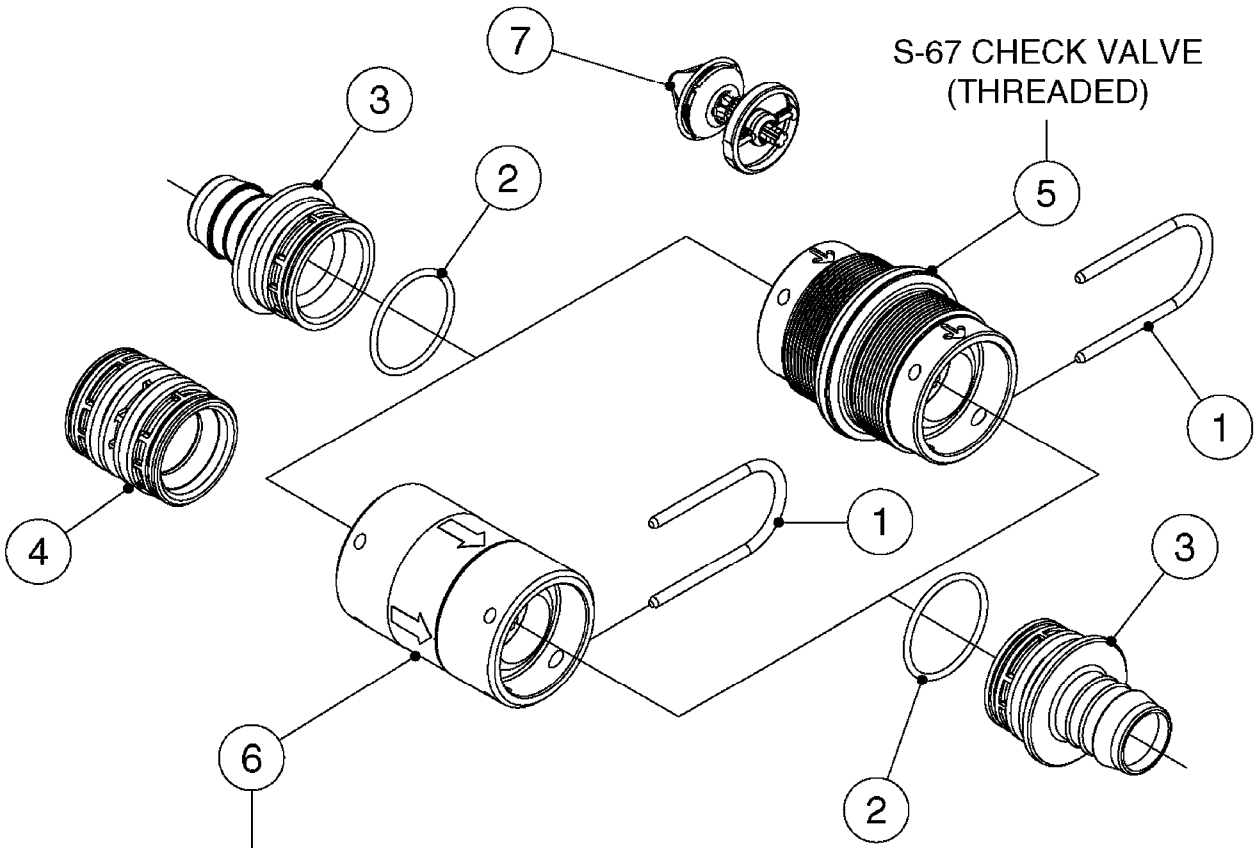

FOR FITTINGS AND  
HOSES, SEE SECTION L

**B0630**

CHECK VALVES - S67  
B0630-HIN, 31:07:19

Page 1

Date 12.08.2020 10:57

Pos.	parts-n°	order qty	description
1	145996	1	FITT.DK S-67 FORK
2	241973	1	O-RING Ø3 X 44.2 70 SHORES NITRIL
2	242353	1	O-RING 3 X 44.2 VITON
3	242504	1	O-RING D35x2 NITRIL
4	322104	1	FITT.DK S-67 BULKHEAD
5	334231	1	FITT.DK S-67 STR.1"
5	334232	1	FITT.DK S-67 STR.1-1/4"
5	334444	1	FITT.DK S-67 STR.1-1/2" PVC
6	14103100	1	SEAT F.CHECK VALVE D40.8 2010
7	70063603	1	VALVE, CHECK S67 1-1/2"
			COMPLETE IN-LINE CHECK VALVE FOR 1-1/2" HOSE
7	72001803	1	CHCK VLV,S67, 2 X 1" HB
			COMPLETE IN-LINE CHECK VALVE FOR 1" HOSE
7	72206600	1	CHCK VLV,S67, 2 X 1.25" HB
			COMPLETE IN-LINE CHECK VALVE FOR 1-1/4" HOSE
8	72089900	1	CHECK VALVE S67 SUBASMBLY.2001
9	97800500	1	DECAL 230X28 BLACK ARROW