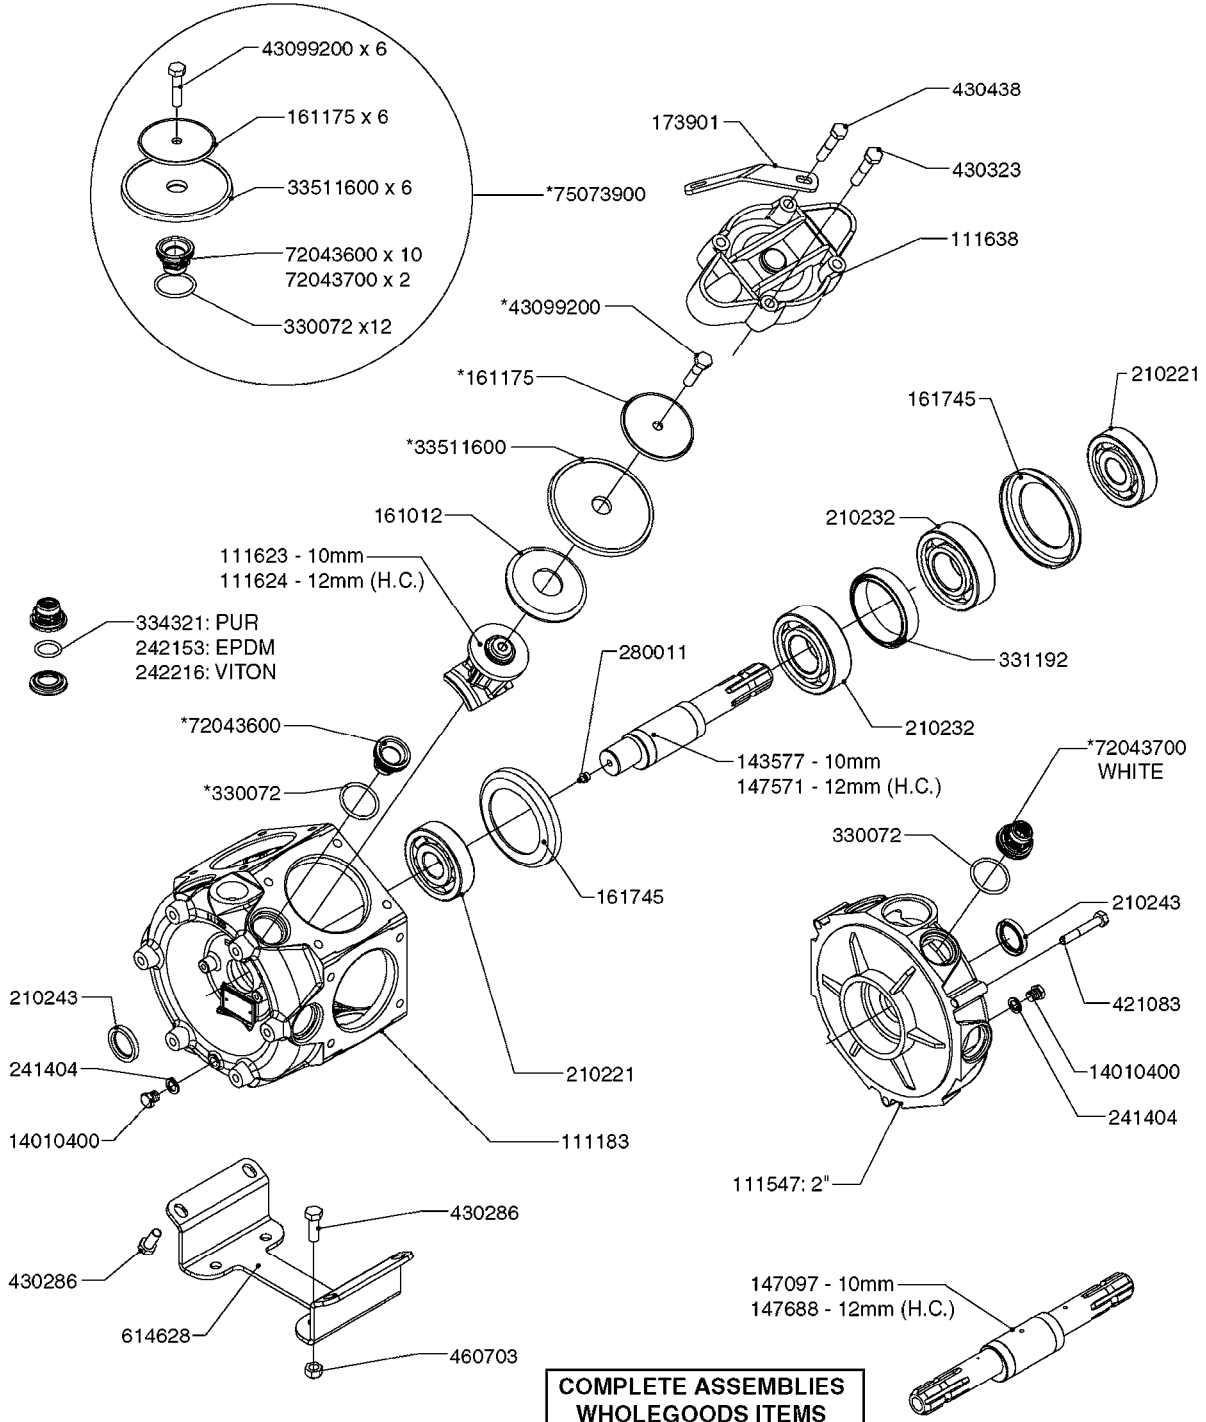

PUMP REPAIR KIT

**COMPLETE ASSEMBLIES
WHOLEGOODS ITEMS**

COMPLETE PUMPS

- 821587 - 463/10 2" W/THROUGH SHAFT (540 RPM)
- 82166300 - 463/12 2" (540 RPM H.C. INLINE PORTS)
- 463/12 2" (540 RPM H.C. OFFSET PORTS) REPLACED BY 82168700 (PAGE A0350)

A0330

PUMP - 463 W/ MOUNTING BASE
A0330-HIN, 01:01:16

Page 1

Date 12.08.2020 10:57

parts-n°	order qty	description
111183	1	PUMP CASTING 460-463 (PAINTED)
111547	1	PUMP FRONT 460-463-2' (PAINT)
111623	1	CONNECTING ROD 463/10MM
111624	1	CONNECTING ROD 463/12MM
111638	1	VALVE COVER 463 HC+1000 VERS.
143577	1	CRANK SHAFT F.363/462/463-10mm
147097	1	CRANK SHAFT 363-463/10 THROUGH
147571	1	CRANK SHAFT F.463-12mm
147688	1	CRANK SHAFT 462/12 THROUGH
161012	1	DIAPHRAGM BACKING DISC F. 463
161175	1	DIAPHRAGM DISC 463/464 PUMP
161745	1	METAL SPACER F.363/463
173901	1	LIFT STRAP F.PUMP 463
210221	1	BEARING BALL 6407
210232	1	BEARING BALL 6310
210243	1	SEAL OIL 35 X 47 X 7
241404	1	DOWTY SEAL 1/4"
242153	1	O-RING D26X4 EPDM
242216	1	O-RING VITON F/1202/1302/462
280011	1	GREASE NIPPLE 1/8' SAE H TR
330072	1	O-RING D53.5/D45.5X4
331192	1	SPACER, MODEL 361/363
334321	1	O-RING POLY. 34.0x26.0x4.0
421083	1	BOLT HEX 8.8 DEL M10X65
430286	1	BOLT HEX 8.8 DEL M12X30 FT
430323	1	BOLT HEX 8.8 DEL M12X60
430438	1	BOLT HEX 8.8 DEL M12X65
460703	1	NUT HEX M12X1.75 LOCK DIN985A2 SS
614628	1	FOOT F. 46X PUMP, RED
821587	1	PUMP 463/10 THROUGH SHAFT TWNF
14010400	1	PLUG 1/4" BSP
33511600	1	DIAPHRAGM PUMP 463/464 PUMP PUR
43099200	1	BOLT HEX SS M12 X 30 DIN933 A4
72043600	1	VALVE FOR 462/463
72043700	1	VALVE FOR 462/463 W.VENT HOLE
75073900	1	PUMP KIT 460/463 "06"
82166300	1	PUMP 464-12-MED-2-540
82168700	1	PUMP 464-12 540 OFFSET PORTS