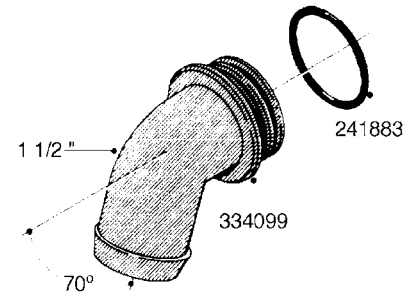

**L0080**

FITTINGS - S-53  
L0080-HIN, 12:09:17

Page 1

Date 12.08.2020 10:58

Pos.	parts-n°	order qty	description
1	145995	1	FITT.DK S-53 FORK
2	241973	1	O-RING Ø3 X 44.2 70 SHORES NITRIL NITRIL (BLACK)
2	242353	1	O-RING 3 X 44.2 VITON VITON (BROWN)
3	242109	1	O-RING D32.2x3.0 NITRIL (BLACK)
3	242354	1	O-RING D32.2X3.0 VITON VITON (BROWN)
4	322103	1	FITT.DK S-53 BULKHEAD
5	322107	1	FITT.DK S-53 BULKHEAD NUT
6	322110	1	FITT.DK S-53 ELB. 1/2" BSP
7	322352	1	FITT.DK S-53 TEE
8	334229	1	FITT.DK S-53 STR.3/4"
9	334260	1	GASKET F. S-53 BULKHEAD
10	334564	1	FITT.DK S-67 TO S-53 ADAPTER
11	391100	1	FITT.DK S-53THREAD INS.1/2"BSP
12	726463	1	FITT.DK S53 BULKHEAD W/GASKET
13	726552	1	FIT.DK S-53X90 1/2" BSP,O-RING
14	726556	1	FITT.DK S-53 HB 1/2" W/O-RING
15	726558	1	FITT.DK S53 STR. 3/4" W.ORING
16	726559	1	FITT DK. S-53 HB 1" W/O-RING
17	726568	1	FITT.DK.S-53 HB 1/2"90 W/O-RING
18	726570	1	FITT.DK S-53 ELB.3/4" W.ORING
19	726571	1	FITT.DK S-53 ELB.1", W ORING
20	726578	1	FITT.DK S53 PLUG WITH O-RING
21	728561	1	FITT.DK. S67M - S53F REDUCER