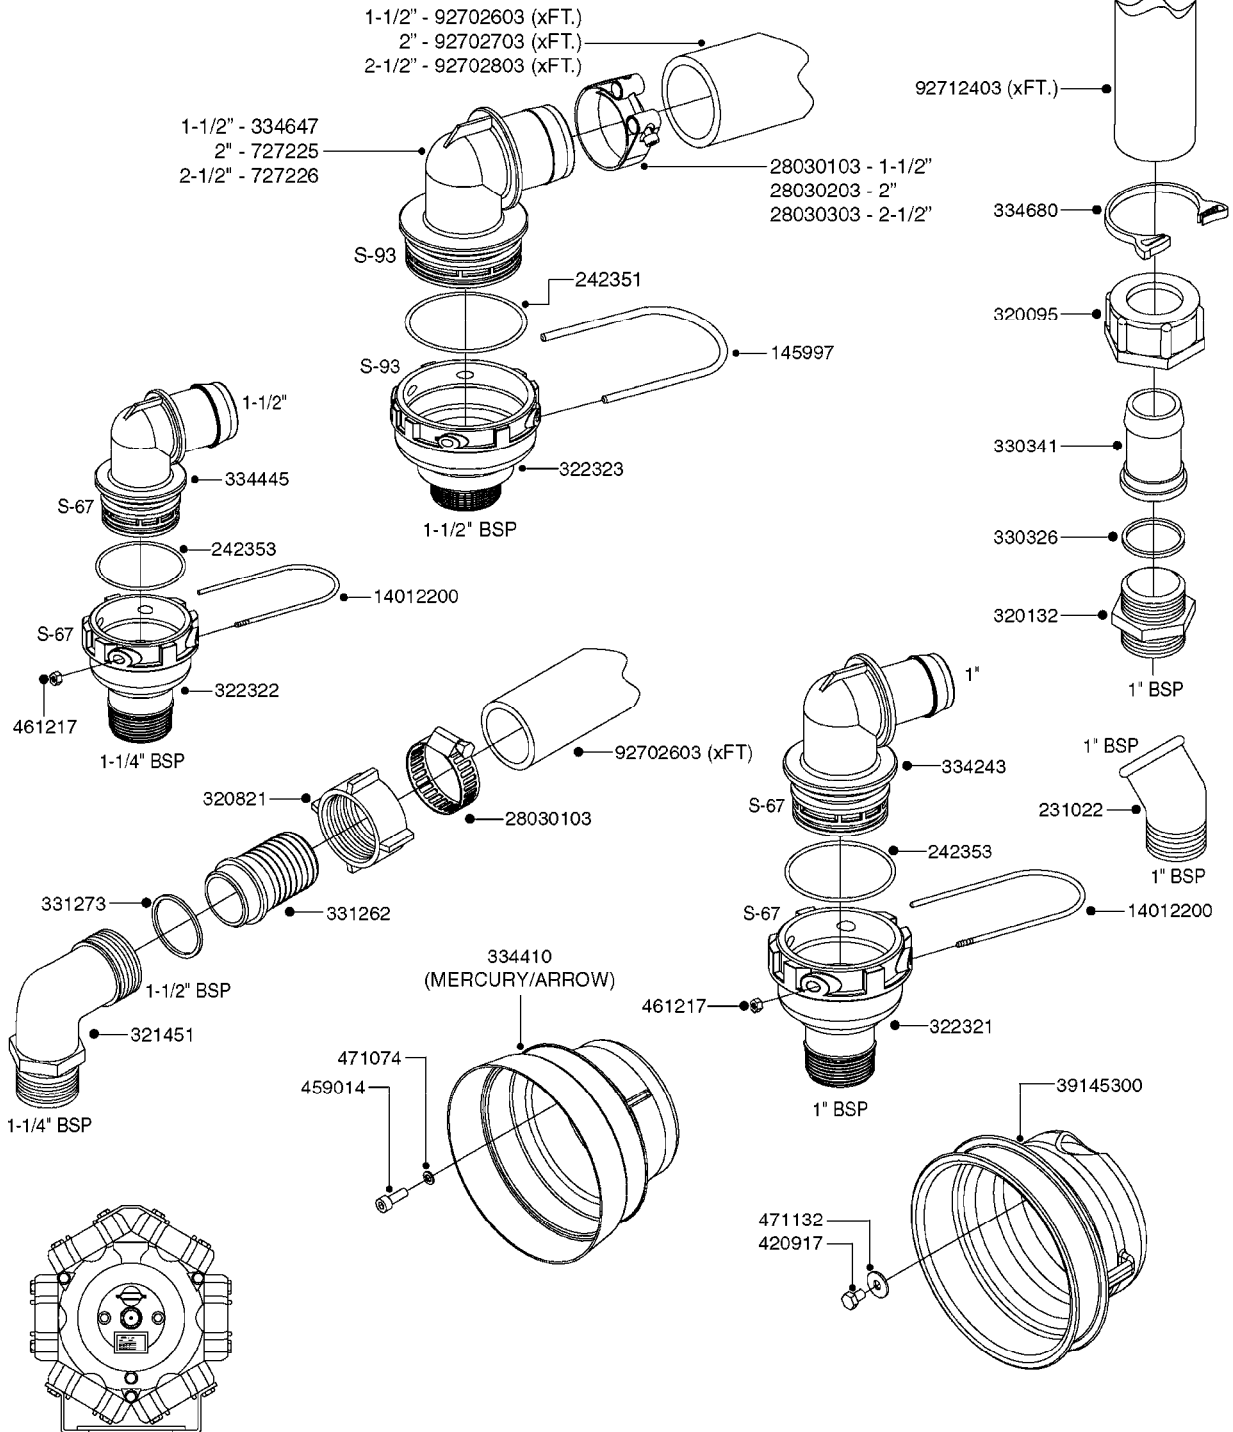

SUCTION SIDE OF PUMP

PRESSURE SIDE OF PUMP

COMPLETE PUMP
(NLA) REPLACED BY 364 PUMP (SEE PAGE A0280)

A0300

PUMP - 361/363 FITTINGS
A0300-HIN, 28:05:19

Page 1

Date 12.08.2020 10:57

parts-n°	order qty	description
145997	1	FITT.DK S-93 FORK
231022	1	FITT.DK ELB. 1' BSP GF 121
242351	1	O-RING D69.5X3.0 VITON F.S-93
242353	1	O-RING 3 X 44.2 VITON
320095	1	FITT.DK NUT 1" BSP
320132	1	FITT.DK HN 1" BSP
320821	1	FITT.DK NUT 1-1/2" BSP
321451	1	FITT.DK ELB.1-1/2 X1-1/4 80DEG
322321	1	FITT.DK S-67 X 1"BSP MALE
322322	1	FITT.DK S-67 X 1-1/4"BSP MALE
322323	1	FITT.DK S-93 X 1-1/2"BSP MALE
330326	1	O-RING D30/D24X2 F.1"NUT
330341	1	FITT.DK HB 1" F. 1" NUT
331262	1	FITT.DK HB 1-1/2" F. 1-1/2"NUT
331273	1	O-RING D44/D38X2 F.1-1/2"
334243	1	FITT.DK S-67 ELB.1"
334410	1	PROTECTION PUM
334445	1	FITT.DK S-67 ELB.1-1/2"
334647	1	FITT.DK S93 ELB 1-1/2" 90 PVC
334680	1	CLAMP HOSE PLASTIC 1"
420917	1	BOLT HEX 8.8 RAW M8X12 FT
459014	1	ALLEN SCREW M8 X 15 GALV.DIN93
461217	1	NUT HEX M5 LOCK
471074	1	WASHER M8 ELZ
471132	1	WASHER D24/D8.4 X 2 SS
727225	1	FITT.DK S-93 ELB.2'PVC W/ORING
727226	1	HOSETAIL S93 2"1/2 90°+O-RING
14012200	1	FITT.DK S-67 FORK W/M5 THREADS
28030103	1	CLAMP HOSE GEAR P5/4-S1.5"6724
28030203	1	CLAMP HOSE T-BOLT S2" 235-67
28030303	1	CLAMP HOSE T-BOLT S2.5" 235-76
39145300	1	PTO SHIELD Ø203 4-POLET MACHINED
92702603	1	HOSE PVC SUCT GRAY 1-1/2"
92702703	1	HOSE PVC SUCT GRAY 2"
92702803	1	HOSE PVC SUCT GRAY 2.5"
92712403	1	HOSE R X1" X300PSI WP X0012"