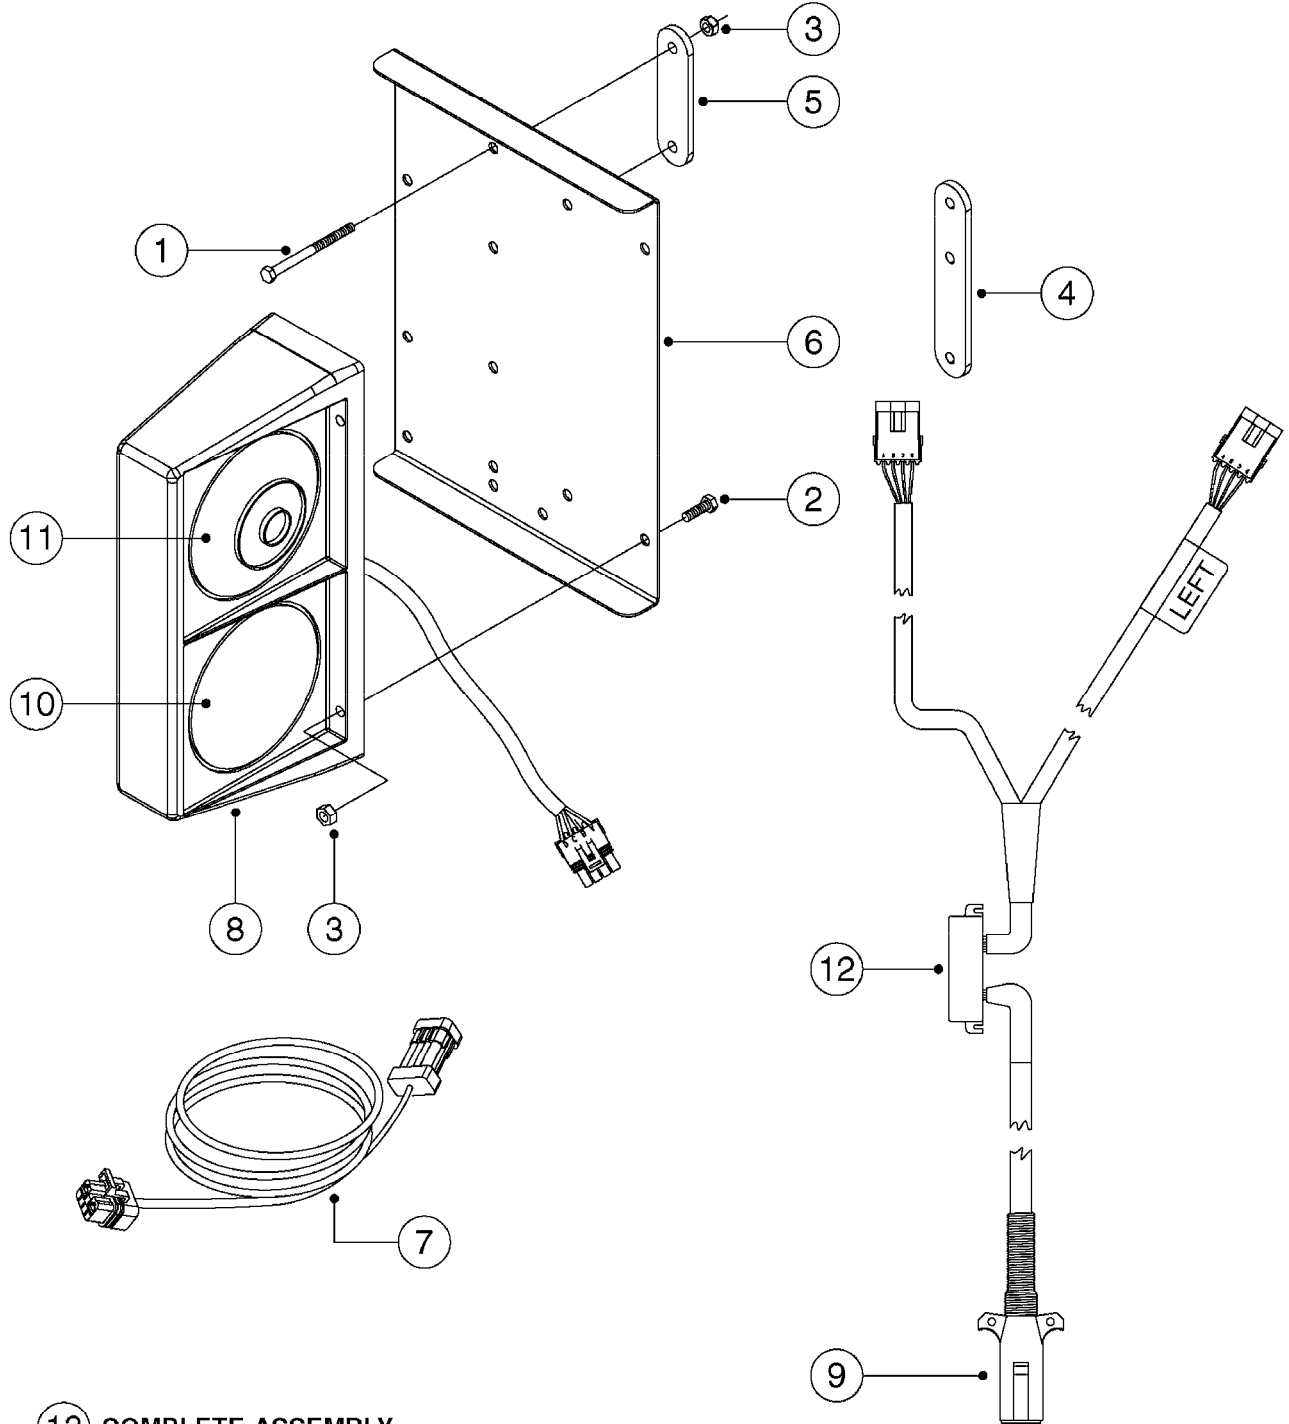

13 COMPLETE ASSEMBLY

COMPLETE ASSEMBLIES
WHOLEGOODS ITEMS

M0160

TRAFFIC LIGHT KIT
M0160-HIN, 13:08:19

Page 1
Date 12.08.2020 10:58

Pos.	parts-n°	order qty	description
1	410266	1	BOLT HEX 8.8 DEL M6X120
1	410421	1	BOLT HEX M6X110 DIN931-A2 SS
1	410524	1	BOLT HEX 8.8 DEL M6X100
1	410605	1	BOLT HEX 8.8 DEL M6X80
2	410362	1	BOLT HEX 8.8 SS M6X20
3	460261	1	NUT HEX M6X1.00 LOCK DIN985 A2 SS
4	16022303	1	BRACKET 100MM TUBE
5	16022403	1	BRACKET 60MM TUBE
6	16025603	1	BRACKET TAIL LIGHT DUAL LAMP
7	26004703	1	HARNESS 13' EXT 4 WIRE WP
8	26004903	1	TAIL LIGHT GREEN WIRE LH
8	26005003	1	TAIL LIGHT YELLOW WIRE RH
9	26005103	1	PLUG 7-PIN AG TAIL LIGHT
10	26005403	1	LENS BLACK BEFORE 2009
10	26017003	1	LENS RED
11	26016903	1	LENS AMBER
12	26032703	1	HARNESS COMPLETE, TAIL LIGHT, 2013
13	83308603	1	TRAFFIC LIGHT KIT