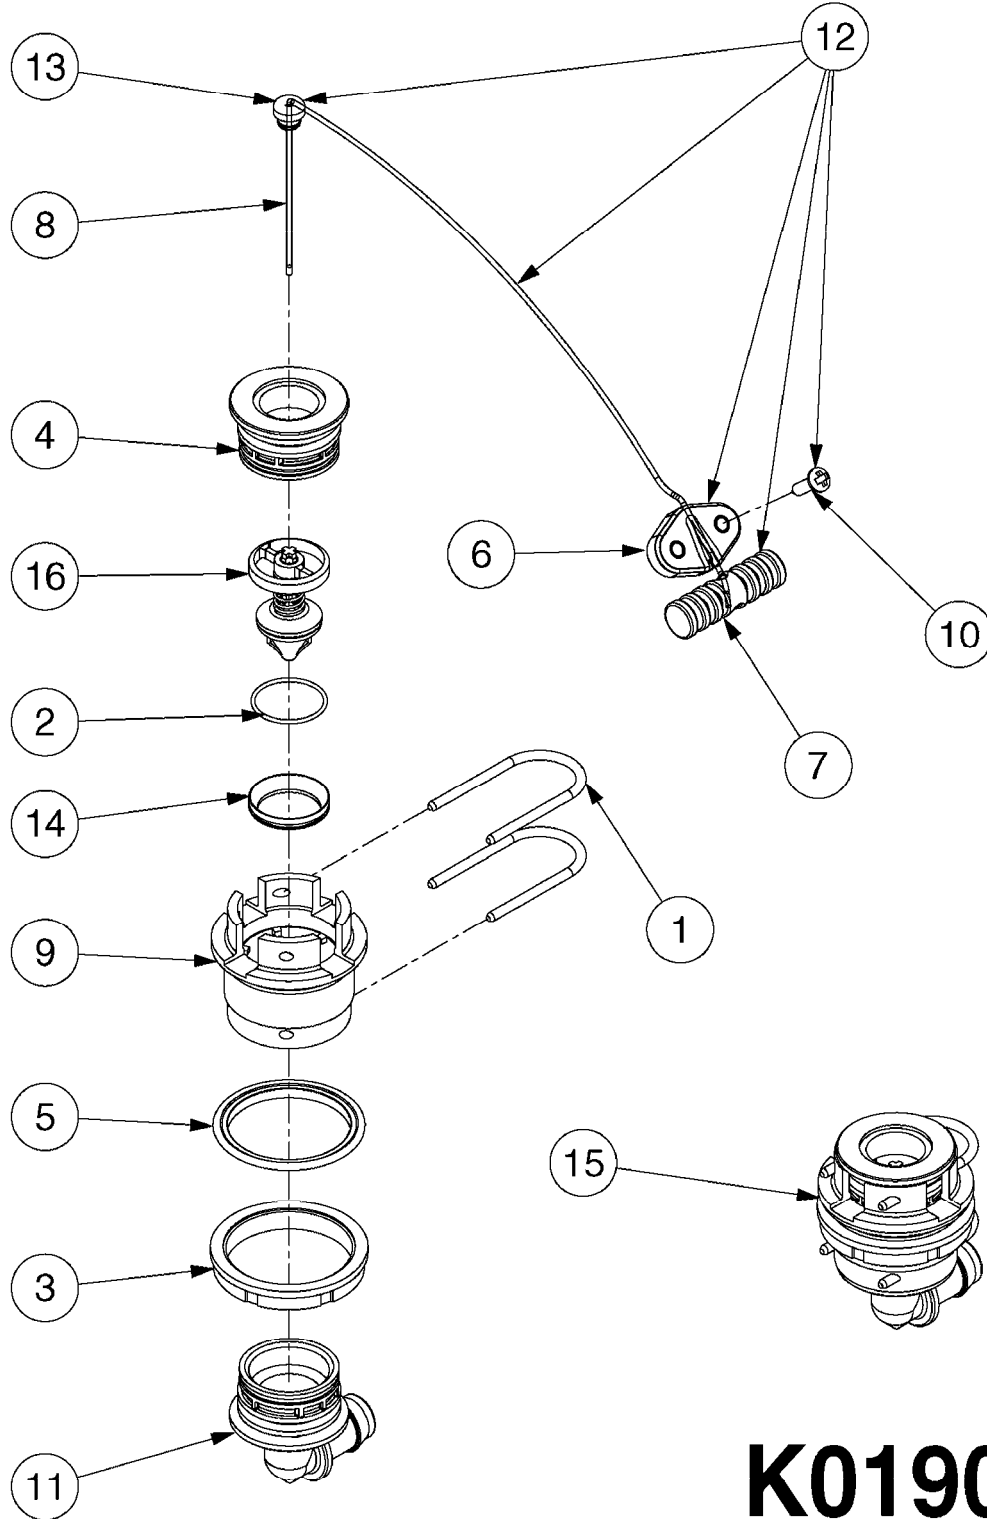

K0190

DRAIN ASSEMBLY-PULL CORD S67
K0190-HIN, 01:01:16

Page 1

Date 12.08.2020 8:01

Pos.	parts-n°	order qty	description
1	145996	1	FITT.DK S-67 FORK
2	242504	1	O-RING D35x2 NITRIL
3	322108	1	FITT.DK S-67 BULKHEAD NUT
4	322132	1	FITTING S67- BSP1" F
5	334261	1	GASKET F. S-67 BULKHEAD
6	334469	1	CLEVIS F.CORD TOP DRAIN ASSY.
7	334472	1	HANDLE FOR TOP DRAIN
8	390982	1	CORD NYLON 4000MM
9	391075	1	DRAIN BULKHEAD ,S-67
10	440392	1	SCREW 6.3 X 25.0 DIN7981C TORX
11	726572	1	FITT.DK S-67 1" ELBOW 90 ASSY.
12	741813	1	PARTS FOR S67 DRAIN
13	14001500	1	GROMMET F.TOP DRAIN CORD
14	14103100	1	SEAT F.CHECK VALVE D40.8 2010
15	72351400	1	DRAIN,S67 TOP
16	72351500	1	PLUNGER/CONE W. ORING S67DRAIN