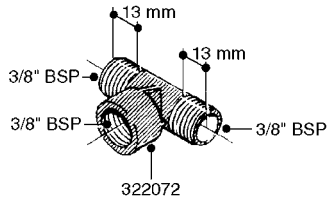

L0020

FITTINGS-T-PIECES, CAPS & ELBOWS
L0020-HIN, 01:01:16

Page 1
Date 12.08.2020 8:01

parts-n°	order qty	description
10053603	1	FITT. CAPNUT 2"BSP 5601
10194303	1	CAP BLANK 1 1/2 MCPHEE 210060
320047	1	FITT.DK CAPNUT 1/2" BSP
320106	1	FITT.DK CAPNUT 1" BSP
320272	1	FITT.DK CAPNUT 3/8" BSP
320316	1	FITT.DK TEE 3/4" X3/4" X1"BSP
320331	1	FITT.DK TEE 1" - 1" - 3/4" BSP
320342	1	FITT.DK EL 3/4"M X 1"F BSP
320563	1	FITT.DK 3 WAY 1/2" 110 DEG.
320677	1	NO LONGER AVAILABLE
320961	1	FITT.DK CAPNUT 1-1/2" BSP
321053	1	FITT.DK TEE 1/2 X1/2 X1/2" BSP
322072	1	FITT.DK TEE 3/8'X3/8'X3/8' BSP
322095	1	FITT.DK TEE 1-1/2 X1-1/4 X3/4" BSP
322138	1	FITT.DK ELB 1"M X 1"F BSP
330013	1	O-RING 2.5 X 10 PUR
330212	1	O-RING D19/D14X2.4 F.1/2"NUT
330326	1	O-RING D30/D24X2 F.1"NUT
331273	1	O-RING D44/D38X2 F.1-1/2"