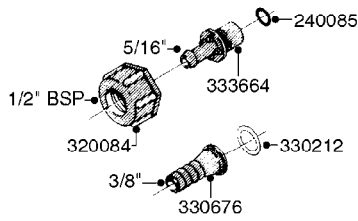

L0010

parts-n°	order qty	description
240085	1	O-RING D13,1/8,3X02,4 NITRIL
241441	1	O-RING D29.3X3
242594	1	O-RING D14 X 1.78 SCH.70-EPDM
320084	1	FITT.DK NUT 1/2" BSP
320095	1	FITT.DK NUT 1" BSP
320117	1	FITT.DK CONN.1/2"BSP F. 1" CAP
320187	1	FITT.DK CAP 3/8" BSP BLACK
320283	1	FITT.DK NUT 3/4"BSP
320821	1	FITT.DK NUT 1-1/2" BSP
321495	1	FITT.DK REDUC 1/4'BSP F.3/4'NT
321576	1	FITT.DK CONN 1/2"BSP F.3/4"NUT
330013	1	O-RING 2.5 X 10 PUR
330212	1	O-RING D19/D14X2.4 F.1/2"NUT
330326	1	O-RING D30/D24X2 F.1"NUT
330341	1	FITT.DK HB 1" F. 1" NUT
330595	1	O-RING D24.6/D20X2.1 -3/4"
330665	1	FITT.DK HB 3/4"F.1" NUT
330676	1	FITT.DK HB 3/8" F. 1/2" NUT
330687	1	FITT.DK HB 1/2" F. 1/2" NUT
330691	1	FITT.DK HB 3/4'F.3/4' NUT
330783	1	FITT.DK HB 3/8"F.3/8" NUT
331262	1	FITT.DK HB 1-1/2" F. 1-1/2"NUT
331273	1	O-RING D44/D38X2 F.1-1/2"
331446	1	FITT.DK HB 1" F.1-1/2" NUT
331807	1	FITT.DK HB 5/16" F.3/8" NUT
332286	1	FITT.DK HB 1/2" F. 3/4" NUT
332905	1	FITT.DK HB 1/2" F. 3/4" CAP
332927	1	FITT.DK PLUG F. NOZZLE TUBE
333292	1	FITT.DK HB 1"O'RING F.1-1/2"
333664	1	FITT.DK HB 5/16' F. 1/2' NUT
334044	1	FITT.DK HB 3/4' F. 3/4' CAP
334059	1	FITT.DK EL 1" 110 DEG.F.1-1/2"
334123	1	FITT.DK HB 1-1/4"O-RNG F.1-1/2"
334150	1	FITT.DK HB 1-1/4" 110 F.1-1/2"
390542	1	PLUG WASHER FOR 3/4'CAP NUT
716236	1	FITT.DK HB 1/2" ASSY. F. 3/4"
716413	1	FITT.DK PLUG ASSY. F.NOZ TUBE
717426	1	FITT.DK REDUC 1/4"BSP F.3/4"N
720856	1	FITT.DK 1/2'BSP ASSY.F.3/4'NUT
724621	1	FITT.DK HB 3/4"ASSY F.3/4" NUT