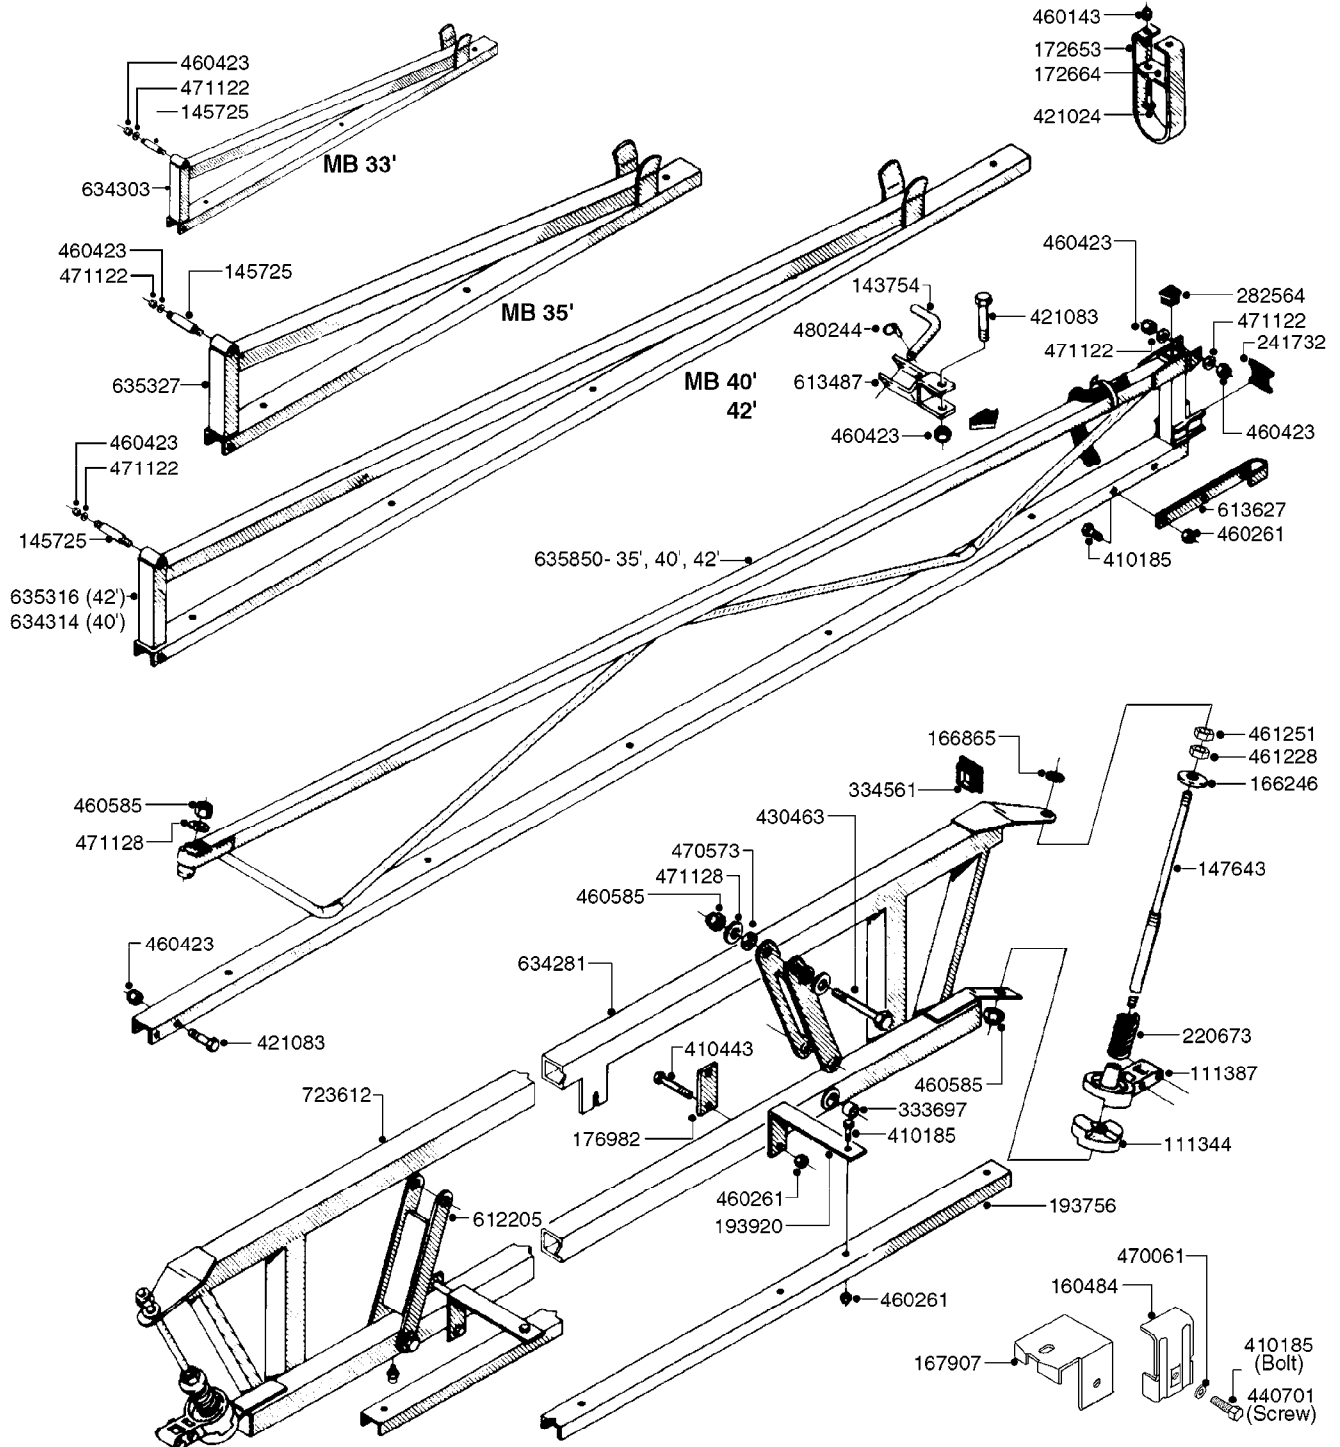

BOOM - MB 35' 40' 42'
D0130-HIN, 26:07:16

Page	0
Date	12.08.2020 8:01

BOOM - MB 35' 40' 42'
D0130-HIN, 26:07:16

Page 1
Date 12.08.2020 8:01

parts-n°	order qty	description
111344	1	CLAW CLUTCH Ø100/Ø20,5 UNDER PART RED
111387	1	CLAW CLUTCH D100 UPPER PART
143754	1	PIN D10 X 56
145725	1	PIN FOR 12 MB BOOM
147643	1	AXLE F.BM BRKQWY. W. ZERT L=426
160484	1	WIRE GUIDE FOR DROP-LEG
166246	1	WASHER CUP D53 F.SPRING
166865	1	WASHER D35/D25X2
167907	1	NOZZ. HOLD. KIT F/ADJ. BOOM
172653	1	WING TIP GUARD
172664	1	FLATBAR BACKING PLATE
176982	1	RETAINING PLATE
193756	1	TRACK MB 10,6/12,6M
193920	1	BRACKET F.NOZZLE TRACK
220673	1	SPRING F.PIVOT 100 X 51
241732	1	RUBBER STOP FOR MB
282564	1	PLUG 35MM SQ.BLACK
333697	1	BUSHING D22/D16x25
334561	1	PLUG 50x50x2 F.SQ.TUBE
410185	1	BOLT HEX 8.8 DEL M6X16
410443	1	BOLT HEX 8.8 DEL M6X70
421024	1	BOLT HEX 8.8 DEL M8X60
421083	1	BOLT HEX 8.8 DEL M10X65
430463	1	BOLT HEX 8.8 DEL M16X110
440701	1	SCREW NO.14 3/4" PLATED
460143	1	LOCK NUT M8 SST A2 DIN985
460261	1	NUT HEX M6X1.00 LOCK DIN985 A2 SS
460423	1	NUT HEX M10X1.50 LOCK DIN985A2 SS
460585	1	LOCKING NUT M16 DIN985 A2 SS
461228	1	NUT HEX M20
461251	1	NUT HEX M20 X 2.5 JAMB
470061	1	WASHER D11/D7X0.5 LOCK
470573	1	WASHER D29/D17X2 SPRING BLACK
471122	1	WASHER, M10, Ø20/10.5X 2.0, SS
471128	1	WASHER, M16, Ø30/17.0X 3.0, SS
480244	1	PIN SNAP D4.5
612205	1	TRAPEZE ARM,WELDED
613487	1	TRANSPORT FITTINGS FOR SB BOOM
613627	1	LOCK STRAP FOR MB BOOM
634281	1	BOOM CENTER MB 35/40/42
634303	1	BOOM WING OUTER 33' MB L=47'
634314	1	BOOM WING OUTER 40', 45' MB
635316	1	BOOM WING OUTER MB42
635327	1	BOOM WING OUTER 35'MB L=58.5"
635850	1	BOOM WING INNER MB35/40/42
723612	1	CENTER PART MB BOOM