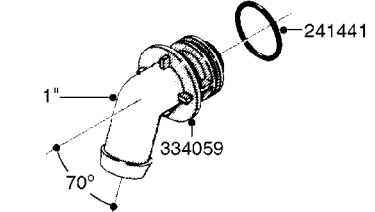

L0010

parts-n°	order qty	description
240085	1	O-RING D13,1/8,3X02,4 NITRIL
241441	1	O-RING D29.3X3
242594	1	O-RING D14 X 1.78 SCH.70-EPDM
320084	1	FITT.DK NUT 1/2" BSP
320095	1	FITT.DK NUT 1" BSP
320117	1	FITT.DK CONN.1/2"BSP F. 1" CAP
320187	1	FITT.DK CAP 3/8" BSP BLACK
320283	1	FITT.DK NUT 3/4"BSP
320821	1	FITT.DK NUT 1-1/2" BSP
321495	1	FITT.DK REDUC 1/4'BSP F.3/4'NT
321576	1	FITT.DK CONN 1/2"BSP F.3/4"NUT
330013	1	O-RING 2.5 X 10 PUR
330212	1	O-RING D19/D14X2.4 F.1/2"NUT
330326	1	O-RING D30/D24X2 F.1"NUT
330341	1	FITT.DK HB 1" F. 1" NUT
330595	1	O-RING D24.6/D20X2.1 -3/4"
330665	1	FITT.DK HB 3/4"F.1" NUT
330676	1	FITT.DK HB 3/8" F. 1/2" NUT
330687	1	FITT.DK HB 1/2" F. 1/2" NUT
330691	1	FITT.DK HB 3/4'F.3/4' NUT
330783	1	FITT.DK HB 3/8"F.3/8" NUT
331262	1	FITT.DK HB 1-1/2" F. 1-1/2"NUT
331273	1	O-RING D44/D38X2 F.1-1/2"
331446	1	FITT.DK HB 1" F.1-1/2" NUT
331807	1	FITT.DK HB 5/16" F.3/8" NUT
332286	1	FITT.DK HB 1/2" F. 3/4" NUT
332905	1	FITT.DK HB 1/2" F. 3/4" CAP
332927	1	FITT.DK PLUG F. NOZZLE TUBE
333292	1	FITT.DK HB 1"O'RING F.1-1/2"
333664	1	FITT.DK HB 5/16' F. 1/2' NUT
334044	1	FITT.DK HB 3/4' F. 3/4' CAP
334059	1	FITT.DK EL 1" 110 DEG.F.1-1/2"
334123	1	FITT.DK HB 1-1/4"O-RNG F.1-1/2"
334150	1	FITT.DK HB 1-1/4" 110 F.1-1/2"
390542	1	PLUG WASHER FOR 3/4'CAP NUT
716236	1	FITT.DK HB 1/2" ASSY. F. 3/4"
716413	1	FITT.DK PLUG ASSY. F.NOZ TUBE
717426	1	FITT.DK REDUC 1/4"BSP F.3/4"N
720856	1	FITT.DK 1/2'BSP ASSY.F.3/4'NUT
724621	1	FITT.DK HB 3/4"ASSY F.3/4" NUT