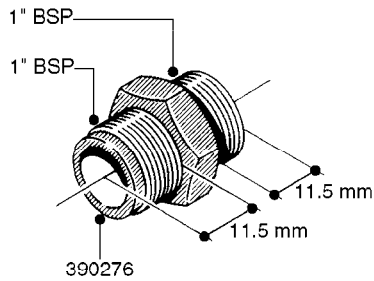

**L0020**

FITTINGS-T-PIECES, CAPS & ELBOWS  
L0020-HIN, 01:01:16

Page 1  
Date 12.08.2020 8:01

parts-n°	order qty	description
10053603	1	FITT. CAPNUT 2"BSP 5601
10194303	1	CAP BLANK 1 1/2 MCPHEE 210060
320047	1	FITT.DK CAPNUT 1/2" BSP
320106	1	FITT.DK CAPNUT 1" BSP
320272	1	FITT.DK CAPNUT 3/8" BSP
320316	1	FITT.DK TEE 3/4" X3/4" X1"BSP
320331	1	FITT.DK TEE 1" - 1" - 3/4" BSP
320342	1	FITT.DK EL 3/4"M X 1"F BSP
320563	1	FITT.DK 3 WAY 1/2" 110 DEG.
320677	1	NO LONGER AVAILABLE
320961	1	FITT.DK CAPNUT 1-1/2" BSP
321053	1	FITT.DK TEE 1/2 X1/2 X1/2" BSP
322072	1	FITT.DK TEE 3/8'X3/8'X3/8' BSP
322095	1	FITT.DK TEE 1-1/2 X1-1/4 X3/4" BSP
322138	1	FITT.DK ELB 1"M X 1"F BSP
330013	1	O-RING 2.5 X 10 PUR
330212	1	O-RING D19/D14X2.4 F.1/2"NUT
330326	1	O-RING D30/D24X2 F.1"NUT
331273	1	O-RING D44/D38X2 F.1-1/2"

FITTINGS - HEXAGON NIPPLES  
L0030-HIN, 01:01:16

Page 0  
Date 12.08.2020 8:01

**L0030**

FITTINGS - HEXAGON NIPPLES  
L0030-HIN, 01:01:16

Page 1  
Date 12.08.2020 8:01

parts-n°	order qty	description
10015303	1	FITT.PO.HN 1.00X1.00 M1000
10425003	1	FITT.PO.HN 1.25X1.00 MCPHEE
320132	1	FITT.DK HN 1" BSP
320176	1	FITT.DK HN 3/8"X1/2" BSP
320445	1	FITT.DK HN 1/4"X3/8" BSP
320655	1	FITT.DK HN 1/2"-1/2" BSP
320692	1	FITT.DK HN 3/8'BSPX1/4'NPT
320703	1	FITT.DK HN 3/8BSP X1/2 &1/4NPT
320725	1	FITT.DK NIPPLE 3/8"-3/8" BSP
320902	1	FITT.DK HN 3/8'X 1/4' BSP
390232	1	FITT.DK HN 1-1/2' X 1-1/4' BSP
390276	1	FITT.DK HN 1'BSP