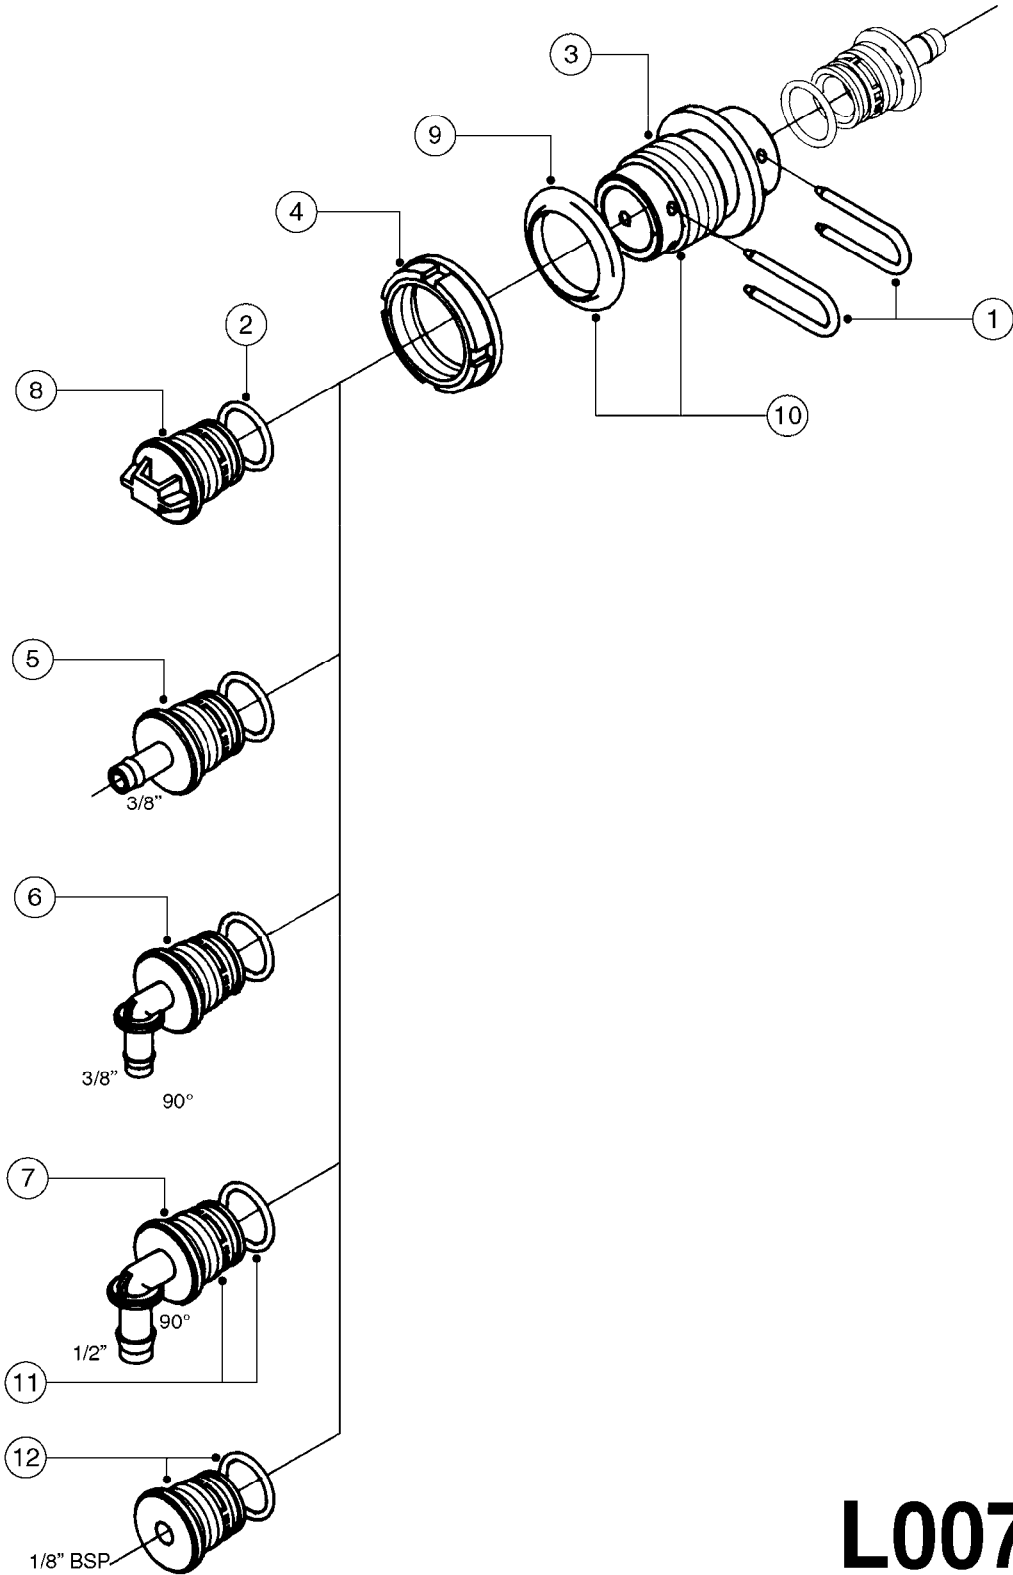

**L0050**

parts-n°	order qty	description
242594	1	O-RING D14 X 1.78 SCH.70-EPDM
320294	1	FITT.DK TEE 3/8X3/8HB X1/2"BSP
320305	1	FITT.DK HB 3/4'- 3/4' BSP
320386	1	FITT.DK TEE 3/8X3/8HB X3/8"BSP
320397	1	FITT.DK ELB 3/8"HB X 3/8" BSP
320401	1	FITT.DK TEE 1/2X1/2HB X1/2"BSP
320412	1	FITT.DK TEE 1/2X1/2HB X3/8'BSP
320423	1	FITT.DK ELB 1/2'HB X 3/8' BSP
320891	1	FITT.DK HB 3/8'- 3/8' BSP
320972	1	FITT.DK HB 5/16'- 1/4' BSP
322046	1	FITT.DK TEE 1/2X1/2HB X3/4'BSP
322048	1	FITT.DK TEE 3/4X3/4HB X3/4'BSP
330595	1	O-RING D24.6/D20X2.1 -3/4"
333137	1	FITT.DK CONN.1/2" F.NOZZ. DOUB
333141	1	FITT.DK CONN.1/2" F.NOZZ.SING
334041	1	FITT.DK CONN.3/4' F.NOZZ. SING
334042	1	FITT.DK CONN.3/4' F.NOZZ. DOUB
334195	1	FITT.DK ELB. 3/4"HB X 3/4"HB
10012103	1	FITT.PO.HB 1.25X1.50 IMB1012
10014003	1	FITT.PO.HB 1.25X1.25 IMB1010
10036903	1	FITT.PO.HB 1.50X1.50 IMB1212
28019303	1	FITTING HB ELB 3/4NPT-3/4HOSE
61016500	1	HOSE TAIL 3/4" 90°+RG CAP 3/4"
72026700	1	NOZZLE TUBE ADAPTER W/O-RING

**L0060**

FITTINGS - BULKHEAD  
L0060-HIN, 01:01:16

Page 1

Date 12.08.2020 8:01

parts-n°	order qty	description
141046	1	NUT 3/8" BSP
141341	1	NUT 1/4' BSP
240284	1	O-RING D82,5/75 X 3,5
320456	1	FITT.DK BULKHEAD 1"BSP DOUBLE
320467	1	FITT.DK BULKHEAD 1"BSP SINGLE
320471	1	FITT.DK NUT 1" BSP JAMB
320541	1	FITT.DK BULKHEAD 2-1/2'BSP SIN
320552	1	FITT.DK NUT 2-1/2' BSP JAMB
320644	1	FITT.DK ELB.3/4"HB X 1" BSP
320784	1	FITT.DK CAP 1-1/2" BSP
320795	1	FITT.DK NUT 1-1/2" BSP JAMB
320935	1	FITT.DK BULKHEAD 1/4' BSP SING
320946	1	FITT.DK BULKHEAD 3/8' BSP SING
321296	1	FITT.DK BULKHEAD 1/2" BSP SING
321307	1	FITT.DK NUT 1/2" BSP JAMB
321333	1	FITT.DK BULK 1-1/2" X 1"F BSP
330061	1	O-RING D16/D11X2,5
330072	1	O-RING D53.5/D45.5X4
330212	1	O-RING D19/D14X2.4 F.1/2"NUT
332577	1	O-RING D38/D30X4 F.1" PUR.
332592	1	O-RING D26/D20X3