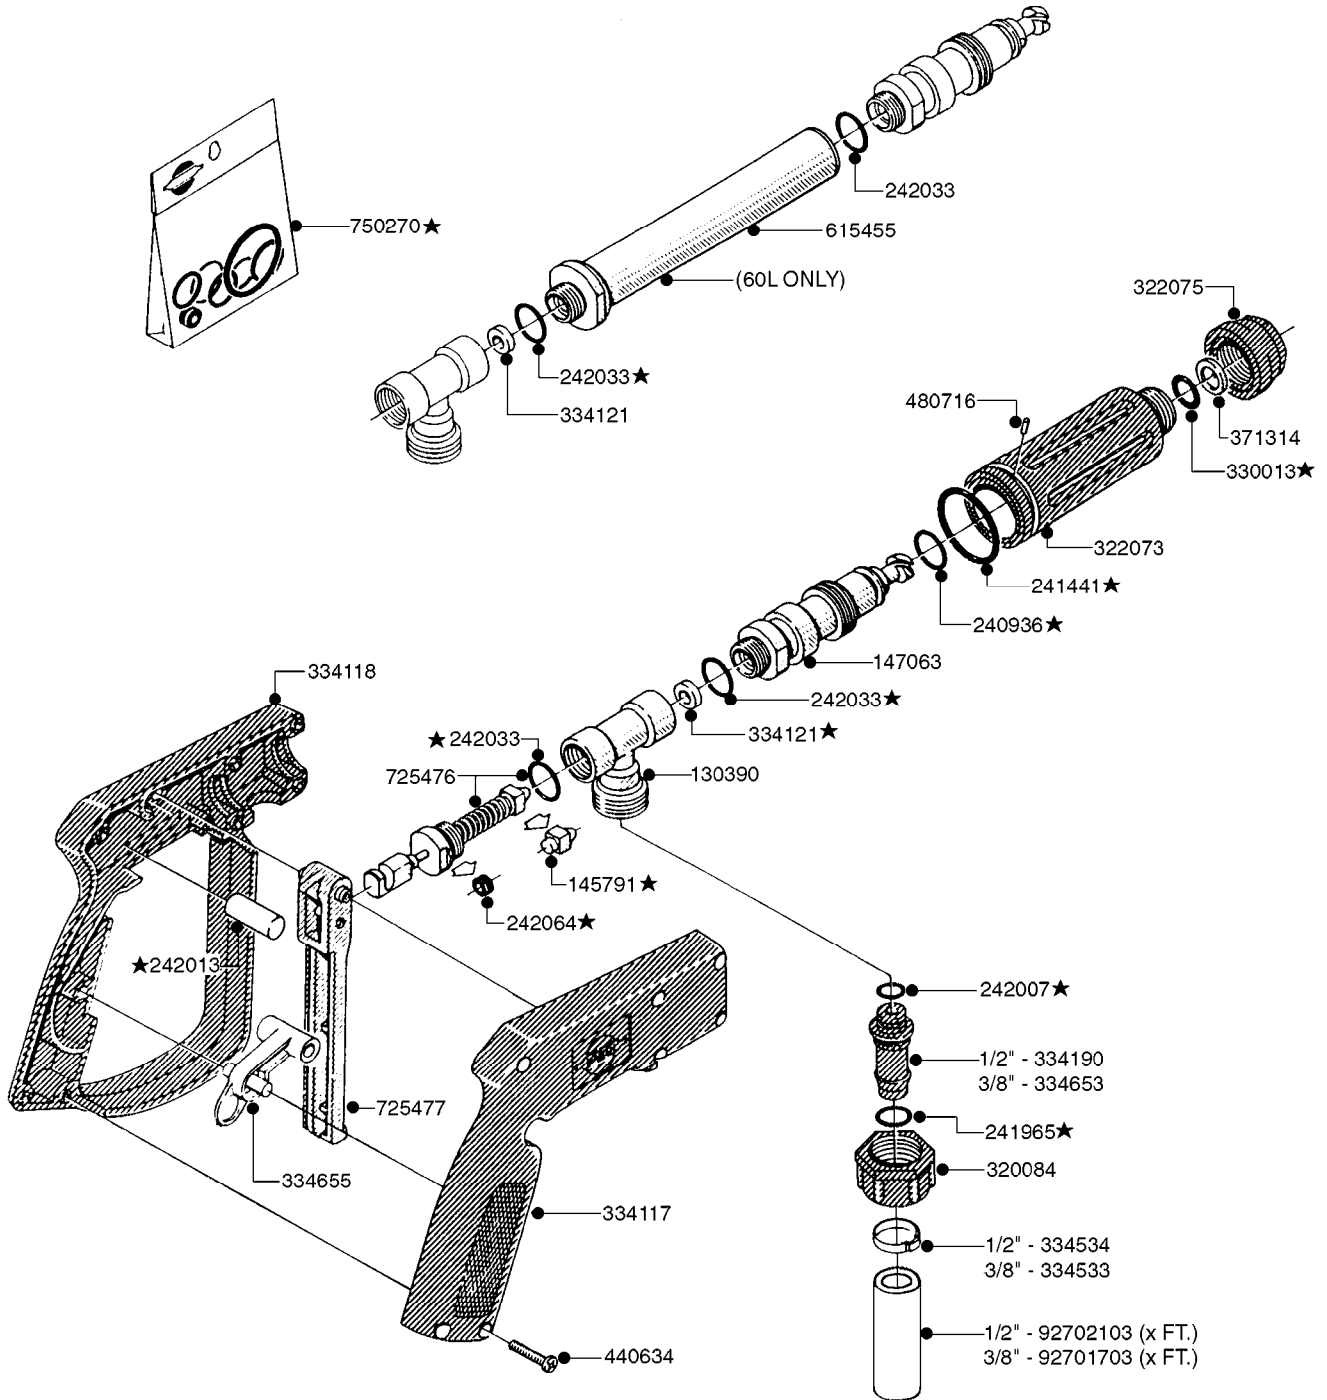

COMPLETE ASSEMBLY:
843197 - 60L
843196 - 60S

COMPLETE ASSEMBLIES
WHOLEGOODS ITEMS

K0480

HANDGUN TYPE 60S/60L POST 95
K0480-HIN, 01:01:16

Page 1
Date 12.08.2020 8:01

parts-n°	order qty	description
130390	1	TEE 3/8'X 1/2' BSP F.TYPE 60S
145791	1	CONE FOR ON/OFF
147063	1	SWIRL F.SPRAY GUN TYPE 60
240936	1	O-RING D13.3X2.4 NITRIL
241441	1	O-RING D29.3X3
241965	1	O-RING Ø12.1 X 1.6 NITRILE
242007	1	O-RING Ø9.1 X 1.6 NITRILE
242013	1	SPRING RUBBER F/TRIGGER
242033	1	O-RING Ø14.1 X 1.6 NITRILE
242064	1	SLEEVE RUBBER 3X8X4MM
320084	1	FITT.DK NUT 1/2" BSP
322073	1	HOUSING F.SWIRL TYPE 60S H.G.
322075	1	HOUSING F. NOZZLE
330013	1	O-RING 2.5 X 10 PUR
334117	1	HANDLE PIECE RIGHT F.60S/60L
334118	1	HANDLE PIECE LEFT F.60S/60L
334121	1	SEAT FOR ON-OFF TYPE
334190	1	FITT.DK HB 1/2' F. PISTOL 60S
334533	1	CLAMP HOSE PLASTIC 3/8"
334534	1	CLAMP HOSE PLASTIC 1/2"
334653	1	FITT.DK HB 3/8' F.HANDGUN
334655	1	TRIGGER SAFETY F.60S/60L GUN
371314	1	NOZZLE CERAMIC 1099-20
440634	1	SCREW 5/8"
480716	1	PIN D3X6 STAINLESS
615455	1	TUBE F.LANCE TYPE 60L
725476	1	SPINDLE
725477	1	TRIGGER
750270	1	GASKET KIT F.SPRAY GUN
843196	1	SPRAY GUN KIT TYPE 60 SHORT
843197	1	HANDGUN KIT TYPE 60 LONG
92701703	1	HOSE R X3/8" X300PSI WP X0012"
92702103	1	HOSE R X1/2" X300PSI WP X0012"