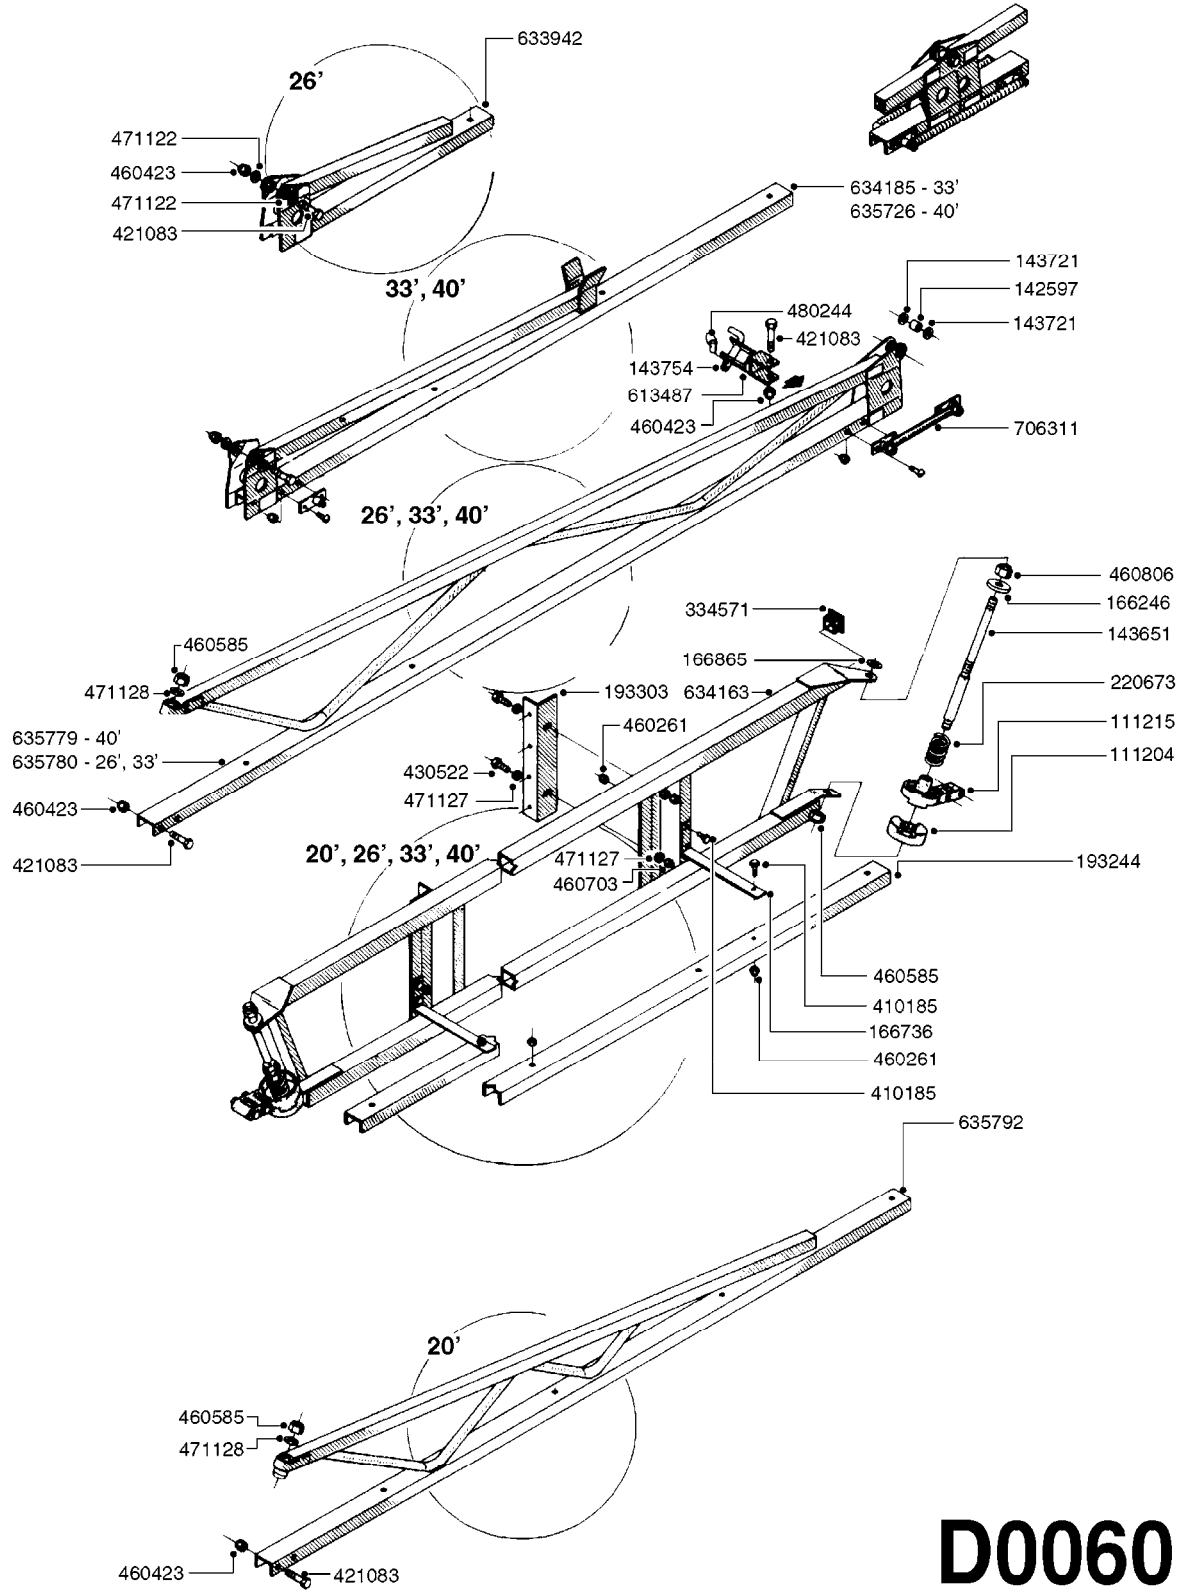

BOOM - SB 20' 26' 33' 40'  
D0060-HIN, 18:12:19

Page 0  
Date 12.08.2020 8:01

**D0060**

BOOM - SB 20' 26' 33' 40'  
D0060-HIN, 18:12:19

Page 1  
Date 12.08.2020 8:01

parts-n°	order qty	description
111204	1	CLAW CLUTCH/LOWER D80
111215	1	CLAW CLUTCH/UPPER D80
142597	1	DISTANCE TUBE
143651	1	AXLE M20/M16 L=355 F/BREAKAWAY
143721	1	FRICITION DISC FOR BOOM D30
143754	1	PIN D10 X 56
166246	1	WASHER CUP D53 F.SPRING
166736	1	CLAMP FOR SB BOOM
166865	1	WASHER D35/D25X2
193244	1	NOZZLE TRACK 6-8-10 M SB
193303	1	SUPPORTING ARM FOR SB BOOM
220673	1	SPRING F.PIVOT 100 X 51
334571	1	PLUG 40x40x2 F.SQ.TUBE
410185	1	BOLT HEX 8.8 DEL M6X16
421083	1	BOLT HEX 8.8 DEL M10X65
430522	1	BOLT HEX 8.8 DEL M12X25 FT
460261	1	NUT HEX M6X1.00 LOCK DIN985 A2 SS
460423	1	NUT HEX M10X1.50 LOCK DIN985A2 SS
460585	1	LOCKING NUT M16 DIN985 A2 SS
460703	1	NUT HEX M12X1.75 LOCK DIN985A2 SS
460806	1	NUT HEX M20X2.50 LOCK DIN985A2 SS
471122	1	WASHER, M10, Ø20/10.5X 2.0, SS
471127	1	WASHER, M12, Ø24/13X24X2.5 SS
471128	1	WASHER, M16, Ø30/17.0X 3.0, SS
480244	1	PIN SNAP D4.5
613487	1	TRANSPORT FITTINGS FOR SB BOOM
633942	1	OUTER BOOM WING 26', 28' SB
634163	1	CENTER SECTION - 20',26',33'
634185	1	BOOM WING OUTER PART 33' SB
635726	1	BOOM WING OUTER PART 40' SB
635779	1	INNER WING SECTION 40' SB
635780	1	INNER WING SEC. 26',28',33'SB
635792	1	BOOM WING - 20',21'SB-BOOM
706311	1	SPRING WITH HAND-GRIB