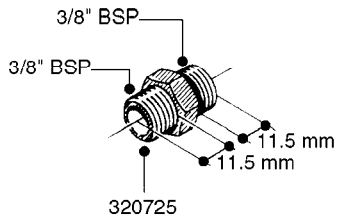

**L0020**

FITTINGS-T-PIECES, CAPS & ELBOWS  
L0020-HIN, 01:01:16

Page 1  
Date 12.08.2020 8:01

parts-n°	order qty	description
10053603	1	FITT. CAPNUT 2"BSP 5601
10194303	1	CAP BLANK 1 1/2 MCPHEE 210060
320047	1	FITT.DK CAPNUT 1/2" BSP
320106	1	FITT.DK CAPNUT 1" BSP
320272	1	FITT.DK CAPNUT 3/8" BSP
320316	1	FITT.DK TEE 3/4" X3/4" X1"BSP
320331	1	FITT.DK TEE 1" - 1" - 3/4" BSP
320342	1	FITT.DK EL 3/4"M X 1"F BSP
320563	1	FITT.DK 3 WAY 1/2" 110 DEG.
320677	1	NO LONGER AVAILABLE
320961	1	FITT.DK CAPNUT 1-1/2" BSP
321053	1	FITT.DK TEE 1/2 X1/2 X1/2" BSP
322072	1	FITT.DK TEE 3/8'X3/8'X3/8' BSP
322095	1	FITT.DK TEE 1-1/2 X1-1/4 X3/4" BSP
322138	1	FITT.DK ELB 1"M X 1"F BSP
330013	1	O-RING 2.5 X 10 PUR
330212	1	O-RING D19/D14X2.4 F.1/2"NUT
330326	1	O-RING D30/D24X2 F.1"NUT
331273	1	O-RING D44/D38X2 F.1-1/2"

FITTINGS - HEXAGON NIPPLES  
L0030-HIN, 01:01:16

Page 0  
Date 12.08.2020 8:01

**L0030**

FITTINGS - HEXAGON NIPPLES  
L0030-HIN, 01:01:16

Page 1  
Date 12.08.2020 8:01

parts-n°	order qty	description
10015303	1	FITT.PO.HN 1.00X1.00 M1000
10425003	1	FITT.PO.HN 1.25X1.00 MCPHEE
320132	1	FITT.DK HN 1" BSP
320176	1	FITT.DK HN 3/8"X1/2" BSP
320445	1	FITT.DK HN 1/4"X3/8" BSP
320655	1	FITT.DK HN 1/2"-1/2" BSP
320692	1	FITT.DK HN 3/8'BSPX1/4'NPT
320703	1	FITT.DK HN 3/8BSP X1/2 &1/4NPT
320725	1	FITT.DK NIPPLE 3/8"-3/8" BSP
320902	1	FITT.DK HN 3/8'X 1/4' BSP
390232	1	FITT.DK HN 1-1/2' X 1-1/4' BSP
390276	1	FITT.DK HN 1'BSP