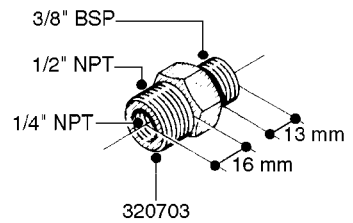

**L0020**

FITTINGS-T-PIECES, CAPS & ELBOWS  
L0020-HIN, 01:01:16

Page 1  
Date 12.08.2020 8:01

parts-n°	order qty	description
10053603	1	FITT. CAPNUT 2"BSP 5601
10194303	1	CAP BLANK 1 1/2 MCPHEE 210060
320047	1	FITT.DK CAPNUT 1/2" BSP
320106	1	FITT.DK CAPNUT 1" BSP
320272	1	FITT.DK CAPNUT 3/8" BSP
320316	1	FITT.DK TEE 3/4" X3/4" X1"BSP
320331	1	FITT.DK TEE 1" - 1" - 3/4" BSP
320342	1	FITT.DK EL 3/4"M X 1"F BSP
320563	1	FITT.DK 3 WAY 1/2" 110 DEG.
320677	1	NO LONGER AVAILABLE
320961	1	FITT.DK CAPNUT 1-1/2" BSP
321053	1	FITT.DK TEE 1/2 X1/2 X1/2" BSP
322072	1	FITT.DK TEE 3/8'X3/8'X3/8' BSP
322095	1	FITT.DK TEE 1-1/2 X1-1/4 X3/4" BSP
322138	1	FITT.DK ELB 1"M X 1"F BSP
330013	1	O-RING 2.5 X 10 PUR
330212	1	O-RING D19/D14X2.4 F.1/2"NUT
330326	1	O-RING D30/D24X2 F.1"NUT
331273	1	O-RING D44/D38X2 F.1-1/2"

FITTINGS - HEXAGON NIPPLES  
L0030-HIN, 01:01:16

Page 0  
Date 12.08.2020 8:01

**L0030**

FITTINGS - HEXAGON NIPPLES  
L0030-HIN, 01:01:16

Page 1  
Date 12.08.2020 8:01

parts-n°	order qty	description
10015303	1	FITT.PO.HN 1.00X1.00 M1000
10425003	1	FITT.PO.HN 1.25X1.00 MCPHEE
320132	1	FITT.DK HN 1" BSP
320176	1	FITT.DK HN 3/8"X1/2" BSP
320445	1	FITT.DK HN 1/4"X3/8" BSP
320655	1	FITT.DK HN 1/2"-1/2" BSP
320692	1	FITT.DK HN 3/8'BSPX1/4'NPT
320703	1	FITT.DK HN 3/8BSP X1/2 &1/4NPT
320725	1	FITT.DK NIPPLE 3/8"-3/8" BSP
320902	1	FITT.DK HN 3/8'X 1/4' BSP
390232	1	FITT.DK HN 1-1/2' X 1-1/4' BSP
390276	1	FITT.DK HN 1'BSP