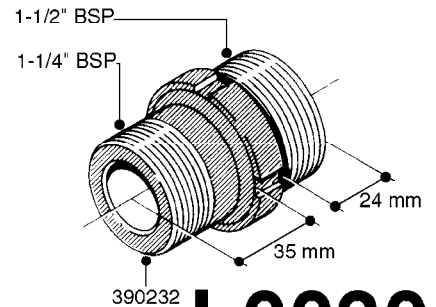

**L0020**

FITTINGS-T-PIECES, CAPS & ELBOWS  
L0020-HIN, 01:01:16

Page 1  
Date 12.08.2020 8:01

parts-n°	order qty	description
10053603	1	FITT. CAPNUT 2"BSP 5601
10194303	1	CAP BLANK 1 1/2 MCPHEE 210060
320047	1	FITT.DK CAPNUT 1/2" BSP
320106	1	FITT.DK CAPNUT 1" BSP
320272	1	FITT.DK CAPNUT 3/8" BSP
320316	1	FITT.DK TEE 3/4" X3/4" X1"BSP
320331	1	FITT.DK TEE 1" - 1" - 3/4" BSP
320342	1	FITT.DK EL 3/4"M X 1"F BSP
320563	1	FITT.DK 3 WAY 1/2" 110 DEG.
320677	1	NO LONGER AVAILABLE
320961	1	FITT.DK CAPNUT 1-1/2" BSP
321053	1	FITT.DK TEE 1/2 X1/2 X1/2" BSP
322072	1	FITT.DK TEE 3/8'X3/8'X3/8' BSP
322095	1	FITT.DK TEE 1-1/2 X1-1/4 X3/4" BSP
322138	1	FITT.DK ELB 1"M X 1"F BSP
330013	1	O-RING 2.5 X 10 PUR
330212	1	O-RING D19/D14X2.4 F.1/2"NUT
330326	1	O-RING D30/D24X2 F.1"NUT
331273	1	O-RING D44/D38X2 F.1-1/2"

FITTINGS - HEXAGON NIPPLES  
L0030-HIN, 01:01:16

Page 0  
Date 12.08.2020 8:01

**L0030**

FITTINGS - HEXAGON NIPPLES  
L0030-HIN, 01:01:16

Page 1  
Date 12.08.2020 8:01

parts-n°	order qty	description
10015303	1	FITT.PO.HN 1.00X1.00 M1000
10425003	1	FITT.PO.HN 1.25X1.00 MCPHEE
320132	1	FITT.DK HN 1" BSP
320176	1	FITT.DK HN 3/8"X1/2" BSP
320445	1	FITT.DK HN 1/4"X3/8" BSP
320655	1	FITT.DK HN 1/2"-1/2" BSP
320692	1	FITT.DK HN 3/8'BSPX1/4'NPT
320703	1	FITT.DK HN 3/8BSP X1/2 &1/4NPT
320725	1	FITT.DK NIPPLE 3/8"-3/8" BSP
320902	1	FITT.DK HN 3/8'X 1/4' BSP
390232	1	FITT.DK HN 1-1/2' X 1-1/4' BSP
390276	1	FITT.DK HN 1'BSP