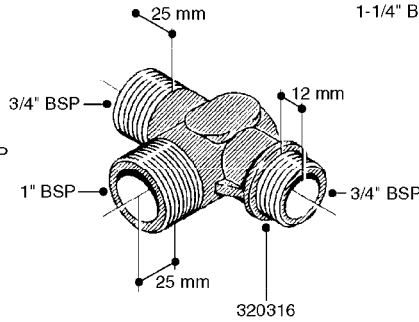

L0020

FITTINGS-T-PIECES, CAPS & ELBOWS
L0020-HIN, 01:01:16

Page 1
Date 12.08.2020 8:01

parts-n°	order qty	description
10053603	1	FITT. CAPNUT 2"BSP 5601
10194303	1	CAP BLANK 1 1/2 MCPHEE 210060
320047	1	FITT.DK CAPNUT 1/2" BSP
320106	1	FITT.DK CAPNUT 1" BSP
320272	1	FITT.DK CAPNUT 3/8" BSP
320316	1	FITT.DK TEE 3/4" X3/4" X1"BSP
320331	1	FITT.DK TEE 1" - 1" - 3/4" BSP
320342	1	FITT.DK EL 3/4"M X 1"F BSP
320563	1	FITT.DK 3 WAY 1/2" 110 DEG.
320677	1	NO LONGER AVAILABLE
320961	1	FITT.DK CAPNUT 1-1/2" BSP
321053	1	FITT.DK TEE 1/2 X1/2 X1/2" BSP
322072	1	FITT.DK TEE 3/8'X3/8'X3/8' BSP
322095	1	FITT.DK TEE 1-1/2 X1-1/4 X3/4" BSP
322138	1	FITT.DK ELB 1"M X 1"F BSP
330013	1	O-RING 2.5 X 10 PUR
330212	1	O-RING D19/D14X2.4 F.1/2"NUT
330326	1	O-RING D30/D24X2 F.1"NUT
331273	1	O-RING D44/D38X2 F.1-1/2"