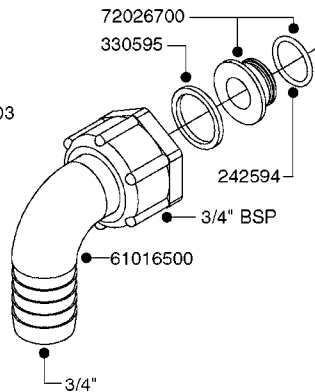

**L0040**

FITTINGS - NIPPLES & ELBOWS  
L0040-HIN, 01:01:16

Page 1  
Date 12.08.2020 8:01

parts-n°	order qty	description
10530803	1	FITT.PO.SE 2.00X2.00 45 DEG.
320191	1	FITT.DK ELB 3/8' BSP 45 DEGREE
320482	1	FITT.DK ELB. 1/2" BSP 60 DEG.
320596	1	FITT.DK ELB 3/8'-1/2'BSP 45DEG
320607	1	FITT.DK HN 3/8M X 3/8F BSP LNG
320633	1	FITT.DK HN 3/8"M X 3/8"F BSP
321451	1	FITT.DK ELB.1-1/2 X1-1/4 80DEG
321532	1	FITT.DK REDUC 3/4' X 1/2' BSP
390233	1	FITT.DK REDUC 1-1/2" X 1" BSP

**L0050**

parts-n°	order qty	description
242594	1	O-RING D14 X 1.78 SCH.70-EPDM
320294	1	FITT.DK TEE 3/8X3/8HB X1/2"BSP
320305	1	FITT.DK HB 3/4'- 3/4' BSP
320386	1	FITT.DK TEE 3/8X3/8HB X3/8"BSP
320397	1	FITT.DK ELB 3/8"HB X 3/8" BSP
320401	1	FITT.DK TEE 1/2X1/2HB X1/2"BSP
320412	1	FITT.DK TEE 1/2X1/2HB X3/8'BSP
320423	1	FITT.DK ELB 1/2'HB X 3/8' BSP
320891	1	FITT.DK HB 3/8'- 3/8' BSP
320972	1	FITT.DK HB 5/16'- 1/4' BSP
322046	1	FITT.DK TEE 1/2X1/2HB X3/4'BSP
322048	1	FITT.DK TEE 3/4X3/4HB X3/4'BSP
330595	1	O-RING D24.6/D20X2.1 -3/4"
333137	1	FITT.DK CONN.1/2" F.NOZZ. DOUB
333141	1	FITT.DK CONN.1/2" F.NOZZ.SING
334041	1	FITT.DK CONN.3/4' F.NOZZ. SING
334042	1	FITT.DK CONN.3/4' F.NOZZ. DOUB
334195	1	FITT.DK ELB. 3/4"HB X 3/4"HB
10012103	1	FITT.PO.HB 1.25X1.50 IMB1012
10014003	1	FITT.PO.HB 1.25X1.25 IMB1010
10036903	1	FITT.PO.HB 1.50X1.50 IMB1212
28019303	1	FITTING HB ELB 3/4NPT-3/4HOSE
61016500	1	HOSE TAIL 3/4" 90°+RG CAP 3/4"
72026700	1	NOZZLE TUBE ADAPTER W/O-RING