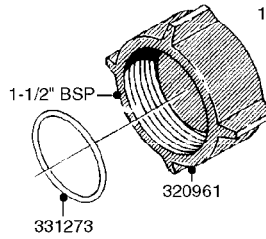

L0020

FITTINGS-T-PIECES, CAPS & ELBOWS
L0020-HIN, 01:01:16

Page 1
Date 12.08.2020 8:01

parts-n°	order qty	description
10053603	1	FITT. CAPNUT 2"BSP 5601
10194303	1	CAP BLANK 1 1/2 MCPHEE 210060
320047	1	FITT.DK CAPNUT 1/2" BSP
320106	1	FITT.DK CAPNUT 1" BSP
320272	1	FITT.DK CAPNUT 3/8" BSP
320316	1	FITT.DK TEE 3/4" X3/4" X1"BSP
320331	1	FITT.DK TEE 1" - 1" - 3/4" BSP
320342	1	FITT.DK EL 3/4"M X 1"F BSP
320563	1	FITT.DK 3 WAY 1/2" 110 DEG.
320677	1	NO LONGER AVAILABLE
320961	1	FITT.DK CAPNUT 1-1/2" BSP
321053	1	FITT.DK TEE 1/2 X1/2 X1/2" BSP
322072	1	FITT.DK TEE 3/8'X3/8'X3/8' BSP
322095	1	FITT.DK TEE 1-1/2 X1-1/4 X3/4" BSP
322138	1	FITT.DK ELB 1"M X 1"F BSP
330013	1	O-RING 2.5 X 10 PUR
330212	1	O-RING D19/D14X2.4 F.1/2"NUT
330326	1	O-RING D30/D24X2 F.1"NUT
331273	1	O-RING D44/D38X2 F.1-1/2"