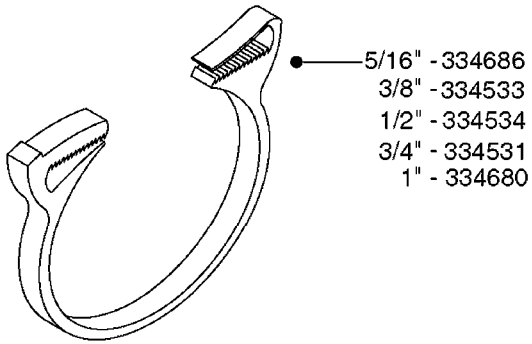

I.D.	PART # (ONE FOOT)	
3/8" 1/2" 3/4" 1" 1-1/4" 1-1/2"	92701703 92702103 92703203 92712403 92734403 92736503	 RUBBER HOSE
5/16" 3/8" 1/4" 1/2" 3/4"	927281 927284 927268 927269 927270	 PVC HOSE
1" 1-1/4" 1-1/2" 2" 2-1/2"	92702403 92738900 92702603 92702703 92702803	 PVC SPIRAL SUCTION HOSE, GRAY
3/4" 1-1/4"	927205 92703503	 CLEAR HOSE, SMOOTH
1/2" 3/4"	10631003 927231	 PVC HOSE, CLEAR, REINFORCED
4mm 6mm 8mm 10mm .25" .38"	927253 RED 927264 RED 927306 BLACK 927330 BLACK 92703303 BLACK 92703403 BLACK	 PVC AIR HOSE, SMOOTH

**L0120**

BULK HOSE  
L0120-HIN, 17:10:19

Page 1  
Date 12.08.2020 8:01

parts-n°	order qty	description
927205	1	HOSE R X CLEAR X 3/4 X 0012"
927231	1	HOSE R X PVCX3/4 CLR/BRD 0012"
927253	1	RED AIR HOSE, Ø4/2 1810 E
927264	1	HOSE R X PE D6/D4 X 0012"
927268	1	HOSE BLUE PVC X 1/4 X 0012"
927269	1	HOSE R X PVC X 1/2 X 0012"
927270	1	HOSE R X PVC X 3/4 X 0012"
927281	1	HOSE R X PVC X 5/16 X 0012"
927284	1	HOSE 3/8 PVC W/ INSERT
927306	1	HOSE R X PE D8/D6 X 0012"BLACK
927330	1	HOSE R X PE D10/D8 X 012"BLACK
10631003	1	HOSE R X CLEAR BRAID.X 1/2 12"
92701703	1	HOSE R X3/8" X300PSI WP X0012"
92702103	1	HOSE R X1/2" X300PSI WP X0012"
92702403	1	HOSE PVC SUCT GRAY 1"
92702603	1	HOSE PVC SUCT GRAY 1-1/2"
92702703	1	HOSE PVC SUCT GRAY 2"
92702803	1	HOSE PVC SUCT GRAY 2.5"
92703203	1	HOSE R X3/4" X300PSI WP X0012"
92703303	1	HOSE LLDPE .25"X.17"X12" BLACK
92703403	1	HOSE LLDPE .38"X.25"X12" BLACK
92703503	1	HOSE VINYL CLEAR 1-1/4" OD X 1" ID
92712403	1	HOSE R X1" X300PSI WP X0012"
92734403	1	HOSE R X5/4" X200PSI WP X0012"
92736503	1	HOSE R X1.5" X200PSI WP X0012"
92738900	1	HOSE R X PVC X 1-1/4" 0012"

Hose Size	Pressure	Suction	Clamp Code
5/16"	284582		-
3/8"	28044903		6706
1/2"	28029803		6708
3/4"	28029903		6712
1"	28030003	28029903	6716
1-1/4"	28030103		6724
1-1/2"		28030103	6724
2"		28030203	235-67
2-1/2"		28030303	235-74
3"		28030403	235-87