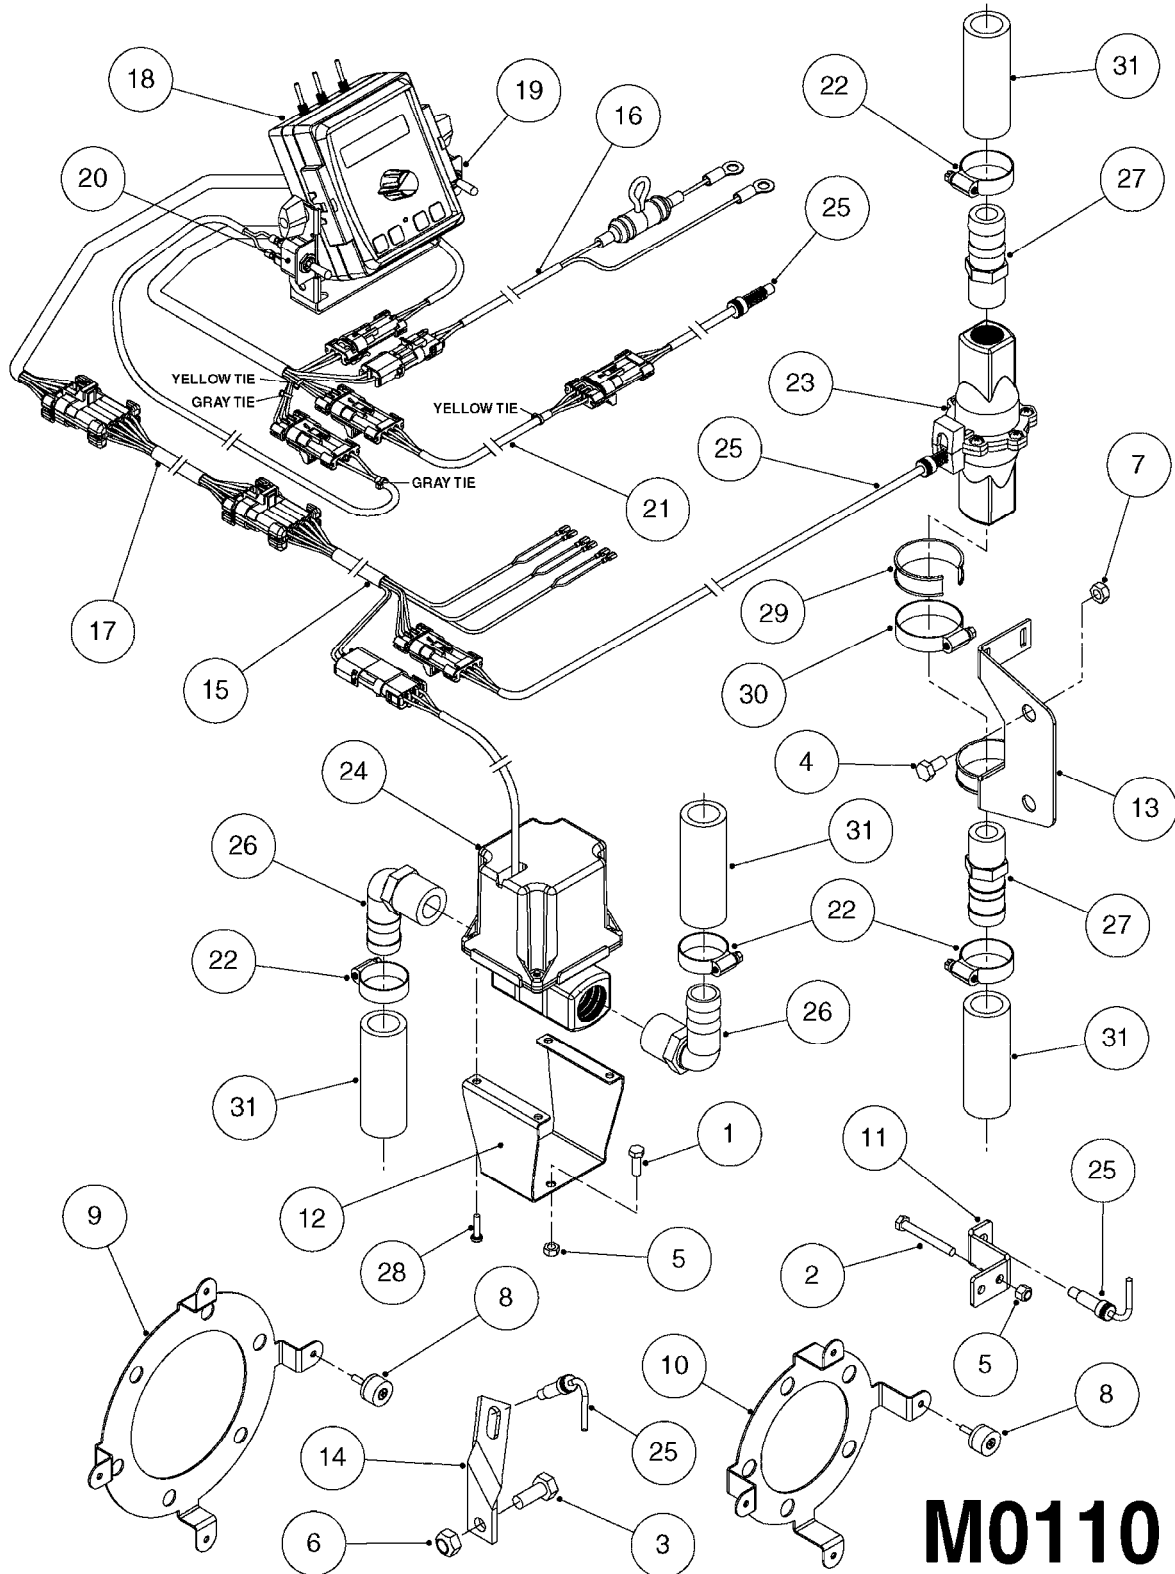

M0110

SPRAY MATE II CONTROLLER
M0110-HIN, 01:01:16

Page 1
Date 12.08.2020 8:01

Pos.	parts-n°	order qty	description
1	410185	1	BOLT HEX 8.8 DEL M6X16
2	410561	1	BOLT HEX 8.8 DEL M6X50 FT
3	420604	1	BOLT HEX 8.8 DEL M10X25 FT DIN933
4	430522	1	BOLT HEX 8.8 DEL M12X25 FT
4	430846	1	BOLT HEX 8.8 DEL M12X80 USE WITH N-SERIES
5	460261	1	BOLT HEX 8.8 DEL M12X80 USE WITH ATV
6	460423	1	NUT HEX M6X1.00 LOCK DIN985 A2 SS
7	460703	1	NUT HEX M10X1.50 LOCK DIN985A2 SS
8	722525	1	NUT HEX M12X1.75 LOCK DIN985A2 SS
9	16056203	1	MONITOR MAGNETS SET OF 8PCS
10	16097703	1	MAG MNT F. SPEED SNS 6 BOLT USE WITH ATV SINGLE AXLE
11	16098003	1	SPEED RING, 5 BOLT, 4.5" B.C. USE WITH ATV TANDEM AXLE
12	16098103	1	SPEED SENSOR BRACKET, ATV TNDM USE WITH ATV TANDEM AXLE
13	16108803	1	REGULATOR VALVE BRKT, ATV ATV ONLY
14	16098903	1	FLOW METER BRKT, SPRAYMATE
15	26010603	1	SPD SNSR BRKT, ATV SINGLE AXLE USE WITH ATV SINGLE AXLE
16	26010703	1	SPRAYMATE II HARDI BRANCH CABL
17	26010803	1	SPRAYMATE II BATTERY CABLE
18	26011203	1	SPRAYMATE II 15'10PIN M/P CABL
19	26011303	1	SPRAYMATE II CONSOLE
20	26011403	1	SPRAYMATE II POWER SWITCH KIT INCLUDES SWITCH, BRACKET, WIRE
21	26011503	1	SPRAYMATE II MAST.RN/HOLD SW KIT INCLUDES SWITCH, BRACKET, WIRE
22	28030003	1	SPRAYMATE II 15'3-PIN M/P CABL
23	28032803	1	CLAMP HOSE GEAR P1" 6716
24	28032903	1	FLOW METER, SM II, 2-40 GPM
25	28033003	1	SPRAYMATE II 1"SERVOVALV 150M
26	28033803	1	SPRAYMATEII 5'FLOW/SPEED SEN C
27	28033903	1	FITTING, 1"X1"NPT 90° ELBOW
28	41000303	1	FITTING, 1"X3/4"NPT STRAIGHT
29	341291	1	MACHINE SCREW #8-32x3/4" SS
30	28030103	1	RUBBER HOSE CLAMP COVER 130MM
31	92712403	1	CLAMP HOSE GEAR P5/4-S1.5"6724 HOSE R X1" X300PSI WP X0012"