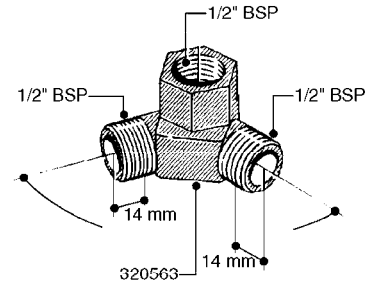

L0020

FITTINGS-T-PIECES, CAPS & ELBOWS
L0020-HIN, 01:01:16

Page 1
Date 12.08.2020 8:01

parts-n°	order qty	description
10053603	1	FITT. CAPNUT 2"BSP 5601
10194303	1	CAP BLANK 1 1/2 MCPHEE 210060
320047	1	FITT.DK CAPNUT 1/2" BSP
320106	1	FITT.DK CAPNUT 1" BSP
320272	1	FITT.DK CAPNUT 3/8" BSP
320316	1	FITT.DK TEE 3/4" X3/4" X1"BSP
320331	1	FITT.DK TEE 1" - 1" - 3/4" BSP
320342	1	FITT.DK EL 3/4"M X 1"F BSP
320563	1	FITT.DK 3 WAY 1/2" 110 DEG.
320677	1	NO LONGER AVAILABLE
320961	1	FITT.DK CAPNUT 1-1/2" BSP
321053	1	FITT.DK TEE 1/2 X1/2 X1/2" BSP
322072	1	FITT.DK TEE 3/8'X3/8'X3/8' BSP
322095	1	FITT.DK TEE 1-1/2 X1-1/4 X3/4" BSP
322138	1	FITT.DK ELB 1"M X 1"F BSP
330013	1	O-RING 2.5 X 10 PUR
330212	1	O-RING D19/D14X2.4 F.1/2"NUT
330326	1	O-RING D30/D24X2 F.1"NUT
331273	1	O-RING D44/D38X2 F.1-1/2"