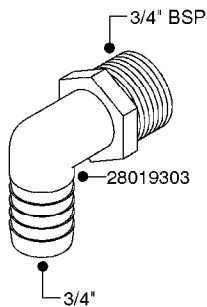

**L0040**

FITTINGS - NIPPLES & ELBOWS  
L0040-HIN, 01:01:16

Page 1  
Date 12.08.2020 8:01

parts-n°	order qty	description
10530803	1	FITT.PO.SE 2.00X2.00 45 DEG.
320191	1	FITT.DK ELB 3/8' BSP 45 DEGREE
320482	1	FITT.DK ELB. 1/2" BSP 60 DEG.
320596	1	FITT.DK ELB 3/8'-1/2'BSP 45DEG
320607	1	FITT.DK HN 3/8M X 3/8F BSP LNG
320633	1	FITT.DK HN 3/8"M X 3/8"F BSP
321451	1	FITT.DK ELB.1-1/2 X1-1/4 80DEG
321532	1	FITT.DK REDUC 3/4' X 1/2' BSP
390233	1	FITT.DK REDUC 1-1/2" X 1" BSP

**L0050**

parts-n°	order qty	description
242594	1	O-RING D14 X 1.78 SCH.70-EPDM
320294	1	FITT.DK TEE 3/8X3/8HB X1/2"BSP
320305	1	FITT.DK HB 3/4'- 3/4' BSP
320386	1	FITT.DK TEE 3/8X3/8HB X3/8"BSP
320397	1	FITT.DK ELB 3/8"HB X 3/8" BSP
320401	1	FITT.DK TEE 1/2X1/2HB X1/2"BSP
320412	1	FITT.DK TEE 1/2X1/2HB X3/8'BSP
320423	1	FITT.DK ELB 1/2'HB X 3/8' BSP
320891	1	FITT.DK HB 3/8'- 3/8' BSP
320972	1	FITT.DK HB 5/16'- 1/4' BSP
322046	1	FITT.DK TEE 1/2X1/2HB X3/4'BSP
322048	1	FITT.DK TEE 3/4X3/4HB X3/4'BSP
330595	1	O-RING D24.6/D20X2.1 -3/4"
333137	1	FITT.DK CONN.1/2" F.NOZZ. DOUB
333141	1	FITT.DK CONN.1/2" F.NOZZ.SING
334041	1	FITT.DK CONN.3/4' F.NOZZ. SING
334042	1	FITT.DK CONN.3/4' F.NOZZ. DOUB
334195	1	FITT.DK ELB. 3/4"HB X 3/4"HB
10012103	1	FITT.PO.HB 1.25X1.50 IMB1012
10014003	1	FITT.PO.HB 1.25X1.25 IMB1010
10036903	1	FITT.PO.HB 1.50X1.50 IMB1212
28019303	1	FITTING HB ELB 3/4NPT-3/4HOSE
61016500	1	HOSE TAIL 3/4" 90°+RG CAP 3/4"
72026700	1	NOZZLE TUBE ADAPTER W/O-RING