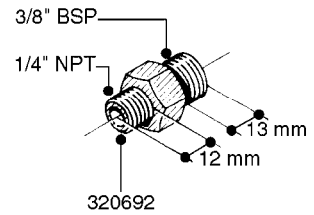

**L0020**

FITTINGS-T-PIECES, CAPS & ELBOWS  
L0020-HIN, 01:01:16

Page 1  
Date 12.08.2020 8:01

parts-n°	order qty	description
10053603	1	FITT. CAPNUT 2"BSP 5601
10194303	1	CAP BLANK 1 1/2 MCPHEE 210060
320047	1	FITT.DK CAPNUT 1/2" BSP
320106	1	FITT.DK CAPNUT 1" BSP
320272	1	FITT.DK CAPNUT 3/8" BSP
320316	1	FITT.DK TEE 3/4" X3/4" X1"BSP
320331	1	FITT.DK TEE 1" - 1" - 3/4" BSP
320342	1	FITT.DK EL 3/4"M X 1"F BSP
320563	1	FITT.DK 3 WAY 1/2" 110 DEG.
320677	1	NO LONGER AVAILABLE
320961	1	FITT.DK CAPNUT 1-1/2" BSP
321053	1	FITT.DK TEE 1/2 X1/2 X1/2" BSP
322072	1	FITT.DK TEE 3/8'X3/8'X3/8' BSP
322095	1	FITT.DK TEE 1-1/2 X1-1/4 X3/4" BSP
322138	1	FITT.DK ELB 1"M X 1"F BSP
330013	1	O-RING 2.5 X 10 PUR
330212	1	O-RING D19/D14X2.4 F.1/2"NUT
330326	1	O-RING D30/D24X2 F.1"NUT
331273	1	O-RING D44/D38X2 F.1-1/2"

FITTINGS - HEXAGON NIPPLES  
L0030-HIN, 01:01:16

Page 0  
Date 12.08.2020 8:01

**L0030**

FITTINGS - HEXAGON NIPPLES  
L0030-HIN, 01:01:16

Page 1  
Date 12.08.2020 8:01

parts-n°	order qty	description
10015303	1	FITT.PO.HN 1.00X1.00 M1000
10425003	1	FITT.PO.HN 1.25X1.00 MCPHEE
320132	1	FITT.DK HN 1" BSP
320176	1	FITT.DK HN 3/8"X1/2" BSP
320445	1	FITT.DK HN 1/4"X3/8" BSP
320655	1	FITT.DK HN 1/2"-1/2" BSP
320692	1	FITT.DK HN 3/8'BSPX1/4'NPT
320703	1	FITT.DK HN 3/8BSP X1/2 &1/4NPT
320725	1	FITT.DK NIPPLE 3/8"-3/8" BSP
320902	1	FITT.DK HN 3/8'X 1/4' BSP
390232	1	FITT.DK HN 1-1/2' X 1-1/4' BSP
390276	1	FITT.DK HN 1'BSP