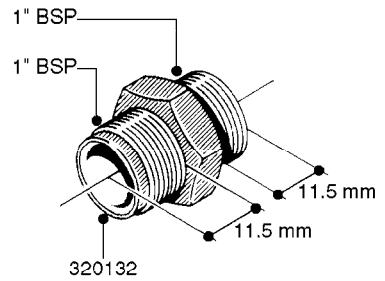

**L0020**

FITTINGS-T-PIECES, CAPS & ELBOWS  
L0020-HIN, 01:01:16

Page 1  
Date 12.08.2020 8:01

parts-n°	order qty	description
10053603	1	FITT. CAPNUT 2"BSP 5601
10194303	1	CAP BLANK 1 1/2 MCPHEE 210060
320047	1	FITT.DK CAPNUT 1/2" BSP
320106	1	FITT.DK CAPNUT 1" BSP
320272	1	FITT.DK CAPNUT 3/8" BSP
320316	1	FITT.DK TEE 3/4" X3/4" X1"BSP
320331	1	FITT.DK TEE 1" - 1" - 3/4" BSP
320342	1	FITT.DK EL 3/4"M X 1"F BSP
320563	1	FITT.DK 3 WAY 1/2" 110 DEG.
320677	1	NO LONGER AVAILABLE
320961	1	FITT.DK CAPNUT 1-1/2" BSP
321053	1	FITT.DK TEE 1/2 X1/2 X1/2" BSP
322072	1	FITT.DK TEE 3/8'X3/8'X3/8' BSP
322095	1	FITT.DK TEE 1-1/2 X1-1/4 X3/4" BSP
322138	1	FITT.DK ELB 1"M X 1"F BSP
330013	1	O-RING 2.5 X 10 PUR
330212	1	O-RING D19/D14X2.4 F.1/2"NUT
330326	1	O-RING D30/D24X2 F.1"NUT
331273	1	O-RING D44/D38X2 F.1-1/2"

FITTINGS - HEXAGON NIPPLES  
L0030-HIN, 01:01:16

Page 0  
Date 12.08.2020 8:01

**L0030**

FITTINGS - HEXAGON NIPPLES  
L0030-HIN, 01:01:16

Page 1  
Date 12.08.2020 8:01

parts-n°	order qty	description
10015303	1	FITT.PO.HN 1.00X1.00 M1000
10425003	1	FITT.PO.HN 1.25X1.00 MCPHEE
320132	1	FITT.DK HN 1" BSP
320176	1	FITT.DK HN 3/8"X1/2" BSP
320445	1	FITT.DK HN 1/4"X3/8" BSP
320655	1	FITT.DK HN 1/2"-1/2" BSP
320692	1	FITT.DK HN 3/8'BSPX1/4'NPT
320703	1	FITT.DK HN 3/8BSP X1/2 &1/4NPT
320725	1	FITT.DK NIPPLE 3/8"-3/8" BSP
320902	1	FITT.DK HN 3/8'X 1/4' BSP
390232	1	FITT.DK HN 1-1/2' X 1-1/4' BSP
390276	1	FITT.DK HN 1'BSP