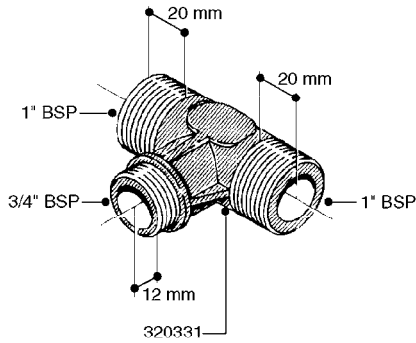

L0020

FITTINGS-T-PIECES, CAPS & ELBOWS
L0020-HIN, 01:01:16

Page 1
Date 12.08.2020 8:01

parts-n°	order qty	description
10053603	1	FITT. CAPNUT 2"BSP 5601
10194303	1	CAP BLANK 1 1/2 MCPHEE 210060
320047	1	FITT.DK CAPNUT 1/2" BSP
320106	1	FITT.DK CAPNUT 1" BSP
320272	1	FITT.DK CAPNUT 3/8" BSP
320316	1	FITT.DK TEE 3/4" X3/4" X1"BSP
320331	1	FITT.DK TEE 1" - 1" - 3/4" BSP
320342	1	FITT.DK EL 3/4"M X 1"F BSP
320563	1	FITT.DK 3 WAY 1/2" 110 DEG.
320677	1	NO LONGER AVAILABLE
320961	1	FITT.DK CAPNUT 1-1/2" BSP
321053	1	FITT.DK TEE 1/2 X1/2 X1/2" BSP
322072	1	FITT.DK TEE 3/8'X3/8'X3/8' BSP
322095	1	FITT.DK TEE 1-1/2 X1-1/4 X3/4" BSP
322138	1	FITT.DK ELB 1"M X 1"F BSP
330013	1	O-RING 2.5 X 10 PUR
330212	1	O-RING D19/D14X2.4 F.1/2"NUT
330326	1	O-RING D30/D24X2 F.1"NUT
331273	1	O-RING D44/D38X2 F.1-1/2"