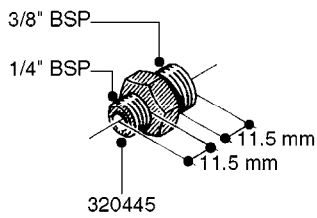

**L0020**

FITTINGS-T-PIECES, CAPS & ELBOWS  
L0020-HIN, 01:01:16

Page 1  
Date 12.08.2020 8:01

parts-n°	order qty	description
10053603	1	FITT. CAPNUT 2"BSP 5601
10194303	1	CAP BLANK 1 1/2 MCPHEE 210060
320047	1	FITT.DK CAPNUT 1/2" BSP
320106	1	FITT.DK CAPNUT 1" BSP
320272	1	FITT.DK CAPNUT 3/8" BSP
320316	1	FITT.DK TEE 3/4" X3/4" X1"BSP
320331	1	FITT.DK TEE 1" - 1" - 3/4" BSP
320342	1	FITT.DK EL 3/4"M X 1"F BSP
320563	1	FITT.DK 3 WAY 1/2" 110 DEG.
320677	1	NO LONGER AVAILABLE
320961	1	FITT.DK CAPNUT 1-1/2" BSP
321053	1	FITT.DK TEE 1/2 X1/2 X1/2" BSP
322072	1	FITT.DK TEE 3/8'X3/8'X3/8' BSP
322095	1	FITT.DK TEE 1-1/2 X1-1/4 X3/4" BSP
322138	1	FITT.DK ELB 1"M X 1"F BSP
330013	1	O-RING 2.5 X 10 PUR
330212	1	O-RING D19/D14X2.4 F.1/2"NUT
330326	1	O-RING D30/D24X2 F.1"NUT
331273	1	O-RING D44/D38X2 F.1-1/2"

FITTINGS - HEXAGON NIPPLES  
L0030-HIN, 01:01:16

Page 0  
Date 12.08.2020 8:01

**L0030**

FITTINGS - HEXAGON NIPPLES  
L0030-HIN, 01:01:16

Page 1  
Date 12.08.2020 8:01

parts-n°	order qty	description
10015303	1	FITT.PO.HN 1.00X1.00 M1000
10425003	1	FITT.PO.HN 1.25X1.00 MCPHEE
320132	1	FITT.DK HN 1" BSP
320176	1	FITT.DK HN 3/8"X1/2" BSP
320445	1	FITT.DK HN 1/4"X3/8" BSP
320655	1	FITT.DK HN 1/2"-1/2" BSP
320692	1	FITT.DK HN 3/8'BSPX1/4'NPT
320703	1	FITT.DK HN 3/8BSP X1/2 &1/4NPT
320725	1	FITT.DK NIPPLE 3/8"-3/8" BSP
320902	1	FITT.DK HN 3/8'X 1/4' BSP
390232	1	FITT.DK HN 1-1/2' X 1-1/4' BSP
390276	1	FITT.DK HN 1'BSP