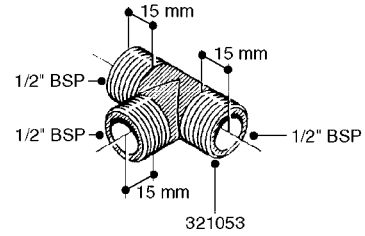

L0020

FITTINGS-T-PIECES, CAPS & ELBOWS
L0020-HIN, 01:01:16

Page 1
Date 12.08.2020 8:01

parts-n°	order qty	description
10053603	1	FITT. CAPNUT 2"BSP 5601
10194303	1	CAP BLANK 1 1/2 MCPHEE 210060
320047	1	FITT.DK CAPNUT 1/2" BSP
320106	1	FITT.DK CAPNUT 1" BSP
320272	1	FITT.DK CAPNUT 3/8" BSP
320316	1	FITT.DK TEE 3/4" X3/4" X1"BSP
320331	1	FITT.DK TEE 1" - 1" - 3/4" BSP
320342	1	FITT.DK EL 3/4"M X 1"F BSP
320563	1	FITT.DK 3 WAY 1/2" 110 DEG.
320677	1	NO LONGER AVAILABLE
320961	1	FITT.DK CAPNUT 1-1/2" BSP
321053	1	FITT.DK TEE 1/2 X1/2 X1/2" BSP
322072	1	FITT.DK TEE 3/8'X3/8'X3/8' BSP
322095	1	FITT.DK TEE 1-1/2 X1-1/4 X3/4" BSP
322138	1	FITT.DK ELB 1"M X 1"F BSP
330013	1	O-RING 2.5 X 10 PUR
330212	1	O-RING D19/D14X2.4 F.1/2"NUT
330326	1	O-RING D30/D24X2 F.1"NUT
331273	1	O-RING D44/D38X2 F.1-1/2"