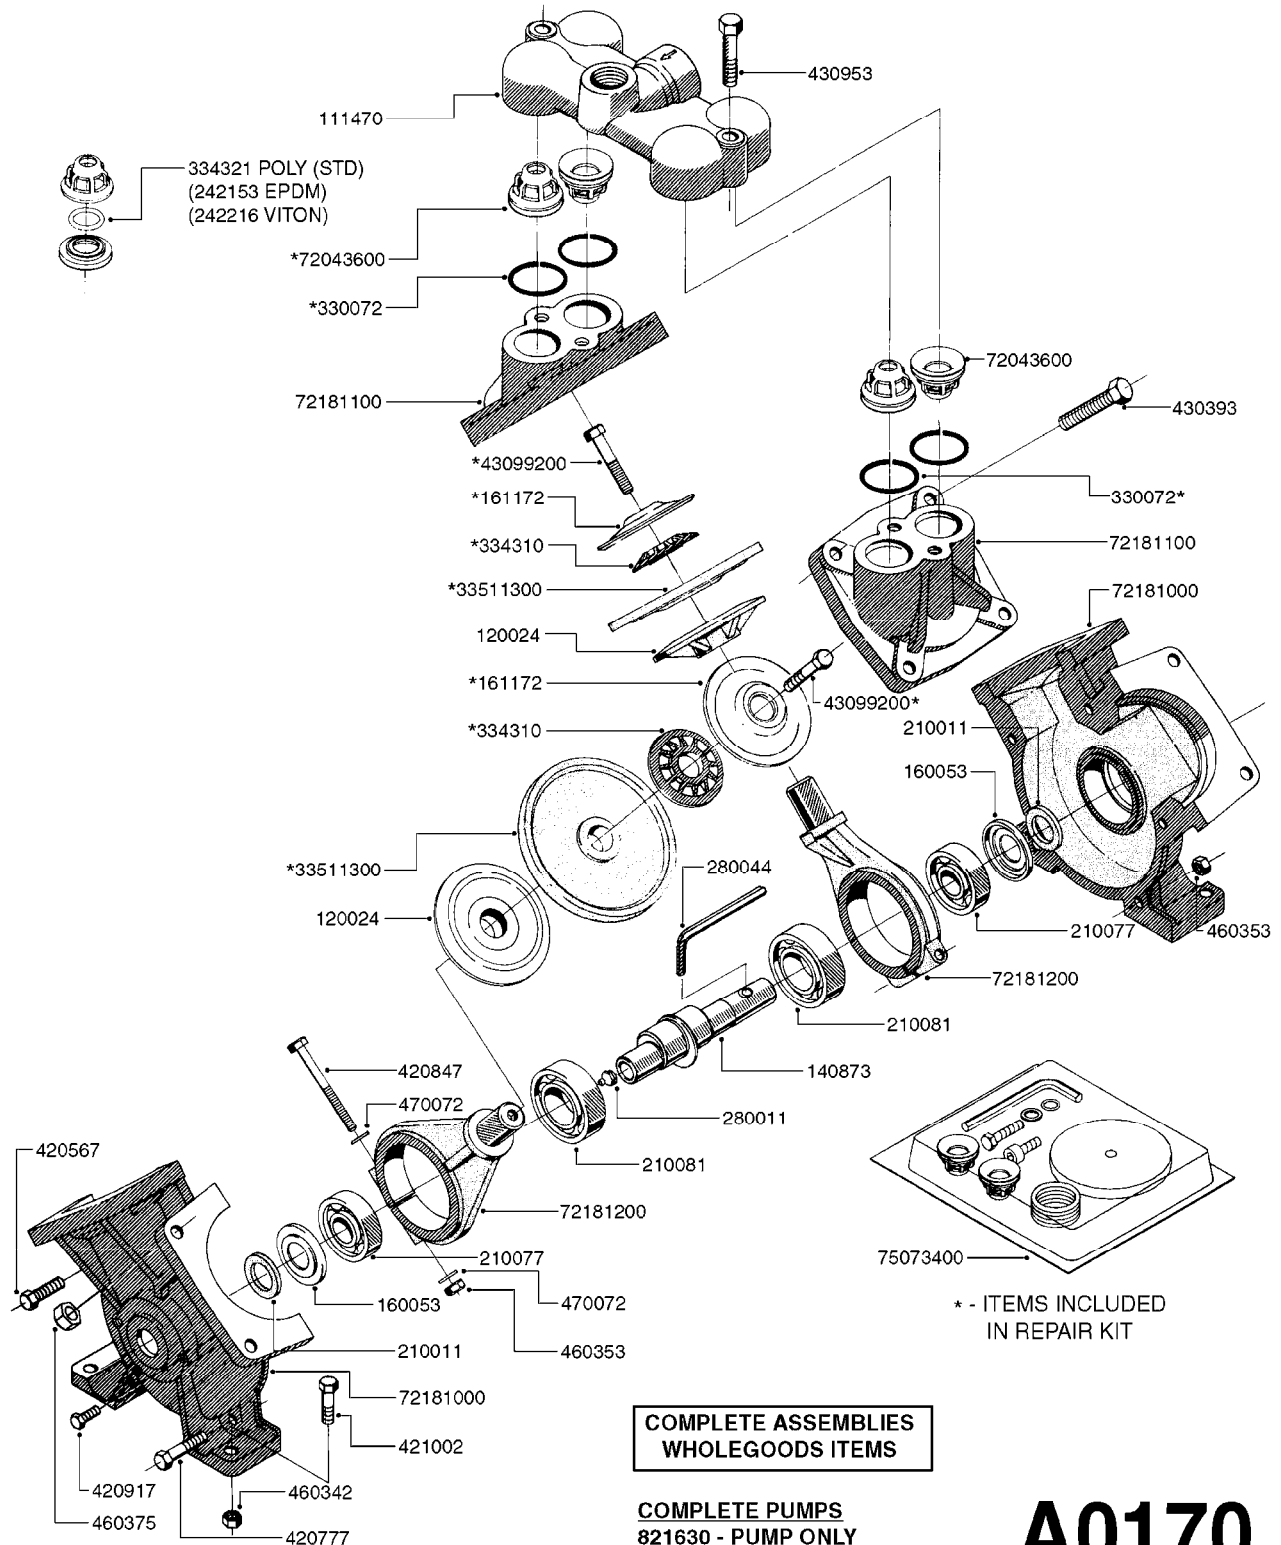

COMPLETE ASSEMBLIES
WHOLEGOODS ITEMS

COMPLETE PUMPS
821630 - PUMP ONLY
10396003 - WITH PTO & DAMPER

A0170

PUMP - 1203 W/MOUNTING BASE
A0170-HIN, 01:01:16

Page 1
Date 12.08.2020 8:01

parts-n°	order qty	description
111470	1	VALVE CHAMBER 1202
120024	1	DIAPHRAGM BACK DISC 1200-1300
140873	1	CRANK SHAFT MODEL 1202-9MM
160053	1	DUST PLATE
161172	1	DIAPHRAGM DISC F. 1203/1303
210011	1	SEAL FELT D39/23 X 4
210077	1	BEARING BALL 6305
210081	1	BEARING BALL 6307
242153	1	O-RING D26X4 EPDM
242216	1	O-RING VITON F/1202/1302/462
280011	1	GREASE NIPPLE 1/8" SAE H TR
280044	1	KEY HEXAGON W6 3/16"
330072	1	O-RING D53.5/D45.5X4
334310	1	NYLON WASHER 1202/1302/462
334321	1	O-RING POLY. 34.0x26.0x4.0
420567	1	BOLT HEX 8.8 DEL M8X30 FT
420777	1	BOLT HEX 8.8 RAW M8X50
420847	1	BOLT HEX 8.8 DEL M8X85
420917	1	BOLT HEX 8.8 RAW M8X12 FT
421002	1	BOLT HEX 8.8 DEL M10X30 FT DIN933
430393	1	BOLT HEX 8.8 RAW M12X50
430953	1	BOLT, M12 X 55 8.8
460342	1	NUT HEX M10 DEL DIN934
460353	1	NUT HEX M8 BLACK
460375	1	NUT HEX M12 BLACK
470072	1	WASHER D15/D8X.5 LOCK
821630	1	PUMP 1203/9 540RPM
10396003	1	PUMP 1203 C/W PTO 540 RPM
33511300	1	DIAPHRAGM 1202-1303 POLY 2006
43099200	1	BOLT HEX SS M12 X 30 DIN933 A4
72043600	1	VALVE FOR 462/463
72181000	1	HOUSING, PUMP, 1203 RED
72181100	1	DIAPHRAGM COVER 1203/1303+BLTS
72181200	1	CONNECTING ROD FOR 1203 W/M12
75073400	1	PUMP KIT 1203 MM "06"