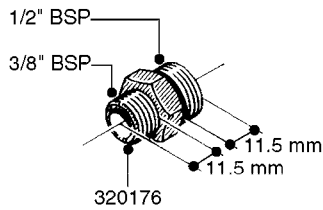

**L0020**

FITTINGS-T-PIECES, CAPS & ELBOWS  
L0020-HIN, 01:01:16

Page 1  
Date 12.08.2020 8:01

parts-n°	order qty	description
10053603	1	FITT. CAPNUT 2"BSP 5601
10194303	1	CAP BLANK 1 1/2 MCPHEE 210060
320047	1	FITT.DK CAPNUT 1/2" BSP
320106	1	FITT.DK CAPNUT 1" BSP
320272	1	FITT.DK CAPNUT 3/8" BSP
320316	1	FITT.DK TEE 3/4" X3/4" X1"BSP
320331	1	FITT.DK TEE 1" - 1" - 3/4" BSP
320342	1	FITT.DK EL 3/4"M X 1"F BSP
320563	1	FITT.DK 3 WAY 1/2" 110 DEG.
320677	1	NO LONGER AVAILABLE
320961	1	FITT.DK CAPNUT 1-1/2" BSP
321053	1	FITT.DK TEE 1/2 X1/2 X1/2" BSP
322072	1	FITT.DK TEE 3/8'X3/8'X3/8' BSP
322095	1	FITT.DK TEE 1-1/2 X1-1/4 X3/4" BSP
322138	1	FITT.DK ELB 1"M X 1"F BSP
330013	1	O-RING 2.5 X 10 PUR
330212	1	O-RING D19/D14X2.4 F.1/2"NUT
330326	1	O-RING D30/D24X2 F.1"NUT
331273	1	O-RING D44/D38X2 F.1-1/2"

FITTINGS - HEXAGON NIPPLES  
L0030-HIN, 01:01:16

Page 0  
Date 12.08.2020 8:01

**L0030**

FITTINGS - HEXAGON NIPPLES  
L0030-HIN, 01:01:16

Page 1  
Date 12.08.2020 8:01

parts-n°	order qty	description
10015303	1	FITT.PO.HN 1.00X1.00 M1000
10425003	1	FITT.PO.HN 1.25X1.00 MCPHEE
320132	1	FITT.DK HN 1" BSP
320176	1	FITT.DK HN 3/8"X1/2" BSP
320445	1	FITT.DK HN 1/4"X3/8" BSP
320655	1	FITT.DK HN 1/2"-1/2" BSP
320692	1	FITT.DK HN 3/8'BSPX1/4'NPT
320703	1	FITT.DK HN 3/8BSP X1/2 &1/4NPT
320725	1	FITT.DK NIPPLE 3/8"-3/8" BSP
320902	1	FITT.DK HN 3/8'X 1/4' BSP
390232	1	FITT.DK HN 1-1/2' X 1-1/4' BSP
390276	1	FITT.DK HN 1'BSP