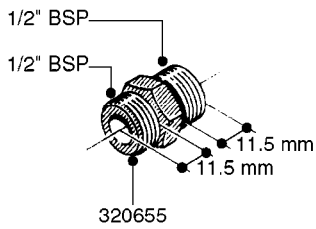

**L0020**

FITTINGS-T-PIECES, CAPS & ELBOWS  
L0020-HIN, 01:01:16

Page 1  
Date 12.08.2020 8:01

parts-n°	order qty	description
10053603	1	FITT. CAPNUT 2"BSP 5601
10194303	1	CAP BLANK 1 1/2 MCPHEE 210060
320047	1	FITT.DK CAPNUT 1/2" BSP
320106	1	FITT.DK CAPNUT 1" BSP
320272	1	FITT.DK CAPNUT 3/8" BSP
320316	1	FITT.DK TEE 3/4" X3/4" X1"BSP
320331	1	FITT.DK TEE 1" - 1" - 3/4" BSP
320342	1	FITT.DK EL 3/4"M X 1"F BSP
320563	1	FITT.DK 3 WAY 1/2" 110 DEG.
320677	1	NO LONGER AVAILABLE
320961	1	FITT.DK CAPNUT 1-1/2" BSP
321053	1	FITT.DK TEE 1/2 X1/2 X1/2" BSP
322072	1	FITT.DK TEE 3/8'X3/8'X3/8' BSP
322095	1	FITT.DK TEE 1-1/2 X1-1/4 X3/4" BSP
322138	1	FITT.DK ELB 1"M X 1"F BSP
330013	1	O-RING 2.5 X 10 PUR
330212	1	O-RING D19/D14X2.4 F.1/2"NUT
330326	1	O-RING D30/D24X2 F.1"NUT
331273	1	O-RING D44/D38X2 F.1-1/2"

FITTINGS - HEXAGON NIPPLES  
L0030-HIN, 01:01:16

Page 0  
Date 12.08.2020 8:01

**L0030**

FITTINGS - HEXAGON NIPPLES  
L0030-HIN, 01:01:16

Page 1  
Date 12.08.2020 8:01

parts-n°	order qty	description
10015303	1	FITT.PO.HN 1.00X1.00 M1000
10425003	1	FITT.PO.HN 1.25X1.00 MCPHEE
320132	1	FITT.DK HN 1" BSP
320176	1	FITT.DK HN 3/8"X1/2" BSP
320445	1	FITT.DK HN 1/4"X3/8" BSP
320655	1	FITT.DK HN 1/2"-1/2" BSP
320692	1	FITT.DK HN 3/8'BSPX1/4'NPT
320703	1	FITT.DK HN 3/8BSP X1/2 &1/4NPT
320725	1	FITT.DK NIPPLE 3/8"-3/8" BSP
320902	1	FITT.DK HN 3/8'X 1/4' BSP
390232	1	FITT.DK HN 1-1/2' X 1-1/4' BSP
390276	1	FITT.DK HN 1'BSP