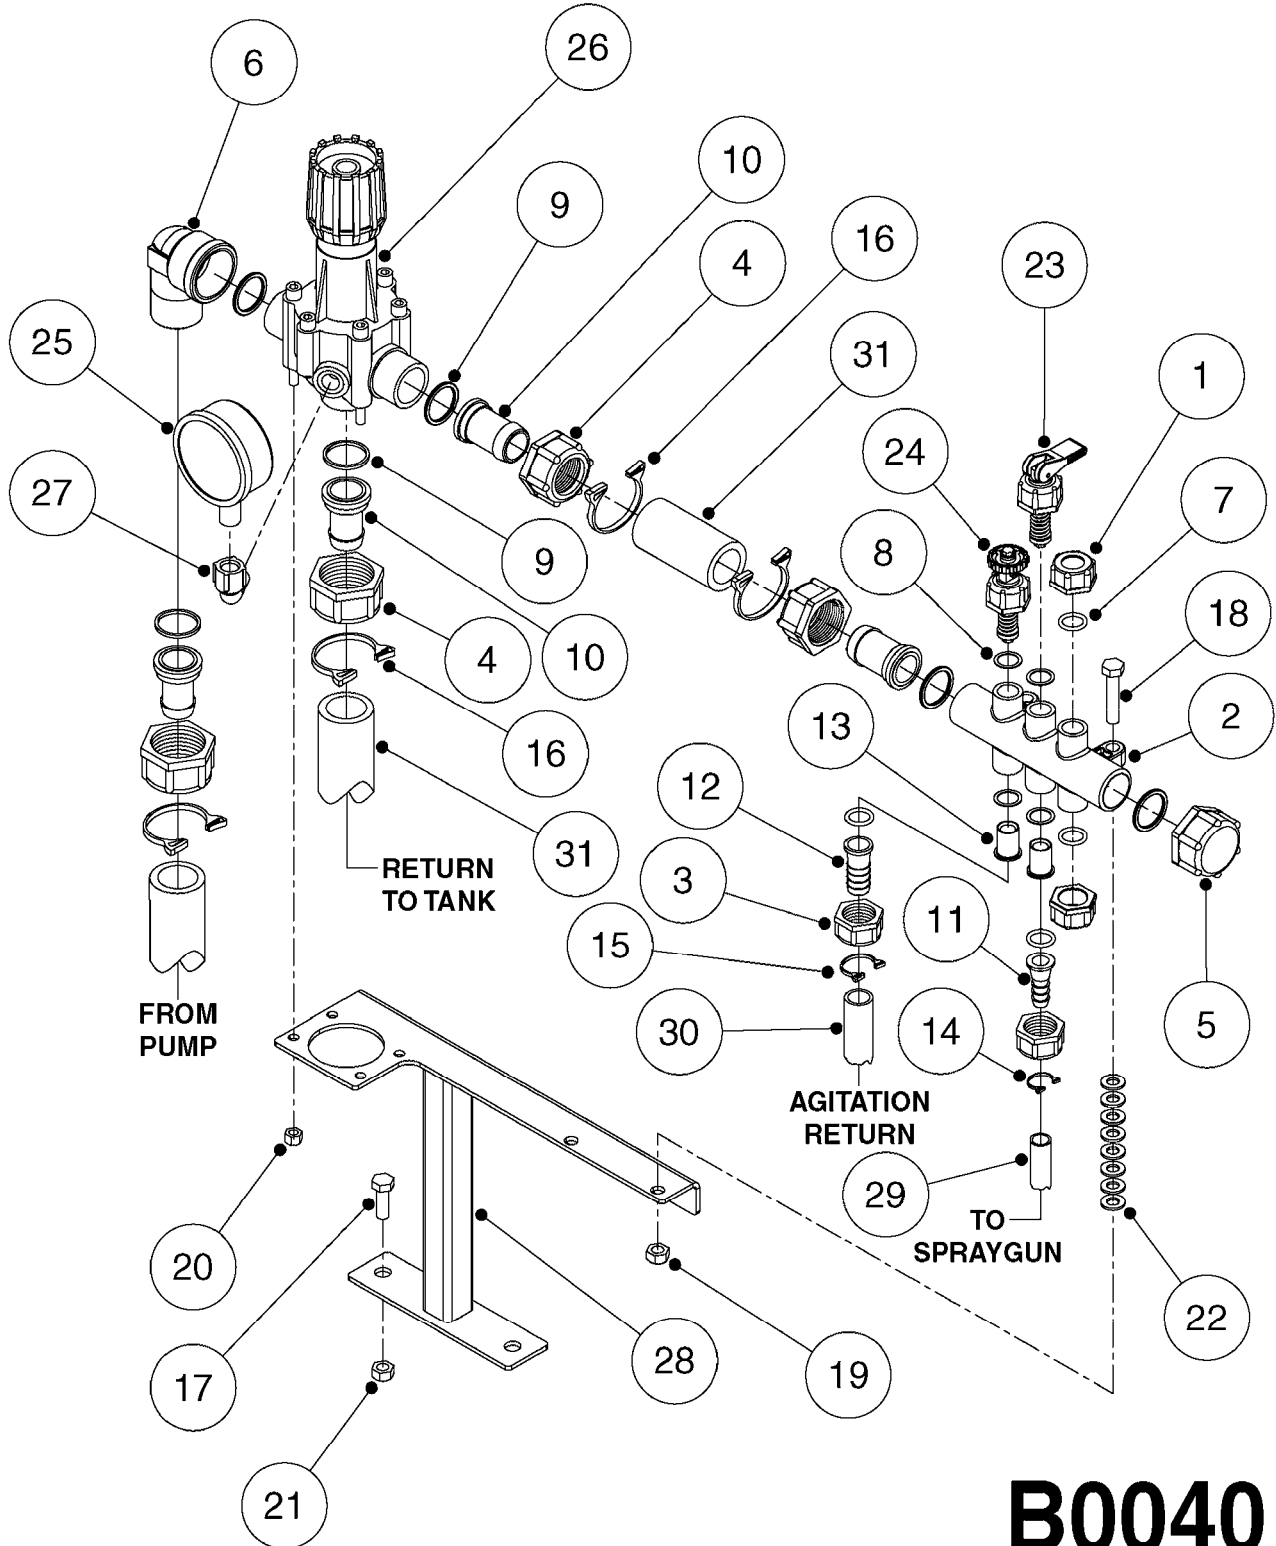

B0040

CONTROL - ATV/N-SERIES
B0040-HIN, 16:07:18

Page 1
Date 12.08.2020 8:01

Pos.	parts-n°	order qty	description
1	320047	1	FITT.DK CAPNUT 1/2" BSP
2	320073	1	DISTRIBUTOR HOUSING 1/2"
3	320084	1	FITT.DK NUT 1/2" BSP
4	320095	1	FITT.DK NUT 1" BSP
5	320106	1	FITT.DK CAPNUT 1" BSP
6	322138	1	FITT.DK ELB 1"M X 1"F BSP
7	330212	1	O-RING D19/D14X2.4 F.1/2"NUT
8	330315	1	O-RING D18.4/D13X.6
9	330326	1	O-RING D30/D24X2 F.1"NUT
10	330341	1	FITT.DK HB 1" F. 1" NUT
11	330676	1	FITT.DK HB 3/8" F. 1/2" NUT
12	330687	1	FITT.DK HB 1/2" F. 1/2" NUT
13	331111	1	VALVE SEAT FOR 1/2" DISTRIBUT.
14	334533	1	CLAMP HOSE PLASTIC 3/8"
16	334534	1	CLAMP HOSE PLASTIC 1/2"
16	334680	1	CLAMP HOSE PLASTIC 1"
17	420604	1	BOLT HEX 8.8 DEL M10X25 FT DIN933
18	420744	1	BOLT HEX 8.8 DEL M8X40
19	460143	1	LOCK NUT M8 SST A2 DIN985
20	460261	1	NUT HEX M6X1.00 LOCK DIN985 A2 SS
21	460423	1	NUT HEX M10X1.50 LOCK DIN985A2 SS
22	471126	1	WASHER, M8, Ø16/ 8.4X 1.6, SS
23	709741	1	VALVE ASSY. 1/2" FLIP LEVER
24	724530	1	THUMB WHEEL FOR AGITATION
25	28026203	1	GAUGE 200PSI/BR, 2.5"1/4BSP-BTM
26	28027603	1	VALVE PRESS CTRL RELIEF 1"BSPM
27	28033103	1	ELBOW, STREET, POLY 1/4"-18NPT
28	63026203	1	CONTROL POST, ATV SPRAYER
29	92701703	1	HOSE R X3/8" X300PSI WP X0012"
30	92702103	1	HOSE R X1/2" X300PSI WP X0012"
31	92712403	1	HOSE R X1" X300PSI WP X0012"