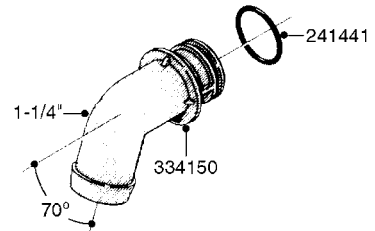

L0010

parts-n°	order qty	description
240085	1	O-RING D13,1/8,3X02,4 NITRIL
241441	1	O-RING D29.3X3
242594	1	O-RING D14 X 1.78 SCH.70-EPDM
320084	1	FITT.DK NUT 1/2" BSP
320095	1	FITT.DK NUT 1" BSP
320117	1	FITT.DK CONN.1/2"BSP F. 1" CAP
320187	1	FITT.DK CAP 3/8" BSP BLACK
320283	1	FITT.DK NUT 3/4"BSP
320821	1	FITT.DK NUT 1-1/2" BSP
321495	1	FITT.DK REDUC 1/4'BSP F.3/4'NT
321576	1	FITT.DK CONN 1/2"BSP F.3/4"NUT
330013	1	O-RING 2.5 X 10 PUR
330212	1	O-RING D19/D14X2.4 F.1/2"NUT
330326	1	O-RING D30/D24X2 F.1"NUT
330341	1	FITT.DK HB 1" F. 1" NUT
330595	1	O-RING D24.6/D20X2.1 -3/4"
330665	1	FITT.DK HB 3/4"F.1" NUT
330676	1	FITT.DK HB 3/8" F. 1/2" NUT
330687	1	FITT.DK HB 1/2" F. 1/2" NUT
330691	1	FITT.DK HB 3/4'F.3/4' NUT
330783	1	FITT.DK HB 3/8"F.3/8" NUT
331262	1	FITT.DK HB 1-1/2" F. 1-1/2"NUT
331273	1	O-RING D44/D38X2 F.1-1/2"
331446	1	FITT.DK HB 1" F.1-1/2" NUT
331807	1	FITT.DK HB 5/16" F.3/8" NUT
332286	1	FITT.DK HB 1/2" F. 3/4" NUT
332905	1	FITT.DK HB 1/2" F. 3/4" CAP
332927	1	FITT.DK PLUG F. NOZZLE TUBE
333292	1	FITT.DK HB 1"O'RING F.1-1/2"
333664	1	FITT.DK HB 5/16' F. 1/2' NUT
334044	1	FITT.DK HB 3/4' F. 3/4' CAP
334059	1	FITT.DK EL 1" 110 DEG.F.1-1/2"
334123	1	FITT.DK HB 1-1/4"O-RNG F.1-1/2"
334150	1	FITT.DK HB 1-1/4" 110 F.1-1/2"
390542	1	PLUG WASHER FOR 3/4'CAP NUT
716236	1	FITT.DK HB 1/2" ASSY. F. 3/4"
716413	1	FITT.DK PLUG ASSY. F.NOZ TUBE
717426	1	FITT.DK REDUC 1/4"BSP F.3/4"N
720856	1	FITT.DK 1/2'BSP ASSY.F.3/4'NUT
724621	1	FITT.DK HB 3/4"ASSY F.3/4" NUT