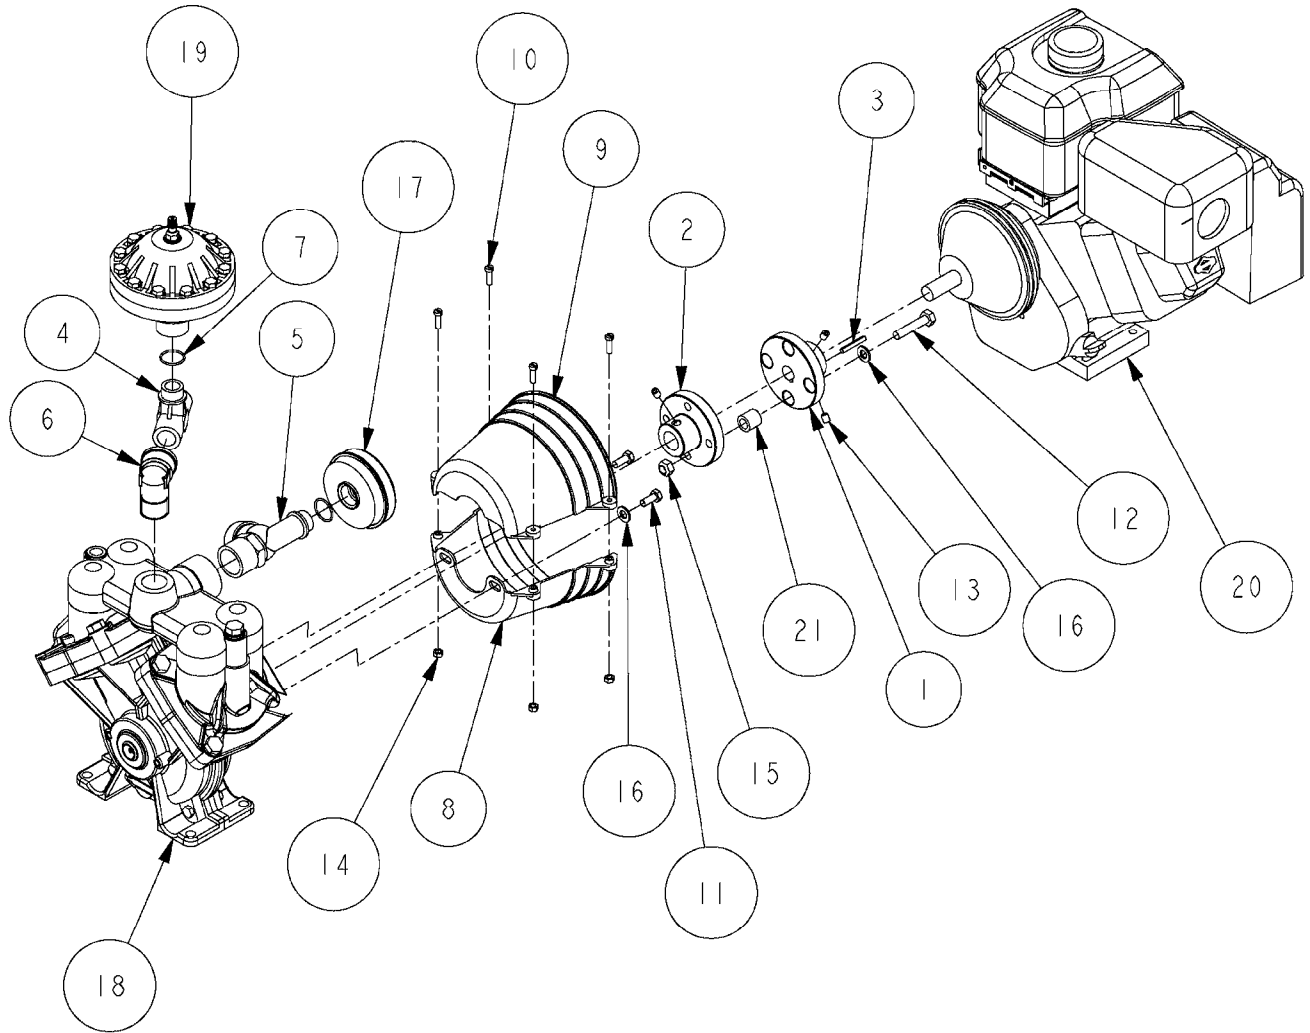

**A0180**

PUMP - 1203 W/DIRECT DRIVE  
A0180-HIN, 01:01:16

Page 1  
Date 12.08.2020 8:01

Pos.	parts-n°	order qty	description
1	146590	1	COUPLING F. ENGINE DIRECT DRIV
2	146591	1	COUPLING F.PUMP DIRECT DRIVE
3	192415	1	KEY 3/16' X 38 BS NO. 91539
4	320331	1	FITT.DK TEE 1" - 1" - 3/4" BSP
5	322095	1	FITT.DK TEE 1-1/2 X1-1/4 X3/4" BSP
6	322138	1	FITT.DK ELB 1"M X 1"F BSP
7	330735	1	O-RING D30/D26X2
8	330746	1	GUARD PTO LOWER PART
9	330757	1	GUARD PTO UPPER PART
10	410347	1	SCREW M6X20 8.8
11	420582	1	BOLT HEX 8.8 DEL M8X20 FT A2
12	420943	1	BOLT HEX 8.8 DEL M10X50
13	450897	1	SCREW SET M8 x 12
14	460202	1	NUT HEX M6
15	460423	1	NUT HEX M10X1.50 LOCK DIN985A2 SS
16	471122	1	WASHER, M10, Ø20/10.5X 2.0, SS
17	703032	1	SUCTION AIR BOTTLE 3/4" COMPL.
18	821630	1	PUMP 1203/9 540RPM
19	845014	1	AIR BOTTLE COMPLETE HJ73
20	28032303	1	ENGINE B&S 5.5HP 6:1 RED 1203
21	92702103	1	HOSE R X1/2" X300PSI WP X0012"