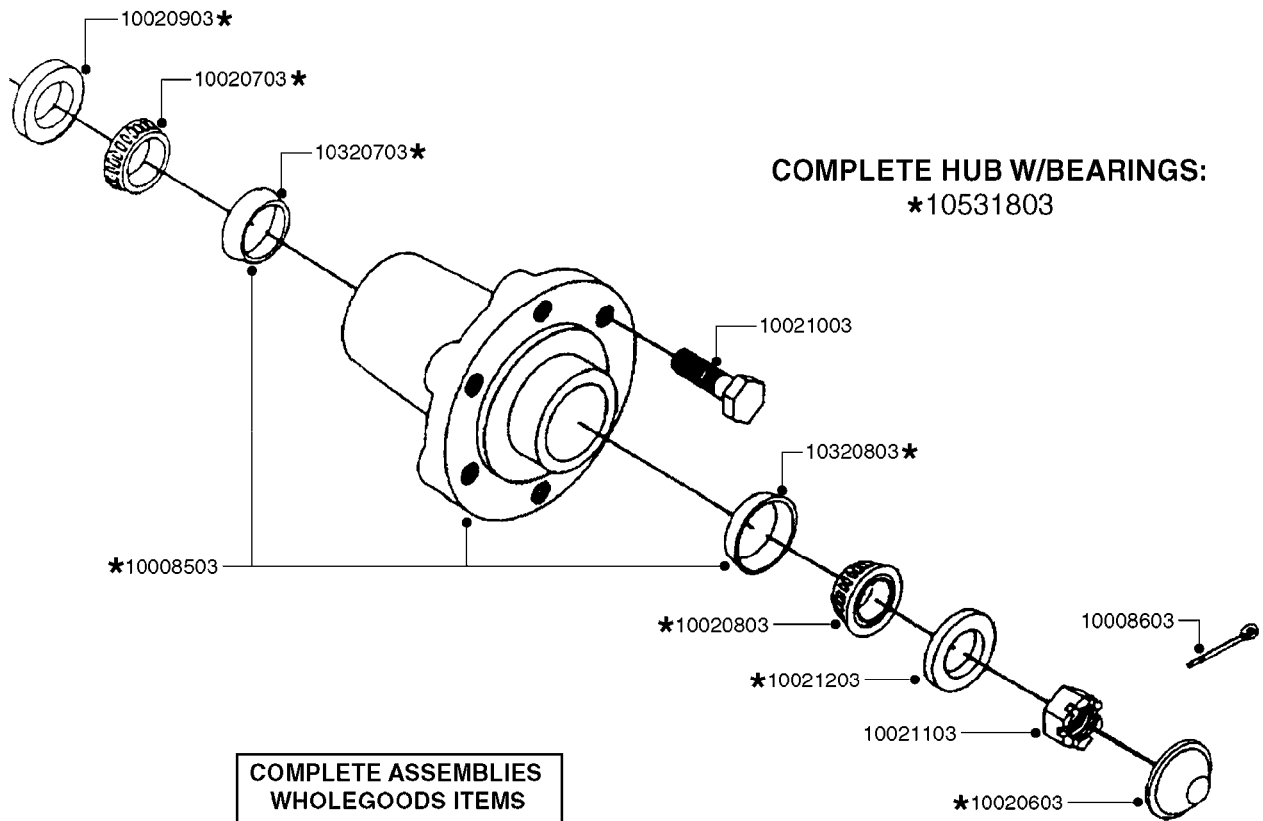

145806 (SA 500/L=375MM)
145809 (TA 500, SA 300/L=355MM)