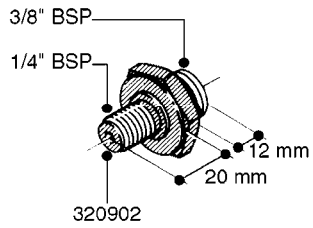

**L0020**

FITTINGS-T-PIECES, CAPS & ELBOWS  
L0020-HIN, 01:01:16

Page 1  
Date 12.08.2020 8:01

parts-n°	order qty	description
10053603	1	FITT. CAPNUT 2"BSP 5601
10194303	1	CAP BLANK 1 1/2 MCPHEE 210060
320047	1	FITT.DK CAPNUT 1/2" BSP
320106	1	FITT.DK CAPNUT 1" BSP
320272	1	FITT.DK CAPNUT 3/8" BSP
320316	1	FITT.DK TEE 3/4" X3/4" X1"BSP
320331	1	FITT.DK TEE 1" - 1" - 3/4" BSP
320342	1	FITT.DK EL 3/4"M X 1"F BSP
320563	1	FITT.DK 3 WAY 1/2" 110 DEG.
320677	1	NO LONGER AVAILABLE
320961	1	FITT.DK CAPNUT 1-1/2" BSP
321053	1	FITT.DK TEE 1/2 X1/2 X1/2" BSP
322072	1	FITT.DK TEE 3/8'X3/8'X3/8' BSP
322095	1	FITT.DK TEE 1-1/2 X1-1/4 X3/4" BSP
322138	1	FITT.DK ELB 1"M X 1"F BSP
330013	1	O-RING 2.5 X 10 PUR
330212	1	O-RING D19/D14X2.4 F.1/2"NUT
330326	1	O-RING D30/D24X2 F.1"NUT
331273	1	O-RING D44/D38X2 F.1-1/2"

FITTINGS - HEXAGON NIPPLES  
L0030-HIN, 01:01:16

Page 0  
Date 12.08.2020 8:01

**L0030**

FITTINGS - HEXAGON NIPPLES  
L0030-HIN, 01:01:16

Page 1  
Date 12.08.2020 8:01

parts-n°	order qty	description
10015303	1	FITT.PO.HN 1.00X1.00 M1000
10425003	1	FITT.PO.HN 1.25X1.00 MCPHEE
320132	1	FITT.DK HN 1" BSP
320176	1	FITT.DK HN 3/8"X1/2" BSP
320445	1	FITT.DK HN 1/4"X3/8" BSP
320655	1	FITT.DK HN 1/2"-1/2" BSP
320692	1	FITT.DK HN 3/8'BSPX1/4'NPT
320703	1	FITT.DK HN 3/8BSP X1/2 &1/4NPT
320725	1	FITT.DK NIPPLE 3/8"-3/8" BSP
320902	1	FITT.DK HN 3/8'X 1/4' BSP
390232	1	FITT.DK HN 1-1/2' X 1-1/4' BSP
390276	1	FITT.DK HN 1'BSP