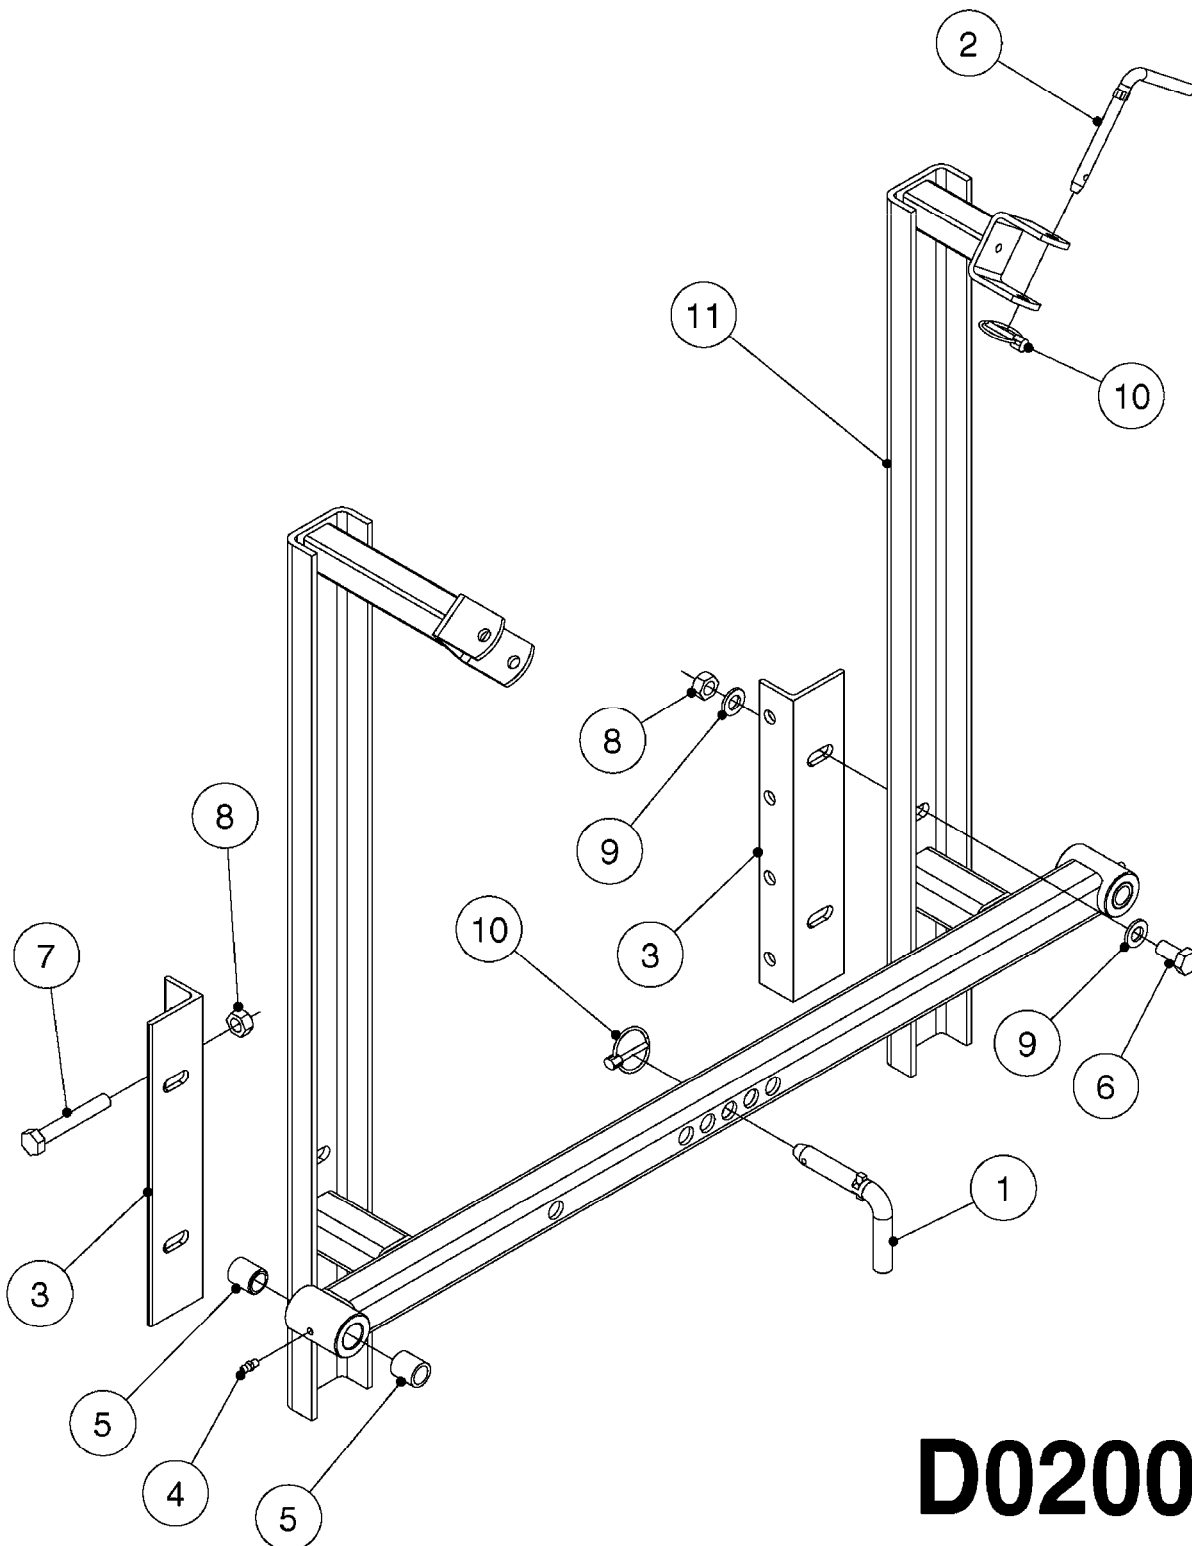

BOOM - MB ATV 40'
D0200-HIN, 01:01:16

BOOM - MB ATV 40'
D0200-HIN, 01:01:16

Page 1

Date 12.08.2020 8:01

Pos.	parts-n°	order qty	description
1	144631	1	LOCKING PAWL
2	144642	1	LOCKING PAWL D10X65MM
3	193303	1	SUPPORTING ARM FOR SB BOOM
4	283699	1	GREASE NIPPLE M6X1
5	333697	1	BUSHING D22/D16x25
6	430522	1	BOLT HEX 8.8 DEL M12X25 FT
7	430846	1	BOLT HEX 8.8 DEL M12X80
8	460703	1	NUT HEX M12X1.75 LOCK DIN985A2 SS
9	471127	1	WASHER, M12, Ø24/13X24X2.5 SS
10	480244	1	PIN SNAP D4.5
11	726360	1	BKT.NK MB MOUNT