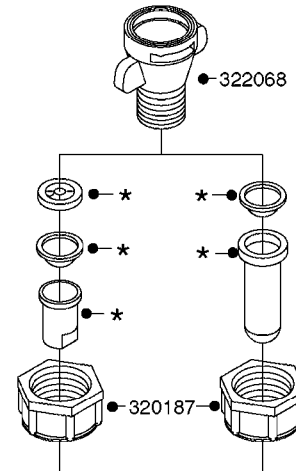

TRIPLET NOZZLE BODY

D1090

*=REFER TO HARDI NOZZLE CATALOG