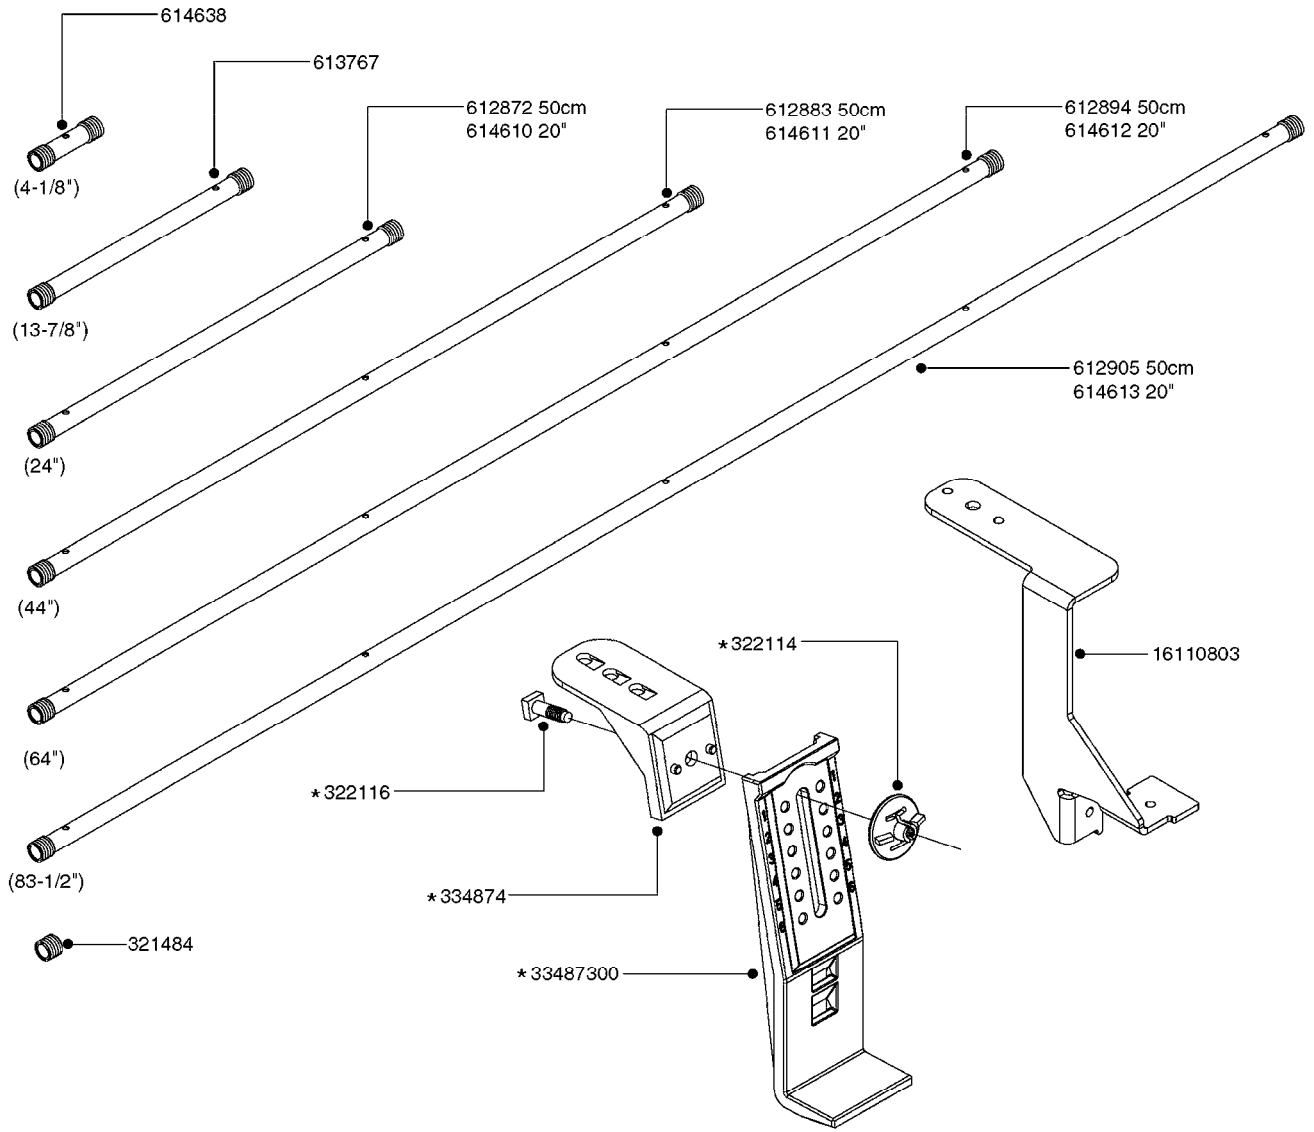

*74009003 - BAG OF 5 COMPLETE
*74008903 - BAG OF 10 COMPLETE

	STAINLESS CLAMPS AND INSULATOR	
	100X60MM - 74008203 BAG OF 10	
	80X60MM - 74008303 BAG OF 10	80X60MM - 74008403 BAG OF 5
	50X50MM - 74008503 BAG OF 10	50X50MM - 74008603 BAG OF 5
	50X30MM - 74008703 BAG OF 10	50X30MM - 74008803 BAG OF 5

BLANK TUBES:
614647 - 23-3/4"
614648 - 43-1/4"
614649 - 63"
614650 - 82-1/2"

D1110