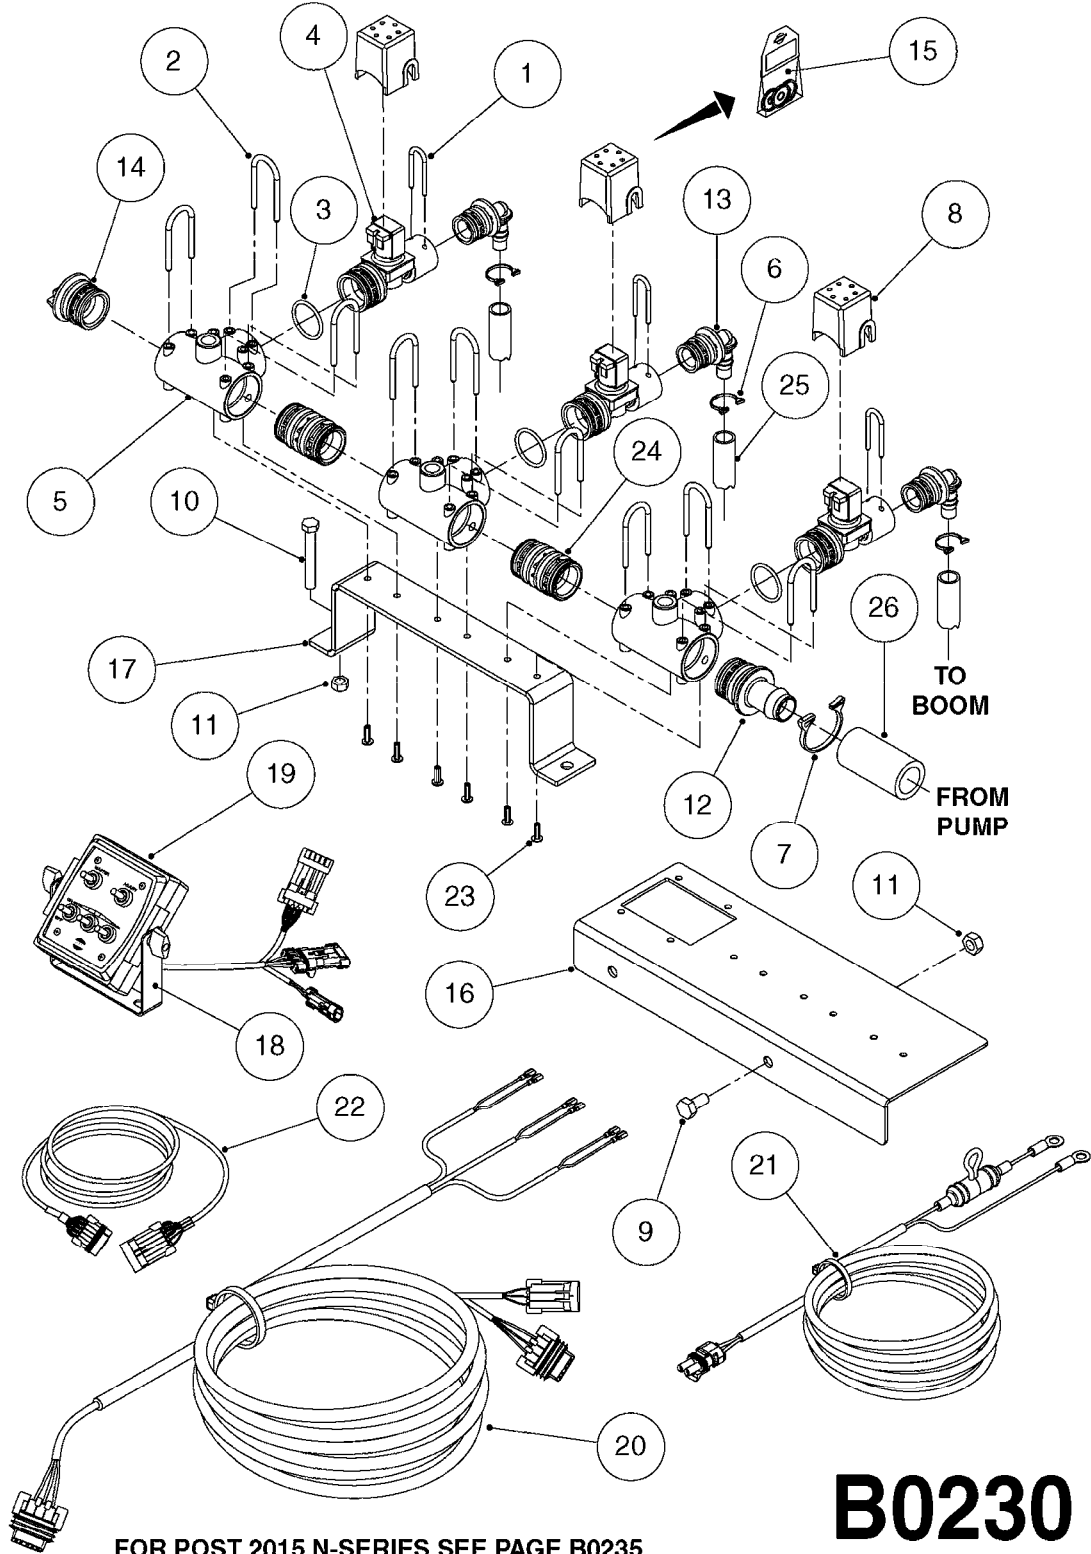

FOR POST 2015 N-SERIES SEE PAGE B0235

ELECTRIC SOLENOID
ATV/N-SERIES PRE 2015
B0230-HIN, 15:08:19

Page 1
Date 12.08.2020 8:01

Pos.	parts-n°	order qty	description
1	145994	1	FITT.DK S-40 FORK
2	145995	1	FITT.DK S-53 FORK
3	242109	1	O-RING D32.2x3.0
3	242354	1	O-RING D32.2X3.0 VITON
4	262104	1	VALVE, SOLENOID, S53/S40
5	322352	1	FITT.DK S-53 TEE
6	334534	1	CLAMP HOSE PLASTIC 1/2"
7	334680	1	CLAMP HOSE PLASTIC 1"
8	334965	1	COVER FOR S53 SOLENOID VALVE
9	420626	1	BOLT HEX 8.8 DEL M10X20 FT
10	421164	1	BOLT HEX 8.8 DEL M10X70
11	460423	1	NUT HEX M10X1.50 LOCK DIN985A2 SS
12	726559	1	FITT DK. S-53 HB 1" W/O-RING
13	726567	1	FITT.DK S-40 ELB.1/2" W.O-RING
14	726578	1	FITT.DK S53 PLUG WITH O-RING
15	750722	1	REPAIR KIT FOR 3S SC CONTROL
16	16199803	1	CONTROL BRACKET, SOLENOID N-SERIES BRACKET
17	17009403	1	SOLENOID CONTROL BRACKET 3SECT ATV BRACKET
18	26001503	1	HC FOAM MARKER CONSOLE MT.KIT
19	26010503	1	HARDI 3-SEC VAL CONTR CONSOLE
20	26010603	1	SPRAYMATE II HARDI BRANCH CABL
21	26010703	1	SPRAYMATE II BATTERY CABLE
22	26010803	1	SPRAYMATE II 15'10PIN M/P CABL
23	44076200	1	SCREW WN5451 5X16 SS TORX
24	72114300	1	FITT. DK S-53 MALE MALE W.ORIN
25	92702103	1	HOSE R X1/2" X300PSI WP X0012"
26	92712403	1	HOSE R X1" X300PSI WP X0012"