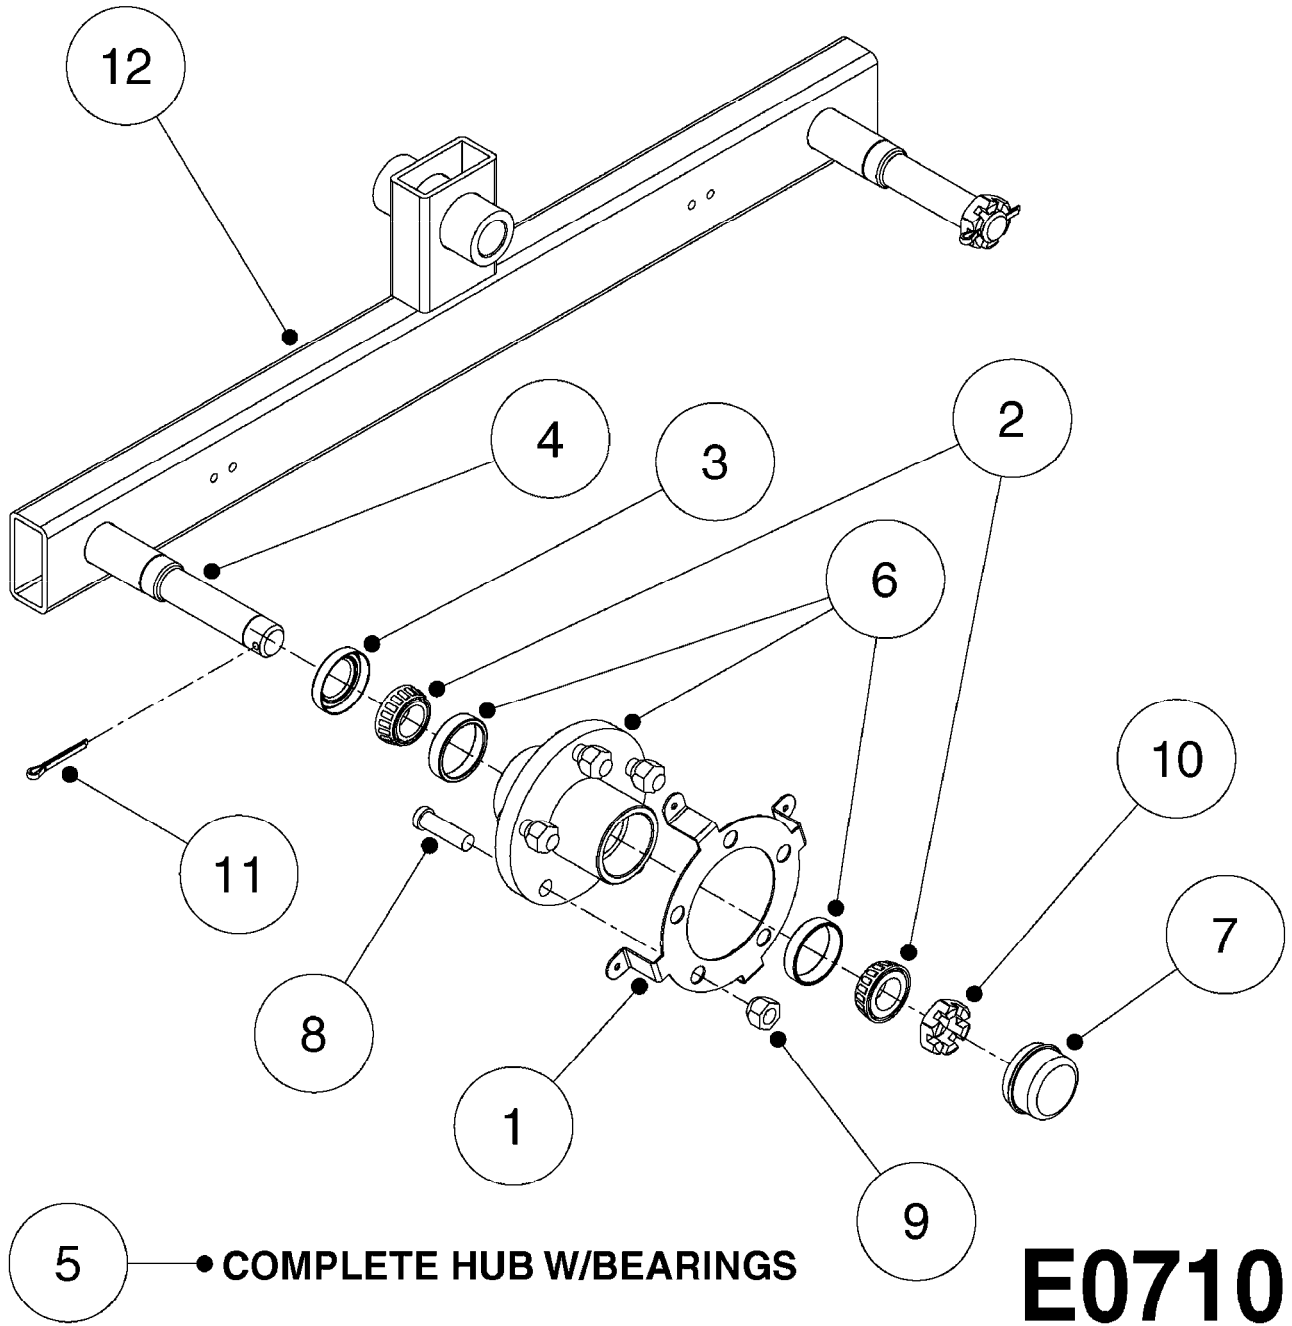

HUB ASSEMBLY F.1-1/4" SPINDLE
E0710-HIN, 01:01:16

Page 1
Date 12.08.2020 8:01

Pos.	parts-n°	order qty	description
1	16097703	1	SPEED RING, 5 BOLT, 4.5" B.C.
2	21002303	1	BEARING, TAPPERED, 1" SPINDLE
3	21002403	1	SEAL, GRASE F. 1000LB HUB
4	28031403	1	SPINDLE, 1.25"x9" INCLUDES 46001403 AND 48000303
5	28031503	1	HUB PKG.1.25"SPINDLE 5-4.5-2.5 COMPLETE HUB W/BEARINGS
6	28038003	1	HUB, 1000LB W.BRG RACES 1"SPDL
7	29003603	1	HUB CAP F. 1000LB HUB
8	45000203	1	BOLT, WHEEL STUD 1/2"
9	46001303	1	NUT - LUG 1/2" - 1000LB HUB
10	46001403	1	NUT, CASTLE F. 1" SPINDLE
11	48000303	1	PIN, COTTER 5/32" X 2"
12	63015903	1	TANDEM BEAM, WITH SPINDLE, ATV