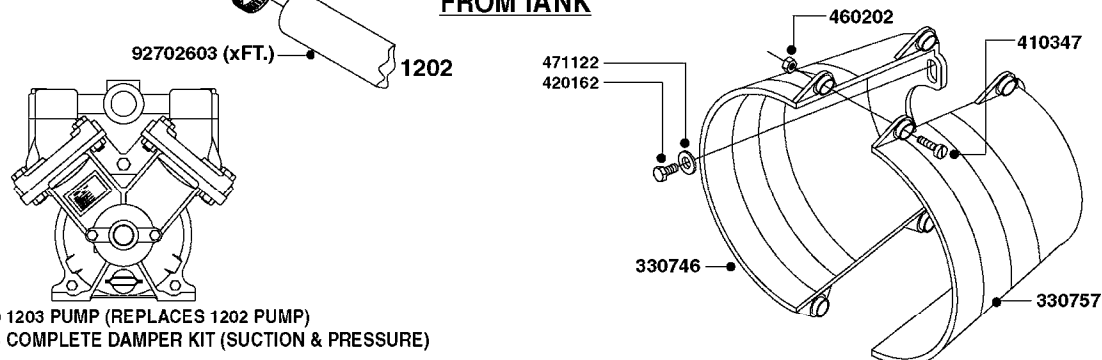

PRESSURE SIDE OF PUMP

SUCTION SIDE OF PUMP

TO CONTROLS

FROM TANK

#821630 1203 PUMP (REPLACES 1202 PUMP)  
#726854 COMPLETE DAMPER KIT (SUCTION & PRESSURE)

COMPLETE ASSEMBLIES  
WHOLEGOODS ITEMS

**A0200**

PUMP - 1200/1202/1203 FITTINGS  
A0200-HIN, 01:01:16