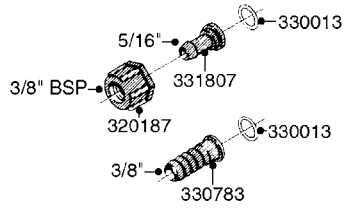

L0010

parts-n°	order qty	description
240085	1	O-RING D13,1/8,3X02,4 NITRIL
241441	1	O-RING D29.3X3
242594	1	O-RING D14 X 1.78 SCH.70-EPDM
320084	1	FITT.DK NUT 1/2" BSP
320095	1	FITT.DK NUT 1" BSP
320117	1	FITT.DK CONN.1/2"BSP F. 1" CAP
320187	1	FITT.DK CAP 3/8" BSP BLACK
320283	1	FITT.DK NUT 3/4"BSP
320821	1	FITT.DK NUT 1-1/2" BSP
321495	1	FITT.DK REDUC 1/4'BSP F.3/4'NT
321576	1	FITT.DK CONN 1/2"BSP F.3/4"NUT
330013	1	O-RING 2.5 X 10 PUR
330212	1	O-RING D19/D14X2.4 F.1/2"NUT
330326	1	O-RING D30/D24X2 F.1"NUT
330341	1	FITT.DK HB 1" F. 1" NUT
330595	1	O-RING D24.6/D20X2.1 -3/4"
330665	1	FITT.DK HB 3/4"F.1" NUT
330676	1	FITT.DK HB 3/8" F. 1/2" NUT
330687	1	FITT.DK HB 1/2" F. 1/2" NUT
330691	1	FITT.DK HB 3/4'F.3/4' NUT
330783	1	FITT.DK HB 3/8"F.3/8" NUT
331262	1	FITT.DK HB 1-1/2" F. 1-1/2"NUT
331273	1	O-RING D44/D38X2 F.1-1/2"
331446	1	FITT.DK HB 1" F.1-1/2" NUT
331807	1	FITT.DK HB 5/16" F.3/8" NUT
332286	1	FITT.DK HB 1/2" F. 3/4" NUT
332905	1	FITT.DK HB 1/2" F. 3/4" CAP
332927	1	FITT.DK PLUG F. NOZZLE TUBE
333292	1	FITT.DK HB 1"O'RING F.1-1/2"
333664	1	FITT.DK HB 5/16' F. 1/2' NUT
334044	1	FITT.DK HB 3/4' F. 3/4' CAP
334059	1	FITT.DK EL 1" 110 DEG.F.1-1/2"
334123	1	FITT.DK HB 1-1/4"O-RNG F.1-1/2"
334150	1	FITT.DK HB 1-1/4" 110 F.1-1/2"
390542	1	PLUG WASHER FOR 3/4'CAP NUT
716236	1	FITT.DK HB 1/2" ASSY. F. 3/4"
716413	1	FITT.DK PLUG ASSY. F.NOZ TUBE
717426	1	FITT.DK REDUC 1/4"BSP F.3/4"N
720856	1	FITT.DK 1/2'BSP ASSY.F.3/4'NUT
724621	1	FITT.DK HB 3/4"ASSY F.3/4" NUT