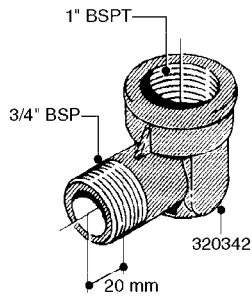

L0020

FITTINGS-T-PIECES, CAPS & ELBOWS
L0020-HIN, 01:01:16

Page 1
Date 12.08.2020 8:01

parts-n°	order qty	description
10053603	1	FITT. CAPNUT 2"BSP 5601
10194303	1	CAP BLANK 1 1/2 MCPHEE 210060
320047	1	FITT.DK CAPNUT 1/2" BSP
320106	1	FITT.DK CAPNUT 1" BSP
320272	1	FITT.DK CAPNUT 3/8" BSP
320316	1	FITT.DK TEE 3/4" X3/4" X1"BSP
320331	1	FITT.DK TEE 1" - 1" - 3/4" BSP
320342	1	FITT.DK EL 3/4"M X 1"F BSP
320563	1	FITT.DK 3 WAY 1/2" 110 DEG.
320677	1	NO LONGER AVAILABLE
320961	1	FITT.DK CAPNUT 1-1/2" BSP
321053	1	FITT.DK TEE 1/2 X1/2 X1/2" BSP
322072	1	FITT.DK TEE 3/8'X3/8'X3/8' BSP
322095	1	FITT.DK TEE 1-1/2 X1-1/4 X3/4" BSP
322138	1	FITT.DK ELB 1"M X 1"F BSP
330013	1	O-RING 2.5 X 10 PUR
330212	1	O-RING D19/D14X2.4 F.1/2"NUT
330326	1	O-RING D30/D24X2 F.1"NUT
331273	1	O-RING D44/D38X2 F.1-1/2"