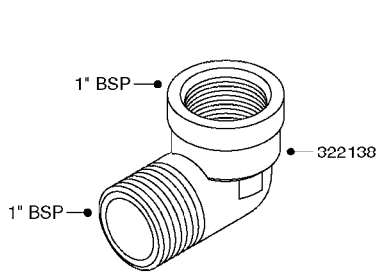

L0020

FITTINGS-T-PIECES, CAPS & ELBOWS
L0020-HIN, 01:01:16

Page 1
Date 12.08.2020 8:01

parts-n°	order qty	description
10053603	1	FITT. CAPNUT 2"BSP 5601
10194303	1	CAP BLANK 1 1/2 MCPHEE 210060
320047	1	FITT.DK CAPNUT 1/2" BSP
320106	1	FITT.DK CAPNUT 1" BSP
320272	1	FITT.DK CAPNUT 3/8" BSP
320316	1	FITT.DK TEE 3/4" X3/4" X1"BSP
320331	1	FITT.DK TEE 1" - 1" - 3/4" BSP
320342	1	FITT.DK EL 3/4"M X 1"F BSP
320563	1	FITT.DK 3 WAY 1/2" 110 DEG.
320677	1	NO LONGER AVAILABLE
320961	1	FITT.DK CAPNUT 1-1/2" BSP
321053	1	FITT.DK TEE 1/2 X1/2 X1/2" BSP
322072	1	FITT.DK TEE 3/8'X3/8'X3/8' BSP
322095	1	FITT.DK TEE 1-1/2 X1-1/4 X3/4" BSP
322138	1	FITT.DK ELB 1"M X 1"F BSP
330013	1	O-RING 2.5 X 10 PUR
330212	1	O-RING D19/D14X2.4 F.1/2"NUT
330326	1	O-RING D30/D24X2 F.1"NUT
331273	1	O-RING D44/D38X2 F.1-1/2"