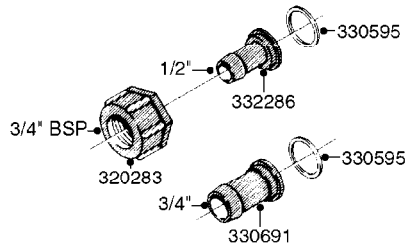

L0010

parts-n°	order qty	description
240085	1	O-RING D13,1/8,3X02,4 NITRIL
241441	1	O-RING D29.3X3
242594	1	O-RING D14 X 1.78 SCH.70-EPDM
320084	1	FITT.DK NUT 1/2" BSP
320095	1	FITT.DK NUT 1" BSP
320117	1	FITT.DK CONN.1/2"BSP F. 1" CAP
320187	1	FITT.DK CAP 3/8" BSP BLACK
320283	1	FITT.DK NUT 3/4"BSP
320821	1	FITT.DK NUT 1-1/2" BSP
321495	1	FITT.DK REDUC 1/4'BSP F.3/4'NT
321576	1	FITT.DK CONN 1/2"BSP F.3/4"NUT
330013	1	O-RING 2.5 X 10 PUR
330212	1	O-RING D19/D14X2.4 F.1/2"NUT
330326	1	O-RING D30/D24X2 F.1"NUT
330341	1	FITT.DK HB 1" F. 1" NUT
330595	1	O-RING D24.6/D20X2.1 -3/4"
330665	1	FITT.DK HB 3/4"F.1" NUT
330676	1	FITT.DK HB 3/8" F. 1/2" NUT
330687	1	FITT.DK HB 1/2" F. 1/2" NUT
330691	1	FITT.DK HB 3/4'F.3/4' NUT
330783	1	FITT.DK HB 3/8"F.3/8" NUT
331262	1	FITT.DK HB 1-1/2" F. 1-1/2"NUT
331273	1	O-RING D44/D38X2 F.1-1/2"
331446	1	FITT.DK HB 1" F.1-1/2" NUT
331807	1	FITT.DK HB 5/16" F.3/8" NUT
332286	1	FITT.DK HB 1/2" F. 3/4" NUT
332905	1	FITT.DK HB 1/2" F. 3/4" CAP
332927	1	FITT.DK PLUG F. NOZZLE TUBE
333292	1	FITT.DK HB 1"O'RING F.1-1/2"
333664	1	FITT.DK HB 5/16' F. 1/2' NUT
334044	1	FITT.DK HB 3/4' F. 3/4' CAP
334059	1	FITT.DK EL 1" 110 DEG.F.1-1/2"
334123	1	FITT.DK HB 1-1/4"O-RNG F.1-1/2"
334150	1	FITT.DK HB 1-1/4" 110 F.1-1/2"
390542	1	PLUG WASHER FOR 3/4'CAP NUT
716236	1	FITT.DK HB 1/2" ASSY. F. 3/4"
716413	1	FITT.DK PLUG ASSY. F.NOZ TUBE
717426	1	FITT.DK REDUC 1/4"BSP F.3/4"N
720856	1	FITT.DK 1/2'BSP ASSY.F.3/4'NUT
724621	1	FITT.DK HB 3/4"ASSY F.3/4" NUT