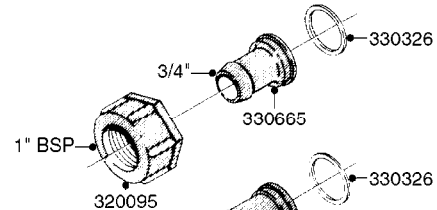

L0010

parts-n°	order qty	description
240085	1	O-RING D13,1/8,3X02,4 NITRIL
241441	1	O-RING D29.3X3
242594	1	O-RING D14 X 1.78 SCH.70-EPDM
320084	1	FITT.DK NUT 1/2" BSP
320095	1	FITT.DK NUT 1" BSP
320117	1	FITT.DK CONN.1/2"BSP F. 1" CAP
320187	1	FITT.DK CAP 3/8" BSP BLACK
320283	1	FITT.DK NUT 3/4"BSP
320821	1	FITT.DK NUT 1-1/2" BSP
321495	1	FITT.DK REDUC 1/4'BSP F.3/4'NT
321576	1	FITT.DK CONN 1/2"BSP F.3/4"NUT
330013	1	O-RING 2.5 X 10 PUR
330212	1	O-RING D19/D14X2.4 F.1/2"NUT
330326	1	O-RING D30/D24X2 F.1"NUT
330341	1	FITT.DK HB 1" F. 1" NUT
330595	1	O-RING D24.6/D20X2.1 -3/4"
330665	1	FITT.DK HB 3/4"F.1" NUT
330676	1	FITT.DK HB 3/8" F. 1/2" NUT
330687	1	FITT.DK HB 1/2" F. 1/2" NUT
330691	1	FITT.DK HB 3/4'F.3/4' NUT
330783	1	FITT.DK HB 3/8"F.3/8" NUT
331262	1	FITT.DK HB 1-1/2" F. 1-1/2"NUT
331273	1	O-RING D44/D38X2 F.1-1/2"
331446	1	FITT.DK HB 1" F.1-1/2" NUT
331807	1	FITT.DK HB 5/16" F.3/8" NUT
332286	1	FITT.DK HB 1/2" F. 3/4" NUT
332905	1	FITT.DK HB 1/2" F. 3/4" CAP
332927	1	FITT.DK PLUG F. NOZZLE TUBE
333292	1	FITT.DK HB 1"O'RING F.1-1/2"
333664	1	FITT.DK HB 5/16' F. 1/2' NUT
334044	1	FITT.DK HB 3/4' F. 3/4' CAP
334059	1	FITT.DK EL 1" 110 DEG.F.1-1/2"
334123	1	FITT.DK HB 1-1/4"O-RNG F.1-1/2"
334150	1	FITT.DK HB 1-1/4" 110 F.1-1/2"
390542	1	PLUG WASHER FOR 3/4'CAP NUT
716236	1	FITT.DK HB 1/2" ASSY. F. 3/4"
716413	1	FITT.DK PLUG ASSY. F.NOZ TUBE
717426	1	FITT.DK REDUC 1/4"BSP F.3/4"N
720856	1	FITT.DK 1/2'BSP ASSY.F.3/4'NUT
724621	1	FITT.DK HB 3/4"ASSY F.3/4" NUT