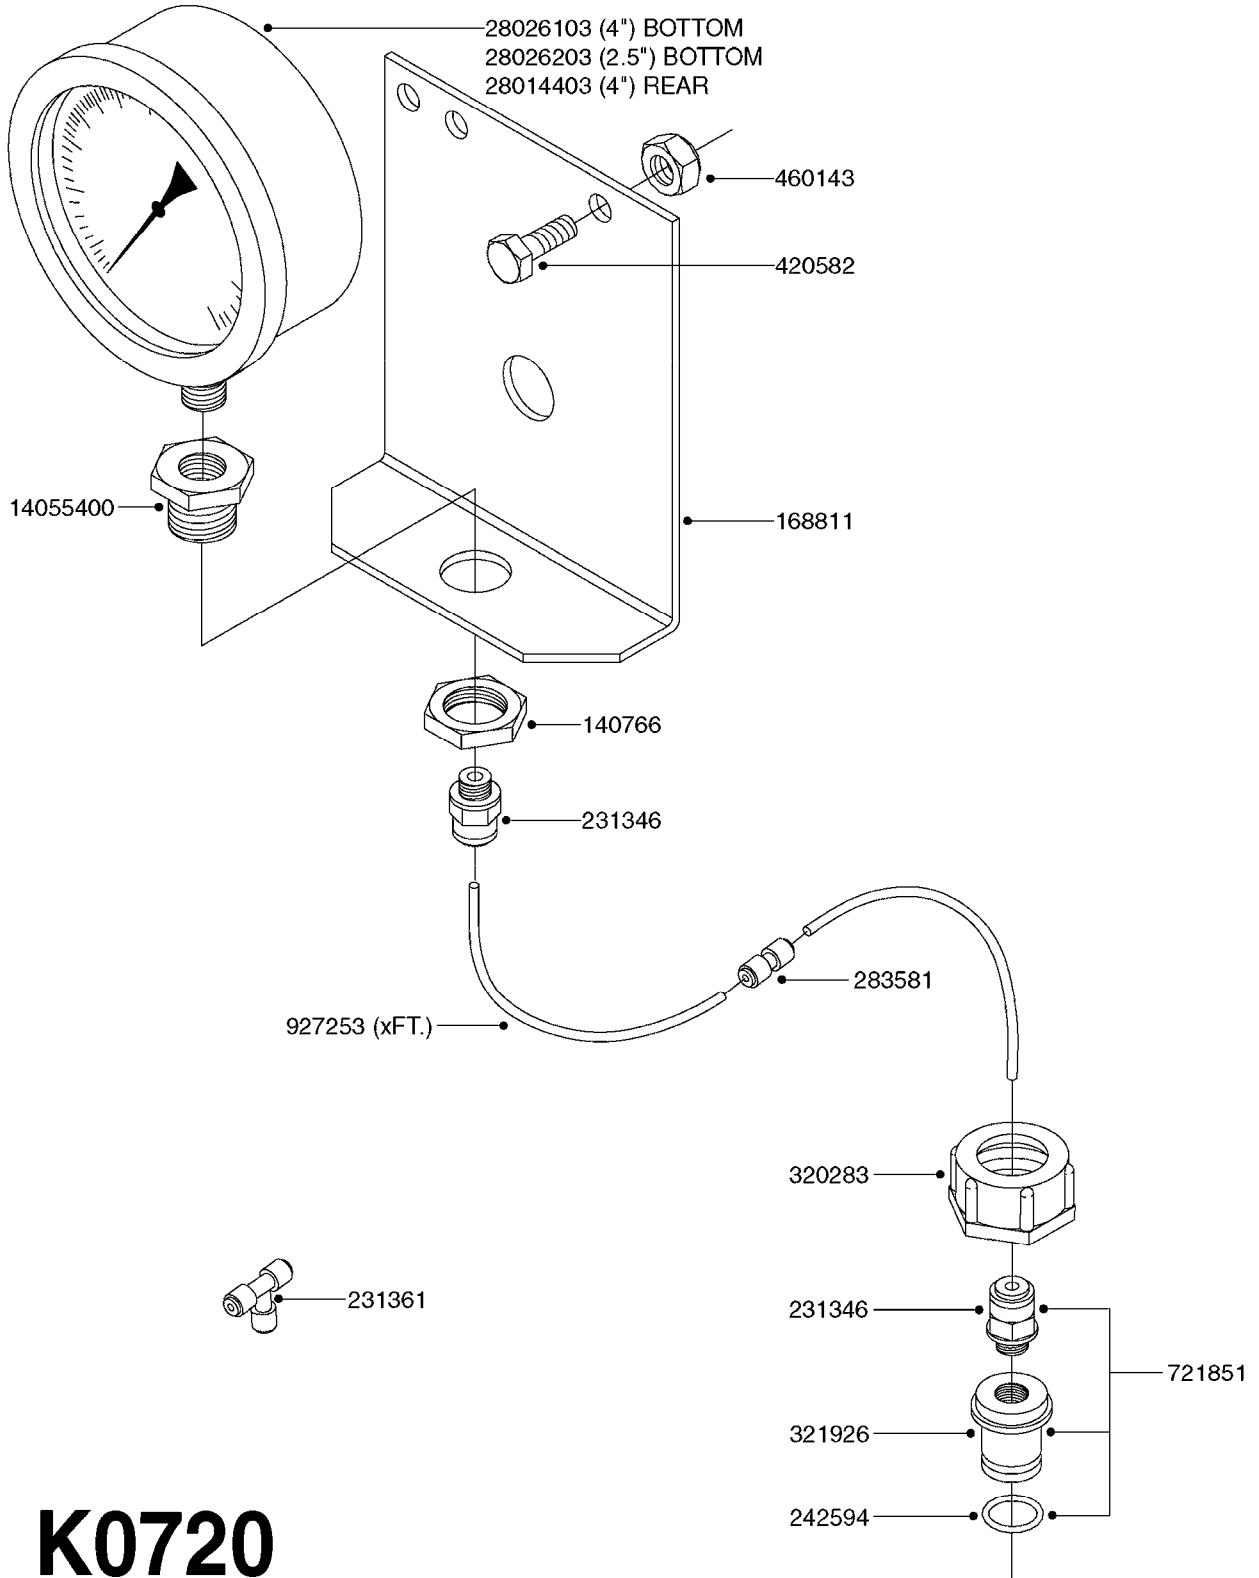

***10536803 COMPLETE MAGNETIC BASE KIT**

K0690

REMOTE GAUGE-MAGNETIC BASE KIT
K0690-HIN, 01:01:16

Page 1
Date 12.08.2020 8:56

parts-n°	order qty	description
231346	1	QUICK COUPLER 1/8"BSP X 4 MM
232230	1	QUICK COUPLER 1/4"BSP X 4 MM
241651	1	O-RING D14.0X3.0 NITRIL
242594	1	O-RING D14 X 1.78 SCH.70-EPDM
283581	1	HOSE CONNECTOR STR. F.4MM PE
284582	1	CLAMP HOSE GEAR - 5/16"
320187	1	FITT.DK CAP 3/8" BSP BLACK
320283	1	FITT.DK NUT 3/4"BSP
320445	1	FITT.DK HN 1/4"X3/8" BSP
321926	1	FITTING BSP3/4"-1/8"
322046	1	FITT.DK TEE 1/2X1/2HB X3/4'BSP
322048	1	FITT.DK TEE 3/4X3/4HB X3/4'BSP
330013	1	O-RING 2.5 X 10 PUR
330061	1	O-RING D16/D11X2,5
331807	1	FITT.DK HB 5/16" F.3/8" NUT
334531	1	CLAMP HOSE PLASTIC 3/4"
334534	1	CLAMP HOSE PLASTIC 1/2"
390713	1	GAUGE ADAPTOR 1/4" BSP
440698	1	SCREW F.PLASTIC 6X18 SS HEXHD
721851	1	SCREW PLUG W/QUICK FIT
724637	1	FITT.DK HB 5/16' F. 3/4" COMP.
927253	1	RED AIR HOSE, Ø4/2 1810 E
927268	1	HOSE BLUE PVC X 1/4 X 0012"
10536703	1	MAGNETIC BASE D3,2'/90LB
10536803	1	MAGNETIC BASE KIT F.GAUGE
28026203	1	GAUGE 200PSI/BR,2.5"1/4BSP-BTM
92702103	1	HOSE R X1/2" X300PSI WP X0012"
92703203	1	HOSE R X3/4" X300PSI WP X0012"