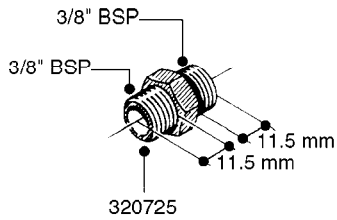

FITTINGS - HEXAGON NIPPLES
L0030-HIN, 01:01:16

L0030

FITTINGS - HEXAGON NIPPLES
L0030-HIN, 01:01:16

Page 1
Date 12.08.2020 8:56

parts-n°	order qty	description
10015303	1	FITT.PO.HN 1.00X1.00 M1000
10425003	1	FITT.PO.HN 1.25X1.00 MCPHEE
320132	1	FITT.DK HN 1" BSP
320176	1	FITT.DK HN 3/8"X1/2" BSP
320445	1	FITT.DK HN 1/4"X3/8" BSP
320655	1	FITT.DK HN 1/2"-1/2" BSP
320692	1	FITT.DK HN 3/8'BSPX1/4'NPT
320703	1	FITT.DK HN 3/8BSP X1/2 &1/4NPT
320725	1	FITT.DK NIPPLE 3/8"-3/8" BSP
320902	1	FITT.DK HN 3/8'X 1/4' BSP
390232	1	FITT.DK HN 1-1/2' X 1-1/4' BSP
390276	1	FITT.DK HN 1'BSP