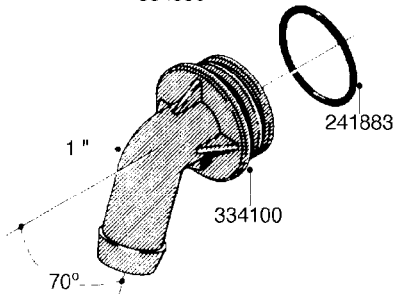

L0080

FITTINGS - S-53
L0080-HIN, 12:09:17

Page 1

Date 12.08.2020 8:56

Pos.	parts-n°	order qty	description
1	145995	1	FITT.DK S-53 FORK
2	241973	1	O-RING Ø3 X 44.2 70 SHORES NITRIL NITRIL (BLACK)
2	242353	1	O-RING 3 X 44.2 VITON VITON (BROWN)
3	242109	1	O-RING D32.2x3.0 NITRIL (BLACK)
3	242354	1	O-RING D32.2X3.0 VITON VITON (BROWN)
4	322103	1	FITT.DK S-53 BULKHEAD
5	322107	1	FITT.DK S-53 BULKHEAD NUT
6	322110	1	FITT.DK S-53 ELB. 1/2" BSP
7	322352	1	FITT.DK S-53 TEE
8	334229	1	FITT.DK S-53 STR.3/4"
9	334260	1	GASKET F. S-53 BULKHEAD
10	334564	1	FITT.DK S-67 TO S-53 ADAPTER
11	391100	1	FITT.DK S-53THREAD INS.1/2"BSP
12	726463	1	FITT.DK S53 BULKHEAD W/GASKET
13	726552	1	FIT.DK S-53X90 1/2" BSP,O-RING
14	726556	1	FITT.DK S-53 HB 1/2" W/O-RING
15	726558	1	FITT.DK S53 STR. 3/4" W.ORING
16	726559	1	FITT DK. S-53 HB 1" W/O-RING
17	726568	1	FITT.DK.S-53 HB 1/2"90 W/O-RING
18	726570	1	FITT.DK S-53 ELB.3/4" W.ORING
19	726571	1	FITT.DK S-53 ELB.1", W ORING
20	726578	1	FITT.DK S53 PLUG WITH O-RING
21	728561	1	FITT.DK. S67M - S53F REDUCER