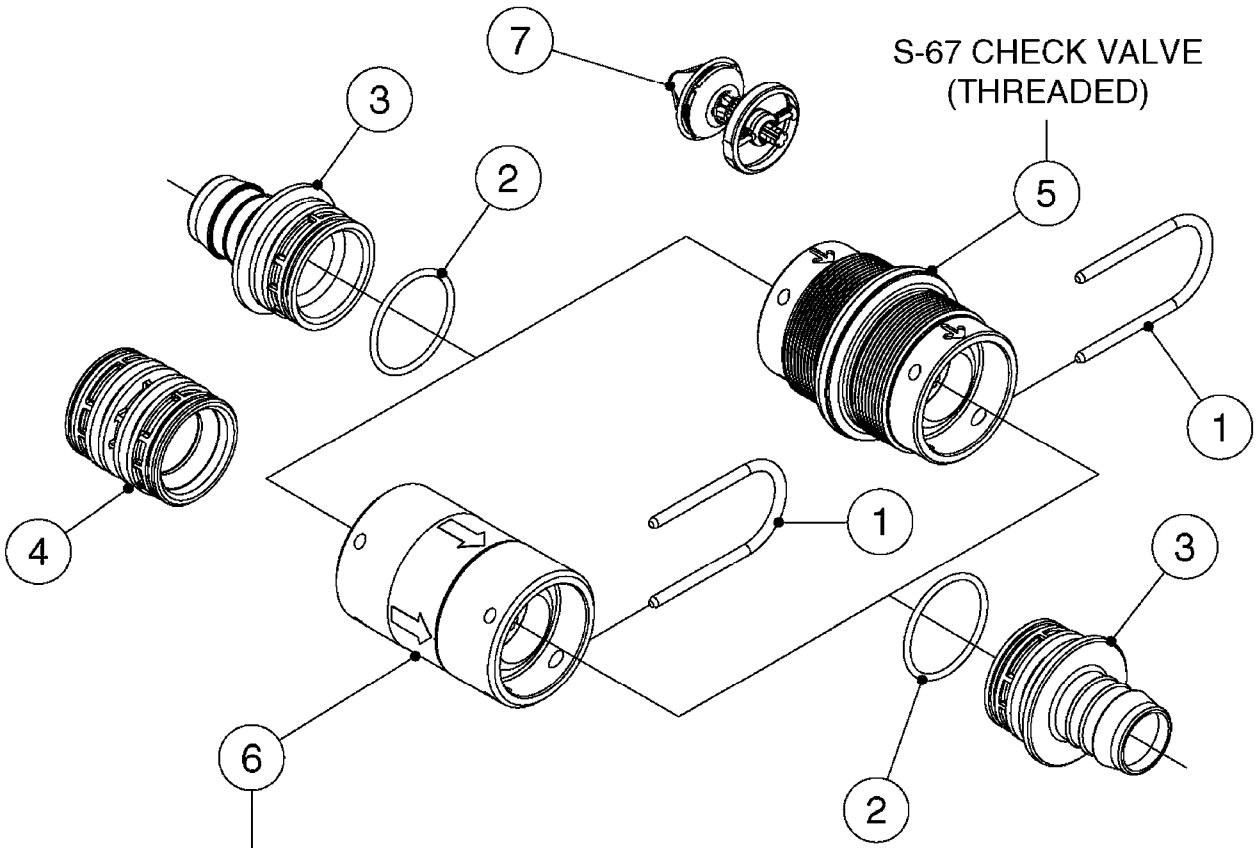

FOR FITTINGS AND
HOSES, SEE SECTION L

B0630

CHECK VALVES - S67
B0630-HIN, 31:07:19

Page 1
Date 12.08.2020 8:55

Pos.	parts-n°	order qty	description
1	145996	1	FITT.DK S-67 FORK
2	241973	1	O-RING Ø3 X 44.2 70 SHORES NITRIL
2	242353	1	O-RING 3 X 44.2 VITON
3	242504	1	O-RING D35x2 NITRIL
4	322104	1	FITT.DK S-67 BULKHEAD
5	334231	1	FITT.DK S-67 STR.1"
5	334232	1	FITT.DK S-67 STR.1-1/4"
5	334444	1	FITT.DK S-67 STR.1-1/2" PVC
6	14103100	1	SEAT F.CHECK VALVE D40.8 2010
7	70063603	1	VALVE, CHECK S67 1-1/2"
			COMPLETE IN-LINE CHECK VALVE FOR 1-1/2" HOSE
7	72001803	1	CHCK VLV,S67, 2 X 1" HB
			COMPLETE IN-LINE CHECK VALVE FOR 1" HOSE
7	72206600	1	CHCK VLV,S67, 2 X 1.25" HB
			COMPLETE IN-LINE CHECK VALVE FOR 1-1/4" HOSE
8	72089900	1	CHECK VALVE S67 SUBASMBLY.2001
9	97800500	1	DECAL 230X28 BLACK ARROW