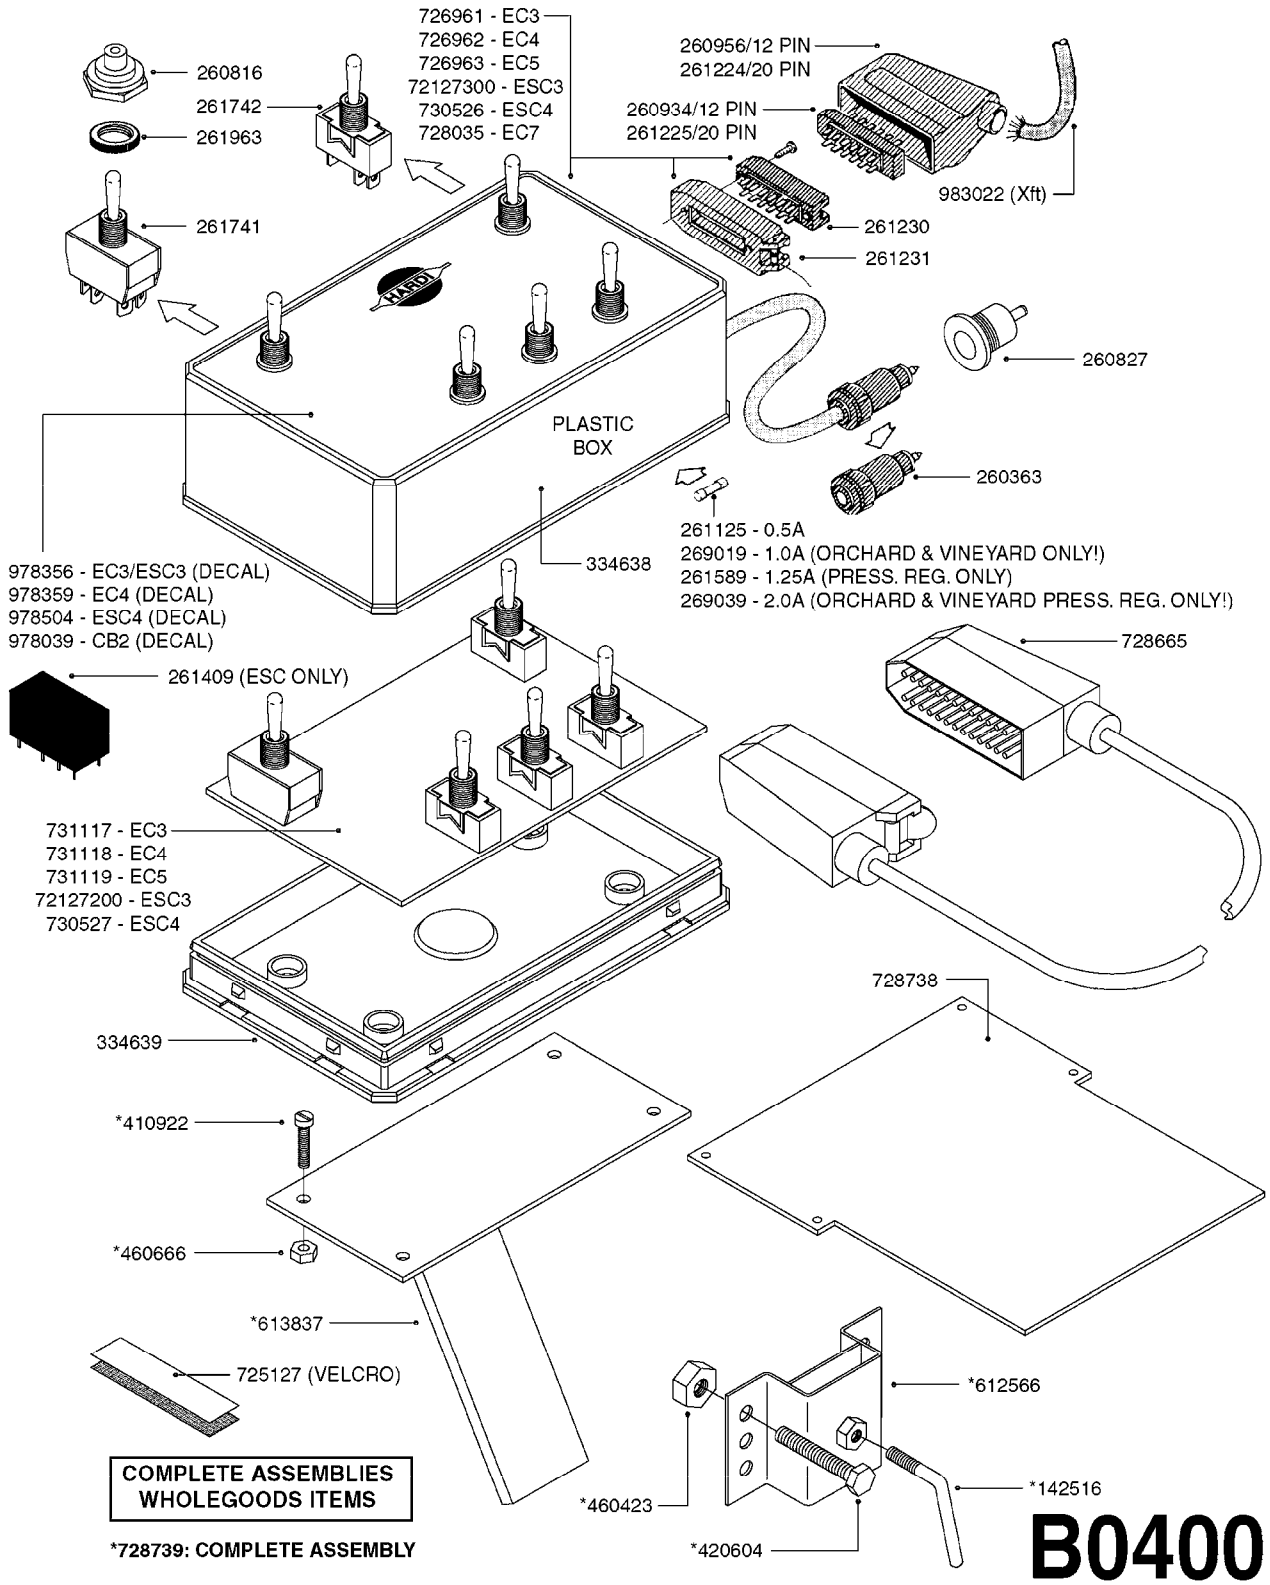

COMPLETE ASSEMBLIES
WHOLEGOODS ITEMS

*728739: COMPLETE ASSEMBLY

B0400

CONTROL BOX F/EC + ECSC POST96
B0400-HIN, 01:01:16

Page 1
Date 12.08.2020 8:55

parts-n°	order qty	description
142516	1	SCREW SET M10 BENT F. LOCKING
260363	1	PLUG 2 POLE 12V
260816	1	CAP W/RUBBER BOOT F.EC SWITCH
260827	1	PLUG F.EC ATTACHMENTS
260934	1	PLUG INSERT 12 POLE MALE
260956	1	PLUG HOUSE 12 POL.MALE
261125	1	FUSE 5 X 20 500mA
261224	1	PLUG HOUSING F/20 POLE MALE
261225	1	PLUG INSERT 20 POLE MALE
261230	1	PLUG INSERT 20 POLE FEMALE
261231	1	PLUG HOUSING 20 POLE FEMALE
261409	1	RELAY 12V F. ESC CNTRL BOX '96
261589	1	FUSE 5 X 20 1.25 AMP
261741	1	SWITCH 2 POLE 12V TOGGLE PRESS
261742	1	SWITCH 2 POLE 12V ON/OFF
261963	1	NUT F.EC SWITCH
269019	1	FUSE 5 X 20 1.0 AMP
269039	1	FUSE 5 X 20 2.0 AMP
334638	1	HOUSING F.EC PLASTIC BOX UPPER
334639	1	COVER F.EC PLASTIC BOX -LOWER
410922	1	CYL.SKR 8.8 DEL M4X20 RST
420604	1	BOLT HEX 8.8 DEL M10X25 FT DIN933
460423	1	NUT HEX M10X1.50 LOCK DIN985A2 SS
460666	1	NUT HEX M4
612566	1	MOUNT BRACKET F.FAN CABLE ASSY
613837	1	MOUNT PLATE FOR EC CONTROL BOX
725127	1	VELCRO KIT
726961	1	CONTROL BOX EC 3 SEC./20 PIN
726962	1	CONTROL BOX EC 4 SEC./20 PIN
726963	1	CONTROL BOX EC 5 SEC./20 PIN
728035	1	CONTROL BOX EC 7 SEC.
728665	1	CABLE EXT.-QUICK ATTACH 20 PIN
728738	1	DOUB.CONT.BOX & OR F/M PLATE
728739	1	IN CAB CONTROL MOUNT KIT
730526	1	CON BX 4SEC/20PIN alt72127400
730527	1	CIRCUIT B.ESC4 PLAST.W/SWITCH
731117	1	CIRCUIT B.EC3 PLASTIC W/SWITCH
731118	1	CIRCUIT B.EC4 PLASTIC W/SWITCH
731119	1	CIRCUIT B.EC5 PLASTIC W/SWITCH
978039	1	DECAL CONTROL BOX CB4 MISTBLOW
978356	1	DECAL CONTRL BOX EVC/ESC3 ABS
978359	1	DECAL CONTROL BOX EC4 ABS
978504	1	DECAL CONTROL BOX ESC4 ABS
983022	1	WIRE 12 x 0.5 x 2MM x 12"
72127200	1	CIRCUIT B.ESC3 PLAST.W/SWITCH
72127300	1	CONTROL BOX ESC 3 SEC./20 PIN