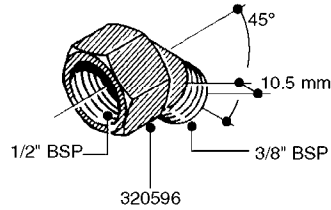

FITTINGS - HEXAGON NIPPLES
L0030-HIN, 01:01:16

L0030

FITTINGS - HEXAGON NIPPLES
L0030-HIN, 01:01:16

Page 1
Date 12.08.2020 8:56

parts-n°	order qty	description
10015303	1	FITT.PO.HN 1.00X1.00 M1000
10425003	1	FITT.PO.HN 1.25X1.00 MCPHEE
320132	1	FITT.DK HN 1" BSP
320176	1	FITT.DK HN 3/8"X1/2" BSP
320445	1	FITT.DK HN 1/4"X3/8" BSP
320655	1	FITT.DK HN 1/2"-1/2" BSP
320692	1	FITT.DK HN 3/8'BSPX1/4'NPT
320703	1	FITT.DK HN 3/8BSP X1/2 &1/4NPT
320725	1	FITT.DK NIPPLE 3/8"-3/8" BSP
320902	1	FITT.DK HN 3/8'X 1/4' BSP
390232	1	FITT.DK HN 1-1/2' X 1-1/4' BSP
390276	1	FITT.DK HN 1'BSP