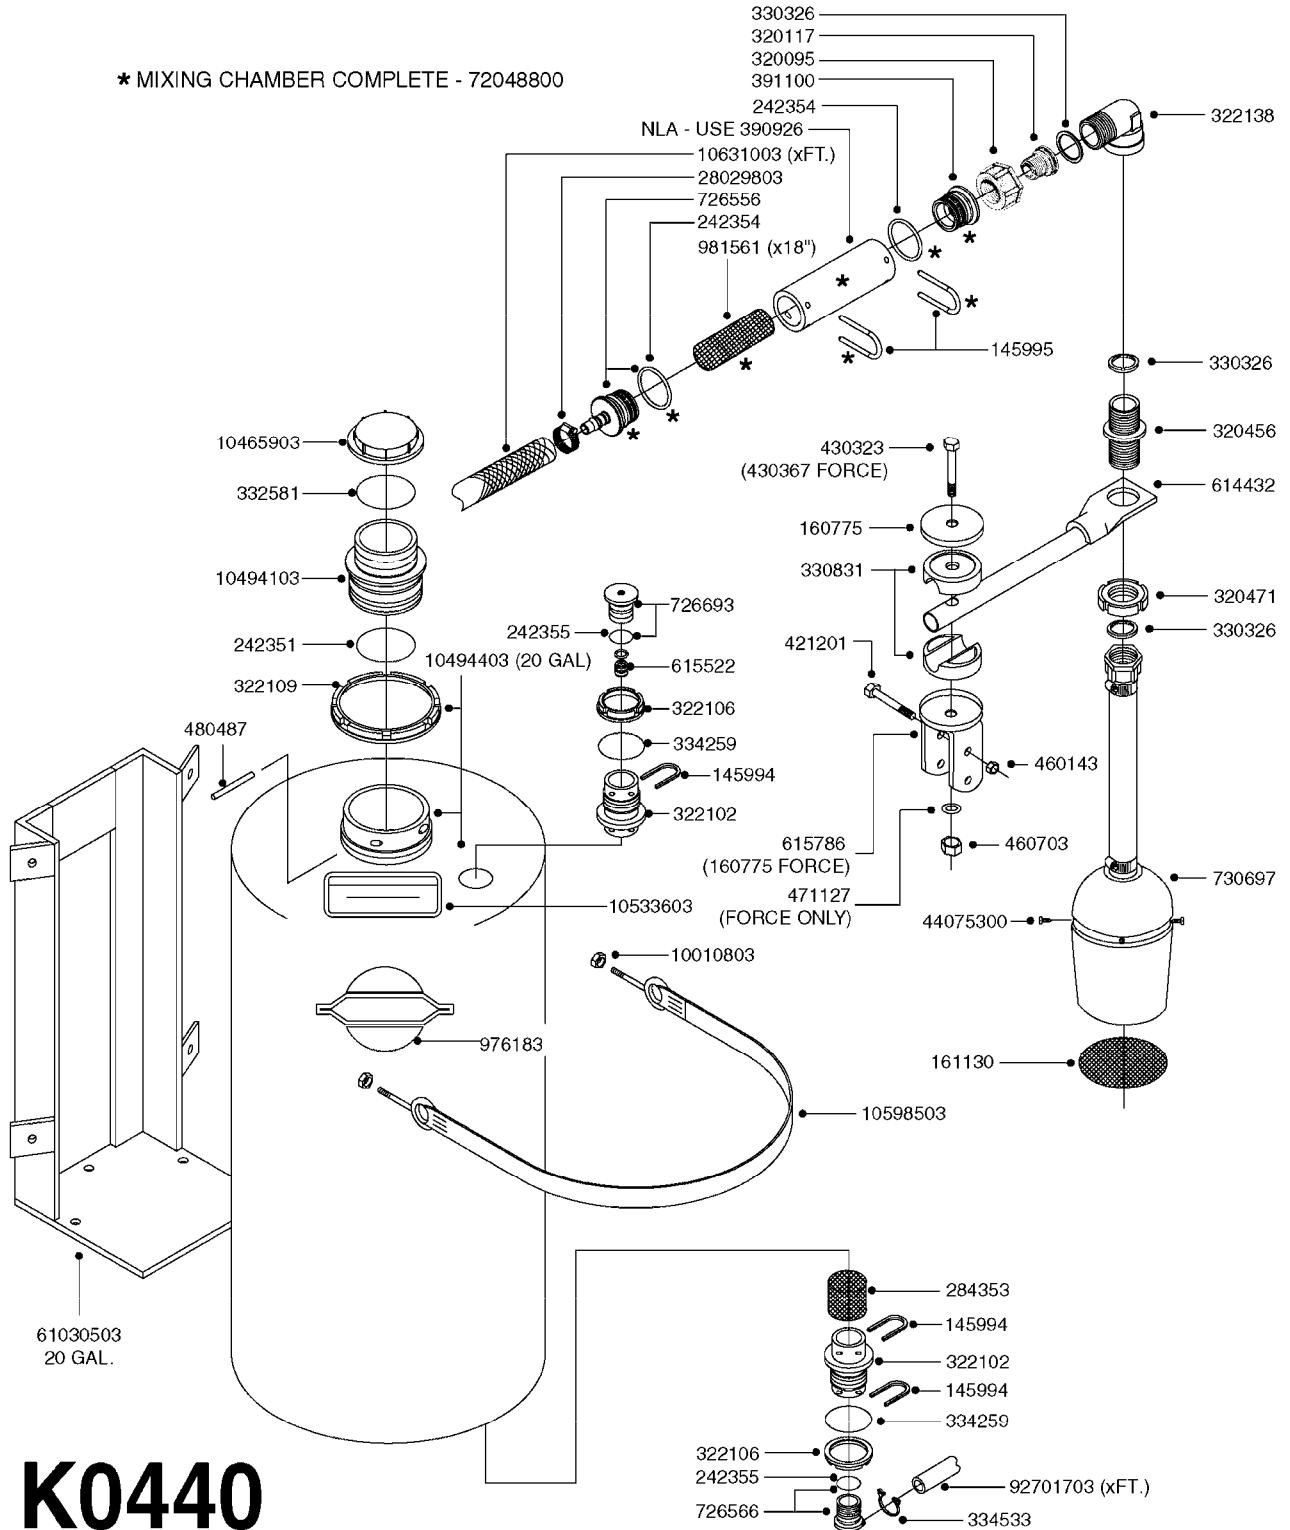

* MIXING CHAMBER COMPLETE - 72048800

K0440

F MARKER TANK/DROPPER HIGH CAP
K0440-HIN, 05:12:19

parts-n°	order qty	description
145994	1	FITT.DK S-40 FORK
145995	1	FITT.DK S-53 FORK
160775	1	WASHER F. FRICTION PLATE
161130	1	FILTER SCREEN F/FOAM DROPPER
242351	1	O-RING D69.5X3.0 VITON F.S-93
242354	1	O-RING D32.2X3.0 VITON
242355	1	O-RING D19.2X3.0 VITON F.S-40
284353	1	SPONGE FOR FOAM MARKER
320095	1	FITT.DK NUT 1" BSP
320117	1	FITT.DK CONN.1/2"BSP F. 1" CAP
320456	1	FITT.DK BULKHEAD 1"BSP DOUBLE
320471	1	FITT.DK NUT 1" BSP JAMB
322102	1	FITT.DK S-40 BULKHEAD
322106	1	FITT.DK S-40 BULKHEAD NUT
322109	1	FITT.DK S-93 BULKHEAD NUT
322138	1	FITT.DK ELB 1"M X 1"F BSP
330326	1	O-RING D30/D24X2 F.1"NUT
330831	1	FRICTION PLATE
332581	1	GASKET F. 1-1/2" BSP CAPNUT.
334259	1	GASKET F. S-40 BULKHEAD
334533	1	CLAMP HOSE PLASTIC 3/8"
390926	1	TUBE,MIX CHAMB. FOAM MARK STD LONGER THAN ORIGINAL
391100	1	FITT.DK S-53THREAD INS.1/2"BSP
421201	1	BOLT HEX 8.8 DEL M8X70
430323	1	BOLT HEX 8.8 DEL M12X60
430367	1	BOLT HEX 8.8 DEL M12X100 DIN931
460143	1	LOCK NUT M8 SST A2 DIN985
460703	1	NUT HEX M12X1.75 LOCK DIN985A2 SS
471127	1	WASHER, M12, Ø24/13X24X2.5 SS
480487	1	PIN M5X60 SLOTTED GALV
614432	1	BREAK AWAY ARM F. FOAM MARKER
615522	1	CHECK VALVE F.FOAM MARKER
615786	1	MOUNT BKT. F.FOAM DROPPER 98
726556	1	FITT.DK S-53 HB 1/2" W/O-RING
726566	1	HOSE TAIL S40 3/8" STRAIGHT + O-RING
726693	1	FITT.DK S-40 PLUG 1/8BSP ORING
730697	1	FOAM DROPPER COMP. BLACK '97
976183	1	DECAL COMPANY D.18,2 X 29,6
981561	1	SPONGE MAT. MIX.CHAMBER-x0012"
10010803	1	NUT HEX NC (NYLON LOCK) 5/16
10465903	1	*LID F.FOAM MARKER, DRILLED
10494103	1	FILL WELL ASSY.FOAM MARK EPOXY
10494403	1	*TANK ASSY. 20 GAL. D14'F/M
10533603	1	DECAL CAUTION-OPEN SLOWLY ENG
10598503	1	STRAP F.FOAMER TANK (880mm)
10631003	1	HOSE R X CLEAR BRAID.X 1/2 12"
28029803	1	CLAMP HOSE GEAR P1/2" 6708
44075300	1	SCREW 3.5X9.5SS/X15 ISO 14585C
61030503	1	BRKT, FOAM MRKR TANK, 20GAL, RED
72048800	1	MIXING CHAMBER,FOAM MARK. HC
92701703	1	HOSE R X3/8" X300PSI WP X0012"