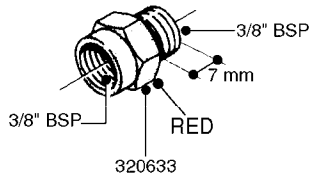

FITTINGS - HEXAGON NIPPLES
L0030-HIN, 01:01:16

L0030

FITTINGS - HEXAGON NIPPLES
L0030-HIN, 01:01:16

Page 1
Date 12.08.2020 8:56

parts-n°	order qty	description
10015303	1	FITT.PO.HN 1.00X1.00 M1000
10425003	1	FITT.PO.HN 1.25X1.00 MCPHEE
320132	1	FITT.DK HN 1" BSP
320176	1	FITT.DK HN 3/8"X1/2" BSP
320445	1	FITT.DK HN 1/4"X3/8" BSP
320655	1	FITT.DK HN 1/2"-1/2" BSP
320692	1	FITT.DK HN 3/8'BSPX1/4'NPT
320703	1	FITT.DK HN 3/8BSP X1/2 &1/4NPT
320725	1	FITT.DK NIPPLE 3/8"-3/8" BSP
320902	1	FITT.DK HN 3/8'X 1/4' BSP
390232	1	FITT.DK HN 1-1/2' X 1-1/4' BSP
390276	1	FITT.DK HN 1'BSP