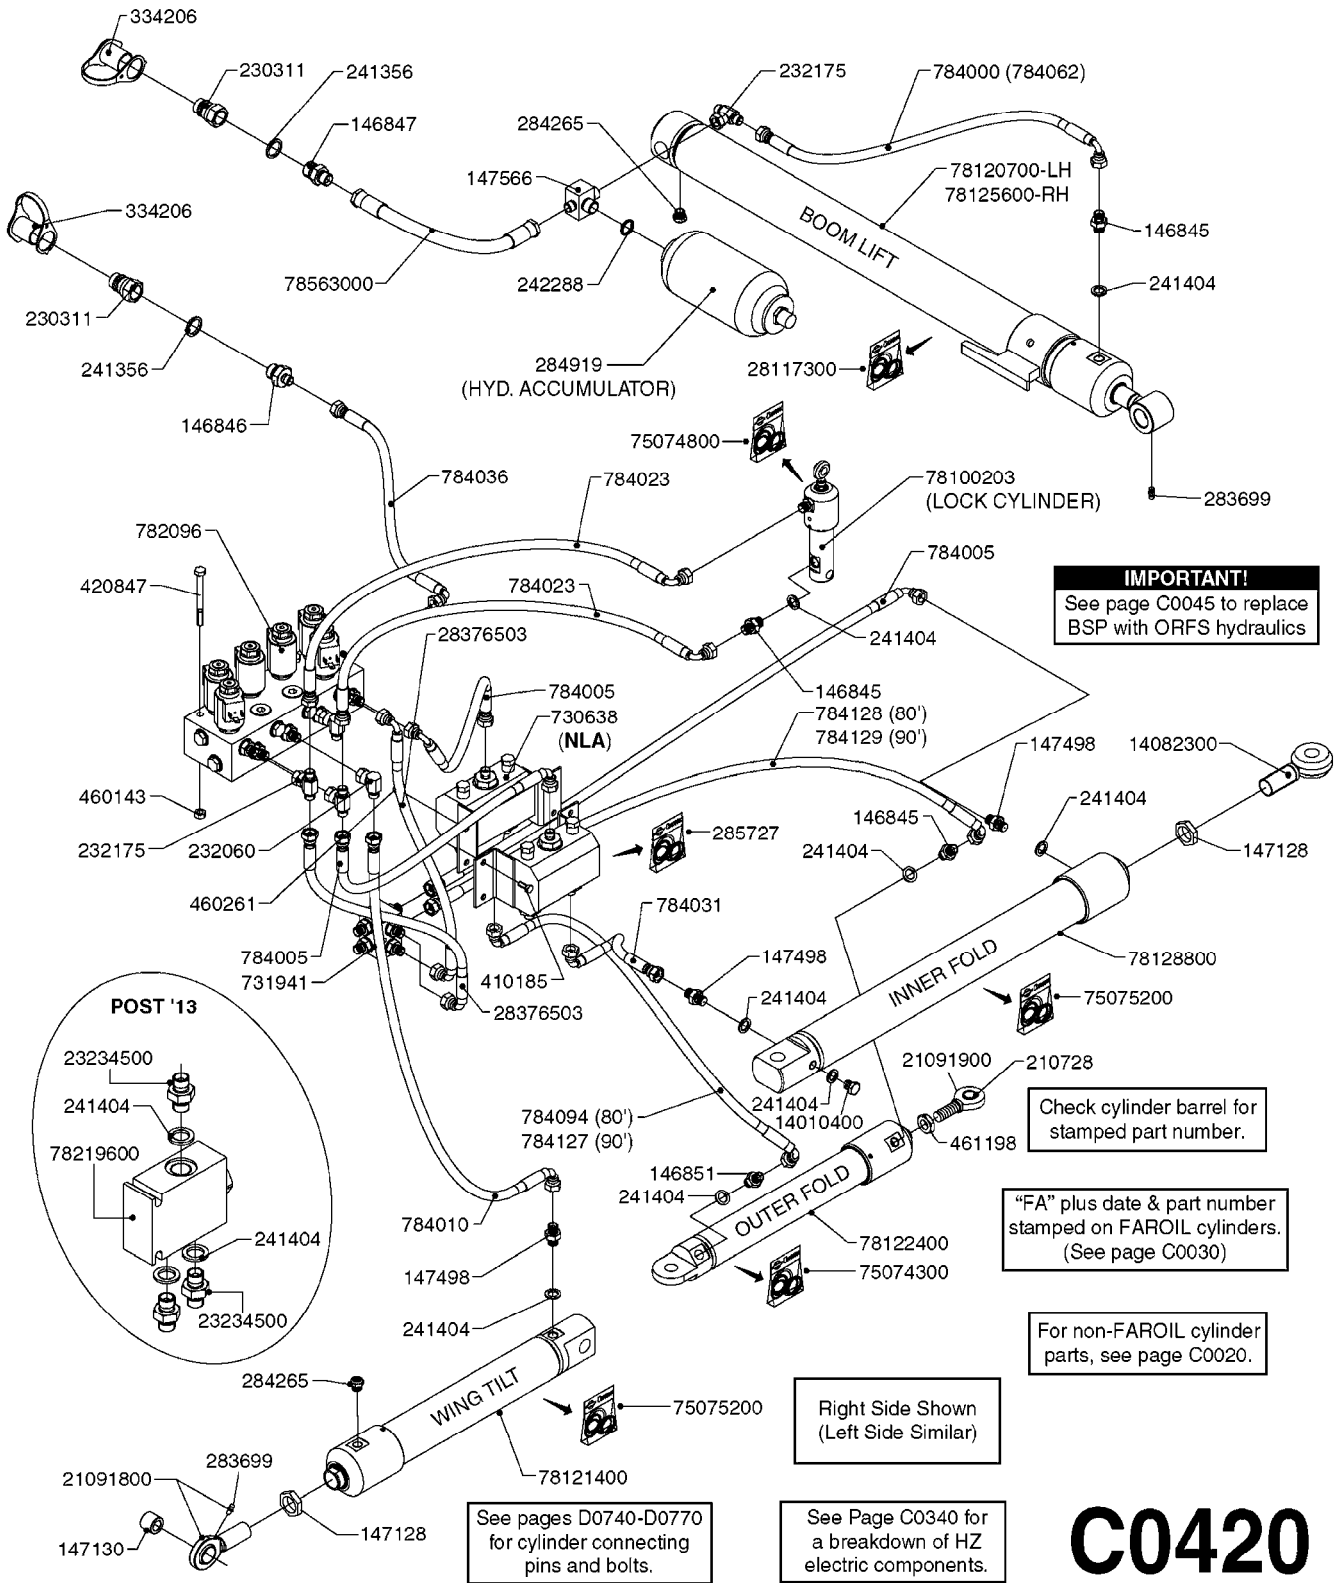

HYD FORCE 80'-90'
C0420-HIN, 08:10:18

Page 0
Date 12.08.2020 8:55

HYD FORCE 80'-90'
C0420-HIN, 08:10:18

Page 1
Date 12.08.2020 8:55

parts-n°	order qty	description
146845	1	HEX NIPPLE 1/4"X1/4"
146846	1	HEX NIPPLE 1/2" X 1/4"
146847	1	HEX NIPPLE 1/2"X3/8"
146851	1	HEX NIPPLE 1/4"x1/4" 0.7MM
147128	1	NUT M24X2 NV-32
147130	1	BUSHING D25/20 20MM
147498	1	HEX NIPPLE 1/4"-1/4" 1.2mm
147566	1	TEE M18X1.5 3/8"-1/4"
210728	1	BEARING F.LINK HEAD M17
230311	1	QUICK COUPLING 1/2"
232060	1	HY.ELBOW 1/4" BSP SWIVEL
232175	1	TEE 1/4"M X 1/4"F X 1/4"M BSP
241356	1	DOWTYSEAL 1/2"
241404	1	DOWTY SEAL 1/4"
242288	1	SEAL F. HYD ACCUMULATOR TWIN
283699	1	GREASE NIPPLE M6X1
284265	1	PLUG BREATHER 1/4" F/CYLINDER
284919	1	HYD. ACCUMULATOR F. CM875/1200
285727	1	PARTS KIT F.FLOW DIVIDER
334206	1	DUST HOOD FOR HY-COUPLING
410185	1	BOLT HEX 8.8 DEL M6X16
420847	1	BOLT HEX 8.8 DEL M8X85
460143	1	LOCK NUT M8 SST A2 DIN985
460261	1	NUT HEX M6X1.00 LOCK DIN985 A2 SS
461198	1	NUT HEX M16X2 JAMB
730638	1	HY.FLOW DIVIDER
731941	1	HYD. BLOCK MANIFOLD
782096	1	MANIFOLD BLOCK ASSEMBLY
784000	1	HOSE HY X 1/4 X 118.00"STR+ELB
784005	1	HOSE HY X 1/4 X 037.38"STR+ELB
784010	1	HOSE HY X 1/4 X 149.5"STR+ELB
784023	1	HOSE HY 1/4 X 43.25" STR.+ELB.
784031	1	HYD.HOSE CM TF 1/4"x550MM
784036	1	HOSE HY X 1/4 X 332.68"STR+ELB
784062	1	HOSE HY X 1/4 X 098.50"ELB+ELB
784094	1	HOSE HY X 1/4 X 248.0" ELB+ELB
784127	1	HOSE HY X 1/4 X 285.5" ELB+ELB
784128	1	HOSE HY X 1/4 X 259.85"STR+ELB
784129	1	HOSE HY X 1/4 X 299.21"STR+ELB
14010400	1	PLUG 1/4" BSP
14082300	1	LINK EYE Ø20/M24X2 L=87.5
21091800	1	LINK HEAD Ø25,M24X55 W/ GREASE NIP. DELTA
21091900	1	LINK HEAD M16 x D17 DELTA
23234500	1	HEX NIPPLE 1/4" - 9/16"
28117300	1	SEAL KIT 78120600/07/43
28376503	1	HOSE HY X1/4X047.25"STR+ELB
75074300	1	SEALKIT78122000/23-25/30-32/46
75074800	1	SEAL KIT 78123400/42
75075200	1	SEAL KIT FOR 78100203 CYLINDER
78100203	1	CYL. D25/12-50/72531000 W/BSP ADAPT
78120700	1	SIN.CYL.Ø60/25-725 2XØ25 LEFT
78121400	1	DOUBLE CYLINDER D 50/30-300
78122400	1	DOUBLE CYLINDER D 40/20-300
78125600	1	SIN.CYL.Ø60/25 725 2XØ25 RIGHT
78128800	1	CYLINDER, D50/30-500
78219600	1	FLOW DIVIDER FTZ '13
78563000	1	HY.HO.3/8"L= 6150 STR-STR