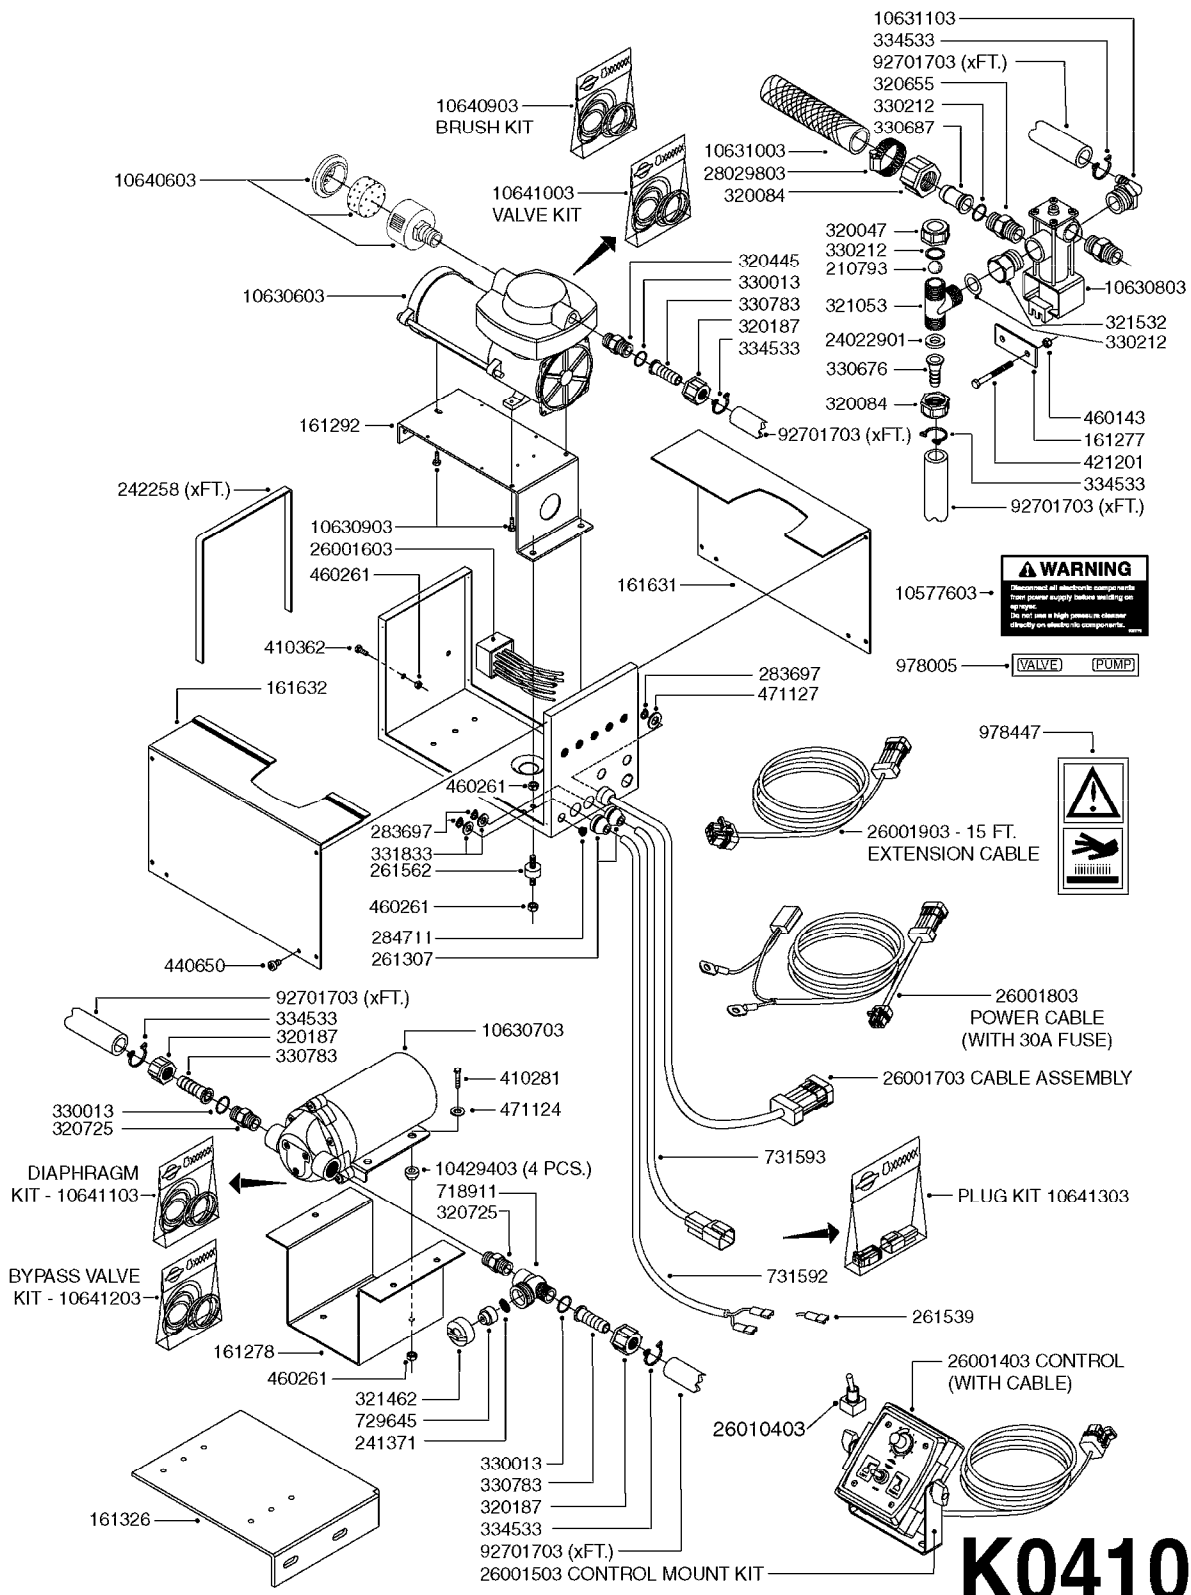

K0400

*Ø8mm 927306 (xFT.)
*Ø10mm 927330 (xFT.)

70062503 - COMPLETE ASSEMBLY

FOAM MARKER COMPRESSOR 2007
K0400-HIN, 01:01:16

Page 1
Date 12.08.2020 8:56

parts-n°	order qty	description
147011	1	HEX NIPPLE 3/8'X1/4'BSP BRASS
161326	1	MOUNT BKT. F. FOAM COMP.BOX 98
168847	1	ENCLOSURE LOWER F.MARKER
168848	1	COVER F. FOAM MARKER
232111	1	QUICK COUPLER 6MM X 1/8 EXT.
232112	1	QUICK COUPLER 6MM 1/8 INT.
232113	1	QUICK COUPLER 6MM T-PIECE
232114	1	COUPLER 1/8" THREADX8MM HOSE
232143	1	REDUCER 1/4'INT-1/8'EXT
232144	1	QUICK COUPLER 10MM X 1/4 EXT
232152	1	QUICK COUPLER 8MMX1/8 EXT.LONG
241371	1	DIAPHRAGM F.NO-DRIP,VULC
242242	1	O-RING F.AIR HOSE FITTING
242258	1	TRIM 3X10 SELF ADHESIVE 0012"
261562	1	RUBBER DAMPER 2XM6X25
283697	1	TIESTRAP 200MM
320445	1	FITT.DK HN 1/4"X3/8" BSP
321462	1	CAP F.NO-DRIP ASSY.
322261	1	HOUSING F.SAFETY VALVE 3/8"
440650	1	SCREW 3.5x13 STAINLESS
460261	1	NUT HEX M6X1.00 LOCK DIN985 A2 SS
718911	1	VALVE (SAFETY) F.MARKER
729645	1	NON-DRIP SPRING ASSY.GREEN 10
927264	1	HOSE R X PE D6/D4 X 0012"
927306	1	HOSE R X PE D8/D6 X 0012"BLACK
927330	1	HOSE R X PE D10/D8 X 012"BLACK
26004103	1	FOAM MARKER CNTRL MOD CABL STD
26008703	1	FOAM MARKER CONTROL SCII
26011103	1	FOAMER POWER/CONTROL CABLE 39P
26023400	1	COMPRESSOR F.FOAM MARKER CM40
26023700	1	SOLENOID VAL 12V 1/8' FLO '07
28025503	1	PLUG F.DRILLED HOLE 1/2"
28025603	1	PLUG F.DRILLED HOLE 3/4"
39122000	1	DISTR.HOUSING F.FOAM MARKER'07
70062503	1	FOAM MARKER COMPRESSOR,STD,39P