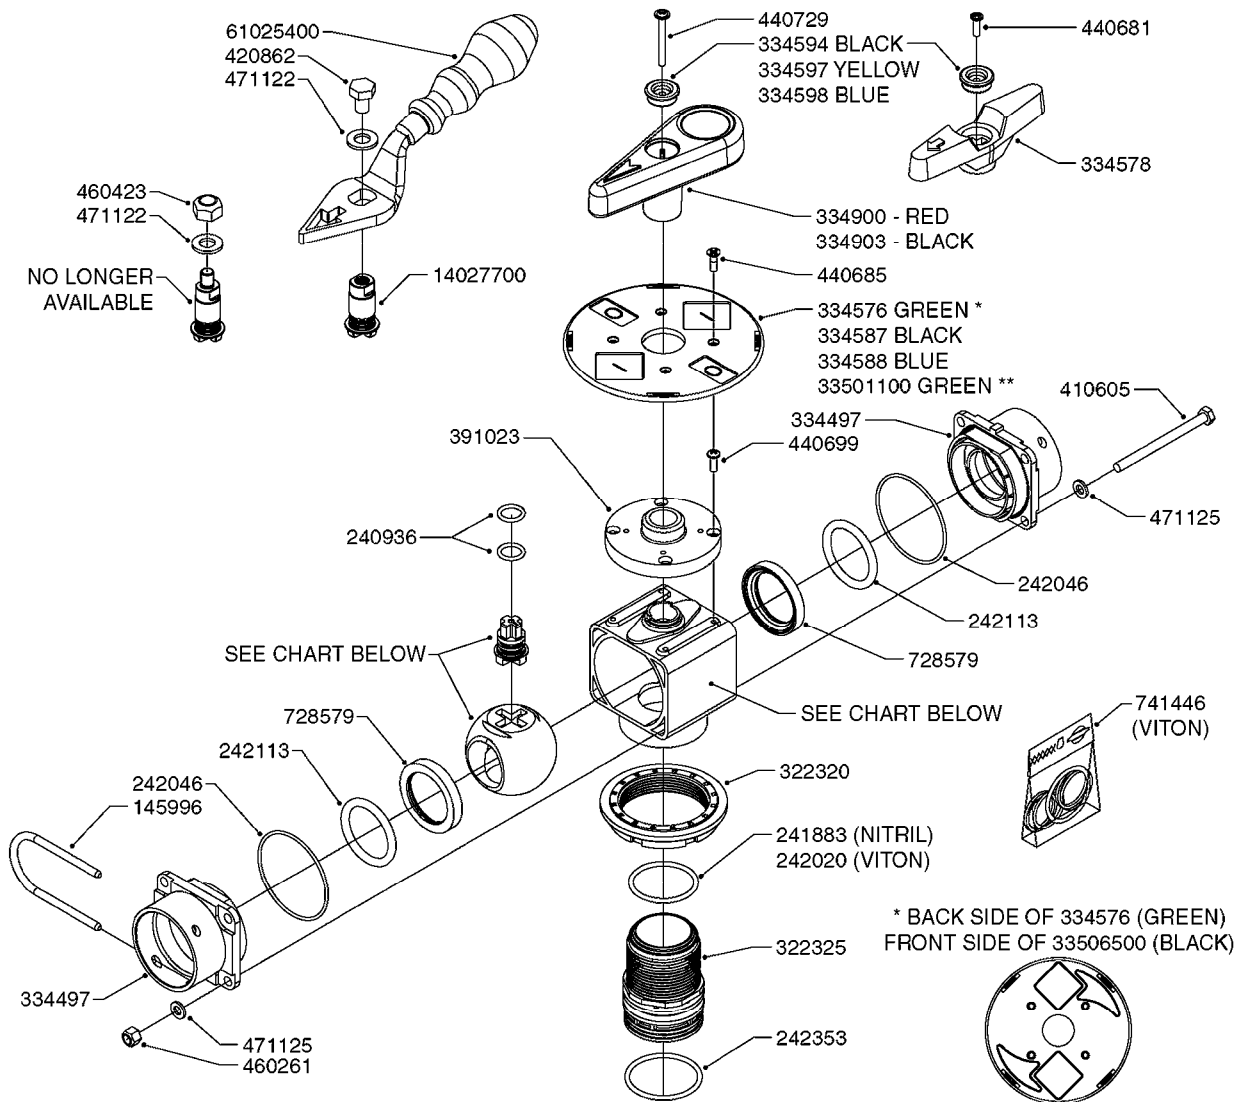

FOR S67 FITTINGS
SEE PAGE L0100

B0420

MANIFOLD SYSTEM - PRESSURE
B0420-HIN, 01:01:16

Page 1
Date 12.08.2020 8:55

parts-n°	order qty	description
145996	1	FITT.DK S-67 FORK
160353	1	BRACKET F.PRESSURE MANIFOLD
160918	1	BRACKET F. MANIFOLD CM
242353	1	O-RING 3 X 44.2 VITON
322224	1	FITT.DK S-67 TEE
322320	1	NUT F.3 WAY VALVE S56
334250	1	FITT.DK S-67 PLUG
334573	1	FITT.DK S-67 CONNECTOR
440675	1	SCREW F. PLASTIC 5X16 SS
841062	1	VALVE KIT S67 PRESS. MANIFOLD
841067	1	VALVE S67 PRESS.W/TEE MANIFOLD