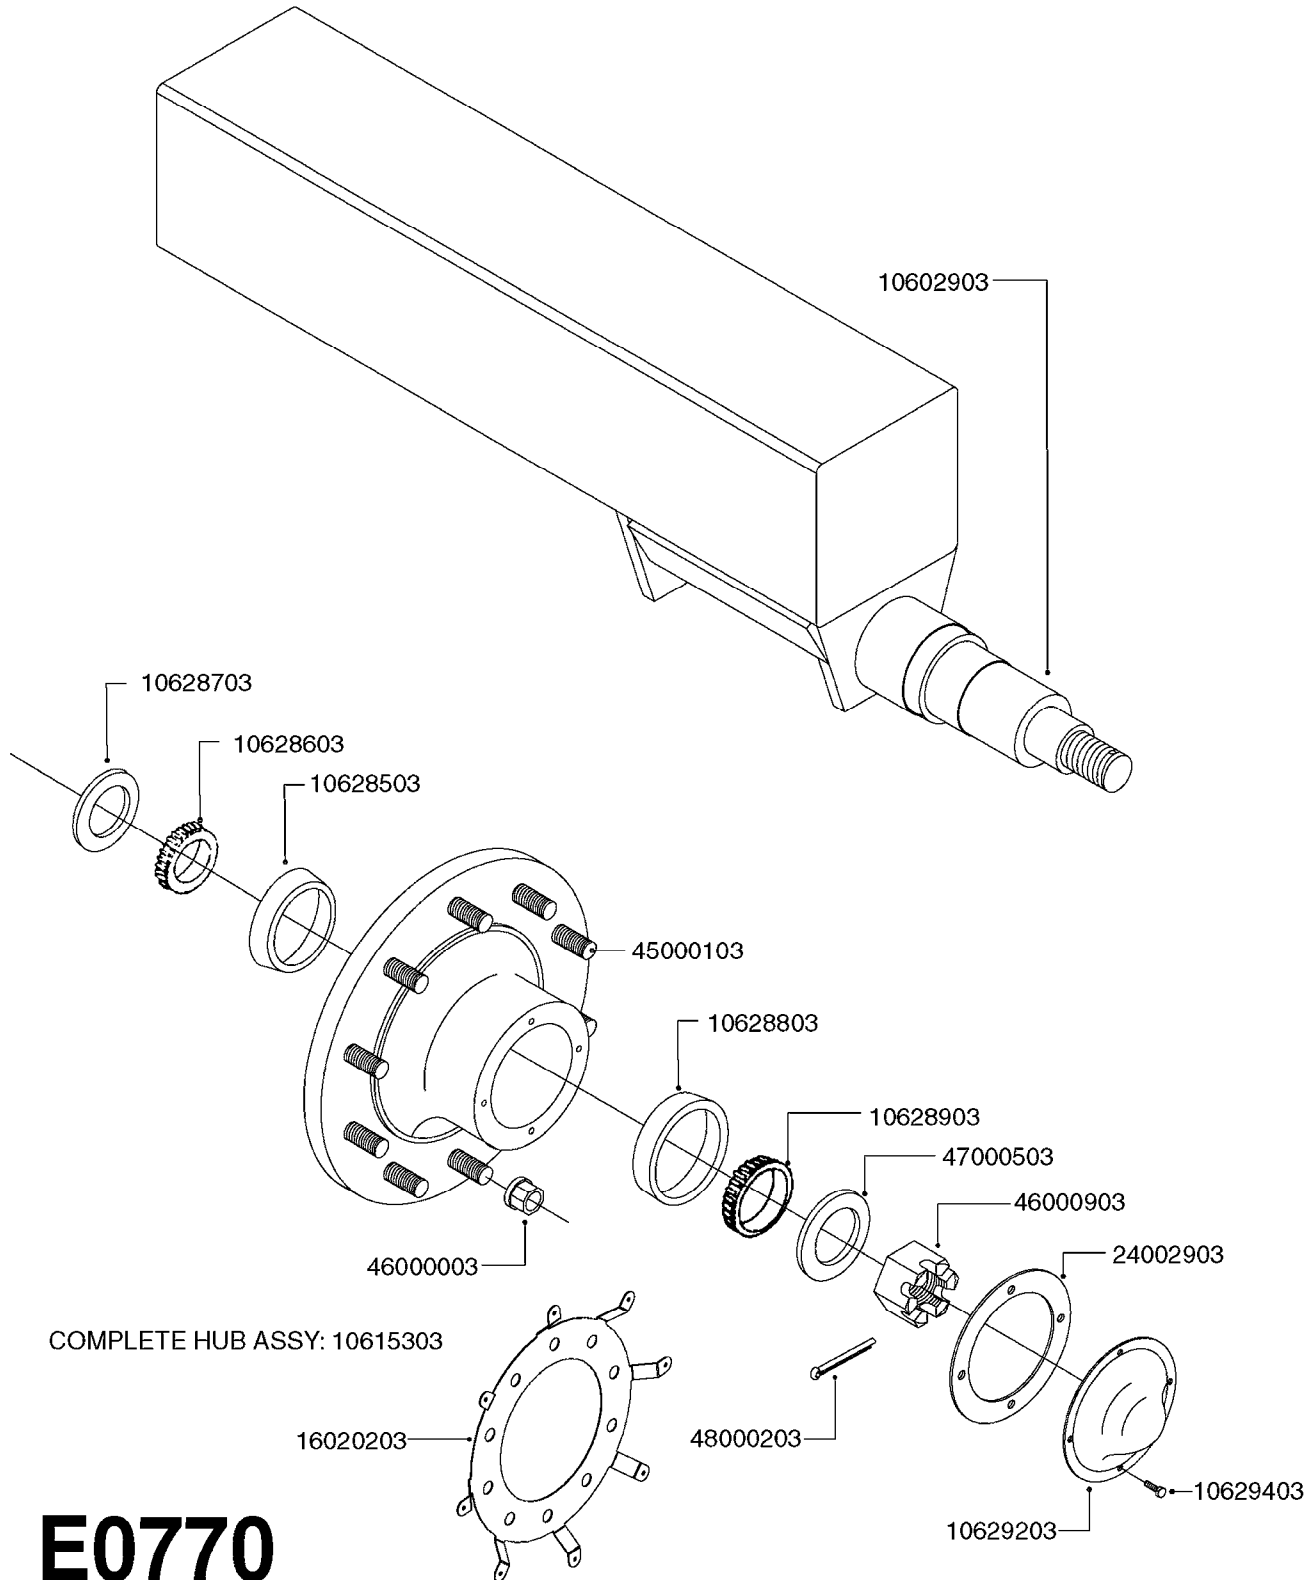

HUB ASSEMBLY F.3-1/8" SPINDLE
E0770-HIN, 01:01:16

Page 1

Date 12.08.2020 8:55

parts-n°	order qty	description
10602903	1	SPINDLE 3-1/8" WILTON 2813180
10615303	1	HUB ASSY.F.3-1/8" SPINDLE COMP
10628503	1	BEARING INNER CUP A39520
10628603	1	BEARING INNER CONE A39585
10628703	1	SEAL OIL 3.0" X 4.5" X .438"
10628803	1	BEARING OUTER CUP #453A
10628903	1	BEARING INNER CONE A460
10629203	1	DUST CAP F.10 BOLT HUB 3.5"
10629403	1	BOLT HEX 5/16 NC GR.2 00.50"
16020203	1	WHEEL SENSOR MAGNET MNT 10BLT
24002903	1	GASKET F. HUB 3.5" HUB ASSY
45000103	1	BOLT, WHEEL STUD 3/4-16X2 3/4
46000003	1	NUT HEX NF 3/4" FLANGED F.HUB
46000903	1	NUT CSTL 1-1/4"NF 3-1/2" SPNDL
47000503	1	WASHER, SPNDL 3.5" 1.31x3 .16T
48000203	1	PIN, COTTER 7/32" X 3.00"