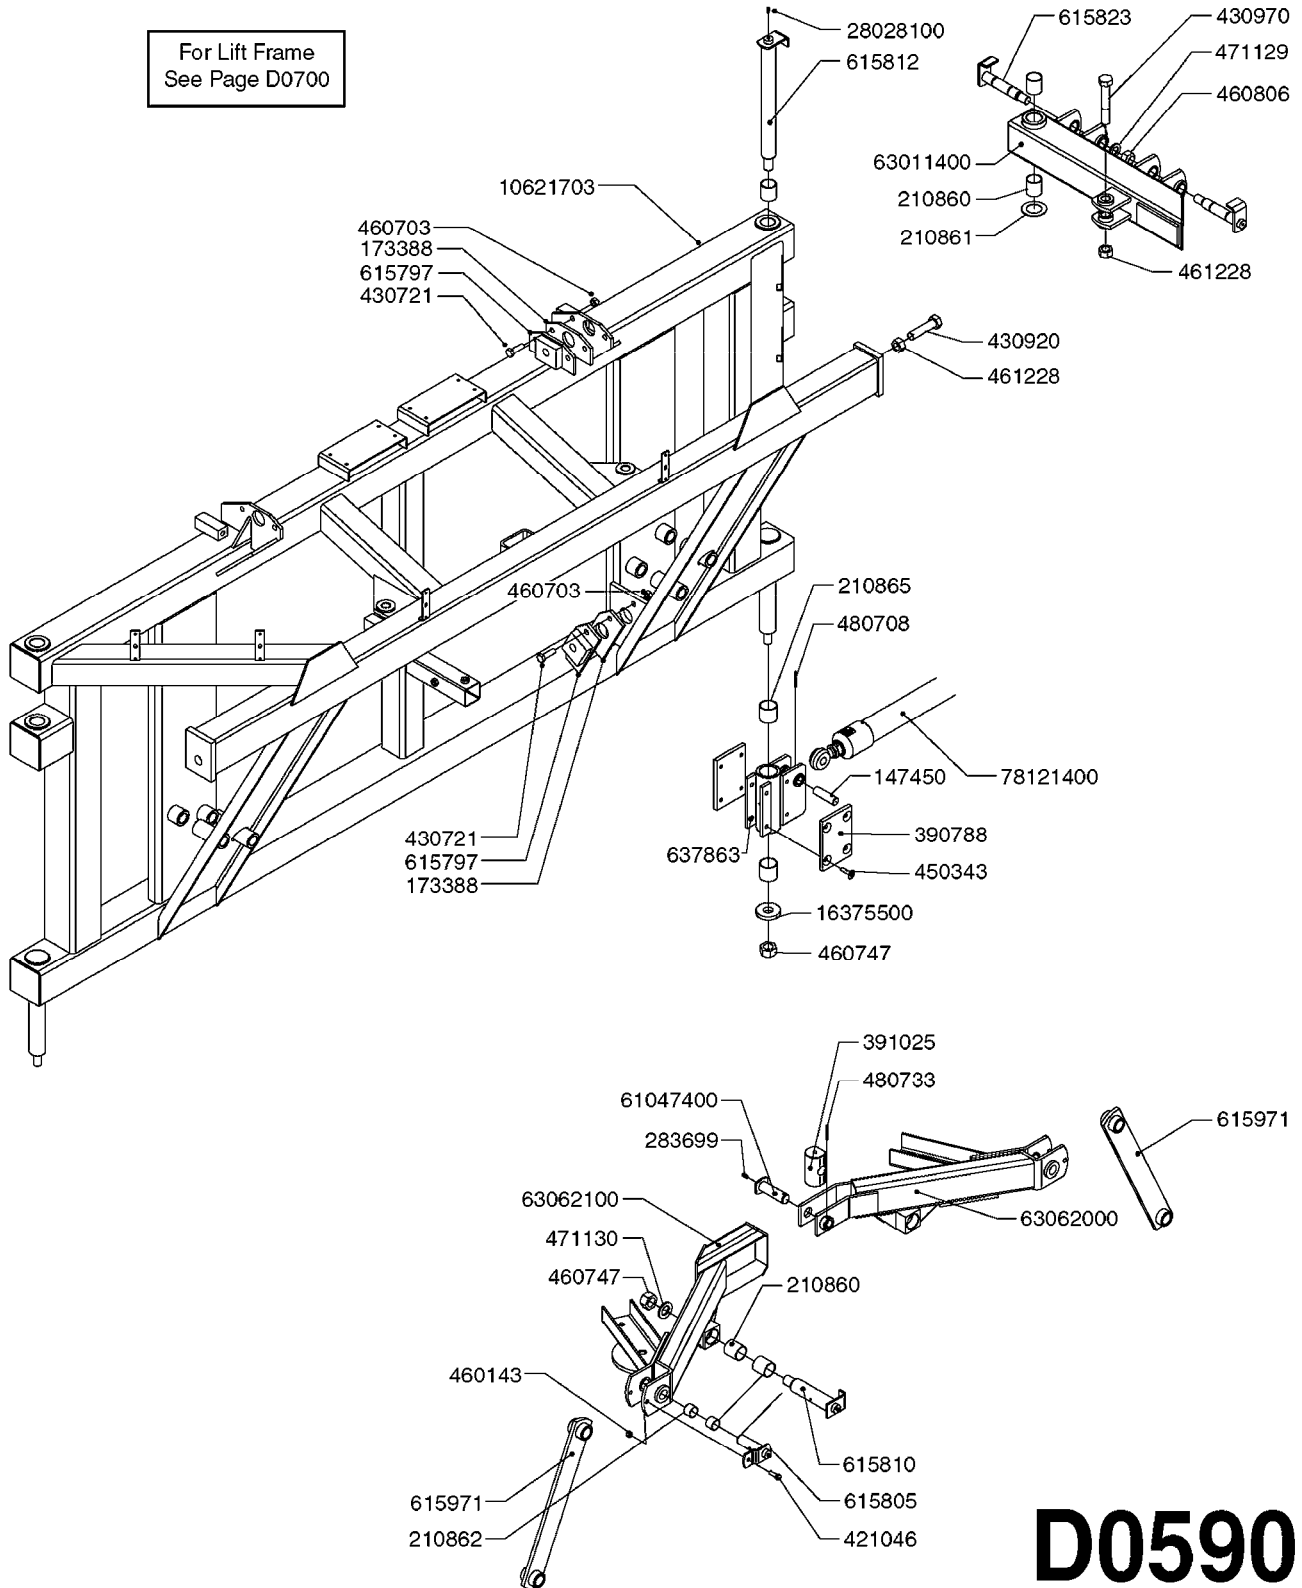

BOOM FORCE CENTER FRAME
D0590-HIN, 08:09:16

Page 0
Date 12.08.2020 8:55

For Lift Frame
See Page D0700

BOOM FORCE CENTER FRAME
D0590-HIN, 08:09:16

Page 1
Date 12.08.2020 8:55

parts-n°	order qty	description
147450	1	PIN D20 X 70
173388	1	SPACER PLATE F.LINK ARM
210860	1	BUSHING
210861	1	BUSHING
210862	1	BUSHING 28X25X20
210865	1	BUSHING 40mm40mm DU
283699	1	GREASE NIPPLE M6X1
390788	1	TEFLON WARE PAD
391025	1	JOINER BLOCK - FORCE
421046	1	BOLT HEX M8X25/25 A2 SS DIN933
430721	1	BOLT HEX 8.8 DEL M12X40 FT
430920	1	BOLT HEX M20x80MM
430970	1	BOLT HEX M20X120 DIN931- DEL
450343	1	SCREW M8X30 ALLEN HEAD C/S SS
460143	1	LOCK NUT M8 SST A2 DIN985
460703	1	NUT HEX M12X1.75 LOCK DIN985A2 SS
460747	1	NUT HEX M24 LOCK
460806	1	NUT HEX M20X2.50 LOCK DIN985A2 SS
461228	1	NUT HEX M20
471129	1	WASHER, M20, Ø37/21.0X 3.0, SS
471130	1	WASHER, M24, Ø44/25.0X 4.0, SS
480708	1	PIN D4 X 45
480733	1	PIN D6 X 40
615797	1	CONTROL ARM MT.PLATE
615805	1	PIN
615810	1	PIN
615812	1	PIN
615823	1	PIN
615971	1	TRAPEZE ARM FORCE 110'
637863	1	HINGE F.TF LOWER
10621703	1	CENTER FRAME CM-FORCE COMP.
16375500	1	WASHER 10.0X60X25 RED
28028100	1	GREASE NIPPLE 1/8'RG 90°
61047400	1	PIN D25 L=102.5MM
63011400	1	HINGE F.TF
63062000	1	SUSPENSION ARM RH
63062100	1	SUSPENSION ARM LH
78121400	1	DOUBLE CYLINDER D 50/30-300