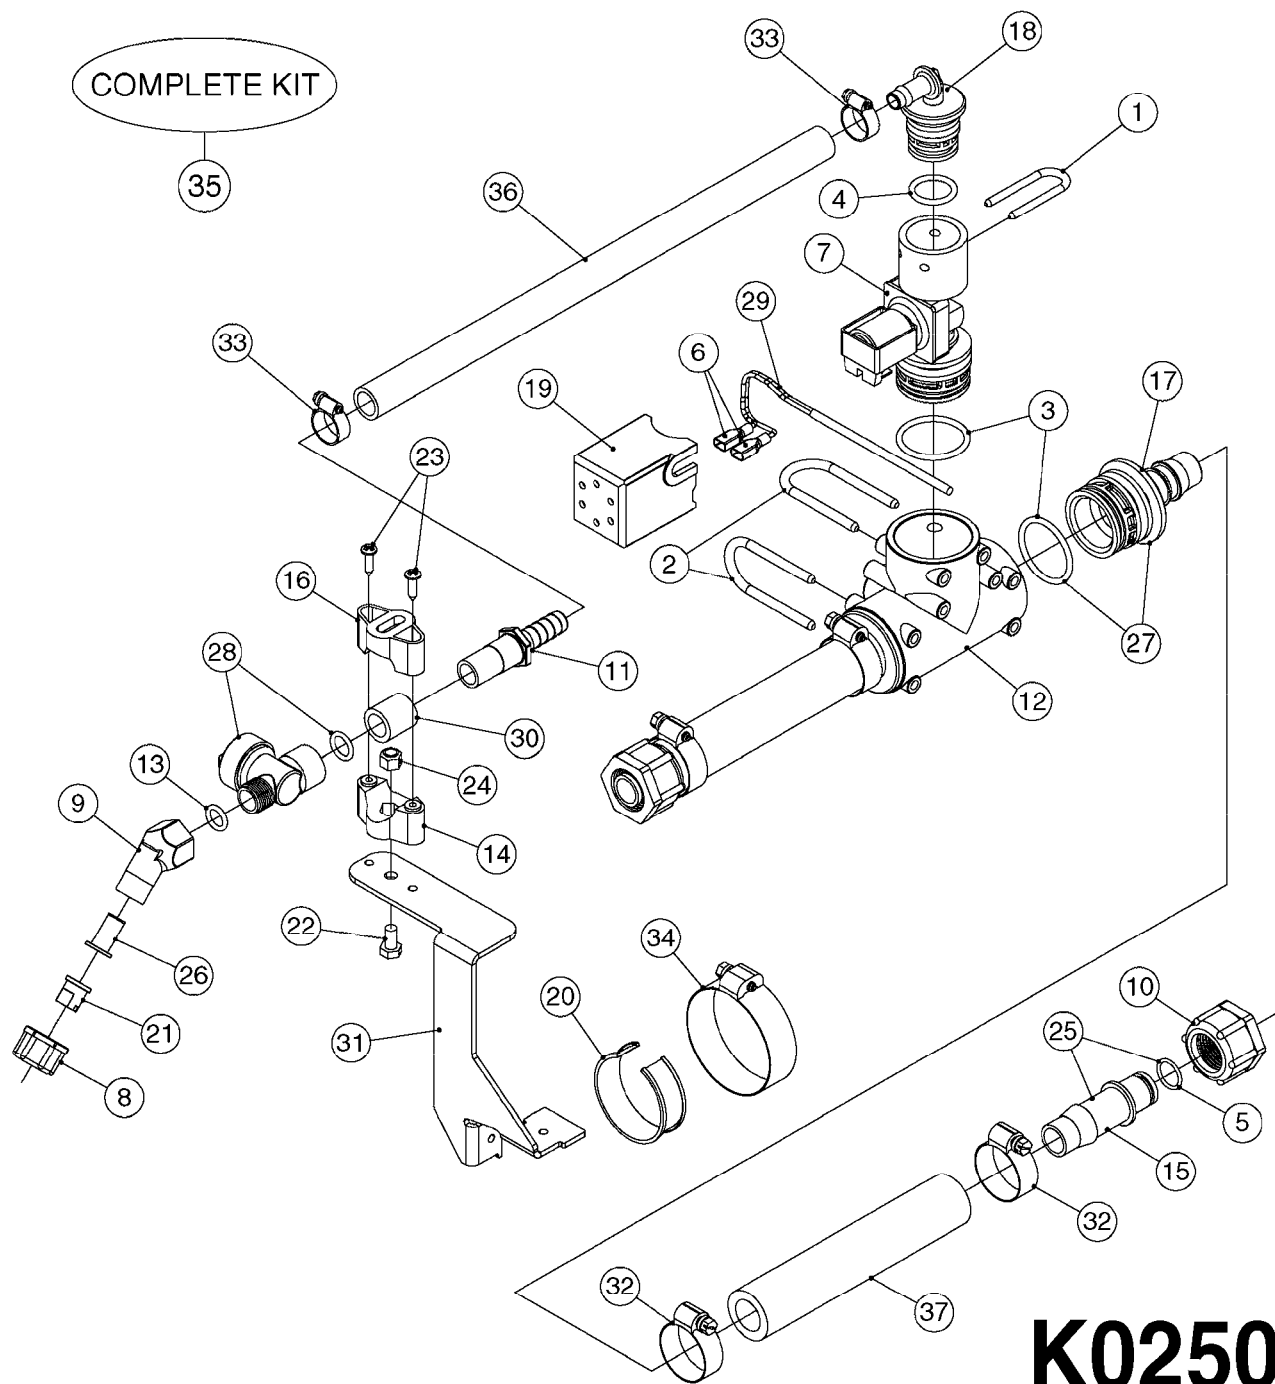

K0250

ELECTRIC END NOZZLE KIT '09
K0250-HIN, 01:01:16

Page 1
Date 12.08.2020 8:55

Pos.	parts-n°	order qty	description
1	145994	1	FITT.DK S-40 FORK
2	145995	1	FITT.DK S-53 FORK
3	242354	1	O-RING D32.2X3.0 VITON
4	242355	1	O-RING D19.2X3.0 VITON F.S-40
5	242594	1	O-RING D14 X 1.78 SCH.70-EPDM
6	261539	1	SPADE F.ELEC CONNEX BLUE INSUL
7	262104	1	VALVE, SOLENOID, S53/S40
8	320187	1	FITT.DK CAP 3/8" BSP BLACK
9	320191	1	FITT.DK ELB 3/8' BSP 45 DEGREE
10	320283	1	FITT.DK NUT 3/4"BSP
11	320891	1	FITT.DK HB 3/8'- 3/8' BSP
12	322352	1	FITT.DK S-53 TEE
13	330013	1	O-RING 2.5 X 10 PUR
14	333012	1	NOZZLE HOLD. UPPER PART
15	334044	1	FITT.DK HB 3/4' F. 3/4' CAP
16	334220	1	YOKE, UPPER NOZZLE BODY
17	334229	1	FITT.DK S-53 STR.3/4"
18	334237	1	FITT.DK S-40 ELB.3/8"
19	334965	1	COVER FOR S53 SOLENOID VALVE
20	341291	1	RUBBER HOSE CLAMP COVER 130MM
21	370392	1	NOZZLE END FAN 1850-G 300
22	410546	1	BOLT HEX M6X12 A2 SS DIN933
23	440665	1	SCREW M4.2X16 STAINLESS
24	460261	1	NUT HEX M6X1.00 LOCK DIN985 A2 SS
25	724621	1	FITT.DK HB 3/4"ASSY F.3/4" NUT
26	725042	1	SCREEN 80 MESH W.GASKET, RED
27	726558	1	FITT.DK S53 STR. 3/4" W. ORING
28	729610	1	NOZZLE ASSY. NON DRIP 3/8 THRD
29	983087	1	ELEC. CABLE 2 WIRE X 0.75MM
30	10631003	1	HOSE R X CLEAR BRAID.X 1/2 12"
31	16110803	1	NOZZLE BRACKET VAR SPACINGS
32	28029903	1	CLAMP HOSE GEAR P3/4"-S1" 6712
33	28044903	1	CLAMP HOSE GEAR P3/8" 6706
34	28047003	1	CLAMP HOSE GEAR 30 X 50 6732
35	82613203	1	ELECTRIC END NOZZLE KIT 2009
36	92701703	1	HOSE R X3/8" X300PSI WP X0012"
37	92703203	1	HOSE R X3/4" X300PSI WP X0012"