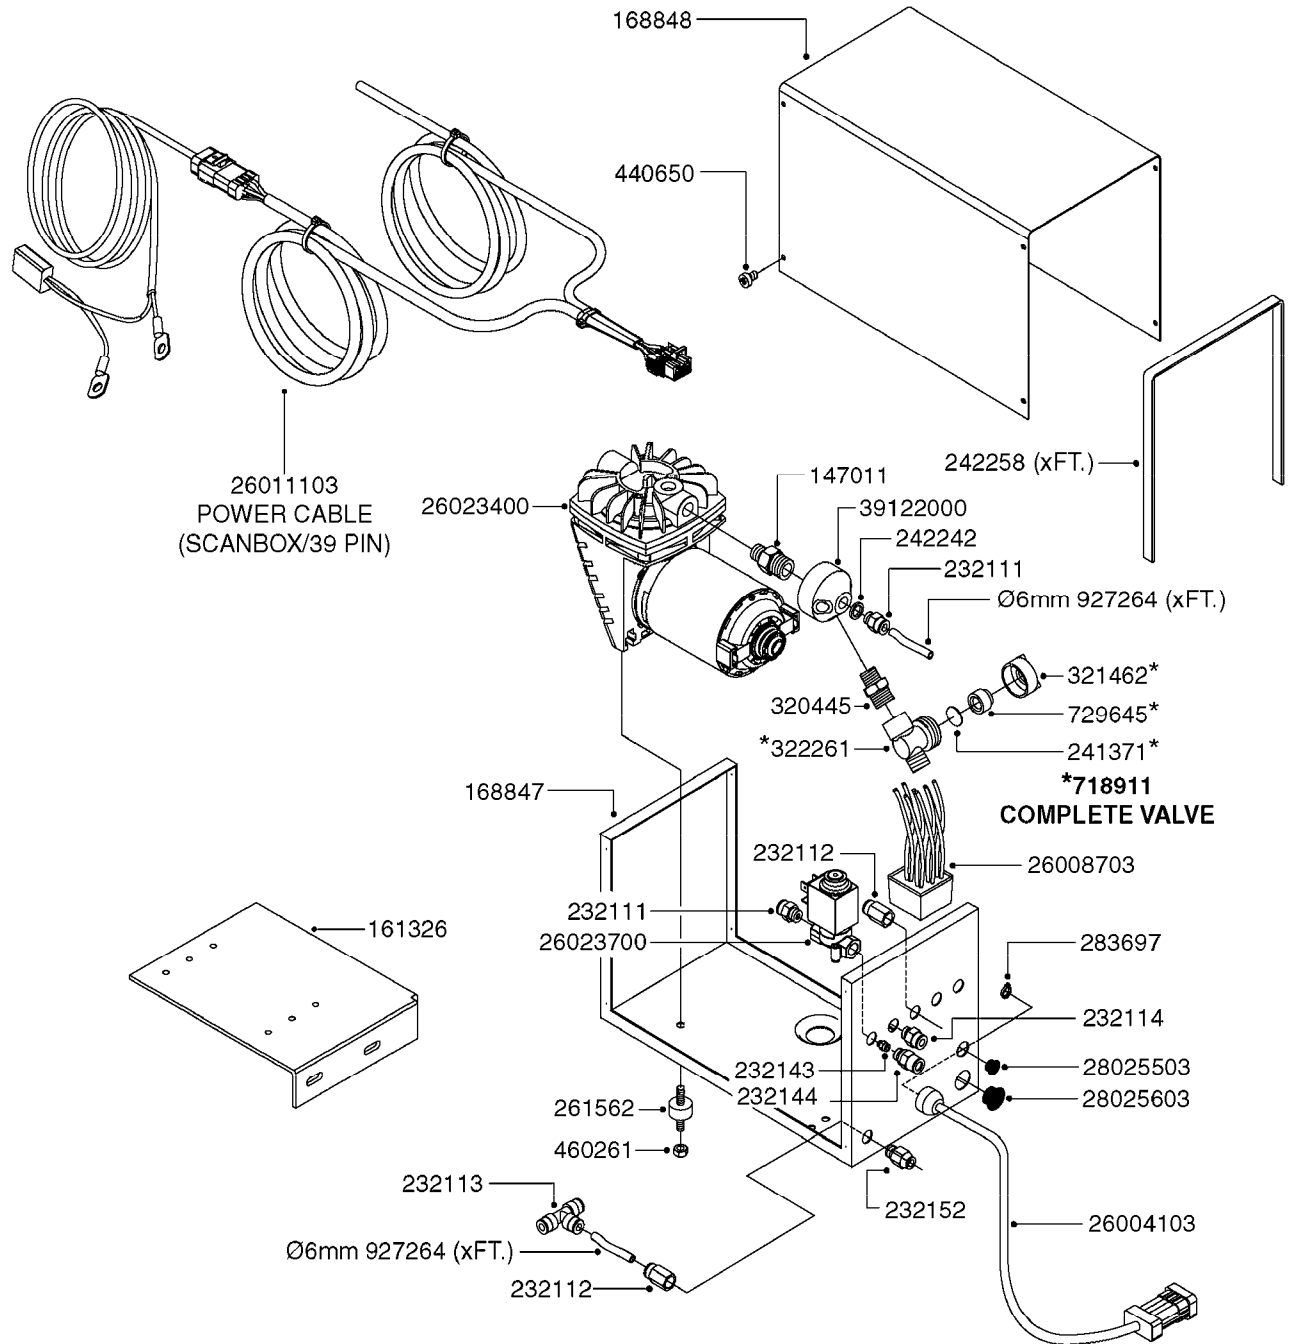

K0400

*Ø8mm 927306 (xFT.)
*Ø10mm 927330 (xFT.)

70062503 - COMPLETE ASSEMBLY

FOAM MARKER COMPRESSOR 2007
K0400-HIN, 01:01:16

Page 1
Date 12.08.2020 8:56

parts-n°	order qty	description
147011	1	HEX NIPPLE 3/8'X1/4'BSP BRASS
161326	1	MOUNT BKT. F. FOAM COMP.BOX 98
168847	1	ENCLOSURE LOWER F.MARKER
168848	1	COVER F. FOAM MARKER
232111	1	QUICK COUPLER 6MM X 1/8 EXT.
232112	1	QUICK COUPLER 6MM 1/8 INT.
232113	1	QUICK COUPLER 6MM T-PIECE
232114	1	COUPLER 1/8" THREADX8MM HOSE
232143	1	REDUCER 1/4'INT-1/8'EXT
232144	1	QUICK COUPLER 10MM X 1/4 EXT
232152	1	QUICK COUPLER 8MMX1/8 EXT.LONG
241371	1	DIAPHRAGM F.NO-DRIP,VULC
242242	1	O-RING F.AIR HOSE FITTING
242258	1	TRIM 3X10 SELF ADHESIVE 0012"
261562	1	RUBBER DAMPER 2XM6X25
283697	1	TIESTRAP 200MM
320445	1	FITT.DK HN 1/4"X3/8" BSP
321462	1	CAP F.NO-DRIP ASSY.
322261	1	HOUSING F.SAFETY VALVE 3/8"
440650	1	SCREW 3.5x13 STAINLESS
460261	1	NUT HEX M6X1.00 LOCK DIN985 A2 SS
718911	1	VALVE (SAFETY) F.MARKER
729645	1	NON-DRIP SPRING ASSY.GREEN 10
927264	1	HOSE R X PE D6/D4 X 0012"
927306	1	HOSE R X PE D8/D6 X 0012"BLACK
927330	1	HOSE R X PE D10/D8 X 012"BLACK
26004103	1	FOAM MARKER CNTRL MOD CABL STD
26008703	1	FOAM MARKER CONTROL SCII
26011103	1	FOAMER POWER/CONTROL CABLE 39P
26023400	1	COMPRESSOR F.FOAM MARKER CM40
26023700	1	SOLENOID VAL 12V 1/8' FLO '07
28025503	1	PLUG F.DRILLED HOLE 1/2"
28025603	1	PLUG F.DRILLED HOLE 3/4"
39122000	1	DISTR.HOUSING F.FOAM MARKER'07
70062503	1	FOAM MARKER COMPRESSOR,STD,39P