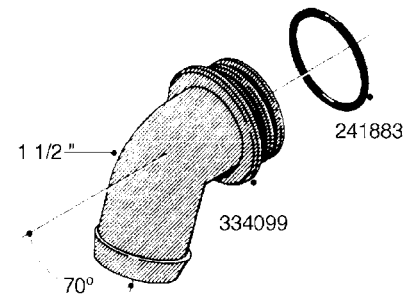

L0080

FITTINGS - S-53
L0080-HIN, 12:09:17

Page 1

Date 12.08.2020 8:56

Pos.	parts-n°	order qty	description
1	145995	1	FITT.DK S-53 FORK
2	241973	1	O-RING Ø3 X 44.2 70 SHORES NITRIL NITRIL (BLACK)
2	242353	1	O-RING 3 X 44.2 VITON VITON (BROWN)
3	242109	1	O-RING D32.2x3.0 NITRIL (BLACK)
3	242354	1	O-RING D32.2X3.0 VITON VITON (BROWN)
4	322103	1	FITT.DK S-53 BULKHEAD
5	322107	1	FITT.DK S-53 BULKHEAD NUT
6	322110	1	FITT.DK S-53 ELB. 1/2" BSP
7	322352	1	FITT.DK S-53 TEE
8	334229	1	FITT.DK S-53 STR.3/4"
9	334260	1	GASKET F. S-53 BULKHEAD
10	334564	1	FITT.DK S-67 TO S-53 ADAPTER
11	391100	1	FITT.DK S-53THREAD INS.1/2"BSP
12	726463	1	FITT.DK S53 BULKHEAD W/GASKET
13	726552	1	FIT.DK S-53X90 1/2" BSP,O-RING
14	726556	1	FITT.DK S-53 HB 1/2" W/O-RING
15	726558	1	FITT.DK S53 STR. 3/4" W.ORING
16	726559	1	FITT DK. S-53 HB 1" W/O-RING
17	726568	1	FITT.DK.S-53 HB 1/2"90 W/O-RING
18	726570	1	FITT.DK S-53 ELB.3/4" W.ORING
19	726571	1	FITT.DK S-53 ELB.1", W ORING
20	726578	1	FITT.DK S53 PLUG WITH O-RING
21	728561	1	FITT.DK. S67M - S53F REDUCER