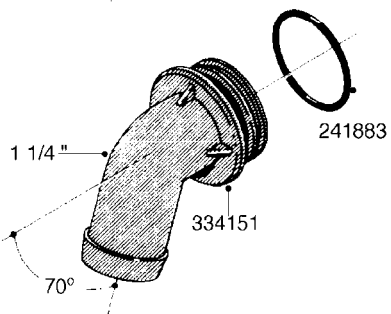

L0080

FITTINGS - S-53
L0080-HIN, 12:09:17

Page 1

Date 12.08.2020 8:56

Pos.	parts-n°	order qty	description
1	145995	1	FITT.DK S-53 FORK
2	241973	1	O-RING Ø3 X 44.2 70 SHORES NITRIL NITRIL (BLACK)
2	242353	1	O-RING 3 X 44.2 VITON VITON (BROWN)
3	242109	1	O-RING D32.2x3.0 NITRIL (BLACK)
3	242354	1	O-RING D32.2X3.0 VITON VITON (BROWN)
4	322103	1	FITT.DK S-53 BULKHEAD
5	322107	1	FITT.DK S-53 BULKHEAD NUT
6	322110	1	FITT.DK S-53 ELB. 1/2" BSP
7	322352	1	FITT.DK S-53 TEE
8	334229	1	FITT.DK S-53 STR.3/4"
9	334260	1	GASKET F. S-53 BULKHEAD
10	334564	1	FITT.DK S-67 TO S-53 ADAPTER
11	391100	1	FITT.DK S-53THREAD INS.1/2"BSP
12	726463	1	FITT.DK S53 BULKHEAD W/GASKET
13	726552	1	FIT.DK S-53X90 1/2" BSP,O-RING
14	726556	1	FITT.DK S-53 HB 1/2" W/O-RING
15	726558	1	FITT.DK S53 STR. 3/4" W.ORING
16	726559	1	FITT DK. S-53 HB 1" W/O-RING
17	726568	1	FITT.DK.S-53 HB 1/2"90 W/O-RING
18	726570	1	FITT.DK S-53 ELB.3/4" W.ORING
19	726571	1	FITT.DK S-53 ELB.1", W ORING
20	726578	1	FITT.DK S53 PLUG WITH O-RING
21	728561	1	FITT.DK. S67M - S53F REDUCER