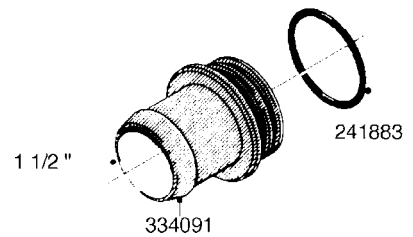

L0080

FITTINGS - S-53
L0080-HIN, 12:09:17

Page 1

Date 12.08.2020 8:56

Pos.	parts-n°	order qty	description
1	145995	1	FITT.DK S-53 FORK
2	241973	1	O-RING Ø3 X 44.2 70 SHORES NITRIL NITRIL (BLACK)
2	242353	1	O-RING 3 X 44.2 VITON VITON (BROWN)
3	242109	1	O-RING D32.2x3.0 NITRIL (BLACK)
3	242354	1	O-RING D32.2X3.0 VITON VITON (BROWN)
4	322103	1	FITT.DK S-53 BULKHEAD
5	322107	1	FITT.DK S-53 BULKHEAD NUT
6	322110	1	FITT.DK S-53 ELB. 1/2" BSP
7	322352	1	FITT.DK S-53 TEE
8	334229	1	FITT.DK S-53 STR.3/4"
9	334260	1	GASKET F. S-53 BULKHEAD
10	334564	1	FITT.DK S-67 TO S-53 ADAPTER
11	391100	1	FITT.DK S-53THREAD INS.1/2"BSP
12	726463	1	FITT.DK S53 BULKHEAD W/GASKET
13	726552	1	FIT.DK S-53X90 1/2" BSP,O-RING
14	726556	1	FITT.DK S-53 HB 1/2" W/O-RING
15	726558	1	FITT.DK S53 STR. 3/4" W.ORING
16	726559	1	FITT DK. S-53 HB 1" W/O-RING
17	726568	1	FITT.DK.S-53 HB 1/2"90 W/O-RING
18	726570	1	FITT.DK S-53 ELB.3/4" W.ORING
19	726571	1	FITT.DK S-53 ELB.1", W ORING
20	726578	1	FITT.DK S53 PLUG WITH O-RING
21	728561	1	FITT.DK. S67M - S53F REDUCER