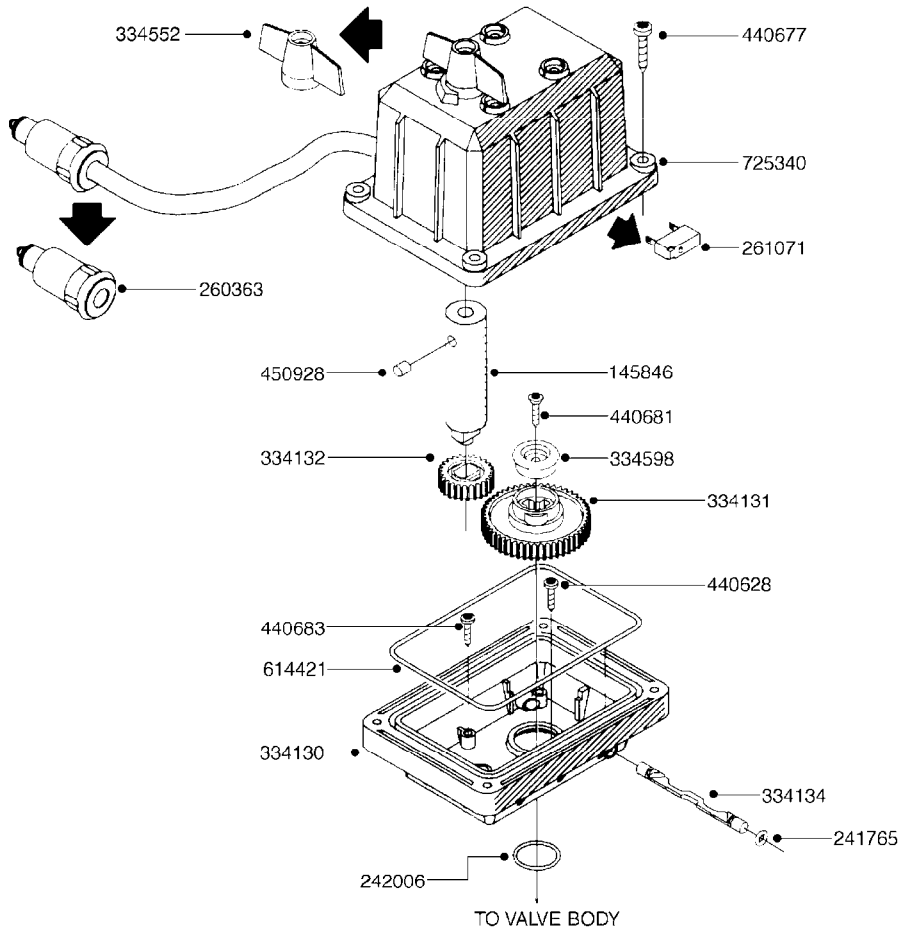

834363 - AGITATION BYPASS VALVE

K0020

BALL VALVE-ELECTRIC 2-WAY
K0020-HIN, 01:01:16

Page 1

Date 12.08.2020 8:55

parts-n°	order qty	description
145846	1	COUPLING FOR EL 3-WAY VALVE
241765	1	O-RING 3.1 X 1.6
242006	1	O-RING D22/D19 X 1.5
260363	1	PLUG 2 POLE 12V
261071	1	MICRO SWITCH TYPE 9 SM 201
261162	1	SOCKET F.12V BAYONET PLUG
261589	1	FUSE 5 X 20 1.25 AMP
334130	1	GEAR BOX
334131	1	COG WHEEL
334132	1	COG WHEEL
334134	1	INDICATOR ROD
334552	1	GRIP F.MAN.OP.EC PRES.REG.GREE
334598	1	PLUG F.VALVE HANDLE BLUE
440628	1	SCREW 3/8'
440677	1	SCREW F. PLASTIC 5X20 SS
440681	1	SCREW F. PLASTIC 4MM X 14LG SS
440683	1	SCREW 40X18 2WAY ELC.BALL VALV
450928	1	SET SCREW M8 X 8MM STAINLESS
614421	1	GASKET F/MOTOR HOUSE-ON/OFF TR
725340	1	MOTOR HOUSING FOR EL VALVE
728399	1	CIRCUIT BOARD F.728941
728941	1	CONTROL BOX F.2-WAY VALVE ELC.
834363	1	ELECTRIC KIT, AGITATION BYPASS