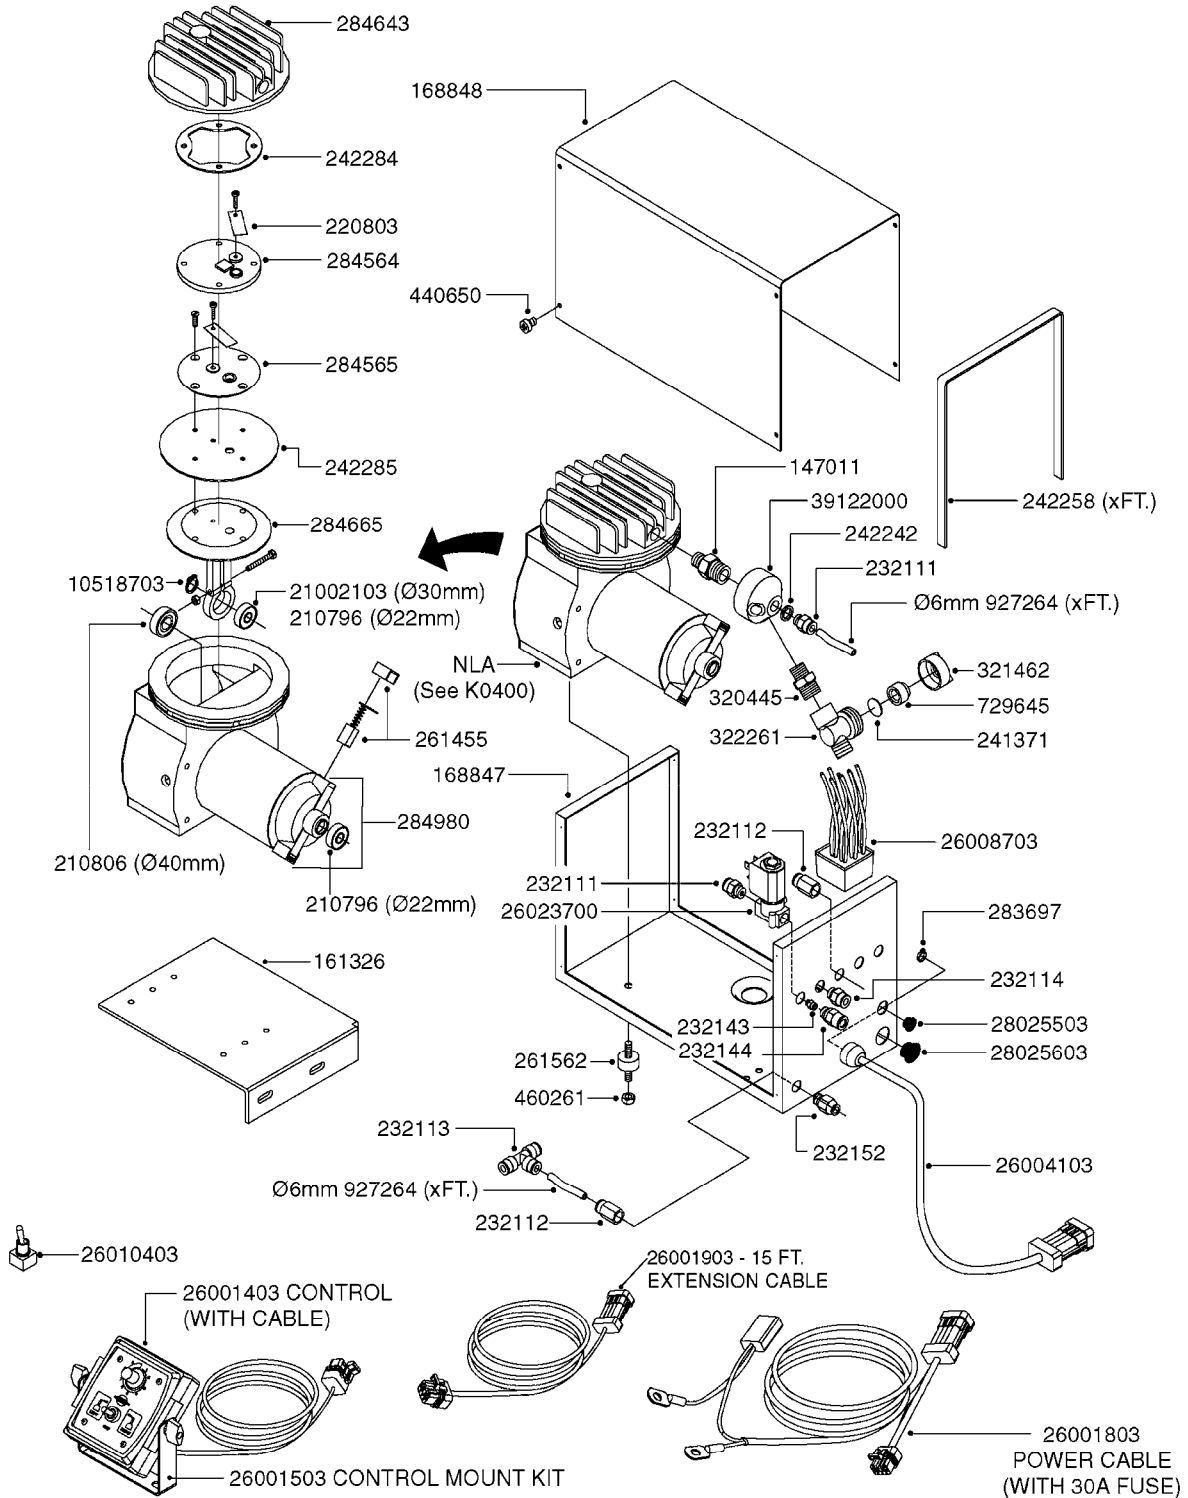

K0390

*Ø8mm 927306 (xFT.)
*Ø10mm 927330 (xFT.)

70019403 - COMPLETE ASSEMBLY

FOAM MARKER COMPRESSOR 2002
K0390-HIN, 01:01:16

Page 1
Date 12.08.2020 8:56

parts-n°	order qty	description
147011	1	HEX NIPPLE 3/8'X1/4'BSP BRASS
161326	1	MOUNT BKT. F. FOAM COMP.BOX 98
168847	1	ENCLOSURE LOWER F.MARKER
168848	1	COVER F. FOAM MARKER
210796	1	BEARING BALL D22/D8 X 7 608ZZ
210806	1	BEARING BALL D40/D17X12MM
220803	1	VALVE F. COMPRESSOR
232111	1	QUICK COUPLER 6MM X 1/8 EXT.
232112	1	QUICK COUPLER 6MM 1/8 INT.
232113	1	QUICK COUPLER 6MM T-PIECE
232114	1	COUPLER 1/8" THREADX8MM HOSE
232143	1	REDUCER 1/4'INT-1/8'EXT
232144	1	QUICK COUPLER 10MM X 1/4 EXT
232152	1	QUICK COUPLER 8MMX1/8 EXT.LONG
241371	1	DIAPHRAGM F.NO-DRIP,VULC
242242	1	O-RING F.AIR HOSE FITTING
242258	1	TRIM 3X10 SELF ADHESIVE 0012"
242284	1	HEAD GASKET F. COMPRESSOR
242285	1	DIAPHRAGM F. F/M COMP.
261455	1	BRUSH KIT-FOAM MARKER MOTOR
261562	1	RUBBER DAMPER 2XM6X25
283697	1	TIESTRAP 200MM
284564	1	PLATE F.COMPRESSOR HEAD
284565	1	PLATE F.COMPRESSOR HEAD
284643	1	COMPRESSOR HEAD F.FOAM MARKER
284665	1	CONNECTING ROD F.COMPRESSOR
284980	1	FLANGE REAR F. F.M.COMPRESSOR
320445	1	FITT.DK HN 1/4"X3/8" BSP
321462	1	CAP F.NO-DRIP ASSY.
322261	1	HOUSING F.SAFETY VALVE 3/8"
440650	1	SCREW 3.5x13 STAINLESS
460261	1	NUT HEX M6X1.00 LOCK DIN985 A2 SS
729645	1	NON-DRIP SPRING ASSY.GREEN 10
927264	1	HOSE R X PE D6/D4 X 0012"
927306	1	HOSE R X PE D8/D6 X 0012"BLACK
927330	1	HOSE R X PE D10/D8 X 012"BLACK
10518703	1	SNAP-RING OUTER 8X1
21002103	1	BEARING, 6200 2ZJEM (SKF)
26001403	1	HC FOAM MARKR CONSOLE VS3.0.00
26001503	1	HC FOAM MARKER CONSOLE MT.KIT
26001803	1	POWER CABLE
26001903	1	15' 7-PIN EXTENSION CABLE
26004103	1	FOAM MARKER CNTRL MOD CABL STD
26008703	1	FOAM MARKER CONTROL SCII
26010403	1	TOGGLE SWITCH MICRO-TRAK F.M.
26023700	1	SOLENOID VAL 12V 1/8' FLO '07
28025503	1	PLUG F.DRILLED HOLE 1/2"
28025603	1	PLUG F.DRILLED HOLE 3/4"
39122000	1	DISTR.HOUSING F.FOAM MARKER'07
70019403	1	FOAM MARKER COMPRESSOR KIT STD