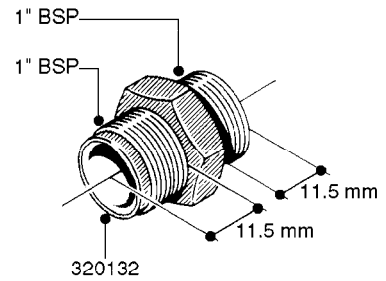

FITTINGS - HEXAGON NIPPLES
L0030-HIN, 01:01:16

L0030

FITTINGS - HEXAGON NIPPLES
L0030-HIN, 01:01:16

Page 1
Date 12.08.2020 8:56

parts-n°	order qty	description
10015303	1	FITT.PO.HN 1.00X1.00 M1000
10425003	1	FITT.PO.HN 1.25X1.00 MCPHEE
320132	1	FITT.DK HN 1" BSP
320176	1	FITT.DK HN 3/8"X1/2" BSP
320445	1	FITT.DK HN 1/4"X3/8" BSP
320655	1	FITT.DK HN 1/2"-1/2" BSP
320692	1	FITT.DK HN 3/8'BSPX1/4'NPT
320703	1	FITT.DK HN 3/8BSP X1/2 &1/4NPT
320725	1	FITT.DK NIPPLE 3/8"-3/8" BSP
320902	1	FITT.DK HN 3/8'X 1/4' BSP
390232	1	FITT.DK HN 1-1/2' X 1-1/4' BSP
390276	1	FITT.DK HN 1'BSP