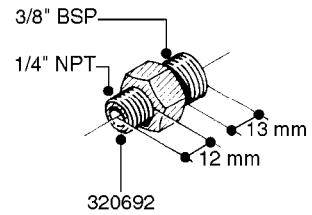

FITTINGS - HEXAGON NIPPLES
L0030-HIN, 01:01:16

L0030

FITTINGS - HEXAGON NIPPLES
L0030-HIN, 01:01:16

Page 1
Date 12.08.2020 8:56

parts-n°	order qty	description
10015303	1	FITT.PO.HN 1.00X1.00 M1000
10425003	1	FITT.PO.HN 1.25X1.00 MCPHEE
320132	1	FITT.DK HN 1" BSP
320176	1	FITT.DK HN 3/8"X1/2" BSP
320445	1	FITT.DK HN 1/4"X3/8" BSP
320655	1	FITT.DK HN 1/2"-1/2" BSP
320692	1	FITT.DK HN 3/8'BSPX1/4'NPT
320703	1	FITT.DK HN 3/8BSP X1/2 &1/4NPT
320725	1	FITT.DK NIPPLE 3/8"-3/8" BSP
320902	1	FITT.DK HN 3/8'X 1/4' BSP
390232	1	FITT.DK HN 1-1/2' X 1-1/4' BSP
390276	1	FITT.DK HN 1'BSP