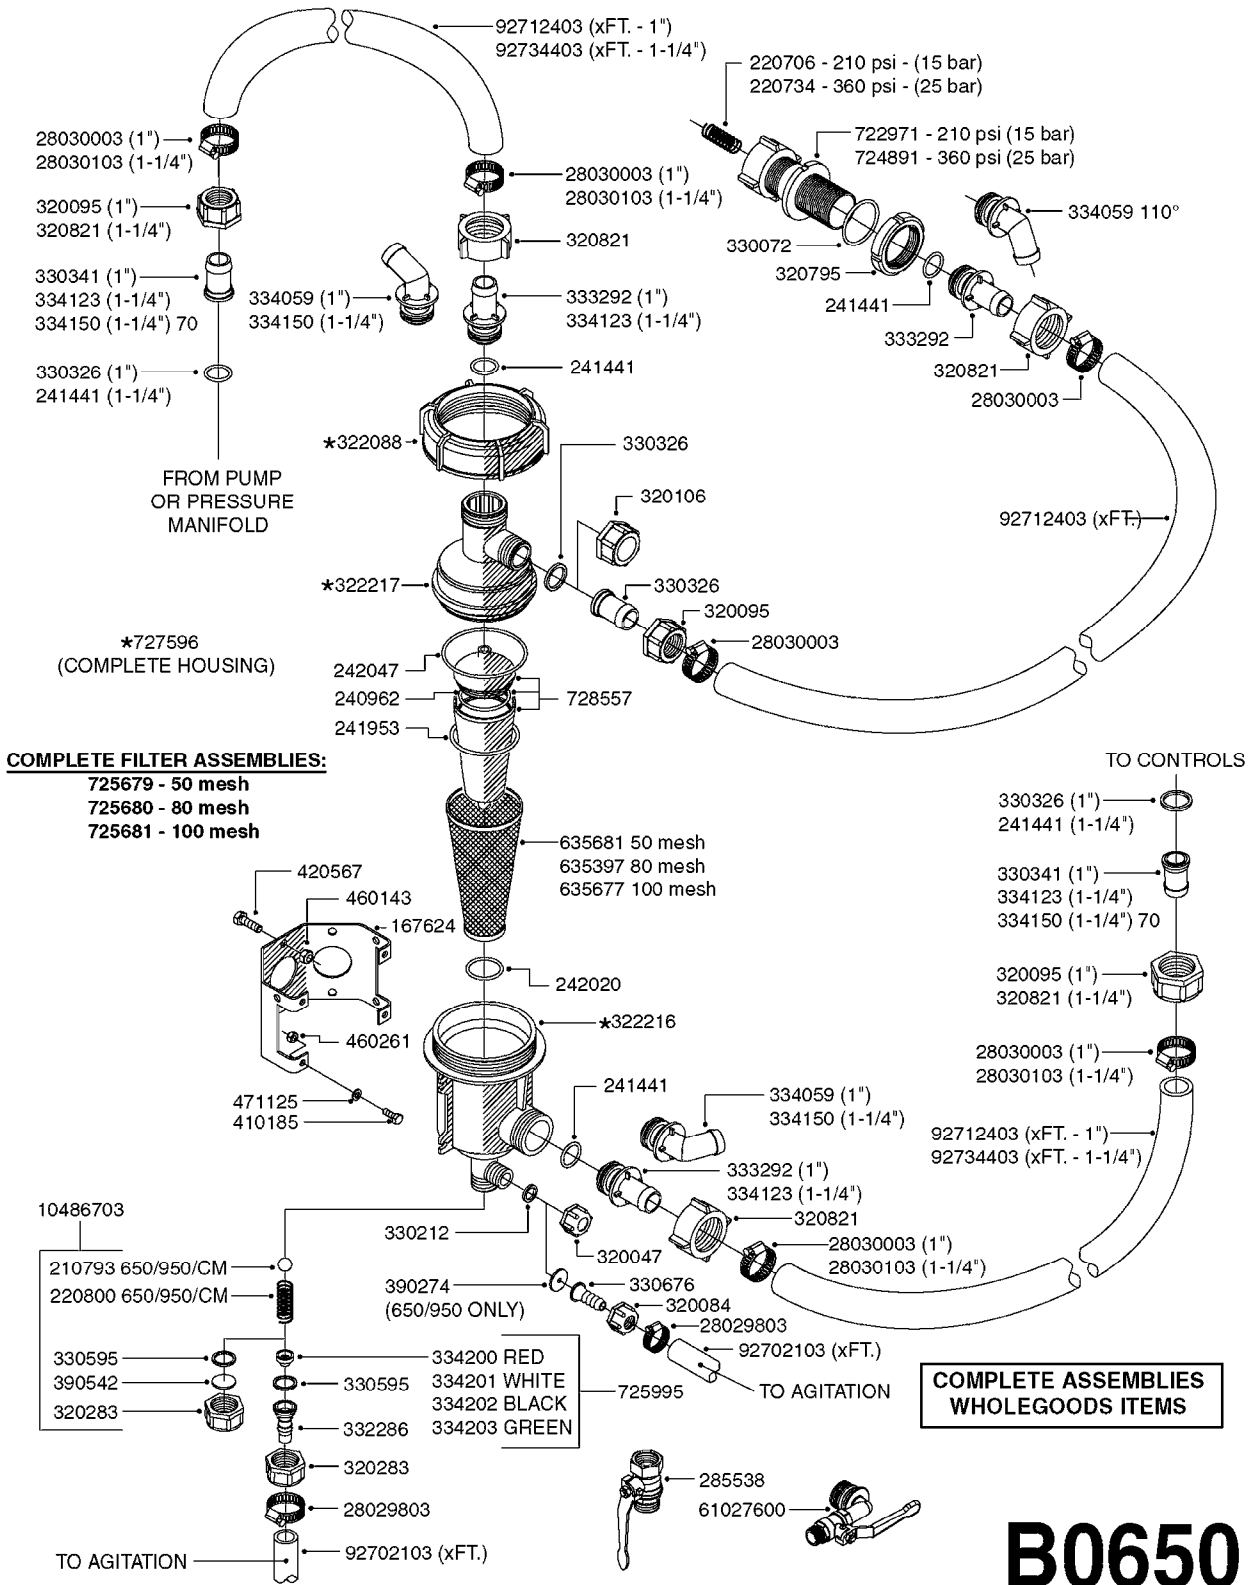

Agroparts: www.HARDI-INTERNATIONAL.com

COMMANDER 875/1200 Gallon
Force 80', 88', 90', 100',
110',

Country-Code 11

Date 12.08.2020 8:55

COMMANDER 875/1200 Gallon
Force 80', 88', 90', 100',
110',

Page 0.1

Date 12.08.2020 8:55

S-67 CHECK VALVE
(NON-THREADED)

S-67 CHECK VALVE
(THREADED)

FOR FITTINGS AND
HOSES, SEE SECTION L

B0640

CHECK VALVES - S67 (2011)
B0640-HIN, 15:10:19

Page 1
Date 12.08.2020 8:55

Pos.	parts-n°	order qty	description
1	145996	1	FITT.DK S-67 FORK
2	242353	1	O-RING 3 X 44.2 VITON
3	334231	1	FITT.DK S-67 STR.1"
3	334232	1	FITT.DK S-67 STR.1-1/4"
4	72432400	1	FITT.DK S-67 CONNEC W.CHK SEAT
5	72819200	1	CHECK VALVE S67 2012 THREADED
6	72819300	1	CHECK VALVE S67 2012 NO THREAD
7	72878800	1	CHECK VALVE S67 SUBASSEMBLY 2013 INCLUDED WITH #5 & #6