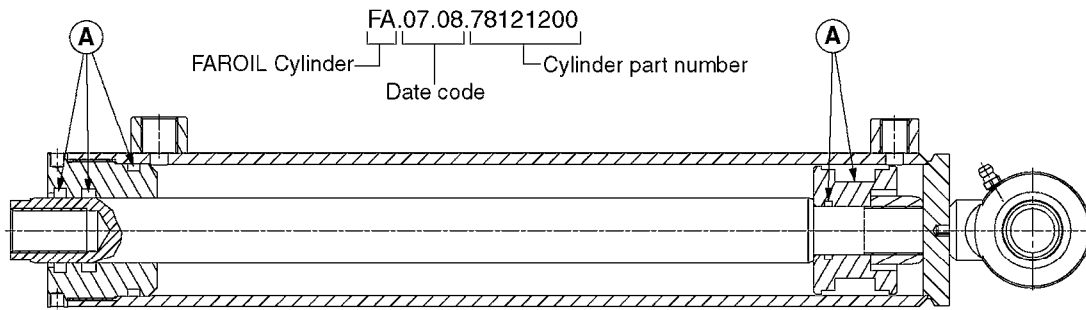

HYDRAULICS - CYLINDERS
C0020-HIN, 01:01:16

Page 3

Date 12.08.2020 8:55

parts-n°	order qty	description
63039300 78100003	1 1	CYLINDER ROD F.781132 CYL. PARA-LIFT CM+750 W/STOP

Check cylinder barrel for stamped part number.