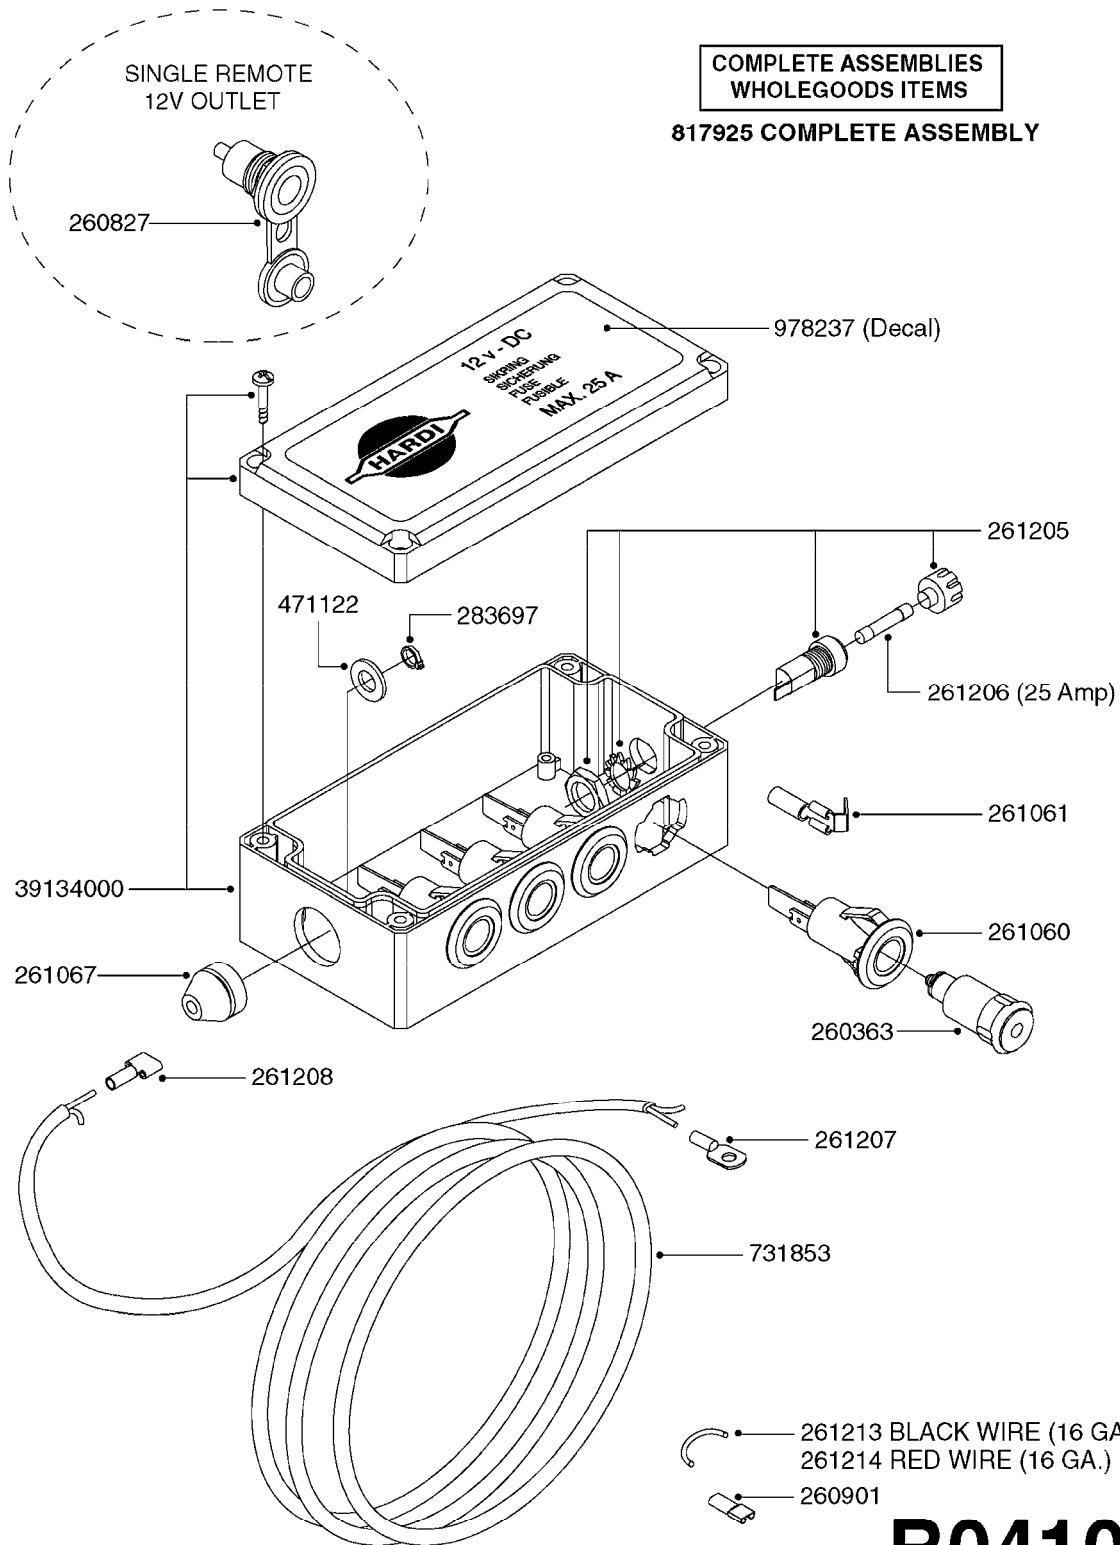

12 VOLT OUTLET BOX
B0410-HIN, 01:01:16

Page 0
Date 12.08.2020 8:55

12 VOLT OUTLET BOX
B0410-HIN, 01:01:16

Page 1
Date 12.08.2020 8:55

parts-n°	order qty	description
260363	1	PLUG 2 POLE 12V
260827	1	PLUG F.EC ATTACHMENTS
260901	1	SPADE F.ELEC CONN.1.5MM BLUE
261060	1	PLUG F.EC ATTACHMENTS
261061	1	SPADE F.ELEC.2 WAY CONNECTOR
261067	1	GROMMET 10-14 GREY
261205	1	FUSE HOLDER
261206	1	FUSE 25 A
261207	1	ELECTRIC CONNECTOR 4MM
261208	1	SPADE F.ELEC.CONNECTOR 4MM
261213	1	WIRE 6.4MM BLACK
261214	1	WIRE 6.4MM RED
283697	1	TIESTRAP 200MM
471122	1	WASHER, M10, Ø20/10.5X 2.0, SS
731853	1	CABLE 2X4MM L=138"
817925	1	OUTLET BOX 12 VOLT ELEC.
978237	1	DECAL OUTLET BOX
39134000	1	BOX, COMPLETE, 12V POWER BOX