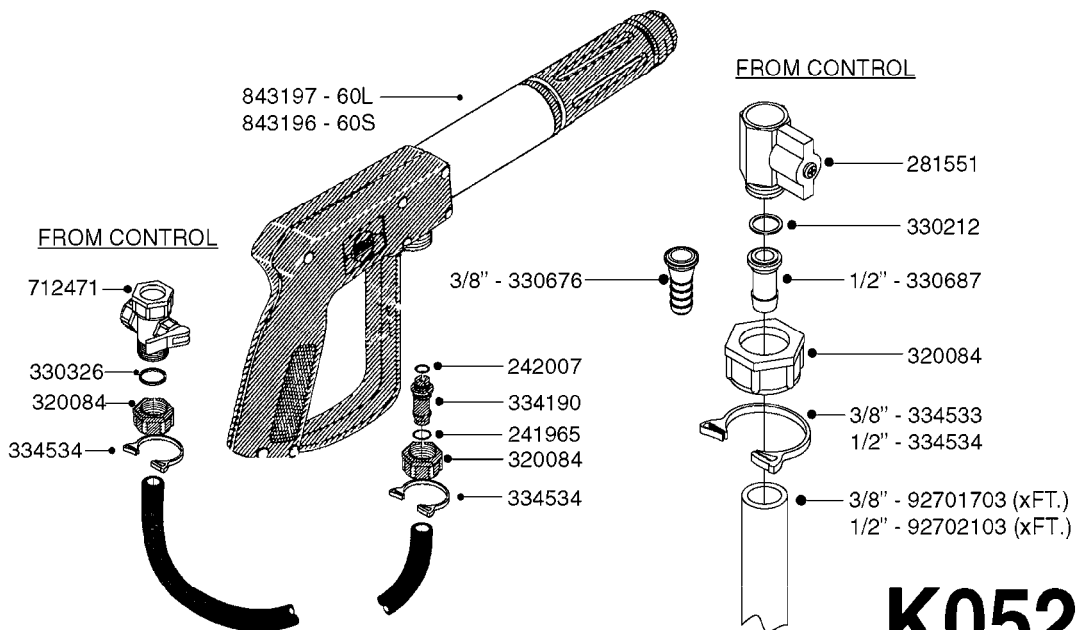

Page 1
Date 12.08.2020 8:56

parts-n°	order qty	description
130390	1	TEE 3/8'X 1/2' BSP F.TYPE 60S
145791	1	CONE FOR ON/OFF
147063	1	SWIRL F.SPRAY GUN TYPE 60
240936	1	O-RING D13.3X2.4 NITRIL
241441	1	O-RING D29.3X3
241965	1	O-RING Ø12.1 X 1.6 NITRILE
242007	1	O-RING Ø9.1 X 1.6 NITRILE
242013	1	SPRING RUBBER F/TRIGGER
242033	1	O-RING Ø14.1 X 1.6 NITRILE
242064	1	SLEEVE RUBBER 3X8X4MM
320084	1	FITT.DK NUT 1/2" BSP
322073	1	HOUSING F.SWIRL TYPE 60S H.G.
322075	1	HOUSING F. NOZZLE
330013	1	O-RING 2.5 X 10 PUR
334117	1	HANDLE PIECE RIGHT F.60S/60L
334118	1	HANDLE PIECE LEFT F.60S/60L
334121	1	SEAT FOR ON-OFF TYPE
334190	1	FITT.DK HB 1/2' F. PISTOL 60S
334533	1	CLAMP HOSE PLASTIC 3/8"
334534	1	CLAMP HOSE PLASTIC 1/2"
334653	1	FITT.DK HB 3/8' F.HANDGUN
334655	1	TRIGGER SAFETY F.60S/60L GUN
371314	1	NOZZLE CERAMIC 1099-20
440634	1	SCREW 5/8"
480716	1	PIN D3X6 STAINLESS
615455	1	TUBE F.LANCE TYPE 60L
725476	1	SPINDLE
725477	1	TRIGGER
750270	1	GASKET KIT F.SPRAY GUN
843196	1	SPRAY GUN KIT TYPE 60 SHORT
843197	1	HANDGUN KIT TYPE 60 LONG
92701703	1	HOSE R X3/8" X300PSI WP X0012"
92702103	1	HOSE R X1/2" X300PSI WP X0012"