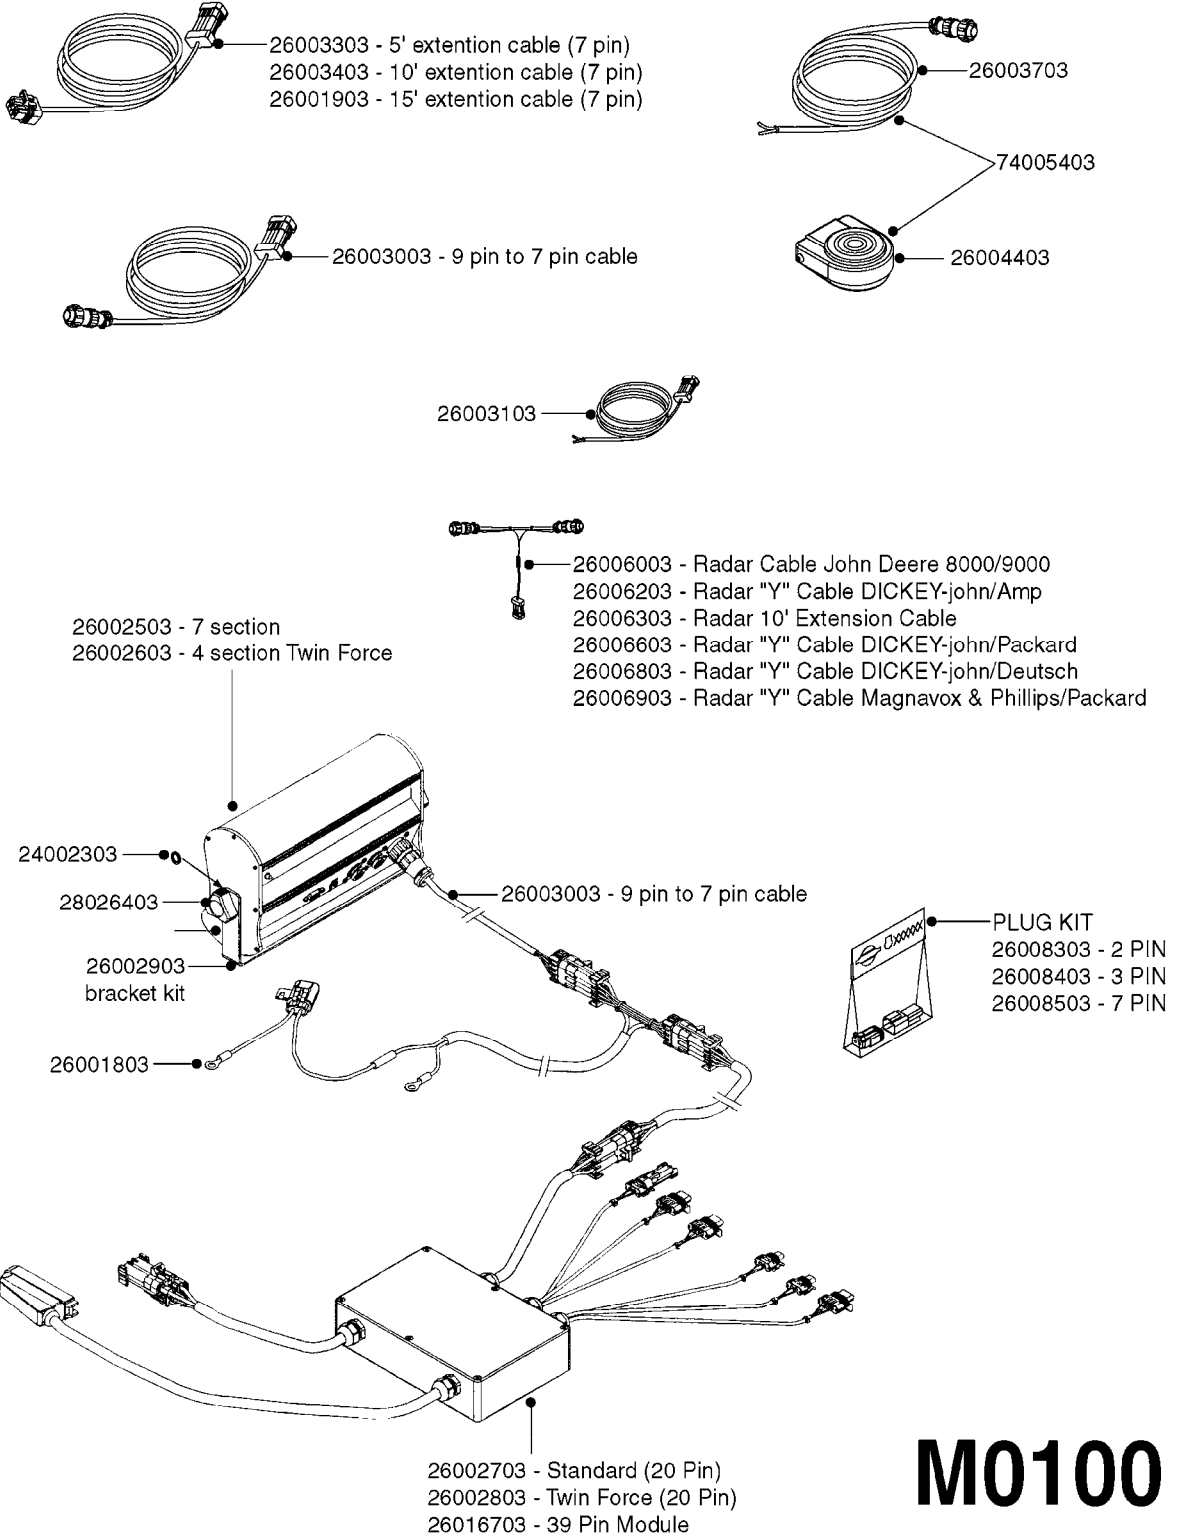

M0100

MUSTANG 3500 CONTROLLER
M0100-HIN, 01:01:16

Page 1
Date 12.08.2020 8:56

parts-n°	order qty	description
24002303	1	WASHER, RUBBER
26001803	1	POWER CABLE
26001903	1	15' 7-PIN EXTENSION CABLE
26002503	1	MUSTANG 3500/7 CONSOLE
26002603	1	MUSTANG 3500/4/TF CONSOLE
26002703	1	MUSTANG 3500/20PIN SC MODULE
26002803	1	MUSTANG 3500/20PIN TF SC MODUL
26002903	1	MUSTANG 3500 CONSOLE MNT KIT
26003003	1	MUSTANG 3500 CONSOLE CABLE
26003103	1	MUSTANG 3500/7 SC MOD CNECT KT
26003303	1	MUSTANG/FM 5FT 7PIN EXT CABLE
26003403	1	MUSTANG/FM 10FT 7PIN EXT CABLE
26003703	1	MUSTANG RUN/HOLD ADAPT CABLE
26004403	1	SWITCH, FOOT
26006003	1	MUSTANG RADR CBLE JD 8000/9000
26006203	1	MUSTANG RDR "Y" CABLE DCKY-JHN
26006303	1	MUSTANG RDR EXTNSN CABLE 10FT
26006603	1	MUSTANG RDR"Y"CABLE D-J PACKRD
26006803	1	MUSTANG RDR"Y"CABLE D-J DEUTS.
26006903	1	MUSTANG RDR"Y"CABLE MAG.PHILIP
26008303	1	MICRO TRAK PLUG KIT - 2 PIN
26008403	1	MICRO TRAK PLUG KIT - 3 PIN
26008503	1	MICRO TRAK PLUG KIT - 7 PIN
26016703	1	MUSTANG 3500/39PIN SC MODULE
28026403	1	KNOB, MUSTANG CONSOLE MOUNT
74005403	1	FOOT SWITCH FOR MUSTANG 3500