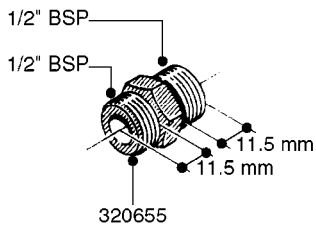

FITTINGS - HEXAGON NIPPLES
L0030-HIN, 01:01:16

L0030

FITTINGS - HEXAGON NIPPLES
L0030-HIN, 01:01:16

Page 1
Date 12.08.2020 8:56

parts-n°	order qty	description
10015303	1	FITT.PO.HN 1.00X1.00 M1000
10425003	1	FITT.PO.HN 1.25X1.00 MCPHEE
320132	1	FITT.DK HN 1" BSP
320176	1	FITT.DK HN 3/8"X1/2" BSP
320445	1	FITT.DK HN 1/4"X3/8" BSP
320655	1	FITT.DK HN 1/2"-1/2" BSP
320692	1	FITT.DK HN 3/8'BSPX1/4'NPT
320703	1	FITT.DK HN 3/8BSP X1/2 &1/4NPT
320725	1	FITT.DK NIPPLE 3/8"-3/8" BSP
320902	1	FITT.DK HN 3/8'X 1/4' BSP
390232	1	FITT.DK HN 1-1/2' X 1-1/4' BSP
390276	1	FITT.DK HN 1'BSP