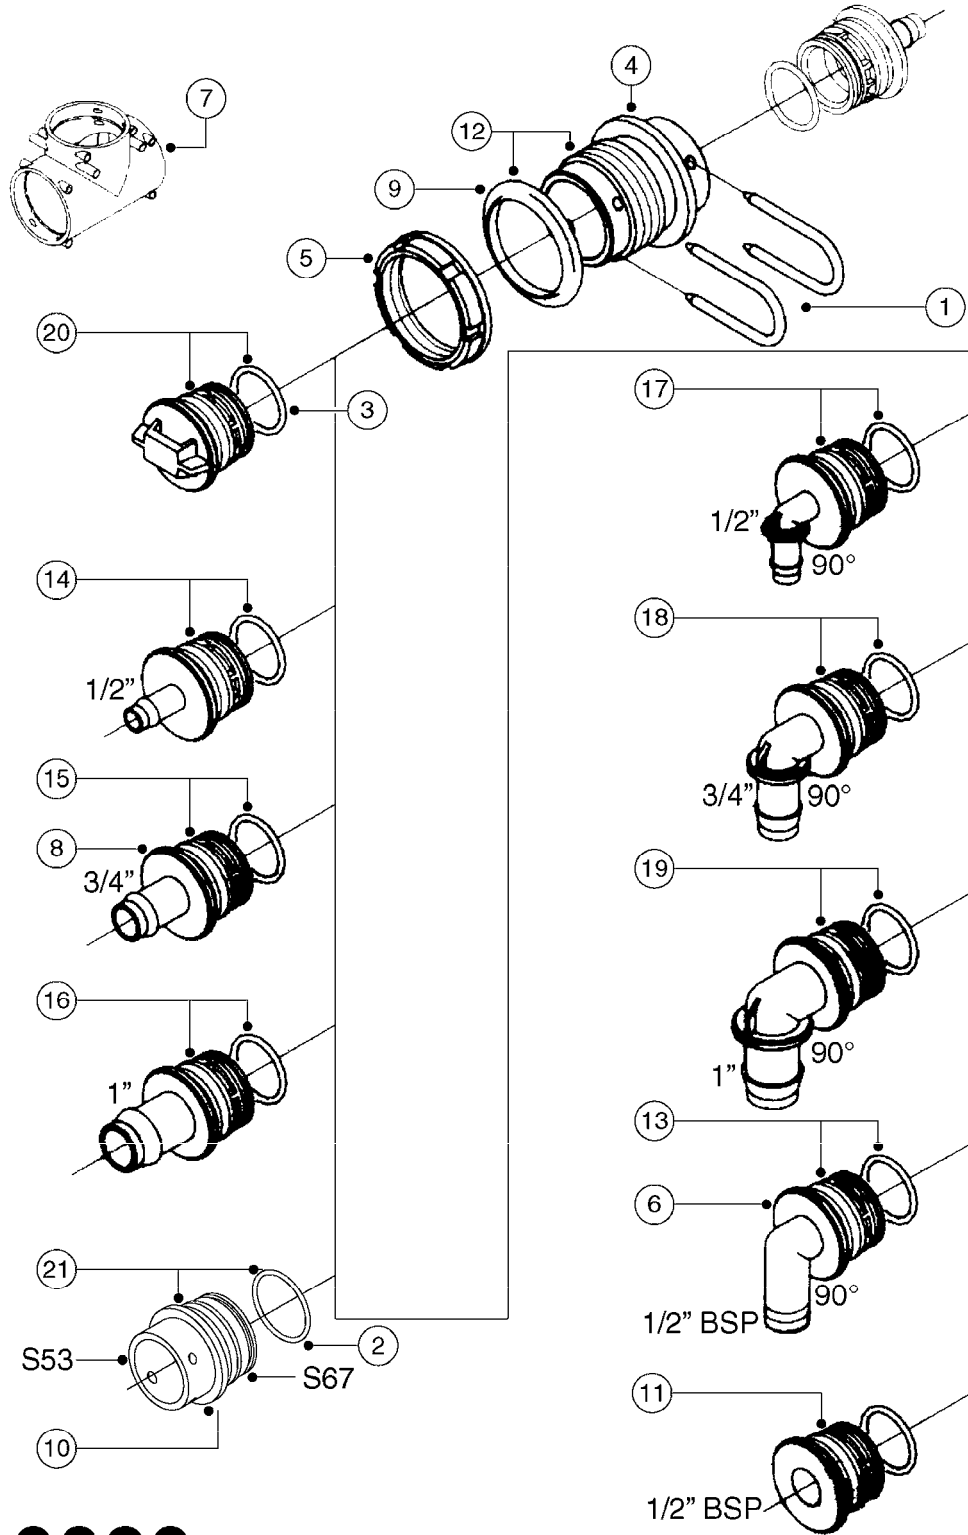

L0080

FITTINGS - S-53
L0080-HIN, 12:09:17

Page 1

Date 12.08.2020 8:56

Pos.	parts-n°	order qty	description
1	145995	1	FITT.DK S-53 FORK
2	241973	1	O-RING Ø3 X 44.2 70 SHORES NITRIL NITRIL (BLACK)
2	242353	1	O-RING 3 X 44.2 VITON VITON (BROWN)
3	242109	1	O-RING D32.2x3.0 NITRIL (BLACK)
3	242354	1	O-RING D32.2X3.0 VITON VITON (BROWN)
4	322103	1	FITT.DK S-53 BULKHEAD
5	322107	1	FITT.DK S-53 BULKHEAD NUT
6	322110	1	FITT.DK S-53 ELB. 1/2" BSP
7	322352	1	FITT.DK S-53 TEE
8	334229	1	FITT.DK S-53 STR.3/4"
9	334260	1	GASKET F. S-53 BULKHEAD
10	334564	1	FITT.DK S-67 TO S-53 ADAPTER
11	391100	1	FITT.DK S-53THREAD INS.1/2"BSP
12	726463	1	FITT.DK S53 BULKHEAD W/GASKET
13	726552	1	FIT.DK S-53X90 1/2" BSP,O-RING
14	726556	1	FITT.DK S-53 HB 1/2" W/O-RING
15	726558	1	FITT.DK S53 STR. 3/4" W.ORING
16	726559	1	FITT DK. S-53 HB 1" W/O-RING
17	726568	1	FITT.DK.S-53 HB 1/2"90 W/O-RING
18	726570	1	FITT.DK S-53 ELB.3/4" W.ORING
19	726571	1	FITT.DK S-53 ELB.1", W ORING
20	726578	1	FITT.DK S53 PLUG WITH O-RING
21	728561	1	FITT.DK. S67M - S53F REDUCER