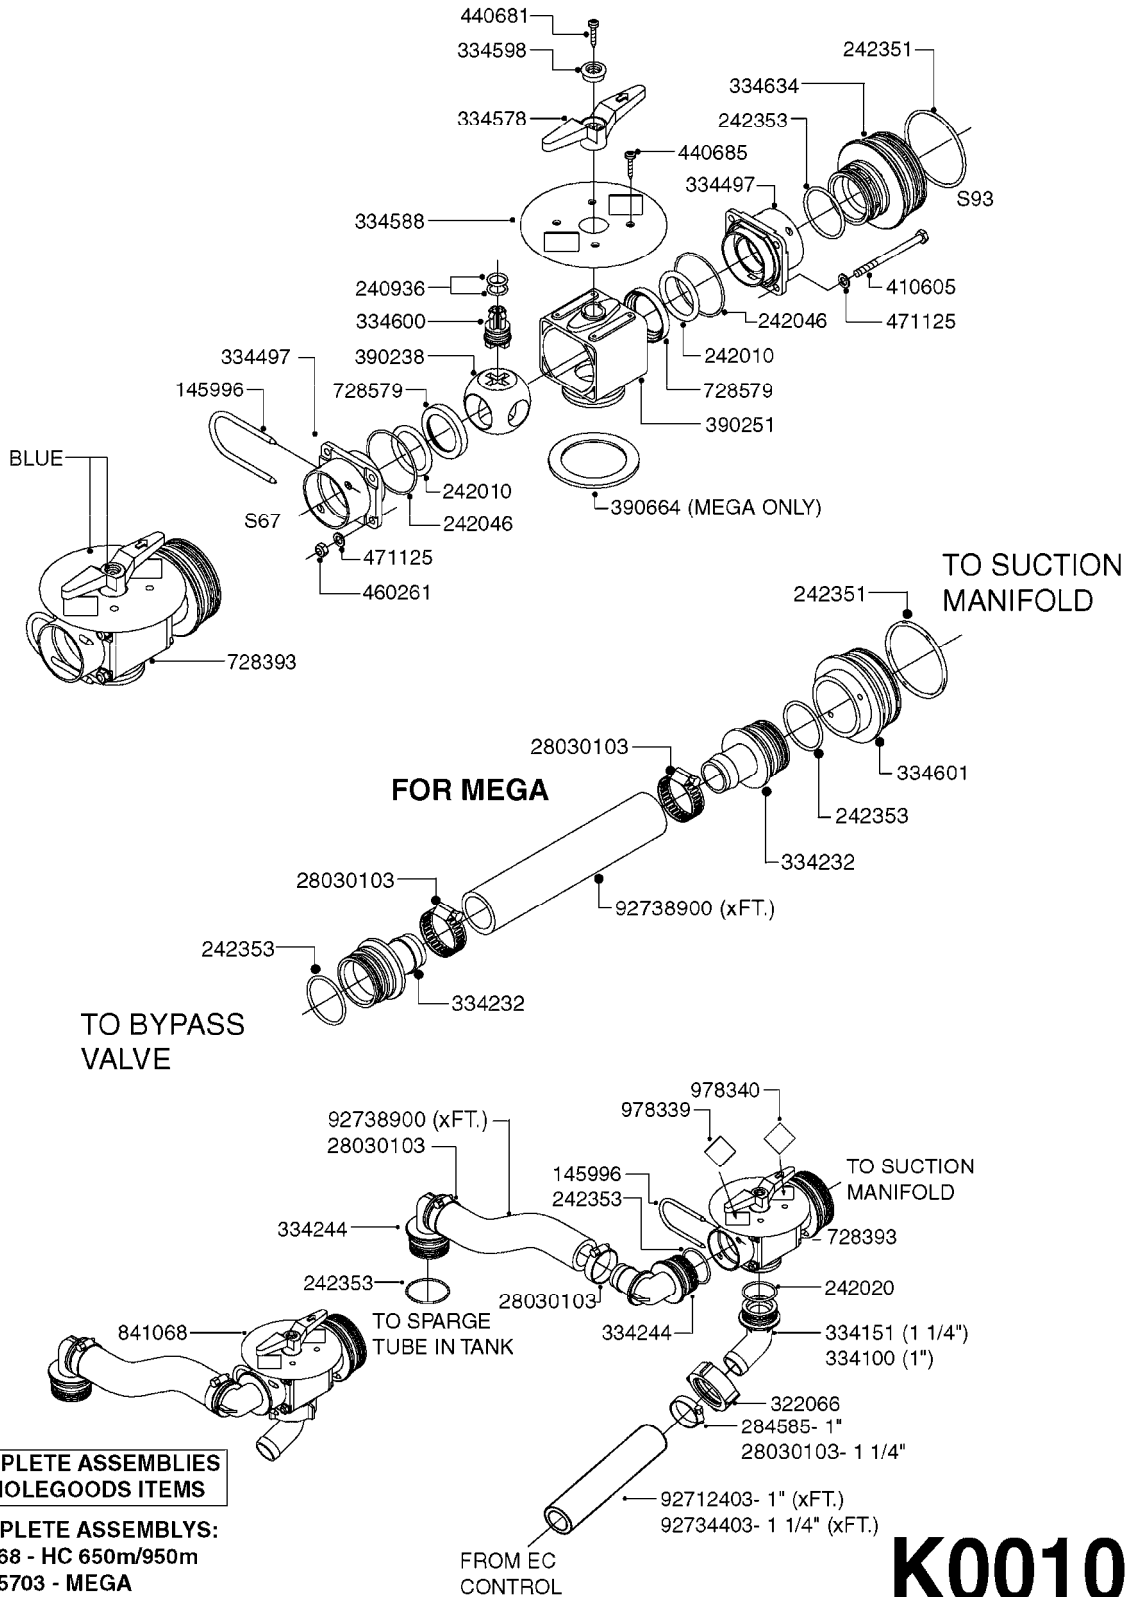

COMPLETE HUB ASSEMBLY:
28045703

COMPLETE ASSEMBLIES
WHOLEGOODS ITEMS

E0790

HUB ASSEMBLY F.4-1/2" SPINDLE
E0790-HIN, 06:07:17

Page 1

Date 12.08.2020 8:55

parts-n°	order qty	description
10629403	1	BOLT HEX 5/16 NC GR.2 00.50"
21000503	1	SEAL,WHEEL CR43771
21000603	1	RACE, BEARING 3.5/1.5
21000703	1	BEARING, TAPPERED 3.5433/1.575
21000803	1	RACE, TAPERED BEARING
21000903	1	BEARING, TAPPERED, 2.75/1.510
24002803	1	GASKET F. HUB 4.5" HUB ASSY
28001103	1	SPINDLE 4.5"x 23" 20000LB
28001203	1	HUB, 20000LB W. BRG RACES
28045703	1	HUB ASSY 10-13.19-11.02 25000#
29000003	1	HUB CAP F. 881(20000LB) HUB
45000103	1	BOLT, WHEEL STUD 3/4-16X2 3/4
45000503	1	BOLT, WHEEL STUD 3/4-16X3 1/2
46000003	1	NUT HEX NF 3/4" FLANGED F.HUB
46000103	1	NUT, CASTLE, SPINDLE 2-12 UNF
46000203	1	NUT, BUD WHEEL, INNER, RH
46000303	1	NUT, BUD WHEEL, OUTER, RH
47000103	1	WASHER, SPNDL 4.5" 2.06x4 .25T
48000103	1	PIN, COTTER 5/16" X 5.25"
63002903	1	AXLE INSERT,72"-90"SUS CM 1200
63033703	1	AXLE INSERT NCM 44/66/9000