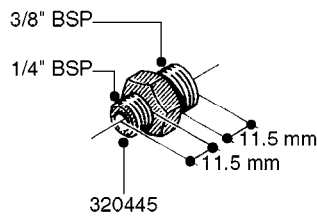

FITTINGS - HEXAGON NIPPLES
L0030-HIN, 01:01:16

L0030

FITTINGS - HEXAGON NIPPLES
L0030-HIN, 01:01:16

Page 1
Date 12.08.2020 8:56

parts-n°	order qty	description
10015303	1	FITT.PO.HN 1.00X1.00 M1000
10425003	1	FITT.PO.HN 1.25X1.00 MCPHEE
320132	1	FITT.DK HN 1" BSP
320176	1	FITT.DK HN 3/8"X1/2" BSP
320445	1	FITT.DK HN 1/4"X3/8" BSP
320655	1	FITT.DK HN 1/2"-1/2" BSP
320692	1	FITT.DK HN 3/8'BSPX1/4'NPT
320703	1	FITT.DK HN 3/8BSP X1/2 &1/4NPT
320725	1	FITT.DK NIPPLE 3/8"-3/8" BSP
320902	1	FITT.DK HN 3/8'X 1/4' BSP
390232	1	FITT.DK HN 1-1/2' X 1-1/4' BSP
390276	1	FITT.DK HN 1'BSP