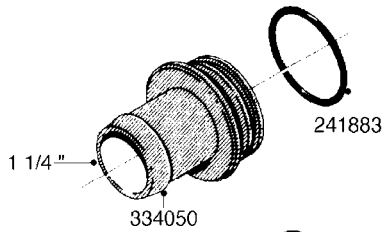

L0080

FITTINGS - S-53
L0080-HIN, 12:09:17

Page 1

Date 12.08.2020 8:56

Pos.	parts-n°	order qty	description
1	145995	1	FITT.DK S-53 FORK
2	241973	1	O-RING Ø3 X 44.2 70 SHORES NITRIL NITRIL (BLACK)
2	242353	1	O-RING 3 X 44.2 VITON VITON (BROWN)
3	242109	1	O-RING D32.2x3.0 NITRIL (BLACK)
3	242354	1	O-RING D32.2X3.0 VITON VITON (BROWN)
4	322103	1	FITT.DK S-53 BULKHEAD
5	322107	1	FITT.DK S-53 BULKHEAD NUT
6	322110	1	FITT.DK S-53 ELB. 1/2" BSP
7	322352	1	FITT.DK S-53 TEE
8	334229	1	FITT.DK S-53 STR.3/4"
9	334260	1	GASKET F. S-53 BULKHEAD
10	334564	1	FITT.DK S-67 TO S-53 ADAPTER
11	391100	1	FITT.DK S-53THREAD INS.1/2"BSP
12	726463	1	FITT.DK S53 BULKHEAD W/GASKET
13	726552	1	FIT.DK S-53X90 1/2" BSP,O-RING
14	726556	1	FITT.DK S-53 HB 1/2" W/O-RING
15	726558	1	FITT.DK S53 STR. 3/4" W.ORING
16	726559	1	FITT DK. S-53 HB 1" W/O-RING
17	726568	1	FITT.DK.S-53 HB 1/2"90 W/O-RING
18	726570	1	FITT.DK S-53 ELB.3/4" W.ORING
19	726571	1	FITT.DK S-53 ELB.1", W ORING
20	726578	1	FITT.DK S53 PLUG WITH O-RING
21	728561	1	FITT.DK. S67M - S53F REDUCER