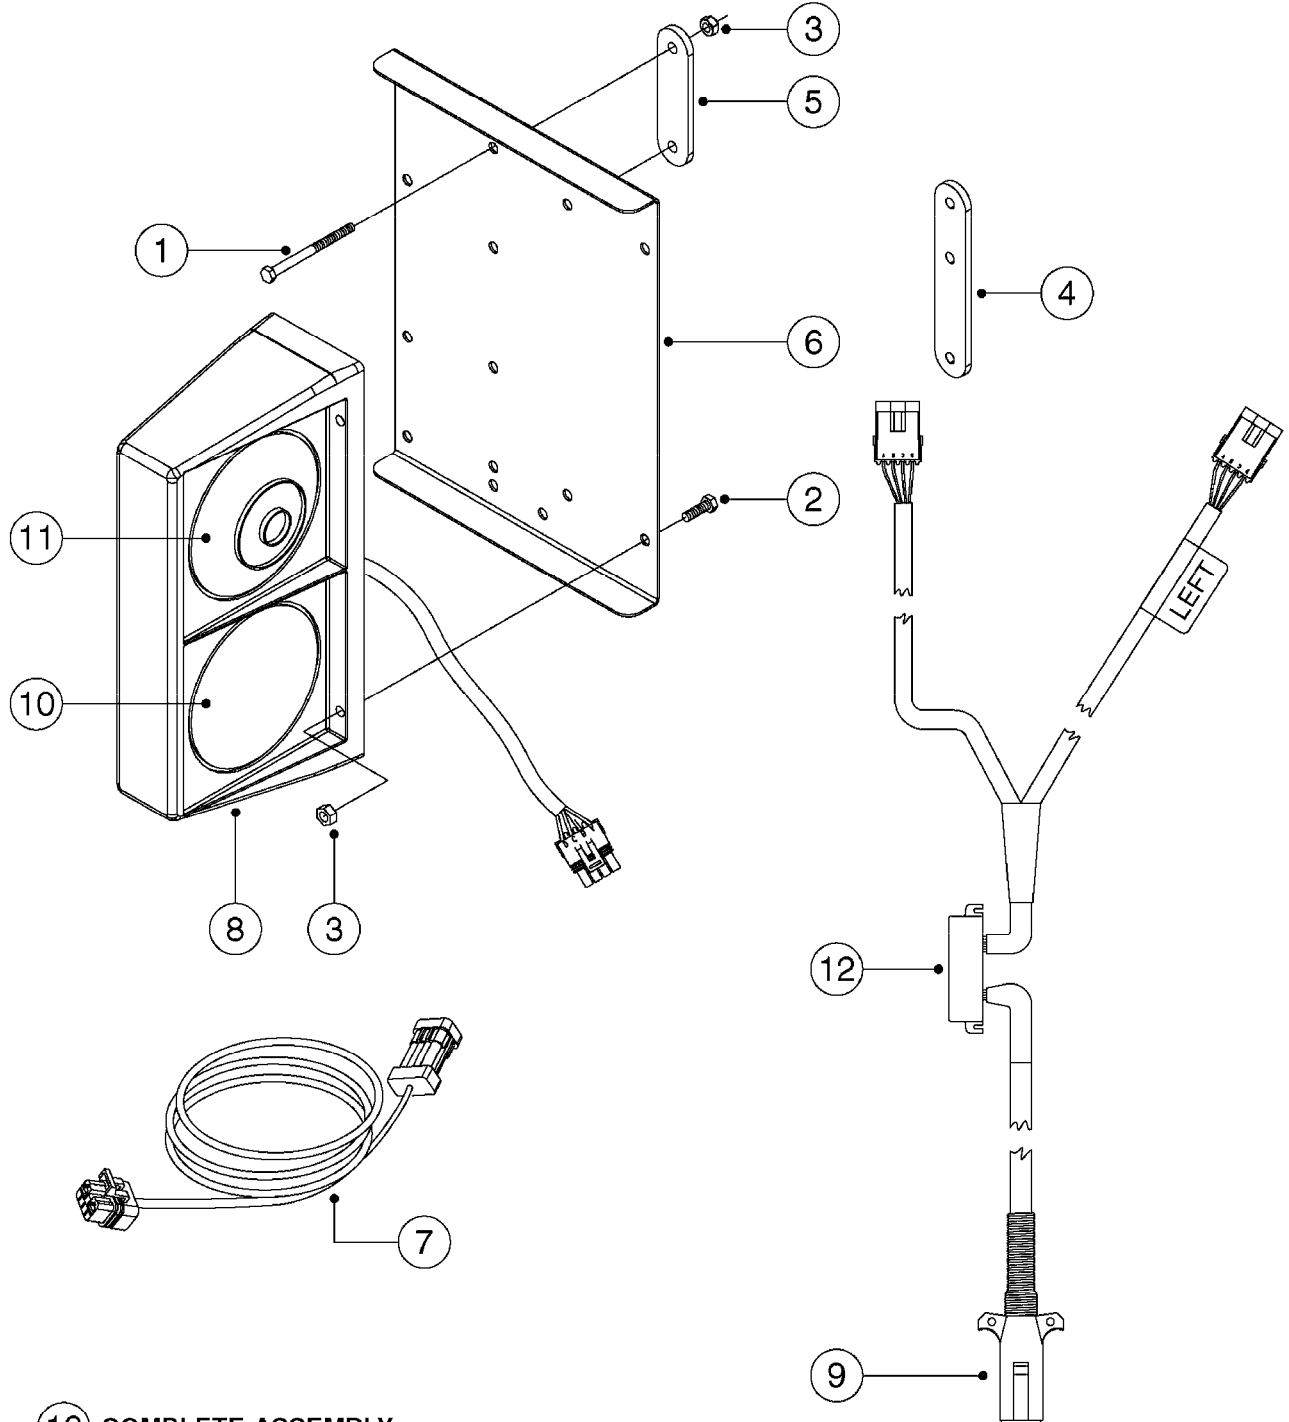

13 COMPLETE ASSEMBLY

COMPLETE ASSEMBLIES
WHOLEGOODS ITEMS

M0160

TRAFFIC LIGHT KIT
M0160-HIN, 13:08:19

Page 1

Date 12.08.2020 8:56

Pos.	parts-n°	order qty	description
1	410266	1	BOLT HEX 8.8 DEL M6X120
1	410421	1	BOLT HEX M6X110 DIN931-A2 SS
1	410524	1	BOLT HEX 8.8 DEL M6X100
1	410605	1	BOLT HEX 8.8 DEL M6X80
2	410362	1	BOLT HEX 8.8 SS M6X20
3	460261	1	NUT HEX M6X1.00 LOCK DIN985 A2 SS
4	16022303	1	BRACKET 100MM TUBE
5	16022403	1	BRACKET 60MM TUBE
6	16025603	1	BRACKET TAIL LIGHT DUAL LAMP
7	26004703	1	HARNESS 13' EXT 4 WIRE WP
8	26004903	1	TAIL LIGHT GREEN WIRE LH
8	26005003	1	TAIL LIGHT YELLOW WIRE RH
9	26005103	1	PLUG 7-PIN AG TAIL LIGHT
10	26005403	1	LENS BLACK BEFORE 2009
10	26017003	1	LENS RED
11	26016903	1	LENS AMBER
12	26032703	1	HARNESS COMPLETE, TAIL LIGHT, 2013
13	83308603	1	TRAFFIC LIGHT KIT