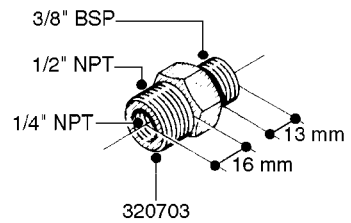

FITTINGS - HEXAGON NIPPLES
L0030-HIN, 01:01:16

L0030

FITTINGS - HEXAGON NIPPLES
L0030-HIN, 01:01:16

Page 1
Date 12.08.2020 8:56

parts-n°	order qty	description
10015303	1	FITT.PO.HN 1.00X1.00 M1000
10425003	1	FITT.PO.HN 1.25X1.00 MCPHEE
320132	1	FITT.DK HN 1" BSP
320176	1	FITT.DK HN 3/8"X1/2" BSP
320445	1	FITT.DK HN 1/4"X3/8" BSP
320655	1	FITT.DK HN 1/2"-1/2" BSP
320692	1	FITT.DK HN 3/8'BSPX1/4'NPT
320703	1	FITT.DK HN 3/8BSP X1/2 &1/4NPT
320725	1	FITT.DK NIPPLE 3/8"-3/8" BSP
320902	1	FITT.DK HN 3/8'X 1/4' BSP
390232	1	FITT.DK HN 1-1/2' X 1-1/4' BSP
390276	1	FITT.DK HN 1'BSP