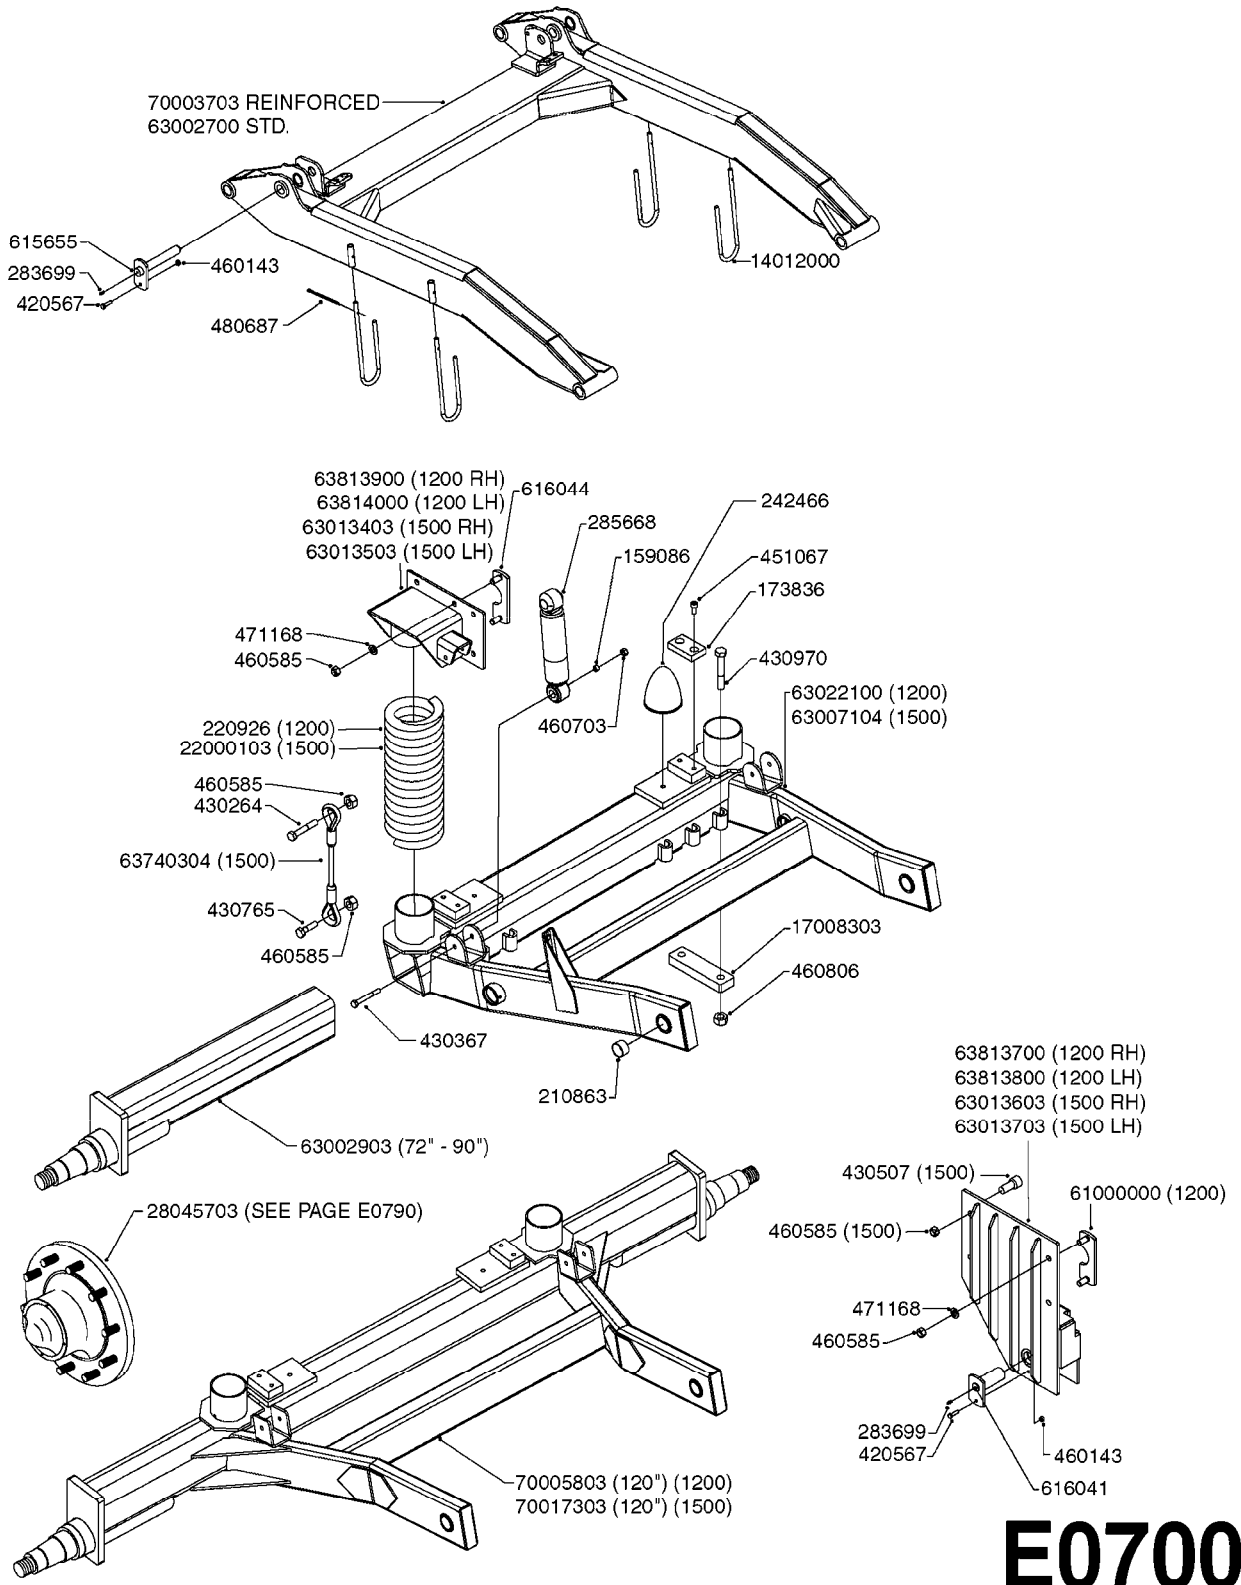

COMMANDER SUSPENDED AXLE
E0700-HIN, 01:01:16

Page	0
Date	12.08.2020 8:55

COMMANDER SUSPENDED AXLE
E0700-HIN, 01:01:16

Page 1
Date 12.08.2020 8:55

parts-n°	order qty	description
159086	1	BUSHING D16.0/13.0 L=10MM
173836	1	FL.ST. 60X20 L= 100/2XD13
210863	1	BUSHING DU FLNG. D40/44 L=26
220926	1	SPRING D174.0/28 L=675
242466	1	BUMP STOP F. CM SUSPENSION
283699	1	GREASE NIPPLE M6X1
285668	1	SHOCK ABSORBER L=300/465
420567	1	BOLT HEX 8.8 DEL M8X30 FT
430264	1	BOLT HEX 8.8 DEL M16X100
430367	1	BOLT HEX 8.8 DEL M12X100 DIN931
430507	1	BOLT HEX 8.8 DEL M16X45 FT
430765	1	BOLT HEX 8.8 DEL M16X55
430970	1	BOLT HEX M20X120 DIN931- DEL
451067	1	BOLT ALLEN M12X25 DIN912 SS
460143	1	LOCK NUT M8 SST A2 DIN985
460585	1	LOCKING NUT M16 DIN985 A2 SS
460703	1	NUT HEX M12X1.75 LOCK DIN985A2 SS
460806	1	NUT HEX M20X2.50 LOCK DIN985A2 SS
471168	1	PAIR OF WASHERS NL16 17X25,4x3,4
480687	1	PIN M4X36 SPLIT
615655	1	PIN D25 X 156 F. PARALIFT
616041	1	PIN D40 L = 95
616044	1	FASTENER PLATE/2xM16X1.5 L=45
14012000	1	HOOK FOR HOSES PARALIFT
17008303	1	AXLE SUPPORT CM1500 SUSP.
22000103	1	SPRING CM1500 SUS. ID118/OD178
28045703	1	HUB ASSY 10-13.19-11.02 25000#
61000000	1	FASTENER PLATE/2xM16-1.5 L=50
63002700	1	PARALIFT BENT WELDMENT PAINTED
63002903	1	AXLE INSERT,72"-90"SUS CM 1200
63007104	1	AXLE W/M CM1500 76-90" ADJ.
63013403	1	SPRING CARRIER SUS R.H. CM1500
63013503	1	SPRING CARRIER SUS L.H. CM1500
63013603	1	SWING ARM MT. BKT. R.H. CM1500
63013703	1	SWING ARM MT. BKT. L.H. CM1500
63022100	1	SWINGARM CM3
63740304	1	WIRE D10 X 276
63813700	1	SWINGARM BRACKET RIGHT CM3
63813800	1	SWINGARM BRACKET LEFT CM3
63813900	1	SUSPENSION MOUNTPLATE CM RH
63814000	1	SUSPENSION MOUNTPLATE CM LH
70003703	1	PARALIFT CM BENT REINFORCED
70005803	1	SWINGARM F. SUSP.120"+ 88/132"
70017303	1	AXLE SUS. CM1500 120" FIXED