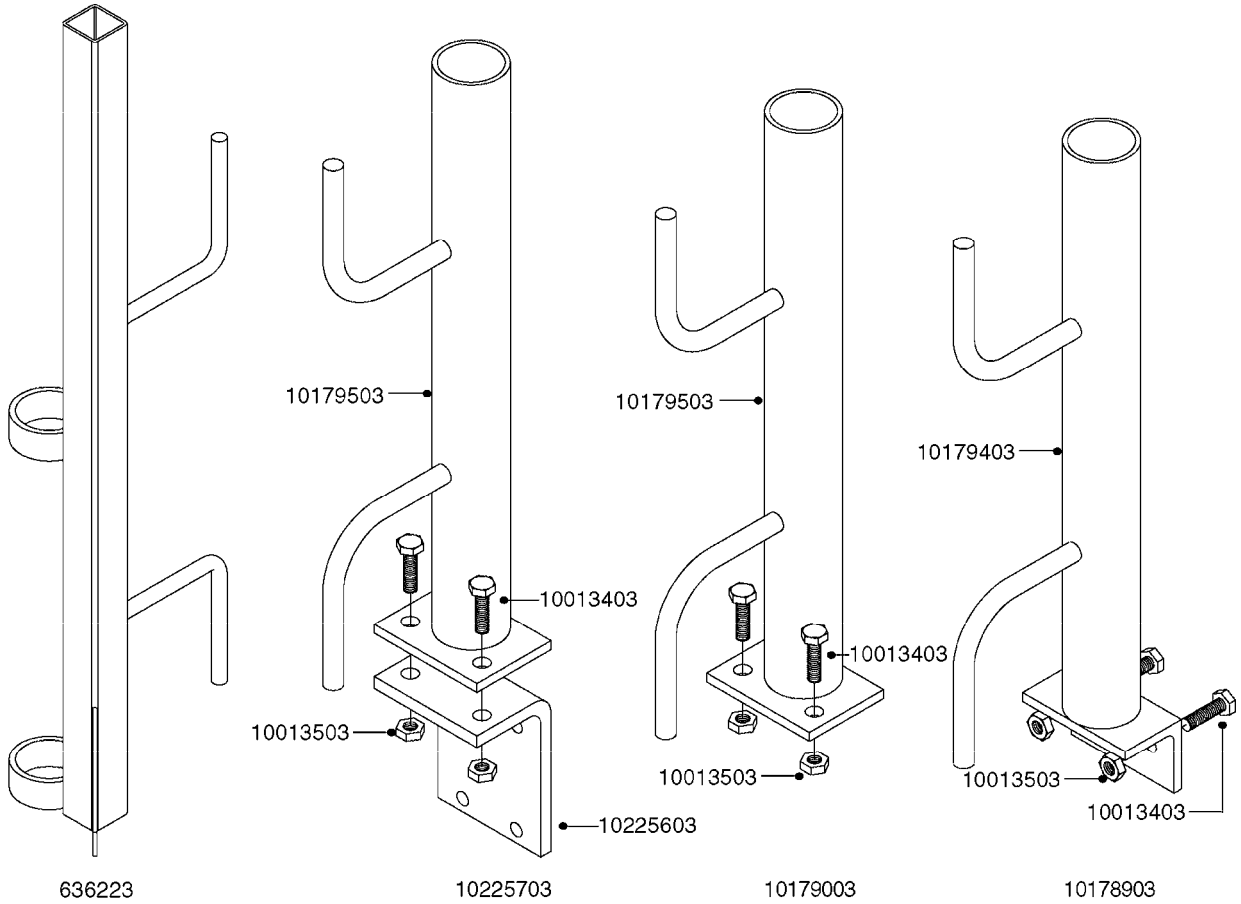

Page 1
Date 12.08.2020 8:56

parts-n°	order qty	description
130390	1	TEE 3/8'X 1/2' BSP F.TYPE 60S
145791	1	CONE FOR ON/OFF
147063	1	SWIRL F.SPRAY GUN TYPE 60
240936	1	O-RING D13.3X2.4 NITRIL
241441	1	O-RING D29.3X3
241965	1	O-RING Ø12.1 X 1.6 NITRILE
242007	1	O-RING Ø9.1 X 1.6 NITRILE
242013	1	SPRING RUBBER F/TRIGGER
242033	1	O-RING Ø14.1 X 1.6 NITRILE
242064	1	SLEEVE RUBBER 3X8X4MM
320084	1	FITT.DK NUT 1/2" BSP
322073	1	HOUSING F.SWIRL TYPE 60S H.G.
322075	1	HOUSING F. NOZZLE
330013	1	O-RING 2.5 X 10 PUR
334117	1	HANDLE PIECE RIGHT F.60S/60L
334118	1	HANDLE PIECE LEFT F.60S/60L
334121	1	SEAT FOR ON-OFF TYPE
334190	1	FITT.DK HB 1/2' F. PISTOL 60S
334533	1	CLAMP HOSE PLASTIC 3/8"
334534	1	CLAMP HOSE PLASTIC 1/2"
334653	1	FITT.DK HB 3/8' F.HANDGUN
334655	1	TRIGGER SAFETY F.60S/60L GUN
371314	1	NOZZLE CERAMIC 1099-20
440634	1	SCREW 5/8"
480716	1	PIN D3X6 STAINLESS
615455	1	TUBE F.LANCE TYPE 60L
725476	1	SPINDLE
725477	1	TRIGGER
750270	1	GASKET KIT F.SPRAY GUN
843196	1	SPRAY GUN KIT TYPE 60 SHORT
843197	1	HANDGUN KIT TYPE 60 LONG
92701703	1	HOSE R X3/8" X300PSI WP X0012"
92702103	1	HOSE R X1/2" X300PSI WP X0012"