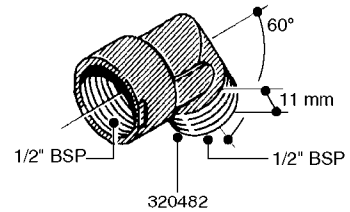

FITTINGS - HEXAGON NIPPLES
L0030-HIN, 01:01:16

L0030

FITTINGS - HEXAGON NIPPLES
L0030-HIN, 01:01:16

Page 1
Date 12.08.2020 8:56

parts-n°	order qty	description
10015303	1	FITT.PO.HN 1.00X1.00 M1000
10425003	1	FITT.PO.HN 1.25X1.00 MCPHEE
320132	1	FITT.DK HN 1" BSP
320176	1	FITT.DK HN 3/8"X1/2" BSP
320445	1	FITT.DK HN 1/4"X3/8" BSP
320655	1	FITT.DK HN 1/2"-1/2" BSP
320692	1	FITT.DK HN 3/8'BSPX1/4'NPT
320703	1	FITT.DK HN 3/8BSP X1/2 &1/4NPT
320725	1	FITT.DK NIPPLE 3/8"-3/8" BSP
320902	1	FITT.DK HN 3/8'X 1/4' BSP
390232	1	FITT.DK HN 1-1/2' X 1-1/4' BSP
390276	1	FITT.DK HN 1'BSP