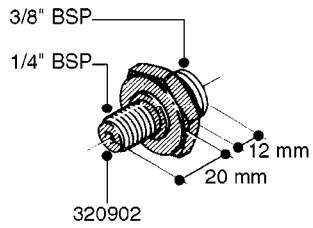

FITTINGS - HEXAGON NIPPLES
L0030-HIN, 01:01:16

L0030

FITTINGS - HEXAGON NIPPLES
L0030-HIN, 01:01:16

Page 1
Date 12.08.2020 8:56

parts-n°	order qty	description
10015303	1	FITT.PO.HN 1.00X1.00 M1000
10425003	1	FITT.PO.HN 1.25X1.00 MCPHEE
320132	1	FITT.DK HN 1" BSP
320176	1	FITT.DK HN 3/8"X1/2" BSP
320445	1	FITT.DK HN 1/4"X3/8" BSP
320655	1	FITT.DK HN 1/2"-1/2" BSP
320692	1	FITT.DK HN 3/8'BSPX1/4'NPT
320703	1	FITT.DK HN 3/8BSP X1/2 &1/4NPT
320725	1	FITT.DK NIPPLE 3/8"-3/8" BSP
320902	1	FITT.DK HN 3/8'X 1/4' BSP
390232	1	FITT.DK HN 1-1/2' X 1-1/4' BSP
390276	1	FITT.DK HN 1'BSP