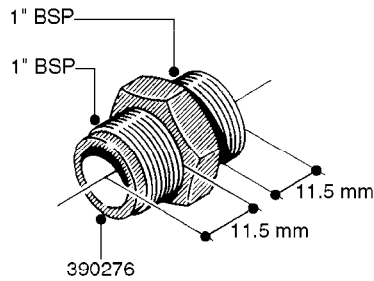

FITTINGS - HEXAGON NIPPLES
L0030-HIN, 01:01:16

L0030

FITTINGS - HEXAGON NIPPLES
L0030-HIN, 01:01:16

Page 1
Date 12.08.2020 8:56

parts-n°	order qty	description
10015303	1	FITT.PO.HN 1.00X1.00 M1000
10425003	1	FITT.PO.HN 1.25X1.00 MCPHEE
320132	1	FITT.DK HN 1" BSP
320176	1	FITT.DK HN 3/8"X1/2" BSP
320445	1	FITT.DK HN 1/4"X3/8" BSP
320655	1	FITT.DK HN 1/2"-1/2" BSP
320692	1	FITT.DK HN 3/8'BSPX1/4'NPT
320703	1	FITT.DK HN 3/8BSP X1/2 &1/4NPT
320725	1	FITT.DK NIPPLE 3/8"-3/8" BSP
320902	1	FITT.DK HN 3/8'X 1/4' BSP
390232	1	FITT.DK HN 1-1/2' X 1-1/4' BSP
390276	1	FITT.DK HN 1'BSP