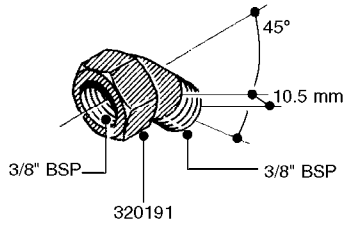

FITTINGS - HEXAGON NIPPLES
L0030-HIN, 01:01:16

L0030

FITTINGS - HEXAGON NIPPLES
L0030-HIN, 01:01:16

Page 1
Date 12.08.2020 8:56

parts-n°	order qty	description
10015303	1	FITT.PO.HN 1.00X1.00 M1000
10425003	1	FITT.PO.HN 1.25X1.00 MCPHEE
320132	1	FITT.DK HN 1" BSP
320176	1	FITT.DK HN 3/8"X1/2" BSP
320445	1	FITT.DK HN 1/4"X3/8" BSP
320655	1	FITT.DK HN 1/2"-1/2" BSP
320692	1	FITT.DK HN 3/8'BSPX1/4'NPT
320703	1	FITT.DK HN 3/8BSP X1/2 &1/4NPT
320725	1	FITT.DK NIPPLE 3/8"-3/8" BSP
320902	1	FITT.DK HN 3/8'X 1/4' BSP
390232	1	FITT.DK HN 1-1/2' X 1-1/4' BSP
390276	1	FITT.DK HN 1'BSP