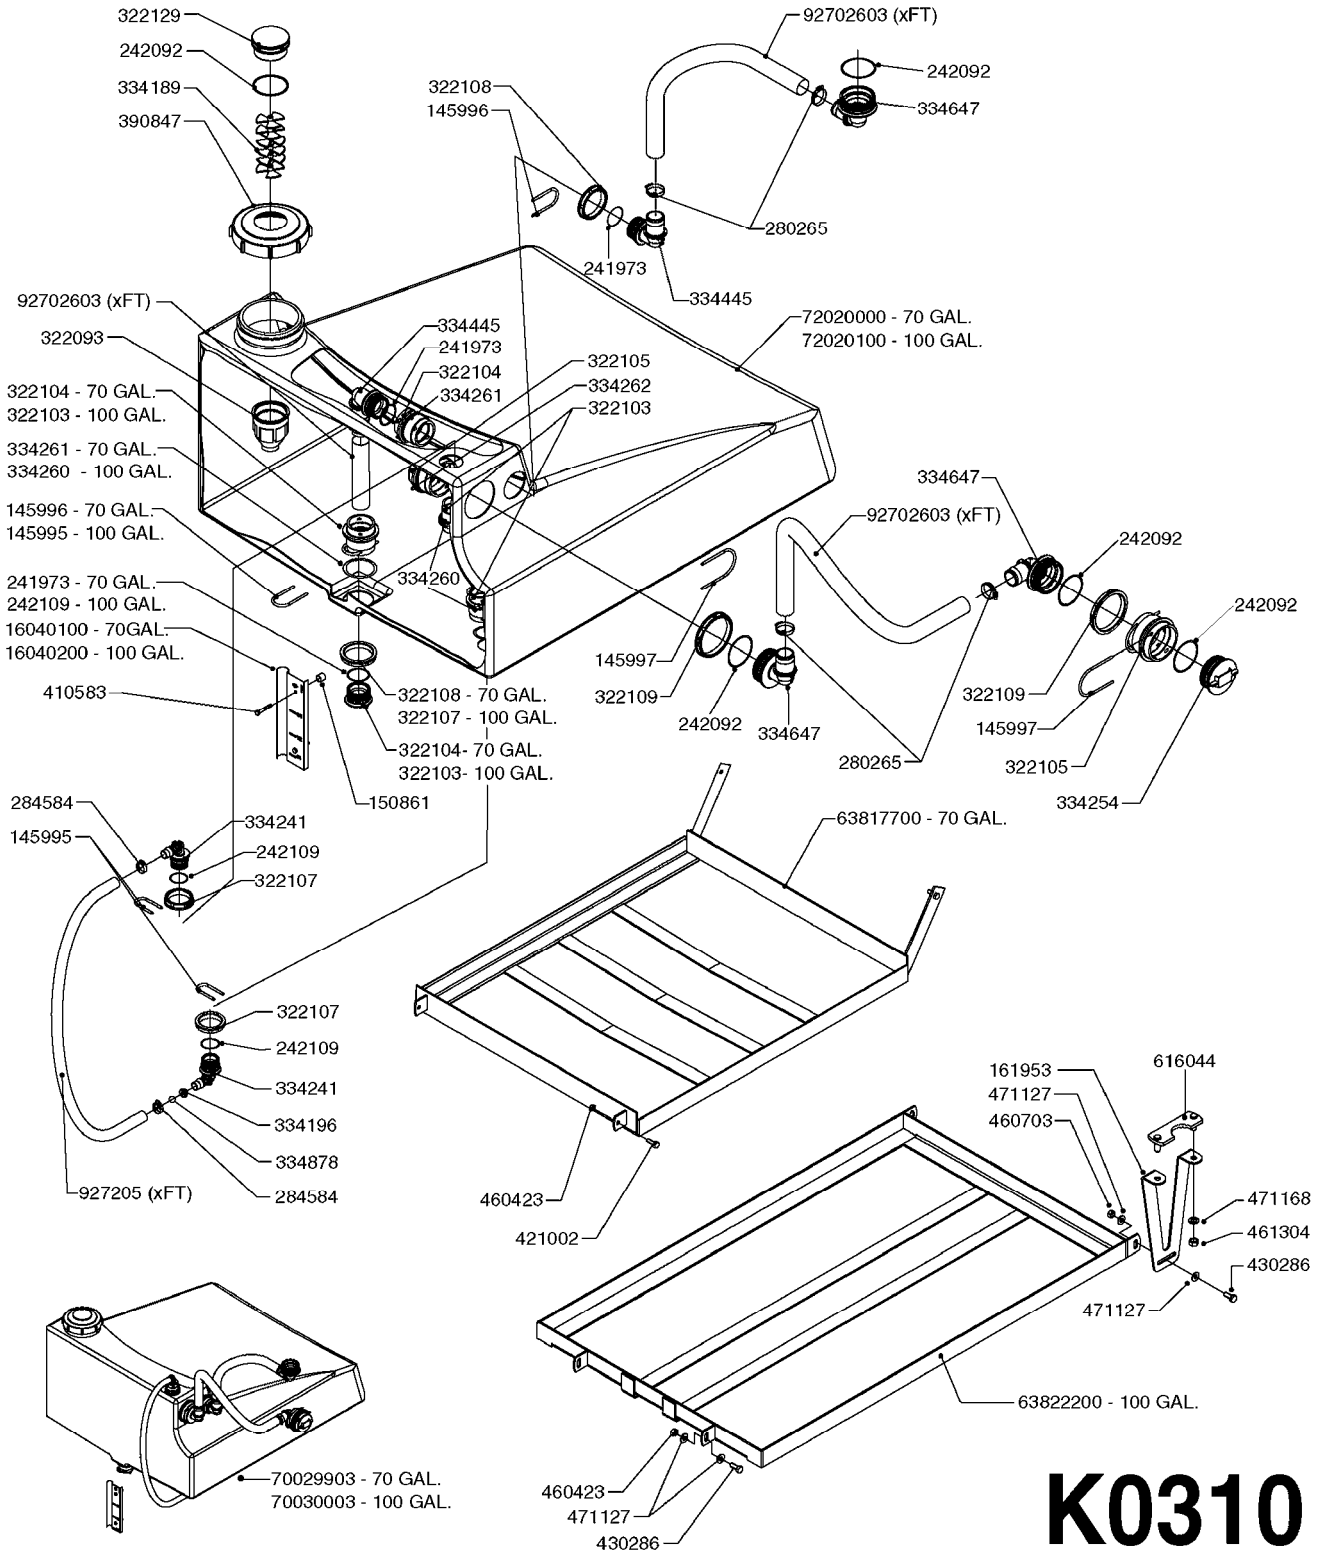

K0310

FLUSH SYSTEM CM 750 1200 PLUS
K0310-HIN, 01:01:16

Page 1
Date 12.08.2020 8:55

parts-n°	order qty	description
145995	1	FITT.DK S-53 FORK
145996	1	FITT.DK S-67 FORK
145997	1	FITT.DK S-93 FORK
150861	1	BUSHING D16/D13X14
161953	1	FLUSH TANK MT BKT SUPPORT 100G
241973	1	O-RING Ø3 X 44.2 70 SHORES NITRIL
242092	1	O-RING D69.5X3
242109	1	O-RING D32.2x3.0
280265	1	CLMP HS GEAR1-1/2" alt28030103
284584	1	CLAMP HOSE GEAR 3/4" MINI 012
322093	1	HOUSING F.TANK VENT
322103	1	FITT.DK S-53 BULKHEAD
322104	1	FITT.DK S-67 BULKHEAD
322105	1	FITT.DK S-93 BULKHEAD DOUBLE
322107	1	FITT.DK S-53 BULKHEAD NUT
322108	1	FITT.DK S-67 BULKHEAD NUT
322109	1	FITT.DK S-93 BULKHEAD NUT
322129	1	LID F. TANK VENT ASSY.
334189	1	LIQUID SHIELD F. TANK VENT
334196	1	PLUG F. LIQUID LEV. INDICATOR
334241	1	FITT.DK S-53 ELB.3/4"
334254	1	FITT.DK S-93 PLUG
334260	1	GASKET F. S-53 BULKHEAD
334261	1	GASKET F. S-67 BULKHEAD
334262	1	GASKET F.S-93 BULKHEAD
334445	1	FITT.DK S-67 ELB.1-1/2"
334647	1	FITT.DK S93 ELB 1-1/2" 90 PVC
334878	1	BALL, YELLOW, SIGHT GAUGE
390847	1	LID F. RINSE TANK CM
410583	1	BOLT HEX 8.8 DEL M6X40
421002	1	BOLT HEX 8.8 DEL M10X30 FT DIN933
430286	1	BOLT HEX 8.8 DEL M12X30 FT
460423	1	NUT HEX M10X1.50 LOCK DIN985A2 SS
460703	1	NUT HEX M12X1.75 LOCK DIN985A2 SS
461304	1	NUT HEX M16X1.5
471127	1	WASHER, M12, Ø24/13X24X2.5 SS
471168	1	PAIR OF WASHERS NL16 17X25,4x3,4
616044	1	FASTENER PLATE/2xM16X1.5 L=45
927205	1	HOSE R X CLEAR X 3/4 X 0012"
16040100	1	SIGHT GAUGE SCALE 70G CM+750
16040200	1	SIGHT GAUGE SCALE 100G CM+1200
63817700	1	FLUSH TANK MNT 70 GAL
63822200	1	FLUSH TANK MNT 100 GAL CM+
70029903	1	FLUSH SYSTEM COMP.70G CM+750
70030003	1	FLUSH SYSTEM COMP.100G CM+1200
72020000	1	SEE 70029903
72020100	1	RAW FLUSH TANK 100 GAL
92702603	1	HOSE PVC SUCT GRAY 1-1/2"