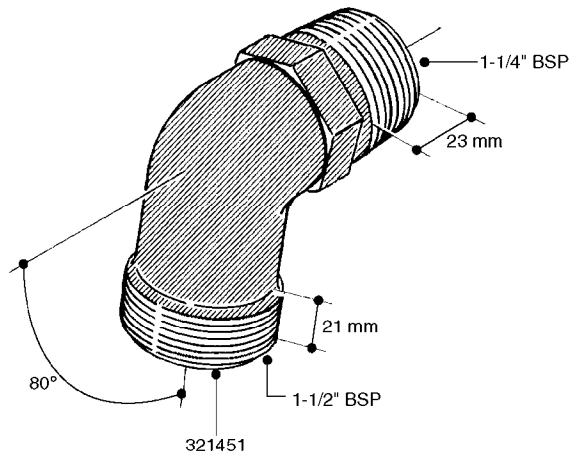

FITTINGS - HEXAGON NIPPLES
L0030-HIN, 01:01:16

L0030

FITTINGS - HEXAGON NIPPLES
L0030-HIN, 01:01:16

Page 1
Date 12.08.2020 8:56

parts-n°	order qty	description
10015303	1	FITT.PO.HN 1.00X1.00 M1000
10425003	1	FITT.PO.HN 1.25X1.00 MCPHEE
320132	1	FITT.DK HN 1" BSP
320176	1	FITT.DK HN 3/8"X1/2" BSP
320445	1	FITT.DK HN 1/4"X3/8" BSP
320655	1	FITT.DK HN 1/2"-1/2" BSP
320692	1	FITT.DK HN 3/8'BSPX1/4'NPT
320703	1	FITT.DK HN 3/8BSP X1/2 &1/4NPT
320725	1	FITT.DK NIPPLE 3/8"-3/8" BSP
320902	1	FITT.DK HN 3/8'X 1/4' BSP
390232	1	FITT.DK HN 1-1/2' X 1-1/4' BSP
390276	1	FITT.DK HN 1'BSP