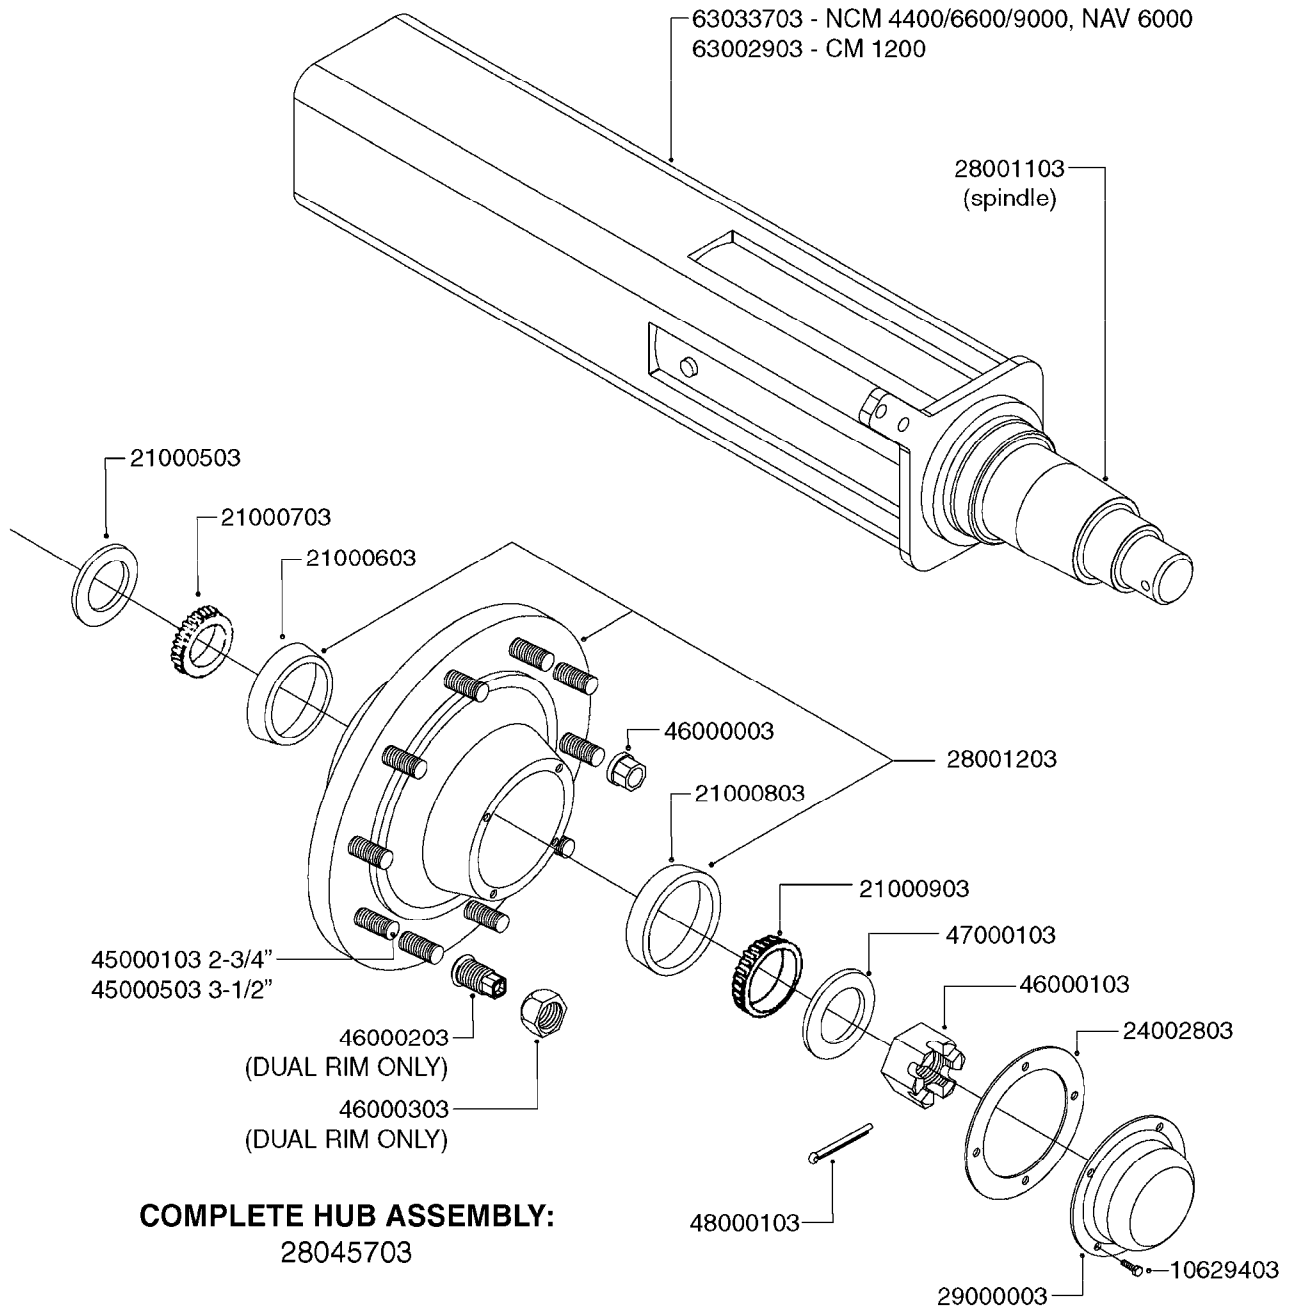

COMPLETE HUB ASSEMBLY:
28045703

COMPLETE ASSEMBLIES
WHOLEGOODS ITEMS

E0790

HUB ASSEMBLY F.4-1/2" SPINDLE
E0790-HIN, 06:07:17

Page 1

Date 12.08.2020 8:55

parts-n°	order qty	description
10629403	1	BOLT HEX 5/16 NC GR.2 00.50"
21000503	1	SEAL,WHEEL CR43771
21000603	1	RACE, BEARING 3.5/1.5
21000703	1	BEARING, TAPPERED 3.5433/1.575
21000803	1	RACE, TAPERED BEARING
21000903	1	BEARING, TAPPERED, 2.75/1.510
24002803	1	GASKET F. HUB 4.5" HUB ASSY
28001103	1	SPINDLE 4.5"x 23" 20000LB
28001203	1	HUB, 20000LB W. BRG RACES
28045703	1	HUB ASSY 10-13.19-11.02 25000#
29000003	1	HUB CAP F. 881(20000LB) HUB
45000103	1	BOLT, WHEEL STUD 3/4-16X2 3/4
45000503	1	BOLT, WHEEL STUD 3/4-16X3 1/2
46000003	1	NUT HEX NF 3/4" FLANGED F.HUB
46000103	1	NUT, CASTLE, SPINDLE 2-12 UNF
46000203	1	NUT, BUD WHEEL, INNER, RH
46000303	1	NUT, BUD WHEEL, OUTER, RH
47000103	1	WASHER, SPNDL 4.5" 2.06x4 .25T
48000103	1	PIN, COTTER 5/16" X 5.25"
63002903	1	AXLE INSERT,72"-90"SUS CM 1200
63033703	1	AXLE INSERT NCM 44/66/9000