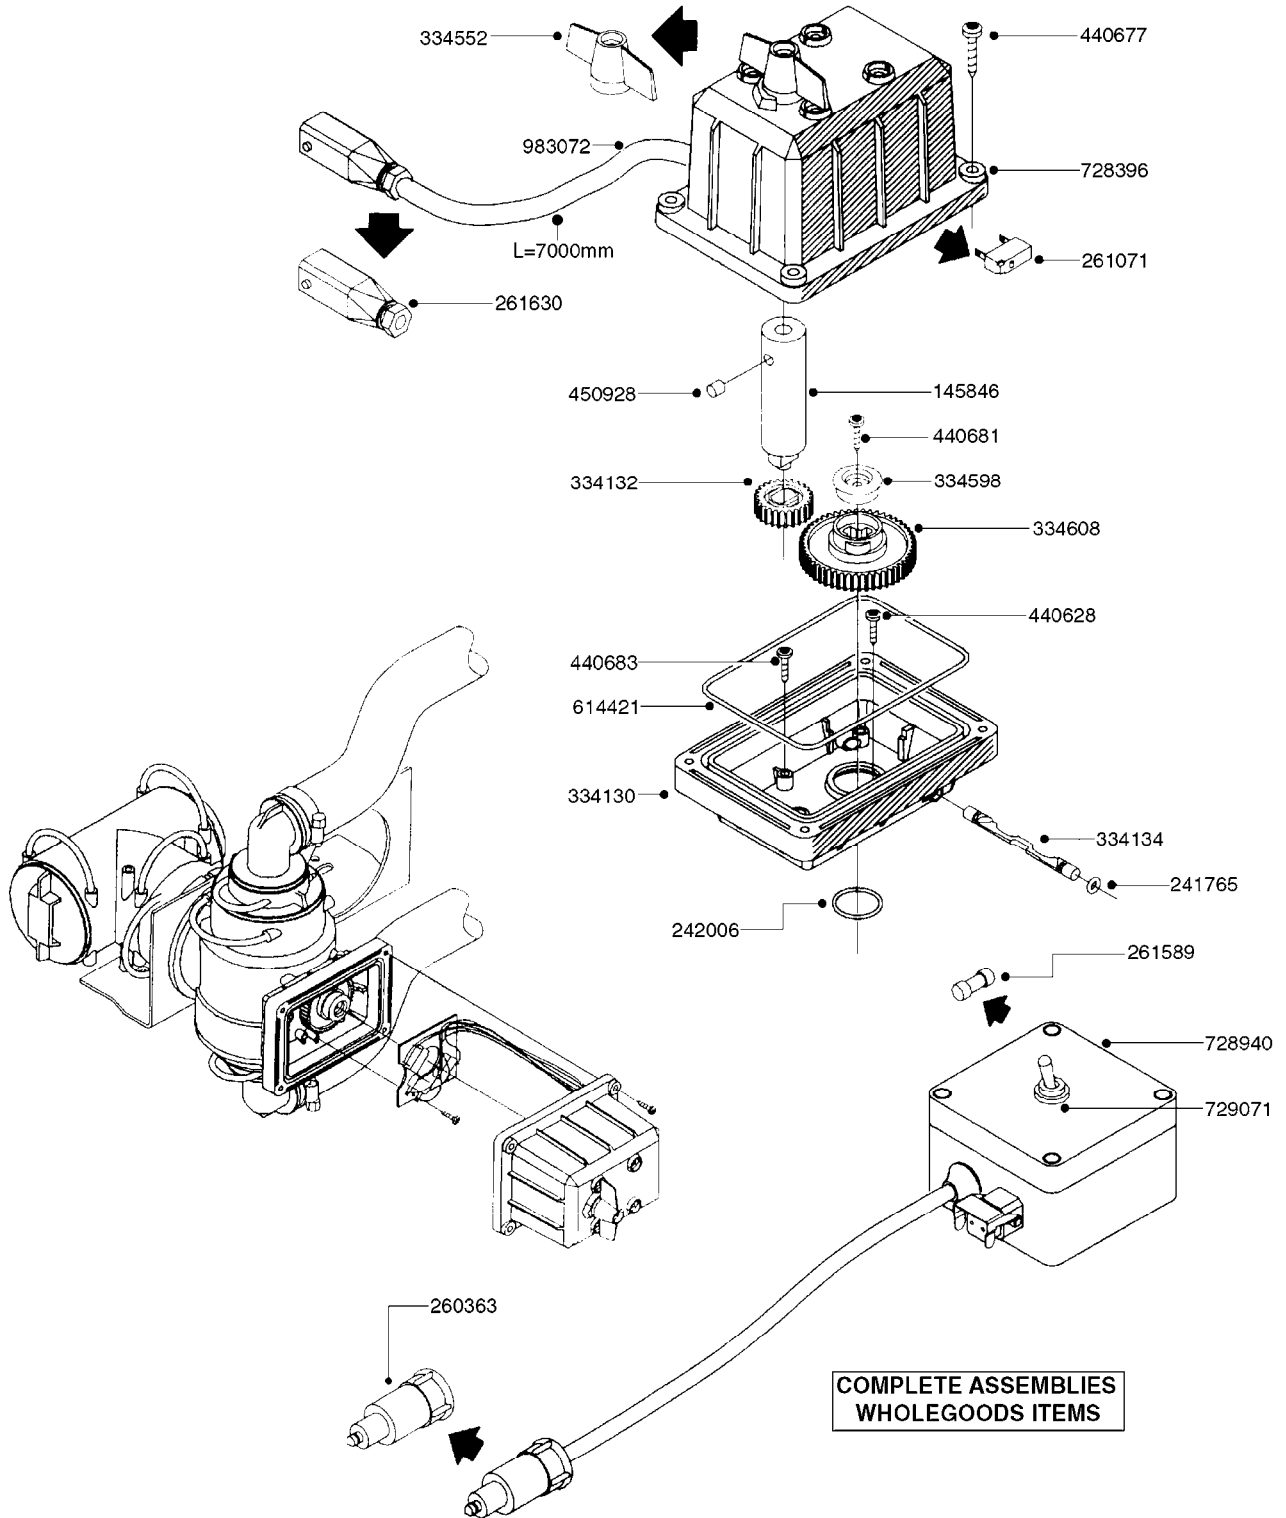

834363 - AGITATION BYPASS VALVE

K0020

BALL VALVE-ELECTRIC 2-WAY
K0020-HIN, 01:01:16

Page 1

Date 12.08.2020 8:55

parts-n°	order qty	description
145846	1	COUPLING FOR EL 3-WAY VALVE
241765	1	O-RING 3.1 X 1.6
242006	1	O-RING D22/D19 X 1.5
260363	1	PLUG 2 POLE 12V
261071	1	MICRO SWITCH TYPE 9 SM 201
261162	1	SOCKET F.12V BAYONET PLUG
261589	1	FUSE 5 X 20 1.25 AMP
334130	1	GEAR BOX
334131	1	COG WHEEL
334132	1	COG WHEEL
334134	1	INDICATOR ROD
334552	1	GRIP F.MAN.OP.EC PRES.REG.GREE
334598	1	PLUG F.VALVE HANDLE BLUE
440628	1	SCREW 3/8'
440677	1	SCREW F. PLASTIC 5X20 SS
440681	1	SCREW F. PLASTIC 4MM X 14LG SS
440683	1	SCREW 40X18 2WAY ELC.BALL VALV
450928	1	SET SCREW M8 X 8MM STAINLESS
614421	1	GASKET F/MOTOR HOUSE-ON/OFF TR
725340	1	MOTOR HOUSING FOR EL VALVE
728399	1	CIRCUIT BOARD F.728941
728941	1	CONTROL BOX F.2-WAY VALVE ELC.
834363	1	ELECTRIC KIT, AGITATION BYPASS