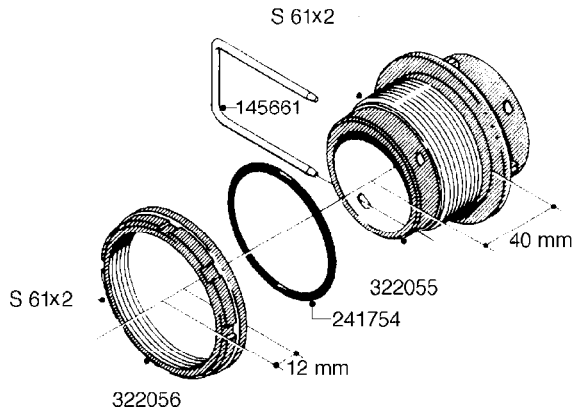

L0080

FITTINGS - S-53
L0080-HIN, 12:09:17

Page 1

Date 12.08.2020 8:56

Pos.	parts-n°	order qty	description
1	145995	1	FITT.DK S-53 FORK
2	241973	1	O-RING Ø3 X 44.2 70 SHORES NITRIL NITRIL (BLACK)
2	242353	1	O-RING 3 X 44.2 VITON VITON (BROWN)
3	242109	1	O-RING D32.2x3.0 NITRIL (BLACK)
3	242354	1	O-RING D32.2X3.0 VITON VITON (BROWN)
4	322103	1	FITT.DK S-53 BULKHEAD
5	322107	1	FITT.DK S-53 BULKHEAD NUT
6	322110	1	FITT.DK S-53 ELB. 1/2" BSP
7	322352	1	FITT.DK S-53 TEE
8	334229	1	FITT.DK S-53 STR.3/4"
9	334260	1	GASKET F. S-53 BULKHEAD
10	334564	1	FITT.DK S-67 TO S-53 ADAPTER
11	391100	1	FITT.DK S-53THREAD INS.1/2"BSP
12	726463	1	FITT.DK S53 BULKHEAD W/GASKET
13	726552	1	FIT.DK S-53X90 1/2" BSP,O-RING
14	726556	1	FITT.DK S-53 HB 1/2" W/O-RING
15	726558	1	FITT.DK S53 STR. 3/4" W.ORING
16	726559	1	FITT DK. S-53 HB 1" W/O-RING
17	726568	1	FITT.DK.S-53 HB 1/2"90 W/O-RING
18	726570	1	FITT.DK S-53 ELB.3/4" W.ORING
19	726571	1	FITT.DK S-53 ELB.1", W ORING
20	726578	1	FITT.DK S53 PLUG WITH O-RING
21	728561	1	FITT.DK. S67M - S53F REDUCER