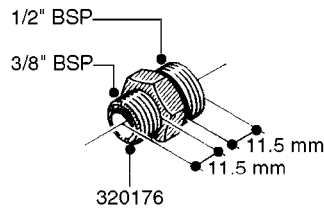

FITTINGS - HEXAGON NIPPLES
L0030-HIN, 01:01:16

L0030

FITTINGS - HEXAGON NIPPLES
L0030-HIN, 01:01:16

Page 1
Date 12.08.2020 8:56

parts-n°	order qty	description
10015303	1	FITT.PO.HN 1.00X1.00 M1000
10425003	1	FITT.PO.HN 1.25X1.00 MCPHEE
320132	1	FITT.DK HN 1" BSP
320176	1	FITT.DK HN 3/8"X1/2" BSP
320445	1	FITT.DK HN 1/4"X3/8" BSP
320655	1	FITT.DK HN 1/2"-1/2" BSP
320692	1	FITT.DK HN 3/8'BSPX1/4'NPT
320703	1	FITT.DK HN 3/8BSP X1/2 &1/4NPT
320725	1	FITT.DK NIPPLE 3/8"-3/8" BSP
320902	1	FITT.DK HN 3/8'X 1/4' BSP
390232	1	FITT.DK HN 1-1/2' X 1-1/4' BSP
390276	1	FITT.DK HN 1'BSP