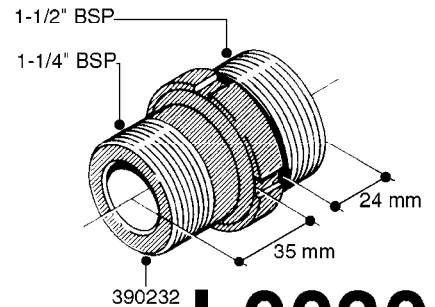

L0020

FITTINGS-T-PIECES, CAPS & ELBOWS
L0020-HIN, 01:01:16

Page 1

Date 12.08.2020 8:56

parts-n°	order qty	description
10053603	1	FITT. CAPNUT 2"BSP 5601
10194303	1	CAP BLANK 1 1/2 MCPHEE 210060
320047	1	FITT.DK CAPNUT 1/2" BSP
320106	1	FITT.DK CAPNUT 1" BSP
320272	1	FITT.DK CAPNUT 3/8" BSP
320316	1	FITT.DK TEE 3/4" X3/4" X1"BSP
320331	1	FITT.DK TEE 1" - 1" - 3/4" BSP
320342	1	FITT.DK EL 3/4"M X 1"F BSP
320563	1	FITT.DK 3 WAY 1/2" 110 DEG.
320677	1	NO LONGER AVAILABLE
320961	1	FITT.DK CAPNUT 1-1/2" BSP
321053	1	FITT.DK TEE 1/2 X1/2 X1/2" BSP
322072	1	FITT.DK TEE 3/8'X3/8'X3/8' BSP
322095	1	FITT.DK TEE 1-1/2 X1-1/4 X3/4" BSP
322138	1	FITT.DK ELB 1"M X 1"F BSP
330013	1	O-RING 2.5 X 10 PUR
330212	1	O-RING D19/D14X2.4 F.1/2"NUT
330326	1	O-RING D30/D24X2 F.1"NUT
331273	1	O-RING D44/D38X2 F.1-1/2"

FITTINGS - HEXAGON NIPPLES
L0030-HIN, 01:01:16

L0030

FITTINGS - HEXAGON NIPPLES
L0030-HIN, 01:01:16

Page 1
Date 12.08.2020 8:56

parts-n°	order qty	description
10015303	1	FITT.PO.HN 1.00X1.00 M1000
10425003	1	FITT.PO.HN 1.25X1.00 MCPHEE
320132	1	FITT.DK HN 1" BSP
320176	1	FITT.DK HN 3/8"X1/2" BSP
320445	1	FITT.DK HN 1/4"X3/8" BSP
320655	1	FITT.DK HN 1/2"-1/2" BSP
320692	1	FITT.DK HN 3/8'BSPX1/4'NPT
320703	1	FITT.DK HN 3/8BSP X1/2 &1/4NPT
320725	1	FITT.DK NIPPLE 3/8"-3/8" BSP
320902	1	FITT.DK HN 3/8'X 1/4' BSP
390232	1	FITT.DK HN 1-1/2' X 1-1/4' BSP
390276	1	FITT.DK HN 1'BSP