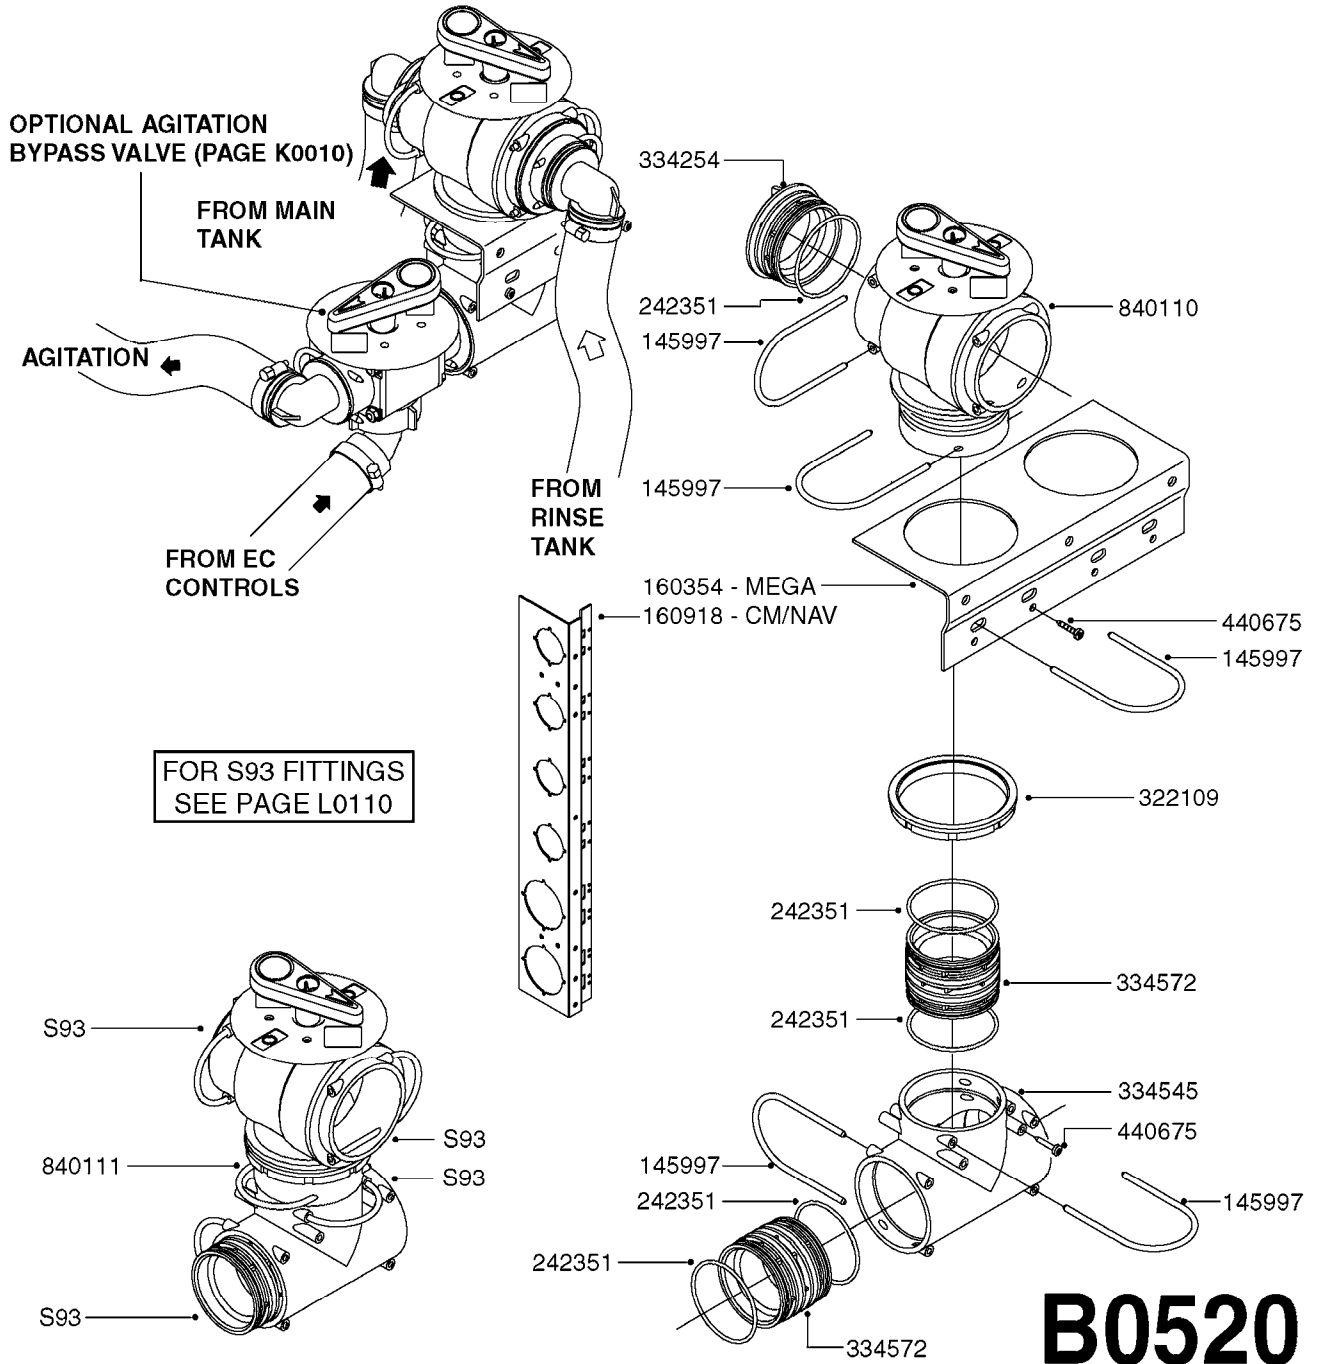

MANIFOLD SYSTEM - SUCTION
B0520-HIN, 01:01:16

Page 1
Date 12.08.2020 8:55

parts-n°	order qty	description
145997	1	FITT.DK S-93 FORK
160354	1	BRACKET F.SUCTION MANIFOLD
160918	1	BRACKET F. MANIFOLD CM
242351	1	O-RING D69.5X3.0 VITON F.S-93
322109	1	FITT.DK S-93 BULKHEAD NUT
334254	1	FITT.DK S-93 PLUG
334545	1	FITT.DK S-93 TEE
334572	1	FITT.DK S-93 ADAPTOR MALE MALE
440675	1	SCREW F. PLASTIC 5X16 SS
840110	1	VALVE SUCTION S-93 F.MANIFOLD
840111	1	VALVE SUCTION 3 WAY S-93 W.TEE