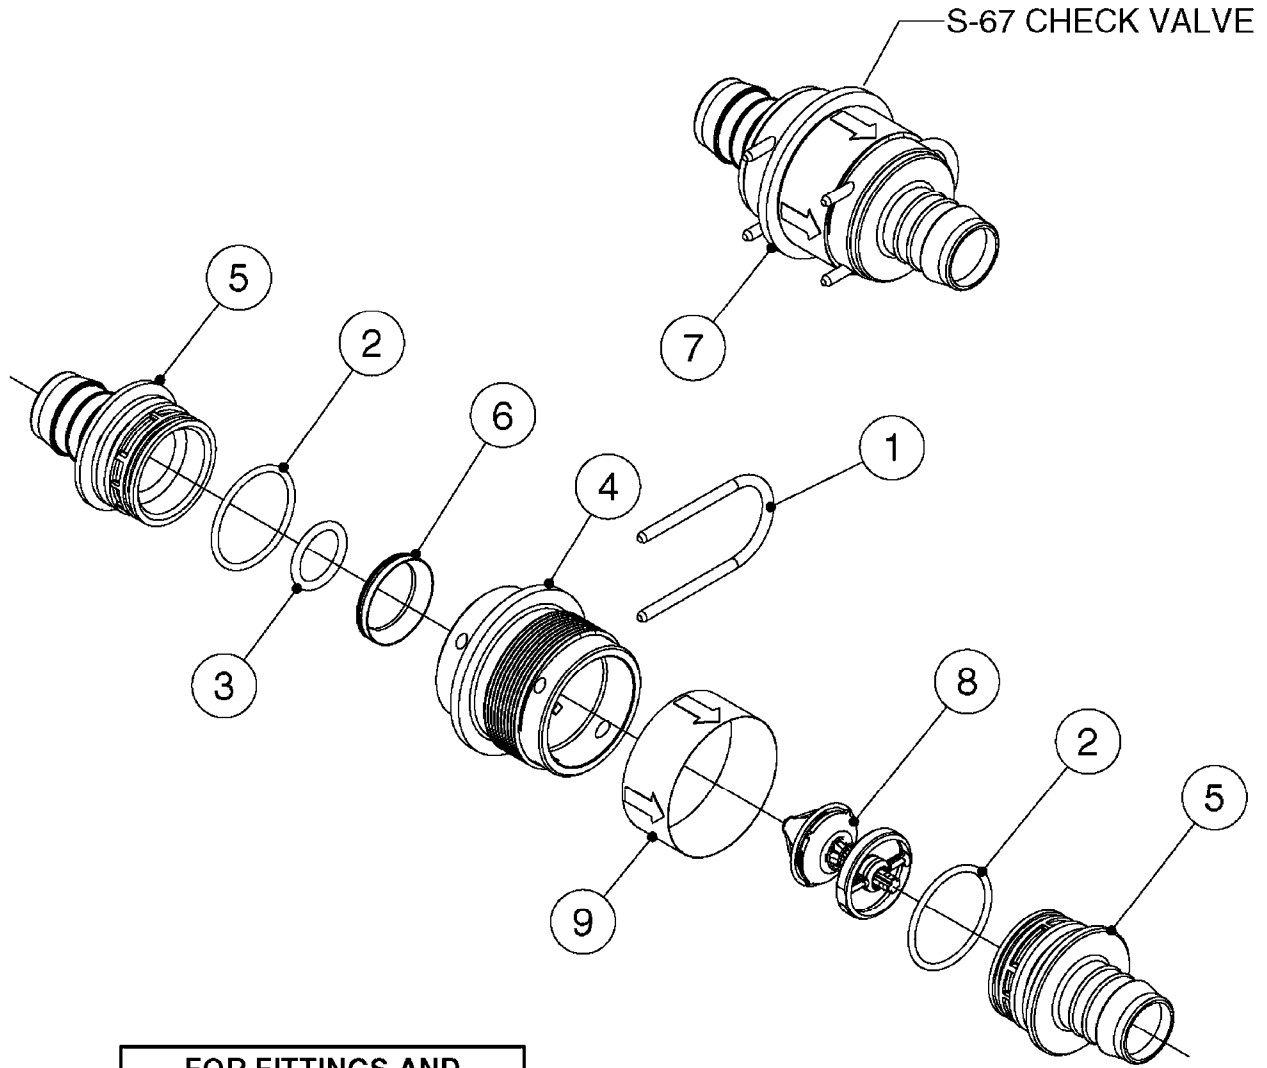

FOR FITTINGS AND
HOSES, SEE SECTION L

B0630

CHECK VALVES - S67
B0630-HIN, 31:07:19

Page 1
Date 12.08.2020 8:55

Pos.	parts-n°	order qty	description
1	145996	1	FITT.DK S-67 FORK
2	241973	1	O-RING Ø3 X 44.2 70 SHORES NITRIL
2	242353	1	O-RING 3 X 44.2 VITON
3	242504	1	O-RING D35x2 NITRIL
4	322104	1	FITT.DK S-67 BULKHEAD
5	334231	1	FITT.DK S-67 STR.1"
5	334232	1	FITT.DK S-67 STR.1-1/4"
5	334444	1	FITT.DK S-67 STR.1-1/2" PVC
6	14103100	1	SEAT F.CHECK VALVE D40.8 2010
7	70063603	1	VALVE, CHECK S67 1-1/2"
			COMPLETE IN-LINE CHECK VALVE FOR 1-1/2" HOSE
7	72001803	1	CHCK VLV,S67, 2 X 1" HB
			COMPLETE IN-LINE CHECK VALVE FOR 1" HOSE
7	72206600	1	CHCK VLV,S67, 2 X 1.25" HB
			COMPLETE IN-LINE CHECK VALVE FOR 1-1/4" HOSE
8	72089900	1	CHECK VALVE S67 SUBASMBLY.2001
9	97800500	1	DECAL 230X28 BLACK ARROW