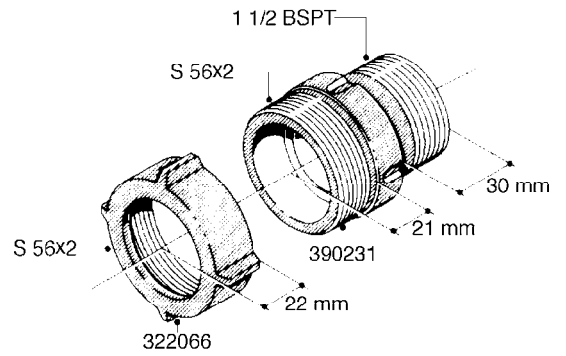

L0080

FITTINGS - S-53
L0080-HIN, 12:09:17

Page 1

Date 12.08.2020 8:56

Pos.	parts-n°	order qty	description
1	145995	1	FITT.DK S-53 FORK
2	241973	1	O-RING Ø3 X 44.2 70 SHORES NITRIL NITRIL (BLACK)
2	242353	1	O-RING 3 X 44.2 VITON VITON (BROWN)
3	242109	1	O-RING D32.2x3.0 NITRIL (BLACK)
3	242354	1	O-RING D32.2X3.0 VITON VITON (BROWN)
4	322103	1	FITT.DK S-53 BULKHEAD
5	322107	1	FITT.DK S-53 BULKHEAD NUT
6	322110	1	FITT.DK S-53 ELB. 1/2" BSP
7	322352	1	FITT.DK S-53 TEE
8	334229	1	FITT.DK S-53 STR.3/4"
9	334260	1	GASKET F. S-53 BULKHEAD
10	334564	1	FITT.DK S-67 TO S-53 ADAPTER
11	391100	1	FITT.DK S-53THREAD INS.1/2"BSP
12	726463	1	FITT.DK S53 BULKHEAD W/GASKET
13	726552	1	FIT.DK S-53X90 1/2" BSP,O-RING
14	726556	1	FITT.DK S-53 HB 1/2" W/O-RING
15	726558	1	FITT.DK S53 STR. 3/4" W.ORING
16	726559	1	FITT DK. S-53 HB 1" W/O-RING
17	726568	1	FITT.DK.S-53 HB 1/2"90 W/O-RING
18	726570	1	FITT.DK S-53 ELB.3/4" W.ORING
19	726571	1	FITT.DK S-53 ELB.1", W ORING
20	726578	1	FITT.DK S53 PLUG WITH O-RING
21	728561	1	FITT.DK. S67M - S53F REDUCER