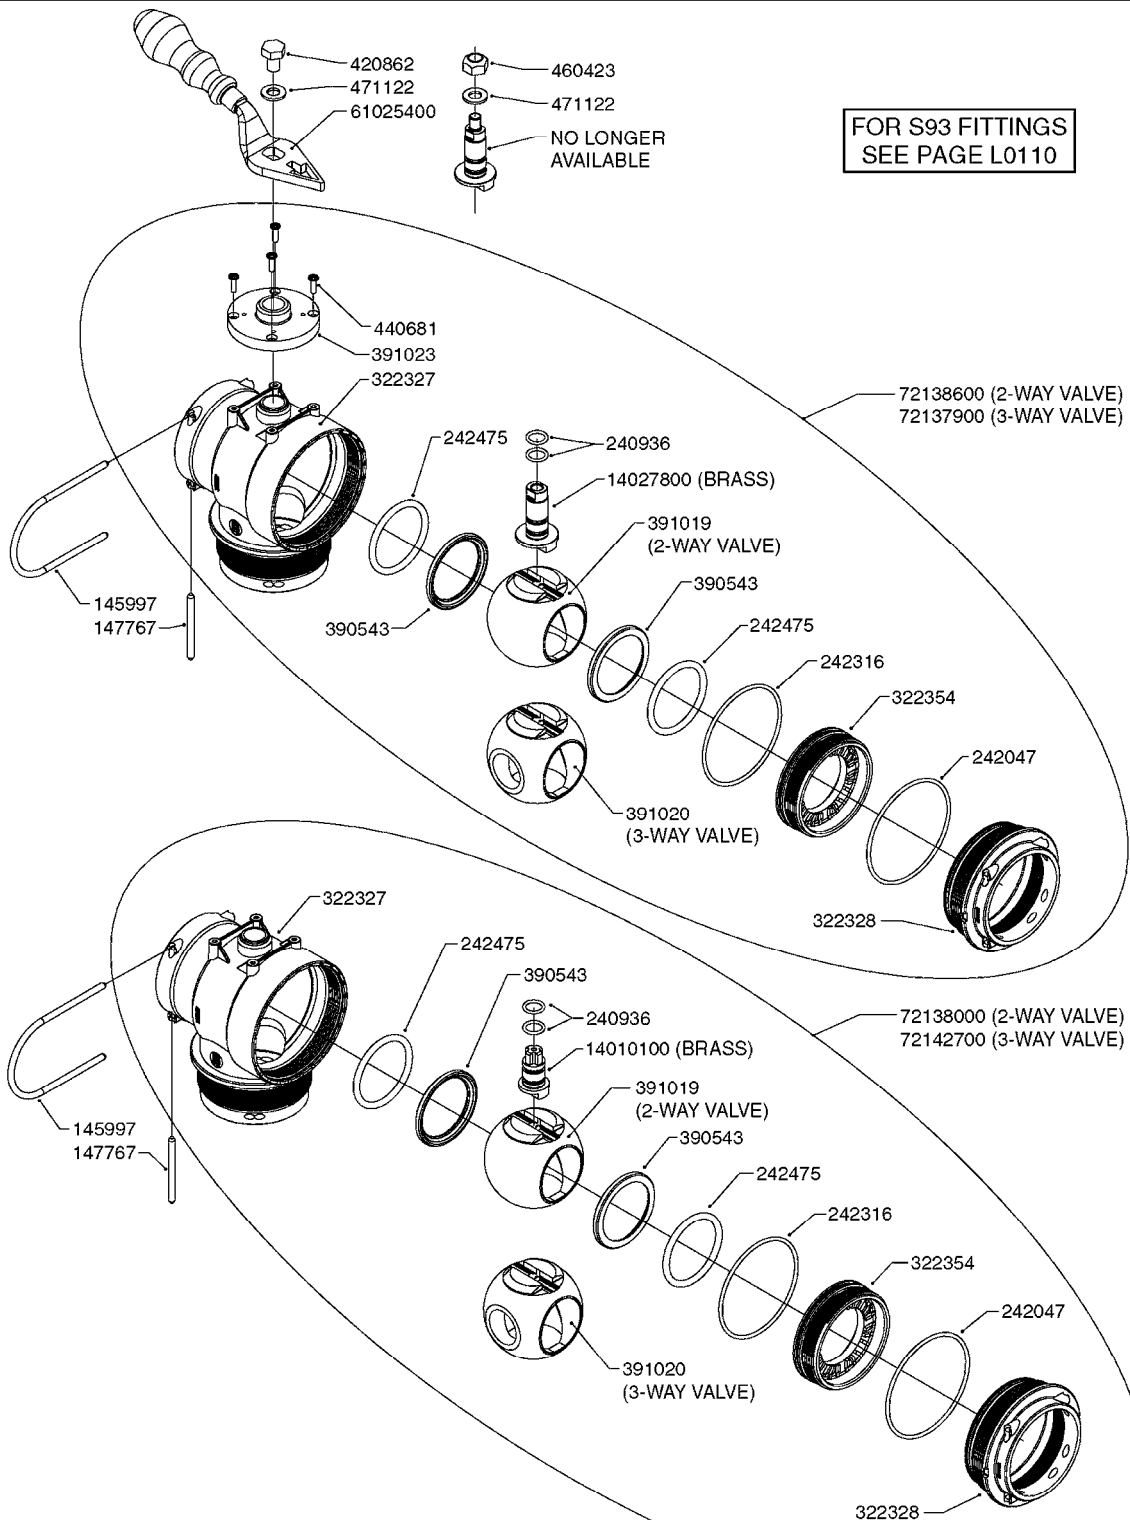

B0540

SMART VALVE-S93 MANIFOLD VALVE
B0540-HIN, 01:01:16

Page 1

Date 04.11.2017 14:53

parts-n°	order qty	description
145997	1	FITT.DK S-93 FORK
147767	1	PIN 5Ø X 60 S-93 DOUBLE CLAMP
240936	1	O-RING D13.3X2.4 NITRIL
242047	1	O-RING 89.5 X 3.0 VITON
242316	1	O-RING D84.5X3.0 NITRIL
242475	1	O'RING D56.52x5.33 SH70-VITON
322327	1	HOUSING, VALVE, S93, 220 PSI
322328	1	END CAP F.VALVE S-93
322354	1	THRUST PLATE F.3-WAY VALVES-93
390543	1	SEAT F.BALL 3-WAY VALVE S-93
391019	1	BALL F.2 WAY S93 SMART VALVE
391020	1	BALL F.3 WAY S93 SMART VALVE
391023	1	SMART VALVE MOUNTING BRACKET
420862	1	BOLT HEX 8.8 DEL M10X16 FT
440681	1	SCREW F. PLASTIC 4MM X 14LG SS
460423	1	NUT HEX M10X1.50 LOCK DIN985A2 SS
471122	1	WASHER, M10, Ø20/10.5X 2.0, SS
14010100	1	SPINDLE F.SMART VALVE S-93
14027800	1	SPINDLE F.SMART VALVE S-93
61025400	1	HANDLE SMART VALVE
72137900	1	VALVE S93 "V1" SMART VALVE
72138000	1	VALVE S93 "V2" SMART VALVE
72138600	1	VALVE S93 "V3" SMART VALVE
72142700	1	VALVE S93 "V4" SMART VALVE