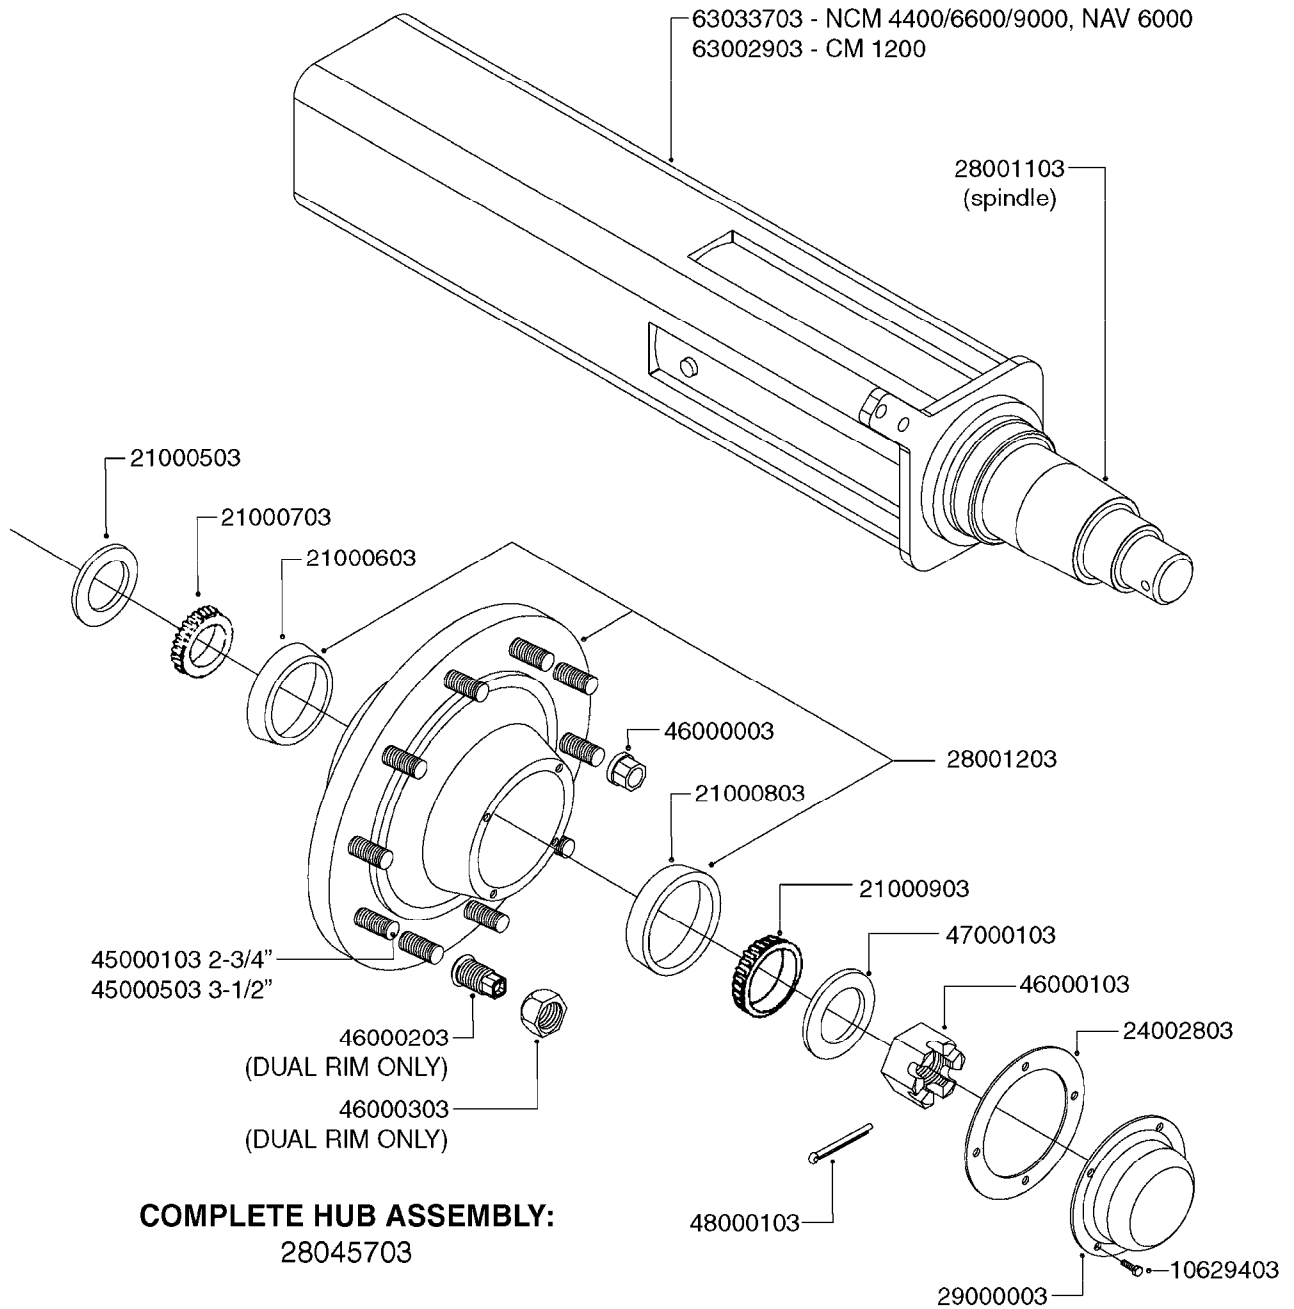

COMPLETE ASSEMBLIES
WHOLEGOODS ITEMS

E0790

HUB ASSEMBLY F.4-1/2" SPINDLE
E0790-HIN, 31:03:16

Page 1
Date 04.11.2017 14:53

parts-n°	order qty	description
10629403	1	BOLT HEX 5/16 NC GR.2 00.50"
21000503	1	SEAL,WHEEL CR43771
21000603	1	RACE, BEARING 3.5/1.5
21000703	1	BEARING, TAPPERED 3.5433/1.575
21000803	1	RACE, TAPERED BEARING
21000903	1	BEARING, TAPPERED, 2.75/1.510
24002803	1	GASKET F. HUB 4.5" HUB ASSY
28001103	1	SPINDLE 4.5"x 21" 20000LB
28001203	1	HUB, 20000LB W. BRG RACES
28045703	1	HUB ASSY 10-13.19-11.02 25000#
29000003	1	HUB CAP F. 881(20000LB) HUB
45000103	1	BOLT, WHEEL STUD 3/4-16X2 3/4
45000503	1	BOLT, WHEEL STUD 3/4-16X3 1/2
46000003	1	NUT HEX NF 3/4" FLANGED F.HUB
46000103	1	NUT, CASTLE, SPINDLE 2-12 UNF
46000203	1	NUT, BUD WHEEL, INNER, RH
46000303	1	NUT, BUD WHEEL, OUTER, RH
47000103	1	WASHER, SPNDL 4.5" 2.06x4 .25T
48000103	1	PIN, COTTER 5/16" X 5.25"
63002903	1	AXLE INSERT,72"-90"SUS CM 1200
63033703	1	AXLE INSERT NCM 44/66/9000