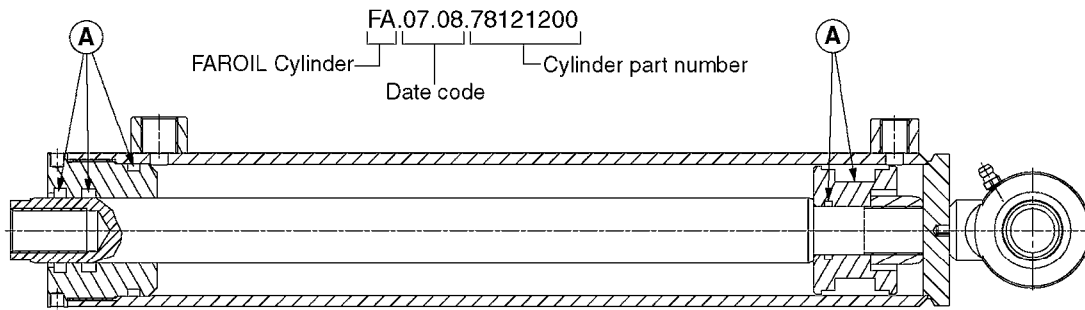

HYDRAULICS - CYLINDERS
C0020-HIN, 01:01:16

Page 3

Date 04.11.2017 14:53

parts-n°	order qty	description
63039300 78100003	1 1	CYLINDER ROD F.781132 CYL. PARA-LIFT CM+750 W/STOP

Check cylinder barrel for stamped part number.