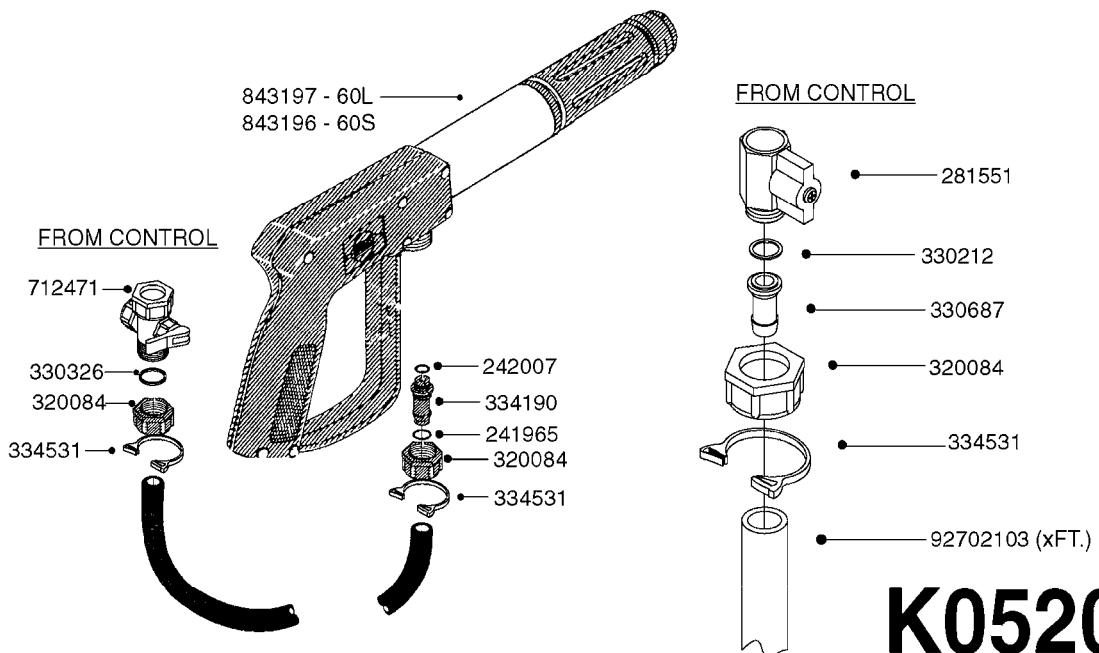

HOSE WRAPS
K0520-HIN, 01:01:16

Page 1
Date 04.11.2017 14:54

parts-n°	order qty	description
241965	1	O-RING 12.1 X 1.6
242007	1	O-RING D9.1X1.6
281551	1	BALL VALVE 1/2"
320084	1	FITT.DK NUT 1/2" BSP
330212	1	O-RING D19/D14X2.4 F.1/2"NUT
330326	1	O-RING D30/D24X2 F.1"NUT
330687	1	FITT.DK HB 1/2" F. 1/2" NUT
334190	1	FITT.DK HB 1/2' F. PISTOL 60S
334531	1	CLAMP HOSE PLASTIC 3/4"
636223	1	POST 12 VOLT TR30
712471	1	AGITATION VALVE ASSY. ON/OFF
843196	1	GUN, MODEL 60S
843197	1	HANDGUN KIT TYPE 60 LONG
10013403	1	BOLT HEX 3/8-16X1 1/4 HCS Z5
10013503	1	NUT HEX NC 3/8"
10178903	1	WRAP HOSE SIDE MOUNT PLATE
10179003	1	WRAP HOSE BOTTOM PLATE MOUNT
10179403	1	WRAP WELDMENT FOR HI101789
10179503	1	WRAP WELDMENT FOR HI101790
10225603	1	BKT.FOR HOSE WRAP MOUNT NL NK
10225703	1	WRAP HOSE BDL.BOTTOM PLATE
92702103	1	HOSE R X1/2" X300PSI WP X0012"