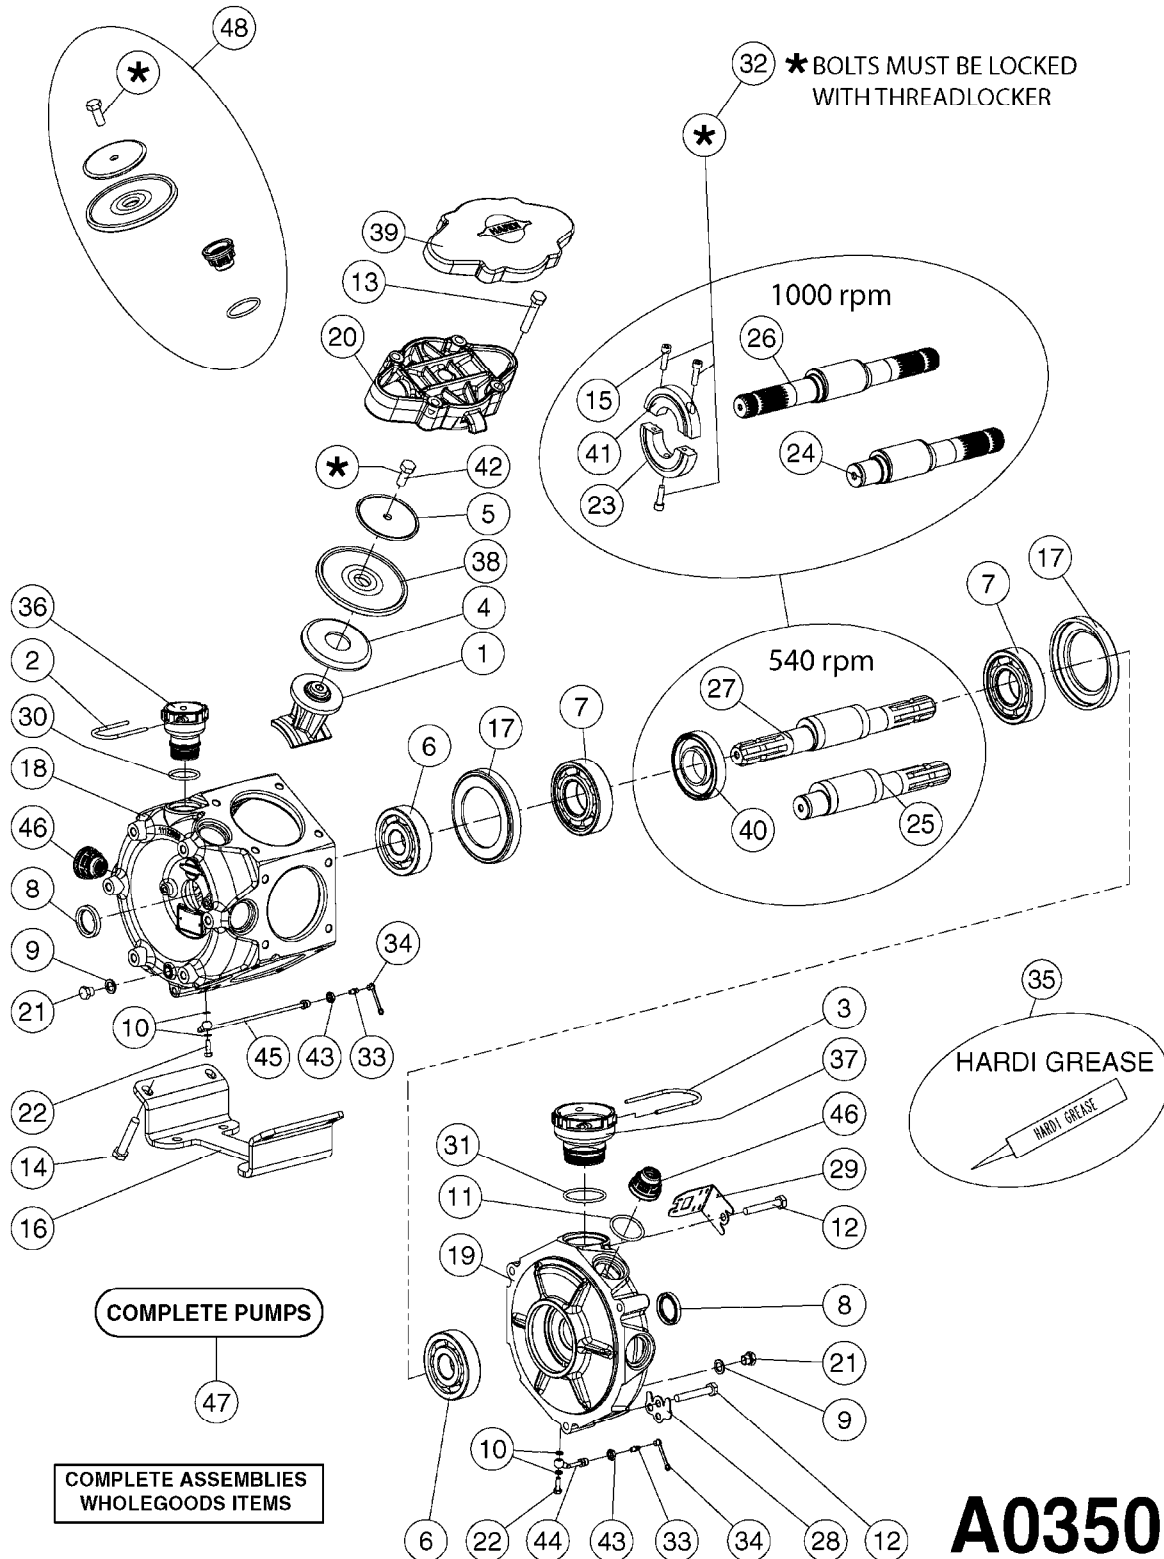

A0340

PUMP - 463/1000 RPM W/MOUNTING
A0340-HIN, 01:01:16

Page 1

Date 04.11.2017 14:53

parts-n°	order qty	description
111183	1	PUMP CASTING 460-463 (PAINTED)
111547	1	PUMP FRONT 460-463-2' (PAINT)
111622	1	CONNECTING ROD 463/5.5MM
111638	1	VALVE COVER 463 HC+1000 VERS.
111645	1	CONNECTING ROD 463/6.5MM
147662	1	CRANK SHAFT F.363/463-5.5MM
147663	1	CRANK SHAFT 363/463-5.5 THROUG
147664	1	COUNTERBALANCE 363/463 WEIGHT
147706	1	CRANK SHAFT F.363/463-6.5MM
147707	1	CRANK SHAFT 363/463-6.5 THROUG
161012	1	DIAPHRAGM BACKING DISC F. 463
161175	1	DIAPHRAGM DISC 463/464 PUMP
161745	1	METAL SPACER F.363/463
170183	1	LIFT STRAP F.PUMP 360/361/462
173901	1	LIFT STRAP F.PUMP 463
210221	1	BEARING BALL 6407
210232	1	BEARING BALL 6310
210243	1	SEAL OIL 35 X 47 X 7
241404	1	DOWTY SEAL 1/4"
242153	1	O-RING D26X4 EPDM
242216	1	O-RING VITON F/1202/1302/462
280011	1	GREASE NIPPLE 1/8' SAE H TR
330072	1	O-RING D53.5/D45.5X4
334321	1	O-RING POLY. 34.0x26.0x4.0
390844	1	COUNTERBALANCE 363/463 POM
420917	1	BOLT HEX 8.8 RAW M8X12 FT
421083	1	BOLT HEX 8.8 DEL M10X65
430286	1	BOLT HEX 8.8 DEL M12X30 FT
430323	1	BOLT HEX 8.8 DEL M12X60
430438	1	BOLT HEX 8.8 DEL M12X65
450996	1	BOLT ALLEN M8X35 DIN 912 RAW
460703	1	NUT HEX M12X1.75 LOCK DIN985A2 SS
614628	1	FOOT F. 46X PUMP, RED
821585	1	PUMP 463/5.5 THRGH SHAFT 1000R
821587	1	PUMP 463/10 THROUGH SHAFT TWNF
14010400	1	PLUG 1/4" BSP
33511600	1	DIAPHRAGM PUMP 463/464 PUMP PUR
43099200	1	BOLT HEX SS M12 X 30 DIN933 A4
72043600	1	VALVE FOR 462/463
72043700	1	VALVE FOR 462/463 W.VENT HOLE
72293300	1	PUMP 463/6.5 MED-2-1000-GG
75073900	1	PUMP KIT 460/463 "06"
82168700	1	PUMP 464-12 540 OFFSET PORTS
82168800	1	PUMP 464 6.5 1000 OFFSET PORTS
82169400	1	PUMP 464-6.5-STD-2-1000 FK