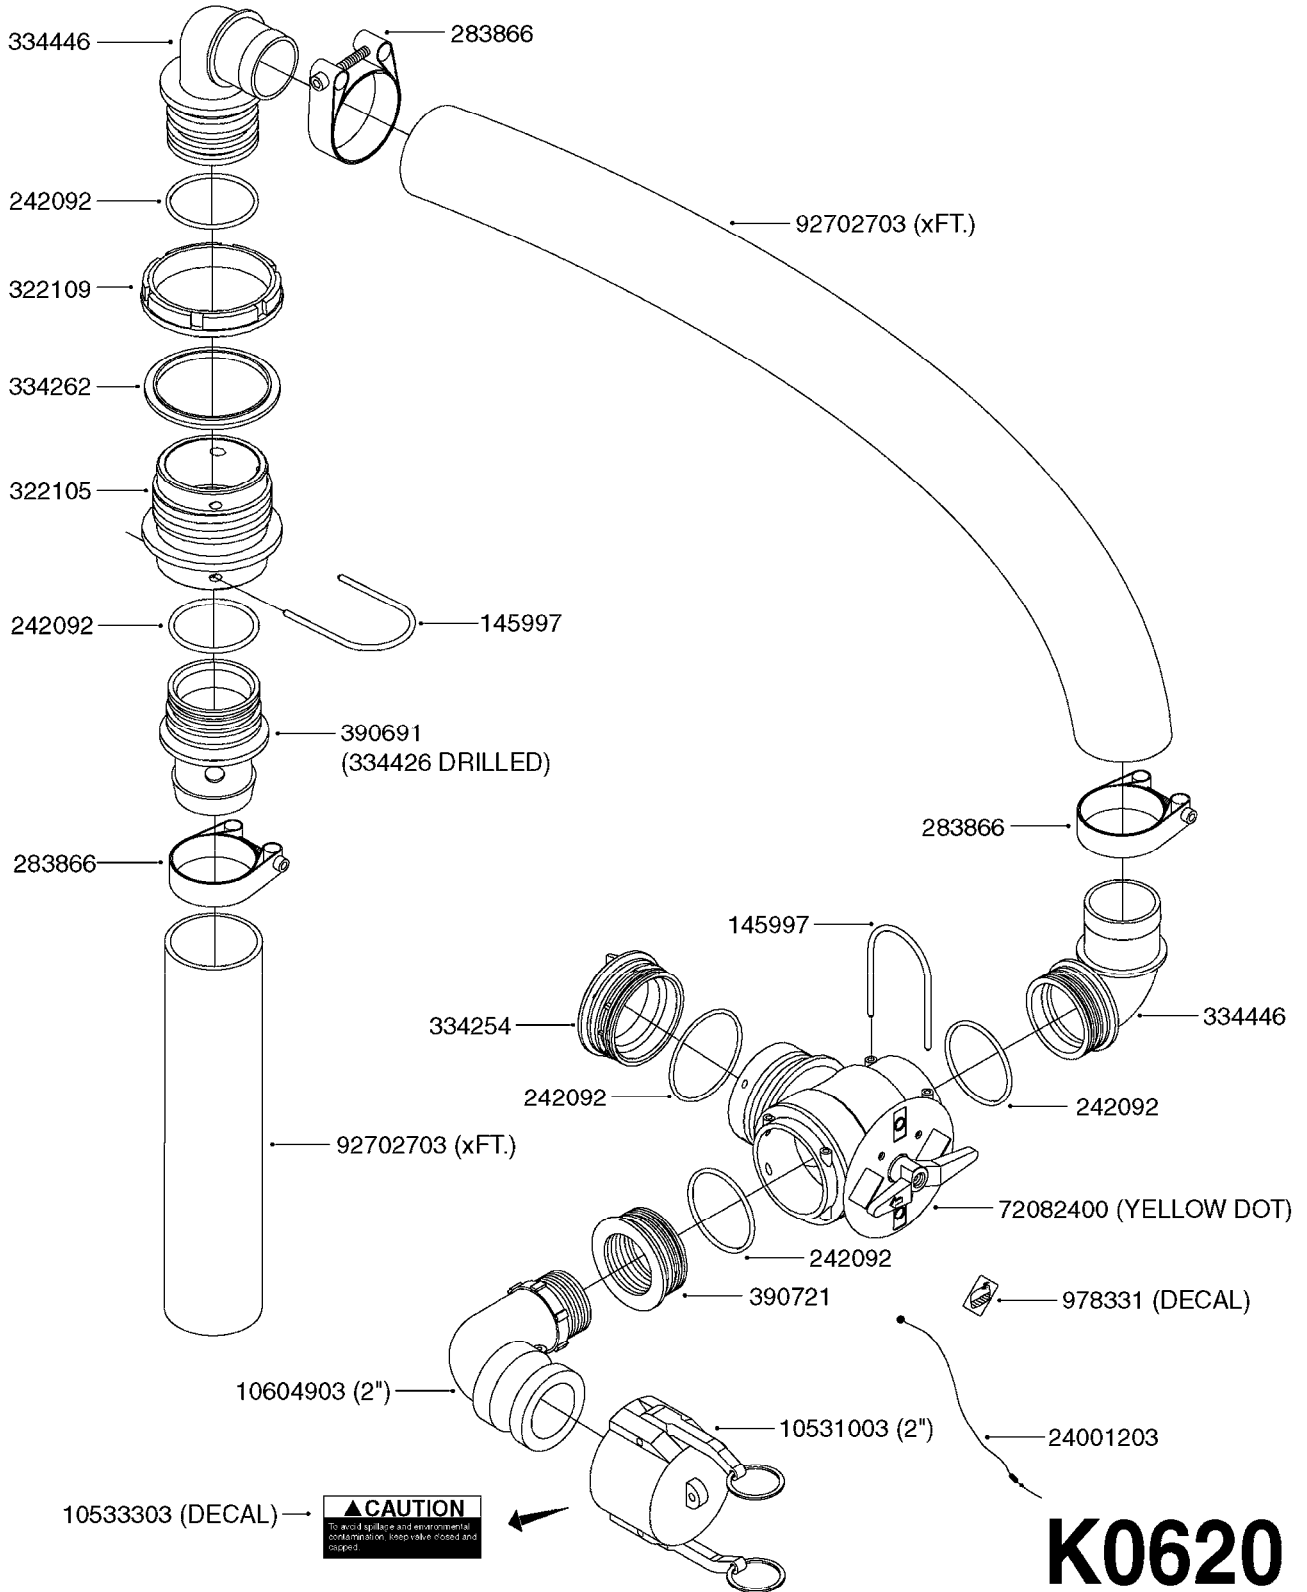

QUICKFILL SYSTEM - S93
K0620-HIN, 01:01:16

Page 1
Date 04.11.2017 14:54

parts-n°	order qty	description
145997	1	FITT.DK S-93 FORK
242092	1	O-RING D69.5X3
283866	1	CLAMP HOSE SCREW TYPE 2"DELTA
322105	1	FITT.DK S-93 BULKHEAD DOUBLE
322109	1	FITT.DK S-93 BULKHEAD NUT
334254	1	FITT.DK S-93 PLUG
334262	1	GASKET F.S-93 BULKHEAD
334426	1	FITT.DK S-93 STR.2"
334446	1	FITT.DK S-93 ELB.2" PVC
390691	1	FITT.DK S-93 STR.2"PVC DRILLED
390721	1	FITT.DK S-93 PLUG W/2" NPT THRE
978331	1	DECAL MANIFOLD SYS.QUICK-FILL
10531003	1	CAP F.MALE QUICK COUPLER 2"
10533303	1	DECAL CAUTION-LEAK Q.FILL ENG
10604903	1	QUICK COUPLER MALE 2' 90DEG
24001203	1	RBR LANYARD 11" F.QCK FILL CAP
72082400	1	VALVE 2"-S93 3 WAY
92702703	1	HOSE PVC SUCT GRAY 2"