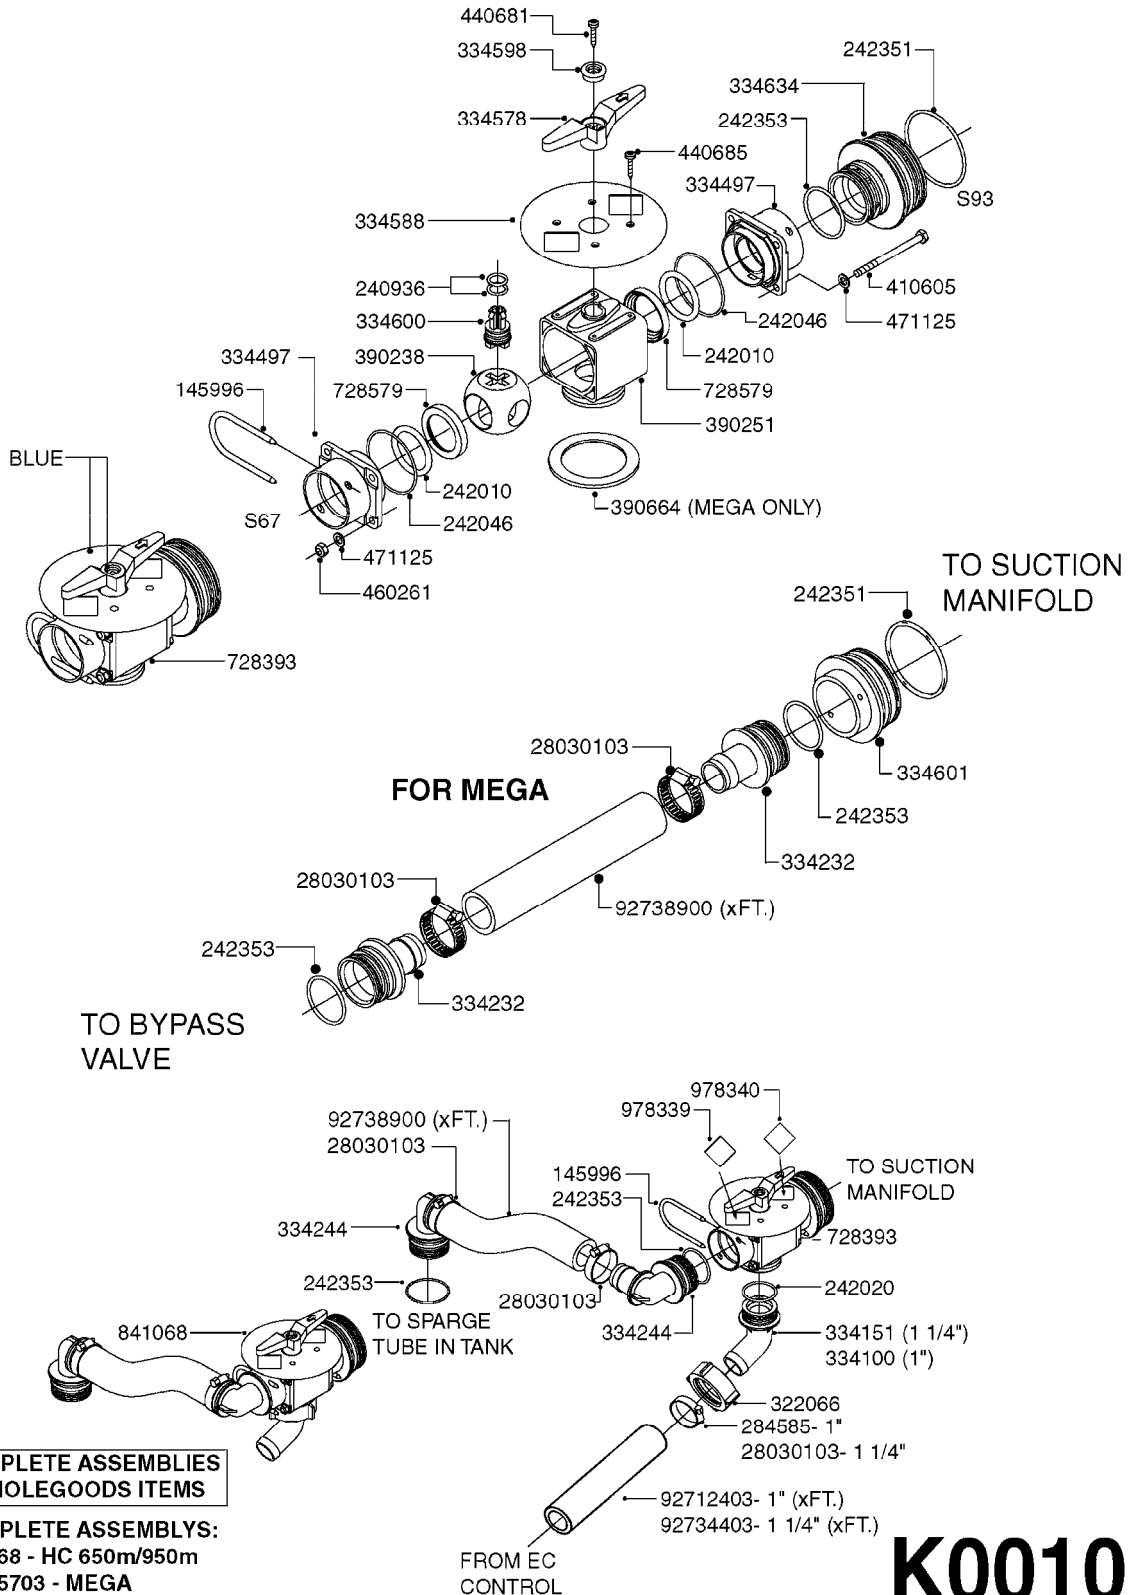

COMPLETE ASSEMBLIES
WHOLEGOODS ITEMS

E0790

HUB ASSEMBLY F.4-1/2" SPINDLE
E0790-HIN, 31:03:16

Page 1
Date 04.11.2017 14:53

parts-n°	order qty	description
10629403	1	BOLT HEX 5/16 NC GR.2 00.50"
21000503	1	SEAL,WHEEL CR43771
21000603	1	RACE, BEARING 3.5/1.5
21000703	1	BEARING, TAPPERED 3.5433/1.575
21000803	1	RACE, TAPERED BEARING
21000903	1	BEARING, TAPPERED, 2.75/1.510
24002803	1	GASKET F. HUB 4.5" HUB ASSY
28001103	1	SPINDLE 4.5"x 21" 20000LB
28001203	1	HUB, 20000LB W. BRG RACES
28045703	1	HUB ASSY 10-13.19-11.02 25000#
29000003	1	HUB CAP F. 881(20000LB) HUB
45000103	1	BOLT, WHEEL STUD 3/4-16X2 3/4
45000503	1	BOLT, WHEEL STUD 3/4-16X3 1/2
46000003	1	NUT HEX NF 3/4" FLANGED F.HUB
46000103	1	NUT, CASTLE, SPINDLE 2-12 UNF
46000203	1	NUT, BUD WHEEL, INNER, RH
46000303	1	NUT, BUD WHEEL, OUTER, RH
47000103	1	WASHER, SPNDL 4.5" 2.06x4 .25T
48000103	1	PIN, COTTER 5/16" X 5.25"
63002903	1	AXLE INSERT,72"-90"SUS CM 1200
63033703	1	AXLE INSERT NCM 44/66/9000