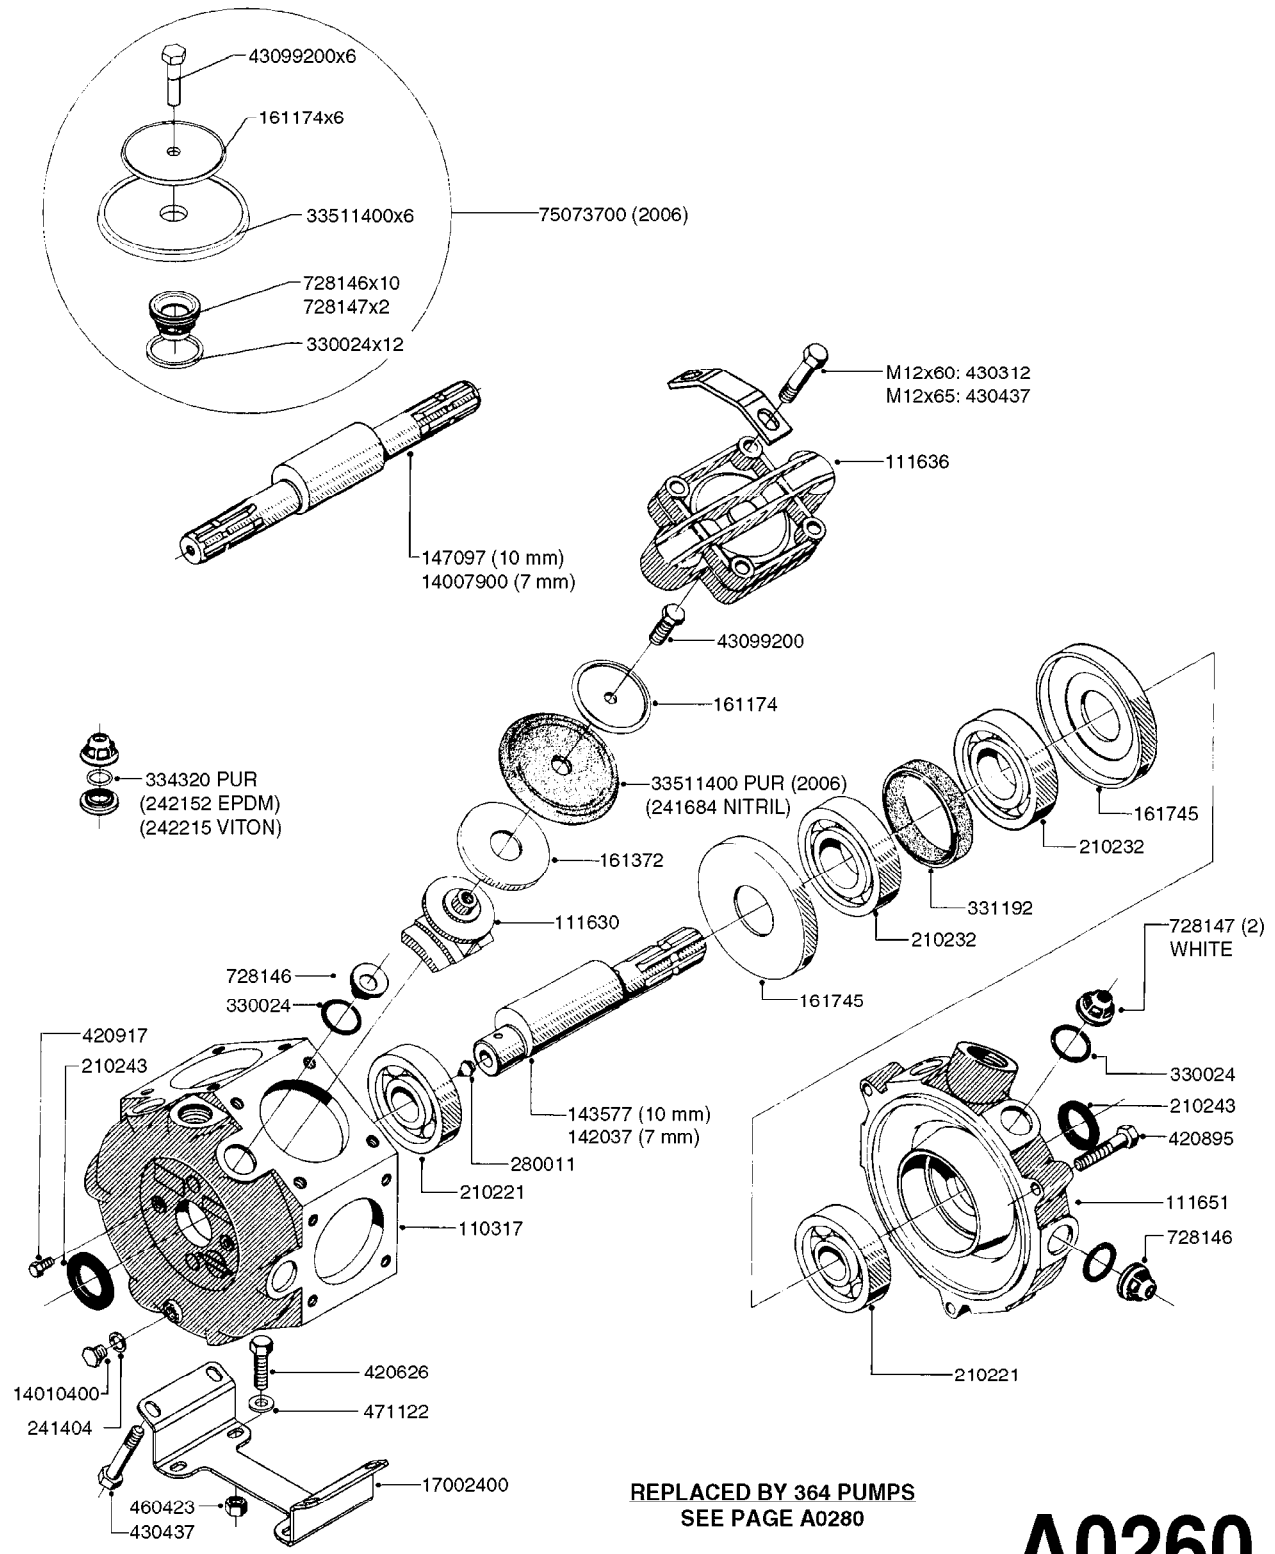

REPLACED BY 364 PUMPS
SEE PAGE A0280

A0260

PUMP - 363 W/MOUNTING BASE
A0260-HIN, 17:03:16

Page 1

Date 04.11.2017 14:53

parts-n°	order qty	description
110317	1	PUMP CASING MODEL 360/361 PNTD
111630	1	CONNECTING ROD 363/364-10 PUMP
111636	1	VALVE COVER 363 HEAVY DUTY
111651	1	CASTING F.363 1.5" PUMP(FRONT)
142037	1	CRANK SHAFT 361-20
143577	1	CRANK SHAFT F.363/462/463-10mm
147097	1	CRANK SHAFT 363-463/10 THROUGH
161174	1	DIAPHRAGM DISC SS 361/363/364 PUMP
161372	1	DIAPHRAGM BACKING DISC,320-361
161745	1	METAL SPACER F.363/463
210221	1	BEARING BALL 6407
210232	1	BEARING BALL 6310
210243	1	SEAL OIL 35 X 47 X 7
241404	1	DOWTY SEAL 1/4"
241684	1	DEICER PARTS: DIAPHRAGM MODEL 361 NITRIL
242152	1	O-RING D18.2X3 EPDM
242215	1	O-RING D18X3 VITON
280011	1	GREASE NIPPLE 1/8" SAE H TR
330024	1	O-RING D41,1/D34.5 X 3,5
331192	1	SPACER, MODEL 361/363
334320	1	O-RING D18X3 POLYURETHANE
420626	1	BOLT HEX 8.8 DEL M10X20 FT
420895	1	BOLT HEX 8.8 RAW M10X60
420917	1	BOLT HEX 8.8 RAW M8X12 FT
430312	1	BOLT HEX 8.8 RAW M12X60
430437	1	BOLT HEX 8.8 RAW M12X65
460423	1	NUT HEX M10X1.50 LOCK DIN985A2 SS
471122	1	WASHER, M10, Ø20/10.5X 2.0, SS
728146	1	VALVE FOR 361(726890/707932)
728147	1	VALVE FOR 361 WHITE WITH HOLE
14007900	1	CRANK 363/462/463-7mm 540/THRU
14010400	1	PLUG 1/4" BSP
17002400	1	FOOT F. 36X PUMP, RED
33511400	1	DIAPHRAGM PUMP 361/361/363/364 PUR
43099200	1	BOLT HEX SS M12 X 30 DIN933 A4
75073700	1	PUMP KIT 361/363 "06"