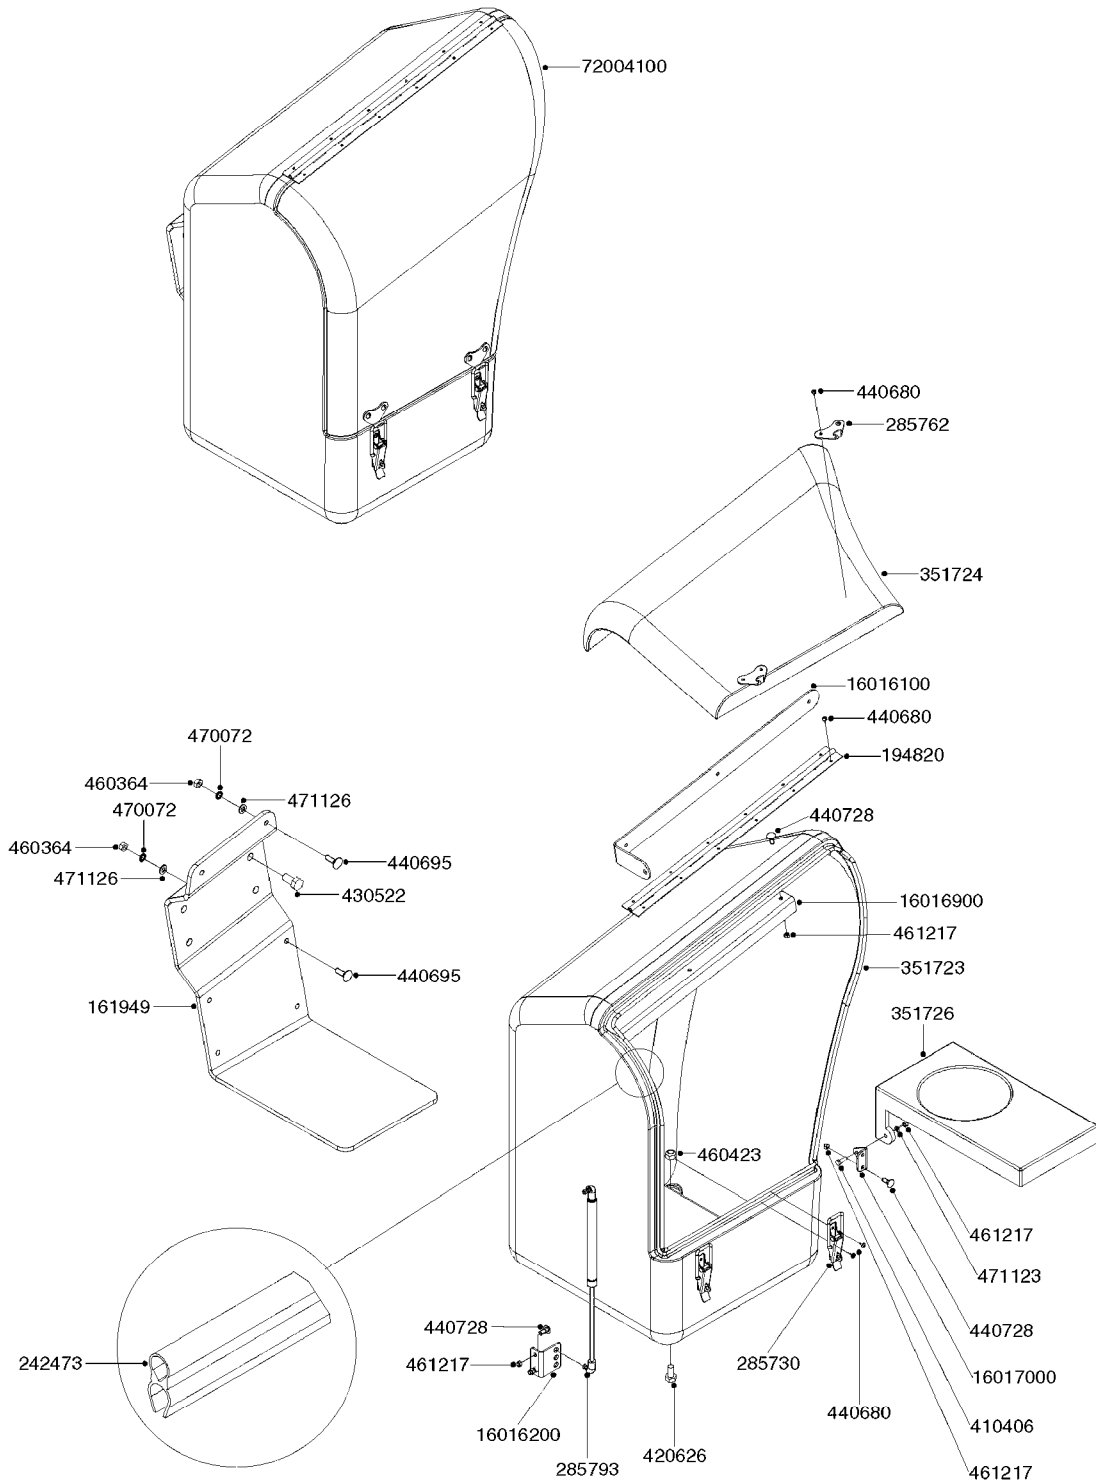

STORAGE LOCKER - LH
K0790-HIN, 01:01:16

Page 0
Date 04.11.2017 14:54

STORAGE LOCKER - LH
K0790-HIN, 01:01:16

Page 1

Date 04.11.2017 14:54

parts-n°	order qty	description
16016100	1	BKT F.LOCKER DOOR OPENER T CM+
16016200	1	BKT F.LOCKER DOOR OPENER B CM+
16016900	1	BKT F. LH LOCKER HINGE CM+
16017000	1	BKT F.LOCKER SHELF HINGE CM+
161949	1	BRACKET STORAGE LOCKER
194820	1	HINGE
242473	1	GASKET
285730	1	LATCH
285762	1	LATCH CLIP
285793	1	GAS CYLINDER
351723	1	LOCKER BODY (RAW) CM+
351724	1	LOCKER DOOR (RAW) CM+
351726	1	WORKING TABLE (RAW)
410406	1	BOLT HEX 8.8 DEL M5X16 FT
420626	1	BOLT HEX 8.8 DEL M10X20 FT
430522	1	BOLT HEX 8.8 DEL M12X25 FT
440680	1	SCREW M4.2X9.5 STAINLESS
440695	1	BOLT CARRIAGE M8X25
440728	1	BRÆDDEBOLT M 5X16 DIN 603 RST
460364	1	NUT HU M8 A2 SS DIN934
460423	1	NUT HEX M10X1.50 LOCK DIN985A2 SS
461217	1	NUT HEX M5 LOCK
470072	1	WASHER D15/D8X.5 LOCK
471123	1	WASHER, M5, Ø10/ 5.3X 1.0, SS
471126	1	WASHER, M8, Ø16/ 8.4X 1.6, SS
72004100	1	LOCKER KIT F.CM+ LH