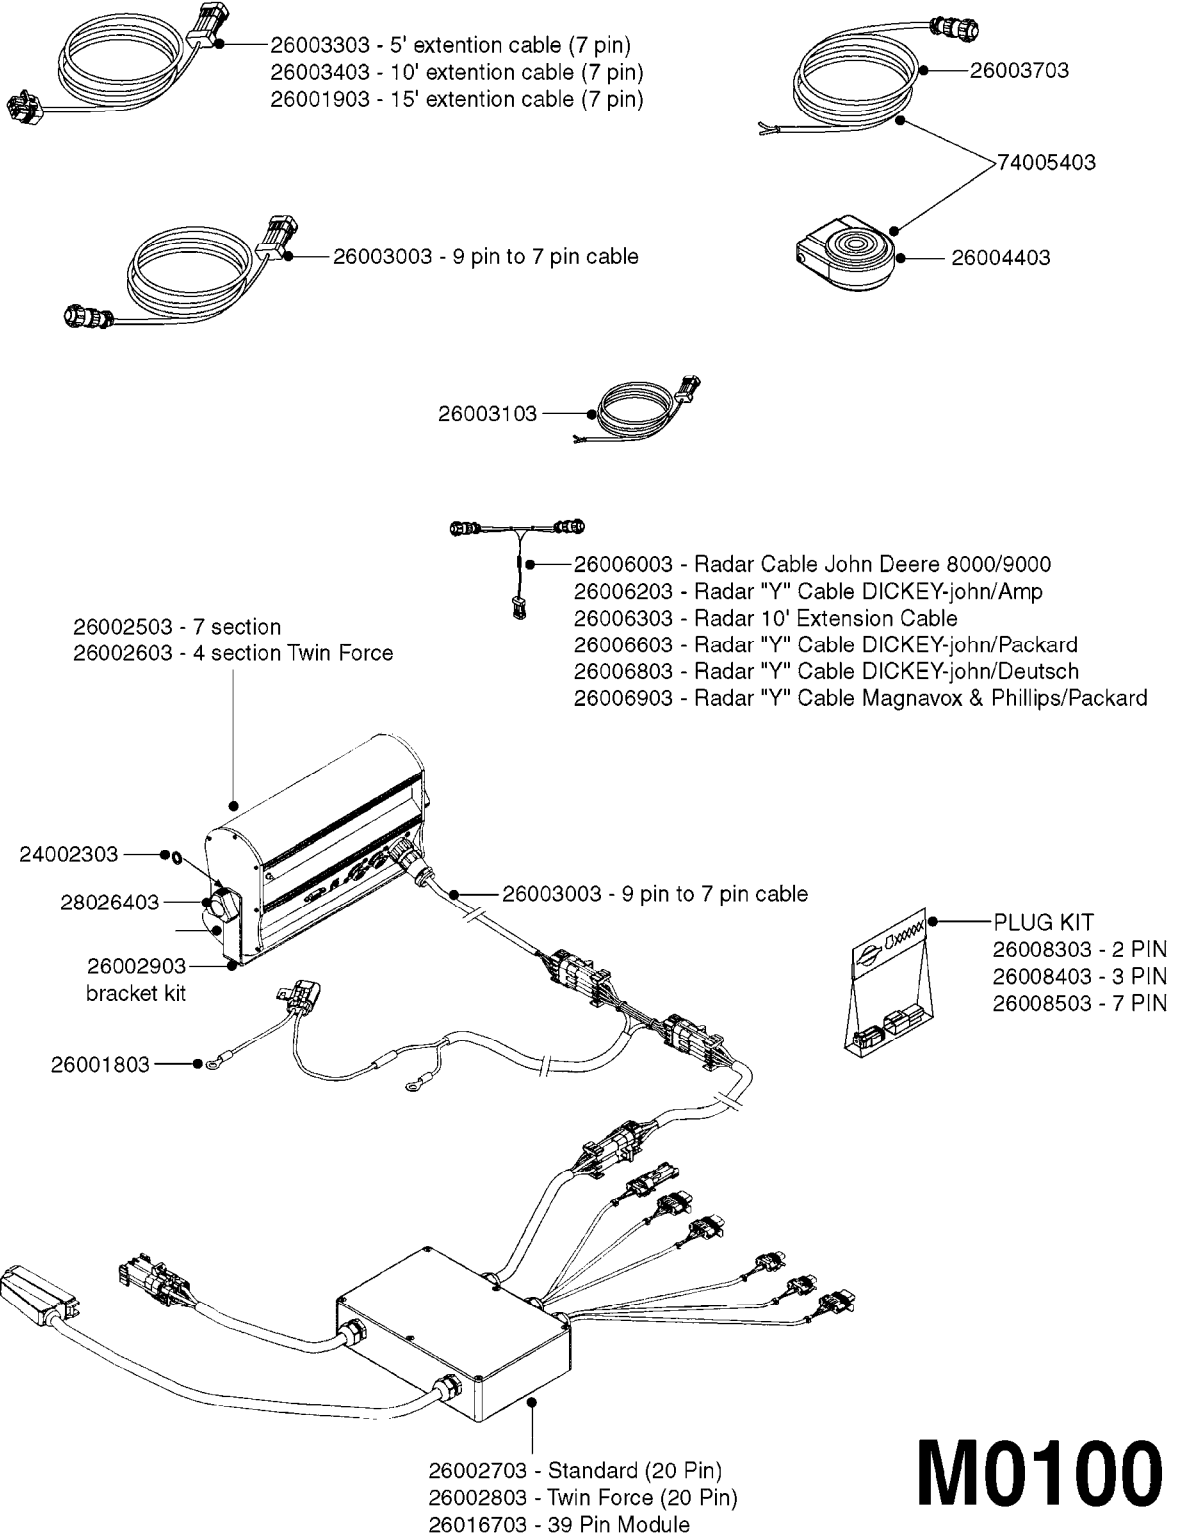

M0100

MUSTANG 3500 CONTROLLER
M0100-HIN, 01:01:16

Page 1
Date 04.11.2017 14:54

parts-n°	order qty	description
24002303	1	WASHER, RUBBER
26001803	1	POWER CABLE
26001903	1	15' 7-PIN EXTENSION CABLE
26002503	1	MUSTANG 3500/7 CONSOLE
26002603	1	MUSTANG 3500/4/TF CONSOLE
26002703	1	MUSTANG 3500/20PIN SC MODULE
26002803	1	MUSTANG 3500/20PIN TF SC MODUL
26002903	1	MUSTANG 3500 CONSOLE MNT KIT
26003003	1	MUSTANG 3500 CONSOLE CABLE
26003103	1	MUSTANG 3500/7 SC MOD CNECT KT
26003303	1	MUSTANG/FM 5FT 7PIN EXT CABLE
26003403	1	MUSTANG/FM 10FT 7PIN EXT CABLE
26003703	1	MUSTANG RUN/HOLD ADAPT CABLE
26004403	1	SWITCH, FOOT
26006003	1	MUSTANG RADR CBLE JD 8000/9000
26006203	1	MUSTANG RDR "Y" CABLE DCKY-JHN
26006303	1	MUSTANG RDR EXTNSN CABLE 10FT
26006603	1	MUSTANG RDR"Y"CABLE D-J PACKRD
26006803	1	MUSTANG RDR"Y"CABLE D-J DEUTS.
26006903	1	MUSTANG RDR"Y"CABLE MAG.PHILIP
26008303	1	MICRO TRAK PLUG KIT - 2 PIN
26008403	1	MICRO TRAK PLUG KIT - 3 PIN
26008503	1	MICRO TRAK PLUG KIT - 7 PIN
26016703	1	MUSTANG 3500/39PIN SC MODULE
28026403	1	KNOB, MUSTANG CONSOLE MOUNT
74005403	1	FOOT SWITCH FOR MUSTANG 3500