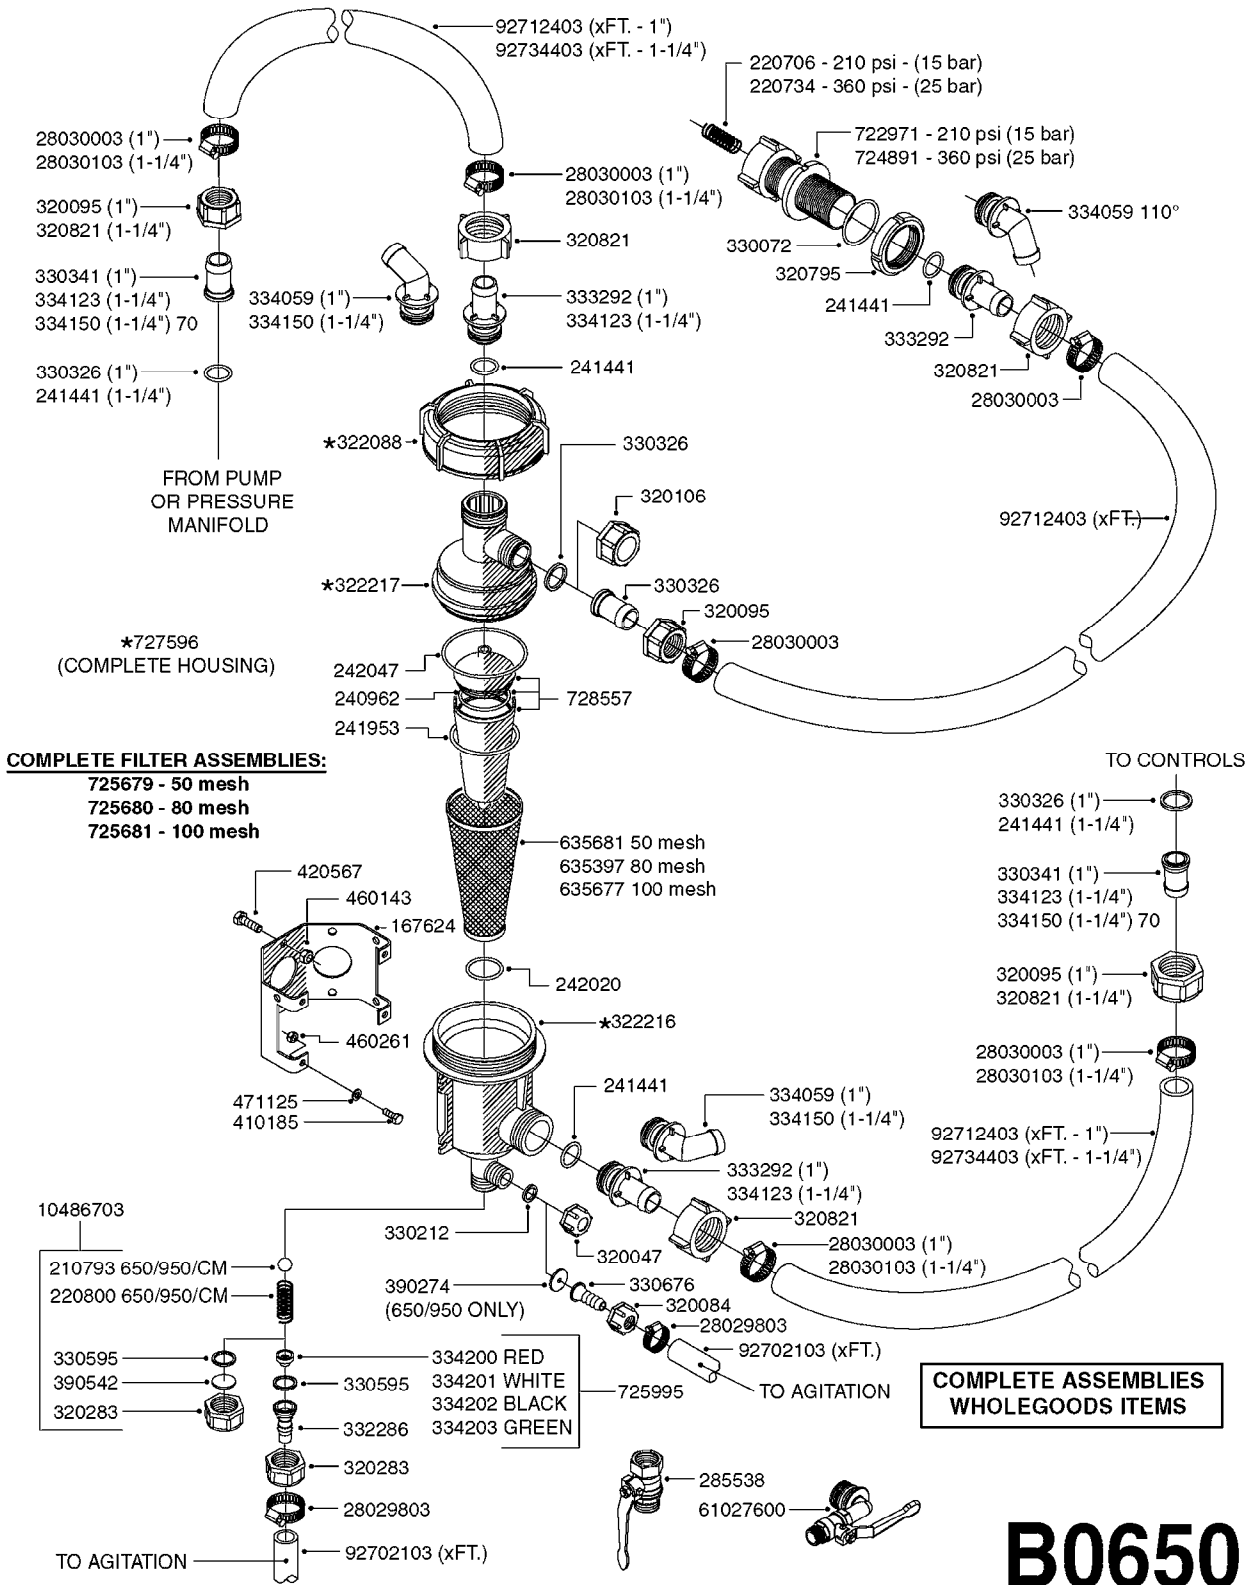

S-67 CHECK VALVE
(THREADED)

S-67 CHECK VALVE
(NON-THREADED)

FOR FITTINGS AND
HOSES, SEE SECTION L

B0640

CHECK VALVES - S67 (2011)
B0640-HIN, 12:04:16

Page 1
Date 04.11.2017 14:53

Pos.	parts-n°	order qty	description
1	145996	1	FITT.DK S-67 FORK
2	242353	1	O-RING D44.2X3.0 VITON F.S-67
3	334231	1	HOSE TAIL S67 STRAIGHT 1"
3	334232	1	HOSE TAIL S67 1"1/4 STRAIGHT
4	72432400	1	FITT.DK S-67 CONNEC W.CHK SEAT
5	72819200	1	CHECK VALVE S67 2012 THREADED
6	72819300	1	CHECK VALVE S67 2012 NO THREAD