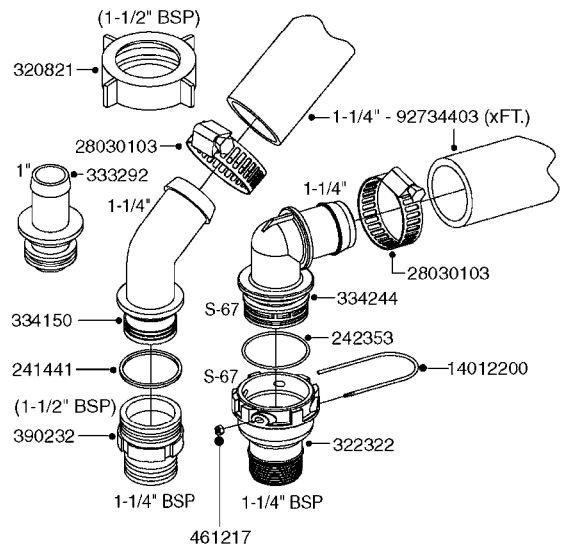

PRESSURE SIDE OF PUMP