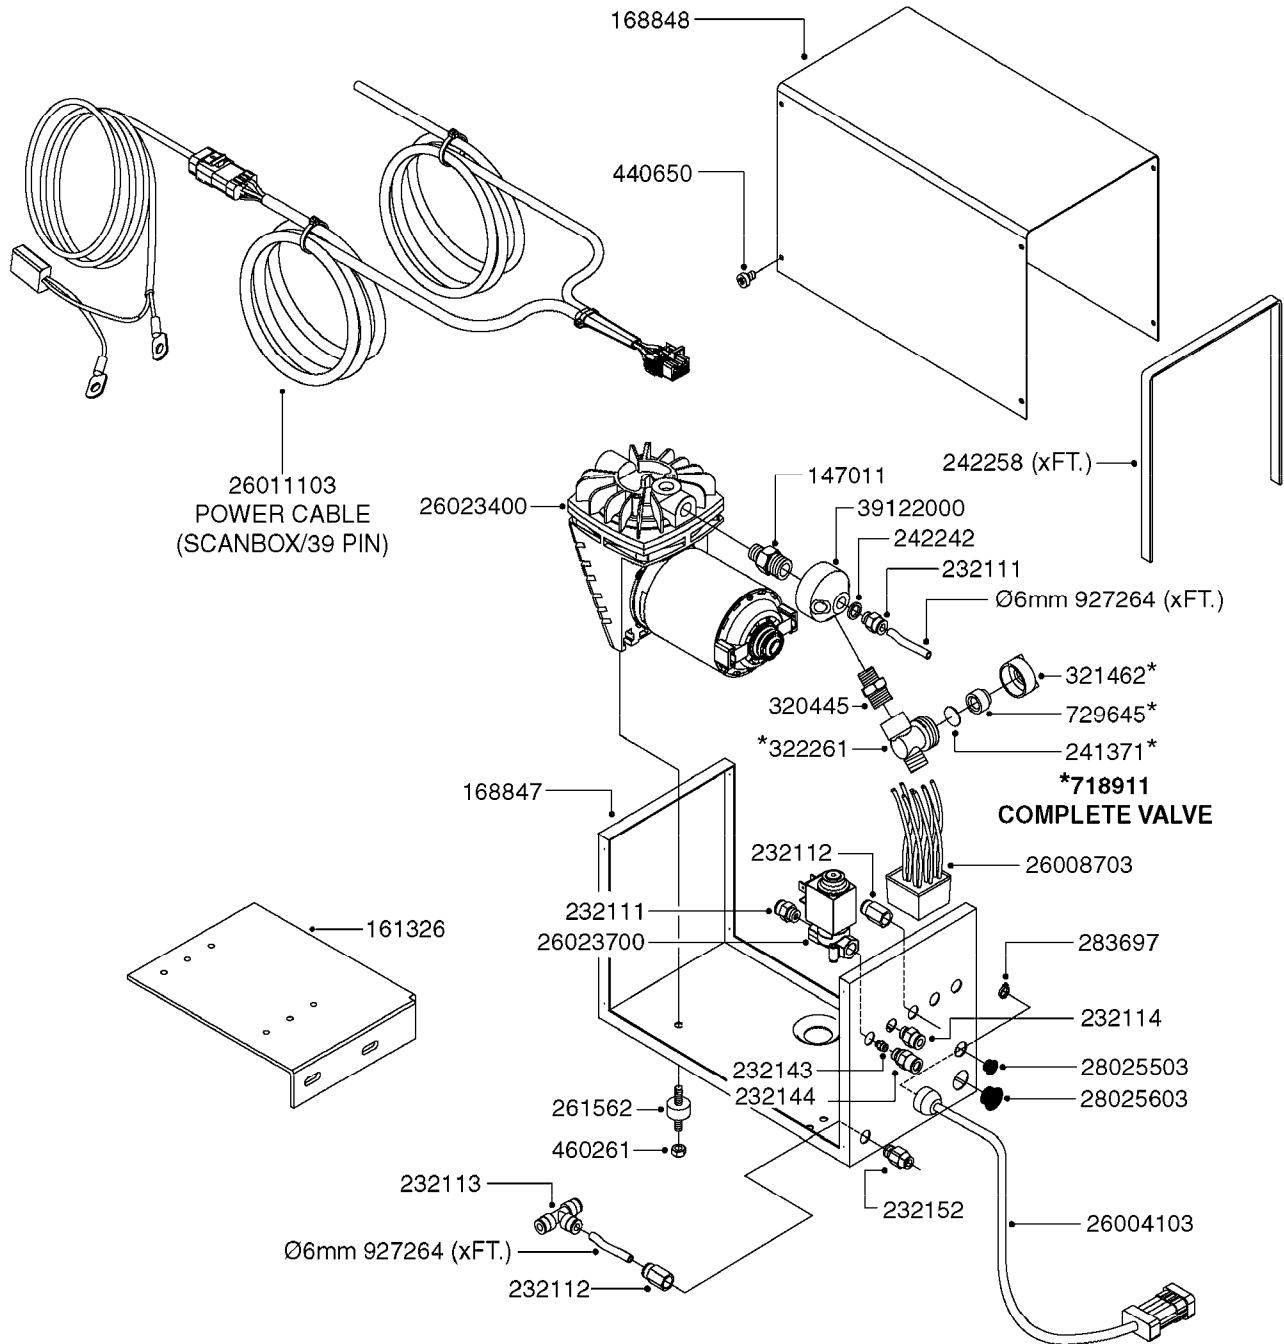

K0400

*Ø8mm 927306 (xFT.)
*Ø10mm 927330 (xFT.)

70062503 - COMPLETE ASSEMBLY

FOAM MARKER COMPRESSOR 2007
K0400-HIN, 01:01:16

Page 1
Date 04.11.2017 14:54

parts-n°	order qty	description
147011	1	HEX NIPPLE 3/8'X1/4'BSP BRASS
161326	1	MOUNT BKT. F. FOAM COMP.BOX 98
168847	1	ENCLOSURE LOWER F.MARKER
168848	1	COVER F. FOAM MARKER
232111	1	QUICK COUPLER 6MM X 1/8 EXT.
232112	1	QUICK COUPLER 6MM 1/8 INT.
232113	1	QUICK COUPLER 6MM T-PIECE
232114	1	COUPLER 1/8" THREADX8MM HOSE
232143	1	REDUCER 1/4'INT-1/8'EXT
232144	1	QUICK COUPLER 10MM X 1/4 EXT
232152	1	QUICK COUPLER 8MMX1/8 EXT.LONG
241371	1	DIAPHRAGM, NO-DRIP alt 241371
242242	1	O-RING F.AIR HOSE FITTING
242258	1	TRIM 3X10 SELF ADHESIVE 0012"
261562	1	RUBBER DAMPER 2XM6X25
283697	1	TIESTRAP 200MM
320445	1	FITT.DK HN 1/4"X3/8" BSP
321462	1	CAP F.NO-DRIP ASSY.
322261	1	HOUSING F.SAFETY VALVE 3/8"
440650	1	SCREW 3.5x13 STAINLESS
460261	1	NUT HEX M6X1.00 LOCK DIN985 A2 SS
718911	1	VALVE (SAFETY) F.MARKER
729645	1	NON-DRIP SPRING ASSY.GREEN 10
927264	1	HOSE R X PE D6/D4 X 0012"
927306	1	HOSE R X PE D8/D6 X 0012"BLACK
927330	1	HOSE R X PE D10/D8 X 012"BLACK
26004103	1	FOAM MARKER CNTRL MOD CABL STD
26008703	1	FOAM MARKER CONTROL SCII
26011103	1	FOAMER POWER/CONTROL CABLE 39P
26023400	1	COMPRESSOR F.FOAM MARKER CM40
26023700	1	SOLENOID VAL 12V 1/8' FLO '07
28025503	1	PLUG F.DRILLED HOLE 1/2"
28025603	1	PLUG F.DRILLED HOLE 3/4"
39122000	1	DISTR.HOUSING F.FOAM MARKER'07
70062503	1	FOAM MARKER COMPRESSOR,STD,39P