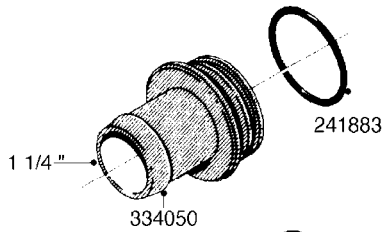

L0080

FITTINGS - S-53
L0080-HIN, 12:09:17

Page 1

Date 04.11.2017 14:54

Pos.	parts-n°	order qty	description
1	145995	1	FITT.DK S-53 FORK
2	241973	1	O-RING Ø3 X 44,2 70 SHORES NITRIL NITRIL (BLACK)
2	242353	1	O-RING D44.2X3.0 VITON F.S-67 VITON (BROWN)
3	242109	1	O-RING D32.2x3.0 NITRIL (BLACK)
3	242354	1	O-RING D32.2X3.0 VITON F.S-53 VITON (BROWN)
4	322103	1	FITT.DK S-53 BULKHEAD
5	322107	1	FITT.DK S-53 BULKHEAD NUT
6	322110	1	FITT.DK S-53 ELB. 1/2" BSP
7	322352	1	FITT.DK S-53 TEE
8	334229	1	FITT.DK S-53 STR.3/4"
9	334260	1	GASKET F. S-53 BULKHEAD
10	334564	1	FITT.DK S-67 TO S-53 ADAPTER
11	391100	1	FITT.DK S-53THREAD INS.1/2"BSP
12	726463	1	FITT.DK S53 BULKHEAD W/GASKET
13	726552	1	FIT.DK S-53X90 1/2" BSP,O-RING
14	726556	1	FITT.DK S-53 HB 1/2" W/O-RING
15	726558	1	FITT.DK S53 STR. 3/4" W.ORING
16	726559	1	FITT DK. S-53 HB 1" W/O-RING
17	726568	1	FITT.DK.S-53 HB 1/2"90 W/ORING
18	726570	1	FITT.DK S-53 ELB.3/4" W.ORING
19	726571	1	FITT.DK S-53 ELB.1", W ORING
20	726578	1	FITT.DK S53 PLUG WITH O-RING
21	728561	1	REDUCER S67M - S53F + O-RING