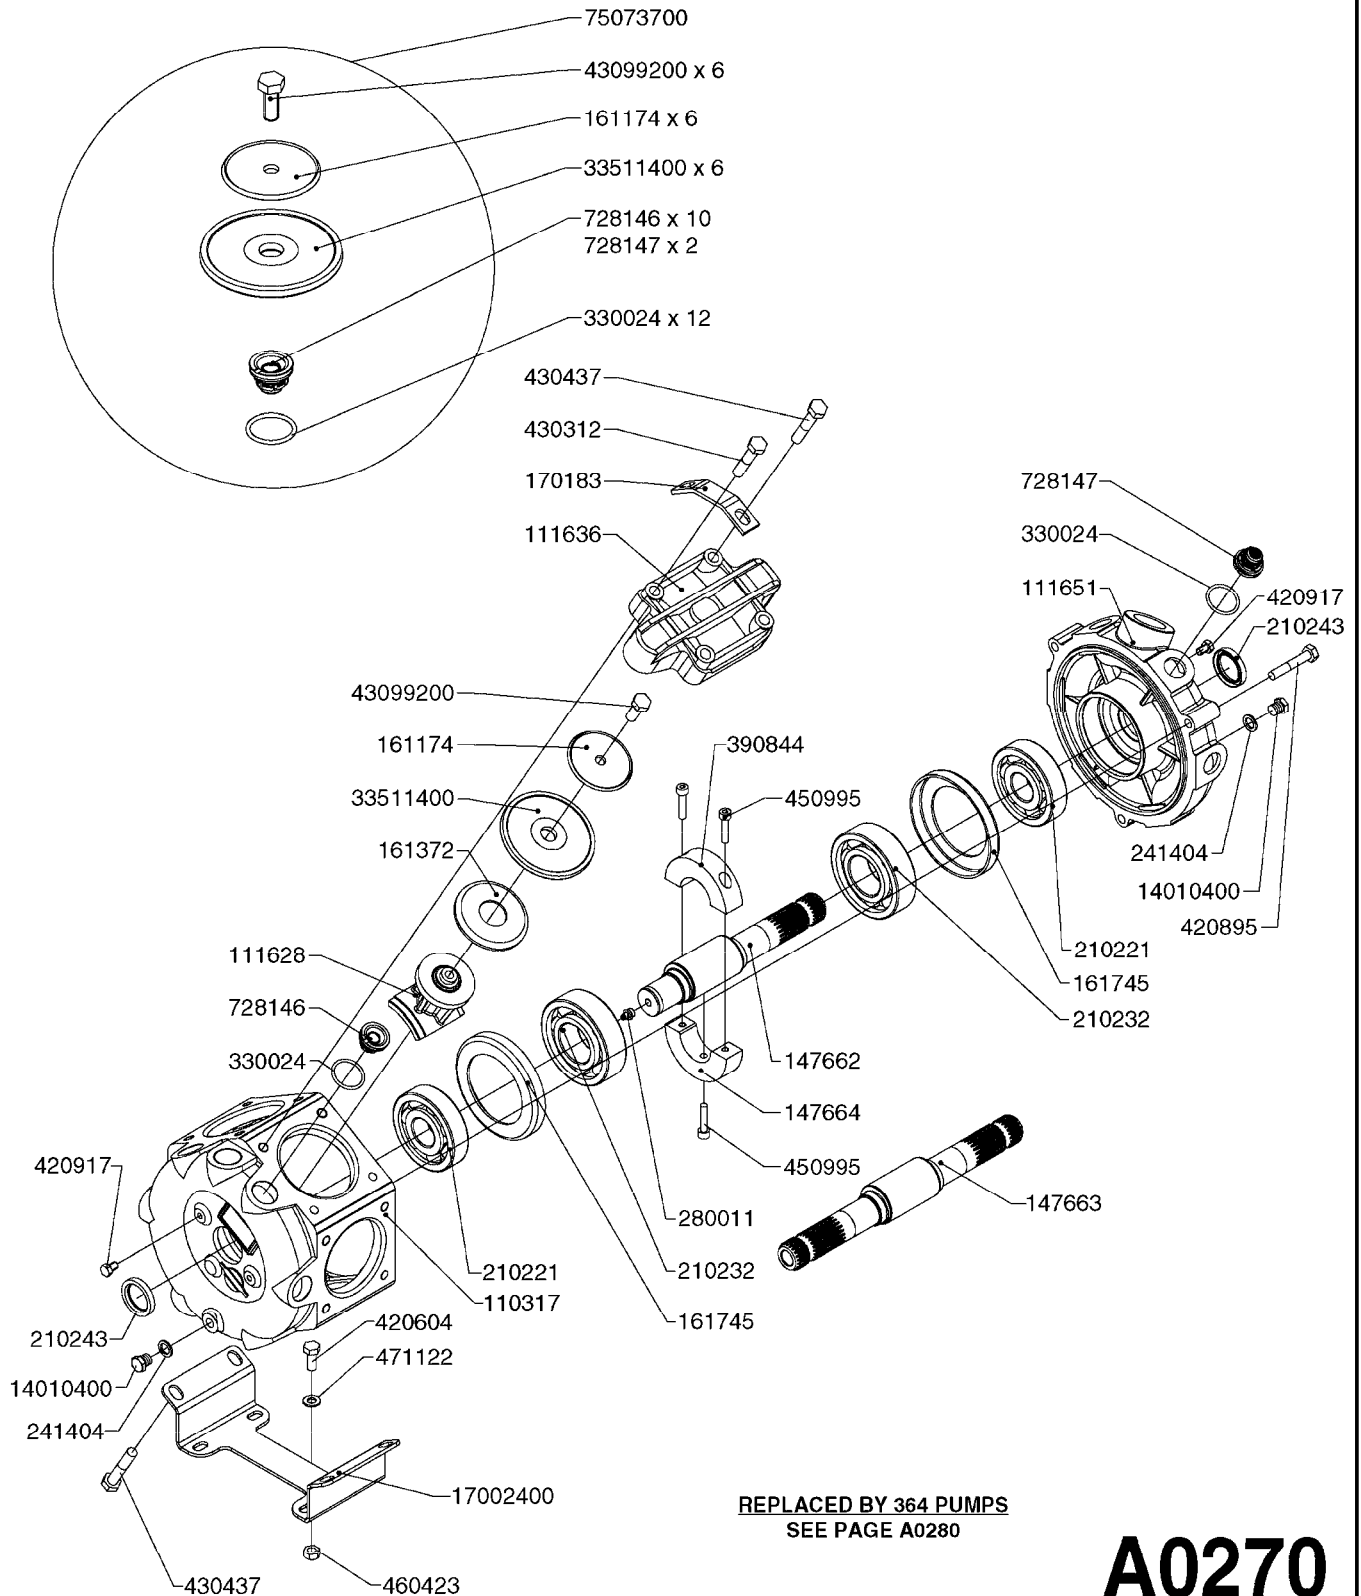

PUMP - 363/1000 RPM W/MOUNTING
A0270-HIN, 17:03:16

Page 1
Date 04.11.2017 14:53

parts-n°	order qty	description
110317	1	PUMP CASING MODEL 360/361 PNTD
111628	1	CONNECTING ROD 363/5.5 PUMP
111636	1	VALVE COVER 363 HEAVY DUTY
111651	1	CASTING F.363 1.5" PUMP(FRONT)
147662	1	CRANK SHAFT F.363/463-5.5MM
147663	1	CRANK SHAFT 363/463-5.5 THROUG
147664	1	COUNTERBALANCE 363/463 WEIGHT
161174	1	DIAPHRAGM DISC SS 361/363/364 PUMP
161372	1	DIAPHRAGM BACKING DISC,320-361
161745	1	METAL SPACER F.363/463
170183	1	LIFT STRAP F.PUMP 360/361/462
210221	1	BEARING BALL 6407
210232	1	BEARING BALL 6310
210243	1	SEAL OIL 35 X 47 X 7
241404	1	DOWTY SEAL 1/4"
280011	1	GREASE NIPPLE 1/8' SAE H TR
330024	1	O-RING D41,1/D34.5 X 3,5
390844	1	COUNTERBALANCE 363/463 POM
420604	1	BOLT HEX 8.8 DEL M10X25 FT DIN933
420895	1	BOLT HEX 8.8 RAW M10X60
420917	1	BOLT HEX 8.8 RAW M8X12 FT
430312	1	BOLT HEX 8.8 RAW M12X60
430437	1	BOLT HEX 8.8 RAW M12X65
450995	1	BOLT ALLEN M8X30 DIN 912 RAW
460423	1	NUT HEX M10X1.50 LOCK DIN985A2 SS
471122	1	WASHER, M10, Ø20/10.5X 2.0, SS
728146	1	VALVE FOR 361(726890/707932)
728147	1	VALVE FOR 361 WHITE WITH HOLE
14010400	1	PLUG 1/4" BSP
17002400	1	FOOT F. 36X PUMP, RED
33511400	1	DIAPHRAGM PUMP 361/361/363/364 PUR
43099200	1	BOLT HEX SS M12 X 30 DIN933 A4
75073700	1	PUMP KIT 361/363 "06"