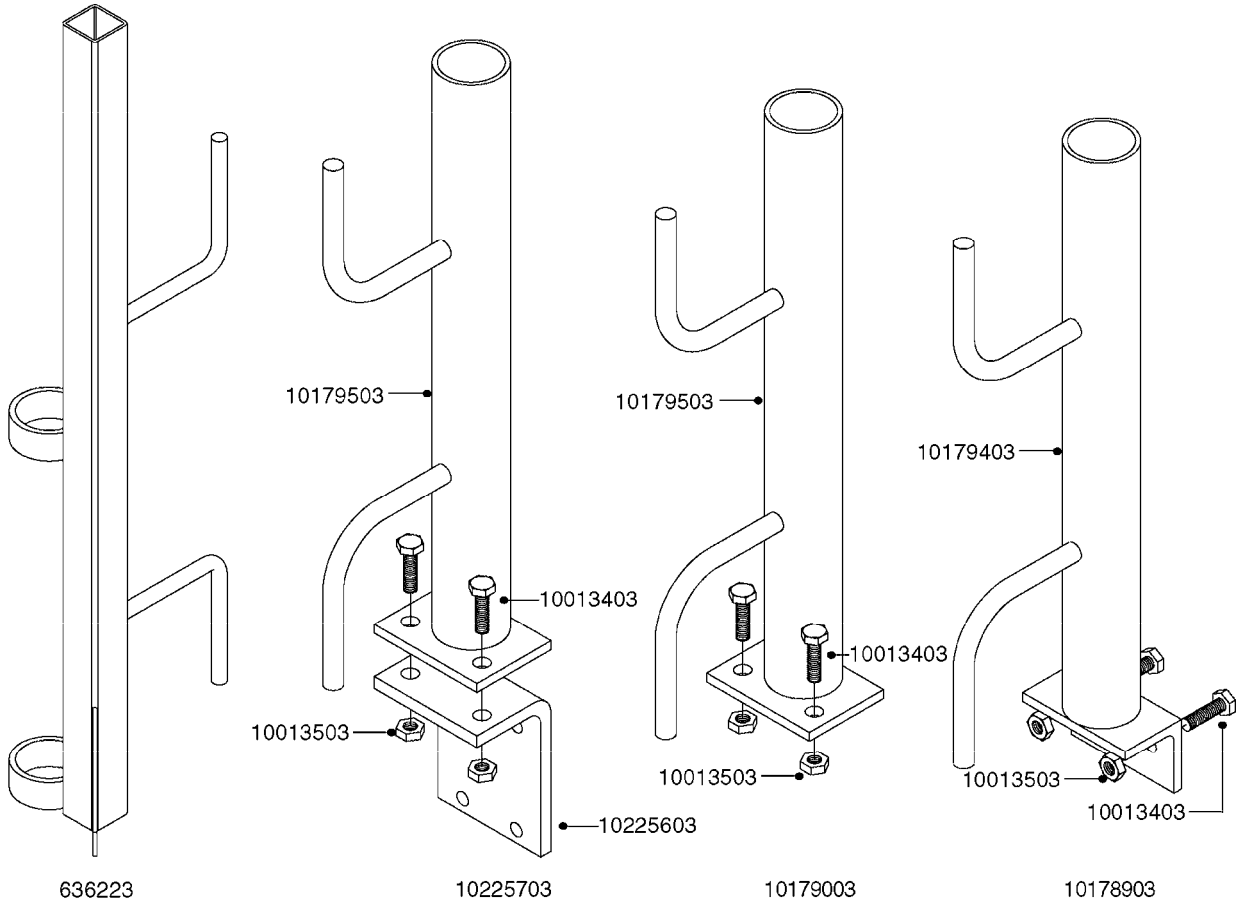

HOSE WRAPS
K0520-HIN, 01:01:16

Page 1
Date 04.11.2017 14:54

parts-n°	order qty	description
241965	1	O-RING 12.1 X 1.6
242007	1	O-RING D9.1X1.6
281551	1	BALL VALVE 1/2"
320084	1	FITT.DK NUT 1/2" BSP
330212	1	O-RING D19/D14X2.4 F.1/2"NUT
330326	1	O-RING D30/D24X2 F.1"NUT
330687	1	FITT.DK HB 1/2" F. 1/2" NUT
334190	1	FITT.DK HB 1/2' F. PISTOL 60S
334531	1	CLAMP HOSE PLASTIC 3/4"
636223	1	POST 12 VOLT TR30
712471	1	AGITATION VALVE ASSY. ON/OFF
843196	1	GUN, MODEL 60S
843197	1	HANDGUN KIT TYPE 60 LONG
10013403	1	BOLT HEX 3/8-16X1 1/4 HCS Z5
10013503	1	NUT HEX NC 3/8"
10178903	1	WRAP HOSE SIDE MOUNT PLATE
10179003	1	WRAP HOSE BOTTOM PLATE MOUNT
10179403	1	WRAP WELDMENT FOR HI101789
10179503	1	WRAP WELDMENT FOR HI101790
10225603	1	BKT.FOR HOSE WRAP MOUNT NL NK
10225703	1	WRAP HOSE BDL.BOTTOM PLATE
92702103	1	HOSE R X1/2" X300PSI WP X0012"