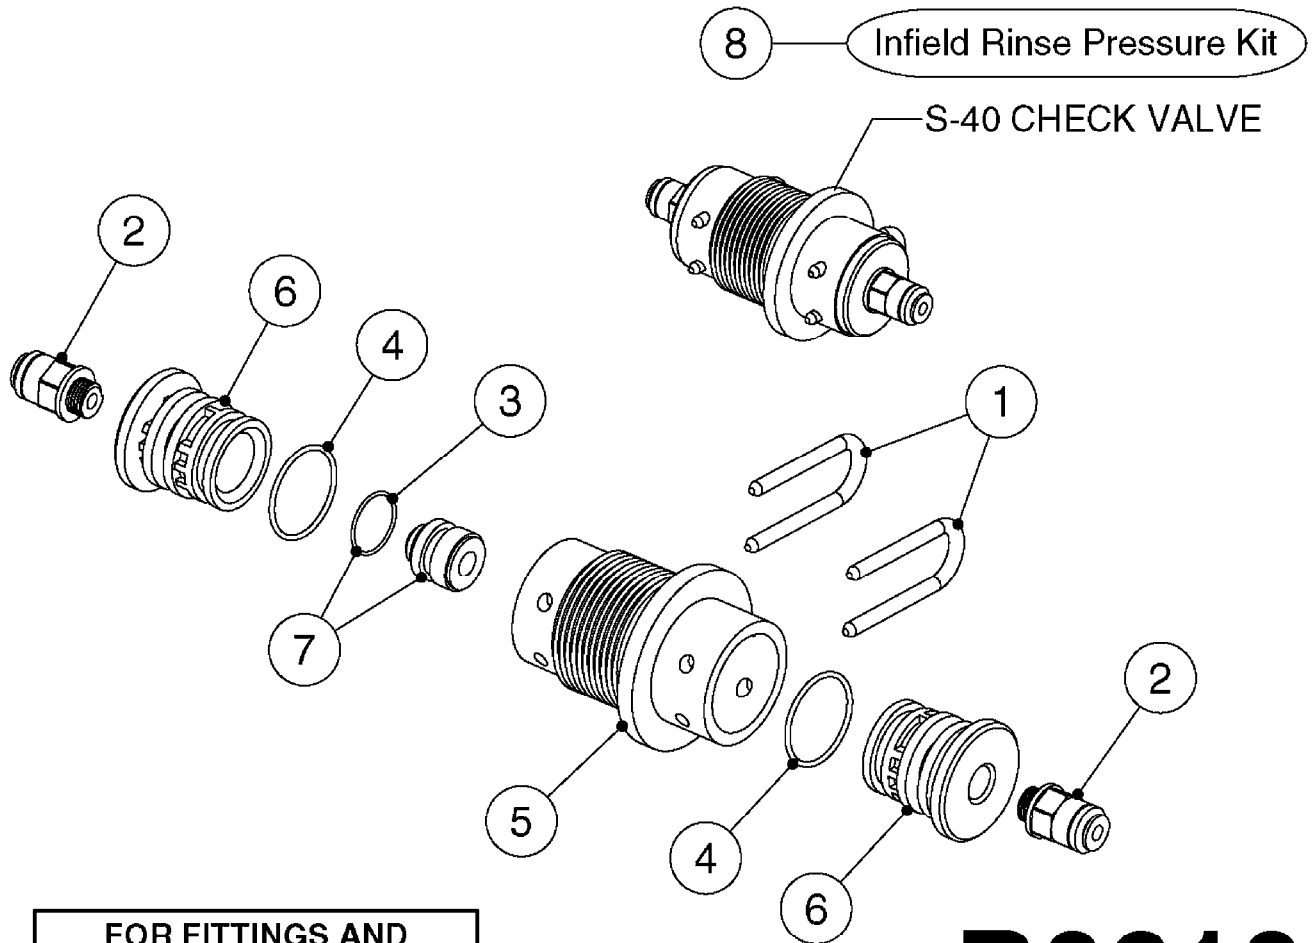

B0540

SMART VALVE-S93 MANIFOLD VALVE
B0540-HIN, 01:01:16

Page 1

Date 04.11.2017 14:53

parts-n°	order qty	description
145997	1	FITT.DK S-93 FORK
147767	1	PIN 5Ø X 60 S-93 DOUBLE CLAMP
240936	1	O-RING D13.3X2.4 NITRIL
242047	1	O-RING 89.5 X 3.0 VITON
242316	1	O-RING D84.5X3.0 NITRIL
242475	1	O'RING D56.52x5.33 SH70-VITON
322327	1	HOUSING, VALVE, S93, 220 PSI
322328	1	END CAP F.VALVE S-93
322354	1	THRUST PLATE F.3-WAY VALVES-93
390543	1	SEAT F.BALL 3-WAY VALVE S-93
391019	1	BALL F.2 WAY S93 SMART VALVE
391020	1	BALL F.3 WAY S93 SMART VALVE
391023	1	SMART VALVE MOUNTING BRACKET
420862	1	BOLT HEX 8.8 DEL M10X16 FT
440681	1	SCREW F. PLASTIC 4MM X 14LG SS
460423	1	NUT HEX M10X1.50 LOCK DIN985A2 SS
471122	1	WASHER, M10, Ø20/10.5X 2.0, SS
14010100	1	SPINDLE F.SMART VALVE S-93
14027800	1	SPINDLE F.SMART VALVE S-93
61025400	1	HANDLE SMART VALVE
72137900	1	VALVE S93 "V1" SMART VALVE
72138000	1	VALVE S93 "V2" SMART VALVE
72138600	1	VALVE S93 "V3" SMART VALVE
72142700	1	VALVE S93 "V4" SMART VALVE