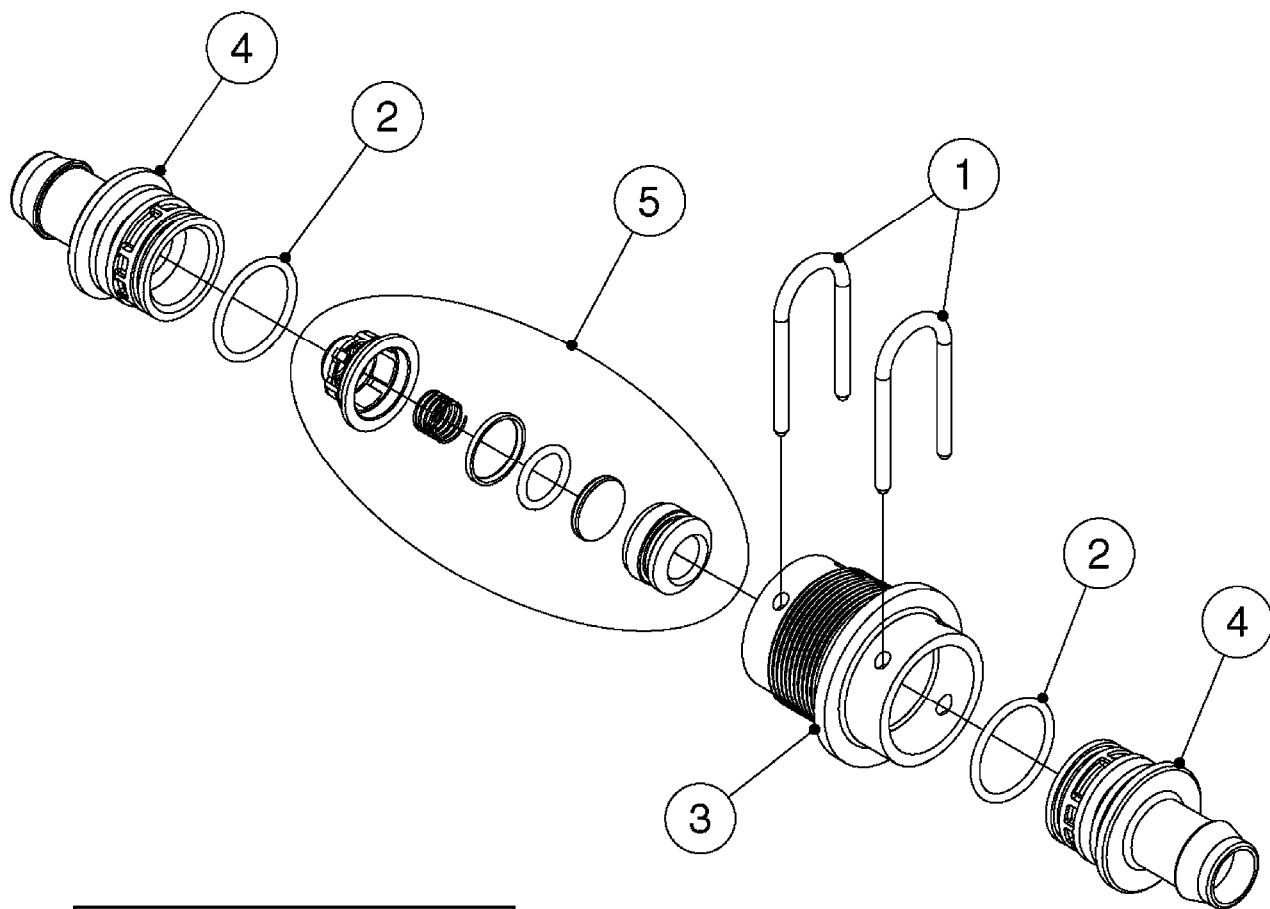

FOR FITTINGS AND
HOSES, SEE SECTION L

B0620

CHECK VALVES - S53
B0620-HIN, 01:01:16

Page 1

Date 04.11.2017 14:53

Pos.	parts-n°	order qty	description
1	145995	1	FITT.DK S-53 FORK
2	242354	1	O-RING D32.2X3.0 VITON F.S-53
3	322103	1	FITT.DK S-53 BULKHEAD
4	334230	1	FITT.DK S-53 STR.1"
5	72132600	1	CHECK VALVE SUBASSEMBLY S53