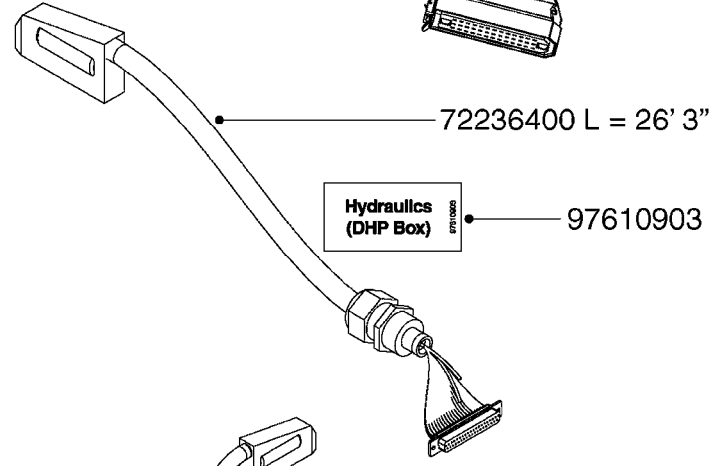

M0280

39 PIN CABLES
M0280-HIN, 28:03:17

Page 1

Date 04.11.2017 14:54

parts-n°	order qty	description
262158	1	PLUG INSERT 39 POLE MALE
262159	1	PLUG INSERT 39 POLE FEMALE
262160	1	PLUG HOUSING 39 POLE FEMALE
262161	1	PLUG HOUSING F/39 POLE MALE
440634	1	SCREW 5/8"
440732	1	PT SCREW 35X12B Z5452 ELZ
14034200	1	CODE BRACKET FOR 39 PIN CABLE
26003900	1	WIRE 37-39 PIN EVC, 6.6'
26004200	1	WIRE 37-39 PIN EVC, 57.4'
26008400	1	WIRE 39-PIN 24 WIRE L=8M
26011903	1	WIRE 39-39 POLE EXT. 3660MM
28027500	1	WIRE 37-39 PIN EVC, 37.7'
28028700	1	WIRE 37-39 PIN EVC, 45.9'
28028800	1	WIRE 37-39 PIN EVC, 16.4'
28028900	1	WIRE 37-39 PIN EVC, 26.2'
72236400	1	DAH CONN. WIRE/TRACTOR L=8M
97610803	1	DECAL-SRAY BOX 39-PIN
97610903	1	DECAL-HYDRAULIC BOX 39-PIN