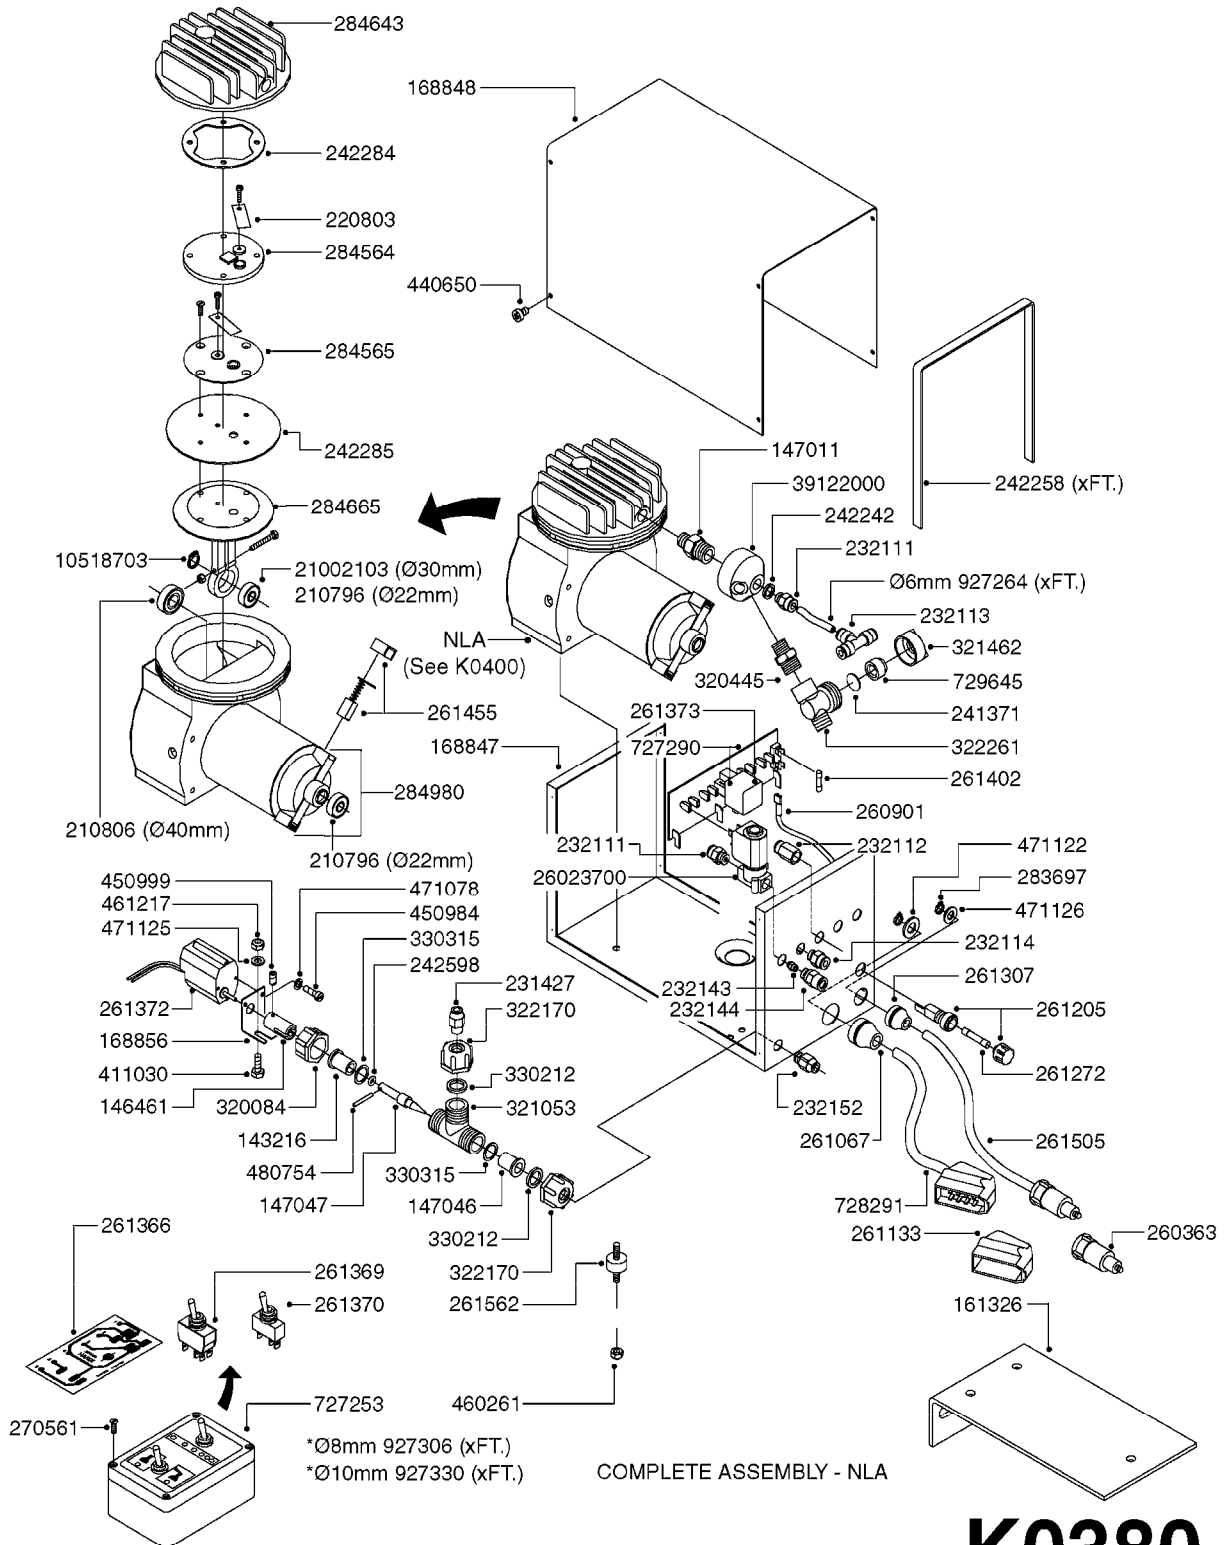

K0380

FOAM MARKER COMPRESSOR POST 94
K0380-HIN, 17:03:16

Page 1
Date 04.11.2017 14:54

parts-n°	order qty	description
143216	1	BUSHING THREAD F.FOAM MARKER
146461	1	COUPLER F.THROTTLE VALVE
147011	1	HEX NIPPLE 3/8'X1/4'BSP BRASS
147046	1	SEAT FOR THROTTLE VALVE
147047	1	SPINDLE FOR THROTTLE VALVE
161326	1	MOUNT BKT. F. FOAM COMP.BOX 98
168847	1	ENCLOSURE LOWER F.MARKER
168848	1	COVER F. FOAM MARKER
168856	1	MOUNT FOR GEAR MOTOR
210796	1	BEARING BALL D22/D8 X 7 608ZZ
210806	1	BEARING BALL D40/D17X12MM
220803	1	VALVE F. COMPRESSOR
231427	1	COUPLER 1/8'THREAD X6MM HOSE
232111	1	QUICK COUPLER 6MM X 1/8 EXT.
232112	1	QUICK COUPLER 6MM 1/8 INT.
232113	1	QUICK COUPLER 6MM T-PIECE
232114	1	COUPLER 1/8" THREADX8MM HOSE
232143	1	REDUCER 1/4'INT-1/8'EXT
232144	1	QUICK COUPLER 10MM X 1/4 EXT
232152	1	QUICK COUPLER 8MMX1/8 EXT.LONG
241371	1	DIAPHRAGM, NO-DRIP alt 241371
242242	1	O-RING F.AIR HOSE FITTING
242258	1	TRIM 3X10 SELF ADHESIVE 0012"
242284	1	HEAD GASKET F. COMPRESSOR
242285	1	DIAPHRAGM F. F/M COMP.
242598	1	O-RING D7.0 X 2.5 NITRIL
260363	1	PLUG 2 POLE 12V
260901	1	SPADE F.ELEC CONN.1.5MM BLUE
261067	1	GROMMET 10-14 GREY
261133	1	PLUG HOUSING F.8 POLE PLUG
261205	1	FUSE HOLDER
261272	1	FUSE 10A D6X32 MM
261307	1	GROMMET 7-10 BLACK
261366	1	CIRCUIT BOARD F.F/M CONTROL
261369	1	SWITCH 2 WAY 12V SPRING RETURN
261370	1	SWITCH 2 WAY 12V
261372	1	GEAR MOTOR BOSCH 13RPM
261373	1	RELAY 12V/30W
261402	1	FUSE 3.15A SLOW BURN
261455	1	BRUSH KIT-FOAM MARKER MOTOR
261505	1	CABLE 2X4MM L8000MM
261562	1	RUBBER DAMPER 2XM6X25
270561	1	SCREW W/SPRING ASSY. (QTY 1)
283697	1	TIESTRAP 200MM
284564	1	PLATE F.COMPRESSOR HEAD
284565	1	PLATE F.COMPRESSOR HEAD
284643	1	COMPRESSOR HEAD F.FOAM MARKER
284665	1	CONNECTING ROD F.COMPRESSOR
284980	1	FLANGE REAR F. F.M.COMPRESSOR
320084	1	FITT.DK NUT 1/2" BSP
320445	1	FITT.DK HN 1/4"X3/8" BSP
321053	1	FITT.DK TEE 1/2 X1/2 X1/2" BSP
321462	1	CAP F.NO-DRIP ASSY.
322170	1	FITT.DK NUT 1/2"x 1/8"F BSP
322261	1	HOUSING F.SAFETY VALVE 3/8"
330212	1	O-RING D19/D14X2.4 F.1/2"NUT
330315	1	O-RING D18.4/D13X.6
411030	1	BOLT HEX M5X10
440650	1	SCREW 3.5x13 STAINLESS
450984	1	BOLT HEX M2.5X8 SLOTTED
450999	1	SCREW SET M3X8