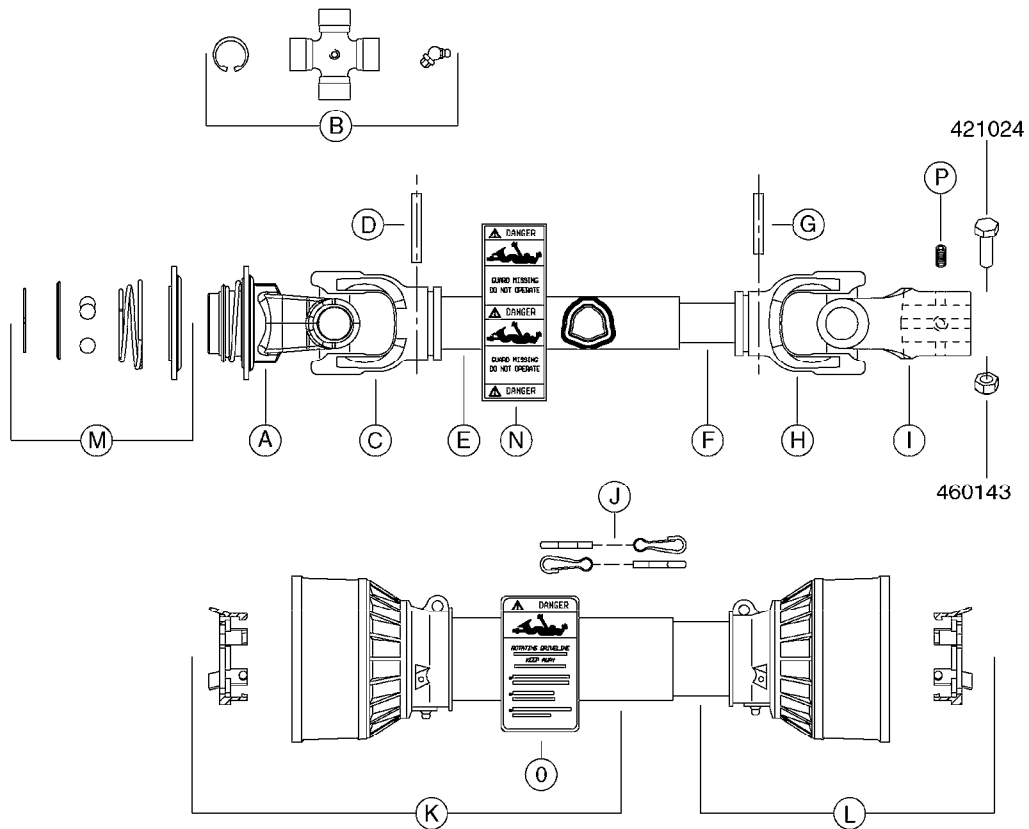

* Supplier changed in 2011 - see page A0580 for "AMA" PTO's (yellow and black shields).

A0510

PTO SHAFTS - BONDIOLI DIAPH.
A0510-HIN, 01:01:16

Page 1

Date 04.11.2017 14:53

parts-n°	order qty	description
284041	1	UNIV. JOINT 27x70mm
289040	1	PTO YOKE 1-3/8" X 6 SPLINE
289041	1	PTO YOKE 1-3/8" X 6 SPLINE
289042	1	UNIV. JOINT 22x54mm
289045	1	UNIV. JOINT 30.2x79.4mm
289049	1	PTO SHIELD COMPLETE F.829446
289050	1	PTO SHIELD COMPLETE F.829445
829445	1	PTO 1-3/8/6X1-3/8/6X810M AXIAL
829446	1	PTO SHAFT LE-SPV + LP ZE-P540
829480	1	PTO 1-3/8/21 x 1-3/8/21x1210MM
829482	1	PTO 1-3/8/6X25MM X 600MM 1202
829483	1	PTO 1-3/8/6X30MM x 610MM 1302
829484	1	PTO 1-3/8/6X1-3/8/6X575MM 361
829486	1	PTO 1-3/8/6X30MM X870MM 1302
829487	1	PTO 1-3/8/6X1-3/8/6X870MM 361
829490	1	PTO 1-3/8/6X30MM 1320MM 1302
829491	1	PTO 1-3/8/6X1' 610/913MM 9016
829502	1	PTO 1-3/8/6x1210/1745
28005200	1	PTO YOKE 1-3/8" X 21 SPLINE
28005400	1	PTO YOKE 1-3/8" X 6 SPLINE
28005800	1	PTO YOKE 1-3/8" X 21 SPLINE
28006000	1	PTO YOKE D25 CONE 3 DEG.
28006100	1	PTO YOKE D30 CONE 4 DEG.
28006200	1	PTO YOKE 1-3/8" X 6 SPLINE
28006300	1	PTO YOKE D1"
28006700	1	PTO HALF SHAFT - TRACTOR END
28006900	1	PTO HALF SHAFT - TRACTOR END
28007300	1	PTO INNER D1" (NO SHIELD)
28007500	1	PTO INNER D1" (NO SHIELD)
28007800	1	PTO INNER D1" (NO SHIELD)
28008100	1	PTO SHIELD COMPLETE
28008500	1	PTO HALF SHAFT - TRACTOR END
28008600	1	PTO SHIELD ASSY COMPLETE
28009403	1	UNIV. JOINT 27x74.6mm
28015103	1	PTO YOKE 1-3/8"X21 TWST OLD
28015203	1	UNIV. JOINT 23.8x61.3mm
28015303	1	PTO YOKE 1-3/8"X21 BALL COLLAR
28015403	1	PTO OUTER 1-3/8"X21 (SHIELDED)
28015503	1	PTO INNER 1-3/8"X21 (NO SHIELD)
28015603	1	PTO SHIELD COMPLETE F.28020303
28015703	1	PTO YOKE 1-3/4"X20 SPL OUTER
28015803	1	PTO OUTER 1-3/4"X20 (NO SHIELD)
28015903	1	PTO INNER 1-3/8"X21 (NO SHIELD)
28016003	1	PTO SHIELD COMPLETE F.10465803
28016203	1	PTO OUTER 1-3/8"X6 (SHIELDED)
28016303	1	PTO INNER 1-3/8"X6 (NO SHIELD)
28016703	1	PTO OUTER 1-3/8"X6 (NO SHIELD)
28016803	1	PTO INNER 1-3/8"X6 (NO SHIELD)
28020203	1	PTO 1-3/4/20x1-3/8/21 BP L=860
28020303	1	PTO 1-3/8/21 x 1-3/8/21 B&P
28040603	1	PTO YOKE 1-3/8X21SPL BLACK
28040703	1	SAFETY CHAIN F.CV BLACK PTO (SET OF 2)
28068800	1	PTO YOKE 1-3/8" X 6 SPLINE
28069700	1	UNIV. JOINT STD1 SFT
28072800	1	PTO SHIELD COMPLETE L=1912 SFT
28073000	1	PTO YOKE 1-3/8" X 6 SPLINE