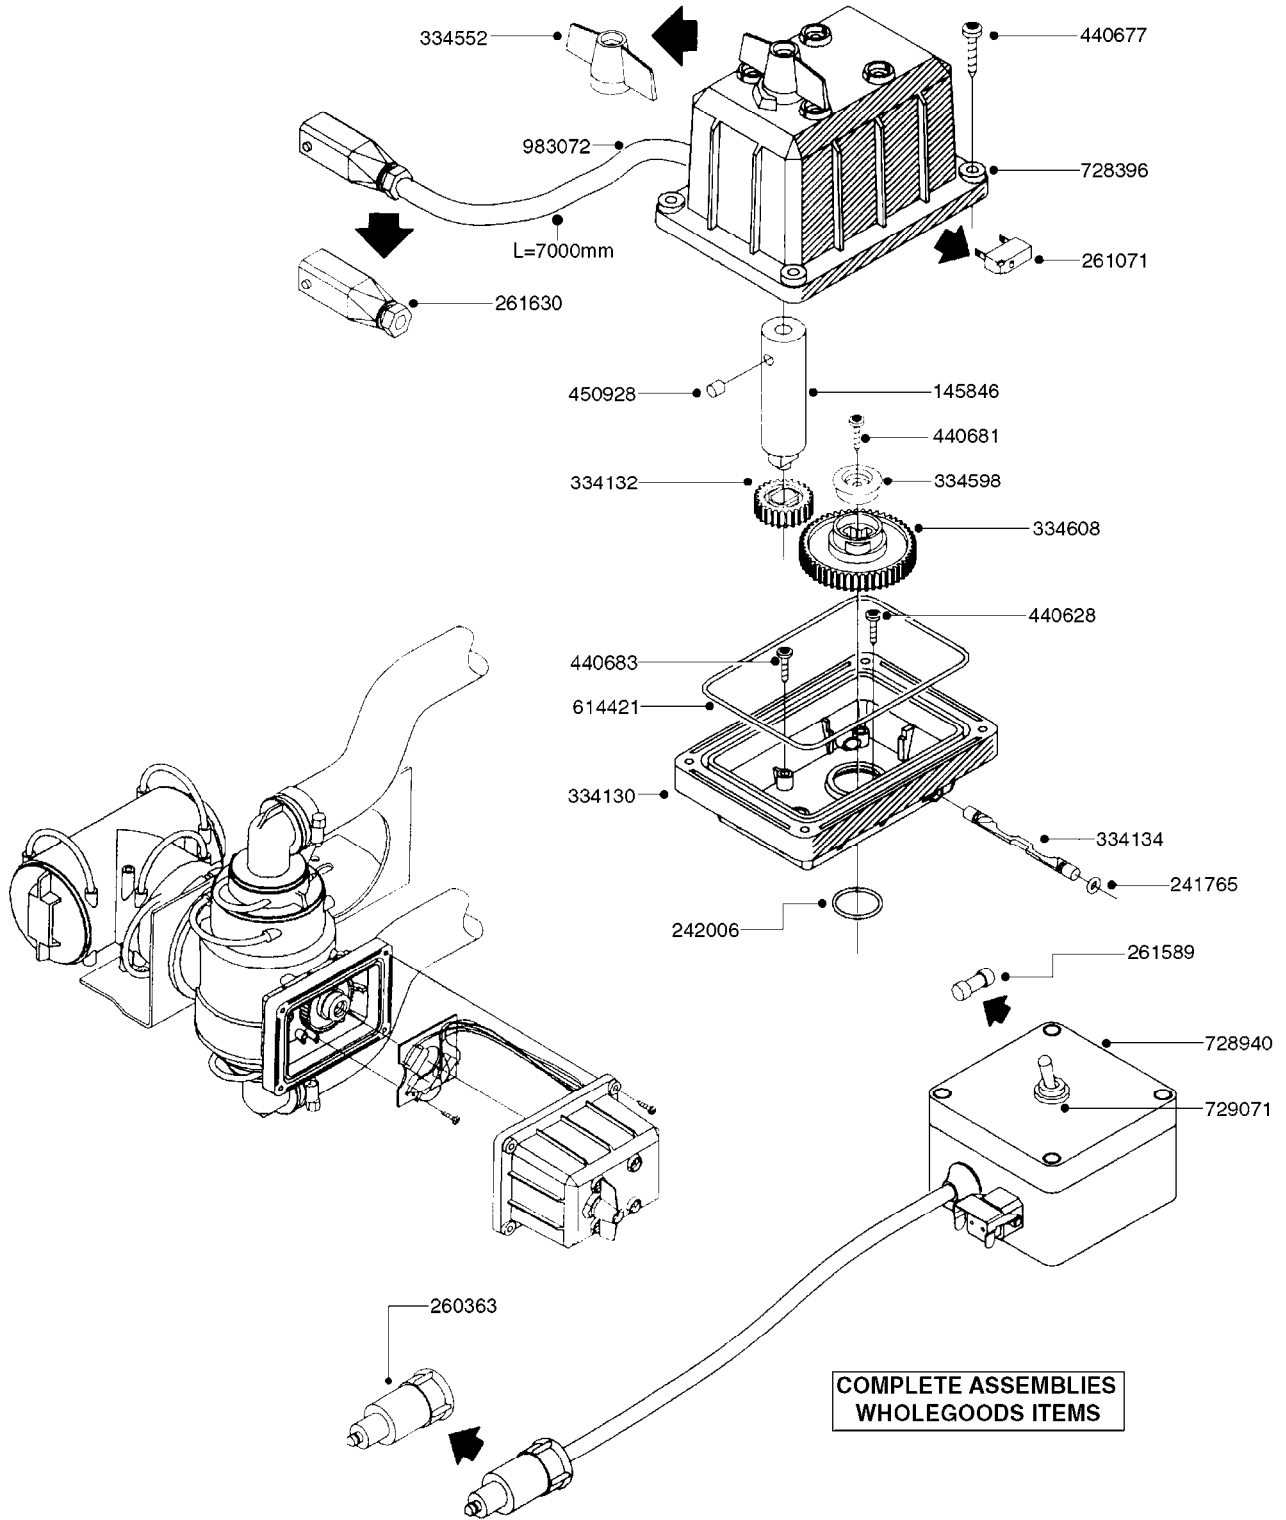

834363 - AGITATION BYPASS VALVE

K0020

BALL VALVE-ELECTRIC 2-WAY
K0020-HIN, 01:01:16

Page 1

Date 04.11.2017 14:53

parts-n°	order qty	description
145846	1	COUPLING FOR EL 3-WAY VALVE
241765	1	O-RING 3.1 X 1.6
242006	1	O-RING D22/D19 X 1.5
260363	1	PLUG 2 POLE 12V
261071	1	MICRO SWITCH TYPE 9 SM 201
261162	1	SOCKET F.12V BAYONET PLUG
261589	1	FUSE 5 X 20 1.25 AMP
334130	1	GEAR BOX
334131	1	COG WHEEL
334132	1	COG WHEEL
334134	1	INDICATOR ROD
334552	1	GRIP F.MAN.OP.EC PRES.REG.GREE
334598	1	PLUG F.VALVE HANDLE BLUE
440628	1	SCREW 3/8'
440677	1	SCREW F. PLASTIC 5X20 SS
440681	1	SCREW F. PLASTIC 4MM X 14LG SS
440683	1	SCREW 40X18 2WAY ELC.BALL VALV
450928	1	SET SCREW M8 X 8MM STAINLESS
614421	1	GASKET F/MOTOR HOUSE-ON/OFF TR
725340	1	MOTOR HOUSING FOR EL VALVE
728399	1	CIRCUIT BOARD F.728941
728941	1	CONTROL BOX F.2-WAY VALVE ELC.
834363	1	ELECTRIC KIT, AGITATION BYPASS