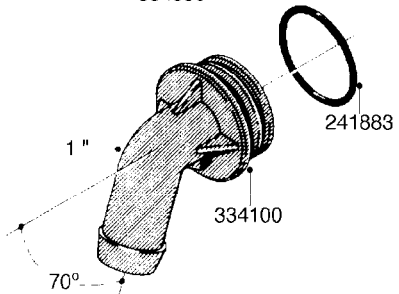

L0080

FITTINGS - S-53
L0080-HIN, 12:09:17

Page 1

Date 04.11.2017 14:54

Pos.	parts-n°	order qty	description
1	145995	1	FITT.DK S-53 FORK
2	241973	1	O-RING Ø3 X 44,2 70 SHORES NITRIL NITRIL (BLACK)
2	242353	1	O-RING D44.2X3.0 VITON F.S-67 VITON (BROWN)
3	242109	1	O-RING D32.2x3.0 NITRIL (BLACK)
3	242354	1	O-RING D32.2X3.0 VITON F.S-53 VITON (BROWN)
4	322103	1	FITT.DK S-53 BULKHEAD
5	322107	1	FITT.DK S-53 BULKHEAD NUT
6	322110	1	FITT.DK S-53 ELB. 1/2" BSP
7	322352	1	FITT.DK S-53 TEE
8	334229	1	FITT.DK S-53 STR.3/4"
9	334260	1	GASKET F. S-53 BULKHEAD
10	334564	1	FITT.DK S-67 TO S-53 ADAPTER
11	391100	1	FITT.DK S-53THREAD INS.1/2"BSP
12	726463	1	FITT.DK S53 BULKHEAD W/GASKET
13	726552	1	FIT.DK S-53X90 1/2" BSP,O-RING
14	726556	1	FITT.DK S-53 HB 1/2" W/O-RING
15	726558	1	FITT.DK S53 STR. 3/4" W.ORING
16	726559	1	FITT DK. S-53 HB 1" W/O-RING
17	726568	1	FITT.DK.S-53 HB 1/2"90 W/ORING
18	726570	1	FITT.DK S-53 ELB.3/4" W.ORING
19	726571	1	FITT.DK S-53 ELB.1", W ORING
20	726578	1	FITT.DK S53 PLUG WITH O-RING
21	728561	1	REDUCER S67M - S53F + O-RING