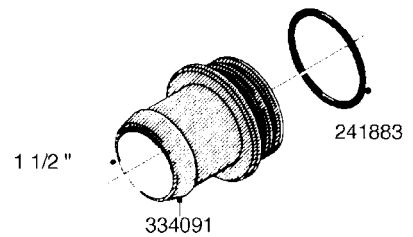

L0080

FITTINGS - S-53
L0080-HIN, 12:09:17

Page 1

Date 04.11.2017 14:54

Pos.	parts-n°	order qty	description
1	145995	1	FITT.DK S-53 FORK
2	241973	1	O-RING Ø3 X 44,2 70 SHORES NITRIL NITRIL (BLACK)
2	242353	1	O-RING D44.2X3.0 VITON F.S-67 VITON (BROWN)
3	242109	1	O-RING D32.2x3.0 NITRIL (BLACK)
3	242354	1	O-RING D32.2X3.0 VITON F.S-53 VITON (BROWN)
4	322103	1	FITT.DK S-53 BULKHEAD
5	322107	1	FITT.DK S-53 BULKHEAD NUT
6	322110	1	FITT.DK S-53 ELB. 1/2" BSP
7	322352	1	FITT.DK S-53 TEE
8	334229	1	FITT.DK S-53 STR.3/4"
9	334260	1	GASKET F. S-53 BULKHEAD
10	334564	1	FITT.DK S-67 TO S-53 ADAPTER
11	391100	1	FITT.DK S-53THREAD INS.1/2"BSP
12	726463	1	FITT.DK S53 BULKHEAD W/GASKET
13	726552	1	FIT.DK S-53X90 1/2" BSP,O-RING
14	726556	1	FITT.DK S-53 HB 1/2" W/O-RING
15	726558	1	FITT.DK S53 STR. 3/4" W.ORING
16	726559	1	FITT DK. S-53 HB 1" W/O-RING
17	726568	1	FITT.DK.S-53 HB 1/2"90 W/ORING
18	726570	1	FITT.DK S-53 ELB.3/4" W.ORING
19	726571	1	FITT.DK S-53 ELB.1", W ORING
20	726578	1	FITT.DK S53 PLUG WITH O-RING
21	728561	1	REDUCER S67M - S53F + O-RING