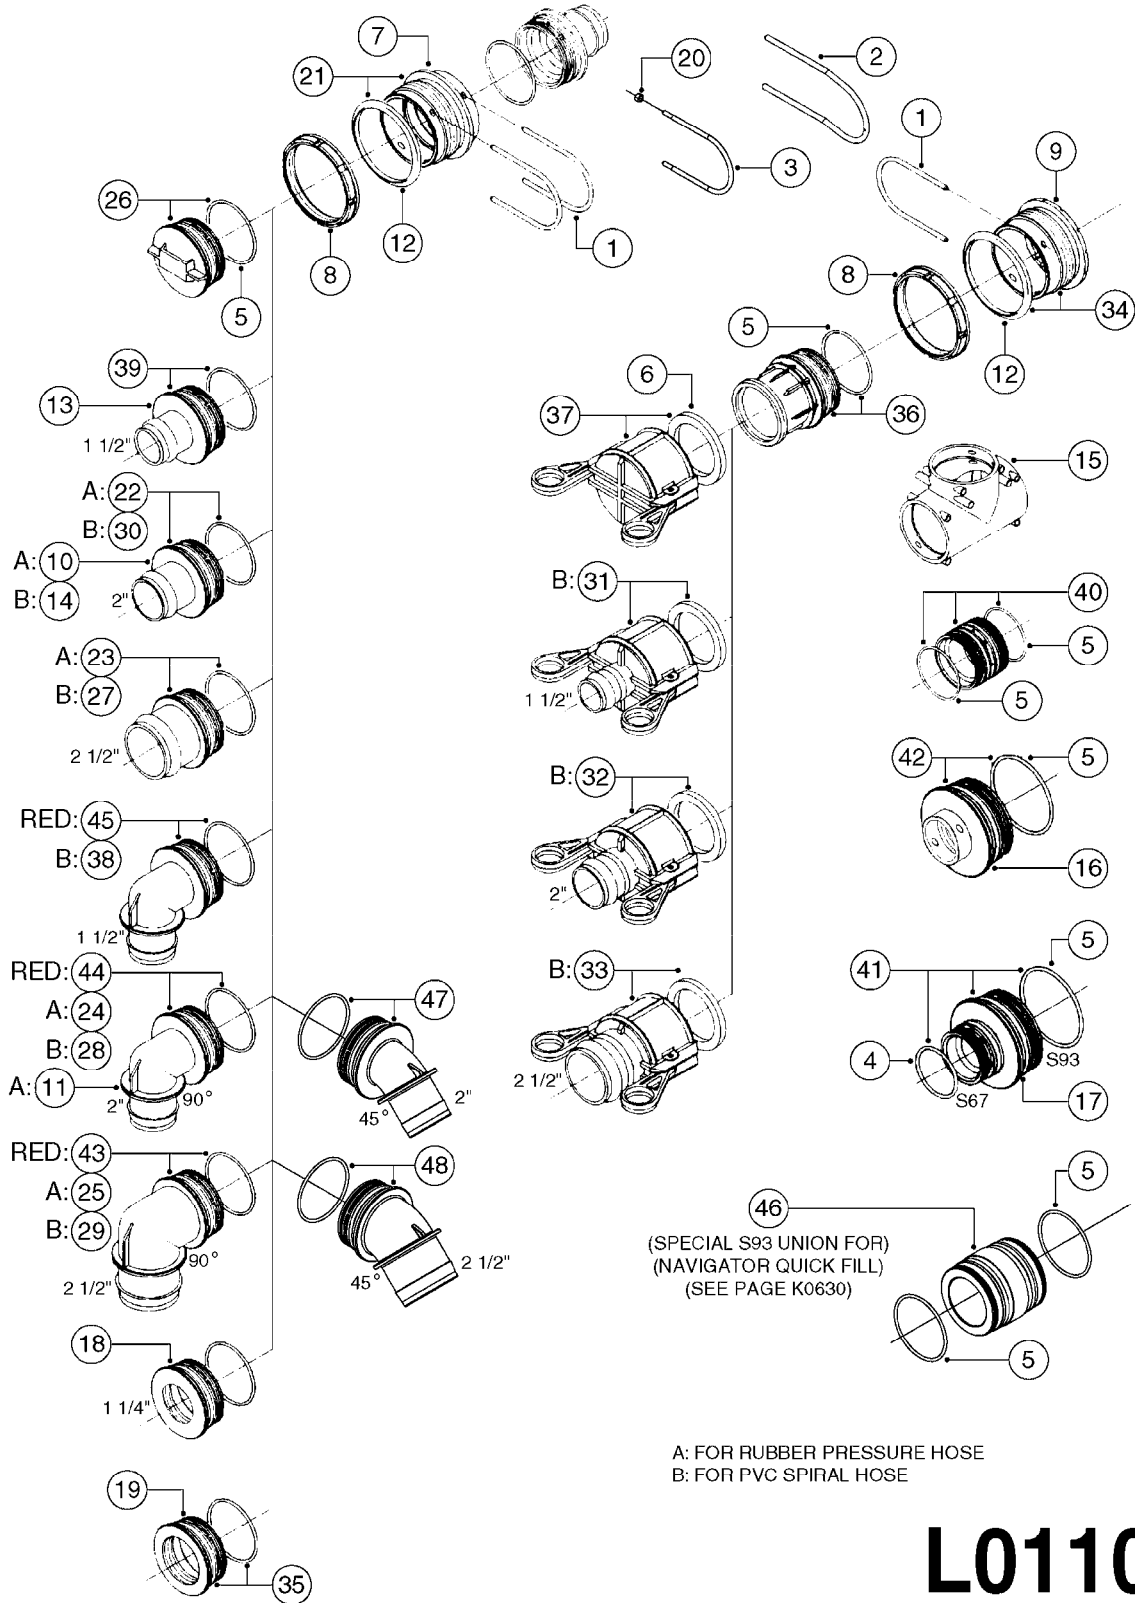

A: FOR RUBBER PRESSURE HOSE
B: FOR PVC SPIRAL HOSE

L0100

FITTINGS - S-67
L0100-HIN, 12:09:17

Page 1
Date 04.11.2017 14:54

Pos.	parts-n°	order qty	description
1	145996	1	FITT.DK S-67 FORK
2	241973	1	O-RING Ø3 X 44,2 70 SHORES NITRIL NITRIL (BLACK)
2	242353	1	O-RING D44.2X3.0 VITON F.S-67 VITON (BROWN)
3	242092	1	O-RING D69.5X3 NITRIL (BLACK)
3	242351	1	O-RING D69.5X3.0 VITON F.S-93 VITON (BROWN)
4	322104	1	FITT.DK S-67 BULKHEAD
5	322108	1	FITT.DK S-67 BULKHEAD NUT
6	322224	1	FITT.DK S-67 TEE
7	322325	1	FITT.DK S-67 X 1-1/2"BSP LONG
8	334231	1	HOSE TAIL S67 STRAIGHT 1"
9	334233	1	HOSE TAIL S67 1"1/2 STRAIGHT
10	334245	1	HOSE TAIL 90° S67 1"1/2
11	334261	1	GASKET F. S-67 BULKHEAD
12	334444	1	HOSE TAIL S67 1"1/2 STRAIGHT
13	334445	1	HOSE TAIL 90° S67 1"1/2
14	334564	1	FITT.DK S-67 TO S-53 ADAPTER
15	334573	1	CONNECTING PIECE S67-S67
16	334601	1	FITTING S93M- S67F
17	334634	1	FITT.DK ADAPTER S-93M S67M
18	461217	1	NUT HEX M5 LOCK
19	726464	1	FITTING S67 BULKHEAD WITH GASKET
20	726560	1	FITT.DK S-67 STR.1" W.O'RING
21	726561	1	FITT.DK S-67 STR.1-1/4" O'RING
22	726562	1	FITT.DK.S-67 HB 1-1/2"W.O-RING
23	726572	1	FITT.DK S-67 1" ELBOW 90 ASSY.
24	726573	1	FITT. S67 5/4" 90° W/O-RING
25	726574	1	FITT.DK S67X90,1.5HB PRESSURE
26	726579	1	FITT. S67 PLUG W/O-RING
27	726695	1	FITT.DK S-67 X 1"BSP W.ORING
28	727223	1	FITT.S67 1.5" STRAIT S W/ORING
29	727224	1	FITT.DK S67X90,1.5HB SUCTION
30	728526	1	FITT.DK S-67 CONNECT W. ORINGS
31	728527	1	ADAPTER S67M TO S93M W/ORING
32	728561	1	REDUCER S67M - S53F + O-RING
33	728562	1	FITTING S93M-S67F+O-RING
34	728578	1	FITT.DK S-67X1-1/2"BSP LG W/OR
35	14012200	1	FITT.DK S-67 FORK W/M5 THREADS
36	33509700	1	HOSE TAIL 45° S67 1"1/4
37	72433000	1	HOSE TAIL 45° S67 1" + O-RING FOR PRESSURE
38	72433100	1	FITT.DK S-67 45° 1-1/4"W/ORING
39	72433200	1	HOSE TAIL 45° S67 1"1/2+O-RING
40	72433400	1	FITT.S67 1-1/2" 45°BSP W/ORING