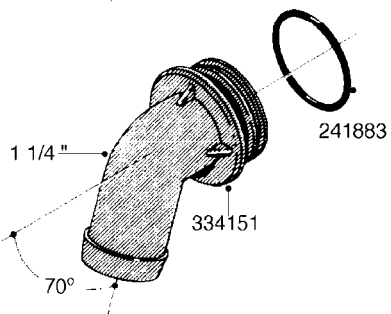

L0080

FITTINGS - S-53
L0080-HIN, 12:09:17

Page 1

Date 04.11.2017 14:54

Pos.	parts-n°	order qty	description
1	145995	1	FITT.DK S-53 FORK
2	241973	1	O-RING Ø3 X 44,2 70 SHORES NITRIL NITRIL (BLACK)
2	242353	1	O-RING D44.2X3.0 VITON F.S-67 VITON (BROWN)
3	242109	1	O-RING D32.2x3.0 NITRIL (BLACK)
3	242354	1	O-RING D32.2X3.0 VITON F.S-53 VITON (BROWN)
4	322103	1	FITT.DK S-53 BULKHEAD
5	322107	1	FITT.DK S-53 BULKHEAD NUT
6	322110	1	FITT.DK S-53 ELB. 1/2" BSP
7	322352	1	FITT.DK S-53 TEE
8	334229	1	FITT.DK S-53 STR.3/4"
9	334260	1	GASKET F. S-53 BULKHEAD
10	334564	1	FITT.DK S-67 TO S-53 ADAPTER
11	391100	1	FITT.DK S-53THREAD INS.1/2"BSP
12	726463	1	FITT.DK S53 BULKHEAD W/GASKET
13	726552	1	FIT.DK S-53X90 1/2" BSP,O-RING
14	726556	1	FITT.DK S-53 HB 1/2" W/O-RING
15	726558	1	FITT.DK S53 STR. 3/4" W.ORING
16	726559	1	FITT DK. S-53 HB 1" W/O-RING
17	726568	1	FITT.DK.S-53 HB 1/2"90 W/ORING
18	726570	1	FITT.DK S-53 ELB.3/4" W.ORING
19	726571	1	FITT.DK S-53 ELB.1", W ORING
20	726578	1	FITT.DK S53 PLUG WITH O-RING
21	728561	1	REDUCER S67M - S53F + O-RING