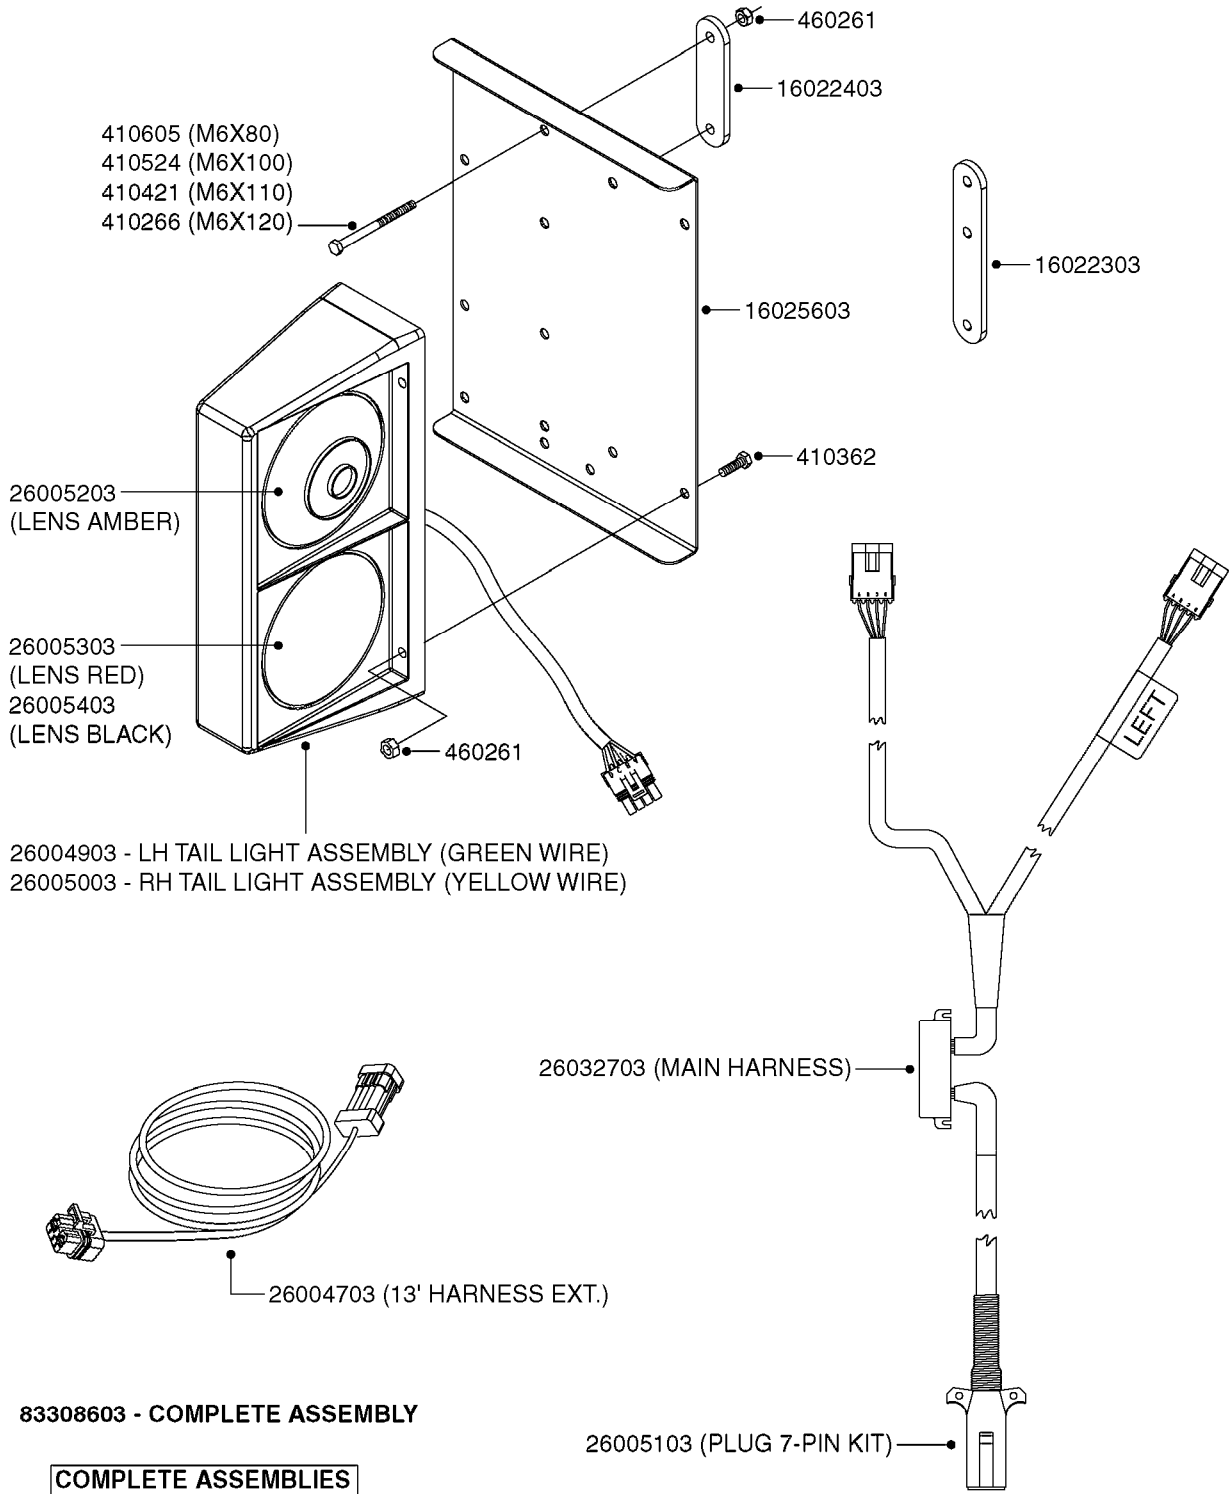

COMPLETE ASSEMBLIES
WHOLEGOODS ITEMS

M0160

TRAFFIC LIGHT KIT
M0160-HIN, 17:08:17

Page 1
Date 04.11.2017 14:54

parts-n°	order qty	description
410266	1	BOLT HEX 8.8 DEL M6X120
410362	1	BOLT HEX 8.8 SS M6X20
410421	1	BOLT HEX M6X110 DIN931-A2 SS
410524	1	BOLT HEX 8.8 DEL M6X100
410605	1	BOLT HEX 8.8 DEL M6X80
460261	1	NUT HEX M6X1.00 LOCK DIN985 A2 SS
16022303	1	BRACKET 100MM TUBE
16022403	1	BRACKET 60MM TUBE
16025603	1	BRACKET TAIL LIGHT DUAL LAMP
26004703	1	HARNESS 13' EXT 4 WIRE WP
26004903	1	TAIL LIGHT GREEN WIRE LH
26005003	1	TAIL LIGHT YELLOW WIRE RH
26005103	1	PLUG 7-PIN AG TAIL LIGHT
26005203	1	LENS AMBER BEFORE 2009
26005303	1	LENS RED BEFORE 2009
26005403	1	LENS BLACK BEFORE 2009
26032703	1	HARNESS COMPLETE, TAIL LIGHT, 2013
83308603	1	TRAFFIC LIGHT KIT