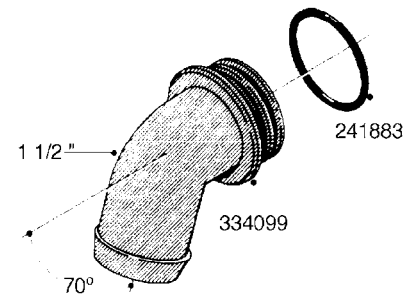

L0080

FITTINGS - S-53
L0080-HIN, 12:09:17

Page 1

Date 04.11.2017 14:54

Pos.	parts-n°	order qty	description
1	145995	1	FITT.DK S-53 FORK
2	241973	1	O-RING Ø3 X 44,2 70 SHORES NITRIL NITRIL (BLACK)
2	242353	1	O-RING D44.2X3.0 VITON F.S-67 VITON (BROWN)
3	242109	1	O-RING D32.2x3.0 NITRIL (BLACK)
3	242354	1	O-RING D32.2X3.0 VITON F.S-53 VITON (BROWN)
4	322103	1	FITT.DK S-53 BULKHEAD
5	322107	1	FITT.DK S-53 BULKHEAD NUT
6	322110	1	FITT.DK S-53 ELB. 1/2" BSP
7	322352	1	FITT.DK S-53 TEE
8	334229	1	FITT.DK S-53 STR.3/4"
9	334260	1	GASKET F. S-53 BULKHEAD
10	334564	1	FITT.DK S-67 TO S-53 ADAPTER
11	391100	1	FITT.DK S-53THREAD INS.1/2"BSP
12	726463	1	FITT.DK S53 BULKHEAD W/GASKET
13	726552	1	FIT.DK S-53X90 1/2" BSP,O-RING
14	726556	1	FITT.DK S-53 HB 1/2" W/O-RING
15	726558	1	FITT.DK S53 STR. 3/4" W.ORING
16	726559	1	FITT DK. S-53 HB 1" W/O-RING
17	726568	1	FITT.DK.S-53 HB 1/2"90 W/ORING
18	726570	1	FITT.DK S-53 ELB.3/4" W.ORING
19	726571	1	FITT.DK S-53 ELB.1", W ORING
20	726578	1	FITT.DK S53 PLUG WITH O-RING
21	728561	1	REDUCER S67M - S53F + O-RING