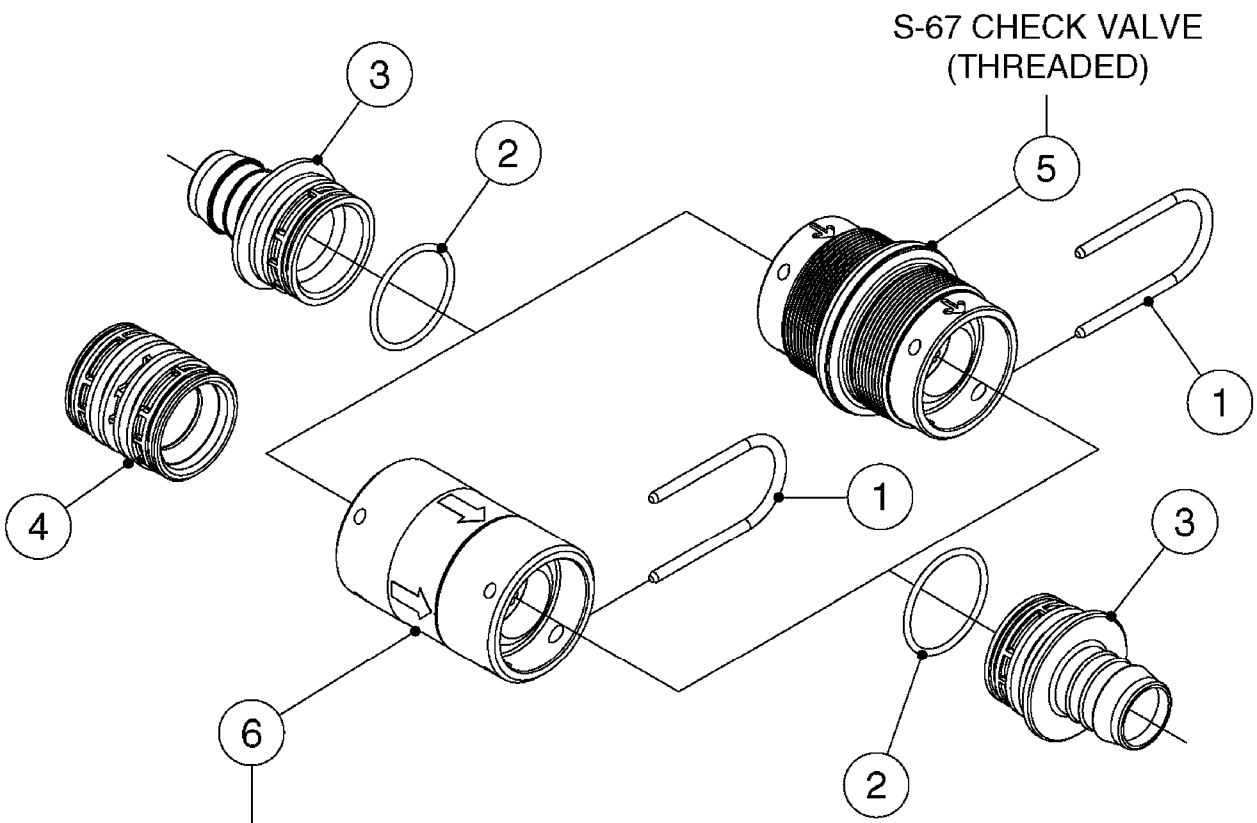

FOR FITTINGS AND
HOSES, SEE SECTION L

B0630

CHECK VALVES - S67
B0630-HIN, 01:01:16

Page 1
Date 04.11.2017 14:53

Pos.	parts-n°	order qty	description
1	145996	1	FITT.DK S-67 FORK
2	242353	1	O-RING D44.2X3.0 VITON F.S-67
3	242504	1	O-RING D35x2 NITRIL
4	322104	1	FITT.DK S-67 BULKHEAD
5	334231	1	HOSE TAIL S67 STRAIGHT 1"
5	334232	1	HOSE TAIL S67 1"1/4 STRAIGHT
6	14103100	1	SEAT F.CHECK VALVE D40.8 2010
7	72001803	1	CHCK VLV,S67, 2 X 1" HB COMPLETE IN-LINE CHECK VALVE FOR 1" HOSE
7	72206600	1	CHCK VLV,S67, 2 X 1.25" HB COMPLETE IN-LINE CHECK VALVE FOR 1-1/4" HOSE
8	72089900	1	CHECK VALVE S67 SUBASMBLY.2001
9	97800500	1	DECAL 230X28 BLACK ARROW