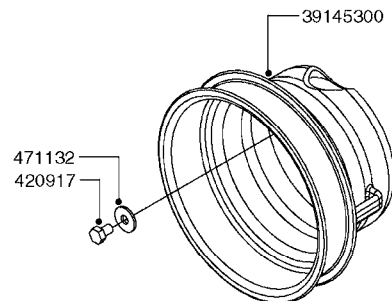

SUCTION SIDE OF PUMP (WITH 2" SUCTION PORT)

COMPLETE PUMP
(NLA) REPLACED BY 464 PUMP (SEE PAGE A0350)

A0390