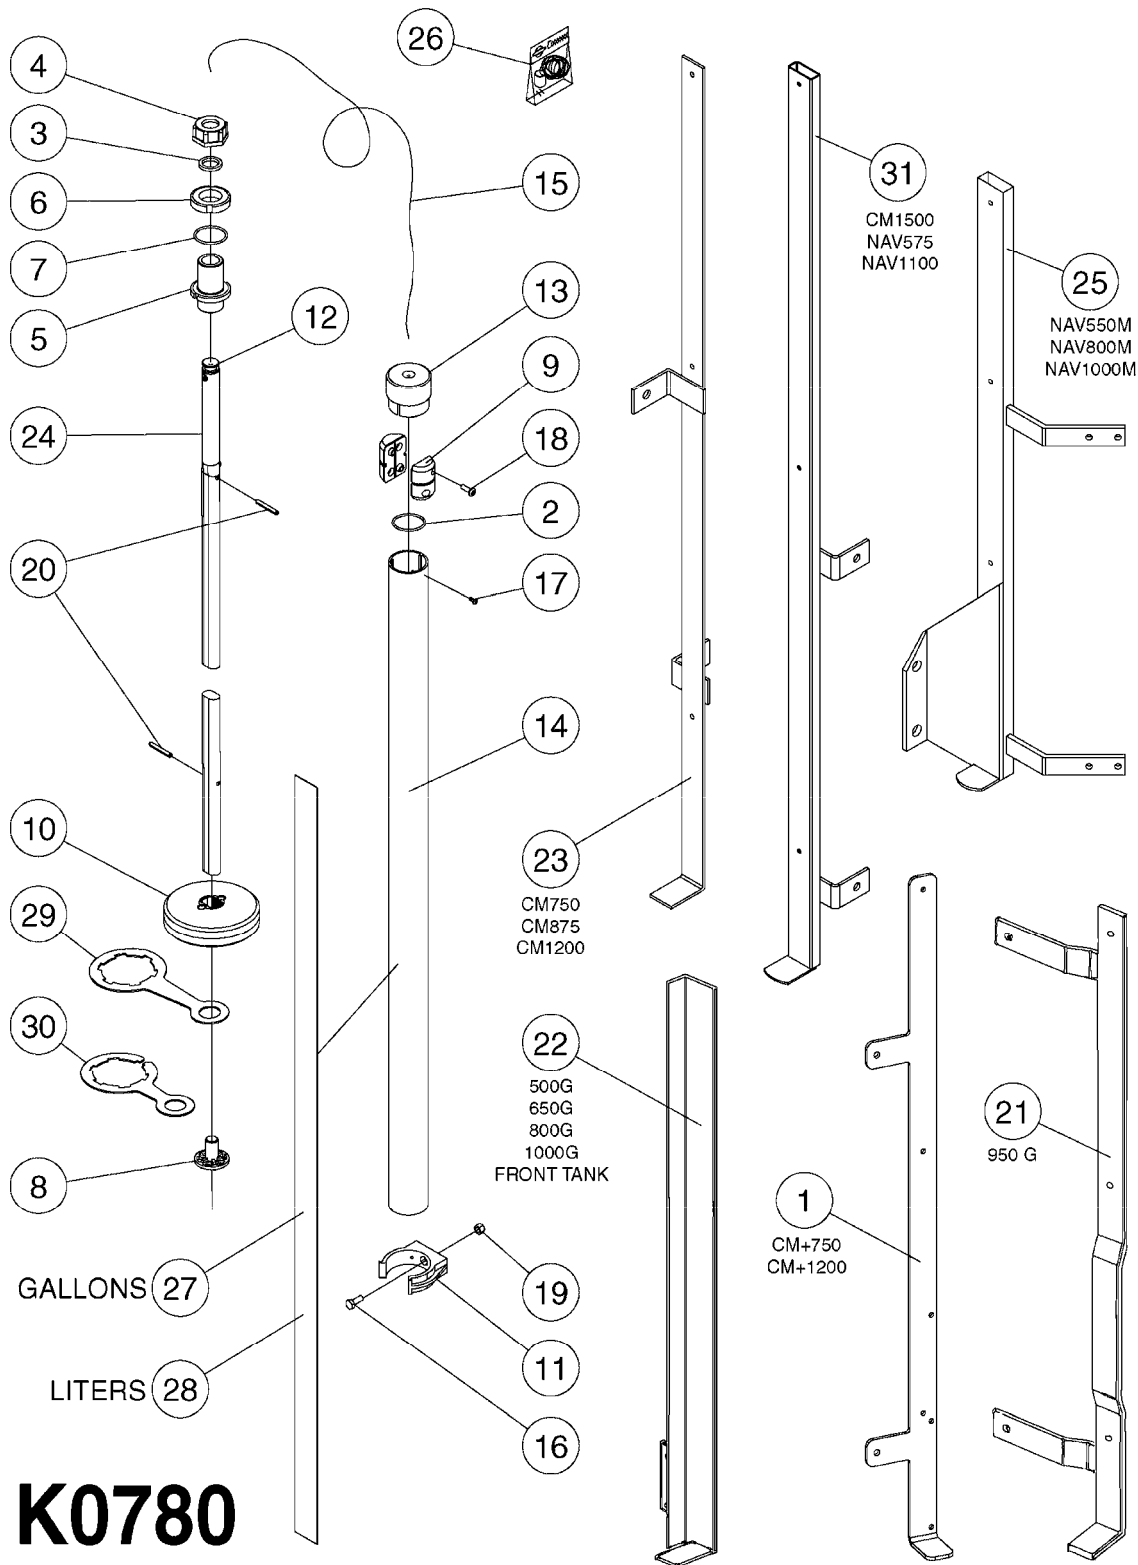

SIGHT GAUGE - REMOTE
K0780-HIN, 16:03:17

Page

0

Date

04.11.2017 14:54

SIGHT GAUGE - REMOTE
K0780-HIN, 16:03:17

Page 1

Date 04.11.2017 14:54

Pos.	parts-n°	order qty	description
1	161950	1	SIGHT GAUGE MT BKT CM+ 750/120
2	242262	1	O-RING D31X3 VITON
3	242309	1	SEAL Ø22 ID Ø30 OD X 4 HIGH
4	320095	1	FITT.DK NUT 1" BSP
5	320456	1	FITT.DK BULKHEAD 1"BSP DOUBLE
6	320471	1	FITT.DK NUT 1" BSP JAMB
7	332577	1	O-RING D38/D30X4 F.1" PUR.
8	333864	1	GUIDE F. SAFETY VALVE SPRING
9	334513	1	MARKER HALF SIGHT GAUGE RED
10	334515	1	FLOATER FOR LIQUID LEVEL
11	334523	1	PIPE HOLDER D51.5
12	334849	1	SIGHT GAUGE GUIDE F. SS TUBE
13	334850	1	GUIDE F. SIGHT GAUGE TUBE TOP
14	341202	1	TUBE F.SIGHT GAUGE L=40"
14	341204	1	SIGHT GAUGE TUBE L=59"
14	341283	1	TUBE F.SIGHT GAUGE L=72"
14	341307	1	TUBE F.SIGHT GAUGE L=75" NCM 4400
14	341339	1	TUBE F.SIGHT GAUGE L=82" NCM 6600
14	341340	1	TUBE F.SIGHT GAUGE L=94" (2382) NCM 9000
14	34000703	1	TUBE F. DRY GAUGE L=1200 BENT RANGER 2200
15	390487	1	CORD NYLON/SIGHT GAUGE 4500mm
15	28034100	1	CABLE F.LIQUID LEVEL IND.L=5M
16	410185	1	BOLT HEX 8.8 DEL M6X16
16	410362	1	BOLT HEX 8.8 SS M6X20
17	440663	1	SCREW 3/8" NR4 STAINLESS
18	440677	1	SCREW F. PLASTIC 5X20 SS
19	460261	1	NUT HEX M6X1.00 LOCK DIN985 A2 SS
20	480717	1	PIN D5 X 40 STAINLESS
20	480730	1	PIN ROLL 5X30 STAINLESS STEEL
21	615197	1	BKT.SIGHT GAUGE HC950
22	615308	1	BRACKET FOR SIGHT TUBE
23	615941	1	SIGHT GAUGE MOUNT BRACKET CM
24	615942	1	GUIDE TUBE F.FLOATER CM1200G
24	615943	1	GUIDE TUBE F.FLOATER CM875G
24	615944	1	GUIDE TUBE F.FLOATER, L=1680 NAV 575 & CM 750
24	615945	1	GUIDE TUBE F.FLOATER, L=1610, NV3000 NAV 3000 & HC650
24	615947	1	GUIDE TUBE F.FLOATER TR 500G NAV 3000 & HC650
24	615948	1	GUIDE TUBE F.FLOATER MA 1000-1200-1500 L
24	615949	1	GUIDE TUBE F.FLOATER MEGA 230G
24	615951	1	GUIDE TUBE F.FLOATER NAV800G
24	615952	1	GUIDE TUBE F.FLOATER NAV1000G
24	615954	1	GUIDE TUBE F. FLOATER F.T.250G
24	615955	1	GUIDE TUBE F.FLOATER FT.350G
24	615957	1	GUIDE TUBE F.FLOATER NAV.550G
24	61022100	1	GUIDE TUBE F NP1100/CM1500
24	61022600	1	GUIDE TUBE F.FLOATER RANGER RANGER 2000 & 2200
24	61036700	1	GUIDE TUBE F.FLOATER, L=1850, NV4000/CM4400 NCM 4400 & NAV 4000
24	61038600	1	GUIDE TUBE F.FLOAT NCM 9000
24	61038700	1	GUIDE TUBE F.FLOAT NCM 6600
25	637998	1	MANIFOLD BKT. NAVIGATOR
26	741527	1	SIGHT GAUGE KIT SS WIRE '98
27	978056	1	DECAL S/G TUBE 500GAL-99