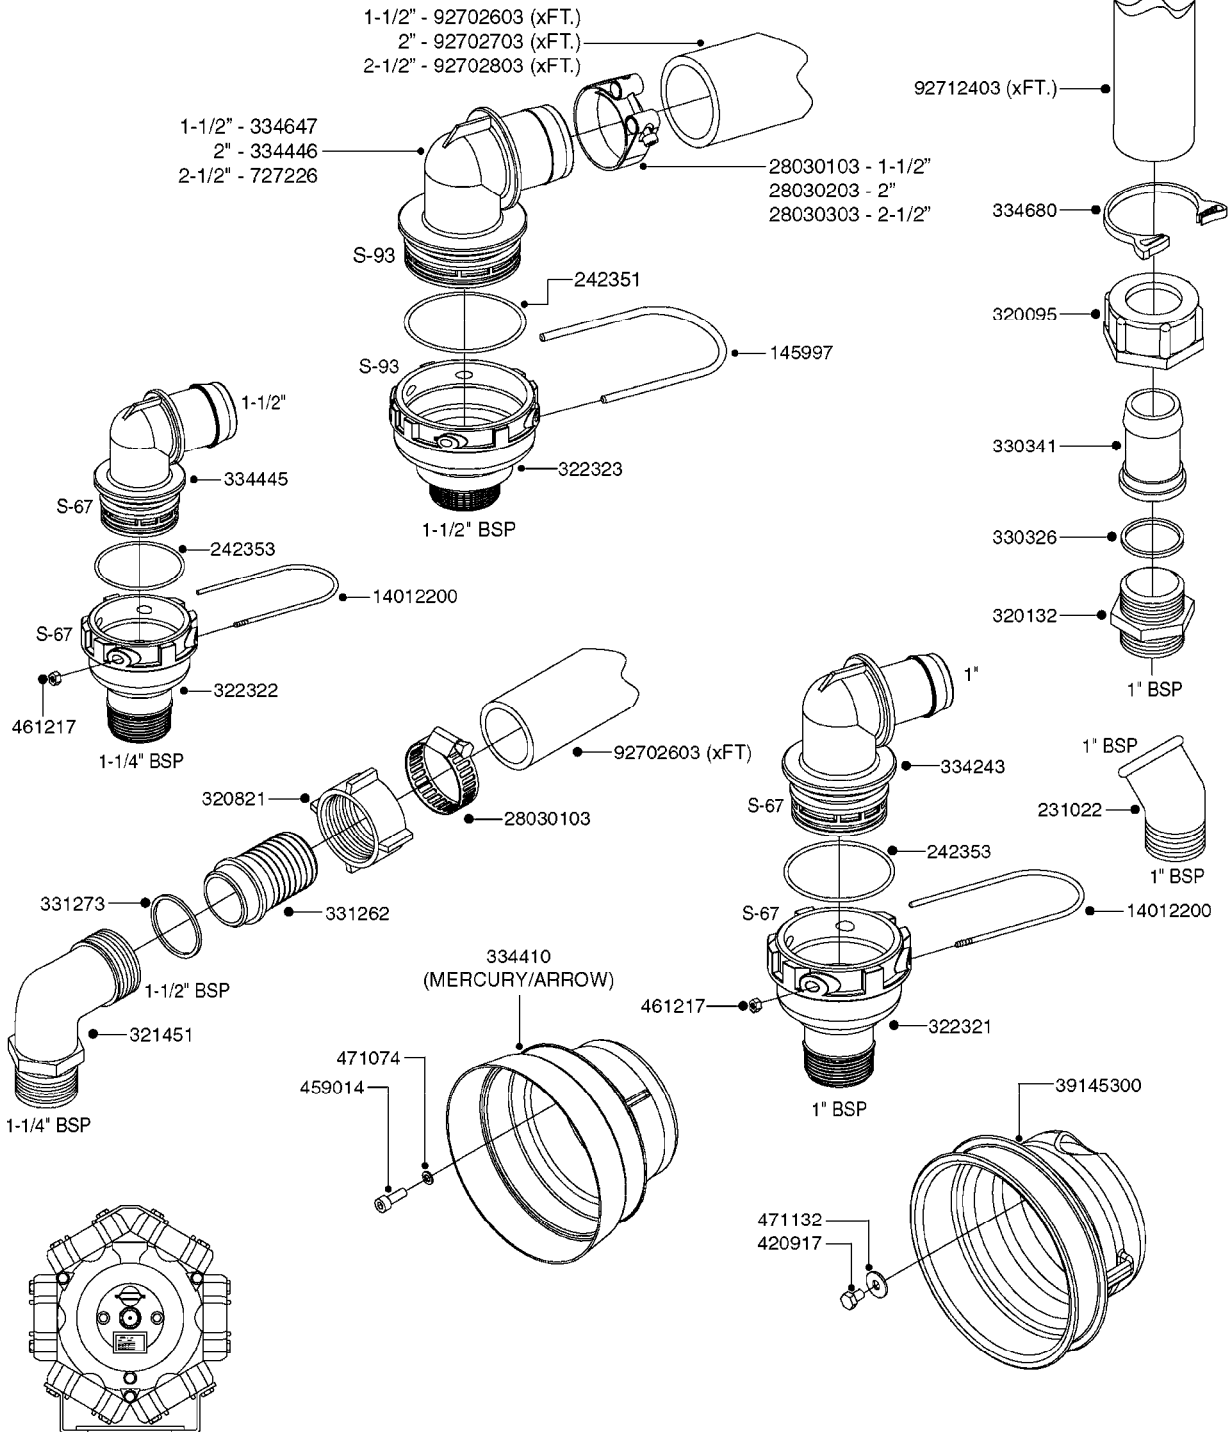

SUCTION SIDE OF PUMP

PRESSURE SIDE OF PUMP

COMPLETE PUMP
(NLA) REPLACED BY 364 PUMP (SEE PAGE A0280)

A0300

PUMP - 361/363 FITTINGS
A0300-HIN, 23:02:16

Page 1

Date 04.11.2017 14:53

parts-n°	order qty	description
145997	1	FITT.DK S-93 FORK
231022	1	FITT.DK ELB. 1' BSP GF 121
242351	1	O-RING D69.5X3.0 VITON F.S-93
242353	1	O-RING D44.2X3.0 VITON F.S-67
320095	1	FITT.DK NUT 1" BSP
320132	1	FITT.DK HN 1" BSP
320821	1	FITT.DK NUT 1-1/2" BSP
321451	1	FITT.DK ELB.1-1/2 X1-1/4 80DEG
322321	1	FITT.DK S-67 X 1"BSP MALE
322322	1	FITT.DK S-67 X 1-1/4"BSP MALE
322323	1	FITT.DK S-93 X 1-1/2"BSP MALE
330326	1	O-RING D30/D24X2 F.1"NUT
330341	1	FITT.DK HB 1" F. 1" NUT
331262	1	FITT.DK HB 1-1/2" F. 1-1/2"NUT
331273	1	O-RING D44/D38X2 F.1-1/2"
334243	1	HOSE TAIL 90° S67 1"
334410	1	PROTECTION PUM
334445	1	HOSE TAIL 90° S67 1"1/2
334446	1	FITT.DK S-93 ELB.2" PVC
334647	1	FITT.DK S93 ELB 1-1/2" 90 PVC
334680	1	CLAMP HOSE PLASTIC 1"
420917	1	BOLT HEX 8.8 RAW M8X12 FT
459014	1	ALLEN SCREW M8 X 15 GALV.DIN93
461217	1	NUT HEX M5 LOCK
471074	1	WASHER M8 ELZ
471132	1	WASHER D24/D8.4 X 2 SS
727226	1	FITT. S93 2-1/2" 90° S W/O-RING
14012200	1	FITT.DK S-67 FORK W/M5 THREADS
28030103	1	CLAMP HOSE GEAR P5/4-S1.5"6724
28030203	1	CLAMP HOSE T-BOLT S2" 235-67
28030303	1	CLAMP HOSE T-BOLT S2.5" 235-76
39145300	1	PTO SHIELD Ø203 4-POLET MACHINED
92702603	1	HOSE PVC SUCT GRAY 1-1/2"
92702703	1	HOSE PVC SUCT GRAY 2"
92702803	1	HOSE PVC SUCT GRAY 2.5"
92712403	1	HOSE R X1" X300PSI WP X0012"