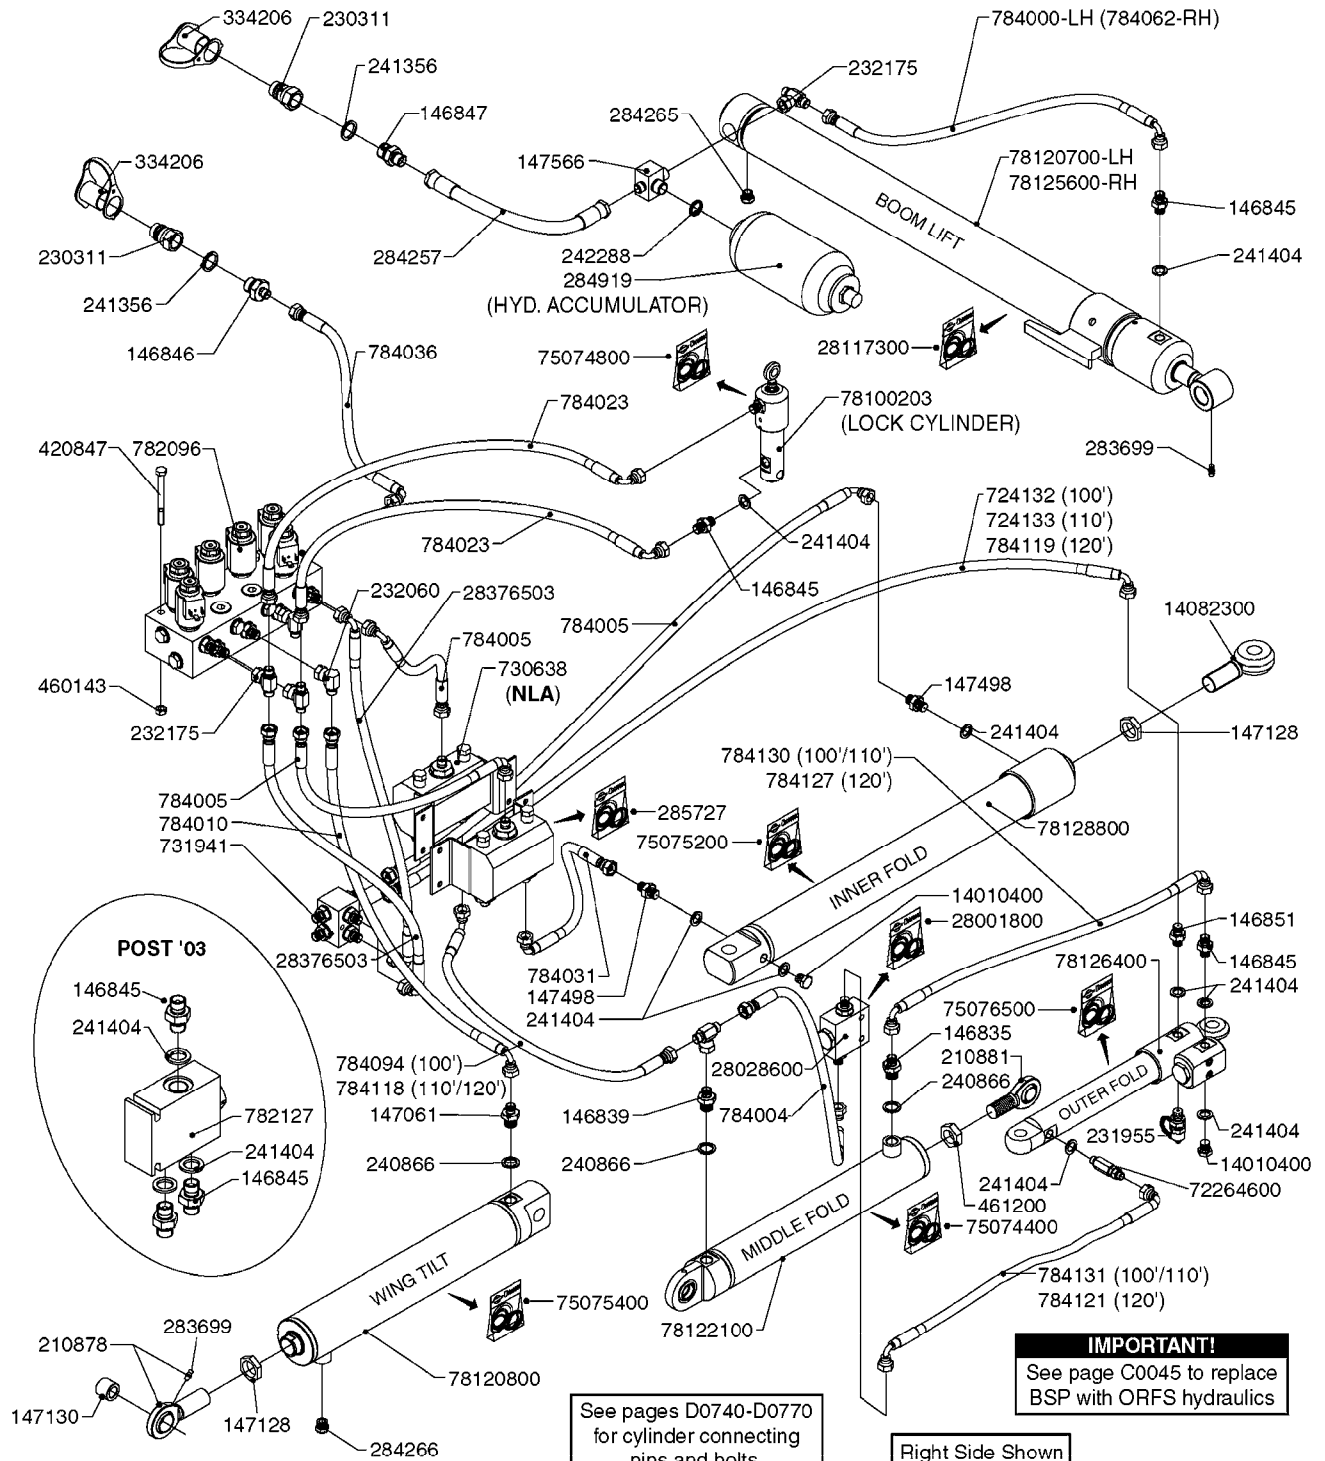

See Page C0340 for a breakdown of HZ electric components.

Check cylinder barrel for stamped part number.

"FA" plus date & part number stamped on FAROIL cylinders. (See page C0030)

For non-FAROIL cylinder parts, see page C0020.

C0430