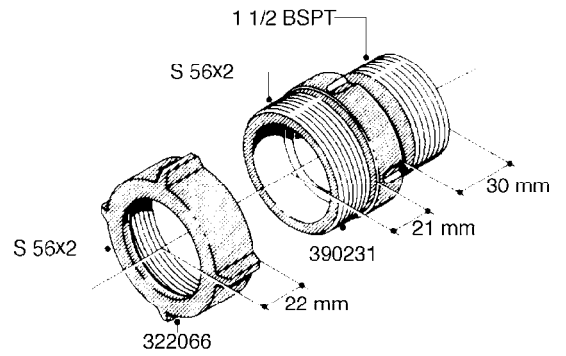

L0080

FITTINGS - S-53
L0080-HIN, 12:09:17

Page 1

Date 04.11.2017 14:54

Pos.	parts-n°	order qty	description
1	145995	1	FITT.DK S-53 FORK
2	241973	1	O-RING Ø3 X 44,2 70 SHORES NITRIL NITRIL (BLACK)
2	242353	1	O-RING D44.2X3.0 VITON F.S-67 VITON (BROWN)
3	242109	1	O-RING D32.2x3.0 NITRIL (BLACK)
3	242354	1	O-RING D32.2X3.0 VITON F.S-53 VITON (BROWN)
4	322103	1	FITT.DK S-53 BULKHEAD
5	322107	1	FITT.DK S-53 BULKHEAD NUT
6	322110	1	FITT.DK S-53 ELB. 1/2" BSP
7	322352	1	FITT.DK S-53 TEE
8	334229	1	FITT.DK S-53 STR.3/4"
9	334260	1	GASKET F. S-53 BULKHEAD
10	334564	1	FITT.DK S-67 TO S-53 ADAPTER
11	391100	1	FITT.DK S-53THREAD INS.1/2"BSP
12	726463	1	FITT.DK S53 BULKHEAD W/GASKET
13	726552	1	FIT.DK S-53X90 1/2" BSP,O-RING
14	726556	1	FITT.DK S-53 HB 1/2" W/O-RING
15	726558	1	FITT.DK S53 STR. 3/4" W.ORING
16	726559	1	FITT DK. S-53 HB 1" W/O-RING
17	726568	1	FITT.DK.S-53 HB 1/2"90 W/ORING
18	726570	1	FITT.DK S-53 ELB.3/4" W.ORING
19	726571	1	FITT.DK S-53 ELB.1", W ORING
20	726578	1	FITT.DK S53 PLUG WITH O-RING
21	728561	1	REDUCER S67M - S53F + O-RING