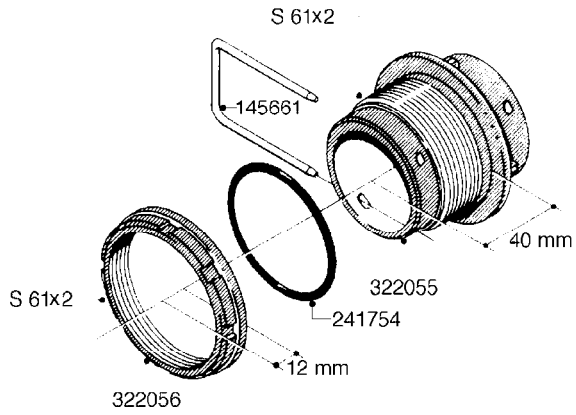

L0080

FITTINGS - S-53
L0080-HIN, 12:09:17

Page 1

Date 04.11.2017 14:54

Pos.	parts-n°	order qty	description
1	145995	1	FITT.DK S-53 FORK
2	241973	1	O-RING Ø3 X 44,2 70 SHORES NITRIL NITRIL (BLACK)
2	242353	1	O-RING D44.2X3.0 VITON F.S-67 VITON (BROWN)
3	242109	1	O-RING D32.2x3.0 NITRIL (BLACK)
3	242354	1	O-RING D32.2X3.0 VITON F.S-53 VITON (BROWN)
4	322103	1	FITT.DK S-53 BULKHEAD
5	322107	1	FITT.DK S-53 BULKHEAD NUT
6	322110	1	FITT.DK S-53 ELB. 1/2" BSP
7	322352	1	FITT.DK S-53 TEE
8	334229	1	FITT.DK S-53 STR.3/4"
9	334260	1	GASKET F. S-53 BULKHEAD
10	334564	1	FITT.DK S-67 TO S-53 ADAPTER
11	391100	1	FITT.DK S-53THREAD INS.1/2"BSP
12	726463	1	FITT.DK S53 BULKHEAD W/GASKET
13	726552	1	FIT.DK S-53X90 1/2" BSP,O-RING
14	726556	1	FITT.DK S-53 HB 1/2" W/O-RING
15	726558	1	FITT.DK S53 STR. 3/4" W.ORING
16	726559	1	FITT DK. S-53 HB 1" W/O-RING
17	726568	1	FITT.DK.S-53 HB 1/2"90 W/ORING
18	726570	1	FITT.DK S-53 ELB.3/4" W.ORING
19	726571	1	FITT.DK S-53 ELB.1", W ORING
20	726578	1	FITT.DK S53 PLUG WITH O-RING
21	728561	1	REDUCER S67M - S53F + O-RING