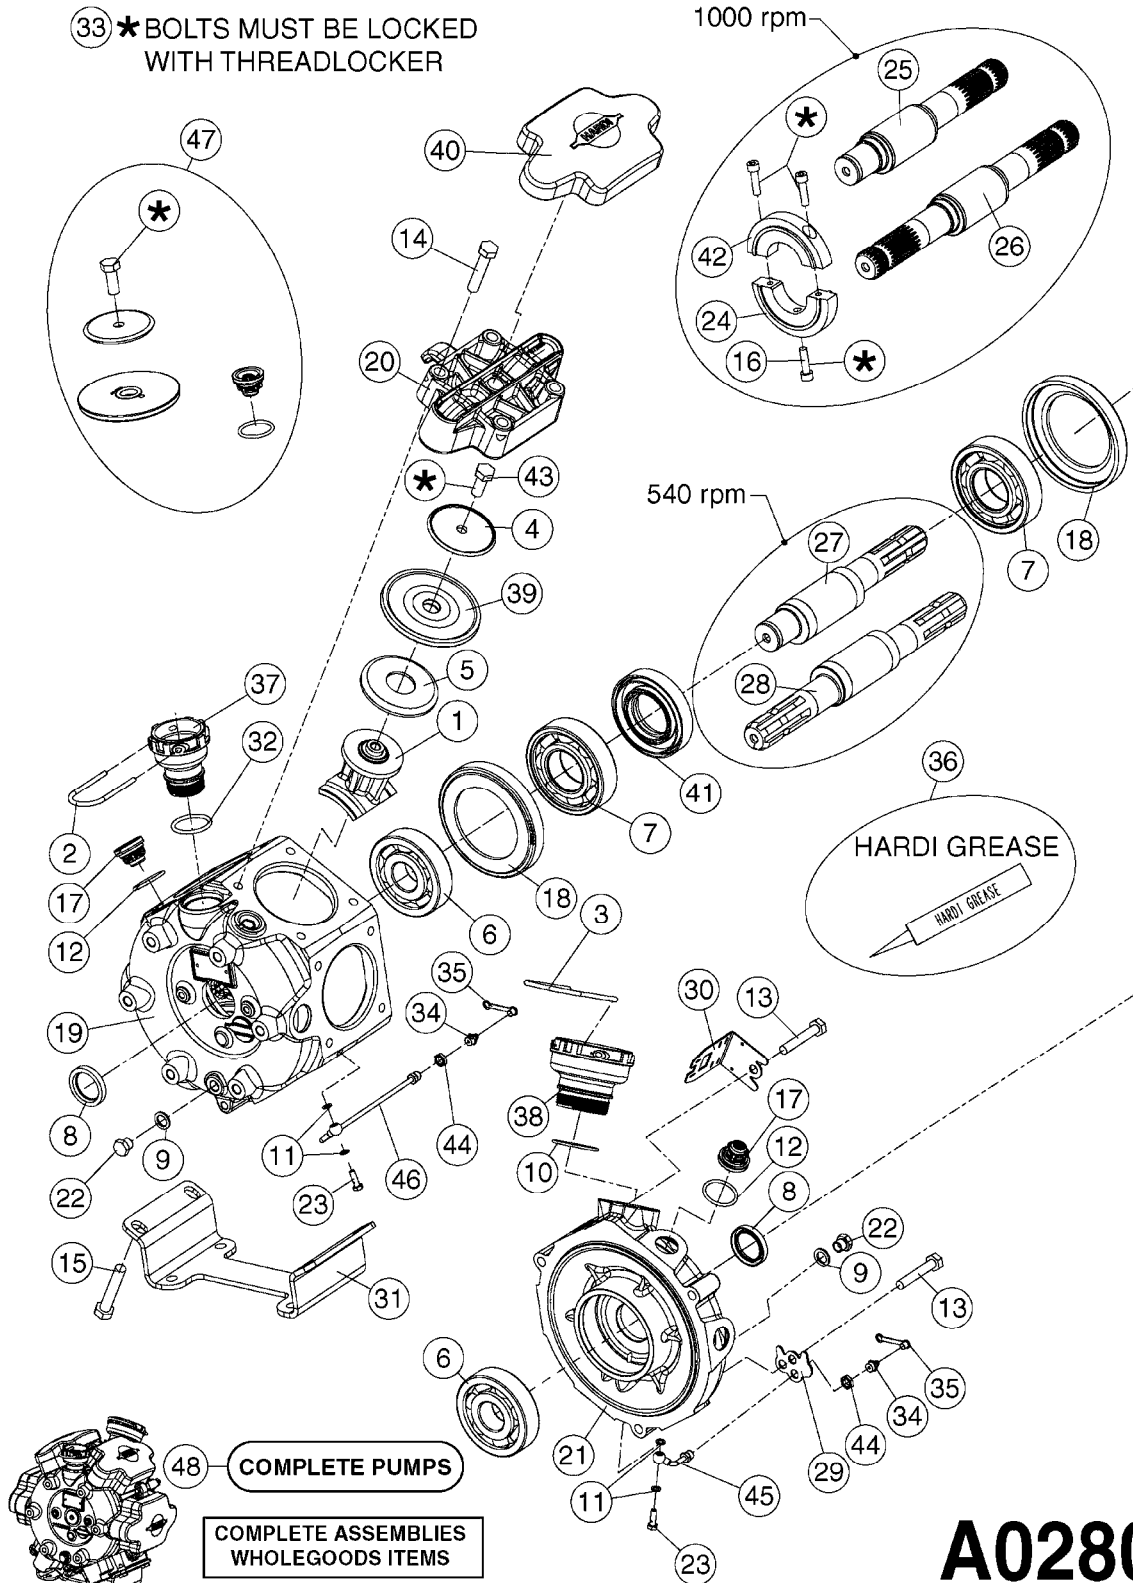

33 * BOLTS MUST BE LOCKED WITH THREADLOCKER

1000 rpm

540 rpm

HARDI GREASE

48 COMPLETE PUMPS
COMPLETE ASSEMBLIES
WHOLEGOODS ITEMS

A0280

PUMP - 364 540/1000 RPM
A0280-HIN, 21:02:17

Pos.	parts-n°	order qty	description
1	111622	1	CONNECTING ROD 463/5.5MM
1	111628	1	CONNECTING ROD 363/5.5 PUMP
1	111629	1	CONNECTING ROD 363/364-7 PUMP
1	111630	1	CONNECTING ROD 363/364-10 PUMP
2	145996	1	FITT.DK S-67 FORK
3	145997	1	FITT.DK S-93 FORK
4	161174	1	DIAPHRAGM DISC SS 361/363/364 PUMP
5	161372	1	DIAPHRAGM BACKING DISC,320-361
6	210221	1	BEARING BALL 6407
7	210232	1	BEARING BALL 6310
8	210243	1	SEAL OIL 35 X 47 X 7
9	241404	1	DOWTY SEAL 1/4"
10	242225	1	O-RING D45.0 X 4.0 RUBBER
11	242374	1	WASHER Ø10/Ø6X1 COPPER
12	330024	1	O-RING D41,1/D34.5 X 3,5
13	420895	1	BOLT HEX 8.8 RAW M10X60
14	430312	1	BOLT HEX 8.8 RAW M12X60
15	430437	1	BOLT HEX 8.8 RAW M12X65
16	450995	1	BOLT ALLEN M8X30 DIN 912 RAW
17	728146	1	VALVE FOR 361(726890/707932)
18	11171900	1	CONROD RING 364/464 MACHINED
19	11172000	1	PUMP HOUSE 364 MACHINED 5/4" BSP RED
20	11172800	1	VALVE COVER 363/364 MACHINED RED
21	11173200	1	FRONTPART 364, 1½" BSP RED
22	14010400	1	PLUG 1/4" BSP
23	14120400	1	BANJOBOLT M6 X 19
24	14120700	1	COUNTERWEIGHT 364/464-1000
25	14137300	1	CRANKSHAFT 364/464-5.5 1000
26	14137900	1	CRANKSHAFT 364/464-5.5 GG 1000
27	14137600	1	CRANKSHAFT 364/464-10
28	14138200	1	CRANKSHAFT 364/464-10 GG
29	16382900	1	GREASE NIPPLE PLATE, 364
30	16390600	1	BRACKET FOR RPM SENSOR
31	17002400	1	FOOT F. 36X PUMP, RED
32	24266600	1	O-RING D 38,0 X 4,0 70SH.NITR
33	28045503	1	LOCTITE 262 .5ML (.017oz.)
34	28163300	1	GREASE NIPPLE H1 M6X1 DIN 7412
35	28163400	1	CAP F. GREASENIPPLE YELLOW M6X1
36	28164600	1	HARDI PUMP GREASE S3 V550L 1
37	32242200	1	FITTING S67 5/4" KON. RG 2014
38	32242300	1	NIPPLE S93 1,5' KON.RG 2014
39	33511400	1	DIAPHRAGM PUMP 361/361/363/364 PUR
40	33524300	1	COVER PLASTIC 364 PUMP
41	33527200	1	GREASE SPLIT 364/464
42	39136200	1	HALFPART 364/464-1000
43	43099200	1	BOLT HEX SS M12 X 30 DIN933 A4
44	46134000	1	NUT HEX M10x1 H=2.3 NV=14 ELZIN
45	61096800	1	BANJOTUBE SHORT 364 COMPL.
46	61096900	1	BANJOTUBE LONG 364 COMPL.
47	75585900	1	PUMP KIT 364
48	82168100	1	PUMP 464-5.5 THROUGH SHAFT 1000RPM
48	82169500	1	PUMP 364-5.5-MED-1000
48	82169700	1	PUMP 364-5.5-MOD2-1000-OSP
48	82170000	1	PUMP 364-10-STD-540 FK
48	82170300	1	PUMP 364-10-MOD-540-GG THROUGH SHAFT
48	82170400	1	PUMP 364-10-MOD-540-OSP