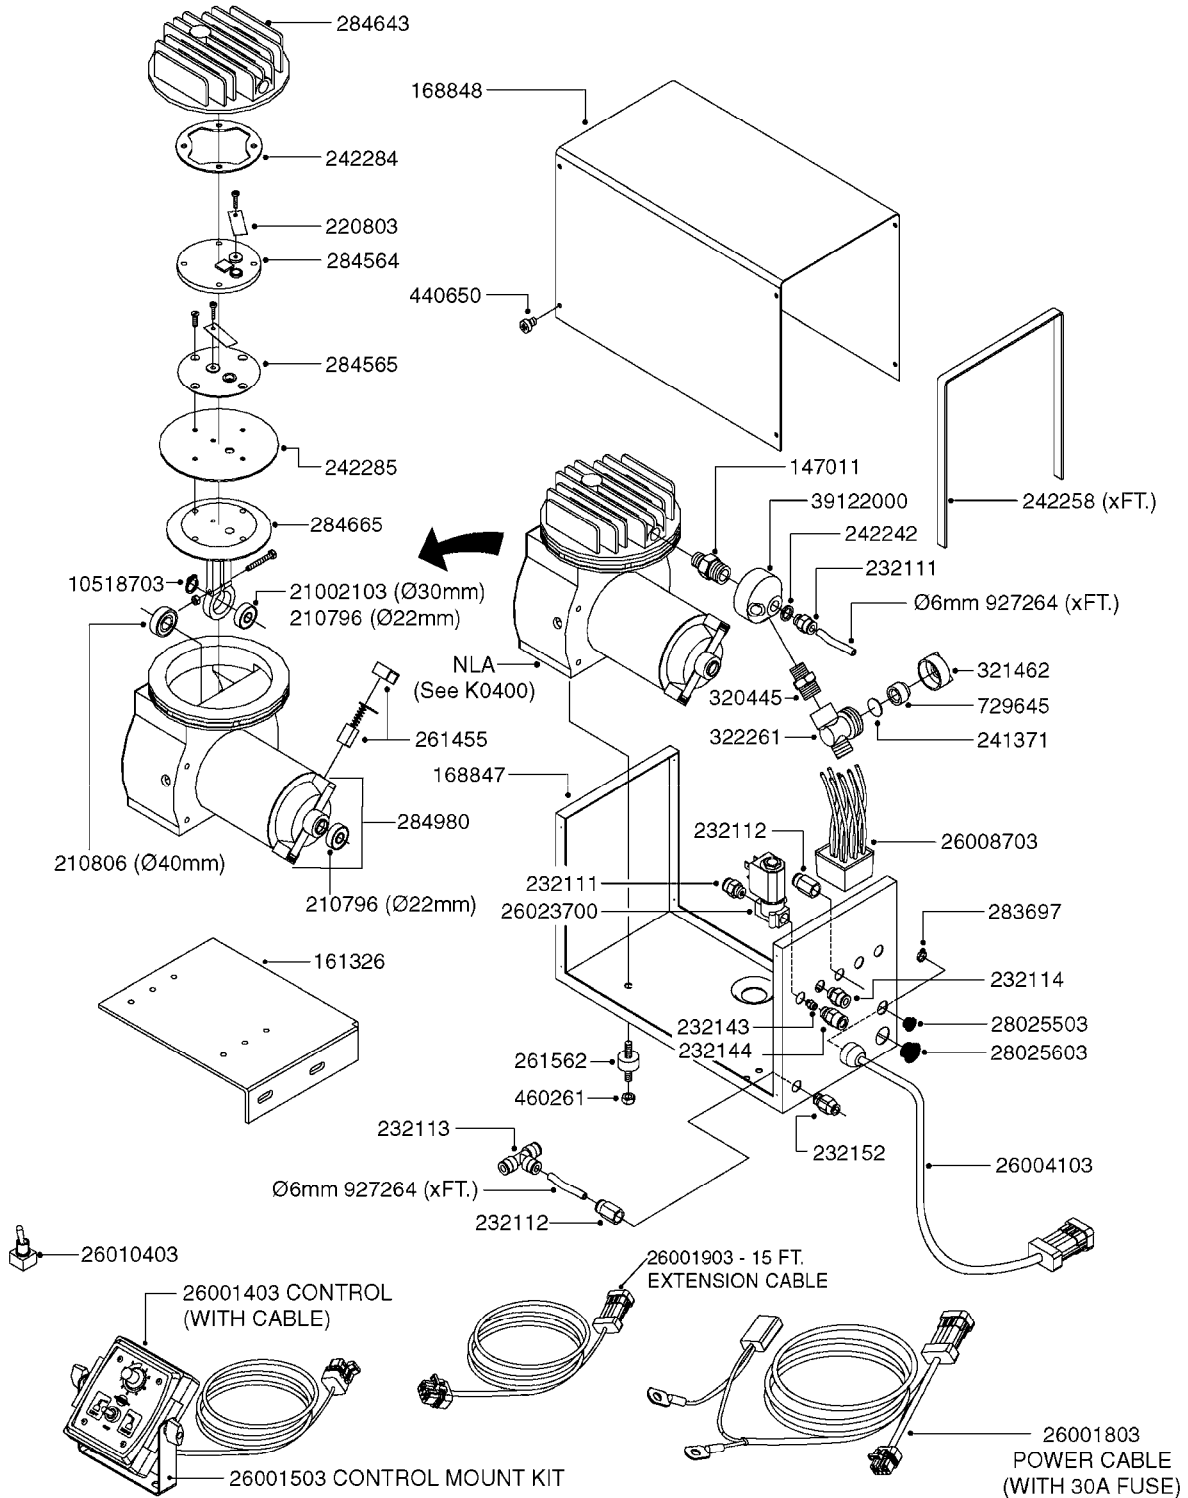

K0390

*Ø8mm 927306 (xFT.)
*Ø10mm 927330 (xFT.)

70019403 - COMPLETE ASSEMBLY

FOAM MARKER COMPRESSOR 2002
K0390-HIN, 01:01:16

Page 1
Date 04.11.2017 14:54

parts-n°	order qty	description
147011	1	HEX NIPPLE 3/8'X1/4'BSP BRASS
161326	1	MOUNT BKT. F. FOAM COMP.BOX 98
168847	1	ENCLOSURE LOWER F.MARKER
168848	1	COVER F. FOAM MARKER
210796	1	BEARING BALL D22/D8 X 7 608ZZ
210806	1	BEARING BALL D40/D17X12MM
220803	1	VALVE F. COMPRESSOR
232111	1	QUICK COUPLER 6MM X 1/8 EXT.
232112	1	QUICK COUPLER 6MM 1/8 INT.
232113	1	QUICK COUPLER 6MM T-PIECE
232114	1	COUPLER 1/8" THREADX8MM HOSE
232143	1	REDUCER 1/4'INT-1/8'EXT
232144	1	QUICK COUPLER 10MM X 1/4 EXT
232152	1	QUICK COUPLER 8MMX1/8 EXT.LONG
241371	1	DIAPHRAGM, NO-DRIP alt 241371
242242	1	O-RING F.AIR HOSE FITTING
242258	1	TRIM 3X10 SELF ADHESIVE 0012"
242284	1	HEAD GASKET F. COMPRESSOR
242285	1	DIAPHRAGM F. F/M COMP.
261455	1	BRUSH KIT-FOAM MARKER MOTOR
261562	1	RUBBER DAMPER 2XM6X25
283697	1	TIESTRAP 200MM
284564	1	PLATE F.COMPRESSOR HEAD
284565	1	PLATE F.COMPRESSOR HEAD
284643	1	COMPRESSOR HEAD F.FOAM MARKER
284665	1	CONNECTING ROD F.COMPRESSOR
284980	1	FLANGE REAR F. F.M.COMPRESSOR
320445	1	FITT.DK HN 1/4"X3/8" BSP
321462	1	CAP F.NO-DRIP ASSY.
322261	1	HOUSING F.SAFETY VALVE 3/8"
440650	1	SCREW 3.5x13 STAINLESS
460261	1	NUT HEX M6X1.00 LOCK DIN985 A2 SS
729645	1	NON-DRIP SPRING ASSY.GREEN 10
927264	1	HOSE R X PE D6/D4 X 0012"
927306	1	HOSE R X PE D8/D6 X 0012"BLACK
927330	1	HOSE R X PE D10/D8 X 012"BLACK
10518703	1	SNAP-RING OUTER 8X1
21002103	1	BEARING, 6200 2ZJEM (SKF)
26001403	1	HC FOAM MARKR CONSOLE VS3.0.00
26001503	1	HC FOAM MARKER CONSOLE MT.KIT
26001803	1	POWER CABLE
26001903	1	15' 7-PIN EXTENSION CABLE
26004103	1	FOAM MARKER CNTRL MOD CABL STD
26008703	1	FOAM MARKER CONTROL SCII
26010403	1	TOGGLE SWITCH MICRO-TRAK F.M.
26023700	1	SOLENOID VAL 12V 1/8' FLO '07
28025503	1	PLUG F.DRILLED HOLE 1/2"
28025603	1	PLUG F.DRILLED HOLE 3/4"
39122000	1	DISTR.HOUSING F.FOAM MARKER'07
70019403	1	FOAM MARKER COMPRESSOR KIT STD