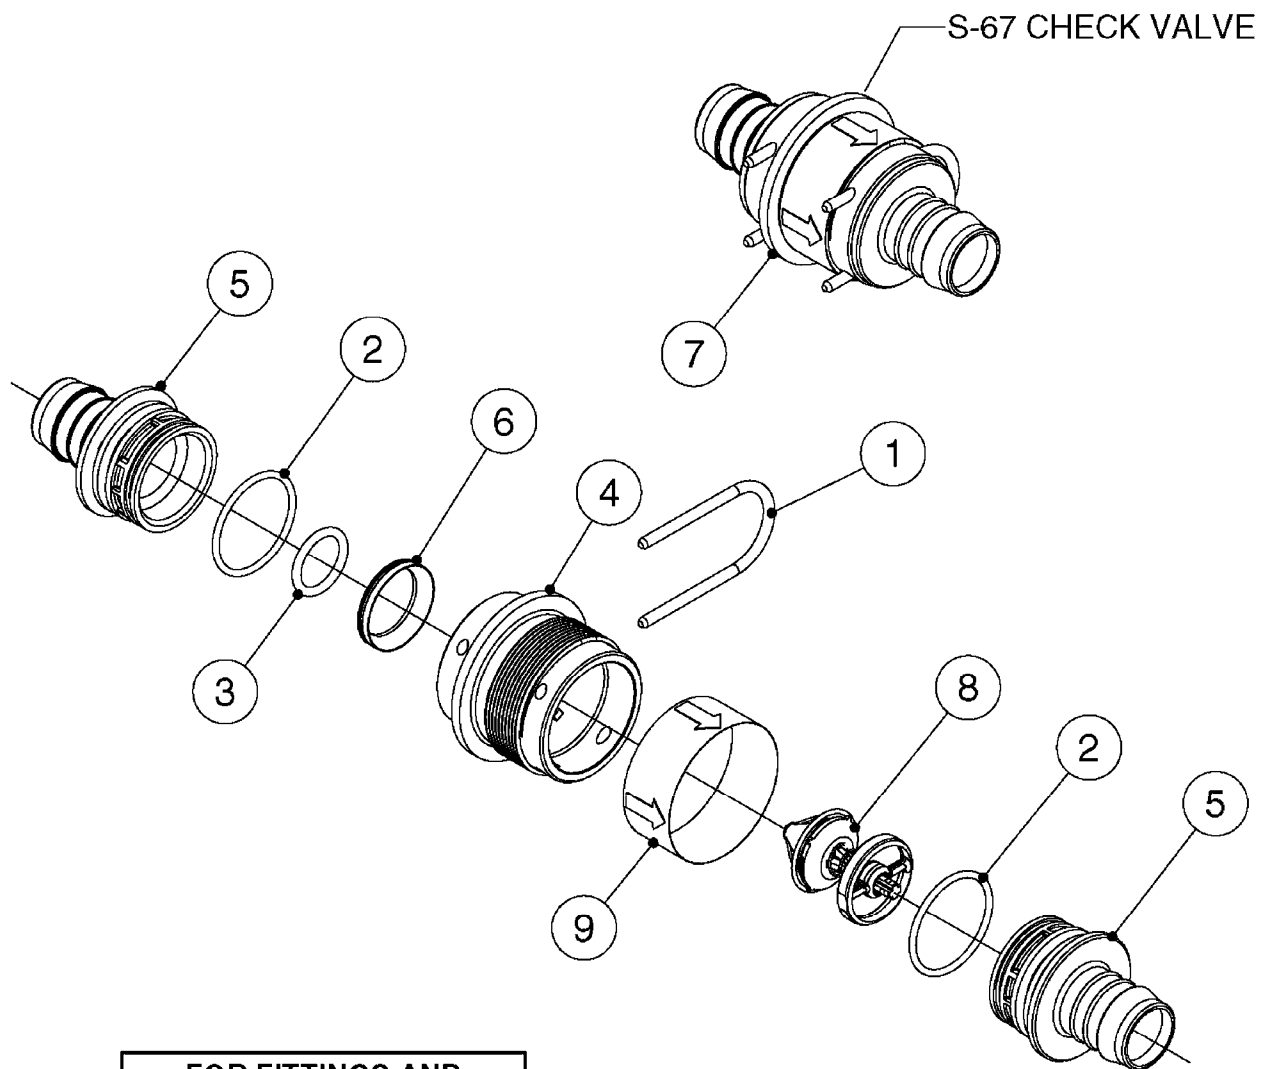

FOR FITTINGS AND
HOSES, SEE SECTION L

B0630

CHECK VALVES - S67
B0630-HIN, 01:01:16

Page 1
Date 04.11.2017 14:53

Pos.	parts-n°	order qty	description
1	145996	1	FITT.DK S-67 FORK
2	242353	1	O-RING D44.2X3.0 VITON F.S-67
3	242504	1	O-RING D35x2 NITRIL
4	322104	1	FITT.DK S-67 BULKHEAD
5	334231	1	HOSE TAIL S67 STRAIGHT 1"
5	334232	1	HOSE TAIL S67 1"1/4 STRAIGHT
6	14103100	1	SEAT F.CHECK VALVE D40.8 2010
7	72001803	1	CHCK VLV,S67, 2 X 1" HB COMPLETE IN-LINE CHECK VALVE FOR 1" HOSE
7	72206600	1	CHCK VLV,S67, 2 X 1.25" HB COMPLETE IN-LINE CHECK VALVE FOR 1-1/4" HOSE
8	72089900	1	CHECK VALVE S67 SUBASMBLY.2001
9	97800500	1	DECAL 230X28 BLACK ARROW