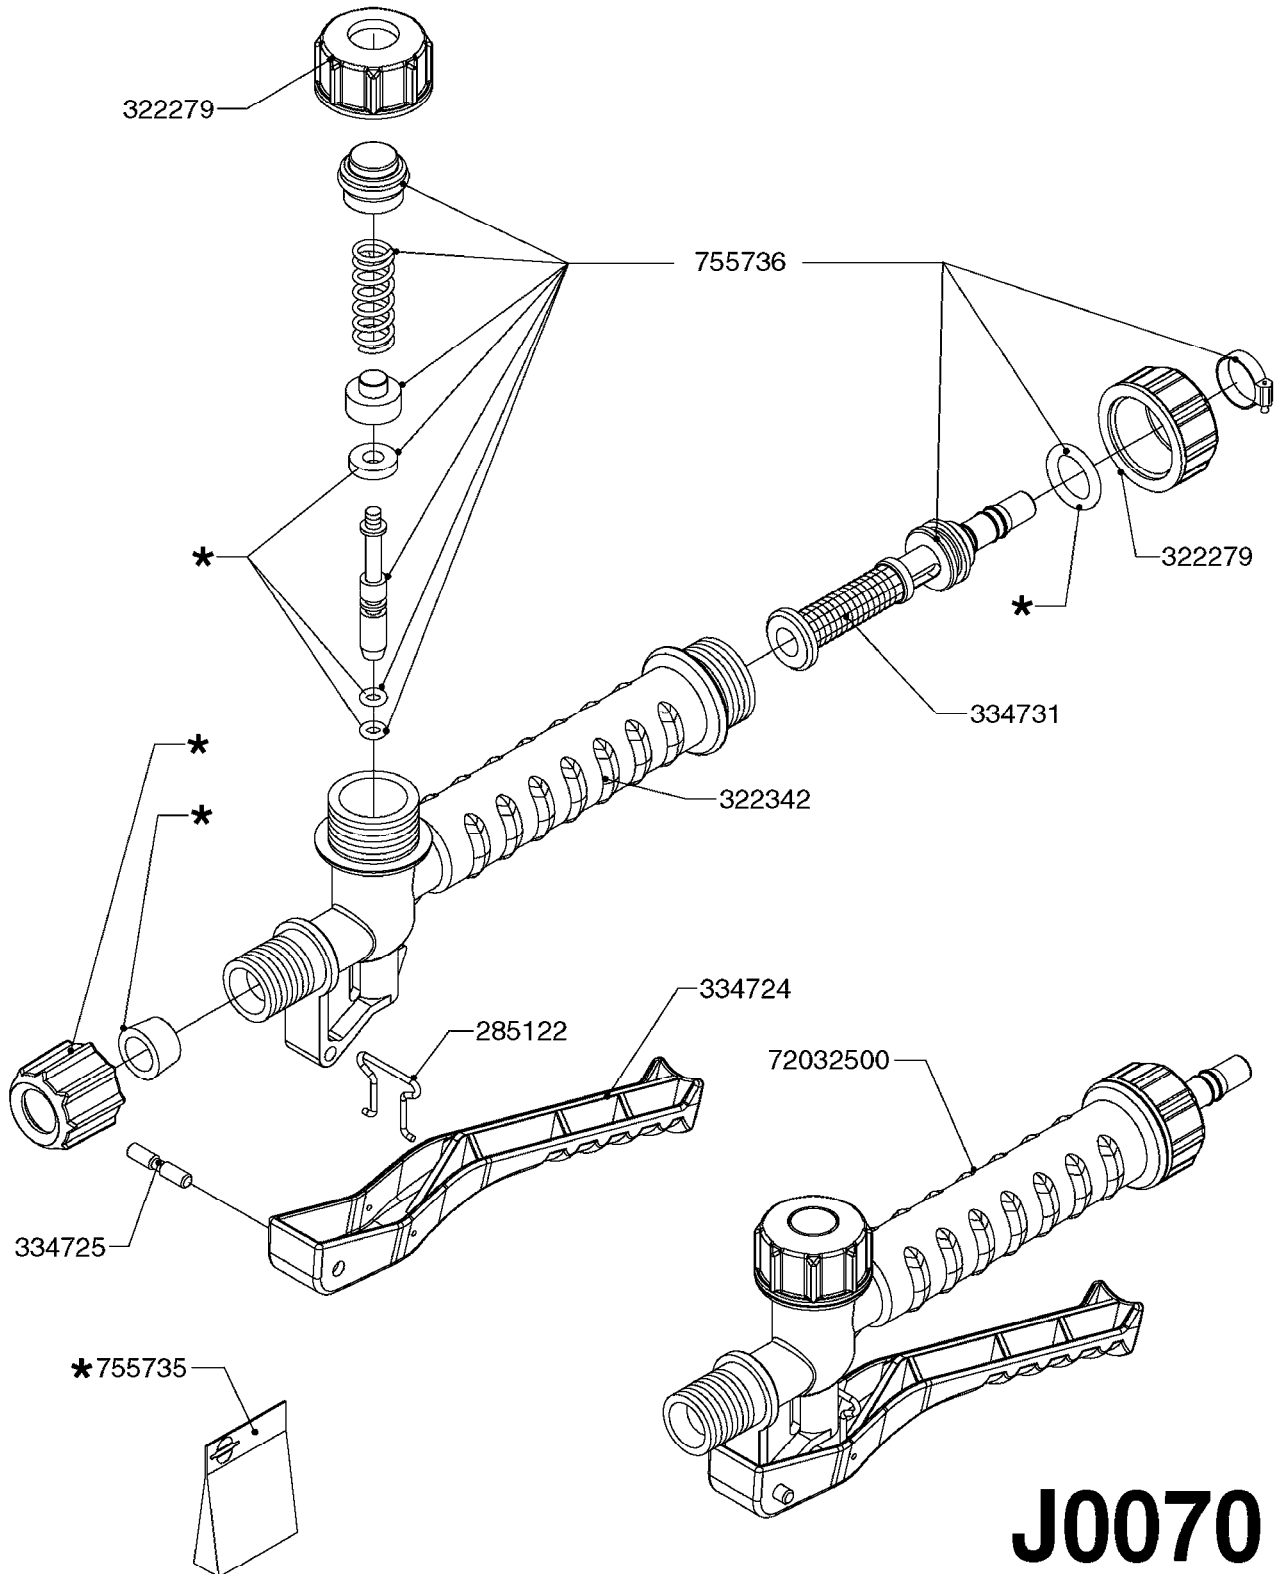

Page 1
Date 16.03.2016 10:38

parts-n°	order qty	description
163737	1	WASHER D15.5/D10.5X1
242007	1	O-RING D9.1X1.6
242370	1	BACKING WASHER
320187	1	FITT.DK CAP 3/8" BSP BLACK
320946	1	FITT.DK BULKHEAD 3/8' BSP SING
322080	1	NUT 3/8' BSP (FINGER)
322343	1	NOZZLE CAP M18 X 1.5 - 1999
330212	1	O-RING D19/D14X2.4 F.1/2"NUT
334160	1	HOSE PIPE BRANCH 5/16'
334686	1	CLAMP HOSE PLASTIC 5/16'
341096	1	SUCTION HOSE D7 X 450 C5
370532	1	NOZZLE FLAT FAN 4625-36
421222	1	BOLT HEX 8.8 DEL M10X75 FT
460423	1	NUT HEX M10X1.5 LOCK
471123	1	WASHER, M5, Ø10/ 5.3X 1.0, SS
471126	1	WASHER, M8, Ø16/ 8.4X 1.6, SS
927281	1	HOSE R X PVC X 5/16 X 0012"
10010803	1	NUT HEX NC (NYLON LOCK) 5/16
10524003	1	DECAL COMPANY 3.5"X2.7"
15014703	1	RECEIVER TUBE RECEIVER SPRAYER
24002603	1	OUTLET CAP GASKET, R.S.
24002703	1	TANK LID LANYARD, R.S.
26007103	1	WIRE EXTENSION 24" 4-POLE FLAT
28037803	1	PUMP HEAD/SWITCH KIT(82103503)
28037903	1	PRES.SWITCH KIT(82103503)35PSI
29002403	1	GRIPPER CLIP COATED 3/8"-5/8"
29002503	1	GRIPPER CLIP COATED 1"-1-1/2"
29002603	1	TANK STRAP RS 25 GAL 43.9"
29003203	1	TANK LID F.RECEIVER SPRAYER 5"
29003303	1	OUTLET CAP, BLACK R.S.
29003403	1	OUTLET CAP TETHER, R.S.
35002503	1	TANK SPOT SPRAYER 25 GAL
41000003	1	MACHINE SCREW #10-24x1/4" SS
41000103	1	MACHINE SCREW #10-24x5/8" SS
61006403	1	TANK FRAME RECEIVER SPRAYER
72032500	1	PLAST.TRIGGER UNIT
72032900	1	PLASTIC WAND 20"
82103503	1	PUMP 1 GPM FLOJET LF172201D

J0070

TRIGGER VALVE ASSEMBLY '00
J0070-HIN, 01:01:16

Page 1

Date 16.03.2016 10:38

parts-n°	order qty	description
285122	1	WIRE CLIP FOR TRIGGER LEVER
322279	1	TRIGGER CAP
322342	1	VALVE CASING FOR LANCE
334724	1	TRIGGER VALVE LEVER
334725	1	PLASTIC PIN
334731	1	FILTER W/HOSE BARB
755735	1	SERVICE PARTS PACK BP15/20
755736	1	TRIGGER VALVE PACK see72032500
72032500	1	PLAST.TRIGGER UNIT