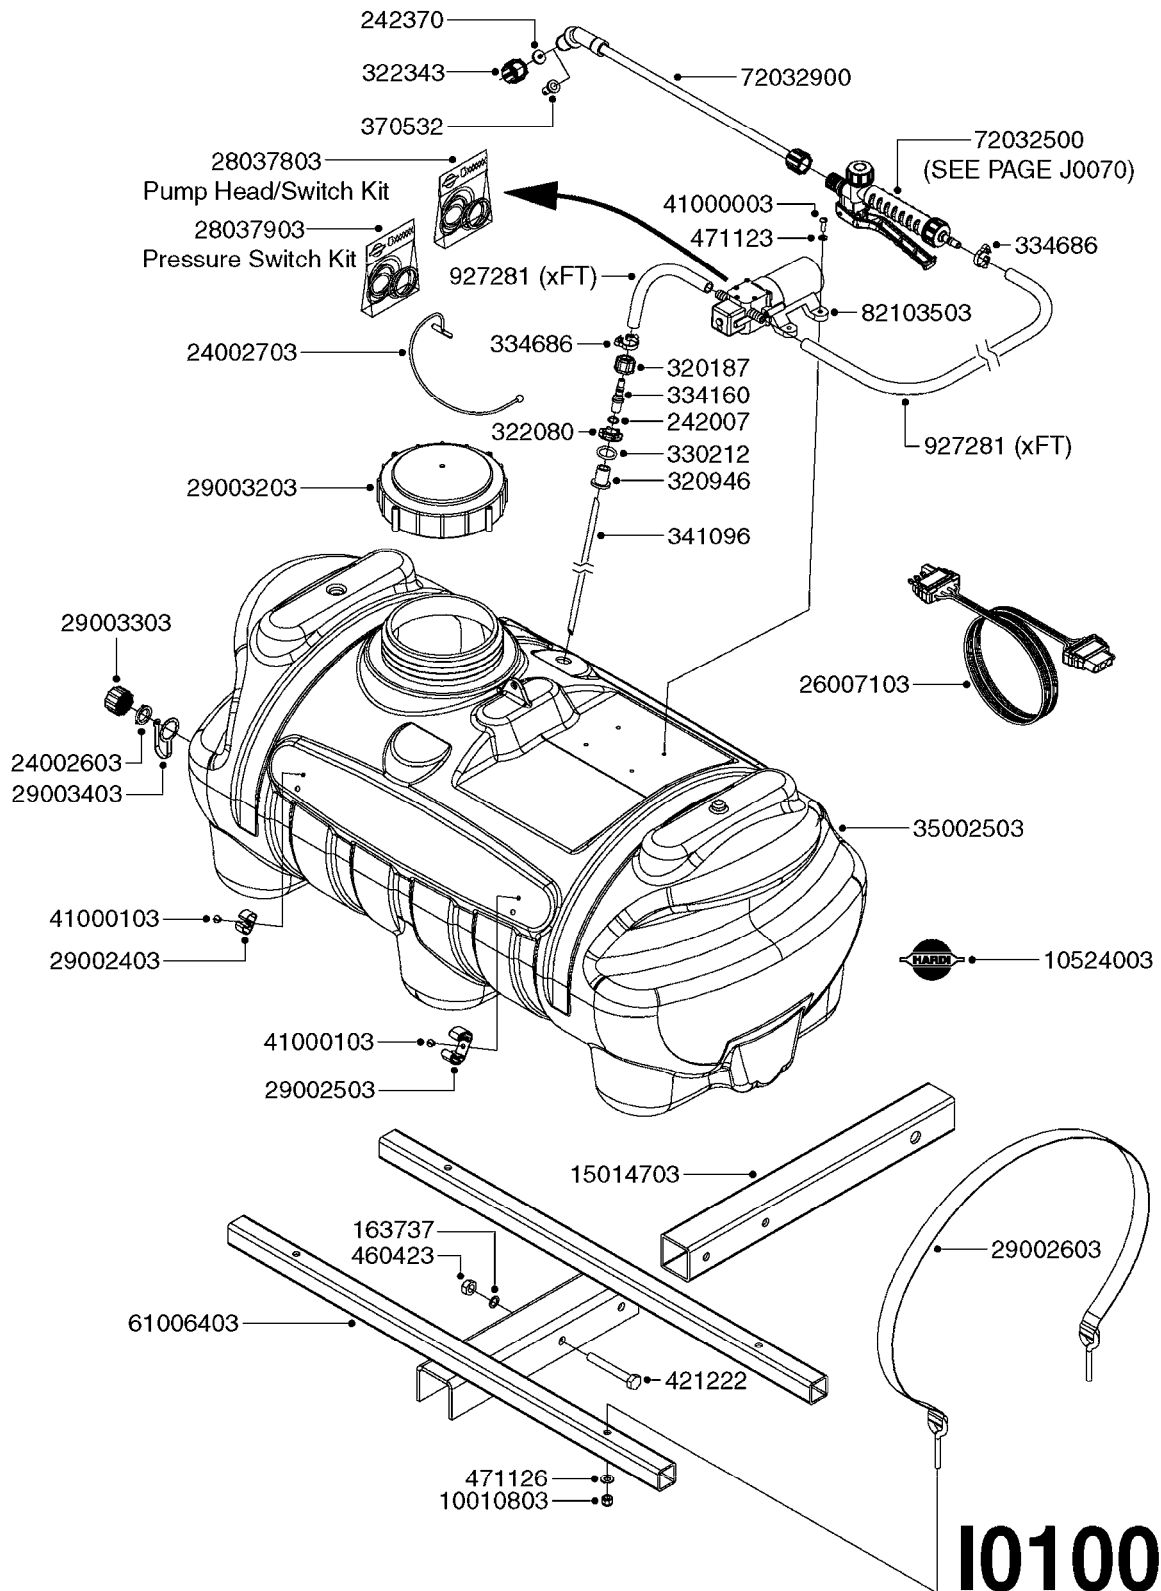

I0100

RECEIVER HITCH 25 TANK & FRAME
I0100-HIN, 01:01:16

Page 1
Date 16.03.2016 10:38

parts-n°	order qty	description
163737	1	WASHER D15.5/D10.5X1
242007	1	O-RING D9.1X1.6
242370	1	BACKING WASHER
320187	1	FITT.DK CAP 3/8" BSP BLACK
320946	1	FITT.DK BULKHEAD 3/8' BSP SING
322080	1	NUT 3/8' BSP (FINGER)
322343	1	NOZZLE CAP M18 X 1.5 - 1999
330212	1	O-RING D19/D14X2.4 F.1/2"NUT
334160	1	HOSE PIPE BRANCH 5/16'
334686	1	CLAMP HOSE PLASTIC 5/16'
341096	1	SUCTION HOSE D7 X 450 C5
370532	1	NOZZLE FLAT FAN 4625-36
421222	1	BOLT HEX 8.8 DEL M10X75 FT
460423	1	NUT HEX M10X1.5 LOCK
471123	1	WASHER, M5, Ø10/ 5.3X 1.0, SS
471126	1	WASHER, M8, Ø16/ 8.4X 1.6, SS
927281	1	HOSE R X PVC X 5/16 X 0012"
10010803	1	NUT HEX NC (NYLON LOCK) 5/16
10524003	1	DECAL COMPANY 3.5"X2.7"
15014703	1	RECEIVER TUBE RECEIVER SPRAYER
24002603	1	OUTLET CAP GASKET, R.S.
24002703	1	TANK LID LANYARD, R.S.
26007103	1	WIRE EXTENSION 24" 4-POLE FLAT
28037803	1	PUMP HEAD/SWITCH KIT(82103503)
28037903	1	PRES.SWITCH KIT(82103503)35PSI
29002403	1	GRIPPER CLIP COATED 3/8"-5/8"
29002503	1	GRIPPER CLIP COATED 1"-1-1/2"
29002603	1	TANK STRAP RS 25 GAL 43.9"
29003203	1	TANK LID F.RECEIVER SPRAYER 5"
29003303	1	OUTLET CAP, BLACK R.S.
29003403	1	OUTLET CAP TETHER, R.S.
35002503	1	TANK SPOT SPRAYER 25 GAL
41000003	1	MACHINE SCREW #10-24x1/4" SS
41000103	1	MACHINE SCREW #10-24x5/8" SS
61006403	1	TANK FRAME RECEIVER SPRAYER
72032500	1	PLAST.TRIGGER UNIT
72032900	1	PLASTIC WAND 20"
82103503	1	PUMP 1 GPM FLOJET LF172201D