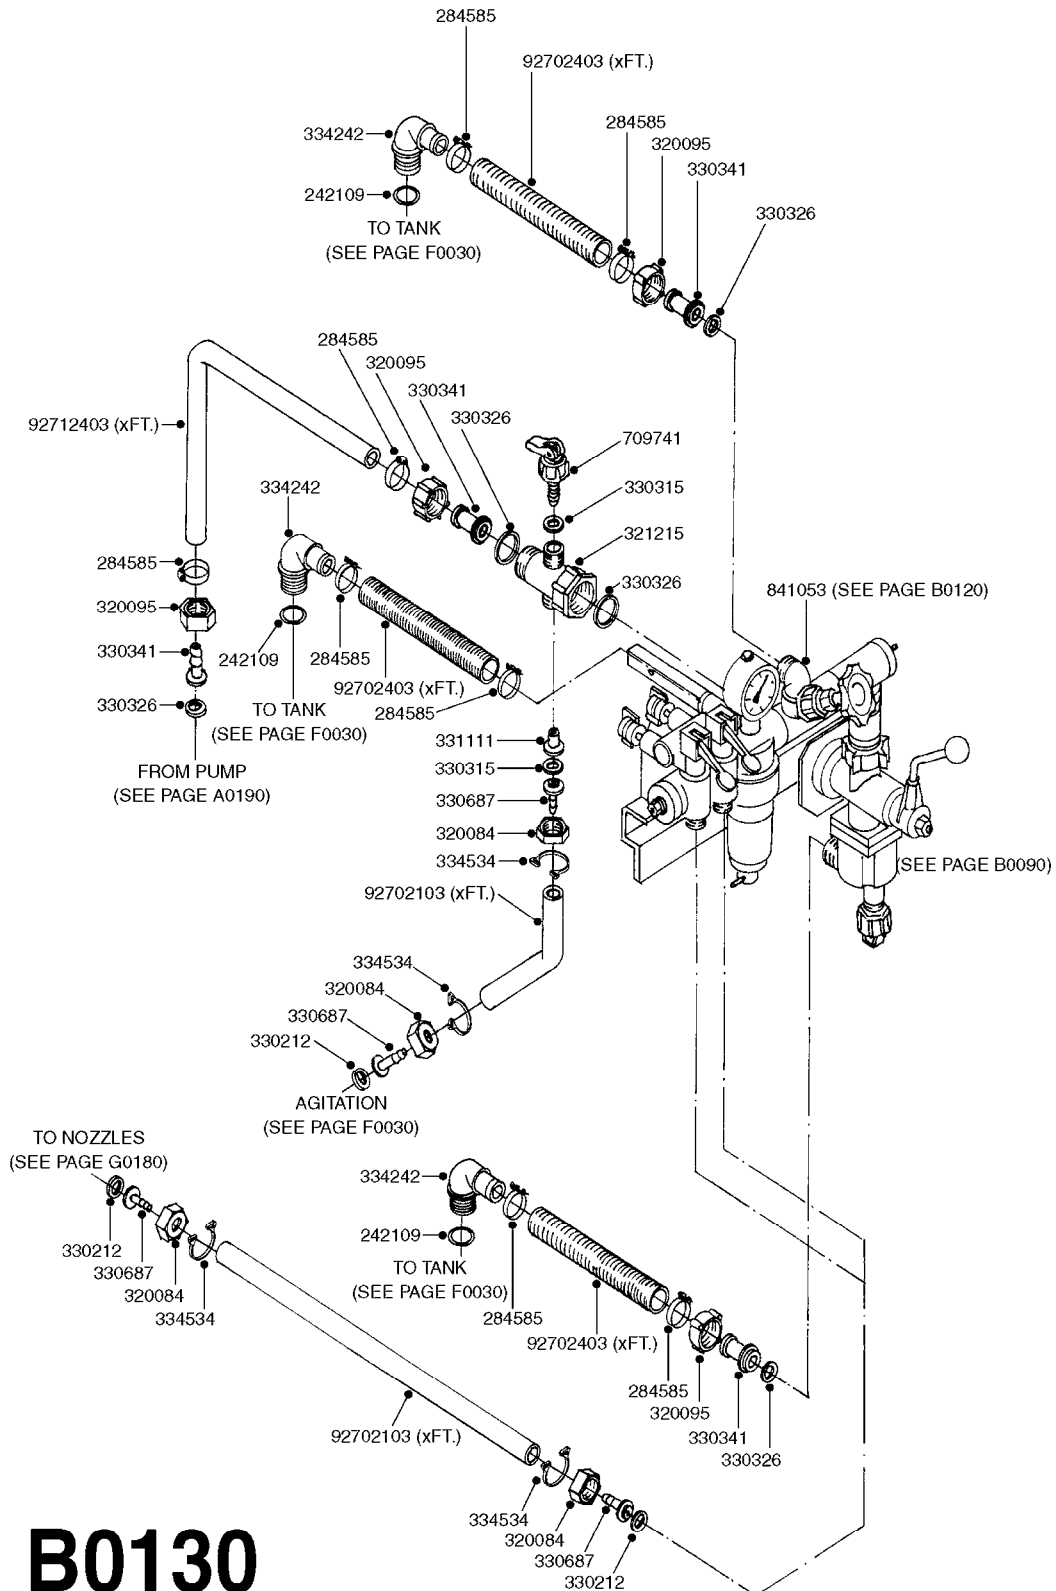

B0120

BK-180 VALVES F.LE/LE-SPV/LP
B0120-HIN, 01:01:16

Page

1

Date

12.08.2020 11:15

parts-n°	order qty	description
142214	1	STUD BOLT - M8X265, 3 SECTION
142225	1	STUD BOLT 8 X 299 - 6 MODULS
142236	1	STUD BOLT 8 X 381 - 8 MODULS
142247	1	STUD BOLT 8 X 341 - 7 MODULS
142251	1	BUSHING FOR LID
142634	1	STUD BOLT M8 X 213 - 4 MODULS
143301	1	LOCK CLAMP 78 MM
143312	1	LOCK CLAMP 120 MM
143323	1	LOCK CLAMP 204 MM
143334	1	LOCK CLAMP 162 MM
145515	1	STUD BOLT M8 X 176MM
146644	1	PIN D3X19 STAINLESS
163951	1	MOUNT BRACKET FOR BK180 SECTIO
240063	1	O-RING D14.1/9.3 X 2.4
240925	1	O-RING D49.5X3 NITRIL
240936	1	O-RING D13.3X2.4 NITRIL
240947	1	O-RING D7.3X2.4 NITRIL
240951	1	O-RING D21.2X3 NITRIL
241323	1	O-RING D5.3X2.4 NITRIL
241905	1	O-RING 12,3X2,4 VITON DKR.1,05
242594	1	O-RING D14 X 1.78 SCH.70-EPDM
270211	1	FITT.DK S25 FORK L=37.5
320095	1	FITT.DK NUT 1" BSP
320283	1	FITT.DK NUT 3/4"BSP
322184	1	SCREW F.ADJUSTING CONST.PRESS.
322192	1	HOUSING F.DISTRIBUTOR
322242	1	FILTER BOWL / IN-LINE
322251	1	HOUSING F.FILTER MOUNT BK/EC
330326	1	O-RING D30/D24X2 F.1"NUT
330341	1	FITT.DK HB 1" F. 1" NUT
332194	1	DISTRIBUTION HANDLE
332205	1	O-RING D43/39XD2
332415	1	COVER
332441	1	FITT.DK ELB 1" F.EC VALVE
333561	1	FITT.DK ELB.1" EC RETURN
334531	1	CLAMP HOSE PLASTIC 3/4"
334534	1	CLAMP HOSE PLASTIC 1/2"
334558	1	NUT HEX PLASTIC INSERT
440673	1	SCREW F.PLASTIC 5X12 SS
440677	1	SCREW F. PLASTIC 5X20 SS
460817	1	NUT HEX M8 STAINLESS DIN 934
471126	1	WASHER, M8, Ø16/ 8.4X 1.6, SS
615341	1	BRACKET F.BK 2,3&4 BANK VALVES
615443	1	FILTER ELEM.50 MESH BLUE
615444	1	FILTER ELEM.80 MESH RED
615445	1	FILTER ELEM.100 MESH YELLOW
712386	1	PRESSURE REGULATOR COMPL. H-M
716236	1	FITT.DK HB 1/2" ASSY. F. 3/4"
724621	1	FITT.DK HB 3/4"ASSY F.3/4" NUT
727897	1	HOUSING UPPER PART END PC.BK92
28026203	1	GAUGE 200PSI/BR,2.5"1/4BSP-BTM
28030003	1	CLAMP HOSE GEAR P1" 6716
70012503	1	HOUSING FOR HARDI-MATIC VALVE
92702103	1	HOSE R X1/2" X300PSI WP X0012"
92702403	1	HOSE PVC SUCT GRAY 1"
92703203	1	HOSE R X3/4" X300PSI WP X0012"