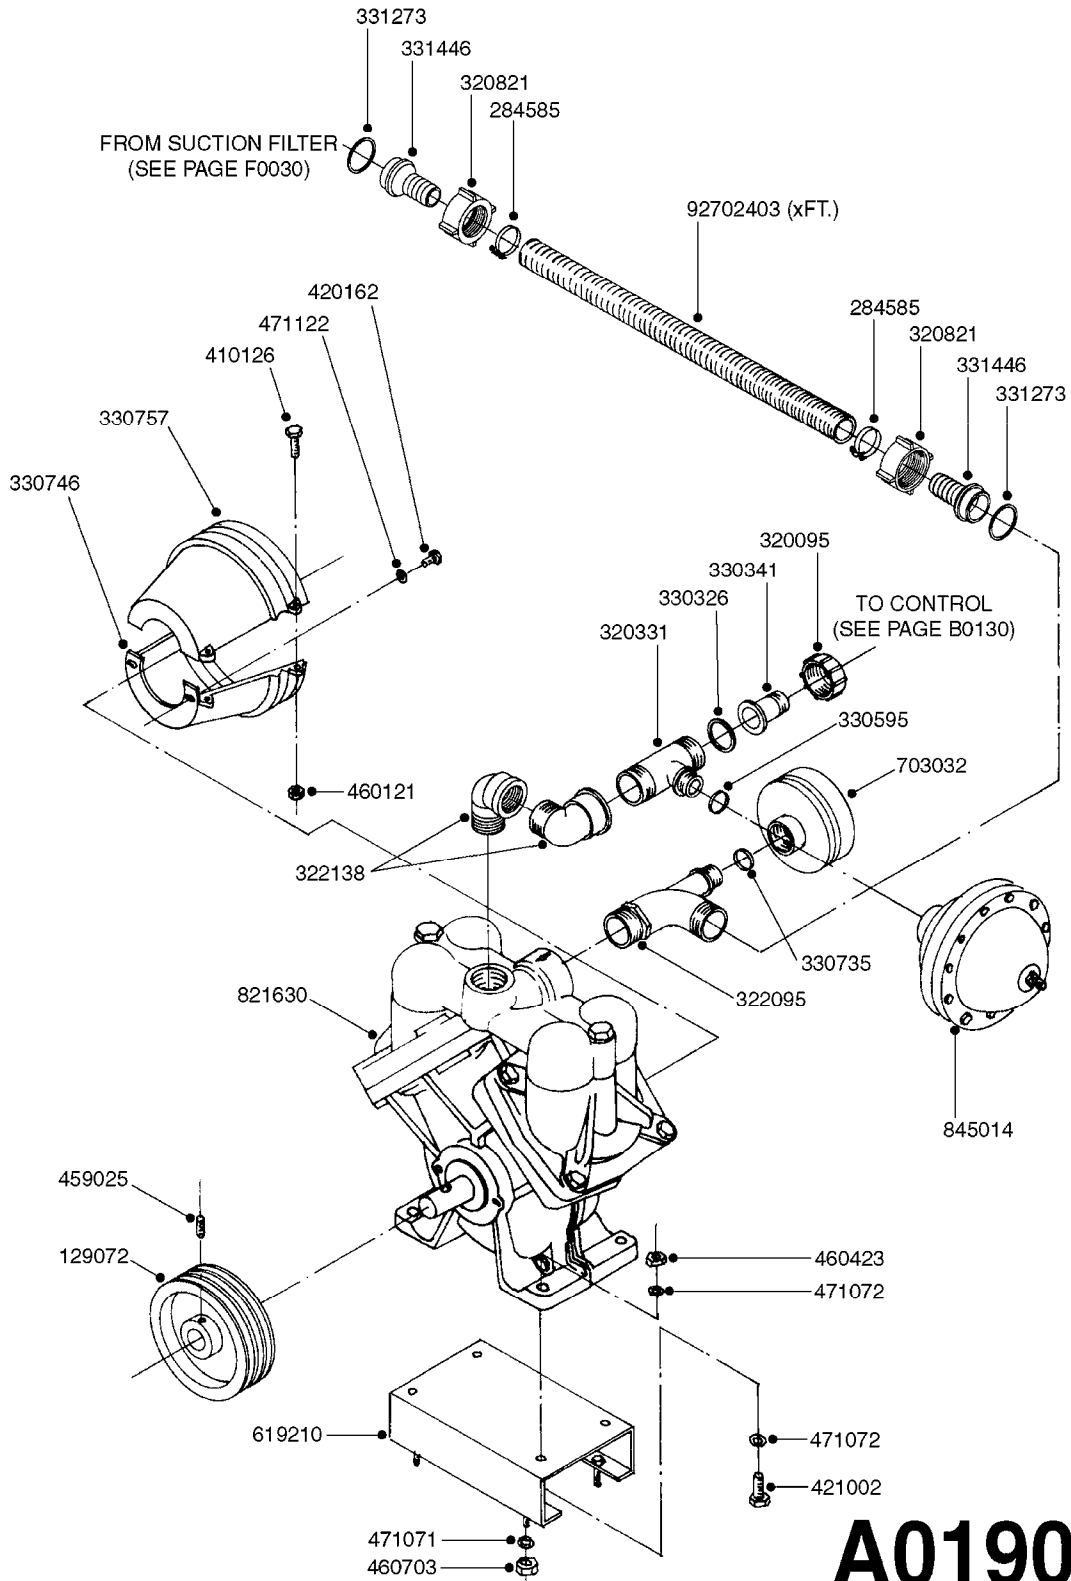

PUMP - 1203 F. LE/LE-SPV/LP
A0190-HIN, 01:01:16

Page 1

Date 12.08.2020 11:15

parts-n°	order qty	description
129072	1	PULLEY Ø 200-3 C/SPZ 25MM
284585	1	CLAMP HOSE GEAR 1" MINI 020
320095	1	FITT.DK NUT 1" BSP
320331	1	FITT.DK TEE 1" - 1" - 3/4" BSP
320821	1	FITT.DK NUT 1-1/2" BSP
322095	1	FITT.DK TEE 1-1/2 X1-1/4 X3/4" BSP
322138	1	FITT.DK ELB 1"M X 1"F BSP
330326	1	O-RING D30/D24X2 F.1"NUT
330341	1	FITT.DK HB 1" F. 1" NUT
330595	1	O-RING D24.6/D20X2.1 -3/4"
330735	1	O-RING D30/D26X2
330746	1	GUARD PTO LOWER PART
330757	1	GUARD PTO UPPER PART
331273	1	O-RING D44/D38X2 F.1-1/2"
331446	1	FITT.DK HB 1" F.1-1/2" NUT
410126	1	SCREW 1/4"X3/4" GALV.
420162	1	BOLT HEX 8.8 DEL 3/8"x15MM
421002	1	BOLT HEX 8.8 DEL M10X30 FT DIN933
459025	1	SCREW SET M8X30
460121	1	NUT 1/4" GALV.
460423	1	NUT HEX M10X1.50 LOCK DIN985A2 SS
460703	1	NUT HEX M12X1.75 LOCK DIN985A2 SS
471071	1	WASHER M12 GALV
471072	1	WASHER M10 EL2
471122	1	WASHER, M10, Ø20/10.5X 2.0, SS
619210	1	PUMP MNT.BRKT. LE/LP/SPV 1202
703032	1	SUCTION AIR BOTTLE 3/4" COMPL.
821630	1	PUMP 1203/9 540RPM
845014	1	AIR BOTTLE COMPLETE HJ73
92702403	1	HOSE PVC SUCT GRAY 1"