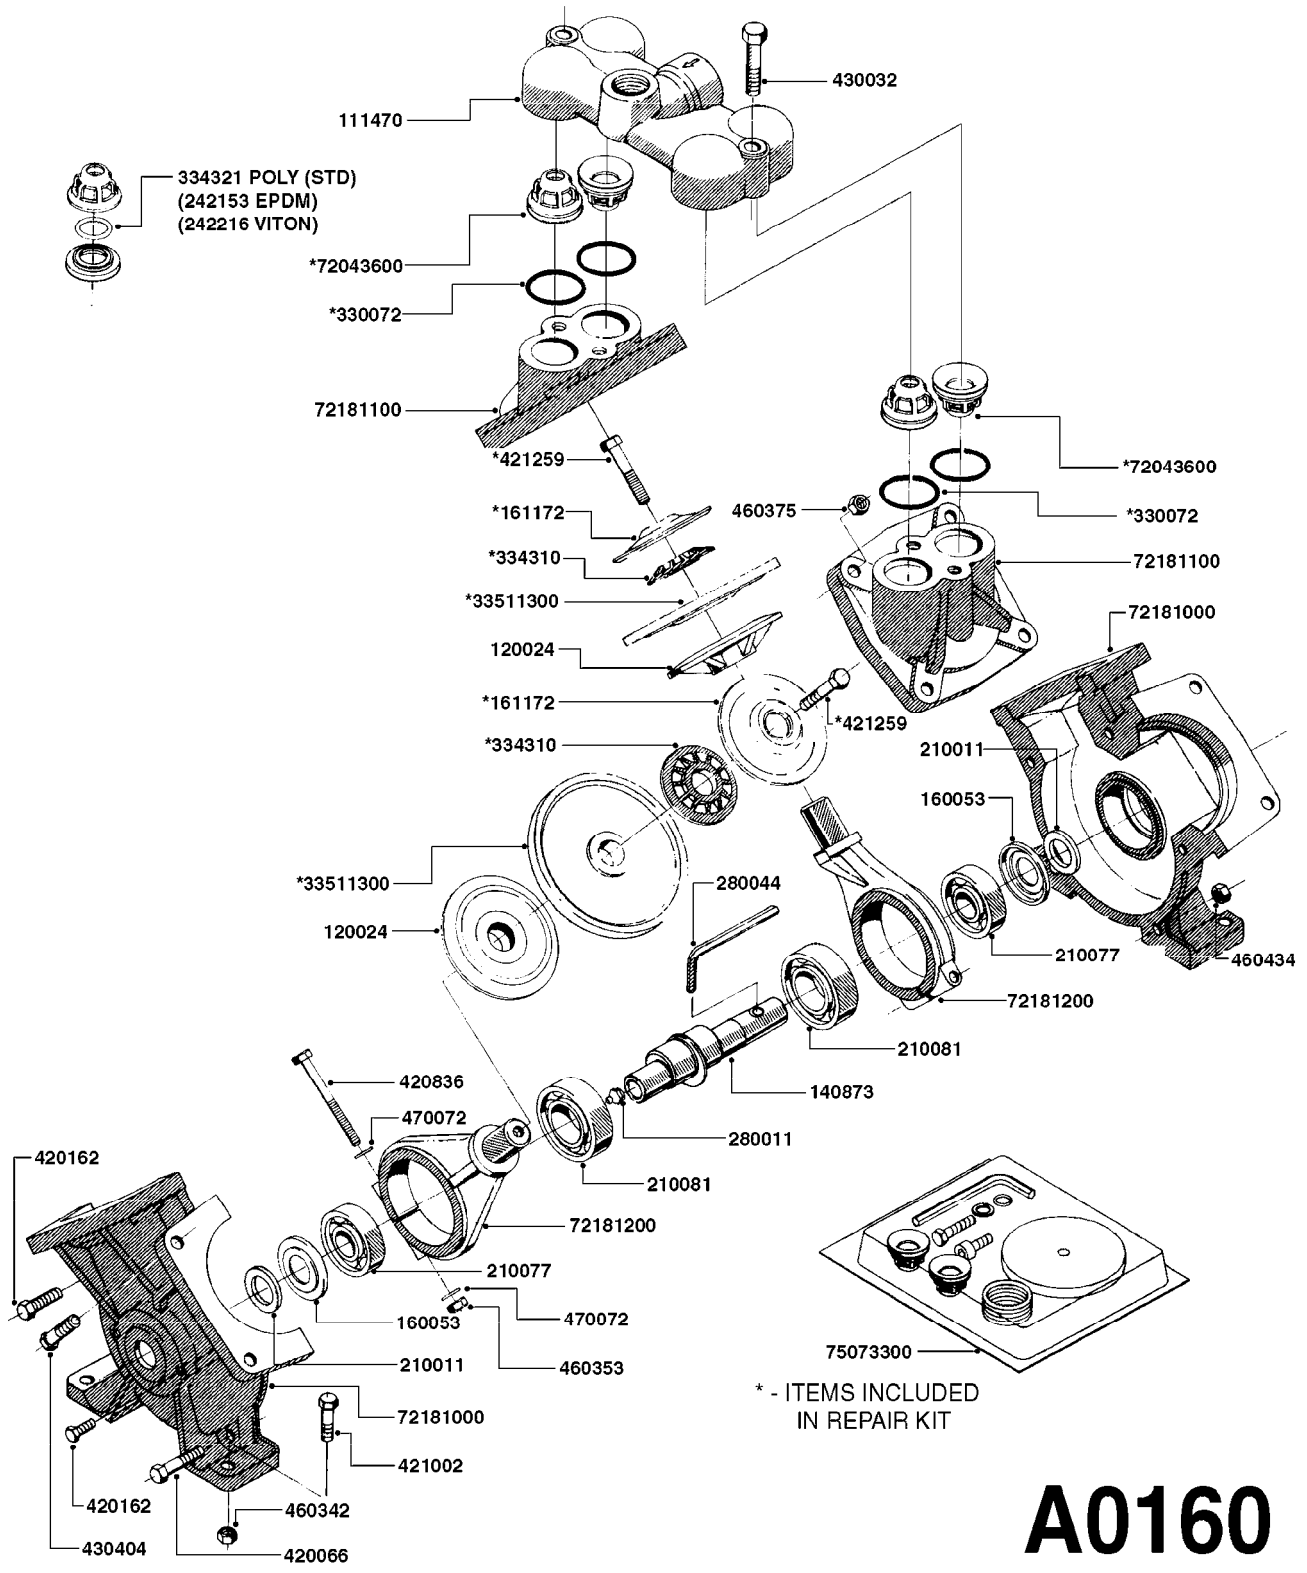

A0160

PUMP - 1202 W/MOUNTING BASE
A0160-HIN, 01:01:16

Page 1
Date 12.08.2020 11:15

parts-n°	order qty	description
111470	1	VALVE CHAMBER 1202
120024	1	DIAPHRAGM BACK DISC 1200-1300
140873	1	CRANK SHAFT MODEL 1202-9MM
160053	1	DUST PLATE
161172	1	DIAPHRAGM DISC F. 1203/1303
210011	1	SEAL FELT D39/23 X 4
210077	1	BEARING BALL 6305
210081	1	BEARING BALL 6307
242153	1	O-RING D26X4 EPDM
242216	1	O-RING VITON F/1202/1302/462
280011	1	GREASE NIPPLE 1/8' SAE H TR
280044	1	KEY HEXAGON W6 3/16'
330072	1	O-RING D53.5/D45.5X4
334310	1	NYLON WASHER 1202/1302/462
334321	1	O-RING POLY. 34.0x26.0x4.0
420066	1	BOLT HEX 8.8 DEL 3/8"X50MM
420162	1	BOLT HEX 8.8 DEL 3/8"x15MM
420836	1	BOLT HEX 8.8 RAW M8X85
421002	1	BOLT HEX 8.8 DEL M10X30 FT DIN933
421259	1	BOLT HEX UNC7/16"x2.25" 18-8SS
430032	1	BOLT HEX 8.8 RAW 1/2'X55MM
430404	1	BOLT HEX 8.8 DEL M12X50
460342	1	NUT HEX M10 DEL DIN934
460353	1	NUT HEX M8 BLACK
460375	1	NUT HEX M12 BLACK
460434	1	NUT HEX 3/8' NC BLACK
470072	1	WASHER D15/D8X.5 LOCK
33511300	1	DIAPHRAGM 1202-1303 POLY 2006
72043600	1	VALVE FOR 462/463
72181000	1	HOUSING, PUMP, 1203 RED
72181100	1	DIAPHRAGM COVER 1203/1303+BLTS
72181200	1	CONNECTING ROD FOR 1203 W/M12
75073300	1	PUMP KIT 1200/1202 "06"