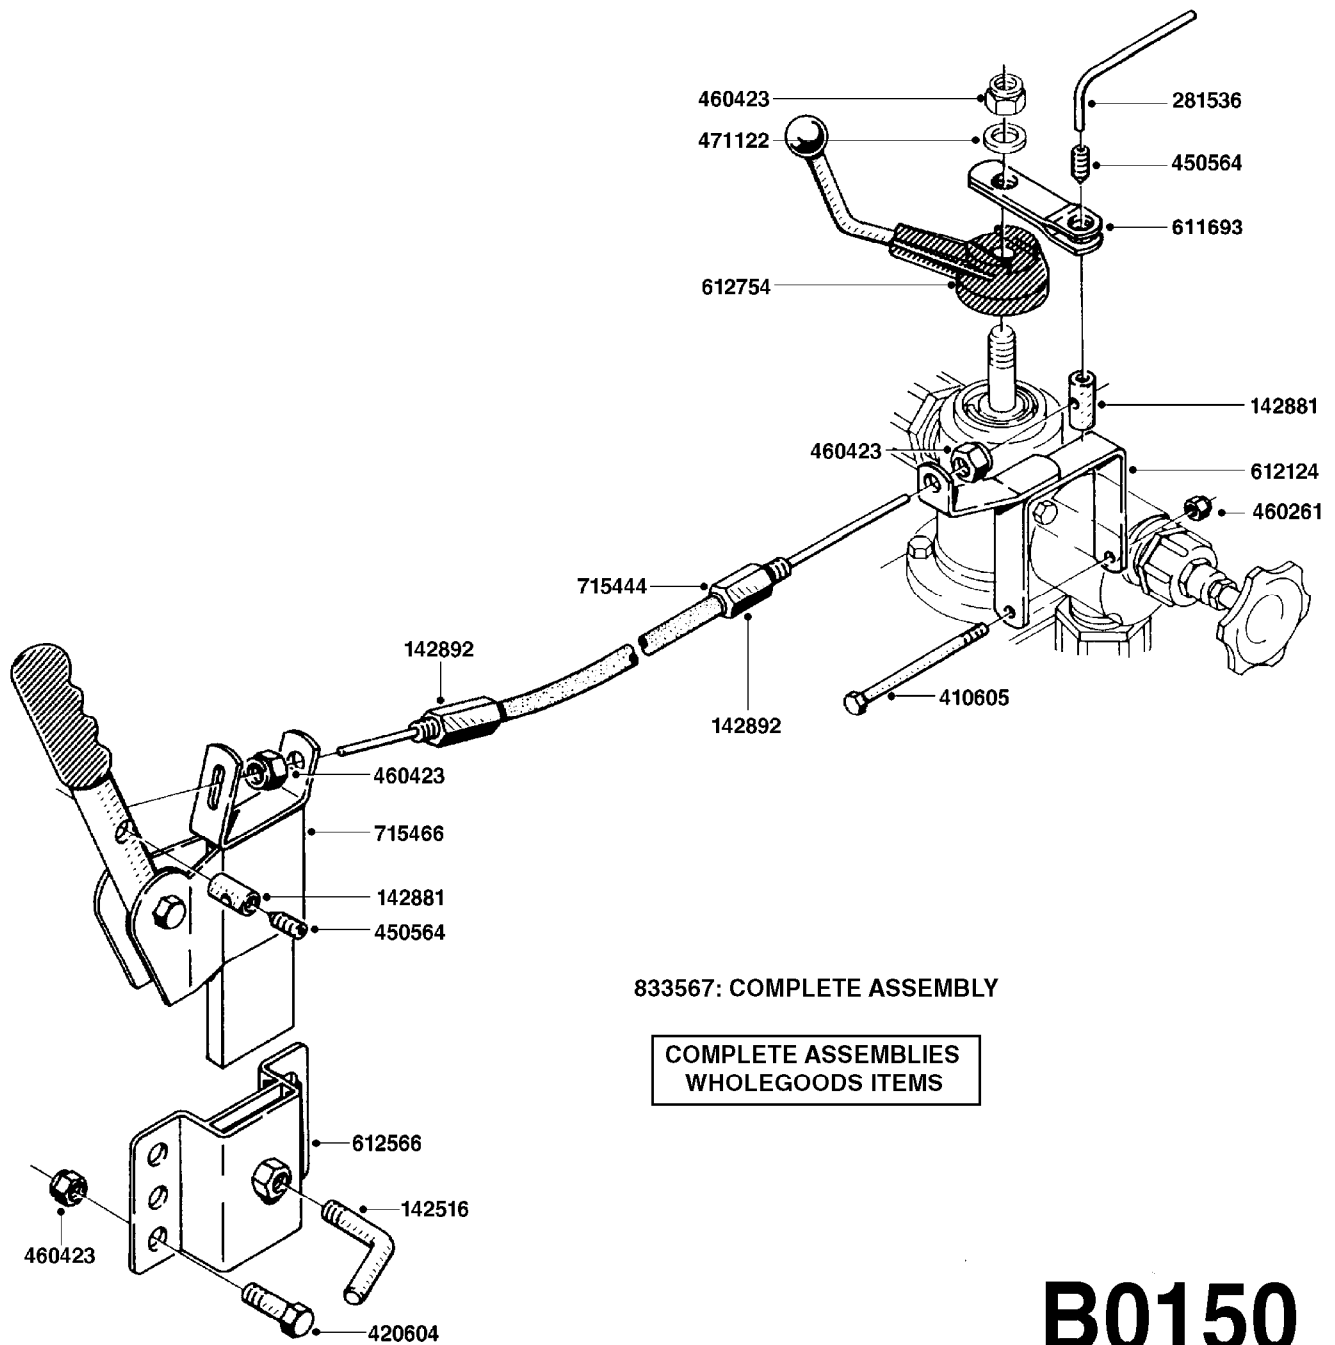

B0130

LE/LE-SPV/LP - PLUMBING BK-180
B0130-HIN, 01:01:16

Page 1
Date 12.08.2020 11:15

parts-n°	order qty	description
242109	1	O-RING D32.2x3.0
284585	1	CLAMP HOSE GEAR 1" MINI 020
320084	1	FITT.DK NUT 1/2" BSP
320095	1	FITT.DK NUT 1" BSP
321215	1	FITT.DK HOUSING F. AGITATION
330212	1	O-RING D19/D14X2.4 F.1/2"NUT
330315	1	O-RING D18.4/D13X.6
330326	1	O-RING D30/D24X2 F.1"NUT
330341	1	FITT.DK HB 1" F. 1" NUT
330687	1	FITT.DK HB 1/2" F. 1/2" NUT
331111	1	VALVE SEAT FOR 1/2" DISTRIBUT.
334242	1	FITT.DK S-53 ELB.1"
334534	1	CLAMP HOSE PLASTIC 1/2"
709741	1	VALVE ASSY. 1/2" FLIP LEVER
841053	1	OP.UNIT BK180/2 DIST.VALVES
92702103	1	HOSE R X1/2" X300PSI WP X0012"
92702403	1	HOSE PVC SUCT GRAY 1"
92712403	1	HOSE R X1" X300PSI WP X0012"