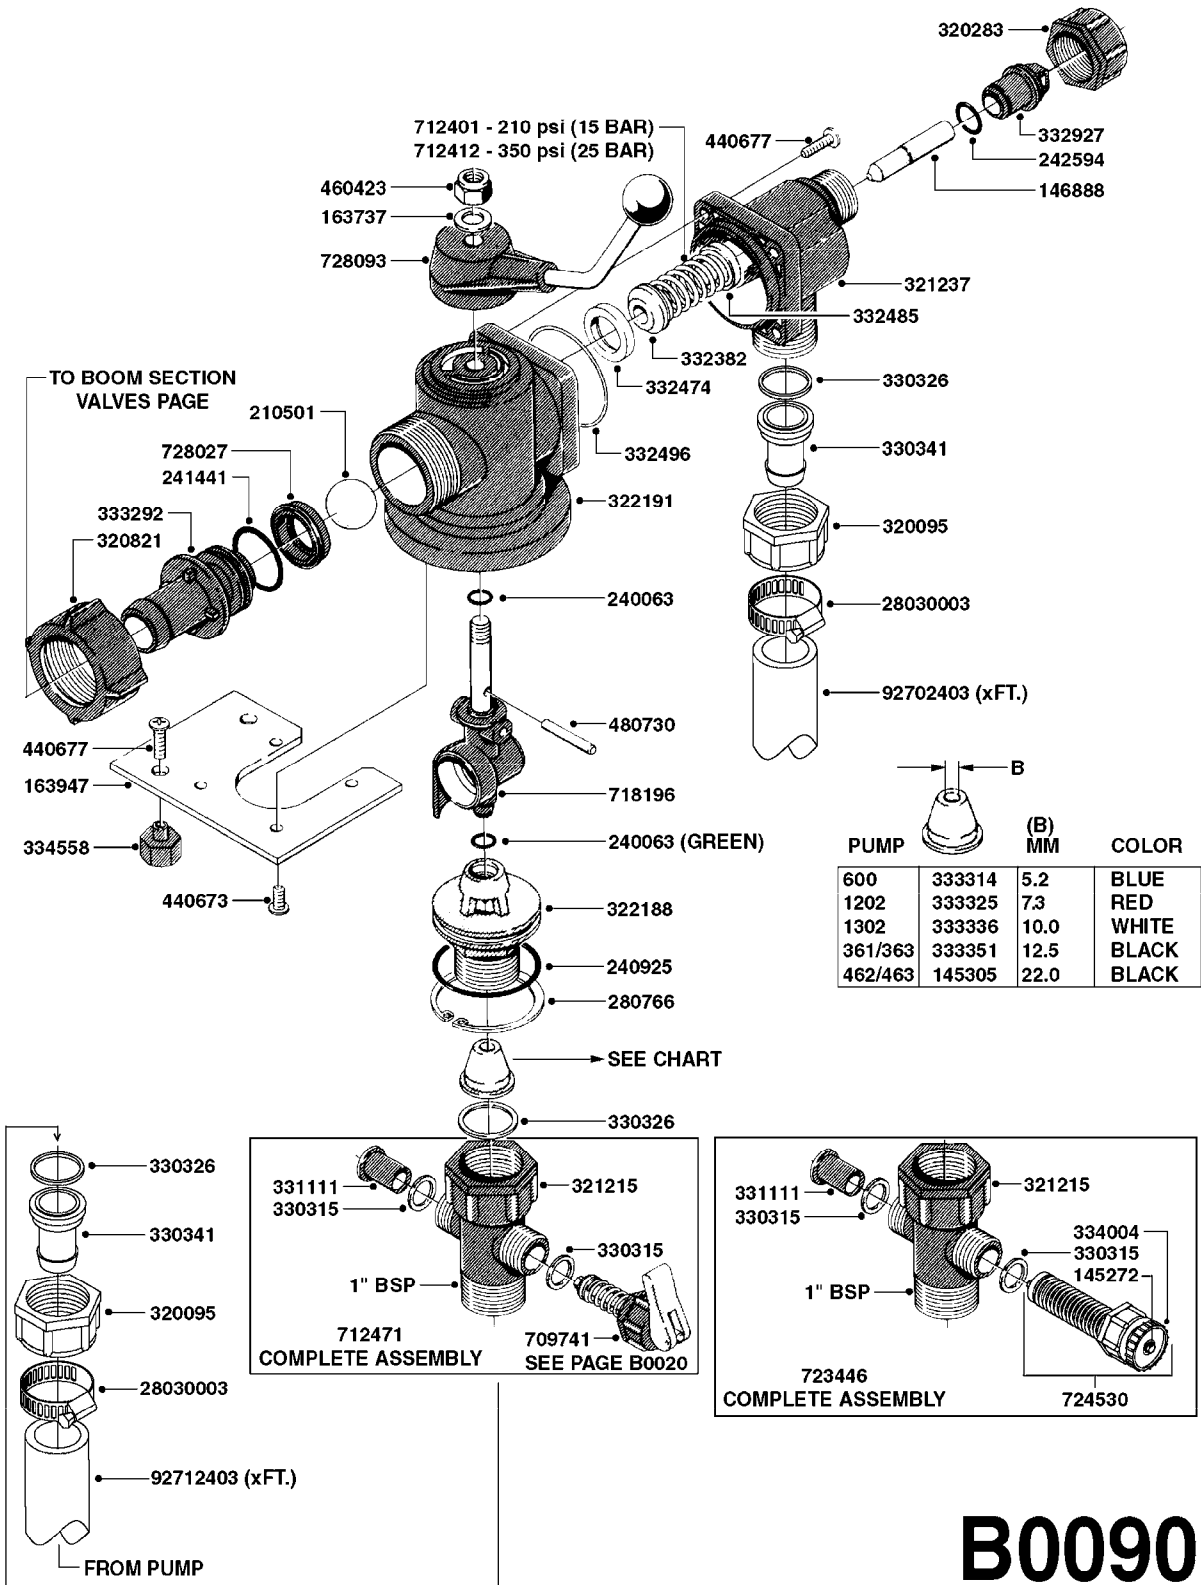

B0090

BK-180 MASTER VALVE-MAN.POST94
B0090-HIN, 30:08:16

Page 1
Date 12.08.2020 11:15

parts-n°	order qty	description
145272	1	INSERT F.AGIT.THUMBWHEEL BRASS
145305	1	NOZZLE F.OP.UNIT PUMP 462
146888	1	PIN 10 X 57MM STAINLESS
163737	1	WASHER D15.5/D10.5X1
163947	1	FITTING FOR BK 180
210501	1	BALL PLASTIC D25
240063	1	O-RING D14.1/9.3 X 2.4
240925	1	O-RING D49.5X3 NITRIL
241441	1	O-RING D29.3X3
242594	1	O-RING D14 X 1.78 SCH.70-EPDM
280766	1	SNAP-RING INNER 55X2 DIN 472
320095	1	FITT.DK NUT 1" BSP
320283	1	FITT.DK NUT 3/4"BSP
320821	1	FITT.DK NUT 1-1/2" BSP
321215	1	FITT.DK HOUSING F. AGITATION
321237	1	PRESSURE REGULATOR HOUSE BK180
322188	1	BOTTOM PIECE F.BALL EC
322191	1	HOUSING F.BALL (OPERATING UNIT)
330315	1	O-RING D18.4/D13X.6
330326	1	O-RING D30/D24X2 F.1"NUT
330341	1	FITT.DK HB 1" F. 1" NUT
331111	1	VALVE SEAT FOR 1/2" DISTRIBUT.
332382	1	VALVE CONE D25,7
332474	1	SEAT FOR OPERATING UNIT BALL
332485	1	SPRING GUIDE
332496	1	O-RING D58/54X2
332927	1	FITT.DK PLUG F. NOZZLE TUBE
333292	1	FITT.DK HB 1"O'RING F.1-1/2"
333314	1	NOZZ.RESTRICTOR 600 BLUE
333325	1	NOZZ.RESTRICTOR 1202 RED
333336	1	NOZZ.RESTRICTOR 1302 WHITE
333351	1	NOZZ.RESTRICTOR 361 BLACK
334004	1	WHEEL F.AGITATION W/O INSERT
334558	1	NUT HEX PLASTIC INSERT
440673	1	SCREW F.PLASTIC 5X12 SS
440677	1	SCREW F. PLASTIC 5X20 SS
460423	1	NUT HEX M10X1.50 LOCK DIN985A2 SS
480730	1	SPRING DOWEL PIN 5X30 SST
709741	1	VALVE ASSY. 1/2" FLIP LEVER
712401	1	RELIEF VALVE ASSY. 12BAR
712412	1	RELIEF VALVE ASSY. 25BAR
712471	1	AGITATION VALVE ASSY. ON/OFF
718196	1	BALL VALVE HOUSING ASSEMBLY
723446	1	AGITATION VALVE ASSY. ADJUST.
724530	1	THUMB WHEEL FOR AGITATION
728027	1	BUSHING WITH SEAT
728093	1	HANDLE WITH BALL
28030003	1	CLAMP HOSE GEAR P1" 6716
92702403	1	HOSE PVC SUCT GRAY 1"
92712403	1	HOSE R X1" X300PSI WP X0012"