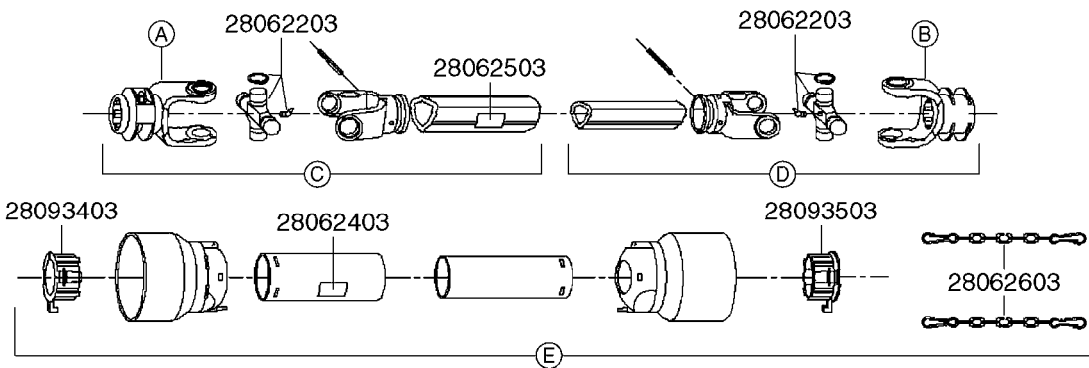

* Changed in 2016 from 100 series to G-Series (see page A0600).

A520

PTO SHAFTS - BONDIOLI CENT.
A0520-HIN, 23:10:18

Page 1

Date 12.08.2020 11:15

parts-n°	order qty	description
289042	1	UNIV. JOINT 22x54mm
421024	1	BOLT HEX 8.8 DEL M8X60
450015	1	SCREW ALLAN 3/8'X5/8' BLACK
460143	1	LOCK NUT M8 SST A2 DIN985
28009803	1	PTO PIN TUBE RETAINER OUTER
28009903	1	PTO TUBE RETAINER INNER
28010103	1	PTO YOKE F.INNER TUBE CV PTO
28021403	1	PTO 1"STR/1-3/8" 6SPL B&P
28021503	1	PTO 1"STR/1-3/8" 21SPL B&P
28021603	1	PTO 1"STR/1-3/4" 20SPL B&P
28027903	1	PTO BALL LOCK.KIT F.1-3/8 YOKE
28040503	1	UNIV. JOINT 27x74.6mm
28040703	1	SAFETY CHAIN F.CV BLACK PTO
28041803	1	DECAL DANGER GUARD MISSING
28041903	1	DECAL DANGER ROT.DRIVELINE
28056703	1	PTO YOKE #1 1-3/8" X 6 SPLINE
28056803	1	PTO YOKE #1 1-3/8" X 21 SPLINE
28056903	1	PTO YOKE #4 1-3/4" X 20 SPLINE
28057003	1	PTO TUBE YOKE #1-G1 OUTER
28057103	1	PTO TUBE YOKE #4-G4 OUTER
28057203	1	PTO PIN TUBE RETAINER OUTER
28057303	1	PTO TUBE OUTER #1 745MM
28057403	1	PTO TUBE OUTER #4 720MM
28057503	1	PTO TUBE INNER #1 745MM
28057603	1	PTO TUBE INNER #4 720MM
28057703	1	PTO TUBE RETAINER INNER
28057803	1	PTO TUBE YOKE #1 Ø=1"
28057903	1	PTO TUBE YOKE #4 Ø=1"
28058003	1	PTO HALF SAFETY SHIELD OUTER
28058103	1	PTO HALF SAFETY SHIELD OUTER
28058203	1	PTO HALF SAFETY SHIELD INNER
28058303	1	PTO HALF SAFETY SHIELD INNER
28058403	1	PTO BALL LOCK.KIT F.1-3/4 YOKE
28058503	1	PTO TUBE YOKE #1-G1 INNER