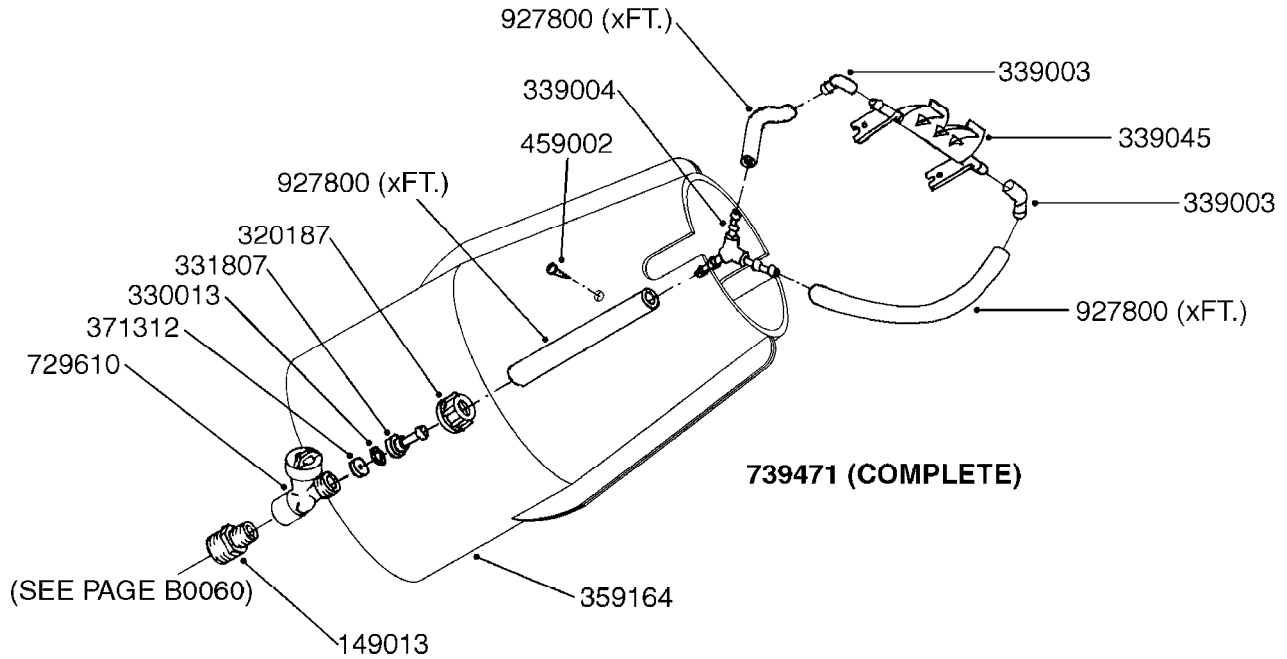

G0370

739474 (COMPLETE)

LP - PNEUMATIC OUTLETS
G0370-HIN, 01:01:16

Page 1

Date 12.08.2020 11:15

parts-n°	order qty	description
149013	1	REDUCER 1/2" X 3/8"
320187	1	FITT.DK CAP 3/8" BSP BLACK
330013	1	O-RING 2.5 X 10 PUR
331807	1	FITT.DK HB 5/16" F.3/8" NUT
339001	1	DIFFUSOR PLATE L=59 BLADE
339003	1	ELBOW F.DIFFUSOR PLATE
339004	1	FITT.DK Y-5/16"
339045	1	VENTURI DEFLECTOR L=100 DOUBLE F.LP
359164	1	PNEUMATIC AIR SPOUT 1 OUTLET
359167	1	PNEUMATIC SPOUT, 4 OUTLETS
371312	1	NOZZLE CERAMIC 1099-15
459002	1	SCREW N10X1/2"
729610	1	NOZZLE ASSY. NON DRIP 3/8 THRD
739471	1	NOZZLE OUTLET SINGLE TWO-ROW
739474	1	SPOUT ASSY. F. LP 4 OUTLET
927800	1	HOSE BLACK D8X12