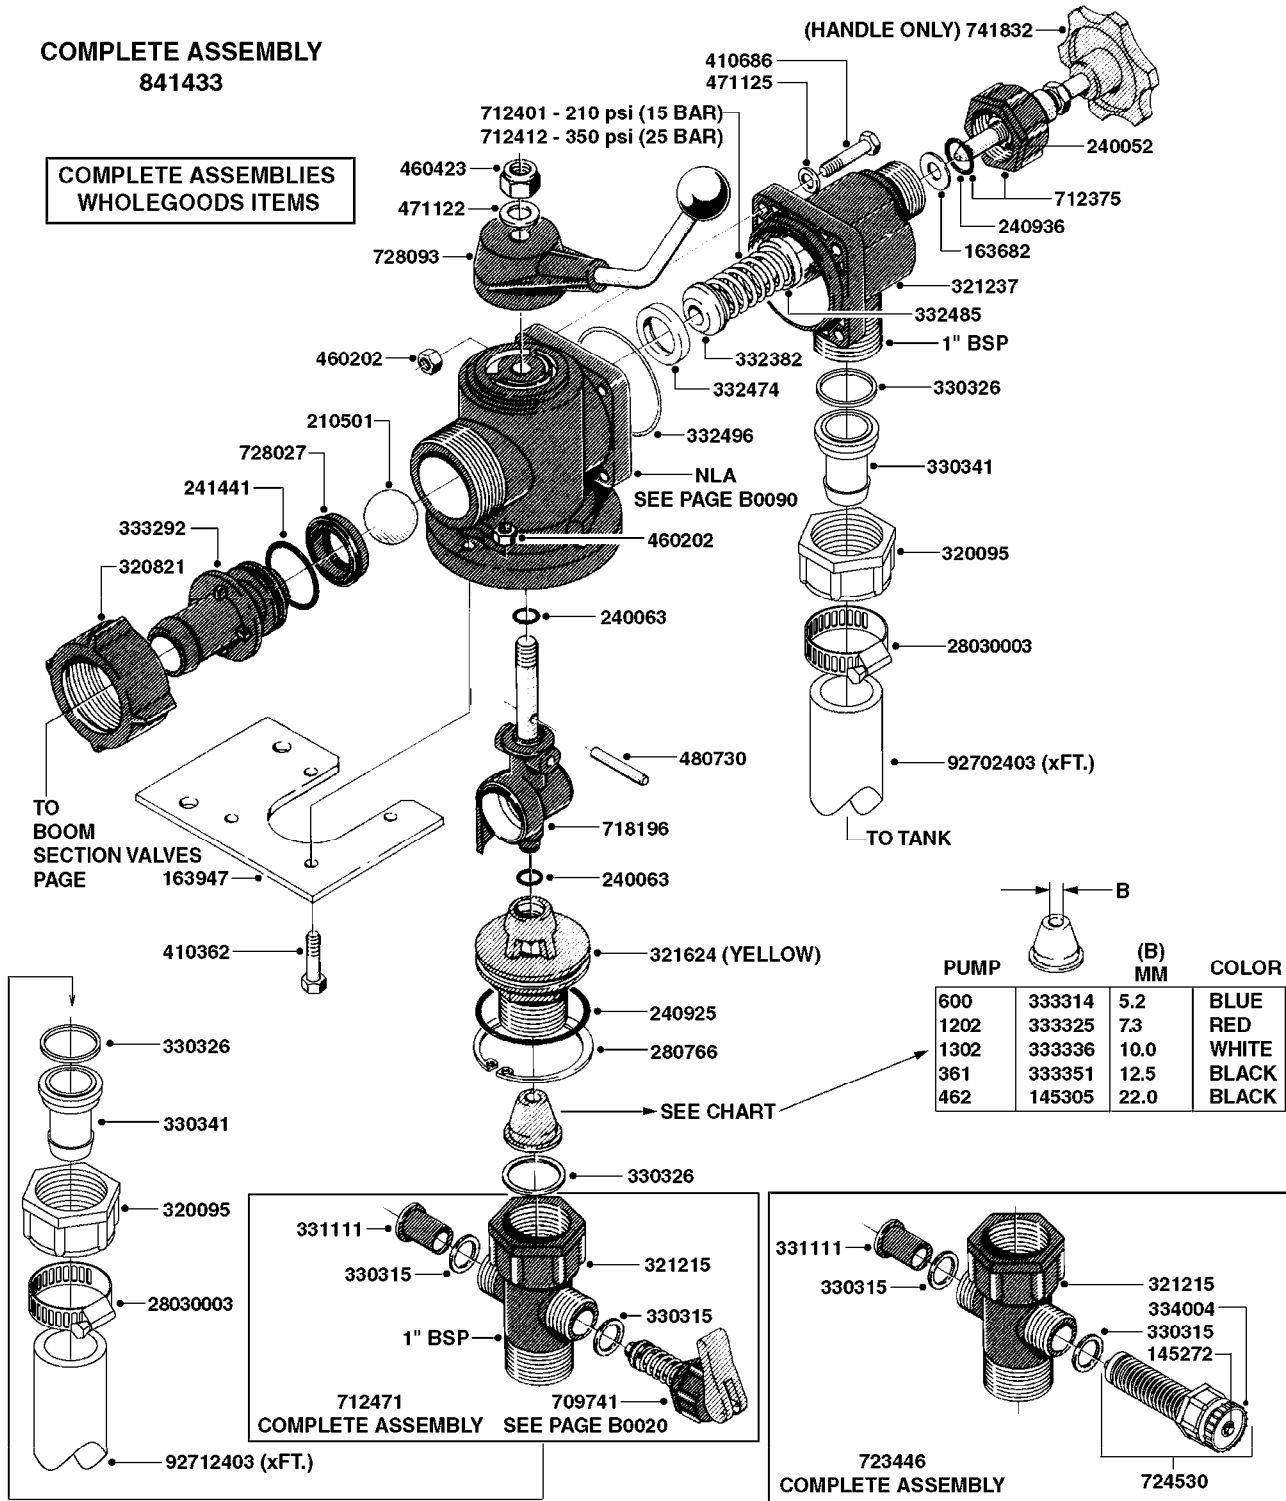

**COMPLETE ASSEMBLY
841433**

**COMPLETE ASSEMBLIES
WHOLEGOODS ITEMS**

PUMP		(B) MM	COLOR
600	333314	5.2	BLUE
1202	333325	7.3	RED
1302	333336	10.0	WHITE
361	333351	12.5	BLACK
462	145305	22.0	BLACK

B0080