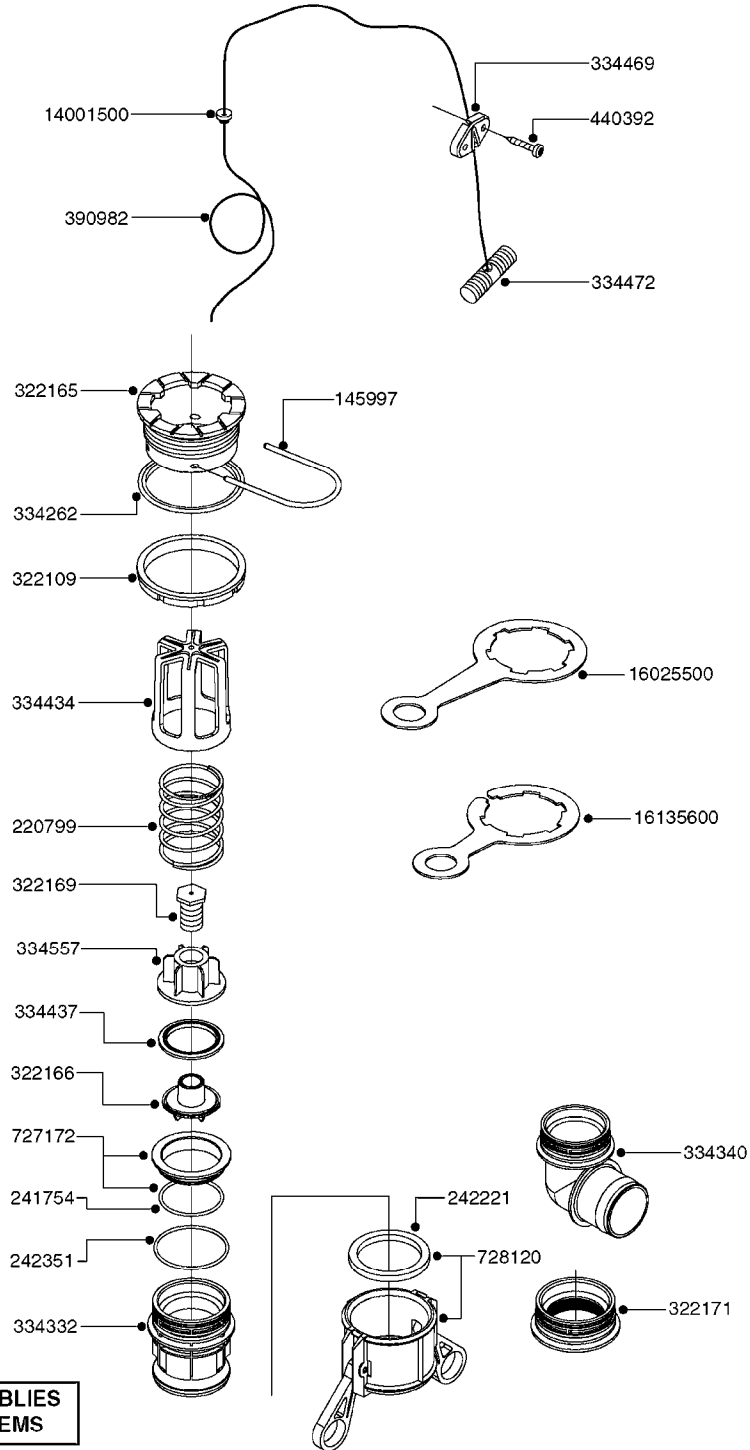

727617 - COMPLETE ASSEMBLY (2" BSP THREADED FITTING & 126" CORD)
727742 - COMPLETE ASSEMBLY (2-1/2" ELBOW & 157.5" CORD)

K0180

DRAIN ASSEMBLY-PULL CORD TYPE
K0180-HIN, 01:01:16

Page 1
Date 12.08.2020 11:15

parts-n°	order qty	description
145997	1	FITT.DK S-93 FORK
220799	1	SPRING F.TOP DRAIN
241754	1	O-RING D59.5X3
242221	1	GASKET F. S-93 QUICK COUPLERS
242351	1	O-RING D69.5X3.0 VITON F.S-93
322109	1	FITT.DK S-93 BULKHEAD NUT
322165	1	FITT.DK S-93 BULKHEAD SINGLE
322166	1	VALVE FLAP LOWER PART
322169	1	CORD PLUG F.TOP DRAIN
322171	1	FITT.DK S-93 THREAD INS.2"BSP
334262	1	GASKET F.S-93 BULKHEAD
334332	1	FITT.DK S-93 MALE QUICK COUP.
334340	1	FITT.DK S-93 ELBOW 2.5"
334434	1	CAGE F.SPRING BOTTOM DRAIN ASY
334437	1	SEAL FOR VALVE FLAP
334469	1	CLEVIS F.CORD TOP DRAIN ASSY.
334472	1	HANDLE FOR TOP DRAIN
334557	1	SPRING SEAT TOP DRAIN
390982	1	CORD NYLON 4000MM
440392	1	SCREW 6.3 X 25.0 DIN7981C TORX
727172	1	FITT.DK S-93 SEAT INSERT
727617	1	FITT.DK S-93 BOTTOM VALVE 2'
727742	1	TOP DRAIN CORD TYPE
728120	1	QUICK COUPLER CAP F.S93 DRAIN
14001500	1	GROMMET F.TOP DRAIN CORD
16025500	1	TANK SPACER SIGHT GAUGE
16135600	1	GUIDE FOR SIGHT GAUGE NAV/NCM