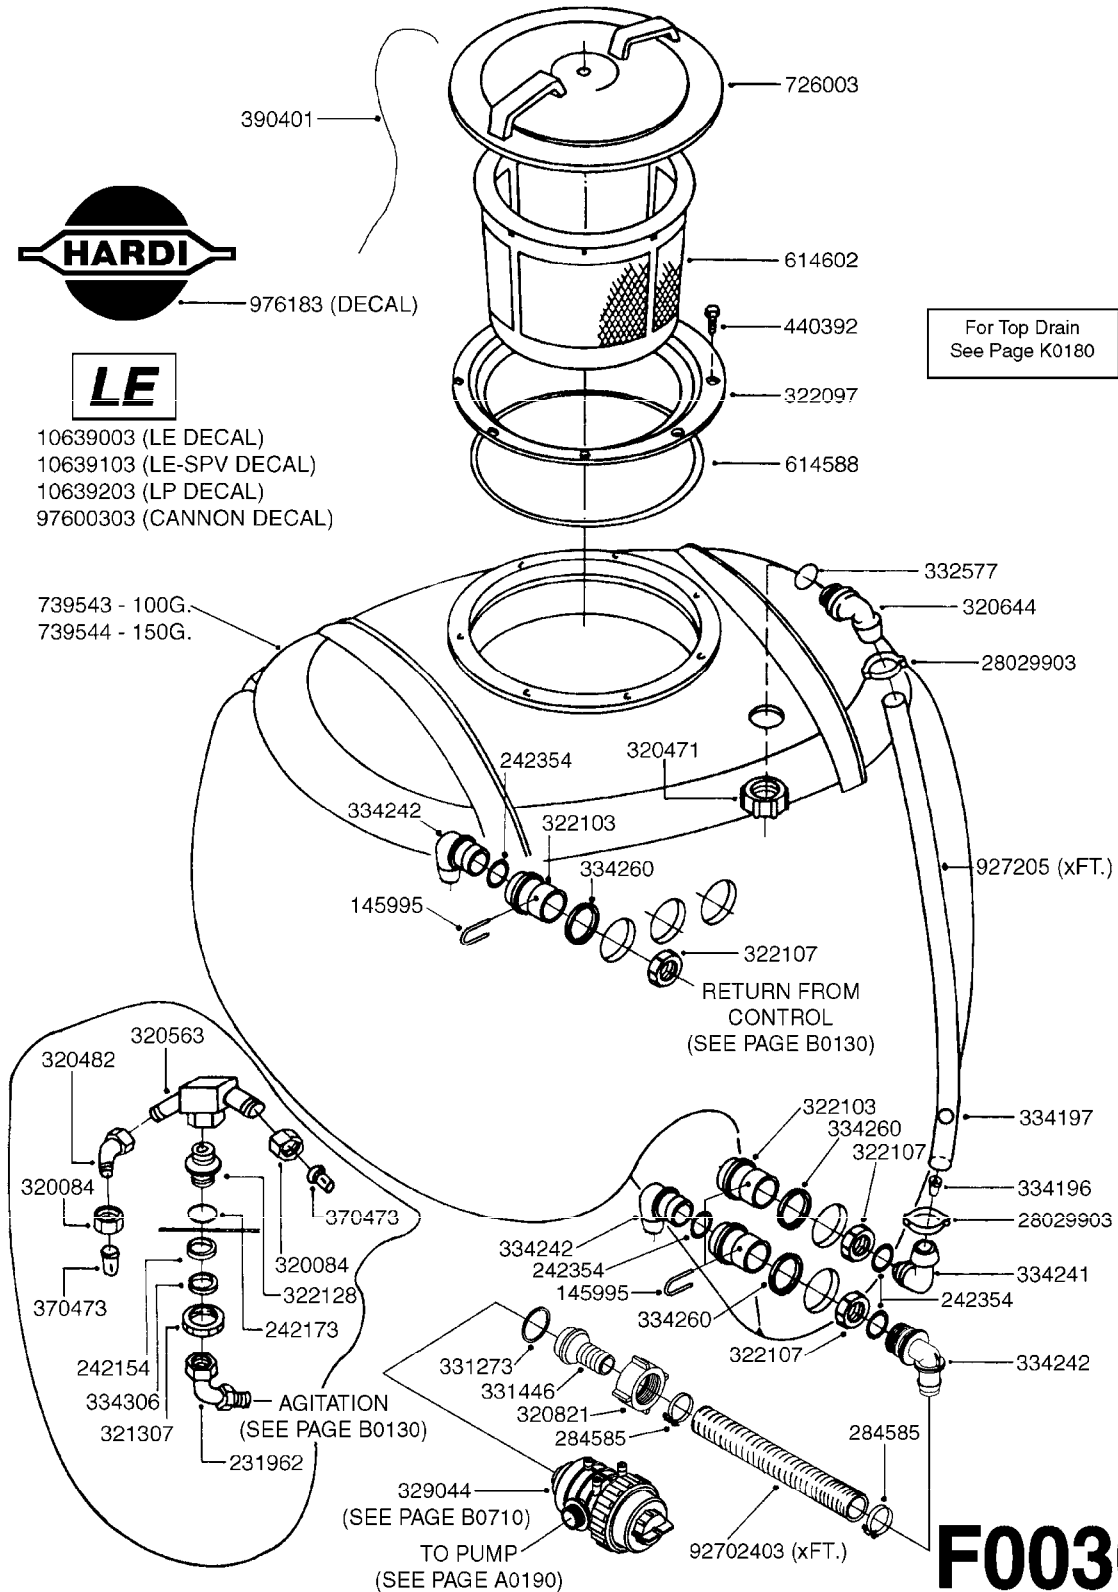

TANK - LE/LE-SPV/LP 100/150
F0030-HIN, 01:01:16

Page 0
Date 12.08.2020 11:15

976183 (DECAL)

10639003 (LE DECAL)
10639103 (LE-SPV DECAL)
10639203 (LP DECAL)
97600303 (CANNON DECAL)

For Top Drain
See Page K0180

739543 - 100G.
739544 - 150G.

TANK - LE/LE-SPV/LP 100/150
F0030-HIN, 01:01:16

Page 1

Date 12.08.2020 11:15

parts-n°	order qty	description
145995	1	FITT.DK S-53 FORK
231962	1	ELBOW BRASS 1/2"
242154	1	WASHER RUBBER 1"
242173	1	O-RING D24X18X3
242354	1	O-RING D32.2X3.0 VITON
284585	1	CLAMP HOSE GEAR 1" MINI 020
320084	1	FITT.DK NUT 1/2" BSP
320471	1	FITT.DK NUT 1" BSP JAMB
320482	1	FITT.DK ELB. 1/2" BSP 60 DEG.
320563	1	FITT.DK 3 WAY 1/2" 110 DEG.
320644	1	FITT.DK ELB.3/4"HB X 1" BSP
320821	1	FITT.DK NUT 1-1/2" BSP
321307	1	FITT.DK NUT 1/2" BSP JAMB
322097	1	THREADED RING F. LID
322103	1	FITT.DK S-53 BULKHEAD
322107	1	FITT.DK S-53 BULKHEAD NUT
322128	1	NIPPLE 1/2"
329044	1	FILTER ARAG 1.5" 32 MESH LIFT
331273	1	O-RING D44/D38X2 F.1-1/2"
331446	1	FITT.DK HB 1" F.1-1/2" NUT
332577	1	O-RING D38/D30X4 F.1" PUR.
334196	1	PLUG F. LIQUID LEV. INDICATOR
334197	1	BALL F. LIQUID LEV. INDICATOR
334241	1	FITT.DK S-53 ELB.3/4"
334242	1	FITT.DK S-53 ELB.1"
334260	1	GASKET F. S-53 BULKHEAD
334306	1	WASHER D22 PA
370473	1	NOZZLE INJECTOR 5066-2.0
390401	1	CORD NYLON F.LID 900MM
440392	1	SCREW 6.3 X 25.0 DIN7981C TORX
614588	1	SEAL F. LID
614602	1	FILTER BASKET
726003	1	LID F. TANK
739543	1	TANK ASSY.POLY 100G LE,SPV,LP
739544	1	TANK ASSY.POLY 150G LE,SPV,LP
927205	1	HOSE R X CLEAR X 3/4 X 0012"
976183	1	DECAL COMPANY D.18,2 X 29,6
10639003	1	DECAL "LE"
10639103	1	DECAL "LE-SPV"
10639203	1	DECAL "LP"
28029903	1	CLAMP HOSE GEAR P3/4"-S1" 6712
92702403	1	HOSE PVC SUCT GRAY 1"
97600303	1	DECAL CANNON