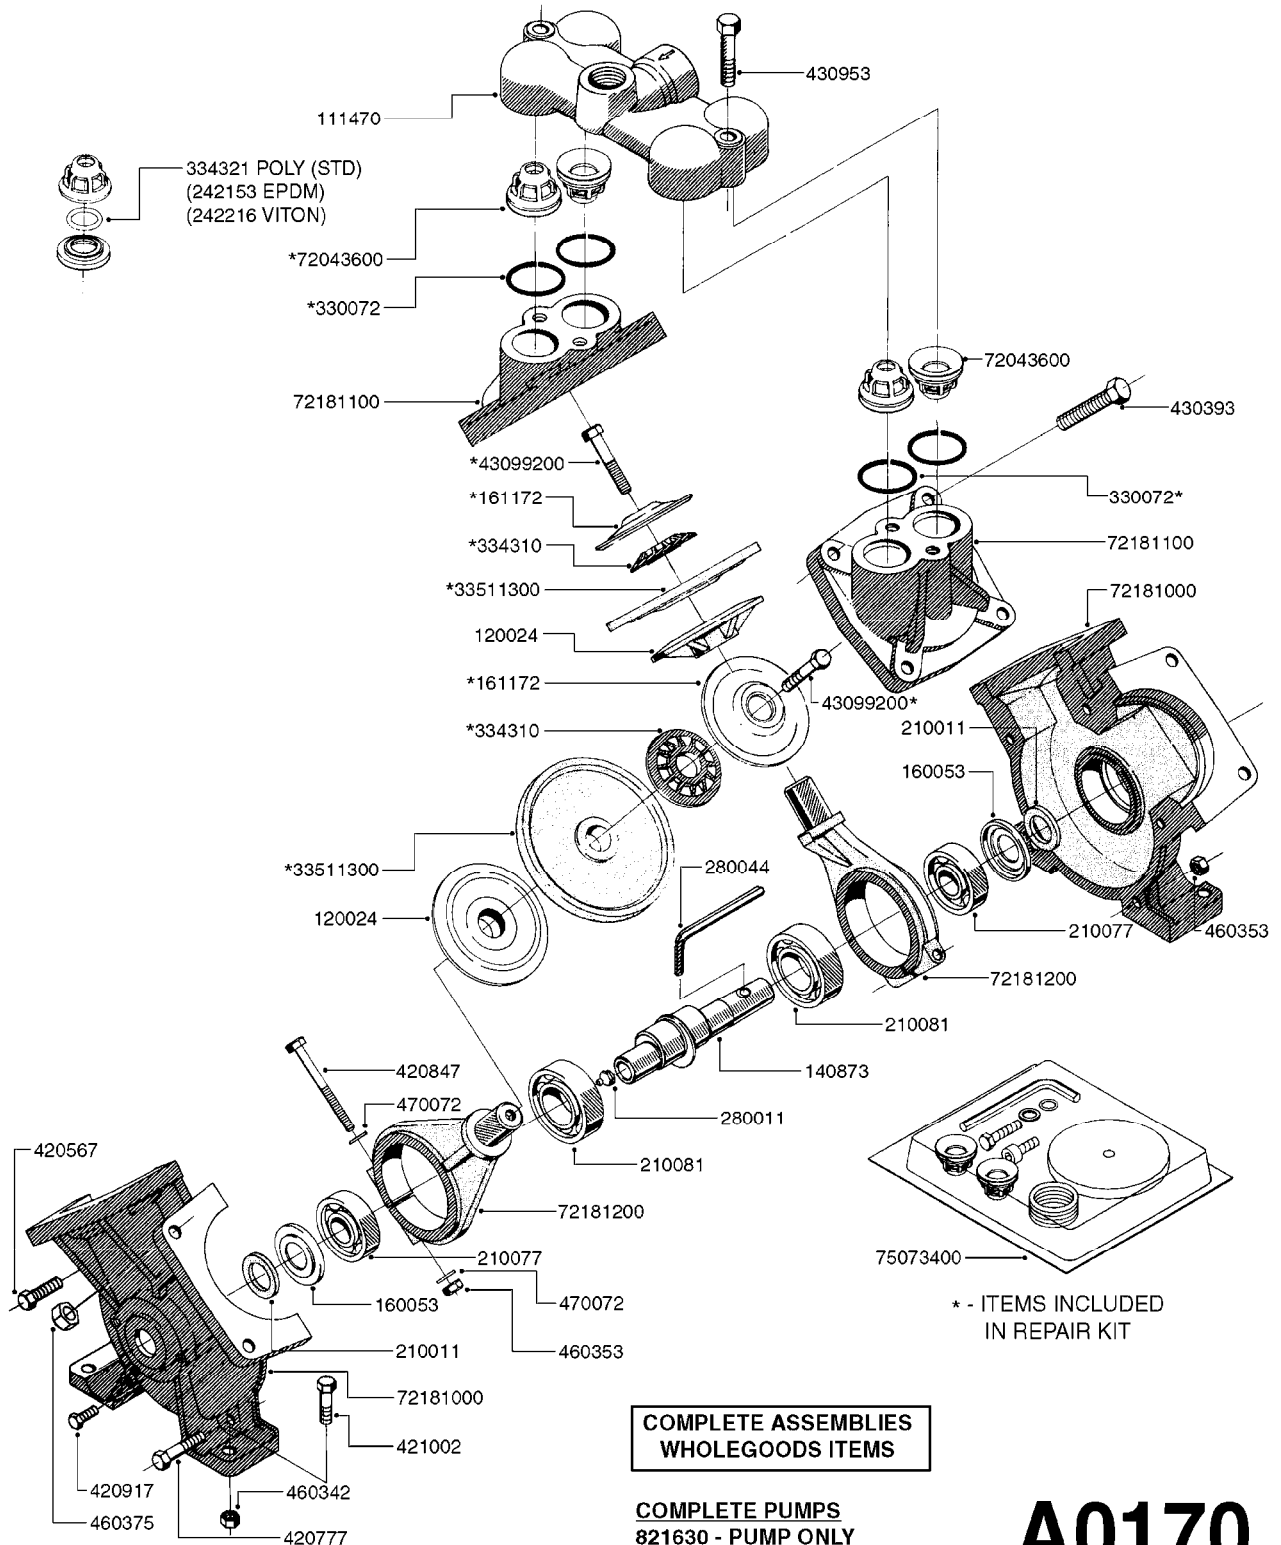

A0160

PUMP - 1202 W/MOUNTING BASE
A0160-HIN, 01:01:16

Page 1
Date 12.08.2020 11:15

parts-n°	order qty	description
111470	1	VALVE CHAMBER 1202
120024	1	DIAPHRAGM BACK DISC 1200-1300
140873	1	CRANK SHAFT MODEL 1202-9MM
160053	1	DUST PLATE
161172	1	DIAPHRAGM DISC F. 1203/1303
210011	1	SEAL FELT D39/23 X 4
210077	1	BEARING BALL 6305
210081	1	BEARING BALL 6307
242153	1	O-RING D26X4 EPDM
242216	1	O-RING VITON F/1202/1302/462
280011	1	GREASE NIPPLE 1/8' SAE H TR
280044	1	KEY HEXAGON W6 3/16'
330072	1	O-RING D53.5/D45.5X4
334310	1	NYLON WASHER 1202/1302/462
334321	1	O-RING POLY. 34.0x26.0x4.0
420066	1	BOLT HEX 8.8 DEL 3/8"X50MM
420162	1	BOLT HEX 8.8 DEL 3/8"x15MM
420836	1	BOLT HEX 8.8 RAW M8X85
421002	1	BOLT HEX 8.8 DEL M10X30 FT DIN933
421259	1	BOLT HEX UNC7/16"x2.25" 18-8SS
430032	1	BOLT HEX 8.8 RAW 1/2'X55MM
430404	1	BOLT HEX 8.8 DEL M12X50
460342	1	NUT HEX M10 DEL DIN934
460353	1	NUT HEX M8 BLACK
460375	1	NUT HEX M12 BLACK
460434	1	NUT HEX 3/8' NC BLACK
470072	1	WASHER D15/D8X.5 LOCK
33511300	1	DIAPHRAGM 1202-1303 POLY 2006
72043600	1	VALVE FOR 462/463
72181000	1	HOUSING, PUMP, 1203 RED
72181100	1	DIAPHRAGM COVER 1203/1303+BLTS
72181200	1	CONNECTING ROD FOR 1203 W/M12
75073300	1	PUMP KIT 1200/1202 "06"