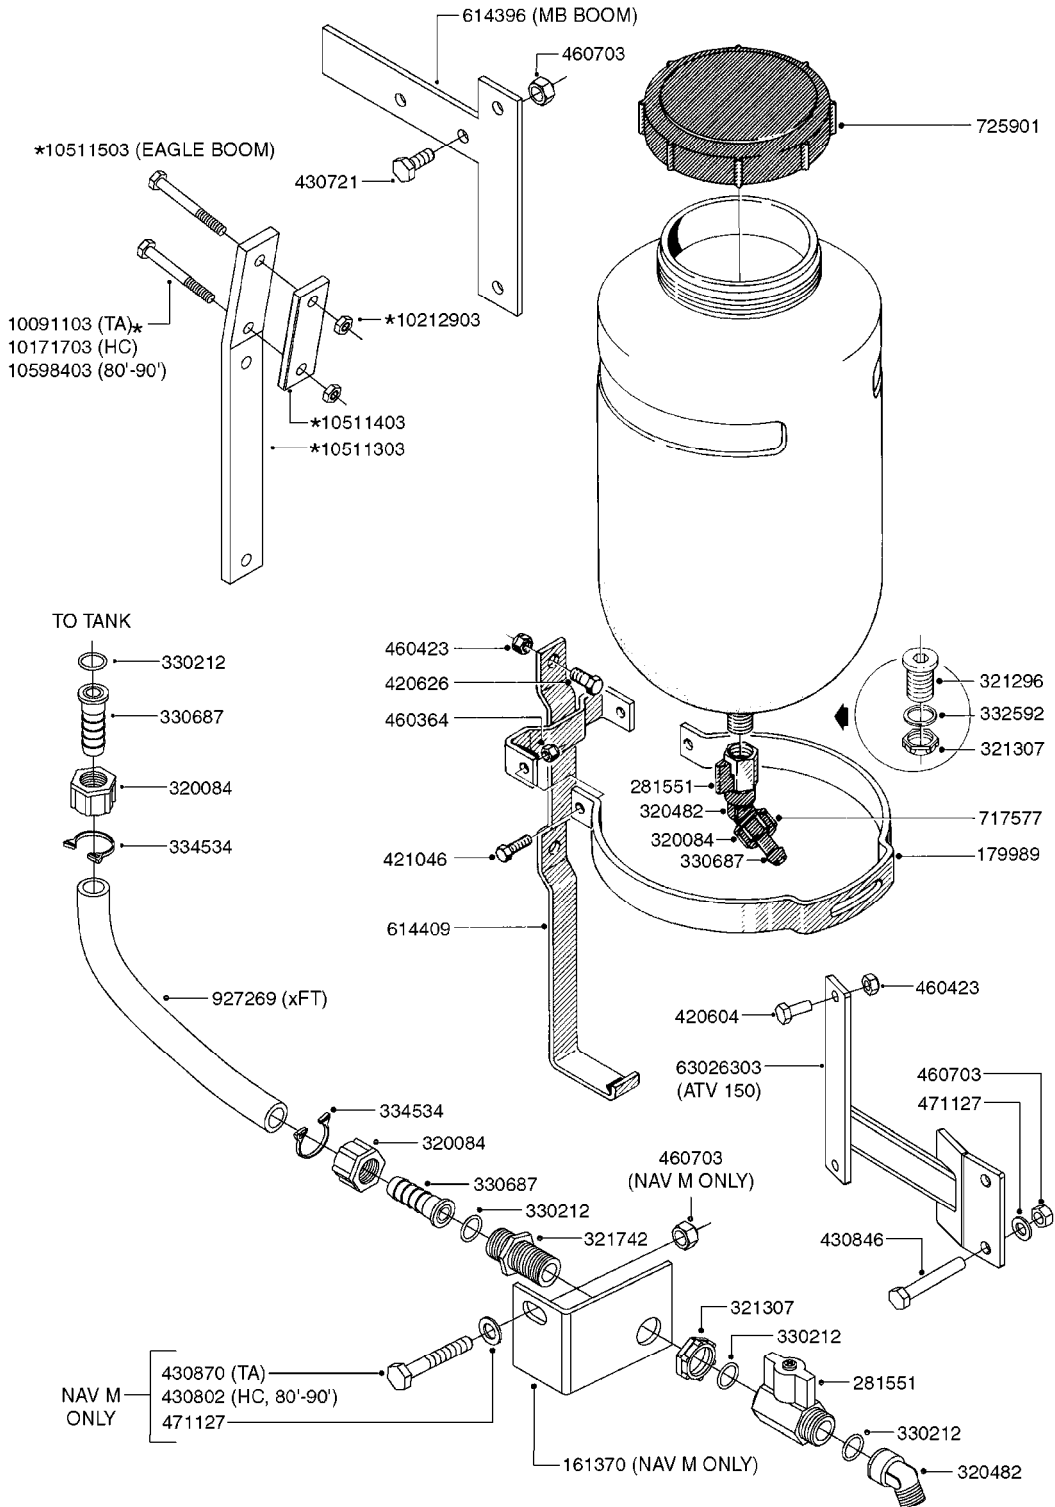

CLEAN WATER TANK
K0130-HIN, 01:01:16

COMPLETE TANK ASSY : 722072

K0130

CLEAN WATER TANK
K0130-HIN, 01:01:16

Page 1
Date 12.08.2020 11:15

parts-n°	order qty	description
161370	1	BKT.CLEAN WATER BOTT. VALVE
179989	1	BRKT. F. 3 GAL. TANK
281551	1	BALL VALVE 1/2"
320084	1	FITT.DK NUT 1/2" BSP
320482	1	FITT.DK ELB. 1/2" BSP 60 DEG.
321296	1	FITT.DK BULKHEAD 1/2" BSP SING
321307	1	FITT.DK NUT 1/2" BSP JAMB
321742	1	FITT.DK BULKHEAD 1/2' BSP
330212	1	O-RING D19/D14X2.4 F.1/2"NUT
330687	1	FITT.DK HB 1/2" F. 1/2" NUT
332592	1	O-RING D26/D20X3
334534	1	CLAMP HOSE PLASTIC 1/2"
420604	1	BOLT HEX 8.8 DEL M10X25 FT DIN933
420626	1	BOLT HEX 8.8 DEL M10X20 FT
421046	1	BOLT HEX M8X25/25 A2 SS DIN933
430721	1	BOLT HEX 8.8 DEL M12X40 FT
430802	1	BOLT HEX 8.8 DEL M12X75
430846	1	BOLT HEX 8.8 DEL M12X80
430870	1	BOLT HEX 8.8 DEL M12X55 FT
460364	1	NUT HU M8 A2 SS DIN934
460423	1	NUT HEX M10X1.50 LOCK DIN985A2 SS
460703	1	NUT HEX M12X1.75 LOCK DIN985A2 SS
471127	1	WASHER, M12, Ø24/13X24X2.5 SS
614396	1	CLEAN WATER BRACKET MB
614409	1	BRACKET FOR FOAM MARKER
717577	1	VALVE F.CLEAN WATER TANK
722072	1	CLEAN WATER TANK W FRAME & TAP
725901	1	LID F.WATER BOTTLE VENTED
927269	1	HOSE R X PVC X 1/2 X 0012"
10091103	1	BOLT HEX 3/8 NC GR.2 03.00'
10171703	1	BOLT HEX 3/8 NC GR.2 03.50"
10212903	1	NUT HEX NC (NYLON LOCK) 3/8"
10511303	1	FLATBAR L350/17DEG.CLEAN WATER
10511403	1	FLATBAR 104MM CLEAN WATER
10511503	1	BKT.CLEAN WATER MOUNT EAGLE
10598403	1	BOLT HEX HCS3/8-16 X 4 Z 5
63026303	1	CLEAN WATER TANK BRKT, ATV