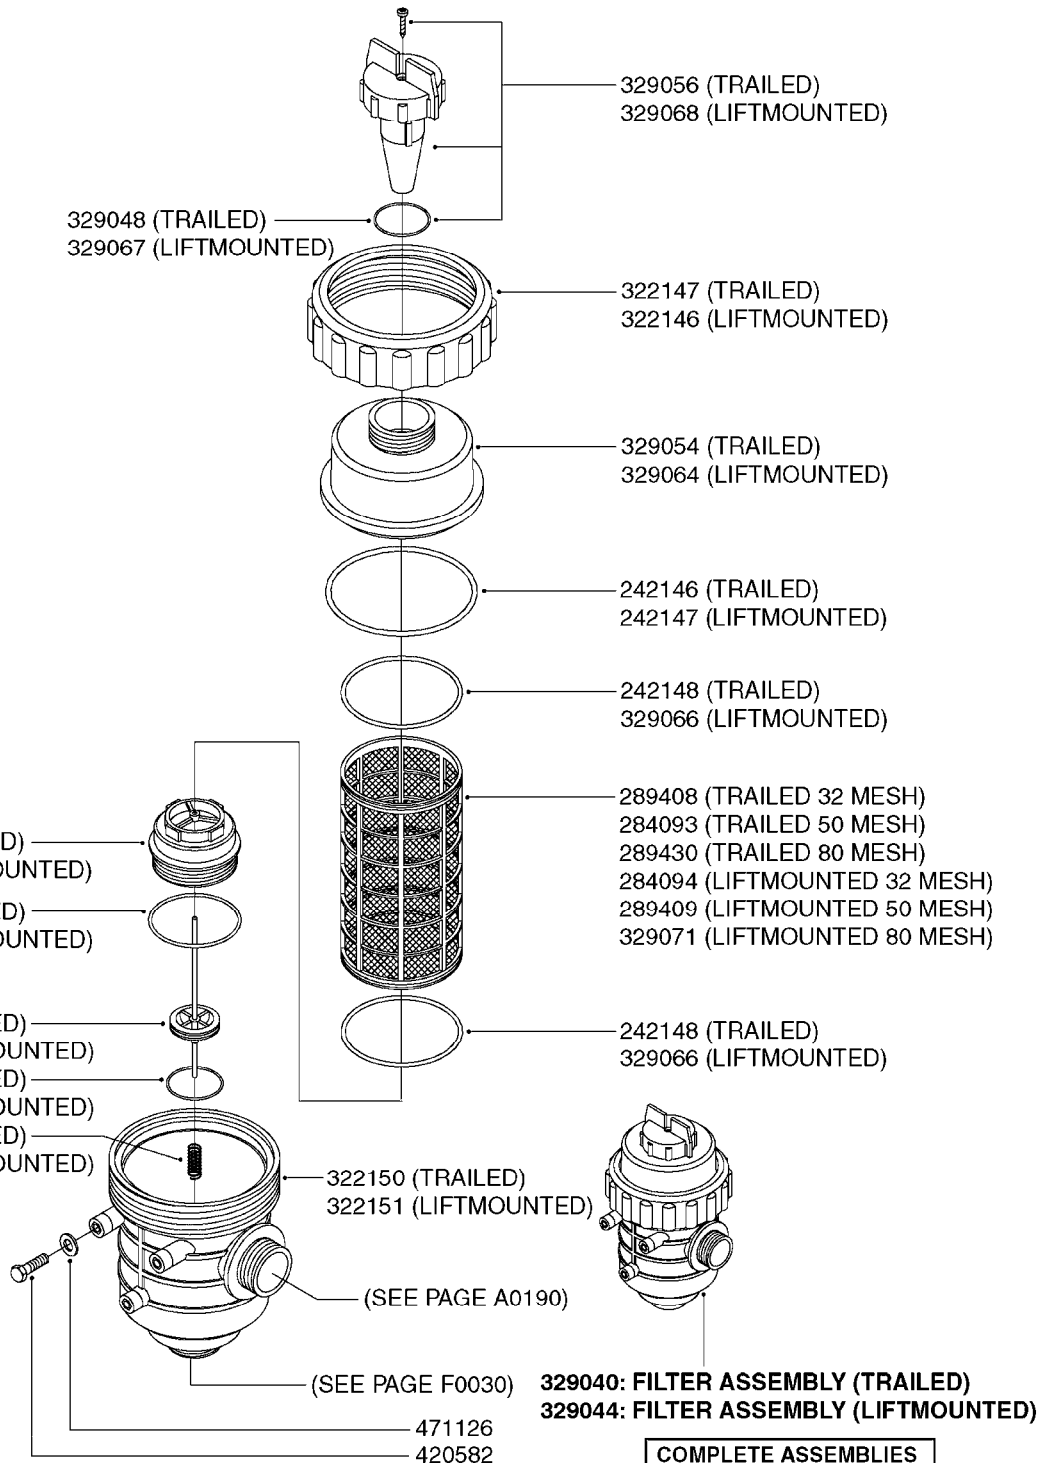

B0130

LE/LE-SPV/LP - PLUMBING BK-180
B0130-HIN, 01:01:16

Page 1
Date 12.08.2020 11:15

parts-n°	order qty	description
242109	1	O-RING D32.2x3.0
284585	1	CLAMP HOSE GEAR 1" MINI 020
320084	1	FITT.DK NUT 1/2" BSP
320095	1	FITT.DK NUT 1" BSP
321215	1	FITT.DK HOUSING F. AGITATION
330212	1	O-RING D19/D14X2.4 F.1/2"NUT
330315	1	O-RING D18.4/D13X.6
330326	1	O-RING D30/D24X2 F.1"NUT
330341	1	FITT.DK HB 1" F. 1" NUT
330687	1	FITT.DK HB 1/2" F. 1/2" NUT
331111	1	VALVE SEAT FOR 1/2" DISTRIBUT.
334242	1	FITT.DK S-53 ELB.1"
334534	1	CLAMP HOSE PLASTIC 1/2"
709741	1	VALVE ASSY. 1/2" FLIP LEVER
841053	1	OP.UNIT BK180/2 DIST.VALVES
92702103	1	HOSE R X1/2" X300PSI WP X0012"
92702403	1	HOSE PVC SUCT GRAY 1"
92712403	1	HOSE R X1" X300PSI WP X0012"

BK-180 REMOTE CONTROL CABLE
B0150-HIN, 01:01:16

Page 1

Date 12.08.2020 11:15

parts-n°	order qty	description
142516	1	SCREW SET M10 BENT F. LOCKING
142881	1	WIRE HOLDER FOR REMOTE CONTROL
142892	1	END NIPPLE F.REMOTE CABLE
281536	1	ALLEN WRENCH 3MM
410605	1	BOLT HEX 8.8 DEL M6X80
420604	1	BOLT HEX 8.8 DEL M10X25 FT DIN933
450564	1	SCREW M6X12 ALLEN
460261	1	NUT HEX M6X1.00 LOCK DIN985 A2 SS
460423	1	NUT HEX M10X1.50 LOCK DIN985A2 SS
471122	1	WASHER, M10, Ø20/10.5X 2.0, SS
611693	1	ARM FOR REMOTE CONTROL BK180
612124	1	BRACKET FOR OP.UNIT F REM.CTR
612566	1	MOUNT BRACKET F.FAN CABLE ASSY
612754	1	HANDLE FOR REMOTE CONTROL
715444	1	REMOTE CONTROL CABLE L=2000
715466	1	MOUNTING PLATE
833567	1	REMOTE CONTROL ON/OFF BK 180