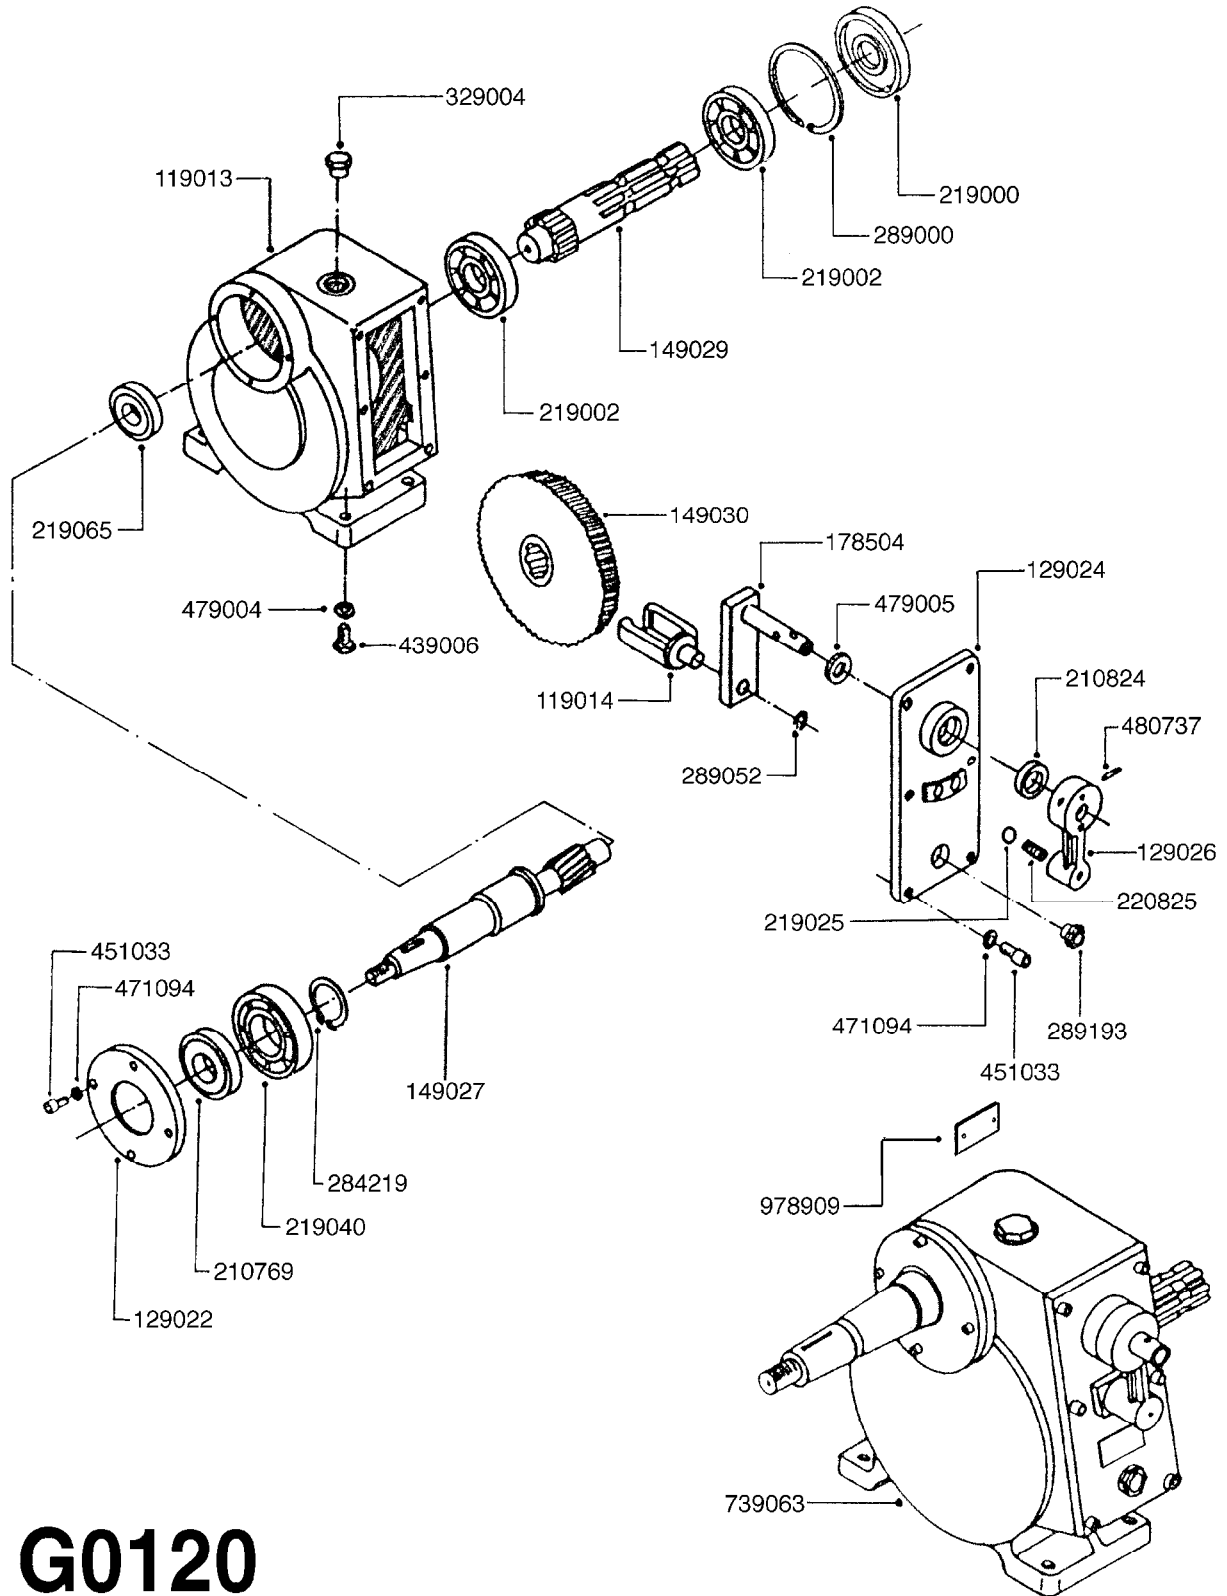

F0040

FRAME - LE/LE-SPV/LP 100/150
F0040-HIN, 01:01:16

Page 1

Date 12.08.2020 11:15

parts-n°	order qty	description
169179	1	MOUNT BRKT SUCT. FILTER LE/LP
169383	1	BELT GUARD COVER PLATE LE-SPV
229021	1	SPRING F.STEP LE/LP
249068	1	RUBBER BLOCKS 63X63X29
289140	1	QUICK LOCK F.LE
340347	1	TANK STRAP PACK.40X750MM 29.5"
410362	1	BOLT HEX 8.8 SS M6X20
420567	1	BOLT HEX 8.8 DEL M8X30 FT
421236	1	BOLT HEX M10X25 GALV.
421252	1	SCREW M10X30 CAP
430286	1	BOLT HEX 8.8 DEL M12X30 FT
430721	1	BOLT HEX 8.8 DEL M12X40 FT
430846	1	BOLT HEX 8.8 DEL M12X80
430878	1	BOLT HEX 8.8 DEL M12X45 DIN931
430968	1	SCREW M12X80 CAP
460143	1	LOCK NUT M8 SST A2 DIN985
460261	1	NUT HEX M6X1.00 LOCK DIN985 A2 SS
460342	1	NUT HEX M10 DEL DIN934
460386	1	NUT HEX M12X1.75
460423	1	NUT HEX M10X1.50 LOCK DIN985A2 SS
460703	1	NUT HEX M12X1.75 LOCK DIN985A2 SS
471064	1	WASHER D7/D3.2X0.5 STAINLESS
471071	1	WASHER M12 GALV
471072	1	WASHER M10 EL2
471106	1	WASHER D6
471127	1	WASHER, M12, Ø24/13X24X2.5 SS
480742	1	PIN D8 SPLIT FOR TS
619150	1	BELT SHIELD LE-SPV LP
619151	1	BELT SHIELD LE-SPV LP
619153	1	PUMP BELT TIGHTENER
619428	1	STEP F.LE/LP
619446	1	STEP MOUNT BRACKET F.LE/LP
632247	1	POST F.OPERATING UNIT BK/LX-LY
639114	1	FRAME LEP 300-600 POLY
639125	1	TOP SUPPORT KIT-LE/LP
10443303	1	RIVET 1/8 DIA. X 3/8 LONG
16034100	1	TANK STRAP CM1200 L=65"

24002503 - Ø 5" (125mm)

24002403 - Ø 4" (100mm)

259034 - Ø 5" (125mm) L=29-1/2" (750mm) PVC

259035 - Ø 4-3/8" (110mm) L=39-3/8" (1000mm) PVC

349012 - Ø 4" (100mm) L=37-3/8" (950mm) PVC

349026 - Ø 5-1/2" (140mm) / Ø 4-3/8" (110mm) PVC