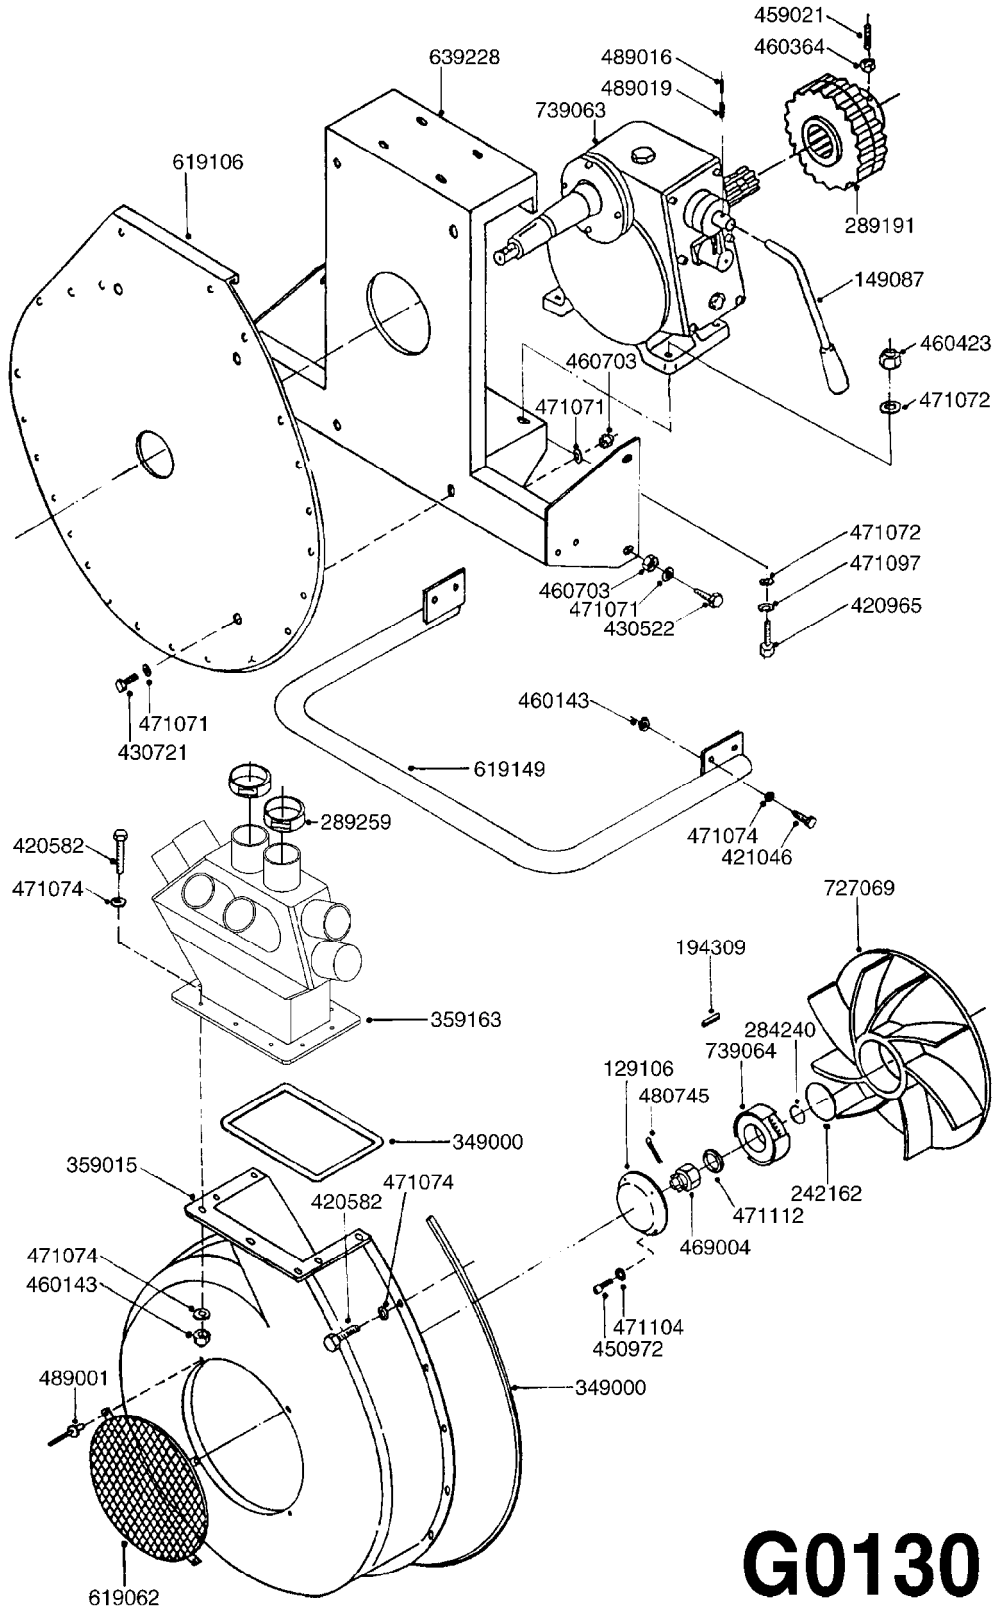

G0120

LP - GEAR BOX
G0120-HIN, 01:01:16

Page 1

Date 12.08.2020 11:15

parts-n°	order qty	description
119013	1	GEAR BOX HOUSING 1-V
119014	1	SHIFT HEAD F. 1-GEAR GEAR BOX
129022	1	GEAR BOX LID 1 GEAR TURB.
129024	1	COVER F. 1-GEAR GEAR BOX
129026	1	LEVER FOR ARM
149027	1	SHAFT OUTPUT F.GEARBOX LP
149029	1	AXLE SHAFT
149030	1	GEARWHEEL Z = 22 M = 3.5
178504	1	ARM FOR 1-GEAR GEAR BOX
210769	1	SEAL OIL 62 X 40 X 10
210824	1	SEAL OIL 18 X 7
219000	1	OIL SEAL 35 X 72 X 10
219002	1	BEARING 6207
219025	1	BALL D15 STAINLESS
219040	1	BEARING
219065	1	BEARING NJ-304
220825	1	SPRING F.GEAR CHANGE
284219	1	SNAP-RING OUTER 40X1.75
289000	1	SNAP-RING INNER
289052	1	SNAP-RING E-18
289193	1	OIL LEVEL GLASS
329004	1	PLUG F.OIL HOLE GEARBOX F.SPV
439006	1	PLUG F.OIL HOLE GEARBOX F.LE
451033	1	SCREW M8X25 HEX
471094	1	WASHER D8,4 STAR
479004	1	SEAL F.OIL PLUG GEARBOX LE
479005	1	WASHER D18 DIN 6916
480737	1	PIN CLAMP D6X45
739063	1	GEAR BOX F.LP

24002503 - Ø 5" (125mm)

24002403 - Ø 4" (100mm)

259034 - Ø 5" (125mm) L=29-1/2" (750mm) PVC

259035 - Ø 4-3/8" (110mm) L=39-3/8" (1000mm) PVC

349012 - Ø 4" (100mm) L=37-3/8" (950mm) PVC

349026 - Ø 5-1/2" (140mm) / Ø 4-3/8" (110mm) PVC