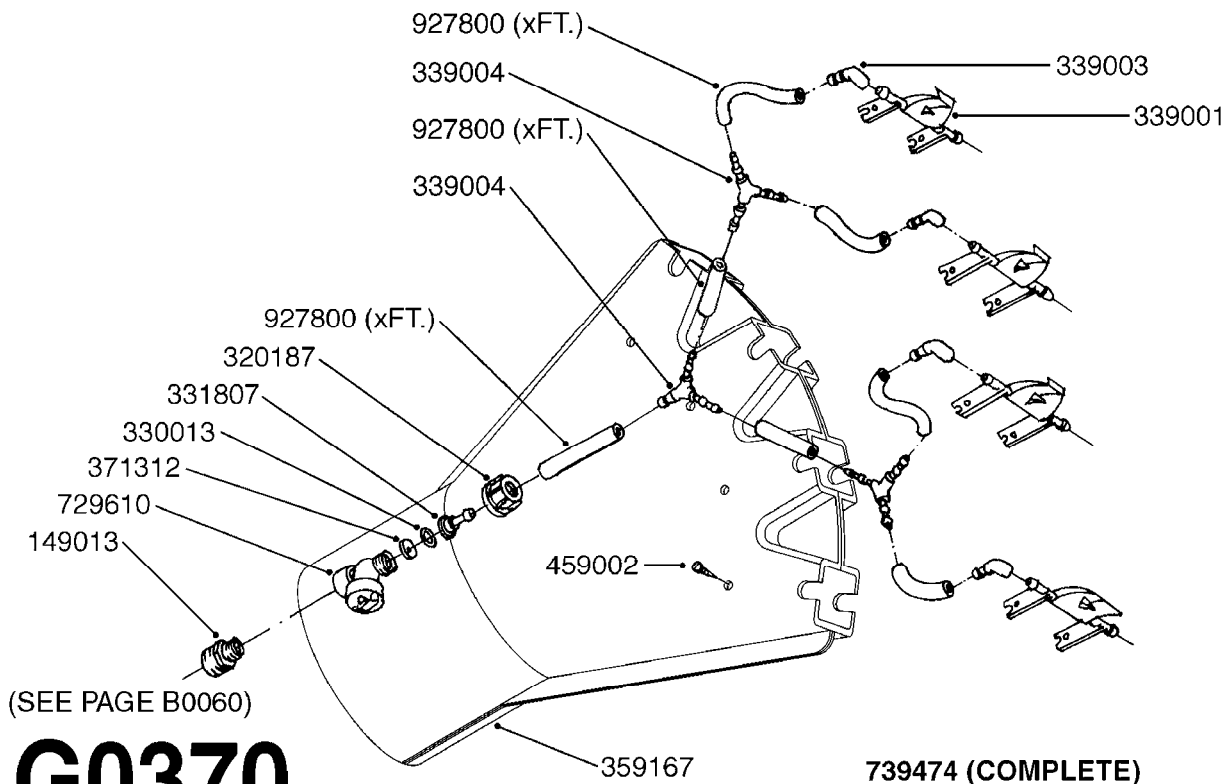

G0370

739474 (COMPLETE)

LP - PNEUMATIC OUTLETS
G0370-HIN, 01:01:16

Page 1

Date 12.08.2020 11:15

parts-n°	order qty	description
149013	1	REDUCER 1/2" X 3/8"
320187	1	FITT.DK CAP 3/8" BSP BLACK
330013	1	O-RING 2.5 X 10 PUR
331807	1	FITT.DK HB 5/16" F.3/8" NUT
339001	1	DIFFUSOR PLATE L=59 BLADE
339003	1	ELBOW F.DIFFUSOR PLATE
339004	1	FITT.DK Y-5/16"
339045	1	VENTURI DEFLECTOR L=100 DOUBLE F.LP
359164	1	PNEUMATIC AIR SPOUT 1 OUTLET
359167	1	PNEUMATIC SPOUT, 4 OUTLETS
371312	1	NOZZLE CERAMIC 1099-15
459002	1	SCREW N10X1/2"
729610	1	NOZZLE ASSY. NON DRIP 3/8 THRD
739471	1	NOZZLE OUTLET SINGLE TWO-ROW
739474	1	SPOUT ASSY. F. LP 4 OUTLET
927800	1	HOSE BLACK D8X12