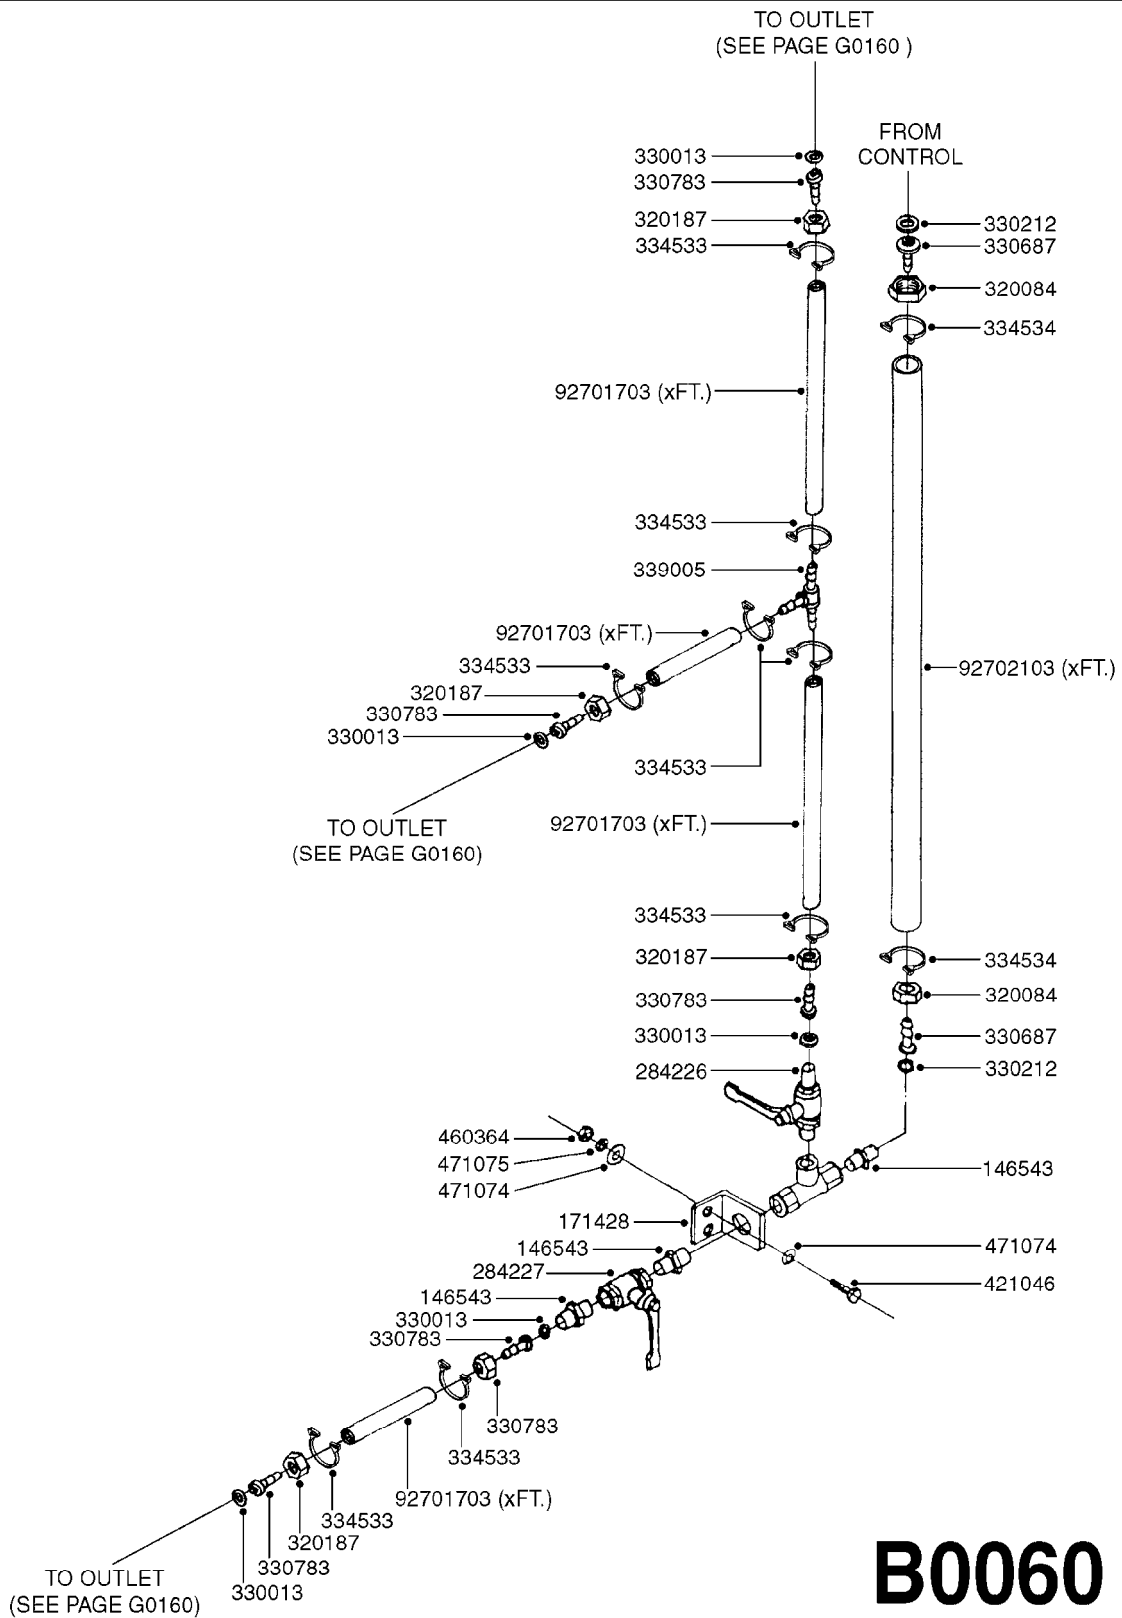

LP - DISTRIBUTION VALVES
B0060-HIN, 01:01:16

Page 1

Date 12.08.2020 11:15

parts-n°	order qty	description
146543	1	HEXAGON NIPPLE 1/2"
171428	1	BRACKET FOR FILTER
284226	1	BALL VALVE 1/2"MALE THREADS
284227	1	BALL VALVE 1/2"FEMALE THREADS
320084	1	FITT.DK NUT 1/2" BSP
320187	1	FITT.DK CAP 3/8" BSP BLACK
330013	1	O-RING 2.5 X 10 PUR
330212	1	O-RING D19/D14X2.4 F.1/2"NUT
330687	1	FITT.DK HB 1/2" F. 1/2" NUT
330783	1	FITT.DK HB 3/8"F.3/8" NUT
334533	1	CLAMP HOSE PLASTIC 3/8"
334534	1	CLAMP HOSE PLASTIC 1/2"
339005	1	FITT.DK TEE 3/8"X3/8"X3/8"
421046	1	BOLT HEX M8X25/25 A2 SS DIN933
460364	1	NUT HU M8 A2 SS DIN934
471074	1	WASHER M8 ELZ
471075	1	WASHER M8 LOCK
92701703	1	HOSE R X3/8" X300PSI WP X0012"
92702103	1	HOSE R X1/2" X300PSI WP X0012"