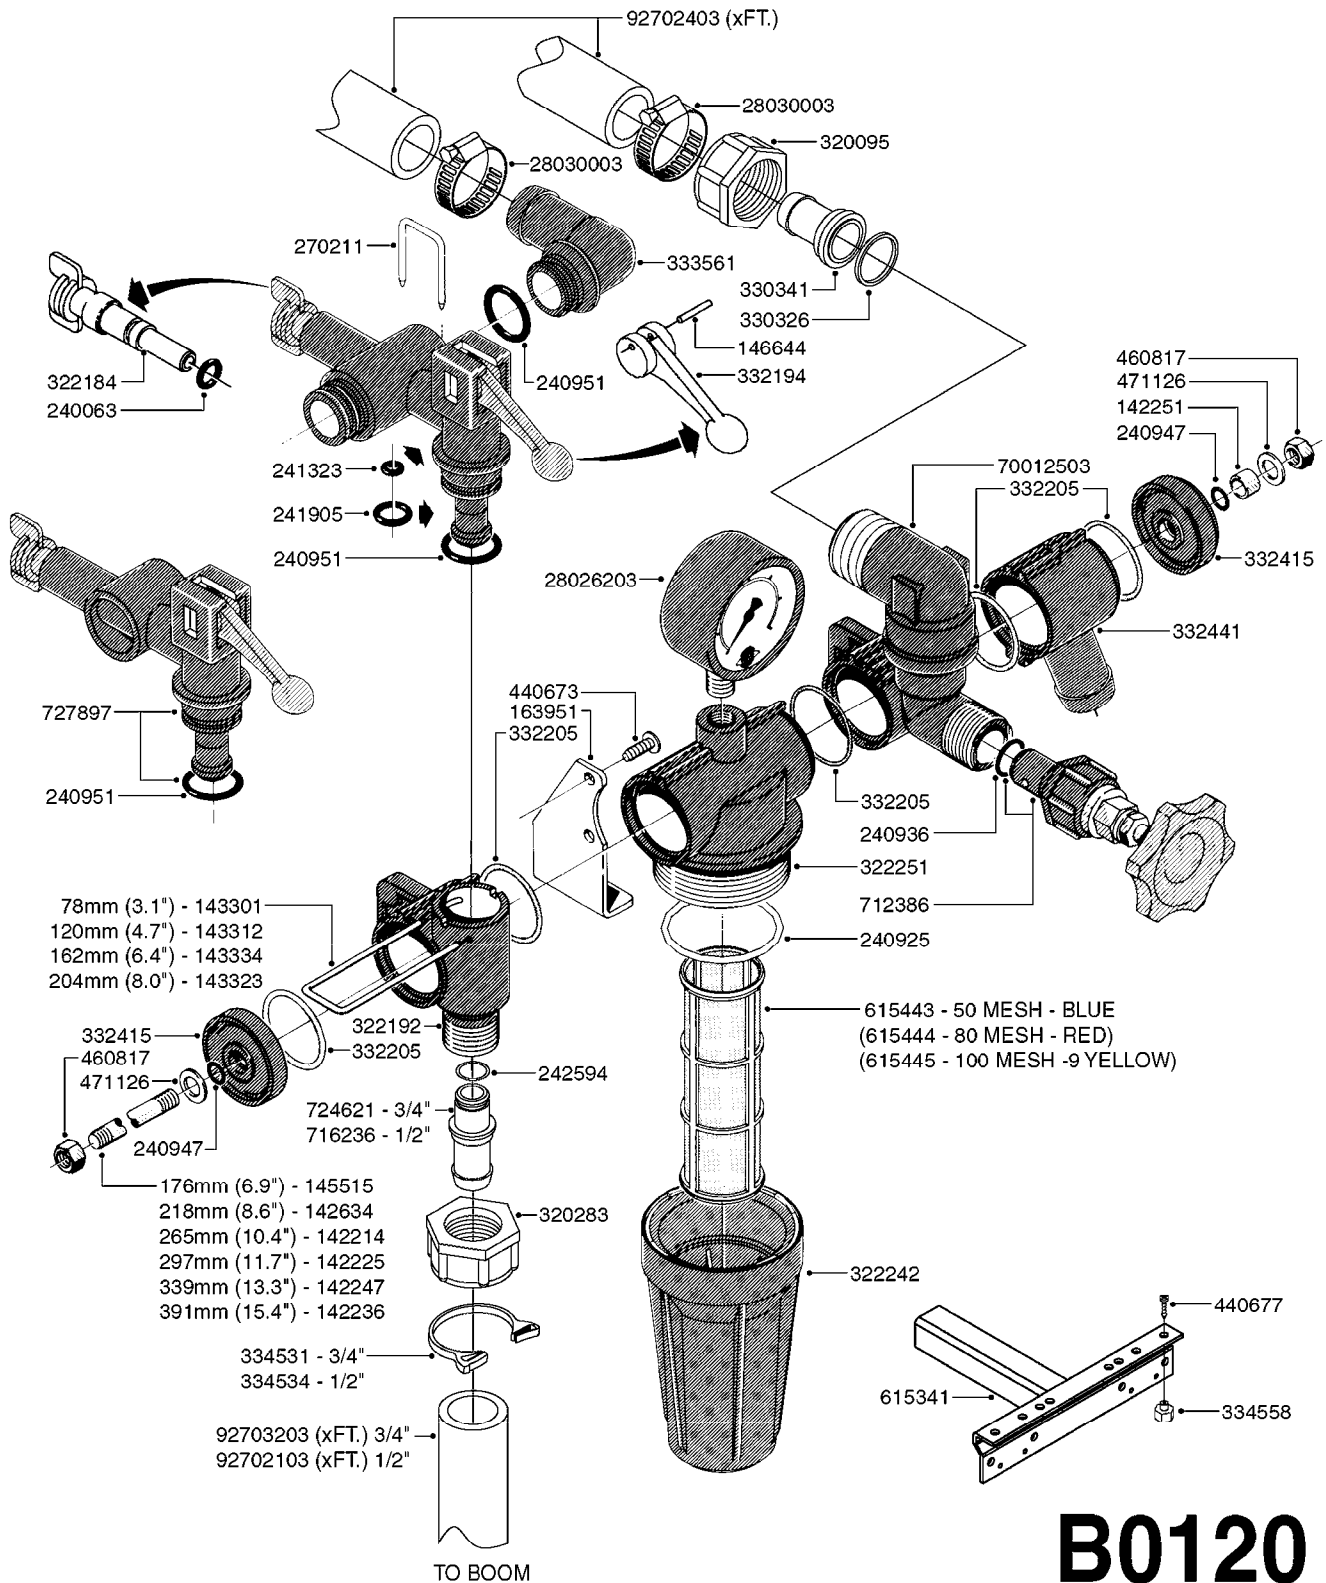

B0120

BK-180 VALVES F.LE/LE-SPV/LP
B0120-HIN, 01:01:16

Page

1

Date

12.08.2020 11:15

parts-n°	order qty	description
142214	1	STUD BOLT - M8X265, 3 SECTION
142225	1	STUD BOLT 8 X 299 - 6 MODULS
142236	1	STUD BOLT 8 X 381 - 8 MODULS
142247	1	STUD BOLT 8 X 341 - 7 MODULS
142251	1	BUSHING FOR LID
142634	1	STUD BOLT M8 X 213 - 4 MODULS
143301	1	LOCK CLAMP 78 MM
143312	1	LOCK CLAMP 120 MM
143323	1	LOCK CLAMP 204 MM
143334	1	LOCK CLAMP 162 MM
145515	1	STUD BOLT M8 X 176MM
146644	1	PIN D3X19 STAINLESS
163951	1	MOUNT BRACKET FOR BK180 SECTIO
240063	1	O-RING D14.1/9.3 X 2.4
240925	1	O-RING D49.5X3 NITRIL
240936	1	O-RING D13.3X2.4 NITRIL
240947	1	O-RING D7.3X2.4 NITRIL
240951	1	O-RING D21.2X3 NITRIL
241323	1	O-RING D5.3X2.4 NITRIL
241905	1	O-RING 12,3X2,4 VITON DKR.1,05
242594	1	O-RING D14 X 1.78 SCH.70-EPDM
270211	1	FITT.DK S25 FORK L=37.5
320095	1	FITT.DK NUT 1" BSP
320283	1	FITT.DK NUT 3/4"BSP
322184	1	SCREW F.ADJUSTING CONST.PRESS.
322192	1	HOUSING F.DISTRIBUTOR
322242	1	FILTER BOWL / IN-LINE
322251	1	HOUSING F.FILTER MOUNT BK/EC
330326	1	O-RING D30/D24X2 F.1"NUT
330341	1	FITT.DK HB 1" F. 1" NUT
332194	1	DISTRIBUTION HANDLE
332205	1	O-RING D43/39XD2
332415	1	COVER
332441	1	FITT.DK ELB 1" F.EC VALVE
333561	1	FITT.DK ELB.1" EC RETURN
334531	1	CLAMP HOSE PLASTIC 3/4"
334534	1	CLAMP HOSE PLASTIC 1/2"
334558	1	NUT HEX PLASTIC INSERT
440673	1	SCREW F.PLASTIC 5X12 SS
440677	1	SCREW F. PLASTIC 5X20 SS
460817	1	NUT HEX M8 STAINLESS DIN 934
471126	1	WASHER, M8, Ø16/ 8.4X 1.6, SS
615341	1	BRACKET F.BK 2,3&4 BANK VALVES
615443	1	FILTER ELEM.50 MESH BLUE
615444	1	FILTER ELEM.80 MESH RED
615445	1	FILTER ELEM.100 MESH YELLOW
712386	1	PRESSURE REGULATOR COMPL. H-M
716236	1	FITT.DK HB 1/2" ASSY. F. 3/4"
724621	1	FITT.DK HB 3/4"ASSY F.3/4" NUT
727897	1	HOUSING UPPER PART END PC.BK92
28026203	1	GAUGE 200PSI/BR,2.5"1/4BSP-BTM
28030003	1	CLAMP HOSE GEAR P1" 6716
70012503	1	HOUSING FOR HARDI-MATIC VALVE
92702103	1	HOSE R X1/2" X300PSI WP X0012"
92702403	1	HOSE PVC SUCT GRAY 1"
92703203	1	HOSE R X3/4" X300PSI WP X0012"