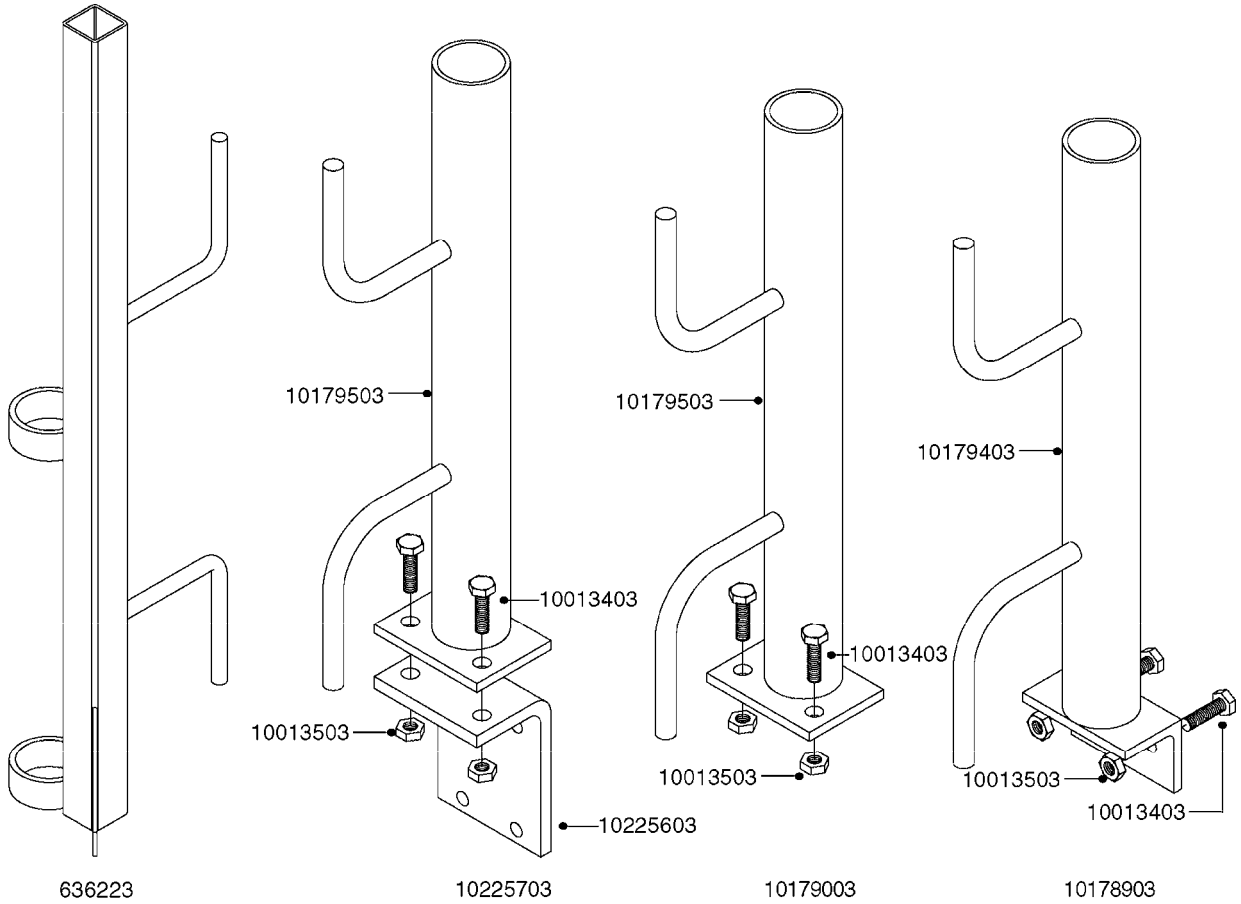

**COMPLETE ASSEMBLIES  
WHOLEGOODS ITEMS**

COMPLETE ASSEMBLY:  
818377 - 160' x 3/8" (50m) HOSE REEL  
818381 - 320' X 3/8" (100m) HOSE REEL

# K0490

HOSE REEL ASSEMBLIES  
K0490-HIN, 01:01:16

Page 1  
Date 12.08.2020 8:37

parts-n°	order qty	description
143684	1	BUSHING F. HOSE REEL
143706	1	SPACER TUBE F. 275' HOSE REEL
145925	1	NIPPLE M10 M6
146314	1	UNION BUSHING F.HOSE REEL
146315	1	RING FOR HOSE REEL
146487	1	SPACER ROD F/HOSE REEL 225mm
160311	1	WASHER D30/D20.4X2
241474	1	O-RING NITRIL
281072	1	SNAP-RING OUTER 20X1.20
282155	1	CLIP F.TUBE SUPPORT
320655	1	FITT.DK HN 1/2"-1/2" BSP
320821	1	FITT.DK NUT 1-1/2" BSP
330212	1	O-RING D19/D14X2.4 F.1/2"NUT
333443	1	BUSHING F. HOSE REEL
420604	1	BOLT HEX 8.8 DEL M10X25 FT DIN933
420626	1	BOLT HEX 8.8 DEL M10X20 FT
420862	1	BOLT HEX 8.8 DEL M10X16 FT
430286	1	BOLT HEX 8.8 DEL M12X30 FT
460423	1	NUT HEX M10X1.50 LOCK DIN985A2 SS
460703	1	NUT HEX M12X1.75 LOCK DIN985A2 SS
613207	1	CENTER TUBE FOR 164'HOSE REEL
613211	1	HOSE REEL NK 80/105
613292	1	CENTER TUBE 100 MM
633824	1	SIDE FOR HOSE REEL
633835	1	OUTER TUBE NK 300-600
633846	1	FITTING FOR HOSE REEL TR2/TR3
633905	1	BRKTS. HOSE REEL SM210
637986	1	CLAMP FITTING HOSE REEL
719073	1	HANDLE ASSY. F. HOSE REEL
719084	1	SWIVEL F.HOSE REEL
719121	1	HOSE 1/2'X2500M NUT
719401	1	CLIPS F.PISTOL ASSY.
725618	1	CLIP WHITE PLASTIC SNAP TYPE
818377	1	REEL FOR HOSE 160' X 3/8"
818381	1	REEL FOR HOSE 320' X 3/8'
818801	1	BKT.HOSE REEL MOUNT NL/NK/BOOM
818845	1	BKT.HOSE REEL SM210
833768	1	HOLDER F. HOSE REEL
834764	1	BKT.HOSE REEL MOUNT ESTATE SPR
61021400	1	BKT. BOOM MOUNT SM53/80 US