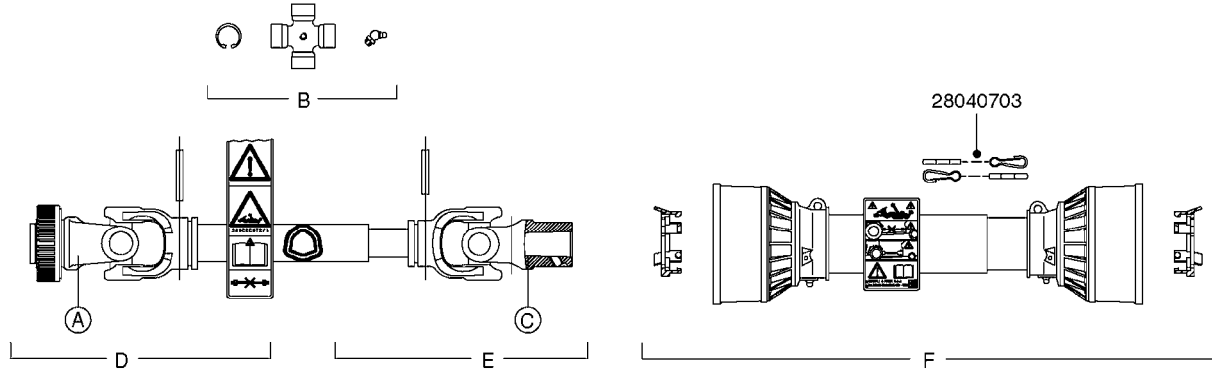

COMPLETE ASSEMBLIES  
WHOLEGOODS ITEMS

**A0080**

PUMP - 600 FITTINGS  
A0080-HIN, 01:01:16

Page 1  
Date 12.08.2020 8:37

parts-n°	order qty	description
240122	1	DIAPHRAGM FOR PRES.DAMP.NITRIL
320095	1	FITT.DK NUT 1" BSP
320154	1	AIR BOTTLE, BOTTOM PART
320316	1	FITT.DK TEE 3/4" X3/4" X1"BSP
320327	1	HOUSING F. SUCTION AIR BOTTLE
320331	1	FITT.DK TEE 1" - 1" - 3/4" BSP
320342	1	FITT.DK EL 3/4"M X 1"F BSP
322095	1	FITT.DK TEE 1-1/2 X1-1/4 X3/4" BSP
330326	1	O-RING D30/D24X2 F.1"NUT
330341	1	FITT.DK HB 1" F. 1" NUT
330525	1	AIR BOTTLE, TOP HALF
330665	1	FITT.DK HB 3/4"F.1" NUT
330735	1	O-RING D30/D26X2
330746	1	GUARD PTO LOWER PART
330757	1	GUARD PTO UPPER PART
334265	1	DIAPHRAGM F. PRESS DAMP.
334531	1	CLAMP HOSE PLASTIC 3/4"
334553	1	DIAPHRAGM F.SUCTION AIR BOTTLE
410347	1	SCREW M6X20 8.8
420162	1	BOLT HEX 8.8 DEL 3/8"x15MM
420567	1	BOLT HEX 8.8 DEL M8X30 FT
460202	1	NUT HEX M6
460364	1	NUT HU M8 A2 SS DIN934
471122	1	WASHER, M10, Ø20/10.5X 2.0, SS
703032	1	SUCTION AIR BOTTLE 3/4" COMPL.
703301	1	VALVE FOR AIR BOTTLE
725970	1	DAMPER KIT 600
821623	1	PUMP 603/7 W COUPLING
821624	1	PUMP 603/7 W. FOOT TAPERED SHA
821625	1	PUMP 603/4 800RPM STRIGHT SHAF
845014	1	AIR BOTTLE COMPLETE HJ73
28030003	1	CLAMP HOSE GEAR P1" 6716
28034903	1	FITTING, REDUCER, 1-1/4"-3/4"
28038303	1	FITTING, TEE 2X1"BSPM/1"BSPF
28047203	1	CLAMP HOSE GEAR 60 X 80 6756
92702403	1	HOSE PVC SUCT GRAY 1"
92703203	1	HOSE R X3/4" X300PSI WP X0012"