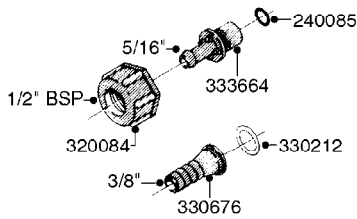

L0010

parts-n°	order qty	description
240085	1	O-RING D13,1/8,3X02,4 NITRIL
241441	1	O-RING D29.3X3
242594	1	O-RING D14 X 1.78 SCH.70-EPDM
320084	1	FITT.DK NUT 1/2" BSP
320095	1	FITT.DK NUT 1" BSP
320117	1	FITT.DK CONN.1/2"BSP F. 1" CAP
320187	1	FITT.DK CAP 3/8" BSP BLACK
320283	1	FITT.DK NUT 3/4"BSP
320821	1	FITT.DK NUT 1-1/2" BSP
321495	1	FITT.DK REDUC 1/4'BSP F.3/4'NT
321576	1	FITT.DK CONN 1/2"BSP F.3/4"NUT
330013	1	O-RING 2.5 X 10 PUR
330212	1	O-RING D19/D14X2.4 F.1/2"NUT
330326	1	O-RING D30/D24X2 F.1"NUT
330341	1	FITT.DK HB 1" F. 1" NUT
330595	1	O-RING D24.6/D20X2.1 -3/4"
330665	1	FITT.DK HB 3/4"F.1" NUT
330676	1	FITT.DK HB 3/8" F. 1/2" NUT
330687	1	FITT.DK HB 1/2" F. 1/2" NUT
330691	1	FITT.DK HB 3/4'F.3/4' NUT
330783	1	FITT.DK HB 3/8"F.3/8" NUT
331262	1	FITT.DK HB 1-1/2" F. 1-1/2"NUT
331273	1	O-RING D44/D38X2 F.1-1/2"
331446	1	FITT.DK HB 1" F.1-1/2" NUT
331807	1	FITT.DK HB 5/16" F.3/8" NUT
332286	1	FITT.DK HB 1/2" F. 3/4" NUT
332905	1	FITT.DK HB 1/2" F. 3/4" CAP
332927	1	FITT.DK PLUG F. NOZZLE TUBE
333292	1	FITT.DK HB 1"O'RING F.1-1/2"
333664	1	FITT.DK HB 5/16' F. 1/2' NUT
334044	1	FITT.DK HB 3/4' F. 3/4' CAP
334059	1	FITT.DK EL 1" 110 DEG.F.1-1/2"
334123	1	FITT.DK HB 1-1/4"O-RNG F.1-1/2"
334150	1	FITT.DK HB 1-1/4" 110 F.1-1/2"
390542	1	PLUG WASHER FOR 3/4'CAP NUT
716236	1	FITT.DK HB 1/2" ASSY. F. 3/4"
716413	1	FITT.DK PLUG ASSY. F.NOZ TUBE
717426	1	FITT.DK REDUC 1/4"BSP F.3/4"N
720856	1	FITT.DK 1/2'BSP ASSY.F.3/4'NUT
724621	1	FITT.DK HB 3/4"ASSY F.3/4" NUT