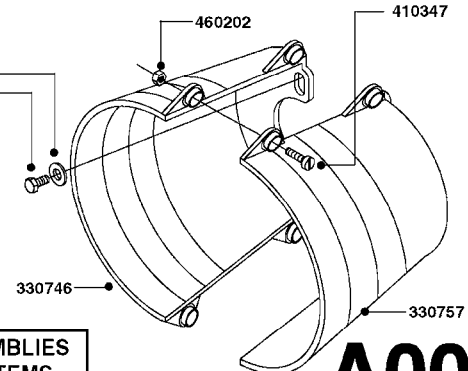

**#725970 COMPLETE DAMPER KIT (SUCTION & PRESSURE)**

**PRESSURE SIDE OF PUMP**

**FROM PUMP**

**TO CONTROLS**

**FROM TANK**

- 821623 - 600 WITH COUPLER
- 821624 - 600 W/ MOUNTING BASE
- 821625 - 600 GAS DRIVEN - BELT DRIVE

COMPLETE ASSEMBLIES  
WHOLEGOODS ITEMS

**A0080**

PUMP - 600 FITTINGS  
A0080-HIN, 01:01:16

Page 1  
Date 12.08.2020 8:37

parts-n°	order qty	description
240122	1	DIAPHRAGM FOR PRES.DAMP.NITRIL
320095	1	FITT.DK NUT 1" BSP
320154	1	AIR BOTTLE, BOTTOM PART
320316	1	FITT.DK TEE 3/4" X3/4" X1"BSP
320327	1	HOUSING F. SUCTION AIR BOTTLE
320331	1	FITT.DK TEE 1" - 1" - 3/4" BSP
320342	1	FITT.DK EL 3/4"M X 1"F BSP
322095	1	FITT.DK TEE 1-1/2 X1-1/4 X3/4" BSP
330326	1	O-RING D30/D24X2 F.1"NUT
330341	1	FITT.DK HB 1" F. 1" NUT
330525	1	AIR BOTTLE, TOP HALF
330665	1	FITT.DK HB 3/4"F.1" NUT
330735	1	O-RING D30/D26X2
330746	1	GUARD PTO LOWER PART
330757	1	GUARD PTO UPPER PART
334265	1	DIAPHRAGM F. PRESS DAMP.
334531	1	CLAMP HOSE PLASTIC 3/4"
334553	1	DIAPHRAGM F.SUCTION AIR BOTTLE
410347	1	SCREW M6X20 8.8
420162	1	BOLT HEX 8.8 DEL 3/8"x15MM
420567	1	BOLT HEX 8.8 DEL M8X30 FT
460202	1	NUT HEX M6
460364	1	NUT HU M8 A2 SS DIN934
471122	1	WASHER, M10, Ø20/10.5X 2.0, SS
703032	1	SUCTION AIR BOTTLE 3/4" COMPL.
703301	1	VALVE FOR AIR BOTTLE
725970	1	DAMPER KIT 600
821623	1	PUMP 603/7 W COUPLING
821624	1	PUMP 603/7 W. FOOT TAPERED SHA
821625	1	PUMP 603/4 800RPM STRIGHT SHAF
845014	1	AIR BOTTLE COMPLETE HJ73
28030003	1	CLAMP HOSE GEAR P1" 6716
28034903	1	FITTING, REDUCER, 1-1/4"-3/4"
28038303	1	FITTING, TEE 2X1"BSPM/1"BSPF
28047203	1	CLAMP HOSE GEAR 60 X 80 6756
92702403	1	HOSE PVC SUCT GRAY 1"
92703203	1	HOSE R X3/4" X300PSI WP X0012"