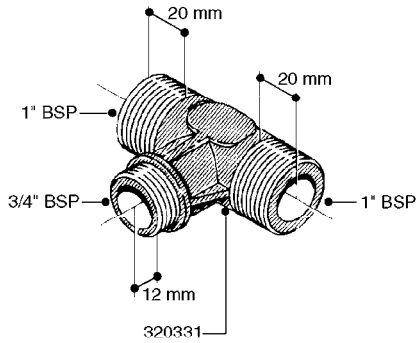

L0020

FITTINGS-T-PIECES, CAPS & ELBOWS
L0020-HIN, 01:01:16

Page 1
Date 12.08.2020 8:37

parts-n°	order qty	description
10053603	1	FITT. CAPNUT 2"BSP 5601
10194303	1	CAP BLANK 1 1/2 MCPHEE 210060
320047	1	FITT.DK CAPNUT 1/2" BSP
320106	1	FITT.DK CAPNUT 1" BSP
320272	1	FITT.DK CAPNUT 3/8" BSP
320316	1	FITT.DK TEE 3/4" X3/4" X1"BSP
320331	1	FITT.DK TEE 1" - 1" - 3/4" BSP
320342	1	FITT.DK EL 3/4"M X 1"F BSP
320563	1	FITT.DK 3 WAY 1/2" 110 DEG.
320677	1	NO LONGER AVAILABLE
320961	1	FITT.DK CAPNUT 1-1/2" BSP
321053	1	FITT.DK TEE 1/2 X1/2 X1/2" BSP
322072	1	FITT.DK TEE 3/8'X3/8'X3/8' BSP
322095	1	FITT.DK TEE 1-1/2 X1-1/4 X3/4" BSP
322138	1	FITT.DK ELB 1"M X 1"F BSP
330013	1	O-RING 2.5 X 10 PUR
330212	1	O-RING D19/D14X2.4 F.1/2"NUT
330326	1	O-RING D30/D24X2 F.1"NUT
331273	1	O-RING D44/D38X2 F.1-1/2"