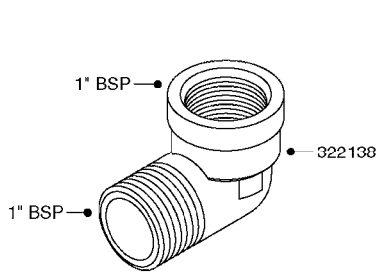

L0020

FITTINGS-T-PIECES, CAPS & ELBOWS
L0020-HIN, 01:01:16

Page 1
Date 12.08.2020 8:37

parts-n°	order qty	description
10053603	1	FITT. CAPNUT 2"BSP 5601
10194303	1	CAP BLANK 1 1/2 MCPHEE 210060
320047	1	FITT.DK CAPNUT 1/2" BSP
320106	1	FITT.DK CAPNUT 1" BSP
320272	1	FITT.DK CAPNUT 3/8" BSP
320316	1	FITT.DK TEE 3/4" X3/4" X1"BSP
320331	1	FITT.DK TEE 1" - 1" - 3/4" BSP
320342	1	FITT.DK EL 3/4"M X 1"F BSP
320563	1	FITT.DK 3 WAY 1/2" 110 DEG.
320677	1	NO LONGER AVAILABLE
320961	1	FITT.DK CAPNUT 1-1/2" BSP
321053	1	FITT.DK TEE 1/2 X1/2 X1/2" BSP
322072	1	FITT.DK TEE 3/8'X3/8'X3/8' BSP
322095	1	FITT.DK TEE 1-1/2 X1-1/4 X3/4" BSP
322138	1	FITT.DK ELB 1"M X 1"F BSP
330013	1	O-RING 2.5 X 10 PUR
330212	1	O-RING D19/D14X2.4 F.1/2"NUT
330326	1	O-RING D30/D24X2 F.1"NUT
331273	1	O-RING D44/D38X2 F.1-1/2"