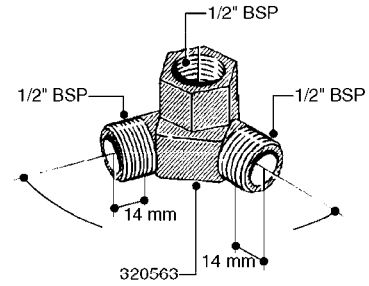

L0020

FITTINGS-T-PIECES, CAPS & ELBOWS
L0020-HIN, 01:01:16

Page 1
Date 12.08.2020 8:37

parts-n°	order qty	description
10053603	1	FITT. CAPNUT 2"BSP 5601
10194303	1	CAP BLANK 1 1/2 MCPHEE 210060
320047	1	FITT.DK CAPNUT 1/2" BSP
320106	1	FITT.DK CAPNUT 1" BSP
320272	1	FITT.DK CAPNUT 3/8" BSP
320316	1	FITT.DK TEE 3/4" X3/4" X1"BSP
320331	1	FITT.DK TEE 1" - 1" - 3/4" BSP
320342	1	FITT.DK EL 3/4"M X 1"F BSP
320563	1	FITT.DK 3 WAY 1/2" 110 DEG.
320677	1	NO LONGER AVAILABLE
320961	1	FITT.DK CAPNUT 1-1/2" BSP
321053	1	FITT.DK TEE 1/2 X1/2 X1/2" BSP
322072	1	FITT.DK TEE 3/8'X3/8'X3/8' BSP
322095	1	FITT.DK TEE 1-1/2 X1-1/4 X3/4" BSP
322138	1	FITT.DK ELB 1"M X 1"F BSP
330013	1	O-RING 2.5 X 10 PUR
330212	1	O-RING D19/D14X2.4 F.1/2"NUT
330326	1	O-RING D30/D24X2 F.1"NUT
331273	1	O-RING D44/D38X2 F.1-1/2"