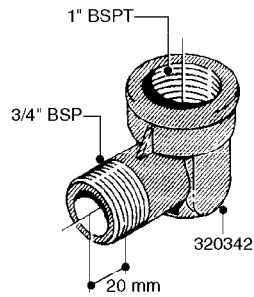

L0020

FITTINGS-T-PIECES, CAPS & ELBOWS
L0020-HIN, 01:01:16

Page 1
Date 12.08.2020 8:37

parts-n°	order qty	description
10053603	1	FITT. CAPNUT 2"BSP 5601
10194303	1	CAP BLANK 1 1/2 MCPHEE 210060
320047	1	FITT.DK CAPNUT 1/2" BSP
320106	1	FITT.DK CAPNUT 1" BSP
320272	1	FITT.DK CAPNUT 3/8" BSP
320316	1	FITT.DK TEE 3/4" X3/4" X1"BSP
320331	1	FITT.DK TEE 1" - 1" - 3/4" BSP
320342	1	FITT.DK EL 3/4"M X 1"F BSP
320563	1	FITT.DK 3 WAY 1/2" 110 DEG.
320677	1	NO LONGER AVAILABLE
320961	1	FITT.DK CAPNUT 1-1/2" BSP
321053	1	FITT.DK TEE 1/2 X1/2 X1/2" BSP
322072	1	FITT.DK TEE 3/8'X3/8'X3/8' BSP
322095	1	FITT.DK TEE 1-1/2 X1-1/4 X3/4" BSP
322138	1	FITT.DK ELB 1"M X 1"F BSP
330013	1	O-RING 2.5 X 10 PUR
330212	1	O-RING D19/D14X2.4 F.1/2"NUT
330326	1	O-RING D30/D24X2 F.1"NUT
331273	1	O-RING D44/D38X2 F.1-1/2"