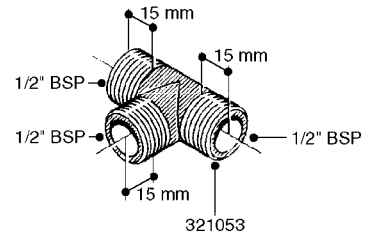

L0020

FITTINGS-T-PIECES, CAPS & ELBOWS
L0020-HIN, 01:01:16

Page 1
Date 12.08.2020 8:37

parts-n°	order qty	description
10053603	1	FITT. CAPNUT 2"BSP 5601
10194303	1	CAP BLANK 1 1/2 MCPHEE 210060
320047	1	FITT.DK CAPNUT 1/2" BSP
320106	1	FITT.DK CAPNUT 1" BSP
320272	1	FITT.DK CAPNUT 3/8" BSP
320316	1	FITT.DK TEE 3/4" X3/4" X1"BSP
320331	1	FITT.DK TEE 1" - 1" - 3/4" BSP
320342	1	FITT.DK EL 3/4"M X 1"F BSP
320563	1	FITT.DK 3 WAY 1/2" 110 DEG.
320677	1	NO LONGER AVAILABLE
320961	1	FITT.DK CAPNUT 1-1/2" BSP
321053	1	FITT.DK TEE 1/2 X1/2 X1/2" BSP
322072	1	FITT.DK TEE 3/8'X3/8'X3/8' BSP
322095	1	FITT.DK TEE 1-1/2 X1-1/4 X3/4" BSP
322138	1	FITT.DK ELB 1"M X 1"F BSP
330013	1	O-RING 2.5 X 10 PUR
330212	1	O-RING D19/D14X2.4 F.1/2"NUT
330326	1	O-RING D30/D24X2 F.1"NUT
331273	1	O-RING D44/D38X2 F.1-1/2"