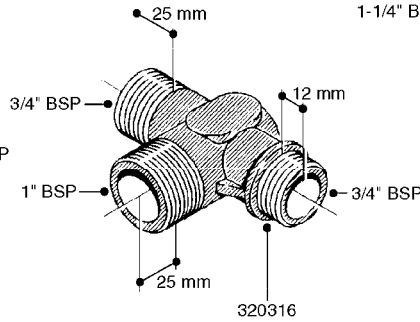

L0020

FITTINGS-T-PIECES, CAPS & ELBOWS
L0020-HIN, 01:01:16

Page 1
Date 12.08.2020 8:37

parts-n°	order qty	description
10053603	1	FITT. CAPNUT 2"BSP 5601
10194303	1	CAP BLANK 1 1/2 MCPHEE 210060
320047	1	FITT.DK CAPNUT 1/2" BSP
320106	1	FITT.DK CAPNUT 1" BSP
320272	1	FITT.DK CAPNUT 3/8" BSP
320316	1	FITT.DK TEE 3/4" X3/4" X1"BSP
320331	1	FITT.DK TEE 1" - 1" - 3/4" BSP
320342	1	FITT.DK EL 3/4"M X 1"F BSP
320563	1	FITT.DK 3 WAY 1/2" 110 DEG.
320677	1	NO LONGER AVAILABLE
320961	1	FITT.DK CAPNUT 1-1/2" BSP
321053	1	FITT.DK TEE 1/2 X1/2 X1/2" BSP
322072	1	FITT.DK TEE 3/8'X3/8'X3/8' BSP
322095	1	FITT.DK TEE 1-1/2 X1-1/4 X3/4" BSP
322138	1	FITT.DK ELB 1"M X 1"F BSP
330013	1	O-RING 2.5 X 10 PUR
330212	1	O-RING D19/D14X2.4 F.1/2"NUT
330326	1	O-RING D30/D24X2 F.1"NUT
331273	1	O-RING D44/D38X2 F.1-1/2"