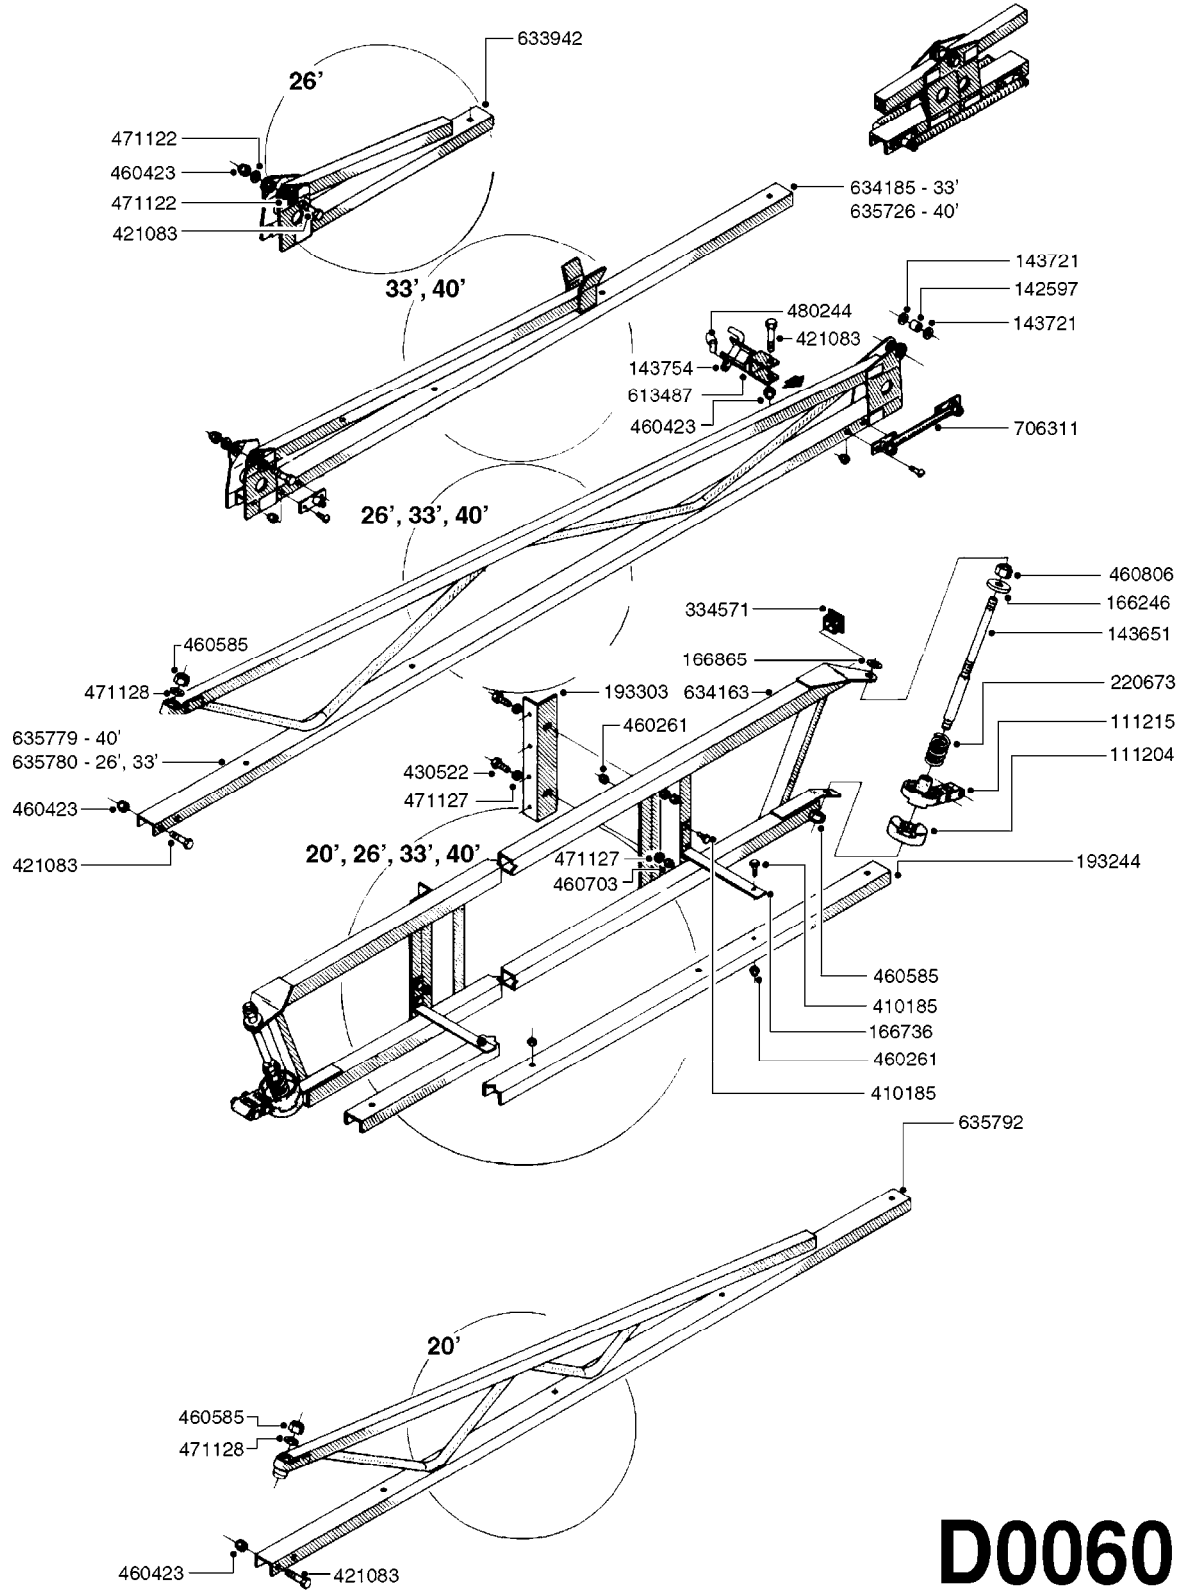

BOOM - SB 20' 26' 33' 40'
D0060-HIN, 18:12:19

Page 0
Date 12.08.2020 8:37

BOOM - SB 20' 26' 33' 40'
D0060-HIN, 18:12:19

Page 1
Date 12.08.2020 8:37

parts-n°	order qty	description
111204	1	CLAW CLUTCH/LOWER D80
111215	1	CLAW CLUTCH/UPPER D80
142597	1	DISTANCE TUBE
143651	1	AXLE M20/M16 L=355 F/BREAKAWAY
143721	1	FRICITION DISC FOR BOOM D30
143754	1	PIN D10 X 56
166246	1	WASHER CUP D53 F.SPRING
166736	1	CLAMP FOR SB BOOM
166865	1	WASHER D35/D25X2
193244	1	NOZZLE TRACK 6-8-10 M SB
193303	1	SUPPORTING ARM FOR SB BOOM
220673	1	SPRING F.PIVOT 100 X 51
334571	1	PLUG 40x40x2 F.SQ.TUBE
410185	1	BOLT HEX 8.8 DEL M6X16
421083	1	BOLT HEX 8.8 DEL M10X65
430522	1	BOLT HEX 8.8 DEL M12X25 FT
460261	1	NUT HEX M6X1.00 LOCK DIN985 A2 SS
460423	1	NUT HEX M10X1.50 LOCK DIN985A2 SS
460585	1	LOCKING NUT M16 DIN985 A2 SS
460703	1	NUT HEX M12X1.75 LOCK DIN985A2 SS
460806	1	NUT HEX M20X2.50 LOCK DIN985A2 SS
471122	1	WASHER, M10, Ø20/10.5X 2.0, SS
471127	1	WASHER, M12, Ø24/13X24X2.5 SS
471128	1	WASHER, M16, Ø30/17.0X 3.0, SS
480244	1	PIN SNAP D4.5
613487	1	TRANSPORT FITTINGS FOR SB BOOM
633942	1	OUTER BOOM WING 26', 28' SB
634163	1	CENTER SECTION - 20',26',33'
634185	1	BOOM WING OUTER PART 33' SB
635726	1	BOOM WING OUTER PART 40' SB
635779	1	INNER WING SECTION 40' SB
635780	1	INNER WING SEC. 26',28',33'SB
635792	1	BOOM WING - 20',21'SB-BOOM
706311	1	SPRING WITH HAND-GRIB