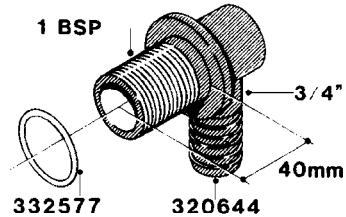

**L0040**

FITTINGS - NIPPLES & ELBOWS  
L0040-HIN, 01:01:16

Page 1  
Date 12.08.2020 8:37

parts-n°	order qty	description
10530803	1	FITT.PO.SE 2.00X2.00 45 DEG.
320191	1	FITT.DK ELB 3/8' BSP 45 DEGREE
320482	1	FITT.DK ELB. 1/2" BSP 60 DEG.
320596	1	FITT.DK ELB 3/8'-1/2'BSP 45DEG
320607	1	FITT.DK HN 3/8M X 3/8F BSP LNG
320633	1	FITT.DK HN 3/8"M X 3/8"F BSP
321451	1	FITT.DK ELB.1-1/2 X1-1/4 80DEG
321532	1	FITT.DK REDUC 3/4' X 1/2' BSP
390233	1	FITT.DK REDUC 1-1/2" X 1" BSP

**L0050**

parts-n°	order qty	description
242594	1	O-RING D14 X 1.78 SCH.70-EPDM
320294	1	FITT.DK TEE 3/8X3/8HB X1/2"BSP
320305	1	FITT.DK HB 3/4'- 3/4' BSP
320386	1	FITT.DK TEE 3/8X3/8HB X3/8"BSP
320397	1	FITT.DK ELB 3/8"HB X 3/8" BSP
320401	1	FITT.DK TEE 1/2X1/2HB X1/2"BSP
320412	1	FITT.DK TEE 1/2X1/2HB X3/8'BSP
320423	1	FITT.DK ELB 1/2'HB X 3/8' BSP
320891	1	FITT.DK HB 3/8'- 3/8' BSP
320972	1	FITT.DK HB 5/16'- 1/4' BSP
322046	1	FITT.DK TEE 1/2X1/2HB X3/4'BSP
322048	1	FITT.DK TEE 3/4X3/4HB X3/4'BSP
330595	1	O-RING D24.6/D20X2.1 -3/4"
333137	1	FITT.DK CONN.1/2" F.NOZZ. DOUB
333141	1	FITT.DK CONN.1/2" F.NOZZ.SING
334041	1	FITT.DK CONN.3/4' F.NOZZ. SING
334042	1	FITT.DK CONN.3/4' F.NOZZ. DOUB
334195	1	FITT.DK ELB. 3/4"HB X 3/4"HB
10012103	1	FITT.PO.HB 1.25X1.50 IMB1012
10014003	1	FITT.PO.HB 1.25X1.25 IMB1010
10036903	1	FITT.PO.HB 1.50X1.50 IMB1212
28019303	1	FITTING HB ELB 3/4NPT-3/4HOSE
61016500	1	HOSE TAIL 3/4" 90°+RG CAP 3/4"
72026700	1	NOZZLE TUBE ADAPTER W/O-RING