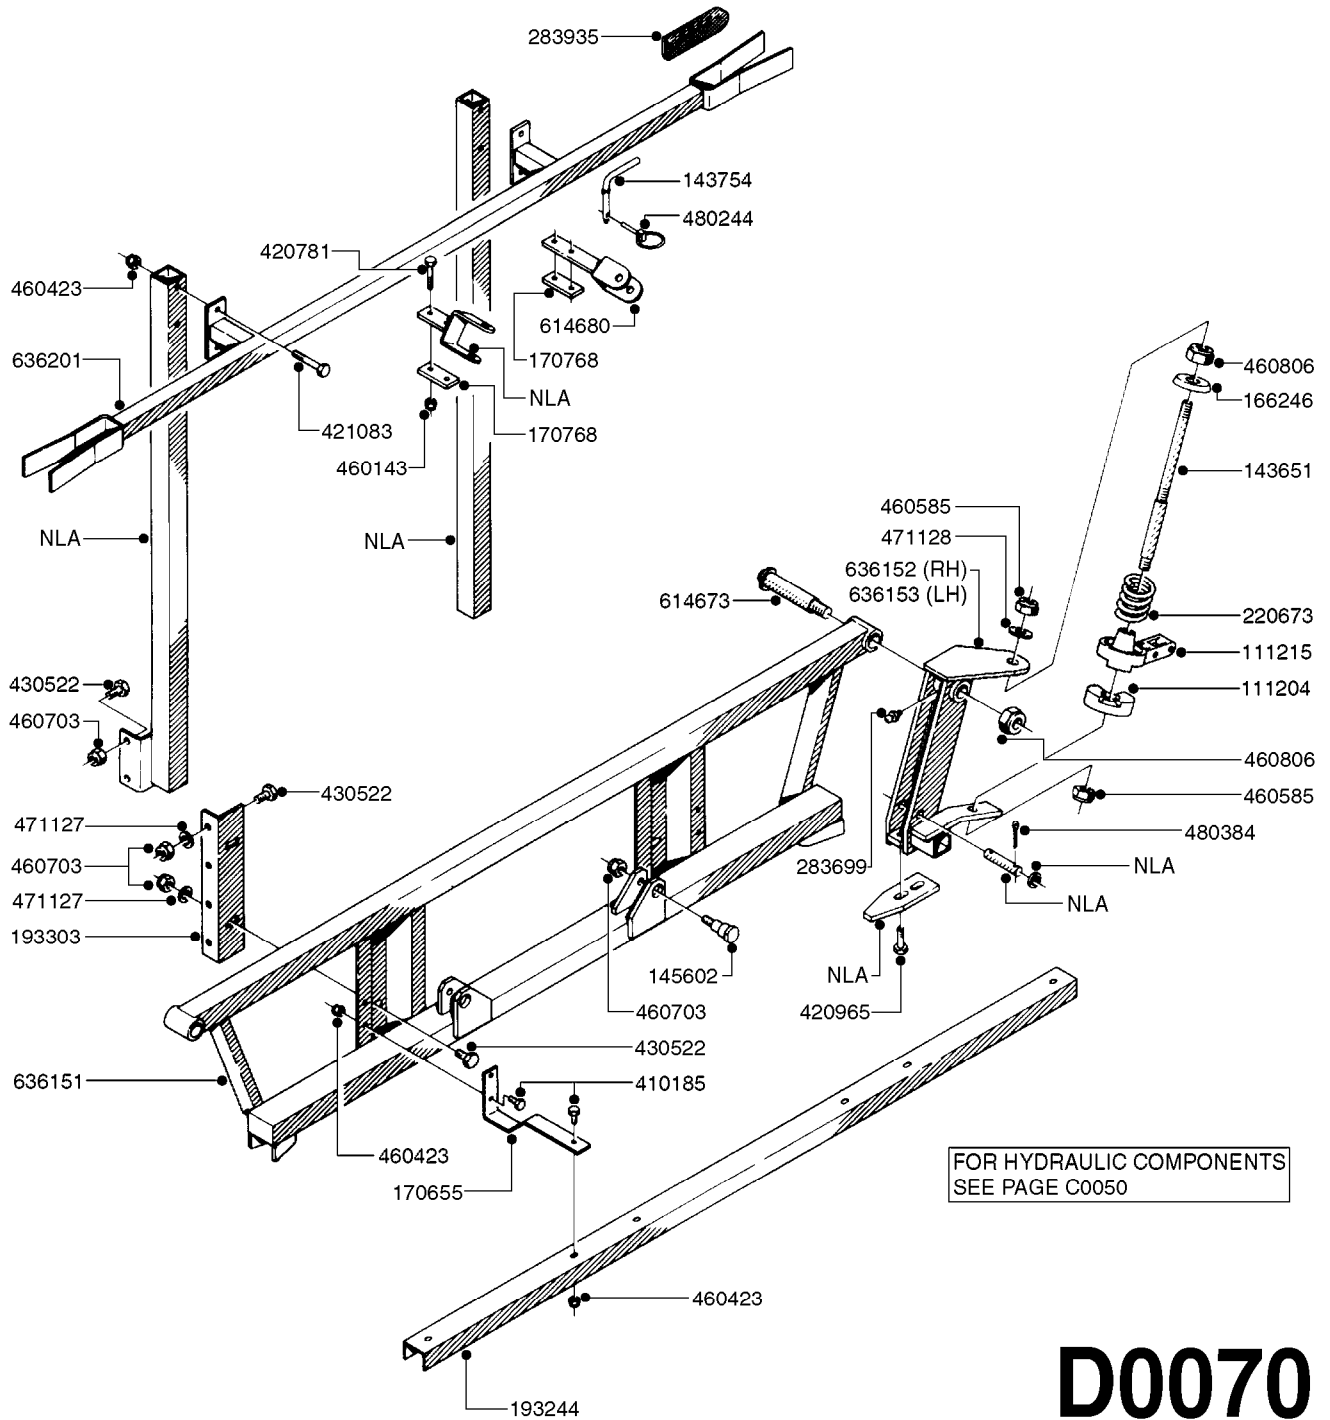

BOOM - SB 20' 26' 33' 40'  
D0060-HIN, 18:12:19

Page 0  
Date 12.08.2020 8:37

**D0060**

BOOM - SB 20' 26' 33' 40'  
D0060-HIN, 18:12:19

Page 1  
Date 12.08.2020 8:37

parts-n°	order qty	description
111204	1	CLAW CLUTCH/LOWER D80
111215	1	CLAW CLUTCH/UPPER D80
142597	1	DISTANCE TUBE
143651	1	AXLE M20/M16 L=355 F/BREAKAWAY
143721	1	FRICITION DISC FOR BOOM D30
143754	1	PIN D10 X 56
166246	1	WASHER CUP D53 F.SPRING
166736	1	CLAMP FOR SB BOOM
166865	1	WASHER D35/D25X2
193244	1	NOZZLE TRACK 6-8-10 M SB
193303	1	SUPPORTING ARM FOR SB BOOM
220673	1	SPRING F.PIVOT 100 X 51
334571	1	PLUG 40x40x2 F.SQ.TUBE
410185	1	BOLT HEX 8.8 DEL M6X16
421083	1	BOLT HEX 8.8 DEL M10X65
430522	1	BOLT HEX 8.8 DEL M12X25 FT
460261	1	NUT HEX M6X1.00 LOCK DIN985 A2 SS
460423	1	NUT HEX M10X1.50 LOCK DIN985A2 SS
460585	1	LOCKING NUT M16 DIN985 A2 SS
460703	1	NUT HEX M12X1.75 LOCK DIN985A2 SS
460806	1	NUT HEX M20X2.50 LOCK DIN985A2 SS
471122	1	WASHER, M10, Ø20/10.5X 2.0, SS
471127	1	WASHER, M12, Ø24/13X24X2.5 SS
471128	1	WASHER, M16, Ø30/17.0X 3.0, SS
480244	1	PIN SNAP D4.5
613487	1	TRANSPORT FITTINGS FOR SB BOOM
633942	1	OUTER BOOM WING 26', 28' SB
634163	1	CENTER SECTION - 20',26',33'
634185	1	BOOM WING OUTER PART 33' SB
635726	1	BOOM WING OUTER PART 40' SB
635779	1	INNER WING SECTION 40' SB
635780	1	INNER WING SEC. 26',28',33'SB
635792	1	BOOM WING - 20',21'SB-BOOM
706311	1	SPRING WITH HAND-GRIB