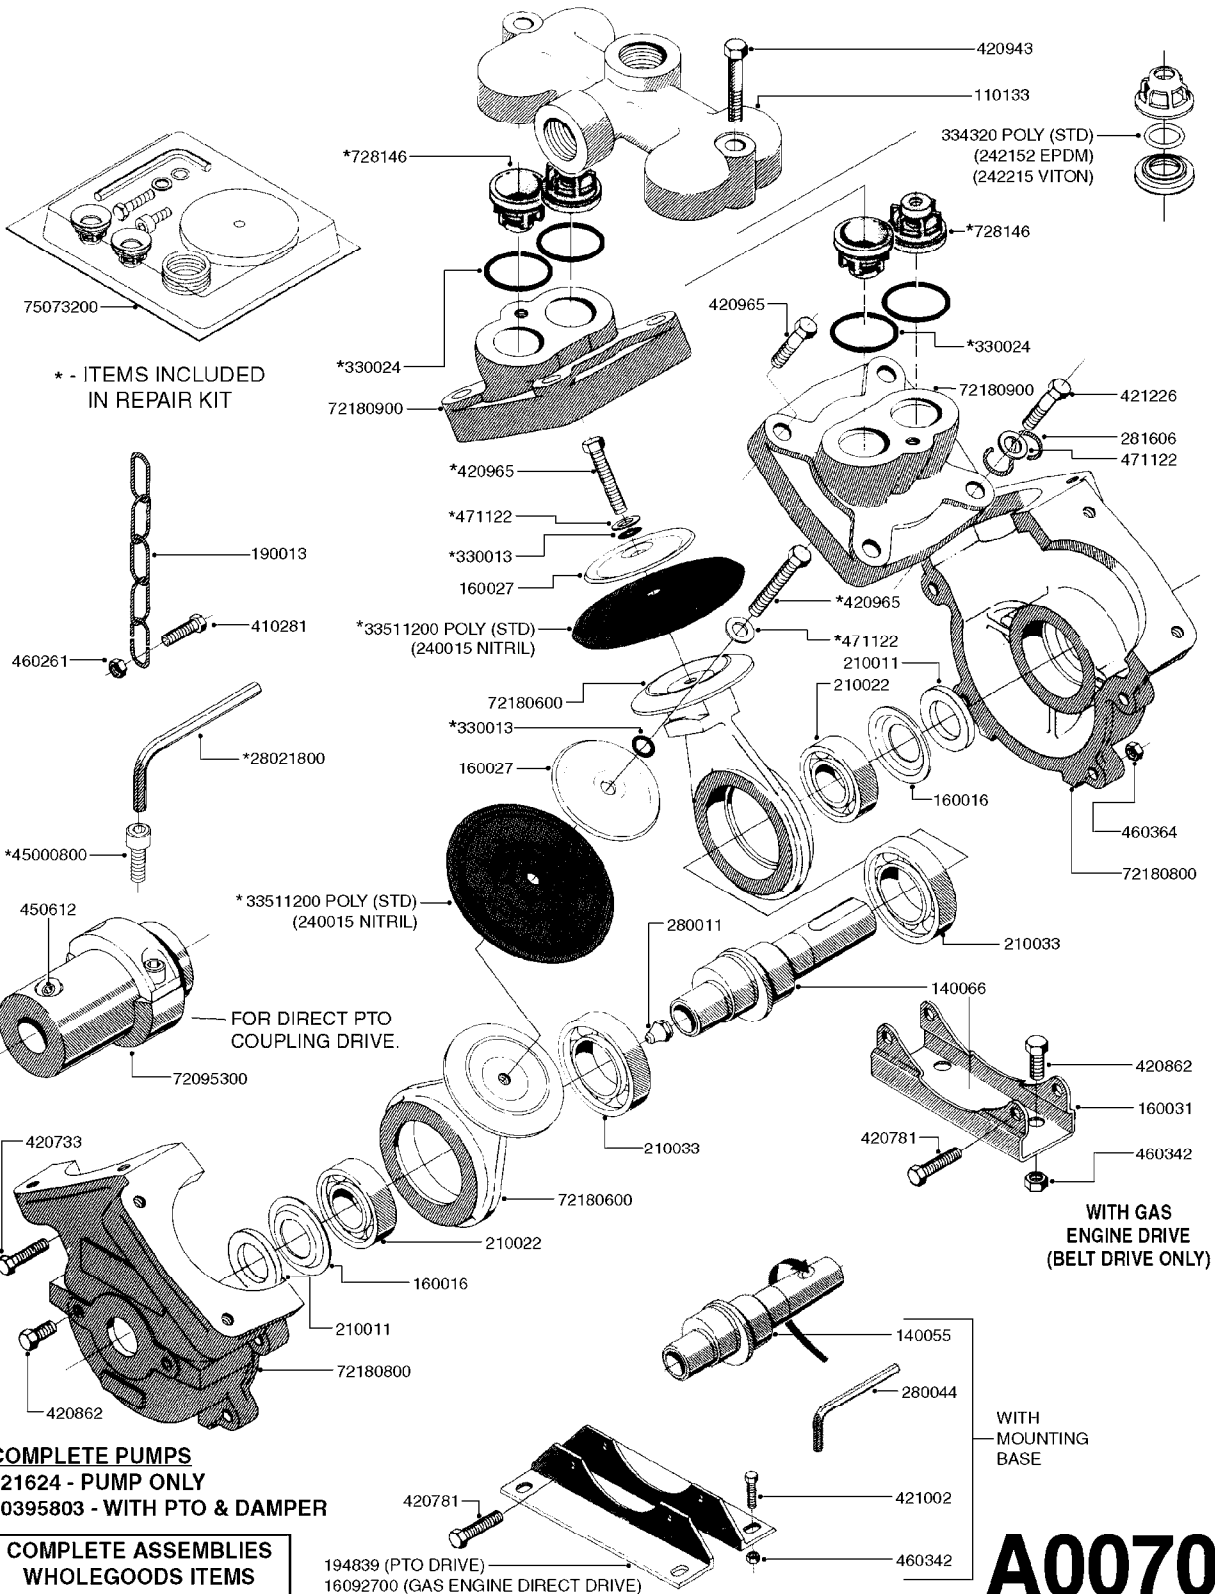

PUMP - 603
A0070-HIN, 01:01:16

COMPLETE PUMPS
821624 - PUMP ONLY
10395803 - WITH PTO & DAMPER

COMPLETE ASSEMBLIES
WHOLEGOODS ITEMS

A0070

PUMP - 603
A0070-HIN, 01:01:16

Page 1

Date 12.08.2020 8:37

parts-n°	order qty	description
110133	1	VALVE CHAMBER MOD 600 PAINTED
140055	1	CRANK SHAFT, MODEL 600
140066	1	CRANK SHAFT, MODEL 600/4
160016	1	DUST PLATE
160027	1	DIAPHRAGM UPPER DISC 500-600
160031	1	BASE PLATE MODEL 500-600
190013	1	CHAIN 35XL=800
194839	1	ANGLE IRON FOOT, M 500-600 RED
210011	1	SEAL FELT D39/23 X 4
210022	1	BEARING BALL 6205
210033	1	BEARING BALL 6007
240015	1	DIAPHRAGM MODEL 500-600 NITRIL
242152	1	O-RING D18.2X3 EPDM
242215	1	O-RING D18X3 VITON
280011	1	GREASE NIPPLE 1/8" SAE H TR
280044	1	KEY HEXAGON W6 3/16"
281606	1	S-HOOK GALVANIZED
330013	1	O-RING 2.5 X 10 PUR
330024	1	O-RING D41,1/D34.5 X 3,5
334320	1	O-RING D18X3 POLYURETHANE
410281	1	BOLT HEX 8.8 DEL M6X25 DIN933 A2
420733	1	BOLT HEX 8.8 DEL M8X40
420781	1	BOLT HEX 8.8 DEL M8X50
420862	1	BOLT HEX 8.8 DEL M10X16 FT
420943	1	BOLT HEX 8.8 DEL M10X50
420965	1	M10X40 MACHINE SCREW STAINLESS
421002	1	BOLT HEX 8.8 DEL M10X30 FT DIN933
421226	1	BOLT HEX 8.8 DEL M10X45
450612	1	SCREW M10X16 POINTED
460261	1	NUT HEX M6X1.00 LOCK DIN985 A2 SS
460342	1	NUT HEX M10 DEL DIN934
460364	1	NUT HU M8 A2 SS DIN934
471122	1	WASHER, M10, Ø20/10.5X 2.0, SS
728146	1	VALVE FOR 361(726890/707932)
821624	1	PUMP 603/7 W. FOOT TAPERED SHA
10395803	1	PUMP 603 C/W PTO 540 RPM
16092700	1	PUMP MOUNT PLATE TALL 500/600
28021800	1	KEY HEXAGON 8MM FOR M10
33511200	1	DIAPHRAGM 500-603 PUR 2006
45000800	1	BOLT ROUND M10X25
72095300	1	COUPLING 1-3/8" X 25, PAINTED
72180600	1	CONNECTING ROD FOR 503-603 M10
72180800	1	PUMP HOUSING 603 RED W/BOLTS
72180900	1	DIAPHRAGM COVER MOD. 600
75073200	1	PUMP KIT 603mm 06