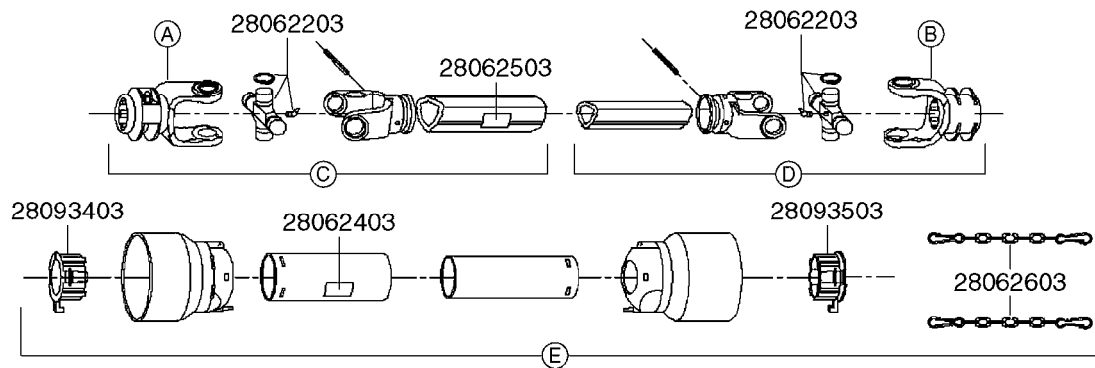

\* Changed in 2016 from 100 series to G-Series (see page A0600).

**A520**

PTO SHAFTS - BONDIOLI CENT.  
A0520-HIN, 23:10:18

Page 1  
Date 12.08.2020 8:37

parts-n°	order qty	description
289042	1	UNIV. JOINT 22x54mm
421024	1	BOLT HEX 8.8 DEL M8X60
450015	1	SCREW ALLAN 3/8'X5/8' BLACK
460143	1	LOCK NUT M8 SST A2 DIN985
28009803	1	PTO PIN TUBE RETAINER OUTER
28009903	1	PTO TUBE RETAINER INNER
28010103	1	PTO YOKE F.INNER TUBE CV PTO
28021403	1	PTO 1"STR/1-3/8" 6SPL B&P
28021503	1	PTO 1"STR/1-3/8" 21SPL B&P
28021603	1	PTO 1"STR/1-3/4" 20SPL B&P
28027903	1	PTO BALL LOCK.KIT F.1-3/8 YOKE
28040503	1	UNIV. JOINT 27x74.6mm
28040703	1	SAFETY CHAIN F.CV BLACK PTO
28041803	1	DECAL DANGER GUARD MISSING
28041903	1	DECAL DANGER ROT.DRIVELINE
28056703	1	PTO YOKE #1 1-3/8" X 6 SPLINE
28056803	1	PTO YOKE #1 1-3/8" X 21 SPLINE
28056903	1	PTO YOKE #4 1-3/4" X 20 SPLINE
28057003	1	PTO TUBE YOKE #1-G1 OUTER
28057103	1	PTO TUBE YOKE #4-G4 OUTER
28057203	1	PTO PIN TUBE RETAINER OUTER
28057303	1	PTO TUBE OUTER #1 745MM
28057403	1	PTO TUBE OUTER #4 720MM
28057503	1	PTO TUBE INNER #1 745MM
28057603	1	PTO TUBE INNER #4 720MM
28057703	1	PTO TUBE RETAINER INNER
28057803	1	PTO TUBE YOKE #1 Ø=1"
28057903	1	PTO TUBE YOKE #4 Ø=1"
28058003	1	PTO HALF SAFETY SHIELD OUTER
28058103	1	PTO HALF SAFETY SHIELD OUTER
28058203	1	PTO HALF SAFETY SHIELD INNER
28058303	1	PTO HALF SAFETY SHIELD INNER
28058403	1	PTO BALL LOCK.KIT F.1-3/4 YOKE
28058503	1	PTO TUBE YOKE #1-G1 INNER