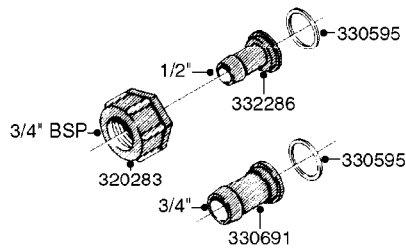

L0010

parts-n°	order qty	description
240085	1	O-RING D13,1/8,3X02,4 NITRIL
241441	1	O-RING D29.3X3
242594	1	O-RING D14 X 1.78 SCH.70-EPDM
320084	1	FITT.DK NUT 1/2" BSP
320095	1	FITT.DK NUT 1" BSP
320117	1	FITT.DK CONN.1/2"BSP F. 1" CAP
320187	1	FITT.DK CAP 3/8" BSP BLACK
320283	1	FITT.DK NUT 3/4"BSP
320821	1	FITT.DK NUT 1-1/2" BSP
321495	1	FITT.DK REDUC 1/4'BSP F.3/4'NT
321576	1	FITT.DK CONN 1/2"BSP F.3/4"NUT
330013	1	O-RING 2.5 X 10 PUR
330212	1	O-RING D19/D14X2.4 F.1/2"NUT
330326	1	O-RING D30/D24X2 F.1"NUT
330341	1	FITT.DK HB 1" F. 1" NUT
330595	1	O-RING D24.6/D20X2.1 -3/4"
330665	1	FITT.DK HB 3/4"F.1" NUT
330676	1	FITT.DK HB 3/8" F. 1/2" NUT
330687	1	FITT.DK HB 1/2" F. 1/2" NUT
330691	1	FITT.DK HB 3/4'F.3/4' NUT
330783	1	FITT.DK HB 3/8"F.3/8" NUT
331262	1	FITT.DK HB 1-1/2" F. 1-1/2"NUT
331273	1	O-RING D44/D38X2 F.1-1/2"
331446	1	FITT.DK HB 1" F.1-1/2" NUT
331807	1	FITT.DK HB 5/16" F.3/8" NUT
332286	1	FITT.DK HB 1/2" F. 3/4" NUT
332905	1	FITT.DK HB 1/2" F. 3/4" CAP
332927	1	FITT.DK PLUG F. NOZZLE TUBE
333292	1	FITT.DK HB 1"O'RING F.1-1/2"
333664	1	FITT.DK HB 5/16' F. 1/2' NUT
334044	1	FITT.DK HB 3/4' F. 3/4' CAP
334059	1	FITT.DK EL 1" 110 DEG.F.1-1/2"
334123	1	FITT.DK HB 1-1/4"O-RNG F.1-1/2"
334150	1	FITT.DK HB 1-1/4" 110 F.1-1/2"
390542	1	PLUG WASHER FOR 3/4'CAP NUT
716236	1	FITT.DK HB 1/2" ASSY. F. 3/4"
716413	1	FITT.DK PLUG ASSY. F.NOZ TUBE
717426	1	FITT.DK REDUC 1/4"BSP F.3/4"N
720856	1	FITT.DK 1/2'BSP ASSY.F.3/4'NUT
724621	1	FITT.DK HB 3/4"ASSY F.3/4" NUT