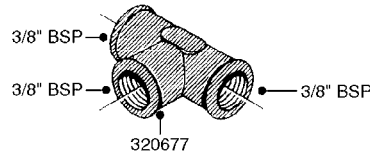

L0020

FITTINGS-T-PIECES, CAPS & ELBOWS
L0020-HIN, 01:01:16

Page 1
Date 12.08.2020 8:37

parts-n°	order qty	description
10053603	1	FITT. CAPNUT 2"BSP 5601
10194303	1	CAP BLANK 1 1/2 MCPHEE 210060
320047	1	FITT.DK CAPNUT 1/2" BSP
320106	1	FITT.DK CAPNUT 1" BSP
320272	1	FITT.DK CAPNUT 3/8" BSP
320316	1	FITT.DK TEE 3/4" X3/4" X1"BSP
320331	1	FITT.DK TEE 1" - 1" - 3/4" BSP
320342	1	FITT.DK EL 3/4"M X 1"F BSP
320563	1	FITT.DK 3 WAY 1/2" 110 DEG.
320677	1	NO LONGER AVAILABLE
320961	1	FITT.DK CAPNUT 1-1/2" BSP
321053	1	FITT.DK TEE 1/2 X1/2 X1/2" BSP
322072	1	FITT.DK TEE 3/8'X3/8'X3/8' BSP
322095	1	FITT.DK TEE 1-1/2 X1-1/4 X3/4" BSP
322138	1	FITT.DK ELB 1"M X 1"F BSP
330013	1	O-RING 2.5 X 10 PUR
330212	1	O-RING D19/D14X2.4 F.1/2"NUT
330326	1	O-RING D30/D24X2 F.1"NUT
331273	1	O-RING D44/D38X2 F.1-1/2"