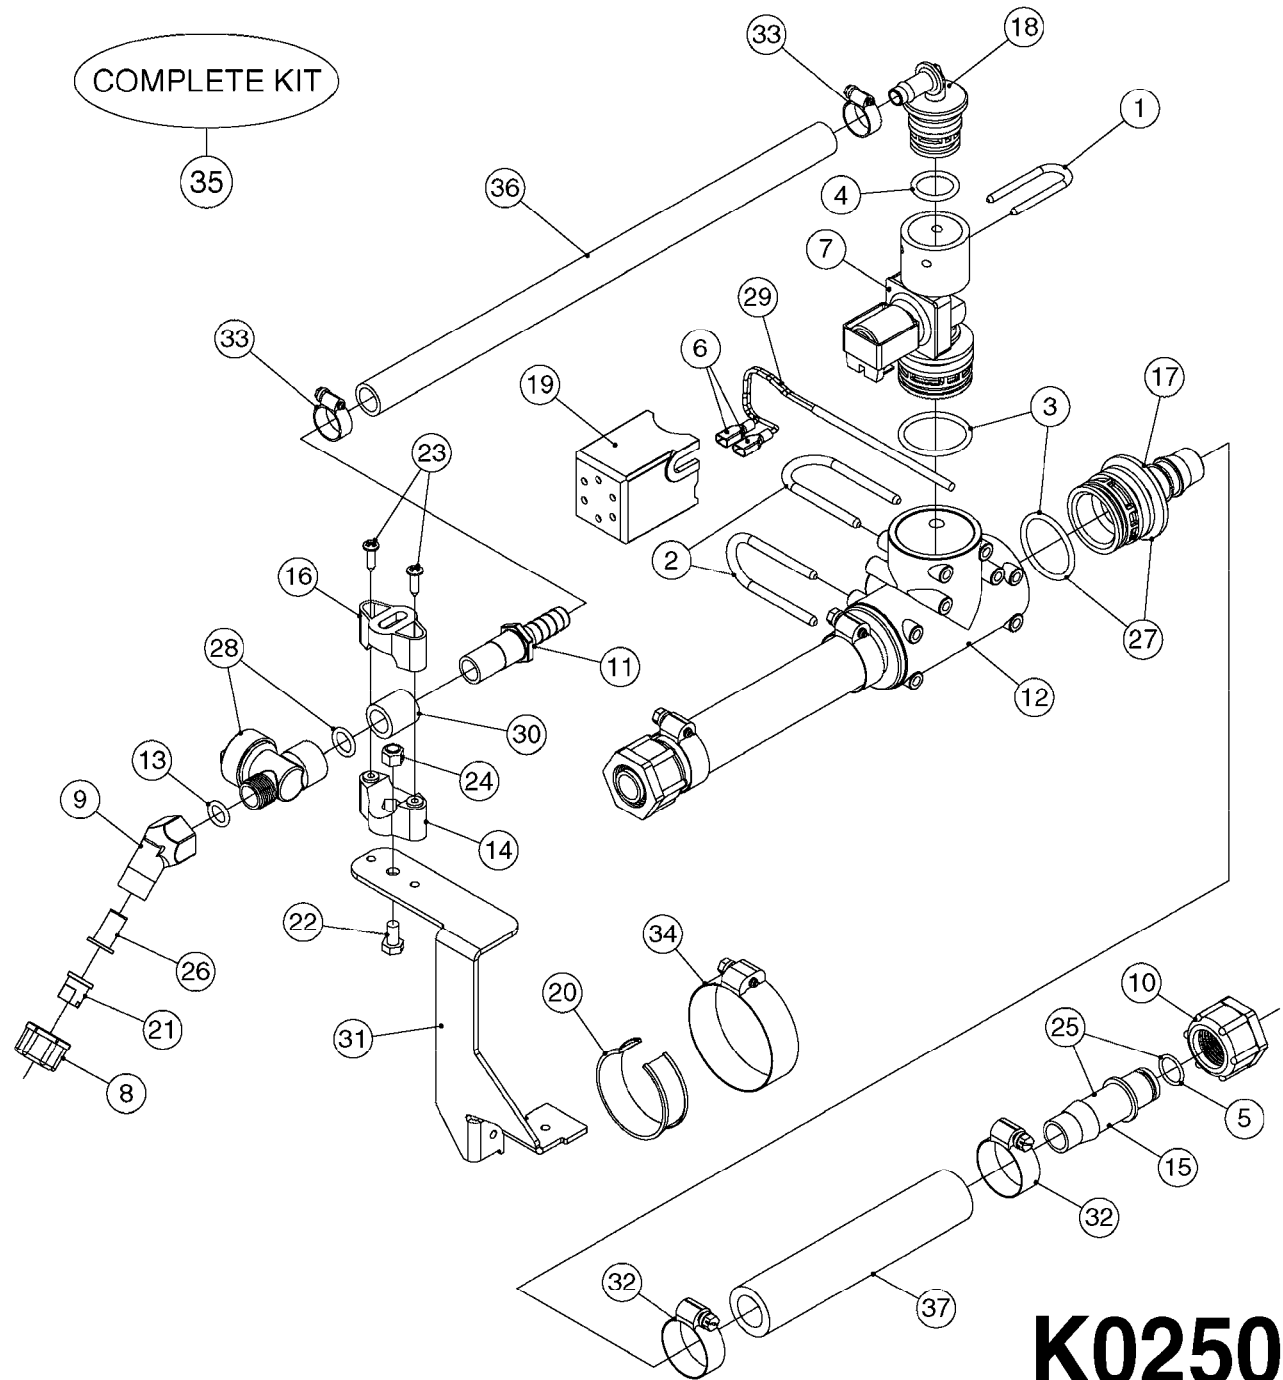

K0250

ELECTRIC END NOZZLE KIT '09
K0250-HIN, 01:01:16

Page 1
Date 12.08.2020 8:37

Pos.	parts-n°	order qty	description
1	145994	1	FITT.DK S-40 FORK
2	145995	1	FITT.DK S-53 FORK
3	242354	1	O-RING D32.2X3.0 VITON
4	242355	1	O-RING D19.2X3.0 VITON F.S-40
5	242594	1	O-RING D14 X 1.78 SCH.70-EPDM
6	261539	1	SPADE F.ELEC CONNEC BLUE INSUL
7	262104	1	VALVE, SOLENOID, S53/S40
8	320187	1	FITT.DK CAP 3/8" BSP BLACK
9	320191	1	FITT.DK ELB 3/8' BSP 45 DEGREE
10	320283	1	FITT.DK NUT 3/4"BSP
11	320891	1	FITT.DK HB 3/8'- 3/8' BSP
12	322352	1	FITT.DK S-53 TEE
13	330013	1	O-RING 2.5 X 10 PUR
14	333012	1	NOZZLE HOLD. UPPER PART
15	334044	1	FITT.DK HB 3/4' F. 3/4' CAP
16	334220	1	YOKE, UPPER NOZZLE BODY
17	334229	1	FITT.DK S-53 STR.3/4"
18	334237	1	FITT.DK S-40 ELB.3/8"
19	334965	1	COVER FOR S53 SOLENOID VALVE
20	341291	1	RUBBER HOSE CLAMP COVER 130MM
21	370392	1	NOZZLE END FAN 1850-G 300
22	410546	1	BOLT HEX M6X12 A2 SS DIN933
23	440665	1	SCREW M4.2X16 STAINLESS
24	460261	1	NUT HEX M6X1.00 LOCK DIN985 A2 SS
25	724621	1	FITT.DK HB 3/4"ASSY F.3/4" NUT
26	725042	1	SCREEN 80 MESH W.GASKET, RED
27	726558	1	FITT.DK S53 STR. 3/4" W. ORING
28	729610	1	NOZZLE ASSY. NON DRIP 3/8 THRD
29	983087	1	ELEC. CABLE 2 WIRE X 0.75MM
30	10631003	1	HOSE R X CLEAR BRAID.X 1/2 12"
31	16110803	1	NOZZLE BRACKET VAR SPACINGS
32	28029903	1	CLAMP HOSE GEAR P3/4"-S1" 6712
33	28044903	1	CLAMP HOSE GEAR P3/8" 6706
34	28047003	1	CLAMP HOSE GEAR 30 X 50 6732
35	82613203	1	ELECTRIC END NOZZLE KIT 2009
36	92701703	1	HOSE R X3/8" X300PSI WP X0012"
37	92703203	1	HOSE R X3/4" X300PSI WP X0012"