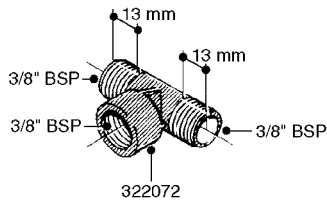

L0020

FITTINGS-T-PIECES, CAPS & ELBOWS
L0020-HIN, 01:01:16

Page 1
Date 12.08.2020 8:37

parts-n°	order qty	description
10053603	1	FITT. CAPNUT 2"BSP 5601
10194303	1	CAP BLANK 1 1/2 MCPHEE 210060
320047	1	FITT.DK CAPNUT 1/2" BSP
320106	1	FITT.DK CAPNUT 1" BSP
320272	1	FITT.DK CAPNUT 3/8" BSP
320316	1	FITT.DK TEE 3/4" X3/4" X1"BSP
320331	1	FITT.DK TEE 1" - 1" - 3/4" BSP
320342	1	FITT.DK EL 3/4"M X 1"F BSP
320563	1	FITT.DK 3 WAY 1/2" 110 DEG.
320677	1	NO LONGER AVAILABLE
320961	1	FITT.DK CAPNUT 1-1/2" BSP
321053	1	FITT.DK TEE 1/2 X1/2 X1/2" BSP
322072	1	FITT.DK TEE 3/8'X3/8'X3/8' BSP
322095	1	FITT.DK TEE 1-1/2 X1-1/4 X3/4" BSP
322138	1	FITT.DK ELB 1"M X 1"F BSP
330013	1	O-RING 2.5 X 10 PUR
330212	1	O-RING D19/D14X2.4 F.1/2"NUT
330326	1	O-RING D30/D24X2 F.1"NUT
331273	1	O-RING D44/D38X2 F.1-1/2"