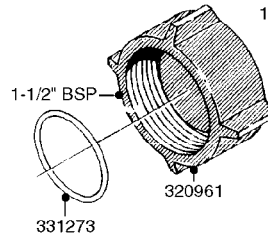

L0020

FITTINGS-T-PIECES, CAPS & ELBOWS
L0020-HIN, 01:01:16

Page 1
Date 12.08.2020 8:37

parts-n°	order qty	description
10053603	1	FITT. CAPNUT 2"BSP 5601
10194303	1	CAP BLANK 1 1/2 MCPHEE 210060
320047	1	FITT.DK CAPNUT 1/2" BSP
320106	1	FITT.DK CAPNUT 1" BSP
320272	1	FITT.DK CAPNUT 3/8" BSP
320316	1	FITT.DK TEE 3/4" X3/4" X1"BSP
320331	1	FITT.DK TEE 1" - 1" - 3/4" BSP
320342	1	FITT.DK EL 3/4"M X 1"F BSP
320563	1	FITT.DK 3 WAY 1/2" 110 DEG.
320677	1	NO LONGER AVAILABLE
320961	1	FITT.DK CAPNUT 1-1/2" BSP
321053	1	FITT.DK TEE 1/2 X1/2 X1/2" BSP
322072	1	FITT.DK TEE 3/8'X3/8'X3/8' BSP
322095	1	FITT.DK TEE 1-1/2 X1-1/4 X3/4" BSP
322138	1	FITT.DK ELB 1"M X 1"F BSP
330013	1	O-RING 2.5 X 10 PUR
330212	1	O-RING D19/D14X2.4 F.1/2"NUT
330326	1	O-RING D30/D24X2 F.1"NUT
331273	1	O-RING D44/D38X2 F.1-1/2"