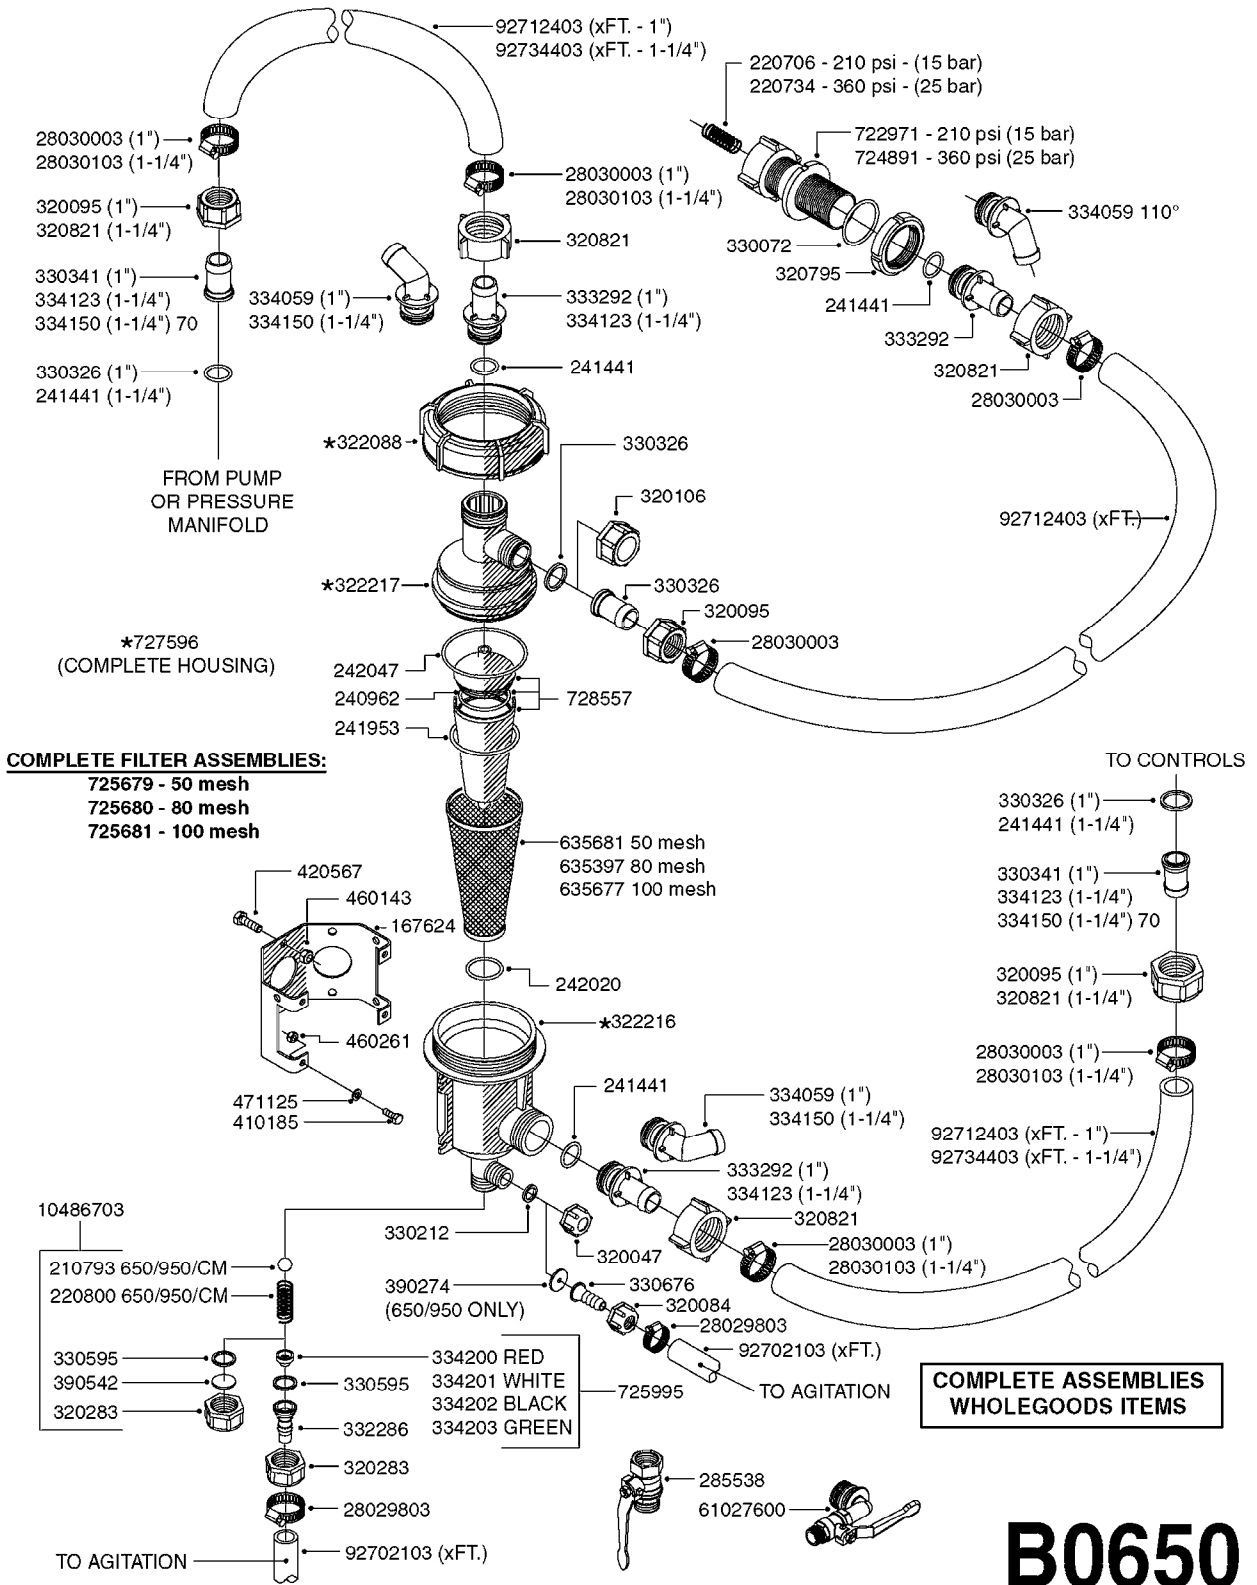

B0650

SELF CLEANING FILTER-SCREW TOP
B0650-HIN, 01:01:16

Page 1
Date 12.08.2020 8:37

parts-n°	order qty	description
10486703	1	KIT F.UPDATING SCF
167624	1	MOUNT BRACKET F. SCF
210793	1	BALL F.SCF
220706	1	SPRING SCF 12 BAR
220734	1	SPRING SCF 25 BAR
220800	1	SPRING F.SCF
240962	1	O-RING D57,2X3 NITRIL
241441	1	O-RING D29.3X3
241953	1	O-RING D73,03X3,53 VITON
242020	1	O-RING 39.2 X 3 VITON
242047	1	O-RING 89.5 X 3.0 VITON
28029803	1	CLAMP HOSE GEAR P1/2" 6708
28030003	1	CLAMP HOSE GEAR P1" 6716
28030103	1	CLAMP HOSE GEAR P5/4-S1.5"6724
285538	1	BALL VALVE 3/4" BSP
320047	1	FITT.DK CAPNUT 1/2" BSP
320084	1	FITT.DK NUT 1/2" BSP
320095	1	FITT.DK NUT 1" BSP
320106	1	FITT.DK CAPNUT 1" BSP
320283	1	FITT.DK NUT 3/4"BSP
320795	1	FITT.DK NUT 1-1/2" BSP JAMB
320821	1	FITT.DK NUT 1-1/2" BSP
322088	1	NUT LARGE F.SCF BODY
322216	1	SCF HOUSING (THREADED) F.GROVE
322217	1	SCF TOP (THREADED) W/GROVE
330072	1	O-RING D53.5/D45.5X4
330212	1	O-RING D19/D14X2.4 F.1/2"NUT
330326	1	O-RING D30/D24X2 F.1"NUT
330341	1	FITT.DK HB 1" F. 1" NUT
330595	1	O-RING D24.6/D20X2.1 -3/4"
330676	1	FITT.DK HB 3/8" F. 1/2" NUT
332286	1	FITT.DK HB 1/2" F. 3/4" NUT
333292	1	FITT.DK HB 1"O'RING F.1-1/2"
334059	1	FITT.DK EL 1" 110 DEG.F.1-1/2"
334123	1	FITT.DK HB 1-1/4"O-RNG F.1-1/2"
334150	1	FITT.DK HB 1-1/4" 110 F.1-1/2"
334200	1	ORFICE 3MM FOR SCF RED
334201	1	ORFICE 4MM FOR SCF WHITE
334202	1	ORFICE 5MM FOR SCF BLACK
334203	1	ORFICE 6MM FOR SCF GREEN
390274	1	ORIFICE ID4.0/18/1.5
390542	1	PLUG WASHER FOR 3/4'CAP NUT
410185	1	BOLT HEX 8.8 DEL M6X16
420567	1	BOLT HEX 8.8 DEL M8X30 FT
460143	1	LOCK NUT M8 SST A2 DIN985
460261	1	NUT HEX M6X1.00 LOCK DIN985 A2 SS
471125	1	WASHER M6U 6.4X14X1.2,A2 SS
61027600	1	VALVE 1/2"BSP ASSY S5390
635397	1	SCREEN SCF 80 MESH
635677	1	SCREEN SCF 100 MESH
635681	1	SCREEN SCF 50 MESH
722971	1	SAFETY VALVE SCF 217PSI (15BAR)
724891	1	SAFETY VALVE SCF 25 BAR
725679	1	SCF ASSY.50 W/THREADED TOP CAP
725680	1	SCF ASSY.80 W/THREADED TOP CAP
725681	1	SCF ASSY.100 W/THREADED CAP
725995	1	BAG FOR SCF
727596	1	SCF HOUSING COMPLETE
728557	1	CONE F.SCF RED
92702103	1	HOSE R X1/2" X300PSI WP X0012"
92712403	1	HOSE R X1" X300PSI WP X0012"