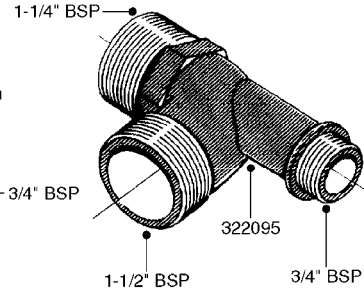

L0020

FITTINGS-T-PIECES, CAPS & ELBOWS
L0020-HIN, 01:01:16

Page 1
Date 12.08.2020 8:37

parts-n°	order qty	description
10053603	1	FITT. CAPNUT 2"BSP 5601
10194303	1	CAP BLANK 1 1/2 MCPHEE 210060
320047	1	FITT.DK CAPNUT 1/2" BSP
320106	1	FITT.DK CAPNUT 1" BSP
320272	1	FITT.DK CAPNUT 3/8" BSP
320316	1	FITT.DK TEE 3/4" X3/4" X1"BSP
320331	1	FITT.DK TEE 1" - 1" - 3/4" BSP
320342	1	FITT.DK EL 3/4"M X 1"F BSP
320563	1	FITT.DK 3 WAY 1/2" 110 DEG.
320677	1	NO LONGER AVAILABLE
320961	1	FITT.DK CAPNUT 1-1/2" BSP
321053	1	FITT.DK TEE 1/2 X1/2 X1/2" BSP
322072	1	FITT.DK TEE 3/8'X3/8'X3/8' BSP
322095	1	FITT.DK TEE 1-1/2 X1-1/4 X3/4" BSP
322138	1	FITT.DK ELB 1"M X 1"F BSP
330013	1	O-RING 2.5 X 10 PUR
330212	1	O-RING D19/D14X2.4 F.1/2"NUT
330326	1	O-RING D30/D24X2 F.1"NUT
331273	1	O-RING D44/D38X2 F.1-1/2"