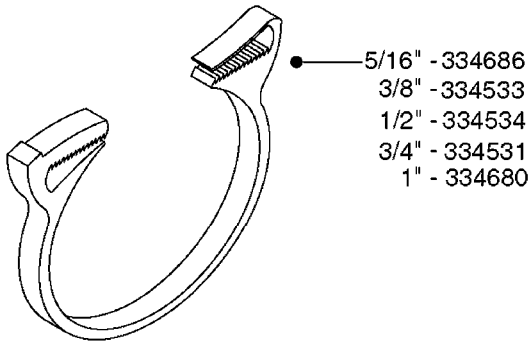

I.D.	PART # (ONE FOOT)	
3/8" 1/2" 3/4" 1" 1-1/4" 1-1/2"	92701703 92702103 92703203 92712403 92734403 92736503	 RUBBER HOSE
5/16" 3/8" 1/4" 1/2" 3/4"	927281 927284 927268 927269 927270	 PVC HOSE
1" 1-1/4" 1-1/2" 2" 2-1/2"	92702403 92738900 92702603 92702703 92702803	 PVC SPIRAL SUCTION HOSE, GRAY
3/4" 1-1/4"	927205 92703503	 CLEAR HOSE, SMOOTH
1/2" 3/4"	10631003 927231	 PVC HOSE, CLEAR, REINFORCED
4mm 6mm 8mm 10mm .25" .38"	927253 RED 927264 RED 927306 BLACK 927330 BLACK 92703303 BLACK 92703403 BLACK	 PVC AIR HOSE, SMOOTH

**L0120**

BULK HOSE  
L0120-HIN, 17:10:19

Page 1  
Date 12.08.2020 8:37

parts-n°	order qty	description
927205	1	HOSE R X CLEAR X 3/4 X 0012"
927231	1	HOSE R X PVCX3/4 CLR/BRD 0012"
927253	1	RED AIR HOSE, Ø4/2 1810 E
927264	1	HOSE R X PE D6/D4 X 0012"
927268	1	HOSE BLUE PVC X 1/4 X 0012"
927269	1	HOSE R X PVC X 1/2 X 0012"
927270	1	HOSE R X PVC X 3/4 X 0012"
927281	1	HOSE R X PVC X 5/16 X 0012"
927284	1	HOSE 3/8 PVC W/ INSERT
927306	1	HOSE R X PE D8/D6 X 0012"BLACK
927330	1	HOSE R X PE D10/D8 X 012"BLACK
10631003	1	HOSE R X CLEAR BRAID.X 1/2 12"
92701703	1	HOSE R X3/8" X300PSI WP X0012"
92702103	1	HOSE R X1/2" X300PSI WP X0012"
92702403	1	HOSE PVC SUCT GRAY 1"
92702603	1	HOSE PVC SUCT GRAY 1-1/2"
92702703	1	HOSE PVC SUCT GRAY 2"
92702803	1	HOSE PVC SUCT GRAY 2.5"
92703203	1	HOSE R X3/4" X300PSI WP X0012"
92703303	1	HOSE LLDPE .25"X.17"X12" BLACK
92703403	1	HOSE LLDPE .38"X.25"X12" BLACK
92703503	1	HOSE VINYL CLEAR 1-1/4" OD X 1" ID
92712403	1	HOSE R X1" X300PSI WP X0012"
92734403	1	HOSE R X5/4" X200PSI WP X0012"
92736503	1	HOSE R X1.5" X200PSI WP X0012"
92738900	1	HOSE R X PVC X 1-1/4" 0012"

Hose Size	Pressure	Suction	Clamp Code
5/16"	284582		-
3/8"	28044903		6706
1/2"	28029803		6708
3/4"	28029903		6712
1"	28030003	28029903	6716
1-1/4"	28030103		6724
1-1/2"		28030103	6724
2"		28030203	235-67
2-1/2"		28030303	235-74
3"		28030403	235-87