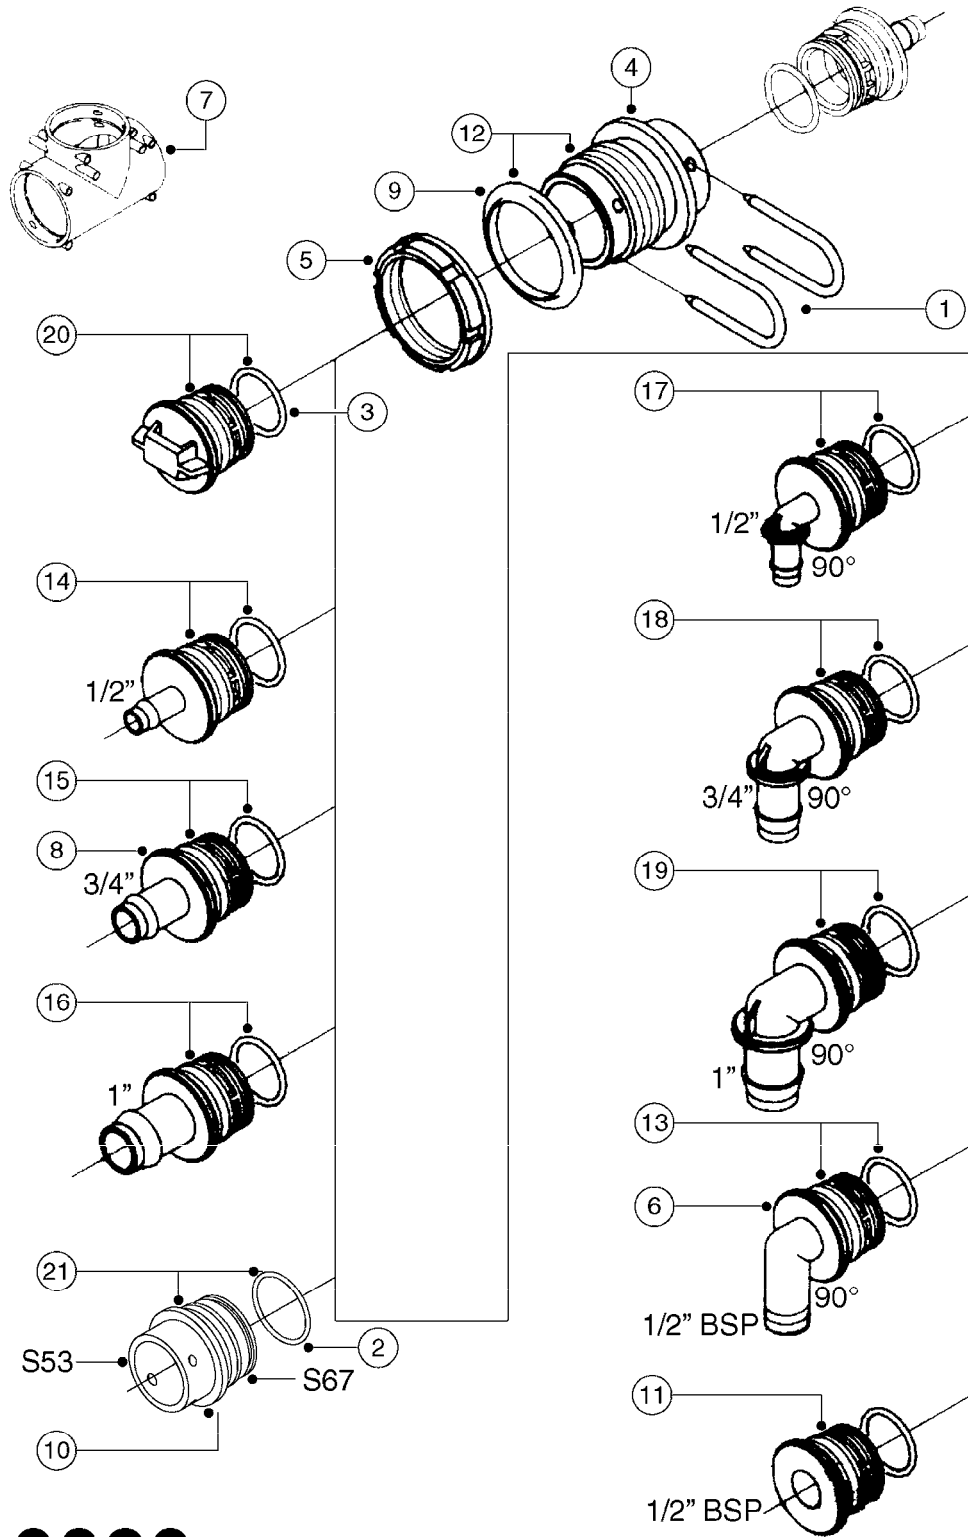

**L0050**

parts-n°	order qty	description
242594	1	O-RING D14 X 1.78 SCH.70-EPDM
320294	1	FITT.DK TEE 3/8X3/8HB X1/2"BSP
320305	1	FITT.DK HB 3/4'- 3/4' BSP
320386	1	FITT.DK TEE 3/8X3/8HB X3/8"BSP
320397	1	FITT.DK ELB 3/8"HB X 3/8" BSP
320401	1	FITT.DK TEE 1/2X1/2HB X1/2"BSP
320412	1	FITT.DK TEE 1/2X1/2HB X3/8'BSP
320423	1	FITT.DK ELB 1/2'HB X 3/8' BSP
320891	1	FITT.DK HB 3/8'- 3/8' BSP
320972	1	FITT.DK HB 5/16'- 1/4' BSP
322046	1	FITT.DK TEE 1/2X1/2HB X3/4'BSP
322048	1	FITT.DK TEE 3/4X3/4HB X3/4'BSP
330595	1	O-RING D24.6/D20X2.1 -3/4"
333137	1	FITT.DK CONN.1/2" F.NOZZ. DOUB
333141	1	FITT.DK CONN.1/2" F.NOZZ.SING
334041	1	FITT.DK CONN.3/4' F.NOZZ. SING
334042	1	FITT.DK CONN.3/4' F.NOZZ. DOUB
334195	1	FITT.DK ELB. 3/4"HB X 3/4"HB
10012103	1	FITT.PO.HB 1.25X1.50 IMB1012
10014003	1	FITT.PO.HB 1.25X1.25 IMB1010
10036903	1	FITT.PO.HB 1.50X1.50 IMB1212
28019303	1	FITTING HB ELB 3/4NPT-3/4HOSE
61016500	1	HOSE TAIL 3/4" 90°+RG CAP 3/4"
72026700	1	NOZZLE TUBE ADAPTER W/O-RING

**L0060**

FITTINGS - BULKHEAD  
L0060-HIN, 01:01:16

Page 1

Date 12.08.2020 8:37

parts-n°	order qty	description
141046	1	NUT 3/8" BSP
141341	1	NUT 1/4' BSP
240284	1	O-RING D82,5/75 X 3,5
320456	1	FITT.DK BULKHEAD 1"BSP DOUBLE
320467	1	FITT.DK BULKHEAD 1"BSP SINGLE
320471	1	FITT.DK NUT 1" BSP JAMB
320541	1	FITT.DK BULKHEAD 2-1/2'BSP SIN
320552	1	FITT.DK NUT 2-1/2' BSP JAMB
320644	1	FITT.DK ELB.3/4"HB X 1" BSP
320784	1	FITT.DK CAP 1-1/2" BSP
320795	1	FITT.DK NUT 1-1/2" BSP JAMB
320935	1	FITT.DK BULKHEAD 1/4' BSP SING
320946	1	FITT.DK BULKHEAD 3/8' BSP SING
321296	1	FITT.DK BULKHEAD 1/2" BSP SING
321307	1	FITT.DK NUT 1/2" BSP JAMB
321333	1	FITT.DK BULK 1-1/2" X 1"F BSP
330061	1	O-RING D16/D11X2,5
330072	1	O-RING D53.5/D45.5X4
330212	1	O-RING D19/D14X2.4 F.1/2"NUT
332577	1	O-RING D38/D30X4 F.1" PUR.
332592	1	O-RING D26/D20X3