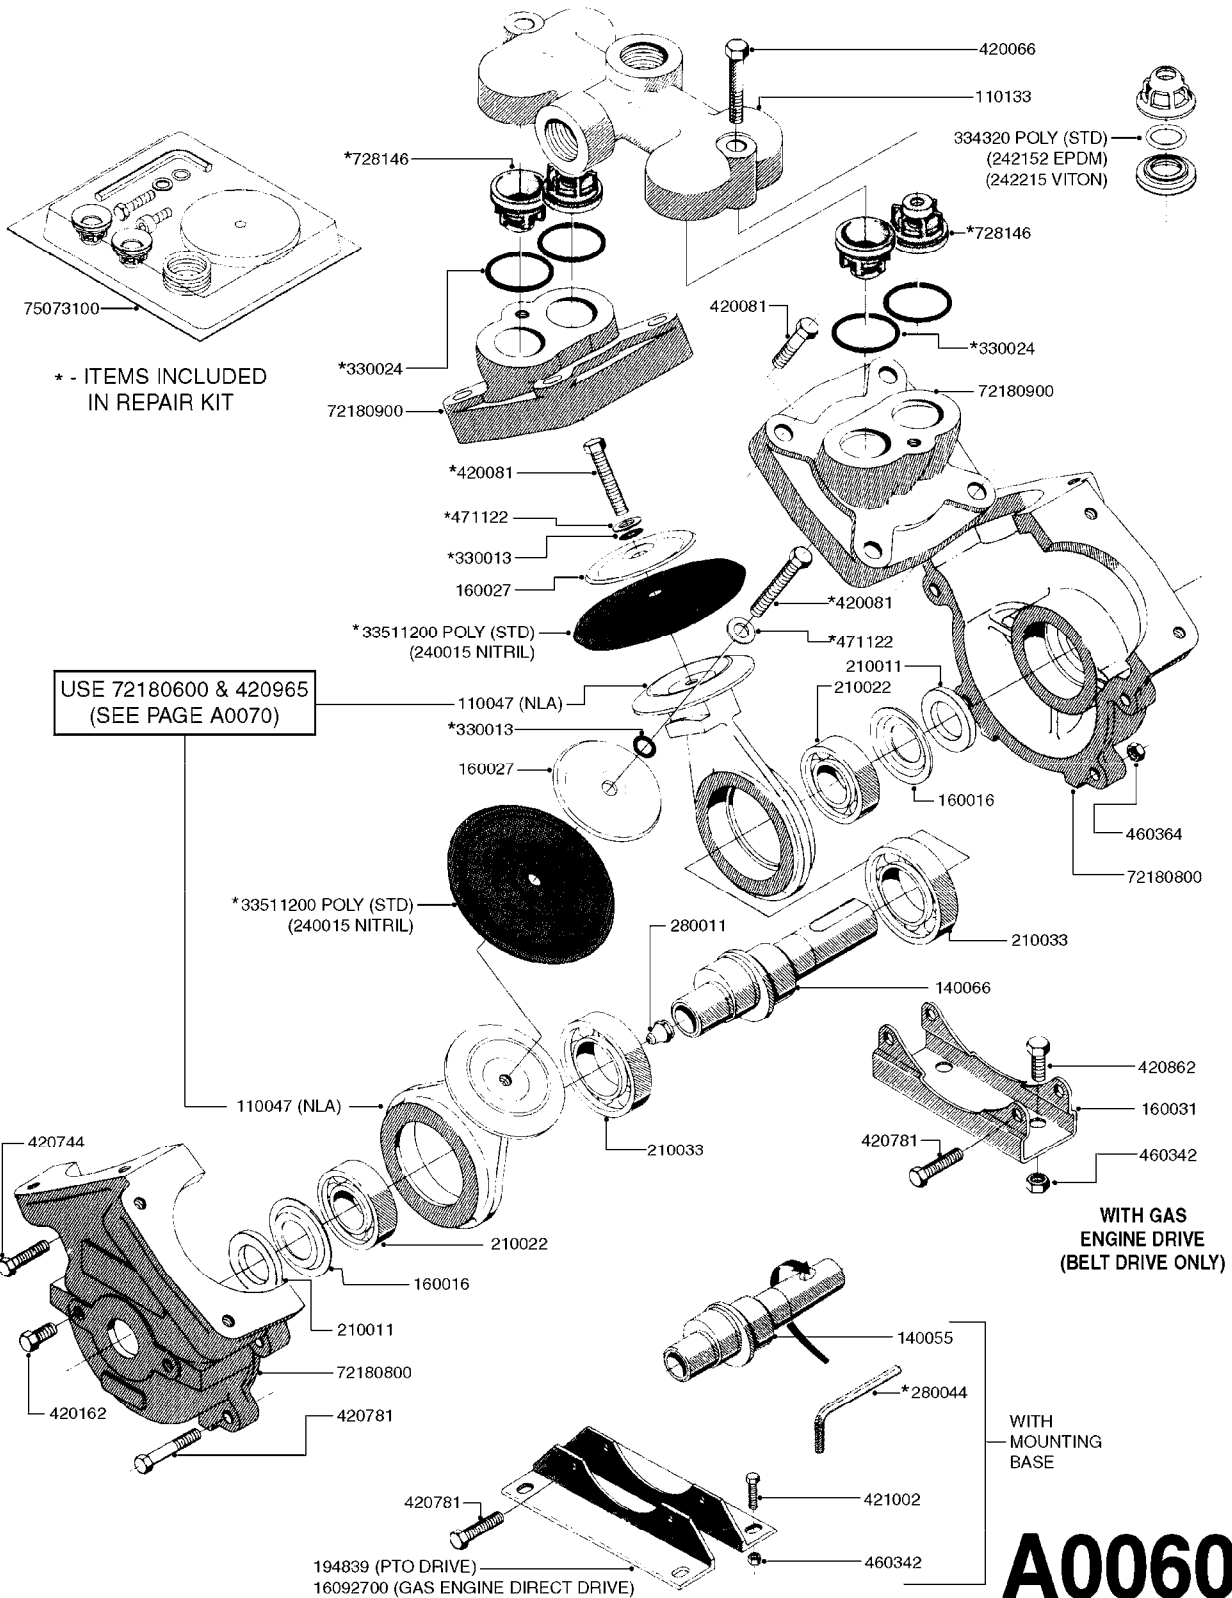

Agroparts: www.HARDI-INTERNATIONAL.com

NK 155 Gallon SB 20', 26'

Country-Code 11

Date 16.03.2016 11:18

main group	page-n°	date	description
Pumps	A0060-HIN	01:01:16	PUMP - 600
	A0070-HIN	01:01:16	PUMP - 603
	A0080-HIN	01:01:16	PUMP - 600 FITTINGS
	A0510-HIN	01:01:16	PTO SHAFTS - BONDIOLI DIAPH.
	A0520-HIN	01:01:16	PTO SHAFTS - BONDIOLI CENT.
	A0580-HIN	01:01:16	PTO SHAFTS - AMA DIAPHRAGM
Controls, Filters, Valves	B0080-HIN	01:01:16	BK-180 MASTER VALVE - MANUAL
	B0090-HIN	01:01:16	BK-180 MASTER VALVE-MAN.POST94
	B0100-HIN	01:01:16	BK-180 BOOM VALVES-MAN.PRE 00
	B0110-HIN	01:01:16	BK-180 BOOM VALVES-MAN.POST 00
	B0150-HIN	01:01:16	BK-180 REMOTE CONTROL CABLE
	B0650-HIN	01:01:16	SELF CLEANING FILTER-SCREW TOP
	B0660-HIN	01:01:16	TOP SUCTION ASSEMBLY-SCREW CAP
Booms, Nozzle Bodies & Tubes	D0060-HIN	01:01:16	BOOM - SB 20' 26' 33'
	D0070-HIN	01:01:16	BOOM - SB H-FRAME & CENTER HY
	D1000-HIN	01:01:16	BOOM-NOZZLES 110° FLAT FAN ISO
	D1010-HIN	01:01:16	BOOM-NOZZLES 110° LOWDRIFT ISO
	D1020-HIN	01:01:16	BOOM-NOZZLES 80° FLAT FAN ISO
	D1030-HIN	01:01:16	BOOM-NOZZLE CAPS AND FILTERS
	D1040-HIN	01:01:16	BOOM-NOZZLES INJET
	D1050-HIN	01:01:16	BOOM-NOZZLES MINIDRIFT
	D1060-HIN	01:01:16	BOOM-NOZZLES QUINTASTREAM
	D1090-HIN	01:01:16	NOZZLE BODIES-SNAP FIT
	D1100-HIN	01:01:16	DOUBLE NOZZLE HOLDER-SNAP FIT
	D1110-HIN	01:01:16	NOZZLE TUBES & HOLDER-PLASTIC
	Tank and Frame: Field Sprayers	E0050-HIN	01:01:16
Special equipment, Extras	K0050-HIN	01:01:16	CHEM.FILLER-MOUNTING BRACKETS
	K0070-HIN	01:01:16	CHEM.FILLER-PLUMBING-STANDARD
	K0080-HIN	01:01:16	CHEM.FILLER-STANDARD-PLUMBING
	K0090-HIN	01:01:16	CHEMICAL FILLER-HOPPER(PRE95)
	K0100-HIN	01:01:16	CHEMICAL FILLER-HOPPER(POST95)
	K0130-HIN	01:01:16	CLEAN WATER TANK
	K0230-HIN	01:01:16	END NOZZLE KIT
	K0250-HIN	01:01:16	ELECTRIC END NOZZLE KIT '09
	K0260-HIN	01:01:16	ELECTRIC END NOZZLE KIT '12
	K0480-HIN	01:01:16	HANDGUN TYPE 60S/60L POST 95
	K0490-HIN	01:01:16	HOSE REEL ASSEMBLIES
	K0520-HIN	01:01:16	HOSE WRAPS
	Fittings	L0010-HIN	01:01:16
L0020-HIN		01:01:16	FITTINGS-T-PIECES,CAPS & ELBOWS
L0030-HIN		01:01:16	FITTINGS - HEXAGON NIPPLES
L0040-HIN		01:01:16	FITTINGS - NIPPLES & ELBOWS
L0050-HIN		01:01:16	FITTINGS - HOSE CONNECTORS
L0060-HIN		01:01:16	FITTINGS - BULKHEAD
L0070-HIN		01:01:16	FITTINGS - S-40
L0080-HIN		01:01:16	FITTINGS - S-53
L0120-HIN		01:01:16	BULK HOSE
L0130-HIN		01:01:16	HOSE CLAMPS