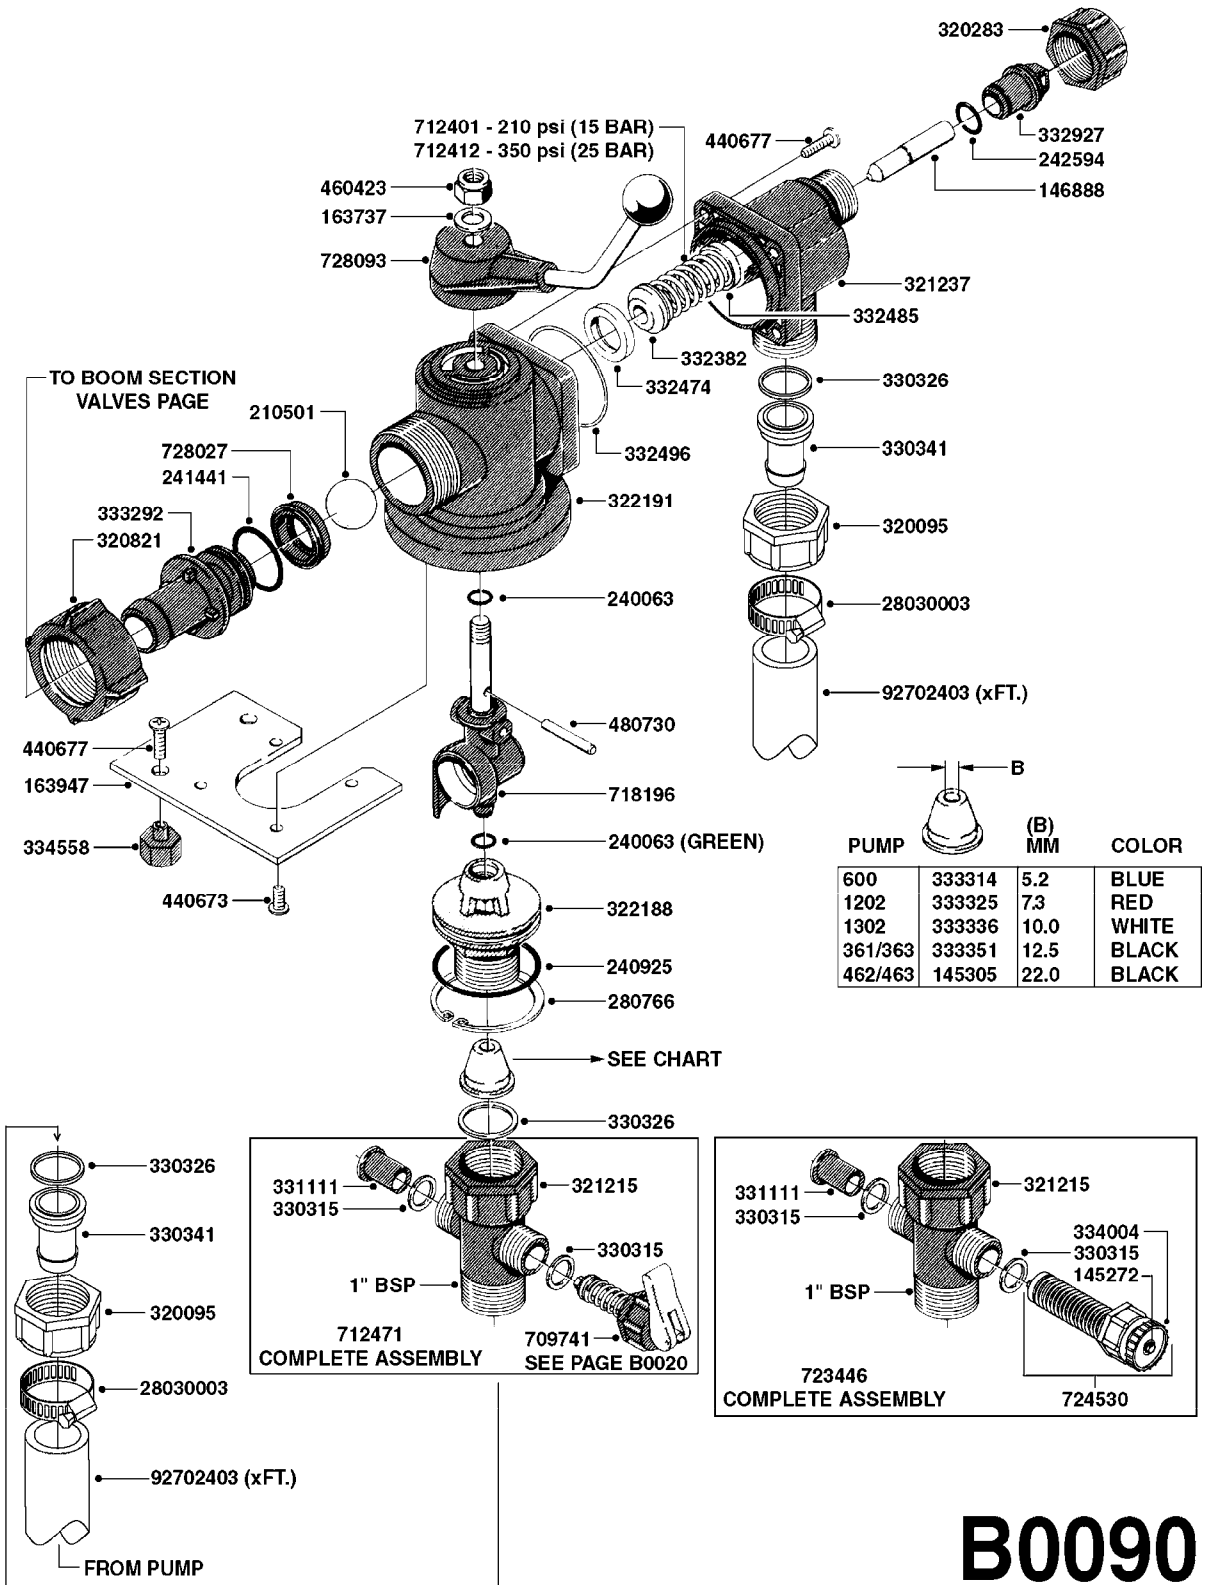

B0090

BK-180 MASTER VALVE-MAN.POST94
B0090-HIN, 01:01:16

Page 1
Date 16.03.2016 11:19

parts-n°	order qty	description	
145272	1	INSERT F.AGIT.THUMBWHEEL BRASS	
145305	1	NOZZLE F.OP.UNIT PUMP 462	
146888	1	PIN 10 X 57MM STAINLESS	
163737	1	WASHER D15.5/D10.5X1	
163947	1	FITTING FOR BK 180	
210501	1	BALL PLASTIC D25	
240063	1	O-RING D14.1/9.3 X 2.4	
240925	1	O-RING D49.5X3 NITRIL	
241441	1	O-RING D29.3X3	
242594	1	O-RING D14 X 1.78 SCH.70-EPDM	
280766	1	SNAP-RING INNER 55X2 DIN 472	
320095	1	FITT.DK NUT 1" BSP	
320283	1	FITT.DK NUT 3/4"BSP	
320821	1	FITT.DK NUT 1-1/2" BSP	
321215	1	FITT.DK HOUSING F. AGITATION	
321237	1	PRESSURE REGULATOR HOUSE BK180	
322188	1	BOTTOM PIECE F.BALL EC	
322191	1	HOUSING F.BALL (OPERATING UNIT)	
330315	1	O-RING D18.4/D13X.6	
330326	1	O-RING D30/D24X2 F.1"NUT	
330341	1	FITT.DK HB 1" F. 1" NUT	
331111	1	VALVE SEAT FOR 1/2" DISTRIBUT.	
332382	1	VALVE CONE D25,7	
332474	1	SEAT FOR OPERATING UNIT BALL	
332485	1	SPRING GUIDE	
332496	1	O-RING D58/54X2	
332927	1	PLUG F. NOZZLE TUBE 3/4'	
333292	1	FITT.DK HB 1"O'RING F.1-1/2"	
333314	1	NOZZ.RESTRICTOR 600 BLUE	
333325	1	NOZZ.RESTRICTOR 1202 RED	
333336	1	NOZZ.RESTRICTOR 1302 WHITE	
333351	1	NOZZ.RESTRICTOR 361 BLACK	
334004	1	WHEEL F.AGITATION W/O INSERT	
334558	1	NUT HEX PLASTIC INSERT	
440673	1	SCREW F.PLASTIC 5X12 SS	
440677	1	SCREW F. PLASTIC 5X20 SS	
460423	1	NUT HEX M10X1.5 LOCK	
480730	1	PIN ROLL 5X30 STAINLESS STEEL	
709741	1	VALVE ASSY. 1/2" FLIP LEVER	
712401	1	RELIEF VALVE ASSY. 12BAR	
712412	1	RELIEF VALVE ASSY. 25BAR	
712471	1	AGITATION VALVE ASSY. ON/OFF	
718196	1	BALL VALVE HOUSING ASSEMBLY	
723446	1	AGITATION VALVE ASSY. ADJUST.	
724530	1	THUMB WHEEL FOR AGITATION	
728027	1	BUSHING WITH SEAT	
728093	1	HANDLE WITH BALL	
28030003	1	CLAMP HOSE GEAR P1" 6716	
92702403	1	HOSE PVC SUCT GRAY 1"