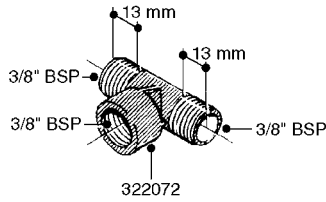

L0020

FITTINGS-T-PIECES, CAPS & ELBOWS
L0020-HIN, 01:01:16

Page 1
Date 16.03.2016 11:19

parts-n°	order qty	description
10053603	1	FITT. CAPNUT 2"BSP 5601
10194303	1	CAP BLANK 1 1/2 MCPHEE 210060
320047	1	FITT.DK CAPNUT 1/2" BSP
320106	1	FITT.DK CAPNUT 1" BSP
320272	1	FITT.DK CAPNUT 3/8" BSP
320316	1	FITT.DK TEE 3/4" X3/4" X1"BSP
320331	1	FITT.DK TEE 1" - 1" - 3/4" BSP
320342	1	FITT.DK EL 3/4"M X 1"F BSP
320563	1	FITT.DK 3 WAY 1/2" 110 DEG.
320677	1	NO LONGER AVAILABLE
320961	1	FITT.DK CAPNUT 1-1/2" BSP
321053	1	FITT.DK TEE 1/2 X1/2 X1/2" BSP
322072	1	FITT.DK TEE 3/8'X3/8'X3/8' BSP
322095	1	FITT.DK TEE 1-1/2 X1-1/4 X3/4" BSP
322138	1	FITT.DK ELB 1"M X 1"F BSP
330013	1	O-RING D15/D10X2.5 F.3/8"NUT
330212	1	O-RING D19/D14X2.4 F.1/2"NUT
330326	1	O-RING D30/D24X2 F.1"NUT
331273	1	O-RING D44/D38X2 F.1-1/2"