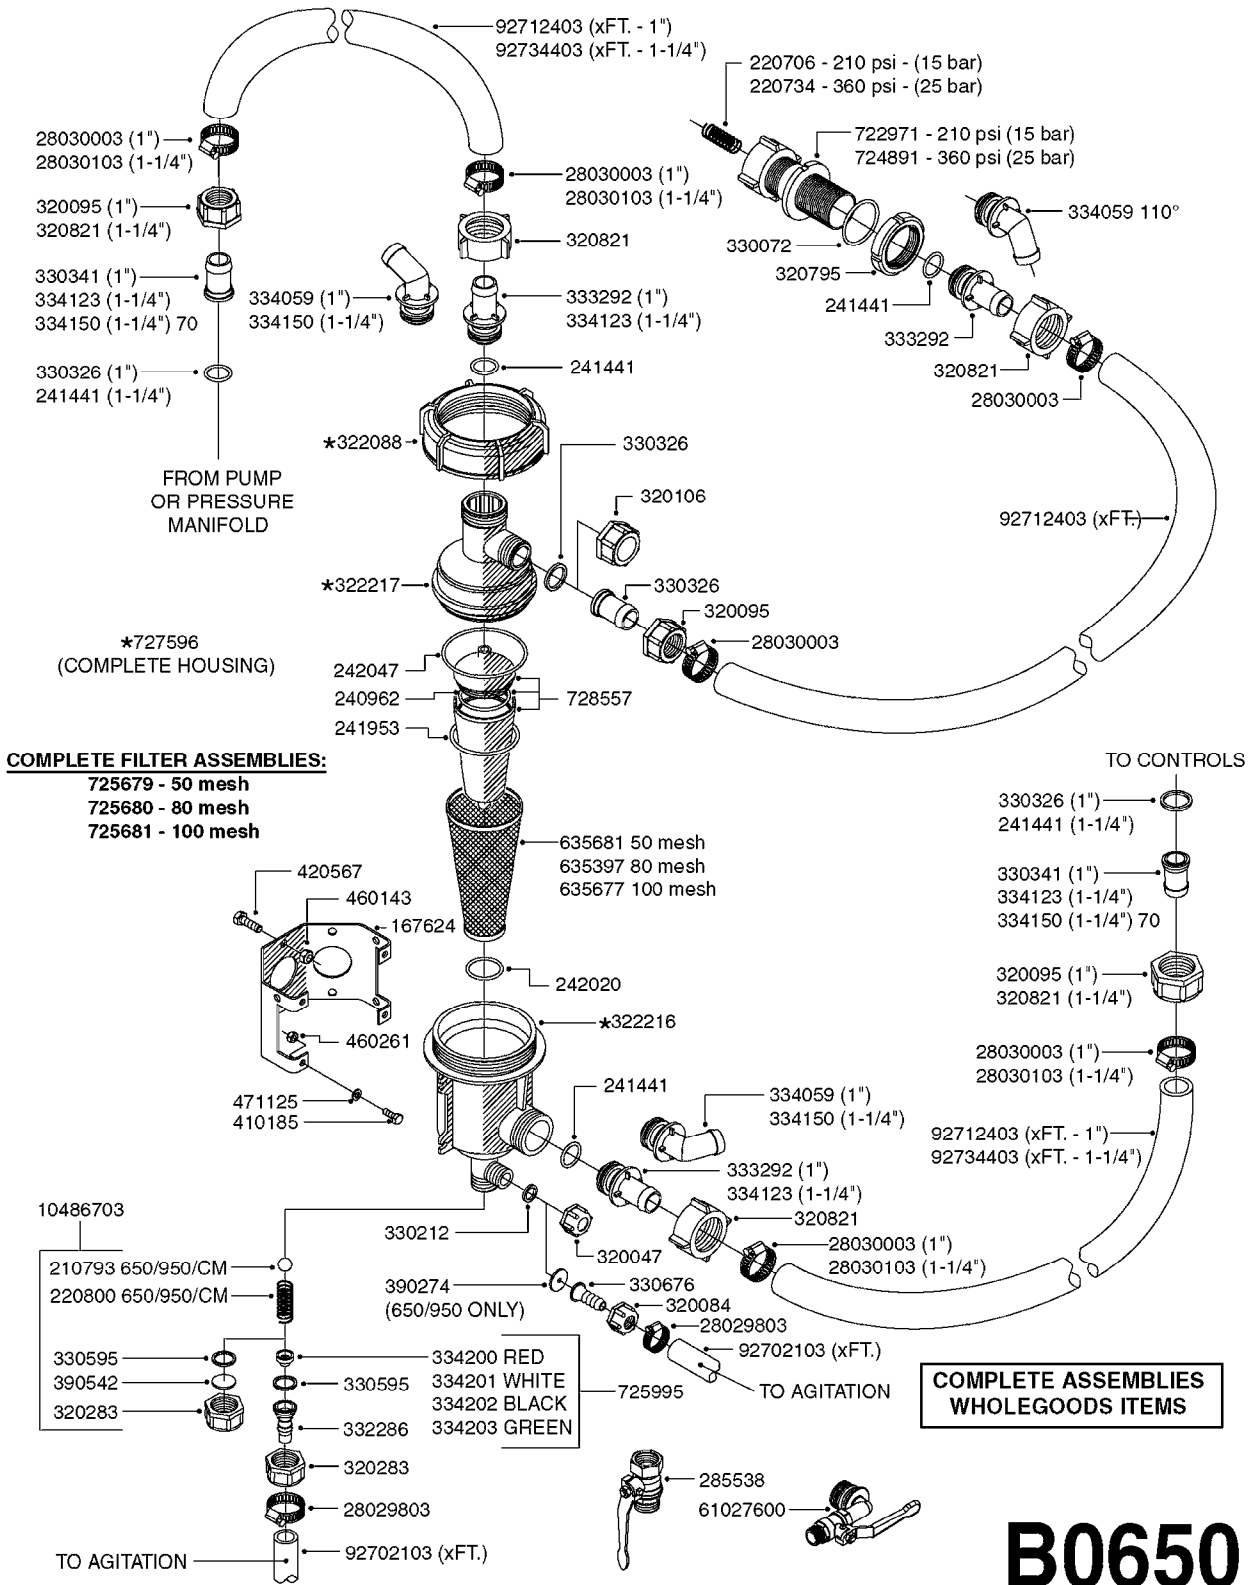

BK-180 REMOTE CONTROL CABLE
B0150-HIN, 01:01:16

Page 1
Date 16.03.2016 11:19

parts-n°	order qty	description
142516	1	SCREW SET M10 BENT F. LOCKING
142881	1	WIRE HOLDER FOR REMOTE CONTROL
142892	1	END NIPPLE F.REMOTE CABLE
281536	1	ALLEN WRENCH 3MM
410605	1	BOLT HEX 8.8 DEL M6X80
420604	1	BOLT HEX 8.8 DEL M10X25 FT DIN933
450564	1	SCREW M6X12 ALLEN
460261	1	NUT HEX M6X1 LOCK A2 DIN985
460423	1	NUT HEX M10X1.5 LOCK
471122	1	WASHER, M10, Ø20/10.5X 2.0, SS
611693	1	ARM FOR REMOTE CONTROL BK180
612124	1	BRACKET FOR OP.UNIT F REM.CTR
612566	1	MOUNT BRACKET F.FAN CABLE ASSY
612754	1	HANDLE FOR REMOTE CONTROL
715444	1	REMOTE CONTROL CABLE COMPLETE
715466	1	MOUNTING PLATE
833567	1	REMOTE CONTROL ON/OFF BK 180