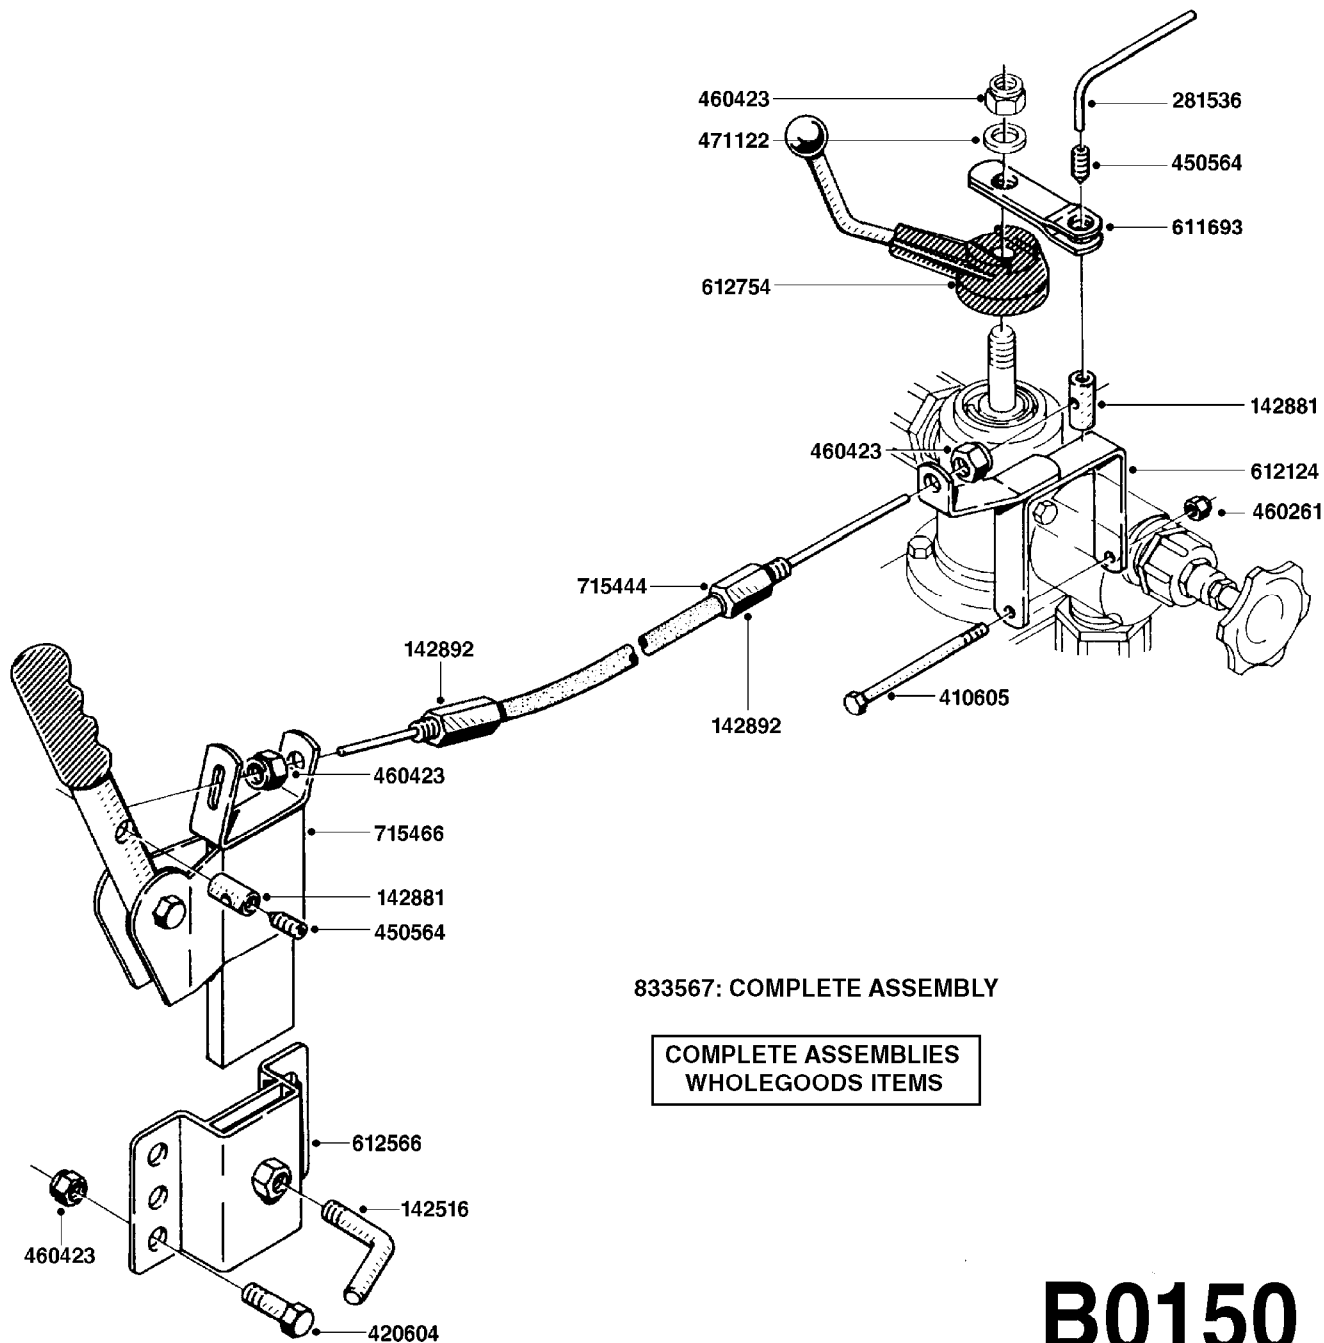

BK-180 REMOTE CONTROL CABLE
B0150-HIN, 01:01:16

Page 1
Date 16.03.2016 11:19

parts-n°	order qty	description
142516	1	SCREW SET M10 BENT F. LOCKING
142881	1	WIRE HOLDER FOR REMOTE CONTROL
142892	1	END NIPPLE F.REMOTE CABLE
281536	1	ALLEN WRENCH 3MM
410605	1	BOLT HEX 8.8 DEL M6X80
420604	1	BOLT HEX 8.8 DEL M10X25 FT DIN933
450564	1	SCREW M6X12 ALLEN
460261	1	NUT HEX M6X1 LOCK A2 DIN985
460423	1	NUT HEX M10X1.5 LOCK
471122	1	WASHER, M10, Ø20/10.5X 2.0, SS
611693	1	ARM FOR REMOTE CONTROL BK180
612124	1	BRACKET FOR OP.UNIT F REM.CTR
612566	1	MOUNT BRACKET F.FAN CABLE ASSY
612754	1	HANDLE FOR REMOTE CONTROL
715444	1	REMOTE CONTROL CABLE COMPLETE
715466	1	MOUNTING PLATE
833567	1	REMOTE CONTROL ON/OFF BK 180