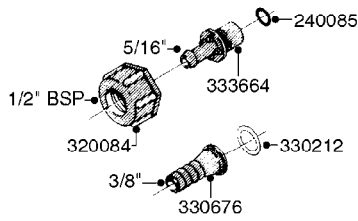

L0010

parts-n°	order qty	description
240085	1	O-RING D13,1/8,3X02,4 NITRIL
241441	1	O-RING D29.3X3
242594	1	O-RING D14 X 1.78 SCH.70-EPDM
320084	1	FITT.DK NUT 1/2" BSP
320095	1	FITT.DK NUT 1" BSP
320117	1	FITT.DK CONN.1/2"BSP F. 1" CAP
320187	1	FITT.DK CAP 3/8" BSP BLACK
320283	1	FITT.DK NUT 3/4"BSP
320821	1	FITT.DK NUT 1-1/2" BSP
321495	1	FITT.DK REDUC 1/4'BSP F.3/4'NT
321576	1	FITT.DK CONN 1/2"BSP F.3/4"NUT
330013	1	O-RING D15/D10X2.5 F.3/8"NUT
330212	1	O-RING D19/D14X2.4 F.1/2"NUT
330326	1	O-RING D30/D24X2 F.1"NUT
330341	1	FITT.DK HB 1" F. 1" NUT
330595	1	O-RING D24.6/D20X2.1 -3/4"
330665	1	3/4' HOSE TAIL F/1' CAP
330676	1	FITT.DK HB 3/8" F. 1/2" NUT
330687	1	FITT.DK HB 1/2" F. 1/2" NUT
330691	1	FITT.DK HB 3/4'F.3/4' NUT
330783	1	FITT.DK HB 3/8" F.3/8" NUT
331262	1	FITT.DK HB 1-1/2" F. 1-1/2"NUT
331273	1	O-RING D44/D38X2 F.1-1/2"
331446	1	FITT.DK HB 1" F.1-1/2" NUT
331807	1	FITT.DK HB 5/16" F.3/8" NUT
332286	1	FITT.DK HB 1/2" F. 3/4" NUT
332905	1	FITT.DK HB 1/2" F. 3/4" CAP
332927	1	PLUG F. NOZZLE TUBE 3/4'
333292	1	FITT.DK HB 1"O'RING F.1-1/2"
333664	1	FITT.DK HB 5/16' F. 1/2' NUT
334044	1	FITT.DK HB 3/4' F. 3/4' CAP
334059	1	FITT.DK EL 1" 110 DEG.F.1-1/2"
334123	1	FITT.DK HB 1-1/4"O-RNG F.1-1/2"
334150	1	FITT.DK HB 1-1/4" 110 F.1-1/2"
390542	1	PLUG WASHER FOR 3/4'CAP NUT
716236	1	FITT.DK HB 1/2" ASSY. F. 3/4"
716413	1	FITT.DK PLUG ASSY. F.NOZ TUBE
717426	1	FITT.DK REDUC 1/4"BSP F.3/4"N
720856	1	FITT.DK 1/2'BSP ASSY.F.3/4'NUT
724621	1	FITT.DK HB 3/4"ASSY F.3/4" NUT