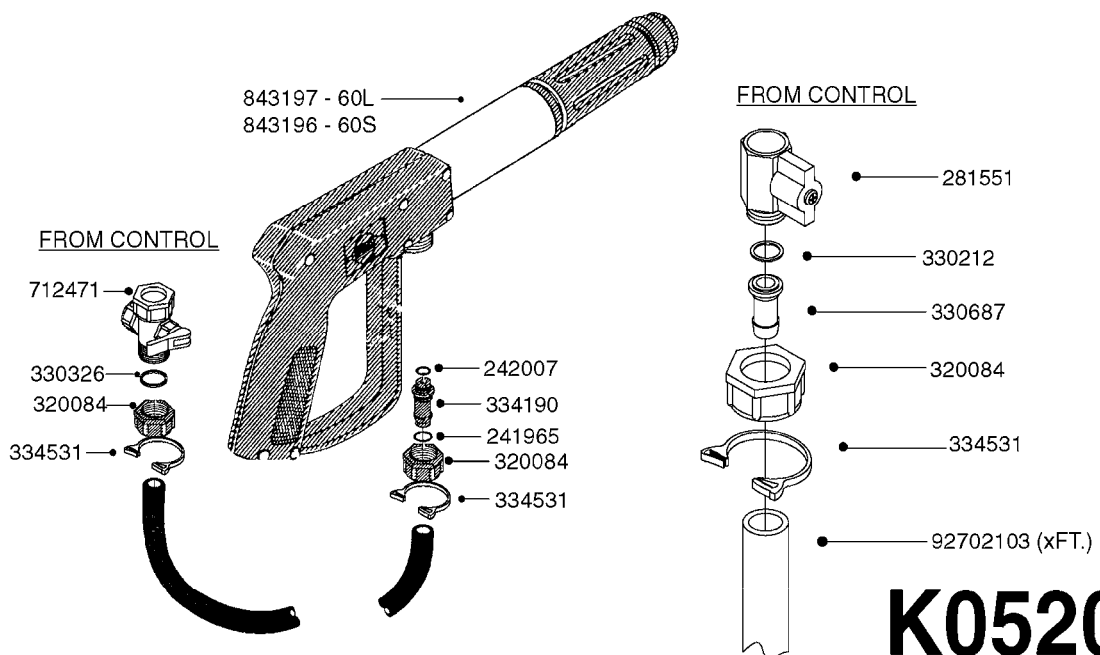

COMPLETE ASSEMBLY:
818377 - 160' x 3/8" (50m) HOSE REEL
818381 - 320' X 3/8" (100m) HOSE REEL

K0490

HOSE REEL ASSEMBLIES
K0490-HIN, 01:01:16

Page 1
Date 16.03.2016 11:19

parts-n°	order qty	description
143684	1	BUSHING F. HOSE REEL
143706	1	SPACER TUBE F. 275' HOSE REEL
145925	1	NIPPLE M10 M6
146314	1	UNION BUSHING F.HOSE REEL
146315	1	RING FOR HOSE REEL
146487	1	SPACER ROD F/HOSE REEL 225mm
160311	1	WASHER D30/D20.4X2
241474	1	O-RING NITRIL
281072	1	SNAP-RING OUTER 20X1.20
282155	1	CLIP F.TUBE SUPPORT
320655	1	FITT.DK HN 1/2"-1/2" BSP
320821	1	FITT.DK NUT 1-1/2" BSP
330212	1	O-RING D19/D14X2.4 F.1/2"NUT
333443	1	BUSHING F. HOSE REEL
420604	1	BOLT HEX 8.8 DEL M10X25 FT DIN933
420626	1	BOLT HEX 8.8 DEL M10X20 FT
420862	1	BOLT HEX 8.8 DEL M10X16 FT
430286	1	BOLT HEX 8.8 DEL M12X30 FT
460423	1	NUT HEX M10X1.5 LOCK
460703	1	NUT HEX M12X1.75 LOCK DIN985
613207	1	CENTER TUBE FOR 164'HOSE REEL
613211	1	HOSE REEL NK 80/105
613292	1	CENTER TUBE 100 MM
633824	1	SIDE FOR HOSE REEL
633835	1	OUTER TUBE NK 300-600
633846	1	FITTING FOR HOSE REEL TR2/TR3
633905	1	BRKTS. HOSE REEL SM210
637986	1	CLAMP FITTING HOSE REEL
719073	1	HANDLE ASSY. F. HOSE REEL
719084	1	SWIVEL F.HOSE REEL
719121	1	HOSE 1/2'X2500M NUT
719401	1	CLIPS F.PISTOL ASSY.
725618	1	CLIP WHITE PLASTIC SNAP TYPE
818377	1	REEL FOR HOSE 160' X 3/8"
818381	1	REEL FOR HOSE 320' X 3/8'
818801	1	BKT.HOSE REEL MOUNT NL/NK/BOOM
818845	1	BKT.HOSE REEL SM210
833768	1	HOLDER F. HOSE REEL
834764	1	BKT.HOSE REEL MOUNT ESTATE SPR
61021400	1	BKT. BOOM MOUNT SM53/80 US