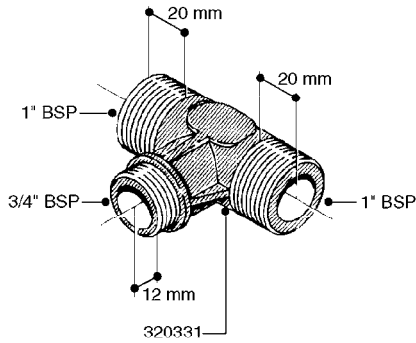

L0020

FITTINGS-T-PIECES, CAPS & ELBOWS
L0020-HIN, 01:01:16

Page 1
Date 16.03.2016 11:19

parts-n°	order qty	description
10053603	1	FITT. CAPNUT 2"BSP 5601
10194303	1	CAP BLANK 1 1/2 MCPHEE 210060
320047	1	FITT.DK CAPNUT 1/2" BSP
320106	1	FITT.DK CAPNUT 1" BSP
320272	1	FITT.DK CAPNUT 3/8" BSP
320316	1	FITT.DK TEE 3/4" X3/4" X1"BSP
320331	1	FITT.DK TEE 1" - 1" - 3/4" BSP
320342	1	FITT.DK EL 3/4"M X 1"F BSP
320563	1	FITT.DK 3 WAY 1/2" 110 DEG.
320677	1	NO LONGER AVAILABLE
320961	1	FITT.DK CAPNUT 1-1/2" BSP
321053	1	FITT.DK TEE 1/2 X1/2 X1/2" BSP
322072	1	FITT.DK TEE 3/8'X3/8'X3/8' BSP
322095	1	FITT.DK TEE 1-1/2 X1-1/4 X3/4" BSP
322138	1	FITT.DK ELB 1"M X 1"F BSP
330013	1	O-RING D15/D10X2.5 F.3/8"NUT
330212	1	O-RING D19/D14X2.4 F.1/2"NUT
330326	1	O-RING D30/D24X2 F.1"NUT
331273	1	O-RING D44/D38X2 F.1-1/2"