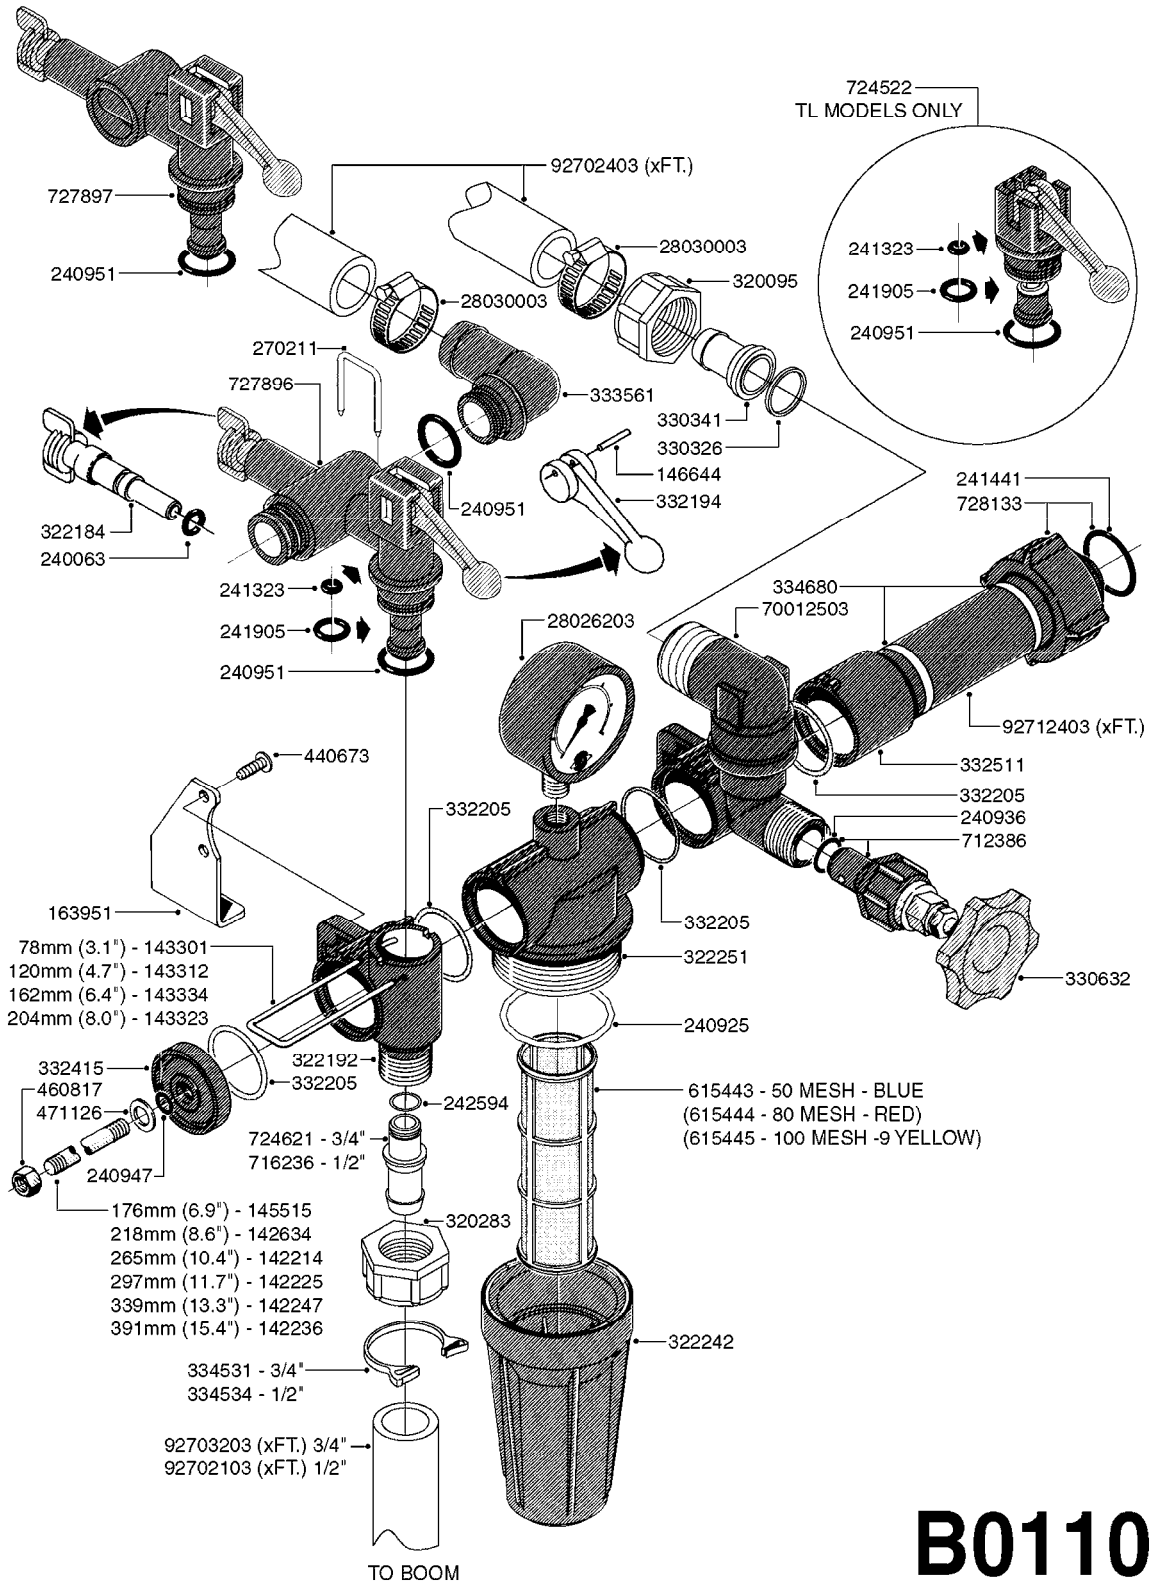

B0110

BK-180 BOOM VALVES-MAN.POST 00
B0110-HIN, 01:01:16

Page 1
Date 16.03.2016 11:19

parts-n°	order qty	description
142214	1	STUD BOLT - M8X265, 3 SECTION
142225	1	STUD BOLT 8 X 299 - 6 MODULS
142236	1	STUD BOLT 8 X 381 - 8 MODULS
142247	1	STUD BOLT 8 X 341 - 7 MODULS
142634	1	STUD BOLT M8 X 213 - 4 MODULS
143301	1	LOCK CLAMP 78 MM
143312	1	LOCK CLAMP 120 MM
143323	1	LOCK CLAMP 204 MM
143334	1	LOCK CLAMP 162 MM
145515	1	STUD BOLT M8 X 176MM
146644	1	PIN D3X19 STAINLESS
163951	1	MOUNT BRACKET FOR BK180 SECTIO
240063	1	O-RING D14.1/9.3 X 2.4
240925	1	O-RING D49.5X3 NITRIL
240936	1	O-RING D13.3X2.4 NITRIL
240947	1	O-RING D7.3X2.4 NITRIL
240951	1	O-RING D21.2X3 NITRIL
241323	1	O-RING D5.3X2.4 NITRIL
241441	1	O-RING D29.3X3
241905	1	O-RING 12,3X2,4 VITON DKR.1,05
242594	1	O-RING D14 X 1.78 SCH.70-EPDM
270211	1	FITT.DK S25 FORK L=37.5
320095	1	FITT.DK NUT 1" BSP
320283	1	FITT.DK NUT 3/4"BSP
322184	1	SCREW F.ADJUSTING CONST.PRESS.
322192	1	HOUSING F.DISTRIBUTOR
322242	1	FILTER BOWL / IN-LINE
322251	1	HOUSING F.FILTER MOUNT BK/EC
330326	1	O-RING D30/D24X2 F.1"NUT
330341	1	FITT.DK HB 1" F. 1" NUT
330632	1	REGULATING HANDLE
332194	1	DISTRIBUTION HANDLE
332205	1	O-RING D43/39XD2
332415	1	COVER
332511	1	FITT.DK END CAP 1"HB F.BK180
333561	1	FITT.DK ELB.1" EC RETURN
334531	1	CLAMP HOSE PLASTIC 3/4"
334534	1	CLAMP HOSE PLASTIC 1/2"
334680	1	CLAMP HOSE PLASTIC 1"
440673	1	SCREW F.PLASTIC 5X12 SS
460817	1	NUT HEX M8 STAINLESS DIN 934
471126	1	WASHER, M8, Ø16/ 8.4X 1.6, SS
615443	1	FILTER ELEM.50 MESH BLUE
615444	1	FILTER ELEM.80 MESH RED
615445	1	FILTER ELEM.100 MESH YELLOW
712386	1	PRESSURE REGULATOR COMPL. H-M
716236	1	FITT.DK HB 1/2" ASSY. F. 3/4"
724522	1	DISTR.OVER PART W.OUV PR 83 BK
724621	1	FITT.DK HB 3/4"ASSY F.3/4" NUT
727896	1	HOUSING UPPER F.CONST.PRESS.
727897	1	HOUSING UPPER PART END PC.BK92
728133	1	CONNECTING PART F.BK OPR.UNIT
28026203	1	GAUGE 200PSI/BR,2.5"1/4BSP-BTM
28030003	1	CLAMP HOSE GEAR P1" 6716
70012503	1	HOUSING FOR HARDI-MATIC VALVE
92702103	1	HOSE R X1/2" X300PSI WP X0012"
92702403	1	HOSE PVC SUCT GRAY 1"
92703203	1	HOSE R X3/4" X300PSI WP X0012"
92712403	1	HOSE R X1" X300PSI WP X0012"