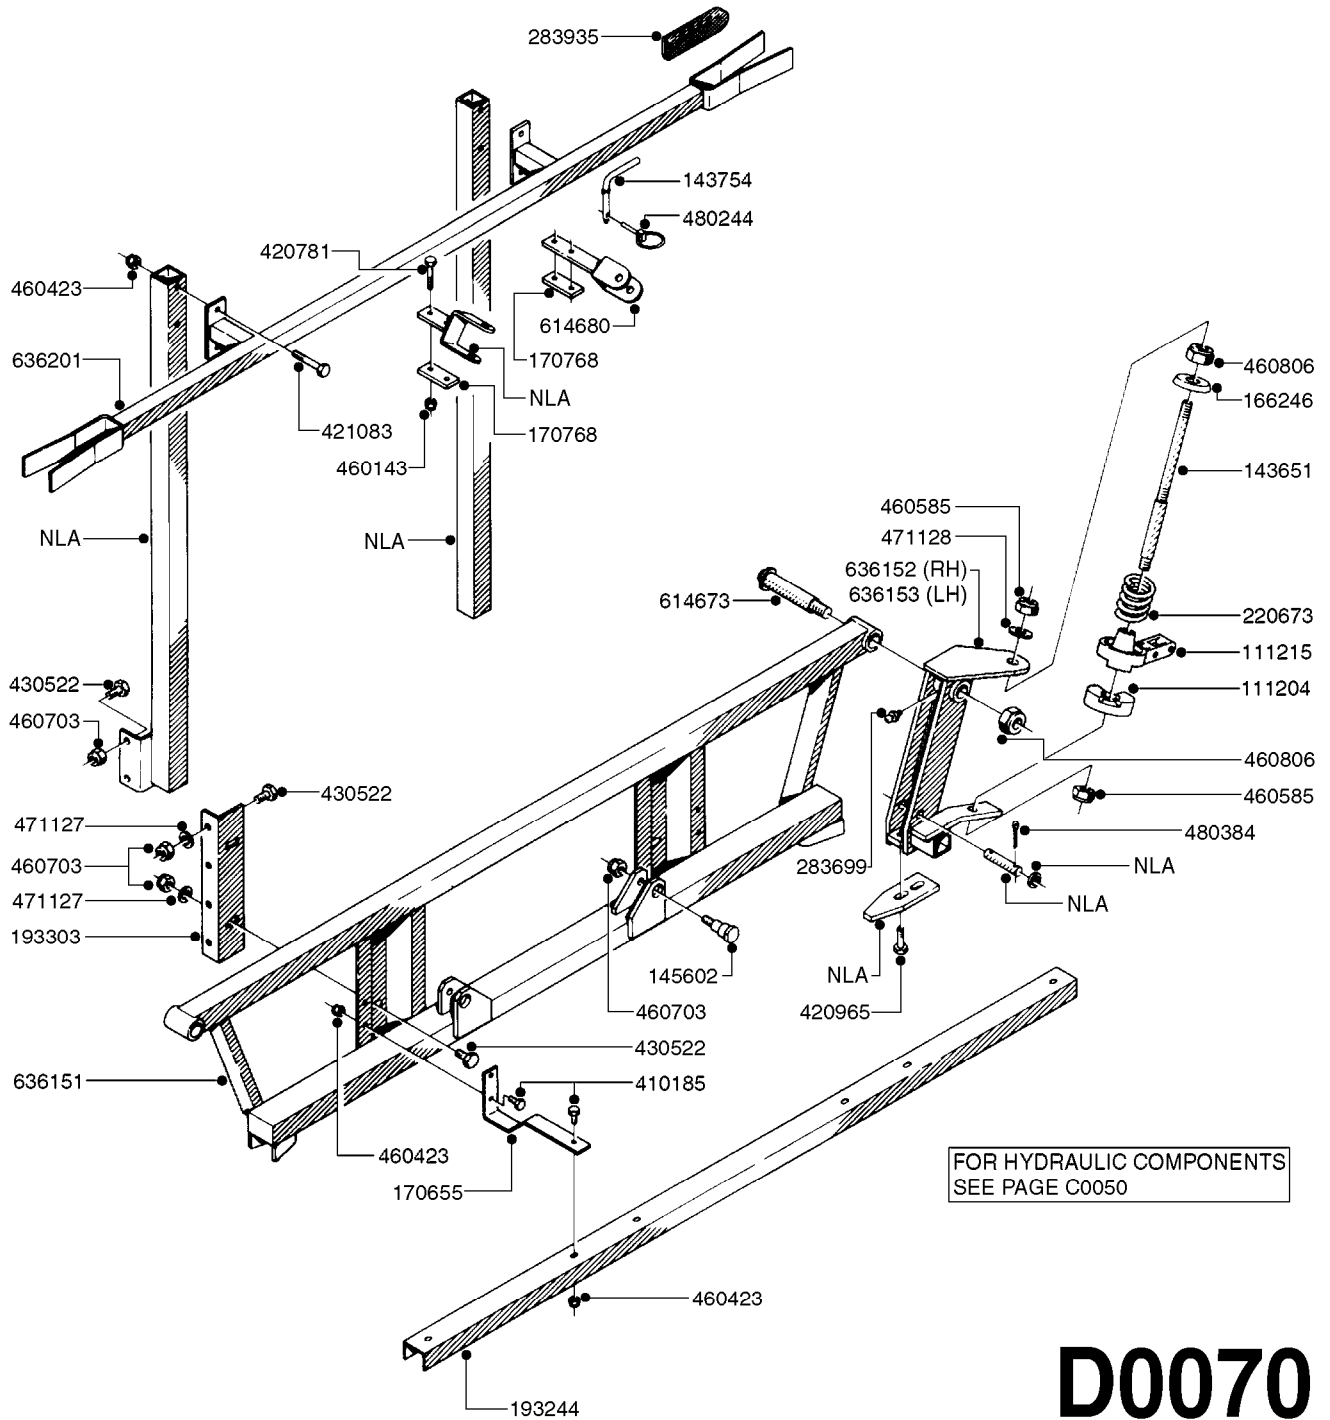

parts-n°	order qty	description
111204	1	CLAW CLUTCH/LOWER D80
111215	1	CLAW CLUTCH/UPPER D80
142597	1	DISTANCE TUBE
143651	1	AXLE M20/M16 L=355 F/BREAKAWAY
143721	1	FRICITION DISC FOR BOOM D30
143754	1	PIN D10 X 56
166246	1	WASHER CUP D53 F.SPRING
166736	1	CLAMP FOR SB BOOM
166865	1	WASHER D35/D25X2
193244	1	NOZZLE TRACK 6-8-10 M SB
193303	1	SUPPORTING ARM FOR SB BOOM
220673	1	SPRING F.PIVOT 100 X 51
334571	1	TAPON 40x40x2 EMBELLECEDOR
410185	1	BOLT HEX 8.8 DEL M6X16 A2
420906	1	BOLT HEX 8.8 DEL M10X60
421083	1	BOLT HEX 8.8 DEL M10X65
430522	1	BOLT HEX 8.8 DEL M12X25 FT
460261	1	NUT HEX M6X1 LOCK A2 DIN985
460423	1	NUT HEX M10X1.5 LOCK
460585	1	NUT HEX M16X2 LOCK
460703	1	NUT HEX M12X1.75 LOCK DIN985
460806	1	NUT HEX M20X2.5 LOCK
471122	1	WASHER, M10, Ø20/10.5X 2.0, SS
471127	1	WASHER, M12, Ø24/13.0X 2.5, SS
471128	1	WASHER, M16, Ø30/17.0X 3.0, SS
480244	1	PIN SNAP D4.5
613487	1	TRANSPORT FITTINGS FOR SB BOOM
633942	1	OUTER BOOM WING 26', 28' SB
634163	1	CENTER SECTION - 20',26',33'
634185	1	BOOM WING OUTER PART 33' SB
635780	1	INNER WING SEC. 26',28',33'SB
635792	1	BOOM WING - 20',21'SB-BOOM
706311	1	SPRING WITH HAND-GRIB