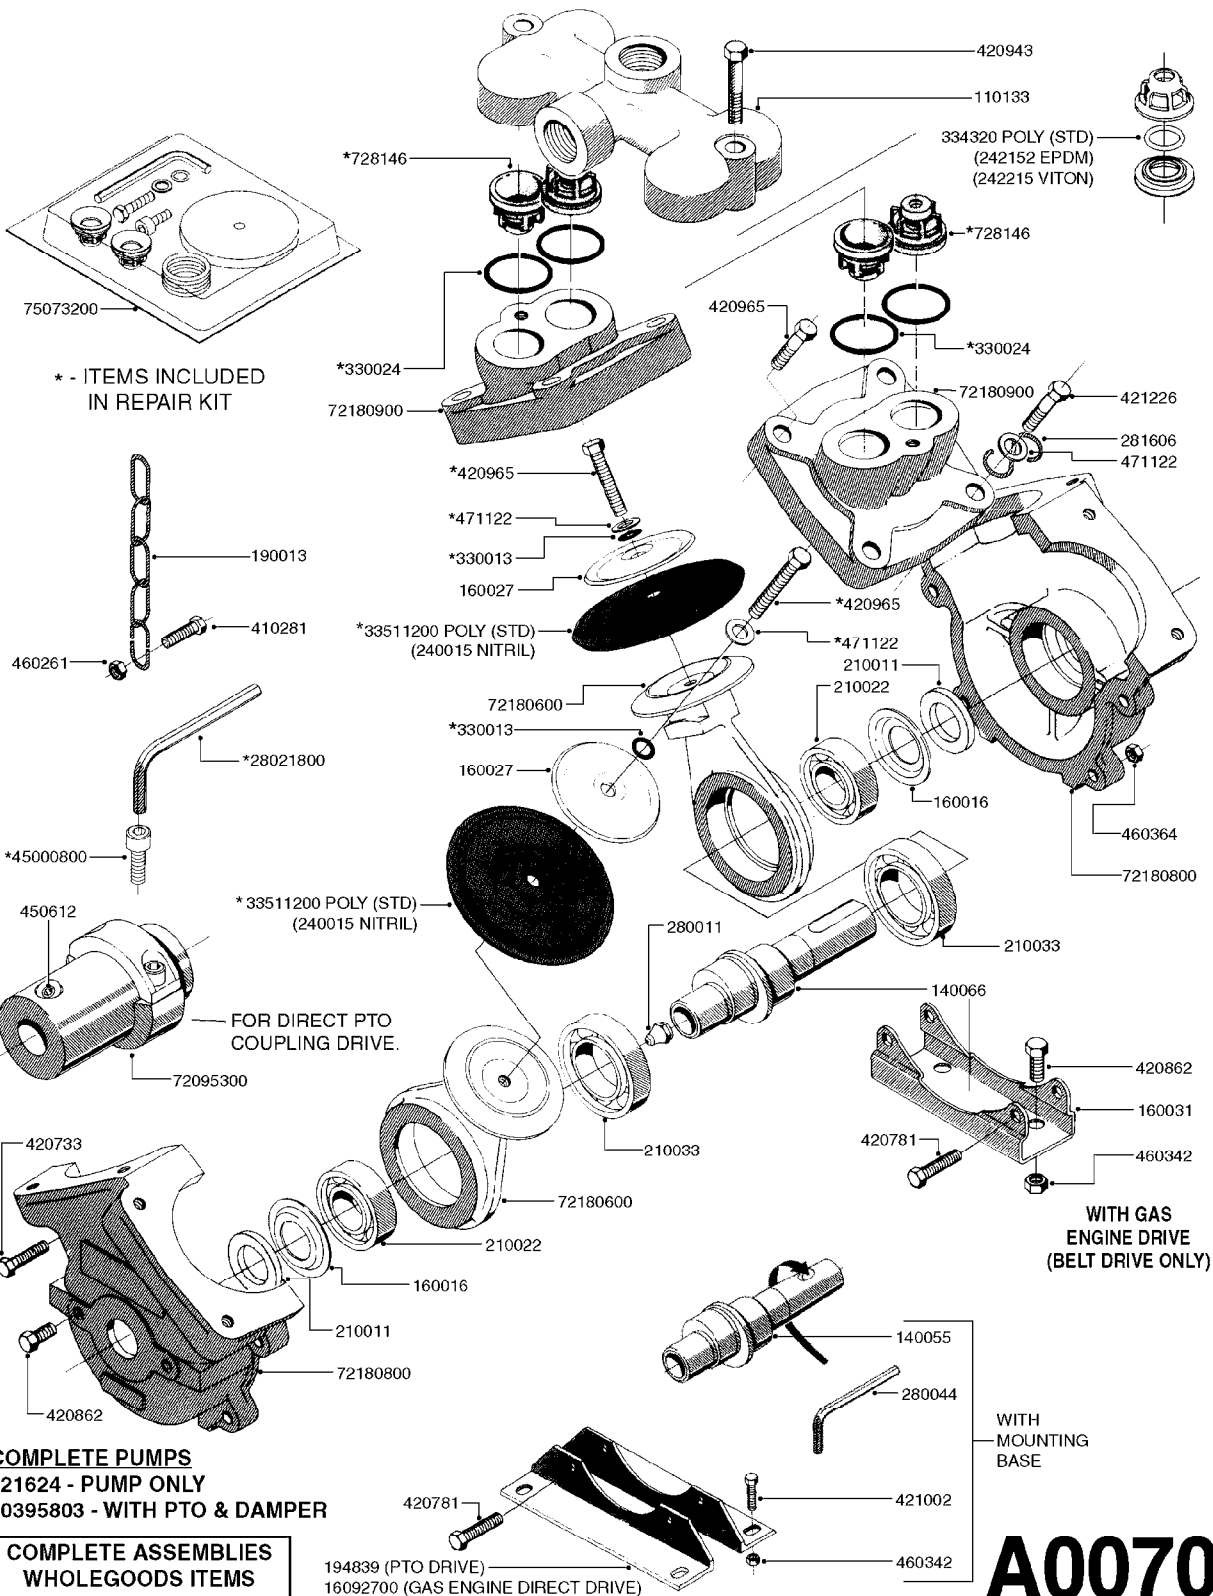

PUMP - 603
A0070-HIN, 01:01:16

PUMP - 603
A0070-HIN, 01:01:16

Page 1
Date 16.03.2016 11:18

parts-n°	order qty	description
110133	1	VALVE CHAMBER MOD 600 PAINTED
140055	1	CRANK SHAFT, MODEL 600
140066	1	CRANK SHAFT, MODEL 600/4
160016	1	DUST PLATE
160027	1	DIAPHRAGM UPPER DISC 500-600
160031	1	BASE PLATE MODEL 500-600
190013	1	CHAIN 35XL=800
194839	1	ANGLE IRON FOOT, M 500-600 RED
210011	1	SEAL FELT D39/23 X 4
210022	1	BEARING BALL 6205
210033	1	BEARING BALL 6007
240015	1	DIAPHRAGM MODEL 500-600 NITRIL
242152	1	O-RING D18.2X3 EPDM
242215	1	O-RING D18X3 VITON
280011	1	GREASE NIPPLE 3/8' SAE H TR
280044	1	KEY HEXAGON W6 3/16'
281606	1	S-HOOK GALVANIZED
330013	1	O-RING D15/D10X2.5 F.3/8"NUT
330024	1	O-RING D41,1/D34.5 X 3,5
334320	1	O-RING D18X3 POLYURETHANE
410281	1	BOLT HEX 8.8 DEL M6X25 DIN933 A2
420733	1	BOLT HEX 8.8 DEL M8X40
420781	1	BOLT HEX 8.8 DEL M8X50
420862	1	BOLT HEX 8.8 DEL M10X16 FT
420943	1	BOLT HEX 8.8 DEL M10X50
420965	1	M10X40 MACHINE SCREW STAINLESS
421002	1	BOLT HEX 8.8 DEL M10X30 FT DIN933
421226	1	BOLT HEX 8.8 DEL M10X45
450612	1	SCREW M10X16 POINTED
460261	1	NUT HEX M6X1 LOCK A2 DIN985
460342	1	NUT HEX M10 DEL DIN934
460364	1	NUT HEX M8 GALV.
471122	1	WASHER, M10, Ø20/10.5X 2.0, SS
728146	1	VALVE FOR 361(726890/707932)
821624	1	PUMP 603/7 W. FOOT TAPERED SHA
10395803	1	PUMP 603 C/W PTO 540 RPM
16092700	1	PUMP MOUNT PLATE TALL 500/600
28021800	1	KEY HEXAGON 8MM FOR M10
33511200	1	DIAPHRAGM 500-603 PUR 2006
45000800	1	BOLT ROUND M10X25
72095300	1	COUPLING 1-3/8' X 25, PAINTED
72180600	1	CONNECTING ROD FOR 503-603 M10
72180800	1	PUMP HOUSING 603 RED W/BOLTS
72180900	1	DIAPHRAGM COVER MOD. 600
75073200	1	PUMP KIT 603mm 06