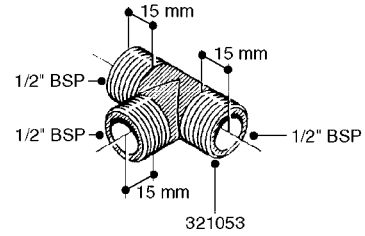

L0020

FITTINGS-T-PIECES, CAPS & ELBOWS
L0020-HIN, 01:01:16

Page 1
Date 16.03.2016 11:19

parts-n°	order qty	description
10053603	1	FITT. CAPNUT 2"BSP 5601
10194303	1	CAP BLANK 1 1/2 MCPHEE 210060
320047	1	FITT.DK CAPNUT 1/2" BSP
320106	1	FITT.DK CAPNUT 1" BSP
320272	1	FITT.DK CAPNUT 3/8" BSP
320316	1	FITT.DK TEE 3/4" X3/4" X1"BSP
320331	1	FITT.DK TEE 1" - 1" - 3/4" BSP
320342	1	FITT.DK EL 3/4"M X 1"F BSP
320563	1	FITT.DK 3 WAY 1/2" 110 DEG.
320677	1	NO LONGER AVAILABLE
320961	1	FITT.DK CAPNUT 1-1/2" BSP
321053	1	FITT.DK TEE 1/2 X1/2 X1/2" BSP
322072	1	FITT.DK TEE 3/8'X3/8'X3/8' BSP
322095	1	FITT.DK TEE 1-1/2 X1-1/4 X3/4" BSP
322138	1	FITT.DK ELB 1"M X 1"F BSP
330013	1	O-RING D15/D10X2.5 F.3/8"NUT
330212	1	O-RING D19/D14X2.4 F.1/2"NUT
330326	1	O-RING D30/D24X2 F.1"NUT
331273	1	O-RING D44/D38X2 F.1-1/2"