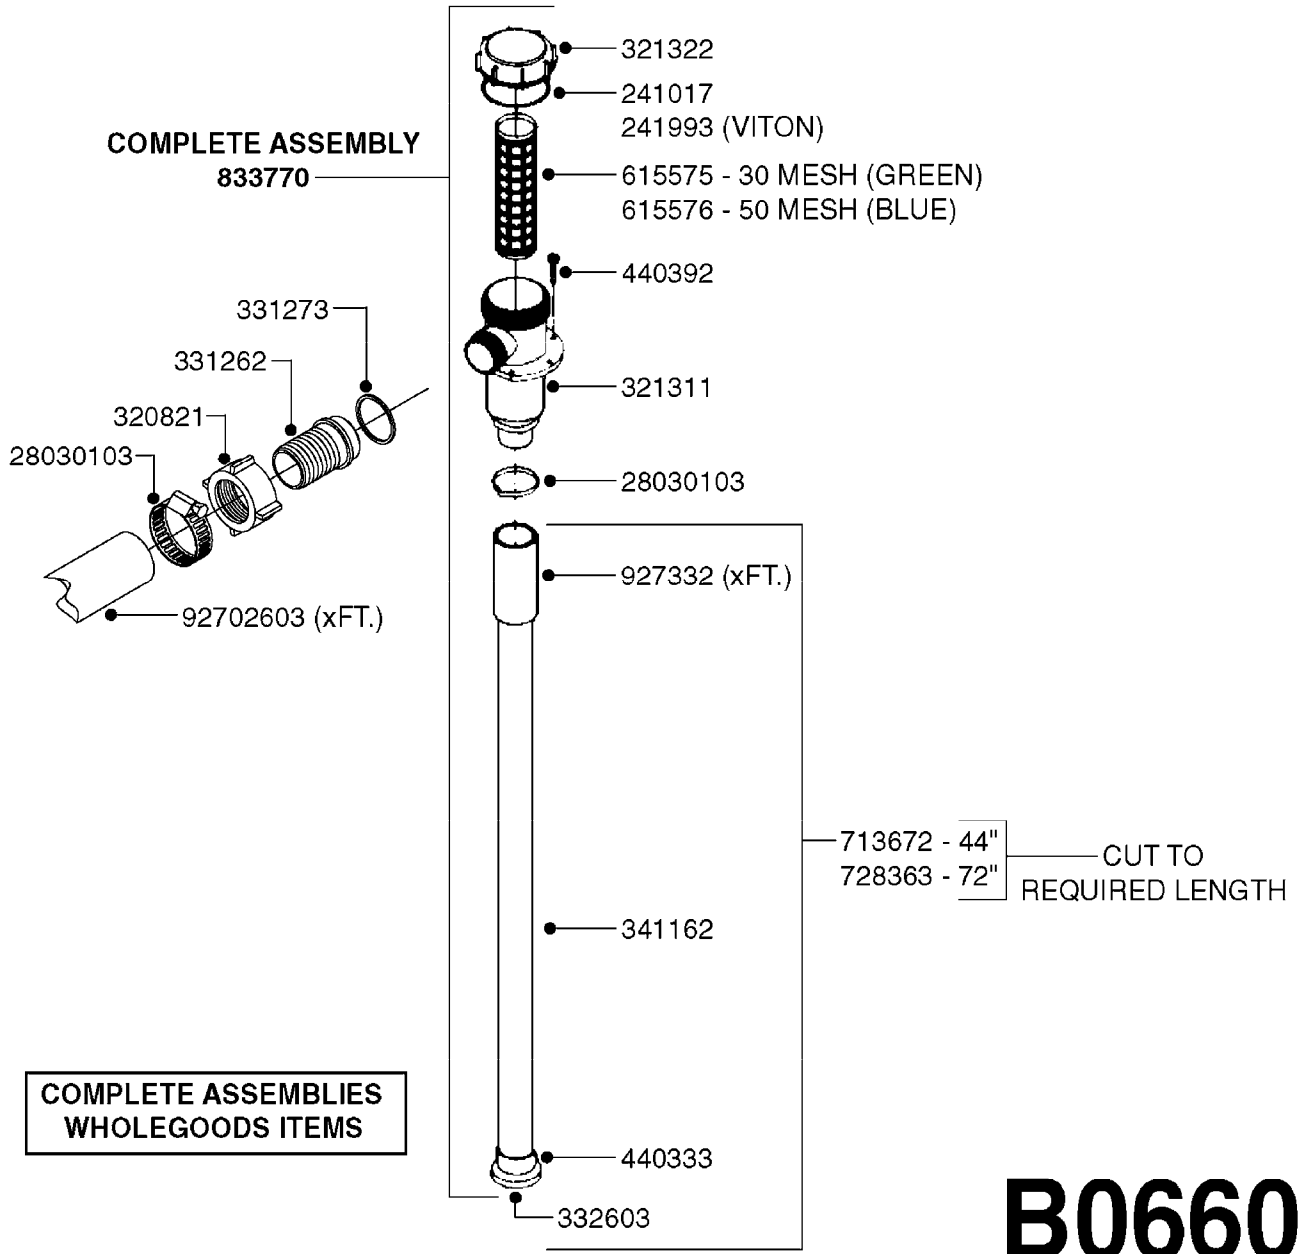

TOP SUCTION ASSEMBLY-SCREW CAP
B0660-HIN, 01:01:16

Page 1

Date 16.03.2016 11:19

parts-n°	order qty	description
241017	1	O-RING D74,5X3 NITRIL
241993	1	O-RING 74.5 X 3MM VIT/241017
320821	1	FITT.DK NUT 1-1/2" BSP
321311	1	FILTER BODY S 80 X 4
321322	1	SCREW CAP F. S80 X 4
331262	1	FITT.DK HB 1-1/2" F. 1-1/2"NUT
331273	1	O-RING D44/D38X2 F.1-1/2"
332603	1	CAP F. SUCTION TUBE
341162	1	SUCTION TUBE F.650
440333	1	SCREW 3.5 X 9.5 SS
440392	1	SCREW 6.3 X 25.0 DIN7981C TORX
615575	1	FILTER F.TOP SUCT.30 MESH GRN.
615576	1	FILTER F.TOP SUCT.50 MESH BLUE
713672	1	SUCTION TUBE L=44"
728363	1	SUCTION TUBE ASSY.L=72"
833770	1	TOP SUCTION KIT 300/500
927332	1	HOSE R X 28BAR X 40MM X 0012"
28030103	1	CLAMP HOSE GEAR P5/4-S1.5"6724
92702603	1	HOSE PVC SUCT GRAY 1-1/2"