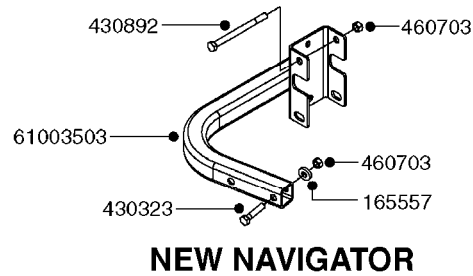

NK/LX/LY PRE-86