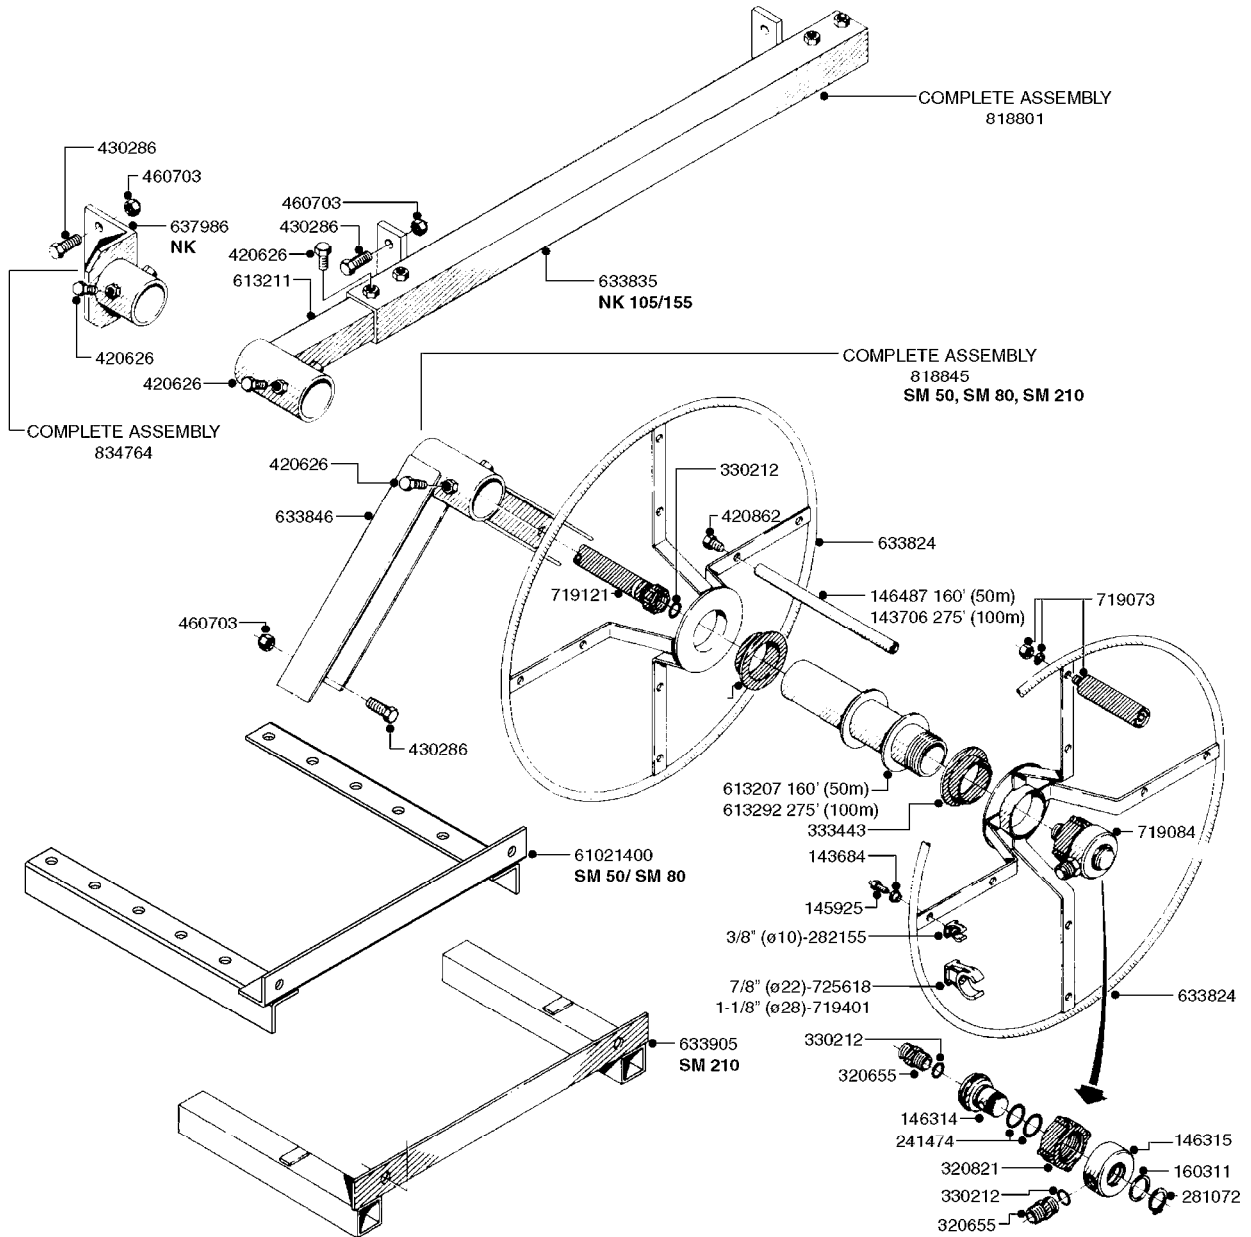

COMPLETE ASSEMBLY:
818377 - 160' x 3/8" (50m) HOSE REEL
818381 - 320' X 3/8" (100m) HOSE REEL

K0490

HOSE REEL ASSEMBLIES
K0490-HIN, 01:01:16

Page 1
Date 16.03.2016 11:19

parts-n°	order qty	description
143684	1	BUSHING F. HOSE REEL
143706	1	SPACER TUBE F. 275' HOSE REEL
145925	1	NIPPLE M10 M6
146314	1	UNION BUSHING F.HOSE REEL
146315	1	RING FOR HOSE REEL
146487	1	SPACER ROD F/HOSE REEL 225mm
160311	1	WASHER D30/D20.4X2
241474	1	O-RING NITRIL
281072	1	SNAP-RING OUTER 20X1.20
282155	1	CLIP F.TUBE SUPPORT
320655	1	FITT.DK HN 1/2"-1/2" BSP
320821	1	FITT.DK NUT 1-1/2" BSP
330212	1	O-RING D19/D14X2.4 F.1/2"NUT
333443	1	BUSHING F. HOSE REEL
420604	1	BOLT HEX 8.8 DEL M10X25 FT DIN933
420626	1	BOLT HEX 8.8 DEL M10X20 FT
420862	1	BOLT HEX 8.8 DEL M10X16 FT
430286	1	BOLT HEX 8.8 DEL M12X30 FT
460423	1	NUT HEX M10X1.5 LOCK
460703	1	NUT HEX M12X1.75 LOCK DIN985
613207	1	CENTER TUBE FOR 164'HOSE REEL
613211	1	HOSE REEL NK 80/105
613292	1	CENTER TUBE 100 MM
633824	1	SIDE FOR HOSE REEL
633835	1	OUTER TUBE NK 300-600
633846	1	FITTING FOR HOSE REEL TR2/TR3
633905	1	BRKTS. HOSE REEL SM210
637986	1	CLAMP FITTING HOSE REEL
719073	1	HANDLE ASSY. F. HOSE REEL
719084	1	SWIVEL F.HOSE REEL
719121	1	HOSE 1/2'X2500M NUT
719401	1	CLIPS F.PISTOL ASSY.
725618	1	CLIP WHITE PLASTIC SNAP TYPE
818377	1	REEL FOR HOSE 160' X 3/8"
818381	1	REEL FOR HOSE 320' X 3/8'
818801	1	BKT.HOSE REEL MOUNT NL/NK/BOOM
818845	1	BKT.HOSE REEL SM210
833768	1	HOLDER F. HOSE REEL
834764	1	BKT.HOSE REEL MOUNT ESTATE SPR
61021400	1	BKT. BOOM MOUNT SM53/80 US