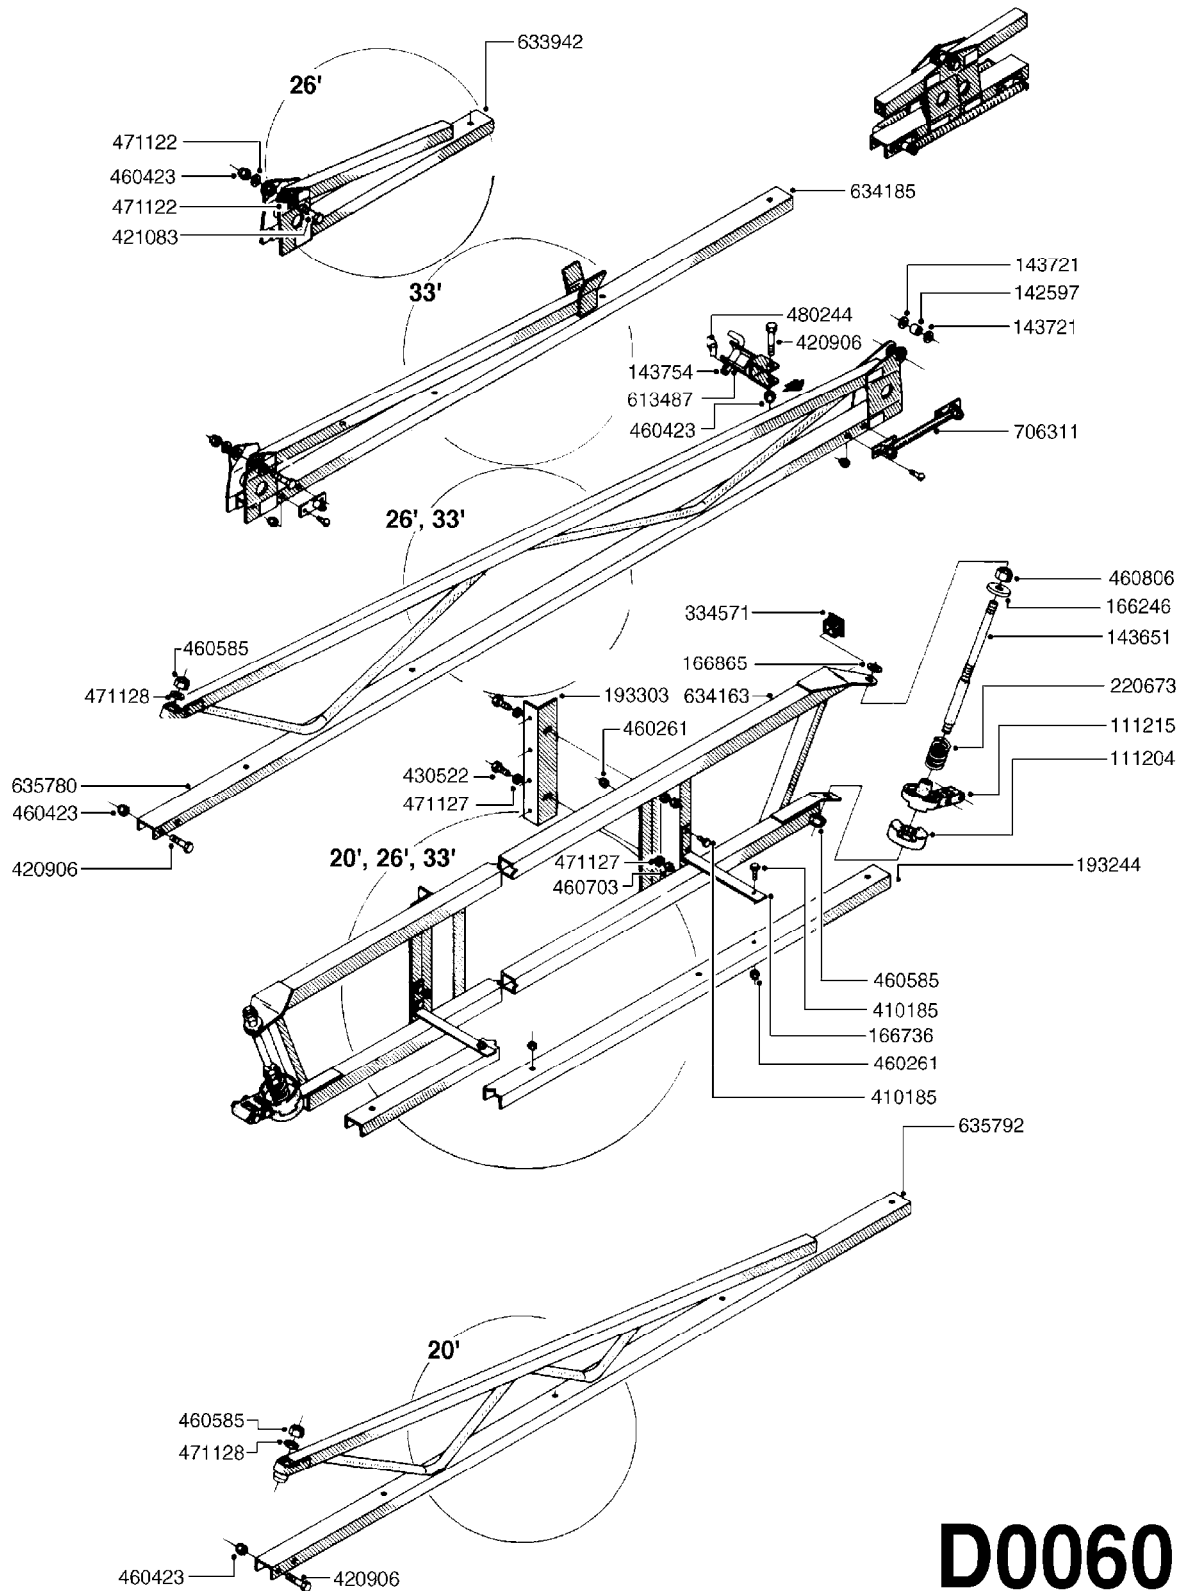

BOOM - SB 20' 26' 33'
D0060-HIN, 01:01:16

Page

0

Date

16.03.2016 11:19

BOOM - SB 20' 26' 33'
D0060-HIN, 01:01:16

Page 1
Date 16.03.2016 11:19

parts-n°	order qty	description
111204	1	CLAW CLUTCH/LOWER D80
111215	1	CLAW CLUTCH/UPPER D80
142597	1	DISTANCE TUBE
143651	1	AXLE M20/M16 L=355 F/BREAKAWAY
143721	1	FRICITION DISC FOR BOOM D30
143754	1	PIN D10 X 56
166246	1	WASHER CUP D53 F.SPRING
166736	1	CLAMP FOR SB BOOM
166865	1	WASHER D35/D25X2
193244	1	NOZZLE TRACK 6-8-10 M SB
193303	1	SUPPORTING ARM FOR SB BOOM
220673	1	SPRING F.PIVOT 100 X 51
334571	1	TAPON 40x40x2 EMBELLECEDOR
410185	1	BOLT HEX 8.8 DEL M6X16 A2
420906	1	BOLT HEX 8.8 DEL M10X60
421083	1	BOLT HEX 8.8 DEL M10X65
430522	1	BOLT HEX 8.8 DEL M12X25 FT
460261	1	NUT HEX M6X1 LOCK A2 DIN985
460423	1	NUT HEX M10X1.5 LOCK
460585	1	NUT HEX M16X2 LOCK
460703	1	NUT HEX M12X1.75 LOCK DIN985
460806	1	NUT HEX M20X2.5 LOCK
471122	1	WASHER, M10, Ø20/10.5X 2.0, SS
471127	1	WASHER, M12, Ø24/13.0X 2.5, SS
471128	1	WASHER, M16, Ø30/17.0X 3.0, SS
480244	1	PIN SNAP D4.5
613487	1	TRANSPORT FITTINGS FOR SB BOOM
633942	1	OUTER BOOM WING 26', 28' SB
634163	1	CENTER SECTION - 20',26',33'
634185	1	BOOM WING OUTER PART 33' SB
635780	1	INNER WING SEC. 26',28',33'SB
635792	1	BOOM WING - 20',21'SB-BOOM
706311	1	SPRING WITH HAND-GRIB