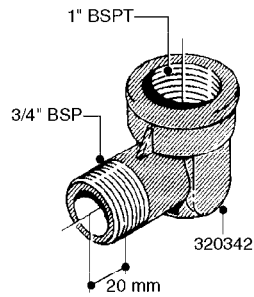

L0020

FITTINGS-T-PIECES, CAPS & ELBOWS
L0020-HIN, 01:01:16

Page 1
Date 16.03.2016 11:19

parts-n°	order qty	description
10053603	1	FITT. CAPNUT 2"BSP 5601
10194303	1	CAP BLANK 1 1/2 MCPHEE 210060
320047	1	FITT.DK CAPNUT 1/2" BSP
320106	1	FITT.DK CAPNUT 1" BSP
320272	1	FITT.DK CAPNUT 3/8" BSP
320316	1	FITT.DK TEE 3/4" X3/4" X1"BSP
320331	1	FITT.DK TEE 1" - 1" - 3/4" BSP
320342	1	FITT.DK EL 3/4"M X 1"F BSP
320563	1	FITT.DK 3 WAY 1/2" 110 DEG.
320677	1	NO LONGER AVAILABLE
320961	1	FITT.DK CAPNUT 1-1/2" BSP
321053	1	FITT.DK TEE 1/2 X1/2 X1/2" BSP
322072	1	FITT.DK TEE 3/8'X3/8'X3/8' BSP
322095	1	FITT.DK TEE 1-1/2 X1-1/4 X3/4" BSP
322138	1	FITT.DK ELB 1"M X 1"F BSP
330013	1	O-RING D15/D10X2.5 F.3/8"NUT
330212	1	O-RING D19/D14X2.4 F.1/2"NUT
330326	1	O-RING D30/D24X2 F.1"NUT
331273	1	O-RING D44/D38X2 F.1-1/2"