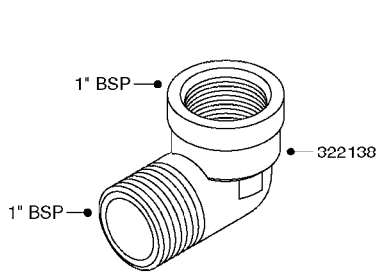

L0020

FITTINGS-T-PIECES, CAPS & ELBOWS
L0020-HIN, 01:01:16

Page 1
Date 16.03.2016 11:19

parts-n°	order qty	description
10053603	1	FITT. CAPNUT 2"BSP 5601
10194303	1	CAP BLANK 1 1/2 MCPHEE 210060
320047	1	FITT.DK CAPNUT 1/2" BSP
320106	1	FITT.DK CAPNUT 1" BSP
320272	1	FITT.DK CAPNUT 3/8" BSP
320316	1	FITT.DK TEE 3/4" X3/4" X1"BSP
320331	1	FITT.DK TEE 1" - 1" - 3/4" BSP
320342	1	FITT.DK EL 3/4"M X 1"F BSP
320563	1	FITT.DK 3 WAY 1/2" 110 DEG.
320677	1	NO LONGER AVAILABLE
320961	1	FITT.DK CAPNUT 1-1/2" BSP
321053	1	FITT.DK TEE 1/2 X1/2 X1/2" BSP
322072	1	FITT.DK TEE 3/8'X3/8'X3/8' BSP
322095	1	FITT.DK TEE 1-1/2 X1-1/4 X3/4" BSP
322138	1	FITT.DK ELB 1"M X 1"F BSP
330013	1	O-RING D15/D10X2.5 F.3/8"NUT
330212	1	O-RING D19/D14X2.4 F.1/2"NUT
330326	1	O-RING D30/D24X2 F.1"NUT
331273	1	O-RING D44/D38X2 F.1-1/2"