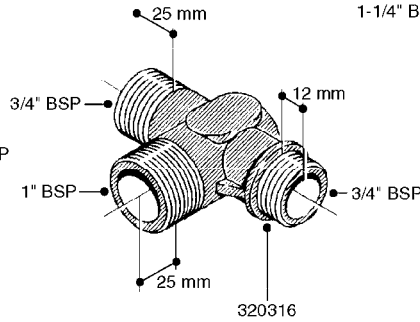

L0020

FITTINGS-T-PIECES, CAPS & ELBOWS
L0020-HIN, 01:01:16

Page 1
Date 16.03.2016 11:19

parts-n°	order qty	description
10053603	1	FITT. CAPNUT 2"BSP 5601
10194303	1	CAP BLANK 1 1/2 MCPHEE 210060
320047	1	FITT.DK CAPNUT 1/2" BSP
320106	1	FITT.DK CAPNUT 1" BSP
320272	1	FITT.DK CAPNUT 3/8" BSP
320316	1	FITT.DK TEE 3/4" X3/4" X1"BSP
320331	1	FITT.DK TEE 1" - 1" - 3/4" BSP
320342	1	FITT.DK EL 3/4"M X 1"F BSP
320563	1	FITT.DK 3 WAY 1/2" 110 DEG.
320677	1	NO LONGER AVAILABLE
320961	1	FITT.DK CAPNUT 1-1/2" BSP
321053	1	FITT.DK TEE 1/2 X1/2 X1/2" BSP
322072	1	FITT.DK TEE 3/8'X3/8'X3/8' BSP
322095	1	FITT.DK TEE 1-1/2 X1-1/4 X3/4" BSP
322138	1	FITT.DK ELB 1"M X 1"F BSP
330013	1	O-RING D15/D10X2.5 F.3/8"NUT
330212	1	O-RING D19/D14X2.4 F.1/2"NUT
330326	1	O-RING D30/D24X2 F.1"NUT
331273	1	O-RING D44/D38X2 F.1-1/2"