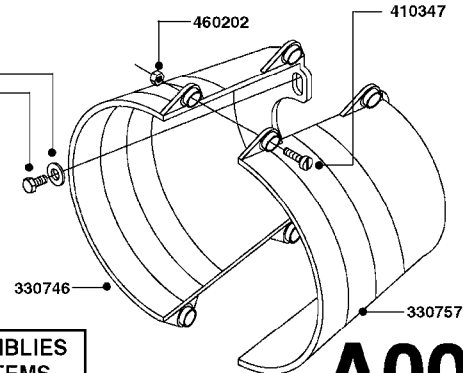

**#725970
COMPLETE DAMPER KIT
(SUCTION & PRESSURE)**

PRESSURE SIDE OF PUMP

FROM PUMP

TO CONTROLS

FROM TANK

- 821623 - 600 WITH COUPLER
- 821624 - 600 W/ MOUNTING BASE
- 821625 - 600 GAS DRIVEN - BELT DRIVE

**COMPLETE ASSEMBLIES
WHOLEGOODS ITEMS**

A0080

PUMP - 600 FITTINGS
A0080-HIN, 01:01:16

Page 1

Date 16.03.2016 11:18

parts-n°	order qty	description
240122	1	DIAPHRAGM FOR PRES.DAMP.(EPDM)
320095	1	FITT.DK NUT 1" BSP
320154	1	AIR BOTTLE, BOTTOM PART
320316	1	FITT.DK TEE 3/4" X3/4" X1"BSP
320327	1	HOUSING F. SUCTION AIR BOTTLE
320331	1	FITT.DK TEE 1" - 1" - 3/4" BSP
320342	1	FITT.DK EL 3/4"M X 1"F BSP
322095	1	FITT.DK TEE 1-1/2 X1-1/4 X3/4" BSP
330326	1	O-RING D30/D24X2 F.1"NUT
330341	1	FITT.DK HB 1" F. 1" NUT
330525	1	AIR BOTTLE, TOP HALF
330665	1	3/4' HOSE TAIL F/1' CAP
330735	1	O-RING D30/D26X2
330746	1	GUARD PTO LOWER PART SHORT
330757	1	GUARD PTO UPPER PART SHORT
334265	1	DIAPHRAGM F. PRESS DAMP.NITRIL
334531	1	CLAMP HOSE PLASTIC 3/4"
334553	1	DIAPHRAGM F.SUCTION AIR BOTTLE
410347	1	SCREW M6X20 8.8
420162	1	BOLT HEX 8.8 DEL 3/8"x15MM
420567	1	BOLT HEX 8.8 DEL M8X30 FT
460202	1	NUT HEX M6
460364	1	NUT HEX M8 GALV.
471122	1	WASHER, M10, Ø20/10.5X 2.0, SS
703032	1	SUCTION AIR BOTTLE 3/4" COMPL.
703301	1	VALVE FOR AIR BOTTLE
725970	1	DAMPER KIT 600
821623	1	PUMP 603/7 W COUPLING
821624	1	PUMP 603/7 W. FOOT TAPERED SHA
821625	1	PUMP 603/4 800RPM STRIGHT SHAF
845014	1	AIR BOTTLE COMPLETE HJ73
28030003	1	CLAMP HOSE GEAR P1" 6716
28034903	1	FITTING, REDUCER, 1-1/4"-3/4"
28038303	1	FITTING, TEE 2X1"BSPM/1"BSPF
28047203	1	CLAMP HOSE GEAR 60 X 80 6756
92702403	1	HOSE PVC SUCT GRAY 1"
92703203	1	HOSE R X3/4" X300PSI WP X0012"