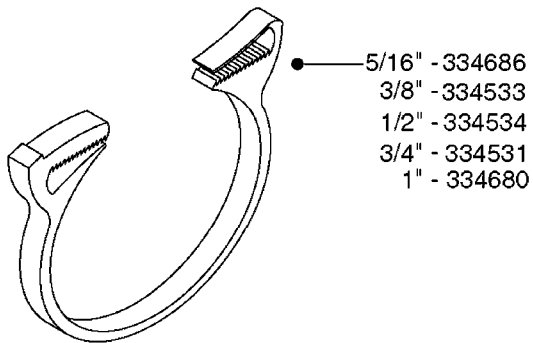

I.D.	PART # (ONE FOOT)	
3/8" 1/2" 3/4" 1" 1-1/4"	92701703 92702103 92703203 92712403 92734403	 <p>RUBBER HOSE SMOOTH, BLACK, TWO BLUE STRIPES</p>
5/16" 3/8" 1/4" 1/2" 3/4"	927281 927284 927268 927269 927270	 <p>PVC HOSE SHINY, BLACK, SMOOTH, TWO WHITE STRIPES</p>
1" 1-1/4" 1-1/2" 2" 2-1/2"	92702403 92738900 92702603 92702703 92702803	 <p>PVC SPIRAL SUCTION HOSE SHINY, RIBBED, GRAY</p>
3/4"	927205	 <p>PVC HOSE CLEAR, SMOOTH</p>
1/2" 3/4"	10631003 927231	 <p>PVC HOSE SMOOTH, CLEAR, REINFORCED WITH WHITE MESH</p>
4mm 6mm 8mm 10mm	927253 RED 927264 RED 927306 BLACK 927330 BLACK	 <p>PVC AIR HOSE SMOOTH</p>

L0120

BULK HOSE
L0120-HIN, 01:01:16

Page 1

Date 16.03.2016 11:19

parts-n°	order qty	description
927205	1	HOSE R X CLEAR X 3/4 X 0012"
927231	1	HOSE R X PVCX3/4 CLR/BRD 0012"
927253	1	AIR HOSE, DIAMETER 4MM
927264	1	HOSE R X PE D6/D4 X 0012"
927268	1	HOSE R X PVC X 1/4 X 0012"
927269	1	HOSE R X PVC X 1/2 X 0012"
927270	1	HOSE R X PVC X 3/4 X 0012"
927281	1	HOSE R X PVC X 5/16 X 0012"
927284	1	HOSE 3/8 PVC W/ INSERT
927306	1	HOSE R X PE D8/D6 X 0012"BLACK
927330	1	HOSE R X PE D10/D8 X 012"BLACK
10631003	1	HOSE R X CLEAR BRAID.X 1/2 12"
92701703	1	HOSE R X3/8" X300PSI WP X0012"
92702103	1	HOSE R X1/2" X300PSI WP X0012"
92702403	1	HOSE PVC SUCT GRAY 1"
92702603	1	HOSE PVC SUCT GRAY 1-1/2"
92702703	1	HOSE PVC SUCT GRAY 2"
92702803	1	HOSE PVC SUCT GRAY 2.5"
92703203	1	HOSE R X3/4" X300PSI WP X0012"
92712403	1	HOSE R X1" X300PSI WP X0012"
92734403	1	HOSE R X5/4" X200PSI WP X0012"
92738900	1	HOSE R X PVC X 1-1/4" 0012"

 1-1/2" OR SMALLER CLAMPS	Hose Size	Pressure	Suction	Clamp Code
	3/8"	28029803		
1/2"	28029803			6706
3/4"	28029903			6712
1"	28030003		28029903	6716
1-1/4"	28030103			6724
1-1/2"			28030103	6724
2"			28030203	235-67
2-1/2"			28030303	235-74
3"			28030403	235-82