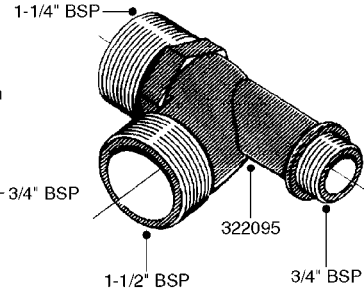

L0020

FITTINGS-T-PIECES, CAPS & ELBOWS
L0020-HIN, 01:01:16

Page 1
Date 16.03.2016 11:19

parts-n°	order qty	description
10053603	1	FITT. CAPNUT 2"BSP 5601
10194303	1	CAP BLANK 1 1/2 MCPHEE 210060
320047	1	FITT.DK CAPNUT 1/2" BSP
320106	1	FITT.DK CAPNUT 1" BSP
320272	1	FITT.DK CAPNUT 3/8" BSP
320316	1	FITT.DK TEE 3/4" X3/4" X1"BSP
320331	1	FITT.DK TEE 1" - 1" - 3/4" BSP
320342	1	FITT.DK EL 3/4"M X 1"F BSP
320563	1	FITT.DK 3 WAY 1/2" 110 DEG.
320677	1	NO LONGER AVAILABLE
320961	1	FITT.DK CAPNUT 1-1/2" BSP
321053	1	FITT.DK TEE 1/2 X1/2 X1/2" BSP
322072	1	FITT.DK TEE 3/8'X3/8'X3/8' BSP
322095	1	FITT.DK TEE 1-1/2 X1-1/4 X3/4" BSP
322138	1	FITT.DK ELB 1"M X 1"F BSP
330013	1	O-RING D15/D10X2.5 F.3/8"NUT
330212	1	O-RING D19/D14X2.4 F.1/2"NUT
330326	1	O-RING D30/D24X2 F.1"NUT
331273	1	O-RING D44/D38X2 F.1-1/2"