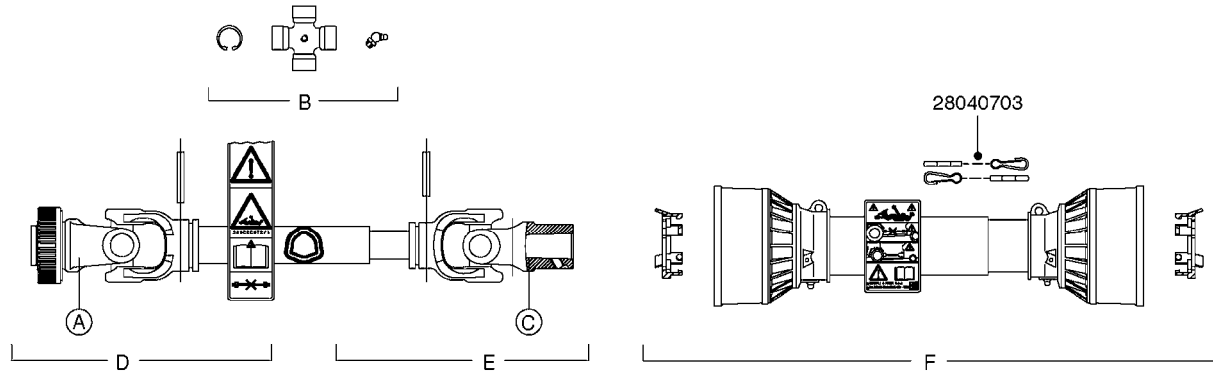

**COMPLETE ASSEMBLIES
WHOLEGOODS ITEMS**

A0080

PUMP - 600 FITTINGS
A0080-HIN, 01:01:16

Page 1

Date 16.03.2016 11:18

parts-n°	order qty	description
240122	1	DIAPHRAGM FOR PRES.DAMP.(EPDM)
320095	1	FITT.DK NUT 1" BSP
320154	1	AIR BOTTLE, BOTTOM PART
320316	1	FITT.DK TEE 3/4" X3/4" X1"BSP
320327	1	HOUSING F. SUCTION AIR BOTTLE
320331	1	FITT.DK TEE 1" - 1" - 3/4" BSP
320342	1	FITT.DK EL 3/4"M X 1"F BSP
322095	1	FITT.DK TEE 1-1/2 X1-1/4 X3/4" BSP
330326	1	O-RING D30/D24X2 F.1"NUT
330341	1	FITT.DK HB 1" F. 1" NUT
330525	1	AIR BOTTLE, TOP HALF
330665	1	3/4' HOSE TAIL F/1' CAP
330735	1	O-RING D30/D26X2
330746	1	GUARD PTO LOWER PART SHORT
330757	1	GUARD PTO UPPER PART SHORT
334265	1	DIAPHRAGM F. PRESS DAMP.NITRIL
334531	1	CLAMP HOSE PLASTIC 3/4"
334553	1	DIAPHRAGM F.SUCTION AIR BOTTLE
410347	1	SCREW M6X20 8.8
420162	1	BOLT HEX 8.8 DEL 3/8"x15MM
420567	1	BOLT HEX 8.8 DEL M8X30 FT
460202	1	NUT HEX M6
460364	1	NUT HEX M8 GALV.
471122	1	WASHER, M10, Ø20/10.5X 2.0, SS
703032	1	SUCTION AIR BOTTLE 3/4" COMPL.
703301	1	VALVE FOR AIR BOTTLE
725970	1	DAMPER KIT 600
821623	1	PUMP 603/7 W COUPLING
821624	1	PUMP 603/7 W. FOOT TAPERED SHA
821625	1	PUMP 603/4 800RPM STRIGHT SHAF
845014	1	AIR BOTTLE COMPLETE HJ73
28030003	1	CLAMP HOSE GEAR P1" 6716
28034903	1	FITTING, REDUCER, 1-1/4"-3/4"
28038303	1	FITTING, TEE 2X1"BSPM/1"BSPF
28047203	1	CLAMP HOSE GEAR 60 X 80 6756
92702403	1	HOSE PVC SUCT GRAY 1"
92703203	1	HOSE R X3/4" X300PSI WP X0012"