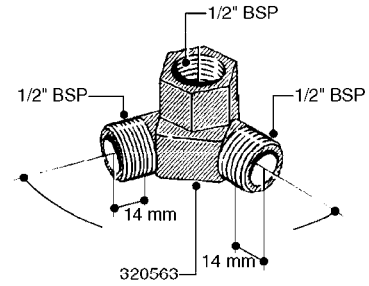

L0020

FITTINGS-T-PIECES, CAPS & ELBOWS
L0020-HIN, 01:01:16

Page 1
Date 16.03.2016 11:19

parts-n°	order qty	description
10053603	1	FITT. CAPNUT 2"BSP 5601
10194303	1	CAP BLANK 1 1/2 MCPHEE 210060
320047	1	FITT.DK CAPNUT 1/2" BSP
320106	1	FITT.DK CAPNUT 1" BSP
320272	1	FITT.DK CAPNUT 3/8" BSP
320316	1	FITT.DK TEE 3/4" X3/4" X1"BSP
320331	1	FITT.DK TEE 1" - 1" - 3/4" BSP
320342	1	FITT.DK EL 3/4"M X 1"F BSP
320563	1	FITT.DK 3 WAY 1/2" 110 DEG.
320677	1	NO LONGER AVAILABLE
320961	1	FITT.DK CAPNUT 1-1/2" BSP
321053	1	FITT.DK TEE 1/2 X1/2 X1/2" BSP
322072	1	FITT.DK TEE 3/8'X3/8'X3/8' BSP
322095	1	FITT.DK TEE 1-1/2 X1-1/4 X3/4" BSP
322138	1	FITT.DK ELB 1"M X 1"F BSP
330013	1	O-RING D15/D10X2.5 F.3/8"NUT
330212	1	O-RING D19/D14X2.4 F.1/2"NUT
330326	1	O-RING D30/D24X2 F.1"NUT
331273	1	O-RING D44/D38X2 F.1-1/2"