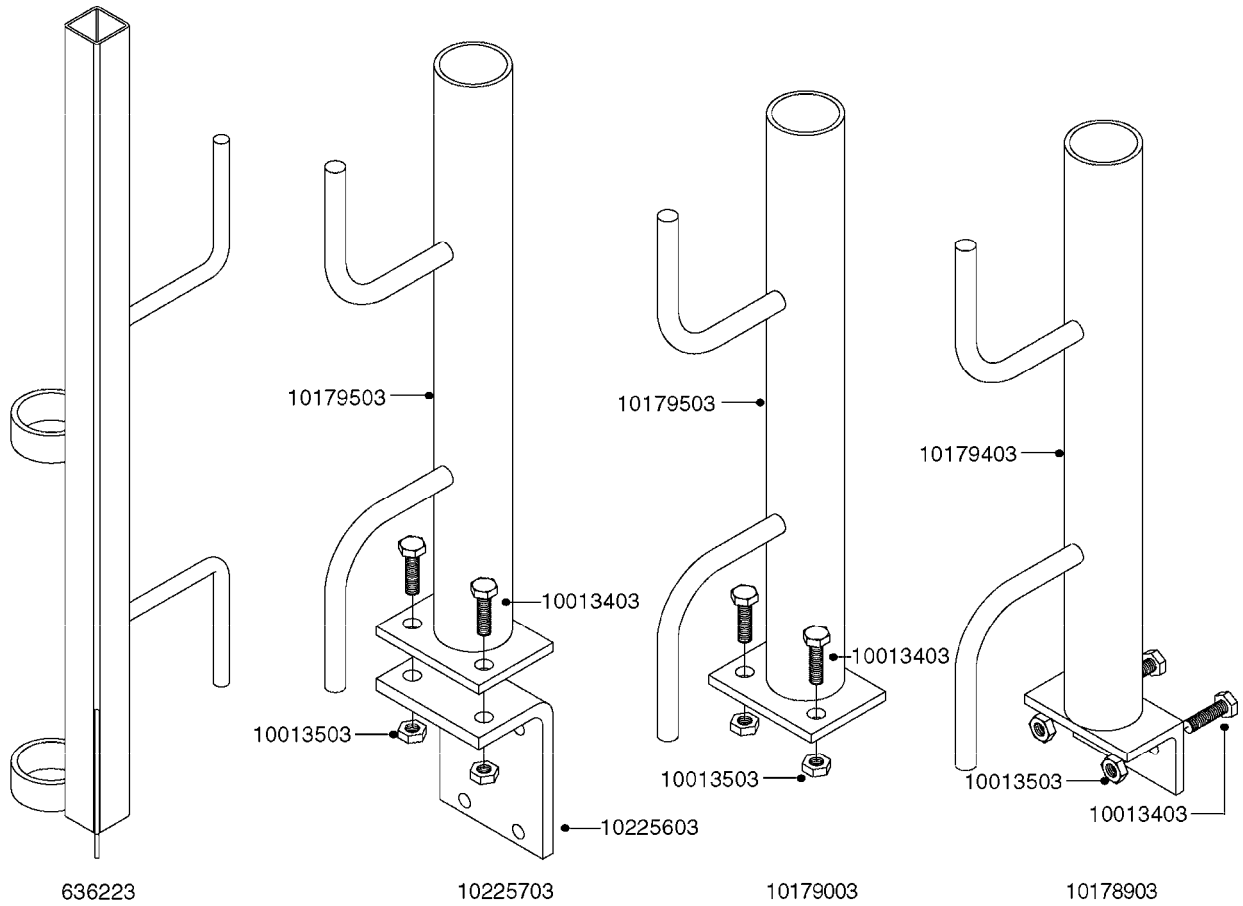

COMPLETE ASSEMBLY:
818377 - 160' x 3/8" (50m) HOSE REEL
818381 - 320' X 3/8" (100m) HOSE REEL

K0490

HOSE REEL ASSEMBLIES
K0490-HIN, 01:01:16

Page 1
Date 16.03.2016 11:19

parts-n°	order qty	description
143684	1	BUSHING F. HOSE REEL
143706	1	SPACER TUBE F. 275' HOSE REEL
145925	1	NIPPLE M10 M6
146314	1	UNION BUSHING F.HOSE REEL
146315	1	RING FOR HOSE REEL
146487	1	SPACER ROD F/HOSE REEL 225mm
160311	1	WASHER D30/D20.4X2
241474	1	O-RING NITRIL
281072	1	SNAP-RING OUTER 20X1.20
282155	1	CLIP F.TUBE SUPPORT
320655	1	FITT.DK HN 1/2"-1/2" BSP
320821	1	FITT.DK NUT 1-1/2" BSP
330212	1	O-RING D19/D14X2.4 F.1/2"NUT
333443	1	BUSHING F. HOSE REEL
420604	1	BOLT HEX 8.8 DEL M10X25 FT DIN933
420626	1	BOLT HEX 8.8 DEL M10X20 FT
420862	1	BOLT HEX 8.8 DEL M10X16 FT
430286	1	BOLT HEX 8.8 DEL M12X30 FT
460423	1	NUT HEX M10X1.5 LOCK
460703	1	NUT HEX M12X1.75 LOCK DIN985
613207	1	CENTER TUBE FOR 164'HOSE REEL
613211	1	HOSE REEL NK 80/105
613292	1	CENTER TUBE 100 MM
633824	1	SIDE FOR HOSE REEL
633835	1	OUTER TUBE NK 300-600
633846	1	FITTING FOR HOSE REEL TR2/TR3
633905	1	BRKTS. HOSE REEL SM210
637986	1	CLAMP FITTING HOSE REEL
719073	1	HANDLE ASSY. F. HOSE REEL
719084	1	SWIVEL F.HOSE REEL
719121	1	HOSE 1/2'X2500M NUT
719401	1	CLIPS F.PISTOL ASSY.
725618	1	CLIP WHITE PLASTIC SNAP TYPE
818377	1	REEL FOR HOSE 160' X 3/8"
818381	1	REEL FOR HOSE 320' X 3/8'
818801	1	BKT.HOSE REEL MOUNT NL/NK/BOOM
818845	1	BKT.HOSE REEL SM210
833768	1	HOLDER F. HOSE REEL
834764	1	BKT.HOSE REEL MOUNT ESTATE SPR
61021400	1	BKT. BOOM MOUNT SM53/80 US