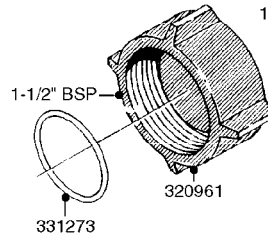

L0020

FITTINGS-T-PIECES, CAPS & ELBOWS
L0020-HIN, 01:01:16

Page 1
Date 16.03.2016 11:19

parts-n°	order qty	description
10053603	1	FITT. CAPNUT 2"BSP 5601
10194303	1	CAP BLANK 1 1/2 MCPHEE 210060
320047	1	FITT.DK CAPNUT 1/2" BSP
320106	1	FITT.DK CAPNUT 1" BSP
320272	1	FITT.DK CAPNUT 3/8" BSP
320316	1	FITT.DK TEE 3/4" X3/4" X1"BSP
320331	1	FITT.DK TEE 1" - 1" - 3/4" BSP
320342	1	FITT.DK EL 3/4"M X 1"F BSP
320563	1	FITT.DK 3 WAY 1/2" 110 DEG.
320677	1	NO LONGER AVAILABLE
320961	1	FITT.DK CAPNUT 1-1/2" BSP
321053	1	FITT.DK TEE 1/2 X1/2 X1/2" BSP
322072	1	FITT.DK TEE 3/8'X3/8'X3/8' BSP
322095	1	FITT.DK TEE 1-1/2 X1-1/4 X3/4" BSP
322138	1	FITT.DK ELB 1"M X 1"F BSP
330013	1	O-RING D15/D10X2.5 F.3/8"NUT
330212	1	O-RING D19/D14X2.4 F.1/2"NUT
330326	1	O-RING D30/D24X2 F.1"NUT
331273	1	O-RING D44/D38X2 F.1-1/2"