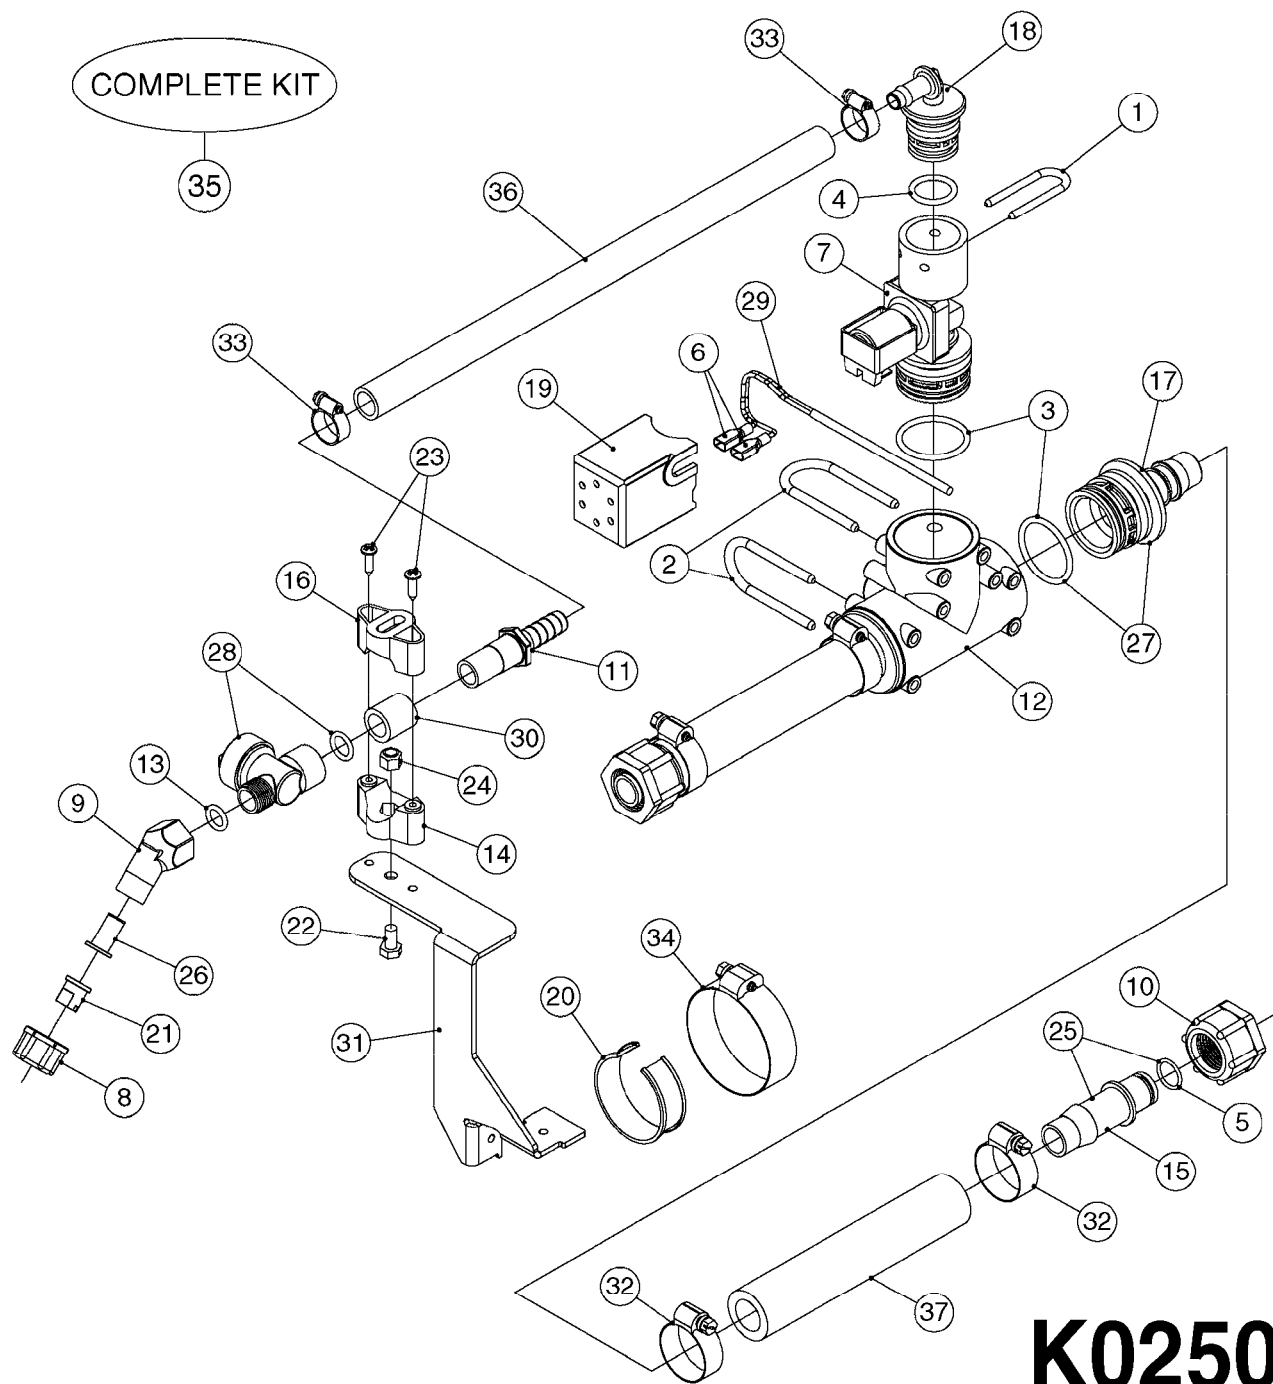

K0250

ELECTRIC END NOZZLE KIT '09
K0250-HIN, 01:01:16

Page 1

Date 04.11.2017 14:58

Pos.	parts-n°	order qty	description
1	145994	1	FITT.DK S-40 FORK
2	145995	1	FITT.DK S-53 FORK
3	242354	1	O-RING D32.2X3.0 VITON F.S-53
4	242355	1	O-RING D19.2X3.0 VITON F.S-40
5	242594	1	O-RING D14 X 1.78 SCH.70-EPDM
6	261539	1	SPADE F.ELEC CONNEX BLUE INSUL
7	262104	1	VALVE, SOLENOID, S53/S40
8	320187	1	FITT.DK CAP 3/8" BSP BLACK
9	320191	1	FITT.DK ELB 3/8' BSP 45 DEGREE
10	320283	1	FITT.DK NUT 3/4"BSP
11	320891	1	FITT.DK HB 3/8'- 3/8' BSP
12	322352	1	FITT.DK S-53 TEE
13	330013	1	O-RING D15/D10X2.5 F.3/8"NUT
14	333012	1	NOZZLE HOLD. UPPER PART
15	334044	1	FITT.DK HB 3/4' F. 3/4' CAP
16	334220	1	YOKE, UPPER NOZZLE BODY
17	334229	1	FITT.DK S-53 STR.3/4"
18	334237	1	FITT.DK S-40 ELB.3/8"
19	334965	1	COVER FOR S53 SOLENOID VALVE
20	341291	1	RUBBER HOSE CLAMP COVER 130MM
21	370392	1	NOZZLE END FAN 1850-G 300
22	410546	1	SCREW HEX M6X12 A2 SS DIN933
23	440665	1	SCREW M4.2X16 STAINLESS
24	460261	1	NUT HEX M6X1.00 LOCK DIN985 A2 SS
25	724621	1	FITT.DK HB 3/4"ASSY F.3/4" NUT
26	725042	1	SCREEN 80 MESH W.GASKET, RED
27	726558	1	FITT.DK S53 STR. 3/4" W.ORING
28	729610	1	NOZZLE ASSY. NON DRIP 3/8 THRD
29	983087	1	ELEC. CABLE 2 WIRE X 0.75MM
30	10631003	1	HOSE R X CLEAR BRAID.X 1/2 12"
31	16110803	1	NOZZLE BRACKET VAR SPACINGS
32	28029903	1	CLAMP HOSE GEAR P3/4"-S1" 6712
33	28044903	1	CLAMP HOSE GEAR P3/8" 6706
34	28047003	1	CLAMP HOSE GEAR 30 X 50 6732
35	82613203	1	ELECTRIC END NOZZLE KIT 2009
36	92701703	1	HOSE R X3/8" X300PSI WP X0012"
37	92703203	1	HOSE R X3/4" X300PSI WP X0012"