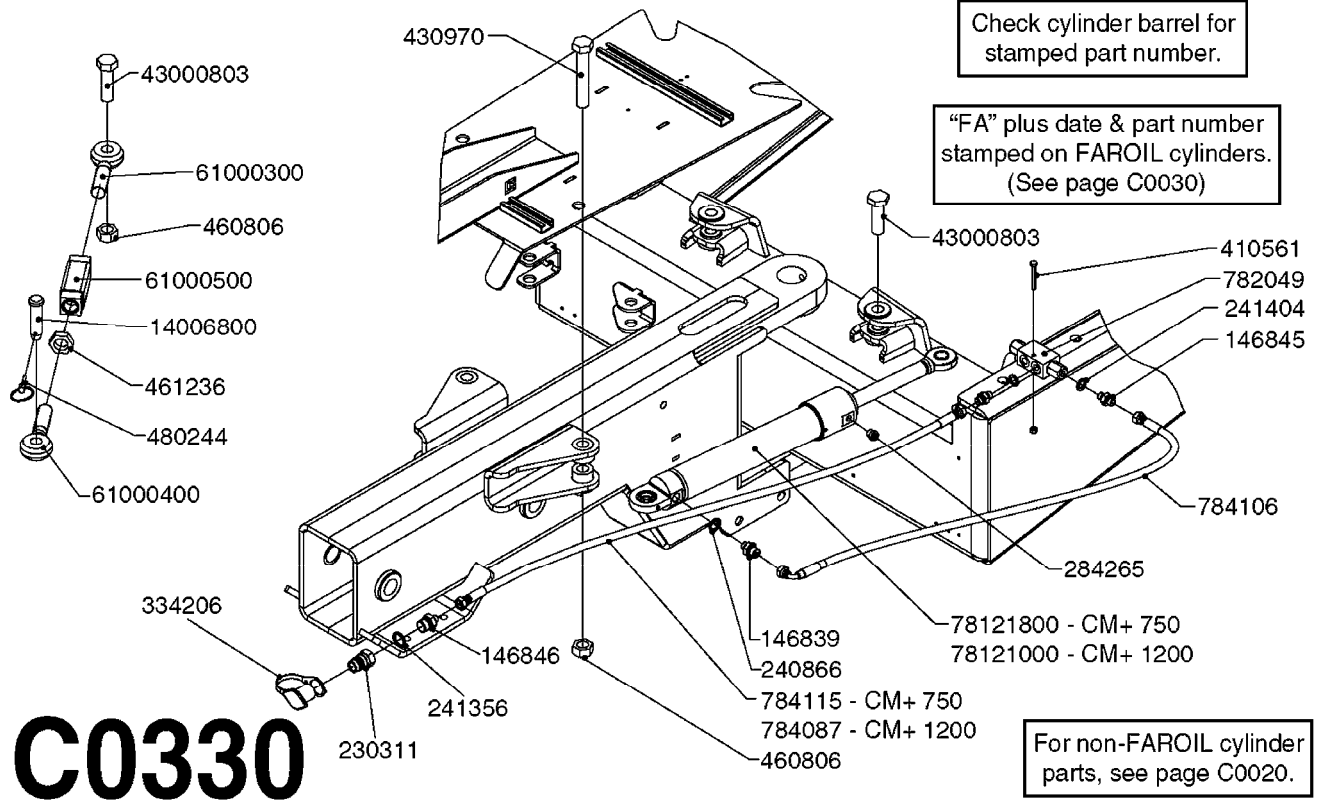

**C0045**

HYDRAULICS - BSP TO ORFS  
C0045-HIN, 24:03:16

Page 1

Date 04.11.2017 14:57

Pos.	parts-n°	order qty	description
1	10466003	1	COUPLER PIONEER 8010-04 1/2NPT
2	231907	1	HEX NIPPLE 1/4"BSP X 1/2"NPT
2	231906	1	HEX NIPPLE 3/8"BSP X 1/2"NPT
2	147132	1	HEX NIPPLE 1/2"X1/2" BSP DEL
3	230311	1	QUICK COUPLING 1/2"
4	241356	1	DOWTYSEAL 1/2"
5	23234800	1	HEX NIPPLE 1/2"-9/16" ORFS FITTING FOR 1/4" HOSE
5	23234900	1	HEX NIPPLE 1/2"-11/16" ORFS FITTING FOR 3/8" HOSE
5	23235300	1	HEX NIPPLE 1/2"-13/16" ORFS FITTING FOR 1/2" HOSE
6	242102	1	O-RING Ø9.25X1.78 NITRIL 90SH
6	24263200	1	O-RING Ø7.66X1.78 NITRIL 90SH
6	24263300	1	O-RING Ø12.42X1.78 NITRIL 90SH
6	24263400	1	O-RING Ø18.77X1.78 NITRIL 90SH
7	67002403	1	CHART - BSP TO ORFS HOSES
8	67002503	1	CHART - BSP TO ORFS FITTINGS