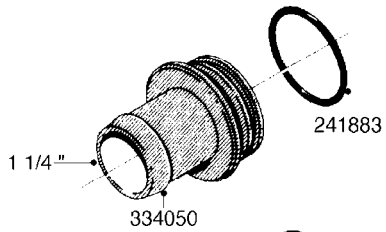

**L0080**

FITTINGS - S-53  
L0080-HIN, 12:09:17

Page 1

Date 04.11.2017 14:58

Pos.	parts-n°	order qty	description
1	145995	1	FITT.DK S-53 FORK
2	241973	1	O-RING Ø3 X 44,2 70 SHORES NITRIL NITRIL (BLACK)
2	242353	1	O-RING D44.2X3.0 VITON F.S-67 VITON (BROWN)
3	242109	1	O-RING D32.2x3.0 NITRIL (BLACK)
3	242354	1	O-RING D32.2X3.0 VITON F.S-53 VITON (BROWN)
4	322103	1	FITT.DK S-53 BULKHEAD
5	322107	1	FITT.DK S-53 BULKHEAD NUT
6	322110	1	FITT.DK S-53 ELB. 1/2" BSP
7	322352	1	FITT.DK S-53 TEE
8	334229	1	FITT.DK S-53 STR.3/4"
9	334260	1	GASKET F. S-53 BULKHEAD
10	334564	1	FITT.DK S-67 TO S-53 ADAPTER
11	391100	1	FITT.DK S-53THREAD INS.1/2"BSP
12	726463	1	FITT.DK S53 BULKHEAD W/GASKET
13	726552	1	FIT.DK S-53X90 1/2" BSP,O-RING
14	726556	1	FITT.DK S-53 HB 1/2" W/O-RING
15	726558	1	FITT.DK S53 STR. 3/4" W.ORING
16	726559	1	FITT DK. S-53 HB 1" W/O-RING
17	726568	1	FITT.DK.S-53 HB 1/2"90 W/ORING
18	726570	1	FITT.DK S-53 ELB.3/4" W.ORING
19	726571	1	FITT.DK S-53 ELB.1", W ORING
20	726578	1	FITT.DK S53 PLUG WITH O-RING
21	728561	1	REDUCER S67M - S53F + O-RING