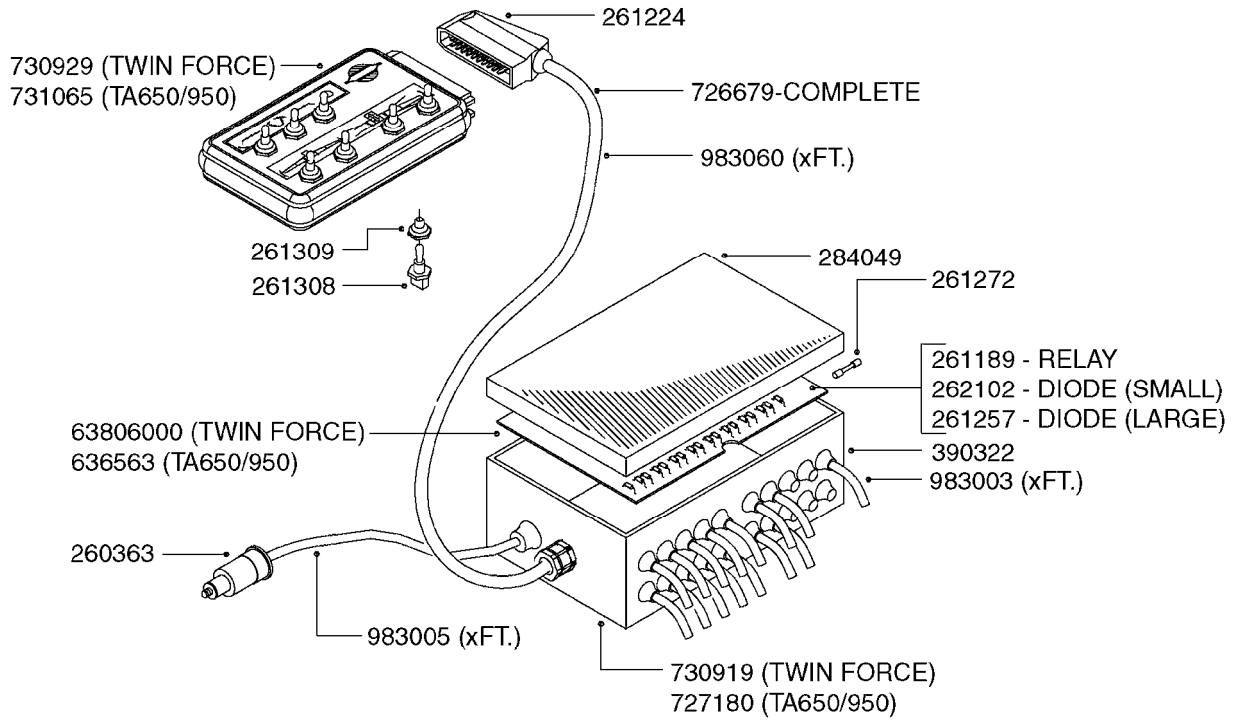

261988 (PUMP ACTUATOR KIT)
261989 (BOOM ACTUATOR KIT)

C0440

HYD TWIN FORCE ELECTRICAL
C0440-HIN, 01:01:16

Page 1
Date 04.11.2017 14:57

parts-n°	order qty	description
146023	1	PIN FOR COGWHEEL
260363	1	PLUG 2 POLE 12V
261093	1	SPADE F.ELEC.WIRE DK 2.8X0.8
261189	1	RELAY SUMI TYPE RCN 1V-5B
261207	1	ELECTRIC CONNECTOR 4MM
261224	1	PLUG HOUSING F/20 POLE MALE
261257	1	DIODE BY 255
261272	1	FUSE 10A D6X32 MM
261308	1	SWITCH APEM 5637
261309	1	SWITCH CAP
261776	1	ELECTRIC CONNECTOR 1.5MM
261825	1	ACTUATOR HAZ 2 WIRE
261842	1	RELAY HELLA 4RD.003.520-137
261844	1	PLUG ELEC.3POLE FEMALE F.CABLE
261845	1	PLUG ELEC.3 POLE MALE F.CABLE
261846	1	FUSE F 3.15A
261988	1	SPARE PARTS KIT/PUMP ACTUATOR
261989	1	SPARE PARTS KIT/BOOM ACTUATOR
262102	1	DIODE 600V/2A LT2A06
270561	1	SCREW W/SPRING ASSY. (QTY 1)
284049	1	COVER F.BOX 250X160X15
390322	1	DAH CONNECTION BOX
471122	1	WASHER, M10, Ø20/10.5X 2.0, SS
480728	1	PIN D3.2X20 SPLIT
636563	1	PRINT PLATE COMPLT F/DAH TWIN
726679	1	WIRE 18X0.5MM 12M 20 POL
727180	1	DAH CONNECTION BOX 5 TA650
730919	1	DAH CONNECTION BOX TWIN FORCE
730929	1	CONTROL BOX - DAH TWIN FORCE
730963	1	ACTUATOR F.PUMP TWIN FORCE
731065	1	CONTROL BOX 5 FUNCTION DAH
983003	1	CABLE ELEC.2X1MM WIRE BLACK EC
983005	1	ELEC. CABLE 2 WIRE X 1.5MM
983060	1	WIRE 20X0.34X2MM
983070	1	CABLE 2X6MM
63806000	1	CIRCUIT BOARD F. DAH HAZ FORCE
72206500	1	CONNECTION BOX F.TWIN HAZ
72270700	1	HAY/Z ACTUATOR CONN BOX HURCS