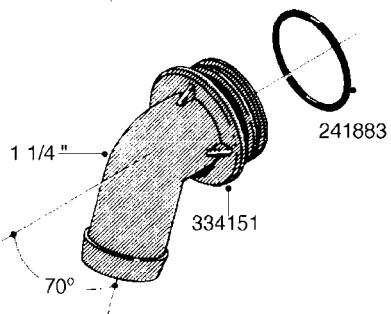

**L0080**

FITTINGS - S-53  
L0080-HIN, 12:09:17

Page 1

Date 04.11.2017 14:58

Pos.	parts-n°	order qty	description
1	145995	1	FITT.DK S-53 FORK
2	241973	1	O-RING Ø3 X 44,2 70 SHORES NITRIL NITRIL (BLACK)
2	242353	1	O-RING D44.2X3.0 VITON F.S-67 VITON (BROWN)
3	242109	1	O-RING D32.2x3.0 NITRIL (BLACK)
3	242354	1	O-RING D32.2X3.0 VITON F.S-53 VITON (BROWN)
4	322103	1	FITT.DK S-53 BULKHEAD
5	322107	1	FITT.DK S-53 BULKHEAD NUT
6	322110	1	FITT.DK S-53 ELB. 1/2" BSP
7	322352	1	FITT.DK S-53 TEE
8	334229	1	FITT.DK S-53 STR.3/4"
9	334260	1	GASKET F. S-53 BULKHEAD
10	334564	1	FITT.DK S-67 TO S-53 ADAPTER
11	391100	1	FITT.DK S-53THREAD INS.1/2"BSP
12	726463	1	FITT.DK S53 BULKHEAD W/GASKET
13	726552	1	FIT.DK S-53X90 1/2" BSP,O-RING
14	726556	1	FITT.DK S-53 HB 1/2" W/O-RING
15	726558	1	FITT.DK S53 STR. 3/4" W.ORING
16	726559	1	FITT DK. S-53 HB 1" W/O-RING
17	726568	1	FITT.DK.S-53 HB 1/2"90 W/ORING
18	726570	1	FITT.DK S-53 ELB.3/4" W.ORING
19	726571	1	FITT.DK S-53 ELB.1", W ORING
20	726578	1	FITT.DK S53 PLUG WITH O-RING
21	728561	1	REDUCER S67M - S53F + O-RING