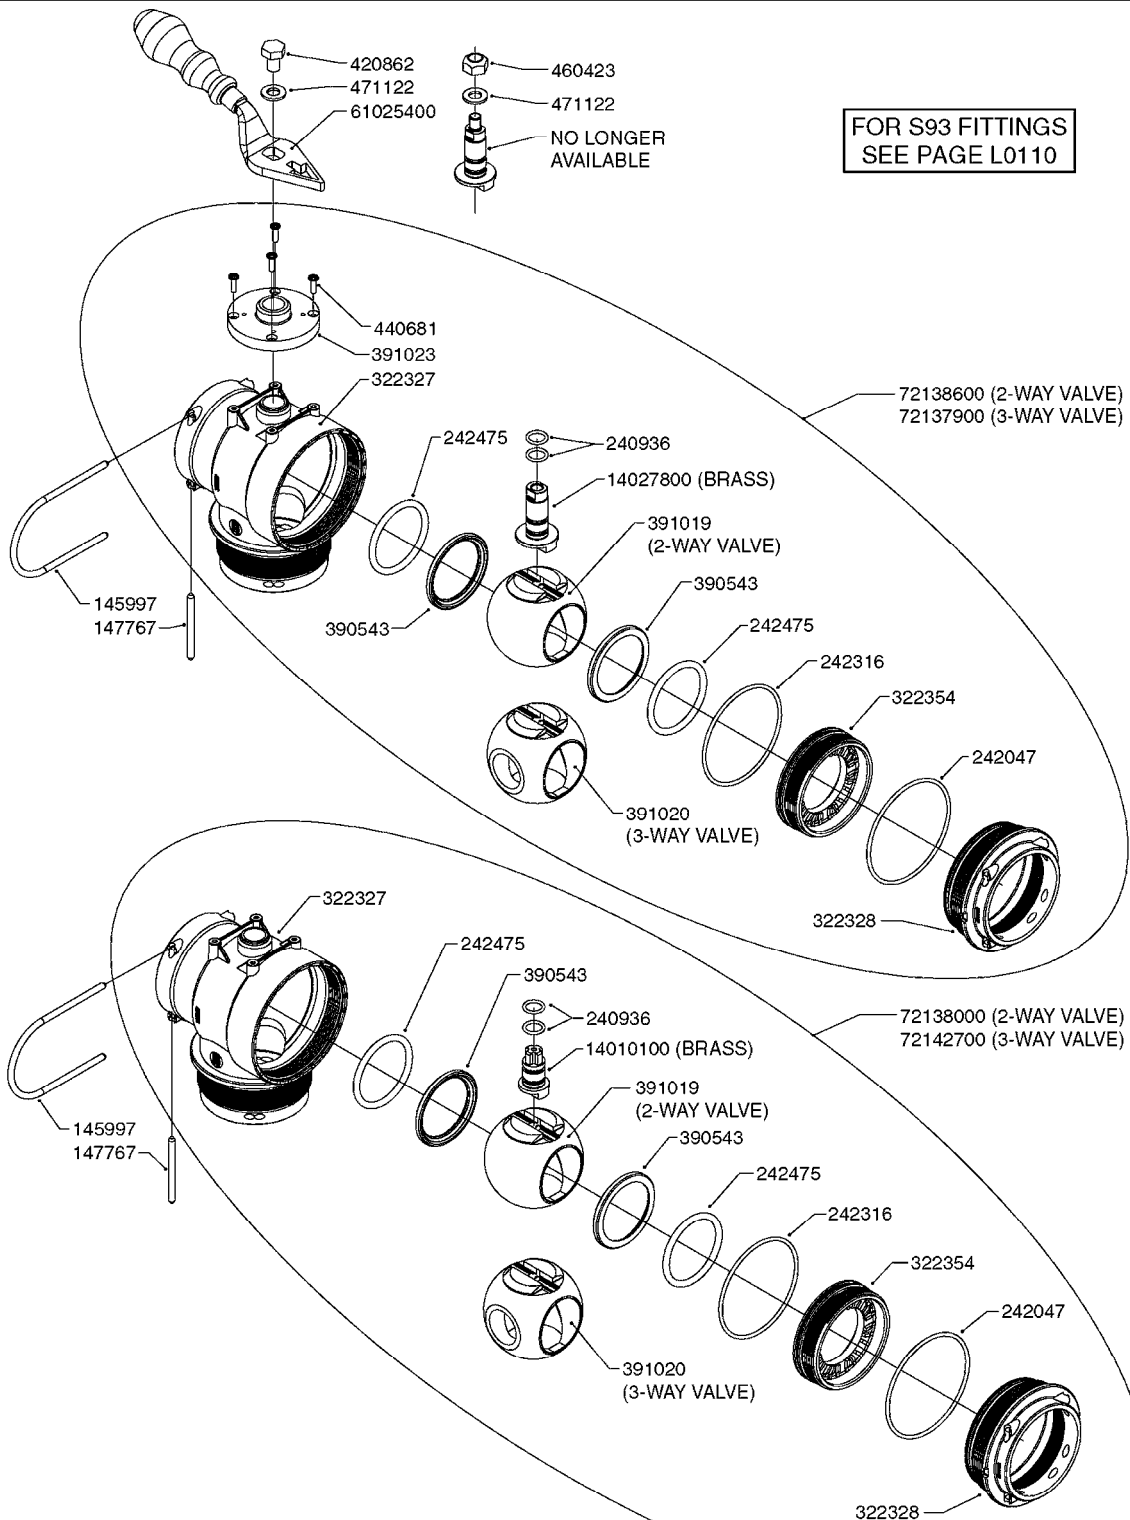

**B0540**

SMART VALVE-S93 MANIFOLD VALVE  
B0540-HIN, 01:01:16

Page 1

Date 04.11.2017 14:57

parts-n°	order qty	description
145997	1	FITT.DK S-93 FORK
147767	1	PIN 5Ø X 60 S-93 DOUBLE CLAMP
240936	1	O-RING D13.3X2.4 NITRIL
242047	1	O-RING 89.5 X 3.0 VITON
242316	1	O-RING D84.5X3.0 NITRIL
242475	1	O'RING D56.52x5.33 SH70-VITON
322327	1	HOUSING, VALVE, S93, 220 PSI
322328	1	END CAP F.VALVE S-93
322354	1	THRUST PLATE F.3-WAY VALVES-93
390543	1	SEAT F.BALL 3-WAY VALVE S-93
391019	1	BALL F.2 WAY S93 SMART VALVE
391020	1	BALL F.3 WAY S93 SMART VALVE
391023	1	SMART VALVE MOUNTING BRACKET
420862	1	BOLT HEX 8.8 DEL M10X16 FT
440681	1	SCREW F. PLASTIC 4MM X 14LG SS
460423	1	NUT HEX M10X1.50 LOCK DIN985A2 SS
471122	1	WASHER, M10, Ø20/10.5X 2.0, SS
14010100	1	SPINDLE F.SMART VALVE S-93
14027800	1	SPINDLE F.SMART VALVE S-93
61025400	1	HANDLE SMART VALVE
72137900	1	VALVE S93 "V1" SMART VALVE
72138000	1	VALVE S93 "V2" SMART VALVE
72138600	1	VALVE S93 "V3" SMART VALVE
72142700	1	VALVE S93 "V4" SMART VALVE