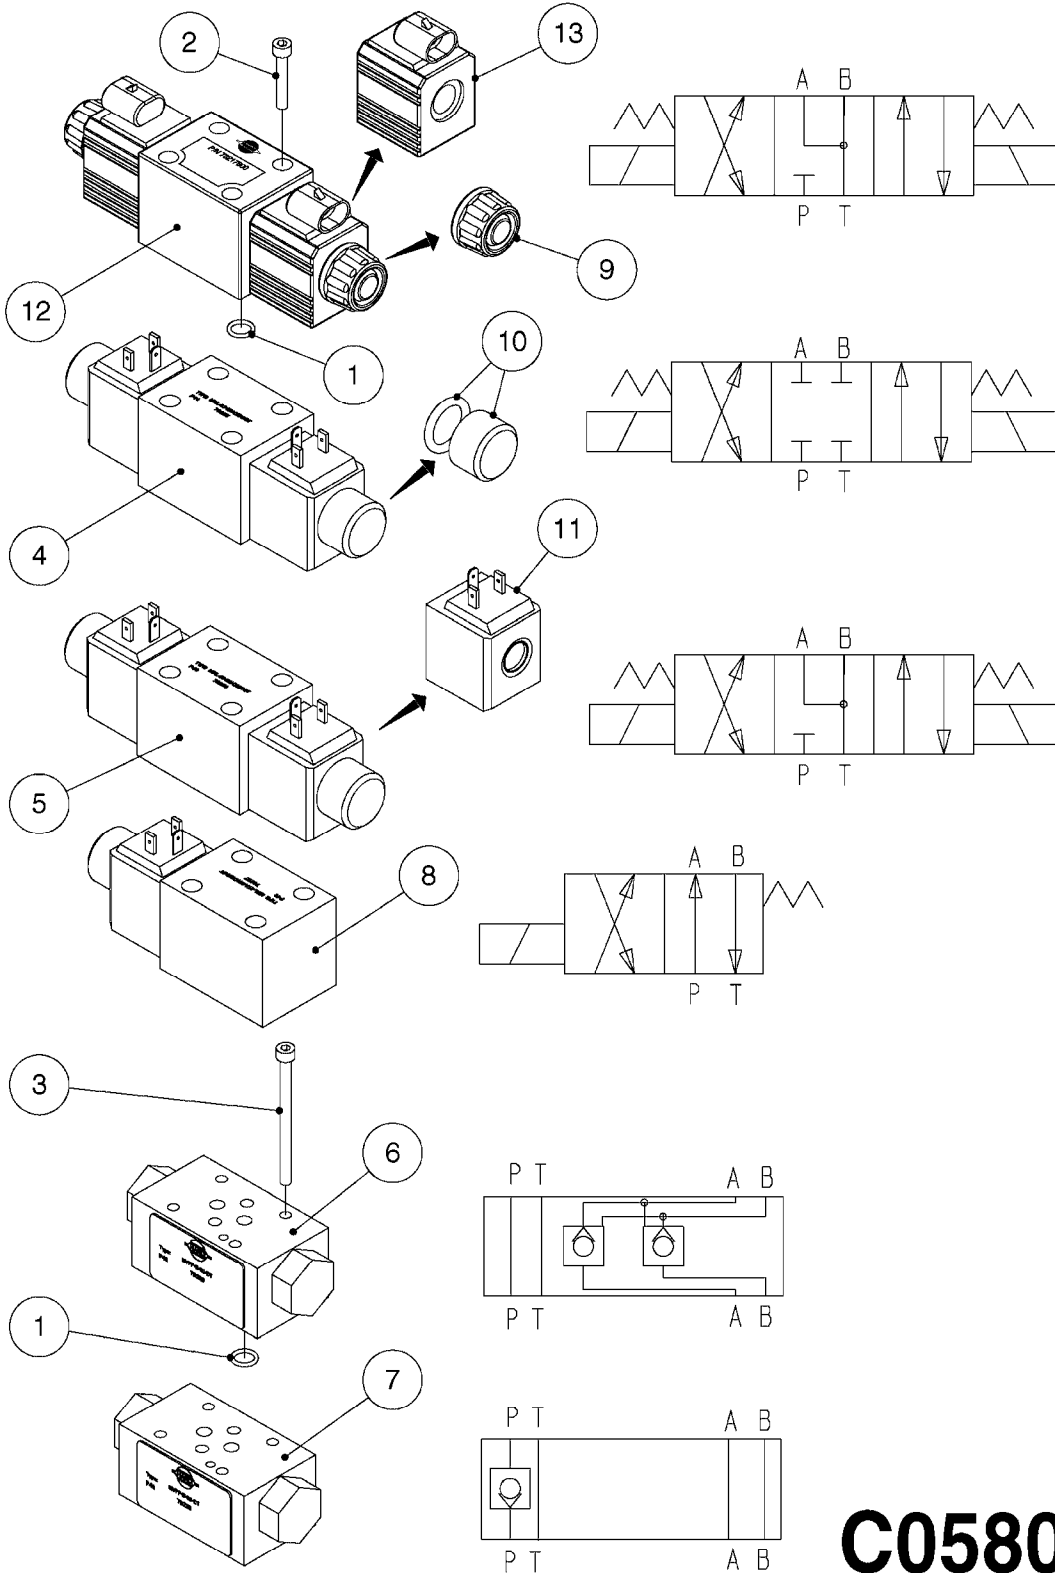

C0580

CETOP VALVES
C0580-HIN, 01:01:16

Page 1

Date 04.11.2017 14:57

Pos.	parts-n°	order qty	description
1	242102	1	O-RING Ø9.25X1.78 NITRIL 90SH
2	450964	1	SCREW M5X30 F.CYLINDER
3	450965	1	SCREW ROUND M5X70
4	782115	1	HY SOLENOID VALVE DH HYD
5	782116	1	HY SOLENOID VALVE MD1L-S3/10N-D12K1/P
6	782118	1	LOCK VALVE MVPP-D
7	782146	1	HYD. CHECK VALVE 1 WAY
8	782829	1	SOLENOID MD1L-TA/10N-D12K1/DT
9	28123700	1	CAP F.SOLENOID - MD1L
10	74187700	1	CAP + O-RING F.CETOP - MD1L
11	78216000	1	SOLENOID F.CETOP VALVE - MD1L
12	78217800	1	MAGNET VLV.MD1L-S3/10N-D12K8DT
13	78218200	1	SOLENOID W/AMP F.MD1L