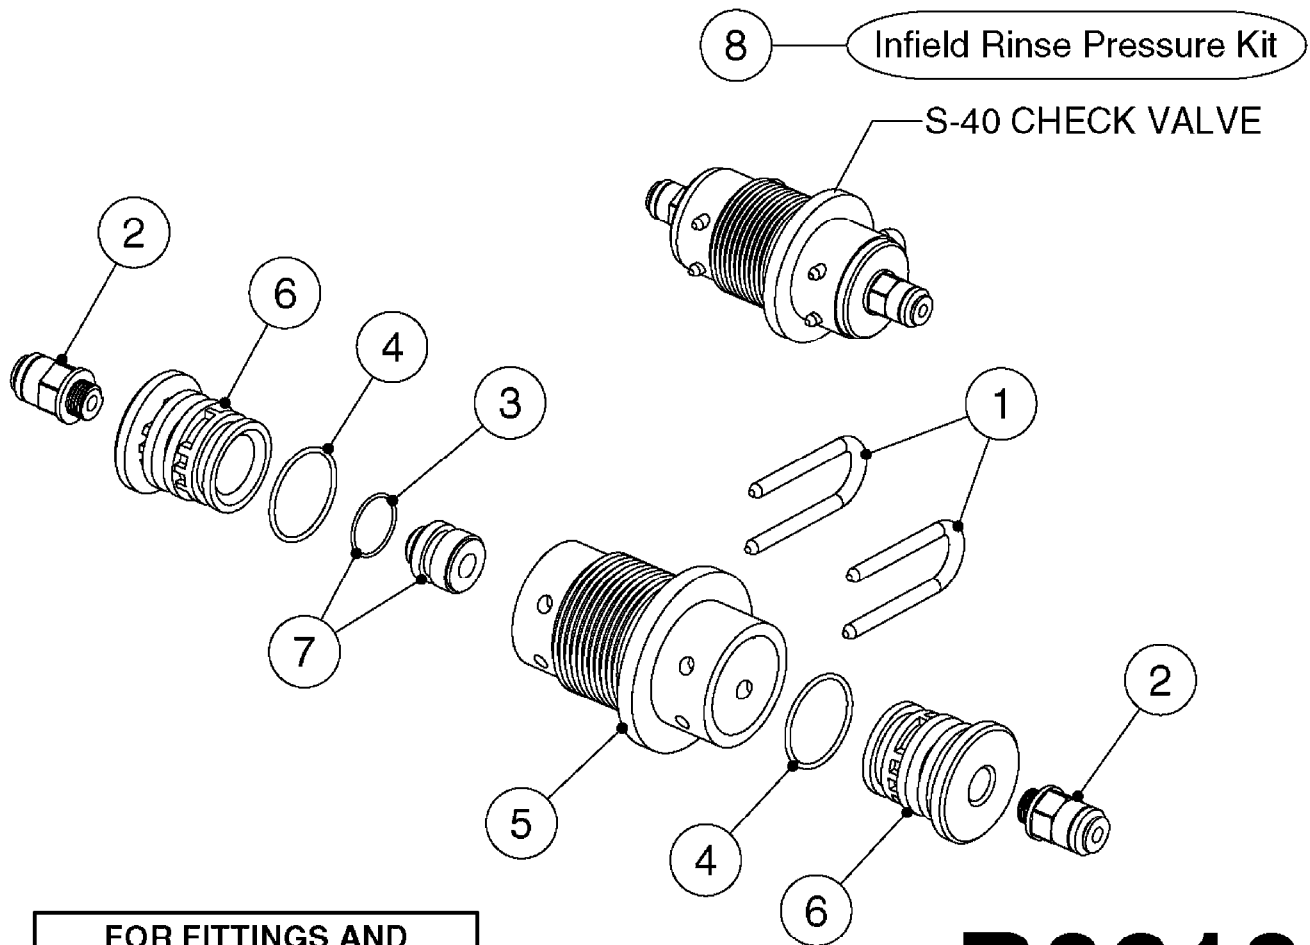

**B0540**

SMART VALVE-S93 MANIFOLD VALVE  
B0540-HIN, 01:01:16

Page 1

Date 04.11.2017 14:57

parts-n°	order qty	description
145997	1	FITT.DK S-93 FORK
147767	1	PIN 5Ø X 60 S-93 DOUBLE CLAMP
240936	1	O-RING D13.3X2.4 NITRIL
242047	1	O-RING 89.5 X 3.0 VITON
242316	1	O-RING D84.5X3.0 NITRIL
242475	1	O'RING D56.52x5.33 SH70-VITON
322327	1	HOUSING, VALVE, S93, 220 PSI
322328	1	END CAP F.VALVE S-93
322354	1	THRUST PLATE F.3-WAY VALVES-93
390543	1	SEAT F.BALL 3-WAY VALVE S-93
391019	1	BALL F.2 WAY S93 SMART VALVE
391020	1	BALL F.3 WAY S93 SMART VALVE
391023	1	SMART VALVE MOUNTING BRACKET
420862	1	BOLT HEX 8.8 DEL M10X16 FT
440681	1	SCREW F. PLASTIC 4MM X 14LG SS
460423	1	NUT HEX M10X1.50 LOCK DIN985A2 SS
471122	1	WASHER, M10, Ø20/10.5X 2.0, SS
14010100	1	SPINDLE F.SMART VALVE S-93
14027800	1	SPINDLE F.SMART VALVE S-93
61025400	1	HANDLE SMART VALVE
72137900	1	VALVE S93 "V1" SMART VALVE
72138000	1	VALVE S93 "V2" SMART VALVE
72138600	1	VALVE S93 "V3" SMART VALVE
72142700	1	VALVE S93 "V4" SMART VALVE