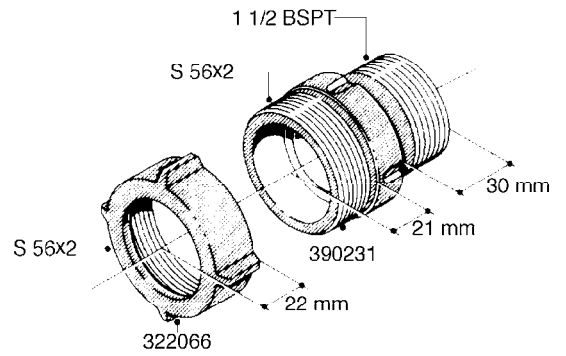

**L0080**

FITTINGS - S-53  
L0080-HIN, 12:09:17

Page 1

Date 04.11.2017 14:58

Pos.	parts-n°	order qty	description
1	145995	1	FITT.DK S-53 FORK
2	241973	1	O-RING Ø3 X 44,2 70 SHORES NITRIL NITRIL (BLACK)
2	242353	1	O-RING D44.2X3.0 VITON F.S-67 VITON (BROWN)
3	242109	1	O-RING D32.2x3.0 NITRIL (BLACK)
3	242354	1	O-RING D32.2X3.0 VITON F.S-53 VITON (BROWN)
4	322103	1	FITT.DK S-53 BULKHEAD
5	322107	1	FITT.DK S-53 BULKHEAD NUT
6	322110	1	FITT.DK S-53 ELB. 1/2" BSP
7	322352	1	FITT.DK S-53 TEE
8	334229	1	FITT.DK S-53 STR.3/4"
9	334260	1	GASKET F. S-53 BULKHEAD
10	334564	1	FITT.DK S-67 TO S-53 ADAPTER
11	391100	1	FITT.DK S-53THREAD INS.1/2"BSP
12	726463	1	FITT.DK S53 BULKHEAD W/GASKET
13	726552	1	FIT.DK S-53X90 1/2" BSP,O-RING
14	726556	1	FITT.DK S-53 HB 1/2" W/O-RING
15	726558	1	FITT.DK S53 STR. 3/4" W.ORING
16	726559	1	FITT DK. S-53 HB 1" W/O-RING
17	726568	1	FITT.DK.S-53 HB 1/2"90 W/ORING
18	726570	1	FITT.DK S-53 ELB.3/4" W.ORING
19	726571	1	FITT.DK S-53 ELB.1", W ORING
20	726578	1	FITT.DK S53 PLUG WITH O-RING
21	728561	1	REDUCER S67M - S53F + O-RING