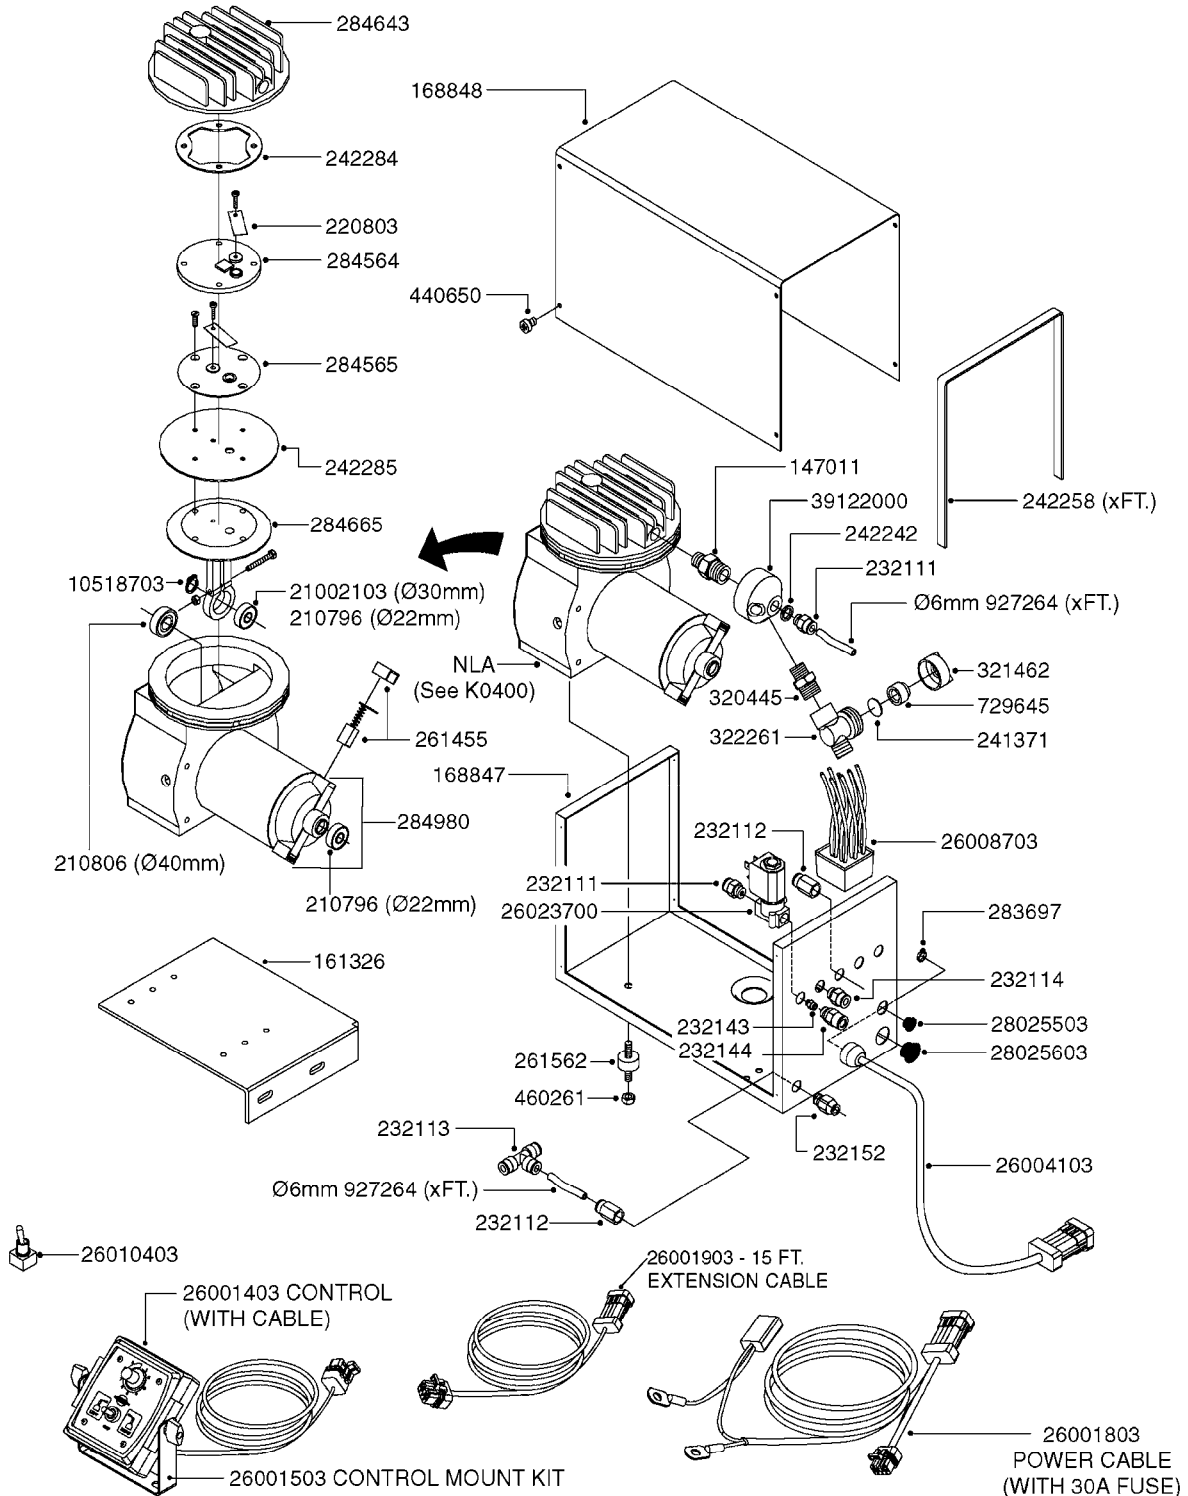

K0390

*Ø8mm 927306 (xFT.)
*Ø10mm 927330 (xFT.)

70019403 - COMPLETE ASSEMBLY

FOAM MARKER COMPRESSOR 2002
K0390-HIN, 01:01:16

Page 1
Date 04.11.2017 14:58

parts-n°	order qty	description
147011	1	HEX NIPPLE 3/8'X1/4'BSP BRASS
161326	1	MOUNT BKT. F. FOAM COMP.BOX 98
168847	1	ENCLOSURE LOWER F.MARKER
168848	1	COVER F. FOAM MARKER
210796	1	BEARING BALL D22/D8 X 7 608ZZ
210806	1	BEARING BALL D40/D17X12MM
220803	1	VALVE F. COMPRESSOR
232111	1	QUICK COUPLER 6MM X 1/8 EXT.
232112	1	QUICK COUPLER 6MM 1/8 INT.
232113	1	QUICK COUPLER 6MM T-PIECE
232114	1	COUPLER 1/8" THREADX8MM HOSE
232143	1	REDUCER 1/4'INT-1/8'EXT
232144	1	QUICK COUPLER 10MM X 1/4 EXT
232152	1	QUICK COUPLER 8MMX1/8 EXT.LONG
241371	1	DIAPHRAGM, NO-DRIP alt 241371
242242	1	O-RING F.AIR HOSE FITTING
242258	1	TRIM 3X10 SELF ADHESIVE 0012"
242284	1	HEAD GASKET F. COMPRESSOR
242285	1	DIAPHRAGM F. F/M COMP.
261455	1	BRUSH KIT-FOAM MARKER MOTOR
261562	1	RUBBER DAMPER 2XM6X25
283697	1	TIESTRAP 200MM
284564	1	PLATE F.COMPRESSOR HEAD
284565	1	PLATE F.COMPRESSOR HEAD
284643	1	COMPRESSOR HEAD F.FOAM MARKER
284665	1	CONNECTING ROD F.COMPRESSOR
284980	1	FLANGE REAR F. F.M.COMPRESSOR
320445	1	FITT.DK HN 1/4"X3/8" BSP
321462	1	CAP F.NO-DRIP ASSY.
322261	1	HOUSING F.SAFETY VALVE 3/8"
440650	1	SCREW 3.5x13 STAINLESS
460261	1	NUT HEX M6X1.00 LOCK DIN985 A2 SS
729645	1	NON-DRIP SPRING ASSY.GREEN 10
927264	1	HOSE R X PE D6/D4 X 0012"
927306	1	HOSE R X PE D8/D6 X 0012"BLACK
927330	1	HOSE R X PE D10/D8 X 012"BLACK
10518703	1	SNAP-RING OUTER 8X1
21002103	1	BEARING, 6200 2ZJEM (SKF)
26001403	1	HC FOAM MARKR CONSOLE VS3.0.00
26001503	1	HC FOAM MARKER CONSOLE MT.KIT
26001803	1	POWER CABLE
26001903	1	15' 7-PIN EXTENSION CABLE
26004103	1	FOAM MARKER CNTRL MOD CABL STD
26008703	1	FOAM MARKER CONTROL SCII
26010403	1	TOGGLE SWITCH MICRO-TRAK F.M.
26023700	1	SOLENOID VAL 12V 1/8' FLO '07
28025503	1	PLUG F.DRILLED HOLE 1/2"
28025603	1	PLUG F.DRILLED HOLE 3/4"
39122000	1	DISTR.HOUSING F.FOAM MARKER'07
70019403	1	FOAM MARKER COMPRESSOR KIT STD