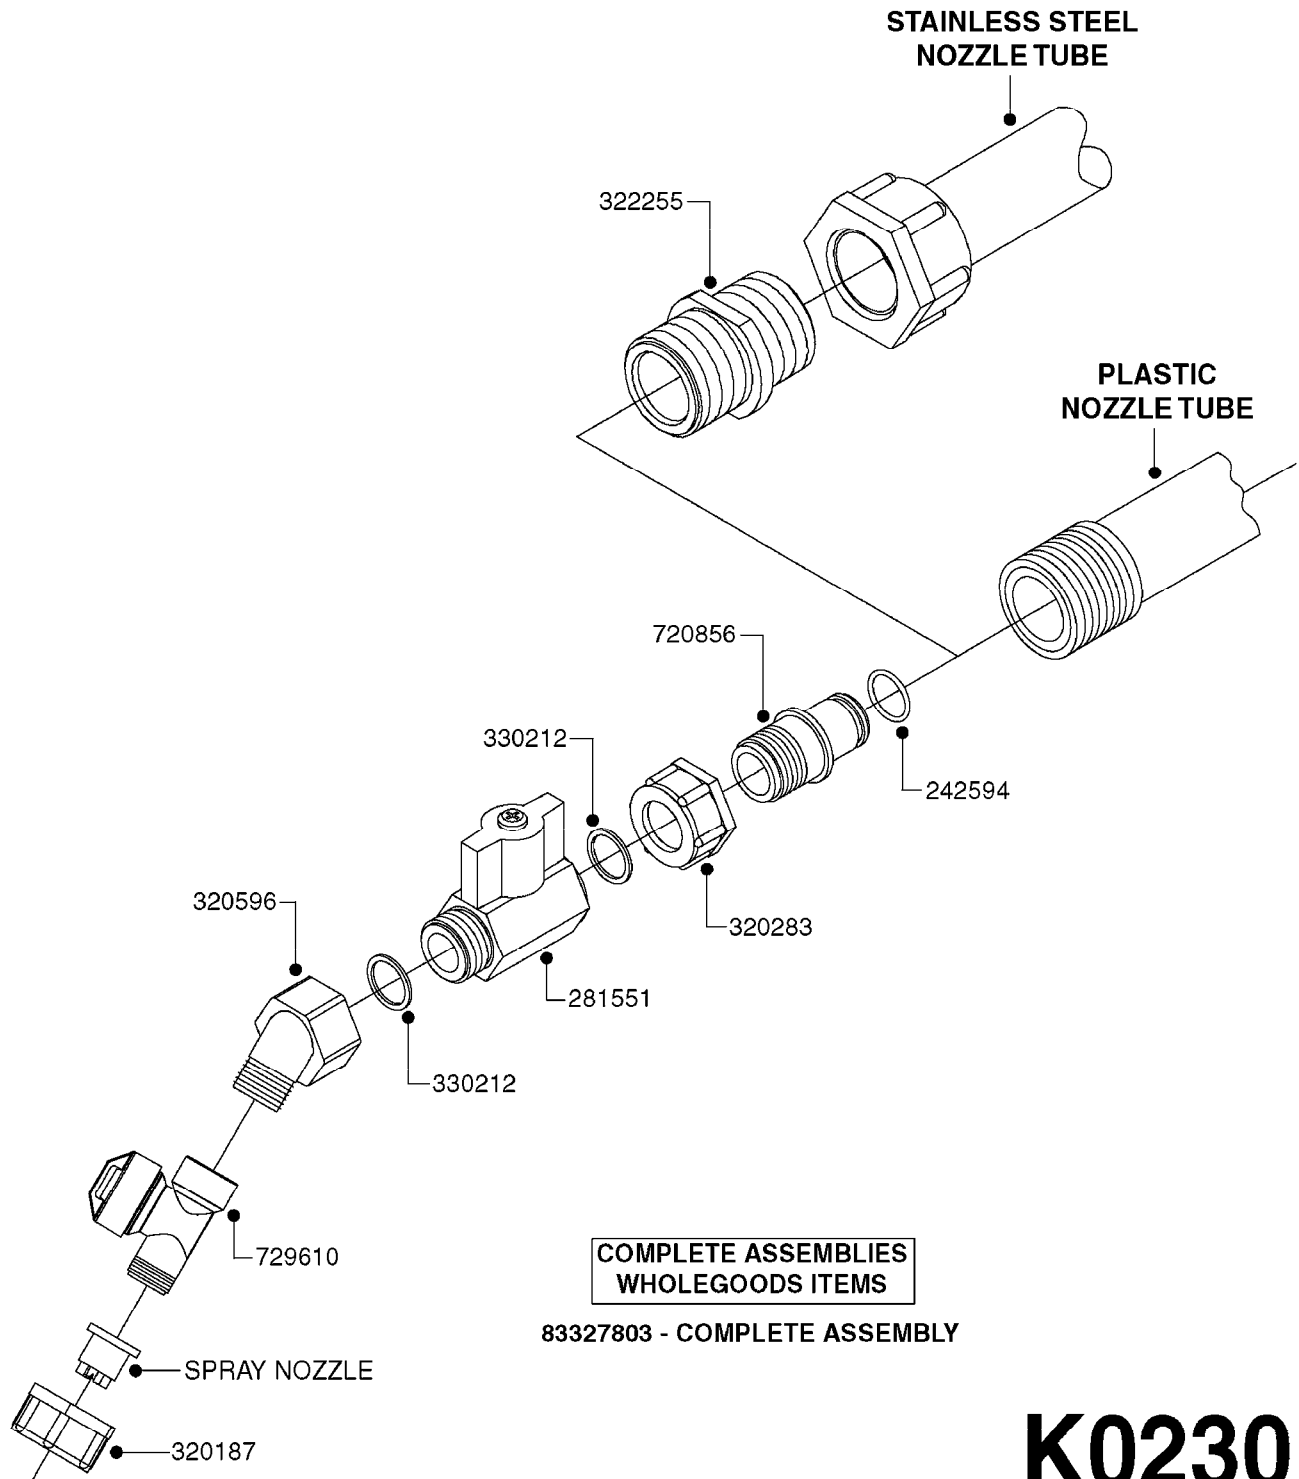

K0230

END NOZZLE KIT
K0230-HIN, 01:01:16

Page 1

Date 04.11.2017 14:58

parts-n°	order qty	description
242594	1	O-RING D14 X 1.78 SCH.70-EPDM
281551	1	BALL VALVE 1/2"
320187	1	FITT.DK CAP 3/8" BSP BLACK
320283	1	FITT.DK NUT 3/4"BSP
320596	1	FITT.DK ELB 3/8'-1/2'BSP 45DEG
322255	1	FITT.DK NIPPLE 3/4"X 3/4"
330212	1	O-RING D19/D14X2.4 F.1/2"NUT
720856	1	FITT.DK 1/2'BSP ASSY.F.3/4'NUT
729610	1	NOZZLE ASSY. NON DRIP 3/8 THRD
83327803	1	END NOZZLE KIT "04"