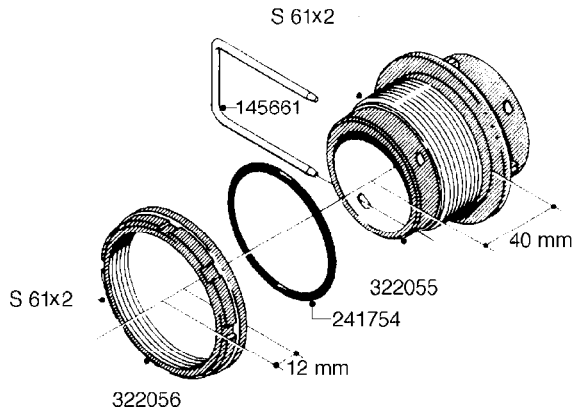

**L0080**

FITTINGS - S-53  
L0080-HIN, 12:09:17

Page 1

Date 04.11.2017 14:58

Pos.	parts-n°	order qty	description
1	145995	1	FITT.DK S-53 FORK
2	241973	1	O-RING Ø3 X 44,2 70 SHORES NITRIL NITRIL (BLACK)
2	242353	1	O-RING D44.2X3.0 VITON F.S-67 VITON (BROWN)
3	242109	1	O-RING D32.2x3.0 NITRIL (BLACK)
3	242354	1	O-RING D32.2X3.0 VITON F.S-53 VITON (BROWN)
4	322103	1	FITT.DK S-53 BULKHEAD
5	322107	1	FITT.DK S-53 BULKHEAD NUT
6	322110	1	FITT.DK S-53 ELB. 1/2" BSP
7	322352	1	FITT.DK S-53 TEE
8	334229	1	FITT.DK S-53 STR.3/4"
9	334260	1	GASKET F. S-53 BULKHEAD
10	334564	1	FITT.DK S-67 TO S-53 ADAPTER
11	391100	1	FITT.DK S-53THREAD INS.1/2"BSP
12	726463	1	FITT.DK S53 BULKHEAD W/GASKET
13	726552	1	FIT.DK S-53X90 1/2" BSP,O-RING
14	726556	1	FITT.DK S-53 HB 1/2" W/O-RING
15	726558	1	FITT.DK S53 STR. 3/4" W.ORING
16	726559	1	FITT DK. S-53 HB 1" W/O-RING
17	726568	1	FITT.DK.S-53 HB 1/2"90 W/ORING
18	726570	1	FITT.DK S-53 ELB.3/4" W.ORING
19	726571	1	FITT.DK S-53 ELB.1", W ORING
20	726578	1	FITT.DK S53 PLUG WITH O-RING
21	728561	1	REDUCER S67M - S53F + O-RING