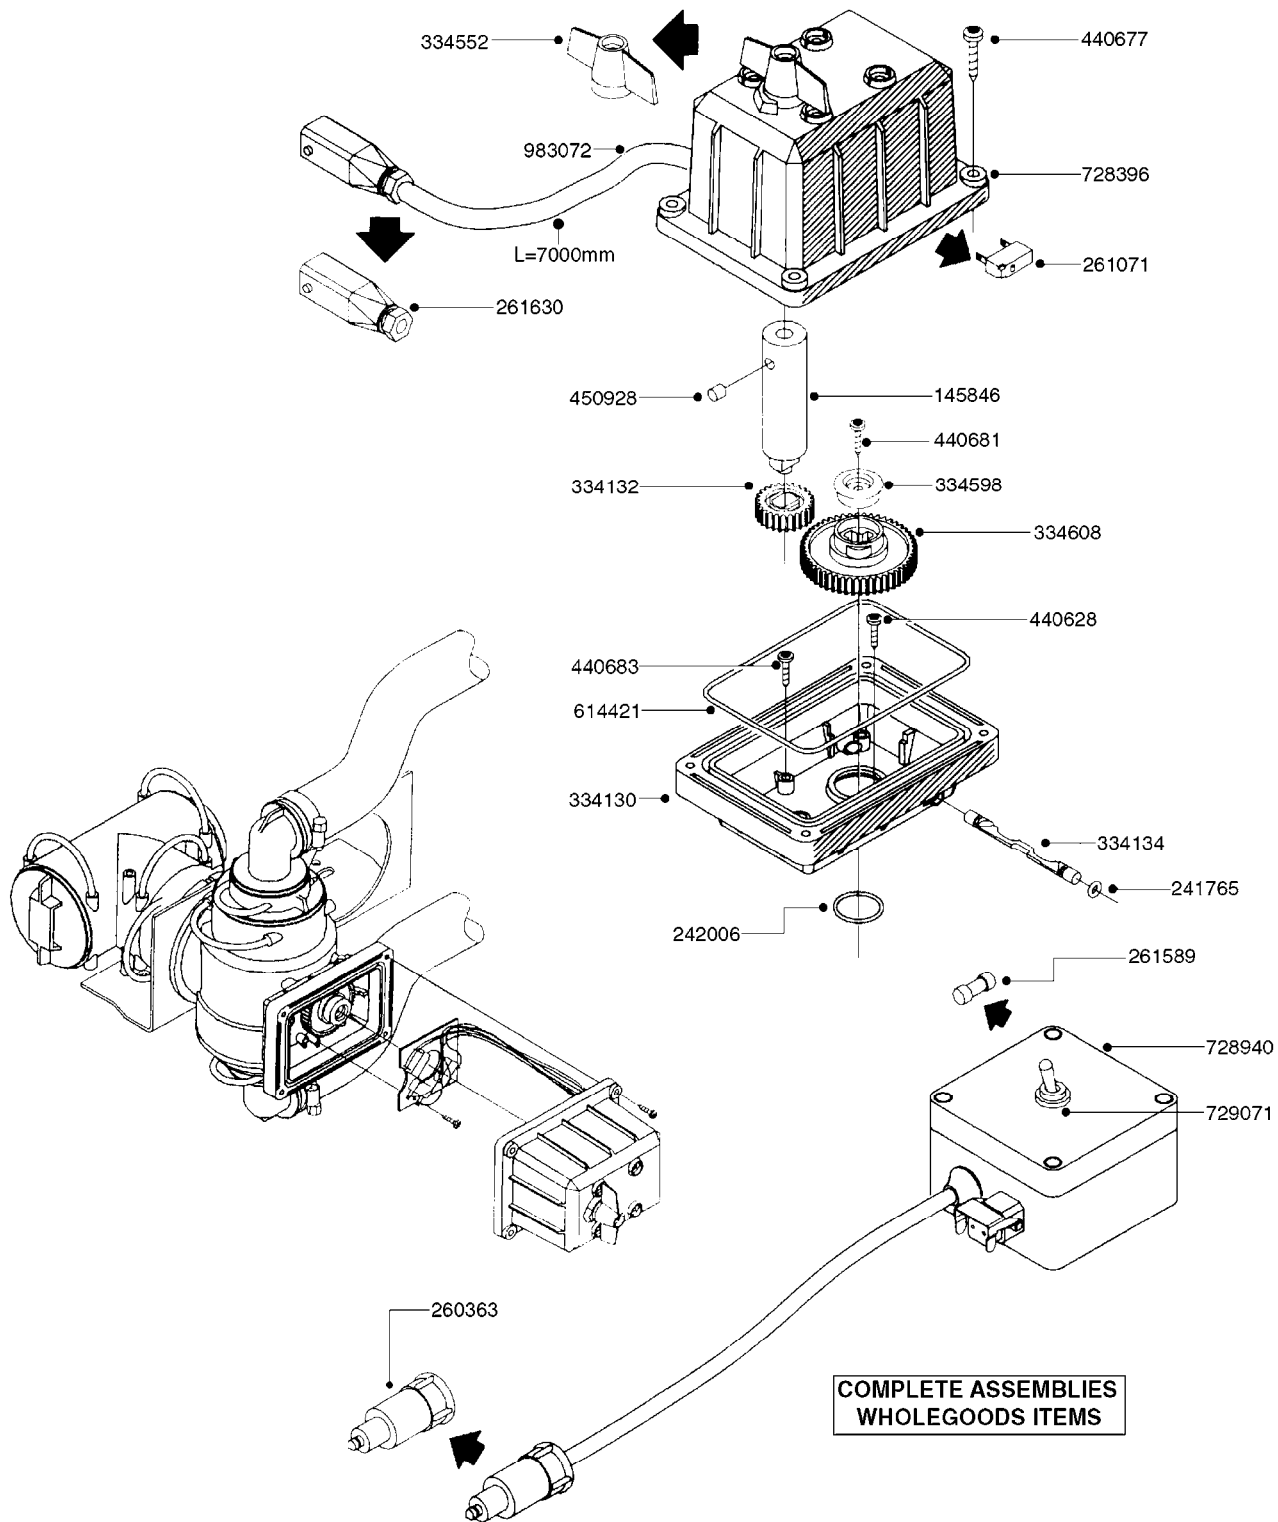

COMPLETE ASSEMBLIES  
WHOLEGOODS ITEMS

834363 - AGITATION BYPASS VALVE

**K0020**

BALL VALVE-ELECTRIC 2-WAY  
K0020-HIN, 01:01:16

Page 1

Date 04.11.2017 14:58

parts-n°	order qty	description
145846	1	COUPLING FOR EL 3-WAY VALVE
241765	1	O-RING 3.1 X 1.6
242006	1	O-RING D22/D19 X 1.5
260363	1	PLUG 2 POLE 12V
261071	1	MICRO SWITCH TYPE 9 SM 201
261162	1	SOCKET F.12V BAYONET PLUG
261589	1	FUSE 5 X 20 1.25 AMP
334130	1	GEAR BOX
334131	1	COG WHEEL
334132	1	COG WHEEL
334134	1	INDICATOR ROD
334552	1	GRIP F.MAN.OP.EC PRES.REG.GREE
334598	1	PLUG F.VALVE HANDLE BLUE
440628	1	SCREW 3/8'
440677	1	SCREW F. PLASTIC 5X20 SS
440681	1	SCREW F. PLASTIC 4MM X 14LG SS
440683	1	SCREW 40X18 2WAY ELC.BALL VALV
450928	1	SET SCREW M8 X 8MM STAINLESS
614421	1	GASKET F/MOTOR HOUSE-ON/OFF TR
725340	1	MOTOR HOUSING FOR EL VALVE
728399	1	CIRCUIT BOARD F.728941
728941	1	CONTROL BOX F.2-WAY VALVE ELC.
834363	1	ELECTRIC KIT, AGITATION BYPASS