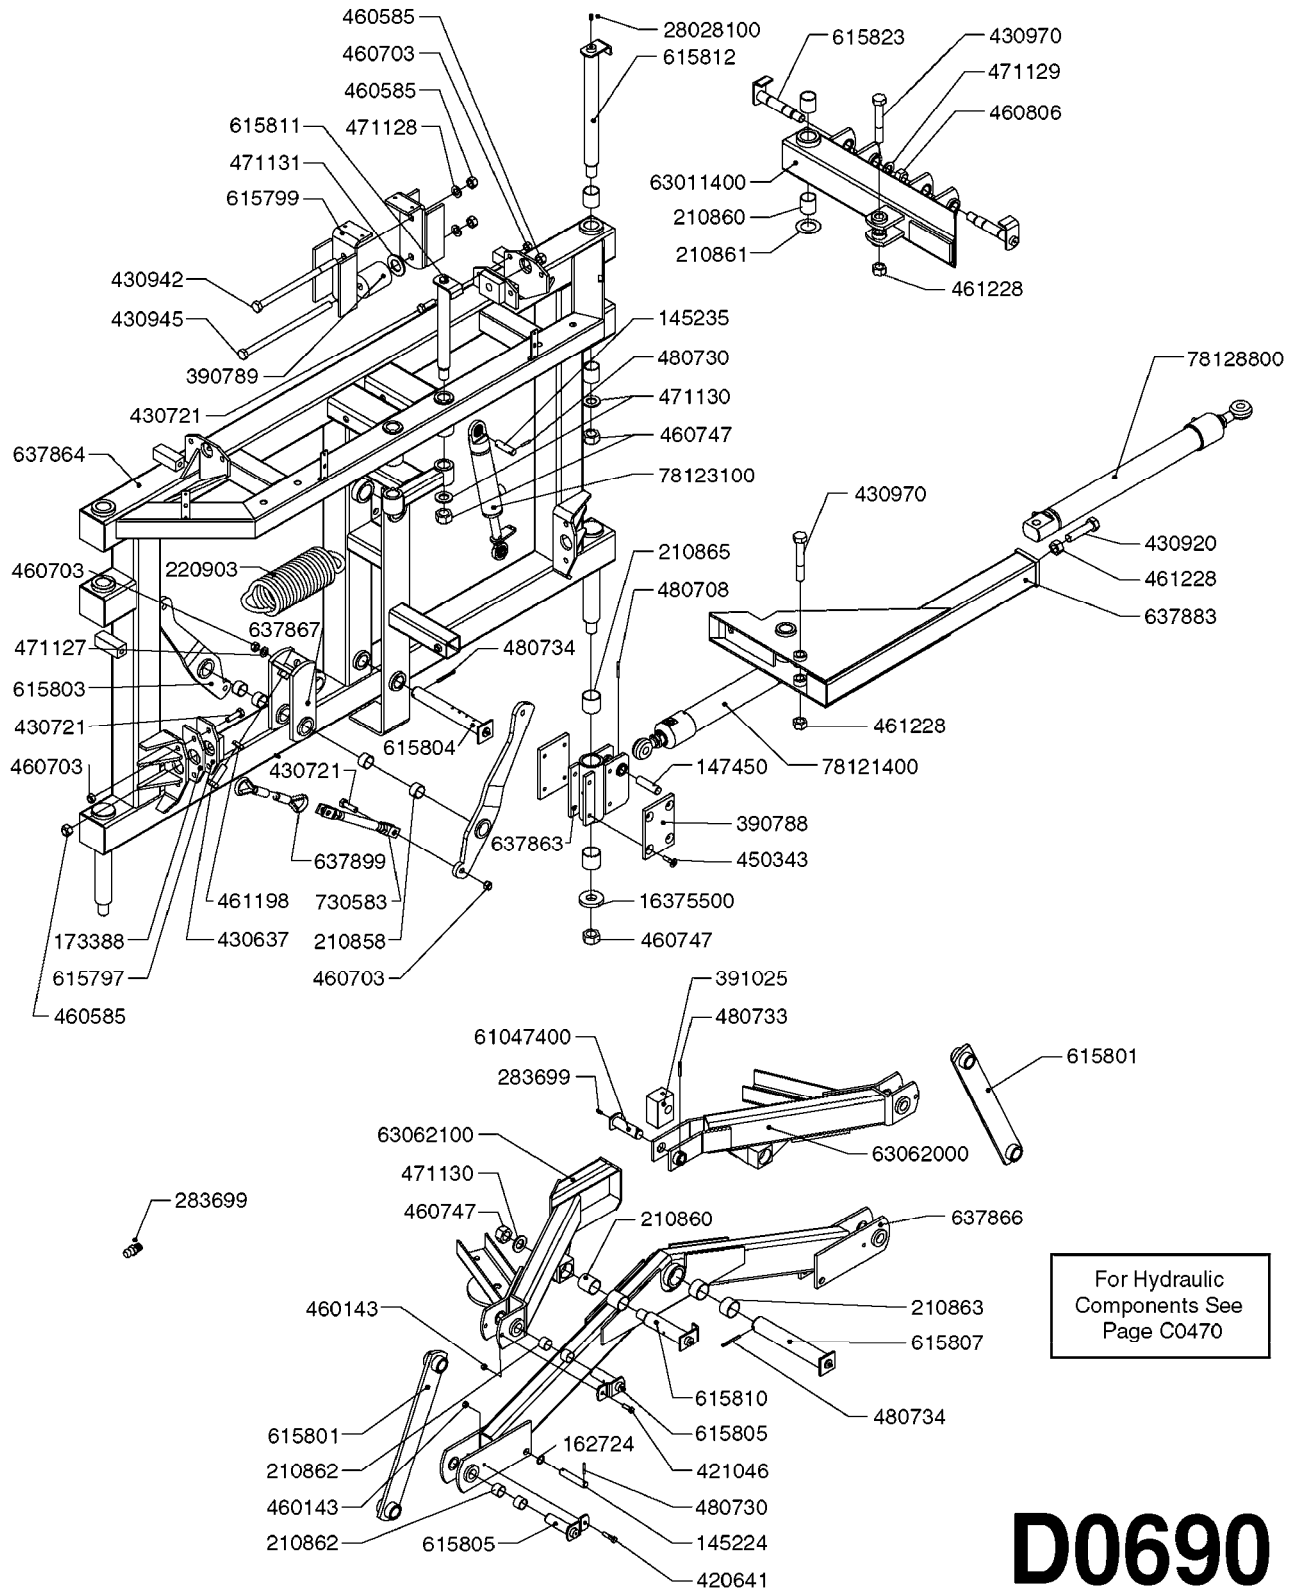

For Hydraulic Components See Page C0470

D0690

parts-n°	order qty	description
145224	1	SHAFT FOR HY CYLINDER
145235	1	PIN D12 X 60
147450	1	PIN D20 X 70
162724	1	WASHER D25/D18.1X1
173388	1	SPACER PLATE F.LINK ARM
210858	1	BUSHING 034/30 L=20
210860	1	BUSHING
210861	1	BUSHING
210862	1	BUSHING
210863	1	BUSHING DU FLNG. D40/44 L=26
210865	1	BUSHING 40mm40mm DU
220903	1	SPRING 100/12 304MM
283699	1	GREASE NIPPLE M6X1
390788	1	TEFLON WARE PAD
390789	1	RUBBER DAMPENER D63/17 L=80
391025	1	JOINER BLOCK - FORCE
420641	1	SCREW HM 8X35/22 A2 SS DIN931
421046	1	SCREW HEX M8X25/25 A2 SS DIN933
430637	1	BOLT HEX 8.8 DEL M16X50 FT
430721	1	BOLT HEX 8.8 DEL M12X40 FT
430920	1	BOLT HEX M20x80MM
430942	1	BOLT
430945	1	BOLT HEX M16X300 DIN931-8.8 DE
430970	1	BOLT HEX M20X120 DIN931-8.8 DEL
450343	1	SCREW M8X30 ALLEN HEAD C/S SS
460143	1	NUT HEX M8X1.25 LOCK DIN985A2 SS
460585	1	LOCKING NUT M16 DIN985 A2 SS
460703	1	NUT HEX M12X1.75 LOCK DIN985A2 SS
460747	1	NUT HEX M24 LOCK
460806	1	NUT HEX M20X2.50 LOCK DIN985A2 SS
461198	1	NUT HEX M16X2 JAMB
461228	1	NUT HEX M20
471127	1	WASHER Z12N 13X24X2,5 RST
471128	1	WASHER, M16, Ø30/17.0X 3.0, SS
471129	1	WASHER, M20, Ø37/21.0X 3.0, SS
471130	1	WASHER, M24, Ø44/25.0X 4.0, SS
471131	1	WASHER, M30, Ø56/31.0X 4.0, SS
480708	1	PIN D4 X 45
480730	1	PIN ROLL 5X30 STAINLESS STEEL
480733	1	PIN D6 X 40
480734	1	PIN CLAMP D6X60 ELZ
615797	1	CONTROL ARM MT.PLATE
615799	1	DAMPENER MT.BKT.
615801	1	TRAPEZE ARM TF
615803	1	ARM F. SPRING
615804	1	PIN
615805	1	PIN
615807	1	PIN
615810	1	PIN
615811	1	PIN
615812	1	PIN
615823	1	PIN
637863	1	HINGE F.TF LOWER
637864	1	CENTER SECTION TF
637866	1	PENDULEM SUSPENSION ARM
637867	1	SLANTING ARM
637883	1	DAMPENING ARM TF
637899	1	CABLE
730583	1	TURNBUCKLE ASSY. M16
16375500	1	WASHER 10.0X60X25 RED
28028100	1	GREASE NIPPLE 1/8'RG 90°