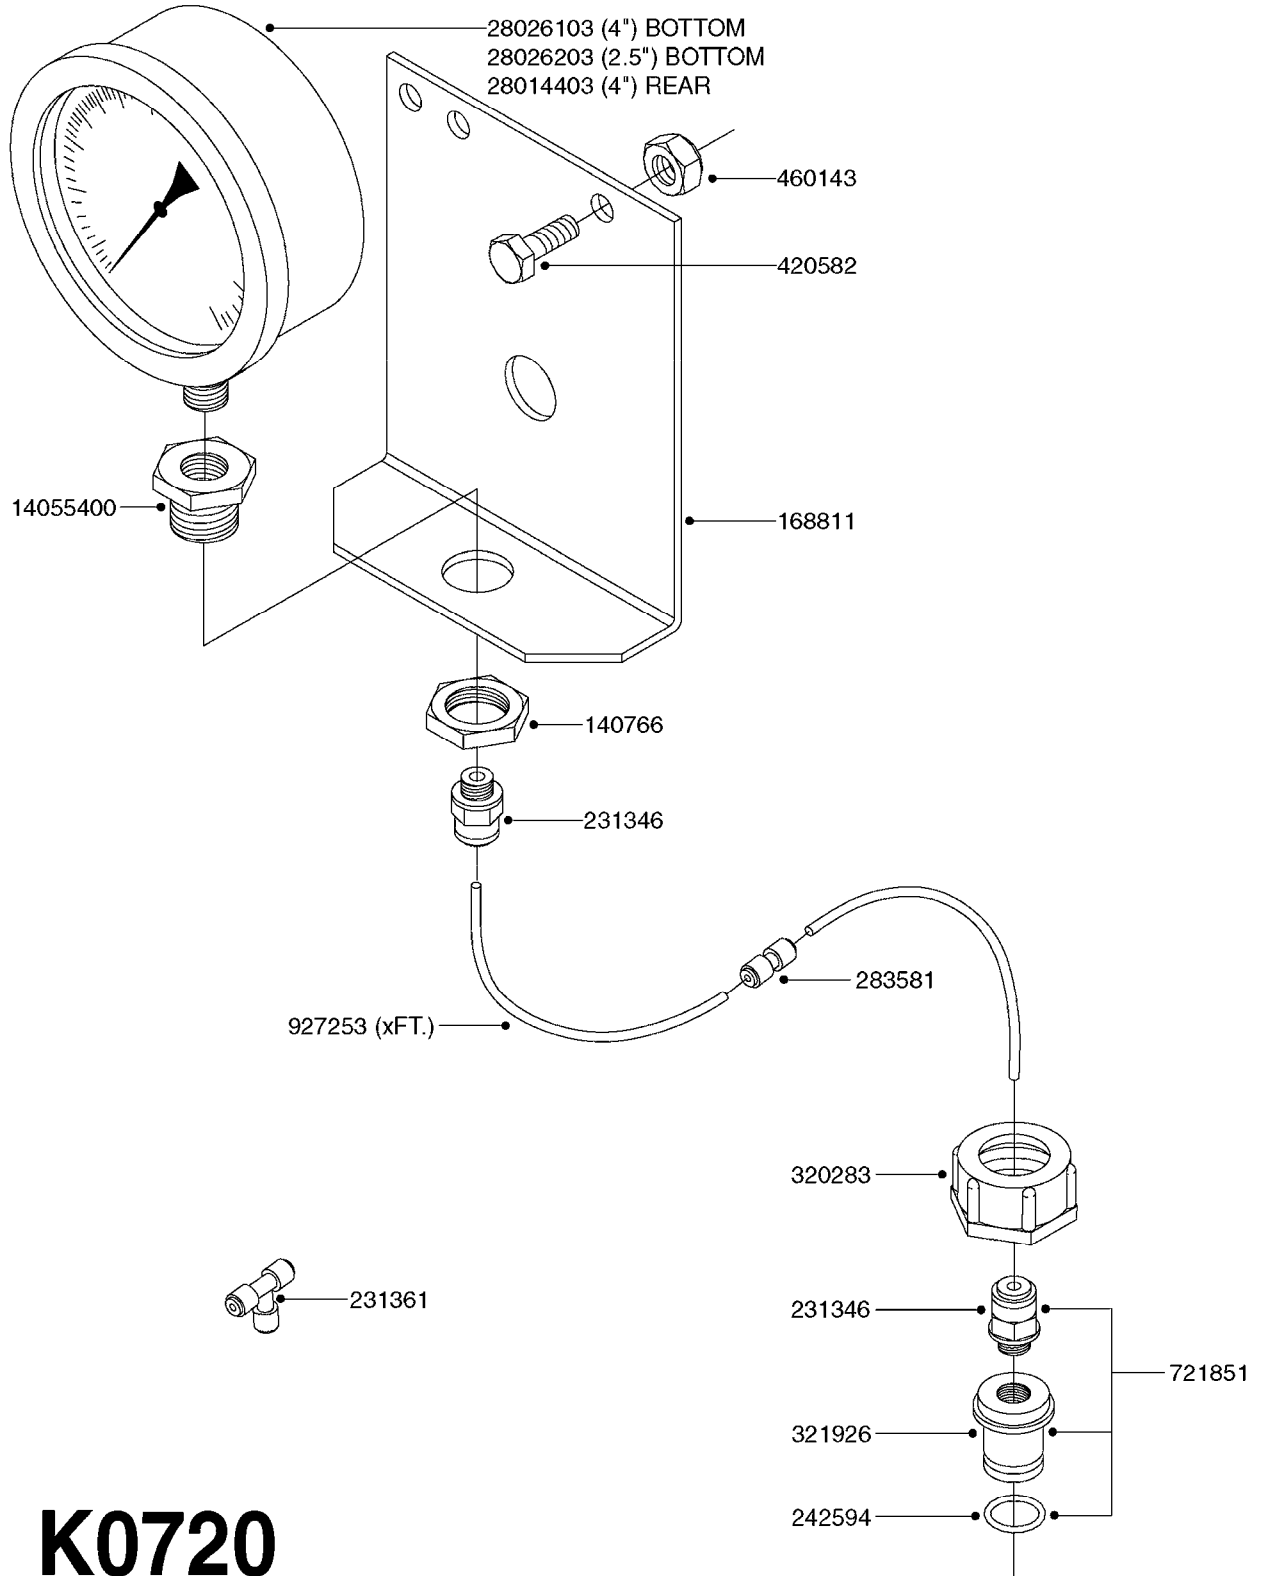

**K0690**

REMOTE GAUGE-MAGNETIC BASE KIT  
K0690-HIN, 01:01:16

Page 1

Date 04.11.2017 14:58

parts-n°	order qty	description
231346	1	QUICK COUPLER 1/8"BSP X 4 MM
232230	1	QUICK COUPLER 1/4"BSP X 4 MM
241651	1	O-RING D14.0X3.0 NITRIL
242594	1	O-RING D14 X 1.78 SCH.70-EPDM
283581	1	HOSE CONNECTOR STR. F.4MM PE
284582	1	CLAMP HOSE GEAR - 5/16"
320187	1	FITT.DK CAP 3/8" BSP BLACK
320283	1	FITT.DK NUT 3/4"BSP
320445	1	FITT.DK HN 1/4"X3/8" BSP
321926	1	FITT.DK REDUC 1/8"BSP F.3/4"N
322046	1	FITT.DK TEE 1/2X1/2HB X3/4'BSP
322048	1	FITT.DK TEE 3/4X3/4HB X3/4'BSP
330013	1	O-RING D15/D10X2.5 F.3/8"NUT
330061	1	O-RING D16/D11X2,5
331807	1	FITT.DK HB 5/16" F.3/8" NUT
334531	1	CLAMP HOSE PLASTIC 3/4"
334534	1	CLAMP HOSE PLASTIC 1/2"
390713	1	GAUGE ADAPTOR 1/4" BSP
440698	1	SCREW F.PLASTIC 6X18 SS HEXHD
721851	1	SCREW PLUG W/QUICK FIT
724637	1	FITT.DK HB 5/16' F. 3/4" COMP.
927253	1	AIR HOSE, DIAMETER 4MM
927268	1	HOSE R X PVC X 1/4 X 0012"
10536703	1	MAGNETIC BASE D3,2'/90LB
10536803	1	MAGNETIC BASE KIT F.GAUGE
28026203	1	GAUGE 200PSI/BR,2.5"1/4BSP-BTM
92702103	1	HOSE R X1/2" X300PSI WP X0012"
92703203	1	HOSE R X3/4" X300PSI WP X0012"