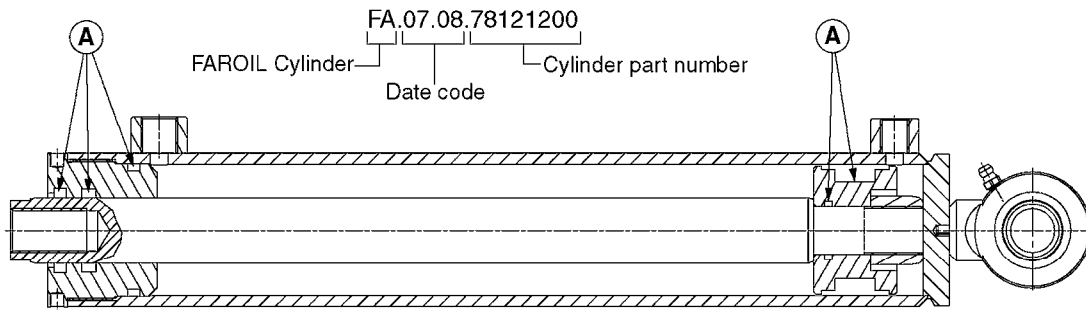

HYDRAULICS - CYLINDERS  
C0020-HIN, 01:01:16

Page 3

Date 04.11.2017 14:57

parts-n°	order qty	description
63039300 78100003	1 1	CYLINDER ROD F.781132 CYL. PARA-LIFT CM+750 W/STOP

Check cylinder barrel for stamped part number.