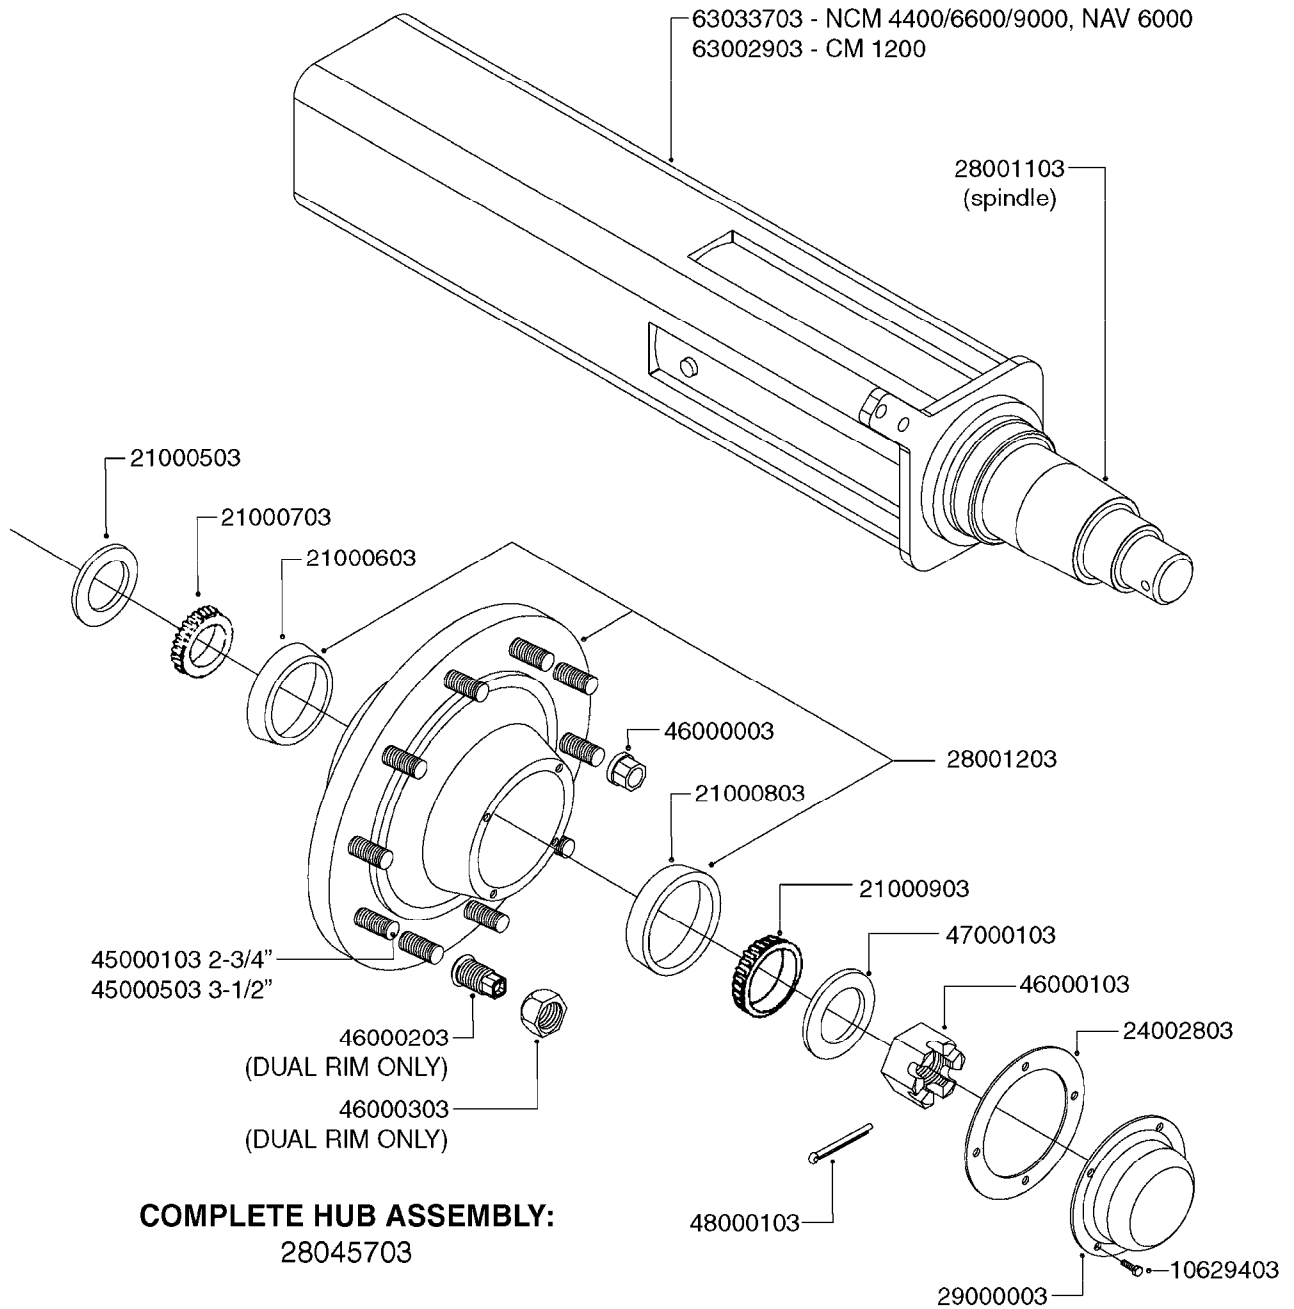

COMPLETE ASSEMBLIES
WHOLEGOODS ITEMS

E0790

HUB ASSEMBLY F.4-1/2" SPINDLE
E0790-HIN, 31:03:16

Page 1

Date 04.11.2017 14:58

parts-n°	order qty	description
10629403	1	BOLT HEX 5/16 NC GR.2 00.50"
21000503	1	SEAL,WHEEL CR43771
21000603	1	RACE, BEARING 3.5/1.5
21000703	1	BEARING, TAPPERED 3.5433/1.575
21000803	1	RACE, TAPERED BEARING
21000903	1	BEARING, TAPPERED, 2.75/1.510
24002803	1	GASKET F. HUB 4.5" HUB ASSY
28001103	1	SPINDLE 4.5"x 21" 20000LB
28001203	1	HUB, 20000LB W. BRG RACES
28045703	1	HUB ASSY 10-13.19-11.02 25000#
29000003	1	HUB CAP F. 881(20000LB) HUB
45000103	1	BOLT, WHEEL STUD 3/4-16X2 3/4
45000503	1	BOLT, WHEEL STUD 3/4-16X3 1/2
46000003	1	NUT HEX NF 3/4" FLANGED F.HUB
46000103	1	NUT, CASTLE, SPINDLE 2-12 UNF
46000203	1	NUT, BUD WHEEL, INNER, RH
46000303	1	NUT, BUD WHEEL, OUTER, RH
47000103	1	WASHER, SPNDL 4.5" 2.06x4 .25T
48000103	1	PIN, COTTER 5/16" X 5.25"
63002903	1	AXLE INSERT,72"-90"SUS CM 1200
63033703	1	AXLE INSERT NCM 44/66/9000