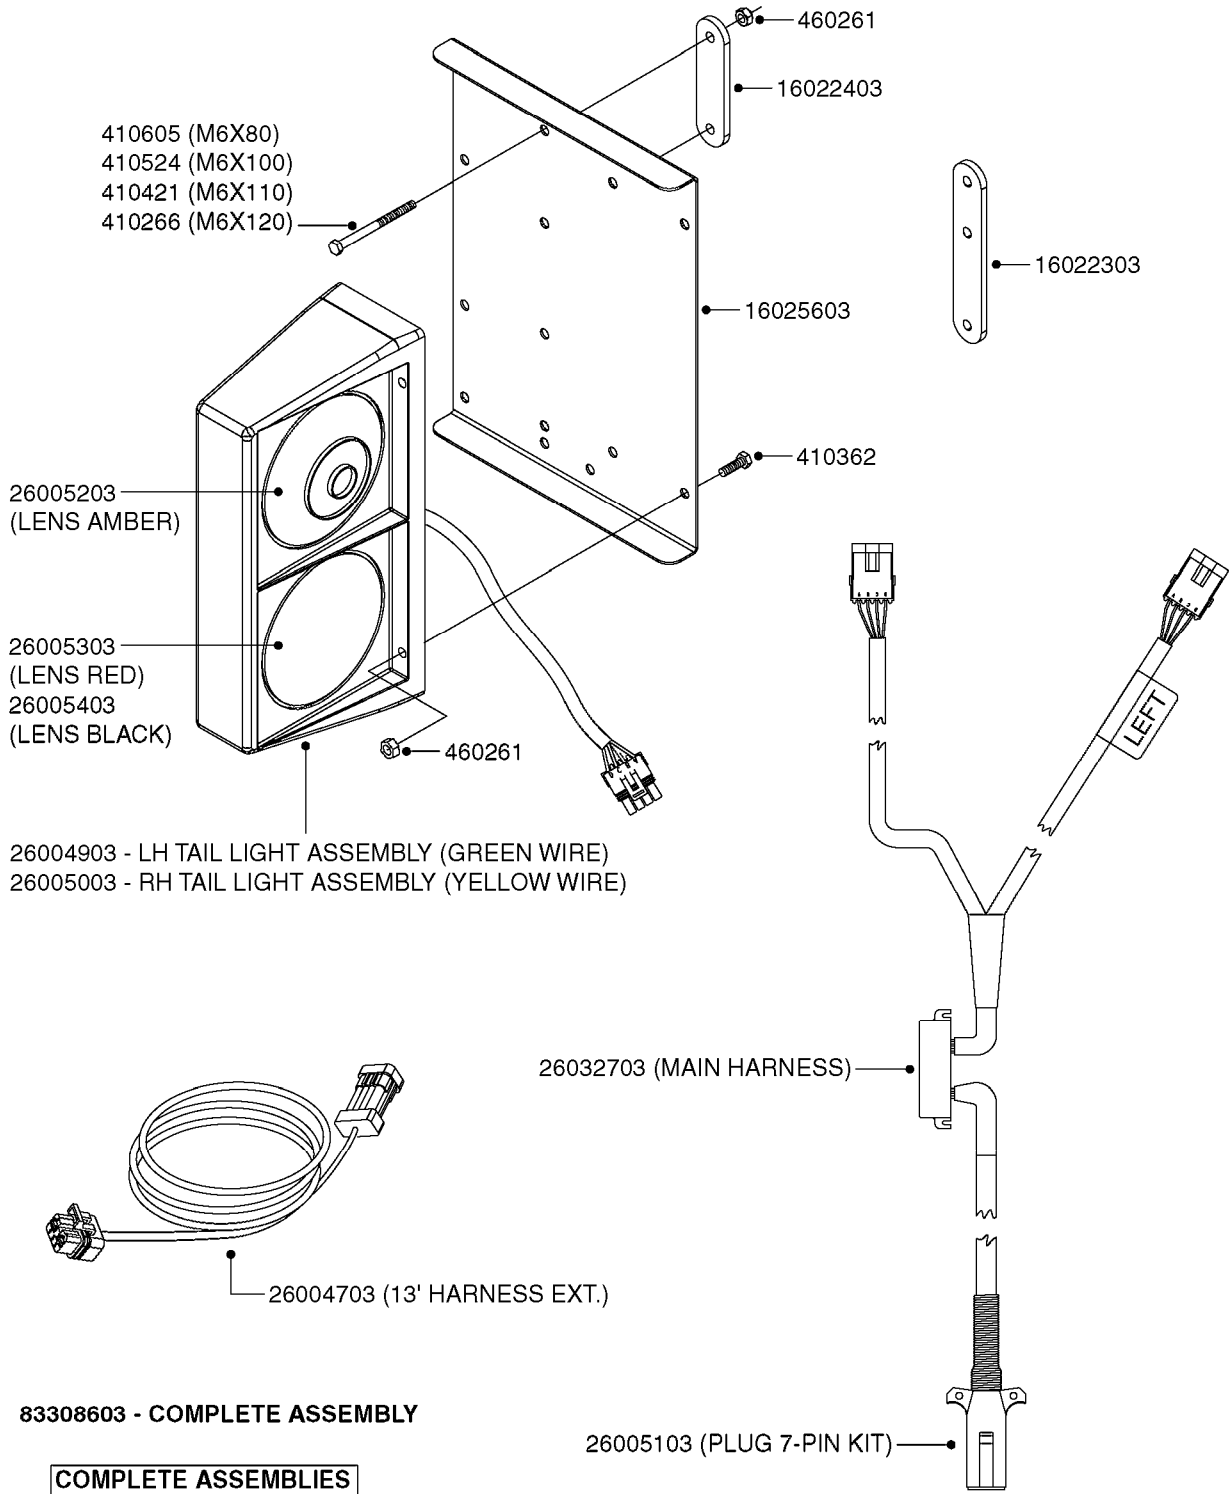

83308603 - COMPLETE ASSEMBLY

COMPLETE ASSEMBLIES
WHOLEGOODS ITEMS

M0160

TRAFFIC LIGHT KIT
M0160-HIN, 17:08:17

Page 1

Date 04.11.2017 14:58

parts-n°	order qty	description
410266	1	BOLT HEX 8.8 DEL M6X120
410362	1	BOLT HEX 8.8 SS M6X20
410421	1	BOLT HEX M6X110 DIN931-A2 SS
410524	1	BOLT HEX 8.8 DEL M6X100
410605	1	BOLT HEX 8.8 DEL M6X80
460261	1	NUT HEX M6X1.00 LOCK DIN985 A2 SS
16022303	1	BRACKET 100MM TUBE
16022403	1	BRACKET 60MM TUBE
16025603	1	BRACKET TAIL LIGHT DUAL LAMP
26004703	1	HARNESS 13' EXT 4 WIRE WP
26004903	1	TAIL LIGHT GREEN WIRE LH
26005003	1	TAIL LIGHT YELLOW WIRE RH
26005103	1	PLUG 7-PIN AG TAIL LIGHT
26005203	1	LENS AMBER BEFORE 2009
26005303	1	LENS RED BEFORE 2009
26005403	1	LENS BLACK BEFORE 2009
26032703	1	HARNESS COMPLETE, TAIL LIGHT, 2013
83308603	1	TRAFFIC LIGHT KIT