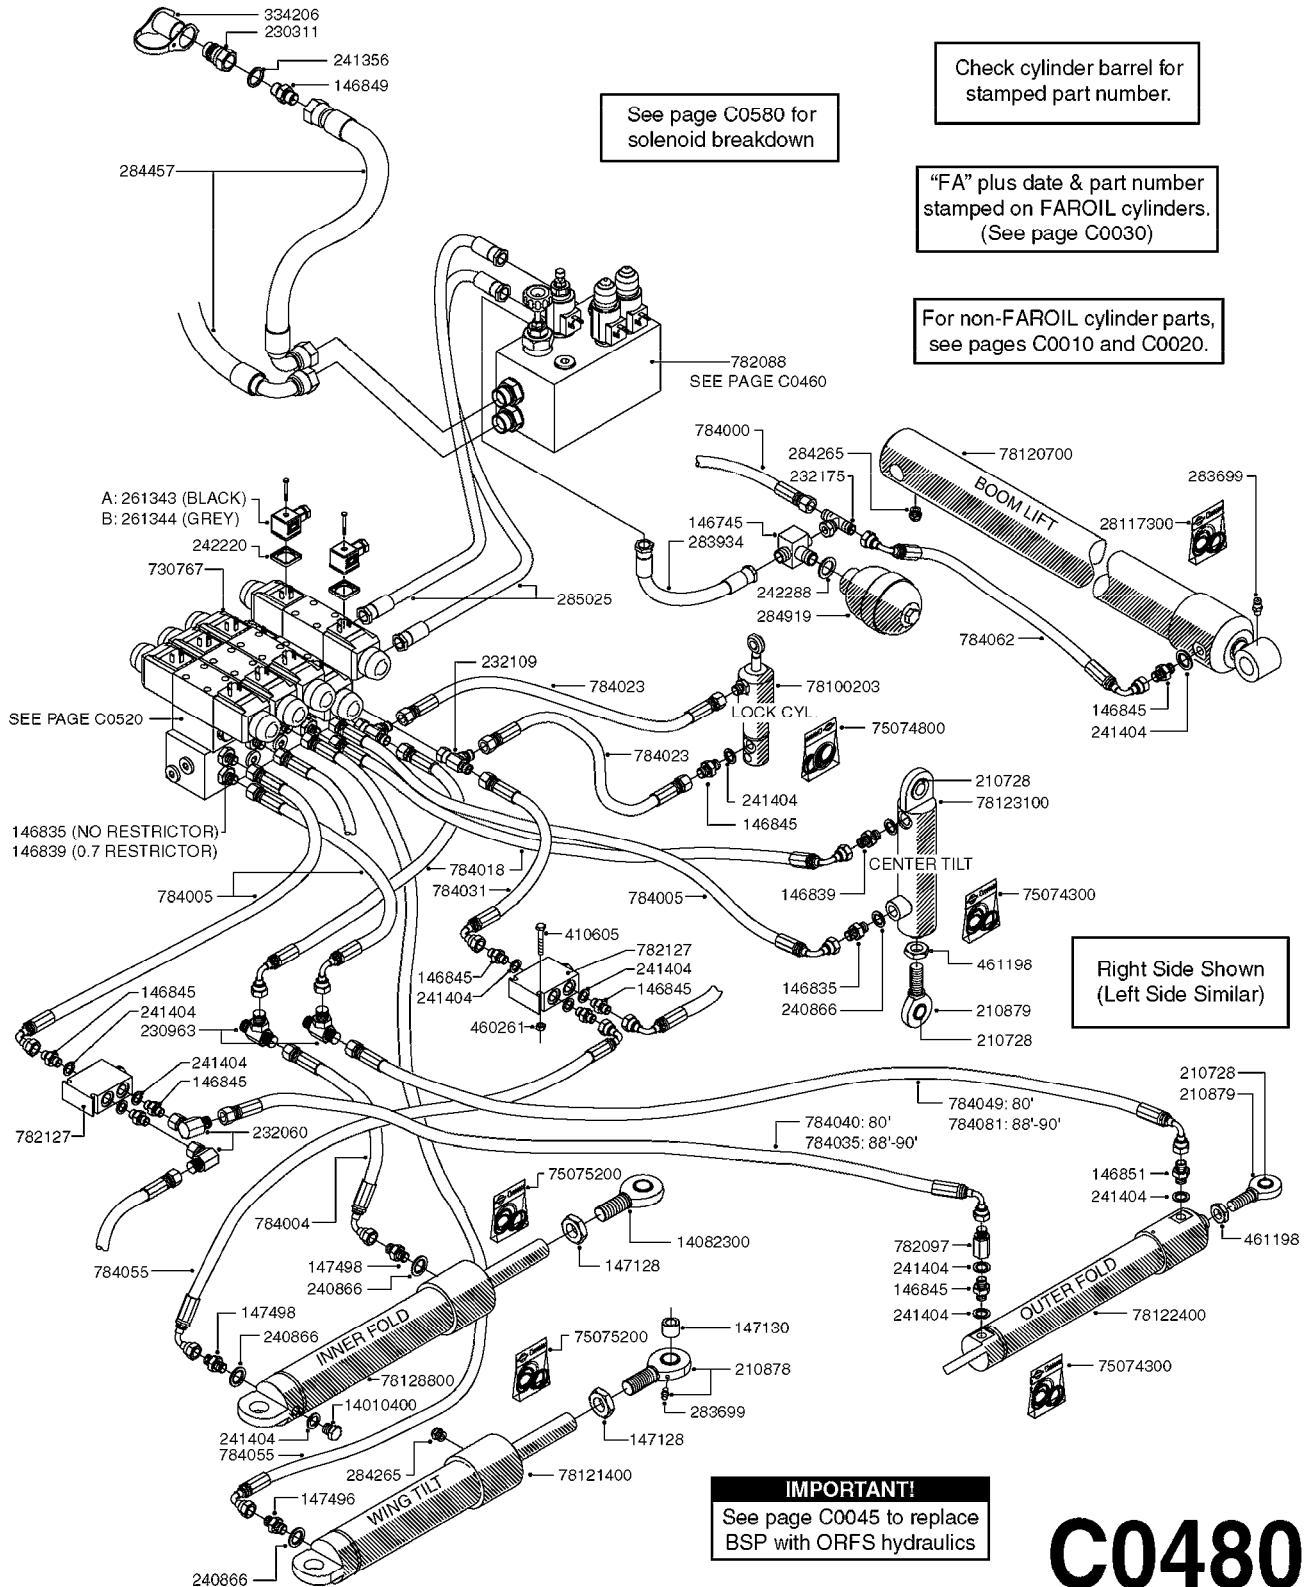

See page C0580 for solenoid breakdown

Check cylinder barrel for stamped part number.

"FA" plus date & part number stamped on FAROIL cylinders. (See page C0030)

For non-FAROIL cylinder parts, see pages C0010 and C0020.

Right Side Shown (Left Side Similar)

IMPORTANT!
See page C0045 to replace BSP with ORFS hydraulics

C0480