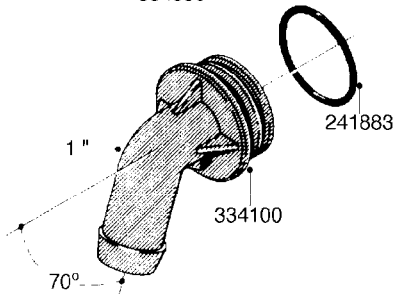

**L0080**

FITTINGS - S-53  
L0080-HIN, 12:09:17

Page 1

Date 04.11.2017 14:58

Pos.	parts-n°	order qty	description
1	145995	1	FITT.DK S-53 FORK
2	241973	1	O-RING Ø3 X 44,2 70 SHORES NITRIL NITRIL (BLACK)
2	242353	1	O-RING D44.2X3.0 VITON F.S-67 VITON (BROWN)
3	242109	1	O-RING D32.2x3.0 NITRIL (BLACK)
3	242354	1	O-RING D32.2X3.0 VITON F.S-53 VITON (BROWN)
4	322103	1	FITT.DK S-53 BULKHEAD
5	322107	1	FITT.DK S-53 BULKHEAD NUT
6	322110	1	FITT.DK S-53 ELB. 1/2" BSP
7	322352	1	FITT.DK S-53 TEE
8	334229	1	FITT.DK S-53 STR.3/4"
9	334260	1	GASKET F. S-53 BULKHEAD
10	334564	1	FITT.DK S-67 TO S-53 ADAPTER
11	391100	1	FITT.DK S-53THREAD INS.1/2"BSP
12	726463	1	FITT.DK S53 BULKHEAD W/GASKET
13	726552	1	FIT.DK S-53X90 1/2" BSP,O-RING
14	726556	1	FITT.DK S-53 HB 1/2" W/O-RING
15	726558	1	FITT.DK S53 STR. 3/4" W.ORING
16	726559	1	FITT DK. S-53 HB 1" W/O-RING
17	726568	1	FITT.DK.S-53 HB 1/2"90 W/ORING
18	726570	1	FITT.DK S-53 ELB.3/4" W.ORING
19	726571	1	FITT.DK S-53 ELB.1", W ORING
20	726578	1	FITT.DK S53 PLUG WITH O-RING
21	728561	1	REDUCER S67M - S53F + O-RING