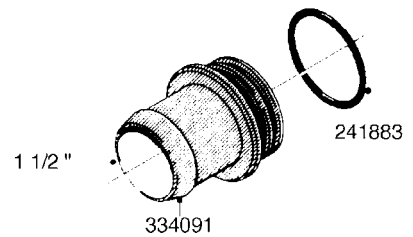

**L0080**

FITTINGS - S-53  
L0080-HIN, 12:09:17

Page 1

Date 04.11.2017 14:58

Pos.	parts-n°	order qty	description
1	145995	1	FITT.DK S-53 FORK
2	241973	1	O-RING Ø3 X 44,2 70 SHORES NITRIL NITRIL (BLACK)
2	242353	1	O-RING D44.2X3.0 VITON F.S-67 VITON (BROWN)
3	242109	1	O-RING D32.2x3.0 NITRIL (BLACK)
3	242354	1	O-RING D32.2X3.0 VITON F.S-53 VITON (BROWN)
4	322103	1	FITT.DK S-53 BULKHEAD
5	322107	1	FITT.DK S-53 BULKHEAD NUT
6	322110	1	FITT.DK S-53 ELB. 1/2" BSP
7	322352	1	FITT.DK S-53 TEE
8	334229	1	FITT.DK S-53 STR.3/4"
9	334260	1	GASKET F. S-53 BULKHEAD
10	334564	1	FITT.DK S-67 TO S-53 ADAPTER
11	391100	1	FITT.DK S-53THREAD INS.1/2"BSP
12	726463	1	FITT.DK S53 BULKHEAD W/GASKET
13	726552	1	FIT.DK S-53X90 1/2" BSP,O-RING
14	726556	1	FITT.DK S-53 HB 1/2" W/O-RING
15	726558	1	FITT.DK S53 STR. 3/4" W.ORING
16	726559	1	FITT DK. S-53 HB 1" W/O-RING
17	726568	1	FITT.DK.S-53 HB 1/2"90 W/ORING
18	726570	1	FITT.DK S-53 ELB.3/4" W.ORING
19	726571	1	FITT.DK S-53 ELB.1", W ORING
20	726578	1	FITT.DK S53 PLUG WITH O-RING
21	728561	1	REDUCER S67M - S53F + O-RING