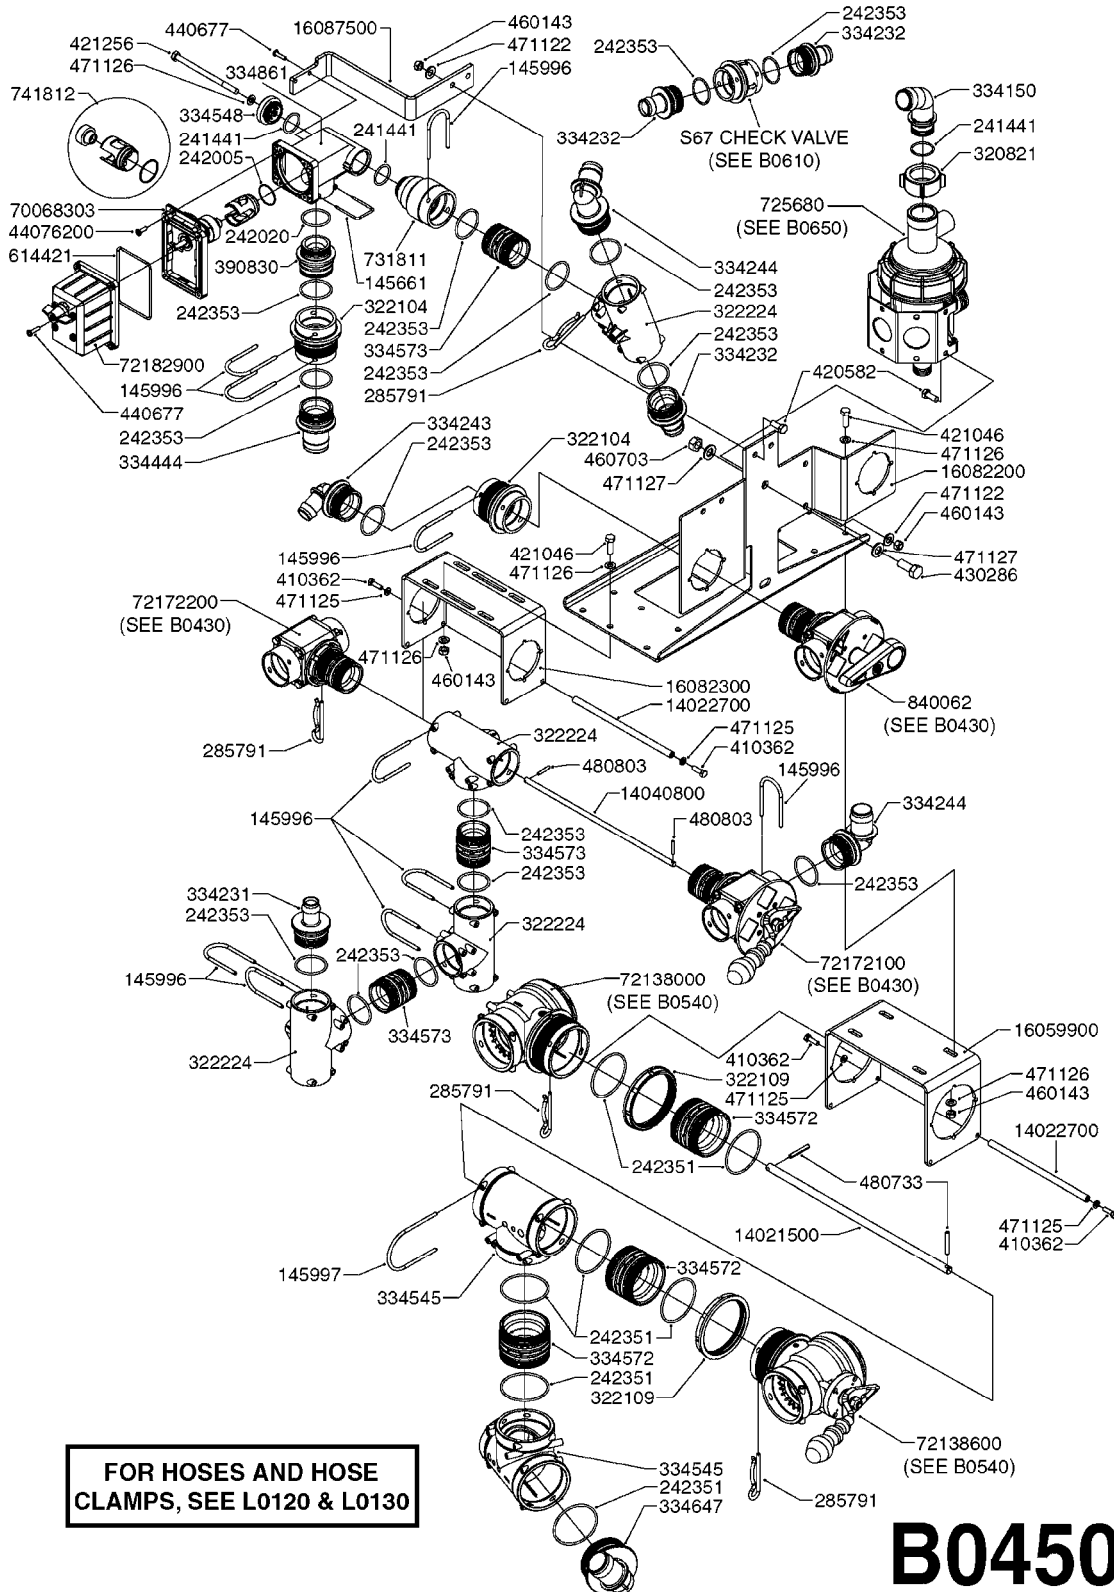

SMART VALVE - COMMANDER PLUS
B0450-HIN, 11:05:16

Page 1

Date 04.11.2017 14:57

parts-n°	order qty	description
145661	1	FITT.DK S-61 FORK
145996	1	FITT.DK S-67 FORK
145997	1	FITT.DK S-93 FORK
241441	1	O-RING D29.3X3
242005	1	O-RING D32.1X1.6 NITRIL
242020	1	O-RING 39.2 X 3 VITON
242351	1	O-RING D69.5X3.0 VITON F.S-93
242353	1	O-RING D44.2X3.0 VITON F.S-67
285791	1	HAIR PIN Ø5 S67/S93 SHORT
320821	1	FITT.DK NUT 1-1/2" BSP
322104	1	FITT.DK S-67 BULKHEAD
322109	1	FITT.DK S-93 BULKHEAD NUT
322224	1	FITT.DK S-67 TEE
334150	1	FITT.DK HB 1-1/4" 110 F.1-1/2"
334231	1	HOSE TAIL S67 STRAIGHT 1"
334232	1	HOSE TAIL S67 1"1/4 STRAIGHT
334243	1	HOSE TAIL 90° S67 1"
334244	1	HOSE TAIL 90° S67 1"1/4
334444	1	HOSE TAIL S67 1"1/2 STRAIGHT
334545	1	FITT.DK S-93 TEE
334548	1	END COVER
334572	1	FITT.DK S-93 ADAPTOR MALE MALE
334573	1	CONNECTING PIECE S67-S67
334647	1	FITT.DK S93 ELB 1-1/2" 90 PVC
334861	1	HOUSING F. HM EVC POST 1992
390830	1	ADAPTER S61/S67
410362	1	BOLT HEX 8.8 SS M6X20
420582	1	BOLT HEX 8.8 DEL M8X20 FT A2
421046	1	SCREW HEX M8X25/25 A2 SS DIN933
421256	1	BOLT HEX 8.8 SS M8X130
430286	1	BOLT HEX 8.8 DEL M12X30 FT
440677	1	SCREW F. PLASTIC 5X20 SS
460143	1	NUT HEX M8X1.25 LOCK DIN985A2 SS
460703	1	NUT HEX M12X1.75 LOCK DIN985A2 SS
471122	1	WASHER, M10, Ø20/10.5X 2.0, SS
471125	1	WASHER M6U 6.4X14X1.2,A2 SS
471126	1	WASHER, M8, Ø16/ 8.4X 1.6, SS
471127	1	WASHER Z12N 13X24X2,5 RST
480733	1	PIN D6 X 40
480803	1	PIN Ø4 X 25
614421	1	GASKET F/MOTOR HOUSE-ON/OFF TR
725680	1	SCF ASSY.80 W/THREADED TOP CAP
731811	1	FITT.DK ADAPTOR S67 EC BOOM SE
741812	1	PRESS REG.CONE&CYL. HI RATE
840062	1	VALVE S67 PRESSURE AGITATION
14021500	1	SPINDLE F.S93 SMART VALVE
14022700	1	SPACER TUBE Ø10 L=212 SS
14040800	1	SPINDLE F.SMART VALVE 14068700
16059900	1	BRACKET 2 STK S93 SMART VALVE
16082200	1	BRACKET F.CM+ SMART VALVE
16082300	1	BRACKET 2PCS S67 VALVE 15 BAR
16087500	1	BRACKET F.REG.VALVE CM+ SV
44076200	1	PT SCREW 50X16
70068303	1	BRKT. PLATE F/PRES. CONT.2XNUT
72138000	1	VALVE S93 "V2" SMART VALVE
72138600	1	VALVE S93 "V3" SMART VALVE
72172100	1	VALVE S67 "V1" SMART VALVE
72172200	1	VALVE S67 "V2" SMART VALVE
72182900	1	MOTER REG.DME37 1:150 AMP YELL