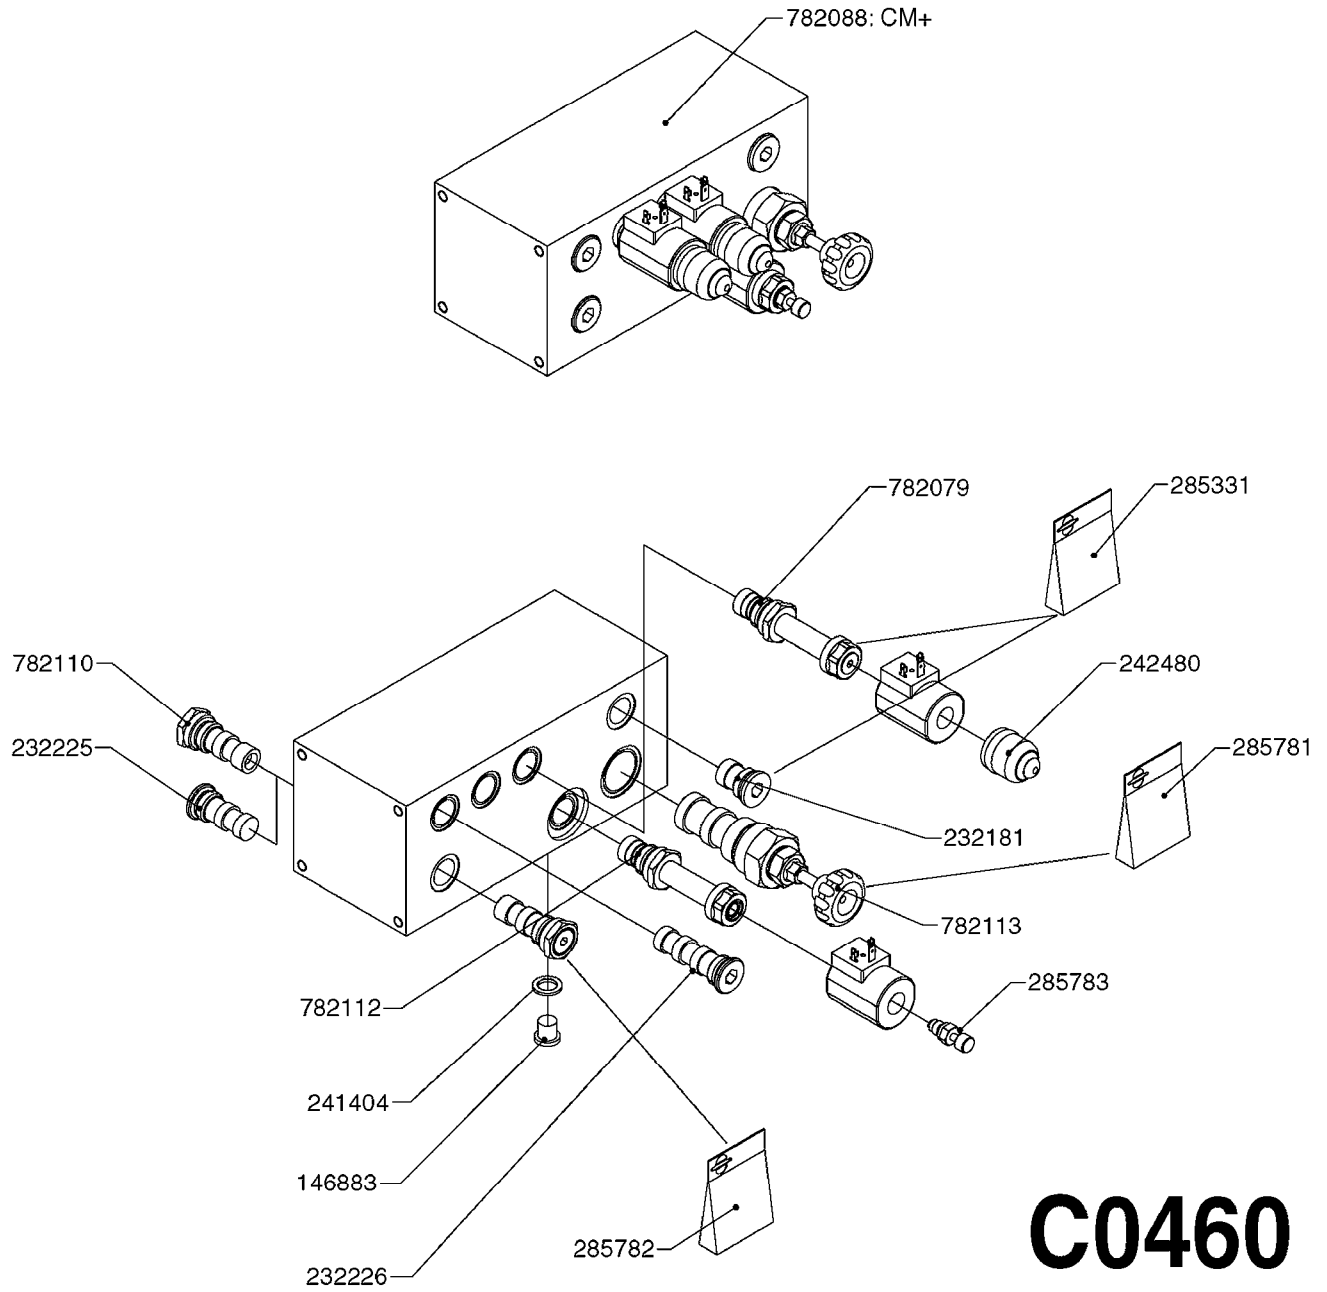

# C0440

HYD TWIN FORCE ELECTRICAL  
C0440-HIN, 01:01:16

Page 1  
Date 04.11.2017 14:57

parts-n°	order qty	description
146023	1	PIN FOR COGWHEEL
260363	1	PLUG 2 POLE 12V
261093	1	SPADE F.ELEC.WIRE DK 2.8X0.8
261189	1	RELAY SUMI TYPE RCN 1V-5B
261207	1	ELECTRIC CONNECTOR 4MM
261224	1	PLUG HOUSING F/20 POLE MALE
261257	1	DIODE BY 255
261272	1	FUSE 10A D6X32 MM
261308	1	SWITCH APEM 5637
261309	1	SWITCH CAP
261776	1	ELECTRIC CONNECTOR 1.5MM
261825	1	ACTUATOR HAZ 2 WIRE
261842	1	RELAY HELLA 4RD.003.520-137
261844	1	PLUG ELEC.3POLE FEMALE F.CABLE
261845	1	PLUG ELEC.3 POLE MALE F.CABLE
261846	1	FUSE F 3.15A
261988	1	SPARE PARTS KIT/PUMP ACTUATOR
261989	1	SPARE PARTS KIT/BOOM ACTUATOR
262102	1	DIODE 600V/2A LT2A06
270561	1	SCREW W/SPRING ASSY. (QTY 1)
284049	1	COVER F.BOX 250X160X15
390322	1	DAH CONNECTION BOX
471122	1	WASHER, M10, Ø20/10.5X 2.0, SS
480728	1	PIN D3.2X20 SPLIT
636563	1	PRINT PLATE COMPLT F/DAH TWIN
726679	1	WIRE 18X0.5MM 12M 20 POL
727180	1	DAH CONNECTION BOX 5 TA650
730919	1	DAH CONNECTION BOX TWIN FORCE
730929	1	CONTROL BOX - DAH TWIN FORCE
730963	1	ACTUATOR F.PUMP TWIN FORCE
731065	1	CONTROL BOX 5 FUNCTION DAH
983003	1	CABLE ELEC.2X1MM WIRE BLACK EC
983005	1	ELEC. CABLE 2 WIRE X 1.5MM
983060	1	WIRE 20X0.34X2MM
983070	1	CABLE 2X6MM
63806000	1	CIRCUIT BOARD F. DAH HAZ FORCE
72206500	1	CONNECTION BOX F.TWIN HAZ
72270700	1	HAY/Z ACTUATOR CONN BOX HURCS