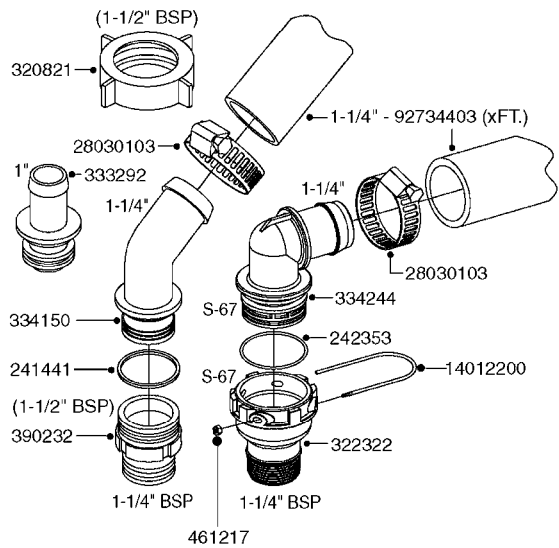

PRESSURE SIDE OF PUMP