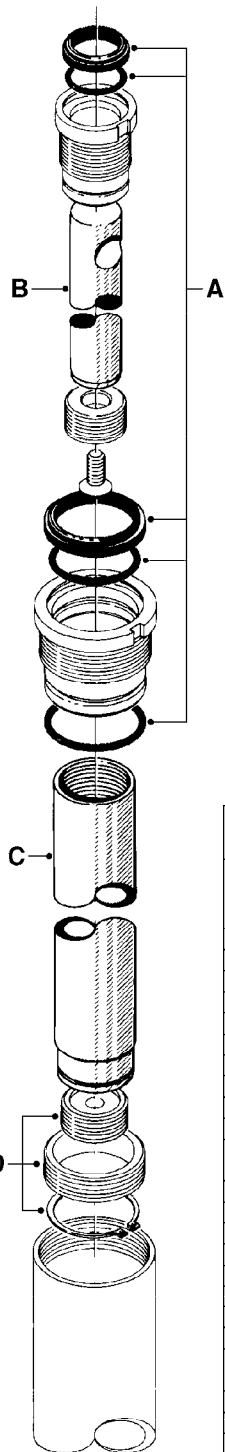

MULTI-STAGE CYLINDER