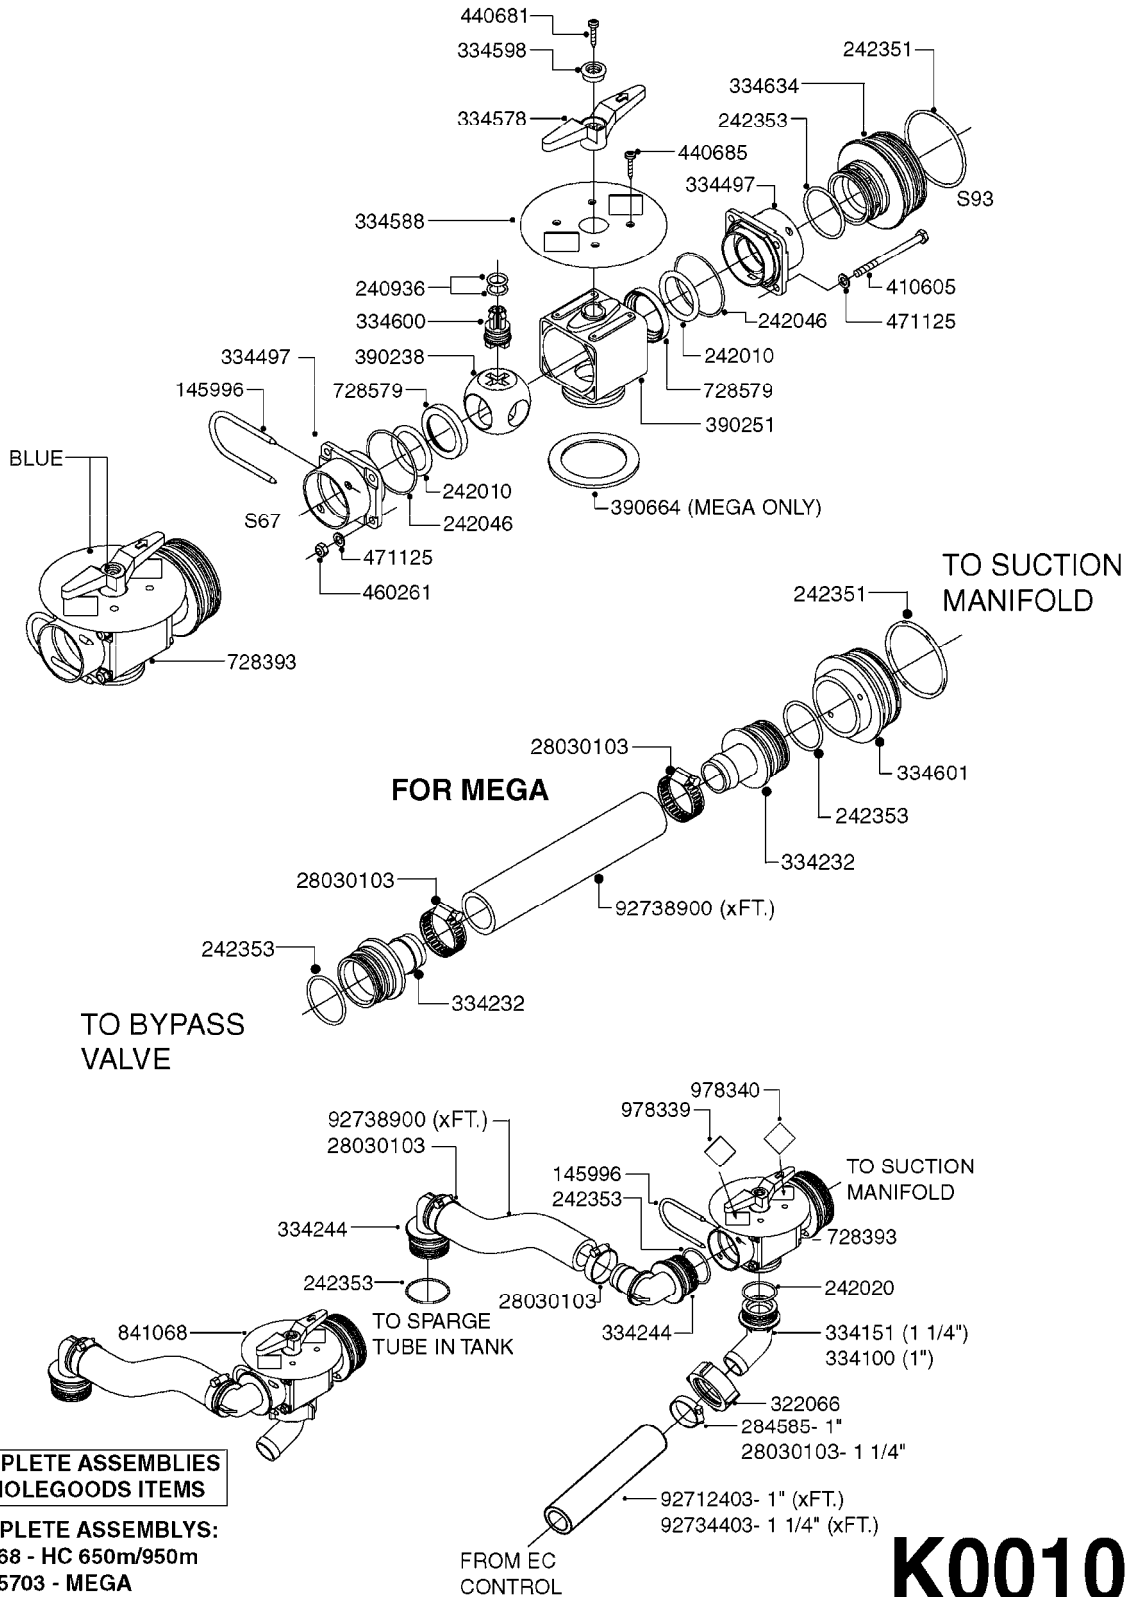

COMPLETE ASSEMBLIES  
WHOLEGOODS ITEMS

**E0790**

HUB ASSEMBLY F.4-1/2" SPINDLE  
E0790-HIN, 31:03:16

Page 1

Date 04.11.2017 14:58

parts-n°	order qty	description
10629403	1	BOLT HEX 5/16 NC GR.2 00.50"
21000503	1	SEAL,WHEEL CR43771
21000603	1	RACE, BEARING 3.5/1.5
21000703	1	BEARING, TAPPERED 3.5433/1.575
21000803	1	RACE, TAPERED BEARING
21000903	1	BEARING, TAPPERED, 2.75/1.510
24002803	1	GASKET F. HUB 4.5" HUB ASSY
28001103	1	SPINDLE 4.5"x 21" 20000LB
28001203	1	HUB, 20000LB W. BRG RACES
28045703	1	HUB ASSY 10-13.19-11.02 25000#
29000003	1	HUB CAP F. 881(20000LB) HUB
45000103	1	BOLT, WHEEL STUD 3/4-16X2 3/4
45000503	1	BOLT, WHEEL STUD 3/4-16X3 1/2
46000003	1	NUT HEX NF 3/4" FLANGED F.HUB
46000103	1	NUT, CASTLE, SPINDLE 2-12 UNF
46000203	1	NUT, BUD WHEEL, INNER, RH
46000303	1	NUT, BUD WHEEL, OUTER, RH
47000103	1	WASHER, SPNDL 4.5" 2.06x4 .25T
48000103	1	PIN, COTTER 5/16" X 5.25"
63002903	1	AXLE INSERT,72"-90"SUS CM 1200
63033703	1	AXLE INSERT NCM 44/66/9000