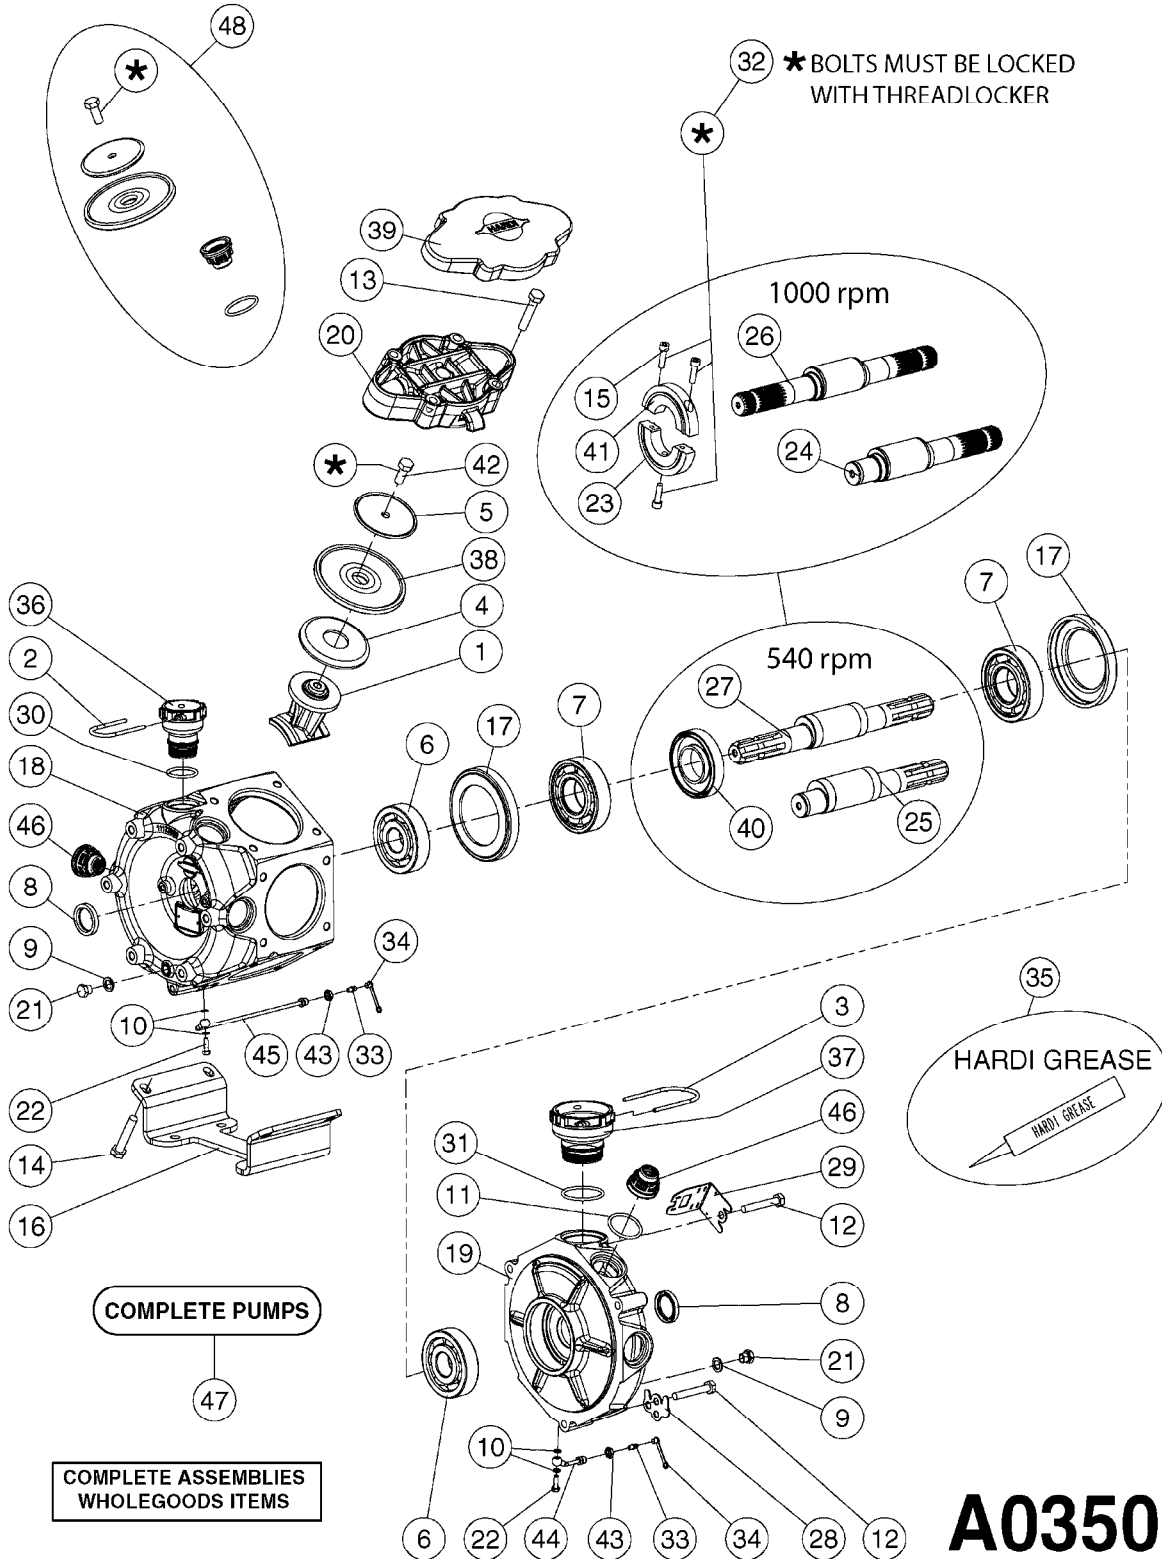

PUMP - 464 540/1000 RPM
A0350-HIN, 22:02:16

Page 1

Date 04.11.2017 14:57

Pos.	parts-n°	order qty	description
1	111622	1	CONNECTING ROD 463/5.5MM
1	111623	1	CONNECTING ROD 463/10MM
1	111624	1	CONNECTING ROD 463/12MM
1	111645	1	CONNECTING ROD 463/6.5MM
2	145996	1	FITT.DK S-67 FORK
3	145997	1	FITT.DK S-93 FORK
4	161012	1	DIAPHRAGM BACKING DISC F. 463
5	161175	1	DIAPHRAGM DISC 463/464 PUMP
6	210221	1	BEARING BALL 6407
7	210232	1	BEARING BALL 6310
8	210243	1	SEAL OIL 35 X 47 X 7
9	241404	1	DOWTY SEAL 1/4"
10	242374	1	WASHER Ø10/Ø6X1 COPPER
11	330072	1	O-RING D53.5/D45.5X4
12	421072	1	BOLT HEX 8.8 RAW M10X65
13	430312	1	BOLT HEX 8.8 RAW M12X60
14	430437	1	BOLT HEX 8.8 RAW M12X65
15	450995	1	BOLT ALLEN M8X30 DIN 912 RAW
16	614628	1	FOOT F. 46X PUMP, RED
17	11171900	1	CONROD RING 364/464 MACHINED
18	11172200	1	PUMP HOUSE 464 MACHINED 5/4" BSP RED
19	11172600	1	FRONTPART 464 MACHINED 2" BSP RED
20	11173000	1	VALVE COVER.463/464 MACHINED RED
21	14010400	1	PLUG 1/4" BSP
22	14120400	1	BANJOBOLT M6 X 19
23	14120700	1	COUNTERWEIGHT 364/464-1000
24	14137300	1	CRANKSHAFT 364/464-5.5 1000
24	14137400	1	CRANKSHAFT 364/464-6.5 1000
25	14137600	1	CRANKSHAFT 364/464-10
25	14137700	1	CRANKSHAFT 464-12
26	14137900	1	CRANKSHAFT 364/464-5.5 GG 1000
26	14138000	1	CRANKSHAFT 364/464-6.5 GG 1000
27	14138200	1	CRANKSHAFT 364/464-10 GG
27	14138300	1	CRANKSHAFT 464-12 GG
28	16383000	1	GREASE NIPPLE PLATE 464
29	16390600	1	BRACKET FOR RPM SENSOR
30	24266600	1	O-RING D 38,0 X 4,0 70SH.NITR
31	24266800	1	O-RING D 54,0 X 4,0 70SH.NITR
32	28045503	1	LOCTITE 262 .5ML (.017oz.)
33	28163300	1	GREASE NIPPLE H1 M6X1 DIN 7412
34	28163400	1	CAP F. GREASENIPPLE YELLOW M6X1
35	28164600	1	HARDI PUMP GREASE S3 V550L 1
36	32242200	1	FITTING S67 5/4" KON. RG 2014
37	32242400	1	FITTING S93 2" KON. RG 2014
38	33511600	1	DIAPHRAGM PUMP 463/464 PUMP PUR
39	33524000	1	COVER PLASTIC 464 PUMP
40	33527200	1	GREASE SPLIT 364/464
41	39136200	1	HALFPART 364/464-1000
42	43099200	1	BOLT HEX SS M12 X 30 DIN933 A4
43	46134000	1	NUT HEX M10x1 H=2.3 NV=14 ELZIN
44	61097000	1	BANJOTUBE SHORT 464 COMPL.
45	61097100	1	BANJOTUBE LONG 464 COMPL.
46	72043600	1	VALVE FOR 462/463
47	72993500	1	PUMP 464-12-540, CM
47	72993600	1	PUMP 464-6.5 MED-2-1000
47	82168700	1	PUMP 464-12 540 OFFSET PORTS
47	82168800	1	PUMP 464 6.5 1000 OFFSET PORTS
47	82169000	1	PUMP 464-10-MOD-2-540
48	75586000	1	PUMP KIT 464