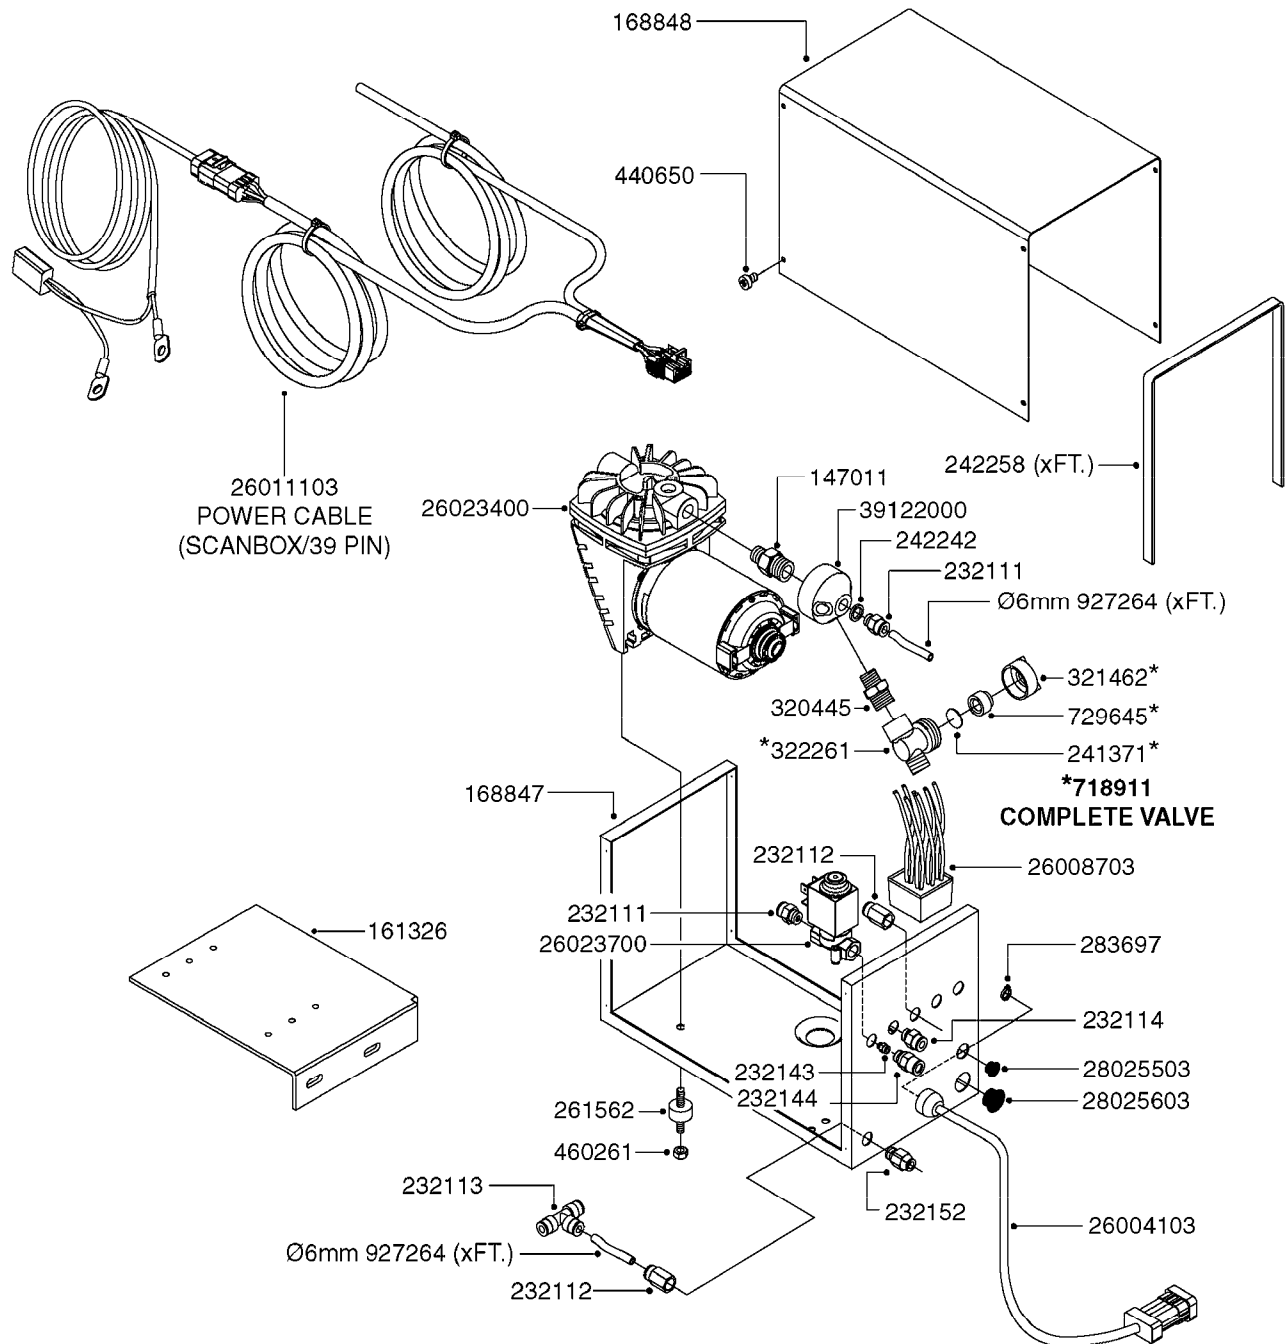

K0400

*Ø8mm 927306 (xFT.)
*Ø10mm 927330 (xFT.)

70062503 - COMPLETE ASSEMBLY

FOAM MARKER COMPRESSOR 2007
K0400-HIN, 01:01:16

Page 1
Date 04.11.2017 14:58

parts-n°	order qty	description
147011	1	HEX NIPPLE 3/8'X1/4'BSP BRASS
161326	1	MOUNT BKT. F. FOAM COMP.BOX 98
168847	1	ENCLOSURE LOWER F.MARKER
168848	1	COVER F. FOAM MARKER
232111	1	QUICK COUPLER 6MM X 1/8 EXT.
232112	1	QUICK COUPLER 6MM 1/8 INT.
232113	1	QUICK COUPLER 6MM T-PIECE
232114	1	COUPLER 1/8" THREADX8MM HOSE
232143	1	REDUCER 1/4'INT-1/8'EXT
232144	1	QUICK COUPLER 10MM X 1/4 EXT
232152	1	QUICK COUPLER 8MMX1/8 EXT.LONG
241371	1	DIAPHRAGM, NO-DRIP alt 241371
242242	1	O-RING F.AIR HOSE FITTING
242258	1	TRIM 3X10 SELF ADHESIVE 0012"
261562	1	RUBBER DAMPER 2XM6X25
283697	1	TIESTRAP 200MM
320445	1	FITT.DK HN 1/4"X3/8" BSP
321462	1	CAP F.NO-DRIP ASSY.
322261	1	HOUSING F.SAFETY VALVE 3/8"
440650	1	SCREW 3.5x13 STAINLESS
460261	1	NUT HEX M6X1.00 LOCK DIN985 A2 SS
718911	1	VALVE (SAFETY) F.MARKER
729645	1	NON-DRIP SPRING ASSY.GREEN 10
927264	1	HOSE R X PE D6/D4 X 0012"
927306	1	HOSE R X PE D8/D6 X 0012"BLACK
927330	1	HOSE R X PE D10/D8 X 012"BLACK
26004103	1	FOAM MARKER CNTRL MOD CABL STD
26008703	1	FOAM MARKER CONTROL SCII
26011103	1	FOAMER POWER/CONTROL CABLE 39P
26023400	1	COMPRESSOR F.FOAM MARKER CM40
26023700	1	SOLENOID VAL 12V 1/8' FLO '07
28025503	1	PLUG F.DRILLED HOLE 1/2"
28025603	1	PLUG F.DRILLED HOLE 3/4"
39122000	1	DISTR.HOUSING F.FOAM MARKER'07
70062503	1	FOAM MARKER COMPRESSOR,STD,39P