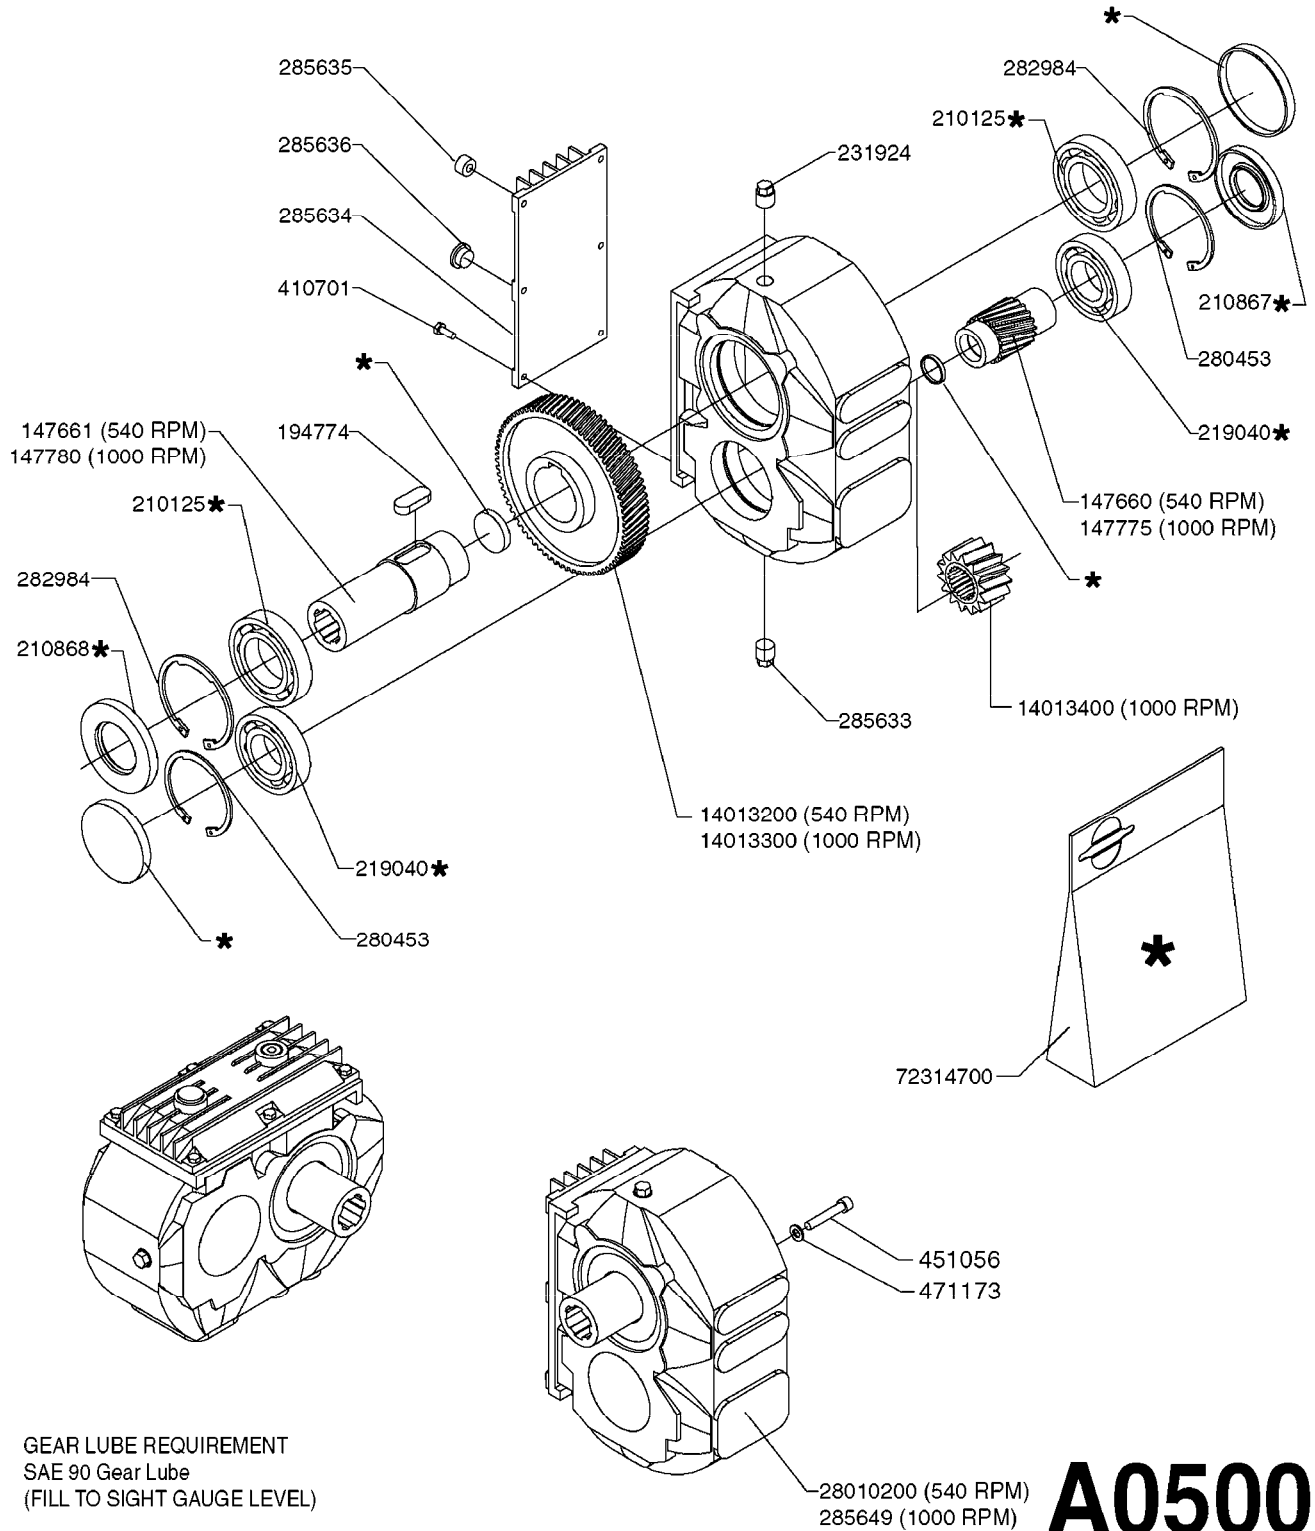

GEAR LUBE REQUIREMENT  
SAE 90 Gear Lube  
(FILL TO SIGHT GAUGE LEVEL)

**A0500**

GEAR BOX - TWIN FORCE 540/1000  
A0500-HIN, 01:01:16

Page 1

Date 04.11.2017 14:57

parts-n°	order qty	description
147660	1	AXLE (LOWER) F.M7 GEAR 540 RPM
147661	1	AXLE (UPPER) F.M7 GEAR 540 RPM
147775	1	AXLE (LOWER) F.M7 GEAR 1000 RPM
147780	1	AXLE (UPPER) F.M7 GEAR 1000 RPM
194774	1	KEY 16X10X40
210125	1	BEARING BALL 6210
210867	1	OIL SEAL D80/40X8/F.M7 GEAR
210868	1	OIL SEAL D90/50X10/F.M7 GEAR
219040	1	BEARING
231924	1	PLUG 3/8'
280453	1	SNAP-RING INNER 80X2.5
282984	1	SNAP-RING INNER 90X3.00 DIN472
285633	1	BOTTOM PLUG F.M7 GEAR
285634	1	COVER F.M7 GEAR BOX
285635	1	PLUG F.COVER M7 GEAR BOX
285636	1	LEVEL INDICATOR F.M7 GEAR BOX
285649	1	GEAR BOX F.1000RPM TWIN FORCE
410701	1	SCREW M6X16 GALV.
451056	1	BOLT ALLEN HEAD M14 X 35
471173	1	WASHER D28.0/15.0 X 2.5
14013200	1	GEARWHEEL M7 (540 RPM)
14013300	1	GEARWHEEL M7 (1000 RPM)
14013400	1	TOOTHED WHEEL M7 GEAR 1000RPM
28010200	1	GEAR M7 28010100 540
72314700	1	GASKET SET FOR M7 GEARBOX