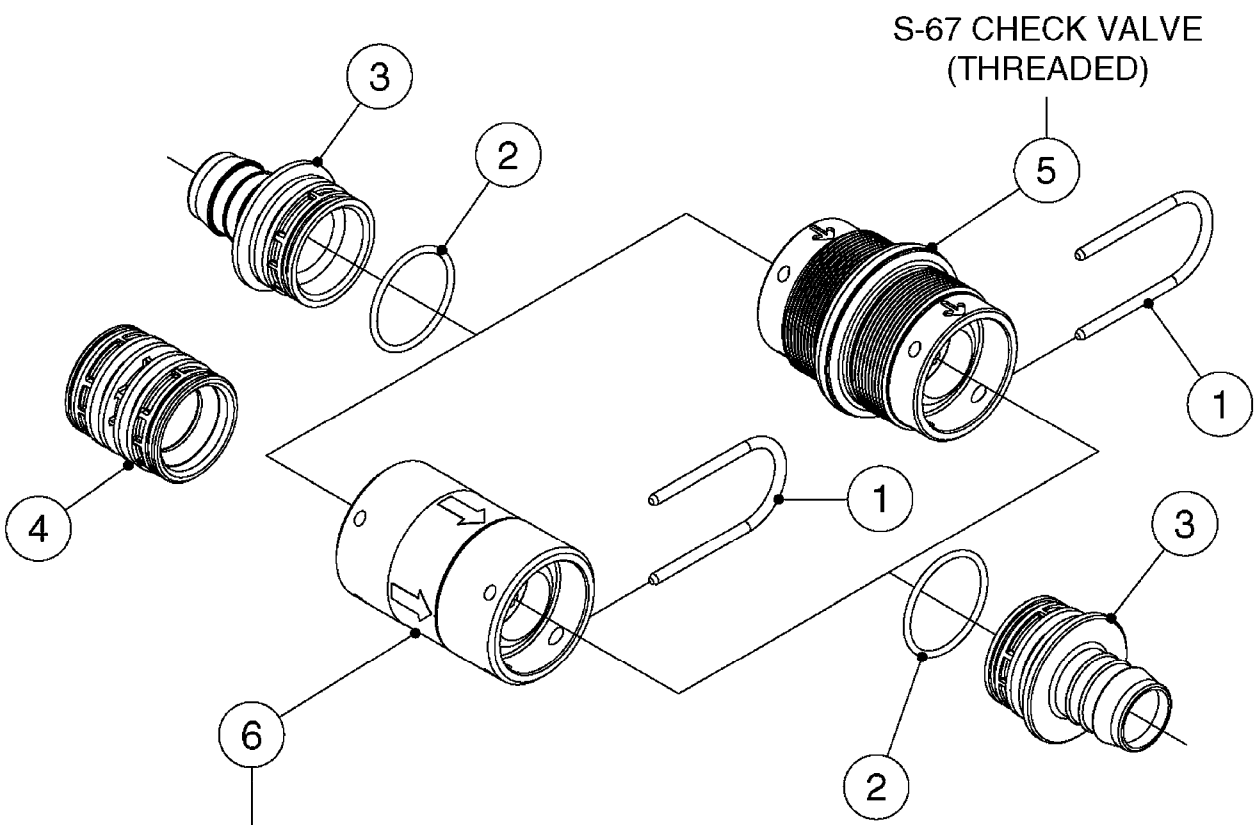

FOR FITTINGS AND  
HOSES, SEE SECTION L

**B0630**

CHECK VALVES - S67  
B0630-HIN, 01:01:16

Page 1

Date 04.11.2017 14:57

Pos.	parts-n°	order qty	description
1	145996	1	FITT.DK S-67 FORK
2	242353	1	O-RING D44.2X3.0 VITON F.S-67
3	242504	1	O-RING D35x2 NITRIL
4	322104	1	FITT.DK S-67 BULKHEAD
5	334231	1	HOSE TAIL S67 STRAIGHT 1"
5	334232	1	HOSE TAIL S67 1"1/4 STRAIGHT
6	14103100	1	SEAT F.CHECK VALVE D40.8 2010
7	72001803	1	CHCK VLV,S67, 2 X 1" HB COMPLETE IN-LINE CHECK VALVE FOR 1" HOSE
7	72206600	1	CHCK VLV,S67, 2 X 1.25" HB COMPLETE IN-LINE CHECK VALVE FOR 1-1/4" HOSE
8	72089900	1	CHECK VALVE S67 SUBASMBLY.2001
9	97800500	1	DECAL 230X28 BLACK ARROW