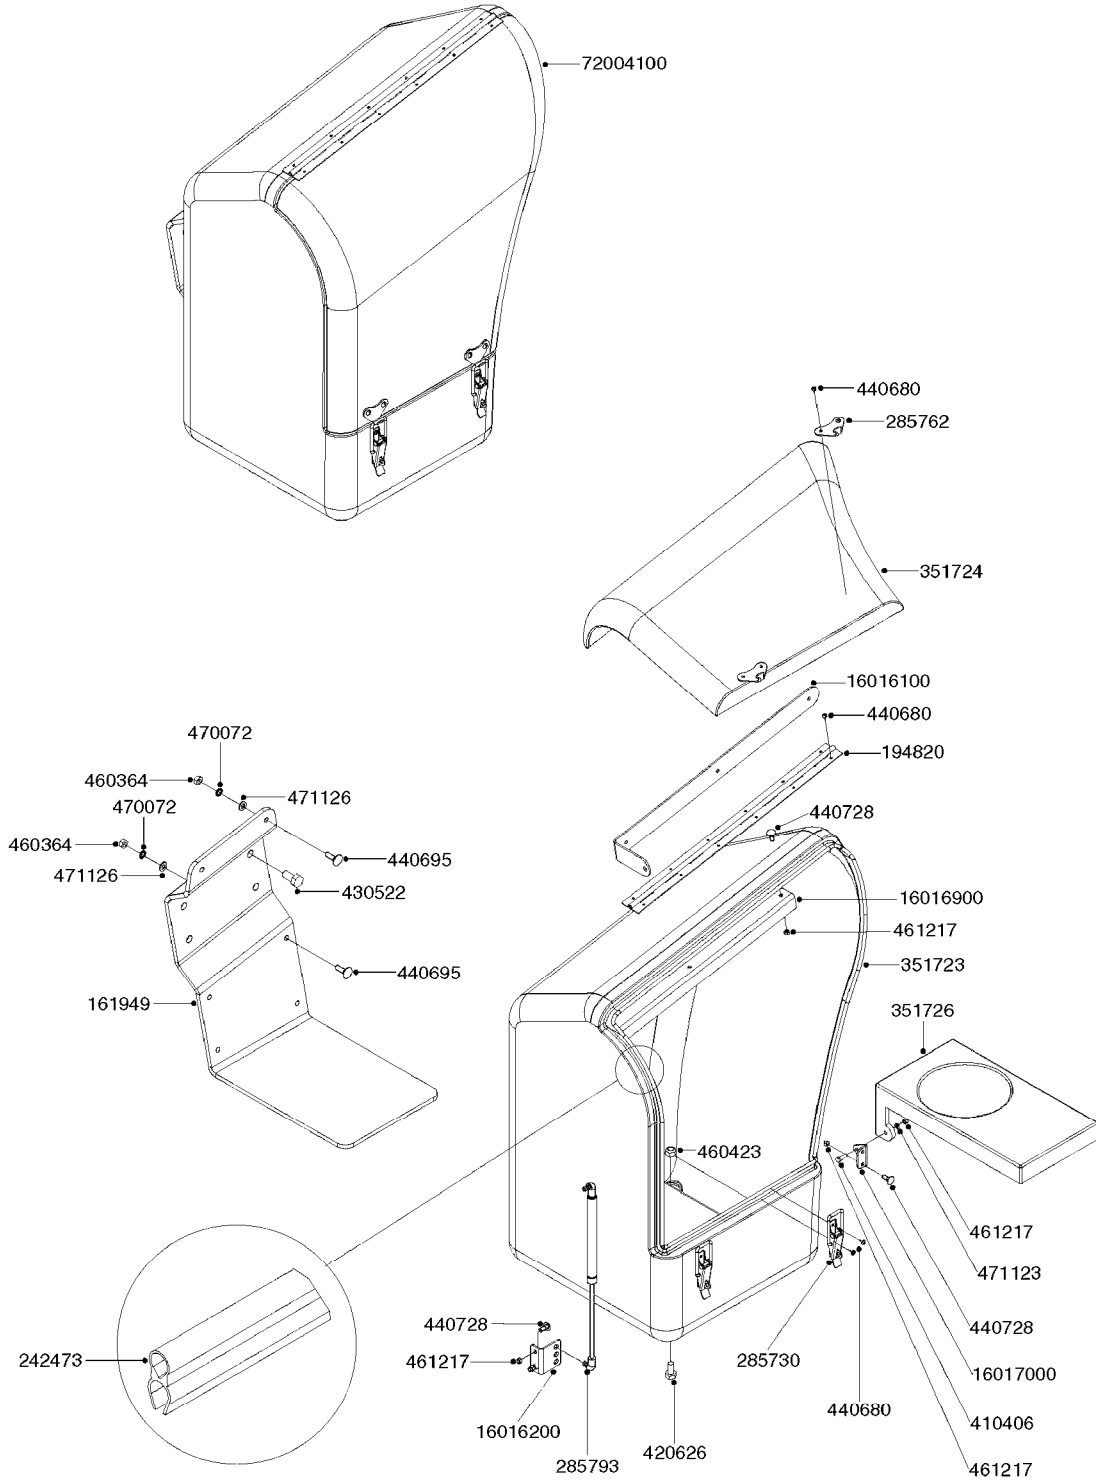

STORAGE LOCKER - LH
K0790-HIN, 01:01:16

Page 0
Date 04.11.2017 14:58

STORAGE LOCKER - LH
K0790-HIN, 01:01:16

Page 1

Date 04.11.2017 14:58

parts-n°	order qty	description
16016100	1	BKT F.LOCKER DOOR OPENER T CM+
16016200	1	BKT F.LOCKER DOOR OPENER B CM+
16016900	1	BKT F. LH LOCKER HINGE CM+
16017000	1	BKT F.LOCKER SHELF HINGE CM+
161949	1	BRACKET STORAGE LOCKER
194820	1	HINGE
242473	1	GASKET
285730	1	LATCH
285762	1	LATCH CLIP
285793	1	GAS CYLINDER
351723	1	LOCKER BODY (RAW) CM+
351724	1	LOCKER DOOR (RAW) CM+
351726	1	WORKING TABLE (RAW)
410406	1	BOLT HEX 8.8 DEL M5X16 FT
420626	1	BOLT HEX 8.8 DEL M10X20 FT
430522	1	BOLT HEX 8.8 DEL M12X25 FT
440680	1	SCREW M4.2X9.5 STAINLESS
440695	1	BOLT CARRIAGE M8X25
440728	1	BRÆDDEBOLT M 5X16 DIN 603 RST
460364	1	NUT HU M8 A2 SS DIN934
460423	1	NUT HEX M10X1.50 LOCK DIN985A2 SS
461217	1	NUT HEX M5 LOCK
470072	1	WASHER D15/D8X.5 LOCK
471123	1	WASHER, M5, Ø10/ 5.3X 1.0, SS
471126	1	WASHER, M8, Ø16/ 8.4X 1.6, SS
72004100	1	LOCKER KIT F.CM+ LH