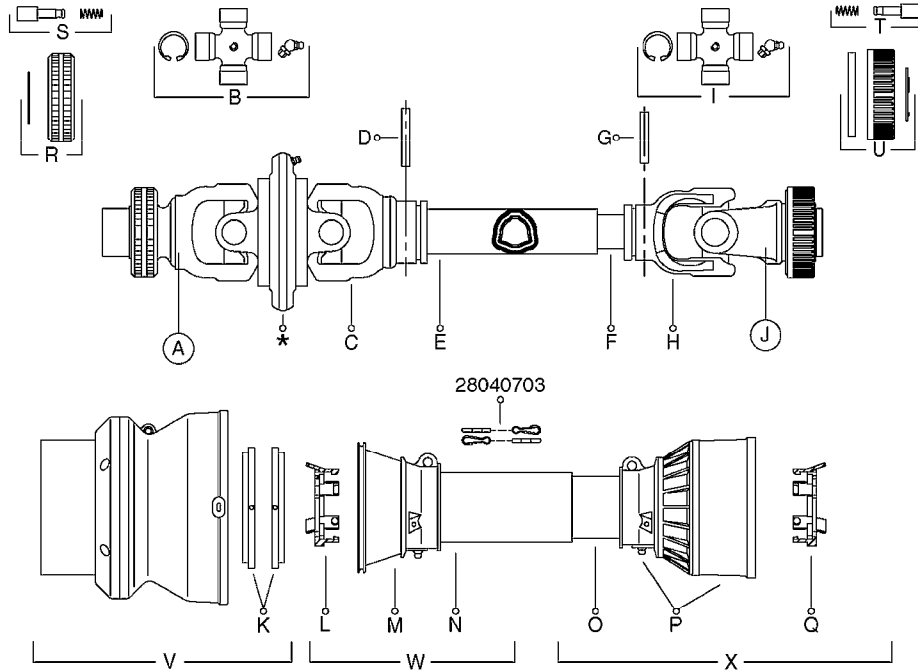

GEAR LUBE REQUIREMENT  
SAE 90 Gear Lube  
(FILL TO SIGHT GAUGE LEVEL)

**A0500**

GEAR BOX - TWIN FORCE 540/1000  
A0500-HIN, 01:01:16

Page 1

Date 04.11.2017 14:57

parts-n°	order qty	description
147660	1	AXLE (LOWER) F.M7 GEAR 540 RPM
147661	1	AXLE (UPPER) F.M7 GEAR 540 RPM
147775	1	AXLE (LOWER) F.M7 GEAR 1000 RPM
147780	1	AXLE (UPPER) F.M7 GEAR 1000 RPM
194774	1	KEY 16X10X40
210125	1	BEARING BALL 6210
210867	1	OIL SEAL D80/40X8/F.M7 GEAR
210868	1	OIL SEAL D90/50X10/F.M7 GEAR
219040	1	BEARING
231924	1	PLUG 3/8'
280453	1	SNAP-RING INNER 80X2.5
282984	1	SNAP-RING INNER 90X3.00 DIN472
285633	1	BOTTOM PLUG F.M7 GEAR
285634	1	COVER F.M7 GEAR BOX
285635	1	PLUG F.COVER M7 GEAR BOX
285636	1	LEVEL INDICATOR F.M7 GEAR BOX
285649	1	GEAR BOX F.1000RPM TWIN FORCE
410701	1	SCREW M6X16 GALV.
451056	1	BOLT ALLEN HEAD M14 X 35
471173	1	WASHER D28.0/15.0 X 2.5
14013200	1	GEARWHEEL M7 (540 RPM)
14013300	1	GEARWHEEL M7 (1000 RPM)
14013400	1	TOOTHED WHEEL M7 GEAR 1000RPM
28010200	1	GEAR M7 28010100 540
72314700	1	GASKET SET FOR M7 GEARBOX