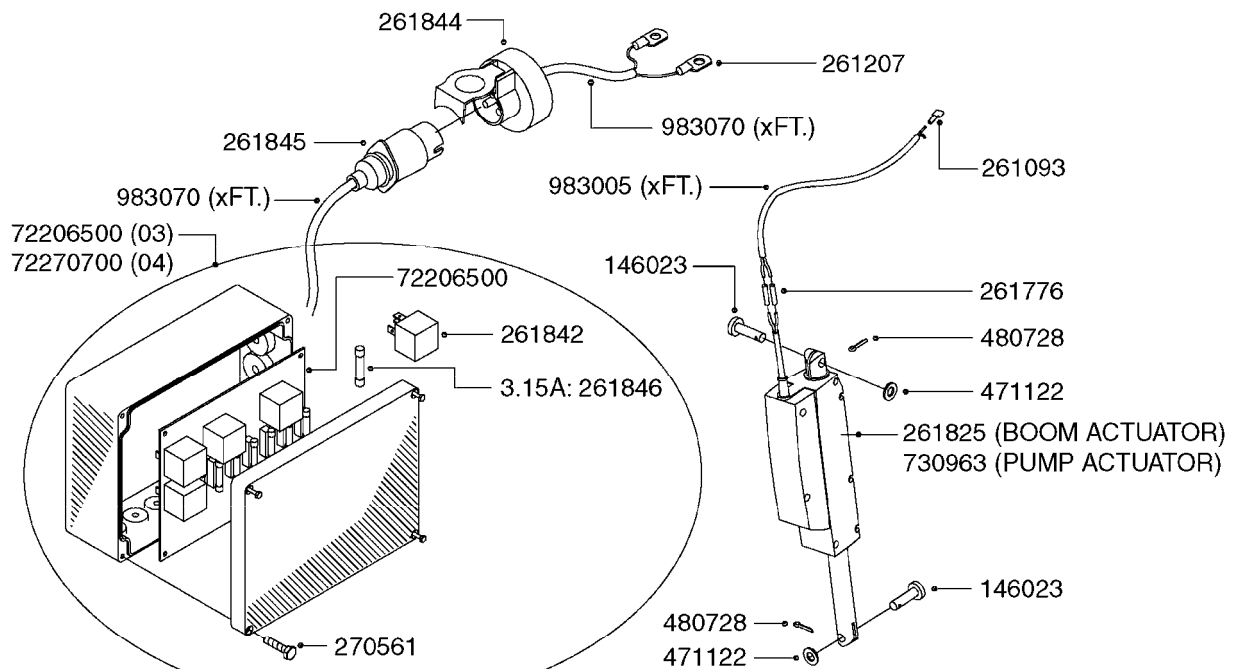

261988 (PUMP ACTUATOR KIT)
261989 (BOOM ACTUATOR KIT)

C0440

HYD TWIN FORCE ELECTRICAL
C0440-HIN, 01:01:16

Page 1
Date 04.11.2017 14:57

parts-n°	order qty	description
146023	1	PIN FOR COGWHEEL
260363	1	PLUG 2 POLE 12V
261093	1	SPADE F.ELEC.WIRE DK 2.8X0.8
261189	1	RELAY SUMI TYPE RCN 1V-5B
261207	1	ELECTRIC CONNECTOR 4MM
261224	1	PLUG HOUSING F/20 POLE MALE
261257	1	DIODE BY 255
261272	1	FUSE 10A D6X32 MM
261308	1	SWITCH APEM 5637
261309	1	SWITCH CAP
261776	1	ELECTRIC CONNECTOR 1.5MM
261825	1	ACTUATOR HAZ 2 WIRE
261842	1	RELAY HELLA 4RD.003.520-137
261844	1	PLUG ELEC.3POLE FEMALE F.CABLE
261845	1	PLUG ELEC.3 POLE MALE F.CABLE
261846	1	FUSE F 3.15A
261988	1	SPARE PARTS KIT/PUMP ACTUATOR
261989	1	SPARE PARTS KIT/BOOM ACTUATOR
262102	1	DIODE 600V/2A LT2A06
270561	1	SCREW W/SPRING ASSY. (QTY 1)
284049	1	COVER F.BOX 250X160X15
390322	1	DAH CONNECTION BOX
471122	1	WASHER, M10, Ø20/10.5X 2.0, SS
480728	1	PIN D3.2X20 SPLIT
636563	1	PRINT PLATE COMPLT F/DAH TWIN
726679	1	WIRE 18X0.5MM 12M 20 POL
727180	1	DAH CONNECTION BOX 5 TA650
730919	1	DAH CONNECTION BOX TWIN FORCE
730929	1	CONTROL BOX - DAH TWIN FORCE
730963	1	ACTUATOR F.PUMP TWIN FORCE
731065	1	CONTROL BOX 5 FUNCTION DAH
983003	1	CABLE ELEC.2X1MM WIRE BLACK EC
983005	1	ELEC. CABLE 2 WIRE X 1.5MM
983060	1	WIRE 20X0.34X2MM
983070	1	CABLE 2X6MM
63806000	1	CIRCUIT BOARD F. DAH HAZ FORCE
72206500	1	CONNECTION BOX F.TWIN HAZ
72270700	1	HAY/Z ACTUATOR CONN BOX HURCS