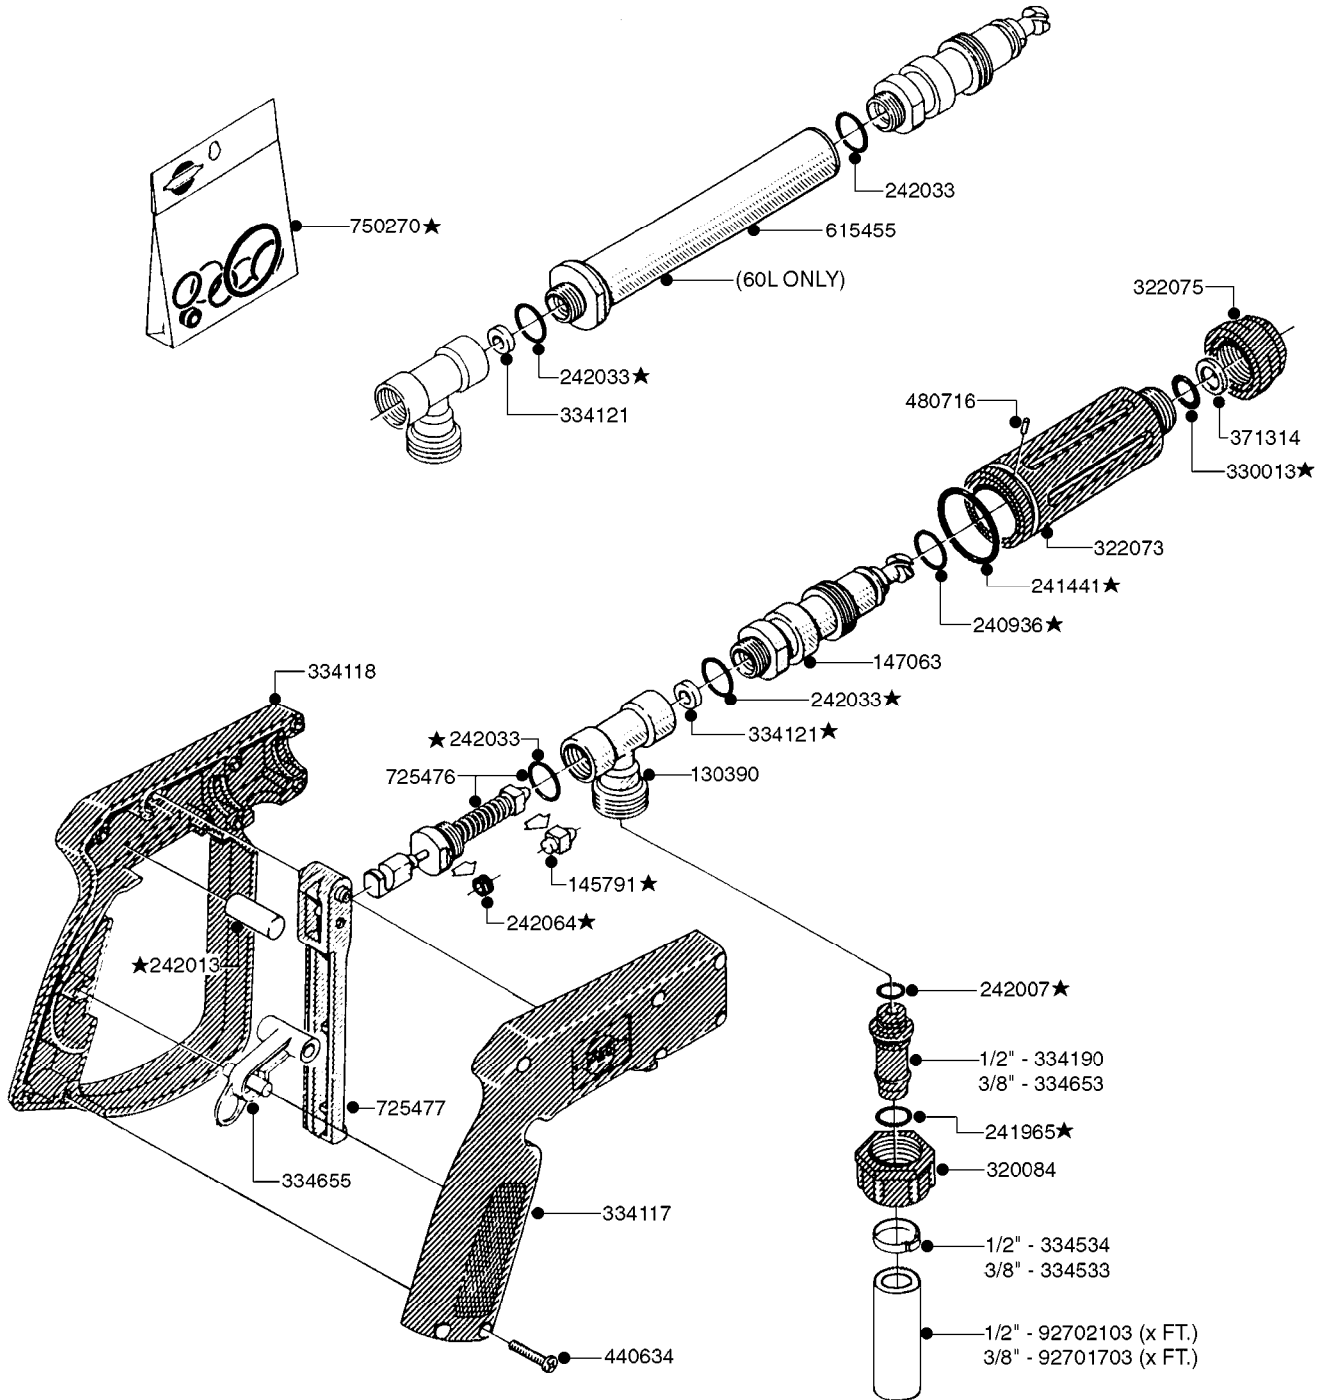

COMPLETE ASSEMBLY:
843197 - 60L
843196 - 60S

COMPLETE ASSEMBLIES
WHOLEGOODS ITEMS

K0480

HANDGUN TYPE 60S/60L POST 95
K0480-HIN, 01:01:16

Page 1

Date 04.11.2017 14:58

parts-n°	order qty	description
130390	1	TEE 3/8'X 1/2' BSP F.TYPE 60S
145791	1	CONE FOR ON/OFF
147063	1	SWIRL F.SPRAY GUN TYPE 60
240936	1	O-RING D13.3X2.4 NITRIL
241441	1	O-RING D29.3X3
241965	1	O-RING 12.1 X 1.6
242007	1	O-RING D9.1X1.6
242013	1	SPRING RUBBER F/TRIGGER
242033	1	O-RING
242064	1	SLEEVE RUBBER 3X8X4MM
320084	1	FITT.DK NUT 1/2" BSP
322073	1	HOUSING F.SWIRL TYPE 60S H.G.
322075	1	HOUSING F. NOZZLE
330013	1	O-RING D15/D10X2.5 F.3/8"NUT
334117	1	HANDLE PIECE RIGHT F.60S/60L
334118	1	HANDLE PIECE LEFT F.60S/60L
334121	1	SEAT FOR ON-OFF TYPE
334190	1	FITT.DK HB 1/2' F. PISTOL 60S
334533	1	CLAMP HOSE PLASTIC 3/8"
334534	1	CLAMP HOSE PLASTIC 1/2"
334653	1	FITT.DK HB 3/8' F.HANDGUN
334655	1	TRIGGER SAFETY F.60S/60L GUN
371314	1	NOZZLE CERAMIC 1099-20
440634	1	SCREW 5/8"
480716	1	PIN D3X6 STAINLESS
615455	1	TUBE F.LANCE TYPE 60L
725476	1	SPINDLE
725477	1	TRIGGER
750270	1	GASKET KIT F.SPRAY GUN
843196	1	GUN, MODEL 60S
843197	1	HANDGUN KIT TYPE 60 LONG
92701703	1	HOSE R X3/8" X300PSI WP X0012"
92702103	1	HOSE R X1/2" X300PSI WP X0012"