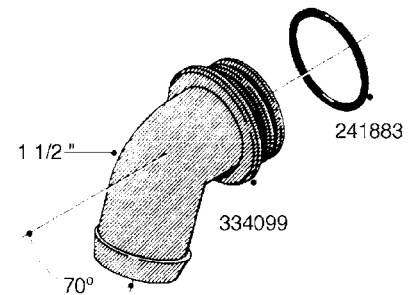

**L0080**

FITTINGS - S-53  
L0080-HIN, 12:09:17

Page 1

Date 04.11.2017 14:58

Pos.	parts-n°	order qty	description
1	145995	1	FITT.DK S-53 FORK
2	241973	1	O-RING Ø3 X 44,2 70 SHORES NITRIL NITRIL (BLACK)
2	242353	1	O-RING D44.2X3.0 VITON F.S-67 VITON (BROWN)
3	242109	1	O-RING D32.2x3.0 NITRIL (BLACK)
3	242354	1	O-RING D32.2X3.0 VITON F.S-53 VITON (BROWN)
4	322103	1	FITT.DK S-53 BULKHEAD
5	322107	1	FITT.DK S-53 BULKHEAD NUT
6	322110	1	FITT.DK S-53 ELB. 1/2" BSP
7	322352	1	FITT.DK S-53 TEE
8	334229	1	FITT.DK S-53 STR.3/4"
9	334260	1	GASKET F. S-53 BULKHEAD
10	334564	1	FITT.DK S-67 TO S-53 ADAPTER
11	391100	1	FITT.DK S-53THREAD INS.1/2"BSP
12	726463	1	FITT.DK S53 BULKHEAD W/GASKET
13	726552	1	FIT.DK S-53X90 1/2" BSP,O-RING
14	726556	1	FITT.DK S-53 HB 1/2" W/O-RING
15	726558	1	FITT.DK S53 STR. 3/4" W.ORING
16	726559	1	FITT DK. S-53 HB 1" W/O-RING
17	726568	1	FITT.DK.S-53 HB 1/2"90 W/ORING
18	726570	1	FITT.DK S-53 ELB.3/4" W.ORING
19	726571	1	FITT.DK S-53 ELB.1", W ORING
20	726578	1	FITT.DK S53 PLUG WITH O-RING
21	728561	1	REDUCER S67M - S53F + O-RING