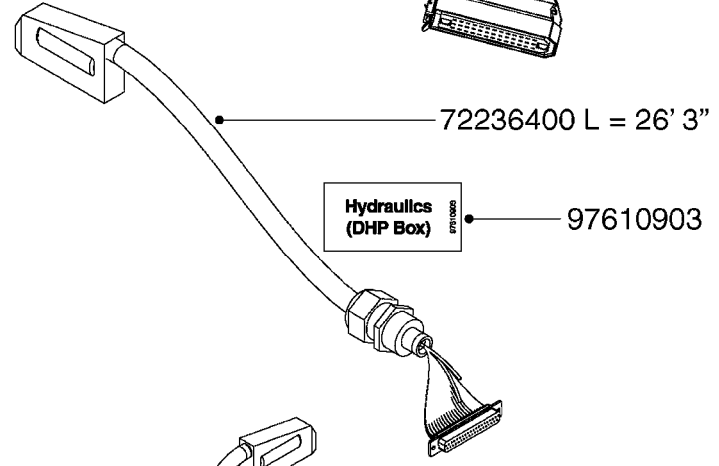

**M0280**

39 PIN CABLES  
M0280-HIN, 28:03:17

Page 1  
Date 04.11.2017 14:58

parts-n°	order qty	description
262158	1	PLUG INSERT 39 POLE MALE
262159	1	PLUG INSERT 39 POLE FEMALE
262160	1	PLUG HOUSING 39 POLE FEMALE
262161	1	PLUG HOUSING F/39 POLE MALE
440634	1	SCREW 5/8"
440732	1	PT SCREW 35X12B Z5452 ELZ
14034200	1	CODE BRACKET FOR 39 PIN CABLE
26003900	1	WIRE 37-39 PIN EVC, 6.6'
26004200	1	WIRE 37-39 PIN EVC, 57.4'
26008400	1	WIRE 39-PIN 24 WIRE L=8M
26011903	1	WIRE 39-39 POLE EXT. 3660MM
28027500	1	WIRE 37-39 PIN EVC, 37.7'
28028700	1	WIRE 37-39 PIN EVC, 45.9'
28028800	1	WIRE 37-39 PIN EVC, 16.4'
28028900	1	WIRE 37-39 PIN EVC, 26.2'
72236400	1	DAH CONN. WIRE/TRACTOR L=8M
97610803	1	DECAL-SRAY BOX 39-PIN
97610903	1	DECAL-HYDRAULIC BOX 39-PIN