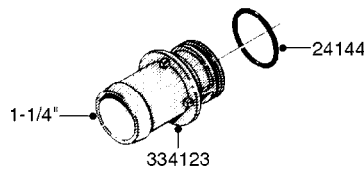

L0010

FITTINGS-CAP NUTS & HOSE BARBS
L0010-HIN, 01:01:16

Page 1
Date 03.11.2017 22:41

parts-n°	order qty	description
240085	1	O-RING D13,1/8,3X02,4 NITRIL
241441	1	O-RING D29.3X3
242594	1	O-RING D14 X 1.78 SCH.70-EPDM
320084	1	FITT.DK NUT 1/2" BSP
320095	1	FITT.DK NUT 1" BSP
320117	1	FITT.DK CONN.1/2"BSP F. 1" CAP
320187	1	FITT.DK CAP 3/8" BSP BLACK
320283	1	FITT.DK NUT 3/4"BSP
320821	1	FITT.DK NUT 1-1/2" BSP
321495	1	FITT.DK REDUC 1/4'BSP F.3/4'NT
321576	1	FITT.DK CONN 1/2"BSP F.3/4"NUT
330013	1	O-RING D15/D10X2.5 F.3/8"NUT
330212	1	O-RING D19/D14X2.4 F.1/2"NUT
330326	1	O-RING D30/D24X2 F.1"NUT
330341	1	FITT.DK HB 1" F. 1" NUT
330595	1	O-RING D24.6/D20X2.1 -3/4"
330665	1	3/4' HOSE TAIL F/1' CAP
330676	1	FITT.DK HB 3/8" F. 1/2" NUT
330687	1	FITT.DK HB 1/2" F. 1/2" NUT
330691	1	FITT.DK HB 3/4'F.3/4' NUT
330783	1	FITT.DK HB 3/8" F.3/8" NUT
331262	1	FITT.DK HB 1-1/2" F. 1-1/2"NUT
331273	1	O-RING D44/D38X2 F.1-1/2"
331446	1	FITT.DK HB 1" F.1-1/2" NUT
331807	1	FITT.DK HB 5/16" F.3/8" NUT
332286	1	FITT.DK HB 1/2" F. 3/4" NUT
332905	1	FITT.DK HB 1/2" F. 3/4" CAP
332927	1	PLUG F. NOZZLE TUBE 3/4'
333292	1	FITT.DK HB 1"O'RING F.1-1/2"
333664	1	FITT.DK HB 5/16' F. 1/2' NUT
334044	1	FITT.DK HB 3/4' F. 3/4' CAP
334059	1	FITT.DK EL 1" 110 DEG.F.1-1/2"
334123	1	FITT.DK HB 1-1/4"O-RNG F.1-1/2"
334150	1	FITT.DK HB 1-1/4" 110 F.1-1/2"
390542	1	PLUG WASHER FOR 3/4'CAP NUT
716236	1	FITT.DK HB 1/2" ASSY. F. 3/4"
716413	1	FITT.DK PLUG ASSY. F.NOZ TUBE
717426	1	FITT.DK REDUC 1/4"BSP F.3/4"N
720856	1	FITT.DK 1/2'BSP ASSY.F.3/4'NUT
724621	1	FITT.DK HB 3/4"ASSY F.3/4" NUT