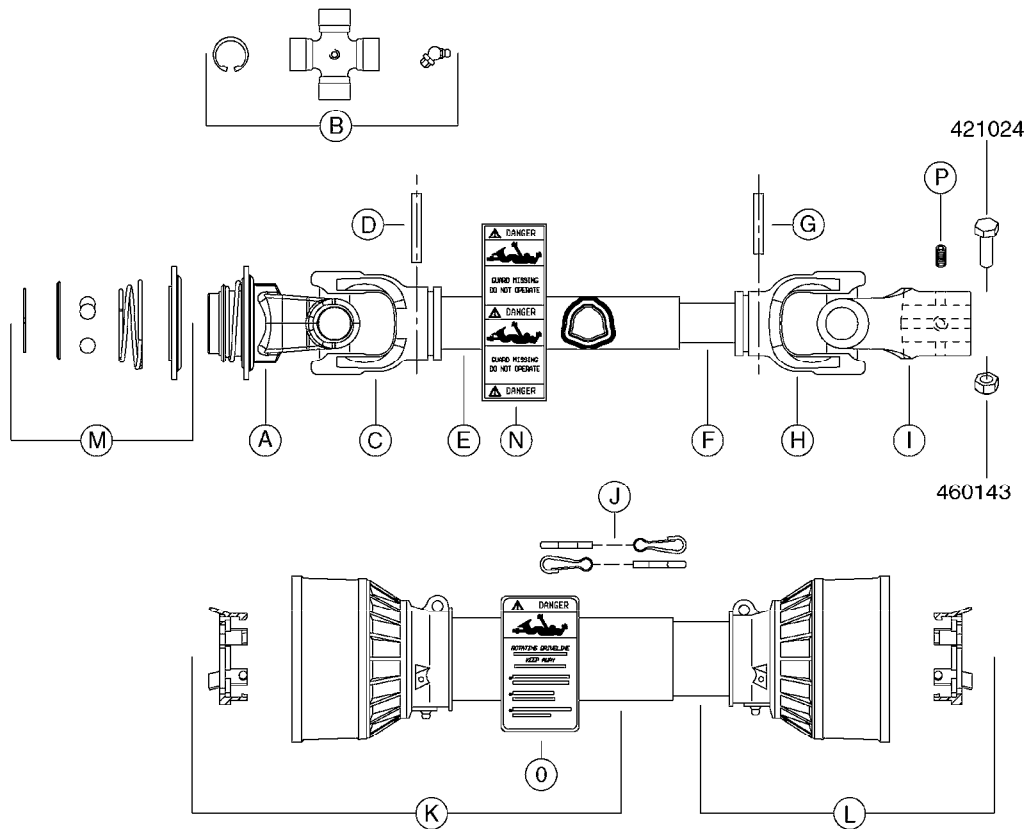

**COMPLETE ASSEMBLIES
WHOLEGOOD ITEMS**

PTO #	28021403	28021503	28021603
TRACTOR	1-3/8" 6 SPLINE	1-3/8" 21 SPLINE	1-3/4" 20 SPLINE
IMPLEMENT	D1"	D1"	D1"
LENGTH	1031/1501	1031/1499	1066/1519
A	28056703	28056803	28056903
B	289042	289042	28040503
C	28057003	28057003	28057103
D	28057203	28057203	28009803
E	28057303	28057303	28057403
F	28057503	28057503	28057603
G	28057703	28057703	28009903
H	28058503	28058503	28010103
I	28057803	28057803	28057903
J	28040703	28040703	28040703
K	28058003	28058003	28058103
L	28058203	28058203	28058303
M	28027903	28027903	28058403
N	28041803	28041803	28041803
O	28041903	28041903	28041903
P	450015	450015	450015

A0520