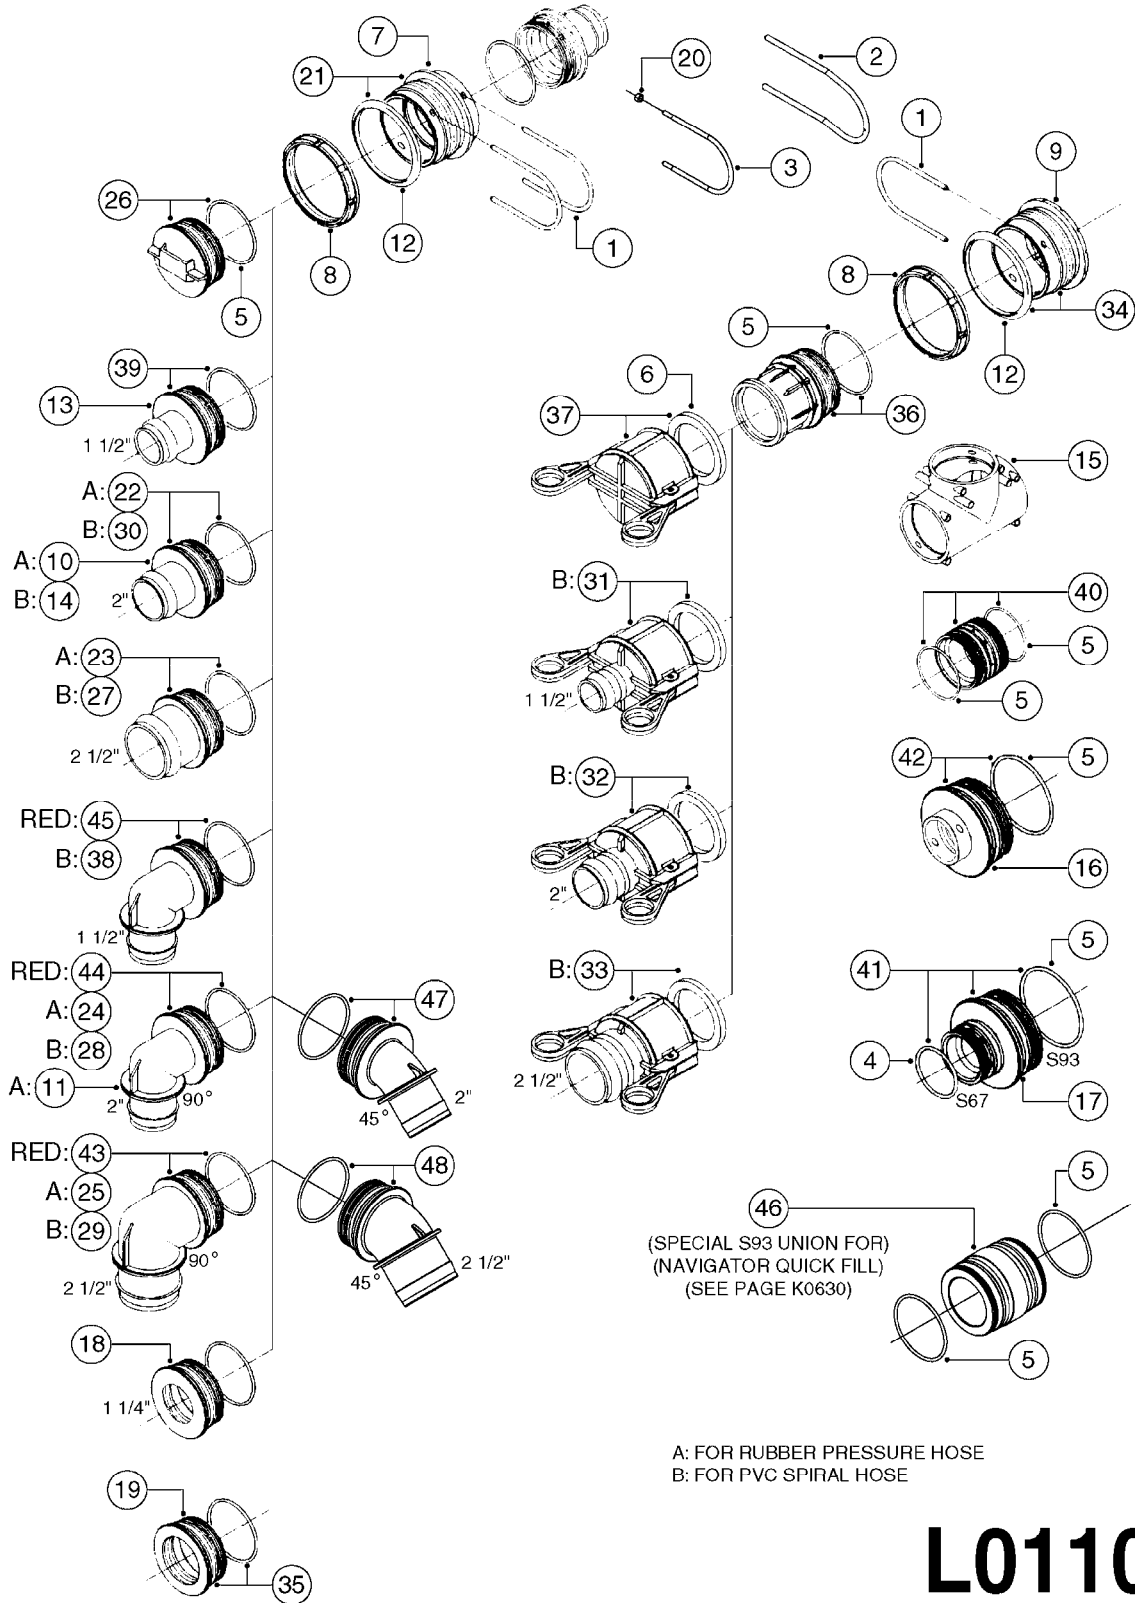

A: FOR RUBBER PRESSURE HOSE  
B: FOR PVC SPIRAL HOSE

**L0100**

FITTINGS - S-67  
L0100-HIN, 12:09:17

Page 1  
Date 03.11.2017 22:41

Pos.	parts-n°	order qty	description
1	145996	1	FITT.DK S-67 FORK
2	241973	1	O-RING Ø3 X 44,2 70 SHORES NITRIL NITRIL (BLACK)
2	242353	1	O-RING D44.2X3.0 VITON F.S-67 VITON (BROWN)
3	242092	1	O-RING D69.5X3 NITRIL (BLACK)
3	242351	1	O-RING D69.5X3.0 VITON F.S-93 VITON (BROWN)
4	322104	1	FITT.DK S-67 BULKHEAD
5	322108	1	FITT.DK S-67 BULKHEAD NUT
6	322224	1	FITT.DK S-67 TEE
7	322325	1	FITT.DK S-67 X 1-1/2"BSP LONG
8	334231	1	HOSE TAIL S67 STRAIGHT 1"
9	334233	1	HOSE TAIL S67 1"1/2 STRAIGHT
10	334245	1	HOSE TAIL 90° S67 1"1/2
11	334261	1	GASKET F. S-67 BULKHEAD
12	334444	1	HOSE TAIL S67 1"1/2 STRAIGHT
13	334445	1	HOSE TAIL 90° S67 1"1/2
14	334564	1	FITT.DK S-67 TO S-53 ADAPTER
15	334573	1	CONNECTING PIECE S67-S67
16	334601	1	FITTING S93M- S67F
17	334634	1	FITT.DK ADAPTER S-93M S67M
18	461217	1	NUT HEX M5 LOCK
19	726464	1	FITTING S67 BULKHEAD WITH GASKET
20	726560	1	FITT.DK S-67 STR.1" W.O'RING
21	726561	1	FITT.DK S-67 STR.1-1/4" O'RING
22	726562	1	FITT.DK.S-67 HB 1-1/2"W.O-RING
23	726572	1	FITT.DK S-67 1" ELBOW 90 ASSY.
24	726573	1	FITT. S67 5/4" 90° W/O-RING
25	726574	1	FITT.DK S67X90,1.5HB PRESSURE
26	726579	1	FITT. S67 PLUG W/O-RING
27	726695	1	FITT.DK S-67 X 1"BSP W.ORING
28	727223	1	FITT.S67 1.5" STRAIT S W/ORING
29	727224	1	FITT.DK S67X90,1.5HB SUCTION
30	728526	1	FITT.DK S-67 CONNECT W. ORINGS
31	728527	1	ADAPTER S67M TO S93M W/ORING
32	728561	1	REDUCER S67M - S53F + O-RING
33	728562	1	FITTING S93M-S67F+O-RING
34	728578	1	FITT.DK S-67X1-1/2"BSP LG W/OR
35	14012200	1	FITT.DK S-67 FORK W/M5 THREADS
36	33509700	1	HOSE TAIL 45° S67 1"1/4
37	72433000	1	HOSE TAIL 45° S67 1" + O-RING FOR PRESSURE
38	72433100	1	FITT.DK S-67 45° 1-1/4"W/ORING
39	72433200	1	HOSE TAIL 45° S67 1"1/2+O-RING
40	72433400	1	FITT.S67 1-1/2" 45°BSP W/ORING