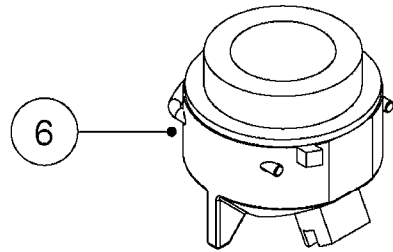

COMPLETE ASSEMBLY
WITH NOZZLES