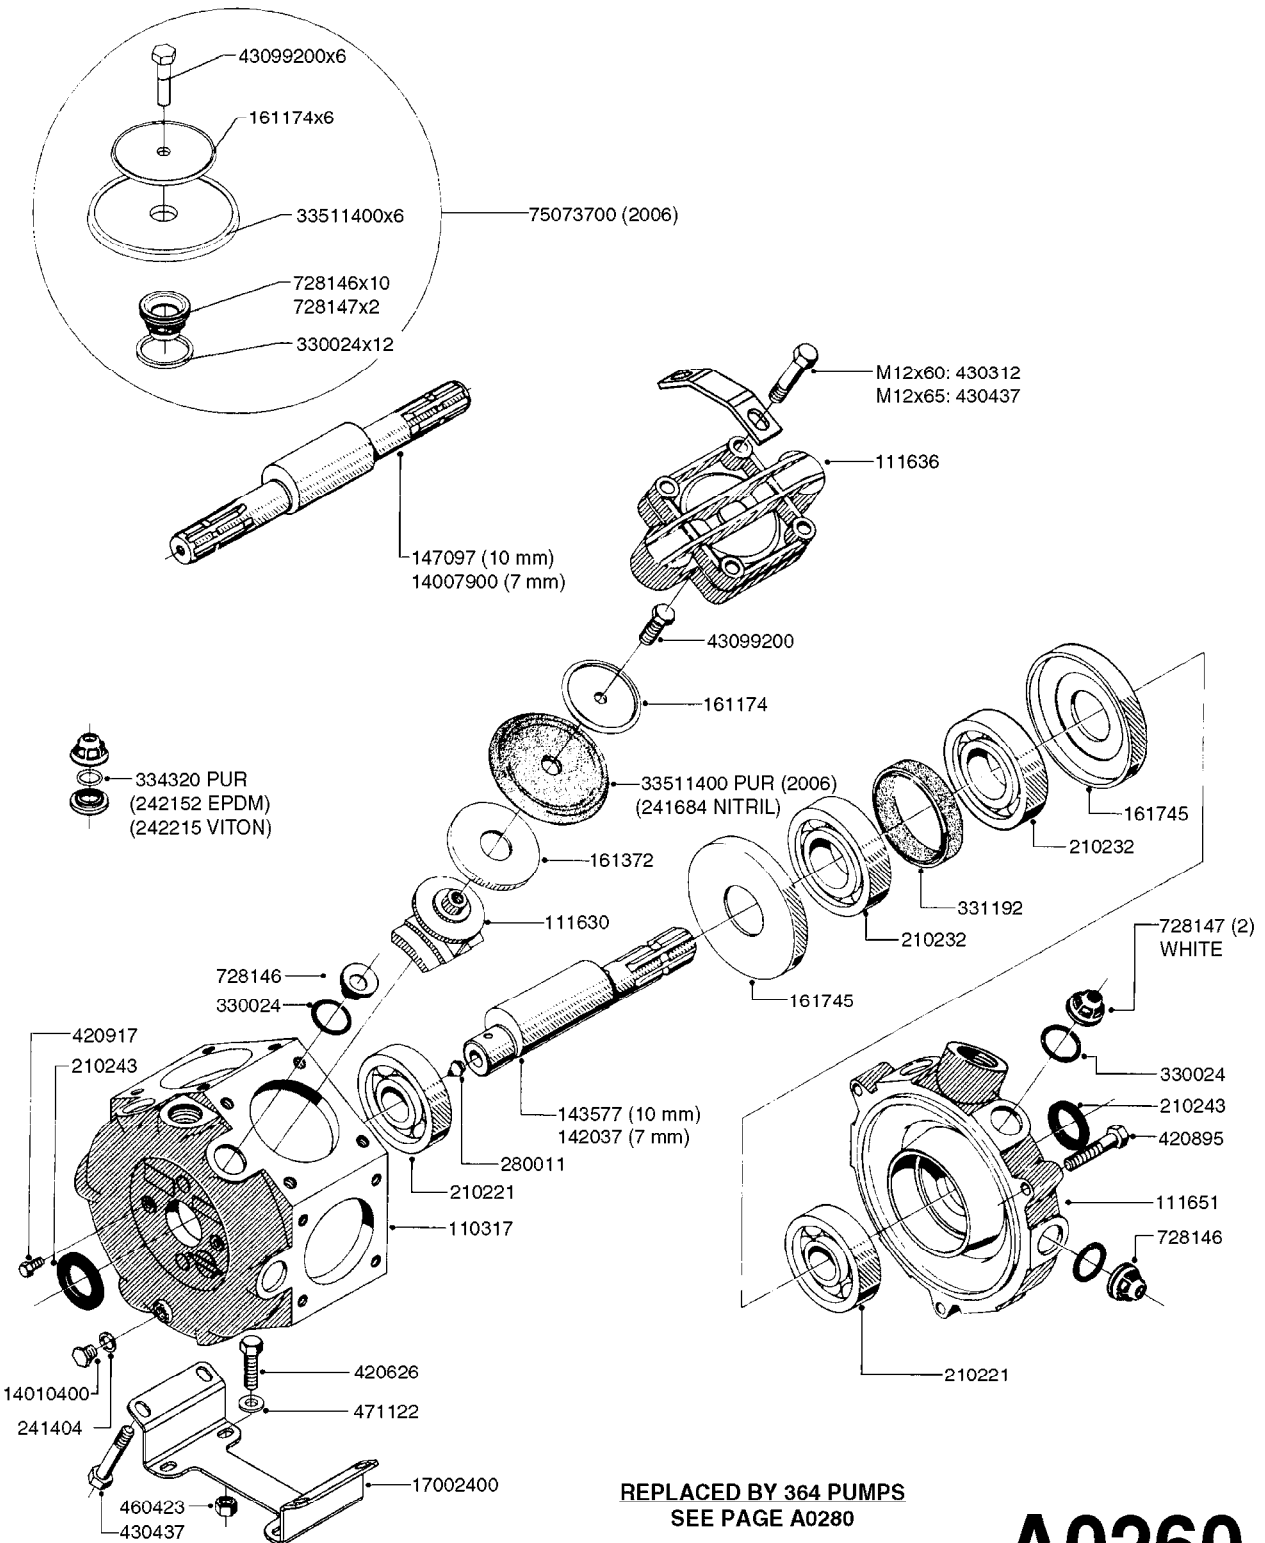

REPLACED BY 364 PUMPS
SEE PAGE A0280

A0260

PUMP - 363 W/MOUNTING BASE
A0260-HIN, 17:03:16

Page 1
Date 03.11.2017 22:40

parts-n°	order qty	description
110317	1	PUMP CASING MODEL 360/361 PNTD
111630	1	CONNECTING ROD 363/364-10 PUMP
111636	1	VALVE COVER 363 HEAVY DUTY
111651	1	CASTING F.363 1.5" PUMP(FRONT)
142037	1	CRANK SHAFT 361-20
143577	1	CRANK SHAFT F.363/462/463-10mm
147097	1	CRANK SHAFT 363-463/10 THROUGH
161174	1	DIAPHRAGM DISC SS 361/363/364 PUMP
161372	1	DIAPHRAGM BACKING DISC,320-361
161745	1	METAL SPACER F.363/463
210221	1	BEARING BALL 6407
210232	1	BEARING BALL 6310
210243	1	SEAL OIL 35 X 47 X 7
241404	1	DOWTY SEAL 1/4"
241684	1	DEICER PARTS: DIAPHRAGM MODEL 361 NITRIL
242152	1	O-RING D18.2X3 EPDM
242215	1	O-RING D18X3 VITON
280011	1	GREASE NIPPLE 1/8" SAE H TR
330024	1	O-RING D41,1/D34.5 X 3,5
331192	1	SPACER, MODEL 361/363
334320	1	O-RING D18X3 POLYURETHANE
420626	1	BOLT HEX 8.8 DEL M10X20 FT
420895	1	BOLT HEX 8.8 RAW M10X60
420917	1	BOLT HEX 8.8 RAW M8X12 FT
430312	1	BOLT HEX 8.8 RAW M12X60
430437	1	BOLT HEX 8.8 RAW M12X65
460423	1	NUT HEX M10X1.50 LOCK DIN985A2 SS
471122	1	WASHER, M10, Ø20/10.5X 2.0, SS
728146	1	VALVE FOR 361(726890/707932)
728147	1	VALVE FOR 361 WHITE WITH HOLE
14007900	1	CRANK 363/462/463-7mm 540/THRU
14010400	1	PLUG 1/4" BSP
17002400	1	FOOT F. 36X PUMP, RED
33511400	1	DIAPHRAGM PUMP 361/361/363/364 PUR
43099200	1	BOLT HEX SS M12 X 30 DIN933 A4
75073700	1	PUMP KIT 361/363 "06"