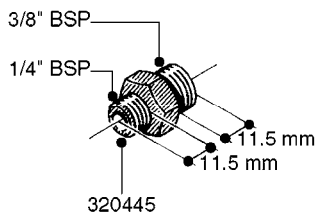

FITTINGS - HEXAGON NIPPLES  
L0030-HIN, 01:01:16

**L0030**

FITTINGS - HEXAGON NIPPLES  
L0030-HIN, 01:01:16

Page 1  
Date 03.11.2017 22:41

parts-n°	order qty	description
10015303	1	FITT.PO.HN 1.00X1.00 M1000
10425003	1	FITT.PO.HN 1.25X1.00 MCPHEE
320132	1	FITT.DK HN 1" BSP
320176	1	FITT.DK HN 3/8"X1/2" BSP
320445	1	FITT.DK HN 1/4"X3/8" BSP
320655	1	FITT.DK HN 1/2"-1/2" BSP
320692	1	FITT.DK HN 3/8'BSPX1/4'NPT
320703	1	FITT.DK HN 3/8BSP X1/2 &1/4NPT
320725	1	FITT.DK NIPPLE 3/8"-3/8" BSP
320902	1	FITT.DK HN 3/8'X 1/4' BSP
390232	1	FITT.DK HN 1-1/2' X 1-1/4' BSP
390276	1	FITT.DK HN 1'BSP