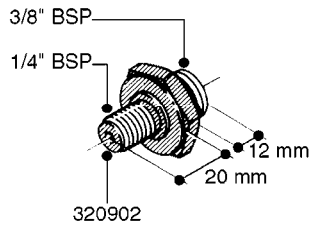

FITTINGS - HEXAGON NIPPLES  
L0030-HIN, 01:01:16

**L0030**

FITTINGS - HEXAGON NIPPLES  
L0030-HIN, 01:01:16

Page 1  
Date 03.11.2017 22:41

parts-n°	order qty	description
10015303	1	FITT.PO.HN 1.00X1.00 M1000
10425003	1	FITT.PO.HN 1.25X1.00 MCPHEE
320132	1	FITT.DK HN 1" BSP
320176	1	FITT.DK HN 3/8"X1/2" BSP
320445	1	FITT.DK HN 1/4"X3/8" BSP
320655	1	FITT.DK HN 1/2"-1/2" BSP
320692	1	FITT.DK HN 3/8'BSPX1/4'NPT
320703	1	FITT.DK HN 3/8BSP X1/2 &1/4NPT
320725	1	FITT.DK NIPPLE 3/8"-3/8" BSP
320902	1	FITT.DK HN 3/8'X 1/4' BSP
390232	1	FITT.DK HN 1-1/2' X 1-1/4' BSP
390276	1	FITT.DK HN 1'BSP