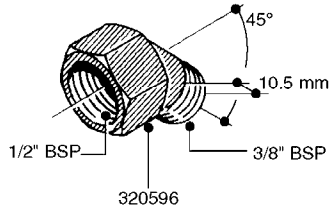

FITTINGS - HEXAGON NIPPLES  
L0030-HIN, 01:01:16

**L0030**

FITTINGS - HEXAGON NIPPLES  
L0030-HIN, 01:01:16

Page 1  
Date 03.11.2017 22:41

parts-n°	order qty	description
10015303	1	FITT.PO.HN 1.00X1.00 M1000
10425003	1	FITT.PO.HN 1.25X1.00 MCPHEE
320132	1	FITT.DK HN 1" BSP
320176	1	FITT.DK HN 3/8"X1/2" BSP
320445	1	FITT.DK HN 1/4"X3/8" BSP
320655	1	FITT.DK HN 1/2"-1/2" BSP
320692	1	FITT.DK HN 3/8'BSPX1/4'NPT
320703	1	FITT.DK HN 3/8BSP X1/2 &1/4NPT
320725	1	FITT.DK NIPPLE 3/8"-3/8" BSP
320902	1	FITT.DK HN 3/8'X 1/4' BSP
390232	1	FITT.DK HN 1-1/2' X 1-1/4' BSP
390276	1	FITT.DK HN 1'BSP