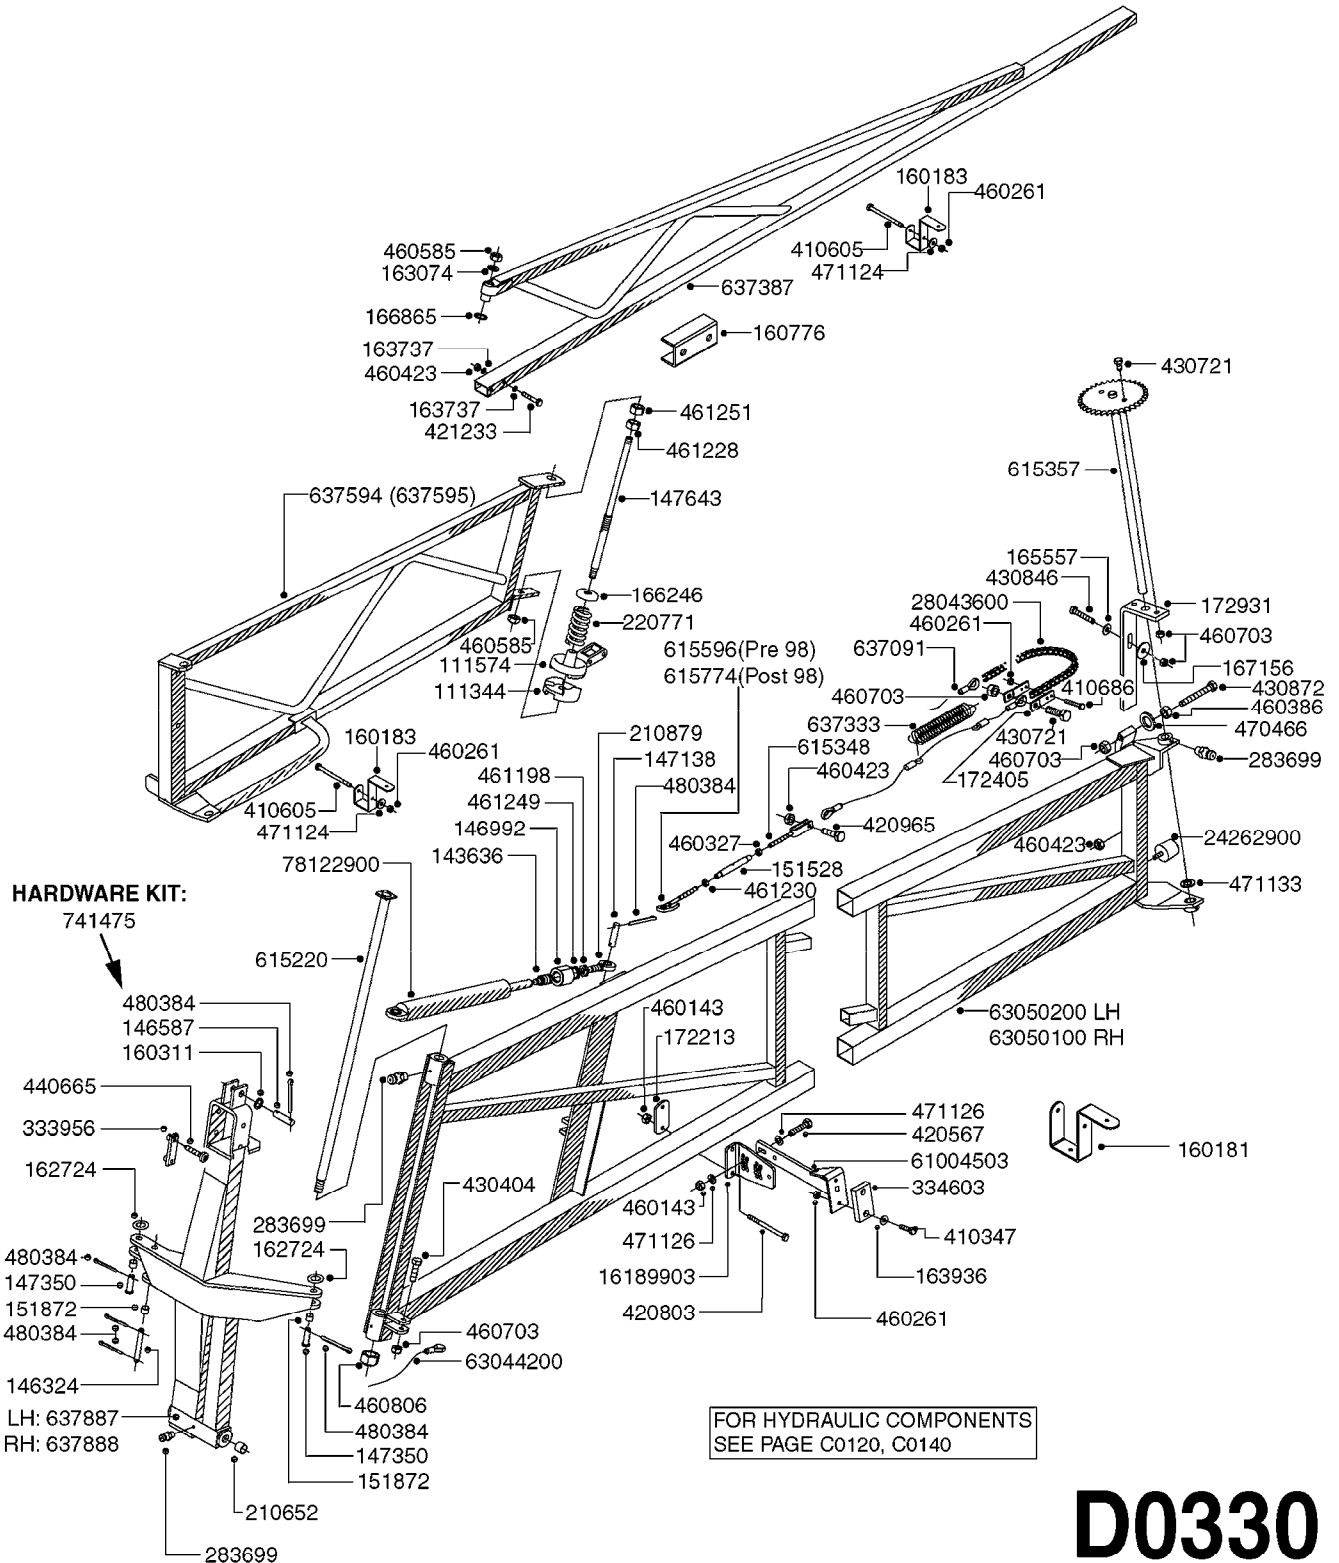

BOOM EAGLE WINGS 3PT 60'
D0330-HIN, 26:07:16

Page 1
Date 03.11.2017 22:41

parts-n°	order qty	description
111344	1	CLAW CLUTCH Ø100/Ø20,5 UNDER PART RED
111574	1	CLAW CLUTCH D100 UP.(MACH)
143636	1	THREADED INSERT F.CYLINDER END
146324	1	SHAFT D16.8 L102/2 X 5
146587	1	PIN D16.8 X 65
146992	1	BUSHING F.CYLINDER
147138	1	PIN D16.8 X 90
147350	1	PIN D16.8 L60MM
147643	1	AXLE F.BM BRKWY. W. ZERT L=426
151528	1	TURN BUCKLE HOUSING M16-130
151872	1	BUSHING D22.0/18.0 10MM
160181	1	CLAMP NOZZLE TUBE 60X60
160183	1	CLAMP NOZZLE TUBE 50X30
160311	1	WASHER D30/D20.4X2
160776	1	U-CHANNEL F.3PT.
162724	1	WASHER D25/D18.1X1
163074	1	WASHER D54/D17X3
163737	1	WASHER D15.5/D10.5X1
163936	1	WASHER D15/D6.2X1
165557	1	WASHER D28.0/D12.2X2.0 SS
166246	1	WASHER CUP D53 F.SPRING
166865	1	WASHER D35/D25X2
167156	1	WASHER D46.5/D12.4X2.5
172213	1	FLAT BAR F.BOOM STRAP
172405	1	FLATBAR BRKT.F.CHAIN EAGLE
172931	1	FLAT STEEL 15X50
210652	1	BUSHING TEFLON D25/D22X20
210879	1	LINK HEAD M16 x D17
220771	1	SPRING D53/D43X100
283699	1	GREASE NIPPLE M6X1
333956	1	SLIDE SHOE 91X25X10
334603	1	RUBBER STOP 86X48X15
410347	1	SCREW M6X20 8.8
410605	1	BOLT HEX 8.8 DEL M6X80
410686	1	BOLT HEX 8.8 DEL M6X30
420567	1	BOLT HEX 8.8 DEL M8X30 FT
420803	1	BOLT HEX 8.8 DEL M8X90
420965	1	M10X40 MACHINE SCREW STAINLESS
421233	1	BOLT HEX 8.8 10.9 DEL M10X70
430404	1	BOLT HEX 8.8 DEL M12X50
430721	1	BOLT HEX 8.8 DEL M12X40 FT
430846	1	BOLT HEX 8.8 DEL M12X80
430872	1	BOLT HEX 8.8 DEL M12X100 FT
440665	1	SCREW M4.2X16 STAINLESS
460143	1	NUT HEX M8X1.25 LOCK DIN985A2 SS
460261	1	NUT HEX M6X1.00 LOCK DIN985 A2 SS
460327	1	NUT HEX M16X2
460386	1	NUT HEX M12X1.75
460423	1	NUT HEX M10X1.50 LOCK DIN985A2 SS
460585	1	LOCKING NUT M16 DIN985 A2 SS
460703	1	NUT HEX M12X1.75 LOCK DIN985A2 SS
460806	1	NUT HEX M20X2.50 LOCK DIN985A2 SS
461198	1	NUT HEX M16X2 JAMB
461228	1	NUT HEX M20
461230	1	NUT HEX M16X2 LH THREAD
461249	1	NUT HEX M22X1.5
461251	1	NUT HEX M20 X 2.5 JAMB
470466	1	WASHER D21.1/D12.2X2.5 LOCK
471124	1	WASHER L6U 6,4 X18 X 1.6 A2 SS
471126	1	WASHER, M8, Ø16/ 8.4X 1.6, SS
471133	1	WASHER D39/D23X3