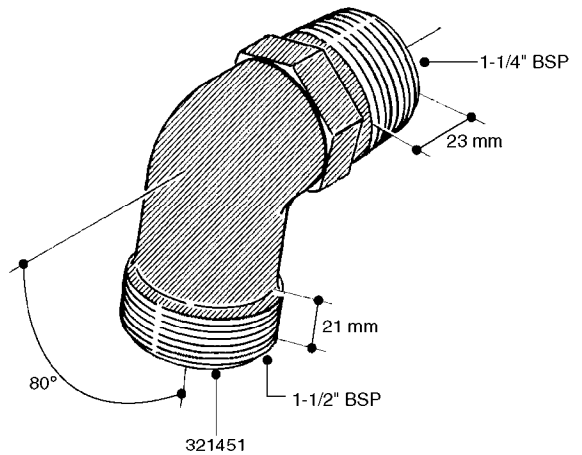

FITTINGS - HEXAGON NIPPLES  
L0030-HIN, 01:01:16

**L0030**

FITTINGS - HEXAGON NIPPLES  
L0030-HIN, 01:01:16

Page 1  
Date 03.11.2017 22:41

parts-n°	order qty	description
10015303	1	FITT.PO.HN 1.00X1.00 M1000
10425003	1	FITT.PO.HN 1.25X1.00 MCPHEE
320132	1	FITT.DK HN 1" BSP
320176	1	FITT.DK HN 3/8"X1/2" BSP
320445	1	FITT.DK HN 1/4"X3/8" BSP
320655	1	FITT.DK HN 1/2"-1/2" BSP
320692	1	FITT.DK HN 3/8'BSPX1/4'NPT
320703	1	FITT.DK HN 3/8BSP X1/2 &1/4NPT
320725	1	FITT.DK NIPPLE 3/8"-3/8" BSP
320902	1	FITT.DK HN 3/8'X 1/4' BSP
390232	1	FITT.DK HN 1-1/2' X 1-1/4' BSP
390276	1	FITT.DK HN 1'BSP