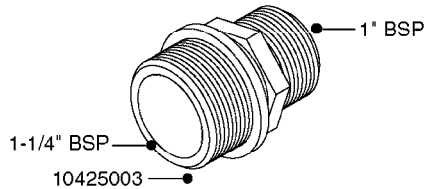

FITTINGS - HEXAGON NIPPLES  
L0030-HIN, 01:01:16

**L0030**

FITTINGS - HEXAGON NIPPLES  
L0030-HIN, 01:01:16

Page 1  
Date 03.11.2017 22:41

parts-n°	order qty	description
10015303	1	FITT.PO.HN 1.00X1.00 M1000
10425003	1	FITT.PO.HN 1.25X1.00 MCPHEE
320132	1	FITT.DK HN 1" BSP
320176	1	FITT.DK HN 3/8"X1/2" BSP
320445	1	FITT.DK HN 1/4"X3/8" BSP
320655	1	FITT.DK HN 1/2"-1/2" BSP
320692	1	FITT.DK HN 3/8'BSPX1/4'NPT
320703	1	FITT.DK HN 3/8BSP X1/2 &1/4NPT
320725	1	FITT.DK NIPPLE 3/8"-3/8" BSP
320902	1	FITT.DK HN 3/8'X 1/4' BSP
390232	1	FITT.DK HN 1-1/2' X 1-1/4' BSP
390276	1	FITT.DK HN 1'BSP