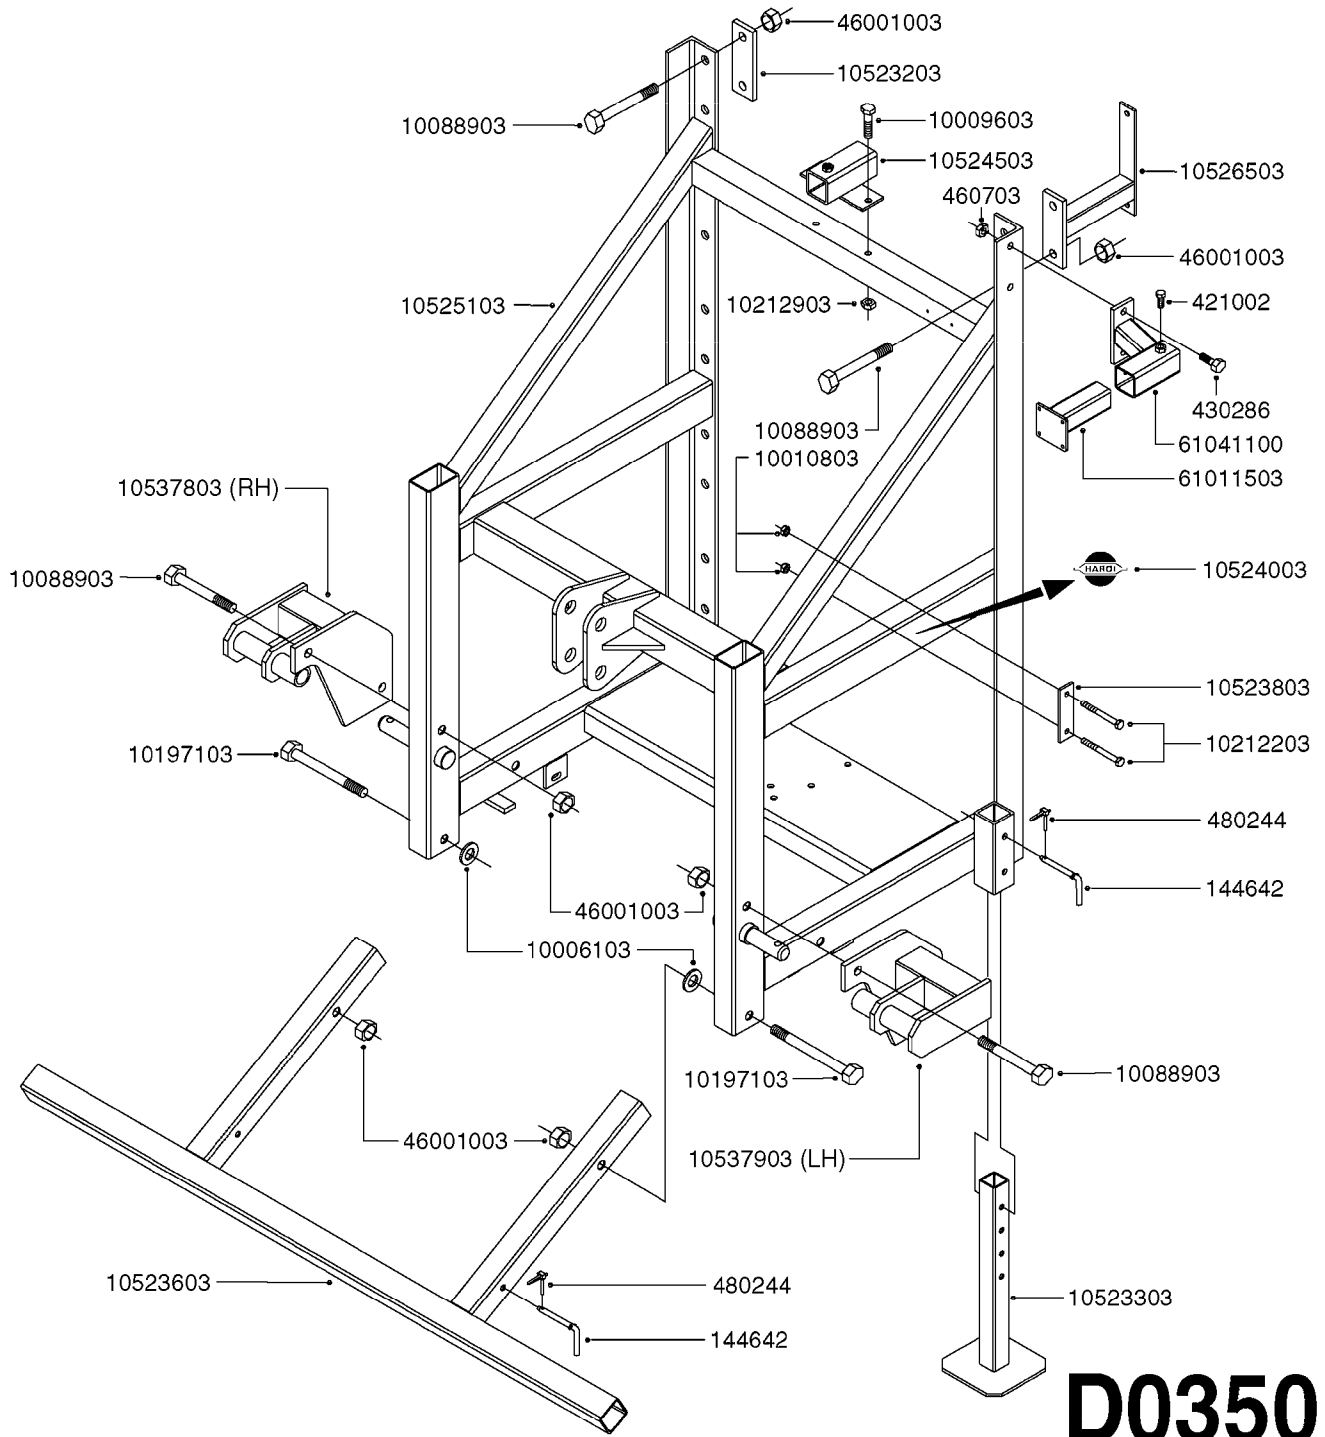

D0350

BOOM EAGLE 3PT CENTER STAND
D0350-HIN, 01:01:16

Page 1

Date 03.11.2017 22:41

parts-n°	order qty	description
144642	1	LOCKING PAWL D10X65MM
421002	1	BOLT HEX 8.8 DEL M10X30 FT DIN933
430286	1	BOLT HEX 8.8 DEL M12X30 FT
460703	1	NUT HEX M12X1.75 LOCK DIN985A2 SS
480244	1	PIN SNAP D4.5
10006103	1	WASHER PLATE 5/8
10009603	1	BOLT HEX 3/8 NC GR.2 01.00"
10010803	1	NUT HEX NC (NYLON LOCK) 5/16
10088903	1	BOLT HEX 5/8 NC GR.2 03.50"
10197103	1	BOLT HEX 5/8 NC GR.5 05.00"
10212203	1	BOLT HEX 5/16 NC GR.5 03.00"
10212903	1	NUT HEX NC (NYLON LOCK) 3/8"
10523203	1	PLATE CLAMP F.3PT.BOOM
10523303	1	STAND REAR W/M F.3PT.BOOM
10523603	1	STAND FRONT W/M F.3PT BOOM
10523803	1	CLAMP PLATE F.SCF 3PT.BOOM
10524003	1	DECAL COMPANY 3.5"X2.7"
10524503	1	MOUNT BKT.F.EC 3PT.BOOM
10525103	1	FRAME W/M WITH PINS F/3PT.
10526503	1	BKT CLEAN WATER BOTTLE 3PT.
10537803	1	BKT.W/M RH CAT.3 QUICK HITCH
10537903	1	BKT.W/M LH CAT.3 QUICK HITCH
46001003	1	NUT HEX 5/8"-11 NYLOCK
61011503	1	PRESSURE REGULATOR MOUNT BRKT.
61041100	1	CONTROL POST F. MEGA