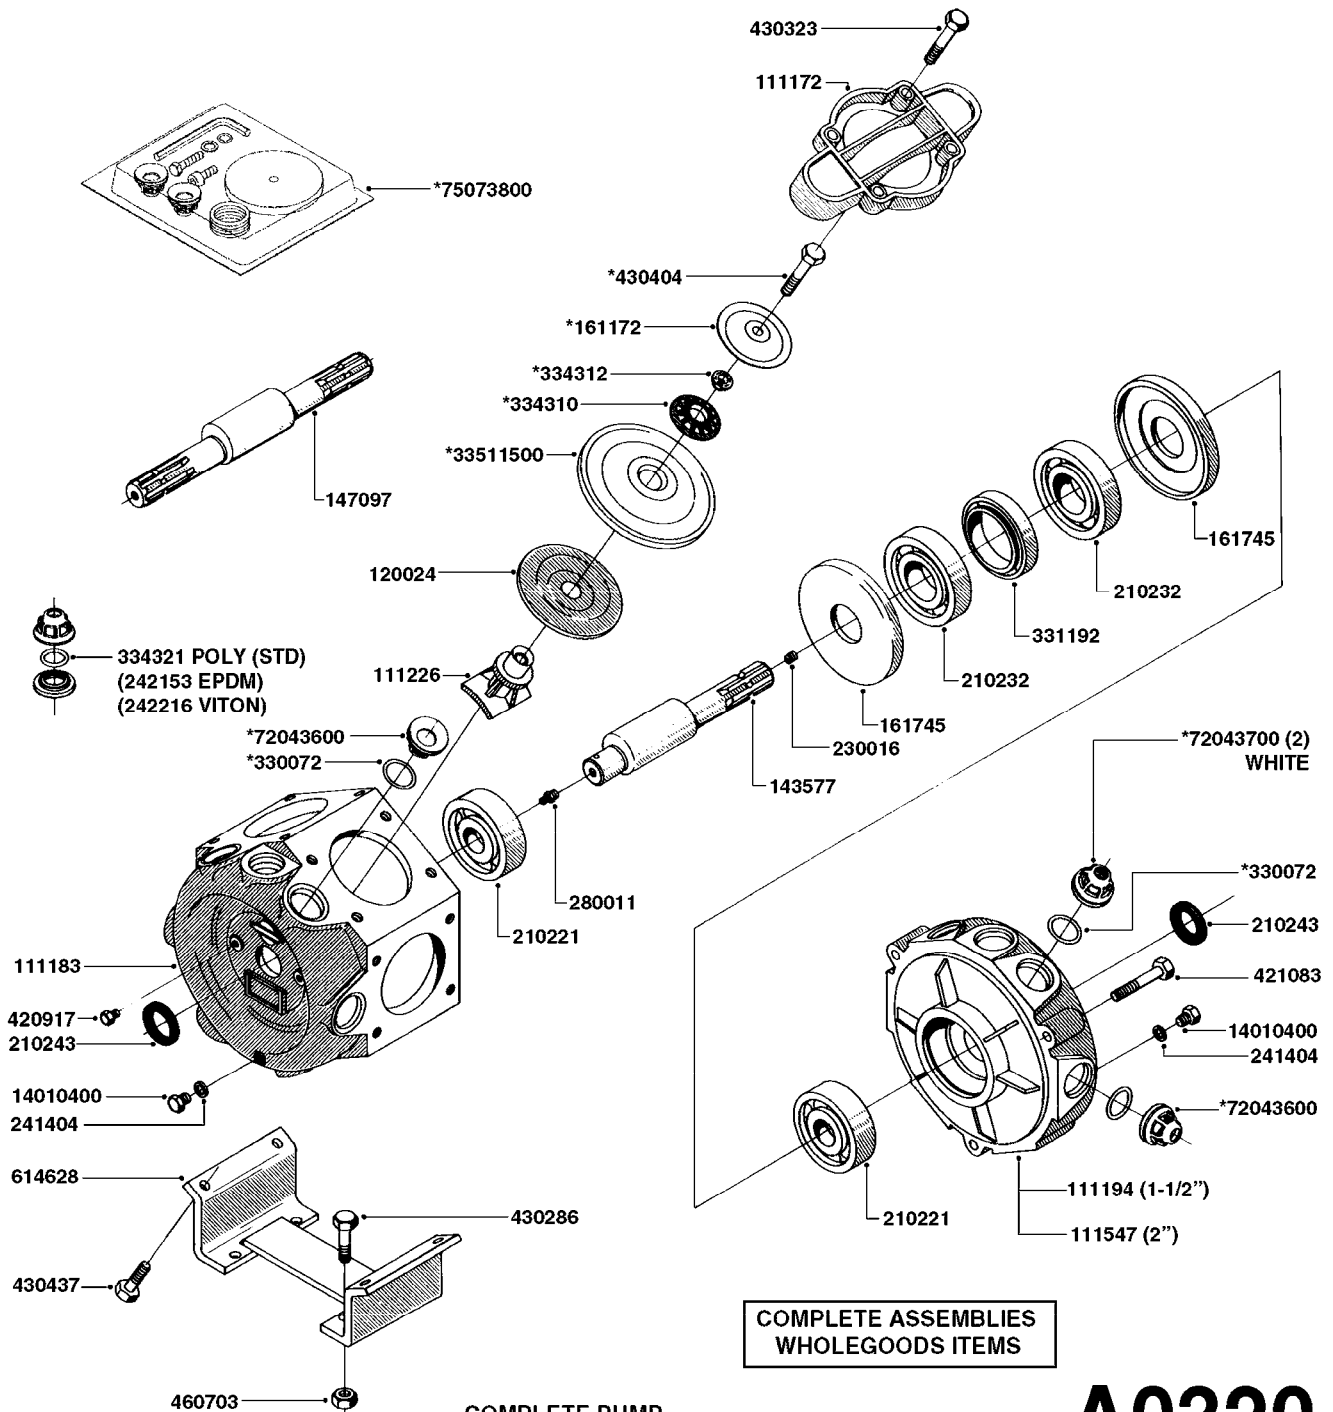

**SUCTION SIDE OF PUMP**

**PRESSURE SIDE OF PUMP**

**COMPLETE PUMP**  
(NLA) REPLACED BY 364 PUMP (SEE PAGE A0280)

**A0300**

PUMP - 361/363 FITTINGS  
A0300-HIN, 23:02:16

Page 1  
Date 03.11.2017 22:40

parts-n°	order qty	description
145997	1	FITT.DK S-93 FORK
231022	1	FITT.DK ELB. 1' BSP GF 121
242351	1	O-RING D69.5X3.0 VITON F.S-93
242353	1	O-RING D44.2X3.0 VITON F.S-67
320095	1	FITT.DK NUT 1" BSP
320132	1	FITT.DK HN 1" BSP
320821	1	FITT.DK NUT 1-1/2" BSP
321451	1	FITT.DK ELB.1-1/2 X1-1/4 80DEG
322321	1	FITT.DK S-67 X 1"BSP MALE
322322	1	FITT.DK S-67 X 1-1/4"BSP MALE
322323	1	FITT.DK S-93 X 1-1/2"BSP MALE
330326	1	O-RING D30/D24X2 F.1"NUT
330341	1	FITT.DK HB 1" F. 1" NUT
331262	1	FITT.DK HB 1-1/2" F. 1-1/2"NUT
331273	1	O-RING D44/D38X2 F.1-1/2"
334243	1	HOSE TAIL 90° S67 1"
334410	1	PROTECTION PUM
334445	1	HOSE TAIL 90° S67 1"1/2
334446	1	FITT.DK S-93 ELB.2" PVC
334647	1	FITT.DK S93 ELB 1-1/2" 90 PVC
334680	1	CLAMP HOSE PLASTIC 1"
420917	1	BOLT HEX 8.8 RAW M8X12 FT
459014	1	ALLEN SCREW M8 X 15 GALV.DIN93
461217	1	NUT HEX M5 LOCK
471074	1	WASHER M8 ELZ
471132	1	WASHER D24/D8.4 X 2 SS
727226	1	FITT. S93 2-1/2" 90° S W/O-RING
14012200	1	FITT.DK S-67 FORK W/M5 THREADS
28030103	1	CLAMP HOSE GEAR P5/4-S1.5"6724
28030203	1	CLAMP HOSE T-BOLT S2" 235-67
28030303	1	CLAMP HOSE T-BOLT S2.5" 235-76
39145300	1	PTO SHIELD Ø203 4-POLET MACHINED
92702603	1	HOSE PVC SUCT GRAY 1-1/2"
92702703	1	HOSE PVC SUCT GRAY 2"
92702803	1	HOSE PVC SUCT GRAY 2.5"
92712403	1	HOSE R X1" X300PSI WP X0012"