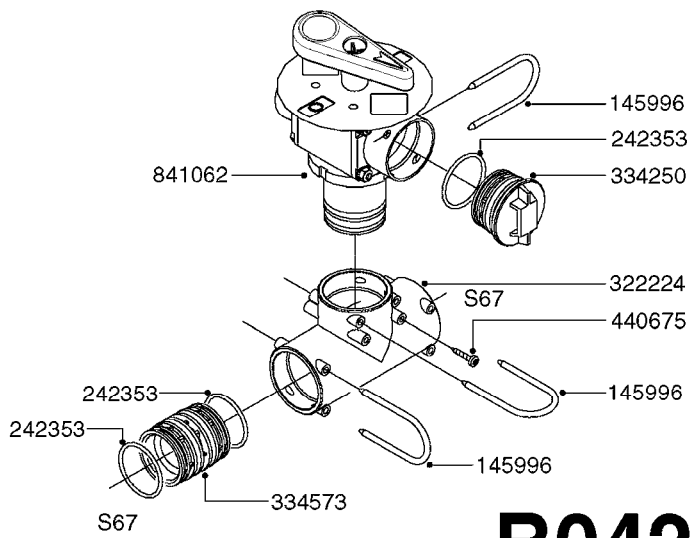

FOR S67 FITTINGS
SEE PAGE L0100