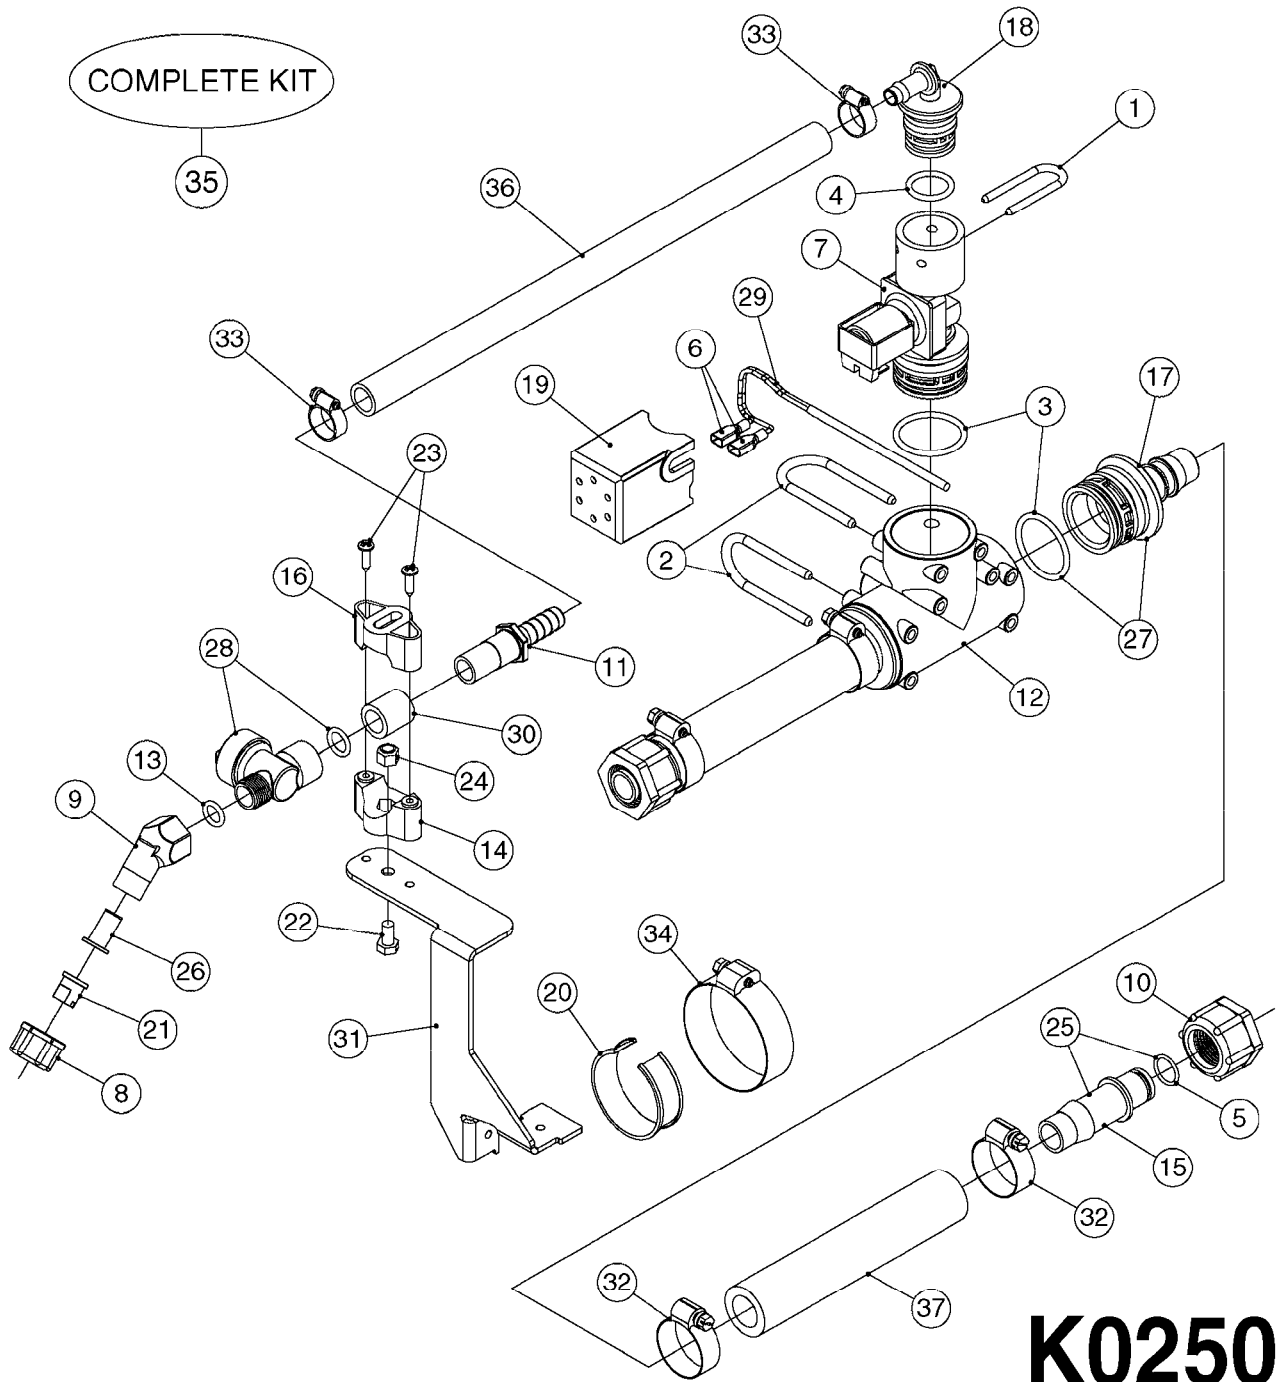

ELECTRIC END NOZZLE KIT '09
K0250-HIN, 01:01:16

Page 1
Date 03.11.2017 22:41

Pos.	parts-n°	order qty	description
1	145994	1	FITT.DK S-40 FORK
2	145995	1	FITT.DK S-53 FORK
3	242354	1	O-RING D32.2X3.0 VITON F.S-53
4	242355	1	O-RING D19.2X3.0 VITON F.S-40
5	242594	1	O-RING D14 X 1.78 SCH.70-EPDM
6	261539	1	SPADE F.ELEC CONNEX BLUE INSUL
7	262104	1	VALVE, SOLENOID, S53/S40
8	320187	1	FITT.DK CAP 3/8" BSP BLACK
9	320191	1	FITT.DK ELB 3/8' BSP 45 DEGREE
10	320283	1	FITT.DK NUT 3/4"BSP
11	320891	1	FITT.DK HB 3/8'- 3/8' BSP
12	322352	1	FITT.DK S-53 TEE
13	330013	1	O-RING D15/D10X2.5 F.3/8"NUT
14	333012	1	NOZZLE HOLD. UPPER PART
15	334044	1	FITT.DK HB 3/4' F. 3/4' CAP
16	334220	1	YOKE, UPPER NOZZLE BODY
17	334229	1	FITT.DK S-53 STR.3/4"
18	334237	1	FITT.DK S-40 ELB.3/8"
19	334965	1	COVER FOR S53 SOLENOID VALVE
20	341291	1	RUBBER HOSE CLAMP COVER 130MM
21	370392	1	NOZZLE END FAN 1850-G 300
22	410546	1	SCREW HEX M6X12 A2 SS DIN933
23	440665	1	SCREW M4.2X16 STAINLESS
24	460261	1	NUT HEX M6X1.00 LOCK DIN985 A2 SS
25	724621	1	FITT.DK HB 3/4"ASSY F.3/4" NUT
26	725042	1	SCREEN 80 MESH W.GASKET, RED
27	726558	1	FITT.DK S53 STR. 3/4" W.ORING
28	729610	1	NOZZLE ASSY. NON DRIP 3/8 THRD
29	983087	1	ELEC. CABLE 2 WIRE X 0.75MM
30	10631003	1	HOSE R X CLEAR BRAID.X 1/2 12"
31	16110803	1	NOZZLE BRACKET VAR SPACINGS
32	28029903	1	CLAMP HOSE GEAR P3/4"-S1" 6712
33	28044903	1	CLAMP HOSE GEAR P3/8" 6706
34	28047003	1	CLAMP HOSE GEAR 30 X 50 6732
35	82613203	1	ELECTRIC END NOZZLE KIT 2009
36	92701703	1	HOSE R X3/8" X300PSI WP X0012"
37	92703203	1	HOSE R X3/4" X300PSI WP X0012"