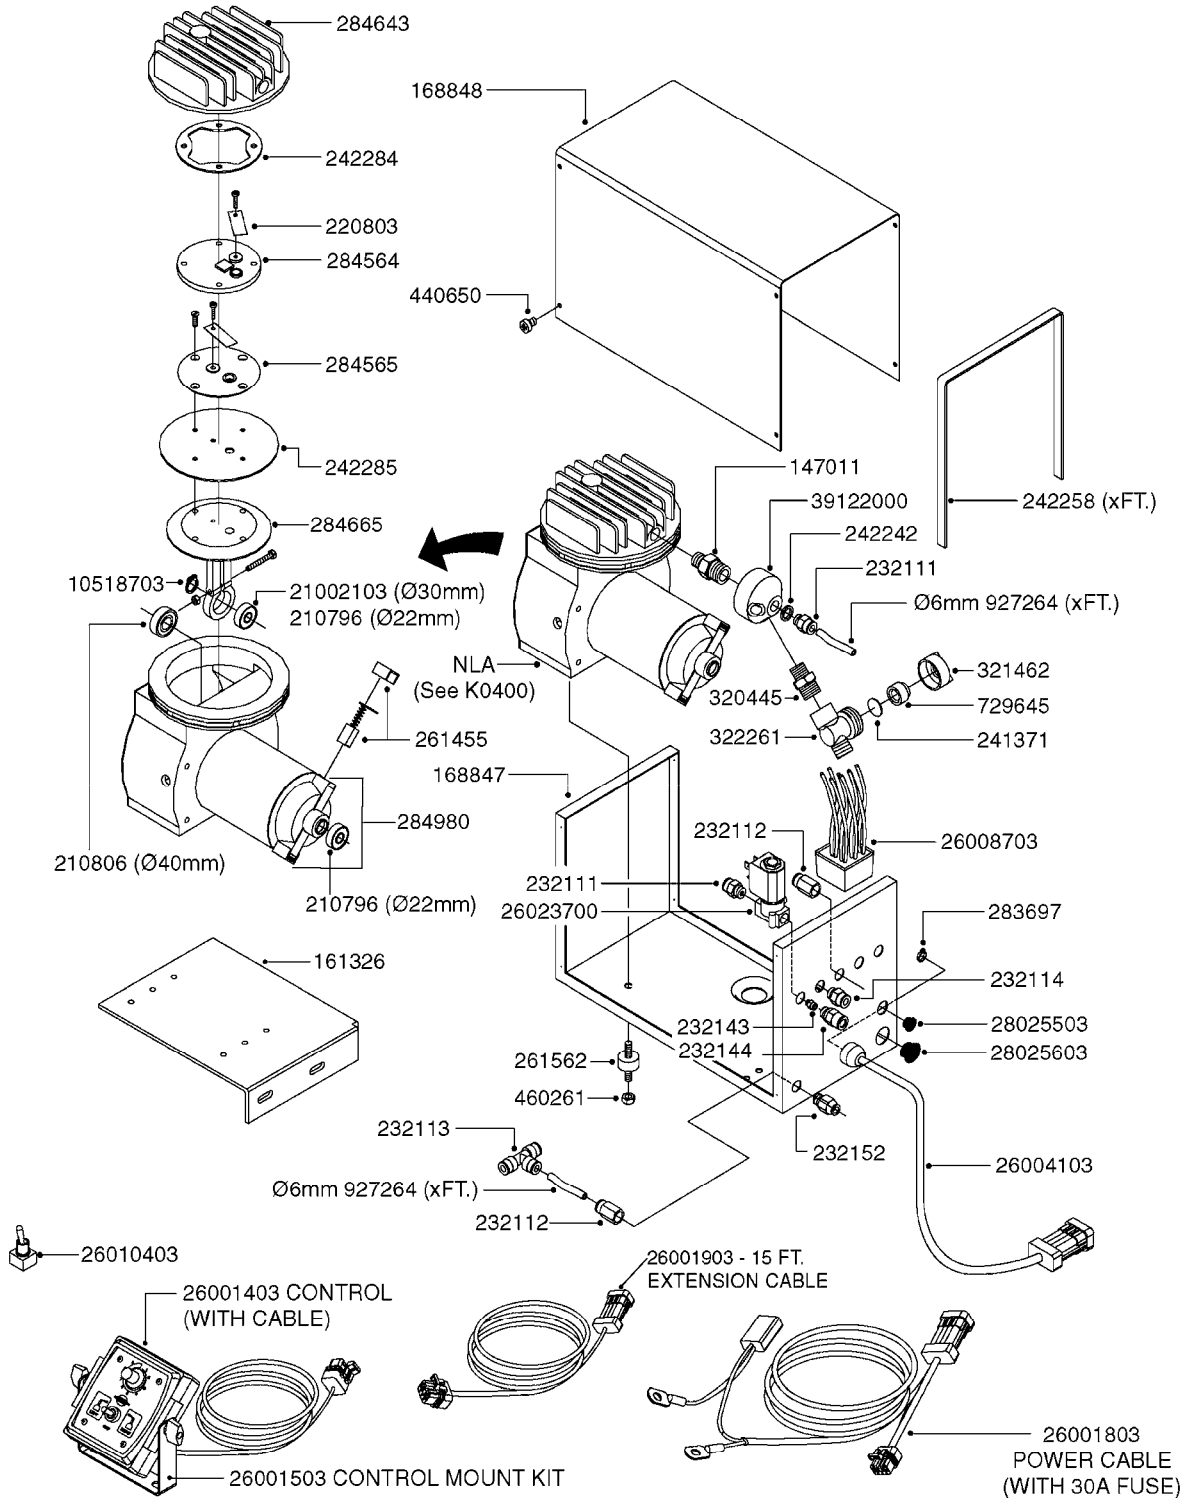

K0390

*Ø8mm 927306 (xFT.)
*Ø10mm 927330 (xFT.)

70019403 - COMPLETE ASSEMBLY

FOAM MARKER COMPRESSOR 2002
K0390-HIN, 01:01:16

Page 1
Date 03.11.2017 22:41

parts-n°	order qty	description
147011	1	HEX NIPPLE 3/8'X1/4'BSP BRASS
161326	1	MOUNT BKT. F. FOAM COMP.BOX 98
168847	1	ENCLOSURE LOWER F.MARKER
168848	1	COVER F. FOAM MARKER
210796	1	BEARING BALL D22/D8 X 7 608ZZ
210806	1	BEARING BALL D40/D17X12MM
220803	1	VALVE F. COMPRESSOR
232111	1	QUICK COUPLER 6MM X 1/8 EXT.
232112	1	QUICK COUPLER 6MM 1/8 INT.
232113	1	QUICK COUPLER 6MM T-PIECE
232114	1	COUPLER 1/8" THREADX8MM HOSE
232143	1	REDUCER 1/4'INT-1/8'EXT
232144	1	QUICK COUPLER 10MM X 1/4 EXT
232152	1	QUICK COUPLER 8MMX1/8 EXT.LONG
241371	1	DIAPHRAGM, NO-DRIP alt 241371
242242	1	O-RING F.AIR HOSE FITTING
242258	1	TRIM 3X10 SELF ADHESIVE 0012"
242284	1	HEAD GASKET F. COMPRESSOR
242285	1	DIAPHRAGM F. F/M COMP.
261455	1	BRUSH KIT-FOAM MARKER MOTOR
261562	1	RUBBER DAMPER 2XM6X25
283697	1	TIESTRAP 200MM
284564	1	PLATE F.COMPRESSOR HEAD
284565	1	PLATE F.COMPRESSOR HEAD
284643	1	COMPRESSOR HEAD F.FOAM MARKER
284665	1	CONNECTING ROD F.COMPRESSOR
284980	1	FLANGE REAR F. F.M.COMPRESSOR
320445	1	FITT.DK HN 1/4"X3/8" BSP
321462	1	CAP F.NO-DRIP ASSY.
322261	1	HOUSING F.SAFETY VALVE 3/8"
440650	1	SCREW 3.5x13 STAINLESS
460261	1	NUT HEX M6X1.00 LOCK DIN985 A2 SS
729645	1	NON-DRIP SPRING ASSY.GREEN 10
927264	1	HOSE R X PE D6/D4 X 0012"
927306	1	HOSE R X PE D8/D6 X 0012"BLACK
927330	1	HOSE R X PE D10/D8 X 012"BLACK
10518703	1	SNAP-RING OUTER 8X1
21002103	1	BEARING, 6200 2ZJEM (SKF)
26001403	1	HC FOAM MARKR CONSOLE VS3.0.00
26001503	1	HC FOAM MARKER CONSOLE MT.KIT
26001803	1	POWER CABLE
26001903	1	15' 7-PIN EXTENSION CABLE
26004103	1	FOAM MARKER CNTRL MOD CABL STD
26008703	1	FOAM MARKER CONTROL SCII
26010403	1	TOGGLE SWITCH MICRO-TRAK F.M.
26023700	1	SOLENOID VAL 12V 1/8' FLO '07
28025503	1	PLUG F.DRILLED HOLE 1/2"
28025603	1	PLUG F.DRILLED HOLE 3/4"
39122000	1	DISTR.HOUSING F.FOAM MARKER'07
70019403	1	FOAM MARKER COMPRESSOR KIT STD