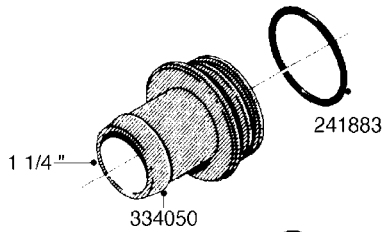

**L0080**

FITTINGS - S-53  
L0080-HIN, 12:09:17

Page 1

Date 03.11.2017 22:41

Pos.	parts-n°	order qty	description
1	145995	1	FITT.DK S-53 FORK
2	241973	1	O-RING Ø3 X 44,2 70 SHORES NITRIL NITRIL (BLACK)
2	242353	1	O-RING D44.2X3.0 VITON F.S-67 VITON (BROWN)
3	242109	1	O-RING D32.2x3.0 NITRIL (BLACK)
3	242354	1	O-RING D32.2X3.0 VITON F.S-53 VITON (BROWN)
4	322103	1	FITT.DK S-53 BULKHEAD
5	322107	1	FITT.DK S-53 BULKHEAD NUT
6	322110	1	FITT.DK S-53 ELB. 1/2" BSP
7	322352	1	FITT.DK S-53 TEE
8	334229	1	FITT.DK S-53 STR.3/4"
9	334260	1	GASKET F. S-53 BULKHEAD
10	334564	1	FITT.DK S-67 TO S-53 ADAPTER
11	391100	1	FITT.DK S-53THREAD INS.1/2"BSP
12	726463	1	FITT.DK S53 BULKHEAD W/GASKET
13	726552	1	FIT.DK S-53X90 1/2" BSP,O-RING
14	726556	1	FITT.DK S-53 HB 1/2" W/O-RING
15	726558	1	FITT.DK S53 STR. 3/4" W.ORING
16	726559	1	FITT DK. S-53 HB 1" W/O-RING
17	726568	1	FITT.DK.S-53 HB 1/2"90 W/ORING
18	726570	1	FITT.DK S-53 ELB.3/4" W.ORING
19	726571	1	FITT.DK S-53 ELB.1", W ORING
20	726578	1	FITT.DK S53 PLUG WITH O-RING
21	728561	1	REDUCER S67M - S53F + O-RING