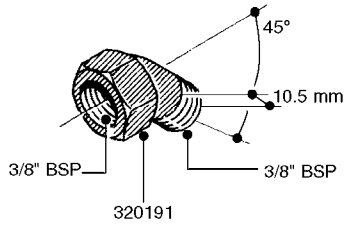

FITTINGS - HEXAGON NIPPLES  
L0030-HIN, 01:01:16

**L0030**

FITTINGS - HEXAGON NIPPLES  
L0030-HIN, 01:01:16

Page 1  
Date 03.11.2017 22:41

parts-n°	order qty	description
10015303	1	FITT.PO.HN 1.00X1.00 M1000
10425003	1	FITT.PO.HN 1.25X1.00 MCPHEE
320132	1	FITT.DK HN 1" BSP
320176	1	FITT.DK HN 3/8"X1/2" BSP
320445	1	FITT.DK HN 1/4"X3/8" BSP
320655	1	FITT.DK HN 1/2"-1/2" BSP
320692	1	FITT.DK HN 3/8'BSPX1/4'NPT
320703	1	FITT.DK HN 3/8BSP X1/2 &1/4NPT
320725	1	FITT.DK NIPPLE 3/8"-3/8" BSP
320902	1	FITT.DK HN 3/8'X 1/4' BSP
390232	1	FITT.DK HN 1-1/2' X 1-1/4' BSP
390276	1	FITT.DK HN 1'BSP