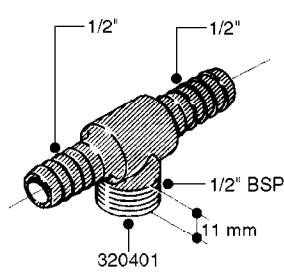

**L0040**

FITTINGS - NIPPLES & ELBOWS  
L0040-HIN, 01:01:16

Page 1  
Date 03.11.2017 22:41

parts-n°	order qty	description
10530803	1	FITT.PO.SE 2.00X2.00 45 DEG.
320191	1	FITT.DK ELB 3/8' BSP 45 DEGREE
320482	1	FITT.DK ELB. 1/2" BSP 60 DEG.
320596	1	FITT.DK ELB 3/8'-1/2'BSP 45DEG
320607	1	FITT.DK HN 3/8M X 3/8F BSP LNG
320633	1	FITT.DK HN 3/8"M X 3/8"F BSP
321451	1	FITT.DK ELB.1-1/2 X1-1/4 80DEG
321532	1	FITT.DK REDUC 3/4' X 1/2' BSP
390233	1	FITT.DK REDUC 1-1/2" X 1" BSP

**L0050**

parts-n°	order qty	description
242594	1	O-RING D14 X 1.78 SCH.70-EPDM
320294	1	FITT.DK TEE 3/8X3/8HB X1/2"BSP
320305	1	FITT.DK HB 3/4'- 3/4' BSP
320386	1	FITT.DK TEE 3/8X3/8HB X3/8"BSP
320397	1	FITT.DK ELB 3/8"HB X 3/8" BSP
320401	1	FITT.DK TEE 1/2X1/2HB X1/2"BSP
320412	1	FITT.DK TEE 1/2X1/2HB X3/8'BSP
320423	1	FITT.DK ELB 1/2'HB X 3/8' BSP
320891	1	FITT.DK HB 3/8'- 3/8' BSP
320972	1	FITT.DK HB 5/16'- 1/4' BSP
322046	1	FITT.DK TEE 1/2X1/2HB X3/4'BSP
322048	1	FITT.DK TEE 3/4X3/4HB X3/4'BSP
330595	1	O-RING D24.6/D20X2.1 -3/4"
333137	1	FITT.DK CONN.1/2" F.NOZZ. DOUB
333141	1	FITT.DK CONN.1/2" F.NOZZ.SING
334041	1	FITT.DK CONN.3/4' F.NOZZ. SING
334042	1	FITT.DK CONN.3/4' F.NOZZ. DOUB
334195	1	FITT.DK ELB. 3/4"HB X 3/4"HB
10012103	1	FITT.PO.HB 1.25X1.50 IMB1012
10014003	1	FITT.PO.HB 1.25X1.25 IMB1010
10036903	1	FITT.PO.HB 1.50X1.50 IMB1212
28019303	1	FITTING HB ELB 3/4NPT-3/4HOSE
61016500	1	HOSE TAIL 3/4" 90°+RG CAP 3/4"
72026700	1	NOZZLE TUBE ADAPTER W/O-RING