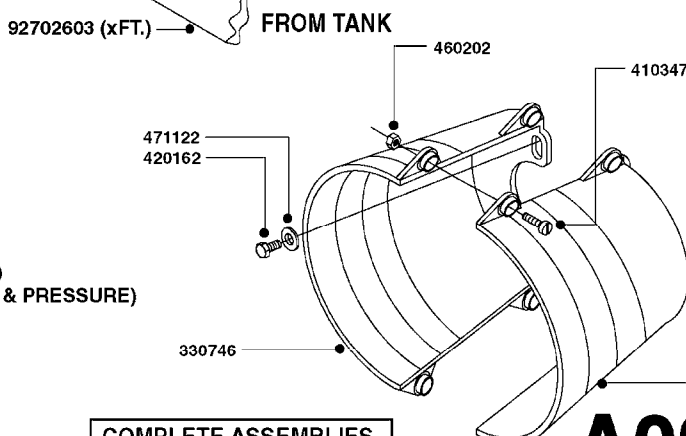

**SUCTION SIDE OF PUMP**

NLA - 1302 PUMP (REPLACES 1301 PUMP)  
#726854 - COMPLETE DAMPER KIT (SUCTION & PRESSURE)

COMPLETE ASSEMBLIES  
WHOLEGOODS ITEMS

**A0240**

PUMP - 1301/1302 FITTINGS  
A0240-HIN, 01:01:16