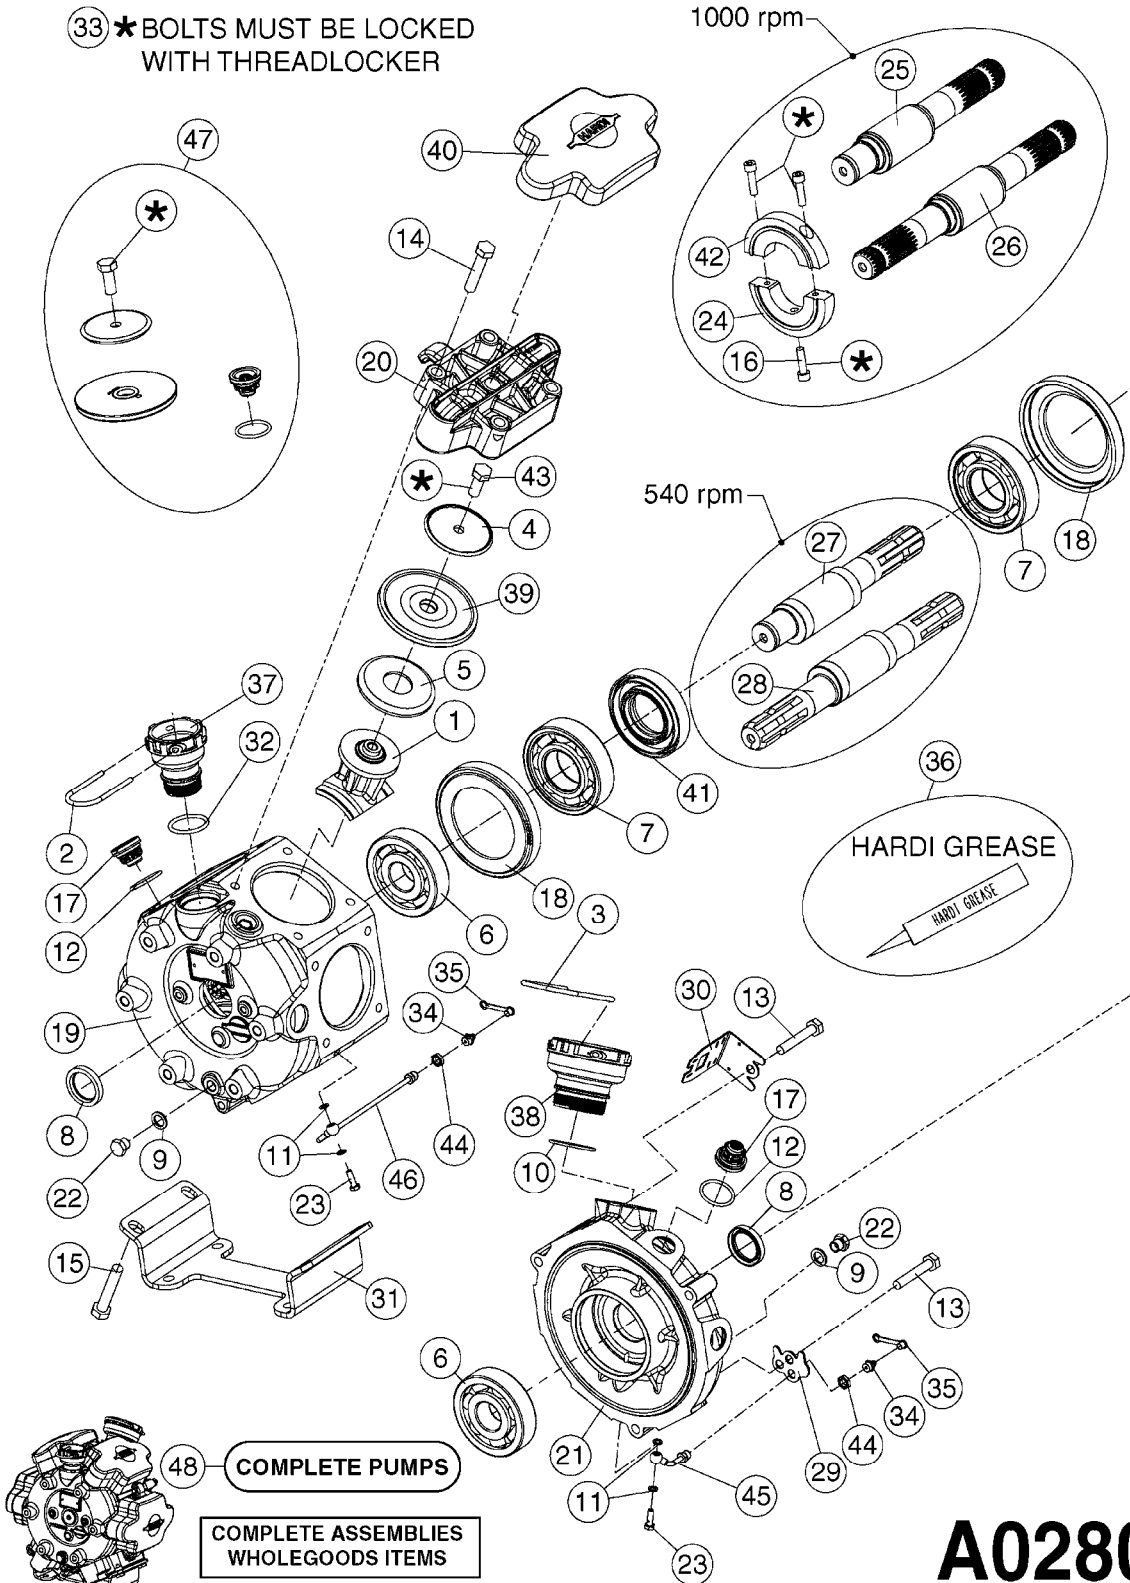

33 * BOLTS MUST BE LOCKED WITH THREADLOCKER

1000 rpm

540 rpm

HARDI GREASE

PUMP - 364 540/1000 RPM
A0280-HIN, 21:02:17

Page 1

Date 03.11.2017 22:40

Pos.	parts-n°	order qty	description
1	111622	1	CONNECTING ROD 463/5.5MM
1	111628	1	CONNECTING ROD 363/5.5 PUMP
1	111629	1	CONNECTING ROD 363/364-7 PUMP
1	111630	1	CONNECTING ROD 363/364-10 PUMP
2	145996	1	FITT.DK S-67 FORK
3	145997	1	FITT.DK S-93 FORK
4	161174	1	DIAPHRAGM DISC SS 361/363/364 PUMP
5	161372	1	DIAPHRAGM BACKING DISC,320-361
6	210221	1	BEARING BALL 6407
7	210232	1	BEARING BALL 6310
8	210243	1	SEAL OIL 35 X 47 X 7
9	241404	1	DOWTY SEAL 1/4"
10	242225	1	O-RING D45.0 X 4.0 RUBBER
11	242374	1	WASHER Ø10/Ø6X1 COPPER
12	330024	1	O-RING D41,1/D34.5 X 3,5
13	420895	1	BOLT HEX 8.8 RAW M10X60
14	430312	1	BOLT HEX 8.8 RAW M12X60
15	430437	1	BOLT HEX 8.8 RAW M12X65
16	450995	1	BOLT ALLEN M8X30 DIN 912 RAW
17	728146	1	VALVE FOR 361(726890/707932)
18	11171900	1	CONROD RING 364/464 MACHINED
19	11172000	1	PUMP HOUSE 364 MACHINED 5/4" BSP RED
20	11172800	1	VALVE COVER 363/364 MACHINED RED
21	11173200	1	FRONTPART 364, 1½" BSP RED
22	14010400	1	PLUG 1/4" BSP
23	14120400	1	BANJOBOLT M6 X 19
24	14120700	1	COUNTERWEIGHT 364/464-1000
25	14137300	1	CRANKSHAFT 364/464-5.5 1000
26	14137900	1	CRANKSHAFT 364/464-5.5 GG 1000
27	14137600	1	CRANKSHAFT 364/464-10
28	14138200	1	CRANKSHAFT 364/464-10 GG
29	16382900	1	GREASE NIPPLE PLATE, 364
30	16390600	1	BRACKET FOR RPM SENSOR
31	17002400	1	FOOT F. 36X PUMP, RED
32	24266600	1	O-RING D 38,0 X 4,0 70SH.NITR
33	28045503	1	LOCTITE 262 .5ML (.017oz.)
34	28163300	1	GREASE NIPPLE H1 M6X1 DIN 7412
35	28163400	1	CAP F. GREASENIPPLE YELLOW M6X1
36	28164600	1	HARDI PUMP GREASE S3 V550L 1
37	32242200	1	FITTING S67 5/4" KON. RG 2014
38	32242300	1	NIPPLE S93 1,5' KON.RG 2014
39	33511400	1	DIAPHRAGM PUMP 361/361/363/364 PUR
40	33524300	1	COVER PLASTIC 364 PUMP
41	33527200	1	GREASE SPLIT 364/464
42	39136200	1	HALFPART 364/464-1000
43	43099200	1	BOLT HEX SS M12 X 30 DIN933 A4
44	46134000	1	NUT HEX M10x1 H=2.3 NV=14 ELZIN
45	61096800	1	BANJOTUBE SHORT 364 COMPL.
46	61096900	1	BANJOTUBE LONG 364 COMPL.
47	75585900	1	PUMP KIT 364
48	82168100	1	PUMP 464-5.5 THROUGH SHAFT 1000RPM
48	82169500	1	PUMP 364-5.5-MED-1000
48	82169700	1	PUMP 364-5.5-MOD2-1000-OSP
48	82170000	1	PUMP 364-10-STD-540 FK
48	82170300	1	PUMP 364-10-MOD-540-GG THROUGH SHAFT
48	82170400	1	PUMP 364-10-MOD-540-OSP