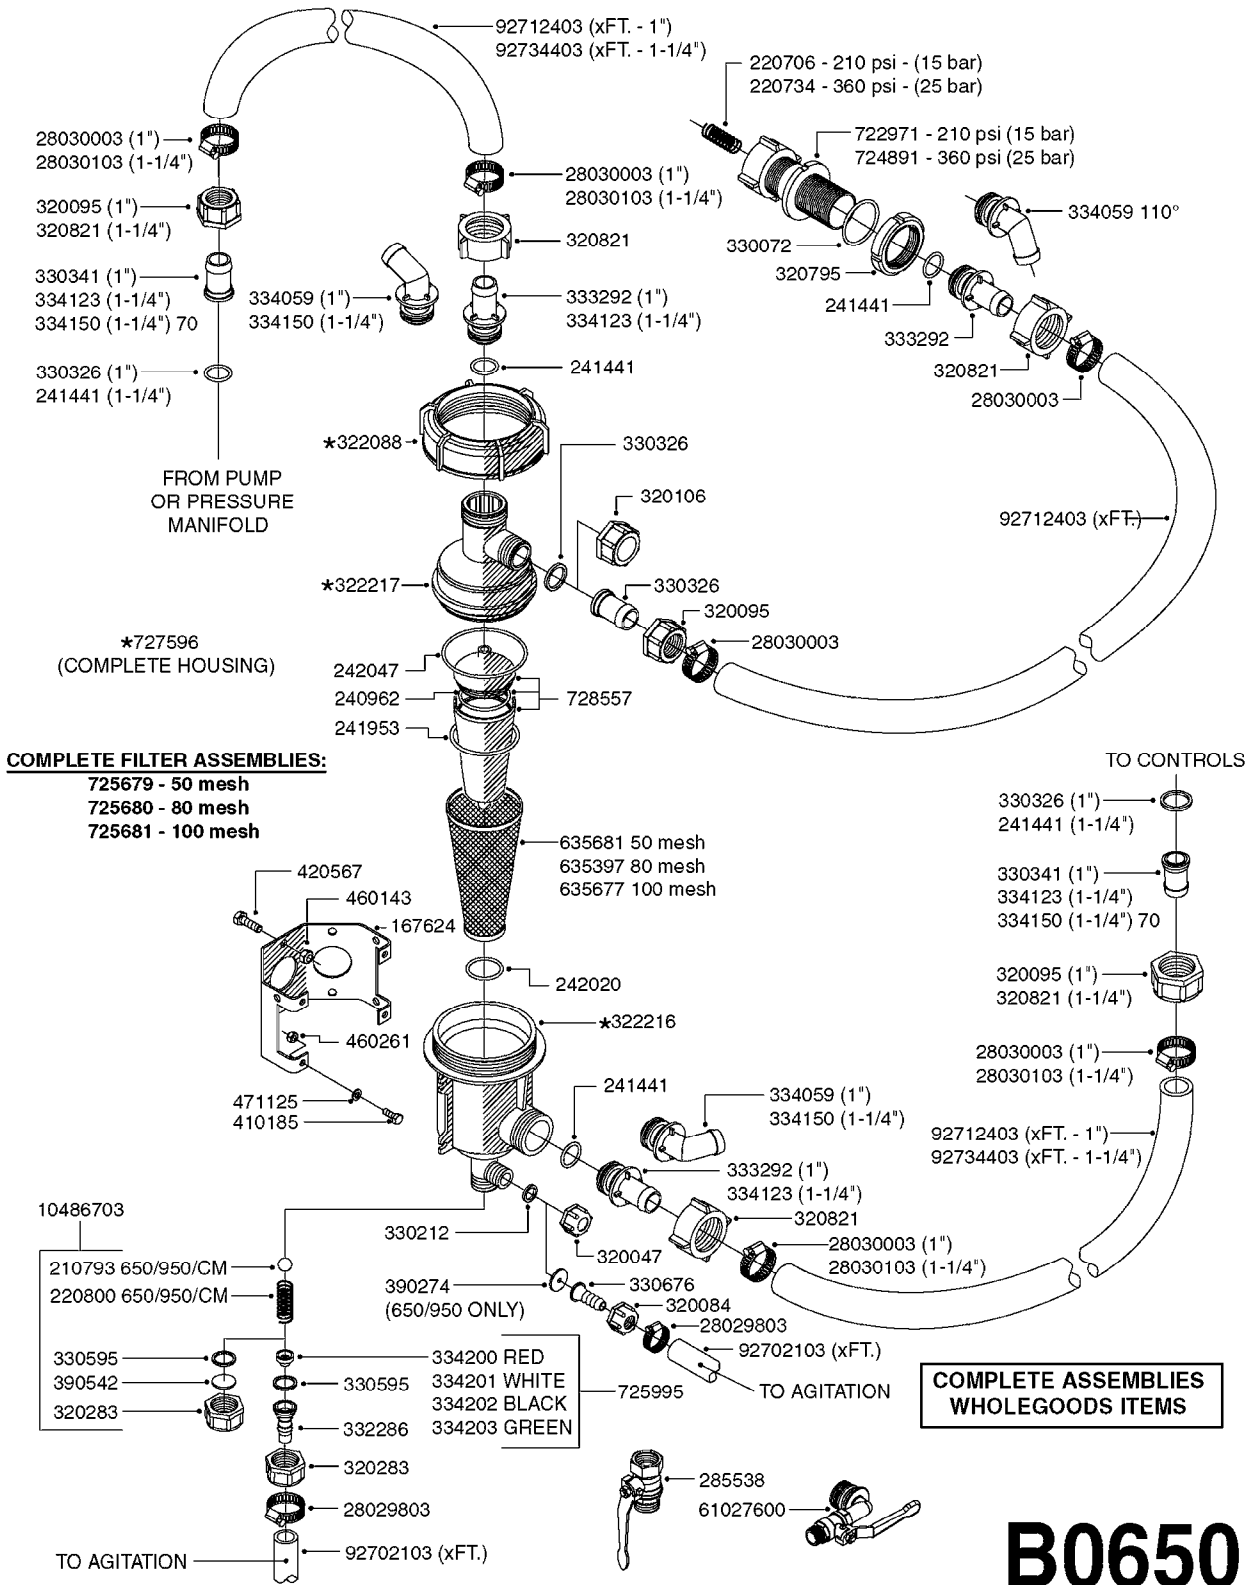

S-67 CHECK VALVE  
(THREADED)

S-67 CHECK VALVE  
(NON-THREADED)

FOR FITTINGS AND  
HOSES, SEE SECTION L

**B0640**

CHECK VALVES - S67 (2011)  
B0640-HIN, 12:04:16

Page 1

Date 03.11.2017 22:40

Pos.	parts-n°	order qty	description
1	145996	1	FITT.DK S-67 FORK
2	242353	1	O-RING D44.2X3.0 VITON F.S-67
3	334231	1	HOSE TAIL S67 STRAIGHT 1"
3	334232	1	HOSE TAIL S67 1"1/4 STRAIGHT
4	72432400	1	FITT.DK S-67 CONNEC W.CHK SEAT
5	72819200	1	CHECK VALVE S67 2012 THREADED
6	72819300	1	CHECK VALVE S67 2012 NO THREAD