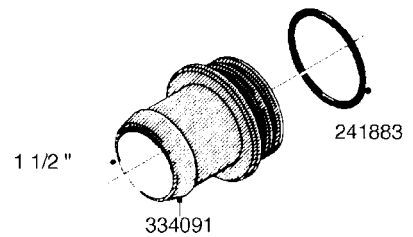

**L0080**

FITTINGS - S-53  
L0080-HIN, 12:09:17

Page 1

Date 03.11.2017 22:41

Pos.	parts-n°	order qty	description
1	145995	1	FITT.DK S-53 FORK
2	241973	1	O-RING Ø3 X 44,2 70 SHORES NITRIL NITRIL (BLACK)
2	242353	1	O-RING D44.2X3.0 VITON F.S-67 VITON (BROWN)
3	242109	1	O-RING D32.2x3.0 NITRIL (BLACK)
3	242354	1	O-RING D32.2X3.0 VITON F.S-53 VITON (BROWN)
4	322103	1	FITT.DK S-53 BULKHEAD
5	322107	1	FITT.DK S-53 BULKHEAD NUT
6	322110	1	FITT.DK S-53 ELB. 1/2" BSP
7	322352	1	FITT.DK S-53 TEE
8	334229	1	FITT.DK S-53 STR.3/4"
9	334260	1	GASKET F. S-53 BULKHEAD
10	334564	1	FITT.DK S-67 TO S-53 ADAPTER
11	391100	1	FITT.DK S-53THREAD INS.1/2"BSP
12	726463	1	FITT.DK S53 BULKHEAD W/GASKET
13	726552	1	FIT.DK S-53X90 1/2" BSP,O-RING
14	726556	1	FITT.DK S-53 HB 1/2" W/O-RING
15	726558	1	FITT.DK S53 STR. 3/4" W.ORING
16	726559	1	FITT DK. S-53 HB 1" W/O-RING
17	726568	1	FITT.DK.S-53 HB 1/2"90 W/ORING
18	726570	1	FITT.DK S-53 ELB.3/4" W.ORING
19	726571	1	FITT.DK S-53 ELB.1", W ORING
20	726578	1	FITT.DK S53 PLUG WITH O-RING
21	728561	1	REDUCER S67M - S53F + O-RING