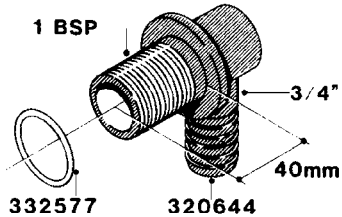

**L0040**

FITTINGS - NIPPLES & ELBOWS  
L0040-HIN, 01:01:16

Page 1  
Date 03.11.2017 22:41

parts-n°	order qty	description
10530803	1	FITT.PO.SE 2.00X2.00 45 DEG.
320191	1	FITT.DK ELB 3/8' BSP 45 DEGREE
320482	1	FITT.DK ELB. 1/2" BSP 60 DEG.
320596	1	FITT.DK ELB 3/8'-1/2'BSP 45DEG
320607	1	FITT.DK HN 3/8M X 3/8F BSP LNG
320633	1	FITT.DK HN 3/8"M X 3/8"F BSP
321451	1	FITT.DK ELB.1-1/2 X1-1/4 80DEG
321532	1	FITT.DK REDUC 3/4' X 1/2' BSP
390233	1	FITT.DK REDUC 1-1/2" X 1" BSP

**L0050**

parts-n°	order qty	description
242594	1	O-RING D14 X 1.78 SCH.70-EPDM
320294	1	FITT.DK TEE 3/8X3/8HB X1/2"BSP
320305	1	FITT.DK HB 3/4'- 3/4' BSP
320386	1	FITT.DK TEE 3/8X3/8HB X3/8"BSP
320397	1	FITT.DK ELB 3/8"HB X 3/8" BSP
320401	1	FITT.DK TEE 1/2X1/2HB X1/2"BSP
320412	1	FITT.DK TEE 1/2X1/2HB X3/8'BSP
320423	1	FITT.DK ELB 1/2'HB X 3/8' BSP
320891	1	FITT.DK HB 3/8'- 3/8' BSP
320972	1	FITT.DK HB 5/16'- 1/4' BSP
322046	1	FITT.DK TEE 1/2X1/2HB X3/4'BSP
322048	1	FITT.DK TEE 3/4X3/4HB X3/4'BSP
330595	1	O-RING D24.6/D20X2.1 -3/4"
333137	1	FITT.DK CONN.1/2" F.NOZZ. DOUB
333141	1	FITT.DK CONN.1/2" F.NOZZ.SING
334041	1	FITT.DK CONN.3/4' F.NOZZ. SING
334042	1	FITT.DK CONN.3/4' F.NOZZ. DOUB
334195	1	FITT.DK ELB. 3/4"HB X 3/4"HB
10012103	1	FITT.PO.HB 1.25X1.50 IMB1012
10014003	1	FITT.PO.HB 1.25X1.25 IMB1010
10036903	1	FITT.PO.HB 1.50X1.50 IMB1212
28019303	1	FITTING HB ELB 3/4NPT-3/4HOSE
61016500	1	HOSE TAIL 3/4" 90°+RG CAP 3/4"
72026700	1	NOZZLE TUBE ADAPTER W/O-RING