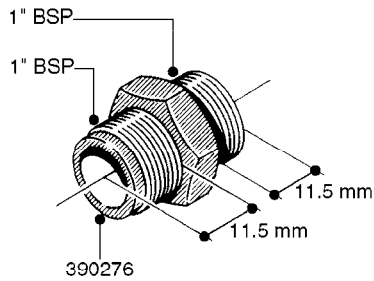

FITTINGS - HEXAGON NIPPLES  
L0030-HIN, 01:01:16

**L0030**

FITTINGS - HEXAGON NIPPLES  
L0030-HIN, 01:01:16

Page 1  
Date 03.11.2017 22:41

parts-n°	order qty	description
10015303	1	FITT.PO.HN 1.00X1.00 M1000
10425003	1	FITT.PO.HN 1.25X1.00 MCPHEE
320132	1	FITT.DK HN 1" BSP
320176	1	FITT.DK HN 3/8"X1/2" BSP
320445	1	FITT.DK HN 1/4"X3/8" BSP
320655	1	FITT.DK HN 1/2"-1/2" BSP
320692	1	FITT.DK HN 3/8'BSPX1/4'NPT
320703	1	FITT.DK HN 3/8BSP X1/2 &1/4NPT
320725	1	FITT.DK NIPPLE 3/8"-3/8" BSP
320902	1	FITT.DK HN 3/8'X 1/4' BSP
390232	1	FITT.DK HN 1-1/2' X 1-1/4' BSP
390276	1	FITT.DK HN 1'BSP