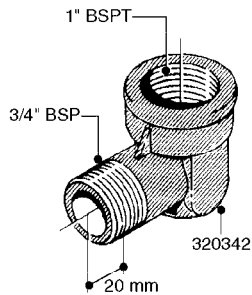

L0020

FITTINGS-T-PIECES, CAPS & ELBOWS
L0020-HIN, 01:01:16

Page 1
Date 03.11.2017 22:41

parts-n°	order qty	description
10053603	1	FITT. CAPNUT 2"BSP 5601
10194303	1	CAP BLANK 1 1/2 MCPHEE 210060
320047	1	FITT.DK CAPNUT 1/2" BSP
320106	1	FITT.DK CAPNUT 1" BSP
320272	1	FITT.DK CAPNUT 3/8" BSP
320316	1	FITT.DK TEE 3/4" X3/4" X1"BSP
320331	1	FITT.DK TEE 1" - 1" - 3/4" BSP
320342	1	FITT.DK EL 3/4"M X 1"F BSP
320563	1	FITT.DK 3 WAY 1/2" 110 DEG.
320677	1	NO LONGER AVAILABLE
320961	1	FITT.DK CAPNUT 1-1/2" BSP
321053	1	FITT.DK TEE 1/2 X1/2 X1/2" BSP
322072	1	FITT.DK TEE 3/8'X3/8'X3/8' BSP
322095	1	FITT.DK TEE 1-1/2 X1-1/4 X3/4" BSP
322138	1	FITT.DK ELB 1"M X 1"F BSP
330013	1	O-RING D15/D10X2.5 F.3/8"NUT
330212	1	O-RING D19/D14X2.4 F.1/2"NUT
330326	1	O-RING D30/D24X2 F.1"NUT
331273	1	O-RING D44/D38X2 F.1-1/2"