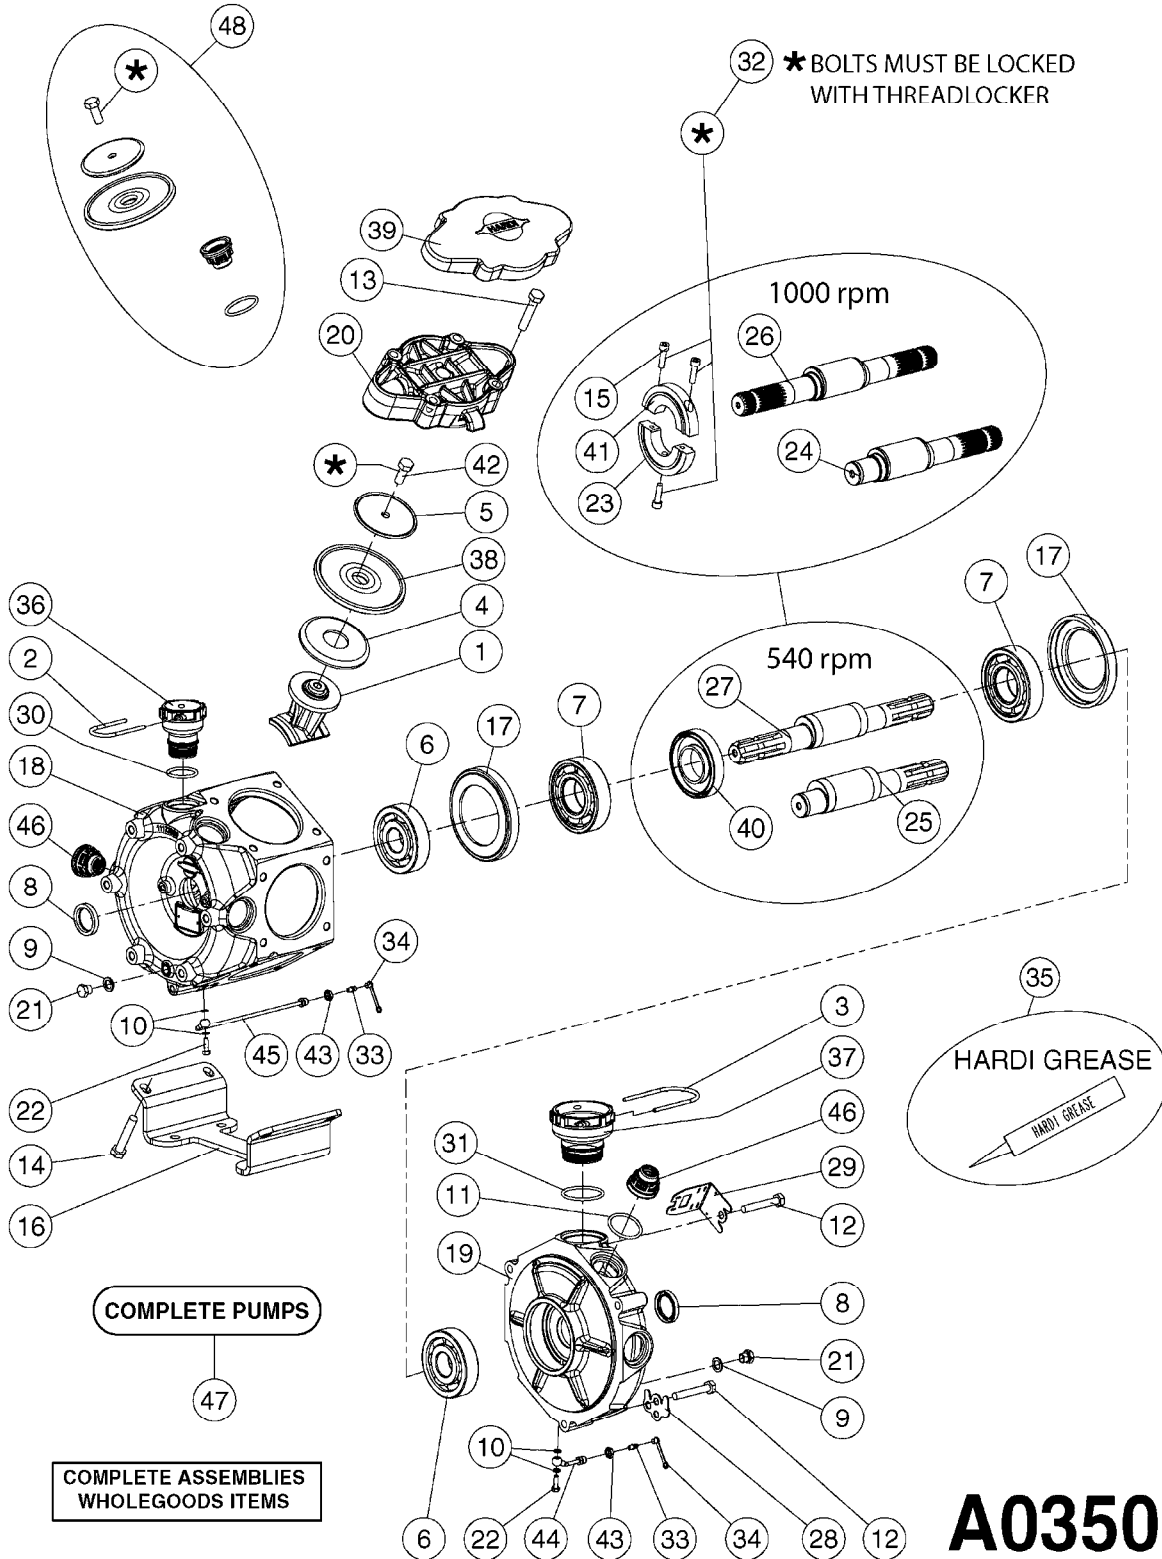

PUMP - 464 540/1000 RPM
A0350-HIN, 22:02:16

Page 1

Date 03.11.2017 22:40

Pos.	parts-n°	order qty	description
1	111622	1	CONNECTING ROD 463/5.5MM
1	111623	1	CONNECTING ROD 463/10MM
1	111624	1	CONNECTING ROD 463/12MM
1	111645	1	CONNECTING ROD 463/6.5MM
2	145996	1	FITT.DK S-67 FORK
3	145997	1	FITT.DK S-93 FORK
4	161012	1	DIAPHRAGM BACKING DISC F. 463
5	161175	1	DIAPHRAGM DISC 463/464 PUMP
6	210221	1	BEARING BALL 6407
7	210232	1	BEARING BALL 6310
8	210243	1	SEAL OIL 35 X 47 X 7
9	241404	1	DOWTY SEAL 1/4"
10	242374	1	WASHER Ø10/Ø6X1 COPPER
11	330072	1	O-RING D53.5/D45.5X4
12	421072	1	BOLT HEX 8.8 RAW M10X65
13	430312	1	BOLT HEX 8.8 RAW M12X60
14	430437	1	BOLT HEX 8.8 RAW M12X65
15	450995	1	BOLT ALLEN M8X30 DIN 912 RAW
16	614628	1	FOOT F. 46X PUMP, RED
17	11171900	1	CONROD RING 364/464 MACHINED
18	11172200	1	PUMP HOUSE 464 MACHINED 5/4" BSP RED
19	11172600	1	FRONTPART 464 MACHINED 2" BSP RED
20	11173000	1	VALVE COVER.463/464 MACHINED RED
21	14010400	1	PLUG 1/4" BSP
22	14120400	1	BANJOBOLT M6 X 19
23	14120700	1	COUNTERWEIGHT 364/464-1000
24	14137300	1	CRANKSHAFT 364/464-5.5 1000
24	14137400	1	CRANKSHAFT 364/464-6.5 1000
25	14137600	1	CRANKSHAFT 364/464-10
25	14137700	1	CRANKSHAFT 464-12
26	14137900	1	CRANKSHAFT 364/464-5.5 GG 1000
26	14138000	1	CRANKSHAFT 364/464-6.5 GG 1000
27	14138200	1	CRANKSHAFT 364/464-10 GG
27	14138300	1	CRANKSHAFT 464-12 GG
28	16383000	1	GREASE NIPPLE PLATE 464
29	16390600	1	BRACKET FOR RPM SENSOR
30	24266600	1	O-RING D 38,0 X 4,0 70SH.NITR
31	24266800	1	O-RING D 54,0 X 4,0 70SH.NITR
32	28045503	1	LOCTITE 262 .5ML (.017oz.)
33	28163300	1	GREASE NIPPLE H1 M6X1 DIN 7412
34	28163400	1	CAP F. GREASENIPPLE YELLOW M6X1
35	28164600	1	HARDI PUMP GREASE S3 V550L 1
36	32242200	1	FITTING S67 5/4" KON. RG 2014
37	32242400	1	FITTING S93 2" KON. RG 2014
38	33511600	1	DIAPHRAGM PUMP 463/464 PUMP PUR
39	33524000	1	COVER PLASTIC 464 PUMP
40	33527200	1	GREASE SPLIT 364/464
41	39136200	1	HALFPART 364/464-1000
42	43099200	1	BOLT HEX SS M12 X 30 DIN933 A4
43	46134000	1	NUT HEX M10x1 H=2.3 NV=14 ELZIN
44	61097000	1	BANJOTUBE SHORT 464 COMPL.
45	61097100	1	BANJOTUBE LONG 464 COMPL.
46	72043600	1	VALVE FOR 462/463
47	72993500	1	PUMP 464-12-540, CM
47	72993600	1	PUMP 464-6.5 MED-2-1000
47	82168700	1	PUMP 464-12 540 OFFSET PORTS
47	82168800	1	PUMP 464 6.5 1000 OFFSET PORTS
47	82169000	1	PUMP 464-10-MOD-2-540
48	75586000	1	PUMP KIT 464