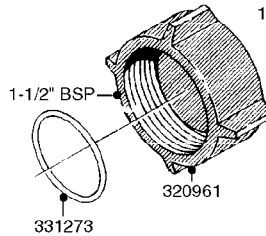

L0020

FITTINGS-T-PIECES, CAPS & ELBOWS
L0020-HIN, 01:01:16

Page 1
Date 03.11.2017 22:41

parts-n°	order qty	description
10053603	1	FITT. CAPNUT 2"BSP 5601
10194303	1	CAP BLANK 1 1/2 MCPHEE 210060
320047	1	FITT.DK CAPNUT 1/2" BSP
320106	1	FITT.DK CAPNUT 1" BSP
320272	1	FITT.DK CAPNUT 3/8" BSP
320316	1	FITT.DK TEE 3/4" X3/4" X1"BSP
320331	1	FITT.DK TEE 1" - 1" - 3/4" BSP
320342	1	FITT.DK EL 3/4"M X 1"F BSP
320563	1	FITT.DK 3 WAY 1/2" 110 DEG.
320677	1	NO LONGER AVAILABLE
320961	1	FITT.DK CAPNUT 1-1/2" BSP
321053	1	FITT.DK TEE 1/2 X1/2 X1/2" BSP
322072	1	FITT.DK TEE 3/8'X3/8'X3/8' BSP
322095	1	FITT.DK TEE 1-1/2 X1-1/4 X3/4" BSP
322138	1	FITT.DK ELB 1"M X 1"F BSP
330013	1	O-RING D15/D10X2.5 F.3/8"NUT
330212	1	O-RING D19/D14X2.4 F.1/2"NUT
330326	1	O-RING D30/D24X2 F.1"NUT
331273	1	O-RING D44/D38X2 F.1-1/2"