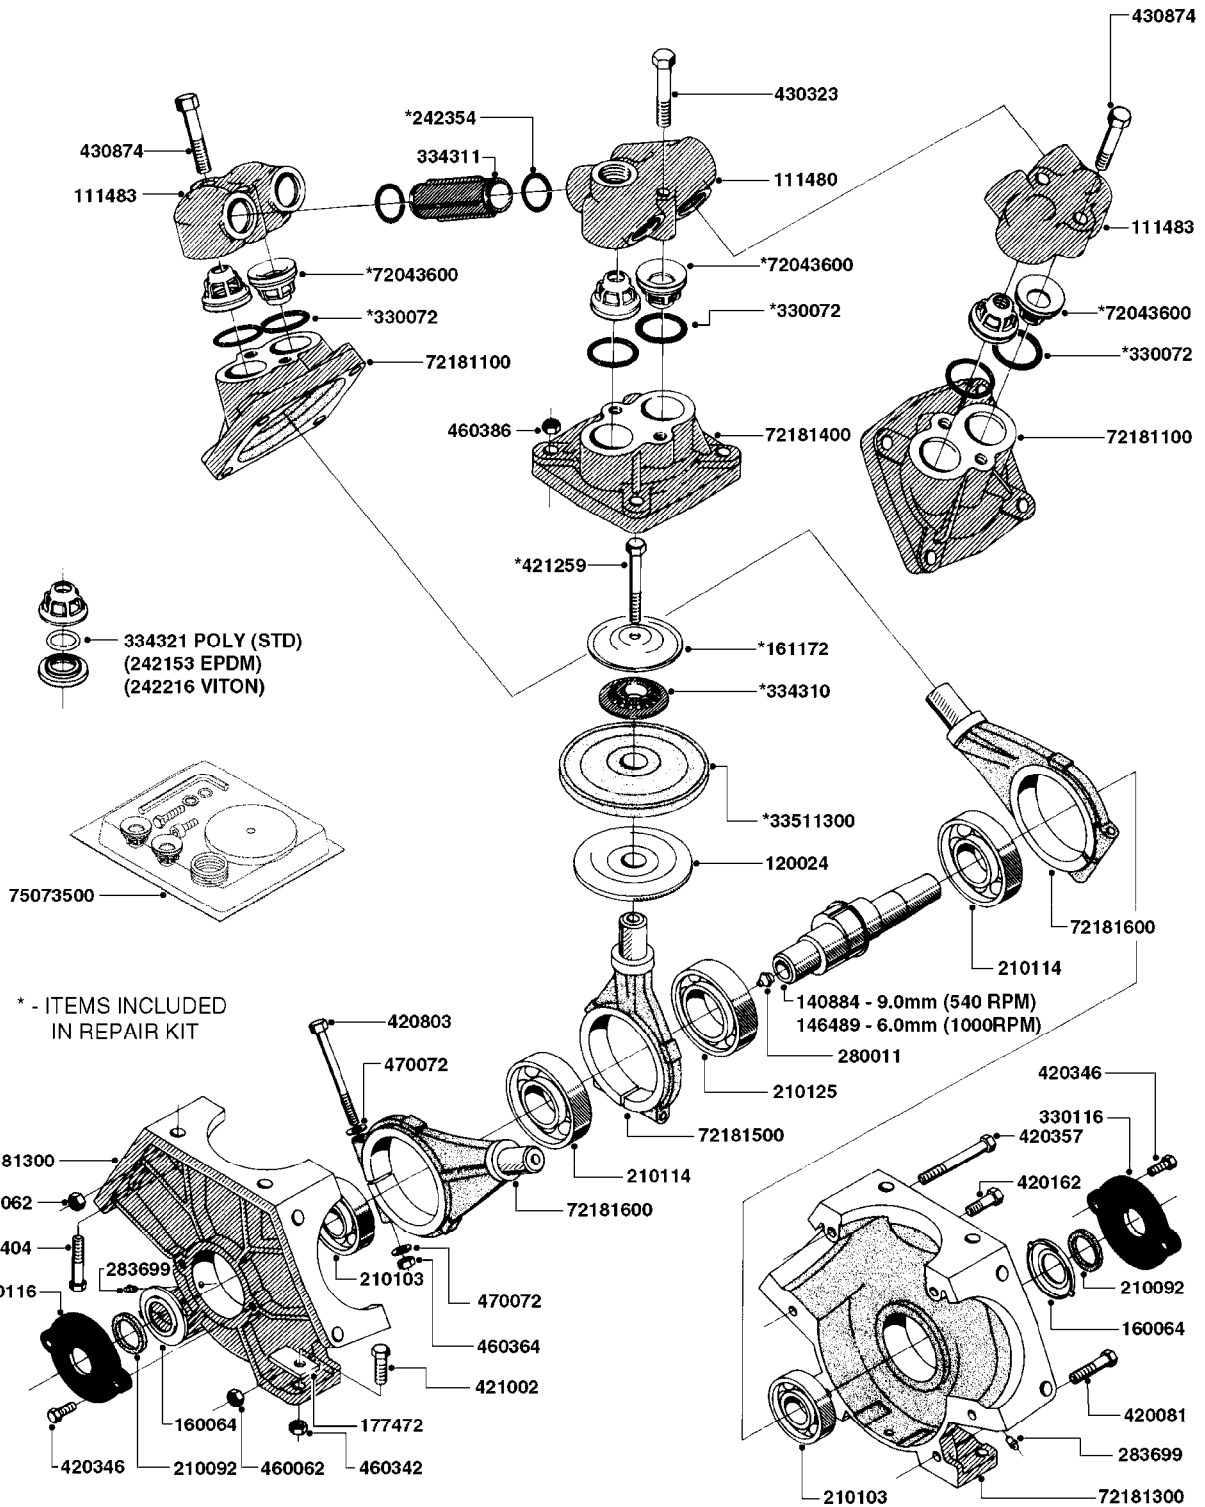

A0220

PUMP - 1302 W/ MOUNTING BASE
A0220-HIN, 27:04:17

Page 1

Date 03.11.2017 22:40

parts-n°	order qty	description
111480	1	VALVE HEAD 1302 CENTER
111483	1	VALVE HEAD SIDE 1302
120024	1	DIAPHRAGM BACK DISC 1200-1300
140884	1	CRANK SHAFT MODEL 1300-9
146489	1	CRANK SHAFT MODEL 1302-6MM
160064	1	DUST PLATE
161172	1	DIAPHRAGM DISC F. 1203/1303
177472	1	BRACKET 25 X 5
210092	1	SEAL FELT D43/30X5
210103	1	BEARING BALL 6306
210114	1	BEARING BALL 6308
210125	1	BEARING BALL 6210
242153	1	O-RING D26X4 EPDM
242216	1	O-RING VITON F/1202/1302/462
242354	1	O-RING D32.2X3.0 VITON F.S-53
280011	1	GREASE NIPPLE 1/8" SAE H TR
283699	1	GREASE NIPPLE M6X1
330072	1	O-RING D53.5/D45.5X4
330116	1	SEAL RETAINER, MODEL 1300
334310	1	NYLON WASHER 1202/1302/462
334311	1	CONNECTION PIPE INLET MOD.1302
334321	1	O-RING POLY. 34.0x26.0x4.0
420081	1	BOLT HEX 8.8 DEL 3/8"X40MM
420162	1	BOLT HEX 8.8 DEL 3/8"X15MM
420346	1	BOLT HEX 8.8 DEL 3/8"X 25MM
420357	1	BOLT HEX 8.8 RAW 3/8"X85MM
420803	1	BOLT HEX 8.8 DEL M8X90
421002	1	BOLT HEX 8.8 DEL M10X30 FT DIN933
421259	1	BOLT HEX UNC7/16"x2.25" 18-8SS
430323	1	BOLT HEX 8.8 DEL M12X60
430404	1	BOLT HEX 8.8 DEL M12X50
430874	1	SCREW SET 8.8 DEL M12X70 FT
460062	1	NUT HEX 3/8" GALV.
460342	1	NUT HEX M10 DEL DIN934
460364	1	NUT HU M8 A2 SS DIN934
460386	1	NUT HEX M12X1.75
470072	1	WASHER D15/D8X.5 LOCK
33511300	1	DIAPHRAGM 1202-1303 POLY 2006
72043600	1	VALVE FOR 462/463
72181100	1	DIAPHRAGM COVER 1203/1303+BLTS
72181300	1	PUMP CASTING 1300 RED W/BOLTS
72181400	1	DIAPHRAGM COVER 1303 W/BOLTS
72181500	1	CONNECTING ROD, CENTER 1303
72181600	1	CONNECTING ROD, SIDE MOD.1300
75073500	1	PUMP KIT 1300/1302 "06"