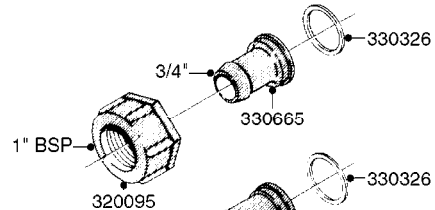

L0010

FITTINGS-CAP NUTS & HOSE BARBS
L0010-HIN, 01:01:16

Page 1
Date 03.11.2017 22:41

parts-n°	order qty	description
240085	1	O-RING D13,1/8,3X02,4 NITRIL
241441	1	O-RING D29.3X3
242594	1	O-RING D14 X 1.78 SCH.70-EPDM
320084	1	FITT.DK NUT 1/2" BSP
320095	1	FITT.DK NUT 1" BSP
320117	1	FITT.DK CONN.1/2"BSP F. 1" CAP
320187	1	FITT.DK CAP 3/8" BSP BLACK
320283	1	FITT.DK NUT 3/4"BSP
320821	1	FITT.DK NUT 1-1/2" BSP
321495	1	FITT.DK REDUC 1/4'BSP F.3/4'NT
321576	1	FITT.DK CONN 1/2"BSP F.3/4"NUT
330013	1	O-RING D15/D10X2.5 F.3/8"NUT
330212	1	O-RING D19/D14X2.4 F.1/2"NUT
330326	1	O-RING D30/D24X2 F.1"NUT
330341	1	FITT.DK HB 1" F. 1" NUT
330595	1	O-RING D24.6/D20X2.1 -3/4"
330665	1	3/4' HOSE TAIL F/1' CAP
330676	1	FITT.DK HB 3/8" F. 1/2" NUT
330687	1	FITT.DK HB 1/2" F. 1/2" NUT
330691	1	FITT.DK HB 3/4'F.3/4' NUT
330783	1	FITT.DK HB 3/8" F.3/8" NUT
331262	1	FITT.DK HB 1-1/2" F. 1-1/2"NUT
331273	1	O-RING D44/D38X2 F.1-1/2"
331446	1	FITT.DK HB 1" F.1-1/2" NUT
331807	1	FITT.DK HB 5/16" F.3/8" NUT
332286	1	FITT.DK HB 1/2" F. 3/4" NUT
332905	1	FITT.DK HB 1/2" F. 3/4" CAP
332927	1	PLUG F. NOZZLE TUBE 3/4'
333292	1	FITT.DK HB 1"O'RING F.1-1/2"
333664	1	FITT.DK HB 5/16' F. 1/2' NUT
334044	1	FITT.DK HB 3/4' F. 3/4' CAP
334059	1	FITT.DK EL 1" 110 DEG.F.1-1/2"
334123	1	FITT.DK HB 1-1/4"O-RNG F.1-1/2"
334150	1	FITT.DK HB 1-1/4" 110 F.1-1/2"
390542	1	PLUG WASHER FOR 3/4'CAP NUT
716236	1	FITT.DK HB 1/2" ASSY. F. 3/4"
716413	1	FITT.DK PLUG ASSY. F.NOZ TUBE
717426	1	FITT.DK REDUC 1/4"BSP F.3/4"N
720856	1	FITT.DK 1/2'BSP ASSY.F.3/4'NUT
724621	1	FITT.DK HB 3/4"ASSY F.3/4" NUT