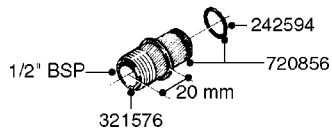

L0010

FITTINGS-CAP NUTS & HOSE BARBS
L0010-HIN, 01:01:16

Page 1
Date 03.11.2017 22:41

parts-n°	order qty	description
240085	1	O-RING D13,1/8,3X02,4 NITRIL
241441	1	O-RING D29.3X3
242594	1	O-RING D14 X 1.78 SCH.70-EPDM
320084	1	FITT.DK NUT 1/2" BSP
320095	1	FITT.DK NUT 1" BSP
320117	1	FITT.DK CONN.1/2"BSP F. 1" CAP
320187	1	FITT.DK CAP 3/8" BSP BLACK
320283	1	FITT.DK NUT 3/4"BSP
320821	1	FITT.DK NUT 1-1/2" BSP
321495	1	FITT.DK REDUC 1/4'BSP F.3/4'NT
321576	1	FITT.DK CONN 1/2"BSP F.3/4"NUT
330013	1	O-RING D15/D10X2.5 F.3/8"NUT
330212	1	O-RING D19/D14X2.4 F.1/2"NUT
330326	1	O-RING D30/D24X2 F.1"NUT
330341	1	FITT.DK HB 1" F. 1" NUT
330595	1	O-RING D24.6/D20X2.1 -3/4"
330665	1	3/4' HOSE TAIL F/1' CAP
330676	1	FITT.DK HB 3/8" F. 1/2" NUT
330687	1	FITT.DK HB 1/2" F. 1/2" NUT
330691	1	FITT.DK HB 3/4'F.3/4' NUT
330783	1	FITT.DK HB 3/8" F.3/8" NUT
331262	1	FITT.DK HB 1-1/2" F. 1-1/2"NUT
331273	1	O-RING D44/D38X2 F.1-1/2"
331446	1	FITT.DK HB 1" F.1-1/2" NUT
331807	1	FITT.DK HB 5/16" F.3/8" NUT
332286	1	FITT.DK HB 1/2" F. 3/4" NUT
332905	1	FITT.DK HB 1/2" F. 3/4" CAP
332927	1	PLUG F. NOZZLE TUBE 3/4'
333292	1	FITT.DK HB 1"O'RING F.1-1/2"
333664	1	FITT.DK HB 5/16' F. 1/2' NUT
334044	1	FITT.DK HB 3/4' F. 3/4' CAP
334059	1	FITT.DK EL 1" 110 DEG.F.1-1/2"
334123	1	FITT.DK HB 1-1/4"O-RNG F.1-1/2"
334150	1	FITT.DK HB 1-1/4" 110 F.1-1/2"
390542	1	PLUG WASHER FOR 3/4'CAP NUT
716236	1	FITT.DK HB 1/2" ASSY. F. 3/4"
716413	1	FITT.DK PLUG ASSY. F.NOZ TUBE
717426	1	FITT.DK REDUC 1/4"BSP F.3/4"N
720856	1	FITT.DK 1/2'BSP ASSY.F.3/4'NUT
724621	1	FITT.DK HB 3/4"ASSY F.3/4" NUT