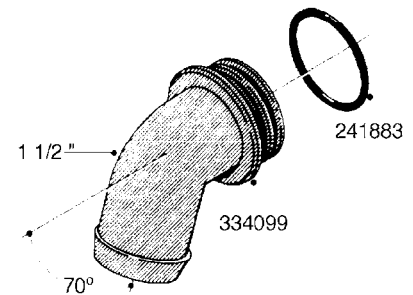

**L0080**

FITTINGS - S-53  
L0080-HIN, 12:09:17

Page 1

Date 03.11.2017 22:41

Pos.	parts-n°	order qty	description
1	145995	1	FITT.DK S-53 FORK
2	241973	1	O-RING Ø3 X 44,2 70 SHORES NITRIL NITRIL (BLACK)
2	242353	1	O-RING D44.2X3.0 VITON F.S-67 VITON (BROWN)
3	242109	1	O-RING D32.2x3.0 NITRIL (BLACK)
3	242354	1	O-RING D32.2X3.0 VITON F.S-53 VITON (BROWN)
4	322103	1	FITT.DK S-53 BULKHEAD
5	322107	1	FITT.DK S-53 BULKHEAD NUT
6	322110	1	FITT.DK S-53 ELB. 1/2" BSP
7	322352	1	FITT.DK S-53 TEE
8	334229	1	FITT.DK S-53 STR.3/4"
9	334260	1	GASKET F. S-53 BULKHEAD
10	334564	1	FITT.DK S-67 TO S-53 ADAPTER
11	391100	1	FITT.DK S-53THREAD INS.1/2"BSP
12	726463	1	FITT.DK S53 BULKHEAD W/GASKET
13	726552	1	FIT.DK S-53X90 1/2" BSP,O-RING
14	726556	1	FITT.DK S-53 HB 1/2" W/O-RING
15	726558	1	FITT.DK S53 STR. 3/4" W.ORING
16	726559	1	FITT DK. S-53 HB 1" W/O-RING
17	726568	1	FITT.DK.S-53 HB 1/2"90 W/ORING
18	726570	1	FITT.DK S-53 ELB.3/4" W.ORING
19	726571	1	FITT.DK S-53 ELB.1", W ORING
20	726578	1	FITT.DK S53 PLUG WITH O-RING
21	728561	1	REDUCER S67M - S53F + O-RING