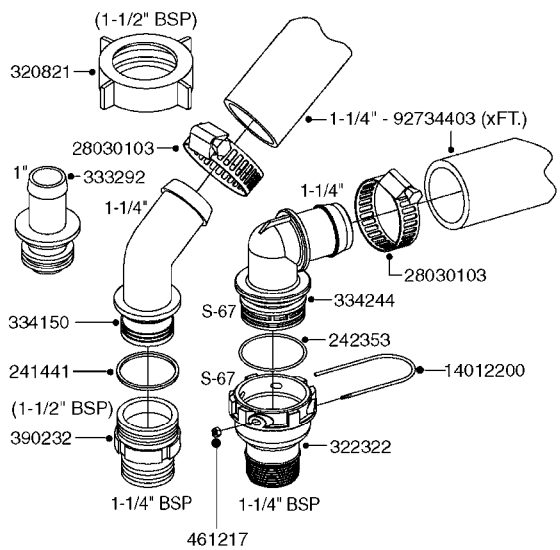

PRESSURE SIDE OF PUMP