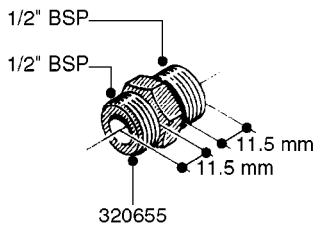

FITTINGS - HEXAGON NIPPLES  
L0030-HIN, 01:01:16

**L0030**

FITTINGS - HEXAGON NIPPLES  
L0030-HIN, 01:01:16

Page 1  
Date 03.11.2017 22:41

parts-n°	order qty	description
10015303	1	FITT.PO.HN 1.00X1.00 M1000
10425003	1	FITT.PO.HN 1.25X1.00 MCPHEE
320132	1	FITT.DK HN 1" BSP
320176	1	FITT.DK HN 3/8"X1/2" BSP
320445	1	FITT.DK HN 1/4"X3/8" BSP
320655	1	FITT.DK HN 1/2"-1/2" BSP
320692	1	FITT.DK HN 3/8'BSPX1/4'NPT
320703	1	FITT.DK HN 3/8BSP X1/2 &1/4NPT
320725	1	FITT.DK NIPPLE 3/8"-3/8" BSP
320902	1	FITT.DK HN 3/8'X 1/4' BSP
390232	1	FITT.DK HN 1-1/2' X 1-1/4' BSP
390276	1	FITT.DK HN 1'BSP