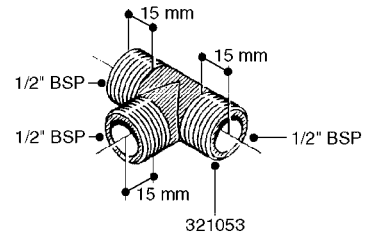

L0020

FITTINGS-T-PIECES, CAPS & ELBOWS
L0020-HIN, 01:01:16

Page 1
Date 03.11.2017 22:41

parts-n°	order qty	description
10053603	1	FITT. CAPNUT 2"BSP 5601
10194303	1	CAP BLANK 1 1/2 MCPHEE 210060
320047	1	FITT.DK CAPNUT 1/2" BSP
320106	1	FITT.DK CAPNUT 1" BSP
320272	1	FITT.DK CAPNUT 3/8" BSP
320316	1	FITT.DK TEE 3/4" X3/4" X1"BSP
320331	1	FITT.DK TEE 1" - 1" - 3/4" BSP
320342	1	FITT.DK EL 3/4"M X 1"F BSP
320563	1	FITT.DK 3 WAY 1/2" 110 DEG.
320677	1	NO LONGER AVAILABLE
320961	1	FITT.DK CAPNUT 1-1/2" BSP
321053	1	FITT.DK TEE 1/2 X1/2 X1/2" BSP
322072	1	FITT.DK TEE 3/8'X3/8'X3/8' BSP
322095	1	FITT.DK TEE 1-1/2 X1-1/4 X3/4" BSP
322138	1	FITT.DK ELB 1"M X 1"F BSP
330013	1	O-RING D15/D10X2.5 F.3/8"NUT
330212	1	O-RING D19/D14X2.4 F.1/2"NUT
330326	1	O-RING D30/D24X2 F.1"NUT
331273	1	O-RING D44/D38X2 F.1-1/2"