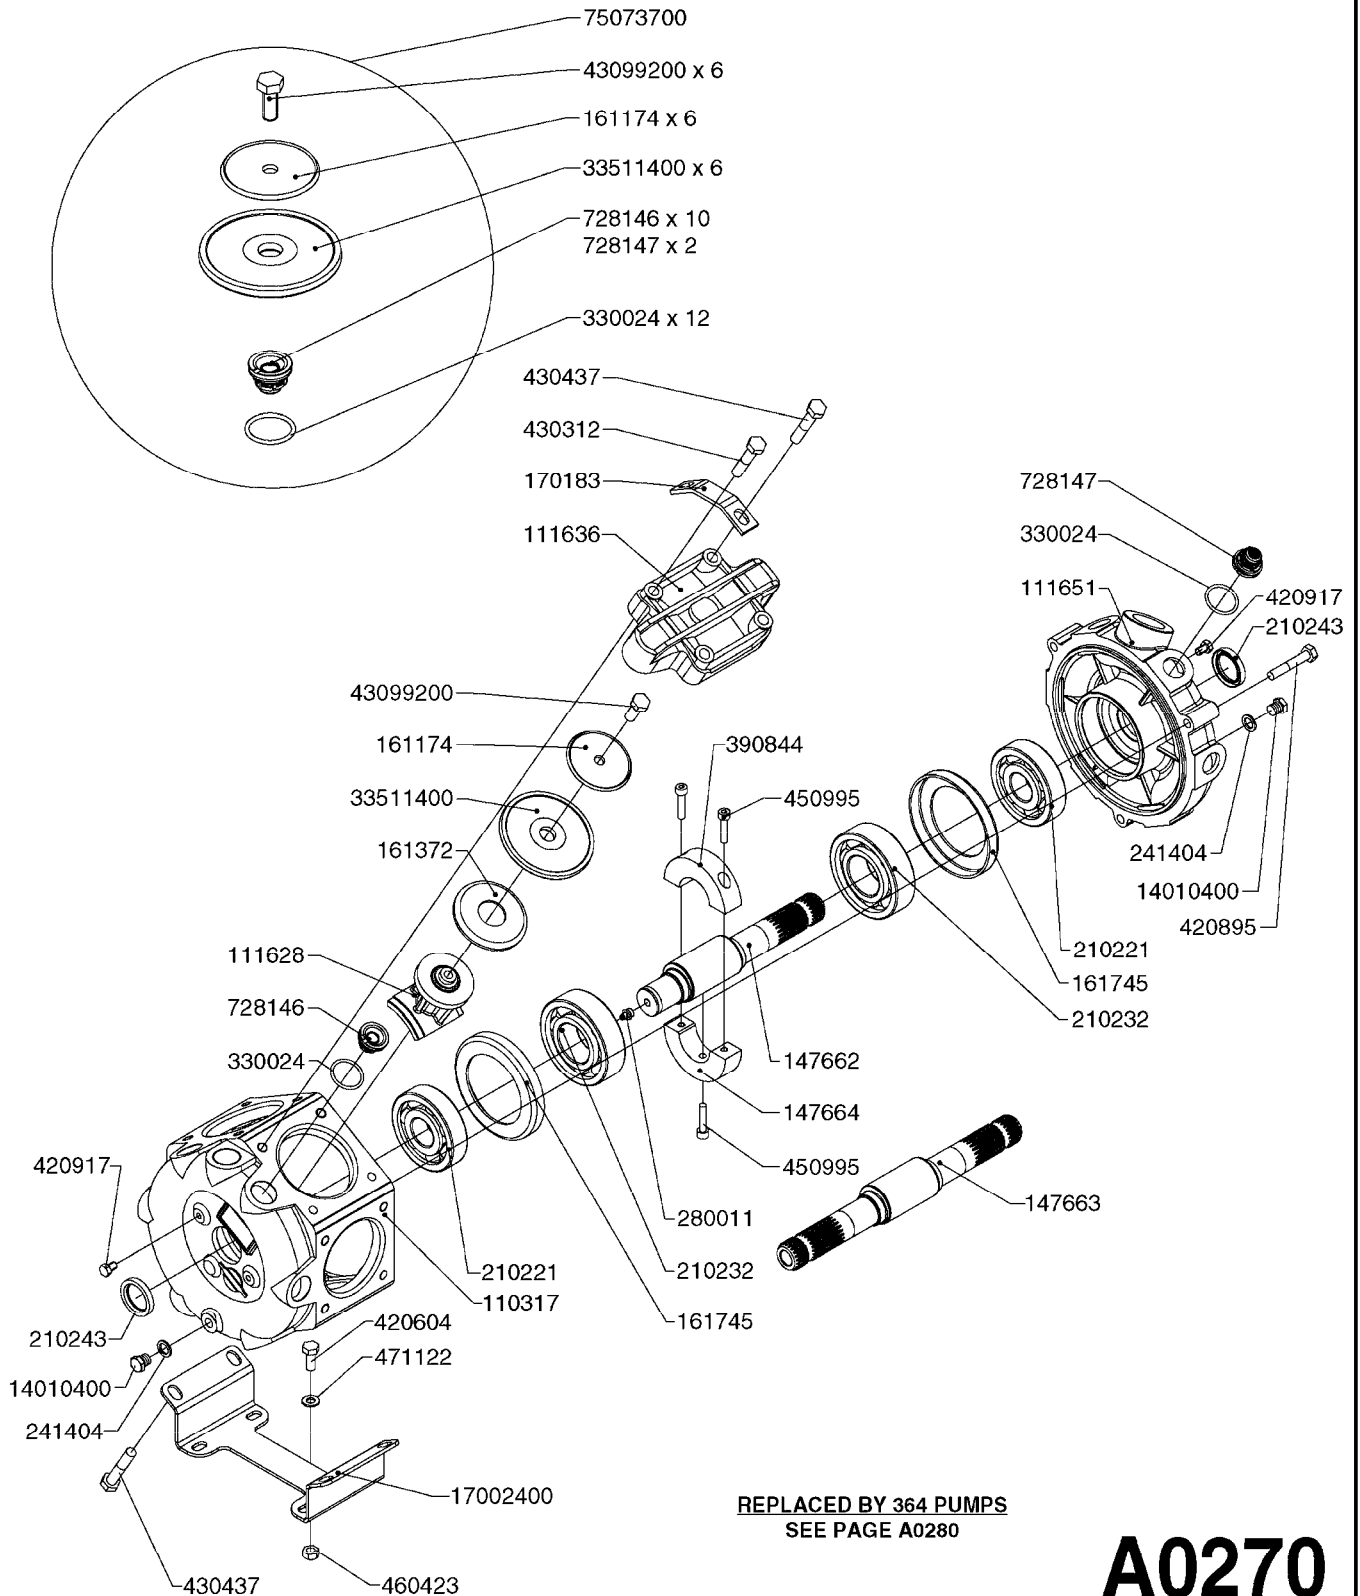

PUMP - 363/1000 RPM W/MOUNTING
A0270-HIN, 17:03:16

Page 1
Date 03.11.2017 22:40

parts-n°	order qty	description
110317	1	PUMP CASING MODEL 360/361 PNTD
111628	1	CONNECTING ROD 363/5.5 PUMP
111636	1	VALVE COVER 363 HEAVY DUTY
111651	1	CASTING F.363 1.5" PUMP(FRONT)
147662	1	CRANK SHAFT F.363/463-5.5MM
147663	1	CRANK SHAFT 363/463-5.5 THROUG
147664	1	COUNTERBALANCE 363/463 WEIGHT
161174	1	DIAPHRAGM DISC SS 361/363/364 PUMP
161372	1	DIAPHRAGM BACKING DISC,320-361
161745	1	METAL SPACER F.363/463
170183	1	LIFT STRAP F.PUMP 360/361/462
210221	1	BEARING BALL 6407
210232	1	BEARING BALL 6310
210243	1	SEAL OIL 35 X 47 X 7
241404	1	DOWTY SEAL 1/4"
280011	1	GREASE NIPPLE 1/8' SAE H TR
330024	1	O-RING D41,1/D34.5 X 3,5
390844	1	COUNTERBALANCE 363/463 POM
420604	1	BOLT HEX 8.8 DEL M10X25 FT DIN933
420895	1	BOLT HEX 8.8 RAW M10X60
420917	1	BOLT HEX 8.8 RAW M8X12 FT
430312	1	BOLT HEX 8.8 RAW M12X60
430437	1	BOLT HEX 8.8 RAW M12X65
450995	1	BOLT ALLEN M8X30 DIN 912 RAW
460423	1	NUT HEX M10X1.50 LOCK DIN985A2 SS
471122	1	WASHER, M10, Ø20/10.5X 2.0, SS
728146	1	VALVE FOR 361(726890/707932)
728147	1	VALVE FOR 361 WHITE WITH HOLE
14010400	1	PLUG 1/4" BSP
17002400	1	FOOT F. 36X PUMP, RED
33511400	1	DIAPHRAGM PUMP 361/361/363/364 PUR
43099200	1	BOLT HEX SS M12 X 30 DIN933 A4
75073700	1	PUMP KIT 361/363 "06"