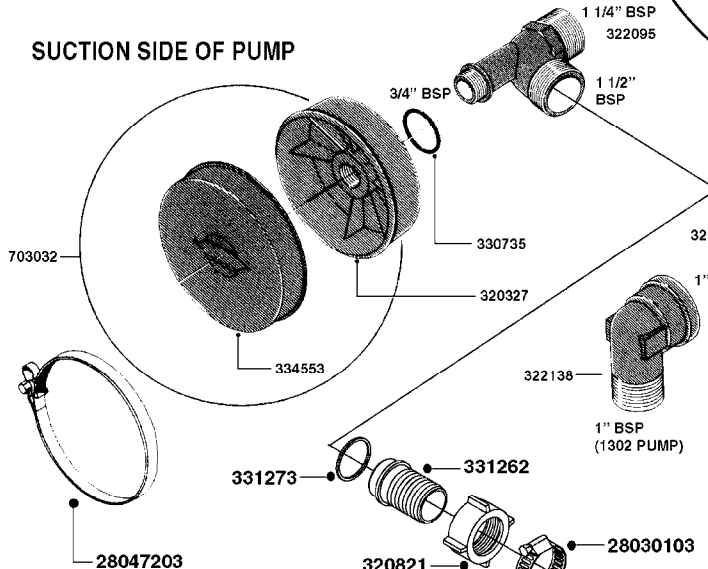

SUCTION SIDE OF PUMP

NLA - 1302 PUMP (REPLACES 1301 PUMP)
#726854 - COMPLETE DAMPER KIT (SUCTION & PRESSURE)