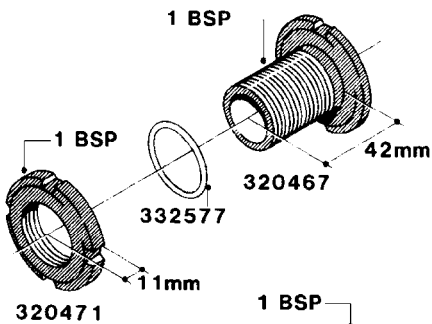

**L0040**

FITTINGS - NIPPLES & ELBOWS  
L0040-HIN, 01:01:16

Page 1  
Date 03.11.2017 22:41

parts-n°	order qty	description
10530803	1	FITT.PO.SE 2.00X2.00 45 DEG.
320191	1	FITT.DK ELB 3/8' BSP 45 DEGREE
320482	1	FITT.DK ELB. 1/2" BSP 60 DEG.
320596	1	FITT.DK ELB 3/8'-1/2'BSP 45DEG
320607	1	FITT.DK HN 3/8M X 3/8F BSP LNG
320633	1	FITT.DK HN 3/8"M X 3/8"F BSP
321451	1	FITT.DK ELB.1-1/2 X1-1/4 80DEG
321532	1	FITT.DK REDUC 3/4' X 1/2' BSP
390233	1	FITT.DK REDUC 1-1/2" X 1" BSP

**L0050**

parts-n°	order qty	description
242594	1	O-RING D14 X 1.78 SCH.70-EPDM
320294	1	FITT.DK TEE 3/8X3/8HB X1/2"BSP
320305	1	FITT.DK HB 3/4'- 3/4' BSP
320386	1	FITT.DK TEE 3/8X3/8HB X3/8"BSP
320397	1	FITT.DK ELB 3/8"HB X 3/8" BSP
320401	1	FITT.DK TEE 1/2X1/2HB X1/2"BSP
320412	1	FITT.DK TEE 1/2X1/2HB X3/8'BSP
320423	1	FITT.DK ELB 1/2'HB X 3/8' BSP
320891	1	FITT.DK HB 3/8'- 3/8' BSP
320972	1	FITT.DK HB 5/16'- 1/4' BSP
322046	1	FITT.DK TEE 1/2X1/2HB X3/4'BSP
322048	1	FITT.DK TEE 3/4X3/4HB X3/4'BSP
330595	1	O-RING D24.6/D20X2.1 -3/4"
333137	1	FITT.DK CONN.1/2" F.NOZZ. DOUB
333141	1	FITT.DK CONN.1/2" F.NOZZ.SING
334041	1	FITT.DK CONN.3/4' F.NOZZ. SING
334042	1	FITT.DK CONN.3/4' F.NOZZ. DOUB
334195	1	FITT.DK ELB. 3/4"HB X 3/4"HB
10012103	1	FITT.PO.HB 1.25X1.50 IMB1012
10014003	1	FITT.PO.HB 1.25X1.25 IMB1010
10036903	1	FITT.PO.HB 1.50X1.50 IMB1212
28019303	1	FITTING HB ELB 3/4NPT-3/4HOSE
61016500	1	HOSE TAIL 3/4" 90°+RG CAP 3/4"
72026700	1	NOZZLE TUBE ADAPTER W/O-RING