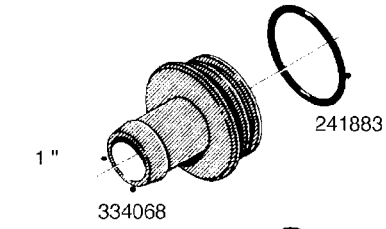

**L0080**

FITTINGS - S-53  
L0080-HIN, 12:09:17

Page 1

Date 03.11.2017 22:41

Pos.	parts-n°	order qty	description
1	145995	1	FITT.DK S-53 FORK
2	241973	1	O-RING Ø3 X 44,2 70 SHORES NITRIL NITRIL (BLACK)
2	242353	1	O-RING D44.2X3.0 VITON F.S-67 VITON (BROWN)
3	242109	1	O-RING D32.2x3.0 NITRIL (BLACK)
3	242354	1	O-RING D32.2X3.0 VITON F.S-53 VITON (BROWN)
4	322103	1	FITT.DK S-53 BULKHEAD
5	322107	1	FITT.DK S-53 BULKHEAD NUT
6	322110	1	FITT.DK S-53 ELB. 1/2" BSP
7	322352	1	FITT.DK S-53 TEE
8	334229	1	FITT.DK S-53 STR.3/4"
9	334260	1	GASKET F. S-53 BULKHEAD
10	334564	1	FITT.DK S-67 TO S-53 ADAPTER
11	391100	1	FITT.DK S-53THREAD INS.1/2"BSP
12	726463	1	FITT.DK S53 BULKHEAD W/GASKET
13	726552	1	FIT.DK S-53X90 1/2" BSP,O-RING
14	726556	1	FITT.DK S-53 HB 1/2" W/O-RING
15	726558	1	FITT.DK S53 STR. 3/4" W.ORING
16	726559	1	FITT DK. S-53 HB 1" W/O-RING
17	726568	1	FITT.DK.S-53 HB 1/2"90 W/ORING
18	726570	1	FITT.DK S-53 ELB.3/4" W.ORING
19	726571	1	FITT.DK S-53 ELB.1", W ORING
20	726578	1	FITT.DK S53 PLUG WITH O-RING
21	728561	1	REDUCER S67M - S53F + O-RING