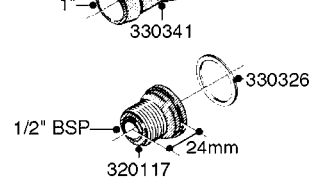

L0010

FITTINGS-CAP NUTS & HOSE BARBS
L0010-HIN, 01:01:16

Page 1
Date 03.11.2017 22:41

parts-n°	order qty	description
240085	1	O-RING D13,1/8,3X02,4 NITRIL
241441	1	O-RING D29.3X3
242594	1	O-RING D14 X 1.78 SCH.70-EPDM
320084	1	FITT.DK NUT 1/2" BSP
320095	1	FITT.DK NUT 1" BSP
320117	1	FITT.DK CONN.1/2"BSP F. 1" CAP
320187	1	FITT.DK CAP 3/8" BSP BLACK
320283	1	FITT.DK NUT 3/4"BSP
320821	1	FITT.DK NUT 1-1/2" BSP
321495	1	FITT.DK REDUC 1/4'BSP F.3/4'NT
321576	1	FITT.DK CONN 1/2"BSP F.3/4"NUT
330013	1	O-RING D15/D10X2.5 F.3/8"NUT
330212	1	O-RING D19/D14X2.4 F.1/2"NUT
330326	1	O-RING D30/D24X2 F.1"NUT
330341	1	FITT.DK HB 1" F. 1" NUT
330595	1	O-RING D24.6/D20X2.1 -3/4"
330665	1	3/4' HOSE TAIL F/1' CAP
330676	1	FITT.DK HB 3/8" F. 1/2" NUT
330687	1	FITT.DK HB 1/2" F. 1/2" NUT
330691	1	FITT.DK HB 3/4'F.3/4' NUT
330783	1	FITT.DK HB 3/8" F.3/8" NUT
331262	1	FITT.DK HB 1-1/2" F. 1-1/2"NUT
331273	1	O-RING D44/D38X2 F.1-1/2"
331446	1	FITT.DK HB 1" F.1-1/2" NUT
331807	1	FITT.DK HB 5/16" F.3/8" NUT
332286	1	FITT.DK HB 1/2" F. 3/4" NUT
332905	1	FITT.DK HB 1/2" F. 3/4" CAP
332927	1	PLUG F. NOZZLE TUBE 3/4'
333292	1	FITT.DK HB 1"O'RING F.1-1/2"
333664	1	FITT.DK HB 5/16' F. 1/2' NUT
334044	1	FITT.DK HB 3/4' F. 3/4' CAP
334059	1	FITT.DK EL 1" 110 DEG.F.1-1/2"
334123	1	FITT.DK HB 1-1/4"O-RNG F.1-1/2"
334150	1	FITT.DK HB 1-1/4" 110 F.1-1/2"
390542	1	PLUG WASHER FOR 3/4'CAP NUT
716236	1	FITT.DK HB 1/2" ASSY. F. 3/4"
716413	1	FITT.DK PLUG ASSY. F.NOZ TUBE
717426	1	FITT.DK REDUC 1/4"BSP F.3/4"N
720856	1	FITT.DK 1/2'BSP ASSY.F.3/4'NUT
724621	1	FITT.DK HB 3/4"ASSY F.3/4" NUT