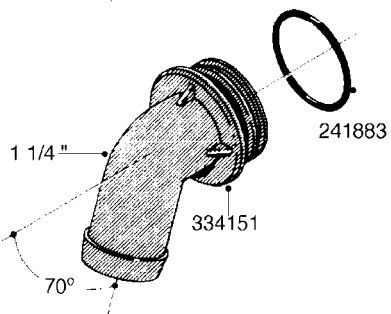

**L0080**

FITTINGS - S-53  
L0080-HIN, 12:09:17

Page 1

Date 03.11.2017 22:41

Pos.	parts-n°	order qty	description
1	145995	1	FITT.DK S-53 FORK
2	241973	1	O-RING Ø3 X 44,2 70 SHORES NITRIL NITRIL (BLACK)
2	242353	1	O-RING D44.2X3.0 VITON F.S-67 VITON (BROWN)
3	242109	1	O-RING D32.2x3.0 NITRIL (BLACK)
3	242354	1	O-RING D32.2X3.0 VITON F.S-53 VITON (BROWN)
4	322103	1	FITT.DK S-53 BULKHEAD
5	322107	1	FITT.DK S-53 BULKHEAD NUT
6	322110	1	FITT.DK S-53 ELB. 1/2" BSP
7	322352	1	FITT.DK S-53 TEE
8	334229	1	FITT.DK S-53 STR.3/4"
9	334260	1	GASKET F. S-53 BULKHEAD
10	334564	1	FITT.DK S-67 TO S-53 ADAPTER
11	391100	1	FITT.DK S-53THREAD INS.1/2"BSP
12	726463	1	FITT.DK S53 BULKHEAD W/GASKET
13	726552	1	FIT.DK S-53X90 1/2" BSP,O-RING
14	726556	1	FITT.DK S-53 HB 1/2" W/O-RING
15	726558	1	FITT.DK S53 STR. 3/4" W.ORING
16	726559	1	FITT DK. S-53 HB 1" W/O-RING
17	726568	1	FITT.DK.S-53 HB 1/2"90 W/ORING
18	726570	1	FITT.DK S-53 ELB.3/4" W.ORING
19	726571	1	FITT.DK S-53 ELB.1", W ORING
20	726578	1	FITT.DK S53 PLUG WITH O-RING
21	728561	1	REDUCER S67M - S53F + O-RING