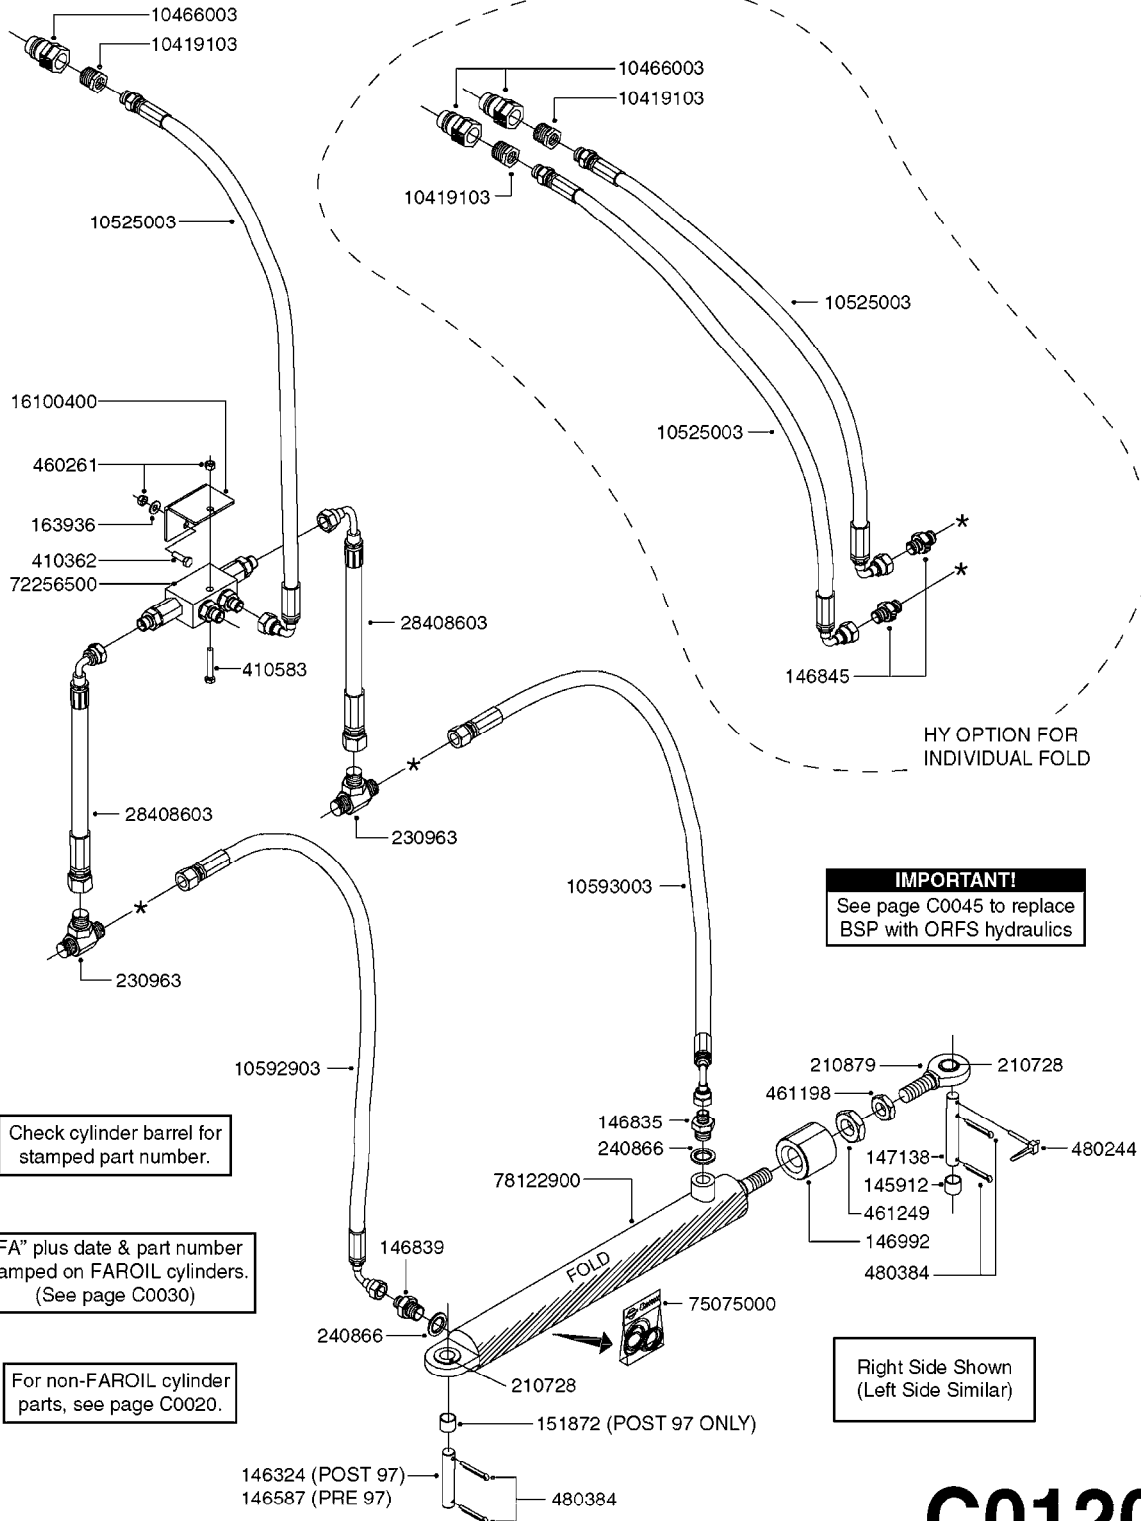

**C0045**

HYDRAULICS - BSP TO ORFS  
C0045-HIN, 24:03:16

Page 1

Date 03.11.2017 22:40

Pos.	parts-n°	order qty	description
1	10466003	1	COUPLER PIONEER 8010-04 1/2NPT
2	231907	1	HEX NIPPLE 1/4"BSP X 1/2"NPT
2	231906	1	HEX NIPPLE 3/8"BSP X 1/2"NPT
2	147132	1	HEX NIPPLE 1/2"X1/2" BSP DEL
3	230311	1	QUICK COUPLING 1/2"
4	241356	1	DOWTYSEAL 1/2"
5	23234800	1	HEX NIPPLE 1/2"-9/16" ORFS FITTING FOR 1/4" HOSE
5	23234900	1	HEX NIPPLE 1/2"-11/16" ORFS FITTING FOR 3/8" HOSE
5	23235300	1	HEX NIPPLE 1/2"-13/16" ORFS FITTING FOR 1/2" HOSE
6	242102	1	O-RING Ø9.25X1.78 NITRIL 90SH
6	24263200	1	O-RING Ø7.66X1.78 NITRIL 90SH
6	24263300	1	O-RING Ø12.42X1.78 NITRIL 90SH
6	24263400	1	O-RING Ø18.77X1.78 NITRIL 90SH
7	67002403	1	CHART - BSP TO ORFS HOSES
8	67002503	1	CHART - BSP TO ORFS FITTINGS