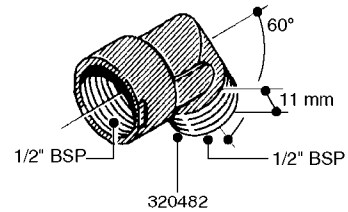

FITTINGS - HEXAGON NIPPLES  
L0030-HIN, 01:01:16

**L0030**

FITTINGS - HEXAGON NIPPLES  
L0030-HIN, 01:01:16

Page 1  
Date 03.11.2017 22:41

parts-n°	order qty	description
10015303	1	FITT.PO.HN 1.00X1.00 M1000
10425003	1	FITT.PO.HN 1.25X1.00 MCPHEE
320132	1	FITT.DK HN 1" BSP
320176	1	FITT.DK HN 3/8"X1/2" BSP
320445	1	FITT.DK HN 1/4"X3/8" BSP
320655	1	FITT.DK HN 1/2"-1/2" BSP
320692	1	FITT.DK HN 3/8'BSPX1/4'NPT
320703	1	FITT.DK HN 3/8BSP X1/2 &1/4NPT
320725	1	FITT.DK NIPPLE 3/8"-3/8" BSP
320902	1	FITT.DK HN 3/8'X 1/4' BSP
390232	1	FITT.DK HN 1-1/2' X 1-1/4' BSP
390276	1	FITT.DK HN 1'BSP