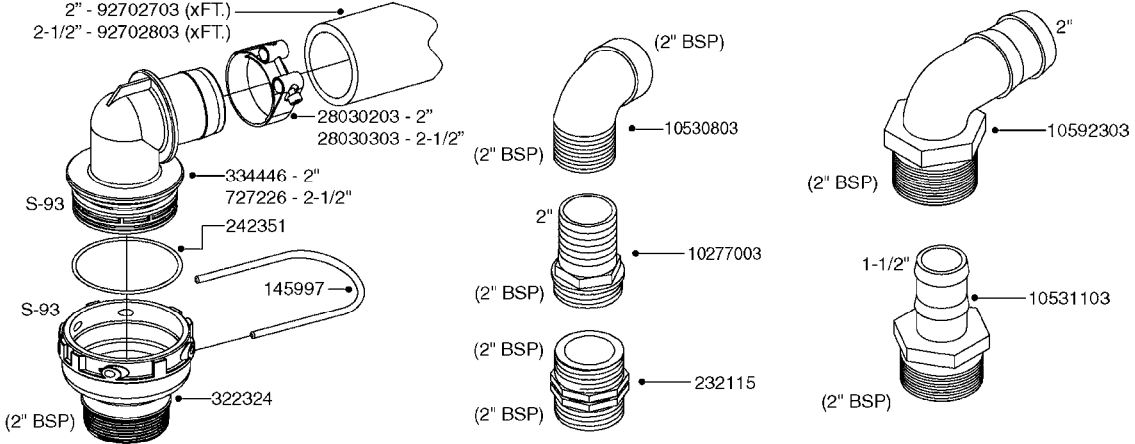

SUCTION SIDE OF PUMP (WITH 2" SUCTION PORT)

COMPLETE PUMP
(NLA) REPLACED BY 464 PUMP (SEE PAGE A0350)

A0390