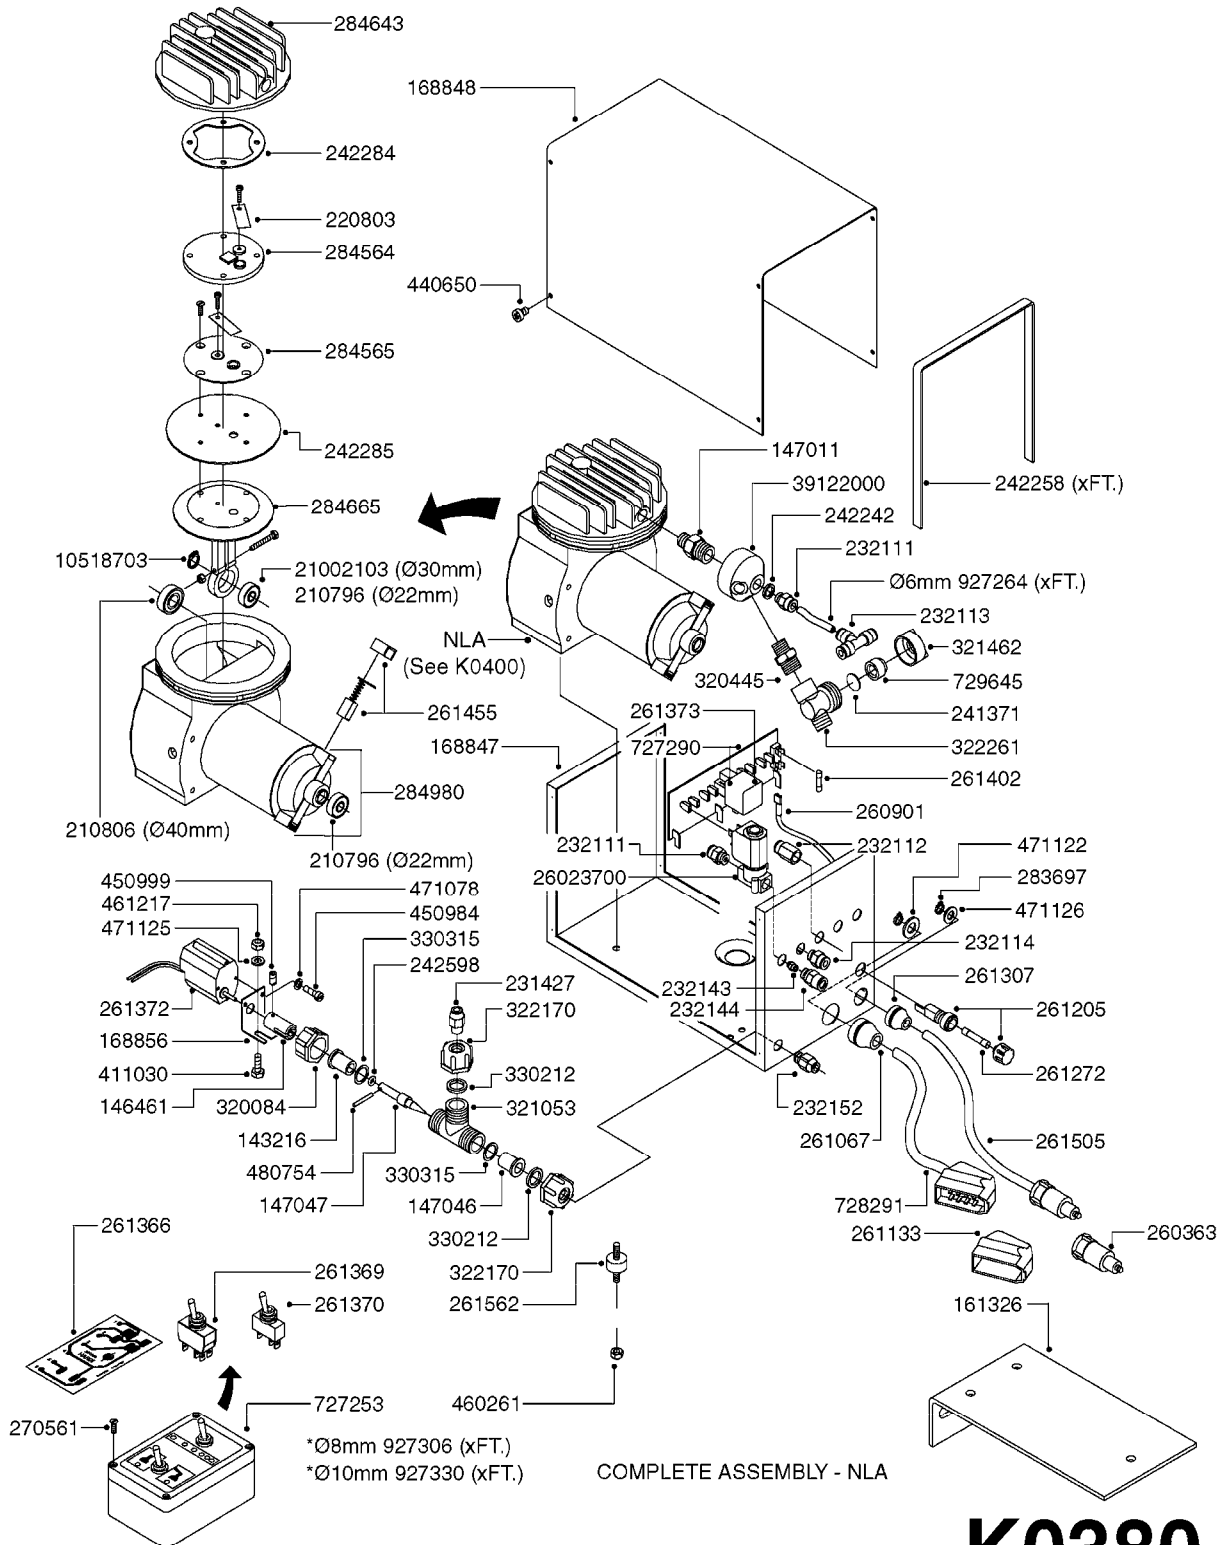

K0380

FOAM MARKER COMPRESSOR POST 94
K0380-HIN, 17:03:16

Page 1
Date 03.11.2017 22:41

parts-n°	order qty	description
143216	1	BUSHING THREAD F.FOAM MARKER
146461	1	COUPLER F.THROTTLE VALVE
147011	1	HEX NIPPLE 3/8'X1/4'BSP BRASS
147046	1	SEAT FOR THROTTLE VALVE
147047	1	SPINDLE FOR THROTTLE VALVE
161326	1	MOUNT BKT. F. FOAM COMP.BOX 98
168847	1	ENCLOSURE LOWER F.MARKER
168848	1	COVER F. FOAM MARKER
168856	1	MOUNT FOR GEAR MOTOR
210796	1	BEARING BALL D22/D8 X 7 608ZZ
210806	1	BEARING BALL D40/D17X12MM
220803	1	VALVE F. COMPRESSOR
231427	1	COUPLER 1/8'THREAD X6MM HOSE
232111	1	QUICK COUPLER 6MM X 1/8 EXT.
232112	1	QUICK COUPLER 6MM 1/8 INT.
232113	1	QUICK COUPLER 6MM T-PIECE
232114	1	COUPLER 1/8" THREADX8MM HOSE
232143	1	REDUCER 1/4'INT-1/8'EXT
232144	1	QUICK COUPLER 10MM X 1/4 EXT
232152	1	QUICK COUPLER 8MMX1/8 EXT.LONG
241371	1	DIAPHRAGM, NO-DRIP alt 241371
242242	1	O-RING F.AIR HOSE FITTING
242258	1	TRIM 3X10 SELF ADHESIVE 0012"
242284	1	HEAD GASKET F. COMPRESSOR
242285	1	DIAPHRAGM F. F/M COMP.
242598	1	O-RING D7.0 X 2.5 NITRIL
260363	1	PLUG 2 POLE 12V
260901	1	SPADE F.ELEC CONN.1.5MM BLUE
261067	1	GROMMET 10-14 GREY
261133	1	PLUG HOUSING F.8 POLE PLUG
261205	1	FUSE HOLDER
261272	1	FUSE 10A D6X32 MM
261307	1	GROMMET 7-10 BLACK
261366	1	CIRCUIT BOARD F.F/M CONTROL
261369	1	SWITCH 2 WAY 12V SPRING RETURN
261370	1	SWITCH 2 WAY 12V
261372	1	GEAR MOTOR BOSCH 13RPM
261373	1	RELAY 12V/30W
261402	1	FUSE 3.15A SLOW BURN
261455	1	BRUSH KIT-FOAM MARKER MOTOR
261505	1	CABLE 2X4MM L8000MM
261562	1	RUBBER DAMPER 2XM6X25
270561	1	SCREW W/SPRING ASSY. (QTY 1)
283697	1	TIESTRAP 200MM
284564	1	PLATE F.COMPRESSOR HEAD
284565	1	PLATE F.COMPRESSOR HEAD
284643	1	COMPRESSOR HEAD F.FOAM MARKER
284665	1	CONNECTING ROD F.COMPRESSOR
284980	1	FLANGE REAR F. F.M.COMPRESSOR
320084	1	FITT.DK NUT 1/2" BSP
320445	1	FITT.DK HN 1/4"X3/8" BSP
321053	1	FITT.DK TEE 1/2 X1/2 X1/2" BSP
321462	1	CAP F.NO-DRIP ASSY.
322170	1	FITT.DK NUT 1/2"x 1/8"F BSP
322261	1	HOUSING F.SAFETY VALVE 3/8"
330212	1	O-RING D19/D14X2.4 F.1/2"NUT
330315	1	O-RING D18.4/D13X.6
411030	1	BOLT HEX M5X10
440650	1	SCREW 3.5x13 STAINLESS
450984	1	BOLT HEX M2.5X8 SLOTTED
450999	1	SCREW SET M3X8