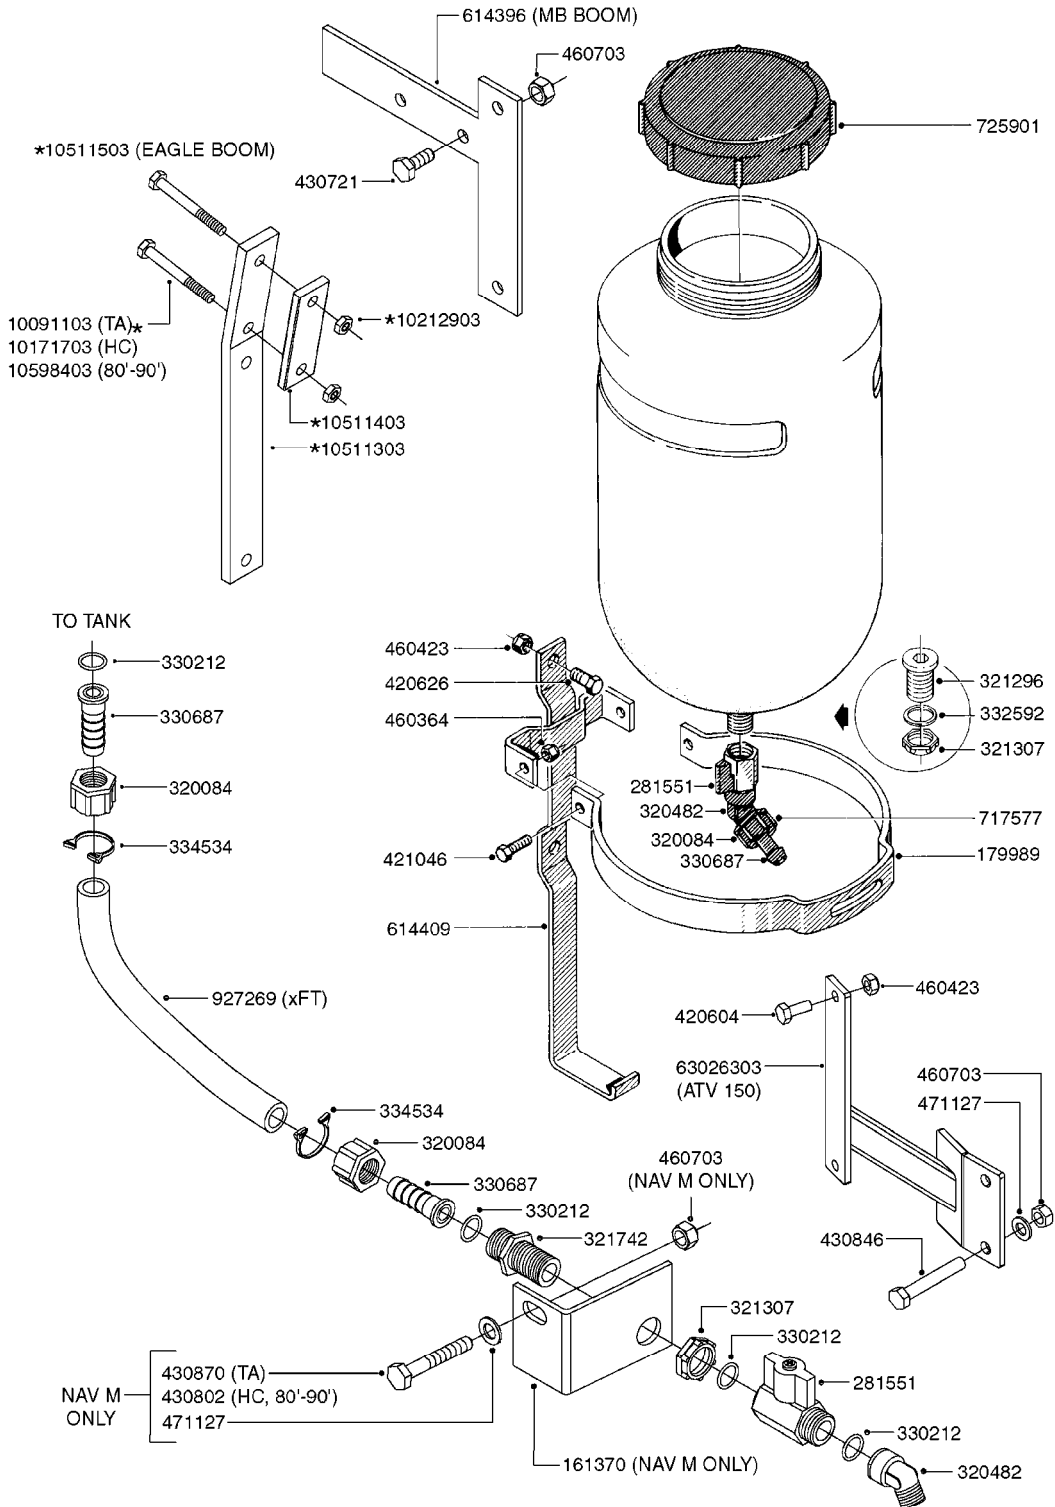

CLEAN WATER TANK
K0130-HIN, 01:01:16

COMPLETE TANK ASSY : 722072

K0130

CLEAN WATER TANK
K0130-HIN, 01:01:16

Page 1
Date 03.11.2017 22:41

parts-n°	order qty	description
161370	1	BKT.CLEAN WATER BOTT. VALVE
179989	1	BRKT. F. 3 GAL. TANK
281551	1	BALL VALVE 1/2"
320084	1	FITT.DK NUT 1/2" BSP
320482	1	FITT.DK ELB. 1/2" BSP 60 DEG.
321296	1	FITT.DK BULKHEAD 1/2" BSP SING
321307	1	FITT.DK NUT 1/2" BSP JAMB
321742	1	FITT.DK BULKHEAD 1/2' BSP
330212	1	O-RING D19/D14X2.4 F.1/2"NUT
330687	1	FITT.DK HB 1/2" F. 1/2" NUT
332592	1	O-RING D26/D20X3
334534	1	CLAMP HOSE PLASTIC 1/2"
420604	1	BOLT HEX 8.8 DEL M10X25 FT DIN933
420626	1	BOLT HEX 8.8 DEL M10X20 FT
421046	1	SCREW HEX M8X25/25 A2 SS DIN933
430721	1	BOLT HEX 8.8 DEL M12X40 FT
430802	1	BOLT HEX 8.8 DEL M12X75
430846	1	BOLT HEX 8.8 DEL M12X80
430870	1	BOLT HEX 8.8 DEL M12X55 FT
460364	1	NUT HU M8 A2 SS DIN934
460423	1	NUT HEX M10X1.50 LOCK DIN985A2 SS
460703	1	NUT HEX M12X1.75 LOCK DIN985A2 SS
471127	1	WASHER Z12N 13X24X2,5 RST
614396	1	CLEAN WATER BRACKET MB
614409	1	BRACKET FOR FOAM MARKER
717577	1	VALVE F.CLEAN WATER TANK
722072	1	CLEAN WATER TANK W FRAME & TAP
725901	1	LID F.WATER BOTTLE VENTED
927269	1	HOSE R X PVC X 1/2 X 0012"
10091103	1	BOLT HEX 3/8 NC GR.2 03.00'
10171703	1	BOLT HEX 3/8 NC GR.2 03.50"
10212903	1	NUT HEX NC (NYLON LOCK) 3/8"
10511303	1	FLATBAR L350/17DEG.CLEAN WATER
10511403	1	FLATBAR 104MM CLEAN WATER
10511503	1	BKT.CLEAN WATER MOUNT EAGLE
10598403	1	BOLT HEX HCS3/8-16 X 4 Z 5
63026303	1	CLEAN WATER TANK BRKT, ATV