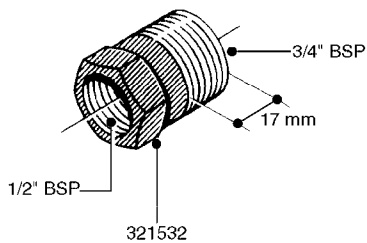

FITTINGS - HEXAGON NIPPLES  
L0030-HIN, 01:01:16

**L0030**

FITTINGS - HEXAGON NIPPLES  
L0030-HIN, 01:01:16

Page 1  
Date 03.11.2017 22:41

parts-n°	order qty	description
10015303	1	FITT.PO.HN 1.00X1.00 M1000
10425003	1	FITT.PO.HN 1.25X1.00 MCPHEE
320132	1	FITT.DK HN 1" BSP
320176	1	FITT.DK HN 3/8"X1/2" BSP
320445	1	FITT.DK HN 1/4"X3/8" BSP
320655	1	FITT.DK HN 1/2"-1/2" BSP
320692	1	FITT.DK HN 3/8'BSPX1/4'NPT
320703	1	FITT.DK HN 3/8BSP X1/2 &1/4NPT
320725	1	FITT.DK NIPPLE 3/8"-3/8" BSP
320902	1	FITT.DK HN 3/8'X 1/4' BSP
390232	1	FITT.DK HN 1-1/2' X 1-1/4' BSP
390276	1	FITT.DK HN 1'BSP