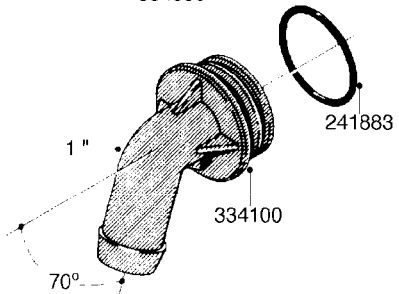

**L0080**

FITTINGS - S-53  
L0080-HIN, 12:09:17

Page 1

Date 03.11.2017 22:41

Pos.	parts-n°	order qty	description
1	145995	1	FITT.DK S-53 FORK
2	241973	1	O-RING Ø3 X 44,2 70 SHORES NITRIL NITRIL (BLACK)
2	242353	1	O-RING D44.2X3.0 VITON F.S-67 VITON (BROWN)
3	242109	1	O-RING D32.2x3.0 NITRIL (BLACK)
3	242354	1	O-RING D32.2X3.0 VITON F.S-53 VITON (BROWN)
4	322103	1	FITT.DK S-53 BULKHEAD
5	322107	1	FITT.DK S-53 BULKHEAD NUT
6	322110	1	FITT.DK S-53 ELB. 1/2" BSP
7	322352	1	FITT.DK S-53 TEE
8	334229	1	FITT.DK S-53 STR.3/4"
9	334260	1	GASKET F. S-53 BULKHEAD
10	334564	1	FITT.DK S-67 TO S-53 ADAPTER
11	391100	1	FITT.DK S-53THREAD INS.1/2"BSP
12	726463	1	FITT.DK S53 BULKHEAD W/GASKET
13	726552	1	FIT.DK S-53X90 1/2" BSP,O-RING
14	726556	1	FITT.DK S-53 HB 1/2" W/O-RING
15	726558	1	FITT.DK S53 STR. 3/4" W.ORING
16	726559	1	FITT DK. S-53 HB 1" W/O-RING
17	726568	1	FITT.DK.S-53 HB 1/2"90 W/ORING
18	726570	1	FITT.DK S-53 ELB.3/4" W.ORING
19	726571	1	FITT.DK S-53 ELB.1", W ORING
20	726578	1	FITT.DK S53 PLUG WITH O-RING
21	728561	1	REDUCER S67M - S53F + O-RING