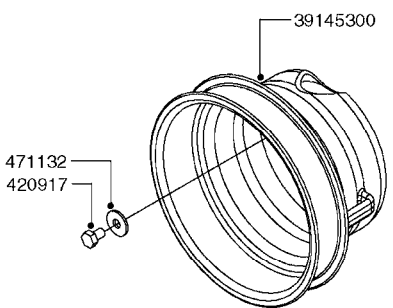

SUCTION SIDE OF PUMP (WITH 2" SUCTION PORT)

COMPLETE PUMP
(NLA) REPLACED BY 464 PUMP (SEE PAGE A0350)

A0390