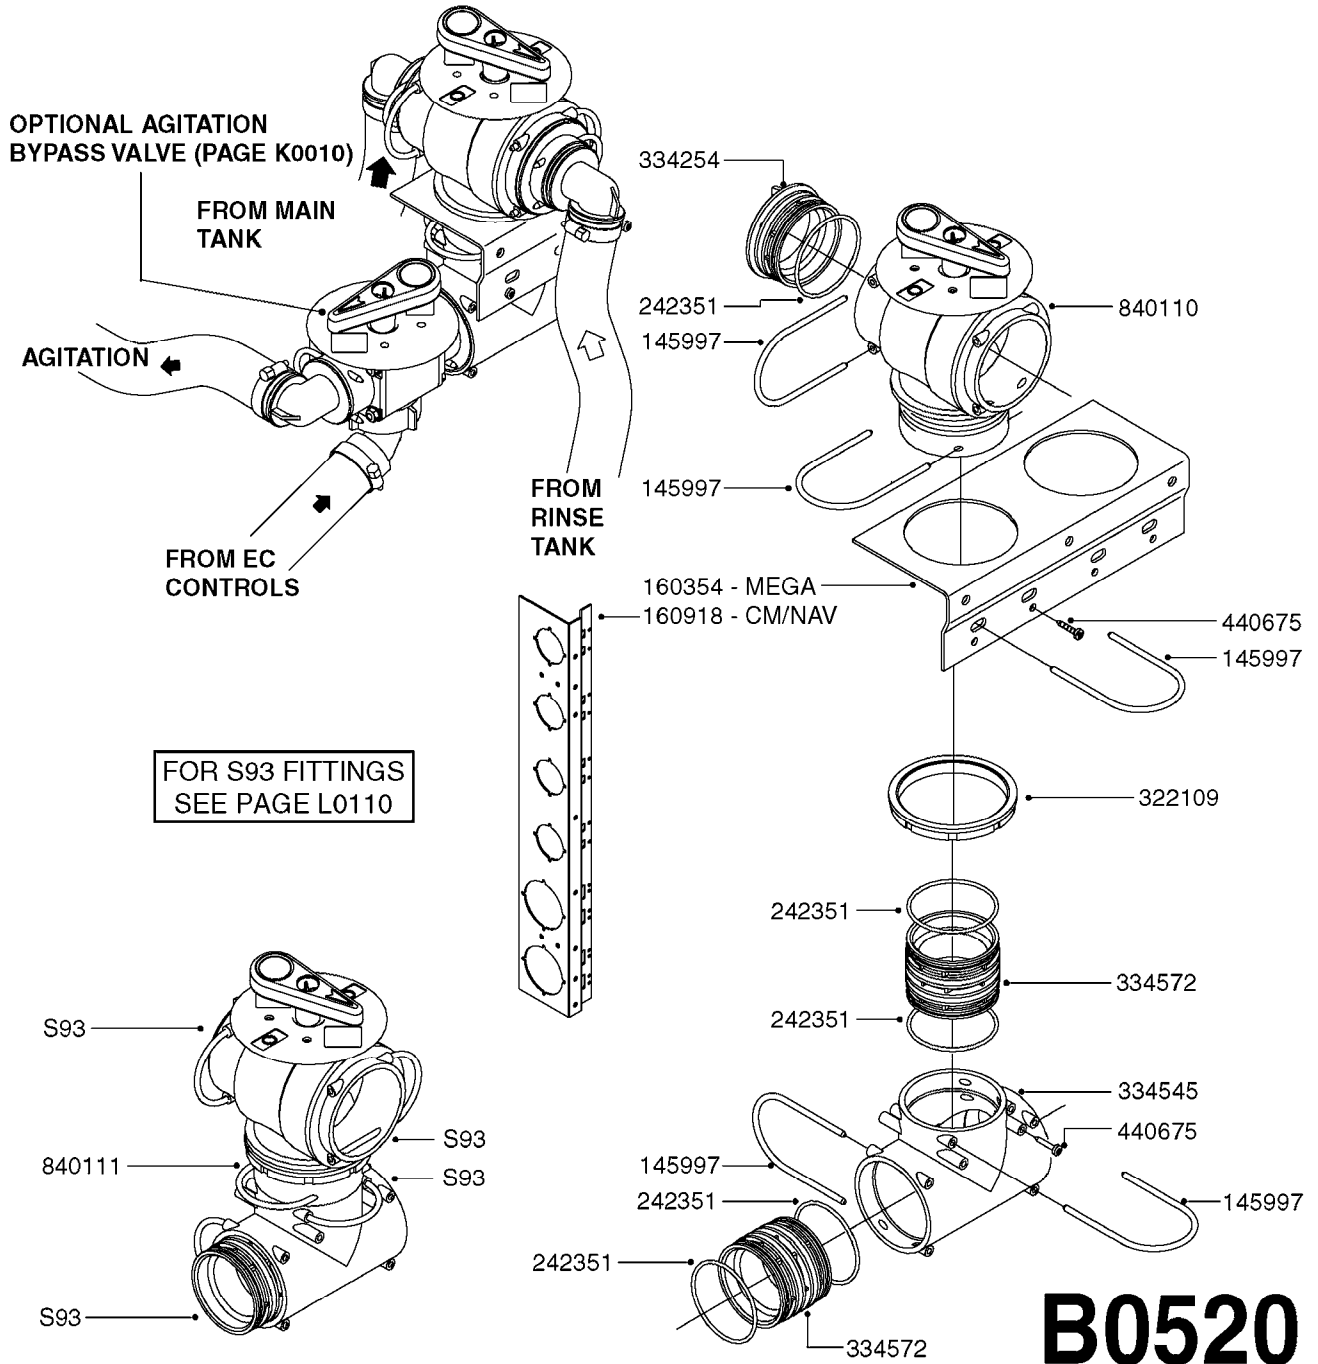

MANIFOLD SYSTEM - SUCTION
B0520-HIN, 01:01:16

Page 1
Date 03.11.2017 22:40

parts-n°	order qty	description
145997	1	FITT.DK S-93 FORK
160354	1	BRACKET F.SUCTION MANIFOLD
160918	1	BRACKET F. MANIFOLD CM
242351	1	O-RING D69.5X3.0 VITON F.S-93
322109	1	FITT.DK S-93 BULKHEAD NUT
334254	1	FITT.DK S-93 PLUG
334545	1	FITT.DK S-93 TEE
334572	1	FITT.DK S-93 ADAPTOR MALE MALE
440675	1	SCREW F. PLASTIC 5X16 SS
840110	1	VALVE SUCTION S-93 F.MANIFOLD
840111	1	VALVE SUCTION 3 WAY S-93 W.TEE