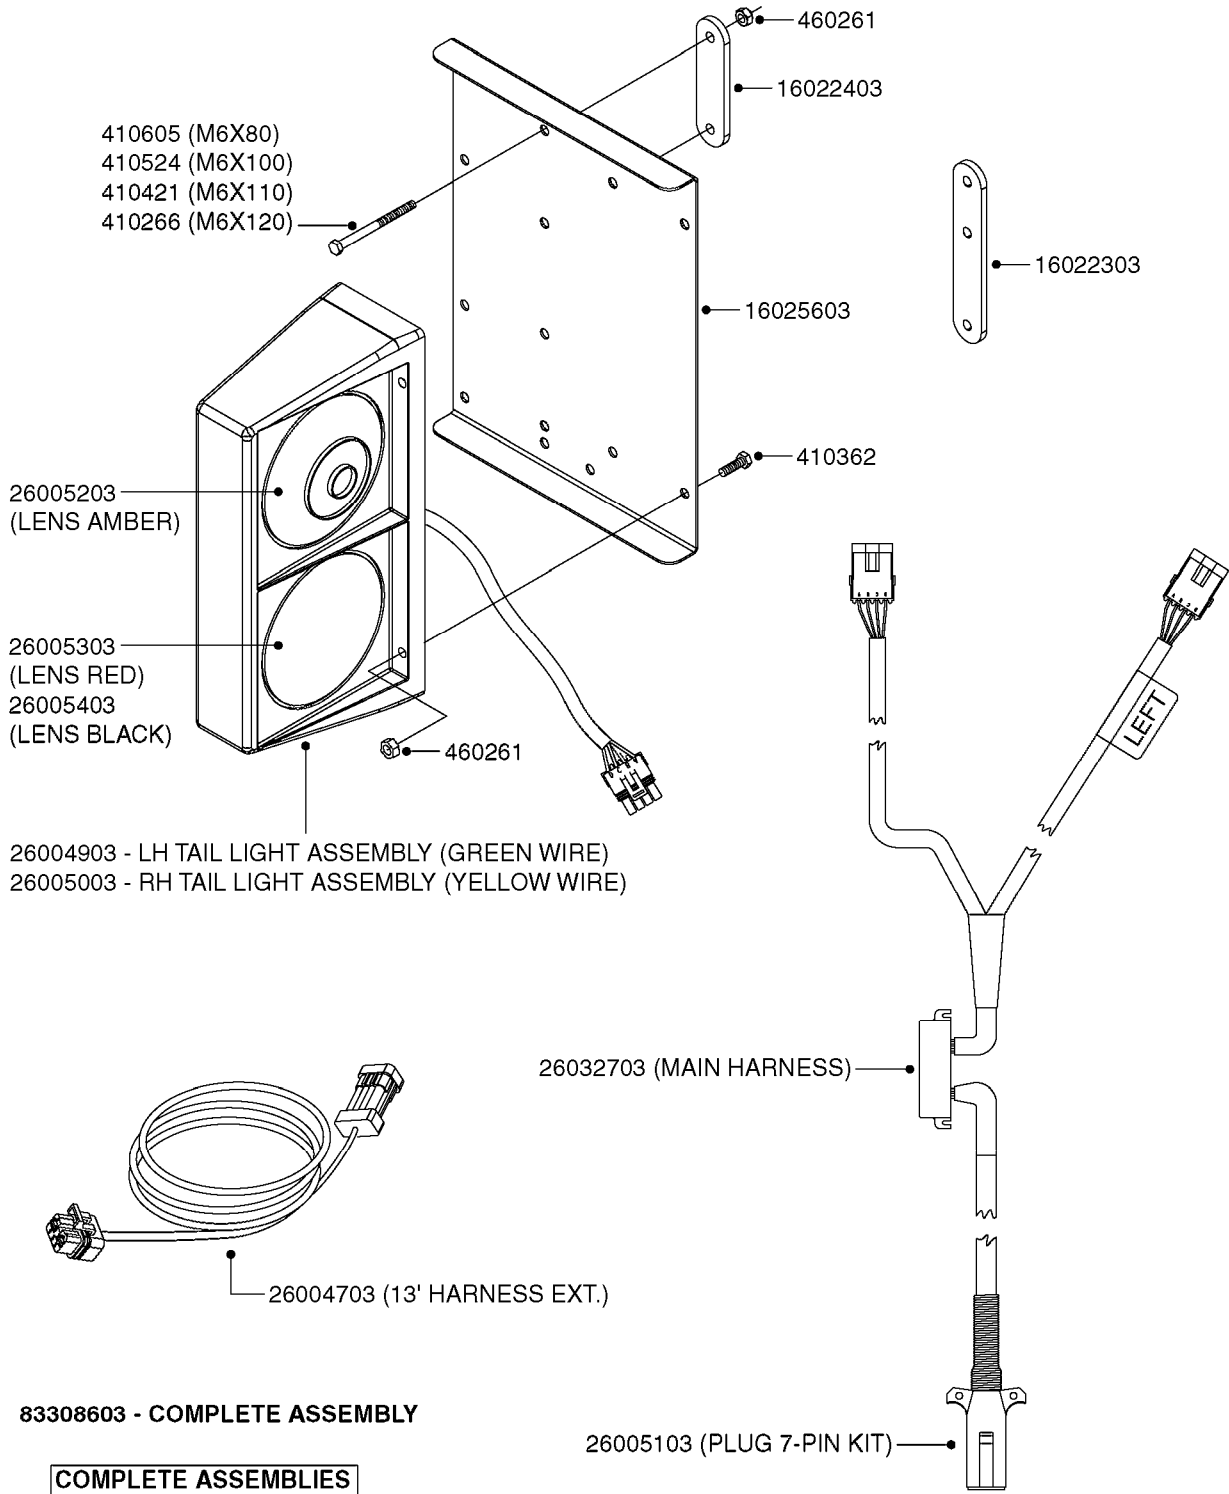

83308603 - COMPLETE ASSEMBLY

COMPLETE ASSEMBLIES
WHOLEGOODS ITEMS

M0160

TRAFFIC LIGHT KIT
M0160-HIN, 17:08:17

Page 1

Date 03.11.2017 22:41

parts-n°	order qty	description
410266	1	BOLT HEX 8.8 DEL M6X120
410362	1	BOLT HEX 8.8 SS M6X20
410421	1	BOLT HEX M6X110 DIN931-A2 SS
410524	1	BOLT HEX 8.8 DEL M6X100
410605	1	BOLT HEX 8.8 DEL M6X80
460261	1	NUT HEX M6X1.00 LOCK DIN985 A2 SS
16022303	1	BRACKET 100MM TUBE
16022403	1	BRACKET 60MM TUBE
16025603	1	BRACKET TAIL LIGHT DUAL LAMP
26004703	1	HARNESS 13' EXT 4 WIRE WP
26004903	1	TAIL LIGHT GREEN WIRE LH
26005003	1	TAIL LIGHT YELLOW WIRE RH
26005103	1	PLUG 7-PIN AG TAIL LIGHT
26005203	1	LENS AMBER BEFORE 2009
26005303	1	LENS RED BEFORE 2009
26005403	1	LENS BLACK BEFORE 2009
26032703	1	HARNESS COMPLETE, TAIL LIGHT, 2013
83308603	1	TRAFFIC LIGHT KIT