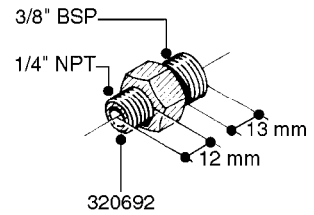

FITTINGS - HEXAGON NIPPLES  
L0030-HIN, 01:01:16

**L0030**

FITTINGS - HEXAGON NIPPLES  
L0030-HIN, 01:01:16

Page 1  
Date 03.11.2017 22:41

parts-n°	order qty	description
10015303	1	FITT.PO.HN 1.00X1.00 M1000
10425003	1	FITT.PO.HN 1.25X1.00 MCPHEE
320132	1	FITT.DK HN 1" BSP
320176	1	FITT.DK HN 3/8"X1/2" BSP
320445	1	FITT.DK HN 1/4"X3/8" BSP
320655	1	FITT.DK HN 1/2"-1/2" BSP
320692	1	FITT.DK HN 3/8'BSPX1/4'NPT
320703	1	FITT.DK HN 3/8BSP X1/2 &1/4NPT
320725	1	FITT.DK NIPPLE 3/8"-3/8" BSP
320902	1	FITT.DK HN 3/8'X 1/4' BSP
390232	1	FITT.DK HN 1-1/2' X 1-1/4' BSP
390276	1	FITT.DK HN 1'BSP