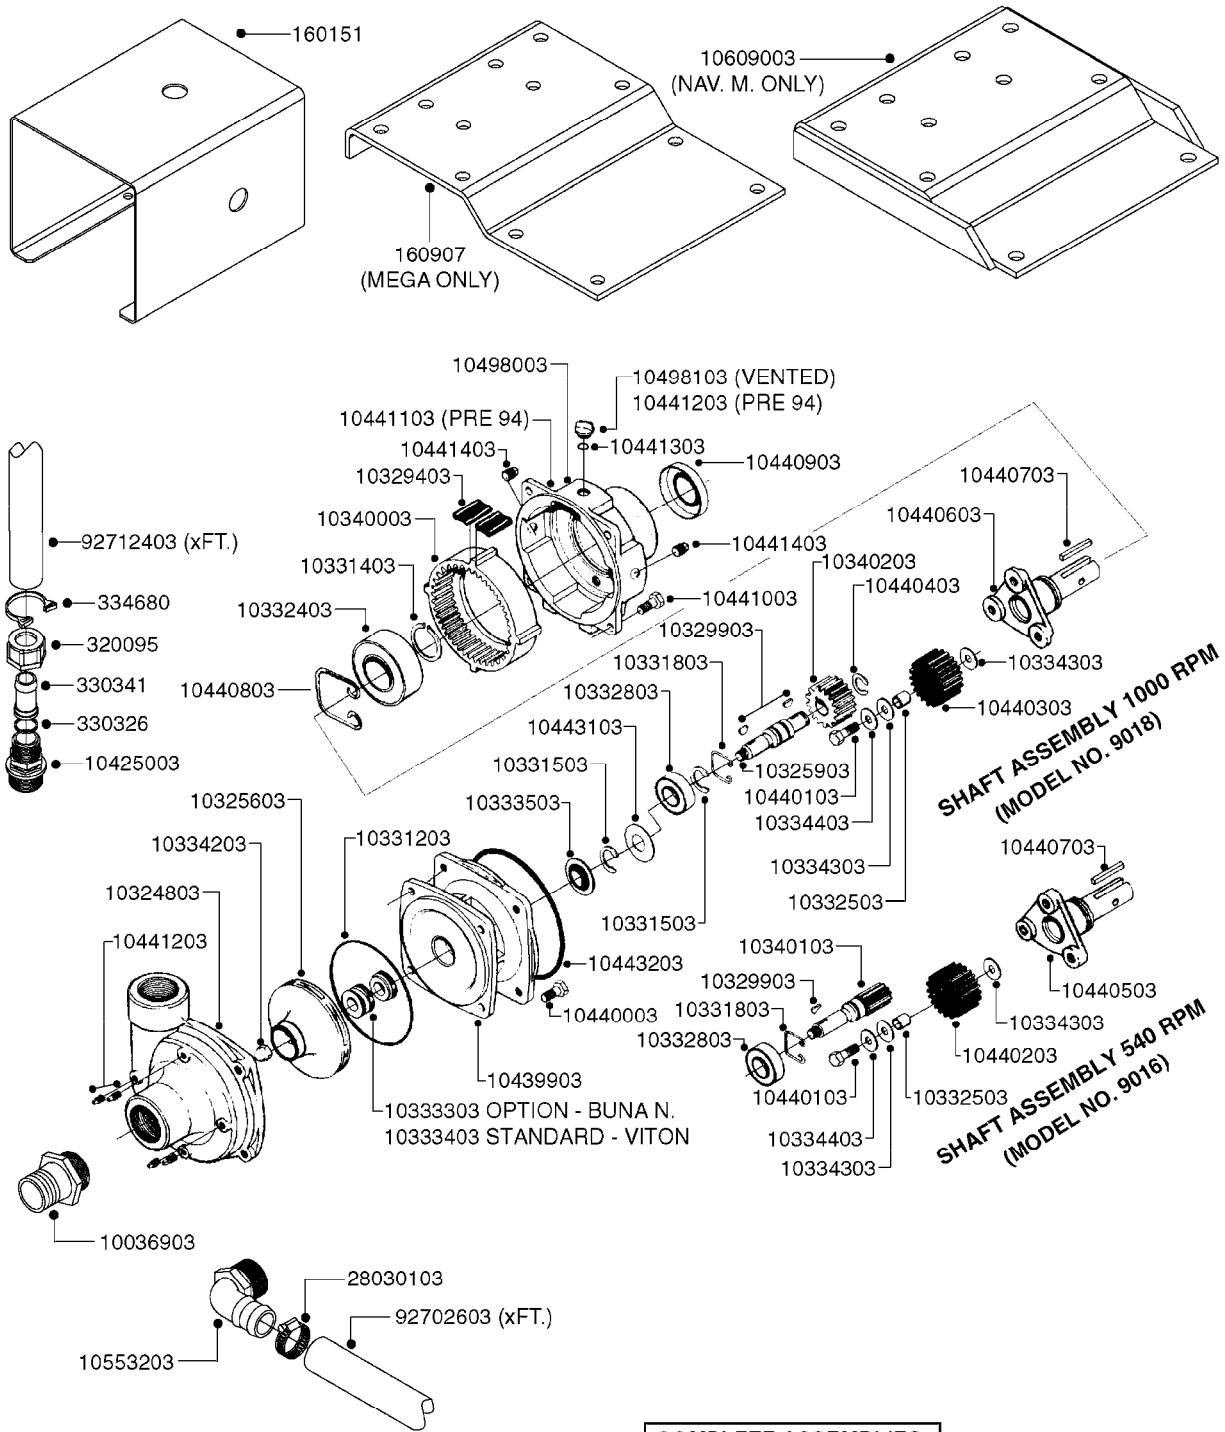

COMPLETE ASSEMBLIES
WHOLEGOODS ITEMS

COMPLETE PUMPS

10012903 - 9016C 540 RPM

10013103 - 9018C 1000RPM

Gear lube requirement: 6fl. oz. 80W90 Oil

A0470

PUMP 9016/9018 HYPRO CENT.
A0470-HIN, 01:01:16

Page 1
Date 03.11.2017 22:40

parts-n°	order qty	description
10012903	1	PUMP HYPRO C9016 540 RPM 90023
10013103	1	PUMP HYPRO 9018C CENT.1000 RPM
10036903	1	FITT.PO.HB 1.50X1.50 IMB1212
10324803	1	PUMP CASING
10325603	1	IMPELLER NYLON
10325903	1	IMPELLER SHAFT
10329403	1	CUSHION BUMPER
10329903	1	KEY WOODRUFF
10331203	1	O-RING
10331403	1	RING RETAINING
10331503	1	SNAP-RING
10331803	1	RING RETAINING
10332403	1	BEARING BALL
10332503	1	BEARING INNER RACE
10332803	1	BEARING BALL
10333303	1	SEAL KIT F. HYPRO 9016/18 BUNA
10333403	1	SEAL KIT F.HYPRO 9016/18 VITON
10333503	1	BEARING SHIELD & OIL SEAL
10334203	1	NUT HEX CAP HYPRO PUMP
10334303	1	WASHER 32OD X 19ID X 2.5TK PLA
10334403	1	WASHER 32OD X13ID X 1.5
10340003	1	RING GEAR
10340103	1	PINION GEARED IMPELLER SHAFT
10340203	1	SUN GEAR
10425003	1	FITT.PO.HN 1.25X1.00 MCPHEE
10439903	1	MOUNTING FLANGE ADAPTOR
10440003	1	SCREW HEX HEAD CAP
10440103	1	SCREW HEX HEAD CAP
10440203	1	GEAR W BGRS.540 RPM (DRIVER)
10440303	1	GEAR W BGRS. 1000 RPM (DRIVER)
10440403	1	RING RETAINER HYPRO 1K CENT.
10440503	1	DRIVER HUB 540 RPM
10440603	1	DRIVER HUB 1000 RPM
10440703	1	KEY SQ 1/4"x1-1/2"
10440803	1	RING RETAINER
10440903	1	OIL SEAL
10441003	1	SCREW HEX HEAD CAP
10441103	1	GEAR CASING
10441203	1	OIL FILL PLUG
10441303	1	O-RING
10441403	1	OIL PLUG
10443103	1	WASHER SEAL (PAPER)
10443203	1	O-RING
10498003	1	CASTING F.HYPRO 9016/18 (GEAR)
10498103	1	PLUG F.HYPRO GEAR CASTING 9016
10553203	1	FITT.PO.EL 1.5X1.5 HB BLACK
10609003	1	PUMP BASE HYPRO NAV.
160151	1	SHEILD FOR 9016 PUMP ESC
160907	1	MOUNT PLATE F.CENT.PUMP MEGA
28030103	1	CLAMP HOSE GEAR P5/4-S1.5"6724
320095	1	FITT.DK NUT 1" BSP
330326	1	O-RING D30/D24X2 F.1"NUT
330341	1	FITT.DK HB 1" F. 1" NUT
334680	1	CLAMP HOSE PLASTIC 1"
92702603	1	HOSE PVC SUCT GRAY 1-1/2"
92712403	1	HOSE R X1" X300PSI WP X0012"