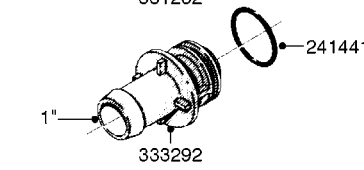

L0010

FITTINGS-CAP NUTS & HOSE BARBS
L0010-HIN, 01:01:16

Page 1
Date 03.11.2017 22:41

parts-n°	order qty	description
240085	1	O-RING D13,1/8,3X02,4 NITRIL
241441	1	O-RING D29.3X3
242594	1	O-RING D14 X 1.78 SCH.70-EPDM
320084	1	FITT.DK NUT 1/2" BSP
320095	1	FITT.DK NUT 1" BSP
320117	1	FITT.DK CONN.1/2"BSP F. 1" CAP
320187	1	FITT.DK CAP 3/8" BSP BLACK
320283	1	FITT.DK NUT 3/4"BSP
320821	1	FITT.DK NUT 1-1/2" BSP
321495	1	FITT.DK REDUC 1/4'BSP F.3/4'NT
321576	1	FITT.DK CONN 1/2"BSP F.3/4"NUT
330013	1	O-RING D15/D10X2.5 F.3/8"NUT
330212	1	O-RING D19/D14X2.4 F.1/2"NUT
330326	1	O-RING D30/D24X2 F.1"NUT
330341	1	FITT.DK HB 1" F. 1" NUT
330595	1	O-RING D24.6/D20X2.1 -3/4"
330665	1	3/4' HOSE TAIL F/1' CAP
330676	1	FITT.DK HB 3/8" F. 1/2" NUT
330687	1	FITT.DK HB 1/2" F. 1/2" NUT
330691	1	FITT.DK HB 3/4'F.3/4' NUT
330783	1	FITT.DK HB 3/8" F.3/8" NUT
331262	1	FITT.DK HB 1-1/2" F. 1-1/2"NUT
331273	1	O-RING D44/D38X2 F.1-1/2"
331446	1	FITT.DK HB 1" F.1-1/2" NUT
331807	1	FITT.DK HB 5/16" F.3/8" NUT
332286	1	FITT.DK HB 1/2" F. 3/4" NUT
332905	1	FITT.DK HB 1/2" F. 3/4" CAP
332927	1	PLUG F. NOZZLE TUBE 3/4'
333292	1	FITT.DK HB 1"O'RING F.1-1/2"
333664	1	FITT.DK HB 5/16' F. 1/2' NUT
334044	1	FITT.DK HB 3/4' F. 3/4' CAP
334059	1	FITT.DK EL 1" 110 DEG.F.1-1/2"
334123	1	FITT.DK HB 1-1/4"O-RNG F.1-1/2"
334150	1	FITT.DK HB 1-1/4" 110 F.1-1/2"
390542	1	PLUG WASHER FOR 3/4'CAP NUT
716236	1	FITT.DK HB 1/2" ASSY. F. 3/4"
716413	1	FITT.DK PLUG ASSY. F.NOZ TUBE
717426	1	FITT.DK REDUC 1/4"BSP F.3/4"N
720856	1	FITT.DK 1/2'BSP ASSY.F.3/4'NUT
724621	1	FITT.DK HB 3/4"ASSY F.3/4" NUT