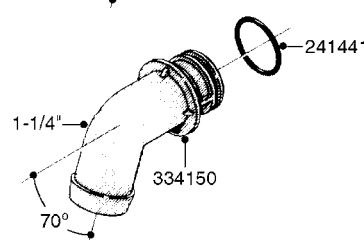

L0010

FITTINGS-CAP NUTS & HOSE BARBS
L0010-HIN, 01:01:16

Page 1
Date 03.11.2017 22:41

parts-n°	order qty	description
240085	1	O-RING D13,1/8,3X02,4 NITRIL
241441	1	O-RING D29.3X3
242594	1	O-RING D14 X 1.78 SCH.70-EPDM
320084	1	FITT.DK NUT 1/2" BSP
320095	1	FITT.DK NUT 1" BSP
320117	1	FITT.DK CONN.1/2"BSP F. 1" CAP
320187	1	FITT.DK CAP 3/8" BSP BLACK
320283	1	FITT.DK NUT 3/4"BSP
320821	1	FITT.DK NUT 1-1/2" BSP
321495	1	FITT.DK REDUC 1/4'BSP F.3/4'NT
321576	1	FITT.DK CONN 1/2"BSP F.3/4"NUT
330013	1	O-RING D15/D10X2.5 F.3/8"NUT
330212	1	O-RING D19/D14X2.4 F.1/2"NUT
330326	1	O-RING D30/D24X2 F.1"NUT
330341	1	FITT.DK HB 1" F. 1" NUT
330595	1	O-RING D24.6/D20X2.1 -3/4"
330665	1	3/4' HOSE TAIL F/1' CAP
330676	1	FITT.DK HB 3/8" F. 1/2" NUT
330687	1	FITT.DK HB 1/2" F. 1/2" NUT
330691	1	FITT.DK HB 3/4'F.3/4' NUT
330783	1	FITT.DK HB 3/8" F.3/8" NUT
331262	1	FITT.DK HB 1-1/2" F. 1-1/2"NUT
331273	1	O-RING D44/D38X2 F.1-1/2"
331446	1	FITT.DK HB 1" F.1-1/2" NUT
331807	1	FITT.DK HB 5/16" F.3/8" NUT
332286	1	FITT.DK HB 1/2" F. 3/4" NUT
332905	1	FITT.DK HB 1/2" F. 3/4" CAP
332927	1	PLUG F. NOZZLE TUBE 3/4'
333292	1	FITT.DK HB 1"O'RING F.1-1/2"
333664	1	FITT.DK HB 5/16' F. 1/2' NUT
334044	1	FITT.DK HB 3/4' F. 3/4' CAP
334059	1	FITT.DK EL 1" 110 DEG.F.1-1/2"
334123	1	FITT.DK HB 1-1/4"O-RNG F.1-1/2"
334150	1	FITT.DK HB 1-1/4" 110 F.1-1/2"
390542	1	PLUG WASHER FOR 3/4'CAP NUT
716236	1	FITT.DK HB 1/2" ASSY. F. 3/4"
716413	1	FITT.DK PLUG ASSY. F.NOZ TUBE
717426	1	FITT.DK REDUC 1/4"BSP F.3/4"N
720856	1	FITT.DK 1/2'BSP ASSY.F.3/4'NUT
724621	1	FITT.DK HB 3/4"ASSY F.3/4" NUT