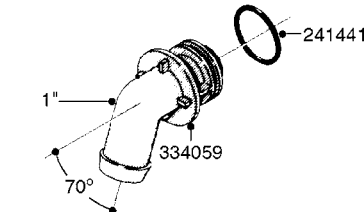

L0010

FITTINGS-CAP NUTS & HOSE BARBS
L0010-HIN, 01:01:16

Page 1
Date 03.11.2017 22:41

parts-n°	order qty	description
240085	1	O-RING D13,1/8,3X02,4 NITRIL
241441	1	O-RING D29.3X3
242594	1	O-RING D14 X 1.78 SCH.70-EPDM
320084	1	FITT.DK NUT 1/2" BSP
320095	1	FITT.DK NUT 1" BSP
320117	1	FITT.DK CONN.1/2"BSP F. 1" CAP
320187	1	FITT.DK CAP 3/8" BSP BLACK
320283	1	FITT.DK NUT 3/4"BSP
320821	1	FITT.DK NUT 1-1/2" BSP
321495	1	FITT.DK REDUC 1/4'BSP F.3/4'NT
321576	1	FITT.DK CONN 1/2"BSP F.3/4"NUT
330013	1	O-RING D15/D10X2.5 F.3/8"NUT
330212	1	O-RING D19/D14X2.4 F.1/2"NUT
330326	1	O-RING D30/D24X2 F.1"NUT
330341	1	FITT.DK HB 1" F. 1" NUT
330595	1	O-RING D24.6/D20X2.1 -3/4"
330665	1	3/4' HOSE TAIL F/1' CAP
330676	1	FITT.DK HB 3/8" F. 1/2" NUT
330687	1	FITT.DK HB 1/2" F. 1/2" NUT
330691	1	FITT.DK HB 3/4'F.3/4' NUT
330783	1	FITT.DK HB 3/8" F.3/8" NUT
331262	1	FITT.DK HB 1-1/2" F. 1-1/2"NUT
331273	1	O-RING D44/D38X2 F.1-1/2"
331446	1	FITT.DK HB 1" F.1-1/2" NUT
331807	1	FITT.DK HB 5/16" F.3/8" NUT
332286	1	FITT.DK HB 1/2" F. 3/4" NUT
332905	1	FITT.DK HB 1/2" F. 3/4" CAP
332927	1	PLUG F. NOZZLE TUBE 3/4'
333292	1	FITT.DK HB 1"O'RING F.1-1/2"
333664	1	FITT.DK HB 5/16' F. 1/2' NUT
334044	1	FITT.DK HB 3/4' F. 3/4' CAP
334059	1	FITT.DK EL 1" 110 DEG.F.1-1/2"
334123	1	FITT.DK HB 1-1/4"O-RNG F.1-1/2"
334150	1	FITT.DK HB 1-1/4" 110 F.1-1/2"
390542	1	PLUG WASHER FOR 3/4'CAP NUT
716236	1	FITT.DK HB 1/2" ASSY. F. 3/4"
716413	1	FITT.DK PLUG ASSY. F.NOZ TUBE
717426	1	FITT.DK REDUC 1/4"BSP F.3/4"N
720856	1	FITT.DK 1/2'BSP ASSY.F.3/4'NUT
724621	1	FITT.DK HB 3/4"ASSY F.3/4" NUT