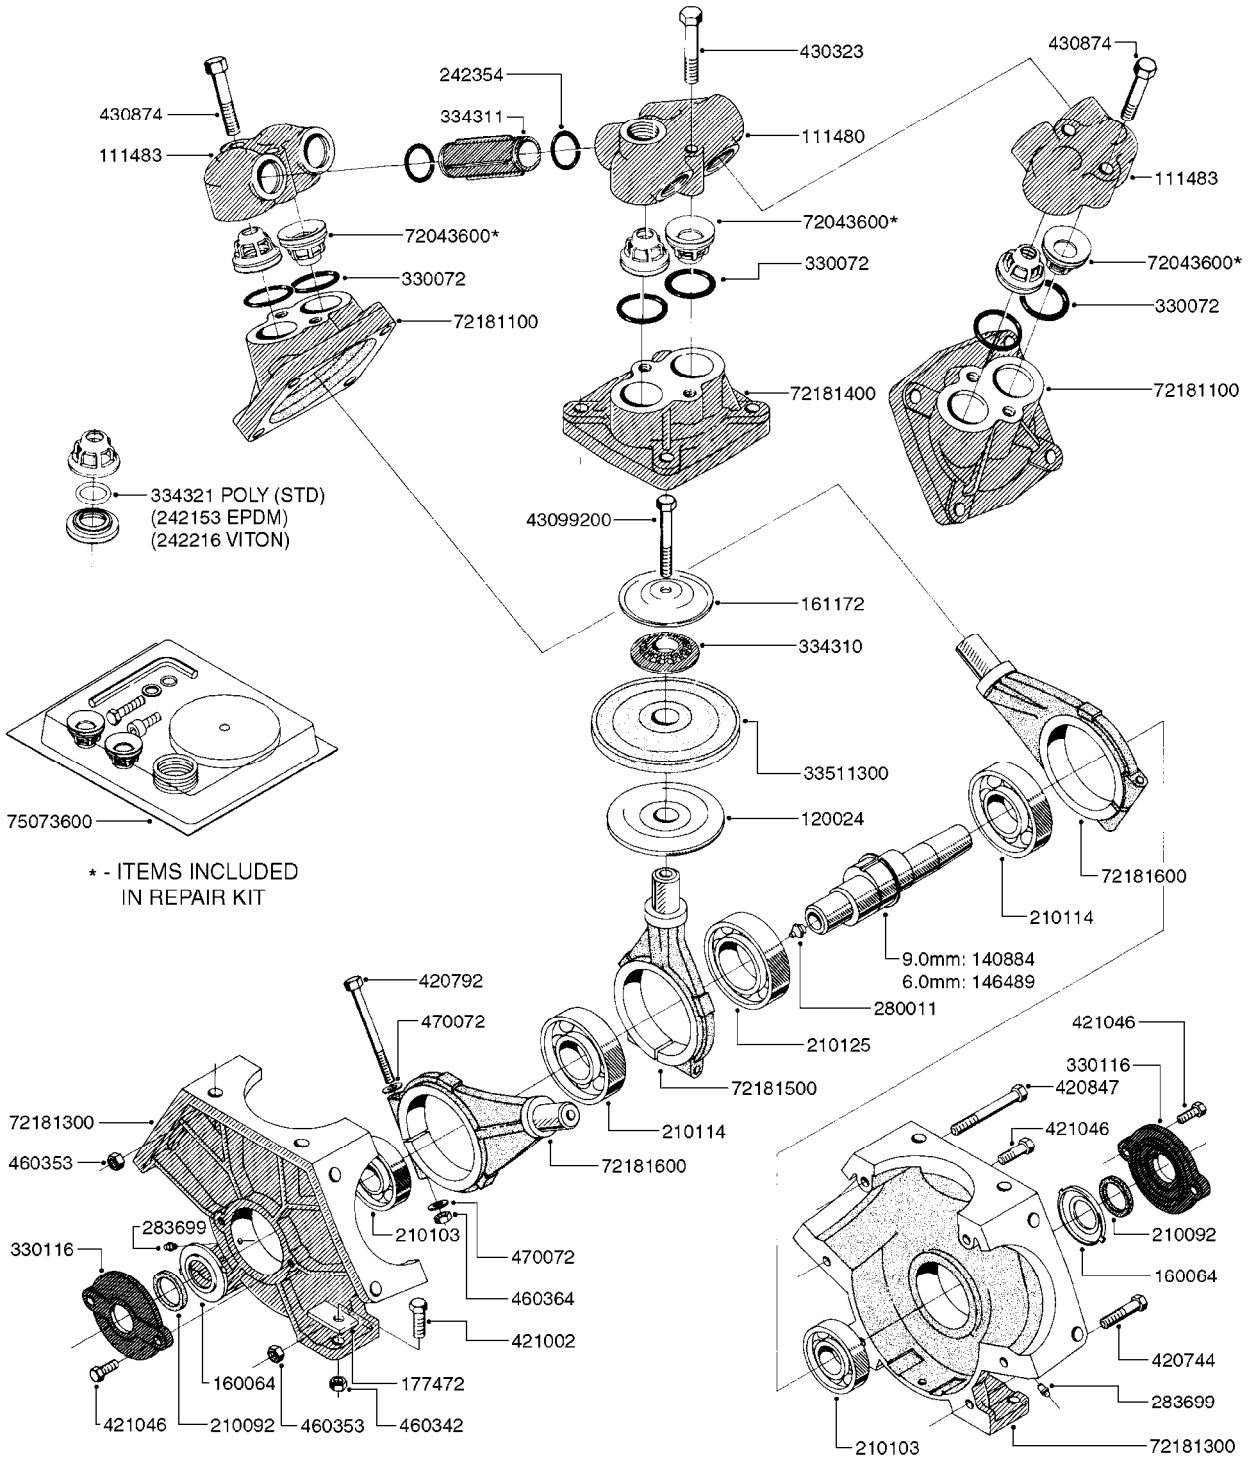

**A0220**

PUMP - 1302 W/ MOUNTING BASE  
A0220-HIN, 27:04:17

Page 1

Date 03.11.2017 22:40

parts-n°	order qty	description
111480	1	VALVE HEAD 1302 CENTER
111483	1	VALVE HEAD SIDE 1302
120024	1	DIAPHRAGM BACK DISC 1200-1300
140884	1	CRANK SHAFT MODEL 1300-9
146489	1	CRANK SHAFT MODEL 1302-6MM
160064	1	DUST PLATE
161172	1	DIAPHRAGM DISC F. 1203/1303
177472	1	BRACKET 25 X 5
210092	1	SEAL FELT D43/30X5
210103	1	BEARING BALL 6306
210114	1	BEARING BALL 6308
210125	1	BEARING BALL 6210
242153	1	O-RING D26X4 EPDM
242216	1	O-RING VITON F/1202/1302/462
242354	1	O-RING D32.2X3.0 VITON F.S-53
280011	1	GREASE NIPPLE 1/8" SAE H TR
283699	1	GREASE NIPPLE M6X1
330072	1	O-RING D53.5/D45.5X4
330116	1	SEAL RETAINER, MODEL 1300
334310	1	NYLON WASHER 1202/1302/462
334311	1	CONNECTION PIPE INLET MOD.1302
334321	1	O-RING POLY. 34.0x26.0x4.0
420081	1	BOLT HEX 8.8 DEL 3/8"X40MM
420162	1	BOLT HEX 8.8 DEL 3/8"X15MM
420346	1	BOLT HEX 8.8 DEL 3/8"X 25MM
420357	1	BOLT HEX 8.8 RAW 3/8"X85MM
420803	1	BOLT HEX 8.8 DEL M8X90
421002	1	BOLT HEX 8.8 DEL M10X30 FT DIN933
421259	1	BOLT HEX UNC7/16"x2.25" 18-8SS
430323	1	BOLT HEX 8.8 DEL M12X60
430404	1	BOLT HEX 8.8 DEL M12X50
430874	1	SCREW SET 8.8 DEL M12X70 FT
460062	1	NUT HEX 3/8" GALV.
460342	1	NUT HEX M10 DEL DIN934
460364	1	NUT HU M8 A2 SS DIN934
460386	1	NUT HEX M12X1.75
470072	1	WASHER D15/D8X.5 LOCK
33511300	1	DIAPHRAGM 1202-1303 POLY 2006
72043600	1	VALVE FOR 462/463
72181100	1	DIAPHRAGM COVER 1203/1303+BLTS
72181300	1	PUMP CASTING 1300 RED W/BOLTS
72181400	1	DIAPHRAGM COVER 1303 W/BOLTS
72181500	1	CONNECTING ROD, CENTER 1303
72181600	1	CONNECTING ROD, SIDE MOD.1300
75073500	1	PUMP KIT 1300/1302 "06"