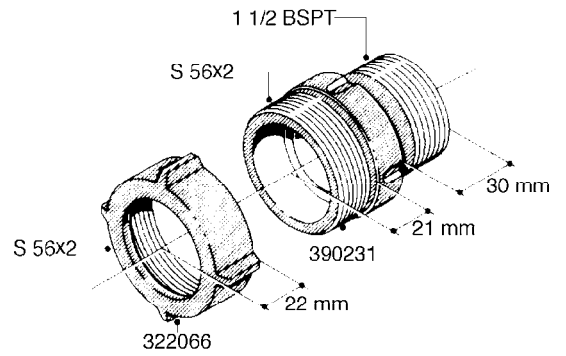

**L0080**

FITTINGS - S-53  
L0080-HIN, 12:09:17

Page 1

Date 03.11.2017 22:41

Pos.	parts-n°	order qty	description
1	145995	1	FITT.DK S-53 FORK
2	241973	1	O-RING Ø3 X 44,2 70 SHORES NITRIL NITRIL (BLACK)
2	242353	1	O-RING D44.2X3.0 VITON F.S-67 VITON (BROWN)
3	242109	1	O-RING D32.2x3.0 NITRIL (BLACK)
3	242354	1	O-RING D32.2X3.0 VITON F.S-53 VITON (BROWN)
4	322103	1	FITT.DK S-53 BULKHEAD
5	322107	1	FITT.DK S-53 BULKHEAD NUT
6	322110	1	FITT.DK S-53 ELB. 1/2" BSP
7	322352	1	FITT.DK S-53 TEE
8	334229	1	FITT.DK S-53 STR.3/4"
9	334260	1	GASKET F. S-53 BULKHEAD
10	334564	1	FITT.DK S-67 TO S-53 ADAPTER
11	391100	1	FITT.DK S-53THREAD INS.1/2"BSP
12	726463	1	FITT.DK S53 BULKHEAD W/GASKET
13	726552	1	FIT.DK S-53X90 1/2" BSP,O-RING
14	726556	1	FITT.DK S-53 HB 1/2" W/O-RING
15	726558	1	FITT.DK S53 STR. 3/4" W.ORING
16	726559	1	FITT DK. S-53 HB 1" W/O-RING
17	726568	1	FITT.DK.S-53 HB 1/2"90 W/ORING
18	726570	1	FITT.DK S-53 ELB.3/4" W.ORING
19	726571	1	FITT.DK S-53 ELB.1", W ORING
20	726578	1	FITT.DK S53 PLUG WITH O-RING
21	728561	1	REDUCER S67M - S53F + O-RING