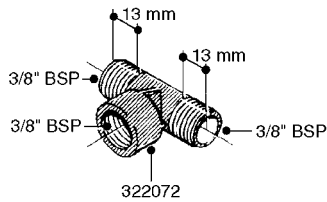

L0020

FITTINGS-T-PIECES, CAPS & ELBOWS
L0020-HIN, 01:01:16

Page 1
Date 03.11.2017 22:41

parts-n°	order qty	description
10053603	1	FITT. CAPNUT 2"BSP 5601
10194303	1	CAP BLANK 1 1/2 MCPHEE 210060
320047	1	FITT.DK CAPNUT 1/2" BSP
320106	1	FITT.DK CAPNUT 1" BSP
320272	1	FITT.DK CAPNUT 3/8" BSP
320316	1	FITT.DK TEE 3/4" X3/4" X1"BSP
320331	1	FITT.DK TEE 1" - 1" - 3/4" BSP
320342	1	FITT.DK EL 3/4"M X 1"F BSP
320563	1	FITT.DK 3 WAY 1/2" 110 DEG.
320677	1	NO LONGER AVAILABLE
320961	1	FITT.DK CAPNUT 1-1/2" BSP
321053	1	FITT.DK TEE 1/2 X1/2 X1/2" BSP
322072	1	FITT.DK TEE 3/8'X3/8'X3/8' BSP
322095	1	FITT.DK TEE 1-1/2 X1-1/4 X3/4" BSP
322138	1	FITT.DK ELB 1"M X 1"F BSP
330013	1	O-RING D15/D10X2.5 F.3/8"NUT
330212	1	O-RING D19/D14X2.4 F.1/2"NUT
330326	1	O-RING D30/D24X2 F.1"NUT
331273	1	O-RING D44/D38X2 F.1-1/2"