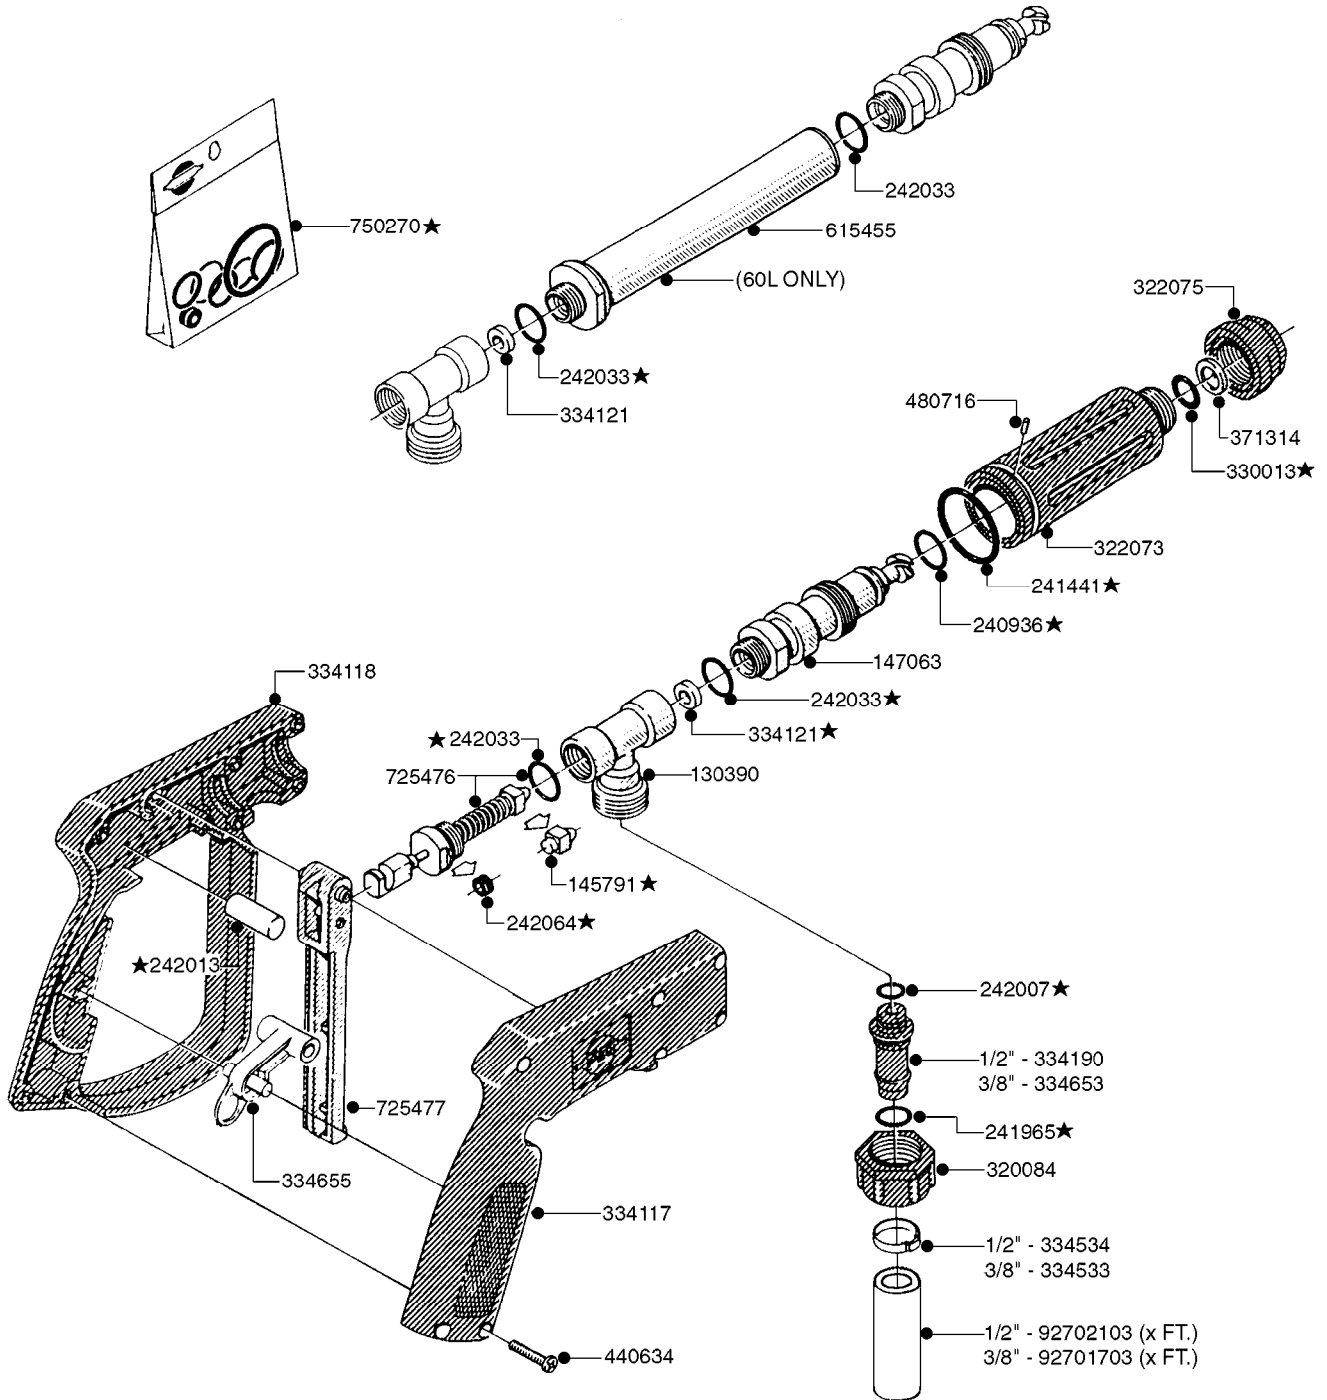

COMPLETE ASSEMBLY:
843197 - 60L
843196 - 60S

COMPLETE ASSEMBLIES
WHOLEGOODS ITEMS

K0480

HANDGUN TYPE 60S/60L POST 95
K0480-HIN, 01:01:16

Page 1
Date 03.11.2017 22:41

parts-n°	order qty	description
130390	1	TEE 3/8'X 1/2' BSP F.TYPE 60S
145791	1	CONE FOR ON/OFF
147063	1	SWIRL F.SPRAY GUN TYPE 60
240936	1	O-RING D13.3X2.4 NITRIL
241441	1	O-RING D29.3X3
241965	1	O-RING 12.1 X 1.6
242007	1	O-RING D9.1X1.6
242013	1	SPRING RUBBER F/TRIGGER
242033	1	O-RING
242064	1	SLEEVE RUBBER 3X8X4MM
320084	1	FITT.DK NUT 1/2" BSP
322073	1	HOUSING F.SWIRL TYPE 60S H.G.
322075	1	HOUSING F. NOZZLE
330013	1	O-RING D15/D10X2.5 F.3/8"NUT
334117	1	HANDLE PIECE RIGHT F.60S/60L
334118	1	HANDLE PIECE LEFT F.60S/60L
334121	1	SEAT FOR ON-OFF TYPE
334190	1	FITT.DK HB 1/2' F. PISTOL 60S
334533	1	CLAMP HOSE PLASTIC 3/8"
334534	1	CLAMP HOSE PLASTIC 1/2"
334653	1	FITT.DK HB 3/8' F.HANDGUN
334655	1	TRIGGER SAFETY F.60S/60L GUN
371314	1	NOZZLE CERAMIC 1099-20
440634	1	SCREW 5/8"
480716	1	PIN D3X6 STAINLESS
615455	1	TUBE F.LANCE TYPE 60L
725476	1	SPINDLE
725477	1	TRIGGER
750270	1	GASKET KIT F.SPRAY GUN
843196	1	GUN, MODEL 60S
843197	1	HANDGUN KIT TYPE 60 LONG
92701703	1	HOSE R X3/8" X300PSI WP X0012"
92702103	1	HOSE R X1/2" X300PSI WP X0012"