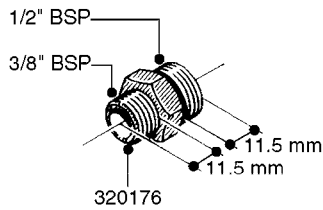

FITTINGS - HEXAGON NIPPLES  
L0030-HIN, 01:01:16

**L0030**

FITTINGS - HEXAGON NIPPLES  
L0030-HIN, 01:01:16

Page 1  
Date 03.11.2017 22:41

parts-n°	order qty	description
10015303	1	FITT.PO.HN 1.00X1.00 M1000
10425003	1	FITT.PO.HN 1.25X1.00 MCPHEE
320132	1	FITT.DK HN 1" BSP
320176	1	FITT.DK HN 3/8"X1/2" BSP
320445	1	FITT.DK HN 1/4"X3/8" BSP
320655	1	FITT.DK HN 1/2"-1/2" BSP
320692	1	FITT.DK HN 3/8'BSPX1/4'NPT
320703	1	FITT.DK HN 3/8BSP X1/2 &1/4NPT
320725	1	FITT.DK NIPPLE 3/8"-3/8" BSP
320902	1	FITT.DK HN 3/8'X 1/4' BSP
390232	1	FITT.DK HN 1-1/2' X 1-1/4' BSP
390276	1	FITT.DK HN 1'BSP