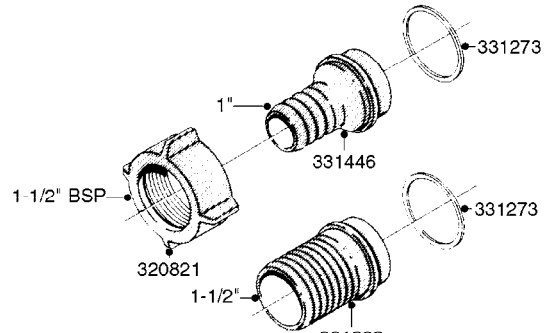

HOSE WRAPS  
K0520-HIN, 01:01:16

Page 1  
Date 03.11.2017 22:41

parts-n°	order qty	description
241965	1	O-RING 12.1 X 1.6
242007	1	O-RING D9.1X1.6
281551	1	BALL VALVE 1/2"
320084	1	FITT.DK NUT 1/2" BSP
330212	1	O-RING D19/D14X2.4 F.1/2"NUT
330326	1	O-RING D30/D24X2 F.1"NUT
330687	1	FITT.DK HB 1/2" F. 1/2" NUT
334190	1	FITT.DK HB 1/2' F. PISTOL 60S
334531	1	CLAMP HOSE PLASTIC 3/4"
636223	1	POST 12 VOLT TR30
712471	1	AGITATION VALVE ASSY. ON/OFF
843196	1	GUN, MODEL 60S
843197	1	HANDGUN KIT TYPE 60 LONG
10013403	1	BOLT HEX 3/8-16X1 1/4 HCS Z5
10013503	1	NUT HEX NC 3/8"
10178903	1	WRAP HOSE SIDE MOUNT PLATE
10179003	1	WRAP HOSE BOTTOM PLATE MOUNT
10179403	1	WRAP WELDMENT FOR HI101789
10179503	1	WRAP WELDMENT FOR HI101790
10225603	1	BKT.FOR HOSE WRAP MOUNT NL NK
10225703	1	WRAP HOSE BDL.BOTTOM PLATE
92702103	1	HOSE R X1/2" X300PSI WP X0012"