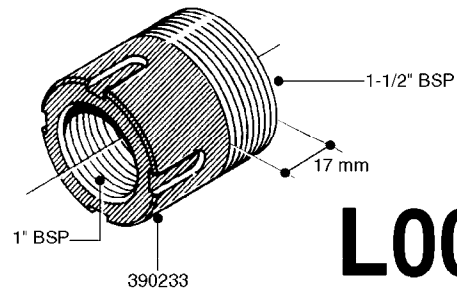

FITTINGS - HEXAGON NIPPLES  
L0030-HIN, 01:01:16

**L0030**

FITTINGS - HEXAGON NIPPLES  
L0030-HIN, 01:01:16

Page 1  
Date 03.11.2017 22:41

parts-n°	order qty	description
10015303	1	FITT.PO.HN 1.00X1.00 M1000
10425003	1	FITT.PO.HN 1.25X1.00 MCPHEE
320132	1	FITT.DK HN 1" BSP
320176	1	FITT.DK HN 3/8"X1/2" BSP
320445	1	FITT.DK HN 1/4"X3/8" BSP
320655	1	FITT.DK HN 1/2"-1/2" BSP
320692	1	FITT.DK HN 3/8'BSPX1/4'NPT
320703	1	FITT.DK HN 3/8BSP X1/2 &1/4NPT
320725	1	FITT.DK NIPPLE 3/8"-3/8" BSP
320902	1	FITT.DK HN 3/8'X 1/4' BSP
390232	1	FITT.DK HN 1-1/2' X 1-1/4' BSP
390276	1	FITT.DK HN 1'BSP