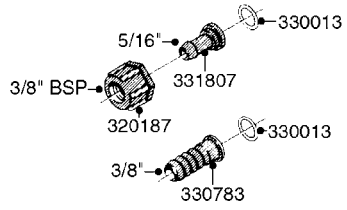

L0010

FITTINGS-CAP NUTS & HOSE BARBS
L0010-HIN, 01:01:16

Page 1
Date 03.11.2017 22:41

parts-n°	order qty	description
240085	1	O-RING D13,1/8,3X02,4 NITRIL
241441	1	O-RING D29.3X3
242594	1	O-RING D14 X 1.78 SCH.70-EPDM
320084	1	FITT.DK NUT 1/2" BSP
320095	1	FITT.DK NUT 1" BSP
320117	1	FITT.DK CONN.1/2"BSP F. 1" CAP
320187	1	FITT.DK CAP 3/8" BSP BLACK
320283	1	FITT.DK NUT 3/4"BSP
320821	1	FITT.DK NUT 1-1/2" BSP
321495	1	FITT.DK REDUC 1/4'BSP F.3/4'NT
321576	1	FITT.DK CONN 1/2"BSP F.3/4"NUT
330013	1	O-RING D15/D10X2.5 F.3/8"NUT
330212	1	O-RING D19/D14X2.4 F.1/2"NUT
330326	1	O-RING D30/D24X2 F.1"NUT
330341	1	FITT.DK HB 1" F. 1" NUT
330595	1	O-RING D24.6/D20X2.1 -3/4"
330665	1	3/4' HOSE TAIL F/1' CAP
330676	1	FITT.DK HB 3/8" F. 1/2" NUT
330687	1	FITT.DK HB 1/2" F. 1/2" NUT
330691	1	FITT.DK HB 3/4'F.3/4' NUT
330783	1	FITT.DK HB 3/8" F.3/8" NUT
331262	1	FITT.DK HB 1-1/2" F. 1-1/2"NUT
331273	1	O-RING D44/D38X2 F.1-1/2"
331446	1	FITT.DK HB 1" F.1-1/2" NUT
331807	1	FITT.DK HB 5/16" F.3/8" NUT
332286	1	FITT.DK HB 1/2" F. 3/4" NUT
332905	1	FITT.DK HB 1/2" F. 3/4" CAP
332927	1	PLUG F. NOZZLE TUBE 3/4'
333292	1	FITT.DK HB 1"O'RING F.1-1/2"
333664	1	FITT.DK HB 5/16' F. 1/2' NUT
334044	1	FITT.DK HB 3/4' F. 3/4' CAP
334059	1	FITT.DK EL 1" 110 DEG.F.1-1/2"
334123	1	FITT.DK HB 1-1/4"O-RNG F.1-1/2"
334150	1	FITT.DK HB 1-1/4" 110 F.1-1/2"
390542	1	PLUG WASHER FOR 3/4'CAP NUT
716236	1	FITT.DK HB 1/2" ASSY. F. 3/4"
716413	1	FITT.DK PLUG ASSY. F.NOZ TUBE
717426	1	FITT.DK REDUC 1/4"BSP F.3/4"N
720856	1	FITT.DK 1/2'BSP ASSY.F.3/4'NUT
724621	1	FITT.DK HB 3/4"ASSY F.3/4" NUT