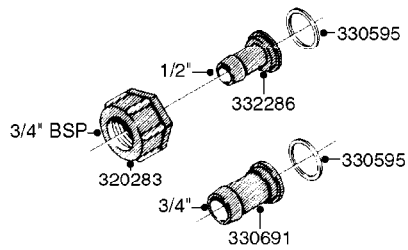

HOSE WRAPS  
K0520-HIN, 01:01:16

Page 1  
Date 03.11.2017 22:41

parts-n°	order qty	description
241965	1	O-RING 12.1 X 1.6
242007	1	O-RING D9.1X1.6
281551	1	BALL VALVE 1/2"
320084	1	FITT.DK NUT 1/2" BSP
330212	1	O-RING D19/D14X2.4 F.1/2"NUT
330326	1	O-RING D30/D24X2 F.1"NUT
330687	1	FITT.DK HB 1/2" F. 1/2" NUT
334190	1	FITT.DK HB 1/2' F. PISTOL 60S
334531	1	CLAMP HOSE PLASTIC 3/4"
636223	1	POST 12 VOLT TR30
712471	1	AGITATION VALVE ASSY. ON/OFF
843196	1	GUN, MODEL 60S
843197	1	HANDGUN KIT TYPE 60 LONG
10013403	1	BOLT HEX 3/8-16X1 1/4 HCS Z5
10013503	1	NUT HEX NC 3/8"
10178903	1	WRAP HOSE SIDE MOUNT PLATE
10179003	1	WRAP HOSE BOTTOM PLATE MOUNT
10179403	1	WRAP WELDMENT FOR HI101789
10179503	1	WRAP WELDMENT FOR HI101790
10225603	1	BKT.FOR HOSE WRAP MOUNT NL NK
10225703	1	WRAP HOSE BDL.BOTTOM PLATE
92702103	1	HOSE R X1/2" X300PSI WP X0012"