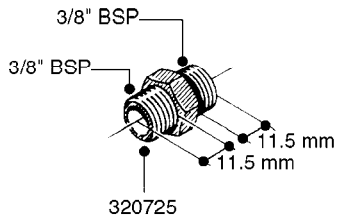

FITTINGS - HEXAGON NIPPLES  
L0030-HIN, 01:01:16

**L0030**

FITTINGS - HEXAGON NIPPLES  
L0030-HIN, 01:01:16

Page 1  
Date 03.11.2017 22:41

parts-n°	order qty	description
10015303	1	FITT.PO.HN 1.00X1.00 M1000
10425003	1	FITT.PO.HN 1.25X1.00 MCPHEE
320132	1	FITT.DK HN 1" BSP
320176	1	FITT.DK HN 3/8"X1/2" BSP
320445	1	FITT.DK HN 1/4"X3/8" BSP
320655	1	FITT.DK HN 1/2"-1/2" BSP
320692	1	FITT.DK HN 3/8'BSPX1/4'NPT
320703	1	FITT.DK HN 3/8BSP X1/2 &1/4NPT
320725	1	FITT.DK NIPPLE 3/8"-3/8" BSP
320902	1	FITT.DK HN 3/8'X 1/4' BSP
390232	1	FITT.DK HN 1-1/2' X 1-1/4' BSP
390276	1	FITT.DK HN 1'BSP