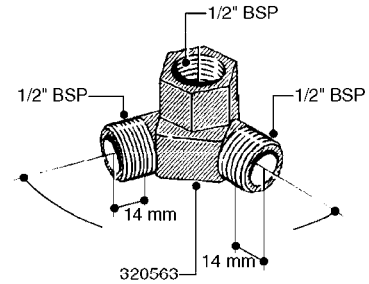

L0020

FITTINGS-T-PIECES, CAPS & ELBOWS
L0020-HIN, 01:01:16

Page 1
Date 03.11.2017 22:41

parts-n°	order qty	description
10053603	1	FITT. CAPNUT 2"BSP 5601
10194303	1	CAP BLANK 1 1/2 MCPHEE 210060
320047	1	FITT.DK CAPNUT 1/2" BSP
320106	1	FITT.DK CAPNUT 1" BSP
320272	1	FITT.DK CAPNUT 3/8" BSP
320316	1	FITT.DK TEE 3/4" X3/4" X1"BSP
320331	1	FITT.DK TEE 1" - 1" - 3/4" BSP
320342	1	FITT.DK EL 3/4"M X 1"F BSP
320563	1	FITT.DK 3 WAY 1/2" 110 DEG.
320677	1	NO LONGER AVAILABLE
320961	1	FITT.DK CAPNUT 1-1/2" BSP
321053	1	FITT.DK TEE 1/2 X1/2 X1/2" BSP
322072	1	FITT.DK TEE 3/8'X3/8'X3/8' BSP
322095	1	FITT.DK TEE 1-1/2 X1-1/4 X3/4" BSP
322138	1	FITT.DK ELB 1"M X 1"F BSP
330013	1	O-RING D15/D10X2.5 F.3/8"NUT
330212	1	O-RING D19/D14X2.4 F.1/2"NUT
330326	1	O-RING D30/D24X2 F.1"NUT
331273	1	O-RING D44/D38X2 F.1-1/2"