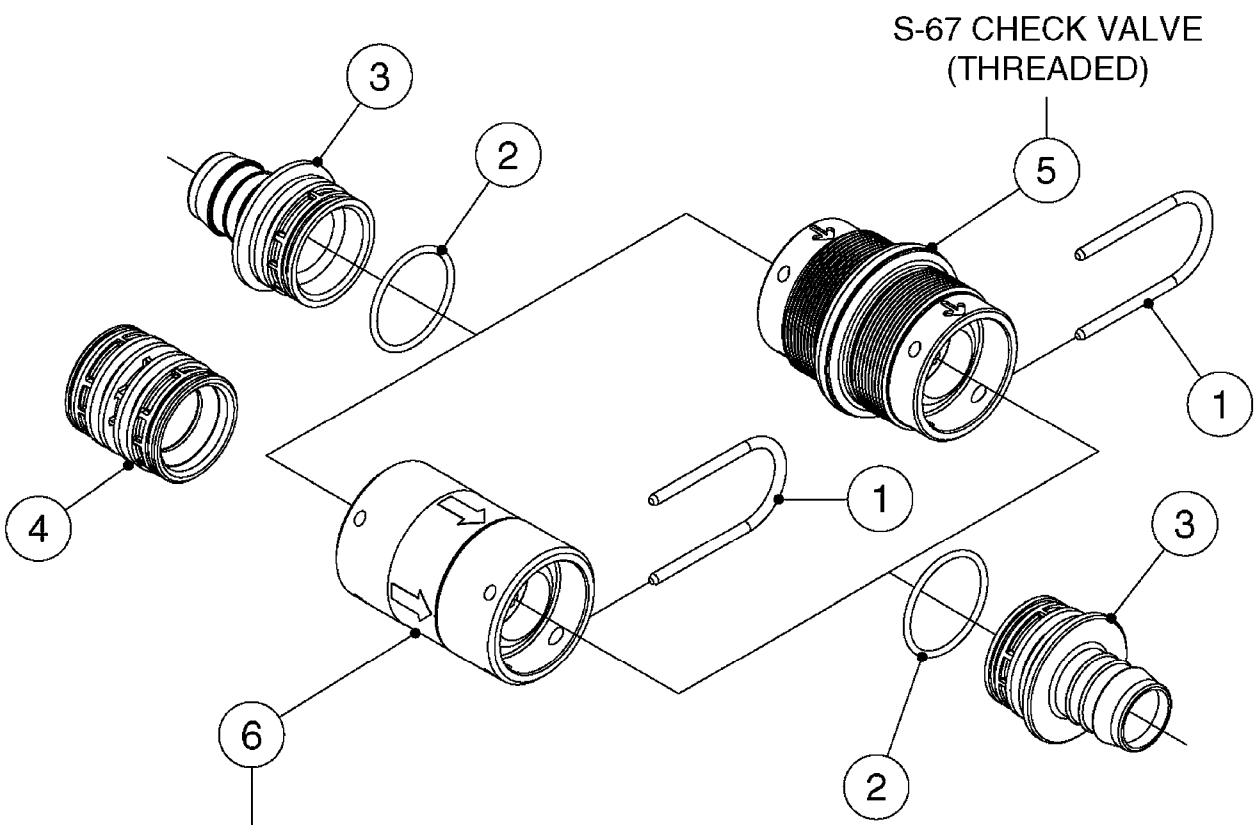

# B0630

CHECK VALVES - S67  
B0630-HIN, 01:01:16

Page 1

Date 03.11.2017 22:40

Pos.	parts-n°	order qty	description
1	145996	1	FITT.DK S-67 FORK
2	242353	1	O-RING D44.2X3.0 VITON F.S-67
3	242504	1	O-RING D35x2 NITRIL
4	322104	1	FITT.DK S-67 BULKHEAD
5	334231	1	HOSE TAIL S67 STRAIGHT 1"
5	334232	1	HOSE TAIL S67 1"1/4 STRAIGHT
6	14103100	1	SEAT F.CHECK VALVE D40.8 2010
7	72001803	1	CHCK VLV,S67, 2 X 1" HB COMPLETE IN-LINE CHECK VALVE FOR 1" HOSE
7	72206600	1	CHCK VLV,S67, 2 X 1.25" HB COMPLETE IN-LINE CHECK VALVE FOR 1-1/4" HOSE
8	72089900	1	CHECK VALVE S67 SUBASMBLY.2001
9	97800500	1	DECAL 230X28 BLACK ARROW