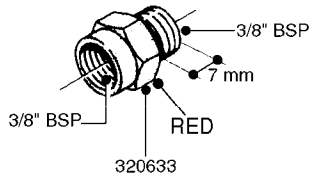

FITTINGS - HEXAGON NIPPLES  
L0030-HIN, 01:01:16

**L0030**

FITTINGS - HEXAGON NIPPLES  
L0030-HIN, 01:01:16

Page 1  
Date 03.11.2017 22:41

parts-n°	order qty	description
10015303	1	FITT.PO.HN 1.00X1.00 M1000
10425003	1	FITT.PO.HN 1.25X1.00 MCPHEE
320132	1	FITT.DK HN 1" BSP
320176	1	FITT.DK HN 3/8"X1/2" BSP
320445	1	FITT.DK HN 1/4"X3/8" BSP
320655	1	FITT.DK HN 1/2"-1/2" BSP
320692	1	FITT.DK HN 3/8'BSPX1/4'NPT
320703	1	FITT.DK HN 3/8BSP X1/2 &1/4NPT
320725	1	FITT.DK NIPPLE 3/8"-3/8" BSP
320902	1	FITT.DK HN 3/8'X 1/4' BSP
390232	1	FITT.DK HN 1-1/2' X 1-1/4' BSP
390276	1	FITT.DK HN 1'BSP