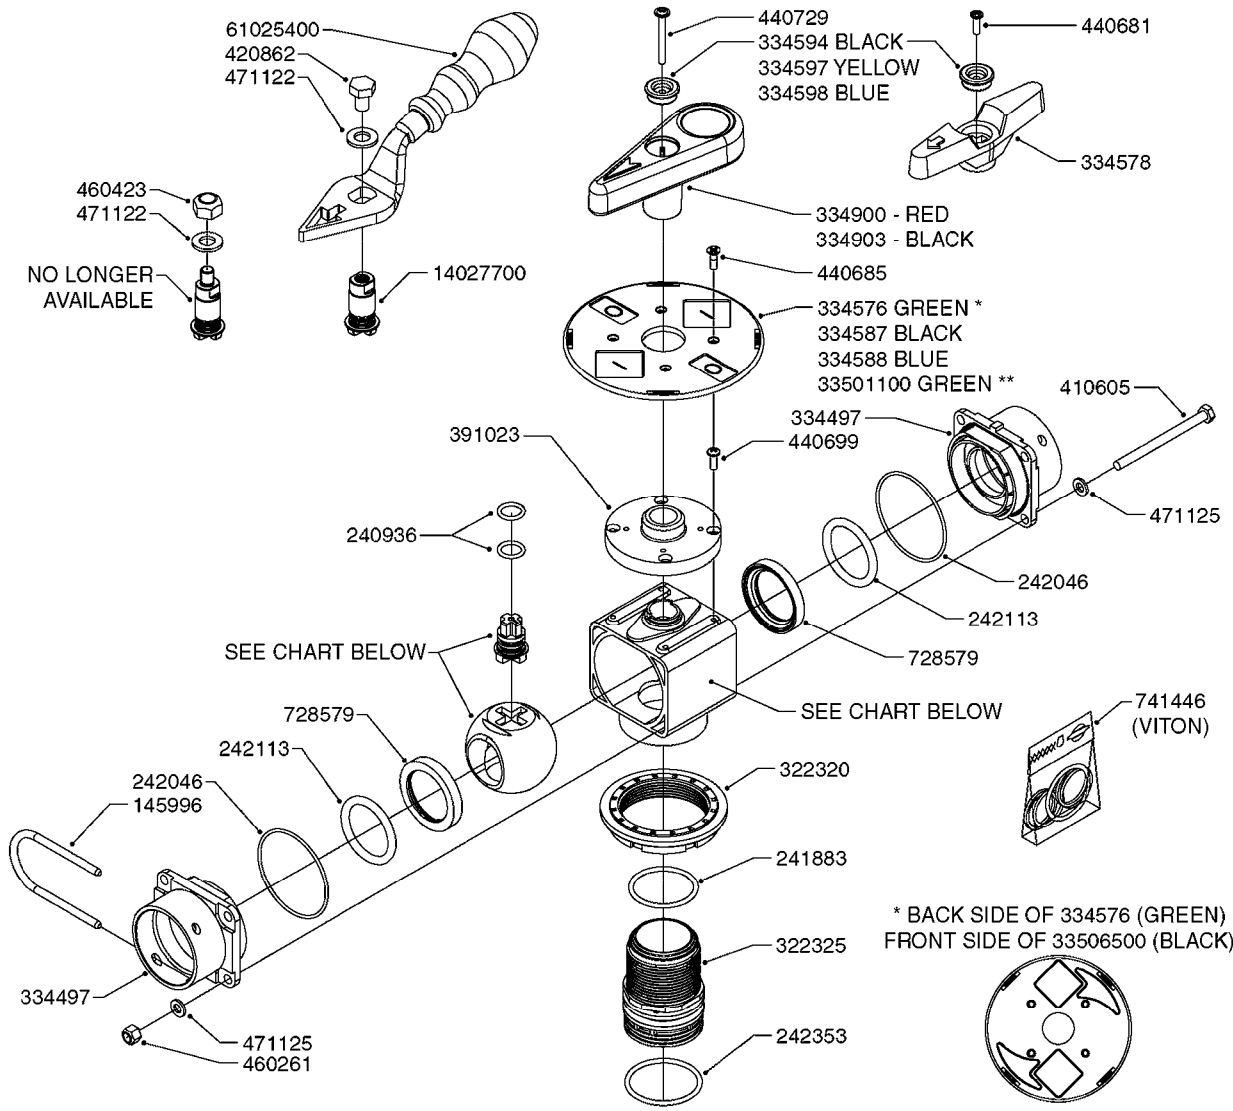

FOR S67 FITTINGS  
SEE PAGE L0100

**B0420**

MANIFOLD SYSTEM - PRESSURE  
B0420-HIN, 01:01:16

Page 1

Date 03.11.2017 22:40

parts-n°	order qty	description
145996	1	FITT.DK S-67 FORK
160353	1	BRACKET F.PRESSURE MANIFOLD
160918	1	BRACKET F. MANIFOLD CM
242353	1	O-RING D44.2X3.0 VITON F.S-67
322224	1	FITT.DK S-67 TEE
322320	1	NUT F.3 WAY VALVE S56
334250	1	STOPPER S67
334573	1	CONNECTING PIECE S67-S67
440675	1	SCREW F. PLASTIC 5X16 SS
841062	1	VALVE KIT S67 PRESS. MANIFOLD
841067	1	VALVE S67 PRESS.W/TEE MANIFOLD