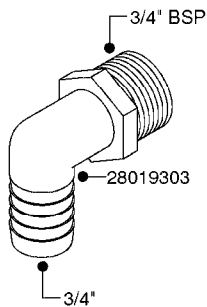

**L0040**

FITTINGS - NIPPLES & ELBOWS  
L0040-HIN, 01:01:16

Page 1  
Date 03.11.2017 22:41

parts-n°	order qty	description
10530803	1	FITT.PO.SE 2.00X2.00 45 DEG.
320191	1	FITT.DK ELB 3/8' BSP 45 DEGREE
320482	1	FITT.DK ELB. 1/2" BSP 60 DEG.
320596	1	FITT.DK ELB 3/8'-1/2'BSP 45DEG
320607	1	FITT.DK HN 3/8M X 3/8F BSP LNG
320633	1	FITT.DK HN 3/8"M X 3/8"F BSP
321451	1	FITT.DK ELB.1-1/2 X1-1/4 80DEG
321532	1	FITT.DK REDUC 3/4' X 1/2' BSP
390233	1	FITT.DK REDUC 1-1/2" X 1" BSP

**L0050**

parts-n°	order qty	description
242594	1	O-RING D14 X 1.78 SCH.70-EPDM
320294	1	FITT.DK TEE 3/8X3/8HB X1/2"BSP
320305	1	FITT.DK HB 3/4'- 3/4' BSP
320386	1	FITT.DK TEE 3/8X3/8HB X3/8"BSP
320397	1	FITT.DK ELB 3/8"HB X 3/8" BSP
320401	1	FITT.DK TEE 1/2X1/2HB X1/2"BSP
320412	1	FITT.DK TEE 1/2X1/2HB X3/8'BSP
320423	1	FITT.DK ELB 1/2'HB X 3/8' BSP
320891	1	FITT.DK HB 3/8'- 3/8' BSP
320972	1	FITT.DK HB 5/16'- 1/4' BSP
322046	1	FITT.DK TEE 1/2X1/2HB X3/4'BSP
322048	1	FITT.DK TEE 3/4X3/4HB X3/4'BSP
330595	1	O-RING D24.6/D20X2.1 -3/4"
333137	1	FITT.DK CONN.1/2" F.NOZZ. DOUB
333141	1	FITT.DK CONN.1/2" F.NOZZ.SING
334041	1	FITT.DK CONN.3/4' F.NOZZ. SING
334042	1	FITT.DK CONN.3/4' F.NOZZ. DOUB
334195	1	FITT.DK ELB. 3/4"HB X 3/4"HB
10012103	1	FITT.PO.HB 1.25X1.50 IMB1012
10014003	1	FITT.PO.HB 1.25X1.25 IMB1010
10036903	1	FITT.PO.HB 1.50X1.50 IMB1212
28019303	1	FITTING HB ELB 3/4NPT-3/4HOSE
61016500	1	HOSE TAIL 3/4" 90°+RG CAP 3/4"
72026700	1	NOZZLE TUBE ADAPTER W/O-RING