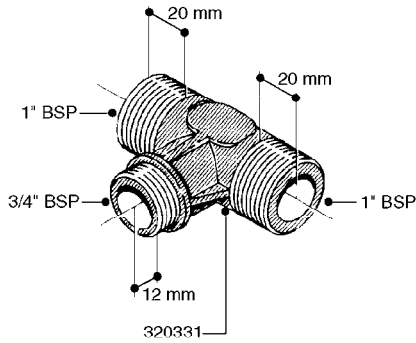

L0020

FITTINGS-T-PIECES, CAPS & ELBOWS
L0020-HIN, 01:01:16

Page 1
Date 03.11.2017 22:41

parts-n°	order qty	description
10053603	1	FITT. CAPNUT 2"BSP 5601
10194303	1	CAP BLANK 1 1/2 MCPHEE 210060
320047	1	FITT.DK CAPNUT 1/2" BSP
320106	1	FITT.DK CAPNUT 1" BSP
320272	1	FITT.DK CAPNUT 3/8" BSP
320316	1	FITT.DK TEE 3/4" X3/4" X1"BSP
320331	1	FITT.DK TEE 1" - 1" - 3/4" BSP
320342	1	FITT.DK EL 3/4"M X 1"F BSP
320563	1	FITT.DK 3 WAY 1/2" 110 DEG.
320677	1	NO LONGER AVAILABLE
320961	1	FITT.DK CAPNUT 1-1/2" BSP
321053	1	FITT.DK TEE 1/2 X1/2 X1/2" BSP
322072	1	FITT.DK TEE 3/8'X3/8'X3/8' BSP
322095	1	FITT.DK TEE 1-1/2 X1-1/4 X3/4" BSP
322138	1	FITT.DK ELB 1"M X 1"F BSP
330013	1	O-RING D15/D10X2.5 F.3/8"NUT
330212	1	O-RING D19/D14X2.4 F.1/2"NUT
330326	1	O-RING D30/D24X2 F.1"NUT
331273	1	O-RING D44/D38X2 F.1-1/2"