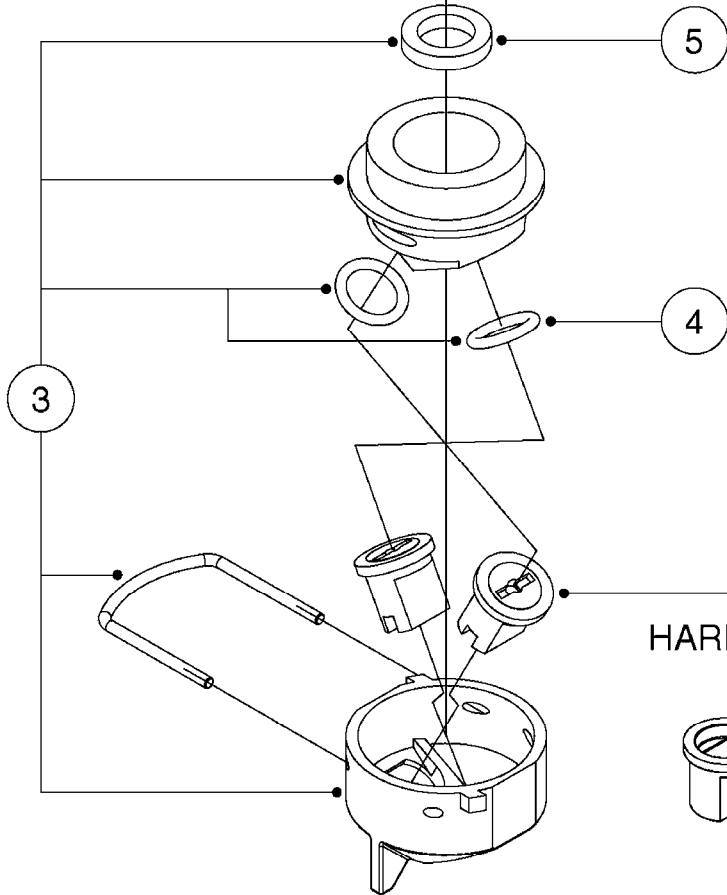

REFER TO
HARDI® NOZZLE CATALOG

D1100