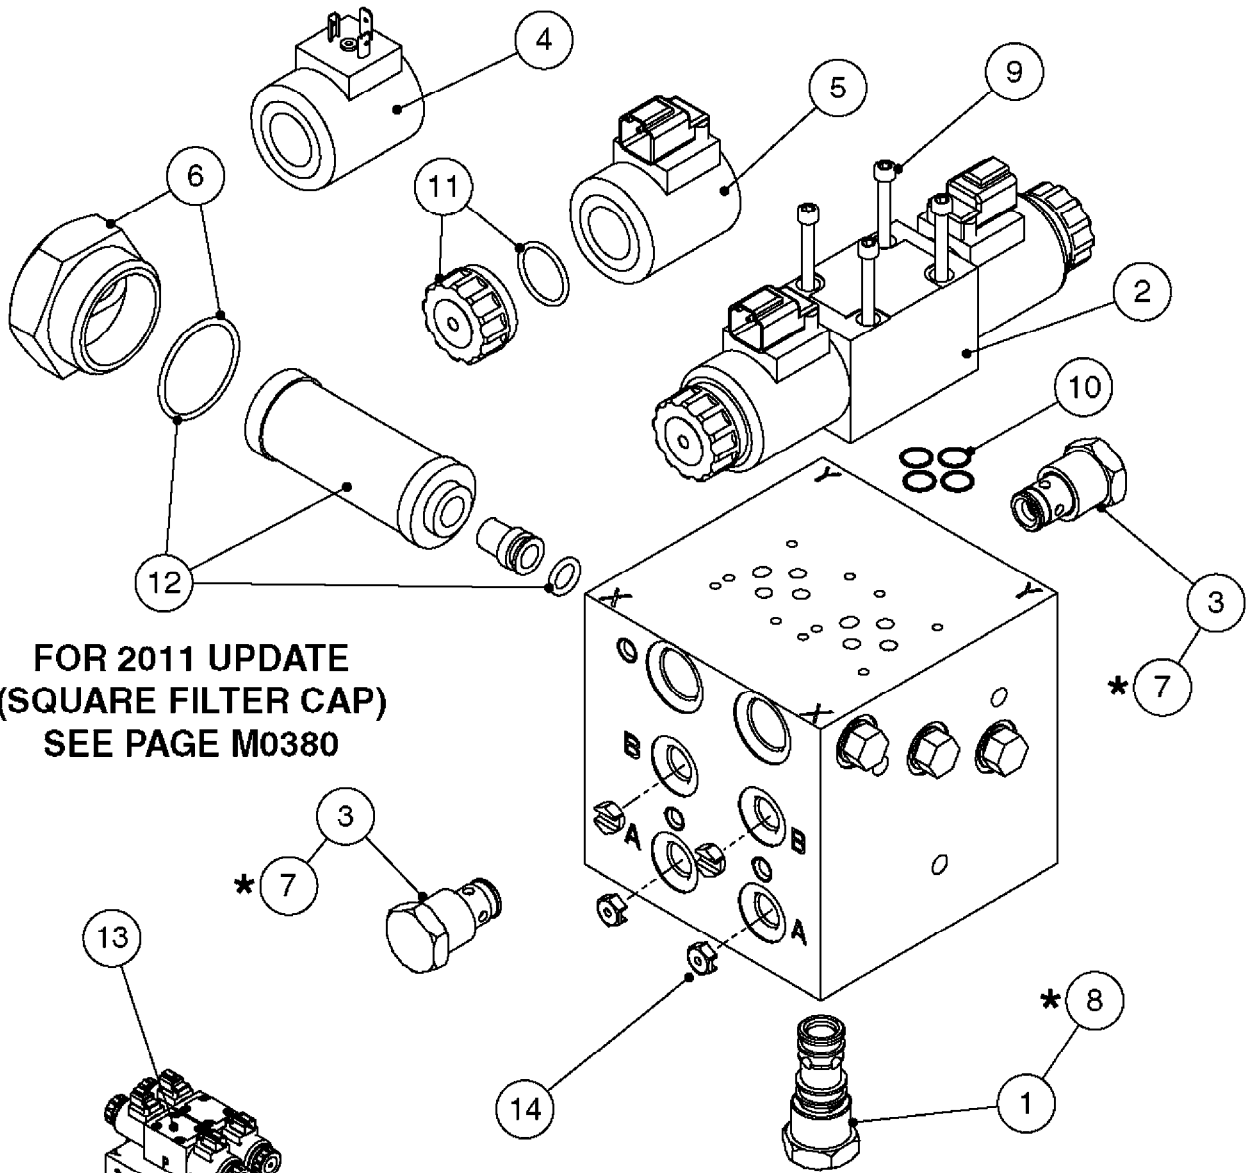

If unsure, pair of new style sensors works with all versions of UC4.

NORAC UC4 BOOM HEIGHT CONTROL  
M0290-HIN, 01:01:16

Page 1  
Date 03.11.2017 22:41

Pos.	parts-n°	order qty	description
1	410443	1	BOLT HEX 8.8 DEL M6X70
1	410605	1	BOLT HEX 8.8 DEL M6X80
2	460261	1	SPB/SPC BOOM
3	471124	1	NUT HEX M6X1.00 LOCK DIN985 A2 SS
4	16128603	1	WASHER L6U 6,4 X18 X 1.6 A2 SS
4	16128703	1	BRACKET F. SENSOR 60X60 TUBE
5	26016303	1	SPB/SPC BOOM
6	26025903	1	BRACKET F. SENSOR 50x50 TUBE
7	26026003	1	FORCE BOOM (FTZ)
8	26026600	1	CONNECTOR RING CPC #11 NORAC
8	28055603	1	NORAC UC4+ ROLL SENSOR W/TEMP. CONFIRM NORAC P/N 45000
9	28049503	1	NORAC UC4+ ROLL SENSOR CONFIRM NORAC P/N 45001
10	28049603	1	NORAC CABLE VAR.RT.VLV DIN
11	28050303	1	3-PIN CONNECTORS/HIRSCHMAN
12	28050703	1	NORAC CABLE VAR.RT.VLV DEUTSCH
13	28054303	1	2-PIN CONNECTORS/DEUTSCH
14	28055503	1	NORAC CABLE EXTENSION
15	28055703	1	NORAC POWER CABLE
16	28085900	1	NORAC RUBBER TOP&BOLT F.SENSOR DIA.30MMX30MMX8MM
17	28086200	1	NORAC UC4+ OPEN CTR. CABLE
18	28086300	1	PARALIFT INTERFACE CABLE NORAC
19	28086400	1	NORAC VALVE MOUNTING HARDWARE
20	28086500	1	NORAC VALVE CABLE ROLL PIGTAIL
21	28086600	1	SENSOR BRANCH CABLE NORAC
22	70112503	1	CAN NODE DUAL CABLE NORAC
23	78216100	1	UC4 DISPLAY PANEL NORAC
			UC4 ULTRASOUND SENSOR NORAC
			UC4 SENSOR MOUNTING BKT. NORAC
			FOAM DISC F. SENSOR NORAC
			UC4+ ROLL SENSOR KIT '11 HIN INCLUDES NORAC P/N 45000 & 45001
			NORAC VALVE BLOCK COMP, DEUTSCH CON.