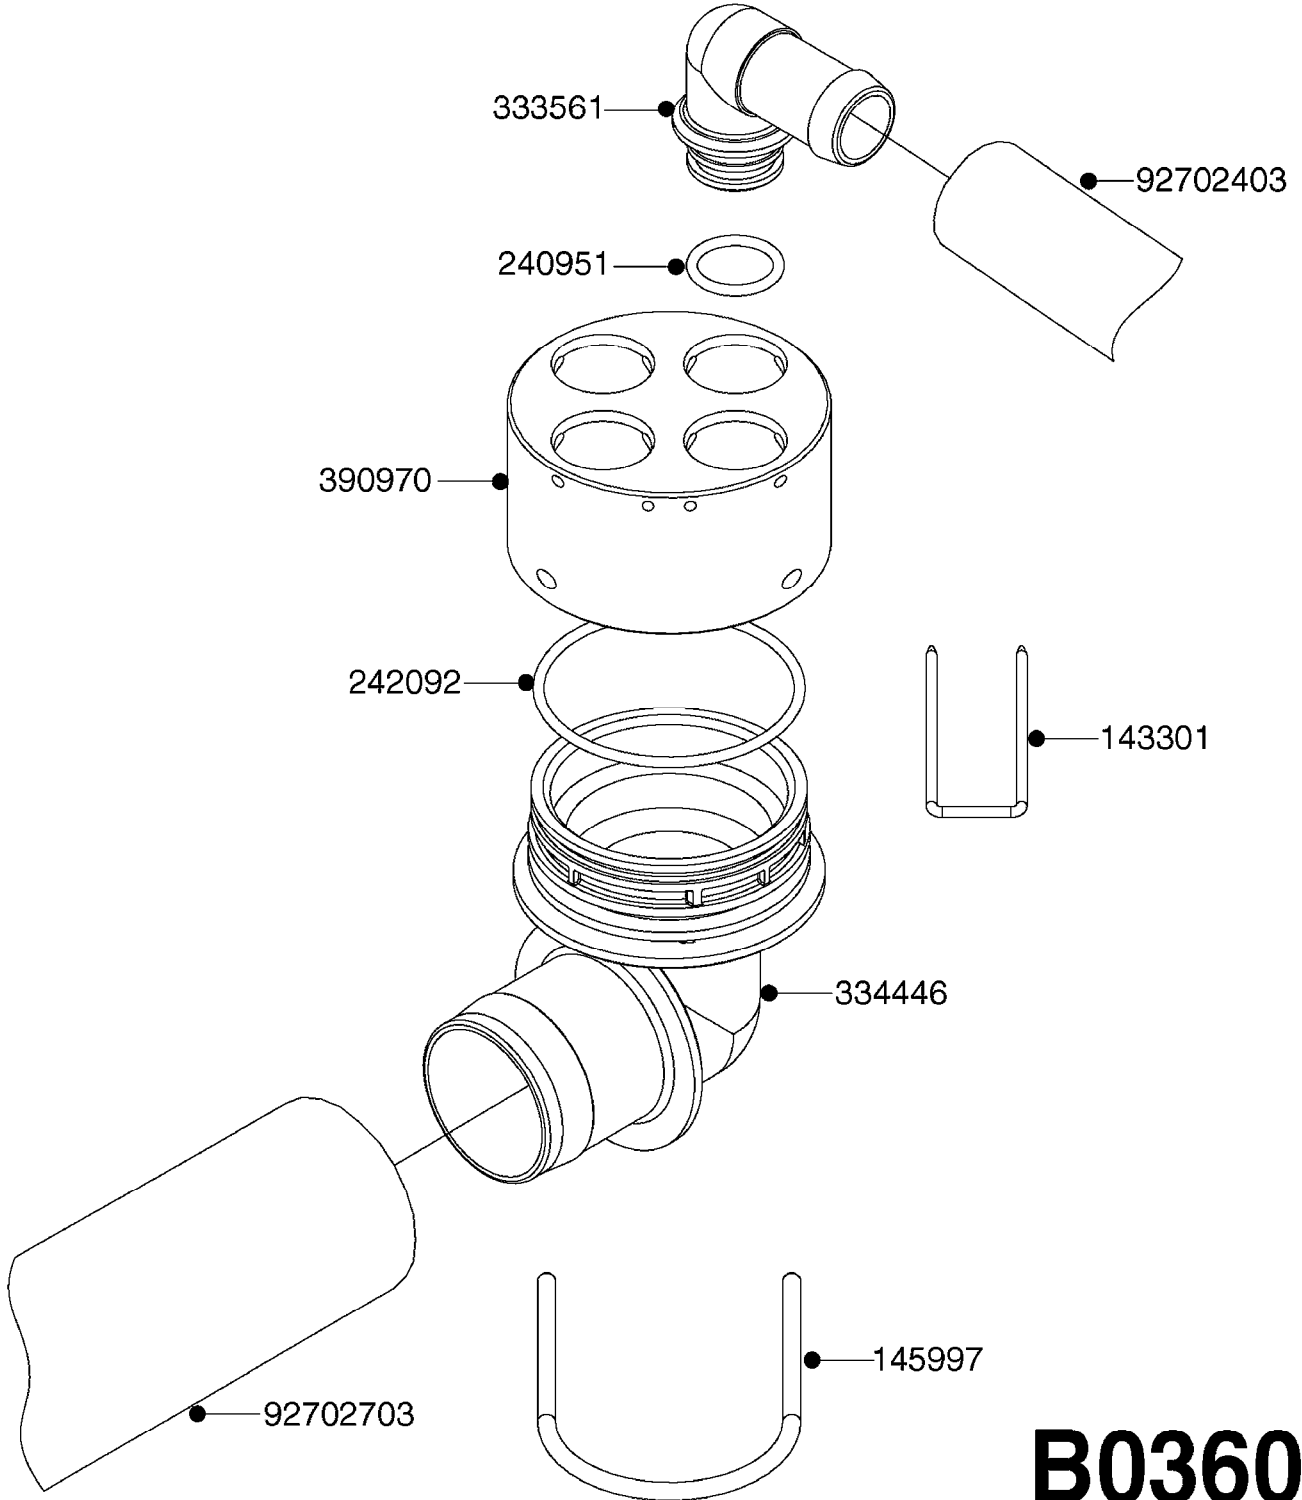

EC RETURN MANIFOLD
B0360-HIN, 01:01:16

Page	0
Date	03.11.2017 22:40

EC RETURN MANIFOLD
B0360-HIN, 01:01:16

Page 1

Date 03.11.2017 22:40

parts-n°	order qty	description
143301	1	LOCK CLAMP 78 MM
145997	1	FITT.DK S-93 FORK
240951	1	O-RING D21.2X3 NITRIL
242092	1	O-RING D69.5X3
333561	1	FITT.DK ELB.1" EC RETURN
334446	1	FITT.DK S-93 ELB.2" PVC
390970	1	DISTRIBUTOR S93 4XD27
92702403	1	HOSE PVC SUCT GRAY 1"
92702703	1	HOSE PVC SUCT GRAY 2"