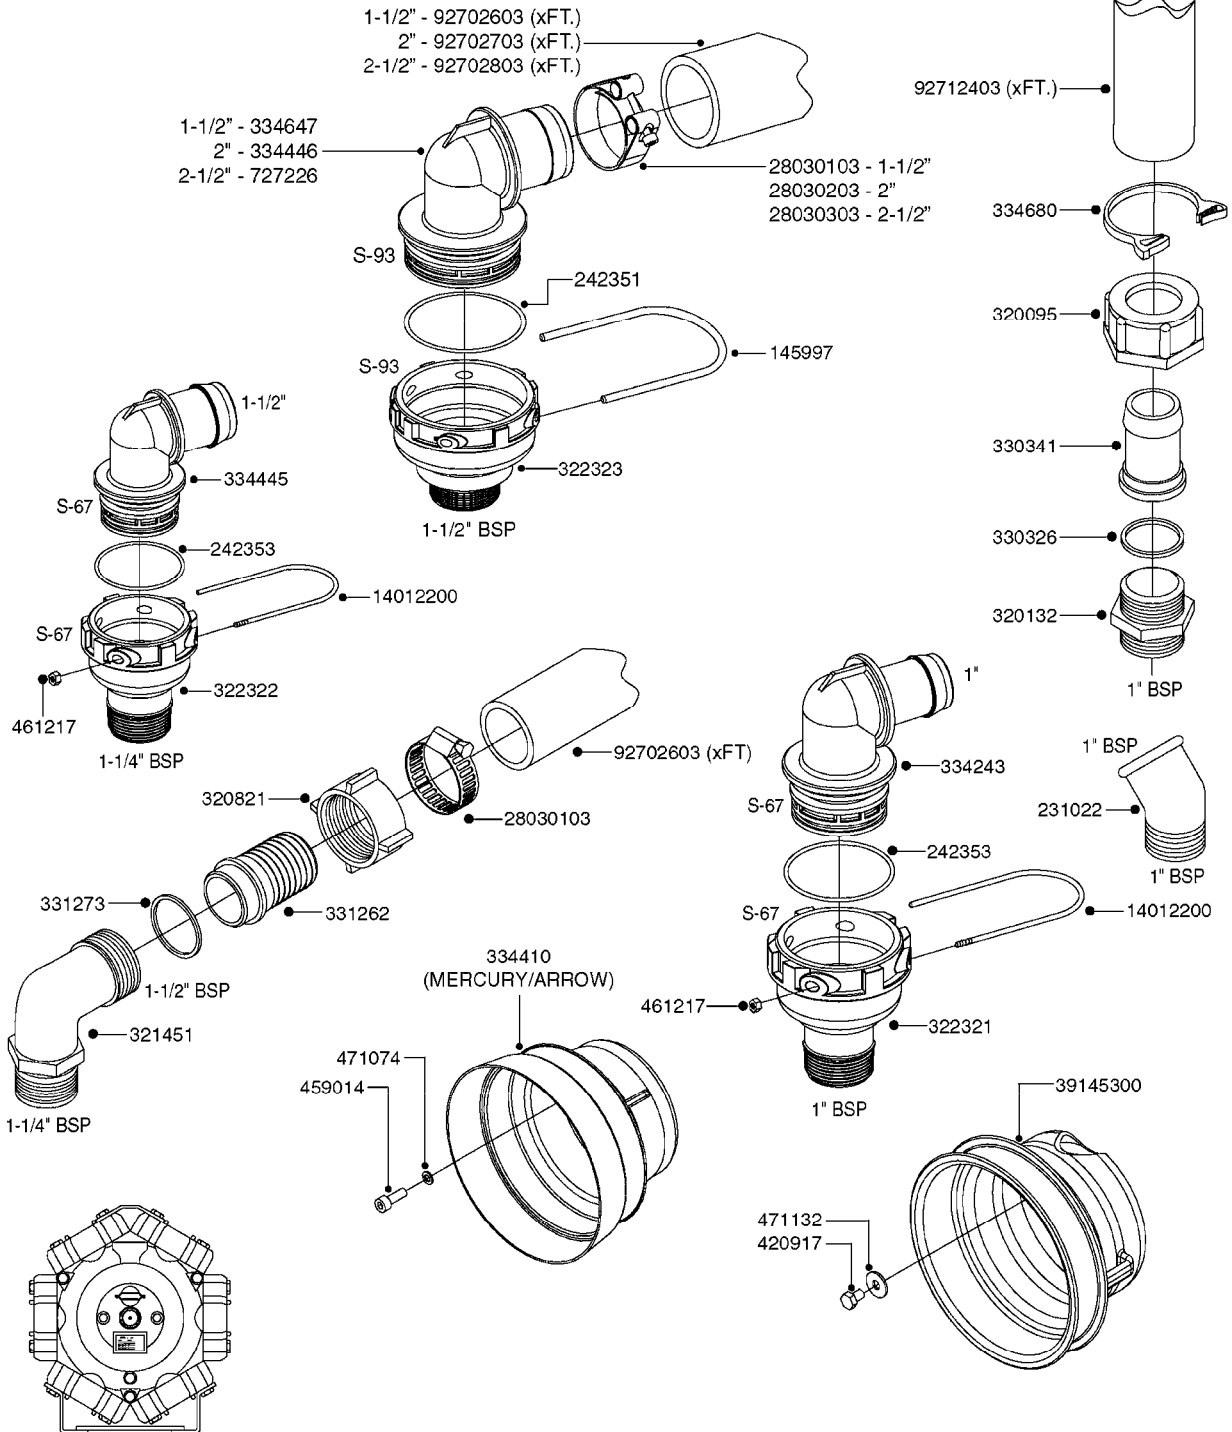

SUCTION SIDE OF PUMP

PRESSURE SIDE OF PUMP

COMPLETE PUMP
(NLA) REPLACED BY 364 PUMP (SEE PAGE A0280)

A0300

PUMP - 361/363 FITTINGS
A0300-HIN, 23:02:16

Page 1
Date 03.11.2017 22:40

parts-n°	order qty	description
145997	1	FITT.DK S-93 FORK
231022	1	FITT.DK ELB. 1' BSP GF 121
242351	1	O-RING D69.5X3.0 VITON F.S-93
242353	1	O-RING D44.2X3.0 VITON F.S-67
320095	1	FITT.DK NUT 1" BSP
320132	1	FITT.DK HN 1" BSP
320821	1	FITT.DK NUT 1-1/2" BSP
321451	1	FITT.DK ELB.1-1/2 X1-1/4 80DEG
322321	1	FITT.DK S-67 X 1"BSP MALE
322322	1	FITT.DK S-67 X 1-1/4"BSP MALE
322323	1	FITT.DK S-93 X 1-1/2"BSP MALE
330326	1	O-RING D30/D24X2 F.1"NUT
330341	1	FITT.DK HB 1" F. 1" NUT
331262	1	FITT.DK HB 1-1/2" F. 1-1/2"NUT
331273	1	O-RING D44/D38X2 F.1-1/2"
334243	1	HOSE TAIL 90° S67 1"
334410	1	PROTECTION PUM
334445	1	HOSE TAIL 90° S67 1"1/2
334446	1	FITT.DK S-93 ELB.2" PVC
334647	1	FITT.DK S93 ELB 1-1/2" 90 PVC
334680	1	CLAMP HOSE PLASTIC 1"
420917	1	BOLT HEX 8.8 RAW M8X12 FT
459014	1	ALLEN SCREW M8 X 15 GALV.DIN93
461217	1	NUT HEX M5 LOCK
471074	1	WASHER M8 ELZ
471132	1	WASHER D24/D8.4 X 2 SS
727226	1	FITT. S93 2-1/2" 90° S W/O-RING
14012200	1	FITT.DK S-67 FORK W/M5 THREADS
28030103	1	CLAMP HOSE GEAR P5/4-S1.5"6724
28030203	1	CLAMP HOSE T-BOLT S2" 235-67
28030303	1	CLAMP HOSE T-BOLT S2.5" 235-76
39145300	1	PTO SHIELD Ø203 4-POLET MACHINED
92702603	1	HOSE PVC SUCT GRAY 1-1/2"
92702703	1	HOSE PVC SUCT GRAY 2"
92702803	1	HOSE PVC SUCT GRAY 2.5"
92712403	1	HOSE R X1" X300PSI WP X0012"