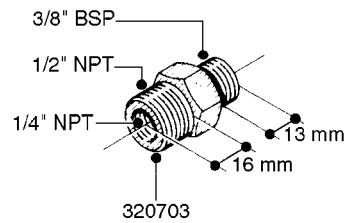

FITTINGS - HEXAGON NIPPLES  
L0030-HIN, 01:01:16

**L0030**

FITTINGS - HEXAGON NIPPLES  
L0030-HIN, 01:01:16

Page 1  
Date 03.11.2017 22:41

parts-n°	order qty	description
10015303	1	FITT.PO.HN 1.00X1.00 M1000
10425003	1	FITT.PO.HN 1.25X1.00 MCPHEE
320132	1	FITT.DK HN 1" BSP
320176	1	FITT.DK HN 3/8"X1/2" BSP
320445	1	FITT.DK HN 1/4"X3/8" BSP
320655	1	FITT.DK HN 1/2"-1/2" BSP
320692	1	FITT.DK HN 3/8'BSPX1/4'NPT
320703	1	FITT.DK HN 3/8BSP X1/2 &1/4NPT
320725	1	FITT.DK NIPPLE 3/8"-3/8" BSP
320902	1	FITT.DK HN 3/8'X 1/4' BSP
390232	1	FITT.DK HN 1-1/2' X 1-1/4' BSP
390276	1	FITT.DK HN 1'BSP