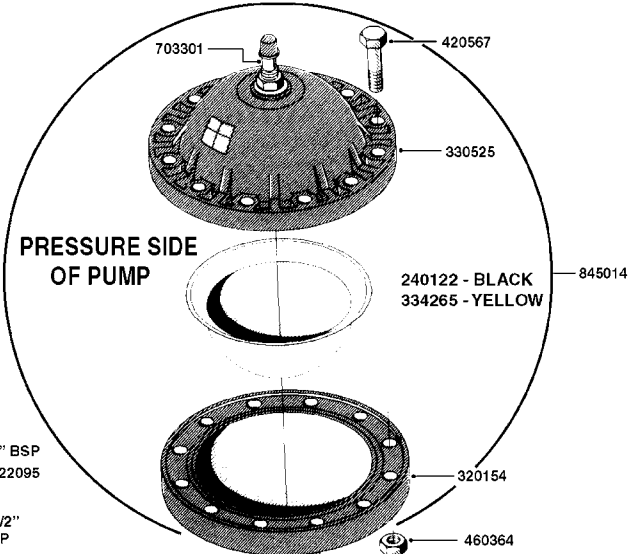

Housing for Black Diaphragm:

This groove on the lower housing of the Pressure Damper is for the BLACK diaphragm (240122). Never upgrade diaphragms to the YELLOW style unless you also upgrade Pressure Dampers to the housing style shown below.

The YELLOW style diaphragm will not seal correctly in this housing.

Housing for Yellow Diaphragm:

The groove on the lower housing of a the Pressure Damper is recognized by the extra lip on the bottom inside of the groove. For this style Pressure Damper, you need the YELLOW diaphragm (334265).

SUCTION SIDE OF PUMP

COMPLETE ASSEMBLIES
WHOLEGOODS ITEMS

A0240