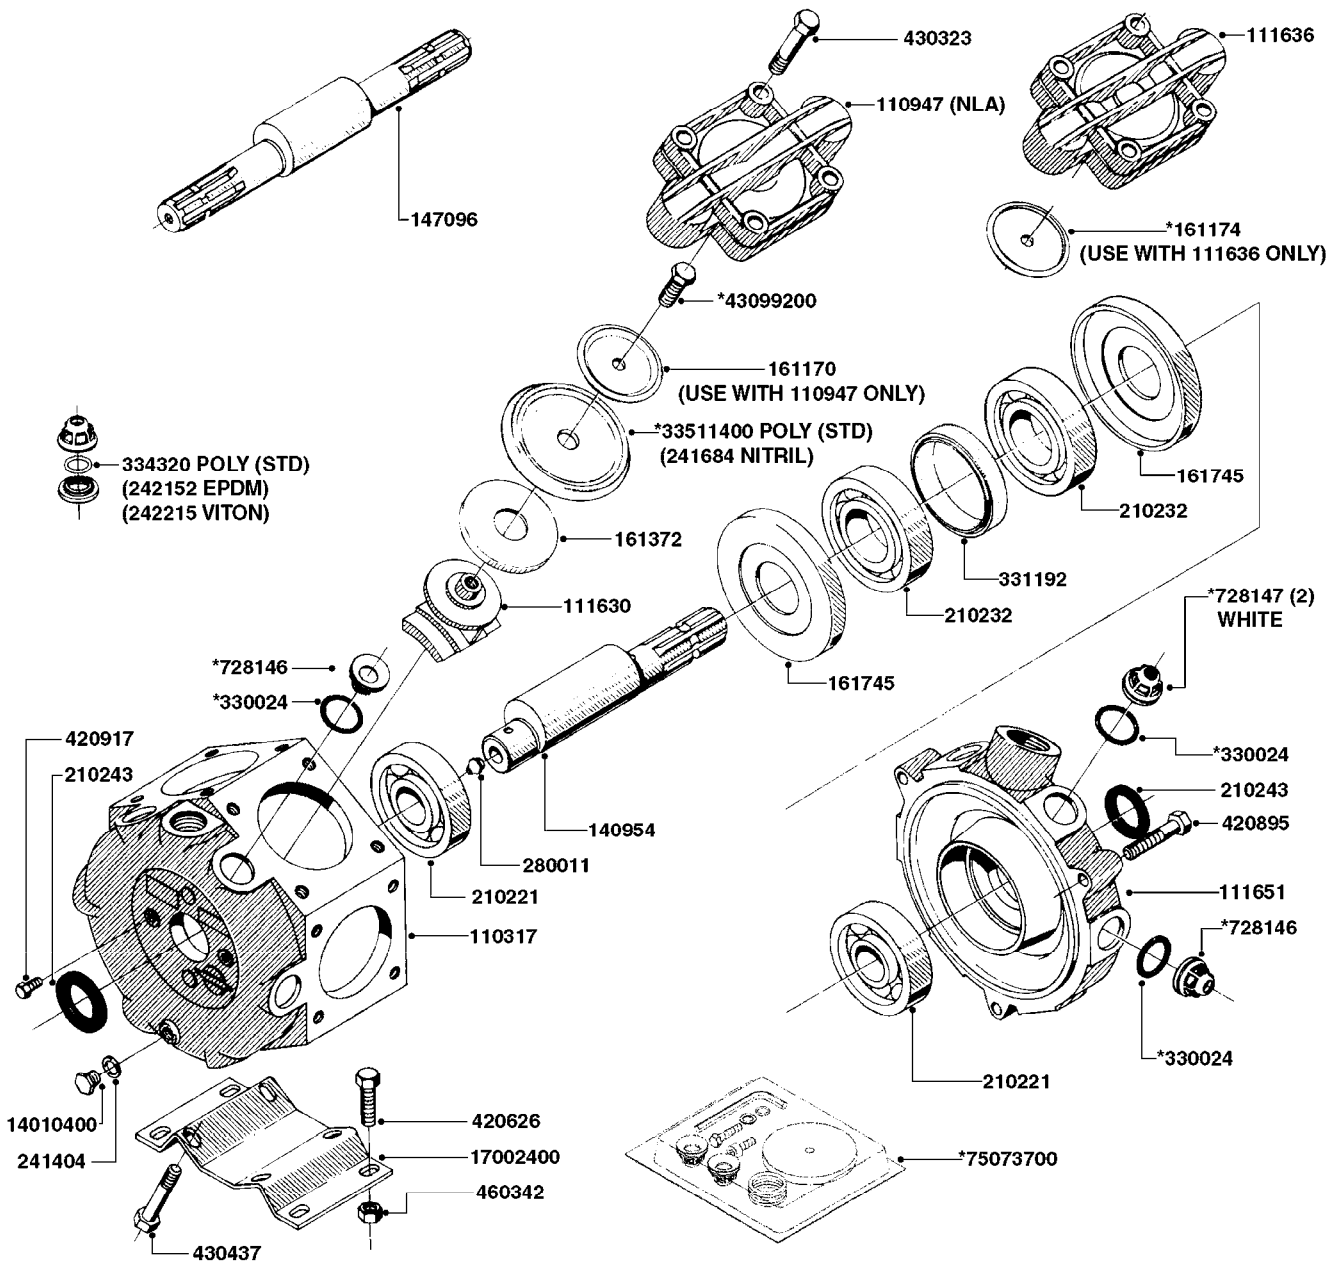

REPLACED BY 364 PUMPS
SEE PAGE A0280

A0250

PUMP - 361 W/MOUNTING BASE
A0250-HIN, 17:03:16

Page 1
Date 03.11.2017 22:40

parts-n°	order qty	description
110317	1	PUMP CASING MODEL 360/361 PNTD
110947	1	VALVE COVER MDL 361 (PAINTED)
111630	1	CONNECTING ROD 363/364-10 PUMP
111636	1	VALVE COVER 363 HEAVY DUTY
111651	1	CASTING F.363 1.5" PUMP(FRONT)
140954	1	CRANK SHAFT MODEL 360/361
147096	1	CRANK SHAFT 361/9.5 THROUGH
161170	1	DIAPH UPPER DISC, 321/361/363
161174	1	DIAPHRAGM DISC SS 361/363/364 PUMP
161372	1	DIAPHRAGM BACKING DISC,320-361
161745	1	METAL SPACER F.363/463
210221	1	BEARING BALL 6407
210232	1	BEARING BALL 6310
210243	1	SEAL OIL 35 X 47 X 7
241404	1	DOWTY SEAL 1/4"
241684	1	DEICER PARTS: DIAPHRAGM MODEL 361 NITRIL
242152	1	O-RING D18.2X3 EPDM
242215	1	O-RING D18X3 VITON
280011	1	GREASE NIPPLE 1/8' SAE H TR
330024	1	O-RING D41,1/D34.5 X 3,5
331192	1	SPACER, MODEL 361/363
334320	1	O-RING D18X3 POLYURETHANE
420626	1	BOLT HEX 8.8 DEL M10X20 FT
420895	1	BOLT HEX 8.8 RAW M10X60
420917	1	BOLT HEX 8.8 RAW M8X12 FT
430323	1	BOLT HEX 8.8 DEL M12X60
430437	1	BOLT HEX 8.8 RAW M12X65
460342	1	NUT HEX M10 DEL DIN934
728146	1	VALVE FOR 361(726890/707932)
728147	1	VALVE FOR 361 WHITE WITH HOLE
14010400	1	PLUG 1/4" BSP
17002400	1	FOOT F. 36X PUMP, RED
33511400	1	DIAPHRAGM PUMP 361/361/363/364 PUR
43099200	1	BOLT HEX SS M12 X 30 DIN933 A4
75073700	1	PUMP KIT 361/363 "06"