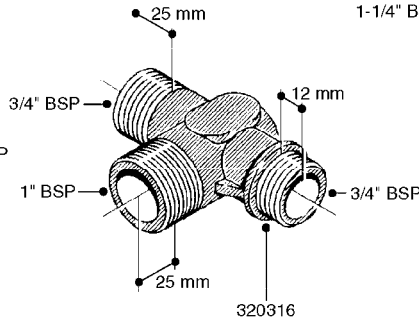

L0020

FITTINGS-T-PIECES, CAPS & ELBOWS
L0020-HIN, 01:01:16

Page 1
Date 03.11.2017 22:41

parts-n°	order qty	description
10053603	1	FITT. CAPNUT 2"BSP 5601
10194303	1	CAP BLANK 1 1/2 MCPHEE 210060
320047	1	FITT.DK CAPNUT 1/2" BSP
320106	1	FITT.DK CAPNUT 1" BSP
320272	1	FITT.DK CAPNUT 3/8" BSP
320316	1	FITT.DK TEE 3/4" X3/4" X1"BSP
320331	1	FITT.DK TEE 1" - 1" - 3/4" BSP
320342	1	FITT.DK EL 3/4"M X 1"F BSP
320563	1	FITT.DK 3 WAY 1/2" 110 DEG.
320677	1	NO LONGER AVAILABLE
320961	1	FITT.DK CAPNUT 1-1/2" BSP
321053	1	FITT.DK TEE 1/2 X1/2 X1/2" BSP
322072	1	FITT.DK TEE 3/8'X3/8'X3/8' BSP
322095	1	FITT.DK TEE 1-1/2 X1-1/4 X3/4" BSP
322138	1	FITT.DK ELB 1"M X 1"F BSP
330013	1	O-RING D15/D10X2.5 F.3/8"NUT
330212	1	O-RING D19/D14X2.4 F.1/2"NUT
330326	1	O-RING D30/D24X2 F.1"NUT
331273	1	O-RING D44/D38X2 F.1-1/2"