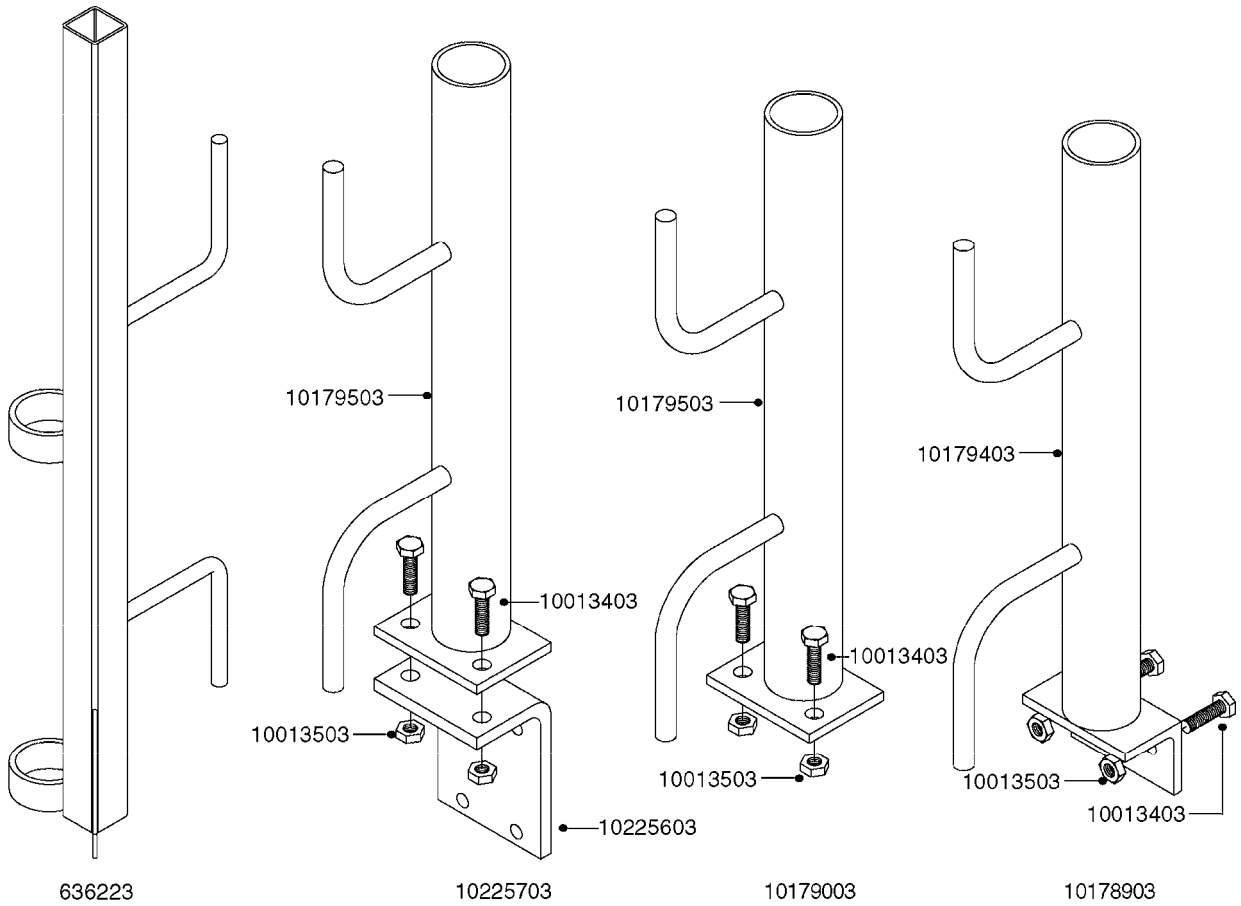

HOSE WRAPS
K0520-HIN, 01:01:16

Page 1
Date 03.11.2017 22:41

parts-n°	order qty	description
241965	1	O-RING 12.1 X 1.6
242007	1	O-RING D9.1X1.6
281551	1	BALL VALVE 1/2"
320084	1	FITT.DK NUT 1/2" BSP
330212	1	O-RING D19/D14X2.4 F.1/2"NUT
330326	1	O-RING D30/D24X2 F.1"NUT
330687	1	FITT.DK HB 1/2" F. 1/2" NUT
334190	1	FITT.DK HB 1/2' F. PISTOL 60S
334531	1	CLAMP HOSE PLASTIC 3/4"
636223	1	POST 12 VOLT TR30
712471	1	AGITATION VALVE ASSY. ON/OFF
843196	1	GUN, MODEL 60S
843197	1	HANDGUN KIT TYPE 60 LONG
10013403	1	BOLT HEX 3/8-16X1 1/4 HCS Z5
10013503	1	NUT HEX NC 3/8"
10178903	1	WRAP HOSE SIDE MOUNT PLATE
10179003	1	WRAP HOSE BOTTOM PLATE MOUNT
10179403	1	WRAP WELDMENT FOR HI101789
10179503	1	WRAP WELDMENT FOR HI101790
10225603	1	BKT.FOR HOSE WRAP MOUNT NL NK
10225703	1	WRAP HOSE BDL.BOTTOM PLATE
92702103	1	HOSE R X1/2" X300PSI WP X0012"