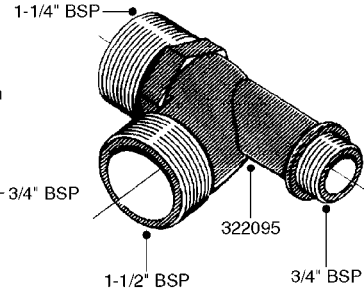

L0020

FITTINGS-T-PIECES, CAPS & ELBOWS
L0020-HIN, 01:01:16

Page 1
Date 03.11.2017 22:41

parts-n°	order qty	description
10053603	1	FITT. CAPNUT 2"BSP 5601
10194303	1	CAP BLANK 1 1/2 MCPHEE 210060
320047	1	FITT.DK CAPNUT 1/2" BSP
320106	1	FITT.DK CAPNUT 1" BSP
320272	1	FITT.DK CAPNUT 3/8" BSP
320316	1	FITT.DK TEE 3/4" X3/4" X1"BSP
320331	1	FITT.DK TEE 1" - 1" - 3/4" BSP
320342	1	FITT.DK EL 3/4"M X 1"F BSP
320563	1	FITT.DK 3 WAY 1/2" 110 DEG.
320677	1	NO LONGER AVAILABLE
320961	1	FITT.DK CAPNUT 1-1/2" BSP
321053	1	FITT.DK TEE 1/2 X1/2 X1/2" BSP
322072	1	FITT.DK TEE 3/8'X3/8'X3/8' BSP
322095	1	FITT.DK TEE 1-1/2 X1-1/4 X3/4" BSP
322138	1	FITT.DK ELB 1"M X 1"F BSP
330013	1	O-RING D15/D10X2.5 F.3/8"NUT
330212	1	O-RING D19/D14X2.4 F.1/2"NUT
330326	1	O-RING D30/D24X2 F.1"NUT
331273	1	O-RING D44/D38X2 F.1-1/2"