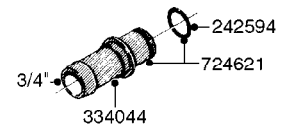

L0010

FITTINGS-CAP NUTS & HOSE BARBS
L0010-HIN, 01:01:16

Page 1
Date 03.11.2017 22:41

parts-n°	order qty	description
240085	1	O-RING D13,1/8,3X02,4 NITRIL
241441	1	O-RING D29.3X3
242594	1	O-RING D14 X 1.78 SCH.70-EPDM
320084	1	FITT.DK NUT 1/2" BSP
320095	1	FITT.DK NUT 1" BSP
320117	1	FITT.DK CONN.1/2"BSP F. 1" CAP
320187	1	FITT.DK CAP 3/8" BSP BLACK
320283	1	FITT.DK NUT 3/4"BSP
320821	1	FITT.DK NUT 1-1/2" BSP
321495	1	FITT.DK REDUC 1/4'BSP F.3/4'NT
321576	1	FITT.DK CONN 1/2"BSP F.3/4"NUT
330013	1	O-RING D15/D10X2.5 F.3/8"NUT
330212	1	O-RING D19/D14X2.4 F.1/2"NUT
330326	1	O-RING D30/D24X2 F.1"NUT
330341	1	FITT.DK HB 1" F. 1" NUT
330595	1	O-RING D24.6/D20X2.1 -3/4"
330665	1	3/4' HOSE TAIL F/1' CAP
330676	1	FITT.DK HB 3/8" F. 1/2" NUT
330687	1	FITT.DK HB 1/2" F. 1/2" NUT
330691	1	FITT.DK HB 3/4'F.3/4' NUT
330783	1	FITT.DK HB 3/8" F.3/8" NUT
331262	1	FITT.DK HB 1-1/2" F. 1-1/2"NUT
331273	1	O-RING D44/D38X2 F.1-1/2"
331446	1	FITT.DK HB 1" F.1-1/2" NUT
331807	1	FITT.DK HB 5/16" F.3/8" NUT
332286	1	FITT.DK HB 1/2" F. 3/4" NUT
332905	1	FITT.DK HB 1/2" F. 3/4" CAP
332927	1	PLUG F. NOZZLE TUBE 3/4'
333292	1	FITT.DK HB 1"O'RING F.1-1/2"
333664	1	FITT.DK HB 5/16' F. 1/2' NUT
334044	1	FITT.DK HB 3/4' F. 3/4' CAP
334059	1	FITT.DK EL 1" 110 DEG.F.1-1/2"
334123	1	FITT.DK HB 1-1/4"O-RNG F.1-1/2"
334150	1	FITT.DK HB 1-1/4" 110 F.1-1/2"
390542	1	PLUG WASHER FOR 3/4'CAP NUT
716236	1	FITT.DK HB 1/2" ASSY. F. 3/4"
716413	1	FITT.DK PLUG ASSY. F.NOZ TUBE
717426	1	FITT.DK REDUC 1/4"BSP F.3/4"N
720856	1	FITT.DK 1/2'BSP ASSY.F.3/4'NUT
724621	1	FITT.DK HB 3/4"ASSY F.3/4" NUT