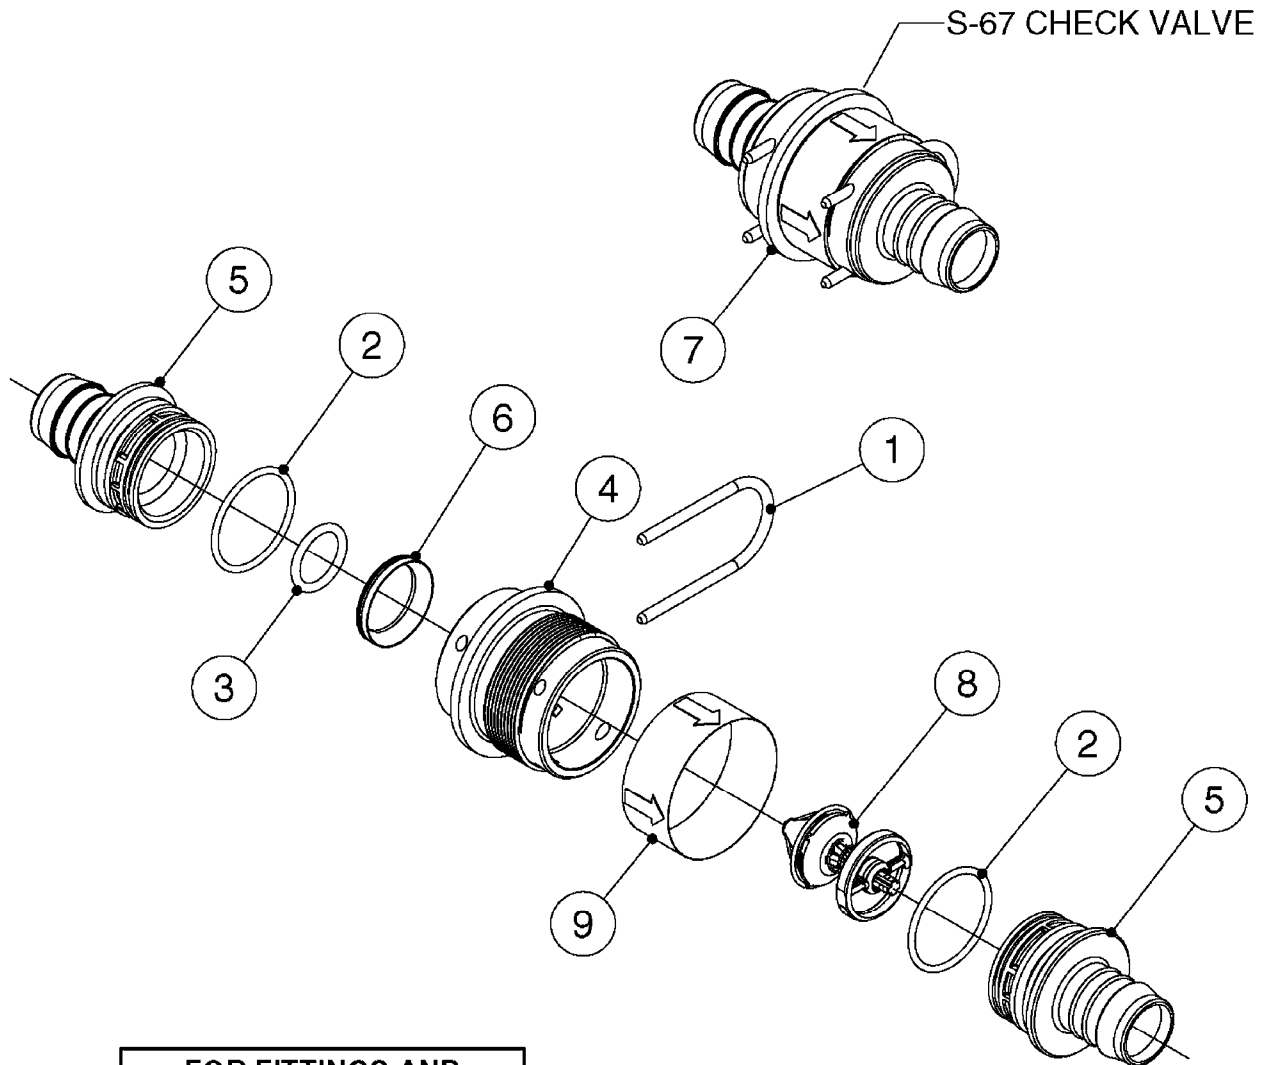

FOR FITTINGS AND
HOSES, SEE SECTION L

B0630

CHECK VALVES - S67
B0630-HIN, 01:01:16

Page 1

Date 03.11.2017 22:40

Pos.	parts-n°	order qty	description
1	145996	1	FITT.DK S-67 FORK
2	242353	1	O-RING D44.2X3.0 VITON F.S-67
3	242504	1	O-RING D35x2 NITRIL
4	322104	1	FITT.DK S-67 BULKHEAD
5	334231	1	HOSE TAIL S67 STRAIGHT 1"
5	334232	1	HOSE TAIL S67 1"1/4 STRAIGHT
6	14103100	1	SEAT F.CHECK VALVE D40.8 2010
7	72001803	1	CHCK VLV,S67, 2 X 1" HB COMPLETE IN-LINE CHECK VALVE FOR 1" HOSE
7	72206600	1	CHCK VLV,S67, 2 X 1.25" HB COMPLETE IN-LINE CHECK VALVE FOR 1-1/4" HOSE
8	72089900	1	CHECK VALVE S67 SUBASMBLY.2001
9	97800500	1	DECAL 230X28 BLACK ARROW