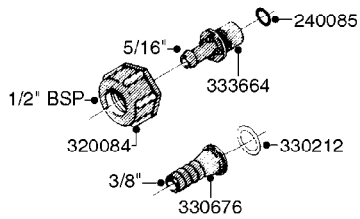

L0010

FITTINGS-CAP NUTS & HOSE BARBS
L0010-HIN, 01:01:16

Page 1
Date 03.11.2017 22:41

parts-n°	order qty	description
240085	1	O-RING D13,1/8,3X02,4 NITRIL
241441	1	O-RING D29.3X3
242594	1	O-RING D14 X 1.78 SCH.70-EPDM
320084	1	FITT.DK NUT 1/2" BSP
320095	1	FITT.DK NUT 1" BSP
320117	1	FITT.DK CONN.1/2"BSP F. 1" CAP
320187	1	FITT.DK CAP 3/8" BSP BLACK
320283	1	FITT.DK NUT 3/4"BSP
320821	1	FITT.DK NUT 1-1/2" BSP
321495	1	FITT.DK REDUC 1/4'BSP F.3/4'NT
321576	1	FITT.DK CONN 1/2"BSP F.3/4"NUT
330013	1	O-RING D15/D10X2.5 F.3/8"NUT
330212	1	O-RING D19/D14X2.4 F.1/2"NUT
330326	1	O-RING D30/D24X2 F.1"NUT
330341	1	FITT.DK HB 1" F. 1" NUT
330595	1	O-RING D24.6/D20X2.1 -3/4"
330665	1	3/4' HOSE TAIL F/1' CAP
330676	1	FITT.DK HB 3/8" F. 1/2" NUT
330687	1	FITT.DK HB 1/2" F. 1/2" NUT
330691	1	FITT.DK HB 3/4'F.3/4' NUT
330783	1	FITT.DK HB 3/8" F.3/8" NUT
331262	1	FITT.DK HB 1-1/2" F. 1-1/2"NUT
331273	1	O-RING D44/D38X2 F.1-1/2"
331446	1	FITT.DK HB 1" F.1-1/2" NUT
331807	1	FITT.DK HB 5/16" F.3/8" NUT
332286	1	FITT.DK HB 1/2" F. 3/4" NUT
332905	1	FITT.DK HB 1/2" F. 3/4" CAP
332927	1	PLUG F. NOZZLE TUBE 3/4'
333292	1	FITT.DK HB 1"O'RING F.1-1/2"
333664	1	FITT.DK HB 5/16' F. 1/2' NUT
334044	1	FITT.DK HB 3/4' F. 3/4' CAP
334059	1	FITT.DK EL 1" 110 DEG.F.1-1/2"
334123	1	FITT.DK HB 1-1/4"O-RNG F.1-1/2"
334150	1	FITT.DK HB 1-1/4" 110 F.1-1/2"
390542	1	PLUG WASHER FOR 3/4'CAP NUT
716236	1	FITT.DK HB 1/2" ASSY. F. 3/4"
716413	1	FITT.DK PLUG ASSY. F.NOZ TUBE
717426	1	FITT.DK REDUC 1/4"BSP F.3/4"N
720856	1	FITT.DK 1/2'BSP ASSY.F.3/4'NUT
724621	1	FITT.DK HB 3/4"ASSY F.3/4" NUT