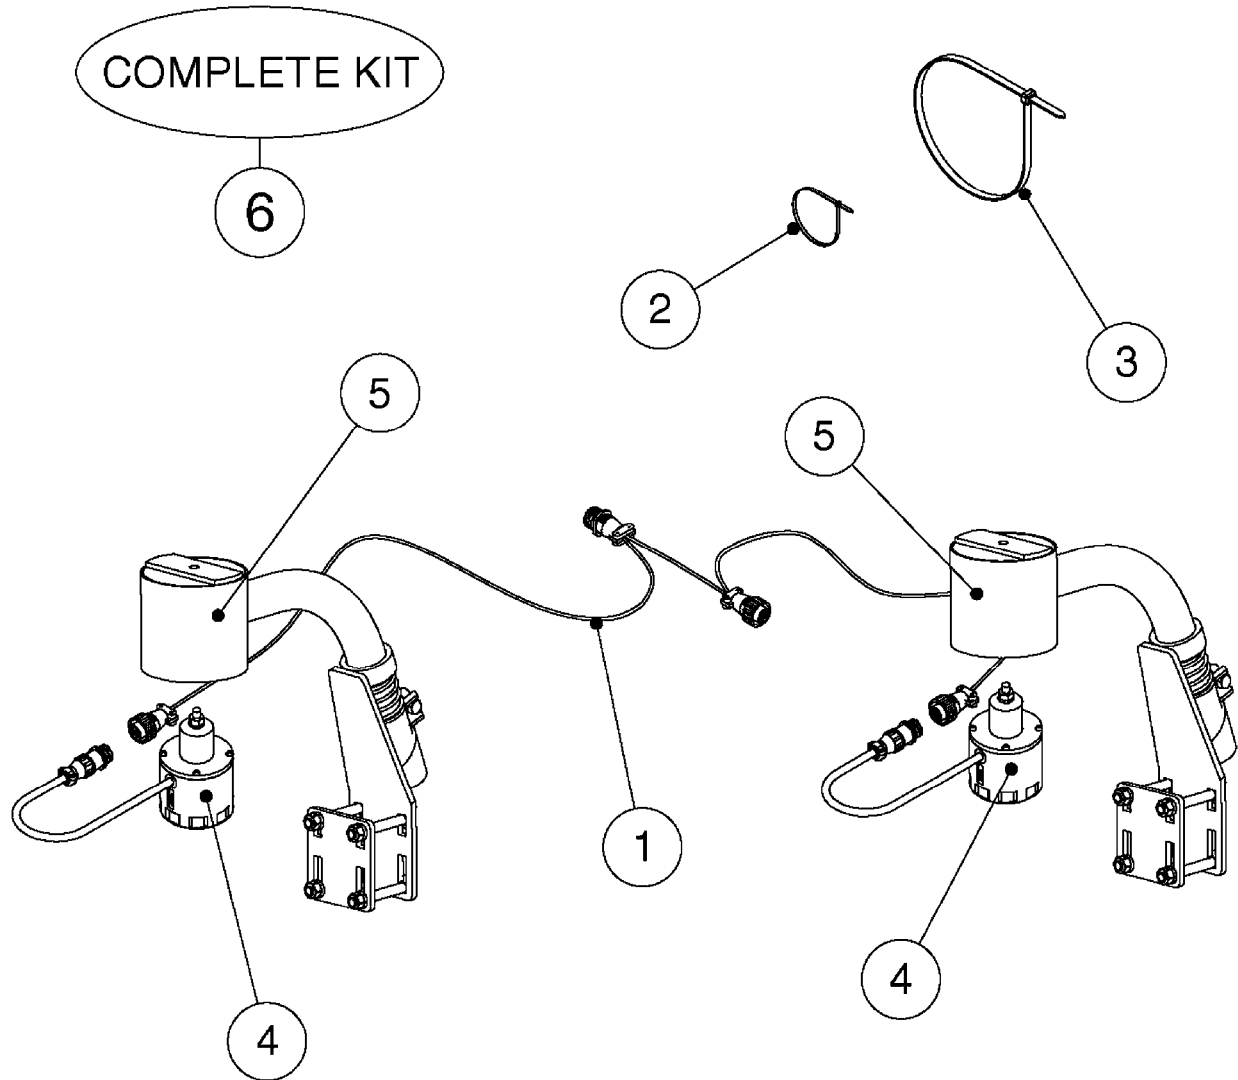

# M0300

NORAC VARIABLE RATE VALVE UC4  
M0300-HIN, 01:01:16

Page 1

Date 03.11.2017 22:41

Pos.	parts-n°	order qty	description
1	28048803	1	NORAC CHECK VALVE
2	28048903	1	NORAC PROP VALVE
2	28055803	1	3-PIN CONNECTORS/HIRSCHMAN NORAC SOLENOID - DEUTSCH CONN. 2-PIN CONNECTORS/DEUTSCH
3	28049403	1	NORAC CHECK VALVE
4	28056403	1	COIL, NORAC, PROP, DIN
5	28056503	1	COIL, NORAC, PROP, DEUTSCH
6	28066803	1	NORAC FILTER CAP W/O-RING
7	28066903	1	NORAC SEAL KIT F.28049403
8	28067003	1	NORAC SEAL KIT F.28048803
9	28068103	1	NORAC HEX CAPSCREW 10-24X2 SS
10	28068203	1	NORAC O-RING F.SOLENOID VALVE
11	28074903	1	NORAC COIL NUT AND O-RING
12	75076900	1	NORAC FILTER ELEMENT KIT
13	78216100	1	NORAC VALVE BLOCK COMP, DEUTSCH CON. COMPLETE W/2-PIN DEUTSCH SOLENOIDS
14	78603300	1	NORAC ONE WAY ORIFICE, .047"