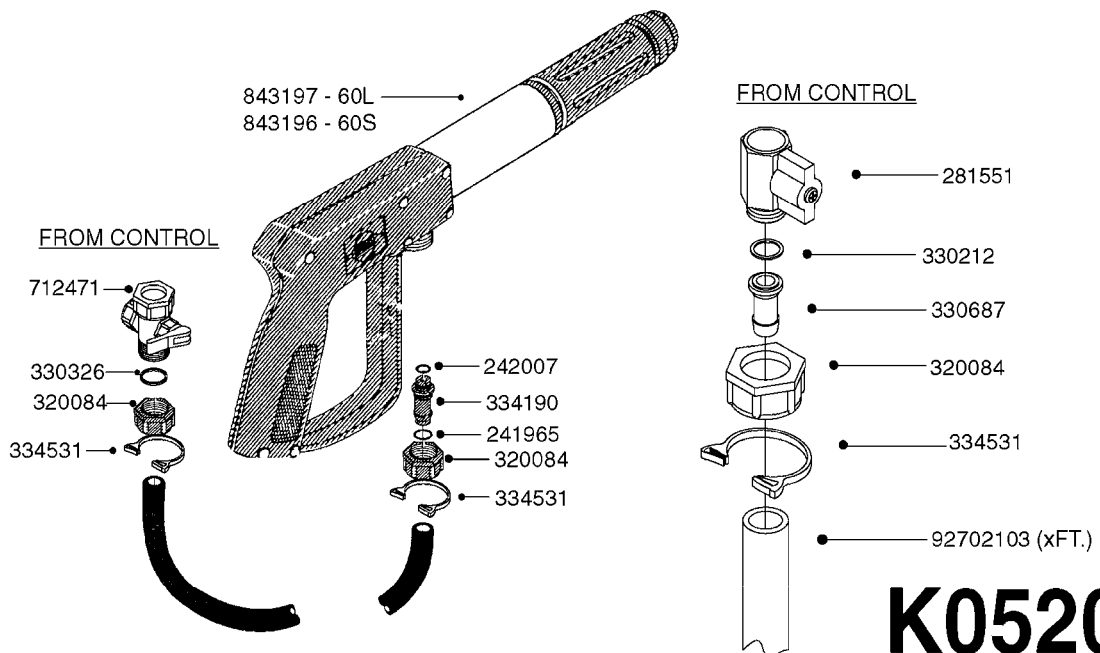

HOSE WRAPS
K0520-HIN, 01:01:16

Page 1
Date 03.11.2017 22:41

parts-n°	order qty	description
241965	1	O-RING 12.1 X 1.6
242007	1	O-RING D9.1X1.6
281551	1	BALL VALVE 1/2"
320084	1	FITT.DK NUT 1/2" BSP
330212	1	O-RING D19/D14X2.4 F.1/2"NUT
330326	1	O-RING D30/D24X2 F.1"NUT
330687	1	FITT.DK HB 1/2" F. 1/2" NUT
334190	1	FITT.DK HB 1/2' F. PISTOL 60S
334531	1	CLAMP HOSE PLASTIC 3/4"
636223	1	POST 12 VOLT TR30
712471	1	AGITATION VALVE ASSY. ON/OFF
843196	1	GUN, MODEL 60S
843197	1	HANDGUN KIT TYPE 60 LONG
10013403	1	BOLT HEX 3/8-16X1 1/4 HCS Z5
10013503	1	NUT HEX NC 3/8"
10178903	1	WRAP HOSE SIDE MOUNT PLATE
10179003	1	WRAP HOSE BOTTOM PLATE MOUNT
10179403	1	WRAP WELDMENT FOR HI101789
10179503	1	WRAP WELDMENT FOR HI101790
10225603	1	BKT.FOR HOSE WRAP MOUNT NL NK
10225703	1	WRAP HOSE BDL.BOTTOM PLATE
92702103	1	HOSE R X1/2" X300PSI WP X0012"