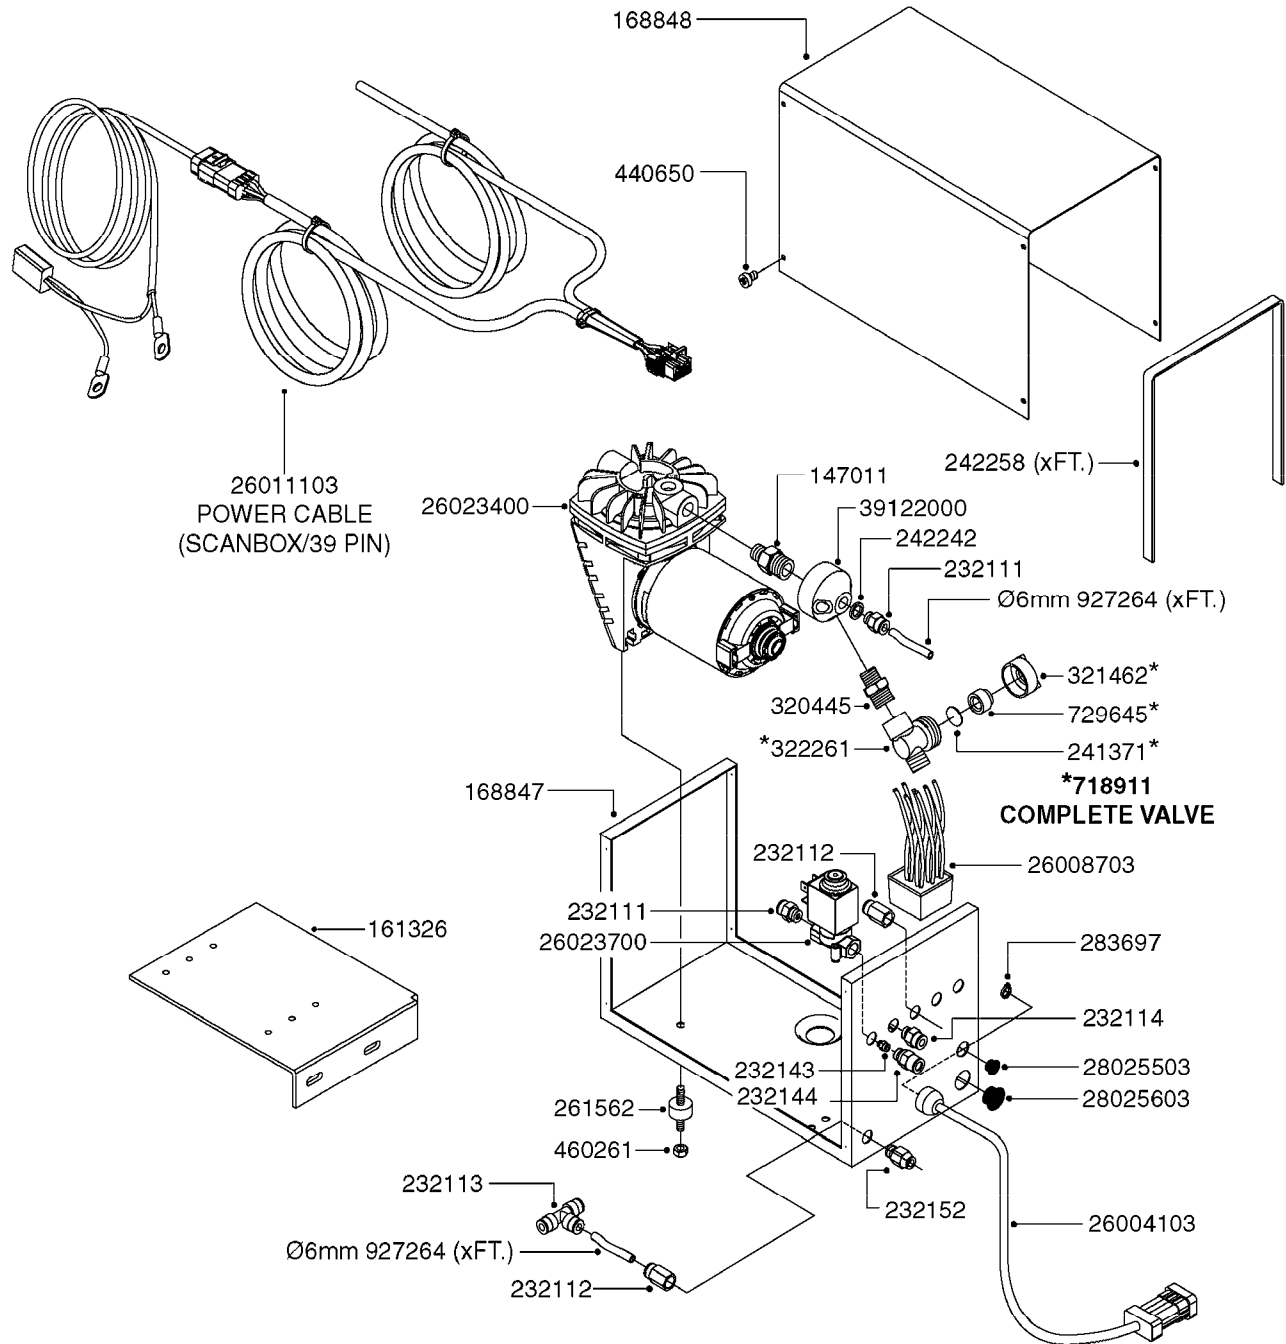

K0400

*Ø8mm 927306 (xFT.)
*Ø10mm 927330 (xFT.)

70062503 - COMPLETE ASSEMBLY

FOAM MARKER COMPRESSOR 2007
K0400-HIN, 01:01:16

Page 1
Date 03.11.2017 22:41

parts-n°	order qty	description
147011	1	HEX NIPPLE 3/8'X1/4'BSP BRASS
161326	1	MOUNT BKT. F. FOAM COMP.BOX 98
168847	1	ENCLOSURE LOWER F.MARKER
168848	1	COVER F. FOAM MARKER
232111	1	QUICK COUPLER 6MM X 1/8 EXT.
232112	1	QUICK COUPLER 6MM 1/8 INT.
232113	1	QUICK COUPLER 6MM T-PIECE
232114	1	COUPLER 1/8" THREADX8MM HOSE
232143	1	REDUCER 1/4'INT-1/8'EXT
232144	1	QUICK COUPLER 10MM X 1/4 EXT
232152	1	QUICK COUPLER 8MMX1/8 EXT.LONG
241371	1	DIAPHRAGM, NO-DRIP alt 241371
242242	1	O-RING F.AIR HOSE FITTING
242258	1	TRIM 3X10 SELF ADHESIVE 0012"
261562	1	RUBBER DAMPER 2XM6X25
283697	1	TIESTRAP 200MM
320445	1	FITT.DK HN 1/4"X3/8" BSP
321462	1	CAP F.NO-DRIP ASSY.
322261	1	HOUSING F.SAFETY VALVE 3/8"
440650	1	SCREW 3.5x13 STAINLESS
460261	1	NUT HEX M6X1.00 LOCK DIN985 A2 SS
718911	1	VALVE (SAFETY) F.MARKER
729645	1	NON-DRIP SPRING ASSY.GREEN 10
927264	1	HOSE R X PE D6/D4 X 0012"
927306	1	HOSE R X PE D8/D6 X 0012"BLACK
927330	1	HOSE R X PE D10/D8 X 012"BLACK
26004103	1	FOAM MARKER CNTRL MOD CABL STD
26008703	1	FOAM MARKER CONTROL SCII
26011103	1	FOAMER POWER/CONTROL CABLE 39P
26023400	1	COMPRESSOR F.FOAM MARKER CM40
26023700	1	SOLENOID VAL 12V 1/8' FLO '07
28025503	1	PLUG F.DRILLED HOLE 1/2"
28025603	1	PLUG F.DRILLED HOLE 3/4"
39122000	1	DISTR.HOUSING F.FOAM MARKER'07
70062503	1	FOAM MARKER COMPRESSOR,STD,39P