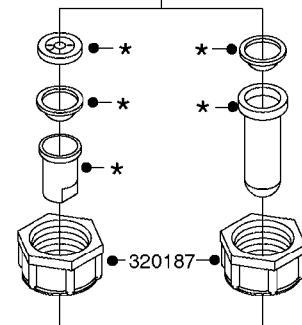

- 334082 (BLACK)
- 334371 (YELLOW)
- 334373 (RED)
- 334377 (BLUE)
- 334172 (GREEN)
- 334173 (ORANGE)