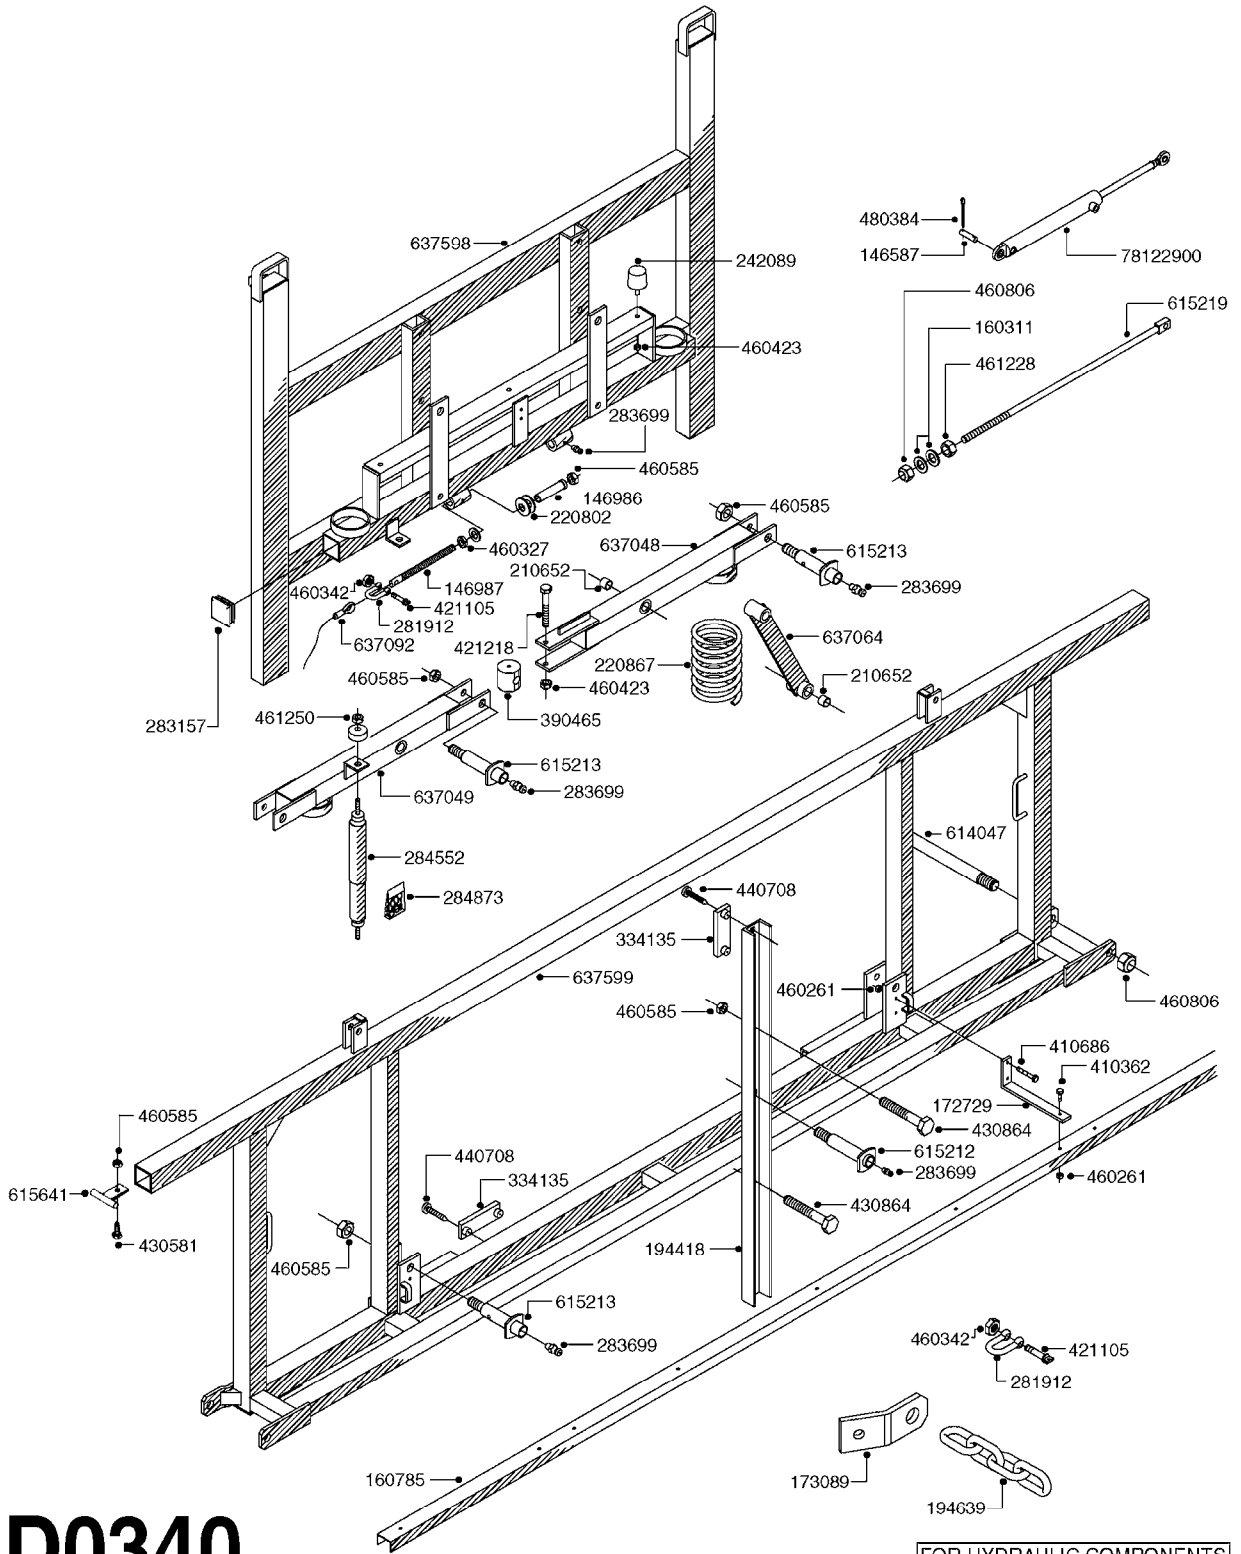

BOOM EAGLE WINGS 3PT 60'  
D0330-HIN, 26:07:16

Page 2

Date 03.11.2017 22:41

parts-n°	order qty	description
480384	1	PIN COTTER 3/16 x 1-1/2"
615220	1	PIN 25 X 910 FOR EAGLE
615348	1	CLEVIS TURNBUCKLE M16 RH
615357	1	SHAFT W.SPROCKET EAGLE 60'3PT
615596	1	TURN BUCKLE ANCHOR M16 LH
615774	1	ANCHOR LH F.M16 TURNBUCKLE
637091	1	CABLE FRONT EAGLE D7X2895
637333	1	CABLE REAR D7X3055
637387	1	BOOM WING BRKWAY E. 60-90'
637594	1	BOOM WING 60'3PT OUTER RH
637595	1	BOOM WING 60'3PT OUTER LH
637887	1	HINGE EAGLE LH 45'-66' '97
637888	1	HINGE EAGLE RH 45'-66' '97
741475	1	HINGE HARDWARE KIT,M10+M16 '97
16189903	1	PLATE F, EAGLE STOPARM
24262900	1	RUBBER STOP D50X40 M10X33
28043600	1	CHAIN 5/8X810MM (51 LINKS)
61004503	1	BOOM STOP SPB/SPC
63044200	1	CABLE CENTER EAG. 7mm x 1390mm
63050100	1	WING INNER SPB R.H. 05
63050200	1	WING INNER SPB L.H. 05
78122900	1	CYLINDER 40/22X300MM RED