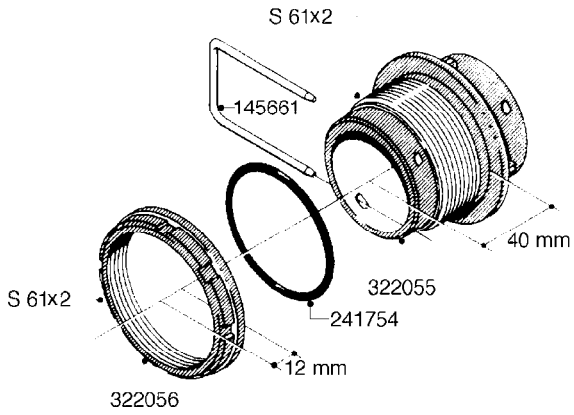

**L0080**

FITTINGS - S-53  
L0080-HIN, 12:09:17

Page 1

Date 03.11.2017 22:41

Pos.	parts-n°	order qty	description
1	145995	1	FITT.DK S-53 FORK
2	241973	1	O-RING Ø3 X 44,2 70 SHORES NITRIL NITRIL (BLACK)
2	242353	1	O-RING D44.2X3.0 VITON F.S-67 VITON (BROWN)
3	242109	1	O-RING D32.2x3.0 NITRIL (BLACK)
3	242354	1	O-RING D32.2X3.0 VITON F.S-53 VITON (BROWN)
4	322103	1	FITT.DK S-53 BULKHEAD
5	322107	1	FITT.DK S-53 BULKHEAD NUT
6	322110	1	FITT.DK S-53 ELB. 1/2" BSP
7	322352	1	FITT.DK S-53 TEE
8	334229	1	FITT.DK S-53 STR.3/4"
9	334260	1	GASKET F. S-53 BULKHEAD
10	334564	1	FITT.DK S-67 TO S-53 ADAPTER
11	391100	1	FITT.DK S-53THREAD INS.1/2"BSP
12	726463	1	FITT.DK S53 BULKHEAD W/GASKET
13	726552	1	FIT.DK S-53X90 1/2" BSP,O-RING
14	726556	1	FITT.DK S-53 HB 1/2" W/O-RING
15	726558	1	FITT.DK S53 STR. 3/4" W.ORING
16	726559	1	FITT DK. S-53 HB 1" W/O-RING
17	726568	1	FITT.DK.S-53 HB 1/2"90 W/ORING
18	726570	1	FITT.DK S-53 ELB.3/4" W.ORING
19	726571	1	FITT.DK S-53 ELB.1", W ORING
20	726578	1	FITT.DK S53 PLUG WITH O-RING
21	728561	1	REDUCER S67M - S53F + O-RING