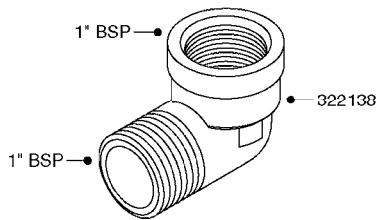

L0020

FITTINGS-T-PIECES, CAPS & ELBOWS
L0020-HIN, 01:01:16

Page 1
Date 03.11.2017 22:41

parts-n°	order qty	description
10053603	1	FITT. CAPNUT 2"BSP 5601
10194303	1	CAP BLANK 1 1/2 MCPHEE 210060
320047	1	FITT.DK CAPNUT 1/2" BSP
320106	1	FITT.DK CAPNUT 1" BSP
320272	1	FITT.DK CAPNUT 3/8" BSP
320316	1	FITT.DK TEE 3/4" X3/4" X1"BSP
320331	1	FITT.DK TEE 1" - 1" - 3/4" BSP
320342	1	FITT.DK EL 3/4"M X 1"F BSP
320563	1	FITT.DK 3 WAY 1/2" 110 DEG.
320677	1	NO LONGER AVAILABLE
320961	1	FITT.DK CAPNUT 1-1/2" BSP
321053	1	FITT.DK TEE 1/2 X1/2 X1/2" BSP
322072	1	FITT.DK TEE 3/8'X3/8'X3/8' BSP
322095	1	FITT.DK TEE 1-1/2 X1-1/4 X3/4" BSP
322138	1	FITT.DK ELB 1"M X 1"F BSP
330013	1	O-RING D15/D10X2.5 F.3/8"NUT
330212	1	O-RING D19/D14X2.4 F.1/2"NUT
330326	1	O-RING D30/D24X2 F.1"NUT
331273	1	O-RING D44/D38X2 F.1-1/2"