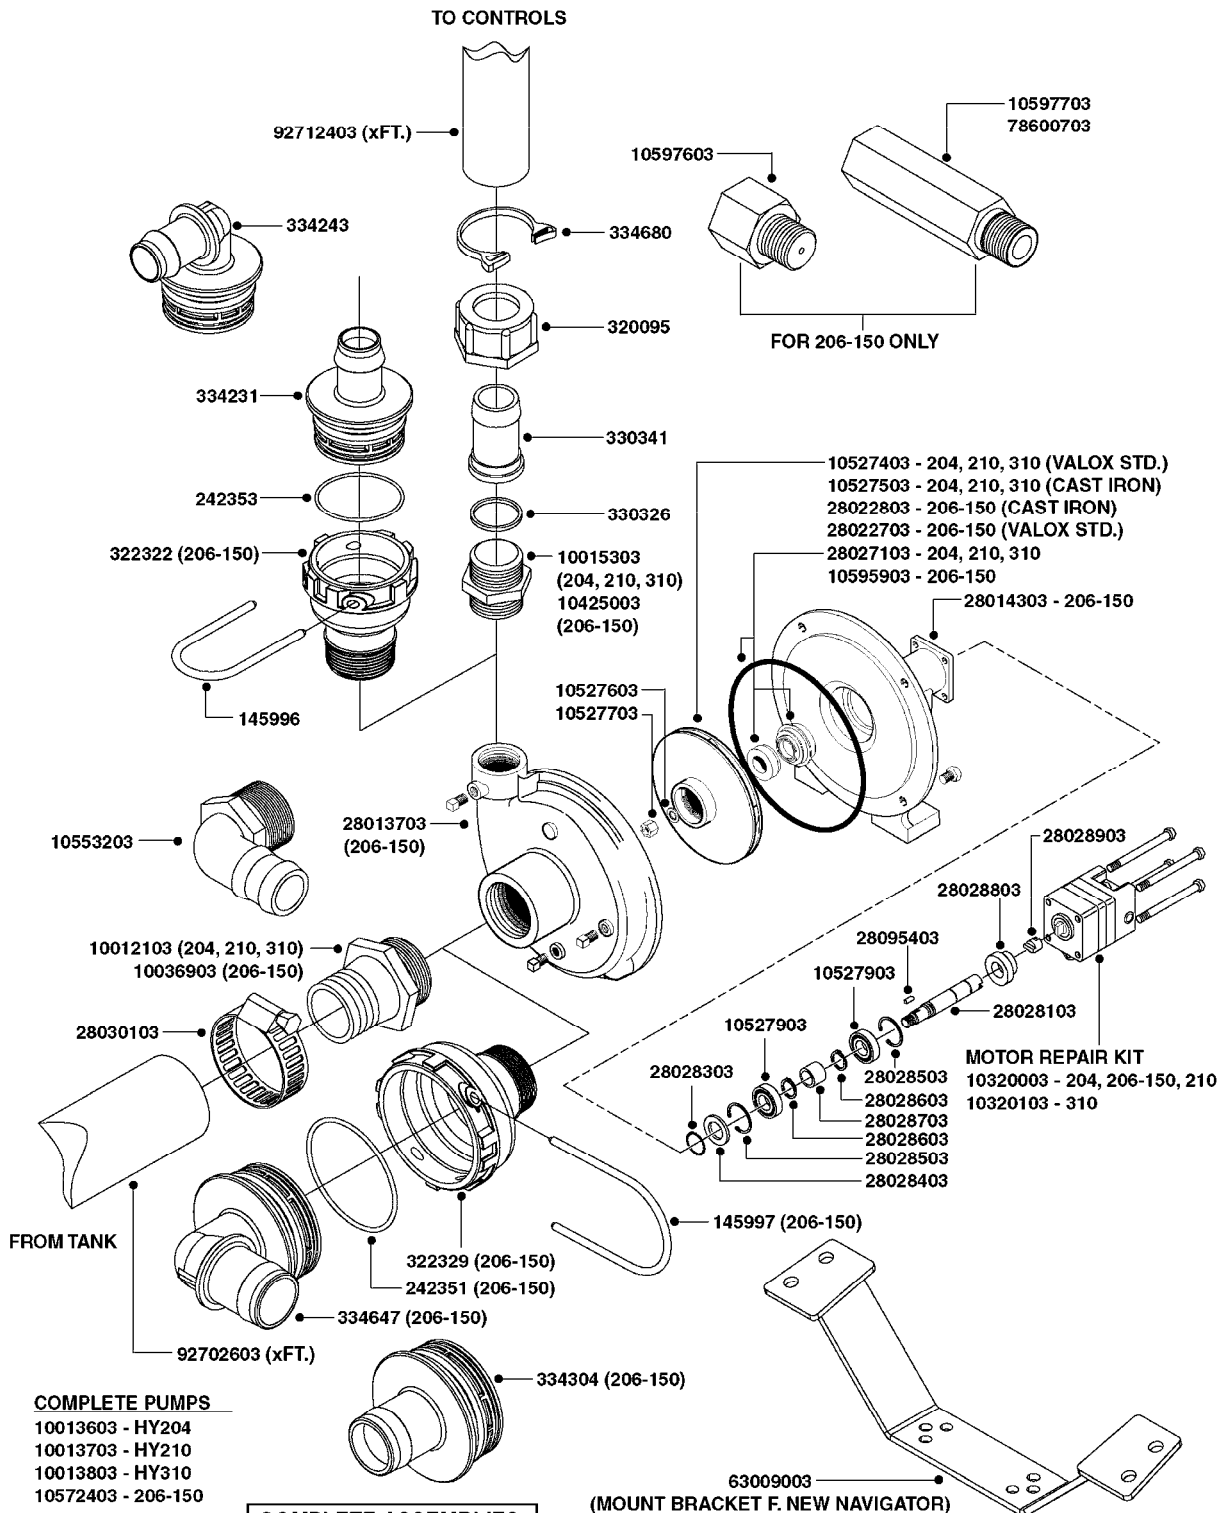

1. **COMPLETE PUMPS**
2. 10013603 - HY204
   - 10013703 - HY210
   - 10013803 - HY310
   - 10572403 - 206-150

COMPLETE ASSEMBLIES
WHOLEGOODS ITEMS

A0420

PUMP-204,206-150,210,310 ACE
A0420-HIN, 02:05:16

Page 1
Date 03.11.2017 22:40

parts-n°	order qty	description
145996	1	FITT.DK S-67 FORK
145997	1	FITT.DK S-93 FORK
242351	1	O-RING D69.5X3.0 VITON F.S-93
242353	1	O-RING D44.2X3.0 VITON F.S-67
320095	1	FITT.DK NUT 1" BSP
322322	1	FITT.DK S-67 X 1-1/4"BSP MALE
322329	1	FITT.DK S-93 X 1-1/2"BSP MALE2
330326	1	O-RING D30/D24X2 F.1"NUT
330341	1	FITT.DK HB 1" F. 1" NUT
334231	1	HOSE TAIL S67 STRAIGHT 1"
334243	1	HOSE TAIL 90° S67 1"
334304	1	FITT.DK S-93 STR.1-1/2" PVC
334647	1	FITT.DK S93 ELB 1-1/2" 90 PVC
334680	1	CLAMP HOSE PLASTIC 1"
10012103	1	FITT.PO.HB 1.25X1.50 IMB1012
10013603	1	PUMP ACE HY 204
10013703	1	PUMP ACE HY 210
10013803	1	PUMP ACE HY 310
10015303	1	FITT.PO.HN 1.00X1.00 M1000
10036903	1	FITT.PO.HB 1.50X1.50 IMB1212
10320003	1	MOTOR REPAIRKIT ACE204,206,210
10320103	1	MOTOR REPAIR KIT ACE 304,310
10425003	1	FITT.PO.HN 1.25X1.00 MCPHEE
10527403	1	IMPELLER VALOX F.ACE PUMP
10527503	1	IMPELLER CASTIRON F.ACE PUMP
10527603	1	WASHER 3/8' F.ACE PUMP
10527703	1	NUT HEX NF 3/8 F.ACE PUMP
10527903	1	BEARING F.ACE PUMP (#40870)
10553203	1	FITT.PO.EL 1.5X1.5 HB BLACK
10572403	1	PUMP ACE HY 206 SERIES 150
10595903	1	REPAIR KIT ACE 206-150
10597603	1	ORIFACE RESTRICTOR F. ACE 206
10597703	1	FITT, HYD FLOW FUSE ACE 206OLD
28013703	1	PUMP HOUSING FRONT ACE 206-150
28014303	1	PUMP HOUSING W.FEET 206-150
28022703	1	IMPELLER THERMOPLASTIC
28022803	1	IMPELLER CAST IRON
28027103	1	REPAIR KIT ACE 204,210,304,310
28028103	1	SHAFT 5/8"DIA.1/2"KEYWAY SS
28028303	1	O-RING, SHAFT SEAL
28028403	1	SLINGER
28028503	1	SNAP RING - INTERNAL
28028603	1	SNAP RING - EXTERNAL
28028703	1	SPACER FOR SHAFT
28028803	1	SEAL SUPPORT SPACER 200 SERIES
28028903	1	COUPLING FOR HYDRAULIC MOTOR
28030103	1	CLAMP HOSE GEAR P5/4-S1.5"6724
28095403	1	KEY F.IMPELLER 1/8"X1/8"X1/2"
63009003	1	CENTRIFUGAL PUMP BRACKET
78600703	1	FITT, HYD FLOW FUSE ACE 206N
92702603	1	HOSE PVC SUCT GRAY 1-1/2"
92712403	1	HOSE R X1" X300PSI WP X0012"