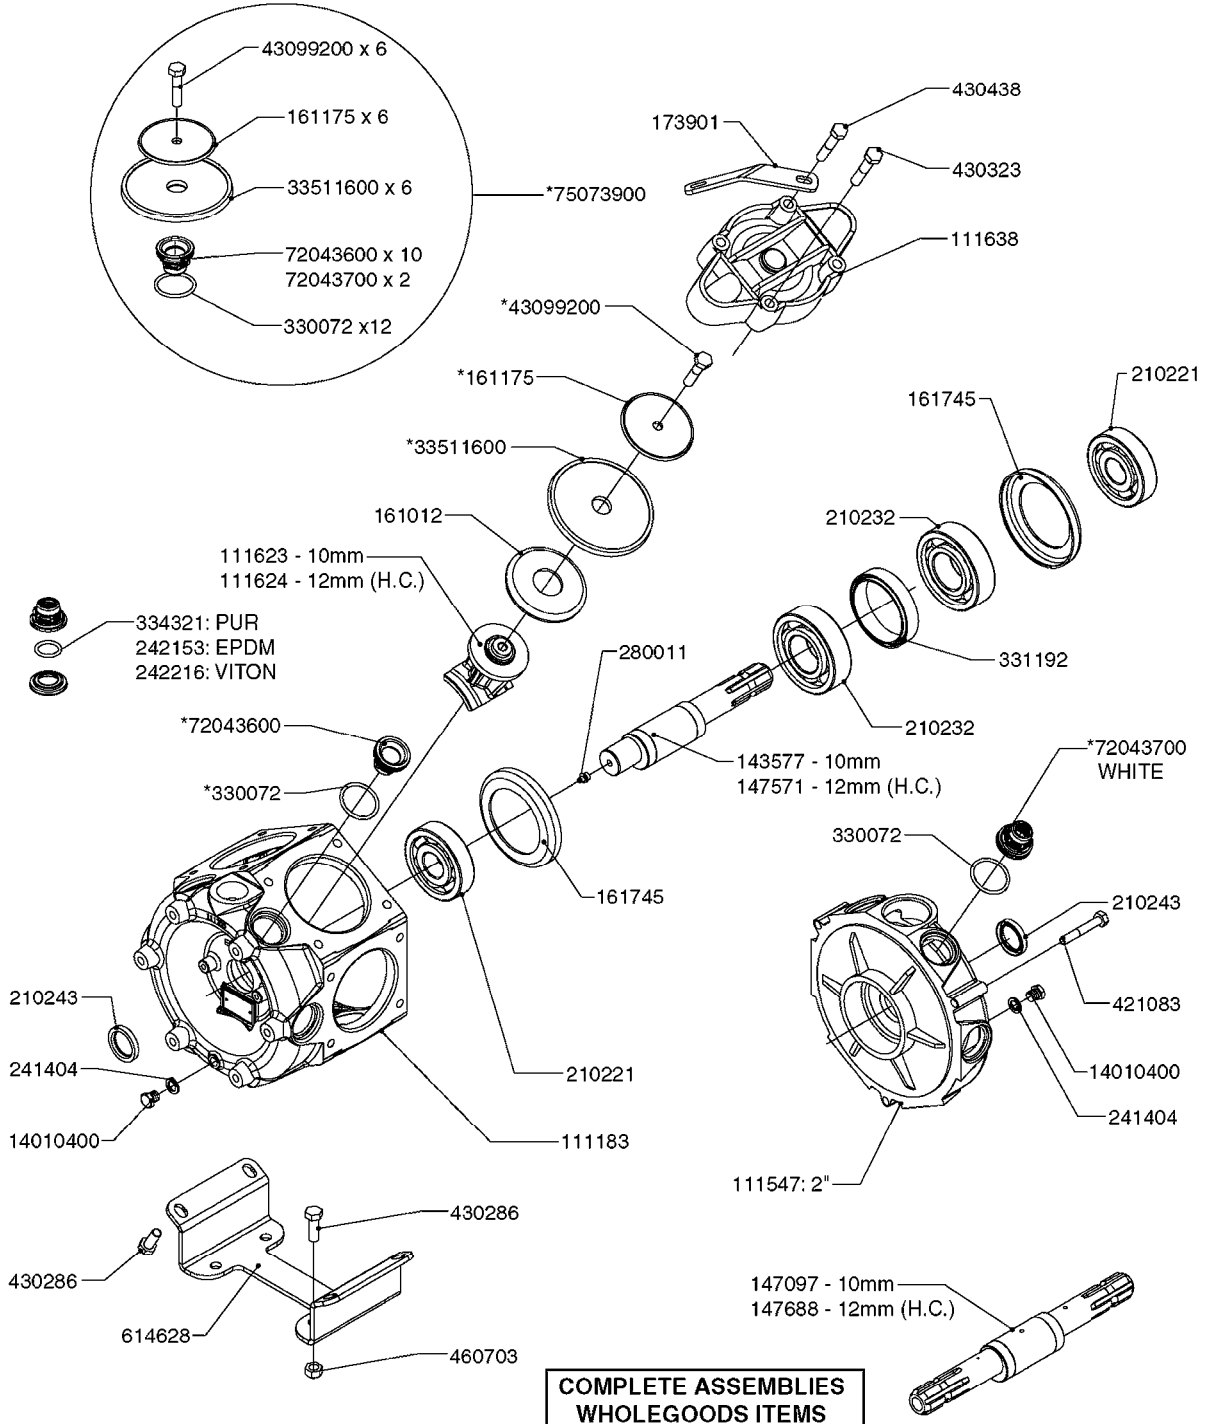

PUMP REPAIR KIT

COMPLETE PUMPS

- 821587 - 463/10 2" W/THROUGH SHAFT (540 RPM)
- 82166300 - 463/12 2" (540 RPM H.C. INLINE PORTS)
- 463/12 2" (540 RPM H.C. OFFSET PORTS) REPLACED BY 82168700 (PAGE A0350)

A0330

PUMP - 463 W/ MOUNTING BASE
A0330-HIN, 01:01:16

Page 1
Date 03.11.2017 22:40

parts-n°	order qty	description
111183	1	PUMP CASTING 460-463 (PAINTED)
111547	1	PUMP FRONT 460-463-2' (PAINT)
111623	1	CONNECTING ROD 463/10MM
111624	1	CONNECTING ROD 463/12MM
111638	1	VALVE COVER 463 HC+1000 VERS.
143577	1	CRANK SHAFT F.363/462/463-10mm
147097	1	CRANK SHAFT 363-463/10 THROUGH
147571	1	CRANK SHAFT F.463-12mm
147688	1	CRANK SHAFT 462/12 THROUGH
161012	1	DIAPHRAGM BACKING DISC F. 463
161175	1	DIAPHRAGM DISC 463/464 PUMP
161745	1	METAL SPACER F.363/463
173901	1	LIFT STRAP F.PUMP 463
210221	1	BEARING BALL 6407
210232	1	BEARING BALL 6310
210243	1	SEAL OIL 35 X 47 X 7
241404	1	DOWTY SEAL 1/4"
242153	1	O-RING D26X4 EPDM
242216	1	O-RING VITON F/1202/1302/462
280011	1	GREASE NIPPLE 1/8' SAE H TR
330072	1	O-RING D53.5/D45.5X4
331192	1	SPACER, MODEL 361/363
334321	1	O-RING POLY. 34.0x26.0x4.0
421083	1	BOLT HEX 8.8 DEL M10X65
430286	1	BOLT HEX 8.8 DEL M12X30 FT
430323	1	BOLT HEX 8.8 DEL M12X60
430438	1	BOLT HEX 8.8 DEL M12X65
460703	1	NUT HEX M12X1.75 LOCK DIN985A2 SS
614628	1	FOOT F. 46X PUMP, RED
821587	1	PUMP 463/10 THROUGH SHAFT TWNF
14010400	1	PLUG 1/4" BSP
33511600	1	DIAPHRAGM PUMP 463/464 PUMP PUR
43099200	1	BOLT HEX SS M12 X 30 DIN933 A4
72043600	1	VALVE FOR 462/463
72043700	1	VALVE FOR 462/463 W.VENT HOLE
75073900	1	PUMP KIT 460/463 "06"
82166300	1	PUMP 464-12-MED-2-540
82168700	1	PUMP 464-12 540 OFFSET PORTS