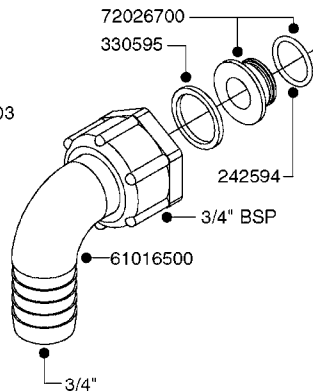

L0050

parts-n°	order qty	description
242594	1	O-RING D14 X 1.78 SCH.70-EPDM
320294	1	FITT.DK TEE 3/8X3/8HB X1/2"BSP
320305	1	FITT.DK HB 3/4'- 3/4' BSP
320386	1	FITT.DK TEE 3/8X3/8HB X3/8"BSP
320397	1	FITT.DK ELB 3/8"HB X 3/8" BSP
320401	1	FITT.DK TEE 1/2X1/2HB X1/2"BSP
320412	1	FITT.DK TEE 1/2X1/2HB X3/8'BSP
320423	1	FITT.DK ELB 1/2'HB X 3/8' BSP
320891	1	FITT.DK HB 3/8'- 3/8' BSP
320972	1	FITT.DK HB 5/16'- 1/4' BSP
322046	1	FITT.DK TEE 1/2X1/2HB X3/4'BSP
322048	1	FITT.DK TEE 3/4X3/4HB X3/4'BSP
330595	1	O-RING D24.6/D20X2.1 -3/4"
333137	1	FITT.DK CONN.1/2" F.NOZZ. DOUB
333141	1	FITT.DK CONN.1/2" F.NOZZ.SING
334041	1	FITT.DK CONN.3/4' F.NOZZ. SING
334042	1	FITT.DK CONN.3/4' F.NOZZ. DOUB
334195	1	FITT.DK ELB. 3/4"HB X 3/4"HB
10012103	1	FITT.PO.HB 1.25X1.50 IMB1012
10014003	1	FITT.PO.HB 1.25X1.25 IMB1010
10036903	1	FITT.PO.HB 1.50X1.50 IMB1212
28019303	1	FITTING HB ELB 3/4NPT-3/4HOSE
61016500	1	HOSE TAIL 3/4" 90°+RG CAP 3/4"
72026700	1	NOZZLE TUBE ADAPTER W/O-RING