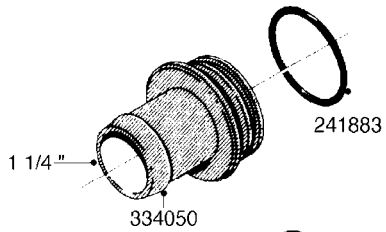

L0080

FITTINGS - S-53
L0080-HIN, 12:09:17

Page 1

Date 12.08.2020 9:54

Pos.	parts-n°	order qty	description
1	145995	1	FITT.DK S-53 FORK
2	241973	1	O-RING Ø3 X 44.2 70 SHORES NITRIL NITRIL (BLACK)
2	242353	1	O-RING 3 X 44.2 VITON VITON (BROWN)
3	242109	1	O-RING D32.2x3.0 NITRIL (BLACK)
3	242354	1	O-RING D32.2X3.0 VITON VITON (BROWN)
4	322103	1	FITT.DK S-53 BULKHEAD
5	322107	1	FITT.DK S-53 BULKHEAD NUT
6	322110	1	FITT.DK S-53 ELB. 1/2" BSP
7	322352	1	FITT.DK S-53 TEE
8	334229	1	FITT.DK S-53 STR.3/4"
9	334260	1	GASKET F. S-53 BULKHEAD
10	334564	1	FITT.DK S-67 TO S-53 ADAPTER
11	391100	1	FITT.DK S-53THREAD INS.1/2"BSP
12	726463	1	FITT.DK S53 BULKHEAD W/GASKET
13	726552	1	FIT.DK S-53X90 1/2" BSP,O-RING
14	726556	1	FITT.DK S-53 HB 1/2" W/O-RING
15	726558	1	FITT.DK S53 STR. 3/4" W.ORING
16	726559	1	FITT DK. S-53 HB 1" W/O-RING
17	726568	1	FITT.DK.S-53 HB 1/2"90 W/O-RING
18	726570	1	FITT.DK S-53 ELB.3/4" W.ORING
19	726571	1	FITT.DK S-53 ELB.1", W ORING
20	726578	1	FITT.DK S53 PLUG WITH O-RING
21	728561	1	FITT.DK. S67M - S53F REDUCER