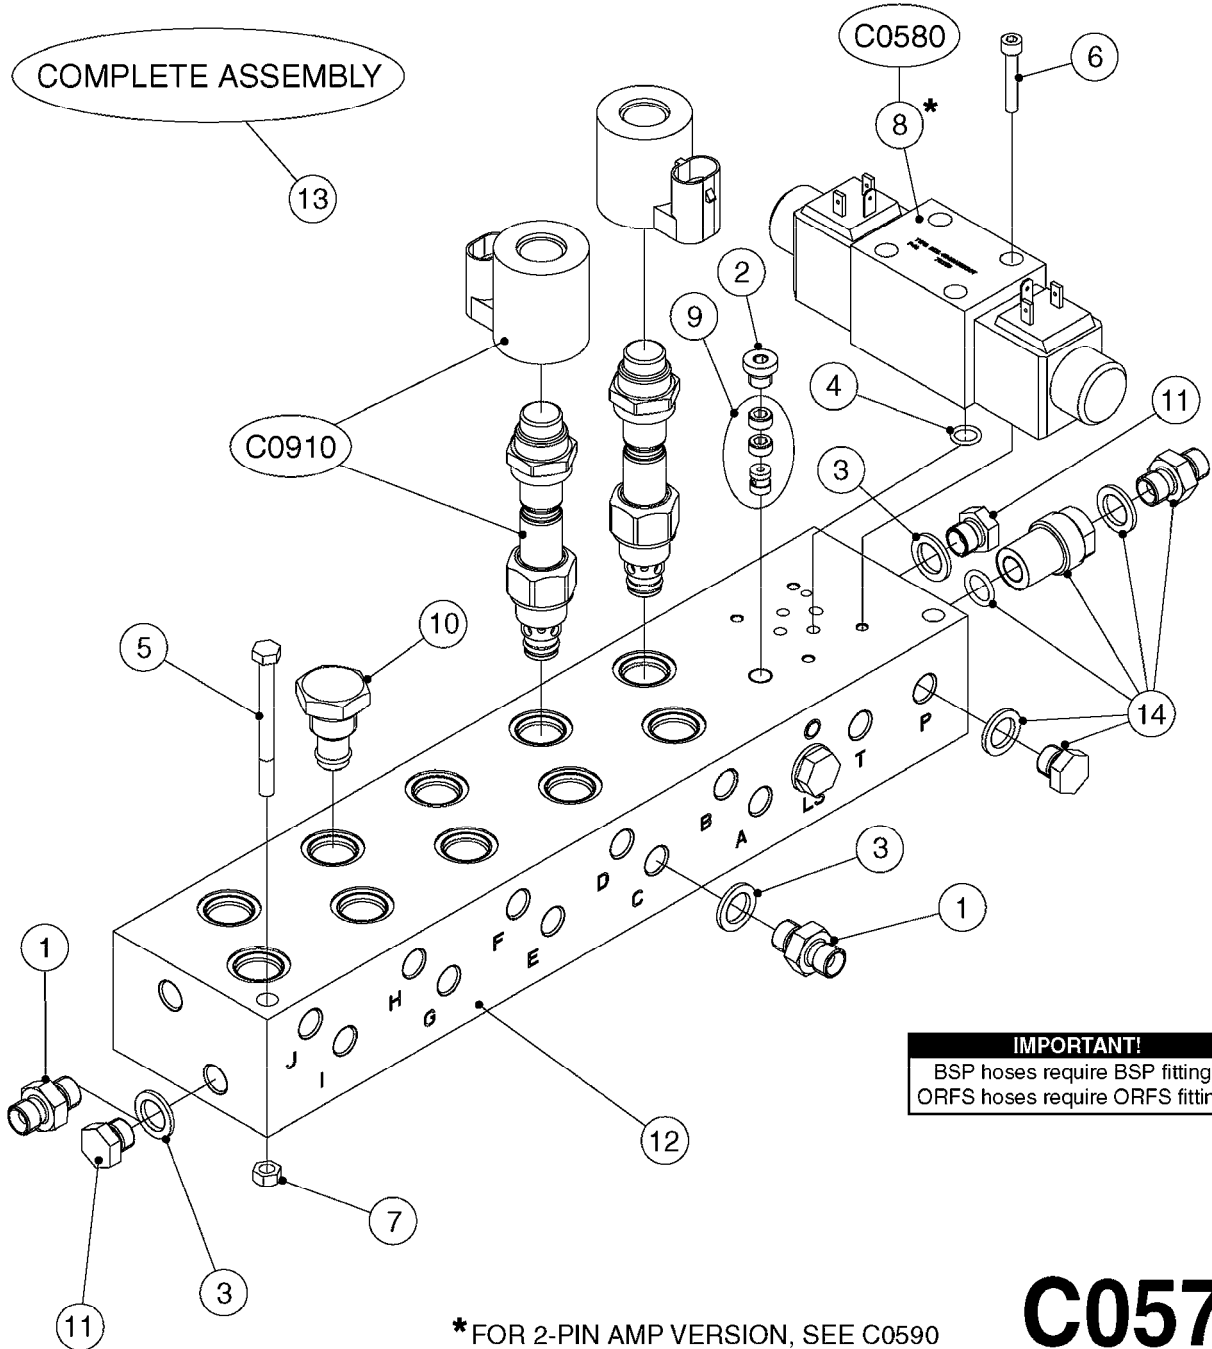

C0045

HYDRAULICS - BSP TO ORFS
C0045-HIN, 24:03:16

Page 1

Date 12.08.2020 9:53

Pos.	parts-n°	order qty	description
1	10466003	1	COUPLER PIONEER 8010-04 1/2NPT
2	231907	1	HEX NIPPLE 1/4"BSP X 1/2"NPT
2	231906	1	HEX NIPPLE 3/8"BSP X 1/2"NPT
2	147132	1	HEX NIPPLE 1/2"X1/2" BSP DEL
3	230311	1	QUICK COUPLING 1/2"
4	241356	1	DOWTYSEAL 1/2"
5	23234800	1	HEX NIPPLE 1/2"-9/16" ORFS FITTING FOR 1/4" HOSE
5	23234900	1	HEX NIPPLE 1/2"-11/16" ORFS FITTING FOR 3/8" HOSE
5	23235300	1	HEX NIPPLE 1/2"-13/16" ORFS FITTING FOR 1/2" HOSE
6	242102	1	O-RING Ø9.25X1.78 NITRIL 90SH
6	24263200	1	O-RING Ø7.66X1.78 NITRIL 90SH
6	24263300	1	O-RING Ø12.42X1.78 NITRIL 90SH
6	24263400	1	O-RING Ø18.77X1.78 NITRIL 90SH
7	67002403	1	CHART - BSP TO ORFS HOSES
8	67002503	1	CHART - BSP TO ORFS FITTINGS