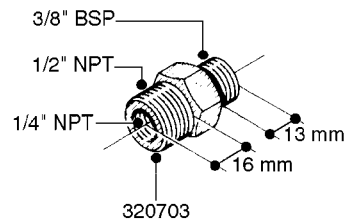

FITTINGS - HEXAGON NIPPLES
L0030-HIN, 01:01:16

L0030

FITTINGS - HEXAGON NIPPLES
L0030-HIN, 01:01:16

Page 1
Date 12.08.2020 9:54

parts-n°	order qty	description
10015303	1	FITT.PO.HN 1.00X1.00 M1000
10425003	1	FITT.PO.HN 1.25X1.00 MCPHEE
320132	1	FITT.DK HN 1" BSP
320176	1	FITT.DK HN 3/8"X1/2" BSP
320445	1	FITT.DK HN 1/4"X3/8" BSP
320655	1	FITT.DK HN 1/2"-1/2" BSP
320692	1	FITT.DK HN 3/8'BSPX1/4'NPT
320703	1	FITT.DK HN 3/8BSP X1/2 &1/4NPT
320725	1	FITT.DK NIPPLE 3/8"-3/8" BSP
320902	1	FITT.DK HN 3/8'X 1/4' BSP
390232	1	FITT.DK HN 1-1/2' X 1-1/4' BSP
390276	1	FITT.DK HN 1'BSP