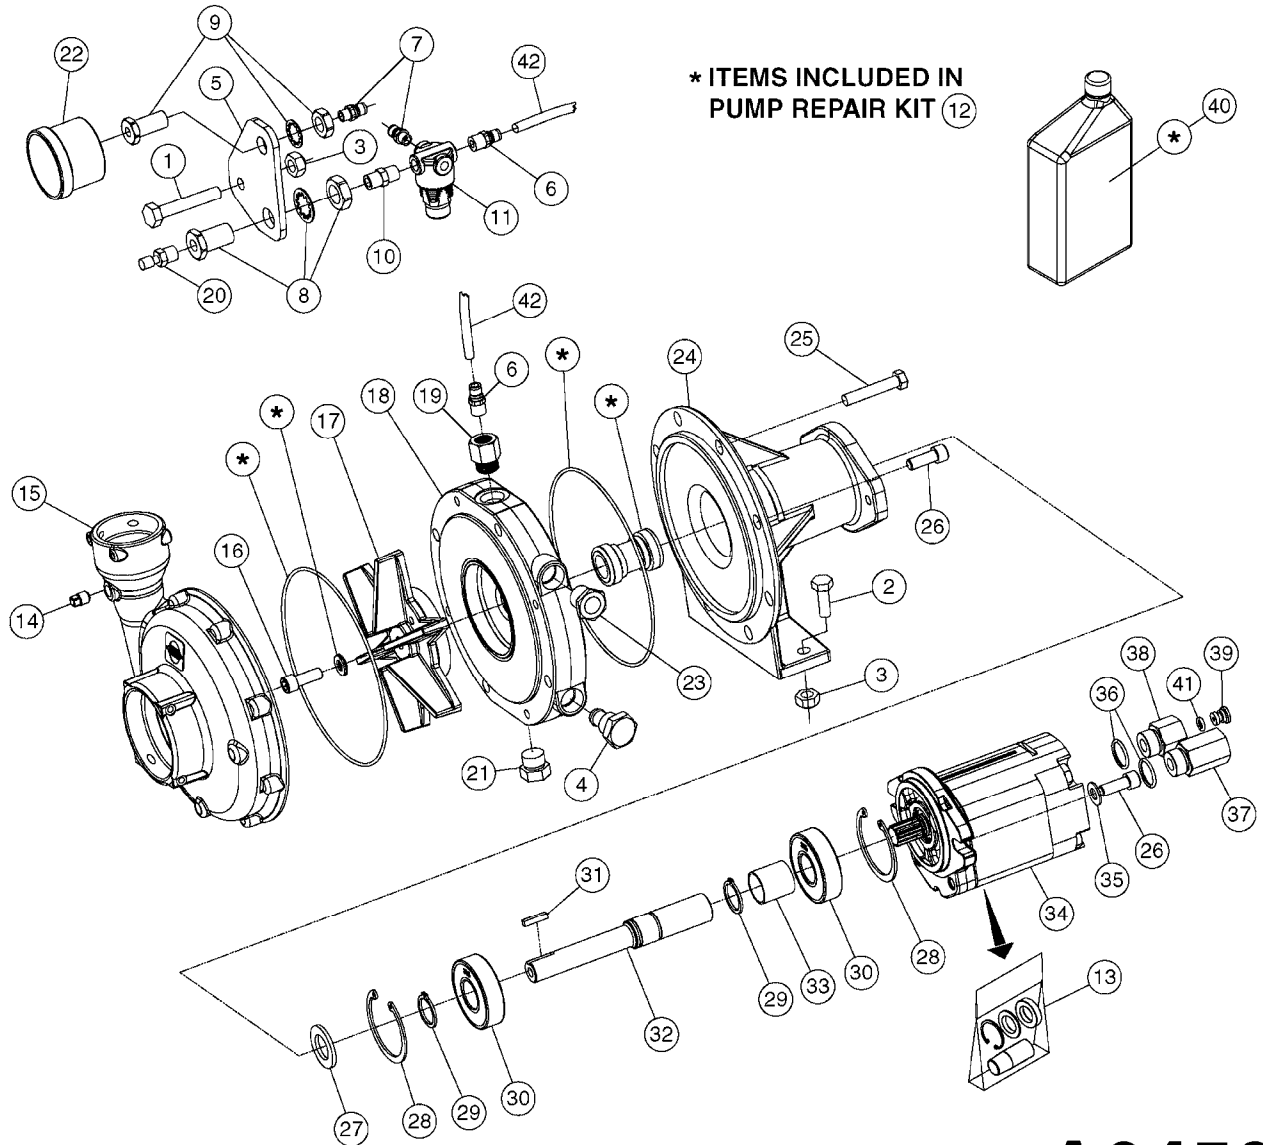

A0450

PUMP - 650 ACE CENTRIFUGAL
TRAILER
A0450-HIN, 31:08:16

Page 1
Date 12.08.2020 9:53

Pos.	parts-n°	order qty	description
1	420906	1	BOLT HEX 8.8 DEL M10X60
2	421002	1	BOLT HEX 8.8 DEL M10X30 FT DIN933
3	460423	1	NUT HEX M10X1.50 LOCK DIN985A2 SS
4	782131	1	BLIND PLUG F.3/4" CARTR.VALVE
5	16162703	1	BRKT, ACE 650, NAV. GAUGE
6	23003703	1	FITT 1/4 NPTF-1/4 PTC
7	23003803	1	FITT 1/8 NPTF-1/4 PTC
8	23003903	1	FITT 1/4 THRU-WALL COUP,3/4-16
9	23004003	1	FITT 1/8 THRU-WALL COUP,5/8-18
10	23004203	1	FITT 1/4" NPTF-1/4" NPTF UNION
11	28065303	1	REGULATOR 1/4", 30PSI, PARKER
12	28066503	1	PUMP REPAIR KIT ACE 650
13	28066603	1	MOTOR REPAIR KIT ACE 650
14	28068303	1	PLUG 1/8" NPT SS
15	28068403	1	PUMP HOUSING FRONT ACE 650
16	28068503	1	CAP SCREW 3/8" X 3/4" SS
17	28068603	1	IMPELLER, WETSEAL SS ACE 650
18	28068703	1	SEAL PLATE SS ACE 650
19	28068803	1	ADAPTER #8 SAE X 1/4" FNPT
20	28068903	1	AIR VALVE 1/4"
21	28069003	1	PLUG #8 SAE X 1/8" FNPT
22	28069203	1	PRESS.GAUGE 0-60 PSI 1/8" NPT
23	28069303	1	SIGHT GAUGE #8 SAE W/FLOAT
24	28069403	1	PUMP HOUSING REAR ACE 650
25	28069503	1	CAP SCREW 3/8" X 2"
26	28069603	1	CAP SCREW 3/8" X 1"
27	28069703	1	SLINGER 1.5" X 7/8"
28	28069803	1	SNAP RING INTERNAL, FRAME
29	28069903	1	SNAP RING EXTERNAL, SHAFT
30	28070003	1	BEARING F.ACE 650 PUMP
31	28070103	1	KEY 0.188 X 0.188 X 0.875
32	28070203	1	SHAFT 11T FEMALE SPLINE SS
33	28070303	1	SPACER, SHAFT ACE 650
34	28070403	1	HYDRAULIC MOTOR ACE 650
35	28070503	1	WASHER 3/8" SS
36	28070603	1	O-RING #10 SAE
37	28070703	1	REVERSE CHECK ASSEMBLY #10 SAE
38	28070803	1	BODY F.RESTRICTOR, #10 SAE
39	28070903	1	RESTRICTOR
40	29004303	1	ACE 650, BARRIER FLUID 32oz
41	78601603	1	O-RING F. RESTRIC ACE HYD PUMP
42	92703303	1	HOSE LLDPE .25"X.17"X12" BLACK