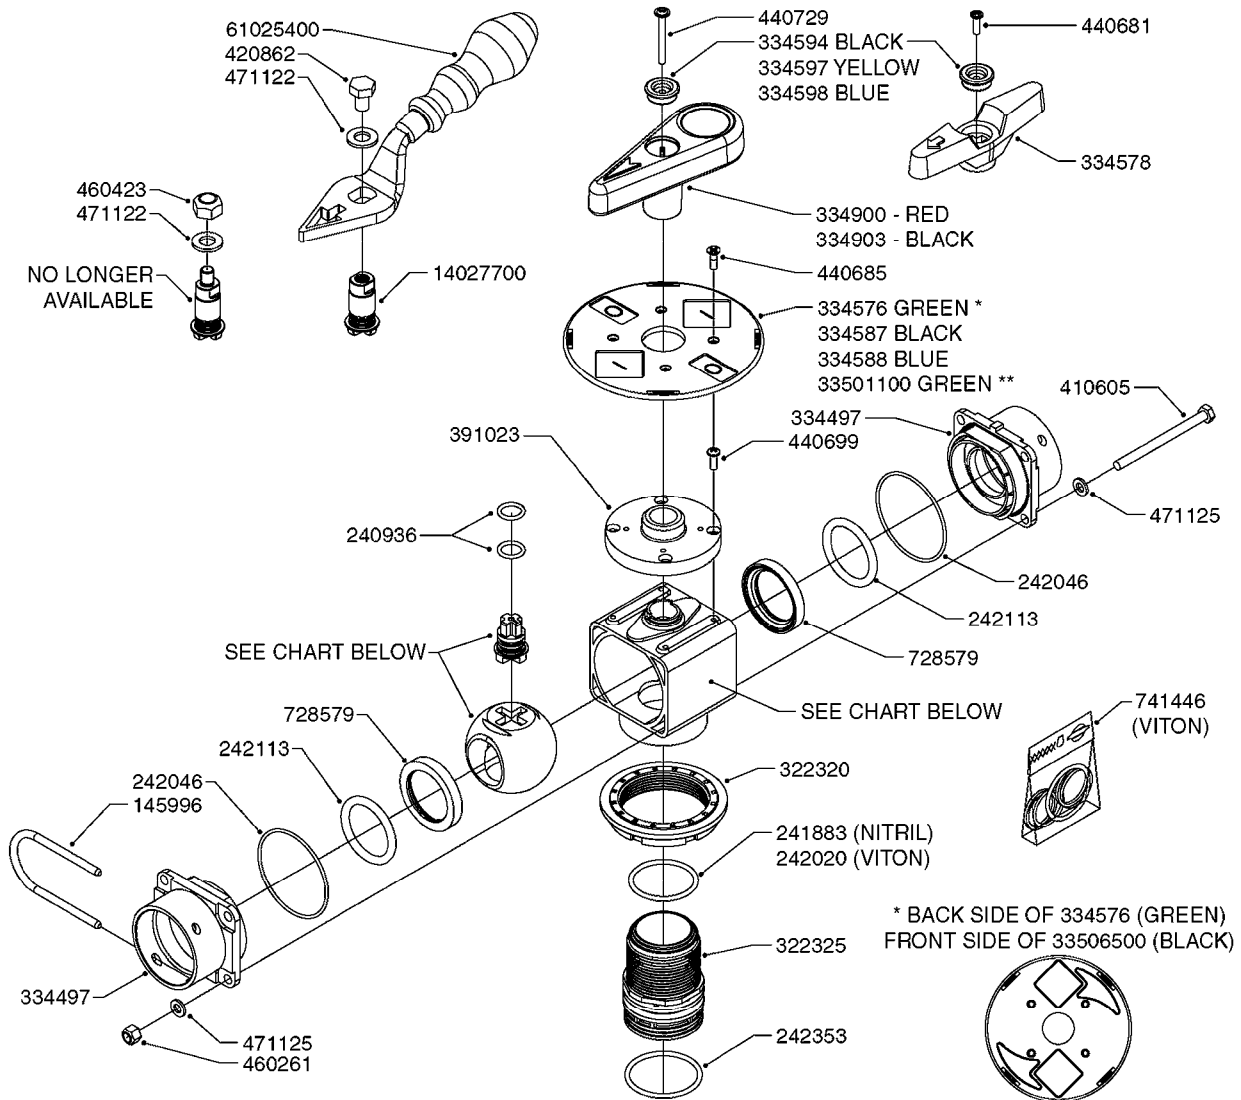

* BACK SIDE OF 334576 (GREEN)
FRONT SIDE OF 33506500 (BLACK)

** BACK SIDE OF 33501100

BACK SIDE OF 33506500 (BLACK)

					-	
728391	334594	334576	390204	390623	-	334600
728393	334598	334588	390238	390251	-	334600
728945	334597	-	390262	390777	-	334600
729796	334594	334587	390204	390623	-	334600
840062	334594	334576	391180	390623	-	334600
841062	334594	334576	390204	390623	-	334600
72113700	334594	334576	391180	390623	-	334600
72172100	-	33501100	391039	390623	391023	14027700
72172200	-	-	391039	390623	-	334600
72283600	334594	33506500	391180	390623	391023	334600
72292500	-	-	391180	390623	-	14027700
72538000	-	-	391039	390623	391023	14075700
72691600	334594	334587	390262	390623	-	334600

B0430