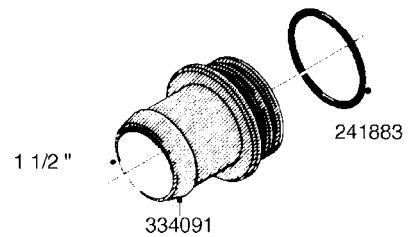

L0080

FITTINGS - S-53
L0080-HIN, 12:09:17

Page 1

Date 12.08.2020 9:54

Pos.	parts-n°	order qty	description
1	145995	1	FITT.DK S-53 FORK
2	241973	1	O-RING Ø3 X 44.2 70 SHORES NITRIL NITRIL (BLACK)
2	242353	1	O-RING 3 X 44.2 VITON VITON (BROWN)
3	242109	1	O-RING D32.2x3.0 NITRIL (BLACK)
3	242354	1	O-RING D32.2X3.0 VITON VITON (BROWN)
4	322103	1	FITT.DK S-53 BULKHEAD
5	322107	1	FITT.DK S-53 BULKHEAD NUT
6	322110	1	FITT.DK S-53 ELB. 1/2" BSP
7	322352	1	FITT.DK S-53 TEE
8	334229	1	FITT.DK S-53 STR.3/4"
9	334260	1	GASKET F. S-53 BULKHEAD
10	334564	1	FITT.DK S-67 TO S-53 ADAPTER
11	391100	1	FITT.DK S-53THREAD INS.1/2"BSP
12	726463	1	FITT.DK S53 BULKHEAD W/GASKET
13	726552	1	FIT.DK S-53X90 1/2" BSP,O-RING
14	726556	1	FITT.DK S-53 HB 1/2" W/O-RING
15	726558	1	FITT.DK S53 STR. 3/4" W.ORING
16	726559	1	FITT DK. S-53 HB 1" W/O-RING
17	726568	1	FITT.DK.S-53 HB 1/2"90 W/O-RING
18	726570	1	FITT.DK S-53 ELB.3/4" W.ORING
19	726571	1	FITT.DK S-53 ELB.1", W ORING
20	726578	1	FITT.DK S53 PLUG WITH O-RING
21	728561	1	FITT.DK. S67M - S53F REDUCER