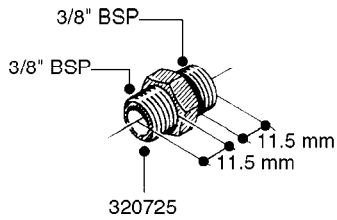

FITTINGS - HEXAGON NIPPLES
L0030-HIN, 01:01:16

L0030

FITTINGS - HEXAGON NIPPLES
L0030-HIN, 01:01:16

Page 1
Date 12.08.2020 9:54

parts-n°	order qty	description
10015303	1	FITT.PO.HN 1.00X1.00 M1000
10425003	1	FITT.PO.HN 1.25X1.00 MCPHEE
320132	1	FITT.DK HN 1" BSP
320176	1	FITT.DK HN 3/8"X1/2" BSP
320445	1	FITT.DK HN 1/4"X3/8" BSP
320655	1	FITT.DK HN 1/2"-1/2" BSP
320692	1	FITT.DK HN 3/8'BSPX1/4'NPT
320703	1	FITT.DK HN 3/8BSP X1/2 &1/4NPT
320725	1	FITT.DK NIPPLE 3/8"-3/8" BSP
320902	1	FITT.DK HN 3/8'X 1/4' BSP
390232	1	FITT.DK HN 1-1/2' X 1-1/4' BSP
390276	1	FITT.DK HN 1'BSP