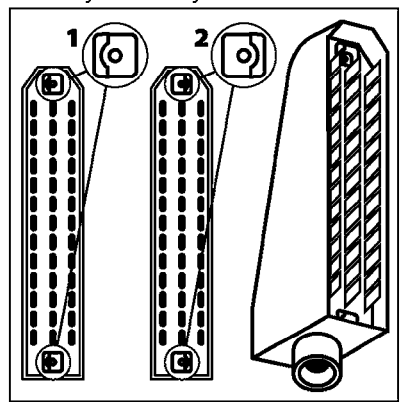

HYDRAULIC SYSTEM

* Note orientation of bracket
1 = Liquid system
2 = Hydraulic system