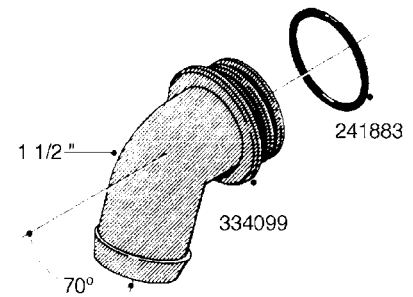

L0080

FITTINGS - S-53
L0080-HIN, 12:09:17

Page 1

Date 12.08.2020 9:54

Pos.	parts-n°	order qty	description
1	145995	1	FITT.DK S-53 FORK
2	241973	1	O-RING Ø3 X 44.2 70 SHORES NITRIL NITRIL (BLACK)
2	242353	1	O-RING 3 X 44.2 VITON VITON (BROWN)
3	242109	1	O-RING D32.2x3.0 NITRIL (BLACK)
3	242354	1	O-RING D32.2X3.0 VITON VITON (BROWN)
4	322103	1	FITT.DK S-53 BULKHEAD
5	322107	1	FITT.DK S-53 BULKHEAD NUT
6	322110	1	FITT.DK S-53 ELB. 1/2" BSP
7	322352	1	FITT.DK S-53 TEE
8	334229	1	FITT.DK S-53 STR.3/4"
9	334260	1	GASKET F. S-53 BULKHEAD
10	334564	1	FITT.DK S-67 TO S-53 ADAPTER
11	391100	1	FITT.DK S-53THREAD INS.1/2"BSP
12	726463	1	FITT.DK S53 BULKHEAD W/GASKET
13	726552	1	FIT.DK S-53X90 1/2" BSP,O-RING
14	726556	1	FITT.DK S-53 HB 1/2" W/O-RING
15	726558	1	FITT.DK S53 STR. 3/4" W.ORING
16	726559	1	FITT DK. S-53 HB 1" W/O-RING
17	726568	1	FITT.DK.S-53 HB 1/2"90 W/O-RING
18	726570	1	FITT.DK S-53 ELB.3/4" W.ORING
19	726571	1	FITT.DK S-53 ELB.1", W ORING
20	726578	1	FITT.DK S53 PLUG WITH O-RING
21	728561	1	FITT.DK. S67M - S53F REDUCER