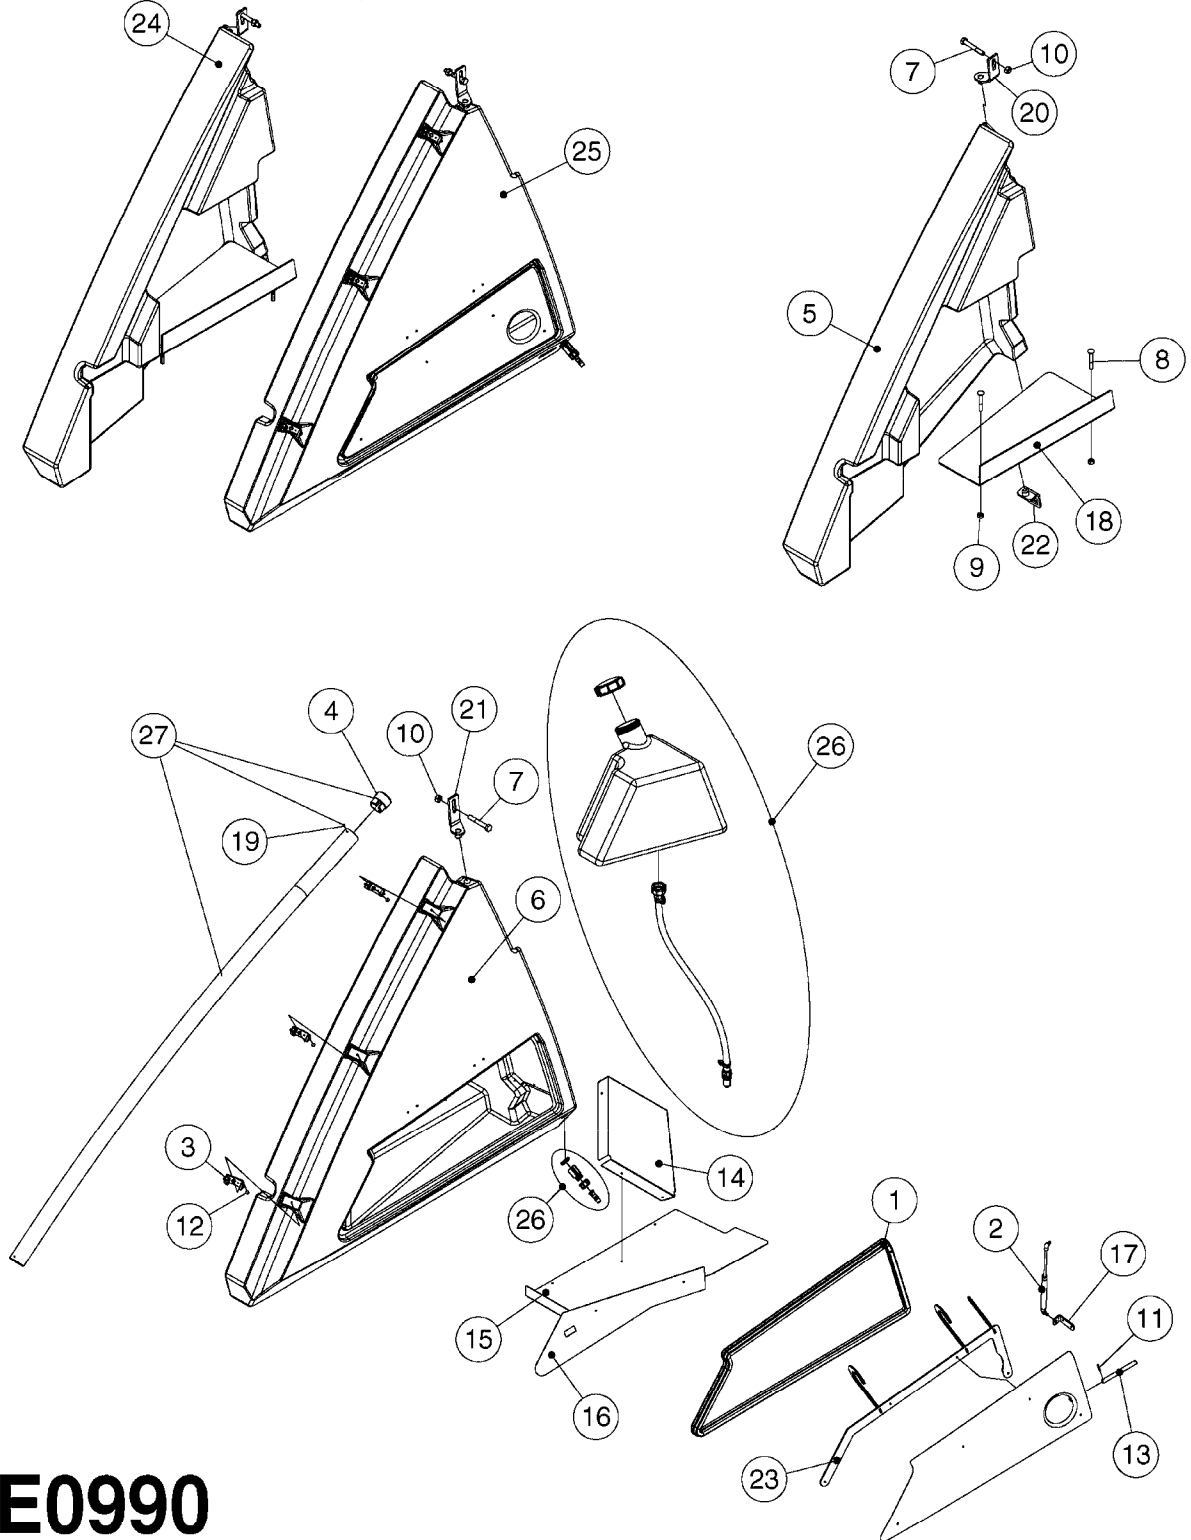

Complete

LOCKER & CLEAN WATER TANK NCM
E0990-HIN, 15:05:19

Page 1
Date 12.08.2020 9:54

Pos.	parts-n°	order qty	description
1	242474	1	SEAL 16X28XL=' LOCKER DOOR CM+
2	285793	1	GAS CYLINDER
3	334523	1	PIPE HOLDER Ø51.5
4	334850	1	GUIDE F. SIGHT GAUGE TUBE TOP
5	351766	1	SIDE SHIELD MOUNT RIGHT
6	351767	1	SIDE SHIELD MOUNT LEFT
7	430846	1	BOLT HEX 8.8 DEL M12X80
8	440718	1	BOLT CRG M10 X 65 DEL
9	460423	1	NUT HEX M10X1.50 LOCK DIN985A2 SS
10	460703	1	NUT HEX M12X1.75 LOCK DIN985A2 SS
11	480141	1	PIN COTTER M4X20
12	480809	1	BLIND RIVET, EMHART ACD616ASM
13	15057800	1	HANDLE F.LEFT SIDE LOCKER
14	16124500	1	DIVIDER F.LOCKER L.SIDE SHIELD
15	16124600	1	SHELF FLOOR-LEFT SIDE LOCKER
16	16124700	1	SHELF WALL-LEFT SIDE LOCKER
17	16126900	1	BRACKET F.DOOR-STORAGE LOCKER
18	16127300	1	SHELF FLOOR-RIGHT SIDE LOCKER
19	44075300	1	SCREW 3.5X9.5SS/X15 ISO 14585C
20	61033900	1	BRACKET F. SIDE PANEL R.H. NCM
21	61034000	1	BRACKET F. SIDE PANEL L.H. NCM
22	61037500	1	ADJUSTING BRACKET, BOTTOM NCM
23	63037800	1	BRACKET F.DOOR-STORAGE LOCKER
24	72280100	1	SIDE SHIELD RIGHT NCM COMPLETE
25	72280200	1	SIDE SHIELD LEFT+CLEAN W.TANK
26	72280600	1	CLEAN W.TANK LEFT SIDE NCM
27	72282800	1	SIGHT GAUGE W/SCALE NCM4400 LITER PRE'15 TUBE LENGTH = 75"
27	72357100	1	SIGHT GAUGE W/SCALE NCM6600 LITER
27	72358300	1	SIGHT GAUGE TUBE 85/90/10000 L=2382 BENT
27	72440100	1	SIGHT GAUGE W/SCALE,CM6600 GAL
27	72932100	1	SIGHT GAUGE TUBE W/DECAL CM4400/4500 GAL PRE'15 TUBE LENGTH = 75"
27	73125500	1	SIGHT GAUGE W/SCALE,CM4500 '15 LITER POST'15 TUBE LENGTH = 82"
27	73277500	1	SIGHT GAUGE W/SCALE,CM4500 '15 GAL POST'15 TUBE LENGTH = 82"
27	97610003	1	DECAL SIGHT GAUGE NCM 9000 GAL