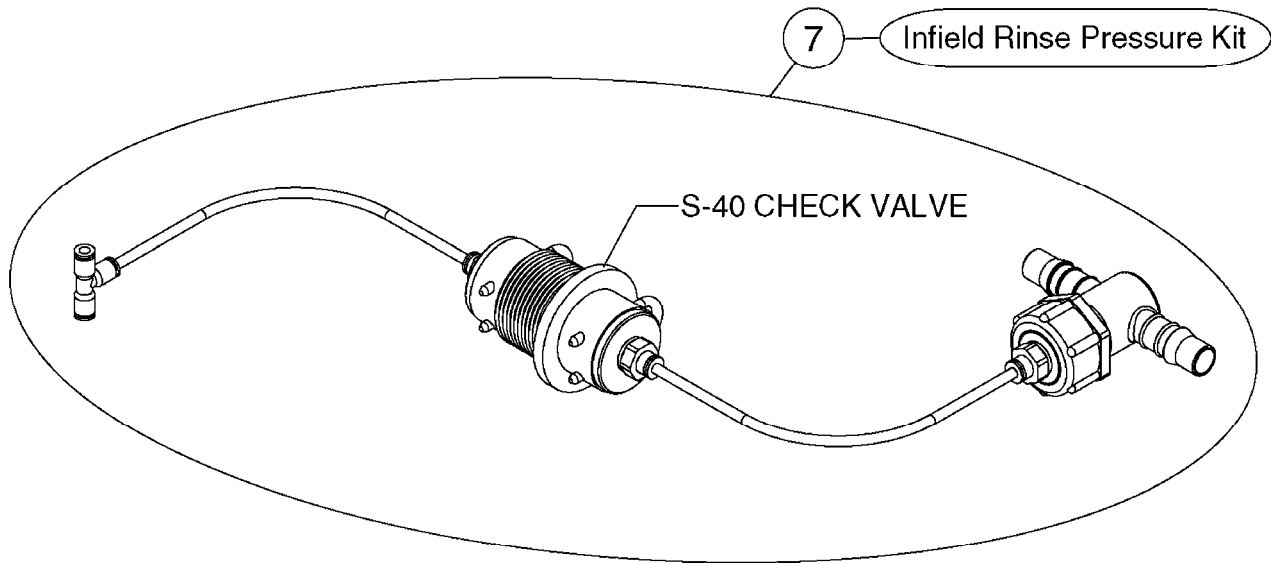

FOR S67 FITTINGS
SEE PAGE L0100

S67

FOR S93 FITTINGS
SEE PAGE L0110

S93

B0500

SMART VALVE S67 S93 (07)
B0500-HIN, 28:01:19

Page 1
Date 12.08.2020 9:53

Pos.	parts-n°	order qty	description
1	145996	1	FITT.DK S-67 FORK
2	145997	1	FITT.DK S-93 FORK
3	242351	1	O-RING D69.5X3.0 VITON F.S-93
4	322109	1	FITT.DK S-93 BULKHEAD NUT
5	322224	1	FITT.DK S-67 TEE
6	322320	1	NUT F.3 WAY VALVE S56
7	334545	1	FITT.DK S-93 TEE
8	334594	1	PLUG F.VALVE HANDLE BLACK
9	410362	1	BOLT HEX 8.8 SS M6X20
10	410922	1	CYL.SKR 8.8 DEL M4X20 RST
10	450902	1	BOLT ALLEN HEAD M4 X 16MM
11	471125	1	WASHER M6U 6.4X14X1.2,A2 SS
12	480733	1	PIN D6 X 40
13	480803	1	PIN Ø4 X 25
14	728525	1	FITT. S93 CONNECTOR W/O-RINGS
15	741844	1	VALVE HANDLE ASSY. SUCTION NCM
16	741845	1	VALVE HANDLE ASSY. PRESSUR NCM
17	14021500	1	SPINDLE F.S93 SMART VALVE
18	14022700	1	SPACER TUBE Ø10 L=212 SS
19	14038100	1	AXLE FOR SUCTION VALVE HANDLE
20	14038200	1	AXLE FOR PRESSURE VALVE HANDLE
21	14068700	1	SPINDLE,SMART VALVE S67 10MM
22	16059900	1	BRACKET 2 STK S93 SMART VALVE
23	16082300	1	BRACKET 2PCS S67 VALVE 15 BAR
24	28168400	1	HAIRPIN Ø5 S67/S93
25	33505200	1	PLUG FOR SMART VALVE HANDLE
26	72138000	1	VALVE S93 "V2" SMART VALVE
27	72138600	1	VALVE S93 "V3" SMART VALVE
28	72172100	1	VALVE S67 "V1" SMART VALVE
28	72538000	1	NCM 4400/6600 VALVE S67, LONG SPINDLE NAV 3000/4000
29	72172200	1	VALVE S67 "V2" SMART VALVE
30	72283000	1	AXLE JOINT F. SMARTVALVE HANDL