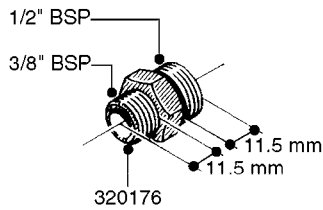

FITTINGS - HEXAGON NIPPLES
L0030-HIN, 01:01:16

L0030

FITTINGS - HEXAGON NIPPLES
L0030-HIN, 01:01:16

Page 1
Date 12.08.2020 9:54

parts-n°	order qty	description
10015303	1	FITT.PO.HN 1.00X1.00 M1000
10425003	1	FITT.PO.HN 1.25X1.00 MCPHEE
320132	1	FITT.DK HN 1" BSP
320176	1	FITT.DK HN 3/8"X1/2" BSP
320445	1	FITT.DK HN 1/4"X3/8" BSP
320655	1	FITT.DK HN 1/2"-1/2" BSP
320692	1	FITT.DK HN 3/8'BSPX1/4'NPT
320703	1	FITT.DK HN 3/8BSP X1/2 &1/4NPT
320725	1	FITT.DK NIPPLE 3/8"-3/8" BSP
320902	1	FITT.DK HN 3/8'X 1/4' BSP
390232	1	FITT.DK HN 1-1/2' X 1-1/4' BSP
390276	1	FITT.DK HN 1'BSP