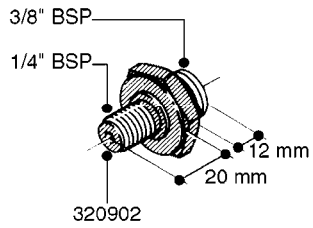

FITTINGS - HEXAGON NIPPLES
L0030-HIN, 01:01:16

L0030

FITTINGS - HEXAGON NIPPLES
L0030-HIN, 01:01:16

Page 1
Date 12.08.2020 9:54

parts-n°	order qty	description
10015303	1	FITT.PO.HN 1.00X1.00 M1000
10425003	1	FITT.PO.HN 1.25X1.00 MCPHEE
320132	1	FITT.DK HN 1" BSP
320176	1	FITT.DK HN 3/8"X1/2" BSP
320445	1	FITT.DK HN 1/4"X3/8" BSP
320655	1	FITT.DK HN 1/2"-1/2" BSP
320692	1	FITT.DK HN 3/8'BSPX1/4'NPT
320703	1	FITT.DK HN 3/8BSP X1/2 &1/4NPT
320725	1	FITT.DK NIPPLE 3/8"-3/8" BSP
320902	1	FITT.DK HN 3/8'X 1/4' BSP
390232	1	FITT.DK HN 1-1/2' X 1-1/4' BSP
390276	1	FITT.DK HN 1'BSP