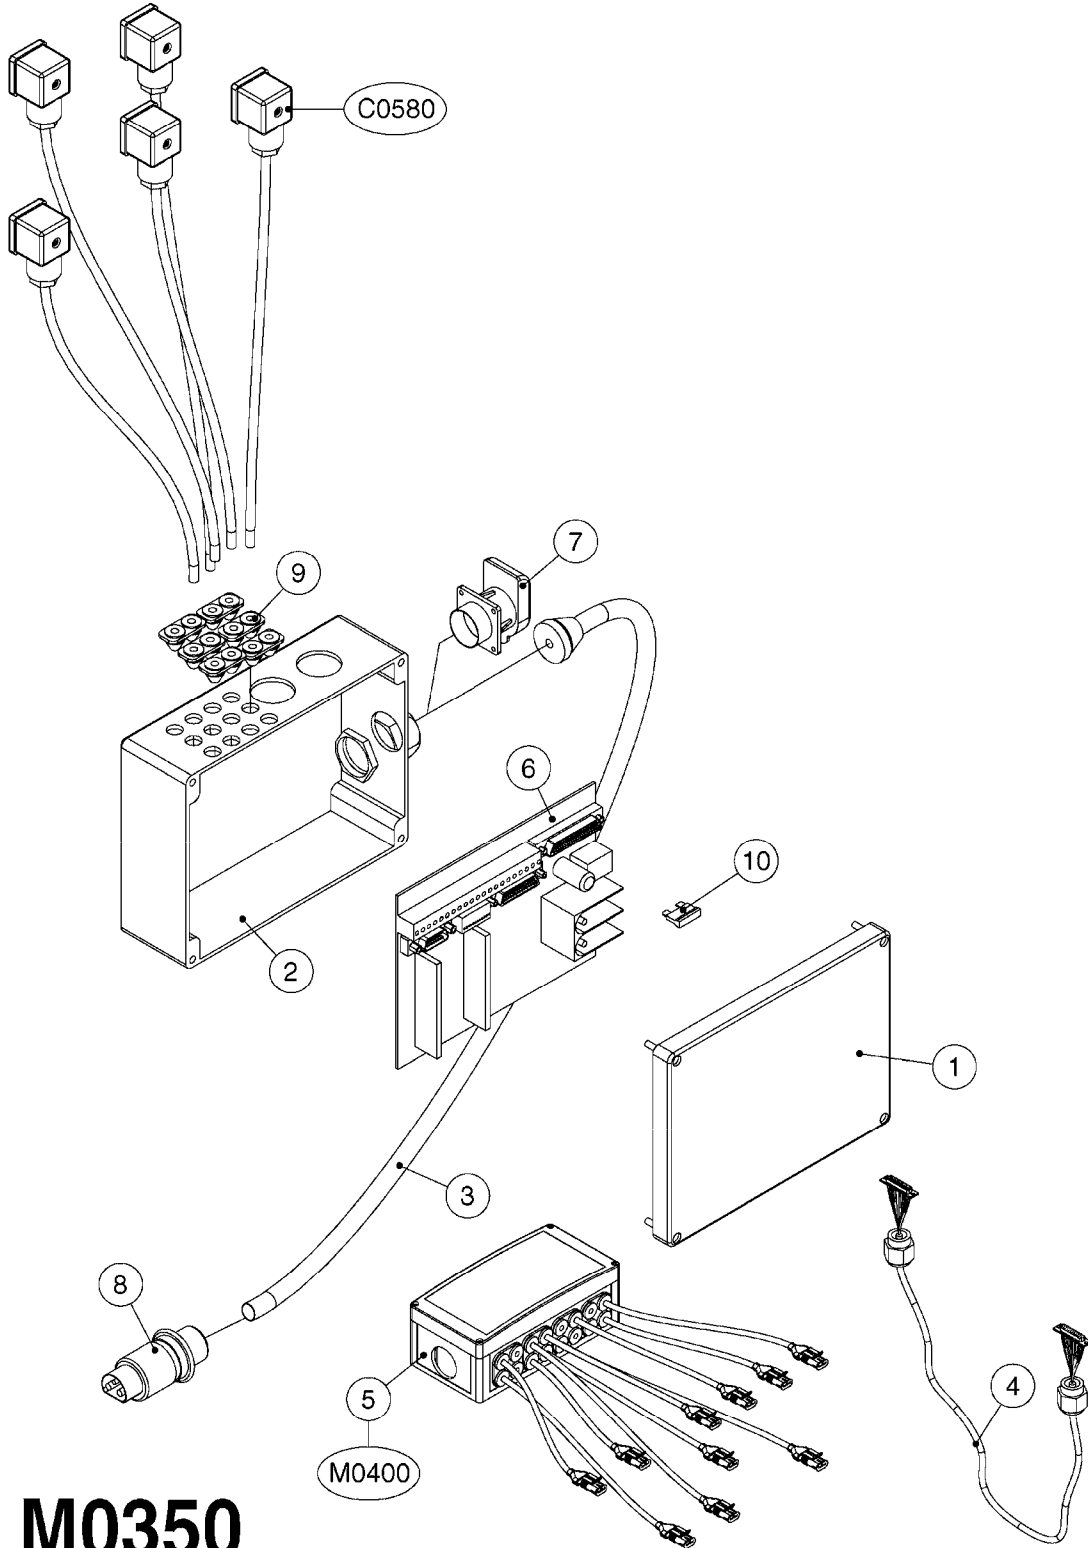

M0350

JUNCTION BOXES - HYDRAULIC
M0350-HIN, 15:07:19

Page 1

Date 12.08.2020 9:54

Pos.	parts-n°	order qty	description
1	261442	1	LID F.3010/3012 HP BOX
2	391071	1	BOX FOR HY.DAH
3	983070	1	CABLE 2X6²
4	26016900	1	CABLE DB25M - DB25F L=8.5m
5	26018000	1	HYD JUNCTION BOX SPZ PRE 2012 EAGLE SPC BOOMS
5	26018100	1	HYD. BOX BOOM PCB W/LEADS FOR FORCE/TWIN FORCE BOOMS
5	26018500	1	HYD. BOX BOOM PCB NO LEADS
5	26038300	1	HYD JUNCTION BOX GENERIC 2012 EAGLE SPC/FORCE BOOMS
6	26087600	1	DAH INTERFACE PCB ASSY. V.2.0
7	28048000	1	PLUG 3-POL DIN 9680 FEM.CHASS
8	28048100	1	PLUG 3-POL DIN 9680 MALE SPRAY
9	28048200	1	WIRE GROMET RUBBER 4 HOLE
10	28048500	1	FUSE 10A ATOF SERIES