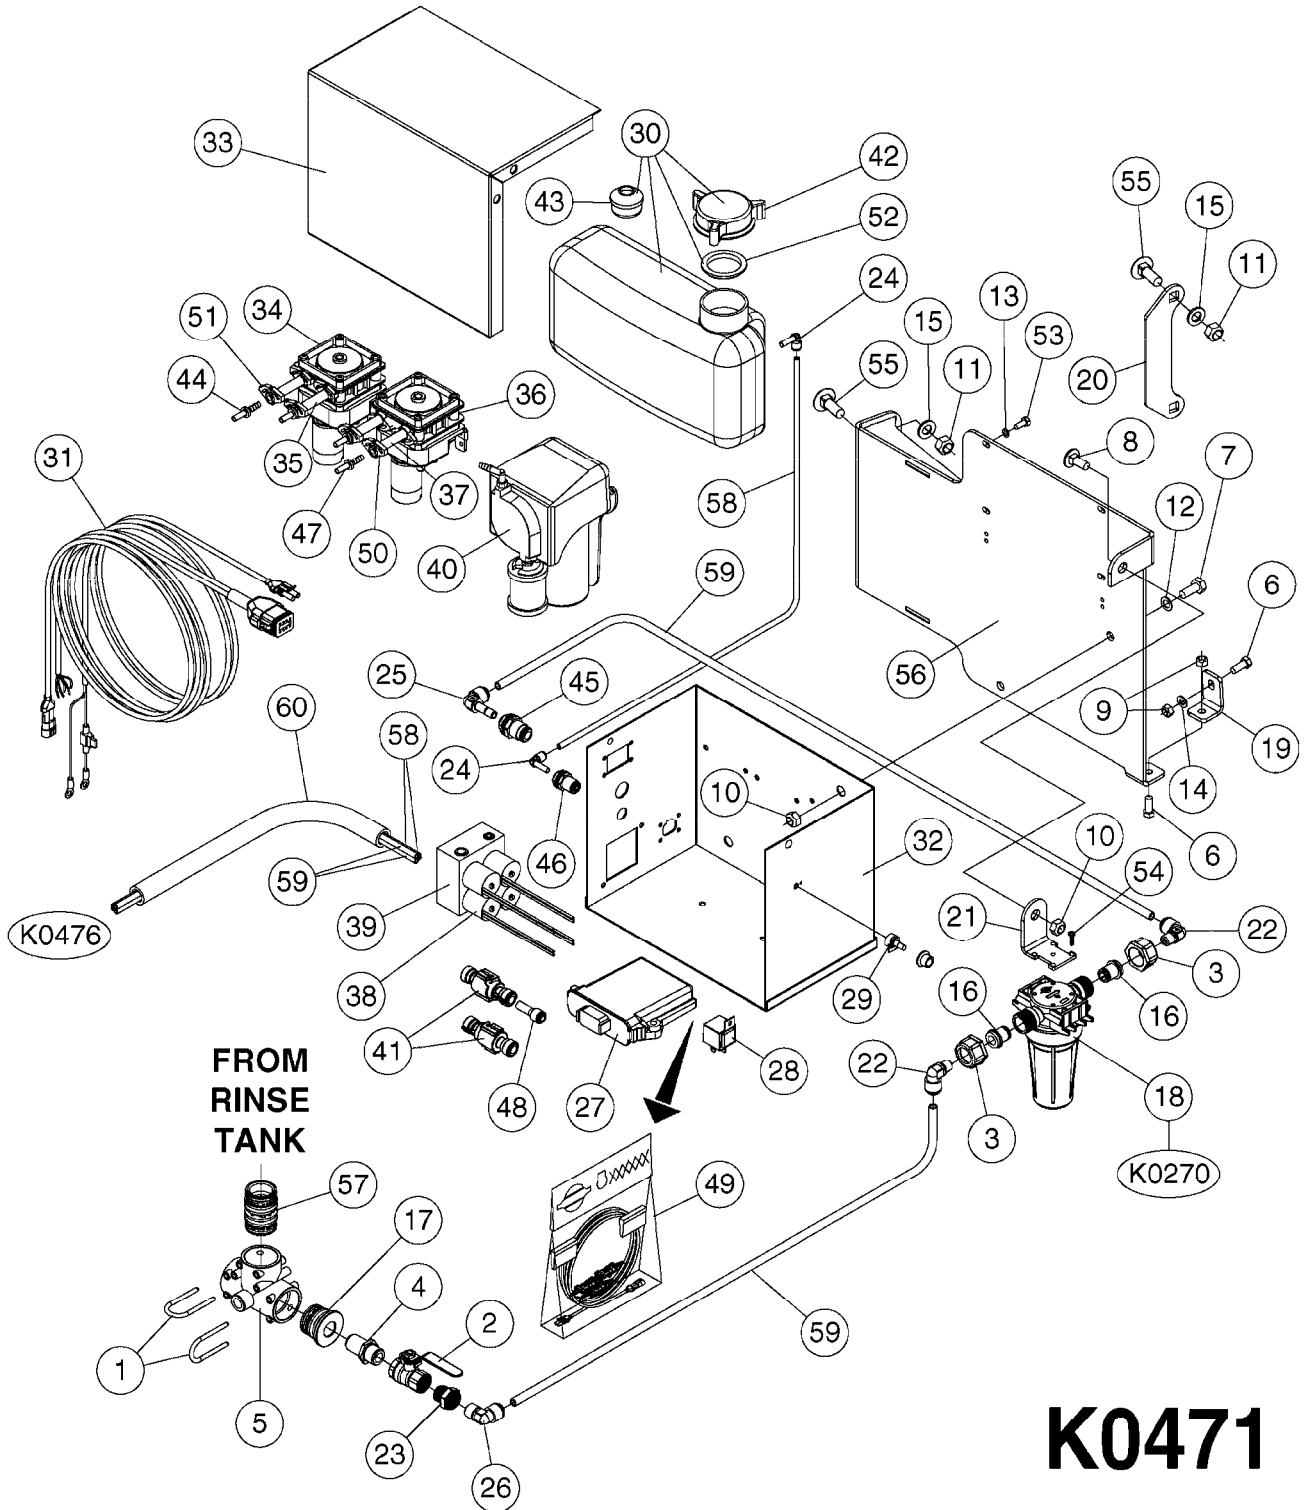

FOAM MARKER - RICHWAY
COMMANDER
K0471-HIN, 22:10:18

Page 1
Date 12.08.2020 9:54

Pos.	parts-n°	order qty	description
1	145995	1	FITT.DK S-53 FORK
2	284227	1	BALL VALVE 1/2"FEMALE THREADS
3	320283	1	FITT.DK NUT 3/4"BSP
4	321742	1	FITT.DK BULKHEAD 1/2' BSP
5	322352	1	FITT.DK S-53 TEE
6	420582	1	BOLT HEX 8.8 DEL M8X20 FT A2
7	420604	1	BOLT HEX 8.8 DEL M10X25 FT DIN933
8	440737	1	BOLT CARRIAGE M10x25 SS
9	460143	1	LOCK NUT M8 SST A2 DIN985
10	460423	1	NUT HEX M10X1.50 LOCK DIN985A2 SS
11	460703	1	NUT HEX M12X1.75 LOCK DIN985A2 SS
12	470046	1	WASHER D18D11X1 LOCK
13	470901	1	WASHER D11.8/D6.1X1.6 SS LOCK
14	471126	1	WASHER, M8, Ø16/ 8.4X 1.6, SS
15	471127	1	WASHER, M12, Ø24/13X24X2.5 SS
16	717426	1	FITT.DK REDUC 1/4"BSP F.3/4"N
17	726694	1	PLUG,S53,1/2"FBSP THD W.ORING
18	845219	1	FILTER IN-LINE 3/4'80 MESH OML
19	16184403	1	FOAM M. COMPRESSOR HANGER
20	16184603	1	FOAM M. COMPRESSOR SHIM
21	16321500	1	LINE FILTER BRACKET, TDZ/DDZ
22	23004703	1	FITT, 1/4"NPT-3/8"90-PTC
23	23004803	1	FITT, 1/2"MPT-3/8"FPT REDUCER
24	23004903	1	FITT, 1/4"PLUG-IN-1/4"90-PTC
25	23005003	1	FITT, 3/8"PLUG-IN-3/8"90-PTC
26	23005103	1	FITT, 3/8"NPT-3/8"90-PTC
27	26029503	1	MODULE, CONTROL, FOAM MARKER, RICHWAY
28	26029603	1	RELAY, 12VDC, RICHWAY
29	26029703	1	POTENTIOMETER, FOAM MARKER, RICHWAY
30	28064703	1	FOAM MARKER CONC. TANK,RICHWAY
31	28064803	1	FOAM MARKER CONT.CABLE,RICHWAY
32	28086403	1	STEEL BODY, FOAM MARKER, RICHWAY
33	28086503	1	STEEL LID, FOAM MARKER, RICHWAY
34	28086603	1	WATER PUMP, FOAM MARKER, RICHWAY
34	28102303	1	RICHWAY WATER PUMP GEAR MOTOR ONLY
35	28086703	1	1/4" PUMP TUBE, WATER, FOAM MARKER, RICHWAY
36	28086803	1	CONCENTRATE PUMP, FOAM MARKER, RICHWAY
37	28086903	1	1/8" PUMP TUBE, CONCENTRATE, FOAM MARKER, RICHWAY
38	28087003	1	2-WAY SOLENOID VALVE, FOAM MARKER, RICHWAY
39	28087103	1	RHD-VTD SOLENOID BLOCK, FOAM MARKER, RICHWAY
40	28087203	1	DIAPHRAGM AIR COMPRESSOR, FOAM MARKER, RICHWAY
41	28087403	1	3/8" CHECK VALVE, FOAM MARKER, RICHWAY
42	28087603	1	1 GALLON TANK CAP, FOAM MARKER, RICHWAY
43	28087703	1	1 GALLON TANK SCREEN, FOAM MARKER, RICHWAY
44	28094103	1	FITT.1/4" STEM X 1/4" HOSE BARB
45	28095803	1	3/8"T BULKHEAD
46	28095903	1	1/4"T BULKHEAD
47	28096403	1	1/4" STEM X 3/16" HB
48	28096503	1	3/8" STEM X 1/4"T
49	28097103	1	POWER UNIT HARNESS, RICHWAY TRAILER INSIDE WIRING HARNESS COMPLETE
50	28102103	1	RICHWAY #23 QUICK CLAMP
51	28102203	1	RICHWAY #26 QUICK CLAMP
52	28102403	1	RICHWAY TANK CAP GASKET
53	41000603	1	BOLT HEX 1/4"X1/2" SS
54	44076200	1	SCREW WN5451 5X16 SS TORX
55	45001300	1	CARRIAGE BOLT M12X35 DIN603 A2
56	61020003	1	BRKT, FOAM MARKER F.COM, RICHWAY
57	72114300	1	FITT. DK S-53 MALE MALE W.ORIN
58	92703303	1	HOSE LLDPE .25"X.17"X12" BLACK
59	92703403	1	HOSE LLDPE .38"X.25"X12" BLACK