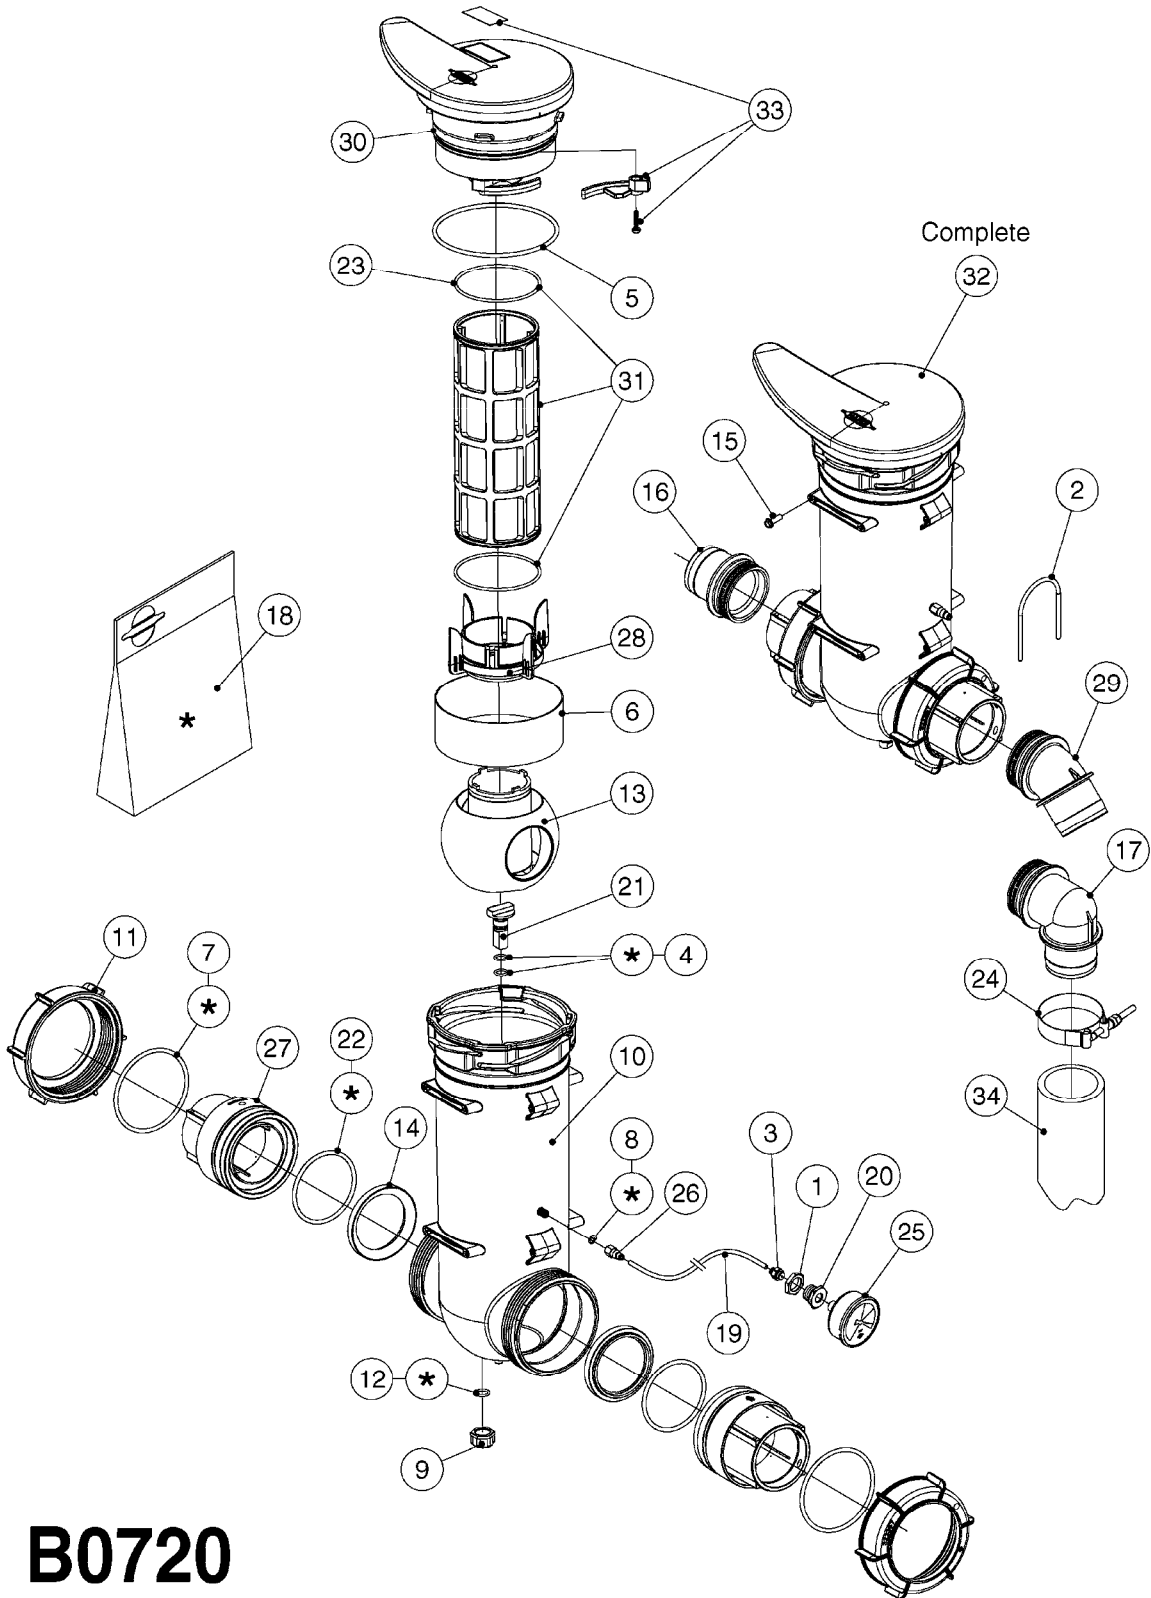

S-67 CHECK VALVE
(NON-THREADED)

S-67 CHECK VALVE
(THREADED)

FOR FITTINGS AND
HOSES, SEE SECTION L

B0640

CHECK VALVES - S67 (2011)
B0640-HIN, 15:10:19

Page 1

Date 12.08.2020 9:53

Pos.	parts-n°	order qty	description
1	145996	1	FITT.DK S-67 FORK
2	242353	1	O-RING 3 X 44.2 VITON
3	334231	1	FITT.DK S-67 STR.1"
3	334232	1	FITT.DK S-67 STR.1-1/4"
4	72432400	1	FITT.DK S-67 CONNEC W.CHK SEAT
5	72819200	1	CHECK VALVE S67 2012 THREADED
6	72819300	1	CHECK VALVE S67 2012 NO THREAD
7	72878800	1	CHECK VALVE S67 SUBASSEMBLY 2013 INCLUDED WITH #5 & #6