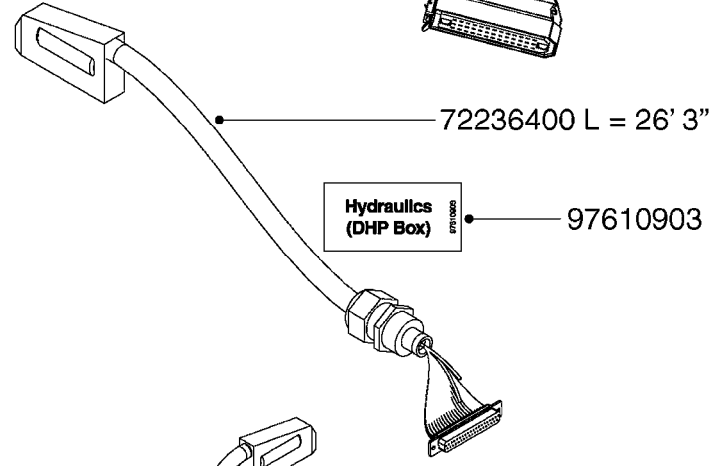

M0280

39 PIN CABLES
M0280-HIN, 28:03:17

Page 1
Date 12.08.2020 9:54

parts-n°	order qty	description
262158	1	PLUG INSERT 39 POLE MALE
262159	1	PLUG INSERT 39 POLE FEMALE
262160	1	PLUG HOUSING 39 POLE FEMALE
262161	1	PLUG HOUSING F/39 POLE MALE
440634	1	SCREW 5/8"
440732	1	PT SCREW 35X12B Z5452 ELZ
14034200	1	CODE BRACKET FOR 39 PIN CABLE
26003900	1	WIRE 37-39 PIN EVC, 6.6'
26004200	1	WIRE 37-39 PIN EVC, 57.4'
26008400	1	WIRE 39-PIN 24 WIRE L=8M
26011903	1	WIRE 39-39 POLE EXT. 3660MM
28027500	1	WIRE 37-39 PIN EVC, 37.7'
28028700	1	WIRE 37-39 PIN EVC, 45.9'
28028800	1	WIRE 37-39 PIN EVC, 16.4'
28028900	1	WIRE 37-39 PIN EVC, 26.2'
72236400	1	DAH CONN. WIRE/TRACTOR L=8M
97610803	1	DECAL-SRAY BOX 39-PIN
97610903	1	DECAL-HYDRAULIC BOX 39-PIN