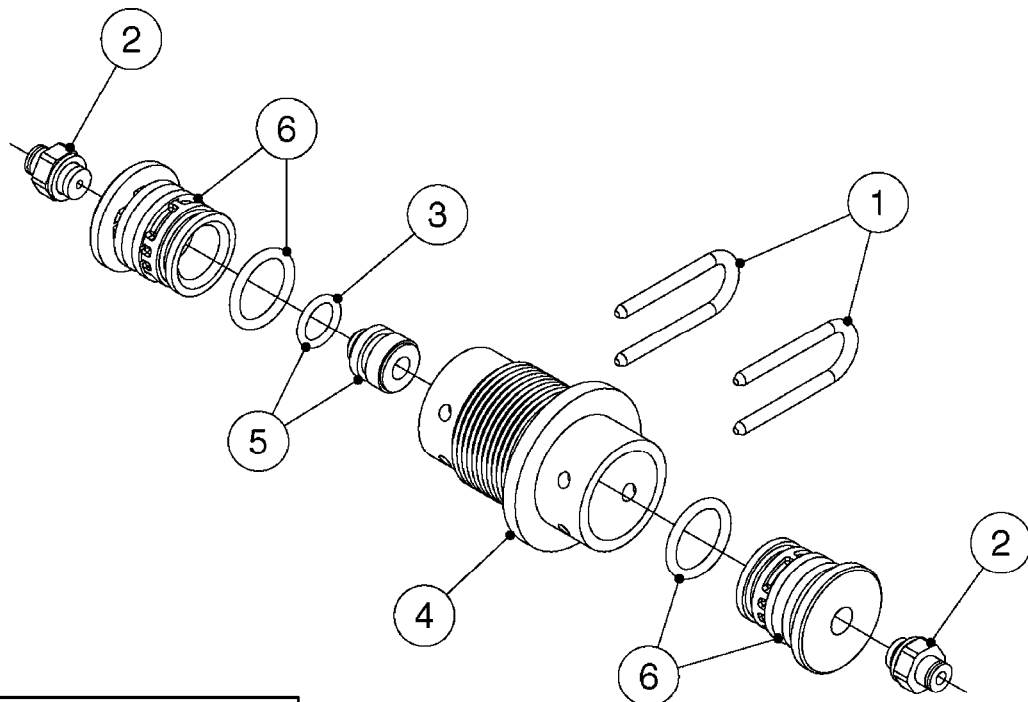

FOR S67 FITTINGS
SEE PAGE L0100

S67

FOR S93 FITTINGS
SEE PAGE L0110

S93

B0500

SMART VALVE S67 S93 (07)
B0500-HIN, 28:01:19

Page 1
Date 12.08.2020 9:53

Pos.	parts-n°	order qty	description
1	145996	1	FITT.DK S-67 FORK
2	145997	1	FITT.DK S-93 FORK
3	242351	1	O-RING D69.5X3.0 VITON F.S-93
4	322109	1	FITT.DK S-93 BULKHEAD NUT
5	322224	1	FITT.DK S-67 TEE
6	322320	1	NUT F.3 WAY VALVE S56
7	334545	1	FITT.DK S-93 TEE
8	334594	1	PLUG F.VALVE HANDLE BLACK
9	410362	1	BOLT HEX 8.8 SS M6X20
10	410922	1	CYL.SKR 8.8 DEL M4X20 RST
10	450902	1	BOLT ALLEN HEAD M4 X 16MM
11	471125	1	WASHER M6U 6.4X14X1.2,A2 SS
12	480733	1	PIN D6 X 40
13	480803	1	PIN Ø4 X 25
14	728525	1	FITT. S93 CONNECTOR W/O-RINGS
15	741844	1	VALVE HANDLE ASSY. SUCTION NCM
16	741845	1	VALVE HANDLE ASSY. PRESSUR NCM
17	14021500	1	SPINDLE F.S93 SMART VALVE
18	14022700	1	SPACER TUBE Ø10 L=212 SS
19	14038100	1	AXLE FOR SUCTION VALVE HANDLE
20	14038200	1	AXLE FOR PRESSURE VALVE HANDLE
21	14068700	1	SPINDLE,SMART VALVE S67 10MM
22	16059900	1	BRACKET 2 STK S93 SMART VALVE
23	16082300	1	BRACKET 2PCS S67 VALVE 15 BAR
24	28168400	1	HAIRPIN Ø5 S67/S93
25	33505200	1	PLUG FOR SMART VALVE HANDLE
26	72138000	1	VALVE S93 "V2" SMART VALVE
27	72138600	1	VALVE S93 "V3" SMART VALVE
28	72172100	1	VALVE S67 "V1" SMART VALVE
28	72538000	1	NCM 4400/6600 VALVE S67, LONG SPINDLE NAV 3000/4000
29	72172200	1	VALVE S67 "V2" SMART VALVE
30	72283000	1	AXLE JOINT F. SMARTVALVE HANDL