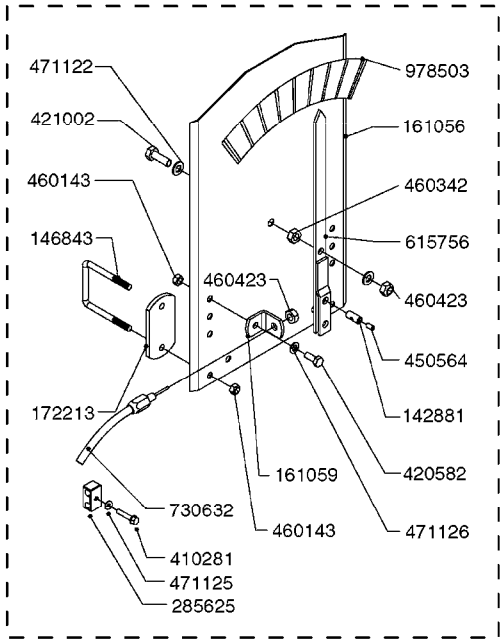

TWIN FORCE ONLY