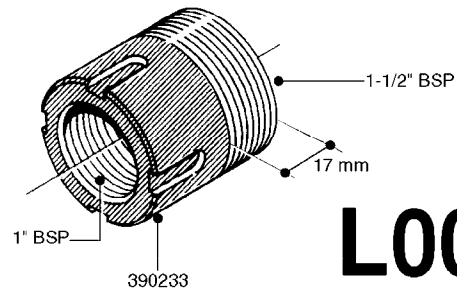

FITTINGS - HEXAGON NIPPLES
L0030-HIN, 01:01:16

L0030

FITTINGS - HEXAGON NIPPLES
L0030-HIN, 01:01:16

Page 1
Date 12.08.2020 9:54

parts-n°	order qty	description
10015303	1	FITT.PO.HN 1.00X1.00 M1000
10425003	1	FITT.PO.HN 1.25X1.00 MCPHEE
320132	1	FITT.DK HN 1" BSP
320176	1	FITT.DK HN 3/8"X1/2" BSP
320445	1	FITT.DK HN 1/4"X3/8" BSP
320655	1	FITT.DK HN 1/2"-1/2" BSP
320692	1	FITT.DK HN 3/8'BSPX1/4'NPT
320703	1	FITT.DK HN 3/8BSP X1/2 &1/4NPT
320725	1	FITT.DK NIPPLE 3/8"-3/8" BSP
320902	1	FITT.DK HN 3/8'X 1/4' BSP
390232	1	FITT.DK HN 1-1/2' X 1-1/4' BSP
390276	1	FITT.DK HN 1'BSP