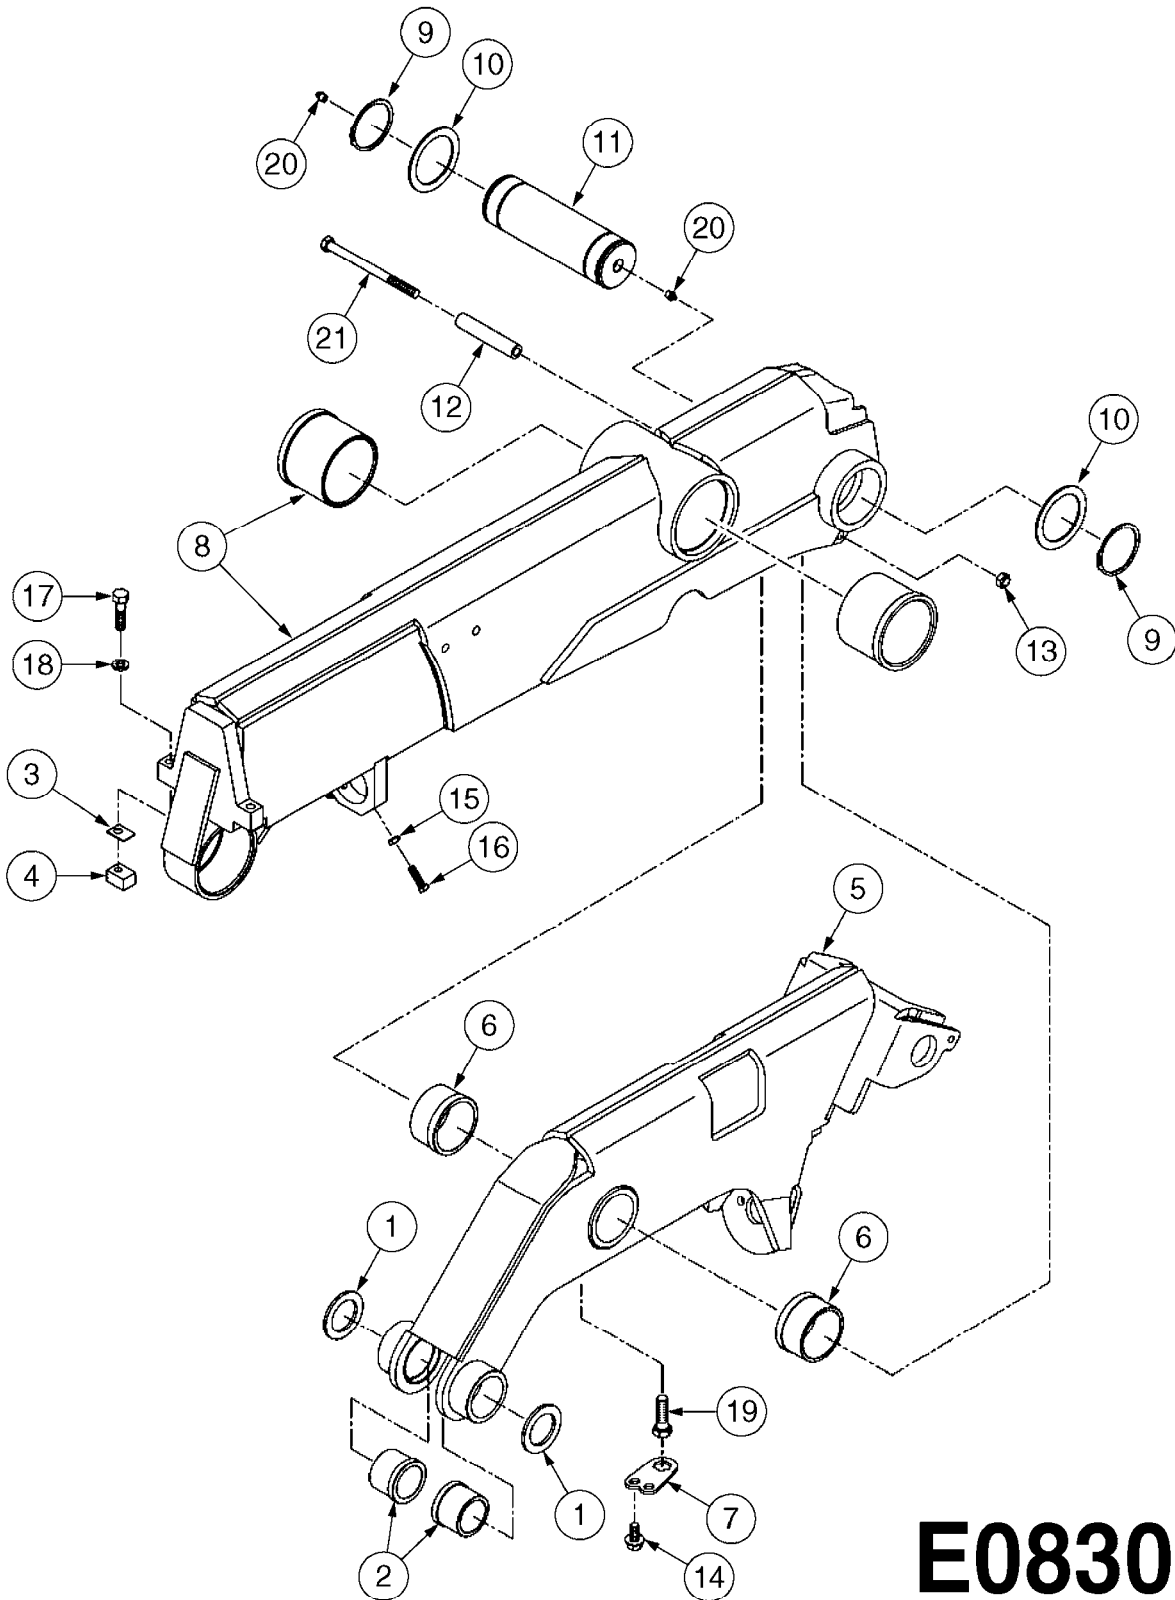

E0830

CAMOPLAST FRAME 40 SERIES
E0830-HIN, 01:01:16

Page 1
Date 12.08.2020 9:54

Pos.	parts-n°	order qty	description
1	28076003	1	WASHER, 3"X2.02"X3/16"
2	28076303	1	BUSHING 2.55"ODX2.012ID"X2"
3	28076403	1	SHIM, TILT STOPPER
4	28076503	1	STOPPER, TILT
5	28076603	1	TENSION ARM (40 SERIES)
6	28076703	1	BUSHING, TENS. 3.48X3.15X1.98"
7	28076803	1	LOCK PLATE
8	28076903	1	FRAME W/BUSHINGS (40 SERIES)
9	28077003	1	SNAP RING EXT. 3"
10	28077103	1	WASHER
11	28077203	1	PIN, 3" OD X 9.56"
12	28077303	1	SPACER
13	28083403	1	LOCK NUT 1/2"-20 UNF
14	28083503	1	BOLT HEX FLG.1"X1/2"-13UNC GR5
15	28083603	1	JAM NUT 3/8"-16 UNC GR 8
16	28083703	1	SET SCREW 1-1/2"X3/8"-16 UNC
17	28083803	1	BOLT HEX 2"X1/2"-13 UNC
18	28083903	1	LOCK WASHER 1/2"
19	28084003	1	BOLT HEX 2" X 5/8"-11
20	28084103	1	GREASE FITTING
21	28084203	1	BOLT HEX 6-1/2"X1/2"-20UNF GR8