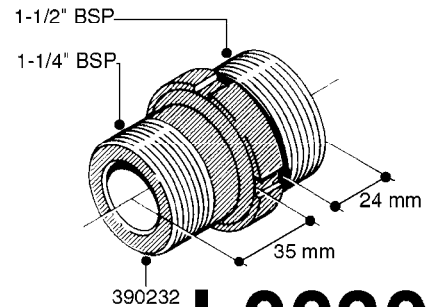

FITTINGS - HEXAGON NIPPLES
L0030-HIN, 01:01:16

L0030