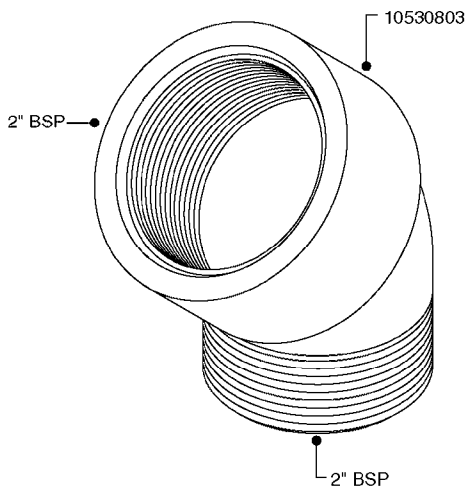

FITTINGS - HEXAGON NIPPLES
L0030-HIN, 01:01:16

L0030

FITTINGS - HEXAGON NIPPLES
L0030-HIN, 01:01:16

Page 1
Date 12.08.2020 9:54

parts-n°	order qty	description
10015303	1	FITT.PO.HN 1.00X1.00 M1000
10425003	1	FITT.PO.HN 1.25X1.00 MCPHEE
320132	1	FITT.DK HN 1" BSP
320176	1	FITT.DK HN 3/8"X1/2" BSP
320445	1	FITT.DK HN 1/4"X3/8" BSP
320655	1	FITT.DK HN 1/2"-1/2" BSP
320692	1	FITT.DK HN 3/8'BSPX1/4'NPT
320703	1	FITT.DK HN 3/8BSP X1/2 &1/4NPT
320725	1	FITT.DK NIPPLE 3/8"-3/8" BSP
320902	1	FITT.DK HN 3/8'X 1/4' BSP
390232	1	FITT.DK HN 1-1/2' X 1-1/4' BSP
390276	1	FITT.DK HN 1'BSP