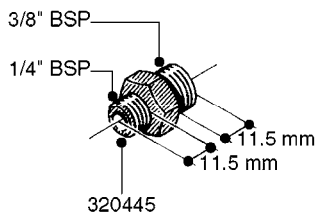

FITTINGS - HEXAGON NIPPLES
L0030-HIN, 01:01:16

L0030

FITTINGS - HEXAGON NIPPLES
L0030-HIN, 01:01:16

Page 1
Date 12.08.2020 9:54

parts-n°	order qty	description
10015303	1	FITT.PO.HN 1.00X1.00 M1000
10425003	1	FITT.PO.HN 1.25X1.00 MCPHEE
320132	1	FITT.DK HN 1" BSP
320176	1	FITT.DK HN 3/8"X1/2" BSP
320445	1	FITT.DK HN 1/4"X3/8" BSP
320655	1	FITT.DK HN 1/2"-1/2" BSP
320692	1	FITT.DK HN 3/8'BSPX1/4'NPT
320703	1	FITT.DK HN 3/8BSP X1/2 &1/4NPT
320725	1	FITT.DK NIPPLE 3/8"-3/8" BSP
320902	1	FITT.DK HN 3/8'X 1/4' BSP
390232	1	FITT.DK HN 1-1/2' X 1-1/4' BSP
390276	1	FITT.DK HN 1'BSP