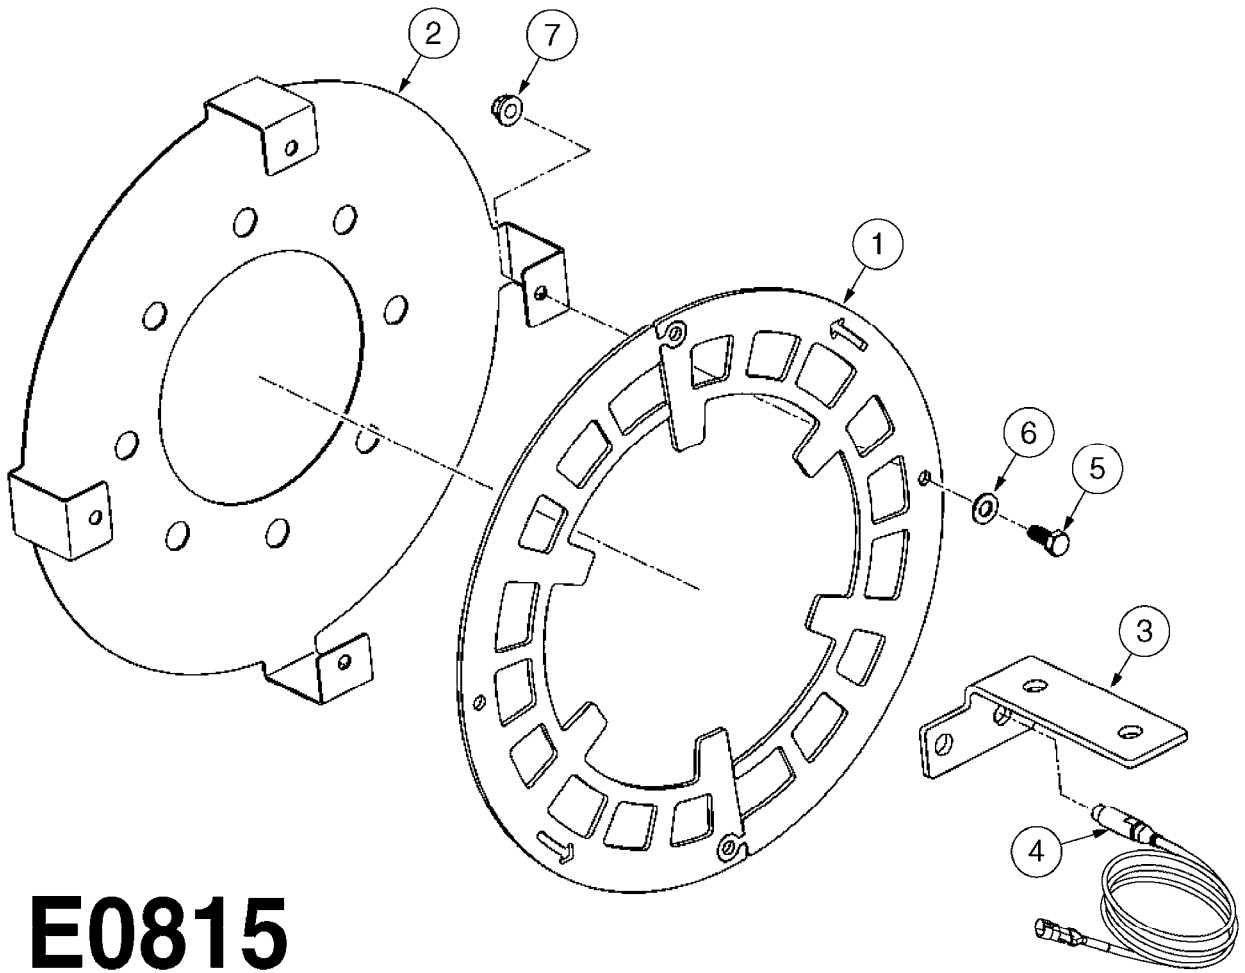

CAMOPLAST SPEED SENSOR
E0815-HIN, 21:08:19

E0815