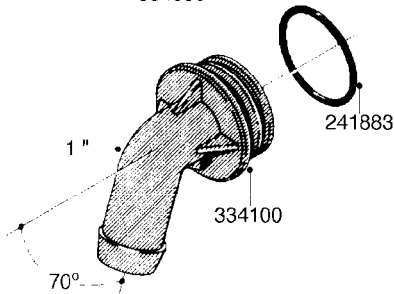

L0080

FITTINGS - S-53
L0080-HIN, 12:09:17

Page 1

Date 12.08.2020 9:54

Pos.	parts-n°	order qty	description
1	145995	1	FITT.DK S-53 FORK
2	241973	1	O-RING Ø3 X 44.2 70 SHORES NITRIL NITRIL (BLACK)
2	242353	1	O-RING 3 X 44.2 VITON VITON (BROWN)
3	242109	1	O-RING D32.2x3.0 NITRIL (BLACK)
3	242354	1	O-RING D32.2X3.0 VITON VITON (BROWN)
4	322103	1	FITT.DK S-53 BULKHEAD
5	322107	1	FITT.DK S-53 BULKHEAD NUT
6	322110	1	FITT.DK S-53 ELB. 1/2" BSP
7	322352	1	FITT.DK S-53 TEE
8	334229	1	FITT.DK S-53 STR.3/4"
9	334260	1	GASKET F. S-53 BULKHEAD
10	334564	1	FITT.DK S-67 TO S-53 ADAPTER
11	391100	1	FITT.DK S-53THREAD INS.1/2"BSP
12	726463	1	FITT.DK S53 BULKHEAD W/GASKET
13	726552	1	FIT.DK S-53X90 1/2" BSP,O-RING
14	726556	1	FITT.DK S-53 HB 1/2" W/O-RING
15	726558	1	FITT.DK S53 STR. 3/4" W.ORING
16	726559	1	FITT DK. S-53 HB 1" W/O-RING
17	726568	1	FITT.DK.S-53 HB 1/2"90 W/O-RING
18	726570	1	FITT.DK S-53 ELB.3/4" W.ORING
19	726571	1	FITT.DK S-53 ELB.1", W ORING
20	726578	1	FITT.DK S53 PLUG WITH O-RING
21	728561	1	FITT.DK. S67M - S53F REDUCER