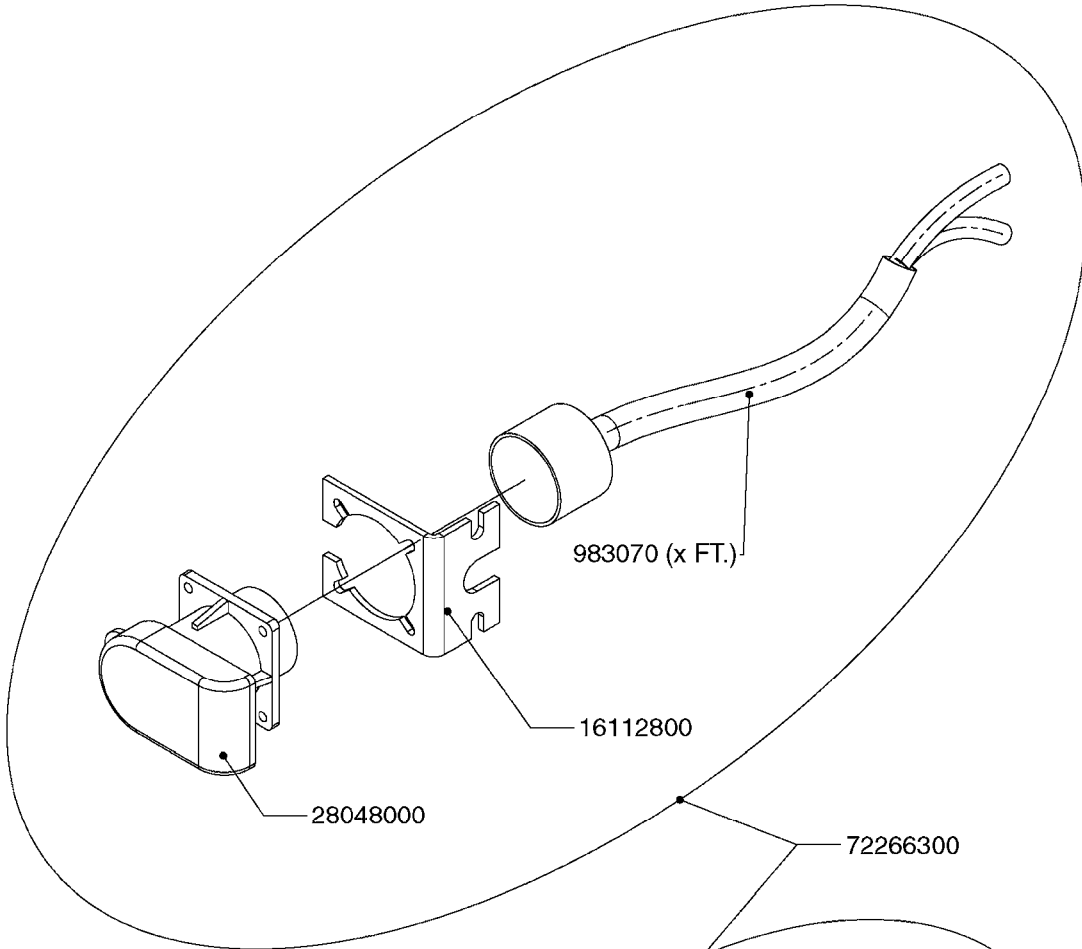

POWER SUPPLY CABLES
M0240-HIN, 01:01:16

Page 0

Date 12.08.2020 9:54