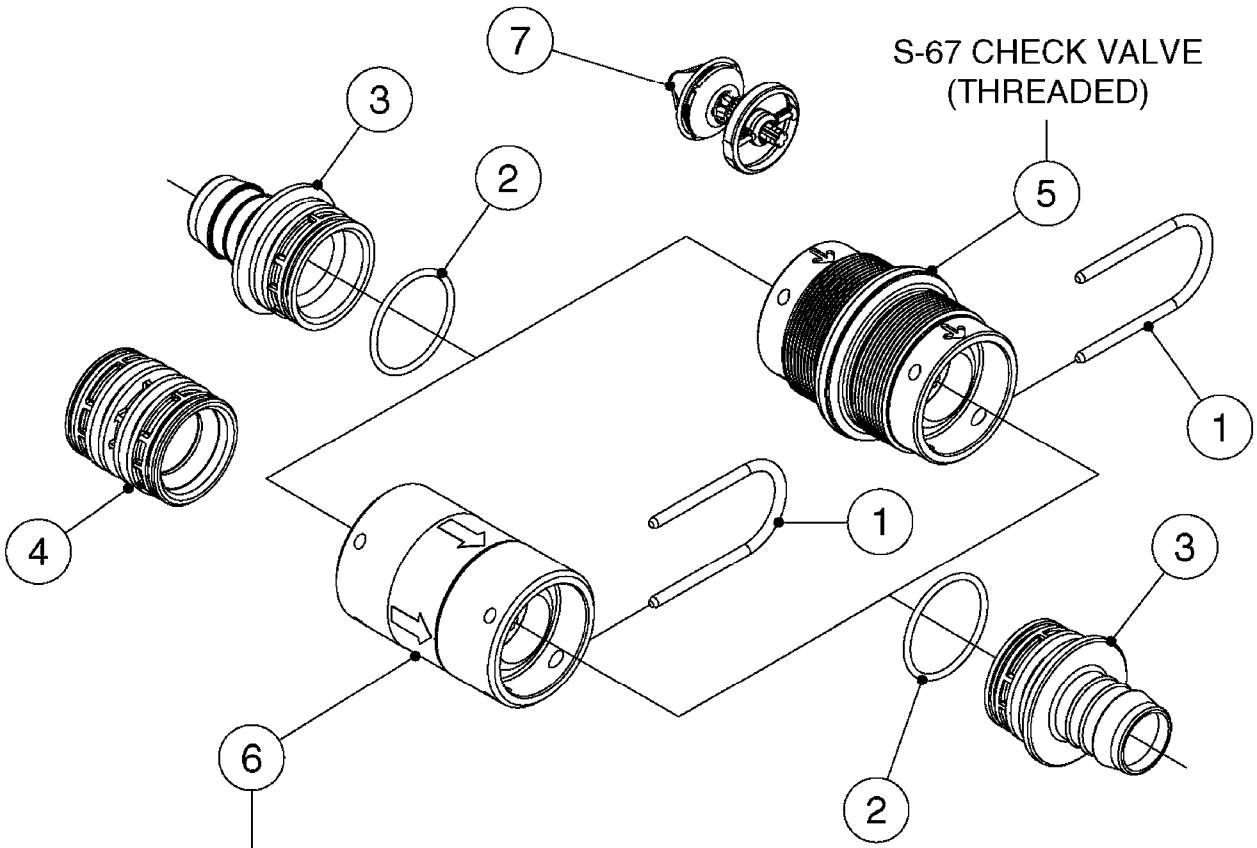

FOR FITTINGS AND
HOSES, SEE SECTION L

B0630

CHECK VALVES - S67
B0630-HIN, 31:07:19

Page 1
Date 12.08.2020 9:53

Pos.	parts-n°	order qty	description
1	145996	1	FITT.DK S-67 FORK
2	241973	1	O-RING Ø3 X 44.2 70 SHORES NITRIL
2	242353	1	O-RING 3 X 44.2 VITON
3	242504	1	O-RING D35x2 NITRIL
4	322104	1	FITT.DK S-67 BULKHEAD
5	334231	1	FITT.DK S-67 STR.1"
5	334232	1	FITT.DK S-67 STR.1-1/4"
5	334444	1	FITT.DK S-67 STR.1-1/2" PVC
6	14103100	1	SEAT F.CHECK VALVE D40.8 2010
7	70063603	1	VALVE, CHECK S67 1-1/2"
			COMPLETE IN-LINE CHECK VALVE FOR 1-1/2" HOSE
7	72001803	1	CHCK VLV,S67, 2 X 1" HB
			COMPLETE IN-LINE CHECK VALVE FOR 1" HOSE
7	72206600	1	CHCK VLV,S67, 2 X 1.25" HB
			COMPLETE IN-LINE CHECK VALVE FOR 1-1/4" HOSE
8	72089900	1	CHECK VALVE S67 SUBASMBLY.2001
9	97800500	1	DECAL 230X28 BLACK ARROW