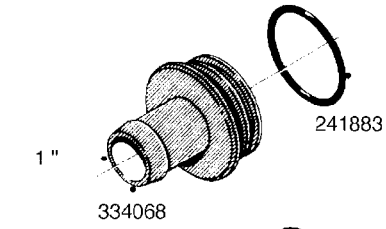

L0080

FITTINGS - S-53
L0080-HIN, 12:09:17

Page 1

Date 12.08.2020 9:54

Pos.	parts-n°	order qty	description
1	145995	1	FITT.DK S-53 FORK
2	241973	1	O-RING Ø3 X 44.2 70 SHORES NITRIL NITRIL (BLACK)
2	242353	1	O-RING 3 X 44.2 VITON VITON (BROWN)
3	242109	1	O-RING D32.2x3.0 NITRIL (BLACK)
3	242354	1	O-RING D32.2X3.0 VITON VITON (BROWN)
4	322103	1	FITT.DK S-53 BULKHEAD
5	322107	1	FITT.DK S-53 BULKHEAD NUT
6	322110	1	FITT.DK S-53 ELB. 1/2" BSP
7	322352	1	FITT.DK S-53 TEE
8	334229	1	FITT.DK S-53 STR.3/4"
9	334260	1	GASKET F. S-53 BULKHEAD
10	334564	1	FITT.DK S-67 TO S-53 ADAPTER
11	391100	1	FITT.DK S-53THREAD INS.1/2"BSP
12	726463	1	FITT.DK S53 BULKHEAD W/GASKET
13	726552	1	FIT.DK S-53X90 1/2" BSP,O-RING
14	726556	1	FITT.DK S-53 HB 1/2" W/O-RING
15	726558	1	FITT.DK S53 STR. 3/4" W.ORING
16	726559	1	FITT DK. S-53 HB 1" W/O-RING
17	726568	1	FITT.DK.S-53 HB 1/2"90 W/O-RING
18	726570	1	FITT.DK S-53 ELB.3/4" W.ORING
19	726571	1	FITT.DK S-53 ELB.1", W ORING
20	726578	1	FITT.DK S53 PLUG WITH O-RING
21	728561	1	FITT.DK. S67M - S53F REDUCER