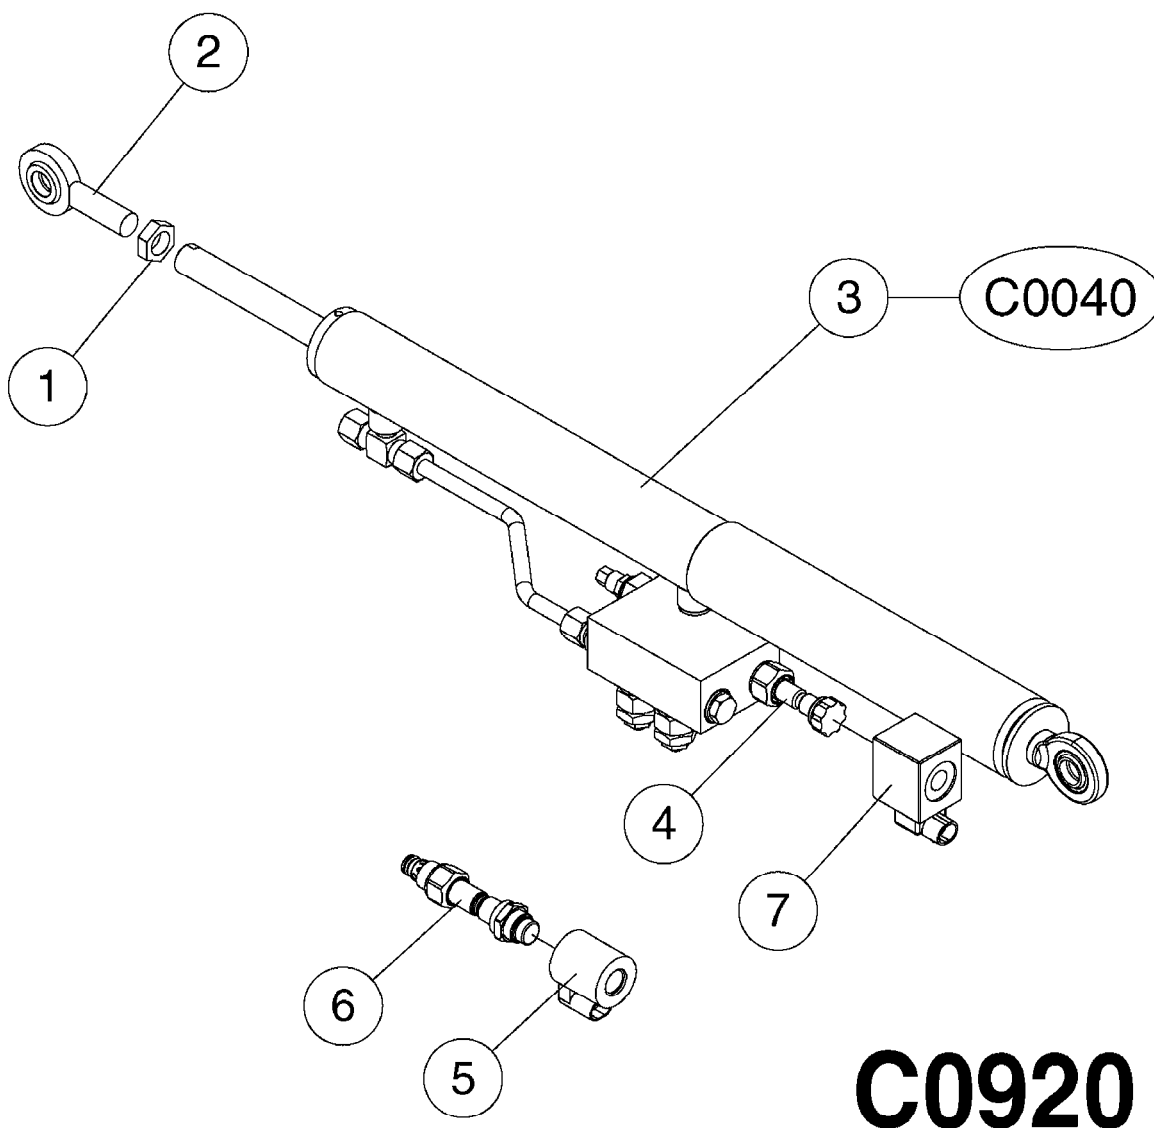

HYD. DAMPER, LOCKING CYLINDER
C0920-HIN, 05:06:19

Page 1

Date 12.08.2020 9:53

Pos.	parts-n°	order qty	description
1	461198	1	NUT HEX M16X2 JAMB
2	21091900	1	LINK HEAD M16 x D17 DELTA
3	78126000	1	CYLINDER,DAMPNER,LOCKING
4	78215500	1	HY SOLENOID VALVE 40L 3/4"NC PRE 2019
5	78222700	1	COIL W. AMP POST 2019
6	78223000	1	SOLENOID VALVE NC, PUSH/TWISH OVERRIDE, DOUBLE LOC POST 2019
7	78602100	1	MAGNET M.AMP/DIODE KIT 08 PRE 2019