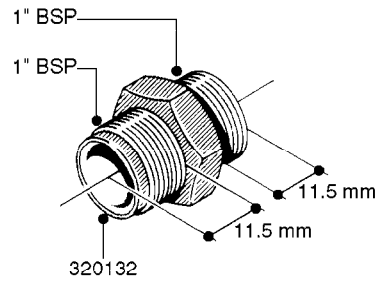

FITTINGS - HEXAGON NIPPLES
L0030-HIN, 01:01:16

L0030

FITTINGS - HEXAGON NIPPLES
L0030-HIN, 01:01:16

Page 1
Date 12.08.2020 9:54

parts-n°	order qty	description
10015303	1	FITT.PO.HN 1.00X1.00 M1000
10425003	1	FITT.PO.HN 1.25X1.00 MCPHEE
320132	1	FITT.DK HN 1" BSP
320176	1	FITT.DK HN 3/8"X1/2" BSP
320445	1	FITT.DK HN 1/4"X3/8" BSP
320655	1	FITT.DK HN 1/2"-1/2" BSP
320692	1	FITT.DK HN 3/8'BSPX1/4'NPT
320703	1	FITT.DK HN 3/8BSP X1/2 &1/4NPT
320725	1	FITT.DK NIPPLE 3/8"-3/8" BSP
320902	1	FITT.DK HN 3/8'X 1/4' BSP
390232	1	FITT.DK HN 1-1/2' X 1-1/4' BSP
390276	1	FITT.DK HN 1'BSP