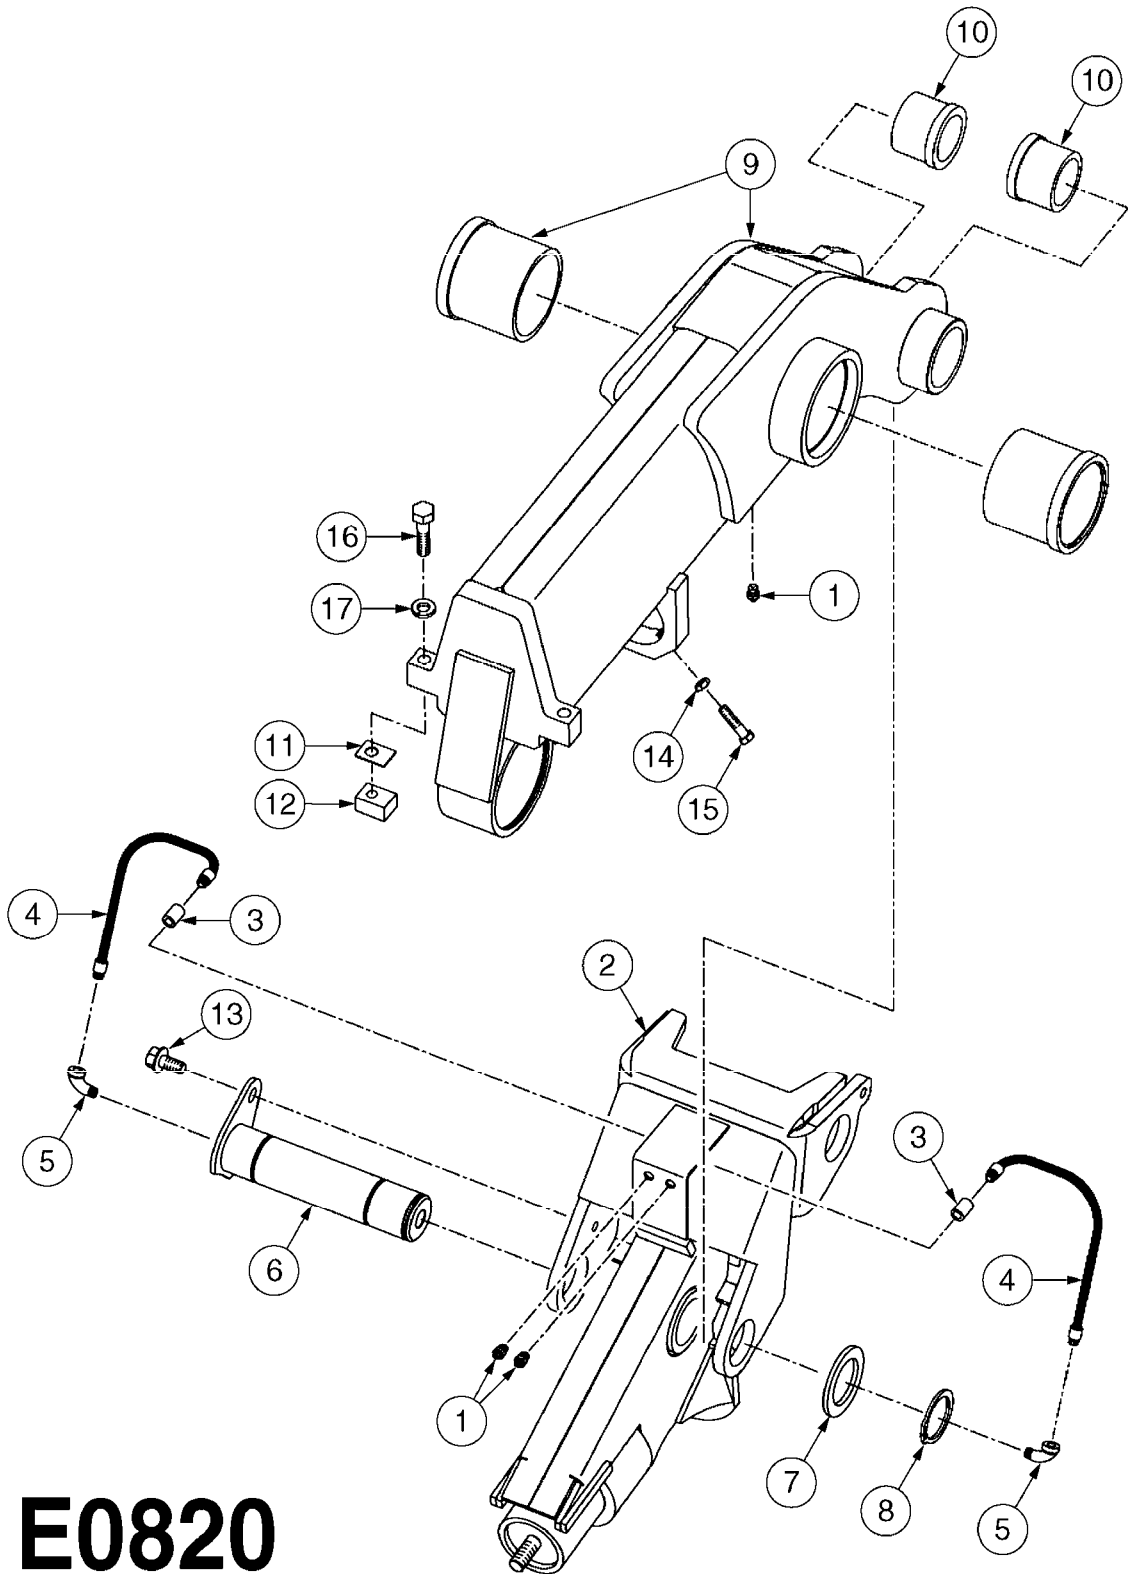

E0820

CAMOPLAST FRAME 30 SERIES
E0820-HIN, 01:01:16

Page 1

Date 12.08.2020 9:54

Pos.	parts-n°	order qty	description
1	10308103	1	GREASE NIPPLE 1/8 NPT
2	28075503	1	TENSION ARM (30-1401,1601)
3	28075603	1	COUPLING, 1/8" NPT
4	28075703	1	HOSE, 12" X 1/8" NPT
5	28075803	1	ELBOW, 90°, 1/8" NPT M-F
6	28075903	1	PIN, PIVOT (30-1401,1601)
7	28076003	1	WASHER, 3"X2.02"X3/16"
8	28076103	1	SNAP RING EXT. 2"
9	28076203	1	FRAME W/BUSHINGS(30-1401,1601)
10	28076303	1	BUSHING 2.55"ODX2.012ID"X2"
11	28076403	1	SHIM, TILT STOPPER
12	28076503	1	STOPPER, TILT
13	28083503	1	BOLT HEX FLG.1"X1/2"-13UNC GR5
14	28083603	1	JAM NUT 3/8"-16 UNC GR 8
15	28083703	1	SET SCREW 1-1/2"X3/8"-16 UNC
16	28083803	1	BOLT HEX 2"X1/2"-13 UNC
17	28083903	1	LOCK WASHER 1/2"