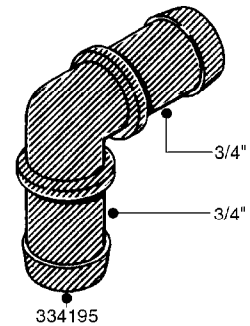

L0050

parts-n°	order qty	description
242594	1	O-RING D14 X 1.78 SCH.70-EPDM
320294	1	FITT.DK TEE 3/8X3/8HB X1/2"BSP
320305	1	FITT.DK HB 3/4'- 3/4' BSP
320386	1	FITT.DK TEE 3/8X3/8HB X3/8"BSP
320397	1	FITT.DK ELB 3/8"HB X 3/8" BSP
320401	1	FITT.DK TEE 1/2X1/2HB X1/2"BSP
320412	1	FITT.DK TEE 1/2X1/2HB X3/8'BSP
320423	1	FITT.DK ELB 1/2'HB X 3/8' BSP
320891	1	FITT.DK HB 3/8'- 3/8' BSP
320972	1	FITT.DK HB 5/16'- 1/4' BSP
322046	1	FITT.DK TEE 1/2X1/2HB X3/4'BSP
322048	1	FITT.DK TEE 3/4X3/4HB X3/4'BSP
330595	1	O-RING D24.6/D20X2.1 -3/4"
333137	1	FITT.DK CONN.1/2" F.NOZZ. DOUB
333141	1	FITT.DK CONN.1/2" F.NOZZ.SING
334041	1	FITT.DK CONN.3/4' F.NOZZ. SING
334042	1	FITT.DK CONN.3/4' F.NOZZ. DOUB
334195	1	FITT.DK ELB. 3/4"HB X 3/4"HB
10012103	1	FITT.PO.HB 1.25X1.50 IMB1012
10014003	1	FITT.PO.HB 1.25X1.25 IMB1010
10036903	1	FITT.PO.HB 1.50X1.50 IMB1212
28019303	1	FITTING HB ELB 3/4NPT-3/4HOSE
61016500	1	HOSE TAIL 3/4" 90°+RG CAP 3/4"
72026700	1	NOZZLE TUBE ADAPTER W/O-RING