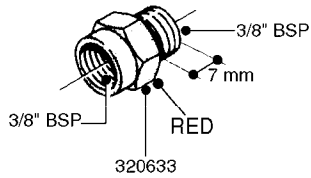

FITTINGS - HEXAGON NIPPLES
L0030-HIN, 01:01:16

L0030

FITTINGS - HEXAGON NIPPLES
L0030-HIN, 01:01:16

Page 1
Date 12.08.2020 9:54

parts-n°	order qty	description
10015303	1	FITT.PO.HN 1.00X1.00 M1000
10425003	1	FITT.PO.HN 1.25X1.00 MCPHEE
320132	1	FITT.DK HN 1" BSP
320176	1	FITT.DK HN 3/8"X1/2" BSP
320445	1	FITT.DK HN 1/4"X3/8" BSP
320655	1	FITT.DK HN 1/2"-1/2" BSP
320692	1	FITT.DK HN 3/8'BSPX1/4'NPT
320703	1	FITT.DK HN 3/8BSP X1/2 &1/4NPT
320725	1	FITT.DK NIPPLE 3/8"-3/8" BSP
320902	1	FITT.DK HN 3/8'X 1/4' BSP
390232	1	FITT.DK HN 1-1/2' X 1-1/4' BSP
390276	1	FITT.DK HN 1'BSP