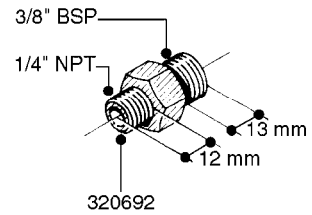

FITTINGS - HEXAGON NIPPLES
L0030-HIN, 01:01:16

L0030

FITTINGS - HEXAGON NIPPLES
L0030-HIN, 01:01:16

Page 1
Date 12.08.2020 9:54

parts-n°	order qty	description
10015303	1	FITT.PO.HN 1.00X1.00 M1000
10425003	1	FITT.PO.HN 1.25X1.00 MCPHEE
320132	1	FITT.DK HN 1" BSP
320176	1	FITT.DK HN 3/8"X1/2" BSP
320445	1	FITT.DK HN 1/4"X3/8" BSP
320655	1	FITT.DK HN 1/2"-1/2" BSP
320692	1	FITT.DK HN 3/8'BSPX1/4'NPT
320703	1	FITT.DK HN 3/8BSP X1/2 &1/4NPT
320725	1	FITT.DK NIPPLE 3/8"-3/8" BSP
320902	1	FITT.DK HN 3/8'X 1/4' BSP
390232	1	FITT.DK HN 1-1/2' X 1-1/4' BSP
390276	1	FITT.DK HN 1'BSP