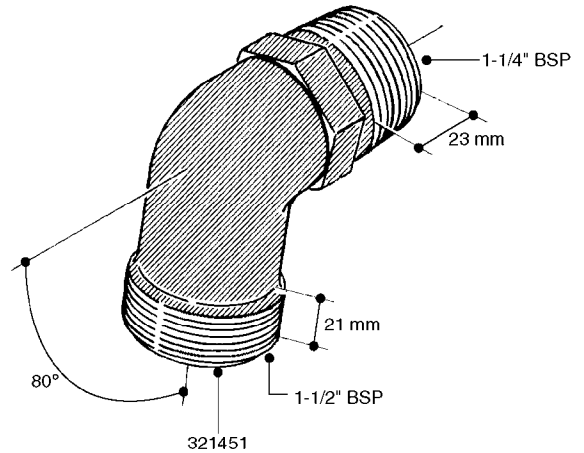

FITTINGS - HEXAGON NIPPLES
L0030-HIN, 01:01:16

L0030

FITTINGS - HEXAGON NIPPLES
L0030-HIN, 01:01:16

Page 1
Date 12.08.2020 9:54

parts-n°	order qty	description
10015303	1	FITT.PO.HN 1.00X1.00 M1000
10425003	1	FITT.PO.HN 1.25X1.00 MCPHEE
320132	1	FITT.DK HN 1" BSP
320176	1	FITT.DK HN 3/8"X1/2" BSP
320445	1	FITT.DK HN 1/4"X3/8" BSP
320655	1	FITT.DK HN 1/2"-1/2" BSP
320692	1	FITT.DK HN 3/8'BSPX1/4'NPT
320703	1	FITT.DK HN 3/8BSP X1/2 &1/4NPT
320725	1	FITT.DK NIPPLE 3/8"-3/8" BSP
320902	1	FITT.DK HN 3/8'X 1/4' BSP
390232	1	FITT.DK HN 1-1/2' X 1-1/4' BSP
390276	1	FITT.DK HN 1'BSP