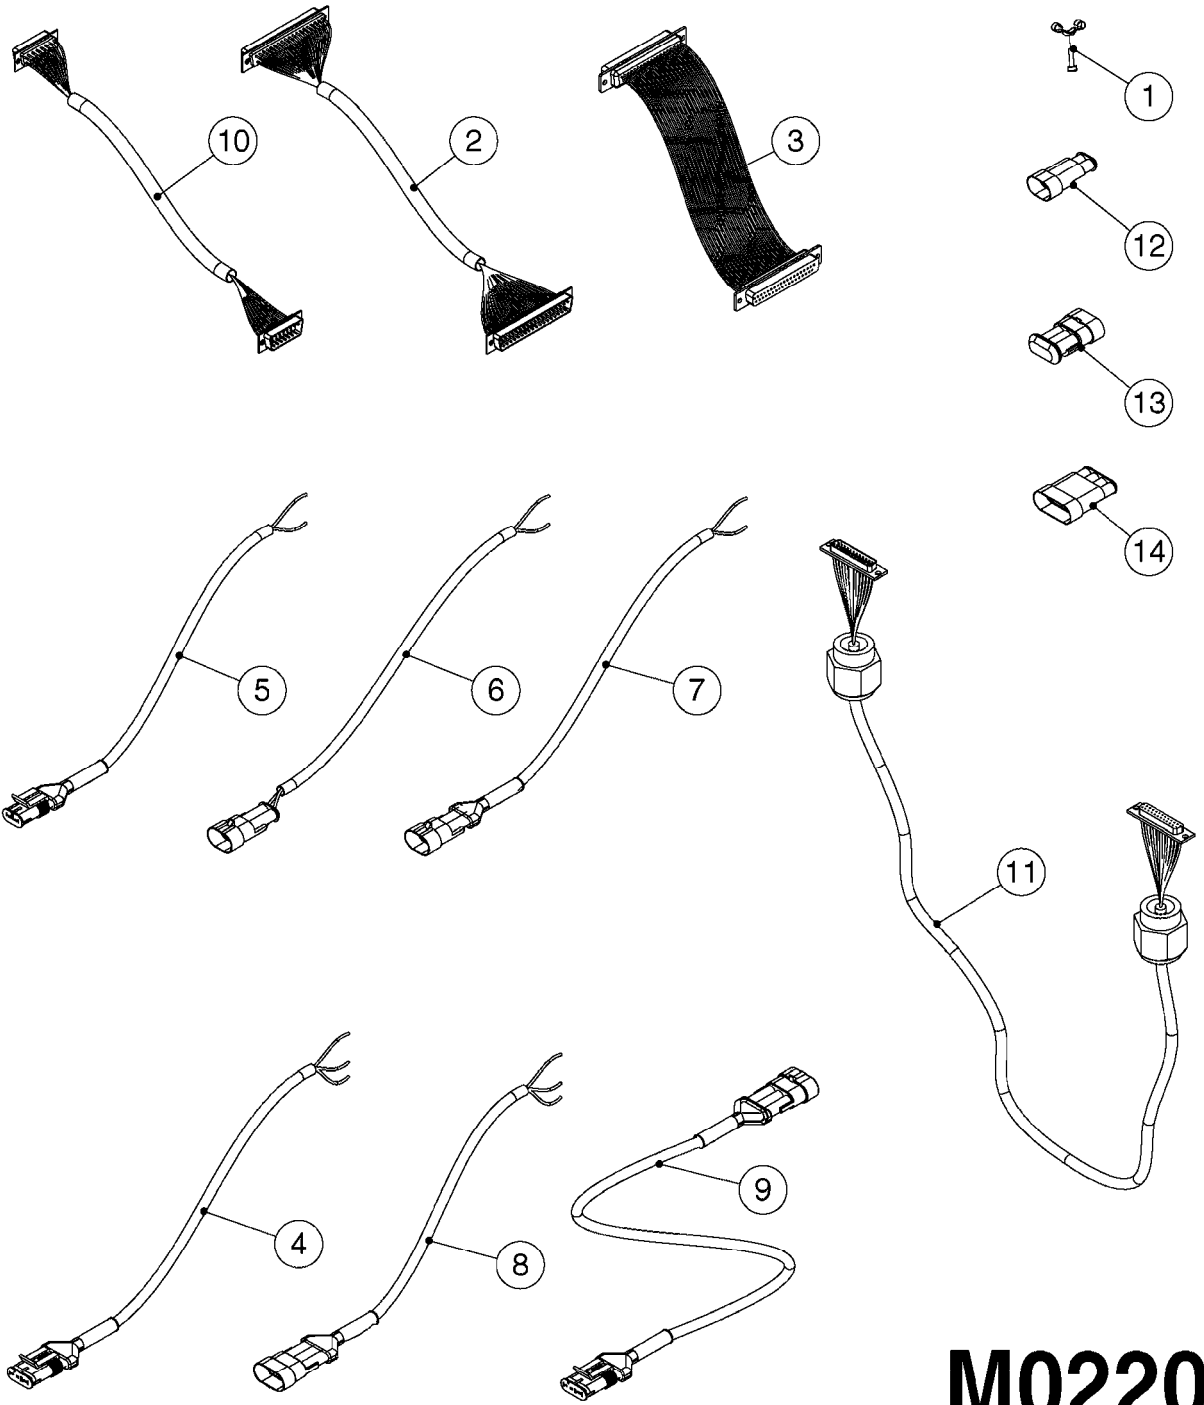

M0220

CABLES
M0220-HIN, 12:05:18

Page 1
Date 12.08.2020 9:54

Pos.	parts-n°	order qty	description
1	262150	1	SCREW ASSM.FOR D-SUB PLUG
2	26004900	1	CABLE FEM/MALE 37P L=9.5M
3	26005900	1	WIRE 37/37 POLE DAH/JOB COM
4	26006000	1	LEAD F AMP SUPERSEAL 3 WAYS L1,5M
4	26006100	1	CABLE L = 5.00M, AMP, MALE, 3P
4	26007000	1	CABLE L = 0.20M, AMP, MALE, 3P
4	26007100	1	CABLE L = 9.00M, AMP, MALE, 3P
4	26007200	1	CABLE 3POL AMP FEMALE L13M
5	26006200	1	CABLE L = 4.50M, AMP, MALE, 2P
5	26006300	1	CABLE L = 0.50M, AMP, MALE, 2P
5	26006400	1	CABLE L = 0.75M, AMP, MALE, 2P
5	26006500	1	CABLE L = 1.50M, AMP, MALE, 2P
5	26006600	1	CABLE L = 9.00M, AMP, MALE, 2P
6	26006700	1	CABLE L = 0.12M, AMP, FEMALE, 2P
7	26006800	1	CABLE L = 1.00M, AMP, FEMALE, 2P
8	26007300	1	CABLE L = 1.00M, AMP, FEMALE, 3P
9	26007400	1	CABLE L = 3.00M, AMP, EXT, 3P
9	26009800	1	CABLE L = 0.50M, AMP, EXT, 2P
10	26007500	1	CABLE FEM/FEM 15P L=3.5M
11	26016900	1	CABLE DB25M - DB25F L=8.5m
12	72450600	1	CAP F. AMP SUPER SEAL 2P PLUG
13	72450700	1	CAP F. AMP SUPER SEAL 3P PLUG
14	72450800	1	CAP F. AMP SUPER SEAL 4P PLUG