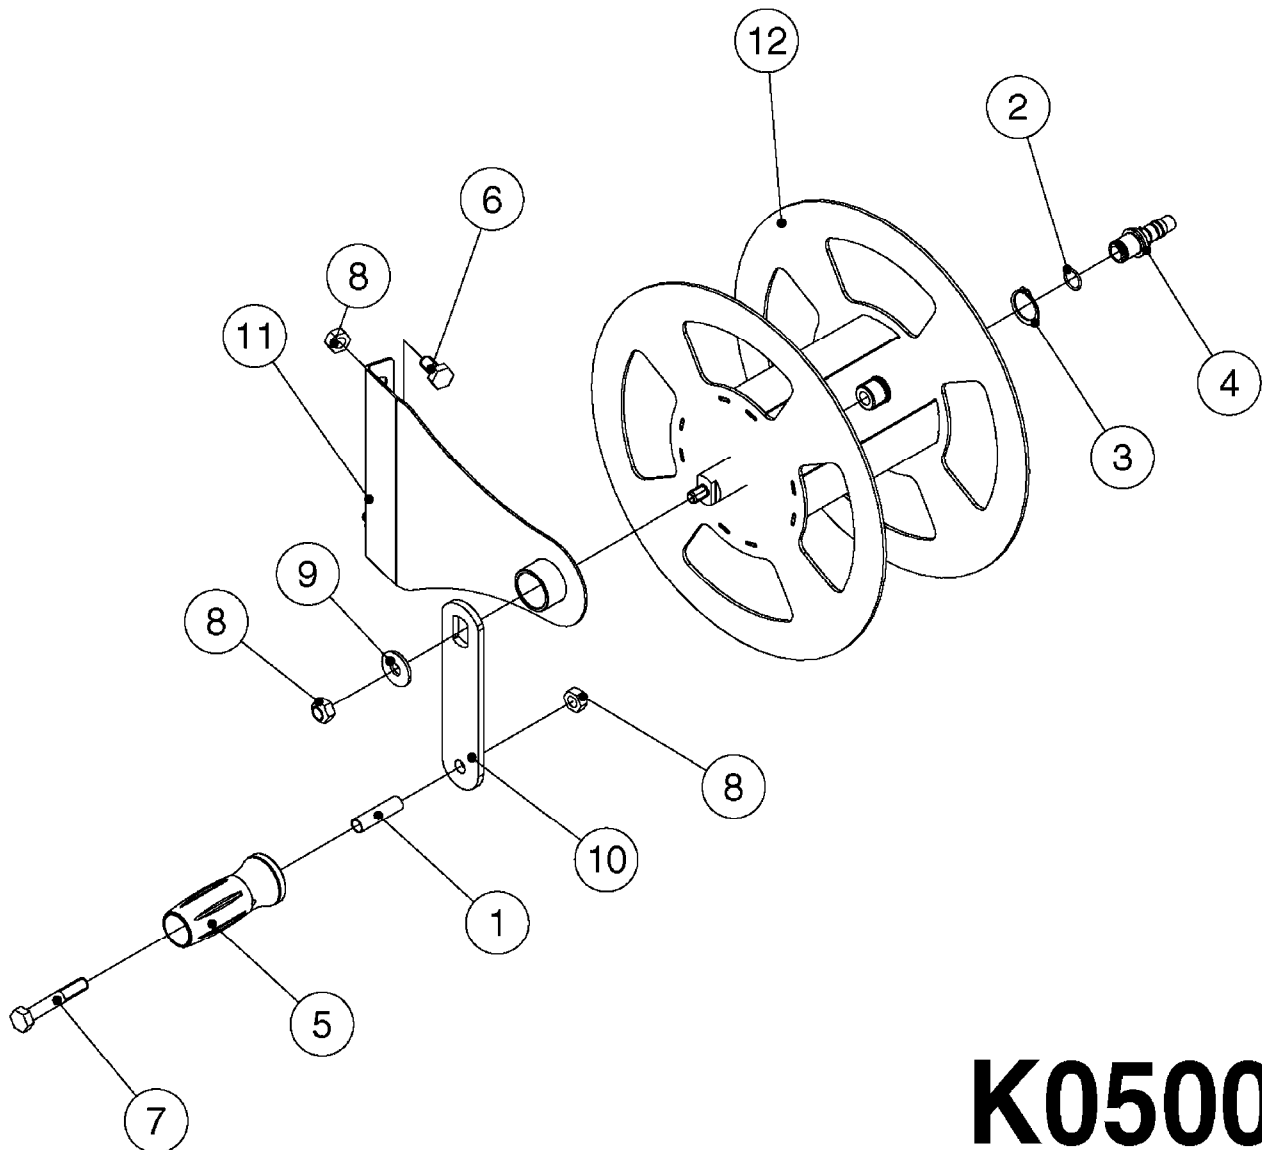

K0500

HOSE REEL - COMMANDER
K0500-HIN, 01:01:16

Page 1
Date 12.08.2020 9:54

Pos.	parts-n°	order qty	description
1	159912	1	BUSHING 12.0/10.2 - 45.5
2	242003	1	O-RING D14.1X1.6 VITON
3	281982	1	SNAP-RING OUTER 26X1.2 DIN4711
4	332905	1	FITT.DK HB 1/2" F. 3/4" CAP
5	334104	1	GRIP
6	420604	1	BOLT HEX 8.8 DEL M10X25 FT DIN933
7	420626	1	BOLT HEX 8.8 DEL M10X20 FT
8	460423	1	NUT HEX M10X1.50 LOCK DIN985A2 SS
9	471140	1	WASHER D30/D10.5X2.5 STAINLESS
10	16118400	1	ARM FOR HANDLE ON HOSE REEL
11	61032400	1	SIDE BRACKET F. HOSE REEL
12	63036500	1	HOSE REEL FOR HOSE