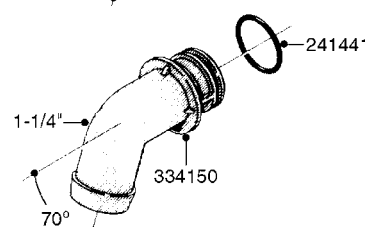

L0010

parts-n°	order qty	description
240085	1	O-RING D13,1/8,3X02,4 NITRIL
241441	1	O-RING D29.3X3
242594	1	O-RING D14 X 1.78 SCH.70-EPDM
320084	1	FITT.DK NUT 1/2" BSP
320095	1	FITT.DK NUT 1" BSP
320117	1	FITT.DK CONN.1/2"BSP F. 1" CAP
320187	1	FITT.DK CAP 3/8" BSP BLACK
320283	1	FITT.DK NUT 3/4"BSP
320821	1	FITT.DK NUT 1-1/2" BSP
321495	1	FITT.DK REDUC 1/4'BSP F.3/4'NT
321576	1	FITT.DK CONN 1/2"BSP F.3/4"NUT
330013	1	O-RING 2.5 X 10 PUR
330212	1	O-RING D19/D14X2.4 F.1/2"NUT
330326	1	O-RING D30/D24X2 F.1"NUT
330341	1	FITT.DK HB 1" F. 1" NUT
330595	1	O-RING D24.6/D20X2.1 -3/4"
330665	1	FITT.DK HB 3/4"F.1" NUT
330676	1	FITT.DK HB 3/8" F. 1/2" NUT
330687	1	FITT.DK HB 1/2" F. 1/2" NUT
330691	1	FITT.DK HB 3/4'F.3/4' NUT
330783	1	FITT.DK HB 3/8"F.3/8" NUT
331262	1	FITT.DK HB 1-1/2" F. 1-1/2"NUT
331273	1	O-RING D44/D38X2 F.1-1/2"
331446	1	FITT.DK HB 1" F.1-1/2" NUT
331807	1	FITT.DK HB 5/16" F.3/8" NUT
332286	1	FITT.DK HB 1/2" F. 3/4" NUT
332905	1	FITT.DK HB 1/2" F. 3/4" CAP
332927	1	FITT.DK PLUG F. NOZZLE TUBE
333292	1	FITT.DK HB 1"O'RING F.1-1/2"
333664	1	FITT.DK HB 5/16' F. 1/2' NUT
334044	1	FITT.DK HB 3/4' F. 3/4' CAP
334059	1	FITT.DK EL 1" 110 DEG.F.1-1/2"
334123	1	FITT.DK HB 1-1/4"O-RNG F.1-1/2"
334150	1	FITT.DK HB 1-1/4" 110 F.1-1/2"
390542	1	PLUG WASHER FOR 3/4'CAP NUT
716236	1	FITT.DK HB 1/2" ASSY. F. 3/4"
716413	1	FITT.DK PLUG ASSY. F.NOZ TUBE
717426	1	FITT.DK REDUC 1/4"BSP F.3/4"N
720856	1	FITT.DK 1/2'BSP ASSY.F.3/4'NUT
724621	1	FITT.DK HB 3/4"ASSY F.3/4" NUT