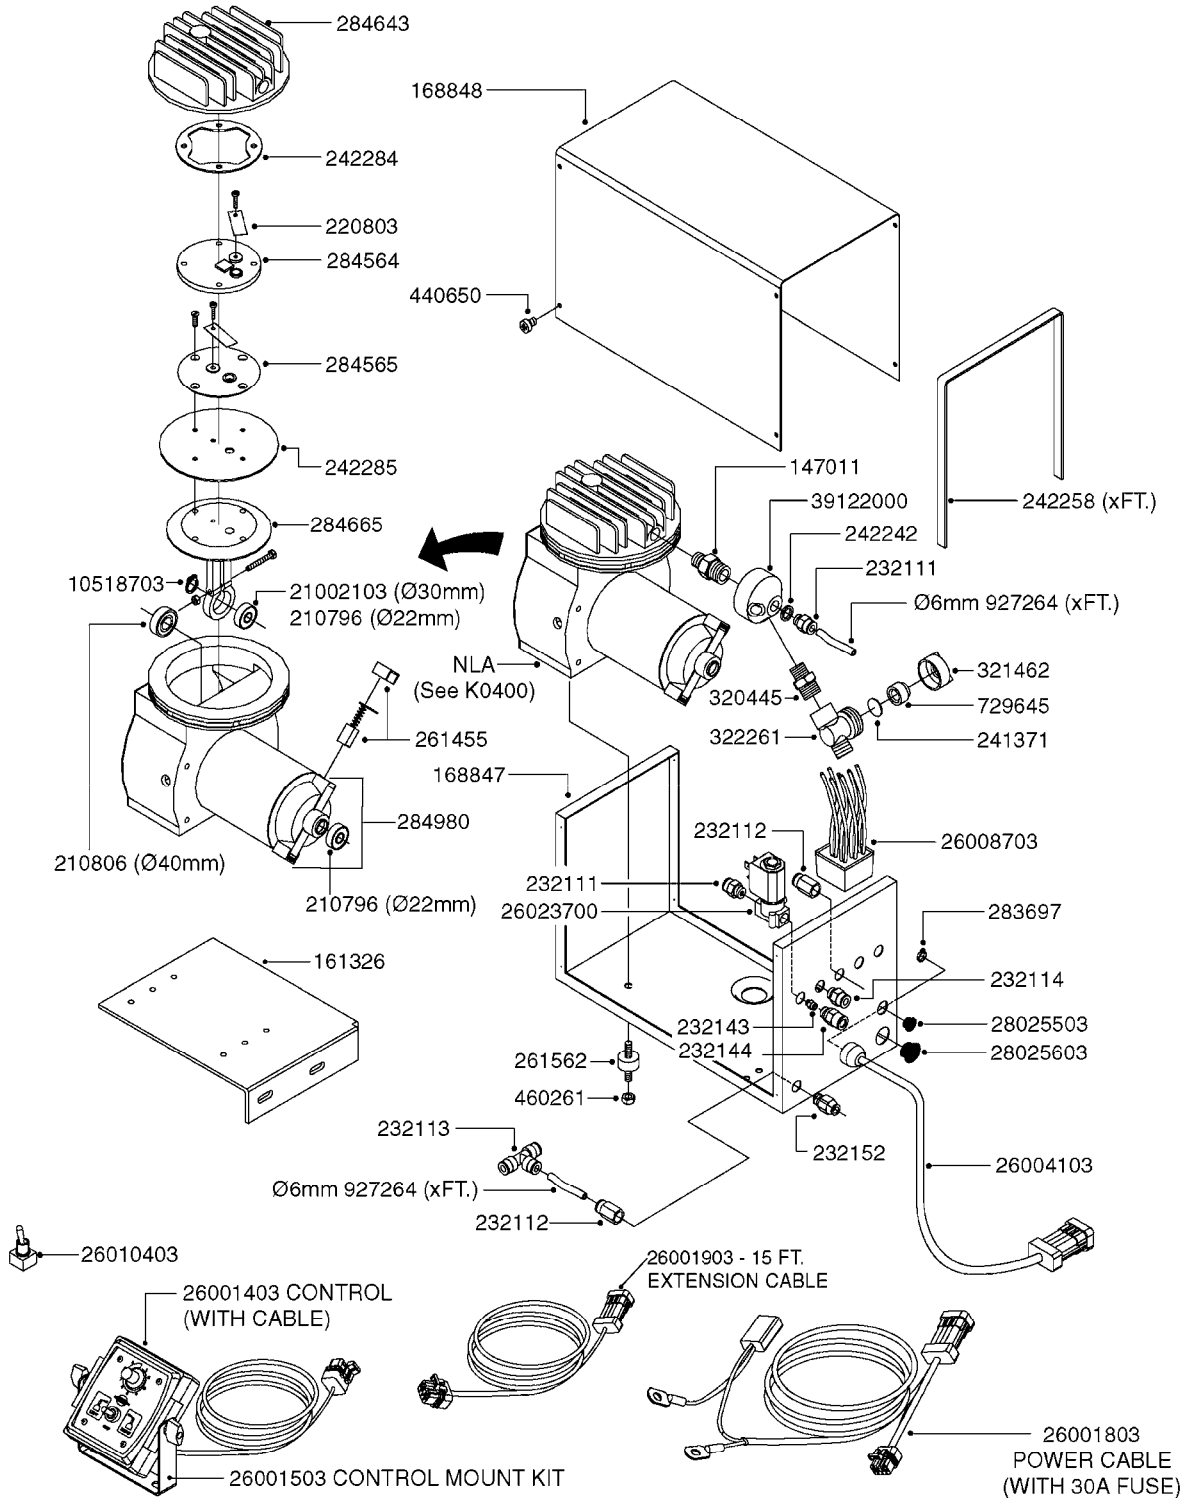

K0390

*Ø8mm 927306 (xFT.)
*Ø10mm 927330 (xFT.)

70019403 - COMPLETE ASSEMBLY

FOAM MARKER COMPRESSOR 2002
K0390-HIN, 01:01:16

Page 1
Date 12.08.2020 9:54

parts-n°	order qty	description
147011	1	HEX NIPPLE 3/8'X1/4'BSP BRASS
161326	1	MOUNT BKT. F. FOAM COMP.BOX 98
168847	1	ENCLOSURE LOWER F.MARKER
168848	1	COVER F. FOAM MARKER
210796	1	BEARING BALL D22/D8 X 7 608ZZ
210806	1	BEARING BALL D40/D17X12MM
220803	1	VALVE F. COMPRESSOR
232111	1	QUICK COUPLER 6MM X 1/8 EXT.
232112	1	QUICK COUPLER 6MM 1/8 INT.
232113	1	QUICK COUPLER 6MM T-PIECE
232114	1	COUPLER 1/8" THREADX8MM HOSE
232143	1	REDUCER 1/4'INT-1/8'EXT
232144	1	QUICK COUPLER 10MM X 1/4 EXT
232152	1	QUICK COUPLER 8MMX1/8 EXT.LONG
241371	1	DIAPHRAGM F.NO-DRIP,VULC
242242	1	O-RING F.AIR HOSE FITTING
242258	1	TRIM 3X10 SELF ADHESIVE 0012"
242284	1	HEAD GASKET F. COMPRESSOR
242285	1	DIAPHRAGM F. F/M COMP.
261455	1	BRUSH KIT-FOAM MARKER MOTOR
261562	1	RUBBER DAMPER 2XM6X25
283697	1	TIESTRAP 200MM
284564	1	PLATE F.COMPRESSOR HEAD
284565	1	PLATE F.COMPRESSOR HEAD
284643	1	COMPRESSOR HEAD F.FOAM MARKER
284665	1	CONNECTING ROD F.COMPRESSOR
284980	1	FLANGE REAR F. F.M.COMPRESSOR
320445	1	FITT.DK HN 1/4"X3/8" BSP
321462	1	CAP F.NO-DRIP ASSY.
322261	1	HOUSING F.SAFETY VALVE 3/8"
440650	1	SCREW 3.5x13 STAINLESS
460261	1	NUT HEX M6X1.00 LOCK DIN985 A2 SS
729645	1	NON-DRIP SPRING ASSY.GREEN 10
927264	1	HOSE R X PE D6/D4 X 0012"
927306	1	HOSE R X PE D8/D6 X 0012"BLACK
927330	1	HOSE R X PE D10/D8 X 012"BLACK
10518703	1	SNAP-RING OUTER 8X1
21002103	1	BEARING, 6200 2ZJEM (SKF)
26001403	1	HC FOAM MARKR CONSOLE VS3.0.00
26001503	1	HC FOAM MARKER CONSOLE MT.KIT
26001803	1	POWER CABLE
26001903	1	15' 7-PIN EXTENSION CABLE
26004103	1	FOAM MARKER CNTRL MOD CABL STD
26008703	1	FOAM MARKER CONTROL SCII
26010403	1	TOGGLE SWITCH MICRO-TRAK F.M.
26023700	1	SOLENOID VAL 12V 1/8' FLO '07
28025503	1	PLUG F.DRILLED HOLE 1/2"
28025603	1	PLUG F.DRILLED HOLE 3/4"
39122000	1	DISTR.HOUSING F.FOAM MARKER'07
70019403	1	FOAM MARKER COMPRESSOR KIT STD