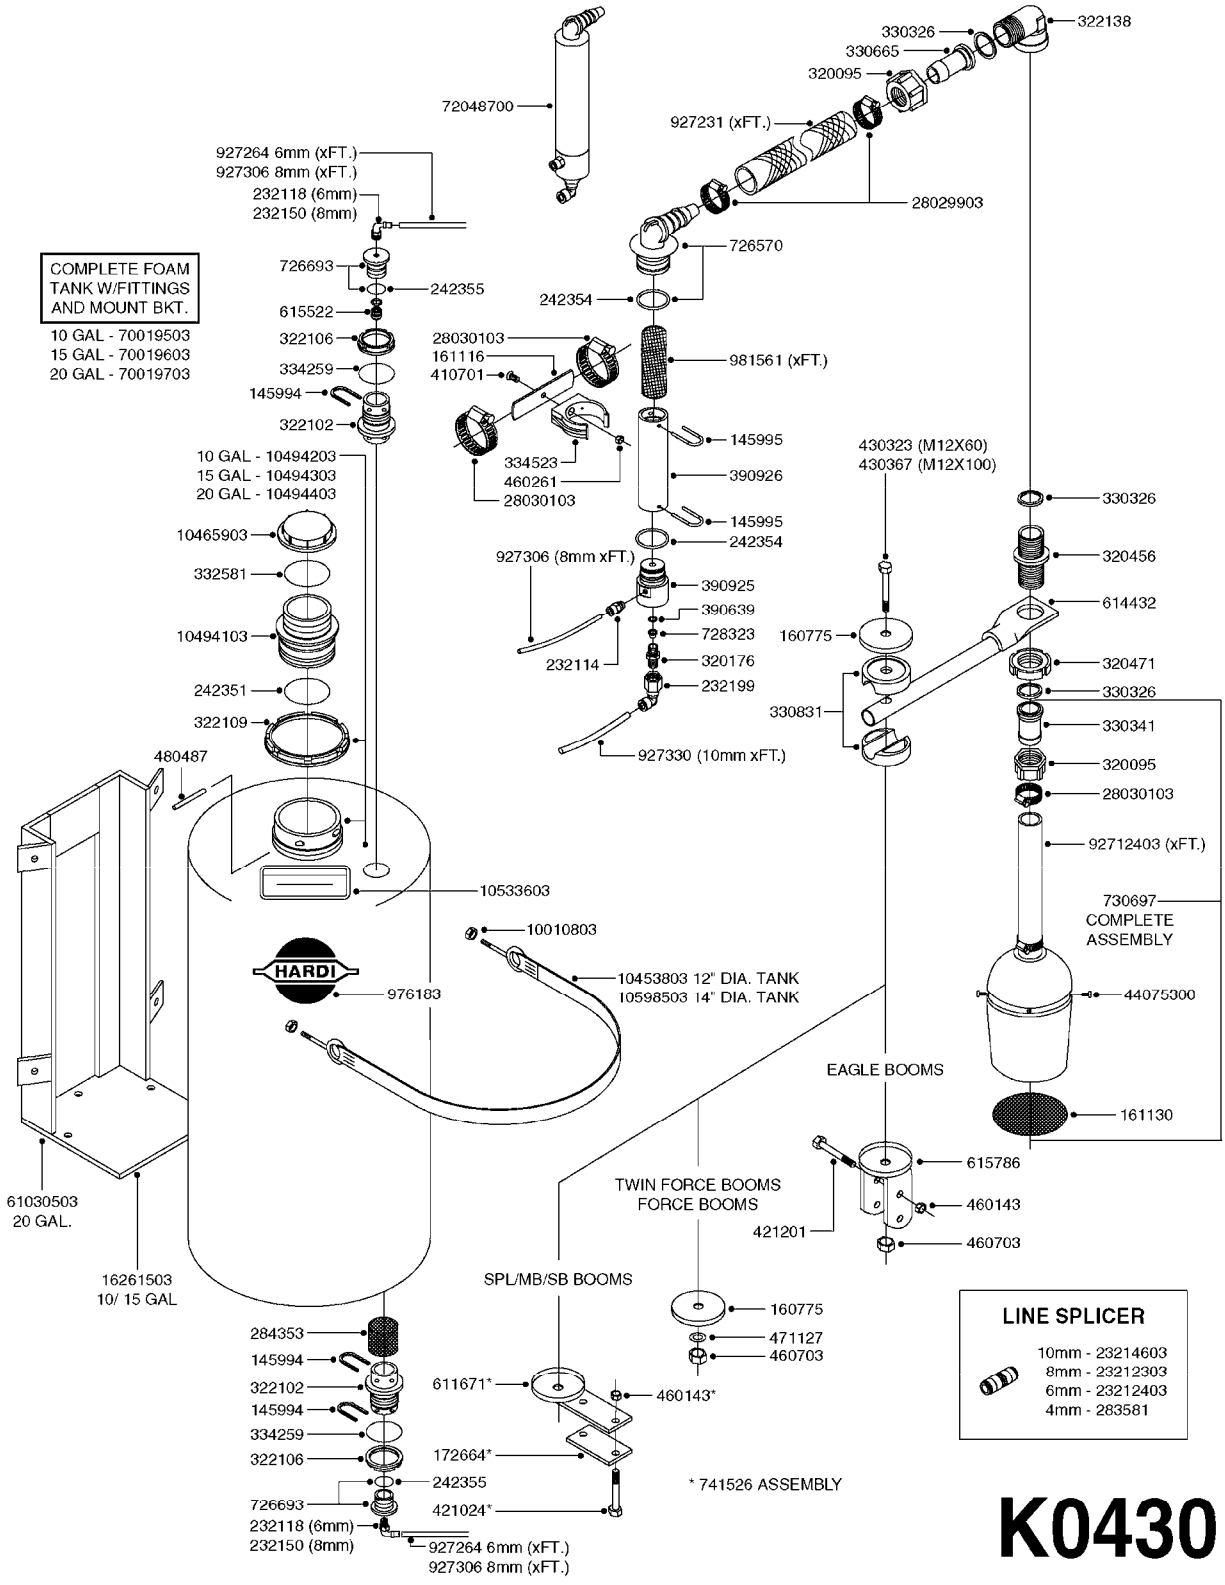

COMPLETE FOAM
TANK W/FITTINGS
AND MOUNT BKT.

- 10 GAL - 70019503
- 15 GAL - 70019603
- 20 GAL - 70019703

- 10 GAL - 10494203
- 15 GAL - 10494303
- 20 GAL - 10494403

FOAMMARKER TANK/DROPPER 2000
K0430-HIN, 05:12:19

Page 1
Date 12.08.2020 9:54

parts-n°	order qty	description
145994	1	FITT.DK S-40 FORK
145995	1	FITT.DK S-53 FORK
160775	1	WASHER F. FRICTION PLATE
161116	1	FLATBAR PLATE 3 X 25 X 110
161130	1	FILTER SCREEN F/FOAM DROPPER
172664	1	FLATBAR BACKING PLATE
232114	1	COUPLER 1/8" THREADX8MM HOSE
232118	1	HOSE CONN. 90DEG 1/8'X 6MM PE
232150	1	HOSE CONN. 90DEG. 1/8'X8MM PE
232199	1	COUPLER 3/8' BSP-90/10MM HOSE
242351	1	O-RING D69.5X3.0 VITON F.S-93
242354	1	O-RING D32.2X3.0 VITON
242355	1	O-RING D19.2X3.0 VITON F.S-40
283581	1	HOSE CONNECTOR STR. F.4MM PE
284353	1	SPONGE FOR FOAM MARKER
320095	1	FITT.DK NUT 1" BSP
320176	1	FITT.DK HN 3/8"X1/2" BSP
320456	1	FITT.DK BULKHEAD 1"BSP DOUBLE
320471	1	FITT.DK NUT 1" BSP JAMB
322102	1	FITT.DK S-40 BULKHEAD
322106	1	FITT.DK S-40 BULKHEAD NUT
322109	1	FITT.DK S-93 BULKHEAD NUT
322138	1	FITT.DK ELB 1"M X 1"F BSP
330326	1	O-RING D30/D24X2 F.1"NUT
330341	1	FITT.DK HB 1" F. 1" NUT
330665	1	FITT.DK HB 3/4"F.1" NUT
330831	1	FRICTION PLATE
332581	1	GASKET F. 1-1/2" BSP CAPNUT.
334259	1	GASKET F. S-40 BULKHEAD
334523	1	PIPE HOLDER Ø51.5
390639	1	O-RING F.NOZZLE FILTER
390925	1	FITTING F.FOAM MIX.CHAMB. STD
390926	1	TUBE,MIX CHAMB. FOAM MARK STD
410701	1	SCREW M6X16 GALV.
421024	1	BOLT HEX 8.8 DEL M8X60
421201	1	BOLT HEX 8.8 DEL M8X70
430323	1	BOLT HEX 8.8 DEL M12X60
430367	1	BOLT HEX 8.8 DEL M12X100 DIN931
460143	1	LOCK NUT M8 SST A2 DIN985
460261	1	NUT HEX M6X1.00 LOCK DIN985 A2 SS
460703	1	NUT HEX M12X1.75 LOCK DIN985A2 SS
471127	1	WASHER, M12, Ø24/13X24X2.5 SS
480487	1	PIN M5X60 SLOTTED GALV
611671	1	BREAK AWAY HOLDER F-MARKER
614432	1	BREAK AWAY ARM F. FOAM MARKER
615522	1	CHECK VALVE F.FOAM MARKER
615786	1	MOUNT BKT. F.FOAM DROPPER 98
726570	1	FITT.DK S-53 ELB.3/4" W.ORING
726693	1	FITT.DK S-40 PLUG 1/8BSP ORING
728323	1	VALVE NON-RETURN
730697	1	FOAM DROPPER COMP. BLACK '97
741526	1	FOAM DROPPER MT. KIT MB-SPL
927231	1	HOSE R X PVCX3/4 CLR/BRD 0012"
927264	1	HOSE R X PE D6/D4 X 0012"
927306	1	HOSE R X PE D8/D6 X 0012"BLACK
927330	1	HOSE R X PE D10/D8 X 012"BLACK
976183	1	DECAL COMPANY D.18,2 X 29,6
981561	1	SPONGE MAT. MIX.CHAMBER-x0012"
10010803	1	NUT HEX NC (NYLON LOCK) 5/16
10453803	1	STRAP F.FOAMER TANK (755mm)
10465903	1	*LID F.FOAM MARKER, DRILLED