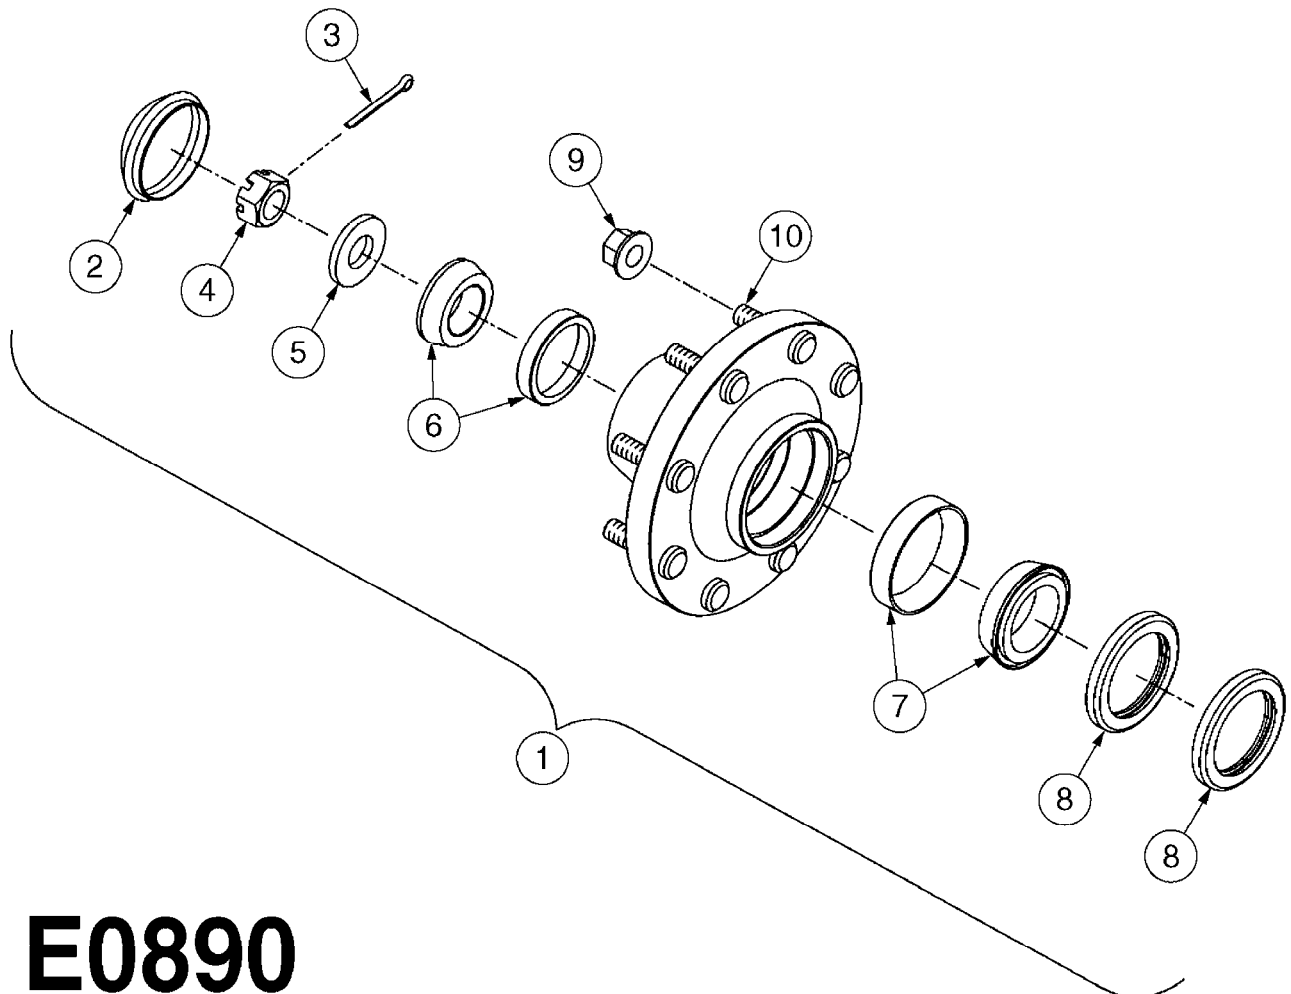

E0890

CAMOPLAST HUB ASSEMBLY - IDLER
E0890-HIN, 01:01:16

Page 1

Date 12.08.2020 9:54

Pos.	parts-n°	order qty	description
1	28078303	1	HUB ASSY.IDLER, G60-8
2	28081403	1	DUST CAP
3	28081503	1	COTTER PIN 7/32" X 2-1/4"
4	28081603	1	CASTLE NUT 1-1/4"-12
5	28081703	1	WASHER 1.28"IDX2.5"ODX0.13"
6	28081803	1	BEARING ASSEMBLY - OUTER
7	28081903	1	BEARING ASSEMBLY - INNER
8	28082003	1	WHEEL SEAL, SINGLE LIP
9	28082103	1	LUG NUT SET (8) IDLER
10	28082203	1	WHEEL STUD SET (8) IDLER