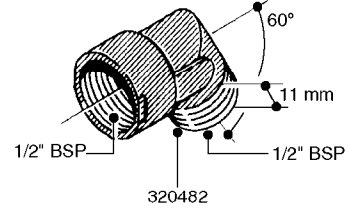

FITTINGS - HEXAGON NIPPLES
L0030-HIN, 01:01:16

L0030

FITTINGS - HEXAGON NIPPLES
L0030-HIN, 01:01:16

Page 1
Date 12.08.2020 9:54

parts-n°	order qty	description
10015303	1	FITT.PO.HN 1.00X1.00 M1000
10425003	1	FITT.PO.HN 1.25X1.00 MCPHEE
320132	1	FITT.DK HN 1" BSP
320176	1	FITT.DK HN 3/8"X1/2" BSP
320445	1	FITT.DK HN 1/4"X3/8" BSP
320655	1	FITT.DK HN 1/2"-1/2" BSP
320692	1	FITT.DK HN 3/8'BSPX1/4'NPT
320703	1	FITT.DK HN 3/8BSP X1/2 &1/4NPT
320725	1	FITT.DK NIPPLE 3/8"-3/8" BSP
320902	1	FITT.DK HN 3/8'X 1/4' BSP
390232	1	FITT.DK HN 1-1/2' X 1-1/4' BSP
390276	1	FITT.DK HN 1'BSP