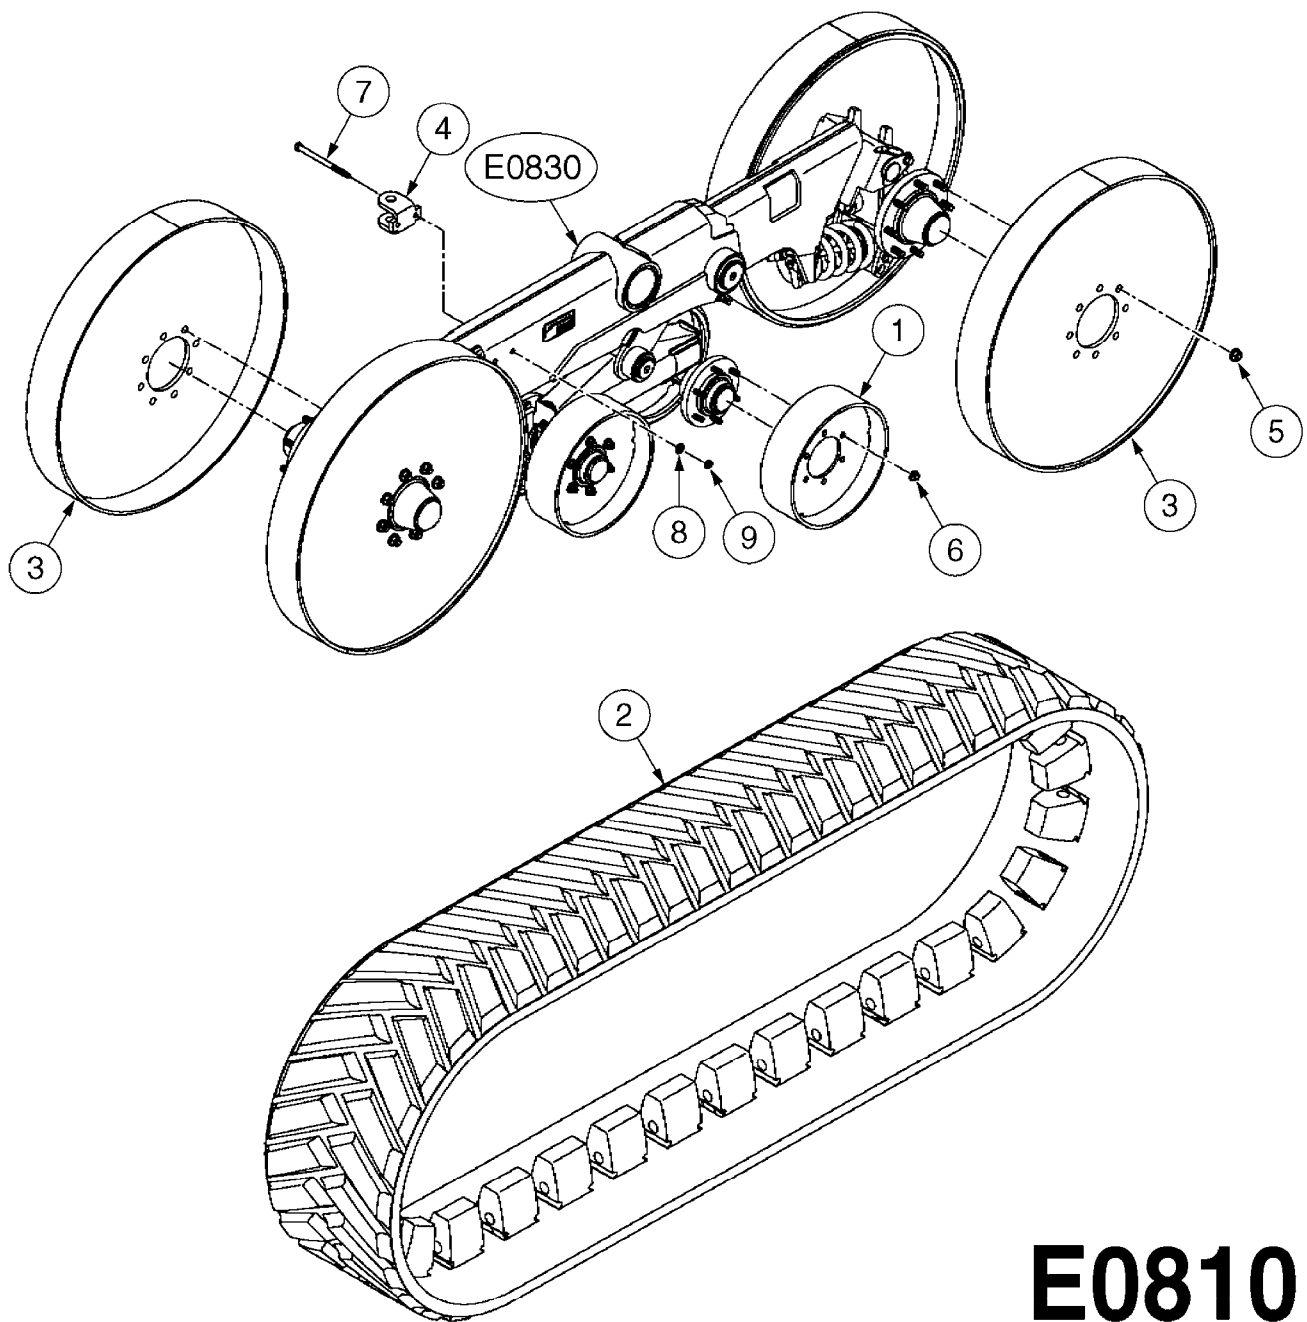

E0810

CAMOPLAST TRACK 40 SERIES
E0810-HIN, 01:01:16

Page 1
Date 12.08.2020 9:54

Pos.	parts-n°	order qty	description
1	28064103	1	WHEEL, MID-ROLLER (1401,1402)
1	28064203	1	WHEEL, MID-ROLLER(45-1801)
2	28074703	1	TRACK LH 249" X 14" (40-1402)
2	28074803	1	TRACK RH 249" X 14" (40-1402)
2	28075103	1	TRACK 249" X 18" (45-1801)
3	28075203	1	WHEEL, IDLER (40-1402)
3	28075303	1	WHEEL, IDLER (45-1801)
4	28075403	1	BRACE BRACKET
5	28082103	1	LUG NUT SET (8) IDLER
6	28083003	1	LUG NUT SET (6) MID-ROLLER
7	28083203	1	BOLT HEX 7"X1/2"-20 UNF GR 8
8	28083303	1	WASHER 1/2"
9	28083403	1	LOCK NUT 1/2"-20 UNF