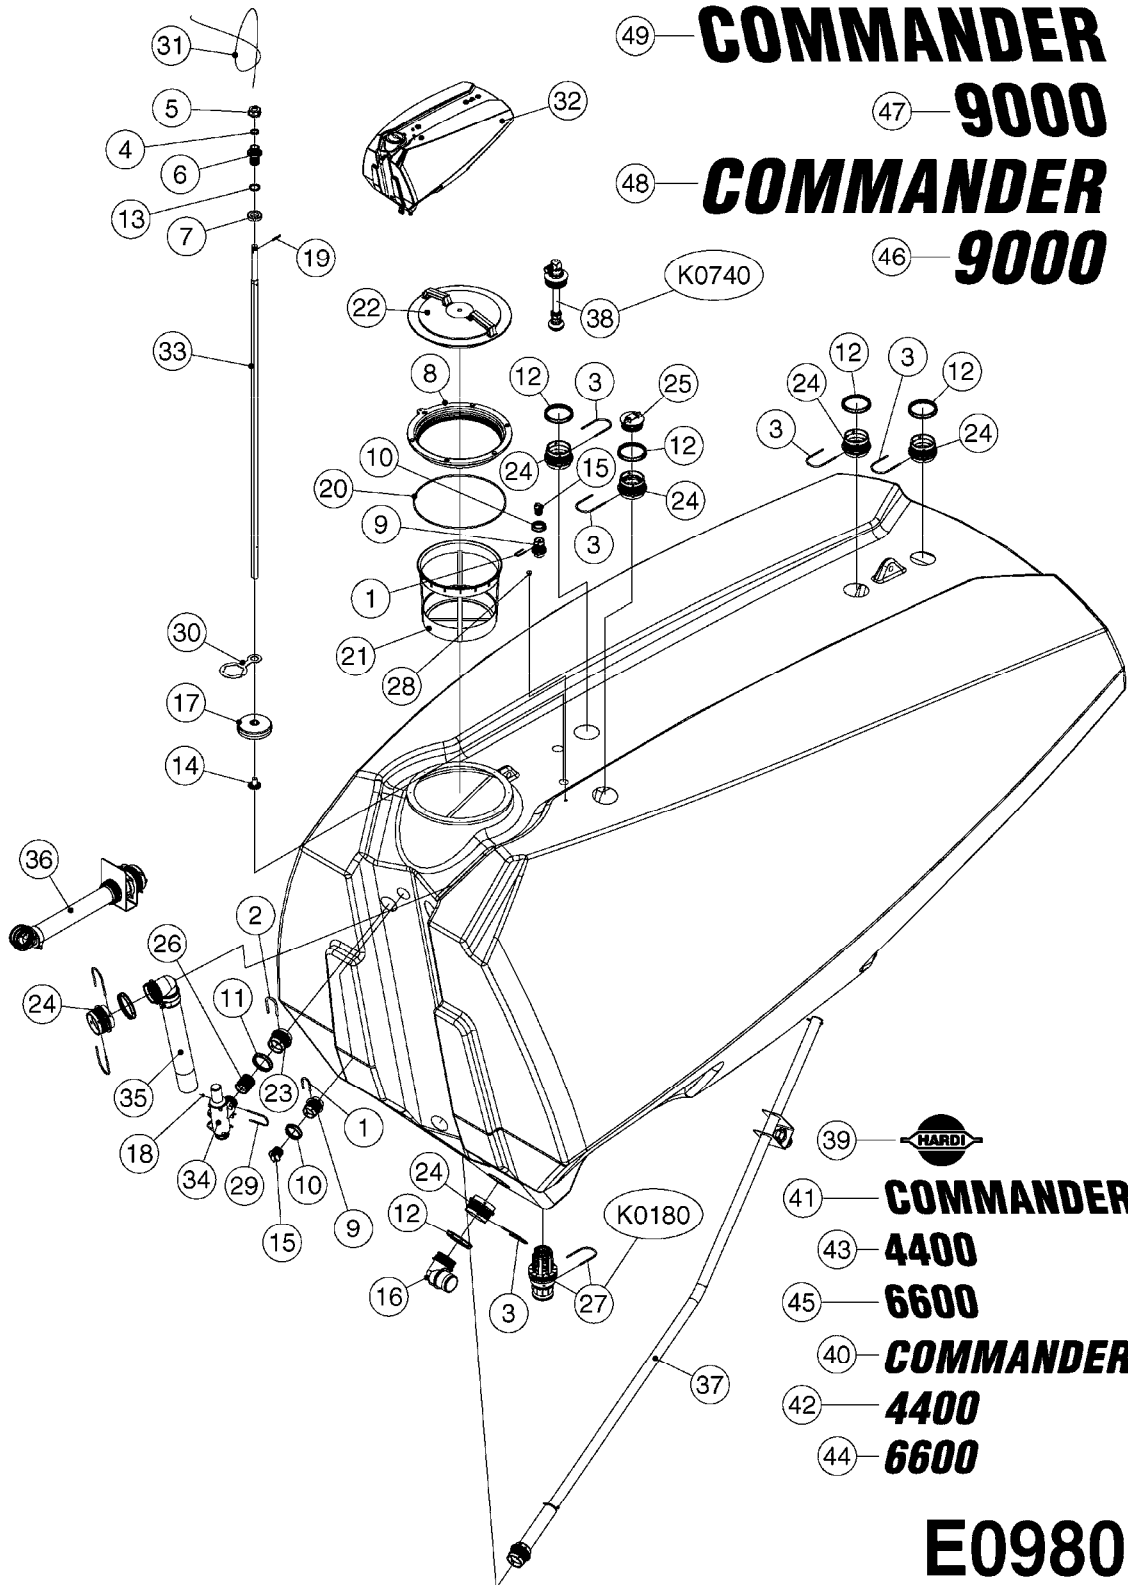

E0900

CAMOPLAST HUB ASSY. MID-ROLLER
E0900-HIN, 01:01:16

Page 1

Date 12.08.2020 9:54

Pos.	parts-n°	order qty	description
1	28080603	1	HUB ASSY.MID-ROLLER
2	28081803	1	BEARING ASSEMBLY - OUTER
3	28082303	1	WHEEL SEAL, TRIPLE LIP
4	28082403	1	WEAR RING
5	28082503	1	BEARING ASSEMBLY, 783 OUTER
6	28082603	1	WASHER 0.94"IDX2"ODX0.16"
7	28082703	1	COTTER PIN 1-3/4" X 5/32"
8	28082803	1	CASTLE NUT 7/8"-14 UNF
9	28082903	1	DUST CAP 2-3/4"OD X 2-7/16"
10	28083003	1	LUG NUT SET (6) MID-ROLLER
11	28083103	1	WHEEL STUD SET (6) MID-ROLLER