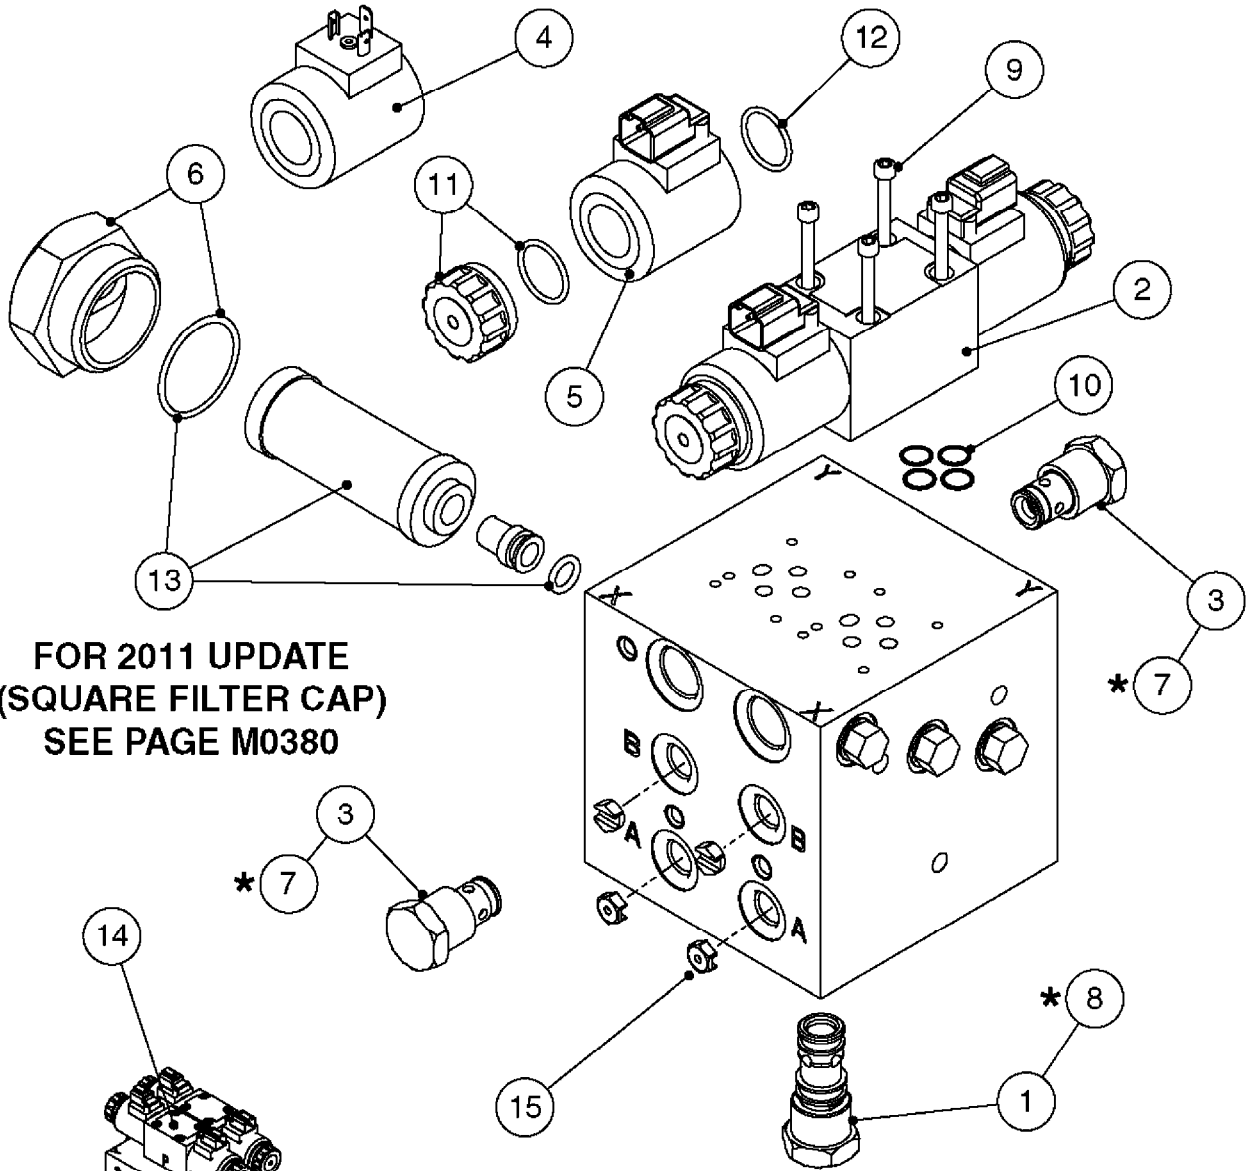

FOR 2011 UPDATE
(SQUARE FILTER CAP)
SEE PAGE M0380

COMPLETE
ASSEMBLY

* SEAL KITS

M0300

NORAC VARIABLE RATE VALVE UC4
M0300-HIN, 30:04:19

Page 1

Date 12.08.2020 9:54

Pos.	parts-n°	order qty	description
1	28048803	1	NORAC CHECK VALVE
2	28048903	1	NORAC PROP VALVE
2	28055803	1	3-PIN CONNECTORS/HIRSCHMAN NORAC SOLENOID - DEUTSCH CONN. 2-PIN CONNECTORS/DEUTSCH
3	28049403	1	NORAC CHECK VALVE
4	28056403	1	COIL, NORAC, PROP, DIN
5	28056503	1	COIL, NORAC, PROP, DEUTSCH
6	28066803	1	NORAC FILTER CAP W/O-RING
7	28066903	1	NORAC SEAL KIT F.28049403
8	28067003	1	NORAC SEAL KIT F.28048803
9	28068103	1	NORAC HEX CAPSCREW 10-24X2 SS
10	28068203	1	NORAC O-RING F.SOLENOID VALVE
11	28074903	1	NORAC COIL NUT AND O-RING
12	28103603	1	O-RING SOLENOID BODY SEAL NORAC
13	75076900	1	NORAC FILTER ELEMENT KIT
14	78216100	1	NORAC VALVE BLOCK COMP, DEUTSCH CON. COMPLETE W/2-PIN DEUTSCH SOLENOIDS
15	78603300	1	NORAC ONE WAY ORIFICE, .047"