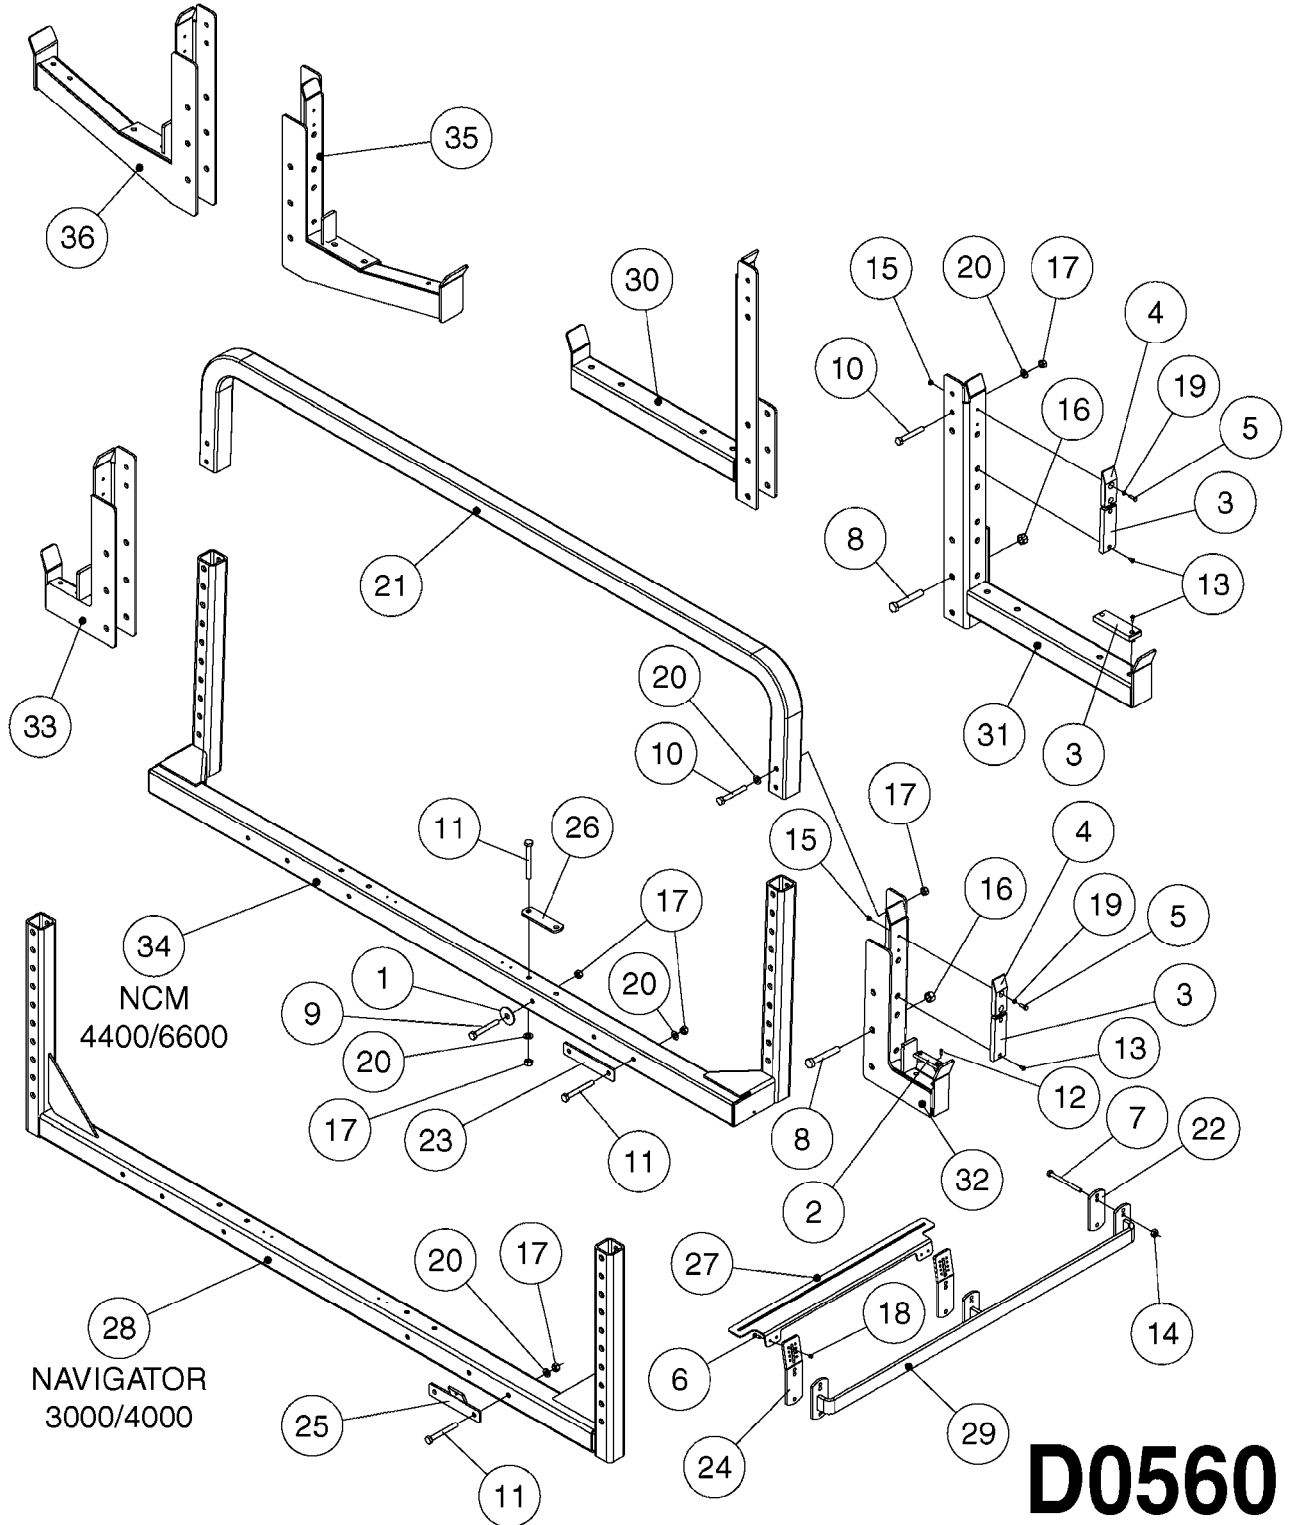

TRANSPORT BKTS - NCM/NAVIGATOR
D0560-HIN, 01:01:16

Page 1
Date 12.08.2020 9:53

Pos.	parts-n°	order qty	description
1	163074	1	WASHER D54/D17X3
2	333956	1	SLIDE SHOE 91X25X10
3	334135	1	SLIDE SHOE 140X45X15
4	390826	1	SLIDE PAD F.TRANSPORT BKT.CM/D
5	410362	1	BOLT HEX 8.8 SS M6X20
6	410406	1	BOLT HEX 8.8 DEL M5X16 FT
7	421232	1	BOLT HEX 8.8 DEL M8X110
8	430264	1	BOLT HEX 8.8 DEL M16X100
9	430367	1	BOLT HEX 8.8 DEL M12X100 DIN931
10	430485	1	BOLT HEX 8.8 DEL M12X90
11	430892	1	BOLT HEX 8.8 DEL M12X110
12	440665	1	SCREW M4.2X16 STAINLESS
13	440708	1	SCREW M5.5X16 SELF TAPPING SS
14	460143	1	LOCK NUT M8 SST A2 DIN985
15	460261	1	NUT HEX M6X1.00 LOCK DIN985 A2 SS
16	460585	1	LOCKING NUT M16 DIN985 A2 SS
17	460703	1	NUT HEX M12X1.75 LOCK DIN985A2 SS
18	461217	1	NUT HEX M5 LOCK
19	471125	1	WASHER M6U 6.4X14X1.2,A2 SS
20	471127	1	WASHER, M12, Ø24/13X24X2.5 SS
21	15028703	1	TRANSPORT CROSS TUBE CM4400
22	16092803	1	PLATE F. TRANSPORT CM+
23	16101703	1	PLATE 1/4"x1-1/2" L=270/2xØ13 NCM 4400/6600
23	16118303	1	PLATE F. CM8500-10000 TRANSPORT NCM 9000
24	16109303	1	PLATE F. TRANSPORT REST CM
25	16116703	1	PLATE, S/G TUBE MT NAVIGATOR
26	16138700	1	PLATE F. TRANSPORT CROSS BAR
27	16183403	1	BRACKET, TRANSPORT BAR NOZ SPC, RED T25 NOZZLE BRACKET
28	61010903	1	TRANSPORT CROSS BAR NAVIGATOR
29	61012603	1	TRANSPORT REST SPC NCM 4400
30	63024603	1	TRANSPORT REST FTZ R.H. CM4400
31	63024703	1	TRANSPORT REST FTZ L.H. CM4400
32	63024803	1	TRANSPORT REST SPC NCM/NAV
33	63024903	1	TRANSPORT REST SPC NCM/NAV
34	63027503	1	TRANSPORT CROSS BAR NCM44/6600
35	63038003	1	TRANSPORT BRACKET, 120 SPC LH
36	63038103	1	TRANSPORT BRACKET, 120 SPC RH