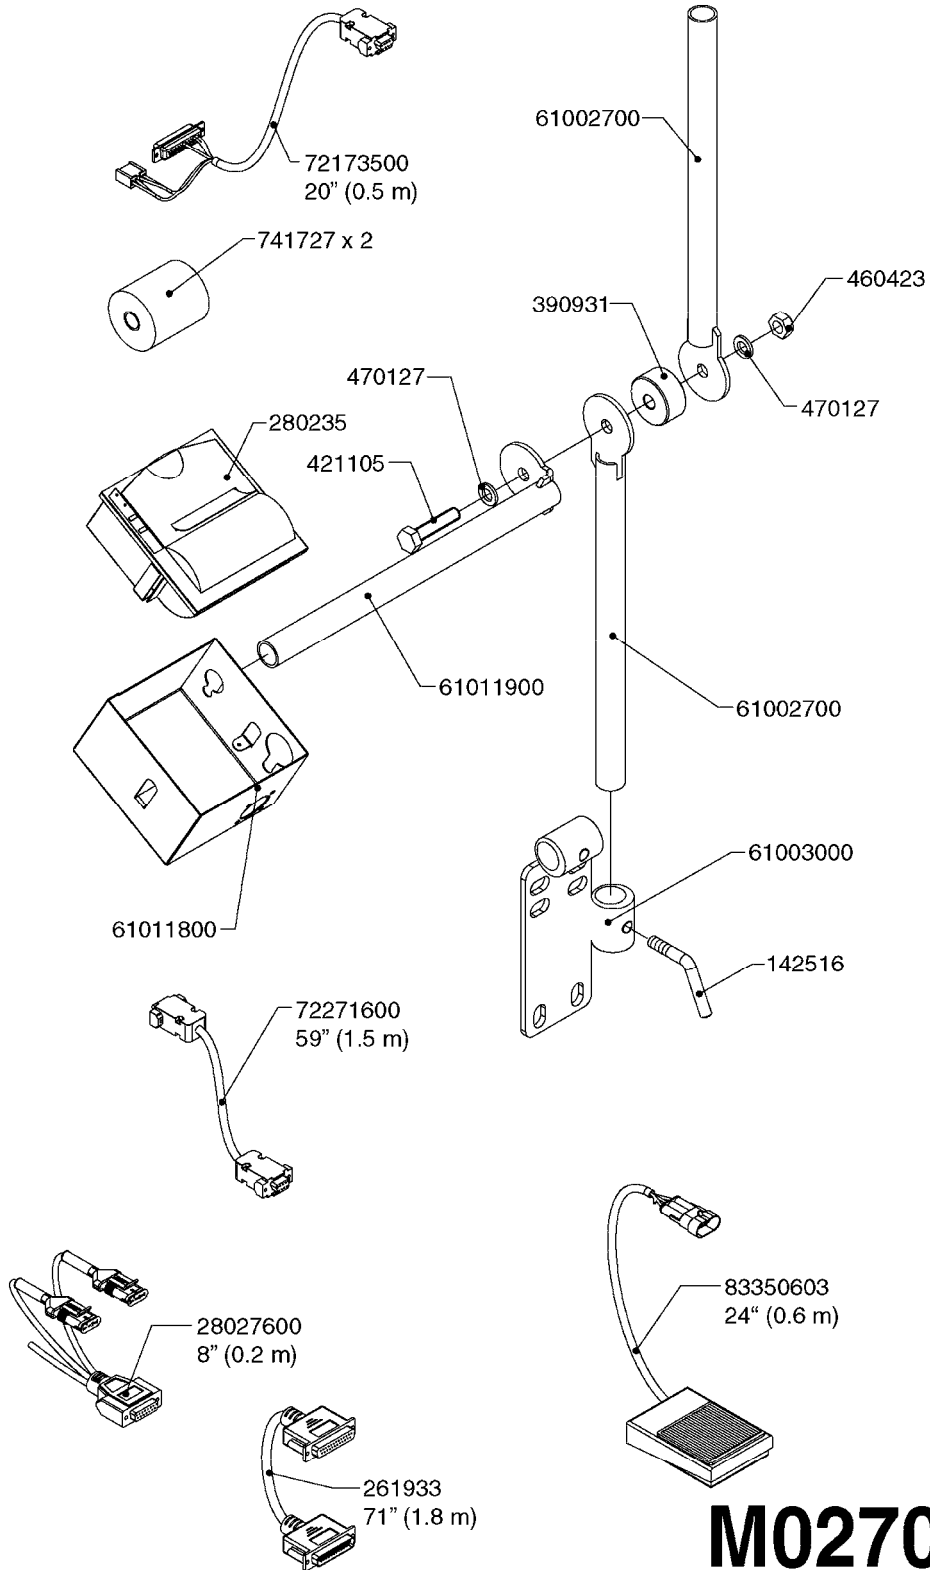

HC 5500 ACCESSORIES
M0270-HIN, 01:01:16

Page 1
Date 12.08.2020 9:54

parts-n°	order qty	description
142516	1	SCREW SET M10 BENT F. LOCKING
261933	1	CABLE W/PLUG 2X25 L=71"
280235	1	HARDI PRINTER WITH CLOCK
390931	1	PLASTIC SPACER D40XD11 L=20
421105	1	M10X45 MACHINE SCREW STAINLESS
460423	1	NUT HEX M10X1.50 LOCK DIN985A2 SS
470127	1	WASHER D15D10X2 M10 LOCK
741727	1	PAPER, THERMAL, HC5500 PRINTER
28027600	1	WIRE HC5500 AUX.
61002700	1	TUBE BRACKET F.TRACTOR MOUNT
61003000	1	BRACKET F.TRACTOR MOUNT
61011800	1	BOX FOR HARDI PRINTER
61011900	1	TUBE BRACKET F.TRACTOR MOUNT
72173500	1	WIRE F.PRINTER HC5500 L=20"
72271600	1	HC5500 COMMUNICATION CABLE
83350603	1	FOOT SWITCH HC5500 CONTROL