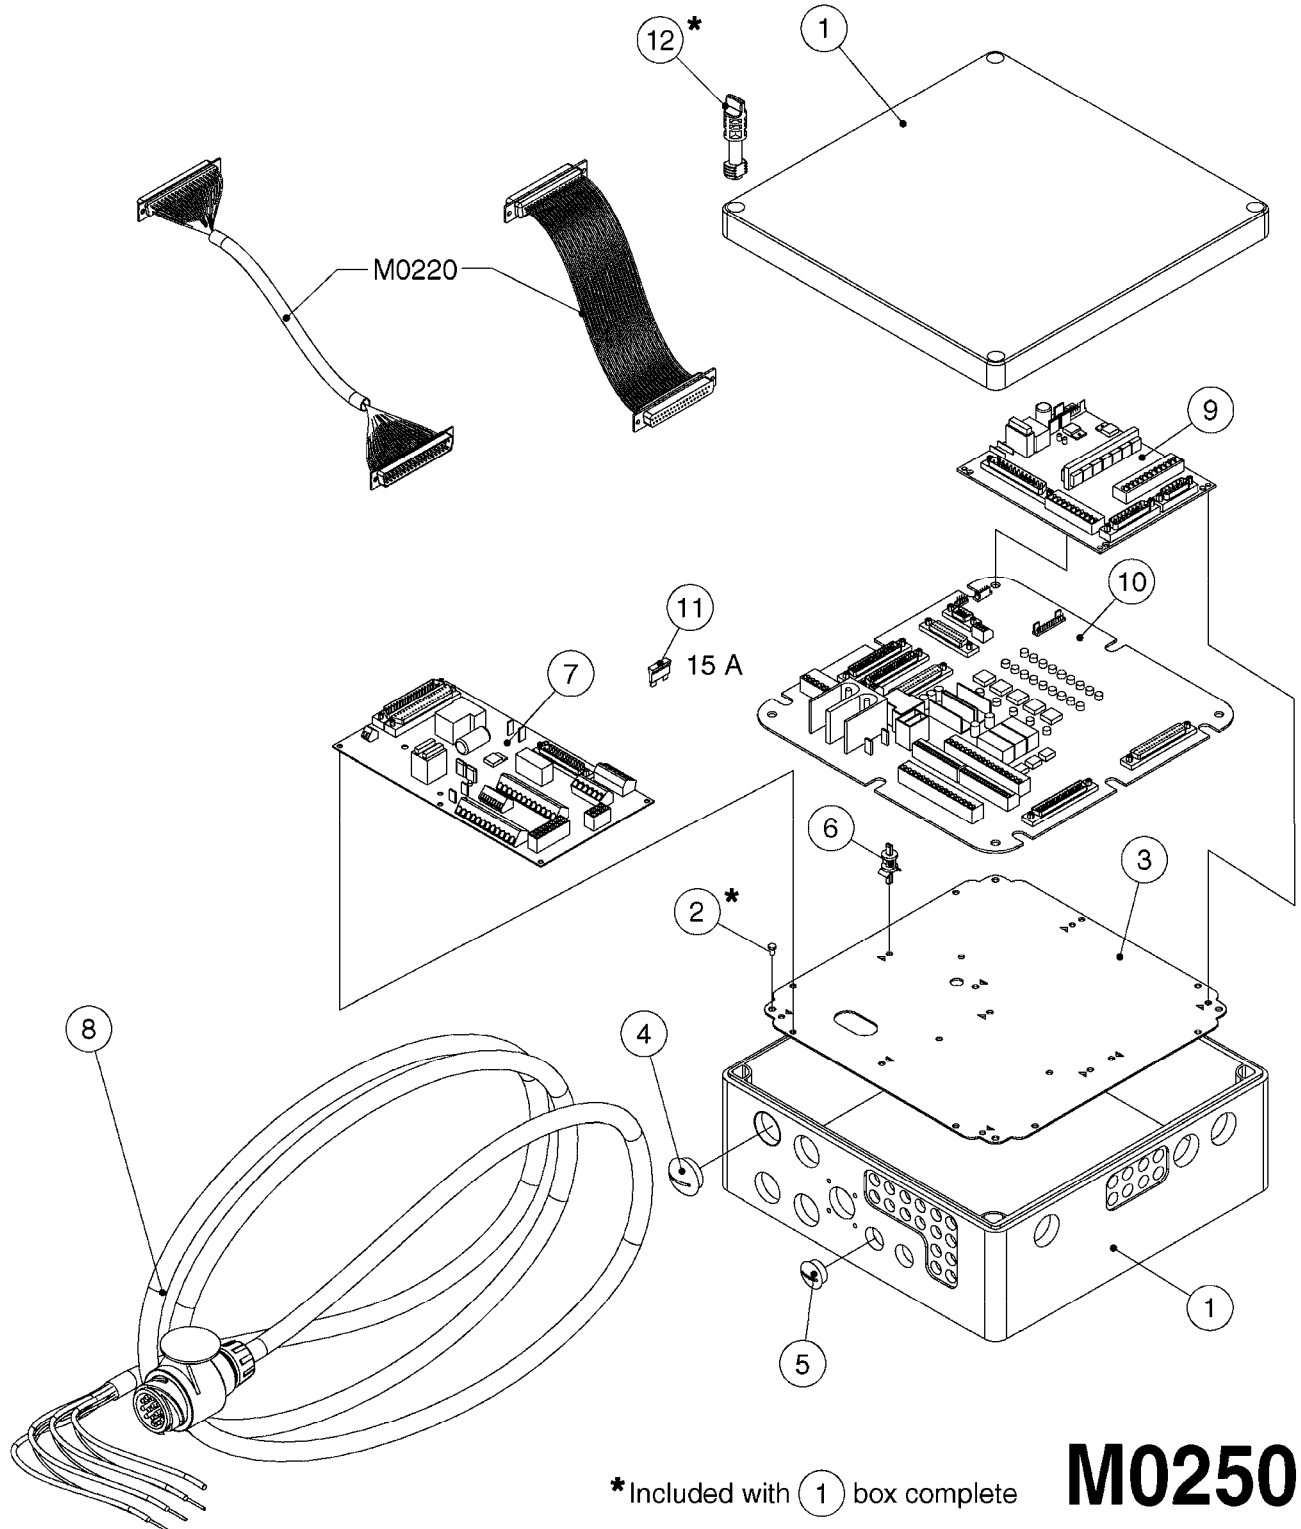

POWER SUPPLY CABLES
M0240-HIN, 01:01:16

Page 0

Date 12.08.2020 9:54

M0240

POWER SUPPLY CABLES
M0240-HIN, 01:01:16

Page 1

Date 12.08.2020 9:54

parts-n°	order qty	description
261605	1	Fuse 25A ATOF Series
983070	1	CABLE 2X6²
16112800	1	BRACKET F.12V POWER CABLE/PLUG
28048000	1	PLUG 3-POL DIN 9680 FEM.CHASS
72266300	1	CABLE 12VDC POWER F. TRACTOR