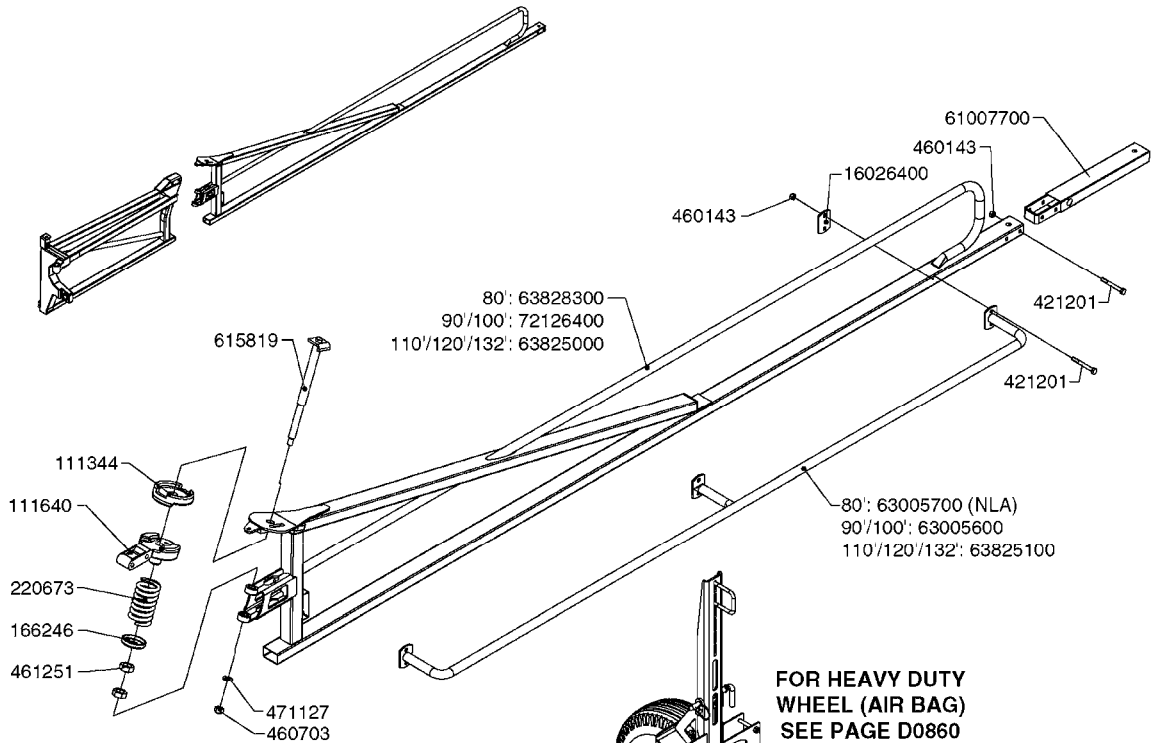

FOR HEAVY DUTY
WHEEL (AIR BAG)
SEE PAGE D0860