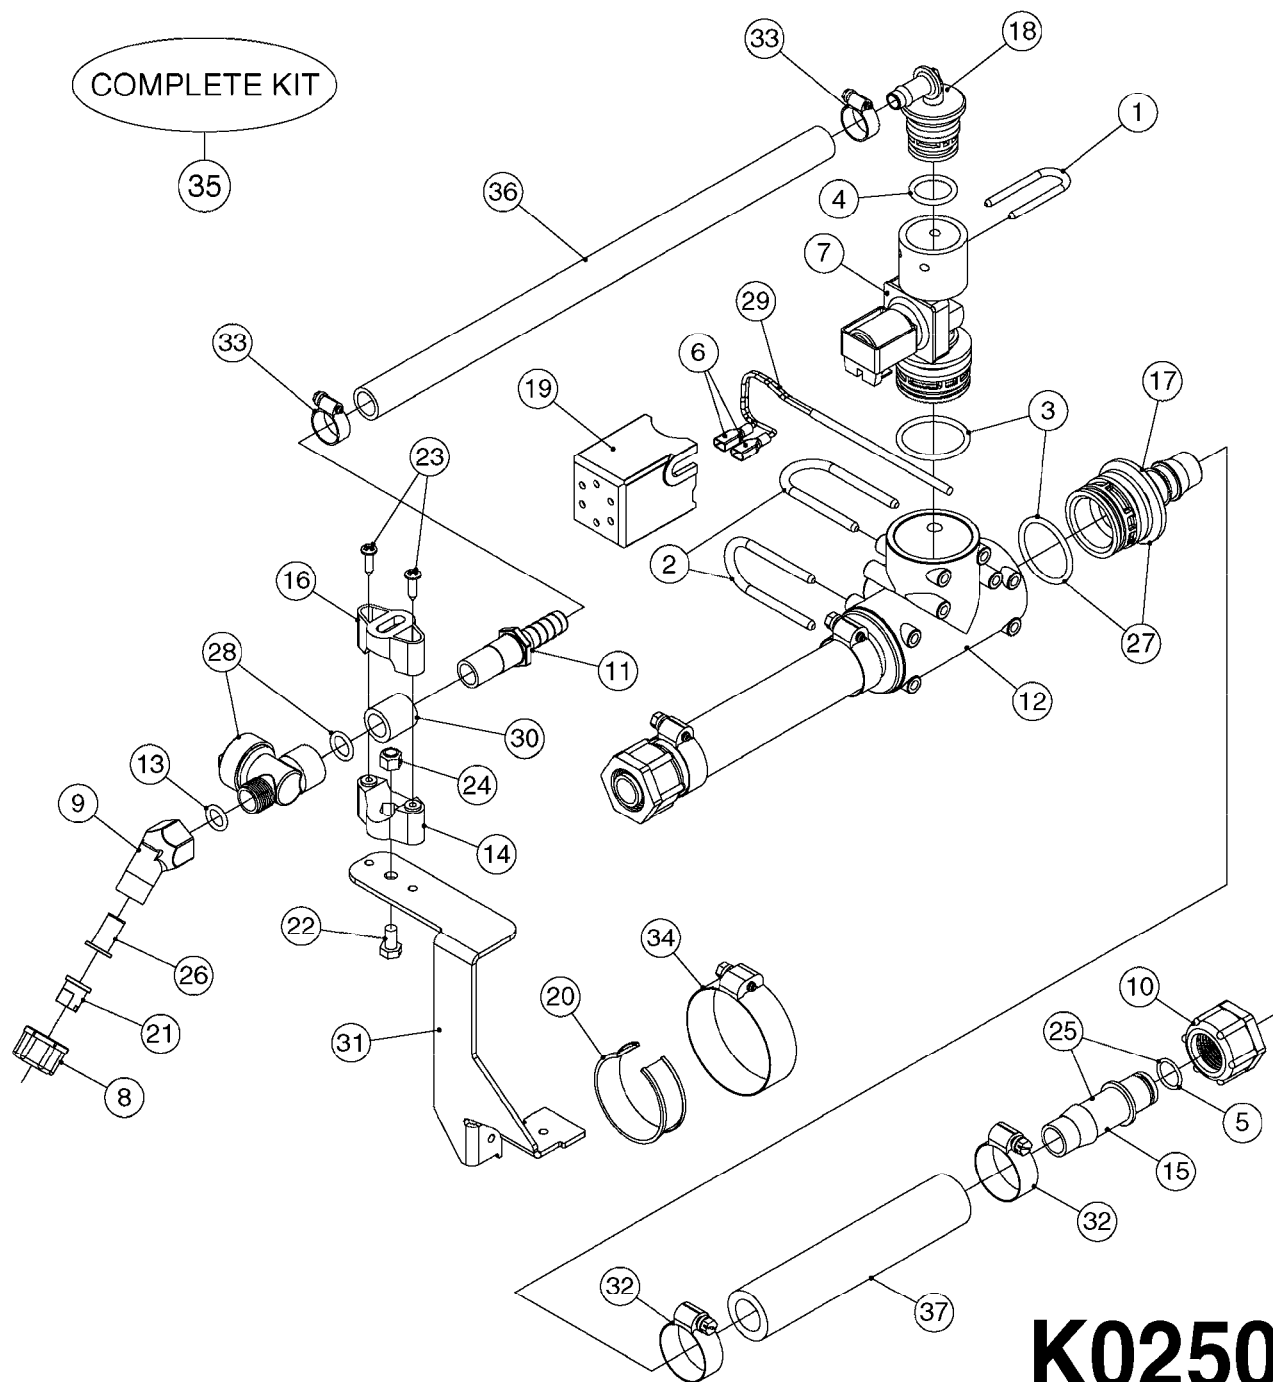

K0250

ELECTRIC END NOZZLE KIT '09
K0250-HIN, 01:01:16

Page 1
Date 12.08.2020 9:54

Pos.	parts-n°	order qty	description
1	145994	1	FITT.DK S-40 FORK
2	145995	1	FITT.DK S-53 FORK
3	242354	1	O-RING D32.2X3.0 VITON
4	242355	1	O-RING D19.2X3.0 VITON F.S-40
5	242594	1	O-RING D14 X 1.78 SCH.70-EPDM
6	261539	1	SPADE F.ELEC CONNEX BLUE INSUL
7	262104	1	VALVE, SOLENOID, S53/S40
8	320187	1	FITT.DK CAP 3/8" BSP BLACK
9	320191	1	FITT.DK ELB 3/8' BSP 45 DEGREE
10	320283	1	FITT.DK NUT 3/4"BSP
11	320891	1	FITT.DK HB 3/8'- 3/8' BSP
12	322352	1	FITT.DK S-53 TEE
13	330013	1	O-RING 2.5 X 10 PUR
14	333012	1	NOZZLE HOLD. UPPER PART
15	334044	1	FITT.DK HB 3/4' F. 3/4' CAP
16	334220	1	YOKE, UPPER NOZZLE BODY
17	334229	1	FITT.DK S-53 STR.3/4"
18	334237	1	FITT.DK S-40 ELB.3/8"
19	334965	1	COVER FOR S53 SOLENOID VALVE
20	341291	1	RUBBER HOSE CLAMP COVER 130MM
21	370392	1	NOZZLE END FAN 1850-G 300
22	410546	1	BOLT HEX M6X12 A2 SS DIN933
23	440665	1	SCREW M4.2X16 STAINLESS
24	460261	1	NUT HEX M6X1.00 LOCK DIN985 A2 SS
25	724621	1	FITT.DK HB 3/4"ASSY F.3/4" NUT
26	725042	1	SCREEN 80 MESH W.GASKET, RED
27	726558	1	FITT.DK S53 STR. 3/4" W.ORING
28	729610	1	NOZZLE ASSY. NON DRIP 3/8 THRD
29	983087	1	ELEC. CABLE 2 WIRE X 0.75MM
30	10631003	1	HOSE R X CLEAR BRAID.X 1/2 12"
31	16110803	1	NOZZLE BRACKET VAR SPACINGS
32	28029903	1	CLAMP HOSE GEAR P3/4"-S1" 6712
33	28044903	1	CLAMP HOSE GEAR P3/8" 6706
34	28047003	1	CLAMP HOSE GEAR 30 X 50 6732
35	82613203	1	ELECTRIC END NOZZLE KIT 2009
36	92701703	1	HOSE R X3/8" X300PSI WP X0012"
37	92703203	1	HOSE R X3/4" X300PSI WP X0012"