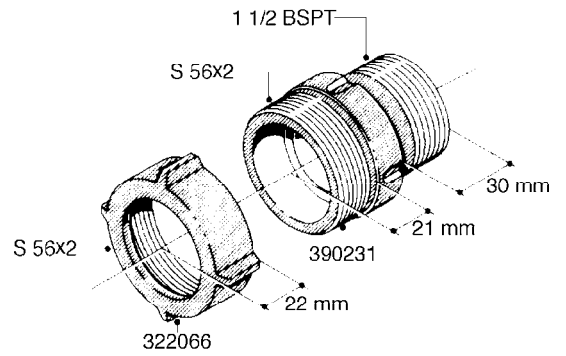

L0080

FITTINGS - S-53
L0080-HIN, 12:09:17

Page 1

Date 12.08.2020 9:54

Pos.	parts-n°	order qty	description
1	145995	1	FITT.DK S-53 FORK
2	241973	1	O-RING Ø3 X 44.2 70 SHORES NITRIL NITRIL (BLACK)
2	242353	1	O-RING 3 X 44.2 VITON VITON (BROWN)
3	242109	1	O-RING D32.2x3.0 NITRIL (BLACK)
3	242354	1	O-RING D32.2X3.0 VITON VITON (BROWN)
4	322103	1	FITT.DK S-53 BULKHEAD
5	322107	1	FITT.DK S-53 BULKHEAD NUT
6	322110	1	FITT.DK S-53 ELB. 1/2" BSP
7	322352	1	FITT.DK S-53 TEE
8	334229	1	FITT.DK S-53 STR.3/4"
9	334260	1	GASKET F. S-53 BULKHEAD
10	334564	1	FITT.DK S-67 TO S-53 ADAPTER
11	391100	1	FITT.DK S-53THREAD INS.1/2"BSP
12	726463	1	FITT.DK S53 BULKHEAD W/GASKET
13	726552	1	FIT.DK S-53X90 1/2" BSP,O-RING
14	726556	1	FITT.DK S-53 HB 1/2" W/O-RING
15	726558	1	FITT.DK S53 STR. 3/4" W.ORING
16	726559	1	FITT DK. S-53 HB 1" W/O-RING
17	726568	1	FITT.DK.S-53 HB 1/2"90 W/O-RING
18	726570	1	FITT.DK S-53 ELB.3/4" W.ORING
19	726571	1	FITT.DK S-53 ELB.1", W ORING
20	726578	1	FITT.DK S53 PLUG WITH O-RING
21	728561	1	FITT.DK. S67M - S53F REDUCER