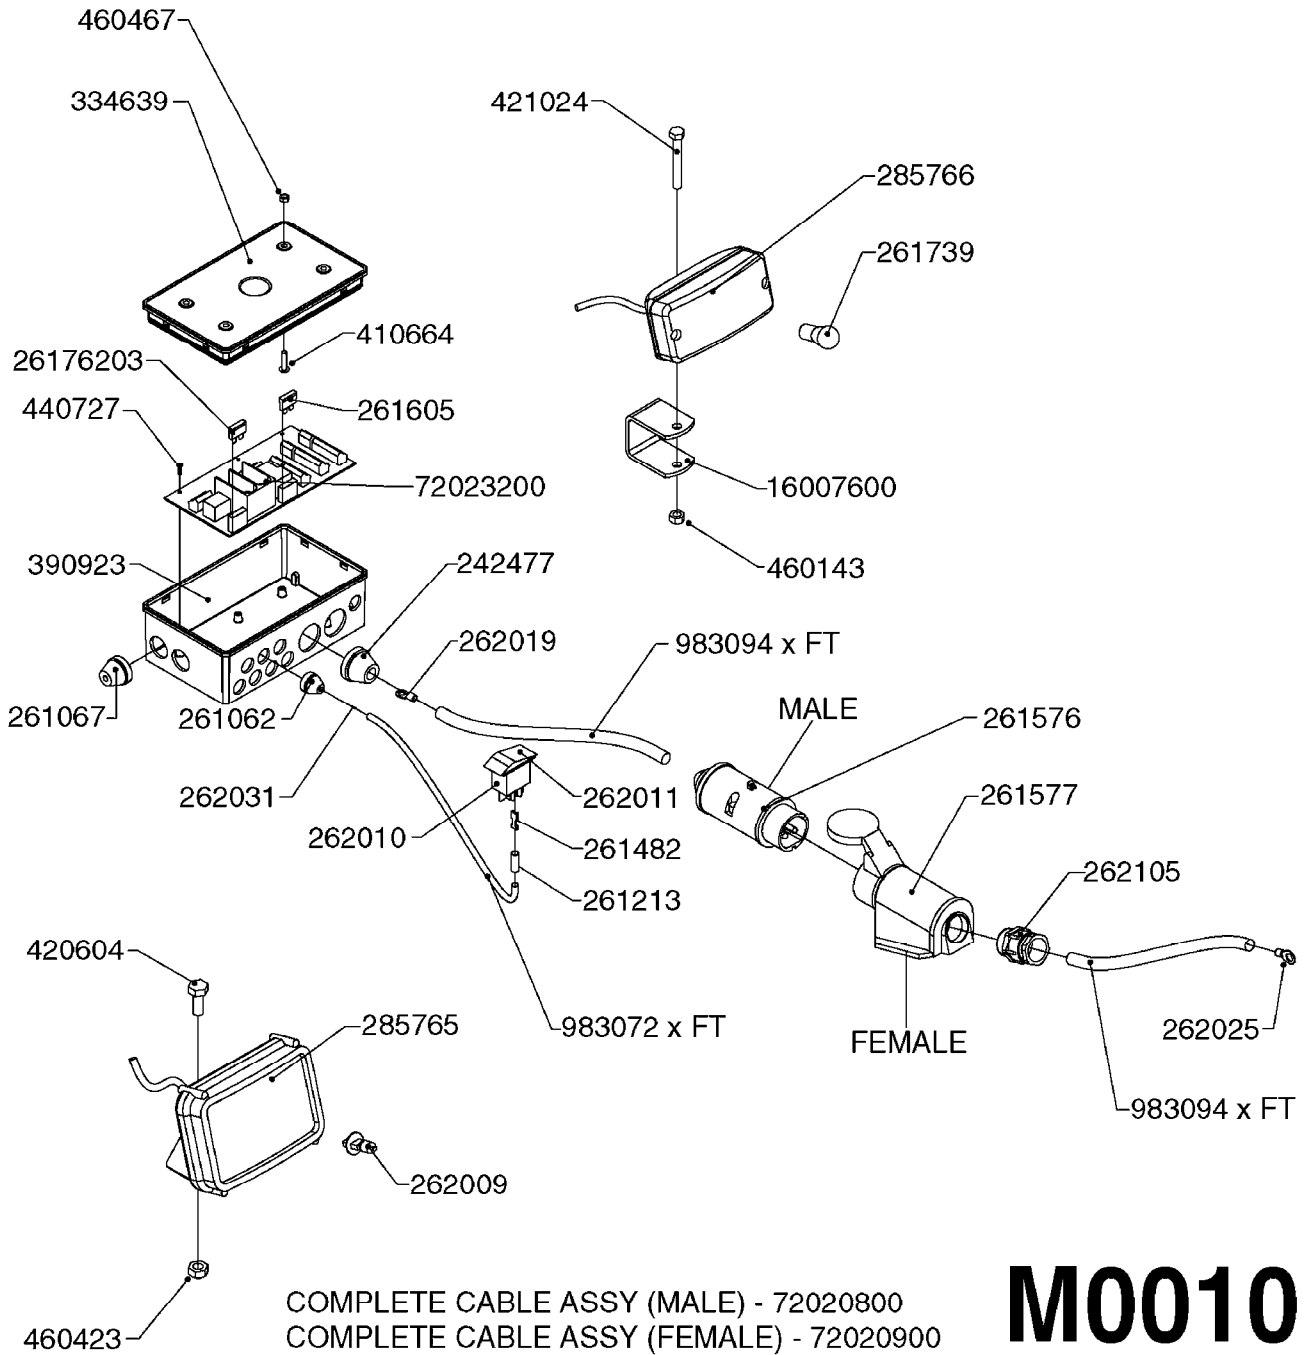

L0130

HOSE CLAMPS
L0130-HIN, 16:10:19

Page 1

Date 12.08.2020 9:54

parts-n°	order qty	description
284582	1	CLAMP HOSE GEAR - 5/16"
334531	1	CLAMP HOSE PLASTIC 3/4"
334533	1	CLAMP HOSE PLASTIC 3/8"
334534	1	CLAMP HOSE PLASTIC 1/2"
334680	1	CLAMP HOSE PLASTIC 1"
334686	1	CLAMP HOSE PLASTIC 5/16"
341291	1	RUBBER HOSE CLAMP COVER 130MM
341292	1	RUBBER HOSE CLAMP COVER 180MM
341301	1	RUBBER HOSE CLAMP COVER 230MM
28029803	1	CLAMP HOSE GEAR P1/2" 6708
28029903	1	CLAMP HOSE GEAR P3/4"-S1" 6712
28030003	1	CLAMP HOSE GEAR P1" 6716
28030103	1	CLAMP HOSE GEAR P5/4-S1.5" 6724
28030203	1	CLAMP HOSE T-BOLT S2" 235-67
28030303	1	CLAMP HOSE T-BOLT S2.5" 235-76
28030403	1	CLAMP HOSE T-BOLT S3" 235-82
28044903	1	CLAMP HOSE GEAR P3/8" 6706