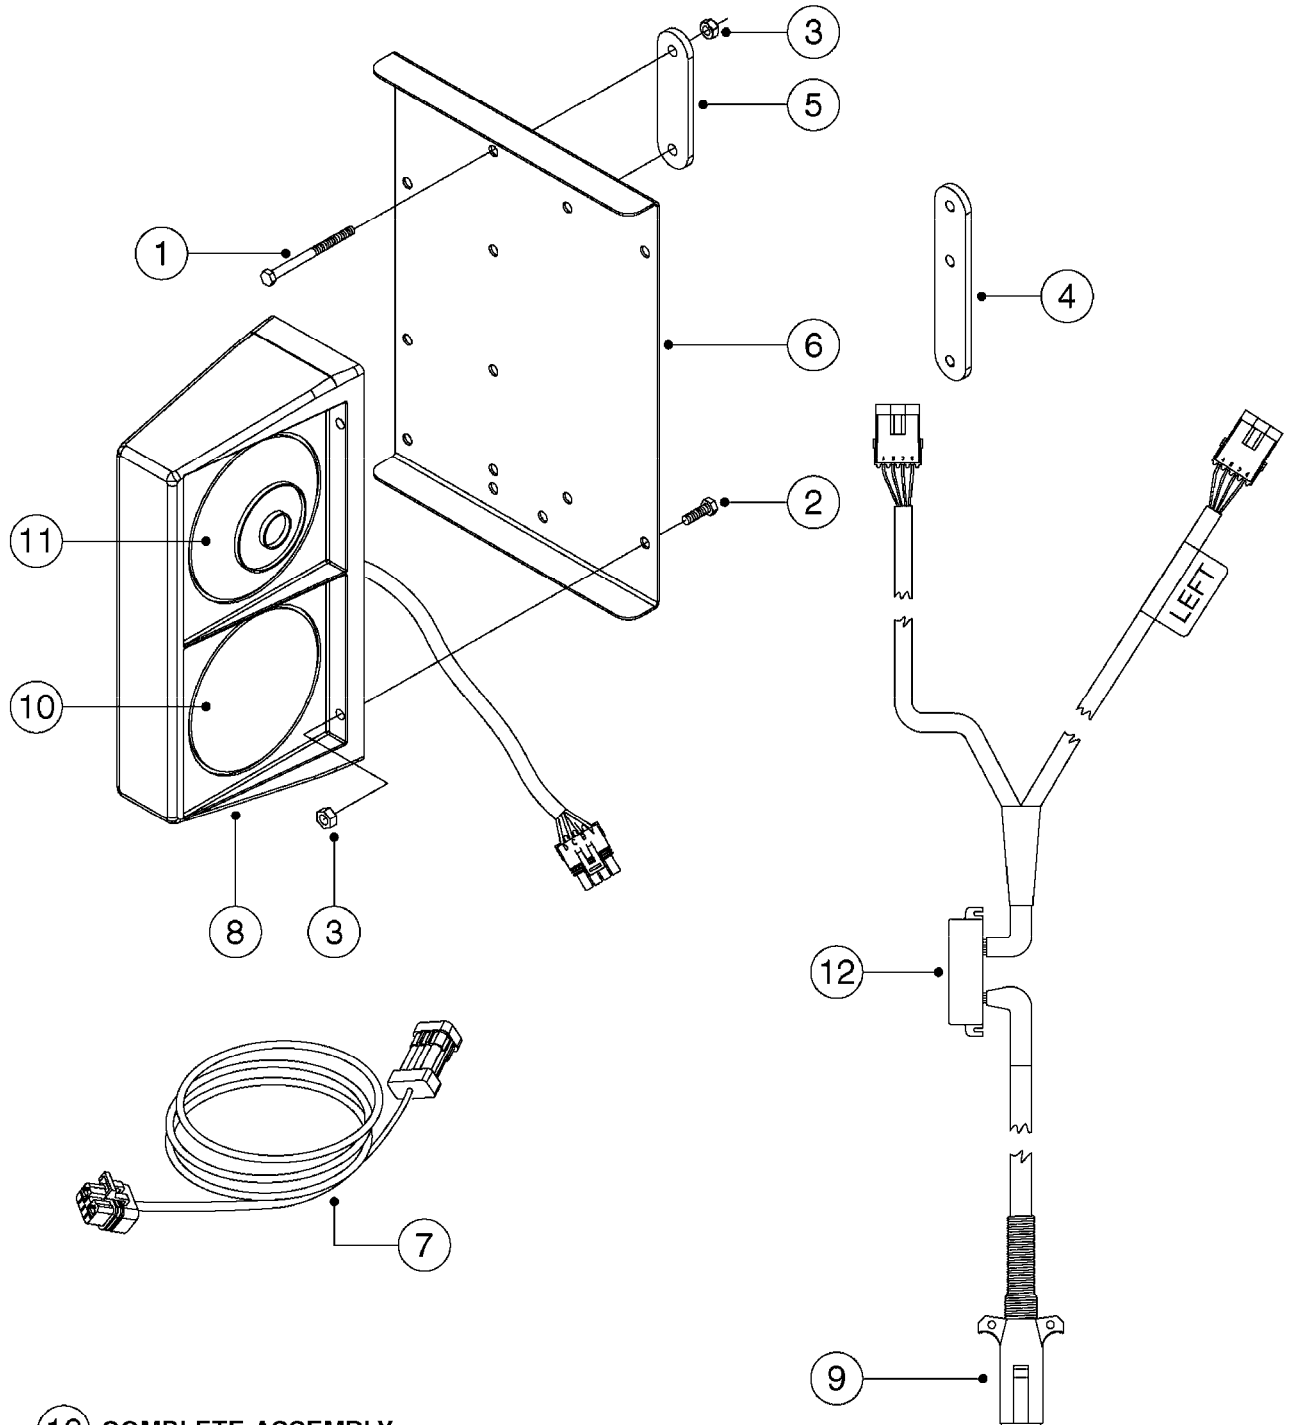

ANGLE SENSOR NCM
M0150-HIN, 01:01:16

Page 1
Date 12.08.2020 9:54

Pos.	parts-n°	order qty	description
1	220947	1	SPRING D13.0/1,2 L=90 RST
2	283699	1	GREASE NIPPLE M6X1
3	283772	1	GREASE NIPPLE M6X1 90°
4	410185	1	BOLT HEX 8.8 DEL M6X16
5	420567	1	BOLT HEX 8.8 DEL M8X30 FT
6	420582	1	BOLT HEX 8.8 DEL M8X20 FT A2
7	420744	1	BOLT HEX 8.8 DEL M8X40
8	450902	1	BOLT ALLEN HEAD M4 X 16MM
9	460143	1	LOCK NUT M8 SST A2 DIN985
10	461145	1	NUT HEX M4 LOCK
11	471037	1	SCREW A 4,3 DIN 125
12	471087	1	WASHER D12.0/4.3X1.0
13	471122	1	WASHER, M10, Ø20/10.5X 2.0, SS
14	471125	1	WASHER M6U 6.4X14X1.2,A2 SS
15	471126	1	WASHER, M8, Ø16/ 8.4X 1.6, SS
16	480811	1	BLIND FASTENER M6 STAINLESS
17	741841	1	ANGLE SENSOR AND BRACKET REAR
18	14052100	1	AXLE D19 L=294/2XM8 STAINLESS
19	16125700	1	BRACKET FOR ANGLE SENSOR
20	16142200	1	GUARD PLATE FOR SENSOR
21	16173200	1	PLATE 6.0X134X42/2XD6/2XBENDS
22	16173400	1	PLATE 2.0X145.3X130/3XBENDS
23	16173600	1	PLATE 4.0X70X56 NCM 4400
24	16174100	1	PLATE 4.0X120X70/2XBENDS NCM 6600
25	16174300	1	BKT F. TRACTOR NCM STEE-UPDATE
26	21089300	1	BUSHING D12/10 L=9
27	22096500	1	TORSION SPRING D24/4.0 L=242
28	26005700	1	ANGLE SENSOR 70° 0.5-4.5 VDC + LEVER
29	26005800	1	ANGLE SENSOR 120° 0.5-4.5 VDC + LEVER
30	28024103	1	TIE STRAP L=8" x W=3/16"
31	28045800	1	S-HOOK 3MM STAINLESS STEEL
32	28058400	1	CHAIN SS 8x16x2.0 L=600
33	39124400	1	BUSHING D28.5/19.1 L=21
34	61019200	1	FRONT SENSOR BRACKET NCM4400
35	61019300	1	FRONT SENSOR MT.THREADED HOLES
36	61019500	1	FRONT SENSOR BRACKET NCM6600
37	72564800	1	STEERING SENSOR NCM4400 FRONT STEERING SENSOR COMPLETE NCM4400
37	72565000	1	STEERING SENSOR NCM6600 FRONT STEERING SENSOR COMPLETE NCM6600

13 COMPLETE ASSEMBLY

COMPLETE ASSEMBLIES
WHOLEGOODS ITEMS

M0160