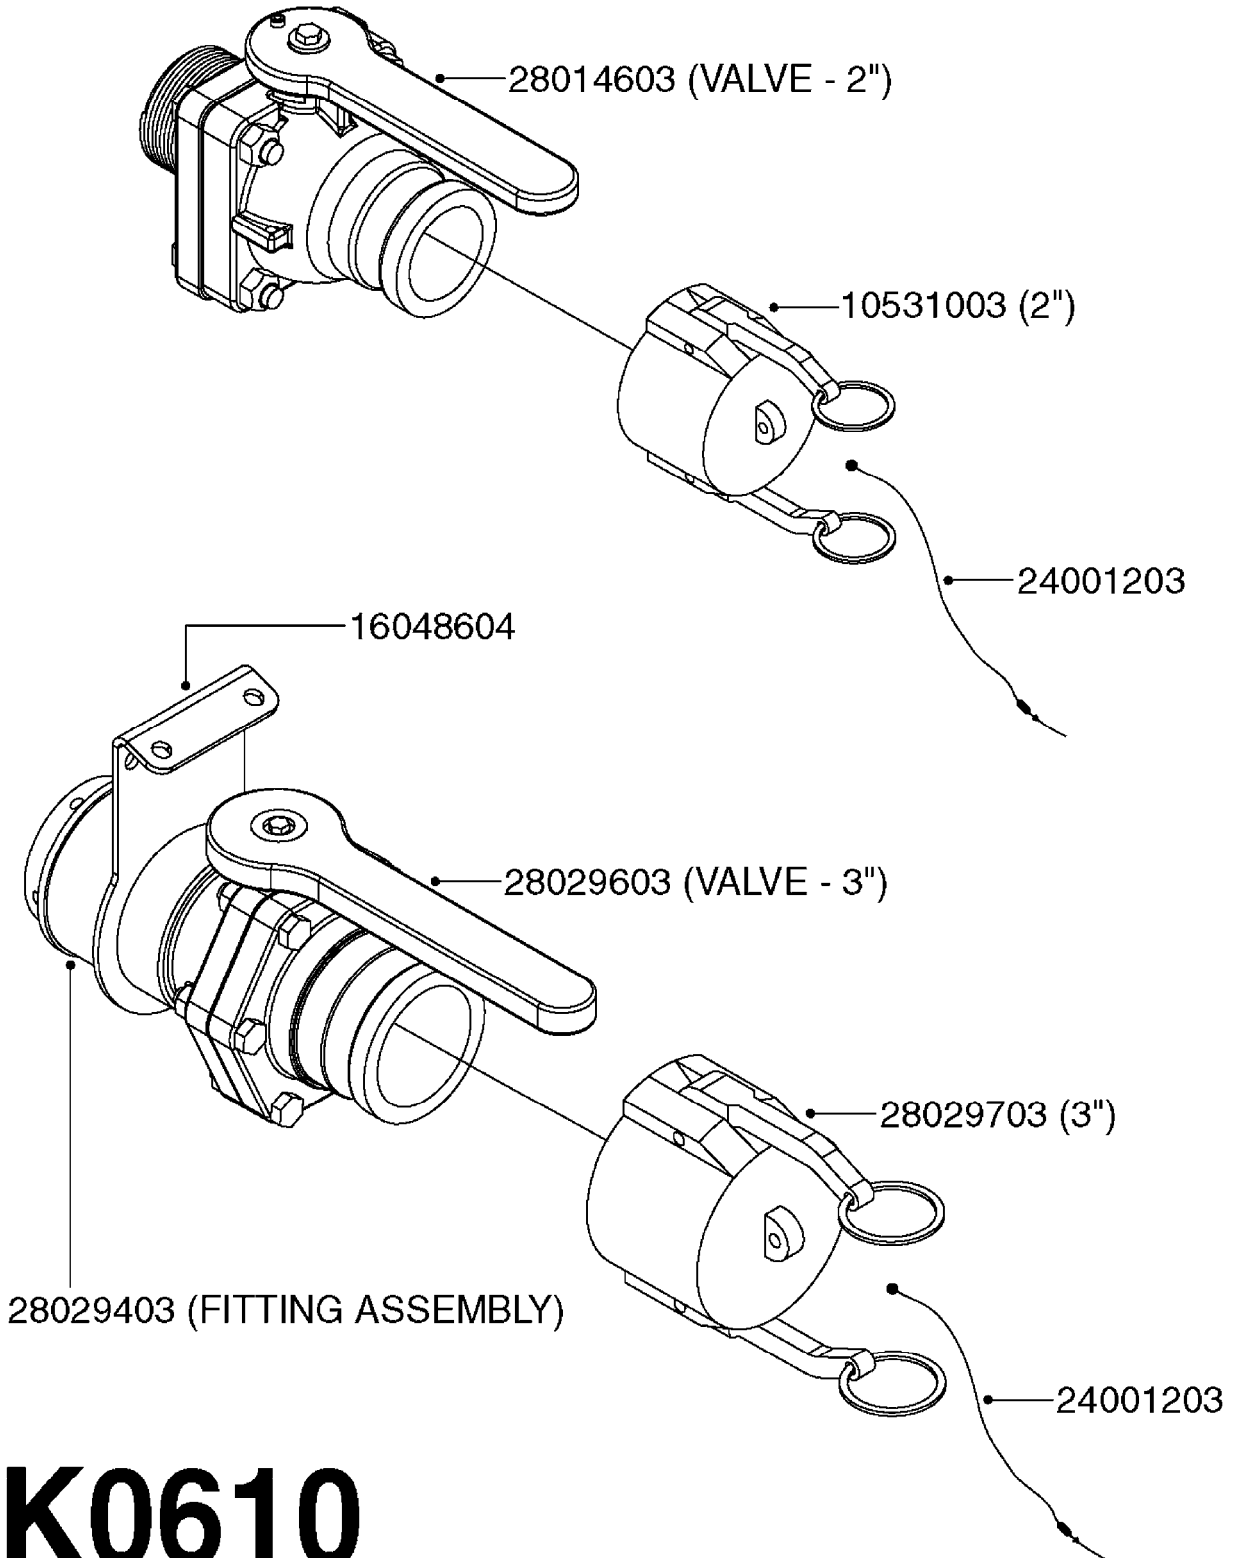

K0610

QUICKFILL-VALVES-BANJO 2" & 3"
K0610-HIN, 01:01:16

Page 1
Date 12.08.2020 9:54

parts-n°	order qty	description
10531003	1	CAP F.MALE QUICK COUPLER 2"
16048604	1	QUICK FILL BKT. NAV. 575-1100
24001203	1	RBR LANYARD 11" F.QCK FILL CAP
28014603	1	VALVE STUBBY 2" BANJO
28029403	1	3"NPT MALE X S93 FEMALE
28029603	1	VALVE STUBBY 3" BANJO
28029703	1	CAP F.MALE QUICK COUPLER 3"