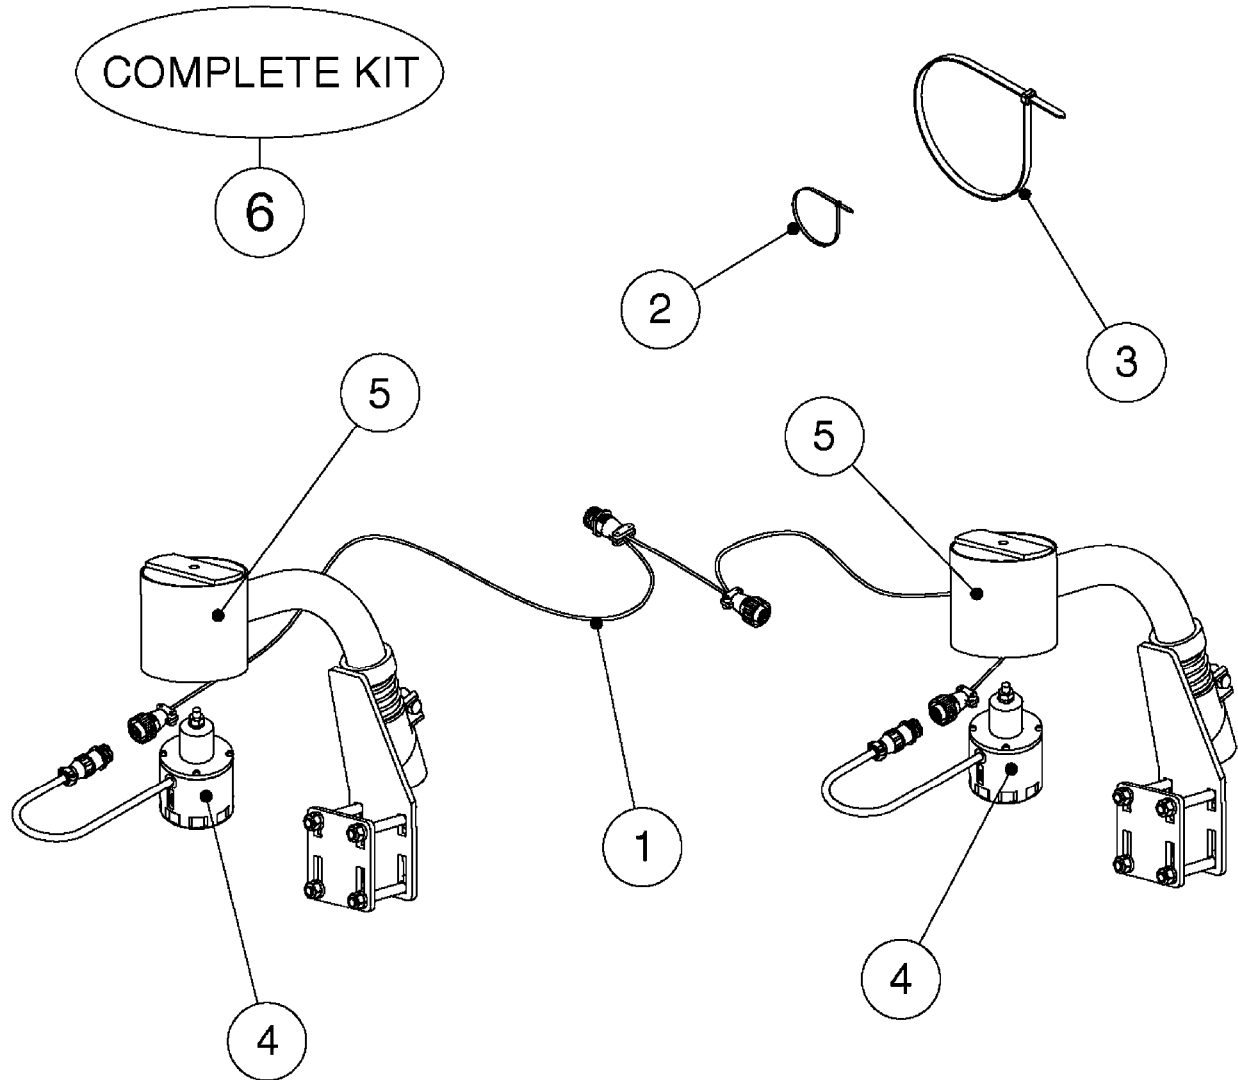

M0350

JUNCTION BOXES - HYDRAULIC
M0350-HIN, 15:07:19

Page 1

Date 12.08.2020 9:54

Pos.	parts-n°	order qty	description
1	261442	1	LID F.3010/3012 HP BOX
2	391071	1	BOX FOR HY.DAH
3	983070	1	CABLE 2X6²
4	26016900	1	CABLE DB25M - DB25F L=8.5m
5	26018000	1	HYD JUNCTION BOX SPZ PRE 2012 EAGLE SPC BOOMS
5	26018100	1	HYD. BOX BOOM PCB W/LEADS FOR FORCE/TWIN FORCE BOOMS
5	26018500	1	HYD. BOX BOOM PCB NO LEADS
5	26038300	1	HYD JUNCTION BOX GENERIC 2012 EAGLE SPC/FORCE BOOMS
6	26087600	1	DAH INTERFACE PCB ASSY. V.2.0
7	28048000	1	PLUG 3-POL DIN 9680 FEM.CHASS
8	28048100	1	PLUG 3-POL DIN 9680 MALE SPRAY
9	28048200	1	WIRE GROMET RUBBER 4 HOLE
10	28048500	1	FUSE 10A ATOF SERIES