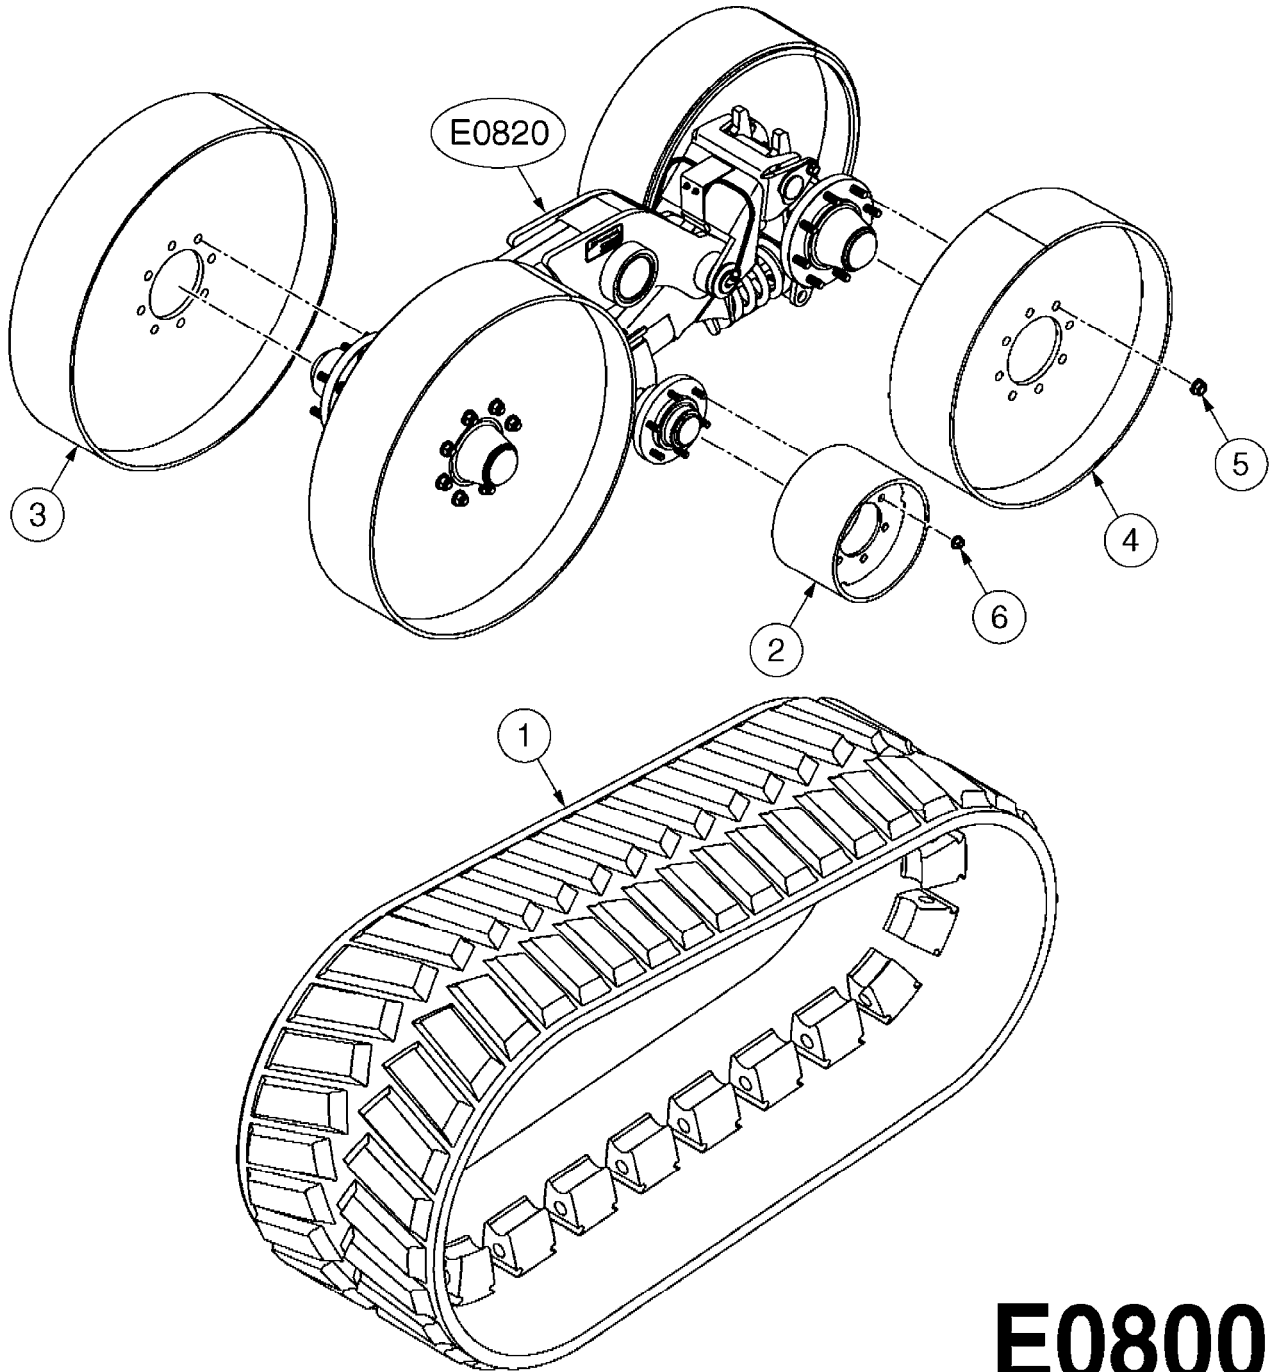

COMPLETE ASSEMBLIES
WHOLEGOODS ITEMS

E0790

HUB ASSEMBLY F.4-1/2" SPINDLE
E0790-HIN, 06:07:17

Page 1
Date 12.08.2020 9:54

parts-n°	order qty	description
10629403	1	BOLT HEX 5/16 NC GR.2 00.50"
21000503	1	SEAL,WHEEL CR43771
21000603	1	RACE, BEARING 3.5/1.5
21000703	1	BEARING, TAPPERED 3.5433/1.575
21000803	1	RACE, TAPERED BEARING
21000903	1	BEARING, TAPPERED, 2.75/1.510
24002803	1	GASKET F. HUB 4.5" HUB ASSY
28001103	1	SPINDLE 4.5"x 23" 20000LB
28001203	1	HUB, 20000LB W. BRG RACES
28045703	1	HUB ASSY 10-13.19-11.02 25000#
29000003	1	HUB CAP F. 881(20000LB) HUB
45000103	1	BOLT, WHEEL STUD 3/4-16X2 3/4
45000503	1	BOLT, WHEEL STUD 3/4-16X3 1/2
46000003	1	NUT HEX NF 3/4" FLANGED F.HUB
46000103	1	NUT, CASTLE, SPINDLE 2-12 UNF
46000203	1	NUT, BUD WHEEL, INNER, RH
46000303	1	NUT, BUD WHEEL, OUTER, RH
47000103	1	WASHER, SPNDL 4.5" 2.06x4 .25T
48000103	1	PIN, COTTER 5/16" X 5.25"
63002903	1	AXLE INSERT,72"-90"SUS CM 1200
63033703	1	AXLE INSERT NCM 44/66/9000