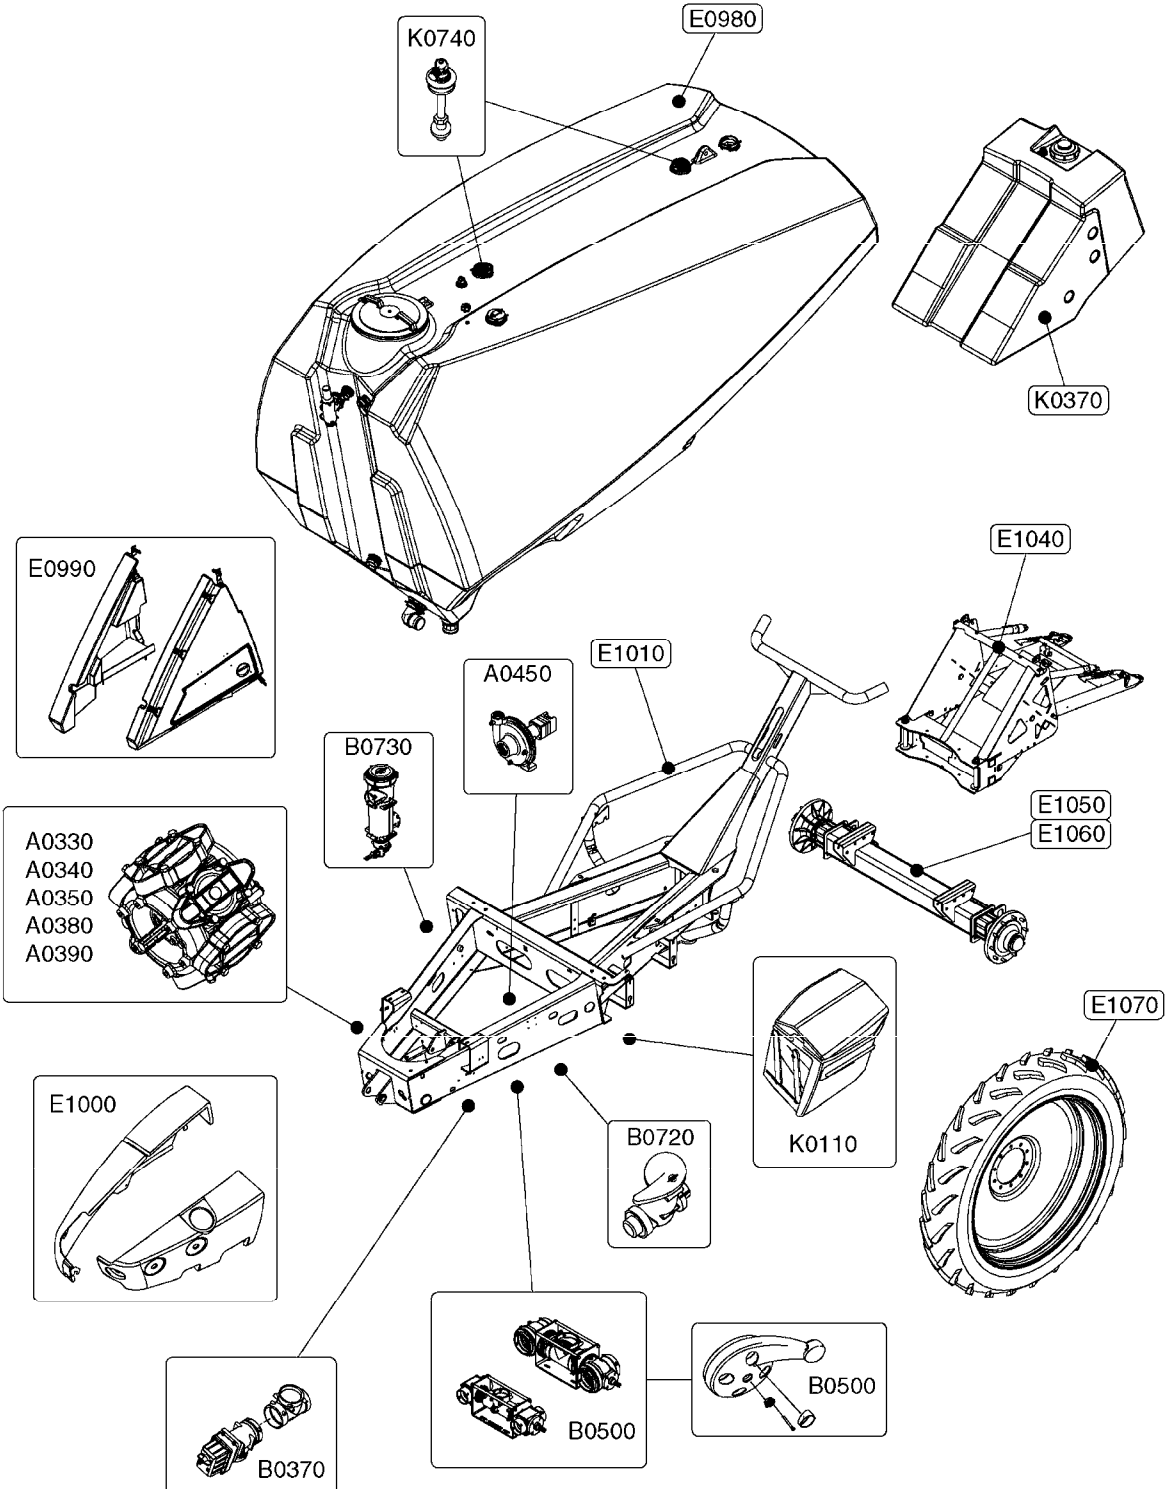

FOR PRE-2016 100 SERIES PTO PARTS
SEE PAGES A0510, A0520, A0560, A0570

COMPLETE ASSEMBLIES
WHOLEGOODS ITEMS

A0610

C.V. PTO SHAFTS - BONDIOLI
G-SERIES
A0610-HIN, 23:10:18

Page 1

Date 12.08.2020 9:53

parts-n°	order qty	description
10627103	1	PTO PIN TUBE RETAINER CV OUTER
28009003	1	PTO TUBE OUTER F.CV 1060MM
28009803	1	PTO PIN TUBE RETAINER OUTER
28009903	1	PTO TUBE RETAINER INNER
28010103	1	PTO YOKE F.INNER TUBE CV PTO
28010203	1	PTO YOKE 1-3/8X21SPL
28035003	1	PTO 1-3/8/21X1-3/8/21X1260 CV
28035103	1	PTO 1-3/4/20X1-3/8/21X1260 CV
28035203	1	PTO 1-3/4/20X1-3/8/21X1210 CVH
28040203	1	PTO YOKE 1-3/8X21SPL SLIP F.CV
28040303	1	UNIV. JOINT 22x86mm CV BLK.
28040403	1	PTO YOKE INNER F.CV PTO SHAFT
28040603	1	PTO YOKE 1-3/8X21SPL BLACK
28040703	1	SAFETY CHAIN F.CV BLACK PTO
28040903	1	SELF TAPPING SHIELDING SCREW
28041303	1	PTO YOKE 1-3/4X20SPL SLIP F.CV
28041803	1	DECAL DANGER GUARD MISSING
28041903	1	DECAL DANGER ROT.DRIVELINE
28042003	1	PTO YOKE 1-3/4X20SPL SLIP F.CV
28089203	1	UNIV.JOINT 27X100MM F.CV
28094003	1	PTO SHIELD COMPLETE BLACK
28098103	1	PTO SHIELD COMPLETE BLACK
28098903	1	PTO TUBE YOKE #6-G7 INNER
28099203	1	PTO TUBE INNER #4 1050MM
28099303	1	PTO TUBE YOKE G7 OUTER
28099503	1	PTO TUBE OUTER 1040MM
28099703	1	PTO TUBE INNER #6 1050MM
28099803	1	SELF TAPPING SCREW 4.8X22
28100003	1	ROLL PIN 10X65
28100403	1	UNIV. JOINT S4-G4 27X74.6MM
28100503	1	UNIV. JOINT S7-G7 30.2X91.5MM
28100603	1	PTO YOKE 1-3/8"X21 S7-G7 BALL LOCK