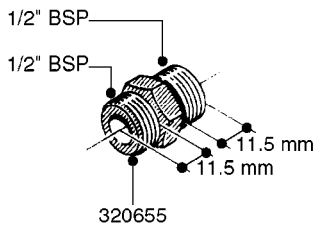

FITTINGS - HEXAGON NIPPLES
L0030-HIN, 01:01:16

L0030

FITTINGS - HEXAGON NIPPLES
L0030-HIN, 01:01:16

Page 1
Date 12.08.2020 9:54

parts-n°	order qty	description
10015303	1	FITT.PO.HN 1.00X1.00 M1000
10425003	1	FITT.PO.HN 1.25X1.00 MCPHEE
320132	1	FITT.DK HN 1" BSP
320176	1	FITT.DK HN 3/8"X1/2" BSP
320445	1	FITT.DK HN 1/4"X3/8" BSP
320655	1	FITT.DK HN 1/2"-1/2" BSP
320692	1	FITT.DK HN 3/8'BSPX1/4'NPT
320703	1	FITT.DK HN 3/8BSP X1/2 &1/4NPT
320725	1	FITT.DK NIPPLE 3/8"-3/8" BSP
320902	1	FITT.DK HN 3/8'X 1/4' BSP
390232	1	FITT.DK HN 1-1/2' X 1-1/4' BSP
390276	1	FITT.DK HN 1'BSP