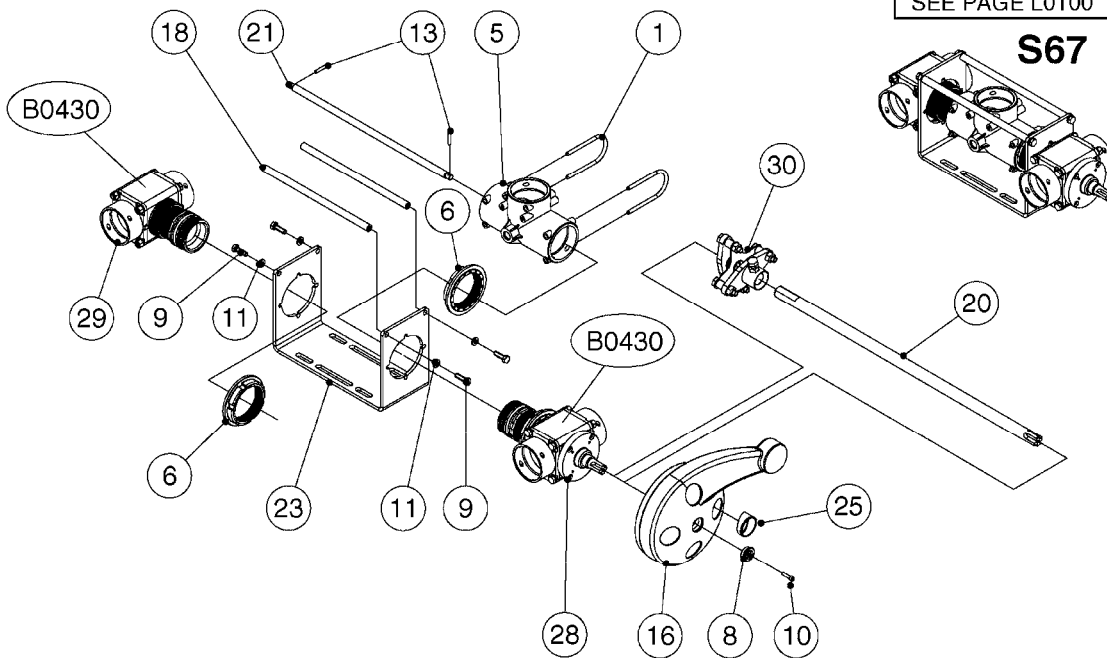

FOR S67 FITTINGS
SEE PAGE L0100

S67

FOR S93 FITTINGS
SEE PAGE L0110

S93

B0500

SMART VALVE S67 S93 (07)
B0500-HIN, 28:01:19

Page 1
Date 12.08.2020 9:53

Pos.	parts-n°	order qty	description
1	145996	1	FITT.DK S-67 FORK
2	145997	1	FITT.DK S-93 FORK
3	242351	1	O-RING D69.5X3.0 VITON F.S-93
4	322109	1	FITT.DK S-93 BULKHEAD NUT
5	322224	1	FITT.DK S-67 TEE
6	322320	1	NUT F.3 WAY VALVE S56
7	334545	1	FITT.DK S-93 TEE
8	334594	1	PLUG F.VALVE HANDLE BLACK
9	410362	1	BOLT HEX 8.8 SS M6X20
10	410922	1	CYL.SKR 8.8 DEL M4X20 RST
10	450902	1	BOLT ALLEN HEAD M4 X 16MM
11	471125	1	WASHER M6U 6.4X14X1.2,A2 SS
12	480733	1	PIN D6 X 40
13	480803	1	PIN Ø4 X 25
14	728525	1	FITT. S93 CONNECTOR W/O-RINGS
15	741844	1	VALVE HANDLE ASSY. SUCTION NCM
16	741845	1	VALVE HANDLE ASSY. PRESSUR NCM
17	14021500	1	SPINDLE F.S93 SMART VALVE
18	14022700	1	SPACER TUBE Ø10 L=212 SS
19	14038100	1	AXLE FOR SUCTION VALVE HANDLE
20	14038200	1	AXLE FOR PRESSURE VALVE HANDLE
21	14068700	1	SPINDLE,SMART VALVE S67 10MM
22	16059900	1	BRACKET 2 STK S93 SMART VALVE
23	16082300	1	BRACKET 2PCS S67 VALVE 15 BAR
24	28168400	1	HAIRPIN Ø5 S67/S93
25	33505200	1	PLUG FOR SMART VALVE HANDLE
26	72138000	1	VALVE S93 "V2" SMART VALVE
27	72138600	1	VALVE S93 "V3" SMART VALVE
28	72172100	1	VALVE S67 "V1" SMART VALVE
28	72538000	1	NCM 4400/6600 VALVE S67, LONG SPINDLE NAV 3000/4000
29	72172200	1	VALVE S67 "V2" SMART VALVE
30	72283000	1	AXLE JOINT F. SMARTVALVE HANDL