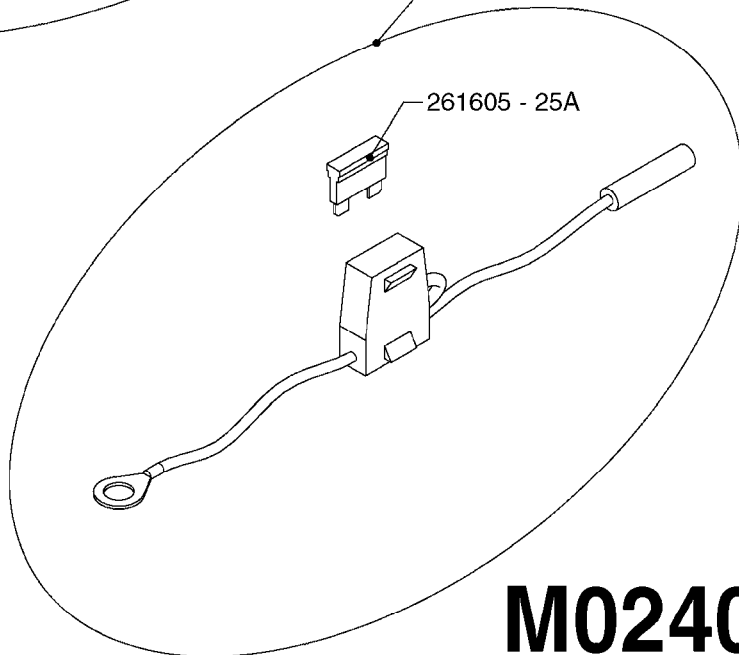

POWER SUPPLY CABLES
M0240-HIN, 01:01:16

Page 0

Date 12.08.2020 9:54

M0240

POWER SUPPLY CABLES
M0240-HIN, 01:01:16

Page 1

Date 12.08.2020 9:54

parts-n°	order qty	description
261605	1	Fuse 25A ATOF Series
983070	1	CABLE 2X6²
16112800	1	BRACKET F.12V POWER CABLE/PLUG
28048000	1	PLUG 3-POL DIN 9680 FEM.CHASS
72266300	1	CABLE 12VDC POWER F. TRACTOR