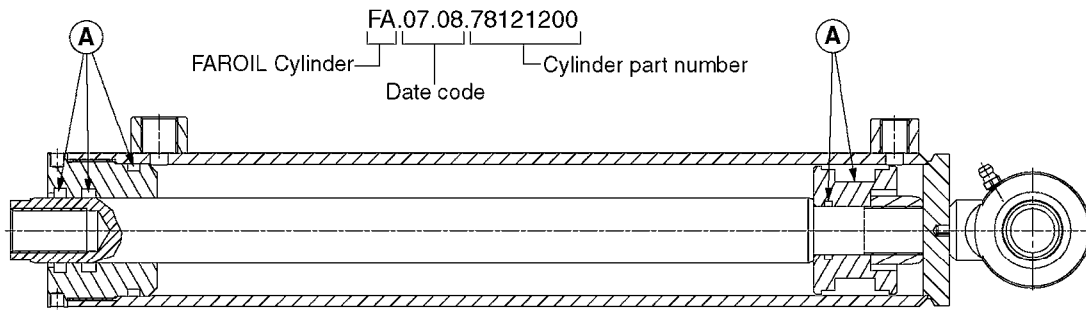

HYDRAULICS - CYLINDERS
C0020-HIN, 01:01:16

Page 3

Date 12.08.2020 9:53

parts-n°	order qty	description
63039300 78100003	1 1	CYLINDER ROD F.781132 CYL. PARA-LIFT CM+750 W/STOP

Check cylinder barrel for stamped part number.