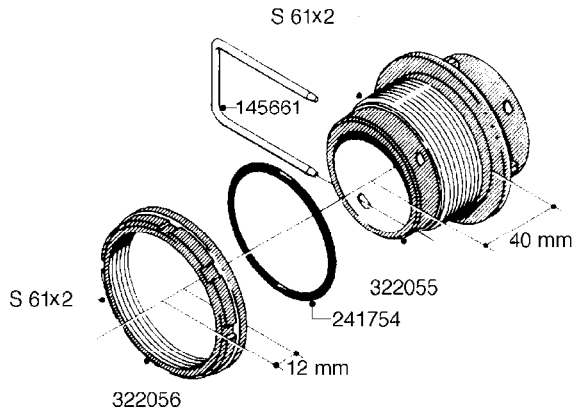

L0080

FITTINGS - S-53
L0080-HIN, 12:09:17

Page 1

Date 12.08.2020 9:54

Pos.	parts-n°	order qty	description
1	145995	1	FITT.DK S-53 FORK
2	241973	1	O-RING Ø3 X 44.2 70 SHORES NITRIL NITRIL (BLACK)
2	242353	1	O-RING 3 X 44.2 VITON VITON (BROWN)
3	242109	1	O-RING D32.2x3.0 NITRIL (BLACK)
3	242354	1	O-RING D32.2X3.0 VITON VITON (BROWN)
4	322103	1	FITT.DK S-53 BULKHEAD
5	322107	1	FITT.DK S-53 BULKHEAD NUT
6	322110	1	FITT.DK S-53 ELB. 1/2" BSP
7	322352	1	FITT.DK S-53 TEE
8	334229	1	FITT.DK S-53 STR.3/4"
9	334260	1	GASKET F. S-53 BULKHEAD
10	334564	1	FITT.DK S-67 TO S-53 ADAPTER
11	391100	1	FITT.DK S-53THREAD INS.1/2"BSP
12	726463	1	FITT.DK S53 BULKHEAD W/GASKET
13	726552	1	FIT.DK S-53X90 1/2" BSP,O-RING
14	726556	1	FITT.DK S-53 HB 1/2" W/O-RING
15	726558	1	FITT.DK S53 STR. 3/4" W.ORING
16	726559	1	FITT DK. S-53 HB 1" W/O-RING
17	726568	1	FITT.DK.S-53 HB 1/2"90 W/O-RING
18	726570	1	FITT.DK S-53 ELB.3/4" W.ORING
19	726571	1	FITT.DK S-53 ELB.1", W ORING
20	726578	1	FITT.DK S53 PLUG WITH O-RING
21	728561	1	FITT.DK. S67M - S53F REDUCER