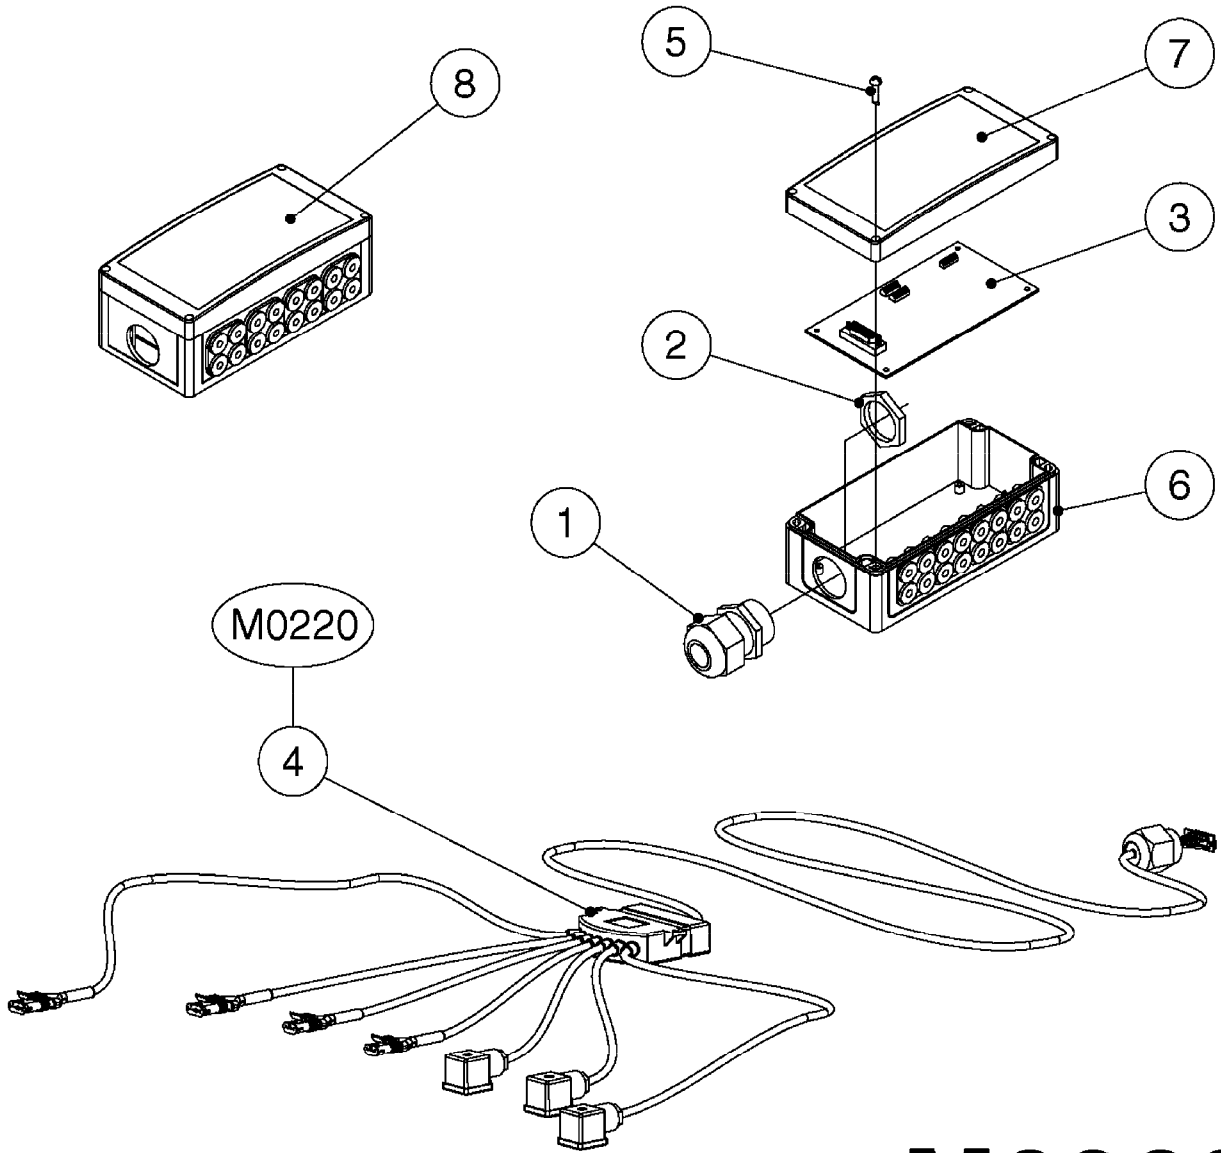

M0260

TRACK ASSEMBLE BOX NCM
M0260-HIN, 01:01:16

Page 1
Date 12.08.2020 9:54

Pos.	parts-n°	order qty	description
1	262106	1	BULKHEAD F. CABLE 6.5-14 BLACK
2	262107	1	NUT F. BULKHEAD CABLE GRAY
3	26007600	1	PCB F. TRACKING JUNC. BOX
4	26024000	1	CABLE SET FOR TRACK NCM
5	28082100	1	SCREW F. BOX LID 1/4" L=20
6	33508700	1	BOX BOTTOM 160X80X40 BLACK 1-HOLE
7	33508800	1	LID 160X80X15 BLK W/SCREWS
8	72311700	1	JUNCTION BOX F.STEERING NCM