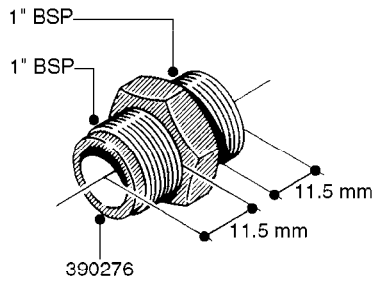

FITTINGS - HEXAGON NIPPLES
L0030-HIN, 01:01:16

L0030

FITTINGS - HEXAGON NIPPLES
L0030-HIN, 01:01:16

Page 1
Date 12.08.2020 9:54

parts-n°	order qty	description
10015303	1	FITT.PO.HN 1.00X1.00 M1000
10425003	1	FITT.PO.HN 1.25X1.00 MCPHEE
320132	1	FITT.DK HN 1" BSP
320176	1	FITT.DK HN 3/8"X1/2" BSP
320445	1	FITT.DK HN 1/4"X3/8" BSP
320655	1	FITT.DK HN 1/2"-1/2" BSP
320692	1	FITT.DK HN 3/8'BSPX1/4'NPT
320703	1	FITT.DK HN 3/8BSP X1/2 &1/4NPT
320725	1	FITT.DK NIPPLE 3/8"-3/8" BSP
320902	1	FITT.DK HN 3/8'X 1/4' BSP
390232	1	FITT.DK HN 1-1/2' X 1-1/4' BSP
390276	1	FITT.DK HN 1'BSP