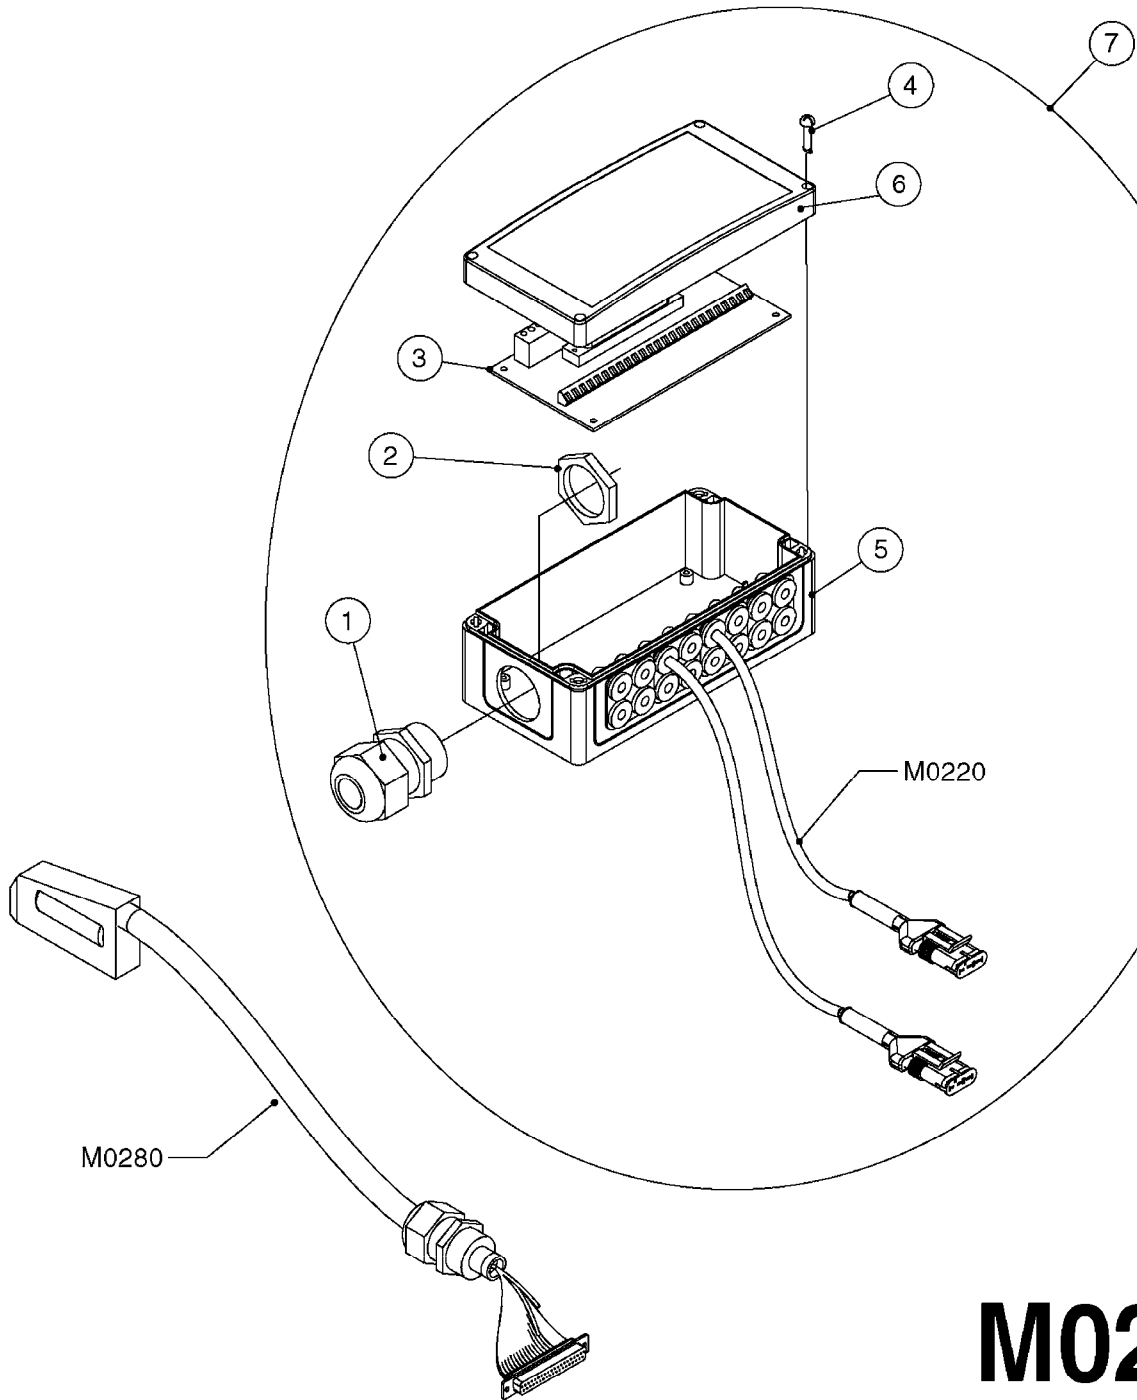

M0220

CABLES
M0220-HIN, 12:05:18

Page 1
Date 12.08.2020 9:54

Pos.	parts-n°	order qty	description
1	262150	1	SCREW ASSM.FOR D-SUB PLUG
2	26004900	1	CABLE FEM/MALE 37P L=9.5M
3	26005900	1	WIRE 37/37 POLE DAH/JOB COM
4	26006000	1	LEAD F AMP SUPERSEAL 3 WAYS L1,5M
4	26006100	1	CABLE L = 5.00M, AMP, MALE, 3P
4	26007000	1	CABLE L = 0.20M, AMP, MALE, 3P
4	26007100	1	CABLE L = 9.00M, AMP, MALE, 3P
4	26007200	1	CABLE 3POL AMP FEMALE L13M
5	26006200	1	CABLE L = 4.50M, AMP, MALE, 2P
5	26006300	1	CABLE L = 0.50M, AMP, MALE, 2P
5	26006400	1	CABLE L = 0.75M, AMP, MALE, 2P
5	26006500	1	CABLE L = 1.50M, AMP, MALE, 2P
5	26006600	1	CABLE L = 9.00M, AMP, MALE, 2P
6	26006700	1	CABLE L = 0.12M, AMP, FEMALE, 2P
7	26006800	1	CABLE L = 1.00M, AMP, FEMALE, 2P
8	26007300	1	CABLE L = 1.00M, AMP, FEMALE, 3P
9	26007400	1	CABLE L = 3.00M, AMP, EXT, 3P
9	26009800	1	CABLE L = 0.50M, AMP, EXT, 2P
10	26007500	1	CABLE FEM/FEM 15P L=3.5M
11	26016900	1	CABLE DB25M - DB25F L=8.5m
12	72450600	1	CAP F. AMP SUPER SEAL 2P PLUG
13	72450700	1	CAP F. AMP SUPER SEAL 3P PLUG
14	72450800	1	CAP F. AMP SUPER SEAL 4P PLUG