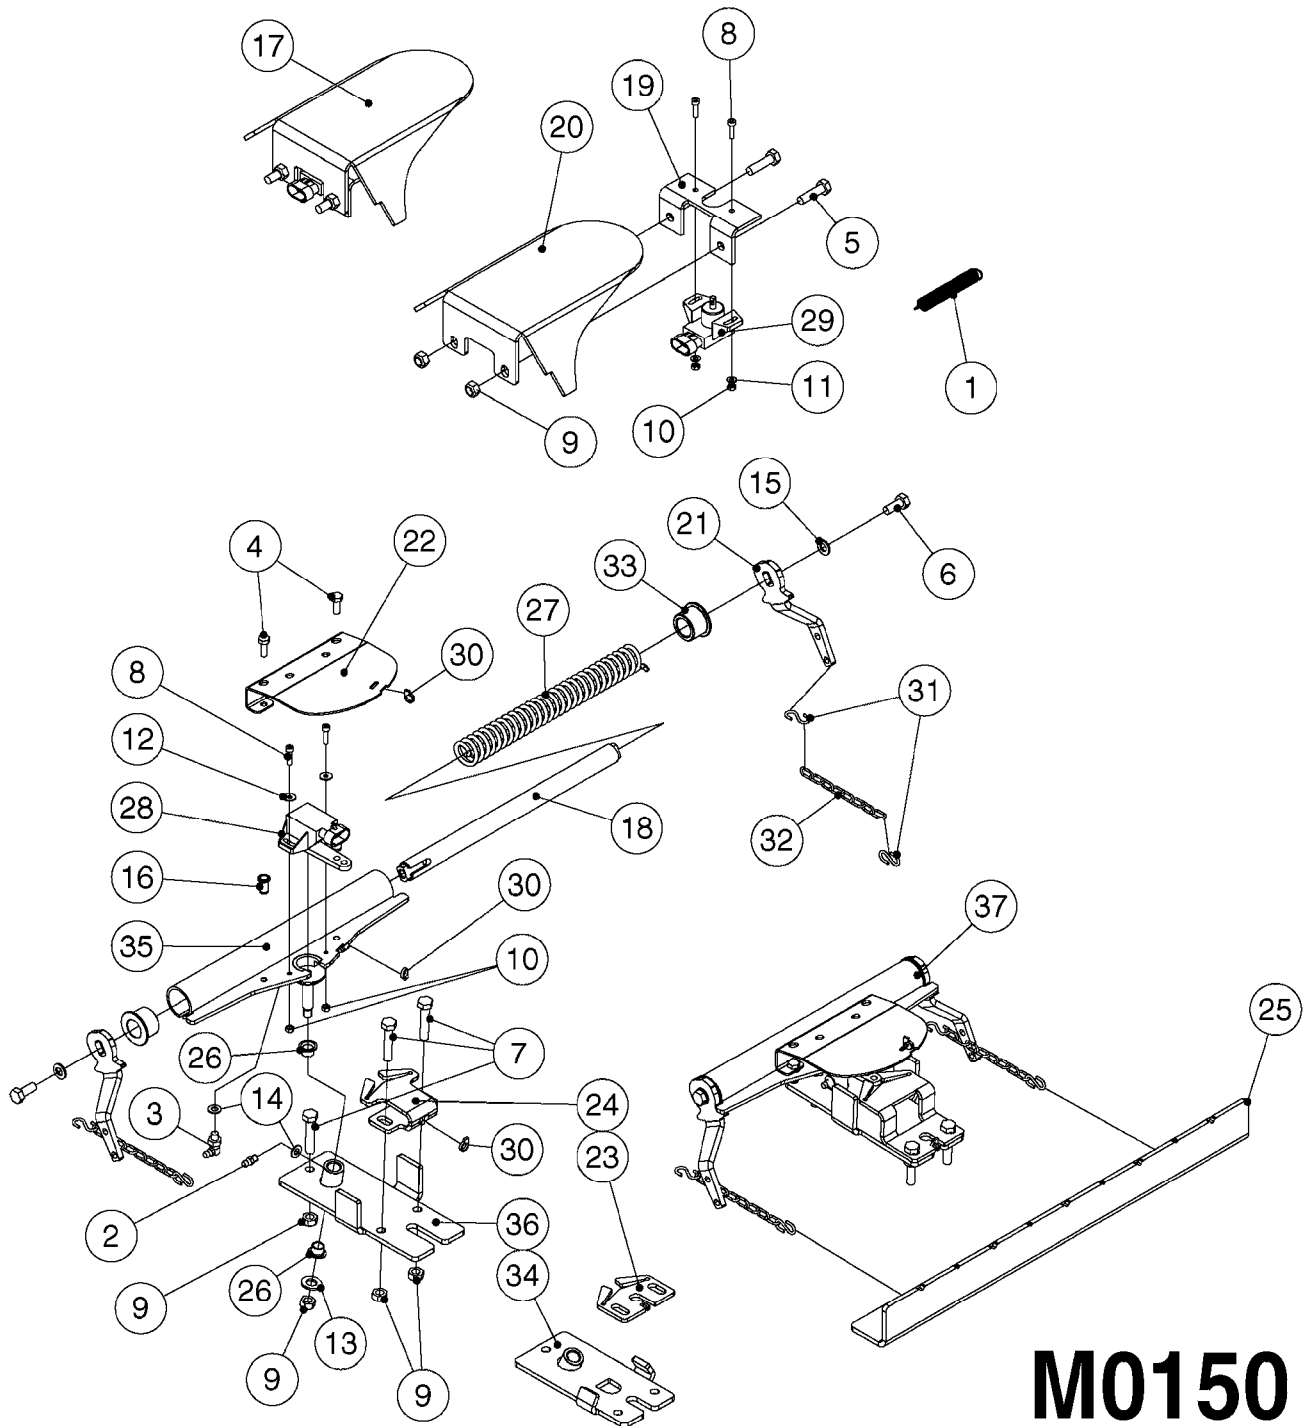

PRESSURE SENSOR - AMP
M0140-HIN, 01:01:16

Page 1

Date 12.08.2020 9:54

Pos.	parts-n°	order qty	description
1	141341	1	NUT 1/4' BSP
2	145631	1	WASHER D21.5/D13.5X2.5 BRASS
3	232230	1	QUICK COUPLER 1/4"BSP X 4 MM
4	232285	1	T-PIECE 1/4" 2 X INT. 1
5	241404	1	DOWTY SEAL 1/4"
6	242353	1	O-RING 3 X 44.2 VITON
7	391135	1	FITT. S67 PLUG W/13.2Ø HOLE
8	14076900	1	NIPPLE 1/4" I-1/4" U L=28.5 SS
9	26007000	1	CABLE L = 0.20M, AMP, MALE, 3P
10	26007300	1	CABLE L = 1.00M, AMP, FEMALE, 3P
11	26026200	1	PRESSURE TRANS. 0-10BAR 4-20mA
12	72553900	1	S67 W/T-PIECE F. PRES. TRANS.

M0150