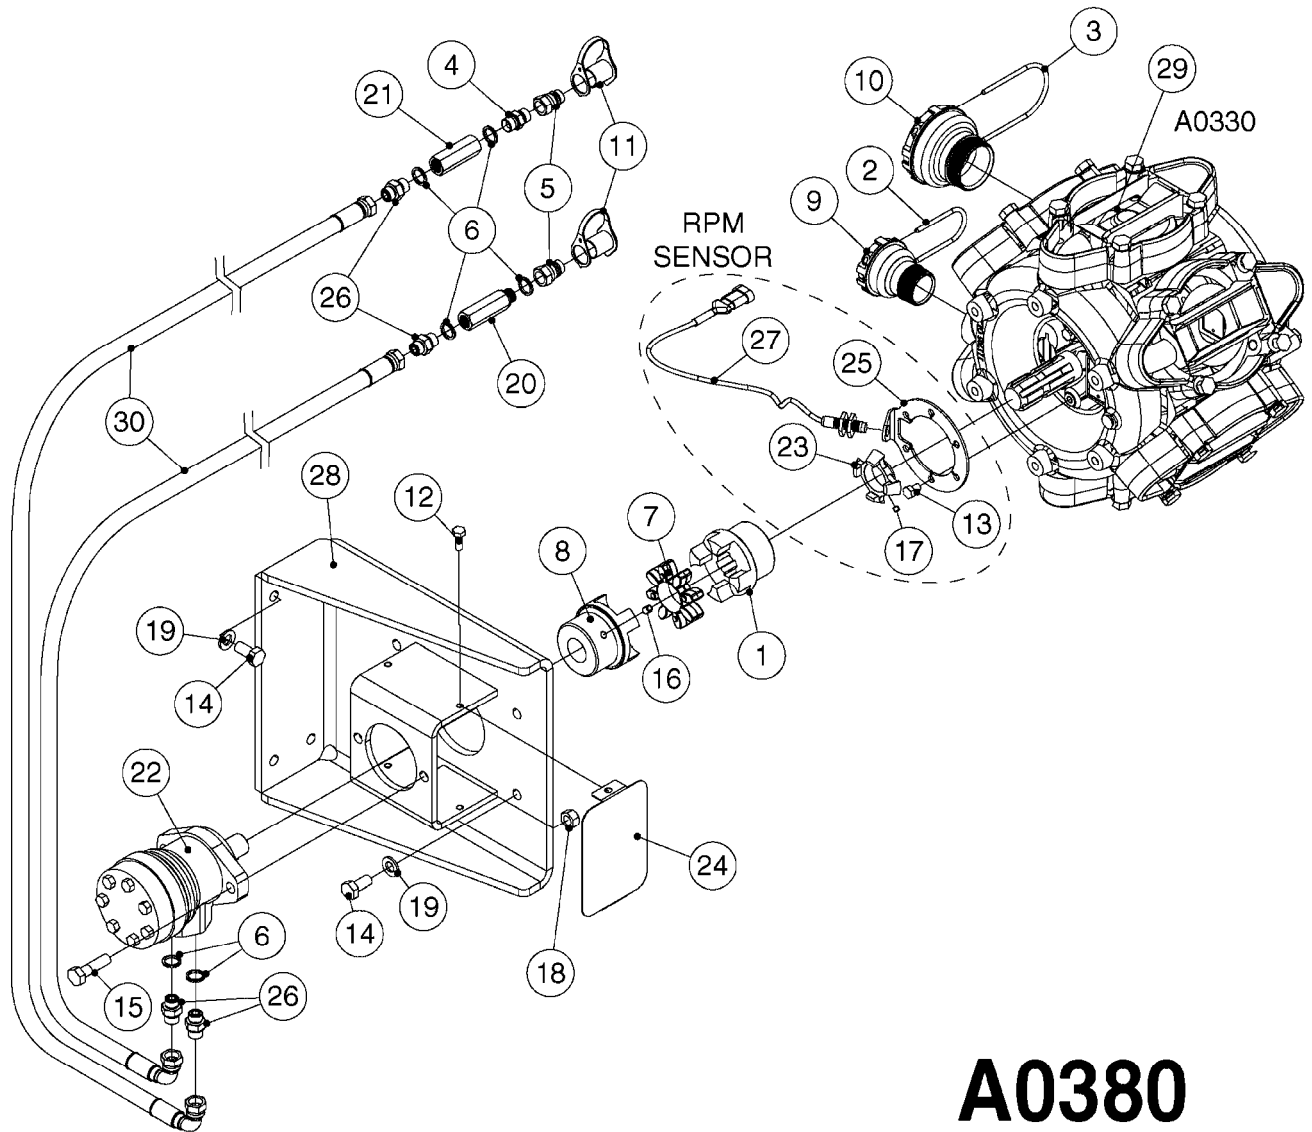

A0380

PUMP - 463 FLEX CAPACITY
A0380-HIN, 07:11:16

Page 1

Date 12.08.2020 9:53

Pos.	parts-n°	order qty	description
1	111438	1	HUB F.CLUTCH 361/460 PUMP
2	145996	1	FITT.DK S-67 FORK
3	145997	1	FITT.DK S-93 FORK
4	147132	1	HEX NIPPLE 1/2"X1/2" BSP DEL
5	230311	1	QUICK COUPLING 1/2"
6	241356	1	DOWTYSEAL 1/2"
7	283916	1	TOOTHED RIM FOR CLUTCH
8	284521	1	COUPLING HALF CYL.D25MM-KEY
9	322322	1	FITT.DK S-67 X 1-1/4"BSP MALE
10	322324	1	FITTING S93 FEMALE - BSP 2" MALE
11	334206	1	DUST HOOD FOR HY-COUPLING
12	420582	1	BOLT HEX 8.8 DEL M8X20 FT A2
13	420917	1	BOLT HEX 8.8 RAW M8X12 FT
14	430522	1	BOLT HEX 8.8 DEL M12X25 FT
15	430878	1	BOLT HEX 8.8 DEL M12X45 DIN931
16	450052	1	SCREW SET M8X10 BLACK ALLAN
17	450645	1	SCREW ALLAN M6 X 6 SS
18	460703	1	NUT HEX M12X1.75 LOCK DIN985A2 SS
19	471127	1	WASHER, M12, Ø24/13X24X2.5 SS
20	782153	1	PRESS. FLOW VALVE 1/2", 32L/MIN, PAINTED (BLACK)
21	782154	1	CHECK VALVE 284794 (BLACK)
22	783010	1	MOTOR HYDRAULIC OMR50, BLACK
23	14117800	1	ROTOR RPM SENSOR 4-POL
24	16154400	1	COVER PLATE F. FLEX PUMP MT., BLACK
25	16382700	1	PLATE 3 X 148 X 116 / BEND
26	23235300	1	HEX NIPPLE 1/2"-13/16"
27	28120200	1	INDUCTIVE SENSOR M12 0.25M CABLE
28	61038400	1	BRACKET FLEX PUMP MOUNT NCM, BLACK
29	72363900	1	PUMP 463/10-MOD-2-540
30	78571100	1	HOSE HY X 1/2" X 248" STR+ELB