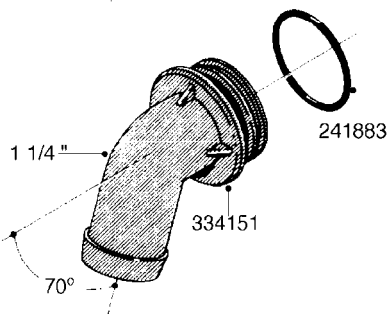

L0080

FITTINGS - S-53
L0080-HIN, 12:09:17

Page 1

Date 12.08.2020 9:54

Pos.	parts-n°	order qty	description
1	145995	1	FITT.DK S-53 FORK
2	241973	1	O-RING Ø3 X 44.2 70 SHORES NITRIL NITRIL (BLACK)
2	242353	1	O-RING 3 X 44.2 VITON VITON (BROWN)
3	242109	1	O-RING D32.2x3.0 NITRIL (BLACK)
3	242354	1	O-RING D32.2X3.0 VITON VITON (BROWN)
4	322103	1	FITT.DK S-53 BULKHEAD
5	322107	1	FITT.DK S-53 BULKHEAD NUT
6	322110	1	FITT.DK S-53 ELB. 1/2" BSP
7	322352	1	FITT.DK S-53 TEE
8	334229	1	FITT.DK S-53 STR.3/4"
9	334260	1	GASKET F. S-53 BULKHEAD
10	334564	1	FITT.DK S-67 TO S-53 ADAPTER
11	391100	1	FITT.DK S-53THREAD INS.1/2"BSP
12	726463	1	FITT.DK S53 BULKHEAD W/GASKET
13	726552	1	FIT.DK S-53X90 1/2" BSP,O-RING
14	726556	1	FITT.DK S-53 HB 1/2" W/O-RING
15	726558	1	FITT.DK S53 STR. 3/4" W.ORING
16	726559	1	FITT DK. S-53 HB 1" W/O-RING
17	726568	1	FITT.DK.S-53 HB 1/2"90 W/O-RING
18	726570	1	FITT.DK S-53 ELB.3/4" W.ORING
19	726571	1	FITT.DK S-53 ELB.1", W ORING
20	726578	1	FITT.DK S53 PLUG WITH O-RING
21	728561	1	FITT.DK. S67M - S53F REDUCER