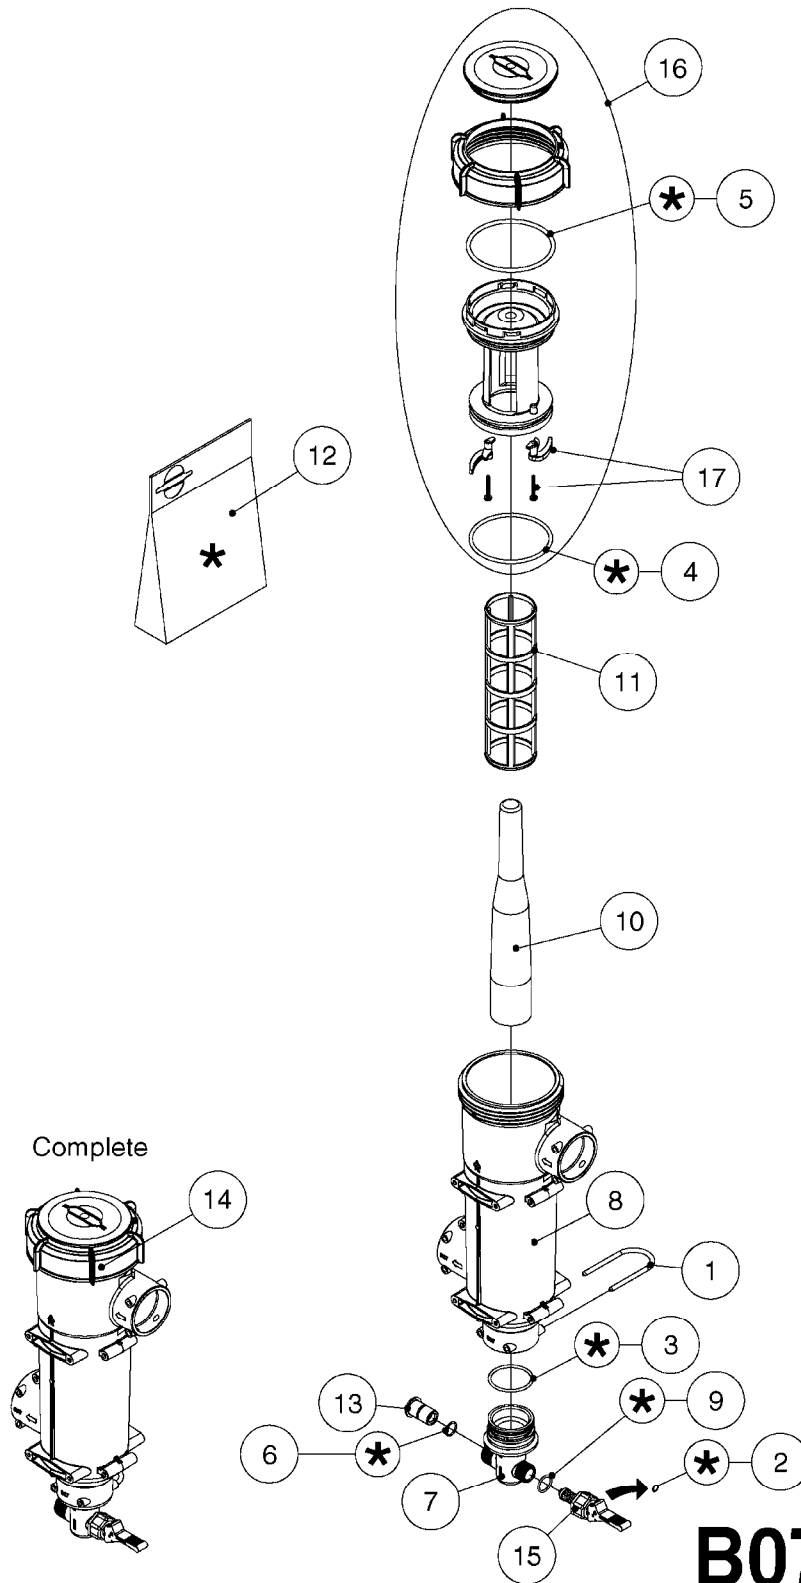

B0730

PRESSURE FILTER - CYCLONE
B0730-HIN, 01:01:16

Page 1
Date 12.08.2020 9:53

Pos.	parts-n°	order qty	description
1	145996	1	FITT.DK S-67 FORK
2	241323	1	O-RING D5.3X2.4 NITRIL
3	242353	1	O-RING 3 X 44.2 VITON
4	242565	1	O-RING Ø 85 X 4.0 SH70 VITON
5	242577	1	O-RING Ø 86 X 4.5 SH70 VITON
6	242594	1	O-RING D14 X 1.78 SCH.70-EPDM
7	322358	1	T-PIECE S67-1/2"-3/4"
8	322359	1	CYCLONE FILTER HOUSING
9	330315	1	O-RING D18.4/D13X.6
10	391093	1	CONE F. CYCLONE FILTER
11	61036000	1	FILTER ELEM.S93,100 MSH-YELLOW
11	615416	1	FILTER ELEM.S93,50 MESH-BLUE
11	72557200	1	FILTER ELEM.S93,80# CYCLONE
12	741827	1	SEAL KIT CYCLONE FILTER
13	39127500	1	VALVE SEAT D18/10 3/4"-1/2" 09
14	72281200	1	CYCLONE FILT.COMP. 80 MSH S67
14	72316500	1	CYCLONE FILT.COMP.50 MSH S67
14	72316600	1	CYCLONE FILT.COMP.100 MSH S67
15	72281300	1	VALVE BOOSTER/ON/OFF CYCLONE F
16	72352200	1	LID COMPLETE F. CYCLONE FILTER
17	74192900	1	FILTER LOCK PARTS - CYCLONE