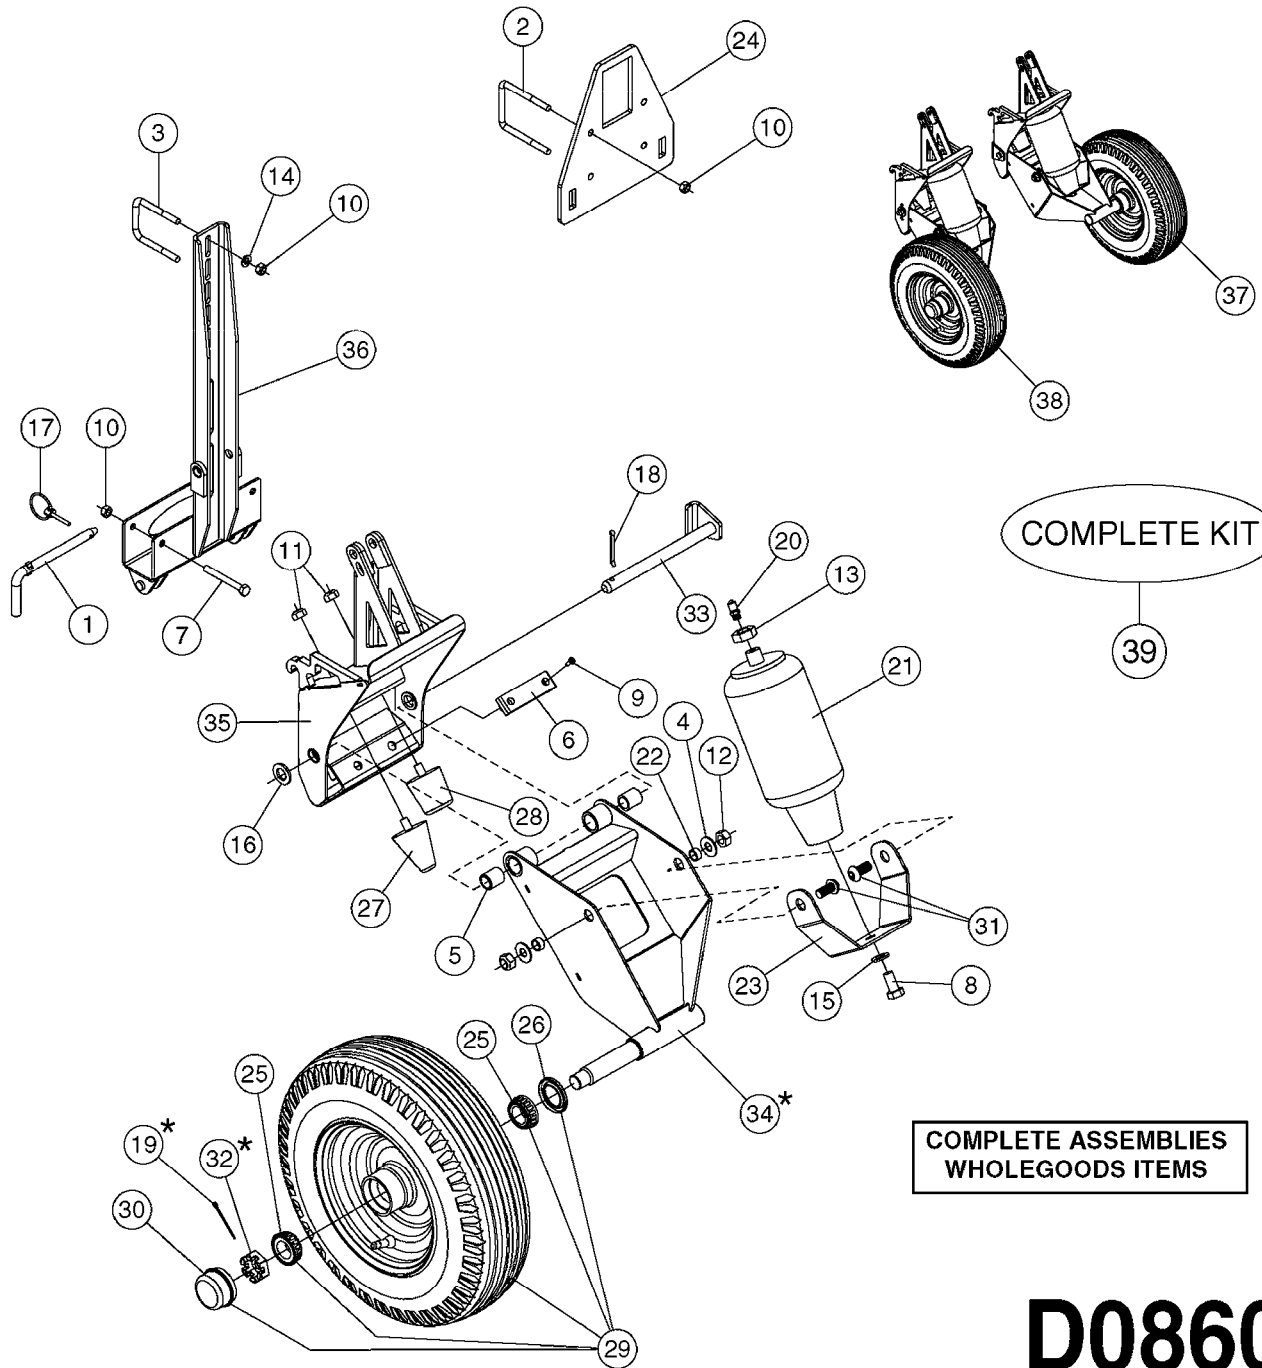

D0860

BOOM WHEEL, FTZ, HD, AIR-BAG
D0860-HIN, 01:01:16

Page

1

Date

12.08.2020

9:53

Pos.	parts-n°	order qty	description
1	142947	1	LOCKING PAWL Ø12 L=108, DELTA
2	146843	1	BOLT U M8 F.60 x 60
3	147516	1	U-BOLT M8-50x50
4	165557	1	WASHER D28.0/D12.2X2.0 SS
5	333697	1	BUSHING D22/D16x25
6	333956	1	SLIDE SHOE 91X25X10
7	421201	1	BOLT HEX 8.8 DEL M8X70
8	430923	1	BOLT HEX 1/2"-13 L=1" GR.2 SS
9	440665	1	SCREW M4.2X16 STAINLESS
10	460143	1	LOCK NUT M8 SST A2 DIN985
11	460423	1	NUT HEX M10X1.50 LOCK DIN985A2 SS
12	460703	1	NUT HEX M12X1.75 LOCK DIN985A2 SS
13	461248	1	NUT HEX JAM 3/4"-16 UNF
14	471126	1	WASHER, M8, Ø16/ 8.4X 1.6, SS
15	471127	1	WASHER, M12, Ø24/13X24X2.5 SS
16	471128	1	WASHER, M16, Ø30/17.0X 3.0, SS
17	480244	1	PIN SNAP D4.5
18	480384	1	PIN COTTER 3/16 x 1-1/2"
19	10008603	1	COTTER PIN 1/8"X 1-1/2" INCLUDED WITH PIVOT ARM
20	10480503	1	TANK VALVE 1/8"NPT
21	10492403	1	AIR BAG FOR TWIN SUSPENSION
22	14015203	1	BUSH D16 X D12.5 L=8
23	16121603	1	BOOM WHEEL AIR BAG BRACKET
24	16134703	1	BOOM WHEEL STORAGE BRACKET
25	21002303	1	BEARING, TAPPED, 1" SPINDLE
26	21002603	1	SEAL, GREASE, F. BOOM WHEEL
27	24003503	1	RUBBER BUFFER D42 X 50 M172
28	24003603	1	RUBBER BUFFER D50 X 50 M174
29	28059803	1	WHEEL & TIRE ASSY 4.8/4.0-8
30	29003603	1	HUB CAP F. 1000LB HUB
31	43001003	1	BTTN HD SCREW M12 X 25 SS
32	46001803	1	NUT, CASTLE F. HD BOOM WHEEL INCLUDED WITH PIVOT ARM
33	61014803	1	BOOM WHEEL PIVOT PIN, PLATED
34	63030603	1	BOOM WHEEL PIVOT ARM RH INCLUDES CASTLE NUT & COTTER PIN
34	63030703	1	BOOM WHEEL PIVOT ARM LH INCLUDES CASTLE NUT & COTTER PIN
35	63030803	1	BOOM WHEEL MOUNT CRADLE
36	63033103	1	BOOM WHEEL MOUNT
37	70088103	1	BOOM WHEEL ASSEMBLY, LEFT
38	70088203	1	BOOM WHEEL ASSEMBLY, RIGHT
39	83353003	1	BOOM WHEEL KIT, FTZ, HD, AIR-BAG COMPLETE PAIR WITH HARDWARE