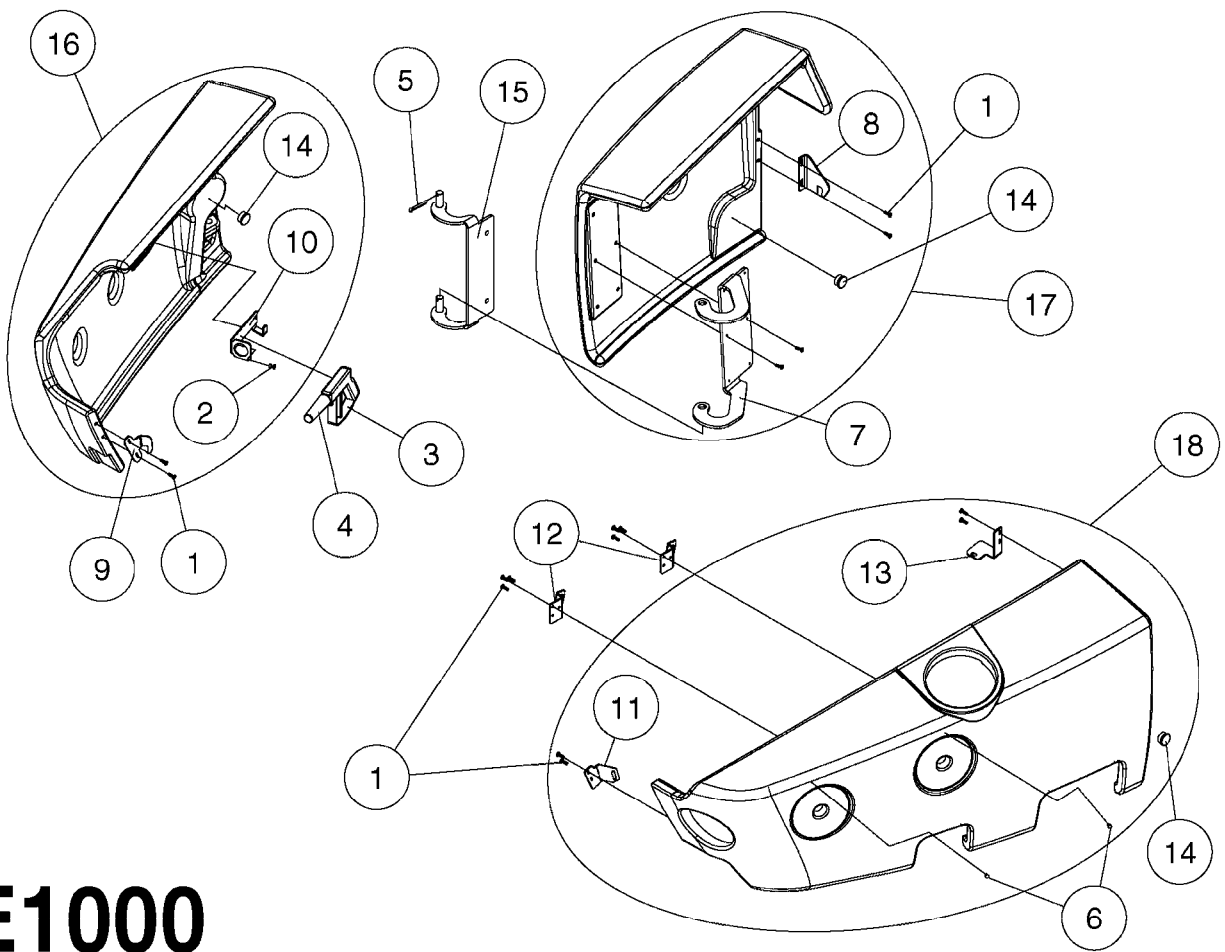

Complete

E0990

LOCKER & CLEAN WATER TANK NCM
E0990-HIN, 15:05:19

Page 1
Date 12.08.2020 9:54

Pos.	parts-n°	order qty	description
1	242474	1	SEAL 16X28XL=' LOCKER DOOR CM+
2	285793	1	GAS CYLINDER
3	334523	1	PIPE HOLDER Ø51.5
4	334850	1	GUIDE F. SIGHT GAUGE TUBE TOP
5	351766	1	SIDE SHIELD MOUNT RIGHT
6	351767	1	SIDE SHIELD MOUNT LEFT
7	430846	1	BOLT HEX 8.8 DEL M12X80
8	440718	1	BOLT CRG M10 X 65 DEL
9	460423	1	NUT HEX M10X1.50 LOCK DIN985A2 SS
10	460703	1	NUT HEX M12X1.75 LOCK DIN985A2 SS
11	480141	1	PIN COTTER M4X20
12	480809	1	BLIND RIVET, EMHART ACD616ASM
13	15057800	1	HANDLE F.LEFT SIDE LOCKER
14	16124500	1	DIVIDER F.LOCKER L.SIDE SHIELD
15	16124600	1	SHELF FLOOR-LEFT SIDE LOCKER
16	16124700	1	SHELF WALL-LEFT SIDE LOCKER
17	16126900	1	BRACKET F.DOOR-STORAGE LOCKER
18	16127300	1	SHELF FLOOR-RIGHT SIDE LOCKER
19	44075300	1	SCREW 3.5X9.5SS/X15 ISO 14585C
20	61033900	1	BRACKET F. SIDE PANEL R.H. NCM
21	61034000	1	BRACKET F. SIDE PANEL L.H. NCM
22	61037500	1	ADJUSTING BRACKET, BOTTOM NCM
23	63037800	1	BRACKET F.DOOR-STORAGE LOCKER
24	72280100	1	SIDE SHIELD RIGHT NCM COMPLETE
25	72280200	1	SIDE SHIELD LEFT+CLEAN W.TANK
26	72280600	1	CLEAN W.TANK LEFT SIDE NCM
27	72282800	1	SIGHT GAUGE W/SCALE NCM4400 LITER PRE'15 TUBE LENGTH = 75"
27	72357100	1	SIGHT GAUGE W/SCALE NCM6600 LITER
27	72358300	1	SIGHT GAUGE TUBE 85/90/10000 L=2382 BENT
27	72440100	1	SIGHT GAUGE W/SCALE,CM6600 GAL
27	72932100	1	SIGHT GAUGE TUBE W/DECAL CM4400/4500 GAL PRE'15 TUBE LENGTH = 75"
27	73125500	1	SIGHT GAUGE W/SCALE,CM4500 '15 LITER POST'15 TUBE LENGTH = 82"
27	73277500	1	SIGHT GAUGE W/SCALE,CM4500 '15 GAL POST'15 TUBE LENGTH = 82"
27	97610003	1	DECAL SIGHT GAUGE NCM 9000 GAL