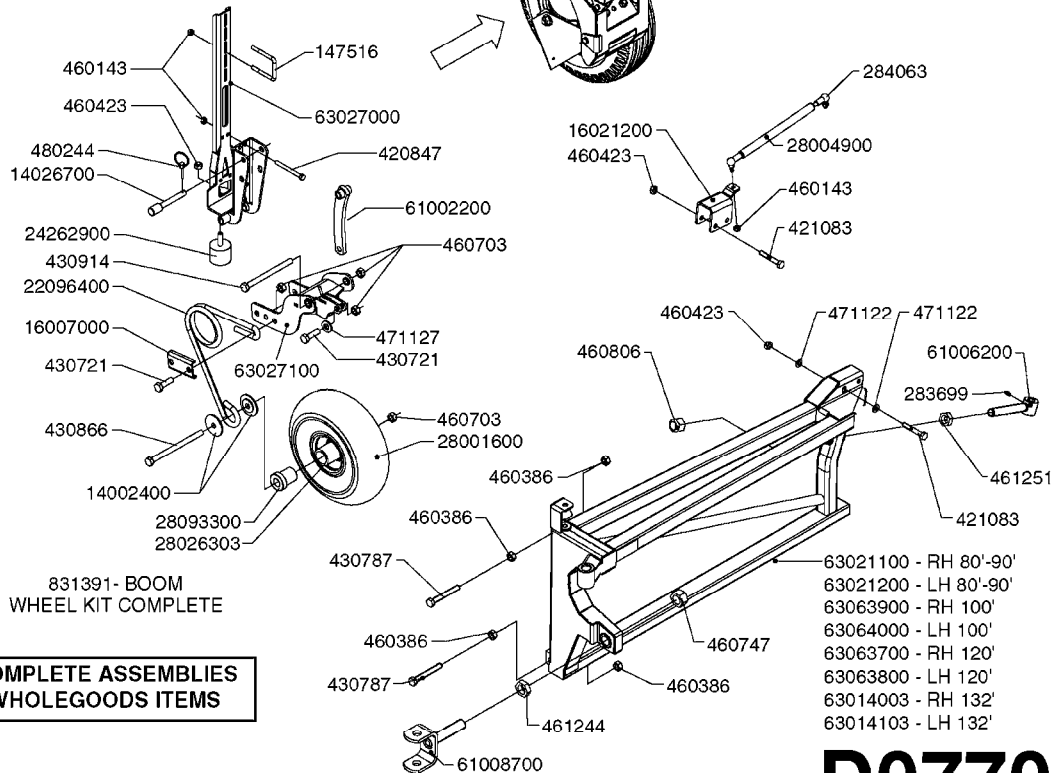

831391- BOOM
WHEEL KIT COMPLETE

COMPLETE ASSEMBLIES
WHOLEGOODS ITEMS

D0770