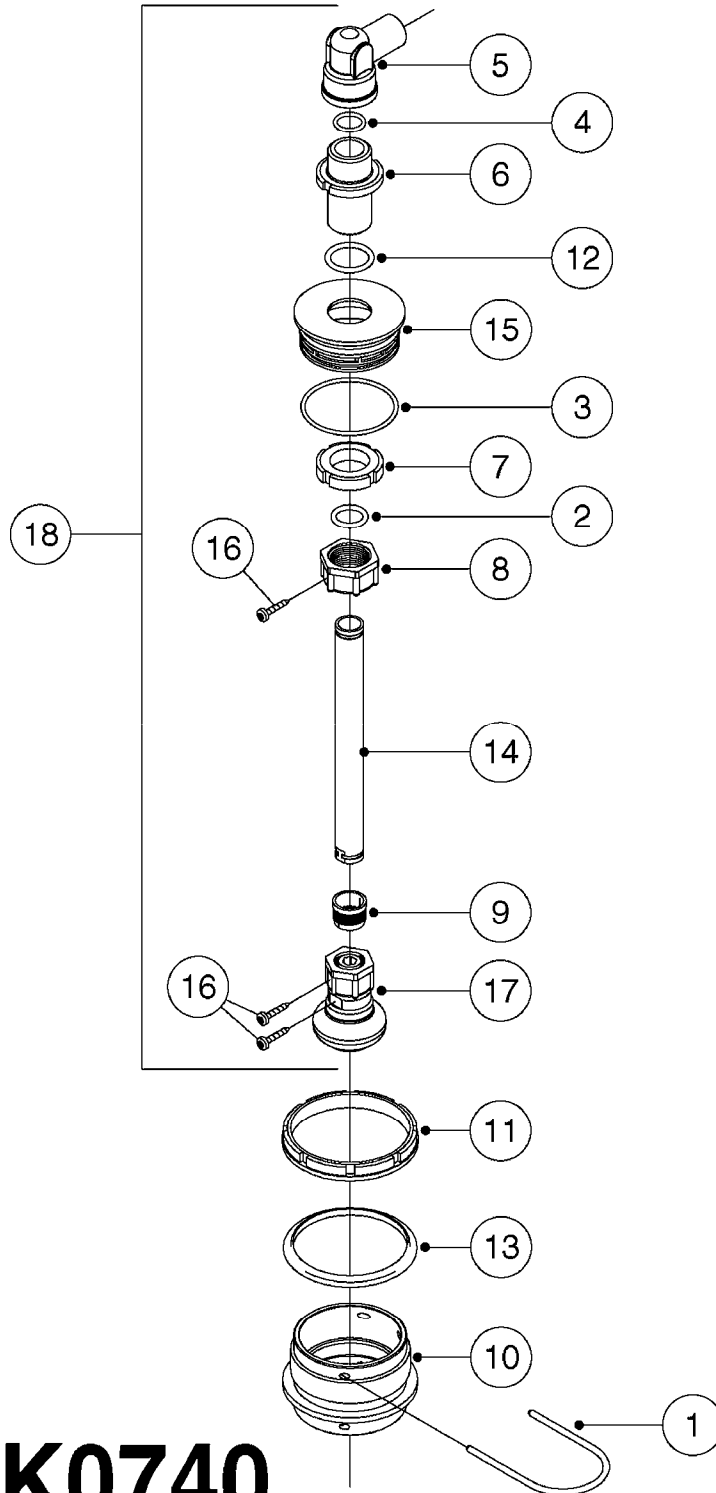

K0740

RINSE SYSTEM NOZZLE - LOW MOD.
K0740-HIN, 01:01:16

Page 1

Date 12.08.2020 9:54

Pos.	parts-n°	order qty	description
1	145997	1	FITT.DK S-93 FORK
2	240306	1	O-RING D29/D21X4
3	242351	1	O-RING D69.5X3.0 VITON F.S-93
4	242355	1	O-RING D19.2X3.0 VITON F.S-40
5	320342	1	FITT.DK EL 3/4" M X 1" F BSP
6	320456	1	FITT.DK BULKHEAD 1" BSP DOUBLE
7	320471	1	FITT.DK NUT 1" BSP JAMB
8	320574	1	FITT.DK NUT 1" BSP SPECIAL
9	321484	1	BUSHING THREADED F.NOZZ.TUBE
10	322105	1	FITT.DK S-93 BULKHEAD DOUBLE
11	322109	1	FITT.DK S-93 BULKHEAD NUT
12	332577	1	O-RING D38/D30X4 F.1" PUR.
13	334262	1	GASKET F.S-93 BULKHEAD
14	341106	1	TUBE F.RINSE NOZZLE L=220
15	390485	1	FITT.DK S-93 PLUG W D34 HOLE
16	440665	1	SCREW M4.2X16 STAINLESS
17	728014	1	RINSE NOZZLE MOUNTED
18	72358000	1	TANK RINSE LOW MOD.ASSMBLY NCM