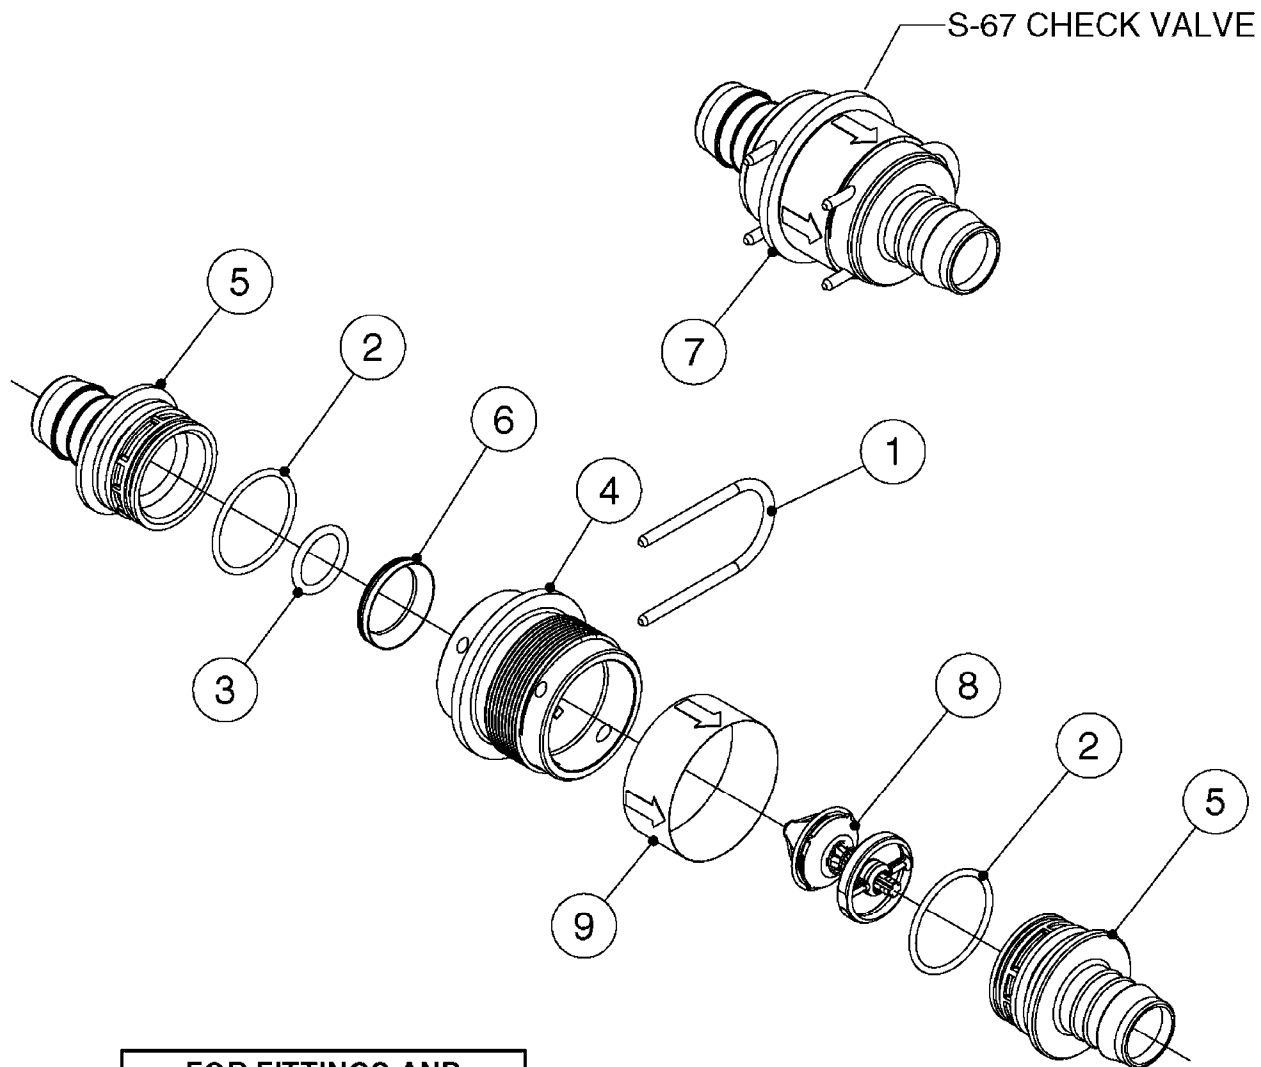

FOR FITTINGS AND
HOSES, SEE SECTION L

B0630

CHECK VALVES - S67
B0630-HIN, 31:07:19

Page 1
Date 12.08.2020 9:53

Pos.	parts-n°	order qty	description
1	145996	1	FITT.DK S-67 FORK
2	241973	1	O-RING Ø3 X 44.2 70 SHORES NITRIL
2	242353	1	O-RING 3 X 44.2 VITON
3	242504	1	O-RING D35x2 NITRIL
4	322104	1	FITT.DK S-67 BULKHEAD
5	334231	1	FITT.DK S-67 STR.1"
5	334232	1	FITT.DK S-67 STR.1-1/4"
5	334444	1	FITT.DK S-67 STR.1-1/2" PVC
6	14103100	1	SEAT F.CHECK VALVE D40.8 2010
7	70063603	1	VALVE, CHECK S67 1-1/2"
			COMPLETE IN-LINE CHECK VALVE FOR 1-1/2" HOSE
7	72001803	1	CHCK VLV,S67, 2 X 1" HB
			COMPLETE IN-LINE CHECK VALVE FOR 1" HOSE
7	72206600	1	CHCK VLV,S67, 2 X 1.25" HB
			COMPLETE IN-LINE CHECK VALVE FOR 1-1/4" HOSE
8	72089900	1	CHECK VALVE S67 SUBASMBLY.2001
9	97800500	1	DECAL 230X28 BLACK ARROW