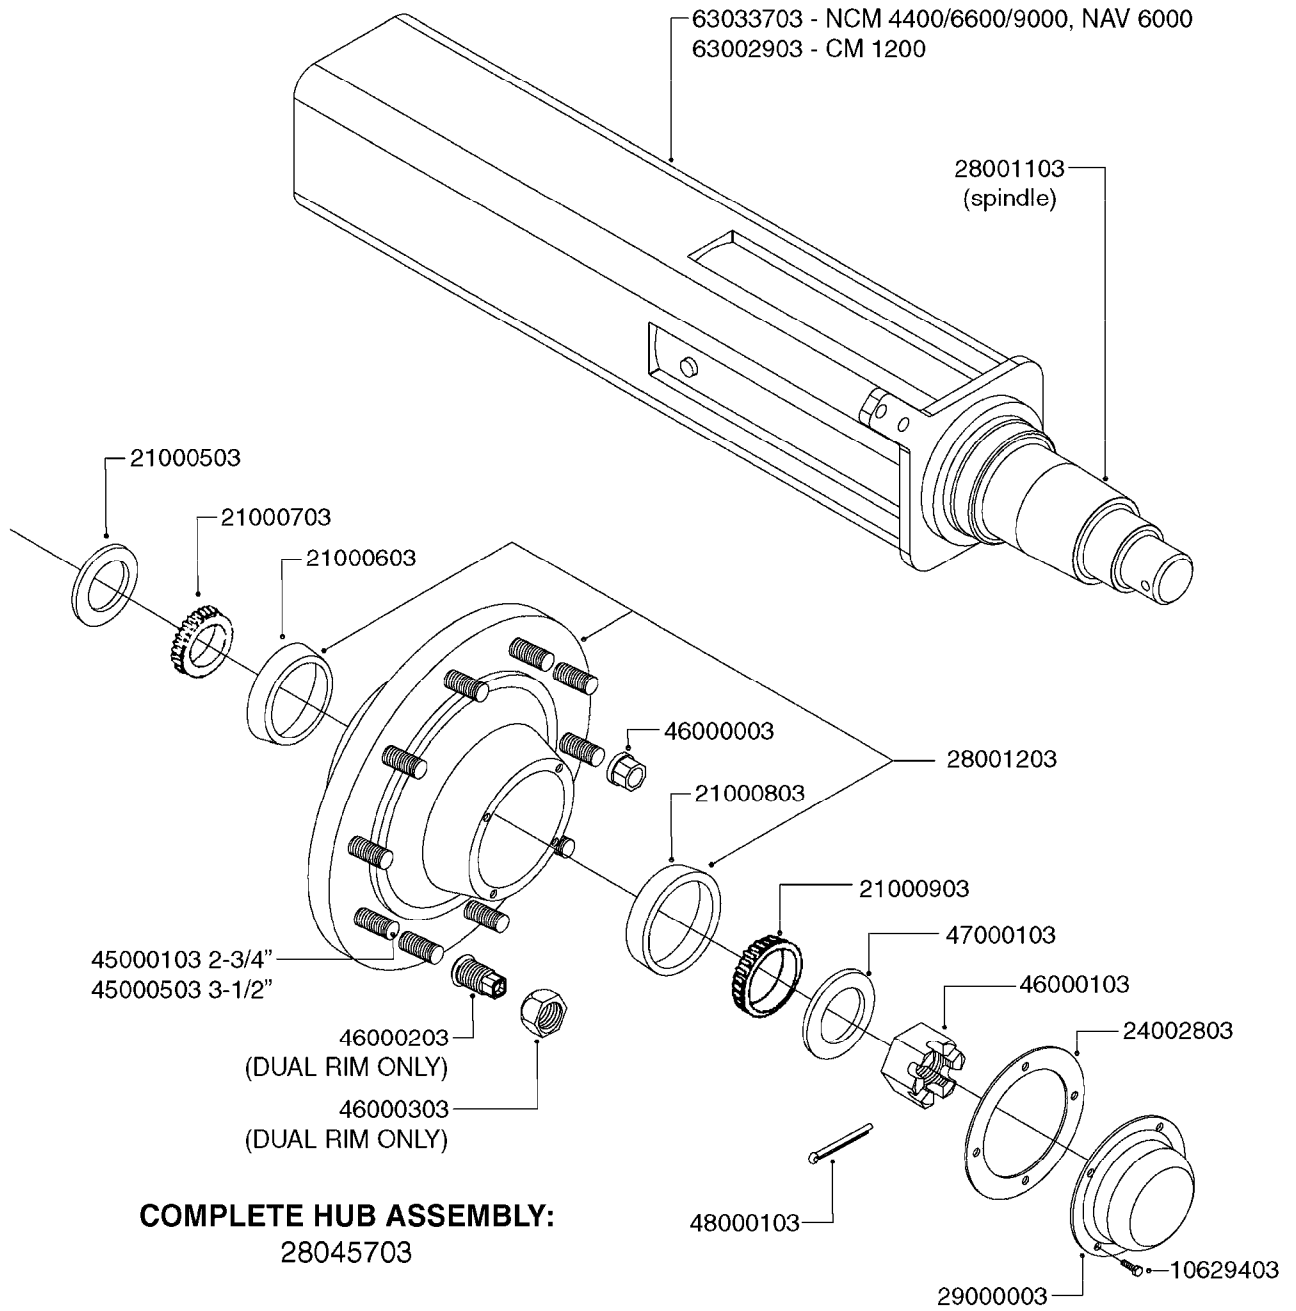

COMPLETE ASSEMBLIES
WHOLEGOODS ITEMS

E0790

HUB ASSEMBLY F.4-1/2" SPINDLE
E0790-HIN, 06:07:17

Page 1
Date 12.08.2020 9:54

parts-n°	order qty	description
10629403	1	BOLT HEX 5/16 NC GR.2 00.50"
21000503	1	SEAL,WHEEL CR43771
21000603	1	RACE, BEARING 3.5/1.5
21000703	1	BEARING, TAPPERED 3.5433/1.575
21000803	1	RACE, TAPERED BEARING
21000903	1	BEARING, TAPPERED, 2.75/1.510
24002803	1	GASKET F. HUB 4.5" HUB ASSY
28001103	1	SPINDLE 4.5"x 23" 20000LB
28001203	1	HUB, 20000LB W. BRG RACES
28045703	1	HUB ASSY 10-13.19-11.02 25000#
29000003	1	HUB CAP F. 881(20000LB) HUB
45000103	1	BOLT, WHEEL STUD 3/4-16X2 3/4
45000503	1	BOLT, WHEEL STUD 3/4-16X3 1/2
46000003	1	NUT HEX NF 3/4" FLANGED F.HUB
46000103	1	NUT, CASTLE, SPINDLE 2-12 UNF
46000203	1	NUT, BUD WHEEL, INNER, RH
46000303	1	NUT, BUD WHEEL, OUTER, RH
47000103	1	WASHER, SPNDL 4.5" 2.06x4 .25T
48000103	1	PIN, COTTER 5/16" X 5.25"
63002903	1	AXLE INSERT,72"-90"SUS CM 1200
63033703	1	AXLE INSERT NCM 44/66/9000