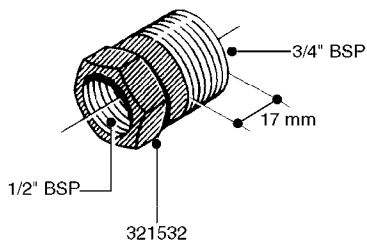

FITTINGS - HEXAGON NIPPLES
L0030-HIN, 01:01:16

L0030

FITTINGS - HEXAGON NIPPLES
L0030-HIN, 01:01:16

Page 1
Date 12.08.2020 9:54

parts-n°	order qty	description
10015303	1	FITT.PO.HN 1.00X1.00 M1000
10425003	1	FITT.PO.HN 1.25X1.00 MCPHEE
320132	1	FITT.DK HN 1" BSP
320176	1	FITT.DK HN 3/8"X1/2" BSP
320445	1	FITT.DK HN 1/4"X3/8" BSP
320655	1	FITT.DK HN 1/2"-1/2" BSP
320692	1	FITT.DK HN 3/8'BSPX1/4'NPT
320703	1	FITT.DK HN 3/8BSP X1/2 &1/4NPT
320725	1	FITT.DK NIPPLE 3/8"-3/8" BSP
320902	1	FITT.DK HN 3/8'X 1/4' BSP
390232	1	FITT.DK HN 1-1/2' X 1-1/4' BSP
390276	1	FITT.DK HN 1'BSP