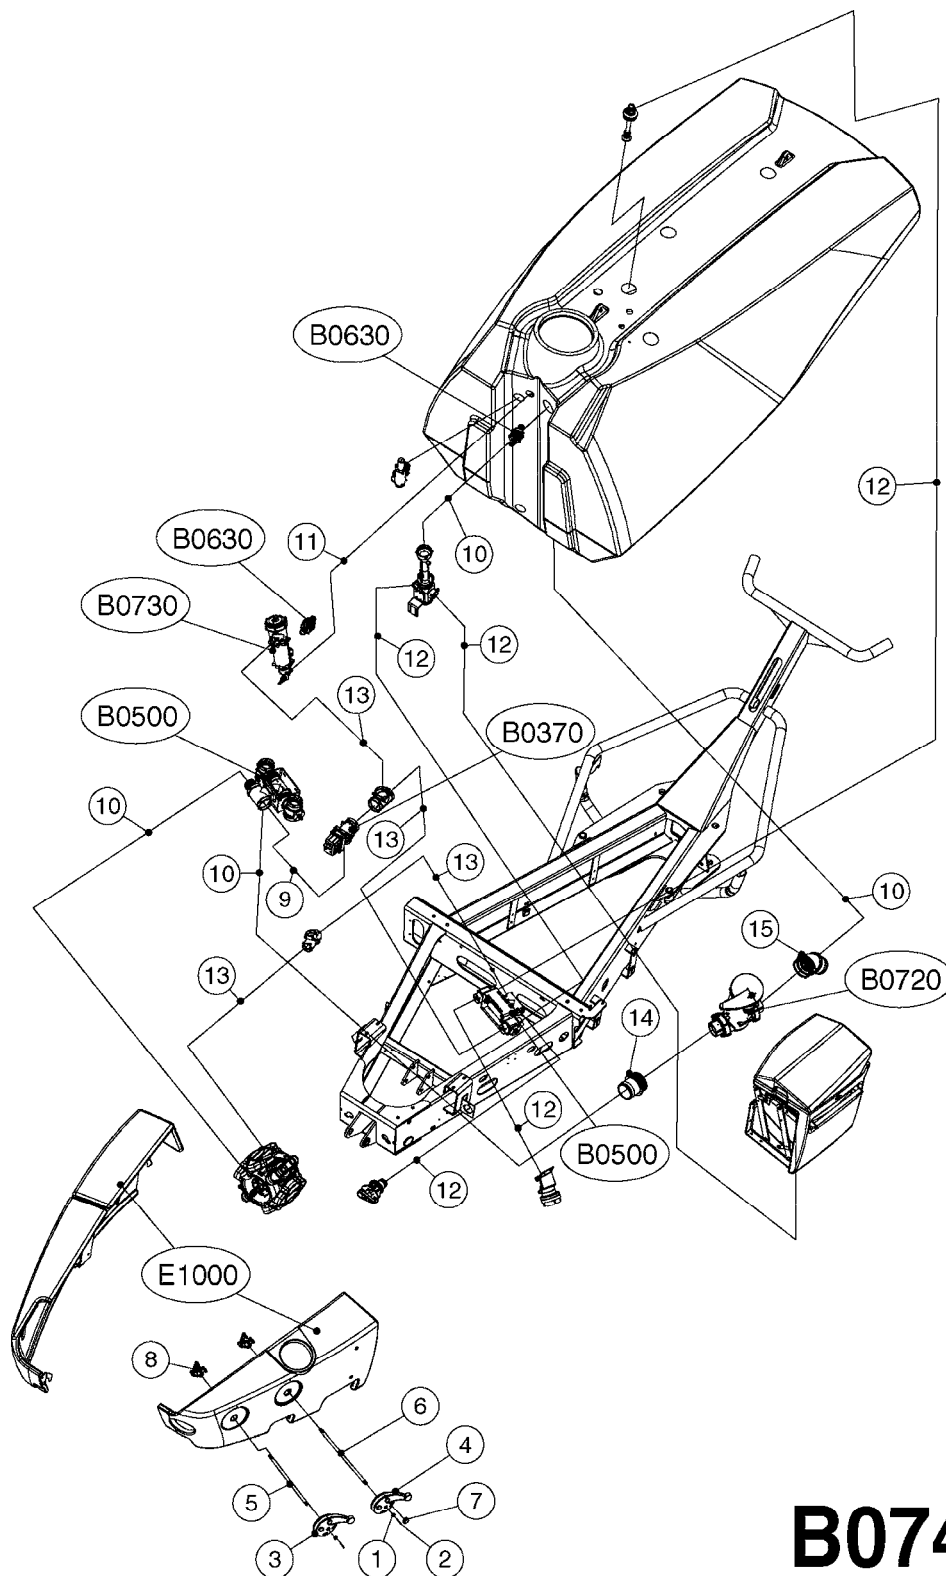

B0740

NCM 4400/6600 MANIFOLD
B0740-HIN, 01:01:16

Page 1

Date 12.08.2020 9:53

Pos.	parts-n°	order qty	description
1	334594	1	PLUG F.VALVE HANDLE BLACK
2	411006	1	SCREW M4X40 SLOTTED
3	741844	1	VALVE HANDLE ASSY. SUCTION NCM
4	741845	1	VALVE HANDLE ASSY. PRESSUR NCM
5	14038100	1	AXLE FOR SUCTION VALVE HANDLE
6	14038200	1	AXLE FOR PRESSURE VALVE HANDLE
7	33505200	1	PLUG FOR SMART VALVE HANDLE
8	72283000	1	AXLE JOINT F. SMARTVALVE HANDL
9	92702703	1	HOSE PVC SUCT GRAY 2"
10	92702803	1	HOSE PVC SUCT GRAY 2.5"
11	92703203	1	HOSE R X3/4" X300PSI WP X0012"
12	92712403	1	HOSE R X1" X300PSI WP X0012"
13	92734403	1	HOSE R X5/4" X200PSI WP X0012"
14	727133	1	HOSETAIL S93 2"1/2 + O-RING
15	72072900	1	FITT. S93 2-1/2" 45° S W/O-RING