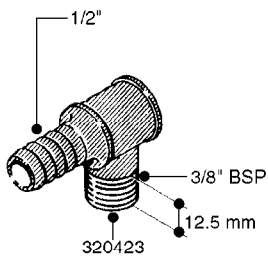

L0050

parts-n°	order qty	description
242594	1	O-RING D14 X 1.78 SCH.70-EPDM
320294	1	FITT.DK TEE 3/8X3/8HB X1/2"BSP
320305	1	FITT.DK HB 3/4'- 3/4' BSP
320386	1	FITT.DK TEE 3/8X3/8HB X3/8"BSP
320397	1	FITT.DK ELB 3/8"HB X 3/8" BSP
320401	1	FITT.DK TEE 1/2X1/2HB X1/2"BSP
320412	1	FITT.DK TEE 1/2X1/2HB X3/8'BSP
320423	1	FITT.DK ELB 1/2'HB X 3/8' BSP
320891	1	FITT.DK HB 3/8'- 3/8' BSP
320972	1	FITT.DK HB 5/16'- 1/4' BSP
322046	1	FITT.DK TEE 1/2X1/2HB X3/4'BSP
322048	1	FITT.DK TEE 3/4X3/4HB X3/4'BSP
330595	1	O-RING D24.6/D20X2.1 -3/4"
333137	1	FITT.DK CONN.1/2" F.NOZZ. DOUB
333141	1	FITT.DK CONN.1/2" F.NOZZ.SING
334041	1	FITT.DK CONN.3/4' F.NOZZ. SING
334042	1	FITT.DK CONN.3/4' F.NOZZ. DOUB
334195	1	FITT.DK ELB. 3/4"HB X 3/4"HB
10012103	1	FITT.PO.HB 1.25X1.50 IMB1012
10014003	1	FITT.PO.HB 1.25X1.25 IMB1010
10036903	1	FITT.PO.HB 1.50X1.50 IMB1212
28019303	1	FITTING HB ELB 3/4NPT-3/4HOSE
61016500	1	HOSE TAIL 3/4" 90°+RG CAP 3/4"
72026700	1	NOZZLE TUBE ADAPTER W/O-RING