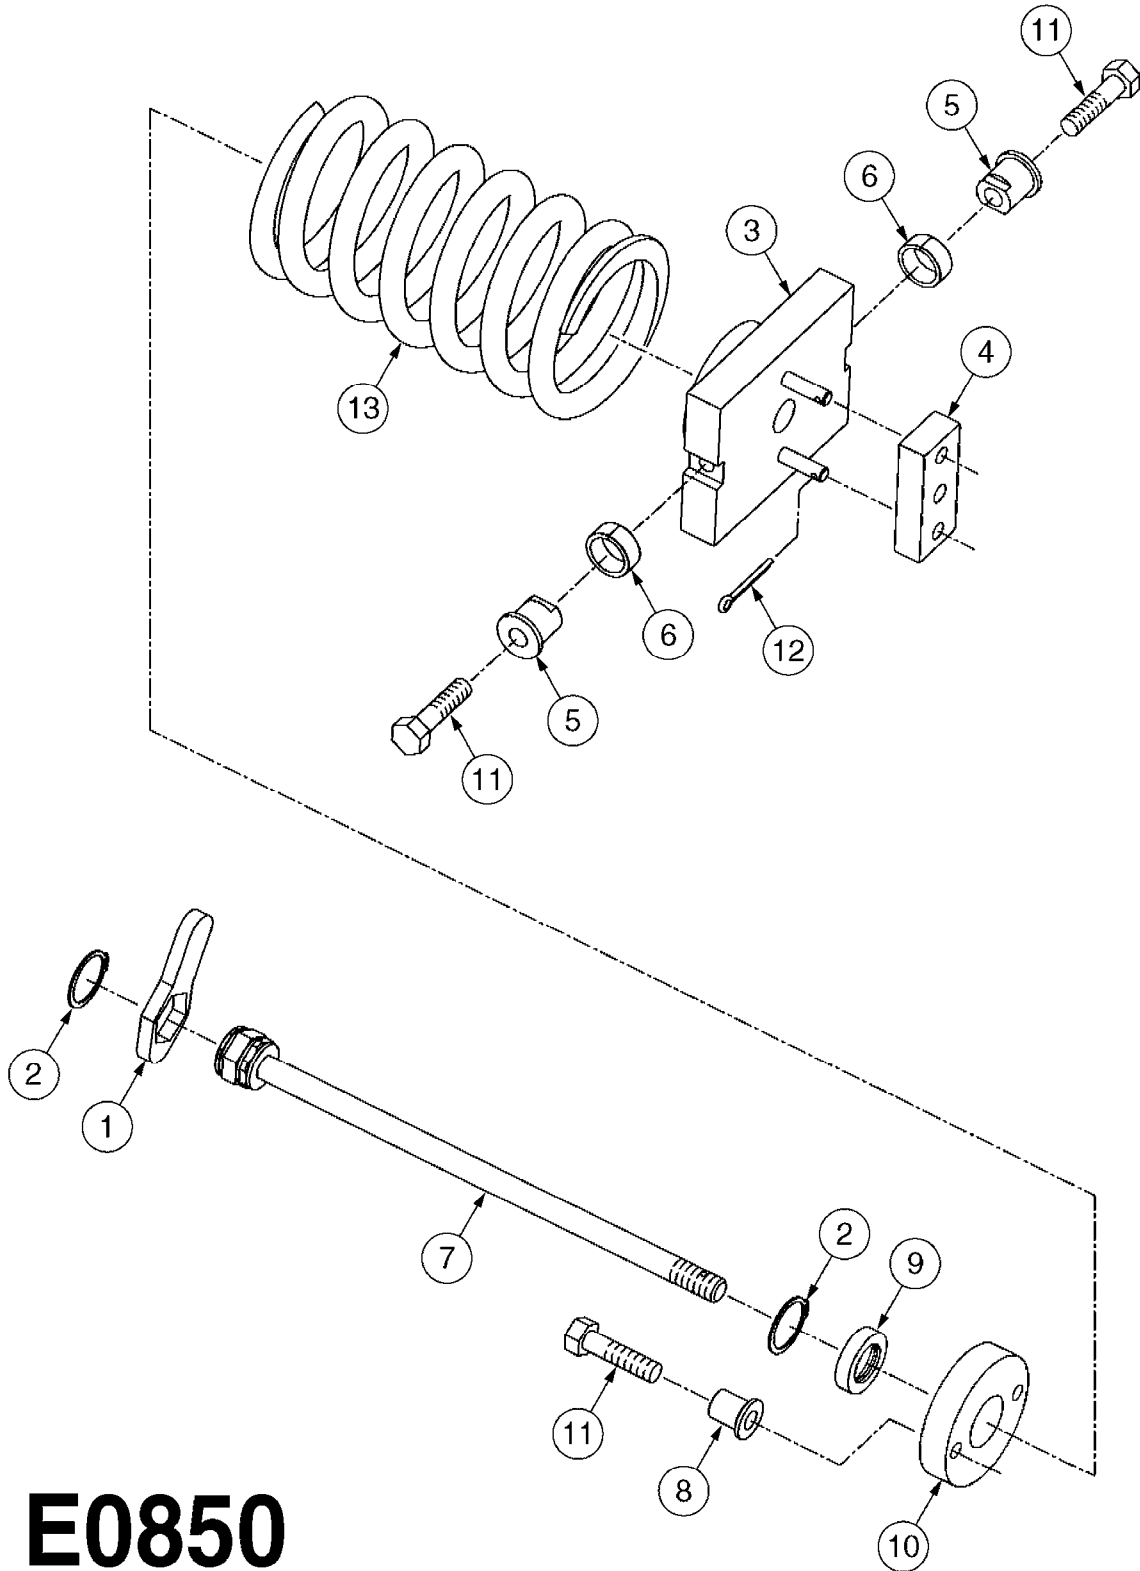

CAMOPLAST TENSIONER ASSEMBLY
E0850-HIN, 01:01:16

Page 1

Date 12.08.2020 9:54

Pos.	parts-n°	order qty	description
1	28074003	1	LOCK PLATE
2	28074103	1	SNAP RING
3	28078403	1	SPRING MOUNT
4	28078503	1	RETAINER PLATE
5	28078603	1	SLEEVE W/NOTCH
6	28078703	1	BUSHING 1/2"X1-1/4"ODX1"ID
7	28078803	1	ACME SCREW
8	28078903	1	SLEEVE, EXTEN.1"X1/2"IDX1.04"OD
9	28079003	1	SEAT, WASHER
10	28079103	1	SPRING PILOT
11	28083803	1	BOLT HEX 2"X1/2"-13 UNC
12	28084603	1	COTTER PIN 1-1/4" X 5/32"
13	28085103	1	SPRING SPRING FOR 30 SERIES
13	28085203	1	SPRING 9" X 5" X 3/4" SPRING FOR 40 SERIES