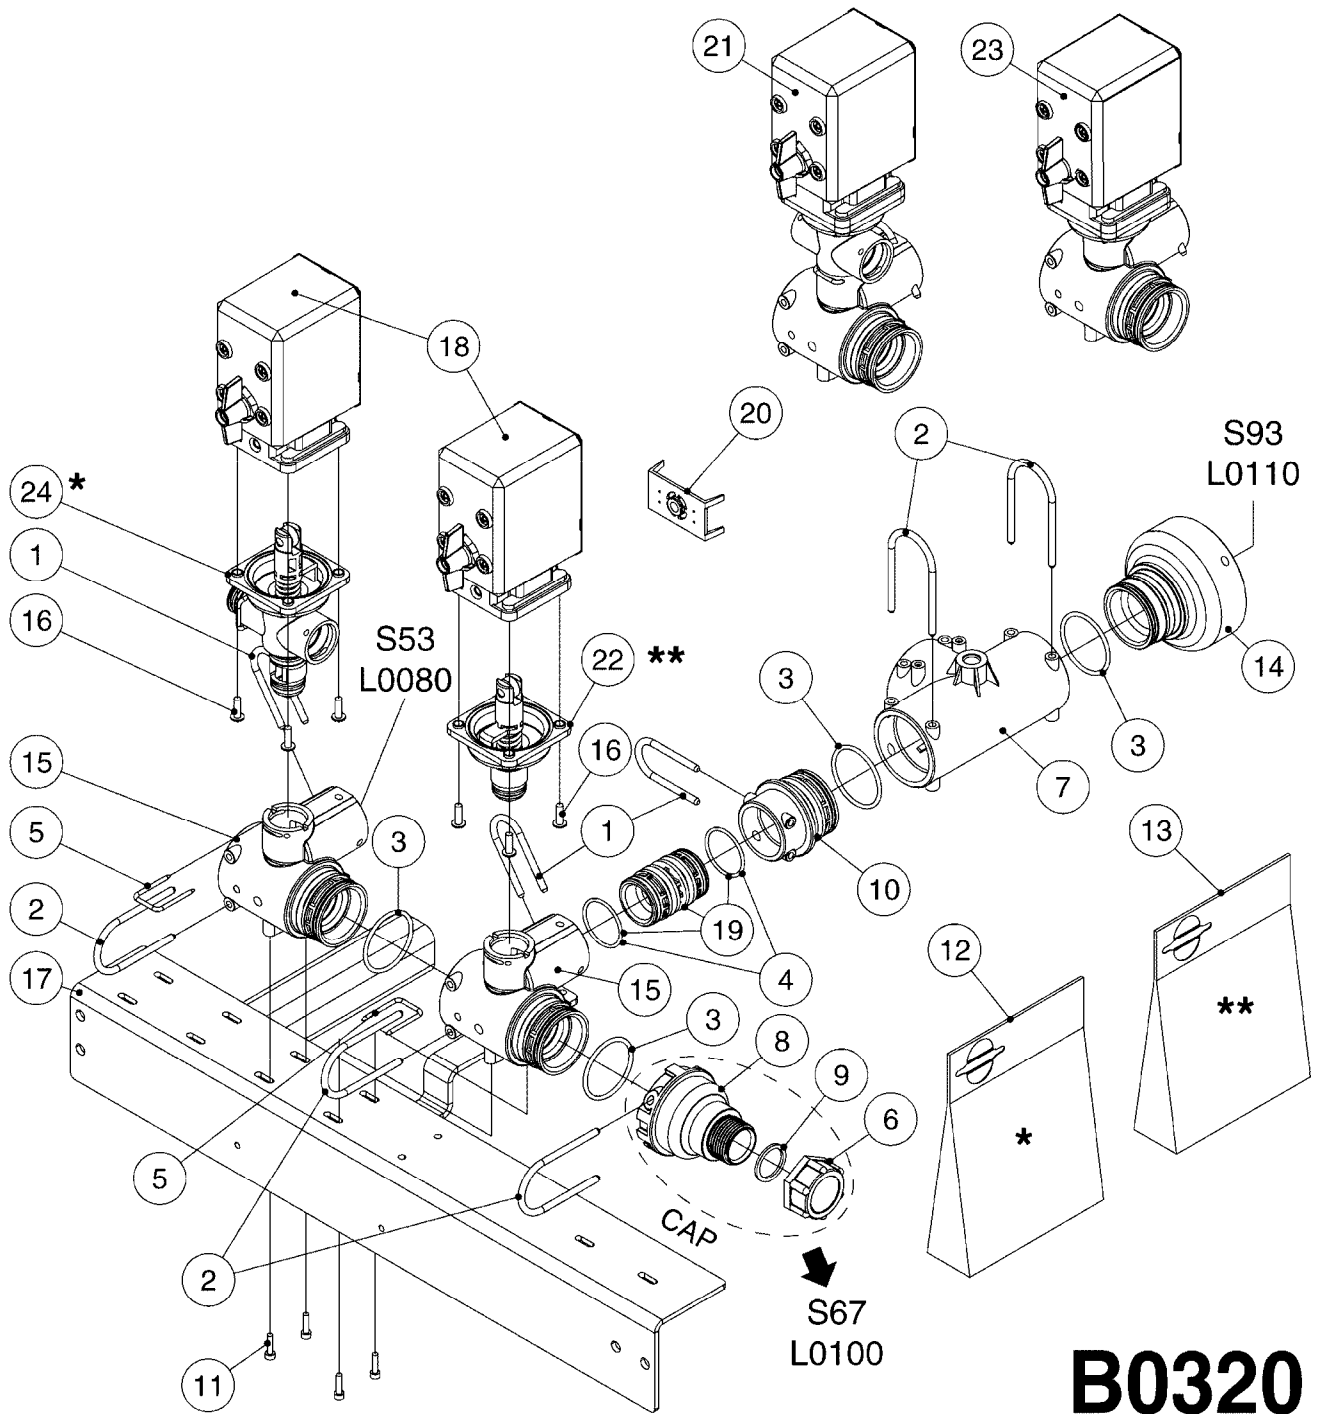

B0320

EFC BOOM VALVES
B0320-HIN, 20:05:20

Page 1

Date 12.08.2020 9:53

Pos.	parts-n°	order qty	description
1	145995	1	FITT.DK S-53 FORK
2	145996	1	FITT.DK S-67 FORK
3	242353	1	O-RING 3 X 44.2 VITON
4	242354	1	O-RING D32.2X3.0 VITON
5	270211	1	FITT.DK S25 FORK L=37.5
6	320106	1	FITT.DK CAPNUT 1" BSP
7	322224	1	FITT.DK S-67 TEE
8	322321	1	FITT.DK S-67 X 1"BSP MALE
9	330326	1	O-RING D30/D24X2 F.1"NUT
10	334564	1	FITT.DK S-67 TO S-53 ADAPTER
11	450902	1	BOLT ALLEN HEAD M4 X 16MM
12	741822	1	SEAL KIT - 1 SECTION (05)
13	755726	1	O-RING KIT F.EC/ESC SEC.VALVE
14	33500700	1	FITT.DK ADAPTER S-93F S67M
15	33502400	1	DISTRIBUTION HOUSING EFC
16	44076200	1	SCREW WN5451 5X16 SS TORX
17	61032700	1	BRACKET F. EFC SEC. VALVES < 7
17	61032800	1	BRACKET F. EFC SEC.VALVES <4>6
18	72048000	1	MOTOR, DISTRIBUTION 1:300
19	72114300	1	FITT. DK S-53 MALE MALE W.ORIN
20	72137200	1	MCROSWCH ASSY F.Boom VLV 300:1
21	72233700	1	SECTION VALVE, EFC, 1:300
22	72267200	1	SPINDLE, BYPASS VALVE NCM
23	72284000	1	BYPASS VALVE, EFC, 1:300
24	72591700	1	SPINDLE SECT.W/O CONS.PRESSURE