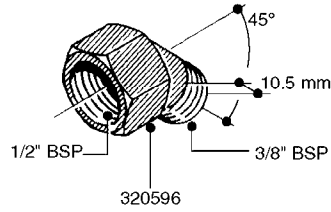

FITTINGS - HEXAGON NIPPLES
L0030-HIN, 01:01:16

L0030

FITTINGS - HEXAGON NIPPLES
L0030-HIN, 01:01:16

Page 1
Date 12.08.2020 9:54

parts-n°	order qty	description
10015303	1	FITT.PO.HN 1.00X1.00 M1000
10425003	1	FITT.PO.HN 1.25X1.00 MCPHEE
320132	1	FITT.DK HN 1" BSP
320176	1	FITT.DK HN 3/8"X1/2" BSP
320445	1	FITT.DK HN 1/4"X3/8" BSP
320655	1	FITT.DK HN 1/2"-1/2" BSP
320692	1	FITT.DK HN 3/8'BSPX1/4'NPT
320703	1	FITT.DK HN 3/8BSP X1/2 &1/4NPT
320725	1	FITT.DK NIPPLE 3/8"-3/8" BSP
320902	1	FITT.DK HN 3/8'X 1/4' BSP
390232	1	FITT.DK HN 1-1/2' X 1-1/4' BSP
390276	1	FITT.DK HN 1'BSP