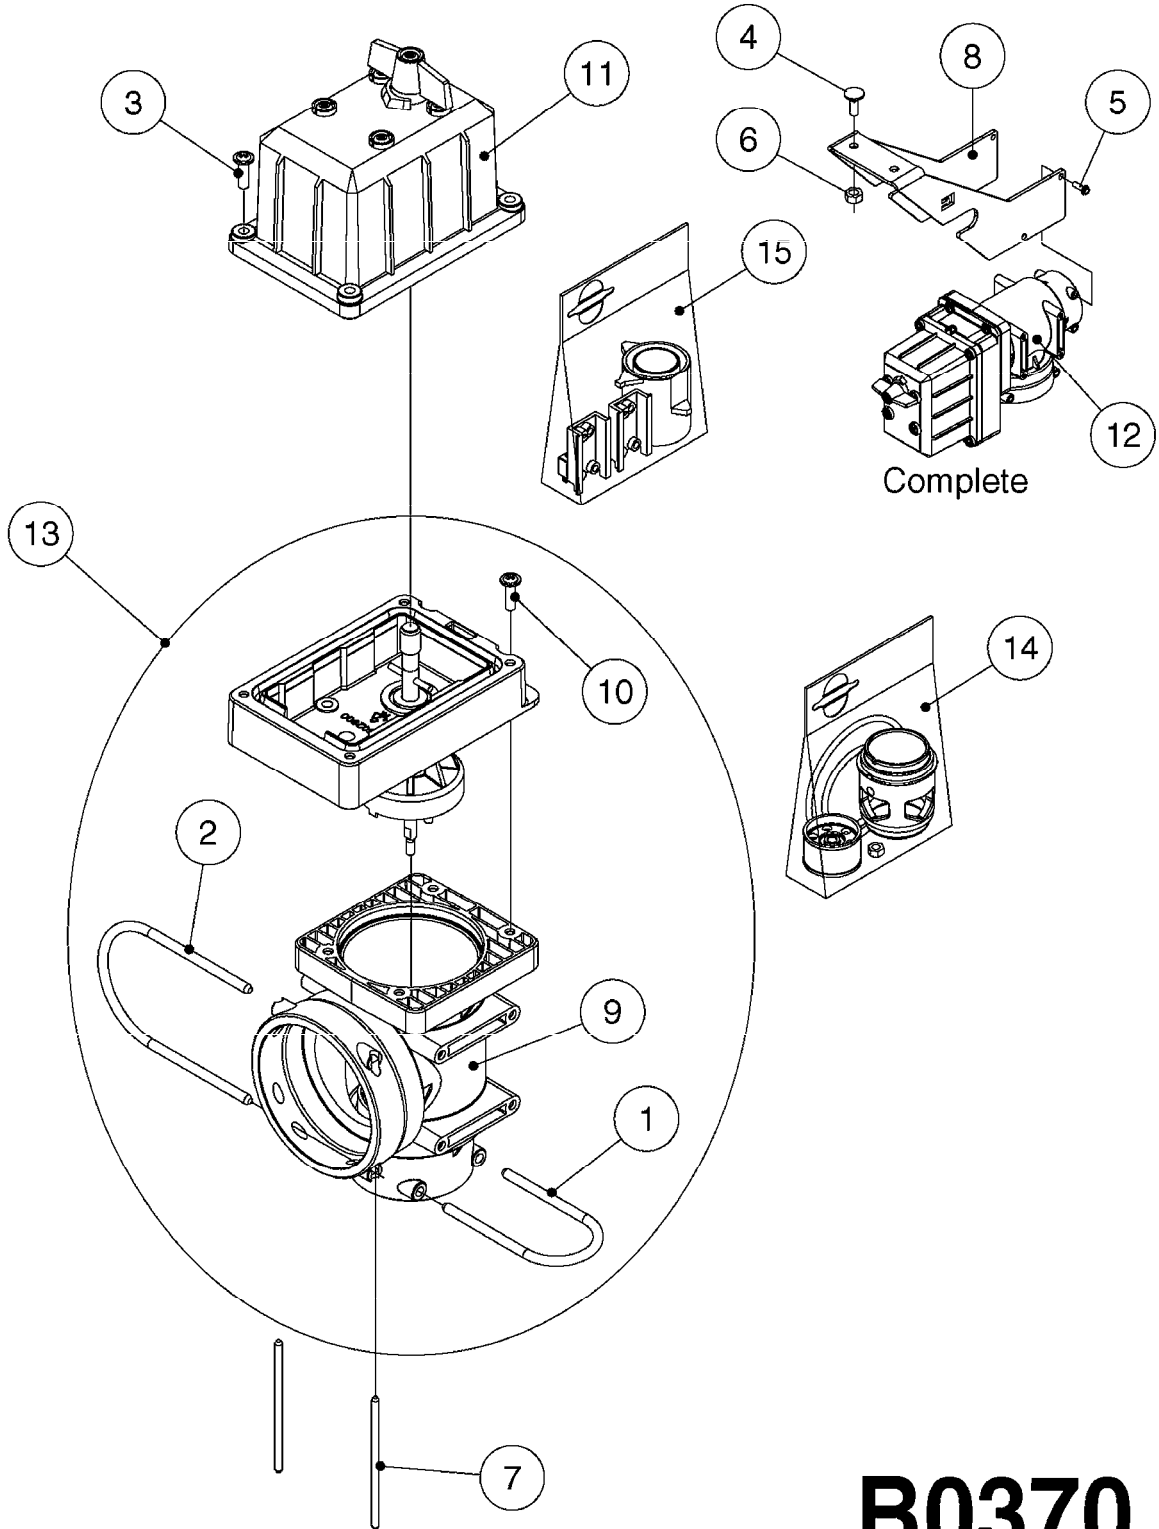

Date 12.08.2020 9:53

Pos.	parts-n°	order qty	description
1	145995	1	FITT.DK S-53 FORK
2	145996	1	FITT.DK S-67 FORK
3	242353	1	O-RING 3 X 44.2 VITON
4	242354	1	O-RING D32.2X3.0 VITON
5	270211	1	FITT.DK S25 FORK L=37.5
6	320106	1	FITT.DK CAPNUT 1" BSP
7	322224	1	FITT.DK S-67 TEE
8	322321	1	FITT.DK S-67 X 1"BSP MALE
9	330326	1	O-RING D30/D24X2 F.1"NUT
10	334564	1	FITT.DK S-67 TO S-53 ADAPTER
11	450902	1	BOLT ALLEN HEAD M4 X 16MM
12	741822	1	SEAL KIT - 1 SECTION (05)
13	755726	1	O-RING KIT F.EC/ESC SEC.VALVE
14	33500700	1	FITT.DK ADAPTER S-93F S67M
15	33502400	1	DISTRIBUTION HOUSING EFC
16	44076200	1	SCREW WN5451 5X16 SS TORX
17	61032700	1	BRACKET F. EFC SEC. VALVES < 7
17	61032800	1	BRACKET F. EFC SEC.VALVES <4>6
18	72048000	1	MOTOR, DISTRIBUTION 1:300
19	72114300	1	FITT. DK S-53 MALE MALE W.ORIN
20	72137200	1	MCROSWCH ASSY F.Boom VLV 300:1
21	72233700	1	SECTION VALVE, EFC, 1:300
22	72267200	1	SPINDLE, BYPASS VALVE NCM
23	72284000	1	BYPASS VALVE, EFC, 1:300
24	72591700	1	SPINDLE SECT.W/O CONS.PRESSURE