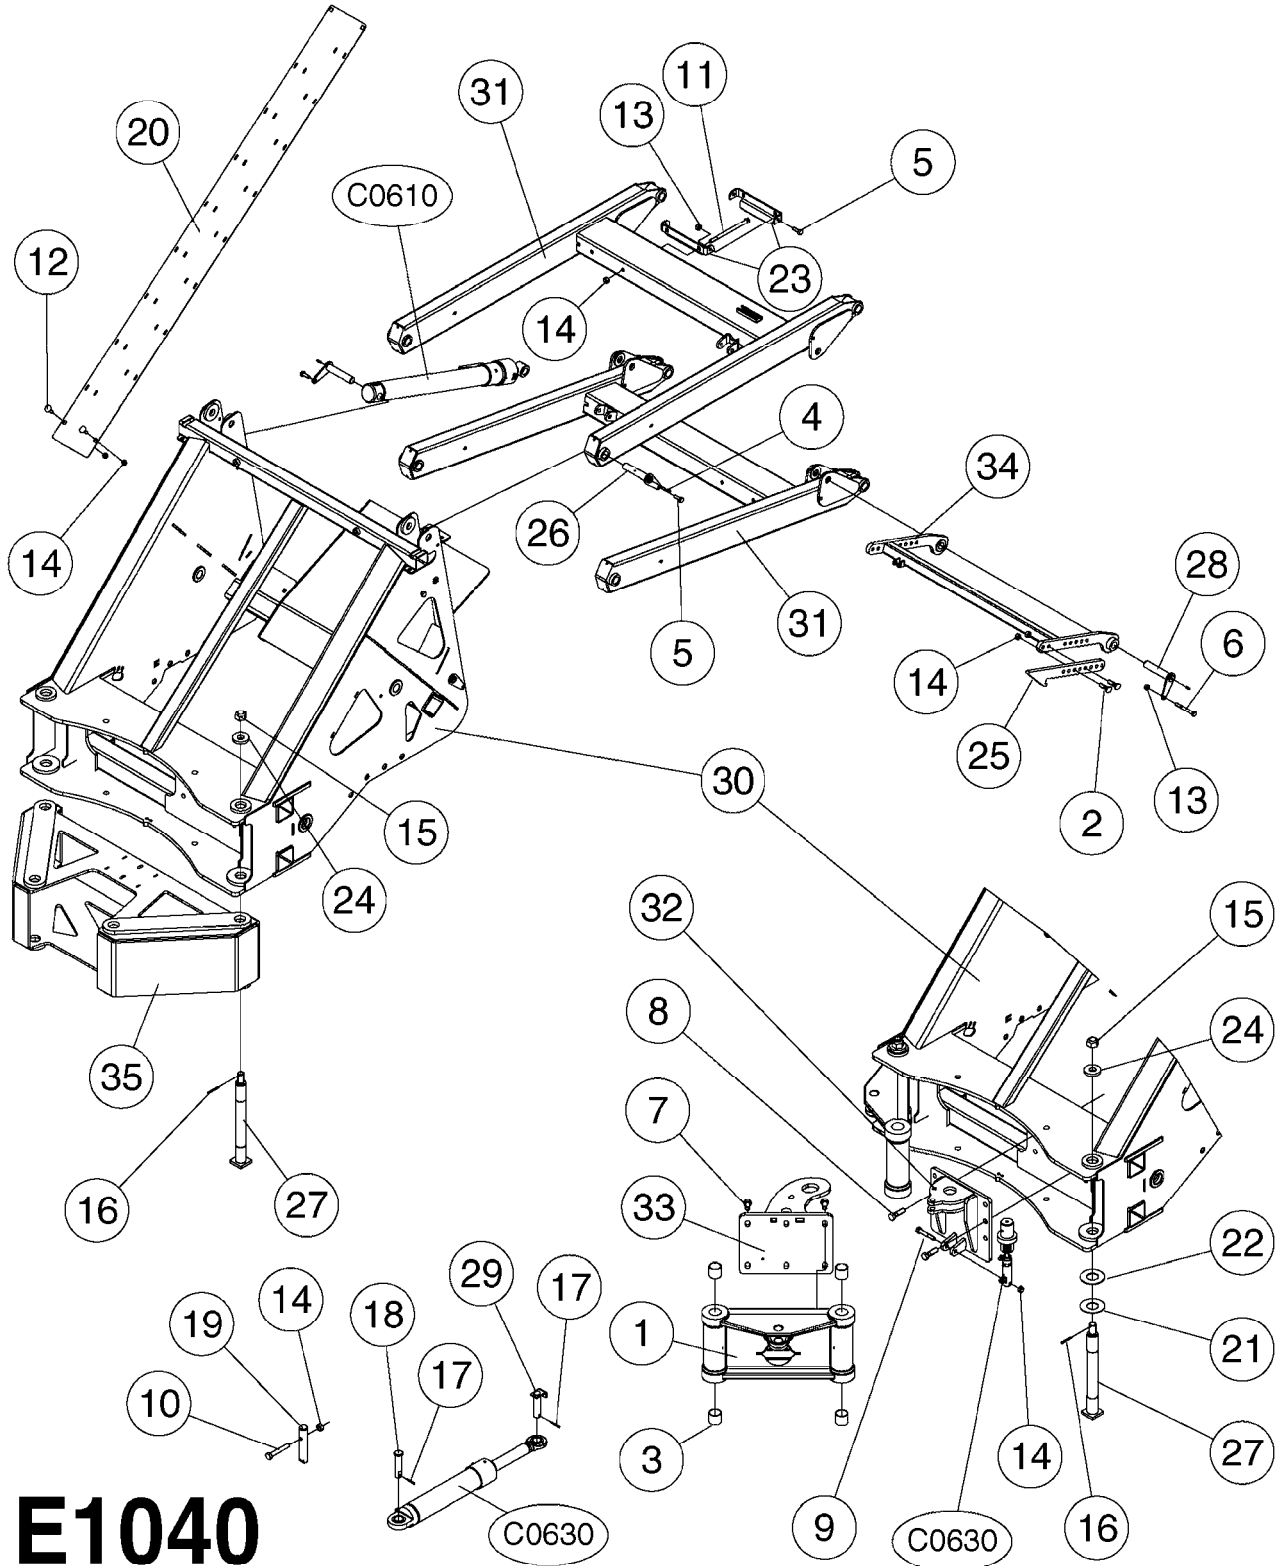

SWIVEL HOSE GUARD
E1020-HIN, 17:11:16

E1020

SWIVEL HOSE GUARD
E1020-HIN, 17:11:16

Page 1

Date 12.08.2020 9:54

Pos.	parts-n°	order qty	description
1	165557	1	WASHER D28.0/D12.2X2.0 SS
2	421046	1	BOLT HEX M8X25/25 A2 SS DIN933
3	421222	1	BOLT HEX 8.8 DEL M10X75 FT
4	460143	1	LOCK NUT M8 SST A2 DIN985
5	460423	1	NUT HEX M10X1.50 LOCK DIN985A2 SS
6	480126	1	PIN COTTER M4X30
7	15118200	1	HOSE & TUBE HOLDER NCM
8	16143600	1	HOSE AND CABLE HOLDER TOP
9	16160900	1	HOSE AND CABLE GUARD 160X502MM
9	16187700	1	HOSE AND CABLE GUARD 160X402MM
10	61042200	1	HOSE AND CABLE HOLDER PIVOT
11	92703203	1	HOSE R X3/4" X300PSI WP X0012"
12	92712403	1	HOSE R X1" X300PSI WP X0012"