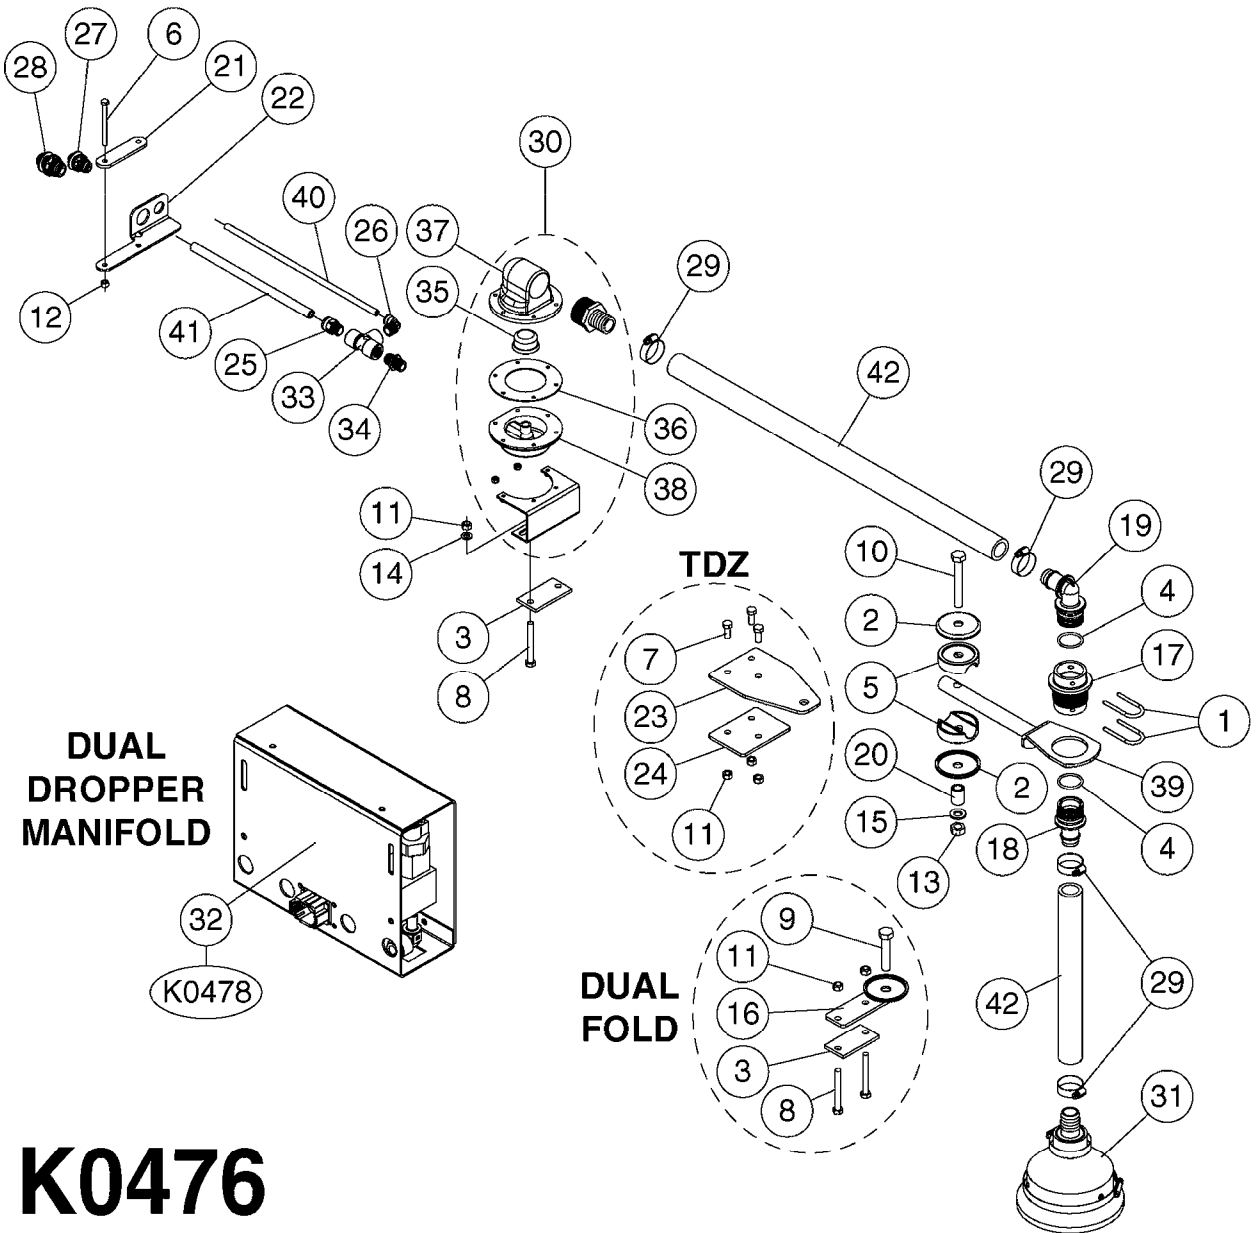

FOAM MARKER - DROPPER RICHWAY
K0476-HIN, 26:02:18

Page 1

Date 12.08.2020 9:54

Pos.	parts-n°	order qty	description
1	145995	1	FITT.DK S-53 FORK
2	160775	1	WASHER F. FRICTION PLATE
3	172664	1	FLATBAR BACKING PLATE
4	242109	1	O-RING D32.2x3.0
4	242354	1	O-RING D32.2X3.0 VITON
5	330831	1	FRICTION PLATE
6	410605	1	BOLT HEX 8.8 DEL M6X80
7	420582	1	BOLT HEX 8.8 DEL M8X20 FT A2
8	421201	1	BOLT HEX 8.8 DEL M8X70
9	430323	1	BOLT HEX 8.8 DEL M12X60
10	430924	1	BOLT HEX 8.8 DEL M12 X 85
11	460143	1	LOCK NUT M8 SST A2 DIN985
12	460261	1	NUT HEX M6X1.00 LOCK DIN985 A2 SS
13	460703	1	NUT HEX M12X1.75 LOCK DIN985A2 SS
14	471126	1	WASHER, M8, Ø16/ 8.4X 1.6, SS
15	471127	1	WASHER, M12, Ø24/13X24X2.5 SS
16	611671	1	BREAK AWAY HOLDER F-MARKER
17	726463	1	FITT.DK S53 BULKHEAD W/GASKET
18	726559	1	FITT DK. S-53 HB 1" W/O-RING
19	726571	1	FITT.DK S-53 ELB.1", W ORING
20	14103900	1	BUSHING Ø19/Ø13 L=26.5 SPC/FTZ BOOMS ONLY
21	16022403	1	BRACKET 60MM TUBE
22	16162903	1	BRKT, FOAM LINE DISCONNECT
23	16169803	1	BRACKET, TDZ FOAM MARKER MOUNT
24	16170003	1	PLATE, TDZ FOAM MARKER MOUNT BACKER
25	23004303	1	FITT, 3/8"NPT-3/8"TUBE-PTC
26	23004403	1	FITT, 3/8"NPT-1/4"90-PTC
27	23004503	1	FITT, BULKHEAD-1/4" TUBE-PTC
28	23004603	1	FITT, BULKHEAD-3/8" TUBE-PTC
29	28030003	1	CLAMP HOSE GEAR P1" 6716
30	28064903	1	FOAMHEAD ASSEMBLY, RICHWAY
31	28065003	1	COLLECTOR HEAD ASSY, RICHWAY
32	28065103	1	DUAL DROP MANIFOLD, RICHWAY
33	28066303	1	FITT, BANJO, 3/8" TEE
34	28066403	1	FITT, BANJO, 3/8"-3/8" STR NIP
35	28087803	1	3/8" FOAMHEAD SCREEN, FOAM MARKER, RICHWAY
36	28087903	1	FOAMHEAD GASKET, FOAM MARKER, RICHWAY
37	28088003	1	FOAMHEAD TOP HOUSING, FOAM MARKER, RICHWAY
38	28088103	1	FOAMHEAD BOTTOM HOUSING, FOAM MARKER, RICHWAY
39	61065900	1	BRACKET FOR FOAM DROPPER, S53
40	92703303	1	HOSE LLDPE .25"X.17"X12" BLACK
41	92703403	1	HOSE LLDPE .38"X.25"X12" BLACK
42	92712403	1	HOSE R X1" X300PSI WP X0012"