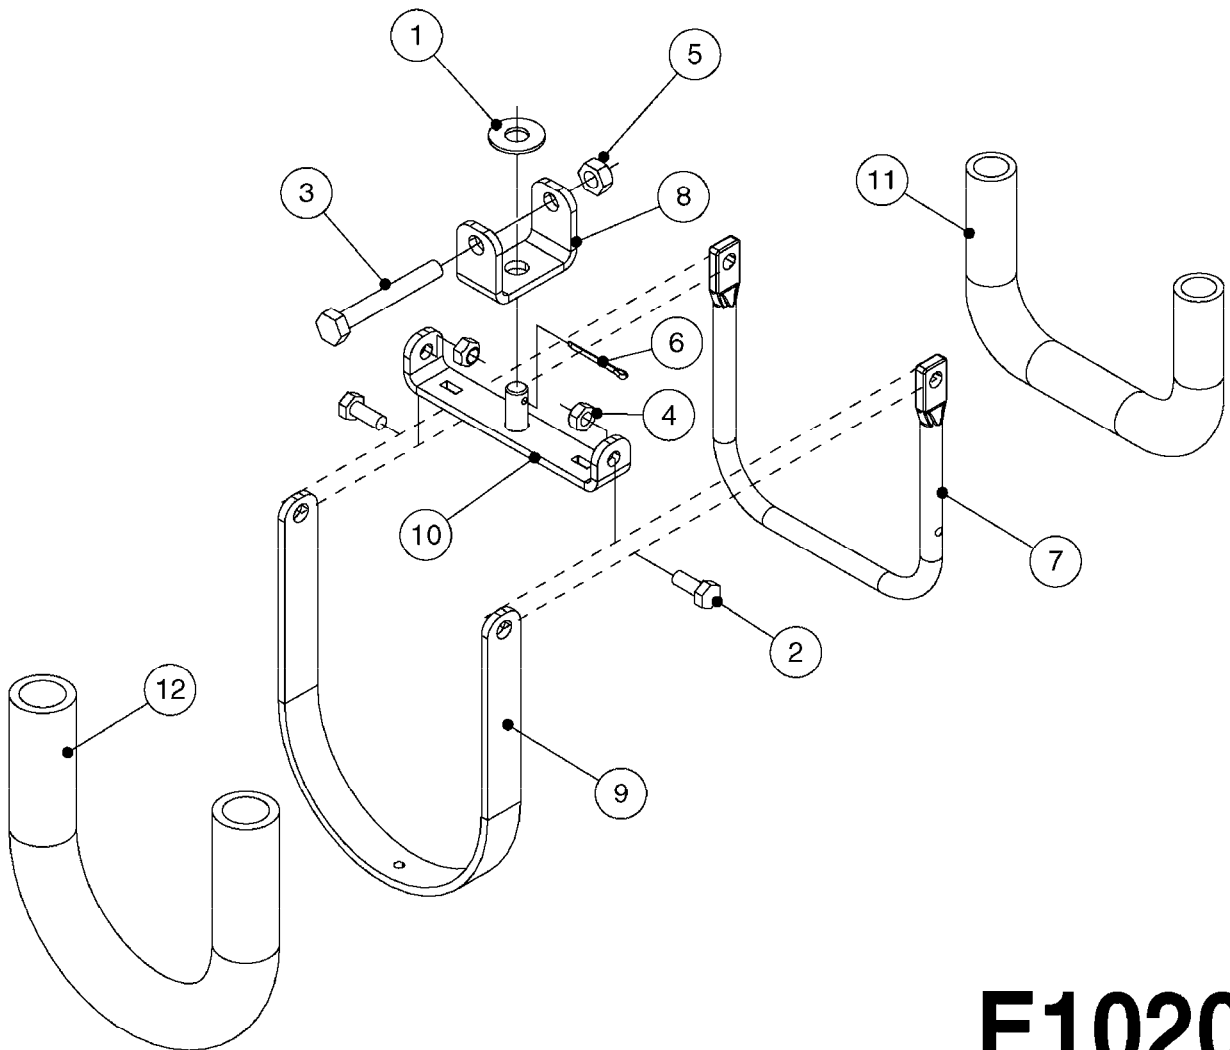

SWIVEL HOSE GUARD
E1020-HIN, 17:11:16

E1020

SWIVEL HOSE GUARD
E1020-HIN, 17:11:16

Page 1

Date 12.08.2020 9:54

Pos.	parts-n°	order qty	description
1	165557	1	WASHER D28.0/D12.2X2.0 SS
2	421046	1	BOLT HEX M8X25/25 A2 SS DIN933
3	421222	1	BOLT HEX 8.8 DEL M10X75 FT
4	460143	1	LOCK NUT M8 SST A2 DIN985
5	460423	1	NUT HEX M10X1.50 LOCK DIN985A2 SS
6	480126	1	PIN COTTER M4X30
7	15118200	1	HOSE & TUBE HOLDER NCM
8	16143600	1	HOSE AND CABLE HOLDER TOP
9	16160900	1	HOSE AND CABLE GUARD 160X502MM
9	16187700	1	HOSE AND CABLE GUARD 160X402MM
10	61042200	1	HOSE AND CABLE HOLDER PIVOT
11	92703203	1	HOSE R X3/4" X300PSI WP X0012"
12	92712403	1	HOSE R X1" X300PSI WP X0012"