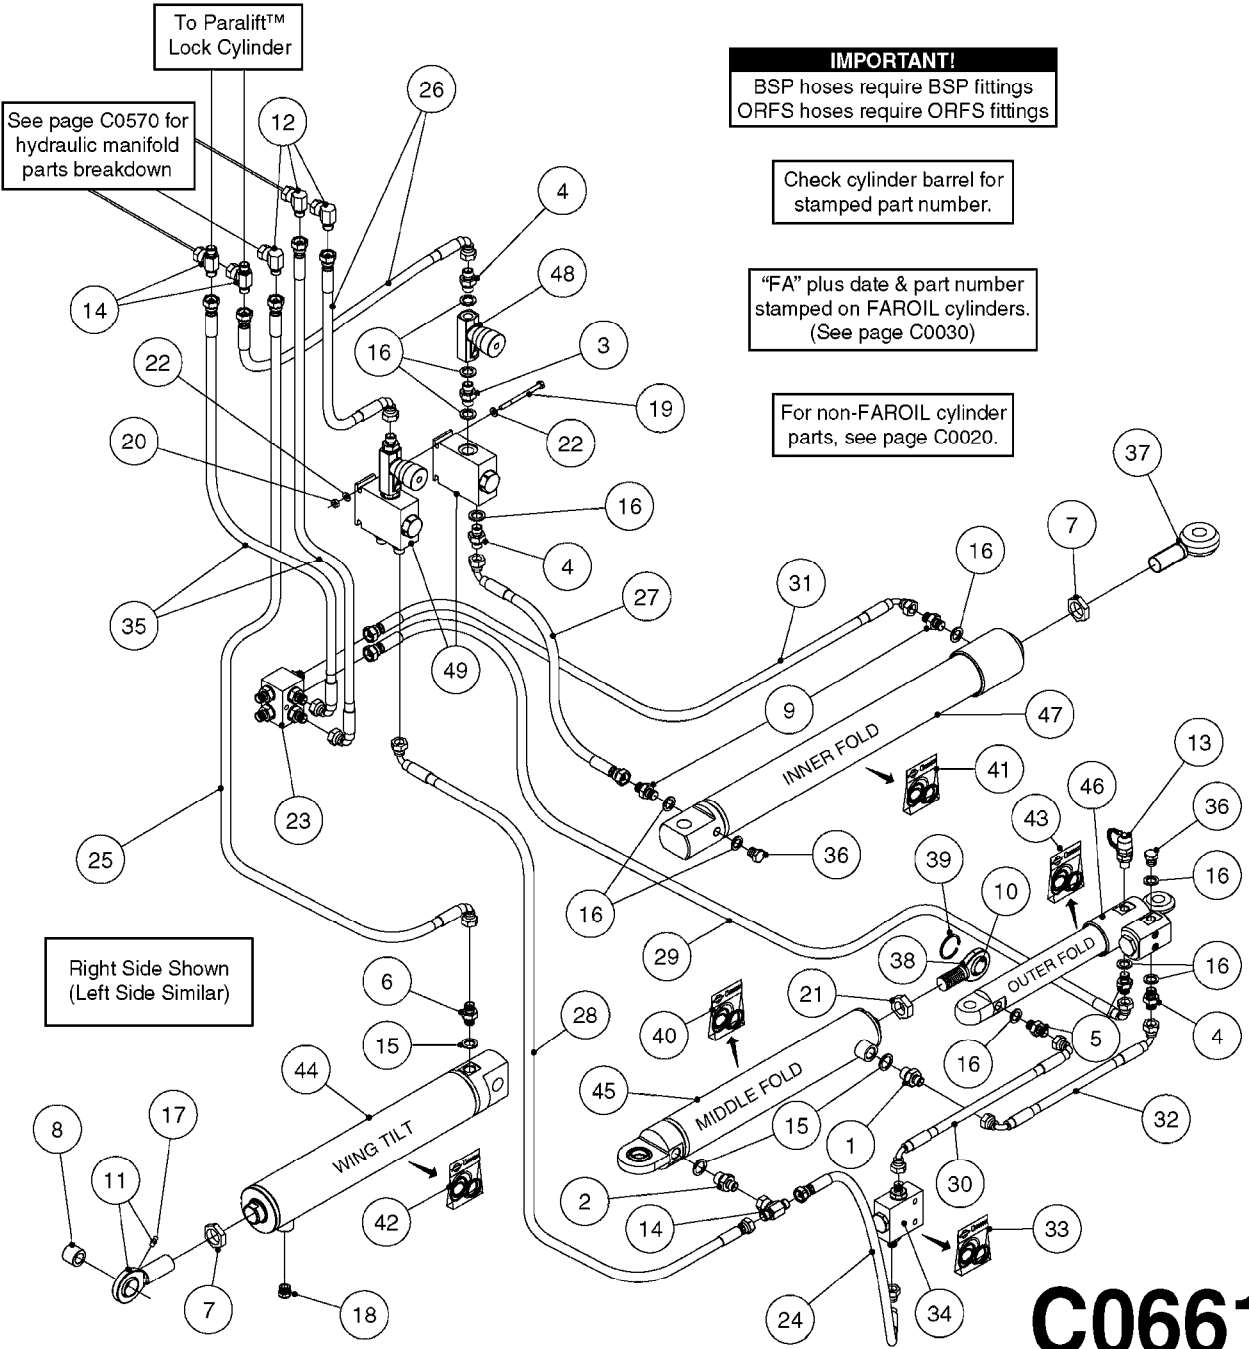

See page C0570 for hydraulic manifold parts breakdown

IMPORTANT!
BSP hoses require BSP fittings
ORFS hoses require ORFS fittings

Check cylinder barrel for stamped part number.

"FA" plus date & part number stamped on FAROIL cylinders.
(See page C0030)

For non-FAROIL cylinder parts, see page C0020.

Right Side Shown
(Left Side Similar)

C0661