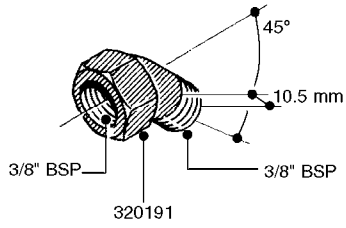

FITTINGS - HEXAGON NIPPLES
L0030-HIN, 01:01:16

L0030

FITTINGS - HEXAGON NIPPLES
L0030-HIN, 01:01:16

Page 1
Date 12.08.2020 9:54

parts-n°	order qty	description
10015303	1	FITT.PO.HN 1.00X1.00 M1000
10425003	1	FITT.PO.HN 1.25X1.00 MCPHEE
320132	1	FITT.DK HN 1" BSP
320176	1	FITT.DK HN 3/8"X1/2" BSP
320445	1	FITT.DK HN 1/4"X3/8" BSP
320655	1	FITT.DK HN 1/2"-1/2" BSP
320692	1	FITT.DK HN 3/8'BSPX1/4'NPT
320703	1	FITT.DK HN 3/8BSP X1/2 &1/4NPT
320725	1	FITT.DK NIPPLE 3/8"-3/8" BSP
320902	1	FITT.DK HN 3/8'X 1/4' BSP
390232	1	FITT.DK HN 1-1/2' X 1-1/4' BSP
390276	1	FITT.DK HN 1'BSP