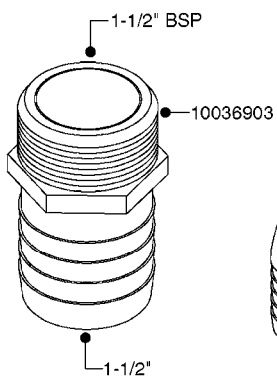

L0050

parts-n°	order qty	description
242594	1	O-RING D14 X 1.78 SCH.70-EPDM
320294	1	FITT.DK TEE 3/8X3/8HB X1/2"BSP
320305	1	FITT.DK HB 3/4'- 3/4' BSP
320386	1	FITT.DK TEE 3/8X3/8HB X3/8"BSP
320397	1	FITT.DK ELB 3/8"HB X 3/8" BSP
320401	1	FITT.DK TEE 1/2X1/2HB X1/2"BSP
320412	1	FITT.DK TEE 1/2X1/2HB X3/8'BSP
320423	1	FITT.DK ELB 1/2'HB X 3/8' BSP
320891	1	FITT.DK HB 3/8'- 3/8' BSP
320972	1	FITT.DK HB 5/16'- 1/4' BSP
322046	1	FITT.DK TEE 1/2X1/2HB X3/4'BSP
322048	1	FITT.DK TEE 3/4X3/4HB X3/4'BSP
330595	1	O-RING D24.6/D20X2.1 -3/4"
333137	1	FITT.DK CONN.1/2" F.NOZZ. DOUB
333141	1	FITT.DK CONN.1/2" F.NOZZ.SING
334041	1	FITT.DK CONN.3/4' F.NOZZ. SING
334042	1	FITT.DK CONN.3/4' F.NOZZ. DOUB
334195	1	FITT.DK ELB. 3/4"HB X 3/4"HB
10012103	1	FITT.PO.HB 1.25X1.50 IMB1012
10014003	1	FITT.PO.HB 1.25X1.25 IMB1010
10036903	1	FITT.PO.HB 1.50X1.50 IMB1212
28019303	1	FITTING HB ELB 3/4NPT-3/4HOSE
61016500	1	HOSE TAIL 3/4" 90°+RG CAP 3/4"
72026700	1	NOZZLE TUBE ADAPTER W/O-RING