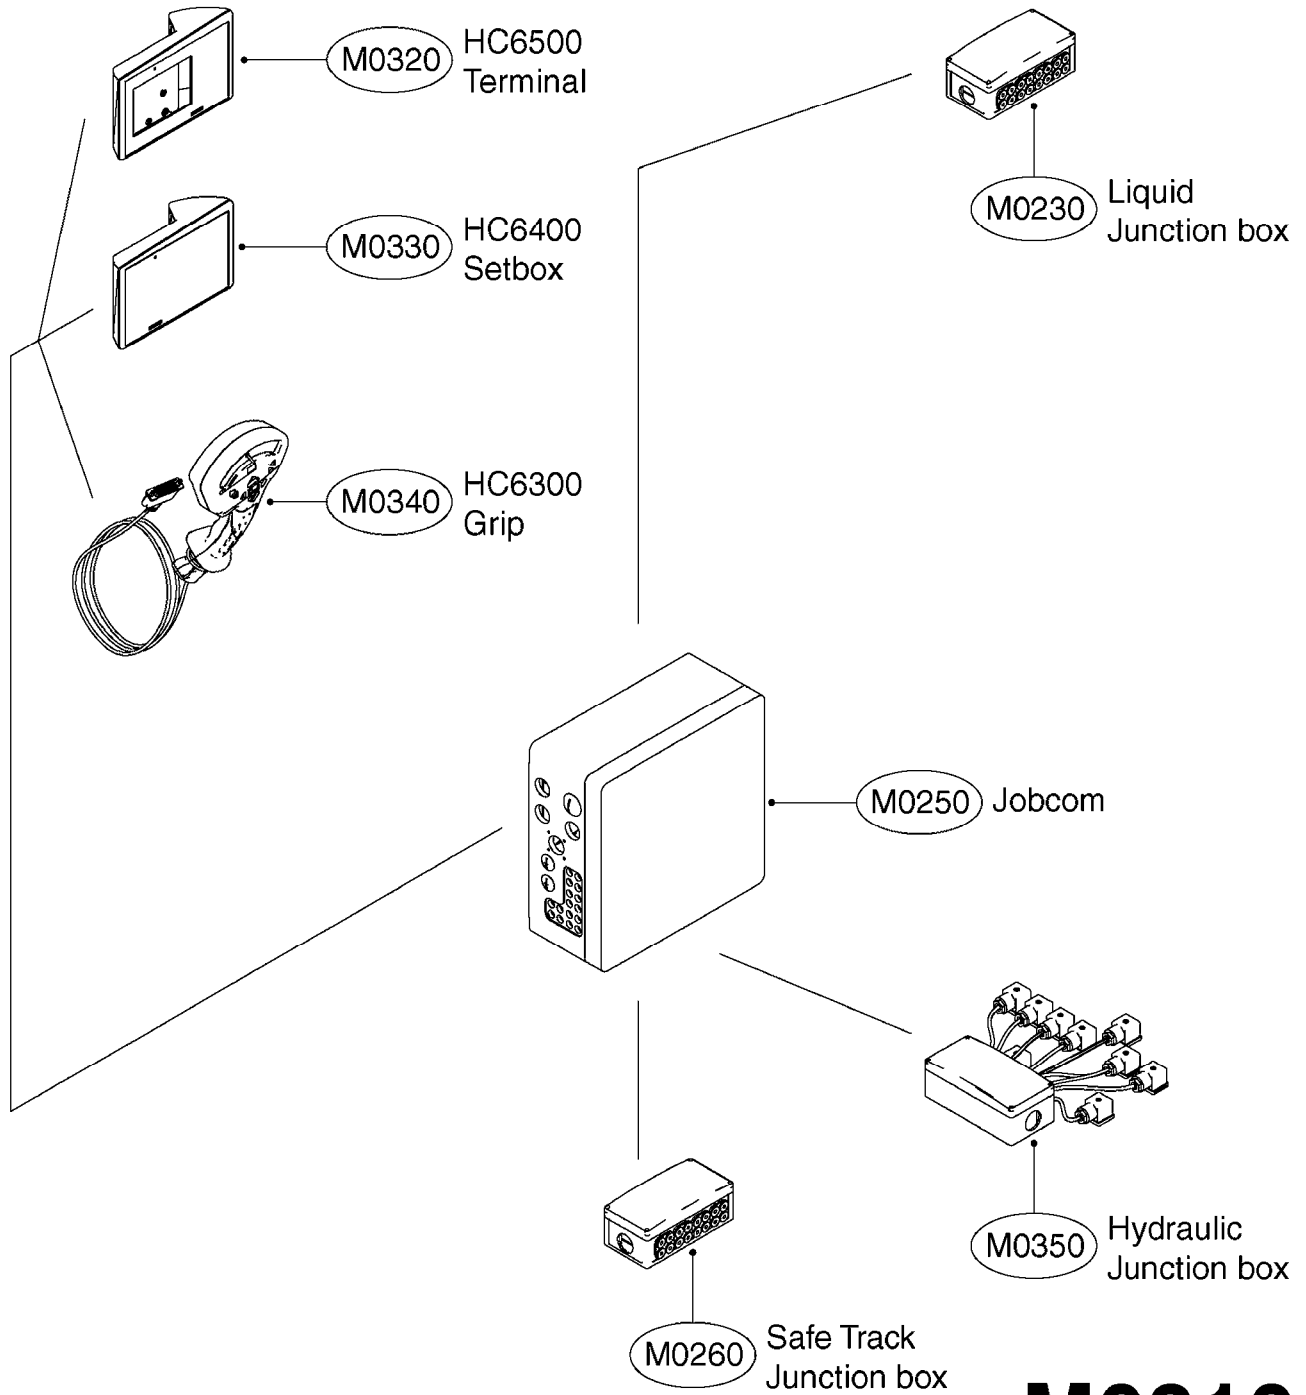

NORAC VARIABLE RATE VALVE UC4
M0300-HIN, 30:04:19

Page 1

Date 12.08.2020 9:44

Pos.	parts-n°	order qty	description
1	28048803	1	NORAC CHECK VALVE
2	28048903	1	NORAC PROP VALVE
2	28055803	1	3-PIN CONNECTORS/HIRSCHMAN NORAC SOLENOID - DEUTSCH CONN. 2-PIN CONNECTORS/DEUTSCH
3	28049403	1	NORAC CHECK VALVE
4	28056403	1	COIL, NORAC, PROP, DIN
5	28056503	1	COIL, NORAC, PROP, DEUTSCH
6	28066803	1	NORAC FILTER CAP W/O-RING
7	28066903	1	NORAC SEAL KIT F.28049403
8	28067003	1	NORAC SEAL KIT F.28048803
9	28068103	1	NORAC HEX CAPSCREW 10-24X2 SS
10	28068203	1	NORAC O-RING F.SOLENOID VALVE
11	28074903	1	NORAC COIL NUT AND O-RING
12	28103603	1	O-RING SOLENOID BODY SEAL NORAC
13	75076900	1	NORAC FILTER ELEMENT KIT
14	78216100	1	NORAC VALVE BLOCK COMP, DEUTSCH CON. COMPLETE W/2-PIN DEUTSCH SOLENOIDS
15	78603300	1	NORAC ONE WAY ORIFICE, .047"

M0310