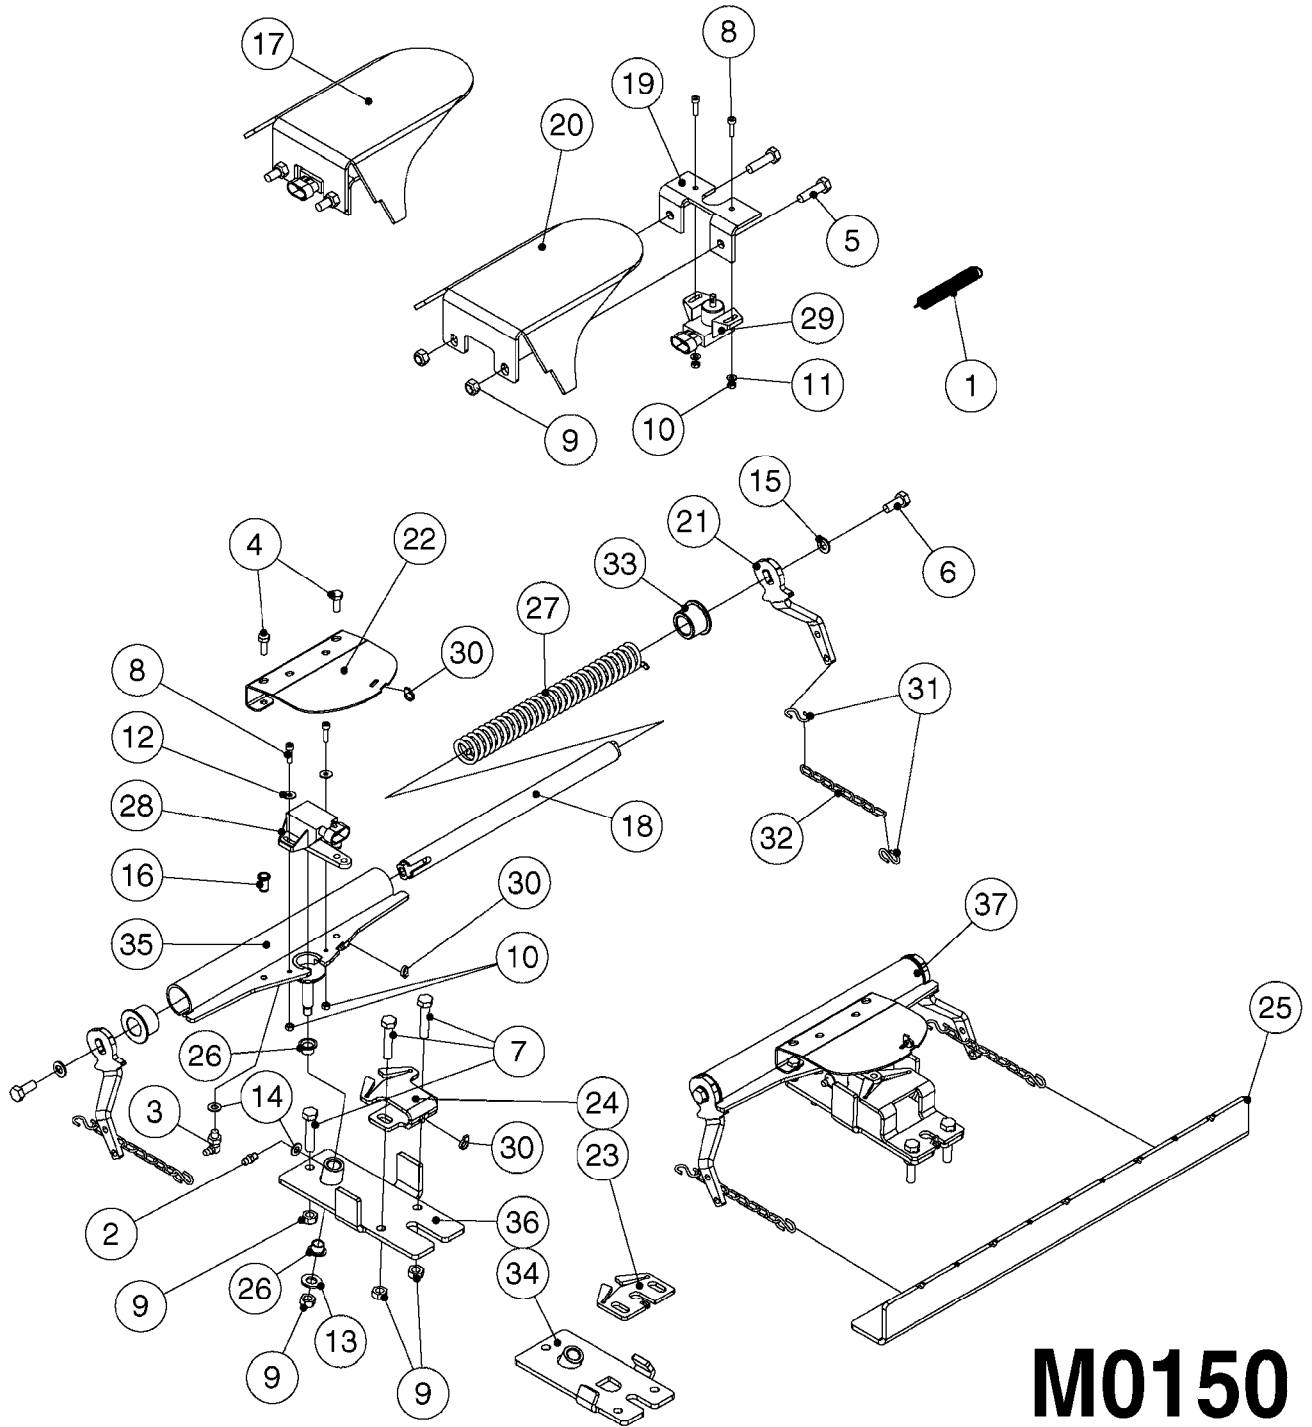

M0150

ANGLE SENSOR NCM
M0150-HIN, 01:01:16

Pos.	parts-n°	order qty	description
1	220947	1	SPRING D13.0/1,2 L=90 RST
2	283699	1	GREASE NIPPLE M6X1
3	283772	1	GREASE NIPPLE M6X1 90°
4	410185	1	BOLT HEX 8.8 DEL M6X16
5	420567	1	BOLT HEX 8.8 DEL M8X30 FT
6	420582	1	BOLT HEX 8.8 DEL M8X20 FT A2
7	420744	1	BOLT HEX 8.8 DEL M8X40
8	450902	1	BOLT ALLEN HEAD M4 X 16MM
9	460143	1	LOCK NUT M8 SST A2 DIN985
10	461145	1	NUT HEX M4 LOCK
11	471037	1	SCREW A 4,3 DIN 125
12	471087	1	WASHER D12.0/4.3X1.0
13	471122	1	WASHER, M10, Ø20/10.5X 2.0, SS
14	471125	1	WASHER M6U 6.4X14X1.2,A2 SS
15	471126	1	WASHER, M8, Ø16/ 8.4X 1.6, SS
16	480811	1	BLIND FASTENER M6 STAINLESS
17	741841	1	ANGLE SENSOR AND BRACKET REAR
18	14052100	1	AXLE D19 L=294/2XM8 STAINLESS
19	16125700	1	BRACKET FOR ANGLE SENSOR
20	16142200	1	GUARD PLATE FOR SENSOR
21	16173200	1	PLATE 6.0X134X42/2XD6/2XBENDS
22	16173400	1	PLATE 2.0X145.3X130/3XBENDS
23	16173600	1	PLATE 4.0X70X56 NCM 4400
24	16174100	1	PLATE 4.0X120X70/2XBENDS NCM 6600
25	16174300	1	BKT F. TRACTOR NCM STEE-UPDATE
26	21089300	1	BUSHING D12/10 L=9
27	22096500	1	TORSION SPRING D24/4.0 L=242
28	26005700	1	ANGLE SENSOR 70° 0.5-4.5 VDC + LEVER
29	26005800	1	ANGLE SENSOR 120° 0.5-4.5 VDC + LEVER
30	28024103	1	TIE STRAP L=8" x W=3/16"
31	28045800	1	S-HOOK 3MM STAINLESS STEEL
32	28058400	1	CHAIN SS 8x16x2.0 L=600
33	39124400	1	BUSHING D28.5/19.1 L=21
34	61019200	1	FRONT SENSOR BRACKET NCM4400
35	61019300	1	FRONT SENSOR MT.THREADED HOLES
36	61019500	1	FRONT SENSOR BRACKET NCM6600
37	72564800	1	STEERING SENSOR NCM4400 FRONT STEERING SENSOR COMPLETE NCM4400
37	72565000	1	STEERING SENSOR NCM6600 FRONT STEERING SENSOR COMPLETE NCM6600