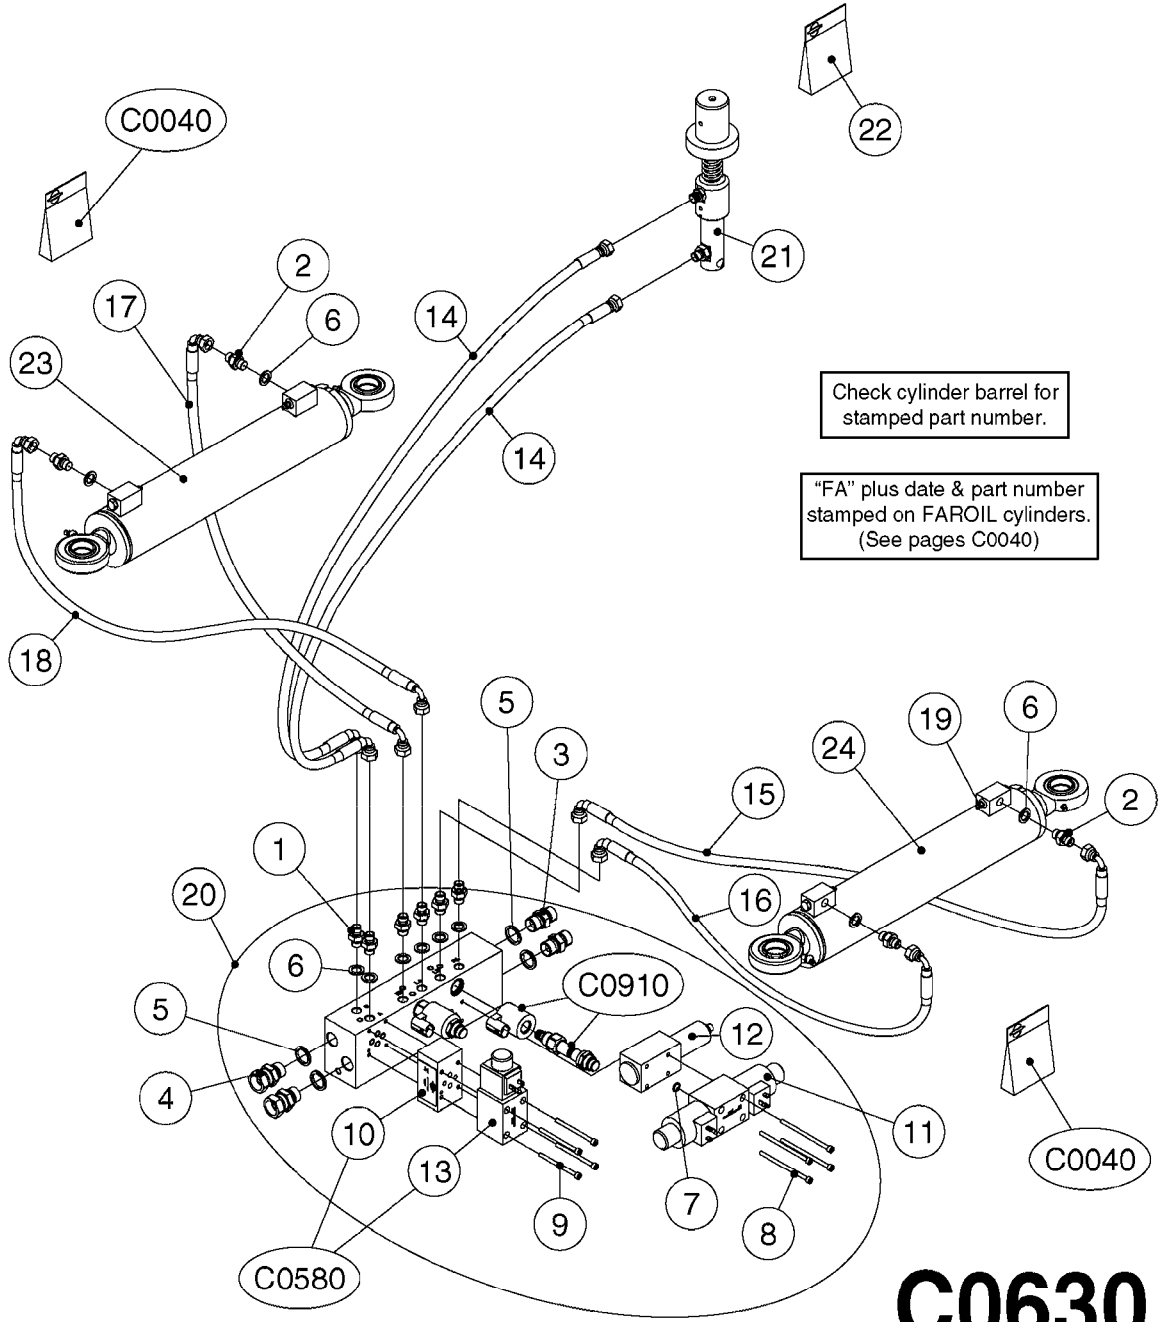

C0630

TRACK HYDRAULICS NCM 4400/6600
C0630-HIN, 14:05:19

Page 1
Date 12.08.2020 9:43

Pos.	parts-n°	order qty	description
		1	BSP
1	146845	1	HEX NIPPLE 1/4"X1/4"
1	23234500	1	HEX NIPPLE 1/4" - 9/16"
			ORFS
2	146851	1	HEX NIPPLE 1/4"x1/4" 0.7MM
			BSP
2	23234700	1	HEX NIPPLE 1/4"-9/16" - 0.7mm
			ORFS
3	147132	1	HEX NIPPLE 1/2"X1/2" BSP DEL
			BSP
3	23235300	1	HEX NIPPLE 1/2"-13/16"
			ORFS
4	232289	1	NIPPLE 1/2" W. 1/2" UNION DEL
			BSP
4	23242000	1	HYD NIPPLE 1/2 X 13/16 SWIVEL
			ORFS
5	241356	1	DOWTYSEAL 1/2"
6	241404	1	DOWTY SEAL 1/4"
7	242102	1	O-RING Ø9.25X1.78 NITRIL 90SH
8	450952	1	SCREW M5 X 90 10.9
9	450965	1	SCREW ROUND M5X70
10	782146	1	HYD. CHECK VALVE 1 WAY
11	782151	1	MAGNET V PLUG DSE3-C26/10N-D12
12	782152	1	2 WAY MODULAR COMPENSATOR
13	782829	1	SOLENOID MD1L-TA/10N-D12K1/DT
14	784005	1	HOSE HY X 1/4 X 037.38"STR+ELB
			BSP
14	78515500	1	HY.HO.1/4"L= 950
			90°-45° A=180
			ORFS
15	784155	1	HOSE HY 1/4 X 17" ELB+ELB 90°
			BSP
15	78509300	1	HYD HOSE ORFS 4E-4-4E L=425 90 DEG
			ORFS
16	784156	1	HOSE HY 1/4 X 17" ELB+ELB 270°
			BSP
16	78509400	1	HYD HOSE ORFS 4E-4-4E L=455 270 DEG
			ORFS
17	784157	1	HOSE HY 1/4 X 32" ELB+ELB 90°
			BSP
17	78509500	1	HYD HOSE ORFS 4E-4-4E L=825 90 DEG
			ORFS
18	784158	1	HOSE HY 1/4 X 32" ELB+ELB 270°
			BSP
18	78509600	1	HY.HO.1/4"L= 825
			90°-90°A=270
			ORFS
19	28076000	1	BLEED SCREW M8
20	72290400	1	HYD. BLK COMP STEERING CM "05
21	72320300	1	HYD. CYL. STEERING LOCK CM "05
22	75074800	1	SEAL KIT 78123400/42
			SEAL KIT FOR 72320300 CYLINDER
23	78133900	1	DOB.CYL.Ø70/40-322 TRACK RIGHT '15
			CM4400 (REPLACES 78125100)
23	78134100	1	DOB.CYL.D70/40-270 TRACK RIGHT CM
			CM66/55/7000 (REPLACES 78124100)
24	78134000	1	DOB.CYL.Ø70/40-322 TRACK LEFT '15
			CM4400 (REPLACES 78123300)
24	78134200	1	DOB.CYL.D70/40-270 TRACK LEFT CM
			CM66/55/7000 (REPLACES 78125300)