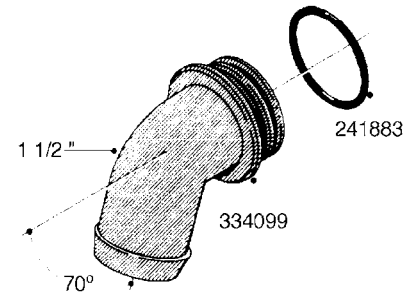

**L0080**

FITTINGS - S-53  
L0080-HIN, 12:09:17

Page 1

Date 12.08.2020 9:44

Pos.	parts-n°	order qty	description
1	145995	1	FITT.DK S-53 FORK
2	241973	1	O-RING Ø3 X 44.2 70 SHORES NITRIL NITRIL (BLACK)
2	242353	1	O-RING 3 X 44.2 VITON VITON (BROWN)
3	242109	1	O-RING D32.2x3.0 NITRIL (BLACK)
3	242354	1	O-RING D32.2X3.0 VITON VITON (BROWN)
4	322103	1	FITT.DK S-53 BULKHEAD
5	322107	1	FITT.DK S-53 BULKHEAD NUT
6	322110	1	FITT.DK S-53 ELB. 1/2" BSP
7	322352	1	FITT.DK S-53 TEE
8	334229	1	FITT.DK S-53 STR.3/4"
9	334260	1	GASKET F. S-53 BULKHEAD
10	334564	1	FITT.DK S-67 TO S-53 ADAPTER
11	391100	1	FITT.DK S-53THREAD INS.1/2"BSP
12	726463	1	FITT.DK S53 BULKHEAD W/GASKET
13	726552	1	FIT.DK S-53X90 1/2" BSP,O-RING
14	726556	1	FITT.DK S-53 HB 1/2" W/O-RING
15	726558	1	FITT.DK S53 STR. 3/4" W.ORING
16	726559	1	FITT DK. S-53 HB 1" W/O-RING
17	726568	1	FITT.DK.S-53 HB 1/2"90 W/O-RING
18	726570	1	FITT.DK S-53 ELB.3/4" W.ORING
19	726571	1	FITT.DK S-53 ELB.1", W ORING
20	726578	1	FITT.DK S53 PLUG WITH O-RING
21	728561	1	FITT.DK. S67M - S53F REDUCER