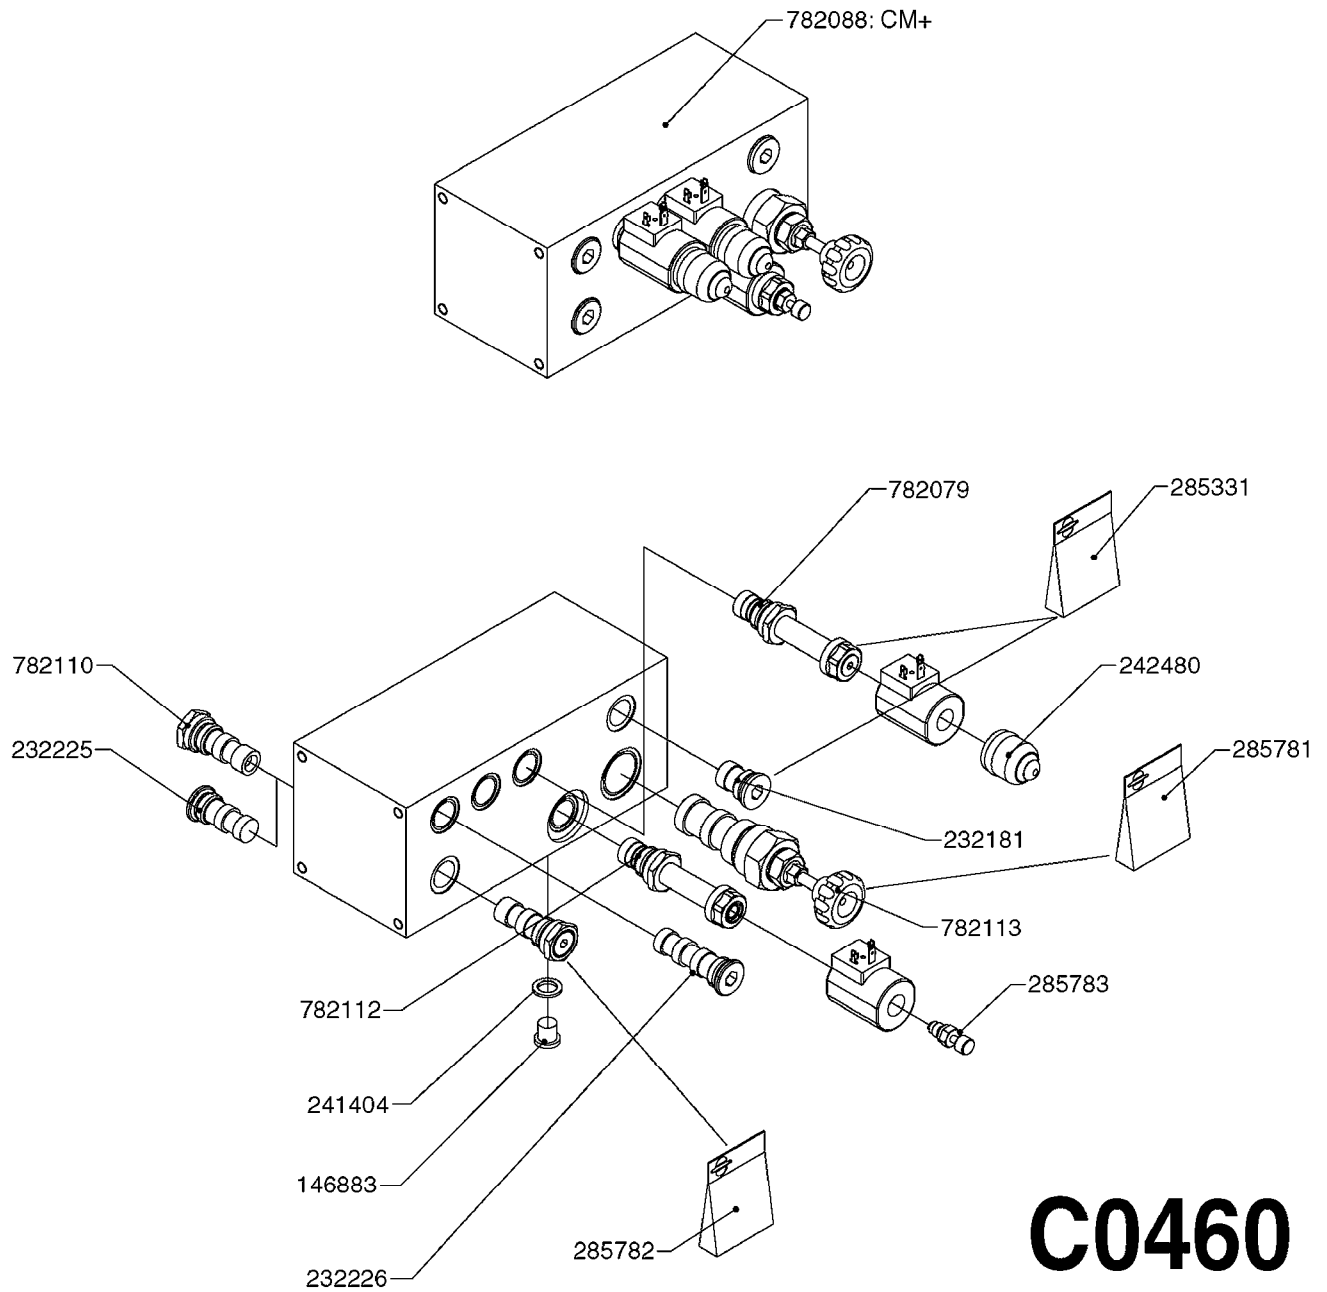

DAH VALVES (COMATROL) '9
C0460-HIN, 01:01:16

Page 1
Date 12.08.2020 9:43

parts-n°	order qty	description
146883	1	PLUG 1/4"RG NV=17 L=15 SS
232181	1	PLUG F DH HYD. VALVE
232225	1	PLUG NCS 06/3
232226	1	PLUG NCS 06/4
241404	1	DOWTY SEAL 1/4"
242480	1	DUST COVER F. HYD. VALVE
285331	1	SEAL KIT F. HZ HYD.SOLENOID 96
285781	1	SEAL KIT F.NCS 12/3
285782	1	SEAL KIT F.NCS 06/4
285783	1	BRASS VALVE F.EVH 06
782079	1	CARTRIDGE VALVE
782088	1	HY BLOCK CM+ TWIN
782110	1	NON RETURN VALVE F. STEERTRACK
782112	1	HY SOLENOID VALVE/MAG 12VDC
782113	1	FLOW REGULATOR VALVE