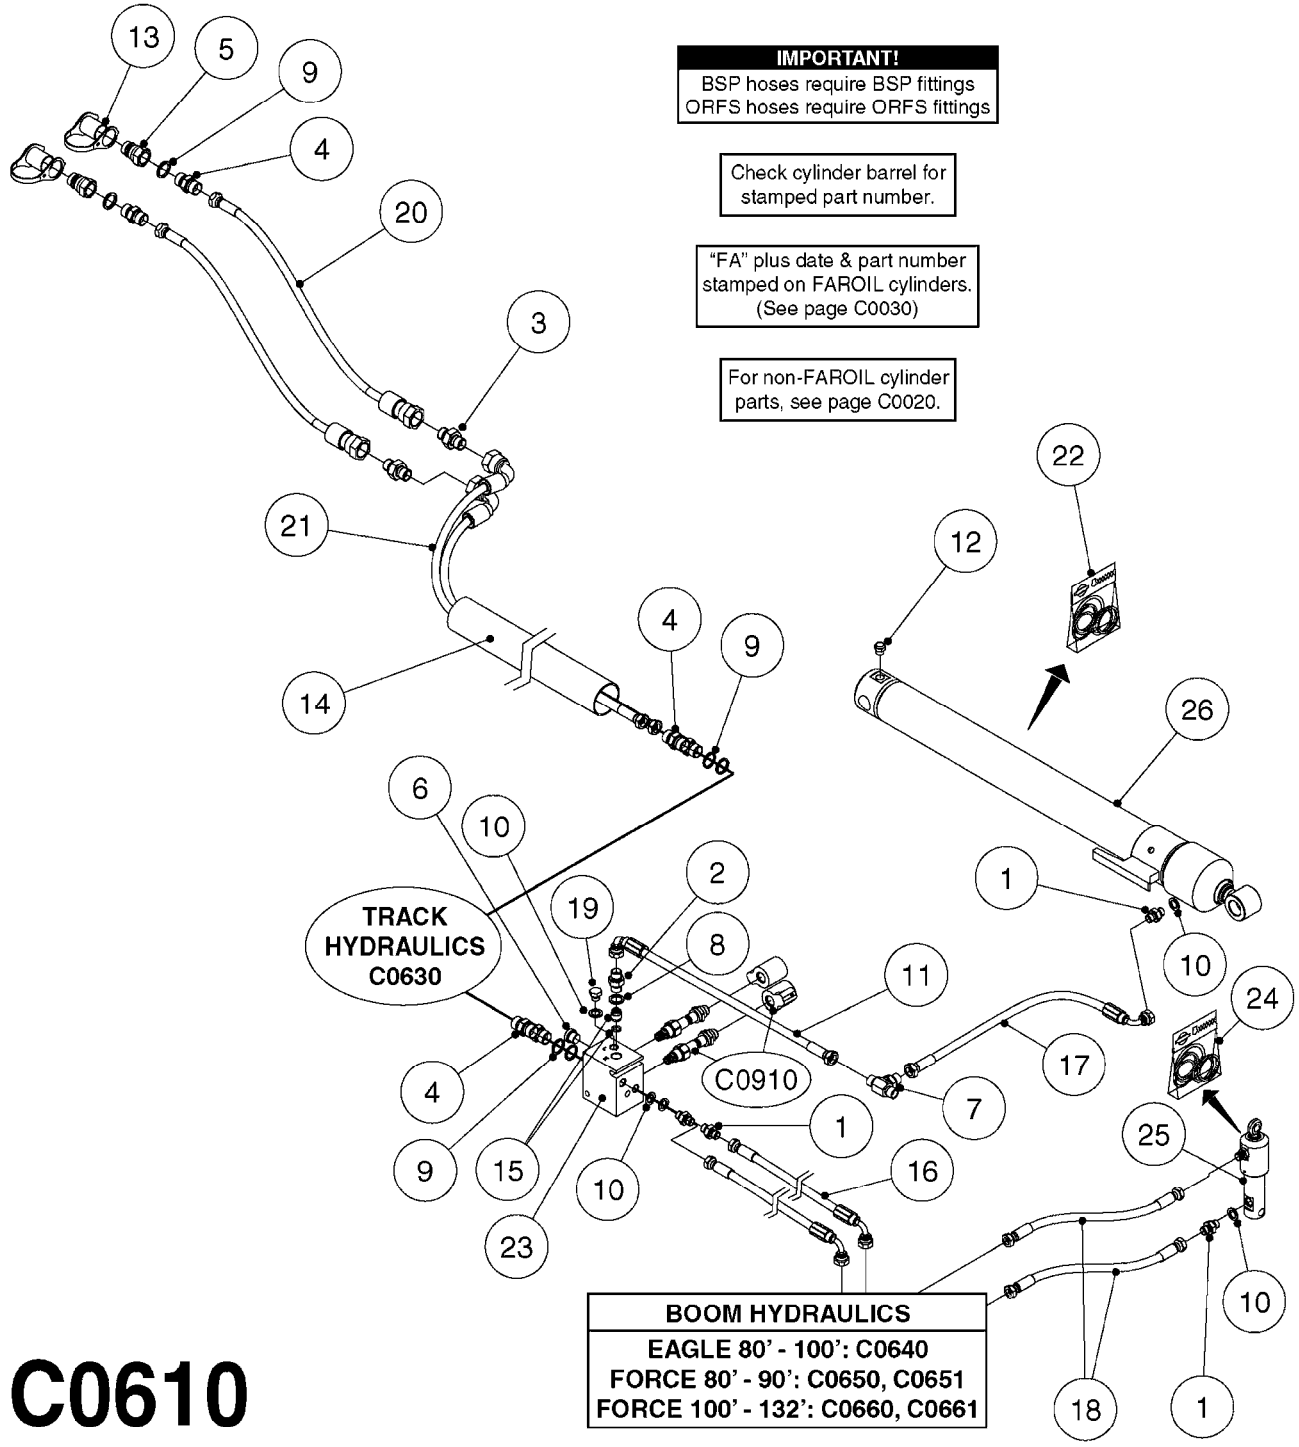

# C0590

HYD.BLOCK EAGLE/FORCE 2012  
C0590-HIN, 13:05:19

Page 1

Date 12.08.2020 9:43

Pos.	parts-n°	order qty	description
1	146845	1	HEX NIPPLE 1/4"x1/4" BSP
1	23234500	1	HEX NIPPLE 1/4" - 9/16" ORFS
1	146851	1	HEX NIPPLE 1/4"x1/4" 0.7MM BSP
1	23234700	1	HEX NIPPLE 1/4"-9/16" - 0.7mm ORFS
1	147498	1	HEX NIPPLE 1/4"-1/4" 1.2mm BSP
1	23234100	1	HEX NIPPLE 1/4"-9/16" - 1.2mm ORFS
2	231103	1	PLUG 1/4" BSP, O-RING 08BPUP04
3	231987	1	PLUG 1/8" BSP W/GASKET
4	241404	1	DOWTY SEAL 1/4"
5	242102	1	O-RING Ø9.25X1.78 NITRIL 90SH
6	420847	1	BOLT HEX 8.8 DEL M8X85
7	450964	1	SCREW M5X30 F.CYLINDER
8	460143	1	LOCK NUT M8 SST A2 DIN985
9	782124	1	SWITCH VALVE OUTS.1/8" 5000PSI
10	782131	1	BLIND PLUG F.3/4" CARTR.VALVE
11	14010400	1	PLUG 1/4" BSP
12	14098600	1	HYD. BLOCK SPC/FTZ 3/4" 2010
13	70084403	1	HYD. BLOCK, 5P, FOLD/FLOW
14	78216800	1	FLOW REGULATING VALVE, 3/4"
15	78217800	1	MAGNET VLV.MD1L-S3/10N-D12K8DT