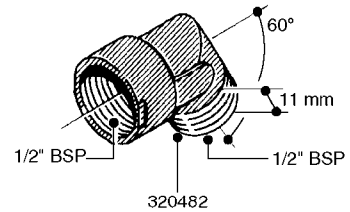

FITTINGS - HEXAGON NIPPLES  
L0030-HIN, 01:01:16

Page 0  
Date 12.08.2020 9:44

**L0030**

FITTINGS - HEXAGON NIPPLES  
L0030-HIN, 01:01:16

Page 1  
Date 12.08.2020 9:44

parts-n°	order qty	description
10015303	1	FITT.PO.HN 1.00X1.00 M1000
10425003	1	FITT.PO.HN 1.25X1.00 MCPHEE
320132	1	FITT.DK HN 1" BSP
320176	1	FITT.DK HN 3/8"X1/2" BSP
320445	1	FITT.DK HN 1/4"X3/8" BSP
320655	1	FITT.DK HN 1/2"-1/2" BSP
320692	1	FITT.DK HN 3/8'BSPX1/4'NPT
320703	1	FITT.DK HN 3/8BSP X1/2 &1/4NPT
320725	1	FITT.DK NIPPLE 3/8"-3/8" BSP
320902	1	FITT.DK HN 3/8'X 1/4' BSP
390232	1	FITT.DK HN 1-1/2' X 1-1/4' BSP
390276	1	FITT.DK HN 1'BSP