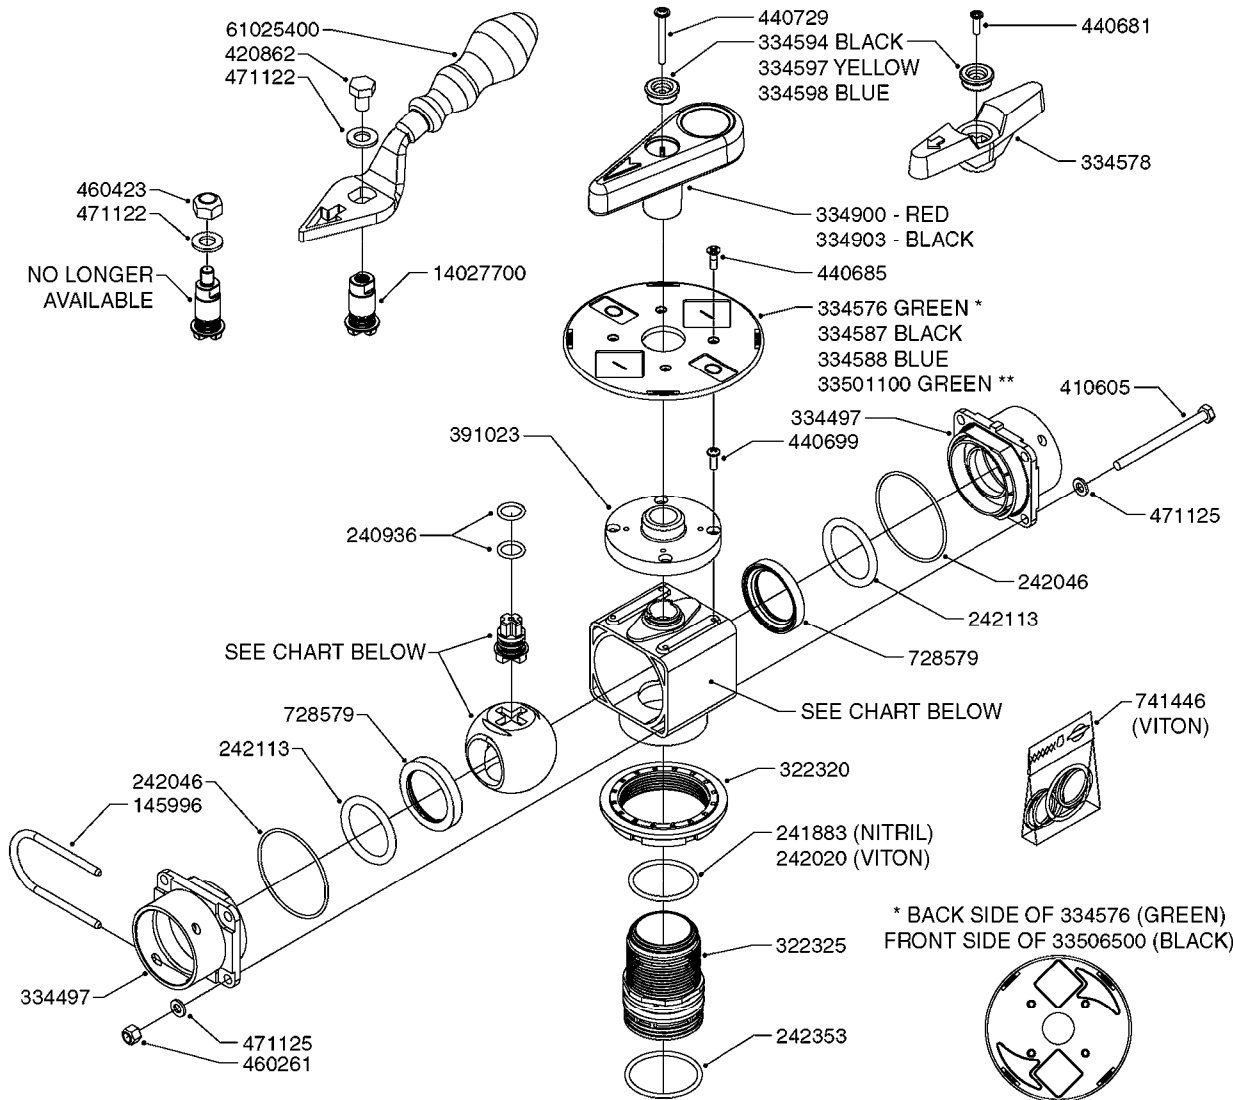

**B0370**

PRESSURE REGULATOR - S93 06  
B0370-HIN, 12:05:16

Page 1

Date 12.08.2020 9:43

Pos.	parts-n°	order qty	description
1	145996	1	FITT.DK S-67 FORK
2	145997	1	FITT.DK S-93 FORK
3	440677	1	SCREW F. PLASTIC 5X20 SS
4	440695	1	BOLT CARRIAGE M8X25
5	440698	1	SCREW F.PLASTIC 6X18 SS HEXHD
6	460143	1	LOCK NUT M8 SST A2 DIN985
7	480487	1	PIN M5X60 SLOTTED GALV
8	16244000	1	BRACKET FOR REG. NAV, PAINTED NAVIGATOR PLATFORM BRACKET
9	33510800	1	HOUSING F.PRESS.REG.S67/S93
10	44076200	1	SCREW WN5451 5X16 SS TORX
11	72374200	1	MOTOR HOUS.REG.1:150 ENCODER
12	72374300	1	REGUL S67/S93 ASSY W SS CONE
12	72425500	1	REGULATOR S67/S93 CROSS-DRILL
12	72678700	1	REGULATOR S67/S93 CROSS-DRILL CERAMIC COMPONENTS
13	72481600	1	BAG W. CONSOLE&SPINDLE COMPL
14	72678900	1	BAG W.CONE/CYL/GASKET CERAMIC CERAMIC COMPONENTS
14	74190800	1	BAG W.CONE/CYL. AND GASKET. SYNTAL
15	74187500	1	SWITCH 5A PRESS.REG REP.KIT 08