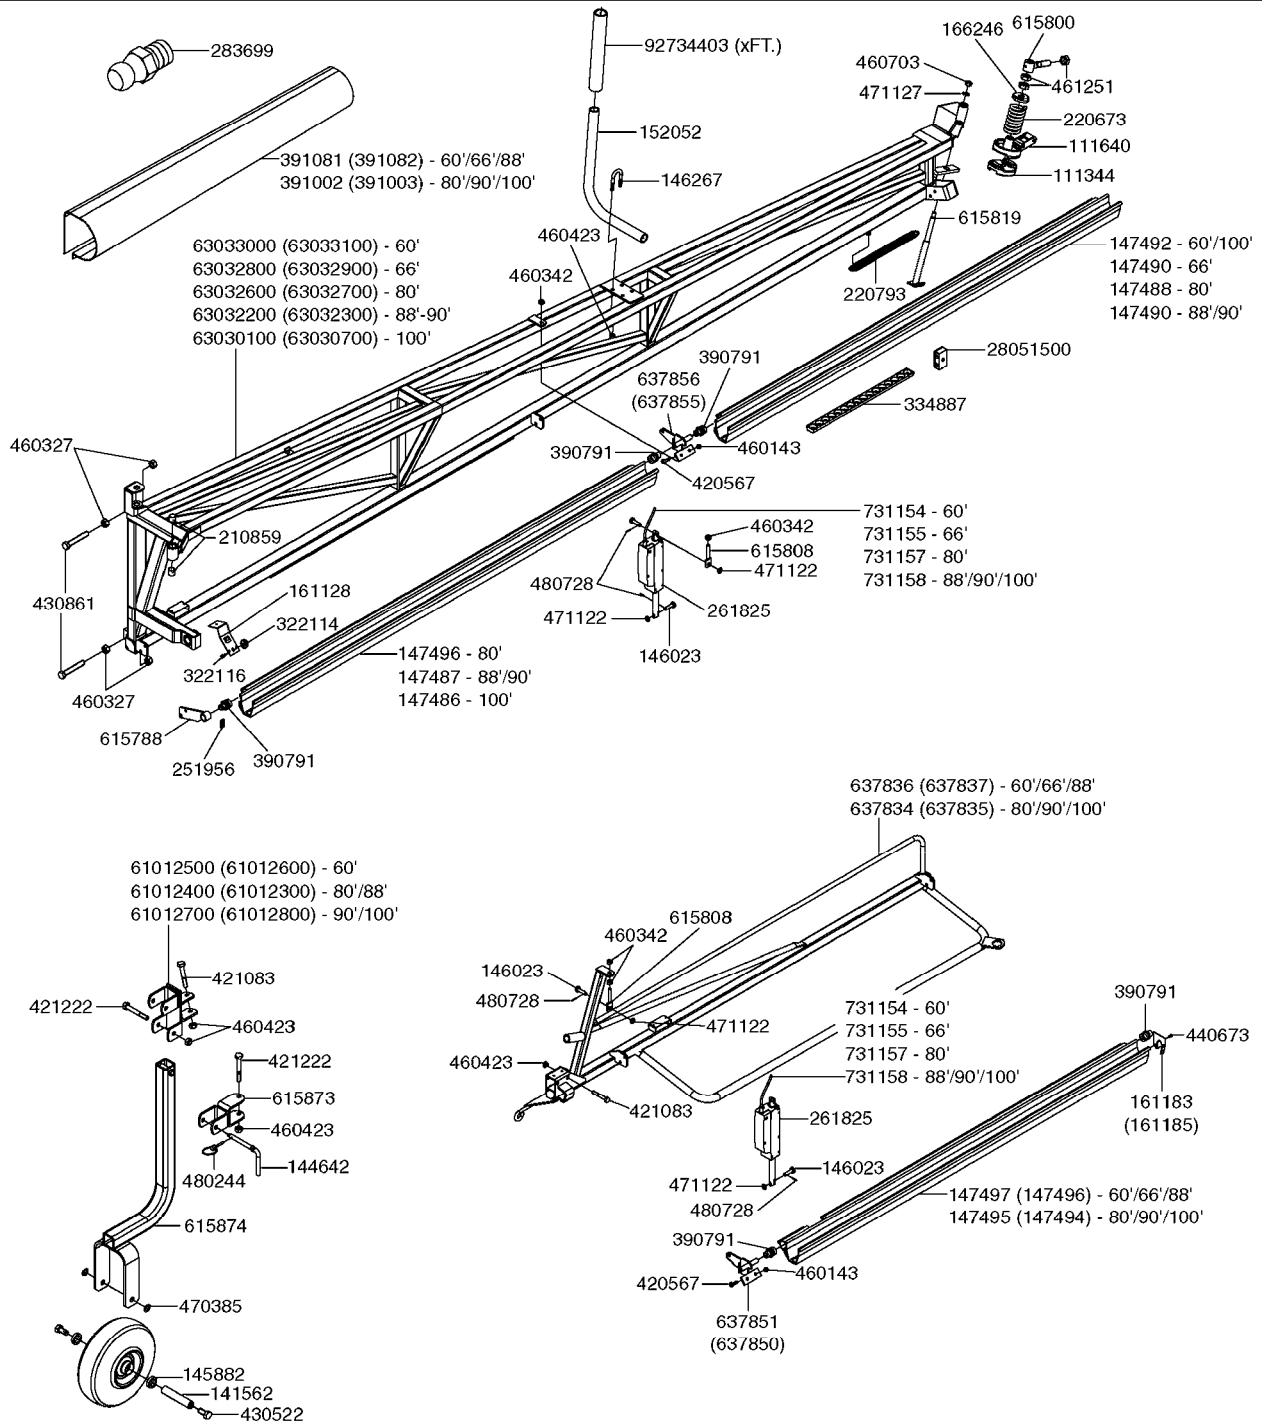

BOOM-TF INNER HAZ-WC 60'-100'  
D0660-HIN, 01:01:16

Page 2

Date 12.08.2020 9:44

parts-n°	order qty	description
480728	1	PIN D3.2X20 SPLIT
615756	1	INDICATOR ARROW
615787	1	COUPLING F.AIRSLOT TWINF. LH
615788	1	BRACKET
615796	1	PIN D20 X M16 L=119MM
615808	1	ANCHOR ADJ.F.ACTUATOR
615820	1	PIN D20 X M16 L=127MM
616084	1	EYEBOLT LH TRD./ RH WING M24
		EYEBOLT WITH L.H. THREADS FOR RIGHT WING
616085	1	EYEBOLT STD. TRD./ LH WING M24
		EYEBOLT WITH STD. THREADS FOR LEFT WING
637850	1	BKT AIR SLOT RH
637855	1	BKT AIR SLOT LH
637856	1	BKT AIR SLOT RH
715444	1	REMOTE CONTROL CABLE L=2000
978503	1	DECAL TILT SCALE TWIN FORCE
981474	1	6MM ELASTIC CORD X M
981504	1	ELASTIC CORD 4MM
14008800	1	TURNBUCKLE L=200/M24X1.5
14011900	1	PIN M20 L=125/D30
14032200	1	AIR SLOT RAIL L=2995/D25
16112200	1	AIR DIFFUSER L=2365 L.H.
45003000	1	BOLT HEX M16X120 DIN912/DELTA
61008700	1	LINK EYE FORCE
61009200	1	EYEBOLT LH TRD./ LH WING M24
		EYEBOLT WITH L.H. THREADS FOR LEFT WING
61009300	1	EYEBOLT STD.TRD. / RH WING M24
		EYEBOLT WITH STD. THREADS FOR RIGHT WING
61030200	1	EXTENSION TWIN FORCE-ON CENTER
63030400	1	WING INNER HAZ 100' R.H.
63030800	1	WING INNER HAZ 100' L.H.
63032000	1	WING INNER HAZ 88'-90' R.H.
63032100	1	WING INNER HAZ 88'-90' L.H.
63032400	1	WING INNER HAZ 60'-80' R.H.
63032500	1	WING INNER HAZ 60'-80' L.H.
63118500	1	FOLDING ARM 1. FTZ / HAZ. R. RED
		FOLD ARM FOR RIGHT WING
63118800	1	FOLDING ARM 1. FTZ / HAZ. L RED
		FOLD ARM FOR LEFT WING