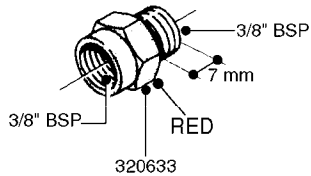

FITTINGS - HEXAGON NIPPLES  
L0030-HIN, 01:01:16

Page 0  
Date 12.08.2020 9:44

**L0030**

FITTINGS - HEXAGON NIPPLES  
L0030-HIN, 01:01:16

Page 1  
Date 12.08.2020 9:44

parts-n°	order qty	description
10015303	1	FITT.PO.HN 1.00X1.00 M1000
10425003	1	FITT.PO.HN 1.25X1.00 MCPHEE
320132	1	FITT.DK HN 1" BSP
320176	1	FITT.DK HN 3/8"X1/2" BSP
320445	1	FITT.DK HN 1/4"X3/8" BSP
320655	1	FITT.DK HN 1/2"-1/2" BSP
320692	1	FITT.DK HN 3/8'BSPX1/4'NPT
320703	1	FITT.DK HN 3/8BSP X1/2 &1/4NPT
320725	1	FITT.DK NIPPLE 3/8"-3/8" BSP
320902	1	FITT.DK HN 3/8'X 1/4' BSP
390232	1	FITT.DK HN 1-1/2' X 1-1/4' BSP
390276	1	FITT.DK HN 1'BSP