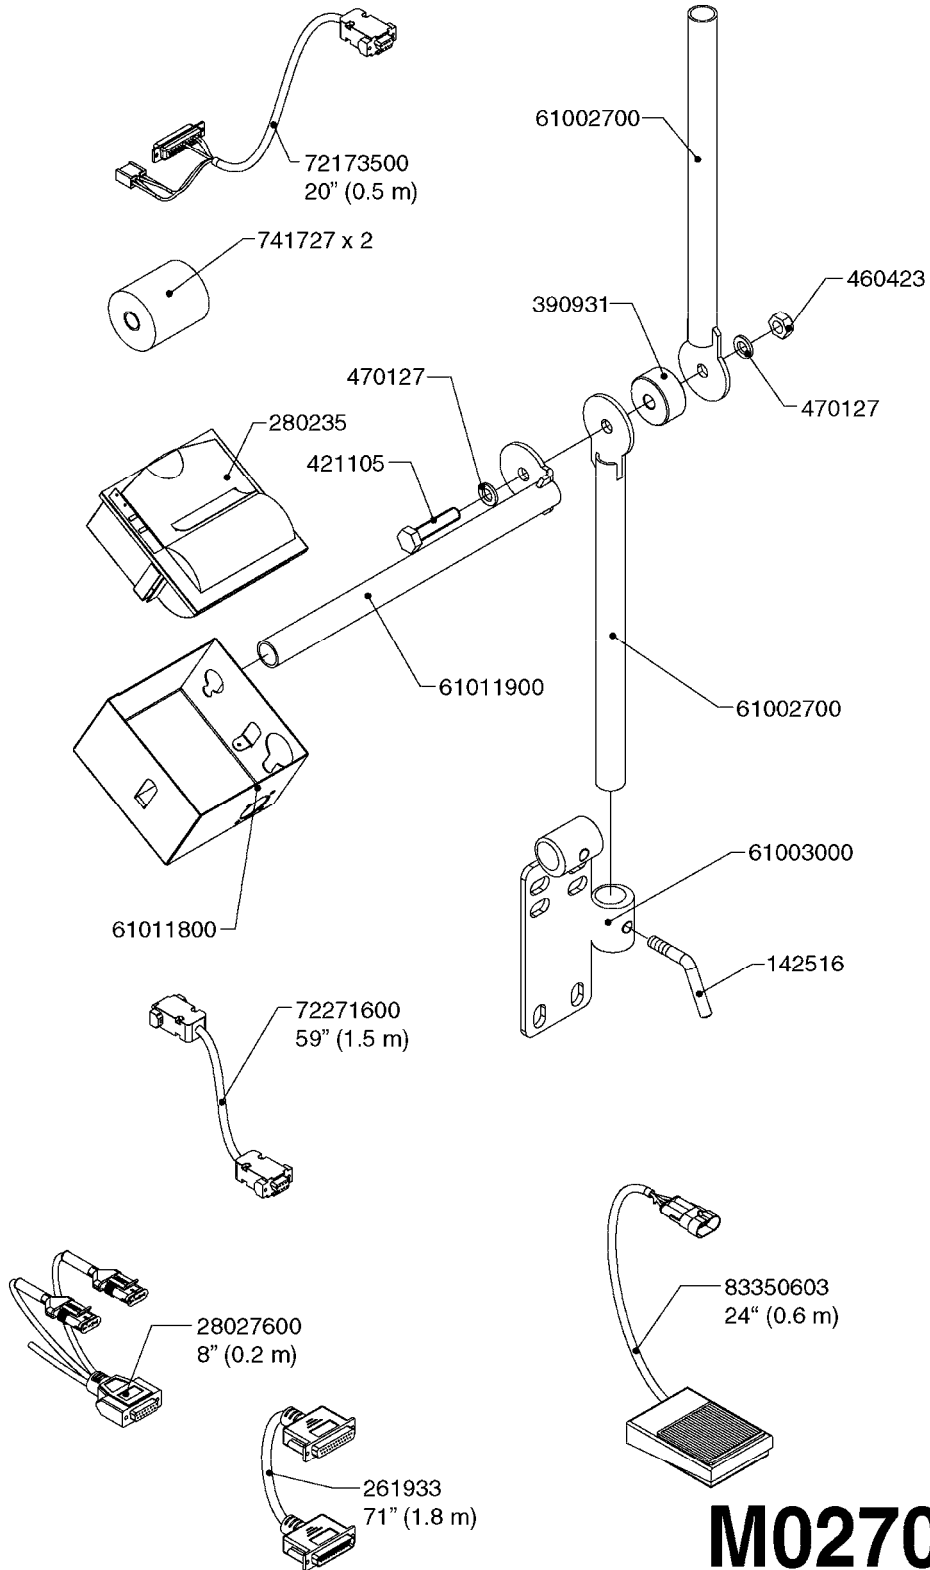

HC 5500 ACCESSORIES
M0270-HIN, 01:01:16

Page 1
Date 12.08.2020 9:44

parts-n°	order qty	description
142516	1	SCREW SET M10 BENT F. LOCKING
261933	1	CABLE W/PLUG 2X25 L=71"
280235	1	HARDI PRINTER WITH CLOCK
390931	1	PLASTIC SPACER D40XD11 L=20
421105	1	M10X45 MACHINE SCREW STAINLESS
460423	1	NUT HEX M10X1.50 LOCK DIN985A2 SS
470127	1	WASHER D15D10X2 M10 LOCK
741727	1	PAPER, THERMAL, HC5500 PRINTER
28027600	1	WIRE HC5500 AUX.
61002700	1	TUBE BRACKET F.TRACTOR MOUNT
61003000	1	BRACKET F.TRACTOR MOUNT
61011800	1	BOX FOR HARDI PRINTER
61011900	1	TUBE BRACKET F.TRACTOR MOUNT
72173500	1	WIRE F.PRINTER HC5500 L=20"
72271600	1	HC5500 COMMUNICATION CABLE
83350603	1	FOOT SWITCH HC5500 CONTROL