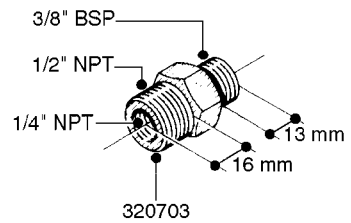

FITTINGS - HEXAGON NIPPLES  
L0030-HIN, 01:01:16

Page 0  
Date 12.08.2020 9:44

**L0030**

FITTINGS - HEXAGON NIPPLES  
L0030-HIN, 01:01:16

Page 1  
Date 12.08.2020 9:44

parts-n°	order qty	description
10015303	1	FITT.PO.HN 1.00X1.00 M1000
10425003	1	FITT.PO.HN 1.25X1.00 MCPHEE
320132	1	FITT.DK HN 1" BSP
320176	1	FITT.DK HN 3/8"X1/2" BSP
320445	1	FITT.DK HN 1/4"X3/8" BSP
320655	1	FITT.DK HN 1/2"-1/2" BSP
320692	1	FITT.DK HN 3/8'BSPX1/4'NPT
320703	1	FITT.DK HN 3/8BSP X1/2 &1/4NPT
320725	1	FITT.DK NIPPLE 3/8"-3/8" BSP
320902	1	FITT.DK HN 3/8'X 1/4' BSP
390232	1	FITT.DK HN 1-1/2' X 1-1/4' BSP
390276	1	FITT.DK HN 1'BSP