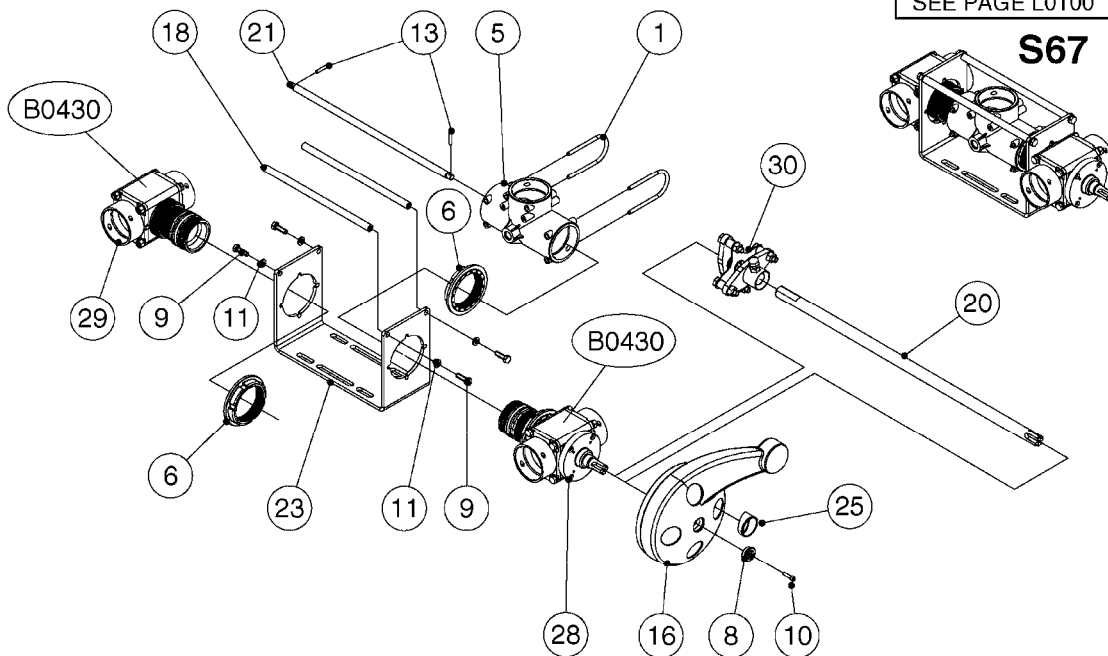

FOR S67 FITTINGS
SEE PAGE L0100

S67