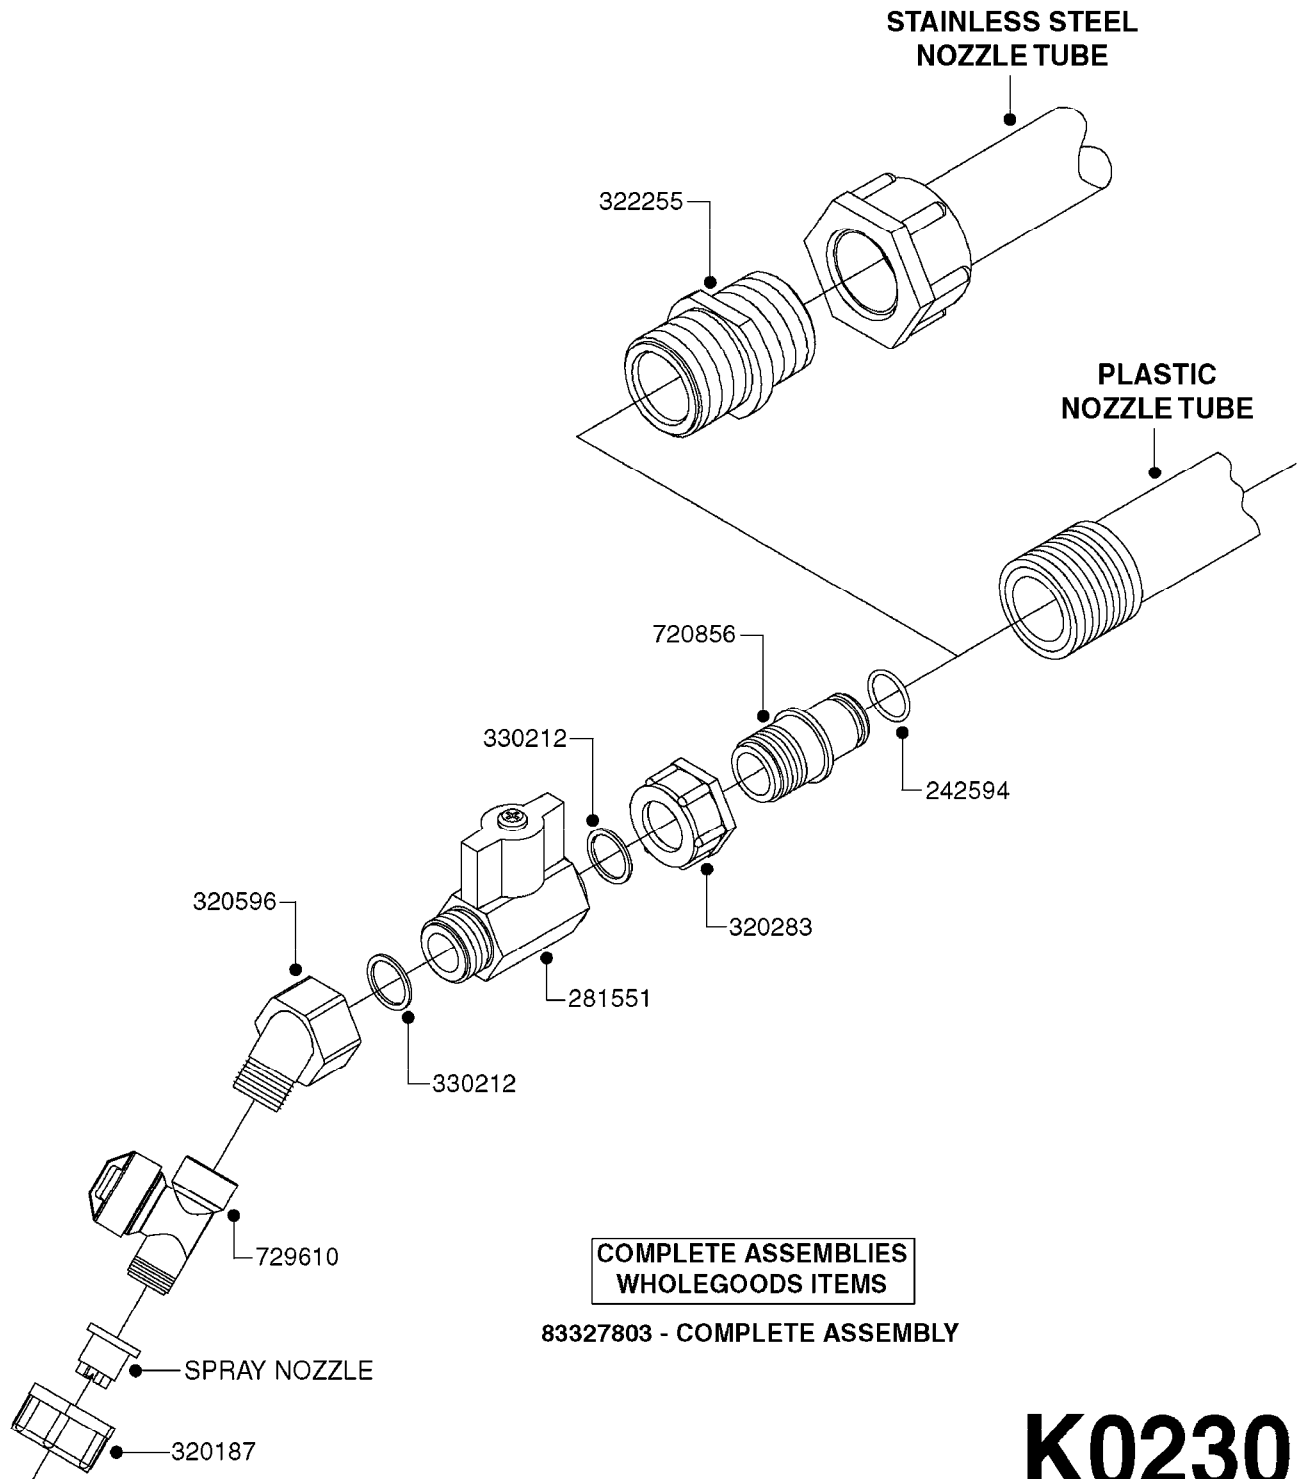

K0230

END NOZZLE KIT
K0230-HIN, 01:01:16

Page 1

Date 12.08.2020 9:44

parts-n°	order qty	description
242594	1	O-RING D14 X 1.78 SCH.70-EPDM
281551	1	BALL VALVE 1/2"
320187	1	FITT.DK CAP 3/8" BSP BLACK
320283	1	FITT.DK NUT 3/4"BSP
320596	1	FITT.DK ELB 3/8'-1/2'BSP 45DEG
322255	1	FITT.DK NIPPLE 3/4"X 3/4"
330212	1	O-RING D19/D14X2.4 F.1/2"NUT
720856	1	FITT.DK 1/2'BSP ASSY.F.3/4'NUT
729610	1	NOZZLE ASSY. NON DRIP 3/8 THRD
83327803	1	END NOZZLE KIT "04"