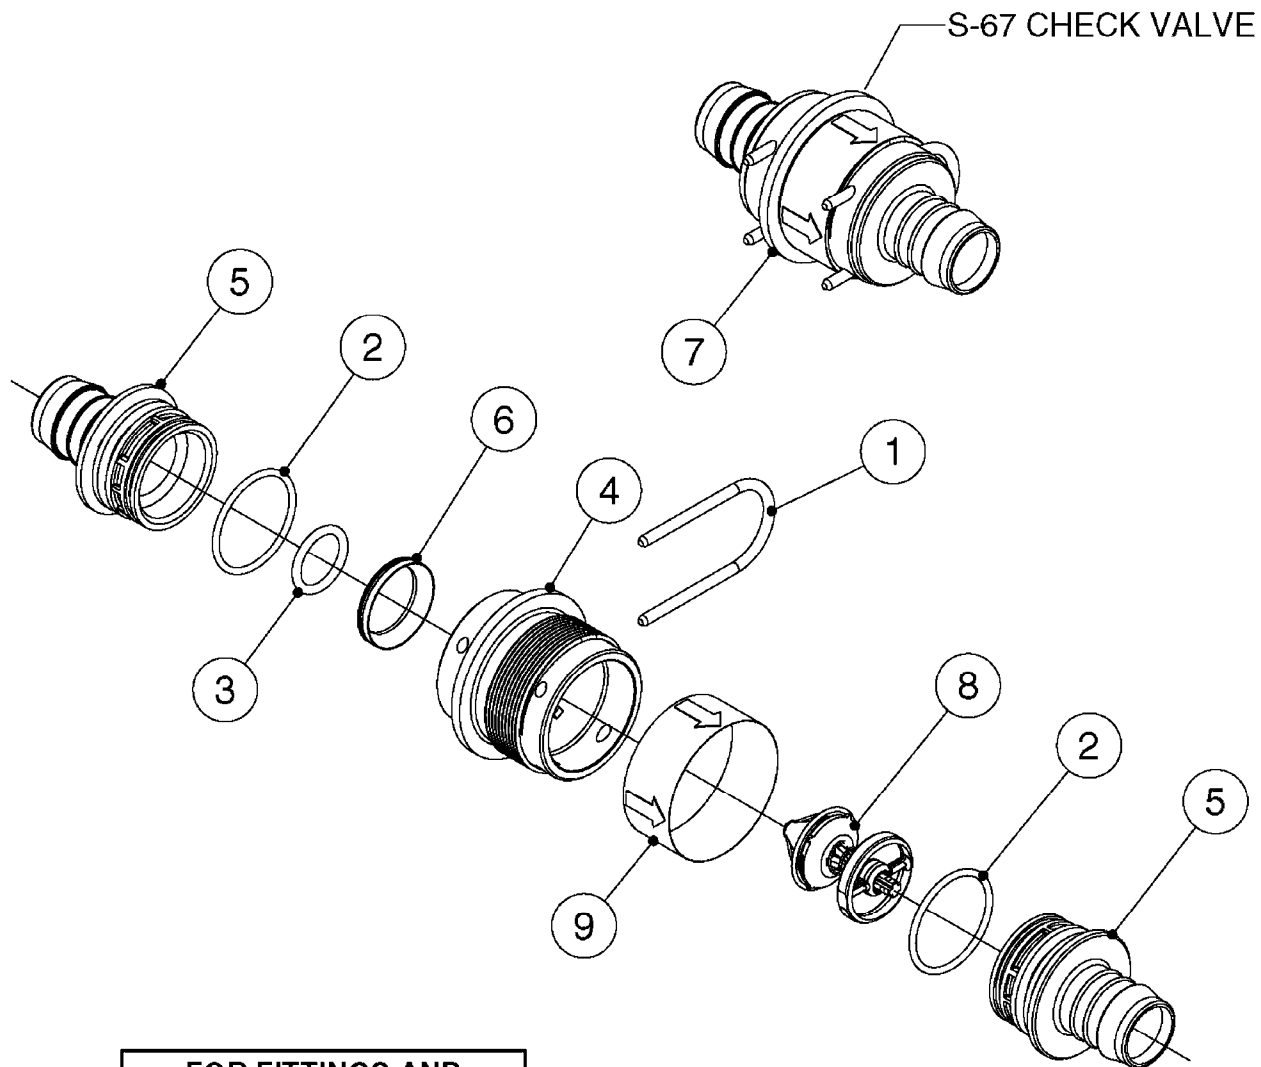

S-67 CHECK VALVE

FOR FITTINGS AND
HOSES, SEE SECTION L

B0630

CHECK VALVES - S67
B0630-HIN, 31:07:19

Page 1

Date 12.08.2020 9:43

Pos.	parts-n°	order qty	description
1	145996	1	FITT.DK S-67 FORK
2	241973	1	O-RING Ø3 X 44.2 70 SHORES NITRIL
2	242353	1	O-RING 3 X 44.2 VITON
3	242504	1	O-RING D35x2 NITRIL
4	322104	1	FITT.DK S-67 BULKHEAD
5	334231	1	FITT.DK S-67 STR.1"
5	334232	1	FITT.DK S-67 STR.1-1/4"
5	334444	1	FITT.DK S-67 STR.1-1/2" PVC
6	14103100	1	SEAT F.CHECK VALVE D40.8 2010
7	70063603	1	VALVE, CHECK S67 1-1/2"
			COMPLETE IN-LINE CHECK VALVE FOR 1-1/2" HOSE
7	72001803	1	CHCK VLV,S67, 2 X 1" HB
			COMPLETE IN-LINE CHECK VALVE FOR 1" HOSE
7	72206600	1	CHCK VLV,S67, 2 X 1.25" HB
			COMPLETE IN-LINE CHECK VALVE FOR 1-1/4" HOSE
8	72089900	1	CHECK VALVE S67 SUBASMBLY.2001
9	97800500	1	DECAL 230X28 BLACK ARROW