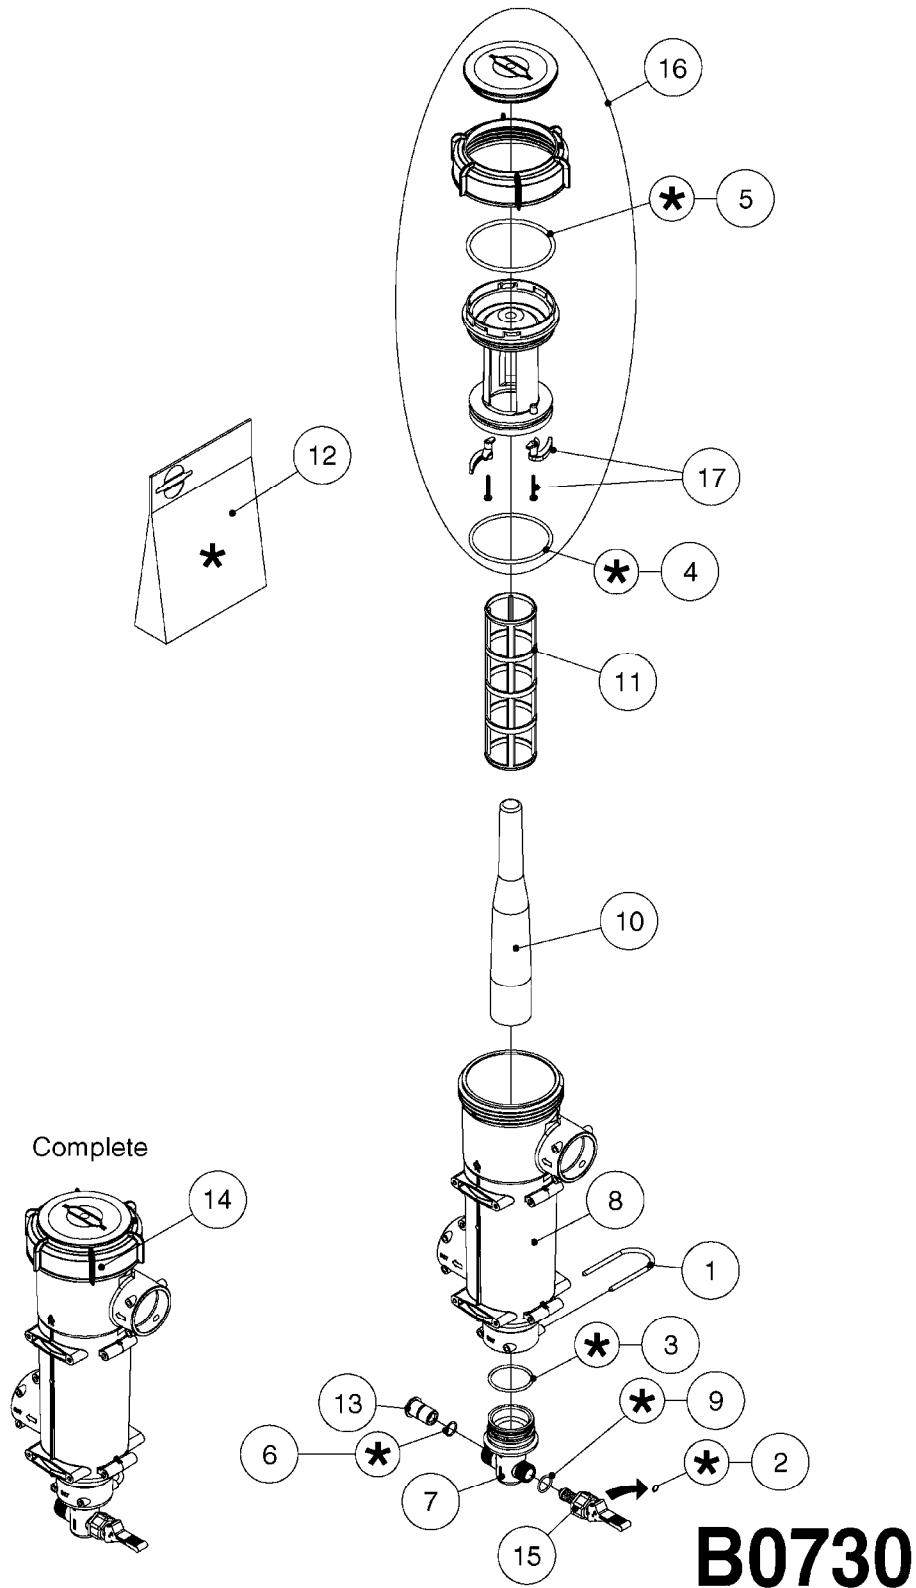

PRESSURE FILTER - CYCLONE
B0730-HIN, 01:01:16

Page 1
Date 12.08.2020 9:43

Pos.	parts-n°	order qty	description
1	145996	1	FITT.DK S-67 FORK
2	241323	1	O-RING D5.3X2.4 NITRIL
3	242353	1	O-RING 3 X 44.2 VITON
4	242565	1	O-RING Ø 85 X 4.0 SH70 VITON
5	242577	1	O-RING Ø 86 X 4.5 SH70 VITON
6	242594	1	O-RING D14 X 1.78 SCH.70-EPDM
7	322358	1	T-PIECE S67-1/2"-3/4"
8	322359	1	CYCLONE FILTER HOUSING
9	330315	1	O-RING D18.4/D13X.6
10	391093	1	CONE F. CYCLONE FILTER
11	61036000	1	FILTER ELEM.S93,100 MSH-YELLOW
11	615416	1	FILTER ELEM.S93,50 MESH-BLUE
11	72557200	1	FILTER ELEM.S93,80# CYCLONE
12	741827	1	SEAL KIT CYCLONE FILTER
13	39127500	1	VALVE SEAT D18/10 3/4"-1/2" 09
14	72281200	1	CYCLONE FILT.COMP. 80 MSH S67
14	72316500	1	CYCLONE FILT.COMP.50 MSH S67
14	72316600	1	CYCLONE FILT.COMP.100 MSH S67
15	72281300	1	VALVE BOOSTER/ON/OFF CYCLONE F
16	72352200	1	LID COMPLETE F. CYCLONE FILTER
17	74192900	1	FILTER LOCK PARTS - CYCLONE