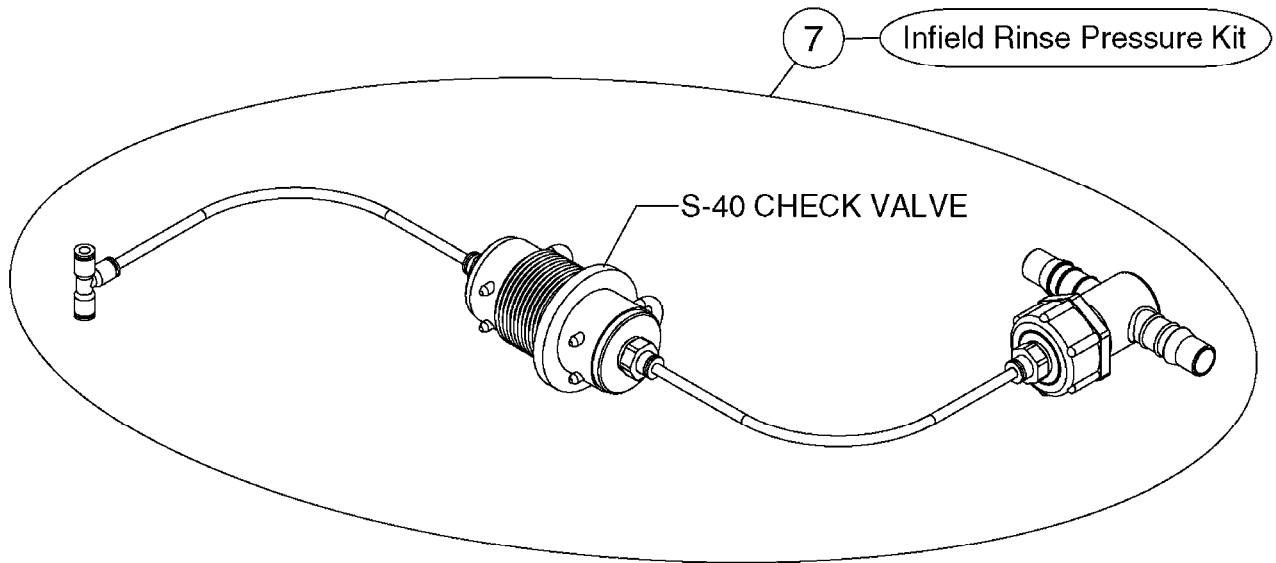

FOR S67 FITTINGS  
SEE PAGE L0100

**S67**

FOR S93 FITTINGS  
SEE PAGE L0110

**S93**

**B0500**

SMART VALVE S67 S93 (07)  
B0500-HIN, 28:01:19

Page 1  
Date 12.08.2020 9:43

Pos.	parts-n°	order qty	description
1	145996	1	FITT.DK S-67 FORK
2	145997	1	FITT.DK S-93 FORK
3	242351	1	O-RING D69.5X3.0 VITON F.S-93
4	322109	1	FITT.DK S-93 BULKHEAD NUT
5	322224	1	FITT.DK S-67 TEE
6	322320	1	NUT F.3 WAY VALVE S56
7	334545	1	FITT.DK S-93 TEE
8	334594	1	PLUG F.VALVE HANDLE BLACK
9	410362	1	BOLT HEX 8.8 SS M6X20
10	410922	1	CYL.SKR 8.8 DEL M4X20 RST
10	450902	1	BOLT ALLEN HEAD M4 X 16MM
11	471125	1	WASHER M6U 6.4X14X1.2,A2 SS
12	480733	1	PIN D6 X 40
13	480803	1	PIN Ø4 X 25
14	728525	1	FITT. S93 CONNECTOR W/O-RINGS
15	741844	1	VALVE HANDLE ASSY. SUCTION NCM
16	741845	1	VALVE HANDLE ASSY. PRESSUR NCM
17	14021500	1	SPINDLE F.S93 SMART VALVE
18	14022700	1	SPACER TUBE Ø10 L=212 SS
19	14038100	1	AXLE FOR SUCTION VALVE HANDLE
20	14038200	1	AXLE FOR PRESSURE VALVE HANDLE
21	14068700	1	SPINDLE,SMART VALVE S67 10MM
22	16059900	1	BRACKET 2 STK S93 SMART VALVE
23	16082300	1	BRACKET 2PCS S67 VALVE 15 BAR
24	28168400	1	HAIRPIN Ø5 S67/S93
25	33505200	1	PLUG FOR SMART VALVE HANDLE
26	72138000	1	VALVE S93 "V2" SMART VALVE
27	72138600	1	VALVE S93 "V3" SMART VALVE
28	72172100	1	VALVE S67 "V1" SMART VALVE
28	72538000	1	NCM 4400/6600 VALVE S67, LONG SPINDLE NAV 3000/4000
29	72172200	1	VALVE S67 "V2" SMART VALVE
30	72283000	1	AXLE JOINT F. SMARTVALVE HANDL