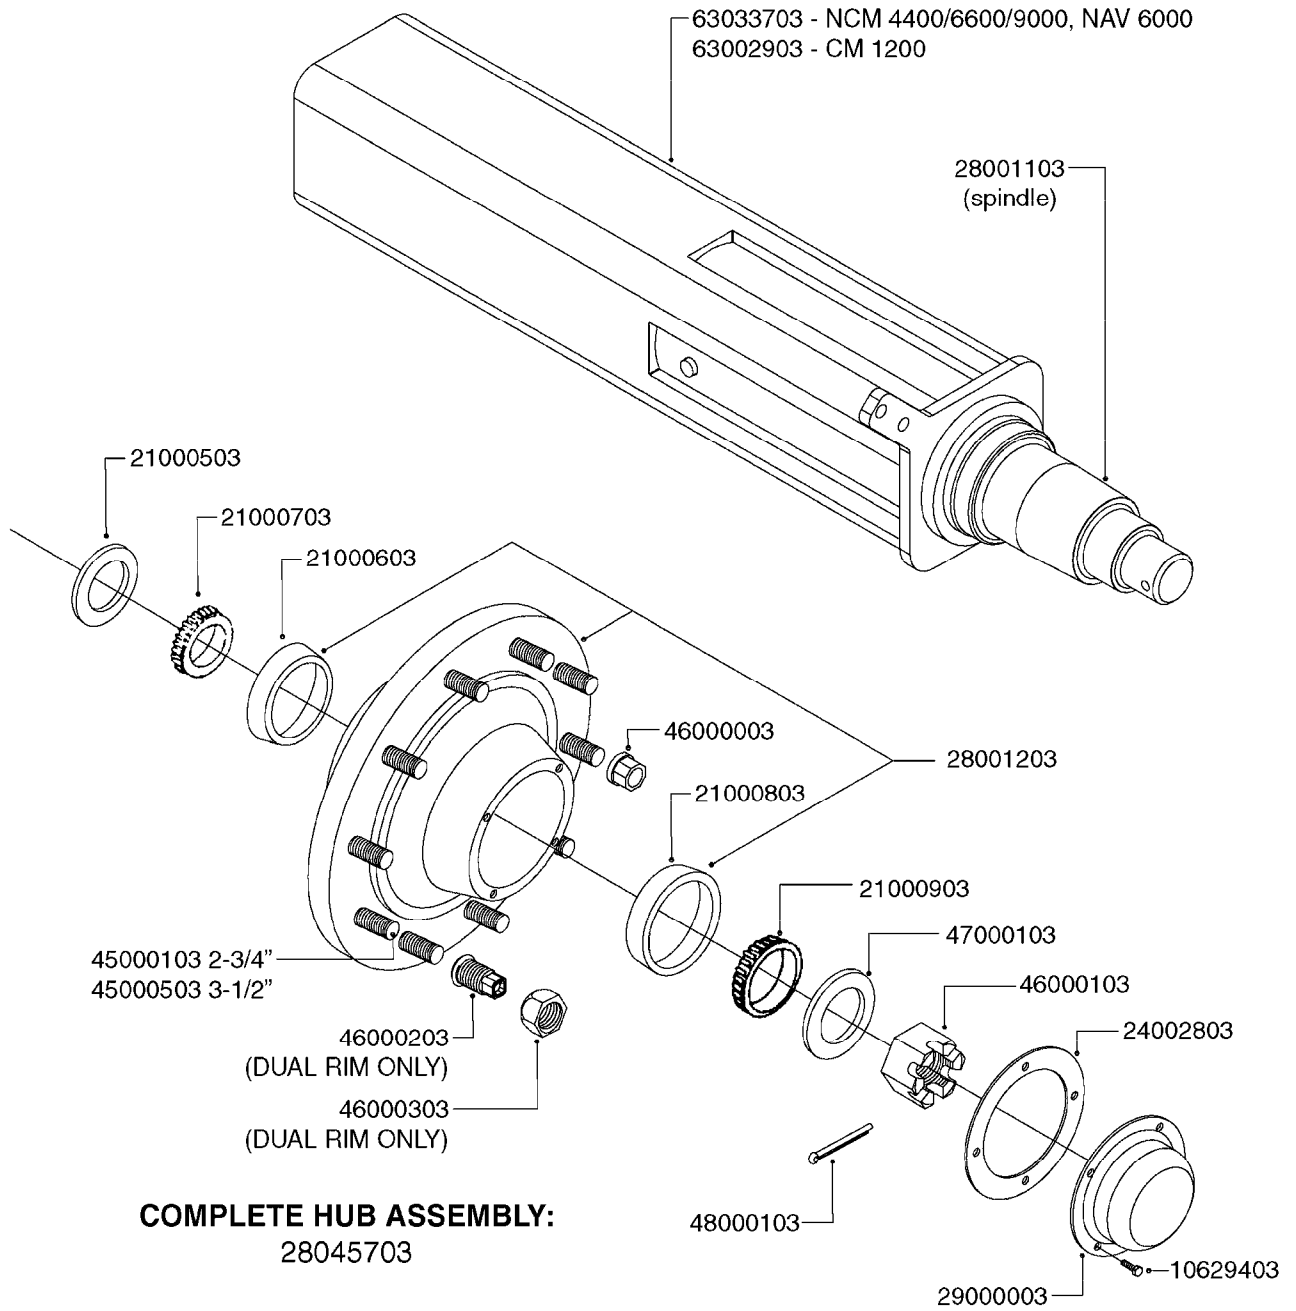

**COMPLETE HUB ASSEMBLY:**  
28045703

COMPLETE ASSEMBLIES  
WHOLEGOODS ITEMS

**E0790**

HUB ASSEMBLY F.4-1/2" SPINDLE  
E0790-HIN, 06:07:17

Page 1

Date 12.08.2020 9:44

parts-n°	order qty	description
10629403	1	BOLT HEX 5/16 NC GR.2 00.50"
21000503	1	SEAL,WHEEL CR43771
21000603	1	RACE, BEARING 3.5/1.5
21000703	1	BEARING, TAPPERED 3.5433/1.575
21000803	1	RACE, TAPERED BEARING
21000903	1	BEARING, TAPPERED, 2.75/1.510
24002803	1	GASKET F. HUB 4.5" HUB ASSY
28001103	1	SPINDLE 4.5"x 23" 20000LB
28001203	1	HUB, 20000LB W. BRG RACES
28045703	1	HUB ASSY 10-13.19-11.02 25000#
29000003	1	HUB CAP F. 881(20000LB) HUB
45000103	1	BOLT, WHEEL STUD 3/4-16X2 3/4
45000503	1	BOLT, WHEEL STUD 3/4-16X3 1/2
46000003	1	NUT HEX NF 3/4" FLANGED F.HUB
46000103	1	NUT, CASTLE, SPINDLE 2-12 UNF
46000203	1	NUT, BUD WHEEL, INNER, RH
46000303	1	NUT, BUD WHEEL, OUTER, RH
47000103	1	WASHER, SPNDL 4.5" 2.06x4 .25T
48000103	1	PIN, COTTER 5/16" X 5.25"
63002903	1	AXLE INSERT,72"-90"SUS CM 1200
63033703	1	AXLE INSERT NCM 44/66/9000