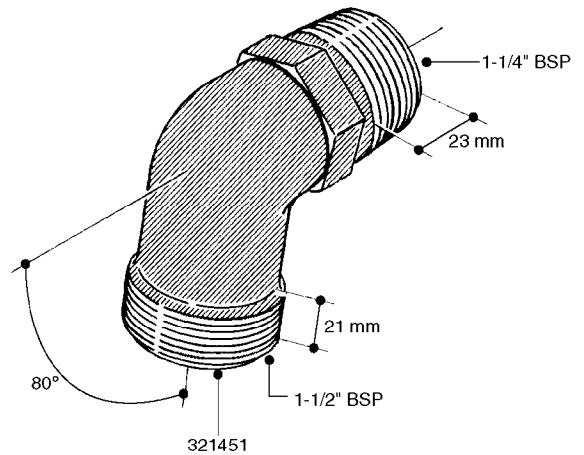

FITTINGS - HEXAGON NIPPLES  
L0030-HIN, 01:01:16

Page 0  
Date 12.08.2020 9:44

**L0030**

FITTINGS - HEXAGON NIPPLES  
L0030-HIN, 01:01:16

Page 1  
Date 12.08.2020 9:44

parts-n°	order qty	description
10015303	1	FITT.PO.HN 1.00X1.00 M1000
10425003	1	FITT.PO.HN 1.25X1.00 MCPHEE
320132	1	FITT.DK HN 1" BSP
320176	1	FITT.DK HN 3/8"X1/2" BSP
320445	1	FITT.DK HN 1/4"X3/8" BSP
320655	1	FITT.DK HN 1/2"-1/2" BSP
320692	1	FITT.DK HN 3/8'BSPX1/4'NPT
320703	1	FITT.DK HN 3/8BSP X1/2 &1/4NPT
320725	1	FITT.DK NIPPLE 3/8"-3/8" BSP
320902	1	FITT.DK HN 3/8'X 1/4' BSP
390232	1	FITT.DK HN 1-1/2' X 1-1/4' BSP
390276	1	FITT.DK HN 1'BSP