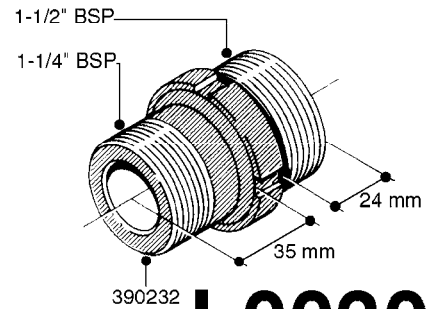

**L0020**

FITTINGS-T-PIECES, CAPS & ELBOWS  
L0020-HIN, 01:01:16

Page 1  
Date 12.08.2020 9:44

parts-n°	order qty	description
10053603	1	FITT. CAPNUT 2"BSP 5601
10194303	1	CAP BLANK 1 1/2 MCPHEE 210060
320047	1	FITT.DK CAPNUT 1/2" BSP
320106	1	FITT.DK CAPNUT 1" BSP
320272	1	FITT.DK CAPNUT 3/8" BSP
320316	1	FITT.DK TEE 3/4" X3/4" X1"BSP
320331	1	FITT.DK TEE 1" - 1" - 3/4" BSP
320342	1	FITT.DK EL 3/4"M X 1"F BSP
320563	1	FITT.DK 3 WAY 1/2" 110 DEG.
320677	1	NO LONGER AVAILABLE
320961	1	FITT.DK CAPNUT 1-1/2" BSP
321053	1	FITT.DK TEE 1/2 X1/2 X1/2" BSP
322072	1	FITT.DK TEE 3/8'X3/8'X3/8' BSP
322095	1	FITT.DK TEE 1-1/2 X1-1/4 X3/4" BSP
322138	1	FITT.DK ELB 1"M X 1"F BSP
330013	1	O-RING 2.5 X 10 PUR
330212	1	O-RING D19/D14X2.4 F.1/2"NUT
330326	1	O-RING D30/D24X2 F.1"NUT
331273	1	O-RING D44/D38X2 F.1-1/2"

FITTINGS - HEXAGON NIPPLES  
L0030-HIN, 01:01:16

Page 0  
Date 12.08.2020 9:44

**L0030**

FITTINGS - HEXAGON NIPPLES  
L0030-HIN, 01:01:16

Page 1  
Date 12.08.2020 9:44

parts-n°	order qty	description
10015303	1	FITT.PO.HN 1.00X1.00 M1000
10425003	1	FITT.PO.HN 1.25X1.00 MCPHEE
320132	1	FITT.DK HN 1" BSP
320176	1	FITT.DK HN 3/8"X1/2" BSP
320445	1	FITT.DK HN 1/4"X3/8" BSP
320655	1	FITT.DK HN 1/2"-1/2" BSP
320692	1	FITT.DK HN 3/8'BSPX1/4'NPT
320703	1	FITT.DK HN 3/8BSP X1/2 &1/4NPT
320725	1	FITT.DK NIPPLE 3/8"-3/8" BSP
320902	1	FITT.DK HN 3/8'X 1/4' BSP
390232	1	FITT.DK HN 1-1/2' X 1-1/4' BSP
390276	1	FITT.DK HN 1'BSP