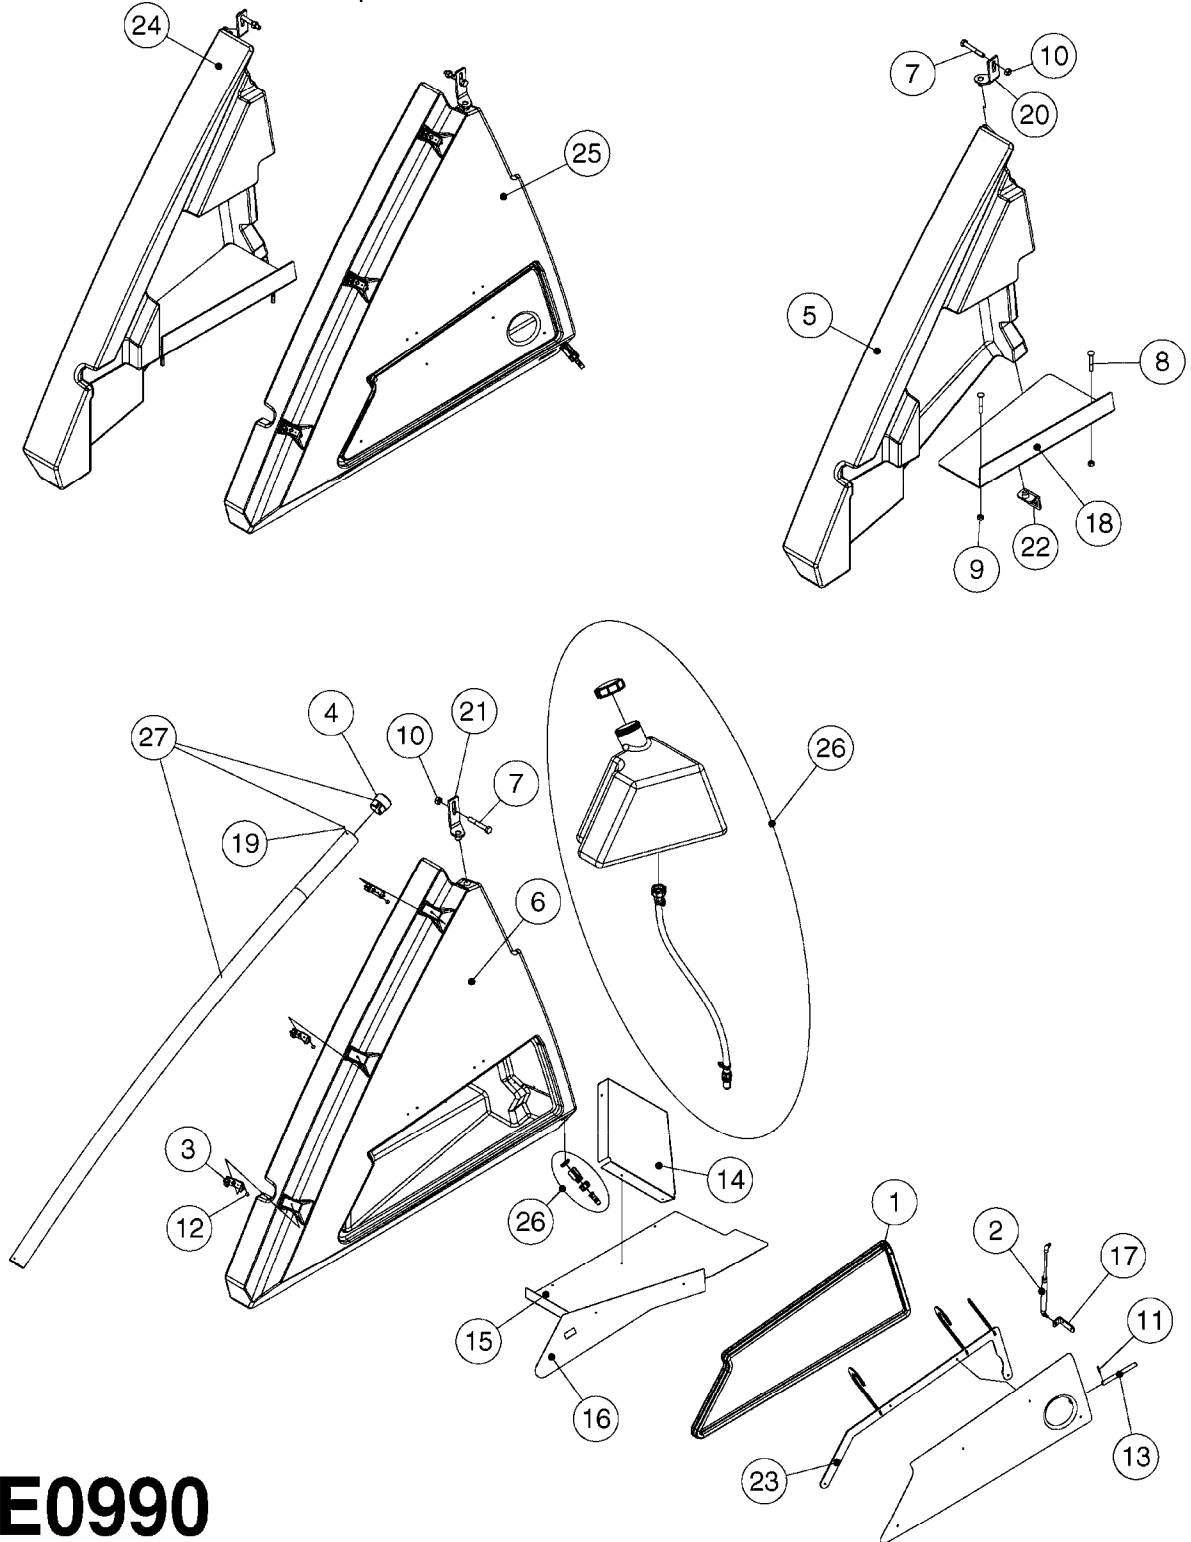

Complete

LOCKER & CLEAN WATER TANK NCM
E0990-HIN, 15:05:19

Page 1
Date 12.08.2020 9:44

Pos.	parts-n°	order qty	description
1	242474	1	SEAL 16X28XL=' LOCKER DOOR CM+
2	285793	1	GAS CYLINDER
3	334523	1	PIPE HOLDER Ø51.5
4	334850	1	GUIDE F. SIGHT GAUGE TUBE TOP
5	351766	1	SIDE SHIELD MOUNT RIGHT
6	351767	1	SIDE SHIELD MOUNT LEFT
7	430846	1	BOLT HEX 8.8 DEL M12X80
8	440718	1	BOLT CRG M10 X 65 DEL
9	460423	1	NUT HEX M10X1.50 LOCK DIN985A2 SS
10	460703	1	NUT HEX M12X1.75 LOCK DIN985A2 SS
11	480141	1	PIN COTTER M4X20
12	480809	1	BLIND RIVET, EMHART ACD616ASM
13	15057800	1	HANDLE F.LEFT SIDE LOCKER
14	16124500	1	DIVIDER F.LOCKER L.SIDE SHIELD
15	16124600	1	SHELF FLOOR-LEFT SIDE LOCKER
16	16124700	1	SHELF WALL-LEFT SIDE LOCKER
17	16126900	1	BRACKET F.DOOR-STORAGE LOCKER
18	16127300	1	SHELF FLOOR-RIGHT SIDE LOCKER
19	44075300	1	SCREW 3.5X9.5SS/X15 ISO 14585C
20	61033900	1	BRACKET F. SIDE PANEL R.H. NCM
21	61034000	1	BRACKET F. SIDE PANEL L.H. NCM
22	61037500	1	ADJUSTING BRACKET, BOTTOM NCM
23	63037800	1	BRACKET F.DOOR-STORAGE LOCKER
24	72280100	1	SIDE SHIELD RIGHT NCM COMPLETE
25	72280200	1	SIDE SHIELD LEFT+CLEAN W.TANK
26	72280600	1	CLEAN W.TANK LEFT SIDE NCM
27	72282800	1	SIGHT GAUGE W/SCALE NCM4400 LITER PRE'15 TUBE LENGTH = 75"
27	72357100	1	SIGHT GAUGE W/SCALE NCM6600 LITER
27	72358300	1	SIGHT GAUGE TUBE 85/90/10000 L=2382 BENT
27	72440100	1	SIGHT GAUGE W/SCALE,CM6600 GAL
27	72932100	1	SIGHT GAUGE TUBE W/DECAL CM4400/4500 GAL PRE'15 TUBE LENGTH = 75"
27	73125500	1	SIGHT GAUGE W/SCALE,CM4500 '15 LITER POST'15 TUBE LENGTH = 82"
27	73277500	1	SIGHT GAUGE W/SCALE,CM4500 '15 GAL POST'15 TUBE LENGTH = 82"
27	97610003	1	DECAL SIGHT GAUGE NCM 9000 GAL