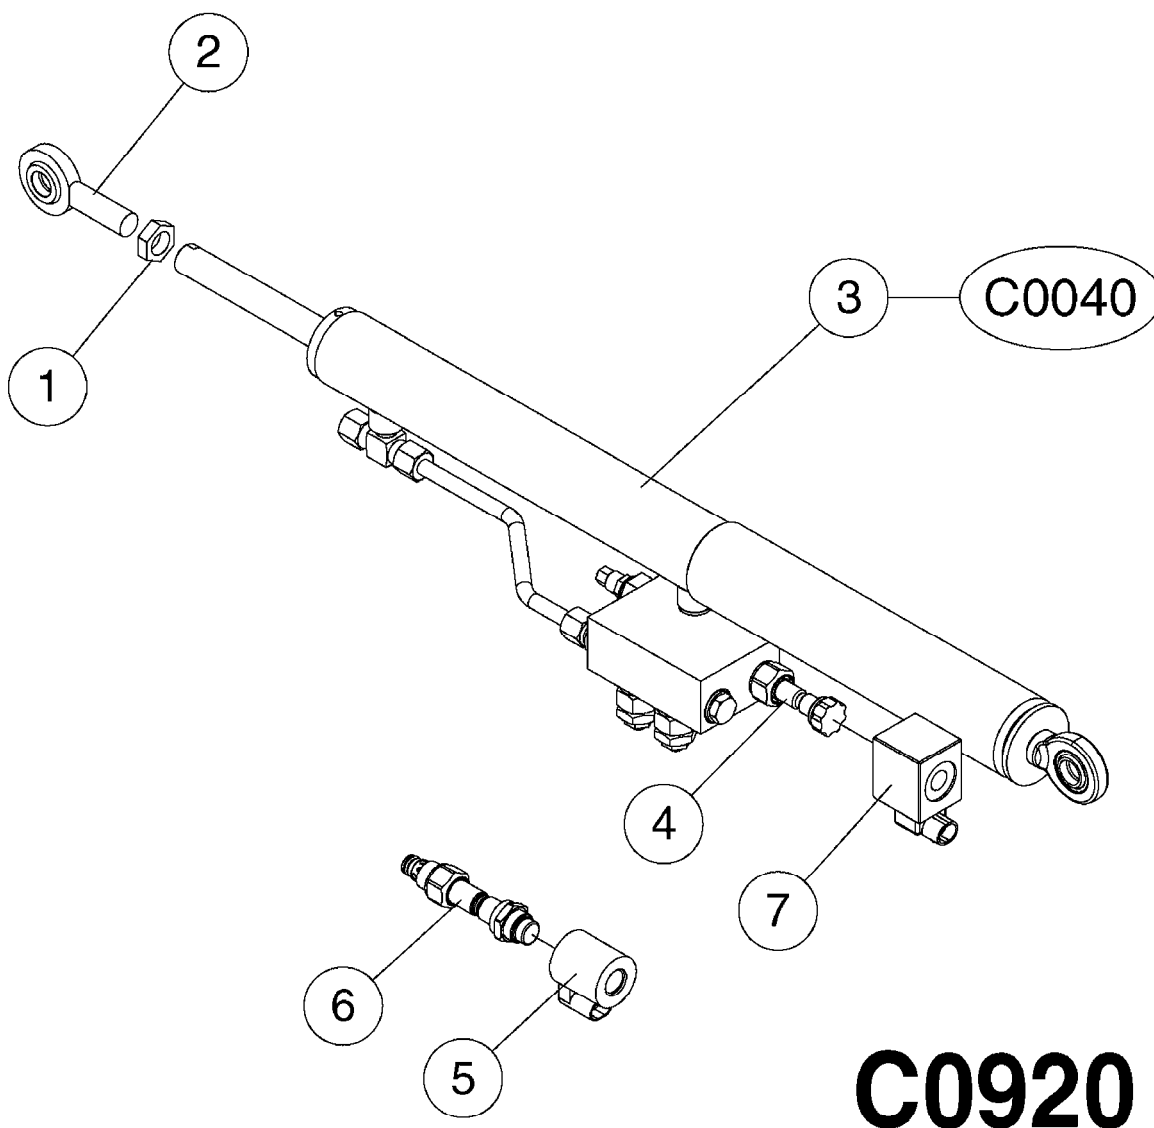

HYD. DAMPER, LOCKING CYLINDER
C0920-HIN, 05:06:19

Page 0

Date 12.08.2020 9:44