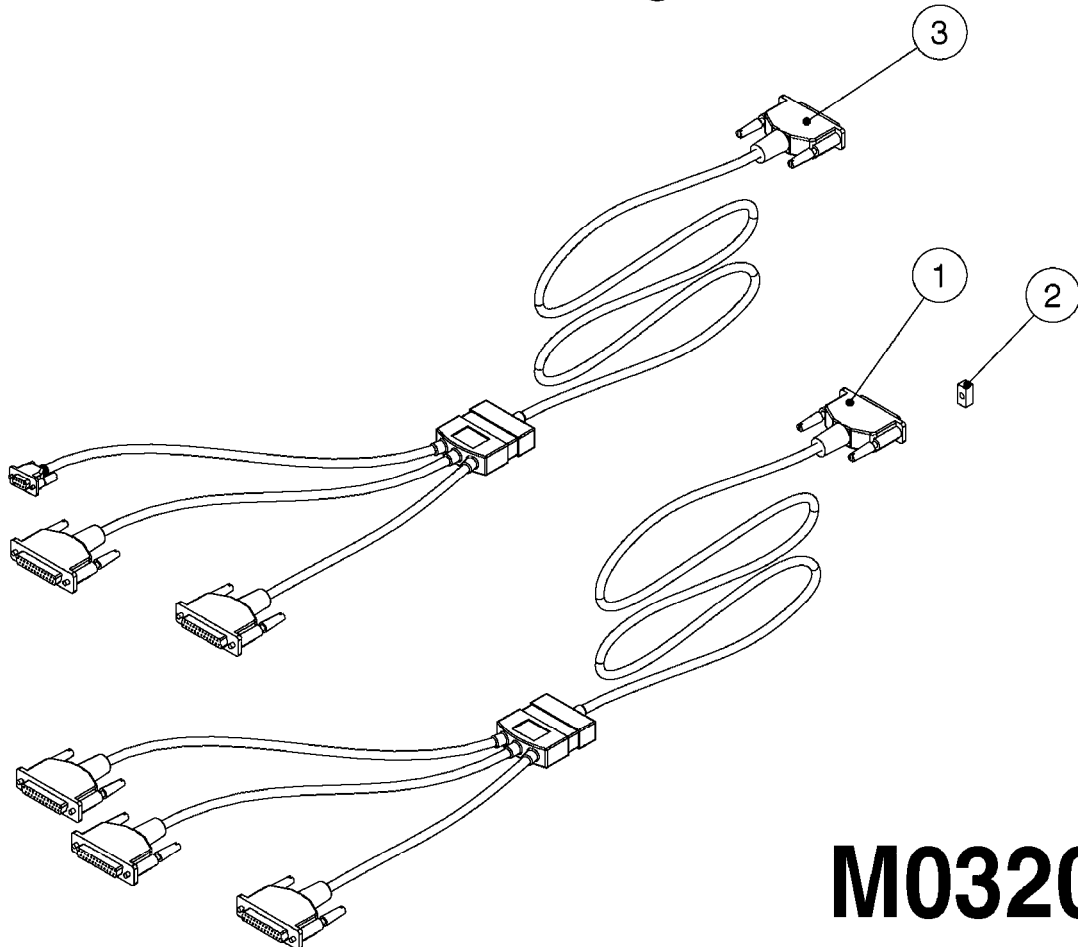

M0320

HC6500 TERMINAL AND CABLE
M0320-HIN, 01:01:16

Page 1

Date 12.08.2020 9:44

Pos.	parts-n°	order qty	description
1	26014000	1	HC6500 CABLE TO CABIN
2	26024300	1	DSUB PLUG TO PLUG COUPLER
3	26032800	1	HC 6500 CAB CABLE W/TERMINATOR
4	33507100	1	HC6500 DIS. FRONT BLACK/GREY
5	72365000	1	HC6500 TERMINAL