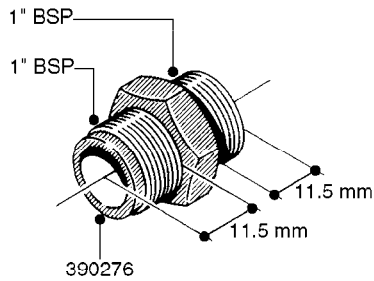

FITTINGS - HEXAGON NIPPLES
L0030-HIN, 01:01:16

Page 0
Date 12.08.2020 9:44

L0030