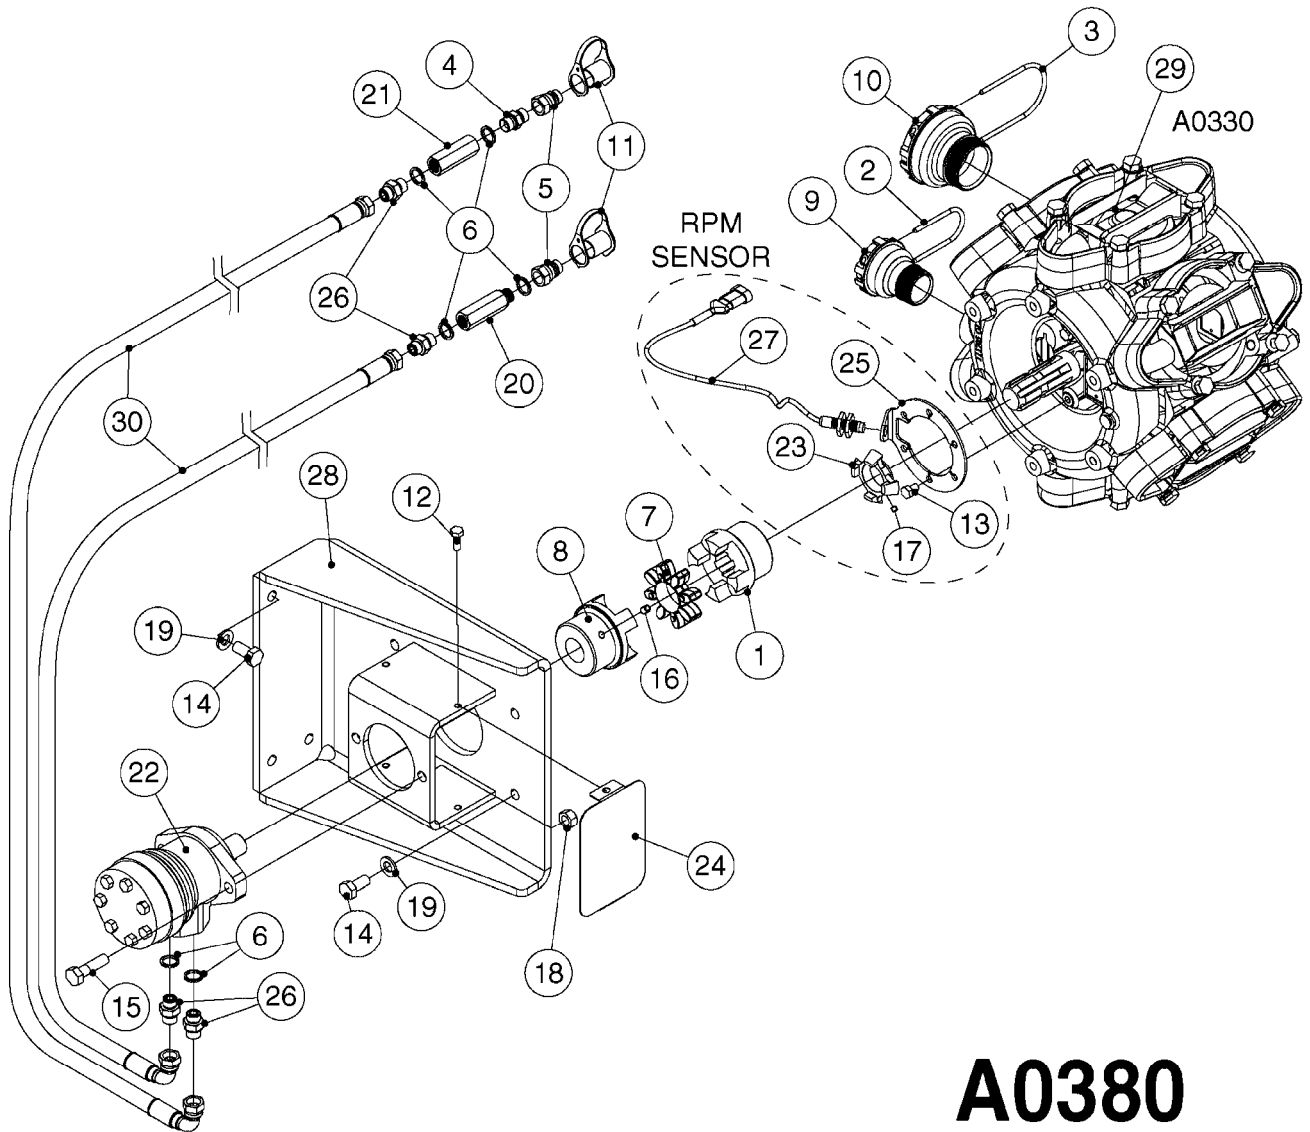

A0380

PUMP - 463 FLEX CAPACITY
A0380-HIN, 07:11:16

Page 1

Date 12.08.2020 9:43

Pos.	parts-n°	order qty	description
1	111438	1	HUB F.CLUTCH 361/460 PUMP
2	145996	1	FITT.DK S-67 FORK
3	145997	1	FITT.DK S-93 FORK
4	147132	1	HEX NIPPLE 1/2"X1/2" BSP DEL
5	230311	1	QUICK COUPLING 1/2"
6	241356	1	DOWTYSEAL 1/2"
7	283916	1	TOOTHED RIM FOR CLUTCH
8	284521	1	COUPLING HALF CYL.D25MM-KEY
9	322322	1	FITT.DK S-67 X 1-1/4"BSP MALE
10	322324	1	FITTING S93 FEMALE - BSP 2" MALE
11	334206	1	DUST HOOD FOR HY-COUPLING
12	420582	1	BOLT HEX 8.8 DEL M8X20 FT A2
13	420917	1	BOLT HEX 8.8 RAW M8X12 FT
14	430522	1	BOLT HEX 8.8 DEL M12X25 FT
15	430878	1	BOLT HEX 8.8 DEL M12X45 DIN931
16	450052	1	SCREW SET M8X10 BLACK ALLAN
17	450645	1	SCREW ALLAN M6 X 6 SS
18	460703	1	NUT HEX M12X1.75 LOCK DIN985A2 SS
19	471127	1	WASHER, M12, Ø24/13X24X2.5 SS
20	782153	1	PRESS. FLOW VALVE 1/2", 32L/MIN, PAINTED (BLACK)
21	782154	1	CHECK VALVE 284794 (BLACK)
22	783010	1	MOTOR HYDRAULIC OMR50, BLACK
23	14117800	1	ROTOR RPM SENSOR 4-POL
24	16154400	1	COVER PLATE F. FLEX PUMP MT., BLACK
25	16382700	1	PLATE 3 X 148 X 116 / BEND
26	23235300	1	HEX NIPPLE 1/2"-13/16"
27	28120200	1	INDUCTIVE SENSOR M12 0.25M CABLE
28	61038400	1	BRACKET FLEX PUMP MOUNT NCM, BLACK
29	72363900	1	PUMP 463/10-MOD-2-540
30	78571100	1	HOSE HY X 1/2" X 248" STR+ELB