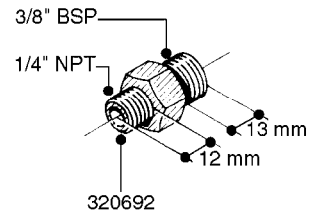

FITTINGS - HEXAGON NIPPLES  
L0030-HIN, 01:01:16

Page 0  
Date 12.08.2020 9:44

**L0030**

FITTINGS - HEXAGON NIPPLES  
L0030-HIN, 01:01:16

Page 1  
Date 12.08.2020 9:44

parts-n°	order qty	description
10015303	1	FITT.PO.HN 1.00X1.00 M1000
10425003	1	FITT.PO.HN 1.25X1.00 MCPHEE
320132	1	FITT.DK HN 1" BSP
320176	1	FITT.DK HN 3/8"X1/2" BSP
320445	1	FITT.DK HN 1/4"X3/8" BSP
320655	1	FITT.DK HN 1/2"-1/2" BSP
320692	1	FITT.DK HN 3/8'BSPX1/4'NPT
320703	1	FITT.DK HN 3/8BSP X1/2 &1/4NPT
320725	1	FITT.DK NIPPLE 3/8"-3/8" BSP
320902	1	FITT.DK HN 3/8'X 1/4' BSP
390232	1	FITT.DK HN 1-1/2' X 1-1/4' BSP
390276	1	FITT.DK HN 1'BSP