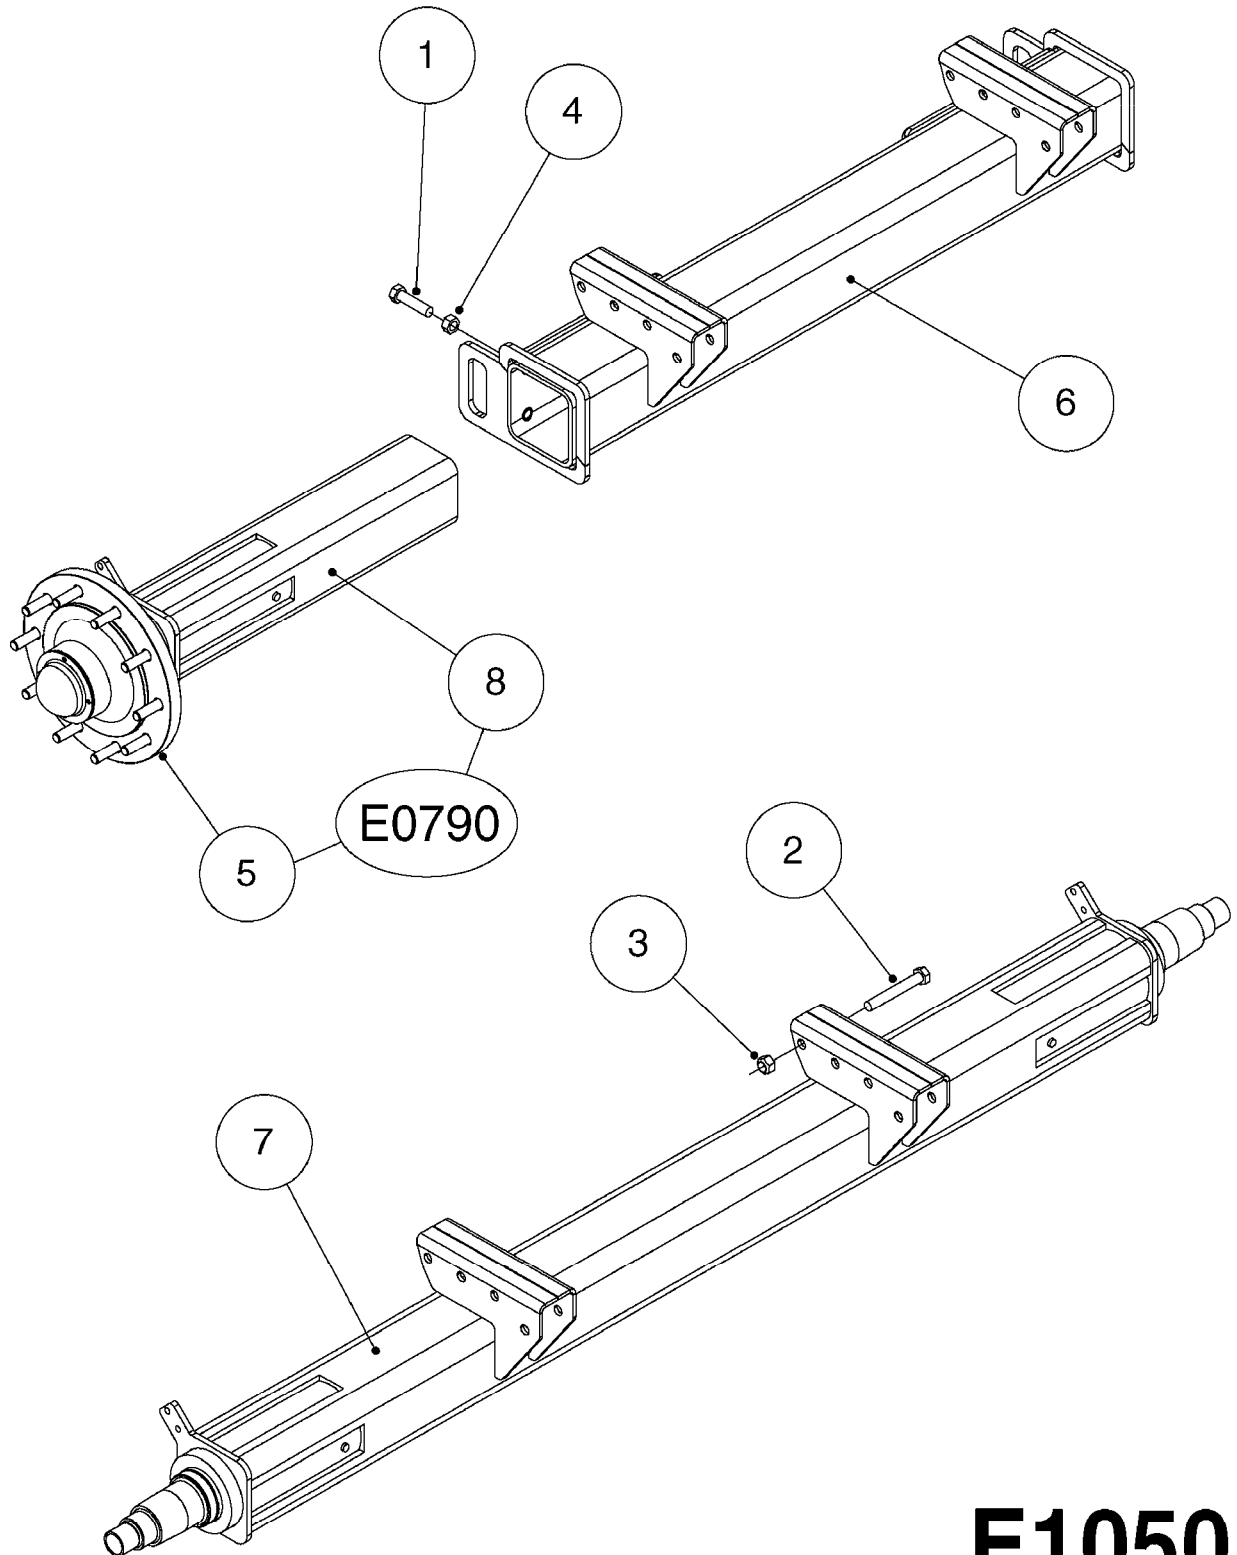

COMMANDER 4400-7000
NON-SUSPEND.AXLE
E1050-HIN, 01:01:16

Page	0
Date	12.08.2020 9:44

Agroparts: www.HARDI-INTERNATIONAL.com

COMMANDER 4400-7000
NON-SUSPEND.AXLE
E1050-HIN, 01:01:16

Page 1
Date 12.08.2020 9:44

Pos.	parts-n°	order qty	description
1	430920	1	BOLT HEX M20x80MM
2	430979	1	BOLT HEX M20x140 8.8 DELTA
3	460806	1	NUT HEX M20X2.50 LOCK DIN985A2 SS
4	461228	1	NUT HEX M20
5	28045703	1	HUB ASSY 10-13.19-11.02 25000#
6	63024303	1	AXLE W/M NON SUSP. ADJ. CM"05"
7	63033603	1	AXLE NON-SUSPENDEED NCM 44 120"
8	63033703	1	AXLE INSERT NCM 44/66/9000