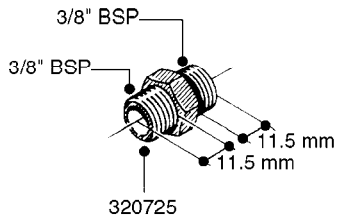

FITTINGS - HEXAGON NIPPLES
L0030-HIN, 01:01:16

Page 0
Date 12.08.2020 9:44

L0030