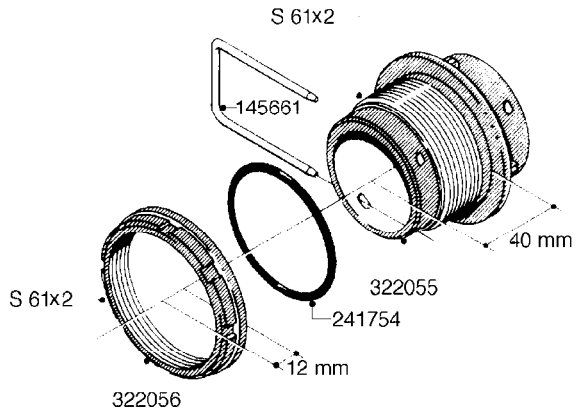

**L0080**

FITTINGS - S-53  
L0080-HIN, 12:09:17

Page 1

Date 12.08.2020 9:44

Pos.	parts-n°	order qty	description
1	145995	1	FITT.DK S-53 FORK
2	241973	1	O-RING Ø3 X 44.2 70 SHORES NITRIL NITRIL (BLACK)
2	242353	1	O-RING 3 X 44.2 VITON VITON (BROWN)
3	242109	1	O-RING D32.2x3.0 NITRIL (BLACK)
3	242354	1	O-RING D32.2X3.0 VITON VITON (BROWN)
4	322103	1	FITT.DK S-53 BULKHEAD
5	322107	1	FITT.DK S-53 BULKHEAD NUT
6	322110	1	FITT.DK S-53 ELB. 1/2" BSP
7	322352	1	FITT.DK S-53 TEE
8	334229	1	FITT.DK S-53 STR.3/4"
9	334260	1	GASKET F. S-53 BULKHEAD
10	334564	1	FITT.DK S-67 TO S-53 ADAPTER
11	391100	1	FITT.DK S-53THREAD INS.1/2"BSP
12	726463	1	FITT.DK S53 BULKHEAD W/GASKET
13	726552	1	FIT.DK S-53X90 1/2" BSP,O-RING
14	726556	1	FITT.DK S-53 HB 1/2" W/O-RING
15	726558	1	FITT.DK S53 STR. 3/4" W.ORING
16	726559	1	FITT DK. S-53 HB 1" W/O-RING
17	726568	1	FITT.DK.S-53 HB 1/2"90 W/O-RING
18	726570	1	FITT.DK S-53 ELB.3/4" W.ORING
19	726571	1	FITT.DK S-53 ELB.1", W ORING
20	726578	1	FITT.DK S53 PLUG WITH O-RING
21	728561	1	FITT.DK. S67M - S53F REDUCER