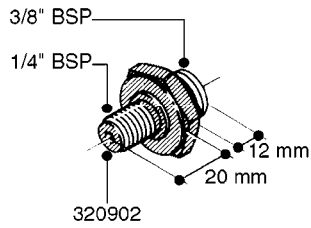

FITTINGS - HEXAGON NIPPLES  
L0030-HIN, 01:01:16

Page 0  
Date 12.08.2020 9:44

**L0030**

FITTINGS - HEXAGON NIPPLES  
L0030-HIN, 01:01:16

Page 1  
Date 12.08.2020 9:44

parts-n°	order qty	description
10015303	1	FITT.PO.HN 1.00X1.00 M1000
10425003	1	FITT.PO.HN 1.25X1.00 MCPHEE
320132	1	FITT.DK HN 1" BSP
320176	1	FITT.DK HN 3/8"X1/2" BSP
320445	1	FITT.DK HN 1/4"X3/8" BSP
320655	1	FITT.DK HN 1/2"-1/2" BSP
320692	1	FITT.DK HN 3/8'BSPX1/4'NPT
320703	1	FITT.DK HN 3/8BSP X1/2 &1/4NPT
320725	1	FITT.DK NIPPLE 3/8"-3/8" BSP
320902	1	FITT.DK HN 3/8'X 1/4' BSP
390232	1	FITT.DK HN 1-1/2' X 1-1/4' BSP
390276	1	FITT.DK HN 1'BSP