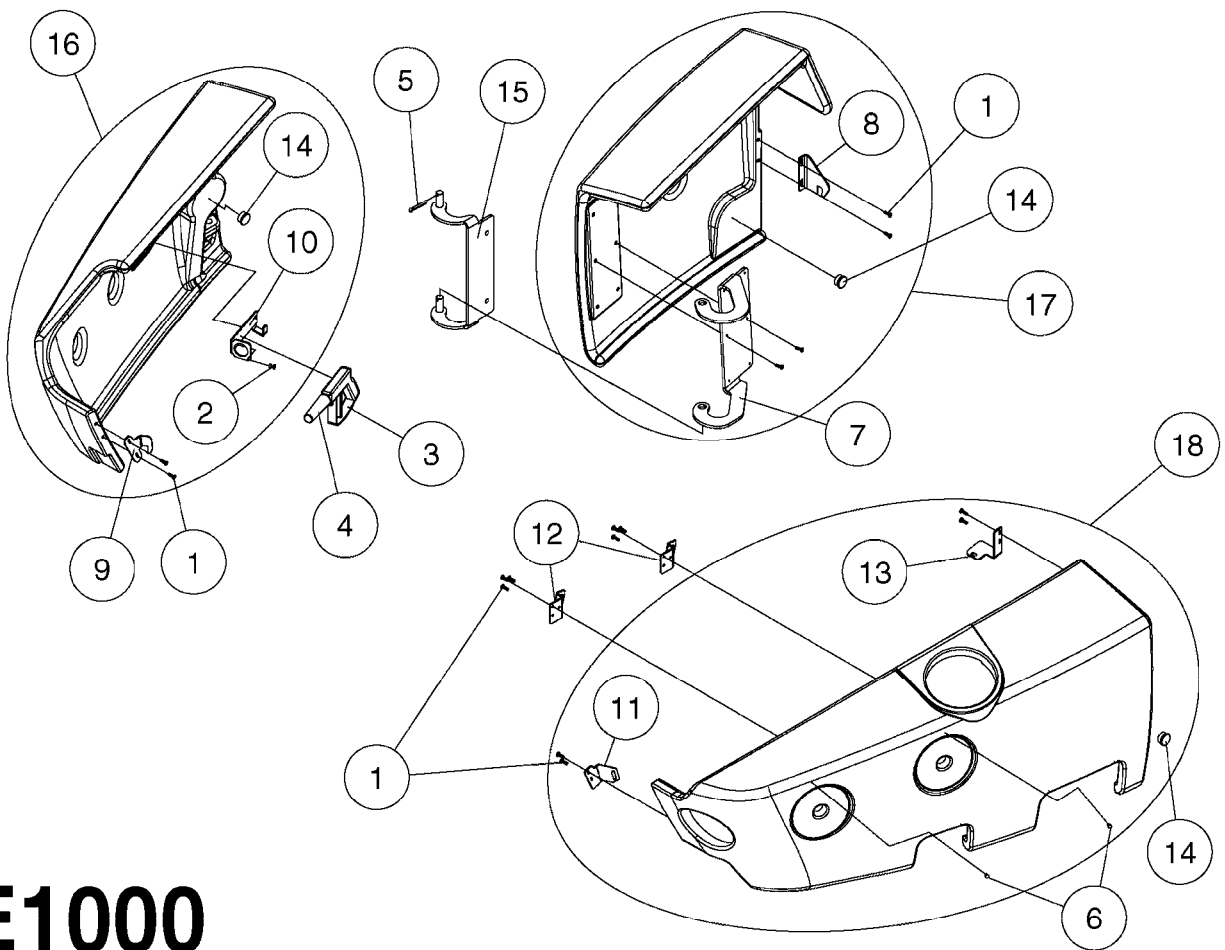

Complete

**E0990**

LOCKER & CLEAN WATER TANK NCM  
E0990-HIN, 15:05:19

Page 1  
Date 12.08.2020 9:44

Pos.	parts-n°	order qty	description
1	242474	1	SEAL 16X28XL=' LOCKER DOOR CM+
2	285793	1	GAS CYLINDER
3	334523	1	PIPE HOLDER Ø51.5
4	334850	1	GUIDE F. SIGHT GAUGE TUBE TOP
5	351766	1	SIDE SHIELD MOUNT RIGHT
6	351767	1	SIDE SHIELD MOUNT LEFT
7	430846	1	BOLT HEX 8.8 DEL M12X80
8	440718	1	BOLT CRG M10 X 65 DEL
9	460423	1	NUT HEX M10X1.50 LOCK DIN985A2 SS
10	460703	1	NUT HEX M12X1.75 LOCK DIN985A2 SS
11	480141	1	PIN COTTER M4X20
12	480809	1	BLIND RIVET, EMHART ACD616ASM
13	15057800	1	HANDLE F.LEFT SIDE LOCKER
14	16124500	1	DIVIDER F.LOCKER L.SIDE SHIELD
15	16124600	1	SHELF FLOOR-LEFT SIDE LOCKER
16	16124700	1	SHELF WALL-LEFT SIDE LOCKER
17	16126900	1	BRACKET F.DOOR-STORAGE LOCKER
18	16127300	1	SHELF FLOOR-RIGHT SIDE LOCKER
19	44075300	1	SCREW 3.5X9.5SS/X15 ISO 14585C
20	61033900	1	BRACKET F. SIDE PANEL R.H. NCM
21	61034000	1	BRACKET F. SIDE PANEL L.H. NCM
22	61037500	1	ADJUSTING BRACKET, BOTTOM NCM
23	63037800	1	BRACKET F.DOOR-STORAGE LOCKER
24	72280100	1	SIDE SHIELD RIGHT NCM COMPLETE
25	72280200	1	SIDE SHIELD LEFT+CLEAN W.TANK
26	72280600	1	CLEAN W.TANK LEFT SIDE NCM
27	72282800	1	SIGHT GAUGE W/SCALE NCM4400 LITER PRE'15 TUBE LENGTH = 75"
27	72357100	1	SIGHT GAUGE W/SCALE NCM6600 LITER
27	72358300	1	SIGHT GAUGE TUBE 85/90/10000 L=2382 BENT
27	72440100	1	SIGHT GAUGE W/SCALE,CM6600 GAL
27	72932100	1	SIGHT GAUGE TUBE W/DECAL CM4400/4500 GAL PRE'15 TUBE LENGTH = 75"
27	73125500	1	SIGHT GAUGE W/SCALE,CM4500 '15 LITER POST'15 TUBE LENGTH = 82"
27	73277500	1	SIGHT GAUGE W/SCALE,CM4500 '15 GAL POST'15 TUBE LENGTH = 82"
27	97610003	1	DECAL SIGHT GAUGE NCM 9000 GAL