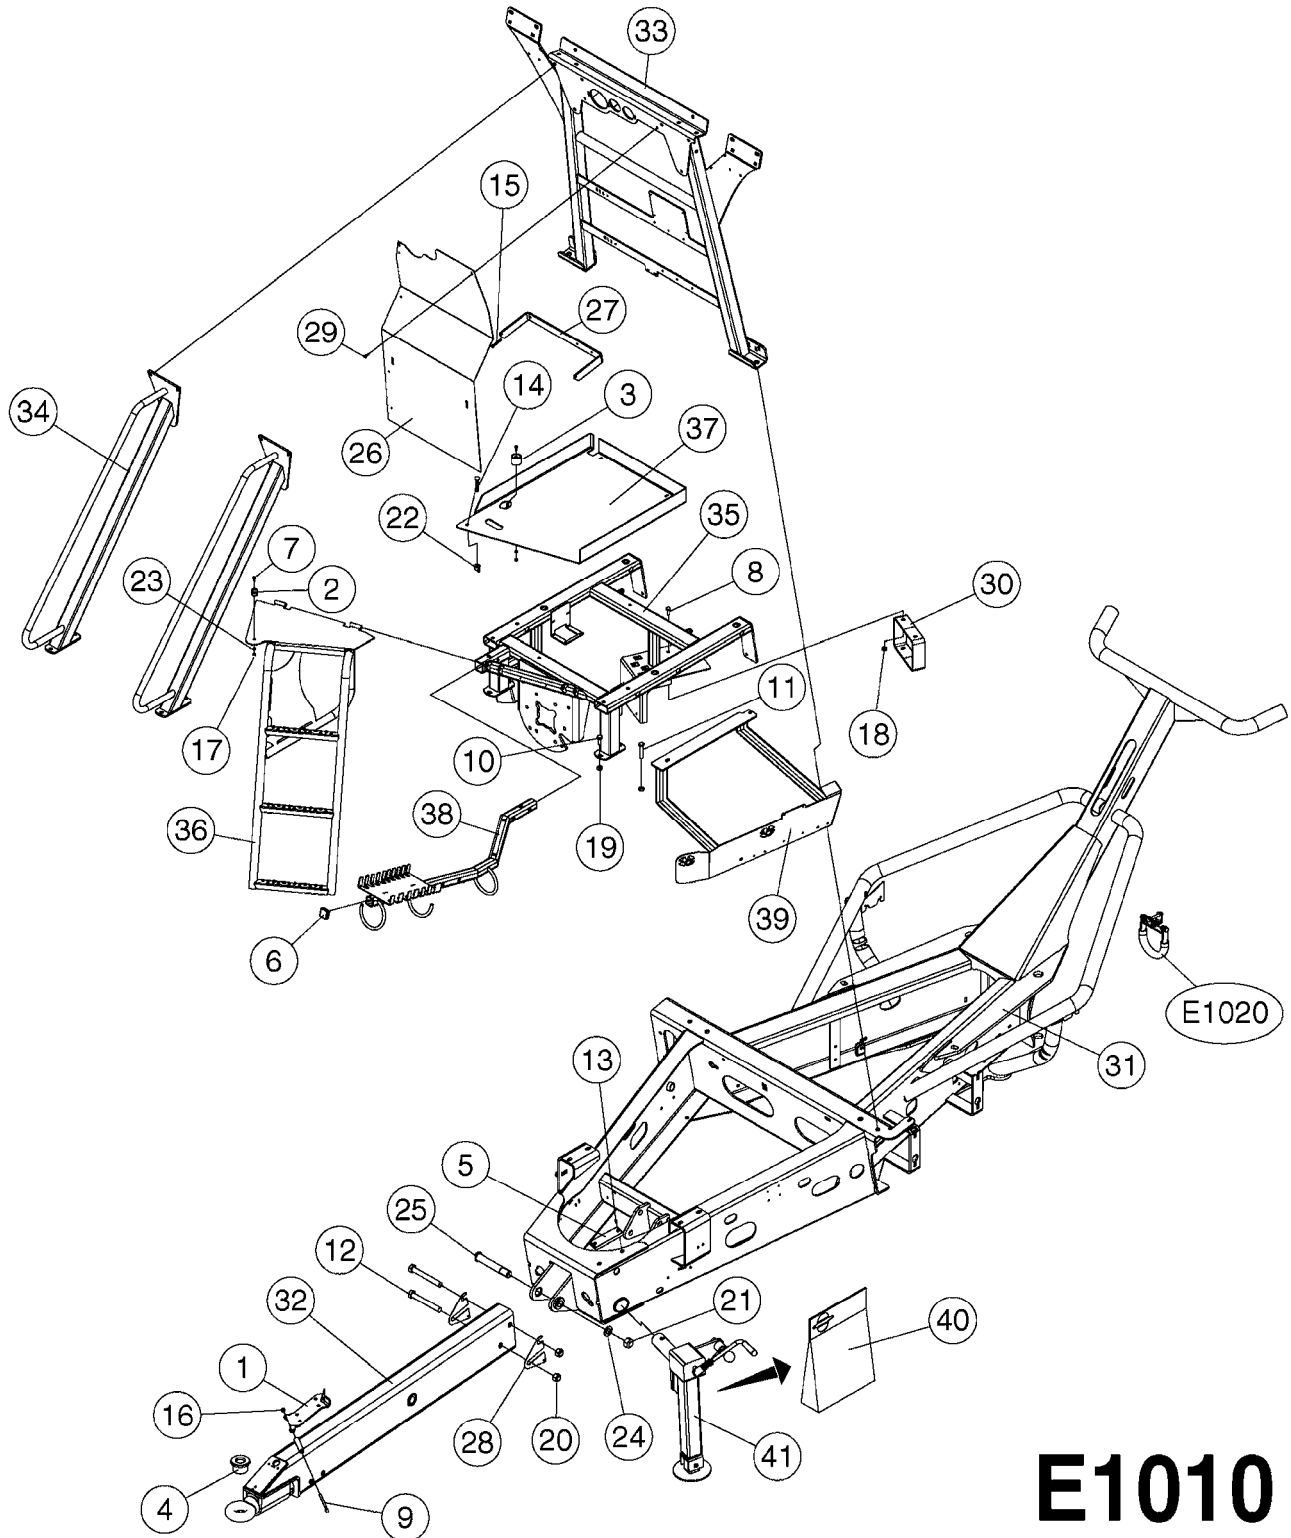

E1010

FRAME - NCM 4400/6600
E1010-HIN, 20:01:20

Page 1

Date 12.08.2020 9:44

Pos.	parts-n°	order qty	description
1	161923	1	SUPPORT PLATE F. PTO CM+
2	242567	1	DOOR STOP, MALE
3	242568	1	DOOR STOP, FEMALE
4	14011603	1	BUSHING, DRAWBAR, 1.5"
4	270608	1	BUSHING F. DRAWBAR NCM Ø50/Ø33
5	334135	1	SLIDE SHOE 140X45X15
6	334571	1	PLUG 40x40x2 F.SQ.TUBE
7	410185	1	BOLT HEX 8.8 DEL M6X16
8	421002	1	BOLT HEX 8.8 DEL M10X30 FT DIN933
9	421232	1	BOLT HEX 8.8 DEL M8X110
10	430286	1	BOLT HEX 8.8 DEL M12X30 FT
11	430438	1	BOLT HEX 8.8 DEL M12X65
12	430886	1	BOLT HEX 8.8 DEL M20X160
13	440708	1	SCREW M5.5X16 SELF TAPPING SS
14	440718	1	BOLT CRG M10 X 65 DEL
15	450402	1	BOLT HEX M6X50
16	460143	1	LOCK NUT M8 SST A2 DIN985
17	460261	1	NUT HEX M6X1.00 LOCK DIN985 A2 SS
18	460423	1	NUT HEX M10X1.50 LOCK DIN985A2 SS
19	460703	1	NUT HEX M12X1.75 LOCK DIN985A2 SS
20	460806	1	NUT HEX M20X2.50 LOCK DIN985A2 SS
21	461316	1	NUT HEX LOCK M30X3.5 DIN 985
22	461324	1	NUT WING M10 STAINLESS STEEL
23	471125	1	WASHER M6U 6.4X14X1.2,A2 SS
24	471131	1	WASHER, M30, Ø56/31.0X 4.0, SS
25	14033300	1	PIN D30.0 F. DRAWBAR NCM
26	16128300	1	COVER F. EL-BOX. NCM 4400
26	16156000	1	COVER F. EL-BOX. NCM 6600
27	16128600	1	BRACKET F. COVER PLATE NCM
28	16144700	1	SHIM F. DRAWBAR NCM4400
29	45001500	1	SCREW THUMB PLASTIC HEAD M6x20
30	61018703	1	BRKT, ACE 650, COMMANDER MOUNT BRACKET FOR ACE 650 PUMP
31	63033300	1	FRAME NCM 4400 PAINTED
31	63043300	1	FRAME NCM 6600 PAINTED
32	63033500	1	DRAWBAR SWIVEL D50 NCM 4400
33	63033600	1	TRANSPORT FRAME NCM 4400
33	63043600	1	TRANSPORT FRAME NCM 6600
34	63033700	1	HANDRAIL FOR PLATFORM PAINTED
35	63034100	1	MOUNT PLATFORM NCM 4400
35	63043700	1	MOUNT PLATFORM NCM 6600
36	63035700	1	STEP FOR NCM 4400/6600
37	63035800	1	DECKPLATE F.PLATFORM NCM 4400
37	63043800	1	DECKPLATE F.PLATFORM NCM 6600
38	63038700	1	HOSE & CABLE SUPPORT NCM
39	63040500	1	VALVE CONSOLE PAINTED
40	72280700	1	REPAIR KIT F.JACK STAND
41	72280900	1	JACK STAND F. NCM4400 COMP.