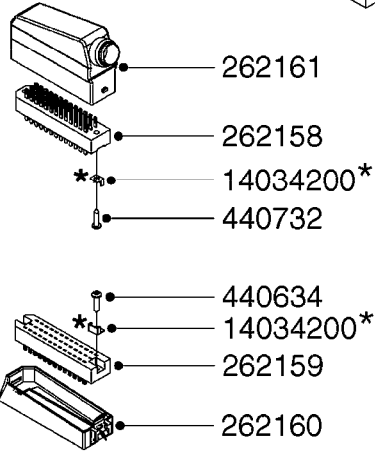

LIQUID SYSTEM

- 26004200 L = 57' 5"
- 28028700 L = 45' 11"
- 28027500 L = 37' 9"
- 28028900 L = 26' 3"
- 28028800 L = 16' 5"
- 26003900 L = 6' 7"

HYDRAULIC SYSTEM

* Note orientation of bracket
1 = Liquid system
2 = Hydraulic system

M0280