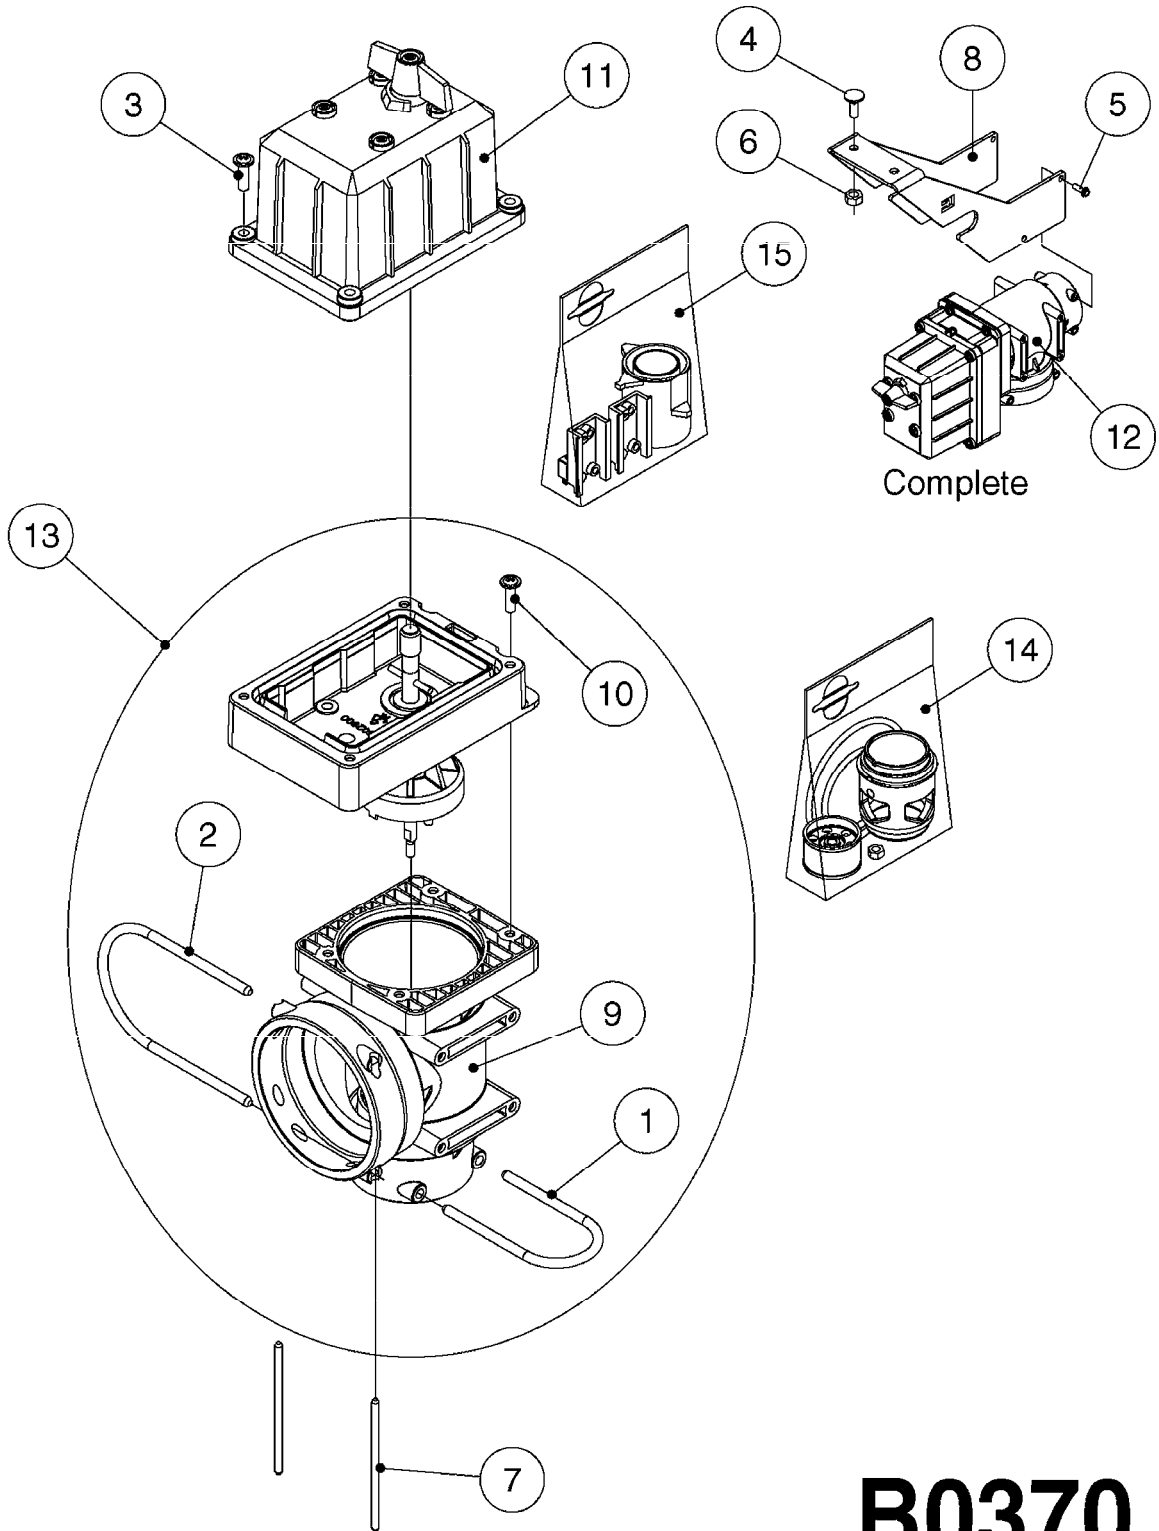

**B0320**

EFC BOOM VALVES  
B0320-HIN, 20:05:20

Page 1  
Date 12.08.2020 9:43

Pos.	parts-n°	order qty	description
1	145995	1	FITT.DK S-53 FORK
2	145996	1	FITT.DK S-67 FORK
3	242353	1	O-RING 3 X 44.2 VITON
4	242354	1	O-RING D32.2X3.0 VITON
5	270211	1	FITT.DK S25 FORK L=37.5
6	320106	1	FITT.DK CAPNUT 1" BSP
7	322224	1	FITT.DK S-67 TEE
8	322321	1	FITT.DK S-67 X 1"BSP MALE
9	330326	1	O-RING D30/D24X2 F.1"NUT
10	334564	1	FITT.DK S-67 TO S-53 ADAPTER
11	450902	1	BOLT ALLEN HEAD M4 X 16MM
12	741822	1	SEAL KIT - 1 SECTION (05)
13	755726	1	O-RING KIT F.EC/ESC SEC.VALVE
14	33500700	1	FITT.DK ADAPTER S-93F S67M
15	33502400	1	DISTRIBUTION HOUSING EFC
16	44076200	1	SCREW WN5451 5X16 SS TORX
17	61032700	1	BRACKET F. EFC SEC. VALVES < 7
17	61032800	1	BRACKET F. EFC SEC.VALVES <4>6
18	72048000	1	MOTOR, DISTRIBUTION 1:300
19	72114300	1	FITT. DK S-53 MALE MALE W.ORIN
20	72137200	1	MCROSWCH ASSY F.BOOM VLV 300:1
21	72233700	1	SECTION VALVE, EFC, 1:300
22	72267200	1	SPINDLE, BYPASS VALVE NCM
23	72284000	1	BYPASS VALVE, EFC, 1:300
24	72591700	1	SPINDLE SECT.W/O CONS.PRESSURE