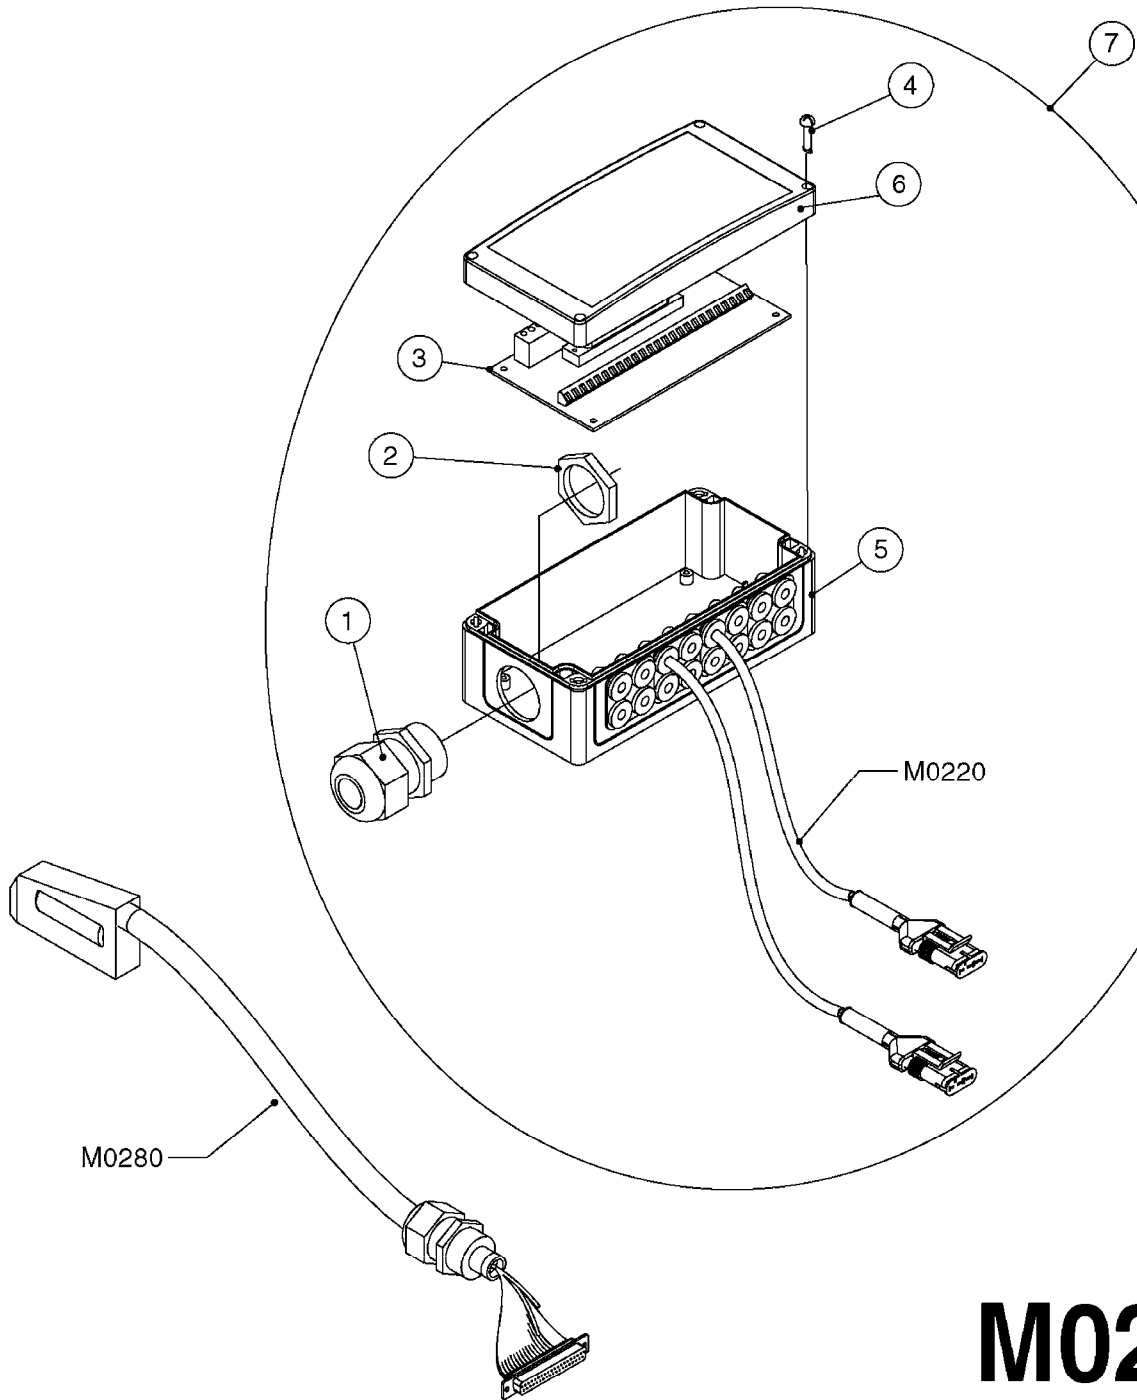

**M0220**

CABLES  
M0220-HIN, 12:05:18

Page 1

Date 12.08.2020 9:44

Pos.	parts-n°	order qty	description
1	262150	1	SCREW ASSM.FOR D-SUB PLUG
2	26004900	1	CABLE FEM/MALE 37P L=9.5M
3	26005900	1	WIRE 37/37 POLE DAH/JOB COM
4	26006000	1	LEAD F AMP SUPERSEAL 3 WAYS L1,5M
4	26006100	1	CABLE L = 5.00M, AMP, MALE, 3P
4	26007000	1	CABLE L = 0.20M, AMP, MALE, 3P
4	26007100	1	CABLE L = 9.00M, AMP, MALE, 3P
4	26007200	1	CABLE 3POL AMP FEMALE L13M
5	26006200	1	CABLE L = 4.50M, AMP, MALE, 2P
5	26006300	1	CABLE L = 0.50M, AMP, MALE, 2P
5	26006400	1	CABLE L = 0.75M, AMP, MALE, 2P
5	26006500	1	CABLE L = 1.50M, AMP, MALE, 2P
5	26006600	1	CABLE L = 9.00M, AMP, MALE, 2P
6	26006700	1	CABLE L = 0.12M, AMP, FEMALE, 2P
7	26006800	1	CABLE L = 1.00M, AMP, FEMALE, 2P
8	26007300	1	CABLE L = 1.00M, AMP, FEMALE, 3P
9	26007400	1	CABLE L = 3.00M, AMP, EXT, 3P
9	26009800	1	CABLE L = 0.50M, AMP, EXT, 2P
10	26007500	1	CABLE FEM/FEM 15P L=3.5M
11	26016900	1	CABLE DB25M - DB25F L=8.5m
12	72450600	1	CAP F. AMP SUPER SEAL 2P PLUG
13	72450700	1	CAP F. AMP SUPER SEAL 3P PLUG
14	72450800	1	CAP F. AMP SUPER SEAL 4P PLUG