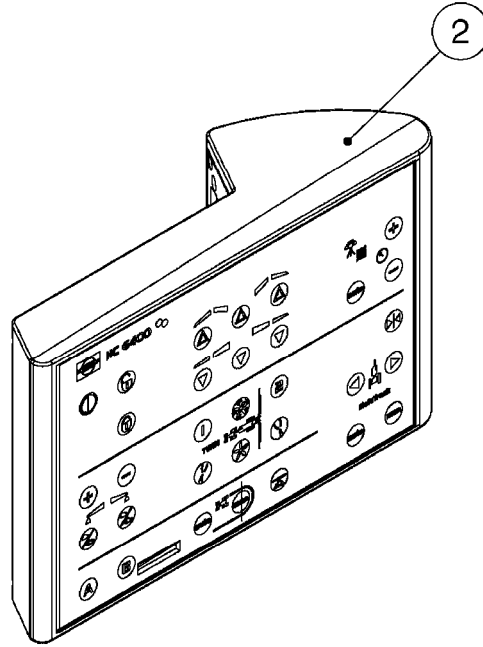

HC6400 SETBOX
M0330-HIN, 01:01:16

Page 0

Date 12.08.2020 9:44