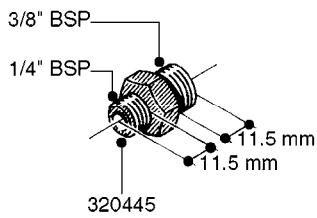

FITTINGS - HEXAGON NIPPLES  
L0030-HIN, 01:01:16

Page 0  
Date 12.08.2020 9:44

**L0030**

FITTINGS - HEXAGON NIPPLES  
L0030-HIN, 01:01:16

Page 1  
Date 12.08.2020 9:44

parts-n°	order qty	description
10015303	1	FITT.PO.HN 1.00X1.00 M1000
10425003	1	FITT.PO.HN 1.25X1.00 MCPHEE
320132	1	FITT.DK HN 1" BSP
320176	1	FITT.DK HN 3/8"X1/2" BSP
320445	1	FITT.DK HN 1/4"X3/8" BSP
320655	1	FITT.DK HN 1/2"-1/2" BSP
320692	1	FITT.DK HN 3/8'BSPX1/4'NPT
320703	1	FITT.DK HN 3/8BSP X1/2 &1/4NPT
320725	1	FITT.DK NIPPLE 3/8"-3/8" BSP
320902	1	FITT.DK HN 3/8'X 1/4' BSP
390232	1	FITT.DK HN 1-1/2' X 1-1/4' BSP
390276	1	FITT.DK HN 1'BSP