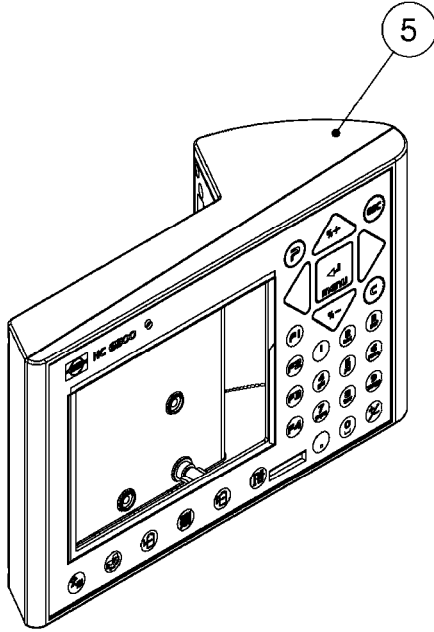

M0320

HC6500 TERMINAL AND CABLE
M0320-HIN, 01:01:16

Page 1

Date 12.08.2020 9:44

Pos.	parts-n°	order qty	description
1	26014000	1	HC6500 CABLE TO CABIN
2	26024300	1	DSUB PLUG TO PLUG COUPLER
3	26032800	1	HC 6500 CAB CABLE W/TERMINATOR
4	33507100	1	HC6500 DIS. FRONT BLACK/GREY
5	72365000	1	HC6500 TERMINAL