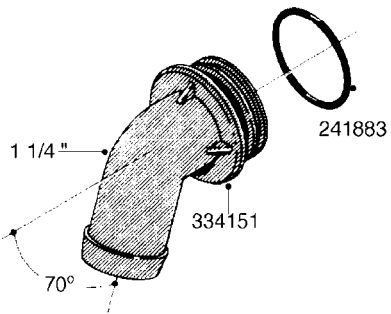

**L0080**

FITTINGS - S-53  
L0080-HIN, 12:09:17

Page 1

Date 12.08.2020 9:44

Pos.	parts-n°	order qty	description
1	145995	1	FITT.DK S-53 FORK
2	241973	1	O-RING Ø3 X 44.2 70 SHORES NITRIL NITRIL (BLACK)
2	242353	1	O-RING 3 X 44.2 VITON VITON (BROWN)
3	242109	1	O-RING D32.2x3.0 NITRIL (BLACK)
3	242354	1	O-RING D32.2X3.0 VITON VITON (BROWN)
4	322103	1	FITT.DK S-53 BULKHEAD
5	322107	1	FITT.DK S-53 BULKHEAD NUT
6	322110	1	FITT.DK S-53 ELB. 1/2" BSP
7	322352	1	FITT.DK S-53 TEE
8	334229	1	FITT.DK S-53 STR.3/4"
9	334260	1	GASKET F. S-53 BULKHEAD
10	334564	1	FITT.DK S-67 TO S-53 ADAPTER
11	391100	1	FITT.DK S-53THREAD INS.1/2"BSP
12	726463	1	FITT.DK S53 BULKHEAD W/GASKET
13	726552	1	FIT.DK S-53X90 1/2" BSP,O-RING
14	726556	1	FITT.DK S-53 HB 1/2" W/O-RING
15	726558	1	FITT.DK S53 STR. 3/4" W.ORING
16	726559	1	FITT DK. S-53 HB 1" W/O-RING
17	726568	1	FITT.DK.S-53 HB 1/2"90 W/O-RING
18	726570	1	FITT.DK S-53 ELB.3/4" W.ORING
19	726571	1	FITT.DK S-53 ELB.1", W ORING
20	726578	1	FITT.DK S53 PLUG WITH O-RING
21	728561	1	FITT.DK. S67M - S53F REDUCER