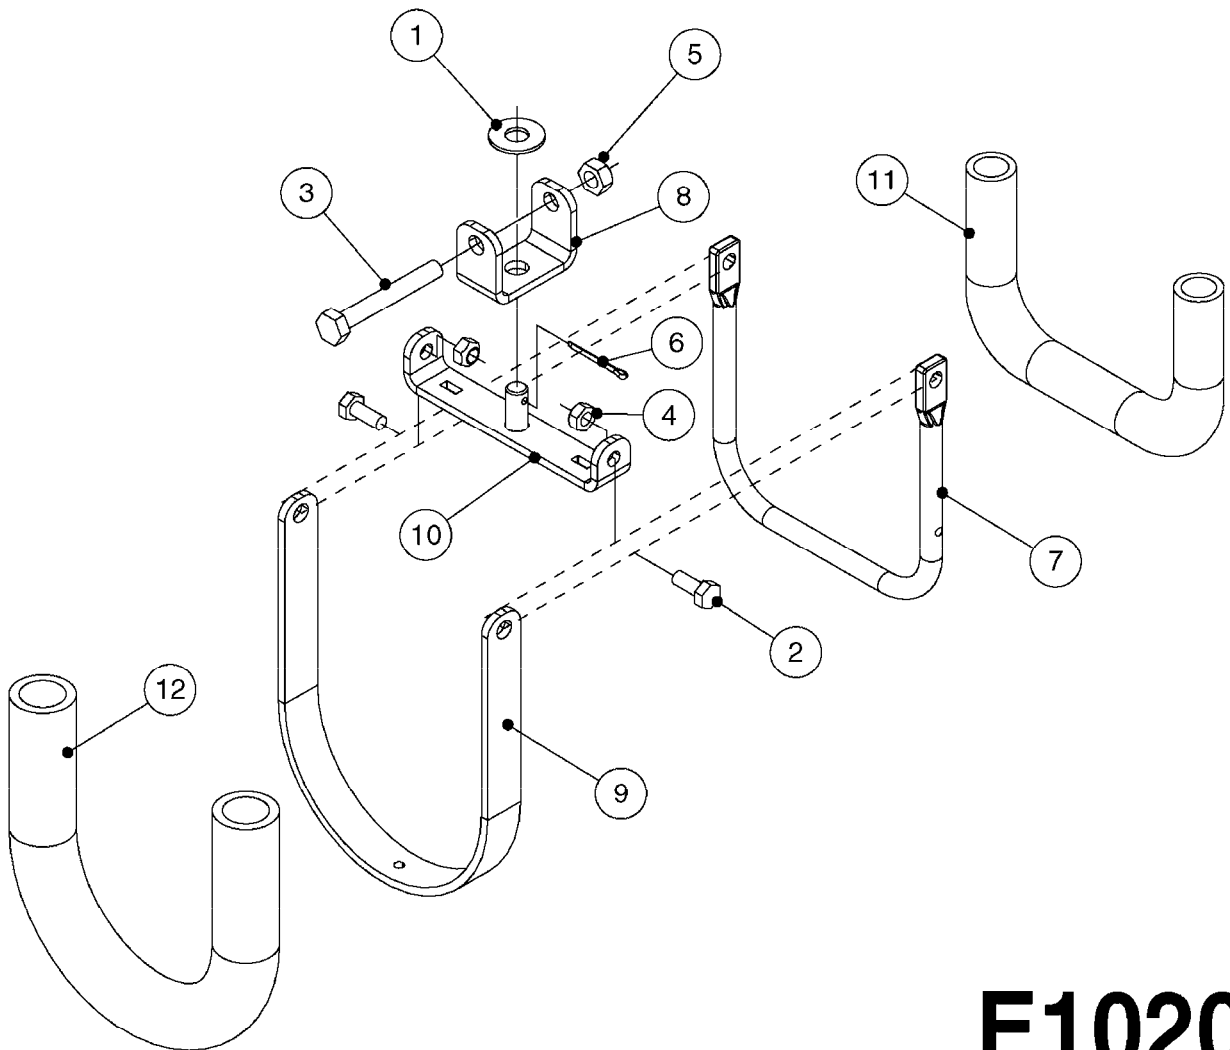

**E1020**

SWIVEL HOSE GUARD  
E1020-HIN, 17:11:16

Page 1  
Date 12.08.2020 9:44

Pos.	parts-n°	order qty	description
1	165557	1	WASHER D28.0/D12.2X2.0 SS
2	421046	1	BOLT HEX M8X25/25 A2 SS DIN933
3	421222	1	BOLT HEX 8.8 DEL M10X75 FT
4	460143	1	LOCK NUT M8 SST A2 DIN985
5	460423	1	NUT HEX M10X1.50 LOCK DIN985A2 SS
6	480126	1	PIN COTTER M4X30
7	15118200	1	HOSE & TUBE HOLDER NCM
8	16143600	1	HOSE AND CABLE HOLDER TOP
9	16160900	1	HOSE AND CABLE GUARD 160X502MM
9	16187700	1	HOSE AND CABLE GUARD 160X402MM
10	61042200	1	HOSE AND CABLE HOLDER PIVOT
11	92703203	1	HOSE R X3/4" X300PSI WP X0012"
12	92712403	1	HOSE R X1" X300PSI WP X0012"