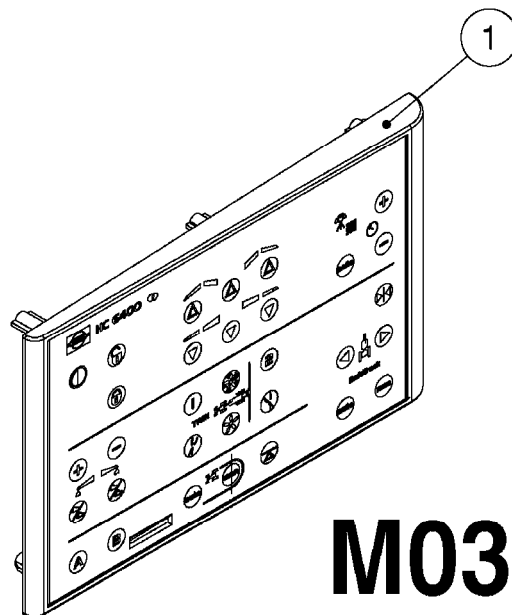

HC6400 SETBOX
M0330-HIN, 01:01:16

Page 0

Date 12.08.2020 9:44