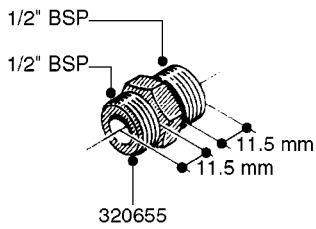

FITTINGS - HEXAGON NIPPLES  
L0030-HIN, 01:01:16

Page 0  
Date 12.08.2020 9:44

**L0030**

FITTINGS - HEXAGON NIPPLES  
L0030-HIN, 01:01:16

Page 1  
Date 12.08.2020 9:44

parts-n°	order qty	description
10015303	1	FITT.PO.HN 1.00X1.00 M1000
10425003	1	FITT.PO.HN 1.25X1.00 MCPHEE
320132	1	FITT.DK HN 1" BSP
320176	1	FITT.DK HN 3/8"X1/2" BSP
320445	1	FITT.DK HN 1/4"X3/8" BSP
320655	1	FITT.DK HN 1/2"-1/2" BSP
320692	1	FITT.DK HN 3/8'BSPX1/4'NPT
320703	1	FITT.DK HN 3/8BSP X1/2 &1/4NPT
320725	1	FITT.DK NIPPLE 3/8"-3/8" BSP
320902	1	FITT.DK HN 3/8'X 1/4' BSP
390232	1	FITT.DK HN 1-1/2' X 1-1/4' BSP
390276	1	FITT.DK HN 1'BSP