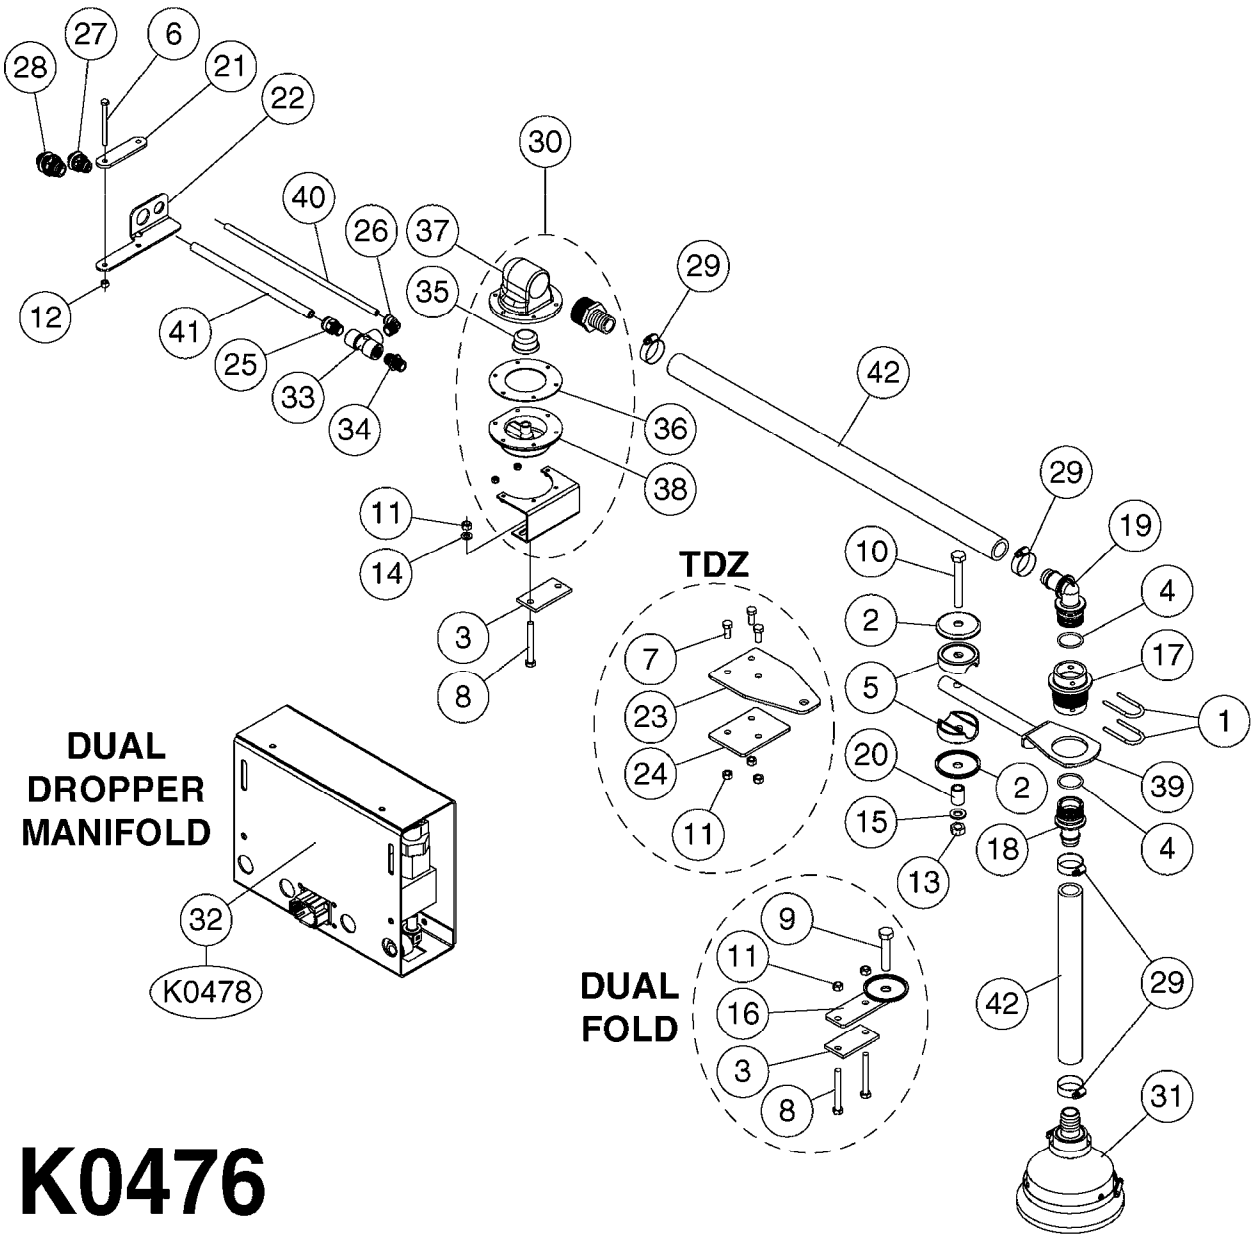

K0476

FOAM MARKER - DROPPER RICHWAY
K0476-HIN, 26:02:18

Page 1

Date 12.08.2020 9:44

Pos.	parts-n°	order qty	description
1	145995	1	FITT.DK S-53 FORK
2	160775	1	WASHER F. FRICTION PLATE
3	172664	1	FLATBAR BACKING PLATE
4	242109	1	O-RING D32.2x3.0
4	242354	1	O-RING D32.2X3.0 VITON
5	330831	1	FRICTION PLATE
6	410605	1	BOLT HEX 8.8 DEL M6X80
7	420582	1	BOLT HEX 8.8 DEL M8X20 FT A2
8	421201	1	BOLT HEX 8.8 DEL M8X70
9	430323	1	BOLT HEX 8.8 DEL M12X60
10	430924	1	BOLT HEX 8.8 DEL M12 X 85
11	460143	1	LOCK NUT M8 SST A2 DIN985
12	460261	1	NUT HEX M6X1.00 LOCK DIN985 A2 SS
13	460703	1	NUT HEX M12X1.75 LOCK DIN985A2 SS
14	471126	1	WASHER, M8, Ø16/ 8.4X 1.6, SS
15	471127	1	WASHER, M12, Ø24/13X24X2.5 SS
16	611671	1	BREAK AWAY HOLDER F-MARKER
17	726463	1	FITT.DK S53 BULKHEAD W/GASKET
18	726559	1	FITT DK. S-53 HB 1" W/O-RING
19	726571	1	FITT.DK S-53 ELB.1", W ORING
20	14103900	1	BUSHING Ø19/Ø13 L=26.5 SPC/FTZ BOOMS ONLY
21	16022403	1	BRACKET 60MM TUBE
22	16162903	1	BRKT, FOAM LINE DISCONNECT
23	16169803	1	BRACKET, TDZ FOAM MARKER MOUNT
24	16170003	1	PLATE, TDZ FOAM MARKER MOUNT BACKER
25	23004303	1	FITT, 3/8"NPT-3/8"TUBE-PTC
26	23004403	1	FITT, 3/8"NPT-1/4"90-PTC
27	23004503	1	FITT, BULKHEAD-1/4" TUBE-PTC
28	23004603	1	FITT, BULKHEAD-3/8" TUBE-PTC
29	28030003	1	CLAMP HOSE GEAR P1" 6716
30	28064903	1	FOAMHEAD ASSEMBLY, RICHWAY
31	28065003	1	COLLECTOR HEAD ASSY, RICHWAY
32	28065103	1	DUAL DROP MANIFOLD, RICHWAY
33	28066303	1	FITT, BANJO, 3/8" TEE
34	28066403	1	FITT, BANJO, 3/8"-3/8" STR NIP
35	28087803	1	3/8" FOAMHEAD SCREEN, FOAM MARKER, RICHWAY
36	28087903	1	FOAMHEAD GASKET, FOAM MARKER, RICHWAY
37	28088003	1	FOAMHEAD TOP HOUSING, FOAM MARKER, RICHWAY
38	28088103	1	FOAMHEAD BOTTOM HOUSING, FOAM MARKER, RICHWAY
39	61065900	1	BRACKET FOR FOAM DROPPER, S53
40	92703303	1	HOSE LLDPE .25"X.17"X12" BLACK
41	92703403	1	HOSE LLDPE .38"X.25"X12" BLACK
42	92712403	1	HOSE R X1" X300PSI WP X0012"