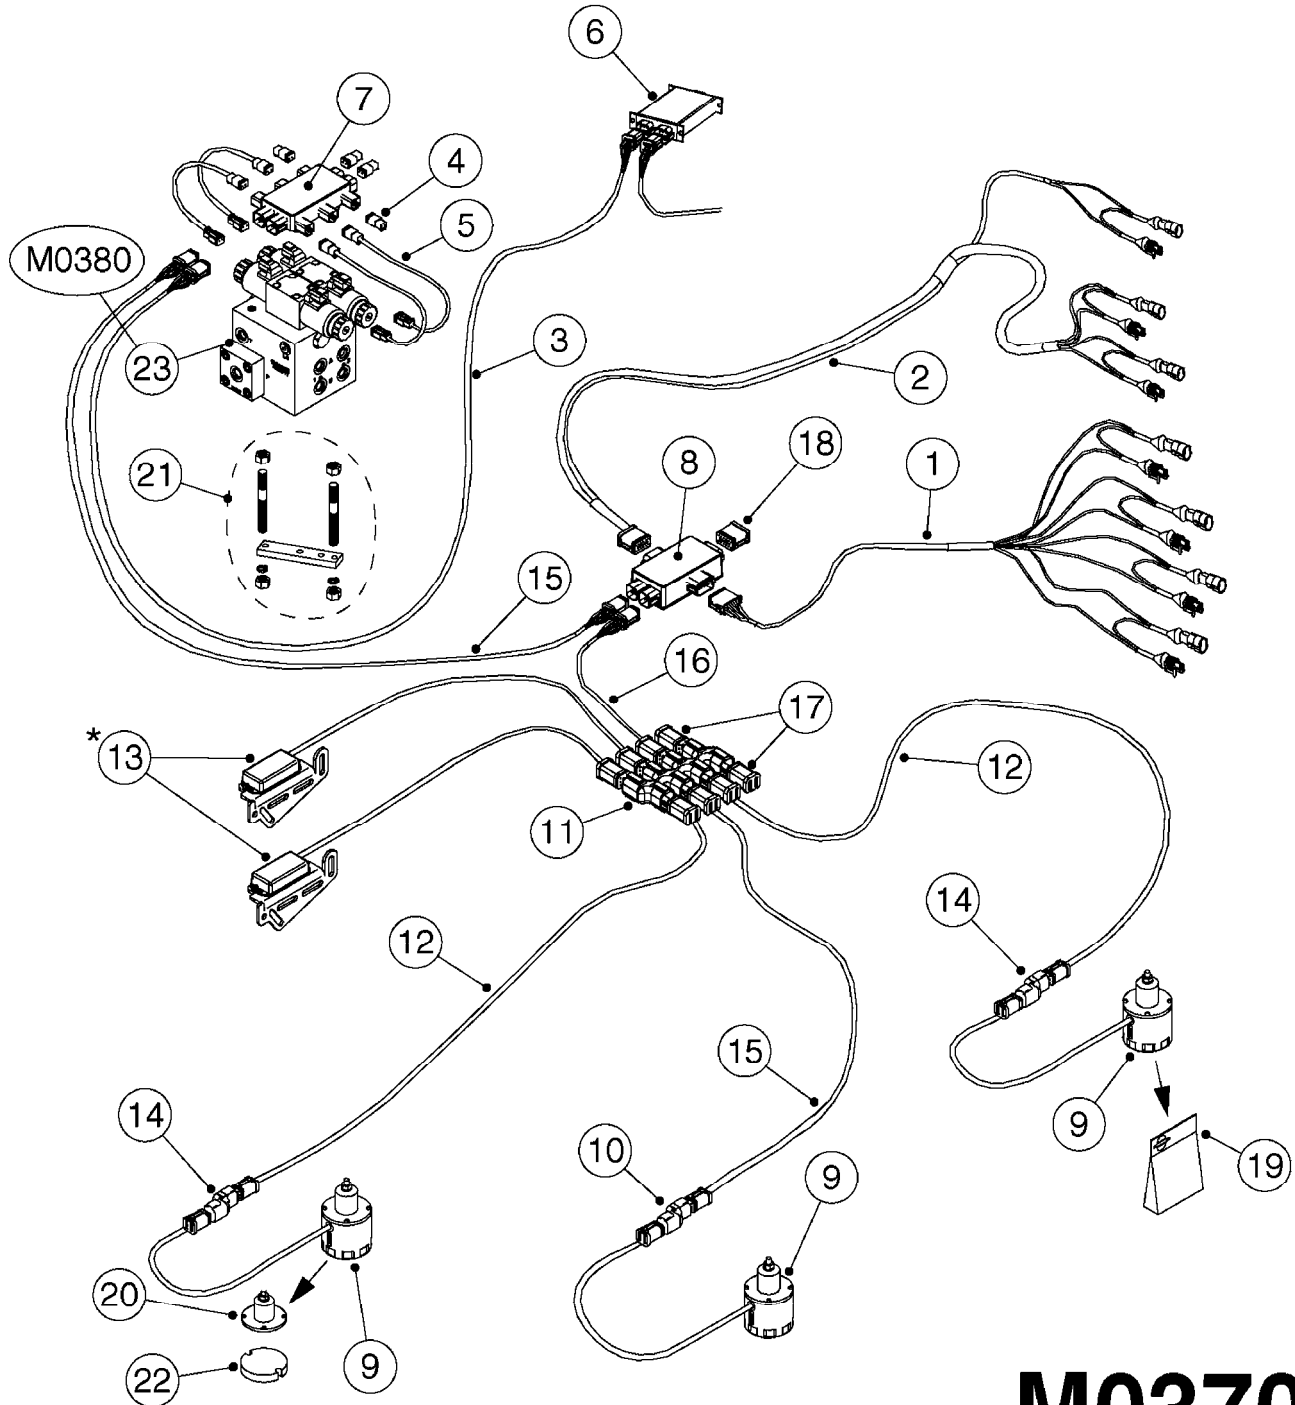

M0370

*CANNOT MIX OLD AND NEW STYLE ROLL SENSORS!

If replacing Norac P/N 43740, must replace both roll sensors with new style (13).
If unsure, new style (Norac P/N 43741) works with all versions of UC5.

NORAC UC5 BOOM HEIGHT CONTROL
M0370-HIN, 16:10:18

Page 1

Date 12.08.2020 9:44

Pos.	parts-n°	order qty	description
1	26022703	1	CABLE, INTERFACE, TILT, NORAC UC5
2	26023503	1	CABLE UC5 INTERFACE MAIN AMP
3	26032600	1	CABLE UC5 NETWORK 14 AWG 10M
4	26043000	1	NORAC UC5 NETWORK 2 PIN PLUG
5	26043300	1	CABLE UC5 VALVE 2PIN/2PIN DT
6	26043400	1	NORAC UC5 CONTROLLER MODULE
7	26043500	1	NORAC UC5 VALVE MODULE
8	26043600	1	MODULE, INPUT, NORAC UC5
9	26043700	1	SENSOR, NORAC, UC5, ULTRASONIC
10	26043800	1	NORAC UC5 - UC7 NETWORK COUPLER 2-WAY
11	26043900	1	NORAC UC5 - UC7 NETWORK COUPLER 8-WAY
12	26044200	1	CABLE UC5 - UC7 NETWORK 18 AWG 20M
13	26023803	1	NORAC UC5 ROLL SENSOR OLD STYLE NORAC P/N 43740
13	26044300	1	UC5 - UC7 ROLL SENSOR VER. 2 NEW STYLE NORAC P/N 43741
14	26044400	1	NORAC UC5 - UC7 COUPLER 2-WAY/TERM.
15	26047100	1	CABLE UC5 NETWORK 14 AWG 1M
16	26049900	1	CABLE UC5 NETWORK 14 AWG 3M
17	26057900	1	UC5 - UC7 NETWORK 6 PIN PLUG '13
18	26058000	1	NORAC UC5 - UC7 NETWORK 12-PIN PLUG
19	26084700	1	Mesh Kit Ultrasonic Sensor FOR 2018 AND NEWER SENSORS
19	28098003	1	MESH AND CLIP KIT, NORAC FOR PRE-2018 SENSORS
20	28050303	1	NORAC RUBBER TOP&BOLT F.SENSOR DIA.30MMX30MMX8MM
21	28055503	1	NORAC VALVE MOUNTING HARDWARE
22	28086600	1	FOAM DISC F. SENSOR NORAC
23	78216100	1	NORAC VALVE BLOCK COMP, DEUTSCH CON.