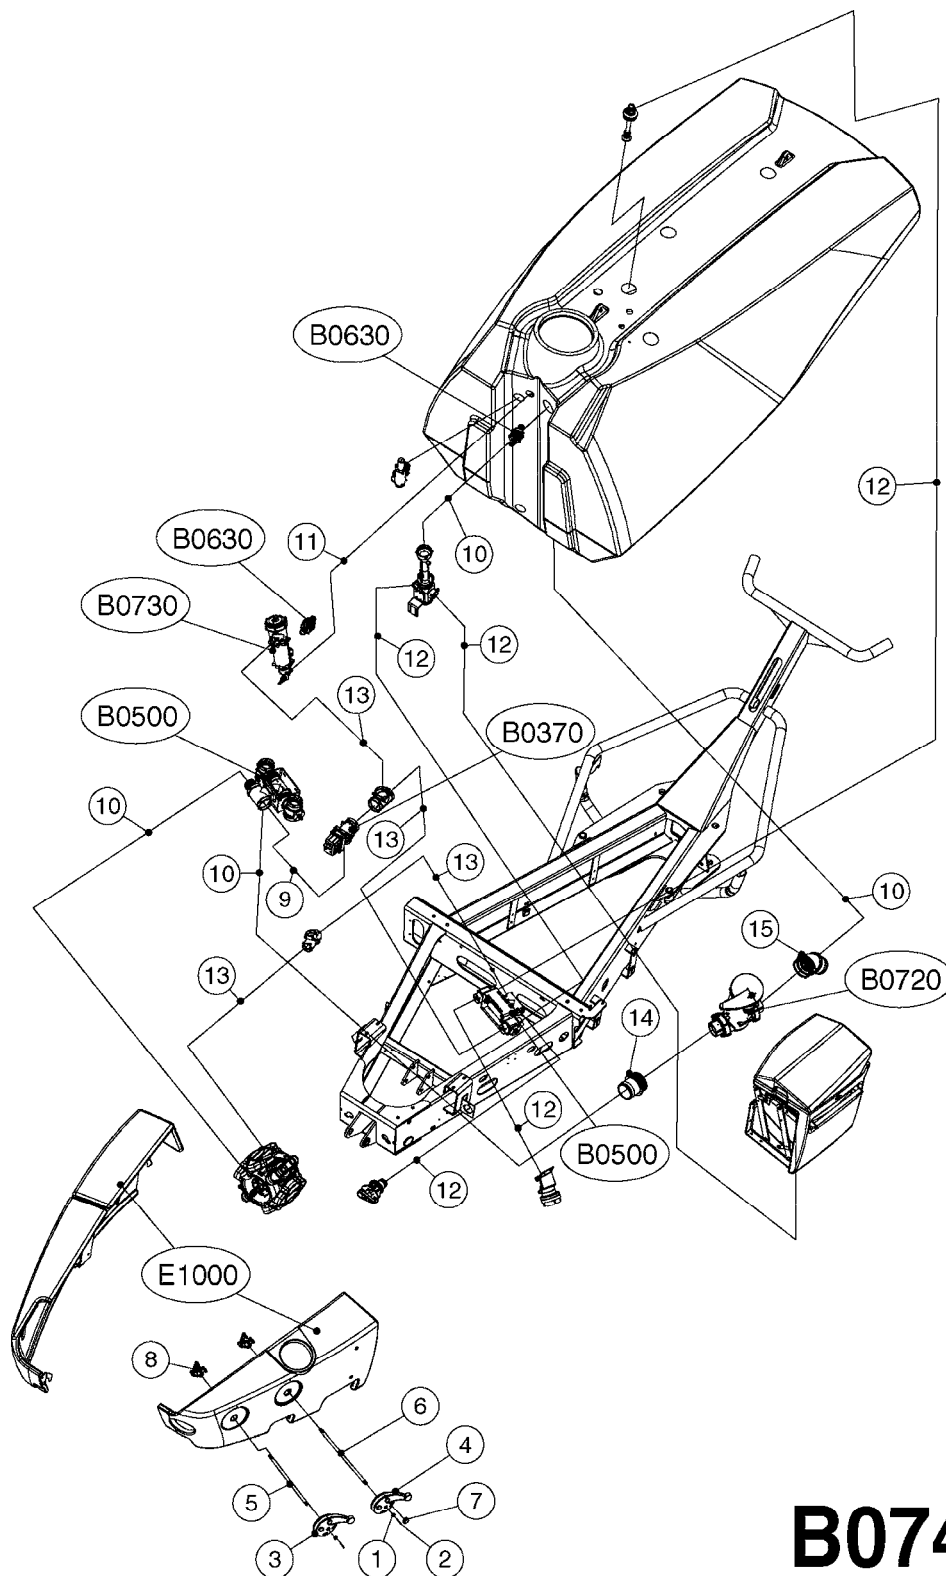

NCM 4400/6600 MANIFOLD
B0740-HIN, 01:01:16

NCM 4400/6600 MANIFOLD
B0740-HIN, 01:01:16

Page 1

Date 12.08.2020 9:43

Pos.	parts-n°	order qty	description
1	334594	1	PLUG F.VALVE HANDLE BLACK
2	411006	1	SCREW M4X40 SLOTTED
3	741844	1	VALVE HANDLE ASSY. SUCTION NCM
4	741845	1	VALVE HANDLE ASSY. PRESSUR NCM
5	14038100	1	AXLE FOR SUCTION VALVE HANDLE
6	14038200	1	AXLE FOR PRESSURE VALVE HANDLE
7	33505200	1	PLUG FOR SMART VALVE HANDLE
8	72283000	1	AXLE JOINT F. SMARTVALVE HANDL
9	92702703	1	HOSE PVC SUCT GRAY 2"
10	92702803	1	HOSE PVC SUCT GRAY 2.5"
11	92703203	1	HOSE R X3/4" X300PSI WP X0012"
12	92712403	1	HOSE R X1" X300PSI WP X0012"
13	92734403	1	HOSE R X5/4" X200PSI WP X0012"
14	727133	1	HOSETAIL S93 2"1/2 + O-RING
15	72072900	1	FITT. S93 2-1/2" 45° S W/O-RING