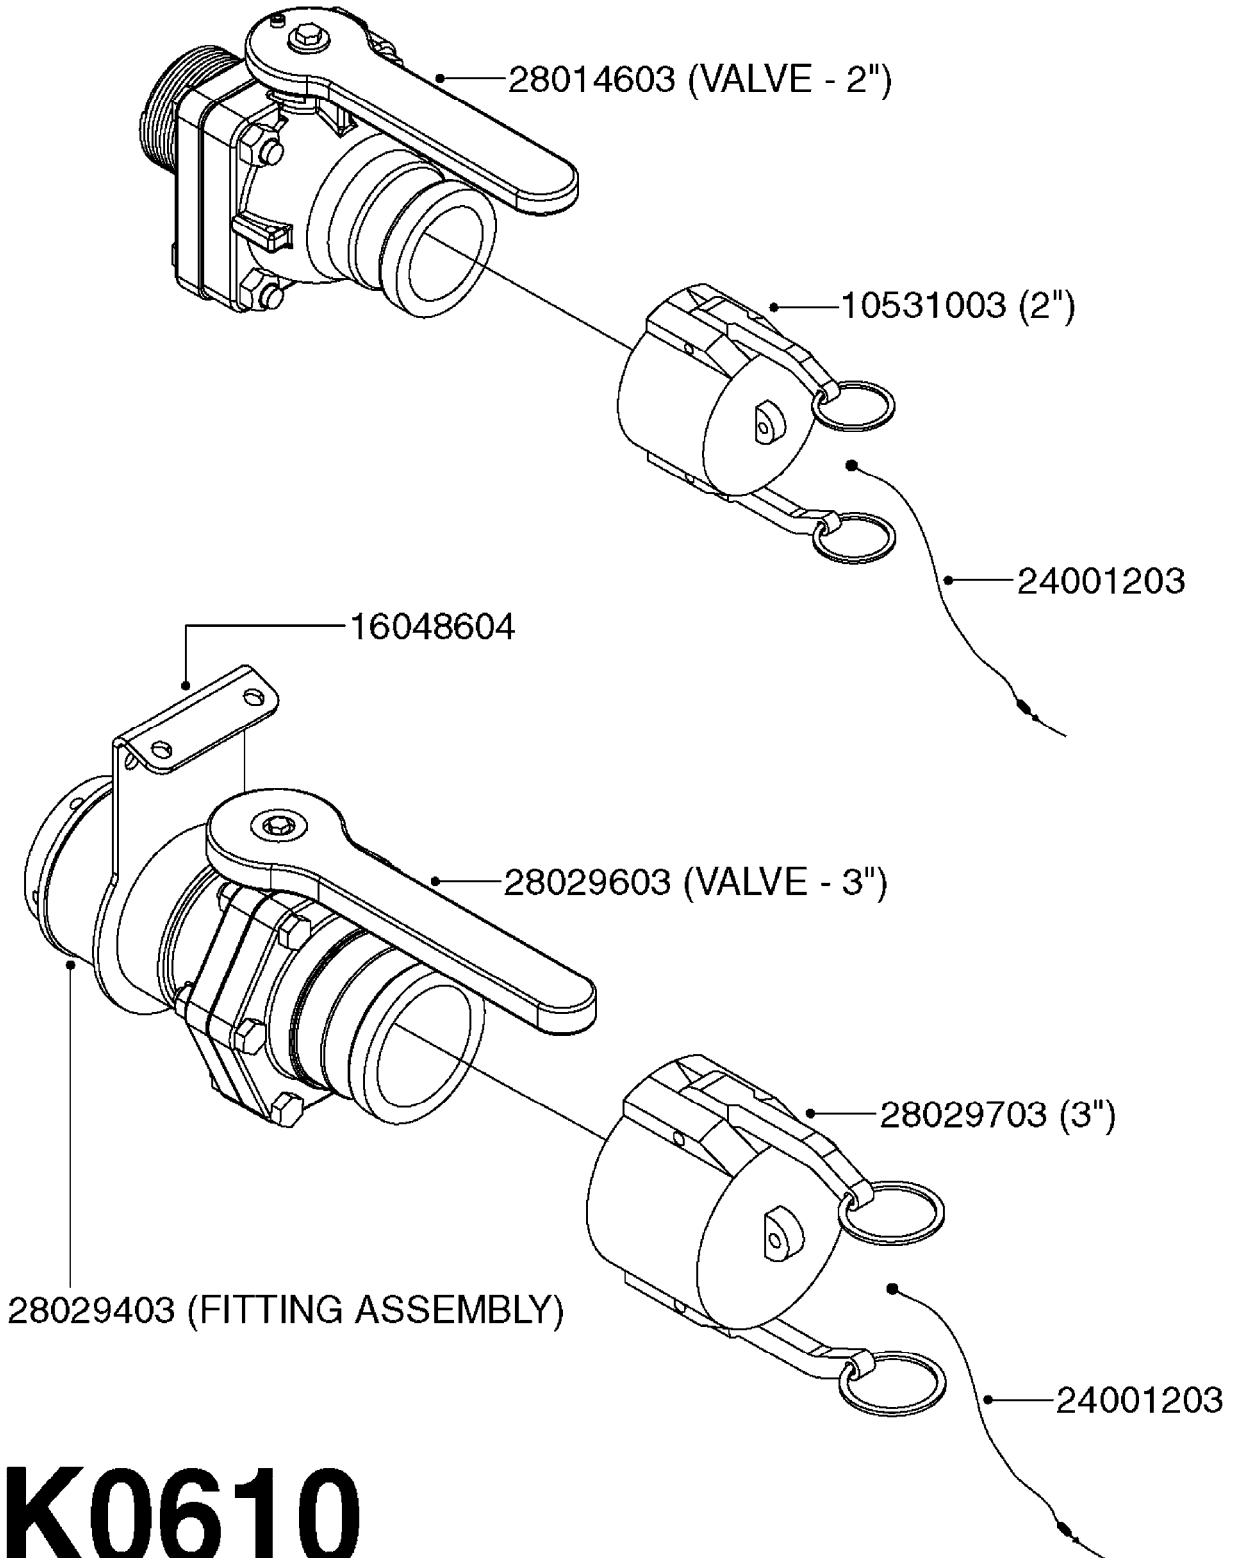

K0610

QUICKFILL-VALVES-BANJO 2" & 3"
K0610-HIN, 01:01:16

Page 1
Date 12.08.2020 9:44

parts-n°	order qty	description
10531003	1	CAP F.MALE QUICK COUPLER 2"
16048604	1	QUICK FILL BKT. NAV. 575-1100
24001203	1	RBR LANYARD 11" F.QCK FILL CAP
28014603	1	VALVE STUBBY 2" BANJO
28029403	1	3"NPT MALE X S93 FEMALE
28029603	1	VALVE STUBBY 3" BANJO
28029703	1	CAP F.MALE QUICK COUPLER 3"