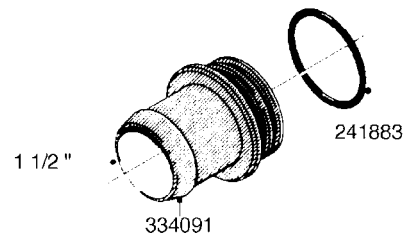

**L0080**

FITTINGS - S-53  
L0080-HIN, 12:09:17

Page 1

Date 12.08.2020 9:44

Pos.	parts-n°	order qty	description
1	145995	1	FITT.DK S-53 FORK
2	241973	1	O-RING Ø3 X 44.2 70 SHORES NITRIL NITRIL (BLACK)
2	242353	1	O-RING 3 X 44.2 VITON VITON (BROWN)
3	242109	1	O-RING D32.2x3.0 NITRIL (BLACK)
3	242354	1	O-RING D32.2X3.0 VITON VITON (BROWN)
4	322103	1	FITT.DK S-53 BULKHEAD
5	322107	1	FITT.DK S-53 BULKHEAD NUT
6	322110	1	FITT.DK S-53 ELB. 1/2" BSP
7	322352	1	FITT.DK S-53 TEE
8	334229	1	FITT.DK S-53 STR.3/4"
9	334260	1	GASKET F. S-53 BULKHEAD
10	334564	1	FITT.DK S-67 TO S-53 ADAPTER
11	391100	1	FITT.DK S-53THREAD INS.1/2"BSP
12	726463	1	FITT.DK S53 BULKHEAD W/GASKET
13	726552	1	FIT.DK S-53X90 1/2" BSP,O-RING
14	726556	1	FITT.DK S-53 HB 1/2" W/O-RING
15	726558	1	FITT.DK S53 STR. 3/4" W.ORING
16	726559	1	FITT DK. S-53 HB 1" W/O-RING
17	726568	1	FITT.DK.S-53 HB 1/2"90 W/O-RING
18	726570	1	FITT.DK S-53 ELB.3/4" W.ORING
19	726571	1	FITT.DK S-53 ELB.1", W ORING
20	726578	1	FITT.DK S53 PLUG WITH O-RING
21	728561	1	FITT.DK. S67M - S53F REDUCER