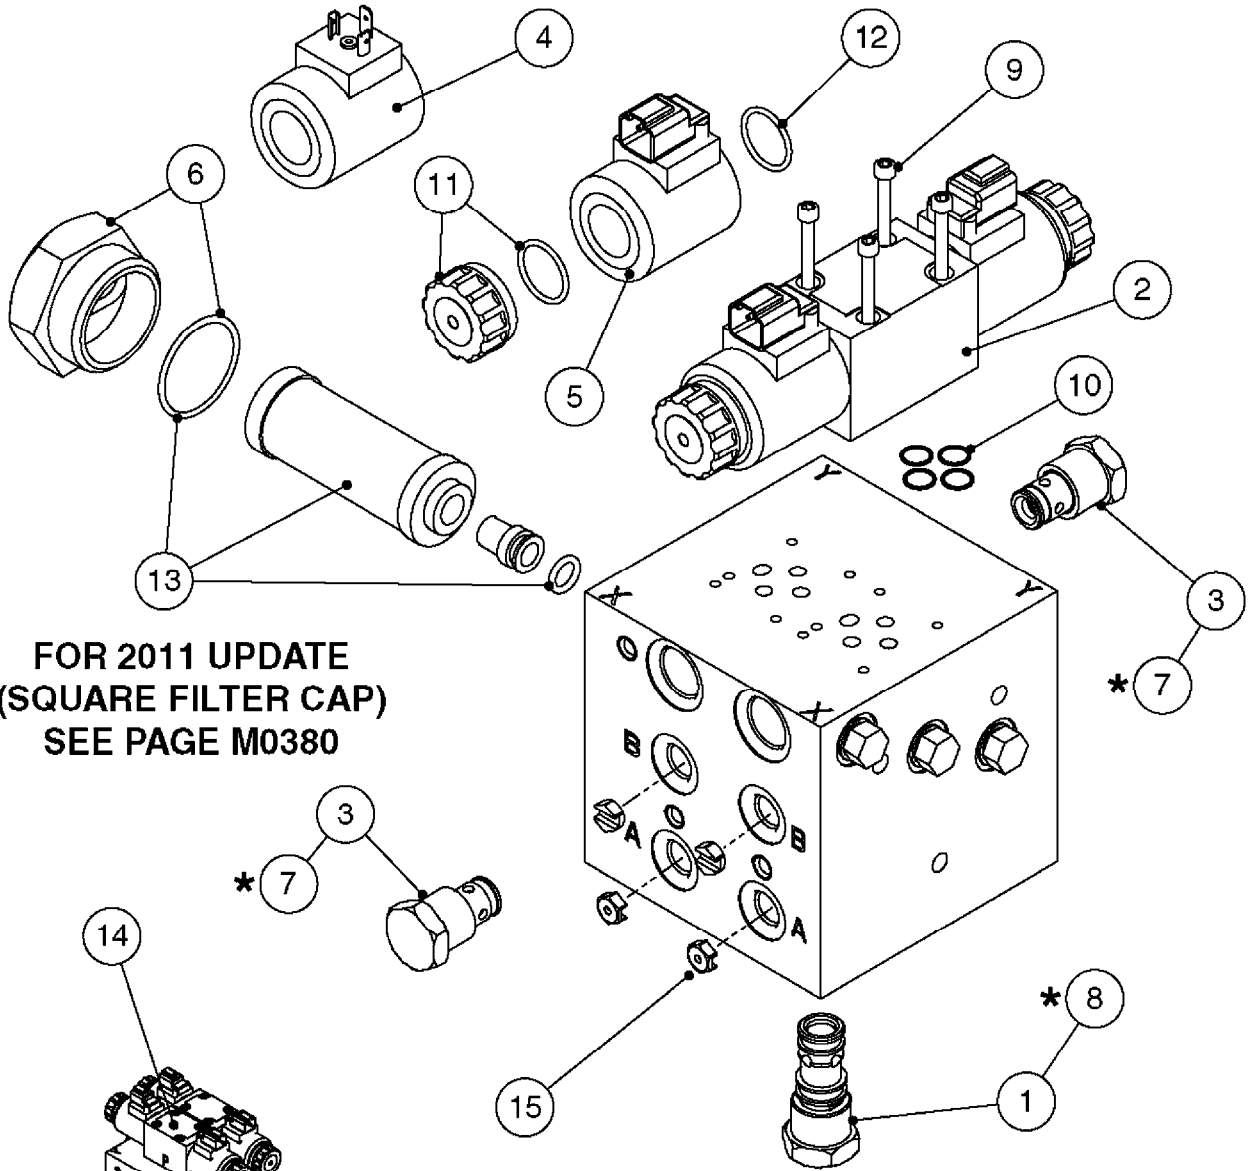

NORAC UC4 BOOM HEIGHT CONTROL
M0290-HIN, 01:01:16

Page 1
Date 12.08.2020 9:44

Pos.	parts-n°	order qty	description
1	410443	1	BOLT HEX 8.8 DEL M6X70
1	410605	1	BOLT HEX 8.8 DEL M6X80
2	460261	1	SPB/SPC BOOM
3	471124	1	NUT HEX M6X1.00 LOCK DIN985 A2 SS
4	16128603	1	WASHER, M6, Ø18/ 6.4X 1.6, SS
4	16128703	1	BRACKET F. SENSOR 60X60 TUBE SPB/SPC BOOM
5	26016303	1	BRACKET F. SENSOR 50x50 TUBE
6	26025903	1	FORCE BOOM (FTZ)
7	26026003	1	CONNECTOR RING CPC #11 NORAC
8	26026600	1	NORAC UC4+ ROLL SENSOR W/TEMP. CONFIRM NORAC P/N 45000
8	28055603	1	NORAC UC4+ ROLL SENSOR CONFIRM NORAC P/N 45001
9	28049503	1	NORAC CABLE VAR.RT.VLV DIN
10	28049603	1	3-PIN CONNECTORS/HIRSCHMAN
11	28050303	1	NORAC CABLE VAR.RT.VLV DEUTSCH
12	28050703	1	2-PIN CONNECTORS/DEUTSCH
13	28054303	1	NORAC CABLE EXTENSION
14	28055503	1	NORAC POWER CABLE
15	28055703	1	NORAC RUBBER TOP&BOLT F.SENSOR DIA.30MMX30MMX8MM
16	28085900	1	NORAC UC4+ OPEN CTR. CABLE
17	28086200	1	PARALIFT INTERFACE CABLE NORAC
18	28086300	1	NORAC VALVE MOUNTING HARDWARE
19	28086400	1	NORAC VALVE CABLE ROLL PIGTAIL
20	28086500	1	SENSOR BRANCH CABLE NORAC
21	28086600	1	CAN NODE DUAL CABLE NORAC
22	70112503	1	UC4 DISPLAY PANEL NORAC
23	78216100	1	UC4 ULTRASONIC SENSOR
			UC4 SENSOR MOUNTING BKT. NORAC
			FOAM DISC F. SENSOR NORAC
			UC4+ ROLL SENSOR KIT '11 HIN INCLUDES NORAC P/N 45000 & 45001
			NORAC VALVE BLOCK COMP, DEUTSCH CON.

FOR 2011 UPDATE
(SQUARE FILTER CAP)
SEE PAGE M0380

COMPLETE
ASSEMBLY

* SEAL KITS

M0300