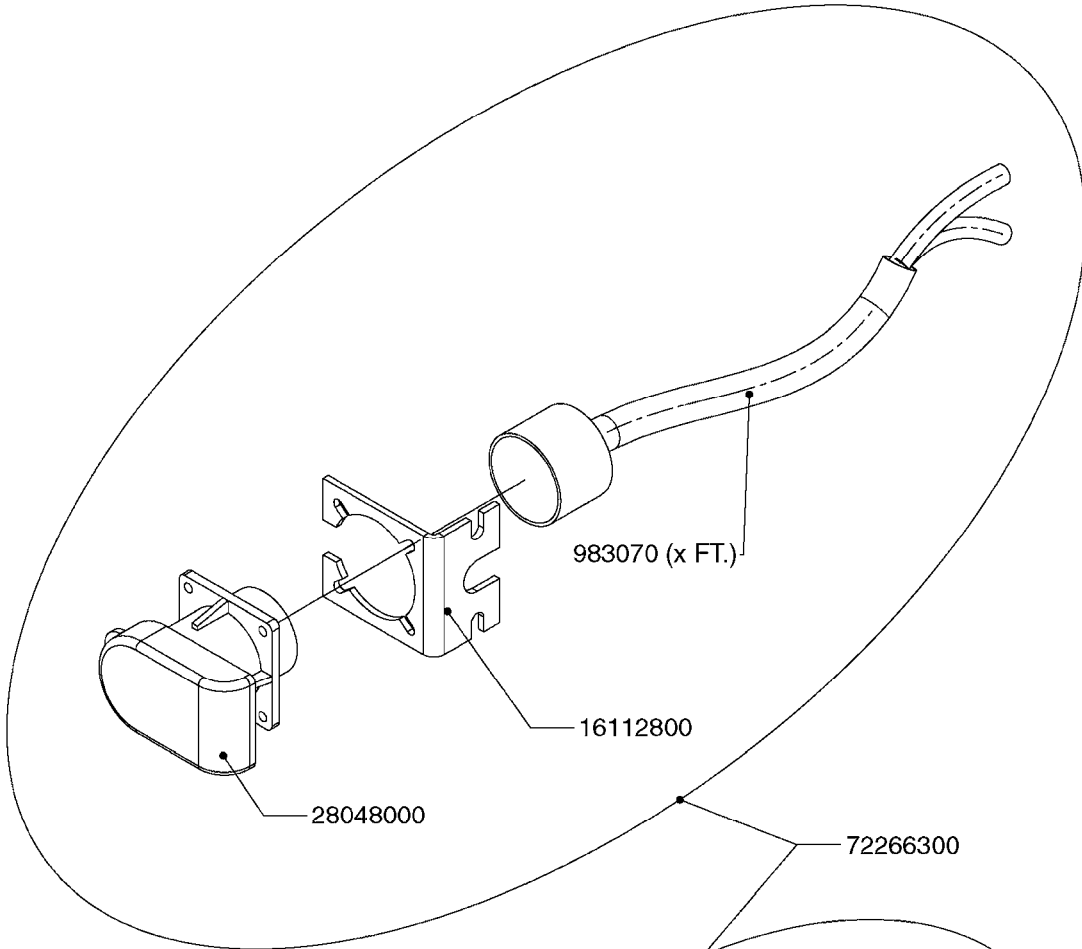

POWER SUPPLY CABLES
M0240-HIN, 01:01:16

Page 0

Date 12.08.2020 9:44