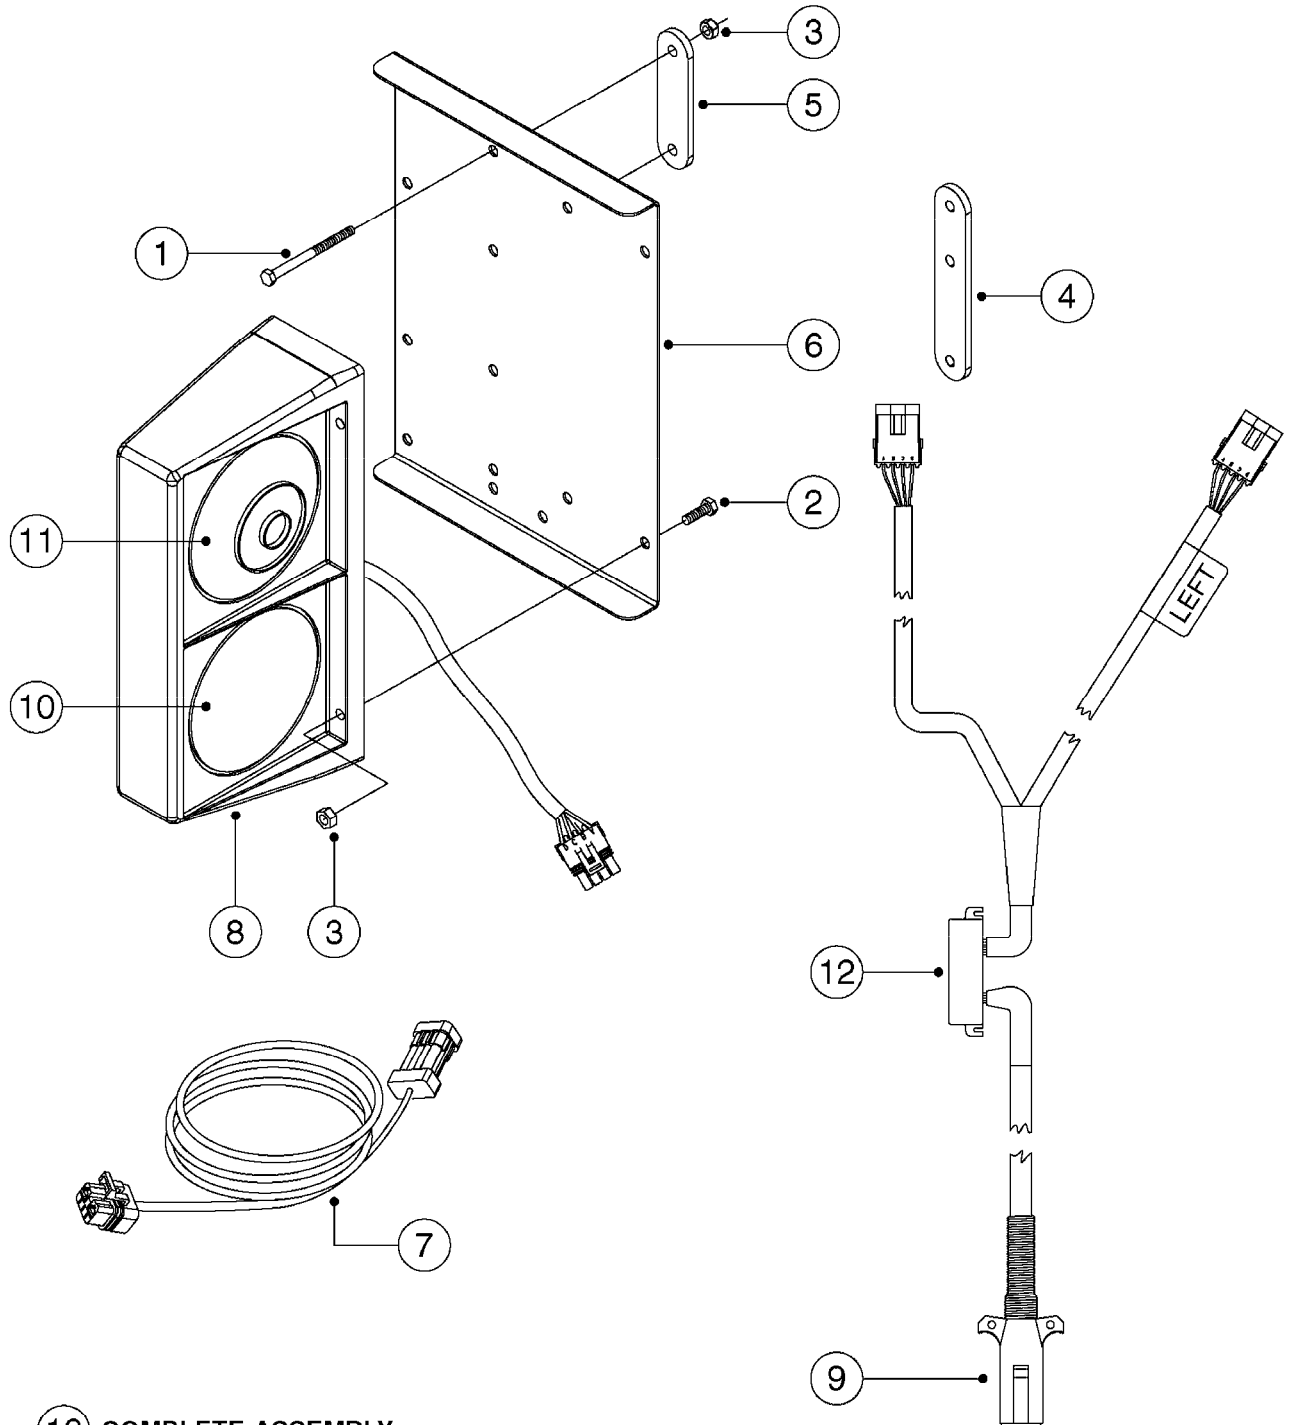

13 COMPLETE ASSEMBLY

COMPLETE ASSEMBLIES
WHOLEGOODS ITEMS

M0160

TRAFFIC LIGHT KIT
M0160-HIN, 13:08:19

Page 1
Date 12.08.2020 9:44

Pos.	parts-n°	order qty	description
1	410266	1	BOLT HEX 8.8 DEL M6X120
1	410421	1	BOLT HEX M6X110 DIN931-A2 SS
1	410524	1	BOLT HEX 8.8 DEL M6X100
1	410605	1	BOLT HEX 8.8 DEL M6X80
2	410362	1	BOLT HEX 8.8 SS M6X20
3	460261	1	NUT HEX M6X1.00 LOCK DIN985 A2 SS
4	16022303	1	BRACKET 100MM TUBE
5	16022403	1	BRACKET 60MM TUBE
6	16025603	1	BRACKET TAIL LIGHT DUAL LAMP
7	26004703	1	HARNESS 13' EXT 4 WIRE WP
8	26004903	1	TAIL LIGHT GREEN WIRE LH
8	26005003	1	TAIL LIGHT YELLOW WIRE RH
9	26005103	1	PLUG 7-PIN AG TAIL LIGHT
10	26005403	1	LENS BLACK BEFORE 2009
10	26017003	1	LENS RED
11	26016903	1	LENS AMBER
12	26032703	1	HARNESS COMPLETE, TAIL LIGHT, 2013
13	83308603	1	TRAFFIC LIGHT KIT