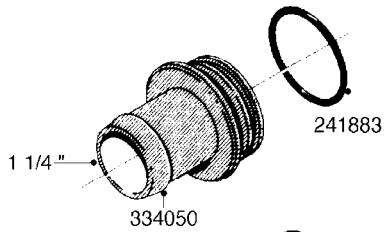

**L0080**

FITTINGS - S-53  
L0080-HIN, 12:09:17

Page 1

Date 12.08.2020 9:44

Pos.	parts-n°	order qty	description
1	145995	1	FITT.DK S-53 FORK
2	241973	1	O-RING Ø3 X 44.2 70 SHORES NITRIL NITRIL (BLACK)
2	242353	1	O-RING 3 X 44.2 VITON VITON (BROWN)
3	242109	1	O-RING D32.2x3.0 NITRIL (BLACK)
3	242354	1	O-RING D32.2X3.0 VITON VITON (BROWN)
4	322103	1	FITT.DK S-53 BULKHEAD
5	322107	1	FITT.DK S-53 BULKHEAD NUT
6	322110	1	FITT.DK S-53 ELB. 1/2" BSP
7	322352	1	FITT.DK S-53 TEE
8	334229	1	FITT.DK S-53 STR.3/4"
9	334260	1	GASKET F. S-53 BULKHEAD
10	334564	1	FITT.DK S-67 TO S-53 ADAPTER
11	391100	1	FITT.DK S-53THREAD INS.1/2"BSP
12	726463	1	FITT.DK S53 BULKHEAD W/GASKET
13	726552	1	FIT.DK S-53X90 1/2" BSP,O-RING
14	726556	1	FITT.DK S-53 HB 1/2" W/O-RING
15	726558	1	FITT.DK S53 STR. 3/4" W.ORING
16	726559	1	FITT DK. S-53 HB 1" W/O-RING
17	726568	1	FITT.DK.S-53 HB 1/2"90 W/O-RING
18	726570	1	FITT.DK S-53 ELB.3/4" W.ORING
19	726571	1	FITT.DK S-53 ELB.1", W ORING
20	726578	1	FITT.DK S53 PLUG WITH O-RING
21	728561	1	FITT.DK. S67M - S53F REDUCER