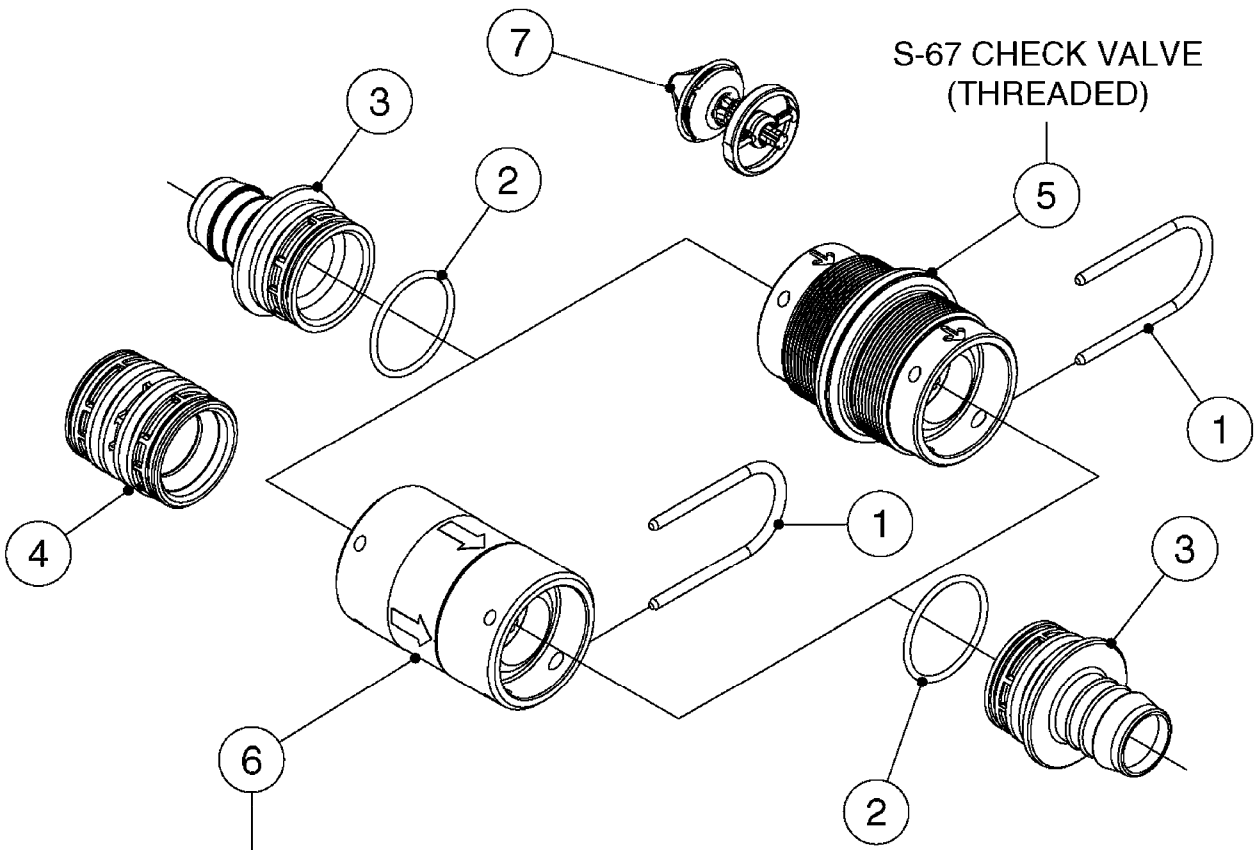

S-67 CHECK VALVE

FOR FITTINGS AND  
HOSES, SEE SECTION L

**B0630**

CHECK VALVES - S67  
B0630-HIN, 31:07:19

Page 1

Date 12.08.2020 9:43

Pos.	parts-n°	order qty	description
1	145996	1	FITT.DK S-67 FORK
2	241973	1	O-RING Ø3 X 44.2 70 SHORES NITRIL
2	242353	1	O-RING 3 X 44.2 VITON
3	242504	1	O-RING D35x2 NITRIL
4	322104	1	FITT.DK S-67 BULKHEAD
5	334231	1	FITT.DK S-67 STR.1"
5	334232	1	FITT.DK S-67 STR.1-1/4"
5	334444	1	FITT.DK S-67 STR.1-1/2" PVC
6	14103100	1	SEAT F.CHECK VALVE D40.8 2010
7	70063603	1	VALVE, CHECK S67 1-1/2"
			COMPLETE IN-LINE CHECK VALVE FOR 1-1/2" HOSE
7	72001803	1	CHCK VLV,S67, 2 X 1" HB
			COMPLETE IN-LINE CHECK VALVE FOR 1" HOSE
7	72206600	1	CHCK VLV,S67, 2 X 1.25" HB
			COMPLETE IN-LINE CHECK VALVE FOR 1-1/4" HOSE
8	72089900	1	CHECK VALVE S67 SUBASMBLY.2001
9	97800500	1	DECAL 230X28 BLACK ARROW