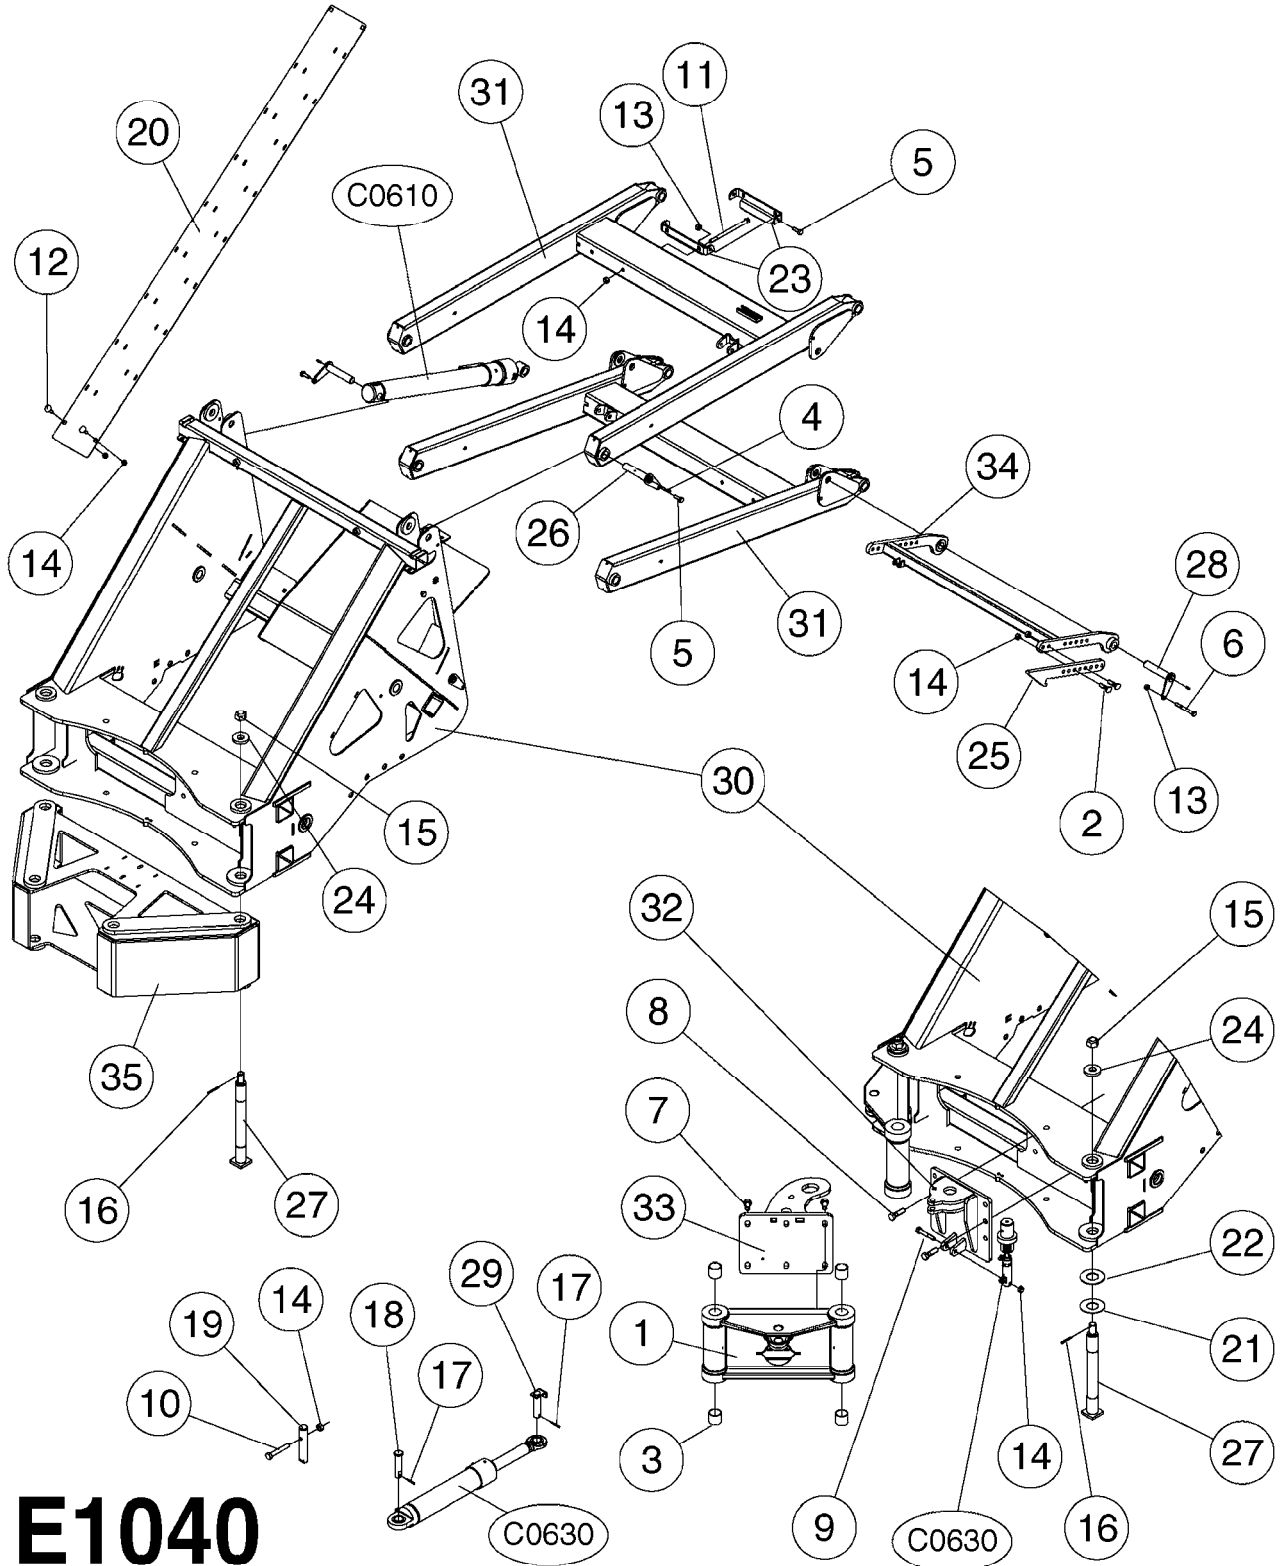

**E1020**

SWIVEL HOSE GUARD  
E1020-HIN, 17:11:16

Page 1  
Date 12.08.2020 9:44

Pos.	parts-n°	order qty	description
1	165557	1	WASHER D28.0/D12.2X2.0 SS
2	421046	1	BOLT HEX M8X25/25 A2 SS DIN933
3	421222	1	BOLT HEX 8.8 DEL M10X75 FT
4	460143	1	LOCK NUT M8 SST A2 DIN985
5	460423	1	NUT HEX M10X1.50 LOCK DIN985A2 SS
6	480126	1	PIN COTTER M4X30
7	15118200	1	HOSE & TUBE HOLDER NCM
8	16143600	1	HOSE AND CABLE HOLDER TOP
9	16160900	1	HOSE AND CABLE GUARD 160X502MM
9	16187700	1	HOSE AND CABLE GUARD 160X402MM
10	61042200	1	HOSE AND CABLE HOLDER PIVOT
11	92703203	1	HOSE R X3/4" X300PSI WP X0012"
12	92712403	1	HOSE R X1" X300PSI WP X0012"