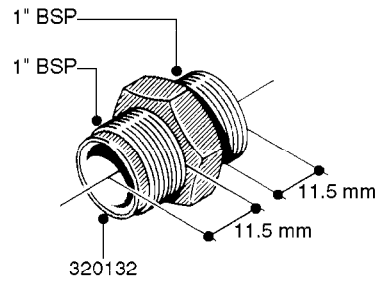

FITTINGS - HEXAGON NIPPLES
L0030-HIN, 01:01:16

Page 0
Date 12.08.2020 9:44

L0030