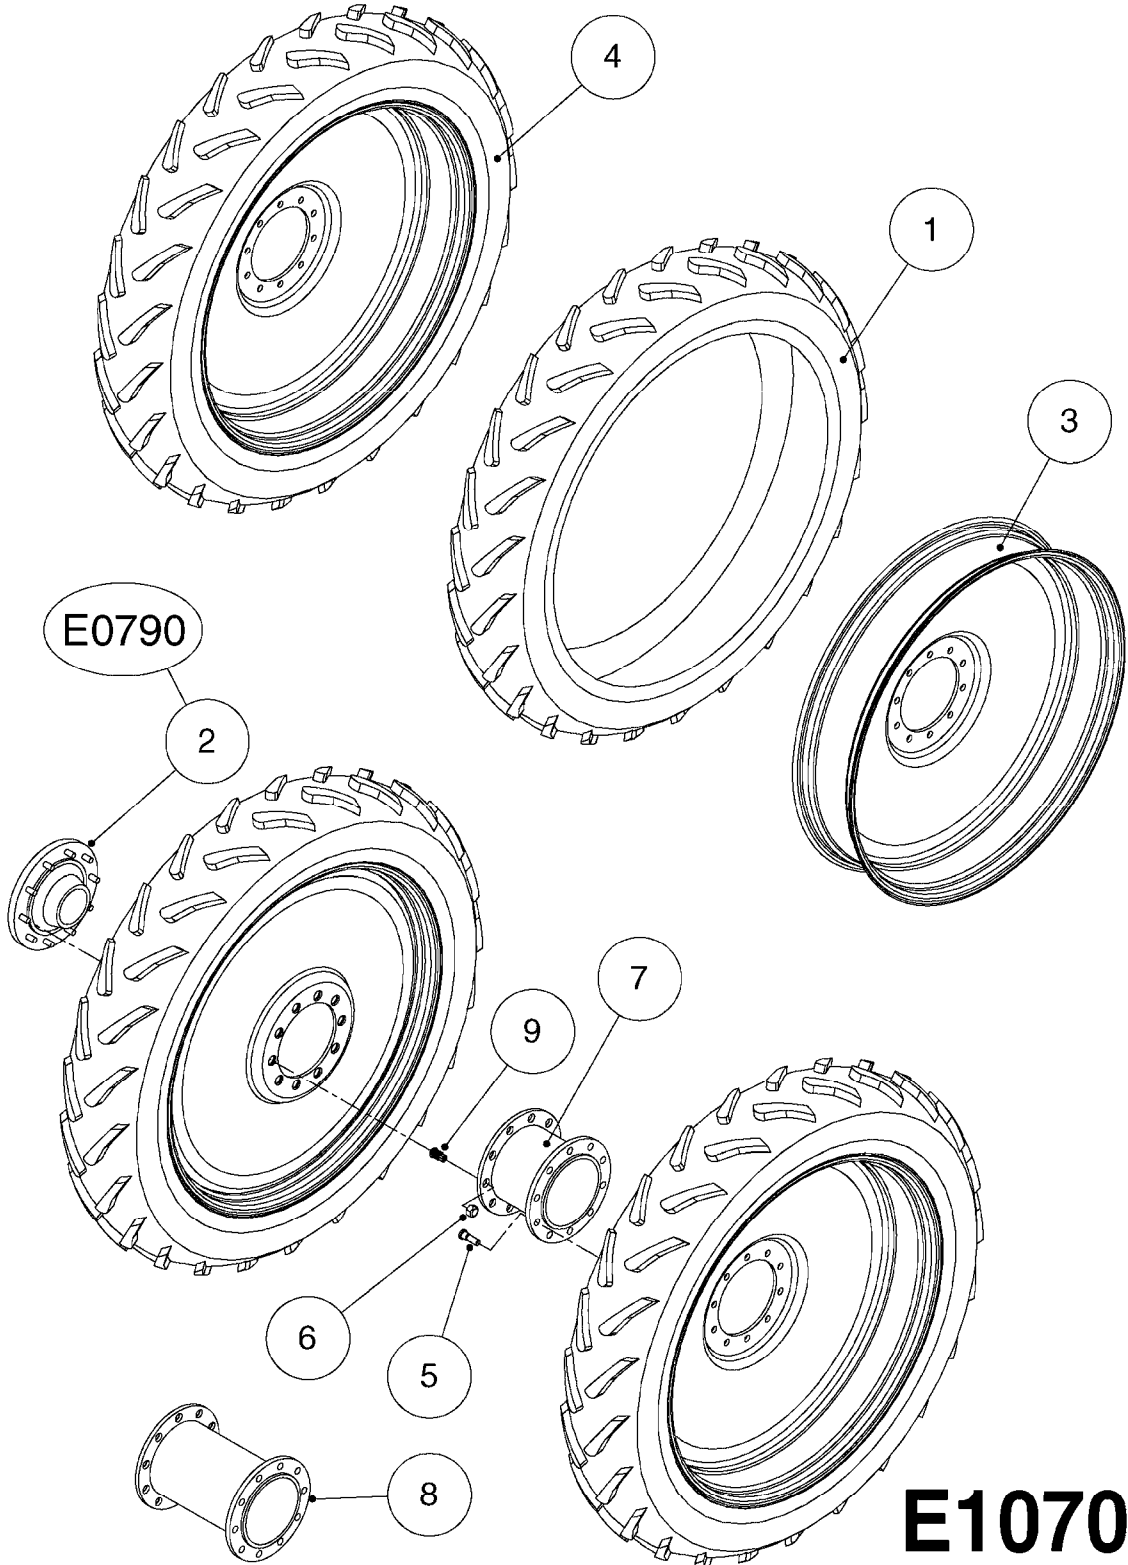

E1070

WHEELS FOR NEW COMMANDER
E1070-HIN, 01:01:16

Page 1
Date 12.08.2020 9:44

Pos.	parts-n°	order qty	description
1	10615703	1	TIRE 320 90R46' RAD.TL 357774
2	28045703	1	HUB ASSY 10-13.19-11.02 25000#
3	28007103	1	RIM,10x46,5.75NOS,13.189BC
4	28031203	1	TIRE ASSY. 320/90R50" HL R.H.
4	28031303	1	TIRE ASSY. 320/90R50" HL L.H.
4	28037603	1	TIRE ASSY.320/90R50" R.H. DUAL
4	28037703	1	TIRE ASSY.320/90R50" L.H. DUAL
4	28038603	1	TIRE 320/90R50" 161A8B HI LOAD
4	70006303	1	WHEEL ASM. 320/90R46 LH
4	70006703	1	WHEEL ASM. 320/90R46 RH
5	28034803	1	STUD 3/4"NF/5/8"KNURL L=2-5/8"
6	46000303	1	NUT, BUD WHEEL, OUTER, RH
7	61011203	1	DUAL SPACER 22" ROW 50" TIRE
8	61011303	1	DUAL SPACER 30" ROW 50" TIRE
9	46000203	1	NUT, BUD WHEEL, INNER, RH