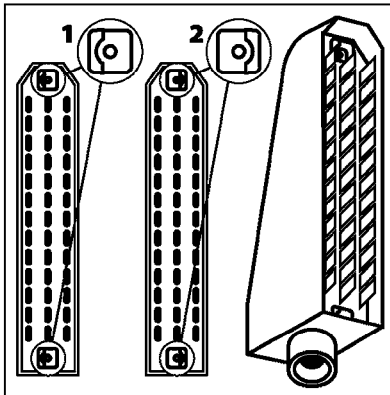

HYDRAULIC SYSTEM

* Note orientation of bracket
1 = Liquid system
2 = Hydraulic system