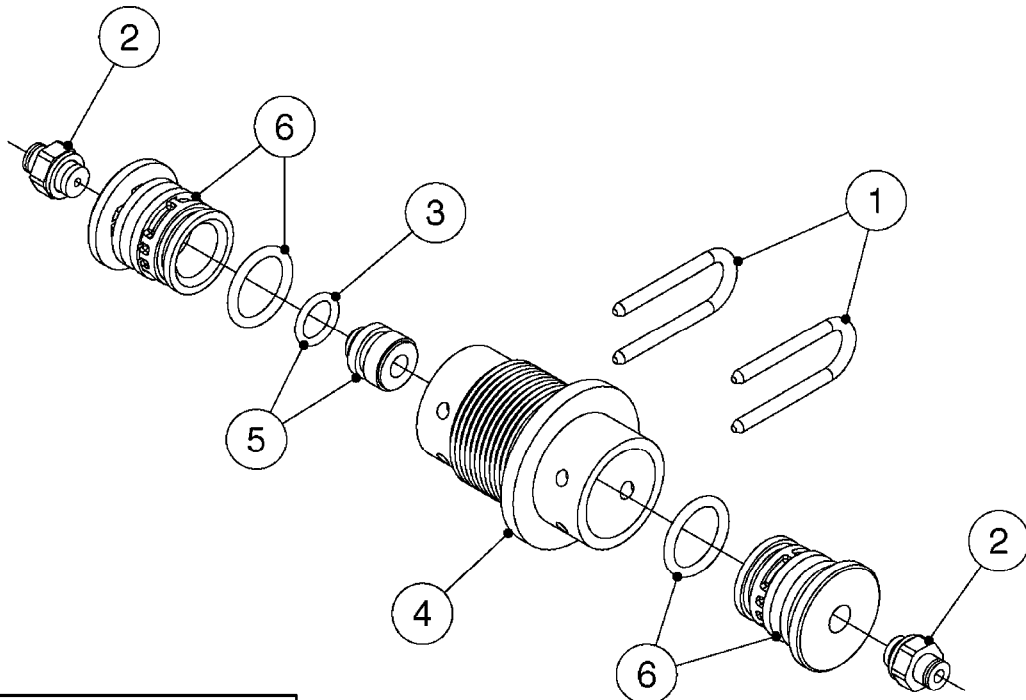

FOR S67 FITTINGS  
SEE PAGE L0100

**S67**

FOR S93 FITTINGS  
SEE PAGE L0110

**S93**

**B0500**

SMART VALVE S67 S93 (07)  
B0500-HIN, 28:01:19

Page 1  
Date 12.08.2020 9:43

Pos.	parts-n°	order qty	description
1	145996	1	FITT.DK S-67 FORK
2	145997	1	FITT.DK S-93 FORK
3	242351	1	O-RING D69.5X3.0 VITON F.S-93
4	322109	1	FITT.DK S-93 BULKHEAD NUT
5	322224	1	FITT.DK S-67 TEE
6	322320	1	NUT F.3 WAY VALVE S56
7	334545	1	FITT.DK S-93 TEE
8	334594	1	PLUG F.VALVE HANDLE BLACK
9	410362	1	BOLT HEX 8.8 SS M6X20
10	410922	1	CYL.SKR 8.8 DEL M4X20 RST
10	450902	1	BOLT ALLEN HEAD M4 X 16MM
11	471125	1	WASHER M6U 6.4X14X1.2,A2 SS
12	480733	1	PIN D6 X 40
13	480803	1	PIN Ø4 X 25
14	728525	1	FITT. S93 CONNECTOR W/O-RINGS
15	741844	1	VALVE HANDLE ASSY. SUCTION NCM
16	741845	1	VALVE HANDLE ASSY. PRESSUR NCM
17	14021500	1	SPINDLE F.S93 SMART VALVE
18	14022700	1	SPACER TUBE Ø10 L=212 SS
19	14038100	1	AXLE FOR SUCTION VALVE HANDLE
20	14038200	1	AXLE FOR PRESSURE VALVE HANDLE
21	14068700	1	SPINDLE,SMART VALVE S67 10MM
22	16059900	1	BRACKET 2 STK S93 SMART VALVE
23	16082300	1	BRACKET 2PCS S67 VALVE 15 BAR
24	28168400	1	HAIRPIN Ø5 S67/S93
25	33505200	1	PLUG FOR SMART VALVE HANDLE
26	72138000	1	VALVE S93 "V2" SMART VALVE
27	72138600	1	VALVE S93 "V3" SMART VALVE
28	72172100	1	VALVE S67 "V1" SMART VALVE
28	72538000	1	NCM 4400/6600 VALVE S67, LONG SPINDLE NAV 3000/4000
29	72172200	1	VALVE S67 "V2" SMART VALVE
30	72283000	1	AXLE JOINT F. SMARTVALVE HANDL