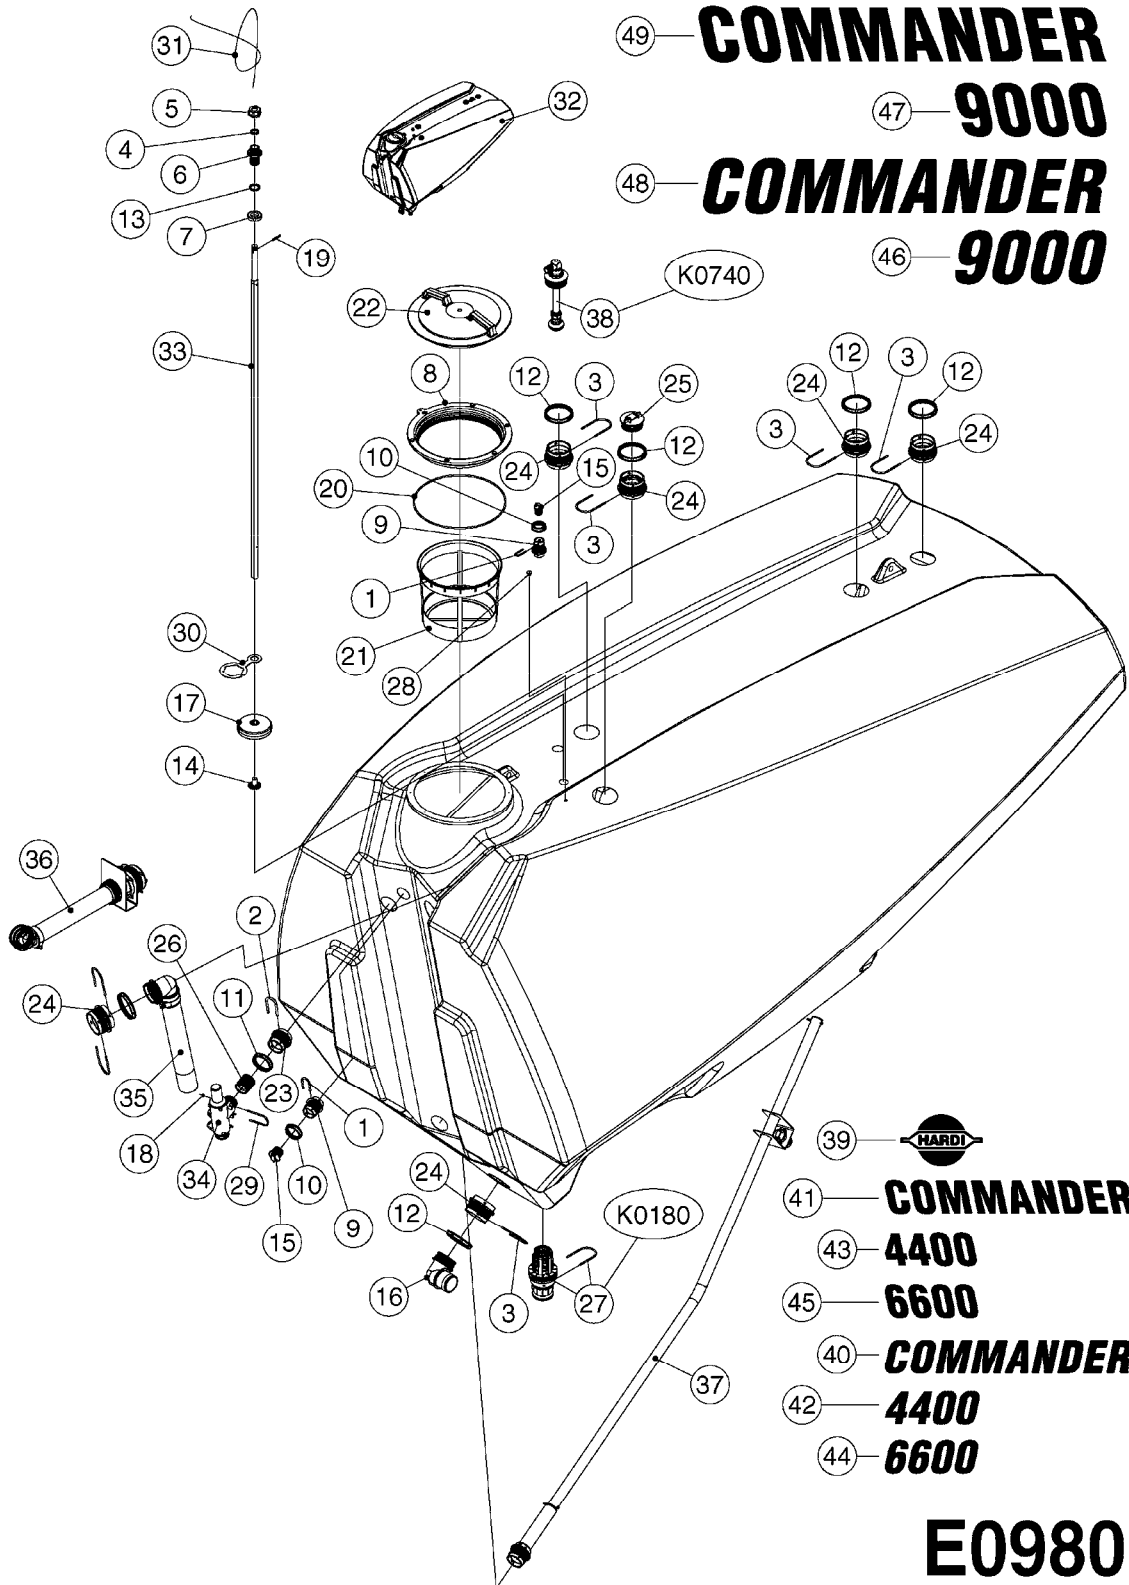

**COMPLETE HUB ASSEMBLY:**  
28045703

COMPLETE ASSEMBLIES  
WHOLEGOODS ITEMS

**E0790**

HUB ASSEMBLY F.4-1/2" SPINDLE  
E0790-HIN, 06:07:17

Page 1

Date 12.08.2020 9:44

parts-n°	order qty	description
10629403	1	BOLT HEX 5/16 NC GR.2 00.50"
21000503	1	SEAL,WHEEL CR43771
21000603	1	RACE, BEARING 3.5/1.5
21000703	1	BEARING, TAPPERED 3.5433/1.575
21000803	1	RACE, TAPERED BEARING
21000903	1	BEARING, TAPPERED, 2.75/1.510
24002803	1	GASKET F. HUB 4.5" HUB ASSY
28001103	1	SPINDLE 4.5"x 23" 20000LB
28001203	1	HUB, 20000LB W. BRG RACES
28045703	1	HUB ASSY 10-13.19-11.02 25000#
29000003	1	HUB CAP F. 881(20000LB) HUB
45000103	1	BOLT, WHEEL STUD 3/4-16X2 3/4
45000503	1	BOLT, WHEEL STUD 3/4-16X3 1/2
46000003	1	NUT HEX NF 3/4" FLANGED F.HUB
46000103	1	NUT, CASTLE, SPINDLE 2-12 UNF
46000203	1	NUT, BUD WHEEL, INNER, RH
46000303	1	NUT, BUD WHEEL, OUTER, RH
47000103	1	WASHER, SPNDL 4.5" 2.06x4 .25T
48000103	1	PIN, COTTER 5/16" X 5.25"
63002903	1	AXLE INSERT,72"-90"SUS CM 1200
63033703	1	AXLE INSERT NCM 44/66/9000