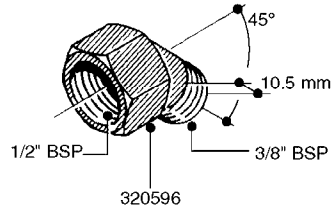

FITTINGS - HEXAGON NIPPLES  
L0030-HIN, 01:01:16

Page 0  
Date 12.08.2020 9:44

**L0030**

FITTINGS - HEXAGON NIPPLES  
L0030-HIN, 01:01:16

Page 1  
Date 12.08.2020 9:44

parts-n°	order qty	description
10015303	1	FITT.PO.HN 1.00X1.00 M1000
10425003	1	FITT.PO.HN 1.25X1.00 MCPHEE
320132	1	FITT.DK HN 1" BSP
320176	1	FITT.DK HN 3/8"X1/2" BSP
320445	1	FITT.DK HN 1/4"X3/8" BSP
320655	1	FITT.DK HN 1/2"-1/2" BSP
320692	1	FITT.DK HN 3/8'BSPX1/4'NPT
320703	1	FITT.DK HN 3/8BSP X1/2 &1/4NPT
320725	1	FITT.DK NIPPLE 3/8"-3/8" BSP
320902	1	FITT.DK HN 3/8'X 1/4' BSP
390232	1	FITT.DK HN 1-1/2' X 1-1/4' BSP
390276	1	FITT.DK HN 1'BSP