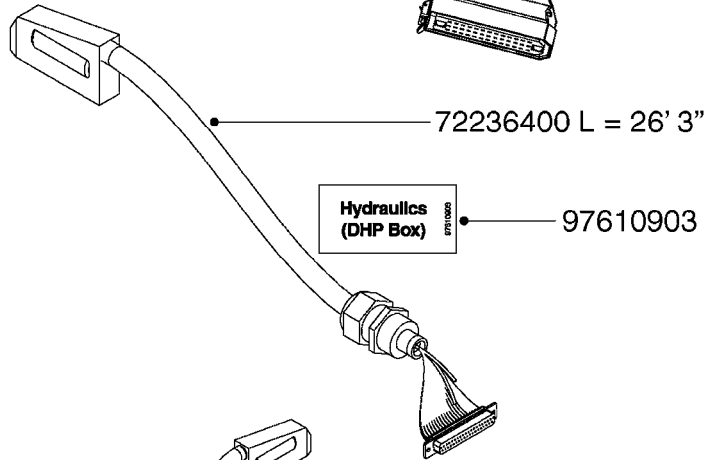

**M0280**

39 PIN CABLES  
M0280-HIN, 28:03:17

Page 1

Date 12.08.2020 9:44

parts-n°	order qty	description
262158	1	PLUG INSERT 39 POLE MALE
262159	1	PLUG INSERT 39 POLE FEMALE
262160	1	PLUG HOUSING 39 POLE FEMALE
262161	1	PLUG HOUSING F/39 POLE MALE
440634	1	SCREW 5/8"
440732	1	PT SCREW 35X12B Z5452 ELZ
14034200	1	CODE BRACKET FOR 39 PIN CABLE
26003900	1	WIRE 37-39 PIN EVC, 6.6'
26004200	1	WIRE 37-39 PIN EVC, 57.4'
26008400	1	WIRE 39-PIN 24 WIRE L=8M
26011903	1	WIRE 39-39 POLE EXT. 3660MM
28027500	1	WIRE 37-39 PIN EVC, 37.7'
28028700	1	WIRE 37-39 PIN EVC, 45.9'
28028800	1	WIRE 37-39 PIN EVC, 16.4'
28028900	1	WIRE 37-39 PIN EVC, 26.2'
72236400	1	DAH CONN. WIRE/TRACTOR L=8M
97610803	1	DECAL-SRAY BOX 39-PIN
97610903	1	DECAL-HYDRAULIC BOX 39-PIN