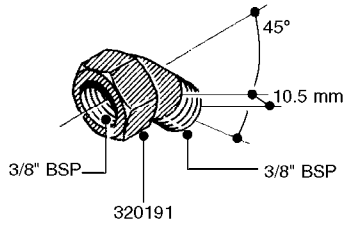

FITTINGS - HEXAGON NIPPLES  
L0030-HIN, 01:01:16

Page 0  
Date 12.08.2020 9:44

**L0030**

FITTINGS - HEXAGON NIPPLES  
L0030-HIN, 01:01:16

Page 1  
Date 12.08.2020 9:44

parts-n°	order qty	description
10015303	1	FITT.PO.HN 1.00X1.00 M1000
10425003	1	FITT.PO.HN 1.25X1.00 MCPHEE
320132	1	FITT.DK HN 1" BSP
320176	1	FITT.DK HN 3/8"X1/2" BSP
320445	1	FITT.DK HN 1/4"X3/8" BSP
320655	1	FITT.DK HN 1/2"-1/2" BSP
320692	1	FITT.DK HN 3/8'BSPX1/4'NPT
320703	1	FITT.DK HN 3/8BSP X1/2 &1/4NPT
320725	1	FITT.DK NIPPLE 3/8"-3/8" BSP
320902	1	FITT.DK HN 3/8'X 1/4' BSP
390232	1	FITT.DK HN 1-1/2' X 1-1/4' BSP
390276	1	FITT.DK HN 1'BSP