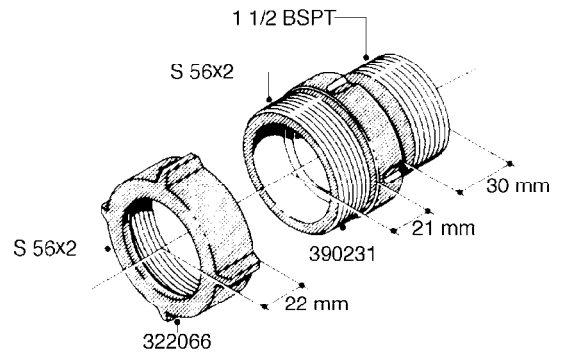

**L0080**

FITTINGS - S-53  
L0080-HIN, 12:09:17

Page 1

Date 12.08.2020 9:44

Pos.	parts-n°	order qty	description
1	145995	1	FITT.DK S-53 FORK
2	241973	1	O-RING Ø3 X 44.2 70 SHORES NITRIL NITRIL (BLACK)
2	242353	1	O-RING 3 X 44.2 VITON VITON (BROWN)
3	242109	1	O-RING D32.2x3.0 NITRIL (BLACK)
3	242354	1	O-RING D32.2X3.0 VITON VITON (BROWN)
4	322103	1	FITT.DK S-53 BULKHEAD
5	322107	1	FITT.DK S-53 BULKHEAD NUT
6	322110	1	FITT.DK S-53 ELB. 1/2" BSP
7	322352	1	FITT.DK S-53 TEE
8	334229	1	FITT.DK S-53 STR.3/4"
9	334260	1	GASKET F. S-53 BULKHEAD
10	334564	1	FITT.DK S-67 TO S-53 ADAPTER
11	391100	1	FITT.DK S-53THREAD INS.1/2"BSP
12	726463	1	FITT.DK S53 BULKHEAD W/GASKET
13	726552	1	FIT.DK S-53X90 1/2" BSP,O-RING
14	726556	1	FITT.DK S-53 HB 1/2" W/O-RING
15	726558	1	FITT.DK S53 STR. 3/4" W.ORING
16	726559	1	FITT DK. S-53 HB 1" W/O-RING
17	726568	1	FITT.DK.S-53 HB 1/2"90 W/O-RING
18	726570	1	FITT.DK S-53 ELB.3/4" W.ORING
19	726571	1	FITT.DK S-53 ELB.1", W ORING
20	726578	1	FITT.DK S53 PLUG WITH O-RING
21	728561	1	FITT.DK. S67M - S53F REDUCER