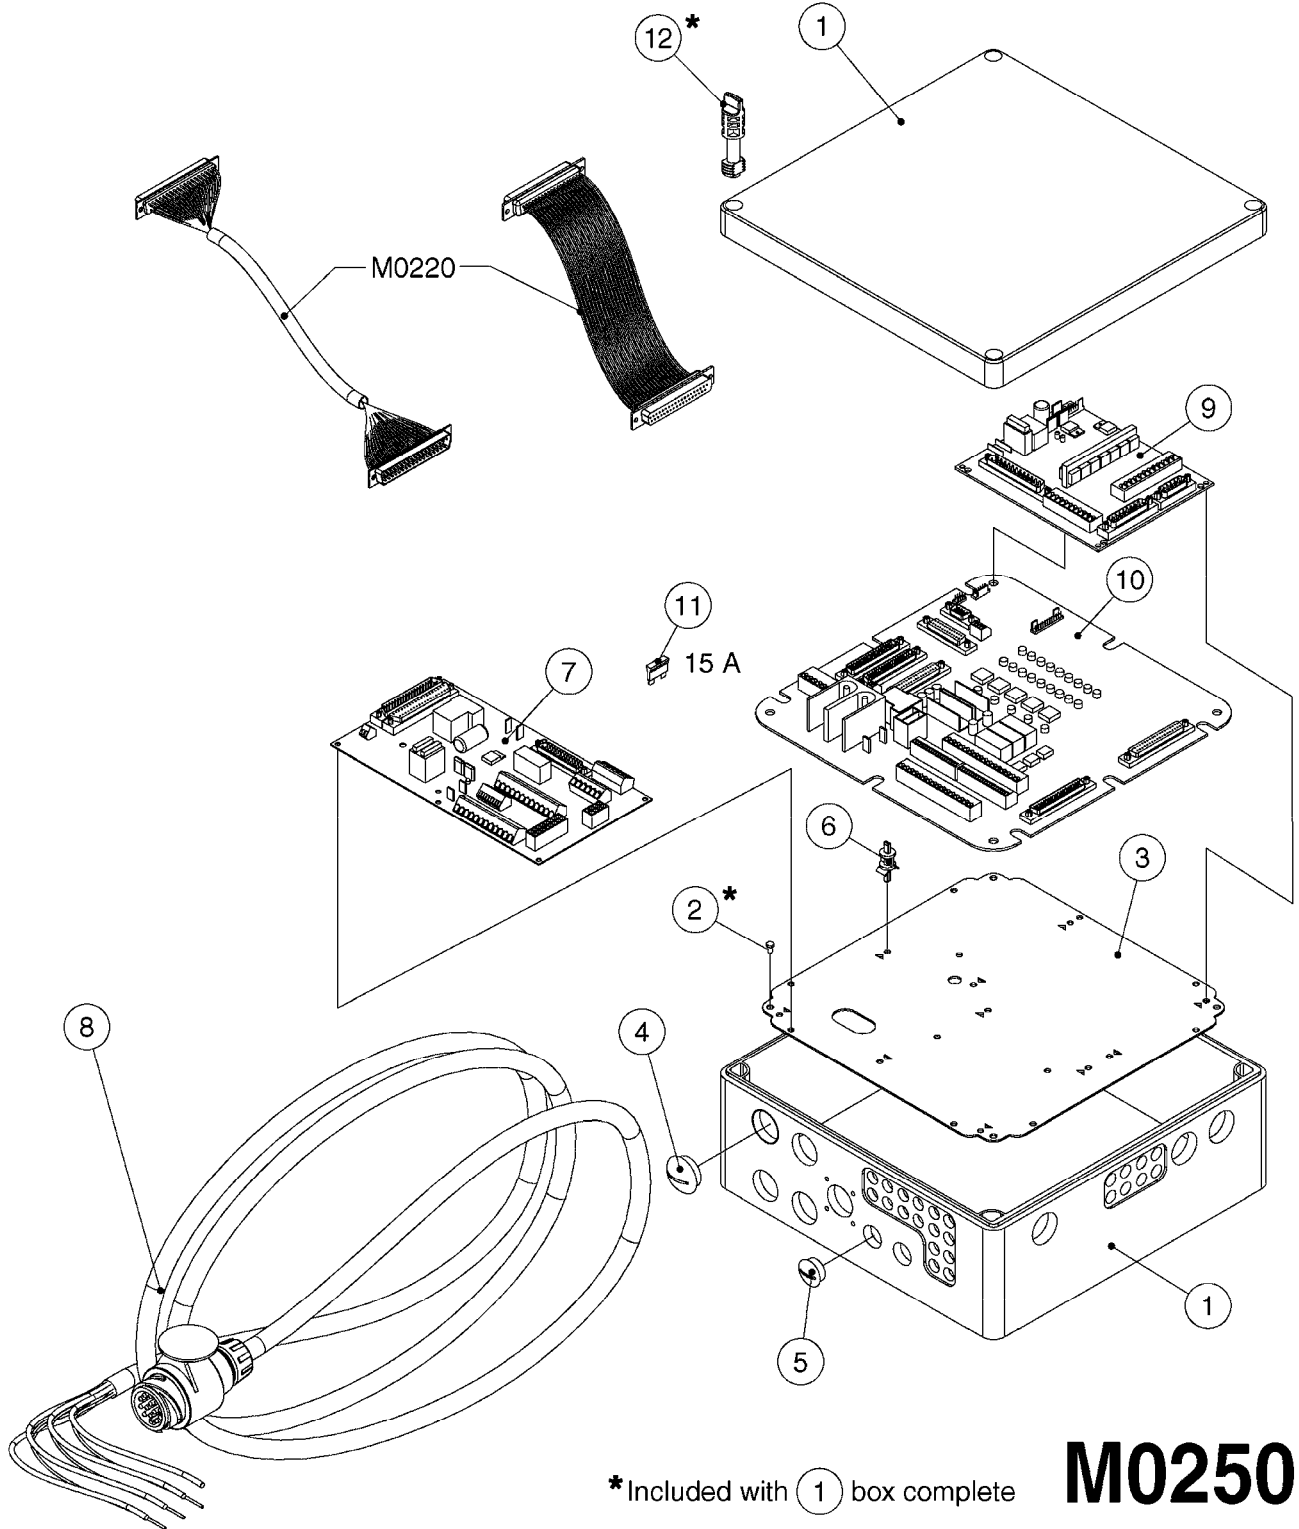

POWER SUPPLY CABLES  
M0240-HIN, 01:01:16

Page 0

Date 12.08.2020 9:44

**M0240**

POWER SUPPLY CABLES  
M0240-HIN, 01:01:16

Page 1

Date 12.08.2020 9:44

parts-n°	order qty	description
261605	1	Fuse 25A ATOF Series
983070	1	CABLE 2X6²
16112800	1	BRACKET F.12V POWER CABLE/PLUG
28048000	1	PLUG 3-POL DIN 9680 FEM.CHASS
72266300	1	CABLE 12VDC POWER F. TRACTOR