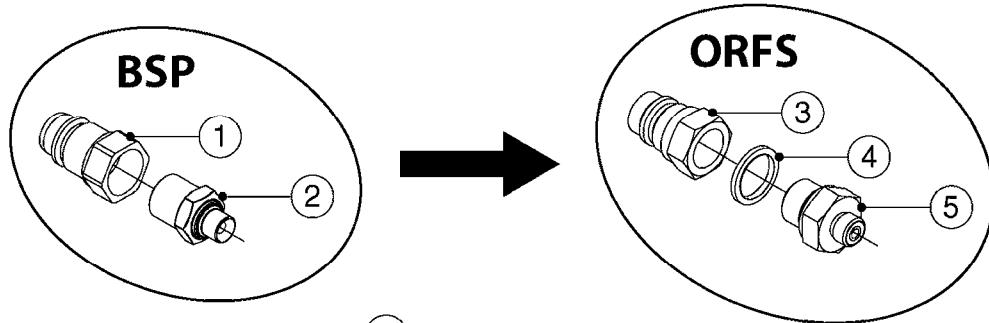

7

ORFS Hose Size	ORFS Fitting Size	BSP Fitting Size
1/4"	9/16"	1/2"
3/8"	11/16"	5/8"
1/2"	13/16"	3/4"
3/4"	1-3/16"	1"

8

ORFS Hose Size	ORFS Fitting Size	BSP Fitting Size
1/4"	9/16"	1/2"
3/8"	11/16"	5/8"
1/2"	13/16"	3/4"
3/4"	1-3/16"	1"

C0045