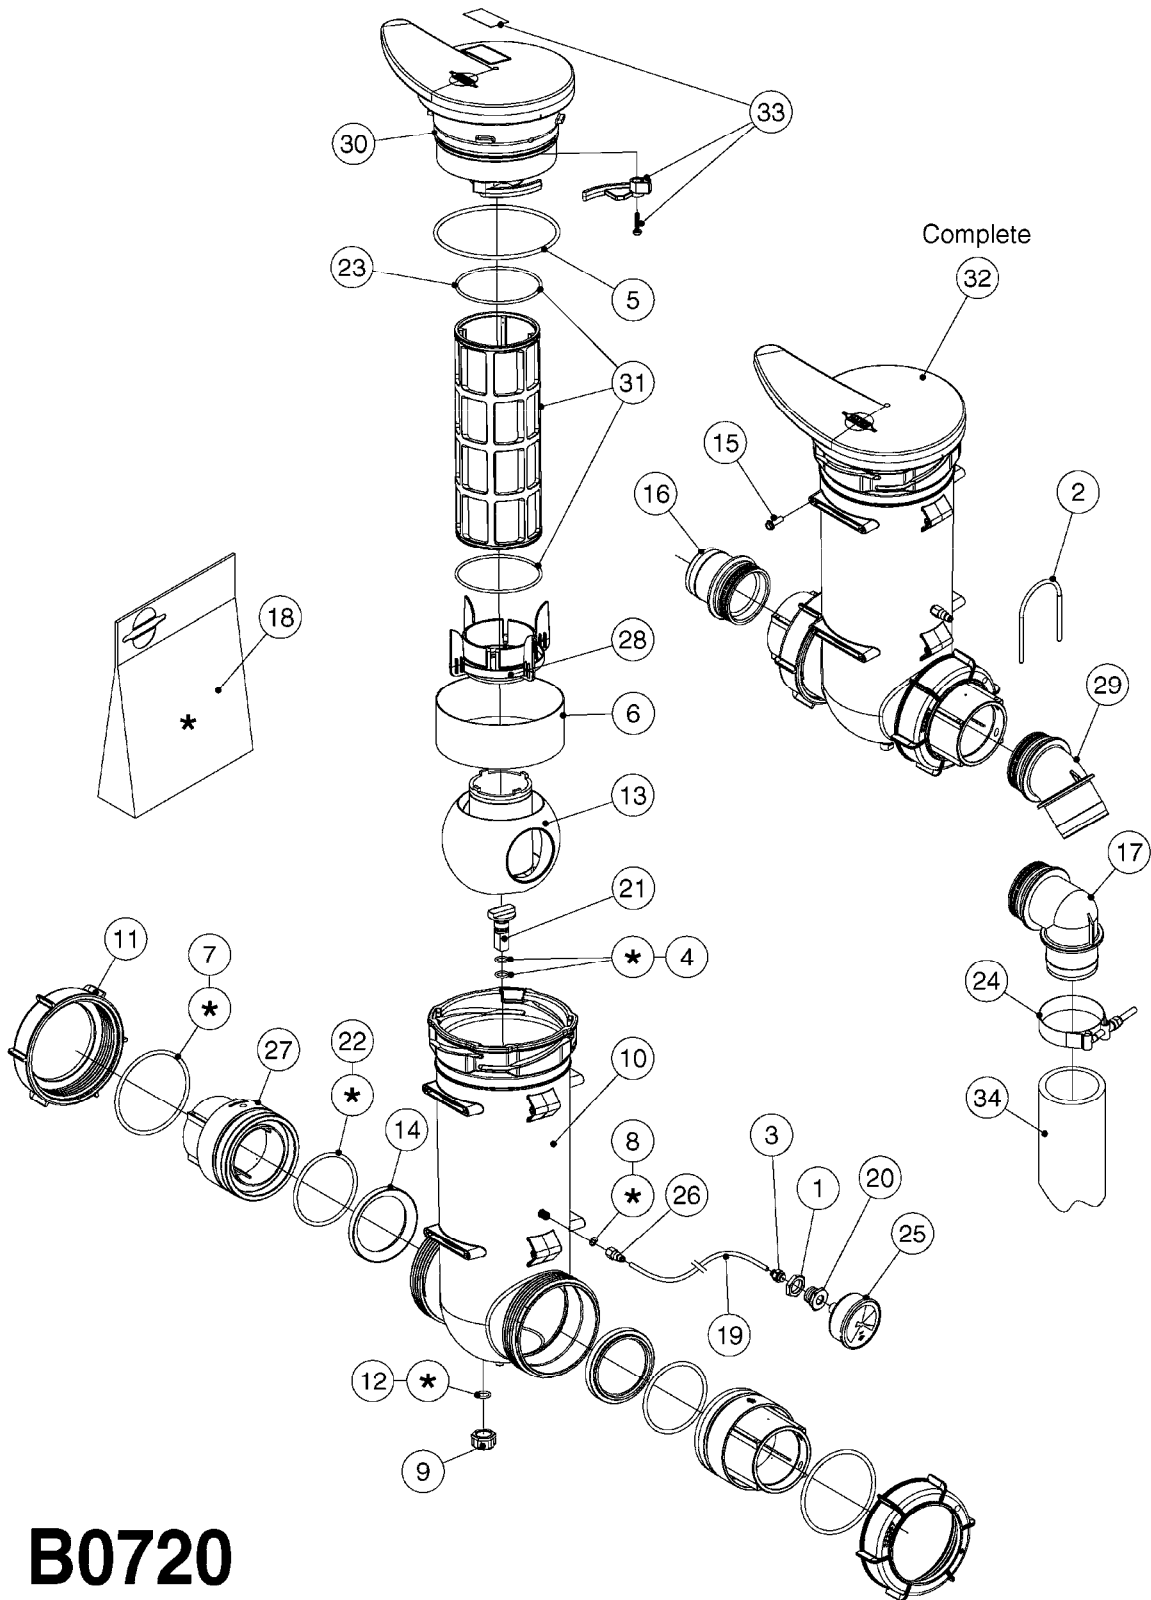

EASY CLEAN FILTER
B0720-HIN, 01:01:16

Page 1

Date 12.08.2020 9:43

Pos.	parts-n°	order qty	description
1	140766	1	NUT 1/2" BSP
2	145997	1	FITT.DK S-93 FORK
3	231346	1	QUICK COUPLER 1/8"BSP X 4 MM
4	240936	1	O-RING D13.3X2.4 NITRIL
5	242570	1	O-RING D150.0 x5.0 SH70 VITON
6	242572	1	RUBBER BELT Ø160x1.5 B=60 EPDM
7	242573	1	O-RING Ø104.14X5.33SH70 NITRIL
8	242593	1	GASKET Ø8/Ø5x1 (PA) 266N-M5X1
9	320047	1	FITT.DK CAPNUT 1/2" BSP
10	322356	1	EASYCLEAN FILTER HOUSING
11	322357	1	CAP F. COUPLER EASYCLEAN FILTE
12	330212	1	O-RING D19/D14X2.4 F.1/2"NUT
13	391090	1	BALL F. EASYCLEAN FILTER ON/OF
14	391091	1	SEAL F. BALL EASYCLEAN FILTER
15	440698	1	SCREW F.PLASTIC 6X18 SS HEXHD
16	727133	1	HOSETAIL S93 2"1/2 + O-RING
17	727226	1	HOSETAIL S93 2"1/2 90°+O-RING
18	741826	1	SEAL KIT F. EASYCLEAN FILTER
19	927253	1	RED AIR HOSE, Ø4/2 1810 E
20	14055400	1	FITT.DK REDUC 1/2"x1/8"x1/4"BS
21	14117700	1	SPINDLE S93 L46 NV13 SS
22	24260100	1	O-RING Ø88.0X5.0 SH70 VITON
23	24260700	1	O-RING Ø101.19X3.53 SH70 VITON
24	28030303	1	CLAMP HOSE T-BOLT S2.5" 235-76
25	28053400	1	GAUGE VACUUM SUCT. FILTER NCM
26	28054300	1	QUICK COUPLER 1/8"BSP/Ø4 FEMAL
27	33503200	1	HOSE COUPLER F. EASYCLEAN FILT
28	33503600	1	FILTER CARRIER F. EASYCLEAN
29	72072900	1	FITT. S93 2-1/2" 45° S W/O-RING
30	72270600	1	LID ASSM. EASYCLEAN FILTER
31	72278800	1	FILTER 30 MESH GREEN D110/284
31	72278900	1	FILTER 50 MESH BLUE D110/284
31	72279000	1	FILTER 80 MESH RED D110/284
32	72318900	1	EASYCLEAN FILTER COMPL.
33	74192800	1	FILTER LOCK PARTS - EASYCLEAN
34	92702803	1	HOSE PVC SUCT GRAY 2.5"