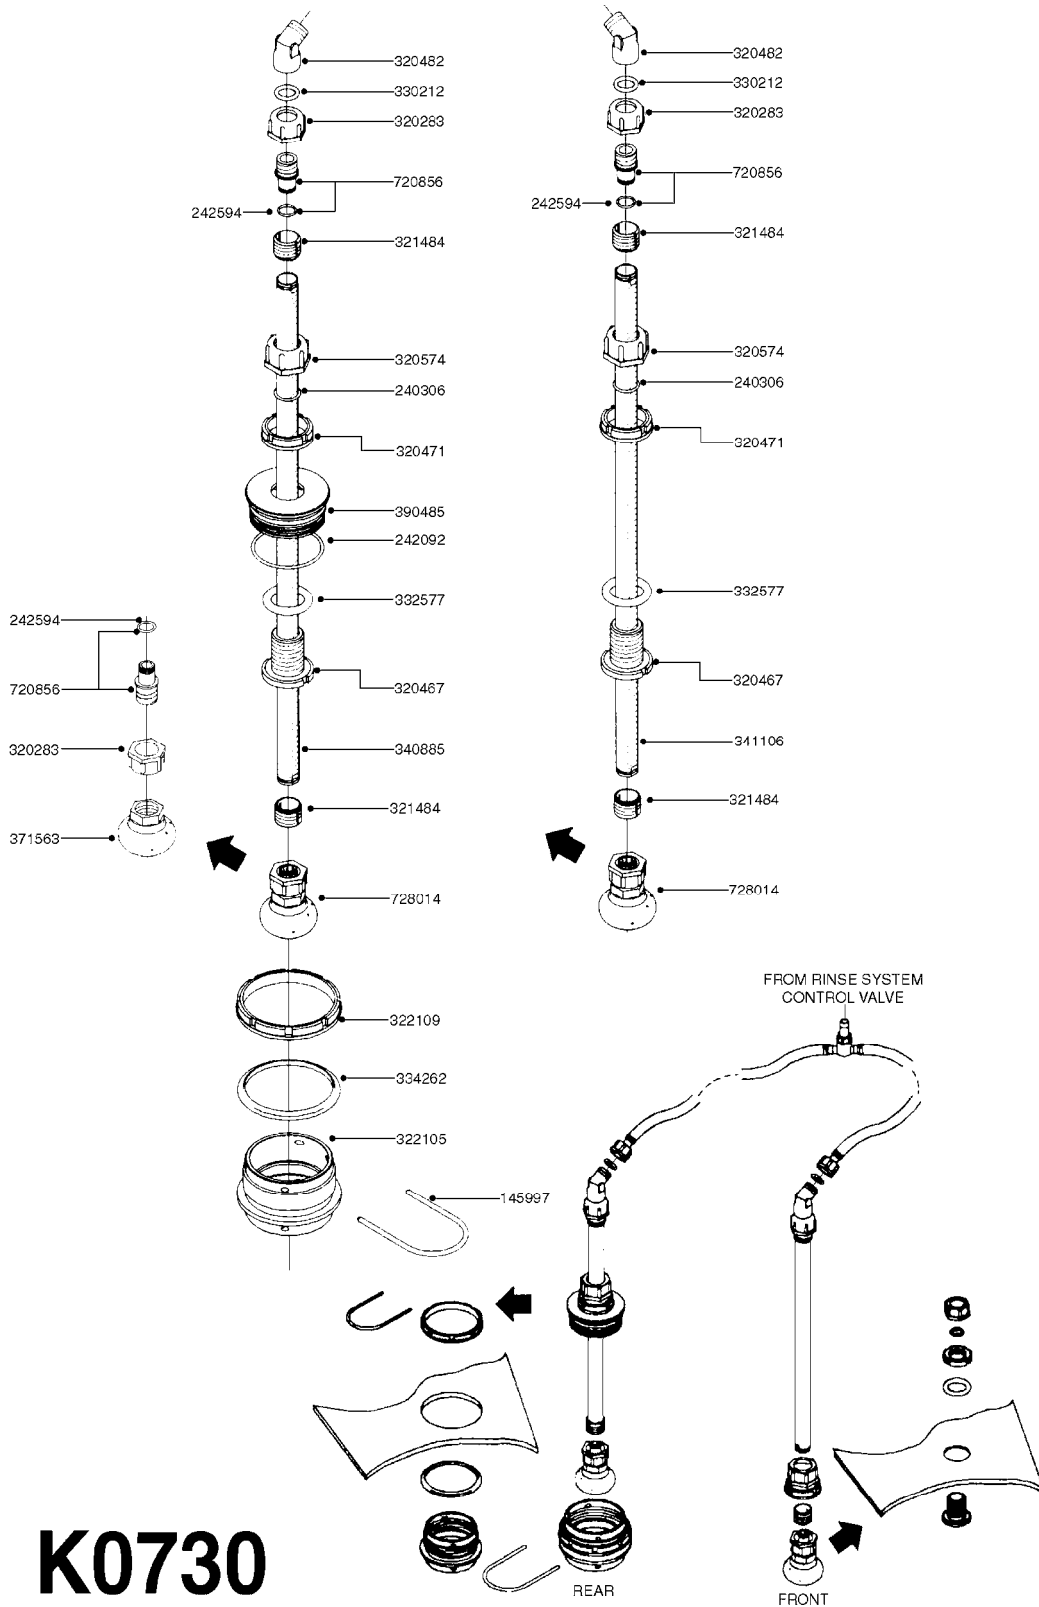

RINSE SYSTEM NOZZLES
K0730-HIN, 01:01:16

RINSE SYSTEM NOZZLES
K0730-HIN, 01:01:16

Page 1

Date 12.08.2020 9:44

parts-n°	order qty	description
145997	1	FITT.DK S-93 FORK
240306	1	O-RING D29/D21X4
242092	1	O-RING D69.5X3
242594	1	O-RING D14 X 1.78 SCH.70-EPDM
320283	1	FITT.DK NUT 3/4"BSP
320467	1	FITT.DK BULKHEAD 1"BSP SINGLE
320471	1	FITT.DK NUT 1" BSP JAMB
320482	1	FITT.DK ELB. 1/2" BSP 60 DEG.
320574	1	FITT.DK NUT 1" BSP SPECIAL
321484	1	BUSHING THREADED F.NOZZ.TUBE
322105	1	FITT.DK S-93 BULKHEAD DOUBLE
322109	1	FITT.DK S-93 BULKHEAD NUT
330212	1	O-RING D19/D14X2.4 F.1/2"NUT
332577	1	O-RING D38/D30X4 F.1" PUR.
334262	1	GASKET F.S-93 BULKHEAD
340885	1	TUBE F. RINSE NOZZLE L=600
341106	1	TUBE F.RINSE NOZZLE L=220
371563	1	NOZZLE FOR TANK RINSE
390485	1	FITT.DK S-93 PLUG W D34 HOLE
720856	1	FITT.DK 1/2'BSP ASSY.F.3/4'NUT
728014	1	RINSE NOZZLE MOUNTED