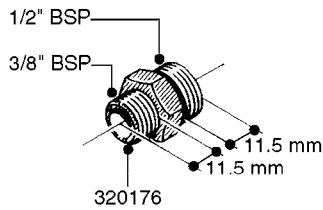

FITTINGS - HEXAGON NIPPLES  
L0030-HIN, 01:01:16

Page 0  
Date 12.08.2020 9:44

**L0030**

FITTINGS - HEXAGON NIPPLES  
L0030-HIN, 01:01:16

Page 1  
Date 12.08.2020 9:44

parts-n°	order qty	description
10015303	1	FITT.PO.HN 1.00X1.00 M1000
10425003	1	FITT.PO.HN 1.25X1.00 MCPHEE
320132	1	FITT.DK HN 1" BSP
320176	1	FITT.DK HN 3/8"X1/2" BSP
320445	1	FITT.DK HN 1/4"X3/8" BSP
320655	1	FITT.DK HN 1/2"-1/2" BSP
320692	1	FITT.DK HN 3/8'BSPX1/4'NPT
320703	1	FITT.DK HN 3/8BSP X1/2 &1/4NPT
320725	1	FITT.DK NIPPLE 3/8"-3/8" BSP
320902	1	FITT.DK HN 3/8'X 1/4' BSP
390232	1	FITT.DK HN 1-1/2' X 1-1/4' BSP
390276	1	FITT.DK HN 1'BSP