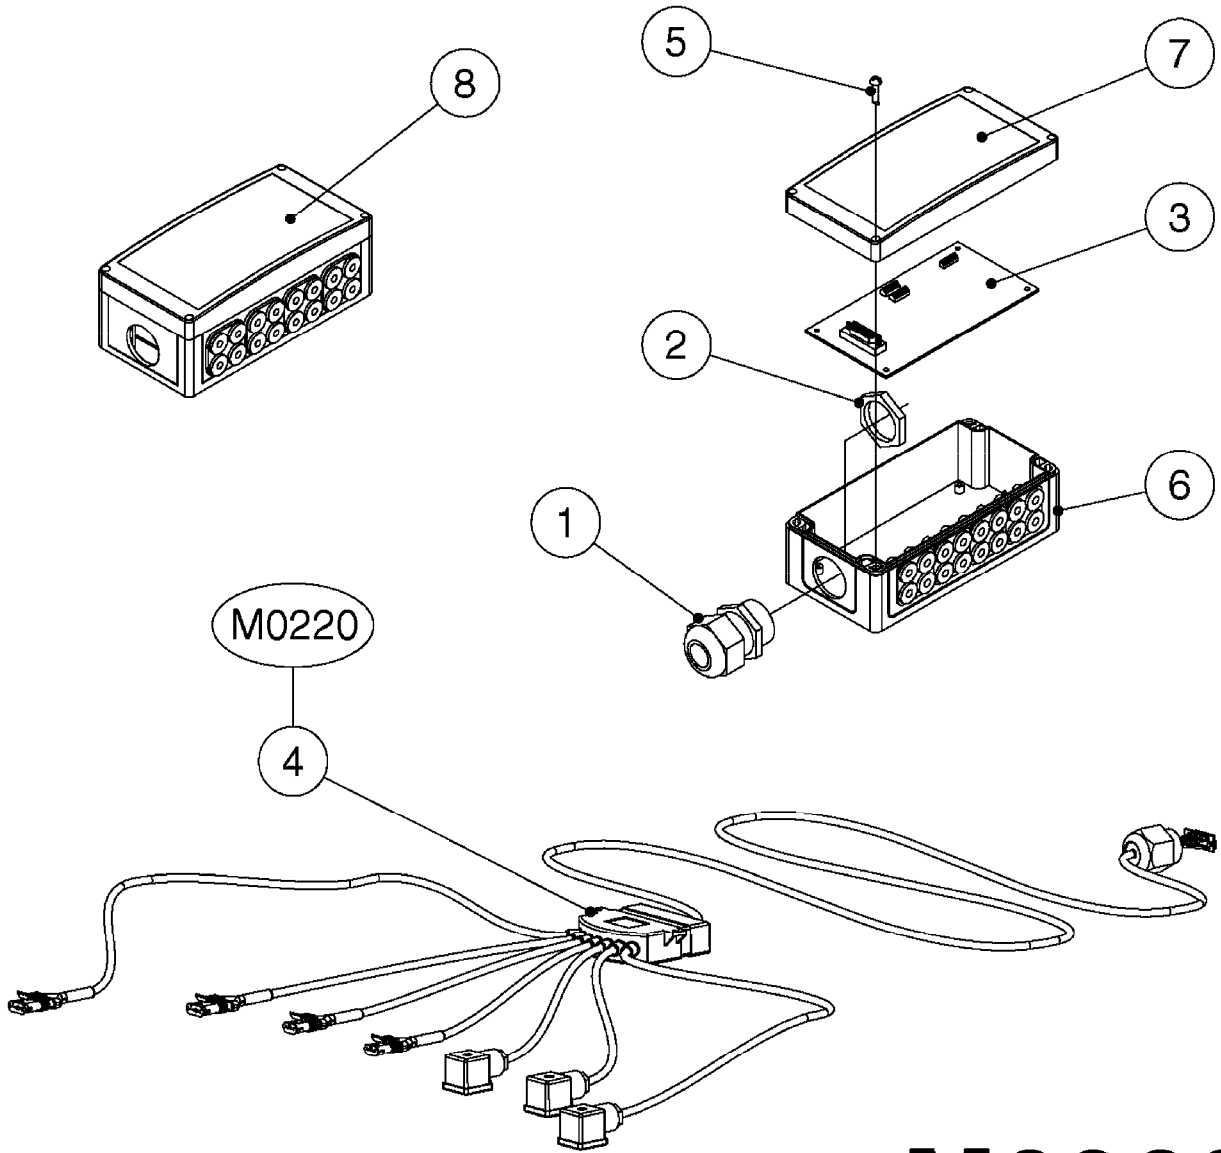

\*Included with (1) box complete

**M0250**

JOB COM AND BREAK OUT  
M0250-HIN, 01:02:17

Page 1  
Date 12.08.2020 9:44

Pos.	parts-n°	order qty	description
1	391095	1	BOX COMPL. 300X300X135 DRILLED
2	440673	1	SCREW F.PLASTIC 5X12 SS
3	16132400	1	PLATE 1.5X270X270/JOB COMPUTER
4	26004600	1	PLUG F.DRILLED HOLE 21MM
5	26004700	1	PG13.5 BUNG
6	26005100	1	CONNECTOR FOR PCB, PLASTIC
7	26005500	1	PCB BREAKOUT BOX EL BOX CM"05"
8	26013800	1	CABLE HC6500 JOB COM TO CABIN
9	26029200	1	DAH PCB F. JOB COM NCM '09
10	26052700	1	JOB COM PCB ASSY HW3.1
10	72369300	1	JOB COM PCB NCM44/6600 REFURB.
11	28048600	1	FULE 15A ATOF SERIES
12	28091400	1	FINGER SCREW F.BOX 300X300X135