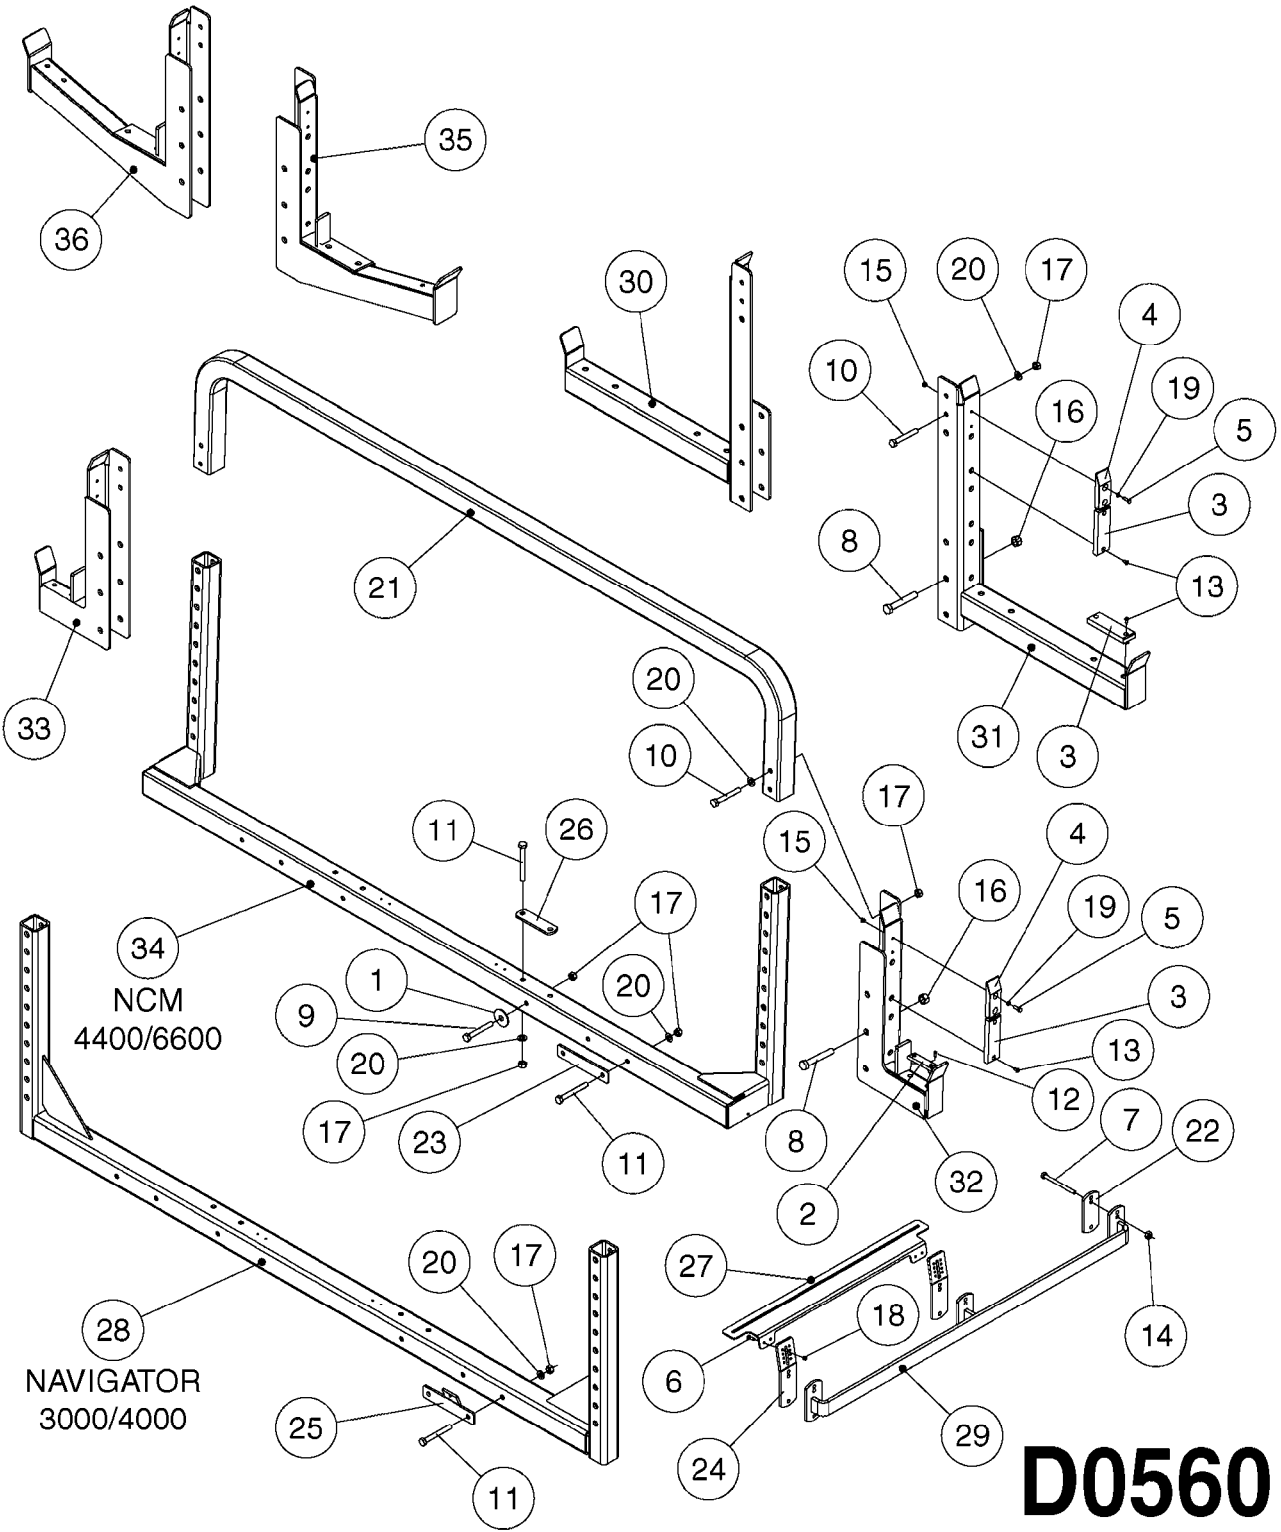

D0560

TRANSPORT BKTS - NCM/NAVIGATOR
D0560-HIN, 01:01:16

Page 1

Date 12.08.2020 9:44

Pos.	parts-n°	order qty	description
1	163074	1	WASHER D54/D17X3
2	333956	1	SLIDE SHOE 91X25X10
3	334135	1	SLIDE SHOE 140X45X15
4	390826	1	SLIDE PAD F.TRANSPORT BKT.CM/D
5	410362	1	BOLT HEX 8.8 SS M6X20
6	410406	1	BOLT HEX 8.8 DEL M5X16 FT
7	421232	1	BOLT HEX 8.8 DEL M8X110
8	430264	1	BOLT HEX 8.8 DEL M16X100
9	430367	1	BOLT HEX 8.8 DEL M12X100 DIN931
10	430485	1	BOLT HEX 8.8 DEL M12X90
11	430892	1	BOLT HEX 8.8 DEL M12X110
12	440665	1	SCREW M4.2X16 STAINLESS
13	440708	1	SCREW M5.5X16 SELF TAPPING SS
14	460143	1	LOCK NUT M8 SST A2 DIN985
15	460261	1	NUT HEX M6X1.00 LOCK DIN985 A2 SS
16	460585	1	LOCKING NUT M16 DIN985 A2 SS
17	460703	1	NUT HEX M12X1.75 LOCK DIN985A2 SS
18	461217	1	NUT HEX M5 LOCK
19	471125	1	WASHER M6U 6.4X14X1.2,A2 SS
20	471127	1	WASHER, M12, Ø24/13X24X2.5 SS
21	15028703	1	TRANSPORT CROSS TUBE CM4400
22	16092803	1	PLATE F. TRANSPORT CM+
23	16101703	1	PLATE 1/4"x1-1/2" L=270/2xØ13 NCM 4400/6600
23	16118303	1	PLATE F. CM8500-10000 TRANSPORT NCM 9000
24	16109303	1	PLATE F. TRANSPORT REST CM
25	16116703	1	PLATE, S/G TUBE MT NAVIGATOR
26	16138700	1	PLATE F. TRANSPORT CROSS BAR
27	16183403	1	BRACKET, TRANSPORT BAR NOZ SPC, RED T25 NOZZLE BRACKET
28	61010903	1	TRANSPORT CROSS BAR NAVIGATOR
29	61012603	1	TRANSPORT REST SPC NCM 4400
30	63024603	1	TRANSPORT REST FTZ R.H. CM4400
31	63024703	1	TRANSPORT REST FTZ L.H. CM4400
32	63024803	1	TRANSPORT REST SPC NCM/NAV
33	63024903	1	TRANSPORT REST SPC NCM/NAV
34	63027503	1	TRANSPORT CROSS BAR NCM44/6600
35	63038003	1	TRANSPORT BRACKET, 120 SPC LH
36	63038103	1	TRANSPORT BRACKET, 120 SPC RH