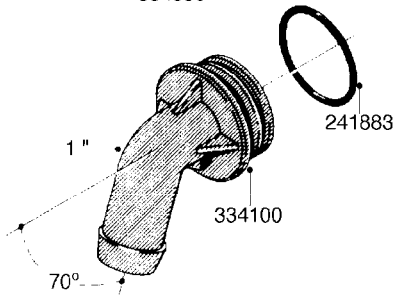

**L0080**

FITTINGS - S-53  
L0080-HIN, 12:09:17

Page 1

Date 12.08.2020 9:44

Pos.	parts-n°	order qty	description
1	145995	1	FITT.DK S-53 FORK
2	241973	1	O-RING Ø3 X 44.2 70 SHORES NITRIL NITRIL (BLACK)
2	242353	1	O-RING 3 X 44.2 VITON VITON (BROWN)
3	242109	1	O-RING D32.2x3.0 NITRIL (BLACK)
3	242354	1	O-RING D32.2X3.0 VITON VITON (BROWN)
4	322103	1	FITT.DK S-53 BULKHEAD
5	322107	1	FITT.DK S-53 BULKHEAD NUT
6	322110	1	FITT.DK S-53 ELB. 1/2" BSP
7	322352	1	FITT.DK S-53 TEE
8	334229	1	FITT.DK S-53 STR.3/4"
9	334260	1	GASKET F. S-53 BULKHEAD
10	334564	1	FITT.DK S-67 TO S-53 ADAPTER
11	391100	1	FITT.DK S-53THREAD INS.1/2"BSP
12	726463	1	FITT.DK S53 BULKHEAD W/GASKET
13	726552	1	FIT.DK S-53X90 1/2" BSP,O-RING
14	726556	1	FITT.DK S-53 HB 1/2" W/O-RING
15	726558	1	FITT.DK S53 STR. 3/4" W.ORING
16	726559	1	FITT DK. S-53 HB 1" W/O-RING
17	726568	1	FITT.DK.S-53 HB 1/2"90 W/O-RING
18	726570	1	FITT.DK S-53 ELB.3/4" W.ORING
19	726571	1	FITT.DK S-53 ELB.1", W ORING
20	726578	1	FITT.DK S53 PLUG WITH O-RING
21	728561	1	FITT.DK. S67M - S53F REDUCER