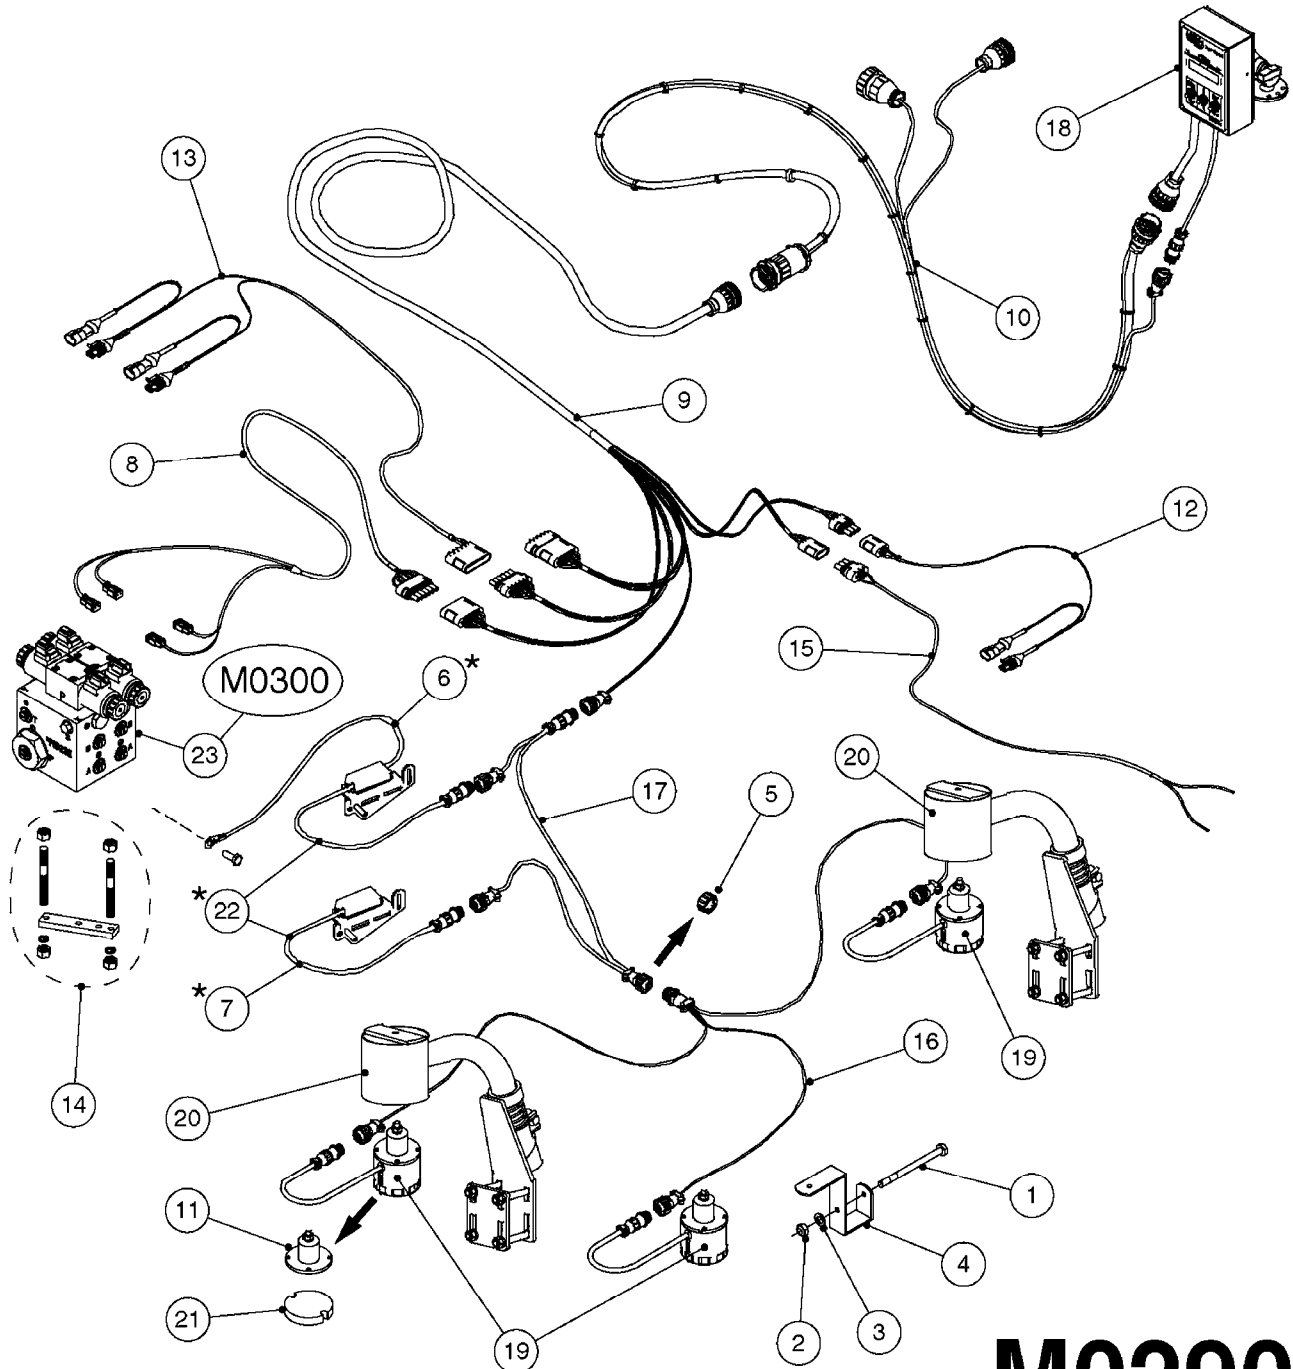

**M0280**

39 PIN CABLES  
M0280-HIN, 28:03:17

Page 1

Date 12.08.2020 9:44

parts-n°	order qty	description
262158	1	PLUG INSERT 39 POLE MALE
262159	1	PLUG INSERT 39 POLE FEMALE
262160	1	PLUG HOUSING 39 POLE FEMALE
262161	1	PLUG HOUSING F/39 POLE MALE
440634	1	SCREW 5/8"
440732	1	PT SCREW 35X12B Z5452 ELZ
14034200	1	CODE BRACKET FOR 39 PIN CABLE
26003900	1	WIRE 37-39 PIN EVC, 6.6'
26004200	1	WIRE 37-39 PIN EVC, 57.4'
26008400	1	WIRE 39-PIN 24 WIRE L=8M
26011903	1	WIRE 39-39 POLE EXT. 3660MM
28027500	1	WIRE 37-39 PIN EVC, 37.7'
28028700	1	WIRE 37-39 PIN EVC, 45.9'
28028800	1	WIRE 37-39 PIN EVC, 16.4'
28028900	1	WIRE 37-39 PIN EVC, 26.2'
72236400	1	DAH CONN. WIRE/TRACTOR L=8M
97610803	1	DECAL-SRAY BOX 39-PIN
97610903	1	DECAL-HYDRAULIC BOX 39-PIN