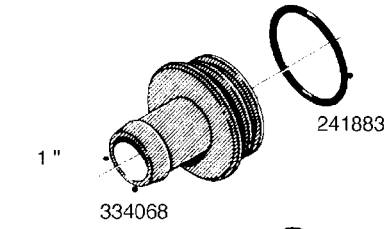

L0080

FITTINGS - S-53
L0080-HIN, 12:09:17

Page 1

Date 04.11.2017 13:23

Pos.	parts-n°	order qty	description
1	145995	1	FITT.DK S-53 FORK
2	241973	1	O-RING Ø3 X 44,2 70 SHORES NITRIL NITRIL (BLACK)
2	242353	1	O-RING D44.2X3.0 VITON F.S-67 VITON (BROWN)
3	242109	1	O-RING D32.2x3.0 NITRIL (BLACK)
3	242354	1	O-RING D32.2X3.0 VITON F.S-53 VITON (BROWN)
4	322103	1	FITT.DK S-53 BULKHEAD
5	322107	1	FITT.DK S-53 BULKHEAD NUT
6	322110	1	FITT.DK S-53 ELB. 1/2" BSP
7	322352	1	FITT.DK S-53 TEE
8	334229	1	FITT.DK S-53 STR.3/4"
9	334260	1	GASKET F. S-53 BULKHEAD
10	334564	1	FITT.DK S-67 TO S-53 ADAPTER
11	391100	1	FITT.DK S-53THREAD INS.1/2"BSP
12	726463	1	FITT.DK S53 BULKHEAD W/GASKET
13	726552	1	FIT.DK S-53X90 1/2" BSP,O-RING
14	726556	1	FITT.DK S-53 HB 1/2" W/O-RING
15	726558	1	FITT.DK S53 STR. 3/4" W.ORING
16	726559	1	FITT DK. S-53 HB 1" W/O-RING
17	726568	1	FITT.DK.S-53 HB 1/2"90 W/ORING
18	726570	1	FITT.DK S-53 ELB.3/4" W.ORING
19	726571	1	FITT.DK S-53 ELB.1", W ORING
20	726578	1	FITT.DK S53 PLUG WITH O-RING
21	728561	1	REDUCER S67M - S53F + O-RING