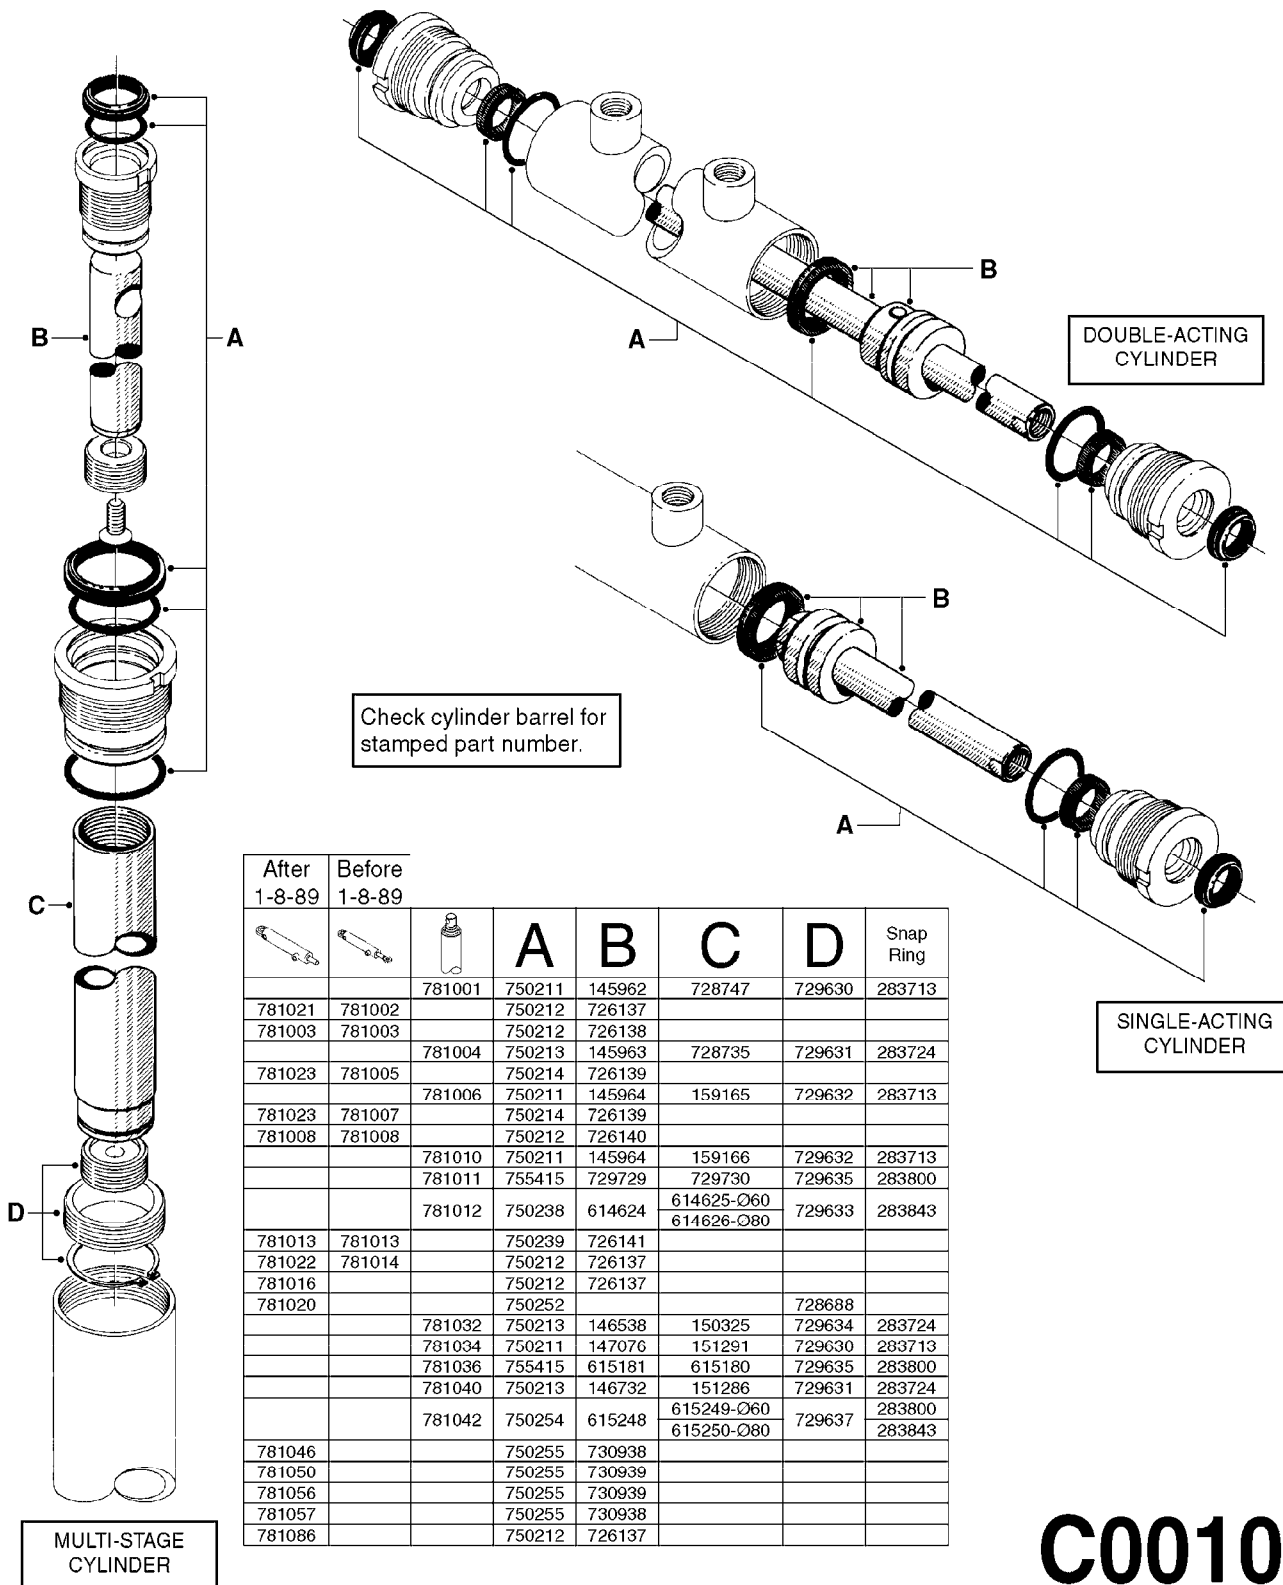

Check cylinder barrel for stamped part number.

After 1-8-89	Before 1-8-89		A	B	C	D	Snap Ring		
			781001	750211	145962	728747	729630	283713	
781021	781002			750212	726137				
781003	781003			750212	726138				
				750213	145963	728735	729631	283724	
781023	781005			750214	726139				
				750211	145964	159165	729632	283713	
781023	781007			750214	726139				
781008	781008			750212	726140				
				781010	750211	145964	159166	729632	283713
				781011	755415	729729	729730	729635	283800
				781012	750238	614624	614625-Ø60 614626-Ø80	729633	283843
781013	781013			750239	726141				
781022	781014			750212	726137				
781016				750212	726137				
781020				750252			728688		
				781032	750213	146538	150325	729634	283724
				781034	750211	147076	151291	729630	283713
				781036	755415	615181	615180	729635	283800
				781040	750213	146732	151286	729631	283724
							615249-Ø60 615250-Ø80		283800
				781042	750254	615248		729637	283843
781046				750255	730938				
781050				750255	730939				
781056				750255	730939				
781057				750255	730938				
781086				750212	726137				

C0010