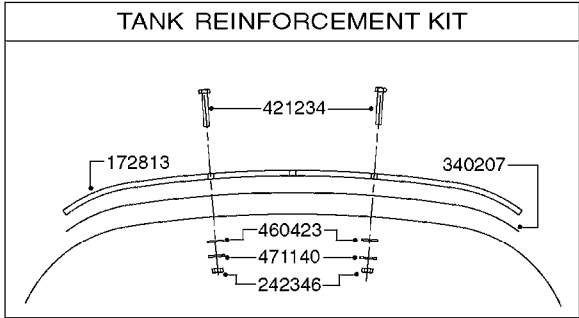

FOR CONNECTING HOSE FITTINGS, SEE SECTION L