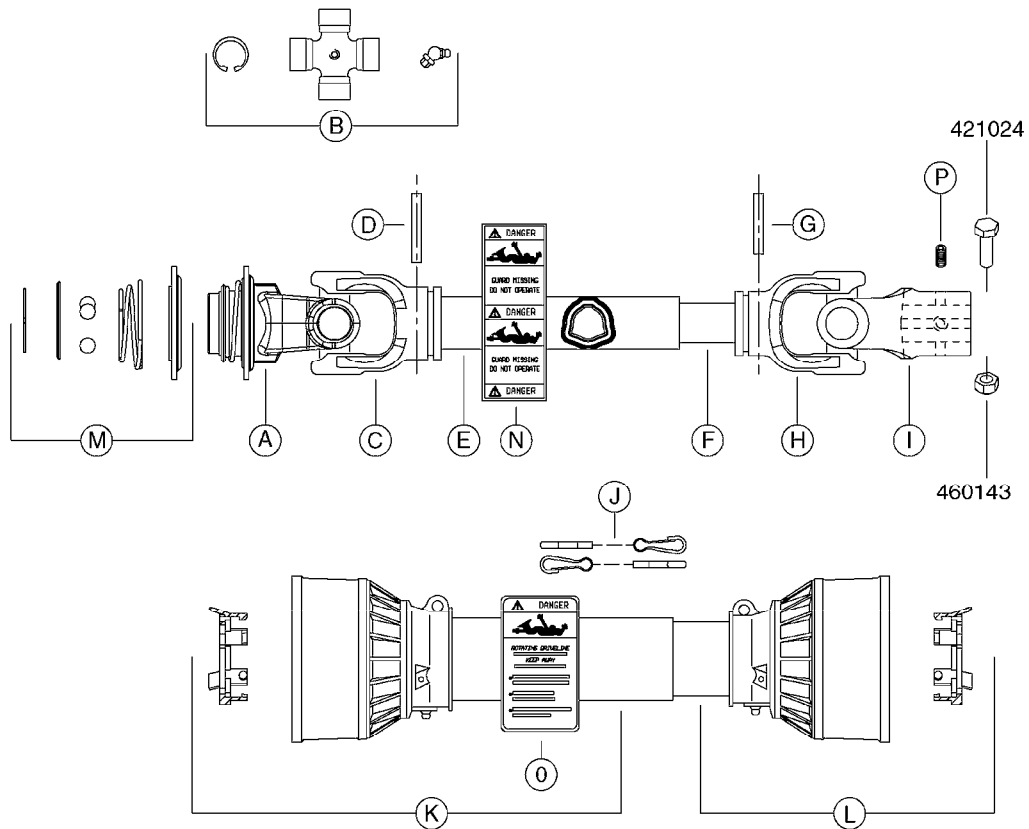

* Supplier changed in 2011 - see page A0580 for "AMA" PTO's (yellow and black shields).

A0510

PTO SHAFTS - BONDIOLI DIAPH.
A0510-HIN, 01:01:16

Page 1

Date 04.11.2017 13:22

parts-n°	order qty	description
284041	1	UNIV. JOINT 27x70mm
289040	1	PTO YOKE 1-3/8" X 6 SPLINE
289041	1	PTO YOKE 1-3/8" X 6 SPLINE
289042	1	UNIV. JOINT 22x54mm
289045	1	UNIV. JOINT 30.2x79.4mm
289049	1	PTO SHIELD COMPLETE F.829446
289050	1	PTO SHIELD COMPLETE F.829445
829445	1	PTO 1-3/8/6X1-3/8/6X810M AXIAL
829446	1	PTO SHAFT LE-SPV + LP ZE-P540
829480	1	PTO 1-3/8/21 x 1-3/8/21x1210MM
829482	1	PTO 1-3/8/6X25MM X 600MM 1202
829483	1	PTO 1-3/8/6X30MM x 610MM 1302
829484	1	PTO 1-3/8/6X1-3/8/6X575MM 361
829486	1	PTO 1-3/8/6X30MM X870MM 1302
829487	1	PTO 1-3/8/6X1-3/8/6X870MM 361
829490	1	PTO 1-3/8/6X30MM 1320MM 1302
829491	1	PTO 1-3/8/6X1' 610/913MM 9016
829502	1	PTO 1-3/8/6x1210/1745
28005200	1	PTO YOKE 1-3/8" X 21 SPLINE
28005400	1	PTO YOKE 1-3/8" X 6 SPLINE
28005800	1	PTO YOKE 1-3/8" X 21 SPLINE
28006000	1	PTO YOKE D25 CONE 3 DEG.
28006100	1	PTO YOKE D30 CONE 4 DEG.
28006200	1	PTO YOKE 1-3/8" X 6 SPLINE
28006300	1	PTO YOKE D1"
28006700	1	PTO HALF SHAFT - TRACTOR END
28006900	1	PTO HALF SHAFT - TRACTOR END
28007300	1	PTO INNER D1" (NO SHIELD)
28007500	1	PTO INNER D1" (NO SHIELD)
28007800	1	PTO INNER D1" (NO SHIELD)
28008100	1	PTO SHIELD COMPLETE
28008500	1	PTO HALF SHAFT - TRACTOR END
28008600	1	PTO SHIELD ASSY COMPLETE
28009403	1	UNIV. JOINT 27x74.6mm
28015103	1	PTO YOKE 1-3/8"X21 TWST OLD
28015203	1	UNIV. JOINT 23.8x61.3mm
28015303	1	PTO YOKE 1-3/8"X21 BALL COLLAR
28015403	1	PTO OUTER 1-3/8"X21 (SHIELDED)
28015503	1	PTO INNER 1-3/8"X21 (NO SHIELD)
28015603	1	PTO SHIELD COMPLETE F.28020303
28015703	1	PTO YOKE 1-3/4"X20 SPL OUTER
28015803	1	PTO OUTER 1-3/4"X20 (NO SHIELD)
28015903	1	PTO INNER 1-3/8"X21 (NO SHIELD)
28016003	1	PTO SHIELD COMPLETE F.10465803
28016203	1	PTO OUTER 1-3/8"X6 (SHIELDED)
28016303	1	PTO INNER 1-3/8"X6 (NO SHIELD)
28016703	1	PTO OUTER 1-3/8"X6 (NO SHIELD)
28016803	1	PTO INNER 1-3/8"X6 (NO SHIELD)
28020203	1	PTO 1-3/4/20x1-3/8/21 BP L=860
28020303	1	PTO 1-3/8/21 x 1-3/8/21 B&P
28040603	1	PTO YOKE 1-3/8X21SPL BLACK
28040703	1	SAFETY CHAIN F.CV BLACK PTO (SET OF 2)
28068800	1	PTO YOKE 1-3/8" X 6 SPLINE
28069700	1	UNIV. JOINT STD1 SFT
28072800	1	PTO SHIELD COMPLETE L=1912 SFT
28073000	1	PTO YOKE 1-3/8" X 6 SPLINE