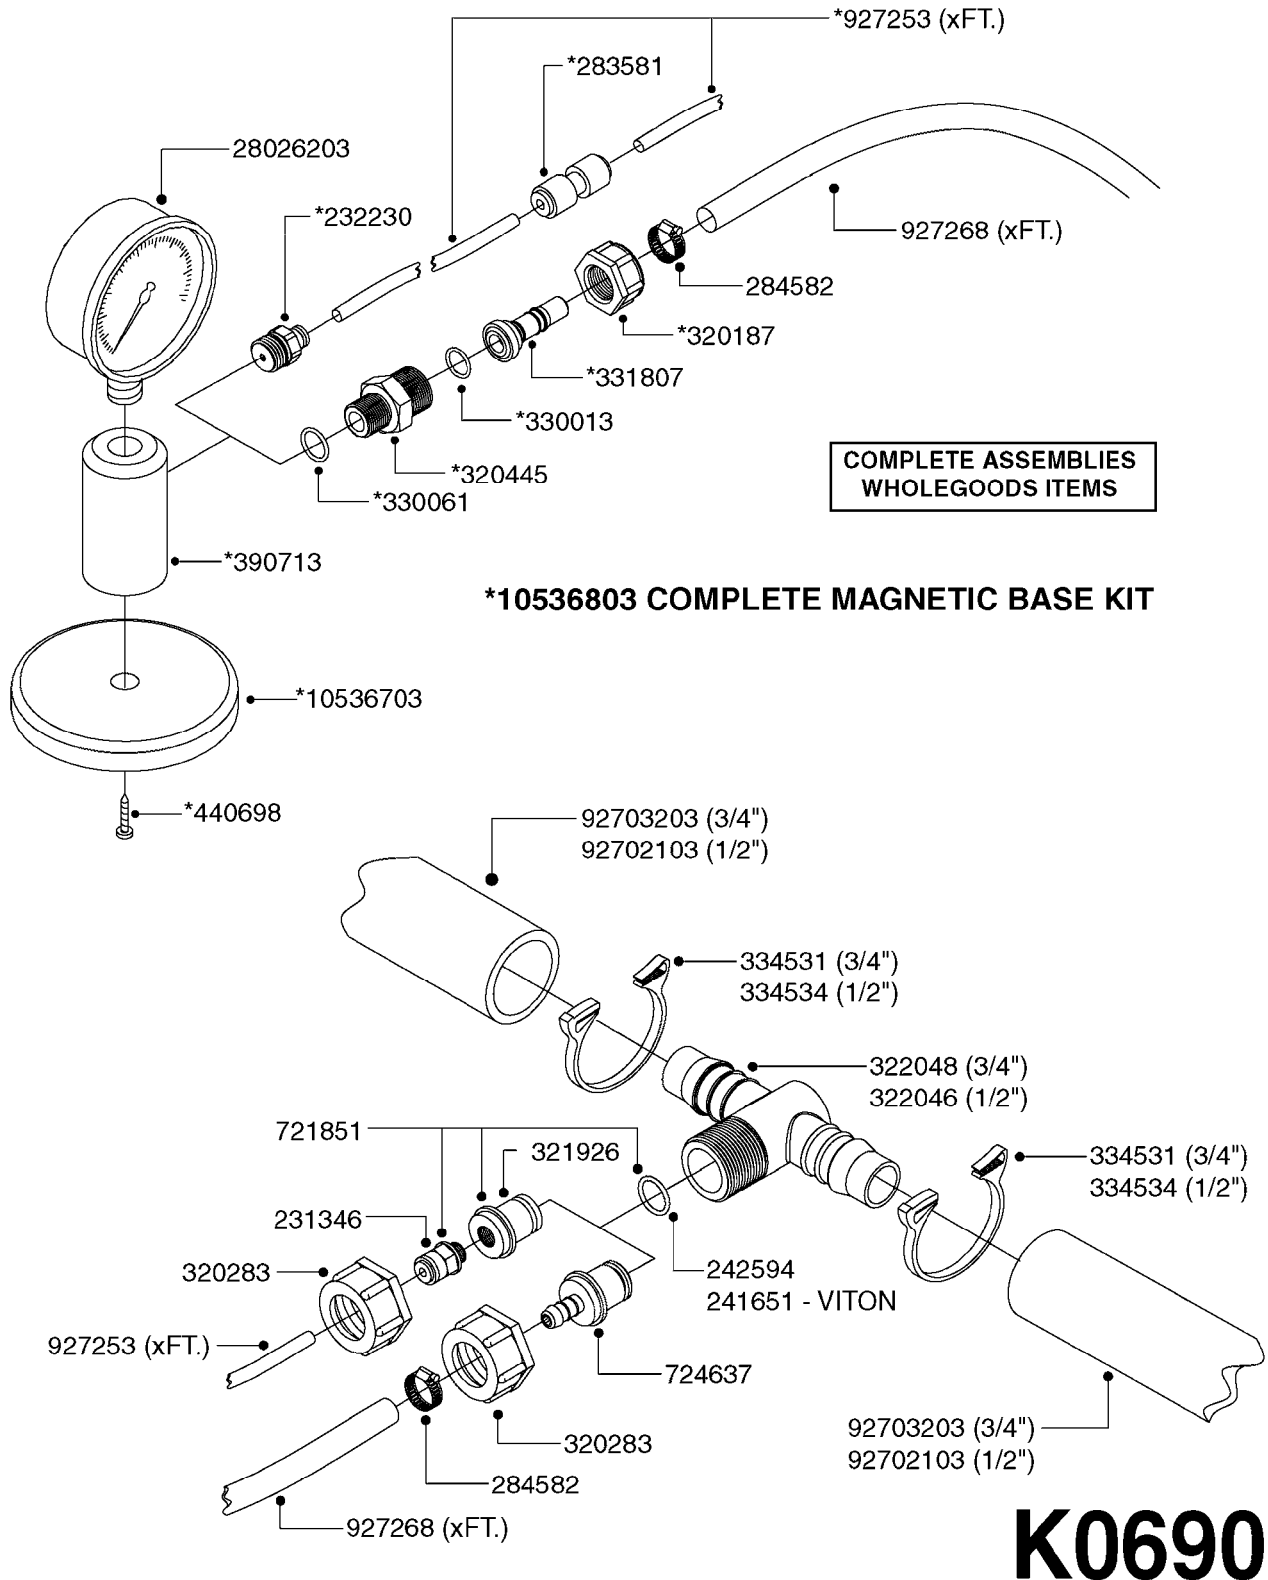

REMOTE GAUGE-MAGNETIC BASE KIT
K0690-HIN, 01:01:16

Page 1
Date 04.11.2017 13:23

parts-n°	order qty	description
231346	1	QUICK COUPLER 1/8"BSP X 4 MM
232230	1	QUICK COUPLER 1/4"BSP X 4 MM
241651	1	O-RING D14.0X3.0 NITRIL
242594	1	O-RING D14 X 1.78 SCH.70-EPDM
283581	1	HOSE CONNECTOR STR. F.4MM PE
284582	1	CLAMP HOSE GEAR - 5/16"
320187	1	FITT.DK CAP 3/8" BSP BLACK
320283	1	FITT.DK NUT 3/4"BSP
320445	1	FITT.DK HN 1/4"X3/8" BSP
321926	1	FITT.DK REDUC 1/8"BSP F.3/4"N
322046	1	FITT.DK TEE 1/2X1/2HB X3/4'BSP
322048	1	FITT.DK TEE 3/4X3/4HB X3/4'BSP
330013	1	O-RING D15/D10X2.5 F.3/8"NUT
330061	1	O-RING D16/D11X2,5
331807	1	FITT.DK HB 5/16" F.3/8" NUT
334531	1	CLAMP HOSE PLASTIC 3/4"
334534	1	CLAMP HOSE PLASTIC 1/2"
390713	1	GAUGE ADAPTOR 1/4" BSP
440698	1	SCREW F.PLASTIC 6X18 SS HEXHD
721851	1	SCREW PLUG W/QUICK FIT
724637	1	FITT.DK HB 5/16' F. 3/4" COMP.
927253	1	AIR HOSE, DIAMETER 4MM
927268	1	HOSE R X PVC X 1/4 X 0012"
10536703	1	MAGNETIC BASE D3,2'/90LB
10536803	1	MAGNETIC BASE KIT F.GAUGE
28026203	1	GAUGE 200PSI/BR,2.5"1/4BSP-BTM
92702103	1	HOSE R X1/2" X300PSI WP X0012"
92703203	1	HOSE R X3/4" X300PSI WP X0012"