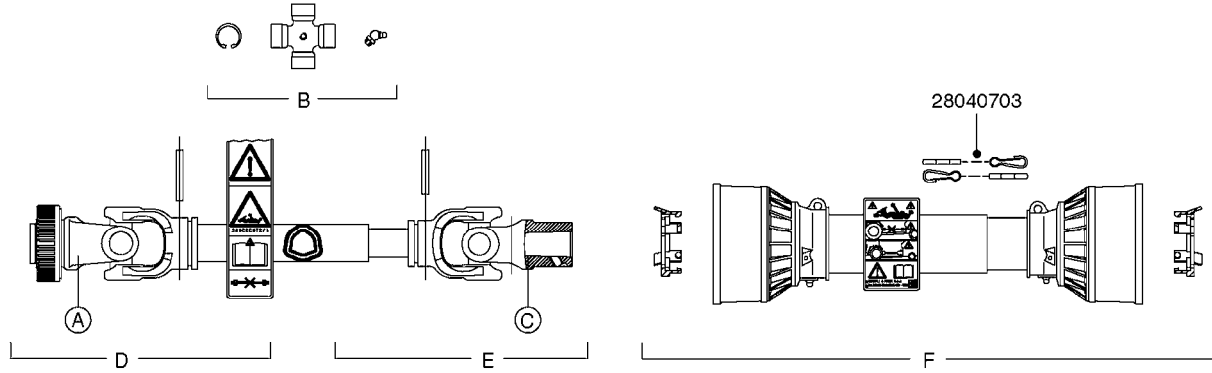

10549503 - KIT WITHOUT GEARBOX
10549603 - COMPLETE KIT WITH GEARBOX

COMPLETE ASSEMBLIES
WHOLEGOODS ITEMS

A0490

GEAR BOX KIT 1000 RPM
A0490-HIN, 01:01:16

Page 1

Date 04.11.2017 13:22

parts-n°	order qty	description
10549103	1	BUSHING D28/D10.5X50
10549203	1	BUSHING D28/D12.5X16
10549303	1	MOUNT PLATE PTO COVER 1000 RPM
10549403	1	MOUNT PLATE F.G/BOX 1000 PRM
10549503	1	GEAR BOX KIT 1000 RPM LESS G/B
10549603	1	GEAR BOX KIT 1000 RPM 361/462
242226	1	SEAL WASHER F.BOTTOM PLUG
284268	1	LEVEL INDICATOR GEAR ML 52
284586	1	GEAR BOX 1000 RPM
330746	1	GUARD PTO LOWER PART SHORT
330757	1	GUARD PTO UPPER PART SHORT
410347	1	SCREW M6X20 8.8
420582	1	BOLT HEX 8.8 DEL M8X20 FT A2
420862	1	BOLT HEX 8.8 DEL M10X16 FT
421216	1	BOLT HEX 8.8 DEL M10X130
430721	1	BOLT HEX 8.8 DEL M12X40 FT
460143	1	NUT HEX M8X1.25 LOCK DIN985A2 SS
460202	1	NUT HEX M6
470127	1	WASHER D15D10X2 M10 LOCK
470466	1	WASHER D21.1/D12.2X2.5 LOCK
471126	1	WASHER, M8, Ø16/ 8.4X 1.6, SS