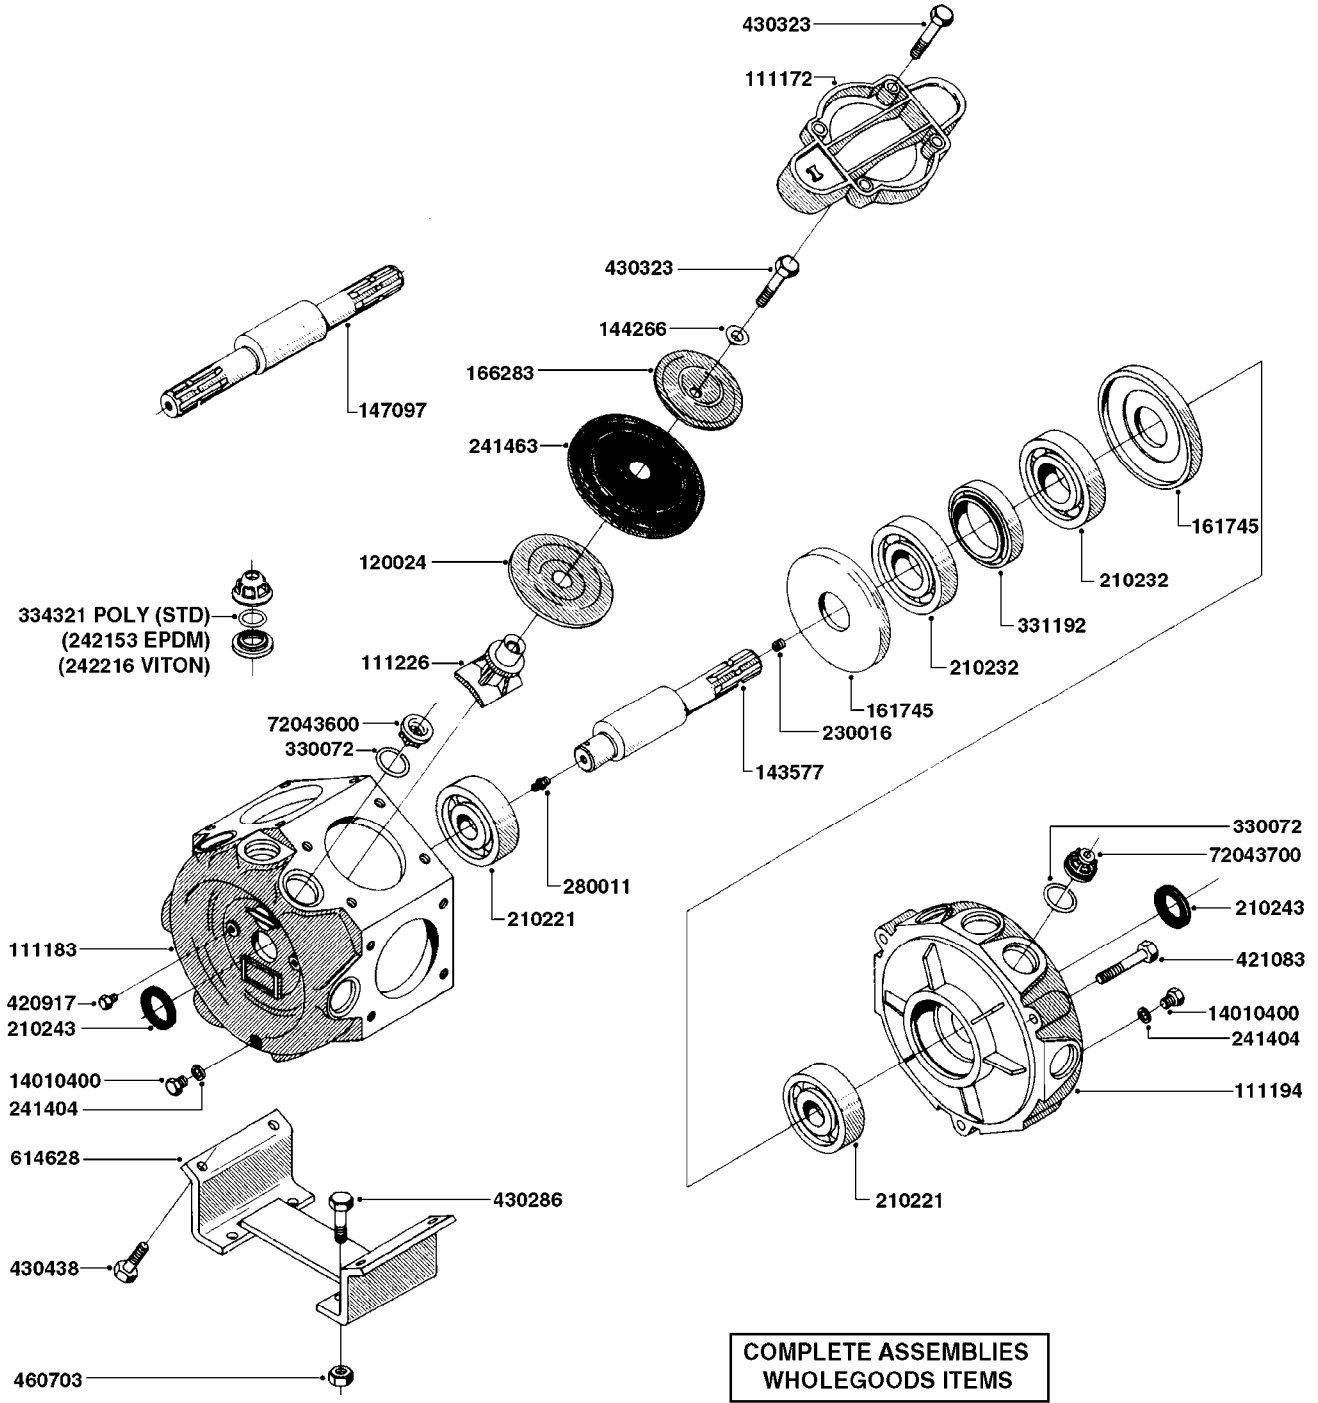

33 *BOLTS MUST BE LOCKED WITH THREADLOCKER

1000 rpm

540 rpm

48 COMPLETE PUMPS
COMPLETE ASSEMBLIES
WHOLEGOODS ITEMS

A0280

PUMP - 364 540/1000 RPM
A0280-HIN, 21:02:17

Page 1
Date 04.11.2017 13:22

Pos.	parts-n°	order qty	description
1	111622	1	CONNECTING ROD 463/5.5MM
1	111628	1	CONNECTING ROD 363/5.5 PUMP
1	111629	1	CONNECTING ROD 363/364-7 PUMP
1	111630	1	CONNECTING ROD 363/364-10 PUMP
2	145996	1	FITT.DK S-67 FORK
3	145997	1	FITT.DK S-93 FORK
4	161174	1	DIAPHRAGM DISC SS 361/363/364 PUMP
5	161372	1	DIAPHRAGM BACKING DISC,320-361
6	210221	1	BEARING BALL 6407
7	210232	1	BEARING BALL 6310
8	210243	1	SEAL OIL 35 X 47 X 7
9	241404	1	DOWTY SEAL 1/4"
10	242225	1	O-RING D45.0 X 4.0 RUBBER
11	242374	1	WASHER Ø10/Ø6X1 COPPER
12	330024	1	O-RING D41,1/D34.5 X 3,5
13	420895	1	BOLT HEX 8.8 RAW M10X60
14	430312	1	BOLT HEX 8.8 RAW M12X60
15	430437	1	BOLT HEX 8.8 RAW M12X65
16	450995	1	BOLT ALLEN M8X30 DIN 912 RAW
17	728146	1	VALVE FOR 361(726890/707932)
18	11171900	1	CONROD RING 364/464 MACHINED
19	11172000	1	PUMP HOUSE 364 MACHINED 5/4" BSP RED
20	11172800	1	VALVE COVER 363/364 MACHINED RED
21	11173200	1	FRONTPART 364, 1½" BSP RED
22	14010400	1	PLUG 1/4" BSP
23	14120400	1	BANJOBOLT M6 X 19
24	14120700	1	COUNTERWEIGHT 364/464-1000
25	14137300	1	CRANKSHAFT 364/464-5.5 1000
26	14137900	1	CRANKSHAFT 364/464-5.5 GG 1000
27	14137600	1	CRANKSHAFT 364/464-10
28	14138200	1	CRANKSHAFT 364/464-10 GG
29	16382900	1	GREASE NIPPLE PLATE, 364
30	16390600	1	BRACKET FOR RPM SENSOR
31	17002400	1	FOOT F. 36X PUMP, RED
32	24266600	1	O-RING D 38,0 X 4,0 70SH.NITR
33	28045503	1	LOCTITE 262 .5ML (.017oz.)
34	28163300	1	GREASE NIPPLE H1 M6X1 DIN 7412
35	28163400	1	CAP F. GREASENIPPLE YELLOW M6X1
36	28164600	1	HARDI PUMP GREASE S3 V550L 1
37	32242200	1	FITTING S67 5/4" KON. RG 2014
38	32242300	1	NIPPLE S93 1,5' KON.RG 2014
39	33511400	1	DIAPHRAGM PUMP 361/361/363/364 PUR
40	33524300	1	COVER PLASTIC 364 PUMP
41	33527200	1	GREASE SPLIT 364/464
42	39136200	1	HALFPART 364/464-1000
43	43099200	1	BOLT HEX SS M12 X 30 DIN933 A4
44	46134000	1	NUT HEX M10x1 H=2.3 NV=14 ELZIN
45	61096800	1	BANJOTUBE SHORT 364 COMPL.
46	61096900	1	BANJOTUBE LONG 364 COMPL.
47	75585900	1	PUMP KIT 364
48	82168100	1	PUMP 464-5.5 THROUGH SHAFT 1000RPM
48	82169500	1	PUMP 364-5.5-MED-1000
48	82169700	1	PUMP 364-5.5-MOD2-1000-OSP
48	82170000	1	PUMP 364-10-STD-540 FK
48	82170300	1	PUMP 364-10-MOD-540-GG THROUGH SHAFT
48	82170400	1	PUMP 364-10-MOD-540-OSP