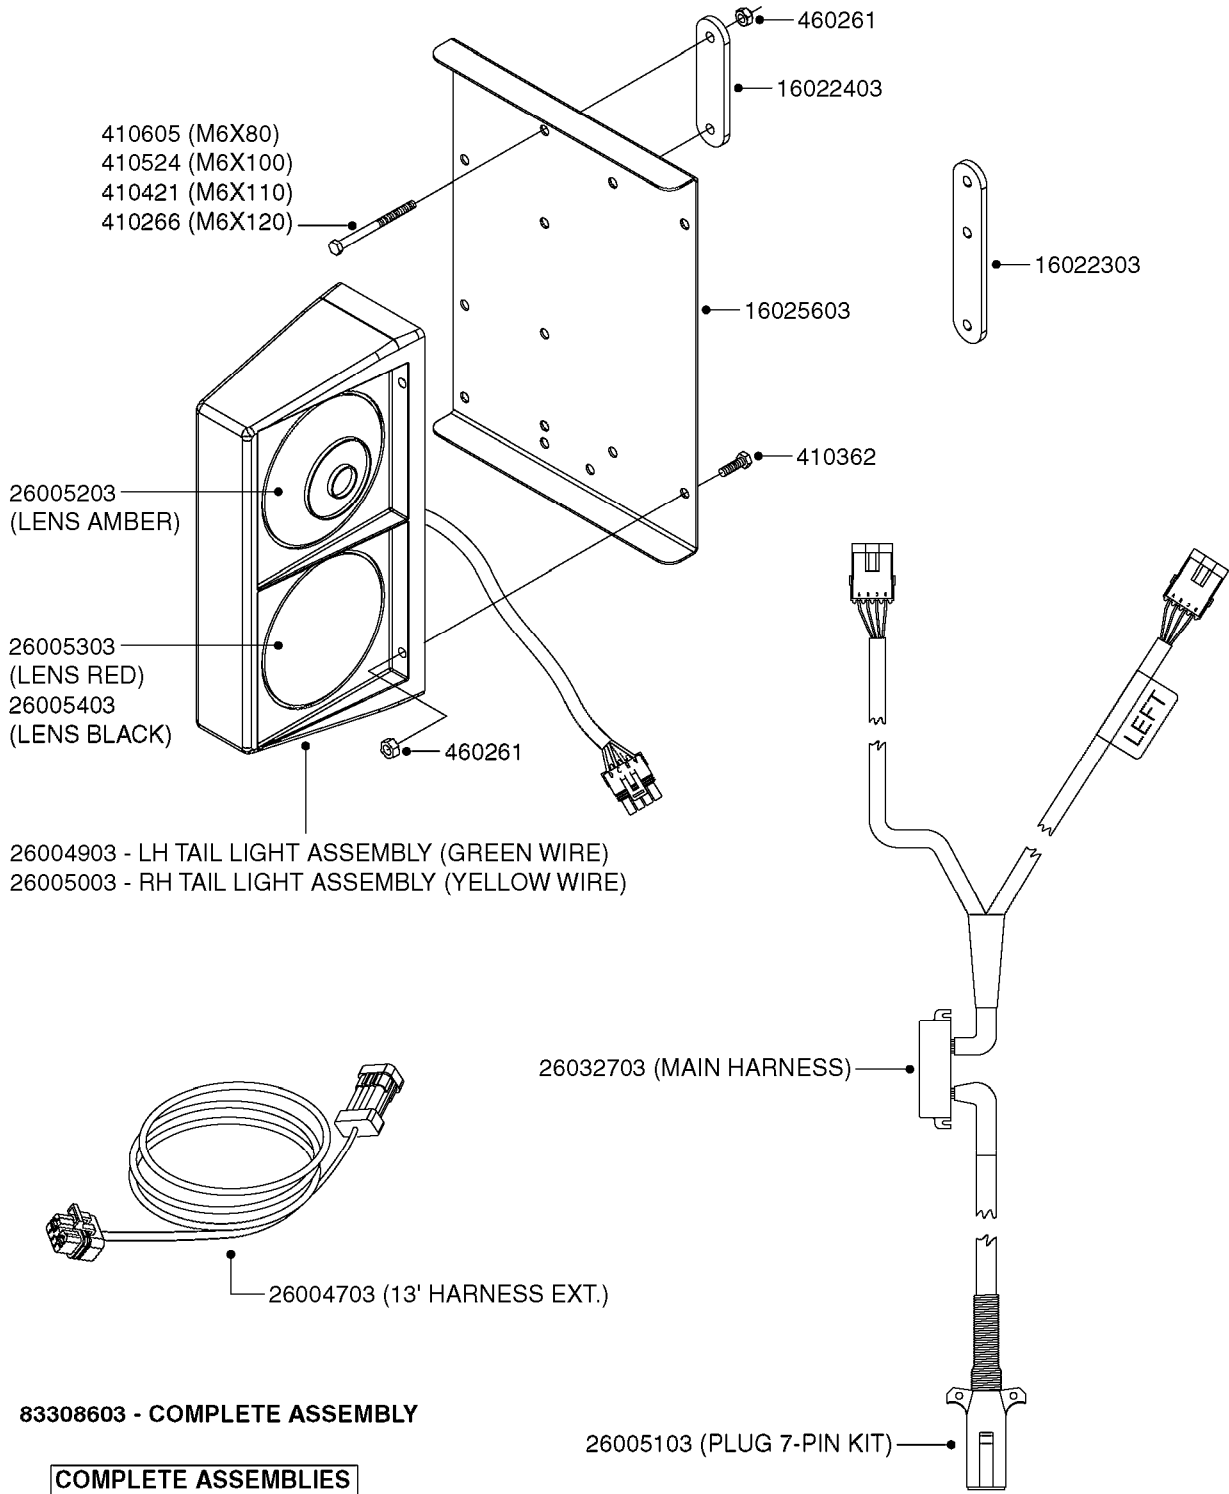

83308603 - COMPLETE ASSEMBLY

COMPLETE ASSEMBLIES
WHOLEGOODS ITEMS

M0160

TRAFFIC LIGHT KIT
M0160-HIN, 17:08:17

Page 1
Date 04.11.2017 13:23

parts-n°	order qty	description
410266	1	BOLT HEX 8.8 DEL M6X120
410362	1	BOLT HEX 8.8 SS M6X20
410421	1	BOLT HEX M6X110 DIN931-A2 SS
410524	1	BOLT HEX 8.8 DEL M6X100
410605	1	BOLT HEX 8.8 DEL M6X80
460261	1	NUT HEX M6X1.00 LOCK DIN985 A2 SS
16022303	1	BRACKET 100MM TUBE
16022403	1	BRACKET 60MM TUBE
16025603	1	BRACKET TAIL LIGHT DUAL LAMP
26004703	1	HARNESS 13' EXT 4 WIRE WP
26004903	1	TAIL LIGHT GREEN WIRE LH
26005003	1	TAIL LIGHT YELLOW WIRE RH
26005103	1	PLUG 7-PIN AG TAIL LIGHT
26005203	1	LENS AMBER BEFORE 2009
26005303	1	LENS RED BEFORE 2009
26005403	1	LENS BLACK BEFORE 2009
26032703	1	HARNESS COMPLETE, TAIL LIGHT, 2013
83308603	1	TRAFFIC LIGHT KIT