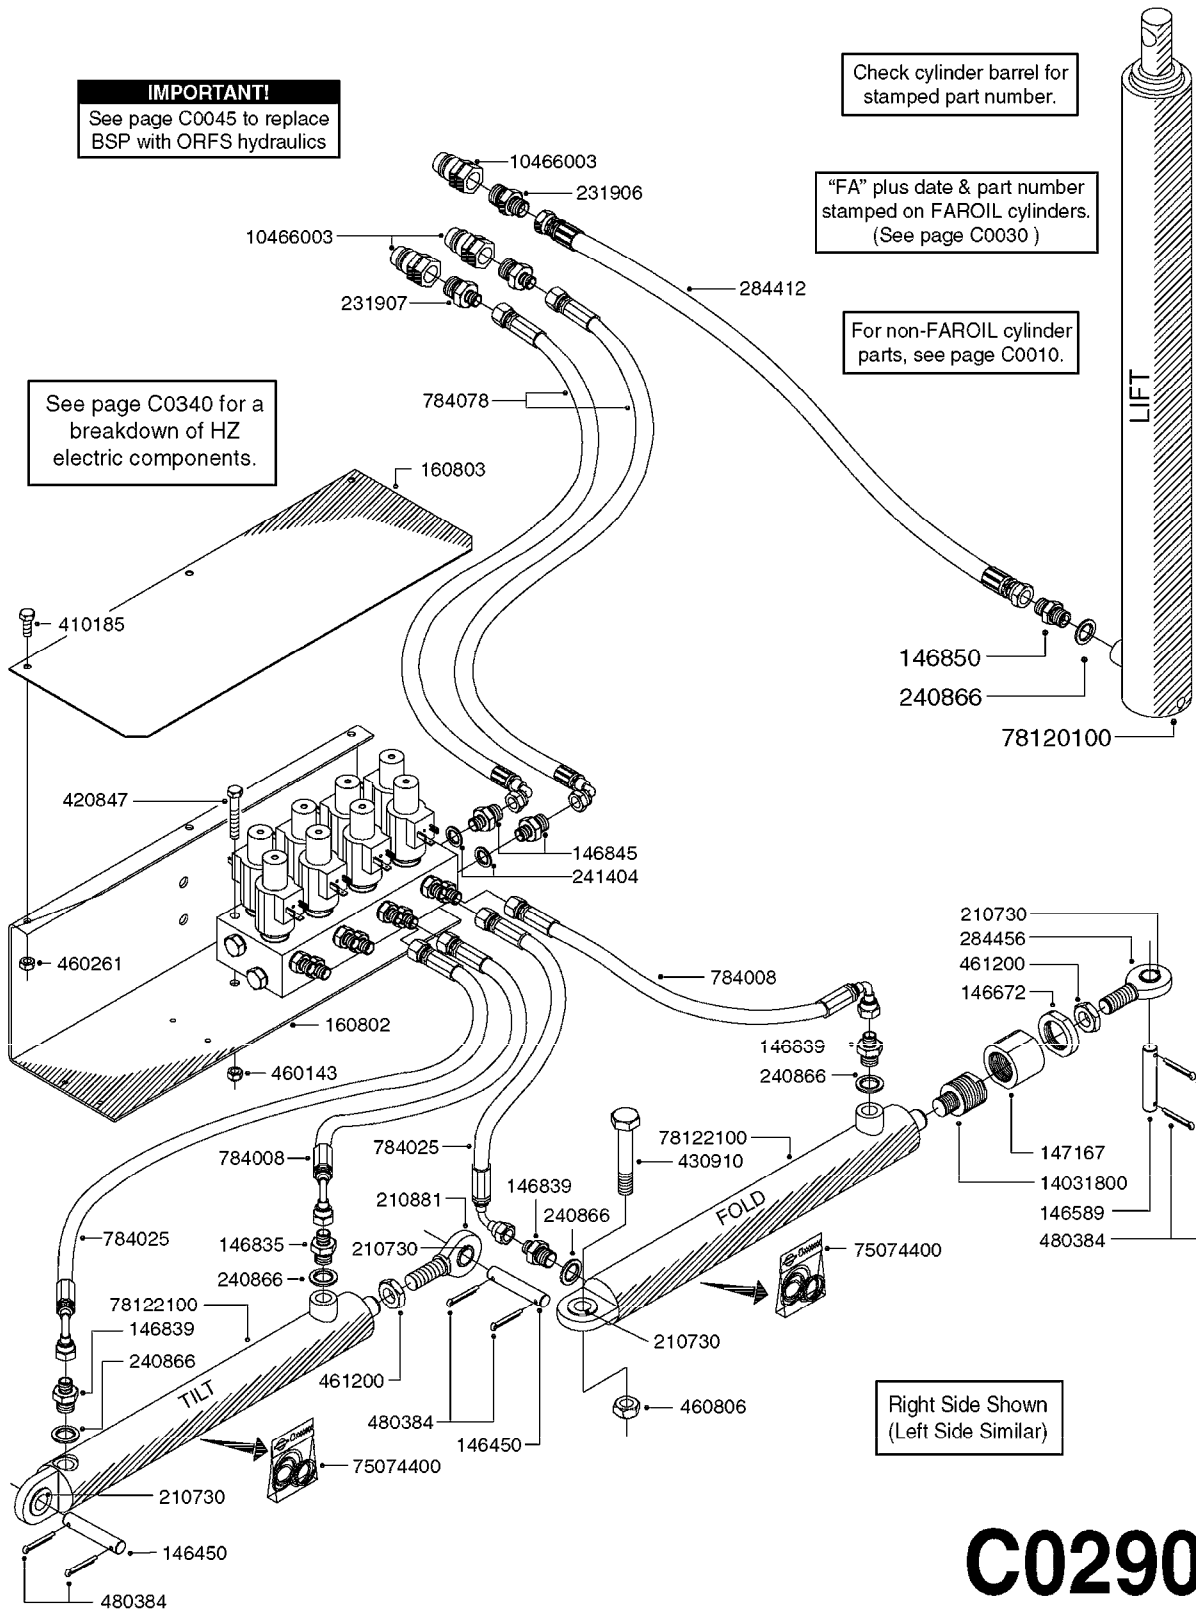

IMPORTANT!

See page C0045 to replace BSP with ORFS hydraulics

Check cylinder barrel for stamped part number.

"FA" plus date & part number stamped on FAROIL cylinders. (See page C0030)

For non-FAROIL cylinder parts, see page C0010.

See page C0340 for a breakdown of HZ electric components.