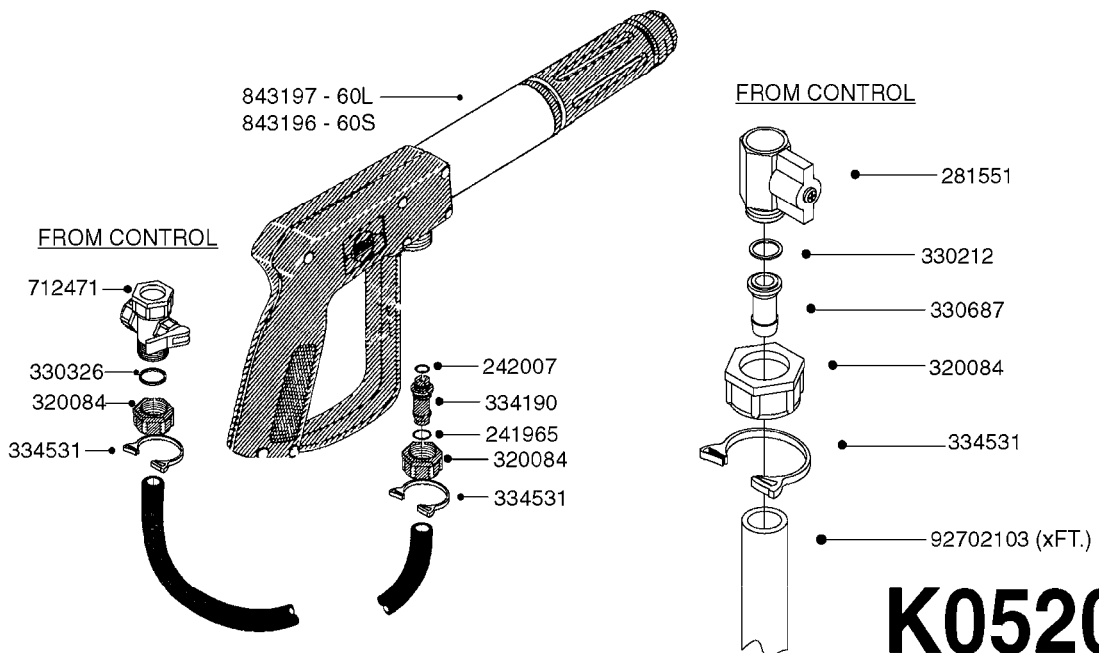

Page 1

Date 04.11.2017 13:23

parts-n°	order qty	description
130390	1	TEE 3/8'X 1/2' BSP F.TYPE 60S
145791	1	CONE FOR ON/OFF
147063	1	SWIRL F.SPRAY GUN TYPE 60
240936	1	O-RING D13.3X2.4 NITRIL
241441	1	O-RING D29.3X3
241965	1	O-RING 12.1 X 1.6
242007	1	O-RING D9.1X1.6
242013	1	SPRING RUBBER F/TRIGGER
242033	1	O-RING
242064	1	SLEEVE RUBBER 3X8X4MM
320084	1	FITT.DK NUT 1/2" BSP
322073	1	HOUSING F.SWIRL TYPE 60S H.G.
322075	1	HOUSING F. NOZZLE
330013	1	O-RING D15/D10X2.5 F.3/8"NUT
334117	1	HANDLE PIECE RIGHT F.60S/60L
334118	1	HANDLE PIECE LEFT F.60S/60L
334121	1	SEAT FOR ON-OFF TYPE
334190	1	FITT.DK HB 1/2' F. PISTOL 60S
334533	1	CLAMP HOSE PLASTIC 3/8"
334534	1	CLAMP HOSE PLASTIC 1/2"
334653	1	FITT.DK HB 3/8' F.HANDGUN
334655	1	TRIGGER SAFETY F.60S/60L GUN
371314	1	NOZZLE CERAMIC 1099-20
440634	1	SCREW 5/8"
480716	1	PIN D3X6 STAINLESS
615455	1	TUBE F.LANCE TYPE 60L
725476	1	SPINDLE
725477	1	TRIGGER
750270	1	GASKET KIT F.SPRAY GUN
843196	1	GUN, MODEL 60S
843197	1	HANDGUN KIT TYPE 60 LONG
92701703	1	HOSE R X3/8" X300PSI WP X0012"
92702103	1	HOSE R X1/2" X300PSI WP X0012"