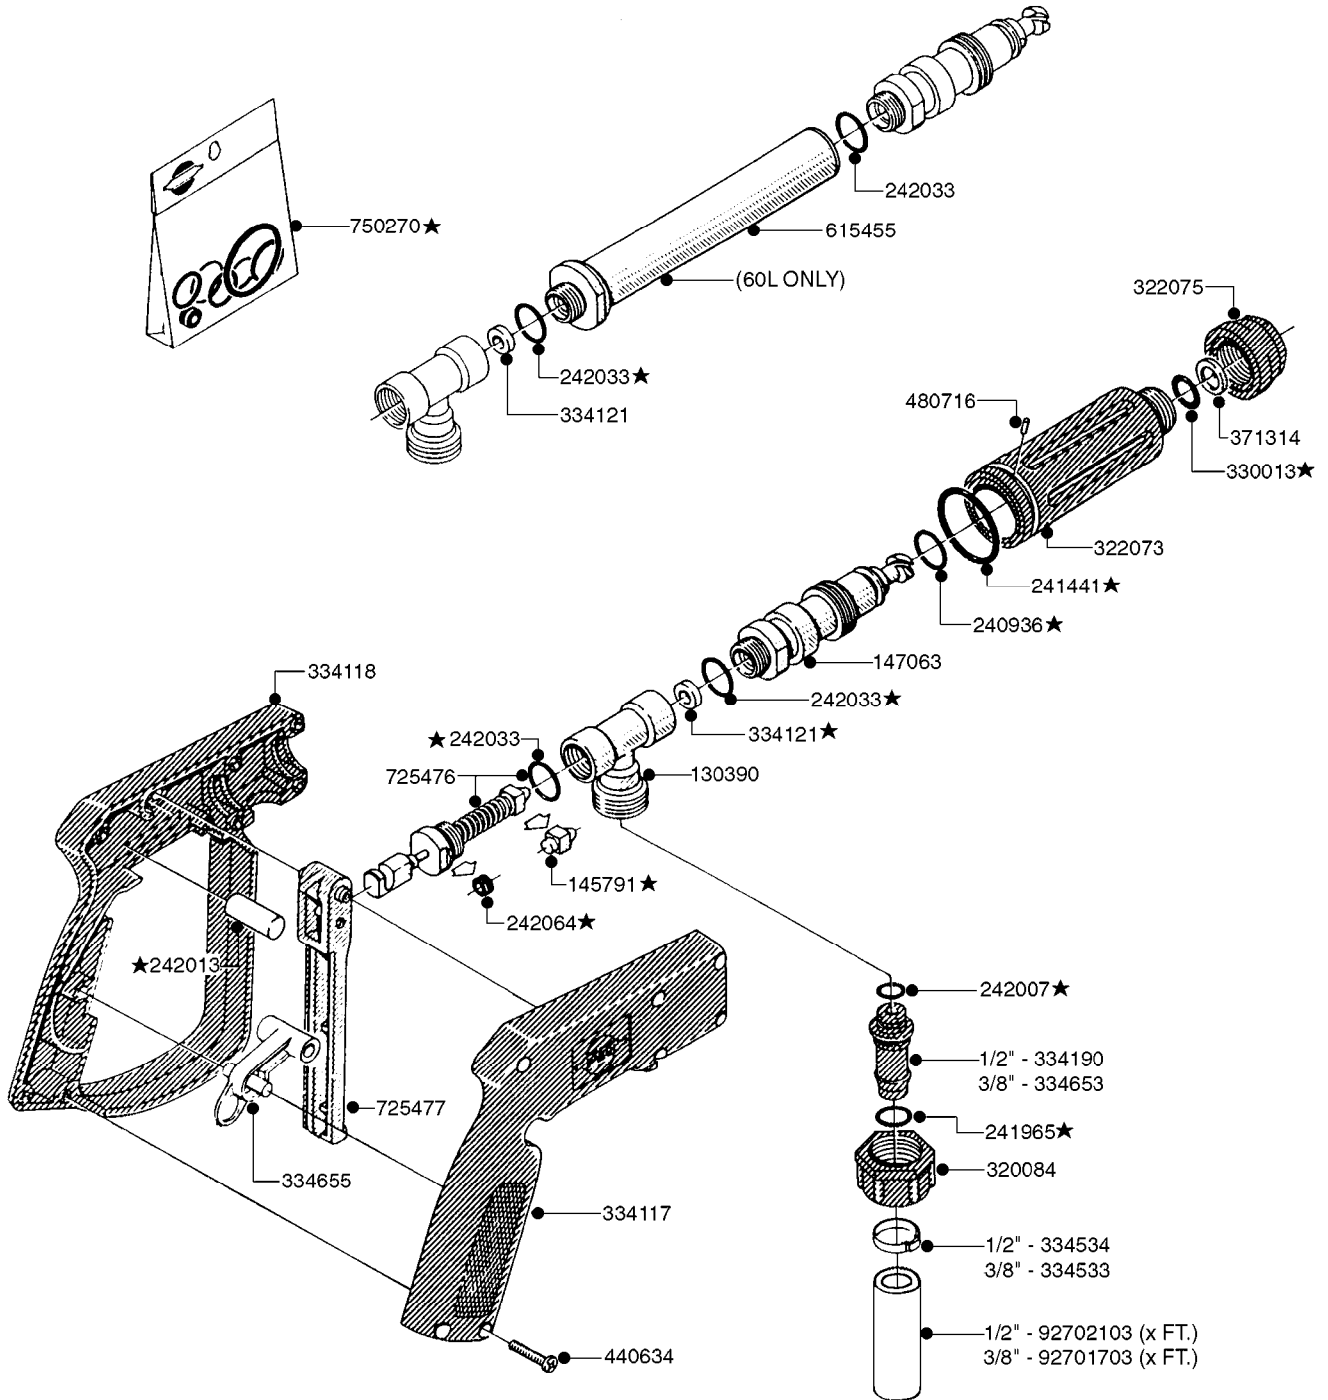

COMPLETE ASSEMBLY:
843197 - 60L
843196 - 60S

COMPLETE ASSEMBLIES
WHOLEGOODS ITEMS

K0480

HANDGUN TYPE 60S/60L POST 95
K0480-HIN, 01:01:16

Page 1

Date 04.11.2017 13:23

parts-n°	order qty	description
130390	1	TEE 3/8'X 1/2' BSP F.TYPE 60S
145791	1	CONE FOR ON/OFF
147063	1	SWIRL F.SPRAY GUN TYPE 60
240936	1	O-RING D13.3X2.4 NITRIL
241441	1	O-RING D29.3X3
241965	1	O-RING 12.1 X 1.6
242007	1	O-RING D9.1X1.6
242013	1	SPRING RUBBER F/TRIGGER
242033	1	O-RING
242064	1	SLEEVE RUBBER 3X8X4MM
320084	1	FITT.DK NUT 1/2" BSP
322073	1	HOUSING F.SWIRL TYPE 60S H.G.
322075	1	HOUSING F. NOZZLE
330013	1	O-RING D15/D10X2.5 F.3/8"NUT
334117	1	HANDLE PIECE RIGHT F.60S/60L
334118	1	HANDLE PIECE LEFT F.60S/60L
334121	1	SEAT FOR ON-OFF TYPE
334190	1	FITT.DK HB 1/2' F. PISTOL 60S
334533	1	CLAMP HOSE PLASTIC 3/8"
334534	1	CLAMP HOSE PLASTIC 1/2"
334653	1	FITT.DK HB 3/8' F.HANDGUN
334655	1	TRIGGER SAFETY F.60S/60L GUN
371314	1	NOZZLE CERAMIC 1099-20
440634	1	SCREW 5/8"
480716	1	PIN D3X6 STAINLESS
615455	1	TUBE F.LANCE TYPE 60L
725476	1	SPINDLE
725477	1	TRIGGER
750270	1	GASKET KIT F.SPRAY GUN
843196	1	GUN, MODEL 60S
843197	1	HANDGUN KIT TYPE 60 LONG
92701703	1	HOSE R X3/8" X300PSI WP X0012"
92702103	1	HOSE R X1/2" X300PSI WP X0012"