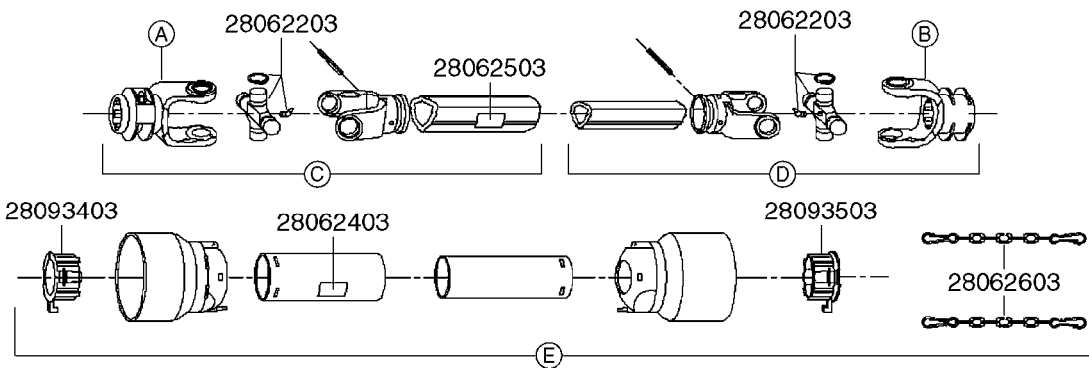

A0520

PTO SHAFTS - BONDIOLI CENT.
A0520-HIN, 19:05:16

Page 1

Date 04.11.2017 13:22

parts-n°	order qty	description
289042	1	UNIV. JOINT 22x54mm
421024	1	BOLT HEX 8.8 DEL M8X60
450015	1	SCREW ALLAN 3/8'X5/8' BLACK
460143	1	NUT HEX M8X1.25 LOCK DIN985A2 SS
28009803	1	PTO PIN TUBE RETAINER OUTER
28009903	1	PTO TUBE RETAINER INNER
28010103	1	PTO YOKE F.INNER TUBE CV PTO
28021403	1	PTO 1"STR/1-3/8" 6SPL B&P
28021503	1	PTO 1"STR/1-3/8" 21SPL B&P
28021603	1	PTO 1"STR/1-3/4" 20SPL B&P
28027903	1	PTO BALL LOCK.KIT F.1-3/8 YOKE
28040503	1	UNIV. JOINT 27x74.6mm
28040703	1	SAFETY CHAIN F.CV BLACK PTO (SET OF 2)
28041803	1	DECAL DANGER GUARD MISSING
28041903	1	DECAL DANGER ROT.DRIVELINE
28056703	1	PTO YOKE #1 1-3/8" X 6 SPLINE
28056803	1	PTO YOKE #1 1-3/8" X 21 SPLINE
28056903	1	PTO YOKE #4 1-3/4" X 20 SPLINE
28057003	1	PTO TUBE YOKE #1-G1 OUTER
28057103	1	PTO TUBE YOKE #4-G4 OUTER
28057203	1	PTO PIN TUBE RETAINER OUTER
28057303	1	PTO TUBE OUTER #1 745MM
28057403	1	PTO TUBE OUTER #4 720MM
28057503	1	PTO TUBE INNER #1 745MM
28057603	1	PTO TUBE INNER #4 720MM
28057703	1	PTO TUBE RETAINER INNER
28057803	1	PTO TUBE YOKE #1 Ø=1"
28057903	1	PTO TUBE YOKE #4 Ø=1"
28058003	1	PTO HALF SAFETY SHIELD OUTER
28058103	1	PTO HALF SAFETY SHIELD OUTER
28058203	1	PTO HALF SAFETY SHIELD INNER
28058303	1	PTO HALF SAFETY SHIELD INNER
28058403	1	PTO BALL LOCK.KIT F.1-3/4 YOKE
28058503	1	PTO TUBE YOKE #1-G1 INNER