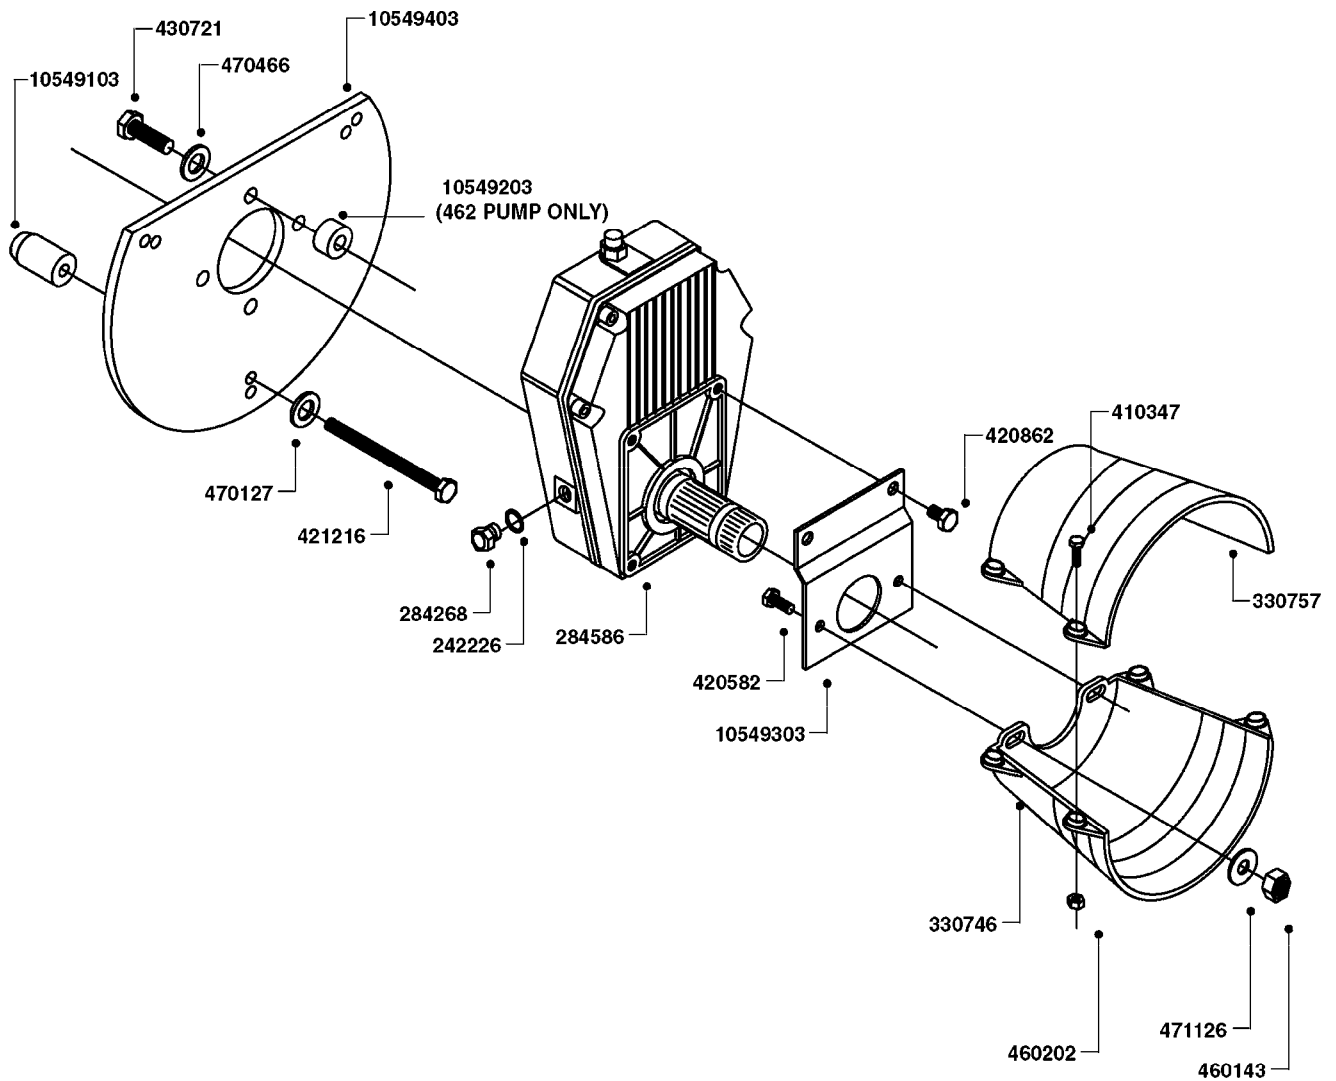

GEAR LUBE REQUIREMENT
SAE 90 GEAR LUBE
(FILL TO SIGHT GAUGE CENTER)

COMPLETE ASSEMBLIES
WHOLEGOODS ITEMS

A0480

GEAR DRIVE 1000RPM 361-3/460-3
A0480-HIN, 01:01:16

Page 1
Date 04.11.2017 13:22

parts-n°	order qty	description
242226	1	SEAL WASHER F.BOTTOM PLUG
284140	1	GASKET SET FOR GEAR ML52 1/3
284267	1	BOTTOM PLUG F. GEAR ML52
284268	1	LEVEL INDICATOR GEAR ML 52
284571	1	SHAFT F.ML52
284586	1	GEAR BOX 1000 RPM
284808	1	HOUSING F.ML52 GEARBOX
284810	1	BEARING INNER ML52 GEARBOX
284811	1	SNAP-RING OUTER 46X2
284812	1	BEARING OUTER ML52 GEARBOX
284813	1	ENDCOVER F.ML52 GEARBOX
284814	1	SCREW F.END COVER ML52 GEARBOX
285633	1	BOTTOM PLUG F.M7 GEAR
330746	1	GUARD PTO LOWER PART SHORT
330757	1	GUARD PTO UPPER PART SHORT
410347	1	SCREW M6X20 8.8
420626	1	BOLT HEX 8.8 DEL M10X20 FT
460202	1	NUT HEX M6
460423	1	NUT HEX M10X1.50 LOCK DIN985A2 SS
471122	1	WASHER, M10, Ø20/10.5X 2.0, SS
10151603	1	BOLT HEX 7/16 NC GR.2 01.50'
10213003	1	NUT HEX NC (NYLON LOCK) 7/16"
10549503	1	GEAR BOX KIT 1000 RPM LESS G/B

10549503 - KIT WITHOUT GEARBOX
10549603 - COMPLETE KIT WITH GEARBOX

COMPLETE ASSEMBLIES
WHOLEGOODS ITEMS

A0490

GEAR BOX KIT 1000 RPM
A0490-HIN, 01:01:16

Page 1

Date 04.11.2017 13:22

parts-n°	order qty	description
10549103	1	BUSHING D28/D10.5X50
10549203	1	BUSHING D28/D12.5X16
10549303	1	MOUNT PLATE PTO COVER 1000 RPM
10549403	1	MOUNT PLATE F.G/BOX 1000 PRM
10549503	1	GEAR BOX KIT 1000 RPM LESS G/B
10549603	1	GEAR BOX KIT 1000 RPM 361/462
242226	1	SEAL WASHER F.BOTTOM PLUG
284268	1	LEVEL INDICATOR GEAR ML 52
284586	1	GEAR BOX 1000 RPM
330746	1	GUARD PTO LOWER PART SHORT
330757	1	GUARD PTO UPPER PART SHORT
410347	1	SCREW M6X20 8.8
420582	1	BOLT HEX 8.8 DEL M8X20 FT A2
420862	1	BOLT HEX 8.8 DEL M10X16 FT
421216	1	BOLT HEX 8.8 DEL M10X130
430721	1	BOLT HEX 8.8 DEL M12X40 FT
460143	1	NUT HEX M8X1.25 LOCK DIN985A2 SS
460202	1	NUT HEX M6
470127	1	WASHER D15D10X2 M10 LOCK
470466	1	WASHER D21.1/D12.2X2.5 LOCK
471126	1	WASHER, M8, Ø16/ 8.4X 1.6, SS