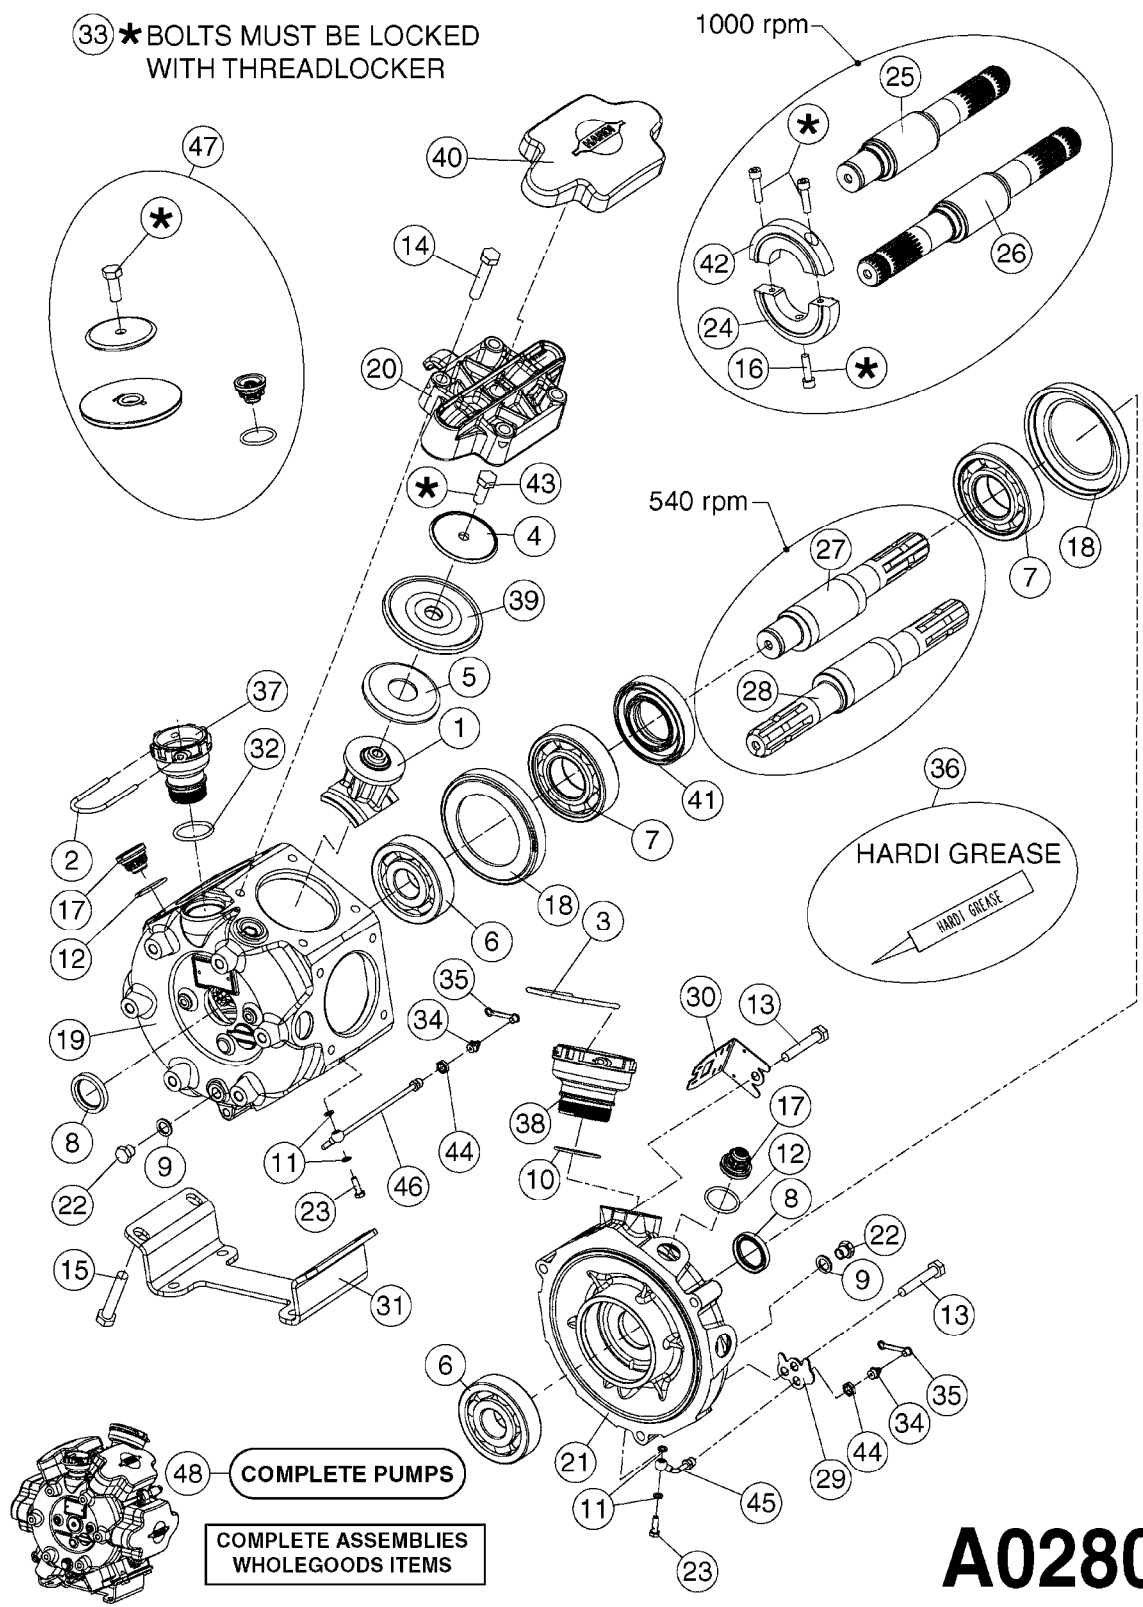

33 *BOLTS MUST BE LOCKED WITH THREADLOCKER

1000 rpm

540 rpm

PUMP - 364 540/1000 RPM
A0280-HIN, 21:02:17

Page 1
Date 04.11.2017 13:22

Pos.	parts-n°	order qty	description
1	111622	1	CONNECTING ROD 463/5.5MM
1	111628	1	CONNECTING ROD 363/5.5 PUMP
1	111629	1	CONNECTING ROD 363/364-7 PUMP
1	111630	1	CONNECTING ROD 363/364-10 PUMP
2	145996	1	FITT.DK S-67 FORK
3	145997	1	FITT.DK S-93 FORK
4	161174	1	DIAPHRAGM DISC SS 361/363/364 PUMP
5	161372	1	DIAPHRAGM BACKING DISC,320-361
6	210221	1	BEARING BALL 6407
7	210232	1	BEARING BALL 6310
8	210243	1	SEAL OIL 35 X 47 X 7
9	241404	1	DOWTY SEAL 1/4"
10	242225	1	O-RING D45.0 X 4.0 RUBBER
11	242374	1	WASHER Ø10/Ø6X1 COPPER
12	330024	1	O-RING D41,1/D34.5 X 3,5
13	420895	1	BOLT HEX 8.8 RAW M10X60
14	430312	1	BOLT HEX 8.8 RAW M12X60
15	430437	1	BOLT HEX 8.8 RAW M12X65
16	450995	1	BOLT ALLEN M8X30 DIN 912 RAW
17	728146	1	VALVE FOR 361(726890/707932)
18	11171900	1	CONROD RING 364/464 MACHINED
19	11172000	1	PUMP HOUSE 364 MACHINED 5/4" BSP RED
20	11172800	1	VALVE COVER 363/364 MACHINED RED
21	11173200	1	FRONTPART 364, 1½" BSP RED
22	14010400	1	PLUG 1/4" BSP
23	14120400	1	BANJOBOLT M6 X 19
24	14120700	1	COUNTERWEIGHT 364/464-1000
25	14137300	1	CRANKSHAFT 364/464-5.5 1000
26	14137900	1	CRANKSHAFT 364/464-5.5 GG 1000
27	14137600	1	CRANKSHAFT 364/464-10
28	14138200	1	CRANKSHAFT 364/464-10 GG
29	16382900	1	GREASE NIPPLE PLATE, 364
30	16390600	1	BRACKET FOR RPM SENSOR
31	17002400	1	FOOT F. 36X PUMP, RED
32	24266600	1	O-RING D 38,0 X 4,0 70SH.NITR
33	28045503	1	LOCTITE 262 .5ML (.017oz.)
34	28163300	1	GREASE NIPPLE H1 M6X1 DIN 7412
35	28163400	1	CAP F. GREASENIPPLE YELLOW M6X1
36	28164600	1	HARDI PUMP GREASE S3 V550L 1
37	32242200	1	FITTING S67 5/4" KON. RG 2014
38	32242300	1	NIPPLE S93 1,5' KON.RG 2014
39	33511400	1	DIAPHRAGM PUMP 361/361/363/364 PUR
40	33524300	1	COVER PLASTIC 364 PUMP
41	33527200	1	GREASE SPLIT 364/464
42	39136200	1	HALFPART 364/464-1000
43	43099200	1	BOLT HEX SS M12 X 30 DIN933 A4
44	46134000	1	NUT HEX M10x1 H=2.3 NV=14 ELZIN
45	61096800	1	BANJOTUBE SHORT 364 COMPL.
46	61096900	1	BANJOTUBE LONG 364 COMPL.
47	75585900	1	PUMP KIT 364
48	82168100	1	PUMP 464-5.5 THROUGH SHAFT 1000RPM
48	82169500	1	PUMP 364-5.5-MED-1000
48	82169700	1	PUMP 364-5.5-MOD2-1000-OSP
48	82170000	1	PUMP 364-10-STD-540 FK
48	82170300	1	PUMP 364-10-MOD-540-GG THROUGH SHAFT
48	82170400	1	PUMP 364-10-MOD-540-OSP