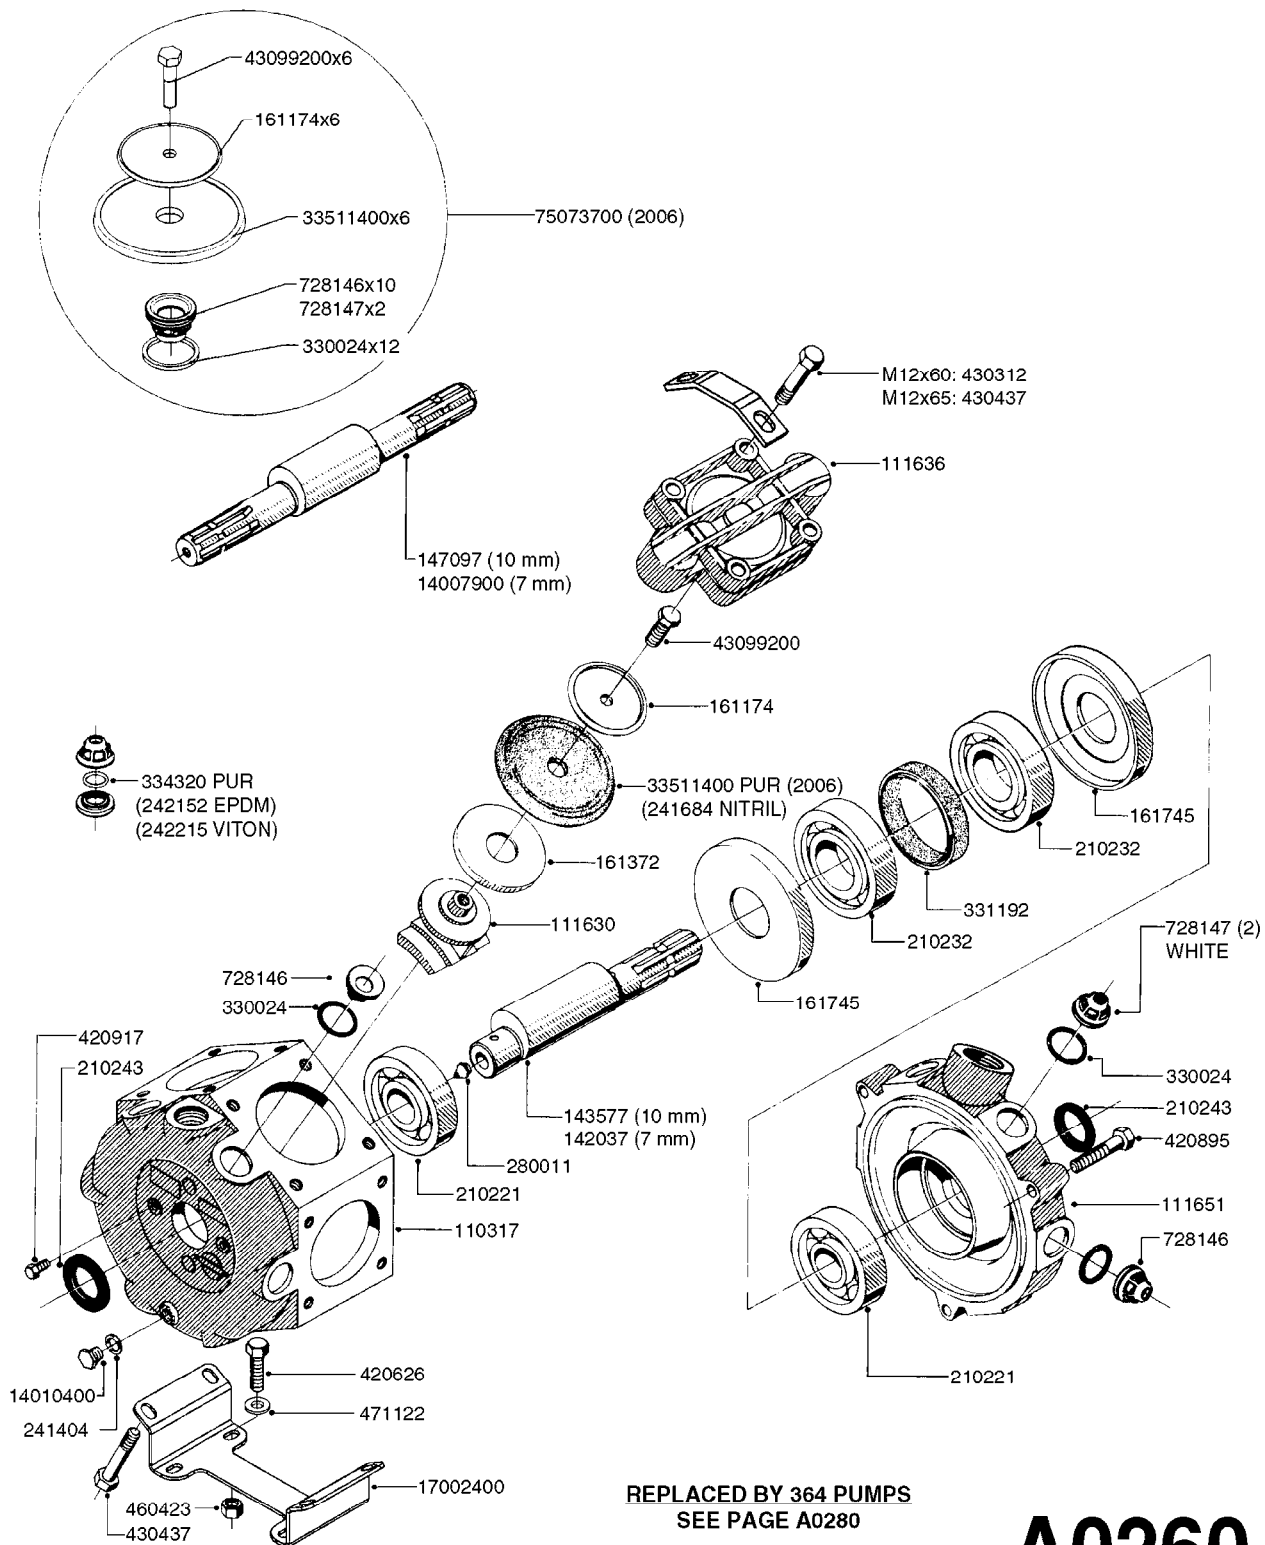

REPLACED BY 364 PUMPS
SEE PAGE A0280

A0260

PUMP - 363 W/MOUNTING BASE
A0260-HIN, 17:03:16

Page 1

Date 04.11.2017 13:22

parts-n°	order qty	description
110317	1	PUMP CASING MODEL 360/361 PNTD
111630	1	CONNECTING ROD 363/364-10 PUMP
111636	1	VALVE COVER 363 HEAVY DUTY
111651	1	CASTING F.363 1.5" PUMP(FRONT)
142037	1	CRANK SHAFT 361-20
143577	1	CRANK SHAFT F.363/462/463-10mm
147097	1	CRANK SHAFT 363-463/10 THROUGH
161174	1	DIAPHRAGM DISC SS 361/363/364 PUMP
161372	1	DIAPHRAGM BACKING DISC,320-361
161745	1	METAL SPACER F.363/463
210221	1	BEARING BALL 6407
210232	1	BEARING BALL 6310
210243	1	SEAL OIL 35 X 47 X 7
241404	1	DOWTY SEAL 1/4"
241684	1	DEICER PARTS: DIAPHRAGM MODEL 361 NITRIL
242152	1	O-RING D18.2X3 EPDM
242215	1	O-RING D18X3 VITON
280011	1	GREASE NIPPLE 1/8" SAE H TR
330024	1	O-RING D41,1/D34.5 X 3,5
331192	1	SPACER, MODEL 361/363
334320	1	O-RING D18X3 POLYURETHANE
420626	1	BOLT HEX 8.8 DEL M10X20 FT
420895	1	BOLT HEX 8.8 RAW M10X60
420917	1	BOLT HEX 8.8 RAW M8X12 FT
430312	1	BOLT HEX 8.8 RAW M12X60
430437	1	BOLT HEX 8.8 RAW M12X65
460423	1	NUT HEX M10X1.50 LOCK DIN985A2 SS
471122	1	WASHER, M10, Ø20/10.5X 2.0, SS
728146	1	VALVE FOR 361(726890/707932)
728147	1	VALVE FOR 361 WHITE WITH HOLE
14007900	1	CRANK 363/462/463-7mm 540/THRU
14010400	1	PLUG 1/4" BSP
17002400	1	FOOT F. 36X PUMP, RED
33511400	1	DIAPHRAGM PUMP 361/361/363/364 PUR
43099200	1	BOLT HEX SS M12 X 30 DIN933 A4
75073700	1	PUMP KIT 361/363 "06"