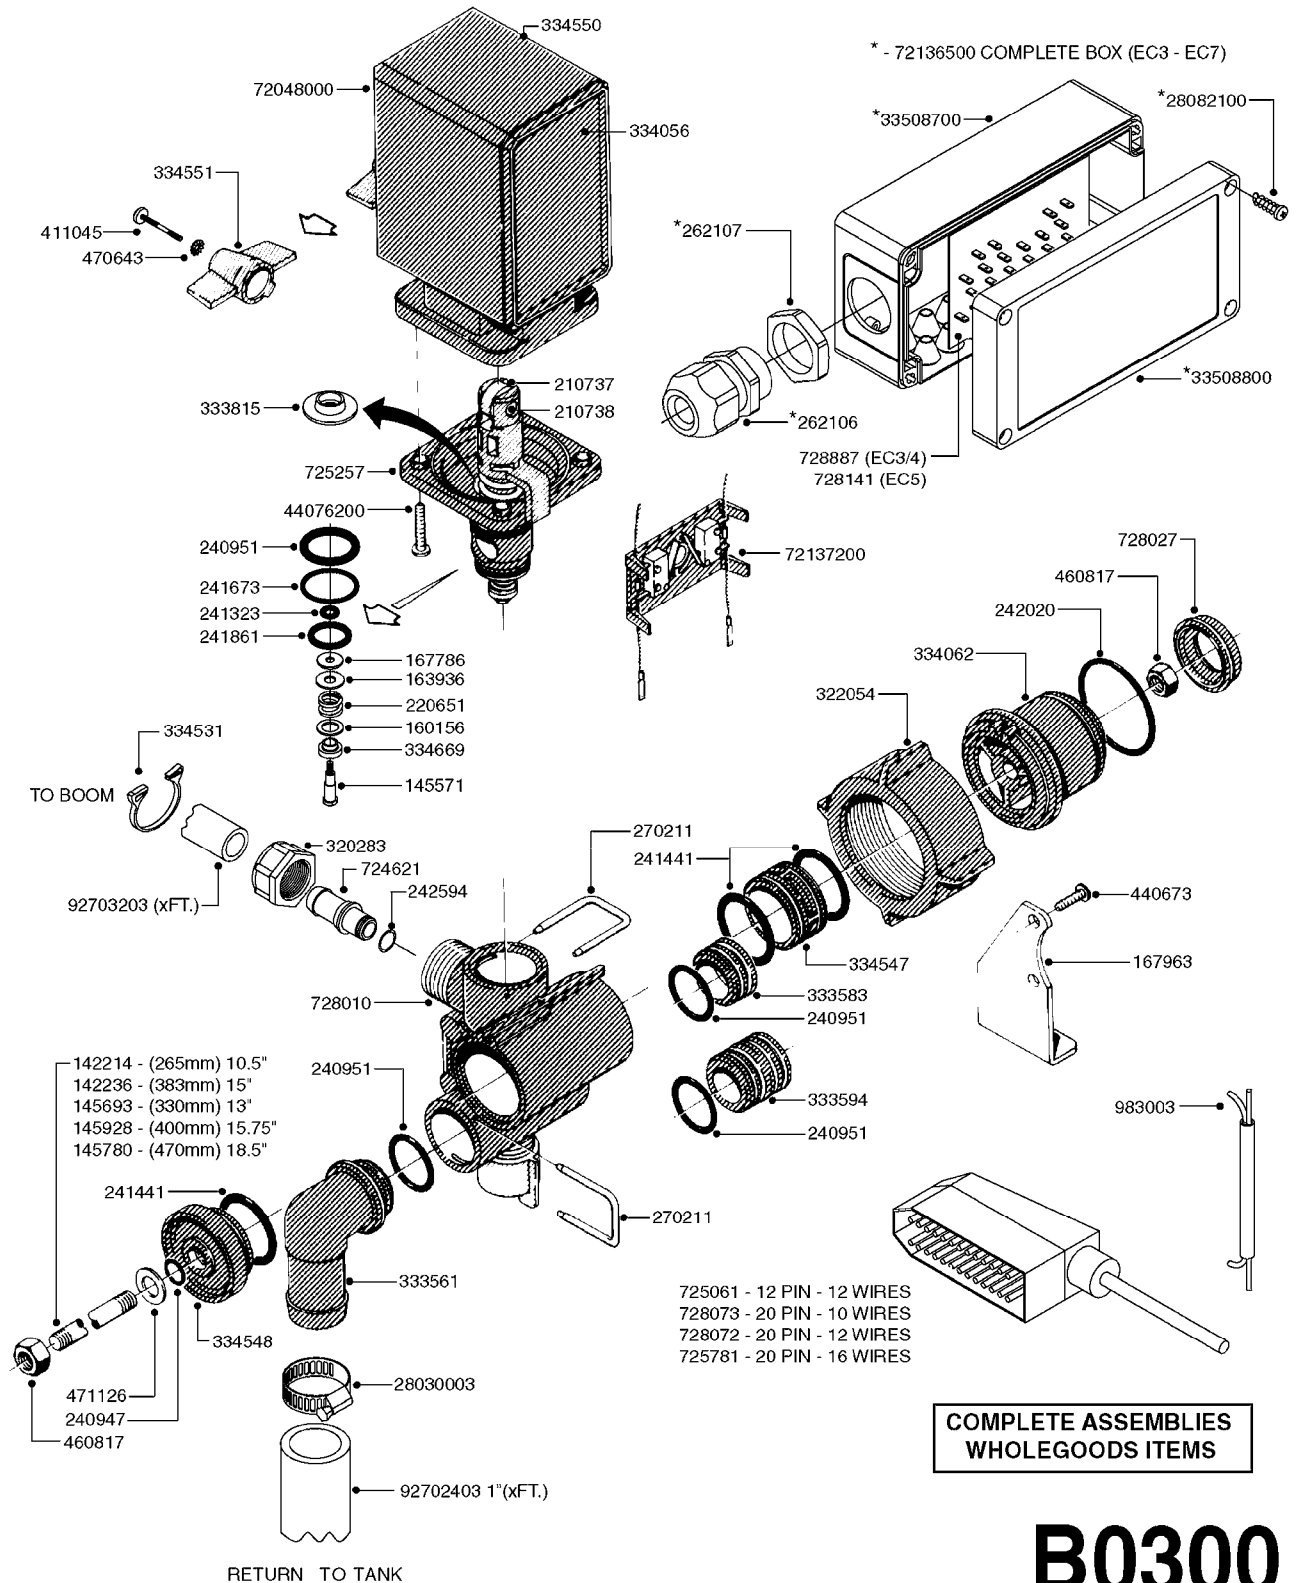

**COMPLETE ASSEMBLIES
WHOLEGOODS ITEMS**

B0300

EC BOOM VALVE-ELEC.(GRN GRIP)
B0300-HIN, 01:01:16

parts-n°	order qty	description
142214	1	STUD BOLT - M8X265, 3 SECTION
142236	1	STUD BOLT 8 X 381 - 8 MODULS
145571	1	STUD BOLT F/PNEUM. DISTRIBUTOR
145693	1	STUD BOLT - M8X330, 4 SECTION
145780	1	STUD BOLT - M8X470, 6 SECTION
145928	1	STUD BOLT - M8X400, 5 SECTION
160156	1	WASHER D14.1/D9.2X1 SS
163936	1	WASHER D15/D6.2X1
167786	1	WASHER D13/D4.2X1
167963	1	MOUNT BKT.F.EC BOOM SEC.
210737	1	BEARING BALL D7 RSTO 5 TN
210738	1	PIN Ø7 L16
220651	1	SPRING PRESSURE D12.5/5
240947	1	O-RING D7.3X2.4 NITRIL
240951	1	O-RING D21.2X3 NITRIL
241323	1	O-RING D5.3X2.4 NITRIL
241441	1	O-RING D29.3X3
241673	1	O-RING D22.1X1.6
241861	1	O-RING D15.3X2.4 VITON
242020	1	O-RING 39.2 X 3 VITON
242594	1	O-RING D14 X 1.78 SCH.70-EPDM
262106	1	BULKHEAD F. CABLE 6.5-14 BLACK
262107	1	NUT F. BULKHEAD CABLE BLACK
270211	1	FITT.DK S25 FORK L=37.5
320283	1	FITT.DK NUT 3/4"BSP
322054	1	UNION NUT BLACK S61 x 2
333561	1	FITT.DK ELB.1" EC RETURN
333583	1	END PIECE FOR BYPASS
333594	1	CONNECTING PIECE F. BYPASS
333815	1	DISTANCE RING
334056	1	COVER F/MOTOR HOUSE EC DIST.
334062	1	CONNECT. BRANCH F/EC OP. UNIT
334531	1	CLAMP HOSE PLASTIC 3/4"
334547	1	CONNECTING PIECE F. PRESSURE
334548	1	END COVER
334550	1	MOTOR HOUSE SECT VALVE
334551	1	GRIP F.MAN.OP.EC ON/OFF GREEN
334669	1	VALVE CONE D14/D7-SH 63 WHITE
411045	1	SCREW M4 X 16MM STAINLESS
440673	1	SCREW F.PLASTIC 5X12 SS
460817	1	NUT HEX M8 STAINLESS DIN 934
470643	1	WASHER LOCK
471126	1	WASHER, M8, Ø16/ 8.4X 1.6, SS
724621	1	FITT.DK HB 3/4"ASSY F.3/4" NUT
725061	1	CABLE - EC 12WIRE L=6000mm
725257	1	SPINDLE SECT. F/EC DISTRIBUTOR
725781	1	CONNECTING CABLE L=6000-AC 5
728010	1	DISTRIB HOUSING W/CONST PR GRN
728027	1	BUSHING WITH SEAT
728072	1	CABLE,20-PIN,6M EC/4
728073	1	CABLE,20-PIN,6M, EC/3
728141	1	CIRCUIT BOARD F.EC7 CONN. BOX
728887	1	CIRCUIT BOARD EC CONTROL
983003	1	CABLE ELEC.2X1MM WIRE BLACK EC
28030003	1	CLAMP HOSE GEAR P1" 6716
28082100	1	SCREW F. BOX LID 1/4" L=20
33508700	1	BOX BOTTOM 160X80X40 BLACK 1-HOLE
33508800	1	LID 160X80X15 BLK W/SCREWS
44076200	1	PT SCREW 50X16
72048000	1	MOTOR, DISTRIBUTION 1:300
72136500	1	UNIV. CONNECTION BOX F. EC