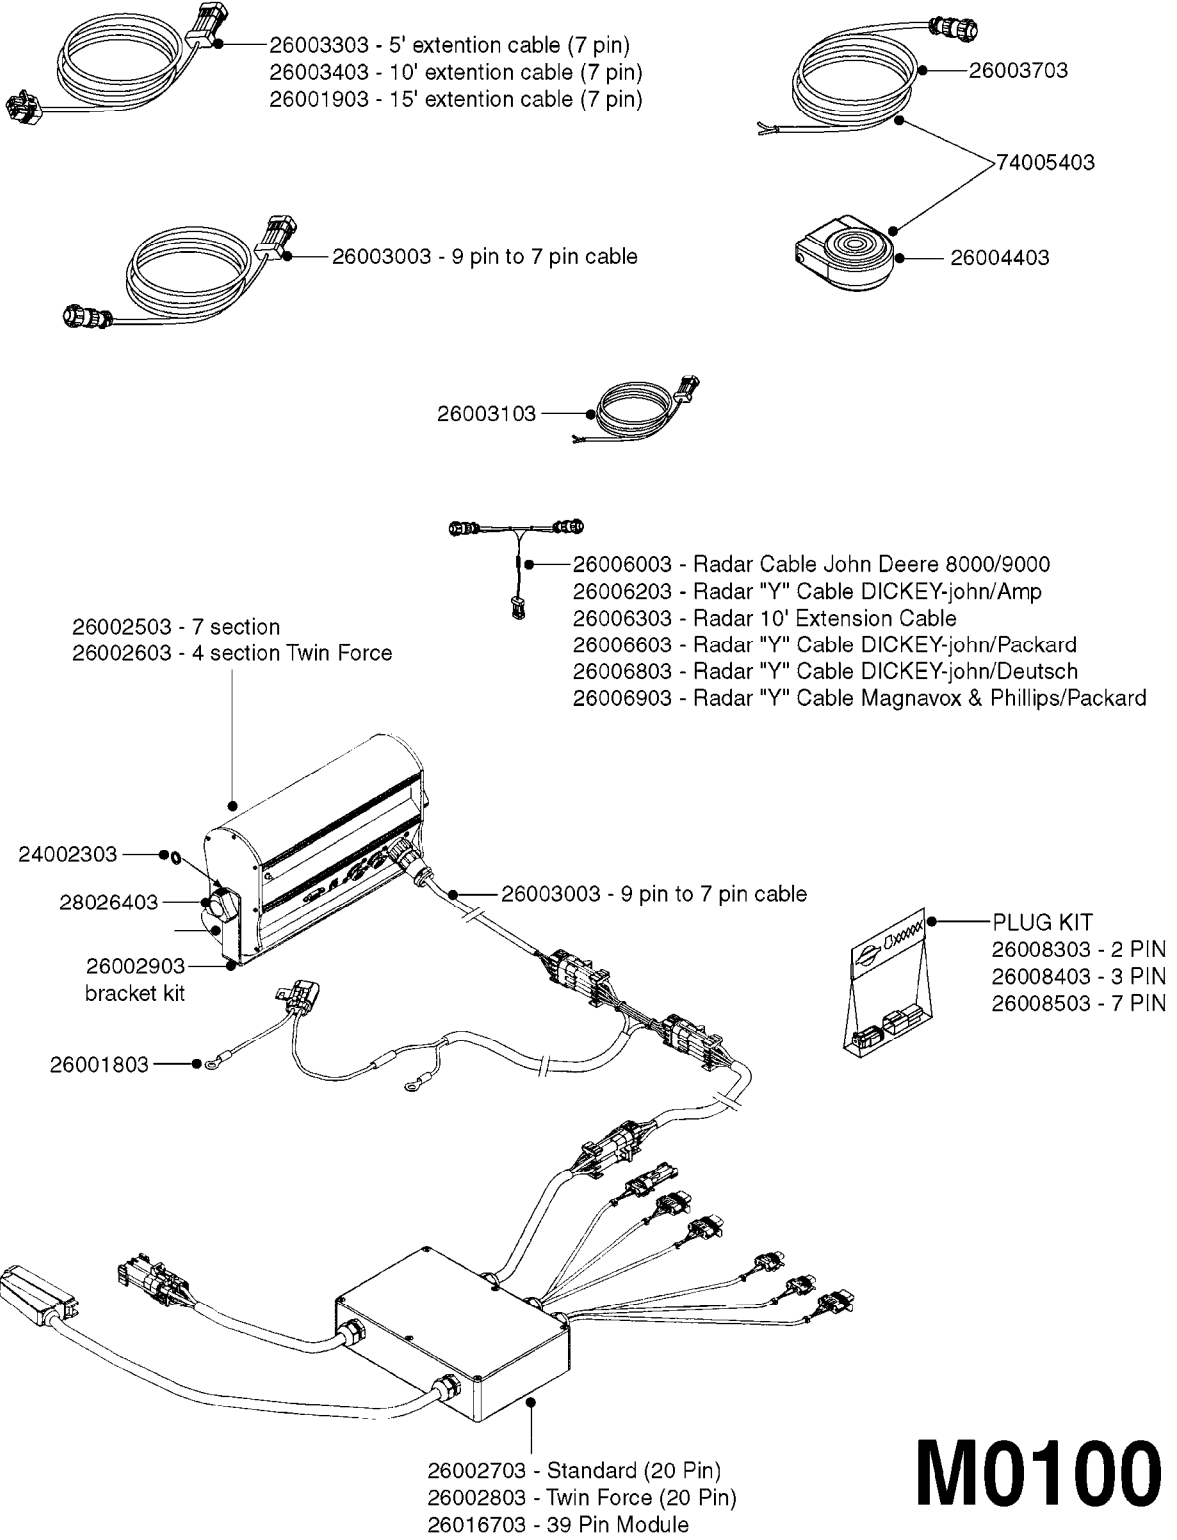

MUSTANG 3500 CONTROLLER
M0100-HIN, 01:01:16

Page 0
Date 04.11.2017 13:23

MUSTANG 3500 CONTROLLER
M0100-HIN, 01:01:16

Page 1
Date 04.11.2017 13:23

parts-n°	order qty	description
24002303	1	WASHER, RUBBER
26001803	1	POWER CABLE
26001903	1	15' 7-PIN EXTENSION CABLE
26002503	1	MUSTANG 3500/7 CONSOLE
26002603	1	MUSTANG 3500/4/TF CONSOLE
26002703	1	MUSTANG 3500/20PIN SC MODULE
26002803	1	MUSTANG 3500/20PIN TF SC MODUL
26002903	1	MUSTANG 3500 CONSOLE MNT KIT
26003003	1	MUSTANG 3500 CONSOLE CABLE
26003103	1	MUSTANG 3500/7 SC MOD CNECT KT
26003303	1	MUSTANG/FM 5FT 7PIN EXT CABLE
26003403	1	MUSTANG/FM 10FT 7PIN EXT CABLE
26003703	1	MUSTANG RUN/HOLD ADAPT CABLE
26004403	1	SWITCH, FOOT
26006003	1	MUSTANG RADR CBLE JD 8000/9000
26006203	1	MUSTANG RDR "Y" CABLE DCKY-JHN
26006303	1	MUSTANG RDR EXTNSN CABLE 10FT
26006603	1	MUSTANG RDR"Y"CABLE D-J PACKRD
26006803	1	MUSTANG RDR"Y"CABLE D-J DEUTS.
26006903	1	MUSTANG RDR"Y"CABLE MAG.PHILIP
26008303	1	MICRO TRAK PLUG KIT - 2 PIN
26008403	1	MICRO TRAK PLUG KIT - 3 PIN
26008503	1	MICRO TRAK PLUG KIT - 7 PIN
26016703	1	MUSTANG 3500/39PIN SC MODULE
28026403	1	KNOB, MUSTANG CONSOLE MOUNT
74005403	1	FOOT SWITCH FOR MUSTANG 3500