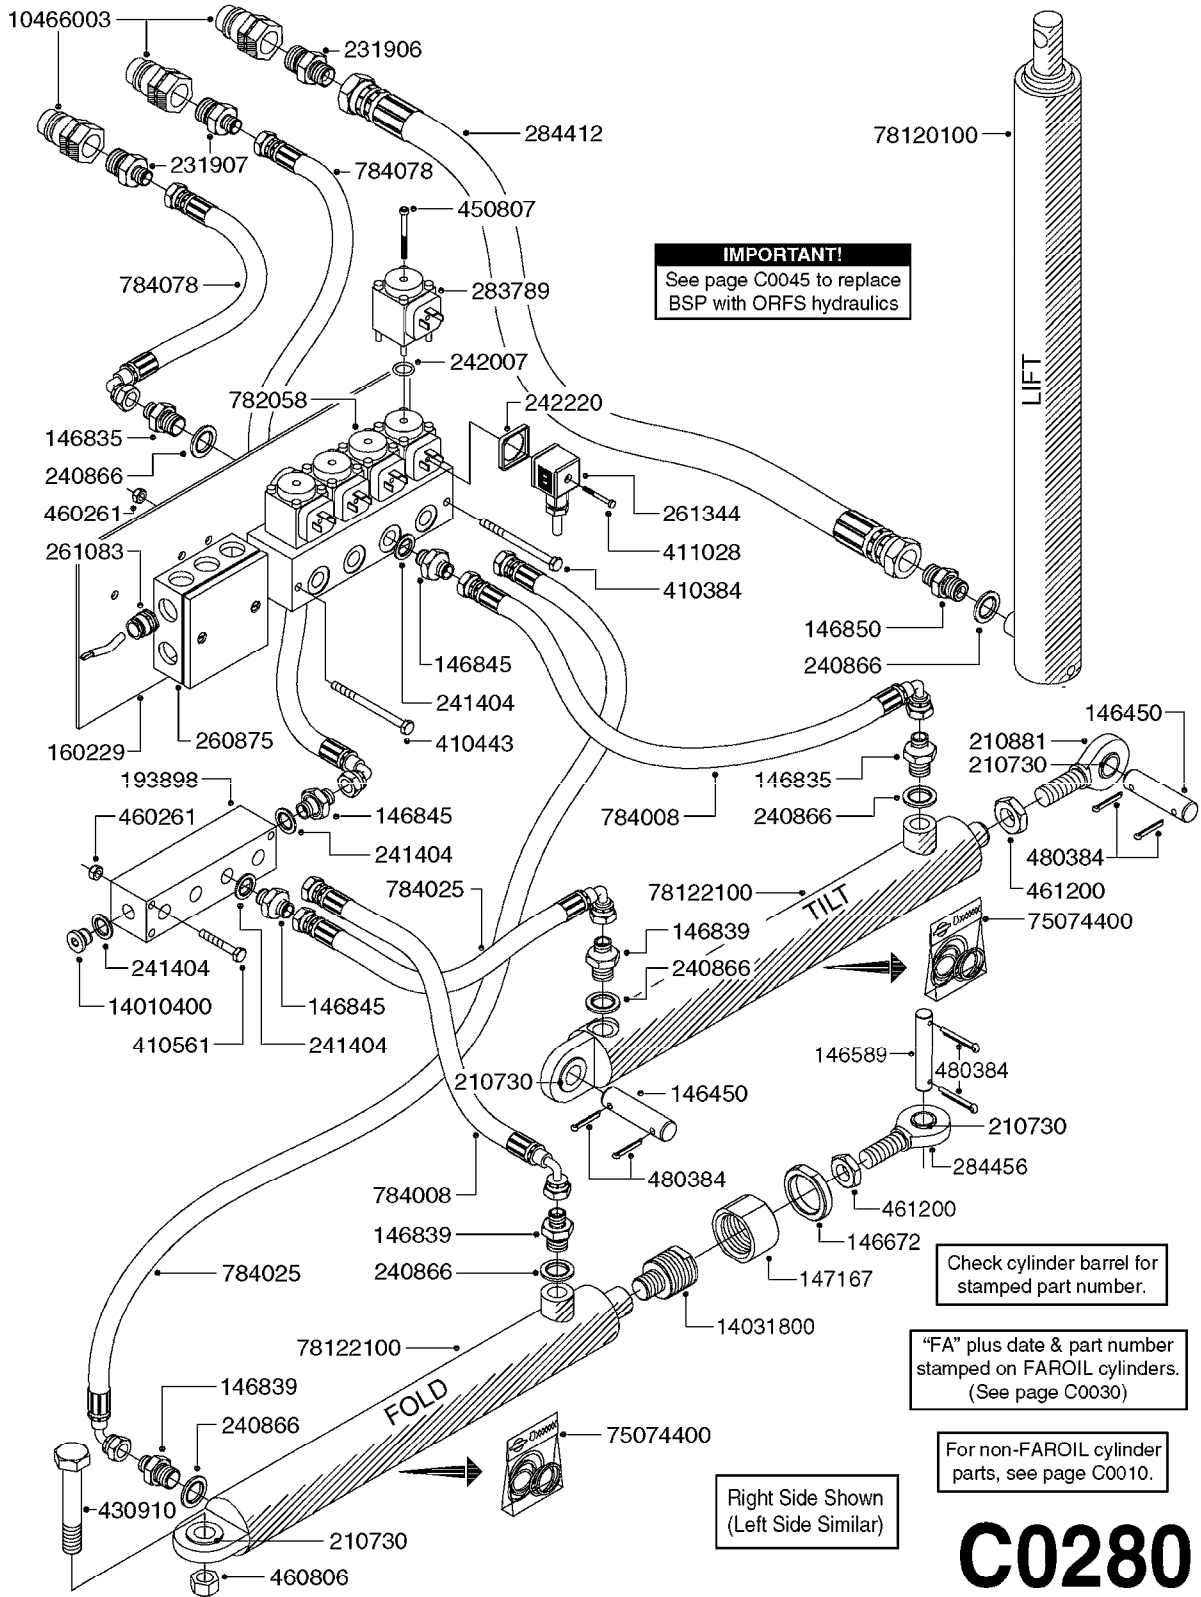

Right Side Shown
(Left Side Similar)

C0270

HYDRAULICS-EAGLE HY 80-90'
C0270-HIN, 30:03:16

Page 1

Date 04.11.2017 13:22

parts-n°	order qty	description
146589	1	PIN D19.8 X 65
146672	1	NUT HEX LOCK F.ADJUSTER
146839	1	HEX NIPPLE 1/4"X3/8" BSP 0.7MM
146850	1	HEX NIPPLE 3/8"x3/8" - 1.8mm
147167	1	BUSHING D50/D36X45MM
163936	1	WASHER D15/D6.2X1
210730	1	BEARING F.LINK HEAD M20
230963	1	TEE 1/4"M X 1/4"M X 1/4"M BSP
231906	1	HEX NIPPLE 3/8"BSP X 1/2"NPT
231907	1	HEX NIPPLE 1/4"BSP X 1/2"NPT
240866	1	DOWTYSEAL 3/8"
284412	1	HOSE HY 3/8" X 315" STR+STR
284456	1	LINK HEAD M20 X D20 L=30
410362	1	BOLT HEX 8.8 SS M6X20
410583	1	BOLT HEX 8.8 DEL M6X40
460261	1	NUT HEX M6X1.00 LOCK DIN985 A2 SS
461200	1	NUT HEX M20X1.5 JAMB.
480384	1	PIN COTTER 3/16 x 1-1/2"
784008	1	HOSE HY X 1/4" X 98.4"STR+ELB
784025	1	HOSE HY X 1/4" x 86.6"STR+ELB
784076	1	HOSE, HY, 1/4" L=8.5" STR-ELB
784078	1	HOSE HY X 1/4 X 417.33"STR+ELB
10466003	1	COUPLER PIONEER 8010-04 1/2NPT
14031800	1	ADAPTOR F.HY CYLINDER L=40
16100400	1	PLATE 3 X 60 X 91 HY BLOCK MT
72256500	1	DOUB.PILOT STEERED COUNT.VALVE
75074400	1	SEAL KIT 78121800/21/44
78120100	1	CYLINDER TEDESC.70/60/40
78122100	1	CYLINDER DOUBLE D50/25-298