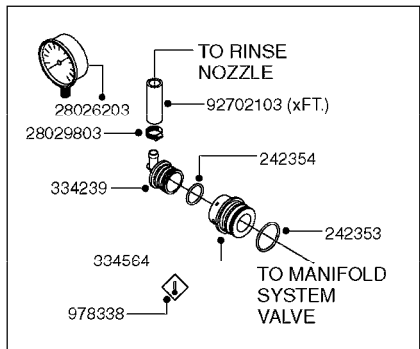

RINSE SYSTEM PLUMBING
K0750-HIN, 01:01:16

Page 0
Date 04.11.2017 13:23

RINSE SYSTEM- MANIFOLD SYSTEM

K0750