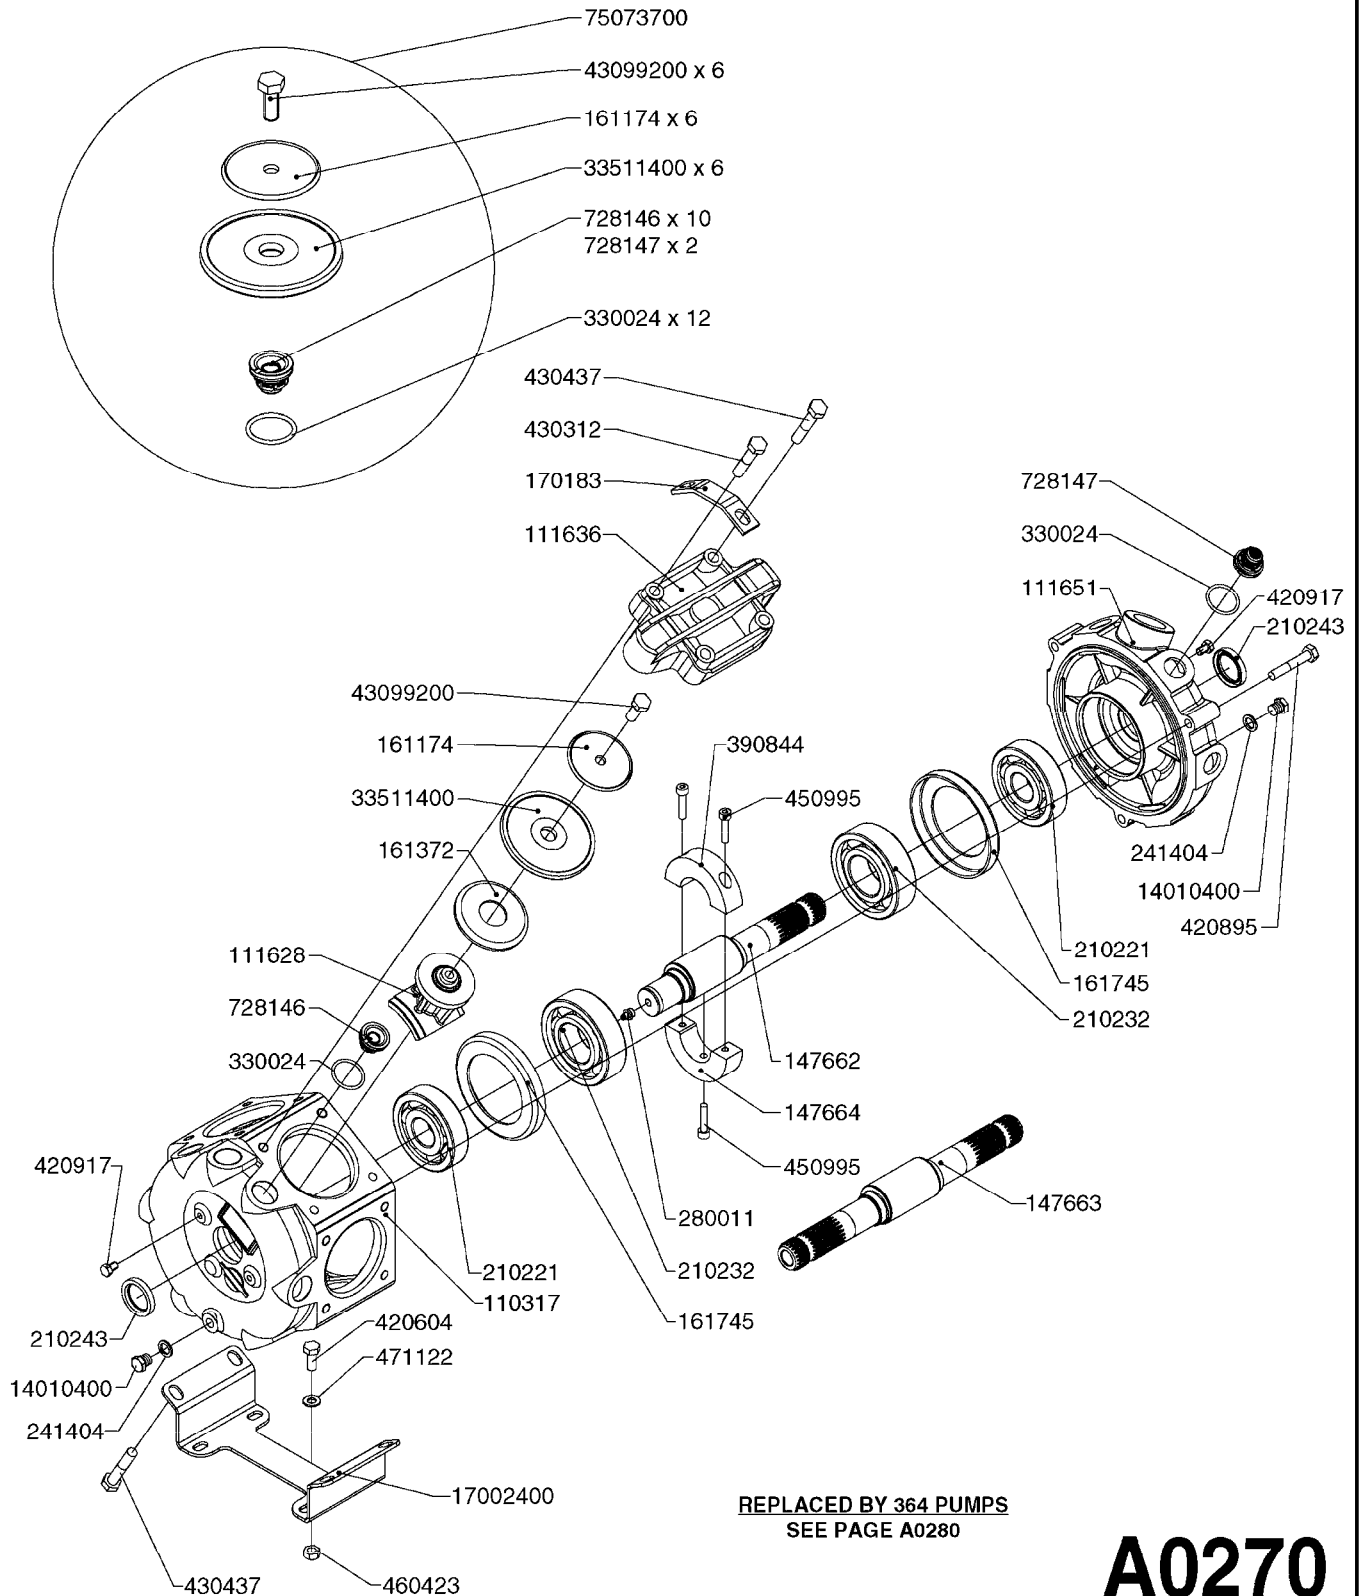

PUMP - 363/1000 RPM W/MOUNTING
A0270-HIN, 17:03:16

Page 1

Date 04.11.2017 13:22

parts-n°	order qty	description
110317	1	PUMP CASING MODEL 360/361 PNTD
111628	1	CONNECTING ROD 363/5.5 PUMP
111636	1	VALVE COVER 363 HEAVY DUTY
111651	1	CASTING F.363 1.5" PUMP(FRONT)
147662	1	CRANK SHAFT F.363/463-5.5MM
147663	1	CRANK SHAFT 363/463-5.5 THROUG
147664	1	COUNTERBALANCE 363/463 WEIGHT
161174	1	DIAPHRAGM DISC SS 361/363/364 PUMP
161372	1	DIAPHRAGM BACKING DISC,320-361
161745	1	METAL SPACER F.363/463
170183	1	LIFT STRAP F.PUMP 360/361/462
210221	1	BEARING BALL 6407
210232	1	BEARING BALL 6310
210243	1	SEAL OIL 35 X 47 X 7
241404	1	DOWTY SEAL 1/4"
280011	1	GREASE NIPPLE 1/8' SAE H TR
330024	1	O-RING D41,1/D34.5 X 3,5
390844	1	COUNTERBALANCE 363/463 POM
420604	1	BOLT HEX 8.8 DEL M10X25 FT DIN933
420895	1	BOLT HEX 8.8 RAW M10X60
420917	1	BOLT HEX 8.8 RAW M8X12 FT
430312	1	BOLT HEX 8.8 RAW M12X60
430437	1	BOLT HEX 8.8 RAW M12X65
450995	1	BOLT ALLEN M8X30 DIN 912 RAW
460423	1	NUT HEX M10X1.50 LOCK DIN985A2 SS
471122	1	WASHER, M10, Ø20/10.5X 2.0, SS
728146	1	VALVE FOR 361(726890/707932)
728147	1	VALVE FOR 361 WHITE WITH HOLE
14010400	1	PLUG 1/4" BSP
17002400	1	FOOT F. 36X PUMP, RED
33511400	1	DIAPHRAGM PUMP 361/361/363/364 PUR
43099200	1	BOLT HEX SS M12 X 30 DIN933 A4
75073700	1	PUMP KIT 361/363 "06"