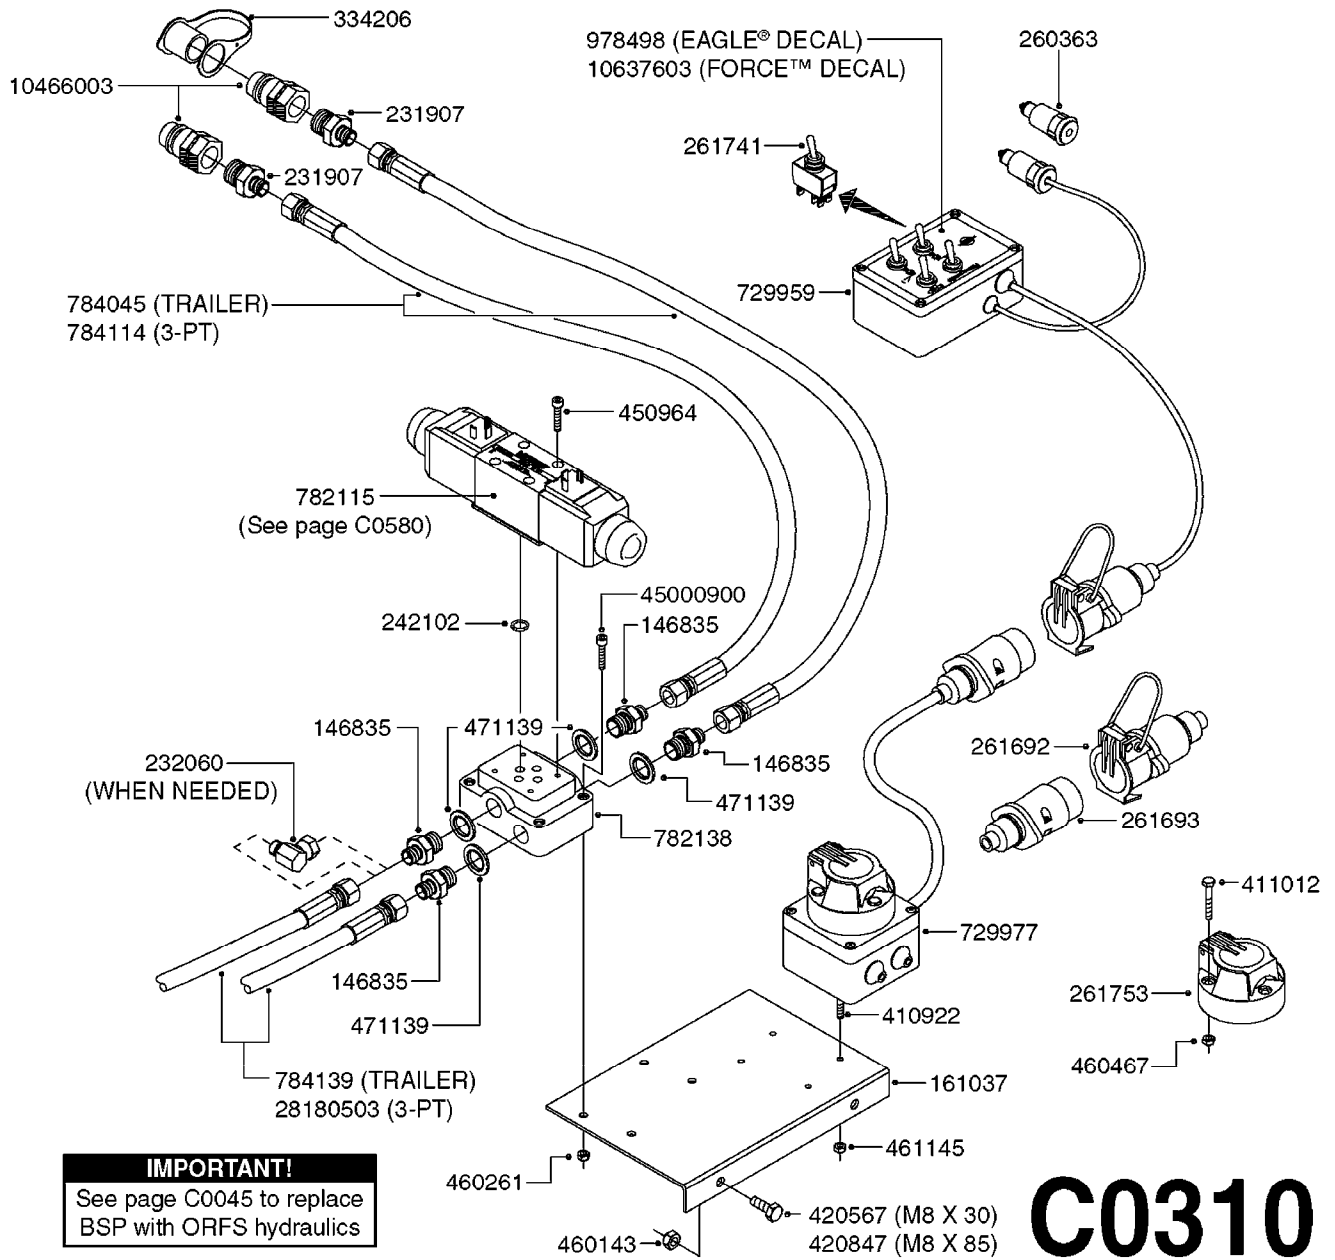

See page C0340 for a
breakdown of HZ
electric components.

Right Side Shown
(Left Side Similar)

C0300

HYD EAGLE HZ 80-90' W/ DH
C0300-HIN, 30:03:16

Page 1
Date 04.11.2017 13:23

parts-n°	order qty	description
146450	1	PIN D19.8 X 75 WITH 2 X D5
146589	1	PIN D19.8 X 65
146672	1	NUT HEX LOCK F.ADJUSTER
146835	1	ADAPTEUR BSP 1/4" X 3/8"
146839	1	HEX NIPPLE 1/4"X3/8" BSP 0.7MM
146850	1	HEX NIPPLE 3/8"x3/8" - 1.8mm
147167	1	BUSHING D50/D36X45MM
160802	1	MOUNT PLATE F.HYD SOLENOID'HZ'
160803	1	COVER PLATE F.HYD SOLENOID'HZ'
210730	1	BEARING F.LINK HEAD M20
210881	1	LINK HEAD M20 x D20 L=78
231906	1	HEX NIPPLE 3/8"BSP X 1/2"NPT
231907	1	HEX NIPPLE 1/4"BSP X 1/2"NPT
240866	1	DOWTYSEAL 3/8"
242102	1	O-RING Ø9.25X1.78 NITRIL 90SH
260363	1	PLUG 2 POLE 12V
261692	1	PLUG ELEC.7 POLE FEMALE F.CABL
261693	1	PLUG ELEC. 7 POLE MALE
261741	1	SWITCH 2 POLE 12V TOGGLE PRESS
261753	1	PLUG ELEC.7 POLE FEMALE F.BASE
270561	1	SCREW W/SPRING ASSY. (QTY 1)
284029	1	COVER PLUS D10.5/12.0X5.0
284412	1	HOSE HY 3/8" X 315" STR+STR
284456	1	LINK HEAD M20 X D20 L=30
410185	1	BOLT HEX 8.8 DEL M6X16
411012	1	SCREW M5X30 STAINLESS
420847	1	BOLT HEX 8.8 DEL M8X85
430910	1	BOLT HEX 8.8 DEL M20X110
440673	1	SCREW F.PLASTIC 5X12 SS
450964	1	SCREW M5X30 F.CYLINDER
460143	1	NUT HEX M8X1.25 LOCK DIN985A2 SS
460261	1	NUT HEX M6X1.00 LOCK DIN985 A2 SS
460467	1	NUT HEX M5 GALV.
460806	1	NUT HEX M20X2.50 LOCK DIN985A2 SS
461200	1	NUT HEX M20X1.5 JAMB.
471139	1	WASHER D22/D17X1.5 BRASS
480384	1	PIN COTTER 3/16 x 1-1/2"
729668	1	DISTRIBUTION BOX, 4 FUNCTION
729959	1	CONTROL BOX DAH 4-FUNCTION
729977	1	DAH DIRECTIONAL VLV JUNC. BOX
782080	1	MANIFOLD BLOCK, 4 FUNCTION
782115	1	HY SOLENOID VALVE DH HYD
782138	1	HY-BLOCK 1-VALVE W LS-PORT
784008	1	HOSE HY X 1/4" X 98.4"STR+ELB
784025	1	HOSE HY X 1/4" x 86.6"STR+ELB
784045	1	HOSE HY X 1/4 X 157.50"STR+STR
784056	1	HOSE HY X 1/4 X 394.00"STR+ELB
784091	1	HOSE HY X 1/4 X 295.25"STR+ELB
10466003	1	COUPLER PIONEER 8010-04 1/2NPT
14031800	1	ADAPTOR F.HY CYLINDER L=40
75074400	1	SEAL KIT 78121800/21/44
78120100	1	CYLINDER TELESC.70/60/40
78122100	1	CYLINDER DOUBLE D50/25-298