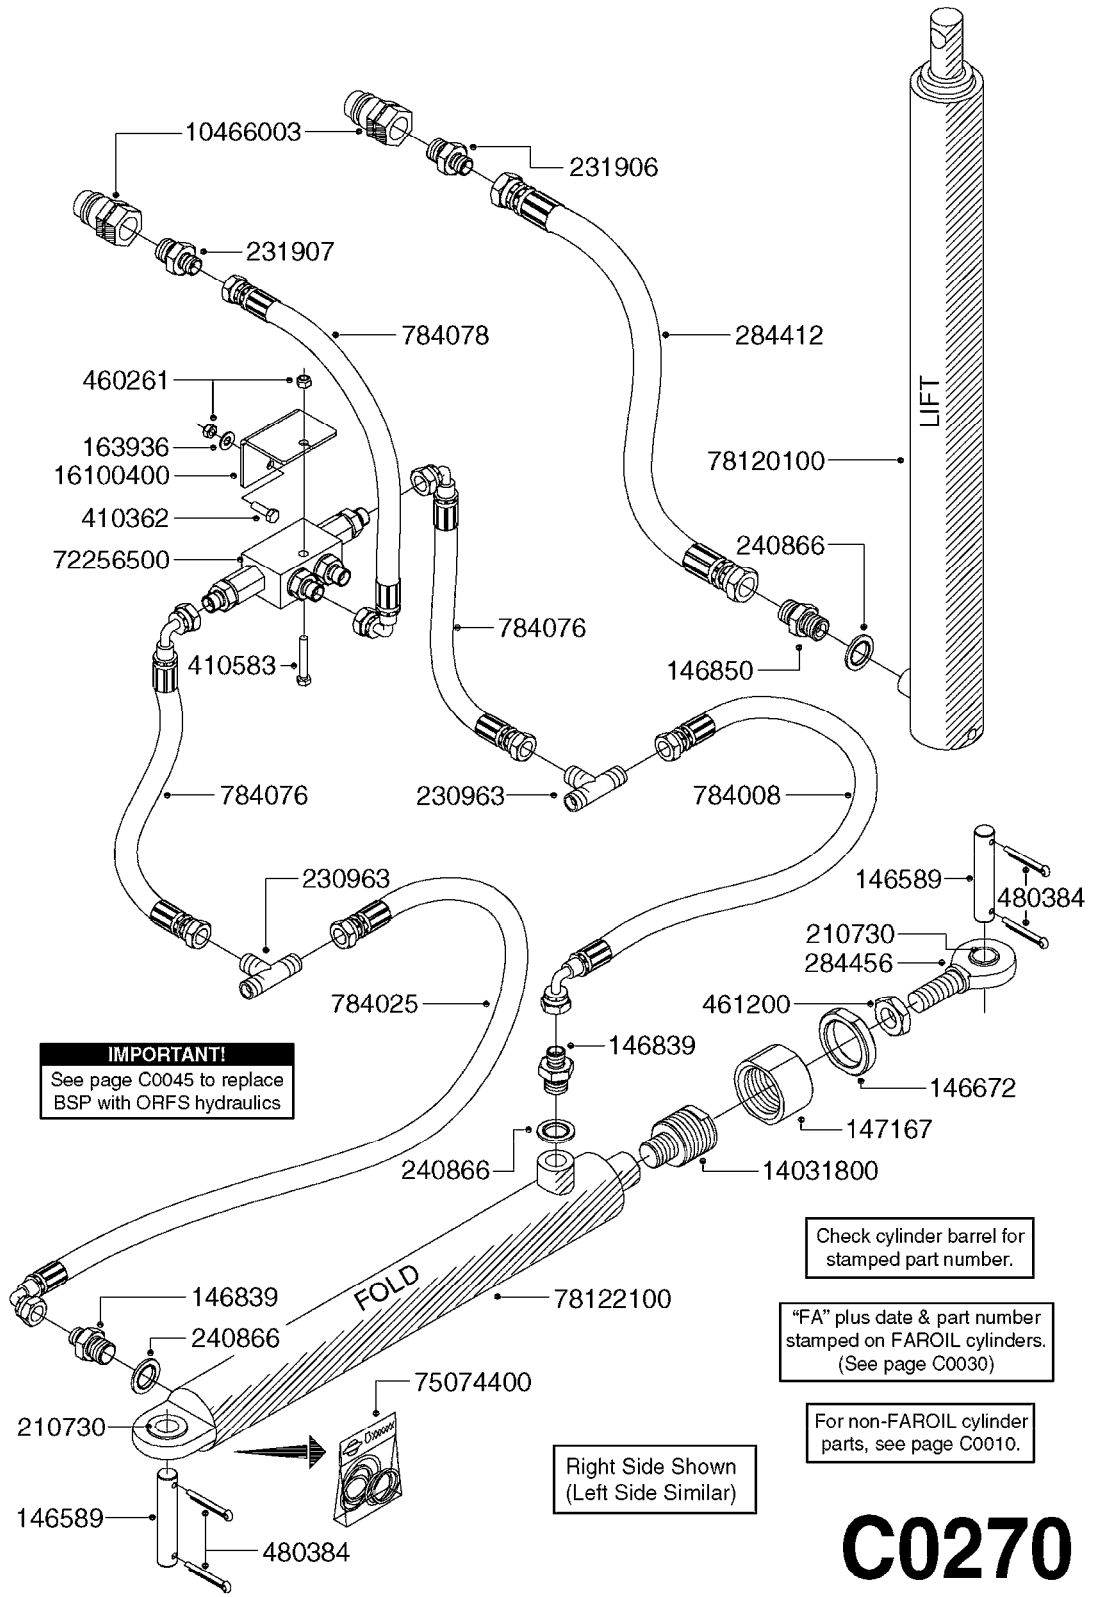

parts-n°	order qty	description
145912	1	BUSHING D19.8/D17.0X7MM
146324	1	SHAFT D16.8 L102/2 X 5
146587	1	PIN D16.8 X 65
146835	1	ADAPTEUR BSP 1/4" X 3/8"
146839	1	HEX NIPPLE 1/4"X3/8" BSP 0.7MM
146850	1	HEX NIPPLE 3/8"x3/8" - 1.8mm
146992	1	BUSHING F.CYLINDER
151872	1	BUSHING D22.0/18.0 10MM
160802	1	MOUNT PLATE F.HYD SOLENOID'HZ'
160803	1	COVER PLATE F.HYD SOLENOID'HZ'
210728	1	BEARING F.LINK HEAD M17
210879	1	LINK HEAD M16 x D17
231906	1	HEX NIPPLE 3/8"BSP X 1/2"NPT
231907	1	HEX NIPPLE 1/4"BSP X 1/2"NPT
240866	1	DOWTYSEAL 3/8"
242102	1	O-RING Ø9.25X1.78 NITRIL 90SH
260363	1	PLUG 2 POLE 12V
261692	1	PLUG ELEC.7 POLE FEMALE F.CABL
261693	1	PLUG ELEC. 7 POLE MALE
261741	1	SWITCH 2 POLE 12V TOGGLE PRESS
261753	1	PLUG ELEC.7 POLE FEMALE F.BASE
270561	1	SCREW W/SPRING ASSY. (QTY 1)
284029	1	COVER PLUS D10.5/12.0X5.0
284412	1	HOSE HY 3/8" X 315" STR+STR
410185	1	BOLT HEX 8.8 DEL M6X16
411012	1	SCREW M5X30 STAINLESS
420847	1	BOLT HEX 8.8 DEL M8X85
440673	1	SCREW F.PLASTIC 5X12 SS
450964	1	SCREW M5X30 F.CYLINDER
460143	1	NUT HEX M8X1.25 LOCK DIN985A2 SS
460261	1	NUT HEX M6X1.00 LOCK DIN985 A2 SS
460467	1	NUT HEX M5 GALV.
461198	1	NUT HEX M16X2 JAMB
461249	1	NUT HEX M22X1.5
471139	1	WASHER D22/D17X1.5 BRASS
480384	1	PIN COTTER 3/16 x 1-1/2"
729668	1	DISTRIBUTION BOX, 4 FUNCTION
729959	1	CONTROL BOX DAH 4-FUNCTION
729977	1	DAH DIRECTIONAL VLV JUNC. BOX
782080	1	MANIFOLD BLOCK, 4 FUNCTION
782115	1	HY SOLENOID VALVE DH HYD
782138	1	HY-BLOCK 1-VALVE W LS-PORT
784045	1	HOSE HY X 1/4 X 157.50"STR+STR
784056	1	HOSE HY X 1/4 X 394.00"STR+ELB
784091	1	HOSE HY X 1/4 X 295.25"STR+ELB
10466003	1	COUPLER PIONEER 8010-04 1/2NPT
28341503	1	HOSE HY X1/4X078.75"STR+ELB
28342603	1	HOSE HY X1/4X066.93"STR+ELB
28449403	1	HOSE HY X1/4X057.08"STR+ELB
75075000	1	SEAL KIT 78122600/27/28/29
78120300	1	CYLINDER 60/50/30 1100MM
78122700	1	CYLINDER 40/22X300MM RED
78122900	1	CYLINDER 40/22X300MM RED