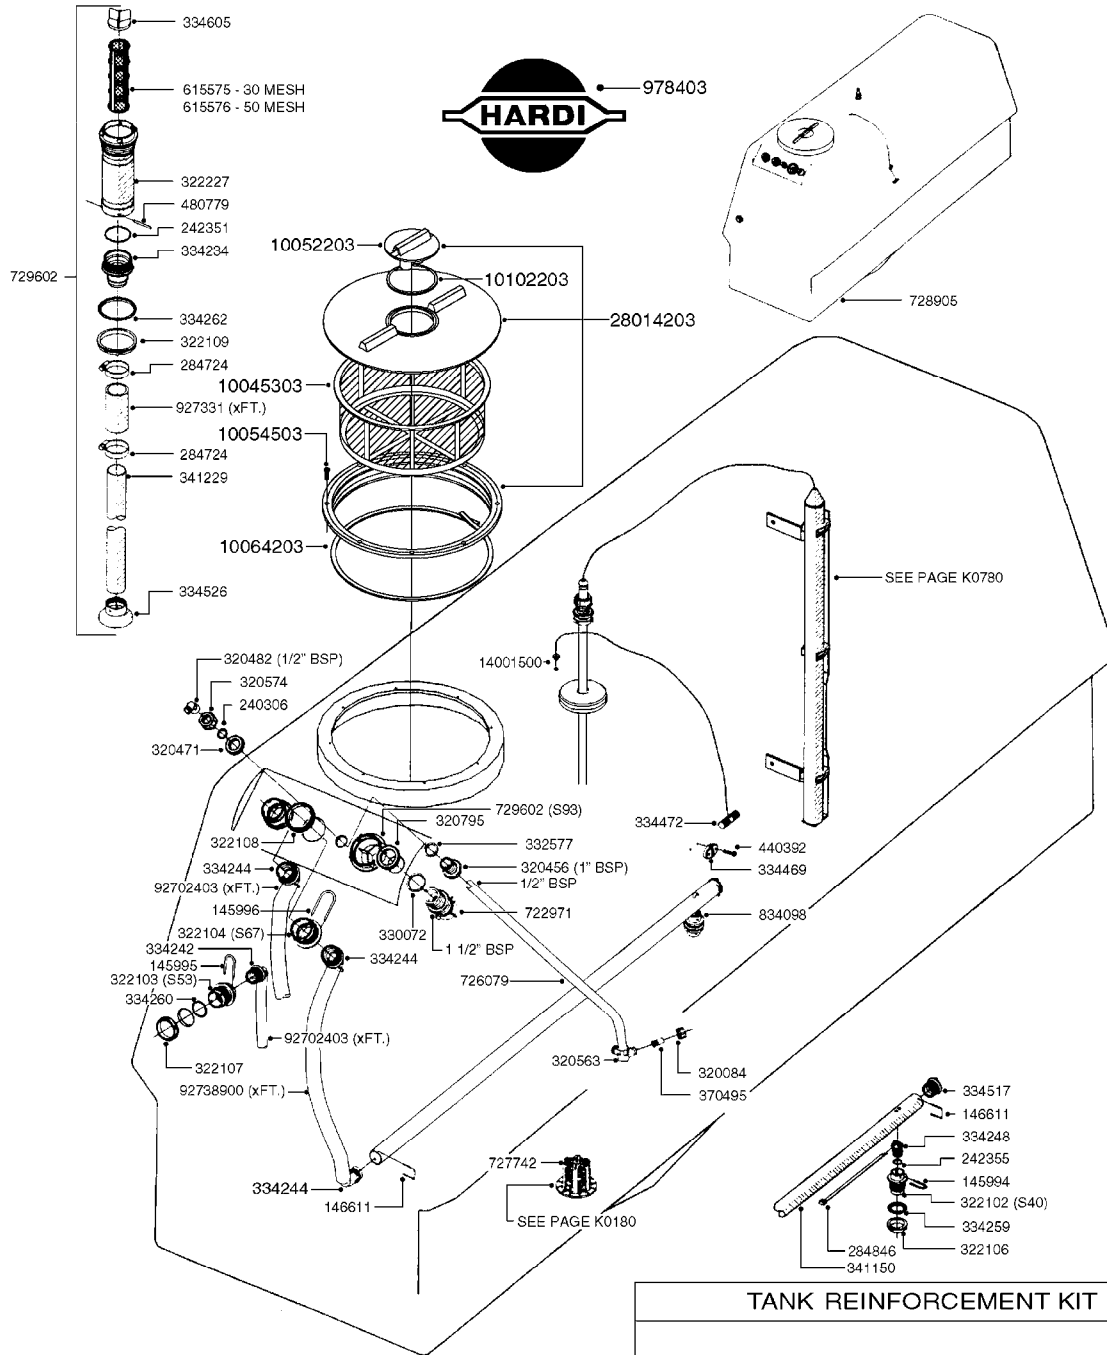

BLANK TUBES: 614647 - 23-3/4" 614648 - 43-1/4" 614649 - 63" 614650 - 82-1/2"	DIMPLED TUBES: 615468 - 24-1/2" 615471 - 64" 615469 - 44" 615472 - 74-1/4" 615470 - 54-1/8" 615473 - 92"
---	---

D1110

parts-n°	order qty	description
321484	1	BUSHING THREADED F.NOZZ.TUBE
322114	1	NUT PLASTIC F.NOZZ.H
322116	1	BOLT PLASTIC F.NOZZ.H.
334874	1	NOZZLE HOLDER - TOP HALF
612872	1	NOZZLE TUBE 2 HOLE L-24"/50CM
612883	1	NOZZLE TUBE 3 HOLE L-44"/50CM
612894	1	NOZZLE TUBE 4 HOLE L-64"/50CM
612905	1	NOZZLE TUBE 5 HOLE L-83.5"/50C
613767	1	NOZZLE TUBE 1 HOLE L-13.875"
614610	1	NOZZLE TUBE 2 HOLE L-24"/SP20"
614611	1	NOZZLE TUBE 3 HOLE L-44"/SP20"
614612	1	NOZZLE TUBE 4 HOLE L-64"/SP20"
614613	1	NOZZLE TUBE 5 HOLE L-83.5"/20"
614638	1	NOZZLE TUBE 1 HOLE L-4.125"
614647	1	NOZZLE TUBE L=600mm NO HOLES
614648	1	NOZZLE TUBE L=1100mm NO HOLES
614649	1	NOZZLE TUBE L=1600mm NO HOLES
614650	1	NOZZLE TUBE L=2100mm NO HOLES
615468	1	NOZZLE TUBE MARKED 1" 24"
615469	1	NOZZLE TUBE MARKED 1" 44"
615470	1	NOZZLE TUBE MARKED 1" 54"
615471	1	NOZZLE TUBE MARKED 1" 64"
615472	1	NOZZLE TUBE MARKED 1" 74"
615473	1	NOZZLE TUBE MARKED 1" 92"
741685	1	NOZZLE HOLDER COMPLETE/5 PCS
741688	1	NOZZLE HOLDER COMPLETE/10PCS
741730	1	CLAMP,NZLE BKT BAG OF 5 50X30
741733	1	CLAMP,NZLE BKT BAG OF 10 50X30
741734	1	CLAMP,NZLE BKT BAG OF 5 50X50
741737	1	CLAMP,NZLE BKT BAG OF 10 50X50
741738	1	CLAMP,NZLE BKT BAG OF 5 80X60
741741	1	CLAMP,NZLE BKT BAG OF 10 80x60
741778	1	CLAMP,NZL BKT BAG OF 10 100x60
16110803	1	NOZZLE BRACKET VAR SPACINGS
33487300	1	NOZZLE HOLDER - BOTTOM HALF