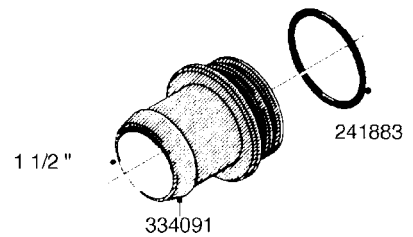

L0080

FITTINGS - S-53
L0080-HIN, 12:09:17

Page 1

Date 04.11.2017 13:23

Pos.	parts-n°	order qty	description
1	145995	1	FITT.DK S-53 FORK
2	241973	1	O-RING Ø3 X 44,2 70 SHORES NITRIL NITRIL (BLACK)
2	242353	1	O-RING D44.2X3.0 VITON F.S-67 VITON (BROWN)
3	242109	1	O-RING D32.2x3.0 NITRIL (BLACK)
3	242354	1	O-RING D32.2X3.0 VITON F.S-53 VITON (BROWN)
4	322103	1	FITT.DK S-53 BULKHEAD
5	322107	1	FITT.DK S-53 BULKHEAD NUT
6	322110	1	FITT.DK S-53 ELB. 1/2" BSP
7	322352	1	FITT.DK S-53 TEE
8	334229	1	FITT.DK S-53 STR.3/4"
9	334260	1	GASKET F. S-53 BULKHEAD
10	334564	1	FITT.DK S-67 TO S-53 ADAPTER
11	391100	1	FITT.DK S-53THREAD INS.1/2"BSP
12	726463	1	FITT.DK S53 BULKHEAD W/GASKET
13	726552	1	FIT.DK S-53X90 1/2" BSP,O-RING
14	726556	1	FITT.DK S-53 HB 1/2" W/O-RING
15	726558	1	FITT.DK S53 STR. 3/4" W.ORING
16	726559	1	FITT DK. S-53 HB 1" W/O-RING
17	726568	1	FITT.DK.S-53 HB 1/2"90 W/ORING
18	726570	1	FITT.DK S-53 ELB.3/4" W.ORING
19	726571	1	FITT.DK S-53 ELB.1", W ORING
20	726578	1	FITT.DK S53 PLUG WITH O-RING
21	728561	1	REDUCER S67M - S53F + O-RING