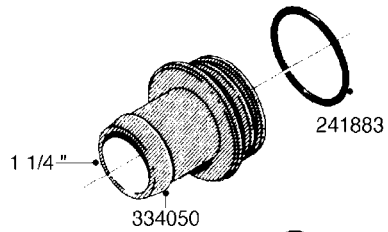

L0080

FITTINGS - S-53
L0080-HIN, 12:09:17

Page 1

Date 04.11.2017 13:23

Pos.	parts-n°	order qty	description
1	145995	1	FITT.DK S-53 FORK
2	241973	1	O-RING Ø3 X 44,2 70 SHORES NITRIL NITRIL (BLACK)
2	242353	1	O-RING D44.2X3.0 VITON F.S-67 VITON (BROWN)
3	242109	1	O-RING D32.2x3.0 NITRIL (BLACK)
3	242354	1	O-RING D32.2X3.0 VITON F.S-53 VITON (BROWN)
4	322103	1	FITT.DK S-53 BULKHEAD
5	322107	1	FITT.DK S-53 BULKHEAD NUT
6	322110	1	FITT.DK S-53 ELB. 1/2" BSP
7	322352	1	FITT.DK S-53 TEE
8	334229	1	FITT.DK S-53 STR.3/4"
9	334260	1	GASKET F. S-53 BULKHEAD
10	334564	1	FITT.DK S-67 TO S-53 ADAPTER
11	391100	1	FITT.DK S-53THREAD INS.1/2"BSP
12	726463	1	FITT.DK S53 BULKHEAD W/GASKET
13	726552	1	FIT.DK S-53X90 1/2" BSP,O-RING
14	726556	1	FITT.DK S-53 HB 1/2" W/O-RING
15	726558	1	FITT.DK S53 STR. 3/4" W.ORING
16	726559	1	FITT DK. S-53 HB 1" W/O-RING
17	726568	1	FITT.DK.S-53 HB 1/2"90 W/ORING
18	726570	1	FITT.DK S-53 ELB.3/4" W.ORING
19	726571	1	FITT.DK S-53 ELB.1", W ORING
20	726578	1	FITT.DK S53 PLUG WITH O-RING
21	728561	1	REDUCER S67M - S53F + O-RING