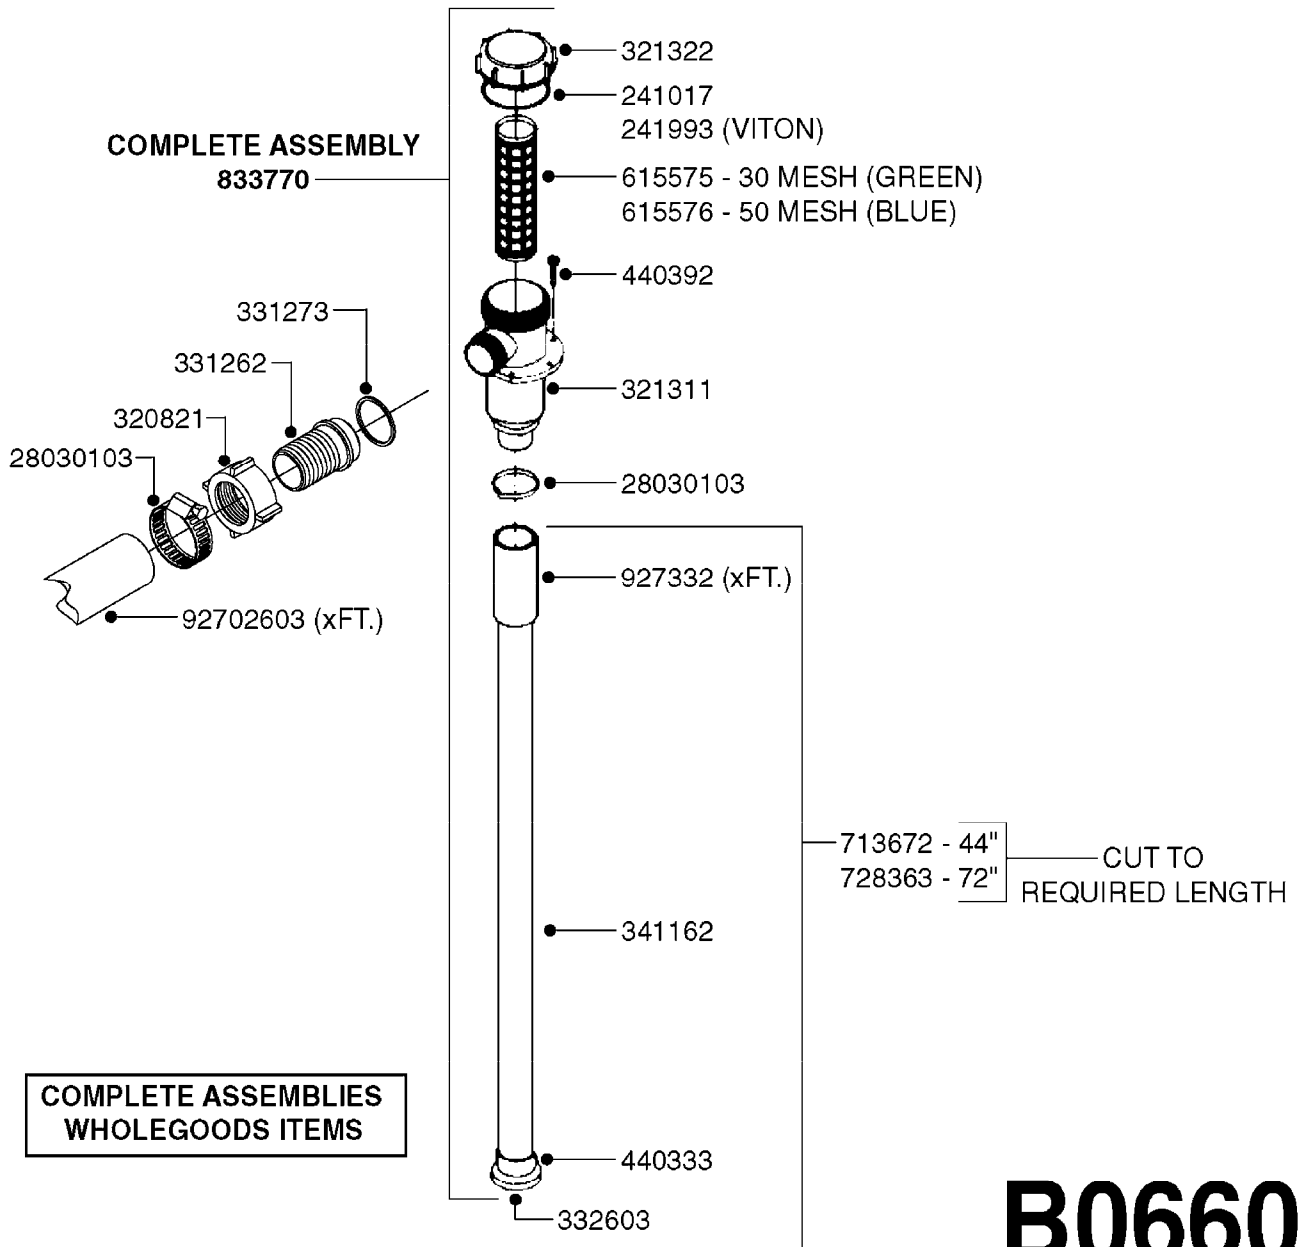

TOP SUCTION ASSEMBLY-SCREW CAP
B0660-HIN, 01:01:16

Page 1
Date 04.11.2017 13:22

parts-n°	order qty	description
241017	1	O-RING D74,5X3 NITRIL
241993	1	O-RING 74.5 X 3MM VIT/241017
320821	1	FITT.DK NUT 1-1/2" BSP
321311	1	FILTER BODY S 80 X 4
321322	1	SCREW CAP F. S80 X 4
331262	1	FITT.DK HB 1-1/2" F. 1-1/2"NUT
331273	1	O-RING D44/D38X2 F.1-1/2"
332603	1	CAP F. SUCTION TUBE
341162	1	SUCTION TUBE F.650
440333	1	SCREW 3.5 X 9.5 SS
440392	1	SCREW 6.3 X 25.0 DIN7981C TORX
615575	1	FILTER F.TOP SUCT.30 MESH GRN.
615576	1	FILTER F.TOP SUCT.50 MESH BLUE
713672	1	SUCTION TUBE L=44"
728363	1	SUCTION TUBE ASSY.L=72"
833770	1	TOP SUCTION KIT 300/500
927332	1	HOSE R X 28 BAR X 40MM X 0012"
28030103	1	CLAMP HOSE GEAR P5/4-S1.5"6724
92702603	1	HOSE PVC SUCT GRAY 1-1/2"