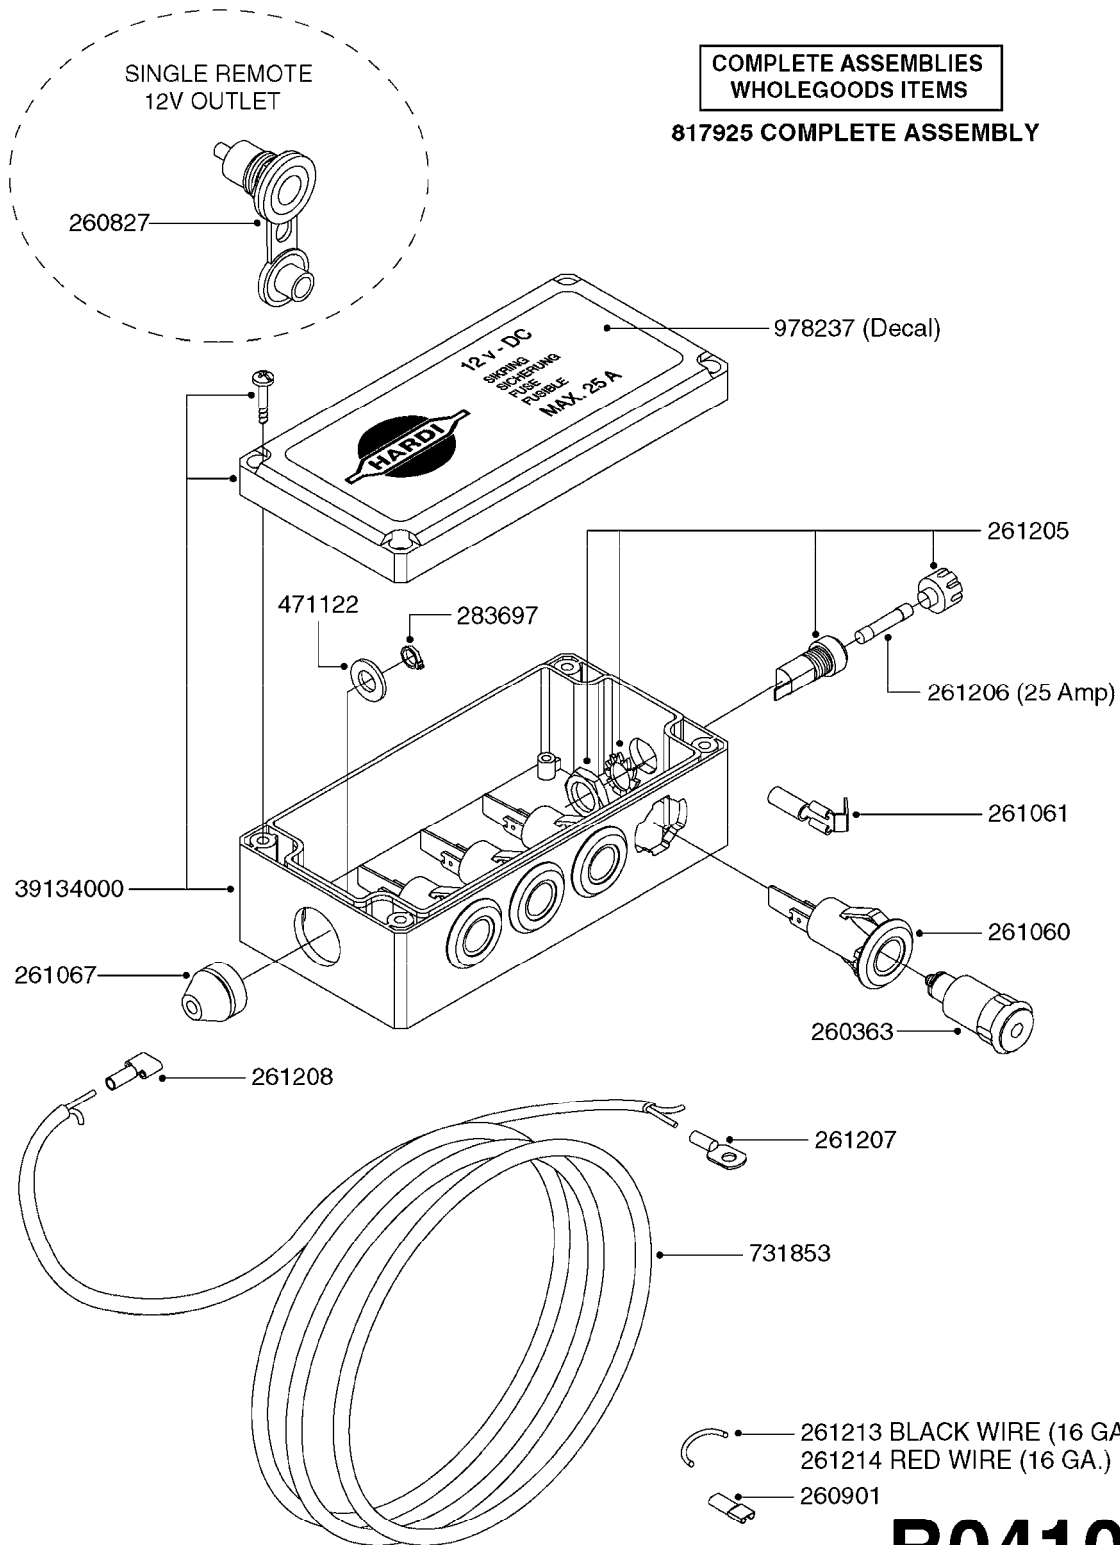

12 VOLT OUTLET BOX
B0410-HIN, 01:01:16

Page

0

Date

04.11.2017 13:22

12 VOLT OUTLET BOX
B0410-HIN, 01:01:16

Page 1
Date 04.11.2017 13:22

parts-n°	order qty	description
260363	1	PLUG 2 POLE 12V
260827	1	PLUG F.EC ATTACHMENTS
260901	1	SPADE F.ELEC CONN.1.5MM BLUE
261060	1	PLUG F.EC ATTACHMENTS
261061	1	SPADE F.ELEC.2 WAY CONNECTOR
261067	1	GROMMET 10-14 GREY
261205	1	FUSE HOLDER
261206	1	FUSE 25 A
261207	1	ELECTRIC CONNECTOR 4MM
261208	1	SPADE F.ELEC.CONNECTOR 4MM
261213	1	WIRE 6.4MM BLACK
261214	1	WIRE 6.4MM RED
283697	1	TIESTRAP 200MM
471122	1	WASHER, M10, Ø20/10.5X 2.0, SS
731853	1	CABLE 2X4MM L=138"
817925	1	OUTLET BOX 12 VOLT ELEC.
978237	1	DECAL OUTLET BOX
39134000	1	BOX, COMPLETE, 12V POWER BOX