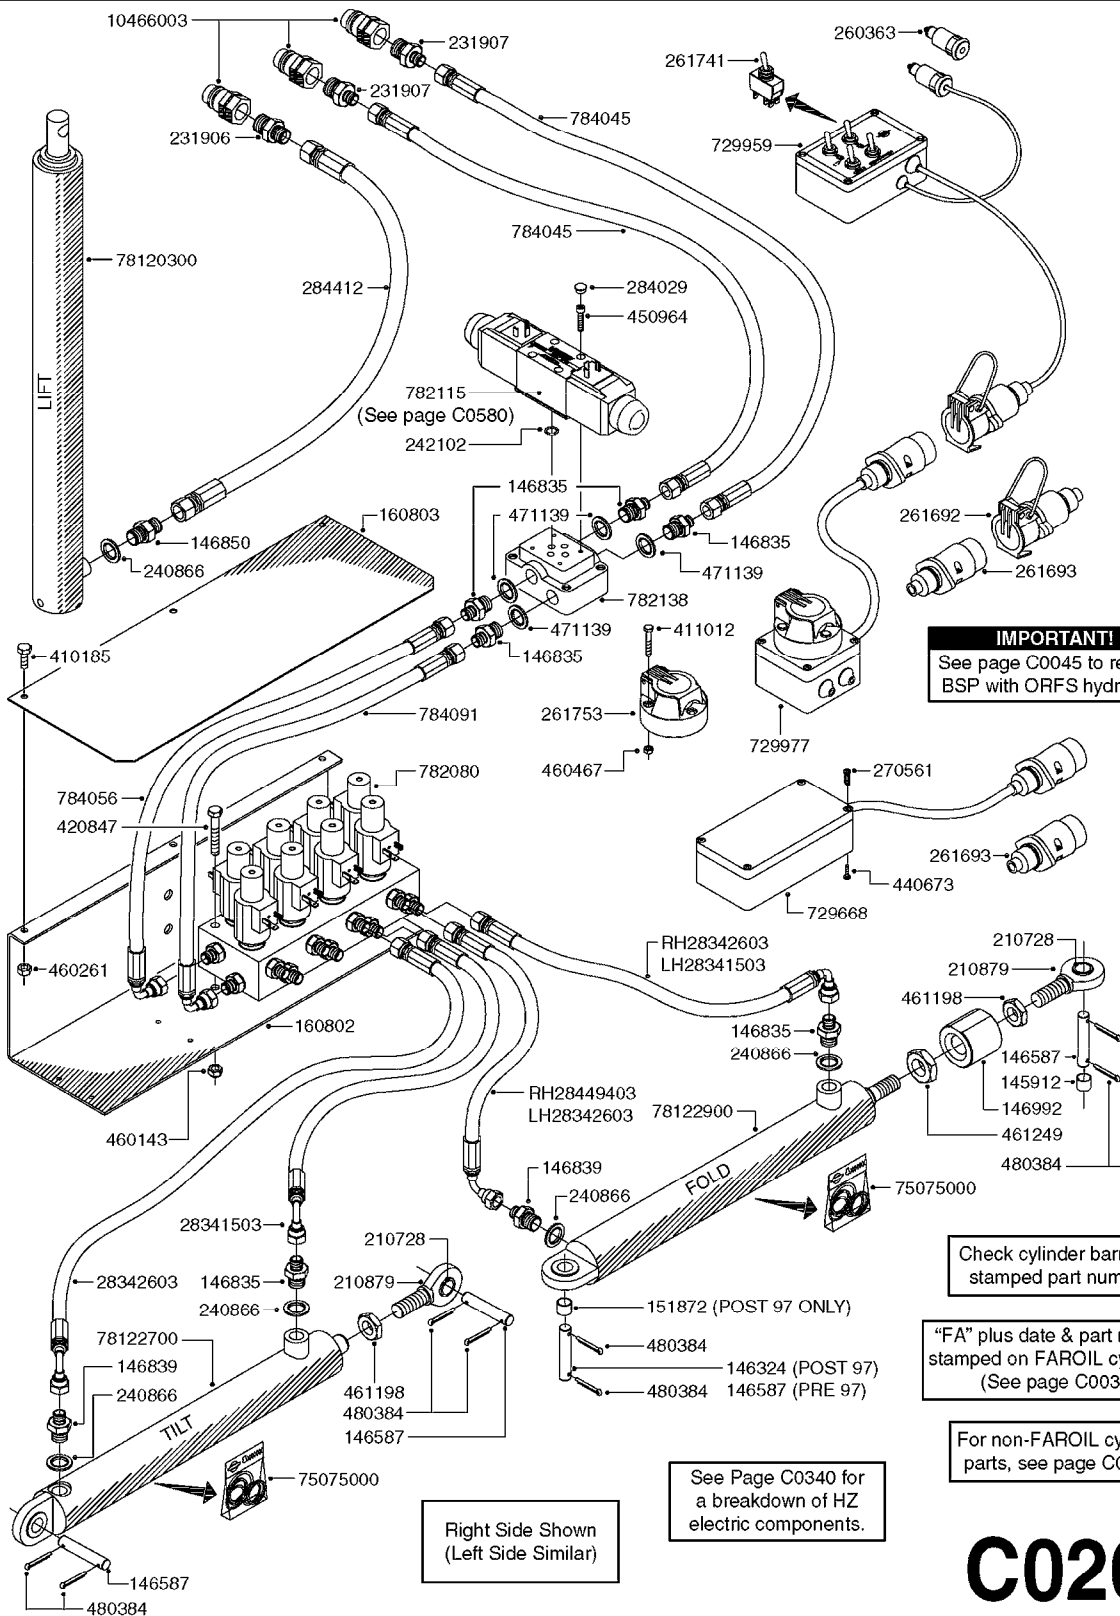

For non-FAROIL cylinder
parts, see page C0010.

Right Side Shown
(Left Side Similar)

C0250

HYDRAULCS EAG HZ 45-66'POST 95
C0250-HIN, 24:03:16

Page 1
Date 04.11.2017 13:22

parts-n°	order qty	description
145912	1	BUSHING D19.8/D17.0X7MM
146324	1	SHAFT D16.8 L102/2 X 5
146587	1	PIN D16.8 X 65
146835	1	ADAPTEUR BSP 1/4" X 3/8"
146839	1	HEX NIPPLE 1/4"X3/8" BSP 0.7MM
146845	1	HEX NIPPLE 1/4"X1/4"
146850	1	HEX NIPPLE 3/8"x3/8" - 1.8mm
146992	1	BUSHING F.CYLINDER
151872	1	BUSHING D22.0/18.0 10MM
160802	1	MOUNT PLATE F.HYD SOLENOID'HZ'
160803	1	COVER PLATE F.HYD SOLENOID'HZ'
210728	1	BEARING F.LINK HEAD M17
210879	1	LINK HEAD M16 x D17
231906	1	HEX NIPPLE 3/8"BSP X 1/2"NPT
231907	1	HEX NIPPLE 1/4"BSP X 1/2"NPT
240866	1	DOWTYSEAL 3/8"
241404	1	DOWTY SEAL 1/4"
284412	1	HOSE HY 3/8" X 315" STR+STR
410185	1	BOLT HEX 8.8 DEL M6X16
420604	1	BOLT HEX 8.8 DEL M10X25 FT DIN933
420847	1	BOLT HEX 8.8 DEL M8X85
460143	1	NUT HEX M8X1.25 LOCK DIN985A2 SS
460261	1	NUT HEX M6X1.00 LOCK DIN985 A2 SS
460423	1	NUT HEX M10X1.50 LOCK DIN985A2 SS
461198	1	NUT HEX M16X2 JAMB
461249	1	NUT HEX M22X1.5
480384	1	PIN COTTER 3/16 x 1-1/2"
784045	1	HOSE HY X 1/4 X 157.50"STR+STR
784078	1	HOSE HY X 1/4 X 417.33"STR+ELB
784091	1	HOSE HY X 1/4 X 295.25"STR+ELB
10466003	1	COUPLER PIONEER 8010-04 1/2NPT
28341503	1	HOSE HY X1/4X078.75"STR+ELB
28342603	1	HOSE HY X1/4X066.93"STR+ELB
28449403	1	HOSE HY X1/4X057.08"STR+ELB
75075000	1	SEAL KIT 78122600/27/28/29
78120300	1	CYLINDER 60/50/30 1100MM
78122700	1	CYLINDER 40/22X300MM RED
78122900	1	CYLINDER 40/22X300MM RED