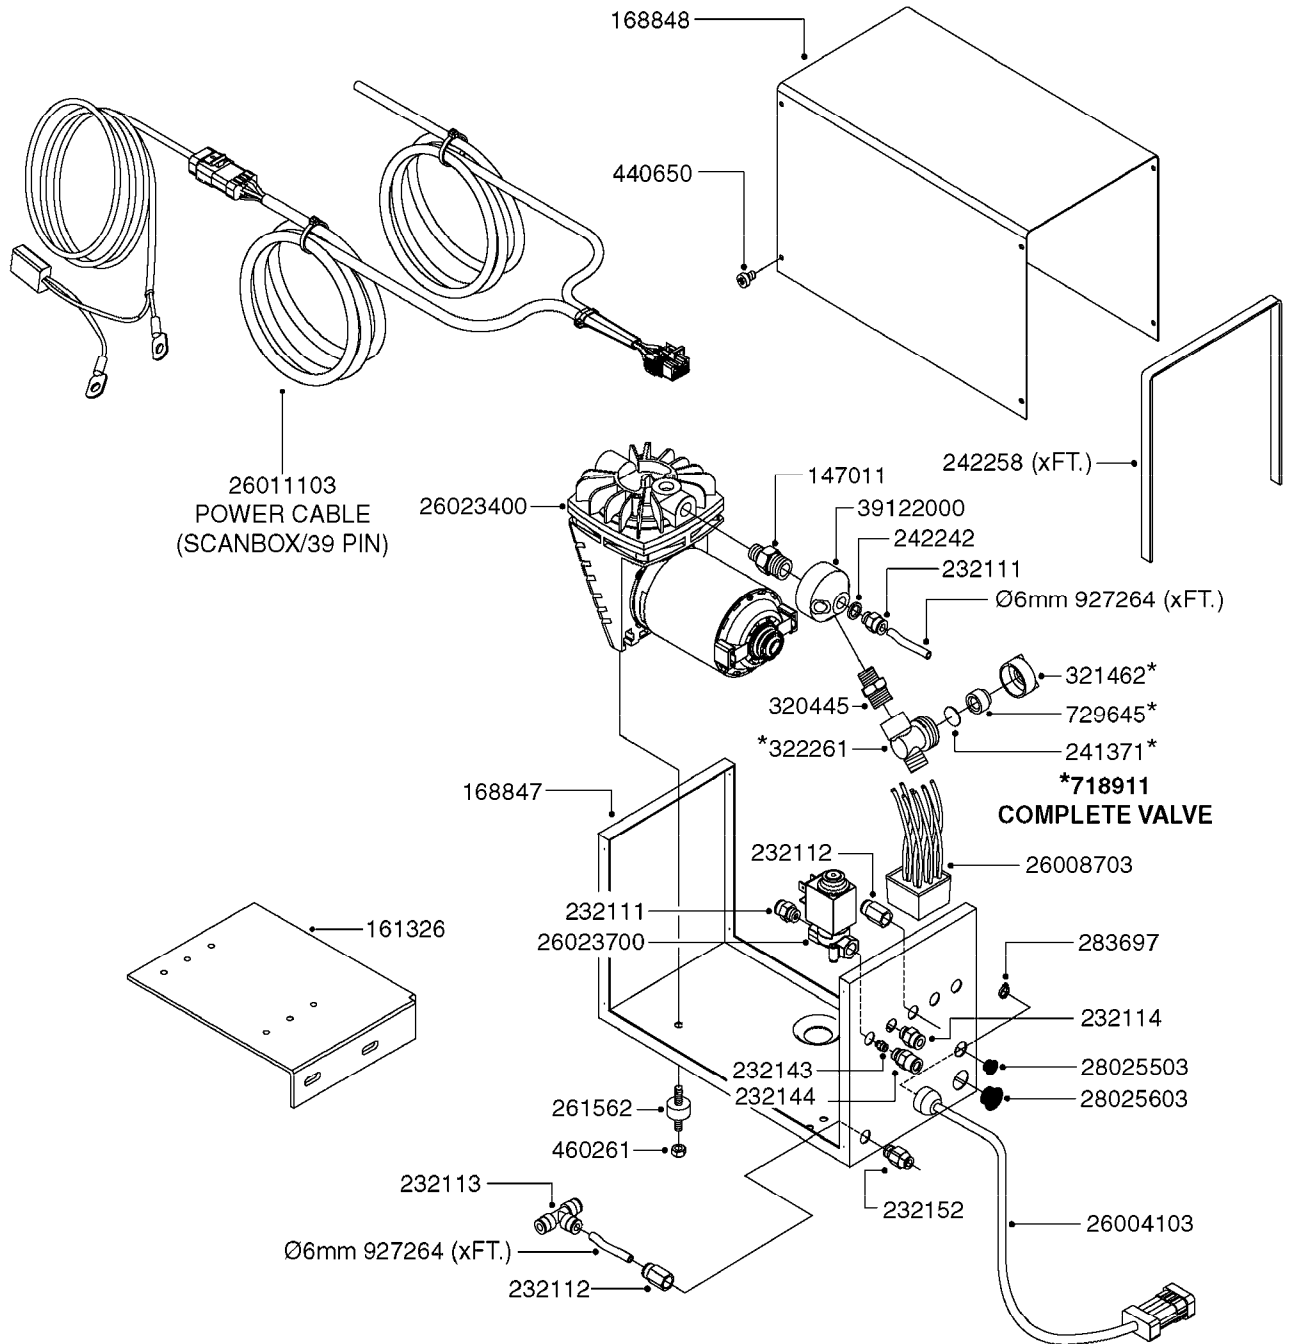

K0400

*Ø8mm 927306 (xFT.)
*Ø10mm 927330 (xFT.)

70062503 - COMPLETE ASSEMBLY

FOAM MARKER COMPRESSOR 2007
K0400-HIN, 01:01:16

Page 1
Date 04.11.2017 13:23

parts-n°	order qty	description
147011	1	HEX NIPPLE 3/8'X1/4'BSP BRASS
161326	1	MOUNT BKT. F. FOAM COMP.BOX 98
168847	1	ENCLOSURE LOWER F.MARKER
168848	1	COVER F. FOAM MARKER
232111	1	QUICK COUPLER 6MM X 1/8 EXT.
232112	1	QUICK COUPLER 6MM 1/8 INT.
232113	1	QUICK COUPLER 6MM T-PIECE
232114	1	COUPLER 1/8" THREADX8MM HOSE
232143	1	REDUCER 1/4'INT-1/8'EXT
232144	1	QUICK COUPLER 10MM X 1/4 EXT
232152	1	QUICK COUPLER 8MMX1/8 EXT.LONG
241371	1	DIAPHRAGM, NO-DRIP alt 241371
242242	1	O-RING F.AIR HOSE FITTING
242258	1	TRIM 3X10 SELF ADHESIVE 0012"
261562	1	RUBBER DAMPER 2XM6X25
283697	1	TIESTRAP 200MM
320445	1	FITT.DK HN 1/4"X3/8" BSP
321462	1	CAP F.NO-DRIP ASSY.
322261	1	HOUSING F.SAFETY VALVE 3/8"
440650	1	SCREW 3.5x13 STAINLESS
460261	1	NUT HEX M6X1.00 LOCK DIN985 A2 SS
718911	1	VALVE (SAFETY) F.MARKER
729645	1	NON-DRIP SPRING ASSY.GREEN 10
927264	1	HOSE R X PE D6/D4 X 0012"
927306	1	HOSE R X PE D8/D6 X 0012"BLACK
927330	1	HOSE R X PE D10/D8 X 012"BLACK
26004103	1	FOAM MARKER CNTRL MOD CABL STD
26008703	1	FOAM MARKER CONTROL SCII
26011103	1	FOAMER POWER/CONTROL CABLE 39P
26023400	1	COMPRESSOR F.FOAM MARKER CM40
26023700	1	SOLENOID VAL 12V 1/8' FLO '07
28025503	1	PLUG F.DRILLED HOLE 1/2"
28025603	1	PLUG F.DRILLED HOLE 3/4"
39122000	1	DISTR.HOUSING F.FOAM MARKER'07
70062503	1	FOAM MARKER COMPRESSOR,STD,39P