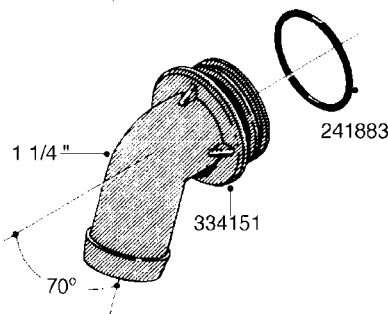

L0080

FITTINGS - S-53
L0080-HIN, 12:09:17

Page 1

Date 04.11.2017 13:23

Pos.	parts-n°	order qty	description
1	145995	1	FITT.DK S-53 FORK
2	241973	1	O-RING Ø3 X 44,2 70 SHORES NITRIL NITRIL (BLACK)
2	242353	1	O-RING D44.2X3.0 VITON F.S-67 VITON (BROWN)
3	242109	1	O-RING D32.2x3.0 NITRIL (BLACK)
3	242354	1	O-RING D32.2X3.0 VITON F.S-53 VITON (BROWN)
4	322103	1	FITT.DK S-53 BULKHEAD
5	322107	1	FITT.DK S-53 BULKHEAD NUT
6	322110	1	FITT.DK S-53 ELB. 1/2" BSP
7	322352	1	FITT.DK S-53 TEE
8	334229	1	FITT.DK S-53 STR.3/4"
9	334260	1	GASKET F. S-53 BULKHEAD
10	334564	1	FITT.DK S-67 TO S-53 ADAPTER
11	391100	1	FITT.DK S-53THREAD INS.1/2"BSP
12	726463	1	FITT.DK S53 BULKHEAD W/GASKET
13	726552	1	FIT.DK S-53X90 1/2" BSP,O-RING
14	726556	1	FITT.DK S-53 HB 1/2" W/O-RING
15	726558	1	FITT.DK S53 STR. 3/4" W.ORING
16	726559	1	FITT DK. S-53 HB 1" W/O-RING
17	726568	1	FITT.DK.S-53 HB 1/2"90 W/ORING
18	726570	1	FITT.DK S-53 ELB.3/4" W.ORING
19	726571	1	FITT.DK S-53 ELB.1", W ORING
20	726578	1	FITT.DK S53 PLUG WITH O-RING
21	728561	1	REDUCER S67M - S53F + O-RING