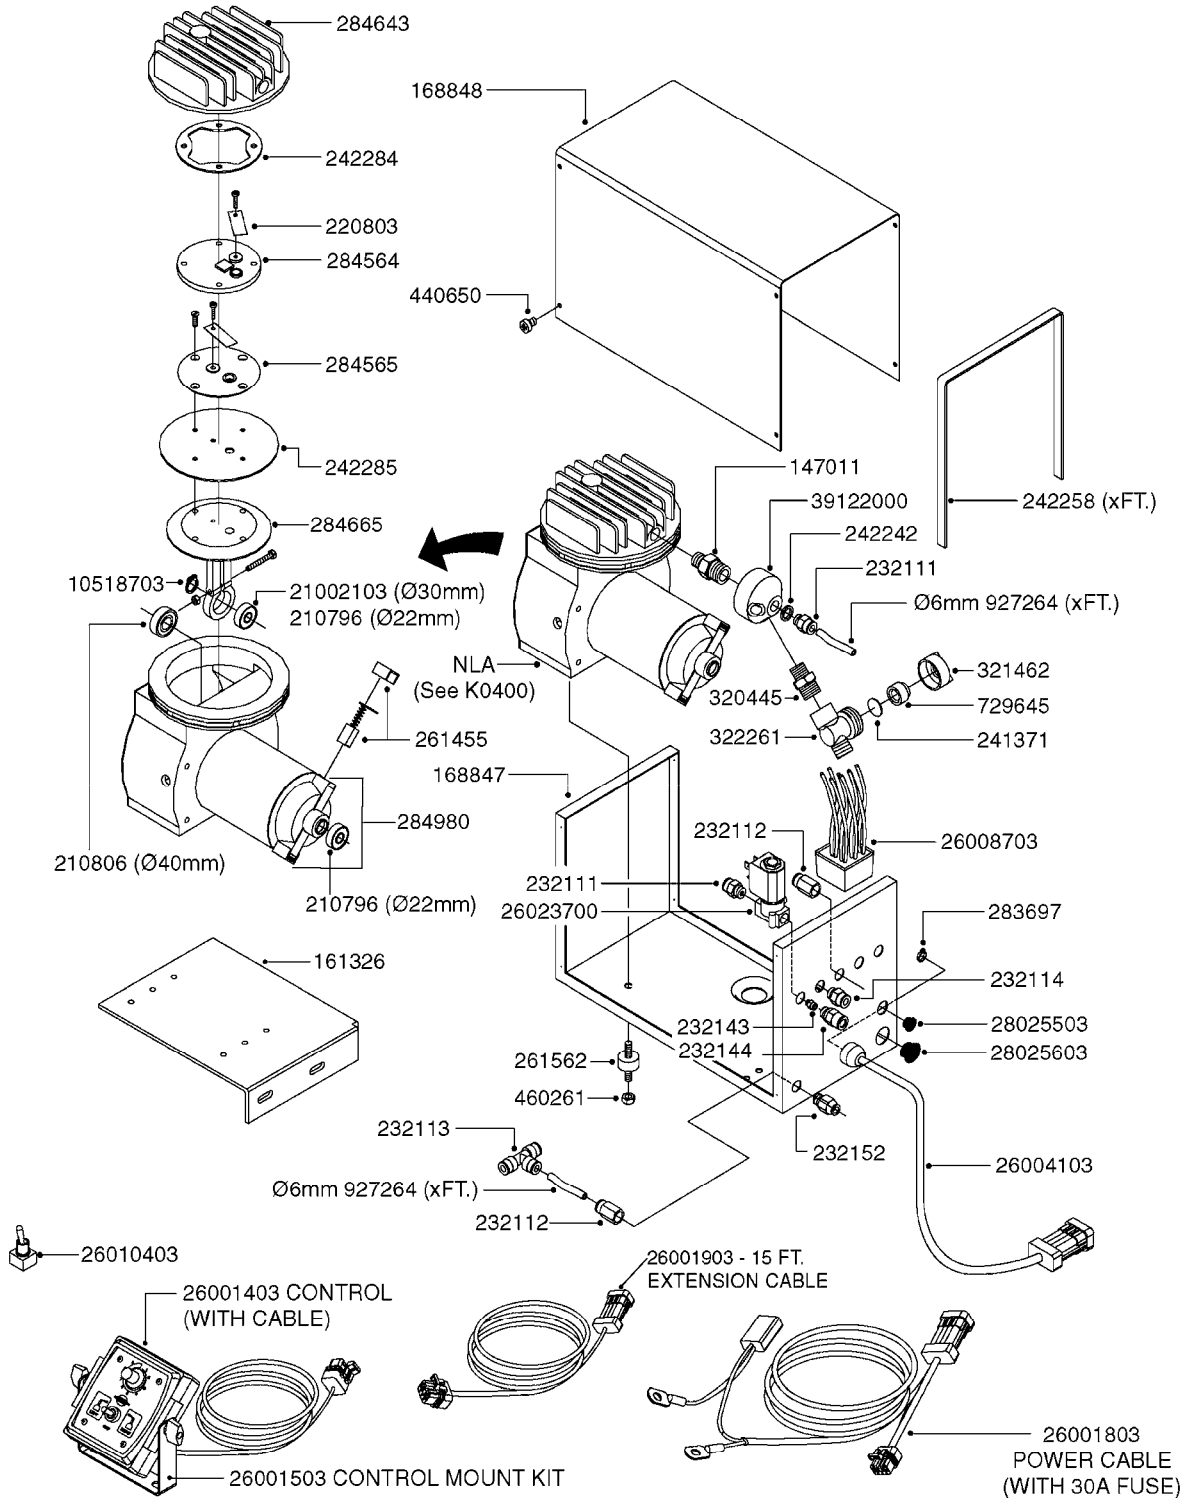

K0390

*Ø8mm 927306 (xFT.)
*Ø10mm 927330 (xFT.)

70019403 - COMPLETE ASSEMBLY

FOAM MARKER COMPRESSOR 2002
K0390-HIN, 01:01:16

Page 1

Date 04.11.2017 13:23

parts-n°	order qty	description
147011	1	HEX NIPPLE 3/8'X1/4'BSP BRASS
161326	1	MOUNT BKT. F. FOAM COMP.BOX 98
168847	1	ENCLOSURE LOWER F.MARKER
168848	1	COVER F. FOAM MARKER
210796	1	BEARING BALL D22/D8 X 7 608ZZ
210806	1	BEARING BALL D40/D17X12MM
220803	1	VALVE F. COMPRESSOR
232111	1	QUICK COUPLER 6MM X 1/8 EXT.
232112	1	QUICK COUPLER 6MM 1/8 INT.
232113	1	QUICK COUPLER 6MM T-PIECE
232114	1	COUPLER 1/8" THREADX8MM HOSE
232143	1	REDUCER 1/4'INT-1/8'EXT
232144	1	QUICK COUPLER 10MM X 1/4 EXT
232152	1	QUICK COUPLER 8MMX1/8 EXT.LONG
241371	1	DIAPHRAGM, NO-DRIP alt 241371
242242	1	O-RING F.AIR HOSE FITTING
242258	1	TRIM 3X10 SELF ADHESIVE 0012"
242284	1	HEAD GASKET F. COMPRESSOR
242285	1	DIAPHRAGM F. F/M COMP.
261455	1	BRUSH KIT-FOAM MARKER MOTOR
261562	1	RUBBER DAMPER 2XM6X25
283697	1	TIESTRAP 200MM
284564	1	PLATE F.COMPRESSOR HEAD
284565	1	PLATE F.COMPRESSOR HEAD
284643	1	COMPRESSOR HEAD F.FOAM MARKER
284665	1	CONNECTING ROD F.COMPRESSOR
284980	1	FLANGE REAR F. F.M.COMPRESSOR
320445	1	FITT.DK HN 1/4"X3/8" BSP
321462	1	CAP F.NO-DRIP ASSY.
322261	1	HOUSING F.SAFETY VALVE 3/8"
440650	1	SCREW 3.5x13 STAINLESS
460261	1	NUT HEX M6X1.00 LOCK DIN985 A2 SS
729645	1	NON-DRIP SPRING ASSY.GREEN 10
927264	1	HOSE R X PE D6/D4 X 0012"
927306	1	HOSE R X PE D8/D6 X 0012"BLACK
927330	1	HOSE R X PE D10/D8 X 012"BLACK
10518703	1	SNAP-RING OUTER 8X1
21002103	1	BEARING, 6200 2ZJEM (SKF)
26001403	1	HC FOAM MARKR CONSOLE VS3.0.00
26001503	1	HC FOAM MARKER CONSOLE MT.KIT
26001803	1	POWER CABLE
26001903	1	15' 7-PIN EXTENSION CABLE
26004103	1	FOAM MARKER CNTRL MOD CABL STD
26008703	1	FOAM MARKER CONTROL SCII
26010403	1	TOGGLE SWITCH MICRO-TRAK F.M.
26023700	1	SOLENOID VAL 12V 1/8' FLO '07
28025503	1	PLUG F.DRILLED HOLE 1/2"
28025603	1	PLUG F.DRILLED HOLE 3/4"
39122000	1	DISTR.HOUSING F.FOAM MARKER'07
70019403	1	FOAM MARKER COMPRESSOR KIT STD