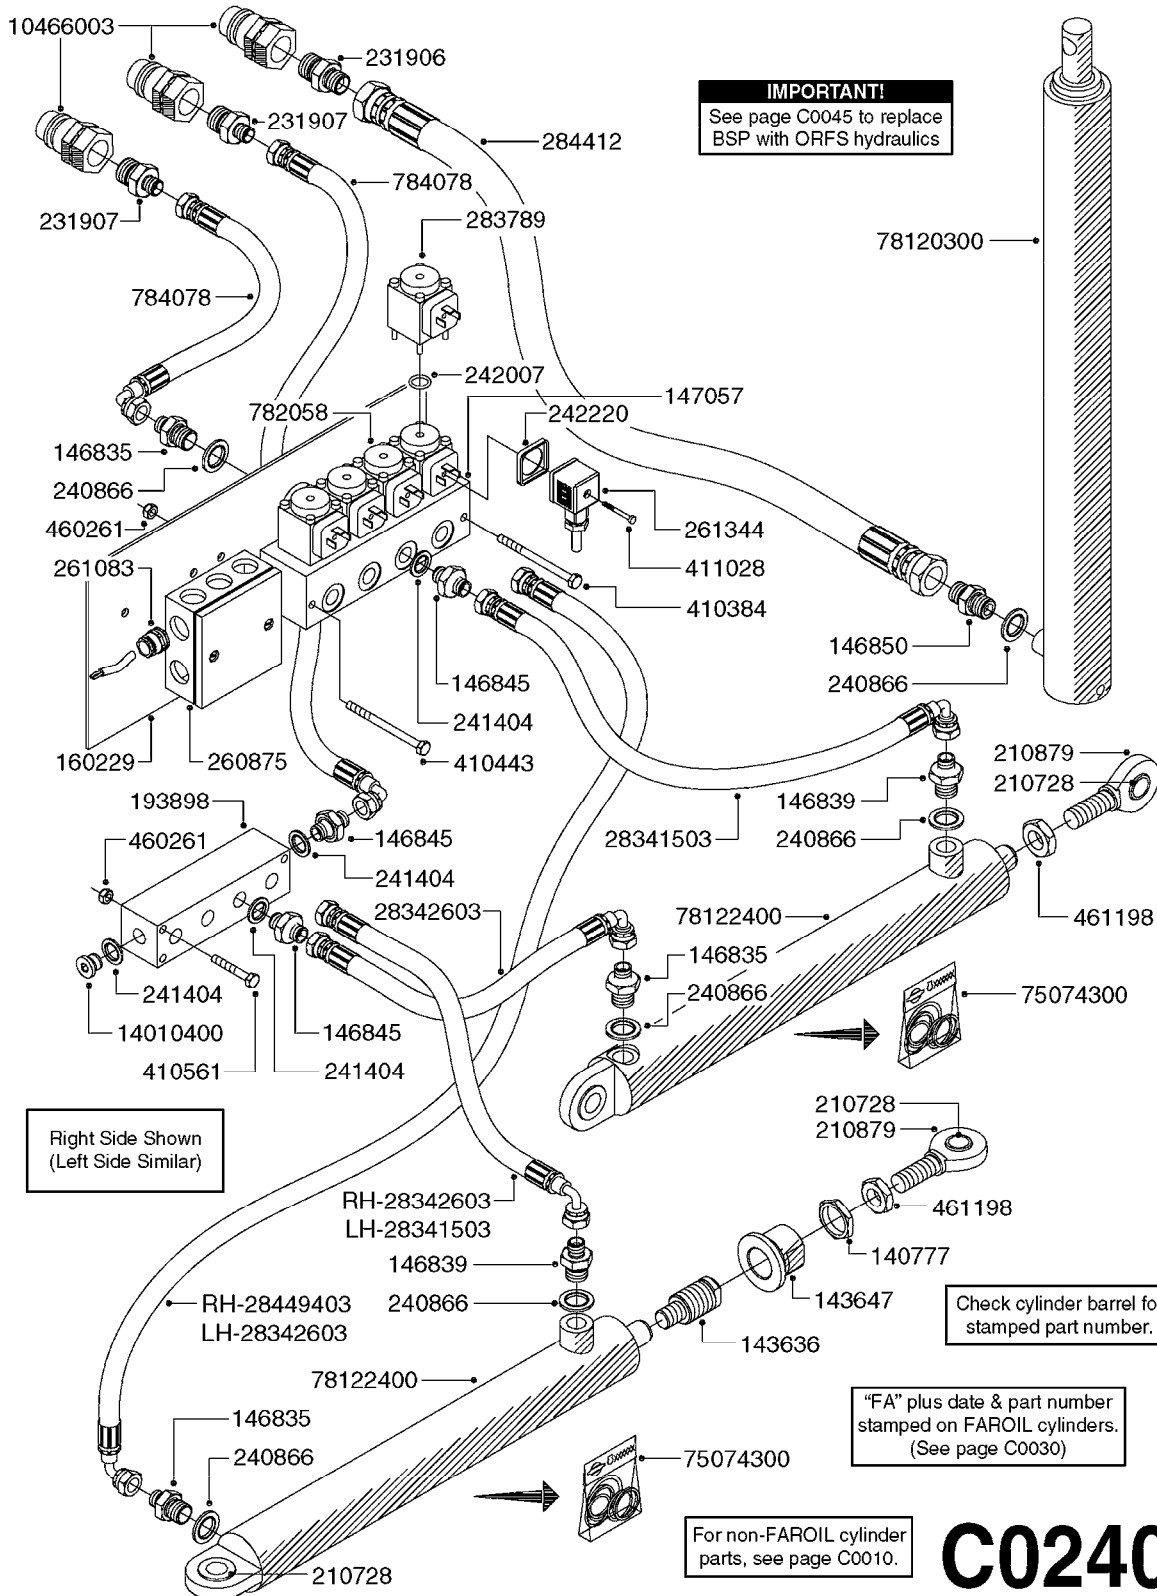

C0240

HYDRAULICS-EAG HZ 45-66'PRE 95
C0240-HIN, 24:03:16

Page 1
Date 04.11.2017 13:22

parts-n°	order qty	description
140777	1	NUT HEX 3/4" BSP JAMB
143636	1	THREADED INSERT F.CYLINDER END
143647	1	COLLAR F.THREAD.ROD EXTENTON
146835	1	ADAPTEUR BSP 1/4" X 3/8"
146839	1	HEX NIPPLE 1/4"X3/8" BSP 0.7MM
146845	1	HEX NIPPLE 1/4"X1/4"
146850	1	HEX NIPPLE 3/8"x3/8" - 1.8mm
147057	1	MANIFOLD BLOCK F.HYD/4
160229	1	MOUNT PLATE F.HYD. MANIFOLD
193898	1	HYD. DISTRIBUTOR BLOCK
210728	1	BEARING F.LINK HEAD M17
210879	1	LINK HEAD M16 x D17
231906	1	HEX NIPPLE 3/8"BSP X 1/2"NPT
231907	1	HEX NIPPLE 1/4"BSP X 1/2"NPT
240866	1	DOWTYSEAL 3/8"
241404	1	DOWTY SEAL 1/4"
242007	1	O-RING D9.1X1.6
242220	1	GASKET F. HIRSMANN PLUG
260875	1	JUNCTION BOX
261083	1	GROMMET (PLASTIC)F.ELEC.CABLE
261344	1	HIRSCHMANN PLUG B
283789	1	SOLENOID F.HYD. VALVE
284412	1	HOSE HY 3/8" X 315" STR+STR
410384	1	BOLT HEX 8.8 DEL M6X65
410443	1	BOLT HEX 8.8 DEL M6X70
410561	1	BOLT HEX 8.8 DEL M6X50 FT
411028	1	SCREW M3X30 F.HIRSMANN
460261	1	NUT HEX M6X1.00 LOCK DIN985 A2 SS
461198	1	NUT HEX M16X2 JAMB
782058	1	HY VALVE
784078	1	HOSE HY X 1/4 X 417.33"STR+ELB
10466003	1	COUPLER PIONEER 8010-04 1/2NPT
14010400	1	PLUG 1/4" BSP
28341503	1	HOSE HY X1/4X078.75"STR+ELB
28342603	1	HOSE HY X1/4X066.93"STR+ELB
28449403	1	HOSE HY X1/4X057.08"STR+ELB
75074300	1	SEALKIT78122000/23-25/30-32/46
78120300	1	CYLINDER 60/50/30 110MM
78122400	1	DOUBLE CYLINDER D 40/20-300