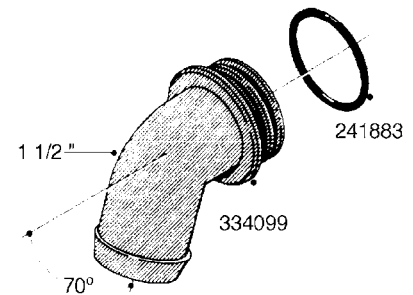

L0080

FITTINGS - S-53
L0080-HIN, 12:09:17

Page 1

Date 04.11.2017 13:23

Pos.	parts-n°	order qty	description
1	145995	1	FITT.DK S-53 FORK
2	241973	1	O-RING Ø3 X 44,2 70 SHORES NITRIL NITRIL (BLACK)
2	242353	1	O-RING D44.2X3.0 VITON F.S-67 VITON (BROWN)
3	242109	1	O-RING D32.2x3.0 NITRIL (BLACK)
3	242354	1	O-RING D32.2X3.0 VITON F.S-53 VITON (BROWN)
4	322103	1	FITT.DK S-53 BULKHEAD
5	322107	1	FITT.DK S-53 BULKHEAD NUT
6	322110	1	FITT.DK S-53 ELB. 1/2" BSP
7	322352	1	FITT.DK S-53 TEE
8	334229	1	FITT.DK S-53 STR.3/4"
9	334260	1	GASKET F. S-53 BULKHEAD
10	334564	1	FITT.DK S-67 TO S-53 ADAPTER
11	391100	1	FITT.DK S-53THREAD INS.1/2"BSP
12	726463	1	FITT.DK S53 BULKHEAD W/GASKET
13	726552	1	FIT.DK S-53X90 1/2" BSP,O-RING
14	726556	1	FITT.DK S-53 HB 1/2" W/O-RING
15	726558	1	FITT.DK S53 STR. 3/4" W.ORING
16	726559	1	FITT DK. S-53 HB 1" W/O-RING
17	726568	1	FITT.DK.S-53 HB 1/2"90 W/ORING
18	726570	1	FITT.DK S-53 ELB.3/4" W.ORING
19	726571	1	FITT.DK S-53 ELB.1", W ORING
20	726578	1	FITT.DK S53 PLUG WITH O-RING
21	728561	1	REDUCER S67M - S53F + O-RING