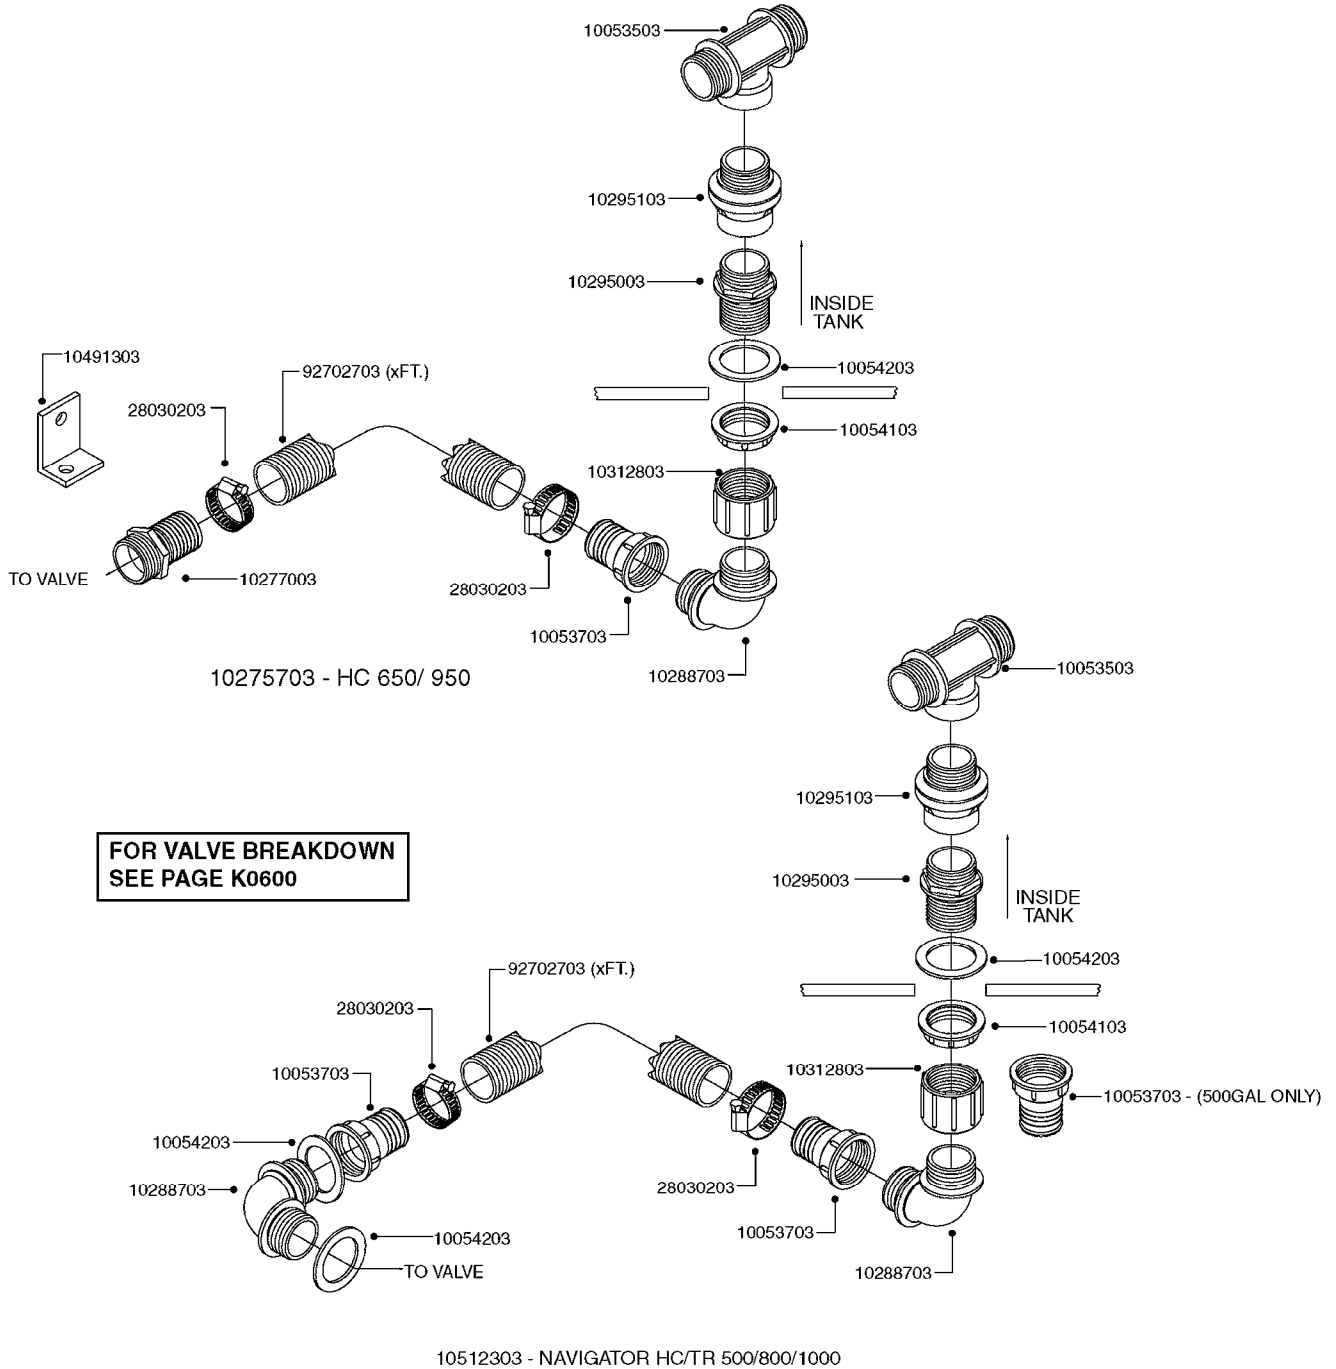

K0580

COMPLETE ASSEMBLIES
WHOLEGOODS ITEMS

QUICKFILL-PLMBNG SYS-TRLR SPYR
K0580-HIN, 01:01:16

Page 1
Date 04.11.2017 13:23

parts-n°	order qty	description
10053503	1	FITT.PO.TEE 2"MX2"FX2"M BSP
10053703	1	FITT.PO.HB STR. 2"BSP #4411
10054103	1	FITT.PO.NUT 2" BSP JAMB MCPHEE
10054203	1	GASKET F. 2" FITTINGS RUBBER
10275703	1	*QUICK FILL KIT 650/950M
10277003	1	FITT.PO.HB 2.00X2.00 MCPHEE
10288703	1	FITT.PO.EL 2MX2M 90 DEG MCPHEE
10295003	1	FITT.PO.HN 2' 250071
10295103	1	FOOT VALVE 2" 504019
10312803	1	FITT.PO.BU 2' X 2'
10491303	1	ANGLE FOR HC950 QUICK FILL
10512303	1	QUICK FILL KIT NAV. (DON'T ORD)
28030203	1	CLAMP HOSE T-BOLT S2" 235-67
92702703	1	HOSE PVC SUCT GRAY 2"