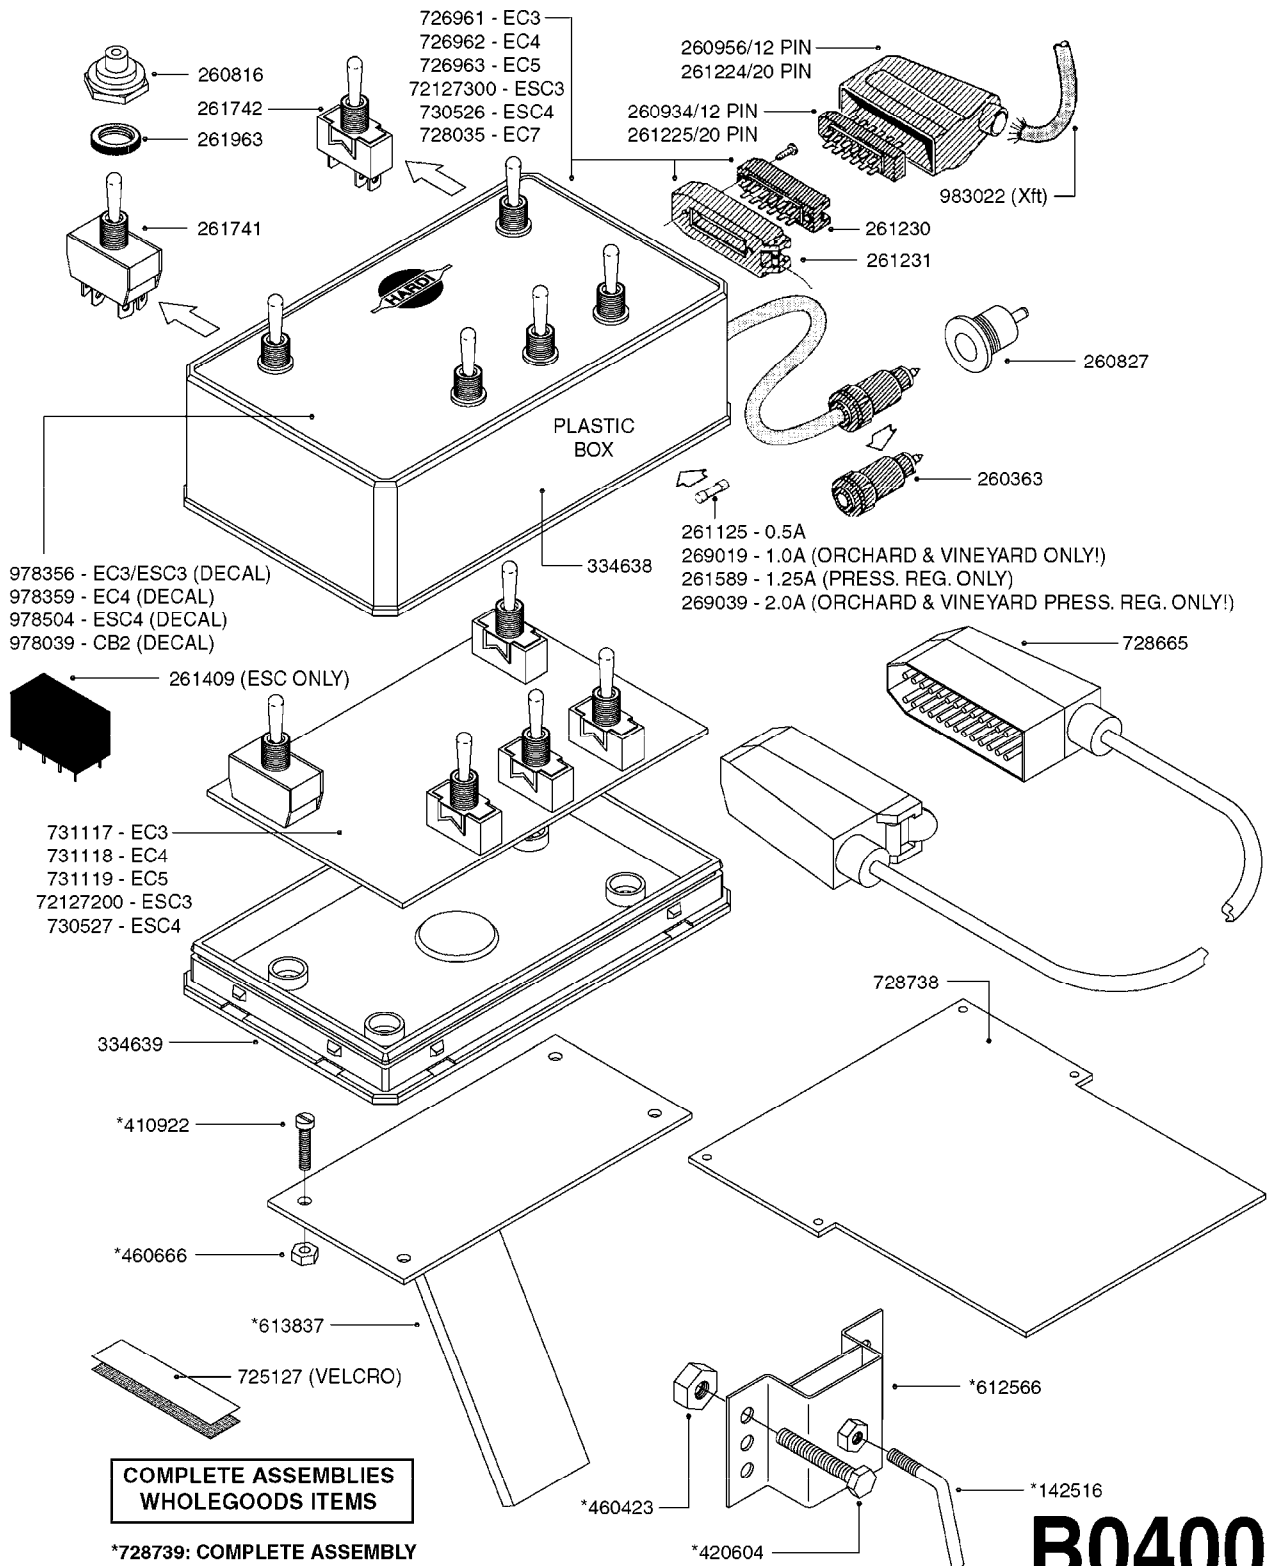

*728739: COMPLETE ASSEMBLY (NLA)

COMPLETE ASSEMBLIES
WHOLEGOODS ITEMS

B0390

CONTROL BOX F/EC+EC-SC
B0390-HIN, 01:01:16

Page 1
Date 04.11.2017 13:22

parts-n°	order qty	description
142516	1	SCREW SET M10 BENT F. LOCKING
260363	1	PLUG 2 POLE 12V
260794	1	SWITCH F.PRESS ADJ.EC CONTROL
260816	1	CAP W/RUBBER BOOT F.EC SWITCH
260827	1	PLUG F.EC ATTACHMENTS
260864	1	SWITCH F.HY BOOM CONTROL BOX
260923	1	PLUG INSERT 12 POLE FEMALE
260934	1	PLUG INSERT 12 POLE MALE
260945	1	PLUG HOUSE 12 POLE FEMALE
260956	1	PLUG HOUSE 12 POL.MALE
261066	1	SWITCH 2 POLE
261125	1	FUSE 5 X 20 500mA
261224	1	PLUG HOUSING F/20 POLE MALE
261225	1	PLUG INSERT 20 POLE MALE
261230	1	PLUG INSERT 20 POLE FEMALE
261231	1	PLUG HOUSING 20 POLE FEMALE
410922	1	CYL.SKR 8.8 DEL M4X20 RST
411006	1	SCREW M4X40 SLOTTED
420604	1	BOLT HEX 8.8 DEL M10X25 FT DIN933
460423	1	NUT HEX M10X1.50 LOCK DIN985A2 SS
460666	1	NUT HEX M4
612566	1	MOUNT BRACKET F.FAN CABLE ASSY
613837	1	MOUNT PLATE FOR EC CONTROL BOX
725006	1	CIRCUIT BOARD 4 VALVE
725014	1	CONTROL BOX EC 4 SEC./12 PIN
725056	1	PRINTED CIRC.W SW 3WAY 726961
726961	1	CONTROL BOX EC 3 SEC./20 PIN
726962	1	CONTROL BOX EC 4 SEC./20 PIN
727376	1	CIRCUIT BOARD F.ESC 3 BANK
728072	1	CABLE,20-PIN,6M EC/4
728073	1	CABLE,20-PIN,6M, EC/3
728075	1	CABLE F.CONTROL BOX 5M EC/3
728665	1	CABLE EXT.-QUICK ATTACH 20 PIN
728666	1	CABLE-QUICK ATTACH 12 PIN
728738	1	DOUB.CONT.BOX & OR F/M PLATE
728739	1	IN CAB CONTROL MOUNT KIT
729721	1	CONTROL BOX ESC3
983022	1	WIRE 12 x 0.5 x 2MM x 12"
10297303	1	CIRCUIT BOARD FOR T.M.S.
10411203	1	RELAY T-82