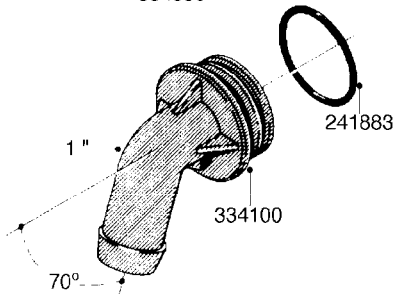

L0080

FITTINGS - S-53
L0080-HIN, 12:09:17

Page 1

Date 04.11.2017 13:23

Pos.	parts-n°	order qty	description
1	145995	1	FITT.DK S-53 FORK
2	241973	1	O-RING Ø3 X 44,2 70 SHORES NITRIL NITRIL (BLACK)
2	242353	1	O-RING D44.2X3.0 VITON F.S-67 VITON (BROWN)
3	242109	1	O-RING D32.2x3.0 NITRIL (BLACK)
3	242354	1	O-RING D32.2X3.0 VITON F.S-53 VITON (BROWN)
4	322103	1	FITT.DK S-53 BULKHEAD
5	322107	1	FITT.DK S-53 BULKHEAD NUT
6	322110	1	FITT.DK S-53 ELB. 1/2" BSP
7	322352	1	FITT.DK S-53 TEE
8	334229	1	FITT.DK S-53 STR.3/4"
9	334260	1	GASKET F. S-53 BULKHEAD
10	334564	1	FITT.DK S-67 TO S-53 ADAPTER
11	391100	1	FITT.DK S-53THREAD INS.1/2"BSP
12	726463	1	FITT.DK S53 BULKHEAD W/GASKET
13	726552	1	FIT.DK S-53X90 1/2" BSP,O-RING
14	726556	1	FITT.DK S-53 HB 1/2" W/O-RING
15	726558	1	FITT.DK S53 STR. 3/4" W.ORING
16	726559	1	FITT DK. S-53 HB 1" W/O-RING
17	726568	1	FITT.DK.S-53 HB 1/2"90 W/ORING
18	726570	1	FITT.DK S-53 ELB.3/4" W.ORING
19	726571	1	FITT.DK S-53 ELB.1", W ORING
20	726578	1	FITT.DK S53 PLUG WITH O-RING
21	728561	1	REDUCER S67M - S53F + O-RING