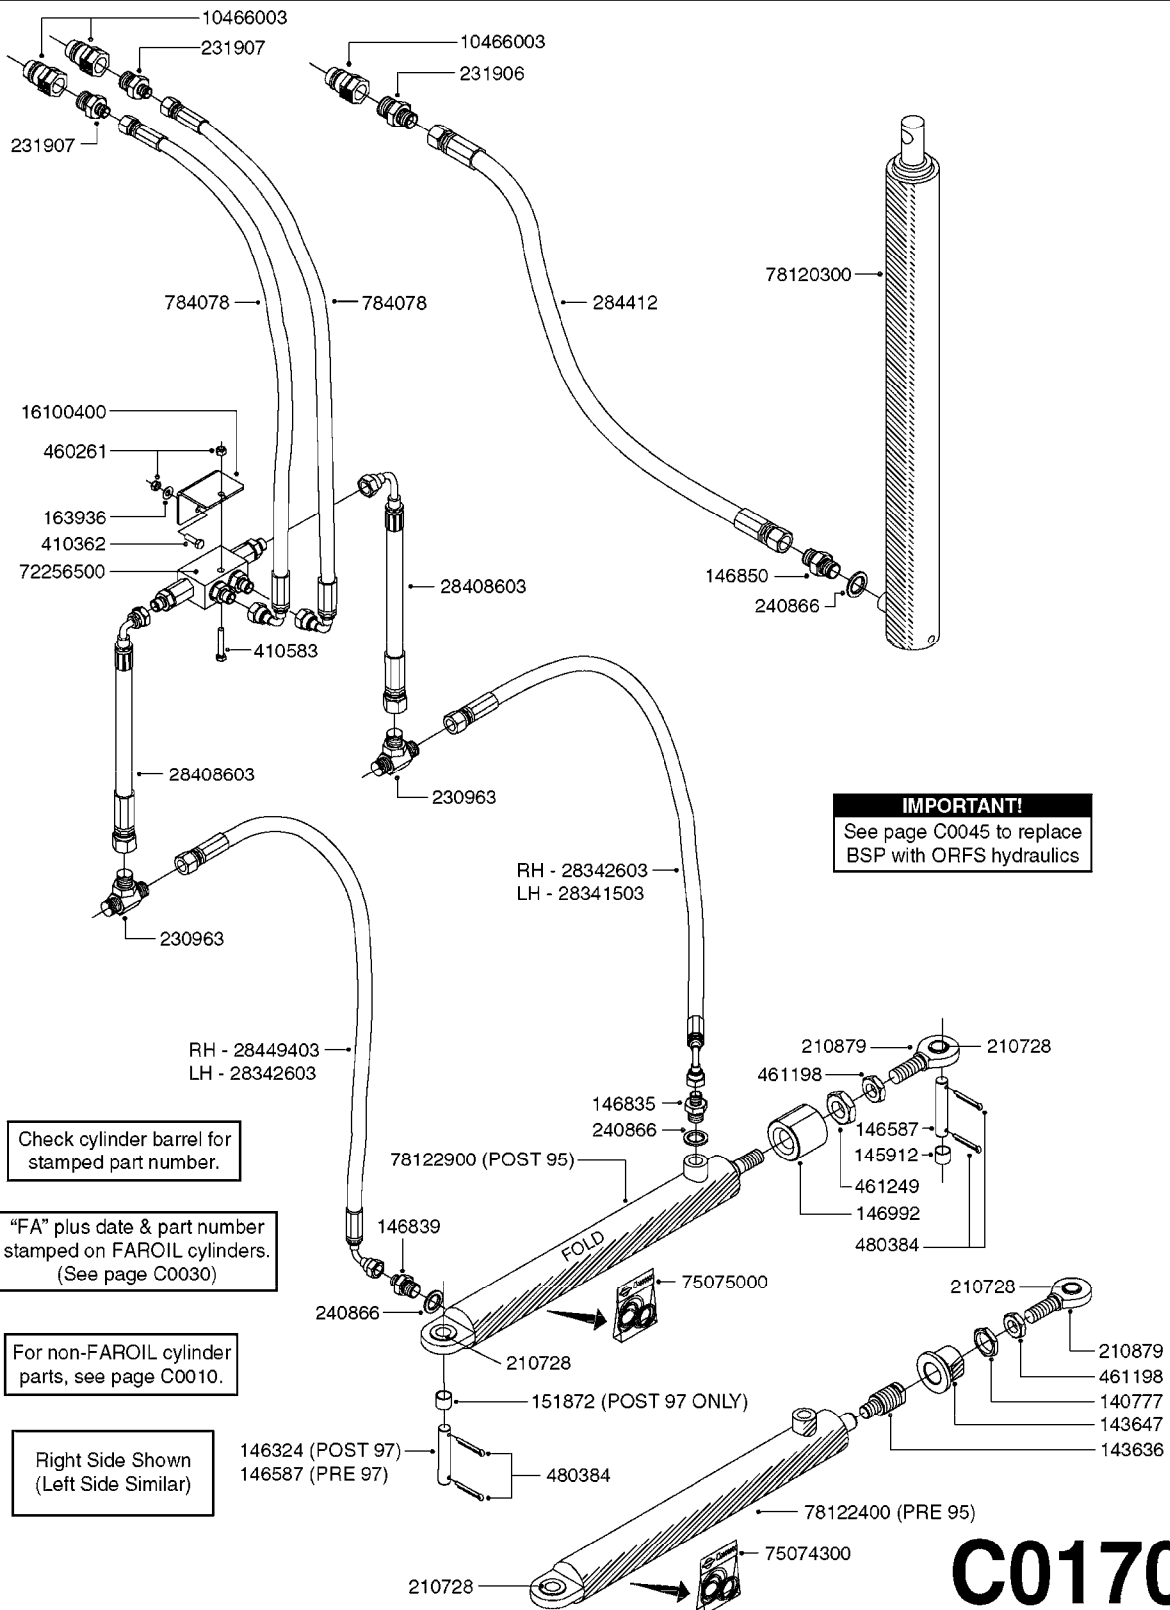

HYDRAULICS - EAGLE HY 45'-66'
C0170-HIN, 24:03:16

Page 1
Date 04.11.2017 13:22

parts-n°	order qty	description
140777	1	NUT HEX 3/4" BSP JAMB
143636	1	THREADED INSERT F.CYLINDER END
143647	1	COLLAR F.THREAD.ROD EXTENTON
145912	1	BUSHING D19.8/D17.0X7MM
146324	1	SHAFT D16.8 L102/2 X 5
146587	1	PIN D16.8 X 65
146835	1	ADAPTEUR BSP 1/4" X 3/8"
146839	1	HEX NIPPLE 1/4"X3/8" BSP 0.7MM
146850	1	HEX NIPPLE 3/8"x3/8" - 1.8mm
146992	1	BUSHING F.CYLINDER
151872	1	BUSHING D22.0/18.0 10MM
163936	1	WASHER D15/D6.2X1
210728	1	BEARING F.LINK HEAD M17
210879	1	LINK HEAD M16 x D17
230963	1	TEE 1/4"M X 1/4"M X 1/4"M BSP
231906	1	HEX NIPPLE 3/8"BSP X 1/2"NPT
231907	1	HEX NIPPLE 1/4"BSP X 1/2"NPT
240866	1	DOWTYSEAL 3/8"
284412	1	HOSE HY 3/8" X 315" STR+STR
410362	1	BOLT HEX 8.8 SS M6X20
410583	1	BOLT HEX 8.8 DEL M6X40
460261	1	NUT HEX M6X1.00 LOCK DIN985 A2 SS
461198	1	NUT HEX M16X2 JAMB
461249	1	NUT HEX M22X1.5
480384	1	PIN COTTER 3/16 x 1-1/2"
784078	1	HOSE HY X 1/4 X 417.33"STR+ELB
10466003	1	COUPLER PIONEER 8010-04 1/2NPT
16100400	1	PLATE 3 X 60 X 91 HY BLOCK MT
28341503	1	HOSE HY X1/4X078.75"STR+ELB
28342603	1	HOSE HY X1/4X066.93"STR+ELB
28408603	1	HOSE HY X1/4X008.00"STR+ELB
28449403	1	HOSE HY X1/4X057.08"STR+ELB
72256500	1	DOUB.PILOT STEERED COUNT.VALVE
75074300	1	SEALKIT78122000/23-25/30-32/46
75075000	1	SEAL KIT 78122600/27/28/29
78120300	1	CYLINDER 60/50/30 1100MM
78122400	1	DOUBLE CYLINDER D 40/20-300
78122900	1	CYLINDER 40/22X300MM RED