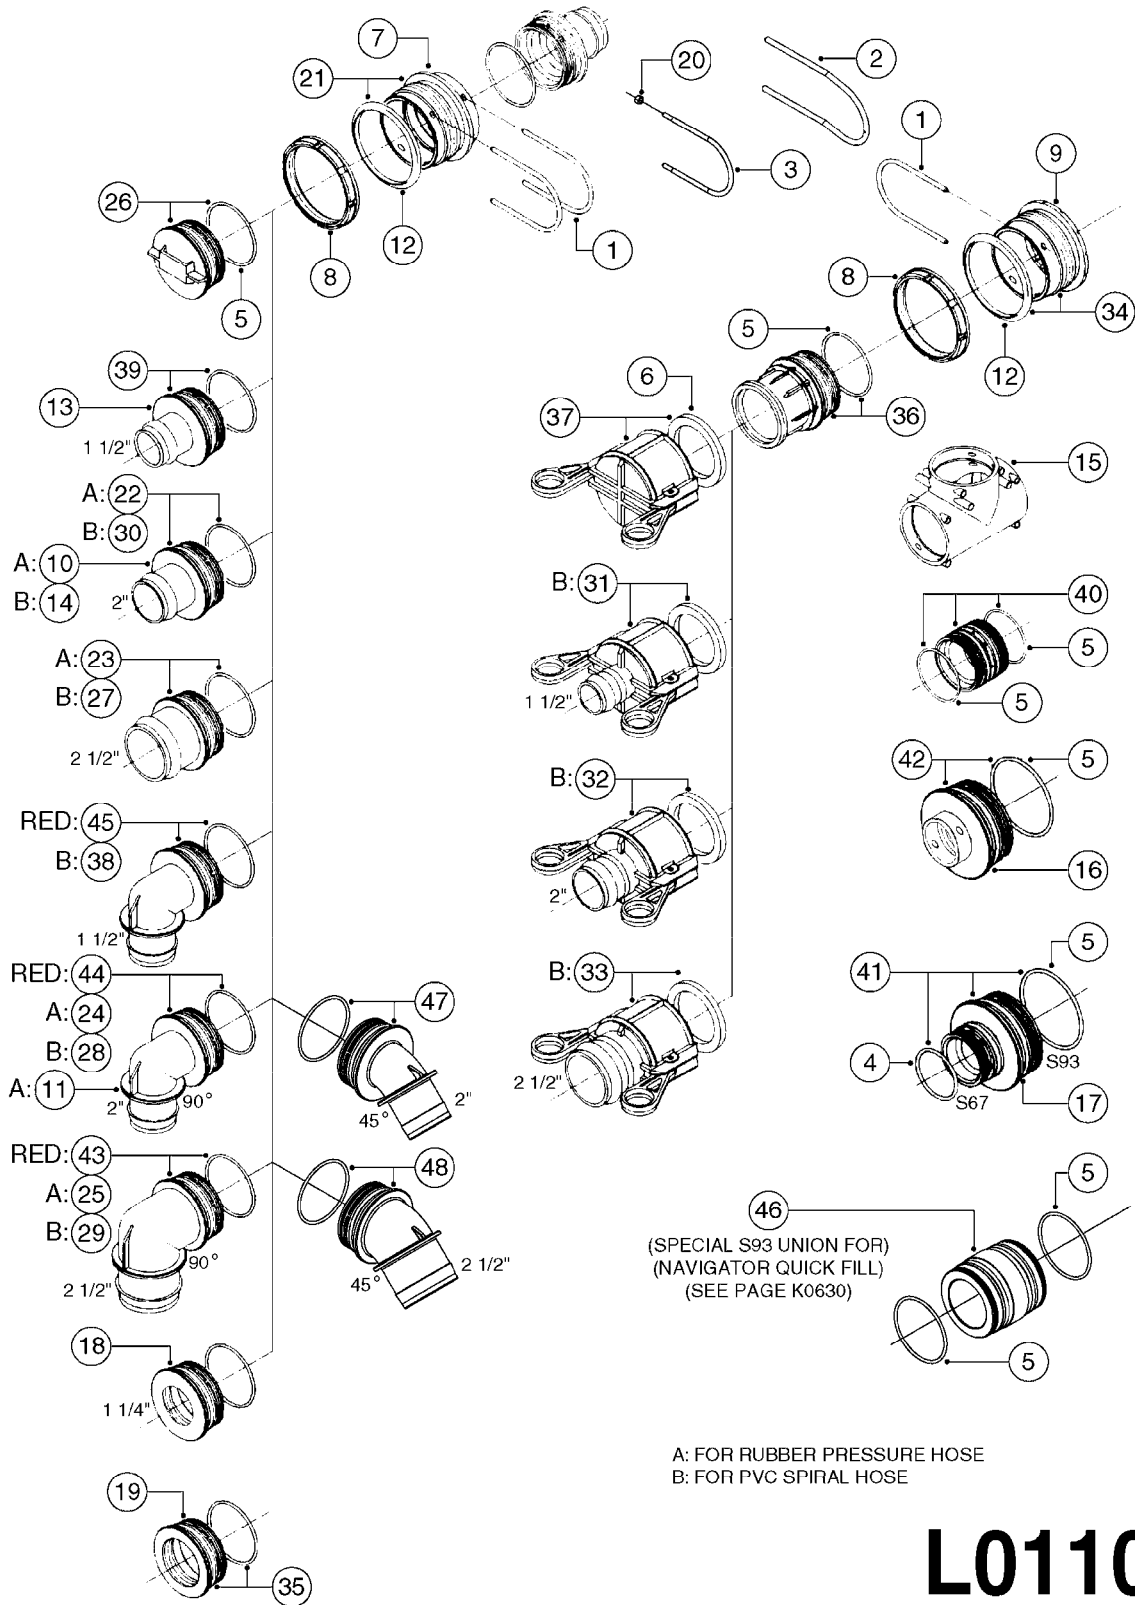

A: FOR RUBBER PRESSURE HOSE
B: FOR PVC SPIRAL HOSE

L0100

FITTINGS - S-67
L0100-HIN, 12:09:17

Page 1
Date 04.11.2017 13:23

Pos.	parts-n°	order qty	description
1	145996	1	FITT.DK S-67 FORK
2	241973	1	O-RING Ø3 X 44,2 70 SHORES NITRIL NITRIL (BLACK)
2	242353	1	O-RING D44.2X3.0 VITON F.S-67 VITON (BROWN)
3	242092	1	O-RING D69.5X3 NITRIL (BLACK)
3	242351	1	O-RING D69.5X3.0 VITON F.S-93 VITON (BROWN)
4	322104	1	FITT.DK S-67 BULKHEAD
5	322108	1	FITT.DK S-67 BULKHEAD NUT
6	322224	1	FITT.DK S-67 TEE
7	322325	1	FITT.DK S-67 X 1-1/2"BSP LONG
8	334231	1	HOSE TAIL S67 STRAIGHT 1"
9	334233	1	HOSE TAIL S67 1"1/2 STRAIGHT
10	334245	1	HOSE TAIL 90° S67 1"1/2
11	334261	1	GASKET F. S-67 BULKHEAD
12	334444	1	HOSE TAIL S67 1"1/2 STRAIGHT
13	334445	1	HOSE TAIL 90° S67 1"1/2
14	334564	1	FITT.DK S-67 TO S-53 ADAPTER
15	334573	1	CONNECTING PIECE S67-S67
16	334601	1	FITTING S93M- S67F
17	334634	1	FITT.DK ADAPTER S-93M S67M
18	461217	1	NUT HEX M5 LOCK
19	726464	1	FITTING S67 BULKHEAD WITH GASKET
20	726560	1	FITT.DK S-67 STR.1" W.O'RING
21	726561	1	FITT.DK S-67 STR.1-1/4" O'RING
22	726562	1	FITT.DK.S-67 HB 1-1/2"W.O-RING
23	726572	1	FITT.DK S-67 1" ELBOW 90 ASSY.
24	726573	1	FITT. S67 5/4" 90° W/O-RING
25	726574	1	FITT.DK S67X90,1.5HB PRESSURE
26	726579	1	FITT. S67 PLUG W/O-RING
27	726695	1	FITT.DK S-67 X 1"BSP W.ORING
28	727223	1	FITT.S67 1.5" STRAIT S W/ORING
29	727224	1	FITT.DK S67X90,1.5HB SUCTION
30	728526	1	FITT.DK S-67 CONNECT W. ORINGS
31	728527	1	ADAPTER S67M TO S93M W/ORING
32	728561	1	REDUCER S67M - S53F + O-RING
33	728562	1	FITTING S93M-S67F+O-RING
34	728578	1	FITT.DK S-67X1-1/2"BSP LG W/OR
35	14012200	1	FITT.DK S-67 FORK W/M5 THREADS
36	33509700	1	HOSE TAIL 45° S67 1"1/4
37	72433000	1	HOSE TAIL 45° S67 1" + O-RING FOR PRESSURE
38	72433100	1	FITT.DK S-67 45° 1-1/4"W/ORING
39	72433200	1	HOSE TAIL 45° S67 1"1/2+O-RING
40	72433400	1	FITT.S67 1-1/2" 45°BSP W/ORING