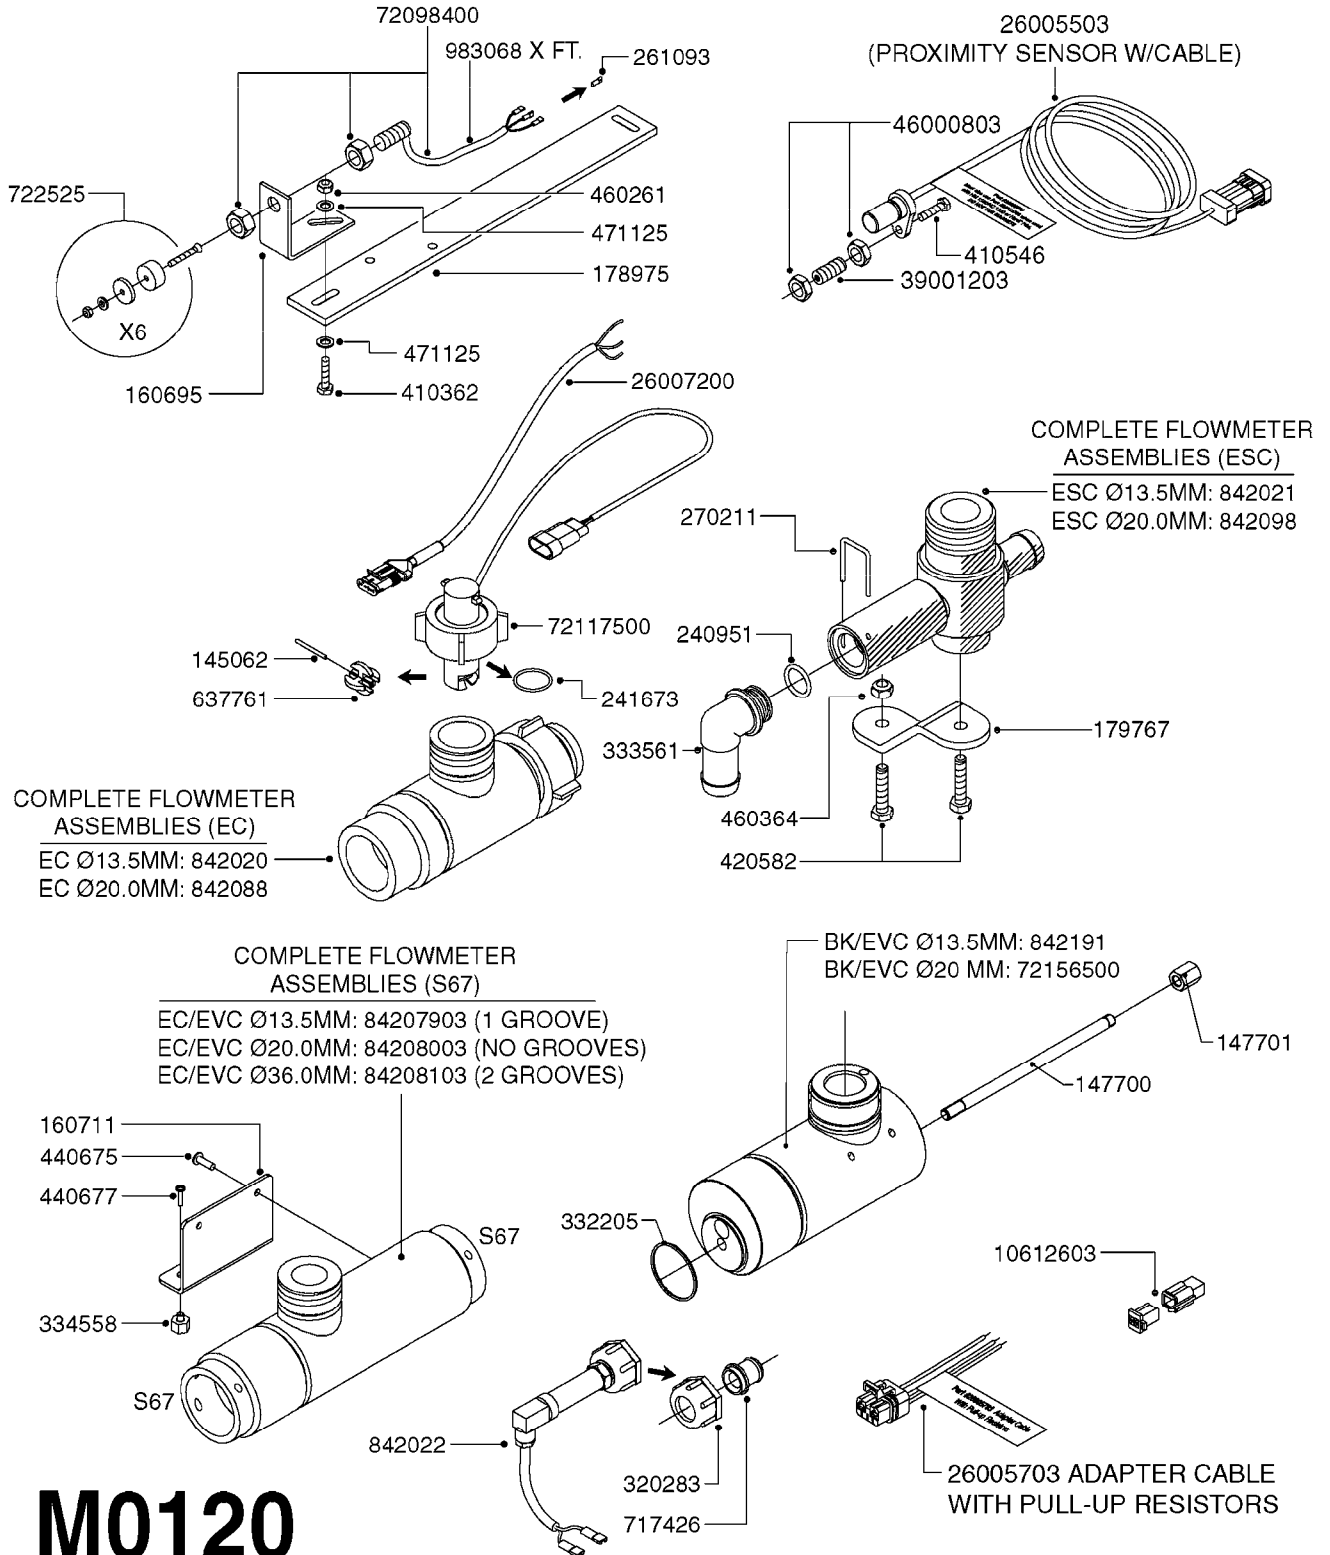

MUSTANG 3500 CONTROLLER
M0100-HIN, 01:01:16

Page 0
Date 04.11.2017 13:23

M0100

MUSTANG 3500 CONTROLLER
M0100-HIN, 01:01:16

Page 1
Date 04.11.2017 13:23

parts-n°	order qty	description
24002303	1	WASHER, RUBBER
26001803	1	POWER CABLE
26001903	1	15' 7-PIN EXTENSION CABLE
26002503	1	MUSTANG 3500/7 CONSOLE
26002603	1	MUSTANG 3500/4/TF CONSOLE
26002703	1	MUSTANG 3500/20PIN SC MODULE
26002803	1	MUSTANG 3500/20PIN TF SC MODUL
26002903	1	MUSTANG 3500 CONSOLE MNT KIT
26003003	1	MUSTANG 3500 CONSOLE CABLE
26003103	1	MUSTANG 3500/7 SC MOD CNECT KT
26003303	1	MUSTANG/FM 5FT 7PIN EXT CABLE
26003403	1	MUSTANG/FM 10FT 7PIN EXT CABLE
26003703	1	MUSTANG RUN/HOLD ADAPT CABLE
26004403	1	SWITCH, FOOT
26006003	1	MUSTANG RADR CBLE JD 8000/9000
26006203	1	MUSTANG RDR "Y" CABLE DCKY-JHN
26006303	1	MUSTANG RDR EXTNSN CABLE 10FT
26006603	1	MUSTANG RDR"Y"CABLE D-J PACKRD
26006803	1	MUSTANG RDR"Y"CABLE D-J DEUTS.
26006903	1	MUSTANG RDR"Y"CABLE MAG.PHILIP
26008303	1	MICRO TRAK PLUG KIT - 2 PIN
26008403	1	MICRO TRAK PLUG KIT - 3 PIN
26008503	1	MICRO TRAK PLUG KIT - 7 PIN
26016703	1	MUSTANG 3500/39PIN SC MODULE
28026403	1	KNOB, MUSTANG CONSOLE MOUNT
74005403	1	FOOT SWITCH FOR MUSTANG 3500