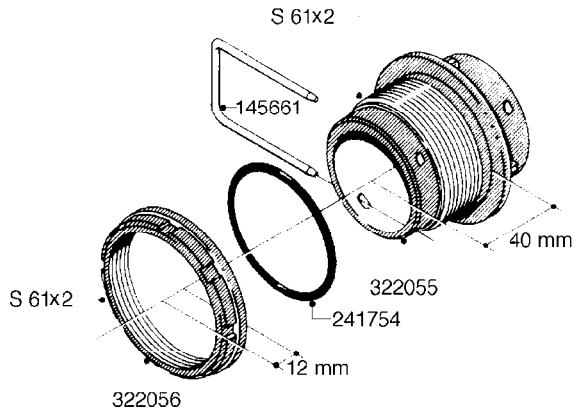

L0080

FITTINGS - S-53
L0080-HIN, 12:09:17

Page 1

Date 04.11.2017 13:23

Pos.	parts-n°	order qty	description
1	145995	1	FITT.DK S-53 FORK
2	241973	1	O-RING Ø3 X 44,2 70 SHORES NITRIL NITRIL (BLACK)
2	242353	1	O-RING D44.2X3.0 VITON F.S-67 VITON (BROWN)
3	242109	1	O-RING D32.2x3.0 NITRIL (BLACK)
3	242354	1	O-RING D32.2X3.0 VITON F.S-53 VITON (BROWN)
4	322103	1	FITT.DK S-53 BULKHEAD
5	322107	1	FITT.DK S-53 BULKHEAD NUT
6	322110	1	FITT.DK S-53 ELB. 1/2" BSP
7	322352	1	FITT.DK S-53 TEE
8	334229	1	FITT.DK S-53 STR.3/4"
9	334260	1	GASKET F. S-53 BULKHEAD
10	334564	1	FITT.DK S-67 TO S-53 ADAPTER
11	391100	1	FITT.DK S-53THREAD INS.1/2"BSP
12	726463	1	FITT.DK S53 BULKHEAD W/GASKET
13	726552	1	FIT.DK S-53X90 1/2" BSP,O-RING
14	726556	1	FITT.DK S-53 HB 1/2" W/O-RING
15	726558	1	FITT.DK S53 STR. 3/4" W.ORING
16	726559	1	FITT DK. S-53 HB 1" W/O-RING
17	726568	1	FITT.DK.S-53 HB 1/2"90 W/ORING
18	726570	1	FITT.DK S-53 ELB.3/4" W.ORING
19	726571	1	FITT.DK S-53 ELB.1", W ORING
20	726578	1	FITT.DK S53 PLUG WITH O-RING
21	728561	1	REDUCER S67M - S53F + O-RING