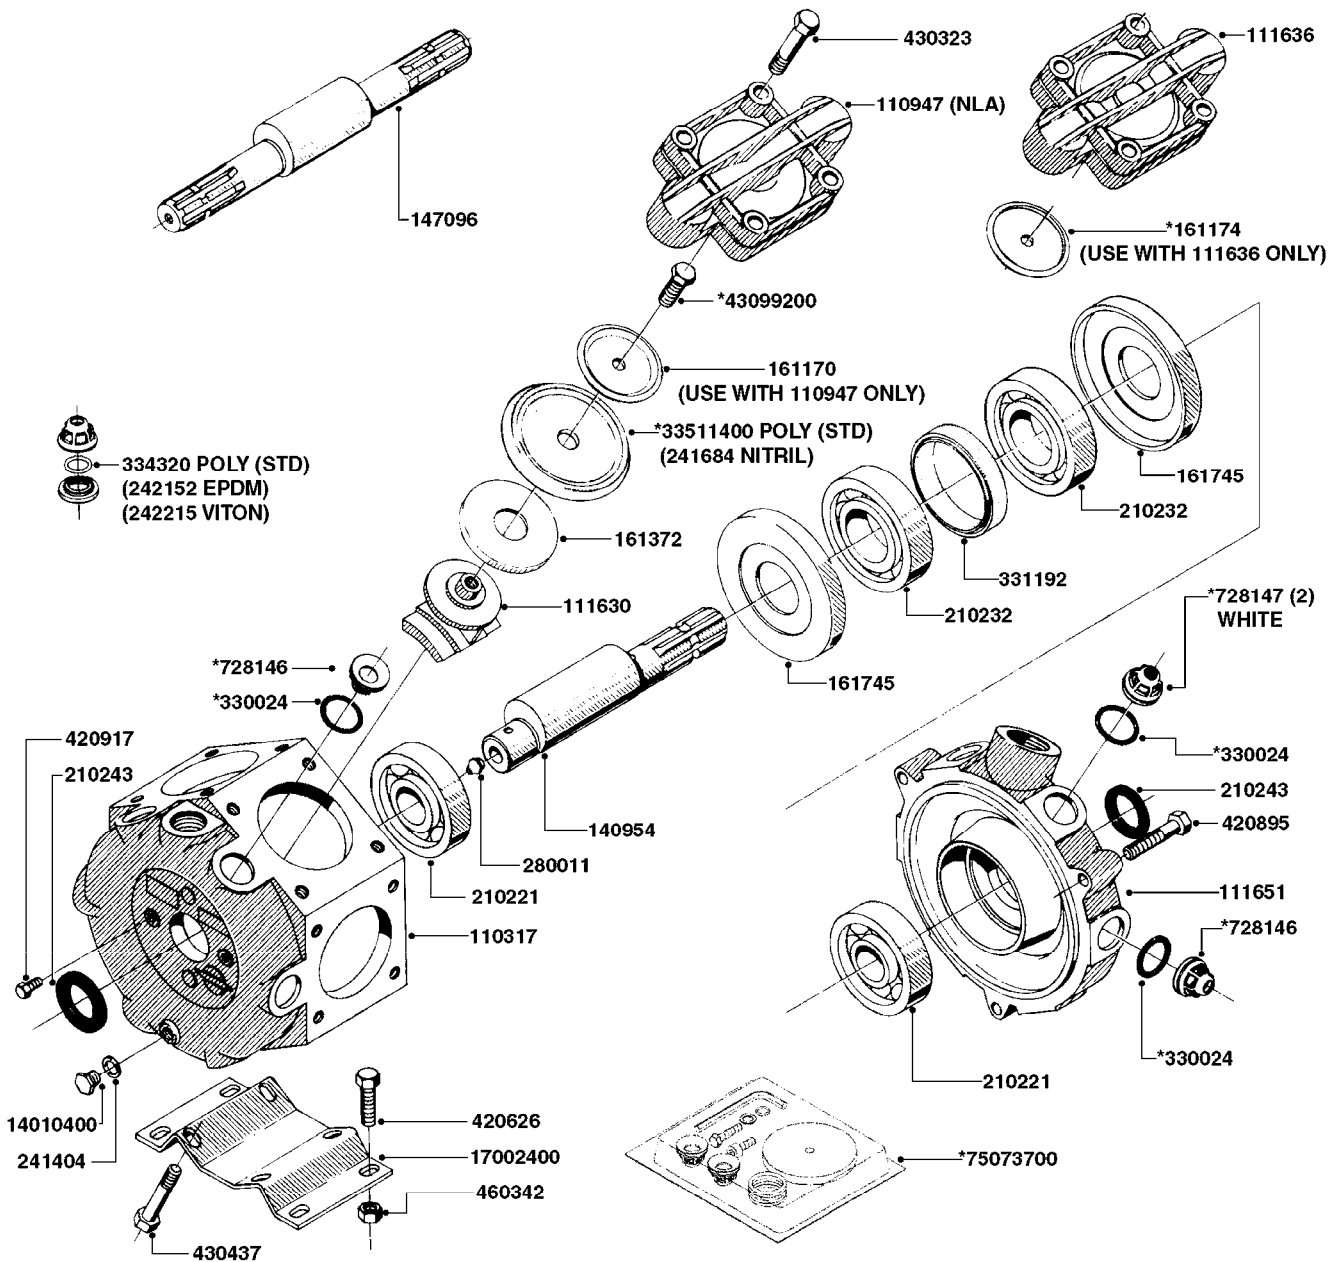

REPLACED BY 364 PUMPS
SEE PAGE A0280

A0250

PUMP - 361 W/MOUNTING BASE
A0250-HIN, 17:03:16

Page 1
Date 04.11.2017 13:22

parts-n°	order qty	description
110317	1	PUMP CASING MODEL 360/361 PNTD
110947	1	VALVE COVER MDL 361 (PAINTED)
111630	1	CONNECTING ROD 363/364-10 PUMP
111636	1	VALVE COVER 363 HEAVY DUTY
111651	1	CASTING F.363 1.5" PUMP(FRONT)
140954	1	CRANK SHAFT MODEL 360/361
147096	1	CRANK SHAFT 361/9.5 THROUGH
161170	1	DIAPH UPPER DISC, 321/361/363
161174	1	DIAPHRAGM DISC SS 361/363/364 PUMP
161372	1	DIAPHRAGM BACKING DISC,320-361
161745	1	METAL SPACER F.363/463
210221	1	BEARING BALL 6407
210232	1	BEARING BALL 6310
210243	1	SEAL OIL 35 X 47 X 7
241404	1	DOWTY SEAL 1/4"
241684	1	DEICER PARTS: DIAPHRAGM MODEL 361 NITRIL
242152	1	O-RING D18.2X3 EPDM
242215	1	O-RING D18X3 VITON
280011	1	GREASE NIPPLE 1/8' SAE H TR
330024	1	O-RING D41,1/D34.5 X 3,5
331192	1	SPACER, MODEL 361/363
334320	1	O-RING D18X3 POLYURETHANE
420626	1	BOLT HEX 8.8 DEL M10X20 FT
420895	1	BOLT HEX 8.8 RAW M10X60
420917	1	BOLT HEX 8.8 RAW M8X12 FT
430323	1	BOLT HEX 8.8 DEL M12X60
430437	1	BOLT HEX 8.8 RAW M12X65
460342	1	NUT HEX M10 DEL DIN934
728146	1	VALVE FOR 361(726890/707932)
728147	1	VALVE FOR 361 WHITE WITH HOLE
14010400	1	PLUG 1/4" BSP
17002400	1	FOOT F. 36X PUMP, RED
33511400	1	DIAPHRAGM PUMP 361/361/363/364 PUR
43099200	1	BOLT HEX SS M12 X 30 DIN933 A4
75073700	1	PUMP KIT 361/363 "06"