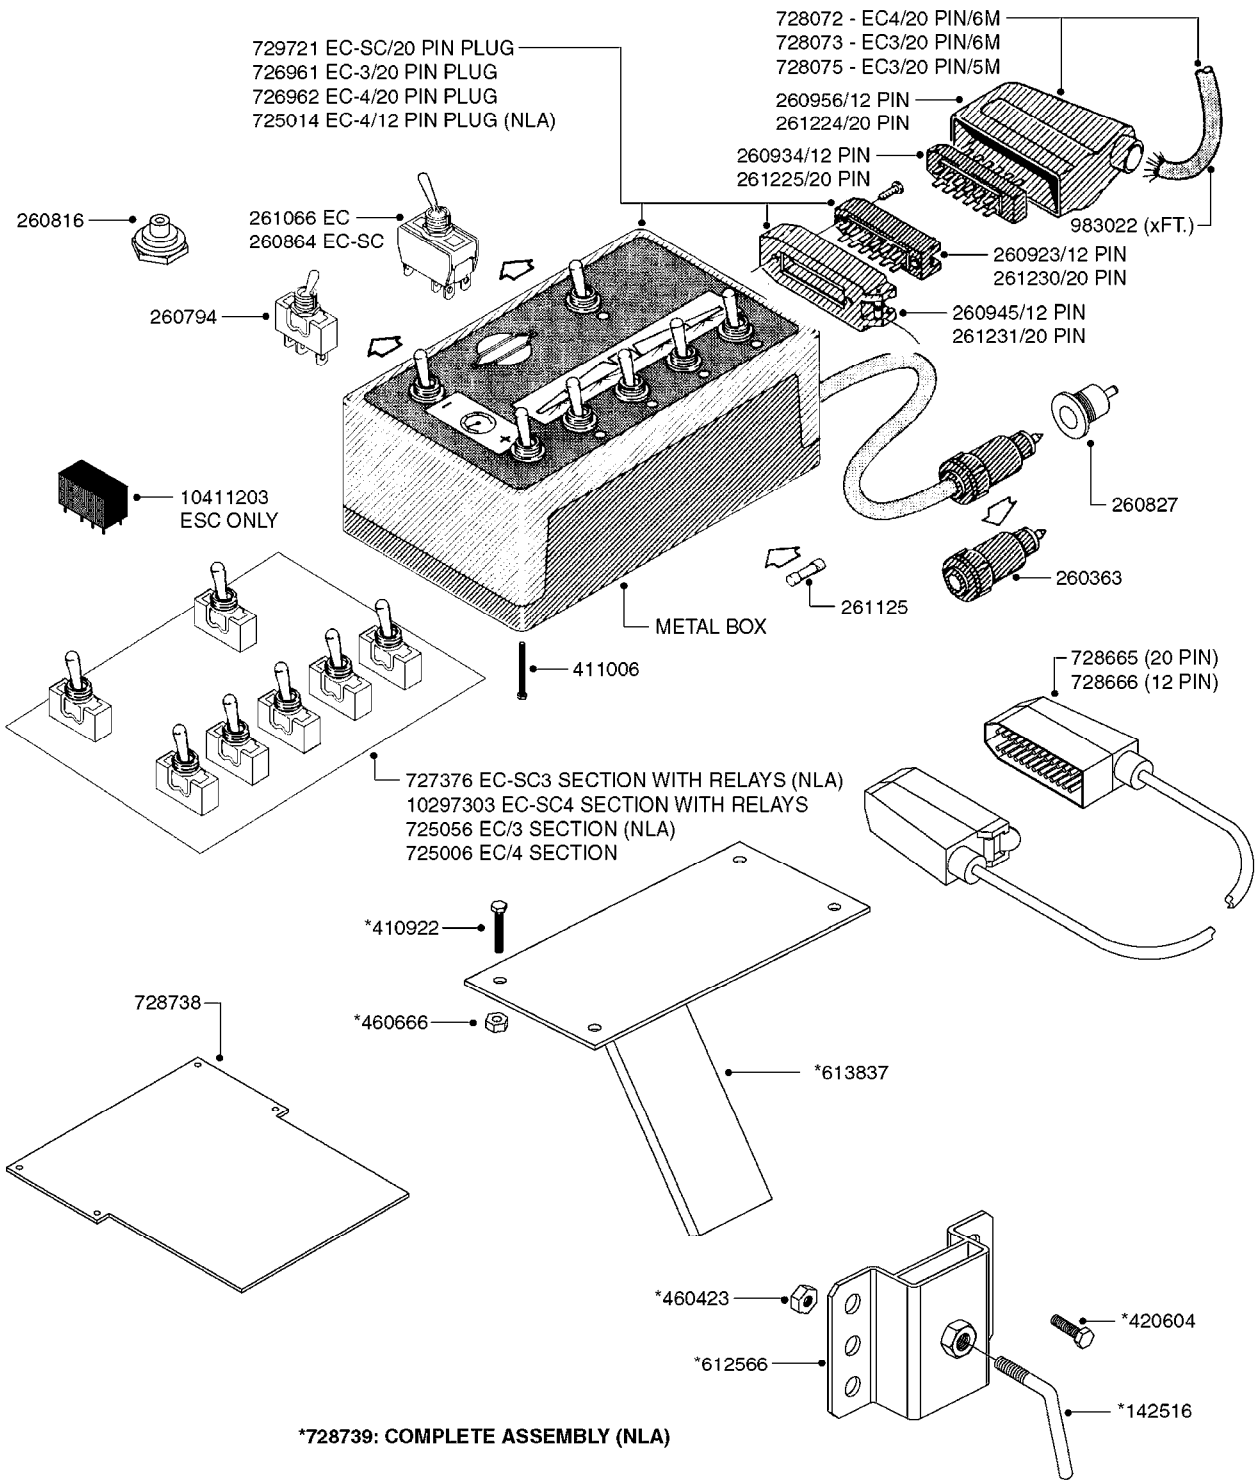

*728739: COMPLETE ASSEMBLY (NLA)

COMPLETE ASSEMBLIES
WHOLEGOODS ITEMS

B0390

CONTROL BOX F/EC+EC-SC
B0390-HIN, 01:01:16

Page 1
Date 04.11.2017 13:22

parts-n°	order qty	description
142516	1	SCREW SET M10 BENT F. LOCKING
260363	1	PLUG 2 POLE 12V
260794	1	SWITCH F.PRESS ADJ.EC CONTROL
260816	1	CAP W/RUBBER BOOT F.EC SWITCH
260827	1	PLUG F.EC ATTACHMENTS
260864	1	SWITCH F.HY BOOM CONTROL BOX
260923	1	PLUG INSERT 12 POLE FEMALE
260934	1	PLUG INSERT 12 POLE MALE
260945	1	PLUG HOUSE 12 POLE FEMALE
260956	1	PLUG HOUSE 12 POL.MALE
261066	1	SWITCH 2 POLE
261125	1	FUSE 5 X 20 500mA
261224	1	PLUG HOUSING F/20 POLE MALE
261225	1	PLUG INSERT 20 POLE MALE
261230	1	PLUG INSERT 20 POLE FEMALE
261231	1	PLUG HOUSING 20 POLE FEMALE
410922	1	CYL.SKR 8.8 DEL M4X20 RST
411006	1	SCREW M4X40 SLOTTED
420604	1	BOLT HEX 8.8 DEL M10X25 FT DIN933
460423	1	NUT HEX M10X1.50 LOCK DIN985A2 SS
460666	1	NUT HEX M4
612566	1	MOUNT BRACKET F.FAN CABLE ASSY
613837	1	MOUNT PLATE FOR EC CONTROL BOX
725006	1	CIRCUIT BOARD 4 VALVE
725014	1	CONTROL BOX EC 4 SEC./12 PIN
725056	1	PRINTED CIRC.W SW 3WAY 726961
726961	1	CONTROL BOX EC 3 SEC./20 PIN
726962	1	CONTROL BOX EC 4 SEC./20 PIN
727376	1	CIRCUIT BOARD F.ESC 3 BANK
728072	1	CABLE,20-PIN,6M EC/4
728073	1	CABLE,20-PIN,6M, EC/3
728075	1	CABLE F.CONTROL BOX 5M EC/3
728665	1	CABLE EXT.-QUICK ATTACH 20 PIN
728666	1	CABLE-QUICK ATTACH 12 PIN
728738	1	DOUB.CONT.BOX & OR F/M PLATE
728739	1	IN CAB CONTROL MOUNT KIT
729721	1	CONTROL BOX ESC3
983022	1	WIRE 12 x 0.5 x 2MM x 12"
10297303	1	CIRCUIT BOARD FOR T.M.S.
10411203	1	RELAY T-82