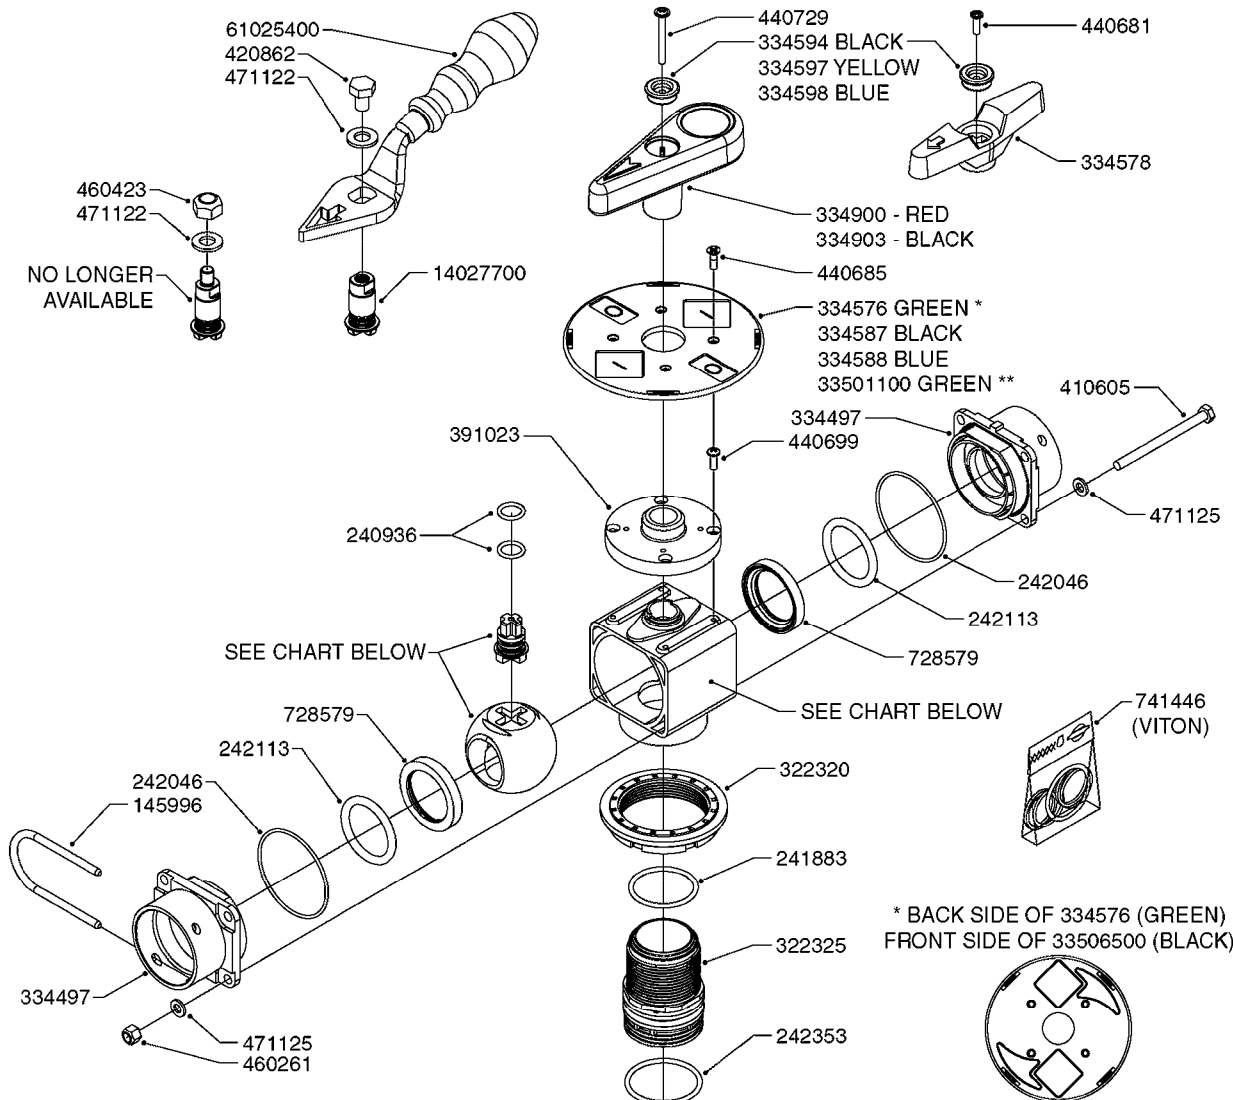

FOR S67 FITTINGS
SEE PAGE L0100

B0420

MANIFOLD SYSTEM - PRESSURE
B0420-HIN, 01:01:16

Page 1

Date 04.11.2017 13:22

parts-n°	order qty	description
145996	1	FITT.DK S-67 FORK
160353	1	BRACKET F.PRESSURE MANIFOLD
160918	1	BRACKET F. MANIFOLD CM
242353	1	O-RING D44.2X3.0 VITON F.S-67
322224	1	FITT.DK S-67 TEE
322320	1	NUT F.3 WAY VALVE S56
334250	1	STOPPER S67
334573	1	CONNECTING PIECE S67-S67
440675	1	SCREW F. PLASTIC 5X16 SS
841062	1	VALVE KIT S67 PRESS. MANIFOLD
841067	1	VALVE S67 PRESS.W/TEE MANIFOLD