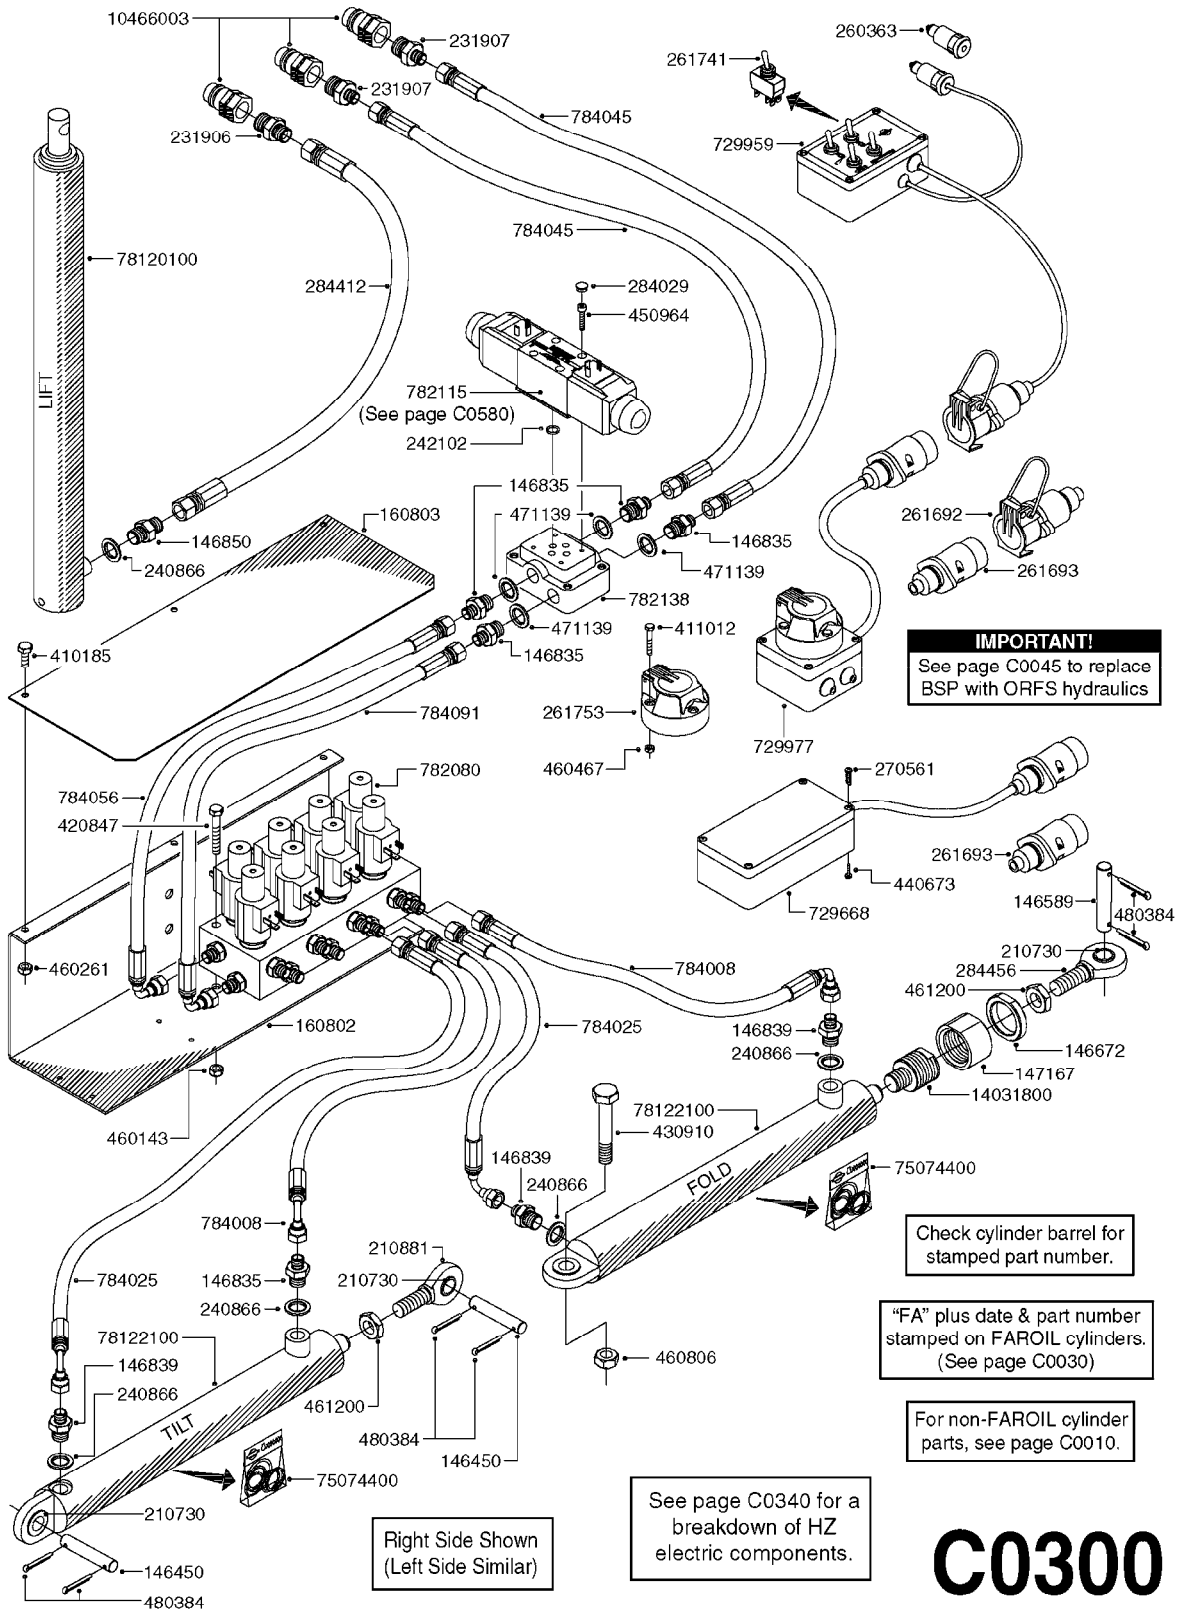

See page C0340 for a breakdown of HZ electric components.

C0290

HYD EAGLE HZ 80-90' W/JOYSTICK
C0290-HIN, 30:03:16

Page 1
Date 04.11.2017 13:22

parts-n°	order qty	description
146450	1	PIN D19.8 X 75 WITH 2 X D5
146589	1	PIN D19.8 X 65
146672	1	NUT HEX LOCK F.ADJUSTER
146835	1	ADAPTEUR BSP 1/4" X 3/8"
146839	1	HEX NIPPLE 1/4"X3/8" BSP 0.7MM
146845	1	HEX NIPPLE 1/4"X1/4"
146850	1	HEX NIPPLE 3/8"x3/8" - 1.8mm
147167	1	BUSHING D50/D36X45MM
160802	1	MOUNT PLATE F.HYD SOLENOID'HZ'
160803	1	COVER PLATE F.HYD SOLENOID'HZ'
210730	1	BEARING F.LINK HEAD M20
210881	1	LINK HEAD M20 x D20 L=78
231906	1	HEX NIPPLE 3/8"BSP X 1/2"NPT
231907	1	HEX NIPPLE 1/4"BSP X 1/2"NPT
240866	1	DOWTYSEAL 3/8"
241404	1	DOWTY SEAL 1/4"
284412	1	HOSE HY 3/8" X 315" STR+STR
284456	1	LINK HEAD M20 X D20 L=30
410185	1	BOLT HEX 8.8 DEL M6X16
420847	1	BOLT HEX 8.8 DEL M8X85
430910	1	BOLT HEX 8.8 DEL M20X110
460143	1	NUT HEX M8X1.25 LOCK DIN985A2 SS
460261	1	NUT HEX M6X1.00 LOCK DIN985 A2 SS
460806	1	NUT HEX M20X2.50 LOCK DIN985A2 SS
461200	1	NUT HEX M20X1.5 JAMB.
480384	1	PIN COTTER 3/16 x 1-1/2"
784008	1	HOSE HY X 1/4" X 98.4"STR+ELB
784025	1	HOSE HY X 1/4" x 86.6"STR+ELB
784078	1	HOSE HY X 1/4 X 417.33"STR+ELB
10466003	1	COUPLER PIONEER 8010-04 1/2NPT
14031800	1	ADAPTOR F.HY CYLINDER L=40
75074400	1	SEAL KIT 78121800/21/44
78120100	1	CYLINDER TELESC.70/60/40
78122100	1	CYLINDER DOUBLE D50/25-298