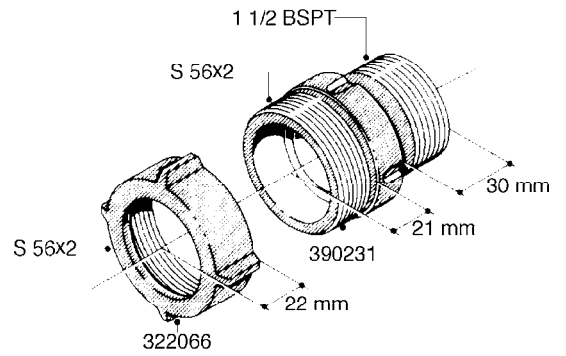

L0080

FITTINGS - S-53
L0080-HIN, 12:09:17

Page 1

Date 04.11.2017 13:23

Pos.	parts-n°	order qty	description
1	145995	1	FITT.DK S-53 FORK
2	241973	1	O-RING Ø3 X 44,2 70 SHORES NITRIL NITRIL (BLACK)
2	242353	1	O-RING D44.2X3.0 VITON F.S-67 VITON (BROWN)
3	242109	1	O-RING D32.2x3.0 NITRIL (BLACK)
3	242354	1	O-RING D32.2X3.0 VITON F.S-53 VITON (BROWN)
4	322103	1	FITT.DK S-53 BULKHEAD
5	322107	1	FITT.DK S-53 BULKHEAD NUT
6	322110	1	FITT.DK S-53 ELB. 1/2" BSP
7	322352	1	FITT.DK S-53 TEE
8	334229	1	FITT.DK S-53 STR.3/4"
9	334260	1	GASKET F. S-53 BULKHEAD
10	334564	1	FITT.DK S-67 TO S-53 ADAPTER
11	391100	1	FITT.DK S-53THREAD INS.1/2"BSP
12	726463	1	FITT.DK S53 BULKHEAD W/GASKET
13	726552	1	FIT.DK S-53X90 1/2" BSP,O-RING
14	726556	1	FITT.DK S-53 HB 1/2" W/O-RING
15	726558	1	FITT.DK S53 STR. 3/4" W.ORING
16	726559	1	FITT DK. S-53 HB 1" W/O-RING
17	726568	1	FITT.DK.S-53 HB 1/2"90 W/ORING
18	726570	1	FITT.DK S-53 ELB.3/4" W.ORING
19	726571	1	FITT.DK S-53 ELB.1", W ORING
20	726578	1	FITT.DK S53 PLUG WITH O-RING
21	728561	1	REDUCER S67M - S53F + O-RING