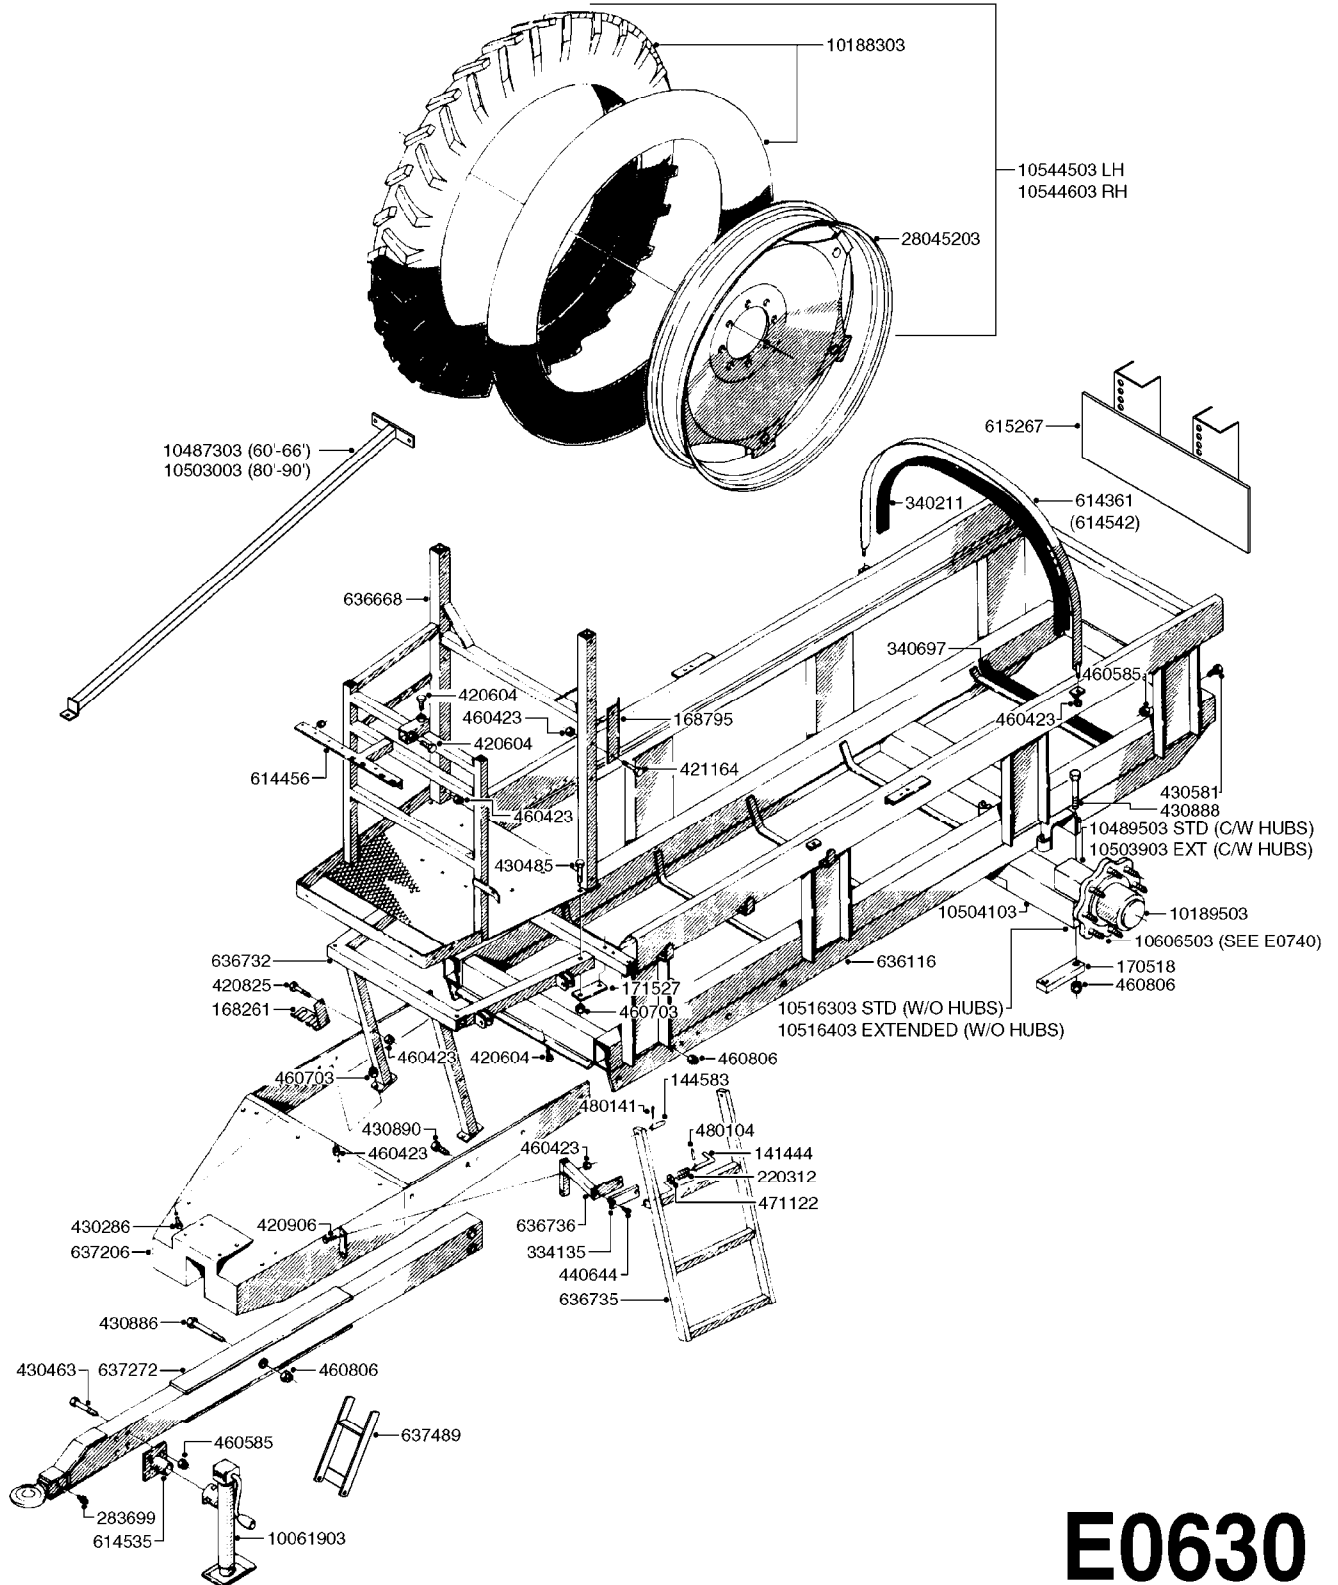

E0630

FRAME - HC 950M/TWIN 950
E0630-HIN, 01:01:16

Page

1

Date

04.11.2017 13:23

parts-n°	order qty	description
141444	1	HANDLE D10X175
144583	1	PIN HINGE F.LADDER
168261	1	BRACKET FOR HYD HOSE
168795	1	PLATE 95 X 250 X 3MM
170518	1	FLAT BAR F.AXLE
171527	1	FLATBAR F. PLATFORM HC650/950
220312	1	SPRING
283699	1	GREASE NIPPLE M6X1
334135	1	SLIDE SHOE 140X45X15
340211	1	TANK STRAP PACKING 40X1800
340697	1	TANK PACKING 40X700
420604	1	BOLT HEX 8.8 DEL M10X25 FT DIN933
420825	1	BOLT HEX 8.8 DEL M10X65
420906	1	BOLT HEX 8.8 DEL M10X60
421164	1	BOLT HEX 8.8 DEL M10X70
430286	1	BOLT HEX 8.8 DEL M12X30 FT
430463	1	BOLT HEX 8.8 DEL M16X110
430485	1	BOLT HEX 8.8 DEL M12X90
430581	1	BOLT HEX 8.8 DEL M16X40 FT
430886	1	BOLT HEX 8.8 DEL M20X160
430888	1	BOLT HEX 8.8 DEL M20X130
430890	1	BOLT HEX 8.8 DEL M20X50
440644	1	SCREW NO.10 5/8"
460423	1	NUT HEX M10X1.50 LOCK DIN985A2 SS
460585	1	LOCKING NUT M16 DIN985 A2 SS
460703	1	NUT HEX M12X1.75 LOCK DIN985A2 SS
460806	1	NUT HEX M20X2.50 LOCK DIN985A2 SS
471122	1	WASHER, M10, Ø20/10.5X 2.0, SS
480104	1	PIN RETAINING M3X16 GALV.
480141	1	PIN COTTER M4X20
614361	1	TANK STRAP HC650 L=92.5"
614456	1	BRACKET F.EC 3&4 BANK VALVES
614535	1	JACK MOUNTING WELDMENT HC950
614542	1	TANK STRAP LA 210/265/310 95"
615267	1	.
636116	1	TANK FRAME BARE HC950
636668	1	PLATFORM F.HC950
636732	1	FRAME F.PLATFORM HC950
636735	1	STEP HC950
636736	1	BRACKET FOR STEP HC950
637206	1	DRAW BAR & PLATFORM MOUNT
637272	1	TONGUE HC950M
637489	1	BRACKET F.PTO SUPPORT HC
10061903	1	JACK F300/500/575 5000LB
10188303	1	TIRE 13.6" X 38"
10189503	1	NUT HEX NF 9/16 WHEEL STUD
10487303	1	SIDE BRACE W/M HC950 EAGLE
10489503	1	AXLE INSERT ASSY.HC950 SHORT
10503003	1	SIDE BRACE HC950 80/90'EAG
10503903	1	AXLE INSERT ASSY.HC950 LONG
10504103	1	AXLE REINFORCE.W/M 90'HC950
10516303	1	INSERT W/M HC950 W/SPIND.SHORT
10516403	1	INSERT W/M HC950 W/SPIND.LONG
10544503	1	TIRE ASSY 13.6 X 38 LH 8BLT HD
10544603	1	TIRE ASSY 13.6 X 38 RH 8BLT HD
10606503	1	HUB ASSY.NAV550/800/1000 HC
28045203	1	RIM 38X12 8/8/6 1.06-OS GRAY