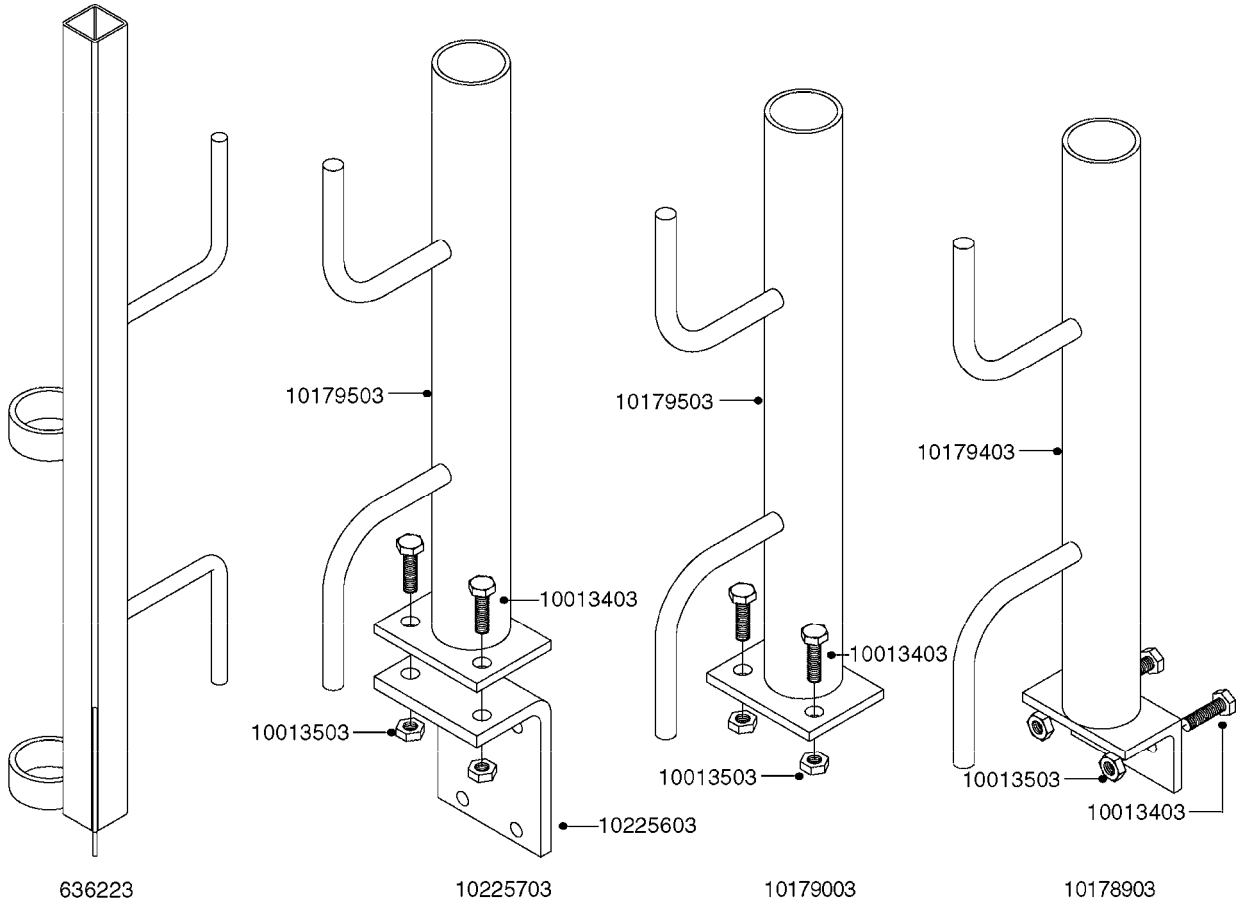

HOSE WRAPS
K0520-HIN, 01:01:16

Page 1

Date 04.11.2017 13:23

parts-n°	order qty	description
241965	1	O-RING 12.1 X 1.6
242007	1	O-RING D9.1X1.6
281551	1	BALL VALVE 1/2"
320084	1	FITT.DK NUT 1/2" BSP
330212	1	O-RING D19/D14X2.4 F.1/2"NUT
330326	1	O-RING D30/D24X2 F.1"NUT
330687	1	FITT.DK HB 1/2" F. 1/2" NUT
334190	1	FITT.DK HB 1/2' F. PISTOL 60S
334531	1	CLAMP HOSE PLASTIC 3/4"
636223	1	POST 12 VOLT TR30
712471	1	AGITATION VALVE ASSY. ON/OFF
843196	1	GUN, MODEL 60S
843197	1	HANDGUN KIT TYPE 60 LONG
10013403	1	BOLT HEX 3/8-16X1 1/4 HCS Z5
10013503	1	NUT HEX NC 3/8"
10178903	1	WRAP HOSE SIDE MOUNT PLATE
10179003	1	WRAP HOSE BOTTOM PLATE MOUNT
10179403	1	WRAP WELDMENT FOR HI101789
10179503	1	WRAP WELDMENT FOR HI101790
10225603	1	BKT.FOR HOSE WRAP MOUNT NL NK
10225703	1	WRAP HOSE BDL.BOTTOM PLATE
92702103	1	HOSE R X1/2" X300PSI WP X0012"