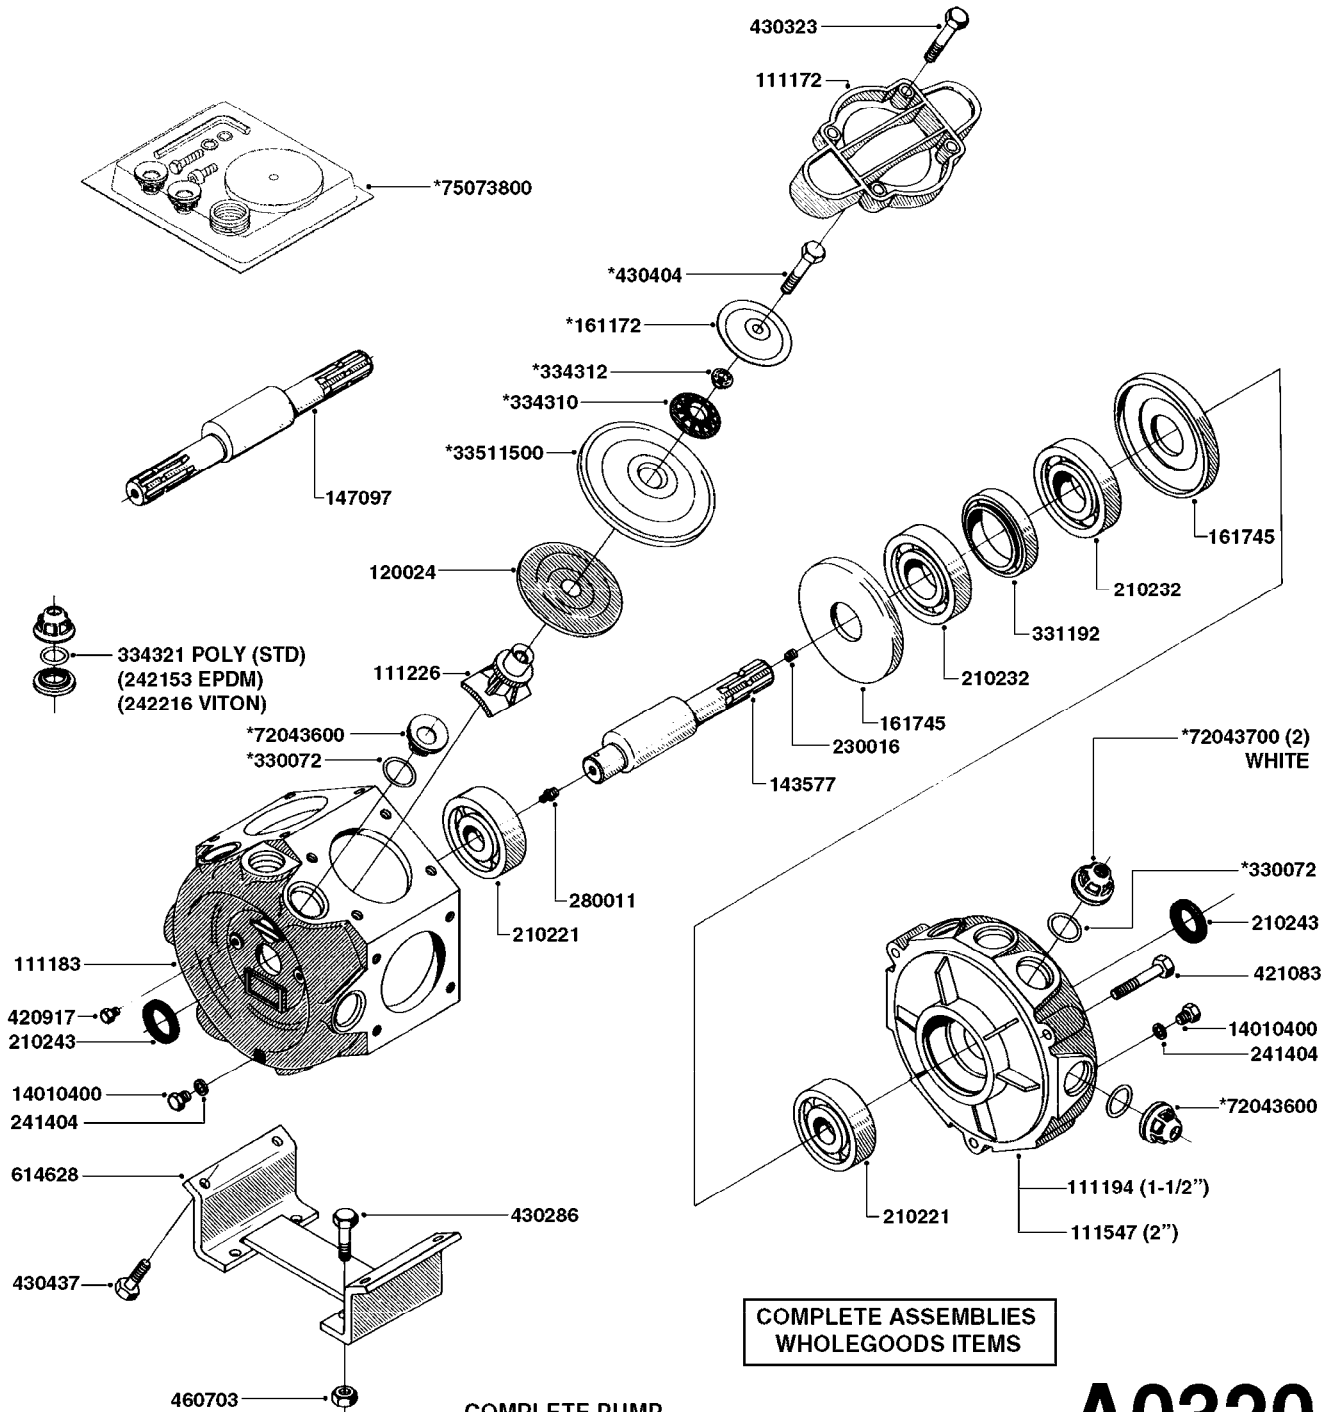

COMPLETE PUMP
(NLA) REPLACED BY 464 PUMP (SEE PAGE A0350)

A0310

PUMP - 460 W/MOUNTING BASE
A0310-HIN, 01:01:16

Page 1
Date 04.11.2017 13:22

parts-n°	order qty	description
111172	1	VALVE CHAMBER 460 (PAINTED)
111183	1	PUMP CASTING 460-463 (PAINTED)
111194	1	PUMP CASTING FT.460 (PAINTED)
111226	1	CONNECTING ROD MODEL 460
120024	1	DIAPHRAGM BACK DISC 1200-1300
143577	1	CRANK SHAFT F.363/462/463-10mm
144266	1	WASHER FOR 460 PUMP
147097	1	CRANK SHAFT 363-463/10 THROUGH
161745	1	METAL SPACER F.363/463
166283	1	DIAPHRAGM UPPER DISC MOD. 460
210221	1	BEARING BALL 6407
210232	1	BEARING BALL 6310
210243	1	SEAL OIL 35 X 47 X 7
230016	1	PLUG 1/8' BSP TYPE P
241404	1	DOWTY SEAL 1/4"
241463	1	DIAPHRAGM MODEL 460
242153	1	O-RING D26X4 EPDM
242216	1	O-RING VITON F/1202/1302/462
280011	1	GREASE NIPPLE 1/8' SAE H TR
330072	1	O-RING D53.5/D45.5X4
331192	1	SPACER, MODEL 361/363
334321	1	O-RING POLY. 34.0x26.0x4.0
420917	1	BOLT HEX 8.8 RAW M8X12 FT
421083	1	BOLT HEX 8.8 DEL M10X65
430286	1	BOLT HEX 8.8 DEL M12X30 FT
430323	1	BOLT HEX 8.8 DEL M12X60
430438	1	BOLT HEX 8.8 DEL M12X65
460703	1	NUT HEX M12X1.75 LOCK DIN985A2 SS
614628	1	FOOT F. 46X PUMP, RED
14010400	1	PLUG 1/4" BSP
72043600	1	VALVE FOR 462/463
72043700	1	VALVE FOR 462/463 W.VENT HOLE