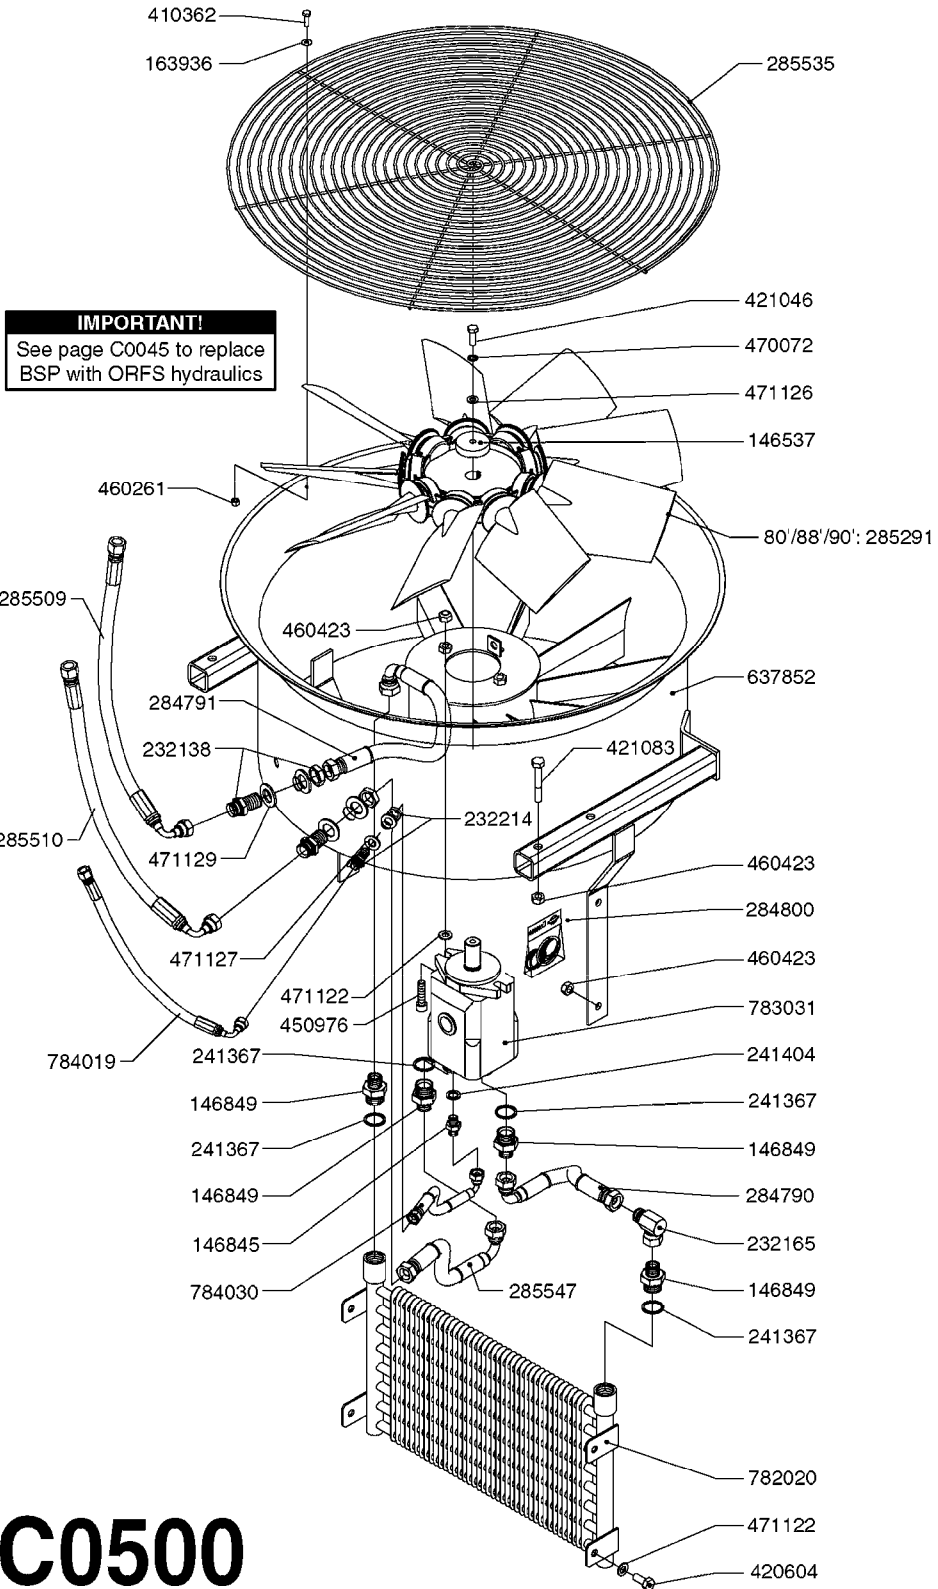

HYD TWIN FORCE FAN HAZ
C0500-HIN, 30:03:16

Page 0
Date 12.08.2020 8:47

HYD TWIN FORCE FAN HAZ
C0500-HIN, 30:03:16

Page 1

Date 12.08.2020 8:47

parts-n°	order qty	description
146537	1	BUSHING D50/D40X12MM
146845	1	HEX NIPPLE 1/4"X1/4"
146849	1	HEX. NIPPLE 3/4"BSP X 1/2"BSP
163936	1	WASHER D15/D6.2X1
232138	1	HEX NIPPLE W/NUT 1/2"
232165	1	HY.ELBOW 1/2" BSP SWIVEL
232214	1	NIPPLE 1/4" W.U. NUT DEL
241367	1	DOWTYSEAL 28.5x22
241404	1	DOWTY SEAL 1/4"
284790	1	HOSE HY X 1/2 X 15.75"STR+ELB
284791	1	HOSE HY X 1/2 X 21.5"STR+ELB
284800	1	GASKET SET F.HYMOTOR M4MF11-28
285291	1	FAN BLADE F.TWIN FORCE 80'-90'
285509	1	HOSE HY X 1/2 X 78.75"STR+ELB
285510	1	HOSE HY X 1/2 X 82.5"STR+ELB
285535	1	GUARD FOR TWIN FORCE FAN HAZ
285547	1	HOSE HY X 1/2" X 15" STR+ELB
410362	1	BOLT HEX 8.8 SS M6X20
420604	1	BOLT HEX 8.8 DEL M10X25 FT DIN933
421046	1	BOLT HEX M8X25/25 A2 SS DIN933
421083	1	BOLT HEX 8.8 DEL M10X65
450976	1	BOLT M10X50 F.TWIN ARM YOKE
460261	1	NUT HEX M6X1.00 LOCK DIN985 A2 SS
460423	1	NUT HEX M10X1.50 LOCK DIN985A2 SS
470072	1	WASHER D15/D8X.5 LOCK
471122	1	WASHER, M10, Ø20/10.5X 2.0, SS
471126	1	WASHER, M8, Ø16/ 8.4X 1.6, SS
471127	1	WASHER, M12, Ø24/13X24X2.5 SS
471129	1	WASHER, M20, Ø37/21.0X 3.0, SS
637852	1	FAN HOUSING F.TWIN FORCE
782020	1	RADIATOR ELEMENT 2KW TYPE R6
783031	1	HYDRAULIC MOTOR FAN HAZ
784019	1	HOSE HY X 1/4 X 078.75"STR+ELB
784030	1	HOSE HY X 1/4" X 13.75"STR+ELB