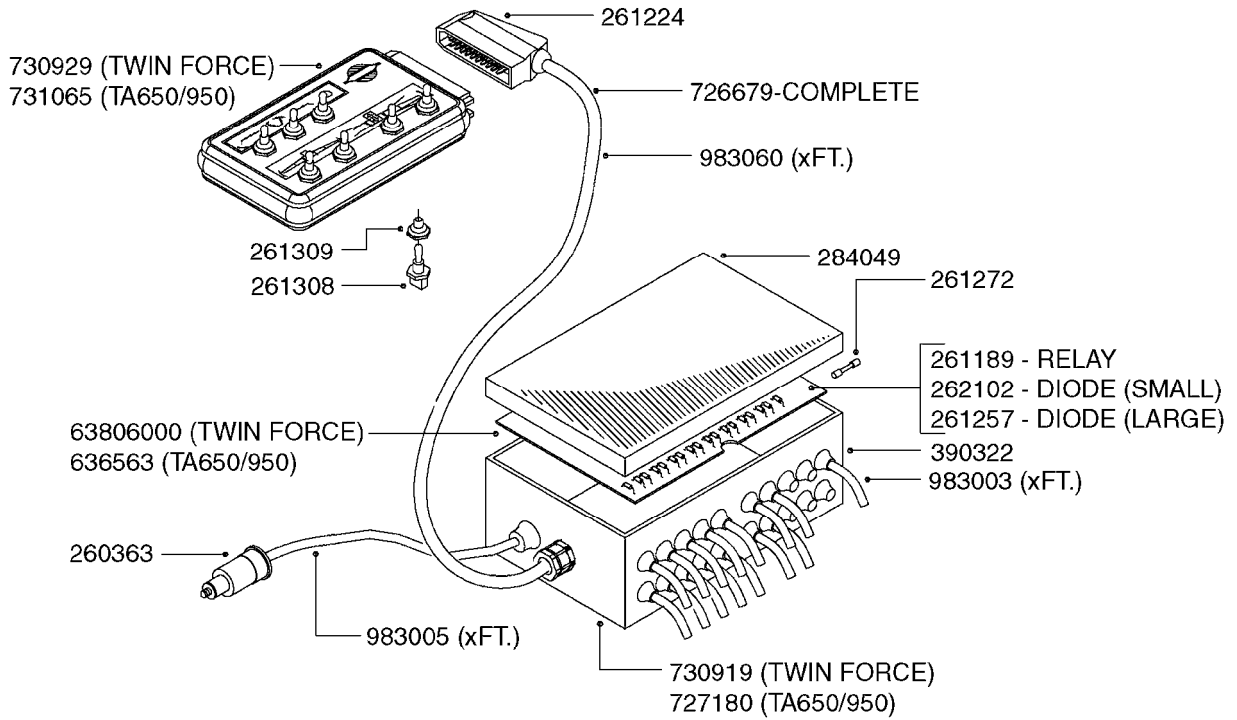

261988 (PUMP ACTUATOR KIT)
261989 (BOOM ACTUATOR KIT)

C0440

HYD TWIN FORCE ELECTRICAL
C0440-HIN, 01:01:16

Page 1
Date 12.08.2020 8:47

parts-n°	order qty	description
146023	1	PIN FOR COGWHEEL
260363	1	PLUG 2 POLE 12V
261093	1	SPADE F.ELEC.WIRE DK 2.8X0.8
261189	1	RELAY SUMI TYPE RCN 1V-5B
261207	1	ELECTRIC CONNECTOR 4MM
261224	1	PLUG HOUSING F/20 POLE MALE
261257	1	DIODE BY 255
261272	1	FUSE 10A D6X32 MM
261308	1	SWITCH APEM 5637
261309	1	SWITCH CAP
261776	1	ELECTRIC CONNECTOR 1.5MM
261825	1	ACTUATOR HAZ 2 WIRE
261842	1	RELAY HELLA 4RD.003.520-137
261844	1	PLUG ELEC.3POLE FEMALE F.CABLE
261845	1	PLUG ELEC.3 POLE MALE F.CABLE
261846	1	FUSE F 3.15A
261988	1	SPARE PARTS KIT/PUMP ACTUATOR
261989	1	SPARE PARTS KIT/BOOM ACTUATOR
262102	1	DIODE 600V/2A LT2A06
270561	1	SCREW W/SPRING ASSY. (QTY 1)
284049	1	COVER F.BOX 250X160X15
390322	1	DAH CONNECTION BOX
471122	1	WASHER, M10, Ø20/10.5X 2.0, SS
480728	1	PIN D3.2X20 SPLIT
636563	1	PRINT PLATE COMPLT F/DAH TWIN
726679	1	WIRE 18X0.5MM 12M 20 POL
727180	1	DAH CONNECTION BOX 5 TA650
730919	1	DAH CONNECTION BOX TWIN FORCE
730929	1	CONTROL BOX - DAH TWIN FORCE
730963	1	ACTUATOR F.PUMP TWIN FORCE
731065	1	CONTROL BOX 5 FUNCTION DAH
983003	1	CABLE ELEC.2X1MM WIRE BLACK EC
983005	1	ELEC. CABLE 2 WIRE X 1.5MM
983060	1	WIRE 20X0.34X2MM
983070	1	CABLE 2X6²
63806000	1	CIRCUIT BOARD F. DAH HAZ FORCE
72206500	1	CONNECTION BOX F.TWIN HAZ
72270700	1	HAY/Z ACTUATOR CONN BOX HURCS