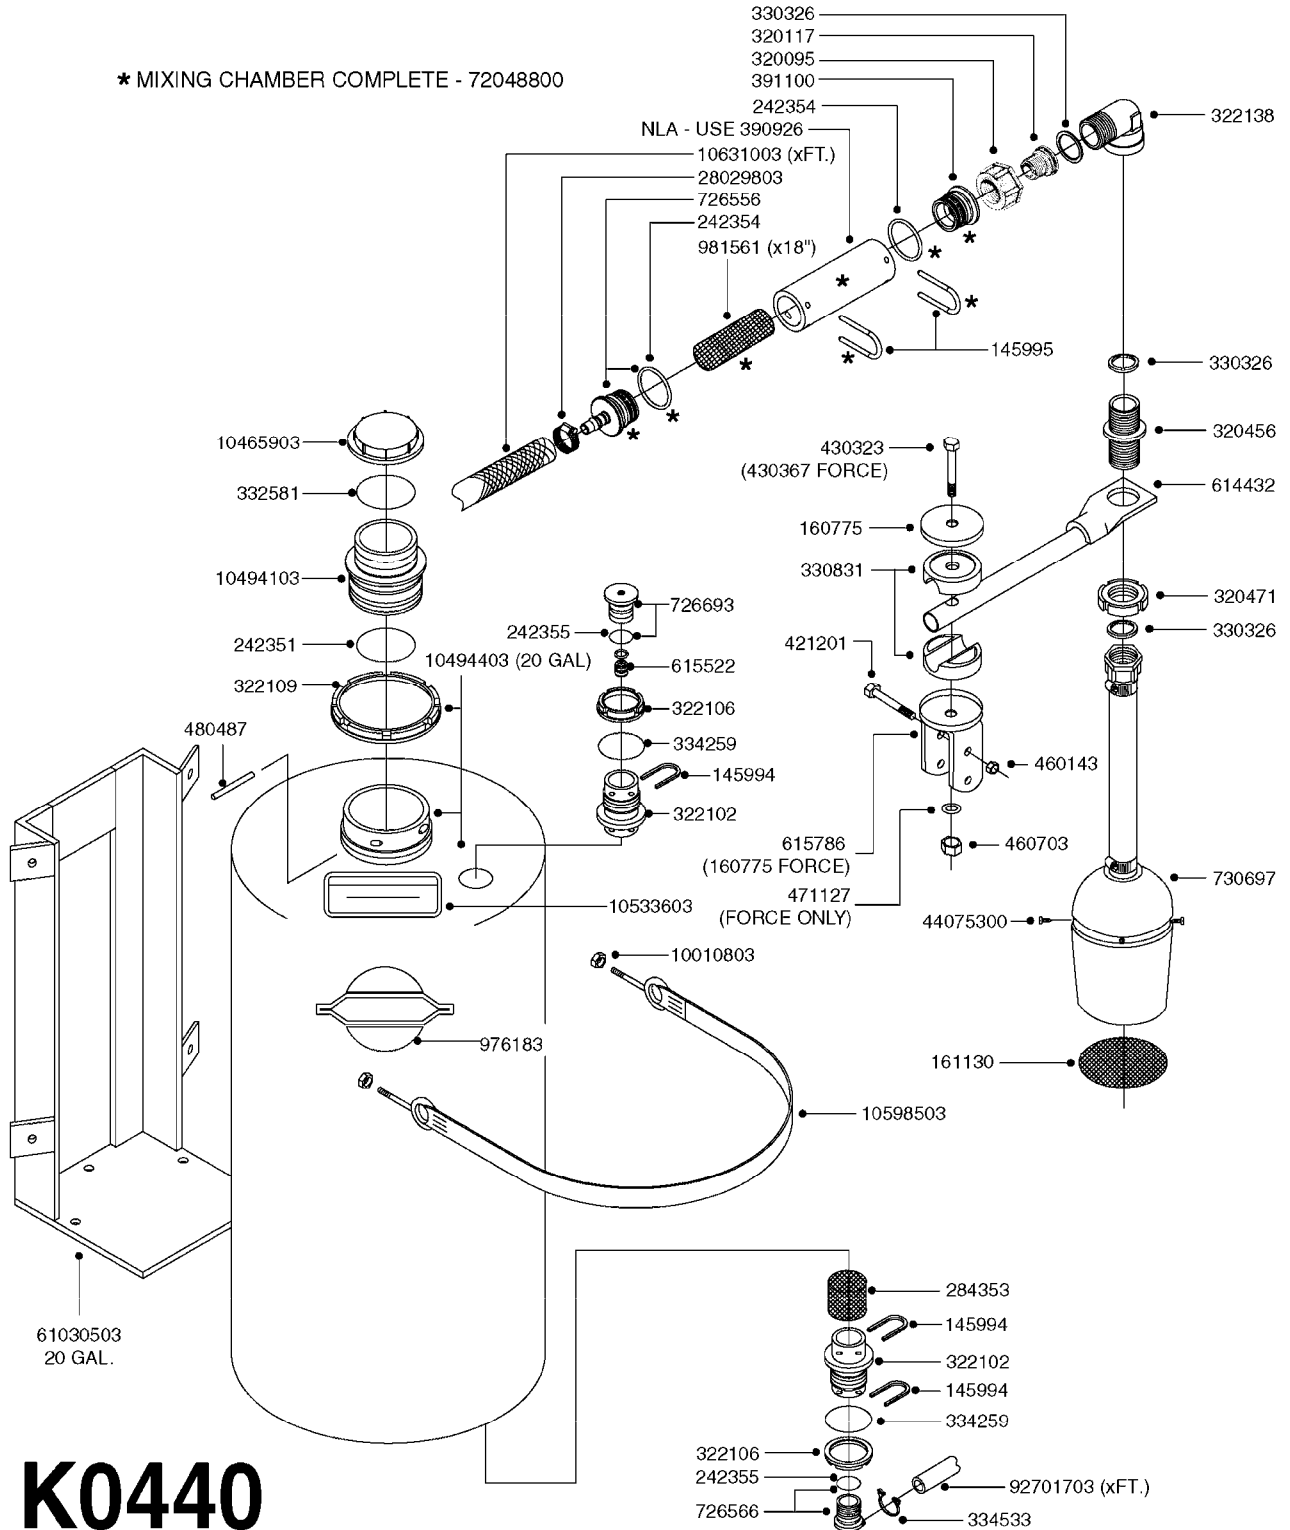

* MIXING CHAMBER COMPLETE - 72048800

F MARKER TANK/DROPPER HIGH CAP
K0440-HIN, 05:12:19

Page 1
Date 12.08.2020 8:48

parts-n°	order qty	description
145994	1	FITT.DK S-40 FORK
145995	1	FITT.DK S-53 FORK
160775	1	WASHER F. FRICTION PLATE
161130	1	FILTER SCREEN F/FOAM DROPPER
242351	1	O-RING D69.5X3.0 VITON F.S-93
242354	1	O-RING D32.2X3.0 VITON
242355	1	O-RING D19.2X3.0 VITON F.S-40
284353	1	SPONGE FOR FOAM MARKER
320095	1	FITT.DK NUT 1" BSP
320117	1	FITT.DK CONN.1/2"BSP F. 1" CAP
320456	1	FITT.DK BULKHEAD 1"BSP DOUBLE
320471	1	FITT.DK NUT 1" BSP JAMB
322102	1	FITT.DK S-40 BULKHEAD
322106	1	FITT.DK S-40 BULKHEAD NUT
322109	1	FITT.DK S-93 BULKHEAD NUT
322138	1	FITT.DK ELB 1"M X 1"F BSP
330326	1	O-RING D30/D24X2 F.1"NUT
330831	1	FRICTION PLATE
332581	1	GASKET F. 1-1/2" BSP CAPNUT.
334259	1	GASKET F. S-40 BULKHEAD
334533	1	CLAMP HOSE PLASTIC 3/8"
390926	1	TUBE,MIX CHAMB. FOAM MARK STD LONGER THAN ORIGINAL
391100	1	FITT.DK S-53THREAD INS.1/2"BSP
421201	1	BOLT HEX 8.8 DEL M8X70
430323	1	BOLT HEX 8.8 DEL M12X60
430367	1	BOLT HEX 8.8 DEL M12X100 DIN931
460143	1	LOCK NUT M8 SST A2 DIN985
460703	1	NUT HEX M12X1.75 LOCK DIN985A2 SS
471127	1	WASHER, M12, Ø24/13X24X2.5 SS
480487	1	PIN M5X60 SLOTTED GALV
614432	1	BREAK AWAY ARM F. FOAM MARKER
615522	1	CHECK VALVE F.FOAM MARKER
615786	1	MOUNT BKT. F.FOAM DROPPER 98
726556	1	FITT.DK S-53 HB 1/2" W/O-RING
726566	1	HOSE TAIL S40 3/8" STRAIGHT + O-RING
726693	1	FITT.DK S-40 PLUG 1/8BSP ORING
730697	1	FOAM DROPPER COMP. BLACK '97
976183	1	DECAL COMPANY D.18,2 X 29,6
981561	1	SPONGE MAT. MIX.CHAMBER-x0012"
10010803	1	NUT HEX NC (NYLON LOCK) 5/16
10465903	1	*LID F.FOAM MARKER, DRILLED
10494103	1	FILL WELL ASSY.FOAM MARK EPOXY
10494403	1	*TANK ASSY. 20 GAL. D14'F/M
10533603	1	DECAL CAUTION-OPEN SLOWLY ENG
10598503	1	STRAP F.FOAMER TANK (880mm)
10631003	1	HOSE R X CLEAR BRAID.X 1/2 12"
28029803	1	CLAMP HOSE GEAR P1/2" 6708
44075300	1	SCREW 3.5X9.5SS/X15 ISO 14585C
61030503	1	BRKT, FOAM MRKR TANK, 20GAL, RED
72048800	1	MIXING CHAMBER,FOAM MARK. HC
92701703	1	HOSE R X3/8" X300PSI WP X0012"