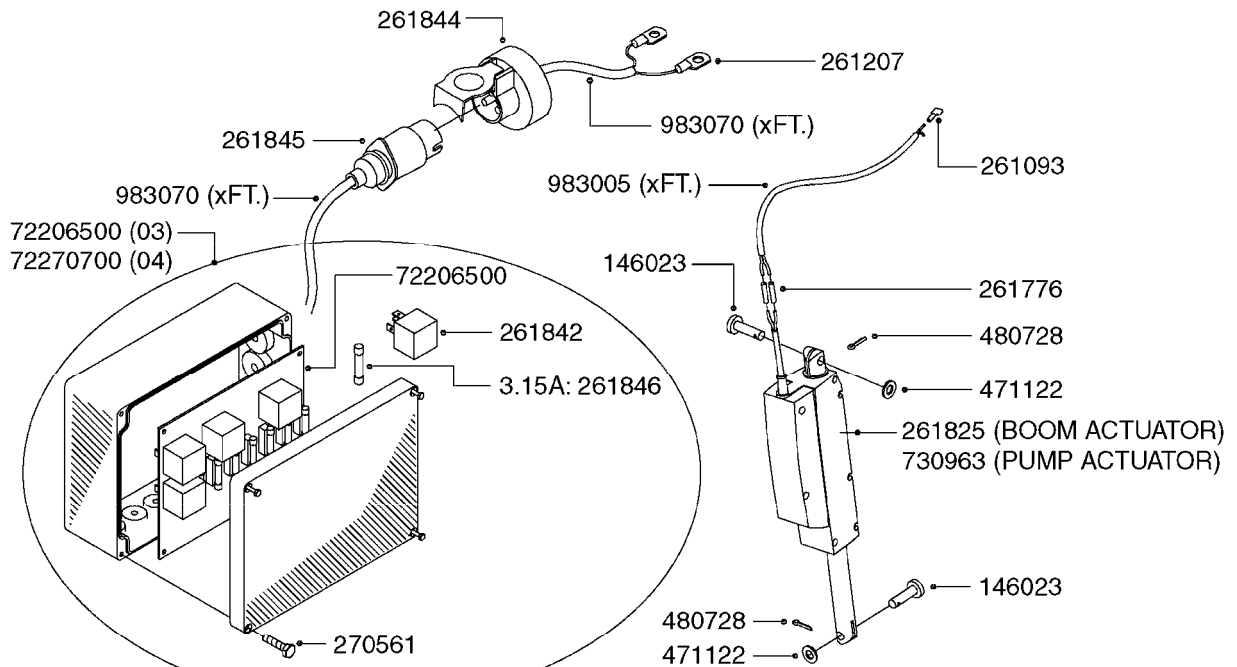

261988 (PUMP ACTUATOR KIT)
261989 (BOOM ACTUATOR KIT)

C0440

HYD TWIN FORCE ELECTRICAL
C0440-HIN, 01:01:16

Page 1
Date 12.08.2020 8:47

parts-n°	order qty	description
146023	1	PIN FOR COGWHEEL
260363	1	PLUG 2 POLE 12V
261093	1	SPADE F.ELEC.WIRE DK 2.8X0.8
261189	1	RELAY SUMI TYPE RCN 1V-5B
261207	1	ELECTRIC CONNECTOR 4MM
261224	1	PLUG HOUSING F/20 POLE MALE
261257	1	DIODE BY 255
261272	1	FUSE 10A D6X32 MM
261308	1	SWITCH APEM 5637
261309	1	SWITCH CAP
261776	1	ELECTRIC CONNECTOR 1.5MM
261825	1	ACTUATOR HAZ 2 WIRE
261842	1	RELAY HELLA 4RD.003.520-137
261844	1	PLUG ELEC.3POLE FEMALE F.CABLE
261845	1	PLUG ELEC.3 POLE MALE F.CABLE
261846	1	FUSE F 3.15A
261988	1	SPARE PARTS KIT/PUMP ACTUATOR
261989	1	SPARE PARTS KIT/BOOM ACTUATOR
262102	1	DIODE 600V/2A LT2A06
270561	1	SCREW W/SPRING ASSY. (QTY 1)
284049	1	COVER F.BOX 250X160X15
390322	1	DAH CONNECTION BOX
471122	1	WASHER, M10, Ø20/10.5X 2.0, SS
480728	1	PIN D3.2X20 SPLIT
636563	1	PRINT PLATE COMPLT F/DAH TWIN
726679	1	WIRE 18X0.5MM 12M 20 POL
727180	1	DAH CONNECTION BOX 5 TA650
730919	1	DAH CONNECTION BOX TWIN FORCE
730929	1	CONTROL BOX - DAH TWIN FORCE
730963	1	ACTUATOR F.PUMP TWIN FORCE
731065	1	CONTROL BOX 5 FUNCTION DAH
983003	1	CABLE ELEC.2X1MM WIRE BLACK EC
983005	1	ELEC. CABLE 2 WIRE X 1.5MM
983060	1	WIRE 20X0.34X2MM
983070	1	CABLE 2X6²
63806000	1	CIRCUIT BOARD F. DAH HAZ FORCE
72206500	1	CONNECTION BOX F.TWIN HAZ
72270700	1	HAY/Z ACTUATOR CONN BOX HURCS