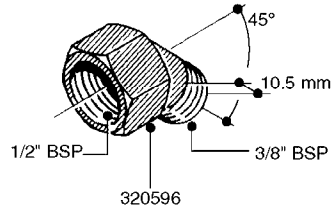

L0030

FITTINGS - HEXAGON NIPPLES
L0030-HIN, 01:01:16

Page 1
Date 12.08.2020 8:48

parts-n°	order qty	description
10015303	1	FITT.PO.HN 1.00X1.00 M1000
10425003	1	FITT.PO.HN 1.25X1.00 MCPHEE
320132	1	FITT.DK HN 1" BSP
320176	1	FITT.DK HN 3/8"X1/2" BSP
320445	1	FITT.DK HN 1/4"X3/8" BSP
320655	1	FITT.DK HN 1/2"-1/2" BSP
320692	1	FITT.DK HN 3/8'BSPX1/4'NPT
320703	1	FITT.DK HN 3/8BSP X1/2 &1/4NPT
320725	1	FITT.DK NIPPLE 3/8"-3/8" BSP
320902	1	FITT.DK HN 3/8'X 1/4' BSP
390232	1	FITT.DK HN 1-1/2' X 1-1/4' BSP
390276	1	FITT.DK HN 1'BSP