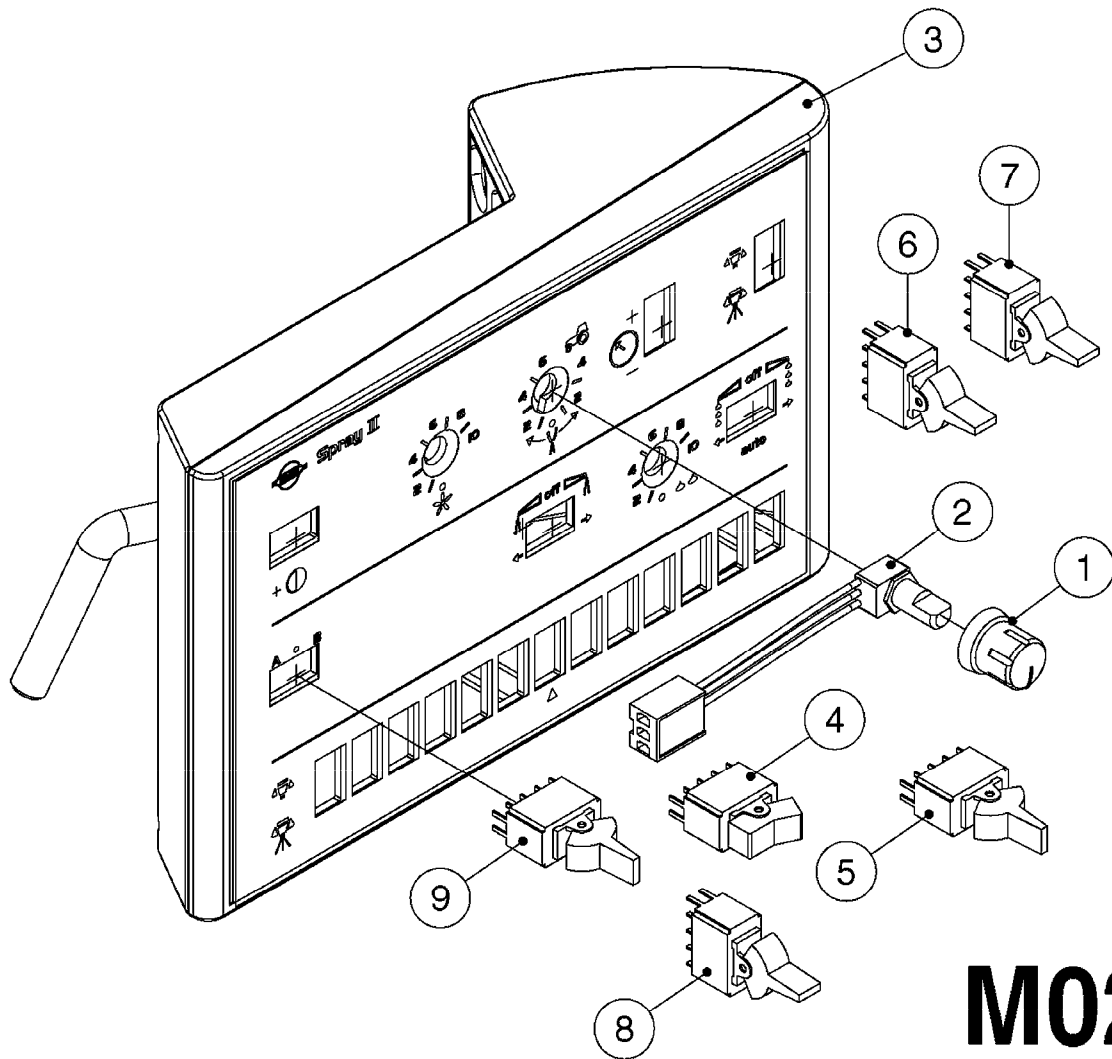

M0200

SPRAYBOX II
M0200-HIN, 23:06:16

Page 1
Date 12.08.2020 8:48

Pos.	parts-n°	order qty	description
1	26000400	1	KNOB F.FOAM ADJUST HC5500
2	26005300	1	POT.METER F. SPRAYBOX II
3	26010200	1	CONTROL BOX 2SEC, SPRAY BOX II
3	26010300	1	CONTROL BOX 3SEC, SPRAY BOX II
3	26010400	1	CONTROL BOX 4SEC, SPRAY BOX II
3	26010500	1	CONTROL BOX 5SEC, SPRAY BOX II
3	26010600	1	CONTROL BOX 6SEC, SPRAY BOX II
3	26010700	1	CONTROL BOX 7SEC, SPRAY BOX II
3	26010800	1	CONTROL BOX 8SEC, SPRAY BOX II
3	26010900	1	CONTROL BOX 9SEC, SPRAYBOX II
3	26011000	1	SPRAY CONT. II EVC 4 SEC. HAZ
3	26011100	1	SPRAY CONT. II EVC 5 SEC. HAZ
3	26011200	1	SPRAY CONT. II EVC 6 SEC. HAZ
3	26011300	1	SPRAY CONT. II EVC 7 SEC. HAZ
3	26013600	1	CONTROL BOX 13SEC, SPRAYBOX II
4	26020200	1	SWITCH ON-ON SP ROCKER RED
5	26020300	1	SWITCH ON-OFF-ON SP BLACK
6	26020400	1	SWITCH MOM-OFF-MOM SP YELLOW
7	26020600	1	SWITCH ON-ON SP GREEN
8	26020800	1	SWITCH ON-ON DP GREEN
9	26021000	1	SWITCH ON-OFF-ON DP BLACK