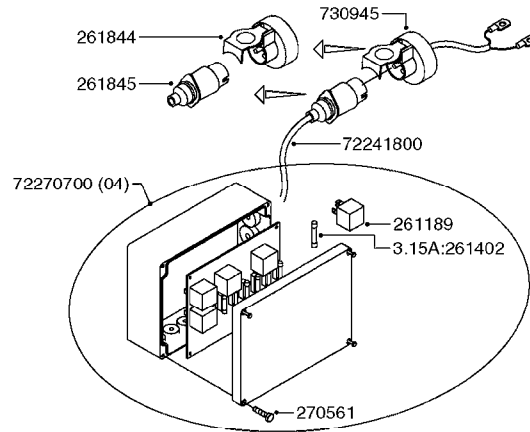

See page C0450 for solenoid breakdown

Check cylinder barrel for stamped part number.

"FA" plus date & part number stamped on FAROIL cylinders. (See page C0030)

For non-FAROIL cylinder parts, see pages C0010 and C0020.

IMPORTANT!
See page C0045 to replace BSP with ORFS hydraulics

Right Side Shown
(Left Side Similar)

C0465