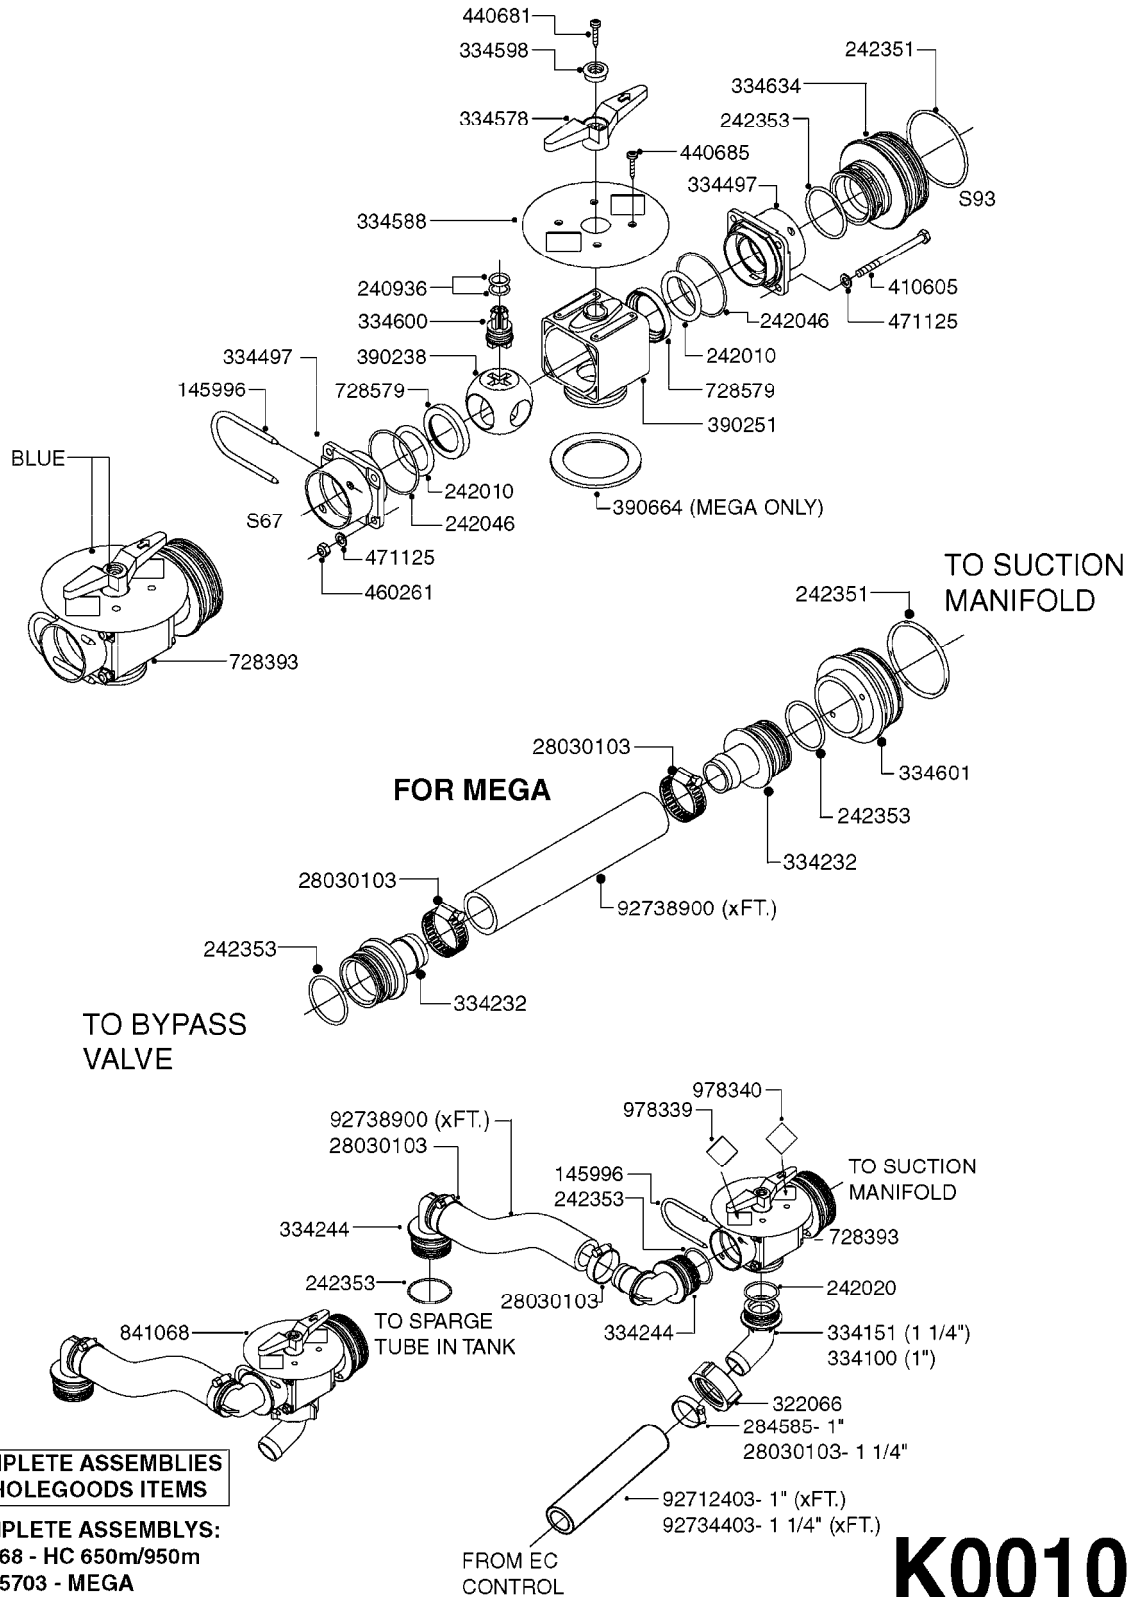

*28050103 - COMPLETE HUB ASSEMBLY

COMPLETE ASSEMBLIES
WHOLEGOODS ITEMS

E0750

HUB ASSY F. 3" SPINDLE CM750
E0750-HIN, 01:01:16

Page 1
Date 12.08.2020 8:48

parts-n°	order qty	description
420582	1	BOLT HEX 8.8 DEL M8X20 FT A2
460143	1	LOCK NUT M8 SST A2 DIN985
10059803	1	NUT HEX NF 1"
10587803	1	MAG MNT F. SPEED SNS 8 BOLT
10606703	1	NUT HEX NF 5/8" FLANGED F.STUD
10629303	1	PIN, COTTER 3/16" X 2.25" LONG
14000203	1	SPINDLE 3" X 16" W/NUT &WASHER
16108403	1	REINFORCEMENT RING 8-8-6 HUB FOR NON-REINFORCED 3/8" RIMS ONLY
21000003	1	BEARING INNER CUP #382A
21000103	1	BEARING OUTER CUP #LM501310
21000203	1	BEARING INNER CONE #387AS
21000303	1	BEARING OUTER CONE #LM501349
21000403	1	SEAL GREASE #CR29968
28000303	1	DUST CAP #1609
28050103	1	HUB F 3" 758 7500# PACKAGE
45000003	1	STUD BOLT 5/8" X 2-1/2"
47000003	1	WASHER SPNDL 3" 1.12X2.1 .25TK
61000503	1	SPEED SNS MNT CLAMP - 3"
63000703	1	AXLE INSERT W/M CM750