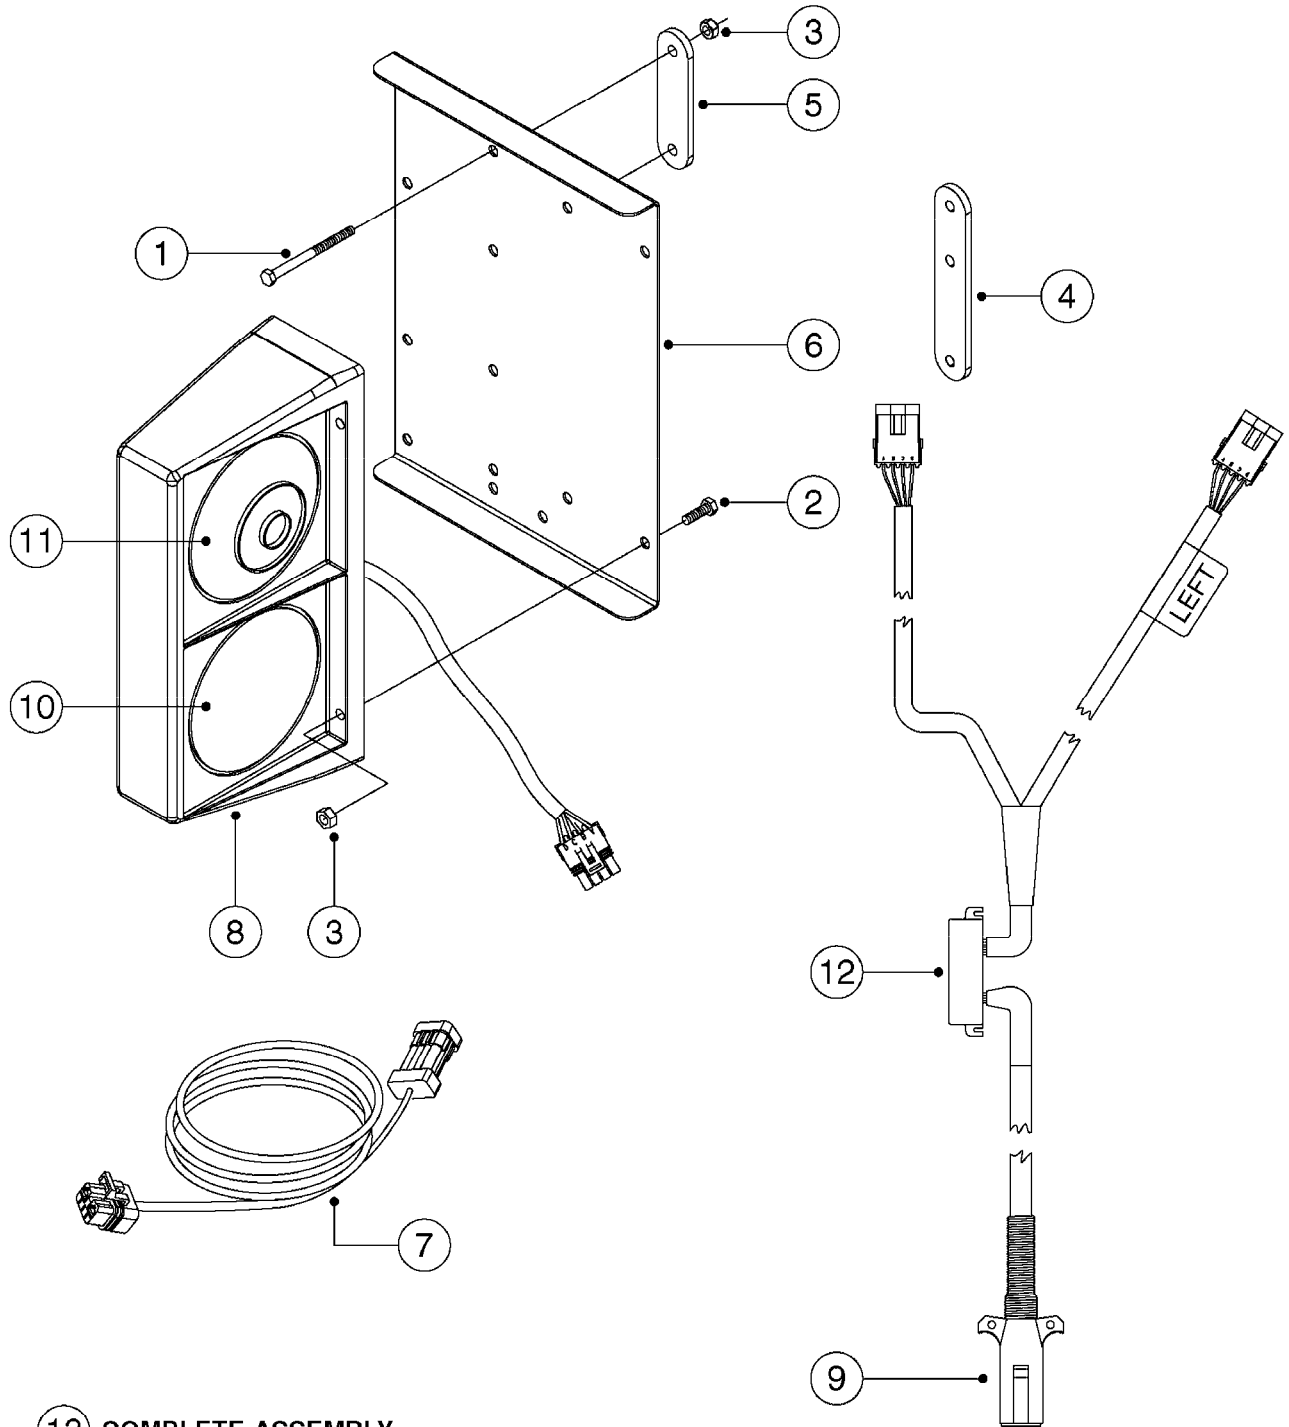

13 COMPLETE ASSEMBLY

COMPLETE ASSEMBLIES
WHOLEGOODS ITEMS

M0160

TRAFFIC LIGHT KIT
M0160-HIN, 13:08:19

Page 1

Date 12.08.2020 8:48

Pos.	parts-n°	order qty	description
1	410266	1	BOLT HEX 8.8 DEL M6X120
1	410421	1	BOLT HEX M6X110 DIN931-A2 SS
1	410524	1	BOLT HEX 8.8 DEL M6X100
1	410605	1	BOLT HEX 8.8 DEL M6X80
2	410362	1	BOLT HEX 8.8 SS M6X20
3	460261	1	NUT HEX M6X1.00 LOCK DIN985 A2 SS
4	16022303	1	BRACKET 100MM TUBE
5	16022403	1	BRACKET 60MM TUBE
6	16025603	1	BRACKET TAIL LIGHT DUAL LAMP
7	26004703	1	HARNESS 13' EXT 4 WIRE WP
8	26004903	1	TAIL LIGHT GREEN WIRE LH
8	26005003	1	TAIL LIGHT YELLOW WIRE RH
9	26005103	1	PLUG 7-PIN AG TAIL LIGHT
10	26005403	1	LENS BLACK BEFORE 2009
10	26017003	1	LENS RED
11	26016903	1	LENS AMBER
12	26032703	1	HARNESS COMPLETE, TAIL LIGHT, 2013
13	83308603	1	TRAFFIC LIGHT KIT