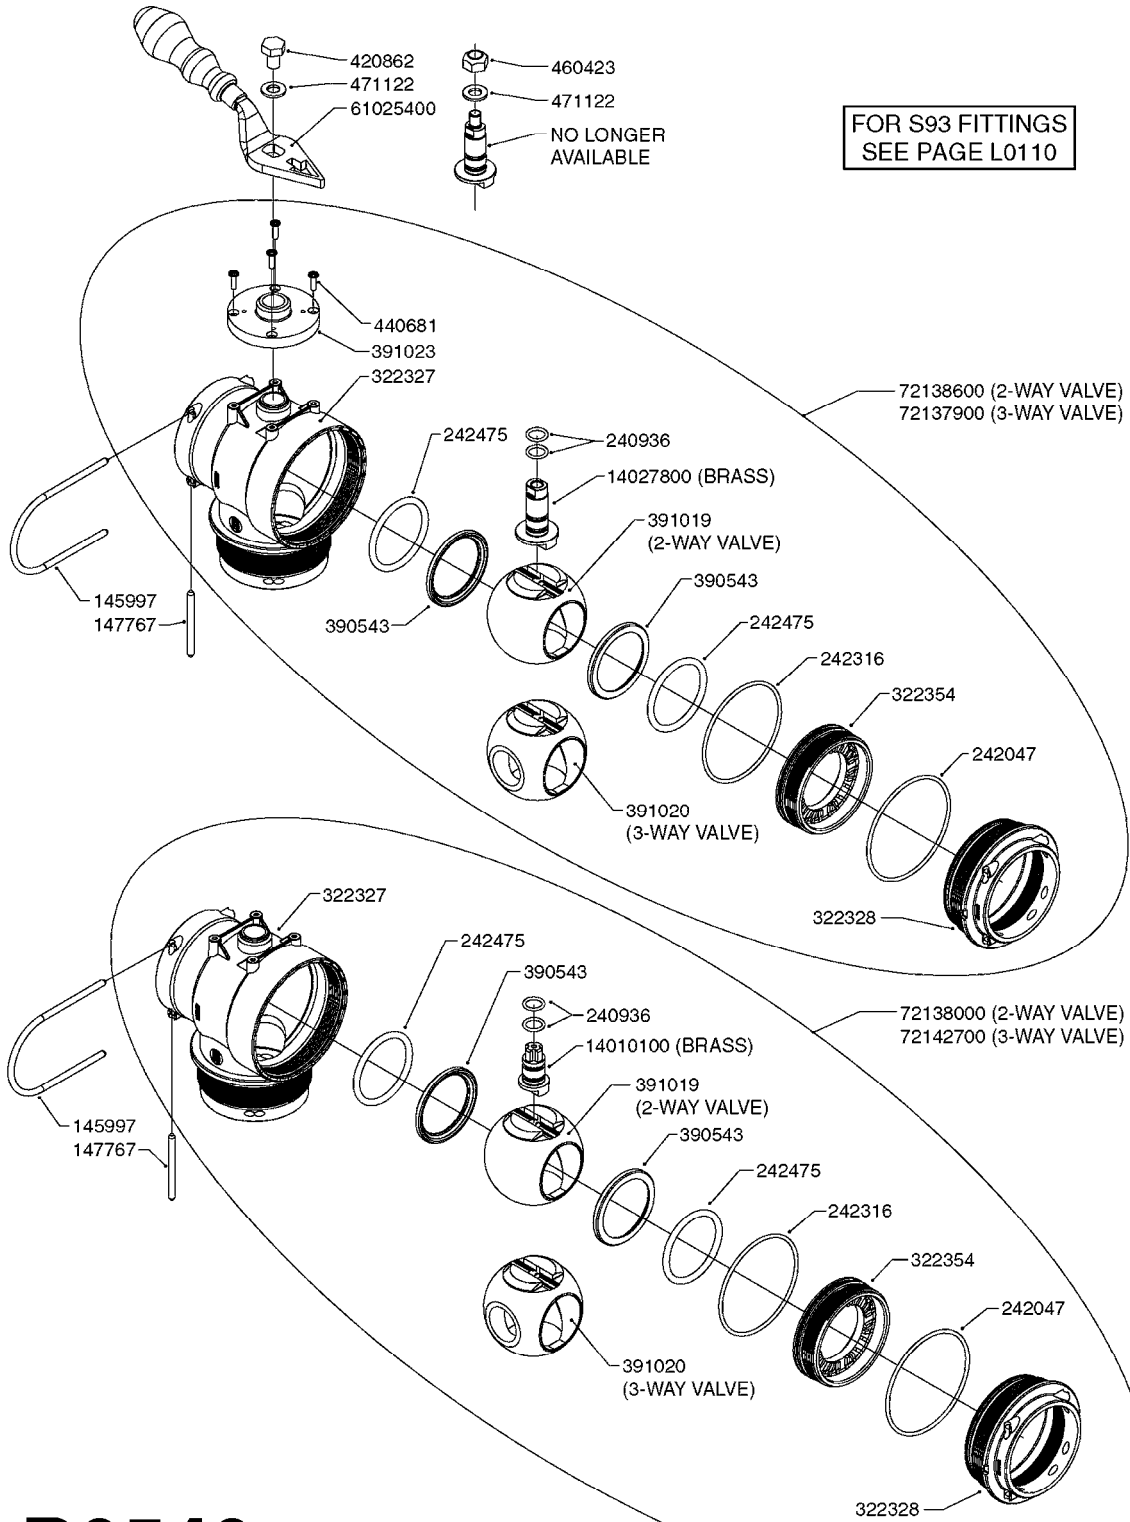

SMART VALVE-S93 MANIFOLD VALVE
B0540-HIN, 01:01:16

Page 0
Date 12.08.2020 8:47

B0540

SMART VALVE-S93 MANIFOLD VALVE
B0540-HIN, 01:01:16

Page 1

Date 12.08.2020 8:47

parts-n°	order qty	description
145997	1	FITT.DK S-93 FORK
147767	1	PIN 5Ø X 60 S-93 DOUBLE CLAMP
240936	1	O-RING D13.3X2.4 NITRIL
242047	1	O-RING 89.5 X 3.0 VITON
242316	1	O-RING D84.5X3.0 NITRIL
242475	1	O'RING D56.52x5.33 SH70-VITON
322327	1	HOUSING, VALVE, S93, 220 PSI
322328	1	END CAP F.VALVE S-93
322354	1	THRUST PLATE F.3-WAY VALVES-93
390543	1	SEAT F.BALL 3-WAY VALVE S-93
391019	1	BALL F.2 WAY S93 SMART VALVE
391020	1	BALL F.3 WAY S93 SMART VALVE
391023	1	SMART VALVE MOUNTING BRACKET
420862	1	BOLT HEX 8.8 DEL M10X16 FT
440681	1	SCREW F. PLASTIC 4MM X 14LG SS
460423	1	NUT HEX M10X1.50 LOCK DIN985A2 SS
471122	1	WASHER, M10, Ø20/10.5X 2.0, SS
14010100	1	SPINDLE F.SMART VALVE S-93
14027800	1	SPINDLE F.SMART VALVE S-93
61025400	1	HANDLE SMART VALVE
72137900	1	VALVE S93 "V1" SMART VALVE
72138000	1	VALVE S93 "V2" SMART VALVE
72138600	1	VALVE S93 "V3" SMART VALVE
72142700	1	VALVE S93 "V4" SMART VALVE