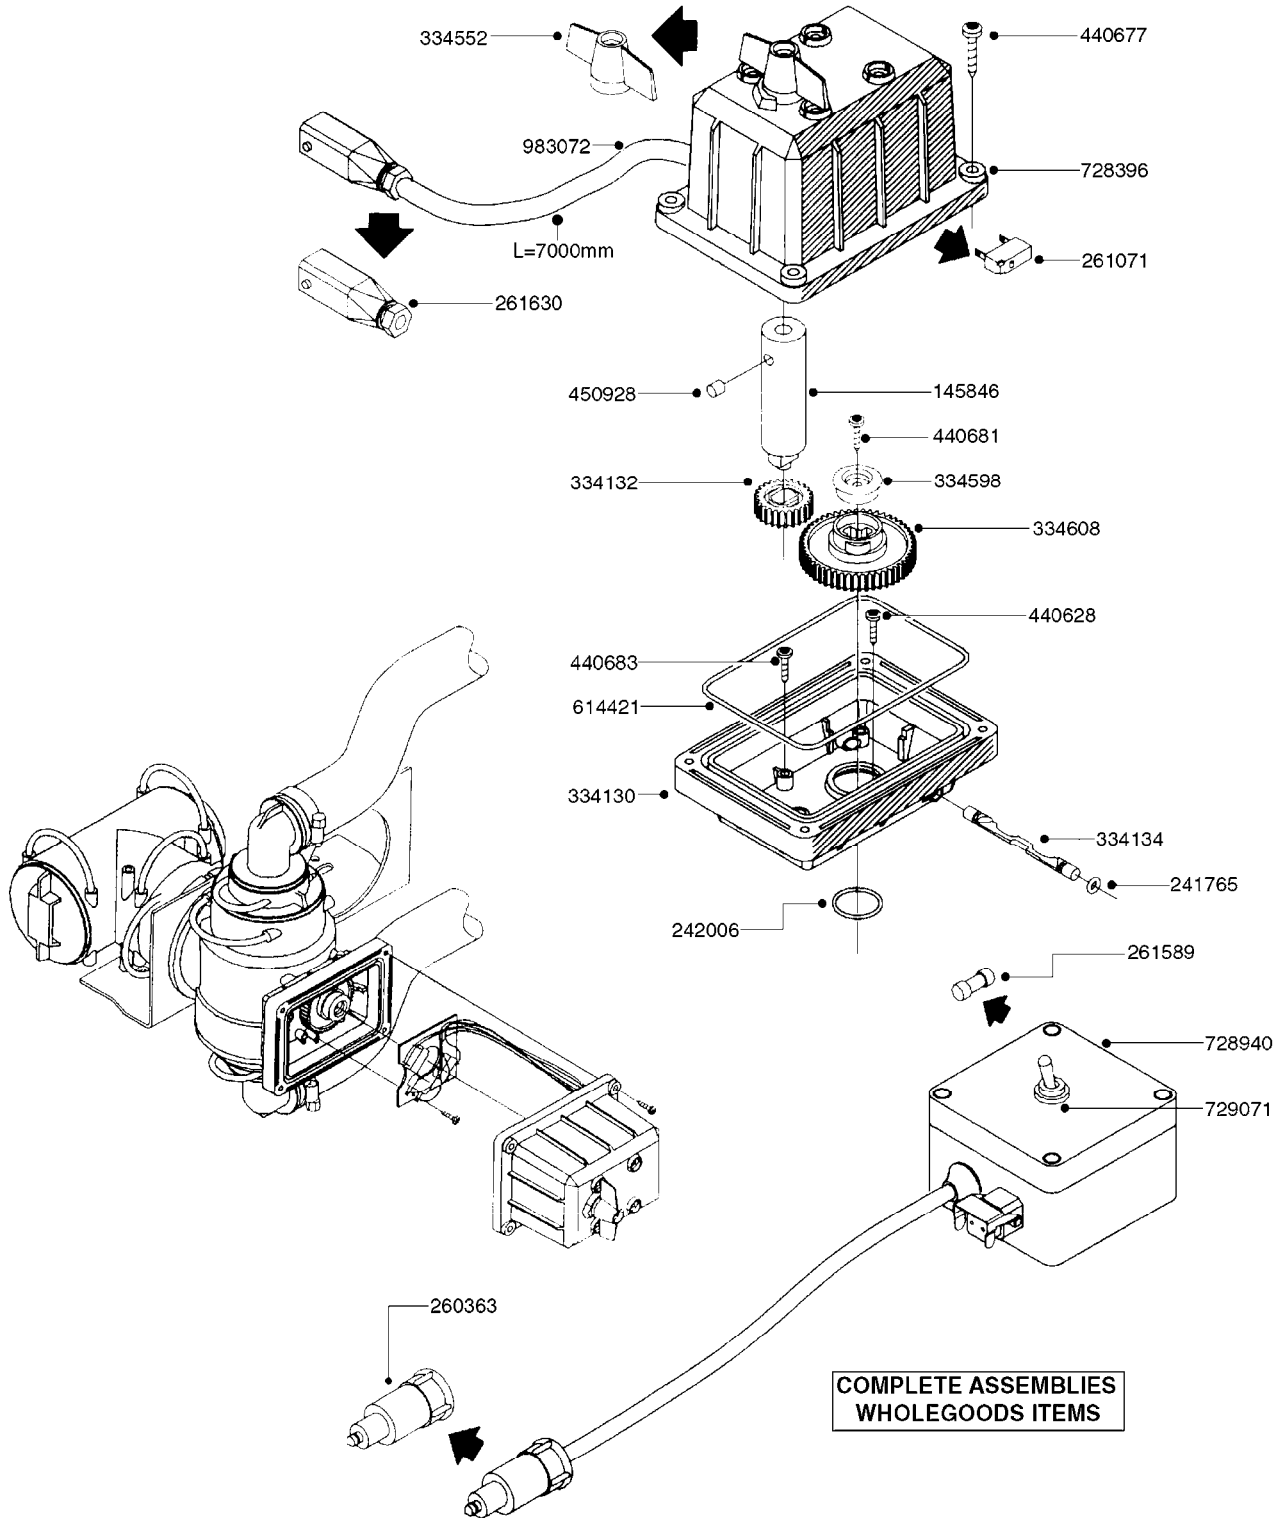

834363 - AGITATION BYPASS VALVE

K0020

BALL VALVE-ELECTRIC 2-WAY
K0020-HIN, 01:01:16

Page 1

Date 12.08.2020 8:48

parts-n°	order qty	description
145846	1	COUPLING FOR EL 3-WAY VALVE
241765	1	O-RING 3.1 X 1.6
242006	1	O-RING D22/D19 X 1.5
260363	1	PLUG 2 POLE 12V
261071	1	MICRO SWITCH TYPE 9 SM 201
261162	1	SOCKET F.12V BAYONET PLUG
261589	1	FUSE 5 X 20 1.25 AMP
334130	1	GEAR BOX
334131	1	COG WHEEL
334132	1	COG WHEEL
334134	1	INDICATOR ROD
334552	1	GRIP F.MAN.OP.EC PRES.REG.GREE
334598	1	PLUG F.VALVE HANDLE BLUE
440628	1	SCREW 3/8'
440677	1	SCREW F. PLASTIC 5X20 SS
440681	1	SCREW F. PLASTIC 4MM X 14LG SS
440683	1	SCREW 40X18 2WAY ELC.BALL VALV
450928	1	SET SCREW M8 X 8MM STAINLESS
614421	1	GASKET F/MOTOR HOUSE-ON/OFF TR
725340	1	MOTOR HOUSING FOR EL VALVE
728399	1	CIRCUIT BOARD F.728941
728941	1	CONTROL BOX F.2-WAY VALVE ELC.
834363	1	ELECTRIC KIT, AGITATION BYPASS