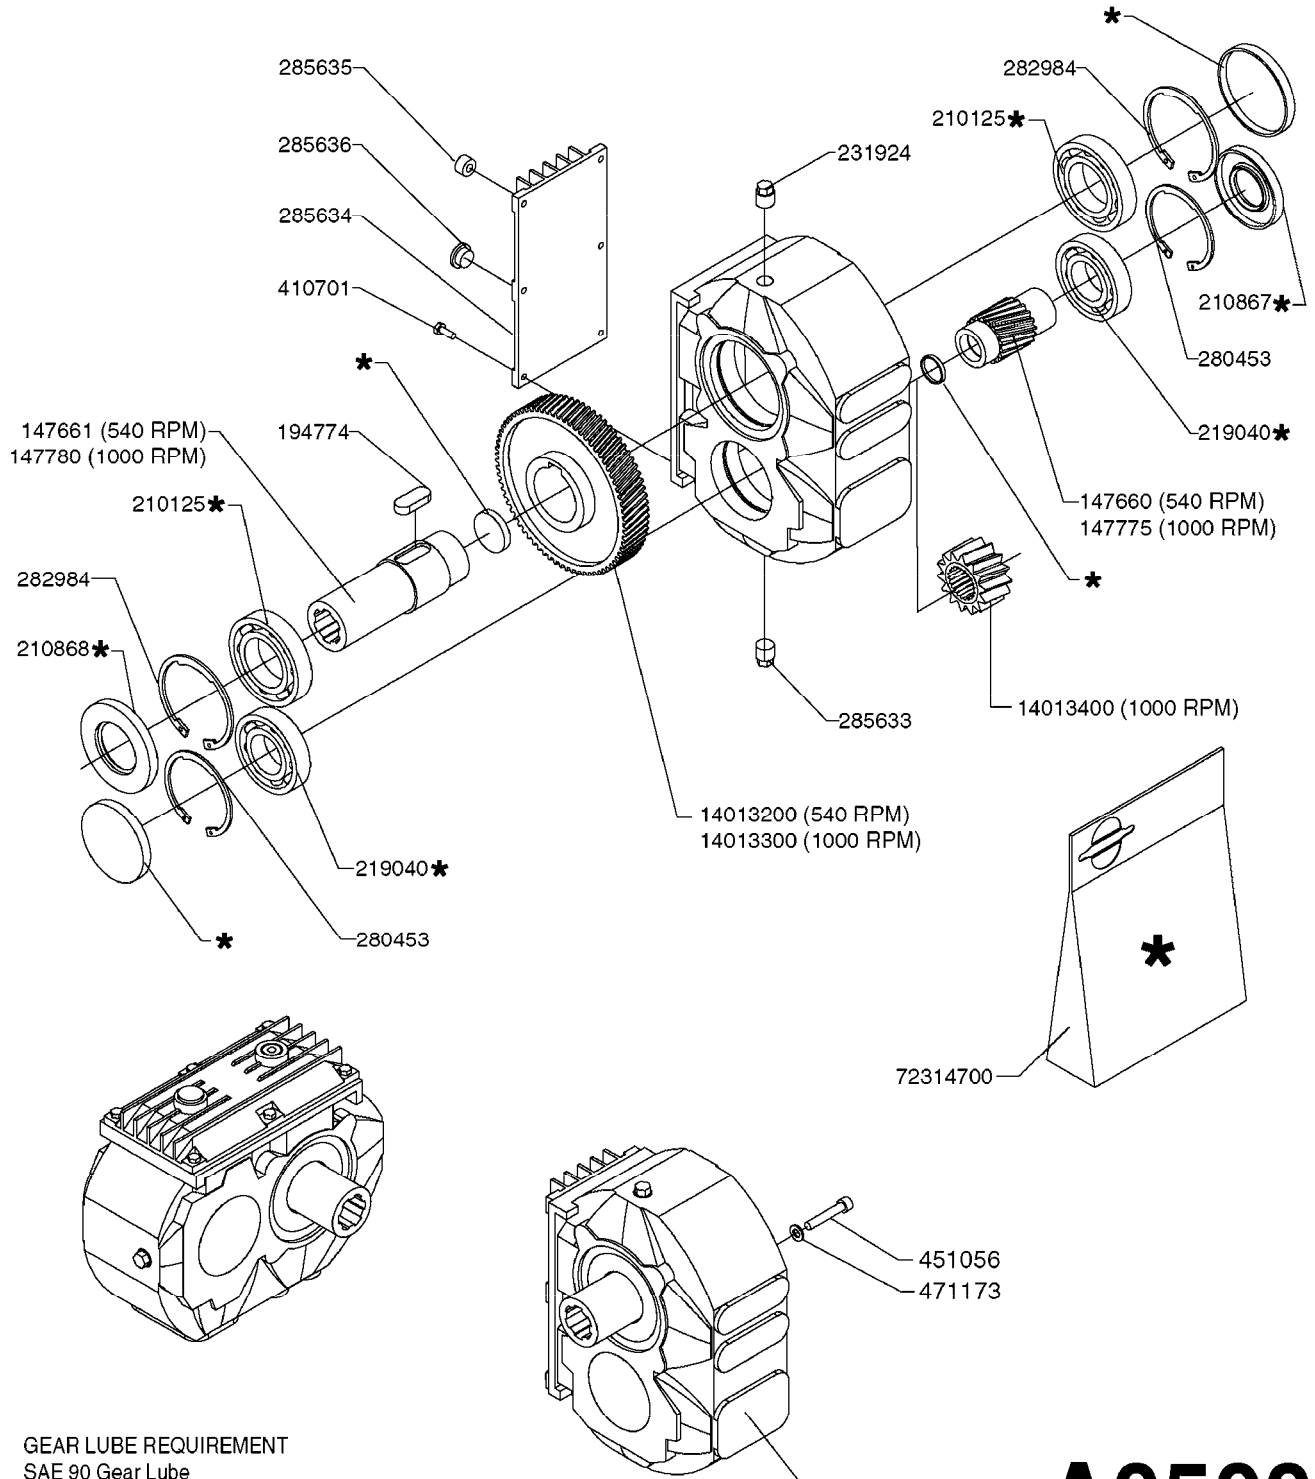

GEAR LUBE REQUIREMENT
SAE 90 Gear Lube
(FILL TO SIGHT GAUGE LEVEL)

A0500

GEAR BOX - TWIN FORCE 540/1000
A0500-HIN, 01:01:16

Page 1

Date 12.08.2020 8:47

parts-n°	order qty	description
147660	1	AXLE (LOWER) F.M7 GEAR 540 RPM
147661	1	AXLE (UPPER) F.M7 GEAR 540 RPM
147775	1	AXLE (LOWER) F.M7 GEAR 1000 RPM
147780	1	AXLE (UPPER) F.M7 GEAR 1000 RPM
194774	1	KEY 16X10X40
210125	1	BEARING BALL 6210
210867	1	OIL SEAL D80/40X8/F.M7 GEAR
210868	1	OIL SEAL D90/50X10/F.M7 GEAR
219040	1	BEARING
231924	1	PLUG 3/8'
280453	1	SNAP-RING INNER 80X2.5
282984	1	SNAP-RING INNER 90X3.00 DIN472
285633	1	BOTTOM PLUG F.M7 GEAR
285634	1	COVER F.M7 GEAR BOX
285635	1	PLUG F.COVER M7 GEAR BOX
285636	1	LEVEL INDICATOR F.M7 GEAR BOX
285649	1	GEAR BOX F.1000RPM TWIN FORCE
410701	1	SCREW M6X16 GALV.
451056	1	BOLT ALLEN HEAD M14 X 35
471173	1	WASHER D28.0/15.0 X 2.5
14013200	1	GEARWHEEL M7 (540 RPM)
14013300	1	GEARWHEEL M7 (1000 RPM)
14013400	1	TOOTHED WHEEL M7 GEAR 1000RPM
28010200	1	GEAR M7 28010100 540
72314700	1	GASKET SET FOR M7 GEARBOX