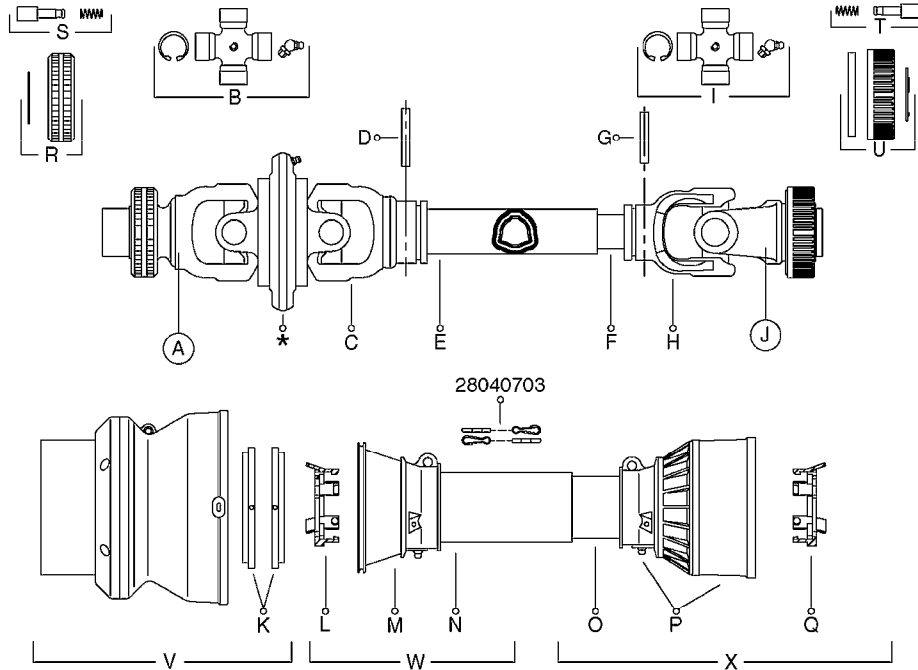

GEAR LUBE REQUIREMENT
SAE 90 Gear Lube
(FILL TO SIGHT GAUGE LEVEL)

A0500

GEAR BOX - TWIN FORCE 540/1000
A0500-HIN, 01:01:16

Page 1

Date 12.08.2020 8:47

parts-n°	order qty	description
147660	1	AXLE (LOWER) F.M7 GEAR 540 RPM
147661	1	AXLE (UPPER) F.M7 GEAR 540 RPM
147775	1	AXLE (LOWER) F.M7 GEAR 1000 RPM
147780	1	AXLE (UPPER) F.M7 GEAR 1000 RPM
194774	1	KEY 16X10X40
210125	1	BEARING BALL 6210
210867	1	OIL SEAL D80/40X8/F.M7 GEAR
210868	1	OIL SEAL D90/50X10/F.M7 GEAR
219040	1	BEARING
231924	1	PLUG 3/8'
280453	1	SNAP-RING INNER 80X2.5
282984	1	SNAP-RING INNER 90X3.00 DIN472
285633	1	BOTTOM PLUG F.M7 GEAR
285634	1	COVER F.M7 GEAR BOX
285635	1	PLUG F.COVER M7 GEAR BOX
285636	1	LEVEL INDICATOR F.M7 GEAR BOX
285649	1	GEAR BOX F.1000RPM TWIN FORCE
410701	1	SCREW M6X16 GALV.
451056	1	BOLT ALLEN HEAD M14 X 35
471173	1	WASHER D28.0/15.0 X 2.5
14013200	1	GEARWHEEL M7 (540 RPM)
14013300	1	GEARWHEEL M7 (1000 RPM)
14013400	1	TOOTHED WHEEL M7 GEAR 1000RPM
28010200	1	GEAR M7 28010100 540
72314700	1	GASKET SET FOR M7 GEARBOX