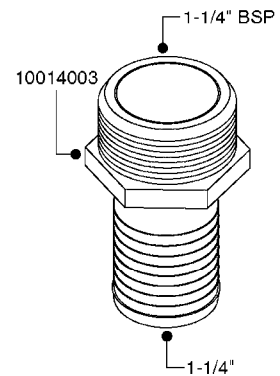

L0050

FITTINGS - HOSE CONNECTORS
L0050-HIN, 01:01:16

Page 1
Date 12.08.2020 8:48

parts-n°	order qty	description
242594	1	O-RING D14 X 1.78 SCH.70-EPDM
320294	1	FITT.DK TEE 3/8X3/8HB X1/2"BSP
320305	1	FITT.DK HB 3/4'- 3/4' BSP
320386	1	FITT.DK TEE 3/8X3/8HB X3/8"BSP
320397	1	FITT.DK ELB 3/8"HB X 3/8" BSP
320401	1	FITT.DK TEE 1/2X1/2HB X1/2"BSP
320412	1	FITT.DK TEE 1/2X1/2HB X3/8'BSP
320423	1	FITT.DK ELB 1/2'HB X 3/8' BSP
320891	1	FITT.DK HB 3/8'- 3/8' BSP
320972	1	FITT.DK HB 5/16'- 1/4' BSP
322046	1	FITT.DK TEE 1/2X1/2HB X3/4'BSP
322048	1	FITT.DK TEE 3/4X3/4HB X3/4'BSP
330595	1	O-RING D24.6/D20X2.1 -3/4"
333137	1	FITT.DK CONN.1/2" F.NOZZ. DOUB
333141	1	FITT.DK CONN.1/2" F.NOZZ.SING
334041	1	FITT.DK CONN.3/4' F.NOZZ. SING
334042	1	FITT.DK CONN.3/4' F.NOZZ. DOUB
334195	1	FITT.DK ELB. 3/4"HB X 3/4"HB
10012103	1	FITT.PO.HB 1.25X1.50 IMB1012
10014003	1	FITT.PO.HB 1.25X1.25 IMB1010
10036903	1	FITT.PO.HB 1.50X1.50 IMB1212
28019303	1	FITTING HB ELB 3/4NPT-3/4HOSE
61016500	1	HOSE TAIL 3/4" 90°+RG CAP 3/4"
72026700	1	NOZZLE TUBE ADAPTER W/O-RING