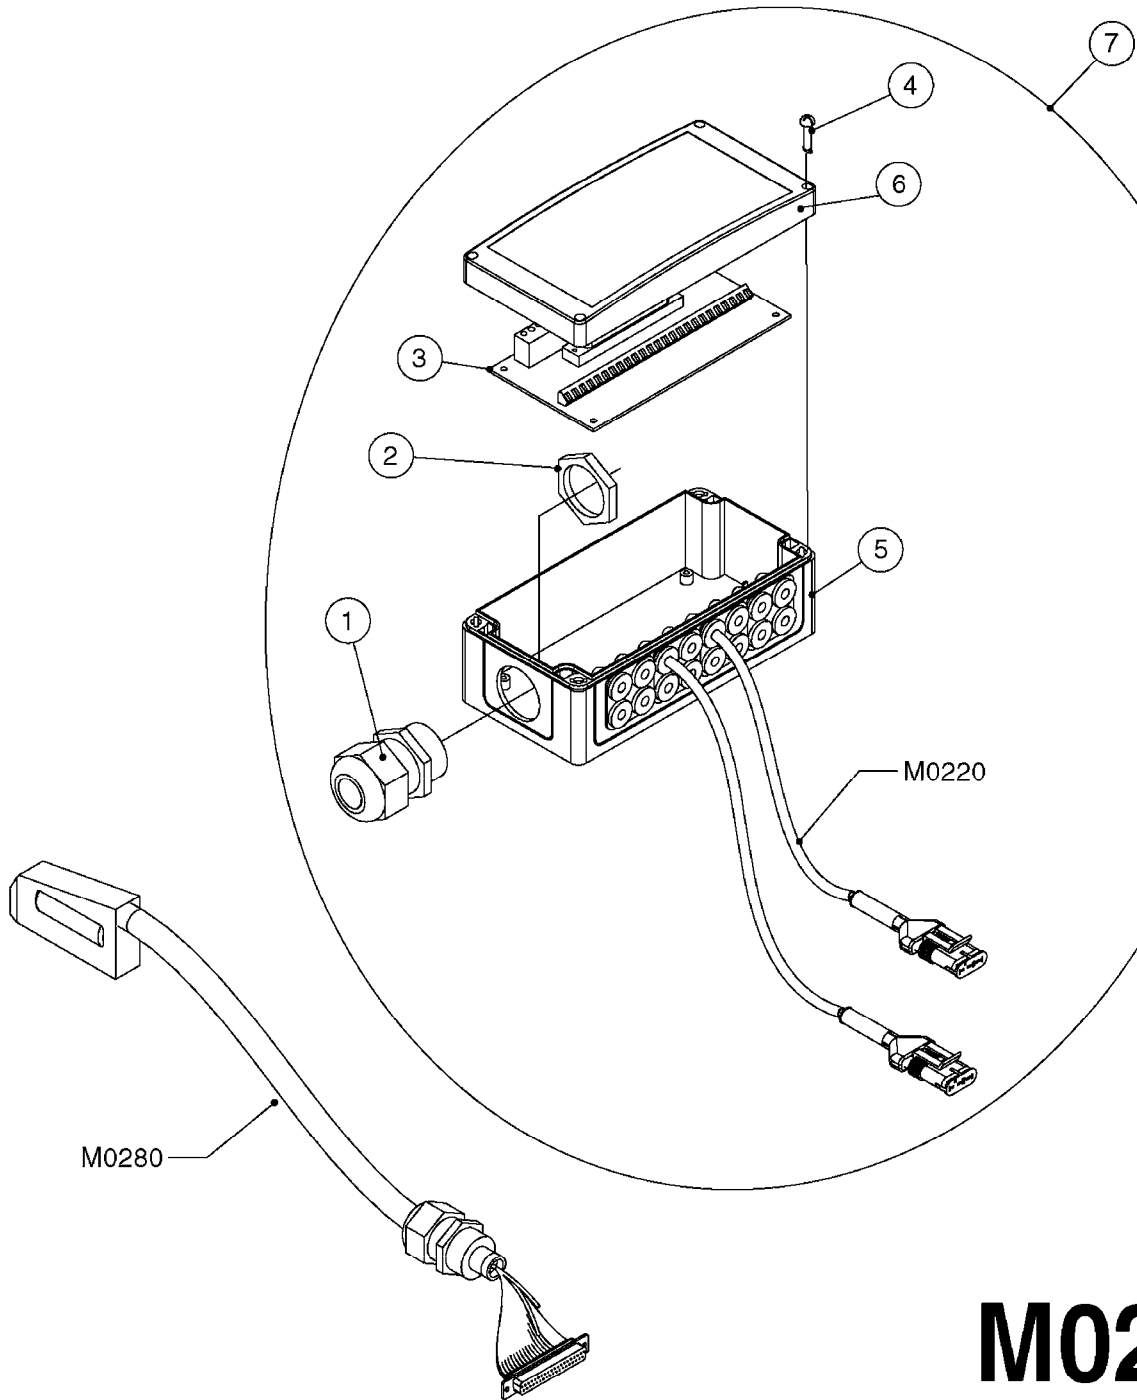

M0230

JUNCTION BOX - LIQUID
M0230-HIN, 01:01:16

Page 1
Date 12.08.2020 8:48

Pos.	parts-n°	order qty	description
1	262106	1	BULKHEAD F. CABLE 6.5-14 BLACK
2	262107	1	NUT F. BULKHEAD CABLE GRAY
3	26004800	1	CIRCUIT BD SEC VLV NCM 13SEC 13 SECTION
3	72173900	1	CIRCUIT BD SEC VLV 39PIN 9SEC 9 SECTION
4	28082100	1	SCREW F. BOX LID 1/4" L=20
5	33508700	1	BOX BOTTOM 160X80X40 BLACK 1-HOLE
6	33508800	1	LID 160X80X15 BLK W/SCREWS
7	72115400	1	CONNECTION BOX F. OP. UNIT SV9