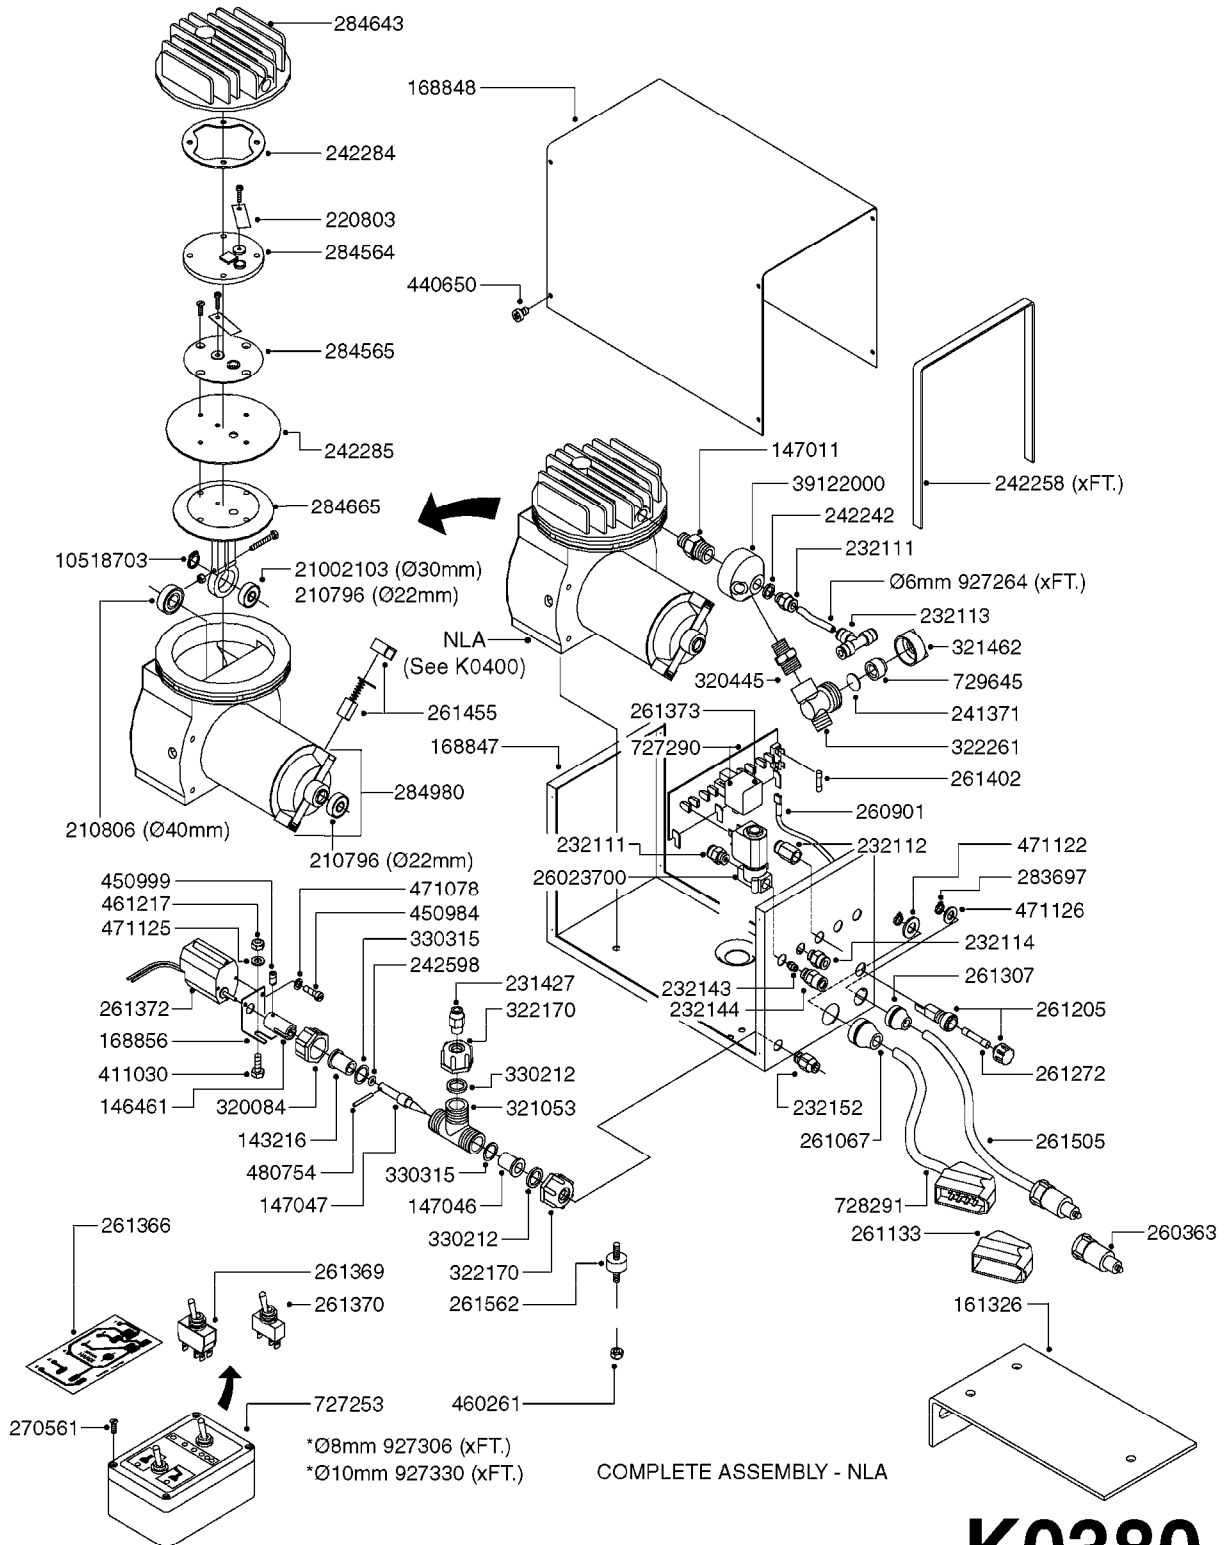

K0380

FOAM MARKER COMPRESSOR POST 94
K0380-HIN, 17:03:16

Page 1
Date 12.08.2020 8:48

parts-n°	order qty	description
143216	1	BUSHING THREAD F.FOAM MARKER
146461	1	COUPLER F.THROTTLE VALVE
147011	1	HEX NIPPLE 3/8'X1/4'BSP BRASS
147046	1	SEAT FOR THROTTLE VALVE
147047	1	SPINDLE FOR THROTTLE VALVE
161326	1	MOUNT BKT. F. FOAM COMP.BOX 98
168847	1	ENCLOSURE LOWER F.MARKER
168848	1	COVER F. FOAM MARKER
168856	1	MOUNT FOR GEAR MOTOR
210796	1	BEARING BALL D22/D8 X 7 608ZZ
210806	1	BEARING BALL D40/D17X12MM
220803	1	VALVE F. COMPRESSOR
231427	1	COUPLER 1/8'THREAD X6MM HOSE
232111	1	QUICK COUPLER 6MM X 1/8 EXT.
232112	1	QUICK COUPLER 6MM 1/8 INT.
232113	1	QUICK COUPLER 6MM T-PIECE
232114	1	COUPLER 1/8" THREADX8MM HOSE
232143	1	REDUCER 1/4'INT-1/8'EXT
232144	1	QUICK COUPLER 10MM X 1/4 EXT
232152	1	QUICK COUPLER 8MMX1/8 EXT.LONG
241371	1	DIAPHRAGM F.NO-DRIP,VULC
242242	1	O-RING F.AIR HOSE FITTING
242258	1	TRIM 3X10 SELF ADHESIVE 0012"
242284	1	HEAD GASKET F. COMPRESSOR
242285	1	DIAPHRAGM F. F/M COMP.
242598	1	O-RING D7.0 X 2.5 NITRIL
260363	1	PLUG 2 POLE 12V
260901	1	SPADE F.ELEC CONN.1.5MM BLUE
261067	1	GROMMET 10-14 GREY
261133	1	PLUG HOUSING F.8 POLE PLUG
261205	1	FUSE HOLDER
261272	1	FUSE 10A D6X32 MM
261307	1	GROMMET 7-10 BLACK
261366	1	CIRCUIT BOARD F.F/M CONTROL
261369	1	SWITCH 2 WAY 12V SPRING RETURN
261370	1	SWITCH 2 WAY 12V
261372	1	GEAR MOTOR BOSCH 13RPM
261373	1	RELAY 12V/30W
261402	1	FUSE 3.15A SLOW BURN
261455	1	BRUSH KIT-FOAM MARKER MOTOR
261505	1	CABLE 2X4MM L8000MM
261562	1	RUBBER DAMPER 2XM6X25
270561	1	SCREW W/SPRING ASSY. (QTY 1)
283697	1	TIESTRAP 200MM
284564	1	PLATE F.COMPRESSOR HEAD
284565	1	PLATE F.COMPRESSOR HEAD
284643	1	COMPRESSOR HEAD F.FOAM MARKER
284665	1	CONNECTING ROD F.COMPRESSOR
284980	1	FLANGE REAR F. F.M.COMPRESSOR
320084	1	FITT.DK NUT 1/2" BSP
320445	1	FITT.DK HN 1/4"X3/8" BSP
321053	1	FITT.DK TEE 1/2 X1/2 X1/2" BSP
321462	1	CAP F.NO-DRIP ASSY.
322170	1	FITT.DK NUT 1/2"x 1/8"F BSP
322261	1	HOUSING F.SAFETY VALVE 3/8"
330212	1	O-RING D19/D14X2.4 F.1/2"NUT
330315	1	O-RING D18.4/D13X.6
411030	1	BOLT HEX M5X10
440650	1	SCREW 3.5x13 STAINLESS
450984	1	BOLT HEX M2.5X8 SLOTTED
450999	1	SCREW SET M3X8