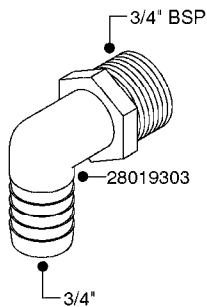

L0050

FITTINGS - HOSE CONNECTORS
L0050-HIN, 01:01:16

Page 1
Date 12.08.2020 8:48

parts-n°	order qty	description
242594	1	O-RING D14 X 1.78 SCH.70-EPDM
320294	1	FITT.DK TEE 3/8X3/8HB X1/2"BSP
320305	1	FITT.DK HB 3/4'- 3/4' BSP
320386	1	FITT.DK TEE 3/8X3/8HB X3/8"BSP
320397	1	FITT.DK ELB 3/8"HB X 3/8" BSP
320401	1	FITT.DK TEE 1/2X1/2HB X1/2"BSP
320412	1	FITT.DK TEE 1/2X1/2HB X3/8'BSP
320423	1	FITT.DK ELB 1/2'HB X 3/8' BSP
320891	1	FITT.DK HB 3/8'- 3/8' BSP
320972	1	FITT.DK HB 5/16'- 1/4' BSP
322046	1	FITT.DK TEE 1/2X1/2HB X3/4'BSP
322048	1	FITT.DK TEE 3/4X3/4HB X3/4'BSP
330595	1	O-RING D24.6/D20X2.1 -3/4"
333137	1	FITT.DK CONN.1/2" F.NOZZ. DOUB
333141	1	FITT.DK CONN.1/2" F.NOZZ.SING
334041	1	FITT.DK CONN.3/4' F.NOZZ. SING
334042	1	FITT.DK CONN.3/4' F.NOZZ. DOUB
334195	1	FITT.DK ELB. 3/4"HB X 3/4"HB
10012103	1	FITT.PO.HB 1.25X1.50 IMB1012
10014003	1	FITT.PO.HB 1.25X1.25 IMB1010
10036903	1	FITT.PO.HB 1.50X1.50 IMB1212
28019303	1	FITTING HB ELB 3/4NPT-3/4HOSE
61016500	1	HOSE TAIL 3/4" 90°+RG CAP 3/4"
72026700	1	NOZZLE TUBE ADAPTER W/O-RING