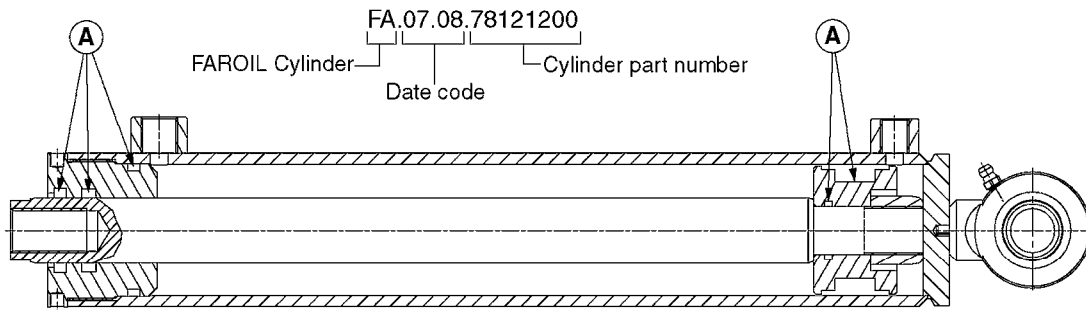

HYDRAULICS - CYLINDERS
C0020-HIN, 01:01:16

Page 3

Date 12.08.2020 8:47

parts-n°	order qty	description
63039300 78100003	1 1	CYLINDER ROD F.781132 CYL. PARA-LIFT CM+750 W/STOP

Check cylinder barrel for stamped part number.