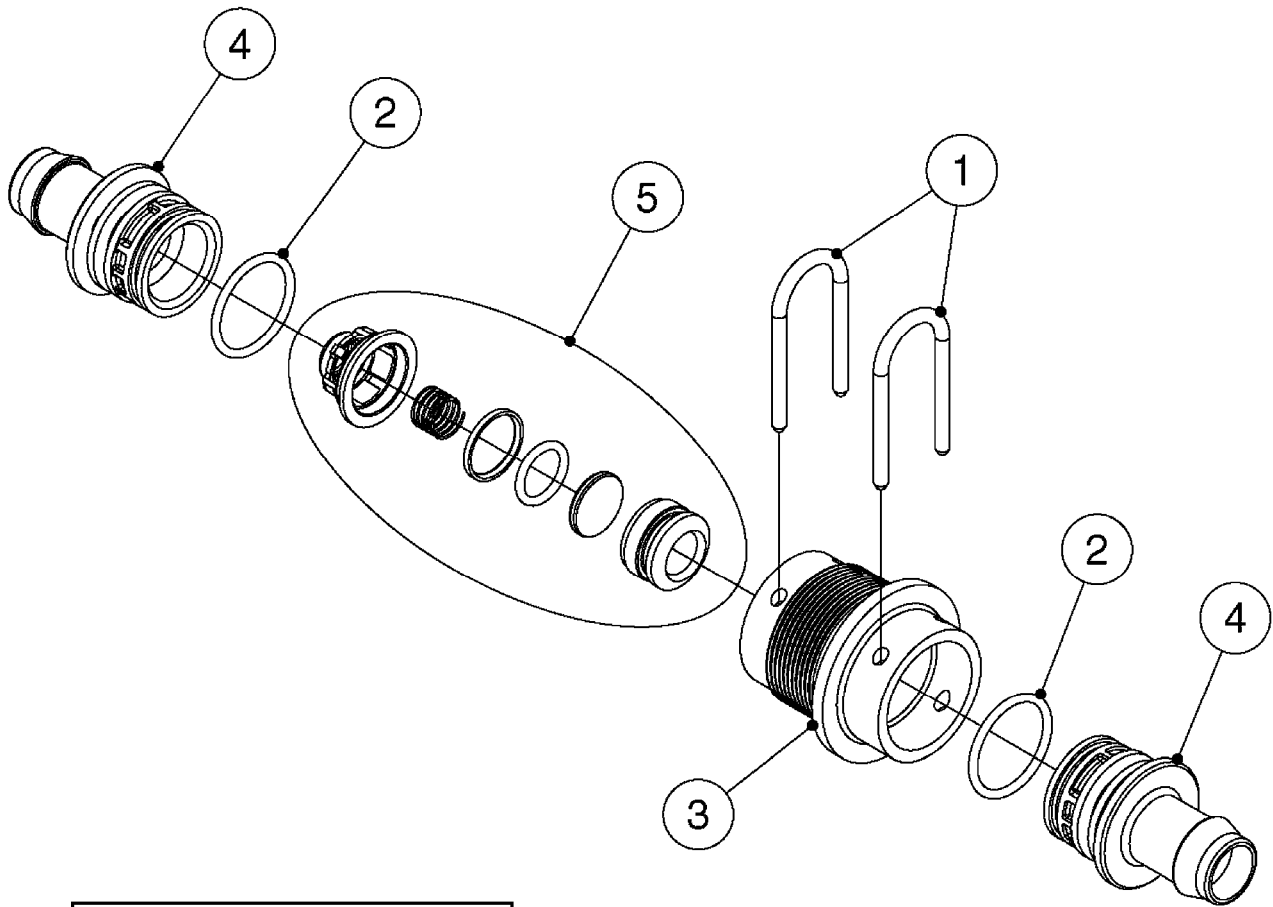

FOR FITTINGS AND
HOSES, SEE SECTION L

B0620

CHECK VALVES - S53
B0620-HIN, 01:01:16

Page 1
Date 12.08.2020 8:47

Pos.	parts-n°	order qty	description
1	145995	1	FITT.DK S-53 FORK
2	242354	1	O-RING D32.2X3.0 VITON
3	322103	1	FITT.DK S-53 BULKHEAD
4	334230	1	FITT.DK S-53 STR.1"
5	72132600	1	CHECK VALVE SUBASSEMBLY S53