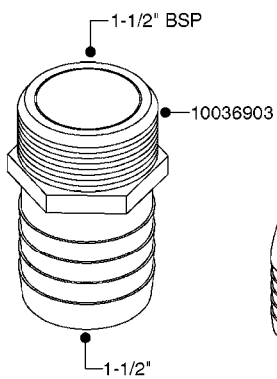

L0050

FITTINGS - HOSE CONNECTORS
L0050-HIN, 01:01:16

Page 1
Date 12.08.2020 8:48

parts-n°	order qty	description
242594	1	O-RING D14 X 1.78 SCH.70-EPDM
320294	1	FITT.DK TEE 3/8X3/8HB X1/2"BSP
320305	1	FITT.DK HB 3/4'- 3/4' BSP
320386	1	FITT.DK TEE 3/8X3/8HB X3/8"BSP
320397	1	FITT.DK ELB 3/8"HB X 3/8" BSP
320401	1	FITT.DK TEE 1/2X1/2HB X1/2"BSP
320412	1	FITT.DK TEE 1/2X1/2HB X3/8'BSP
320423	1	FITT.DK ELB 1/2'HB X 3/8' BSP
320891	1	FITT.DK HB 3/8'- 3/8' BSP
320972	1	FITT.DK HB 5/16'- 1/4' BSP
322046	1	FITT.DK TEE 1/2X1/2HB X3/4'BSP
322048	1	FITT.DK TEE 3/4X3/4HB X3/4'BSP
330595	1	O-RING D24.6/D20X2.1 -3/4"
333137	1	FITT.DK CONN.1/2" F.NOZZ. DOUB
333141	1	FITT.DK CONN.1/2" F.NOZZ.SING
334041	1	FITT.DK CONN.3/4' F.NOZZ. SING
334042	1	FITT.DK CONN.3/4' F.NOZZ. DOUB
334195	1	FITT.DK ELB. 3/4"HB X 3/4"HB
10012103	1	FITT.PO.HB 1.25X1.50 IMB1012
10014003	1	FITT.PO.HB 1.25X1.25 IMB1010
10036903	1	FITT.PO.HB 1.50X1.50 IMB1212
28019303	1	FITTING HB ELB 3/4NPT-3/4HOSE
61016500	1	HOSE TAIL 3/4" 90°+RG CAP 3/4"
72026700	1	NOZZLE TUBE ADAPTER W/O-RING