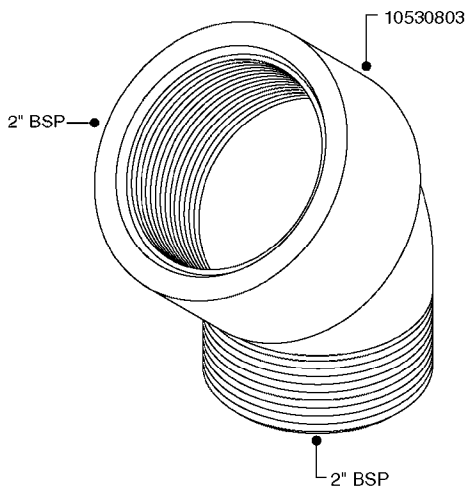

L0030

FITTINGS - HEXAGON NIPPLES
L0030-HIN, 01:01:16

Page 1
Date 12.08.2020 8:48

parts-n°	order qty	description
10015303	1	FITT.PO.HN 1.00X1.00 M1000
10425003	1	FITT.PO.HN 1.25X1.00 MCPHEE
320132	1	FITT.DK HN 1" BSP
320176	1	FITT.DK HN 3/8"X1/2" BSP
320445	1	FITT.DK HN 1/4"X3/8" BSP
320655	1	FITT.DK HN 1/2"-1/2" BSP
320692	1	FITT.DK HN 3/8'BSPX1/4'NPT
320703	1	FITT.DK HN 3/8BSP X1/2 &1/4NPT
320725	1	FITT.DK NIPPLE 3/8"-3/8" BSP
320902	1	FITT.DK HN 3/8'X 1/4' BSP
390232	1	FITT.DK HN 1-1/2' X 1-1/4' BSP
390276	1	FITT.DK HN 1'BSP