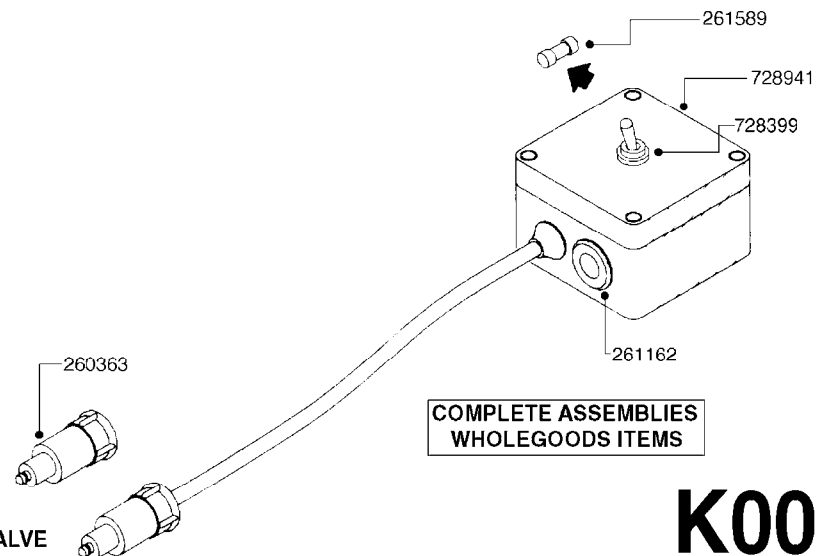

834363 - AGITATION BYPASS VALVE

K0020

BALL VALVE-ELECTRIC 2-WAY
K0020-HIN, 01:01:16

Page 1

Date 12.08.2020 8:48

parts-n°	order qty	description
145846	1	COUPLING FOR EL 3-WAY VALVE
241765	1	O-RING 3.1 X 1.6
242006	1	O-RING D22/D19 X 1.5
260363	1	PLUG 2 POLE 12V
261071	1	MICRO SWITCH TYPE 9 SM 201
261162	1	SOCKET F.12V BAYONET PLUG
261589	1	FUSE 5 X 20 1.25 AMP
334130	1	GEAR BOX
334131	1	COG WHEEL
334132	1	COG WHEEL
334134	1	INDICATOR ROD
334552	1	GRIP F.MAN.OP.EC PRES.REG.GREE
334598	1	PLUG F.VALVE HANDLE BLUE
440628	1	SCREW 3/8'
440677	1	SCREW F. PLASTIC 5X20 SS
440681	1	SCREW F. PLASTIC 4MM X 14LG SS
440683	1	SCREW 40X18 2WAY ELC.BALL VALV
450928	1	SET SCREW M8 X 8MM STAINLESS
614421	1	GASKET F/MOTOR HOUSE-ON/OFF TR
725340	1	MOTOR HOUSING FOR EL VALVE
728399	1	CIRCUIT BOARD F.728941
728941	1	CONTROL BOX F.2-WAY VALVE ELC.
834363	1	ELECTRIC KIT, AGITATION BYPASS