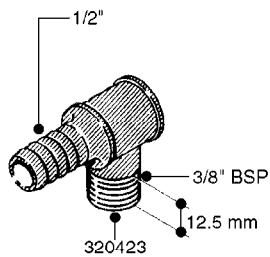

L0050

FITTINGS - HOSE CONNECTORS
L0050-HIN, 01:01:16

Page 1
Date 12.08.2020 8:48

parts-n°	order qty	description
242594	1	O-RING D14 X 1.78 SCH.70-EPDM
320294	1	FITT.DK TEE 3/8X3/8HB X1/2"BSP
320305	1	FITT.DK HB 3/4'- 3/4' BSP
320386	1	FITT.DK TEE 3/8X3/8HB X3/8"BSP
320397	1	FITT.DK ELB 3/8"HB X 3/8" BSP
320401	1	FITT.DK TEE 1/2X1/2HB X1/2"BSP
320412	1	FITT.DK TEE 1/2X1/2HB X3/8'BSP
320423	1	FITT.DK ELB 1/2'HB X 3/8' BSP
320891	1	FITT.DK HB 3/8'- 3/8' BSP
320972	1	FITT.DK HB 5/16'- 1/4' BSP
322046	1	FITT.DK TEE 1/2X1/2HB X3/4'BSP
322048	1	FITT.DK TEE 3/4X3/4HB X3/4'BSP
330595	1	O-RING D24.6/D20X2.1 -3/4"
333137	1	FITT.DK CONN.1/2" F.NOZZ. DOUB
333141	1	FITT.DK CONN.1/2" F.NOZZ.SING
334041	1	FITT.DK CONN.3/4' F.NOZZ. SING
334042	1	FITT.DK CONN.3/4' F.NOZZ. DOUB
334195	1	FITT.DK ELB. 3/4"HB X 3/4"HB
10012103	1	FITT.PO.HB 1.25X1.50 IMB1012
10014003	1	FITT.PO.HB 1.25X1.25 IMB1010
10036903	1	FITT.PO.HB 1.50X1.50 IMB1212
28019303	1	FITTING HB ELB 3/4NPT-3/4HOSE
61016500	1	HOSE TAIL 3/4" 90°+RG CAP 3/4"
72026700	1	NOZZLE TUBE ADAPTER W/O-RING