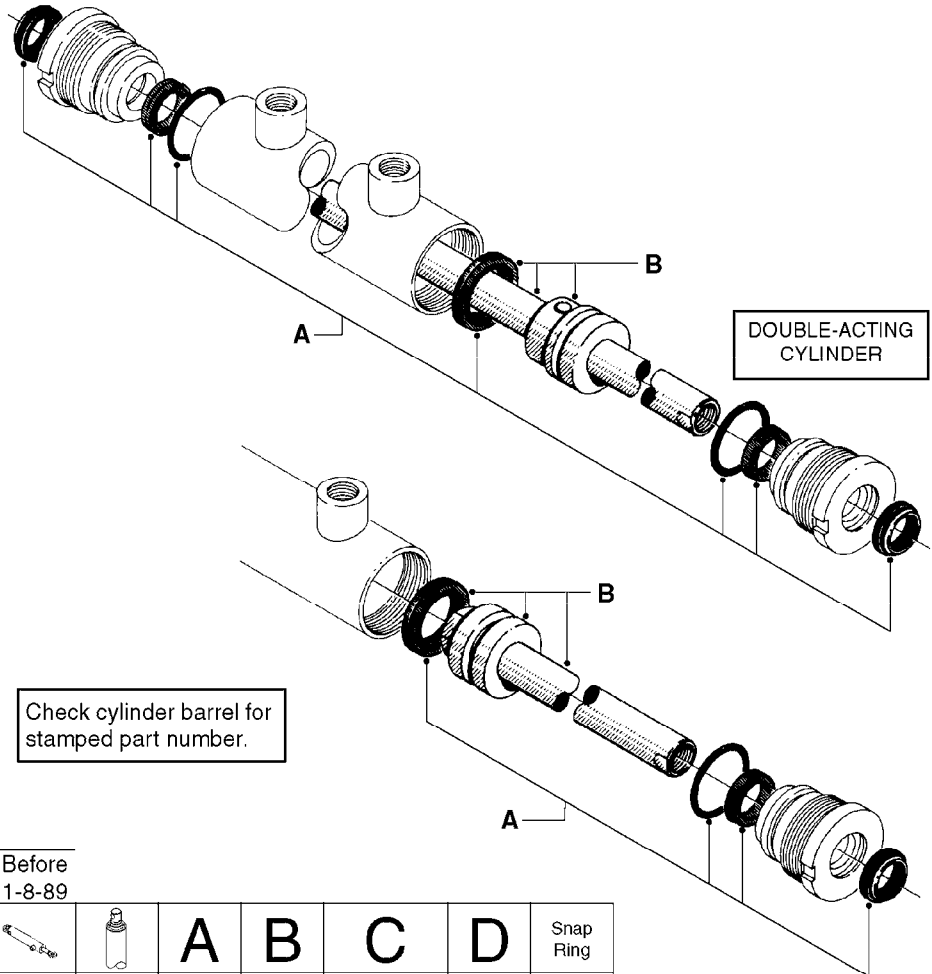

SINGLE-ACTING CYLINDER

DOUBLE-ACTING CYLINDER

Check cylinder barrel for stamped part number.