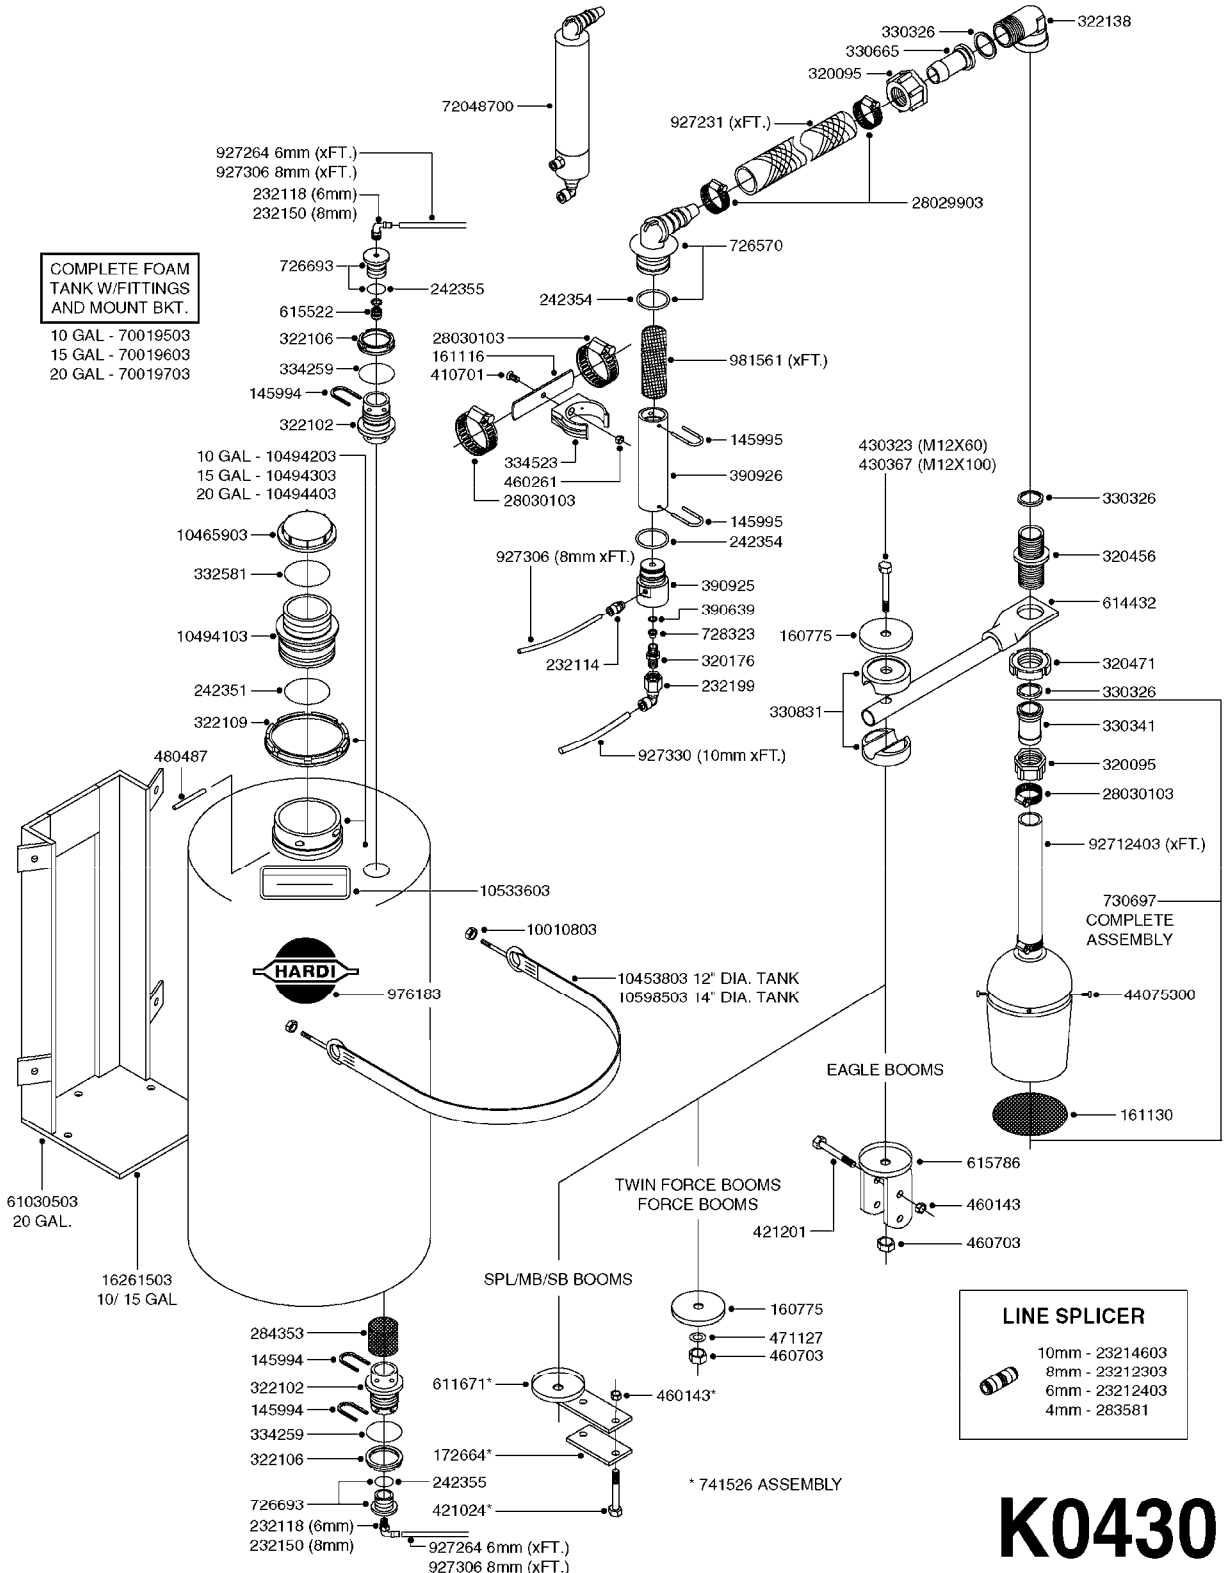

COMPLETE FOAM TANK W/FITTINGS AND MOUNT BKT.
10 GAL - 70019503
15 GAL - 70019603
20 GAL - 70019703

FOAMMARKER TANK/DROPPER 2000
K0430-HIN, 05:12:19

Page 1

Date 12.08.2020 8:48

parts-n°	order qty	description
145994	1	FITT.DK S-40 FORK
145995	1	FITT.DK S-53 FORK
160775	1	WASHER F. FRICTION PLATE
161116	1	FLATBAR PLATE 3 X 25 X 110
161130	1	FILTER SCREEN F/FOAM DROPPER
172664	1	FLATBAR BACKING PLATE
232114	1	COUPLER 1/8" THREADX8MM HOSE
232118	1	HOSE CONN. 90DEG 1/8'X 6MM PE
232150	1	HOSE CONN. 90DEG. 1/8'X8MM PE
232199	1	COUPLER 3/8' BSP-90/10MM HOSE
242351	1	O-RING D69.5X3.0 VITON F.S-93
242354	1	O-RING D32.2X3.0 VITON
242355	1	O-RING D19.2X3.0 VITON F.S-40
283581	1	HOSE CONNECTOR STR. F.4MM PE
284353	1	SPONGE FOR FOAM MARKER
320095	1	FITT.DK NUT 1" BSP
320176	1	FITT.DK HN 3/8"X1/2" BSP
320456	1	FITT.DK BULKHEAD 1"BSP DOUBLE
320471	1	FITT.DK NUT 1" BSP JAMB
322102	1	FITT.DK S-40 BULKHEAD
322106	1	FITT.DK S-40 BULKHEAD NUT
322109	1	FITT.DK S-93 BULKHEAD NUT
322138	1	FITT.DK ELB 1"M X 1"F BSP
330326	1	O-RING D30/D24X2 F.1"NUT
330341	1	FITT.DK HB 1" F. 1" NUT
330665	1	FITT.DK HB 3/4"F.1" NUT
330831	1	FRICTION PLATE
332581	1	GASKET F. 1-1/2" BSP CAPNUT.
334259	1	GASKET F. S-40 BULKHEAD
334523	1	PIPE HOLDER Ø51.5
390639	1	O-RING F.NOZZLE FILTER
390925	1	FITTING F.FOAM MIX.CHAMB. STD
390926	1	TUBE,MIX CHAMB. FOAM MARK STD
410701	1	SCREW M6X16 GALV.
421024	1	BOLT HEX 8.8 DEL M8X60
421201	1	BOLT HEX 8.8 DEL M8X70
430323	1	BOLT HEX 8.8 DEL M12X60
430367	1	BOLT HEX 8.8 DEL M12X100 DIN931
460143	1	LOCK NUT M8 SST A2 DIN985
460261	1	NUT HEX M6X1.00 LOCK DIN985 A2 SS
460703	1	NUT HEX M12X1.75 LOCK DIN985A2 SS
471127	1	WASHER, M12, Ø24/13X24X2.5 SS
480487	1	PIN M5X60 SLOTTED GALV
611671	1	BREAK AWAY HOLDER F-MARKER
614432	1	BREAK AWAY ARM F. FOAM MARKER
615522	1	CHECK VALVE F.FOAM MARKER
615786	1	MOUNT BKT. F.FOAM DROPPER 98
726570	1	FITT.DK S-53 ELB.3/4" W.ORING
726693	1	FITT.DK S-40 PLUG 1/8BSP ORING
728323	1	VALVE NON-RETURN
730697	1	FOAM DROPPER COMP. BLACK '97
741526	1	FOAM DROPPER MT. KIT MB-SPL
927231	1	HOSE R X PVCX3/4 CLR/BRD 0012"
927264	1	HOSE R X PE D6/D4 X 0012"
927306	1	HOSE R X PE D8/D6 X 0012"BLACK
927330	1	HOSE R X PE D10/D8 X 012"BLACK
976183	1	DECAL COMPANY D.18,2 X 29,6
981561	1	SPONGE MAT. MIX.CHAMBER-x0012"
10010803	1	NUT HEX NC (NYLON LOCK) 5/16
10453803	1	STRAP F.FOAMER TANK (755mm)
10465903	1	*LID F.FOAM MARKER, DRILLED