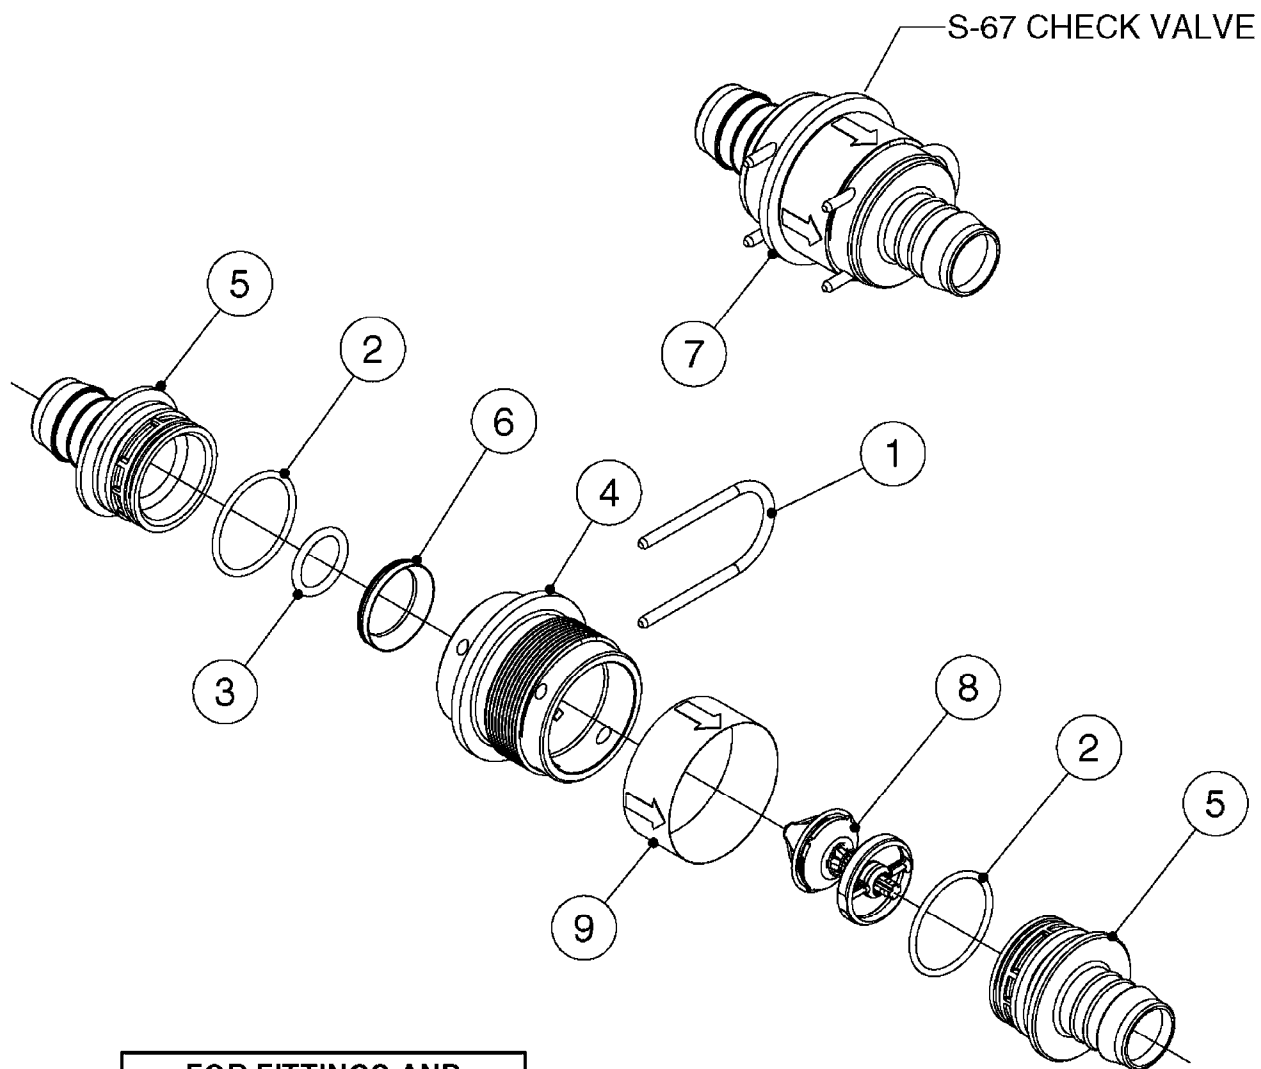

FOR FITTINGS AND
HOSES, SEE SECTION L

B0630

CHECK VALVES - S67
B0630-HIN, 31:07:19

Page 1

Date 12.08.2020 8:47

Pos.	parts-n°	order qty	description
1	145996	1	FITT.DK S-67 FORK
2	241973	1	O-RING Ø3 X 44.2 70 SHORES NITRIL
2	242353	1	O-RING 3 X 44.2 VITON
3	242504	1	O-RING D35x2 NITRIL
4	322104	1	FITT.DK S-67 BULKHEAD
5	334231	1	FITT.DK S-67 STR.1"
5	334232	1	FITT.DK S-67 STR.1-1/4"
5	334444	1	FITT.DK S-67 STR.1-1/2" PVC
6	14103100	1	SEAT F.CHECK VALVE D40.8 2010
7	70063603	1	VALVE, CHECK S67 1-1/2"
			COMPLETE IN-LINE CHECK VALVE FOR 1-1/2" HOSE
7	72001803	1	CHCK VLV,S67, 2 X 1" HB
			COMPLETE IN-LINE CHECK VALVE FOR 1" HOSE
7	72206600	1	CHCK VLV,S67, 2 X 1.25" HB
			COMPLETE IN-LINE CHECK VALVE FOR 1-1/4" HOSE
8	72089900	1	CHECK VALVE S67 SUBASMBLY.2001
9	97800500	1	DECAL 230X28 BLACK ARROW