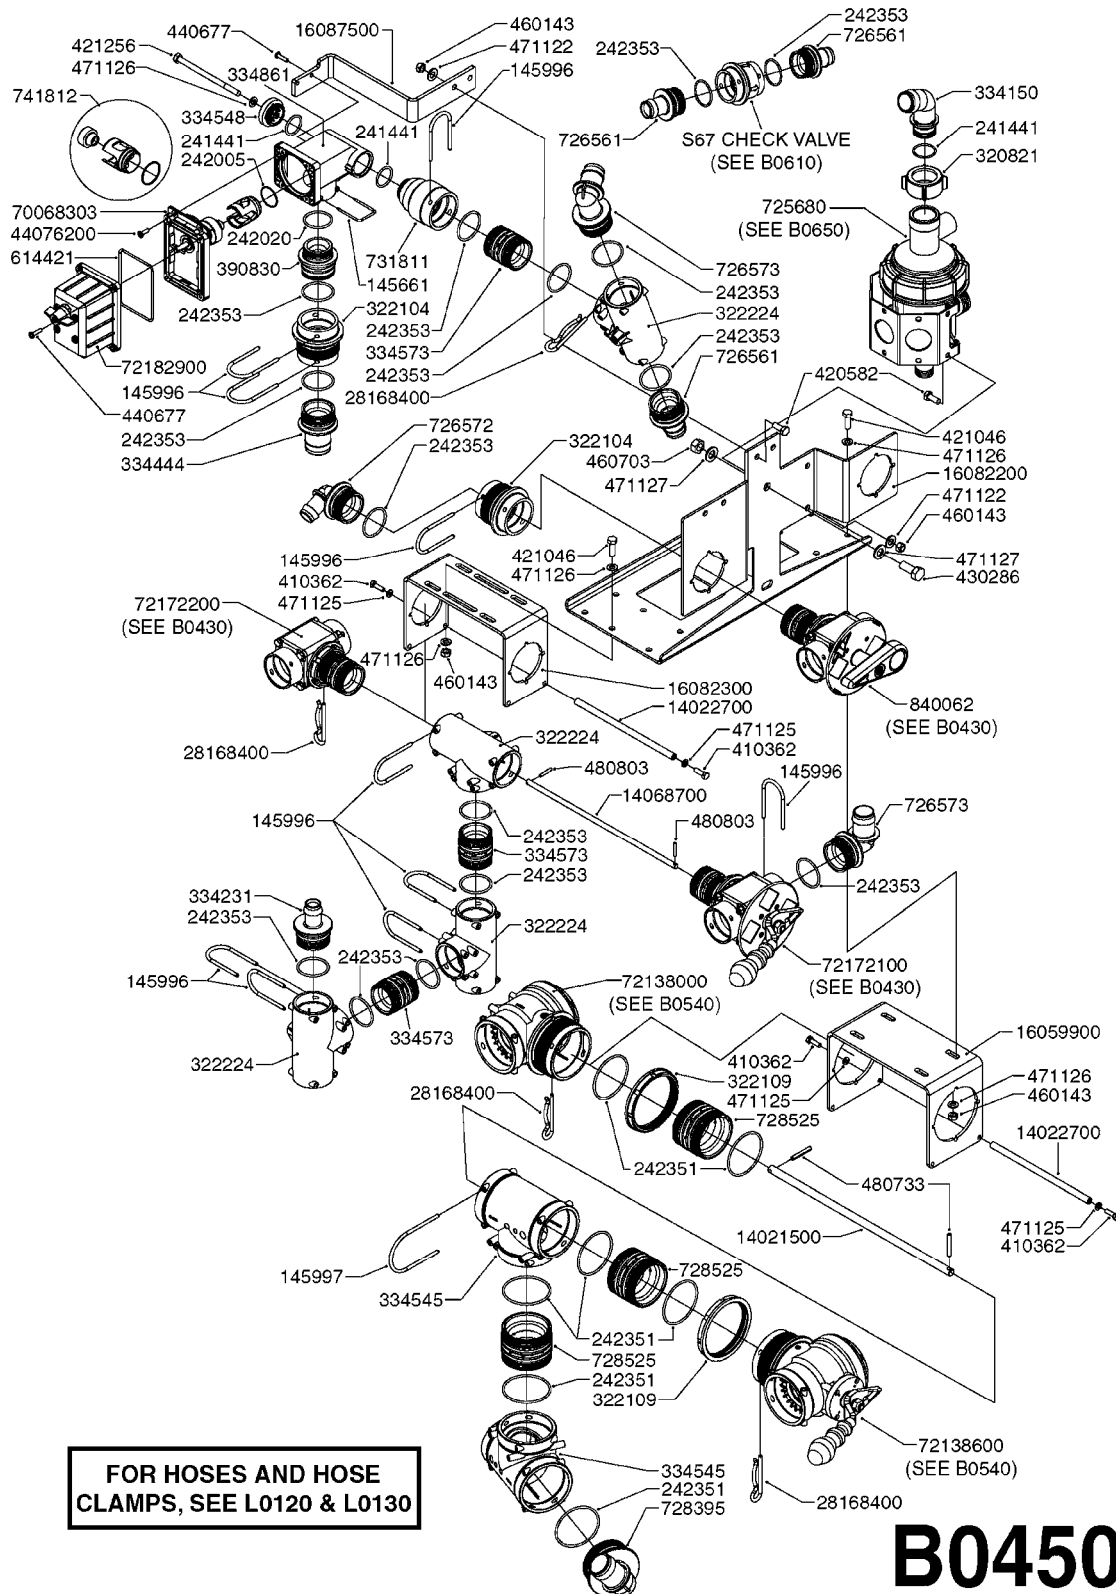

SMART VALVE - COMMANDER PLUS
B0450-HIN, 28:01:19

Page 1
Date 12.08.2020 8:47

parts-n°	order qty	description
145661	1	FITT.DK S-61 FORK
145996	1	FITT.DK S-67 FORK
145997	1	FITT.DK S-93 FORK
241441	1	O-RING D29.3X3
242005	1	O-RING D32.1X1.6 NITRIL
242020	1	O-RING 39.2 X 3 VITON
242351	1	O-RING D69.5X3.0 VITON F.S-93
242353	1	O-RING 3 X 44.2 VITON
320821	1	FITT.DK NUT 1-1/2" BSP
322104	1	FITT.DK S-67 BULKHEAD
322109	1	FITT.DK S-93 BULKHEAD NUT
322224	1	FITT.DK S-67 TEE
334150	1	FITT.DK HB 1-1/4" 110 F.1-1/2"
334231	1	FITT.DK S-67 STR.1"
334444	1	FITT.DK S-67 STR.1-1/2" PVC
334545	1	FITT.DK S-93 TEE
334548	1	END COVER
334573	1	FITT.DK S-67 CONNECTOR
334861	1	HOUSING F. HM EVC POST 1992
390830	1	ADAPTER S61/S67
410362	1	BOLT HEX 8.8 SS M6X20
420582	1	BOLT HEX 8.8 DEL M8X20 FT A2
421046	1	BOLT HEX M8X25/25 A2 SS DIN933
421256	1	BOLT HEX 8.8 SS M8X130
430286	1	BOLT HEX 8.8 DEL M12X30 FT
440677	1	SCREW F. PLASTIC 5X20 SS
460143	1	LOCK NUT M8 SST A2 DIN985
460703	1	NUT HEX M12X1.75 LOCK DIN985A2 SS
471122	1	WASHER, M10, Ø20/10.5X 2.0, SS
471125	1	WASHER M6U 6.4X14X1.2,A2 SS
471126	1	WASHER, M8, Ø16/ 8.4X 1.6, SS
471127	1	WASHER, M12, Ø24/13X24X2.5 SS
480733	1	PIN D6 X 40
480803	1	PIN Ø4 X 25
614421	1	GASKET F/MOTOR HOUSE-ON/OFF TR
725680	1	SCF ASSY.80 W/THREADED TOP CAP
726561	1	FITT.DK S-67 STR.1-1/4" O-RING
726572	1	FITT.DK S-67 1" ELBOW 90 ASSY.
726573	1	FITT. S67 5/4" 90° W/O-RING
728395	1	FITT.DK S-93 ELB.1-1/2" 90 DEG
728525	1	FITT. S93 CONNECTOR W/O-RINGS
731811	1	FITT.DK ADAPTOR S67 EC BOOM SE
741812	1	PRESS REG.CONE&CYL. HI RATE
840062	1	VALVE S67 PRESSURE AGITATION
14021500	1	SPINDLE F.S93 SMART VALVE
14022700	1	SPACER TUBE Ø10 L=212 SS
14068700	1	SPINDLE,SMART VALVE S67 10MM
16059900	1	BRACKET 2 STK S93 SMART VALVE
16082200	1	BRACKET F.CM+ SMART VALVE
16082300	1	BRACKET 2PCS S67 VALVE 15 BAR
16087500	1	BRACKET F.REG.VALVE CM+ SV
28168400	1	HAIRPIN Ø5 S67/S93
44076200	1	SCREW WN5451 5X16 SS TORX
70068303	1	BRKT. PLATE F/PRES. CONT.2XNUT
72138000	1	VALVE S93 "V2" SMART VALVE
72138600	1	VALVE S93 "V3" SMART VALVE
72172100	1	VALVE S67 "V1" SMART VALVE
72172200	1	VALVE S67 "V2" SMART VALVE
72182900	1	MOTER REG.DME37 1:150 AMP YELL