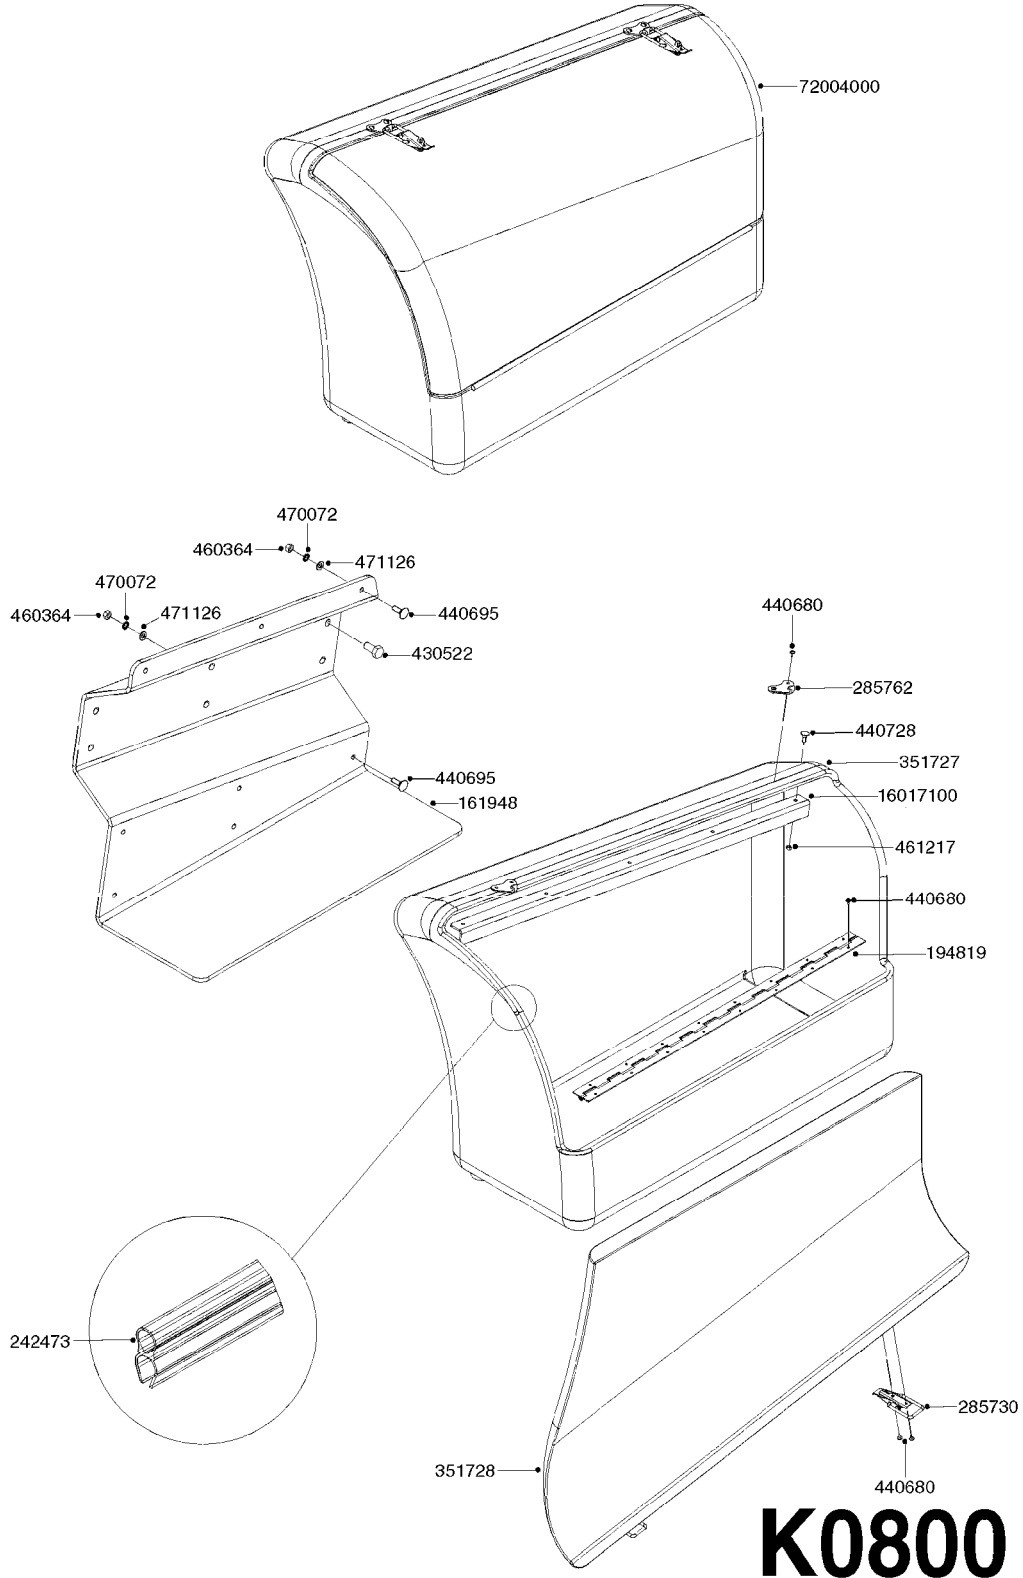

STORAGE LOCKER - RH
K0800-HIN, 01:01:16

Page	0
Date	12.08.2020 8:48

STORAGE LOCKER - RH
K0800-HIN, 01:01:16

Page 1
Date 12.08.2020 8:48

parts-n°	order qty	description
16017100	1	BKT. F. RH LOCKER HINGE CM+
161948	1	STORAGE LOCKER MT BKT RH CM+
194819	1	HINGE
242473	1	GASKET
285730	1	LATCH
285762	1	LATCH CLIP
351727	1	STORAGE LOCKER BASE (RAW) CM+
351728	1	LID STORAGE LOCKER (RAW)
430522	1	BOLT HEX 8.8 DEL M12X25 FT
440680	1	SCREW M4.2X9.5 STAINLESS
440695	1	BOLT CARRIAGE M8X25
440728	1	BOLT CARRIAGE 5MMX16
460364	1	NUT HU M8 A2 SS DIN934
461217	1	NUT HEX M5 LOCK
470072	1	WASHER D15/D8X.5 LOCK
471126	1	WASHER, M8, Ø16/ 8.4X 1.6, SS
72004000	1	LOCKER KIT F.CM+ RH