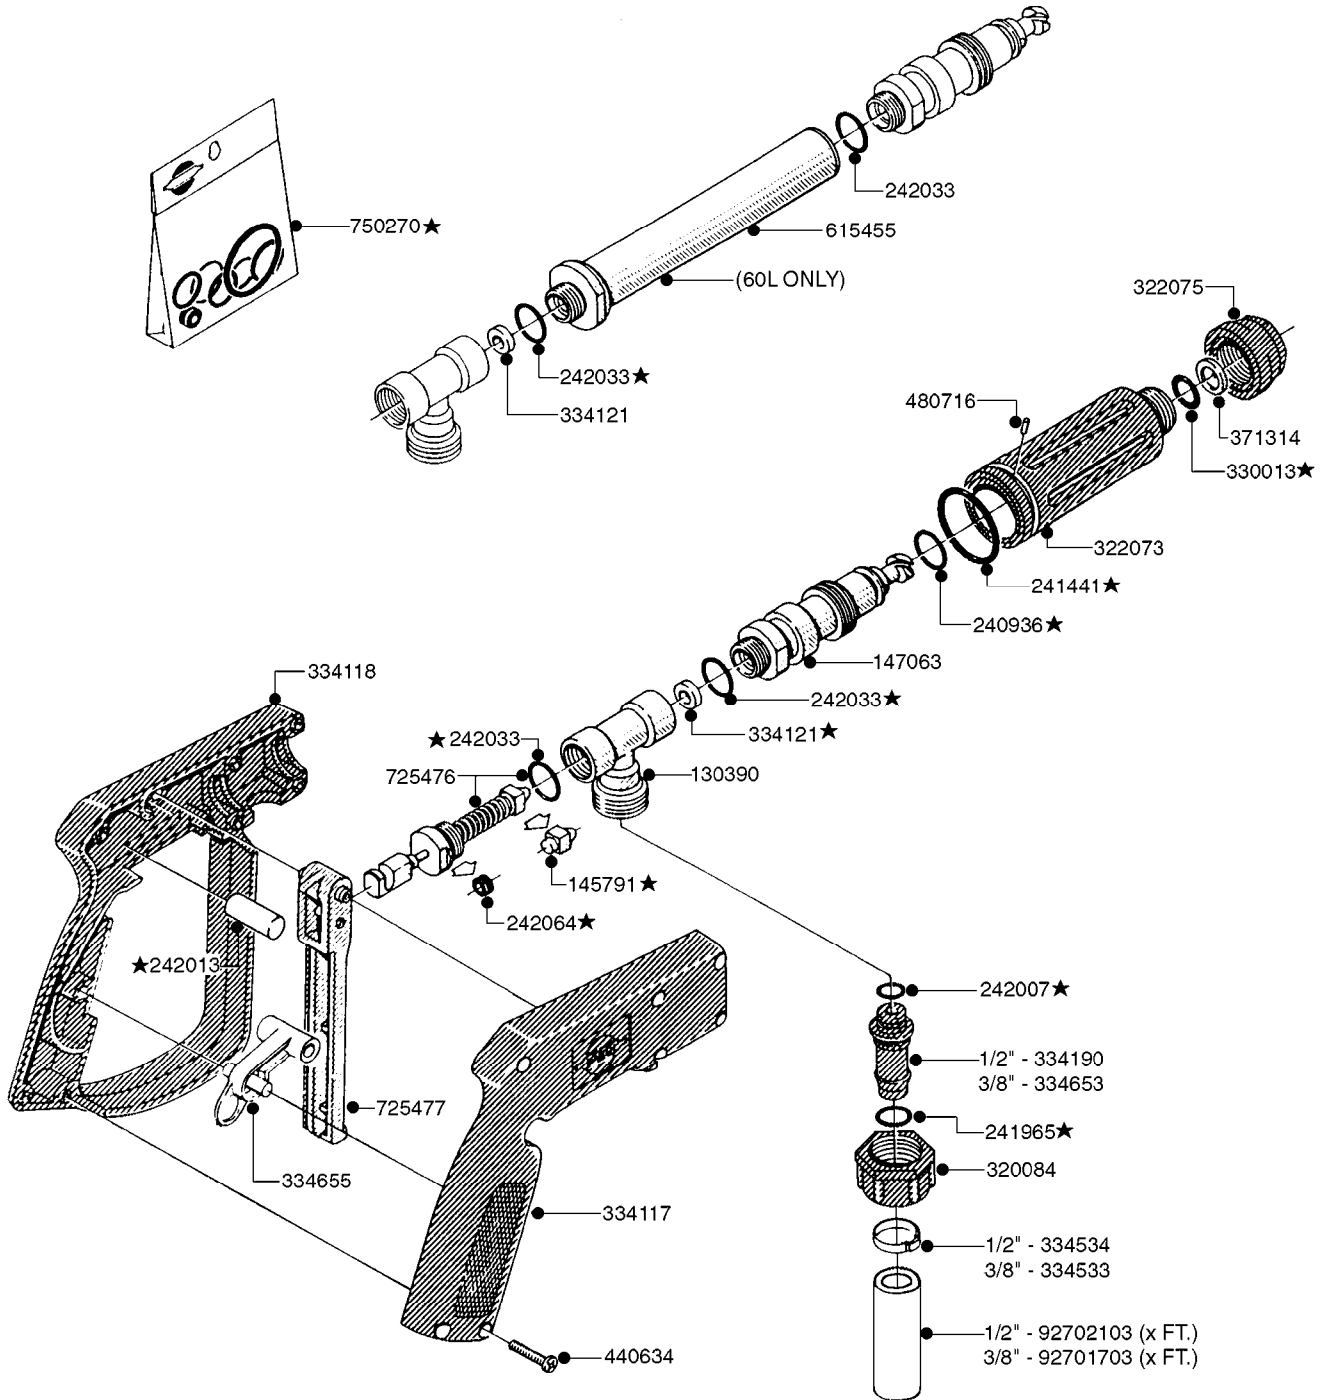

COMPLETE ASSEMBLY:
843197 - 60L
843196 - 60S

COMPLETE ASSEMBLIES
WHOLEGOODS ITEMS

K0480

HANDGUN TYPE 60S/60L POST 95
K0480-HIN, 01:01:16

Page 1

Date 12.08.2020 8:48

parts-n°	order qty	description
130390	1	TEE 3/8'X 1/2' BSP F.TYPE 60S
145791	1	CONE FOR ON/OFF
147063	1	SWIRL F.SPRAY GUN TYPE 60
240936	1	O-RING D13.3X2.4 NITRIL
241441	1	O-RING D29.3X3
241965	1	O-RING Ø12.1 X 1.6 NITRILE
242007	1	O-RING Ø9.1 X 1.6 NITRILE
242013	1	SPRING RUBBER F/TRIGGER
242033	1	O-RING Ø14.1 X 1.6 NITRILE
242064	1	SLEEVE RUBBER 3X8X4MM
320084	1	FITT.DK NUT 1/2" BSP
322073	1	HOUSING F.SWIRL TYPE 60S H.G.
322075	1	HOUSING F. NOZZLE
330013	1	O-RING 2.5 X 10 PUR
334117	1	HANDLE PIECE RIGHT F.60S/60L
334118	1	HANDLE PIECE LEFT F.60S/60L
334121	1	SEAT FOR ON-OFF TYPE
334190	1	FITT.DK HB 1/2' F. PISTOL 60S
334533	1	CLAMP HOSE PLASTIC 3/8"
334534	1	CLAMP HOSE PLASTIC 1/2"
334653	1	FITT.DK HB 3/8' F.HANDGUN
334655	1	TRIGGER SAFETY F.60S/60L GUN
371314	1	NOZZLE CERAMIC 1099-20
440634	1	SCREW 5/8"
480716	1	PIN D3X6 STAINLESS
615455	1	TUBE F.LANCE TYPE 60L
725476	1	SPINDLE
725477	1	TRIGGER
750270	1	GASKET KIT F.SPRAY GUN
843196	1	SPRAY GUN KIT TYPE 60 SHORT
843197	1	HANDGUN KIT TYPE 60 LONG
92701703	1	HOSE R X3/8" X300PSI WP X0012"
92702103	1	HOSE R X1/2" X300PSI WP X0012"