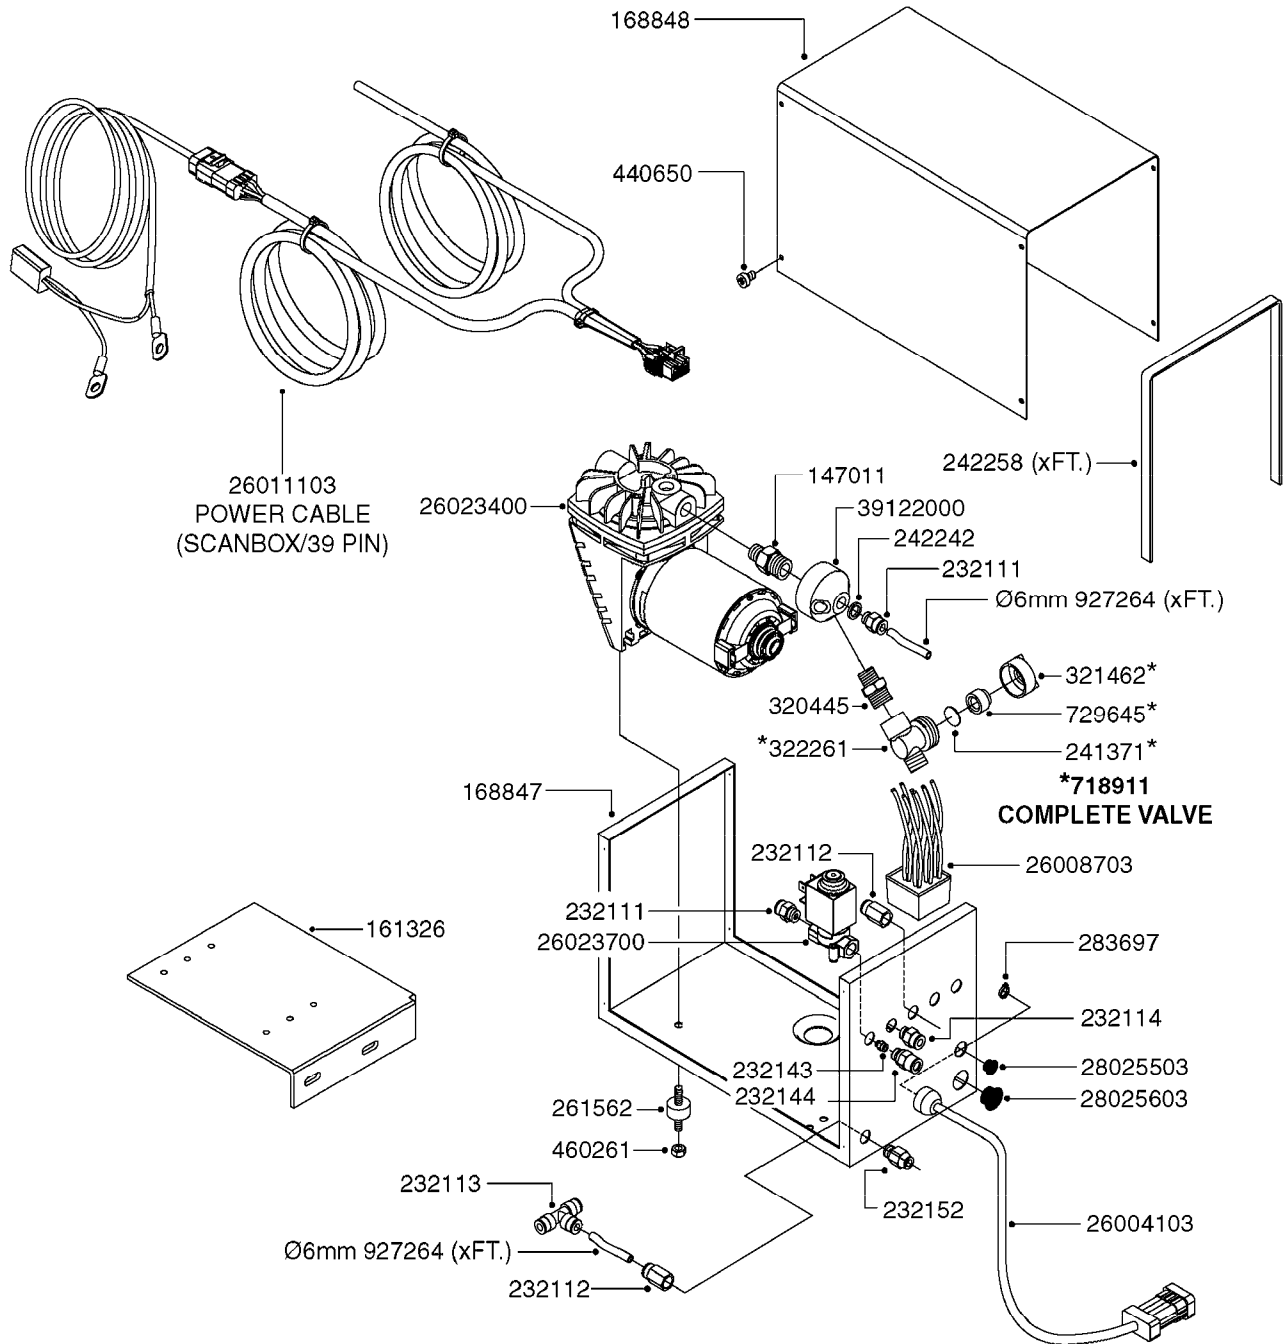

K0400

*Ø8mm 927306 (xFT.)
*Ø10mm 927330 (xFT.)

70062503 - COMPLETE ASSEMBLY

FOAM MARKER COMPRESSOR 2007
K0400-HIN, 01:01:16

Page 1
Date 12.08.2020 8:48

parts-n°	order qty	description
147011	1	HEX NIPPLE 3/8'X1/4'BSP BRASS
161326	1	MOUNT BKT. F. FOAM COMP.BOX 98
168847	1	ENCLOSURE LOWER F.MARKER
168848	1	COVER F. FOAM MARKER
232111	1	QUICK COUPLER 6MM X 1/8 EXT.
232112	1	QUICK COUPLER 6MM 1/8 INT.
232113	1	QUICK COUPLER 6MM T-PIECE
232114	1	COUPLER 1/8" THREADX8MM HOSE
232143	1	REDUCER 1/4'INT-1/8'EXT
232144	1	QUICK COUPLER 10MM X 1/4 EXT
232152	1	QUICK COUPLER 8MMX1/8 EXT.LONG
241371	1	DIAPHRAGM F.NO-DRIP,VULC
242242	1	O-RING F.AIR HOSE FITTING
242258	1	TRIM 3X10 SELF ADHESIVE 0012"
261562	1	RUBBER DAMPER 2XM6X25
283697	1	TIESTRAP 200MM
320445	1	FITT.DK HN 1/4"X3/8" BSP
321462	1	CAP F.NO-DRIP ASSY.
322261	1	HOUSING F.SAFETY VALVE 3/8"
440650	1	SCREW 3.5x13 STAINLESS
460261	1	NUT HEX M6X1.00 LOCK DIN985 A2 SS
718911	1	VALVE (SAFETY) F.MARKER
729645	1	NON-DRIP SPRING ASSY.GREEN 10
927264	1	HOSE R X PE D6/D4 X 0012"
927306	1	HOSE R X PE D8/D6 X 0012"BLACK
927330	1	HOSE R X PE D10/D8 X 012"BLACK
26004103	1	FOAM MARKER CNTRL MOD CABL STD
26008703	1	FOAM MARKER CONTROL SCII
26011103	1	FOAMER POWER/CONTROL CABLE 39P
26023400	1	COMPRESSOR F.FOAM MARKER CM40
26023700	1	SOLENOID VAL 12V 1/8' FLO '07
28025503	1	PLUG F.DRILLED HOLE 1/2"
28025603	1	PLUG F.DRILLED HOLE 3/4"
39122000	1	DISTR.HOUSING F.FOAM MARKER'07
70062503	1	FOAM MARKER COMPRESSOR,STD,39P