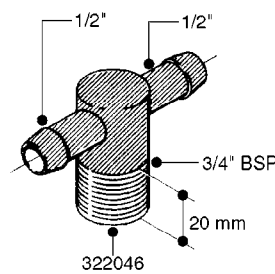

L0050

FITTINGS - HOSE CONNECTORS
L0050-HIN, 01:01:16

Page 1
Date 12.08.2020 8:48

parts-n°	order qty	description
242594	1	O-RING D14 X 1.78 SCH.70-EPDM
320294	1	FITT.DK TEE 3/8X3/8HB X1/2"BSP
320305	1	FITT.DK HB 3/4'- 3/4' BSP
320386	1	FITT.DK TEE 3/8X3/8HB X3/8"BSP
320397	1	FITT.DK ELB 3/8"HB X 3/8" BSP
320401	1	FITT.DK TEE 1/2X1/2HB X1/2"BSP
320412	1	FITT.DK TEE 1/2X1/2HB X3/8'BSP
320423	1	FITT.DK ELB 1/2'HB X 3/8' BSP
320891	1	FITT.DK HB 3/8'- 3/8' BSP
320972	1	FITT.DK HB 5/16'- 1/4' BSP
322046	1	FITT.DK TEE 1/2X1/2HB X3/4'BSP
322048	1	FITT.DK TEE 3/4X3/4HB X3/4'BSP
330595	1	O-RING D24.6/D20X2.1 -3/4"
333137	1	FITT.DK CONN.1/2" F.NOZZ. DOUB
333141	1	FITT.DK CONN.1/2" F.NOZZ.SING
334041	1	FITT.DK CONN.3/4' F.NOZZ. SING
334042	1	FITT.DK CONN.3/4' F.NOZZ. DOUB
334195	1	FITT.DK ELB. 3/4"HB X 3/4"HB
10012103	1	FITT.PO.HB 1.25X1.50 IMB1012
10014003	1	FITT.PO.HB 1.25X1.25 IMB1010
10036903	1	FITT.PO.HB 1.50X1.50 IMB1212
28019303	1	FITTING HB ELB 3/4NPT-3/4HOSE
61016500	1	HOSE TAIL 3/4" 90°+RG CAP 3/4"
72026700	1	NOZZLE TUBE ADAPTER W/O-RING