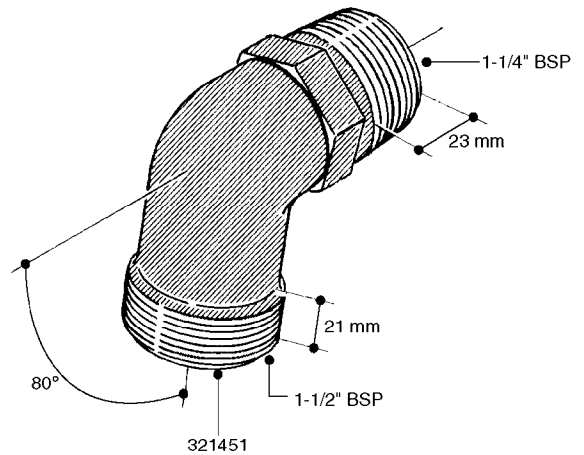

L0030

FITTINGS - HEXAGON NIPPLES
L0030-HIN, 01:01:16

Page 1
Date 12.08.2020 8:48

parts-n°	order qty	description
10015303	1	FITT.PO.HN 1.00X1.00 M1000
10425003	1	FITT.PO.HN 1.25X1.00 MCPHEE
320132	1	FITT.DK HN 1" BSP
320176	1	FITT.DK HN 3/8"X1/2" BSP
320445	1	FITT.DK HN 1/4"X3/8" BSP
320655	1	FITT.DK HN 1/2"-1/2" BSP
320692	1	FITT.DK HN 3/8'BSPX1/4'NPT
320703	1	FITT.DK HN 3/8BSP X1/2 &1/4NPT
320725	1	FITT.DK NIPPLE 3/8"-3/8" BSP
320902	1	FITT.DK HN 3/8'X 1/4' BSP
390232	1	FITT.DK HN 1-1/2' X 1-1/4' BSP
390276	1	FITT.DK HN 1'BSP