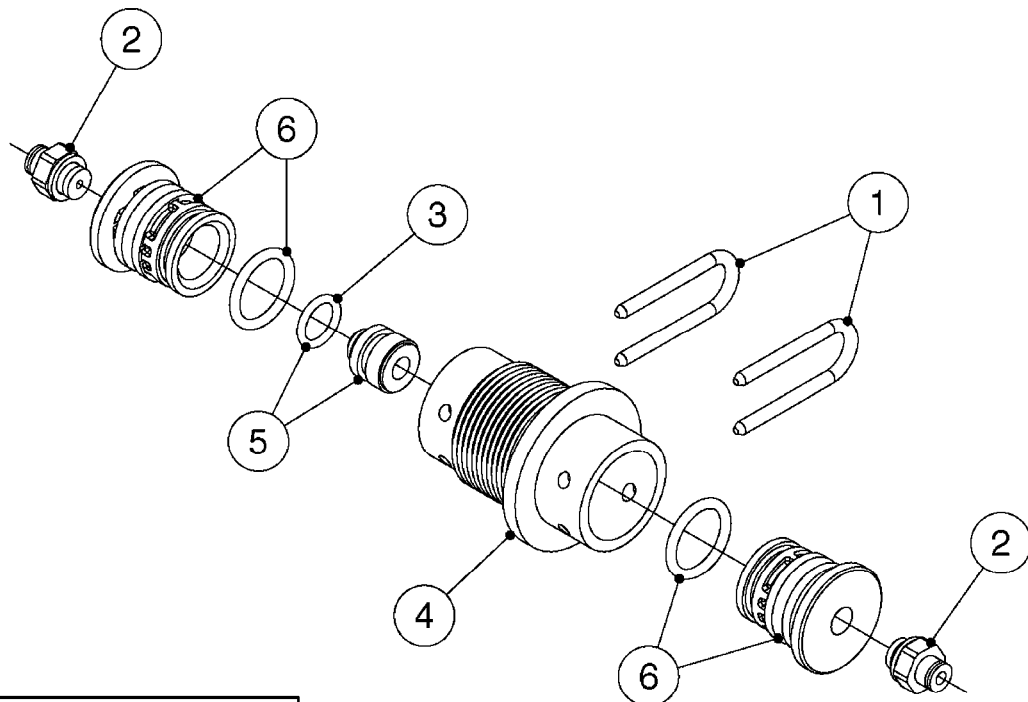

SMART VALVE-S93 MANIFOLD VALVE
B0540-HIN, 01:01:16

Page 0
Date 12.08.2020 8:47

B0540

SMART VALVE-S93 MANIFOLD VALVE
B0540-HIN, 01:01:16

Page 1

Date 12.08.2020 8:47

parts-n°	order qty	description
145997	1	FITT.DK S-93 FORK
147767	1	PIN 5Ø X 60 S-93 DOUBLE CLAMP
240936	1	O-RING D13.3X2.4 NITRIL
242047	1	O-RING 89.5 X 3.0 VITON
242316	1	O-RING D84.5X3.0 NITRIL
242475	1	O'RING D56.52x5.33 SH70-VITON
322327	1	HOUSING, VALVE, S93, 220 PSI
322328	1	END CAP F.VALVE S-93
322354	1	THRUST PLATE F.3-WAY VALVES-93
390543	1	SEAT F.BALL 3-WAY VALVE S-93
391019	1	BALL F.2 WAY S93 SMART VALVE
391020	1	BALL F.3 WAY S93 SMART VALVE
391023	1	SMART VALVE MOUNTING BRACKET
420862	1	BOLT HEX 8.8 DEL M10X16 FT
440681	1	SCREW F. PLASTIC 4MM X 14LG SS
460423	1	NUT HEX M10X1.50 LOCK DIN985A2 SS
471122	1	WASHER, M10, Ø20/10.5X 2.0, SS
14010100	1	SPINDLE F.SMART VALVE S-93
14027800	1	SPINDLE F.SMART VALVE S-93
61025400	1	HANDLE SMART VALVE
72137900	1	VALVE S93 "V1" SMART VALVE
72138000	1	VALVE S93 "V2" SMART VALVE
72138600	1	VALVE S93 "V3" SMART VALVE
72142700	1	VALVE S93 "V4" SMART VALVE