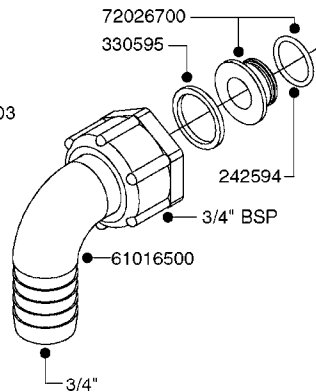

L0050

FITTINGS - HOSE CONNECTORS
L0050-HIN, 01:01:16

Page 1
Date 12.08.2020 8:48

parts-n°	order qty	description
242594	1	O-RING D14 X 1.78 SCH.70-EPDM
320294	1	FITT.DK TEE 3/8X3/8HB X1/2"BSP
320305	1	FITT.DK HB 3/4'- 3/4' BSP
320386	1	FITT.DK TEE 3/8X3/8HB X3/8"BSP
320397	1	FITT.DK ELB 3/8"HB X 3/8" BSP
320401	1	FITT.DK TEE 1/2X1/2HB X1/2"BSP
320412	1	FITT.DK TEE 1/2X1/2HB X3/8'BSP
320423	1	FITT.DK ELB 1/2'HB X 3/8' BSP
320891	1	FITT.DK HB 3/8'- 3/8' BSP
320972	1	FITT.DK HB 5/16'- 1/4' BSP
322046	1	FITT.DK TEE 1/2X1/2HB X3/4'BSP
322048	1	FITT.DK TEE 3/4X3/4HB X3/4'BSP
330595	1	O-RING D24.6/D20X2.1 -3/4"
333137	1	FITT.DK CONN.1/2" F.NOZZ. DOUB
333141	1	FITT.DK CONN.1/2" F.NOZZ.SING
334041	1	FITT.DK CONN.3/4' F.NOZZ. SING
334042	1	FITT.DK CONN.3/4' F.NOZZ. DOUB
334195	1	FITT.DK ELB. 3/4"HB X 3/4"HB
10012103	1	FITT.PO.HB 1.25X1.50 IMB1012
10014003	1	FITT.PO.HB 1.25X1.25 IMB1010
10036903	1	FITT.PO.HB 1.50X1.50 IMB1212
28019303	1	FITTING HB ELB 3/4NPT-3/4HOSE
61016500	1	HOSE TAIL 3/4" 90°+RG CAP 3/4"
72026700	1	NOZZLE TUBE ADAPTER W/O-RING