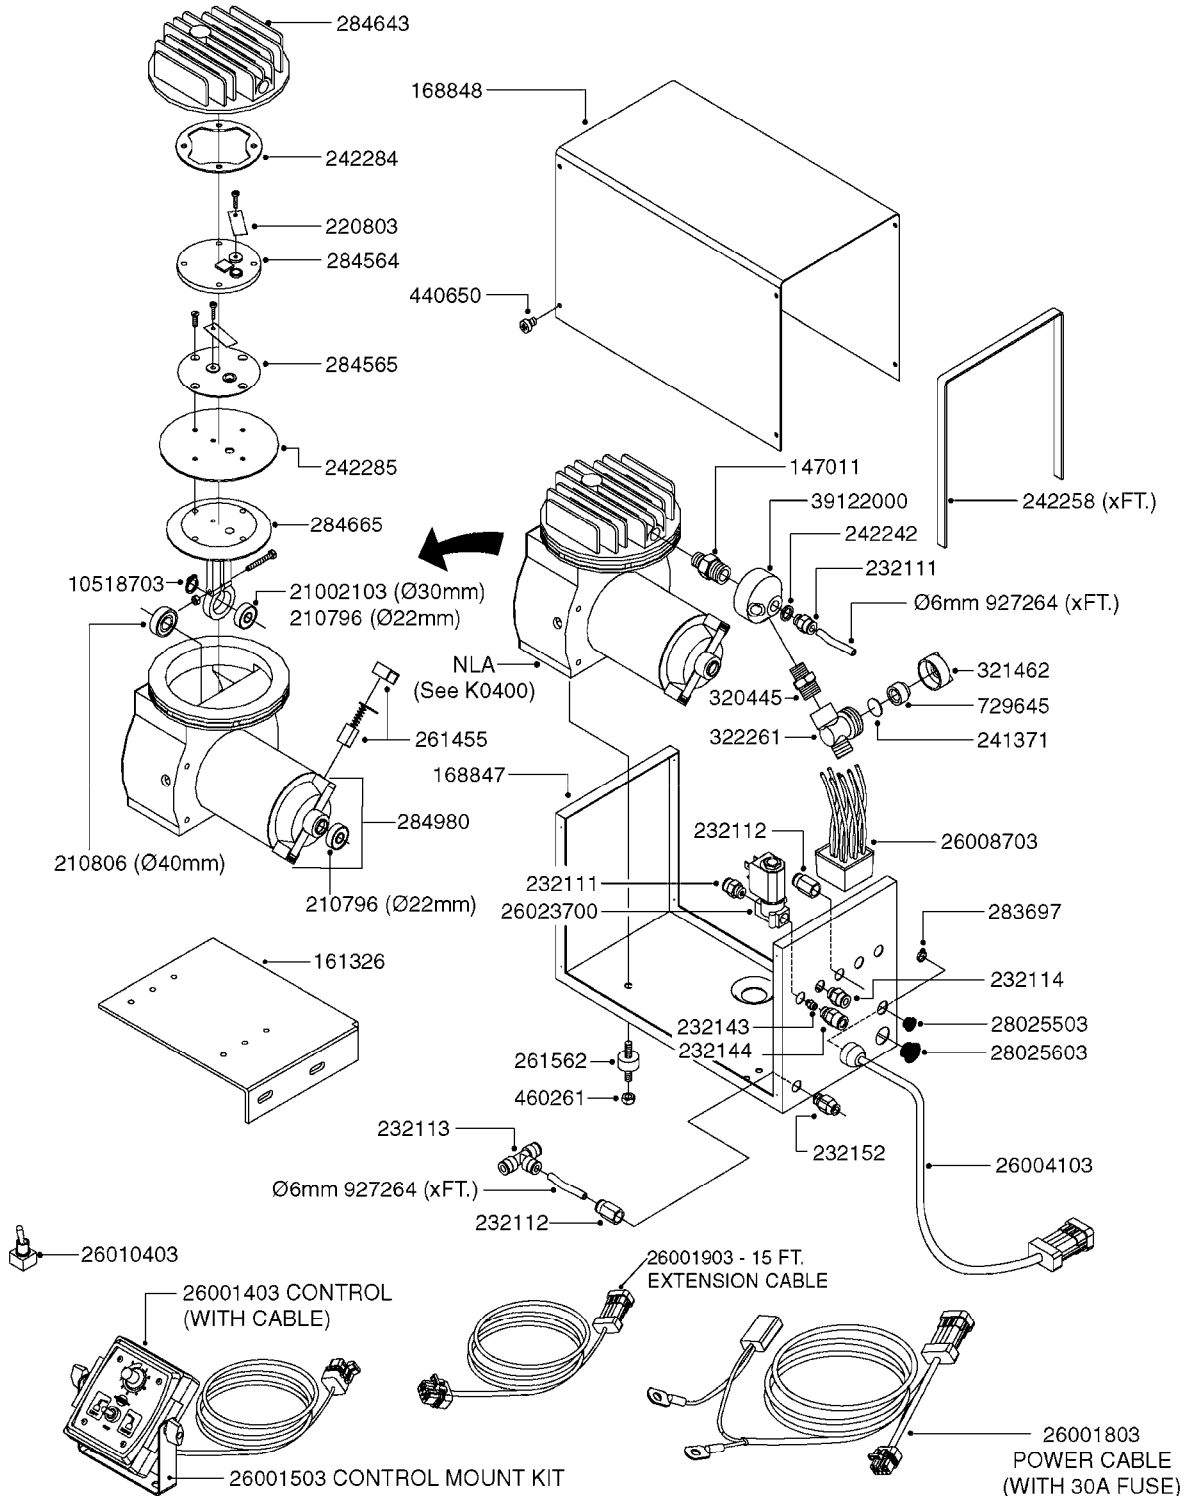

K0390

*Ø8mm 927306 (xFT.)
*Ø10mm 927330 (xFT.)

70019403 - COMPLETE ASSEMBLY

FOAM MARKER COMPRESSOR 2002
K0390-HIN, 01:01:16

Page 1

Date 12.08.2020 8:48

parts-n°	order qty	description
147011	1	HEX NIPPLE 3/8'X1/4'BSP BRASS
161326	1	MOUNT BKT. F. FOAM COMP.BOX 98
168847	1	ENCLOSURE LOWER F.MARKER
168848	1	COVER F. FOAM MARKER
210796	1	BEARING BALL D22/D8 X 7 608ZZ
210806	1	BEARING BALL D40/D17X12MM
220803	1	VALVE F. COMPRESSOR
232111	1	QUICK COUPLER 6MM X 1/8 EXT.
232112	1	QUICK COUPLER 6MM 1/8 INT.
232113	1	QUICK COUPLER 6MM T-PIECE
232114	1	COUPLER 1/8" THREADX8MM HOSE
232143	1	REDUCER 1/4'INT-1/8'EXT
232144	1	QUICK COUPLER 10MM X 1/4 EXT
232152	1	QUICK COUPLER 8MMX1/8 EXT.LONG
241371	1	DIAPHRAGM F.NO-DRIP,VULC
242242	1	O-RING F.AIR HOSE FITTING
242258	1	TRIM 3X10 SELF ADHESIVE 0012"
242284	1	HEAD GASKET F. COMPRESSOR
242285	1	DIAPHRAGM F. F/M COMP.
261455	1	BRUSH KIT-FOAM MARKER MOTOR
261562	1	RUBBER DAMPER 2XM6X25
283697	1	TIESTRAP 200MM
284564	1	PLATE F.COMPRESSOR HEAD
284565	1	PLATE F.COMPRESSOR HEAD
284643	1	COMPRESSOR HEAD F.FOAM MARKER
284665	1	CONNECTING ROD F.COMPRESSOR
284980	1	FLANGE REAR F. F.M.COMPRESSOR
320445	1	FITT.DK HN 1/4"X3/8" BSP
321462	1	CAP F.NO-DRIP ASSY.
322261	1	HOUSING F.SAFETY VALVE 3/8"
440650	1	SCREW 3.5x13 STAINLESS
460261	1	NUT HEX M6X1.00 LOCK DIN985 A2 SS
729645	1	NON-DRIP SPRING ASSY.GREEN 10
927264	1	HOSE R X PE D6/D4 X 0012"
927306	1	HOSE R X PE D8/D6 X 0012"BLACK
927330	1	HOSE R X PE D10/D8 X 012"BLACK
10518703	1	SNAP-RING OUTER 8X1
21002103	1	BEARING, 6200 2ZJEM (SKF)
26001403	1	HC FOAM MARKR CONSOLE VS3.0.00
26001503	1	HC FOAM MARKER CONSOLE MT.KIT
26001803	1	POWER CABLE
26001903	1	15' 7-PIN EXTENSION CABLE
26004103	1	FOAM MARKER CNTRL MOD CABL STD
26008703	1	FOAM MARKER CONTROL SCII
26010403	1	TOGGLE SWITCH MICRO-TRAK F.M.
26023700	1	SOLENOID VAL 12V 1/8' FLO '07
28025503	1	PLUG F.DRILLED HOLE 1/2"
28025603	1	PLUG F.DRILLED HOLE 3/4"
39122000	1	DISTR.HOUSING F.FOAM MARKER'07
70019403	1	FOAM MARKER COMPRESSOR KIT STD