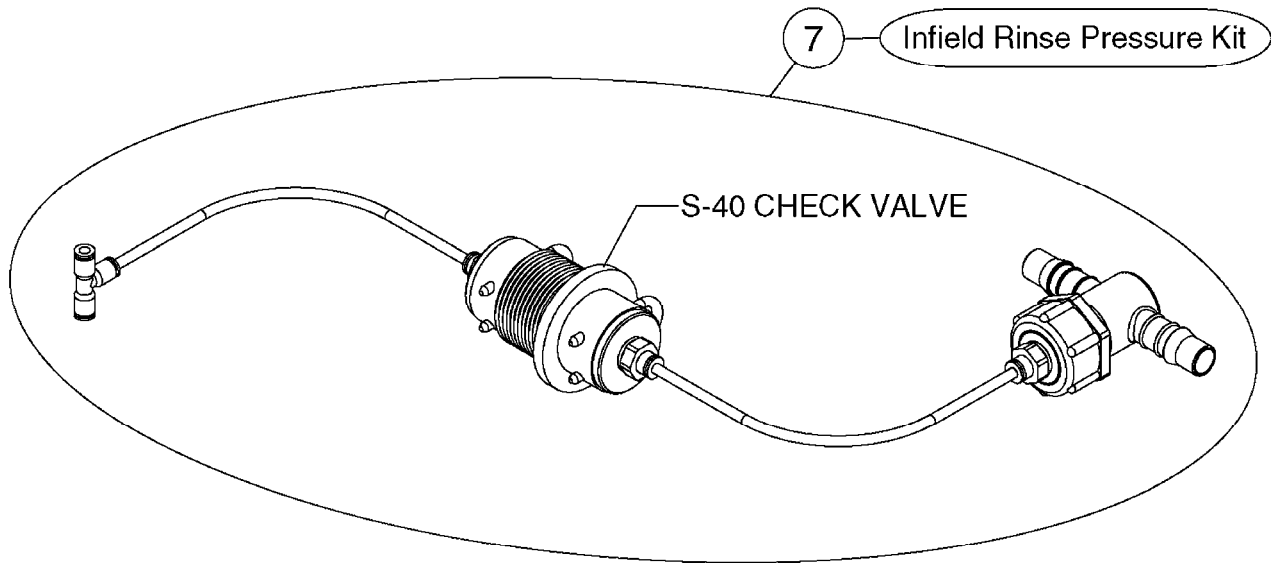

SMART VALVE-S93 MANIFOLD VALVE
B0540-HIN, 01:01:16

Page 0
Date 12.08.2020 8:47

B0540

SMART VALVE-S93 MANIFOLD VALVE
B0540-HIN, 01:01:16

Page 1

Date 12.08.2020 8:47

parts-n°	order qty	description
145997	1	FITT.DK S-93 FORK
147767	1	PIN 5Ø X 60 S-93 DOUBLE CLAMP
240936	1	O-RING D13.3X2.4 NITRIL
242047	1	O-RING 89.5 X 3.0 VITON
242316	1	O-RING D84.5X3.0 NITRIL
242475	1	O'RING D56.52x5.33 SH70-VITON
322327	1	HOUSING, VALVE, S93, 220 PSI
322328	1	END CAP F.VALVE S-93
322354	1	THRUST PLATE F.3-WAY VALVES-93
390543	1	SEAT F.BALL 3-WAY VALVE S-93
391019	1	BALL F.2 WAY S93 SMART VALVE
391020	1	BALL F.3 WAY S93 SMART VALVE
391023	1	SMART VALVE MOUNTING BRACKET
420862	1	BOLT HEX 8.8 DEL M10X16 FT
440681	1	SCREW F. PLASTIC 4MM X 14LG SS
460423	1	NUT HEX M10X1.50 LOCK DIN985A2 SS
471122	1	WASHER, M10, Ø20/10.5X 2.0, SS
14010100	1	SPINDLE F.SMART VALVE S-93
14027800	1	SPINDLE F.SMART VALVE S-93
61025400	1	HANDLE SMART VALVE
72137900	1	VALVE S93 "V1" SMART VALVE
72138000	1	VALVE S93 "V2" SMART VALVE
72138600	1	VALVE S93 "V3" SMART VALVE
72142700	1	VALVE S93 "V4" SMART VALVE