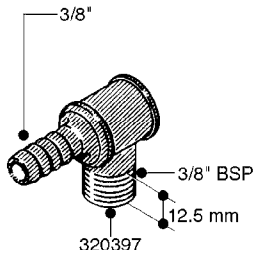

L0050

FITTINGS - HOSE CONNECTORS
L0050-HIN, 01:01:16

Page 1
Date 12.08.2020 8:48

parts-n°	order qty	description
242594	1	O-RING D14 X 1.78 SCH.70-EPDM
320294	1	FITT.DK TEE 3/8X3/8HB X1/2"BSP
320305	1	FITT.DK HB 3/4'- 3/4' BSP
320386	1	FITT.DK TEE 3/8X3/8HB X3/8"BSP
320397	1	FITT.DK ELB 3/8"HB X 3/8" BSP
320401	1	FITT.DK TEE 1/2X1/2HB X1/2"BSP
320412	1	FITT.DK TEE 1/2X1/2HB X3/8'BSP
320423	1	FITT.DK ELB 1/2'HB X 3/8' BSP
320891	1	FITT.DK HB 3/8'- 3/8' BSP
320972	1	FITT.DK HB 5/16'- 1/4' BSP
322046	1	FITT.DK TEE 1/2X1/2HB X3/4'BSP
322048	1	FITT.DK TEE 3/4X3/4HB X3/4'BSP
330595	1	O-RING D24.6/D20X2.1 -3/4"
333137	1	FITT.DK CONN.1/2" F.NOZZ. DOUB
333141	1	FITT.DK CONN.1/2" F.NOZZ.SING
334041	1	FITT.DK CONN.3/4' F.NOZZ. SING
334042	1	FITT.DK CONN.3/4' F.NOZZ. DOUB
334195	1	FITT.DK ELB. 3/4"HB X 3/4"HB
10012103	1	FITT.PO.HB 1.25X1.50 IMB1012
10014003	1	FITT.PO.HB 1.25X1.25 IMB1010
10036903	1	FITT.PO.HB 1.50X1.50 IMB1212
28019303	1	FITTING HB ELB 3/4NPT-3/4HOSE
61016500	1	HOSE TAIL 3/4" 90°+RG CAP 3/4"
72026700	1	NOZZLE TUBE ADAPTER W/O-RING