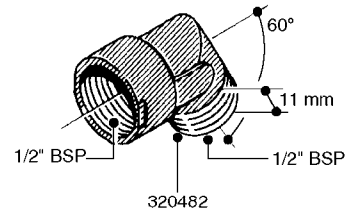

L0030

FITTINGS - HEXAGON NIPPLES
L0030-HIN, 01:01:16

Page 1
Date 12.08.2020 8:48

parts-n°	order qty	description
10015303	1	FITT.PO.HN 1.00X1.00 M1000
10425003	1	FITT.PO.HN 1.25X1.00 MCPHEE
320132	1	FITT.DK HN 1" BSP
320176	1	FITT.DK HN 3/8"X1/2" BSP
320445	1	FITT.DK HN 1/4"X3/8" BSP
320655	1	FITT.DK HN 1/2"-1/2" BSP
320692	1	FITT.DK HN 3/8'BSPX1/4'NPT
320703	1	FITT.DK HN 3/8BSP X1/2 &1/4NPT
320725	1	FITT.DK NIPPLE 3/8"-3/8" BSP
320902	1	FITT.DK HN 3/8'X 1/4' BSP
390232	1	FITT.DK HN 1-1/2' X 1-1/4' BSP
390276	1	FITT.DK HN 1'BSP