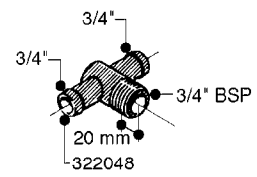

L0050

FITTINGS - HOSE CONNECTORS
L0050-HIN, 01:01:16

Page 1
Date 12.08.2020 8:48

parts-n°	order qty	description
242594	1	O-RING D14 X 1.78 SCH.70-EPDM
320294	1	FITT.DK TEE 3/8X3/8HB X1/2"BSP
320305	1	FITT.DK HB 3/4'- 3/4' BSP
320386	1	FITT.DK TEE 3/8X3/8HB X3/8"BSP
320397	1	FITT.DK ELB 3/8"HB X 3/8" BSP
320401	1	FITT.DK TEE 1/2X1/2HB X1/2"BSP
320412	1	FITT.DK TEE 1/2X1/2HB X3/8'BSP
320423	1	FITT.DK ELB 1/2'HB X 3/8' BSP
320891	1	FITT.DK HB 3/8'- 3/8' BSP
320972	1	FITT.DK HB 5/16'- 1/4' BSP
322046	1	FITT.DK TEE 1/2X1/2HB X3/4'BSP
322048	1	FITT.DK TEE 3/4X3/4HB X3/4'BSP
330595	1	O-RING D24.6/D20X2.1 -3/4"
333137	1	FITT.DK CONN.1/2" F.NOZZ. DOUB
333141	1	FITT.DK CONN.1/2" F.NOZZ.SING
334041	1	FITT.DK CONN.3/4' F.NOZZ. SING
334042	1	FITT.DK CONN.3/4' F.NOZZ. DOUB
334195	1	FITT.DK ELB. 3/4"HB X 3/4"HB
10012103	1	FITT.PO.HB 1.25X1.50 IMB1012
10014003	1	FITT.PO.HB 1.25X1.25 IMB1010
10036903	1	FITT.PO.HB 1.50X1.50 IMB1212
28019303	1	FITTING HB ELB 3/4NPT-3/4HOSE
61016500	1	HOSE TAIL 3/4" 90°+RG CAP 3/4"
72026700	1	NOZZLE TUBE ADAPTER W/O-RING