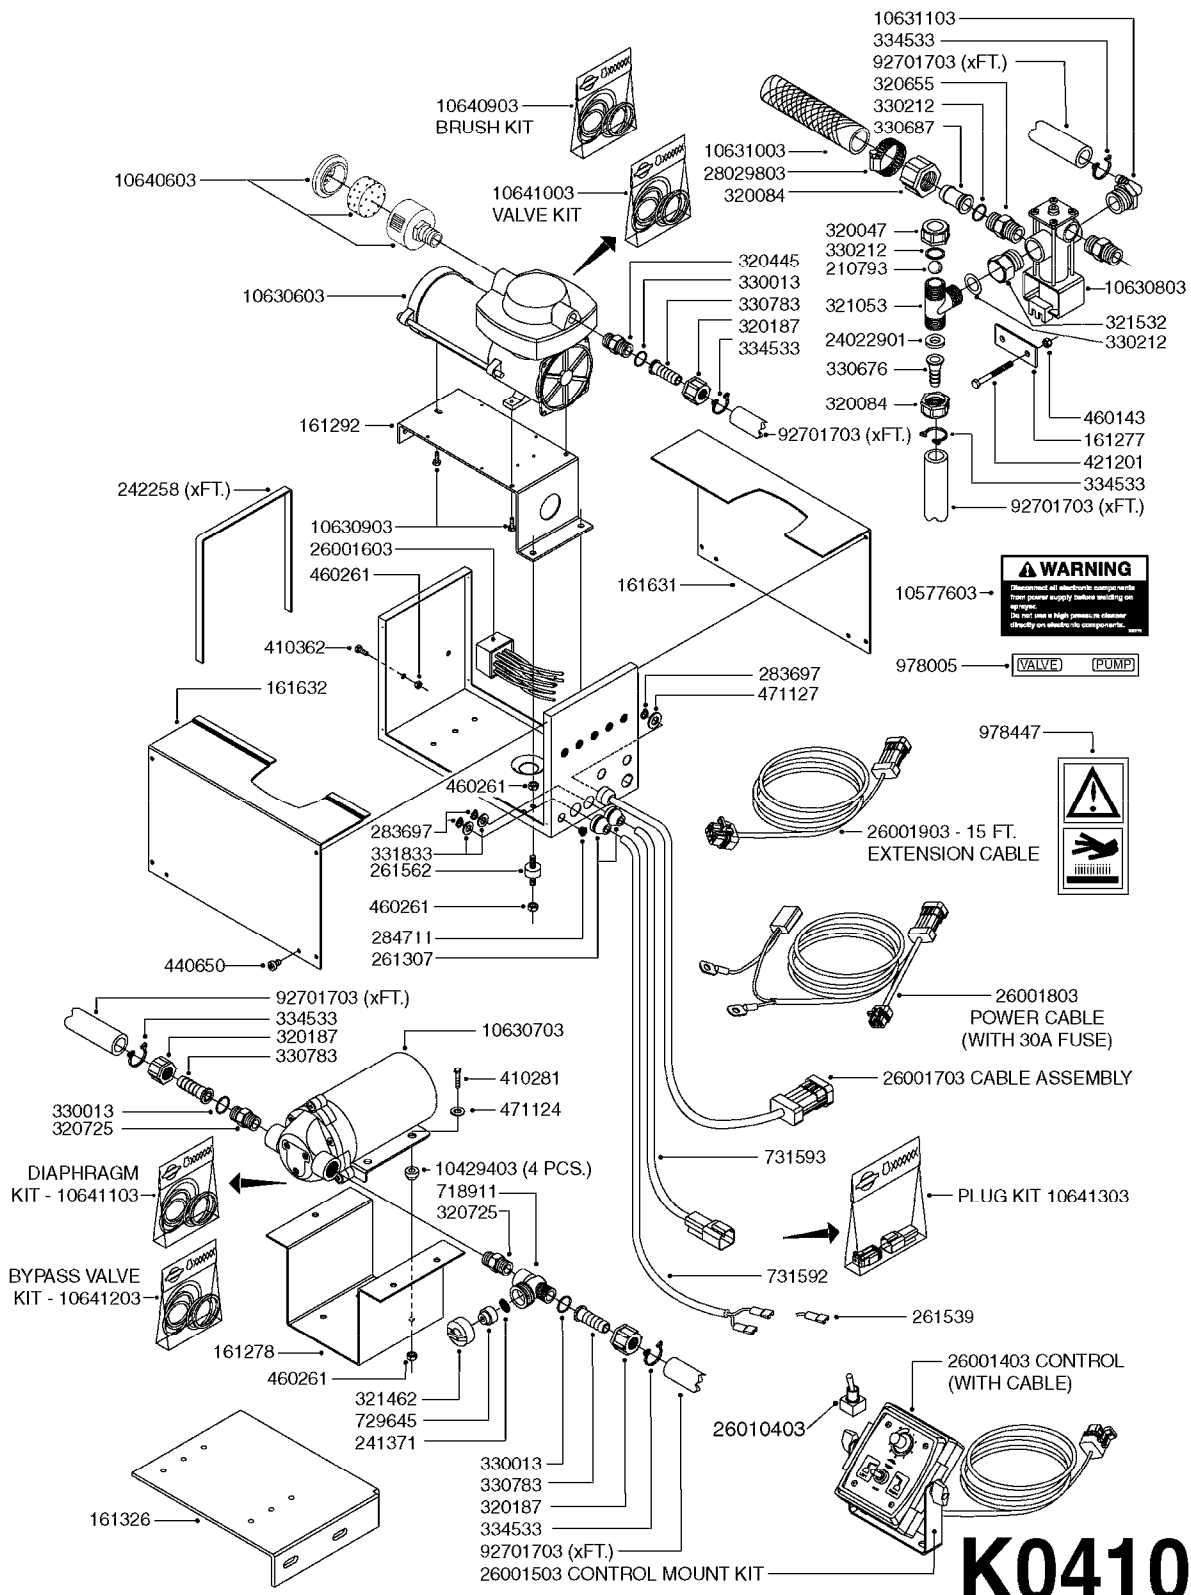

K0410

parts-n°	order qty	description
161277	1	FLATBAR
161278	1	SHEILD F. SHURFLO PUMP
161292	1	MOUNT PLATE F.THOMAS COMPRESSO
161326	1	MOUNT BKT. F. FOAM COMP.BOX 98
161631	1	COVER W/O LIP H.C.FOAM COMP.
161632	1	COVER W/LIP H.C.FOAM COMP.
210793	1	BALL F.SCF
241371	1	DIAPHRAGM F.NO-DRIP,VULC
242258	1	TRIM 3X10 SELF ADHESIVE 0012"
261307	1	GROMMET 7-10 BLACK
261539	1	SPADE F.ELEC CONNEC BLUE INSUL
261562	1	RUBBER DAMPER 2XM6X25
283697	1	TIESTRAP 200MM
284711	1	PLUG F.DRILLED HOLE D11MM
320047	1	FITT.DK CAPNUT 1/2" BSP
320084	1	FITT.DK NUT 1/2" BSP
320187	1	FITT.DK CAP 3/8" BSP BLACK
320445	1	FITT.DK HN 1/4"X3/8" BSP
320655	1	FITT.DK HN 1/2"-1/2" BSP
320725	1	FITT.DK NIPPLE 3/8"-3/8" BSP
321053	1	FITT.DK TEE 1/2 X1/2 X1/2" BSP
321462	1	CAP F.NO-DRIP ASSY.
321532	1	FITT.DK REDUC 3/4' X 1/2' BSP
330013	1	O-RING 2.5 X 10 PUR
330212	1	O-RING D19/D14X2.4 F.1/2"NUT
330676	1	FITT.DK HB 3/8" F. 1/2" NUT
330687	1	FITT.DK HB 1/2" F. 1/2" NUT
330783	1	FITT.DK HB 3/8"F.3/8" NUT
331833	1	VALVE FLAP RY-2
334533	1	CLAMP HOSE PLASTIC 3/8"
410281	1	BOLT HEX 8.8 DEL M6X25 DIN933 A2
410362	1	BOLT HEX 8.8 SS M6X20
421201	1	BOLT HEX 8.8 DEL M8X70
440650	1	SCREW 3.5x13 STAINLESS
460143	1	LOCK NUT M8 SST A2 DIN985
460261	1	NUT HEX M6X1.00 LOCK DIN985 A2 SS
471124	1	WASHER, M6, Ø18/ 6.4X 1.6, SS
471127	1	WASHER, M12, Ø24/13X24X2.5 SS
718911	1	VALVE (SAFETY) F.MARKER
729645	1	NON-DRIP SPRING ASSY.GREEN 10
731592	1	CABLE ASSY 2 WIRE F.HC FOAM MK
731593	1	CABLE ASSY W.PLUG HC FOAM MKR
978005	1	DECAL 'VALVE PUMP'
978447	1	DECAL - HOT SURFACE
10429403	1	GROMMET SET OF 4 F.FLOJET
10577603	1	DECAL 'DO NOT WELD' H.P. ENG.
10630603	1	COMPRESSOR THOMAS F HIGH CAP
10630703	1	PUMP FLOJET F. HIGH CAP. FOAM
10630803	1	VALVE SOLENOID S.S. F.HIGH CAP
10630903	1	SCREW MACH.HEX A8-32X3/8" ZINC
10631003	1	HOSE R X CLEAR BRAID.X 1/2 12"
10631103	1	FITT.PO.EL.3/4"MP3X3/8"HB
10640603	1	FILTER KIT COMP. F.THOMAS COMP
10640903	1	BRUSH KIT F. THOMAS COMPRESSOR
10641003	1	VALVE KIT F. THOMAS COMPRESSOR
10641103	1	DIAPHRAGM KIT F.SHURFLO PUMP
10641203	1	BYPASS VALVE KIT F.SHURFLO PMP
10641303	1	PLUG KIT 2 PIN DEUTSCH COMP.
24022901	1	GASKET D10X19 EP 3.2
26001403	1	HC FOAM MARKR CONSOLE VS3.0.00
26001503	1	HC FOAM MARKER CONSOLE MT.KIT