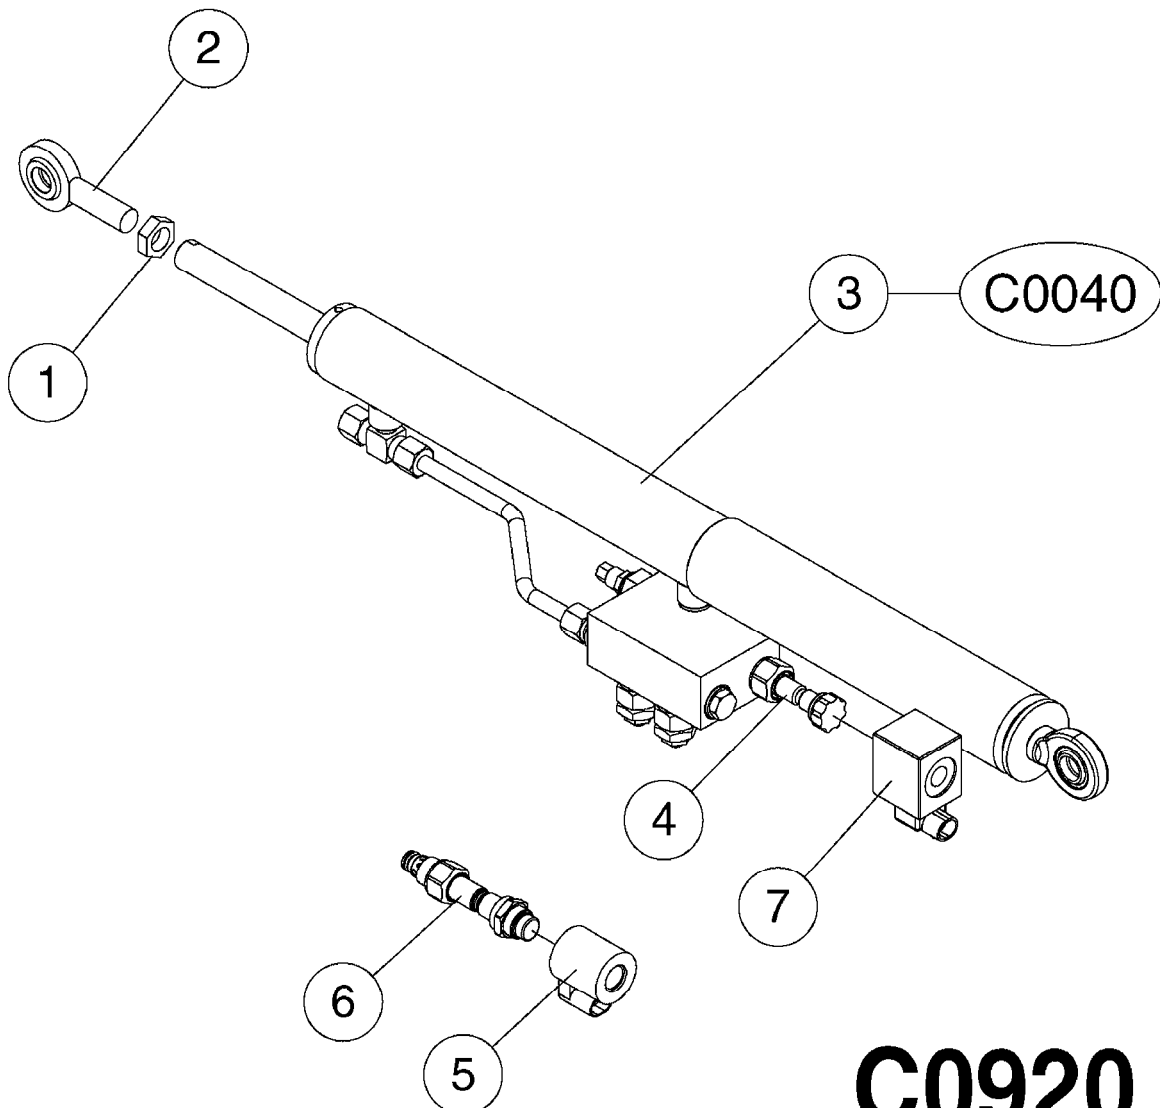

HYD. DAMPER, LOCKING CYLINDER
C0920-HIN, 05:06:19

Page 0

Date 12.08.2020 8:48

C0920