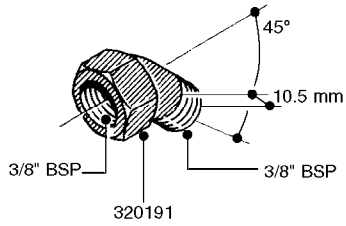

L0030

FITTINGS - HEXAGON NIPPLES
L0030-HIN, 01:01:16

Page 1
Date 12.08.2020 8:48

parts-n°	order qty	description
10015303	1	FITT.PO.HN 1.00X1.00 M1000
10425003	1	FITT.PO.HN 1.25X1.00 MCPHEE
320132	1	FITT.DK HN 1" BSP
320176	1	FITT.DK HN 3/8"X1/2" BSP
320445	1	FITT.DK HN 1/4"X3/8" BSP
320655	1	FITT.DK HN 1/2"-1/2" BSP
320692	1	FITT.DK HN 3/8'BSPX1/4'NPT
320703	1	FITT.DK HN 3/8BSP X1/2 &1/4NPT
320725	1	FITT.DK NIPPLE 3/8"-3/8" BSP
320902	1	FITT.DK HN 3/8'X 1/4' BSP
390232	1	FITT.DK HN 1-1/2' X 1-1/4' BSP
390276	1	FITT.DK HN 1'BSP