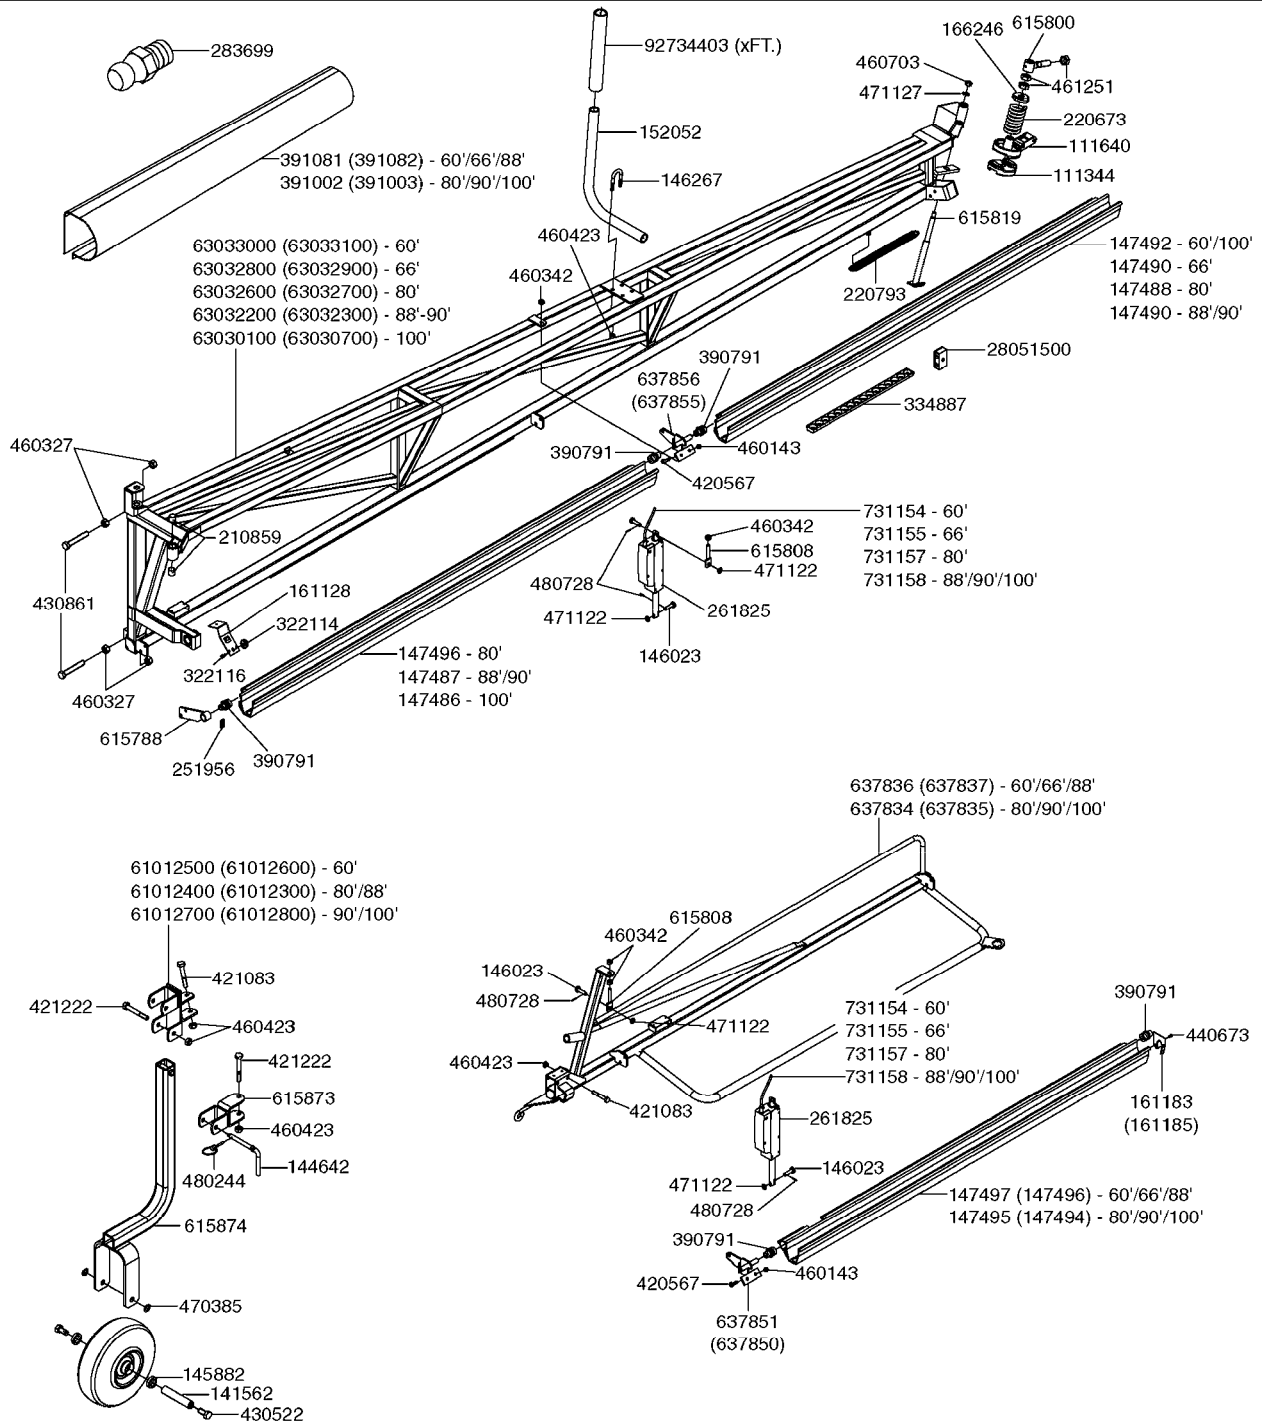

BOOM-TF INNER HAZ-WC 60'-100'
D0660-HIN, 01:01:16

Page 2

Date 12.08.2020 8:48

parts-n°	order qty	description
480728	1	PIN D3.2X20 SPLIT
615756	1	INDICATOR ARROW
615787	1	COUPLING F.AIRSLOT TWINF. LH
615788	1	BRACKET
615796	1	PIN D20 X M16 L=119MM
615808	1	ANCHOR ADJ.F.ACTUATOR
615820	1	PIN D20 X M16 L=127MM
616084	1	EYEBOLT LH TRD./ RH WING M24
		EYEBOLT WITH L.H. THREADS FOR RIGHT WING
616085	1	EYEBOLT STD. TRD./ LH WING M24
		EYEBOLT WITH STD. THREADS FOR LEFT WING
637850	1	BKT AIR SLOT RH
637855	1	BKT AIR SLOT LH
637856	1	BKT AIR SLOT RH
715444	1	REMOTE CONTROL CABLE L=2000
978503	1	DECAL TILT SCALE TWIN FORCE
981474	1	6MM ELASTIC CORD X M
981504	1	ELASTIC CORD 4MM
14008800	1	TURNBUCKLE L=200/M24X1.5
14011900	1	PIN M20 L=125/D30
14032200	1	AIR SLOT RAIL L=2995/D25
16112200	1	AIR DIFFUSER L=2365 L.H.
45003000	1	BOLT HEX M16X120 DIN912/DELTA
61008700	1	LINK EYE FORCE
61009200	1	EYEBOLT LH TRD./ LH WING M24
		EYEBOLT WITH L.H. THREADS FOR LEFT WING
61009300	1	EYEBOLT STD.TRD. / RH WING M24
		EYEBOLT WITH STD. THREADS FOR RIGHT WING
61030200	1	EXTENSION TWIN FORCE-ON CENTER
63030400	1	WING INNER HAZ 100' R.H.
63030800	1	WING INNER HAZ 100' L.H.
63032000	1	WING INNER HAZ 88'-90' R.H.
63032100	1	WING INNER HAZ 88'-90' L.H.
63032400	1	WING INNER HAZ 60'-80' R.H.
63032500	1	WING INNER HAZ 60'-80' L.H.
63118500	1	FOLDING ARM 1. FTZ / HAZ. R. RED
		FOLD ARM FOR RIGHT WING
63118800	1	FOLDING ARM 1. FTZ / HAZ. L RED
		FOLD ARM FOR LEFT WING