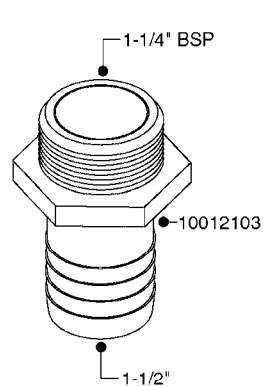

L0050

FITTINGS - HOSE CONNECTORS
L0050-HIN, 01:01:16

Page 1
Date 12.08.2020 8:48

parts-n°	order qty	description
242594	1	O-RING D14 X 1.78 SCH.70-EPDM
320294	1	FITT.DK TEE 3/8X3/8HB X1/2"BSP
320305	1	FITT.DK HB 3/4'- 3/4' BSP
320386	1	FITT.DK TEE 3/8X3/8HB X3/8"BSP
320397	1	FITT.DK ELB 3/8"HB X 3/8" BSP
320401	1	FITT.DK TEE 1/2X1/2HB X1/2"BSP
320412	1	FITT.DK TEE 1/2X1/2HB X3/8'BSP
320423	1	FITT.DK ELB 1/2'HB X 3/8' BSP
320891	1	FITT.DK HB 3/8'- 3/8' BSP
320972	1	FITT.DK HB 5/16'- 1/4' BSP
322046	1	FITT.DK TEE 1/2X1/2HB X3/4'BSP
322048	1	FITT.DK TEE 3/4X3/4HB X3/4'BSP
330595	1	O-RING D24.6/D20X2.1 -3/4"
333137	1	FITT.DK CONN.1/2" F.NOZZ. DOUB
333141	1	FITT.DK CONN.1/2" F.NOZZ.SING
334041	1	FITT.DK CONN.3/4' F.NOZZ. SING
334042	1	FITT.DK CONN.3/4' F.NOZZ. DOUB
334195	1	FITT.DK ELB. 3/4"HB X 3/4"HB
10012103	1	FITT.PO.HB 1.25X1.50 IMB1012
10014003	1	FITT.PO.HB 1.25X1.25 IMB1010
10036903	1	FITT.PO.HB 1.50X1.50 IMB1212
28019303	1	FITTING HB ELB 3/4NPT-3/4HOSE
61016500	1	HOSE TAIL 3/4" 90°+RG CAP 3/4"
72026700	1	NOZZLE TUBE ADAPTER W/O-RING