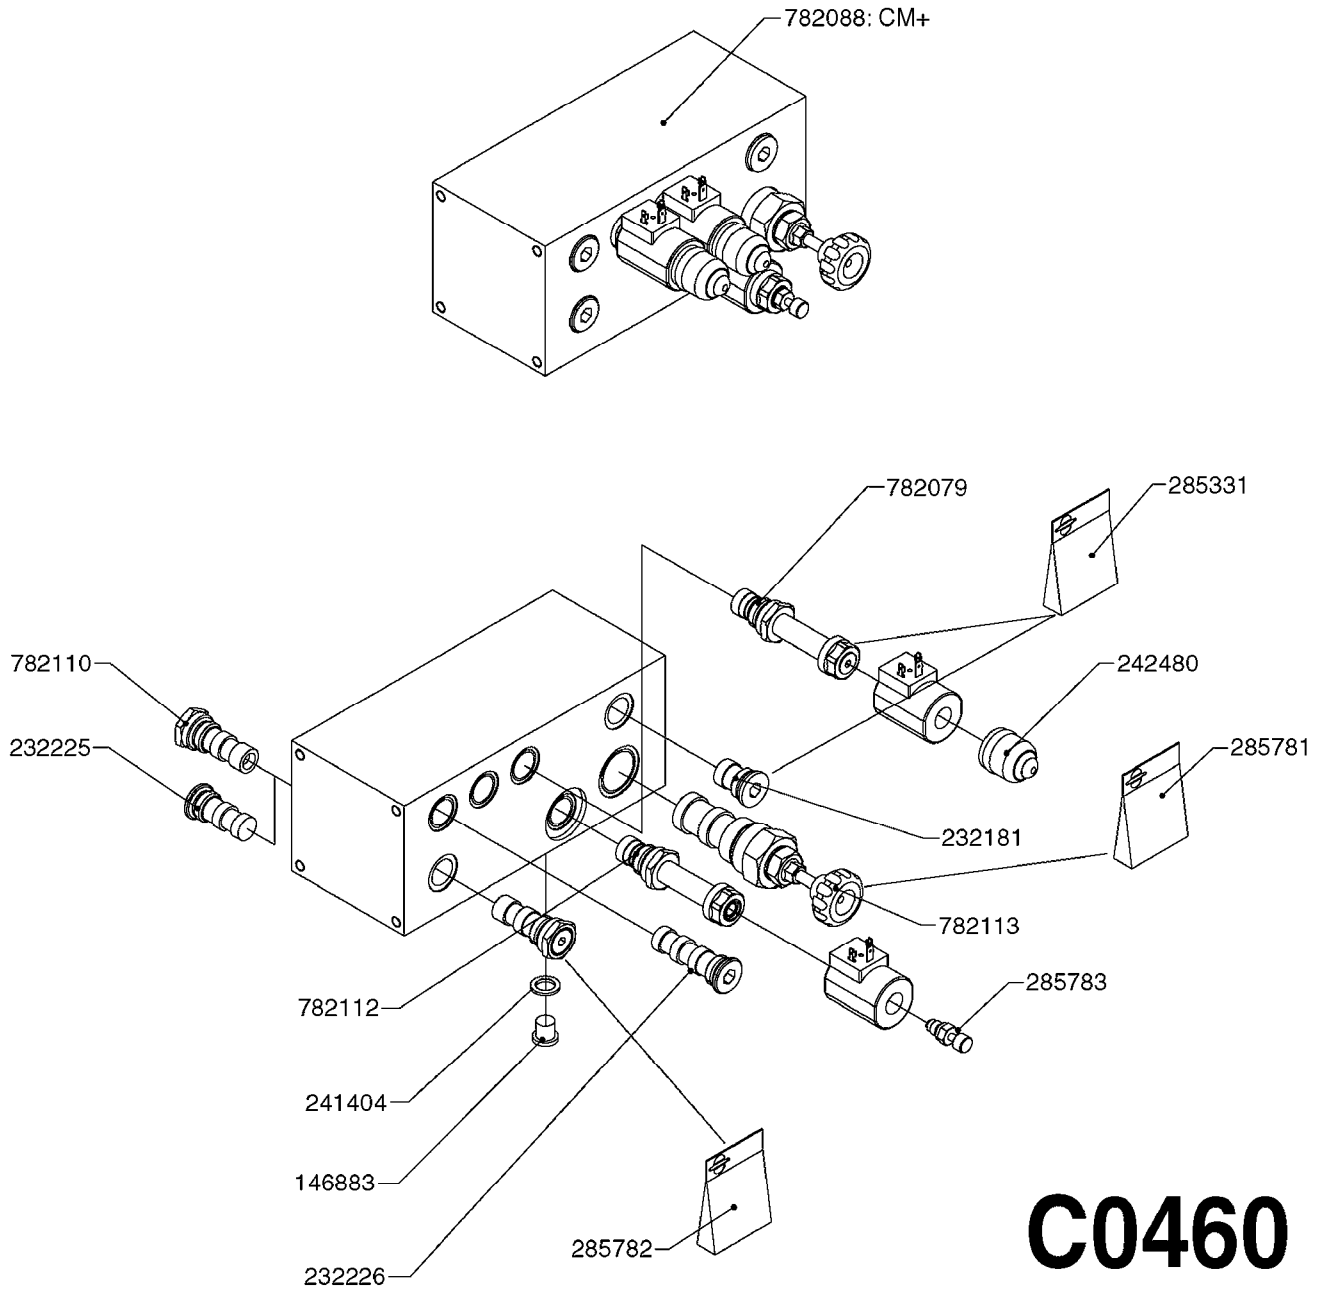

261988 (PUMP ACTUATOR KIT)
261989 (BOOM ACTUATOR KIT)

C0440

HYD TWIN FORCE ELECTRICAL
C0440-HIN, 01:01:16

Page 1
Date 12.08.2020 8:47

parts-n°	order qty	description
146023	1	PIN FOR COGWHEEL
260363	1	PLUG 2 POLE 12V
261093	1	SPADE F.ELEC.WIRE DK 2.8X0.8
261189	1	RELAY SUMI TYPE RCN 1V-5B
261207	1	ELECTRIC CONNECTOR 4MM
261224	1	PLUG HOUSING F/20 POLE MALE
261257	1	DIODE BY 255
261272	1	FUSE 10A D6X32 MM
261308	1	SWITCH APEM 5637
261309	1	SWITCH CAP
261776	1	ELECTRIC CONNECTOR 1.5MM
261825	1	ACTUATOR HAZ 2 WIRE
261842	1	RELAY HELLA 4RD.003.520-137
261844	1	PLUG ELEC.3POLE FEMALE F.CABLE
261845	1	PLUG ELEC.3 POLE MALE F.CABLE
261846	1	FUSE F 3.15A
261988	1	SPARE PARTS KIT/PUMP ACTUATOR
261989	1	SPARE PARTS KIT/BOOM ACTUATOR
262102	1	DIODE 600V/2A LT2A06
270561	1	SCREW W/SPRING ASSY. (QTY 1)
284049	1	COVER F.BOX 250X160X15
390322	1	DAH CONNECTION BOX
471122	1	WASHER, M10, Ø20/10.5X 2.0, SS
480728	1	PIN D3.2X20 SPLIT
636563	1	PRINT PLATE COMPLT F/DAH TWIN
726679	1	WIRE 18X0.5MM 12M 20 POL
727180	1	DAH CONNECTION BOX 5 TA650
730919	1	DAH CONNECTION BOX TWIN FORCE
730929	1	CONTROL BOX - DAH TWIN FORCE
730963	1	ACTUATOR F.PUMP TWIN FORCE
731065	1	CONTROL BOX 5 FUNCTION DAH
983003	1	CABLE ELEC.2X1MM WIRE BLACK EC
983005	1	ELEC. CABLE 2 WIRE X 1.5MM
983060	1	WIRE 20X0.34X2MM
983070	1	CABLE 2X6 ²
63806000	1	CIRCUIT BOARD F. DAH HAZ FORCE
72206500	1	CONNECTION BOX F.TWIN HAZ
72270700	1	HAY/Z ACTUATOR CONN BOX HURCS