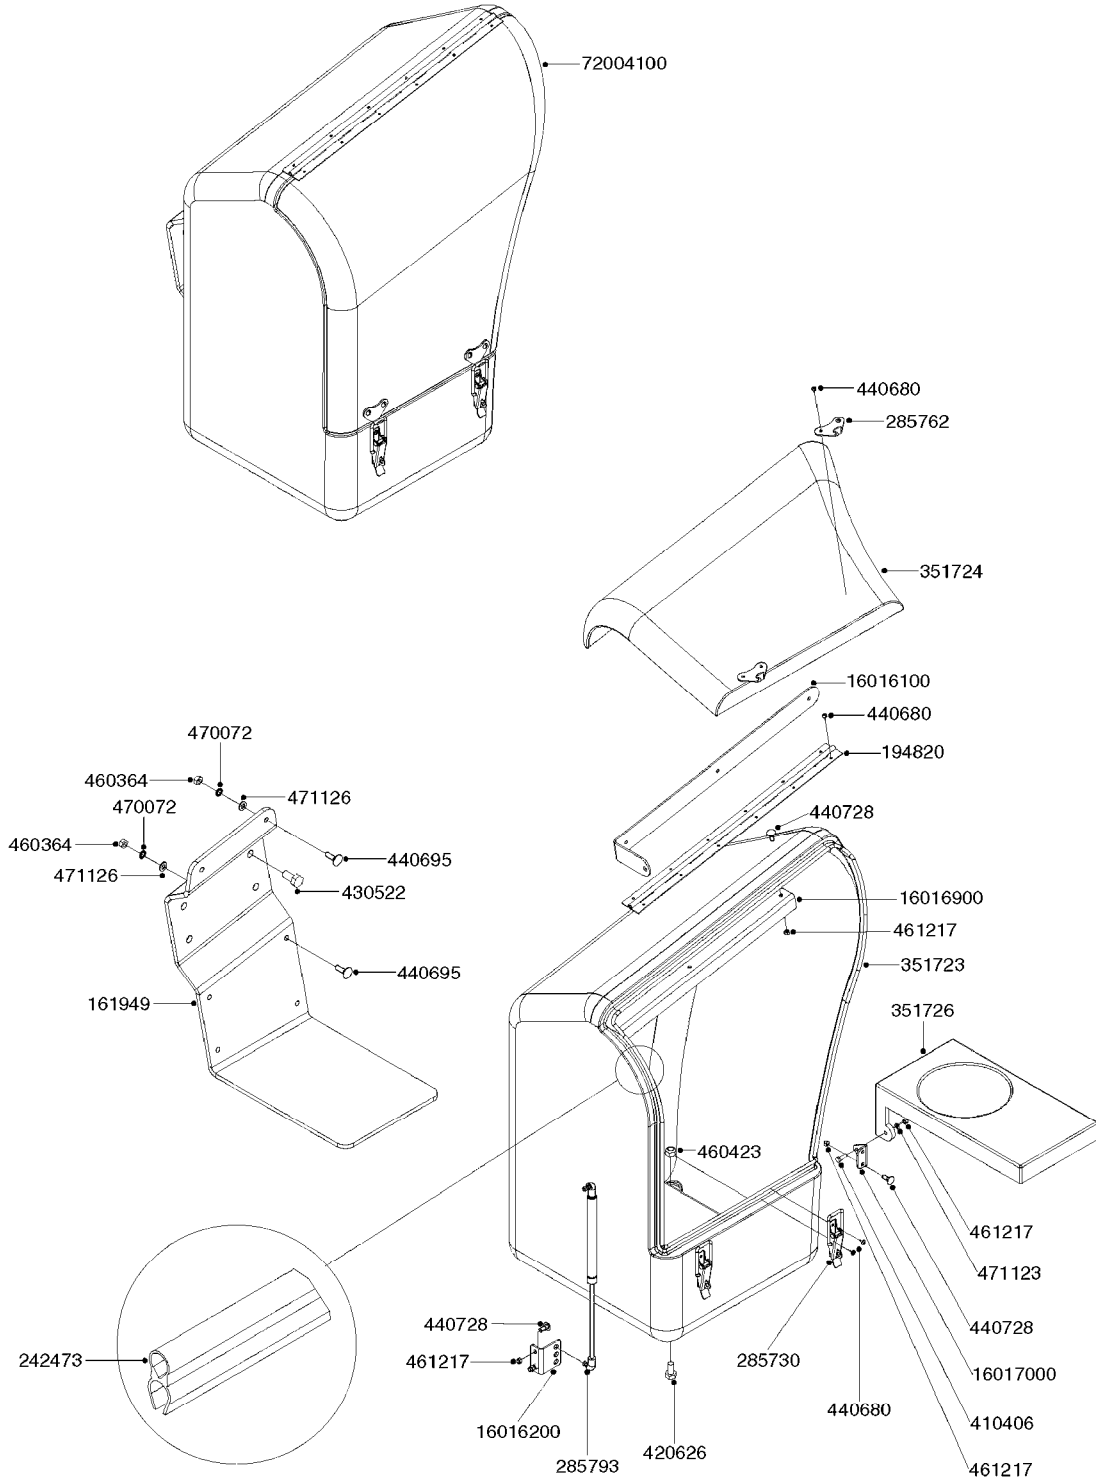

STORAGE LOCKER - LH
K0790-HIN, 01:01:16

Page 0
Date 12.08.2020 8:48

STORAGE LOCKER - LH
K0790-HIN, 01:01:16

Page 1
Date 12.08.2020 8:48

parts-n°	order qty	description
16016100	1	BKT F.LOCKER DOOR OPENER T CM+
16016200	1	BKT F.LOCKER DOOR OPENER B CM+
16016900	1	BKT F. LH LOCKER HINGE CM+
16017000	1	BKT F.LOCKER SHELF HINGE CM+
161949	1	BRACKET STORAGE LOCKER
194820	1	HINGE
242473	1	GASKET
285730	1	LATCH
285762	1	LATCH CLIP
285793	1	GAS CYLINDER
351723	1	LOCKER BODY (RAW) CM+
351724	1	LOCKER DOOR (RAW) CM+
351726	1	WORKING TABLE (RAW)
410406	1	BOLT HEX 8.8 DEL M5X16 FT
420626	1	BOLT HEX 8.8 DEL M10X20 FT
430522	1	BOLT HEX 8.8 DEL M12X25 FT
440680	1	SCREW M4.2X9.5 STAINLESS
440695	1	BOLT CARRIAGE M8X25
440728	1	BOLT CARRIAGE 5MMX16
460364	1	NUT HU M8 A2 SS DIN934
460423	1	NUT HEX M10X1.50 LOCK DIN985A2 SS
461217	1	NUT HEX M5 LOCK
470072	1	WASHER D15/D8X.5 LOCK
471123	1	WASHER, M5, Ø10/ 5.3X 1.0, SS
471126	1	WASHER, M8, Ø16/ 8.4X 1.6, SS
72004100	1	LOCKER KIT F.CM+ LH