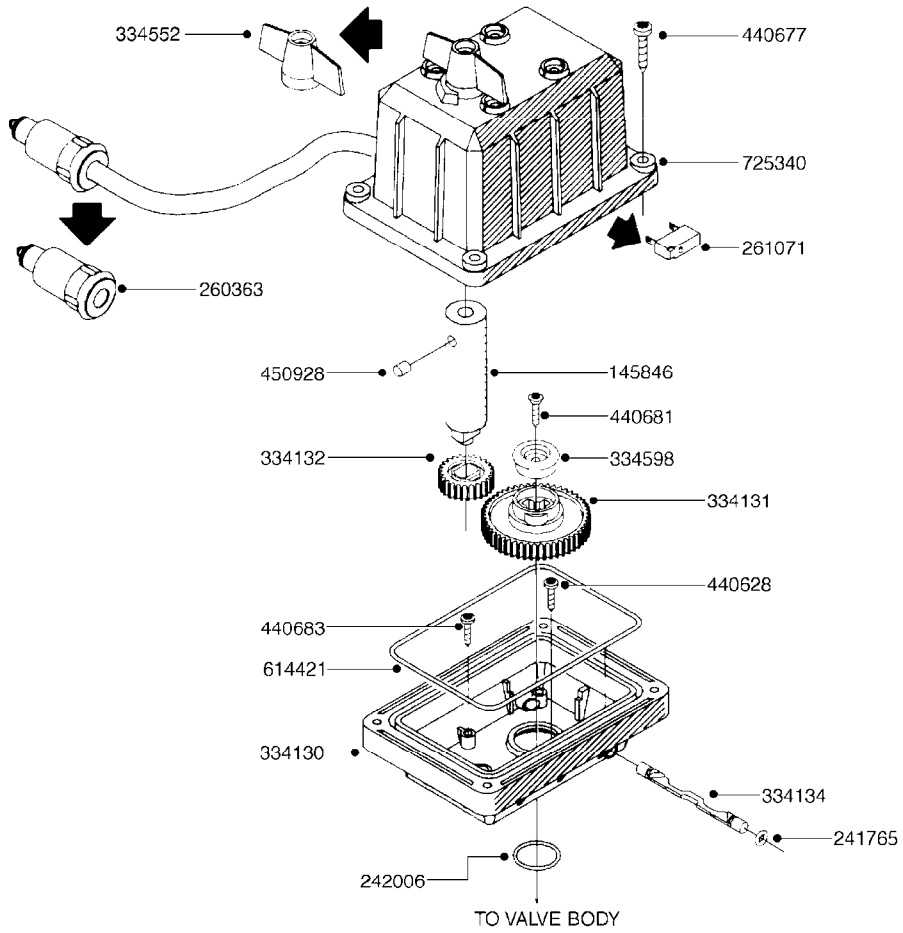

834363 - AGITATION BYPASS VALVE

K0020

BALL VALVE-ELECTRIC 2-WAY
K0020-HIN, 01:01:16

Page 1

Date 12.08.2020 8:48

parts-n°	order qty	description
145846	1	COUPLING FOR EL 3-WAY VALVE
241765	1	O-RING 3.1 X 1.6
242006	1	O-RING D22/D19 X 1.5
260363	1	PLUG 2 POLE 12V
261071	1	MICRO SWITCH TYPE 9 SM 201
261162	1	SOCKET F.12V BAYONET PLUG
261589	1	FUSE 5 X 20 1.25 AMP
334130	1	GEAR BOX
334131	1	COG WHEEL
334132	1	COG WHEEL
334134	1	INDICATOR ROD
334552	1	GRIP F.MAN.OP.EC PRES.REG.GREE
334598	1	PLUG F.VALVE HANDLE BLUE
440628	1	SCREW 3/8'
440677	1	SCREW F. PLASTIC 5X20 SS
440681	1	SCREW F. PLASTIC 4MM X 14LG SS
440683	1	SCREW 40X18 2WAY ELC.BALL VALV
450928	1	SET SCREW M8 X 8MM STAINLESS
614421	1	GASKET F/MOTOR HOUSE-ON/OFF TR
725340	1	MOTOR HOUSING FOR EL VALVE
728399	1	CIRCUIT BOARD F.728941
728941	1	CONTROL BOX F.2-WAY VALVE ELC.
834363	1	ELECTRIC KIT, AGITATION BYPASS