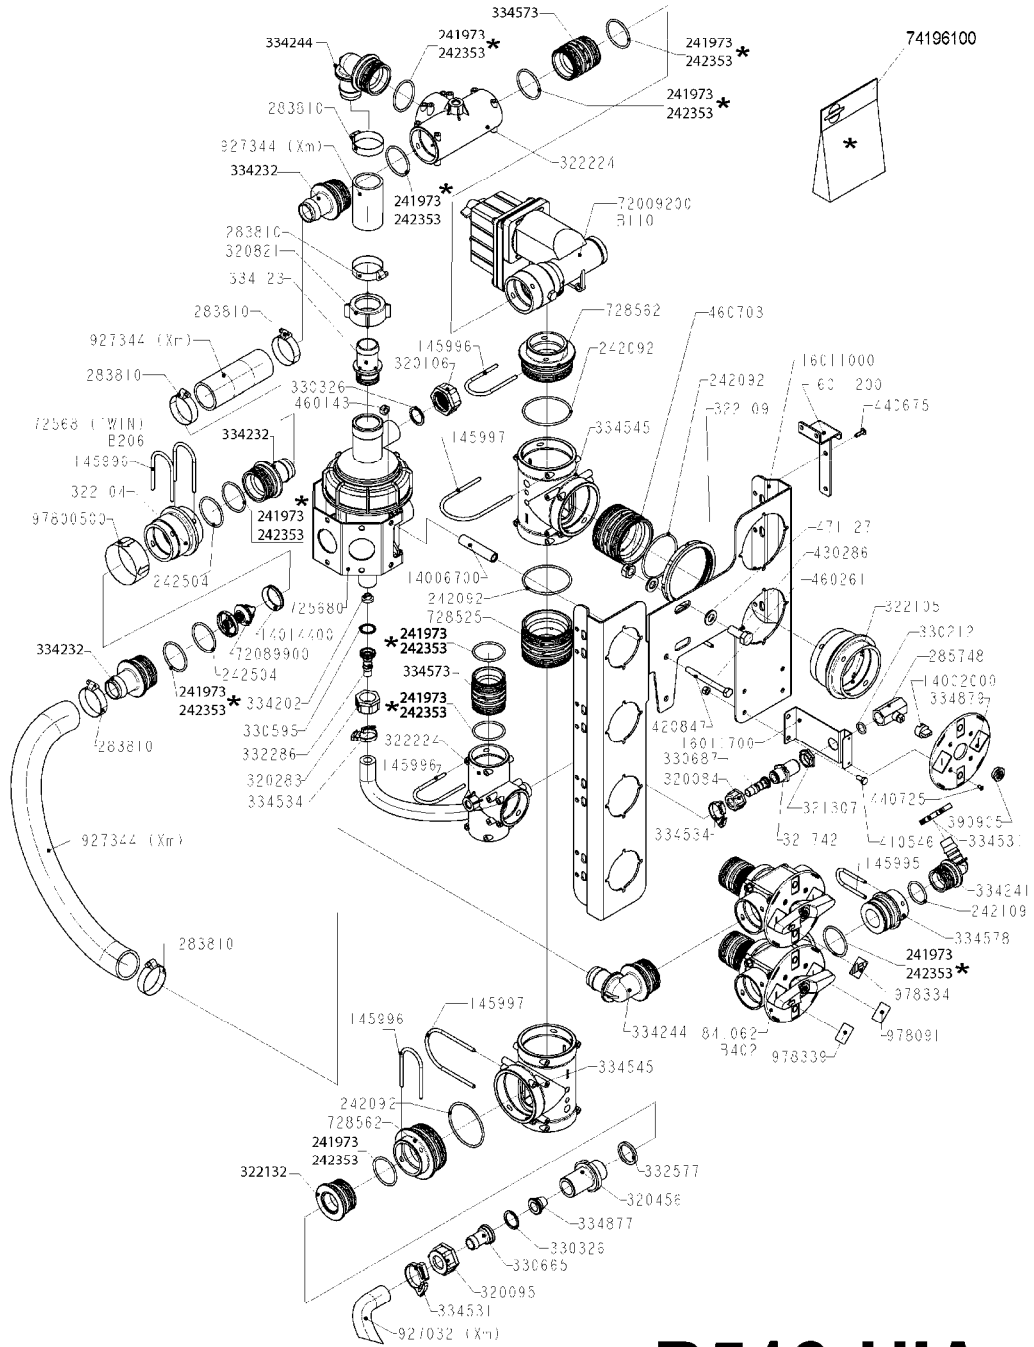

CM+ manifold (99)
B512-HIA, 08:06:17

CM+ manifold (99)
B512-HIA, 08:06:17

Page 1
Date 12.08.2020 8:47

parts-n°	order qty	description
14002000	1	SPINDLE F. 1/2" VALVE
14006700	1	BUSHING D150/10.0 L= 70
14014400	1	SEAT F.CHECK VALVE D41.8 S67
145995	1	FITT.DK S-53 FORK
145996	1	FITT.DK S-67 FORK
145997	1	FITT.DK S-93 FORK
16011000	1	BRACKET FOR MANIFOLD CM+
16011200	1	BRACKET F. CONTROL VALVE CM+
16011700	1	PLATE 164X60X1.0
241973	1	O-RING Ø3 X 44.2 70 SHORES NITRIL
242353	1	O-RING 3 X 44.2 VITON
242092	1	O-RING D69.5X3
242092	1	O-RING D69.5X3
242109	1	O-RING D32.2x3.0
242504	1	O-RING D35x2 NITRIL
283810	1	CLAMP HOSE GEAR 1 7/32-1 31/32'
285748	1	BALL VALVE 1/2" RG 15 BAR
320084	1	FITT.DK NUT 1/2" BSP
320095	1	FITT.DK NUT 1" BSP
320106	1	FITT.DK CAPNUT 1" BSP
320283	1	FITT.DK NUT 3/4"BSP
320456	1	FITT.DK BULKHEAD 1"BSP DOUBLE
320821	1	FITT.DK NUT 1-1/2" BSP
321307	1	FITT.DK NUT 1/2" BSP JAMB
321742	1	FITT.DK BULKHEAD 1/2' BSP
322104	1	FITT.DK S-67 BULKHEAD
322105	1	FITT.DK S-93 BULKHEAD DOUBLE
322109	1	FITT.DK S-93 BULKHEAD NUT
322132	1	FITTING S67- BSP1" F
322224	1	FITT.DK S-67 TEE
330212	1	O-RING D19/D14X2.4 F.1/2"NUT
330326	1	O-RING D30/D24X2 F.1"NUT
330595	1	O-RING D24.6/D20X2.1 -3/4"
330665	1	FITT.DK HB 3/4"F.1" NUT
330687	1	FITT.DK HB 1/2" F. 1/2" NUT
332286	1	FITT.DK HB 1/2" F. 3/4" NUT
332577	1	O-RING D38/D30X4 F.1" PUR.
334123	1	FITT.DK HB 1-1/4"O-RNG F.1-1/2
334202	1	ORFICE 5MM FOR SCF BLACK
334232	1	FITT.DK S-67 STR.1-1/4"
334241	1	FITT.DK S-53 ELB.3/4"
334244	1	FITT.DK S-67 ELB.1-1/4"
334531	1	CLAMP HOSE PLASTIC 3/4"
334534	1	CLAMP HOSE PLASTIC 1/2"
334545	1	FITT.DK S-93 TEE
334573	1	FITT.DK S-67 CONNECTOR
334578	1	HANDLE FOR VALVE 'OLD' STYLE
334877	1	NOZZ.F/OPER.UN.D11.2 YELLOW
334879	1	SYMBOL PL.F.VALVE YELLOW
390905	1	PLUG F.VALVE HANDLE YELLOW Ø5
410546	1	BOLT HEX M6X12 A2 SS DIN933
420847	1	BOLT HEX 8.8 DEL M8X85
430286	1	BOLT HEX 8.8 DEL M12X30 FT
440675	1	SCREW F. PLASTIC 5X16 SS
440725	1	SCREW F.PLASTIC 4.2X 9.5 DIN7982CZ SS
460143	1	LOCK NUT M8 SST A2 DIN985
460261	1	NUT HEX M6X1.00 LOCK DIN985 A2 SS
460703	1	NUT HEX M12X1.75 LOCK DIN985A2 SS
471127	1	WASHER, M12, Ø24/13X24X2.5 SS
72009200	1	EVC REGULATOR 1:150
72089900	1	CHECK VALVE S67 SUBASMBLY.2001