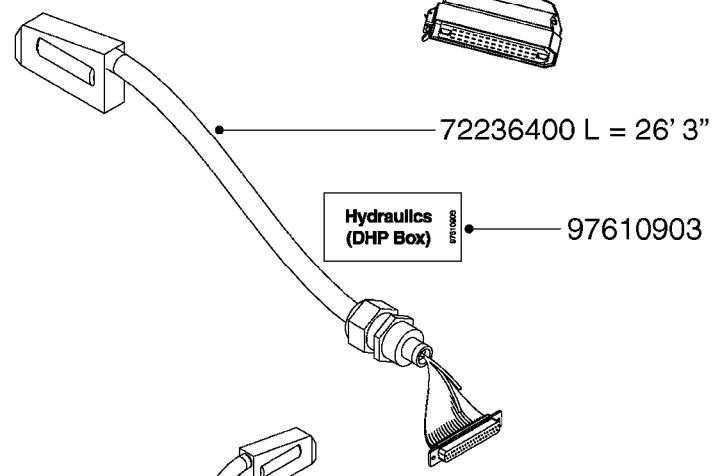

M0280

39 PIN CABLES
M0280-HIN, 28:03:17

Page 1
Date 12.08.2020 8:48

parts-n°	order qty	description
262158	1	PLUG INSERT 39 POLE MALE
262159	1	PLUG INSERT 39 POLE FEMALE
262160	1	PLUG HOUSING 39 POLE FEMALE
262161	1	PLUG HOUSING F/39 POLE MALE
440634	1	SCREW 5/8"
440732	1	PT SCREW 35X12B Z5452 ELZ
14034200	1	CODE BRACKET FOR 39 PIN CABLE
26003900	1	WIRE 37-39 PIN EVC, 6.6'
26004200	1	WIRE 37-39 PIN EVC, 57.4'
26008400	1	WIRE 39-PIN 24 WIRE L=8M
26011903	1	WIRE 39-39 POLE EXT. 3660MM
28027500	1	WIRE 37-39 PIN EVC, 37.7'
28028700	1	WIRE 37-39 PIN EVC, 45.9'
28028800	1	WIRE 37-39 PIN EVC, 16.4'
28028900	1	WIRE 37-39 PIN EVC, 26.2'
72236400	1	DAH CONN. WIRE/TRACTOR L=8M
97610803	1	DECAL-SRAY BOX 39-PIN
97610903	1	DECAL-HYDRAULIC BOX 39-PIN