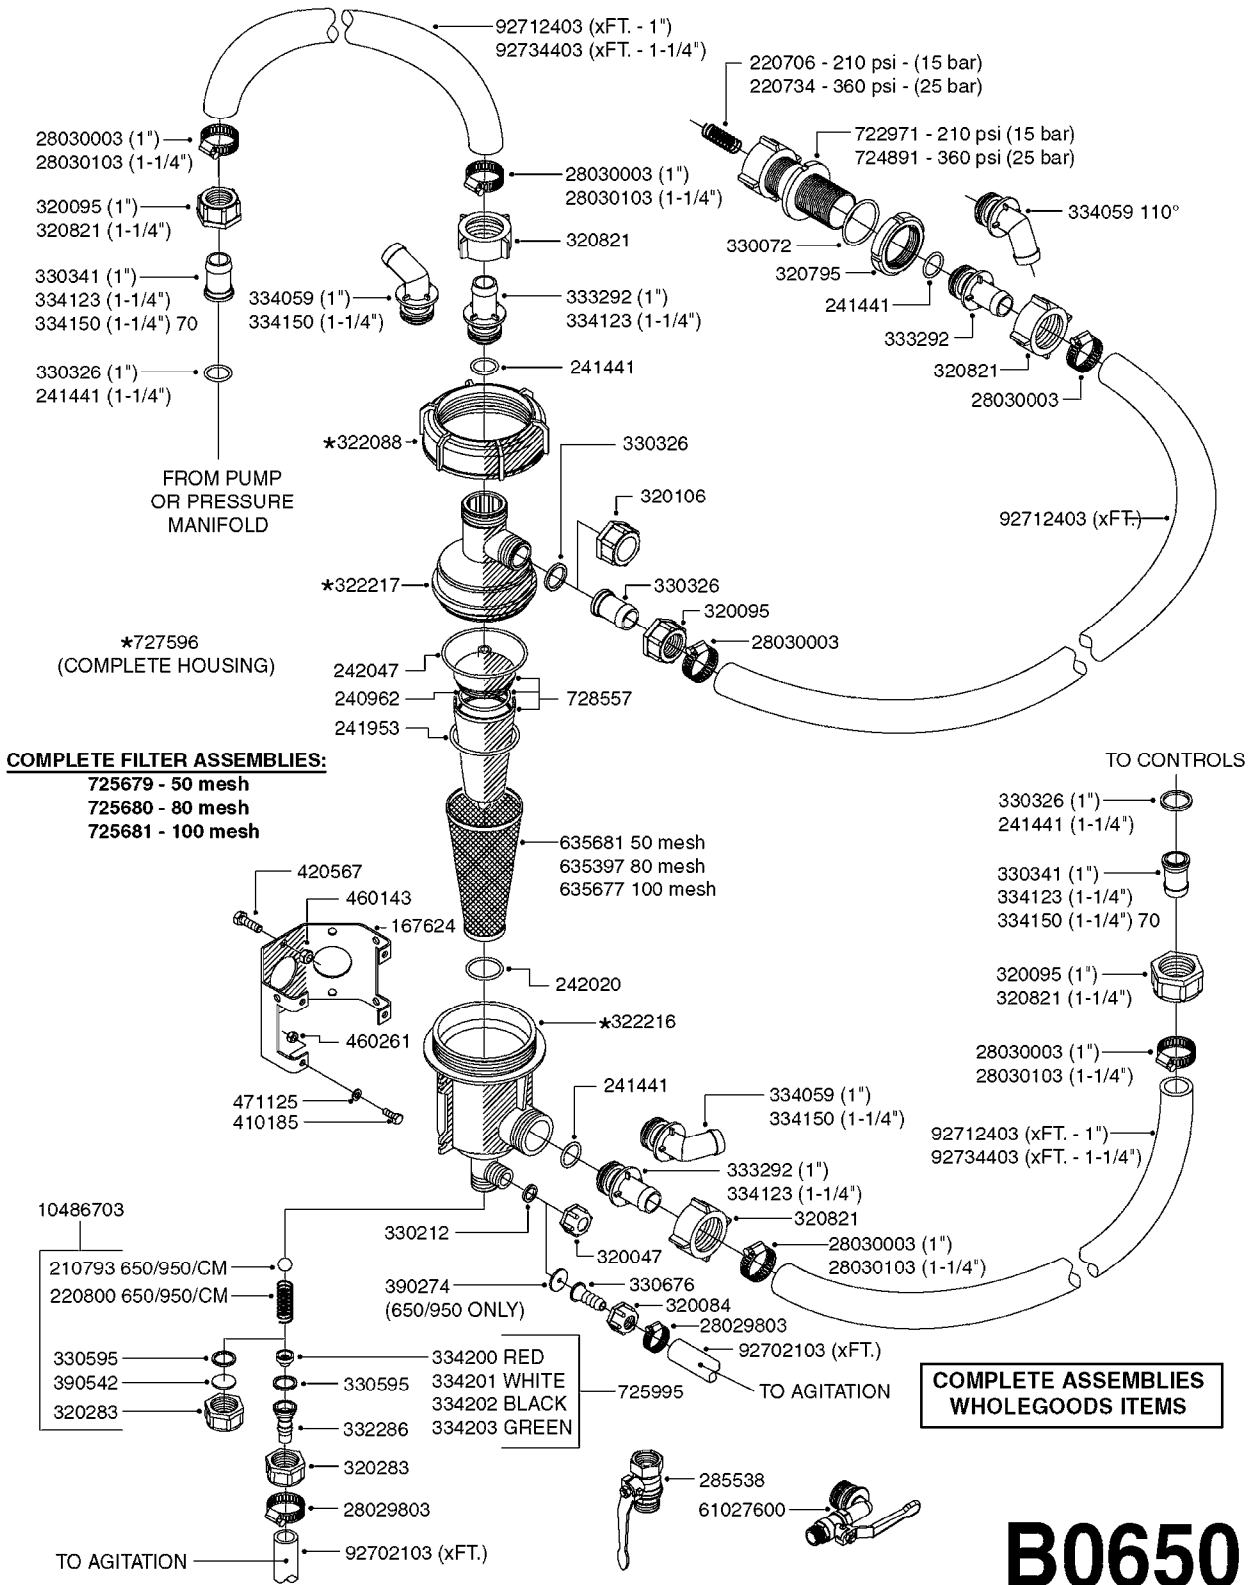

S-67 CHECK VALVE
(NON-THREADED)

S-67 CHECK VALVE
(THREADED)

FOR FITTINGS AND
HOSES, SEE SECTION L

B0640

CHECK VALVES - S67 (2011)
B0640-HIN, 15:10:19

Page 1

Date 12.08.2020 8:47

Pos.	parts-n°	order qty	description
1	145996	1	FITT.DK S-67 FORK
2	242353	1	O-RING 3 X 44.2 VITON
3	334231	1	FITT.DK S-67 STR.1"
3	334232	1	FITT.DK S-67 STR.1-1/4"
4	72432400	1	FITT.DK S-67 CONNEC W.CHK SEAT
5	72819200	1	CHECK VALVE S67 2012 THREADED
6	72819300	1	CHECK VALVE S67 2012 NO THREAD
7	72878800	1	CHECK VALVE S67 SUBASSEMBLY 2013 INCLUDED WITH #5 & #6