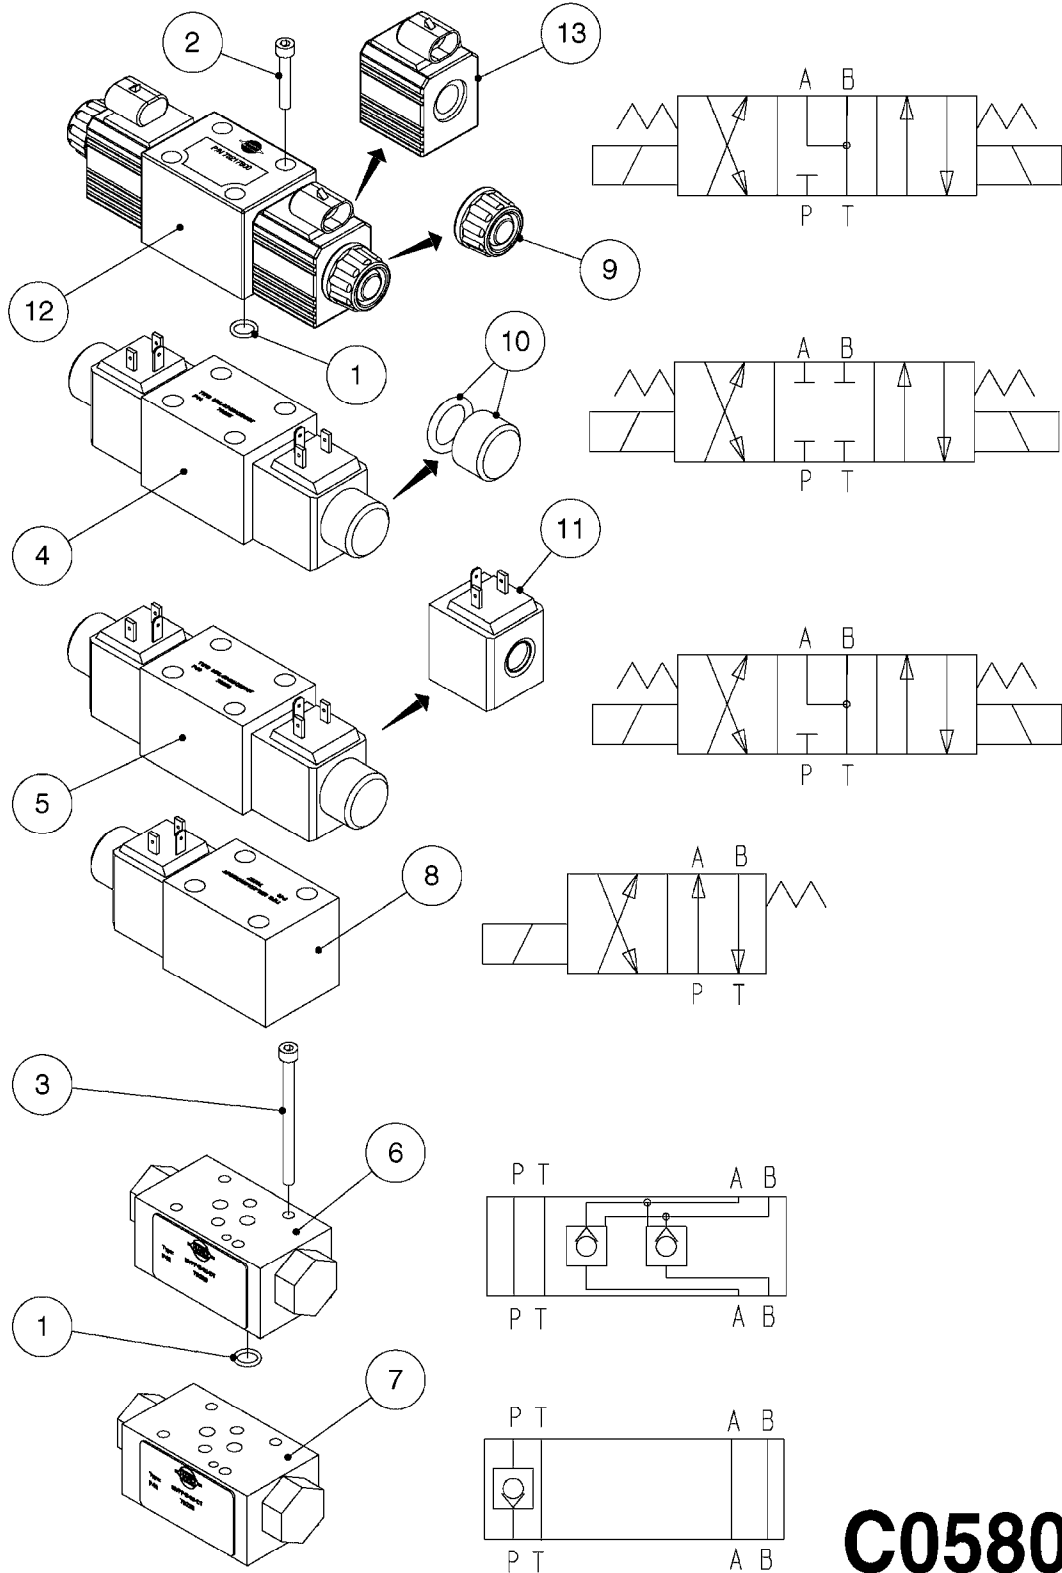

CETOP VALVES
C0580-HIN, 01:01:16

CETOP VALVES
C0580-HIN, 01:01:16

Page 1
Date 12.08.2020 8:48

Pos.	parts-n°	order qty	description
1	242102	1	O-RING Ø9.25X1.78 NITRIL 90SH
2	450964	1	SCREW M5X30 F.CYLINDER
3	450965	1	SCREW ROUND M5X70
4	782115	1	HY SOLENOID VALVE DH HYD
5	782116	1	HY SOLENOID VALVE MD1L-S3/10N-D12K1/P
6	782118	1	LOCK VALVE MVPP-D
7	782146	1	HYD. CHECK VALVE 1 WAY
8	782829	1	SOLENOID MD1L-TA/10N-D12K1/DT
9	28123700	1	CAP F.SOLENOID - MD1L
10	74187700	1	CAP + O-RING F.CETOP - MD1L
11	78216000	1	SOLENOID F.CETOP VALVE - MD1L
12	78217800	1	MAGNET VLV.MD1L-S3/10N-D12K8DT
13	78218200	1	SOLENOID W/AMP F.MD1L