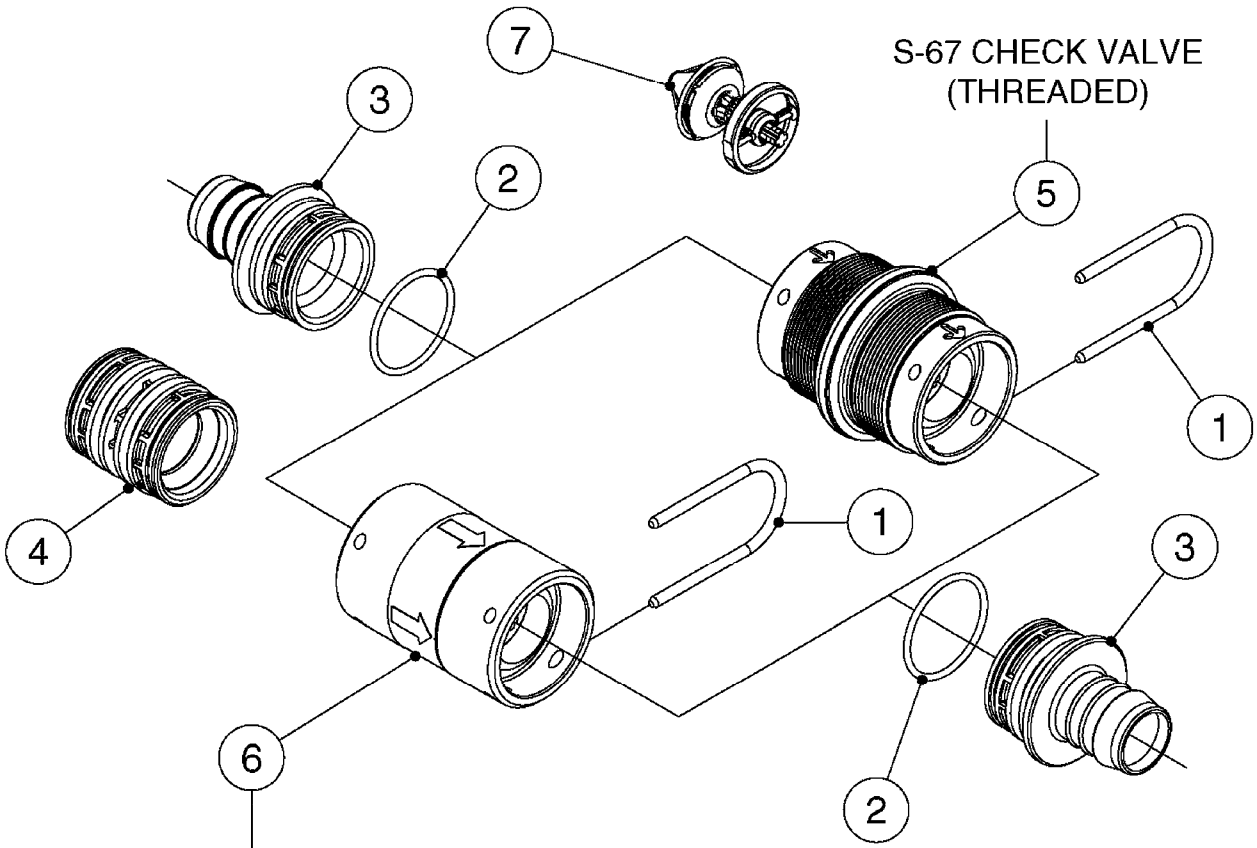

FOR FITTINGS AND
HOSES, SEE SECTION L

B0630

CHECK VALVES - S67
B0630-HIN, 31:07:19

Page 1

Date 12.08.2020 8:47

Pos.	parts-n°	order qty	description
1	145996	1	FITT.DK S-67 FORK
2	241973	1	O-RING Ø3 X 44.2 70 SHORES NITRIL
2	242353	1	O-RING 3 X 44.2 VITON
3	242504	1	O-RING D35x2 NITRIL
4	322104	1	FITT.DK S-67 BULKHEAD
5	334231	1	FITT.DK S-67 STR.1"
5	334232	1	FITT.DK S-67 STR.1-1/4"
5	334444	1	FITT.DK S-67 STR.1-1/2" PVC
6	14103100	1	SEAT F.CHECK VALVE D40.8 2010
7	70063603	1	VALVE, CHECK S67 1-1/2"
			COMPLETE IN-LINE CHECK VALVE FOR 1-1/2" HOSE
7	72001803	1	CHCK VLV,S67, 2 X 1" HB
			COMPLETE IN-LINE CHECK VALVE FOR 1" HOSE
7	72206600	1	CHCK VLV,S67, 2 X 1.25" HB
			COMPLETE IN-LINE CHECK VALVE FOR 1-1/4" HOSE
8	72089900	1	CHECK VALVE S67 SUBASMBLY.2001
9	97800500	1	DECAL 230X28 BLACK ARROW