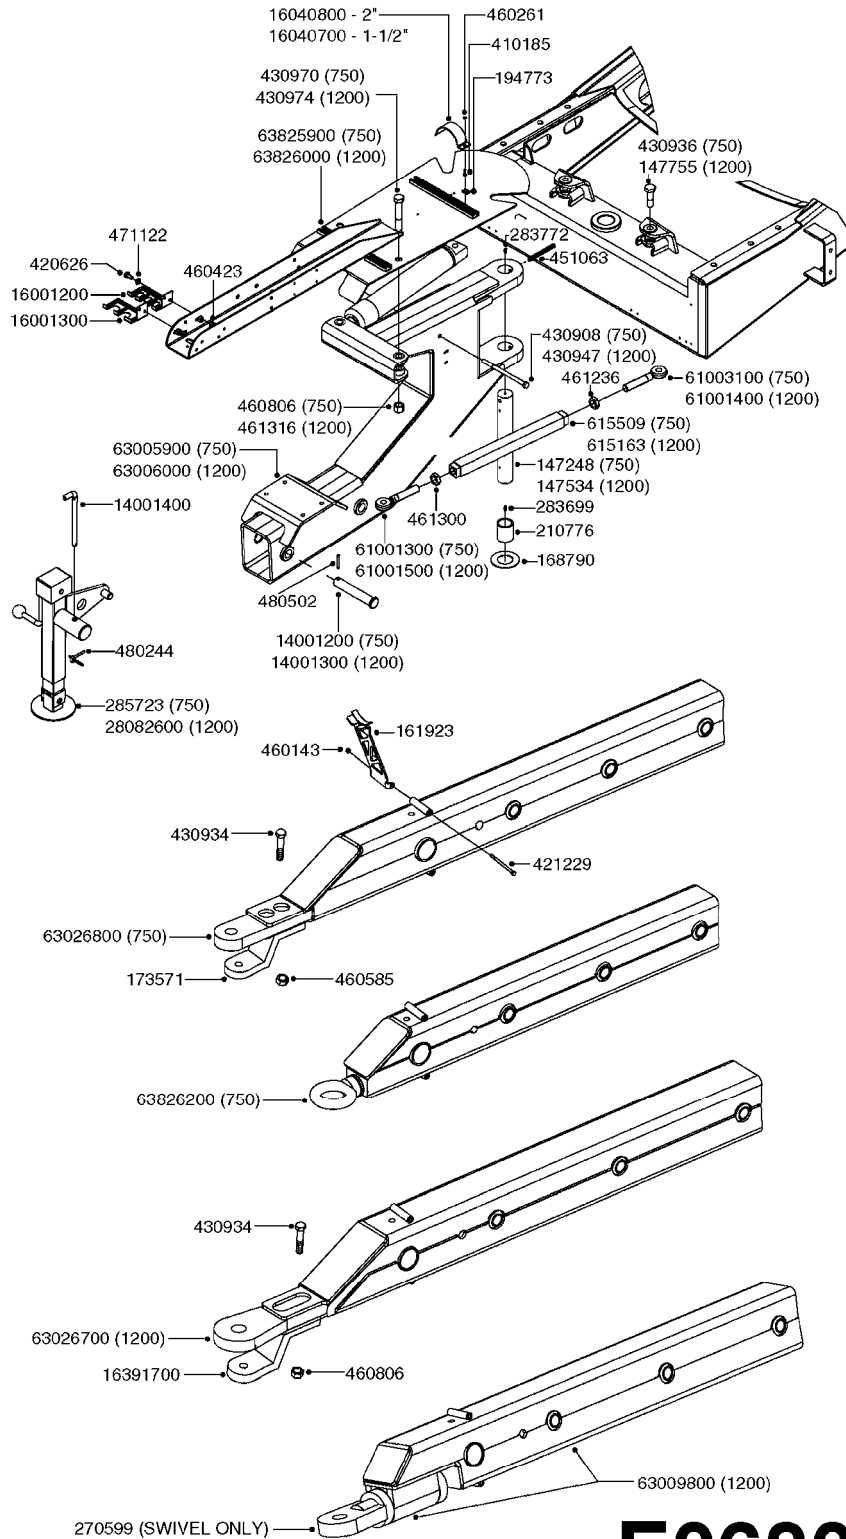

DRAWBAR - CM+750/1200
E0680-HIN, 01:01:16

Page 0

Date 12.08.2020 8:48