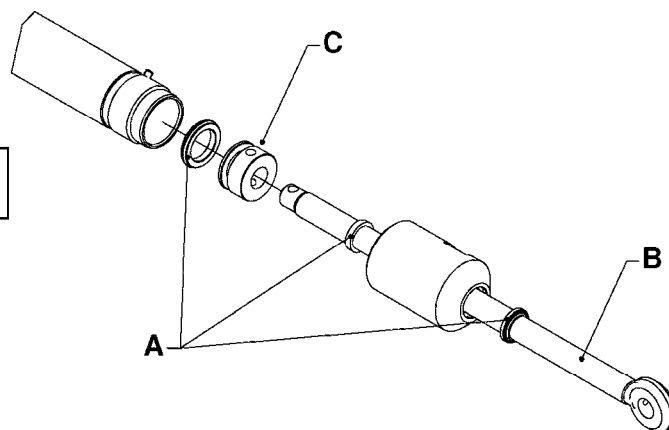

Check cylinder barrel for stamped part number.