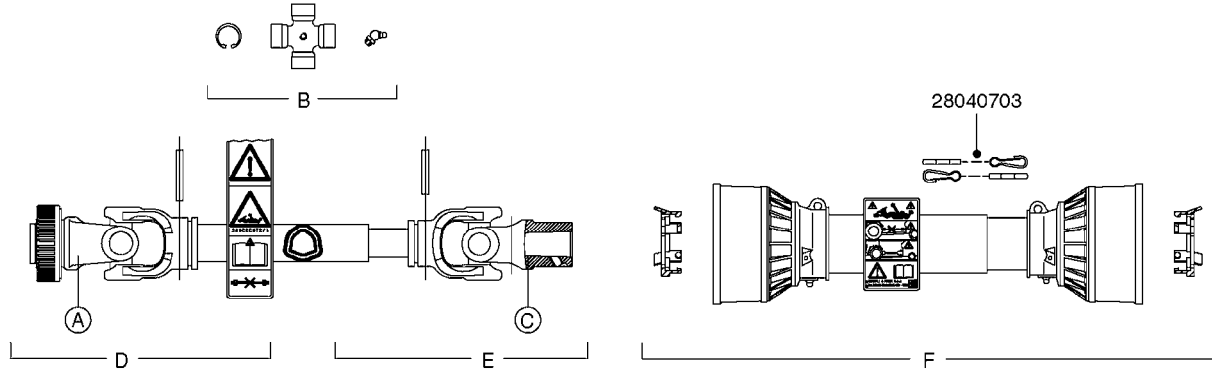

10549503 - KIT WITHOUT GEARBOX
10549603 - COMPLETE KIT WITH GEARBOX

COMPLETE ASSEMBLIES
WHOLEGOODS ITEMS

A0490

GEAR BOX KIT 1000 RPM
A0490-HIN, 01:01:16

Page 1

Date 04.11.2017 13:20

parts-n°	order qty	description
10549103	1	BUSHING D28/D10.5X50
10549203	1	BUSHING D28/D12.5X16
10549303	1	MOUNT PLATE PTO COVER 1000 RPM
10549403	1	MOUNT PLATE F.G/BOX 1000 PRM
10549503	1	GEAR BOX KIT 1000 RPM LESS G/B
10549603	1	GEAR BOX KIT 1000 RPM 361/462
242226	1	SEAL WASHER F.BOTTOM PLUG
284268	1	LEVEL INDICATOR GEAR ML 52
284586	1	GEAR BOX 1000 RPM
330746	1	GUARD PTO LOWER PART SHORT
330757	1	GUARD PTO UPPER PART SHORT
410347	1	SCREW M6X20 8.8
420582	1	BOLT HEX 8.8 DEL M8X20 FT A2
420862	1	BOLT HEX 8.8 DEL M10X16 FT
421216	1	BOLT HEX 8.8 DEL M10X130
430721	1	BOLT HEX 8.8 DEL M12X40 FT
460143	1	NUT HEX M8X1.25 LOCK DIN985A2 SS
460202	1	NUT HEX M6
470127	1	WASHER D15D10X2 M10 LOCK
470466	1	WASHER D21.1/D12.2X2.5 LOCK
471126	1	WASHER, M8, Ø16/ 8.4X 1.6, SS