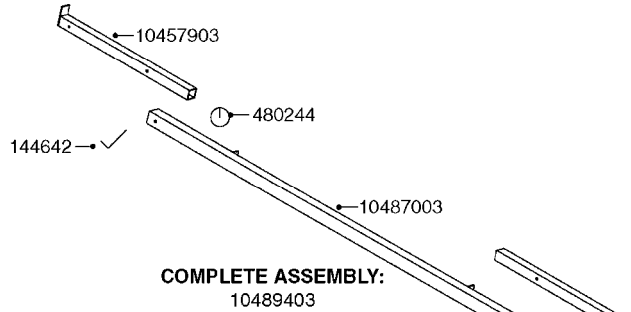

**45'-66' EAGLE ON
NAVIGATOR TA
TR 500 TA
TR 800 TA
TR 1000 TA**

**45'-66' EAGLE
ON HC 650M/ 950M**