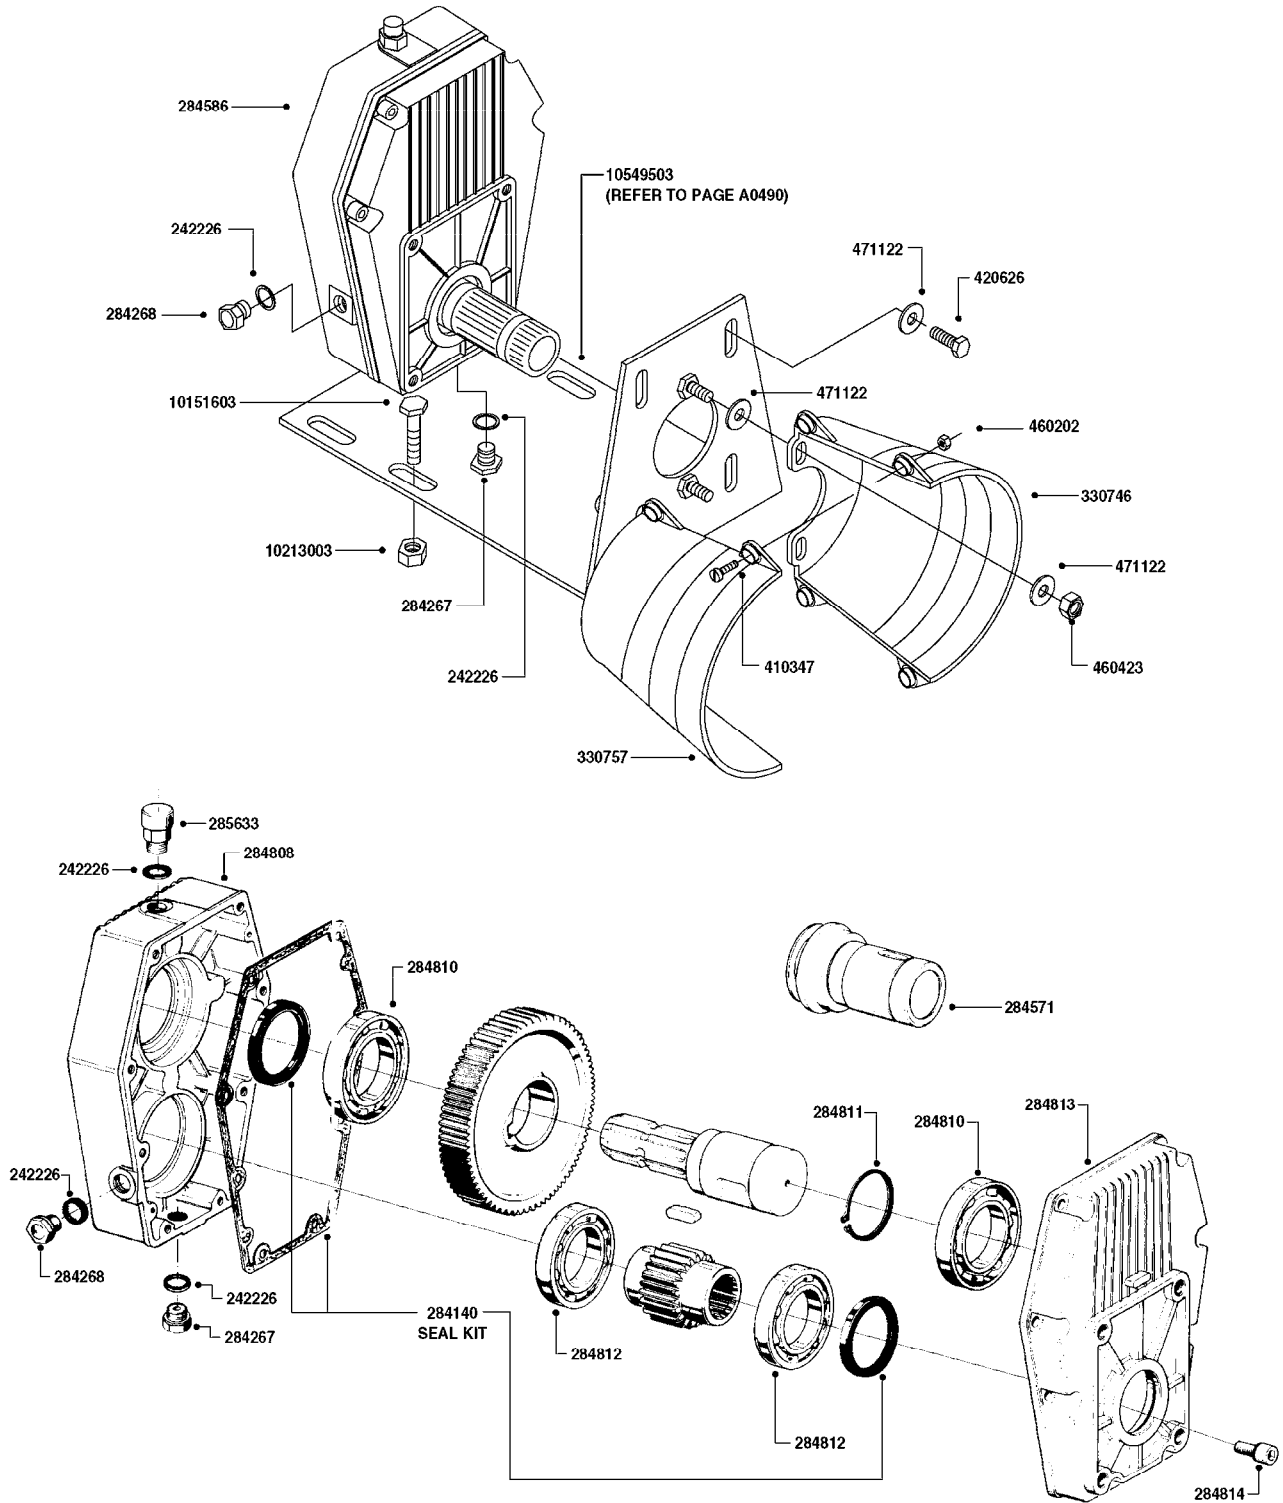

GEAR LUBE REQUIREMENT
SAE 90 GEAR LUBE
(FILL TO SIGHT GAUGE CENTER)

COMPLETE ASSEMBLIES
WHOLEGOODS ITEMS

A0480

GEAR DRIVE 1000RPM 361-3/460-3
A0480-HIN, 01:01:16

Page 1

Date 04.11.2017 13:20

parts-n°	order qty	description
242226	1	SEAL WASHER F.BOTTOM PLUG
284140	1	GASKET SET FOR GEAR ML52 1/3
284267	1	BOTTOM PLUG F. GEAR ML52
284268	1	LEVEL INDICATOR GEAR ML 52
284571	1	SHAFT F.ML52
284586	1	GEAR BOX 1000 RPM
284808	1	HOUSING F.ML52 GEARBOX
284810	1	BEARING INNER ML52 GEARBOX
284811	1	SNAP-RING OUTER 46X2
284812	1	BEARING OUTER ML52 GEARBOX
284813	1	ENDCOVER F.ML52 GEARBOX
284814	1	SCREW F.END COVER ML52 GEARBOX
285633	1	BOTTOM PLUG F.M7 GEAR
330746	1	GUARD PTO LOWER PART SHORT
330757	1	GUARD PTO UPPER PART SHORT
410347	1	SCREW M6X20 8.8
420626	1	BOLT HEX 8.8 DEL M10X20 FT
460202	1	NUT HEX M6
460423	1	NUT HEX M10X1.50 LOCK DIN985A2 SS
471122	1	WASHER, M10, Ø20/10.5X 2.0, SS
10151603	1	BOLT HEX 7/16 NC GR.2 01.50'
10213003	1	NUT HEX NC (NYLON LOCK) 7/16"
10549503	1	GEAR BOX KIT 1000 RPM LESS G/B