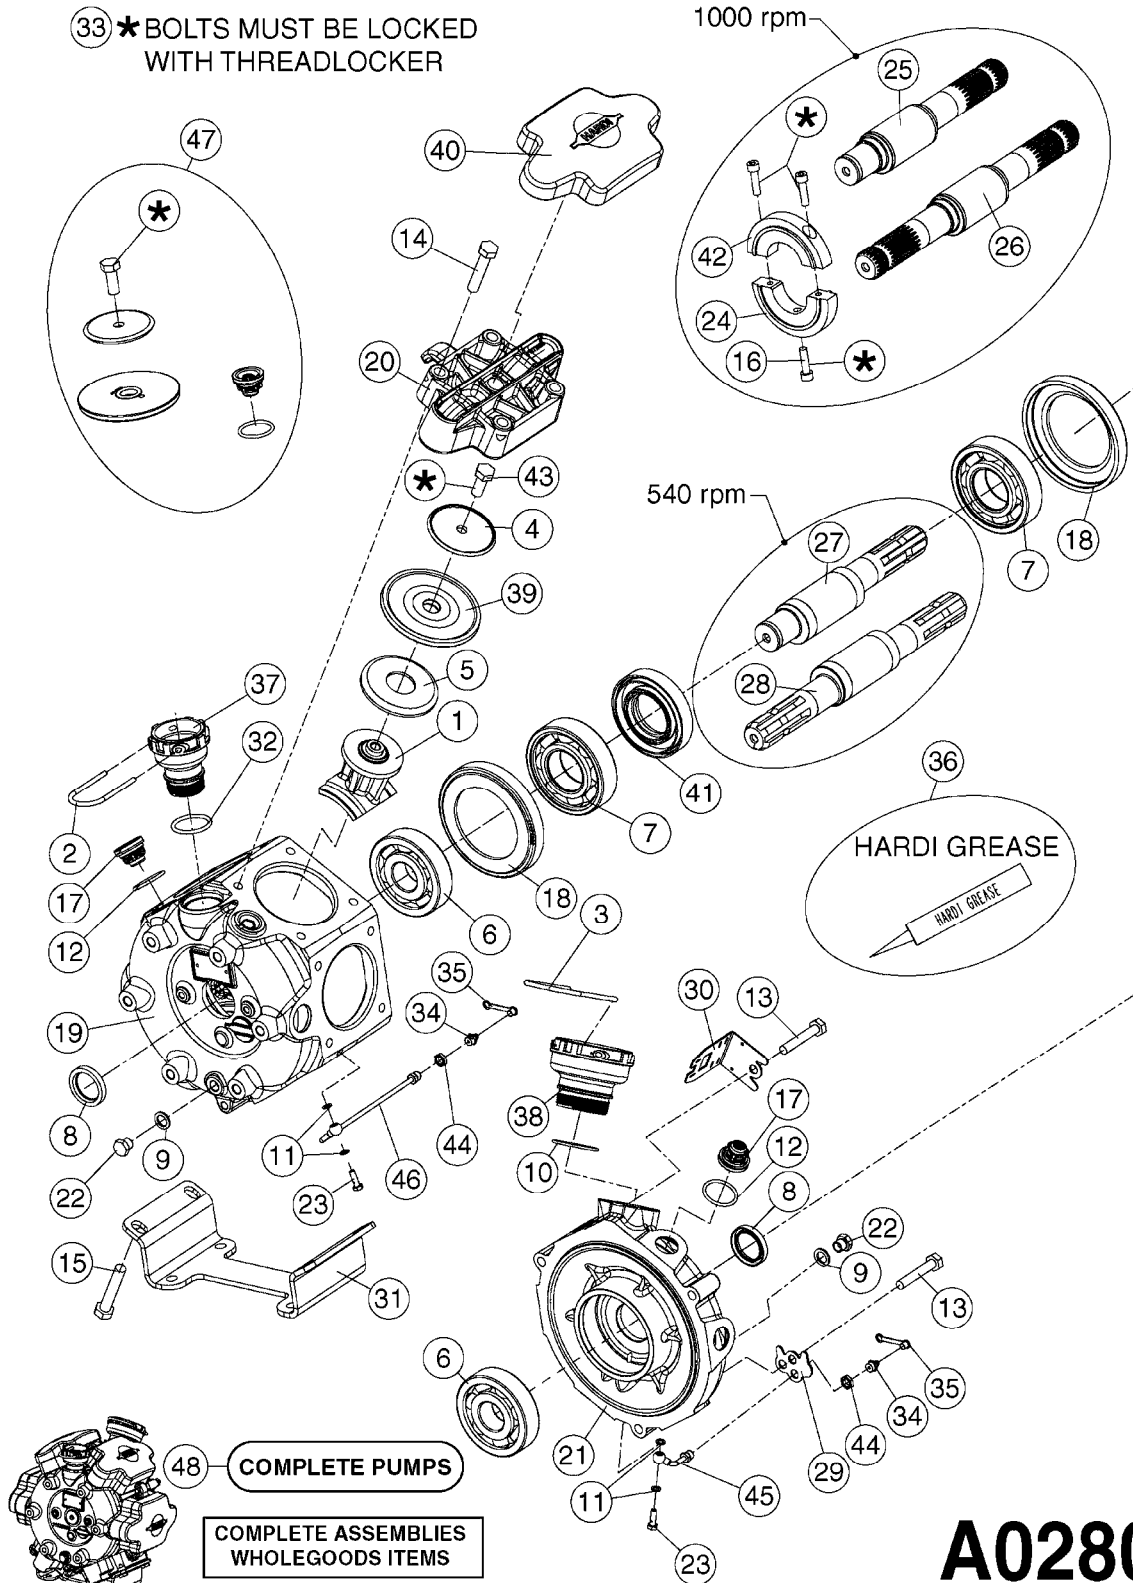

33 *BOLTS MUST BE LOCKED WITH THREADLOCKER

1000 rpm

540 rpm

HARDI GREASE

PUMP - 364 540/1000 RPM
A0280-HIN, 21:02:17

Page 1
Date 04.11.2017 13:20

Pos.	parts-n°	order qty	description
1	111622	1	CONNECTING ROD 463/5.5MM
1	111628	1	CONNECTING ROD 363/5.5 PUMP
1	111629	1	CONNECTING ROD 363/364-7 PUMP
1	111630	1	CONNECTING ROD 363/364-10 PUMP
2	145996	1	FITT.DK S-67 FORK
3	145997	1	FITT.DK S-93 FORK
4	161174	1	DIAPHRAGM DISC SS 361/363/364 PUMP
5	161372	1	DIAPHRAGM BACKING DISC,320-361
6	210221	1	BEARING BALL 6407
7	210232	1	BEARING BALL 6310
8	210243	1	SEAL OIL 35 X 47 X 7
9	241404	1	DOWTY SEAL 1/4"
10	242225	1	O-RING D45.0 X 4.0 RUBBER
11	242374	1	WASHER Ø10/Ø6X1 COPPER
12	330024	1	O-RING D41,1/D34.5 X 3,5
13	420895	1	BOLT HEX 8.8 RAW M10X60
14	430312	1	BOLT HEX 8.8 RAW M12X60
15	430437	1	BOLT HEX 8.8 RAW M12X65
16	450995	1	BOLT ALLEN M8X30 DIN 912 RAW
17	728146	1	VALVE FOR 361(726890/707932)
18	11171900	1	CONROD RING 364/464 MACHINED
19	11172000	1	PUMP HOUSE 364 MACHINED 5/4" BSP RED
20	11172800	1	VALVE COVER 363/364 MACHINED RED
21	11173200	1	FRONTPART 364, 1½" BSP RED
22	14010400	1	PLUG 1/4" BSP
23	14120400	1	BANJOBOLT M6 X 19
24	14120700	1	COUNTERWEIGHT 364/464-1000
25	14137300	1	CRANKSHAFT 364/464-5.5 1000
26	14137900	1	CRANKSHAFT 364/464-5.5 GG 1000
27	14137600	1	CRANKSHAFT 364/464-10
28	14138200	1	CRANKSHAFT 364/464-10 GG
29	16382900	1	GREASE NIPPLE PLATE, 364
30	16390600	1	BRACKET FOR RPM SENSOR
31	17002400	1	FOOT F. 36X PUMP, RED
32	24266600	1	O-RING D 38,0 X 4,0 70SH.NITR
33	28045503	1	LOCTITE 262 .5ML (.017oz.)
34	28163300	1	GREASE NIPPLE H1 M6X1 DIN 7412
35	28163400	1	CAP F. GREASENIPPLE YELLOW M6X1
36	28164600	1	HARDI PUMP GREASE S3 V550L 1
37	32242200	1	FITTING S67 5/4" KON. RG 2014
38	32242300	1	NIPPLE S93 1,5' KON.RG 2014
39	33511400	1	DIAPHRAGM PUMP 361/361/363/364 PUR
40	33524300	1	COVER PLASTIC 364 PUMP
41	33527200	1	GREASE SPLIT 364/464
42	39136200	1	HALFPART 364/464-1000
43	43099200	1	BOLT HEX SS M12 X 30 DIN933 A4
44	46134000	1	NUT HEX M10x1 H=2.3 NV=14 ELZIN
45	61096800	1	BANJOTUBE SHORT 364 COMPL.
46	61096900	1	BANJOTUBE LONG 364 COMPL.
47	75585900	1	PUMP KIT 364
48	82168100	1	PUMP 464-5.5 THROUGH SHAFT 1000RPM
48	82169500	1	PUMP 364-5.5-MED-1000
48	82169700	1	PUMP 364-5.5-MOD2-1000-OSP
48	82170000	1	PUMP 364-10-STD-540 FK
48	82170300	1	PUMP 364-10-MOD-540-GG THROUGH SHAFT
48	82170400	1	PUMP 364-10-MOD-540-OSP