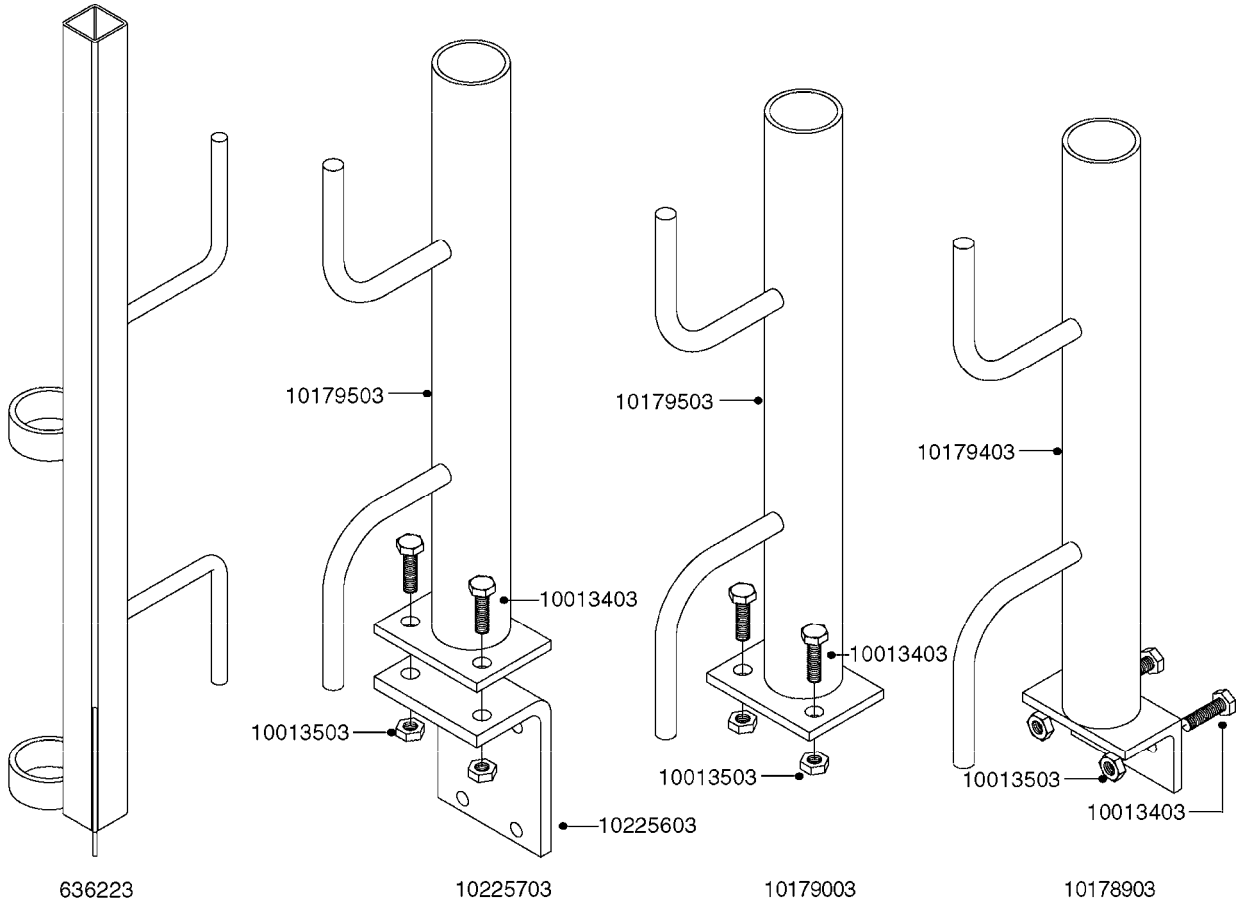

Page 1

Date 04.11.2017 13:21

parts-n°	order qty	description
130390	1	TEE 3/8'X 1/2' BSP F.TYPE 60S
145791	1	CONE FOR ON/OFF
147063	1	SWIRL F.SPRAY GUN TYPE 60
240936	1	O-RING D13.3X2.4 NITRIL
241441	1	O-RING D29.3X3
241965	1	O-RING 12.1 X 1.6
242007	1	O-RING D9.1X1.6
242013	1	SPRING RUBBER F/TRIGGER
242033	1	O-RING
242064	1	SLEEVE RUBBER 3X8X4MM
320084	1	FITT.DK NUT 1/2" BSP
322073	1	HOUSING F.SWIRL TYPE 60S H.G.
322075	1	HOUSING F. NOZZLE
330013	1	O-RING D15/D10X2.5 F.3/8"NUT
334117	1	HANDLE PIECE RIGHT F.60S/60L
334118	1	HANDLE PIECE LEFT F.60S/60L
334121	1	SEAT FOR ON-OFF TYPE
334190	1	FITT.DK HB 1/2' F. PISTOL 60S
334533	1	CLAMP HOSE PLASTIC 3/8"
334534	1	CLAMP HOSE PLASTIC 1/2"
334653	1	FITT.DK HB 3/8' F.HANDGUN
334655	1	TRIGGER SAFETY F.60S/60L GUN
371314	1	NOZZLE CERAMIC 1099-20
440634	1	SCREW 5/8"
480716	1	PIN D3X6 STAINLESS
615455	1	TUBE F.LANCE TYPE 60L
725476	1	SPINDLE
725477	1	TRIGGER
750270	1	GASKET KIT F.SPRAY GUN
843196	1	GUN, MODEL 60S
843197	1	HANDGUN KIT TYPE 60 LONG
92701703	1	HOSE R X3/8" X300PSI WP X0012"
92702103	1	HOSE R X1/2" X300PSI WP X0012"