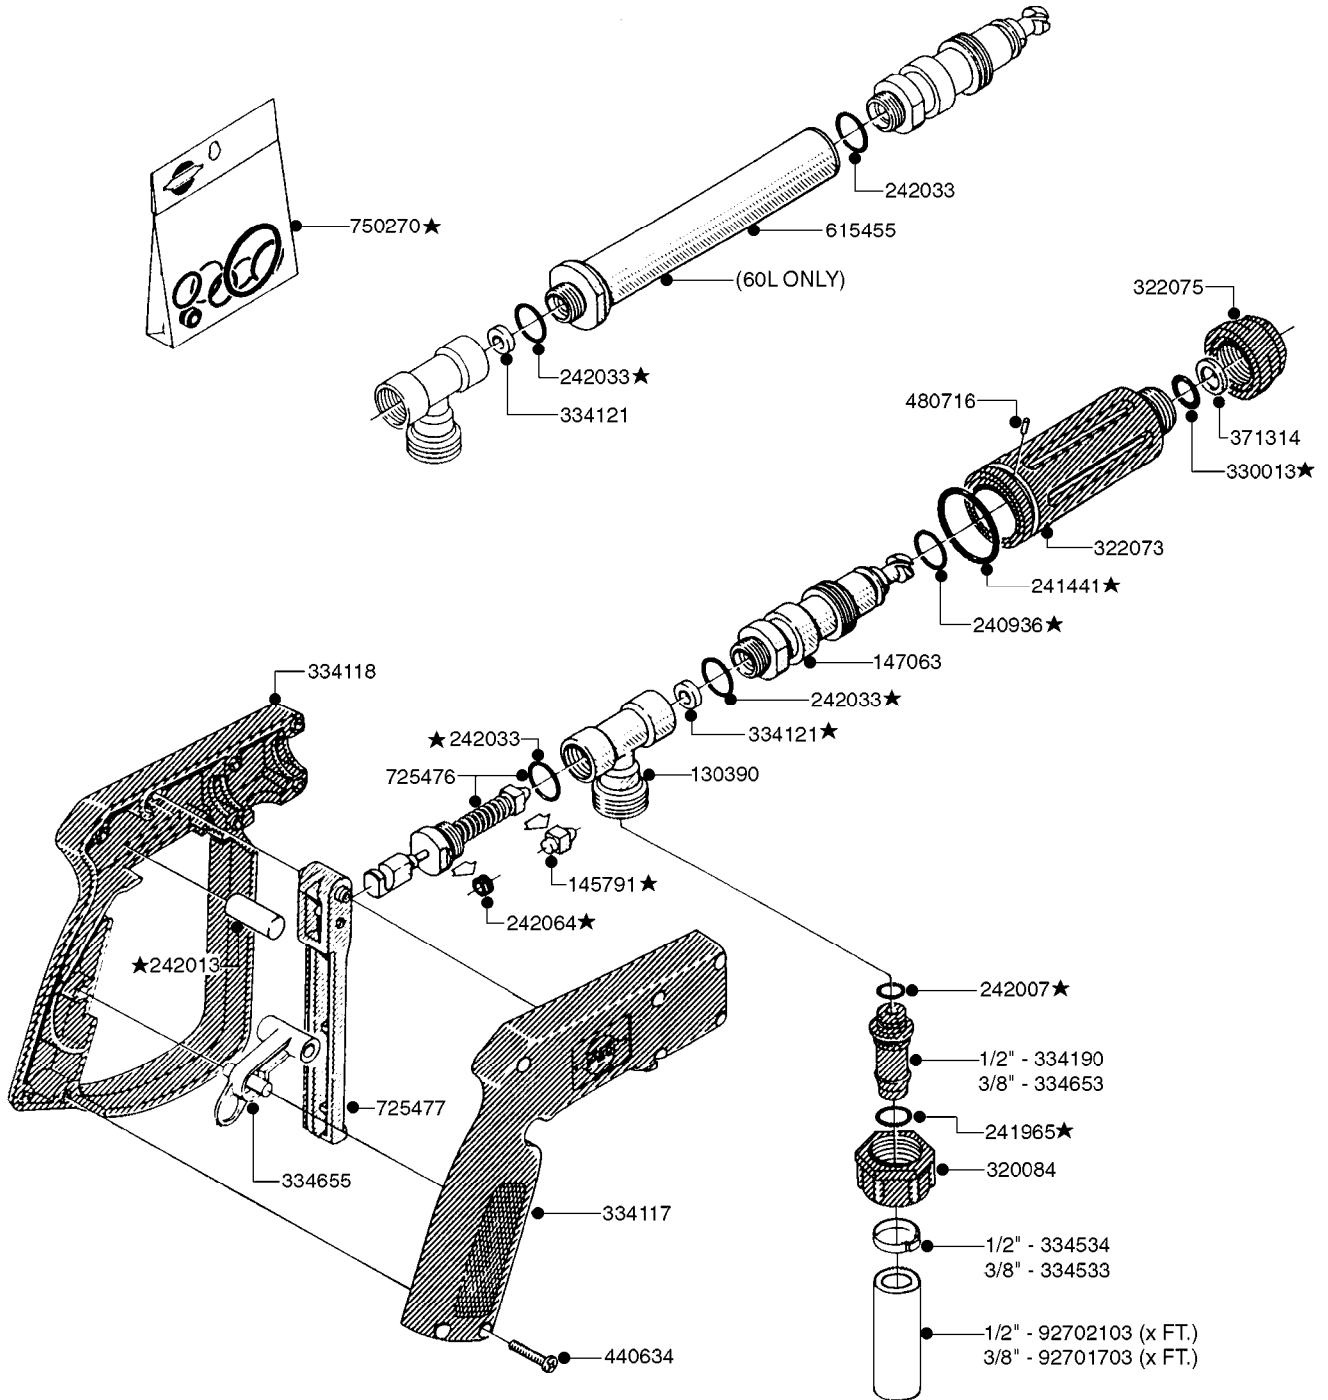

COMPLETE ASSEMBLY:
843197 - 60L
843196 - 60S

COMPLETE ASSEMBLIES
WHOLEGOODS ITEMS

K0480

HANDGUN TYPE 60S/60L POST 95
K0480-HIN, 01:01:16

Page 1

Date 04.11.2017 13:21

parts-n°	order qty	description
130390	1	TEE 3/8'X 1/2' BSP F.TYPE 60S
145791	1	CONE FOR ON/OFF
147063	1	SWIRL F.SPRAY GUN TYPE 60
240936	1	O-RING D13.3X2.4 NITRIL
241441	1	O-RING D29.3X3
241965	1	O-RING 12.1 X 1.6
242007	1	O-RING D9.1X1.6
242013	1	SPRING RUBBER F/TRIGGER
242033	1	O-RING
242064	1	SLEEVE RUBBER 3X8X4MM
320084	1	FITT.DK NUT 1/2" BSP
322073	1	HOUSING F.SWIRL TYPE 60S H.G.
322075	1	HOUSING F. NOZZLE
330013	1	O-RING D15/D10X2.5 F.3/8"NUT
334117	1	HANDLE PIECE RIGHT F.60S/60L
334118	1	HANDLE PIECE LEFT F.60S/60L
334121	1	SEAT FOR ON-OFF TYPE
334190	1	FITT.DK HB 1/2' F. PISTOL 60S
334533	1	CLAMP HOSE PLASTIC 3/8"
334534	1	CLAMP HOSE PLASTIC 1/2"
334653	1	FITT.DK HB 3/8' F.HANDGUN
334655	1	TRIGGER SAFETY F.60S/60L GUN
371314	1	NOZZLE CERAMIC 1099-20
440634	1	SCREW 5/8"
480716	1	PIN D3X6 STAINLESS
615455	1	TUBE F.LANCE TYPE 60L
725476	1	SPINDLE
725477	1	TRIGGER
750270	1	GASKET KIT F.SPRAY GUN
843196	1	GUN, MODEL 60S
843197	1	HANDGUN KIT TYPE 60 LONG
92701703	1	HOSE R X3/8" X300PSI WP X0012"
92702103	1	HOSE R X1/2" X300PSI WP X0012"