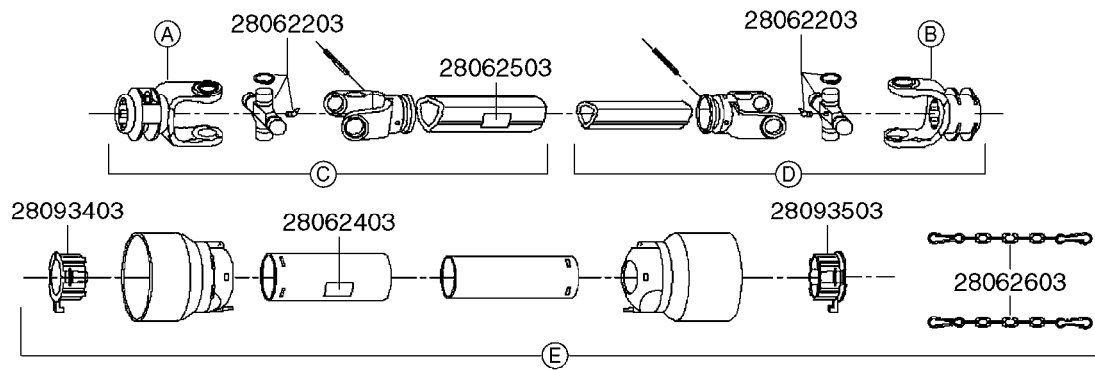

A0520

PTO SHAFTS - BONDIOLI CENT.
A0520-HIN, 19:05:16

Page 1

Date 04.11.2017 13:20

parts-n°	order qty	description
289042	1	UNIV. JOINT 22x54mm
421024	1	BOLT HEX 8.8 DEL M8X60
450015	1	SCREW ALLAN 3/8'X5/8' BLACK
460143	1	NUT HEX M8X1.25 LOCK DIN985A2 SS
28009803	1	PTO PIN TUBE RETAINER OUTER
28009903	1	PTO TUBE RETAINER INNER
28010103	1	PTO YOKE F.INNER TUBE CV PTO
28021403	1	PTO 1"STR/1-3/8" 6SPL B&P
28021503	1	PTO 1"STR/1-3/8" 21SPL B&P
28021603	1	PTO 1"STR/1-3/4" 20SPL B&P
28027903	1	PTO BALL LOCK.KIT F.1-3/8 YOKE
28040503	1	UNIV. JOINT 27x74.6mm
28040703	1	SAFETY CHAIN F.CV BLACK PTO (SET OF 2)
28041803	1	DECAL DANGER GUARD MISSING
28041903	1	DECAL DANGER ROT.DRIVELINE
28056703	1	PTO YOKE #1 1-3/8" X 6 SPLINE
28056803	1	PTO YOKE #1 1-3/8" X 21 SPLINE
28056903	1	PTO YOKE #4 1-3/4" X 20 SPLINE
28057003	1	PTO TUBE YOKE #1-G1 OUTER
28057103	1	PTO TUBE YOKE #4-G4 OUTER
28057203	1	PTO PIN TUBE RETAINER OUTER
28057303	1	PTO TUBE OUTER #1 745MM
28057403	1	PTO TUBE OUTER #4 720MM
28057503	1	PTO TUBE INNER #1 745MM
28057603	1	PTO TUBE INNER #4 720MM
28057703	1	PTO TUBE RETAINER INNER
28057803	1	PTO TUBE YOKE #1 Ø=1"
28057903	1	PTO TUBE YOKE #4 Ø=1"
28058003	1	PTO HALF SAFETY SHIELD OUTER
28058103	1	PTO HALF SAFETY SHIELD OUTER
28058203	1	PTO HALF SAFETY SHIELD INNER
28058303	1	PTO HALF SAFETY SHIELD INNER
28058403	1	PTO BALL LOCK.KIT F.1-3/4 YOKE
28058503	1	PTO TUBE YOKE #1-G1 INNER