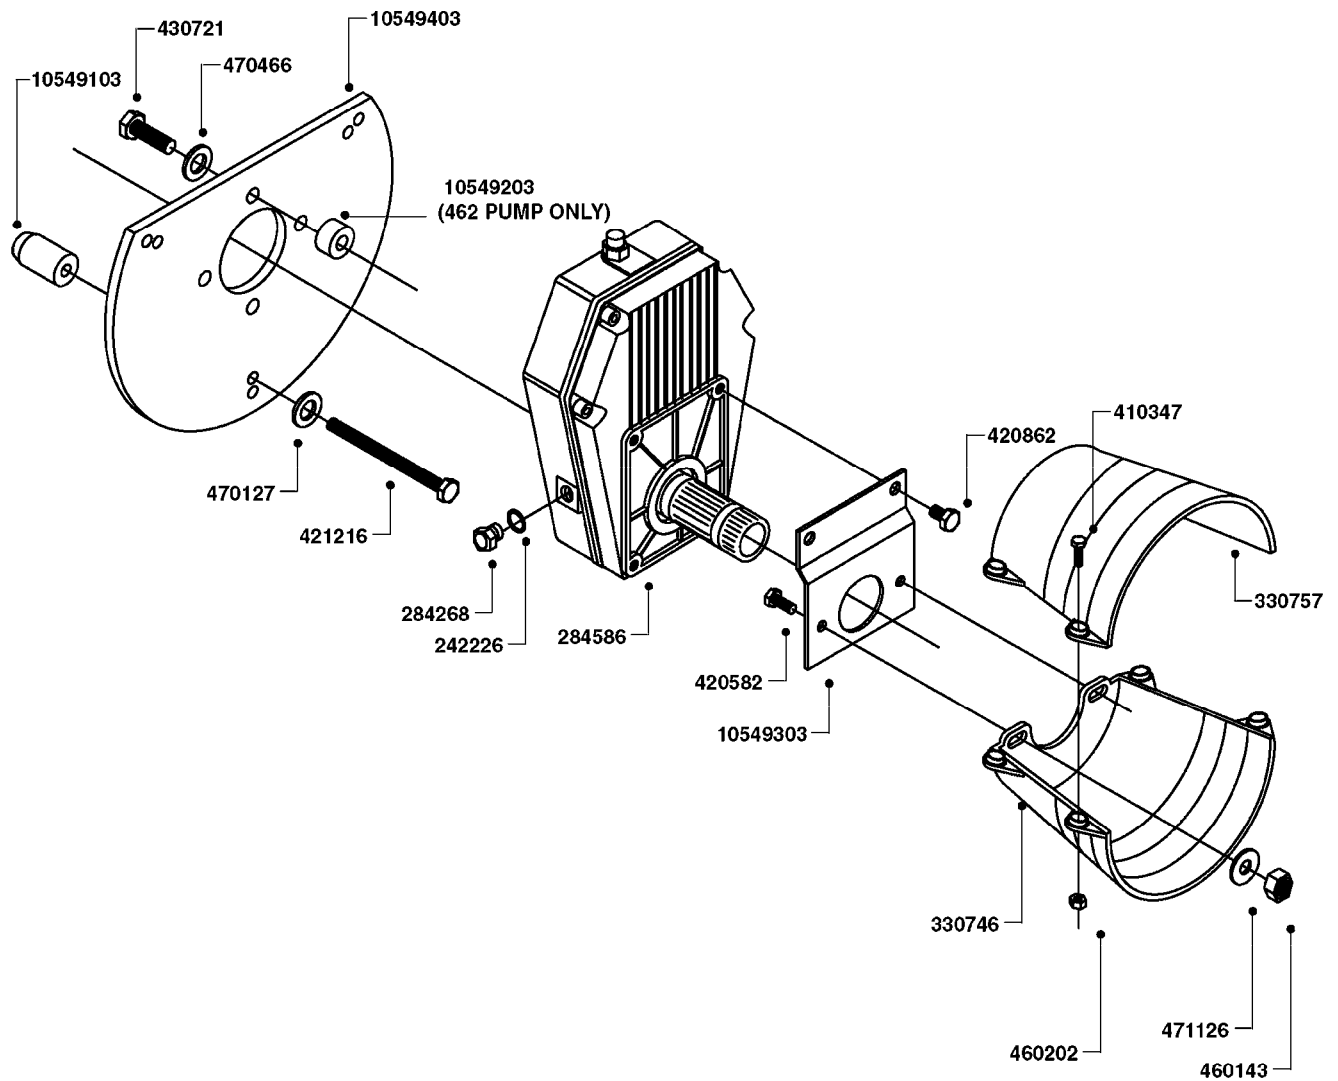

GEAR LUBE REQUIREMENT
SAE 90 GEAR LUBE
(FILL TO SIGHT GAUGE CENTER)

COMPLETE ASSEMBLIES
WHOLEGOODS ITEMS

A0480

GEAR DRIVE 1000RPM 361-3/460-3
A0480-HIN, 01:01:16

Page 1

Date 04.11.2017 13:20

parts-n°	order qty	description
242226	1	SEAL WASHER F.BOTTOM PLUG
284140	1	GASKET SET FOR GEAR ML52 1/3
284267	1	BOTTOM PLUG F. GEAR ML52
284268	1	LEVEL INDICATOR GEAR ML 52
284571	1	SHAFT F.ML52
284586	1	GEAR BOX 1000 RPM
284808	1	HOUSING F.ML52 GEARBOX
284810	1	BEARING INNER ML52 GEARBOX
284811	1	SNAP-RING OUTER 46X2
284812	1	BEARING OUTER ML52 GEARBOX
284813	1	ENDCOVER F.ML52 GEARBOX
284814	1	SCREW F.END COVER ML52 GEARBOX
285633	1	BOTTOM PLUG F.M7 GEAR
330746	1	GUARD PTO LOWER PART SHORT
330757	1	GUARD PTO UPPER PART SHORT
410347	1	SCREW M6X20 8.8
420626	1	BOLT HEX 8.8 DEL M10X20 FT
460202	1	NUT HEX M6
460423	1	NUT HEX M10X1.50 LOCK DIN985A2 SS
471122	1	WASHER, M10, Ø20/10.5X 2.0, SS
10151603	1	BOLT HEX 7/16 NC GR.2 01.50'
10213003	1	NUT HEX NC (NYLON LOCK) 7/16"
10549503	1	GEAR BOX KIT 1000 RPM LESS G/B

10549503 - KIT WITHOUT GEARBOX
10549603 - COMPLETE KIT WITH GEARBOX

COMPLETE ASSEMBLIES
WHOLEGOODS ITEMS

A0490

GEAR BOX KIT 1000 RPM
A0490-HIN, 01:01:16

Page 1

Date 04.11.2017 13:20

parts-n°	order qty	description
10549103	1	BUSHING D28/D10.5X50
10549203	1	BUSHING D28/D12.5X16
10549303	1	MOUNT PLATE PTO COVER 1000 RPM
10549403	1	MOUNT PLATE F.G/BOX 1000 PRM
10549503	1	GEAR BOX KIT 1000 RPM LESS G/B
10549603	1	GEAR BOX KIT 1000 RPM 361/462
242226	1	SEAL WASHER F.BOTTOM PLUG
284268	1	LEVEL INDICATOR GEAR ML 52
284586	1	GEAR BOX 1000 RPM
330746	1	GUARD PTO LOWER PART SHORT
330757	1	GUARD PTO UPPER PART SHORT
410347	1	SCREW M6X20 8.8
420582	1	BOLT HEX 8.8 DEL M8X20 FT A2
420862	1	BOLT HEX 8.8 DEL M10X16 FT
421216	1	BOLT HEX 8.8 DEL M10X130
430721	1	BOLT HEX 8.8 DEL M12X40 FT
460143	1	NUT HEX M8X1.25 LOCK DIN985A2 SS
460202	1	NUT HEX M6
470127	1	WASHER D15D10X2 M10 LOCK
470466	1	WASHER D21.1/D12.2X2.5 LOCK
471126	1	WASHER, M8, Ø16/ 8.4X 1.6, SS