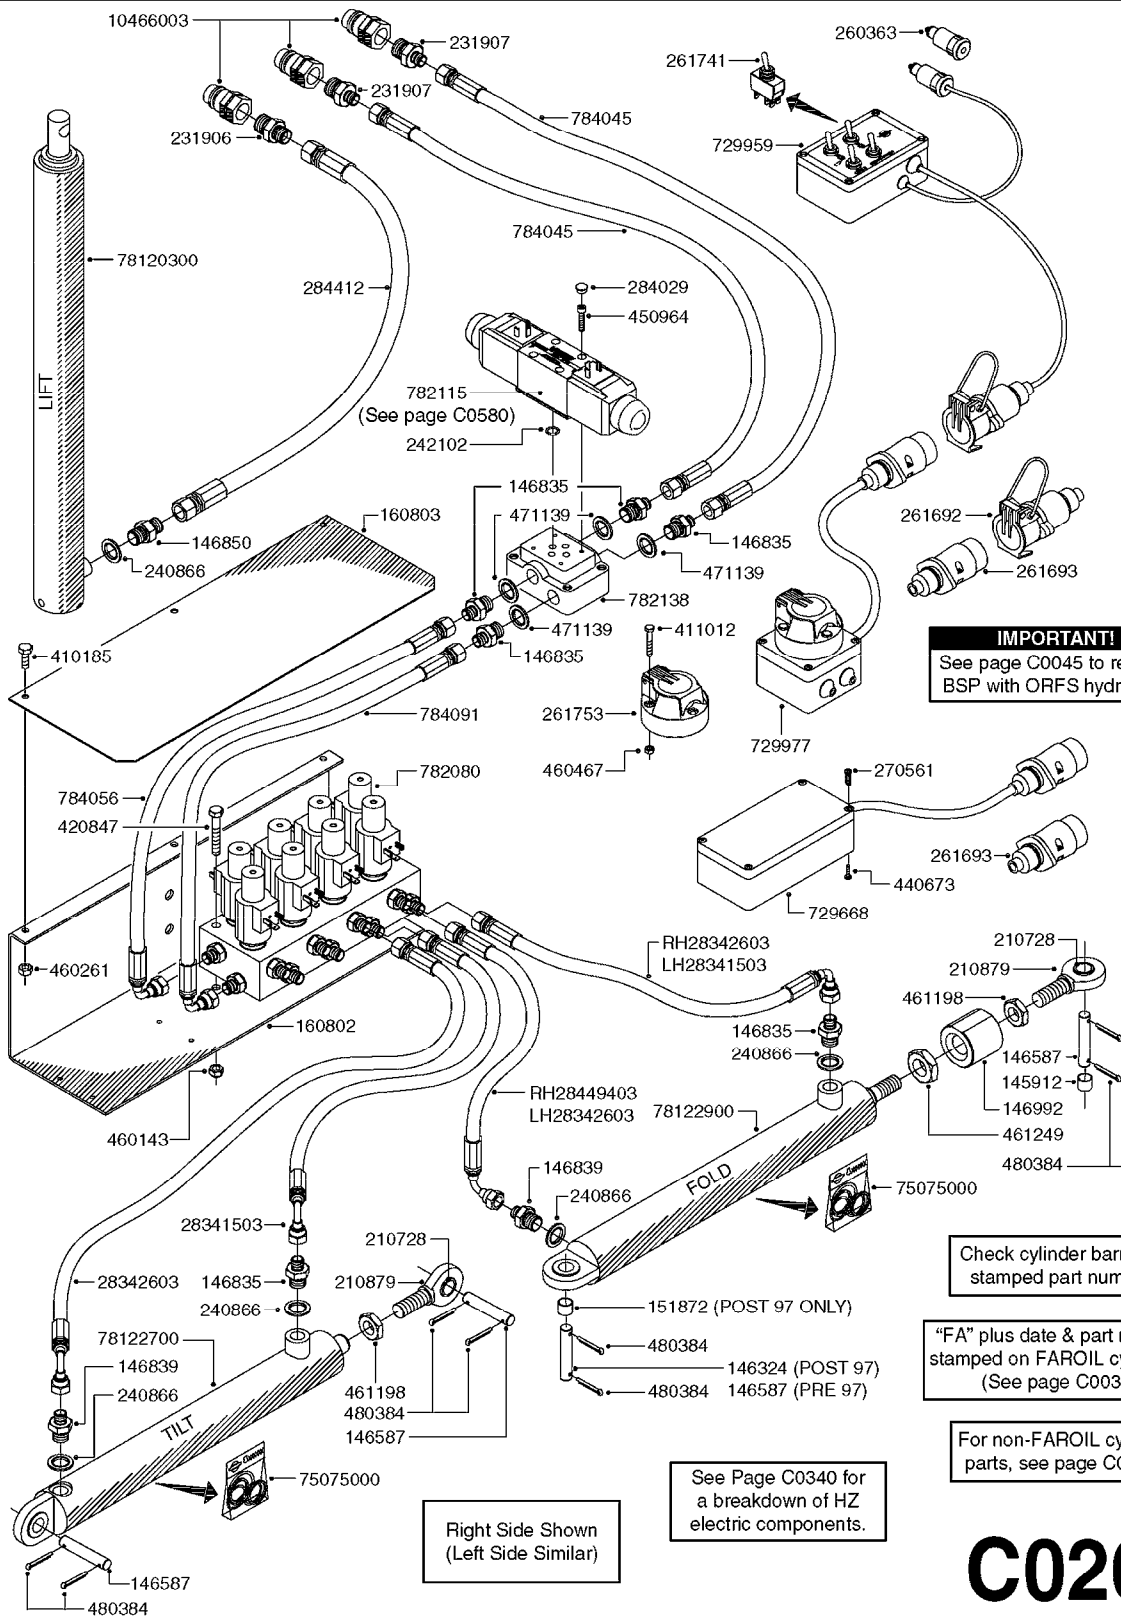

For non-FAROIL cylinder
parts, see page C0010.

Right Side Shown
(Left Side Similar)

C0250

HYDRAULCS EAG HZ 45-66'POST 95
C0250-HIN, 24:03:16

Page 1
Date 04.11.2017 13:21

parts-n°	order qty	description
145912	1	BUSHING D19.8/D17.0X7MM
146324	1	SHAFT D16.8 L102/2 X 5
146587	1	PIN D16.8 X 65
146835	1	ADAPTEUR BSP 1/4" X 3/8"
146839	1	HEX NIPPLE 1/4"X3/8" BSP 0.7MM
146845	1	HEX NIPPLE 1/4"X1/4"
146850	1	HEX NIPPLE 3/8"x3/8" - 1.8mm
146992	1	BUSHING F.CYLINDER
151872	1	BUSHING D22.0/18.0 10MM
160802	1	MOUNT PLATE F.HYD SOLENOID'HZ'
160803	1	COVER PLATE F.HYD SOLENOID'HZ'
210728	1	BEARING F.LINK HEAD M17
210879	1	LINK HEAD M16 x D17
231906	1	HEX NIPPLE 3/8"BSP X 1/2"NPT
231907	1	HEX NIPPLE 1/4"BSP X 1/2"NPT
240866	1	DOWTYSEAL 3/8"
241404	1	DOWTY SEAL 1/4"
284412	1	HOSE HY 3/8" X 315" STR+STR
410185	1	BOLT HEX 8.8 DEL M6X16
420604	1	BOLT HEX 8.8 DEL M10X25 FT DIN933
420847	1	BOLT HEX 8.8 DEL M8X85
460143	1	NUT HEX M8X1.25 LOCK DIN985A2 SS
460261	1	NUT HEX M6X1.00 LOCK DIN985 A2 SS
460423	1	NUT HEX M10X1.50 LOCK DIN985A2 SS
461198	1	NUT HEX M16X2 JAMB
461249	1	NUT HEX M22X1.5
480384	1	PIN COTTER 3/16 x 1-1/2"
784045	1	HOSE HY X 1/4 X 157.50"STR+STR
784078	1	HOSE HY X 1/4 X 417.33"STR+ELB
784091	1	HOSE HY X 1/4 X 295.25"STR+ELB
10466003	1	COUPLER PIONEER 8010-04 1/2NPT
28341503	1	HOSE HY X1/4X078.75"STR+ELB
28342603	1	HOSE HY X1/4X066.93"STR+ELB
28449403	1	HOSE HY X1/4X057.08"STR+ELB
75075000	1	SEAL KIT 78122600/27/28/29
78120300	1	CYLINDER 60/50/30 1100MM
78122700	1	CYLINDER 40/22X300MM RED
78122900	1	CYLINDER 40/22X300MM RED