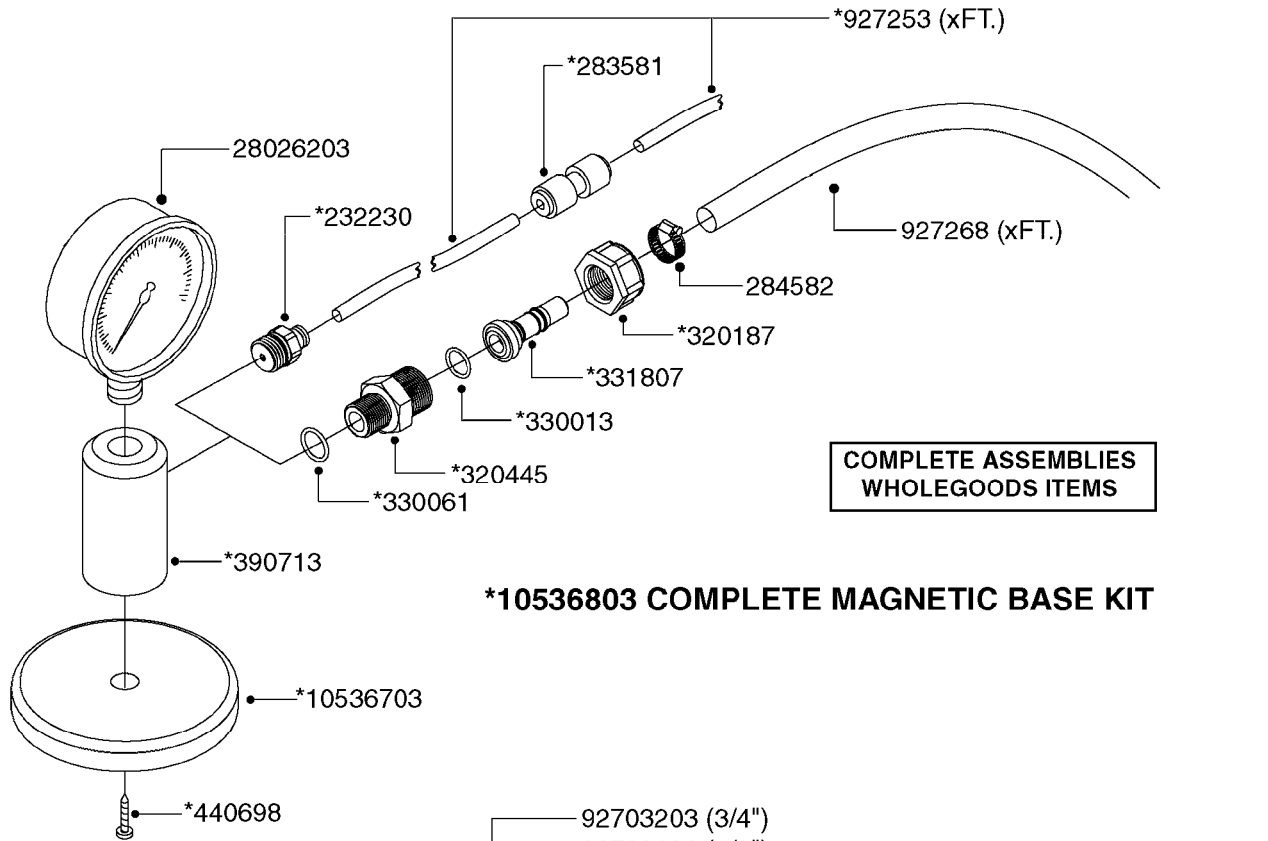

K0690

REMOTE GAUGE-MAGNETIC BASE KIT
K0690-HIN, 01:01:16

Page 1
Date 04.11.2017 13:21

parts-n°	order qty	description
231346	1	QUICK COUPLER 1/8"BSP X 4 MM
232230	1	QUICK COUPLER 1/4"BSP X 4 MM
241651	1	O-RING D14.0X3.0 NITRIL
242594	1	O-RING D14 X 1.78 SCH.70-EPDM
283581	1	HOSE CONNECTOR STR. F.4MM PE
284582	1	CLAMP HOSE GEAR - 5/16"
320187	1	FITT.DK CAP 3/8" BSP BLACK
320283	1	FITT.DK NUT 3/4"BSP
320445	1	FITT.DK HN 1/4"X3/8" BSP
321926	1	FITT.DK REDUC 1/8"BSP F.3/4"N
322046	1	FITT.DK TEE 1/2X1/2HB X3/4'BSP
322048	1	FITT.DK TEE 3/4X3/4HB X3/4'BSP
330013	1	O-RING D15/D10X2.5 F.3/8"NUT
330061	1	O-RING D16/D11X2,5
331807	1	FITT.DK HB 5/16" F.3/8" NUT
334531	1	CLAMP HOSE PLASTIC 3/4"
334534	1	CLAMP HOSE PLASTIC 1/2"
390713	1	GAUGE ADAPTOR 1/4" BSP
440698	1	SCREW F.PLASTIC 6X18 SS HEXHD
721851	1	SCREW PLUG W/QUICK FIT
724637	1	FITT.DK HB 5/16' F. 3/4" COMP.
927253	1	AIR HOSE, DIAMETER 4MM
927268	1	HOSE R X PVC X 1/4 X 0012"
10536703	1	MAGNETIC BASE D3,2'/90LB
10536803	1	MAGNETIC BASE KIT F.GAUGE
28026203	1	GAUGE 200PSI/BR,2.5"1/4BSP-BTM
92702103	1	HOSE R X1/2" X300PSI WP X0012"
92703203	1	HOSE R X3/4" X300PSI WP X0012"