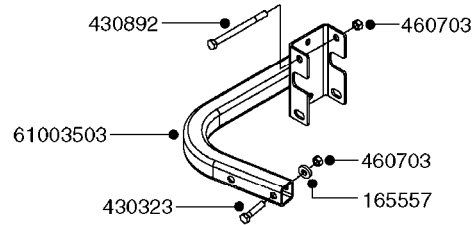

NK/LX/LY PRE-86

NEW NAVIGATOR