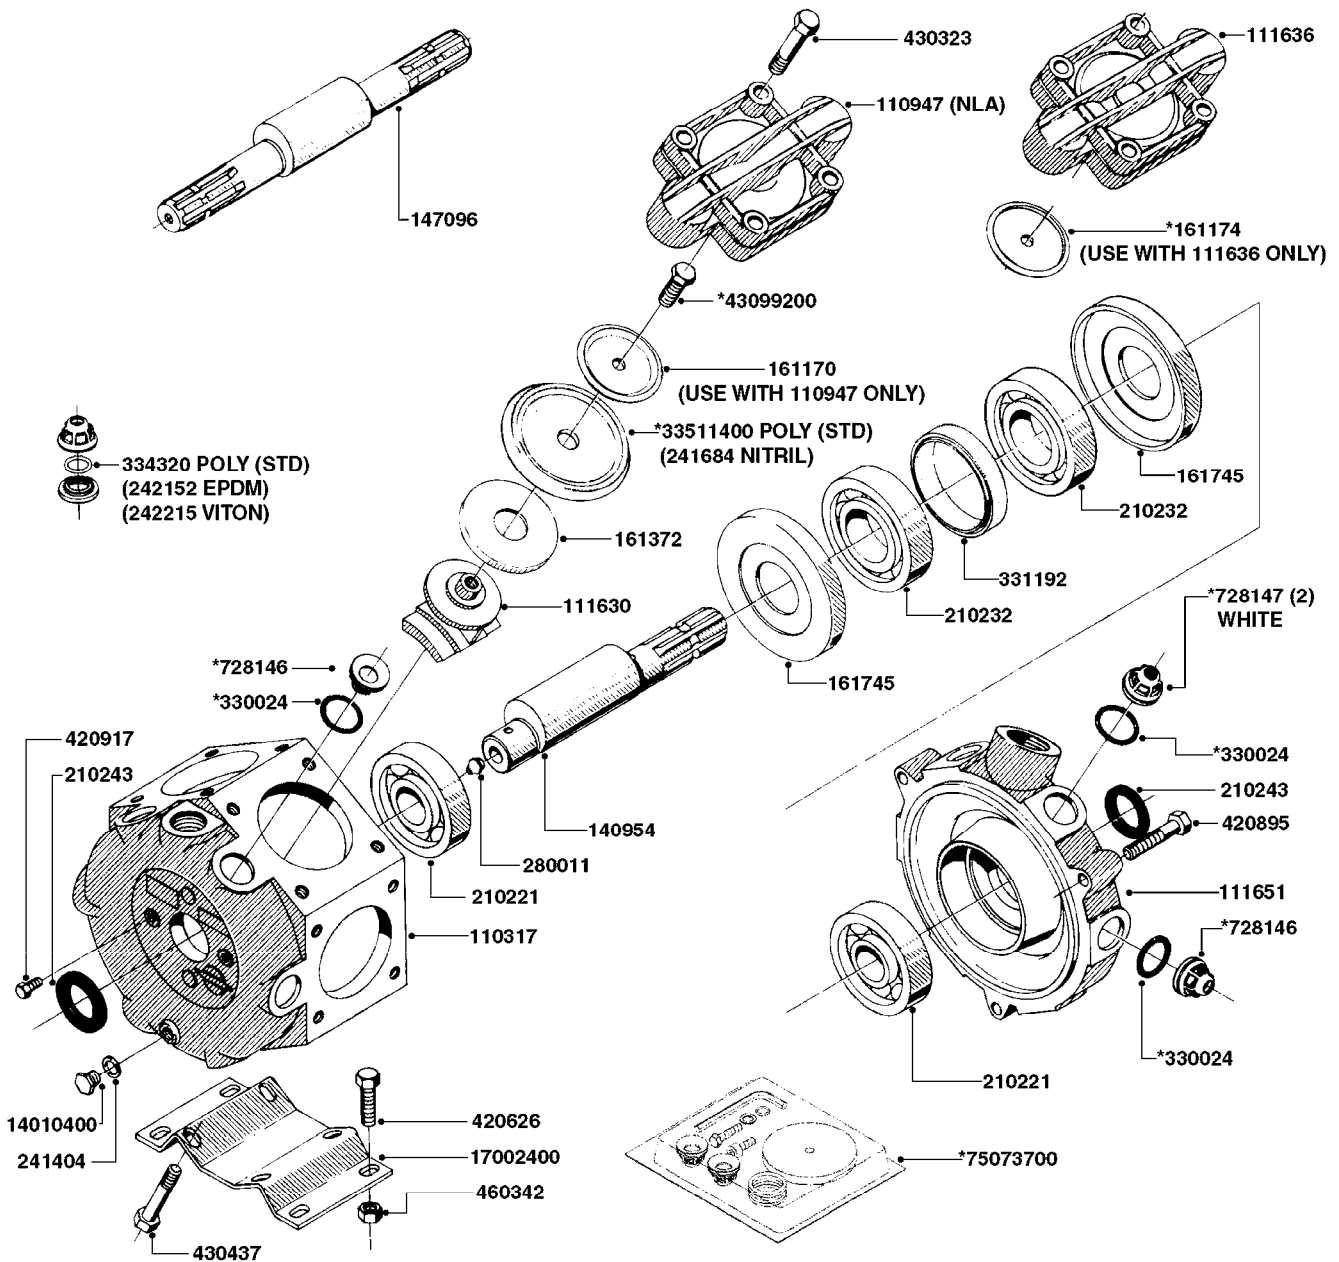

REPLACED BY 364 PUMPS
SEE PAGE A0280

A0250

PUMP - 361 W/MOUNTING BASE
A0250-HIN, 17:03:16

Page 1

Date 04.11.2017 13:20

parts-n°	order qty	description
110317	1	PUMP CASING MODEL 360/361 PNTD
110947	1	VALVE COVER MDL 361 (PAINTED)
111630	1	CONNECTING ROD 363/364-10 PUMP
111636	1	VALVE COVER 363 HEAVY DUTY
111651	1	CASTING F.363 1.5" PUMP(FRONT)
140954	1	CRANK SHAFT MODEL 360/361
147096	1	CRANK SHAFT 361/9.5 THROUGH
161170	1	DIAPH UPPER DISC, 321/361/363
161174	1	DIAPHRAGM DISC SS 361/363/364 PUMP
161372	1	DIAPHRAGM BACKING DISC,320-361
161745	1	METAL SPACER F.363/463
210221	1	BEARING BALL 6407
210232	1	BEARING BALL 6310
210243	1	SEAL OIL 35 X 47 X 7
241404	1	DOWTY SEAL 1/4"
241684	1	DEICER PARTS: DIAPHRAGM MODEL 361 NITRIL
242152	1	O-RING D18.2X3 EPDM
242215	1	O-RING D18X3 VITON
280011	1	GREASE NIPPLE 1/8' SAE H TR
330024	1	O-RING D41,1/D34.5 X 3,5
331192	1	SPACER, MODEL 361/363
334320	1	O-RING D18X3 POLYURETHANE
420626	1	BOLT HEX 8.8 DEL M10X20 FT
420895	1	BOLT HEX 8.8 RAW M10X60
420917	1	BOLT HEX 8.8 RAW M8X12 FT
430323	1	BOLT HEX 8.8 DEL M12X60
430437	1	BOLT HEX 8.8 RAW M12X65
460342	1	NUT HEX M10 DEL DIN934
728146	1	VALVE FOR 361(726890/707932)
728147	1	VALVE FOR 361 WHITE WITH HOLE
14010400	1	PLUG 1/4" BSP
17002400	1	FOOT F. 36X PUMP, RED
33511400	1	DIAPHRAGM PUMP 361/361/363/364 PUR
43099200	1	BOLT HEX SS M12 X 30 DIN933 A4
75073700	1	PUMP KIT 361/363 "06"