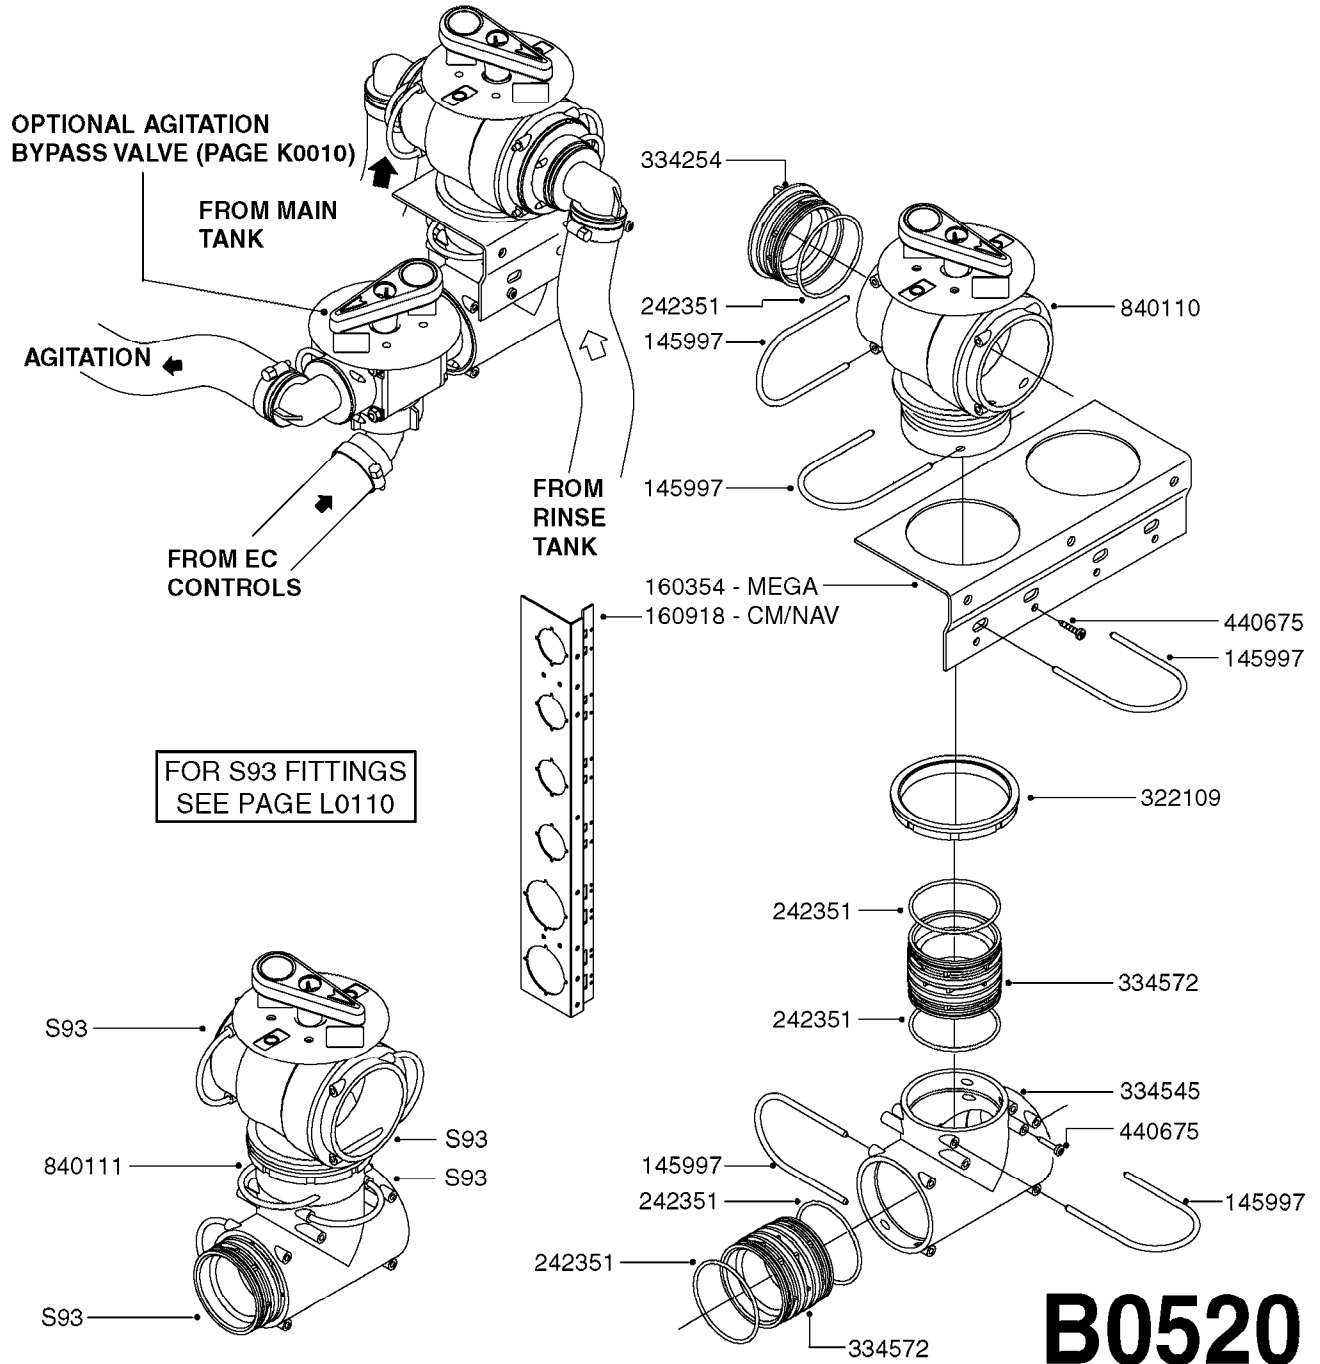

MANIFOLD SYSTEM - SUCTION
B0520-HIN, 01:01:16

Page 1
Date 04.11.2017 13:20

parts-n°	order qty	description
145997	1	FITT.DK S-93 FORK
160354	1	BRACKET F.SUCTION MANIFOLD
160918	1	BRACKET F. MANIFOLD CM
242351	1	O-RING D69.5X3.0 VITON F.S-93
322109	1	FITT.DK S-93 BULKHEAD NUT
334254	1	FITT.DK S-93 PLUG
334545	1	FITT.DK S-93 TEE
334572	1	FITT.DK S-93 ADAPTOR MALE MALE
440675	1	SCREW F. PLASTIC 5X16 SS
840110	1	VALVE SUCTION S-93 F.MANIFOLD
840111	1	VALVE SUCTION 3 WAY S-93 W.TEE