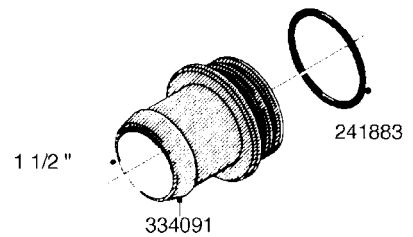

L0080

FITTINGS - S-53
L0080-HIN, 12:09:17

Page 1

Date 04.11.2017 13:21

Pos.	parts-n°	order qty	description
1	145995	1	FITT.DK S-53 FORK
2	241973	1	O-RING Ø3 X 44,2 70 SHORES NITRIL NITRIL (BLACK)
2	242353	1	O-RING D44.2X3.0 VITON F.S-67 VITON (BROWN)
3	242109	1	O-RING D32.2x3.0 NITRIL (BLACK)
3	242354	1	O-RING D32.2X3.0 VITON F.S-53 VITON (BROWN)
4	322103	1	FITT.DK S-53 BULKHEAD
5	322107	1	FITT.DK S-53 BULKHEAD NUT
6	322110	1	FITT.DK S-53 ELB. 1/2" BSP
7	322352	1	FITT.DK S-53 TEE
8	334229	1	FITT.DK S-53 STR.3/4"
9	334260	1	GASKET F. S-53 BULKHEAD
10	334564	1	FITT.DK S-67 TO S-53 ADAPTER
11	391100	1	FITT.DK S-53THREAD INS.1/2"BSP
12	726463	1	FITT.DK S53 BULKHEAD W/GASKET
13	726552	1	FIT.DK S-53X90 1/2" BSP,O-RING
14	726556	1	FITT.DK S-53 HB 1/2" W/O-RING
15	726558	1	FITT.DK S53 STR. 3/4" W.ORING
16	726559	1	FITT DK. S-53 HB 1" W/O-RING
17	726568	1	FITT.DK.S-53 HB 1/2"90 W/ORING
18	726570	1	FITT.DK S-53 ELB.3/4" W.ORING
19	726571	1	FITT.DK S-53 ELB.1", W ORING
20	726578	1	FITT.DK S53 PLUG WITH O-RING
21	728561	1	REDUCER S67M - S53F + O-RING