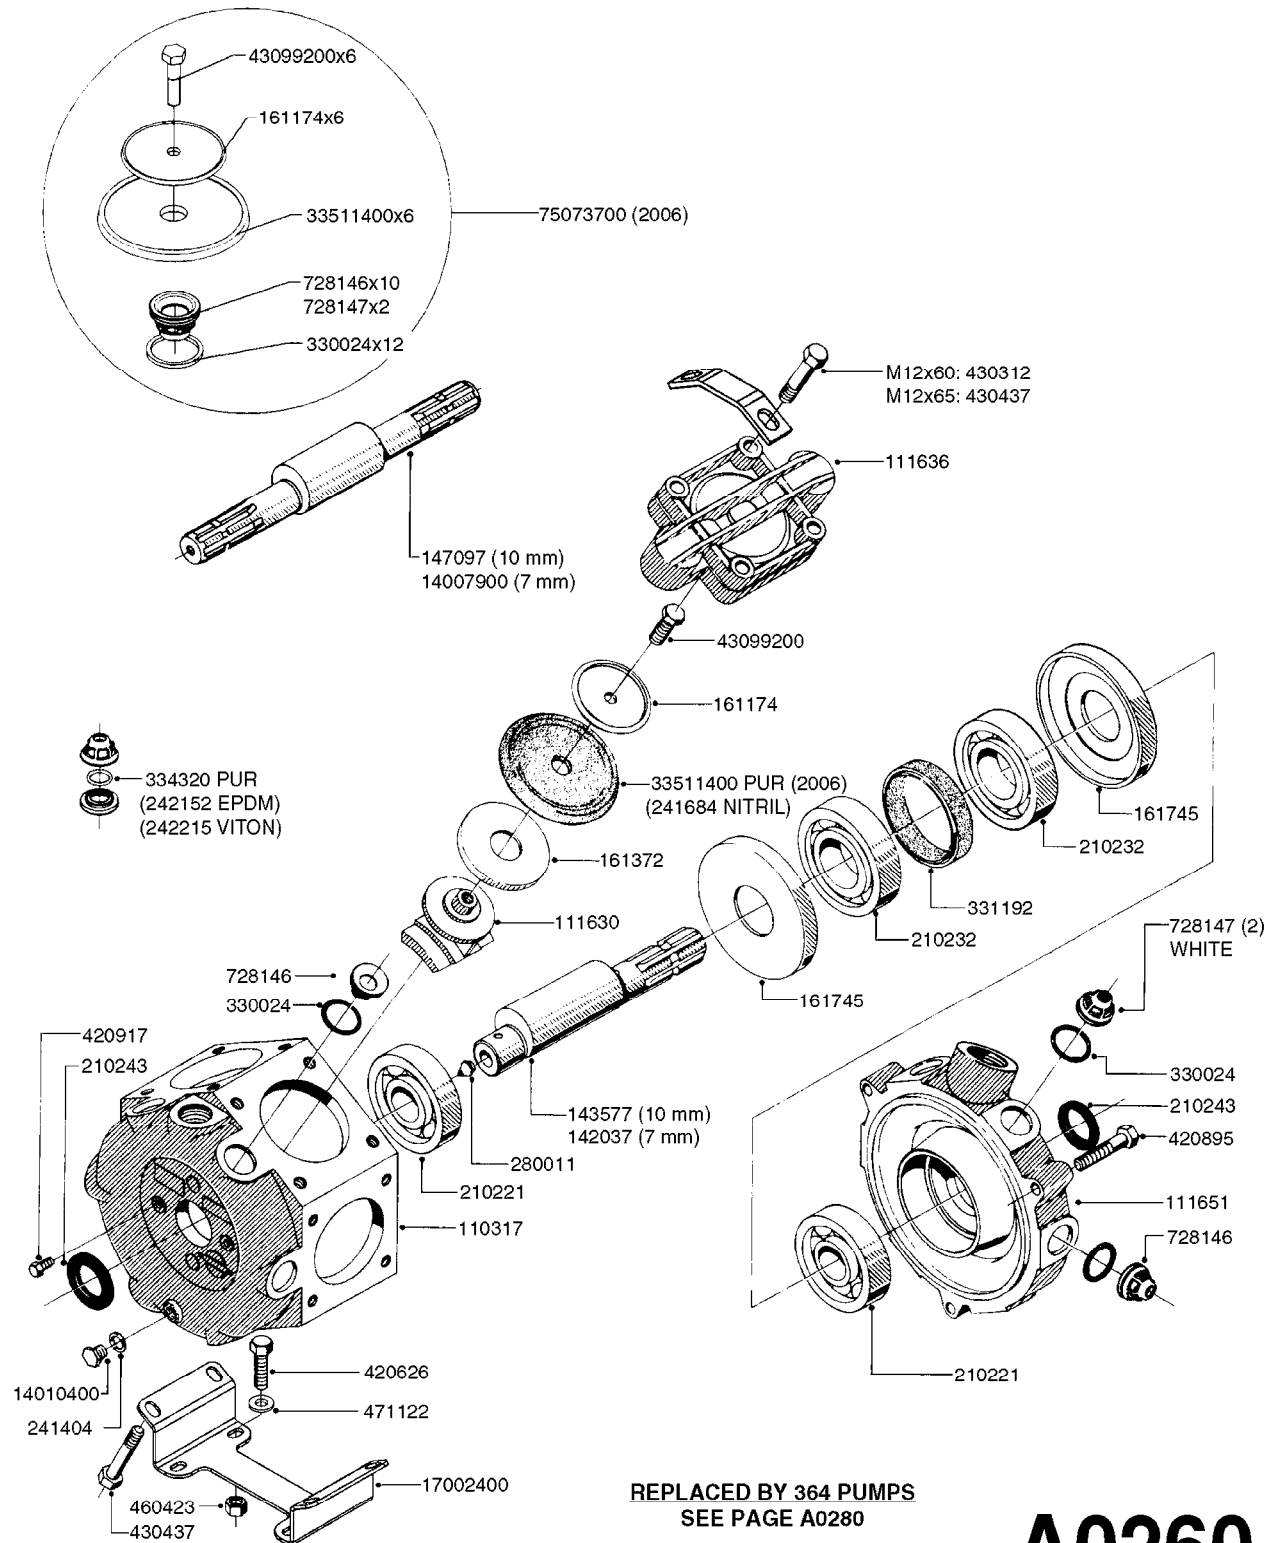

REPLACED BY 364 PUMPS
SEE PAGE A0280

A0260

PUMP - 363 W/MOUNTING BASE
A0260-HIN, 17:03:16

Page 1
Date 04.11.2017 13:20

parts-n°	order qty	description
110317	1	PUMP CASING MODEL 360/361 PNTD
111630	1	CONNECTING ROD 363/364-10 PUMP
111636	1	VALVE COVER 363 HEAVY DUTY
111651	1	CASTING F.363 1.5" PUMP(FRONT)
142037	1	CRANK SHAFT 361-20
143577	1	CRANK SHAFT F.363/462/463-10mm
147097	1	CRANK SHAFT 363-463/10 THROUGH
161174	1	DIAPHRAGM DISC SS 361/363/364 PUMP
161372	1	DIAPHRAGM BACKING DISC,320-361
161745	1	METAL SPACER F.363/463
210221	1	BEARING BALL 6407
210232	1	BEARING BALL 6310
210243	1	SEAL OIL 35 X 47 X 7
241404	1	DOWTY SEAL 1/4"
241684	1	DEICER PARTS: DIAPHRAGM MODEL 361 NITRIL
242152	1	O-RING D18.2X3 EPDM
242215	1	O-RING D18X3 VITON
280011	1	GREASE NIPPLE 1/8" SAE H TR
330024	1	O-RING D41,1/D34.5 X 3,5
331192	1	SPACER, MODEL 361/363
334320	1	O-RING D18X3 POLYURETHANE
420626	1	BOLT HEX 8.8 DEL M10X20 FT
420895	1	BOLT HEX 8.8 RAW M10X60
420917	1	BOLT HEX 8.8 RAW M8X12 FT
430312	1	BOLT HEX 8.8 RAW M12X60
430437	1	BOLT HEX 8.8 RAW M12X65
460423	1	NUT HEX M10X1.50 LOCK DIN985A2 SS
471122	1	WASHER, M10, Ø20/10.5X 2.0, SS
728146	1	VALVE FOR 361(726890/707932)
728147	1	VALVE FOR 361 WHITE WITH HOLE
14007900	1	CRANK 363/462/463-7mm 540/THRU
14010400	1	PLUG 1/4" BSP
17002400	1	FOOT F. 36X PUMP, RED
33511400	1	DIAPHRAGM PUMP 361/361/363/364 PUR
43099200	1	BOLT HEX SS M12 X 30 DIN933 A4
75073700	1	PUMP KIT 361/363 "06"