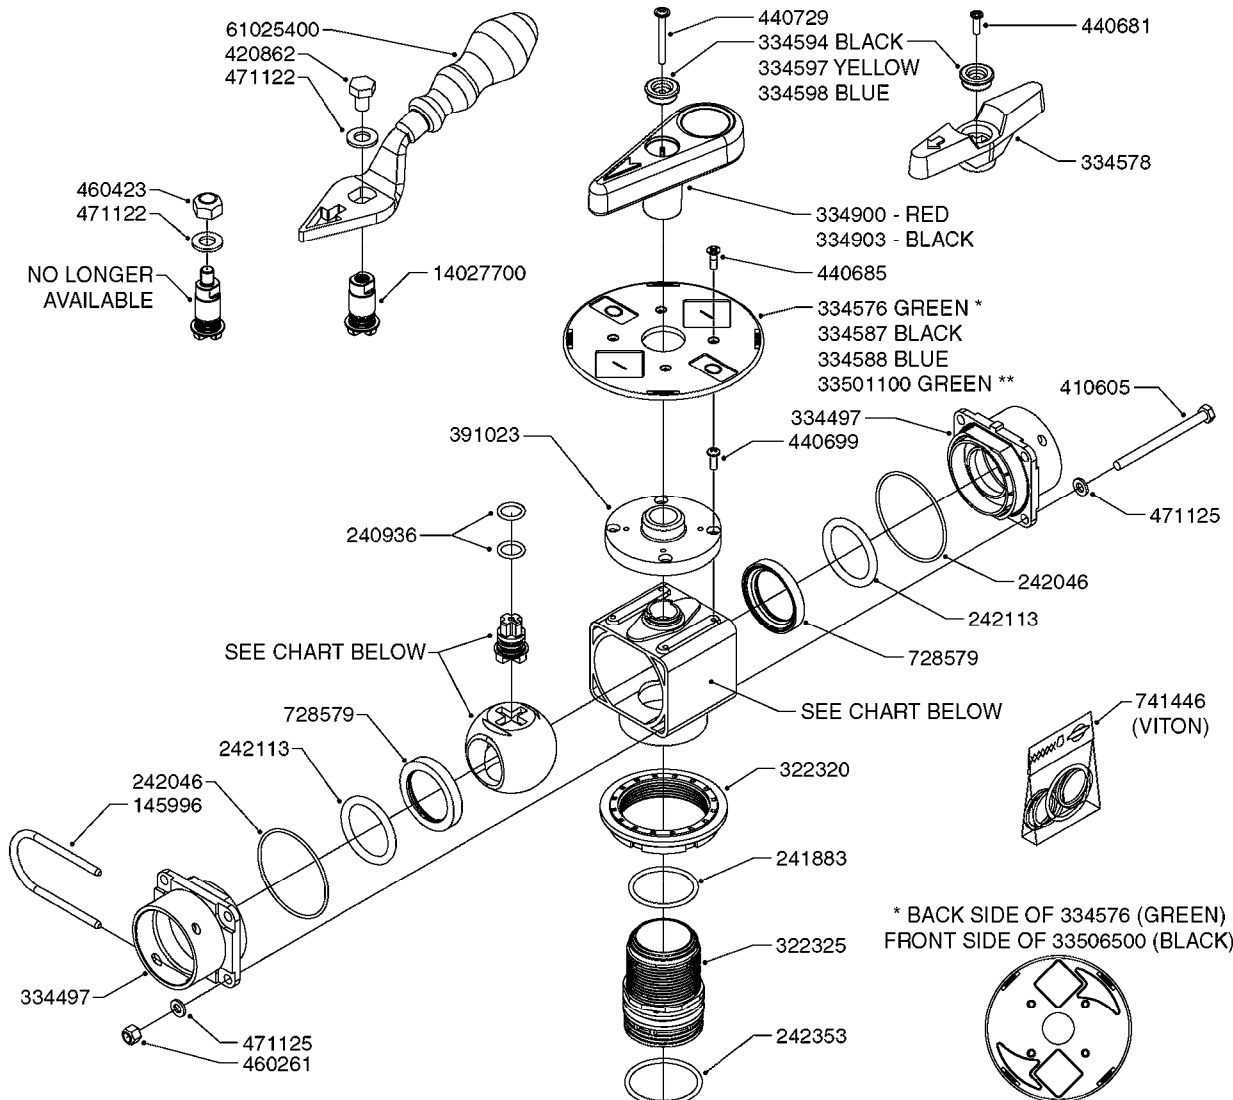

FOR S67 FITTINGS
SEE PAGE L0100

B0420

MANIFOLD SYSTEM - PRESSURE
B0420-HIN, 01:01:16

Page 1

Date 04.11.2017 13:20

parts-n°	order qty	description
145996	1	FITT.DK S-67 FORK
160353	1	BRACKET F.PRESSURE MANIFOLD
160918	1	BRACKET F. MANIFOLD CM
242353	1	O-RING D44.2X3.0 VITON F.S-67
322224	1	FITT.DK S-67 TEE
322320	1	NUT F.3 WAY VALVE S56
334250	1	STOPPER S67
334573	1	CONNECTING PIECE S67-S67
440675	1	SCREW F. PLASTIC 5X16 SS
841062	1	VALVE KIT S67 PRESS. MANIFOLD
841067	1	VALVE S67 PRESS.W/TEE MANIFOLD