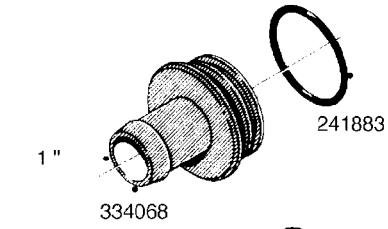

L0080

FITTINGS - S-53
L0080-HIN, 12:09:17

Page 1

Date 04.11.2017 13:21

Pos.	parts-n°	order qty	description
1	145995	1	FITT.DK S-53 FORK
2	241973	1	O-RING Ø3 X 44,2 70 SHORES NITRIL NITRIL (BLACK)
2	242353	1	O-RING D44.2X3.0 VITON F.S-67 VITON (BROWN)
3	242109	1	O-RING D32.2x3.0 NITRIL (BLACK)
3	242354	1	O-RING D32.2X3.0 VITON F.S-53 VITON (BROWN)
4	322103	1	FITT.DK S-53 BULKHEAD
5	322107	1	FITT.DK S-53 BULKHEAD NUT
6	322110	1	FITT.DK S-53 ELB. 1/2" BSP
7	322352	1	FITT.DK S-53 TEE
8	334229	1	FITT.DK S-53 STR.3/4"
9	334260	1	GASKET F. S-53 BULKHEAD
10	334564	1	FITT.DK S-67 TO S-53 ADAPTER
11	391100	1	FITT.DK S-53THREAD INS.1/2"BSP
12	726463	1	FITT.DK S53 BULKHEAD W/GASKET
13	726552	1	FIT.DK S-53X90 1/2" BSP,O-RING
14	726556	1	FITT.DK S-53 HB 1/2" W/O-RING
15	726558	1	FITT.DK S53 STR. 3/4" W.ORING
16	726559	1	FITT DK. S-53 HB 1" W/O-RING
17	726568	1	FITT.DK.S-53 HB 1/2"90 W/ORING
18	726570	1	FITT.DK S-53 ELB.3/4" W.ORING
19	726571	1	FITT.DK S-53 ELB.1", W ORING
20	726578	1	FITT.DK S53 PLUG WITH O-RING
21	728561	1	REDUCER S67M - S53F + O-RING