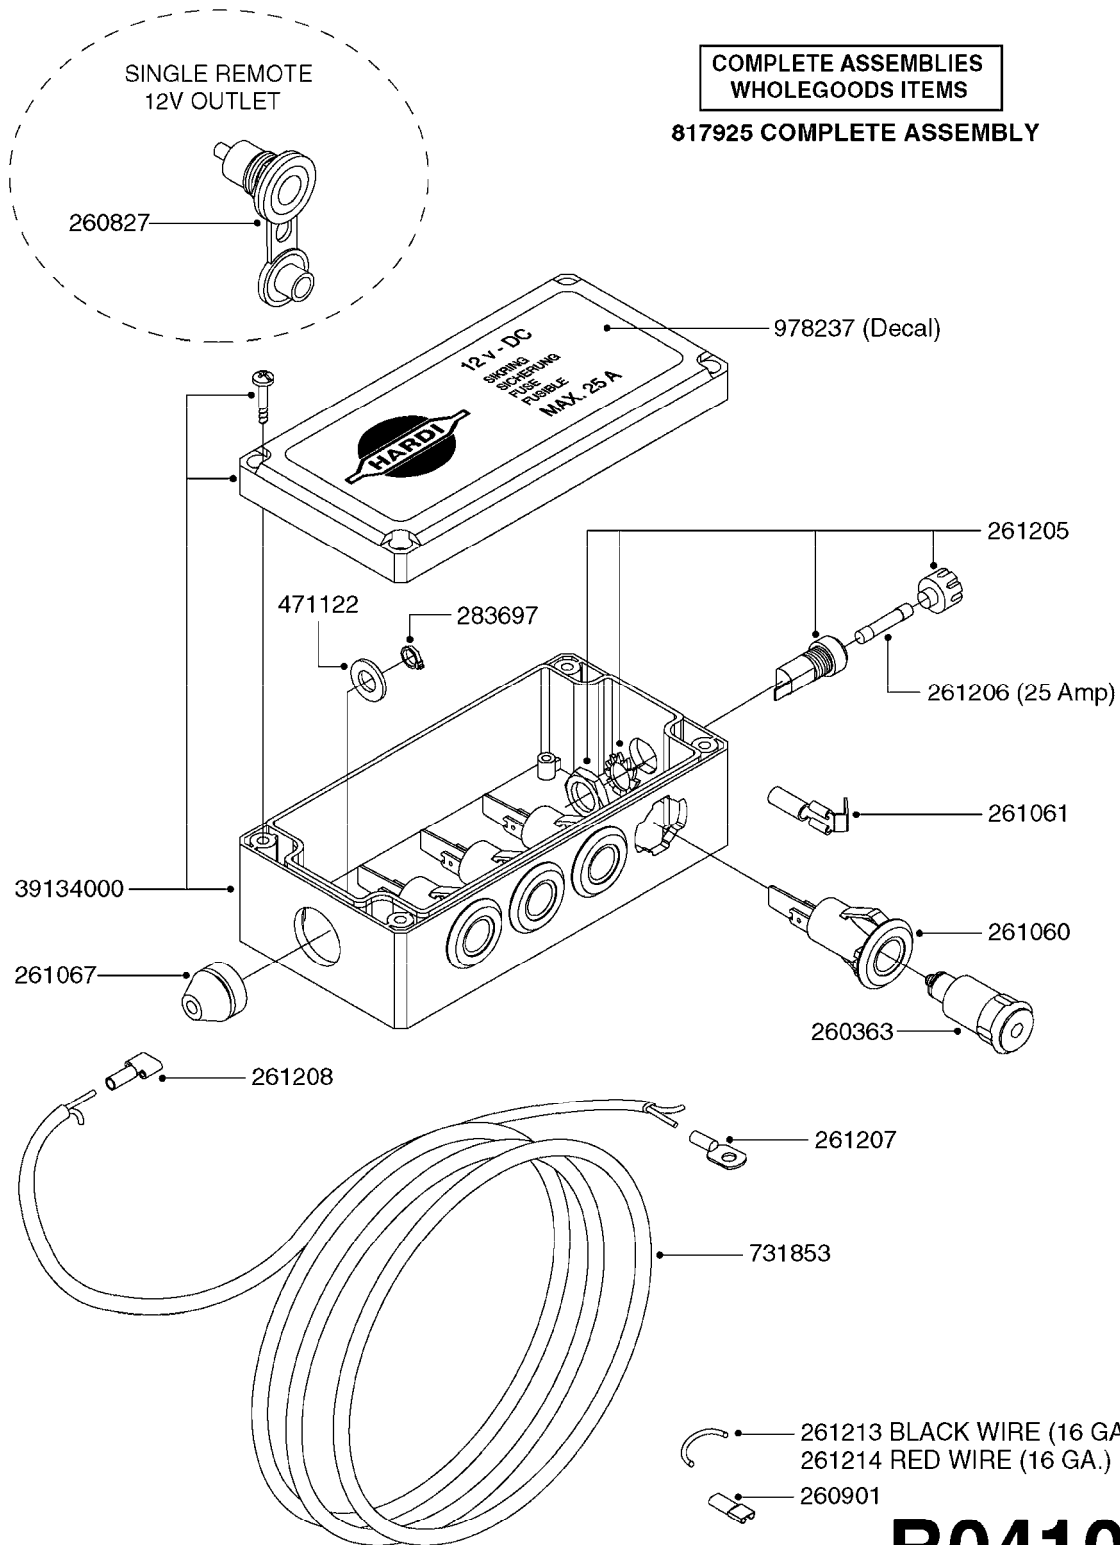

12 VOLT OUTLET BOX
B0410-HIN, 01:01:16

Page 0
Date 04.11.2017 13:20

12 VOLT OUTLET BOX
B0410-HIN, 01:01:16

Page 1
Date 04.11.2017 13:20

parts-n°	order qty	description
260363	1	PLUG 2 POLE 12V
260827	1	PLUG F.EC ATTACHMENTS
260901	1	SPADE F.ELEC CONN.1.5MM BLUE
261060	1	PLUG F.EC ATTACHMENTS
261061	1	SPADE F.ELEC.2 WAY CONNECTOR
261067	1	GROMMET 10-14 GREY
261205	1	FUSE HOLDER
261206	1	FUSE 25 A
261207	1	ELECTRIC CONNECTOR 4MM
261208	1	SPADE F.ELEC.CONNECTOR 4MM
261213	1	WIRE 6.4MM BLACK
261214	1	WIRE 6.4MM RED
283697	1	TIESTRAP 200MM
471122	1	WASHER, M10, Ø20/10.5X 2.0, SS
731853	1	CABLE 2X4MM L=138"
817925	1	OUTLET BOX 12 VOLT ELEC.
978237	1	DECAL OUTLET BOX
39134000	1	BOX, COMPLETE, 12V POWER BOX