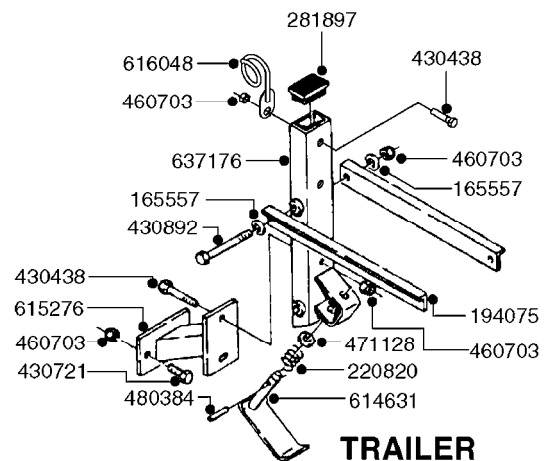

TRAILER

K0050