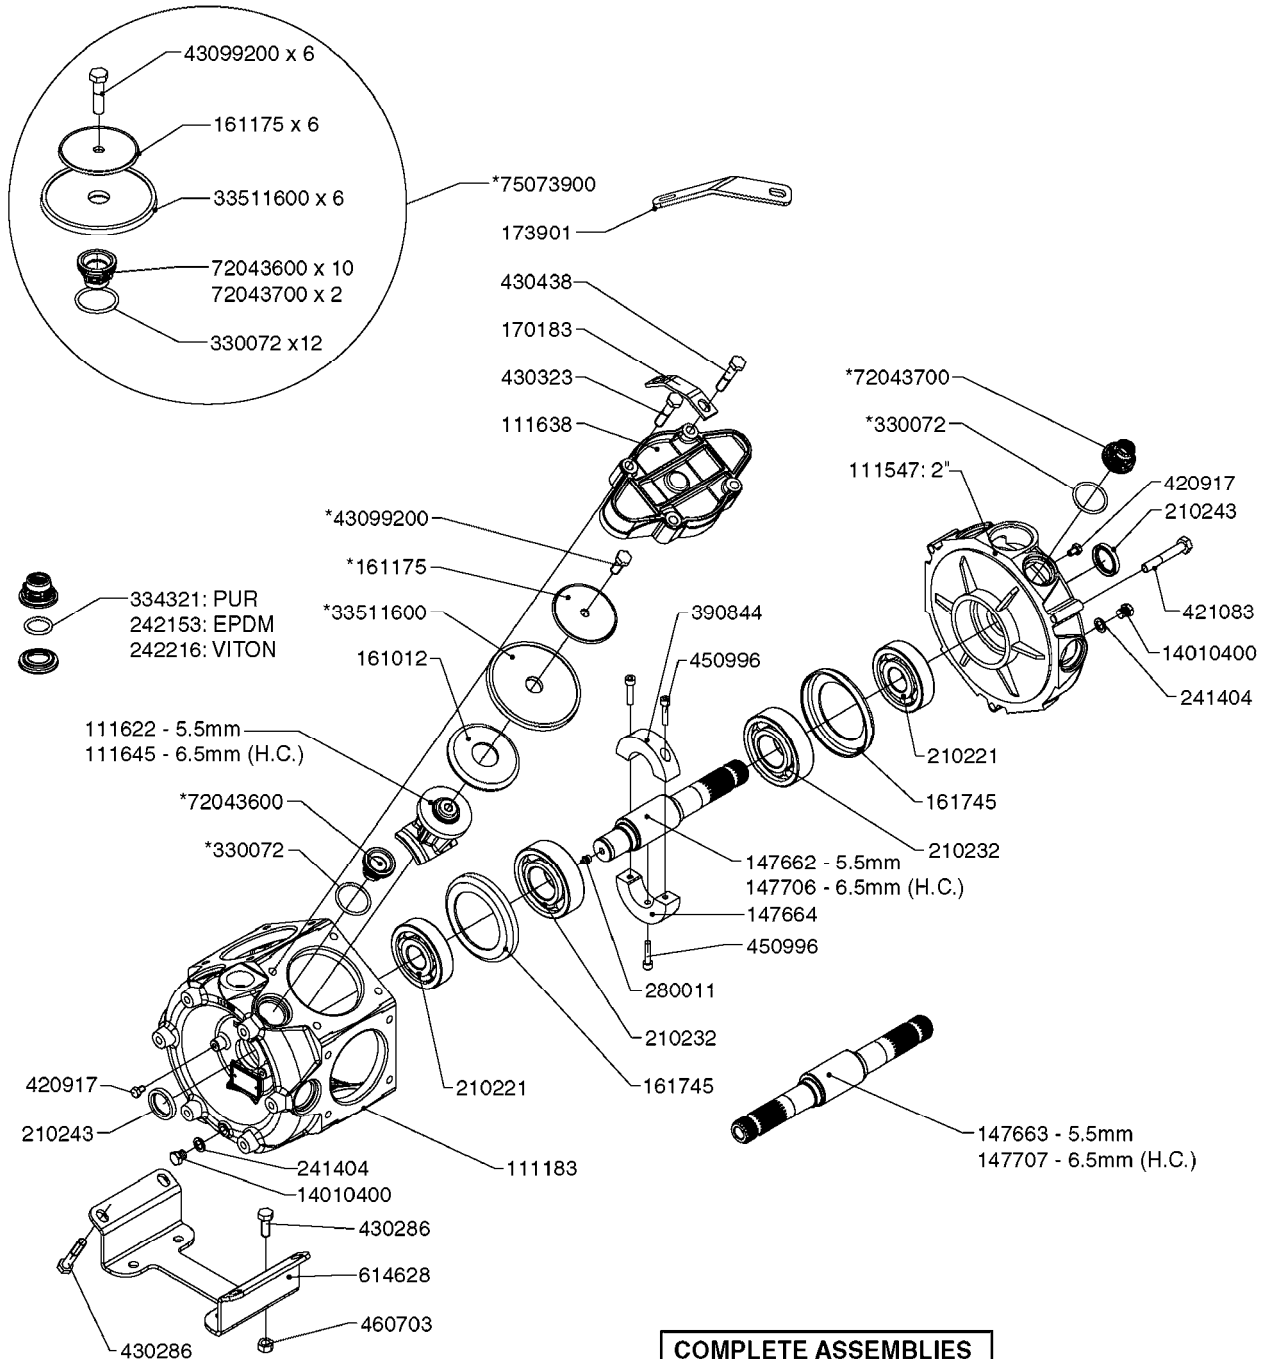

A0330

PUMP - 463 W/ MOUNTING BASE
A0330-HIN, 01:01:16

Page 1

Date 04.11.2017 13:20

parts-n°	order qty	description
111183	1	PUMP CASTING 460-463 (PAINTED)
111547	1	PUMP FRONT 460-463-2' (PAINT)
111623	1	CONNECTING ROD 463/10MM
111624	1	CONNECTING ROD 463/12MM
111638	1	VALVE COVER 463 HC+1000 VERS.
143577	1	CRANK SHAFT F.363/462/463-10mm
147097	1	CRANK SHAFT 363-463/10 THROUGH
147571	1	CRANK SHAFT F.463-12mm
147688	1	CRANK SHAFT 462/12 THROUGH
161012	1	DIAPHRAGM BACKING DISC F. 463
161175	1	DIAPHRAGM DISC 463/464 PUMP
161745	1	METAL SPACER F.363/463
173901	1	LIFT STRAP F.PUMP 463
210221	1	BEARING BALL 6407
210232	1	BEARING BALL 6310
210243	1	SEAL OIL 35 X 47 X 7
241404	1	DOWTY SEAL 1/4"
242153	1	O-RING D26X4 EPDM
242216	1	O-RING VITON F/1202/1302/462
280011	1	GREASE NIPPLE 1/8' SAE H TR
330072	1	O-RING D53.5/D45.5X4
331192	1	SPACER, MODEL 361/363
334321	1	O-RING POLY. 34.0x26.0x4.0
421083	1	BOLT HEX 8.8 DEL M10X65
430286	1	BOLT HEX 8.8 DEL M12X30 FT
430323	1	BOLT HEX 8.8 DEL M12X60
430438	1	BOLT HEX 8.8 DEL M12X65
460703	1	NUT HEX M12X1.75 LOCK DIN985A2 SS
614628	1	FOOT F. 46X PUMP, RED
821587	1	PUMP 463/10 THROUGH SHAFT TWNF
14010400	1	PLUG 1/4" BSP
33511600	1	DIAPHRAGM PUMP 463/464 PUMP PUR
43099200	1	BOLT HEX SS M12 X 30 DIN933 A4
72043600	1	VALVE FOR 462/463
72043700	1	VALVE FOR 462/463 W.VENT HOLE
75073900	1	PUMP KIT 460/463 "06"
82166300	1	PUMP 464-12-MED-2-540
82168700	1	PUMP 464-12 540 OFFSET PORTS