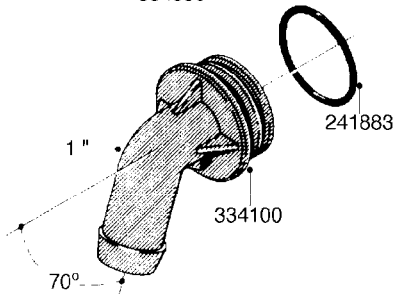

L0080

FITTINGS - S-53
L0080-HIN, 12:09:17

Page 1

Date 04.11.2017 13:21

Pos.	parts-n°	order qty	description
1	145995	1	FITT.DK S-53 FORK
2	241973	1	O-RING Ø3 X 44,2 70 SHORES NITRIL NITRIL (BLACK)
2	242353	1	O-RING D44.2X3.0 VITON F.S-67 VITON (BROWN)
3	242109	1	O-RING D32.2x3.0 NITRIL (BLACK)
3	242354	1	O-RING D32.2X3.0 VITON F.S-53 VITON (BROWN)
4	322103	1	FITT.DK S-53 BULKHEAD
5	322107	1	FITT.DK S-53 BULKHEAD NUT
6	322110	1	FITT.DK S-53 ELB. 1/2" BSP
7	322352	1	FITT.DK S-53 TEE
8	334229	1	FITT.DK S-53 STR.3/4"
9	334260	1	GASKET F. S-53 BULKHEAD
10	334564	1	FITT.DK S-67 TO S-53 ADAPTER
11	391100	1	FITT.DK S-53THREAD INS.1/2"BSP
12	726463	1	FITT.DK S53 BULKHEAD W/GASKET
13	726552	1	FIT.DK S-53X90 1/2" BSP,O-RING
14	726556	1	FITT.DK S-53 HB 1/2" W/O-RING
15	726558	1	FITT.DK S53 STR. 3/4" W.ORING
16	726559	1	FITT DK. S-53 HB 1" W/O-RING
17	726568	1	FITT.DK.S-53 HB 1/2"90 W/ORING
18	726570	1	FITT.DK S-53 ELB.3/4" W.ORING
19	726571	1	FITT.DK S-53 ELB.1", W ORING
20	726578	1	FITT.DK S53 PLUG WITH O-RING
21	728561	1	REDUCER S67M - S53F + O-RING