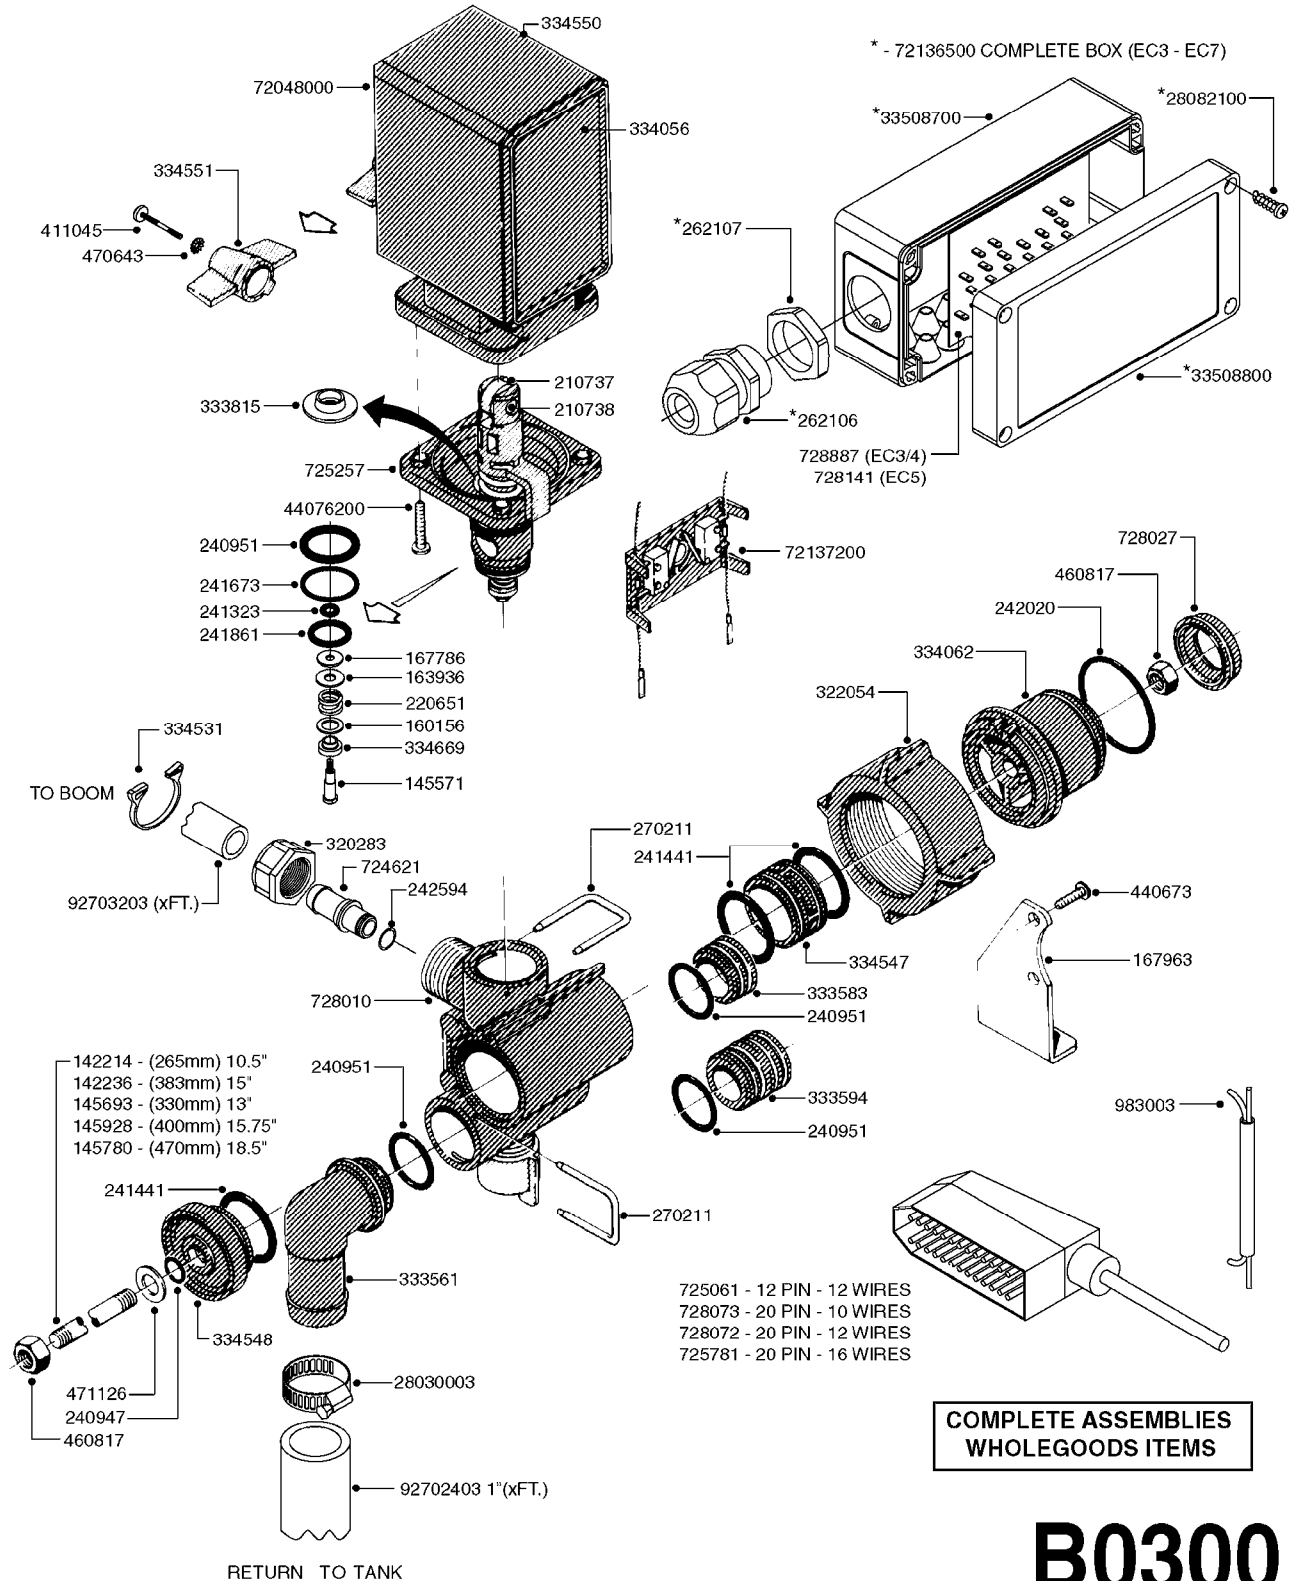

EC BOOM VALVE-ELEC.(GRN GRIP)
B0300-HIN, 01:01:16

parts-n°	order qty	description
142214	1	STUD BOLT - M8X265, 3 SECTION
142236	1	STUD BOLT 8 X 381 - 8 MODULS
145571	1	STUD BOLT F/PNEUM. DISTRIBUTOR
145693	1	STUD BOLT - M8X330, 4 SECTION
145780	1	STUD BOLT - M8X470, 6 SECTION
145928	1	STUD BOLT - M8X400, 5 SECTION
160156	1	WASHER D14.1/D9.2X1 SS
163936	1	WASHER D15/D6.2X1
167786	1	WASHER D13/D4.2X1
167963	1	MOUNT BKT.F.EC BOOM SEC.
210737	1	BEARING BALL D7 RSTO 5 TN
210738	1	PIN Ø7 L16
220651	1	SPRING PRESSURE D12.5/5
240947	1	O-RING D7.3X2.4 NITRIL
240951	1	O-RING D21.2X3 NITRIL
241323	1	O-RING D5.3X2.4 NITRIL
241441	1	O-RING D29.3X3
241673	1	O-RING D22.1X1.6
241861	1	O-RING D15.3X2.4 VITON
242020	1	O-RING 39.2 X 3 VITON
242594	1	O-RING D14 X 1.78 SCH.70-EPDM
262106	1	BULKHEAD F. CABLE 6.5-14 BLACK
262107	1	NUT F. BULKHEAD CABLE BLACK
270211	1	FITT.DK S25 FORK L=37.5
320283	1	FITT.DK NUT 3/4"BSP
322054	1	UNION NUT BLACK S61 x 2
333561	1	FITT.DK ELB.1" EC RETURN
333583	1	END PIECE FOR BYPASS
333594	1	CONNECTING PIECE F. BYPASS
333815	1	DISTANCE RING
334056	1	COVER F/MOTOR HOUSE EC DIST.
334062	1	CONNECT. BRANCH F/EC OP. UNIT
334531	1	CLAMP HOSE PLASTIC 3/4"
334547	1	CONNECTING PIECE F. PRESSURE
334548	1	END COVER
334550	1	MOTOR HOUSE SECT VALVE
334551	1	GRIP F.MAN.OP.EC ON/OFF GREEN
334669	1	VALVE CONE D14/D7-SH 63 WHITE
411045	1	SCREW M4 X 16MM STAINLESS
440673	1	SCREW F.PLASTIC 5X12 SS
460817	1	NUT HEX M8 STAINLESS DIN 934
470643	1	WASHER LOCK
471126	1	WASHER, M8, Ø16/ 8.4X 1.6, SS
724621	1	FITT.DK HB 3/4"ASSY F.3/4" NUT
725061	1	CABLE - EC 12WIRE L=6000mm
725257	1	SPINDLE SECT. F/EC DISTRIBUTOR
725781	1	CONNECTING CABLE L=6000-AC 5
728010	1	DISTRIB HOUSING W/CONST PR GRN
728027	1	BUSHING WITH SEAT
728072	1	CABLE,20-PIN,6M EC/4
728073	1	CABLE,20-PIN,6M, EC/3
728141	1	CIRCUIT BOARD F.EC7 CONN. BOX
728887	1	CIRCUIT BOARD EC CONTROL
983003	1	CABLE ELEC.2X1MM WIRE BLACK EC
28030003	1	CLAMP HOSE GEAR P1" 6716
28082100	1	SCREW F. BOX LID 1/4" L=20
33508700	1	BOX BOTTOM 160X80X40 BLACK 1-HOLE
33508800	1	LID 160X80X15 BLK W/SCREWS
44076200	1	PT SCREW 50X16
72048000	1	MOTOR, DISTRIBUTION 1:300
72136500	1	UNIV. CONNECTION BOX F. EC