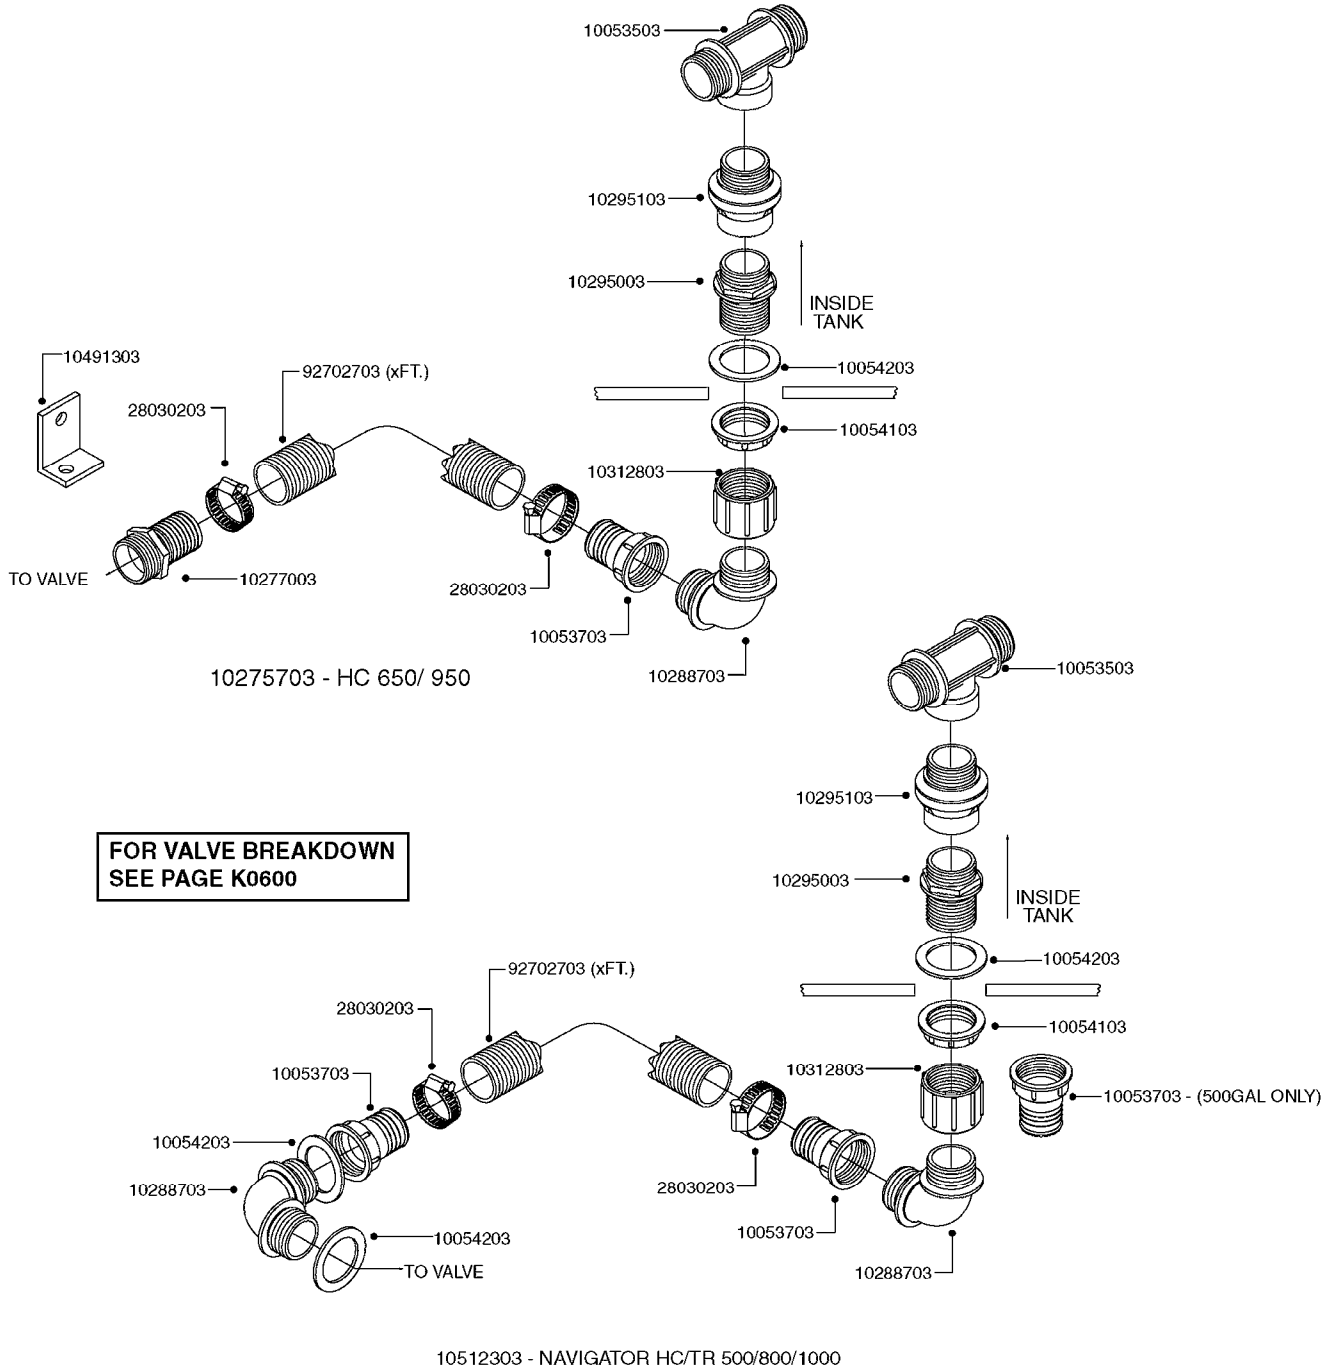

K0580

COMPLETE ASSEMBLIES
WHOLEGOODS ITEMS

QUICKFILL-PLMBNG SYS-TRLR SPYR
K0580-HIN, 01:01:16

Page 1
Date 04.11.2017 13:21

parts-n°	order qty	description
10053503	1	FITT.PO.TEE 2"MX2"FX2"M BSP
10053703	1	FITT.PO.HB STR. 2"BSP #4411
10054103	1	FITT.PO.NUT 2" BSP JAMB MCPHEE
10054203	1	GASKET F. 2" FITTINGS RUBBER
10275703	1	*QUICK FILL KIT 650/950M
10277003	1	FITT.PO.HB 2.00X2.00 MCPHEE
10288703	1	FITT.PO.EL 2MX2M 90 DEG MCPHEE
10295003	1	FITT.PO.HN 2' 250071
10295103	1	FOOT VALVE 2" 504019
10312803	1	FITT.PO.BU 2' X 2'
10491303	1	ANGLE FOR HC950 QUICK FILL
10512303	1	QUICK FILL KIT NAV. (DON'T ORD)
28030203	1	CLAMP HOSE T-BOLT S2" 235-67
92702703	1	HOSE PVC SUCT GRAY 2"