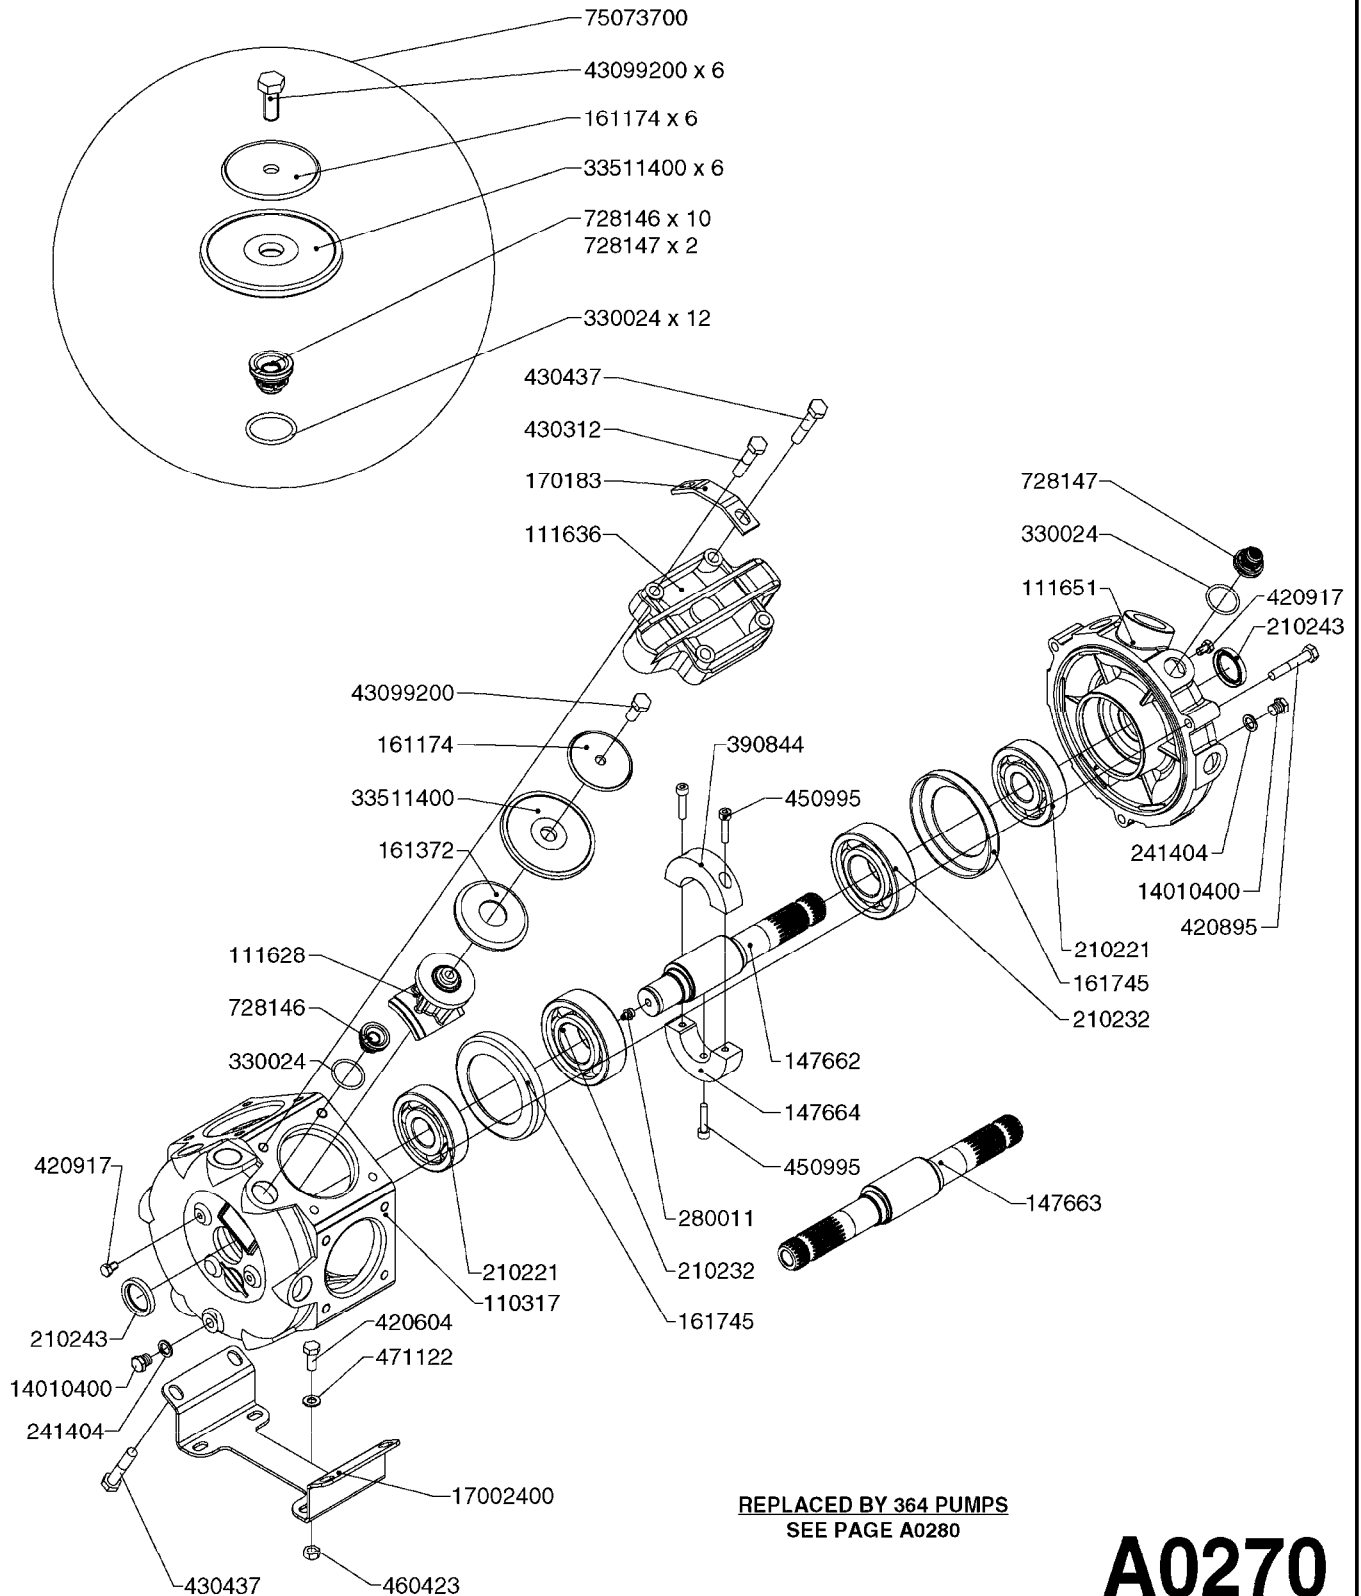

PUMP - 363/1000 RPM W/MOUNTING
A0270-HIN, 17:03:16

Page 1
Date 04.11.2017 13:20

parts-n°	order qty	description
110317	1	PUMP CASING MODEL 360/361 PNTD
111628	1	CONNECTING ROD 363/5.5 PUMP
111636	1	VALVE COVER 363 HEAVY DUTY
111651	1	CASTING F.363 1.5" PUMP(FRONT)
147662	1	CRANK SHAFT F.363/463-5.5MM
147663	1	CRANK SHAFT 363/463-5.5 THROUG
147664	1	COUNTERBALANCE 363/463 WEIGHT
161174	1	DIAPHRAGM DISC SS 361/363/364 PUMP
161372	1	DIAPHRAGM BACKING DISC,320-361
161745	1	METAL SPACER F.363/463
170183	1	LIFT STRAP F.PUMP 360/361/462
210221	1	BEARING BALL 6407
210232	1	BEARING BALL 6310
210243	1	SEAL OIL 35 X 47 X 7
241404	1	DOWTY SEAL 1/4"
280011	1	GREASE NIPPLE 1/8' SAE H TR
330024	1	O-RING D41,1/D34.5 X 3,5
390844	1	COUNTERBALANCE 363/463 POM
420604	1	BOLT HEX 8.8 DEL M10X25 FT DIN933
420895	1	BOLT HEX 8.8 RAW M10X60
420917	1	BOLT HEX 8.8 RAW M8X12 FT
430312	1	BOLT HEX 8.8 RAW M12X60
430437	1	BOLT HEX 8.8 RAW M12X65
450995	1	BOLT ALLEN M8X30 DIN 912 RAW
460423	1	NUT HEX M10X1.50 LOCK DIN985A2 SS
471122	1	WASHER, M10, Ø20/10.5X 2.0, SS
728146	1	VALVE FOR 361(726890/707932)
728147	1	VALVE FOR 361 WHITE WITH HOLE
14010400	1	PLUG 1/4" BSP
17002400	1	FOOT F. 36X PUMP, RED
33511400	1	DIAPHRAGM PUMP 361/361/363/364 PUR
43099200	1	BOLT HEX SS M12 X 30 DIN933 A4
75073700	1	PUMP KIT 361/363 "06"