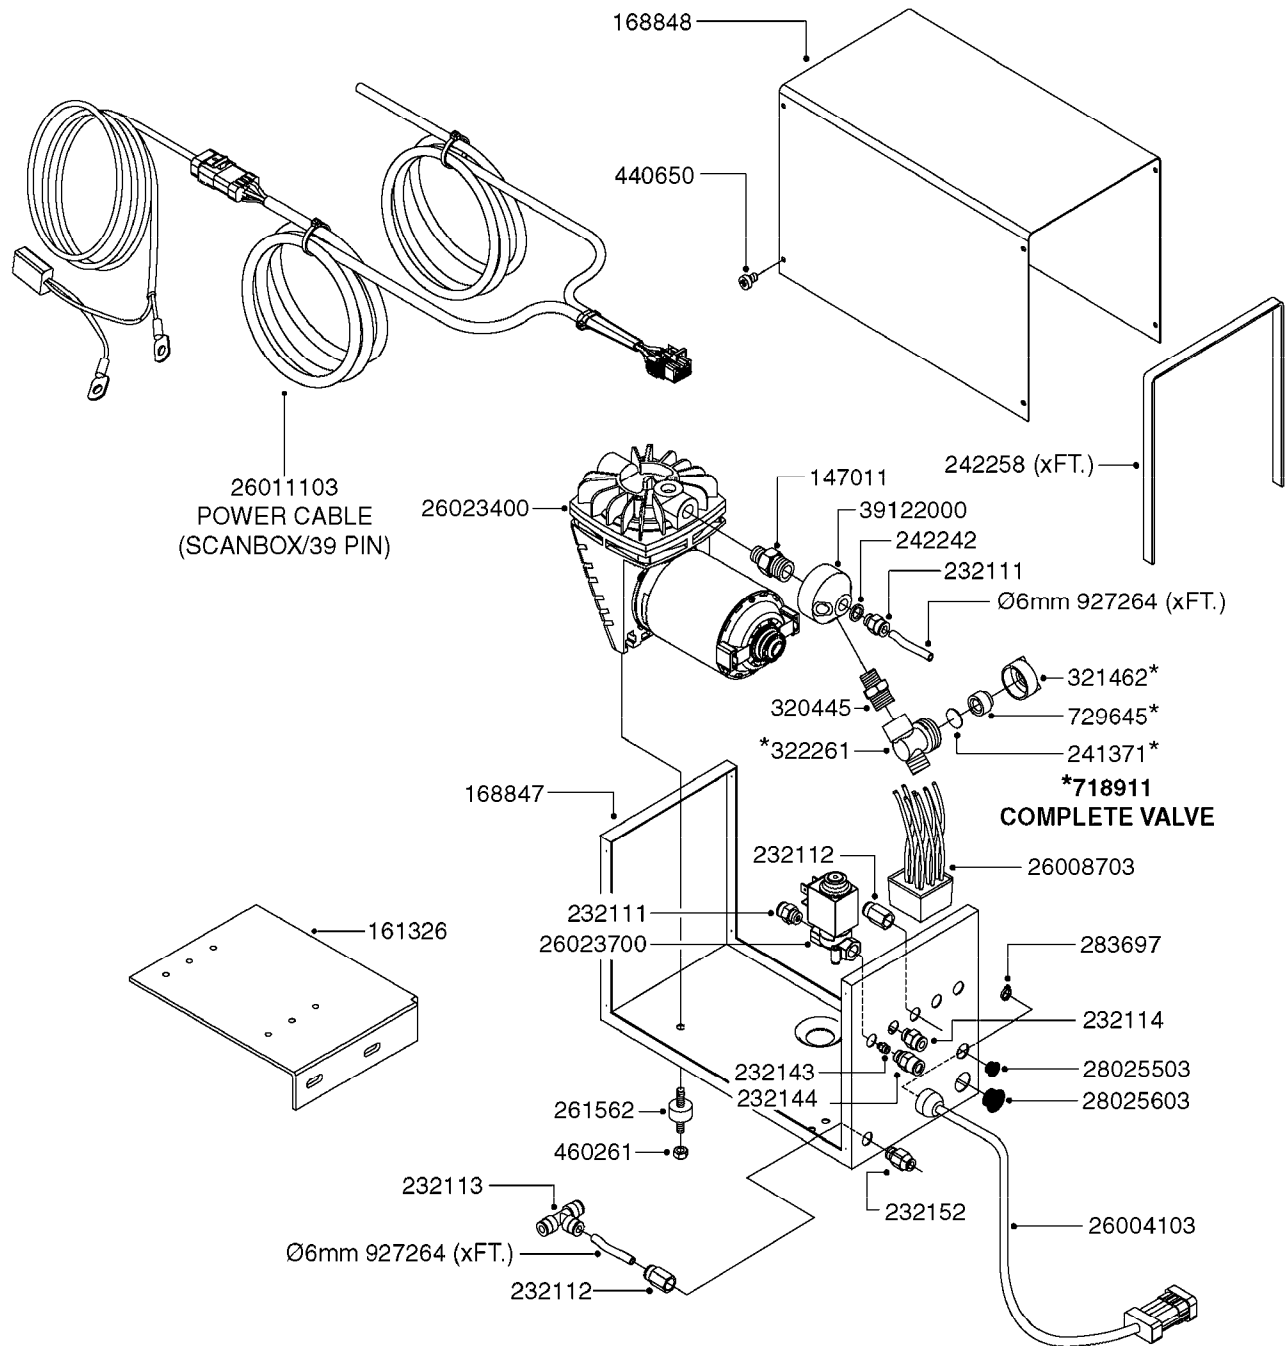

K0400

*Ø8mm 927306 (xFT.)
*Ø10mm 927330 (xFT.)

70062503 - COMPLETE ASSEMBLY

FOAM MARKER COMPRESSOR 2007
K0400-HIN, 01:01:16

Page 1
Date 04.11.2017 13:21

parts-n°	order qty	description
147011	1	HEX NIPPLE 3/8'X1/4'BSP BRASS
161326	1	MOUNT BKT. F. FOAM COMP.BOX 98
168847	1	ENCLOSURE LOWER F.MARKER
168848	1	COVER F. FOAM MARKER
232111	1	QUICK COUPLER 6MM X 1/8 EXT.
232112	1	QUICK COUPLER 6MM 1/8 INT.
232113	1	QUICK COUPLER 6MM T-PIECE
232114	1	COUPLER 1/8" THREADX8MM HOSE
232143	1	REDUCER 1/4'INT-1/8'EXT
232144	1	QUICK COUPLER 10MM X 1/4 EXT
232152	1	QUICK COUPLER 8MMX1/8 EXT.LONG
241371	1	DIAPHRAGM, NO-DRIP alt 241371
242242	1	O-RING F.AIR HOSE FITTING
242258	1	TRIM 3X10 SELF ADHESIVE 0012"
261562	1	RUBBER DAMPER 2XM6X25
283697	1	TIESTRAP 200MM
320445	1	FITT.DK HN 1/4"X3/8" BSP
321462	1	CAP F.NO-DRIP ASSY.
322261	1	HOUSING F.SAFETY VALVE 3/8"
440650	1	SCREW 3.5x13 STAINLESS
460261	1	NUT HEX M6X1.00 LOCK DIN985 A2 SS
718911	1	VALVE (SAFETY) F.MARKER
729645	1	NON-DRIP SPRING ASSY.GREEN 10
927264	1	HOSE R X PE D6/D4 X 0012"
927306	1	HOSE R X PE D8/D6 X 0012"BLACK
927330	1	HOSE R X PE D10/D8 X 012"BLACK
26004103	1	FOAM MARKER CNTRL MOD CABL STD
26008703	1	FOAM MARKER CONTROL SCII
26011103	1	FOAMER POWER/CONTROL CABLE 39P
26023400	1	COMPRESSOR F.FOAM MARKER CM40
26023700	1	SOLENOID VAL 12V 1/8' FLO '07
28025503	1	PLUG F.DRILLED HOLE 1/2"
28025603	1	PLUG F.DRILLED HOLE 3/4"
39122000	1	DISTR.HOUSING F.FOAM MARKER'07
70062503	1	FOAM MARKER COMPRESSOR,STD,39P