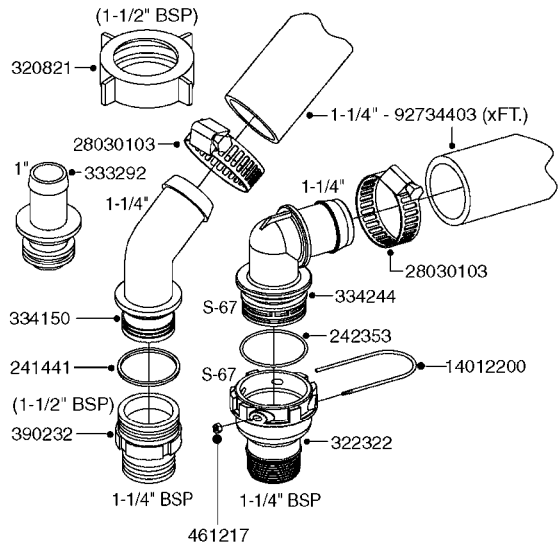

PRESSURE SIDE OF PUMP