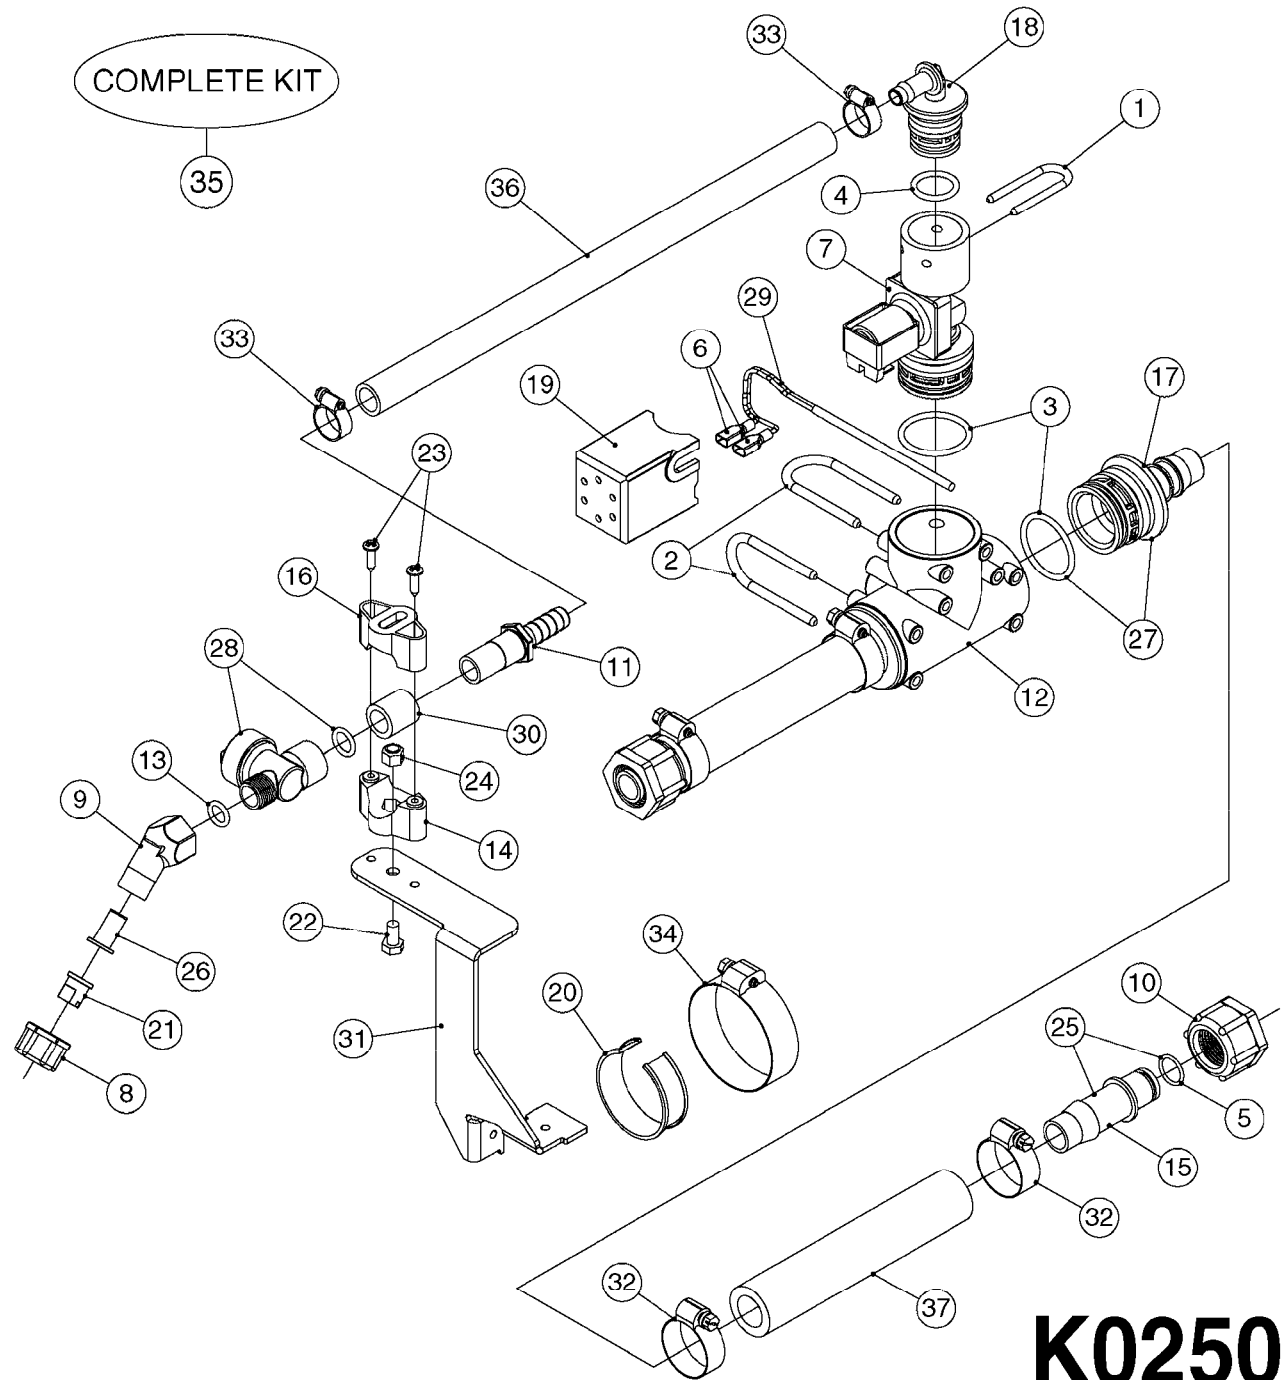

K0250

ELECTRIC END NOZZLE KIT '09
K0250-HIN, 01:01:16

Page 1
Date 04.11.2017 13:21

Pos.	parts-n°	order qty	description
1	145994	1	FITT.DK S-40 FORK
2	145995	1	FITT.DK S-53 FORK
3	242354	1	O-RING D32.2X3.0 VITON F.S-53
4	242355	1	O-RING D19.2X3.0 VITON F.S-40
5	242594	1	O-RING D14 X 1.78 SCH.70-EPDM
6	261539	1	SPADE F.ELEC CONNEX BLUE INSUL
7	262104	1	VALVE, SOLENOID, S53/S40
8	320187	1	FITT.DK CAP 3/8" BSP BLACK
9	320191	1	FITT.DK ELB 3/8' BSP 45 DEGREE
10	320283	1	FITT.DK NUT 3/4"BSP
11	320891	1	FITT.DK HB 3/8'- 3/8' BSP
12	322352	1	FITT.DK S-53 TEE
13	330013	1	O-RING D15/D10X2.5 F.3/8"NUT
14	333012	1	NOZZLE HOLD. UPPER PART
15	334044	1	FITT.DK HB 3/4' F. 3/4' CAP
16	334220	1	YOKE, UPPER NOZZLE BODY
17	334229	1	FITT.DK S-53 STR.3/4"
18	334237	1	FITT.DK S-40 ELB.3/8"
19	334965	1	COVER FOR S53 SOLENOID VALVE
20	341291	1	RUBBER HOSE CLAMP COVER 130MM
21	370392	1	NOZZLE END FAN 1850-G 300
22	410546	1	SCREW HEX M6X12 A2 SS DIN933
23	440665	1	SCREW M4.2X16 STAINLESS
24	460261	1	NUT HEX M6X1.00 LOCK DIN985 A2 SS
25	724621	1	FITT.DK HB 3/4"ASSY F.3/4" NUT
26	725042	1	SCREEN 80 MESH W.GASKET, RED
27	726558	1	FITT.DK S53 STR. 3/4" W.ORING
28	729610	1	NOZZLE ASSY. NON DRIP 3/8 THRD
29	983087	1	ELEC. CABLE 2 WIRE X 0.75MM
30	10631003	1	HOSE R X CLEAR BRAID.X 1/2 12"
31	16110803	1	NOZZLE BRACKET VAR SPACINGS
32	28029903	1	CLAMP HOSE GEAR P3/4"-S1" 6712
33	28044903	1	CLAMP HOSE GEAR P3/8" 6706
34	28047003	1	CLAMP HOSE GEAR 30 X 50 6732
35	82613203	1	ELECTRIC END NOZZLE KIT 2009
36	92701703	1	HOSE R X3/8" X300PSI WP X0012"
37	92703203	1	HOSE R X3/4" X300PSI WP X0012"