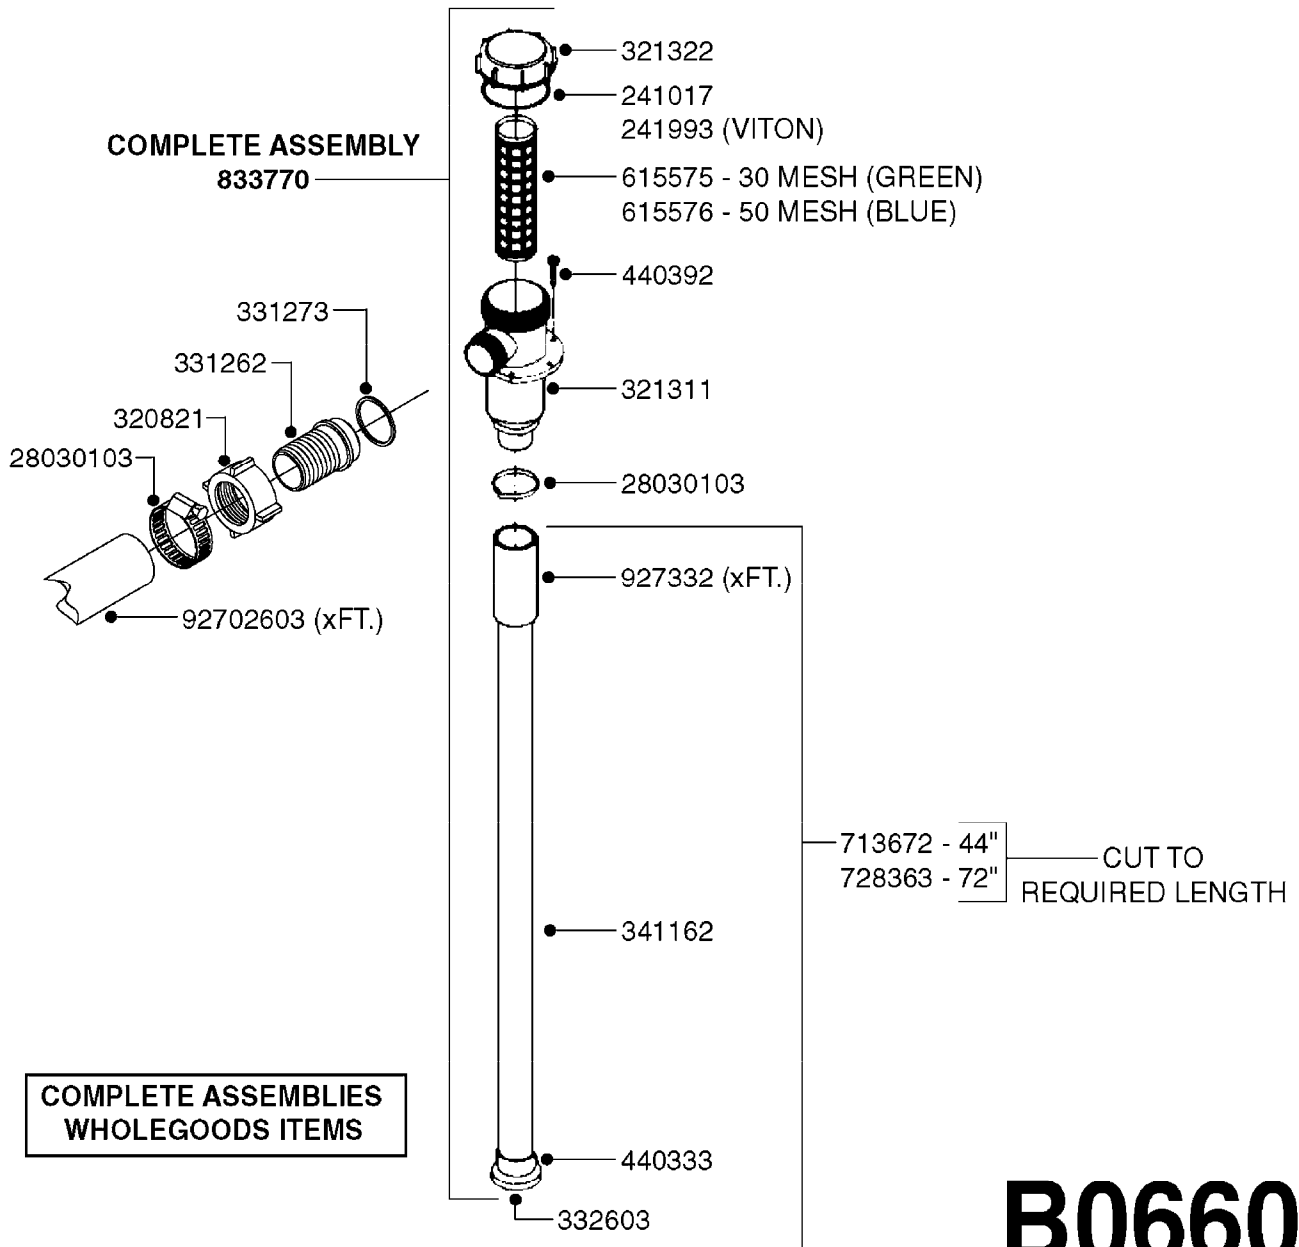

TOP SUCTION ASSEMBLY-SCREW CAP
B0660-HIN, 01:01:16

Page 1

Date 04.11.2017 13:21

parts-n°	order qty	description
241017	1	O-RING D74,5X3 NITRIL
241993	1	O-RING 74.5 X 3MM VIT/241017
320821	1	FITT.DK NUT 1-1/2" BSP
321311	1	FILTER BODY S 80 X 4
321322	1	SCREW CAP F. S80 X 4
331262	1	FITT.DK HB 1-1/2" F. 1-1/2"NUT
331273	1	O-RING D44/D38X2 F.1-1/2"
332603	1	CAP F. SUCTION TUBE
341162	1	SUCTION TUBE F.650
440333	1	SCREW 3.5 X 9.5 SS
440392	1	SCREW 6.3 X 25.0 DIN7981C TORX
615575	1	FILTER F.TOP SUCT.30 MESH GRN.
615576	1	FILTER F.TOP SUCT.50 MESH BLUE
713672	1	SUCTION TUBE L=44"
728363	1	SUCTION TUBE ASSY.L=72"
833770	1	TOP SUCTION KIT 300/500
927332	1	HOSE R X 28 BAR X 40MM X 0012"
28030103	1	CLAMP HOSE GEAR P5/4-S1.5"6724
92702603	1	HOSE PVC SUCT GRAY 1-1/2"