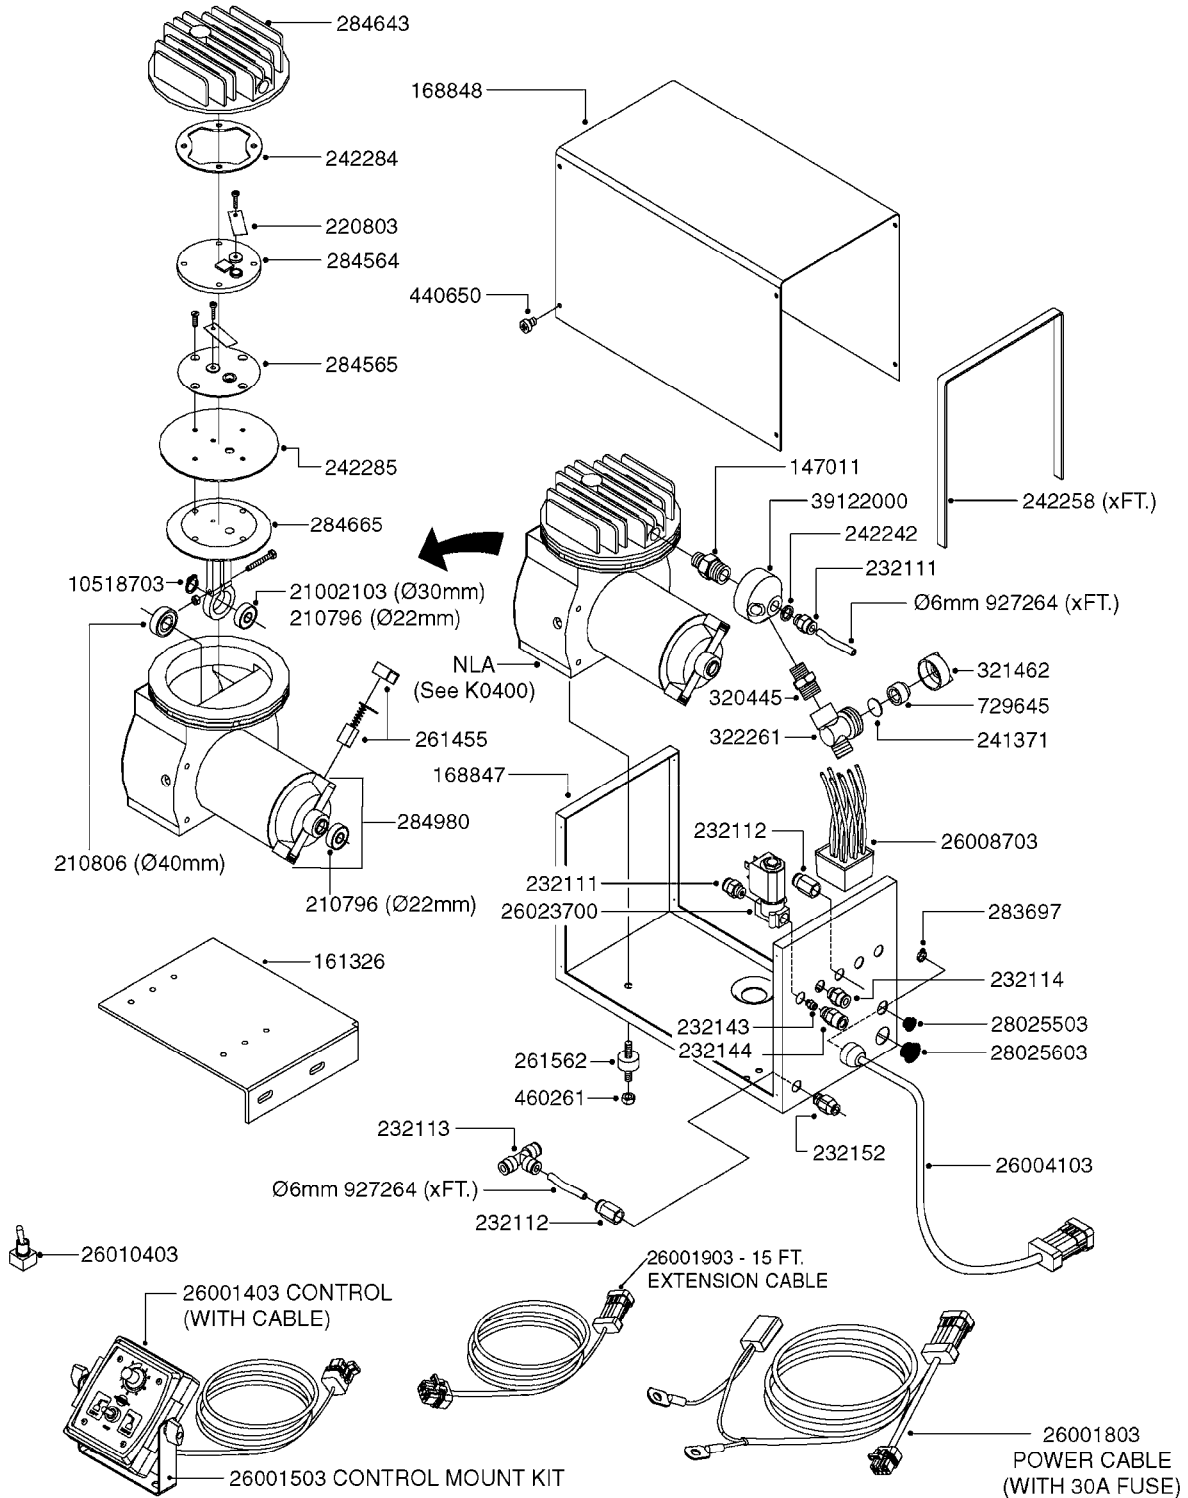

K0390

*Ø8mm 927306 (xFT.)
*Ø10mm 927330 (xFT.)

70019403 - COMPLETE ASSEMBLY

FOAM MARKER COMPRESSOR 2002
K0390-HIN, 01:01:16

Page 1

Date 04.11.2017 13:21

parts-n°	order qty	description
147011	1	HEX NIPPLE 3/8'X1/4'BSP BRASS
161326	1	MOUNT BKT. F. FOAM COMP.BOX 98
168847	1	ENCLOSURE LOWER F.MARKER
168848	1	COVER F. FOAM MARKER
210796	1	BEARING BALL D22/D8 X 7 608ZZ
210806	1	BEARING BALL D40/D17X12MM
220803	1	VALVE F. COMPRESSOR
232111	1	QUICK COUPLER 6MM X 1/8 EXT.
232112	1	QUICK COUPLER 6MM 1/8 INT.
232113	1	QUICK COUPLER 6MM T-PIECE
232114	1	COUPLER 1/8" THREADX8MM HOSE
232143	1	REDUCER 1/4'INT-1/8'EXT
232144	1	QUICK COUPLER 10MM X 1/4 EXT
232152	1	QUICK COUPLER 8MMX1/8 EXT.LONG
241371	1	DIAPHRAGM, NO-DRIP alt 241371
242242	1	O-RING F.AIR HOSE FITTING
242258	1	TRIM 3X10 SELF ADHESIVE 0012"
242284	1	HEAD GASKET F. COMPRESSOR
242285	1	DIAPHRAGM F. F/M COMP.
261455	1	BRUSH KIT-FOAM MARKER MOTOR
261562	1	RUBBER DAMPER 2XM6X25
283697	1	TIESTRAP 200MM
284564	1	PLATE F.COMPRESSOR HEAD
284565	1	PLATE F.COMPRESSOR HEAD
284643	1	COMPRESSOR HEAD F.FOAM MARKER
284665	1	CONNECTING ROD F.COMPRESSOR
284980	1	FLANGE REAR F. F.M.COMPRESSOR
320445	1	FITT.DK HN 1/4"X3/8" BSP
321462	1	CAP F.NO-DRIP ASSY.
322261	1	HOUSING F.SAFETY VALVE 3/8"
440650	1	SCREW 3.5x13 STAINLESS
460261	1	NUT HEX M6X1.00 LOCK DIN985 A2 SS
729645	1	NON-DRIP SPRING ASSY.GREEN 10
927264	1	HOSE R X PE D6/D4 X 0012"
927306	1	HOSE R X PE D8/D6 X 0012"BLACK
927330	1	HOSE R X PE D10/D8 X 012"BLACK
10518703	1	SNAP-RING OUTER 8X1
21002103	1	BEARING, 6200 2ZJEM (SKF)
26001403	1	HC FOAM MARKR CONSOLE VS3.0.00
26001503	1	HC FOAM MARKER CONSOLE MT.KIT
26001803	1	POWER CABLE
26001903	1	15' 7-PIN EXTENSION CABLE
26004103	1	FOAM MARKER CNTRL MOD CABL STD
26008703	1	FOAM MARKER CONTROL SCII
26010403	1	TOGGLE SWITCH MICRO-TRAK F.M.
26023700	1	SOLENOID VAL 12V 1/8' FLO '07
28025503	1	PLUG F.DRILLED HOLE 1/2"
28025603	1	PLUG F.DRILLED HOLE 3/4"
39122000	1	DISTR.HOUSING F.FOAM MARKER'07
70019403	1	FOAM MARKER COMPRESSOR KIT STD