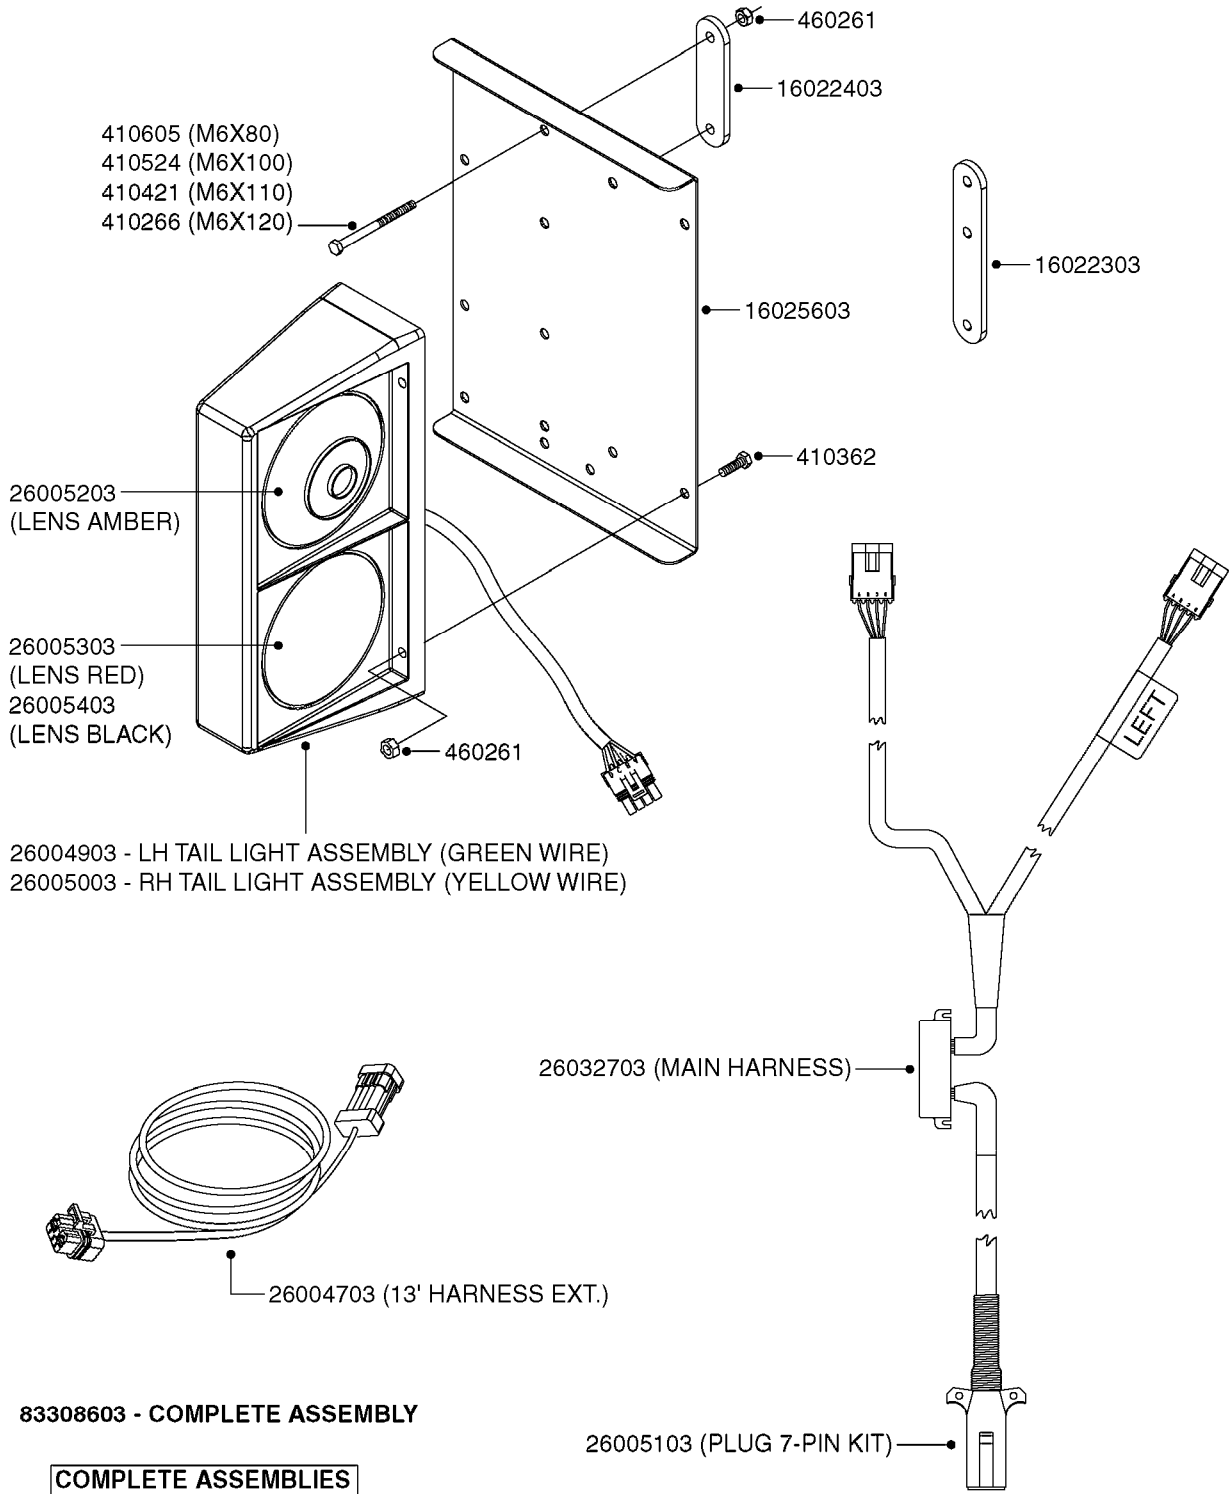

COMPLETE ASSEMBLIES
WHOLEGOODS ITEMS

M0160

TRAFFIC LIGHT KIT
M0160-HIN, 17:08:17

Page 1
Date 04.11.2017 13:22

parts-n°	order qty	description
410266	1	BOLT HEX 8.8 DEL M6X120
410362	1	BOLT HEX 8.8 SS M6X20
410421	1	BOLT HEX M6X110 DIN931-A2 SS
410524	1	BOLT HEX 8.8 DEL M6X100
410605	1	BOLT HEX 8.8 DEL M6X80
460261	1	NUT HEX M6X1.00 LOCK DIN985 A2 SS
16022303	1	BRACKET 100MM TUBE
16022403	1	BRACKET 60MM TUBE
16025603	1	BRACKET TAIL LIGHT DUAL LAMP
26004703	1	HARNESS 13' EXT 4 WIRE WP
26004903	1	TAIL LIGHT GREEN WIRE LH
26005003	1	TAIL LIGHT YELLOW WIRE RH
26005103	1	PLUG 7-PIN AG TAIL LIGHT
26005203	1	LENS AMBER BEFORE 2009
26005303	1	LENS RED BEFORE 2009
26005403	1	LENS BLACK BEFORE 2009
26032703	1	HARNESS COMPLETE, TAIL LIGHT, 2013
83308603	1	TRAFFIC LIGHT KIT