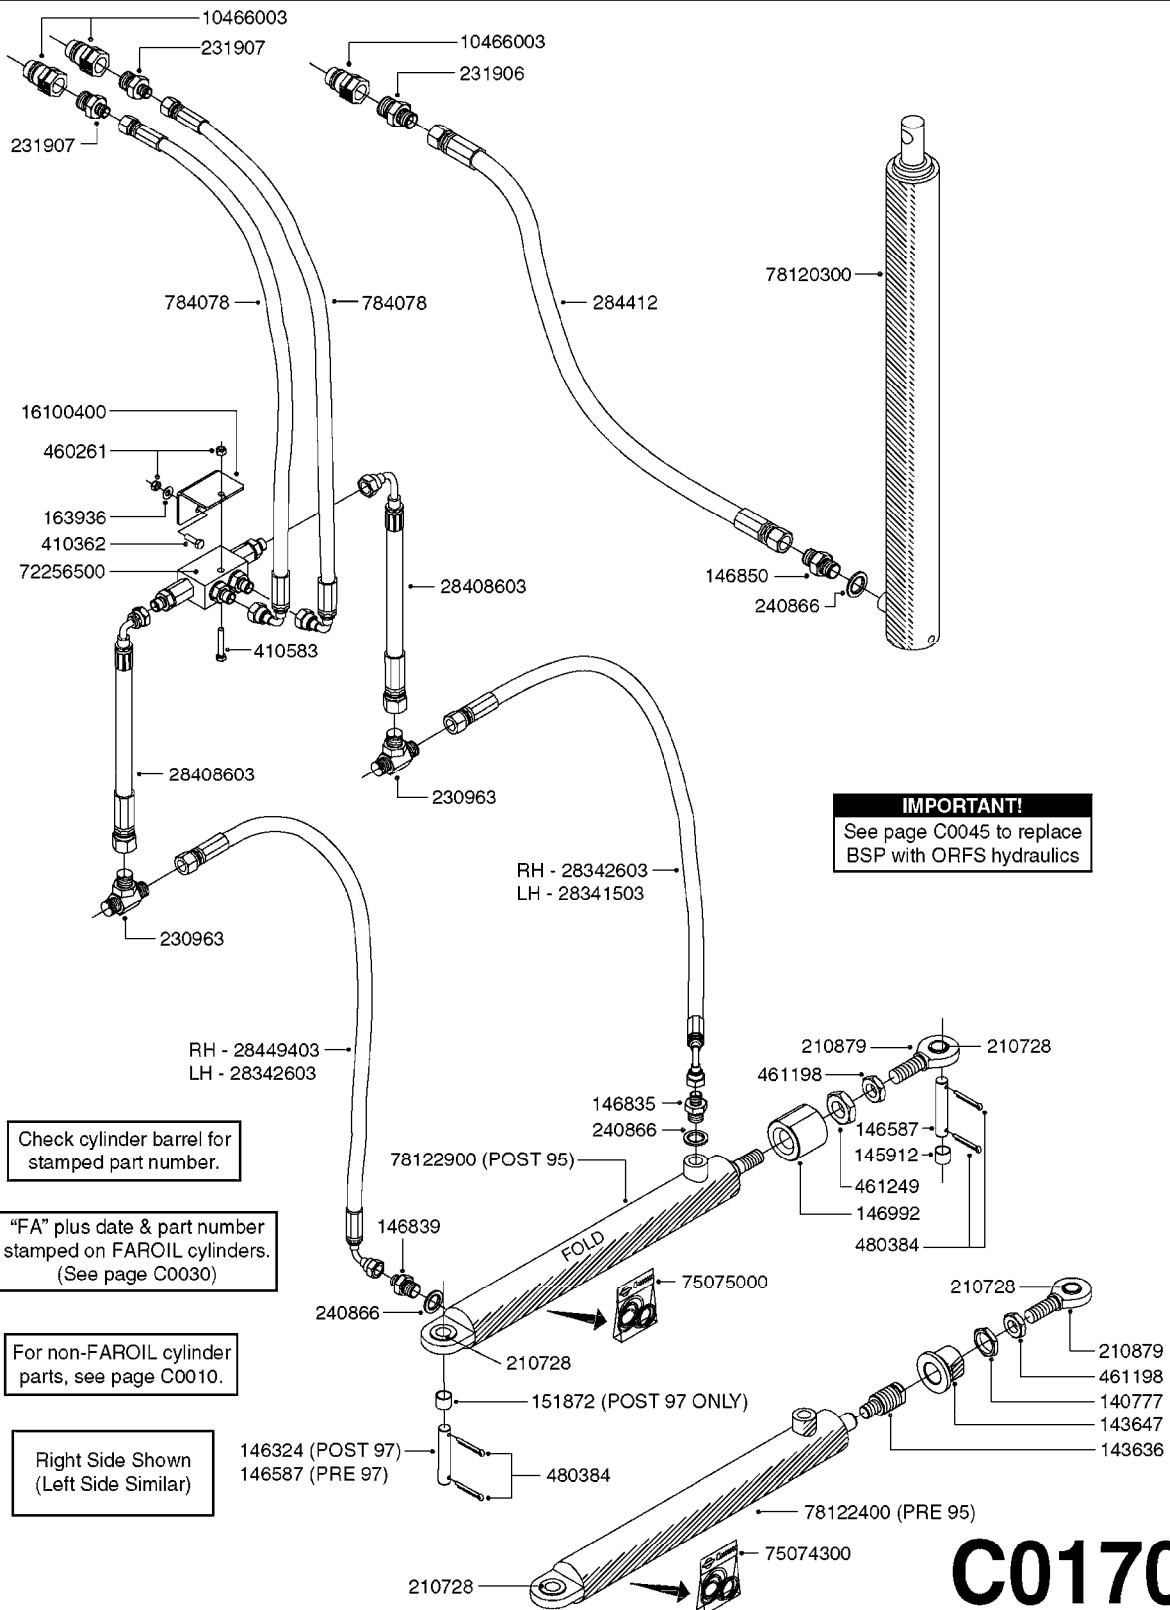

C0045

HYDRAULICS - BSP TO ORFS
C0045-HIN, 24:03:16

Page 1

Date 04.11.2017 13:21

Pos.	parts-n°	order qty	description
1	10466003	1	COUPLER PIONEER 8010-04 1/2NPT
2	231907	1	HEX NIPPLE 1/4"BSP X 1/2"NPT
2	231906	1	HEX NIPPLE 3/8"BSP X 1/2"NPT
2	147132	1	HEX NIPPLE 1/2"X1/2" BSP DEL
3	230311	1	QUICK COUPLING 1/2"
4	241356	1	DOWTYSEAL 1/2"
5	23234800	1	HEX NIPPLE 1/2"-9/16" ORFS FITTING FOR 1/4" HOSE
5	23234900	1	HEX NIPPLE 1/2"-11/16" ORFS FITTING FOR 3/8" HOSE
5	23235300	1	HEX NIPPLE 1/2"-13/16" ORFS FITTING FOR 1/2" HOSE
6	242102	1	O-RING Ø9.25X1.78 NITRIL 90SH
6	24263200	1	O-RING Ø7.66X1.78 NITRIL 90SH
6	24263300	1	O-RING Ø12.42X1.78 NITRIL 90SH
6	24263400	1	O-RING Ø18.77X1.78 NITRIL 90SH
7	67002403	1	CHART - BSP TO ORFS HOSES
8	67002503	1	CHART - BSP TO ORFS FITTINGS