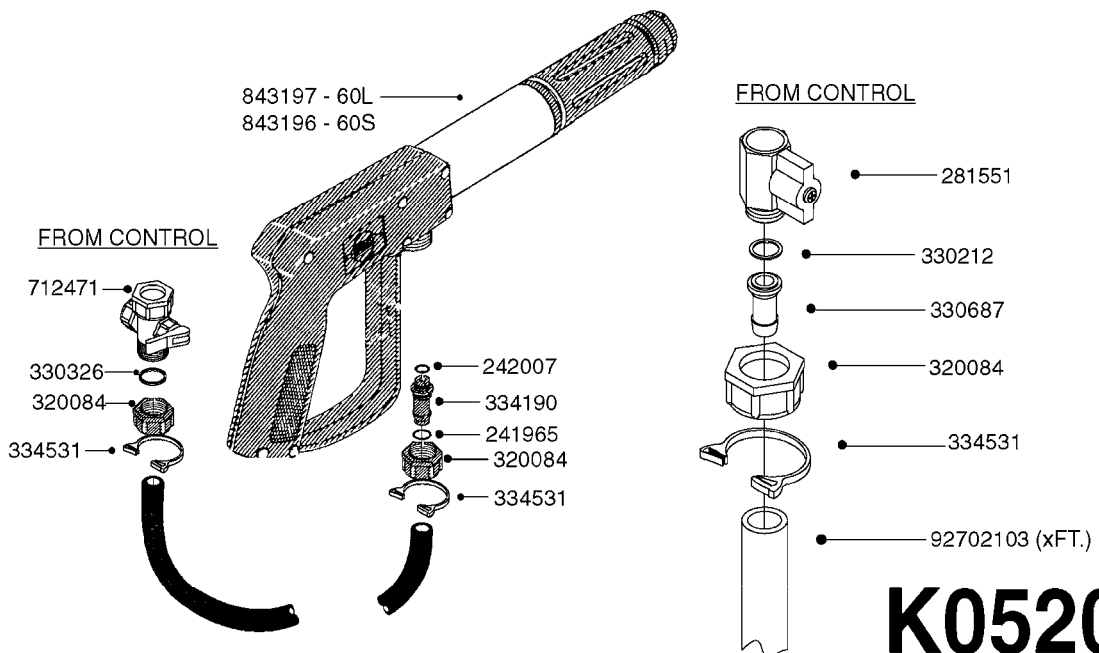

Page 1

Date 04.11.2017 13:21

parts-n°	order qty	description
130390	1	TEE 3/8'X 1/2' BSP F.TYPE 60S
145791	1	CONE FOR ON/OFF
147063	1	SWIRL F.SPRAY GUN TYPE 60
240936	1	O-RING D13.3X2.4 NITRIL
241441	1	O-RING D29.3X3
241965	1	O-RING 12.1 X 1.6
242007	1	O-RING D9.1X1.6
242013	1	SPRING RUBBER F/TRIGGER
242033	1	O-RING
242064	1	SLEEVE RUBBER 3X8X4MM
320084	1	FITT.DK NUT 1/2" BSP
322073	1	HOUSING F.SWIRL TYPE 60S H.G.
322075	1	HOUSING F. NOZZLE
330013	1	O-RING D15/D10X2.5 F.3/8"NUT
334117	1	HANDLE PIECE RIGHT F.60S/60L
334118	1	HANDLE PIECE LEFT F.60S/60L
334121	1	SEAT FOR ON-OFF TYPE
334190	1	FITT.DK HB 1/2' F. PISTOL 60S
334533	1	CLAMP HOSE PLASTIC 3/8"
334534	1	CLAMP HOSE PLASTIC 1/2"
334653	1	FITT.DK HB 3/8' F.HANDGUN
334655	1	TRIGGER SAFETY F.60S/60L GUN
371314	1	NOZZLE CERAMIC 1099-20
440634	1	SCREW 5/8"
480716	1	PIN D3X6 STAINLESS
615455	1	TUBE F.LANCE TYPE 60L
725476	1	SPINDLE
725477	1	TRIGGER
750270	1	GASKET KIT F.SPRAY GUN
843196	1	GUN, MODEL 60S
843197	1	HANDGUN KIT TYPE 60 LONG
92701703	1	HOSE R X3/8" X300PSI WP X0012"
92702103	1	HOSE R X1/2" X300PSI WP X0012"