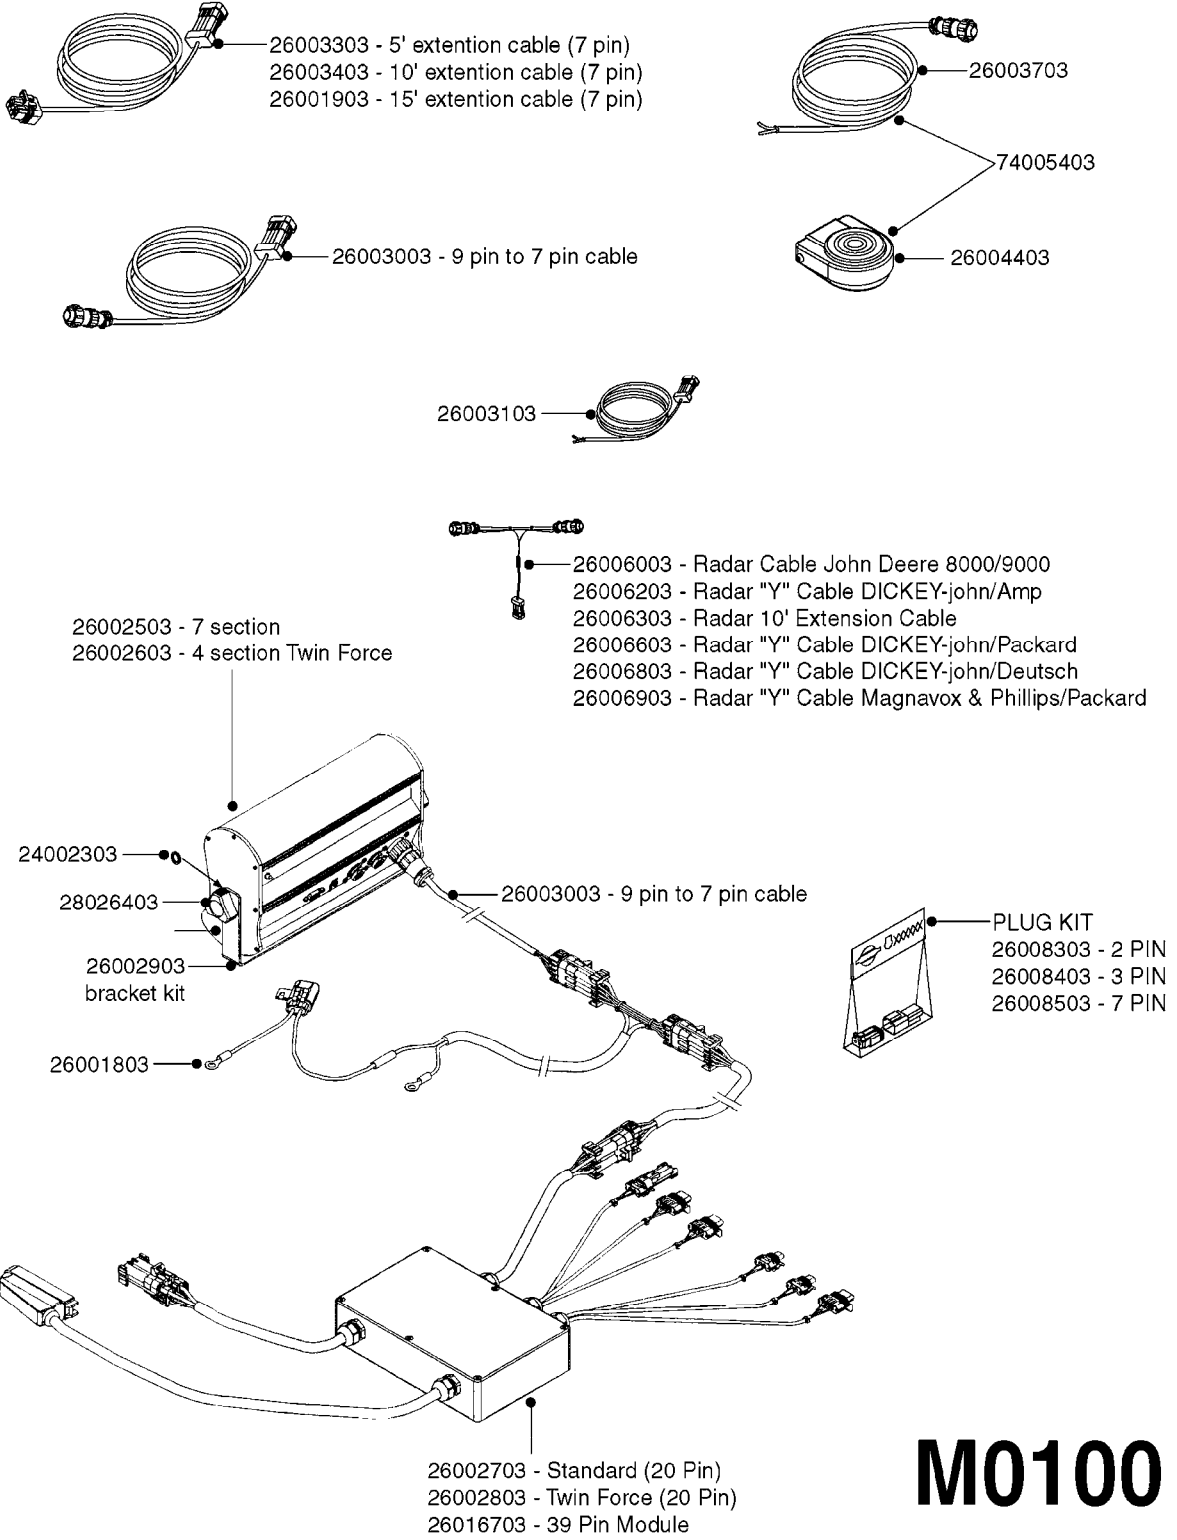

M0090

HC 2500/HM1500 DISPLAY/SCANBOX
M0090-HIN, 01:01:16

Page 1

Date 04.11.2017 13:22

parts-n°	order qty	description
142516	1	SCREW SET M10 BENT F. LOCKING
161411	1	MT.BRK. HC2500/HM1500 DISPLAY
26018300	1	ADAPTOR 2500 FOR SPRAYBOX II 39-PIN/REPLACES SCANBOX
260363	1	PLUG 2 POLE 12V
260827	1	PLUG F.EC ATTACHMENTS
261060	1	PLUG F.EC ATTACHMENTS
261589	1	FUSE 5 X 20 1.25 AMP
26176203	1	FUSE 5.0A QUICK-ACT.
261933	1	CABLE W/PLUG 2X25 L=71"
261934	1	CABLE W/PLUG 18X0.5MM L=79"
261935	1	SWITCH 2 POLE
261937	1	CIRCUIT BOARD F. SCANBOX
262099	1	PLUG SOCKET 3-POLE 2.5/3
450902	1	BOLT ALLEN HEAD M4 X 16MM
471055	1	WASHER D4.1/7.6 X 0.9
61029900	1	BRACKET FOR HC2500
731613	1	DISPLAY HC2500 NEW
731983	1	DISPLAY HM1500 REFURBISHED
732095	1	DISPLAY HM1500 NEW
732096	1	SCANBOX F.HM1500/HC2500
741580	1	PLUG 3-POLE 2.5/3
978045	1	DECAL QUICK GUIDE 1500/2500
978097	1	DECAL QUICK GUIDE 1500/2500 FR