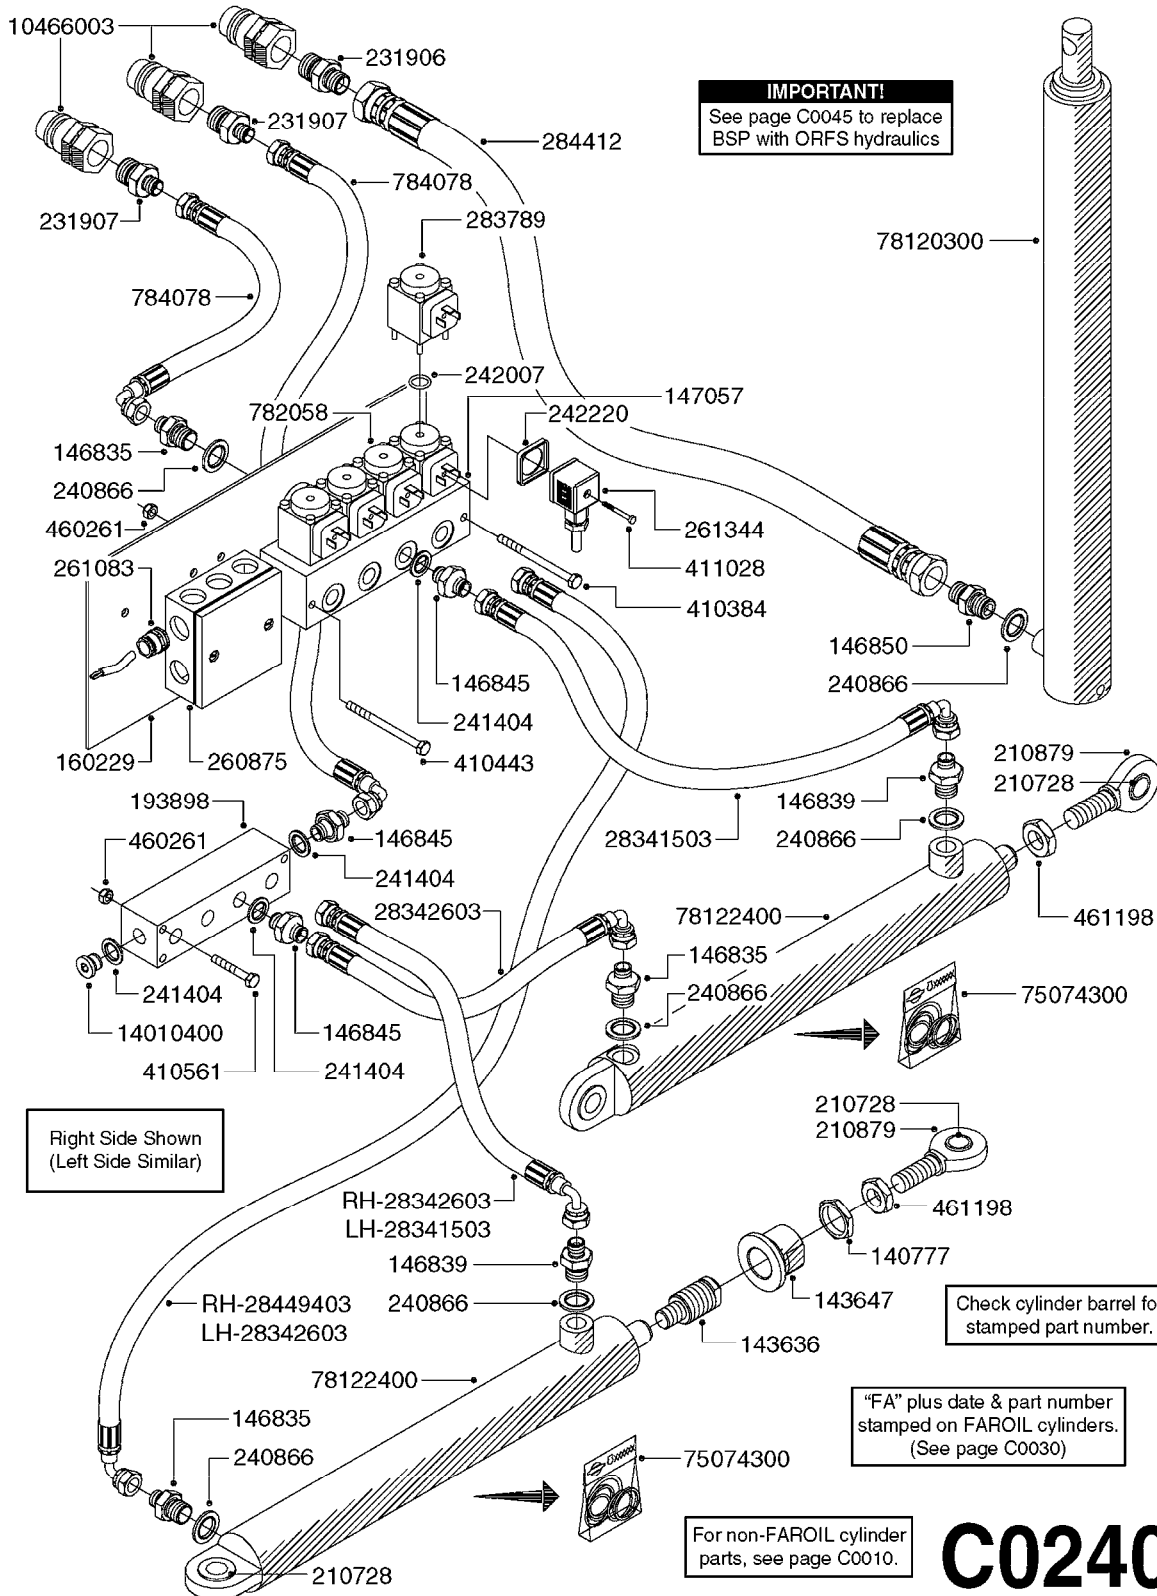

Right Side Shown
(Left Side Similar)

C0170

HYDRAULICS - EAGLE HY 45'-66'
C0170-HIN, 24:03:16

Page 1
Date 04.11.2017 13:21

parts-n°	order qty	description
140777	1	NUT HEX 3/4" BSP JAMB
143636	1	THREADED INSERT F.CYLINDER END
143647	1	COLLAR F.THREAD.ROD EXTENTON
145912	1	BUSHING D19.8/D17.0X7MM
146324	1	SHAFT D16.8 L102/2 X 5
146587	1	PIN D16.8 X 65
146835	1	ADAPTEUR BSP 1/4" X 3/8"
146839	1	HEX NIPPLE 1/4"X3/8" BSP 0.7MM
146850	1	HEX NIPPLE 3/8"x3/8" - 1.8mm
146992	1	BUSHING F.CYLINDER
151872	1	BUSHING D22.0/18.0 10MM
163936	1	WASHER D15/D6.2X1
210728	1	BEARING F.LINK HEAD M17
210879	1	LINK HEAD M16 x D17
230963	1	TEE 1/4"M X 1/4"M X 1/4"M BSP
231906	1	HEX NIPPLE 3/8"BSP X 1/2"NPT
231907	1	HEX NIPPLE 1/4"BSP X 1/2"NPT
240866	1	DOWTYSEAL 3/8"
284412	1	HOSE HY 3/8" X 315" STR+STR
410362	1	BOLT HEX 8.8 SS M6X20
410583	1	BOLT HEX 8.8 DEL M6X40
460261	1	NUT HEX M6X1.00 LOCK DIN985 A2 SS
461198	1	NUT HEX M16X2 JAMB
461249	1	NUT HEX M22X1.5
480384	1	PIN COTTER 3/16 x 1-1/2"
784078	1	HOSE HY X 1/4 X 417.33"STR+ELB
10466003	1	COUPLER PIONEER 8010-04 1/2NPT
16100400	1	PLATE 3 X 60 X 91 HY BLOCK MT
28341503	1	HOSE HY X1/4X078.75"STR+ELB
28342603	1	HOSE HY X1/4X066.93"STR+ELB
28408603	1	HOSE HY X1/4X008.00"STR+ELB
28449403	1	HOSE HY X1/4X057.08"STR+ELB
72256500	1	DOUB.PILOT STEERED COUNT.VALVE
75074300	1	SEALKIT78122000/23-25/30-32/46
75075000	1	SEAL KIT 78122600/27/28/29
78120300	1	CYLINDER 60/50/30 1100MM
78122400	1	DOUBLE CYLINDER D 40/20-300
78122900	1	CYLINDER 40/22X300MM RED