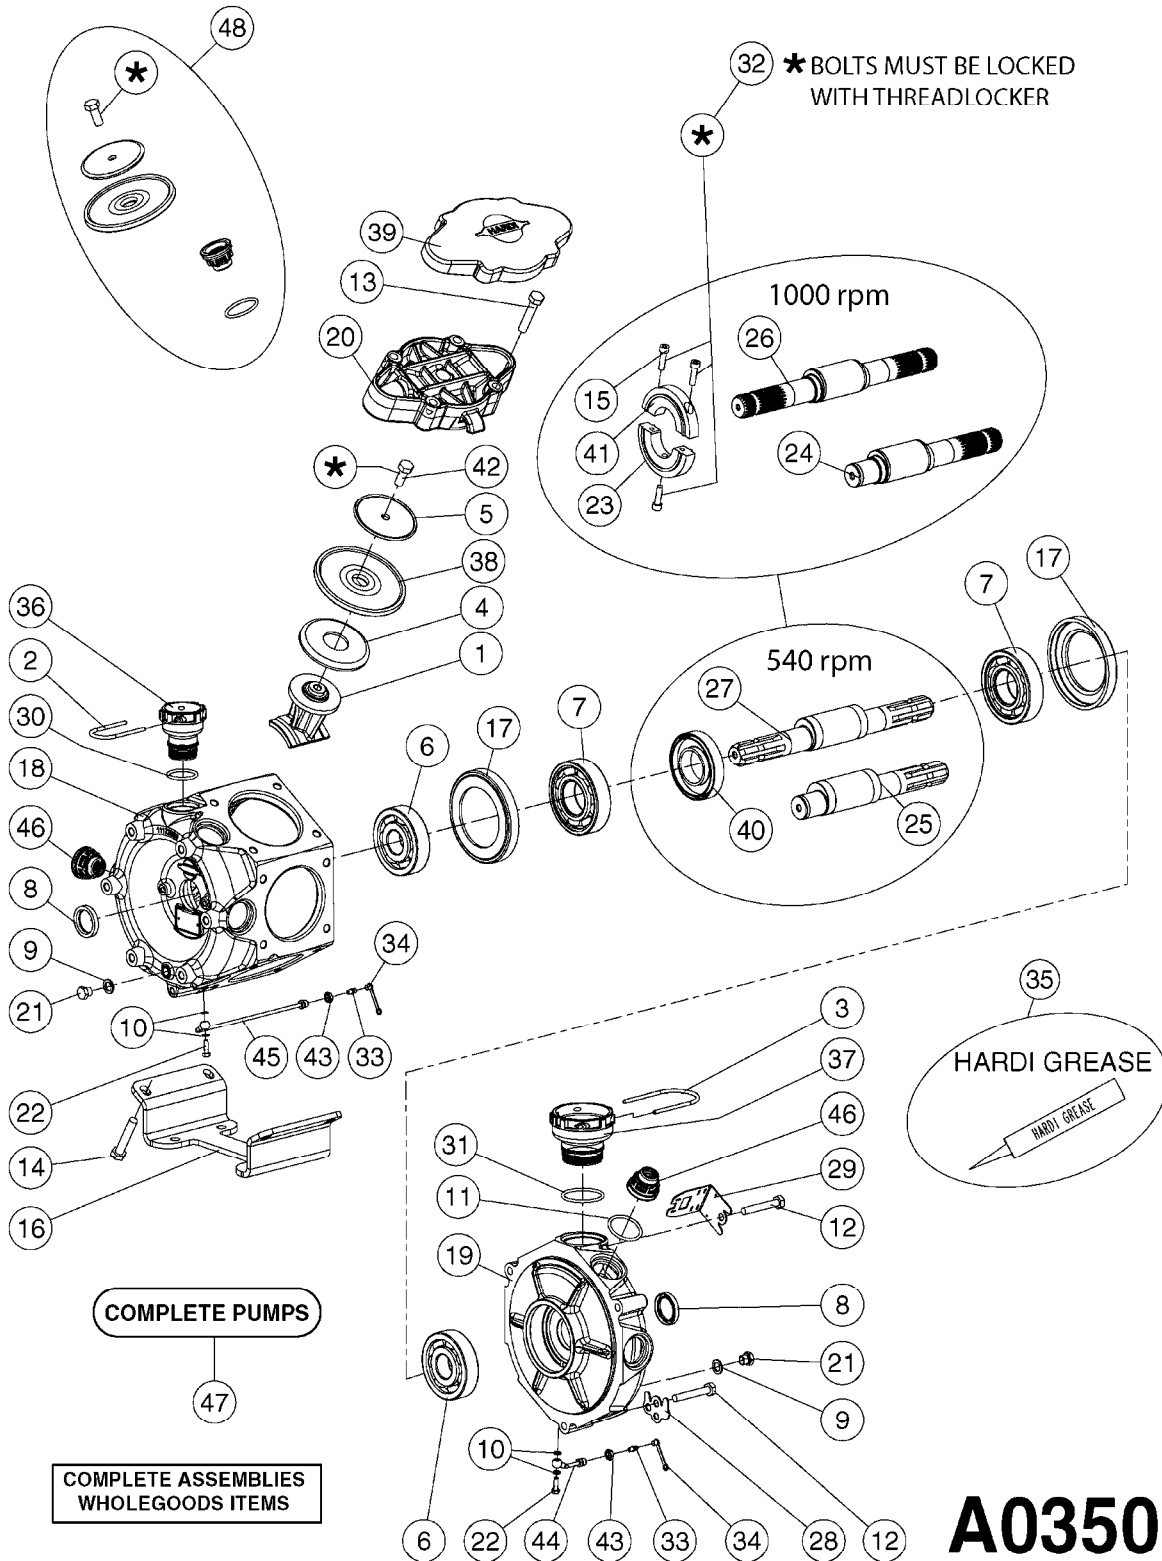

PUMP - 464 540/1000 RPM
A0350-HIN, 22:02:16

Page 1

Date 04.11.2017 13:20

Pos.	parts-n°	order qty	description
1	111622	1	CONNECTING ROD 463/5.5MM
1	111623	1	CONNECTING ROD 463/10MM
1	111624	1	CONNECTING ROD 463/12MM
1	111645	1	CONNECTING ROD 463/6.5MM
2	145996	1	FITT.DK S-67 FORK
3	145997	1	FITT.DK S-93 FORK
4	161012	1	DIAPHRAGM BACKING DISC F. 463
5	161175	1	DIAPHRAGM DISC 463/464 PUMP
6	210221	1	BEARING BALL 6407
7	210232	1	BEARING BALL 6310
8	210243	1	SEAL OIL 35 X 47 X 7
9	241404	1	DOWTY SEAL 1/4"
10	242374	1	WASHER Ø10/Ø6X1 COPPER
11	330072	1	O-RING D53.5/D45.5X4
12	421072	1	BOLT HEX 8.8 RAW M10X65
13	430312	1	BOLT HEX 8.8 RAW M12X60
14	430437	1	BOLT HEX 8.8 RAW M12X65
15	450995	1	BOLT ALLEN M8X30 DIN 912 RAW
16	614628	1	FOOT F. 46X PUMP, RED
17	11171900	1	CONROD RING 364/464 MACHINED
18	11172200	1	PUMP HOUSE 464 MACHINED 5/4" BSP RED
19	11172600	1	FRONTPART 464 MACHINED 2" BSP RED
20	11173000	1	VALVE COVER.463/464 MACHINED RED
21	14010400	1	PLUG 1/4" BSP
22	14120400	1	BANJOBOLT M6 X 19
23	14120700	1	COUNTERWEIGHT 364/464-1000
24	14137300	1	CRANKSHAFT 364/464-5.5 1000
24	14137400	1	CRANKSHAFT 364/464-6.5 1000
25	14137600	1	CRANKSHAFT 364/464-10
25	14137700	1	CRANKSHAFT 464-12
26	14137900	1	CRANKSHAFT 364/464-5.5 GG 1000
26	14138000	1	CRANKSHAFT 364/464-6.5 GG 1000
27	14138200	1	CRANKSHAFT 364/464-10 GG
27	14138300	1	CRANKSHAFT 464-12 GG
28	16383000	1	GREASE NIPPLE PLATE 464
29	16390600	1	BRACKET FOR RPM SENSOR
30	24266600	1	O-RING D 38,0 X 4,0 70SH.NITR
31	24266800	1	O-RING D 54,0 X 4,0 70SH.NITR
32	28045503	1	LOCTITE 262 .5ML (.017oz.)
33	28163300	1	GREASE NIPPLE H1 M6X1 DIN 7412
34	28163400	1	CAP F. GREASENIPPLE YELLOW M6X1
35	28164600	1	HARDI PUMP GREASE S3 V550L 1
36	32242200	1	FITTING S67 5/4" KON. RG 2014
37	32242400	1	FITTING S93 2" KON. RG 2014
38	33511600	1	DIAPHRAGM PUMP 463/464 PUMP PUR
39	33524000	1	COVER PLASTIC 464 PUMP
40	33527200	1	GREASE SPLIT 364/464
41	39136200	1	HALFPART 364/464-1000
42	43099200	1	BOLT HEX SS M12 X 30 DIN933 A4
43	46134000	1	NUT HEX M10x1 H=2.3 NV=14 ELZIN
44	61097000	1	BANJOTUBE SHORT 464 COMPL.
45	61097100	1	BANJOTUBE LONG 464 COMPL.
46	72043600	1	VALVE FOR 462/463
47	72993500	1	PUMP 464-12-540, CM
47	72993600	1	PUMP 464-6.5 MED-2-1000
47	82168700	1	PUMP 464-12 540 OFFSET PORTS
47	82168800	1	PUMP 464 6.5 1000 OFFSET PORTS
47	82169000	1	PUMP 464-10-MOD-2-540
48	75586000	1	PUMP KIT 464