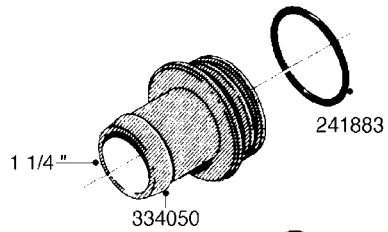

L0080

FITTINGS - S-53
L0080-HIN, 12:09:17

Page 1

Date 04.11.2017 13:21

Pos.	parts-n°	order qty	description
1	145995	1	FITT.DK S-53 FORK
2	241973	1	O-RING Ø3 X 44,2 70 SHORES NITRIL NITRIL (BLACK)
2	242353	1	O-RING D44.2X3.0 VITON F.S-67 VITON (BROWN)
3	242109	1	O-RING D32.2x3.0 NITRIL (BLACK)
3	242354	1	O-RING D32.2X3.0 VITON F.S-53 VITON (BROWN)
4	322103	1	FITT.DK S-53 BULKHEAD
5	322107	1	FITT.DK S-53 BULKHEAD NUT
6	322110	1	FITT.DK S-53 ELB. 1/2" BSP
7	322352	1	FITT.DK S-53 TEE
8	334229	1	FITT.DK S-53 STR.3/4"
9	334260	1	GASKET F. S-53 BULKHEAD
10	334564	1	FITT.DK S-67 TO S-53 ADAPTER
11	391100	1	FITT.DK S-53THREAD INS.1/2"BSP
12	726463	1	FITT.DK S53 BULKHEAD W/GASKET
13	726552	1	FIT.DK S-53X90 1/2" BSP,O-RING
14	726556	1	FITT.DK S-53 HB 1/2" W/O-RING
15	726558	1	FITT.DK S53 STR. 3/4" W.ORING
16	726559	1	FITT DK. S-53 HB 1" W/O-RING
17	726568	1	FITT.DK.S-53 HB 1/2"90 W/ORING
18	726570	1	FITT.DK S-53 ELB.3/4" W.ORING
19	726571	1	FITT.DK S-53 ELB.1", W ORING
20	726578	1	FITT.DK S53 PLUG WITH O-RING
21	728561	1	REDUCER S67M - S53F + O-RING