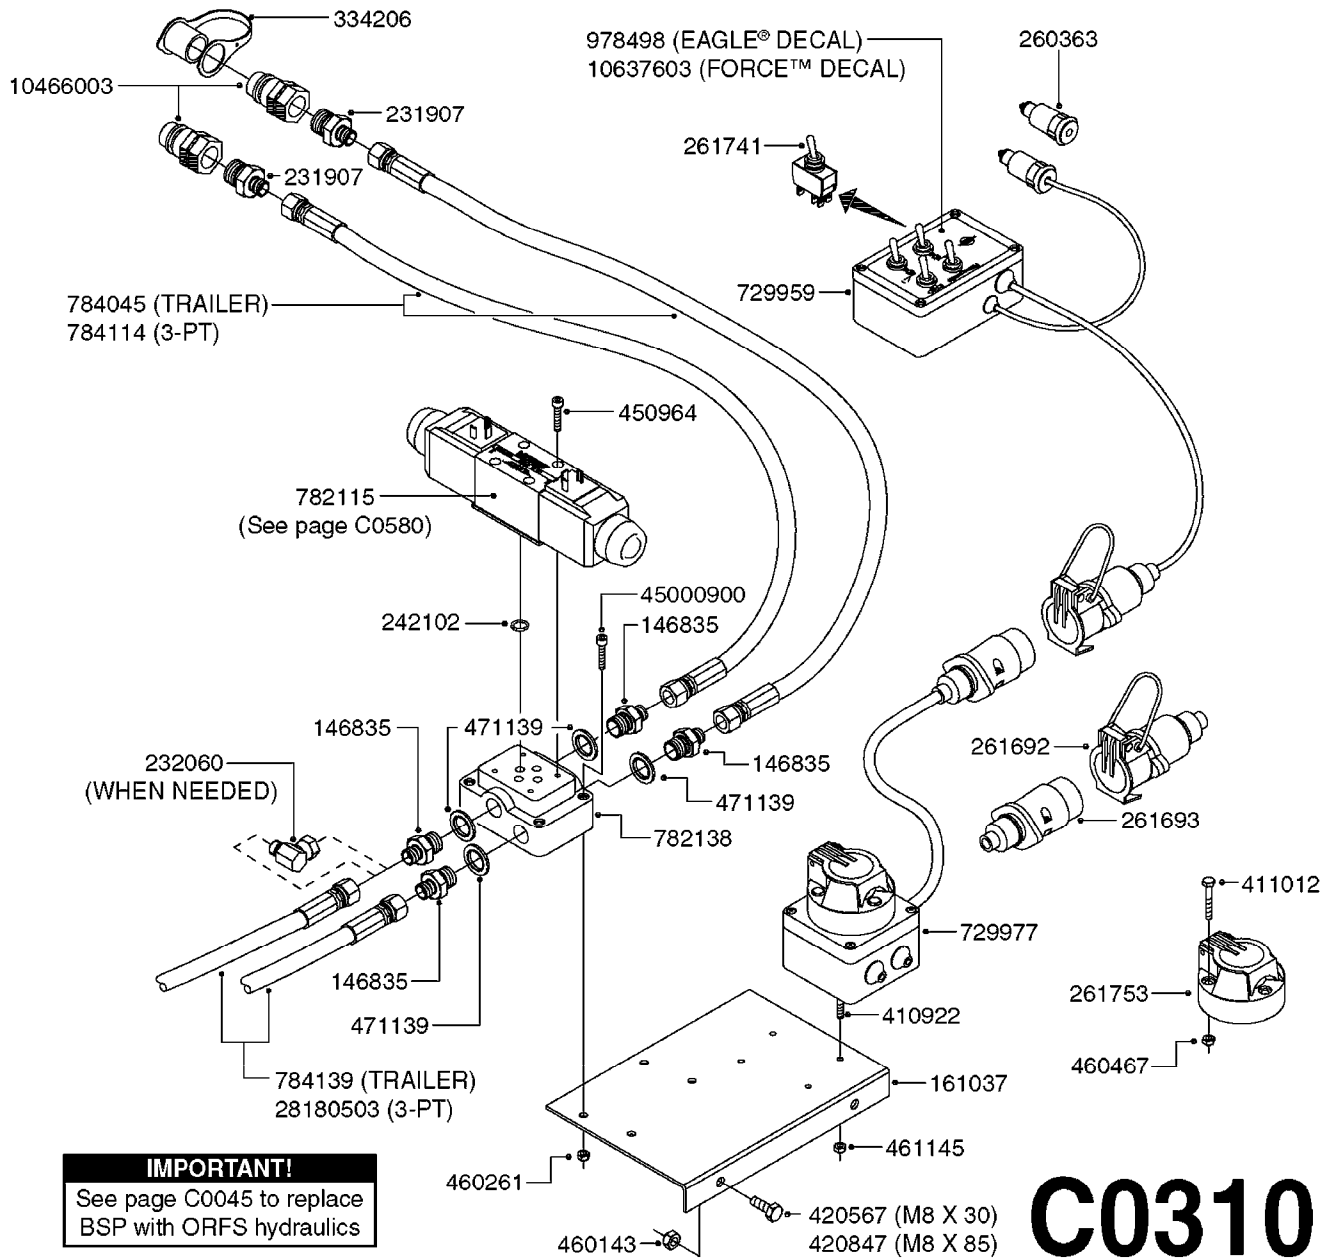

parts-n°	order qty	description
145912	1	BUSHING D19.8/D17.0X7MM
146324	1	SHAFT D16.8 L102/2 X 5
146587	1	PIN D16.8 X 65
146835	1	ADAPTEUR BSP 1/4" X 3/8"
146839	1	HEX NIPPLE 1/4"X3/8" BSP 0.7MM
146850	1	HEX NIPPLE 3/8"x3/8" - 1.8mm
146992	1	BUSHING F.CYLINDER
151872	1	BUSHING D22.0/18.0 10MM
160802	1	MOUNT PLATE F.HYD SOLENOID'HZ'
160803	1	COVER PLATE F.HYD SOLENOID'HZ'
210728	1	BEARING F.LINK HEAD M17
210879	1	LINK HEAD M16 x D17
231906	1	HEX NIPPLE 3/8"BSP X 1/2"NPT
231907	1	HEX NIPPLE 1/4"BSP X 1/2"NPT
240866	1	DOWTYSEAL 3/8"
242102	1	O-RING Ø9.25X1.78 NITRIL 90SH
260363	1	PLUG 2 POLE 12V
261692	1	PLUG ELEC.7 POLE FEMALE F.CABL
261693	1	PLUG ELEC. 7 POLE MALE
261741	1	SWITCH 2 POLE 12V TOGGLE PRESS
261753	1	PLUG ELEC.7 POLE FEMALE F.BASE
270561	1	SCREW W/SPRING ASSY. (QTY 1)
284029	1	COVER PLUS D10.5/12.0X5.0
284412	1	HOSE HY 3/8" X 315" STR+STR
410185	1	BOLT HEX 8.8 DEL M6X16
411012	1	SCREW M5X30 STAINLESS
420847	1	BOLT HEX 8.8 DEL M8X85
440673	1	SCREW F.PLASTIC 5X12 SS
450964	1	SCREW M5X30 F.CYLINDER
460143	1	NUT HEX M8X1.25 LOCK DIN985A2 SS
460261	1	NUT HEX M6X1.00 LOCK DIN985 A2 SS
460467	1	NUT HEX M5 GALV.
461198	1	NUT HEX M16X2 JAMB
461249	1	NUT HEX M22X1.5
471139	1	WASHER D22/D17X1.5 BRASS
480384	1	PIN COTTER 3/16 x 1-1/2"
729668	1	DISTRIBUTION BOX, 4 FUNCTION
729959	1	CONTROL BOX DAH 4-FUNCTION
729977	1	DAH DIRECTIONAL VLV JUNC. BOX
782080	1	MANIFOLD BLOCK, 4 FUNCTION
782115	1	HY SOLENOID VALVE DH HYD
782138	1	HY-BLOCK 1-VALVE W LS-PORT
784045	1	HOSE HY X 1/4 X 157.50"STR+STR
784056	1	HOSE HY X 1/4 X 394.00"STR+ELB
784091	1	HOSE HY X 1/4 X 295.25"STR+ELB
10466003	1	COUPLER PIONEER 8010-04 1/2NPT
28341503	1	HOSE HY X1/4X078.75"STR+ELB
28342603	1	HOSE HY X1/4X066.93"STR+ELB
28449403	1	HOSE HY X1/4X057.08"STR+ELB
75075000	1	SEAL KIT 78122600/27/28/29
78120300	1	CYLINDER 60/50/30 1100MM
78122700	1	CYLINDER 40/22X300MM RED
78122900	1	CYLINDER 40/22X300MM RED