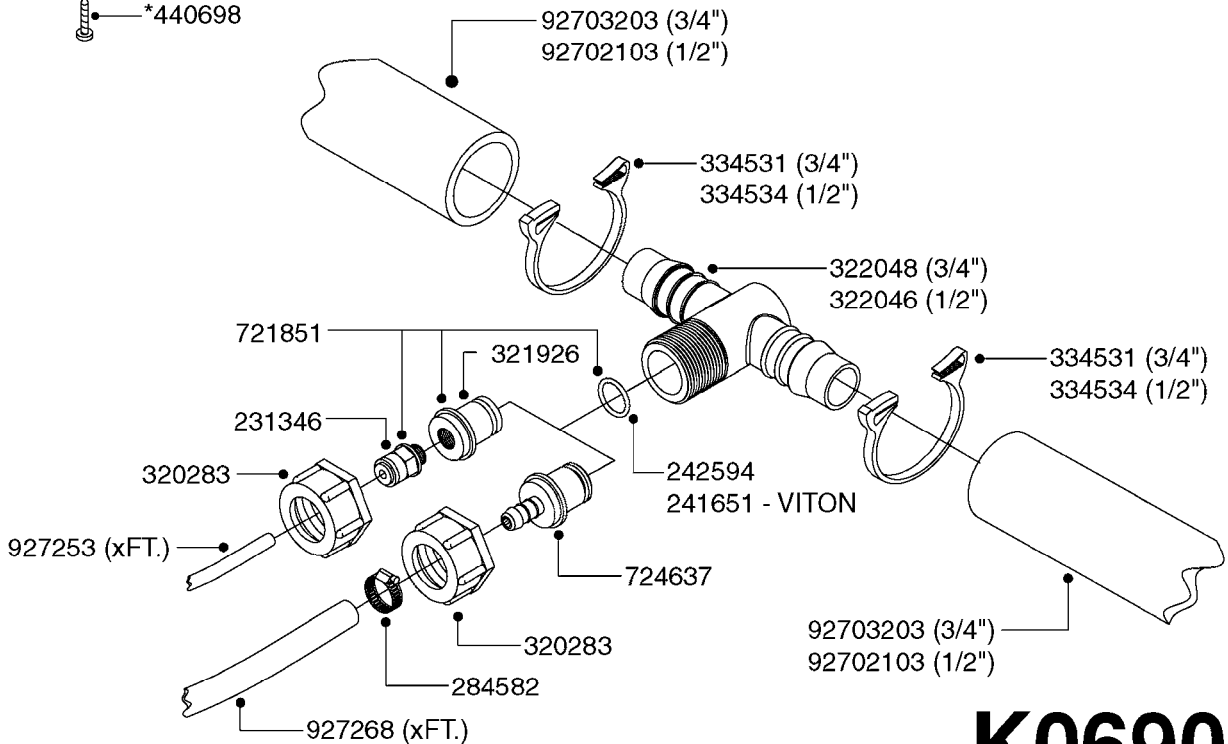

K0690

REMOTE GAUGE-MAGNETIC BASE KIT
K0690-HIN, 01:01:16

Page 1
Date 04.11.2017 13:21

parts-n°	order qty	description
231346	1	QUICK COUPLER 1/8"BSP X 4 MM
232230	1	QUICK COUPLER 1/4"BSP X 4 MM
241651	1	O-RING D14.0X3.0 NITRIL
242594	1	O-RING D14 X 1.78 SCH.70-EPDM
283581	1	HOSE CONNECTOR STR. F.4MM PE
284582	1	CLAMP HOSE GEAR - 5/16"
320187	1	FITT.DK CAP 3/8" BSP BLACK
320283	1	FITT.DK NUT 3/4"BSP
320445	1	FITT.DK HN 1/4"X3/8" BSP
321926	1	FITT.DK REDUC 1/8"BSP F.3/4"N
322046	1	FITT.DK TEE 1/2X1/2HB X3/4'BSP
322048	1	FITT.DK TEE 3/4X3/4HB X3/4'BSP
330013	1	O-RING D15/D10X2.5 F.3/8"NUT
330061	1	O-RING D16/D11X2,5
331807	1	FITT.DK HB 5/16" F.3/8" NUT
334531	1	CLAMP HOSE PLASTIC 3/4"
334534	1	CLAMP HOSE PLASTIC 1/2"
390713	1	GAUGE ADAPTOR 1/4" BSP
440698	1	SCREW F.PLASTIC 6X18 SS HEXHD
721851	1	SCREW PLUG W/QUICK FIT
724637	1	FITT.DK HB 5/16' F. 3/4" COMP.
927253	1	AIR HOSE, DIAMETER 4MM
927268	1	HOSE R X PVC X 1/4 X 0012"
10536703	1	MAGNETIC BASE D3,2'/90LB
10536803	1	MAGNETIC BASE KIT F.GAUGE
28026203	1	GAUGE 200PSI/BR,2.5"1/4BSP-BTM
92702103	1	HOSE R X1/2" X300PSI WP X0012"
92703203	1	HOSE R X3/4" X300PSI WP X0012"