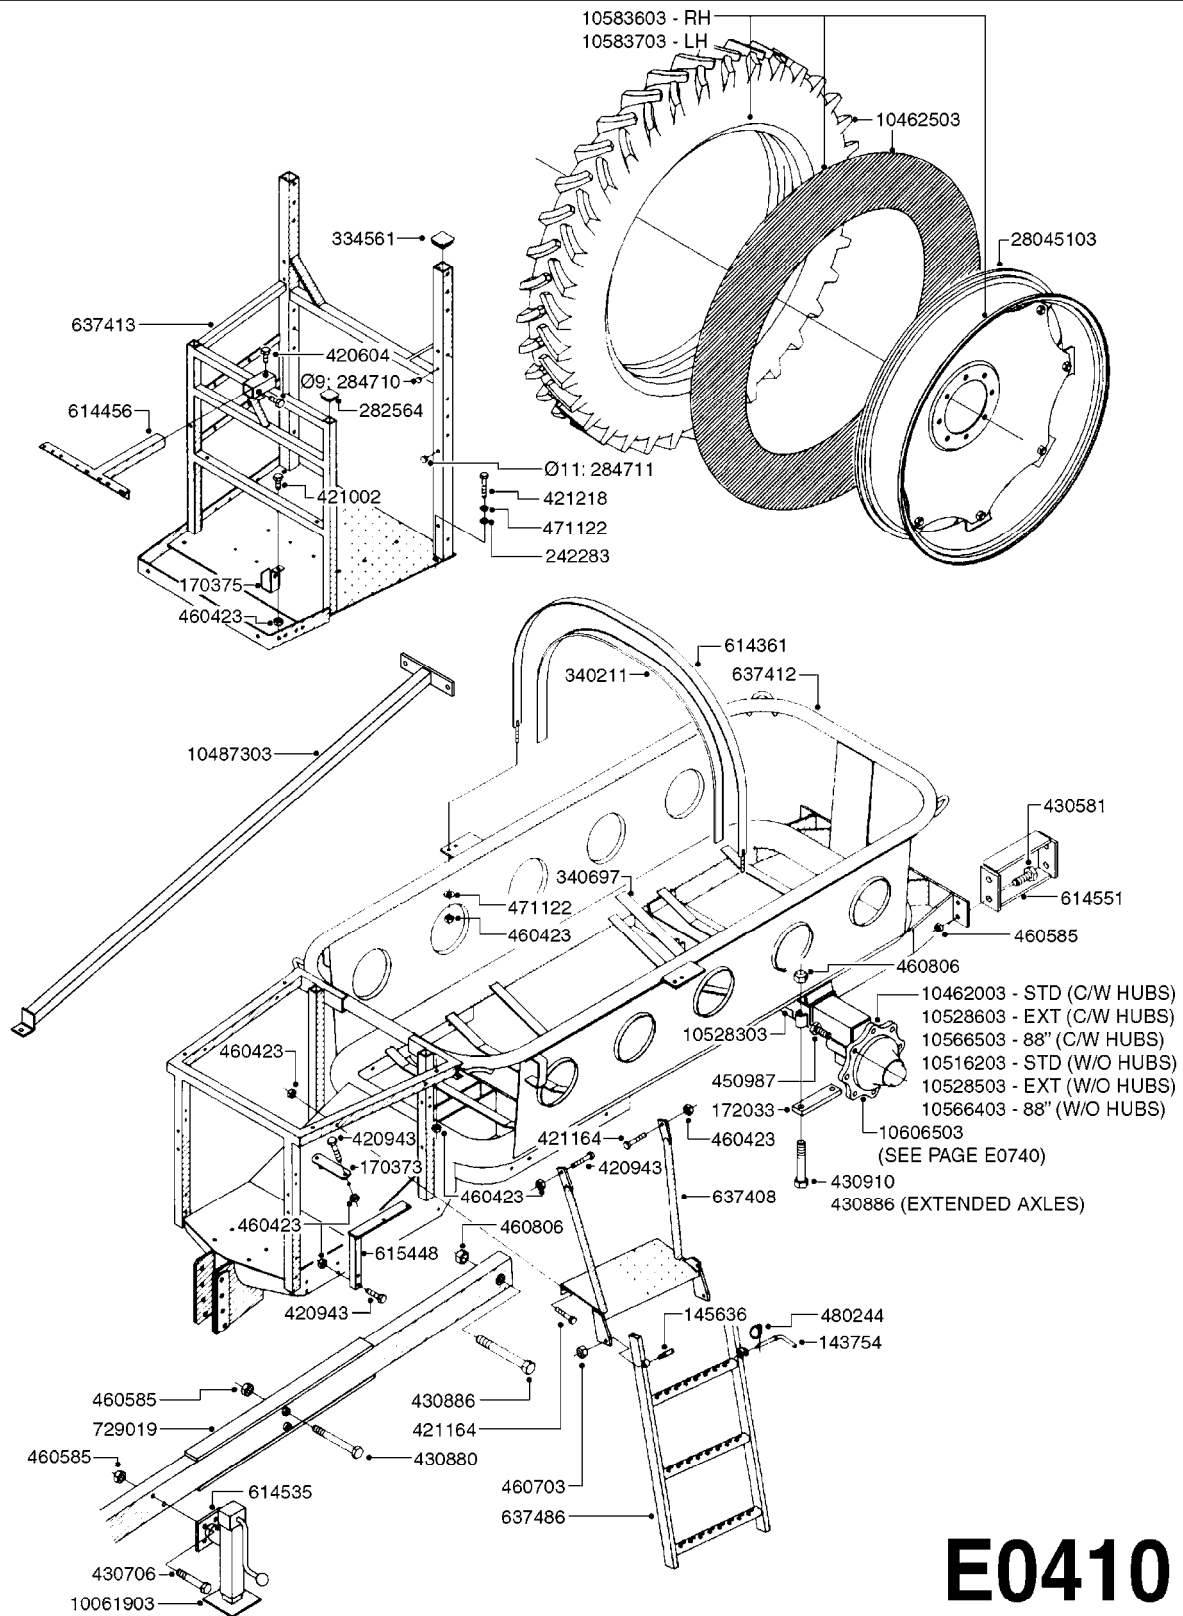

E0410

FRAME HC 650M/TWIN 650 POST 94
E0410-HIN, 01:01:16

Page 1
Date 04.11.2017 13:21

parts-n°	order qty	description
143754	1	PIN D10 X 56
145636	1	PIN F.HINGE M12
170373	1	FLATBAR
170375	1	BRACKET F.HOSE
172033	1	FLATBAR F.AXLE HC650M
242283	1	SEAL RUBBER
282564	1	PLUG 35MM SQ.BLACK
284710	1	PLUG F.DRILLED HOLE D9MM
284711	1	PLUG F.DRILLED HOLE D11MM
334561	1	PLUG 50x50x2 F.SQ.TUBE
340211	1	TANK STRAP PACKING 40X1800
340697	1	TANK PACKING 40X700
420604	1	BOLT HEX 8.8 DEL M10X25 FT DIN933
420943	1	BOLT HEX 8.8 DEL M10X50
421002	1	BOLT HEX 8.8 DEL M10X30 FT DIN933
421164	1	BOLT HEX 8.8 DEL M10X70
421218	1	BOLT HEX 8.8 DEL M10X90
430581	1	BOLT HEX 8.8 DEL M16X40 FT
430706	1	BOLT HEX 8.8 DEL M16X90
430880	1	BOLT HEX 8.8 DEL M16X140
430886	1	BOLT HEX 8.8 DEL M20X160
430910	1	BOLT HEX 8.8 DEL M20X110
450987	1	HUB BOLT M20 X 1.5 X 60 NAGBOL
460423	1	NUT HEX M10X1.50 LOCK DIN985A2 SS
460585	1	LOCKING NUT M16 DIN985 A2 SS
460703	1	NUT HEX M12X1.75 LOCK DIN985A2 SS
460806	1	NUT HEX M20X2.50 LOCK DIN985A2 SS
471122	1	WASHER, M10, Ø20/10.5X 2.0, SS
480244	1	PIN SNAP D4.5
614361	1	TANK STRAP HC650 L=92.5"
614456	1	BRACKET F.EC 3&4 BANK VALVES
614535	1	JACK MOUNTING WELDMENT HC950
614551	1	SPACER BLOCK HC 650 EAGLE
615448	1	BRACKET SUCTION MANIFOLD HC650
637408	1	PLATFORM EXTENTION HC650/950
637412	1	TANK FRAME BARE HC650M
637413	1	PLATFORM ASSY.HC650M/HC950M
637486	1	LADDER F. HC650M
729019	1	TONGUE HC650M/94
10061903	1	JACK F300/500/575 5000LB
10462003	1	AXLE INSERT.ASSY.HC500/650
10462503	1	TIRE 11.2" X 38" 4 PLY TUBE L.
10487303	1	SIDE BRACE W/M HC950 EAGLE
10516203	1	INSERT W/M 500/650HC W/SPINDLE
10528303	1	AXLE REINFORCE W/M 80" HC650M
10528503	1	INSERT W/M HC650M W/SPIND.LONG
10528603	1	AXLE INSERT ASSY.HC650M LONG
10566403	1	INSERT W/M HC650 88" W/SPINDLE
10566503	1	AXLE INSERT ASSY.HC650 88"
10583603	1	TIRE ASSY 11.2X38 RH 8"BC
10583703	1	TIRE ASSY 11.2X38 LH 8"BC
10606503	1	HUB ASSY.NAV550/800/1000 HC
28045103	1	RIM 38X10 8/8/6 4.18-OS GRAY