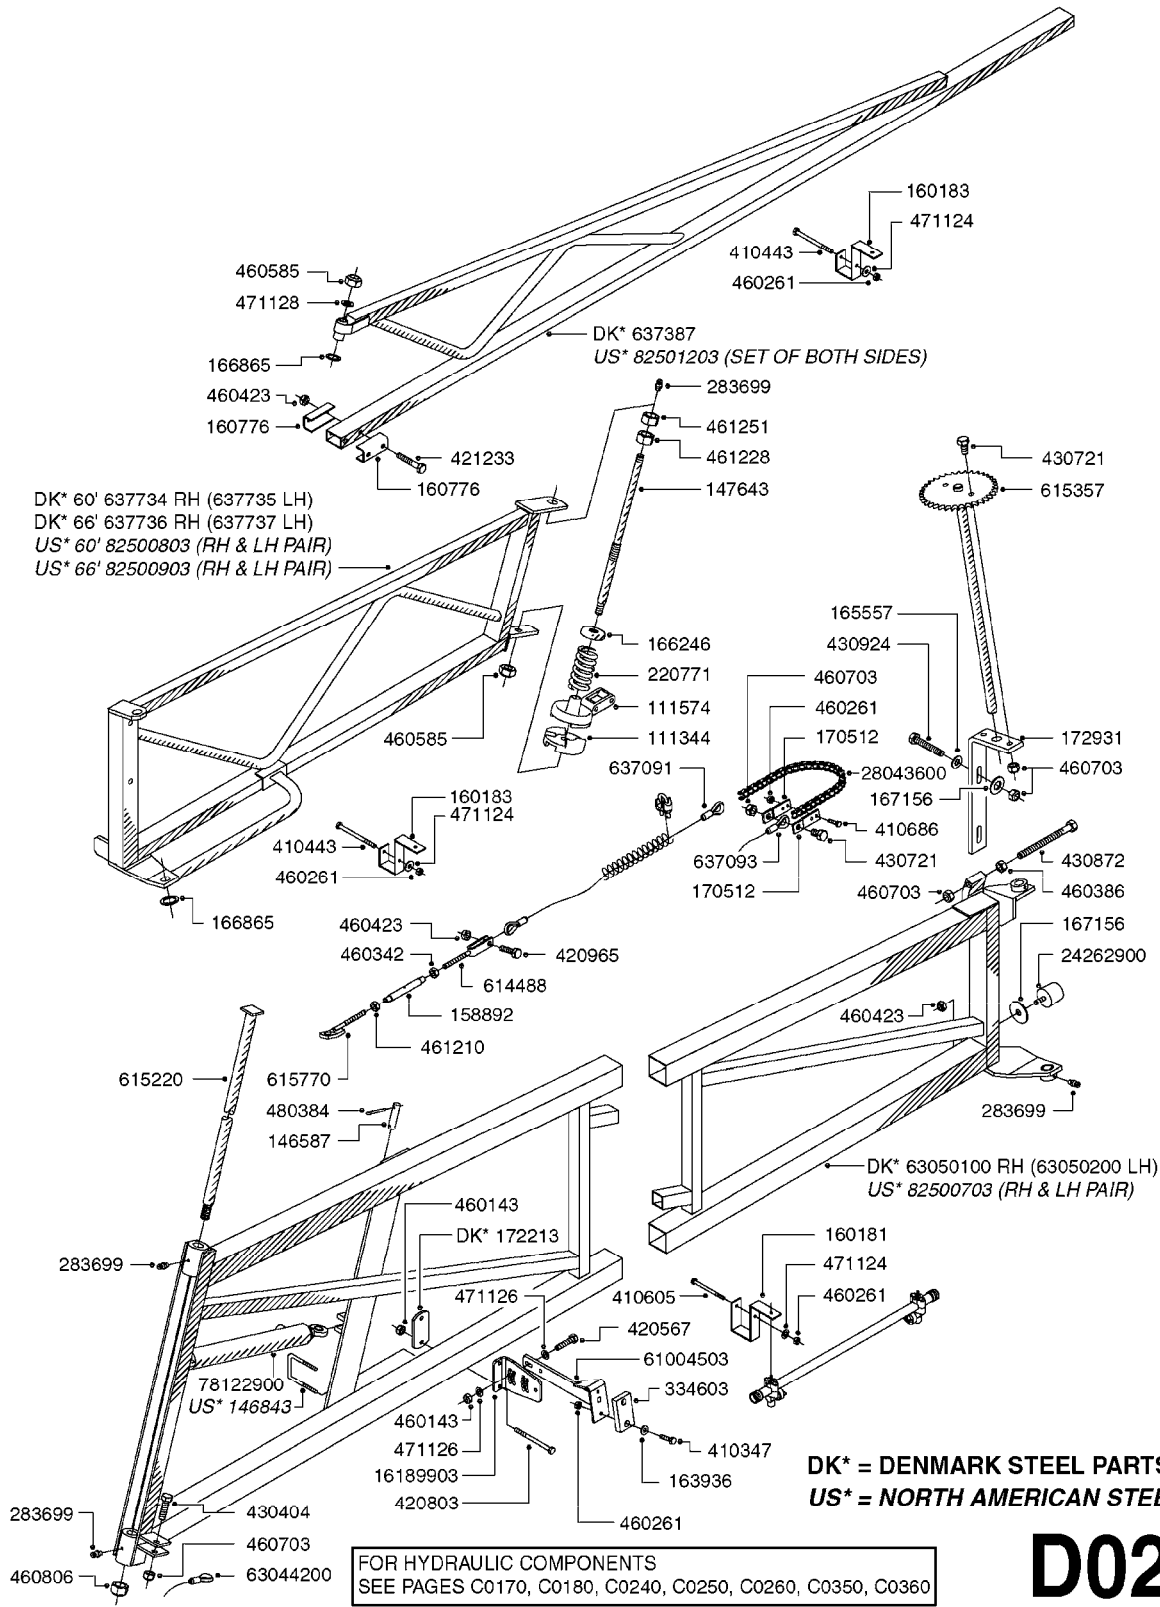

DK* 60' 637734 RH (637735 LH)
DK* 66' 637736 RH (637737 LH)
US* 60' 82500803 (RH & LH PAIR)
US* 66' 82500903 (RH & LH PAIR)

DK* = DENMARK STEEL PARTS
US* = NORTH AMERICAN STEEL PARTS

FOR HYDRAULIC COMPONENTS
SEE PAGES C0170, C0180, C0240, C0250, C0260, C0350, C0360

D0270

BOOM EAGLE WINGS 60' 66'
D0270-HIN, 01:01:16

Page 1

Date 04.11.2017 13:21

parts-n°	order qty	description
111344	1	CLAW CLUTCH Ø100/Ø20,5 UNDER PART RED
111574	1	CLAW CLUTCH D100 UP. (MACH)
146587	1	PIN D16.8 X 65
146843	1	BOLT U M8 F.60 x 60
147643	1	AXLE F.BM BRKWKY. W. ZERT L=426
158892	1	TURN BUCKLE HOUS
160181	1	CLAMP NOZZLE TUBE 60X60
160183	1	CLAMP NOZZLE TUBE 50X30
160776	1	U-CHANNEL F.3PT.
163936	1	WASHER D15/D6.2X1
165557	1	WASHER D28.0/D12.2X2.0 SS
166246	1	WASHER CUP D53 F.SPRING
166865	1	WASHER D35/D25X2
167156	1	WASHER D46.5/D12.4X2.5
170512	1	ASSEMBLY BRACKET FOR CHAIN
172213	1	FLAT BAR F.BOOM STRAP
172931	1	FLAT STEEL 15X50
220771	1	SPRING D53/D43X100
283699	1	GREASE NIPPLE M6X1
334603	1	RUBBER STOP 86X48X15
410347	1	SCREW M6X20 8.8
410443	1	BOLT HEX 8.8 DEL M6X70
410605	1	BOLT HEX 8.8 DEL M6X80
410686	1	BOLT HEX 8.8 DEL M6X30
420567	1	BOLT HEX 8.8 DEL M8X30 FT
420803	1	BOLT HEX 8.8 DEL M8X90
420965	1	M10X40 MACHINE SCREW STAINLESS
421233	1	BOLT HEX 8.8 10.9 DEL M10X70
430404	1	BOLT HEX 8.8 DEL M12X50
430721	1	BOLT HEX 8.8 DEL M12X40 FT
430872	1	BOLT HEX 8.8 DEL M12X100 FT
430924	1	BOLT HEX 8.8 DEL M12 X 85
460143	1	NUT HEX M8X1.25 LOCK DIN985A2 SS
460261	1	NUT HEX M6X1.00 LOCK DIN985 A2 SS
460342	1	NUT HEX M10 DEL DIN934
460386	1	NUT HEX M12X1.75
460423	1	NUT HEX M10X1.50 LOCK DIN985A2 SS
460585	1	LOCKING NUT M16 DIN985 A2 SS
460703	1	NUT HEX M12X1.75 LOCK DIN985A2 SS
460806	1	NUT HEX M20X2.50 LOCK DIN985A2 SS
461210	1	NUT HEX M10X1.5 L.THREAD
461228	1	NUT HEX M20
461251	1	NUT HEX M20 X 2.5 JAMB
471124	1	WASHER L6U 6,4 X18 X 1.6 A2 SS
471126	1	WASHER, M8, Ø16/ 8.4X 1.6, SS
471128	1	WASHER, M16, Ø30/17.0X 3.0, SS
480384	1	PIN COTTER 3/16 x 1-1/2"
614488	1	FORK/ R.THREAD 10mmX144mm
615220	1	PIN 25 X 910 FOR EAGLE
615357	1	SHAFT W.SPROCKET EAGLE 60'3PT
615770	1	ANCHOR F.EAGLE CABLE
637091	1	CABLE FRONT EAGLE D7X2895
637093	1	CABLE REAR 5 X 3100MM EAGLE
637387	1	BOOM WING BRKWAY E. 60-90'
637734	1	BOOM WING OUT. 60'R.EAG 97
637735	1	BOOM WING OUT. 60'L.EAG 97
637736	1	BOOM WING OUT. 66'R.EAG 97
637737	1	BOOM WING OUT. 66'L.EAG 97
16189903	1	PLATE F, EAGLE STOPARM
24262900	1	RUBBER STOP D50X40 M10X33
28043600	1	CHAIN 5/8X810MM (51 LINKS)