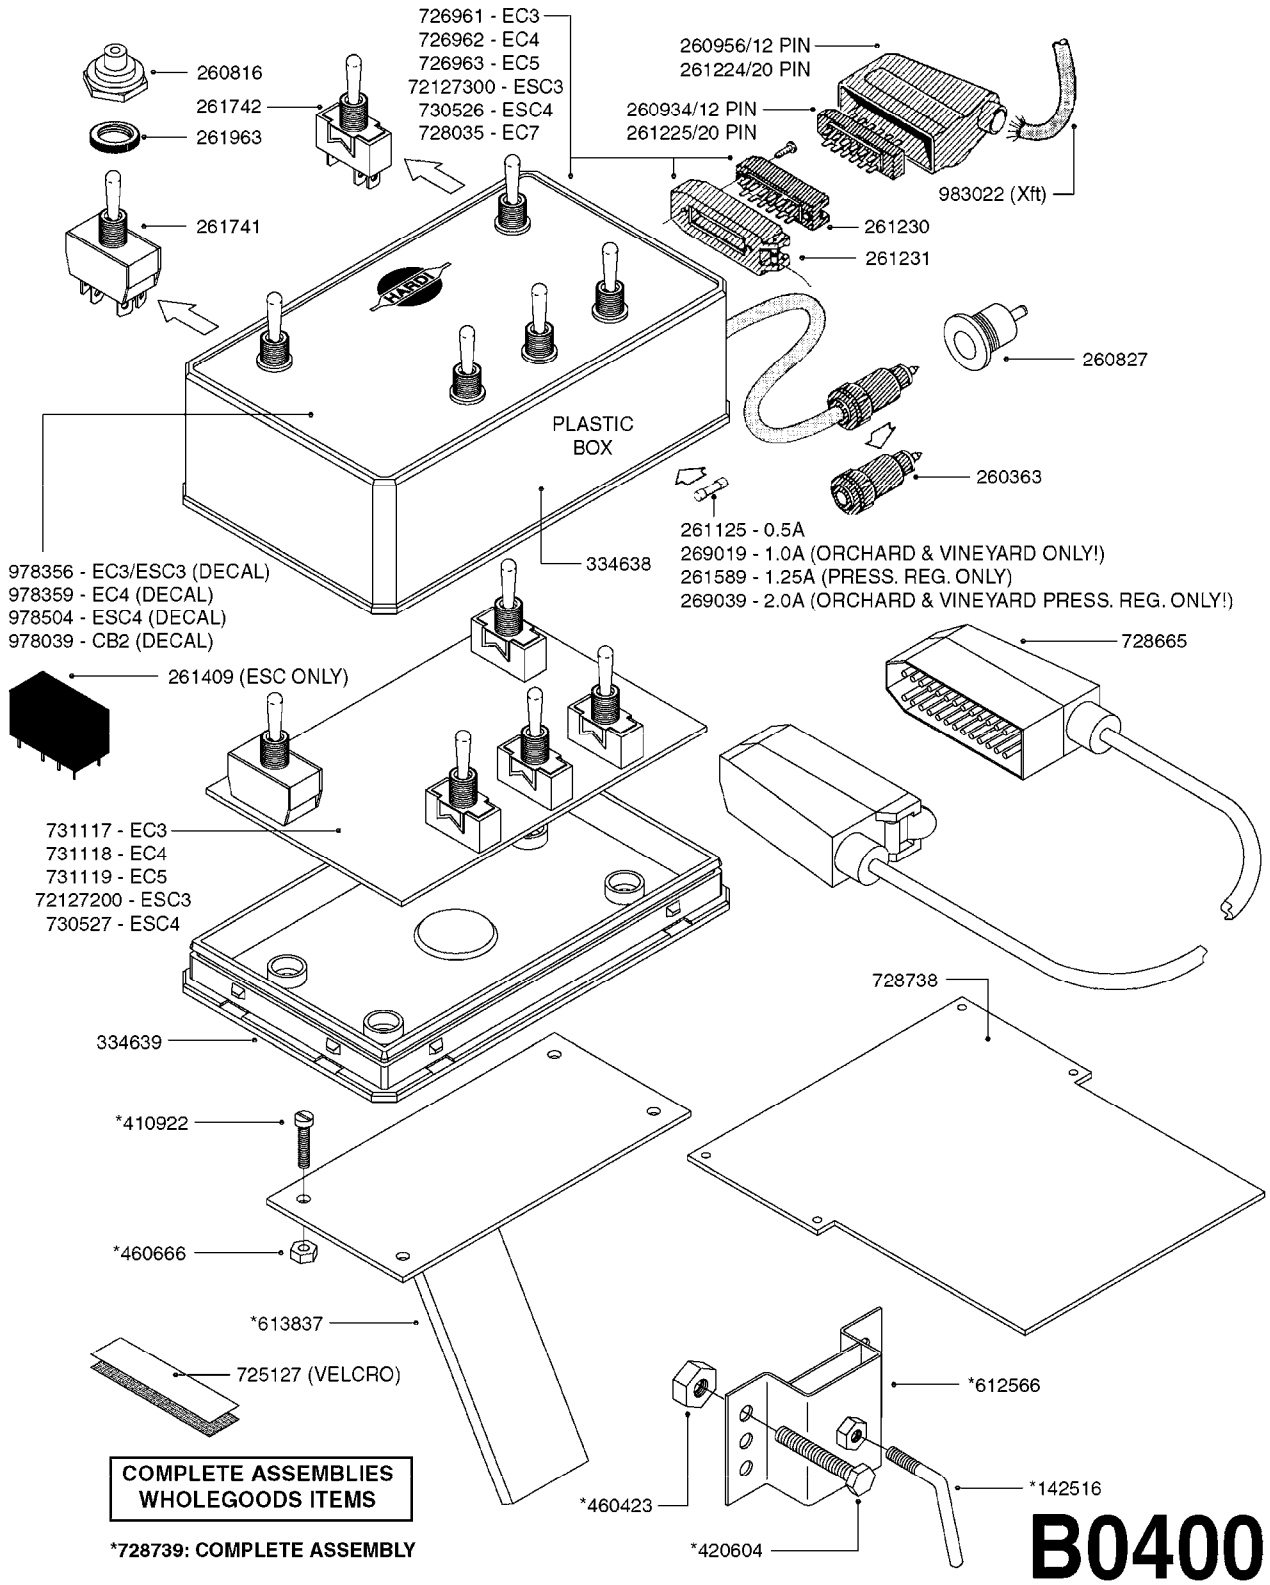

*728739: COMPLETE ASSEMBLY (NLA)

COMPLETE ASSEMBLIES
WHOLEGOODS ITEMS

B0390

CONTROL BOX F/EC+EC-SC
B0390-HIN, 01:01:16

Page 1
Date 04.11.2017 13:20

parts-n°	order qty	description
142516	1	SCREW SET M10 BENT F. LOCKING
260363	1	PLUG 2 POLE 12V
260794	1	SWITCH F.PRESS ADJ.EC CONTROL
260816	1	CAP W/RUBBER BOOT F.EC SWITCH
260827	1	PLUG F.EC ATTACHMENTS
260864	1	SWITCH F.HY BOOM CONTROL BOX
260923	1	PLUG INSERT 12 POLE FEMALE
260934	1	PLUG INSERT 12 POLE MALE
260945	1	PLUG HOUSE 12 POLE FEMALE
260956	1	PLUG HOUSE 12 POL.MALE
261066	1	SWITCH 2 POLE
261125	1	FUSE 5 X 20 500mA
261224	1	PLUG HOUSING F/20 POLE MALE
261225	1	PLUG INSERT 20 POLE MALE
261230	1	PLUG INSERT 20 POLE FEMALE
261231	1	PLUG HOUSING 20 POLE FEMALE
410922	1	CYL.SKR 8.8 DEL M4X20 RST
411006	1	SCREW M4X40 SLOTTED
420604	1	BOLT HEX 8.8 DEL M10X25 FT DIN933
460423	1	NUT HEX M10X1.50 LOCK DIN985A2 SS
460666	1	NUT HEX M4
612566	1	MOUNT BRACKET F.FAN CABLE ASSY
613837	1	MOUNT PLATE FOR EC CONTROL BOX
725006	1	CIRCUIT BOARD 4 VALVE
725014	1	CONTROL BOX EC 4 SEC./12 PIN
725056	1	PRINTED CIRC.W SW 3WAY 726961
726961	1	CONTROL BOX EC 3 SEC./20 PIN
726962	1	CONTROL BOX EC 4 SEC./20 PIN
727376	1	CIRCUIT BOARD F.ESC 3 BANK
728072	1	CABLE,20-PIN,6M EC/4
728073	1	CABLE,20-PIN,6M, EC/3
728075	1	CABLE F.CONTROL BOX 5M EC/3
728665	1	CABLE EXT.-QUICK ATTACH 20 PIN
728666	1	CABLE-QUICK ATTACH 12 PIN
728738	1	DOUB.CONT.BOX & OR F/M PLATE
728739	1	IN CAB CONTROL MOUNT KIT
729721	1	CONTROL BOX ESC3
983022	1	WIRE 12 x 0.5 x 2MM x 12"
10297303	1	CIRCUIT BOARD FOR T.M.S.
10411203	1	RELAY T-82