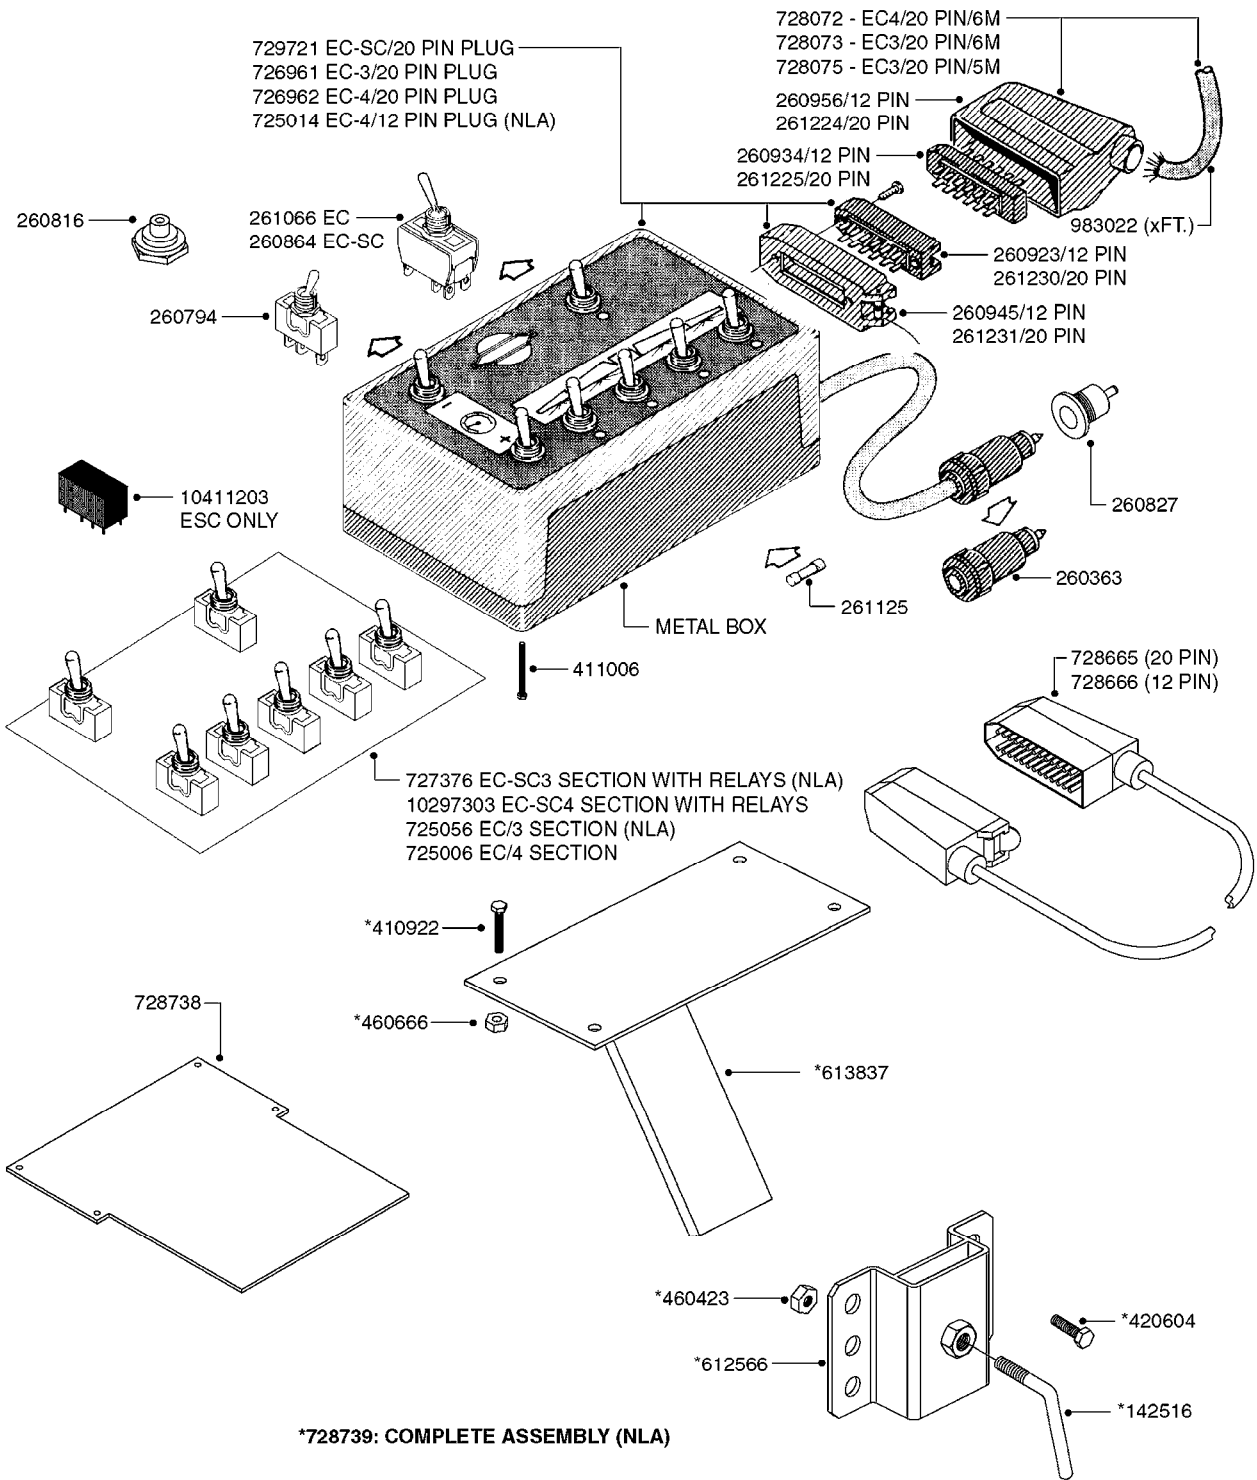

*728739: COMPLETE ASSEMBLY (NLA)

COMPLETE ASSEMBLIES
WHOLEGOODS ITEMS

B0390

CONTROL BOX F/EC+EC-SC
B0390-HIN, 01:01:16

Page 1
Date 04.11.2017 13:20

parts-n°	order qty	description
142516	1	SCREW SET M10 BENT F. LOCKING
260363	1	PLUG 2 POLE 12V
260794	1	SWITCH F.PRESS ADJ.EC CONTROL
260816	1	CAP W/RUBBER BOOT F.EC SWITCH
260827	1	PLUG F.EC ATTACHMENTS
260864	1	SWITCH F.HY BOOM CONTROL BOX
260923	1	PLUG INSERT 12 POLE FEMALE
260934	1	PLUG INSERT 12 POLE MALE
260945	1	PLUG HOUSE 12 POLE FEMALE
260956	1	PLUG HOUSE 12 POL.MALE
261066	1	SWITCH 2 POLE
261125	1	FUSE 5 X 20 500mA
261224	1	PLUG HOUSING F/20 POLE MALE
261225	1	PLUG INSERT 20 POLE MALE
261230	1	PLUG INSERT 20 POLE FEMALE
261231	1	PLUG HOUSING 20 POLE FEMALE
410922	1	CYL.SKR 8.8 DEL M4X20 RST
411006	1	SCREW M4X40 SLOTTED
420604	1	BOLT HEX 8.8 DEL M10X25 FT DIN933
460423	1	NUT HEX M10X1.50 LOCK DIN985A2 SS
460666	1	NUT HEX M4
612566	1	MOUNT BRACKET F.FAN CABLE ASSY
613837	1	MOUNT PLATE FOR EC CONTROL BOX
725006	1	CIRCUIT BOARD 4 VALVE
725014	1	CONTROL BOX EC 4 SEC./12 PIN
725056	1	PRINTED CIRC.W SW 3WAY 726961
726961	1	CONTROL BOX EC 3 SEC./20 PIN
726962	1	CONTROL BOX EC 4 SEC./20 PIN
727376	1	CIRCUIT BOARD F.ESC 3 BANK
728072	1	CABLE,20-PIN,6M EC/4
728073	1	CABLE,20-PIN,6M, EC/3
728075	1	CABLE F.CONTROL BOX 5M EC/3
728665	1	CABLE EXT.-QUICK ATTACH 20 PIN
728666	1	CABLE-QUICK ATTACH 12 PIN
728738	1	DOUB.CONT.BOX & OR F/M PLATE
728739	1	IN CAB CONTROL MOUNT KIT
729721	1	CONTROL BOX ESC3
983022	1	WIRE 12 x 0.5 x 2MM x 12"
10297303	1	CIRCUIT BOARD FOR T.M.S.
10411203	1	RELAY T-82