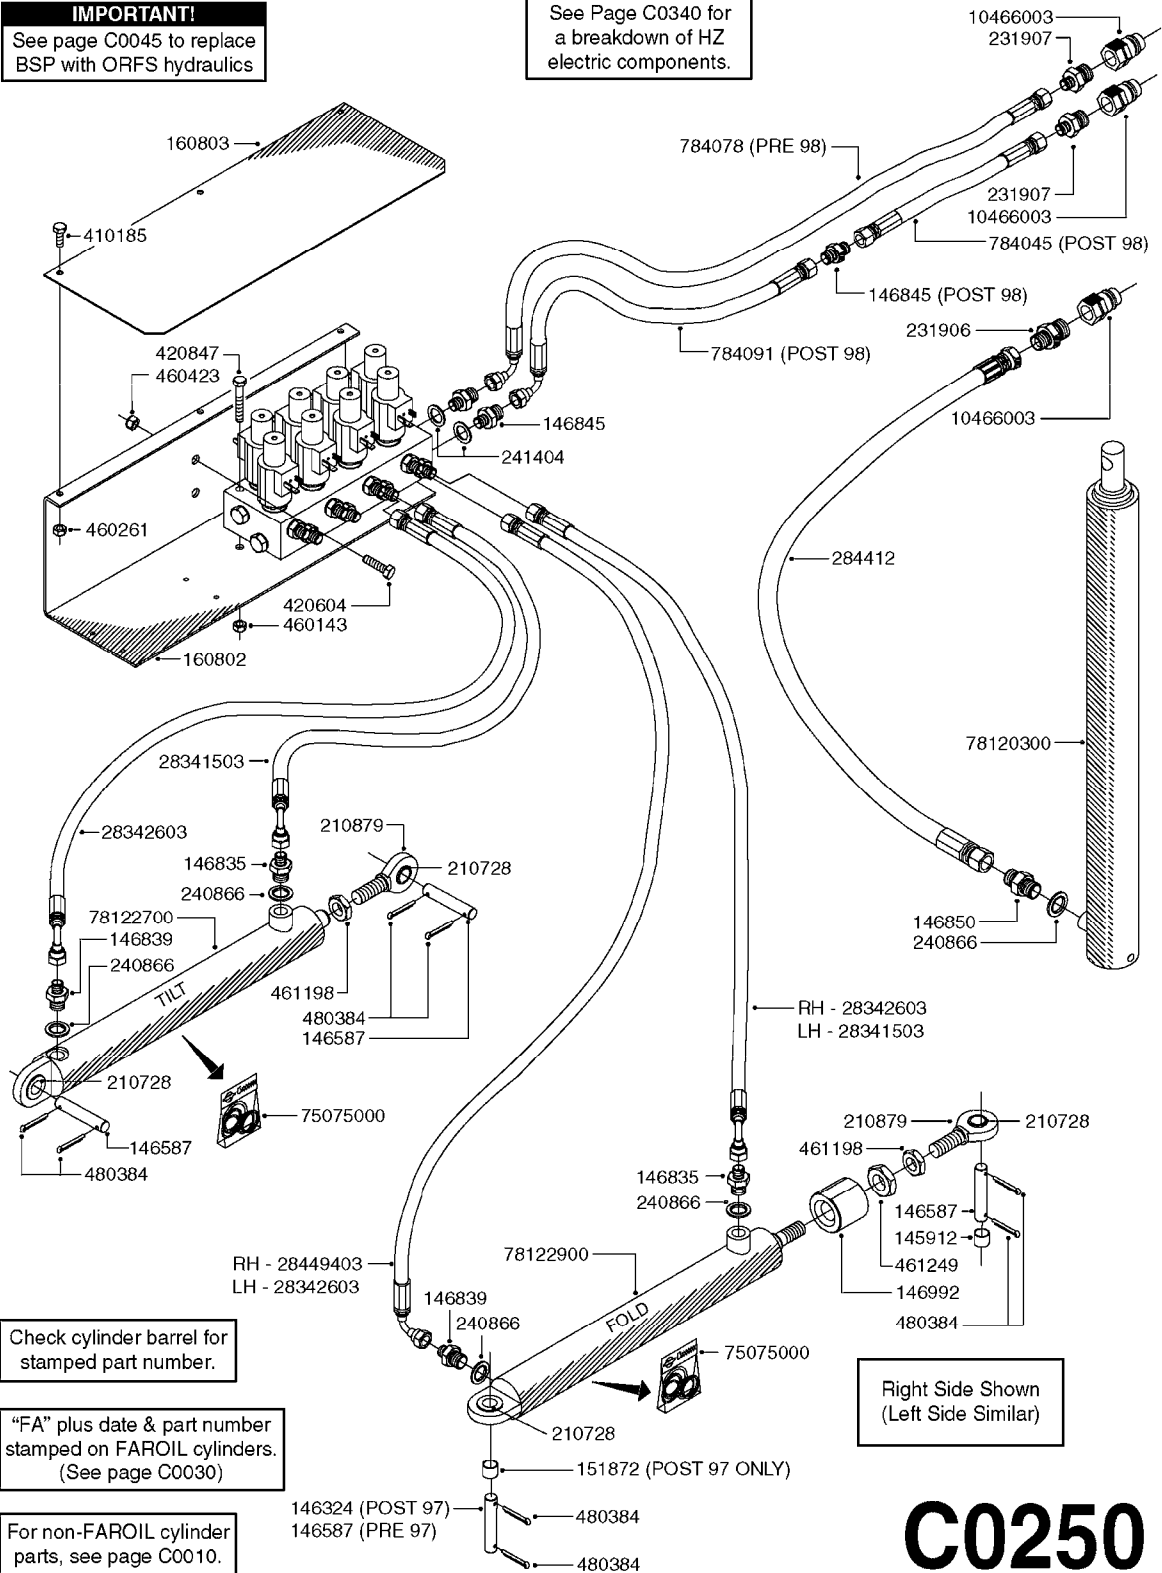

IMPORTANT!
See page C0045 to replace
BSP with ORFS hydraulics

See Page C0340 for
a breakdown of HZ
electric components.