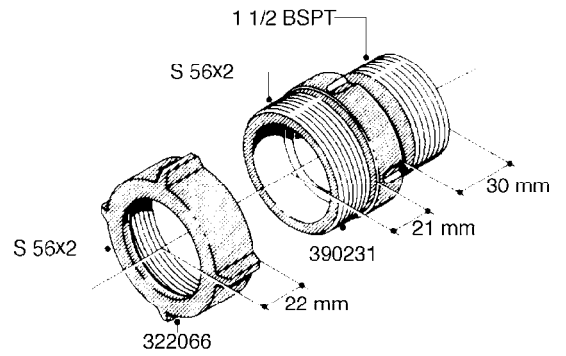

L0080

FITTINGS - S-53
L0080-HIN, 12:09:17

Page 1

Date 04.11.2017 13:21

Pos.	parts-n°	order qty	description
1	145995	1	FITT.DK S-53 FORK
2	241973	1	O-RING Ø3 X 44,2 70 SHORES NITRIL NITRIL (BLACK)
2	242353	1	O-RING D44.2X3.0 VITON F.S-67 VITON (BROWN)
3	242109	1	O-RING D32.2x3.0 NITRIL (BLACK)
3	242354	1	O-RING D32.2X3.0 VITON F.S-53 VITON (BROWN)
4	322103	1	FITT.DK S-53 BULKHEAD
5	322107	1	FITT.DK S-53 BULKHEAD NUT
6	322110	1	FITT.DK S-53 ELB. 1/2" BSP
7	322352	1	FITT.DK S-53 TEE
8	334229	1	FITT.DK S-53 STR.3/4"
9	334260	1	GASKET F. S-53 BULKHEAD
10	334564	1	FITT.DK S-67 TO S-53 ADAPTER
11	391100	1	FITT.DK S-53THREAD INS.1/2"BSP
12	726463	1	FITT.DK S53 BULKHEAD W/GASKET
13	726552	1	FIT.DK S-53X90 1/2" BSP,O-RING
14	726556	1	FITT.DK S-53 HB 1/2" W/O-RING
15	726558	1	FITT.DK S53 STR. 3/4" W.ORING
16	726559	1	FITT DK. S-53 HB 1" W/O-RING
17	726568	1	FITT.DK.S-53 HB 1/2"90 W/ORING
18	726570	1	FITT.DK S-53 ELB.3/4" W.ORING
19	726571	1	FITT.DK S-53 ELB.1", W ORING
20	726578	1	FITT.DK S53 PLUG WITH O-RING
21	728561	1	REDUCER S67M - S53F + O-RING