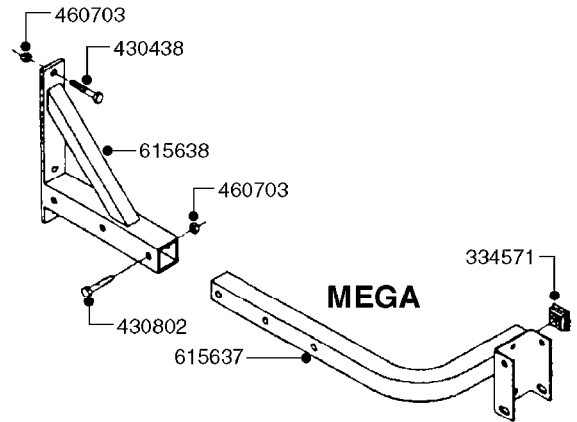

NK/LX/LY PRE-86

NEW NAVIGATOR