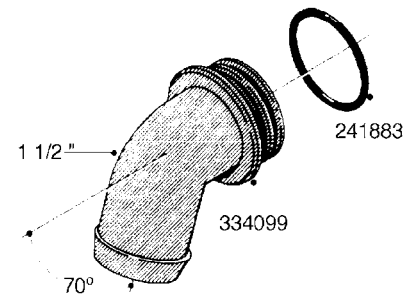

L0080

FITTINGS - S-53
L0080-HIN, 12:09:17

Page 1

Date 04.11.2017 13:21

Pos.	parts-n°	order qty	description
1	145995	1	FITT.DK S-53 FORK
2	241973	1	O-RING Ø3 X 44,2 70 SHORES NITRIL NITRIL (BLACK)
2	242353	1	O-RING D44.2X3.0 VITON F.S-67 VITON (BROWN)
3	242109	1	O-RING D32.2x3.0 NITRIL (BLACK)
3	242354	1	O-RING D32.2X3.0 VITON F.S-53 VITON (BROWN)
4	322103	1	FITT.DK S-53 BULKHEAD
5	322107	1	FITT.DK S-53 BULKHEAD NUT
6	322110	1	FITT.DK S-53 ELB. 1/2" BSP
7	322352	1	FITT.DK S-53 TEE
8	334229	1	FITT.DK S-53 STR.3/4"
9	334260	1	GASKET F. S-53 BULKHEAD
10	334564	1	FITT.DK S-67 TO S-53 ADAPTER
11	391100	1	FITT.DK S-53THREAD INS.1/2"BSP
12	726463	1	FITT.DK S53 BULKHEAD W/GASKET
13	726552	1	FIT.DK S-53X90 1/2" BSP,O-RING
14	726556	1	FITT.DK S-53 HB 1/2" W/O-RING
15	726558	1	FITT.DK S53 STR. 3/4" W.ORING
16	726559	1	FITT DK. S-53 HB 1" W/O-RING
17	726568	1	FITT.DK.S-53 HB 1/2"90 W/ORING
18	726570	1	FITT.DK S-53 ELB.3/4" W.ORING
19	726571	1	FITT.DK S-53 ELB.1", W ORING
20	726578	1	FITT.DK S53 PLUG WITH O-RING
21	728561	1	REDUCER S67M - S53F + O-RING