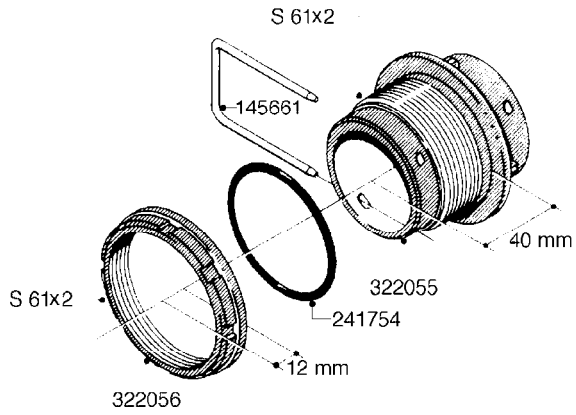

L0080

FITTINGS - S-53
L0080-HIN, 12:09:17

Page 1

Date 04.11.2017 13:21

Pos.	parts-n°	order qty	description
1	145995	1	FITT.DK S-53 FORK
2	241973	1	O-RING Ø3 X 44,2 70 SHORES NITRIL NITRIL (BLACK)
2	242353	1	O-RING D44.2X3.0 VITON F.S-67 VITON (BROWN)
3	242109	1	O-RING D32.2x3.0 NITRIL (BLACK)
3	242354	1	O-RING D32.2X3.0 VITON F.S-53 VITON (BROWN)
4	322103	1	FITT.DK S-53 BULKHEAD
5	322107	1	FITT.DK S-53 BULKHEAD NUT
6	322110	1	FITT.DK S-53 ELB. 1/2" BSP
7	322352	1	FITT.DK S-53 TEE
8	334229	1	FITT.DK S-53 STR.3/4"
9	334260	1	GASKET F. S-53 BULKHEAD
10	334564	1	FITT.DK S-67 TO S-53 ADAPTER
11	391100	1	FITT.DK S-53THREAD INS.1/2"BSP
12	726463	1	FITT.DK S53 BULKHEAD W/GASKET
13	726552	1	FIT.DK S-53X90 1/2" BSP,O-RING
14	726556	1	FITT.DK S-53 HB 1/2" W/O-RING
15	726558	1	FITT.DK S53 STR. 3/4" W.ORING
16	726559	1	FITT DK. S-53 HB 1" W/O-RING
17	726568	1	FITT.DK.S-53 HB 1/2"90 W/ORING
18	726570	1	FITT.DK S-53 ELB.3/4" W.ORING
19	726571	1	FITT.DK S-53 ELB.1", W ORING
20	726578	1	FITT.DK S53 PLUG WITH O-RING
21	728561	1	REDUCER S67M - S53F + O-RING