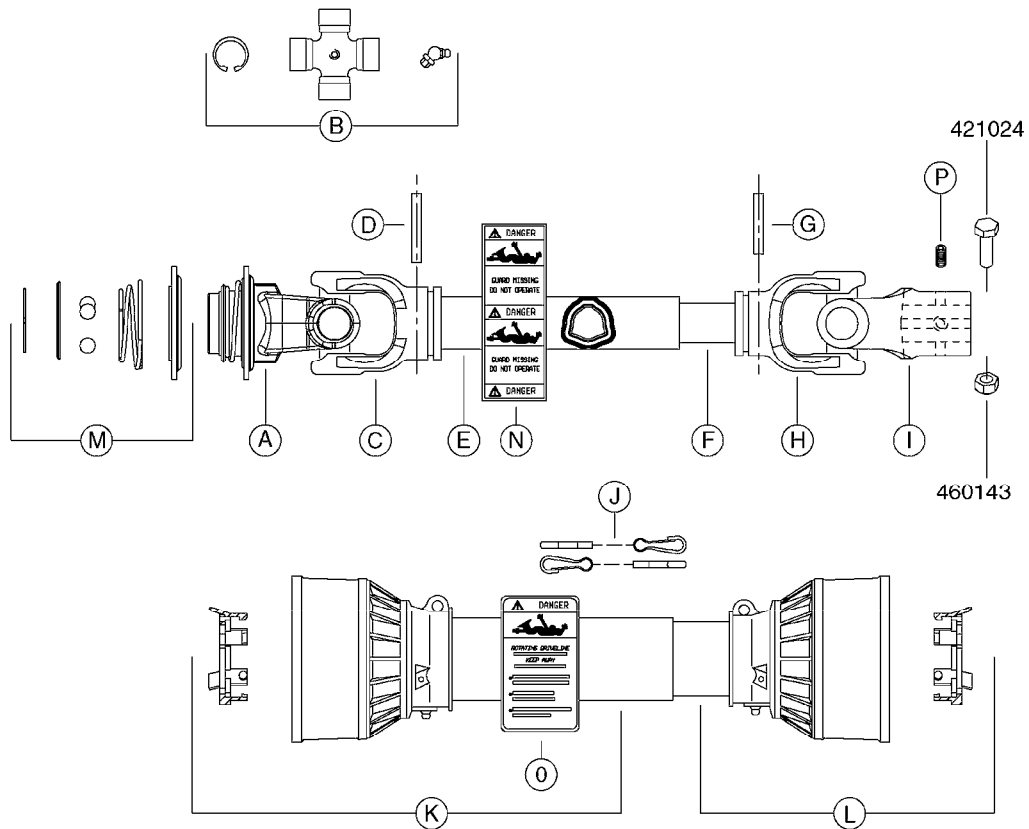

* Supplier changed in 2011 - see page A0580 for "AMA" PTO's (yellow and black shields).

A0510

PTO SHAFTS - BONDIOLI DIAPH.
A0510-HIN, 01:01:16

Page 1
Date 04.11.2017 13:20

parts-n°	order qty	description
284041	1	UNIV. JOINT 27x70mm
289040	1	PTO YOKE 1-3/8" X 6 SPLINE
289041	1	PTO YOKE 1-3/8" X 6 SPLINE
289042	1	UNIV. JOINT 22x54mm
289045	1	UNIV. JOINT 30.2x79.4mm
289049	1	PTO SHIELD COMPLETE F.829446
289050	1	PTO SHIELD COMPLETE F.829445
829445	1	PTO 1-3/8/6X1-3/8/6X810M AXIAL
829446	1	PTO SHAFT LE-SPV + LP ZE-P540
829480	1	PTO 1-3/8/21 x 1-3/8/21x1210MM
829482	1	PTO 1-3/8/6X25MM X 600MM 1202
829483	1	PTO 1-3/8/6X30MM x 610MM 1302
829484	1	PTO 1-3/8/6X1-3/8/6X575MM 361
829486	1	PTO 1-3/8/6X30MM X870MM 1302
829487	1	PTO 1-3/8/6X1-3/8/6X870MM 361
829490	1	PTO 1-3/8/6X30MM 1320MM 1302
829491	1	PTO 1-3/8/6X1' 610/913MM 9016
829502	1	PTO 1-3/8/6x1210/1745
28005200	1	PTO YOKE 1-3/8" X 21 SPLINE
28005400	1	PTO YOKE 1-3/8" X 6 SPLINE
28005800	1	PTO YOKE 1-3/8" X 21 SPLINE
28006000	1	PTO YOKE D25 CONE 3 DEG.
28006100	1	PTO YOKE D30 CONE 4 DEG.
28006200	1	PTO YOKE 1-3/8" X 6 SPLINE
28006300	1	PTO YOKE D1"
28006700	1	PTO HALF SHAFT - TRACTOR END
28006900	1	PTO HALF SHAFT - TRACTOR END
28007300	1	PTO INNER D1" (NO SHIELD)
28007500	1	PTO INNER D1" (NO SHIELD)
28007800	1	PTO INNER D1" (NO SHIELD)
28008100	1	PTO SHIELD COMPLETE
28008500	1	PTO HALF SHAFT - TRACTOR END
28008600	1	PTO SHIELD ASSY COMPLETE
28009403	1	UNIV. JOINT 27x74.6mm
28015103	1	PTO YOKE 1-3/8"X21 TWST OLD
28015203	1	UNIV. JOINT 23.8x61.3mm
28015303	1	PTO YOKE 1-3/8"X21 BALL COLLAR
28015403	1	PTO OUTER 1-3/8"X21 (SHIELDED)
28015503	1	PTO INNER 1-3/8"X21 (NO SHIELD)
28015603	1	PTO SHIELD COMPLETE F.28020303
28015703	1	PTO YOKE 1-3/4"X20 SPL OUTER
28015803	1	PTO OUTER 1-3/4"X20 (NO SHIELD)
28015903	1	PTO INNER 1-3/8"X21 (NO SHIELD)
28016003	1	PTO SHIELD COMPLETE F.10465803
28016203	1	PTO OUTER 1-3/8"X6 (SHIELDED)
28016303	1	PTO INNER 1-3/8"X6 (NO SHIELD)
28016703	1	PTO OUTER 1-3/8"X6 (NO SHIELD)
28016803	1	PTO INNER 1-3/8"X6 (NO SHIELD)
28020203	1	PTO 1-3/4/20x1-3/8/21 BP L=860
28020303	1	PTO 1-3/8/21 x 1-3/8/21 B&P
28040603	1	PTO YOKE 1-3/8X21SPL BLACK
28040703	1	SAFETY CHAIN F.CV BLACK PTO (SET OF 2)
28068800	1	PTO YOKE 1-3/8" X 6 SPLINE
28069700	1	UNIV. JOINT STD1 SFT
28072800	1	PTO SHIELD COMPLETE L=1912 SFT
28073000	1	PTO YOKE 1-3/8" X 6 SPLINE