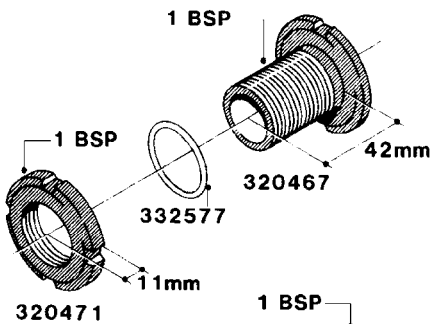

L0030

FITTINGS - HEXAGON NIPPLES
L0030-HIN, 01:01:16

Page 1

Date 04.11.2017 13:21

parts-n°	order qty	description
10015303	1	FITT.PO.HN 1.00X1.00 M1000
10425003	1	FITT.PO.HN 1.25X1.00 MCPHEE
320132	1	FITT.DK HN 1" BSP
320176	1	FITT.DK HN 3/8"X1/2" BSP
320445	1	FITT.DK HN 1/4"X3/8" BSP
320655	1	FITT.DK HN 1/2"-1/2" BSP
320692	1	FITT.DK HN 3/8'BSPX1/4'NPT
320703	1	FITT.DK HN 3/8BSP X1/2 &1/4NPT
320725	1	FITT.DK NIPPLE 3/8"-3/8" BSP
320902	1	FITT.DK HN 3/8'X 1/4' BSP
390232	1	FITT.DK HN 1-1/2' X 1-1/4' BSP
390276	1	FITT.DK HN 1'BSP

L0040

FITTINGS - NIPPLES & ELBOWS
L0040-HIN, 01:01:16

Page 1

Date 04.11.2017 13:21

parts-n°	order qty	description
10530803	1	FITT.PO.SE 2.00X2.00 45 DEG.
320191	1	FITT.DK ELB 3/8' BSP 45 DEGREE
320482	1	FITT.DK ELB. 1/2" BSP 60 DEG.
320596	1	FITT.DK ELB 3/8'-1/2'BSP 45DEG
320607	1	FITT.DK HN 3/8M X 3/8F BSP LNG
320633	1	FITT.DK HN 3/8"M X 3/8"F BSP
321451	1	FITT.DK ELB.1-1/2 X1-1/4 80DEG
321532	1	FITT.DK REDUC 3/4' X 1/2' BSP
390233	1	FITT.DK REDUC 1-1/2" X 1" BSP

L0050

parts-n°	order qty	description
242594	1	O-RING D14 X 1.78 SCH.70-EPDM
320294	1	FITT.DK TEE 3/8X3/8HB X1/2"BSP
320305	1	FITT.DK HB 3/4'- 3/4' BSP
320386	1	FITT.DK TEE 3/8X3/8HB X3/8"BSP
320397	1	FITT.DK ELB 3/8"HB X 3/8" BSP
320401	1	FITT.DK TEE 1/2X1/2HB X1/2"BSP
320412	1	FITT.DK TEE 1/2X1/2HB X3/8'BSP
320423	1	FITT.DK ELB 1/2'HB X 3/8' BSP
320891	1	FITT.DK HB 3/8'- 3/8' BSP
320972	1	FITT.DK HB 5/16'- 1/4' BSP
322046	1	FITT.DK TEE 1/2X1/2HB X3/4'BSP
322048	1	FITT.DK TEE 3/4X3/4HB X3/4'BSP
330595	1	O-RING D24.6/D20X2.1 -3/4"
333137	1	FITT.DK CONN.1/2" F.NOZZ. DOUB
333141	1	FITT.DK CONN.1/2" F.NOZZ.SING
334041	1	FITT.DK CONN.3/4' F.NOZZ. SING
334042	1	FITT.DK CONN.3/4' F.NOZZ. DOUB
334195	1	FITT.DK ELB. 3/4"HB X 3/4"HB
10012103	1	FITT.PO.HB 1.25X1.50 IMB1012
10014003	1	FITT.PO.HB 1.25X1.25 IMB1010
10036903	1	FITT.PO.HB 1.50X1.50 IMB1212
28019303	1	FITTING HB ELB 3/4NPT-3/4HOSE
61016500	1	HOSE TAIL 3/4" 90°+RG CAP 3/4"
72026700	1	NOZZLE TUBE ADAPTER W/O-RING