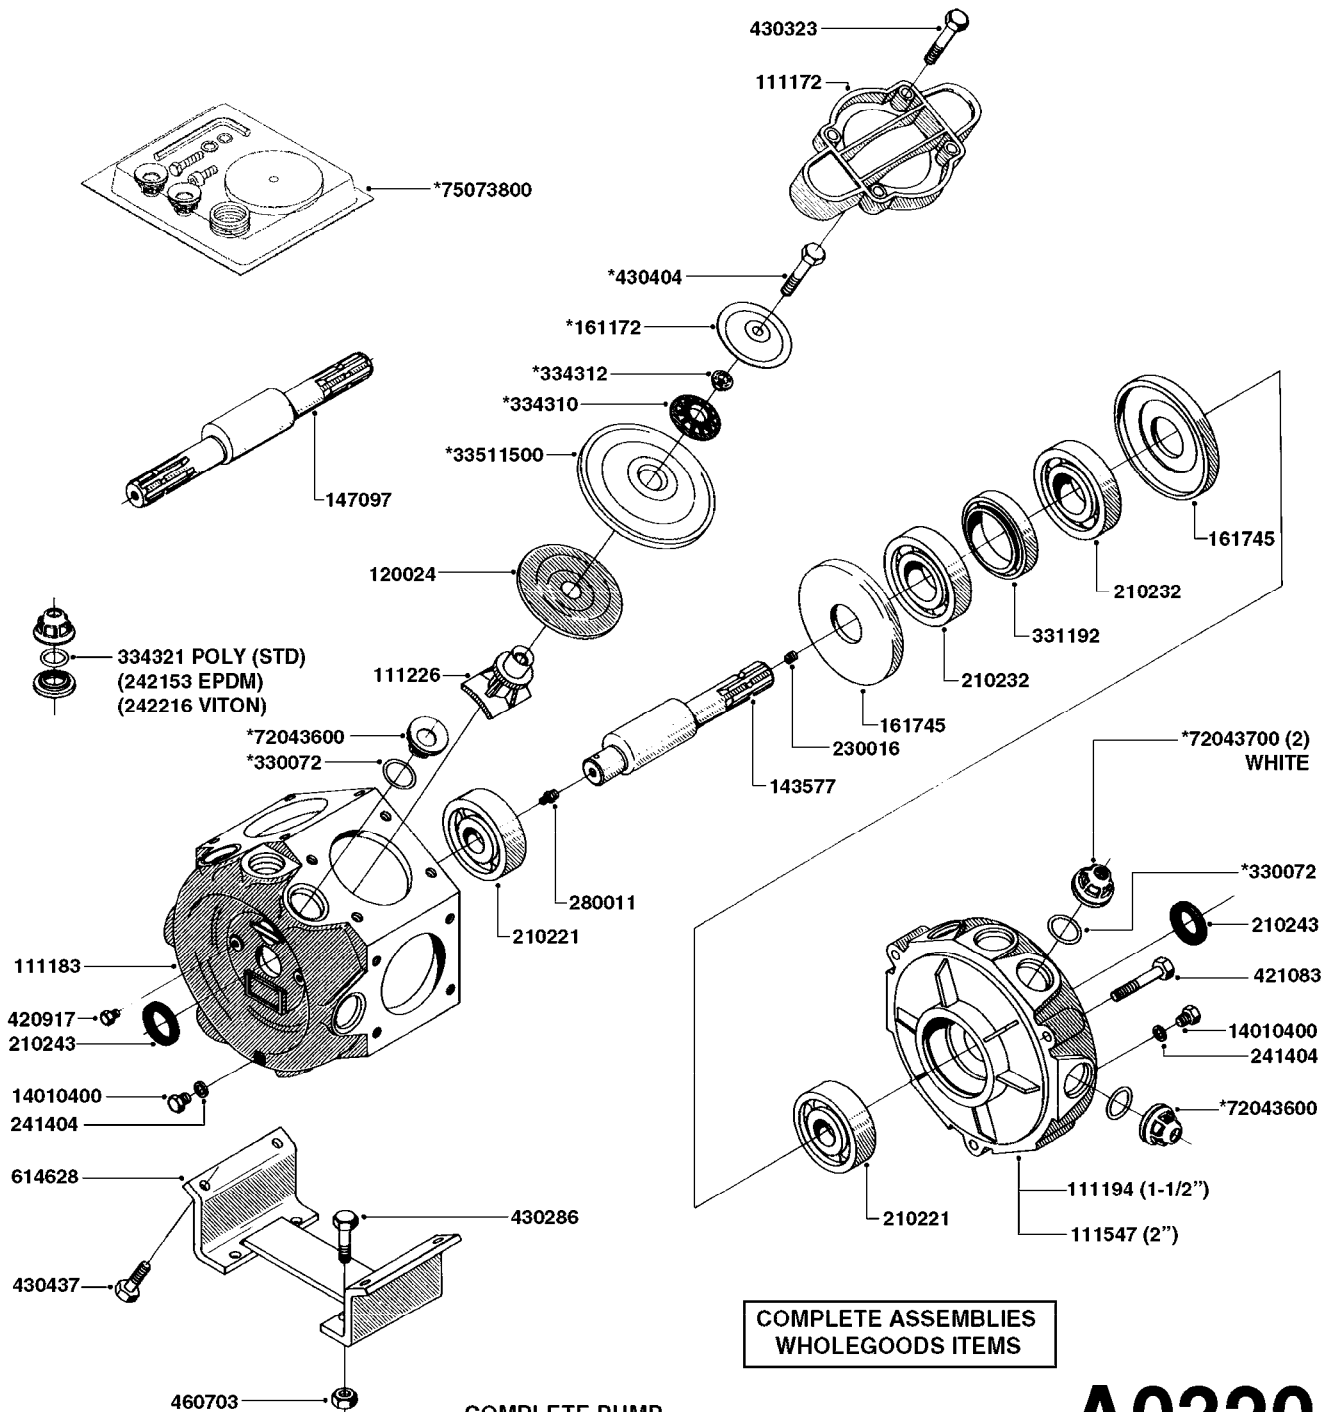

COMPLETE PUMP
(NLA) REPLACED BY 464 PUMP (SEE PAGE A0350)

A0310

PUMP - 460 W/MOUNTING BASE
A0310-HIN, 01:01:16

Page 1
Date 04.11.2017 13:20

parts-n°	order qty	description
111172	1	VALVE CHAMBER 460 (PAINTED)
111183	1	PUMP CASTING 460-463 (PAINTED)
111194	1	PUMP CASTING FT.460 (PAINTED)
111226	1	CONNECTING ROD MODEL 460
120024	1	DIAPHRAGM BACK DISC 1200-1300
143577	1	CRANK SHAFT F.363/462/463-10mm
144266	1	WASHER FOR 460 PUMP
147097	1	CRANK SHAFT 363-463/10 THROUGH
161745	1	METAL SPACER F.363/463
166283	1	DIAPHRAGM UPPER DISC MOD. 460
210221	1	BEARING BALL 6407
210232	1	BEARING BALL 6310
210243	1	SEAL OIL 35 X 47 X 7
230016	1	PLUG 1/8' BSP TYPE P
241404	1	DOWTY SEAL 1/4"
241463	1	DIAPHRAGM MODEL 460
242153	1	O-RING D26X4 EPDM
242216	1	O-RING VITON F/1202/1302/462
280011	1	GREASE NIPPLE 1/8' SAE H TR
330072	1	O-RING D53.5/D45.5X4
331192	1	SPACER, MODEL 361/363
334321	1	O-RING POLY. 34.0x26.0x4.0
420917	1	BOLT HEX 8.8 RAW M8X12 FT
421083	1	BOLT HEX 8.8 DEL M10X65
430286	1	BOLT HEX 8.8 DEL M12X30 FT
430323	1	BOLT HEX 8.8 DEL M12X60
430438	1	BOLT HEX 8.8 DEL M12X65
460703	1	NUT HEX M12X1.75 LOCK DIN985A2 SS
614628	1	FOOT F. 46X PUMP, RED
14010400	1	PLUG 1/4" BSP
72043600	1	VALVE FOR 462/463
72043700	1	VALVE FOR 462/463 W.VENT HOLE