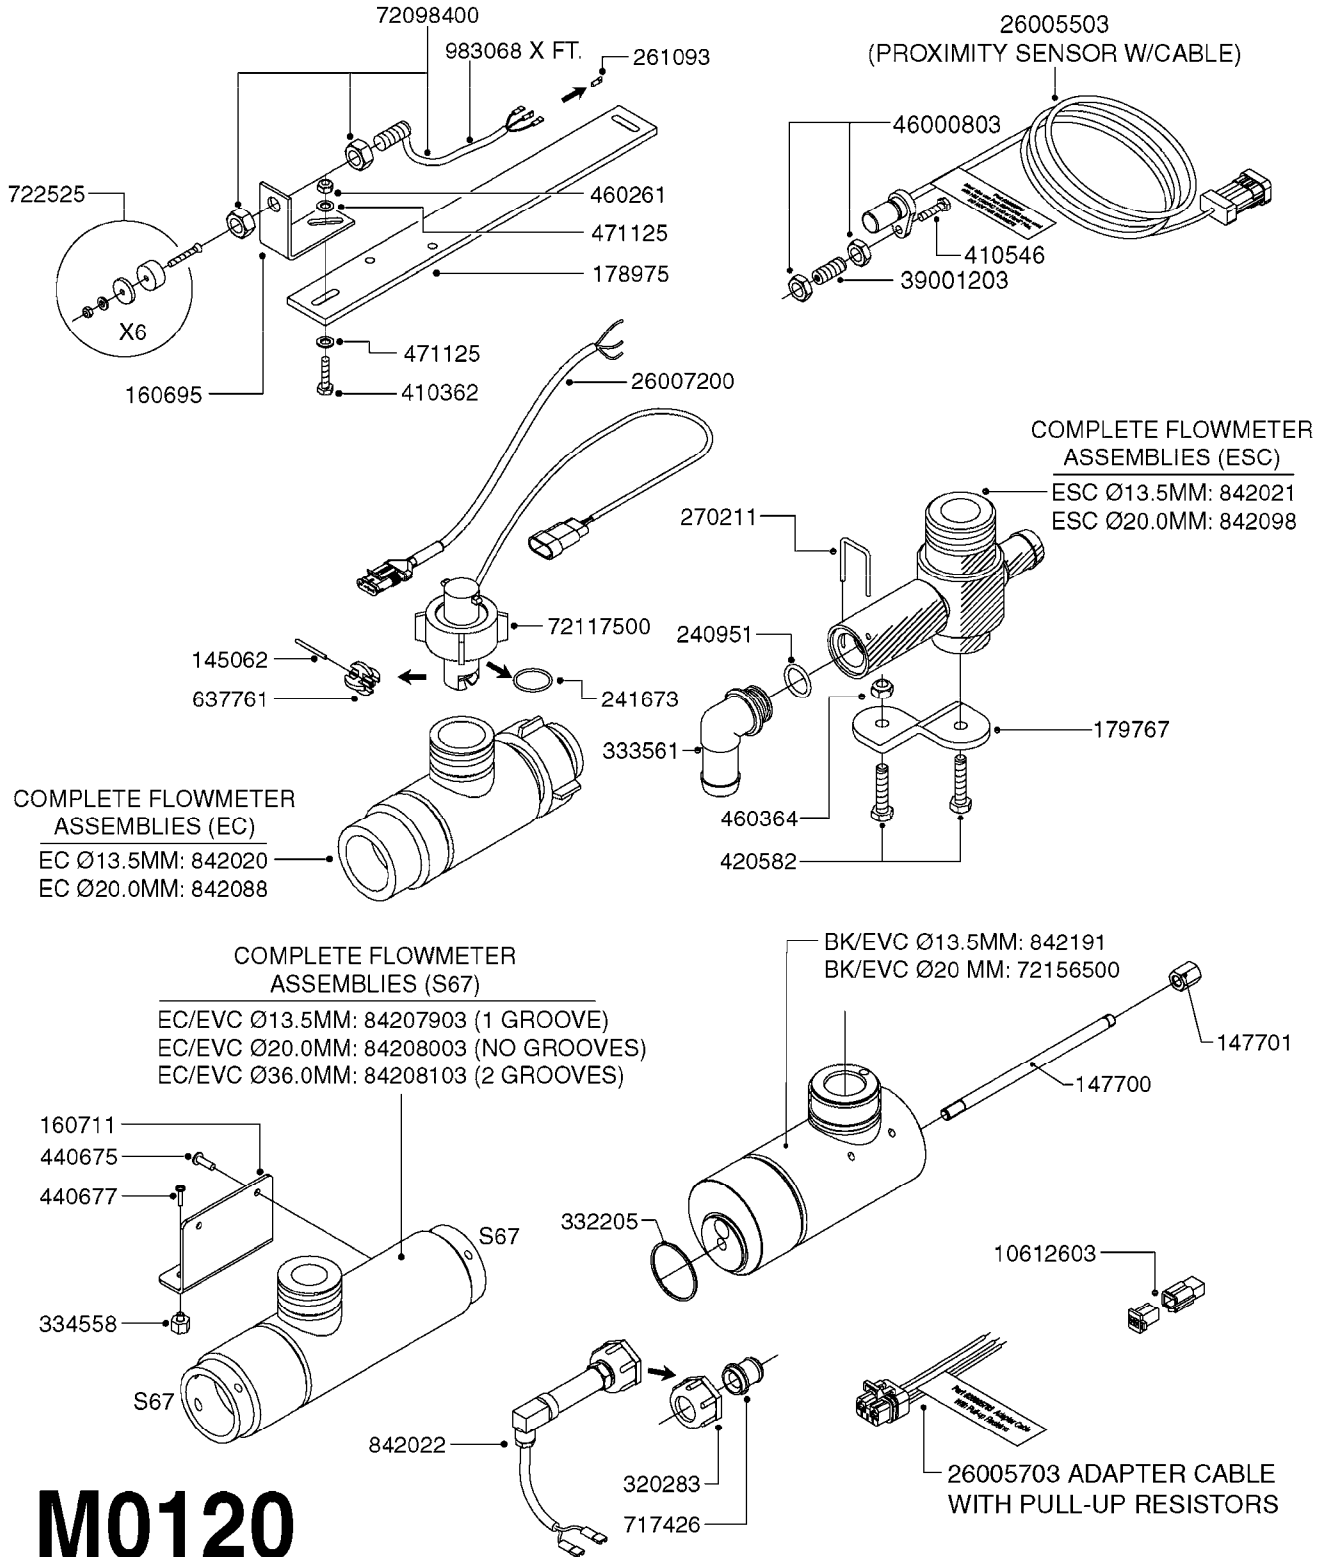

M0120

parts-n°	order qty	description
145062	1	ROTOR SHAFT
147700	1	STUD BOLT M8 X 158MM
147701	1	NUT HEX M8 STAINLESS L=16
160695	1	BRACKET F.SENSOR
160711	1	BRACKET FOR FLOW METER
178975	1	MOUNT BRACKET F. SPEED SENSOR
179767	1	FLOW SENSOR MOUNTING BRACKET
240951	1	O-RING D21.2X3 NITRIL
241673	1	O-RING D22.1X1.6
261093	1	SPADE F.ELEC.WIRE DK 2.8X0.8
270211	1	FITT.DK S25 FORK L=37.5
320283	1	FITT.DK NUT 3/4"BSP
332205	1	O-RING D43/39XD2
333561	1	FITT.DK ELB.1" EC RETURN
334558	1	NUT HEX PLASTIC INSERT
410362	1	BOLT HEX 8.8 SS M6X20
410546	1	SCREW HEX M6X12 A2 SS DIN933
420582	1	BOLT HEX 8.8 DEL M8X20 FT A2
440675	1	SCREW F. PLASTIC 5X16 SS
440677	1	SCREW F. PLASTIC 5X20 SS
460261	1	NUT HEX M6X1.00 LOCK DIN985 A2 SS
460364	1	NUT HU M8 A2 SS DIN934
471125	1	WASHER M6U 6.4X14X1.2,A2 SS
637761	1	ROTOR F.FLOWMETER - PILOT
717426	1	FITT.DK REDUC 1/4"BSP F.3/4"N
722525	1	MONITOR MAGNETS SET OF 8PCS
842020	1	HP FLOW METER EC 2-30 GPM
842021	1	HP FLOW METER ESC 2-30 GPM
842022	1	HP PRESS. TRANSDUCER 0-150 PSI
842088	1	HP FLOW METER EC 4-70 GPM
842098	1	HP FLOW METER ESC 4-70 GPM
842191	1	HP FLOW METER BK/EVC 2-30 GPM
983068	1	ELEC. CABLE 3 WIRE X .25MM HP
10612603	1	KIT PLUG 6 PIN F.PILOT MONITOR
26005503	1	SPEED SENSOR/CABLE ASSY PROX
26005703	1	*SPEED SENS ADPT CBLE W PULLUP
26007200	1	CABLE L =13.00M, AMP, MALE, 3P
39001203	1	THREAD PLST 1/2-13UNCXM6X1L=1"
46000803	1	NUT, 1/2-13 THIN
72098400	1	SPEED SENSOR W/CABLE 10000MM
72117500	1	FLOW SENSOR - M.AMP L=1M
72156500	1	HP FLOW METER PIN 4-70 GPM 20Ø
84207903	1	FLOW METER,2-30 GPM,S67,CAL
84208003	1	FLOW METER,4-70 GPM,S67,CAL
84208103	1	FLOW METER,20-160 GPM,S67,CAL