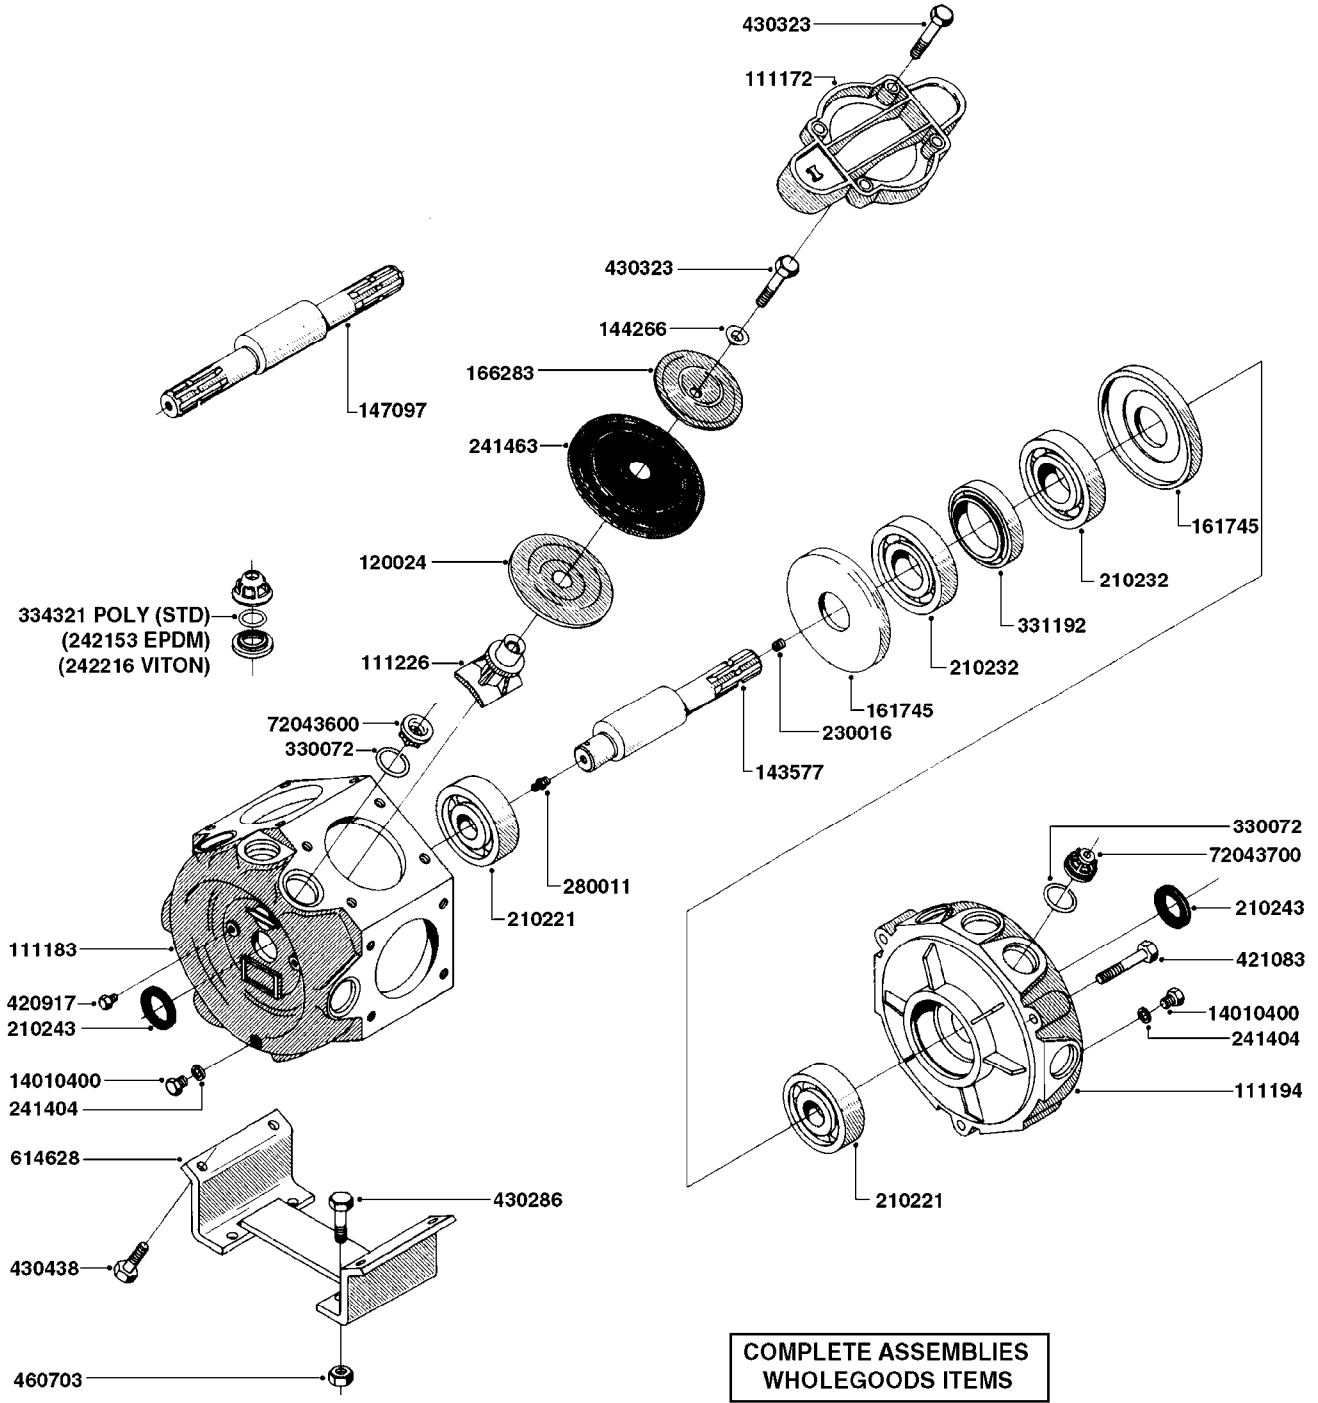

33 *BOLTS MUST BE LOCKED WITH THREADLOCKER

1000 rpm

540 rpm

HARDI GREASE

A0280

PUMP - 364 540/1000 RPM
A0280-HIN, 21:02:17

Page 1
Date 04.11.2017 13:20

Pos.	parts-n°	order qty	description
1	111622	1	CONNECTING ROD 463/5.5MM
1	111628	1	CONNECTING ROD 363/5.5 PUMP
1	111629	1	CONNECTING ROD 363/364-7 PUMP
1	111630	1	CONNECTING ROD 363/364-10 PUMP
2	145996	1	FITT.DK S-67 FORK
3	145997	1	FITT.DK S-93 FORK
4	161174	1	DIAPHRAGM DISC SS 361/363/364 PUMP
5	161372	1	DIAPHRAGM BACKING DISC,320-361
6	210221	1	BEARING BALL 6407
7	210232	1	BEARING BALL 6310
8	210243	1	SEAL OIL 35 X 47 X 7
9	241404	1	DOWTY SEAL 1/4"
10	242225	1	O-RING D45.0 X 4.0 RUBBER
11	242374	1	WASHER Ø10/Ø6X1 COPPER
12	330024	1	O-RING D41,1/D34.5 X 3,5
13	420895	1	BOLT HEX 8.8 RAW M10X60
14	430312	1	BOLT HEX 8.8 RAW M12X60
15	430437	1	BOLT HEX 8.8 RAW M12X65
16	450995	1	BOLT ALLEN M8X30 DIN 912 RAW
17	728146	1	VALVE FOR 361(726890/707932)
18	11171900	1	CONROD RING 364/464 MACHINED
19	11172000	1	PUMP HOUSE 364 MACHINED 5/4" BSP RED
20	11172800	1	VALVE COVER 363/364 MACHINED RED
21	11173200	1	FRONTPART 364, 1½" BSP RED
22	14010400	1	PLUG 1/4" BSP
23	14120400	1	BANJOBOLT M6 X 19
24	14120700	1	COUNTERWEIGHT 364/464-1000
25	14137300	1	CRANKSHAFT 364/464-5.5 1000
26	14137900	1	CRANKSHAFT 364/464-5.5 GG 1000
27	14137600	1	CRANKSHAFT 364/464-10
28	14138200	1	CRANKSHAFT 364/464-10 GG
29	16382900	1	GREASE NIPPLE PLATE, 364
30	16390600	1	BRACKET FOR RPM SENSOR
31	17002400	1	FOOT F. 36X PUMP, RED
32	24266600	1	O-RING D 38,0 X 4,0 70SH.NITR
33	28045503	1	LOCTITE 262 .5ML (.017oz.)
34	28163300	1	GREASE NIPPLE H1 M6X1 DIN 7412
35	28163400	1	CAP F. GREASENIPPLE YELLOW M6X1
36	28164600	1	HARDI PUMP GREASE S3 V550L 1
37	32242200	1	FITTING S67 5/4" KON. RG 2014
38	32242300	1	NIPPLE S93 1,5' KON.RG 2014
39	33511400	1	DIAPHRAGM PUMP 361/361/363/364 PUR
40	33524300	1	COVER PLASTIC 364 PUMP
41	33527200	1	GREASE SPLIT 364/464
42	39136200	1	HALFPART 364/464-1000
43	43099200	1	BOLT HEX SS M12 X 30 DIN933 A4
44	46134000	1	NUT HEX M10x1 H=2.3 NV=14 ELZIN
45	61096800	1	BANJOTUBE SHORT 364 COMPL.
46	61096900	1	BANJOTUBE LONG 364 COMPL.
47	75585900	1	PUMP KIT 364
48	82168100	1	PUMP 464-5.5 THROUGH SHAFT 1000RPM
48	82169500	1	PUMP 364-5.5-MED-1000
48	82169700	1	PUMP 364-5.5-MOD2-1000-OSP
48	82170000	1	PUMP 364-10-STD-540 FK
48	82170300	1	PUMP 364-10-MOD-540-GG THROUGH SHAFT
48	82170400	1	PUMP 364-10-MOD-540-OSP