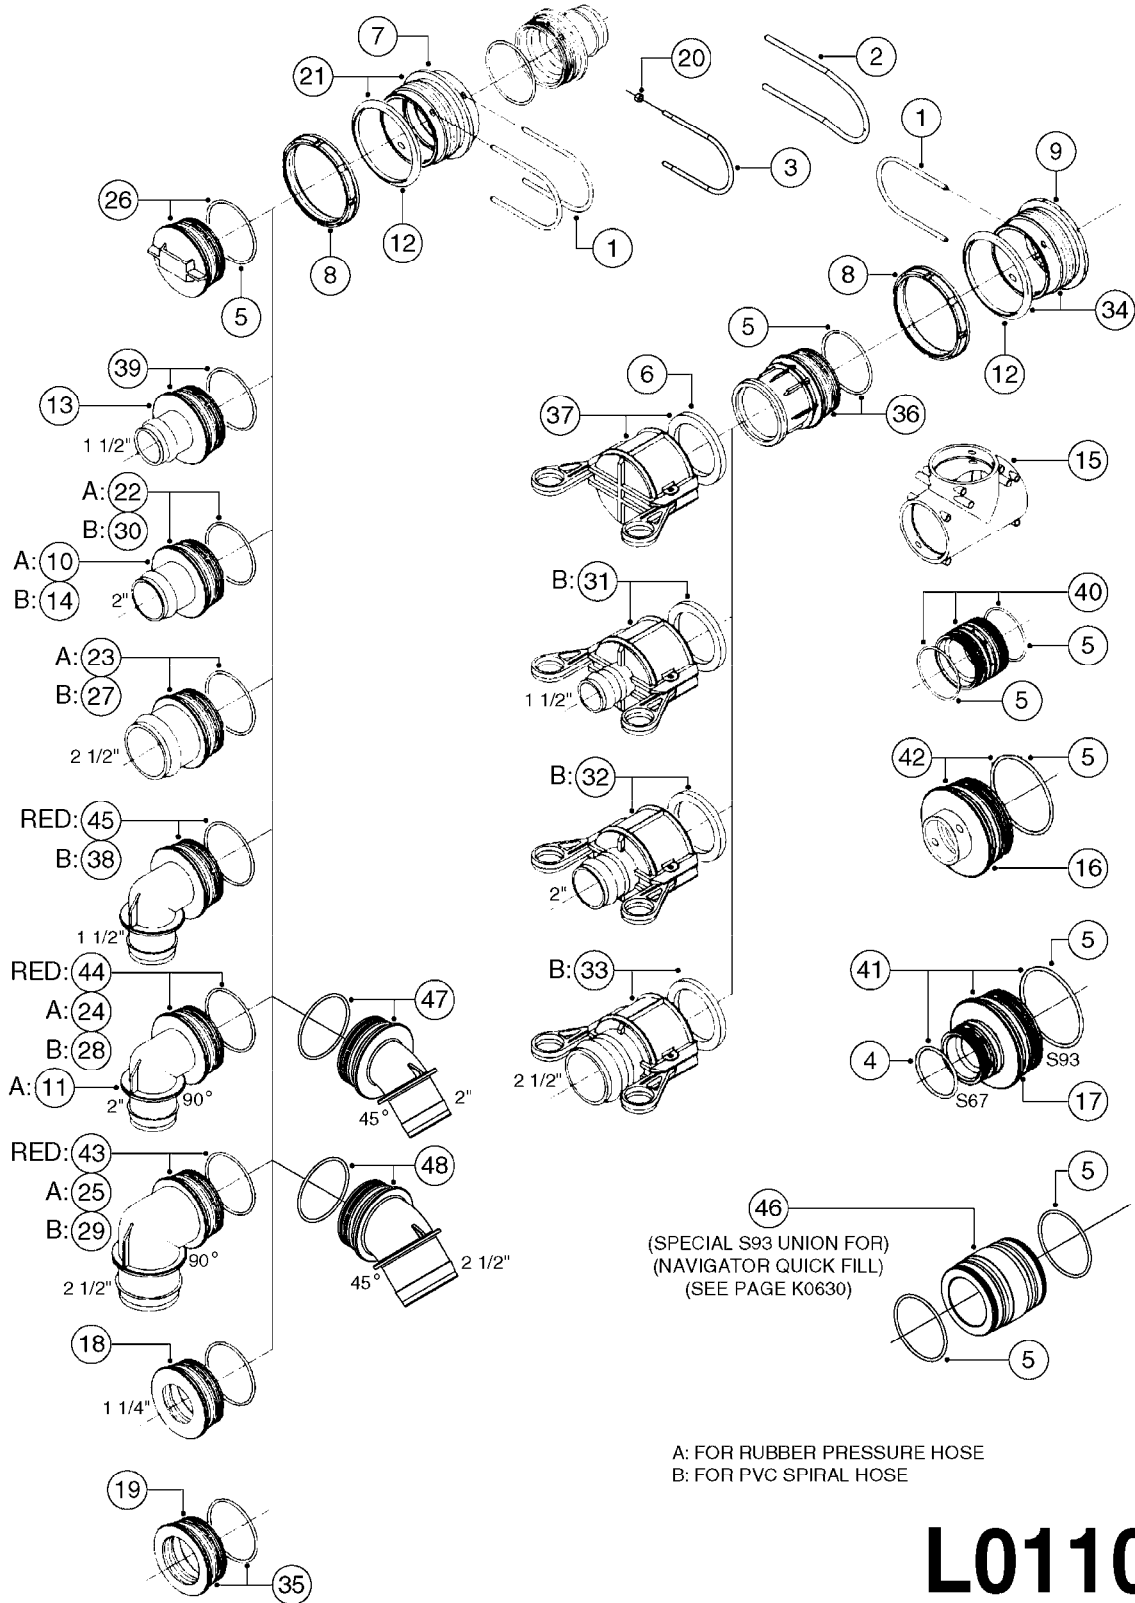

A: FOR RUBBER PRESSURE HOSE
B: FOR PVC SPIRAL HOSE

L0100

FITTINGS - S-67
L0100-HIN, 12:09:17

Page 1
Date 04.11.2017 13:21

Pos.	parts-n°	order qty	description
1	145996	1	FITT.DK S-67 FORK
2	241973	1	O-RING Ø3 X 44,2 70 SHORES NITRIL NITRIL (BLACK)
2	242353	1	O-RING D44.2X3.0 VITON F.S-67 VITON (BROWN)
3	242092	1	O-RING D69.5X3 NITRIL (BLACK)
3	242351	1	O-RING D69.5X3.0 VITON F.S-93 VITON (BROWN)
4	322104	1	FITT.DK S-67 BULKHEAD
5	322108	1	FITT.DK S-67 BULKHEAD NUT
6	322224	1	FITT.DK S-67 TEE
7	322325	1	FITT.DK S-67 X 1-1/2"BSP LONG
8	334231	1	HOSE TAIL S67 STRAIGHT 1"
9	334233	1	HOSE TAIL S67 1"1/2 STRAIGHT
10	334245	1	HOSE TAIL 90° S67 1"1/2
11	334261	1	GASKET F. S-67 BULKHEAD
12	334444	1	HOSE TAIL S67 1"1/2 STRAIGHT
13	334445	1	HOSE TAIL 90° S67 1"1/2
14	334564	1	FITT.DK S-67 TO S-53 ADAPTER
15	334573	1	CONNECTING PIECE S67-S67
16	334601	1	FITTING S93M- S67F
17	334634	1	FITT.DK ADAPTER S-93M S67M
18	461217	1	NUT HEX M5 LOCK
19	726464	1	FITTING S67 BULKHEAD WITH GASKET
20	726560	1	FITT.DK S-67 STR.1" W.O'RING
21	726561	1	FITT.DK S-67 STR.1-1/4" O'RING
22	726562	1	FITT.DK.S-67 HB 1-1/2"W.O-RING
23	726572	1	FITT.DK S-67 1" ELBOW 90 ASSY.
24	726573	1	FITT. S67 5/4" 90° W/O-RING
25	726574	1	FITT.DK S67X90,1.5HB PRESSURE
26	726579	1	FITT. S67 PLUG W/O-RING
27	726695	1	FITT.DK S-67 X 1"BSP W.ORING
28	727223	1	FITT.S67 1.5" STRAIT S W/ORING
29	727224	1	FITT.DK S67X90,1.5HB SUCTION
30	728526	1	FITT.DK S-67 CONNECT W. ORINGS
31	728527	1	ADAPTER S67M TO S93M W/ORING
32	728561	1	REDUCER S67M - S53F + O-RING
33	728562	1	FITTING S93M-S67F+O-RING
34	728578	1	FITT.DK S-67X1-1/2"BSP LG W/OR
35	14012200	1	FITT.DK S-67 FORK W/M5 THREADS
36	33509700	1	HOSE TAIL 45° S67 1"1/4
37	72433000	1	HOSE TAIL 45° S67 1" + O-RING FOR PRESSURE
38	72433100	1	FITT.DK S-67 45° 1-1/4"W/ORING
39	72433200	1	HOSE TAIL 45° S67 1"1/2+O-RING
40	72433400	1	FITT.S67 1-1/2" 45°BSP W/ORING