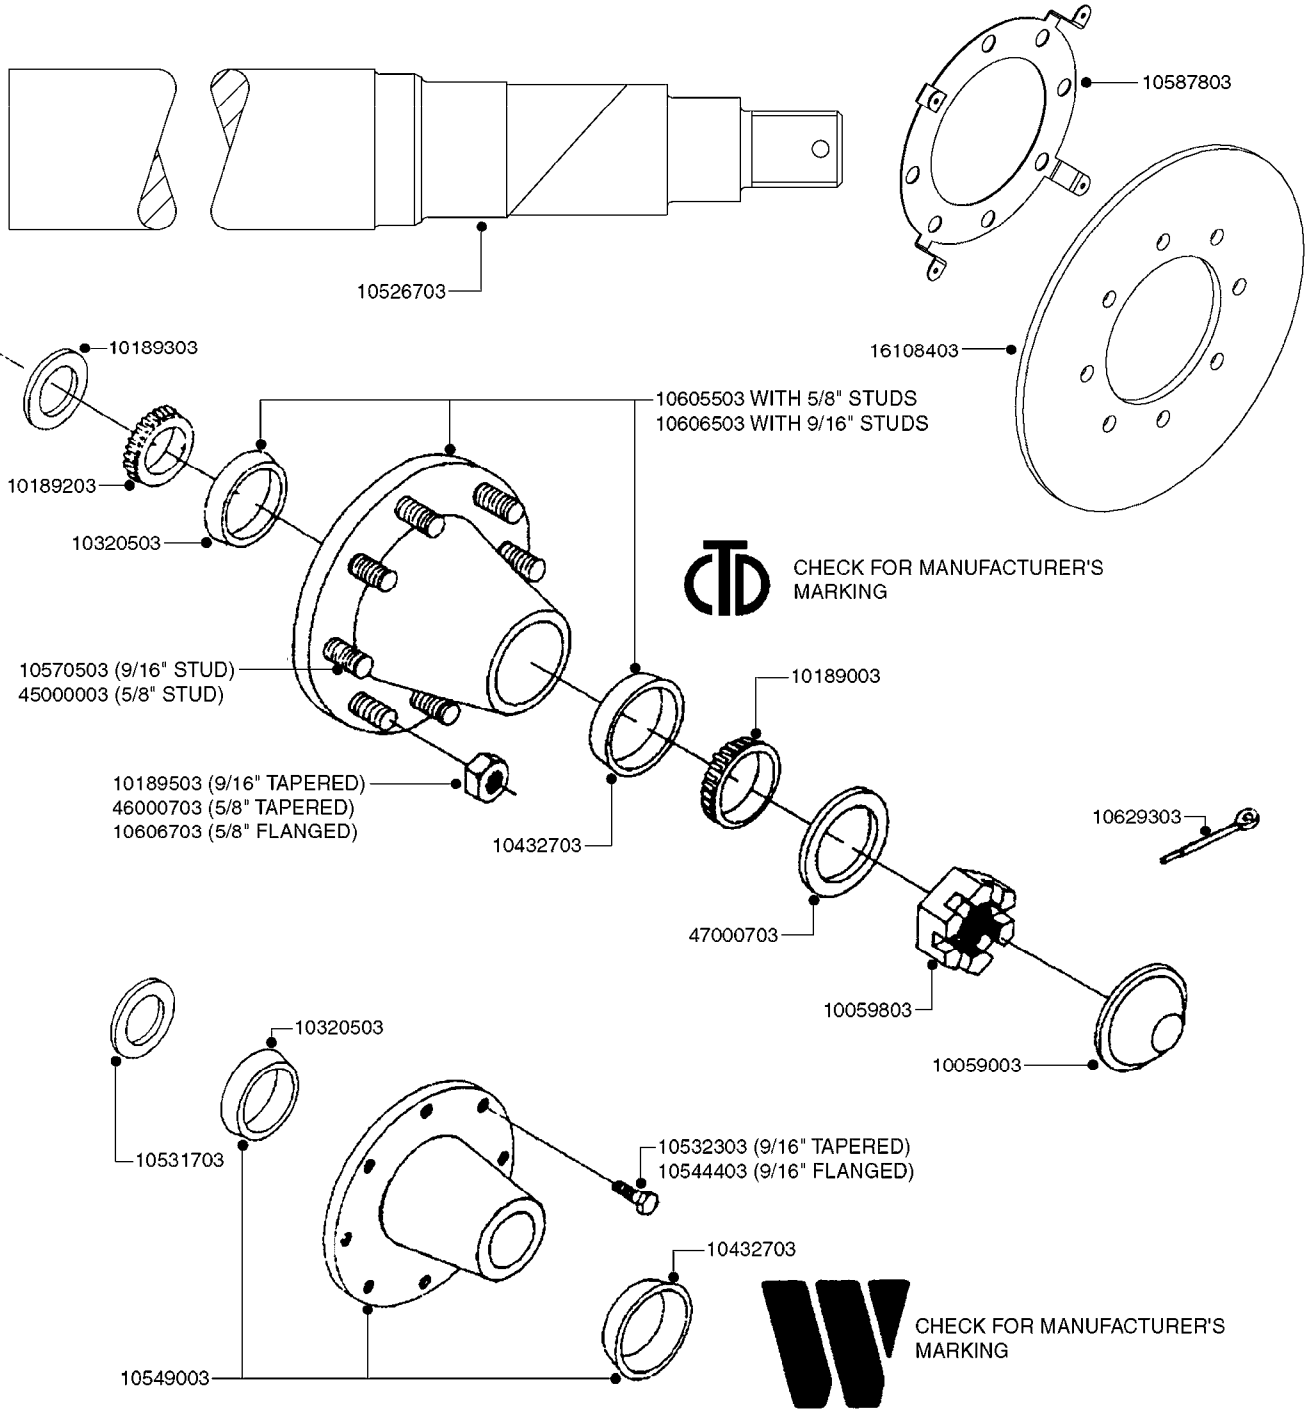

**TAPERED NUTS OR BOLTS
NEEDED FOR 12.4" X 24" RIMS ONLY**

E0740

HUB ASSEMBLY F.2 3/4" SPINDLE
E0740-HIN, 01:01:16

Page 1

Date 04.11.2017 13:21

parts-n°	order qty	description
10059003	1	DUST CAP 800/1000 GAL AEDC17
10059803	1	NUT HEX NF 1"
10189003	1	BEARING OUTER 800/1000 GAL.SA
10189203	1	BEARING INNER CONE 3780
10189303	1	SEAL OIL 800/1000 GAL.SA
10189503	1	NUT HEX NF 9/16 WHEEL STUD
10320503	1	BEARING INNER CUP F. 2-3/4"
10432703	1	BEARING OUTER CUP F. 2.3/4"
10526703	1	SPINDLE 2.75X15.75 W/NUT&WASH
10531703	1	SEAL GREASE F.WILTON HUB A812
10532303	1	BOLT WHEEL 9/16"UNF X 1-1/2"
10544403	1	BOLT HEX 9/16 NF GR.5 01.25FL
10549003	1	HUB ASSY.2-3/4" W.9/16" THREAD
10570503	1	STUD F. HUB 9/16" x 2-1/4"
10587803	1	MAG MNT F. SPEED SNS 8 BOLT
10605503	1	HUB ASSY F.2-3/4" HUB 5/8"STUD
10606503	1	HUB ASSY.NAV550/800/1000 HC
10606703	1	NUT HEX NF 5/8" FLANGED F.STUD
10629303	1	PIN, COTTER 7/32" X 1.75" LONG
16108403	1	REINFORCEMENT RING 8-8-6 HUB FOR NON-REINFORCED 3/8" RIMS ONLY
45000003	1	STUD BOLT 5/8" X 2-1/2"
46000703	1	NUT TAPERED LUG 5/8-18
47000703	1	WASHER, SPNDL 1.1" 1.06x2 .19T