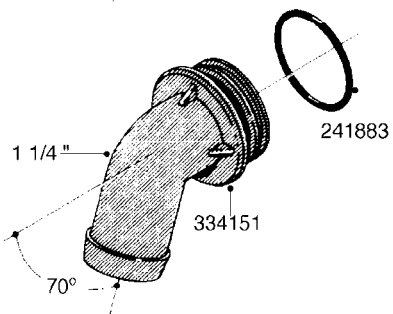

L0080

FITTINGS - S-53
L0080-HIN, 12:09:17

Page 1

Date 04.11.2017 13:21

Pos.	parts-n°	order qty	description
1	145995	1	FITT.DK S-53 FORK
2	241973	1	O-RING Ø3 X 44,2 70 SHORES NITRIL NITRIL (BLACK)
2	242353	1	O-RING D44.2X3.0 VITON F.S-67 VITON (BROWN)
3	242109	1	O-RING D32.2x3.0 NITRIL (BLACK)
3	242354	1	O-RING D32.2X3.0 VITON F.S-53 VITON (BROWN)
4	322103	1	FITT.DK S-53 BULKHEAD
5	322107	1	FITT.DK S-53 BULKHEAD NUT
6	322110	1	FITT.DK S-53 ELB. 1/2" BSP
7	322352	1	FITT.DK S-53 TEE
8	334229	1	FITT.DK S-53 STR.3/4"
9	334260	1	GASKET F. S-53 BULKHEAD
10	334564	1	FITT.DK S-67 TO S-53 ADAPTER
11	391100	1	FITT.DK S-53THREAD INS.1/2"BSP
12	726463	1	FITT.DK S53 BULKHEAD W/GASKET
13	726552	1	FIT.DK S-53X90 1/2" BSP,O-RING
14	726556	1	FITT.DK S-53 HB 1/2" W/O-RING
15	726558	1	FITT.DK S53 STR. 3/4" W.ORING
16	726559	1	FITT DK. S-53 HB 1" W/O-RING
17	726568	1	FITT.DK.S-53 HB 1/2"90 W/ORING
18	726570	1	FITT.DK S-53 ELB.3/4" W.ORING
19	726571	1	FITT.DK S-53 ELB.1", W ORING
20	726578	1	FITT.DK S53 PLUG WITH O-RING
21	728561	1	REDUCER S67M - S53F + O-RING