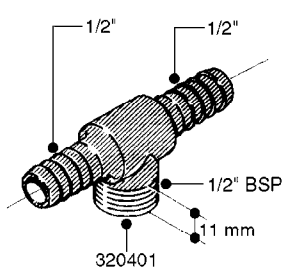

L0050

parts-n°	order qty	description
242594	1	O-RING D14 X 1.78 SCH.70-EPDM
320294	1	FITT.DK TEE 3/8X3/8HB X1/2"BSP
320305	1	FITT.DK HB 3/4'- 3/4' BSP
320386	1	FITT.DK TEE 3/8X3/8HB X3/8"BSP
320397	1	FITT.DK ELB 3/8"HB X 3/8" BSP
320401	1	FITT.DK TEE 1/2X1/2HB X1/2"BSP
320412	1	FITT.DK TEE 1/2X1/2HB X3/8'BSP
320423	1	FITT.DK ELB 1/2'HB X 3/8' BSP
320891	1	FITT.DK HB 3/8'- 3/8' BSP
320972	1	FITT.DK HB 5/16'- 1/4' BSP
322046	1	FITT.DK TEE 1/2X1/2HB X3/4'BSP
322048	1	FITT.DK TEE 3/4X3/4HB X3/4'BSP
330595	1	O-RING D24.6/D20X2.1 -3/4"
333137	1	FITT.DK CONN.1/2" F.NOZZ. DOUB
333141	1	FITT.DK CONN.1/2" F.NOZZ.SING
334041	1	FITT.DK CONN.3/4' F.NOZZ. SING
334042	1	FITT.DK CONN.3/4' F.NOZZ. DOUB
334195	1	FITT.DK ELB. 3/4"HB X 3/4"HB
10012103	1	FITT.PO.HB 1.25X1.50 IMB1012
10014003	1	FITT.PO.HB 1.25X1.25 IMB1010
10036903	1	FITT.PO.HB 1.50X1.50 IMB1212
28019303	1	FITTING HB ELB 3/4NPT-3/4HOSE
61016500	1	HOSE TAIL 3/4" 90°+RG CAP 3/4"
72026700	1	NOZZLE TUBE ADAPTER W/O-RING