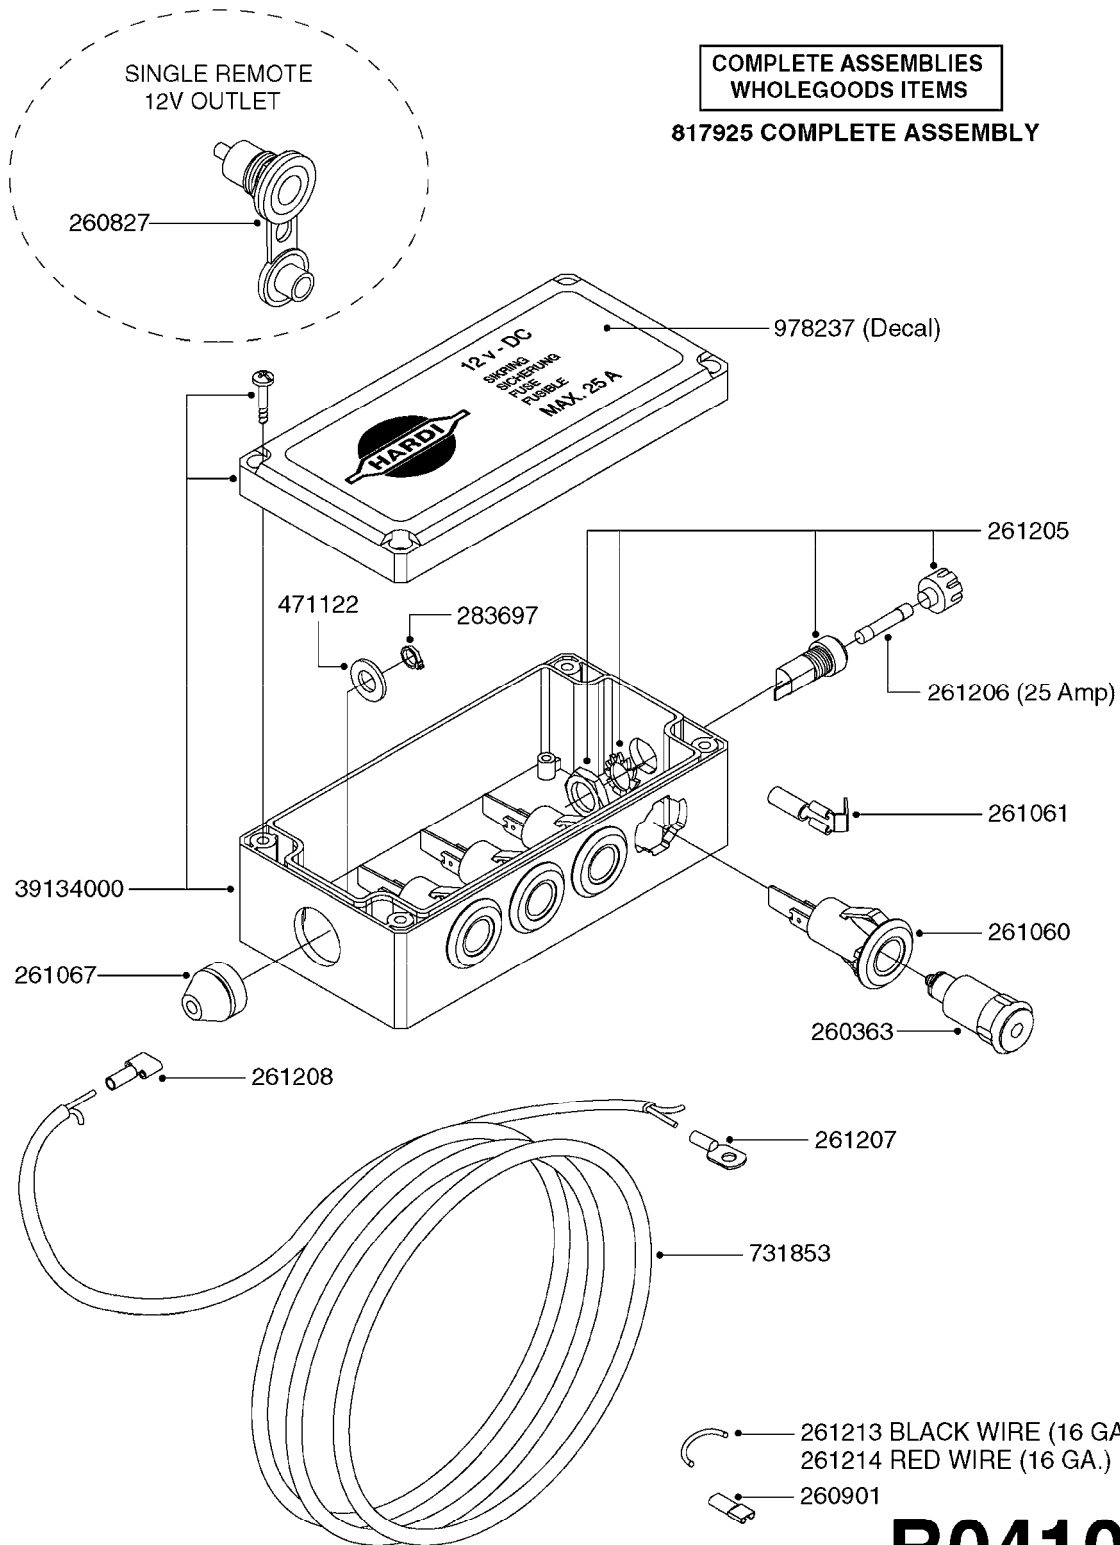

12 VOLT OUTLET BOX
B0410-HIN, 01:01:16

Page

0

Date

04.11.2017 13:10

12 VOLT OUTLET BOX
B0410-HIN, 01:01:16

Page 1
Date 04.11.2017 13:10

parts-n°	order qty	description
260363	1	PLUG 2 POLE 12V
260827	1	PLUG F.EC ATTACHMENTS
260901	1	SPADE F.ELEC CONN.1.5MM BLUE
261060	1	PLUG F.EC ATTACHMENTS
261061	1	SPADE F.ELEC.2 WAY CONNECTOR
261067	1	GROMMET 10-14 GREY
261205	1	FUSE HOLDER
261206	1	FUSE 25 A
261207	1	ELECTRIC CONNECTOR 4MM
261208	1	SPADE F.ELEC.CONNECTOR 4MM
261213	1	WIRE 6.4MM BLACK
261214	1	WIRE 6.4MM RED
283697	1	TIESTRAP 200MM
471122	1	WASHER, M10, Ø20/10.5X 2.0, SS
731853	1	CABLE 2X4MM L=138"
817925	1	OUTLET BOX 12 VOLT ELEC.
978237	1	DECAL OUTLET BOX
39134000	1	BOX, COMPLETE, 12V POWER BOX