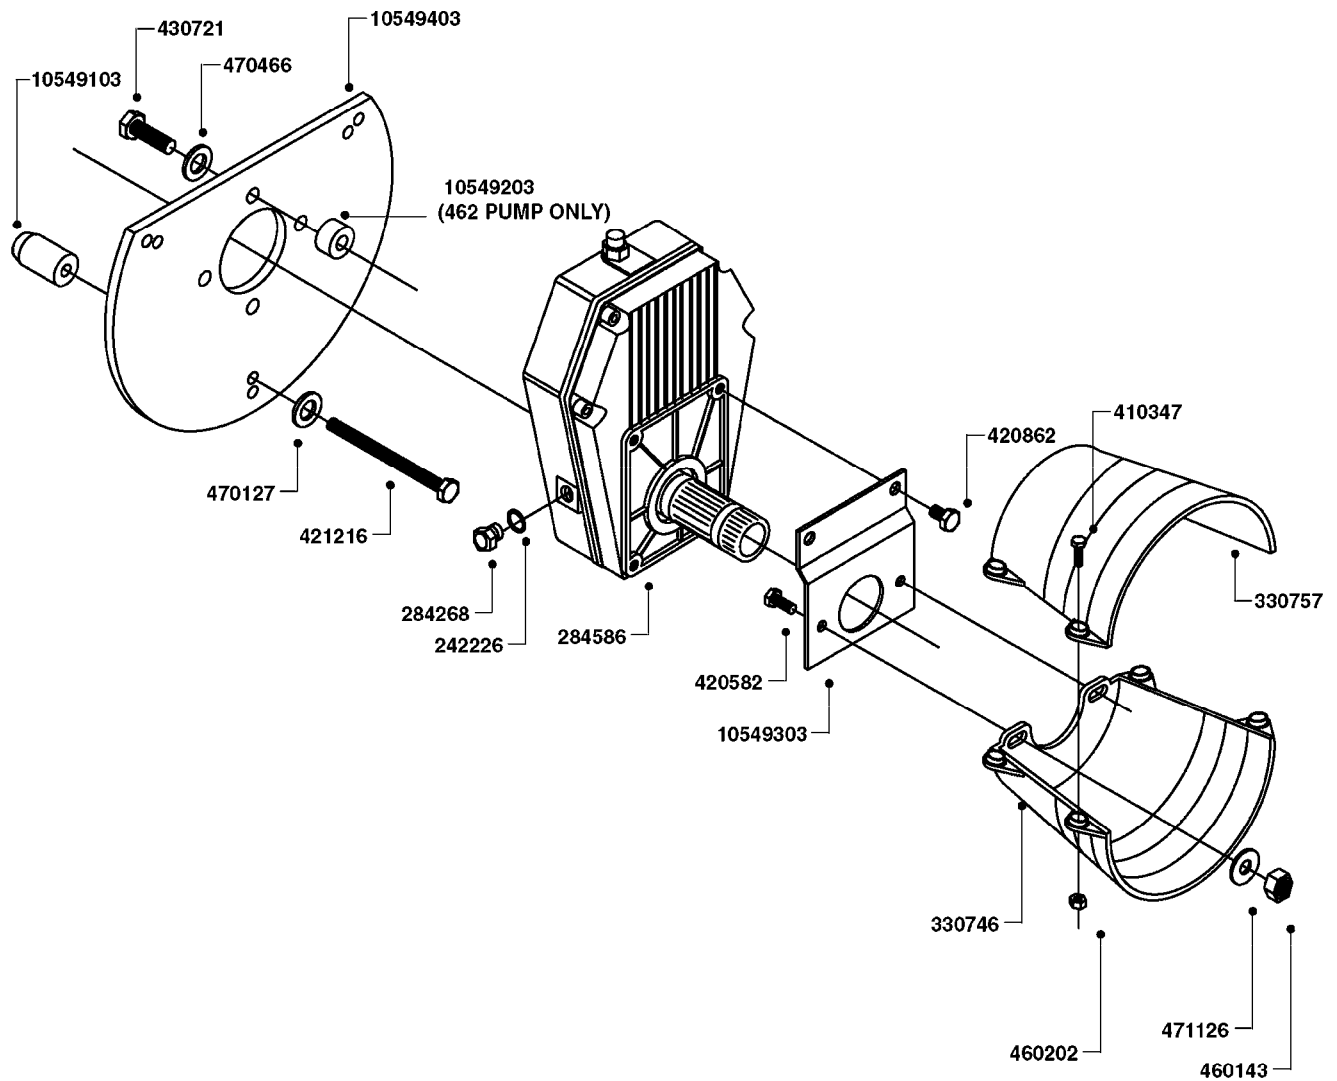

GEAR LUBE REQUIREMENT  
SAE 90 GEAR LUBE  
(FILL TO SIGHT GAUGE CENTER)

COMPLETE ASSEMBLIES  
WHOLEGOODS ITEMS

**A0480**

GEAR DRIVE 1000RPM 361-3/460-3  
A0480-HIN, 01:01:16

Page 1

Date 04.11.2017 13:10

parts-n°	order qty	description
242226	1	SEAL WASHER F.BOTTOM PLUG
284140	1	GASKET SET FOR GEAR ML52 1/3
284267	1	BOTTOM PLUG F. GEAR ML52
284268	1	LEVEL INDICATOR GEAR ML 52
284571	1	SHAFT F.ML52
284586	1	GEAR BOX 1000 RPM
284808	1	HOUSING F.ML52 GEARBOX
284810	1	BEARING INNER ML52 GEARBOX
284811	1	SNAP-RING OUTER 46X2
284812	1	BEARING OUTER ML52 GEARBOX
284813	1	ENDCOVER F.ML52 GEARBOX
284814	1	SCREW F.END COVER ML52 GEARBOX
285633	1	BOTTOM PLUG F.M7 GEAR
330746	1	GUARD PTO LOWER PART SHORT
330757	1	GUARD PTO UPPER PART SHORT
410347	1	SCREW M6X20 8.8
420626	1	BOLT HEX 8.8 DEL M10X20 FT
460202	1	NUT HEX M6
460423	1	NUT HEX M10X1.50 LOCK DIN985A2 SS
471122	1	WASHER, M10, Ø20/10.5X 2.0, SS
10151603	1	BOLT HEX 7/16 NC GR.2 01.50'
10213003	1	NUT HEX NC (NYLON LOCK) 7/16"
10549503	1	GEAR BOX KIT 1000 RPM LESS G/B