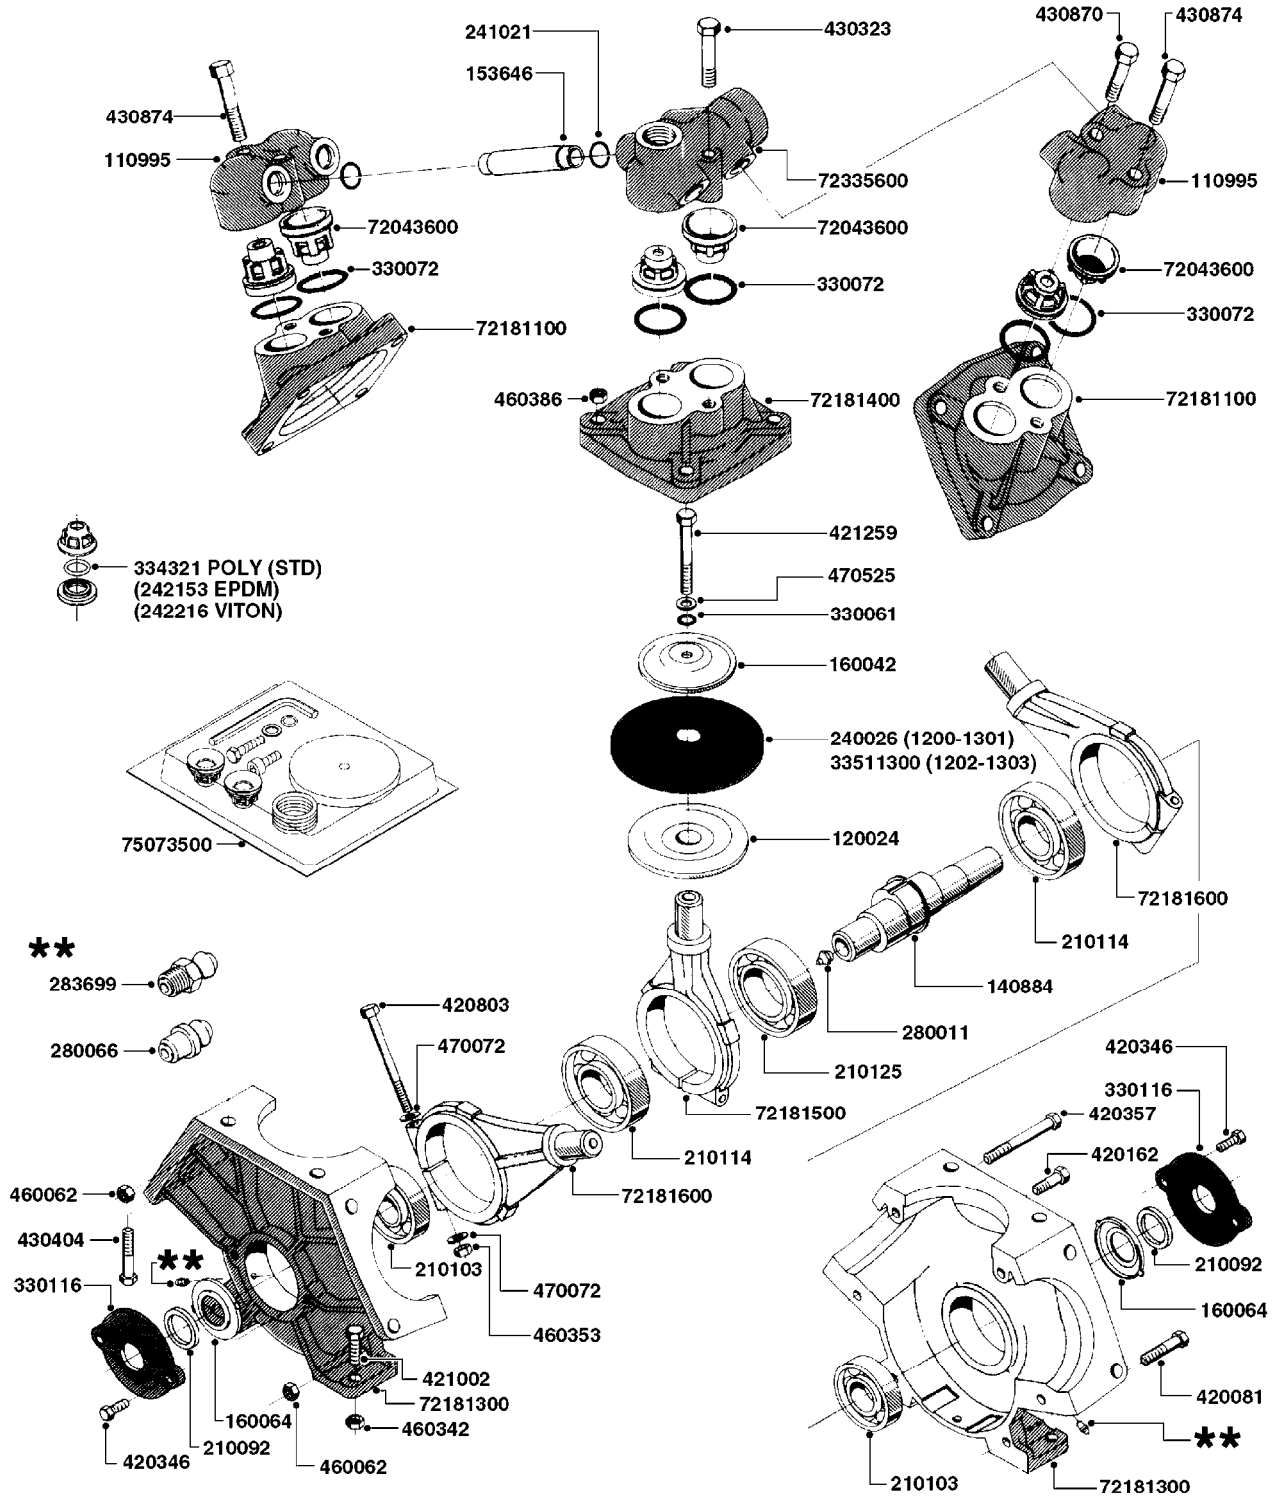

A0210

PUMP - 1301 W/ MOUNTING BASE
A0210-HIN, 27:04:17

Page 1
Date 04.11.2017 13:10

parts-n°	order qty	description
110995	1	VALVE CHAMBER SIDE MODEL 1301
120024	1	DIAPHRAGM BACK DISC 1200-1300
140884	1	CRANK SHAFT MODEL 1300-9
153646	1	CONNECTION PIPE INLET MOD 1301
160042	1	DIAPHRAGM UPPER DISC 1200-1300
160064	1	DUST PLATE
210092	1	SEAL FELT D43/30X5
210103	1	BEARING BALL 6306
210114	1	BEARING BALL 6308
210125	1	BEARING BALL 6210
240026	1	DIAPHRAGM MODEL 1200/1301
241021	1	O-RING D21,89X2,62 NITRIL
242153	1	O-RING D26X4 EPDM
242216	1	O-RING VITON F/1202/1302/462
280011	1	GREASE NIPPLE 1/8' SAE H TR
280066	1	GREASE NIPPLE H 1A6
283699	1	GREASE NIPPLE M6X1
330061	1	O-RING D16/D11X2,5
330072	1	O-RING D53.5/D45.5X4
330116	1	SEAL RETAINER, MODEL 1300
334321	1	O-RING POLY. 34.0x26.0x4.0
420081	1	BOLT HEX 8.8 DEL 3/8'X40MM
420162	1	BOLT HEX 8.8 DEL 3/8"x15MM
420346	1	BOLT HEX 8.8 DEL 3/8'X 25MM
420357	1	BOLT HEX 8.8 RAW 3/8'X85MM
420803	1	BOLT HEX 8.8 DEL M8X90
421002	1	BOLT HEX 8.8 DEL M10X30 FT DIN933
421259	1	BOLT HEX UNC7/16"x2.25" 18-8SS
430323	1	BOLT HEX 8.8 DEL M12X60
430404	1	BOLT HEX 8.8 DEL M12X50
430870	1	BOLT HEX 8.8 DEL M12X55 FT
430874	1	SCREW SET 8.8 DEL M12X70 FT
460062	1	NUT HEX 3/8' GALV.
460342	1	NUT HEX M10 DEL DIN934
460353	1	NUT HEX M8 BLACK
460386	1	NUT HEX M12X1.75
470072	1	WASHER D15/D8X.5 LOCK
470525	1	WASHER D19/D11.5X2.5
33511300	1	DIAPHRAGM 1202-1303 POLY 2006
72043600	1	VALVE FOR 462/463
72181100	1	DIAPHRAGM COVER 1203/1303+BLTS
72181300	1	PUMP CASTING 1300 RED W/BOLTS
72181400	1	DIAPHRAGM COVER 1303 W/BOLTS
72181500	1	CONNECTING ROD, CENTER 1303
72181600	1	CONNECTING ROD, SIDE MOD.1300
72335600	1	CENTER AND SIDE VALVE CHAMBERS 1302 RED
75073500	1	PUMP KIT 1300/1302 "06"