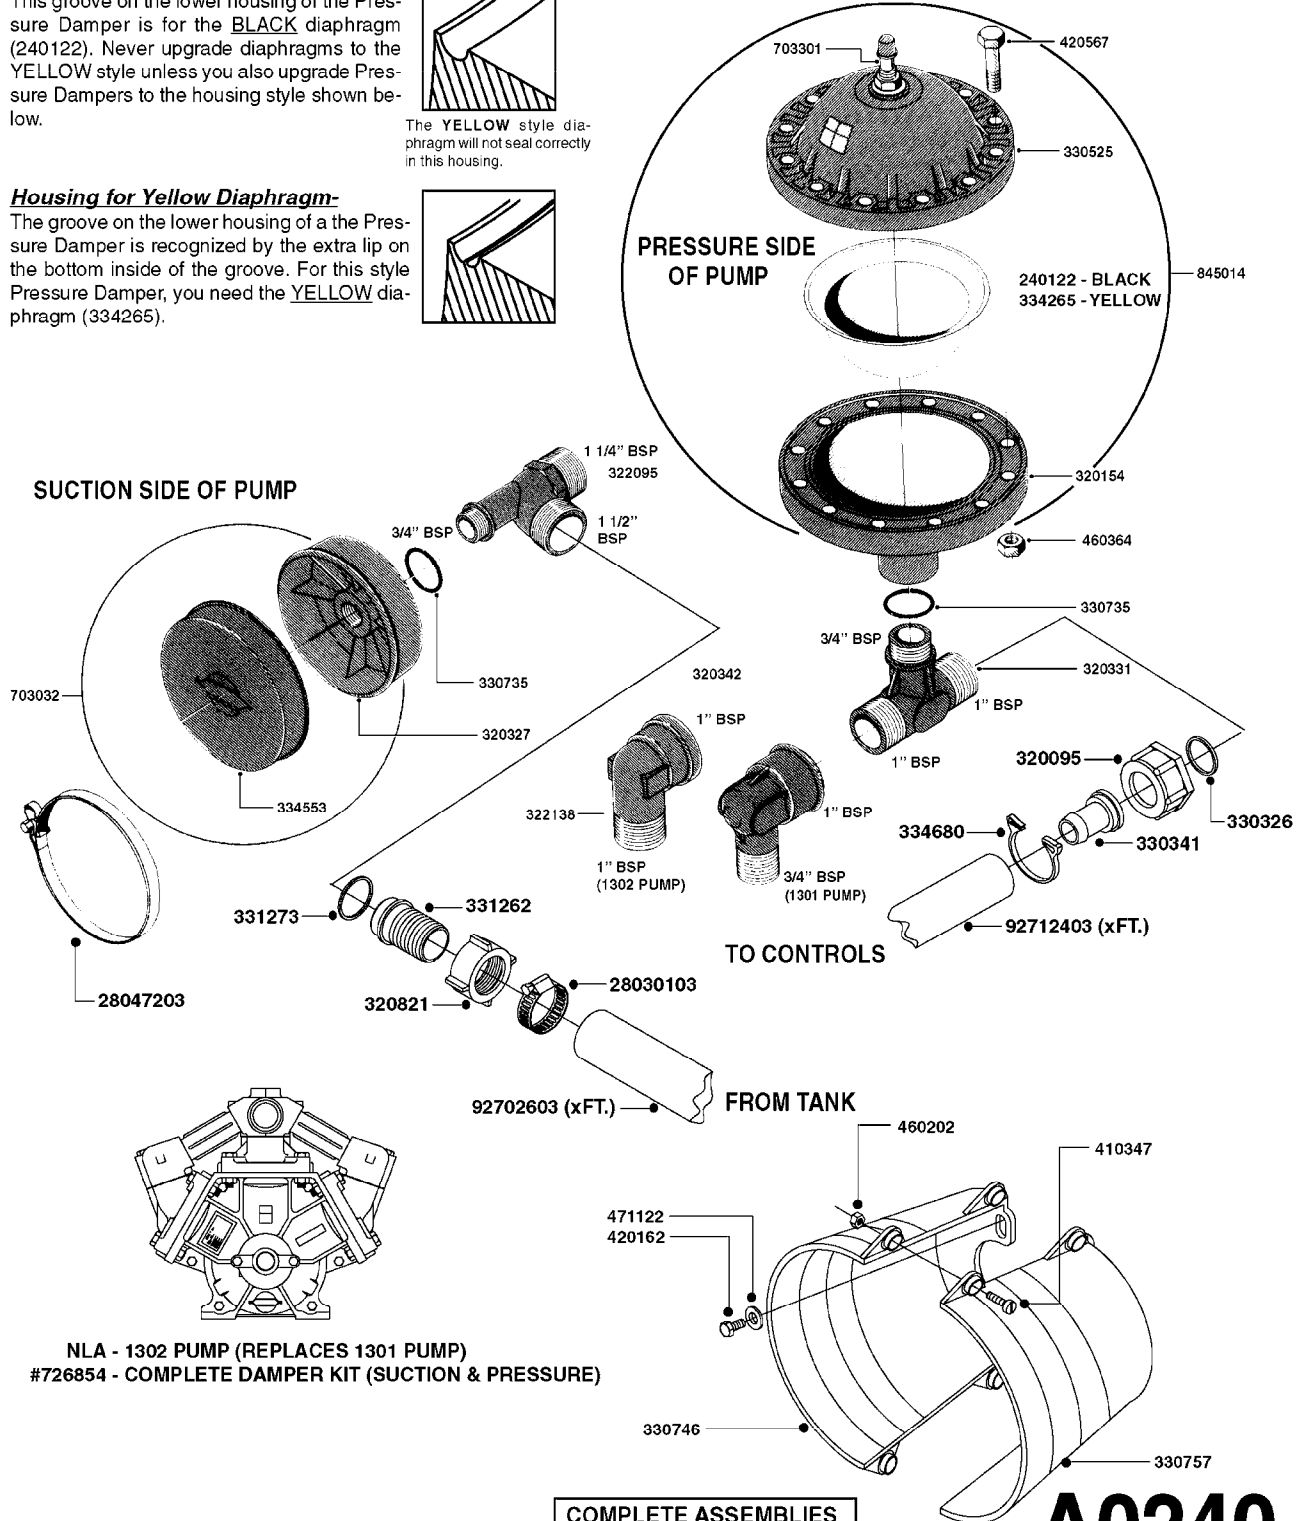

Housing for Yellow Diaphragm-

The groove on the lower housing of a the Pressure Damper is recognized by the extra lip on the bottom inside of the groove. For this style Pressure Damper, you need the YELLOW diaphragm (334265).