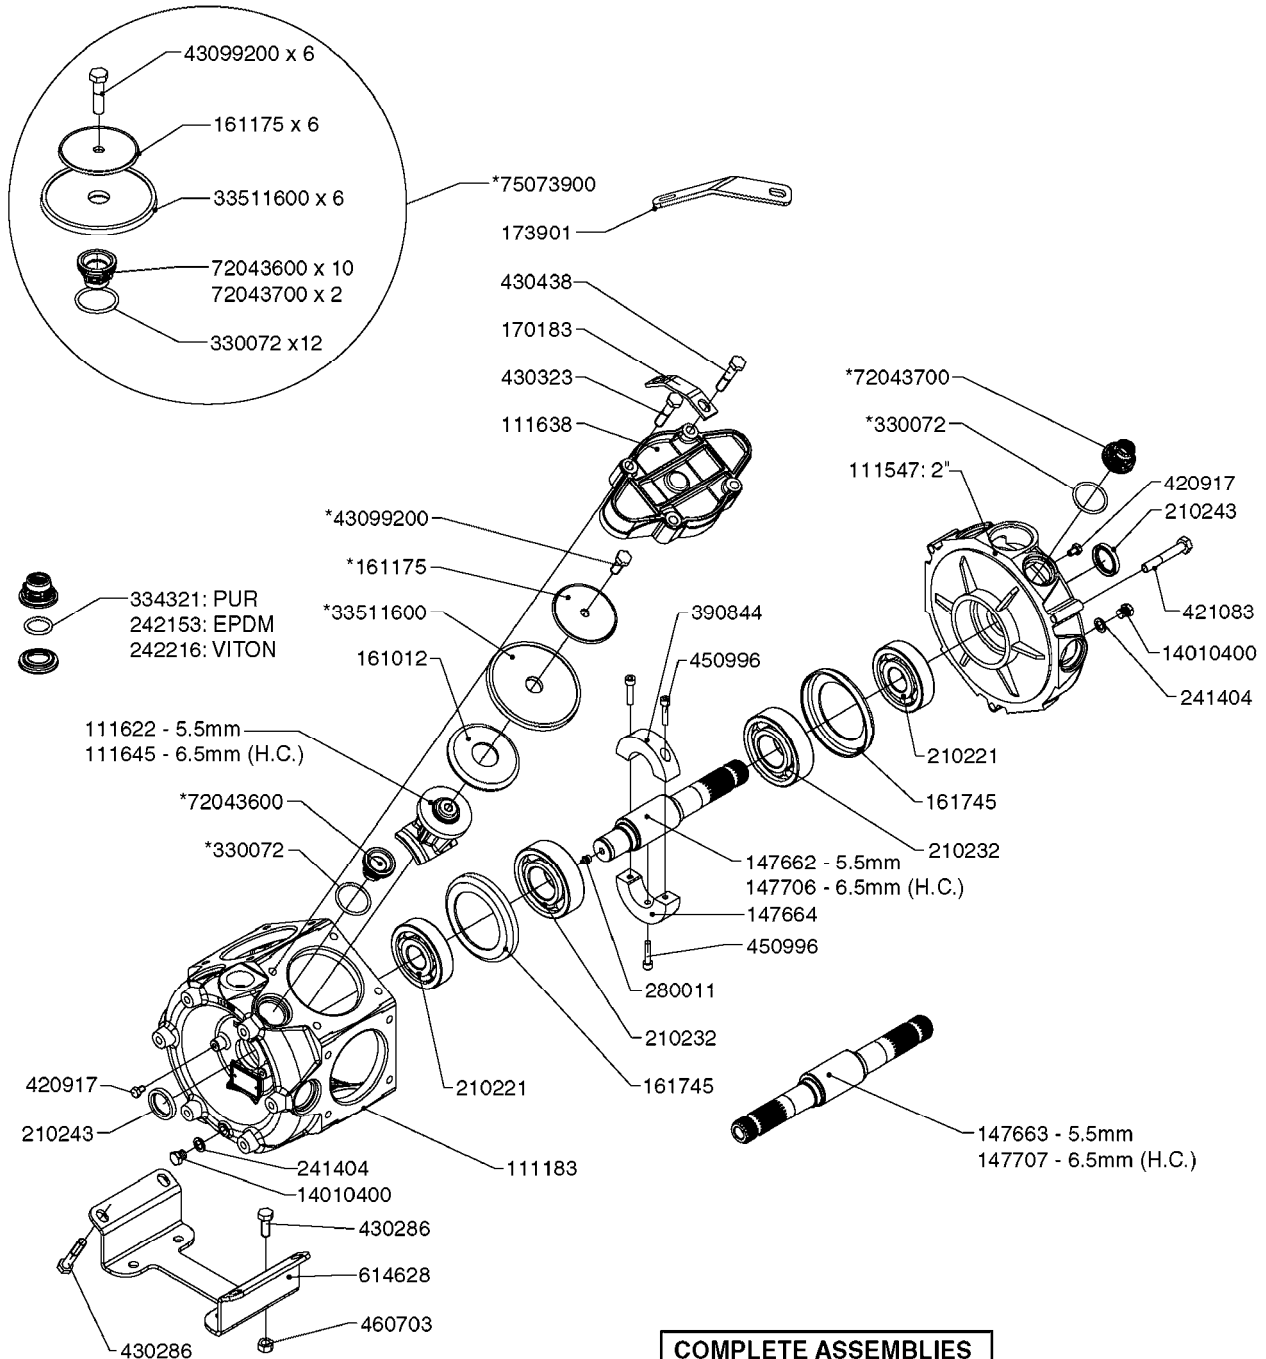

**A0330**

PUMP - 463 W/ MOUNTING BASE  
A0330-HIN, 01:01:16

Page 1  
Date 04.11.2017 13:10

parts-n°	order qty	description
111183	1	PUMP CASTING 460-463 (PAINTED)
111547	1	PUMP FRONT 460-463-2' (PAINT)
111623	1	CONNECTING ROD 463/10MM
111624	1	CONNECTING ROD 463/12MM
111638	1	VALVE COVER 463 HC+1000 VERS.
143577	1	CRANK SHAFT F.363/462/463-10mm
147097	1	CRANK SHAFT 363-463/10 THROUGH
147571	1	CRANK SHAFT F.463-12mm
147688	1	CRANK SHAFT 462/12 THROUGH
161012	1	DIAPHRAGM BACKING DISC F. 463
161175	1	DIAPHRAGM DISC 463/464 PUMP
161745	1	METAL SPACER F.363/463
173901	1	LIFT STRAP F.PUMP 463
210221	1	BEARING BALL 6407
210232	1	BEARING BALL 6310
210243	1	SEAL OIL 35 X 47 X 7
241404	1	DOWTY SEAL 1/4"
242153	1	O-RING D26X4 EPDM
242216	1	O-RING VITON F/1202/1302/462
280011	1	GREASE NIPPLE 1/8' SAE H TR
330072	1	O-RING D53.5/D45.5X4
331192	1	SPACER, MODEL 361/363
334321	1	O-RING POLY. 34.0x26.0x4.0
421083	1	BOLT HEX 8.8 DEL M10X65
430286	1	BOLT HEX 8.8 DEL M12X30 FT
430323	1	BOLT HEX 8.8 DEL M12X60
430438	1	BOLT HEX 8.8 DEL M12X65
460703	1	NUT HEX M12X1.75 LOCK DIN985A2 SS
614628	1	FOOT F. 46X PUMP, RED
821587	1	PUMP 463/10 THROUGH SHAFT TWNF
14010400	1	PLUG 1/4" BSP
33511600	1	DIAPHRAGM PUMP 463/464 PUMP PUR
43099200	1	BOLT HEX SS M12 X 30 DIN933 A4
72043600	1	VALVE FOR 462/463
72043700	1	VALVE FOR 462/463 W.VENT HOLE
75073900	1	PUMP KIT 460/463 "06"
82166300	1	PUMP 464-12-MED-2-540
82168700	1	PUMP 464-12 540 OFFSET PORTS