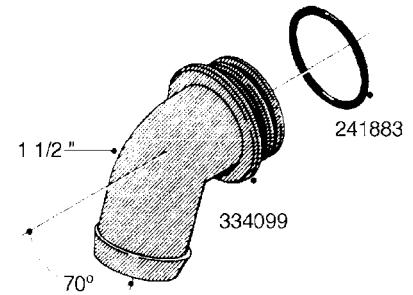

**L0080**

FITTINGS - S-53  
L0080-HIN, 12:09:17

Page 1

Date 04.11.2017 13:11

Pos.	parts-n°	order qty	description
1	145995	1	FITT.DK S-53 FORK
2	241973	1	O-RING Ø3 X 44,2 70 SHORES NITRIL NITRIL (BLACK)
2	242353	1	O-RING D44.2X3.0 VITON F.S-67 VITON (BROWN)
3	242109	1	O-RING D32.2x3.0 NITRIL (BLACK)
3	242354	1	O-RING D32.2X3.0 VITON F.S-53 VITON (BROWN)
4	322103	1	FITT.DK S-53 BULKHEAD
5	322107	1	FITT.DK S-53 BULKHEAD NUT
6	322110	1	FITT.DK S-53 ELB. 1/2" BSP
7	322352	1	FITT.DK S-53 TEE
8	334229	1	FITT.DK S-53 STR.3/4"
9	334260	1	GASKET F. S-53 BULKHEAD
10	334564	1	FITT.DK S-67 TO S-53 ADAPTER
11	391100	1	FITT.DK S-53THREAD INS.1/2"BSP
12	726463	1	FITT.DK S53 BULKHEAD W/GASKET
13	726552	1	FIT.DK S-53X90 1/2" BSP,O-RING
14	726556	1	FITT.DK S-53 HB 1/2" W/O-RING
15	726558	1	FITT.DK S53 STR. 3/4" W.ORING
16	726559	1	FITT DK. S-53 HB 1" W/O-RING
17	726568	1	FITT.DK.S-53 HB 1/2"90 W/ORING
18	726570	1	FITT.DK S-53 ELB.3/4" W.ORING
19	726571	1	FITT.DK S-53 ELB.1", W ORING
20	726578	1	FITT.DK S53 PLUG WITH O-RING
21	728561	1	REDUCER S67M - S53F + O-RING