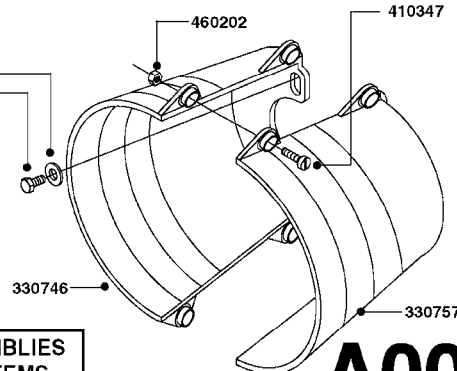

**#725970  
COMPLETE DAMPER KIT  
(SUCTION & PRESSURE)**

**PRESSURE SIDE OF PUMP**

821623 - 600 WITH COUPLER  
 821624 - 600 W/ MOUNTING BASE  
 821625 - 600 GAS DRIVEN - BELT DRIVE

COMPLETE ASSEMBLIES  
 WHOLEGOODS ITEMS