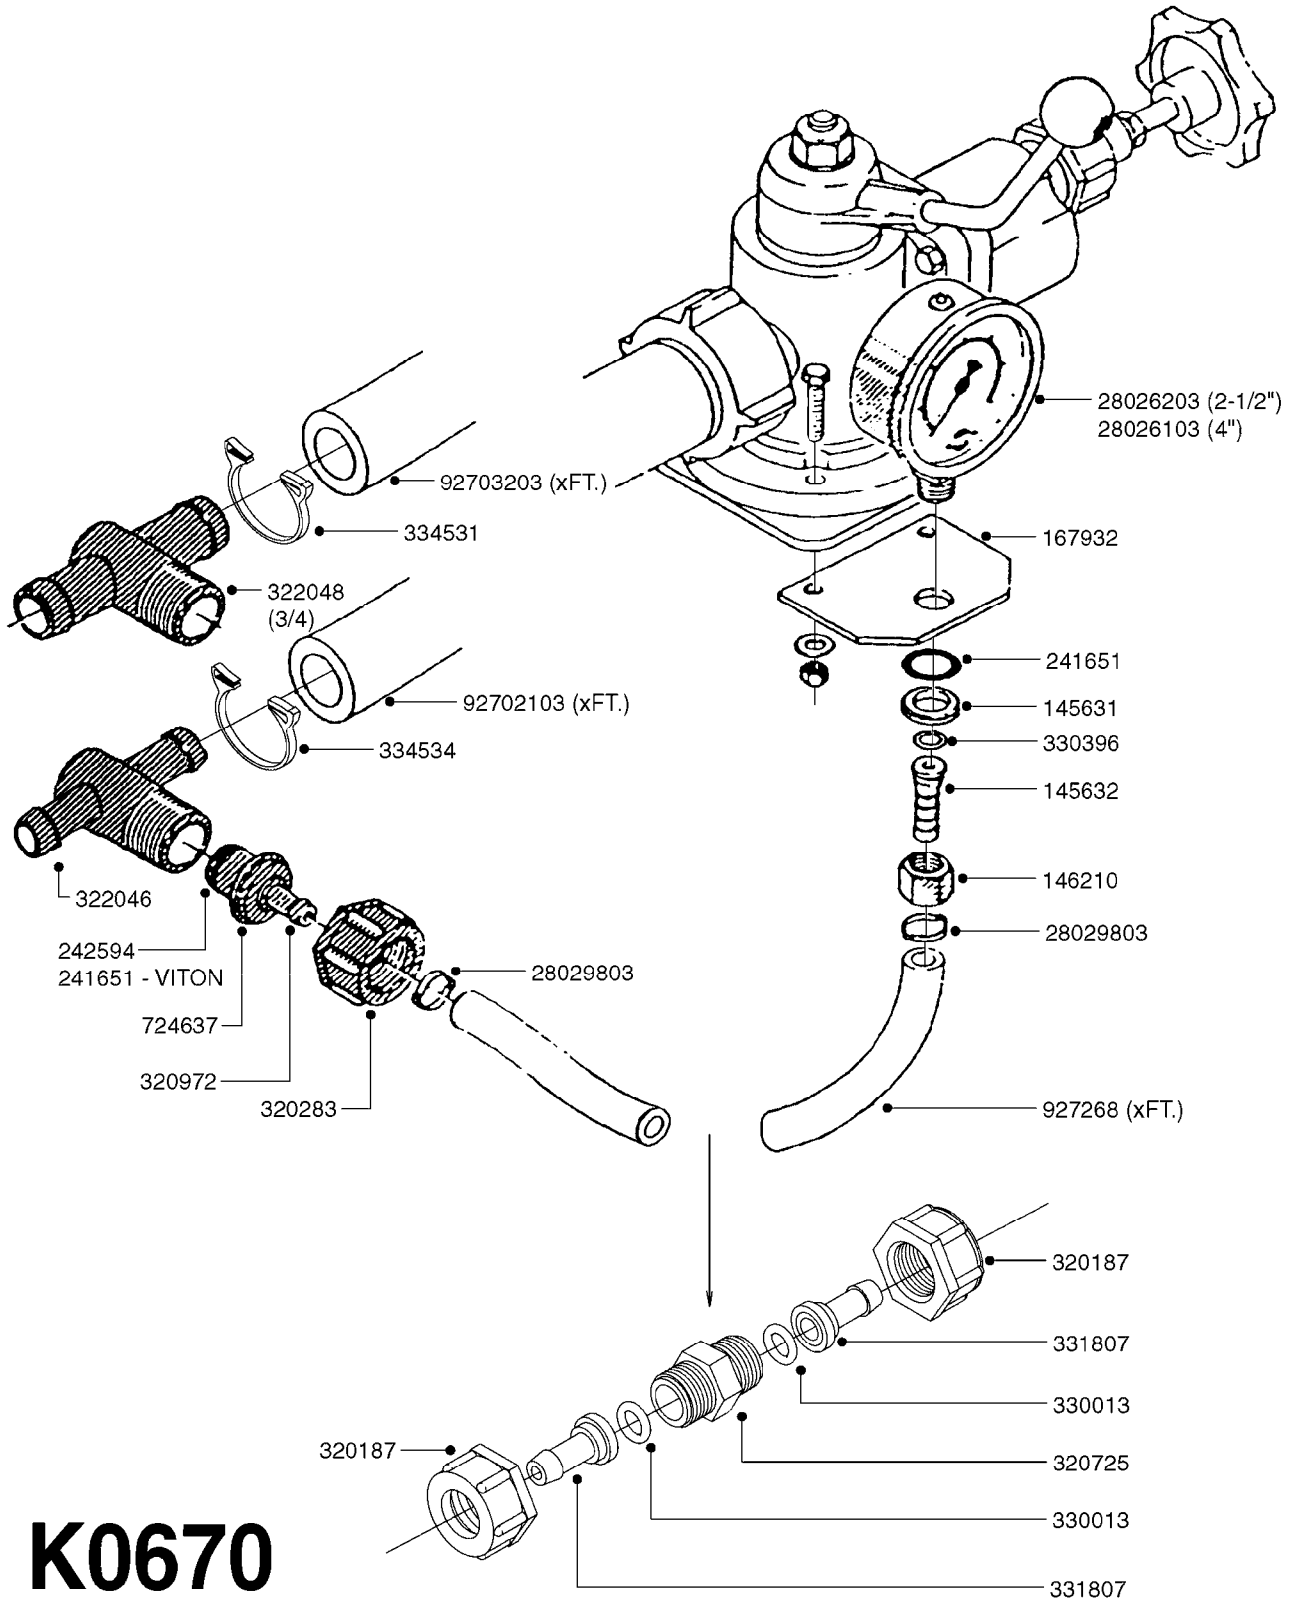

K0670

REMOTE GAUGE-BK 180 & EC
K0670-HIN, 01:01:16

Page 1

Date 04.11.2017 13:11

parts-n°	order qty	description
145631	1	WASHER D21.5/D13.5X2.5 BRASS
145632	1	FITT.DK HB 1/4' BRASS F.GUAGE
146210	1	NUT 1/4'BSP BRASS
167932	1	MTG. BRACKET (PRESSURE GAUGE)
241651	1	O-RING D14.0X3.0 NITRIL
242594	1	O-RING D14 X 1.78 SCH.70-EPDM
320187	1	FITT.DK CAP 3/8" BSP BLACK
320283	1	FITT.DK NUT 3/4"BSP
320725	1	FITT.DK NIPPLE 3/8"-3/8" BSP
320972	1	FITT.DK HB 5/16'- 1/4' BSP
322046	1	FITT.DK TEE 1/2X1/2HB X3/4'BSP
322048	1	FITT.DK TEE 3/4X3/4HB X3/4'BSP
330013	1	O-RING D15/D10X2.5 F.3/8"NUT
330396	1	O-RING D11.2/D6.6X3.2
331807	1	FITT.DK HB 5/16" F.3/8" NUT
334531	1	CLAMP HOSE PLASTIC 3/4"
334534	1	CLAMP HOSE PLASTIC 1/2"
724637	1	FITT.DK HB 5/16' F. 3/4" COMP.
927268	1	HOSE R X PVC X 1/4 X 0012"
28026103	1	GAUGE 200PSI/BR,4",1/4"BSP-BTM
28026203	1	GAUGE 200PSI/BR,2.5"1/4BSP-BTM
28029803	1	CLAMP HOSE GEAR P1/2" 6708
92702103	1	HOSE R X1/2" X300PSI WP X0012"
92703203	1	HOSE R X3/4" X300PSI WP X0012"