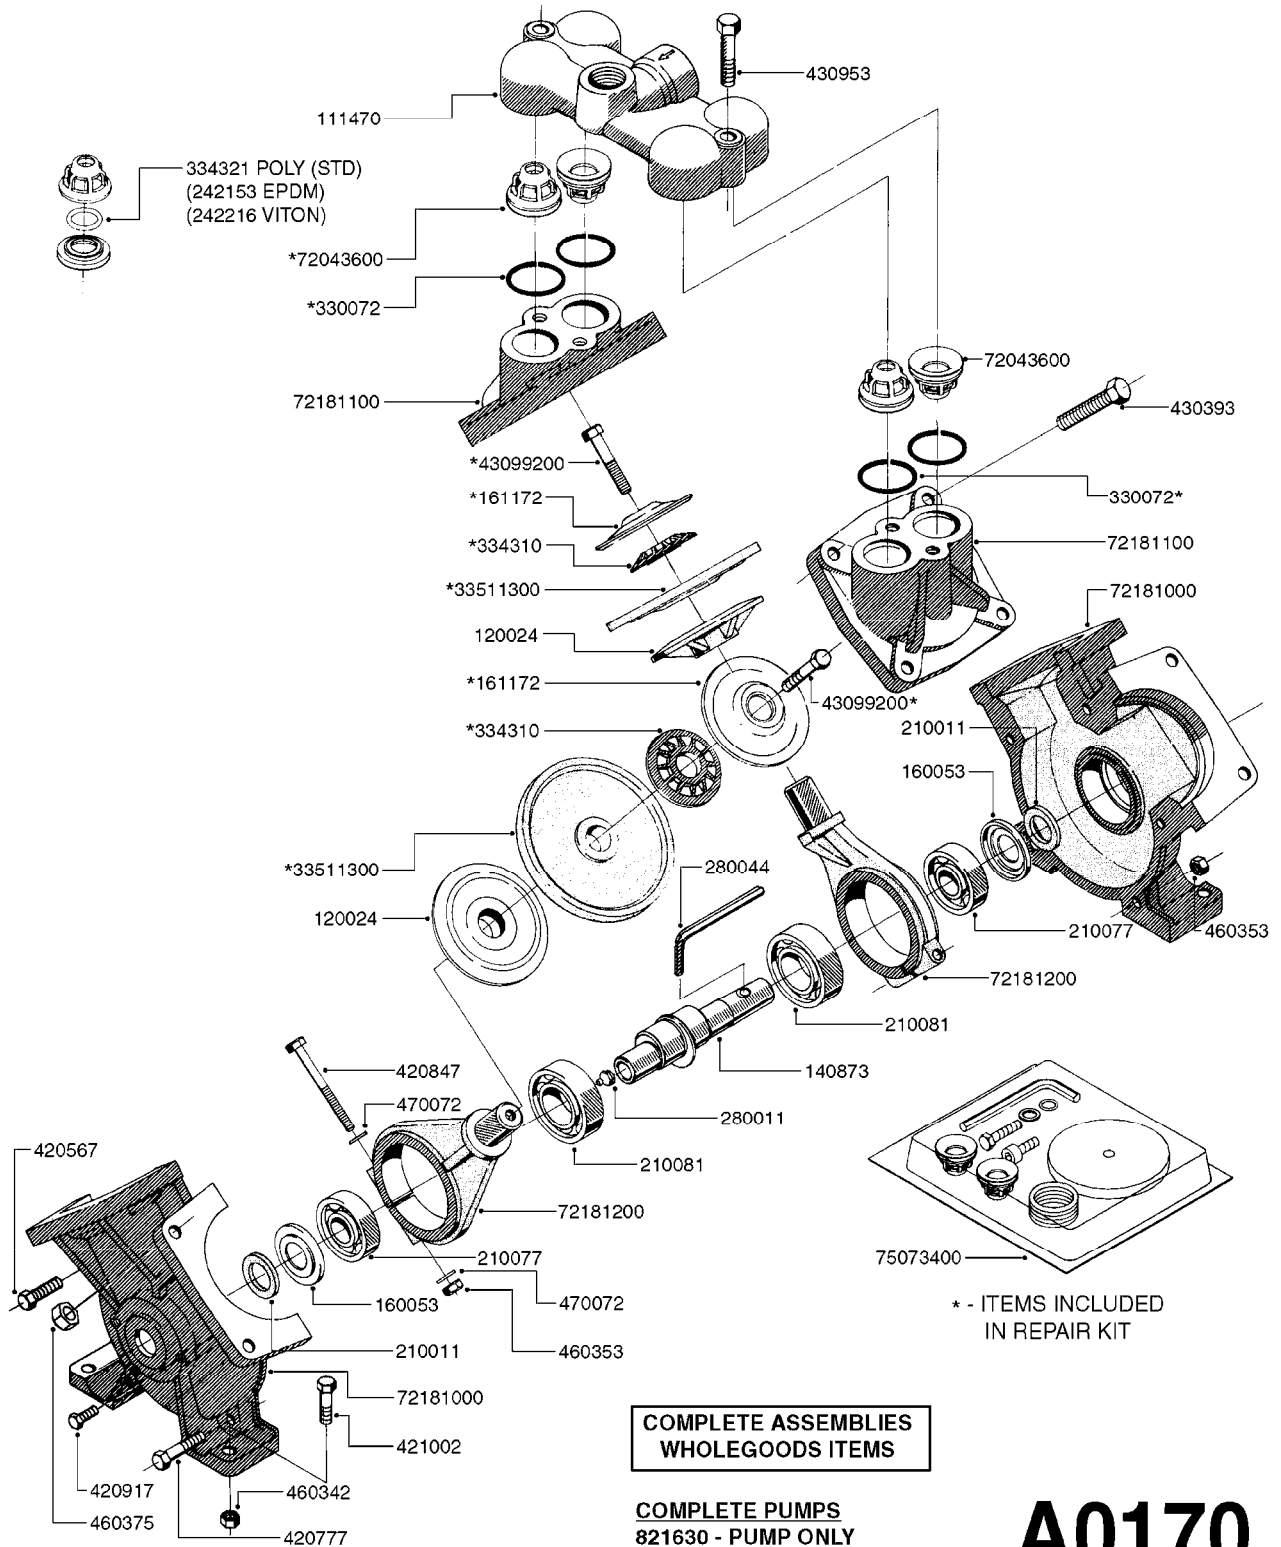

COMPLETE ASSEMBLIES
WHOLEGOODS ITEMS

COMPLETE PUMPS
821630 - PUMP ONLY
10396003 - WITH PTO & DAMPER

A0170

PUMP - 1203 W/MOUNTING BASE
A0170-HIN, 01:01:16

Page 1
Date 04.11.2017 13:10

parts-n°	order qty	description
111470	1	VALVE CHAMBER 1202
120024	1	DIAPHRAGM BACK DISC 1200-1300
140873	1	CRANK SHAFT MODEL 1202-9MM
160053	1	DUST PLATE
161172	1	DIAPHRAGM DISC F. 1203/1303
210011	1	SEAL FELT D39/23 X 4
210077	1	BEARING BALL 6305
210081	1	BEARING BALL 6307
242153	1	O-RING D26X4 EPDM
242216	1	O-RING VITON F/1202/1302/462
280011	1	GREASE NIPPLE 1/8" SAE H TR
280044	1	KEY HEXAGON W6 3/16"
330072	1	O-RING D53.5/D45.5X4
334310	1	NYLON WASHER 1202/1302/462
334321	1	O-RING POLY. 34.0x26.0x4.0
420567	1	BOLT HEX 8.8 DEL M8X30 FT
420777	1	BOLT HEX 8.8 RAW M8X50
420847	1	BOLT HEX 8.8 DEL M8X85
420917	1	BOLT HEX 8.8 RAW M8X12 FT
421002	1	BOLT HEX 8.8 DEL M10X30 FT DIN933
430393	1	BOLT HEX 8.8 RAW M12X50
430953	1	BOLT, M12 X 55 8.8
460342	1	NUT HEX M10 DEL DIN934
460353	1	NUT HEX M8 BLACK
460375	1	NUT HEX M12 BLACK
470072	1	WASHER D15/D8X.5 LOCK
821630	1	PUMP 1203/9 540RPM
10396003	1	PUMP 1203 C/W PTO 540 RPM
33511300	1	DIAPHRAGM 1202-1303 POLY 2006
43099200	1	BOLT HEX SS M12 X 30 DIN933 A4
72043600	1	VALVE FOR 462/463
72181000	1	HOUSING, PUMP, 1203 RED
72181100	1	DIAPHRAGM COVER 1203/1303+BLTS
72181200	1	CONNECTING ROD FOR 1203 W/M12
75073400	1	PUMP KIT 1203 MM "06"