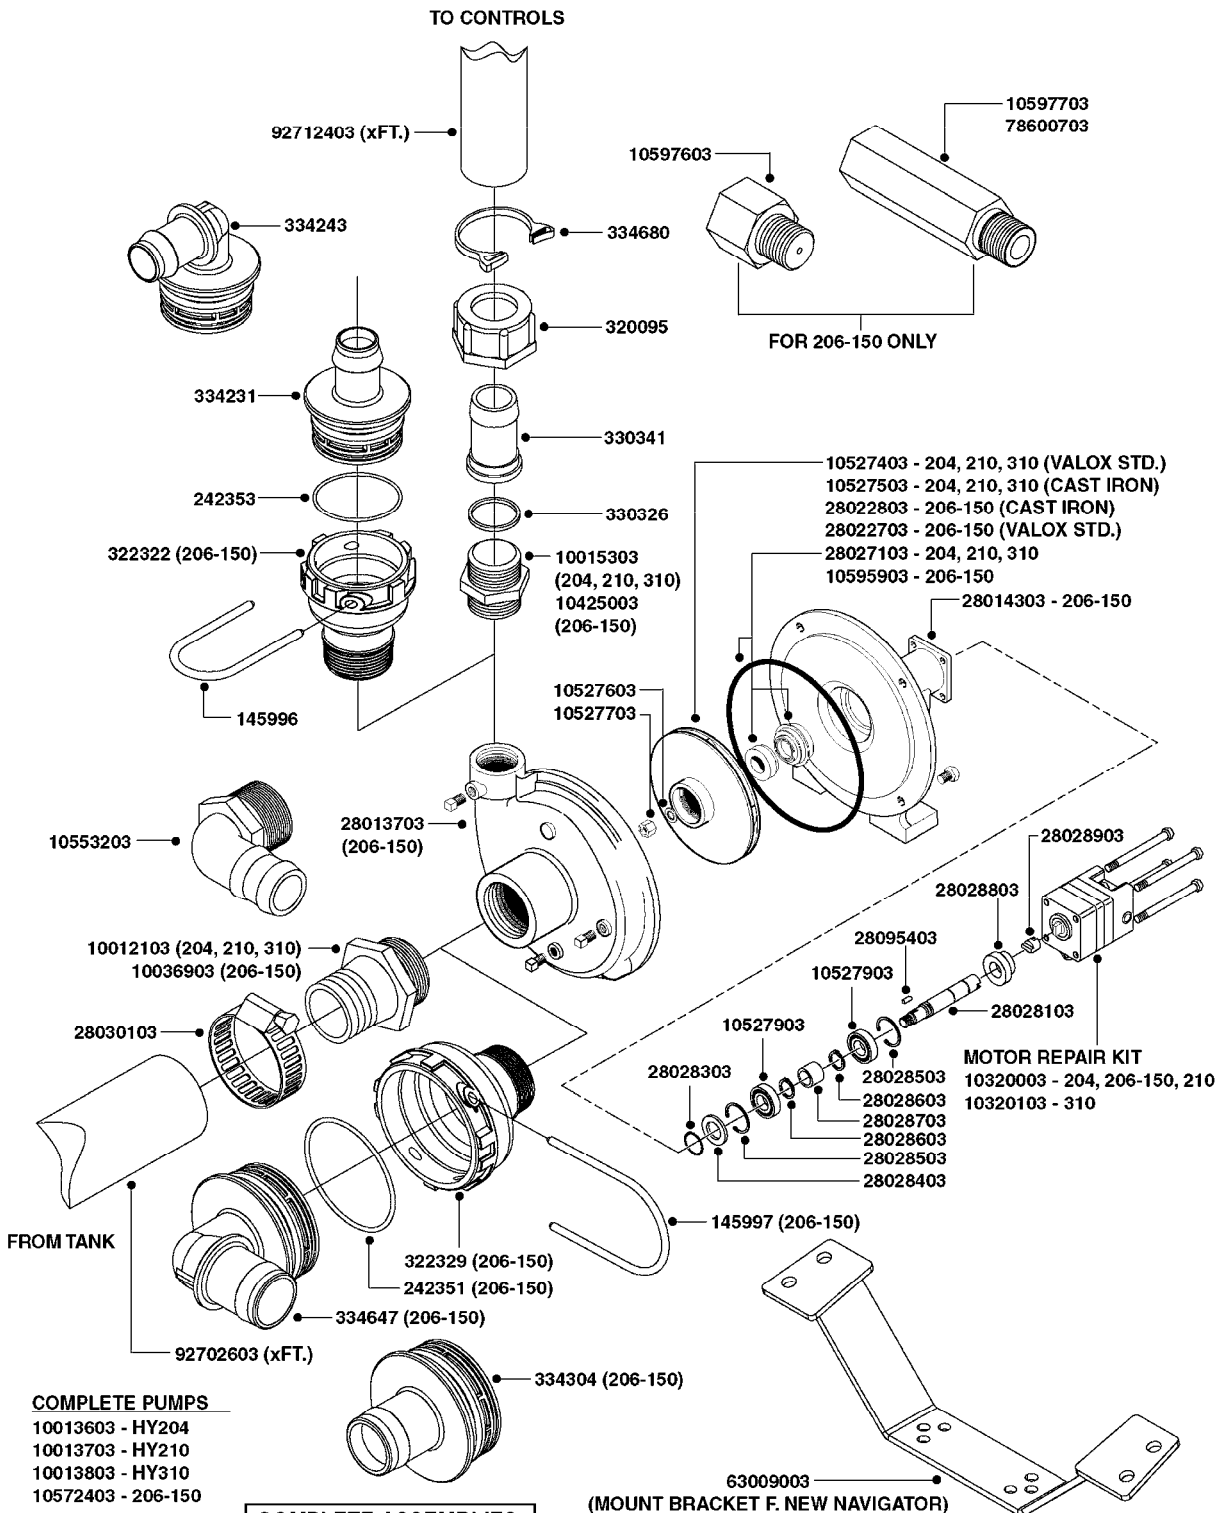

1. **COMPLETE PUMPS**
2. 10013603 - HY204
   - 10013703 - HY210
   - 10013803 - HY310
   - 10572403 - 206-150

COMPLETE ASSEMBLIES
WHOLEGOODS ITEMS

A0420

PUMP-204,206-150,210,310 ACE
A0420-HIN, 02:05:16

Page 1

Date 04.11.2017 13:10

parts-n°	order qty	description
145996	1	FITT.DK S-67 FORK
145997	1	FITT.DK S-93 FORK
242351	1	O-RING D69.5X3.0 VITON F.S-93
242353	1	O-RING D44.2X3.0 VITON F.S-67
320095	1	FITT.DK NUT 1" BSP
322322	1	FITT.DK S-67 X 1-1/4"BSP MALE
322329	1	FITT.DK S-93 X 1-1/2"BSP MALE2
330326	1	O-RING D30/D24X2 F.1"NUT
330341	1	FITT.DK HB 1" F. 1" NUT
334231	1	HOSE TAIL S67 STRAIGHT 1"
334243	1	HOSE TAIL 90° S67 1"
334304	1	FITT.DK S-93 STR.1-1/2" PVC
334647	1	FITT.DK S93 ELB 1-1/2" 90 PVC
334680	1	CLAMP HOSE PLASTIC 1"
10012103	1	FITT.PO.HB 1.25X1.50 IMB1012
10013603	1	PUMP ACE HY 204
10013703	1	PUMP ACE HY 210
10013803	1	PUMP ACE HY 310
10015303	1	FITT.PO.HN 1.00X1.00 M1000
10036903	1	FITT.PO.HB 1.50X1.50 IMB1212
10320003	1	MOTOR REPAIRKIT ACE204,206,210
10320103	1	MOTOR REPAIR KIT ACE 304,310
10425003	1	FITT.PO.HN 1.25X1.00 MCPHEE
10527403	1	IMPELLER VALOX F.ACE PUMP
10527503	1	IMPELLER CASTIRON F.ACE PUMP
10527603	1	WASHER 3/8' F.ACE PUMP
10527703	1	NUT HEX NF 3/8 F.ACE PUMP
10527903	1	BEARING F.ACE PUMP (#40870)
10553203	1	FITT.PO.EL 1.5X1.5 HB BLACK
10572403	1	PUMP ACE HY 206 SERIES 150
10595903	1	REPAIR KIT ACE 206-150
10597603	1	ORIFACE RESTRICTOR F. ACE 206
10597703	1	FITT, HYD FLOW FUSE ACE 206OLD
28013703	1	PUMP HOUSING FRONT ACE 206-150
28014303	1	PUMP HOUSING W.FEET 206-150
28022703	1	IMPELLER THERMOPLASTIC
28022803	1	IMPELLER CAST IRON
28027103	1	REPAIR KIT ACE 204,210,304,310
28028103	1	SHAFT 5/8"DIA.1/2"KEYWAY SS
28028303	1	O-RING, SHAFT SEAL
28028403	1	SLINGER
28028503	1	SNAP RING - INTERNAL
28028603	1	SNAP RING - EXTERNAL
28028703	1	SPACER FOR SHAFT
28028803	1	SEAL SUPPORT SPACER 200 SERIES
28028903	1	COUPLING FOR HYDRAULIC MOTOR
28030103	1	CLAMP HOSE GEAR P5/4-S1.5"6724
28095403	1	KEY F.IMPELLER 1/8"X1/8"X1/2"
63009003	1	CENTRIFUGAL PUMP BRACKET
78600703	1	FITT, HYD FLOW FUSE ACE 206N
92702603	1	HOSE PVC SUCT GRAY 1-1/2"
92712403	1	HOSE R X1" X300PSI WP X0012"