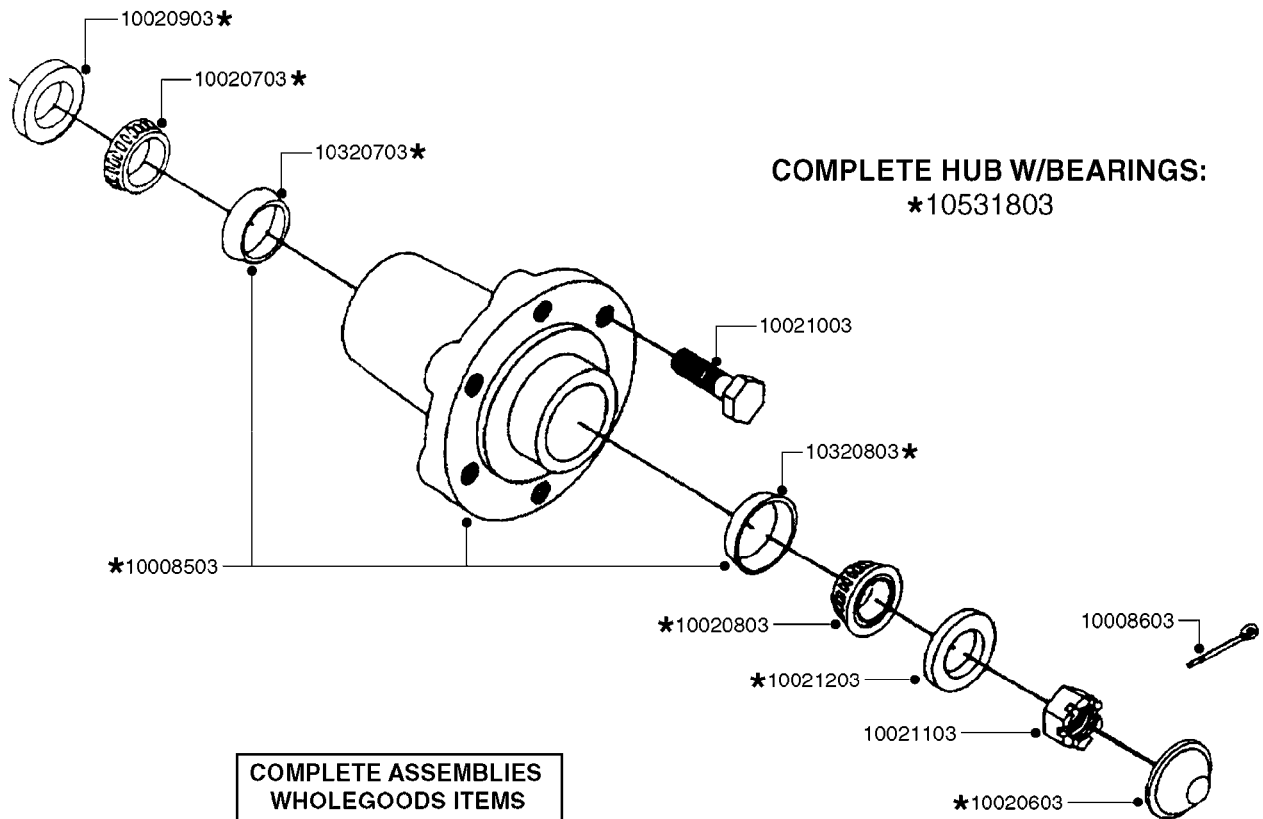

10008403 (WELD IN)

145806 (SA 500/L=375MM)  
145809 (TA 500, SA 300/L=355MM)

**COMPLETE HUB W/BEARINGS:**  
**\*10531803**

**COMPLETE ASSEMBLIES  
WHOLEGOODS ITEMS**