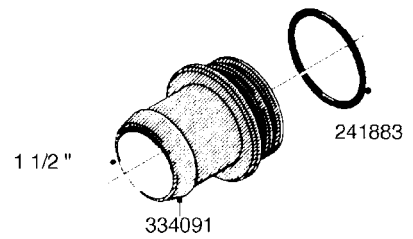

**L0080**

FITTINGS - S-53  
L0080-HIN, 12:09:17

Page 1

Date 04.11.2017 13:11

Pos.	parts-n°	order qty	description
1	145995	1	FITT.DK S-53 FORK
2	241973	1	O-RING Ø3 X 44,2 70 SHORES NITRIL NITRIL (BLACK)
2	242353	1	O-RING D44.2X3.0 VITON F.S-67 VITON (BROWN)
3	242109	1	O-RING D32.2x3.0 NITRIL (BLACK)
3	242354	1	O-RING D32.2X3.0 VITON F.S-53 VITON (BROWN)
4	322103	1	FITT.DK S-53 BULKHEAD
5	322107	1	FITT.DK S-53 BULKHEAD NUT
6	322110	1	FITT.DK S-53 ELB. 1/2" BSP
7	322352	1	FITT.DK S-53 TEE
8	334229	1	FITT.DK S-53 STR.3/4"
9	334260	1	GASKET F. S-53 BULKHEAD
10	334564	1	FITT.DK S-67 TO S-53 ADAPTER
11	391100	1	FITT.DK S-53THREAD INS.1/2"BSP
12	726463	1	FITT.DK S53 BULKHEAD W/GASKET
13	726552	1	FIT.DK S-53X90 1/2" BSP,O-RING
14	726556	1	FITT.DK S-53 HB 1/2" W/O-RING
15	726558	1	FITT.DK S53 STR. 3/4" W.ORING
16	726559	1	FITT DK. S-53 HB 1" W/O-RING
17	726568	1	FITT.DK.S-53 HB 1/2"90 W/ORING
18	726570	1	FITT.DK S-53 ELB.3/4" W.ORING
19	726571	1	FITT.DK S-53 ELB.1", W ORING
20	726578	1	FITT.DK S53 PLUG WITH O-RING
21	728561	1	REDUCER S67M - S53F + O-RING