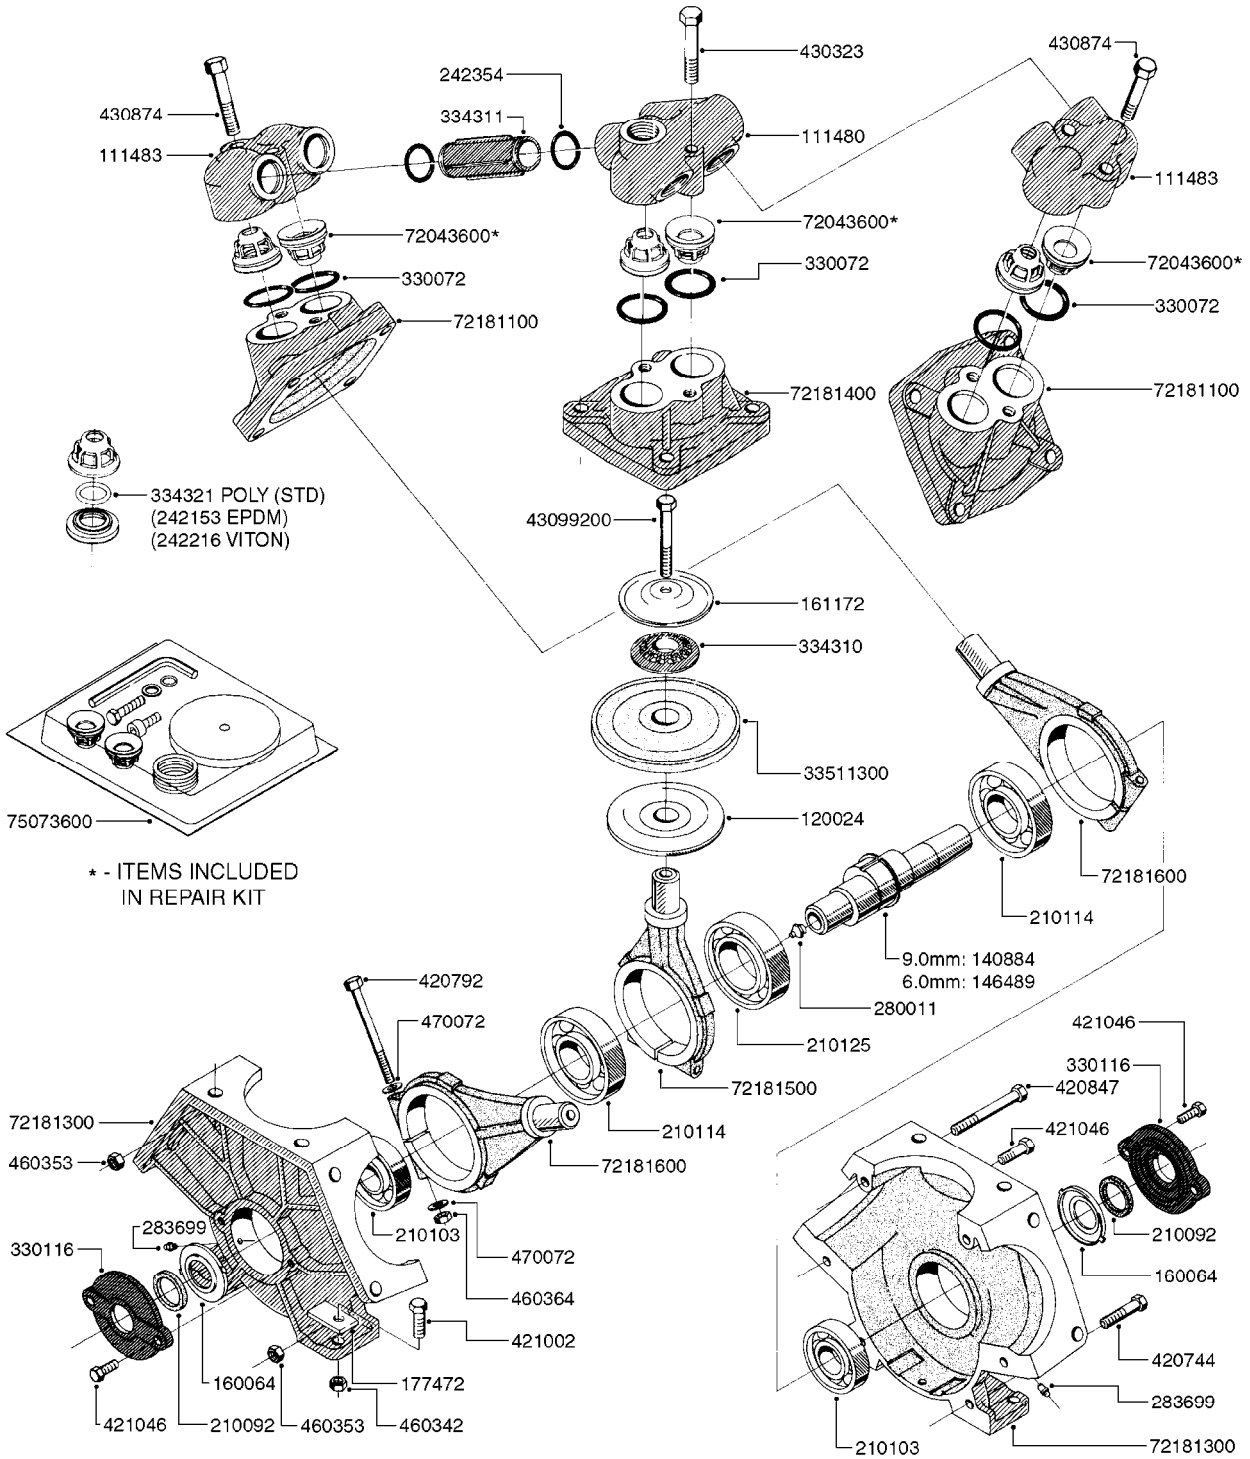

COMPLETE PUMPS
821635 - PUMP ONLY
10396203 - WITH PTO & DAMPER

COMPLETE ASSEMBLIES
WHOLEGOODS ITEMS

A0230

PUMP - 1303 W/ MOUNTING BASE
A0230-HIN, 01:01:16

Page 1
Date 04.11.2017 13:10

parts-n°	order qty	description
111480	1	VALVE HEAD 1302 CENTER
111483	1	VALVE HEAD SIDE 1302
120024	1	DIAPHRAGM BACK DISC 1200-1300
140884	1	CRANK SHAFT MODEL 1300-9
146489	1	CRANK SHAFT MODEL 1302-6MM
160064	1	DUST PLATE
161172	1	DIAPHRAGM DISC F. 1203/1303
177472	1	BRACKET 25 X 5
210092	1	SEAL FELT D43/30X5
210103	1	BEARING BALL 6306
210114	1	BEARING BALL 6308
210125	1	BEARING BALL 6210
242153	1	O-RING D26X4 EPDM
242216	1	O-RING VITON F/1202/1302/462
242354	1	O-RING D32.2X3.0 VITON F.S-53
280011	1	GREASE NIPPLE 1/8" SAE H TR
283699	1	GREASE NIPPLE M6X1
330072	1	O-RING D53.5/D45.5X4
330116	1	SEAL RETAINER, MODEL 1300
334310	1	NYLON WASHER 1202/1302/462
334311	1	CONNECTION PIPE INLET MOD.1302
334321	1	O-RING POLY. 34.0x26.0x4.0
420744	1	SCEW HM 8X40/22 A2 SS DIN931
420792	1	BOLT HEX 8.8 RAW M8X95
420847	1	BOLT HEX 8.8 DEL M8X85
421002	1	BOLT HEX 8.8 DEL M10X30 FT DIN933
421046	1	SCREW HEX M8X25/25 A2 SS DIN933
430323	1	BOLT HEX 8.8 DEL M12X60
430874	1	SCREW SET 8.8 DEL M12X70 FT
460342	1	NUT HEX M10 DEL DIN934
460353	1	NUT HEX M8 BLACK
460364	1	NUT HU M8 A2 SS DIN934
470072	1	WASHER D15/D8X.5 LOCK
821635	1	PUMP 1303/9 540RPM
10396203	1	PUMP 1303 C/W PTO 540 RPM
33511300	1	DIAPHRAGM 1202-1303 POLY 2006
43099200	1	BOLT HEX SS M12 X 30 DIN933 A4
72043600	1	VALVE FOR 462/463
72181100	1	DIAPHRAGM COVER 1203/1303+BLTS
72181300	1	PUMP CASTING 1300 RED W/BOLTS
72181400	1	DIAPHRAGM COVER 1303 W/BOLTS
72181500	1	CONNECTING ROD, CENTER 1303
72181600	1	CONNECTING ROD, SIDE MOD.1300
75073600	1	PUMP KIT 1303 MM "06"