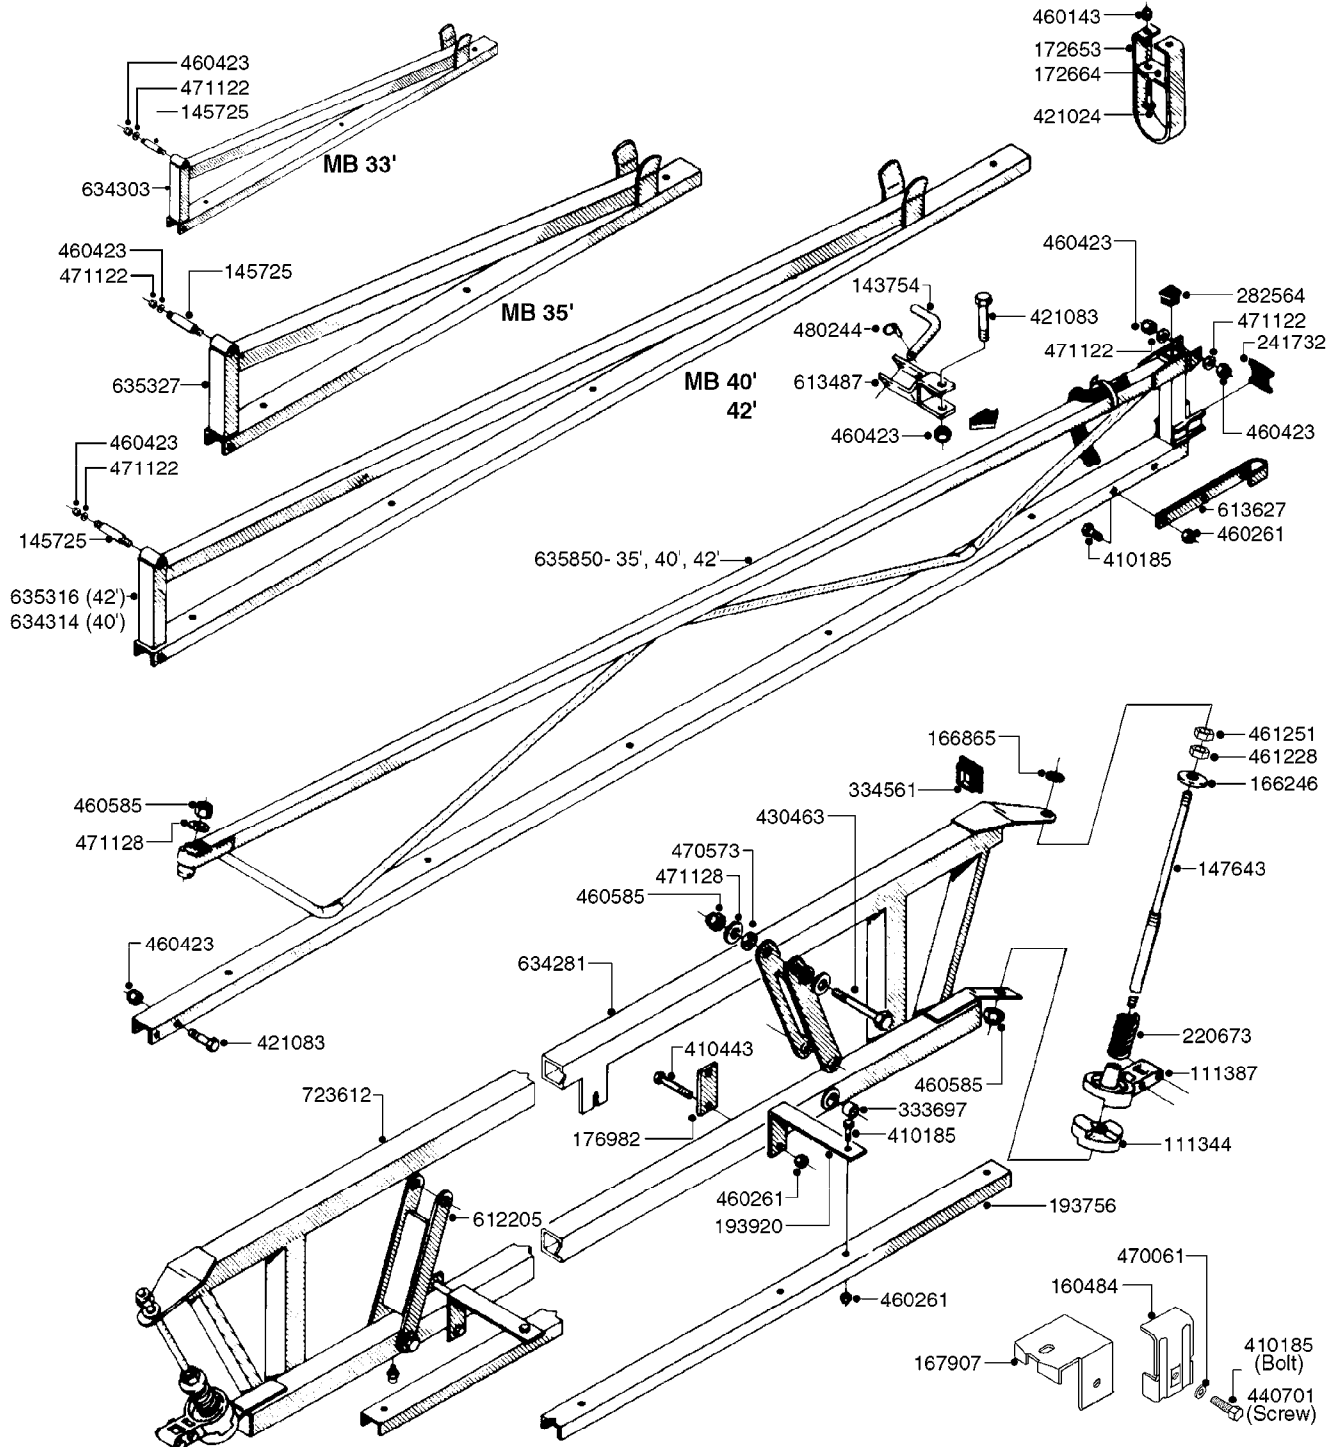

# D0130

BOOM - MB 35' 40' 42'  
D0130-HIN, 26:07:16

Page 1  
Date 04.11.2017 13:11

parts-n°	order qty	description
111344	1	CLAW CLUTCH Ø100/Ø20,5 UNDER PART RED
111387	1	CLAW CLUTCH D100 UPPER PART
143754	1	PIN D10 X 56
145725	1	PIN FOR 12 MB BOOM
147643	1	AXLE F.BM BRKQWY. W. ZERT L=426
160484	1	WIRE GUIDE FOR DROP-LEG
166246	1	WASHER CUP D53 F.SPRING
166865	1	WASHER D35/D25X2
167907	1	NOZZ. HOLD. KIT F/ADJ. BOOM
172653	1	WING TIP GUARD
172664	1	FLATBAR BACKING PLATE
176982	1	RETAINING PLATE
193756	1	TRACK MB 10,6/12,6M
193920	1	BRACKET F.NOZZLE TRACK
220673	1	SPRING F.PIVOT 100 X 51
241732	1	RUBBER STOP FOR MB
282564	1	PLUG 35MM SQ.BLACK
333697	1	BUSHING D22/D16x25
334561	1	PLUG 50x50x2 F.SQ.TUBE
410185	1	BOLT HEX 8.8 DEL M6X16
410443	1	BOLT HEX 8.8 DEL M6X70
421024	1	BOLT HEX 8.8 DEL M8X60
421083	1	BOLT HEX 8.8 DEL M10X65
430463	1	BOLT HEX 8.8 DEL M16X110
440701	1	SCREW NO.14 3/4" PLATED
460143	1	NUT HEX M8X1.25 LOCK DIN985A2 SS
460261	1	NUT HEX M6X1.00 LOCK DIN985 A2 SS
460423	1	NUT HEX M10X1.50 LOCK DIN985A2 SS
460585	1	LOCKING NUT M16 DIN985 A2 SS
461228	1	NUT HEX M20
461251	1	NUT HEX M20 X 2.5 JAMB
470061	1	WASHER D11/D7X0.5 LOCK
470573	1	WASHER D29/D17X2 SPRING BLACK
471122	1	WASHER, M10, Ø20/10.5X 2.0, SS
471128	1	WASHER, M16, Ø30/17.0X 3.0, SS
480244	1	PIN SNAP D4.5
612205	1	TRAPEZE ARM,WELDED
613487	1	TRANSPORT FITTINGS FOR SB BOOM
613627	1	LOCK STRAP FOR MB BOOM
634281	1	BOOM CENTER MB 35/40/42
634303	1	BOOM WING OUTER 33' MB L=47'
634314	1	BOOM WING OUTER 40', 45' MB
635316	1	BOOM WING OUTER MB42
635327	1	BOOM WING OUTER 35'MB L=58.5"
635850	1	BOOM WING INNER MB35/40/42
723612	1	CENTER PART MB BOOM