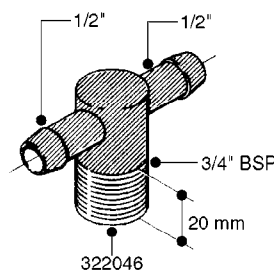

L0050

parts-n°	order qty	description
242594	1	O-RING D14 X 1.78 SCH.70-EPDM
320294	1	FITT.DK TEE 3/8X3/8HB X1/2"BSP
320305	1	FITT.DK HB 3/4'- 3/4' BSP
320386	1	FITT.DK TEE 3/8X3/8HB X3/8"BSP
320397	1	FITT.DK ELB 3/8"HB X 3/8" BSP
320401	1	FITT.DK TEE 1/2X1/2HB X1/2"BSP
320412	1	FITT.DK TEE 1/2X1/2HB X3/8'BSP
320423	1	FITT.DK ELB 1/2'HB X 3/8' BSP
320891	1	FITT.DK HB 3/8'- 3/8' BSP
320972	1	FITT.DK HB 5/16'- 1/4' BSP
322046	1	FITT.DK TEE 1/2X1/2HB X3/4'BSP
322048	1	FITT.DK TEE 3/4X3/4HB X3/4'BSP
330595	1	O-RING D24.6/D20X2.1 -3/4"
333137	1	FITT.DK CONN.1/2" F.NOZZ. DOUB
333141	1	FITT.DK CONN.1/2" F.NOZZ.SING
334041	1	FITT.DK CONN.3/4' F.NOZZ. SING
334042	1	FITT.DK CONN.3/4' F.NOZZ. DOUB
334195	1	FITT.DK ELB. 3/4"HB X 3/4"HB
10012103	1	FITT.PO.HB 1.25X1.50 IMB1012
10014003	1	FITT.PO.HB 1.25X1.25 IMB1010
10036903	1	FITT.PO.HB 1.50X1.50 IMB1212
28019303	1	FITTING HB ELB 3/4NPT-3/4HOSE
61016500	1	HOSE TAIL 3/4" 90°+RG CAP 3/4"
72026700	1	NOZZLE TUBE ADAPTER W/O-RING