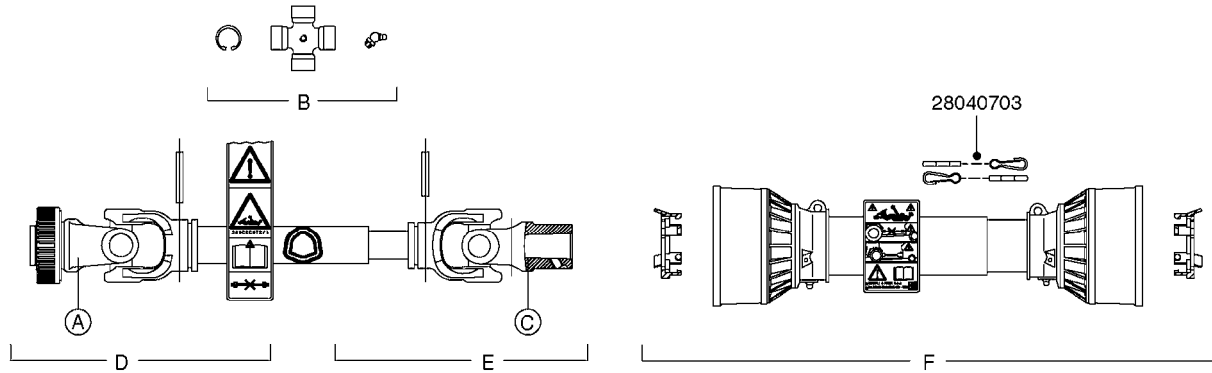

# A0490

GEAR BOX KIT 1000 RPM  
A0490-HIN, 01:01:16

Page 1

Date 04.11.2017 13:10

parts-n°	order qty	description
10549103	1	BUSHING D28/D10.5X50
10549203	1	BUSHING D28/D12.5X16
10549303	1	MOUNT PLATE PTO COVER 1000 RPM
10549403	1	MOUNT PLATE F.G/BOX 1000 PRM
10549503	1	GEAR BOX KIT 1000 RPM LESS G/B
10549603	1	GEAR BOX KIT 1000 RPM 361/462
242226	1	SEAL WASHER F.BOTTOM PLUG
284268	1	LEVEL INDICATOR GEAR ML 52
284586	1	GEAR BOX 1000 RPM
330746	1	GUARD PTO LOWER PART SHORT
330757	1	GUARD PTO UPPER PART SHORT
410347	1	SCREW M6X20 8.8
420582	1	BOLT HEX 8.8 DEL M8X20 FT A2
420862	1	BOLT HEX 8.8 DEL M10X16 FT
421216	1	BOLT HEX 8.8 DEL M10X130
430721	1	BOLT HEX 8.8 DEL M12X40 FT
460143	1	NUT HEX M8X1.25 LOCK DIN985A2 SS
460202	1	NUT HEX M6
470127	1	WASHER D15D10X2 M10 LOCK
470466	1	WASHER D21.1/D12.2X2.5 LOCK
471126	1	WASHER, M8, Ø16/ 8.4X 1.6, SS