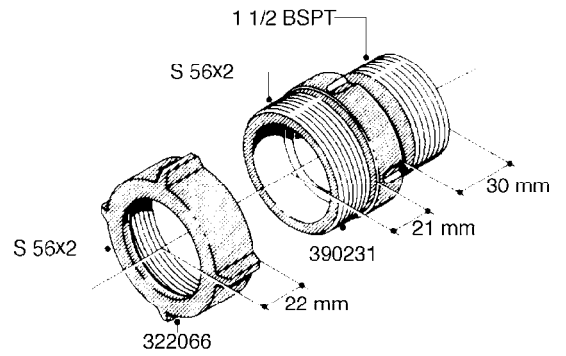

**L0080**

FITTINGS - S-53  
L0080-HIN, 12:09:17

Page 1

Date 04.11.2017 13:11

Pos.	parts-n°	order qty	description
1	145995	1	FITT.DK S-53 FORK
2	241973	1	O-RING Ø3 X 44,2 70 SHORES NITRIL NITRIL (BLACK)
2	242353	1	O-RING D44.2X3.0 VITON F.S-67 VITON (BROWN)
3	242109	1	O-RING D32.2x3.0 NITRIL (BLACK)
3	242354	1	O-RING D32.2X3.0 VITON F.S-53 VITON (BROWN)
4	322103	1	FITT.DK S-53 BULKHEAD
5	322107	1	FITT.DK S-53 BULKHEAD NUT
6	322110	1	FITT.DK S-53 ELB. 1/2" BSP
7	322352	1	FITT.DK S-53 TEE
8	334229	1	FITT.DK S-53 STR.3/4"
9	334260	1	GASKET F. S-53 BULKHEAD
10	334564	1	FITT.DK S-67 TO S-53 ADAPTER
11	391100	1	FITT.DK S-53THREAD INS.1/2"BSP
12	726463	1	FITT.DK S53 BULKHEAD W/GASKET
13	726552	1	FIT.DK S-53X90 1/2" BSP,O-RING
14	726556	1	FITT.DK S-53 HB 1/2" W/O-RING
15	726558	1	FITT.DK S53 STR. 3/4" W.ORING
16	726559	1	FITT DK. S-53 HB 1" W/O-RING
17	726568	1	FITT.DK.S-53 HB 1/2"90 W/ORING
18	726570	1	FITT.DK S-53 ELB.3/4" W.ORING
19	726571	1	FITT.DK S-53 ELB.1", W ORING
20	726578	1	FITT.DK S53 PLUG WITH O-RING
21	728561	1	REDUCER S67M - S53F + O-RING