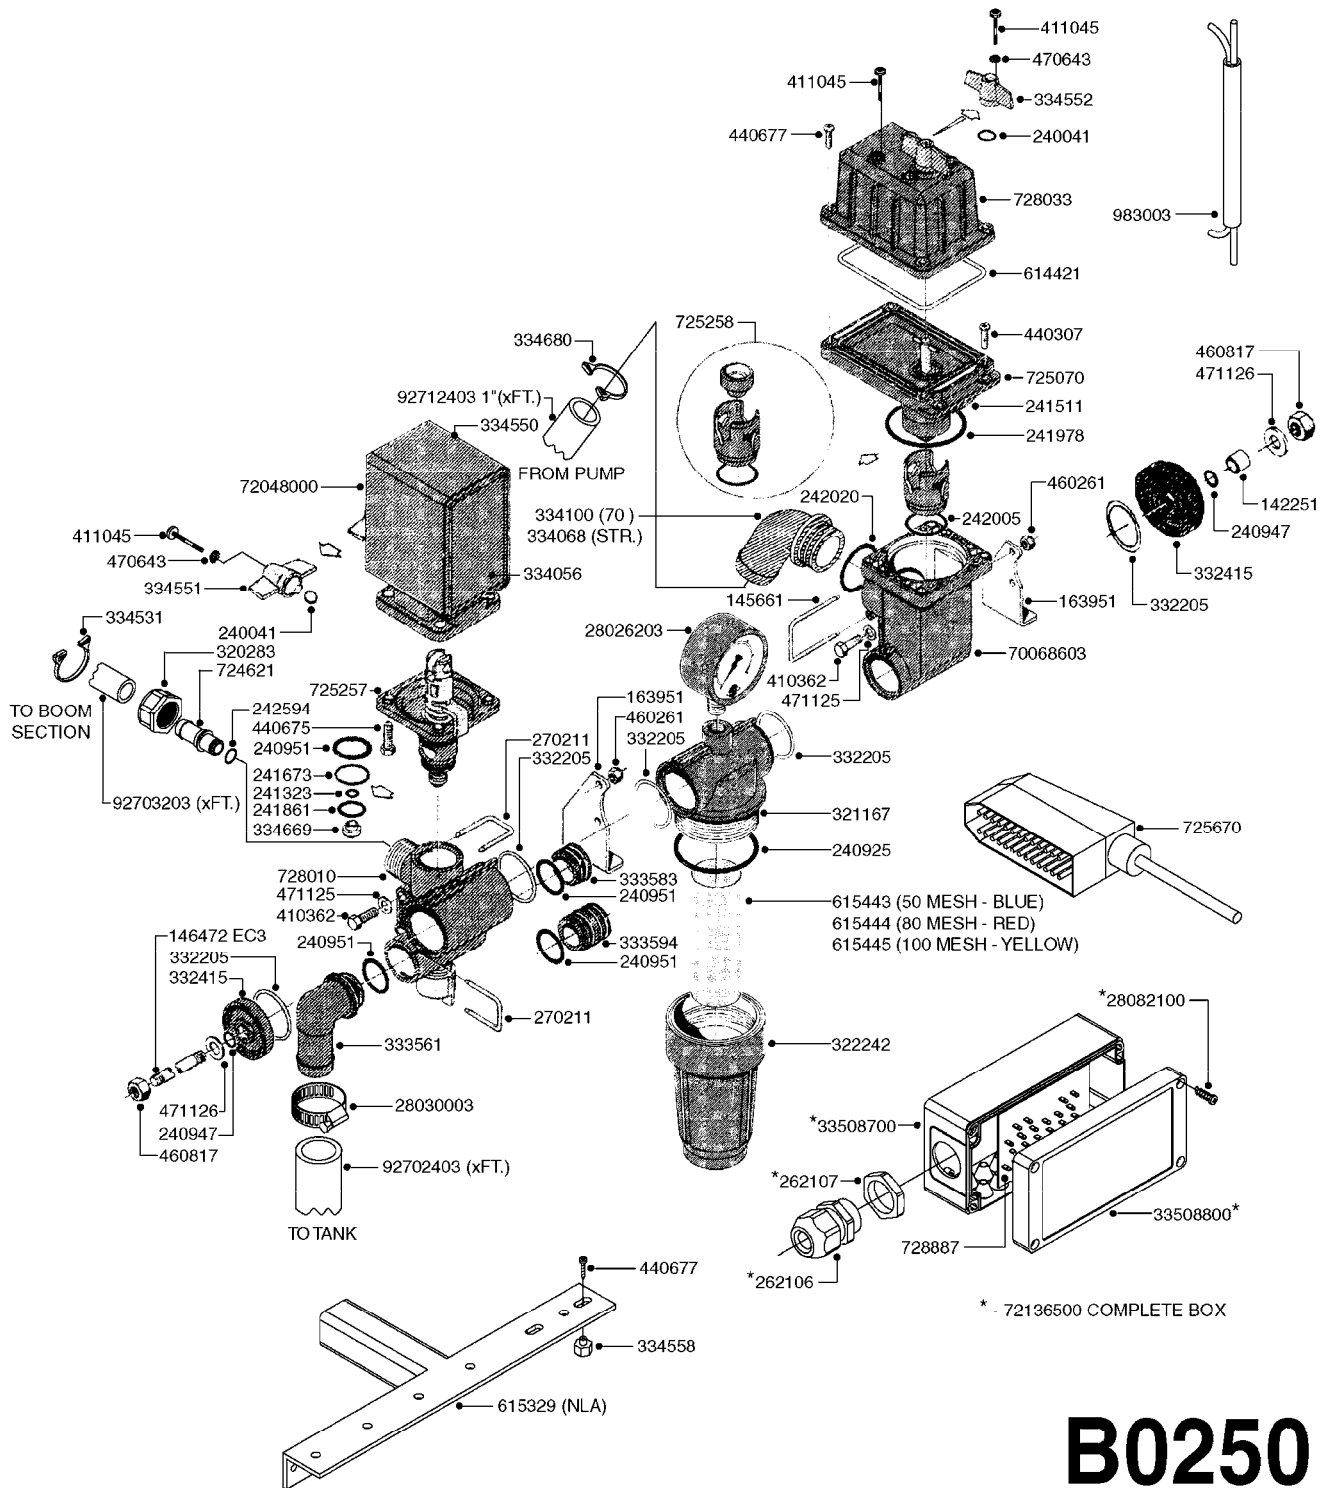

parts-n°	order qty	description
142251	1	BUSHING FOR LID
145661	1	FITT.DK S-61 FORK
146472	1	STUD BOLT M8X420
163951	1	MOUNT BRACKET FOR BK180 SECTIO
240041	1	O-RING D15,1/10,3 X 2,4
240925	1	O-RING D49.5X3 NITRIL
240947	1	O-RING D7.3X2.4 NITRIL
240951	1	O-RING D21.2X3 NITRIL
241323	1	O-RING D5.3X2.4 NITRIL
241511	1	O-RING D18X2
241673	1	O-RING D22.1X1.6
241861	1	O-RING D15.3X2.4 VITON
241978	1	O-RING 64.5X3.0
242005	1	O-RING D32.1X1.6 NITRIL
242020	1	O-RING 39.2 X 3 VITON
242594	1	O-RING D14 X 1.78 SCH.70-EPDM
262106	1	BULKHEAD F. CABLE 6.5-14 BLACK
262107	1	NUT F. BULKHEAD CABLE BLACK
270211	1	FITT.DK S25 FORK L=37.5
320283	1	FITT.DK NUT 3/4"BSP
321167	1	FILTER HOUSE S 63 X 4
322242	1	FILTER BOWL / IN-LINE
332205	1	O-RING D43/39XD2
332415	1	COVER
333561	1	FITT.DK ELB.1" EC RETURN
333583	1	END PIECE FOR BYPASS
333594	1	CONNECTING PIECE F. BYPASS
334056	1	COVER F/MOTOR HOUSE EC DIST.
334068	1	FITT.DK S-61 STR.1"
334100	1	FITT.DK S-61 ELB.1" 110 DEG.
334531	1	CLAMP HOSE PLASTIC 3/4"
334550	1	MOTOR HOUSE SECT VALVE
334551	1	GRIP F.MAN.OP.EC ON/OFF GREEN
334552	1	GRIP F.MAN.OP.EC PRES.REG.GREE
334558	1	NUT HEX PLASTIC INSERT
334669	1	VALVE CONE D14/D7-SH 63 WHITE
334680	1	CLAMP HOSE PLASTIC 1"
410362	1	BOLT HEX 8.8 SS M6X20
411045	1	SCREW M4 X 16MM STAINLESS
440307	1	SCREW SHEET-METAL 3/4" NO. 10
440675	1	SCREW F. PLASTIC 5X16 SS
440677	1	SCREW F. PLASTIC 5X20 SS
460261	1	NUT HEX M6X1.00 LOCK DIN985 A2 SS
460817	1	NUT HEX M8 STAINLESS DIN 934
470643	1	WASHER LOCK
471125	1	WASHER M6U 6.4X14X1.2,A2 SS
471126	1	WASHER, M8, Ø16/ 8.4X 1.6, SS
614421	1	GASKET F/MOTOR HOUSE-ON/OFF TR
615329	1	BRACKET F.ESC CONTROL VALVES
615443	1	FILTER ELEM.50 MESH BLUE
615444	1	FILTER ELEM.80 MESH RED
615445	1	FILTER ELEM.100 MESH YELLOW
724621	1	FITT.DK HB 3/4"ASSY F.3/4" NUT
725070	1	BRKT.PLATE F/PRES. 70068303
725257	1	SPINDLE SECT. F/EC DISTRIBUTOR
725258	1	REG. KIT OLD PRE 1992
725670	1	CABLE 6000MM EC-3
728010	1	DISTRIB HOUSING W/CONST PR GRN
728033	1	MOTOR UNIT F.PRES.REG.EC GREEN
728887	1	CIRCUIT BOARD EC CONTROL
983003	1	CABLE ELEC.2X1MM WIRE BLACK EC