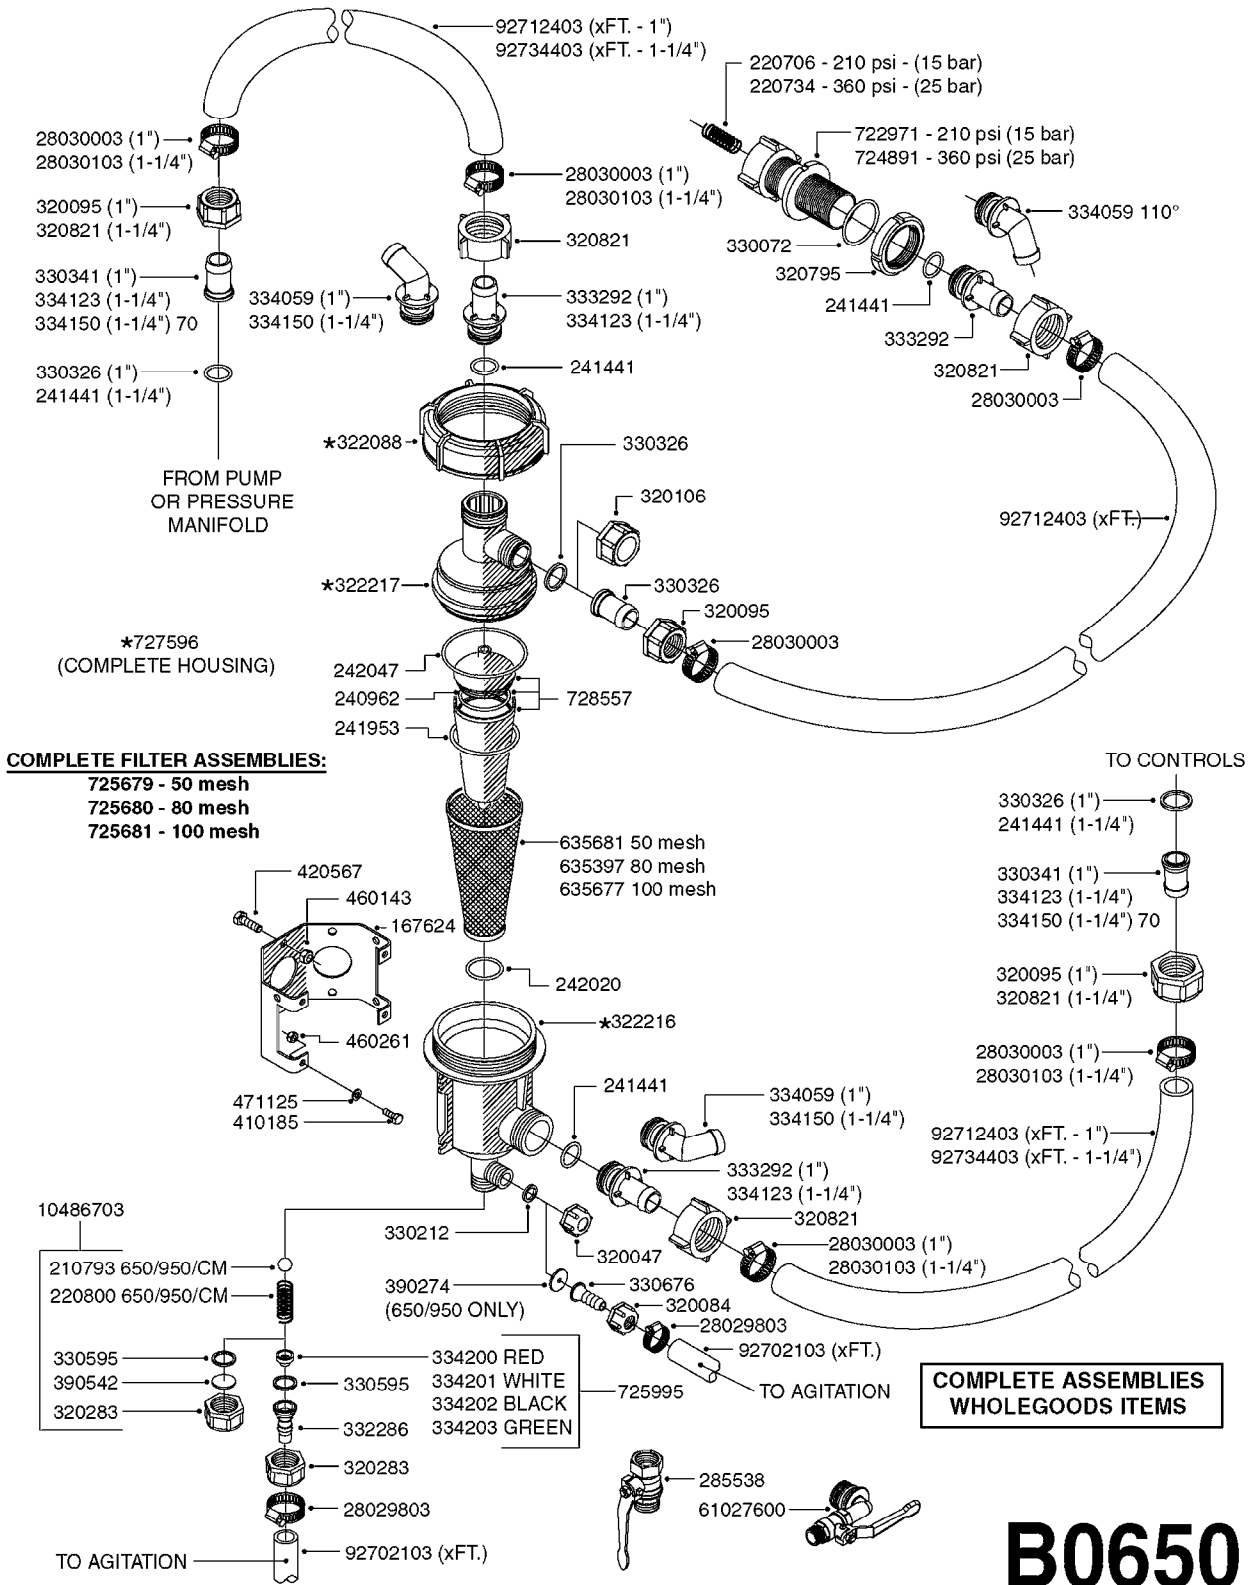

B0650

SELF CLEANING FILTER-SCREW TOP
B0650-HIN, 01:01:16

Page 1
Date 04.11.2017 13:10

parts-n°	order qty	description
10486703	1	KIT F.UPDATING SCF
167624	1	MOUNT BRACKET F. SCF
210793	1	BALL F.SCF
220706	1	SPRING SCF 12 BAR
220734	1	SPRING SCF 25 BAR
220800	1	SPRING F.SCF
240962	1	O-RING D57,2X3 NITRIL
241441	1	O-RING D29.3X3
241953	1	O-RING D73,03X3,53 VITON
242020	1	O-RING 39.2 X 3 VITON
242047	1	O-RING 89.5 X 3.0 VITON
28029803	1	CLAMP HOSE GEAR P1/2" 6708
28030003	1	CLAMP HOSE GEAR P1" 6716
28030103	1	CLAMP HOSE GEAR P5/4-S1.5"6724
285538	1	BALL VALVE 3/4" BSP
320047	1	FITT.DK CAPNUT 1/2" BSP
320084	1	FITT.DK NUT 1/2" BSP
320095	1	FITT.DK NUT 1" BSP
320106	1	FITT.DK CAPNUT 1" BSP
320283	1	FITT.DK NUT 3/4"BSP
320795	1	FITT.DK NUT 1-1/2" BSP JAMB
320821	1	FITT.DK NUT 1-1/2" BSP
322088	1	NUT LARGE F.SCF BODY
322216	1	SCF HOUSING (THREADED) F.GROVE
322217	1	SCF TOP (THREADED) W/GROVE
330072	1	O-RING D53.5/D45.5X4
330212	1	O-RING D19/D14X2.4 F.1/2"NUT
330326	1	O-RING D30/D24X2 F.1"NUT
330341	1	FITT.DK HB 1" F. 1" NUT
330595	1	O-RING D24.6/D20X2.1 -3/4"
330676	1	FITT.DK HB 3/8" F. 1/2" NUT
332286	1	FITT.DK HB 1/2" F. 3/4" NUT
333292	1	FITT.DK HB 1"O'RING F.1-1/2"
334059	1	FITT.DK EL 1" 110 DEG.F.1-1/2"
334123	1	FITT.DK HB 1-1/4"O-RNG F.1-1/2"
334150	1	FITT.DK HB 1-1/4" 110 F.1-1/2"
334200	1	ORFICE 3MM FOR SCF RED
334201	1	ORFICE 4MM FOR SCF WHITE
334202	1	ORFICE 5MM FOR SCF BLACK
334203	1	ORFICE 6MM FOR SCF GREEN
390274	1	ORIFICE ID4.0/18/1.5
390542	1	PLUG WASHER FOR 3/4'CAP NUT
410185	1	BOLT HEX 8.8 DEL M6X16
420567	1	BOLT HEX 8.8 DEL M8X30 FT
460143	1	NUT HEX M8X1.25 LOCK DIN985A2 SS
460261	1	NUT HEX M6X1.00 LOCK DIN985 A2 SS
471125	1	WASHER M6U 6.4X14X1.2,A2 SS
61027600	1	VALVE 1/2"BSP ASSY S5390
635397	1	SCREEN SCF 80 MESH
635677	1	SCREEN SCF 100 MESH
635681	1	SCREEN SCF 50 MESH
722971	1	SAFETY VALVE SCF 217PSI (15BAR)
724891	1	SAFETY VALVE SCF 25 BAR
725679	1	SCF ASSY.50 W/THREADED TOP CAP
725680	1	SCF ASSY.80 W/THREADED TOP CAP
725681	1	SCF ASSY.100 W/THREADED CAP
725995	1	BAG FOR SCF
727596	1	SCF HOUSING COMPLETE
728557	1	CONE F.SCF RED
92702103	1	HOSE R X1/2" X300PSI WP X0012"
92712403	1	HOSE R X1" X300PSI WP X0012"