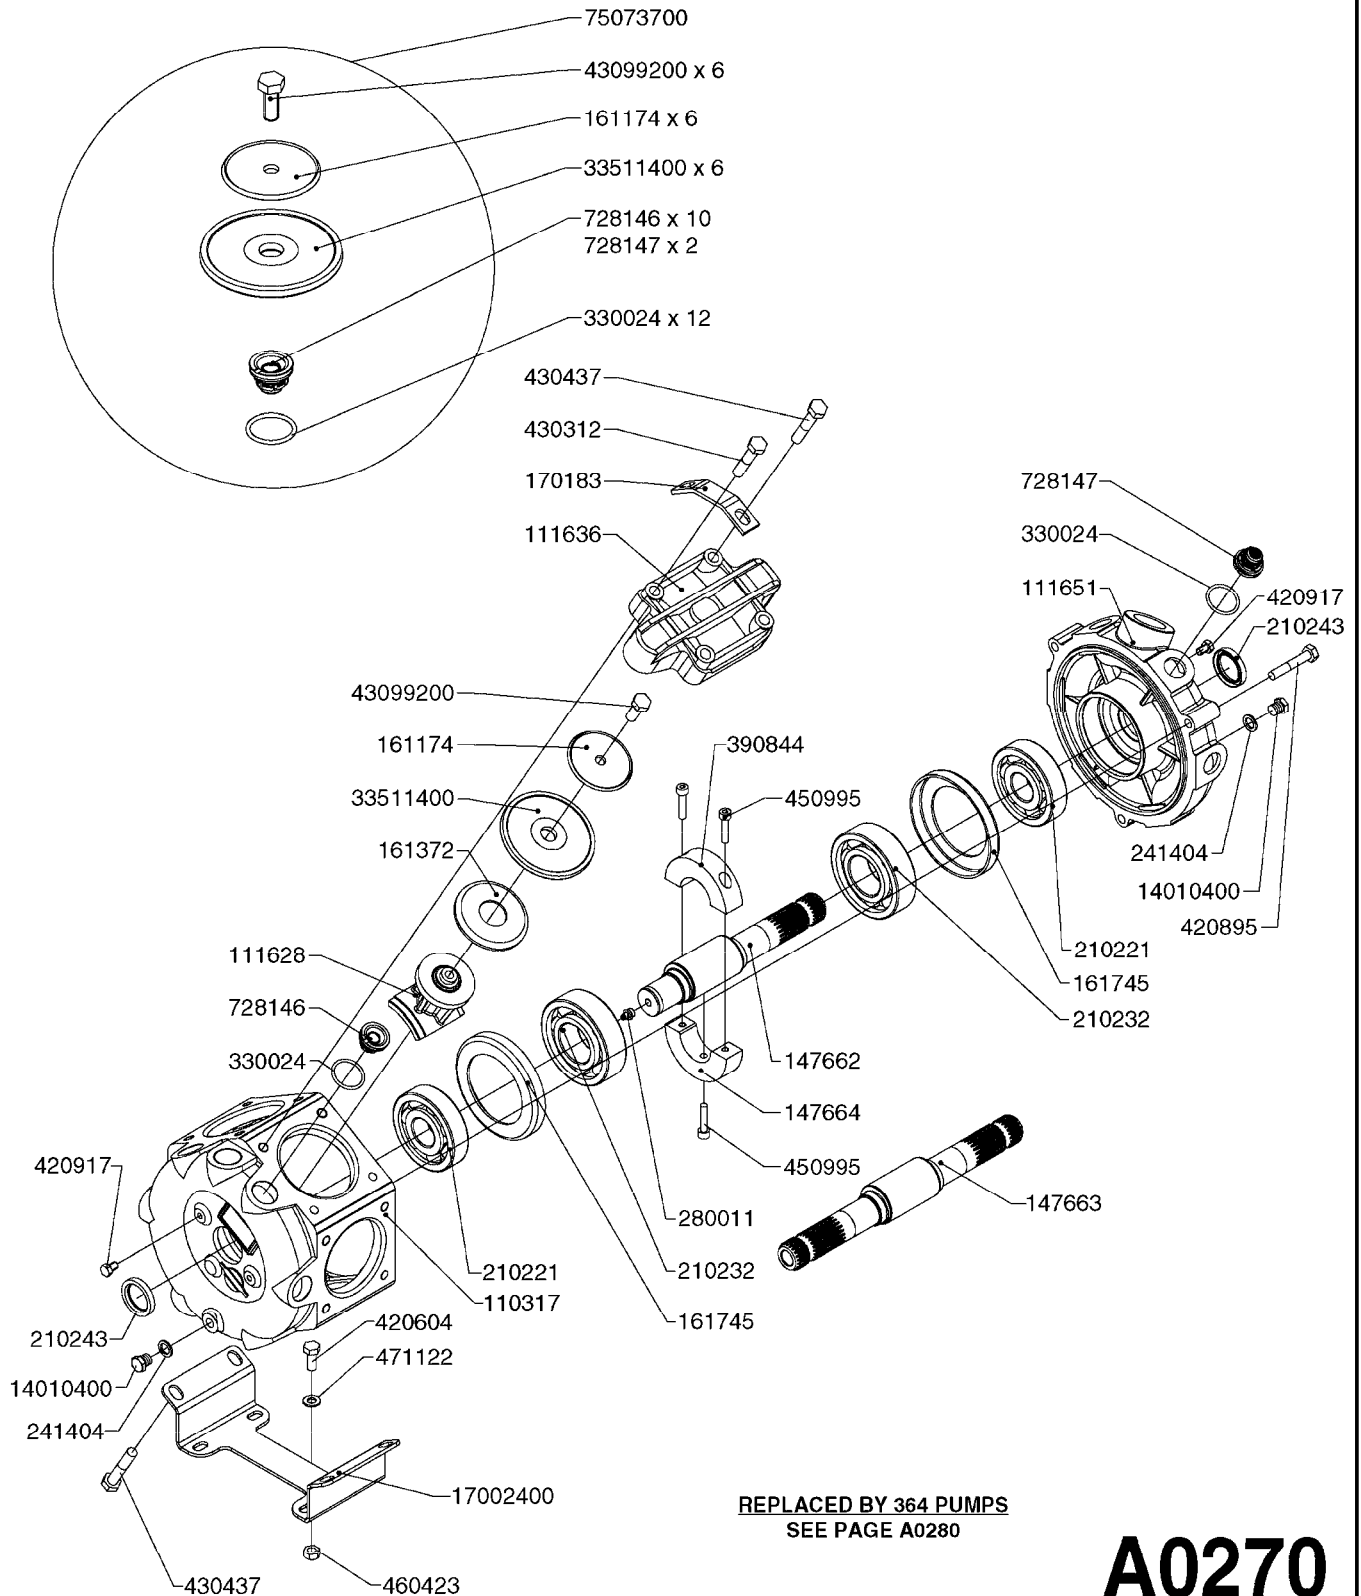

PUMP - 363/1000 RPM W/MOUNTING
A0270-HIN, 17:03:16

Page 1
Date 04.11.2017 13:10

parts-n°	order qty	description
110317	1	PUMP CASING MODEL 360/361 PNTD
111628	1	CONNECTING ROD 363/5.5 PUMP
111636	1	VALVE COVER 363 HEAVY DUTY
111651	1	CASTING F.363 1.5" PUMP(FRONT)
147662	1	CRANK SHAFT F.363/463-5.5MM
147663	1	CRANK SHAFT 363/463-5.5 THROUG
147664	1	COUNTERBALANCE 363/463 WEIGHT
161174	1	DIAPHRAGM DISC SS 361/363/364 PUMP
161372	1	DIAPHRAGM BACKING DISC,320-361
161745	1	METAL SPACER F.363/463
170183	1	LIFT STRAP F.PUMP 360/361/462
210221	1	BEARING BALL 6407
210232	1	BEARING BALL 6310
210243	1	SEAL OIL 35 X 47 X 7
241404	1	DOWTY SEAL 1/4"
280011	1	GREASE NIPPLE 1/8' SAE H TR
330024	1	O-RING D41,1/D34.5 X 3,5
390844	1	COUNTERBALANCE 363/463 POM
420604	1	BOLT HEX 8.8 DEL M10X25 FT DIN933
420895	1	BOLT HEX 8.8 RAW M10X60
420917	1	BOLT HEX 8.8 RAW M8X12 FT
430312	1	BOLT HEX 8.8 RAW M12X60
430437	1	BOLT HEX 8.8 RAW M12X65
450995	1	BOLT ALLEN M8X30 DIN 912 RAW
460423	1	NUT HEX M10X1.50 LOCK DIN985A2 SS
471122	1	WASHER, M10, Ø20/10.5X 2.0, SS
728146	1	VALVE FOR 361(726890/707932)
728147	1	VALVE FOR 361 WHITE WITH HOLE
14010400	1	PLUG 1/4" BSP
17002400	1	FOOT F. 36X PUMP, RED
33511400	1	DIAPHRAGM PUMP 361/361/363/364 PUR
43099200	1	BOLT HEX SS M12 X 30 DIN933 A4
75073700	1	PUMP KIT 361/363 "06"