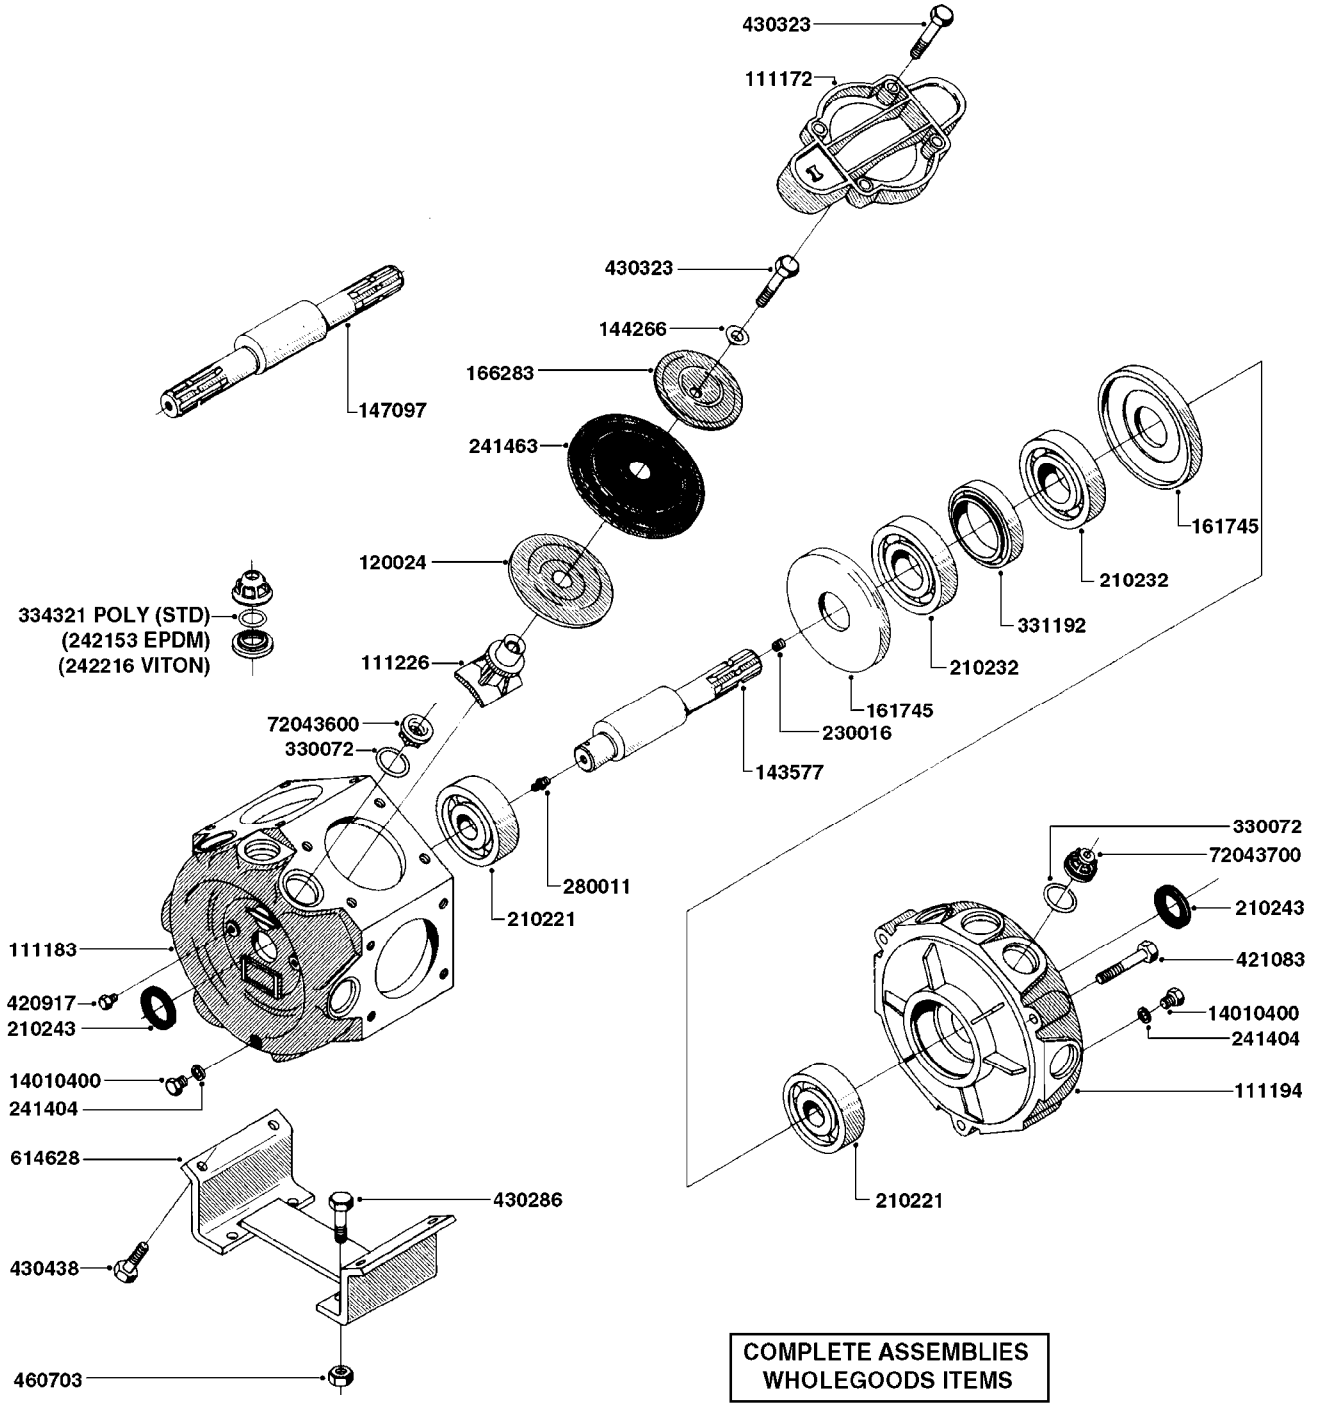

COMPLETE PUMP
(NLA) REPLACED BY 464 PUMP (SEE PAGE A0350)

A0310

PUMP - 460 W/MOUNTING BASE
A0310-HIN, 01:01:16

Page 1
Date 04.11.2017 13:10

parts-n°	order qty	description
111172	1	VALVE CHAMBER 460 (PAINTED)
111183	1	PUMP CASTING 460-463 (PAINTED)
111194	1	PUMP CASTING FT.460 (PAINTED)
111226	1	CONNECTING ROD MODEL 460
120024	1	DIAPHRAGM BACK DISC 1200-1300
143577	1	CRANK SHAFT F.363/462/463-10mm
144266	1	WASHER FOR 460 PUMP
147097	1	CRANK SHAFT 363-463/10 THROUGH
161745	1	METAL SPACER F.363/463
166283	1	DIAPHRAGM UPPER DISC MOD. 460
210221	1	BEARING BALL 6407
210232	1	BEARING BALL 6310
210243	1	SEAL OIL 35 X 47 X 7
230016	1	PLUG 1/8' BSP TYPE P
241404	1	DOWTY SEAL 1/4"
241463	1	DIAPHRAGM MODEL 460
242153	1	O-RING D26X4 EPDM
242216	1	O-RING VITON F/1202/1302/462
280011	1	GREASE NIPPLE 1/8' SAE H TR
330072	1	O-RING D53.5/D45.5X4
331192	1	SPACER, MODEL 361/363
334321	1	O-RING POLY. 34.0x26.0x4.0
420917	1	BOLT HEX 8.8 RAW M8X12 FT
421083	1	BOLT HEX 8.8 DEL M10X65
430286	1	BOLT HEX 8.8 DEL M12X30 FT
430323	1	BOLT HEX 8.8 DEL M12X60
430438	1	BOLT HEX 8.8 DEL M12X65
460703	1	NUT HEX M12X1.75 LOCK DIN985A2 SS
614628	1	FOOT F. 46X PUMP, RED
14010400	1	PLUG 1/4" BSP
72043600	1	VALVE FOR 462/463
72043700	1	VALVE FOR 462/463 W.VENT HOLE