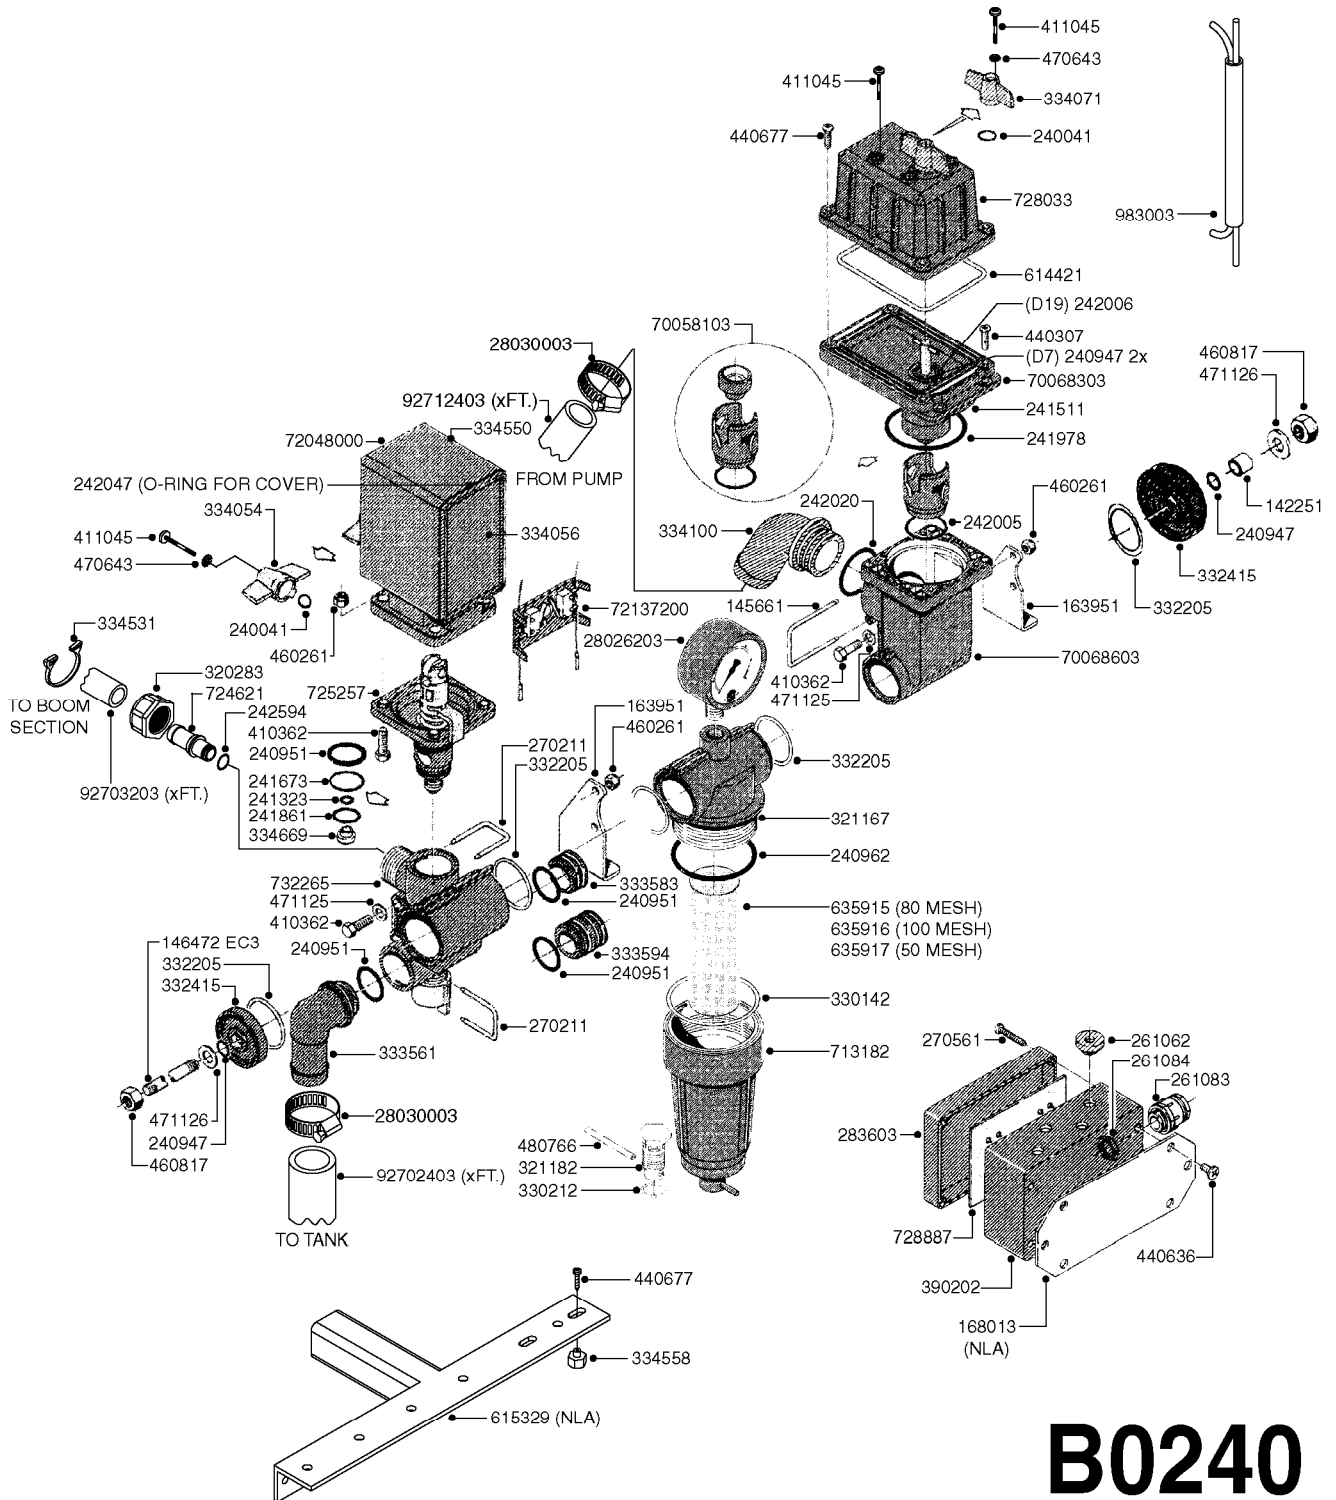

# B0150

BK-180 REMOTE CONTROL CABLE  
B0150-HIN, 01:01:16

Page 1

Date 04.11.2017 13:10

parts-n°	order qty	description
142516	1	SCREW SET M10 BENT F. LOCKING
142881	1	WIRE HOLDER FOR REMOTE CONTROL
142892	1	END NIPPLE F.REMOTE CABLE
281536	1	ALLEN WRENCH 3MM
410605	1	BOLT HEX 8.8 DEL M6X80
420604	1	BOLT HEX 8.8 DEL M10X25 FT DIN933
450564	1	SCREW M6X12 ALLEN
460261	1	NUT HEX M6X1.00 LOCK DIN985 A2 SS
460423	1	NUT HEX M10X1.50 LOCK DIN985A2 SS
471122	1	WASHER, M10, Ø20/10.5X 2.0, SS
611693	1	ARM FOR REMOTE CONTROL BK180
612124	1	BRACKET FOR OP.UNIT F REM.CTR
612566	1	MOUNT BRACKET F.FAN CABLE ASSY
612754	1	HANDLE FOR REMOTE CONTROL
715444	1	REMOTE CONTROL CABLE COMPLETE
715466	1	MOUNTING PLATE
833567	1	REMOTE CONTROL ON/OFF BK 180