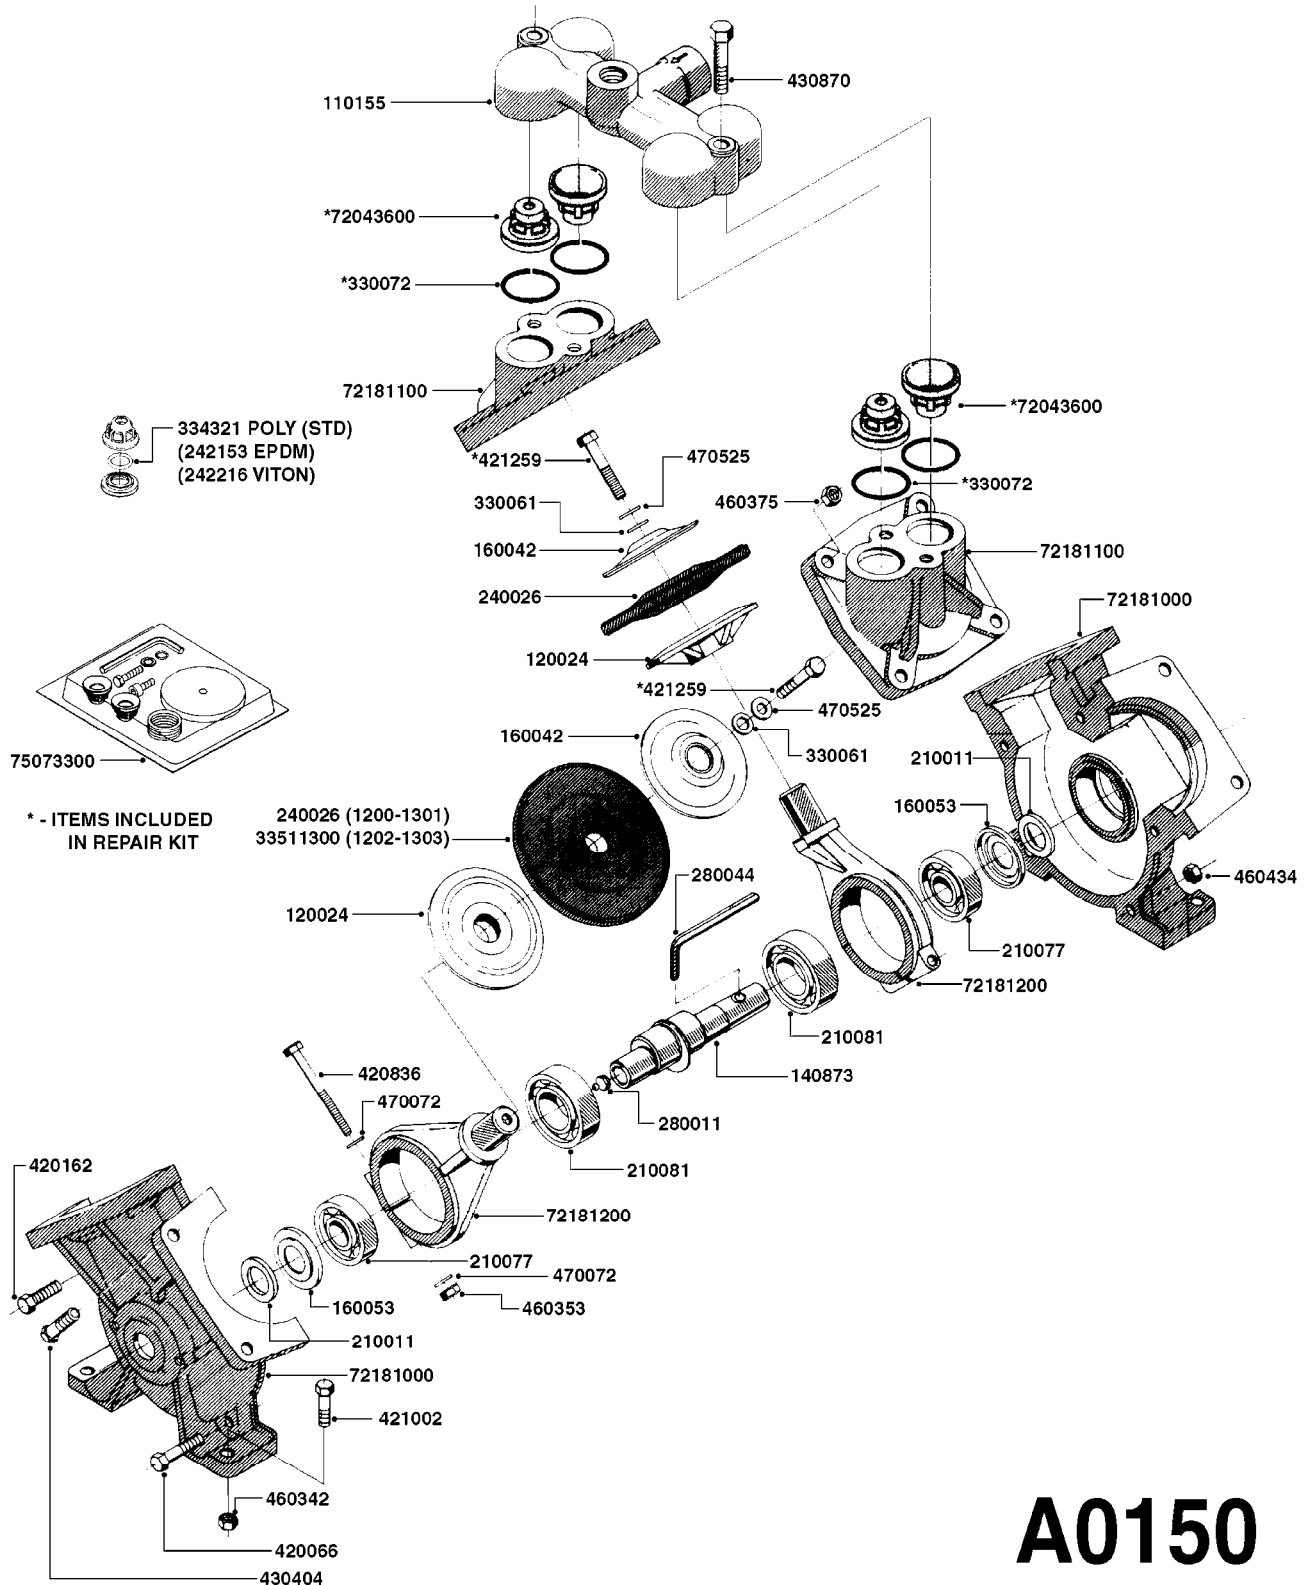

PUMP - 1200 W/ MOUNTING BASE
A0150-HIN, 27:04:17

Page 1
Date 04.11.2017 13:10

parts-n°	order qty	description
110155	1	VALVE CHAMBER F. 1200 PUMP
120024	1	DIAPHRAGM BACK DISC 1200-1300
140873	1	CRANK SHAFT MODEL 1202-9MM
160042	1	DIAPHRAGM UPPER DISC 1200-1300
160053	1	DUST PLATE
210011	1	SEAL FELT D39/23 X 4
210077	1	BEARING BALL 6305
210081	1	BEARING BALL 6307
240026	1	DIAPHRAGM MODEL 1200/1301
242153	1	O-RING D26X4 EPDM
242216	1	O-RING VITON F/1202/1302/462
280011	1	GREASE NIPPLE 1/8' SAE H TR
280044	1	KEY HEXAGON W6 3/16'
330061	1	O-RING D16/D11X2,5
330072	1	O-RING D53.5/D45.5X4
334321	1	O-RING POLY. 34.0x26.0x4.0
420066	1	BOLT HEX 8.8 DEL 3/8"X50MM
420162	1	BOLT HEX 8.8 DEL 3/8"x15MM
420836	1	BOLT HEX 8.8 RAW M8X85
421002	1	BOLT HEX 8.8 DEL M10X30 FT DIN933
421259	1	BOLT HEX UNC7/16"x2.25" 18-8SS
430404	1	BOLT HEX 8.8 DEL M12X50
430870	1	BOLT HEX 8.8 DEL M12X55 FT
460342	1	NUT HEX M10 DEL DIN934
460353	1	NUT HEX M8 BLACK
460375	1	NUT HEX M12 BLACK
460434	1	NUT HEX 3/8' NC BLACK
470072	1	WASHER D15/D8X.5 LOCK
470525	1	WASHER D19/D11.5X2.5
33511300	1	DIAPHRAGM 1202-1303 POLY 2006
72043600	1	VALVE FOR 462/463
72181000	1	HOUSING, PUMP, 1203 RED
72181100	1	DIAPHRAGM COVER 1203/1303+BLTS
72181200	1	CONNECTING ROD FOR 1203 W/M12
75073300	1	PUMP KIT 1200/1202 "06"