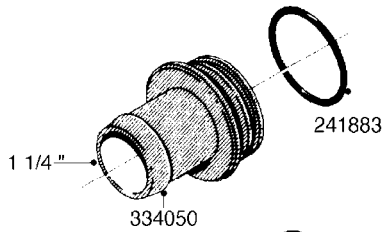

**L0080**

FITTINGS - S-53  
L0080-HIN, 12:09:17

Page 1

Date 04.11.2017 13:11

Pos.	parts-n°	order qty	description
1	145995	1	FITT.DK S-53 FORK
2	241973	1	O-RING Ø3 X 44,2 70 SHORES NITRIL NITRIL (BLACK)
2	242353	1	O-RING D44.2X3.0 VITON F.S-67 VITON (BROWN)
3	242109	1	O-RING D32.2x3.0 NITRIL (BLACK)
3	242354	1	O-RING D32.2X3.0 VITON F.S-53 VITON (BROWN)
4	322103	1	FITT.DK S-53 BULKHEAD
5	322107	1	FITT.DK S-53 BULKHEAD NUT
6	322110	1	FITT.DK S-53 ELB. 1/2" BSP
7	322352	1	FITT.DK S-53 TEE
8	334229	1	FITT.DK S-53 STR.3/4"
9	334260	1	GASKET F. S-53 BULKHEAD
10	334564	1	FITT.DK S-67 TO S-53 ADAPTER
11	391100	1	FITT.DK S-53THREAD INS.1/2"BSP
12	726463	1	FITT.DK S53 BULKHEAD W/GASKET
13	726552	1	FIT.DK S-53X90 1/2" BSP,O-RING
14	726556	1	FITT.DK S-53 HB 1/2" W/O-RING
15	726558	1	FITT.DK S53 STR. 3/4" W.ORING
16	726559	1	FITT DK. S-53 HB 1" W/O-RING
17	726568	1	FITT.DK.S-53 HB 1/2"90 W/ORING
18	726570	1	FITT.DK S-53 ELB.3/4" W.ORING
19	726571	1	FITT.DK S-53 ELB.1", W ORING
20	726578	1	FITT.DK S53 PLUG WITH O-RING
21	728561	1	REDUCER S67M - S53F + O-RING