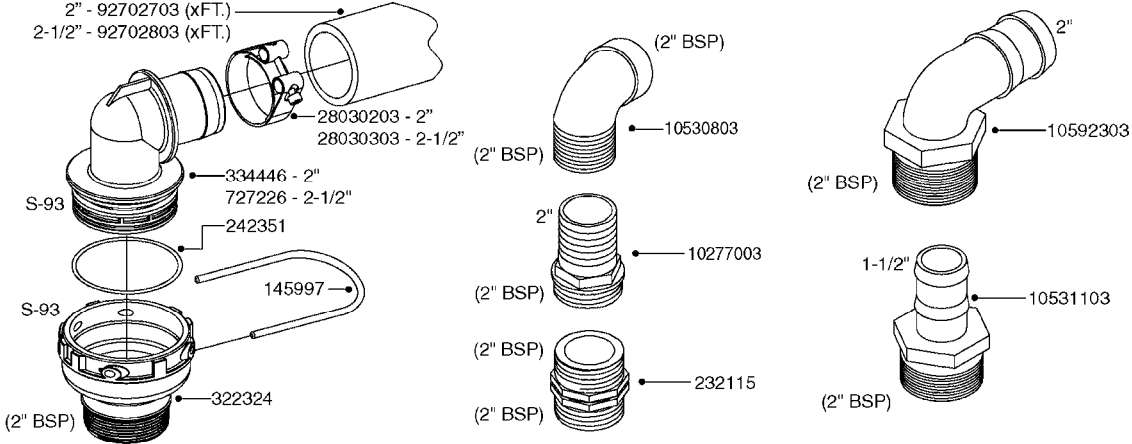

SUCTION SIDE OF PUMP (WITH 2" SUCTION PORT)

COMPLETE PUMP
(NLA) REPLACED BY 464 PUMP (SEE PAGE A0350)

A0390