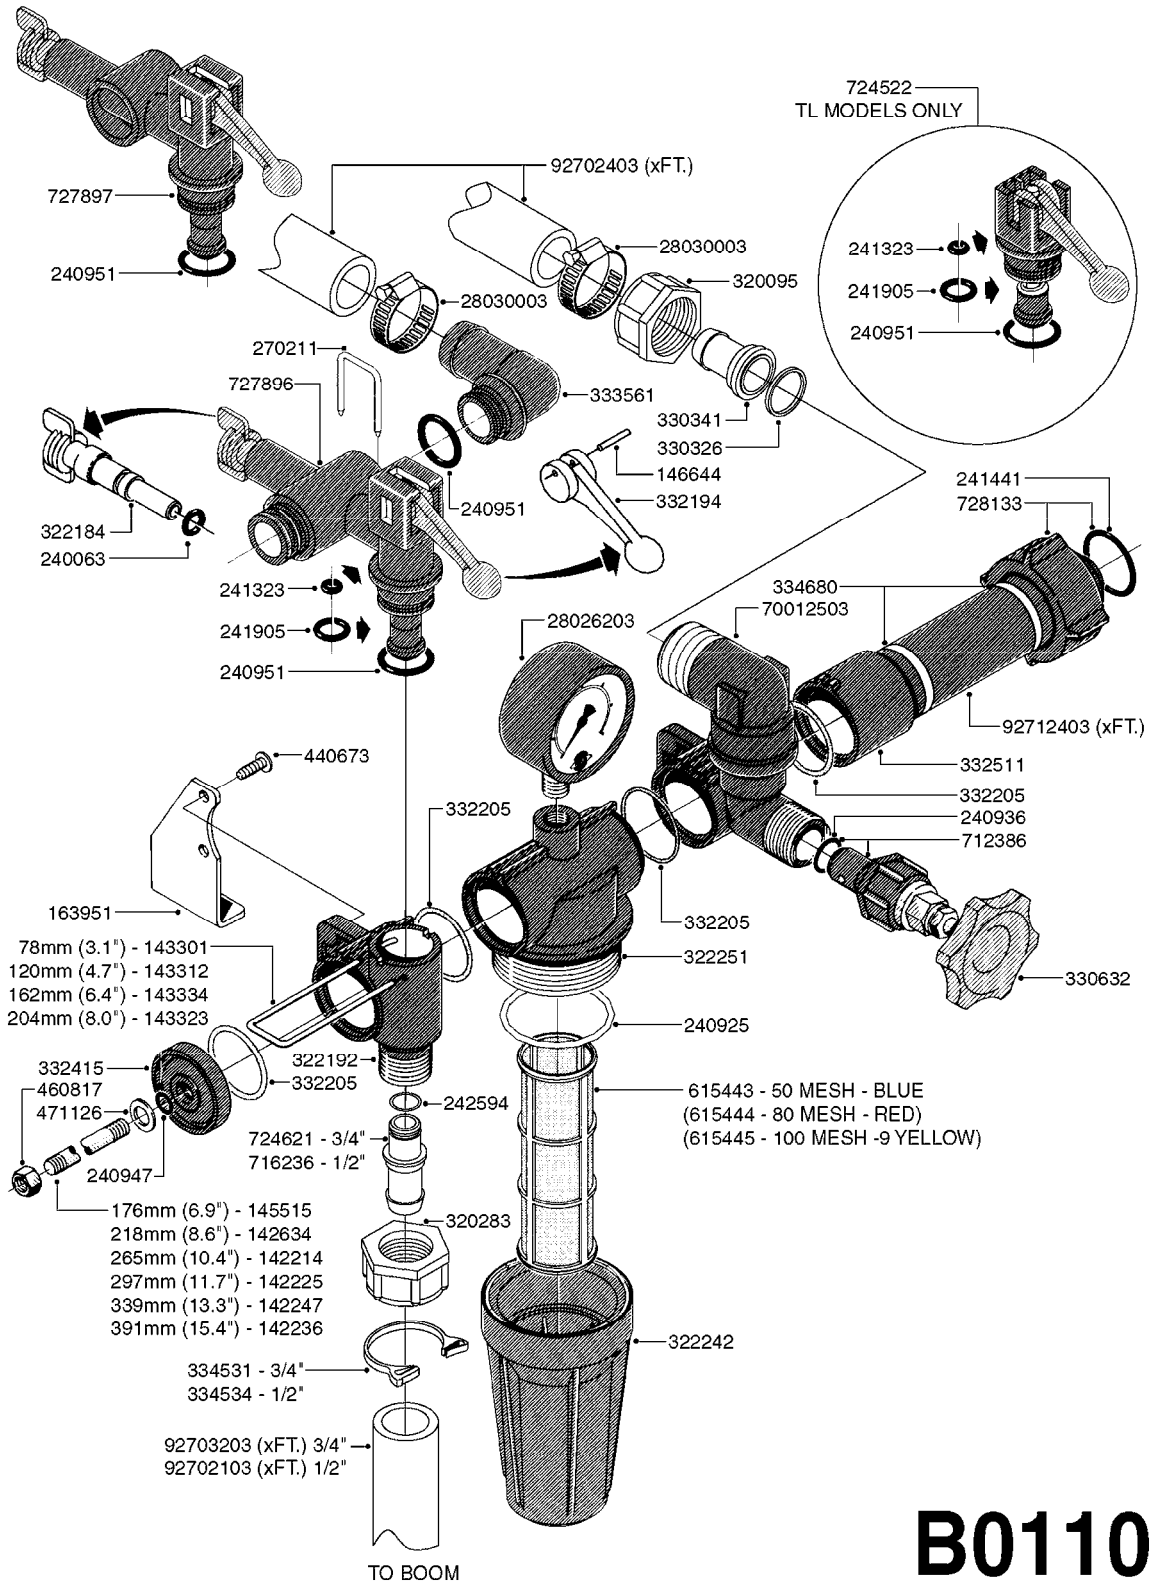

B0110

BK-180 BOOM VALVES-MAN.POST 00
B0110-HIN, 01:01:16

Page 1
Date 04.11.2017 13:10

parts-n°	order qty	description
142214	1	STUD BOLT - M8X265, 3 SECTION
142225	1	STUD BOLT 8 X 299 - 6 MODULS
142236	1	STUD BOLT 8 X 381 - 8 MODULS
142247	1	STUD BOLT 8 X 341 - 7 MODULS
142634	1	STUD BOLT M8 X 213 - 4 MODULS
143301	1	LOCK CLAMP 78 MM
143312	1	LOCK CLAMP 120 MM
143323	1	LOCK CLAMP 204 MM
143334	1	LOCK CLAMP 162 MM
145515	1	STUD BOLT M8 X 176MM
146644	1	PIN D3X19 STAINLESS
163951	1	MOUNT BRACKET FOR BK180 SECTIO
240063	1	O-RING D14.1/9.3 X 2.4
240925	1	O-RING D49.5X3 NITRIL
240936	1	O-RING D13.3X2.4 NITRIL
240947	1	O-RING D7.3X2.4 NITRIL
240951	1	O-RING D21.2X3 NITRIL
241323	1	O-RING D5.3X2.4 NITRIL
241441	1	O-RING D29.3X3
241905	1	O-RING 12,3X2,4 VITON DKR.1,05
242594	1	O-RING D14 X 1.78 SCH.70-EPDM
270211	1	FITT.DK S25 FORK L=37.5
320095	1	FITT.DK NUT 1" BSP
320283	1	FITT.DK NUT 3/4"BSP
322184	1	SCREW F.ADJUSTING CONST.PRESS.
322192	1	HOUSING F.DISTRIBUTOR
322242	1	FILTER BOWL / IN-LINE
322251	1	HOUSING F.FILTER MOUNT BK/EC
330326	1	O-RING D30/D24X2 F.1"NUT
330341	1	FITT.DK HB 1" F. 1" NUT
330632	1	REGULATING HANDLE
332194	1	DISTRIBUTION HANDLE
332205	1	O-RING D43/39XD2
332415	1	COVER
332511	1	FITT.DK END CAP 1"HB F.BK180
333561	1	FITT.DK ELB.1" EC RETURN
334531	1	CLAMP HOSE PLASTIC 3/4"
334534	1	CLAMP HOSE PLASTIC 1/2"
334680	1	CLAMP HOSE PLASTIC 1"
440673	1	SCREW F.PLASTIC 5X12 SS
460817	1	NUT HEX M8 STAINLESS DIN 934
471126	1	WASHER, M8, Ø16/ 8.4X 1.6, SS
615443	1	FILTER ELEM.50 MESH BLUE
615444	1	FILTER ELEM.80 MESH RED
615445	1	FILTER ELEM.100 MESH YELLOW
712386	1	PRESSURE REGULATOR COMPL. H-M
716236	1	FITT.DK HB 1/2" ASSY. F. 3/4"
724522	1	DISTR.OVER PART W.OUV PR 83 BK
724621	1	FITT.DK HB 3/4"ASSY F.3/4" NUT
727896	1	HOUSING UPPER F.CONST.PRESS.
727897	1	HOUSING UPPER PART END PC.BK92
728133	1	CONNECTING PART F.BK OPR.UNIT
28026203	1	GAUGE 200PSI/BR,2.5"1/4BSP-BTM
28030003	1	CLAMP HOSE GEAR P1" 6716
70012503	1	HOUSING FOR HARDI-MATIC VALVE
92702103	1	HOSE R X1/2" X300PSI WP X0012"
92702403	1	HOSE PVC SUCT GRAY 1"
92703203	1	HOSE R X3/4" X300PSI WP X0012"
92712403	1	HOSE R X1" X300PSI WP X0012"