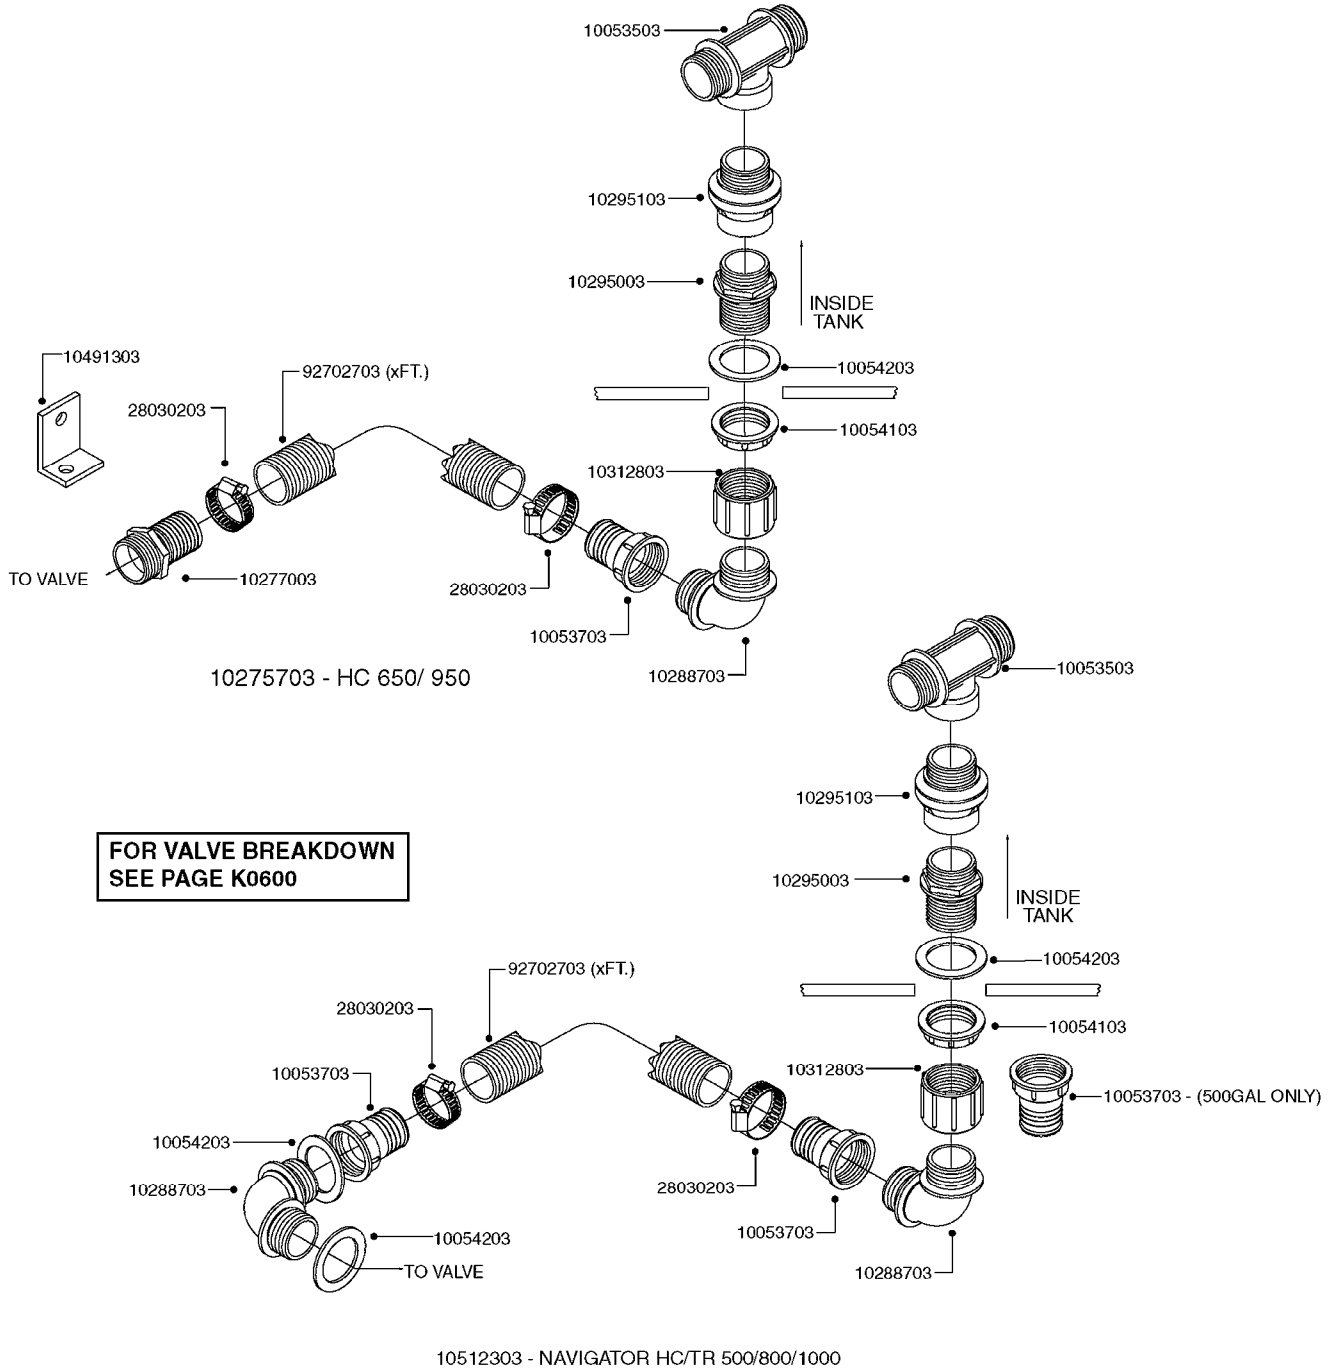

K0580

COMPLETE ASSEMBLIES
WHOLEGOODS ITEMS

QUICKFILL-PLMBNG SYS-TRLR SPYR
K0580-HIN, 01:01:16

Page 1
Date 04.11.2017 13:11

parts-n°	order qty	description
10053503	1	FITT.PO.TEE 2"MX2"FX2"M BSP
10053703	1	FITT.PO.HB STR. 2"BSP #4411
10054103	1	FITT.PO.NUT 2" BSP JAMB MCPHEE
10054203	1	GASKET F. 2" FITTINGS RUBBER
10275703	1	*QUICK FILL KIT 650/950M
10277003	1	FITT.PO.HB 2.00X2.00 MCPHEE
10288703	1	FITT.PO.EL 2MX2M 90 DEG MCPHEE
10295003	1	FITT.PO.HN 2' 250071
10295103	1	FOOT VALVE 2" 504019
10312803	1	FITT.PO.BU 2' X 2'
10491303	1	ANGLE FOR HC950 QUICK FILL
10512303	1	QUICK FILL KIT NAV. (DON'T ORD)
28030203	1	CLAMP HOSE T-BOLT S2" 235-67
92702703	1	HOSE PVC SUCT GRAY 2"