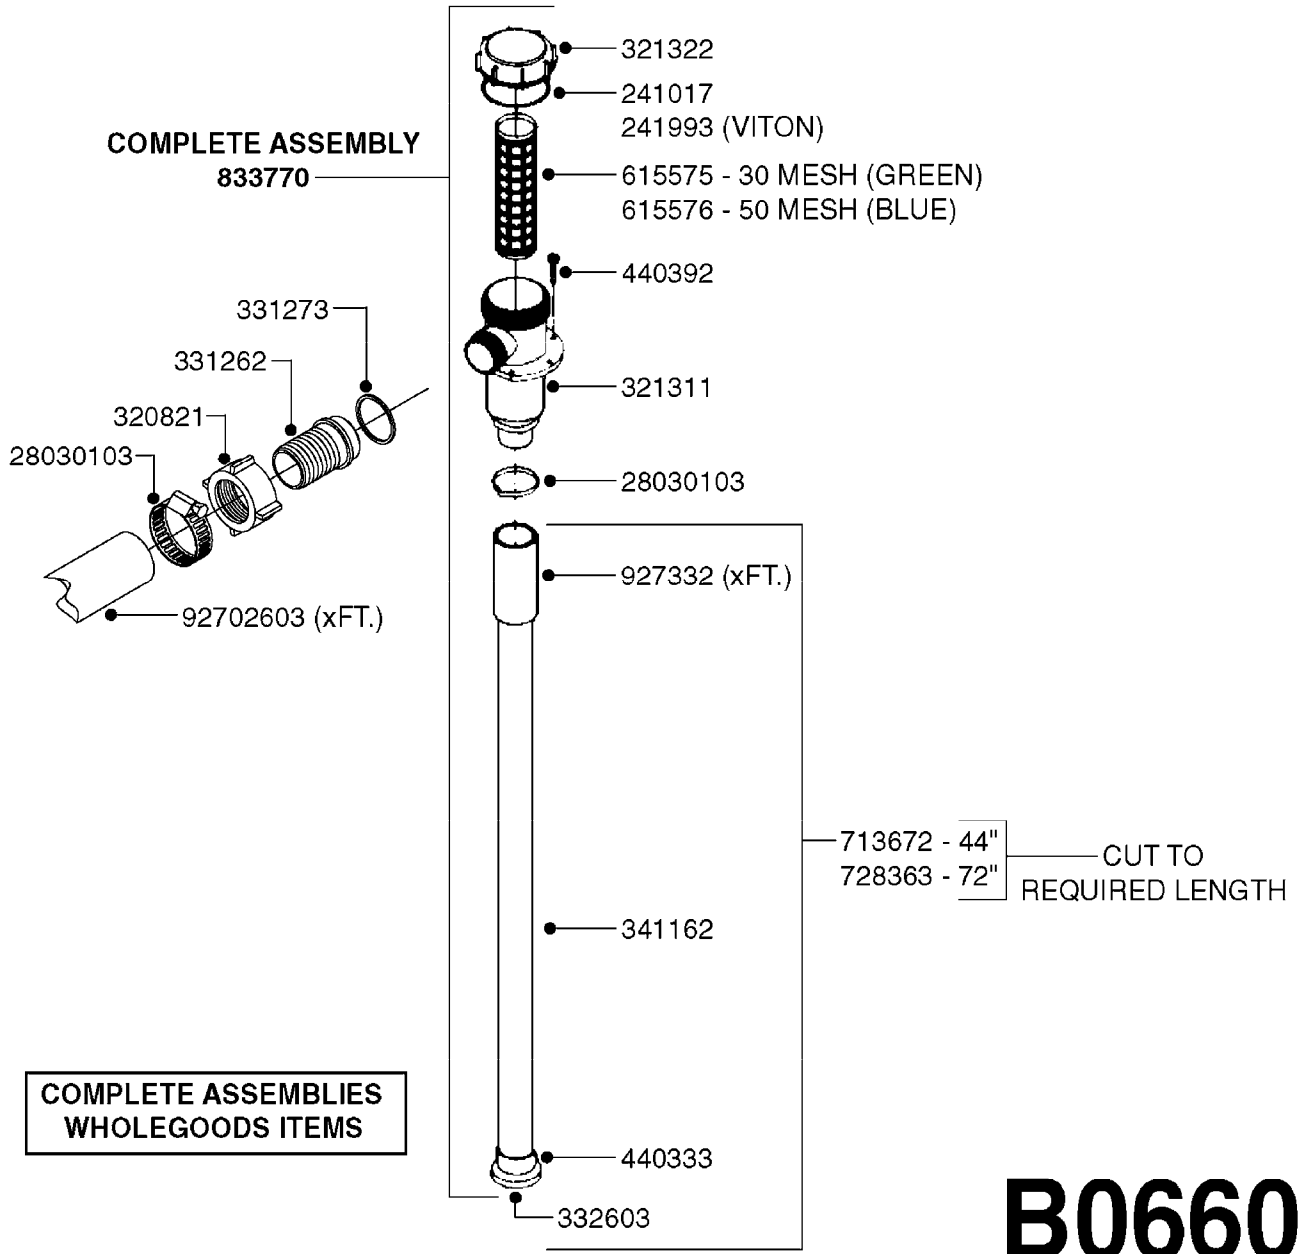

TOP SUCTION ASSEMBLY-SCREW CAP
B0660-HIN, 01:01:16

Page 1
Date 04.11.2017 13:10

parts-n°	order qty	description
241017	1	O-RING D74,5X3 NITRIL
241993	1	O-RING 74.5 X 3MM VIT/241017
320821	1	FITT.DK NUT 1-1/2" BSP
321311	1	FILTER BODY S 80 X 4
321322	1	SCREW CAP F. S80 X 4
331262	1	FITT.DK HB 1-1/2" F. 1-1/2"NUT
331273	1	O-RING D44/D38X2 F.1-1/2"
332603	1	CAP F. SUCTION TUBE
341162	1	SUCTION TUBE F.650
440333	1	SCREW 3.5 X 9.5 SS
440392	1	SCREW 6.3 X 25.0 DIN7981C TORX
615575	1	FILTER F.TOP SUCT.30 MESH GRN.
615576	1	FILTER F.TOP SUCT.50 MESH BLUE
713672	1	SUCTION TUBE L=44"
728363	1	SUCTION TUBE ASSY.L=72"
833770	1	TOP SUCTION KIT 300/500
927332	1	HOSE R X 28 BAR X 40MM X 0012"
28030103	1	CLAMP HOSE GEAR P5/4-S1.5"6724
92702603	1	HOSE PVC SUCT GRAY 1-1/2"