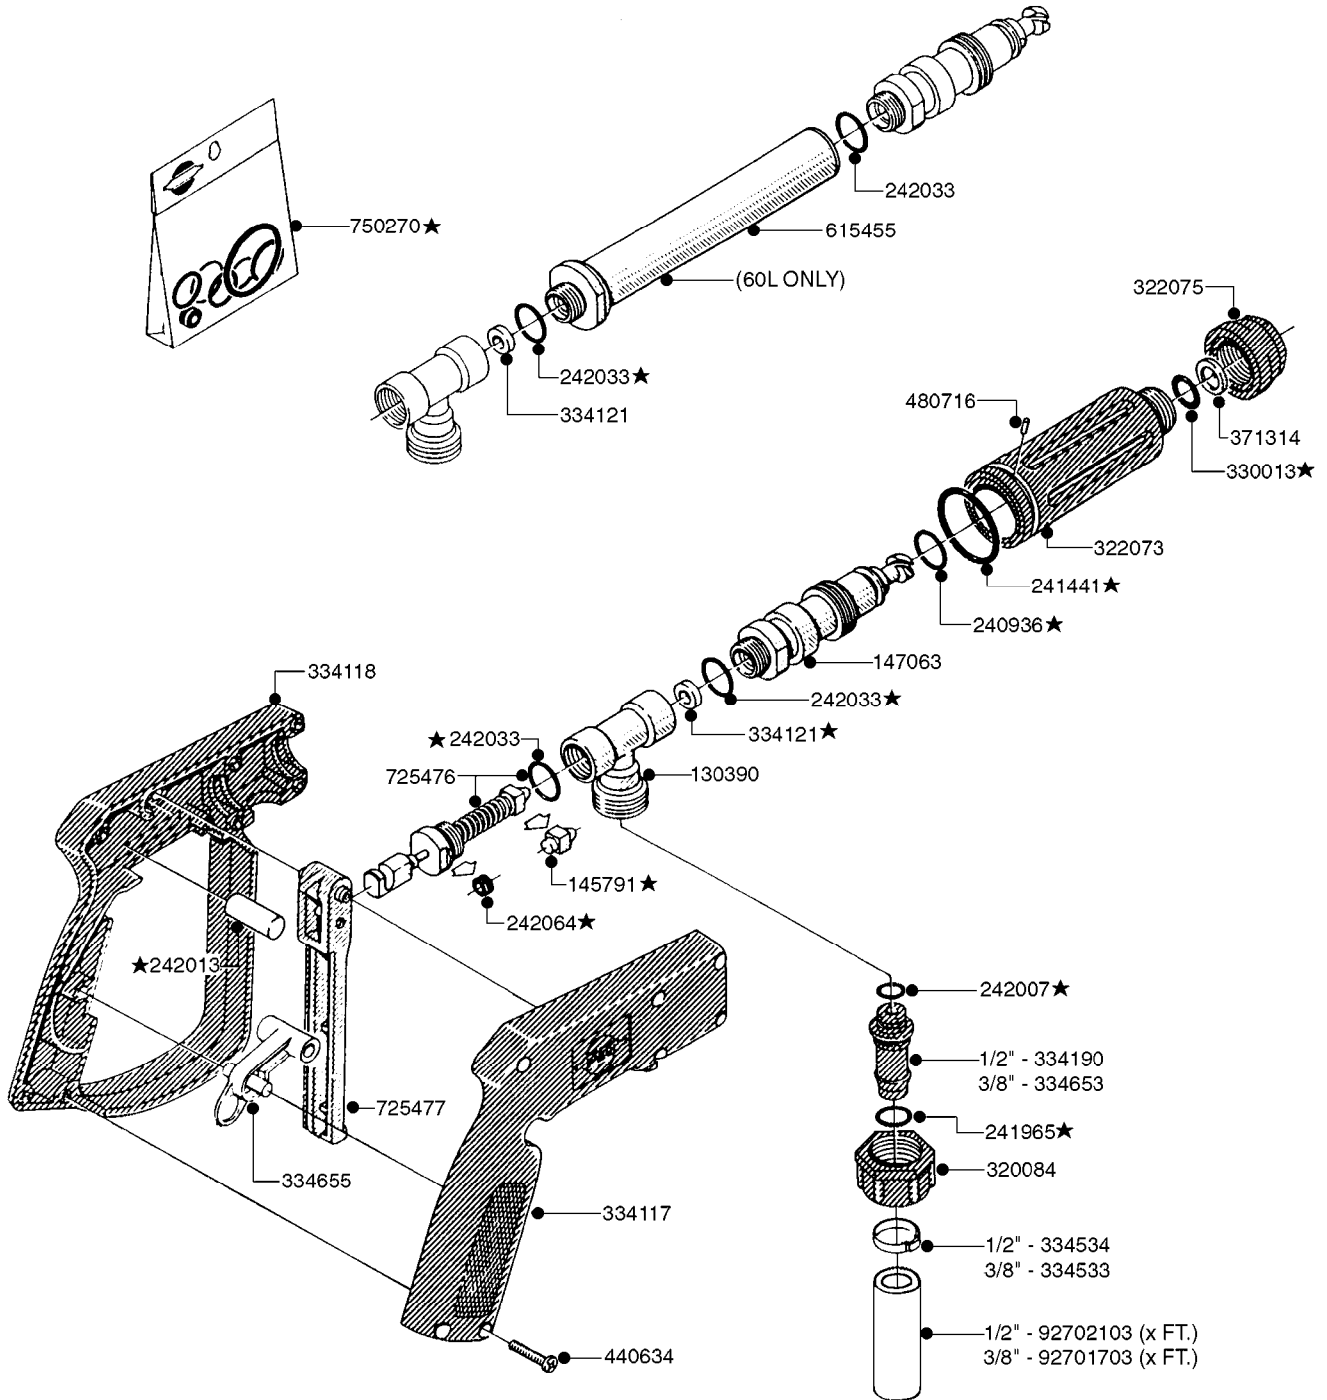

COMPLETE ASSEMBLY:
843197 - 60L
843196 - 60S

COMPLETE ASSEMBLIES
WHOLEGOODS ITEMS

K0480

HANDGUN TYPE 60S/60L POST 95
K0480-HIN, 01:01:16

Page 1
Date 04.11.2017 13:11

parts-n°	order qty	description
130390	1	TEE 3/8'X 1/2' BSP F.TYPE 60S
145791	1	CONE FOR ON/OFF
147063	1	SWIRL F.SPRAY GUN TYPE 60
240936	1	O-RING D13.3X2.4 NITRIL
241441	1	O-RING D29.3X3
241965	1	O-RING 12.1 X 1.6
242007	1	O-RING D9.1X1.6
242013	1	SPRING RUBBER F/TRIGGER
242033	1	O-RING
242064	1	SLEEVE RUBBER 3X8X4MM
320084	1	FITT.DK NUT 1/2" BSP
322073	1	HOUSING F.SWIRL TYPE 60S H.G.
322075	1	HOUSING F. NOZZLE
330013	1	O-RING D15/D10X2.5 F.3/8"NUT
334117	1	HANDLE PIECE RIGHT F.60S/60L
334118	1	HANDLE PIECE LEFT F.60S/60L
334121	1	SEAT FOR ON-OFF TYPE
334190	1	FITT.DK HB 1/2' F. PISTOL 60S
334533	1	CLAMP HOSE PLASTIC 3/8"
334534	1	CLAMP HOSE PLASTIC 1/2"
334653	1	FITT.DK HB 3/8' F.HANDGUN
334655	1	TRIGGER SAFETY F.60S/60L GUN
371314	1	NOZZLE CERAMIC 1099-20
440634	1	SCREW 5/8"
480716	1	PIN D3X6 STAINLESS
615455	1	TUBE F.LANCE TYPE 60L
725476	1	SPINDLE
725477	1	TRIGGER
750270	1	GASKET KIT F.SPRAY GUN
843196	1	GUN, MODEL 60S
843197	1	HANDGUN KIT TYPE 60 LONG
92701703	1	HOSE R X3/8" X300PSI WP X0012"
92702103	1	HOSE R X1/2" X300PSI WP X0012"