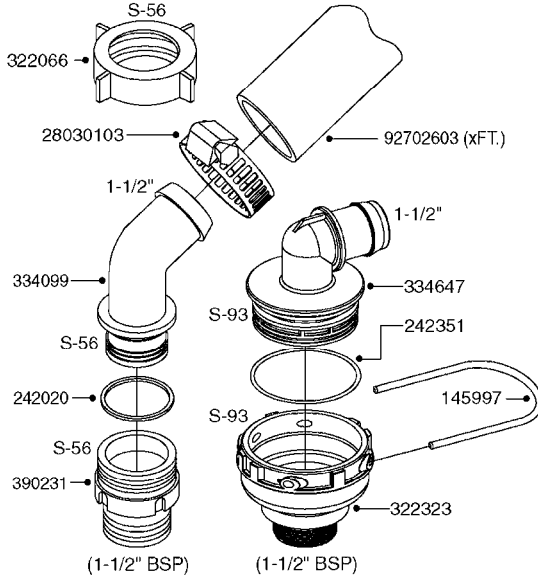

SUCTION SIDE OF PUMP (WITH 1-1/2" SUCTION PORT)