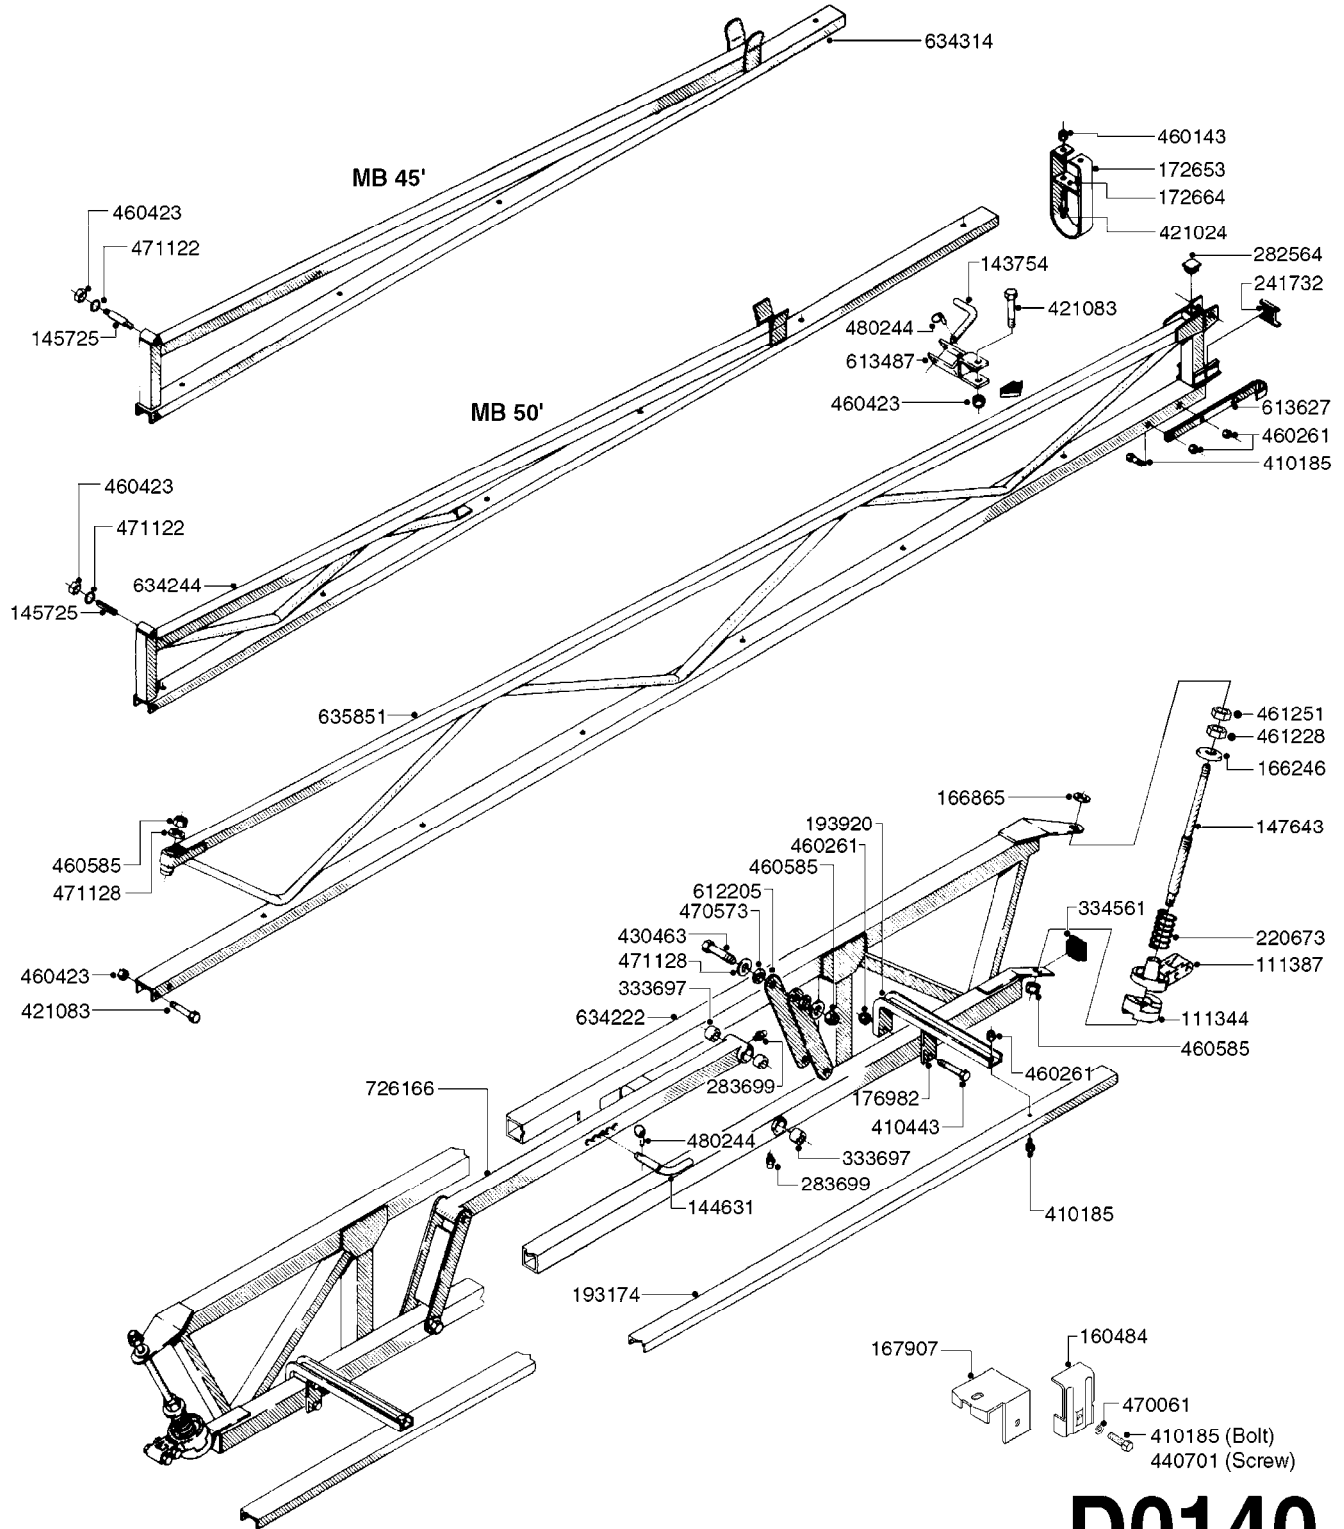

# D0130

BOOM - MB 35' 40' 42'  
D0130-HIN, 26:07:16

Page 1  
Date 04.11.2017 13:11

parts-n°	order qty	description
111344	1	CLAW CLUTCH Ø100/Ø20,5 UNDER PART RED
111387	1	CLAW CLUTCH D100 UPPER PART
143754	1	PIN D10 X 56
145725	1	PIN FOR 12 MB BOOM
147643	1	AXLE F.BM BRKQWY. W. ZERT L=426
160484	1	WIRE GUIDE FOR DROP-LEG
166246	1	WASHER CUP D53 F.SPRING
166865	1	WASHER D35/D25X2
167907	1	NOZZ. HOLD. KIT F/ADJ. BOOM
172653	1	WING TIP GUARD
172664	1	FLATBAR BACKING PLATE
176982	1	RETAINING PLATE
193756	1	TRACK MB 10,6/12,6M
193920	1	BRACKET F.NOZZLE TRACK
220673	1	SPRING F.PIVOT 100 X 51
241732	1	RUBBER STOP FOR MB
282564	1	PLUG 35MM SQ.BLACK
333697	1	BUSHING D22/D16x25
334561	1	PLUG 50x50x2 F.SQ.TUBE
410185	1	BOLT HEX 8.8 DEL M6X16
410443	1	BOLT HEX 8.8 DEL M6X70
421024	1	BOLT HEX 8.8 DEL M8X60
421083	1	BOLT HEX 8.8 DEL M10X65
430463	1	BOLT HEX 8.8 DEL M16X110
440701	1	SCREW NO.14 3/4" PLATED
460143	1	NUT HEX M8X1.25 LOCK DIN985A2 SS
460261	1	NUT HEX M6X1.00 LOCK DIN985 A2 SS
460423	1	NUT HEX M10X1.50 LOCK DIN985A2 SS
460585	1	LOCKING NUT M16 DIN985 A2 SS
461228	1	NUT HEX M20
461251	1	NUT HEX M20 X 2.5 JAMB
470061	1	WASHER D11/D7X0.5 LOCK
470573	1	WASHER D29/D17X2 SPRING BLACK
471122	1	WASHER, M10, Ø20/10.5X 2.0, SS
471128	1	WASHER, M16, Ø30/17.0X 3.0, SS
480244	1	PIN SNAP D4.5
612205	1	TRAPEZE ARM,WELDED
613487	1	TRANSPORT FITTINGS FOR SB BOOM
613627	1	LOCK STRAP FOR MB BOOM
634281	1	BOOM CENTER MB 35/40/42
634303	1	BOOM WING OUTER 33' MB L=47'
634314	1	BOOM WING OUTER 40', 45' MB
635316	1	BOOM WING OUTER MB42
635327	1	BOOM WING OUTER 35'MB L=58.5"
635850	1	BOOM WING INNER MB35/40/42
723612	1	CENTER PART MB BOOM