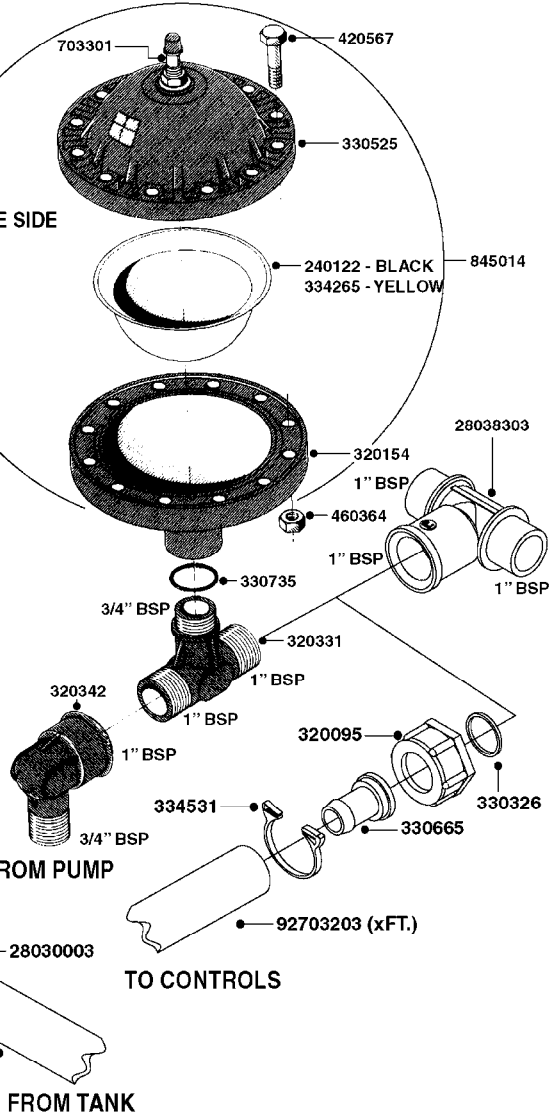

PRESSURE SIDE OF PUMP