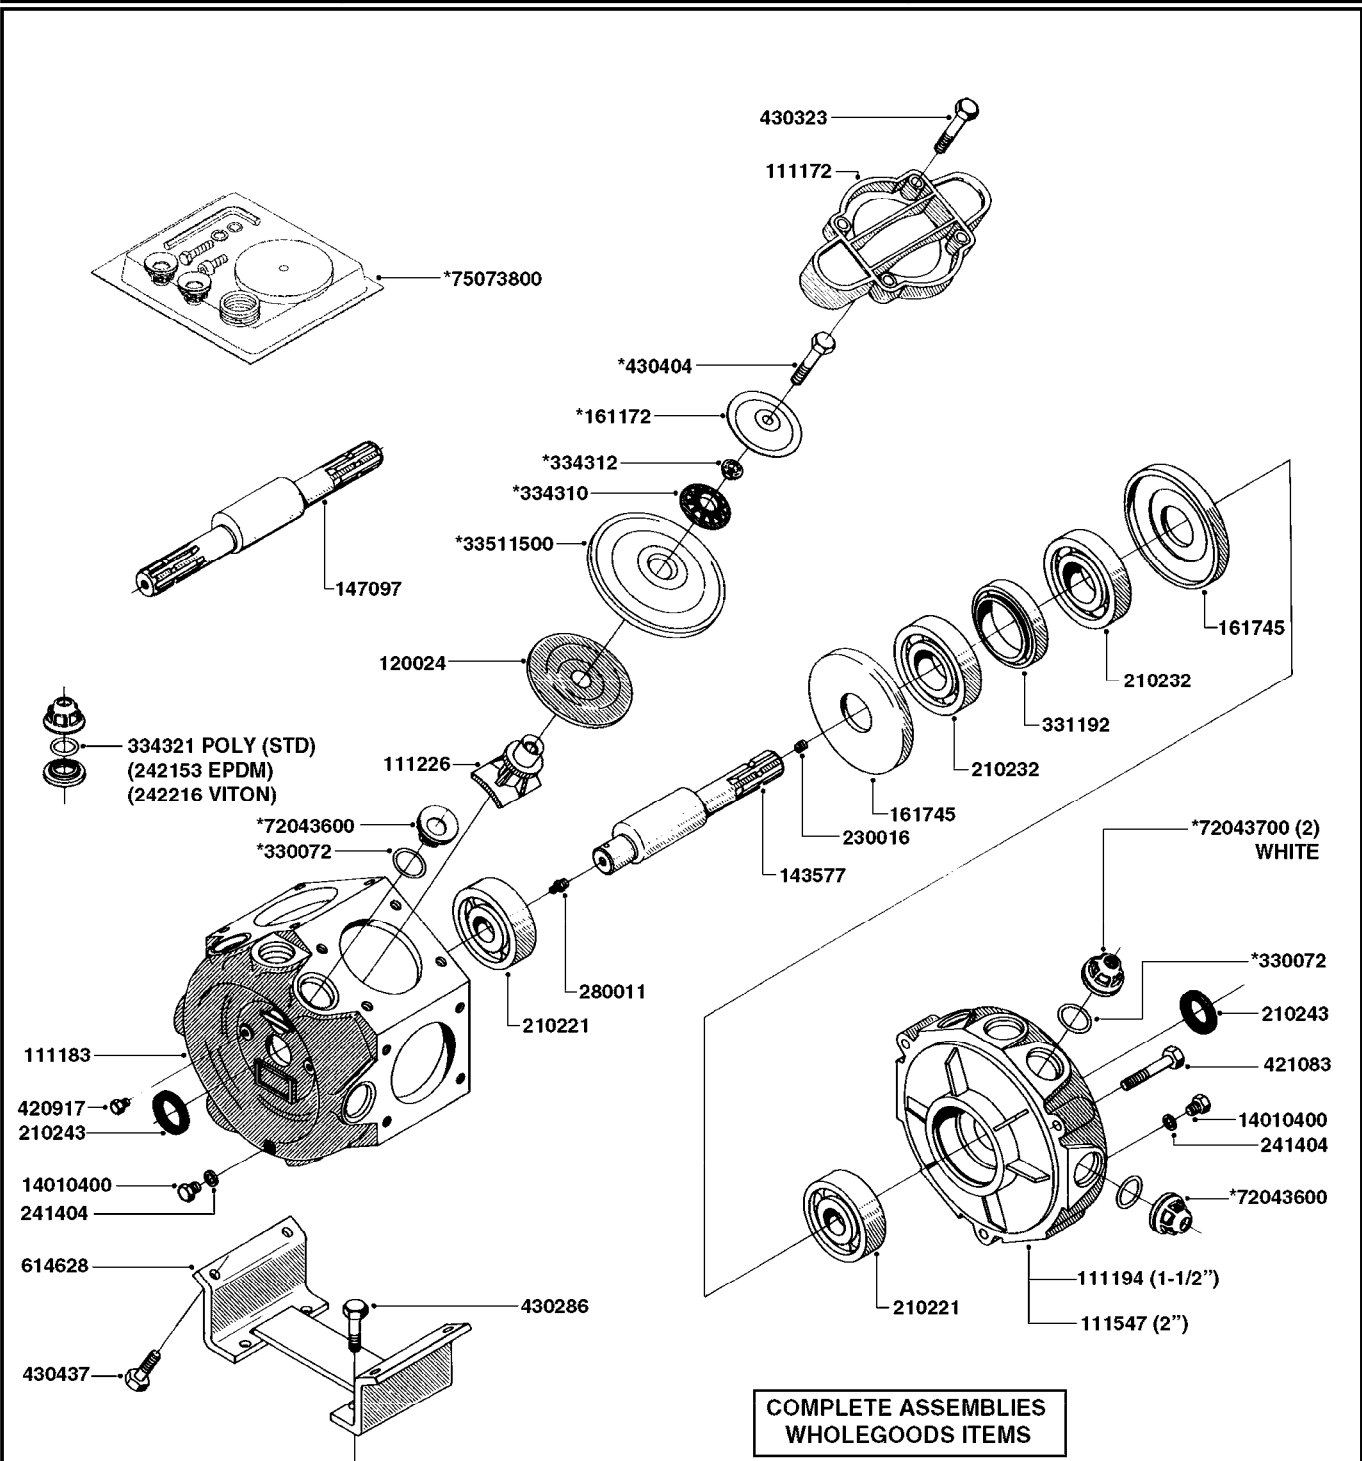

COMPLETE PUMP
(NLA) REPLACED BY 464 PUMP (SEE PAGE A0350)

A0320

PUMP - 462 W/MOUNTING BASE
A0320-HIN, 01:01:16

Page 1
Date 04.11.2017 13:10

parts-n°	order qty	description
111172	1	VALVE CHAMBER 460 (PAINTED)
111183	1	PUMP CASTING 460-463 (PAINTED)
111194	1	PUMP CASTING FT.460 (PAINTED)
111226	1	CONNECTING ROD MODEL 460
111547	1	PUMP FRONT 460-463-2' (PAINT)
120024	1	DIAPHRAGM BACK DISC 1200-1300
143577	1	CRANK SHAFT F.363/462/463-10mm
147097	1	CRANK SHAFT 363-463/10 THROUGH
161172	1	DIAPHRAGM DISC F. 1203/1303
161745	1	METAL SPACER F.363/463
210221	1	BEARING BALL 6407
210232	1	BEARING BALL 6310
210243	1	SEAL OIL 35 X 47 X 7
230016	1	PLUG 1/8' BSP TYPE P
241404	1	DOWTY SEAL 1/4"
242153	1	O-RING D26X4 EPDM
242216	1	O-RING VITON F/1202/1302/462
280011	1	GREASE NIPPLE 1/8' SAE H TR
330072	1	O-RING D53.5/D45.5X4
331192	1	SPACER, MODEL 361/363
334310	1	NYLON WASHER 1202/1302/462
334312	1	PLASTIC SPACER F/462
334321	1	O-RING POLY. 34.0x26.0x4.0
420917	1	BOLT HEX 8.8 RAW M8X12 FT
421083	1	BOLT HEX 8.8 DEL M10X65
430286	1	BOLT HEX 8.8 DEL M12X30 FT
430323	1	BOLT HEX 8.8 DEL M12X60
430404	1	BOLT HEX 8.8 DEL M12X50
430437	1	BOLT HEX 8.8 RAW M12X65
460703	1	NUT HEX M12X1.75 LOCK DIN985A2 SS
614628	1	FOOT F. 46X PUMP, RED
14010400	1	PLUG 1/4" BSP
33511500	1	DIAPHRAGM 462 PUR 2006
72043600	1	VALVE FOR 462/463
72043700	1	VALVE FOR 462/463 W.VENT HOLE
75073800	1	PUMP KIT 461/462 "06"