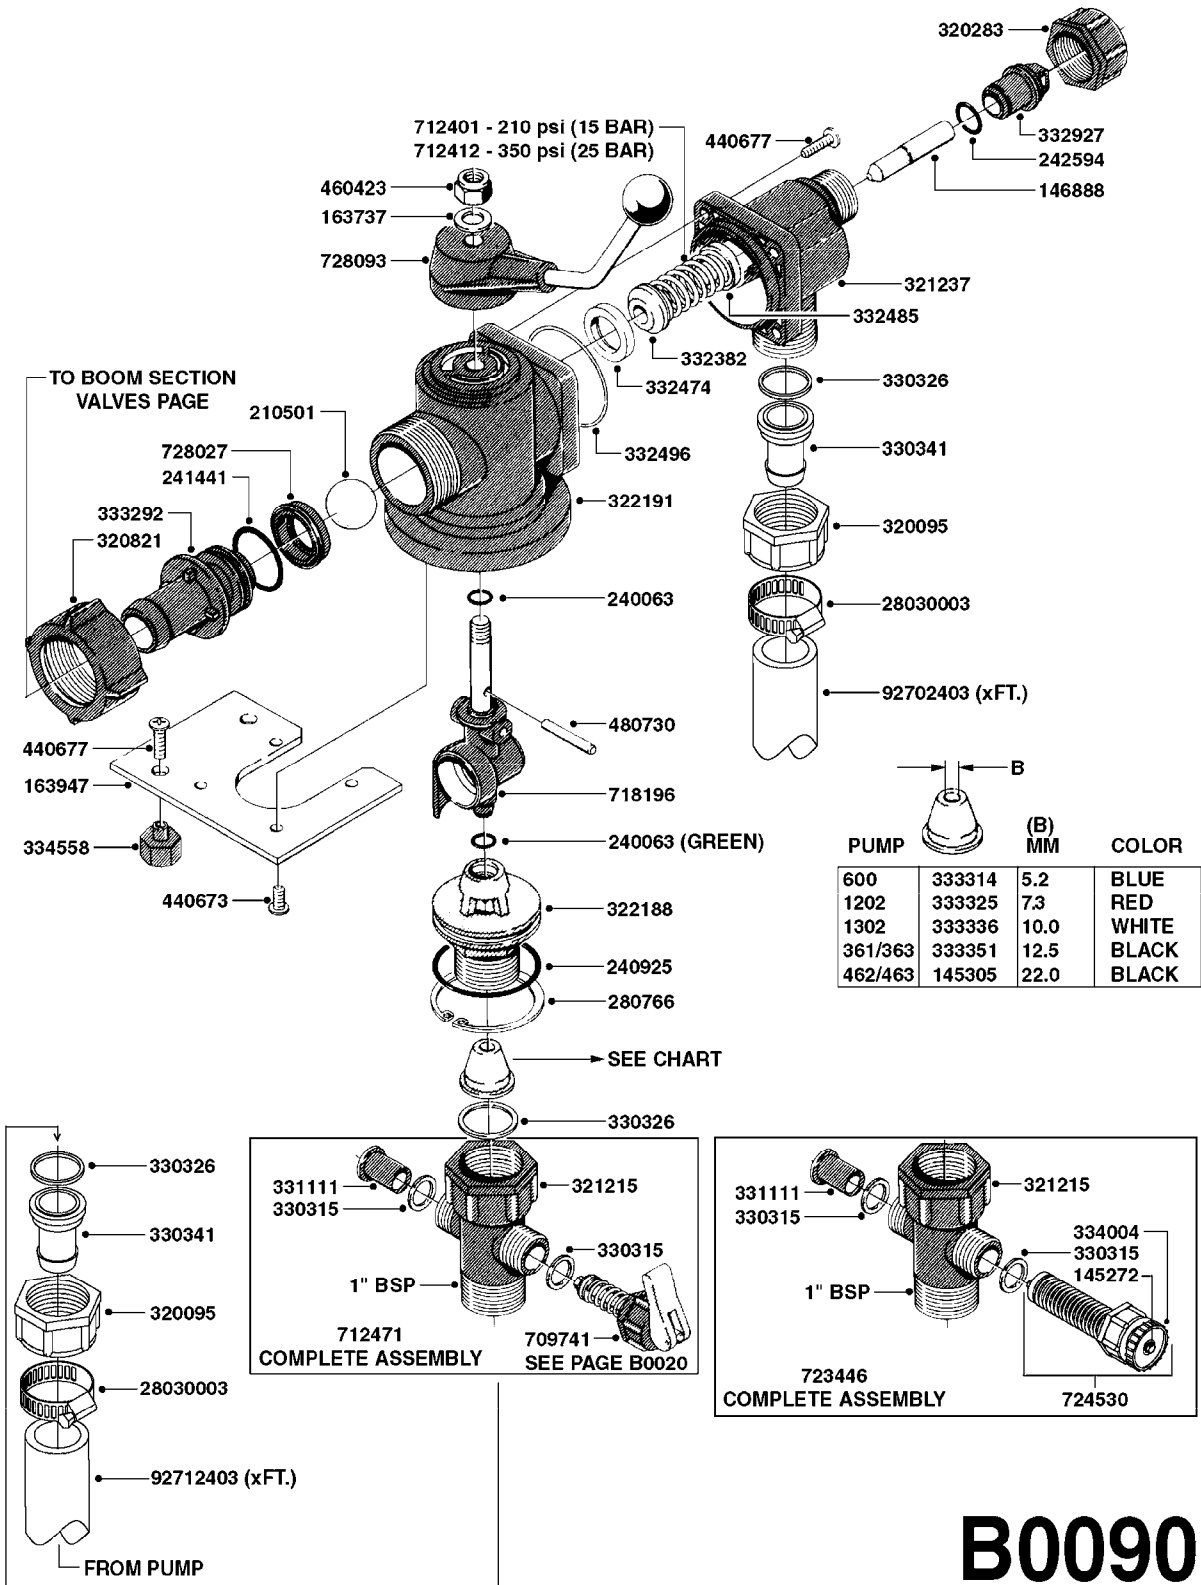

B0090

BK-180 MASTER VALVE-MAN.POST94
B0090-HIN, 30:08:16

Page 1
Date 04.11.2017 13:10

parts-n°	order qty	description
145272	1	INSERT F.AGIT.THUMBWHEEL BRASS
145305	1	NOZZLE F.OP.UNIT PUMP 462
146888	1	PIN 10 X 57MM STAINLESS
163737	1	WASHER D15.5/D10.5X1
163947	1	FITTING FOR BK 180
210501	1	BALL PLASTIC D25
240063	1	O-RING D14.1/9.3 X 2.4
240925	1	O-RING D49.5X3 NITRIL
241441	1	O-RING D29.3X3
242594	1	O-RING D14 X 1.78 SCH.70-EPDM
280766	1	SNAP-RING INNER 55X2 DIN 472
320095	1	FITT.DK NUT 1" BSP
320283	1	FITT.DK NUT 3/4"BSP
320821	1	FITT.DK NUT 1-1/2" BSP
321215	1	FITT.DK HOUSING F. AGITATION
321237	1	PRESSURE REGULATOR HOUSE BK180
322188	1	BOTTOM PIECE F.BALL EC
322191	1	HOUSING F.BALL (OPERATING UNIT)
330315	1	O-RING D18.4/D13X.6
330326	1	O-RING D30/D24X2 F.1"NUT
330341	1	FITT.DK HB 1" F. 1" NUT
331111	1	VALVE SEAT FOR 1/2" DISTRIBUT.
332382	1	VALVE CONE D25,7
332474	1	SEAT FOR OPERATING UNIT BALL
332485	1	SPRING GUIDE
332496	1	O-RING D58/54X2
332927	1	PLUG F. NOZZLE TUBE 3/4'
333292	1	FITT.DK HB 1"O'RING F.1-1/2"
333314	1	NOZZ.RESTRICTOR 600 BLUE
333325	1	NOZZ.RESTRICTOR 1202 RED
333336	1	NOZZ.RESTRICTOR 1302 WHITE
333351	1	NOZZ.RESTRICTOR 361 BLACK
334004	1	WHEEL F.AGITATION W/O INSERT
334558	1	NUT HEX PLASTIC INSERT
440673	1	SCREW F.PLASTIC 5X12 SS
440677	1	SCREW F. PLASTIC 5X20 SS
460423	1	NUT HEX M10X1.50 LOCK DIN985A2 SS
480730	1	PIN ROLL 5X30 STAINLESS STEEL
709741	1	VALVE ASSY. 1/2" FLIP LEVER
712401	1	RELIEF VALVE ASSY. 12BAR
712412	1	RELIEF VALVE ASSY. 25BAR
712471	1	AGITATION VALVE ASSY. ON/OFF
718196	1	BALL VALVE HOUSING ASSEMBLY
723446	1	AGITATION VALVE ASSY. ADJUST.
724530	1	THUMB WHEEL FOR AGITATION
728027	1	BUSHING WITH SEAT
728093	1	HANDLE WITH BALL
28030003	1	CLAMP HOSE GEAR P1" 6716
92702403	1	HOSE PVC SUCT GRAY 1"
92712403	1	HOSE R X1" X300PSI WP X0012"