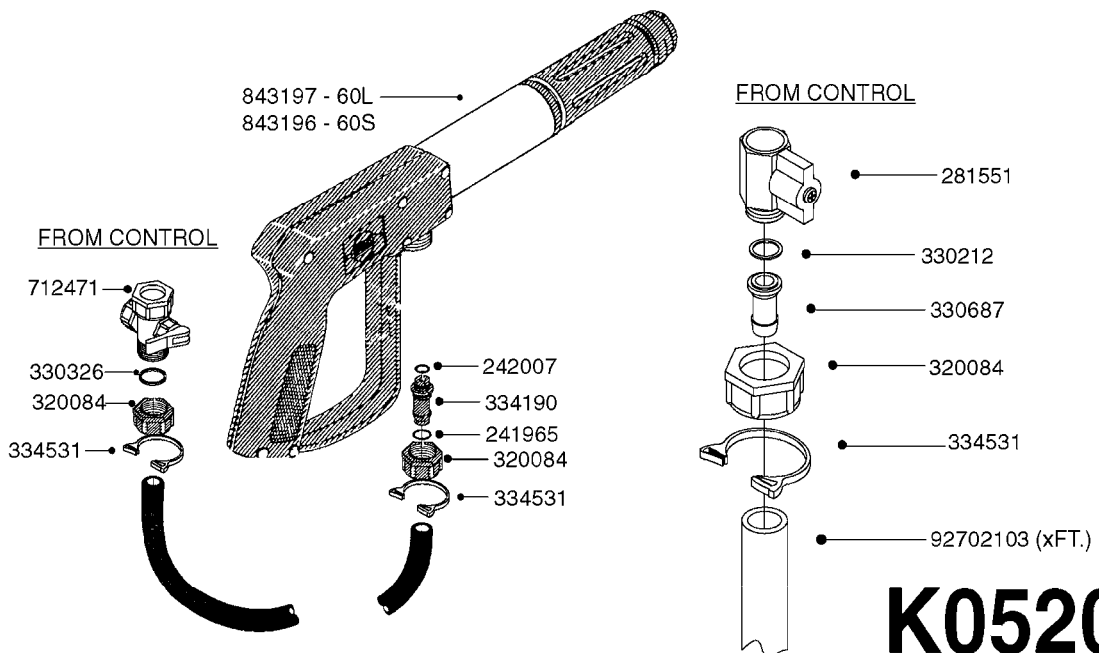

HOSE WRAPS  
K0520-HIN, 01:01:16

Page 1  
Date 04.11.2017 13:11

parts-n°	order qty	description
241965	1	O-RING 12.1 X 1.6
242007	1	O-RING D9.1X1.6
281551	1	BALL VALVE 1/2"
320084	1	FITT.DK NUT 1/2" BSP
330212	1	O-RING D19/D14X2.4 F.1/2"NUT
330326	1	O-RING D30/D24X2 F.1"NUT
330687	1	FITT.DK HB 1/2" F. 1/2" NUT
334190	1	FITT.DK HB 1/2' F. PISTOL 60S
334531	1	CLAMP HOSE PLASTIC 3/4"
636223	1	POST 12 VOLT TR30
712471	1	AGITATION VALVE ASSY. ON/OFF
843196	1	GUN, MODEL 60S
843197	1	HANDGUN KIT TYPE 60 LONG
10013403	1	BOLT HEX 3/8-16X1 1/4 HCS Z5
10013503	1	NUT HEX NC 3/8"
10178903	1	WRAP HOSE SIDE MOUNT PLATE
10179003	1	WRAP HOSE BOTTOM PLATE MOUNT
10179403	1	WRAP WELDMENT FOR HI101789
10179503	1	WRAP WELDMENT FOR HI101790
10225603	1	BKT.FOR HOSE WRAP MOUNT NL NK
10225703	1	WRAP HOSE BDL.BOTTOM PLATE
92702103	1	HOSE R X1/2" X300PSI WP X0012"