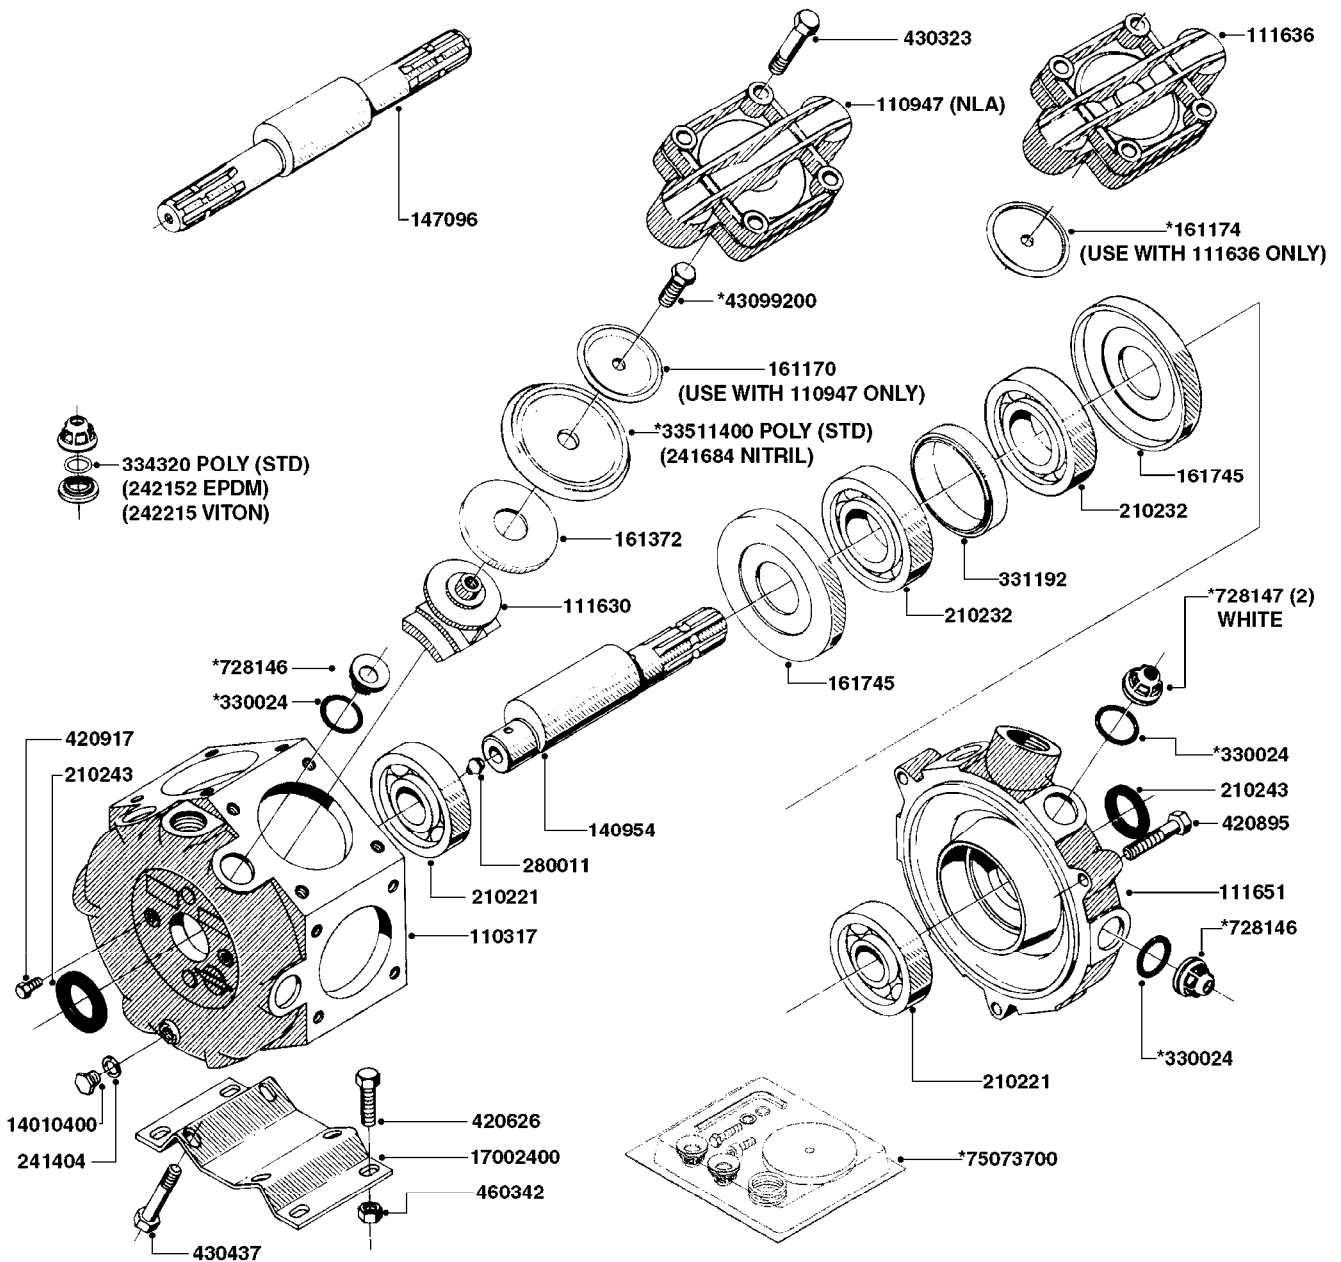

REPLACED BY 364 PUMPS
SEE PAGE A0280

A0250

PUMP - 361 W/MOUNTING BASE
A0250-HIN, 17:03:16

Page 1
Date 04.11.2017 13:10

parts-n°	order qty	description
110317	1	PUMP CASING MODEL 360/361 PNTD
110947	1	VALVE COVER MDL 361 (PAINTED)
111630	1	CONNECTING ROD 363/364-10 PUMP
111636	1	VALVE COVER 363 HEAVY DUTY
111651	1	CASTING F.363 1.5" PUMP(FRONT)
140954	1	CRANK SHAFT MODEL 360/361
147096	1	CRANK SHAFT 361/9.5 THROUGH
161170	1	DIAPH UPPER DISC, 321/361/363
161174	1	DIAPHRAGM DISC SS 361/363/364 PUMP
161372	1	DIAPHRAGM BACKING DISC,320-361
161745	1	METAL SPACER F.363/463
210221	1	BEARING BALL 6407
210232	1	BEARING BALL 6310
210243	1	SEAL OIL 35 X 47 X 7
241404	1	DOWTY SEAL 1/4"
241684	1	DEICER PARTS: DIAPHRAGM MODEL 361 NITRIL
242152	1	O-RING D18.2X3 EPDM
242215	1	O-RING D18X3 VITON
280011	1	GREASE NIPPLE 1/8' SAE H TR
330024	1	O-RING D41,1/D34.5 X 3,5
331192	1	SPACER, MODEL 361/363
334320	1	O-RING D18X3 POLYURETHANE
420626	1	BOLT HEX 8.8 DEL M10X20 FT
420895	1	BOLT HEX 8.8 RAW M10X60
420917	1	BOLT HEX 8.8 RAW M8X12 FT
430323	1	BOLT HEX 8.8 DEL M12X60
430437	1	BOLT HEX 8.8 RAW M12X65
460342	1	NUT HEX M10 DEL DIN934
728146	1	VALVE FOR 361(726890/707932)
728147	1	VALVE FOR 361 WHITE WITH HOLE
14010400	1	PLUG 1/4" BSP
17002400	1	FOOT F. 36X PUMP, RED
33511400	1	DIAPHRAGM PUMP 361/361/363/364 PUR
43099200	1	BOLT HEX SS M12 X 30 DIN933 A4
75073700	1	PUMP KIT 361/363 "06"