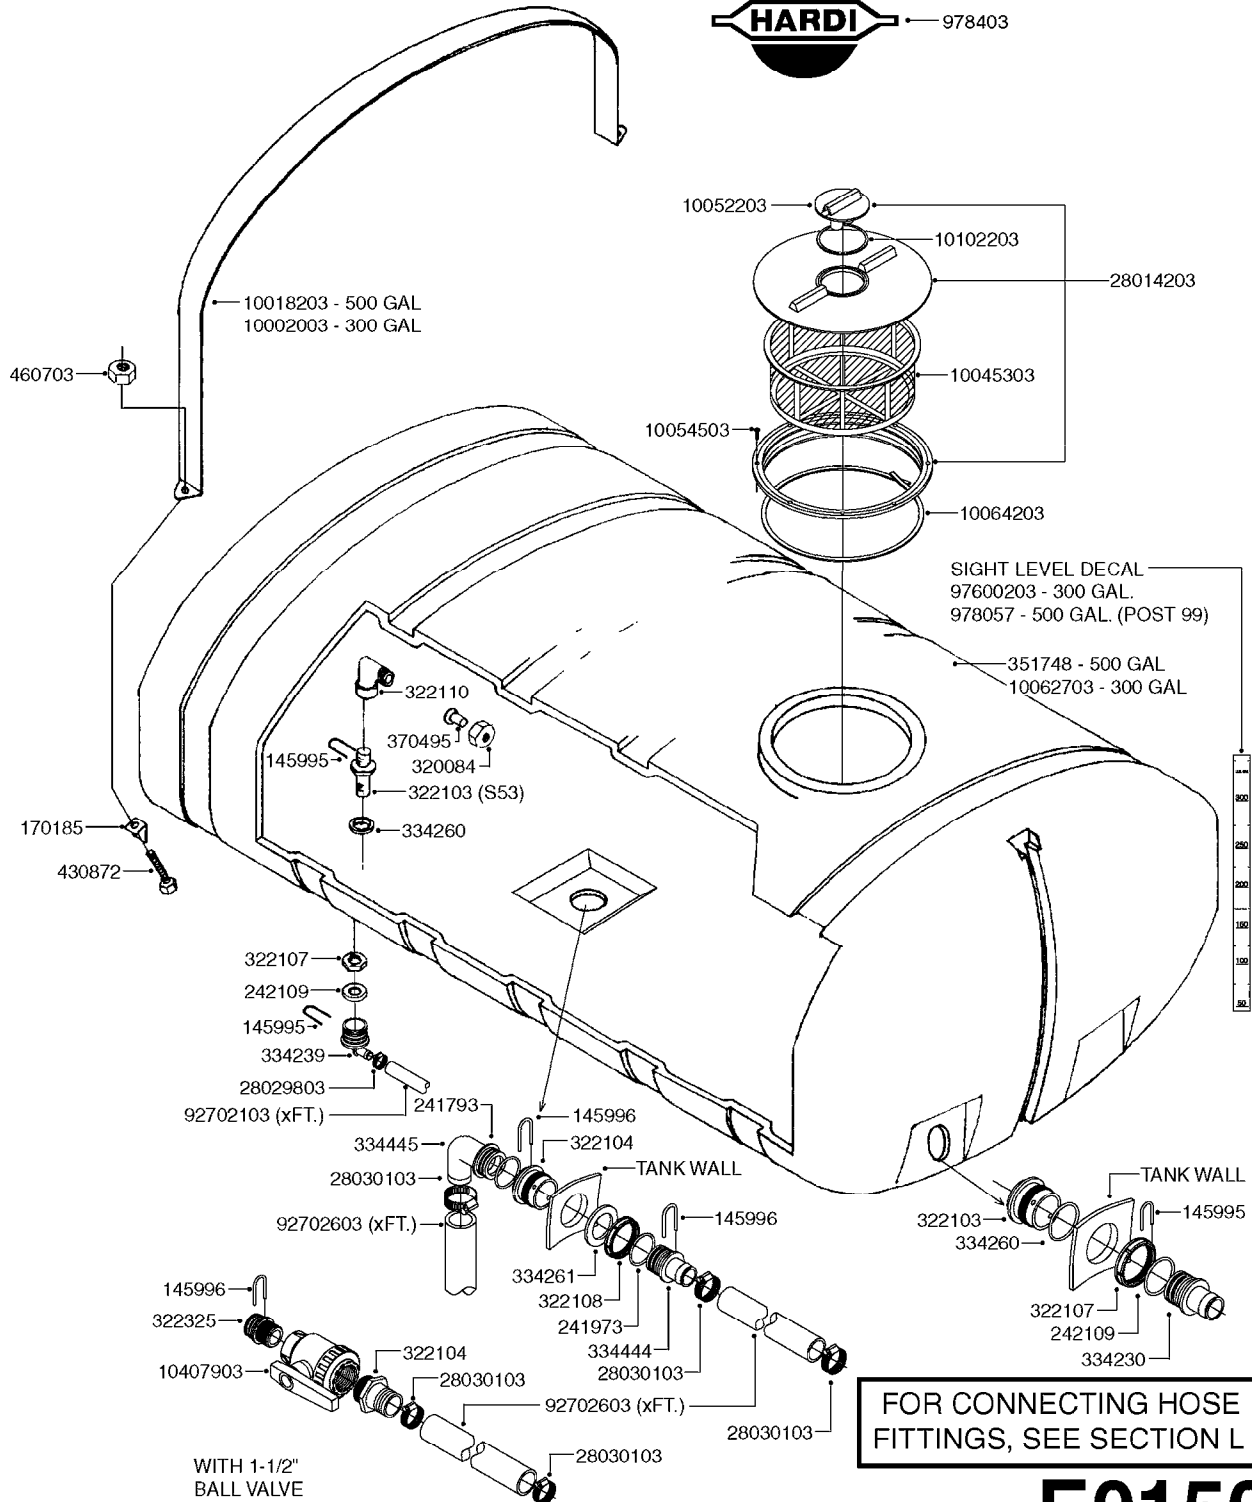

# D1110

NOZZLE TUBES & HOLDER-PLASTIC  
D1110-HIN, 01:01:16

Page 1

Date 04.11.2017 13:11

parts-n°	order qty	description
321484	1	BUSHING THREADED F.NOZZ.TUBE
322114	1	NUT PLASTIC F.NOZZ.H
322116	1	BOLT PLASTIC F.NOZZ.H.
334874	1	NOZZLE HOLDER - TOP HALF
612872	1	NOZZLE TUBE 2 HOLE L-24"/50CM
612883	1	NOZZLE TUBE 3 HOLE L-44"/50CM
612894	1	NOZZLE TUBE 4 HOLE L-64"/50CM
612905	1	NOZZLE TUBE 5 HOLE L-83.5"/50C
613767	1	NOZZLE TUBE 1 HOLE L-13.875"
614610	1	NOZZLE TUBE 2 HOLE L-24"/SP20"
614611	1	NOZZLE TUBE 3 HOLE L-44"/SP20"
614612	1	NOZZLE TUBE 4 HOLE L-64"/SP20"
614613	1	NOZZLE TUBE 5 HOLE L-83.5"/20"
614638	1	NOZZLE TUBE 1 HOLE L-4.125"
614647	1	NOZZLE TUBE L=600mm NO HOLES
614648	1	NOZZLE TUBE L=1100mm NO HOLES
614649	1	NOZZLE TUBE L=1600mm NO HOLES
614650	1	NOZZLE TUBE L=2100mm NO HOLES
615468	1	NOZZLE TUBE MARKED 1" 24"
615469	1	NOZZLE TUBE MARKED 1" 44"
615470	1	NOZZLE TUBE MARKED 1" 54"
615471	1	NOZZLE TUBE MARKED 1" 64"
615472	1	NOZZLE TUBE MARKED 1" 74"
615473	1	NOZZLE TUBE MARKED 1" 92"
741685	1	NOZZLE HOLDER COMPLETE/5 PCS
741688	1	NOZZLE HOLDER COMPLETE/10PCS
741730	1	CLAMP,NZLE BKT BAG OF 5 50X30
741733	1	CLAMP,NZLE BKT BAG OF 10 50X30
741734	1	CLAMP,NZLE BKT BAG OF 5 50X50
741737	1	CLAMP,NZLE BKT BAG OF 10 50X50
741738	1	CLAMP,NZLE BKT BAG OF 5 80X60
741741	1	CLAMP,NZLE BKT BAG OF 10 80x60
741778	1	CLAMP,NZL BKT BAG OF 10 100x60
16110803	1	NOZZLE BRACKET VAR SPACINGS
33487300	1	NOZZLE HOLDER - BOTTOM HALF