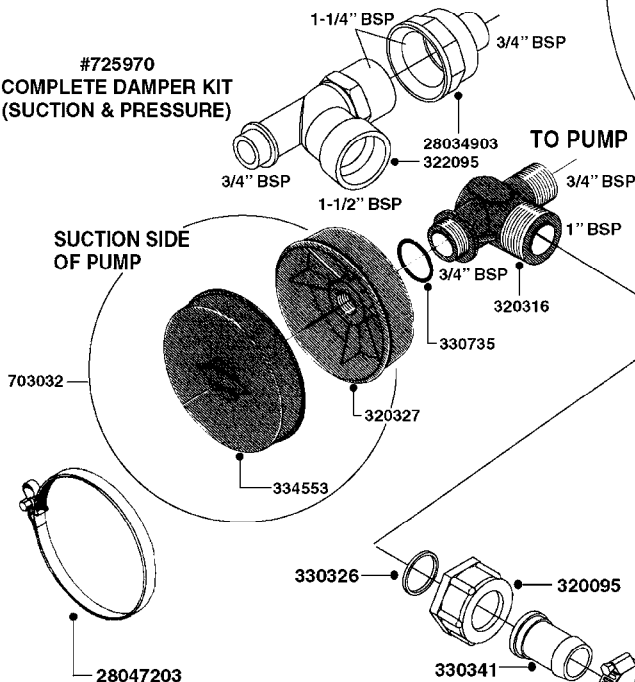

**#725970
COMPLETE DAMPER KIT
(SUCTION & PRESSURE)**