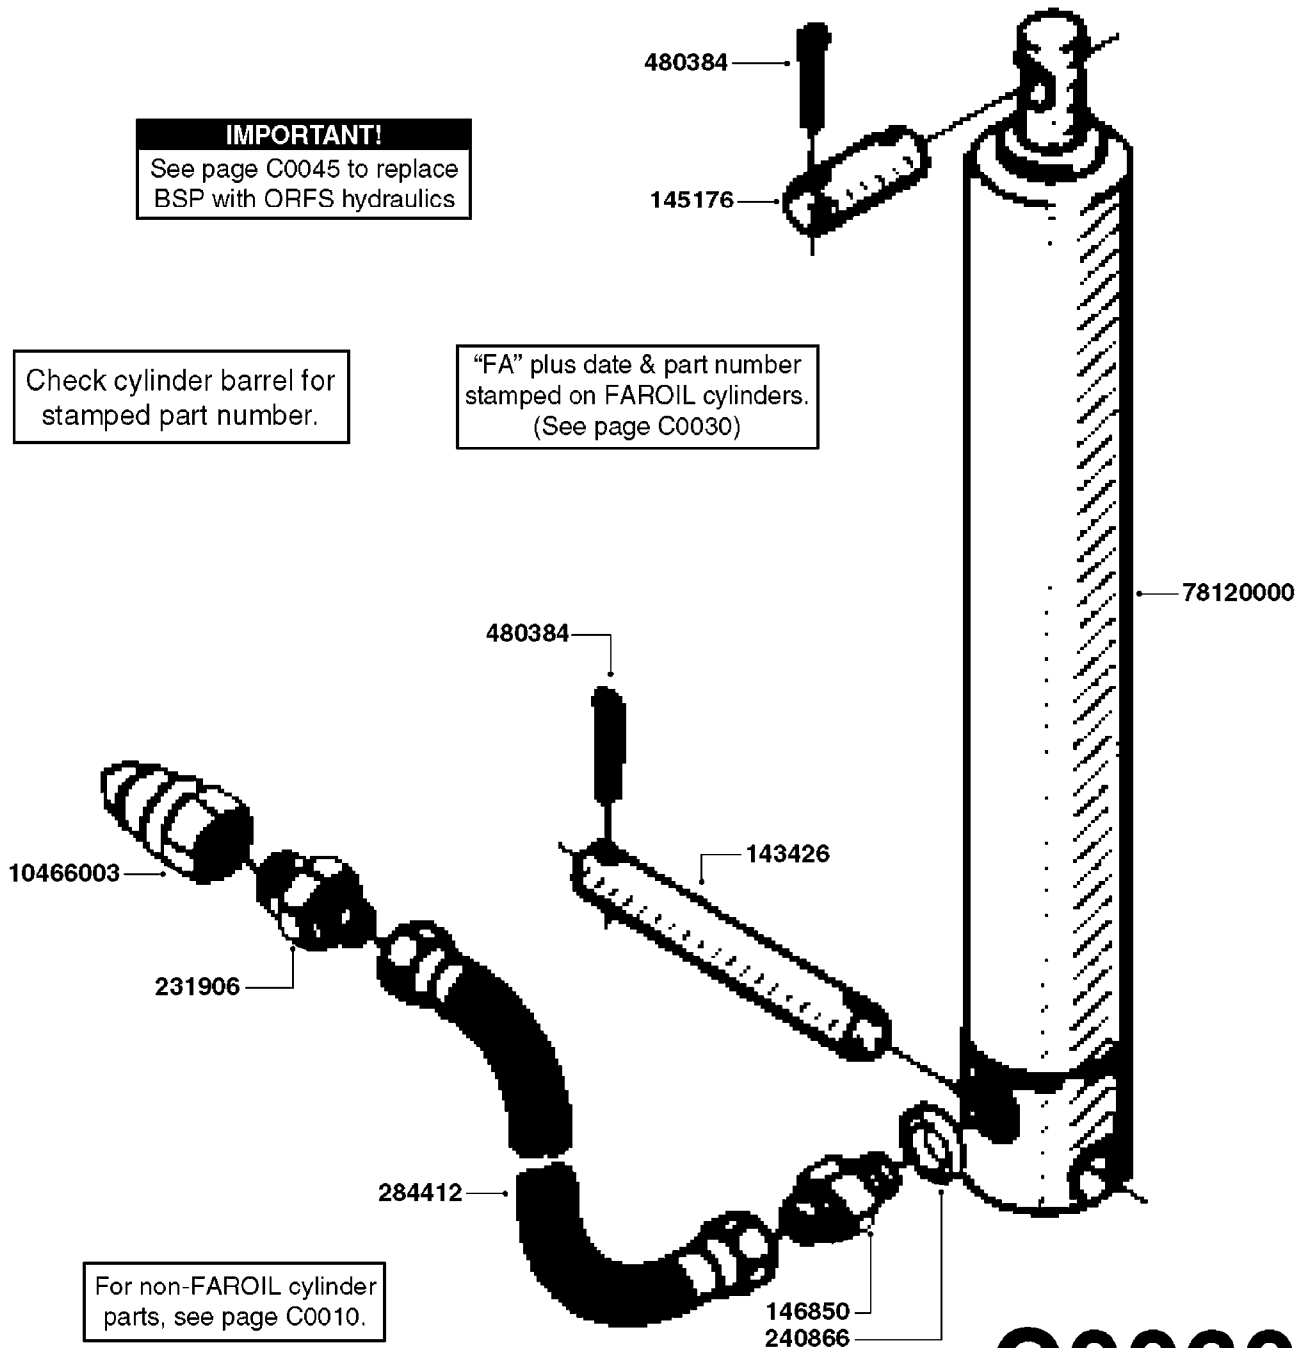

IMPORTANT!

See page C0045 to replace
BSP with ORFS hydraulics

Check cylinder barrel for
stamped part number.

"FA" plus date & part number
stamped on FAROIL cylinders.
(See page C0030)

HYDRAULICS-MB BOOM LIFT CYLNR
C0060-HIN, 23:03:16

Page 1

Date 04.11.2017 13:11

parts-n°	order qty	description
143426	1	PIN 20x160mm F/HYD/CYL.
145176	1	PIN D19.8 X 60
146850	1	HEX NIPPLE 3/8"x3/8" - 1.8mm
231906	1	HEX NIPPLE 3/8"BSP X 1/2"NPT
240866	1	DOWTYSEAL 3/8"
284412	1	HOSE HY 3/8" X 315" STR+STR
480384	1	PIN COTTER 3/16 x 1-1/2"
10466003	1	COUPLER PIONEER 8010-04 1/2NPT
78120000	1	CYL.TELESCOPING Ø50/40/25_1100