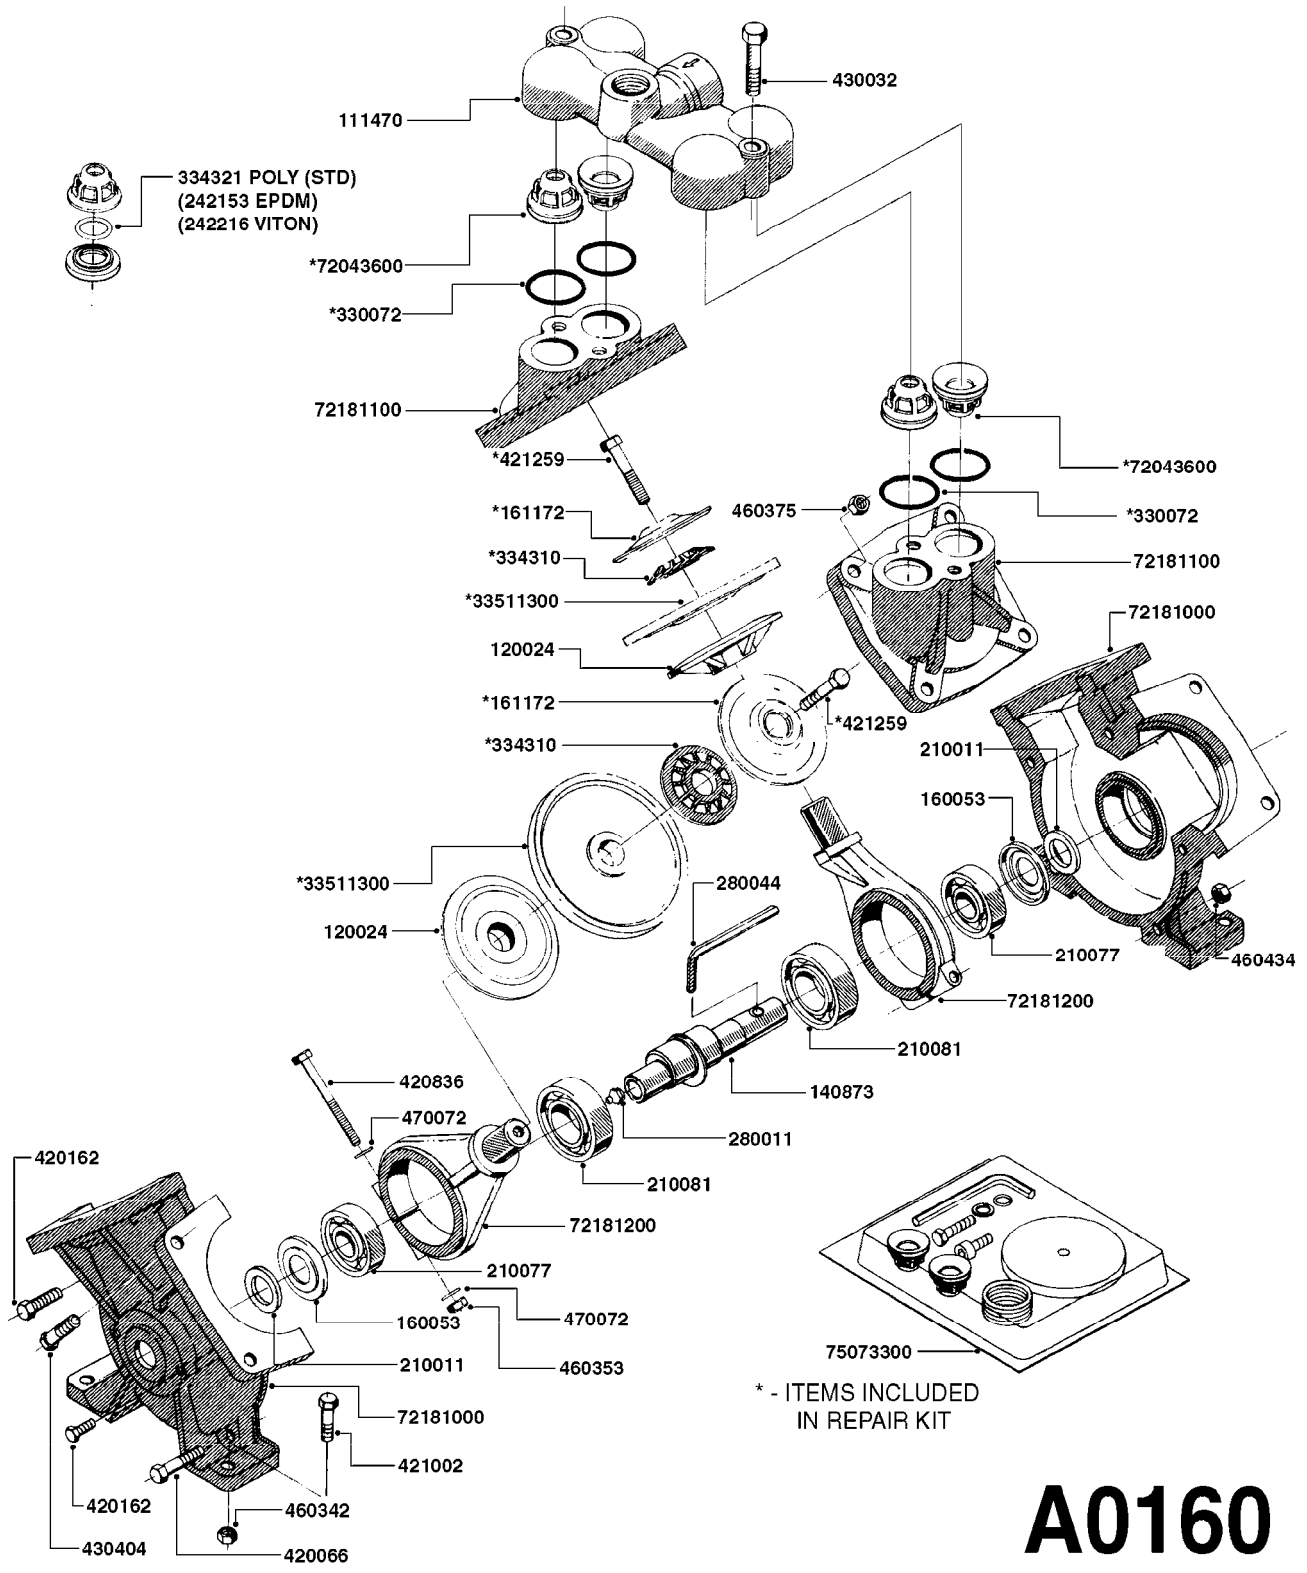

A0160

PUMP - 1202 W/MOUNTING BASE
A0160-HIN, 01:01:16

Page 1
Date 04.11.2017 13:10

parts-n°	order qty	description
111470	1	VALVE CHAMBER 1202
120024	1	DIAPHRAGM BACK DISC 1200-1300
140873	1	CRANK SHAFT MODEL 1202-9MM
160053	1	DUST PLATE
161172	1	DIAPHRAGM DISC F. 1203/1303
210011	1	SEAL FELT D39/23 X 4
210077	1	BEARING BALL 6305
210081	1	BEARING BALL 6307
242153	1	O-RING D26X4 EPDM
242216	1	O-RING VITON F/1202/1302/462
280011	1	GREASE NIPPLE 1/8' SAE H TR
280044	1	KEY HEXAGON W6 3/16'
330072	1	O-RING D53.5/D45.5X4
334310	1	NYLON WASHER 1202/1302/462
334321	1	O-RING POLY. 34.0x26.0x4.0
420066	1	BOLT HEX 8.8 DEL 3/8"X50MM
420162	1	BOLT HEX 8.8 DEL 3/8"x15MM
420836	1	BOLT HEX 8.8 RAW M8X85
421002	1	BOLT HEX 8.8 DEL M10X30 FT DIN933
421259	1	BOLT HEX UNC7/16"x2.25" 18-8SS
430032	1	BOLT HEX 8.8 RAW 1/2'X55MM
430404	1	BOLT HEX 8.8 DEL M12X50
460342	1	NUT HEX M10 DEL DIN934
460353	1	NUT HEX M8 BLACK
460375	1	NUT HEX M12 BLACK
460434	1	NUT HEX 3/8' NC BLACK
470072	1	WASHER D15/D8X.5 LOCK
33511300	1	DIAPHRAGM 1202-1303 POLY 2006
72043600	1	VALVE FOR 462/463
72181000	1	HOUSING, PUMP, 1203 RED
72181100	1	DIAPHRAGM COVER 1203/1303+BLTS
72181200	1	CONNECTING ROD FOR 1203 W/M12
75073300	1	PUMP KIT 1200/1202 "06"