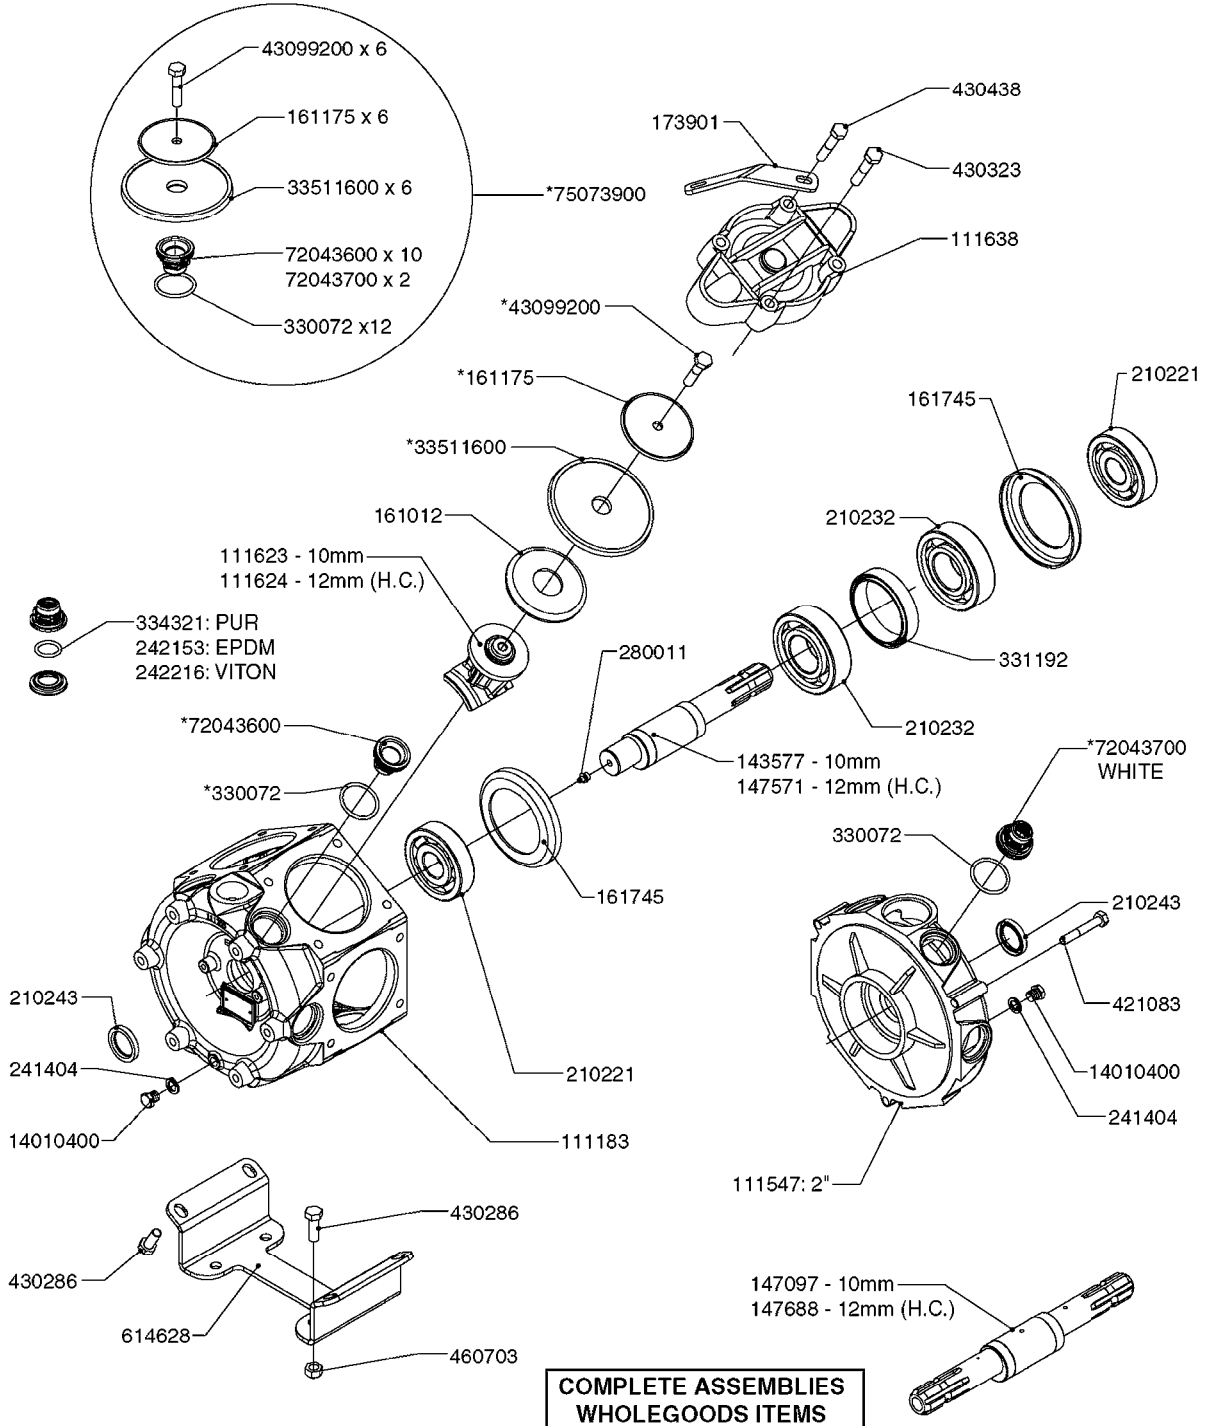

PUMP REPAIR KIT

**COMPLETE ASSEMBLIES
WHOLEGOODS ITEMS**

COMPLETE PUMPS

- 821587 - 463/10 2" W/THROUGH SHAFT (540 RPM)
- 82166300 - 463/12 2" (540 RPM H.C. INLINE PORTS)
- 463/12 2" (540 RPM H.C. OFFSET PORTS) REPLACED BY 82168700 (PAGE A0350)

A0330

PUMP - 463 W/ MOUNTING BASE
A0330-HIN, 01:01:16

Page 1
Date 04.11.2017 13:10

parts-n°	order qty	description
111183	1	PUMP CASTING 460-463 (PAINTED)
111547	1	PUMP FRONT 460-463-2' (PAINT)
111623	1	CONNECTING ROD 463/10MM
111624	1	CONNECTING ROD 463/12MM
111638	1	VALVE COVER 463 HC+1000 VERS.
143577	1	CRANK SHAFT F.363/462/463-10mm
147097	1	CRANK SHAFT 363-463/10 THROUGH
147571	1	CRANK SHAFT F.463-12mm
147688	1	CRANK SHAFT 462/12 THROUGH
161012	1	DIAPHRAGM BACKING DISC F. 463
161175	1	DIAPHRAGM DISC 463/464 PUMP
161745	1	METAL SPACER F.363/463
173901	1	LIFT STRAP F.PUMP 463
210221	1	BEARING BALL 6407
210232	1	BEARING BALL 6310
210243	1	SEAL OIL 35 X 47 X 7
241404	1	DOWTY SEAL 1/4"
242153	1	O-RING D26X4 EPDM
242216	1	O-RING VITON F/1202/1302/462
280011	1	GREASE NIPPLE 1/8' SAE H TR
330072	1	O-RING D53.5/D45.5X4
331192	1	SPACER, MODEL 361/363
334321	1	O-RING POLY. 34.0x26.0x4.0
421083	1	BOLT HEX 8.8 DEL M10X65
430286	1	BOLT HEX 8.8 DEL M12X30 FT
430323	1	BOLT HEX 8.8 DEL M12X60
430438	1	BOLT HEX 8.8 DEL M12X65
460703	1	NUT HEX M12X1.75 LOCK DIN985A2 SS
614628	1	FOOT F. 46X PUMP, RED
821587	1	PUMP 463/10 THROUGH SHAFT TWNF
14010400	1	PLUG 1/4" BSP
33511600	1	DIAPHRAGM PUMP 463/464 PUMP PUR
43099200	1	BOLT HEX SS M12 X 30 DIN933 A4
72043600	1	VALVE FOR 462/463
72043700	1	VALVE FOR 462/463 W.VENT HOLE
75073900	1	PUMP KIT 460/463 "06"
82166300	1	PUMP 464-12-MED-2-540
82168700	1	PUMP 464-12 540 OFFSET PORTS