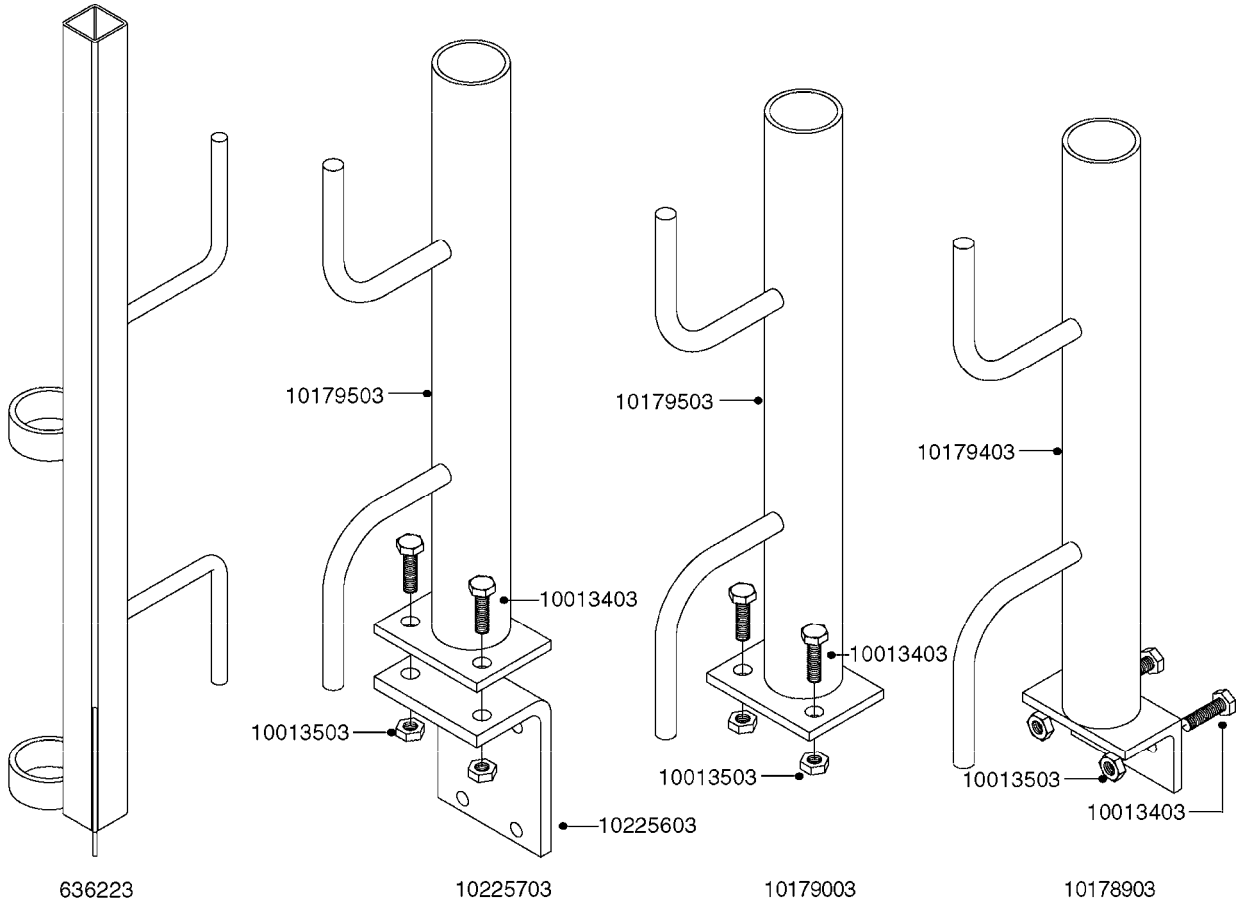

HOSE WRAPS  
K0520-HIN, 01:01:16

Page 1  
Date 04.11.2017 13:11

parts-n°	order qty	description
241965	1	O-RING 12.1 X 1.6
242007	1	O-RING D9.1X1.6
281551	1	BALL VALVE 1/2"
320084	1	FITT.DK NUT 1/2" BSP
330212	1	O-RING D19/D14X2.4 F.1/2"NUT
330326	1	O-RING D30/D24X2 F.1"NUT
330687	1	FITT.DK HB 1/2" F. 1/2" NUT
334190	1	FITT.DK HB 1/2' F. PISTOL 60S
334531	1	CLAMP HOSE PLASTIC 3/4"
636223	1	POST 12 VOLT TR30
712471	1	AGITATION VALVE ASSY. ON/OFF
843196	1	GUN, MODEL 60S
843197	1	HANDGUN KIT TYPE 60 LONG
10013403	1	BOLT HEX 3/8-16X1 1/4 HCS Z5
10013503	1	NUT HEX NC 3/8"
10178903	1	WRAP HOSE SIDE MOUNT PLATE
10179003	1	WRAP HOSE BOTTOM PLATE MOUNT
10179403	1	WRAP WELDMENT FOR HI101789
10179503	1	WRAP WELDMENT FOR HI101790
10225603	1	BKT.FOR HOSE WRAP MOUNT NL NK
10225703	1	WRAP HOSE BDL.BOTTOM PLATE
92702103	1	HOSE R X1/2" X300PSI WP X0012"