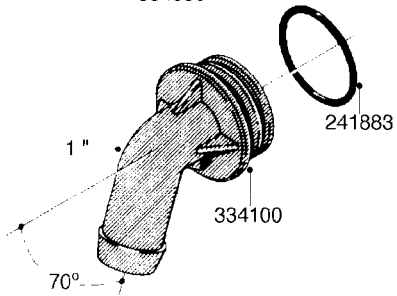

**L0080**

FITTINGS - S-53  
L0080-HIN, 12:09:17

Page 1

Date 04.11.2017 13:11

Pos.	parts-n°	order qty	description
1	145995	1	FITT.DK S-53 FORK
2	241973	1	O-RING Ø3 X 44,2 70 SHORES NITRIL NITRIL (BLACK)
2	242353	1	O-RING D44.2X3.0 VITON F.S-67 VITON (BROWN)
3	242109	1	O-RING D32.2x3.0 NITRIL (BLACK)
3	242354	1	O-RING D32.2X3.0 VITON F.S-53 VITON (BROWN)
4	322103	1	FITT.DK S-53 BULKHEAD
5	322107	1	FITT.DK S-53 BULKHEAD NUT
6	322110	1	FITT.DK S-53 ELB. 1/2" BSP
7	322352	1	FITT.DK S-53 TEE
8	334229	1	FITT.DK S-53 STR.3/4"
9	334260	1	GASKET F. S-53 BULKHEAD
10	334564	1	FITT.DK S-67 TO S-53 ADAPTER
11	391100	1	FITT.DK S-53THREAD INS.1/2"BSP
12	726463	1	FITT.DK S53 BULKHEAD W/GASKET
13	726552	1	FIT.DK S-53X90 1/2" BSP,O-RING
14	726556	1	FITT.DK S-53 HB 1/2" W/O-RING
15	726558	1	FITT.DK S53 STR. 3/4" W.ORING
16	726559	1	FITT DK. S-53 HB 1" W/O-RING
17	726568	1	FITT.DK.S-53 HB 1/2"90 W/ORING
18	726570	1	FITT.DK S-53 ELB.3/4" W.ORING
19	726571	1	FITT.DK S-53 ELB.1", W ORING
20	726578	1	FITT.DK S53 PLUG WITH O-RING
21	728561	1	REDUCER S67M - S53F + O-RING