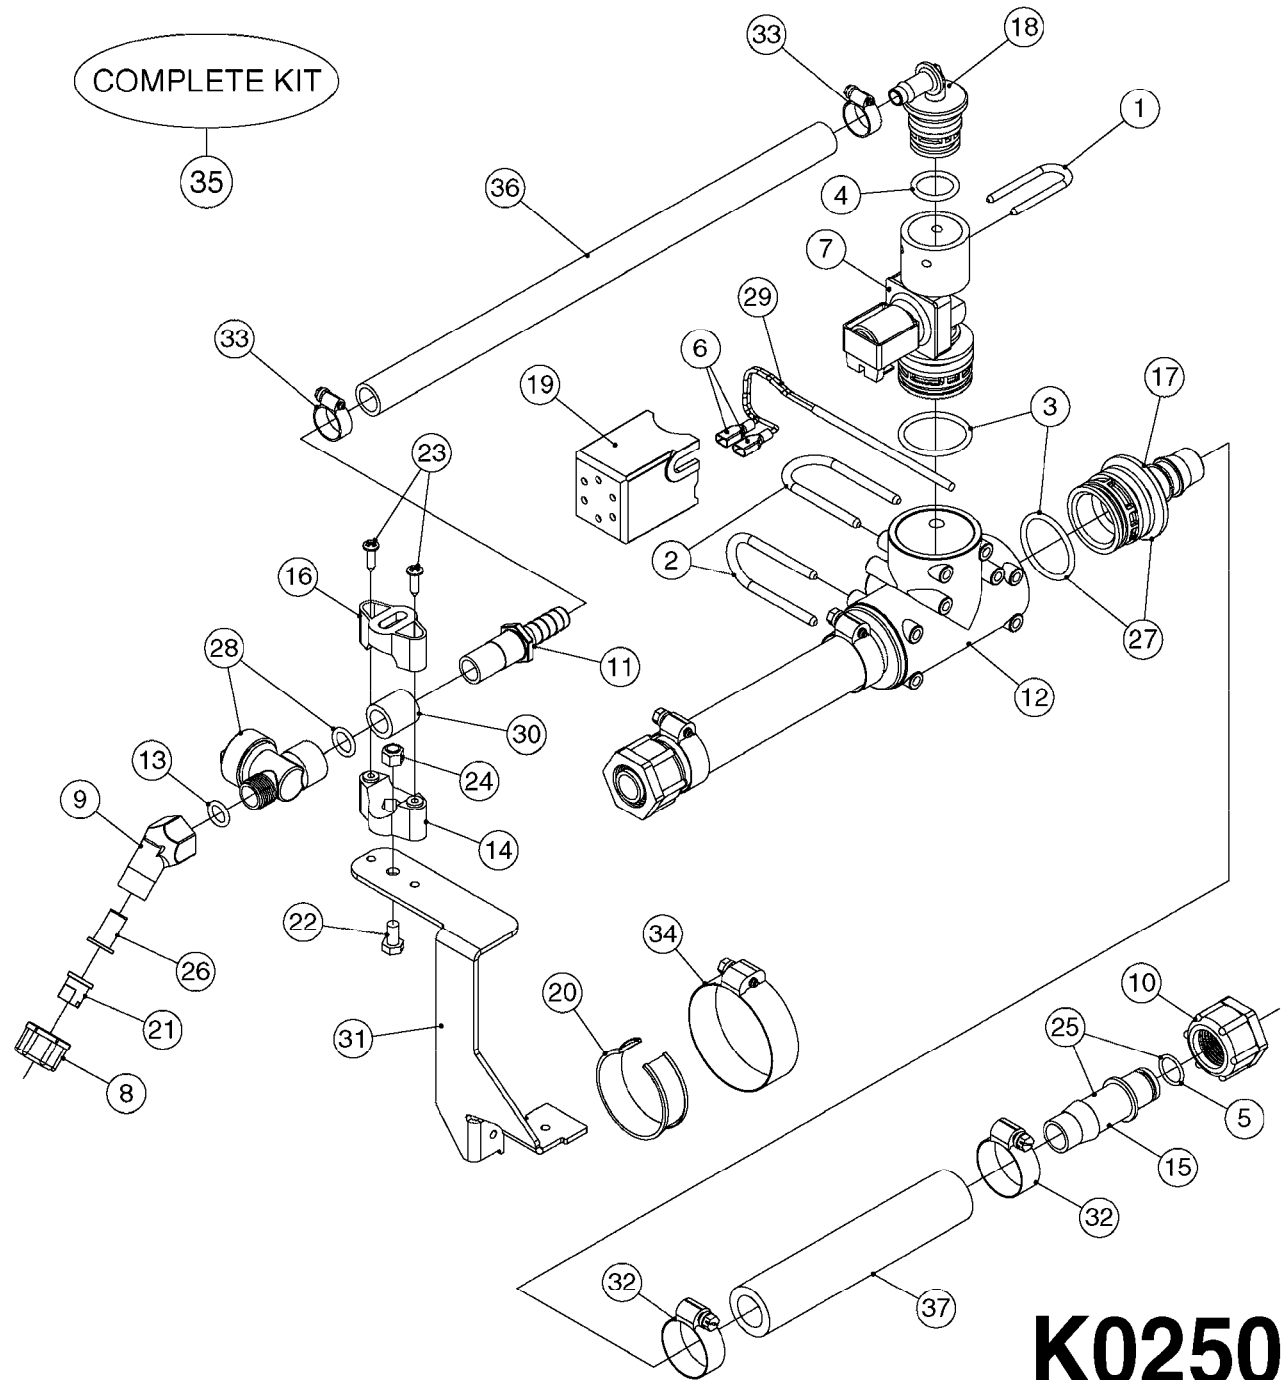

K0250

ELECTRIC END NOZZLE KIT '09
K0250-HIN, 01:01:16

Page 1
Date 04.11.2017 13:11

Pos.	parts-n°	order qty	description
1	145994	1	FITT.DK S-40 FORK
2	145995	1	FITT.DK S-53 FORK
3	242354	1	O-RING D32.2X3.0 VITON F.S-53
4	242355	1	O-RING D19.2X3.0 VITON F.S-40
5	242594	1	O-RING D14 X 1.78 SCH.70-EPDM
6	261539	1	SPADE F.ELEC CONNEX BLUE INSUL
7	262104	1	VALVE, SOLENOID, S53/S40
8	320187	1	FITT.DK CAP 3/8" BSP BLACK
9	320191	1	FITT.DK ELB 3/8' BSP 45 DEGREE
10	320283	1	FITT.DK NUT 3/4"BSP
11	320891	1	FITT.DK HB 3/8'- 3/8' BSP
12	322352	1	FITT.DK S-53 TEE
13	330013	1	O-RING D15/D10X2.5 F.3/8"NUT
14	333012	1	NOZZLE HOLD. UPPER PART
15	334044	1	FITT.DK HB 3/4' F. 3/4' CAP
16	334220	1	YOKE, UPPER NOZZLE BODY
17	334229	1	FITT.DK S-53 STR.3/4"
18	334237	1	FITT.DK S-40 ELB.3/8"
19	334965	1	COVER FOR S53 SOLENOID VALVE
20	341291	1	RUBBER HOSE CLAMP COVER 130MM
21	370392	1	NOZZLE END FAN 1850-G 300
22	410546	1	SCREW HEX M6X12 A2 SS DIN933
23	440665	1	SCREW M4.2X16 STAINLESS
24	460261	1	NUT HEX M6X1.00 LOCK DIN985 A2 SS
25	724621	1	FITT.DK HB 3/4"ASSY F.3/4" NUT
26	725042	1	SCREEN 80 MESH W.GASKET, RED
27	726558	1	FITT.DK S53 STR. 3/4" W.ORING
28	729610	1	NOZZLE ASSY. NON DRIP 3/8 THRD
29	983087	1	ELEC. CABLE 2 WIRE X 0.75MM
30	10631003	1	HOSE R X CLEAR BRAID.X 1/2 12"
31	16110803	1	NOZZLE BRACKET VAR SPACINGS
32	28029903	1	CLAMP HOSE GEAR P3/4"-S1" 6712
33	28044903	1	CLAMP HOSE GEAR P3/8" 6706
34	28047003	1	CLAMP HOSE GEAR 30 X 50 6732
35	82613203	1	ELECTRIC END NOZZLE KIT 2009
36	92701703	1	HOSE R X3/8" X300PSI WP X0012"
37	92703203	1	HOSE R X3/4" X300PSI WP X0012"