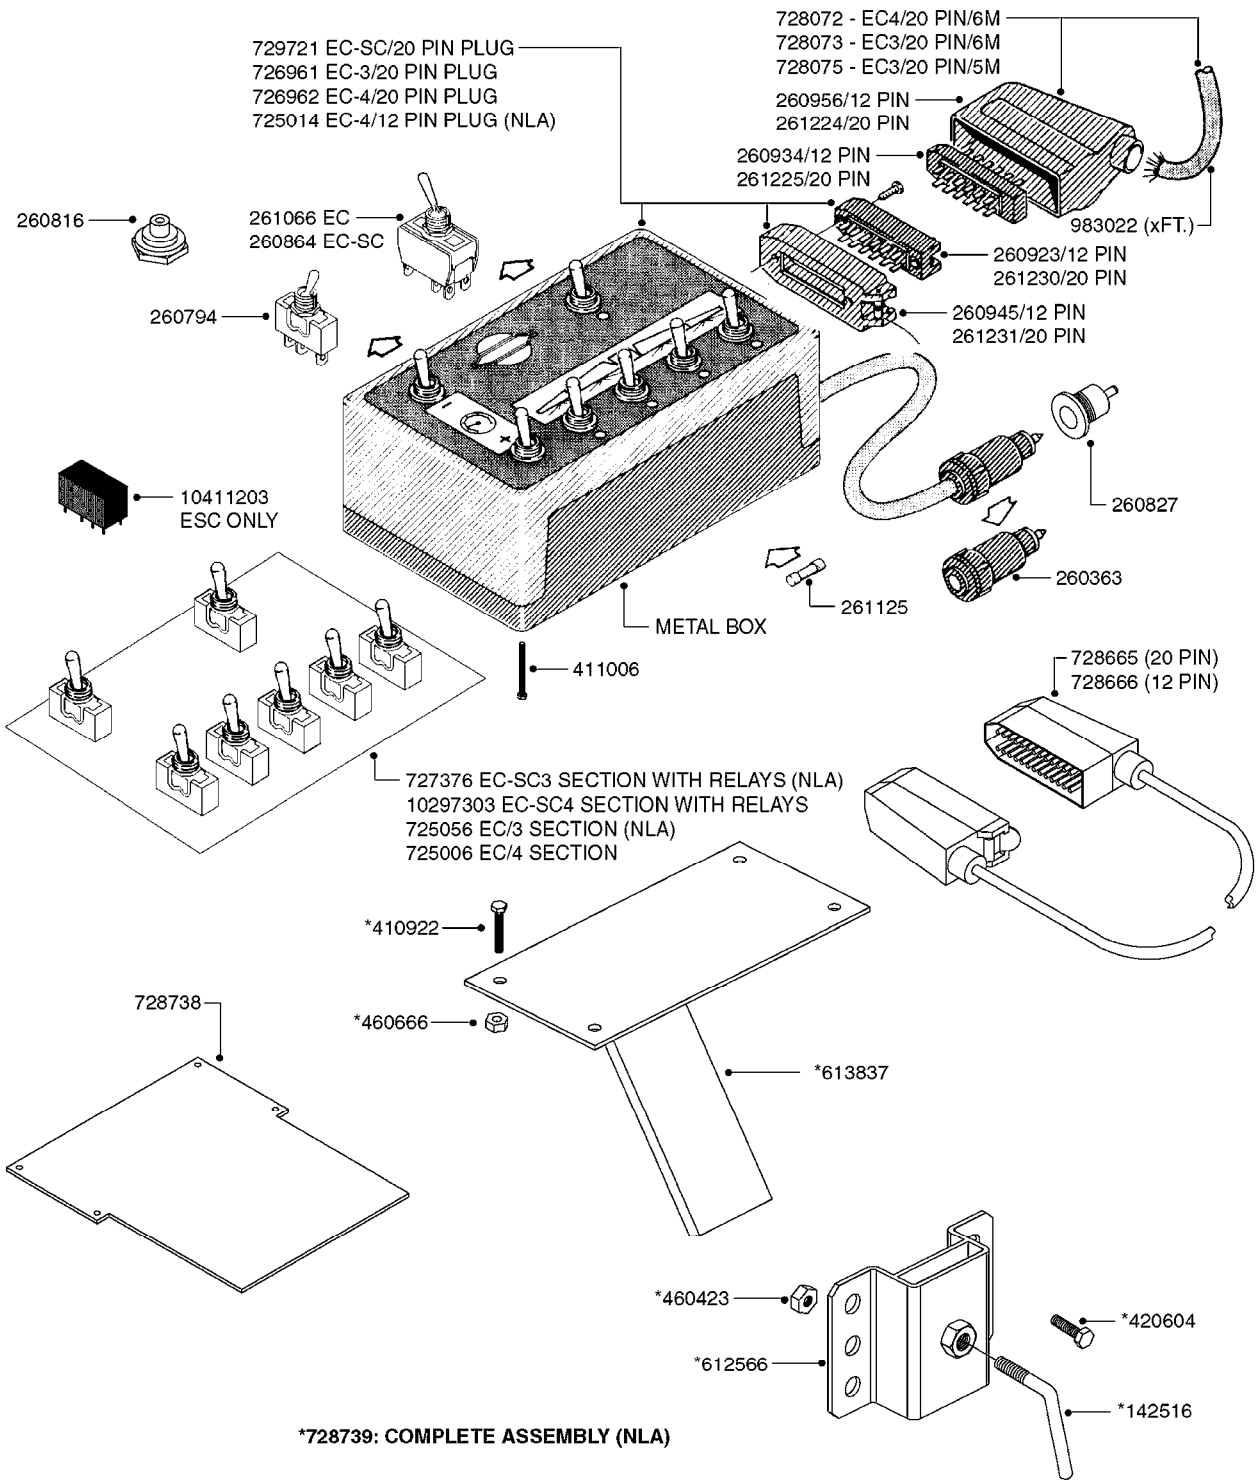

*728739: COMPLETE ASSEMBLY (NLA)

COMPLETE ASSEMBLIES
WHOLEGOODS ITEMS

B0390

CONTROL BOX F/EC+EC-SC
B0390-HIN, 01:01:16

Page 1
Date 04.11.2017 13:10

parts-n°	order qty	description
142516	1	SCREW SET M10 BENT F. LOCKING
260363	1	PLUG 2 POLE 12V
260794	1	SWITCH F.PRESS ADJ.EC CONTROL
260816	1	CAP W/RUBBER BOOT F.EC SWITCH
260827	1	PLUG F.EC ATTACHMENTS
260864	1	SWITCH F.HY BOOM CONTROL BOX
260923	1	PLUG INSERT 12 POLE FEMALE
260934	1	PLUG INSERT 12 POLE MALE
260945	1	PLUG HOUSE 12 POLE FEMALE
260956	1	PLUG HOUSE 12 POL.MALE
261066	1	SWITCH 2 POLE
261125	1	FUSE 5 X 20 500mA
261224	1	PLUG HOUSING F/20 POLE MALE
261225	1	PLUG INSERT 20 POLE MALE
261230	1	PLUG INSERT 20 POLE FEMALE
261231	1	PLUG HOUSING 20 POLE FEMALE
410922	1	CYL.SKR 8.8 DEL M4X20 RST
411006	1	SCREW M4X40 SLOTTED
420604	1	BOLT HEX 8.8 DEL M10X25 FT DIN933
460423	1	NUT HEX M10X1.50 LOCK DIN985A2 SS
460666	1	NUT HEX M4
612566	1	MOUNT BRACKET F.FAN CABLE ASSY
613837	1	MOUNT PLATE FOR EC CONTROL BOX
725006	1	CIRCUIT BOARD 4 VALVE
725014	1	CONTROL BOX EC 4 SEC./12 PIN
725056	1	PRINTED CIRC.W SW 3WAY 726961
726961	1	CONTROL BOX EC 3 SEC./20 PIN
726962	1	CONTROL BOX EC 4 SEC./20 PIN
727376	1	CIRCUIT BOARD F.ESC 3 BANK
728072	1	CABLE,20-PIN,6M EC/4
728073	1	CABLE,20-PIN,6M, EC/3
728075	1	CABLE F.CONTROL BOX 5M EC/3
728665	1	CABLE EXT.-QUICK ATTACH 20 PIN
728666	1	CABLE-QUICK ATTACH 12 PIN
728738	1	DOUB.CONT.BOX & OR F/M PLATE
728739	1	IN CAB CONTROL MOUNT KIT
729721	1	CONTROL BOX ESC3
983022	1	WIRE 12 x 0.5 x 2MM x 12"
10297303	1	CIRCUIT BOARD FOR T.M.S.
10411203	1	RELAY T-82