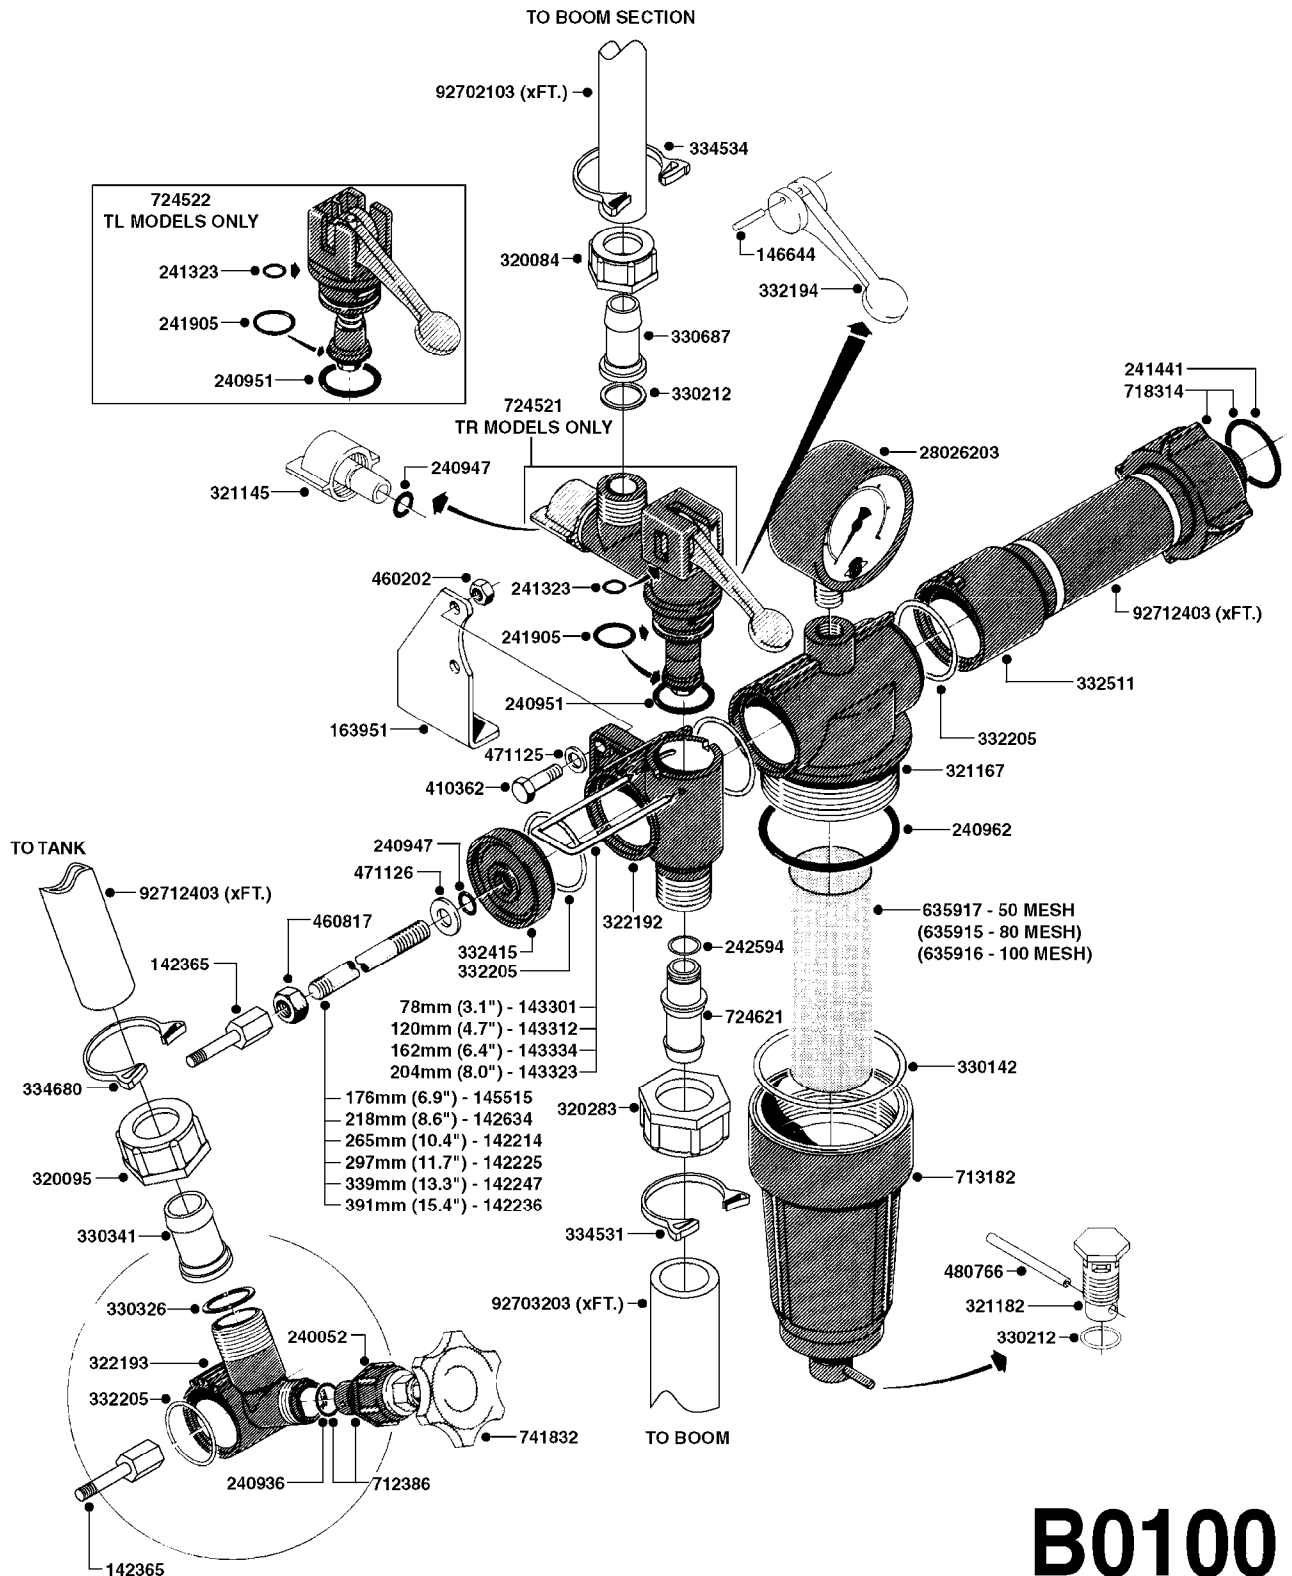

**B0090**

BK-180 MASTER VALVE-MAN.POST94  
B0090-HIN, 30:08:16

Page 1  
Date 04.11.2017 13:10

parts-n°	order qty	description
145272	1	INSERT F.AGIT.THUMBWHEEL BRASS
145305	1	NOZZLE F.OP.UNIT PUMP 462
146888	1	PIN 10 X 57MM STAINLESS
163737	1	WASHER D15.5/D10.5X1
163947	1	FITTING FOR BK 180
210501	1	BALL PLASTIC D25
240063	1	O-RING D14.1/9.3 X 2.4
240925	1	O-RING D49.5X3 NITRIL
241441	1	O-RING D29.3X3
242594	1	O-RING D14 X 1.78 SCH.70-EPDM
280766	1	SNAP-RING INNER 55X2 DIN 472
320095	1	FITT.DK NUT 1" BSP
320283	1	FITT.DK NUT 3/4"BSP
320821	1	FITT.DK NUT 1-1/2" BSP
321215	1	FITT.DK HOUSING F. AGITATION
321237	1	PRESSURE REGULATOR HOUSE BK180
322188	1	BOTTOM PIECE F.BALL EC
322191	1	HOUSING F.BALL (OPERATING UNIT)
330315	1	O-RING D18.4/D13X.6
330326	1	O-RING D30/D24X2 F.1"NUT
330341	1	FITT.DK HB 1" F. 1" NUT
331111	1	VALVE SEAT FOR 1/2" DISTRIBUT.
332382	1	VALVE CONE D25,7
332474	1	SEAT FOR OPERATING UNIT BALL
332485	1	SPRING GUIDE
332496	1	O-RING D58/54X2
332927	1	PLUG F. NOZZLE TUBE 3/4'
333292	1	FITT.DK HB 1"O'RING F.1-1/2"
333314	1	NOZZ.RESTRICTOR 600 BLUE
333325	1	NOZZ.RESTRICTOR 1202 RED
333336	1	NOZZ.RESTRICTOR 1302 WHITE
333351	1	NOZZ.RESTRICTOR 361 BLACK
334004	1	WHEEL F.AGITATION W/O INSERT
334558	1	NUT HEX PLASTIC INSERT
440673	1	SCREW F.PLASTIC 5X12 SS
440677	1	SCREW F. PLASTIC 5X20 SS
460423	1	NUT HEX M10X1.50 LOCK DIN985A2 SS
480730	1	PIN ROLL 5X30 STAINLESS STEEL
709741	1	VALVE ASSY. 1/2" FLIP LEVER
712401	1	RELIEF VALVE ASSY. 12BAR
712412	1	RELIEF VALVE ASSY. 25BAR
712471	1	AGITATION VALVE ASSY. ON/OFF
718196	1	BALL VALVE HOUSING ASSEMBLY
723446	1	AGITATION VALVE ASSY. ADJUST.
724530	1	THUMB WHEEL FOR AGITATION
728027	1	BUSHING WITH SEAT
728093	1	HANDLE WITH BALL
28030003	1	CLAMP HOSE GEAR P1" 6716
92702403	1	HOSE PVC SUCT GRAY 1"
92712403	1	HOSE R X1" X300PSI WP X0012"