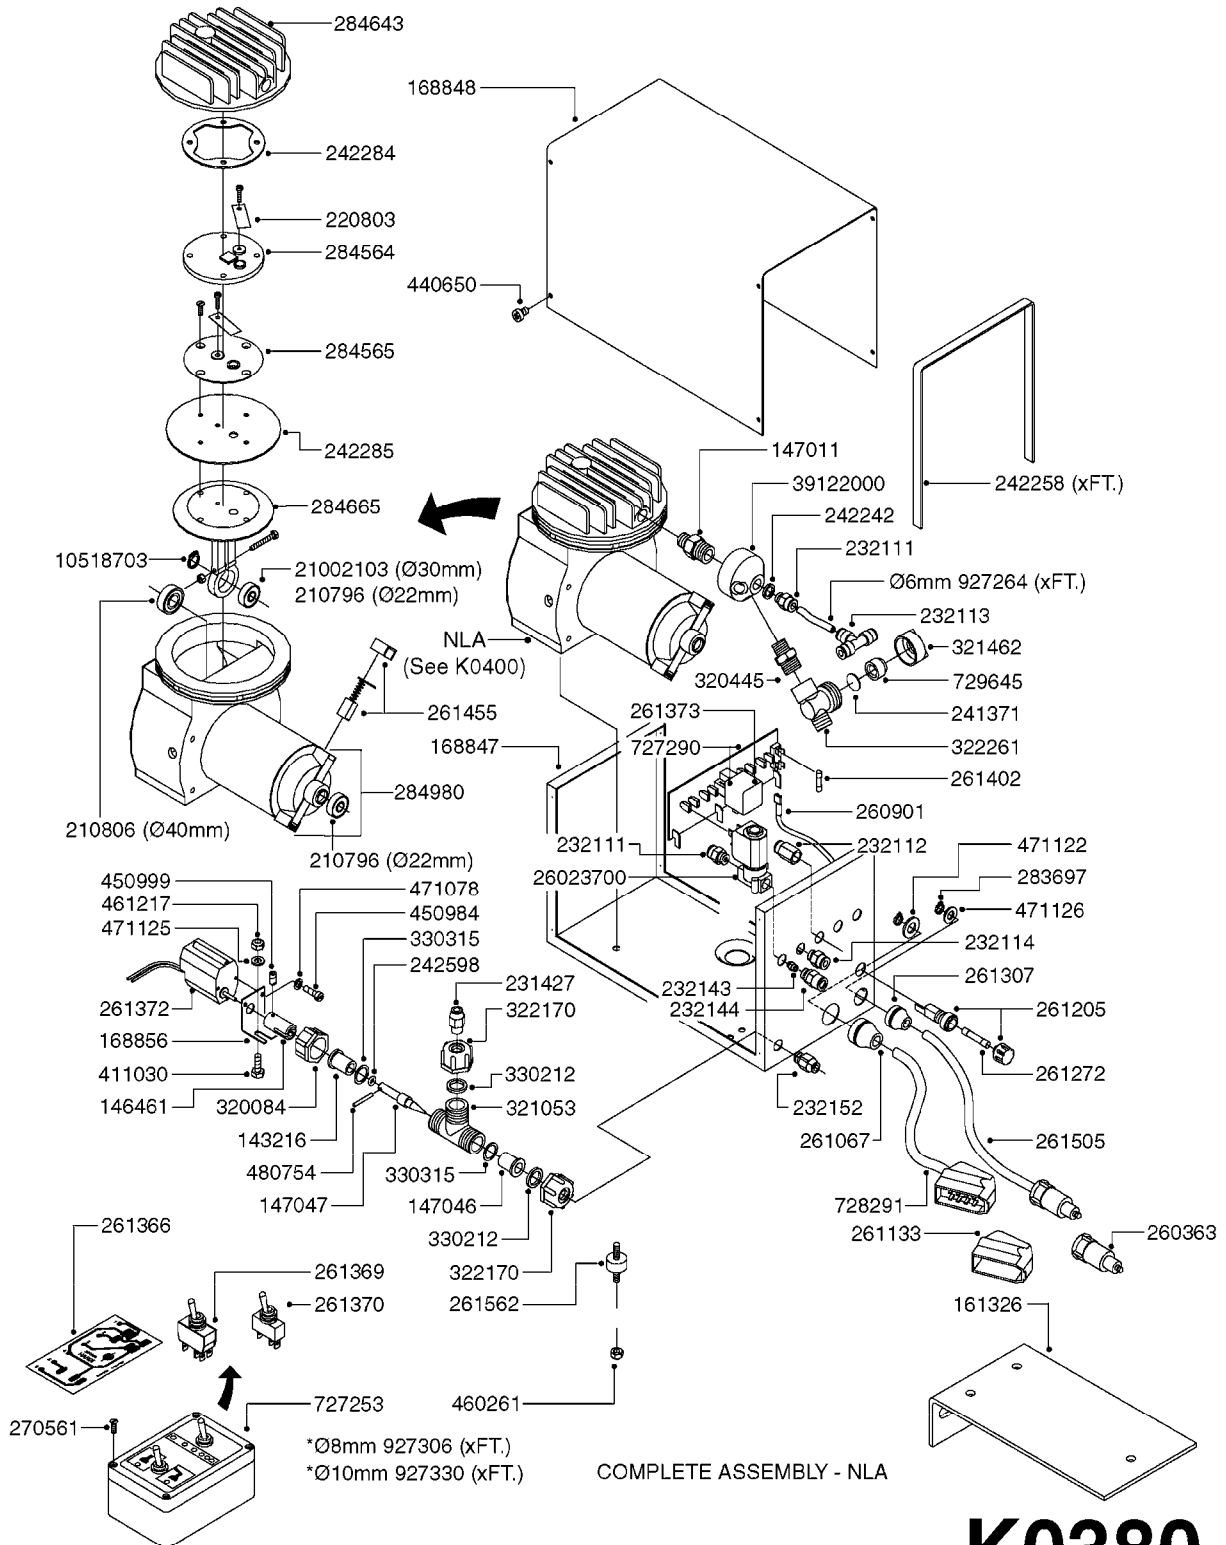

K0380

FOAM MARKER COMPRESSOR POST 94
K0380-HIN, 17:03:16

Page

1

Date

04.11.2017 13:11

parts-n°	order qty	description
143216	1	BUSHING THREAD F.FOAM MARKER
146461	1	COUPLER F.THROTTLE VALVE
147011	1	HEX NIPPLE 3/8'X1/4'BSP BRASS
147046	1	SEAT FOR THROTTLE VALVE
147047	1	SPINDLE FOR THROTTLE VALVE
161326	1	MOUNT BKT. F. FOAM COMP.BOX 98
168847	1	ENCLOSURE LOWER F.MARKER
168848	1	COVER F. FOAM MARKER
168856	1	MOUNT FOR GEAR MOTOR
210796	1	BEARING BALL D22/D8 X 7 608ZZ
210806	1	BEARING BALL D40/D17X12MM
220803	1	VALVE F. COMPRESSOR
231427	1	COUPLER 1/8'THREAD X6MM HOSE
232111	1	QUICK COUPLER 6MM X 1/8 EXT.
232112	1	QUICK COUPLER 6MM 1/8 INT.
232113	1	QUICK COUPLER 6MM T-PIECE
232114	1	COUPLER 1/8" THREADX8MM HOSE
232143	1	REDUCER 1/4'INT-1/8'EXT
232144	1	QUICK COUPLER 10MM X 1/4 EXT
232152	1	QUICK COUPLER 8MMX1/8 EXT.LONG
241371	1	DIAPHRAGM, NO-DRIP alt 241371
242242	1	O-RING F.AIR HOSE FITTING
242258	1	TRIM 3X10 SELF ADHESIVE 0012"
242284	1	HEAD GASKET F. COMPRESSOR
242285	1	DIAPHRAGM F. F/M COMP.
242598	1	O-RING D7.0 X 2.5 NITRIL
260363	1	PLUG 2 POLE 12V
260901	1	SPADE F.ELEC CONN.1.5MM BLUE
261067	1	GROMMET 10-14 GREY
261133	1	PLUG HOUSING F.8 POLE PLUG
261205	1	FUSE HOLDER
261272	1	FUSE 10A D6X32 MM
261307	1	GROMMET 7-10 BLACK
261366	1	CIRCUIT BOARD F.F/M CONTROL
261369	1	SWITCH 2 WAY 12V SPRING RETURN
261370	1	SWITCH 2 WAY 12V
261372	1	GEAR MOTOR BOSCH 13RPM
261373	1	RELAY 12V/30W
261402	1	FUSE 3.15A SLOW BURN
261455	1	BRUSH KIT-FOAM MARKER MOTOR
261505	1	CABLE 2X4MM L8000MM
261562	1	RUBBER DAMPER 2XM6X25
270561	1	SCREW W/SPRING ASSY. (QTY 1)
283697	1	TIESTRAP 200MM
284564	1	PLATE F.COMPRESSOR HEAD
284565	1	PLATE F.COMPRESSOR HEAD
284643	1	COMPRESSOR HEAD F.FOAM MARKER
284665	1	CONNECTING ROD F.COMPRESSOR
284980	1	FLANGE REAR F. F.M.COMPRESSOR
320084	1	FITT.DK NUT 1/2" BSP
320445	1	FITT.DK HN 1/4"X3/8" BSP
321053	1	FITT.DK TEE 1/2 X1/2 X1/2" BSP
321462	1	CAP F.NO-DRIP ASSY.
322170	1	FITT.DK NUT 1/2"x 1/8"F BSP
322261	1	HOUSING F.SAFETY VALVE 3/8"
330212	1	O-RING D19/D14X2.4 F.1/2"NUT
330315	1	O-RING D18.4/D13X.6
411030	1	BOLT HEX M5X10
440650	1	SCREW 3.5x13 STAINLESS
450984	1	BOLT HEX M2.5X8 SLOTTED
450999	1	SCREW SET M3X8