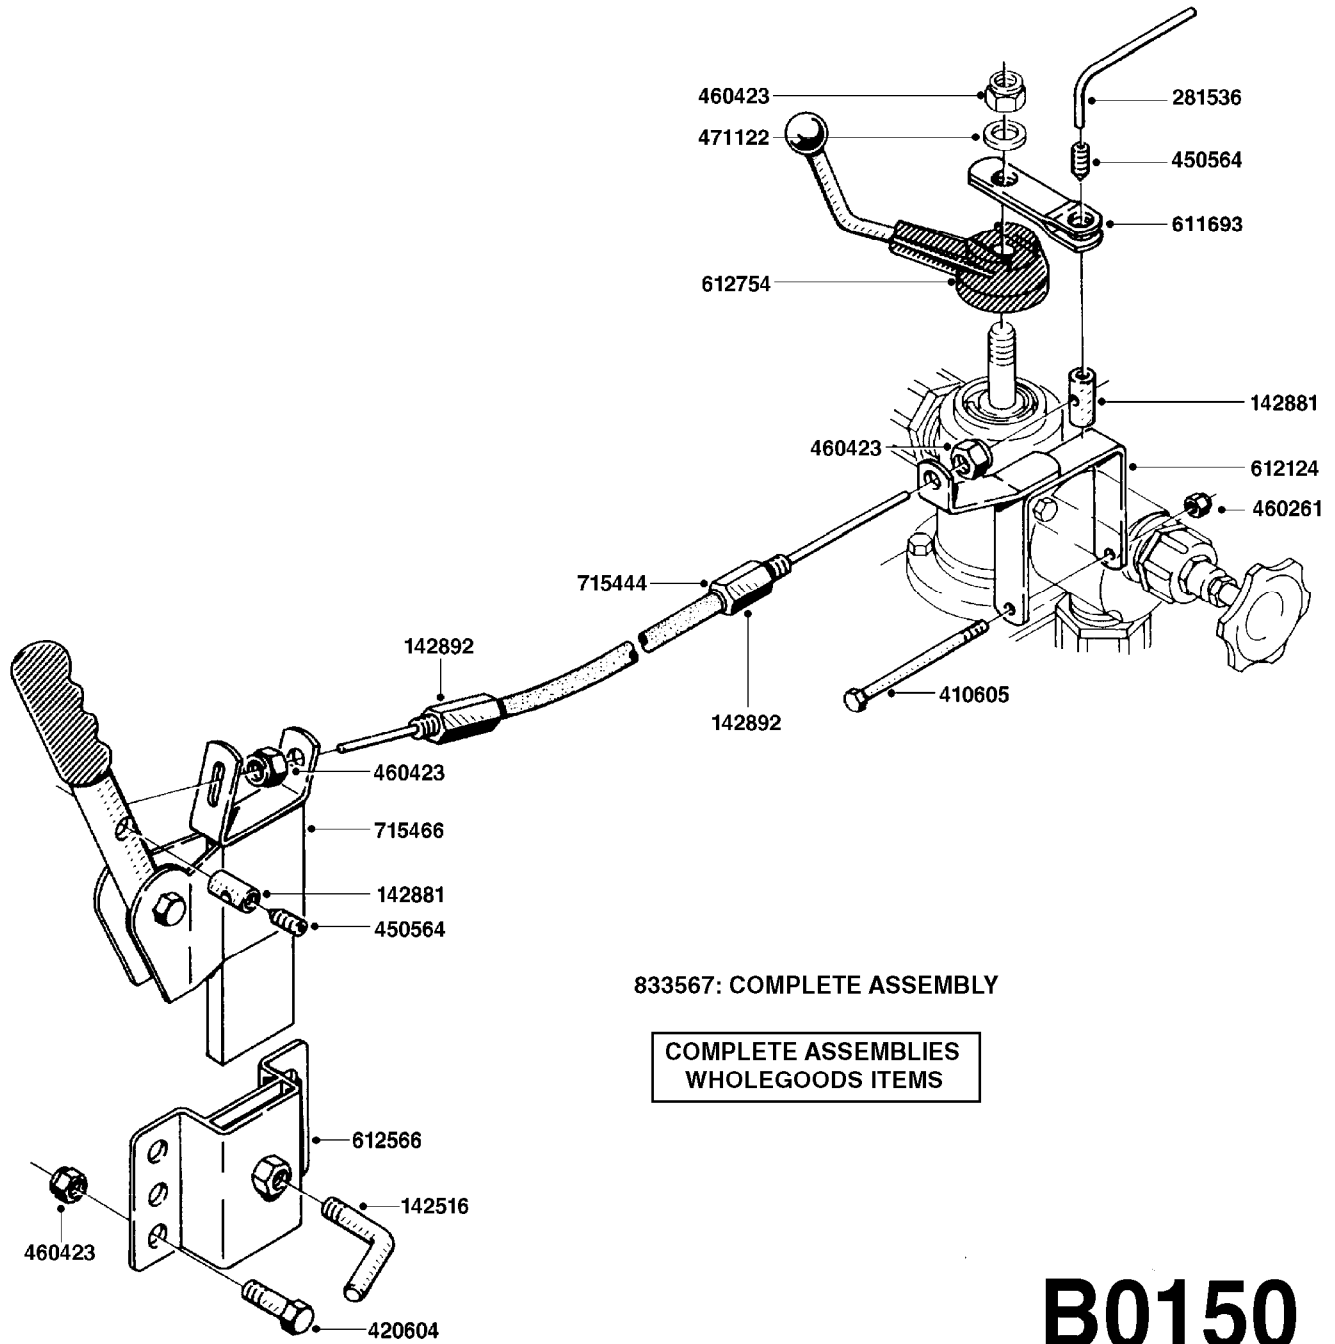

# B0150

BK-180 REMOTE CONTROL CABLE  
B0150-HIN, 01:01:16

Page 1

Date 04.11.2017 13:10

parts-n°	order qty	description
142516	1	SCREW SET M10 BENT F. LOCKING
142881	1	WIRE HOLDER FOR REMOTE CONTROL
142892	1	END NIPPLE F.REMOTE CABLE
281536	1	ALLEN WRENCH 3MM
410605	1	BOLT HEX 8.8 DEL M6X80
420604	1	BOLT HEX 8.8 DEL M10X25 FT DIN933
450564	1	SCREW M6X12 ALLEN
460261	1	NUT HEX M6X1.00 LOCK DIN985 A2 SS
460423	1	NUT HEX M10X1.50 LOCK DIN985A2 SS
471122	1	WASHER, M10, Ø20/10.5X 2.0, SS
611693	1	ARM FOR REMOTE CONTROL BK180
612124	1	BRACKET FOR OP.UNIT F REM.CTR
612566	1	MOUNT BRACKET F.FAN CABLE ASSY
612754	1	HANDLE FOR REMOTE CONTROL
715444	1	REMOTE CONTROL CABLE COMPLETE
715466	1	MOUNTING PLATE
833567	1	REMOTE CONTROL ON/OFF BK 180