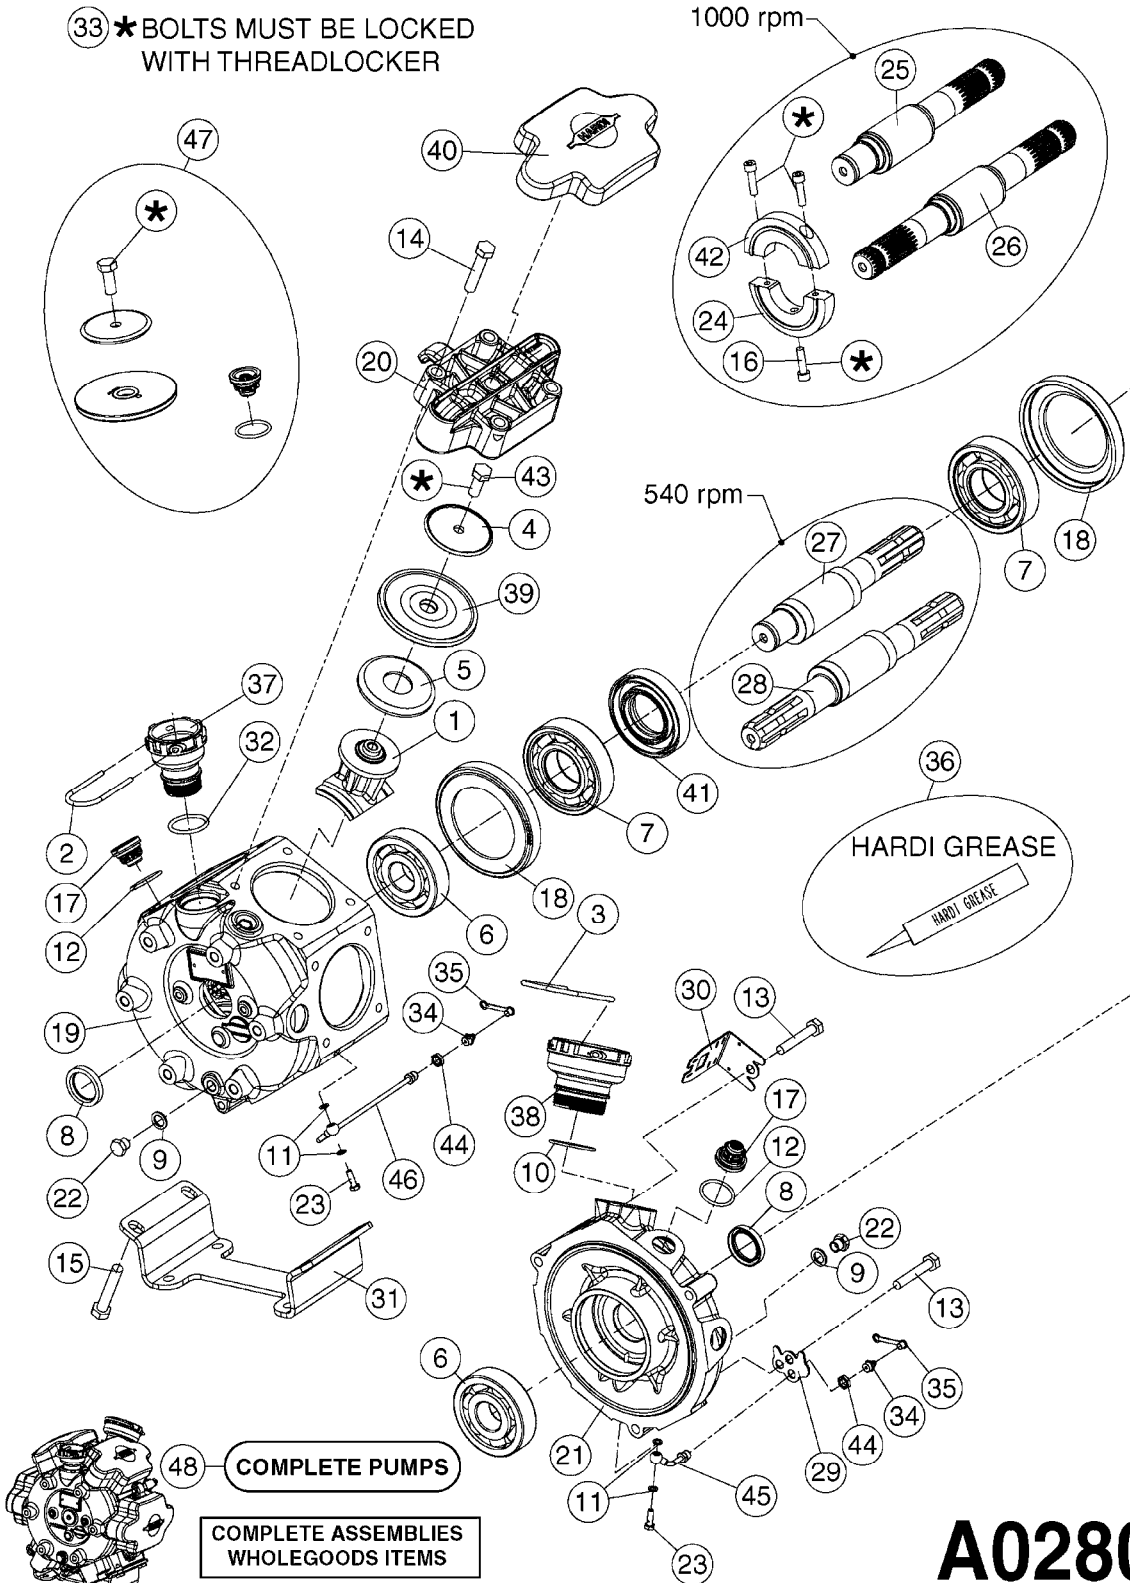

33 *BOLTS MUST BE LOCKED WITH THREADLOCKER

1000 rpm

540 rpm

HARDI GREASE

PUMP - 364 540/1000 RPM
A0280-HIN, 21:02:17

Page 1
Date 04.11.2017 13:10

Pos.	parts-n°	order qty	description
1	111622	1	CONNECTING ROD 463/5.5MM
1	111628	1	CONNECTING ROD 363/5.5 PUMP
1	111629	1	CONNECTING ROD 363/364-7 PUMP
1	111630	1	CONNECTING ROD 363/364-10 PUMP
2	145996	1	FITT.DK S-67 FORK
3	145997	1	FITT.DK S-93 FORK
4	161174	1	DIAPHRAGM DISC SS 361/363/364 PUMP
5	161372	1	DIAPHRAGM BACKING DISC,320-361
6	210221	1	BEARING BALL 6407
7	210232	1	BEARING BALL 6310
8	210243	1	SEAL OIL 35 X 47 X 7
9	241404	1	DOWTY SEAL 1/4"
10	242225	1	O-RING D45.0 X 4.0 RUBBER
11	242374	1	WASHER Ø10/Ø6X1 COPPER
12	330024	1	O-RING D41,1/D34.5 X 3,5
13	420895	1	BOLT HEX 8.8 RAW M10X60
14	430312	1	BOLT HEX 8.8 RAW M12X60
15	430437	1	BOLT HEX 8.8 RAW M12X65
16	450995	1	BOLT ALLEN M8X30 DIN 912 RAW
17	728146	1	VALVE FOR 361(726890/707932)
18	11171900	1	CONROD RING 364/464 MACHINED
19	11172000	1	PUMP HOUSE 364 MACHINED 5/4" BSP RED
20	11172800	1	VALVE COVER 363/364 MACHINED RED
21	11173200	1	FRONTPART 364, 1½" BSP RED
22	14010400	1	PLUG 1/4" BSP
23	14120400	1	BANJOBOLT M6 X 19
24	14120700	1	COUNTERWEIGHT 364/464-1000
25	14137300	1	CRANKSHAFT 364/464-5.5 1000
26	14137900	1	CRANKSHAFT 364/464-5.5 GG 1000
27	14137600	1	CRANKSHAFT 364/464-10
28	14138200	1	CRANKSHAFT 364/464-10 GG
29	16382900	1	GREASE NIPPLE PLATE, 364
30	16390600	1	BRACKET FOR RPM SENSOR
31	17002400	1	FOOT F. 36X PUMP, RED
32	24266600	1	O-RING D 38,0 X 4,0 70SH.NITR
33	28045503	1	LOCTITE 262 .5ML (.017oz.)
34	28163300	1	GREASE NIPPLE H1 M6X1 DIN 7412
35	28163400	1	CAP F. GREASENIPPLE YELLOW M6X1
36	28164600	1	HARDI PUMP GREASE S3 V550L 1
37	32242200	1	FITTING S67 5/4" KON. RG 2014
38	32242300	1	NIPPLE S93 1,5' KON.RG 2014
39	33511400	1	DIAPHRAGM PUMP 361/361/363/364 PUR
40	33524300	1	COVER PLASTIC 364 PUMP
41	33527200	1	GREASE SPLIT 364/464
42	39136200	1	HALFPART 364/464-1000
43	43099200	1	BOLT HEX SS M12 X 30 DIN933 A4
44	46134000	1	NUT HEX M10x1 H=2.3 NV=14 ELZIN
45	61096800	1	BANJOTUBE SHORT 364 COMPL.
46	61096900	1	BANJOTUBE LONG 364 COMPL.
47	75585900	1	PUMP KIT 364
48	82168100	1	PUMP 464-5.5 THROUGH SHAFT 1000RPM
48	82169500	1	PUMP 364-5.5-MED-1000
48	82169700	1	PUMP 364-5.5-MOD2-1000-OSP
48	82170000	1	PUMP 364-10-STD-540 FK
48	82170300	1	PUMP 364-10-MOD-540-GG THROUGH SHAFT
48	82170400	1	PUMP 364-10-MOD-540-OSP