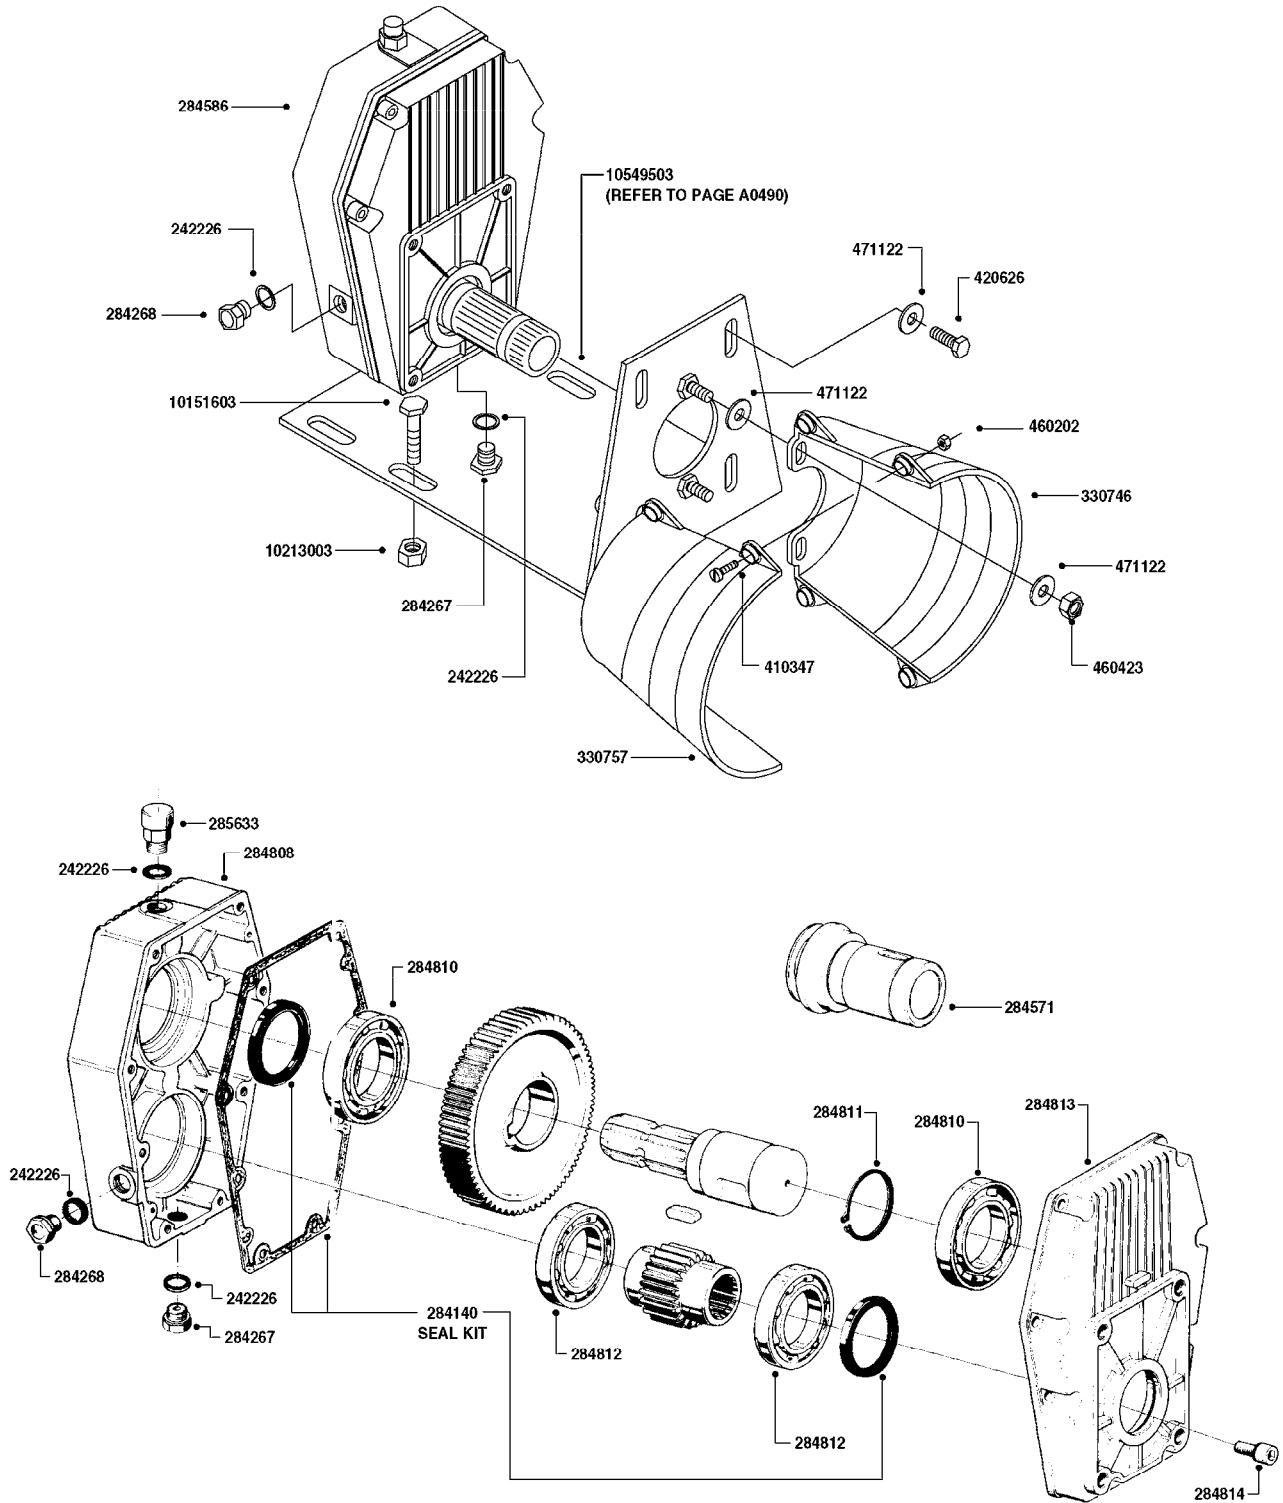

GEAR LUBE REQUIREMENT
SAE 90 GEAR LUBE
(FILL TO SIGHT GAUGE CENTER)

COMPLETE ASSEMBLIES
WHOLEGOODS ITEMS

A0480

GEAR DRIVE 1000RPM 361-3/460-3
A0480-HIN, 01:01:16

Page 1

Date 04.11.2017 13:10

parts-n°	order qty	description
242226	1	SEAL WASHER F.BOTTOM PLUG
284140	1	GASKET SET FOR GEAR ML52 1/3
284267	1	BOTTOM PLUG F. GEAR ML52
284268	1	LEVEL INDICATOR GEAR ML 52
284571	1	SHAFT F.ML52
284586	1	GEAR BOX 1000 RPM
284808	1	HOUSING F.ML52 GEARBOX
284810	1	BEARING INNER ML52 GEARBOX
284811	1	SNAP-RING OUTER 46X2
284812	1	BEARING OUTER ML52 GEARBOX
284813	1	ENDCOVER F.ML52 GEARBOX
284814	1	SCREW F.END COVER ML52 GEARBOX
285633	1	BOTTOM PLUG F.M7 GEAR
330746	1	GUARD PTO LOWER PART SHORT
330757	1	GUARD PTO UPPER PART SHORT
410347	1	SCREW M6X20 8.8
420626	1	BOLT HEX 8.8 DEL M10X20 FT
460202	1	NUT HEX M6
460423	1	NUT HEX M10X1.50 LOCK DIN985A2 SS
471122	1	WASHER, M10, Ø20/10.5X 2.0, SS
10151603	1	BOLT HEX 7/16 NC GR.2 01.50'
10213003	1	NUT HEX NC (NYLON LOCK) 7/16"
10549503	1	GEAR BOX KIT 1000 RPM LESS G/B