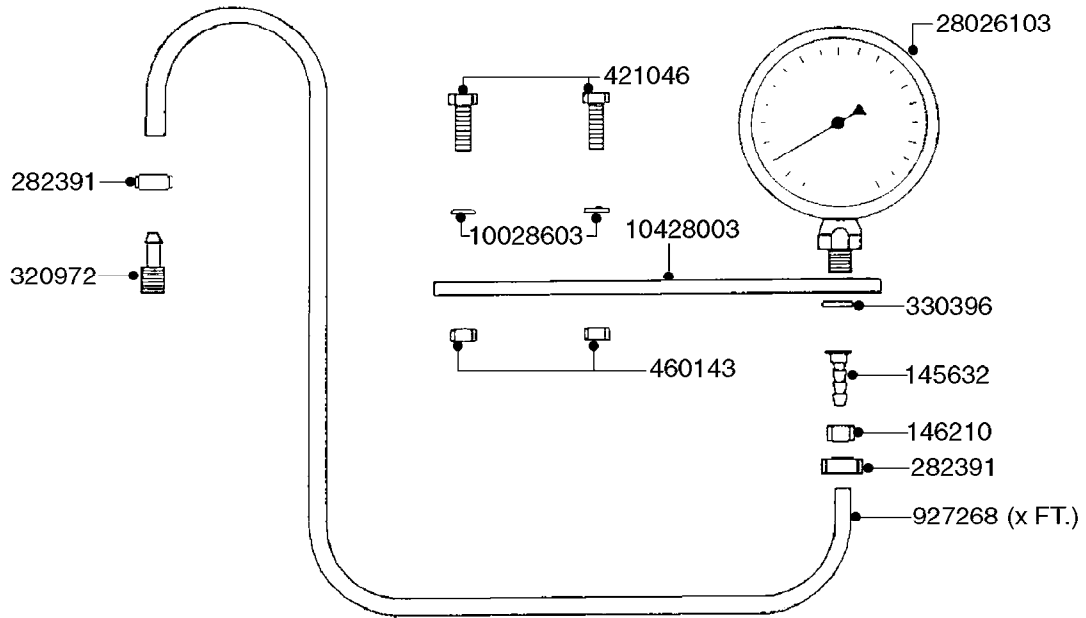

COMPLETE ASSEMBLIES
WHOLEGOODS ITEMS

70043903 - COMPLETE ASSEMBLY

K0680

REMOTE GAUGE-ESC SPRAYERS-4"
K0680-HIN, 01:01:16

Page 1

Date 04.11.2017 13:11

parts-n°	order qty	description
145632	1	FITT.DK HB 1/4' BRASS F.GUAGE
146210	1	NUT 1/4'BSP BRASS
282391	1	CLAMP HOSE CRIMP 5/16'
320972	1	FITT.DK HB 5/16'- 1/4' BSP
330396	1	O-RING D11.2/D6.6X3.2
421046	1	SCREW HEX M8X25/25 A2 SS DIN933
460143	1	NUT HEX M8X1.25 LOCK DIN985A2 SS
927268	1	HOSE R X PVC X 1/4 X 0012"
10028603	1	WASHER LOCK 5/16'
10428003	1	BKT. FOR ESC GAUGE KIT
28026103	1	GAUGE 200PSI/BR,4",1/4"BSP-BTM
70043903	1	*GAUGE KIT,4" OP UNIT INFEILD