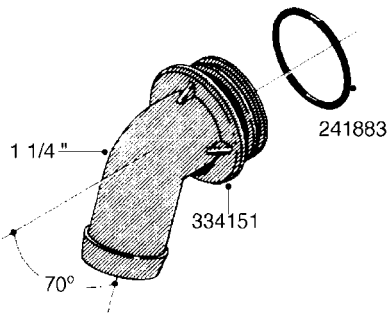

**L0080**

FITTINGS - S-53  
L0080-HIN, 12:09:17

Page 1

Date 04.11.2017 13:11

Pos.	parts-n°	order qty	description
1	145995	1	FITT.DK S-53 FORK
2	241973	1	O-RING Ø3 X 44,2 70 SHORES NITRIL NITRIL (BLACK)
2	242353	1	O-RING D44.2X3.0 VITON F.S-67 VITON (BROWN)
3	242109	1	O-RING D32.2x3.0 NITRIL (BLACK)
3	242354	1	O-RING D32.2X3.0 VITON F.S-53 VITON (BROWN)
4	322103	1	FITT.DK S-53 BULKHEAD
5	322107	1	FITT.DK S-53 BULKHEAD NUT
6	322110	1	FITT.DK S-53 ELB. 1/2" BSP
7	322352	1	FITT.DK S-53 TEE
8	334229	1	FITT.DK S-53 STR.3/4"
9	334260	1	GASKET F. S-53 BULKHEAD
10	334564	1	FITT.DK S-67 TO S-53 ADAPTER
11	391100	1	FITT.DK S-53THREAD INS.1/2"BSP
12	726463	1	FITT.DK S53 BULKHEAD W/GASKET
13	726552	1	FIT.DK S-53X90 1/2" BSP,O-RING
14	726556	1	FITT.DK S-53 HB 1/2" W/O-RING
15	726558	1	FITT.DK S53 STR. 3/4" W.ORING
16	726559	1	FITT DK. S-53 HB 1" W/O-RING
17	726568	1	FITT.DK.S-53 HB 1/2"90 W/ORING
18	726570	1	FITT.DK S-53 ELB.3/4" W.ORING
19	726571	1	FITT.DK S-53 ELB.1", W ORING
20	726578	1	FITT.DK S53 PLUG WITH O-RING
21	728561	1	REDUCER S67M - S53F + O-RING