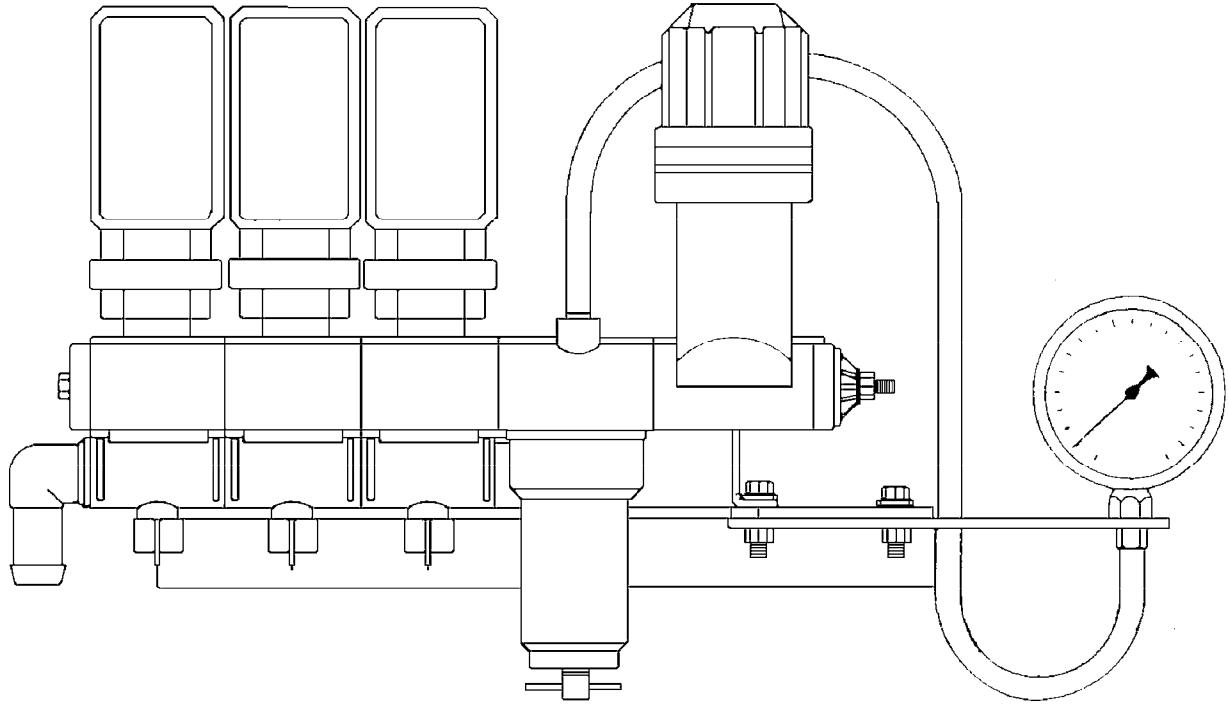

COMPLETE ASSEMBLIES
WHOLEGOODS ITEMS

70043903 - COMPLETE ASSEMBLY

K0680

REMOTE GAUGE-ESC SPRAYERS-4"
K0680-HIN, 01:01:16

Page 1

Date 04.11.2017 13:11

parts-n°	order qty	description
145632	1	FITT.DK HB 1/4' BRASS F.GUAGE
146210	1	NUT 1/4'BSP BRASS
282391	1	CLAMP HOSE CRIMP 5/16'
320972	1	FITT.DK HB 5/16'- 1/4' BSP
330396	1	O-RING D11.2/D6.6X3.2
421046	1	SCREW HEX M8X25/25 A2 SS DIN933
460143	1	NUT HEX M8X1.25 LOCK DIN985A2 SS
927268	1	HOSE R X PVC X 1/4 X 0012"
10028603	1	WASHER LOCK 5/16'
10428003	1	BKT. FOR ESC GAUGE KIT
28026103	1	GAUGE 200PSI/BR,4",1/4"BSP-BTM
70043903	1	*GAUGE KIT,4" OP UNIT INFEILD