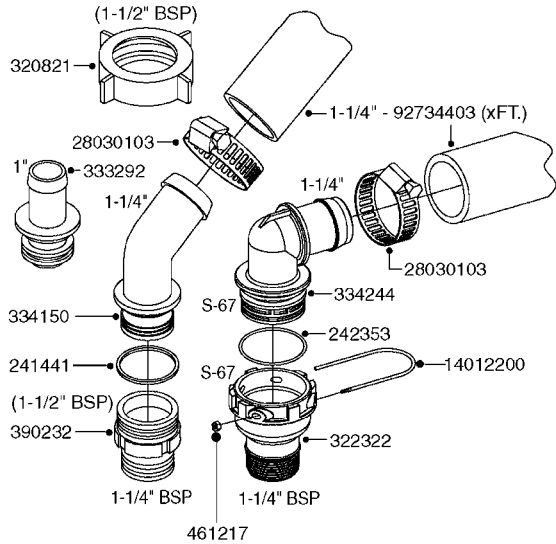

PRESSURE SIDE OF PUMP