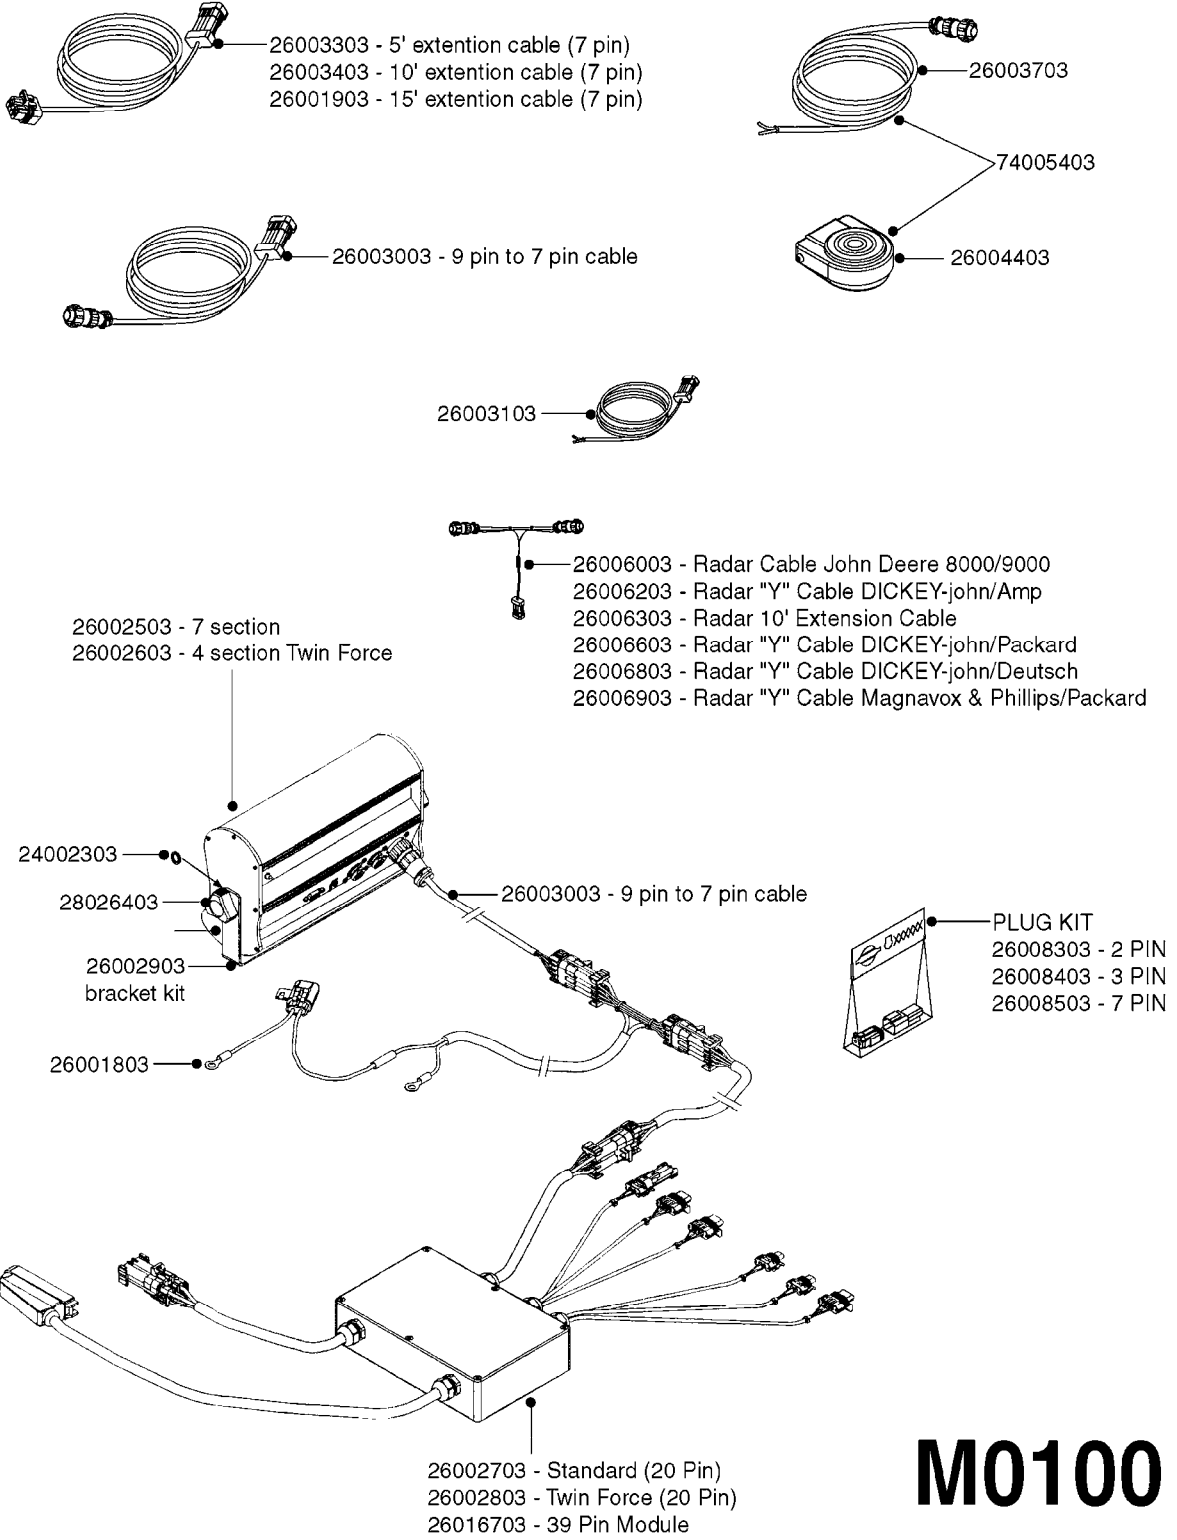

M0100

MUSTANG 3500 CONTROLLER
M0100-HIN, 01:01:16

Page 1
Date 04.11.2017 13:11

parts-n°	order qty	description
24002303	1	WASHER, RUBBER
26001803	1	POWER CABLE
26001903	1	15' 7-PIN EXTENSION CABLE
26002503	1	MUSTANG 3500/7 CONSOLE
26002603	1	MUSTANG 3500/4/TF CONSOLE
26002703	1	MUSTANG 3500/20PIN SC MODULE
26002803	1	MUSTANG 3500/20PIN TF SC MODUL
26002903	1	MUSTANG 3500 CONSOLE MNT KIT
26003003	1	MUSTANG 3500 CONSOLE CABLE
26003103	1	MUSTANG 3500/7 SC MOD CNECT KT
26003303	1	MUSTANG/FM 5FT 7PIN EXT CABLE
26003403	1	MUSTANG/FM 10FT 7PIN EXT CABLE
26003703	1	MUSTANG RUN/HOLD ADAPT CABLE
26004403	1	SWITCH, FOOT
26006003	1	MUSTANG RADR CBLE JD 8000/9000
26006203	1	MUSTANG RDR "Y" CABLE DCKY-JHN
26006303	1	MUSTANG RDR EXTNSN CABLE 10FT
26006603	1	MUSTANG RDR"Y"CABLE D-J PACKRD
26006803	1	MUSTANG RDR"Y"CABLE D-J DEUTS.
26006903	1	MUSTANG RDR"Y"CABLE MAG.PHILIP
26008303	1	MICRO TRAK PLUG KIT - 2 PIN
26008403	1	MICRO TRAK PLUG KIT - 3 PIN
26008503	1	MICRO TRAK PLUG KIT - 7 PIN
26016703	1	MUSTANG 3500/39PIN SC MODULE
28026403	1	KNOB, MUSTANG CONSOLE MOUNT
74005403	1	FOOT SWITCH FOR MUSTANG 3500