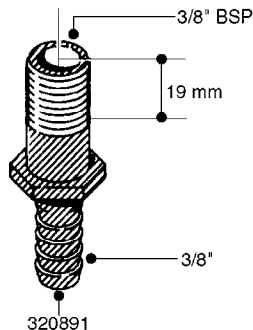

L0050

parts-n°	order qty	description
242594	1	O-RING D14 X 1.78 SCH.70-EPDM
320294	1	FITT.DK TEE 3/8X3/8HB X1/2"BSP
320305	1	FITT.DK HB 3/4'- 3/4' BSP
320386	1	FITT.DK TEE 3/8X3/8HB X3/8"BSP
320397	1	FITT.DK ELB 3/8"HB X 3/8" BSP
320401	1	FITT.DK TEE 1/2X1/2HB X1/2"BSP
320412	1	FITT.DK TEE 1/2X1/2HB X3/8'BSP
320423	1	FITT.DK ELB 1/2'HB X 3/8' BSP
320891	1	FITT.DK HB 3/8'- 3/8' BSP
320972	1	FITT.DK HB 5/16'- 1/4' BSP
322046	1	FITT.DK TEE 1/2X1/2HB X3/4'BSP
322048	1	FITT.DK TEE 3/4X3/4HB X3/4'BSP
330595	1	O-RING D24.6/D20X2.1 -3/4"
333137	1	FITT.DK CONN.1/2" F.NOZZ. DOUB
333141	1	FITT.DK CONN.1/2" F.NOZZ.SING
334041	1	FITT.DK CONN.3/4' F.NOZZ. SING
334042	1	FITT.DK CONN.3/4' F.NOZZ. DOUB
334195	1	FITT.DK ELB. 3/4"HB X 3/4"HB
10012103	1	FITT.PO.HB 1.25X1.50 IMB1012
10014003	1	FITT.PO.HB 1.25X1.25 IMB1010
10036903	1	FITT.PO.HB 1.50X1.50 IMB1212
28019303	1	FITTING HB ELB 3/4NPT-3/4HOSE
61016500	1	HOSE TAIL 3/4" 90°+RG CAP 3/4"
72026700	1	NOZZLE TUBE ADAPTER W/O-RING