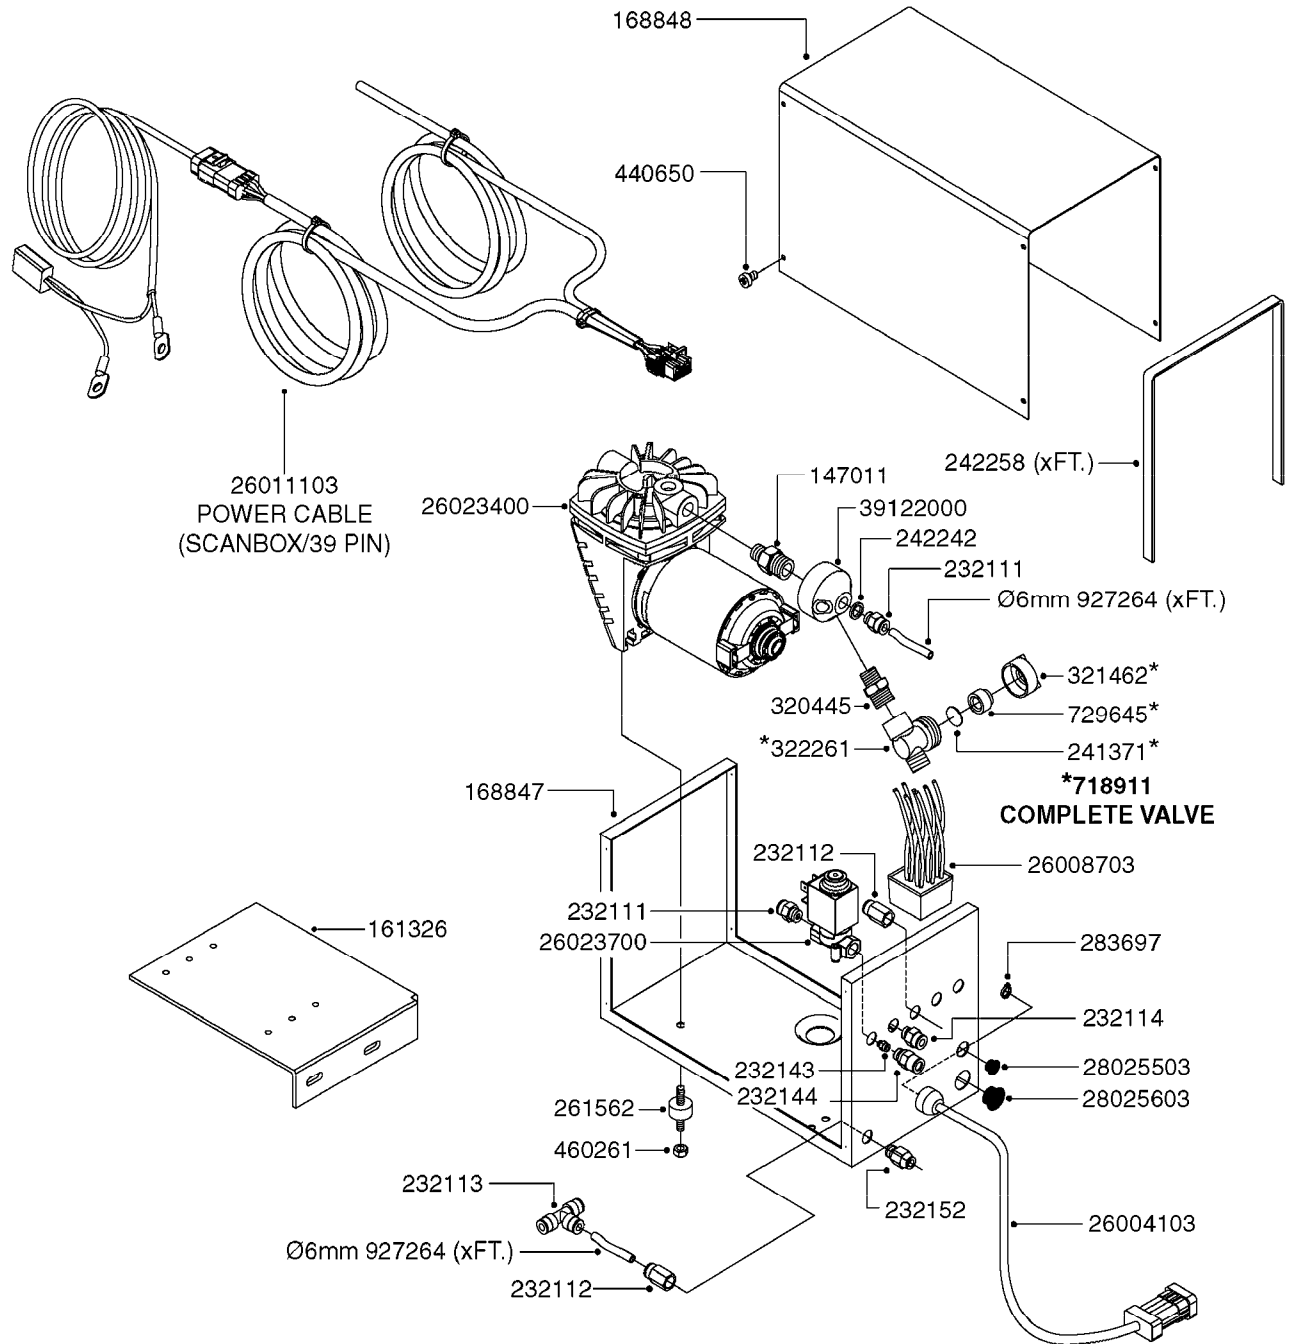

K0400

*Ø8mm 927306 (xFT.)
*Ø10mm 927330 (xFT.)

70062503 - COMPLETE ASSEMBLY

FOAM MARKER COMPRESSOR 2007
K0400-HIN, 01:01:16

Page 1
Date 04.11.2017 13:11

parts-n°	order qty	description
147011	1	HEX NIPPLE 3/8'X1/4'BSP BRASS
161326	1	MOUNT BKT. F. FOAM COMP.BOX 98
168847	1	ENCLOSURE LOWER F.MARKER
168848	1	COVER F. FOAM MARKER
232111	1	QUICK COUPLER 6MM X 1/8 EXT.
232112	1	QUICK COUPLER 6MM 1/8 INT.
232113	1	QUICK COUPLER 6MM T-PIECE
232114	1	COUPLER 1/8" THREADX8MM HOSE
232143	1	REDUCER 1/4'INT-1/8'EXT
232144	1	QUICK COUPLER 10MM X 1/4 EXT
232152	1	QUICK COUPLER 8MMX1/8 EXT.LONG
241371	1	DIAPHRAGM, NO-DRIP alt 241371
242242	1	O-RING F.AIR HOSE FITTING
242258	1	TRIM 3X10 SELF ADHESIVE 0012"
261562	1	RUBBER DAMPER 2XM6X25
283697	1	TIESTRAP 200MM
320445	1	FITT.DK HN 1/4"X3/8" BSP
321462	1	CAP F.NO-DRIP ASSY.
322261	1	HOUSING F.SAFETY VALVE 3/8"
440650	1	SCREW 3.5x13 STAINLESS
460261	1	NUT HEX M6X1.00 LOCK DIN985 A2 SS
718911	1	VALVE (SAFETY) F.MARKER
729645	1	NON-DRIP SPRING ASSY.GREEN 10
927264	1	HOSE R X PE D6/D4 X 0012"
927306	1	HOSE R X PE D8/D6 X 0012"BLACK
927330	1	HOSE R X PE D10/D8 X 012"BLACK
26004103	1	FOAM MARKER CNTRL MOD CABL STD
26008703	1	FOAM MARKER CONTROL SCII
26011103	1	FOAMER POWER/CONTROL CABLE 39P
26023400	1	COMPRESSOR F.FOAM MARKER CM40
26023700	1	SOLENOID VAL 12V 1/8' FLO '07
28025503	1	PLUG F.DRILLED HOLE 1/2"
28025603	1	PLUG F.DRILLED HOLE 3/4"
39122000	1	DISTR.HOUSING F.FOAM MARKER'07
70062503	1	FOAM MARKER COMPRESSOR,STD,39P