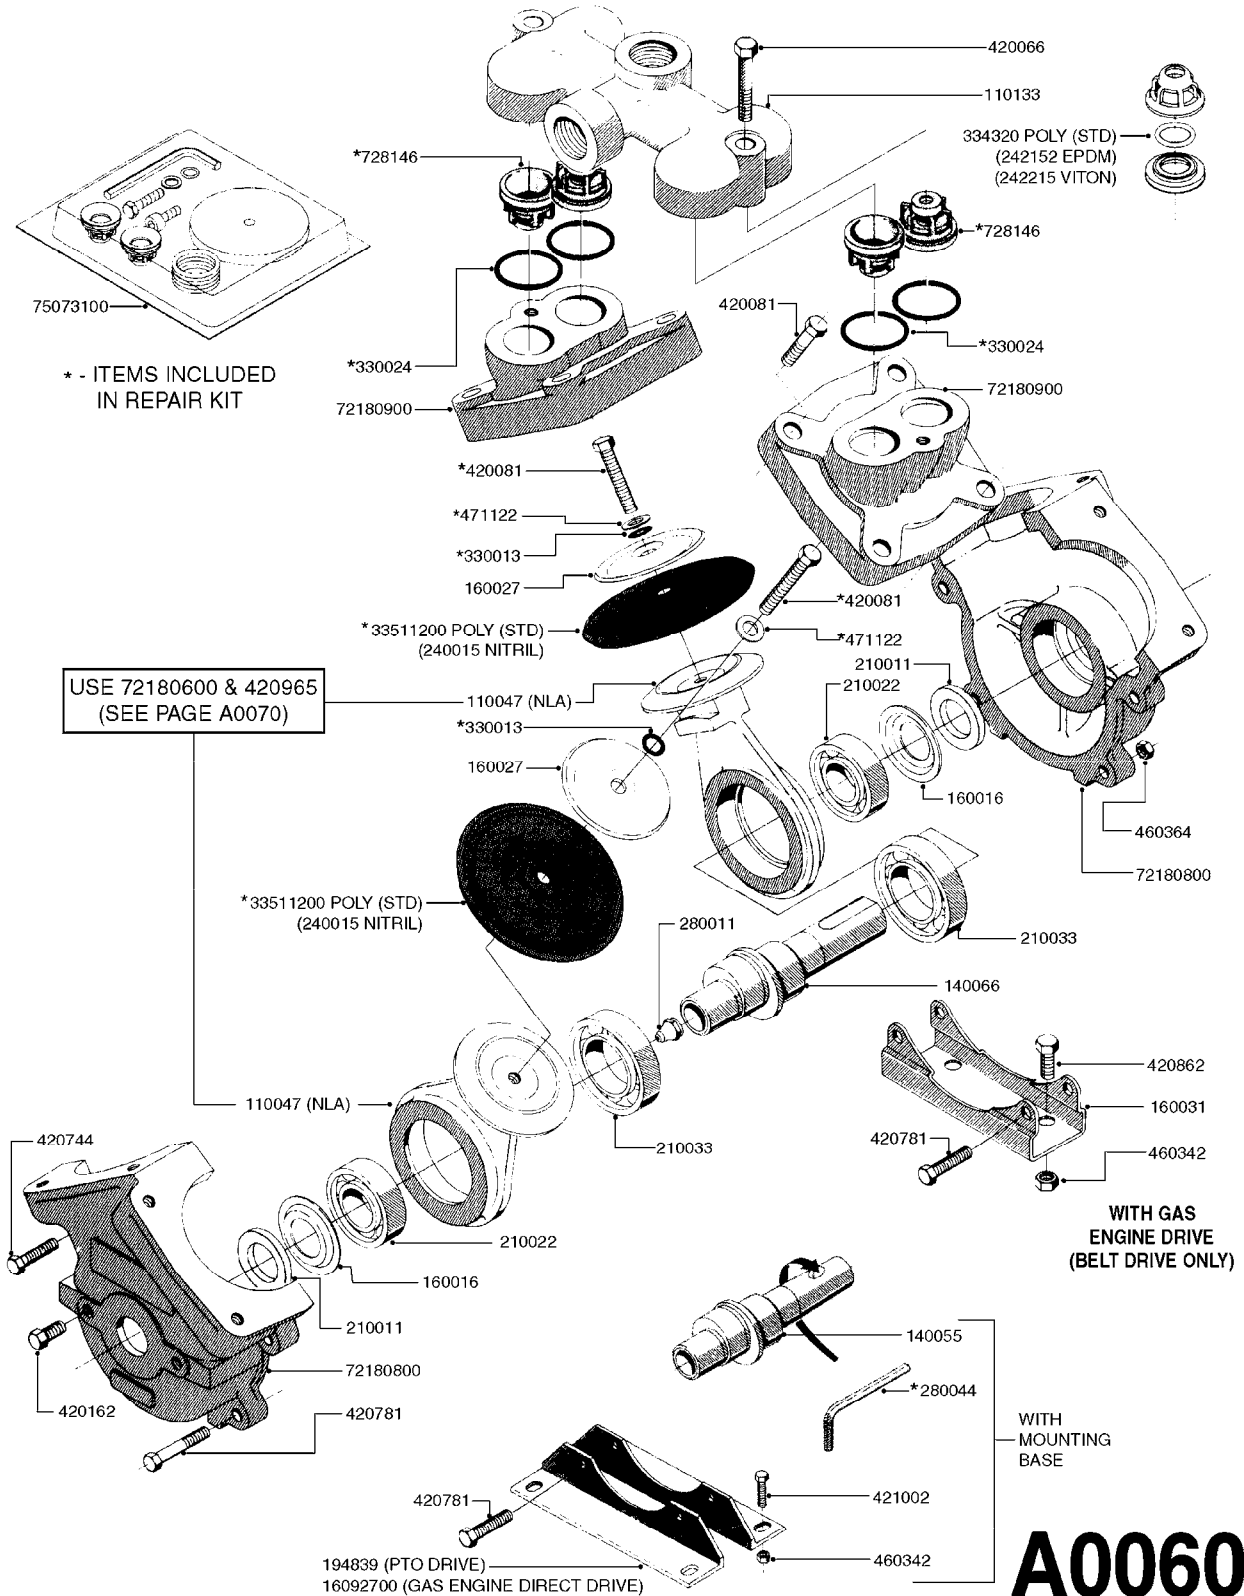

WITH GAS
ENGINE DRIVE
(BELT DRIVE ONLY)

WITH
MOUNTING
BASE

A0060

PUMP - 600
A0060-HIN, 01:01:16

Page 1
Date 04.11.2017 13:10

parts-n°	order qty	description
110047	1	CONN.ROD MOD.500-600 72180600
110133	1	VALVE CHAMBER MOD 600 PAINTED
140055	1	CRANK SHAFT, MODEL 600
140066	1	CRANK SHAFT, MODEL 600/4
160016	1	DUST PLATE
160027	1	DIAPHRAGM UPPER DISC 500-600
160031	1	BASE PLATE MODEL 500-600
194839	1	ANGLE IRON FOOT, M 500-600 RED
210011	1	SEAL FELT D39/23 X 4
210022	1	BEARING BALL 6205
210033	1	BEARING BALL 6007
240015	1	DIAPHRAGM MODEL 500-600 NITRIL
242152	1	O-RING D18.2X3 EPDM
242215	1	O-RING D18X3 VITON
280011	1	GREASE NIPPLE 1/8" SAE H TR
280044	1	KEY HEXAGON W6 3/16"
330013	1	O-RING D15/D10X2.5 F.3/8"NUT
330024	1	O-RING D41,1/D34.5 X 3,5
334320	1	O-RING D18X3 POLYURETHANE
420066	1	BOLT HEX 8.8 DEL 3/8"X50MM
420081	1	BOLT HEX 8.8 DEL 3/8"X40MM
420162	1	BOLT HEX 8.8 DEL 3/8"x15MM
420744	1	SCEW HM 8X40/22 A2 SS DIN931
420781	1	BOLT HEX 8.8 DEL M8X50
420862	1	BOLT HEX 8.8 DEL M10X16 FT
420965	1	M10X40 MACHINE SCREW STAINLESS
421002	1	BOLT HEX 8.8 DEL M10X30 FT DIN933
460342	1	NUT HEX M10 DEL DIN934
460364	1	NUT HU M8 A2 SS DIN934
471122	1	WASHER, M10, Ø20/10.5X 2.0, SS
728146	1	VALVE FOR 361(726890/707932)
16092700	1	PUMP MOUNT PLATE TALL 500/600
33511200	1	DIAPHRAGM 500-603 PUR 2006
72180600	1	CONNECTING ROD FOR 503-603 M10
72180800	1	PUMP HOUSING 603 RED W/BOLTS
72180900	1	DIAPHRAGM COVER MOD. 600
75073100	1	PUMP KIT 600 "06"