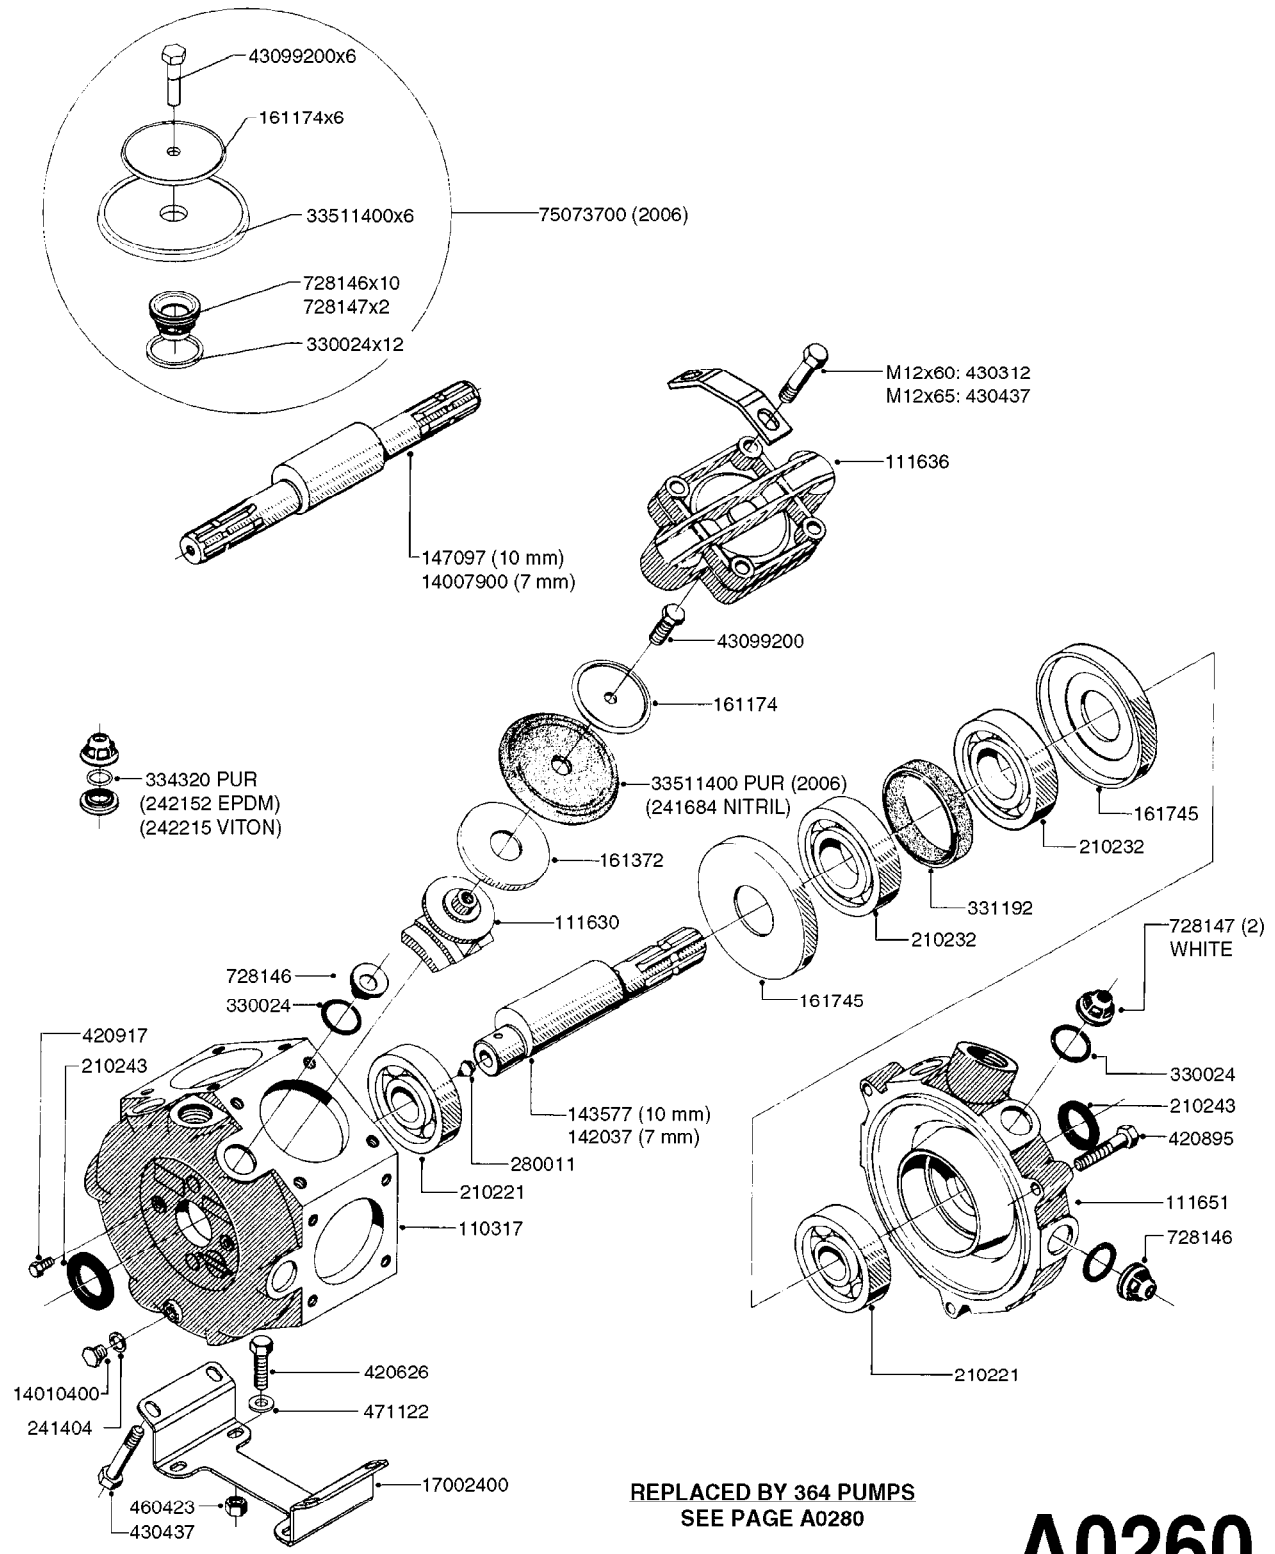

REPLACED BY 364 PUMPS
SEE PAGE A0280

A0260

PUMP - 363 W/MOUNTING BASE
A0260-HIN, 17:03:16

Page 1

Date 04.11.2017 13:10

parts-n°	order qty	description
110317	1	PUMP CASING MODEL 360/361 PNTD
111630	1	CONNECTING ROD 363/364-10 PUMP
111636	1	VALVE COVER 363 HEAVY DUTY
111651	1	CASTING F.363 1.5" PUMP(FRONT)
142037	1	CRANK SHAFT 361-20
143577	1	CRANK SHAFT F.363/462/463-10mm
147097	1	CRANK SHAFT 363-463/10 THROUGH
161174	1	DIAPHRAGM DISC SS 361/363/364 PUMP
161372	1	DIAPHRAGM BACKING DISC,320-361
161745	1	METAL SPACER F.363/463
210221	1	BEARING BALL 6407
210232	1	BEARING BALL 6310
210243	1	SEAL OIL 35 X 47 X 7
241404	1	DOWTY SEAL 1/4"
241684	1	DEICER PARTS: DIAPHRAGM MODEL 361 NITRIL
242152	1	O-RING D18.2X3 EPDM
242215	1	O-RING D18X3 VITON
280011	1	GREASE NIPPLE 1/8' SAE H TR
330024	1	O-RING D41,1/D34.5 X 3,5
331192	1	SPACER, MODEL 361/363
334320	1	O-RING D18X3 POLYURETHANE
420626	1	BOLT HEX 8.8 DEL M10X20 FT
420895	1	BOLT HEX 8.8 RAW M10X60
420917	1	BOLT HEX 8.8 RAW M8X12 FT
430312	1	BOLT HEX 8.8 RAW M12X60
430437	1	BOLT HEX 8.8 RAW M12X65
460423	1	NUT HEX M10X1.50 LOCK DIN985A2 SS
471122	1	WASHER, M10, Ø20/10.5X 2.0, SS
728146	1	VALVE FOR 361(726890/707932)
728147	1	VALVE FOR 361 WHITE WITH HOLE
14007900	1	CRANK 363/462/463-7mm 540/THRU
14010400	1	PLUG 1/4" BSP
17002400	1	FOOT F. 36X PUMP, RED
33511400	1	DIAPHRAGM PUMP 361/361/363/364 PUR
43099200	1	BOLT HEX SS M12 X 30 DIN933 A4
75073700	1	PUMP KIT 361/363 "06"