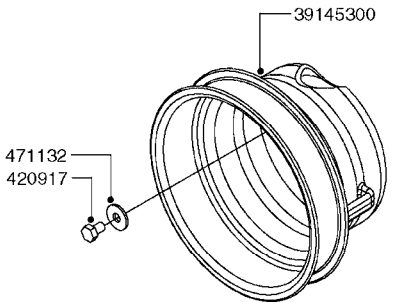

SUCTION SIDE OF PUMP (WITH 2" SUCTION PORT)

COMPLETE PUMP
(NLA) REPLACED BY 464 PUMP (SEE PAGE A0350)

A0390