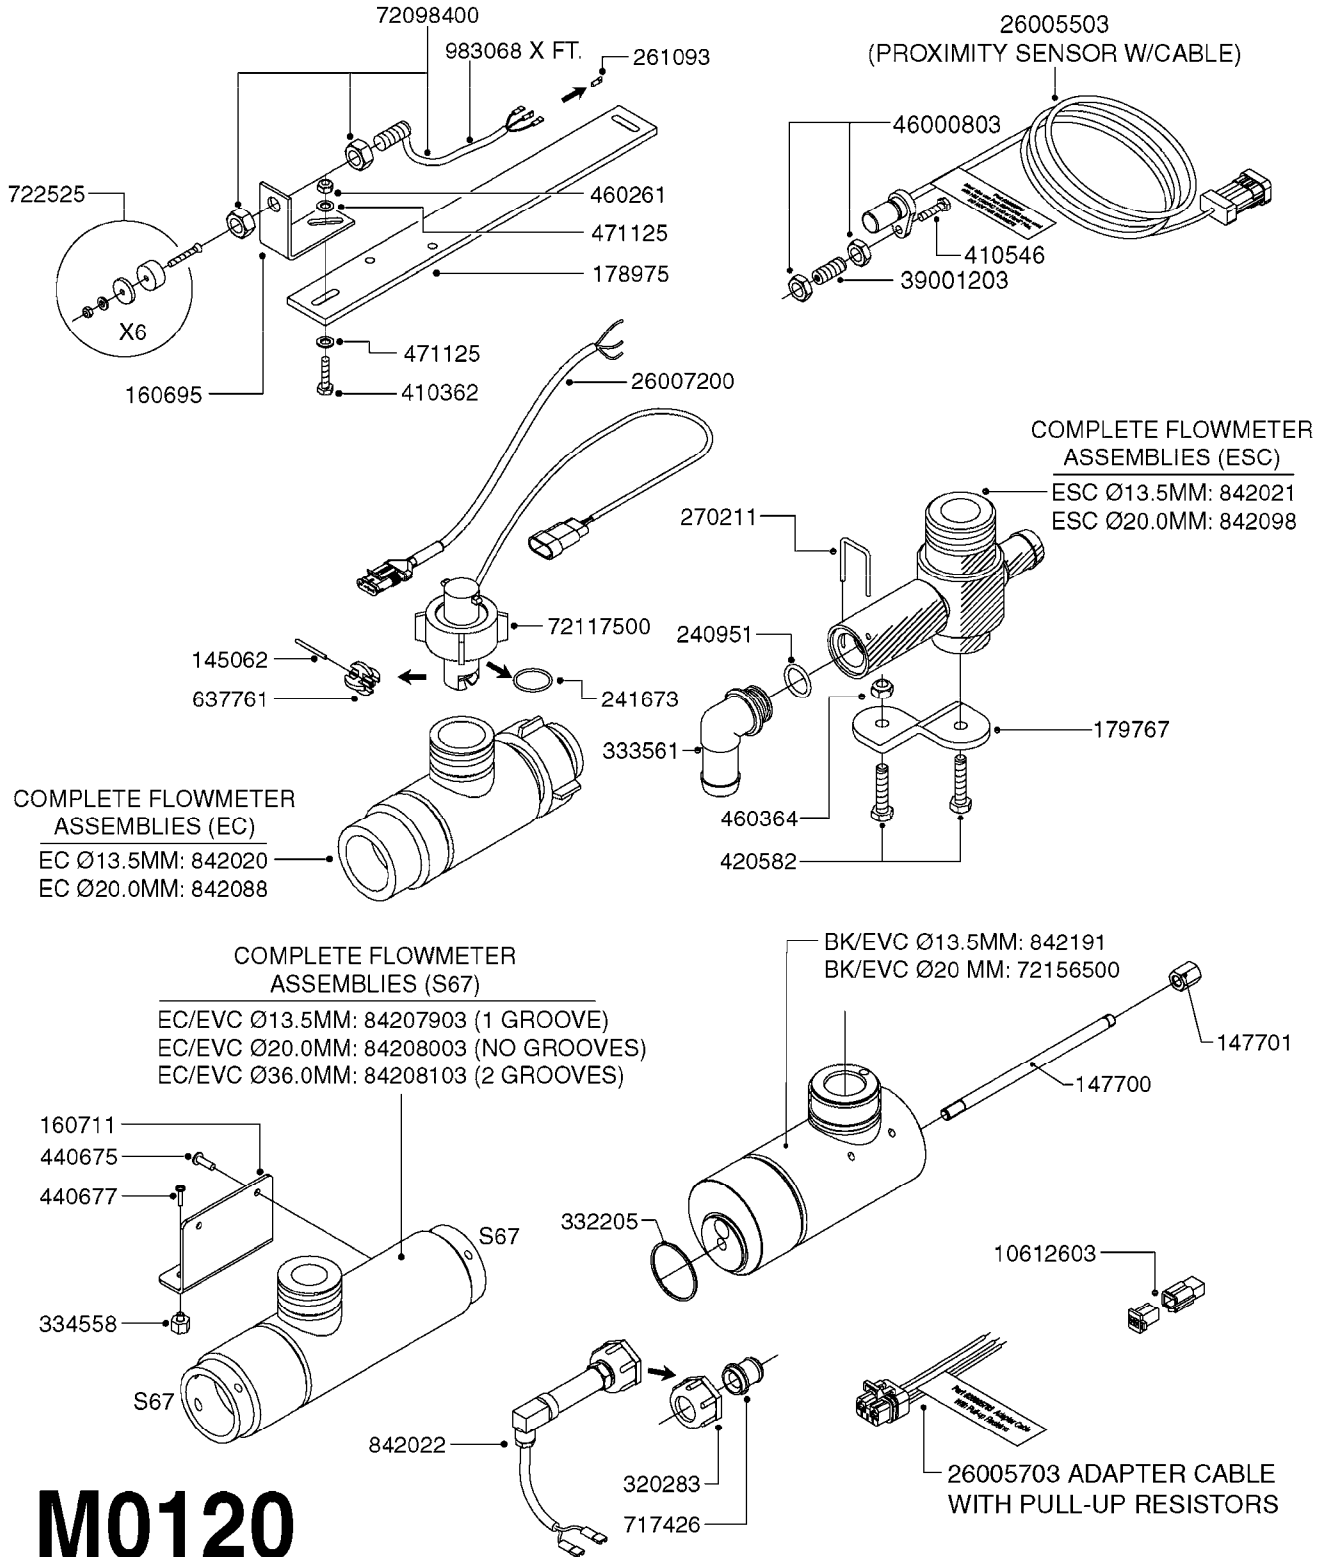

# M0100

MUSTANG 3500 CONTROLLER  
M0100-HIN, 01:01:16

Page 1  
Date 04.11.2017 13:11

parts-n°	order qty	description
24002303	1	WASHER, RUBBER
26001803	1	POWER CABLE
26001903	1	15' 7-PIN EXTENSION CABLE
26002503	1	MUSTANG 3500/7 CONSOLE
26002603	1	MUSTANG 3500/4/TF CONSOLE
26002703	1	MUSTANG 3500/20PIN SC MODULE
26002803	1	MUSTANG 3500/20PIN TF SC MODUL
26002903	1	MUSTANG 3500 CONSOLE MNT KIT
26003003	1	MUSTANG 3500 CONSOLE CABLE
26003103	1	MUSTANG 3500/7 SC MOD CNECT KT
26003303	1	MUSTANG/FM 5FT 7PIN EXT CABLE
26003403	1	MUSTANG/FM 10FT 7PIN EXT CABLE
26003703	1	MUSTANG RUN/HOLD ADAPT CABLE
26004403	1	SWITCH, FOOT
26006003	1	MUSTANG RADR CBLE JD 8000/9000
26006203	1	MUSTANG RDR "Y" CABLE DCKY-JHN
26006303	1	MUSTANG RDR EXTNSN CABLE 10FT
26006603	1	MUSTANG RDR"Y"CABLE D-J PACKRD
26006803	1	MUSTANG RDR"Y"CABLE D-J DEUTS.
26006903	1	MUSTANG RDR"Y"CABLE MAG.PHILIP
26008303	1	MICRO TRAK PLUG KIT - 2 PIN
26008403	1	MICRO TRAK PLUG KIT - 3 PIN
26008503	1	MICRO TRAK PLUG KIT - 7 PIN
26016703	1	MUSTANG 3500/39PIN SC MODULE
28026403	1	KNOB, MUSTANG CONSOLE MOUNT
74005403	1	FOOT SWITCH FOR MUSTANG 3500