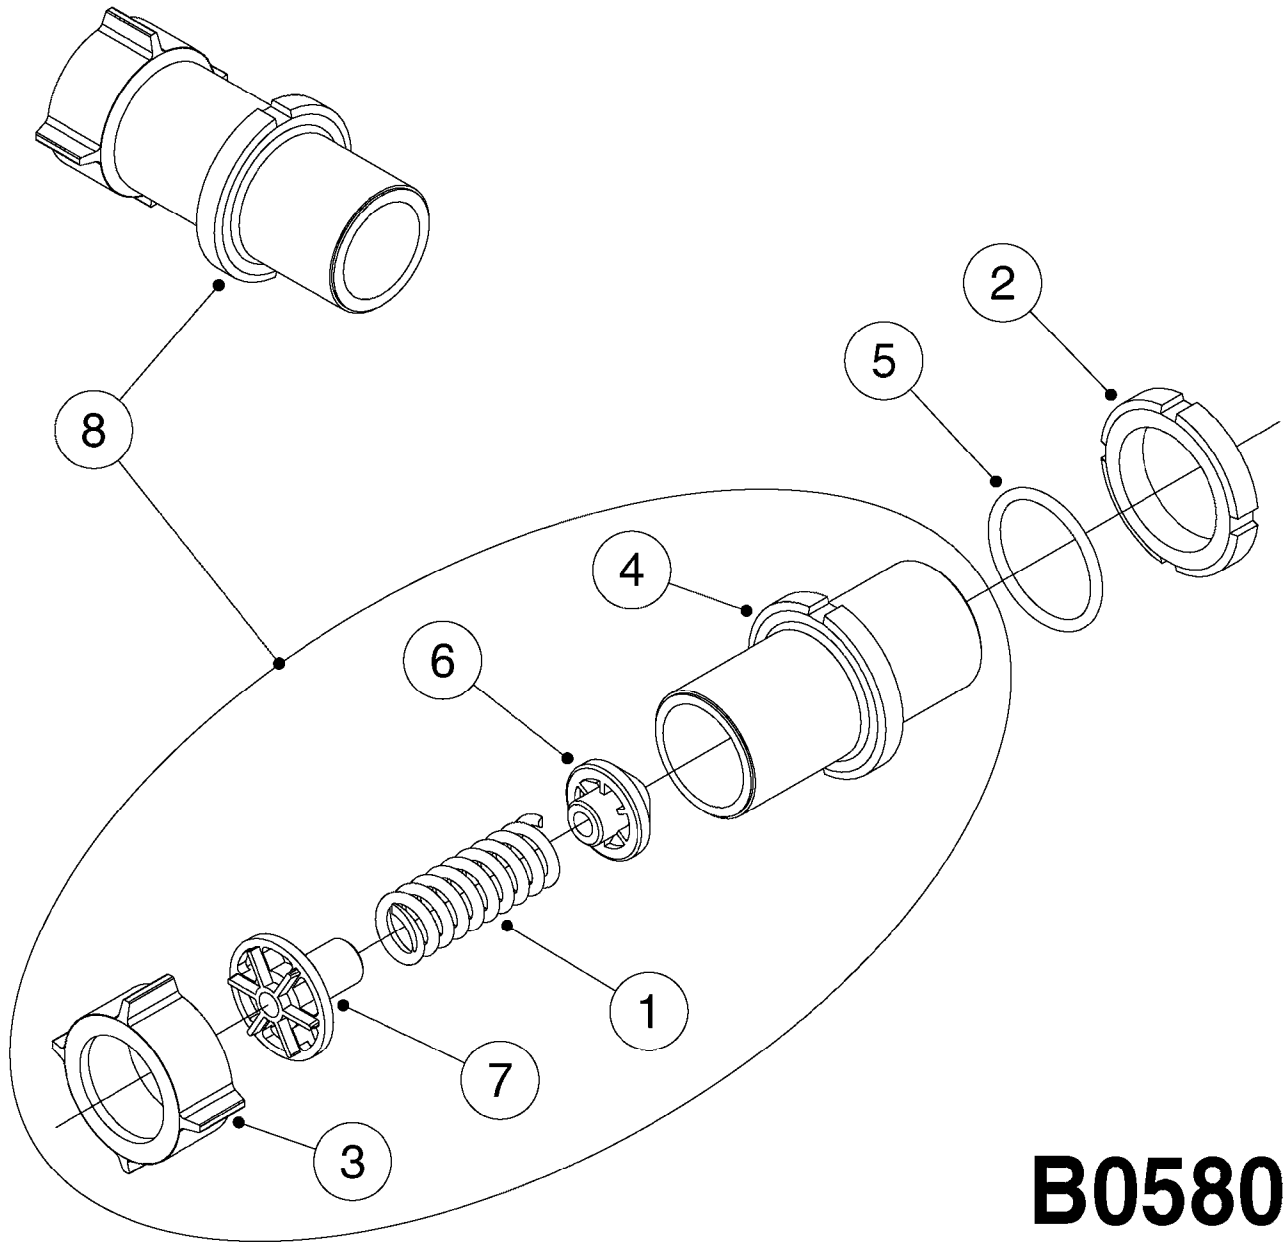

parts-n°	order qty	description
260363	1	PLUG 2 POLE 12V
260827	1	PLUG F.EC ATTACHMENTS
260901	1	SPADE F.ELEC CONN.1.5MM BLUE
261060	1	PLUG F.EC ATTACHMENTS
261061	1	SPADE F.ELEC.2 WAY CONNECTOR
261067	1	GROMMET 10-14 GREY
261205	1	FUSE HOLDER
261206	1	FUSE 25 A
261207	1	ELECTRIC CONNECTOR 4MM
261208	1	SPADE F.ELEC.CONNECTOR 4MM
261213	1	WIRE 6.4MM BLACK
261214	1	WIRE 6.4MM RED
283697	1	TIESTRAP 200MM
471122	1	WASHER, M10, Ø20/10.5X 2.0, SS
731853	1	CABLE 2X4MM L=138"
817925	1	OUTLET BOX 12 VOLT ELEC.
978237	1	DECAL OUTLET BOX
39134000	1	BOX, COMPLETE, 12V POWER BOX