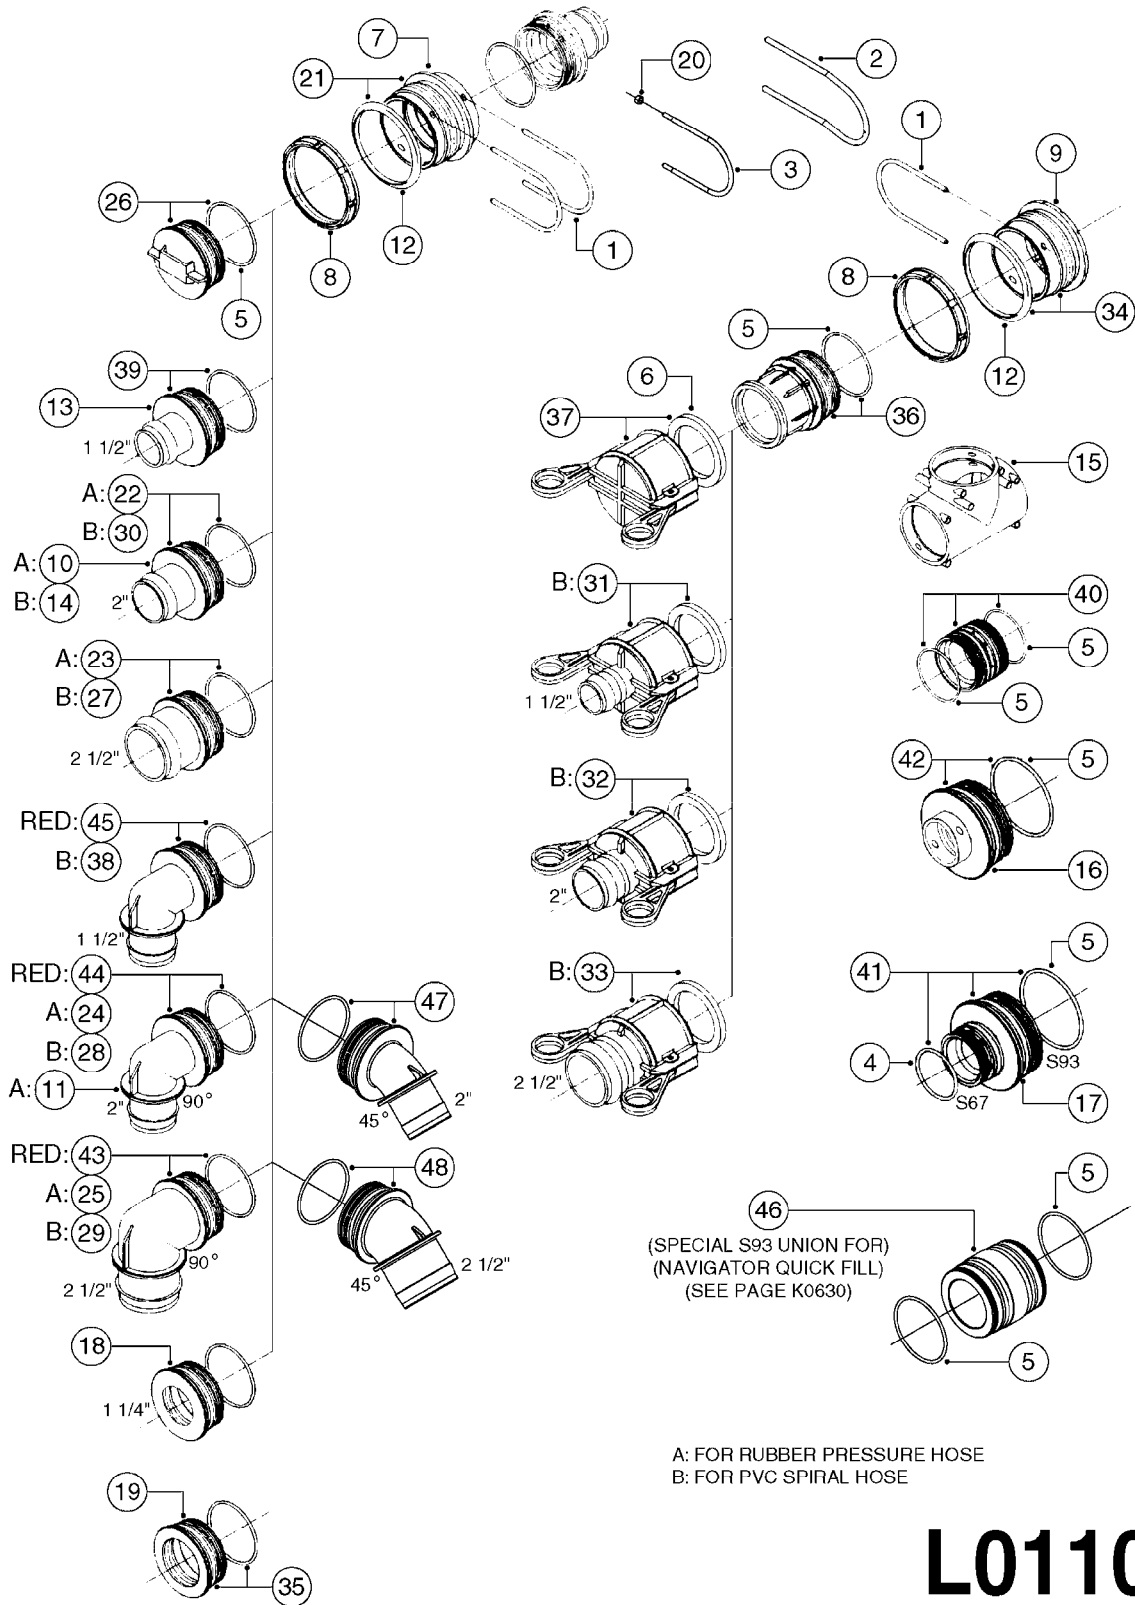

A: FOR RUBBER PRESSURE HOSE  
B: FOR PVC SPIRAL HOSE

**L0100**

FITTINGS - S-67  
L0100-HIN, 12:09:17

Page 1  
Date 04.11.2017 13:11

Pos.	parts-n°	order qty	description
1	145996	1	FITT.DK S-67 FORK
2	241973	1	O-RING Ø3 X 44,2 70 SHORES NITRIL NITRIL (BLACK)
2	242353	1	O-RING D44.2X3.0 VITON F.S-67 VITON (BROWN)
3	242092	1	O-RING D69.5X3 NITRIL (BLACK)
3	242351	1	O-RING D69.5X3.0 VITON F.S-93 VITON (BROWN)
4	322104	1	FITT.DK S-67 BULKHEAD
5	322108	1	FITT.DK S-67 BULKHEAD NUT
6	322224	1	FITT.DK S-67 TEE
7	322325	1	FITT.DK S-67 X 1-1/2"BSP LONG
8	334231	1	HOSE TAIL S67 STRAIGHT 1"
9	334233	1	HOSE TAIL S67 1"1/2 STRAIGHT
10	334245	1	HOSE TAIL 90° S67 1"1/2
11	334261	1	GASKET F. S-67 BULKHEAD
12	334444	1	HOSE TAIL S67 1"1/2 STRAIGHT
13	334445	1	HOSE TAIL 90° S67 1"1/2
14	334564	1	FITT.DK S-67 TO S-53 ADAPTER
15	334573	1	CONNECTING PIECE S67-S67
16	334601	1	FITTING S93M- S67F
17	334634	1	FITT.DK ADAPTER S-93M S67M
18	461217	1	NUT HEX M5 LOCK
19	726464	1	FITTING S67 BULKHEAD WITH GASKET
20	726560	1	FITT.DK S-67 STR.1" W.O'RING
21	726561	1	FITT.DK S-67 STR.1-1/4" O'RING
22	726562	1	FITT.DK.S-67 HB 1-1/2"W.O-RING
23	726572	1	FITT.DK S-67 1" ELBOW 90 ASSY.
24	726573	1	FITT. S67 5/4" 90° W/O-RING
25	726574	1	FITT.DK S67X90,1.5HB PRESSURE
26	726579	1	FITT. S67 PLUG W/O-RING
27	726695	1	FITT.DK S-67 X 1"BSP W.ORING
28	727223	1	FITT.S67 1.5" STRAIT S W/ORING
29	727224	1	FITT.DK S67X90,1.5HB SUCTION
30	728526	1	FITT.DK S-67 CONNECT W. ORINGS
31	728527	1	ADAPTER S67M TO S93M W/ORING
32	728561	1	REDUCER S67M - S53F + O-RING
33	728562	1	FITTING S93M-S67F+O-RING
34	728578	1	FITT.DK S-67X1-1/2"BSP LG W/OR
35	14012200	1	FITT.DK S-67 FORK W/M5 THREADS
36	33509700	1	HOSE TAIL 45° S67 1"1/4
37	72433000	1	HOSE TAIL 45° S67 1" + O-RING FOR PRESSURE
38	72433100	1	FITT.DK S-67 45° 1-1/4"W/ORING
39	72433200	1	HOSE TAIL 45° S67 1"1/2+O-RING
40	72433400	1	FITT.S67 1-1/2" 45°BSP W/ORING