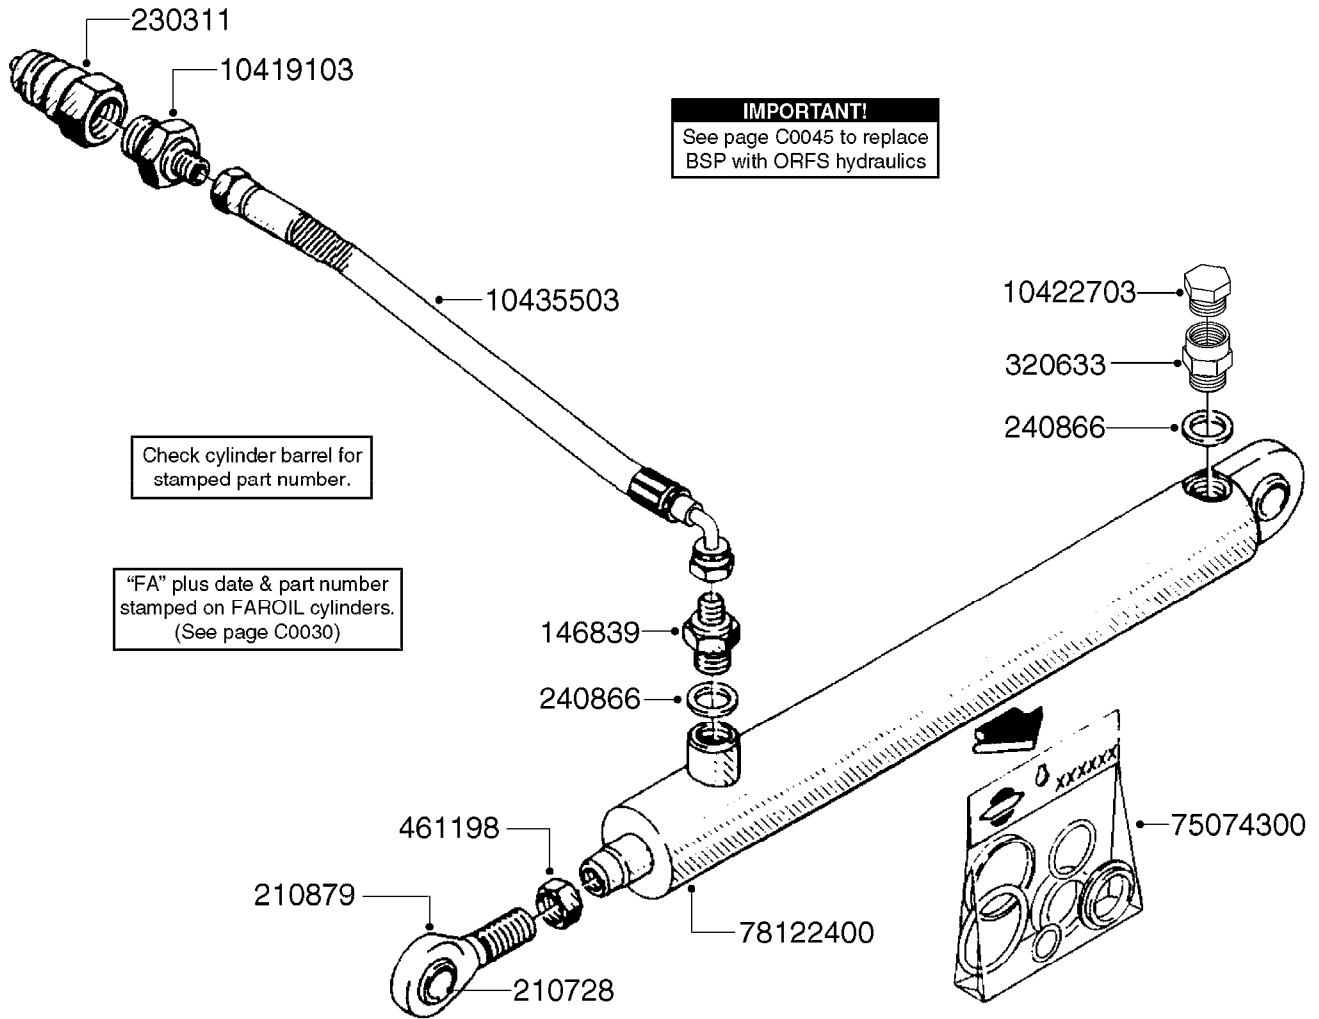

**C0060**

HYDRAULICS-MB BOOM LIFT CYLNR  
C0060-HIN, 23:03:16

Page 1

Date 04.11.2017 13:11

parts-n°	order qty	description
143426	1	PIN 20x160mm F/HYD/CYL.
145176	1	PIN D19.8 X 60
146850	1	HEX NIPPLE 3/8"x3/8" - 1.8mm
231906	1	HEX NIPPLE 3/8"BSP X 1/2"NPT
240866	1	DOWTYSEAL 3/8"
284412	1	HOSE HY 3/8" X 315" STR+STR
480384	1	PIN COTTER 3/16 x 1-1/2"
10466003	1	COUPLER PIONEER 8010-04 1/2NPT
78120000	1	CYL.TELESCOPING Ø50/40/25_1100