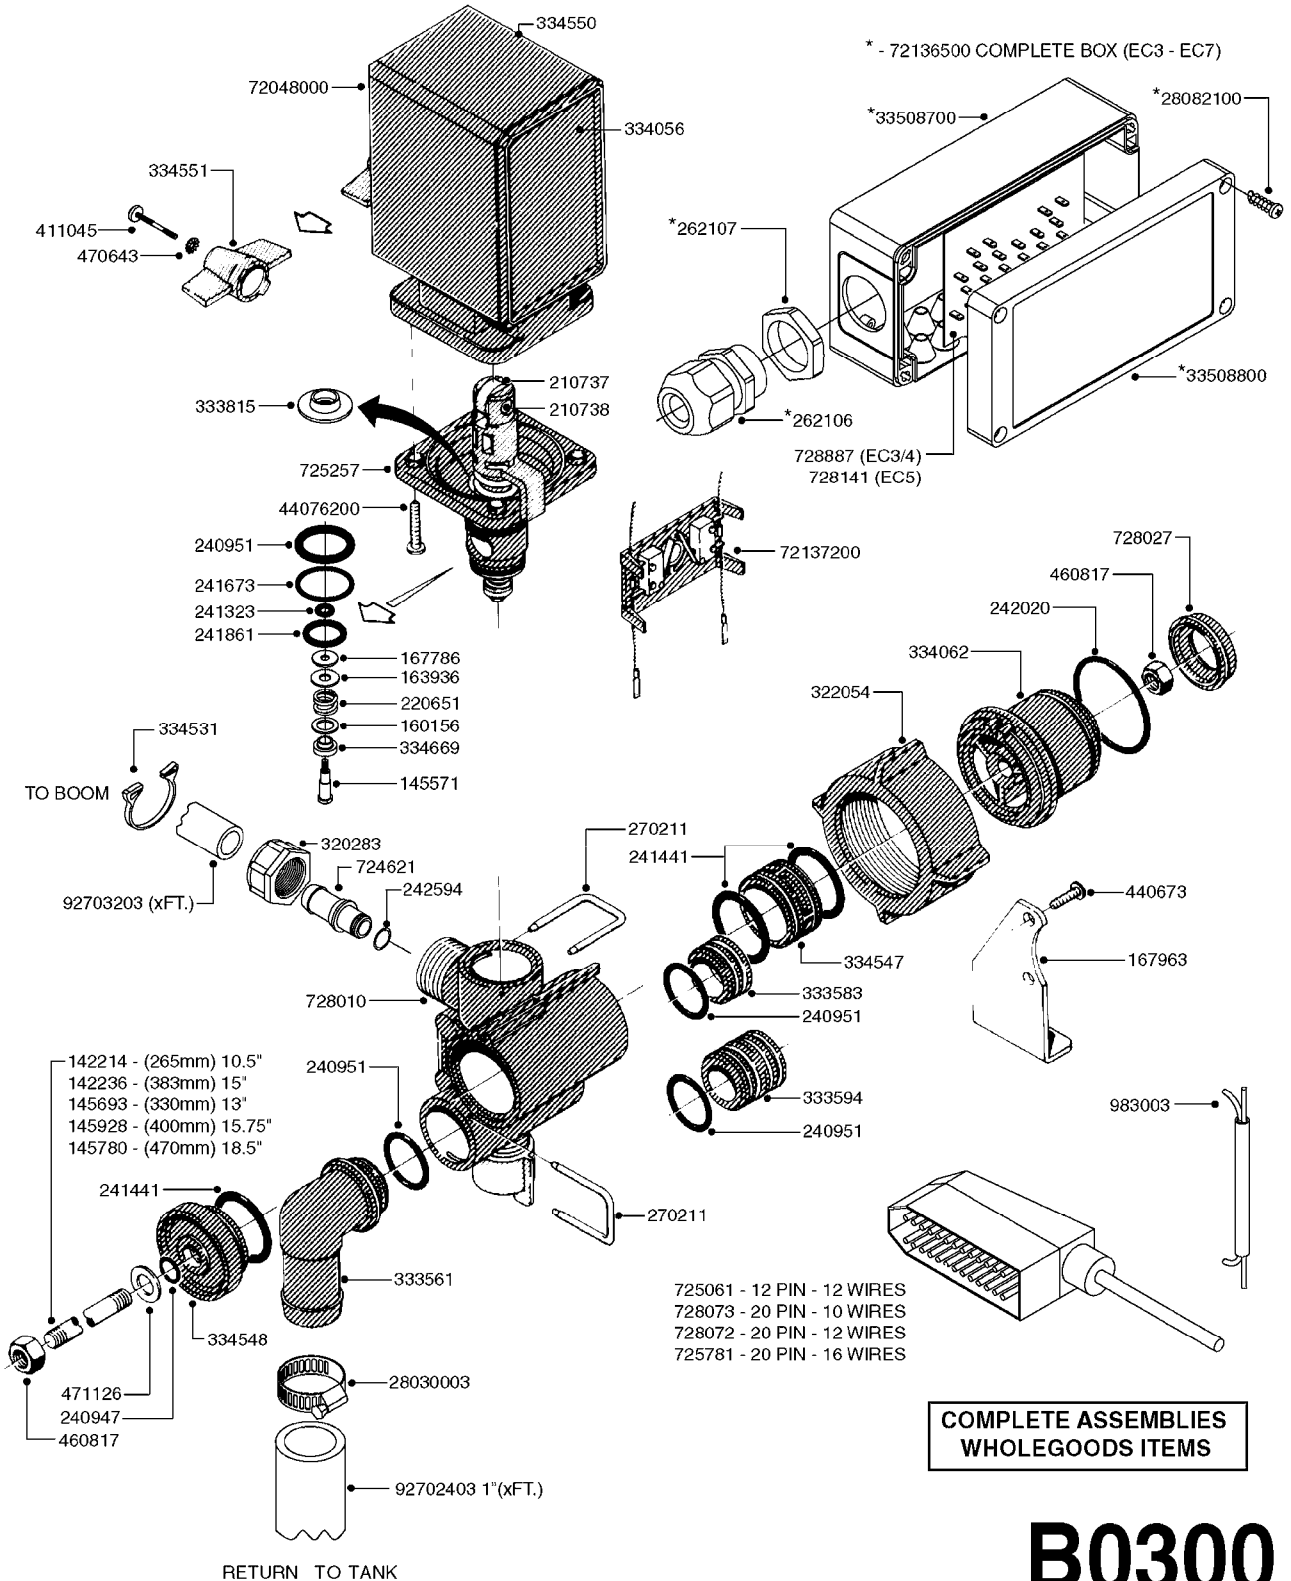

EC BOOM VALVE-ELEC.(GRN GRIP)
B0300-HIN, 01:01:16

Page 1
Date 04.11.2017 13:10

parts-n°	order qty	description
142214	1	STUD BOLT - M8X265, 3 SECTION
142236	1	STUD BOLT 8 X 381 - 8 MODULS
145571	1	STUD BOLT F/PNEUM. DISTRIBUTOR
145693	1	STUD BOLT - M8X330, 4 SECTION
145780	1	STUD BOLT - M8X470, 6 SECTION
145928	1	STUD BOLT - M8X400, 5 SECTION
160156	1	WASHER D14.1/D9.2X1 SS
163936	1	WASHER D15/D6.2X1
167786	1	WASHER D13/D4.2X1
167963	1	MOUNT BKT.F.EC BOOM SEC.
210737	1	BEARING BALL D7 RSTO 5 TN
210738	1	PIN Ø7 L16
220651	1	SPRING PRESSURE D12.5/5
240947	1	O-RING D7.3X2.4 NITRIL
240951	1	O-RING D21.2X3 NITRIL
241323	1	O-RING D5.3X2.4 NITRIL
241441	1	O-RING D29.3X3
241673	1	O-RING D22.1X1.6
241861	1	O-RING D15.3X2.4 VITON
242020	1	O-RING 39.2 X 3 VITON
242594	1	O-RING D14 X 1.78 SCH.70-EPDM
262106	1	BULKHEAD F. CABLE 6.5-14 BLACK
262107	1	NUT F. BULKHEAD CABLE BLACK
270211	1	FITT.DK S25 FORK L=37.5
320283	1	FITT.DK NUT 3/4"BSP
322054	1	UNION NUT BLACK S61 x 2
333561	1	FITT.DK ELB.1" EC RETURN
333583	1	END PIECE FOR BYPASS
333594	1	CONNECTING PIECE F. BYPASS
333815	1	DISTANCE RING
334056	1	COVER F/MOTOR HOUSE EC DIST.
334062	1	CONNECT. BRANCH F/EC OP. UNIT
334531	1	CLAMP HOSE PLASTIC 3/4"
334547	1	CONNECTING PIECE F. PRESSURE
334548	1	END COVER
334550	1	MOTOR HOUSE SECT VALVE
334551	1	GRIP F.MAN.OP.EC ON/OFF GREEN
334669	1	VALVE CONE D14/D7-SH 63 WHITE
411045	1	SCREW M4 X 16MM STAINLESS
440673	1	SCREW F.PLASTIC 5X12 SS
460817	1	NUT HEX M8 STAINLESS DIN 934
470643	1	WASHER LOCK
471126	1	WASHER, M8, Ø16/ 8.4X 1.6, SS
724621	1	FITT.DK HB 3/4"ASSY F.3/4" NUT
725061	1	CABLE - EC 12WIRE L=6000mm
725257	1	SPINDLE SECT. F/EC DISTRIBUTOR
725781	1	CONNECTING CABLE L=6000-AC 5
728010	1	DISTRIB HOUSING W/CONST PR GRN
728027	1	BUSHING WITH SEAT
728072	1	CABLE,20-PIN,6M EC/4
728073	1	CABLE,20-PIN,6M, EC/3
728141	1	CIRCUIT BOARD F.EC7 CONN. BOX
728887	1	CIRCUIT BOARD EC CONTROL
983003	1	CABLE ELEC.2X1MM WIRE BLACK EC
28030003	1	CLAMP HOSE GEAR P1" 6716
28082100	1	SCREW F. BOX LID 1/4" L=20
33508700	1	BOX BOTTOM 160X80X40 BLACK 1-HOLE
33508800	1	LID 160X80X15 BLK W/SCREWS
44076200	1	PT SCREW 50X16
72048000	1	MOTOR, DISTRIBUTION 1:300
72136500	1	UNIV. CONNECTION BOX F. EC