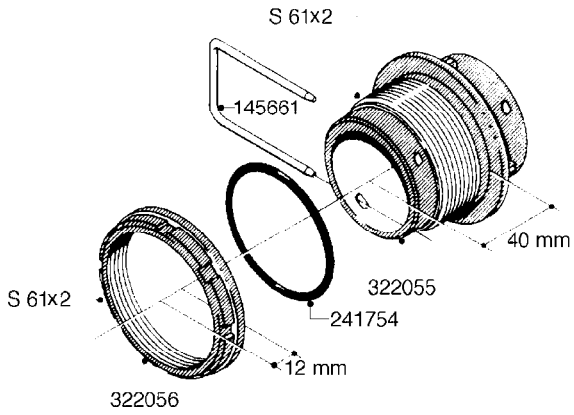

**L0080**

FITTINGS - S-53  
L0080-HIN, 12:09:17

Page 1

Date 04.11.2017 13:11

Pos.	parts-n°	order qty	description
1	145995	1	FITT.DK S-53 FORK
2	241973	1	O-RING Ø3 X 44,2 70 SHORES NITRIL NITRIL (BLACK)
2	242353	1	O-RING D44.2X3.0 VITON F.S-67 VITON (BROWN)
3	242109	1	O-RING D32.2x3.0 NITRIL (BLACK)
3	242354	1	O-RING D32.2X3.0 VITON F.S-53 VITON (BROWN)
4	322103	1	FITT.DK S-53 BULKHEAD
5	322107	1	FITT.DK S-53 BULKHEAD NUT
6	322110	1	FITT.DK S-53 ELB. 1/2" BSP
7	322352	1	FITT.DK S-53 TEE
8	334229	1	FITT.DK S-53 STR.3/4"
9	334260	1	GASKET F. S-53 BULKHEAD
10	334564	1	FITT.DK S-67 TO S-53 ADAPTER
11	391100	1	FITT.DK S-53THREAD INS.1/2"BSP
12	726463	1	FITT.DK S53 BULKHEAD W/GASKET
13	726552	1	FIT.DK S-53X90 1/2" BSP,O-RING
14	726556	1	FITT.DK S-53 HB 1/2" W/O-RING
15	726558	1	FITT.DK S53 STR. 3/4" W.ORING
16	726559	1	FITT DK. S-53 HB 1" W/O-RING
17	726568	1	FITT.DK.S-53 HB 1/2"90 W/ORING
18	726570	1	FITT.DK S-53 ELB.3/4" W.ORING
19	726571	1	FITT.DK S-53 ELB.1", W ORING
20	726578	1	FITT.DK S53 PLUG WITH O-RING
21	728561	1	REDUCER S67M - S53F + O-RING