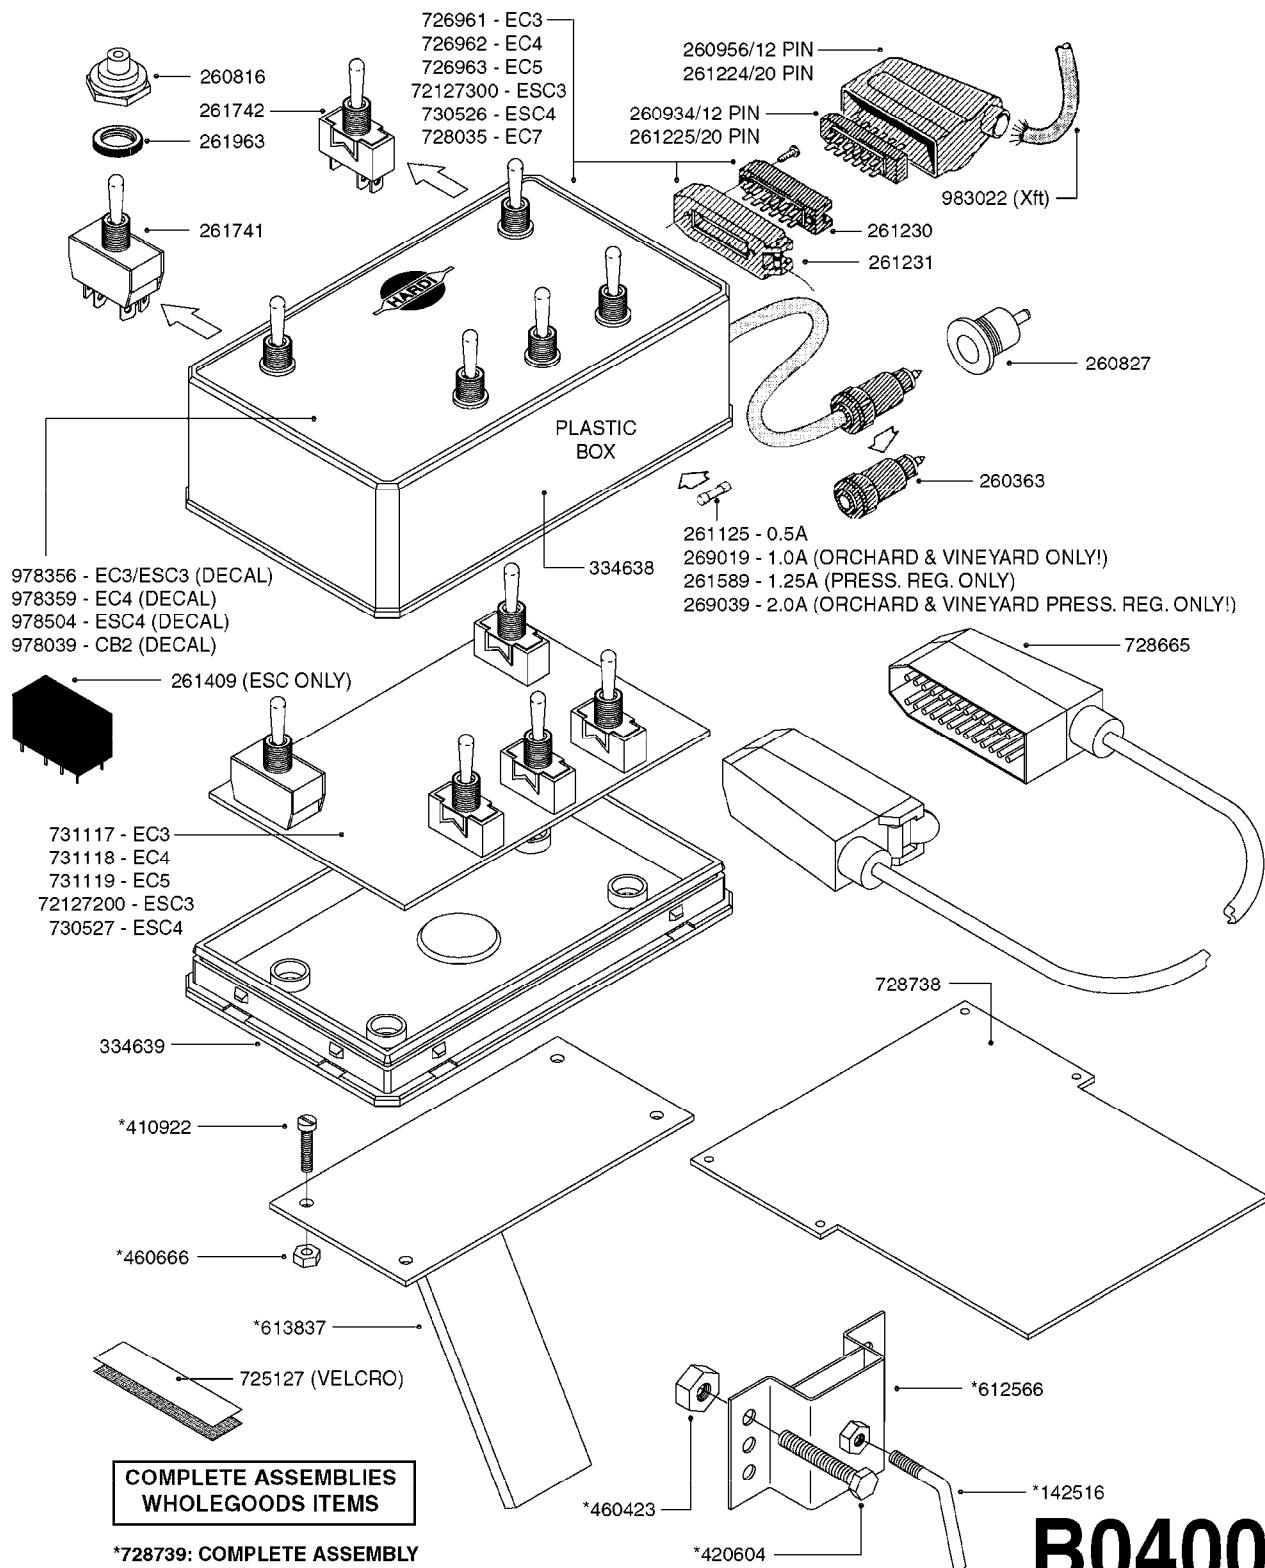

# B0390

CONTROL BOX F/EC+EC-SC  
B0390-HIN, 01:01:16

Page 1  
Date 04.11.2017 13:10

parts-n°	order qty	description
142516	1	SCREW SET M10 BENT F. LOCKING
260363	1	PLUG 2 POLE 12V
260794	1	SWITCH F.PRESS ADJ.EC CONTROL
260816	1	CAP W/RUBBER BOOT F.EC SWITCH
260827	1	PLUG F.EC ATTACHMENTS
260864	1	SWITCH F.HY BOOM CONTROL BOX
260923	1	PLUG INSERT 12 POLE FEMALE
260934	1	PLUG INSERT 12 POLE MALE
260945	1	PLUG HOUSE 12 POLE FEMALE
260956	1	PLUG HOUSE 12 POL.MALE
261066	1	SWITCH 2 POLE
261125	1	FUSE 5 X 20 500mA
261224	1	PLUG HOUSING F/20 POLE MALE
261225	1	PLUG INSERT 20 POLE MALE
261230	1	PLUG INSERT 20 POLE FEMALE
261231	1	PLUG HOUSING 20 POLE FEMALE
410922	1	CYL.SKR 8.8 DEL M4X20 RST
411006	1	SCREW M4X40 SLOTTED
420604	1	BOLT HEX 8.8 DEL M10X25 FT DIN933
460423	1	NUT HEX M10X1.50 LOCK DIN985A2 SS
460666	1	NUT HEX M4
612566	1	MOUNT BRACKET F.FAN CABLE ASSY
613837	1	MOUNT PLATE FOR EC CONTROL BOX
725006	1	CIRCUIT BOARD 4 VALVE
725014	1	CONTROL BOX EC 4 SEC./12 PIN
725056	1	PRINTED CIRC.W SW 3WAY 726961
726961	1	CONTROL BOX EC 3 SEC./20 PIN
726962	1	CONTROL BOX EC 4 SEC./20 PIN
727376	1	CIRCUIT BOARD F.ESC 3 BANK
728072	1	CABLE,20-PIN,6M EC/4
728073	1	CABLE,20-PIN,6M, EC/3
728075	1	CABLE F.CONTROL BOX 5M EC/3
728665	1	CABLE EXT.-QUICK ATTACH 20 PIN
728666	1	CABLE-QUICK ATTACH 12 PIN
728738	1	DOUB.CONT.BOX & OR F/M PLATE
728739	1	IN CAB CONTROL MOUNT KIT
729721	1	CONTROL BOX ESC3
983022	1	WIRE 12 x 0.5 x 2MM x 12"
10297303	1	CIRCUIT BOARD FOR T.M.S.
10411203	1	RELAY T-82