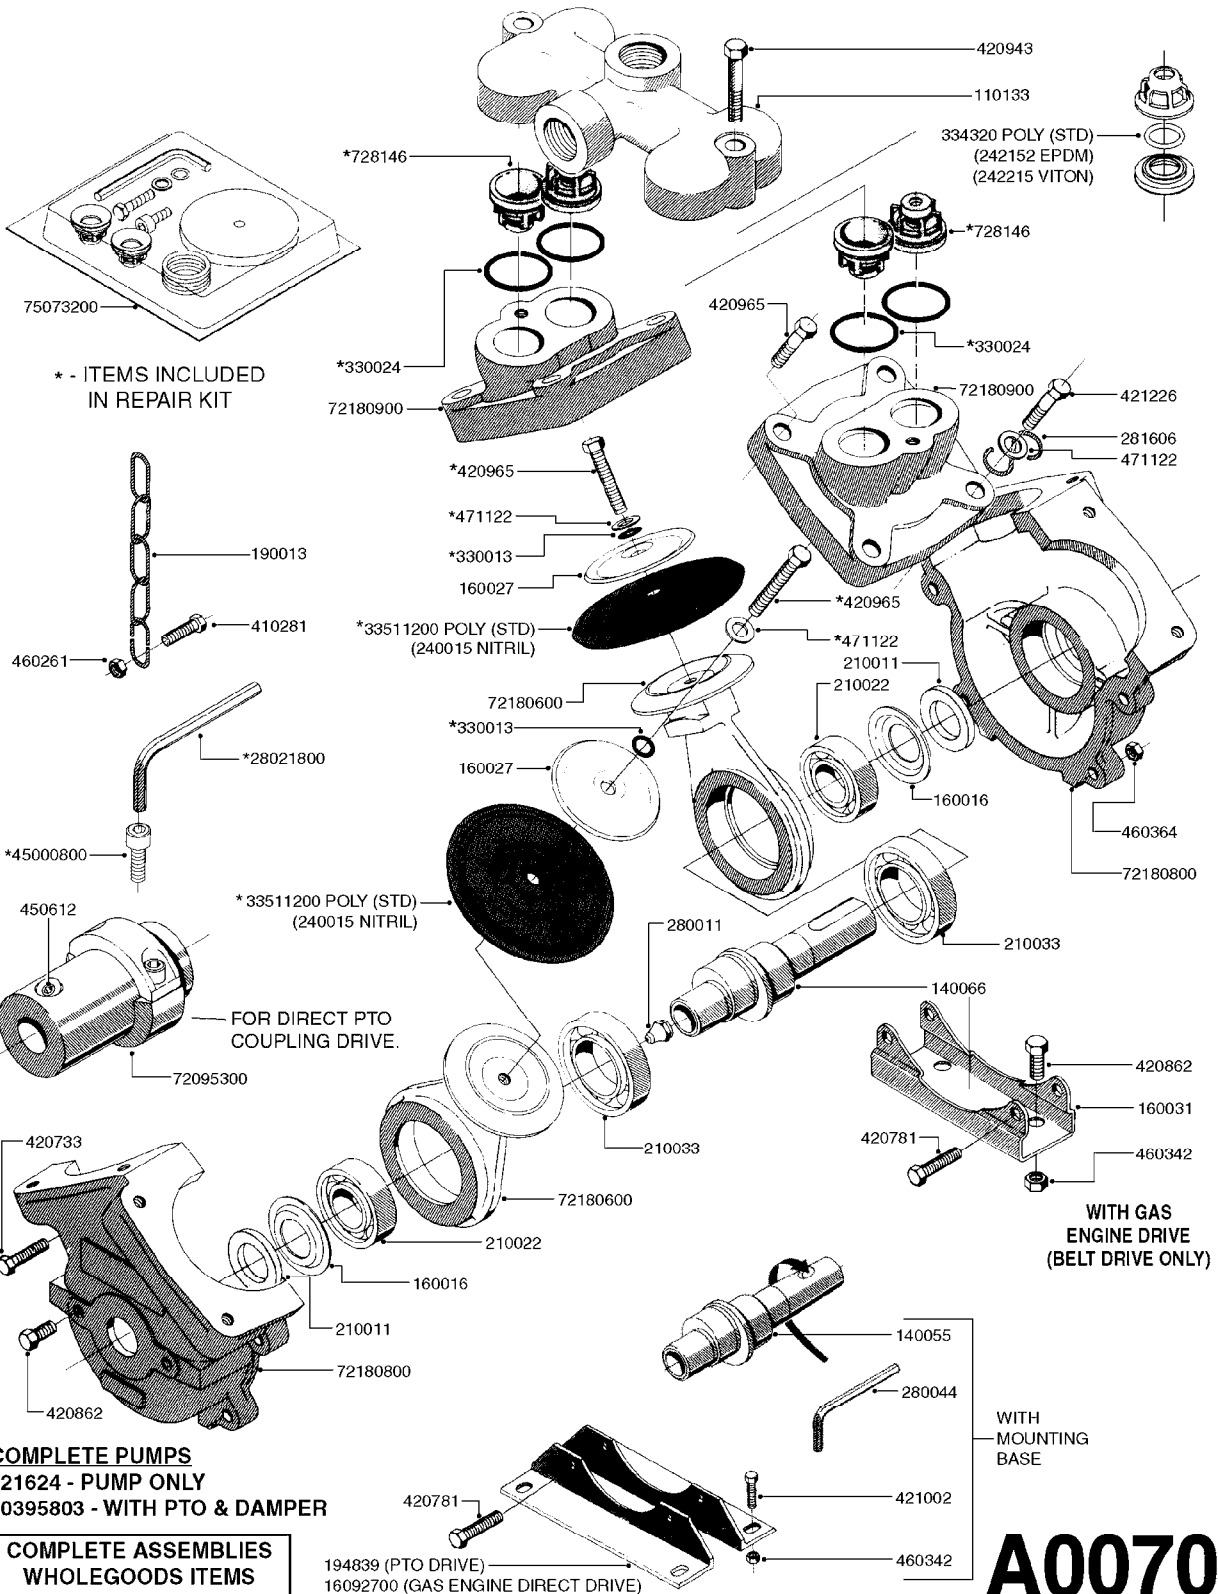

PUMP - 603
A0070-HIN, 01:01:16

COMPLETE PUMPS
821624 - PUMP ONLY
10395803 - WITH PTO & DAMPER

COMPLETE ASSEMBLIES
WHOLEGOODS ITEMS

A0070

PUMP - 603
A0070-HIN, 01:01:16

Page 1
Date 04.11.2017 13:10

parts-n°	order qty	description
110133	1	VALVE CHAMBER MOD 600 PAINTED
140055	1	CRANK SHAFT, MODEL 600
140066	1	CRANK SHAFT, MODEL 600/4
160016	1	DUST PLATE
160027	1	DIAPHRAGM UPPER DISC 500-600
160031	1	BASE PLATE MODEL 500-600
190013	1	CHAIN 35XL=800
194839	1	ANGLE IRON FOOT, M 500-600 RED
210011	1	SEAL FELT D39/23 X 4
210022	1	BEARING BALL 6205
210033	1	BEARING BALL 6007
240015	1	DIAPHRAGM MODEL 500-600 NITRIL
242152	1	O-RING D18.2X3 EPDM
242215	1	O-RING D18X3 VITON
280011	1	GREASE NIPPLE 1/8' SAE H TR
280044	1	KEY HEXAGON W6 3/16'
281606	1	S-HOOK GALVANIZED
330013	1	O-RING D15/D10X2.5 F.3/8"NUT
330024	1	O-RING D41,1/D34.5 X 3,5
334320	1	O-RING D18X3 POLYURETHANE
410281	1	BOLT HEX 8.8 DEL M6X25 DIN933 A2
420733	1	BOLT HEX 8.8 DEL M8X40
420781	1	BOLT HEX 8.8 DEL M8X50
420862	1	BOLT HEX 8.8 DEL M10X16 FT
420943	1	BOLT HEX 8.8 DEL M10X50
420965	1	M10X40 MACHINE SCREW STAINLESS
421002	1	BOLT HEX 8.8 DEL M10X30 FT DIN933
421226	1	BOLT HEX 8.8 DEL M10X45
450612	1	SCREW M10X16 POINTED
460261	1	NUT HEX M6X1.00 LOCK DIN985 A2 SS
460342	1	NUT HEX M10 DEL DIN934
460364	1	NUT HU M8 A2 SS DIN934
471122	1	WASHER, M10, Ø20/10.5X 2.0, SS
728146	1	VALVE FOR 361(726890/707932)
821624	1	PUMP 603/7 W. FOOT TAPERED SHA
10395803	1	PUMP 603 C/W PTO 540 RPM
16092700	1	PUMP MOUNT PLATE TALL 500/600
28021800	1	KEY HEXAGON 8MM FOR M10
33511200	1	DIAPHRAGM 500-603 PUR 2006
45000800	1	BOLT ROUND M10X25
72095300	1	COUPLING 1-3/8' X 25, PAINTED
72180600	1	CONNECTING ROD FOR 503-603 M10
72180800	1	PUMP HOUSING 603 RED W/BOLTS
72180900	1	DIAPHRAGM COVER MOD. 600
75073200	1	PUMP KIT 603mm 06