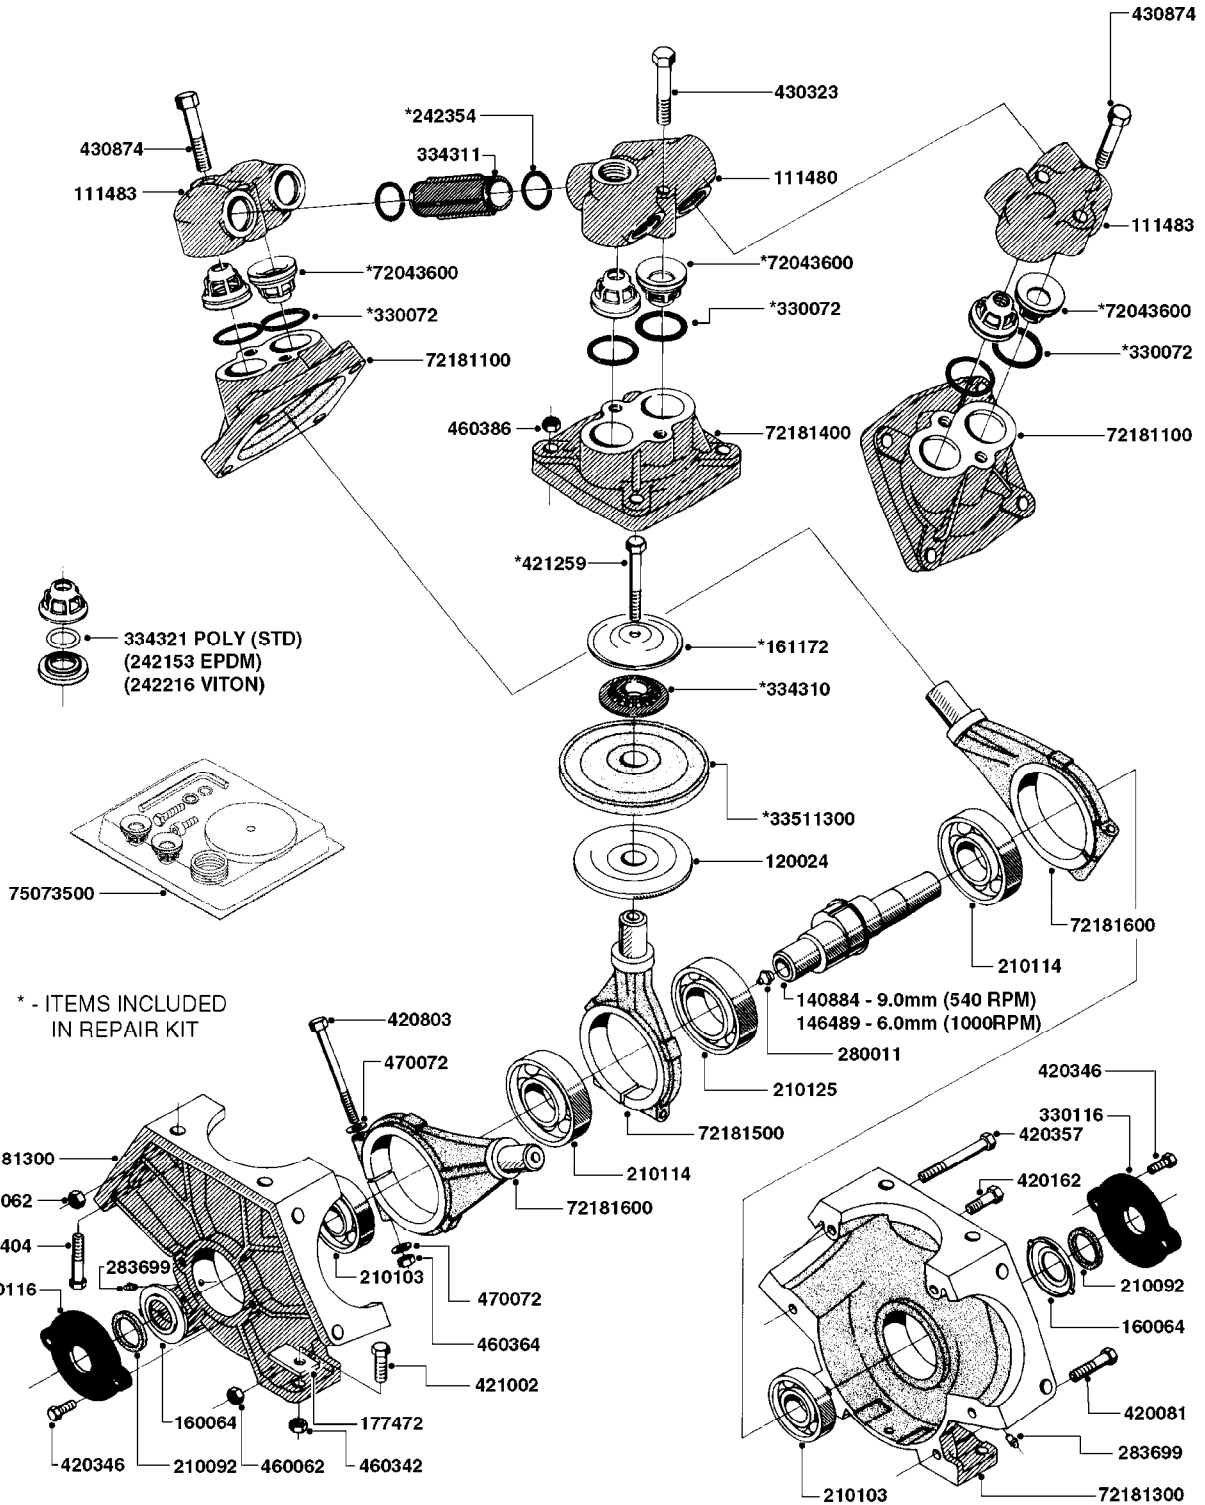

A0220

PUMP - 1302 W/ MOUNTING BASE
A0220-HIN, 27:04:17

Page 1
Date 04.11.2017 13:10

parts-n°	order qty	description
111480	1	VALVE HEAD 1302 CENTER
111483	1	VALVE HEAD SIDE 1302
120024	1	DIAPHRAGM BACK DISC 1200-1300
140884	1	CRANK SHAFT MODEL 1300-9
146489	1	CRANK SHAFT MODEL 1302-6MM
160064	1	DUST PLATE
161172	1	DIAPHRAGM DISC F. 1203/1303
177472	1	BRACKET 25 X 5
210092	1	SEAL FELT D43/30X5
210103	1	BEARING BALL 6306
210114	1	BEARING BALL 6308
210125	1	BEARING BALL 6210
242153	1	O-RING D26X4 EPDM
242216	1	O-RING VITON F/1202/1302/462
242354	1	O-RING D32.2X3.0 VITON F.S-53
280011	1	GREASE NIPPLE 1/8" SAE H TR
283699	1	GREASE NIPPLE M6X1
330072	1	O-RING D53.5/D45.5X4
330116	1	SEAL RETAINER, MODEL 1300
334310	1	NYLON WASHER 1202/1302/462
334311	1	CONNECTION PIPE INLET MOD.1302
334321	1	O-RING POLY. 34.0x26.0x4.0
420081	1	BOLT HEX 8.8 DEL 3/8"X40MM
420162	1	BOLT HEX 8.8 DEL 3/8"X15MM
420346	1	BOLT HEX 8.8 DEL 3/8"X 25MM
420357	1	BOLT HEX 8.8 RAW 3/8"X85MM
420803	1	BOLT HEX 8.8 DEL M8X90
421002	1	BOLT HEX 8.8 DEL M10X30 FT DIN933
421259	1	BOLT HEX UNC7/16"x2.25" 18-8SS
430323	1	BOLT HEX 8.8 DEL M12X60
430404	1	BOLT HEX 8.8 DEL M12X50
430874	1	SCREW SET 8.8 DEL M12X70 FT
460062	1	NUT HEX 3/8" GALV.
460342	1	NUT HEX M10 DEL DIN934
460364	1	NUT HU M8 A2 SS DIN934
460386	1	NUT HEX M12X1.75
470072	1	WASHER D15/D8X.5 LOCK
33511300	1	DIAPHRAGM 1202-1303 POLY 2006
72043600	1	VALVE FOR 462/463
72181100	1	DIAPHRAGM COVER 1203/1303+BLTS
72181300	1	PUMP CASTING 1300 RED W/BOLTS
72181400	1	DIAPHRAGM COVER 1303 W/BOLTS
72181500	1	CONNECTING ROD, CENTER 1303
72181600	1	CONNECTING ROD, SIDE MOD.1300
75073500	1	PUMP KIT 1300/1302 "06"