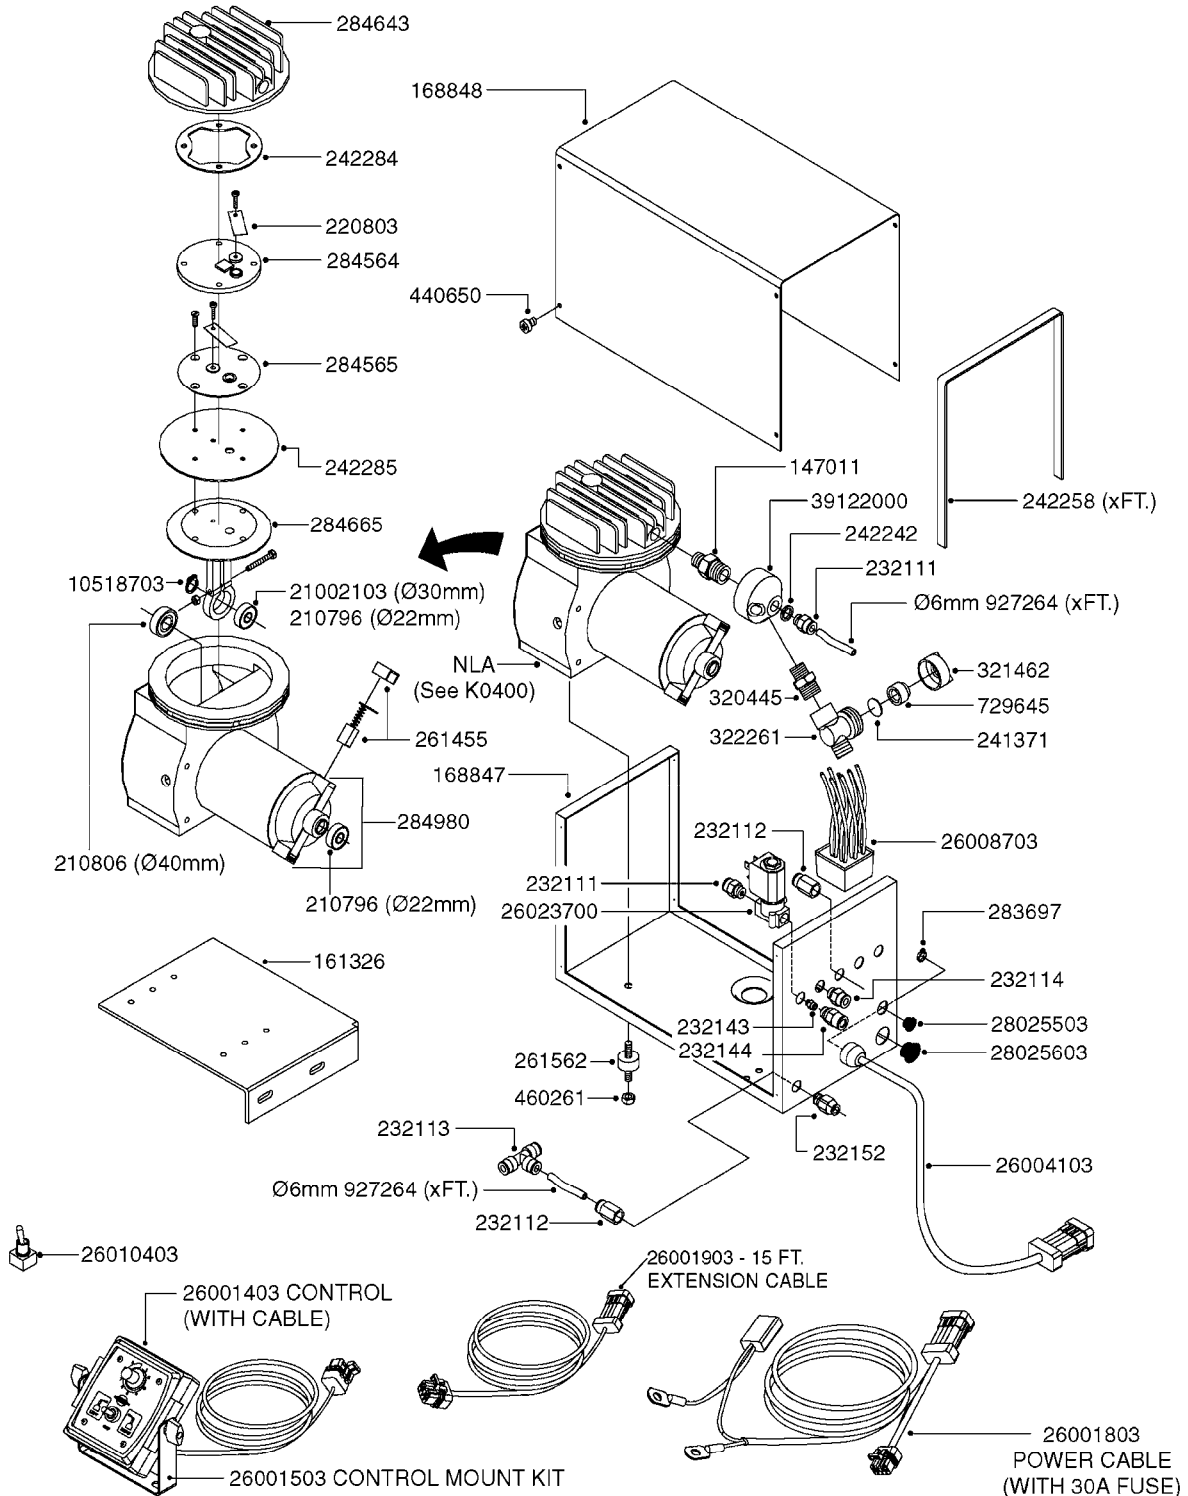

K0390

*Ø8mm 927306 (xFT.)
*Ø10mm 927330 (xFT.)

70019403 - COMPLETE ASSEMBLY

FOAM MARKER COMPRESSOR 2002
K0390-HIN, 01:01:16

Page 1
Date 04.11.2017 13:11

parts-n°	order qty	description
147011	1	HEX NIPPLE 3/8'X1/4'BSP BRASS
161326	1	MOUNT BKT. F. FOAM COMP.BOX 98
168847	1	ENCLOSURE LOWER F.MARKER
168848	1	COVER F. FOAM MARKER
210796	1	BEARING BALL D22/D8 X 7 608ZZ
210806	1	BEARING BALL D40/D17X12MM
220803	1	VALVE F. COMPRESSOR
232111	1	QUICK COUPLER 6MM X 1/8 EXT.
232112	1	QUICK COUPLER 6MM 1/8 INT.
232113	1	QUICK COUPLER 6MM T-PIECE
232114	1	COUPLER 1/8" THREADX8MM HOSE
232143	1	REDUCER 1/4'INT-1/8'EXT
232144	1	QUICK COUPLER 10MM X 1/4 EXT
232152	1	QUICK COUPLER 8MMX1/8 EXT.LONG
241371	1	DIAPHRAGM, NO-DRIP alt 241371
242242	1	O-RING F.AIR HOSE FITTING
242258	1	TRIM 3X10 SELF ADHESIVE 0012"
242284	1	HEAD GASKET F. COMPRESSOR
242285	1	DIAPHRAGM F. F/M COMP.
261455	1	BRUSH KIT-FOAM MARKER MOTOR
261562	1	RUBBER DAMPER 2XM6X25
283697	1	TIESTRAP 200MM
284564	1	PLATE F.COMPRESSOR HEAD
284565	1	PLATE F.COMPRESSOR HEAD
284643	1	COMPRESSOR HEAD F.FOAM MARKER
284665	1	CONNECTING ROD F.COMPRESSOR
284980	1	FLANGE REAR F. F.M.COMPRESSOR
320445	1	FITT.DK HN 1/4"X3/8" BSP
321462	1	CAP F.NO-DRIP ASSY.
322261	1	HOUSING F.SAFETY VALVE 3/8"
440650	1	SCREW 3.5x13 STAINLESS
460261	1	NUT HEX M6X1.00 LOCK DIN985 A2 SS
729645	1	NON-DRIP SPRING ASSY.GREEN 10
927264	1	HOSE R X PE D6/D4 X 0012"
927306	1	HOSE R X PE D8/D6 X 0012"BLACK
927330	1	HOSE R X PE D10/D8 X 012"BLACK
10518703	1	SNAP-RING OUTER 8X1
21002103	1	BEARING, 6200 2ZJEM (SKF)
26001403	1	HC FOAM MARKR CONSOLE VS3.0.00
26001503	1	HC FOAM MARKER CONSOLE MT.KIT
26001803	1	POWER CABLE
26001903	1	15' 7-PIN EXTENSION CABLE
26004103	1	FOAM MARKER CNTRL MOD CABL STD
26008703	1	FOAM MARKER CONTROL SCII
26010403	1	TOGGLE SWITCH MICRO-TRAK F.M.
26023700	1	SOLENOID VAL 12V 1/8' FLO '07
28025503	1	PLUG F.DRILLED HOLE 1/2"
28025603	1	PLUG F.DRILLED HOLE 3/4"
39122000	1	DISTR.HOUSING F.FOAM MARKER'07
70019403	1	FOAM MARKER COMPRESSOR KIT STD