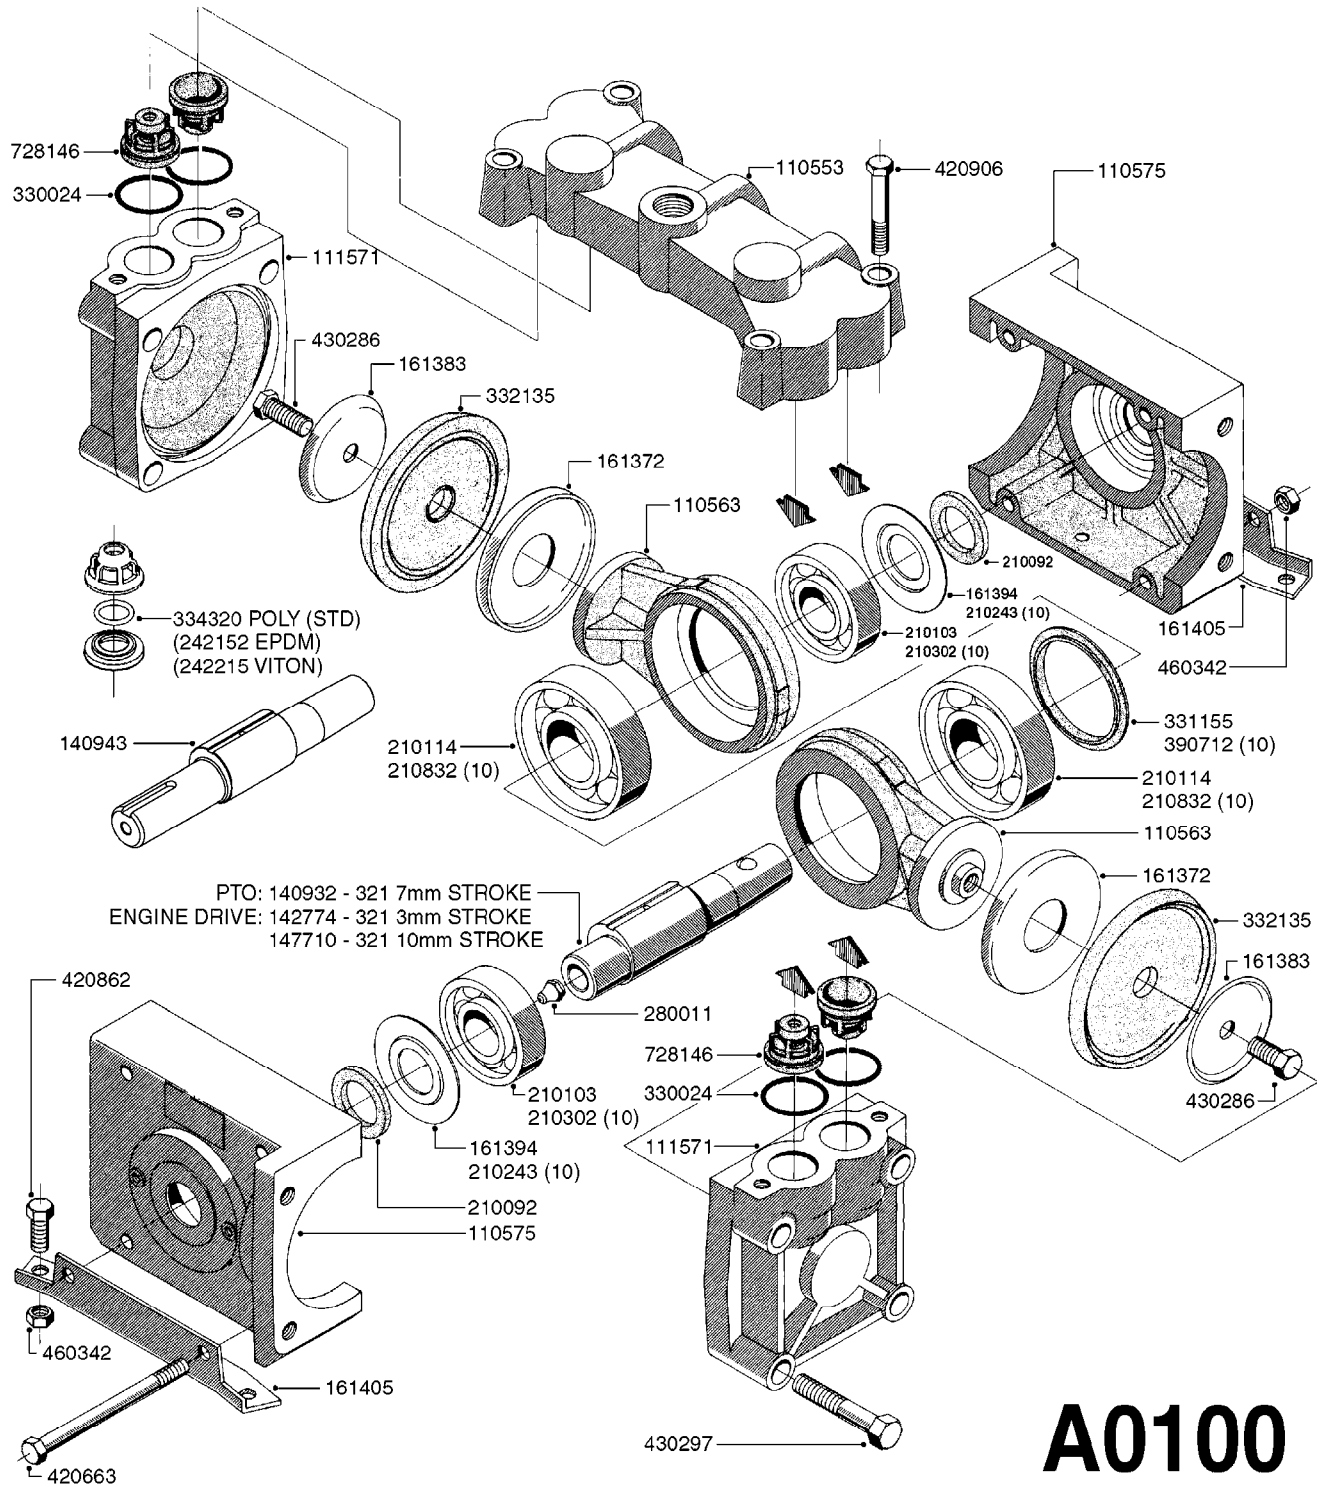

A0100

PUMP - 321 W/MOUNTING BASE
A0100-HIN, 01:01:16

Page 1

Date 16.03.2016 14:56

parts-n°	order qty	description
110553	1	VALVE COVER MDL 320 PAINTED
110563	1	CONNECTING ROD MODEL 320
110575	1	PUMP CASING 320
111571	1	DIAPHRAGM COVER MODEL 321 PAIN
140932	1	CRANK SHAFT 320/7
140943	1	CRANK SHAFT MODEL 320/7mm-25F
142774	1	CRANK SHAFT 320/3
147710	1	CRANK SHAFT 321/10 GG 540
161372	1	DIAPHRAGM BACKING DISC, 320-361
161383	1	DIAPHRAGM UPPER DISC, 320-361
161394	1	DUST PLATE, MODEL 320
161405	1	FOOT 320
210092	1	SEAL FELT D43/30X5
210103	1	BEARING BALL 6306
210114	1	BEARING BALL 6308
210243	1	SEAL OIL 35 X 47 X 7
210302	1	BALL BEARING 6207
210832	1	BALL BEARING 90/50X23 NU2210
242152	1	O-RING D18.2X3 EPDM
242215	1	O-RING D18X3 VITON
280011	1	GREASE NIPPLE 3/8' SAE H TR
330024	1	O-RING D41,1/D34.5 X 3,5
331155	1	SPACER, MODEL 320
332135	1	DIAPHRAGM, POLY alt 33511400
334320	1	O-RING D18X3 POLYURETHANE
390712	1	SPACER RING D84.5/66X2 (P321)
420663	1	BOLT HEX 8.8 DEL M10X120 DIN931
420862	1	BOLT HEX 8.8 DEL M10X16 FT
420906	1	BOLT HEX 8.8 DEL M10X60
430286	1	BOLT HEX 8.8 DEL M12X30 FT
430297	1	BOLT HEX 8.8 RAW M14X65
460342	1	NUT HEX M10 DEL DIN934
728146	1	VALVE FOR 361(726890/707932)