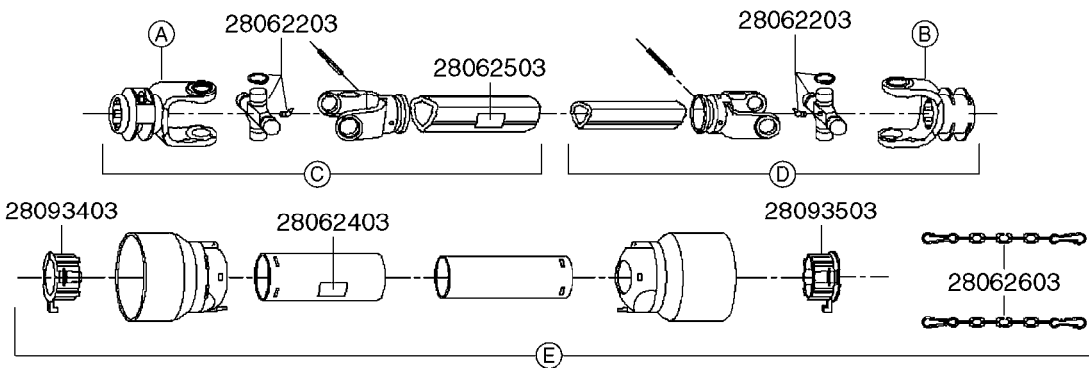

A0520

PTO SHAFTS - BONDIOLI CENT.
A0520-HIN, 01:01:16

Page 1

Date 16.03.2016 14:56

parts-n°	order qty	description
289042	1	UNIV. JOINT 22x54mm
420641	1	BOLT HEX 8.8 DEL M8X35
450015	1	SCREW ALLAN 3/8'X5/8' BLACK
460143	1	NUT HEX M8 LOCK A2 DIN985
28009803	1	PTO PIN TUBE RETAINER OUTER
28009903	1	PTO TUBE RETAINER INNER
28010103	1	PTO YOKE F.INNER TUBE CV PTO
28021403	1	PTO 1"STR/1-3/8" 6SPL B&P
28021503	1	PTO 1"STR/1-3/8" 21SPL B&P
28021603	1	PTO 1"STR/1-3/4" 20SPL B&P
28027903	1	PTO BALL LOCK.KIT F.1-3/8 YOKE
28040503	1	UNIV. JOINT 27x74.6mm
28040703	1	SAFETY CHAIN F.CV BLACK PTO
28041803	1	DECAL DANGER GUARD MISSING
28041903	1	DECAL DANGER ROT.DRIVELINE
28056703	1	PTO YOKE #1 1-3/8" X 6 SPLINE
28056803	1	PTO YOKE #1 1-3/8" X 21 SPLINE
28056903	1	PTO YOKE #4 1-3/8" X 20 SPLINE
28057003	1	PTO TUBE YOKE #1-G1 OUTER
28057103	1	PTO TUBE YOKE #4-G4 OUTER
28057203	1	PTO PIN TUBE RETAINER OUTER
28057303	1	PTO TUBE OUTER #1 745MM
28057403	1	PTO TUBE OUTER #4 720MM
28057503	1	PTO TUBE INNER #1 745MM
28057603	1	PTO TUBE INNER #4 720MM
28057703	1	PTO TUBE RETAINER INNER
28057803	1	PTO TUBE YOKE #1 Ø=1"
28057903	1	PTO TUBE YOKE #4 Ø=1"
28058003	1	PTO HALF SAFETY SHIELD OUTER
28058103	1	PTO HALF SAFETY SHIELD OUTER
28058203	1	PTO HALF SAFETY SHIELD INNER
28058303	1	PTO HALF SAFETY SHIELD INNER
28058403	1	PTO BALL LOCK.KIT F.1-3/4 YOKE
28058503	1	PTO TUBE YOKE #1-G1 INNER