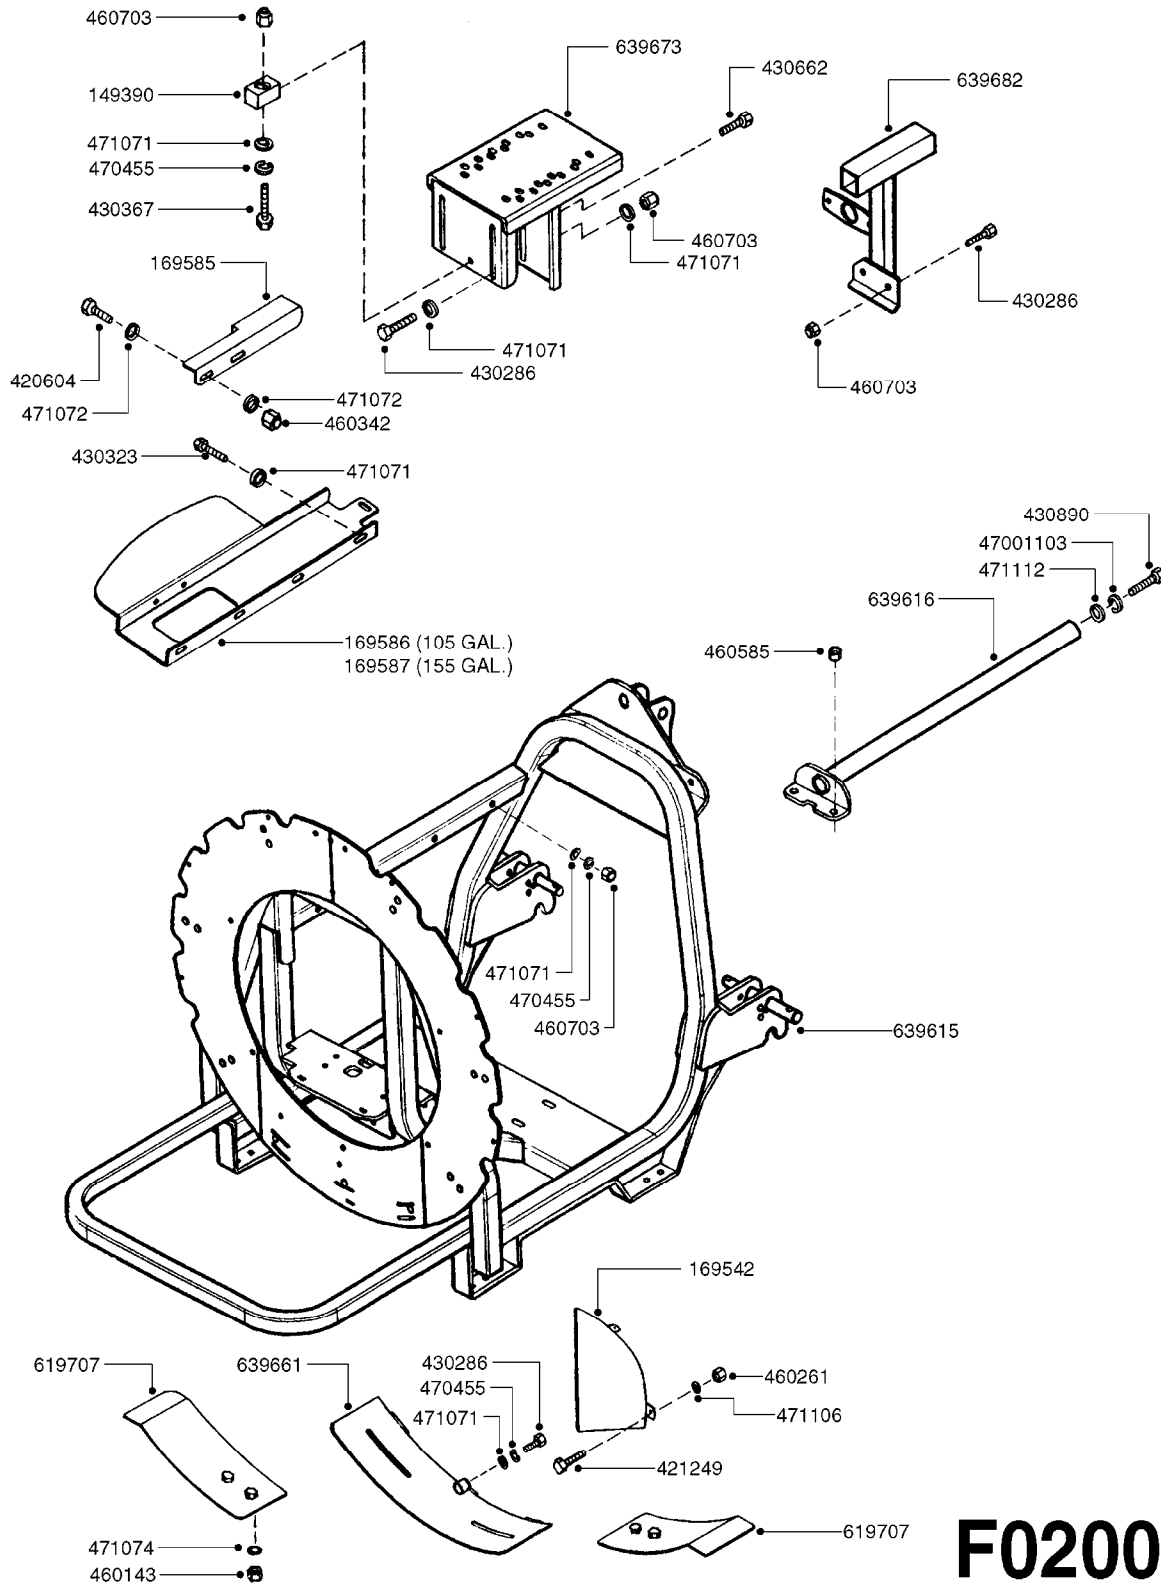

F0200

FRAME - ZENIT 105/155 AXIAL
F0200-HIN, 01:01:16

Page 1

Date 16.03.2016 14:56

parts-n°	order qty	description
149390	1	PUMP MT.TENSIONER ZENIT
169542	1	AIR PLATE ZENIT
169585	1	BRACKET F.TANK FIXING ZENIT
169586	1	BRACKET F.TANK ZENIT 105
169587	1	BRACKET F.TANK ZENIT 155
420604	1	BOLT HEX 8.8 DEL M10X25 FT DIN933
421249	1	BOLT HEX M6X15
430286	1	BOLT HEX 8.8 DEL M12X30 FT
430323	1	BOLT HEX 8.8 DEL M12X60
430367	1	BOLT HEX 8.8 DEL M12X100 DIN931
430662	1	BOLT HEX 8.8 DEL M12X20 FT
430890	1	BOLT HEX 8.8 DEL M20X50
460143	1	NUT HEX M8 LOCK A2 DIN985
460261	1	NUT HEX M6X1 LOCK A2 DIN985
460342	1	NUT HEX M10 DEL DIN934
460585	1	NUT HEX M16X2 LOCK
460703	1	NUT HEX M12X1.75 LOCK DIN985
470455	1	WASHER D12 SPRING
471071	1	WASHER M12 GALV
471072	1	WASHER M10 EL2
471074	1	WASHER M8 ELZ
471106	1	WASHER D6
471112	1	WASHER D20
619707	1	LOWER FAN HOUSING WING ADJ.
639615	1	FRAME F.ZENIT 105/155 AXIAL
639616	1	FRAME SUPPORT BRACKET - ZENIT
639661	1	LOWER PLATE FAN HOUSING ZENIT
639673	1	PUMP MT.BRKT. ZENIT
639682	1	CONTROL MT.BRACKET ZENIT
47001103	1	WASHER D20.5/D33X4 LOCK