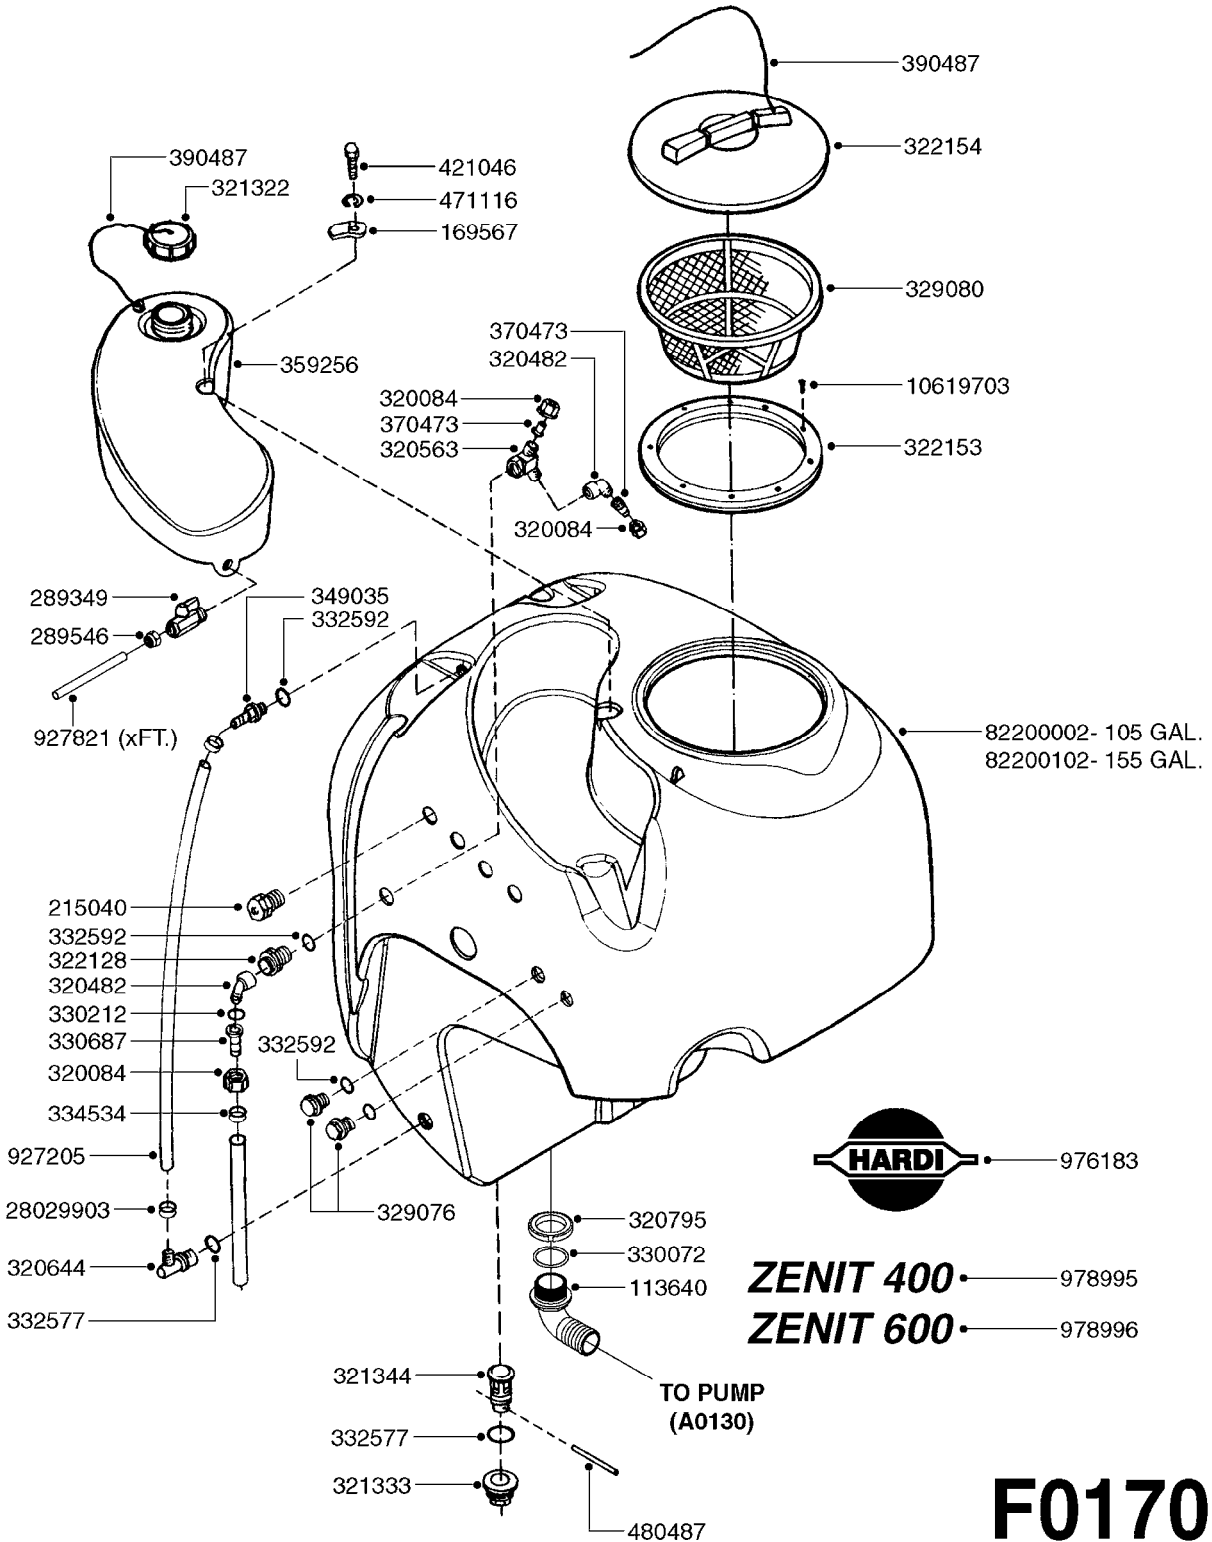

F0170

TANK - ZENIT 105/155 MANIFOLD
F0170-HIN, 01:01:16

Page 1

Date 16.03.2016 14:56

parts-n°	order qty	description
113640	1	HOSEBARB, BSP, 1-1/2" 90°
169567	1	BRACKET F.15 L TANK ZENIT
215040	1	PLUG M 1"
289349	1	BALL VALVE 3/8" M-H
289546	1	NUT F.NOZZLE HOLDER ZENIT
320084	1	FITT.DK NUT 1/2" BSP
320482	1	FITT.DK ELB. 1/2" BSP 60 DEG.
320563	1	FITT.DK 3 WAY 1/2" 110 DEG.
320644	1	FITT.DK ELB.3/4"HB X 1" BSP
320795	1	FITT.DK NUT 1-1/2" BSP JAMB
321322	1	SCREW CAP F. S80 X 4
321333	1	FITT.DK BULK 1-1/2" X 1"F BSP
321344	1	DRAIN SCREW 1" BSP RED
322128	1	NIPPLE 1/2"
322153	1	FILTER CASING 170
322154	1	SCREW COVER D355
329076	1	PLUG 1/2" M.
329080	1	FILTER BASKET 12"
330072	1	O-RING D53.5/D45.5X4
330212	1	O-RING D19/D14X2.4 F.1/2"NUT
330687	1	FITT.DK HB 1/2" F. 1/2" NUT
332577	1	O-RING D38/D30X4 F.1" PUR.
332592	1	O-RING D26/D20X3
334534	1	CLAMP HOSE PLASTIC 1/2"
349035	1	FITTING STRAIGHT 1/2" D20
359256	1	CLEAN WATER TANK 4 GAL. ZENIT
370473	1	NOZZLE INJECTOR 5066-2.0
390487	1	CORD NYLON/SIGHT GAUGE 4500mm
421046	1	BOLT HEX 8.8 DEL M8X25 FT A2 DIN933
471116	1	WASHER D8 TENSION
480487	1	PIN M5X60 SLOTTED GALV
927205	1	HOSE R X CLEAR X 3/4 X 0012"
927821	1	CLEAR HOSE D12X10 PA1012
976183	1	DECAL COMPANY D.18,2 X 29,6
978995	1	DECAL "ZENIT 400"
978996	1	DECAL "ZENIT 600"
10619703	1	SCREW SS #6x3/4' SELF TAPPING
28029903	1	CLAMP HOSE GEAR P3/4"-S1" 6712
82200002	1	TANK 105 GALLON ZENIT 400L
82200102	1	TANK 155 GALLON ZENIT 600L