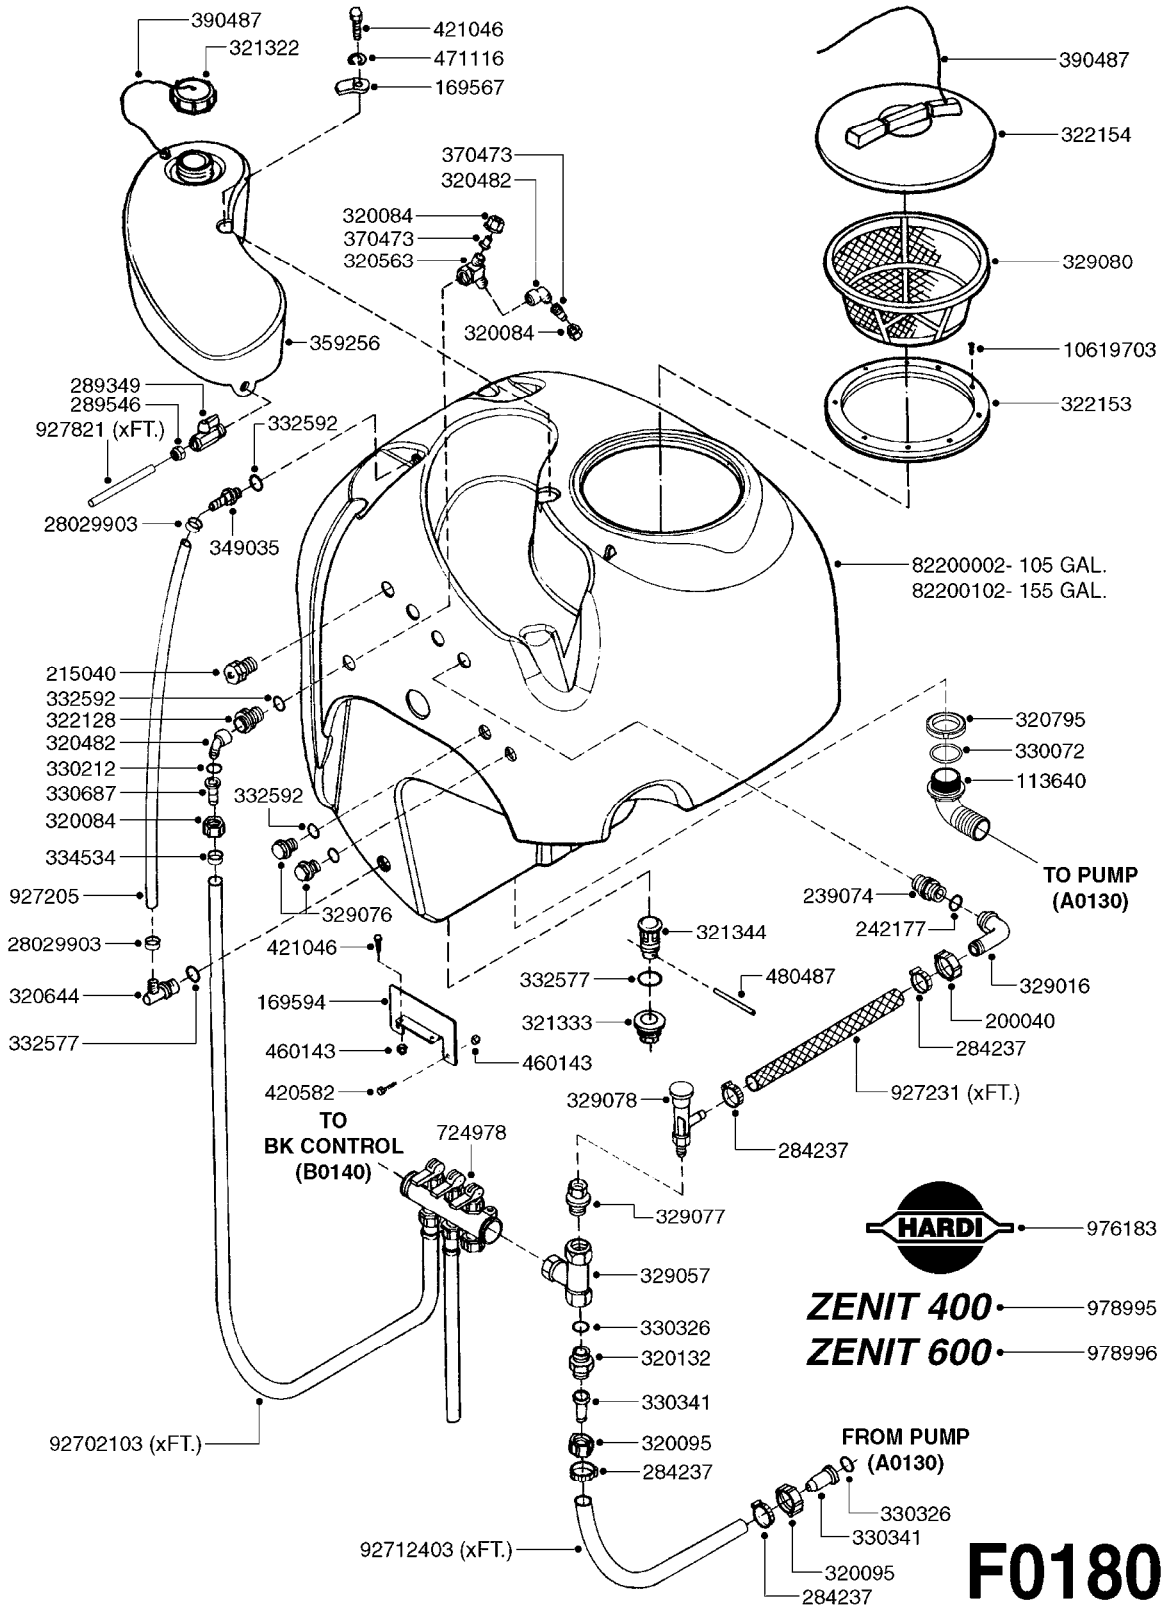

TANK - ZENIT 105/155 BK
F0180-HIN, 01:01:16

Page 0
Date 16.03.2016 14:56

TANK - ZENIT 105/155 BK
F0180-HIN, 01:01:16

Page 1

Date 16.03.2016 14:56

parts-n°	order qty	description
113640	1	HOSEBARB, BSP, 1-1/2" 90°
169567	1	BRACKET F.15 L TANK ZENIT
169594	1	BRACKET F.DISTRIB.VALVE ZENIT
200040	1	OMLØBER FOR FITTING 1"
215040	1	PLUG M 1"
239074	1	BRYSTNIPPEL 1'X3/4'
242177	1	O-RING D25.4 X 20.2 X 2.6
284237	1	CLAMP HOSE GEAR D20/30
289349	1	BALL VALVE 3/8" M-H
289546	1	NUT F.NOZZLE HOLDER ZENIT
320084	1	FITT.DK NUT 1/2" BSP
320095	1	FITT.DK NUT 1" BSP
320132	1	FITT.DK HN 1" BSP
320482	1	FITT.DK ELB. 1/2" BSP 60 DEG.
320563	1	FITT.DK 3 WAY 1/2" 110 DEG.
320644	1	FITT.DK ELB.3/4"HB X 1" BSP
320795	1	FITT.DK NUT 1-1/2" BSP JAMB
321322	1	SCREW CAP F. S80 X 4
321333	1	FITT.DK BULK 1-1/2" X 1"F BSP
321344	1	DRAIN SCREW 1" BSP RED
322128	1	NIPPLE 1/2"
322153	1	FILTER CASING 170
322154	1	SCREW COVER D355
329016	1	BØJNING
329057	1	FITTING TEE 1" F-F-F
329076	1	PLUG 1/2" M.
329077	1	REDUCCION 1"M-1/2"H ARAG (2452042)
329078	1	SAFETY VALVE 290 PSI
329080	1	FILTER BASKET 12"
330072	1	O-RING D53.5/D45.5X4
330212	1	O-RING D19/D14X2.4 F.1/2"NUT
330326	1	O-RING D30/D24X2 F.1"NUT
330341	1	FITT.DK HB 1" F. 1" NUT
330687	1	FITT.DK HB 1/2" F. 1/2" NUT
332577	1	O-RING D38/D30X4 F.1" PUR.
332592	1	O-RING D26/D20X3
334534	1	CLAMP HOSE PLASTIC 1/2"
349035	1	FITTING STRAIGHT 1/2" D20
359256	1	CLEAN WATER TANK 4 GAL. ZENIT
370473	1	NOZZLE INJECTOR 5066-2.0
390487	1	CORD NYLON/SIGHT GAUGE 4500mm
420582	1	BOLT HEX 8.8 DEL M8X20 FT A2
421046	1	BOLT HEX 8.8 DEL M8X25 FT A2 DIN933
460143	1	NUT HEX M8 LOCK A2 DIN985
471116	1	WASHER D8 TENSION
480487	1	PIN M5X60 SLOTTED GALV
724978	1	1/2" DISTRIBUTOR TYP.3
927205	1	HOSE R X CLEAR X 3/4 X 0012"
927231	1	HOSE R X PVCX3/4 CLR/BRD 0012"
927821	1	CLEAR HOSE D12X10 PA1012
976183	1	DECAL COMPANY D.18,2 X 29,6
978995	1	DECAL "ZENIT 400"
978996	1	DECAL "ZENIT 600"
10619703	1	SCREW SS #6x3/4' SELF TAPPING
28029903	1	CLAMP HOSE GEAR P3/4"-S1" 6712
82200002	1	TANK 105 GALLON ZENIT 400L
82200102	1	TANK 155 GALLON ZENIT 600L
92702103	1	HOSE R X1/2" X300PSI WP X0012"
92712403	1	HOSE R X1" X300PSI WP X0012"