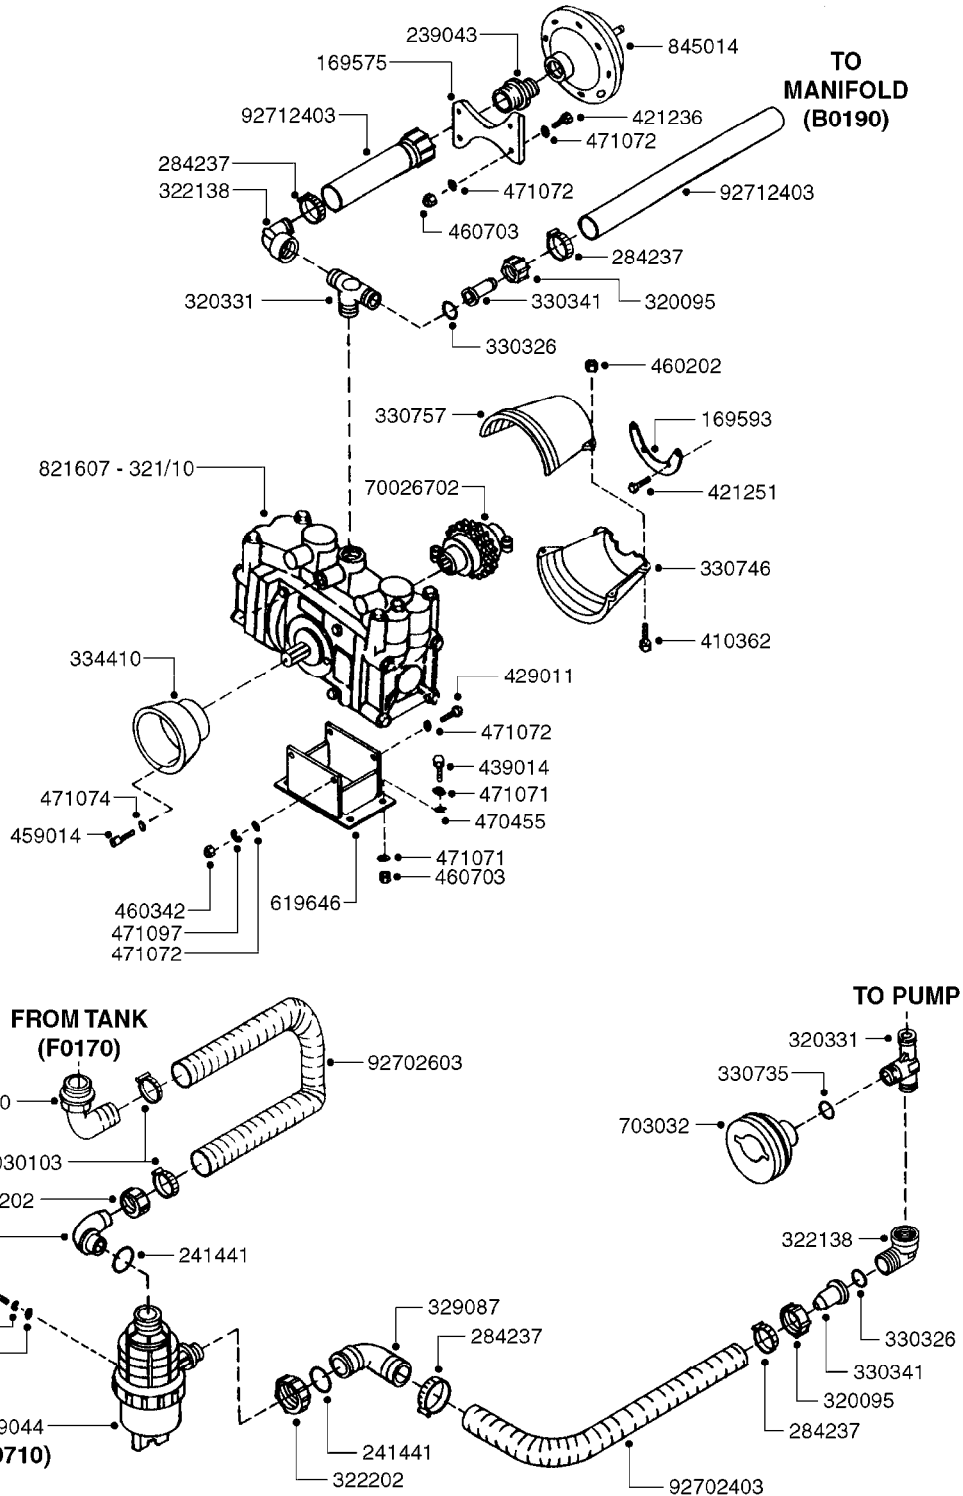

A0100

PUMP - 321 W/MOUNTING BASE
A0100-HIN, 01:01:16

Page 1

Date 16.03.2016 14:56

parts-n°	order qty	description
110553	1	VALVE COVER MDL 320 PAINTED
110563	1	CONNECTING ROD MODEL 320
110575	1	PUMP CASING 320
111571	1	DIAPHRAGM COVER MODEL 321 PAIN
140932	1	CRANK SHAFT 320/7
140943	1	CRANK SHAFT MODEL 320/7mm-25F
142774	1	CRANK SHAFT 320/3
147710	1	CRANK SHAFT 321/10 GG 540
161372	1	DIAPHRAGM BACKING DISC, 320-361
161383	1	DIAPHRAGM UPPER DISC, 320-361
161394	1	DUST PLATE, MODEL 320
161405	1	FOOT 320
210092	1	SEAL FELT D43/30X5
210103	1	BEARING BALL 6306
210114	1	BEARING BALL 6308
210243	1	SEAL OIL 35 X 47 X 7
210302	1	BALL BEARING 6207
210832	1	BALL BEARING 90/50X23 NU2210
242152	1	O-RING D18.2X3 EPDM
242215	1	O-RING D18X3 VITON
280011	1	GREASE NIPPLE 3/8' SAE H TR
330024	1	O-RING D41,1/D34.5 X 3,5
331155	1	SPACER, MODEL 320
332135	1	DIAPHRAGM, POLY alt 33511400
334320	1	O-RING D18X3 POLYURETHANE
390712	1	SPACER RING D84.5/66X2 (P321)
420663	1	BOLT HEX 8.8 DEL M10X120 DIN931
420862	1	BOLT HEX 8.8 DEL M10X16 FT
420906	1	BOLT HEX 8.8 DEL M10X60
430286	1	BOLT HEX 8.8 DEL M12X30 FT
430297	1	BOLT HEX 8.8 RAW M14X65
460342	1	NUT HEX M10 DEL DIN934
728146	1	VALVE FOR 361(726890/707932)