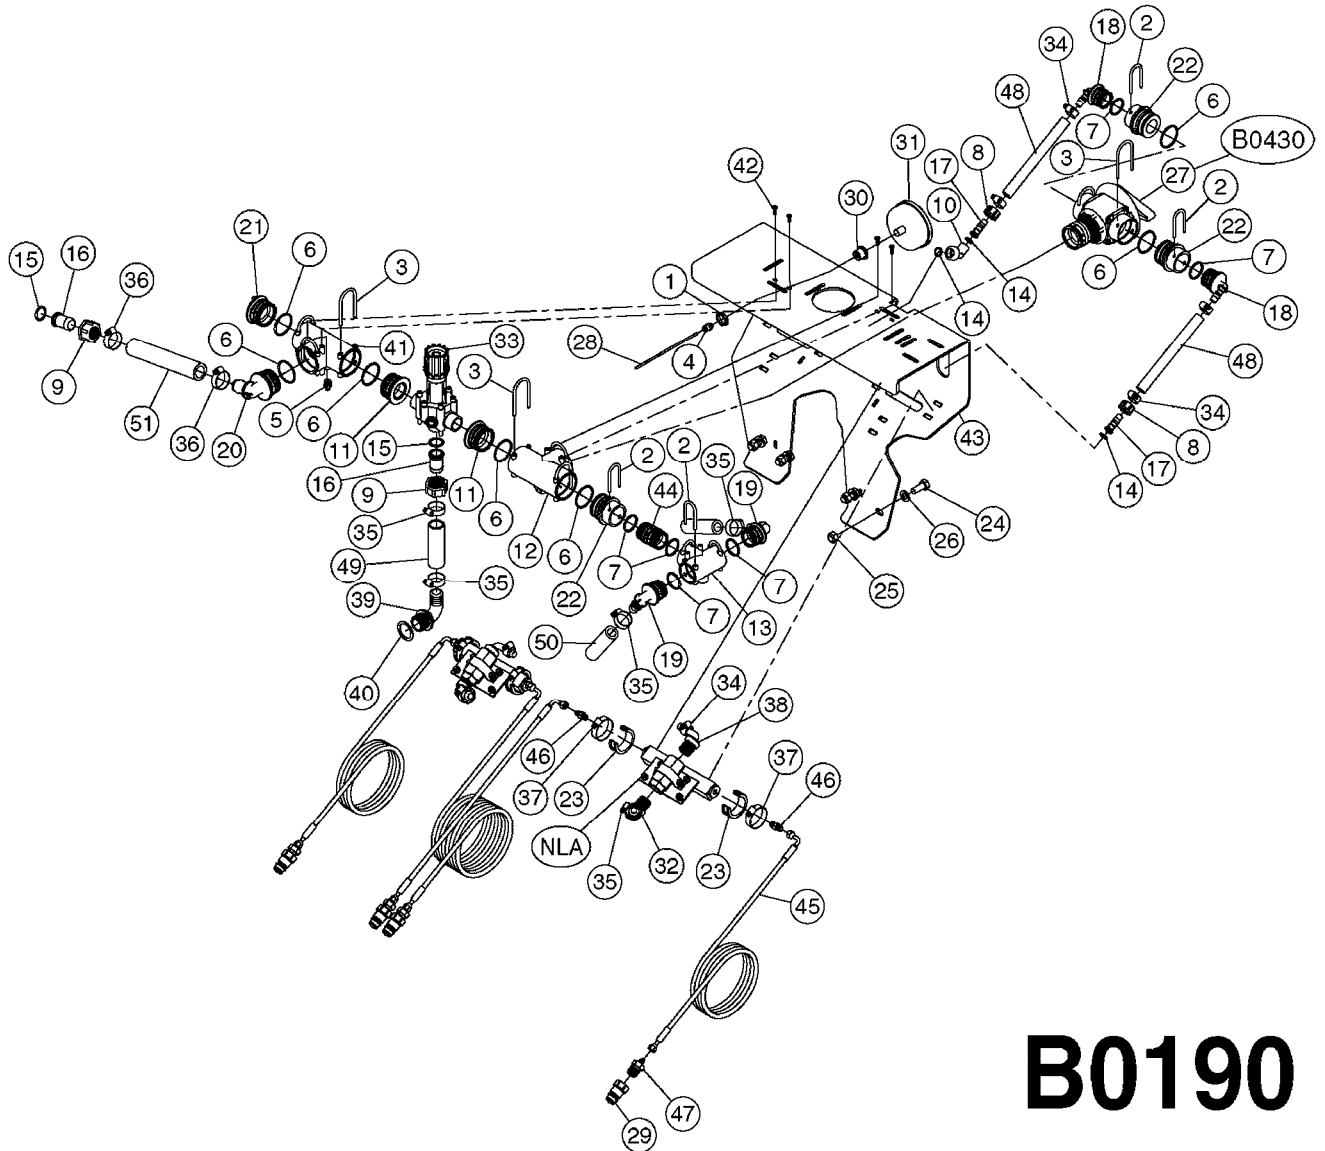

B0190

ZENIT MANIFOLD SYSTEM
B0190-HIN, 01:01:16

Page 1
Date 16.03.2016 14:56

Pos.	parts-n°	order qty	description
1	140766	1	NUT 1/2" BSP
2	145995	1	FITT.DK S-53 FORK
3	145996	1	FITT.DK S-67 FORK
4	231346	1	QUICK COUPLER 1/8"BSP X 4 MM
5	232230	1	QUICK COUPLER 1/4"BSP X 4 MM
6	242353	1	O-RING D44.2X3.0 VITON F.S-67
7	242354	1	O-RING D32.2X3.0 VITON F.S-53
8	320084	1	FITT.DK NUT 1/2" BSP
9	320095	1	FITT.DK NUT 1" BSP
10	320482	1	FITT.DK ELB. 1/2" BSP 60 DEG.
11	322132	1	FITT.DK S-67 THREAD INS.1'BSP
12	322224	1	FITT.DK S-67 TEE
13	322352	1	FITT.DK S-53 TEE
14	330212	1	O-RING D19/D14X2.4 F.1/2"NUT
15	330326	1	O-RING D30/D24X2 F.1"NUT
16	330341	1	FITT.DK HB 1" F. 1" NUT
17	330687	1	FITT.DK HB 1/2" F. 1/2" NUT
18	334239	1	FITT.DK S-53 ELB.1/2"
19	334241	1	FITT.DK S-53 ELB.3/4"
20	334243	1	FITT.DK S-67 ELB.1"
21	334250	1	FITT.DK S-67 PLUG
22	334564	1	FITT.DK S-67 TO S-53 ADAPTER
23	341290	1	RUBBER STRAP, L=110
24	430286	1	BOLT HEX 8.8 DEL M12X30 FT
25	460703	1	NUT HEX M12X1.75 LOCK DIN985
26	471127	1	WASHER, M12, Ø24/13.0X 2.5, SS
27	729796	1	VALVE S-67 MANUAL D33 J-D
28	927253	1	AIR HOSE, DIAMETER 4MM
29	10466003	1	COUPLER PIONEER 8010-04 1/2NPT
30	14055400	1	FITT.DK REDUC 1/2"x1/8"x1/4"BS
31	28014403	1	GAUGE 4"BR REAR PSI200
32	28019303	1	FITTING HB ELB 3/4NPT-3/4HOSE
33	28027603	1	VALVE PRESS CTRL RELIEF 1"BSPM
34	28029803	1	CLAMP HOSE GEAR P1/2" 6708
35	28029903	1	CLAMP HOSE GEAR P3/4"-S1" 6712
36	28030003	1	CLAMP HOSE GEAR P1" 6716
37	28030103	1	CLAMP HOSE GEAR P5/4-S1.5"6724
38	28039403	1	FITTING, 3/4" NPT 1/2" BARB
39	28039503	1	FITTING, 1" BSP 1" BARB 90°
40	28039603	1	GASKET F. 1" BSP FITTING
41	39091800	1	FITT.DK S-67 TEE DRILLED D11
42	44076200	1	PT TORNILLO 50X16 WN5451 rsf t
43	61012503	1	CONTROL BRACKET, ZENIT, HC
44	72114300	1	PIEZA CONEXION S53/S53 C/JUNTA
45	78400003	1	HOSE 1/4X 8' 90F JIC-STRF JIC
46	78600503	1	FITTING 1/8NPT X 7/16JIC M X M
47	78600603	1	FITTING 1/2NPT X 7/16JIC M X M
48	92702103	1	HOSE R X1/2" X300PSI WP X0012"
49	92702403	1	HOSE PVC SUCT GRAY 1"
50	92703203	1	HOSE R X3/4" X300PSI WP X0012"
51	92712403	1	HOSE R X1" X300PSI WP X0012"