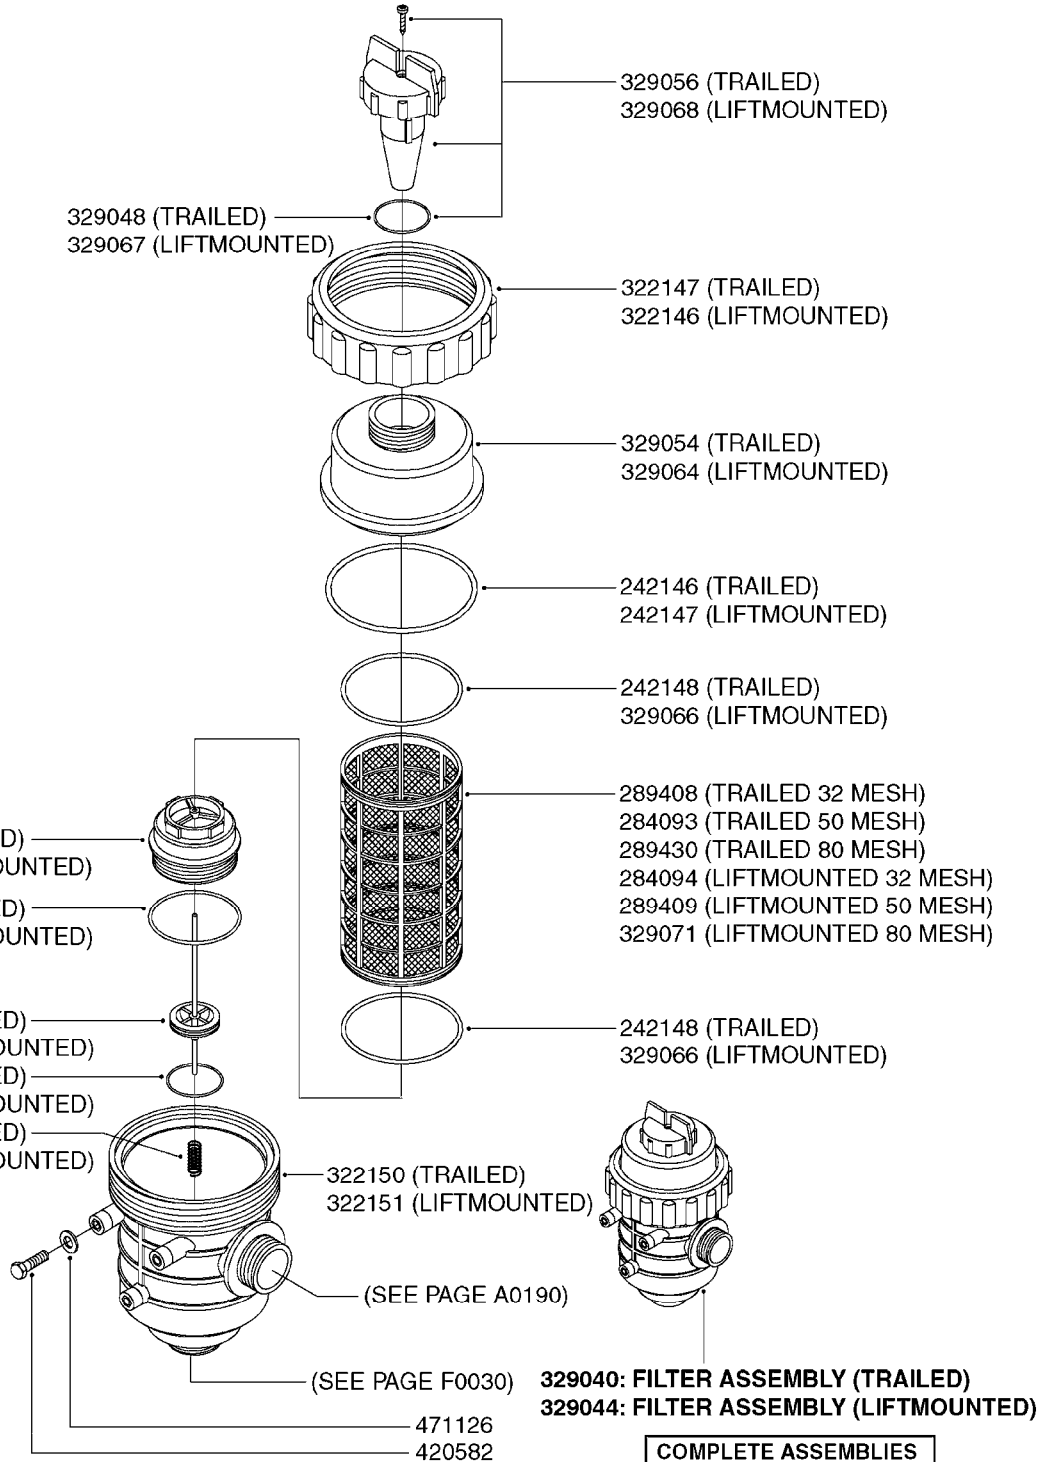

B0710

parts-n°	order qty	description
242146	1	O-RING 140 X 126 X 7
242147	1	O-RING 105,6x95X5.3
242148	1	O-RING 109.2 X 104 X 2
284093	1	FILTER SCR N ARAG 50 MESH BLUE
284094	1	FILTER SCR N ARAG 32 MESH WHITE
289408	1	FILTER SCR N ARAG 32 MESH WHITE
289409	1	FILTER SCR N ARAG 50 MESH BLUE
289430	1	FILTER SCR N ARAG 80 MESH RED
322146	1	THREADED RING F/FILTER 170
322147	1	THREADED RING F/FILTER 200
322150	1	FILTER CASING 1.5"BSP ARAG
322151	1	FILTER HOUSING 170
329040	1	FILTER ARAG 1.5" 32 MESH TRAIL
329044	1	FILTER ARAG 1.5" 32 MESH LIFT
329047	1	SPRING F. ARAG FILTER 1-1/2"
329048	1	O-RING F. 1-1/2" FILTER
329049	1	PLUNGER F. ARAG VALVE 1-1/2"
329051	1	O-RING F.ARAG FILTER 1-1/2"
329052	1	FITTING F.ARAG FILTER 1-1/2"
329054	1	FILTER HOUSING LID 1-1/2"
329056	1	YELLOW LOCKING RETAINER 1-1/2"
329058	1	SPRING F. ARAG FILTER 1"
329059	1	O-RING F. 1" FILTER
329060	1	PLUNGER F. ARAG VALVE 1"
329061	1	O-RING F.ARAG FILTER 1"
329062	1	FITTING F.ARAG FILTER 1"
329064	1	FILTER HOUSING LID 1"
329066	1	O-RING F.ARAG FILTER 1"
329067	1	O-RING F. 1" FILTER
329068	1	YELLOW LOCKING RETAINER 1"
329071	1	FILTER SCR N ARAG 80 MESH RED
420582	1	BOLT HEX 8.8 DEL M8X20 FT A2
471126	1	WASHER, M8, Ø16/ 8.4X 1.6, SS