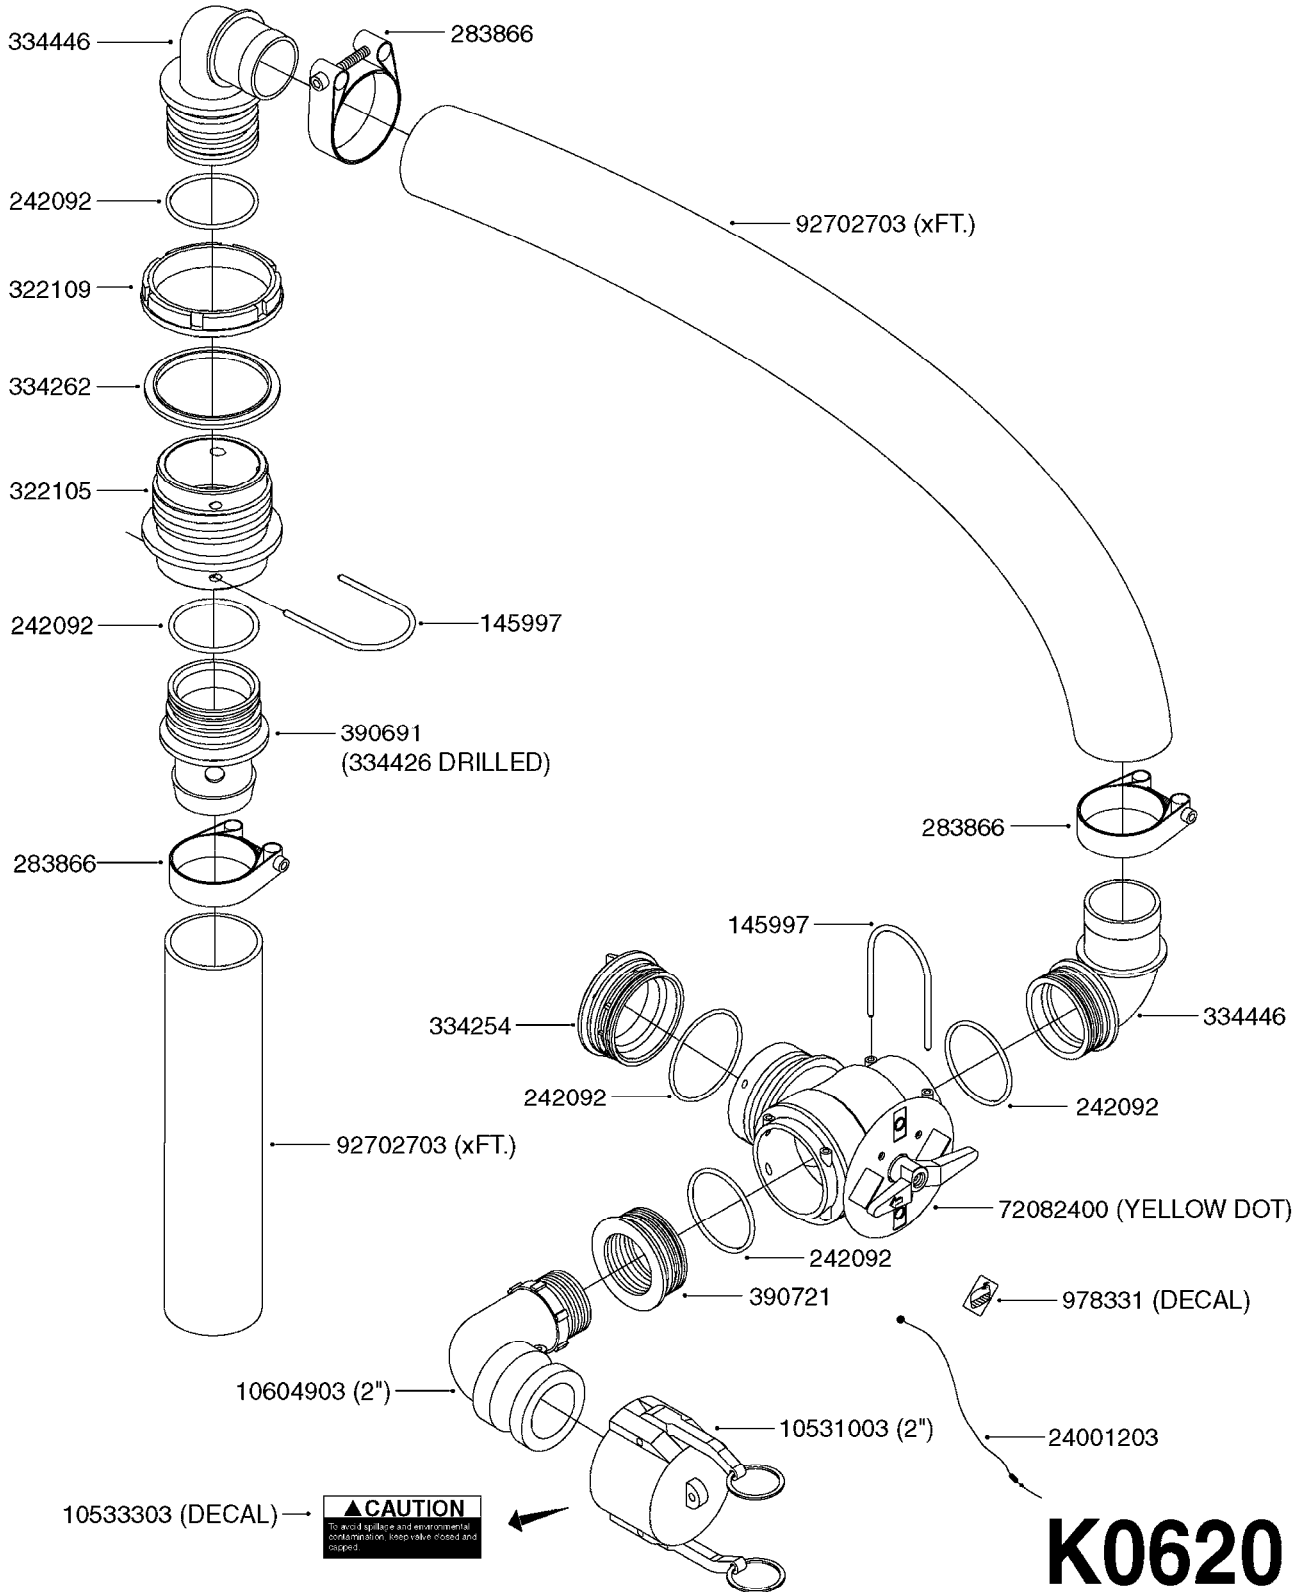

QUICKFILL SYSTEM - S93
K0620-HIN, 01:01:16

Page 1
Date 04.11.2017 14:50

parts-n°	order qty	description
145997	1	FITT.DK S-93 FORK
242092	1	O-RING D69.5X3
283866	1	CLAMP HOSE SCREW TYPE 2"DELTA
322105	1	FITT.DK S-93 BULKHEAD DOUBLE
322109	1	FITT.DK S-93 BULKHEAD NUT
334254	1	FITT.DK S-93 PLUG
334262	1	GASKET F.S-93 BULKHEAD
334426	1	FITT.DK S-93 STR.2"
334446	1	FITT.DK S-93 ELB.2" PVC
390691	1	FITT.DK S-93 STR.2"PVC DRILLED
390721	1	FITT.DK S-93 PLUG W/2" NPT THRE
978331	1	DECAL MANIFOLD SYS.QUICK-FILL
10531003	1	CAP F.MALE QUICK COUPLER 2"
10533303	1	DECAL CAUTION-LEAK Q.FILL ENG
10604903	1	QUICK COUPLER MALE 2' 90DEG
24001203	1	RBR LANYARD 11" F.QCK FILL CAP
72082400	1	VALVE 2"-S93 3 WAY
92702703	1	HOSE PVC SUCT GRAY 2"