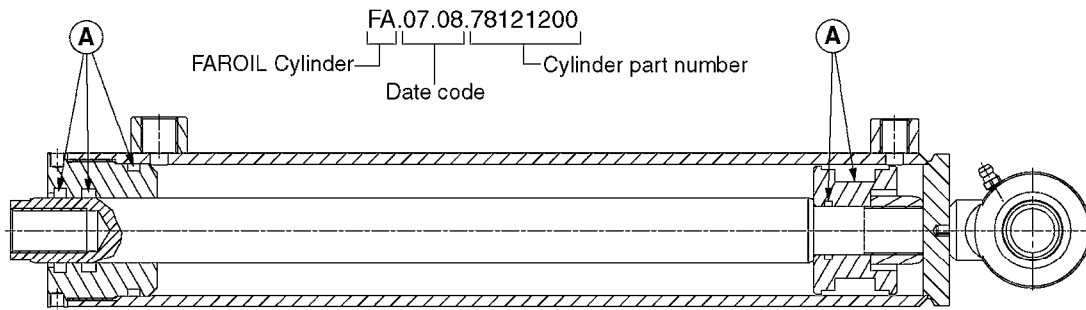

HYDRAULICS - CYLINDERS
C0020-HIN, 01:01:16

Page 3

Date 04.11.2017 14:49

parts-n°	order qty	description
63039300 78100003	1 1	CYLINDER ROD F.781132 CYL. PARA-LIFT CM+750 W/STOP

Check cylinder barrel for stamped part number.