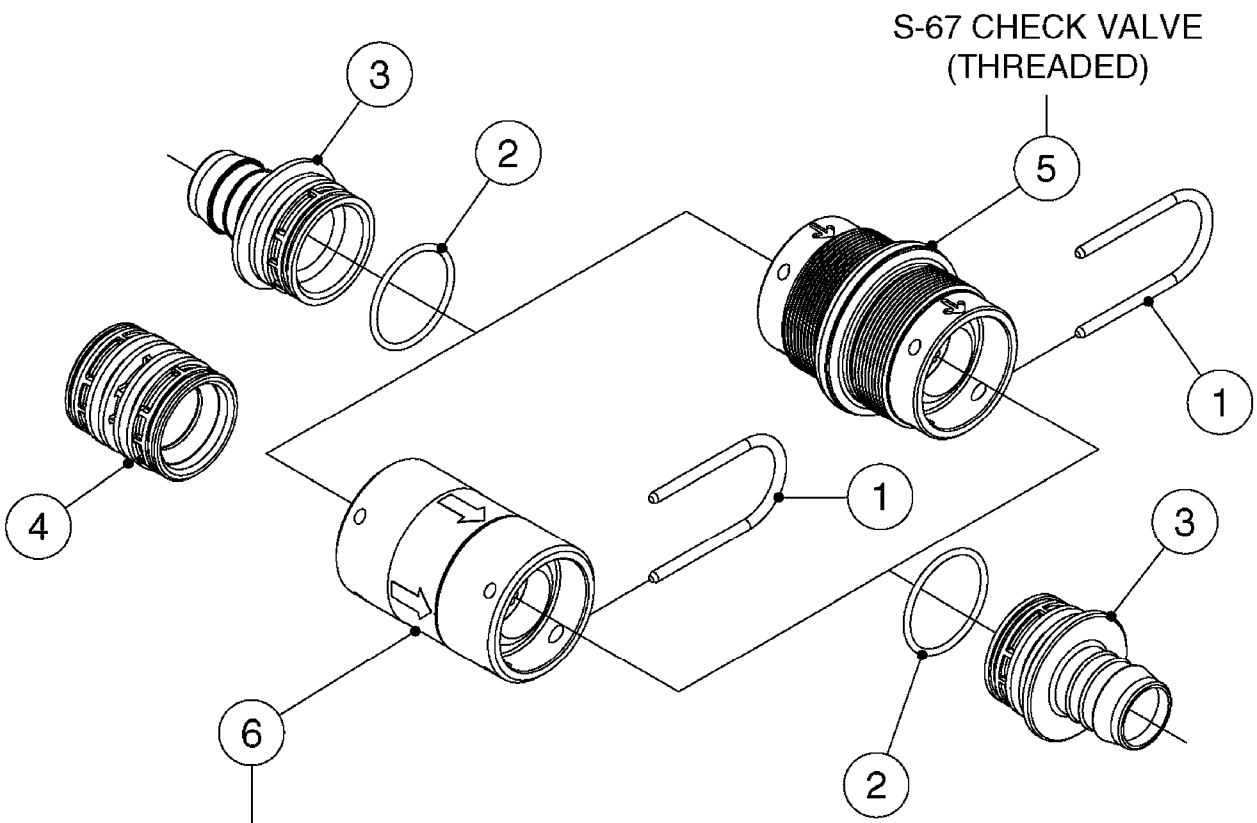

FOR FITTINGS AND
HOSES, SEE SECTION L

B0630

CHECK VALVES - S67
B0630-HIN, 01:01:16

Page 1

Date 04.11.2017 14:49

Pos.	parts-n°	order qty	description
1	145996	1	FITT.DK S-67 FORK
2	242353	1	O-RING D44.2X3.0 VITON F.S-67
3	242504	1	O-RING D35x2 NITRIL
4	322104	1	FITT.DK S-67 BULKHEAD
5	334231	1	HOSE TAIL S67 STRAIGHT 1"
5	334232	1	HOSE TAIL S67 1"1/4 STRAIGHT
6	14103100	1	SEAT F.CHECK VALVE D40.8 2010
7	72001803	1	CHCK VLV,S67, 2 X 1" HB COMPLETE IN-LINE CHECK VALVE FOR 1" HOSE
7	72206600	1	CHCK VLV,S67, 2 X 1.25" HB COMPLETE IN-LINE CHECK VALVE FOR 1-1/4" HOSE
8	72089900	1	CHECK VALVE S67 SUBASMBLY.2001
9	97800500	1	DECAL 230X28 BLACK ARROW