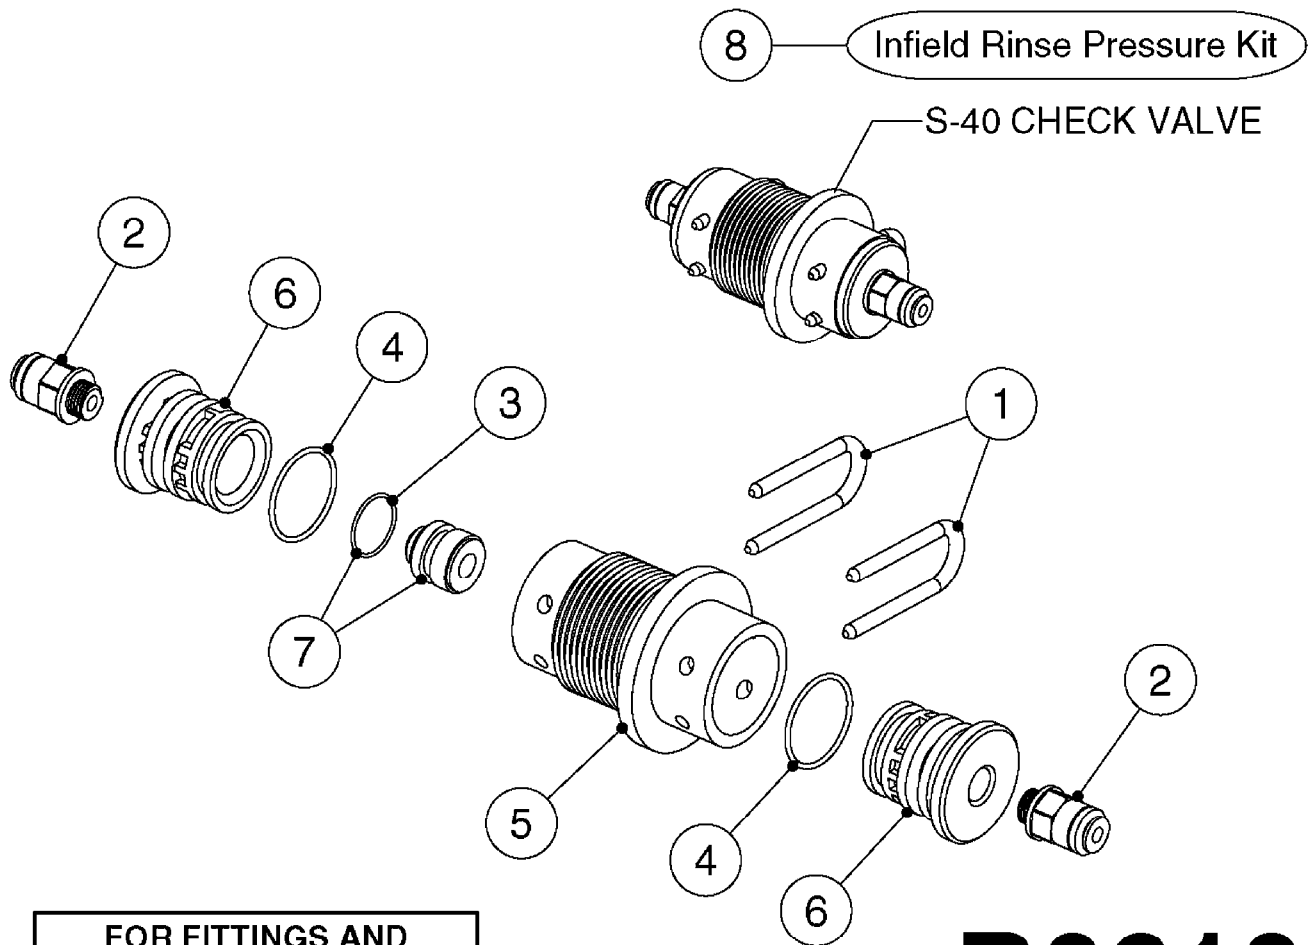

SMART VALVE-S93 MANIFOLD VALVE
B0540-HIN, 01:01:16

B0540

SMART VALVE-S93 MANIFOLD VALVE
B0540-HIN, 01:01:16

Page 1

Date 04.11.2017 14:49

parts-n°	order qty	description
145997	1	FITT.DK S-93 FORK
147767	1	PIN 5Ø X 60 S-93 DOUBLE CLAMP
240936	1	O-RING D13.3X2.4 NITRIL
242047	1	O-RING 89.5 X 3.0 VITON
242316	1	O-RING D84.5X3.0 NITRIL
242475	1	O'RING D56.52x5.33 SH70-VITON
322327	1	HOUSING, VALVE, S93, 220 PSI
322328	1	END CAP F.VALVE S-93
322354	1	THRUST PLATE F.3-WAY VALVES-93
390543	1	SEAT F.BALL 3-WAY VALVE S-93
391019	1	BALL F.2 WAY S93 SMART VALVE
391020	1	BALL F.3 WAY S93 SMART VALVE
391023	1	SMART VALVE MOUNTING BRACKET
420862	1	BOLT HEX 8.8 DEL M10X16 FT
440681	1	SCREW F. PLASTIC 4MM X 14LG SS
460423	1	NUT HEX M10X1.50 LOCK DIN985A2 SS
471122	1	WASHER, M10, Ø20/10.5X 2.0, SS
14010100	1	SPINDLE F.SMART VALVE S-93
14027800	1	SPINDLE F.SMART VALVE S-93
61025400	1	HANDLE SMART VALVE
72137900	1	VALVE S93 "V1" SMART VALVE
72138000	1	VALVE S93 "V2" SMART VALVE
72138600	1	VALVE S93 "V3" SMART VALVE
72142700	1	VALVE S93 "V4" SMART VALVE