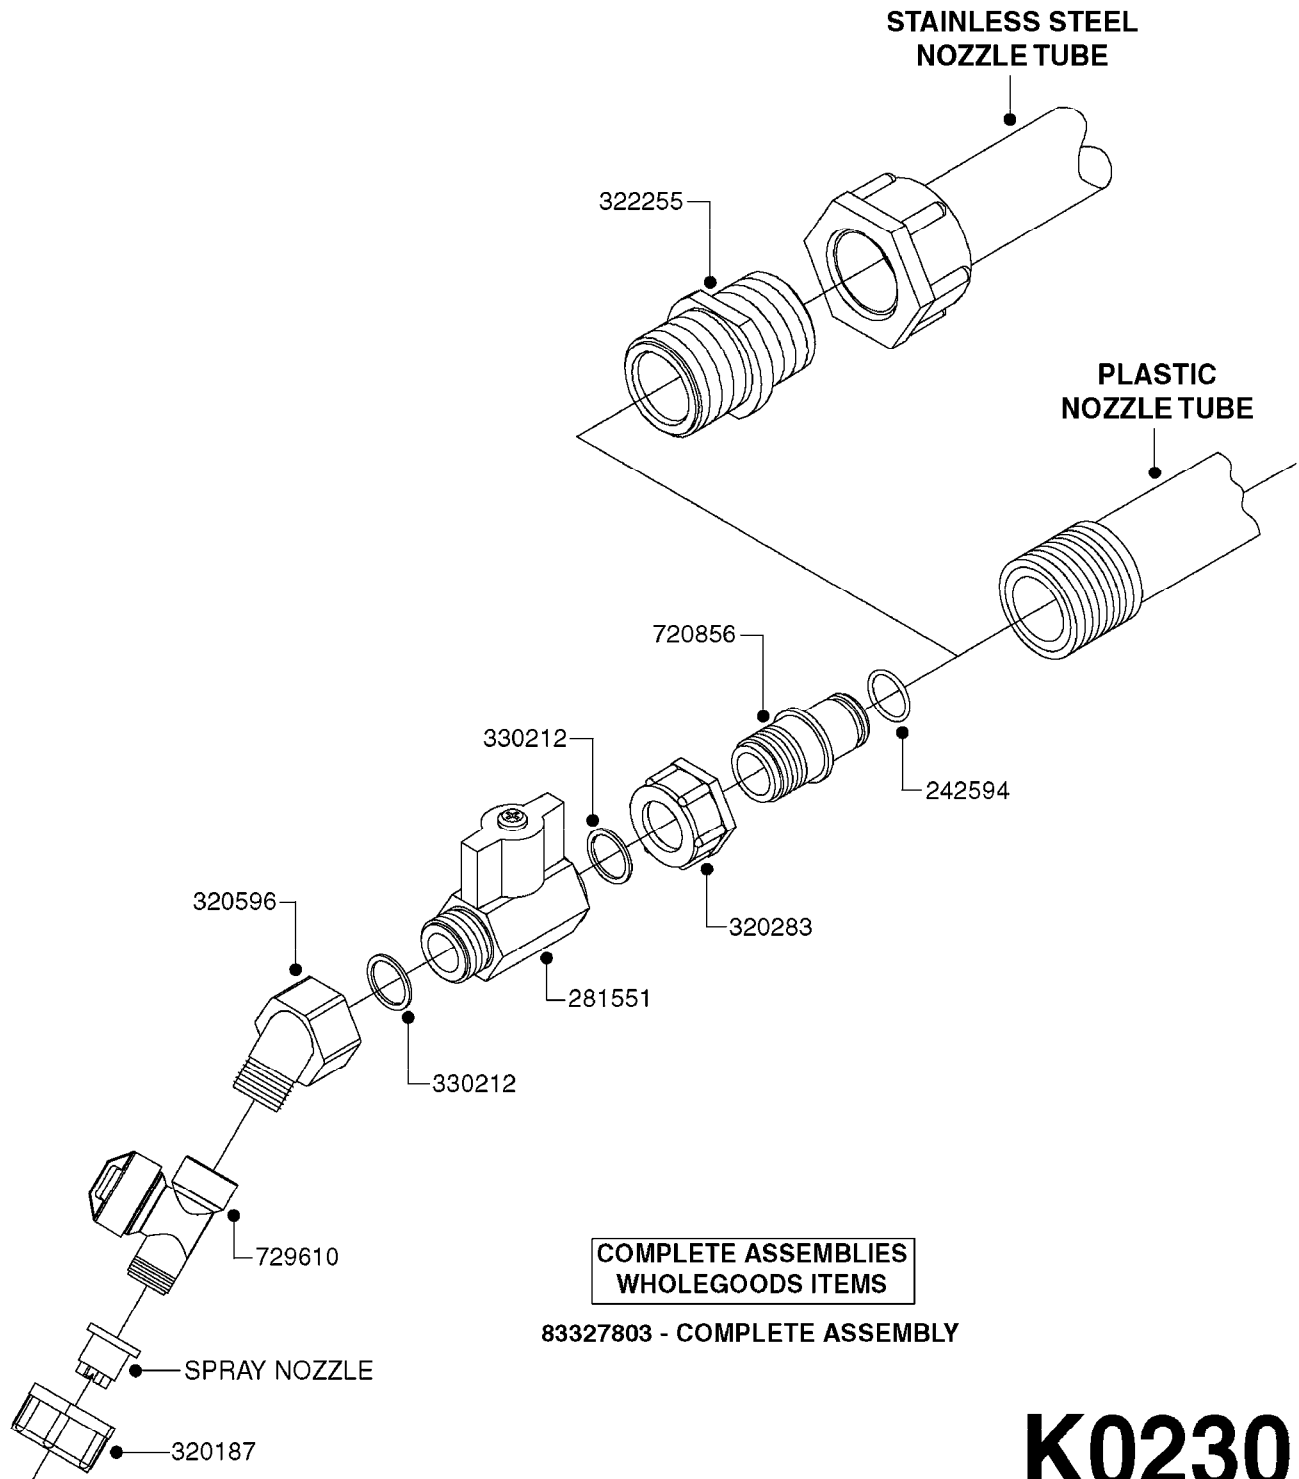

K0230

END NOZZLE KIT
K0230-HIN, 01:01:16

Page 1

Date 04.11.2017 14:50

parts-n°	order qty	description
242594	1	O-RING D14 X 1.78 SCH.70-EPDM
281551	1	BALL VALVE 1/2"
320187	1	FITT.DK CAP 3/8" BSP BLACK
320283	1	FITT.DK NUT 3/4"BSP
320596	1	FITT.DK ELB 3/8'-1/2'BSP 45DEG
322255	1	FITT.DK NIPPLE 3/4"X 3/4"
330212	1	O-RING D19/D14X2.4 F.1/2"NUT
720856	1	FITT.DK 1/2'BSP ASSY.F.3/4'NUT
729610	1	NOZZLE ASSY. NON DRIP 3/8 THRD
83327803	1	END NOZZLE KIT "04"