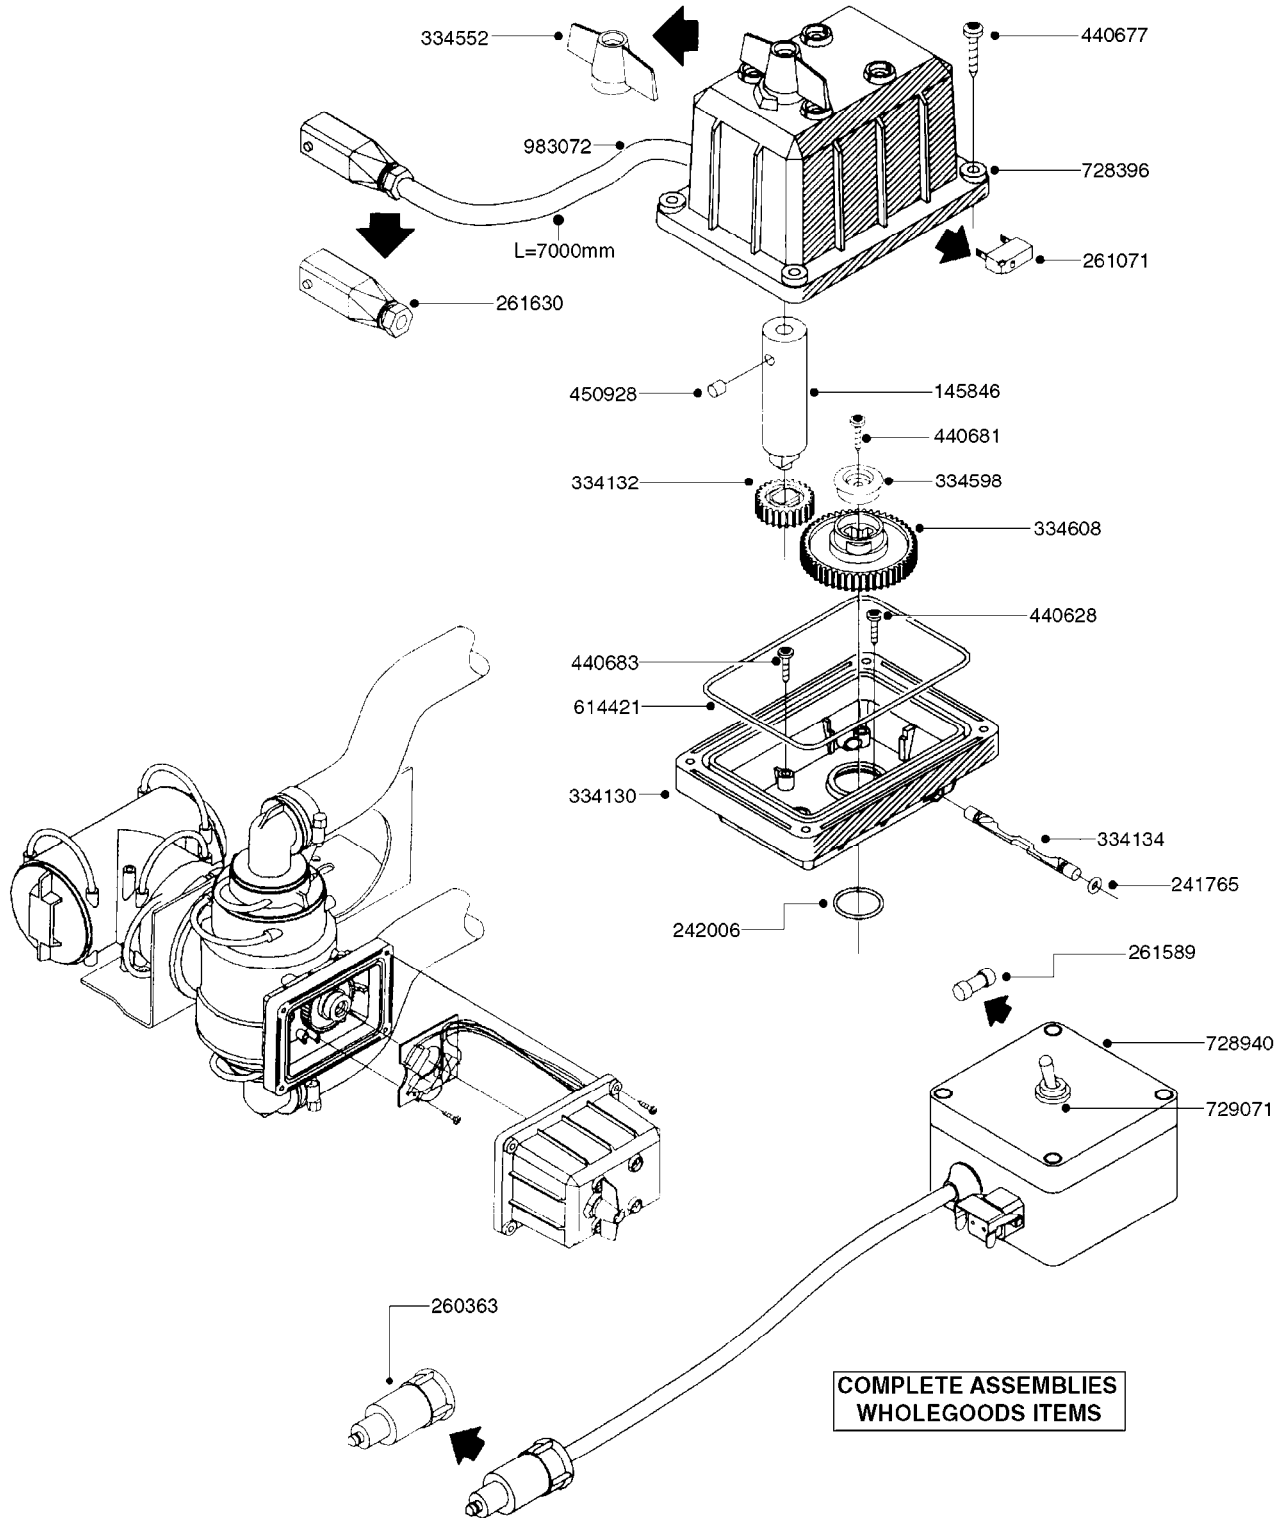

834363 - AGITATION BYPASS VALVE

K0020

BALL VALVE-ELECTRIC 2-WAY
K0020-HIN, 01:01:16

Page 1
Date 04.11.2017 14:49

parts-n°	order qty	description
145846	1	COUPLING FOR EL 3-WAY VALVE
241765	1	O-RING 3.1 X 1.6
242006	1	O-RING D22/D19 X 1.5
260363	1	PLUG 2 POLE 12V
261071	1	MICRO SWITCH TYPE 9 SM 201
261162	1	SOCKET F.12V BAYONET PLUG
261589	1	FUSE 5 X 20 1.25 AMP
334130	1	GEAR BOX
334131	1	COG WHEEL
334132	1	COG WHEEL
334134	1	INDICATOR ROD
334552	1	GRIP F.MAN.OP.EC PRES.REG.GREE
334598	1	PLUG F.VALVE HANDLE BLUE
440628	1	SCREW 3/8'
440677	1	SCREW F. PLASTIC 5X20 SS
440681	1	SCREW F. PLASTIC 4MM X 14LG SS
440683	1	SCREW 40X18 2WAY ELC.BALL VALV
450928	1	SET SCREW M8 X 8MM STAINLESS
614421	1	GASKET F/MOTOR HOUSE-ON/OFF TR
725340	1	MOTOR HOUSING FOR EL VALVE
728399	1	CIRCUIT BOARD F.728941
728941	1	CONTROL BOX F.2-WAY VALVE ELC.
834363	1	ELECTRIC KIT, AGITATION BYPASS