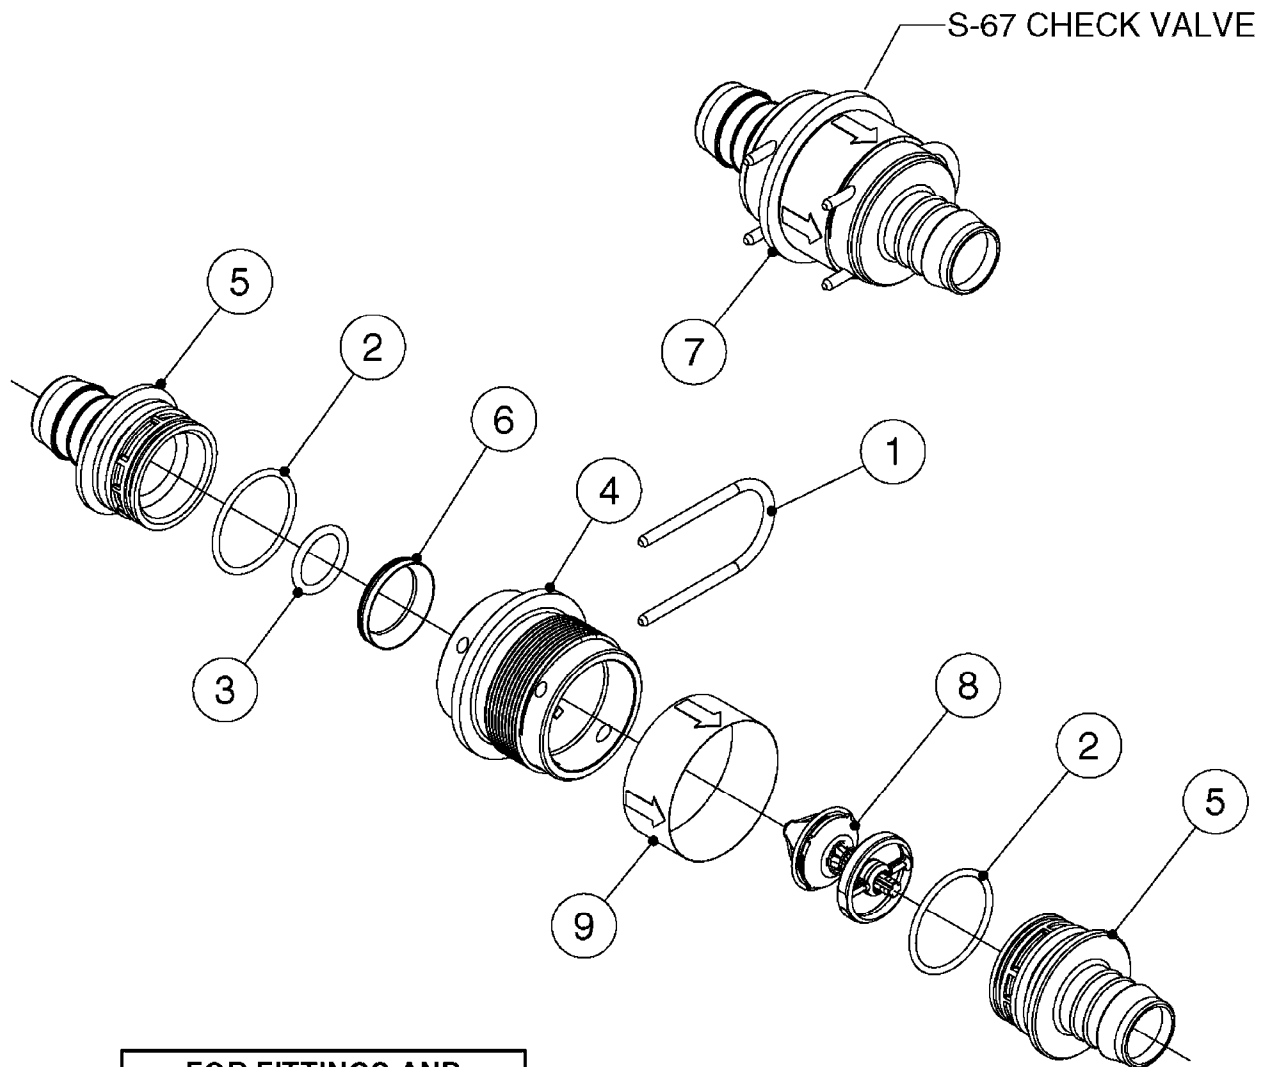

FOR FITTINGS AND
HOSES, SEE SECTION L

B0630

CHECK VALVES - S67
B0630-HIN, 01:01:16

Page 1

Date 04.11.2017 14:49

Pos.	parts-n°	order qty	description
1	145996	1	FITT.DK S-67 FORK
2	242353	1	O-RING D44.2X3.0 VITON F.S-67
3	242504	1	O-RING D35x2 NITRIL
4	322104	1	FITT.DK S-67 BULKHEAD
5	334231	1	HOSE TAIL S67 STRAIGHT 1"
5	334232	1	HOSE TAIL S67 1"1/4 STRAIGHT
6	14103100	1	SEAT F.CHECK VALVE D40.8 2010
7	72001803	1	CHCK VLV,S67, 2 X 1" HB COMPLETE IN-LINE CHECK VALVE FOR 1" HOSE
7	72206600	1	CHCK VLV,S67, 2 X 1.25" HB COMPLETE IN-LINE CHECK VALVE FOR 1-1/4" HOSE
8	72089900	1	CHECK VALVE S67 SUBASMBLY.2001
9	97800500	1	DECAL 230X28 BLACK ARROW