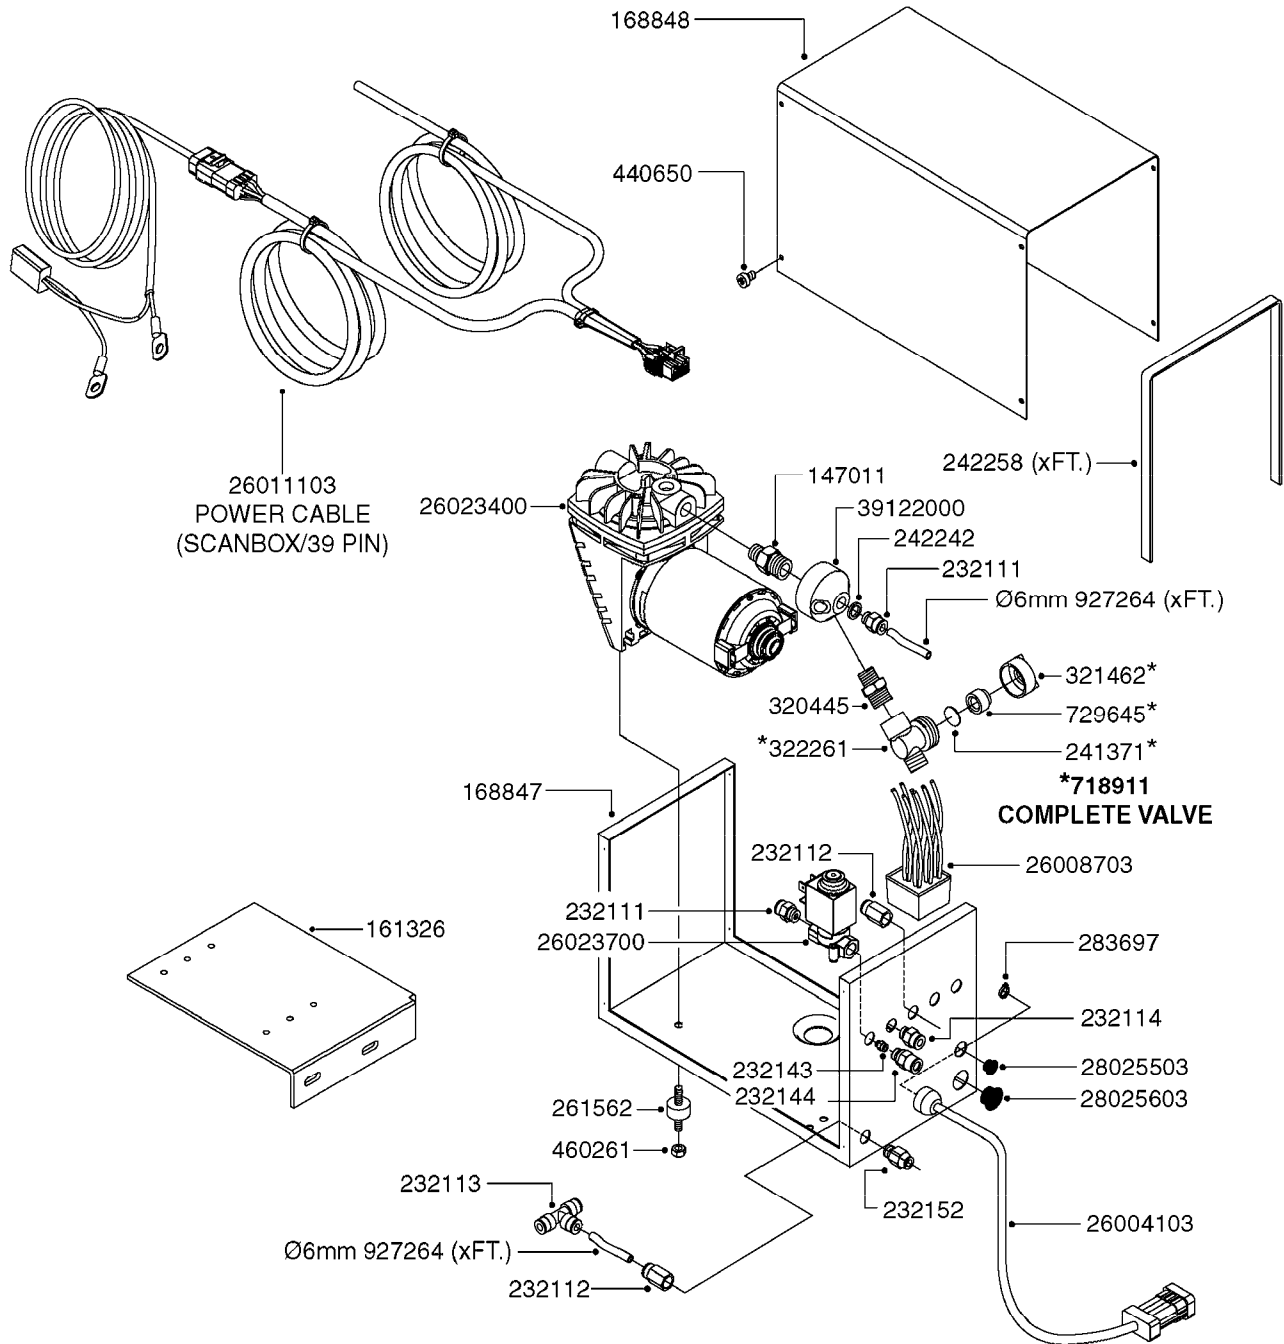

K0390

*Ø8mm 927306 (xFT.)
*Ø10mm 927330 (xFT.)

70019403 - COMPLETE ASSEMBLY

FOAM MARKER COMPRESSOR 2002
K0390-HIN, 01:01:16

Page 1
Date 04.11.2017 14:50

parts-n°	order qty	description
147011	1	HEX NIPPLE 3/8'X1/4'BSP BRASS
161326	1	MOUNT BKT. F. FOAM COMP.BOX 98
168847	1	ENCLOSURE LOWER F.MARKER
168848	1	COVER F. FOAM MARKER
210796	1	BEARING BALL D22/D8 X 7 608ZZ
210806	1	BEARING BALL D40/D17X12MM
220803	1	VALVE F. COMPRESSOR
232111	1	QUICK COUPLER 6MM X 1/8 EXT.
232112	1	QUICK COUPLER 6MM 1/8 INT.
232113	1	QUICK COUPLER 6MM T-PIECE
232114	1	COUPLER 1/8" THREADX8MM HOSE
232143	1	REDUCER 1/4'INT-1/8'EXT
232144	1	QUICK COUPLER 10MM X 1/4 EXT
232152	1	QUICK COUPLER 8MMX1/8 EXT.LONG
241371	1	DIAPHRAGM, NO-DRIP alt 241371
242242	1	O-RING F.AIR HOSE FITTING
242258	1	TRIM 3X10 SELF ADHESIVE 0012"
242284	1	HEAD GASKET F. COMPRESSOR
242285	1	DIAPHRAGM F. F/M COMP.
261455	1	BRUSH KIT-FOAM MARKER MOTOR
261562	1	RUBBER DAMPER 2XM6X25
283697	1	TIESTRAP 200MM
284564	1	PLATE F.COMPRESSOR HEAD
284565	1	PLATE F.COMPRESSOR HEAD
284643	1	COMPRESSOR HEAD F.FOAM MARKER
284665	1	CONNECTING ROD F.COMPRESSOR
284980	1	FLANGE REAR F. F.M.COMPRESSOR
320445	1	FITT.DK HN 1/4"X3/8" BSP
321462	1	CAP F.NO-DRIP ASSY.
322261	1	HOUSING F.SAFETY VALVE 3/8"
440650	1	SCREW 3.5x13 STAINLESS
460261	1	NUT HEX M6X1.00 LOCK DIN985 A2 SS
729645	1	NON-DRIP SPRING ASSY.GREEN 10
927264	1	HOSE R X PE D6/D4 X 0012"
927306	1	HOSE R X PE D8/D6 X 0012"BLACK
927330	1	HOSE R X PE D10/D8 X 012"BLACK
10518703	1	SNAP-RING OUTER 8X1
21002103	1	BEARING, 6200 2ZJEM (SKF)
26001403	1	HC FOAM MARKR CONSOLE VS3.0.00
26001503	1	HC FOAM MARKER CONSOLE MT.KIT
26001803	1	POWER CABLE
26001903	1	15' 7-PIN EXTENSION CABLE
26004103	1	FOAM MARKER CNTRL MOD CABL STD
26008703	1	FOAM MARKER CONTROL SCII
26010403	1	TOGGLE SWITCH MICRO-TRAK F.M.
26023700	1	SOLENOID VAL 12V 1/8' FLO '07
28025503	1	PLUG F.DRILLED HOLE 1/2"
28025603	1	PLUG F.DRILLED HOLE 3/4"
39122000	1	DISTR.HOUSING F.FOAM MARKER'07
70019403	1	FOAM MARKER COMPRESSOR KIT STD