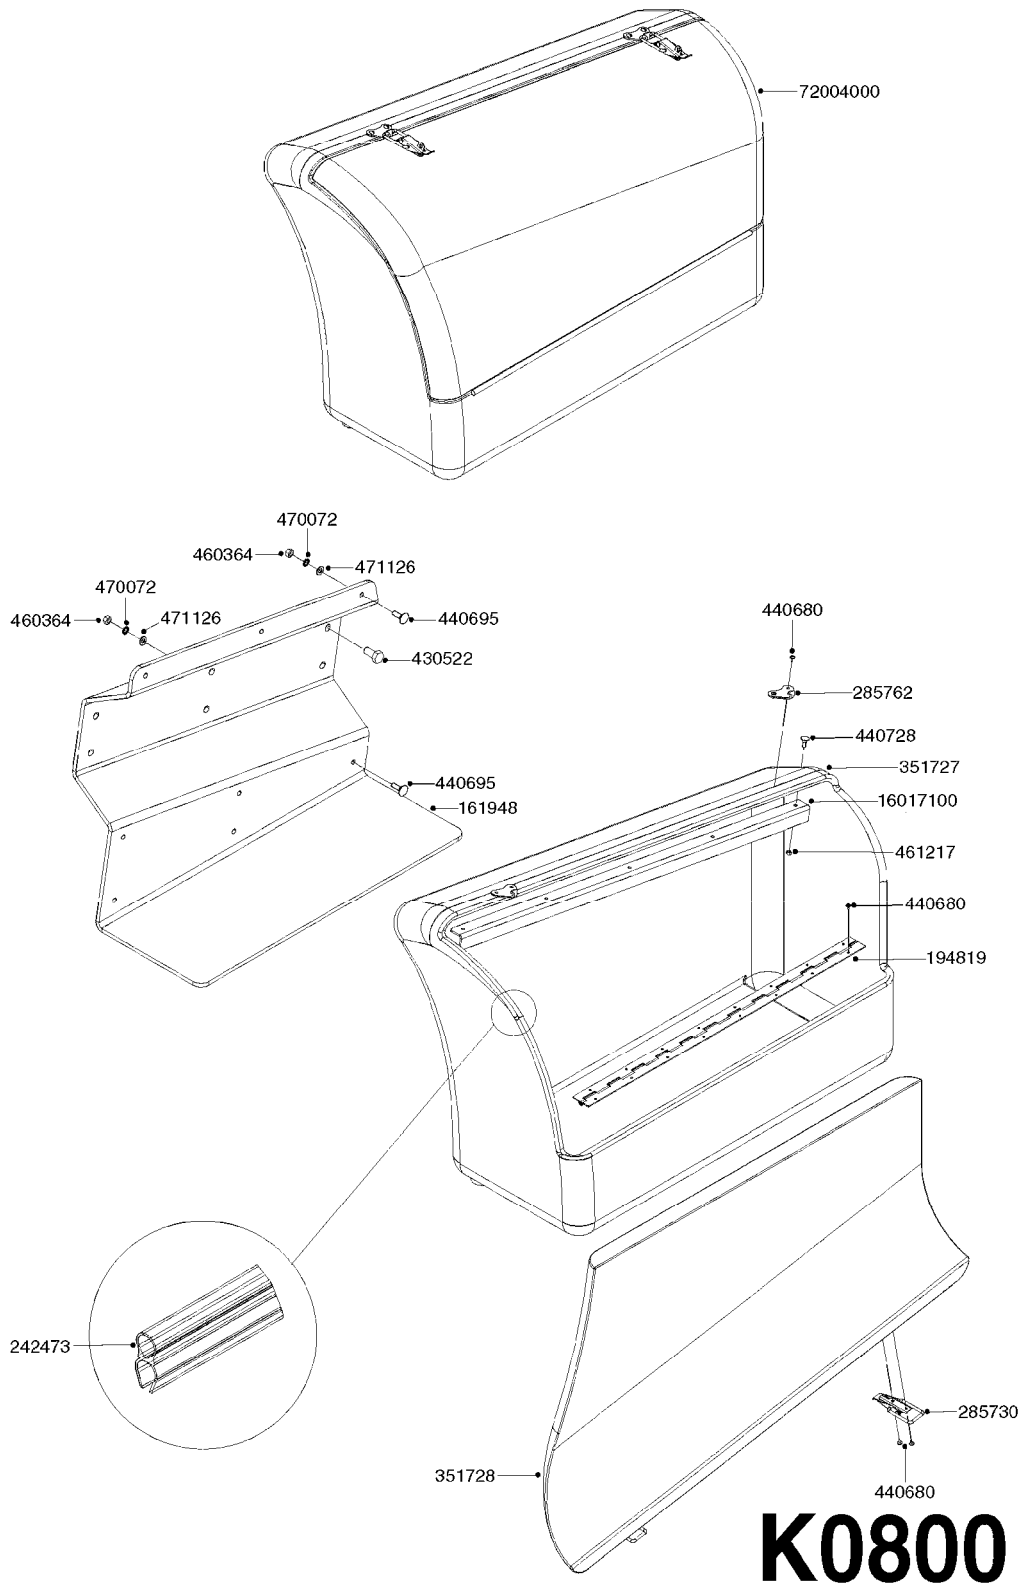

STORAGE LOCKER - RH
K0800-HIN, 01:01:16

Page 0
Date 04.11.2017 14:50

STORAGE LOCKER - RH
K0800-HIN, 01:01:16

Page 1

Date 04.11.2017 14:50

parts-n°	order qty	description
16017100	1	BKT. F. RH LOCKER HINGE CM+
161948	1	STORAGE LOCKER MT BKT RH CM+
194819	1	HINGE
242473	1	GASKET
285730	1	LATCH
285762	1	LATCH CLIP
351727	1	STORAGE LOCKER BASE (RAW) CM+
351728	1	LID STORAGE LOCKER (RAW)
430522	1	BOLT HEX 8.8 DEL M12X25 FT
440680	1	SCREW M4.2X9.5 STAINLESS
440695	1	BOLT CARRIAGE M8X25
440728	1	BRÆDEBOLT M 5X16 DIN 603 RST
460364	1	NUT HU M8 A2 SS DIN934
461217	1	NUT HEX M5 LOCK
470072	1	WASHER D15/D8X.5 LOCK
471126	1	WASHER, M8, Ø16/ 8.4X 1.6, SS
72004000	1	LOCKER KIT F.CM+ RH