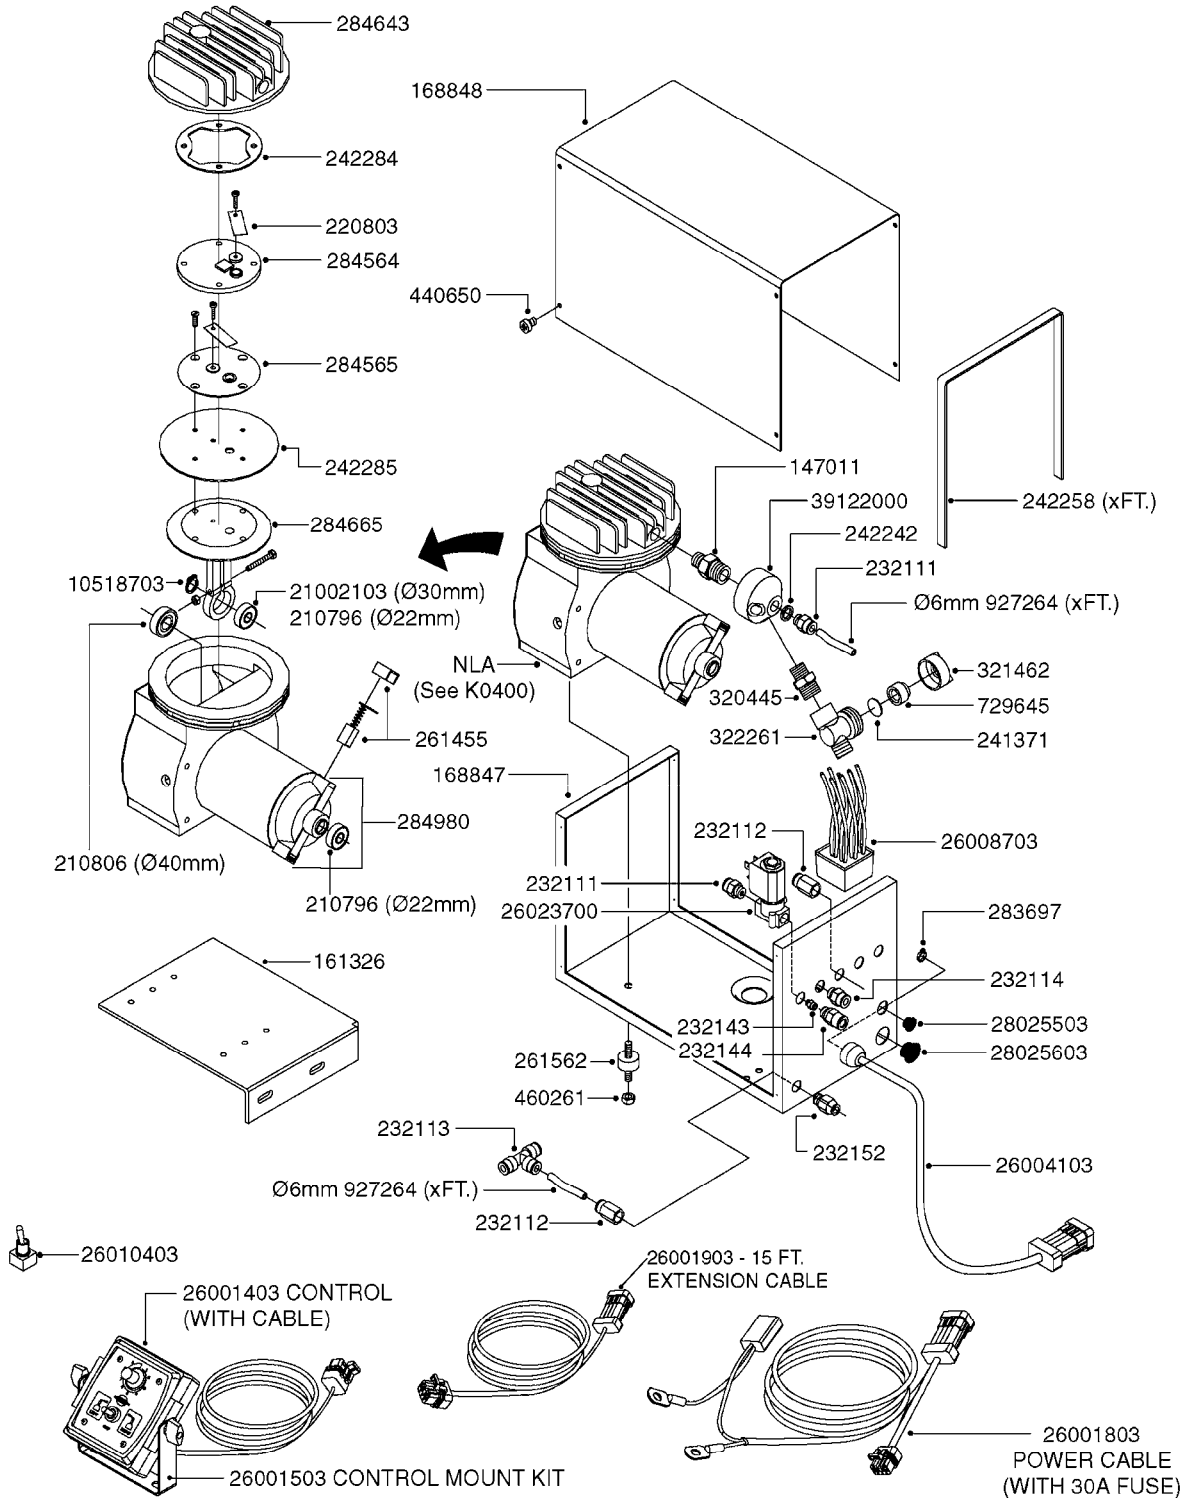

K0390

*Ø8mm 927306 (xFT.)
*Ø10mm 927330 (xFT.)

70019403 - COMPLETE ASSEMBLY

FOAM MARKER COMPRESSOR 2002
K0390-HIN, 01:01:16

Page 1
Date 04.11.2017 14:50

parts-n°	order qty	description
147011	1	HEX NIPPLE 3/8'X1/4'BSP BRASS
161326	1	MOUNT BKT. F. FOAM COMP.BOX 98
168847	1	ENCLOSURE LOWER F.MARKER
168848	1	COVER F. FOAM MARKER
210796	1	BEARING BALL D22/D8 X 7 608ZZ
210806	1	BEARING BALL D40/D17X12MM
220803	1	VALVE F. COMPRESSOR
232111	1	QUICK COUPLER 6MM X 1/8 EXT.
232112	1	QUICK COUPLER 6MM 1/8 INT.
232113	1	QUICK COUPLER 6MM T-PIECE
232114	1	COUPLER 1/8" THREADX8MM HOSE
232143	1	REDUCER 1/4'INT-1/8'EXT
232144	1	QUICK COUPLER 10MM X 1/4 EXT
232152	1	QUICK COUPLER 8MMX1/8 EXT.LONG
241371	1	DIAPHRAGM, NO-DRIP alt 241371
242242	1	O-RING F.AIR HOSE FITTING
242258	1	TRIM 3X10 SELF ADHESIVE 0012"
242284	1	HEAD GASKET F. COMPRESSOR
242285	1	DIAPHRAGM F. F/M COMP.
261455	1	BRUSH KIT-FOAM MARKER MOTOR
261562	1	RUBBER DAMPER 2XM6X25
283697	1	TIESTRAP 200MM
284564	1	PLATE F.COMPRESSOR HEAD
284565	1	PLATE F.COMPRESSOR HEAD
284643	1	COMPRESSOR HEAD F.FOAM MARKER
284665	1	CONNECTING ROD F.COMPRESSOR
284980	1	FLANGE REAR F. F.M.COMPRESSOR
320445	1	FITT.DK HN 1/4"X3/8" BSP
321462	1	CAP F.NO-DRIP ASSY.
322261	1	HOUSING F.SAFETY VALVE 3/8"
440650	1	SCREW 3.5x13 STAINLESS
460261	1	NUT HEX M6X1.00 LOCK DIN985 A2 SS
729645	1	NON-DRIP SPRING ASSY.GREEN 10
927264	1	HOSE R X PE D6/D4 X 0012"
927306	1	HOSE R X PE D8/D6 X 0012"BLACK
927330	1	HOSE R X PE D10/D8 X 012"BLACK
10518703	1	SNAP-RING OUTER 8X1
21002103	1	BEARING, 6200 2ZJEM (SKF)
26001403	1	HC FOAM MARKR CONSOLE VS3.0.00
26001503	1	HC FOAM MARKER CONSOLE MT.KIT
26001803	1	POWER CABLE
26001903	1	15' 7-PIN EXTENSION CABLE
26004103	1	FOAM MARKER CNTRL MOD CABL STD
26008703	1	FOAM MARKER CONTROL SCII
26010403	1	TOGGLE SWITCH MICRO-TRAK F.M.
26023700	1	SOLENOID VAL 12V 1/8' FLO '07
28025503	1	PLUG F.DRILLED HOLE 1/2"
28025603	1	PLUG F.DRILLED HOLE 3/4"
39122000	1	DISTR.HOUSING F.FOAM MARKER'07
70019403	1	FOAM MARKER COMPRESSOR KIT STD