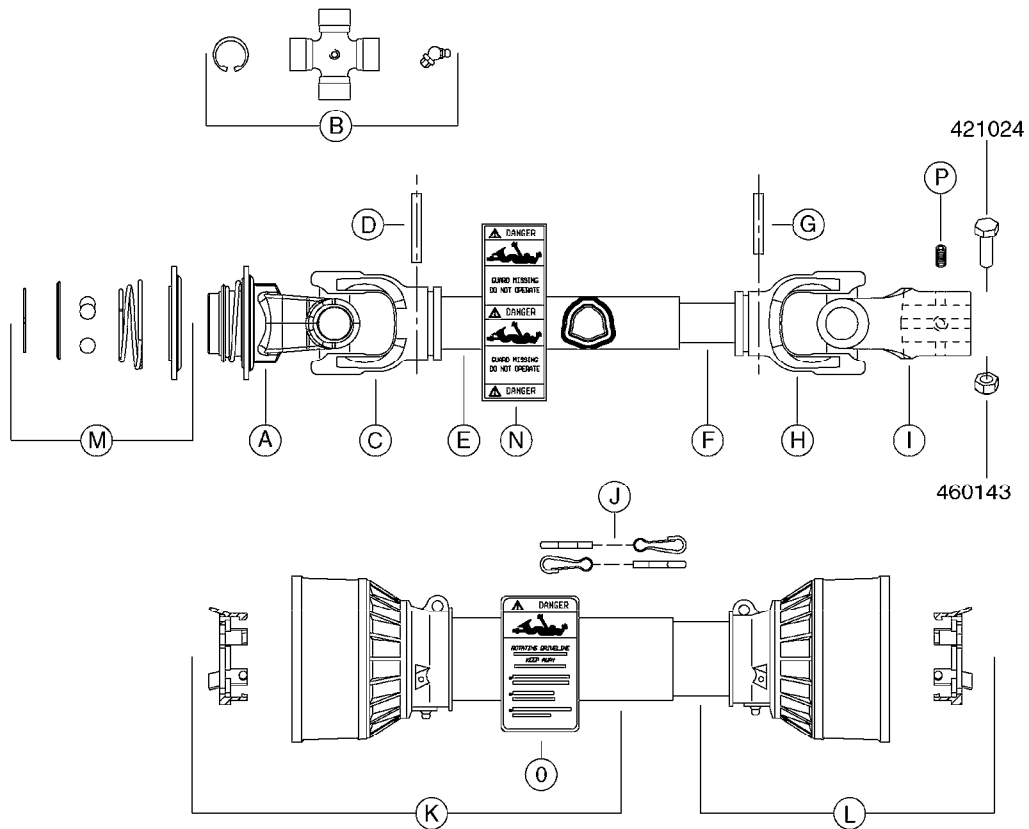

* Supplier changed in 2011 - see page A0580 for "AMA" PTO's (yellow and black shields).

A0510

PTO SHAFTS - BONDIOLI DIAPH.
A0510-HIN, 01:01:16

Page 1
Date 04.11.2017 14:49

parts-n°	order qty	description
284041	1	UNIV. JOINT 27x70mm
289040	1	PTO YOKE 1-3/8" X 6 SPLINE
289041	1	PTO YOKE 1-3/8" X 6 SPLINE
289042	1	UNIV. JOINT 22x54mm
289045	1	UNIV. JOINT 30.2x79.4mm
289049	1	PTO SHIELD COMPLETE F.829446
289050	1	PTO SHIELD COMPLETE F.829445
829445	1	PTO 1-3/8/6X1-3/8/6X810M AXIAL
829446	1	PTO SHAFT LE-SPV + LP ZE-P540
829480	1	PTO 1-3/8/21 x 1-3/8/21x1210MM
829482	1	PTO 1-3/8/6X25MM X 600MM 1202
829483	1	PTO 1-3/8/6X30MM x 610MM 1302
829484	1	PTO 1-3/8/6X1-3/8/6X575MM 361
829486	1	PTO 1-3/8/6X30MM X870MM 1302
829487	1	PTO 1-3/8/6X1-3/8/6X870MM 361
829490	1	PTO 1-3/8/6X30MM 1320MM 1302
829491	1	PTO 1-3/8/6X1' 610/913MM 9016
829502	1	PTO 1-3/8/6x1210/1745
28005200	1	PTO YOKE 1-3/8" X 21 SPLINE
28005400	1	PTO YOKE 1-3/8" X 6 SPLINE
28005800	1	PTO YOKE 1-3/8" X 21 SPLINE
28006000	1	PTO YOKE D25 CONE 3 DEG.
28006100	1	PTO YOKE D30 CONE 4 DEG.
28006200	1	PTO YOKE 1-3/8" X 6 SPLINE
28006300	1	PTO YOKE D1"
28006700	1	PTO HALF SHAFT - TRACTOR END
28006900	1	PTO HALF SHAFT - TRACTOR END
28007300	1	PTO INNER D1" (NO SHIELD)
28007500	1	PTO INNER D1" (NO SHIELD)
28007800	1	PTO INNER D1" (NO SHIELD)
28008100	1	PTO SHIELD COMPLETE
28008500	1	PTO HALF SHAFT - TRACTOR END
28008600	1	PTO SHIELD ASSY COMPLETE
28009403	1	UNIV. JOINT 27x74.6mm
28015103	1	PTO YOKE 1-3/8"X21 TWST OLD
28015203	1	UNIV. JOINT 23.8x61.3mm
28015303	1	PTO YOKE 1-3/8"X21 BALL COLLAR
28015403	1	PTO OUTER 1-3/8"X21 (SHIELDED)
28015503	1	PTO INNER 1-3/8"X21 (NO SHIELD)
28015603	1	PTO SHIELD COMPLETE F.28020303
28015703	1	PTO YOKE 1-3/4"X20 SPL OUTER
28015803	1	PTO OUTER 1-3/4"X20 (NO SHIELD)
28015903	1	PTO INNER 1-3/8"X21 (NO SHIELD)
28016003	1	PTO SHIELD COMPLETE F.10465803
28016203	1	PTO OUTER 1-3/8"X6 (SHIELDED)
28016303	1	PTO INNER 1-3/8"X6 (NO SHIELD)
28016703	1	PTO OUTER 1-3/8"X6 (NO SHIELD)
28016803	1	PTO INNER 1-3/8"X6 (NO SHIELD)
28020203	1	PTO 1-3/4/20x1-3/8/21 BP L=860
28020303	1	PTO 1-3/8/21 x 1-3/8/21 B&P
28040603	1	PTO YOKE 1-3/8X21SPL BLACK
28040703	1	SAFETY CHAIN F.CV BLACK PTO (SET OF 2)
28068800	1	PTO YOKE 1-3/8" X 6 SPLINE
28069700	1	UNIV. JOINT STD1 SFT
28072800	1	PTO SHIELD COMPLETE L=1912 SFT
28073000	1	PTO YOKE 1-3/8" X 6 SPLINE