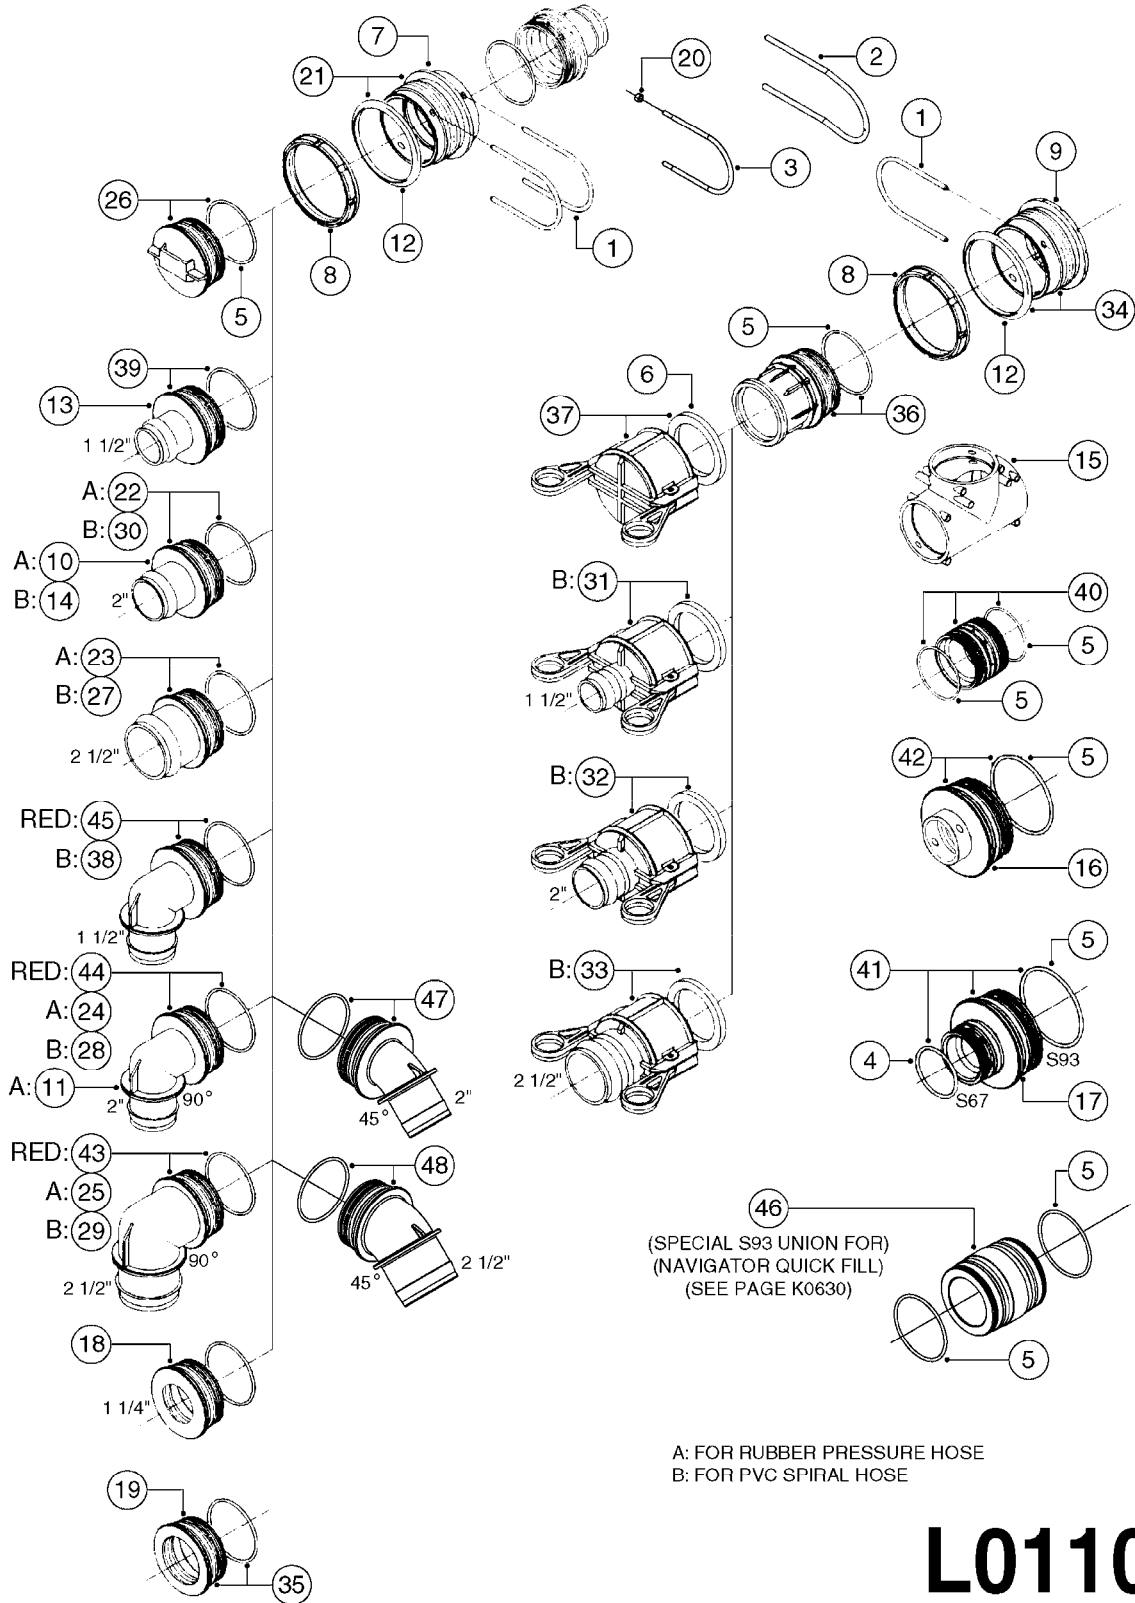

A: FOR RUBBER PRESSURE HOSE
B: FOR PVC SPIRAL HOSE

L0100

FITTINGS - S-67
L0100-HIN, 12:09:17

Page 1

Date 04.11.2017 14:50

Pos.	parts-n°	order qty	description
1	145996	1	FITT.DK S-67 FORK
2	241973	1	O-RING Ø3 X 44,2 70 SHORES NITRIL NITRIL (BLACK)
2	242353	1	O-RING D44.2X3.0 VITON F.S-67 VITON (BROWN)
3	242092	1	O-RING D69.5X3 NITRIL (BLACK)
3	242351	1	O-RING D69.5X3.0 VITON F.S-93 VITON (BROWN)
4	322104	1	FITT.DK S-67 BULKHEAD
5	322108	1	FITT.DK S-67 BULKHEAD NUT
6	322224	1	FITT.DK S-67 TEE
7	322325	1	FITT.DK S-67 X 1-1/2"BSP LONG
8	334231	1	HOSE TAIL S67 STRAIGHT 1"
9	334233	1	HOSE TAIL S67 1"1/2 STRAIGHT
10	334245	1	HOSE TAIL 90° S67 1"1/2
11	334261	1	GASKET F. S-67 BULKHEAD
12	334444	1	HOSE TAIL S67 1"1/2 STRAIGHT
13	334445	1	HOSE TAIL 90° S67 1"1/2
14	334564	1	FITT.DK S-67 TO S-53 ADAPTER
15	334573	1	CONNECTING PIECE S67-S67
16	334601	1	FITTING S93M- S67F
17	334634	1	FITT.DK ADAPTER S-93M S67M
18	461217	1	NUT HEX M5 LOCK
19	726464	1	FITTING S67 BULKHEAD WITH GASKET
20	726560	1	FITT.DK S-67 STR.1" W.O'RING
21	726561	1	FITT.DK S-67 STR.1-1/4" O'RING
22	726562	1	FITT.DK.S-67 HB 1-1/2"W.O-RING
23	726572	1	FITT.DK S-67 1" ELBOW 90 ASSY.
24	726573	1	FITT. S67 5/4" 90° W/O-RING
25	726574	1	FITT.DK S67X90,1.5HB PRESSURE
26	726579	1	FITT. S67 PLUG W/O-RING
27	726695	1	FITT.DK S-67 X 1"BSP W.ORING
28	727223	1	FITT.S67 1.5" STRAIT S W/ORING
29	727224	1	FITT.DK S67X90,1.5HB SUCTION
30	728526	1	FITT.DK S-67 CONNECT W. ORINGS
31	728527	1	ADAPTER S67M TO S93M W/ORING
32	728561	1	REDUCER S67M - S53F + O-RING
33	728562	1	FITTING S93M-S67F+O-RING
34	728578	1	FITT.DK S-67X1-1/2"BSP LG W/OR
35	14012200	1	FITT.DK S-67 FORK W/M5 THREADS
36	33509700	1	HOSE TAIL 45° S67 1"1/4
37	72433000	1	HOSE TAIL 45° S67 1" + O-RING FOR PRESSURE
38	72433100	1	FITT.DK S-67 45° 1-1/4"W/ORING
39	72433200	1	HOSE TAIL 45° S67 1"1/2+O-RING
40	72433400	1	FITT.S67 1-1/2" 45°BSP W/ORING