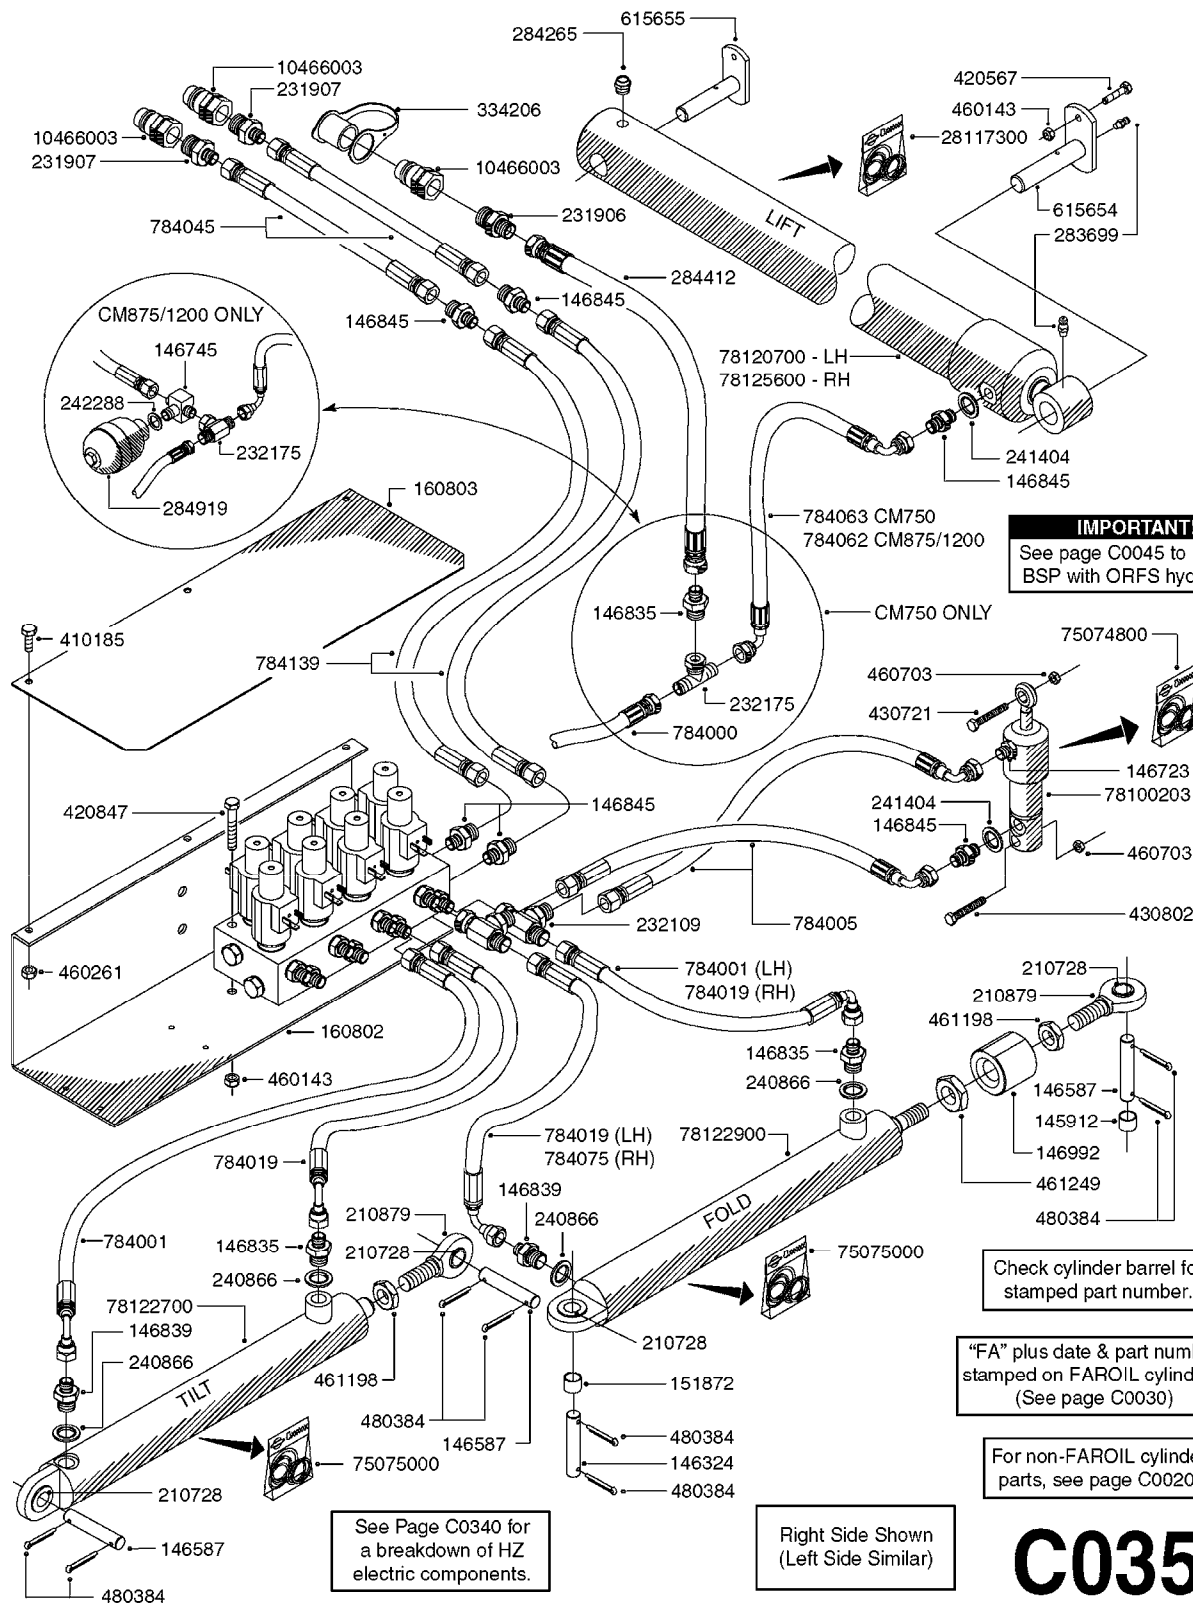

IMPORTANT!
See page C0045 to replace
BSP with ORFS hydraulics

Check cylinder barrel for
stamped part number.

"FA" plus date & part number
stamped on FAROIL cylinders.
(See page C0030)

For non-FAROIL cylinder
parts, see page C0020.

See Page C0340 for
a breakdown of HZ
electric components.

Right Side Shown
(Left Side Similar)

C0350