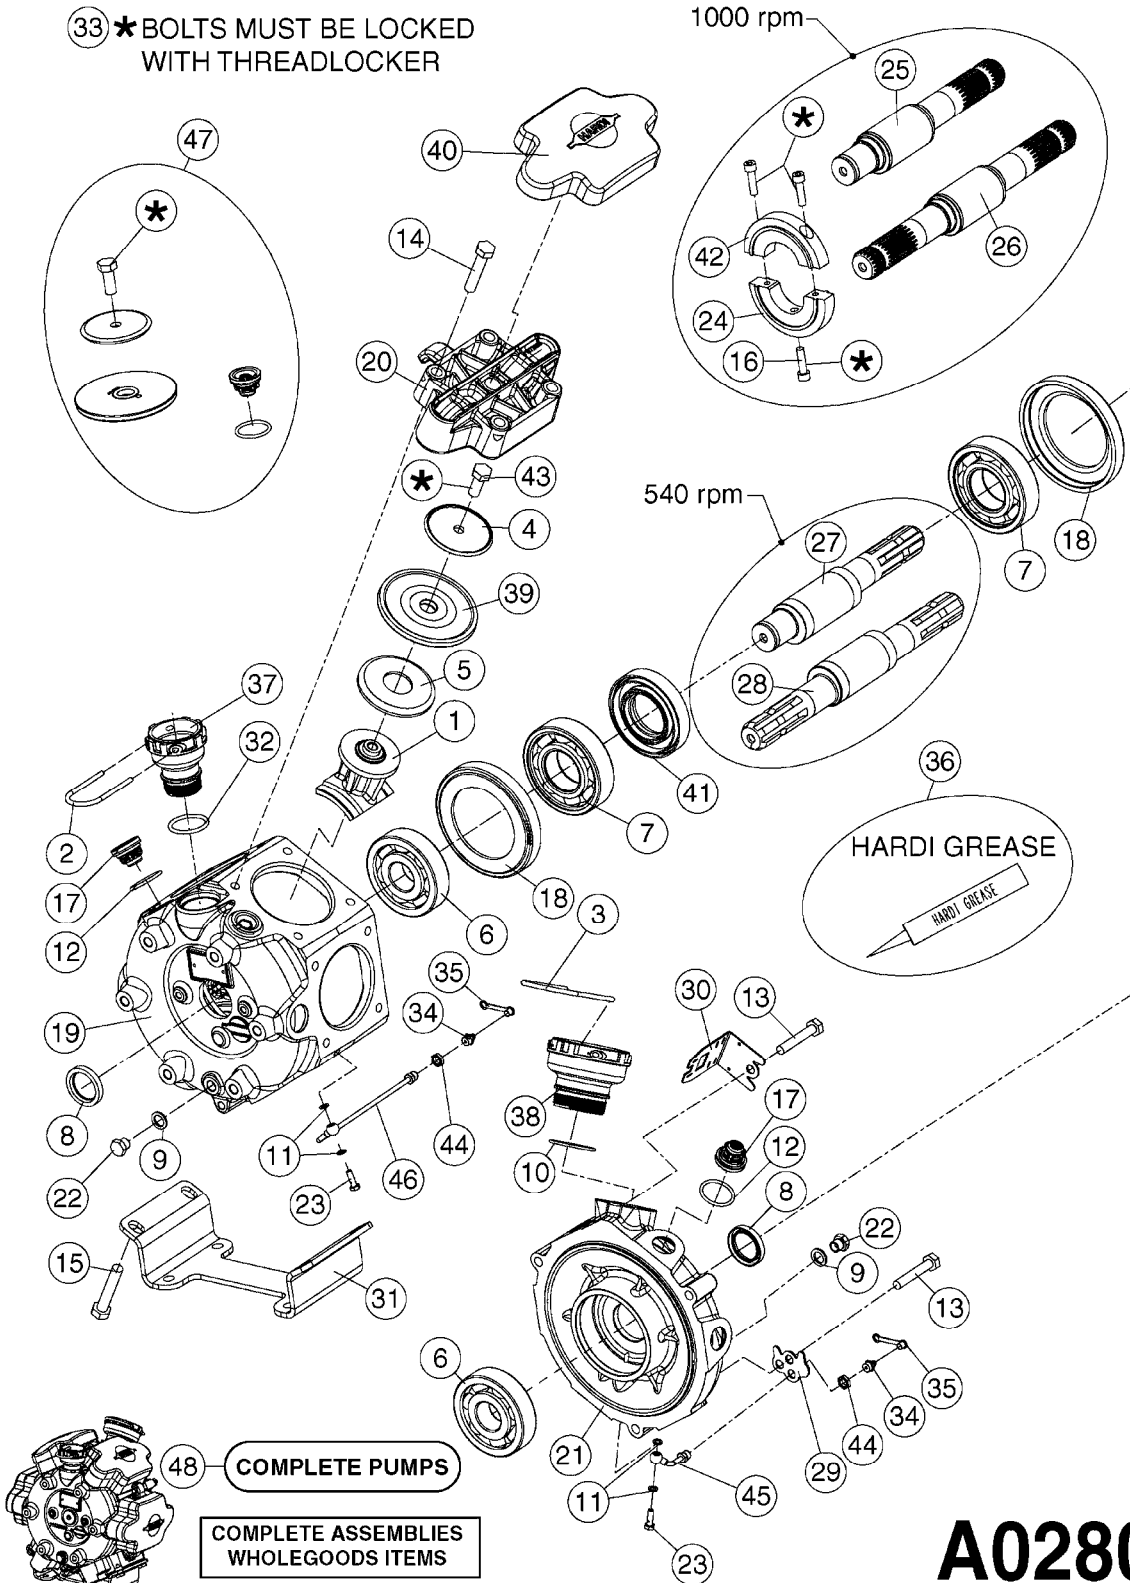

33 * BOLTS MUST BE LOCKED WITH THREADLOCKER

1000 rpm

540 rpm

A0280

PUMP - 364 540/1000 RPM
A0280-HIN, 21:02:17

Page 1

Date 04.11.2017 14:49

Pos.	parts-n°	order qty	description
1	111622	1	CONNECTING ROD 463/5.5MM
1	111628	1	CONNECTING ROD 363/5.5 PUMP
1	111629	1	CONNECTING ROD 363/364-7 PUMP
1	111630	1	CONNECTING ROD 363/364-10 PUMP
2	145996	1	FITT.DK S-67 FORK
3	145997	1	FITT.DK S-93 FORK
4	161174	1	DIAPHRAGM DISC SS 361/363/364 PUMP
5	161372	1	DIAPHRAGM BACKING DISC,320-361
6	210221	1	BEARING BALL 6407
7	210232	1	BEARING BALL 6310
8	210243	1	SEAL OIL 35 X 47 X 7
9	241404	1	DOWTY SEAL 1/4"
10	242225	1	O-RING D45.0 X 4.0 RUBBER
11	242374	1	WASHER Ø10/Ø6X1 COPPER
12	330024	1	O-RING D41,1/D34.5 X 3,5
13	420895	1	BOLT HEX 8.8 RAW M10X60
14	430312	1	BOLT HEX 8.8 RAW M12X60
15	430437	1	BOLT HEX 8.8 RAW M12X65
16	450995	1	BOLT ALLEN M8X30 DIN 912 RAW
17	728146	1	VALVE FOR 361(726890/707932)
18	11171900	1	CONROD RING 364/464 MACHINED
19	11172000	1	PUMP HOUSE 364 MACHINED 5/4" BSP RED
20	11172800	1	VALVE COVER 363/364 MACHINED RED
21	11173200	1	FRONTPART 364, 1½" BSP RED
22	14010400	1	PLUG 1/4" BSP
23	14120400	1	BANJOBOLT M6 X 19
24	14120700	1	COUNTERWEIGHT 364/464-1000
25	14137300	1	CRANKSHAFT 364/464-5.5 1000
26	14137900	1	CRANKSHAFT 364/464-5.5 GG 1000
27	14137600	1	CRANKSHAFT 364/464-10
28	14138200	1	CRANKSHAFT 364/464-10 GG
29	16382900	1	GREASE NIPPLE PLATE, 364
30	16390600	1	BRACKET FOR RPM SENSOR
31	17002400	1	FOOT F. 36X PUMP, RED
32	24266600	1	O-RING D 38,0 X 4,0 70SH.NITR
33	28045503	1	LOCTITE 262 .5ML (.017oz.)
34	28163300	1	GREASE NIPPLE H1 M6X1 DIN 7412
35	28163400	1	CAP F. GREASENIPPLE YELLOW M6X1
36	28164600	1	HARDI PUMP GREASE S3 V550L 1
37	32242200	1	FITTING S67 5/4" KON. RG 2014
38	32242300	1	NIPPLE S93 1,5' KON.RG 2014
39	33511400	1	DIAPHRAGM PUMP 361/361/363/364 PUR
40	33524300	1	COVER PLASTIC 364 PUMP
41	33527200	1	GREASE SPLIT 364/464
42	39136200	1	HALFPART 364/464-1000
43	43099200	1	BOLT HEX SS M12 X 30 DIN933 A4
44	46134000	1	NUT HEX M10x1 H=2.3 NV=14 ELZIN
45	61096800	1	BANJOTUBE SHORT 364 COMPL.
46	61096900	1	BANJOTUBE LONG 364 COMPL.
47	75585900	1	PUMP KIT 364
48	82168100	1	PUMP 464-5.5 THROUGH SHAFT 1000RPM
48	82169500	1	PUMP 364-5.5-MED-1000
48	82169700	1	PUMP 364-5.5-MOD2-1000-OSP
48	82170000	1	PUMP 364-10-STD-540 FK
48	82170300	1	PUMP 364-10-MOD-540-GG THROUGH SHAFT
48	82170400	1	PUMP 364-10-MOD-540-OSP