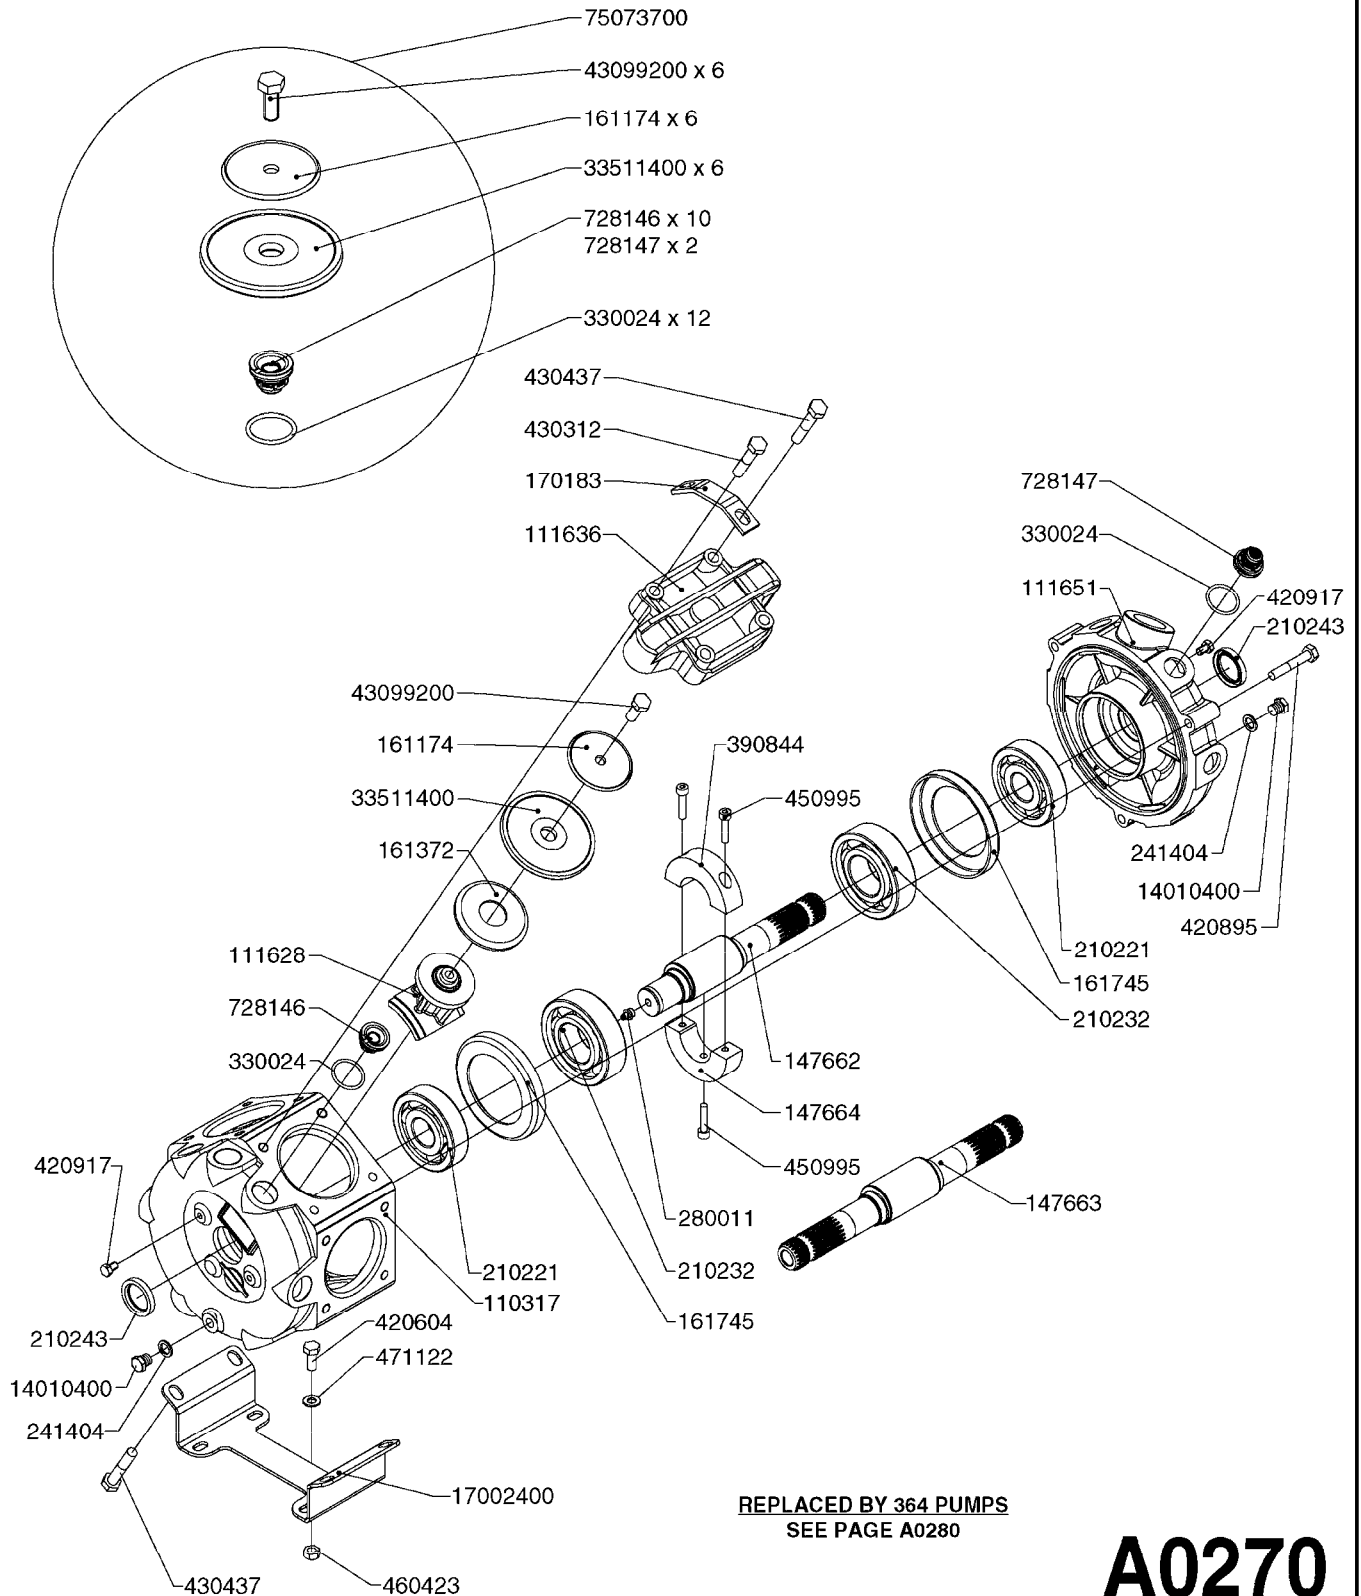

PUMP - 363/1000 RPM W/MOUNTING
A0270-HIN, 17:03:16

Page 1
Date 04.11.2017 14:49

parts-n°	order qty	description
110317	1	PUMP CASING MODEL 360/361 PNTD
111628	1	CONNECTING ROD 363/5.5 PUMP
111636	1	VALVE COVER 363 HEAVY DUTY
111651	1	CASTING F.363 1.5" PUMP(FRONT)
147662	1	CRANK SHAFT F.363/463-5.5MM
147663	1	CRANK SHAFT 363/463-5.5 THROUG
147664	1	COUNTERBALANCE 363/463 WEIGHT
161174	1	DIAPHRAGM DISC SS 361/363/364 PUMP
161372	1	DIAPHRAGM BACKING DISC,320-361
161745	1	METAL SPACER F.363/463
170183	1	LIFT STRAP F.PUMP 360/361/462
210221	1	BEARING BALL 6407
210232	1	BEARING BALL 6310
210243	1	SEAL OIL 35 X 47 X 7
241404	1	DOWTY SEAL 1/4"
280011	1	GREASE NIPPLE 1/8' SAE H TR
330024	1	O-RING D41,1/D34.5 X 3,5
390844	1	COUNTERBALANCE 363/463 POM
420604	1	BOLT HEX 8.8 DEL M10X25 FT DIN933
420895	1	BOLT HEX 8.8 RAW M10X60
420917	1	BOLT HEX 8.8 RAW M8X12 FT
430312	1	BOLT HEX 8.8 RAW M12X60
430437	1	BOLT HEX 8.8 RAW M12X65
450995	1	BOLT ALLEN M8X30 DIN 912 RAW
460423	1	NUT HEX M10X1.50 LOCK DIN985A2 SS
471122	1	WASHER, M10, Ø20/10.5X 2.0, SS
728146	1	VALVE FOR 361(726890/707932)
728147	1	VALVE FOR 361 WHITE WITH HOLE
14010400	1	PLUG 1/4" BSP
17002400	1	FOOT F. 36X PUMP, RED
33511400	1	DIAPHRAGM PUMP 361/361/363/364 PUR
43099200	1	BOLT HEX SS M12 X 30 DIN933 A4
75073700	1	PUMP KIT 361/363 "06"