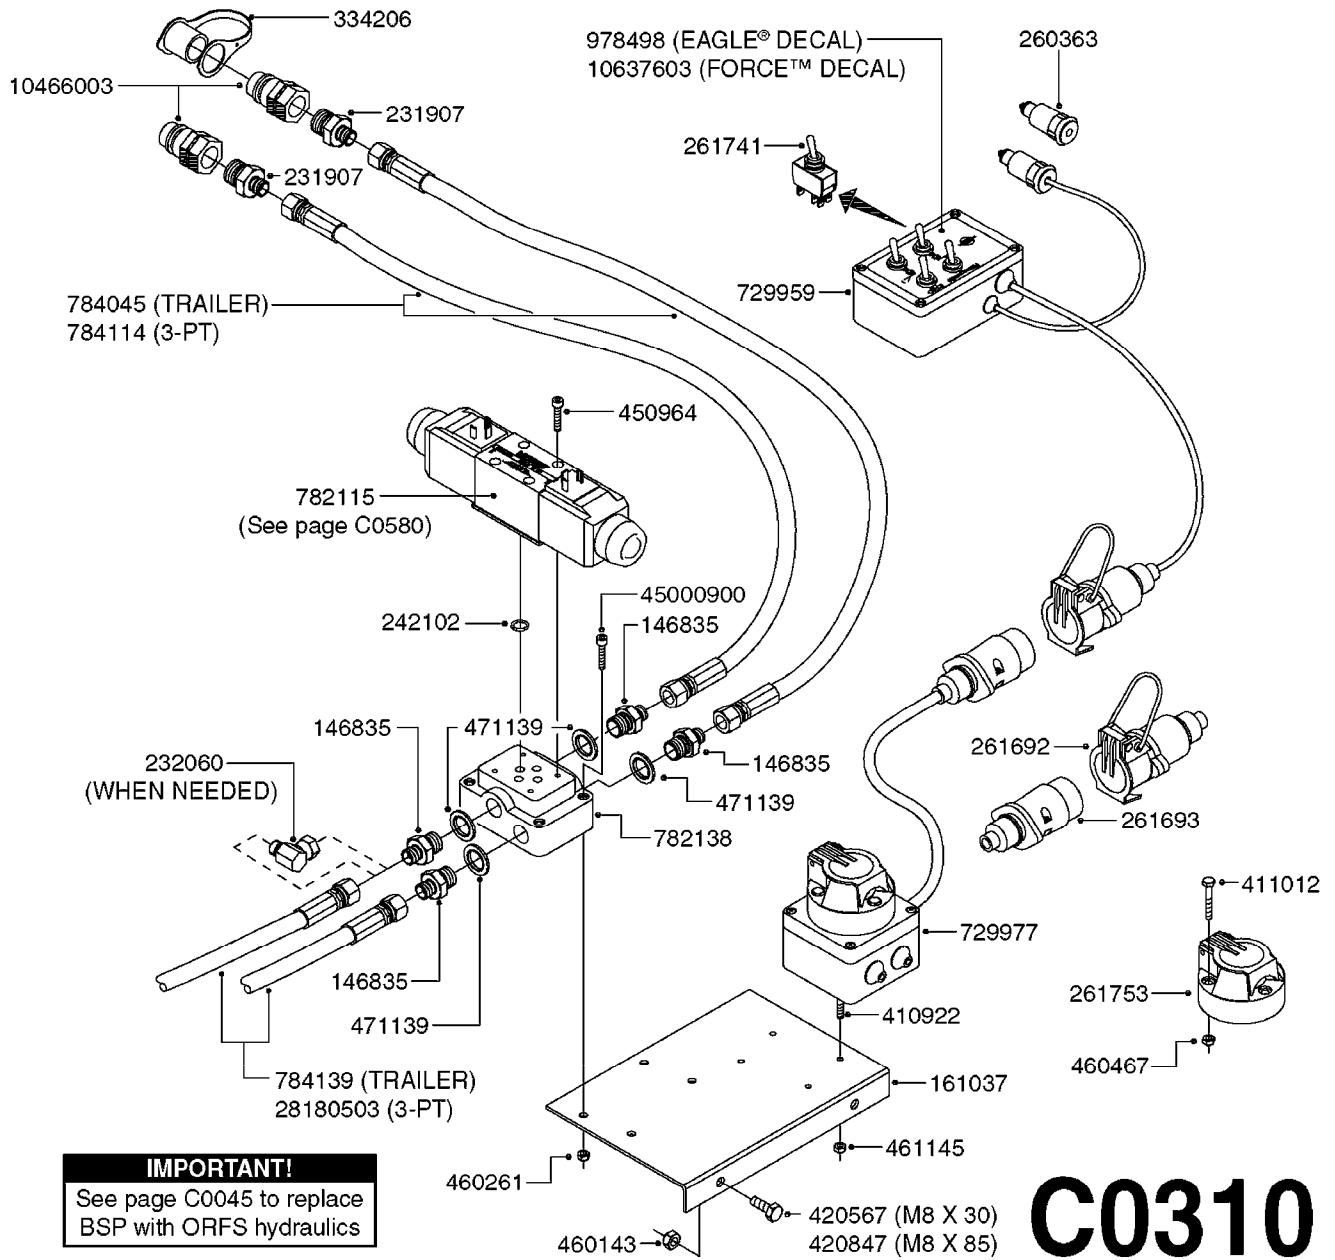

C0045

HYDRAULICS - BSP TO ORFS
C0045-HIN, 24:03:16

Page 1

Date 04.11.2017 14:49

Pos.	parts-n°	order qty	description
1	10466003	1	COUPLER PIONEER 8010-04 1/2NPT
2	231907	1	HEX NIPPLE 1/4"BSP X 1/2"NPT
2	231906	1	HEX NIPPLE 3/8"BSP X 1/2"NPT
2	147132	1	HEX NIPPLE 1/2"X1/2" BSP DEL
3	230311	1	QUICK COUPLING 1/2"
4	241356	1	DOWTYSEAL 1/2"
5	23234800	1	HEX NIPPLE 1/2"-9/16" ORFS FITTING FOR 1/4" HOSE
5	23234900	1	HEX NIPPLE 1/2"-11/16" ORFS FITTING FOR 3/8" HOSE
5	23235300	1	HEX NIPPLE 1/2"-13/16" ORFS FITTING FOR 1/2" HOSE
6	242102	1	O-RING Ø9.25X1.78 NITRIL 90SH
6	24263200	1	O-RING Ø7.66X1.78 NITRIL 90SH
6	24263300	1	O-RING Ø12.42X1.78 NITRIL 90SH
6	24263400	1	O-RING Ø18.77X1.78 NITRIL 90SH
7	67002403	1	CHART - BSP TO ORFS HOSES
8	67002503	1	CHART - BSP TO ORFS FITTINGS