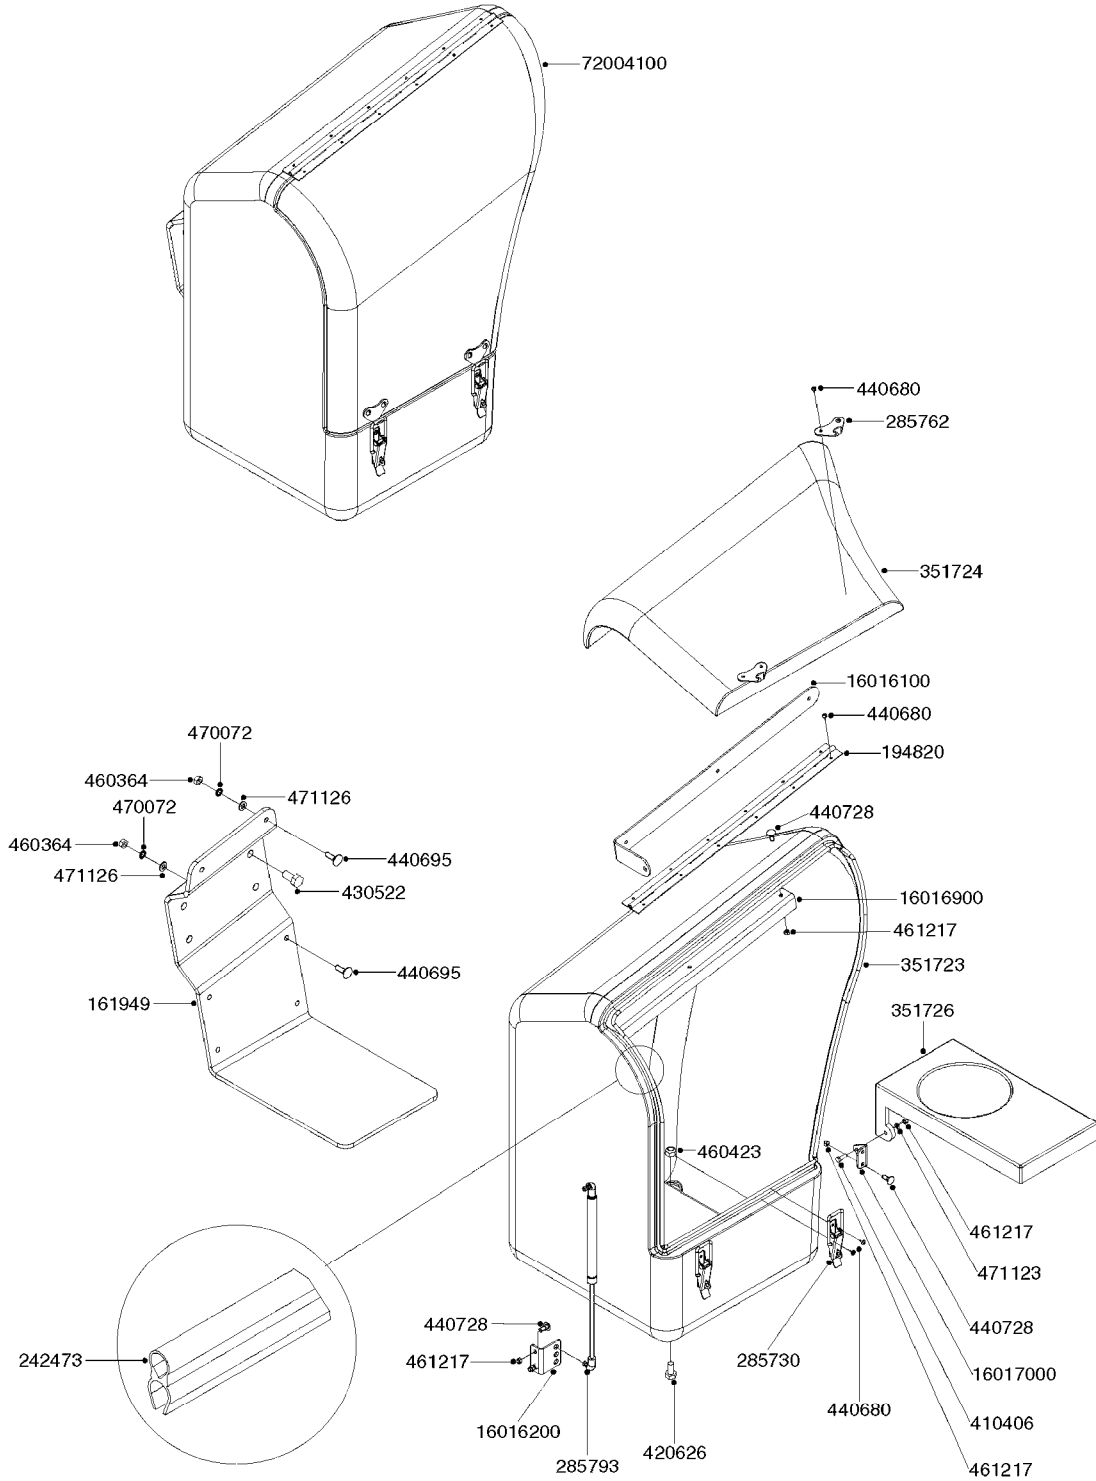

STORAGE LOCKER - LH
K0790-HIN, 01:01:16

Page

0

Date

04.11.2017 14:50

STORAGE LOCKER - LH
K0790-HIN, 01:01:16

Page 1

Date 04.11.2017 14:50

parts-n°	order qty	description
16016100	1	BKT F.LOCKER DOOR OPENER T CM+
16016200	1	BKT F.LOCKER DOOR OPENER B CM+
16016900	1	BKT F. LH LOCKER HINGE CM+
16017000	1	BKT F.LOCKER SHELF HINGE CM+
161949	1	BRACKET STORAGE LOCKER
194820	1	HINGE
242473	1	GASKET
285730	1	LATCH
285762	1	LATCH CLIP
285793	1	GAS CYLINDER
351723	1	LOCKER BODY (RAW) CM+
351724	1	LOCKER DOOR (RAW) CM+
351726	1	WORKING TABLE (RAW)
410406	1	BOLT HEX 8.8 DEL M5X16 FT
420626	1	BOLT HEX 8.8 DEL M10X20 FT
430522	1	BOLT HEX 8.8 DEL M12X25 FT
440680	1	SCREW M4.2X9.5 STAINLESS
440695	1	BOLT CARRIAGE M8X25
440728	1	BRÆDDEBOLT M 5X16 DIN 603 RST
460364	1	NUT HU M8 A2 SS DIN934
460423	1	NUT HEX M10X1.50 LOCK DIN985A2 SS
461217	1	NUT HEX M5 LOCK
470072	1	WASHER D15/D8X.5 LOCK
471123	1	WASHER, M5, Ø10/ 5.3X 1.0, SS
471126	1	WASHER, M8, Ø16/ 8.4X 1.6, SS
72004100	1	LOCKER KIT F.CM+ LH