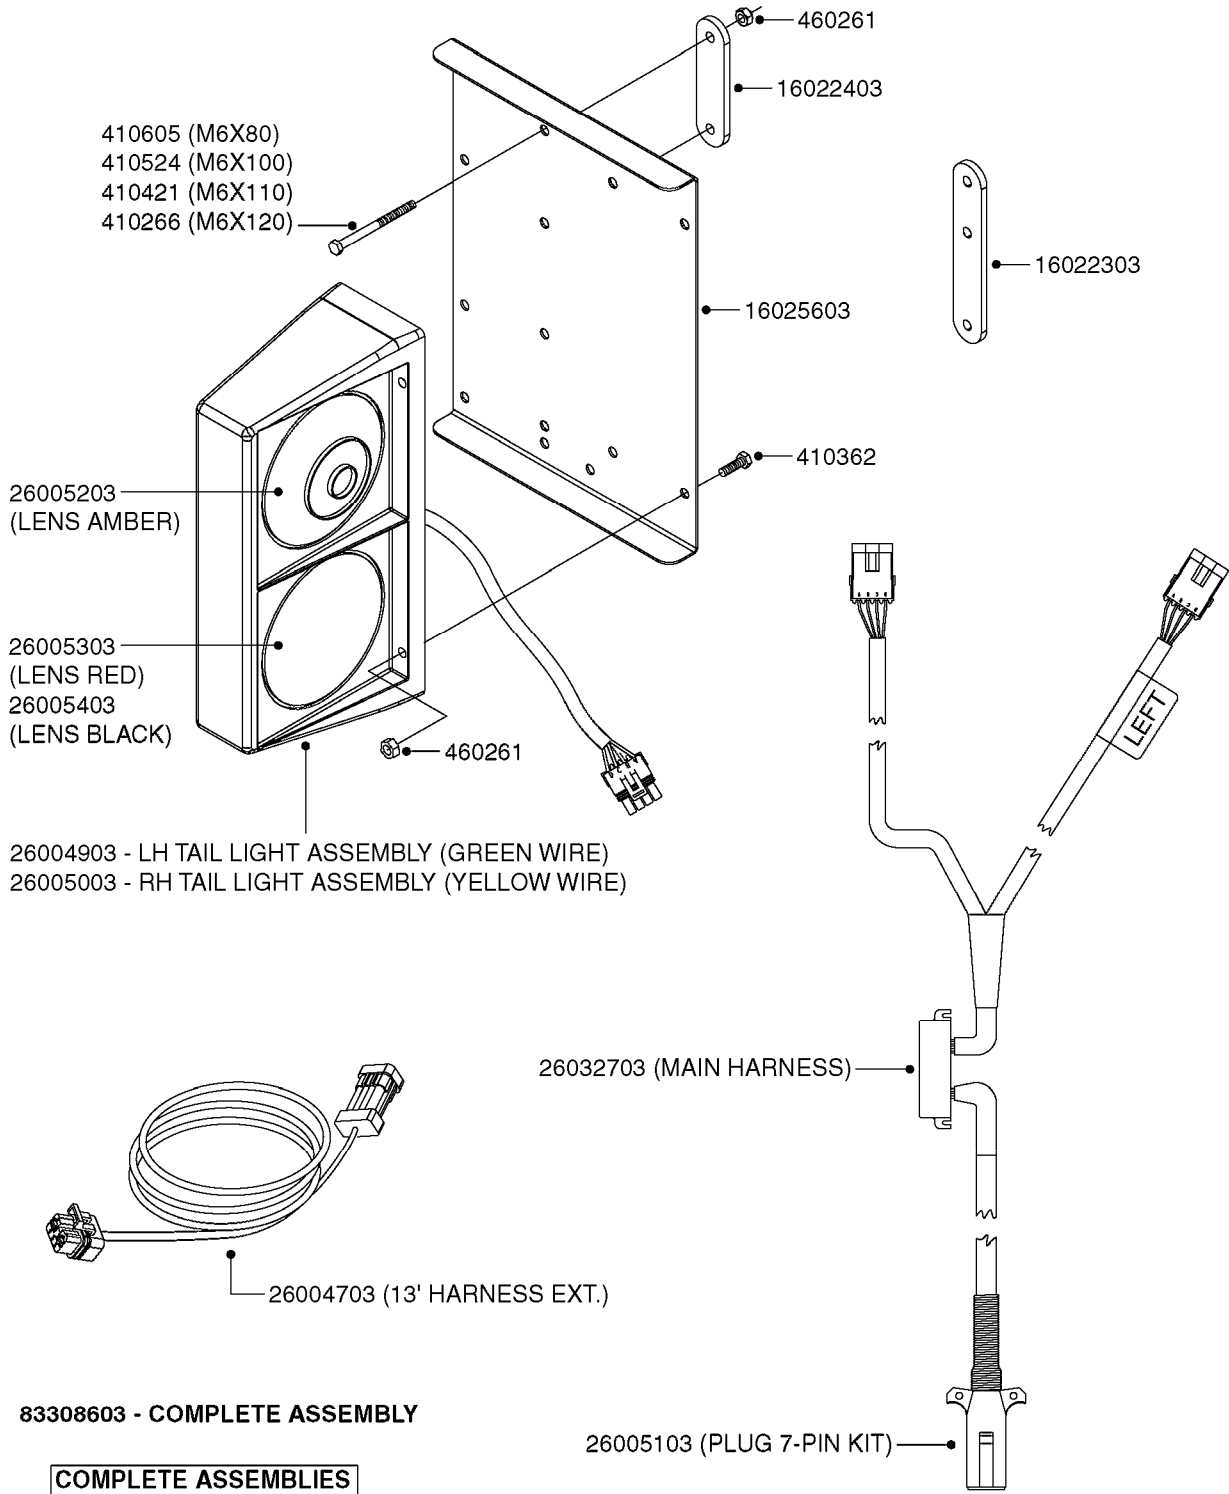

COMPLETE ASSEMBLIES
WHOLEGOODS ITEMS

M0160

TRAFFIC LIGHT KIT
M0160-HIN, 17:08:17

Page 1
Date 04.11.2017 14:50

parts-n°	order qty	description
410266	1	BOLT HEX 8.8 DEL M6X120
410362	1	BOLT HEX 8.8 SS M6X20
410421	1	BOLT HEX M6X110 DIN931-A2 SS
410524	1	BOLT HEX 8.8 DEL M6X100
410605	1	BOLT HEX 8.8 DEL M6X80
460261	1	NUT HEX M6X1.00 LOCK DIN985 A2 SS
16022303	1	BRACKET 100MM TUBE
16022403	1	BRACKET 60MM TUBE
16025603	1	BRACKET TAIL LIGHT DUAL LAMP
26004703	1	HARNESS 13' EXT 4 WIRE WP
26004903	1	TAIL LIGHT GREEN WIRE LH
26005003	1	TAIL LIGHT YELLOW WIRE RH
26005103	1	PLUG 7-PIN AG TAIL LIGHT
26005203	1	LENS AMBER BEFORE 2009
26005303	1	LENS RED BEFORE 2009
26005403	1	LENS BLACK BEFORE 2009
26032703	1	HARNESS COMPLETE, TAIL LIGHT, 2013
83308603	1	TRAFFIC LIGHT KIT