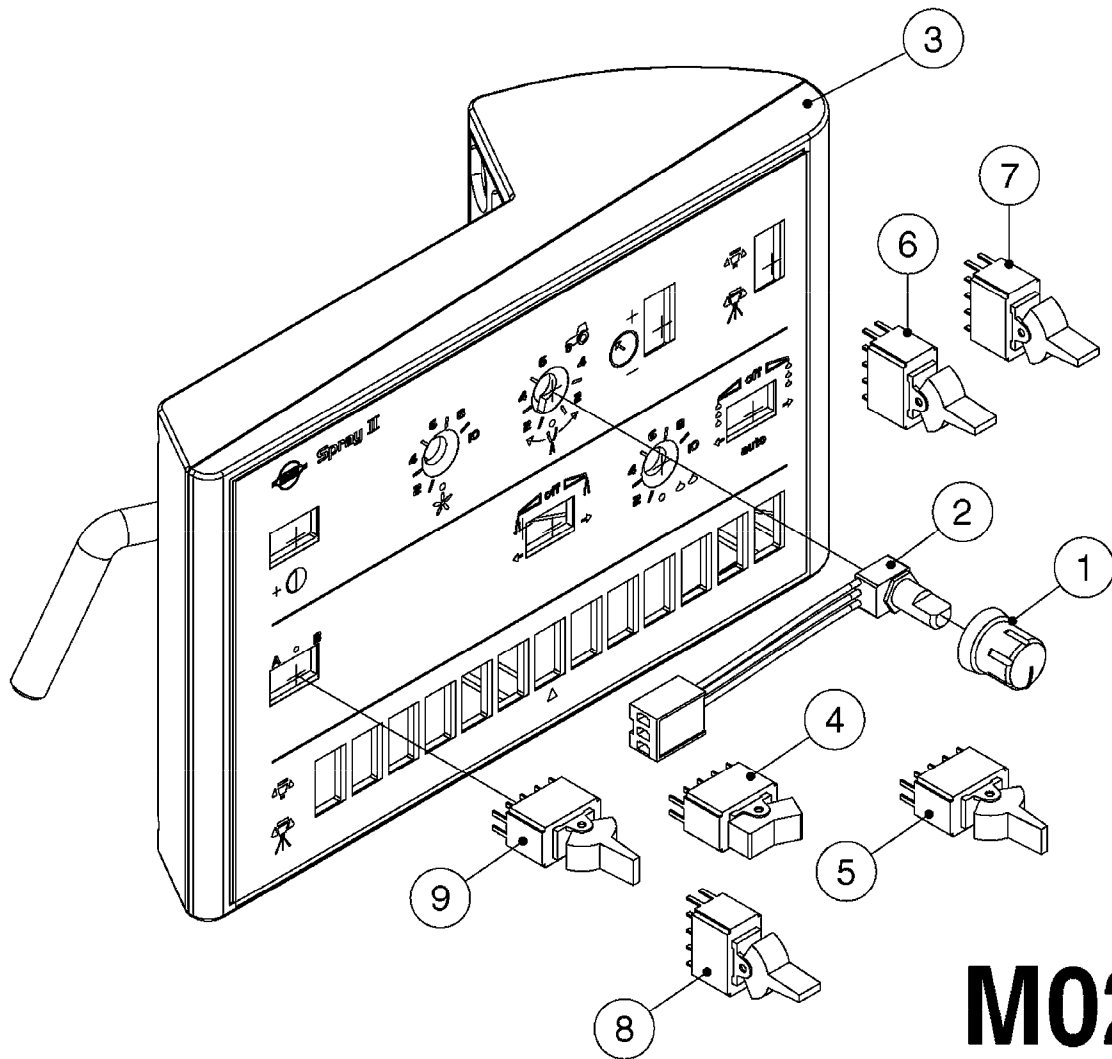

M0200

SPRAYBOX II
M0200-HIN, 23:06:16

Page 1

Date 04.11.2017 14:50

Pos.	parts-n°	order qty	description
1	26000400	1	KNOB F.FOAM ADJUST HC5500
2	26005300	1	POT.METER F. SPRAYBOX II
3	26010200	1	CONTROL BOX 2SEC, SPRAY BOX II
3	26010300	1	CONTROL BOX 3SEC, SPRAY BOX II
3	26010400	1	CONTROL BOX 4SEC, SPRAY BOX II
3	26010500	1	CONTROL BOX 5SEC, SPRAY BOX II
3	26010600	1	CONTROL BOX 6SEC, SPRAY BOX II
3	26010700	1	CONTROL BOX 7SEC, SPRAY BOX II
3	26010800	1	CONTROL BOX 8SEC, SPRAY BOX II
3	26010900	1	CONTROL BOX 9SEC, SPRAYBOX II
3	26011000	1	SPRAY CONT. II EVC 4 SEC. HAZ
3	26011100	1	SPRAY CONT. II EVC 5 SEC. HAZ
3	26011200	1	SPRAY CONT. II EVC 6 SEC. HAZ
3	26011300	1	SPRAY CONT. II EVC 7 SEC. HAZ
3	26013600	1	CONTROL BOX 13SEC, SPRAYBOX II
4	26020200	1	SWITCH ON-ON SP ROCKER RED
5	26020300	1	SWITCH ON-OFF-ON SP BLACK
6	26020400	1	SWITCH MOM-OFF-MOM SP YELLOW
7	26020600	1	SWITCH ON-ON SP GREEN
8	26020800	1	SWITCH ON-ON DP GREEN
9	26021000	1	SWITCH ON-OFF-ON DP BLACK