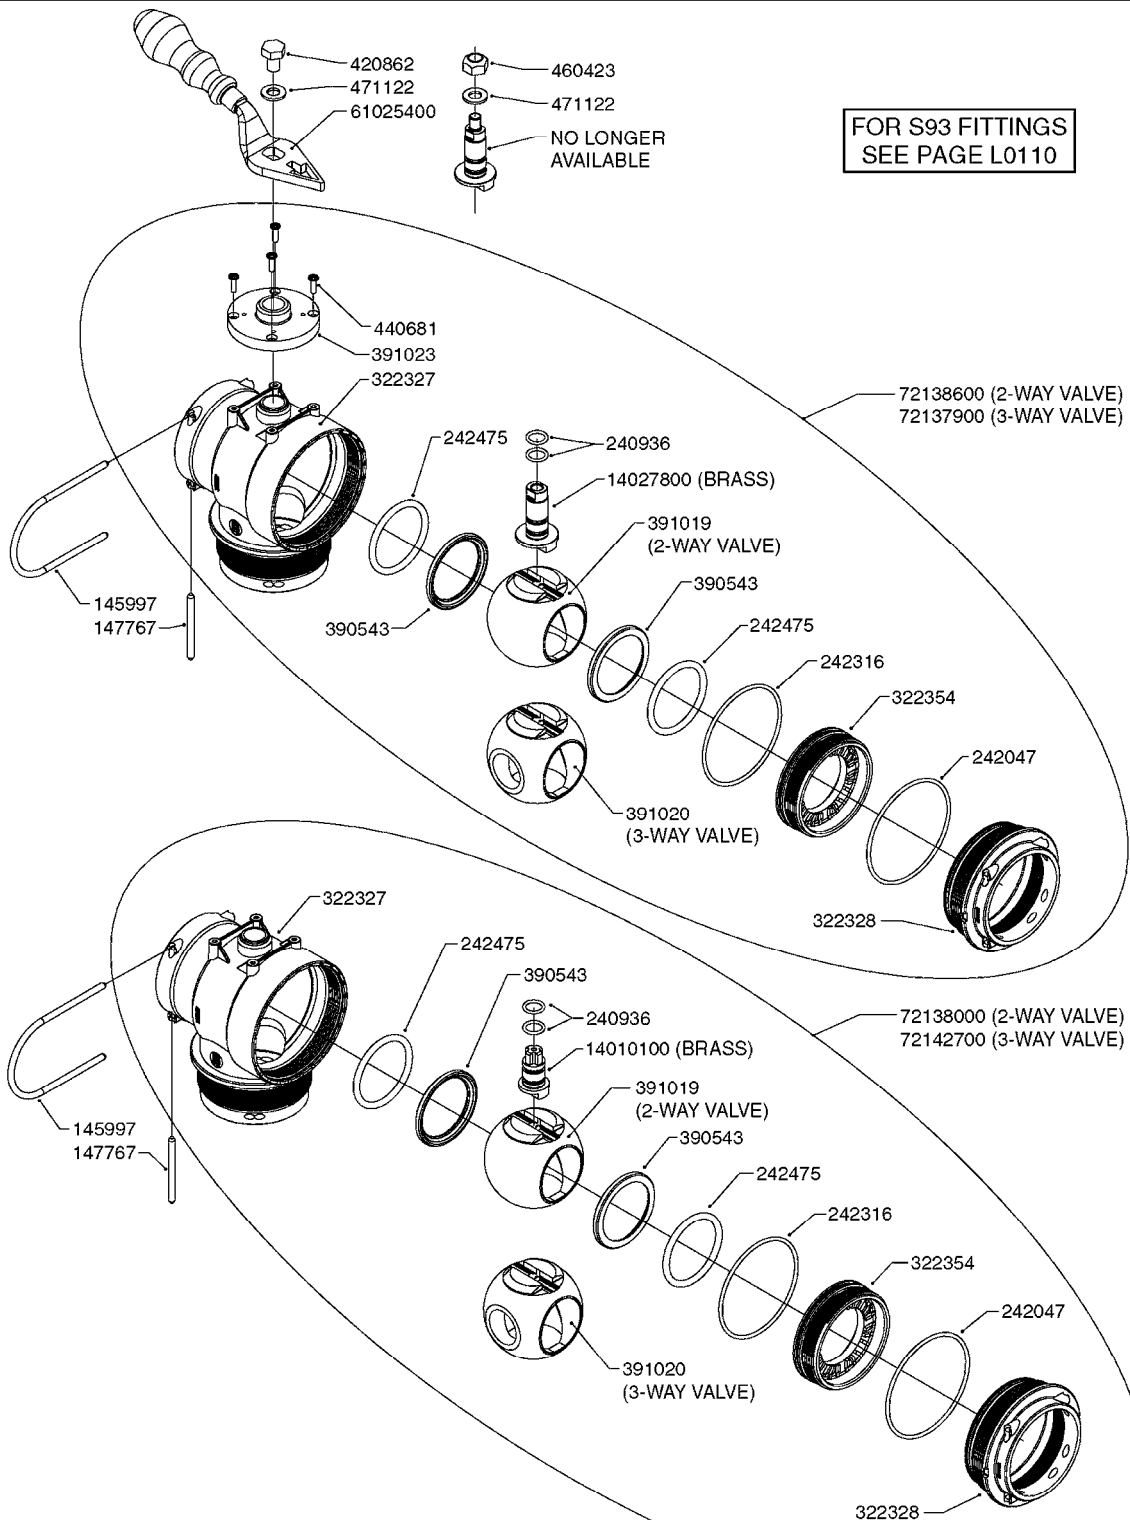

SMART VALVE-S93 MANIFOLD VALVE
B0540-HIN, 01:01:16

B0540

SMART VALVE-S93 MANIFOLD VALVE
B0540-HIN, 01:01:16

Page 1

Date 04.11.2017 14:49

parts-n°	order qty	description
145997	1	FITT.DK S-93 FORK
147767	1	PIN 5Ø X 60 S-93 DOUBLE CLAMP
240936	1	O-RING D13.3X2.4 NITRIL
242047	1	O-RING 89.5 X 3.0 VITON
242316	1	O-RING D84.5X3.0 NITRIL
242475	1	O'RING D56.52x5.33 SH70-VITON
322327	1	HOUSING, VALVE, S93, 220 PSI
322328	1	END CAP F.VALVE S-93
322354	1	THRUST PLATE F.3-WAY VALVES-93
390543	1	SEAT F.BALL 3-WAY VALVE S-93
391019	1	BALL F.2 WAY S93 SMART VALVE
391020	1	BALL F.3 WAY S93 SMART VALVE
391023	1	SMART VALVE MOUNTING BRACKET
420862	1	BOLT HEX 8.8 DEL M10X16 FT
440681	1	SCREW F. PLASTIC 4MM X 14LG SS
460423	1	NUT HEX M10X1.50 LOCK DIN985A2 SS
471122	1	WASHER, M10, Ø20/10.5X 2.0, SS
14010100	1	SPINDLE F.SMART VALVE S-93
14027800	1	SPINDLE F.SMART VALVE S-93
61025400	1	HANDLE SMART VALVE
72137900	1	VALVE S93 "V1" SMART VALVE
72138000	1	VALVE S93 "V2" SMART VALVE
72138600	1	VALVE S93 "V3" SMART VALVE
72142700	1	VALVE S93 "V4" SMART VALVE