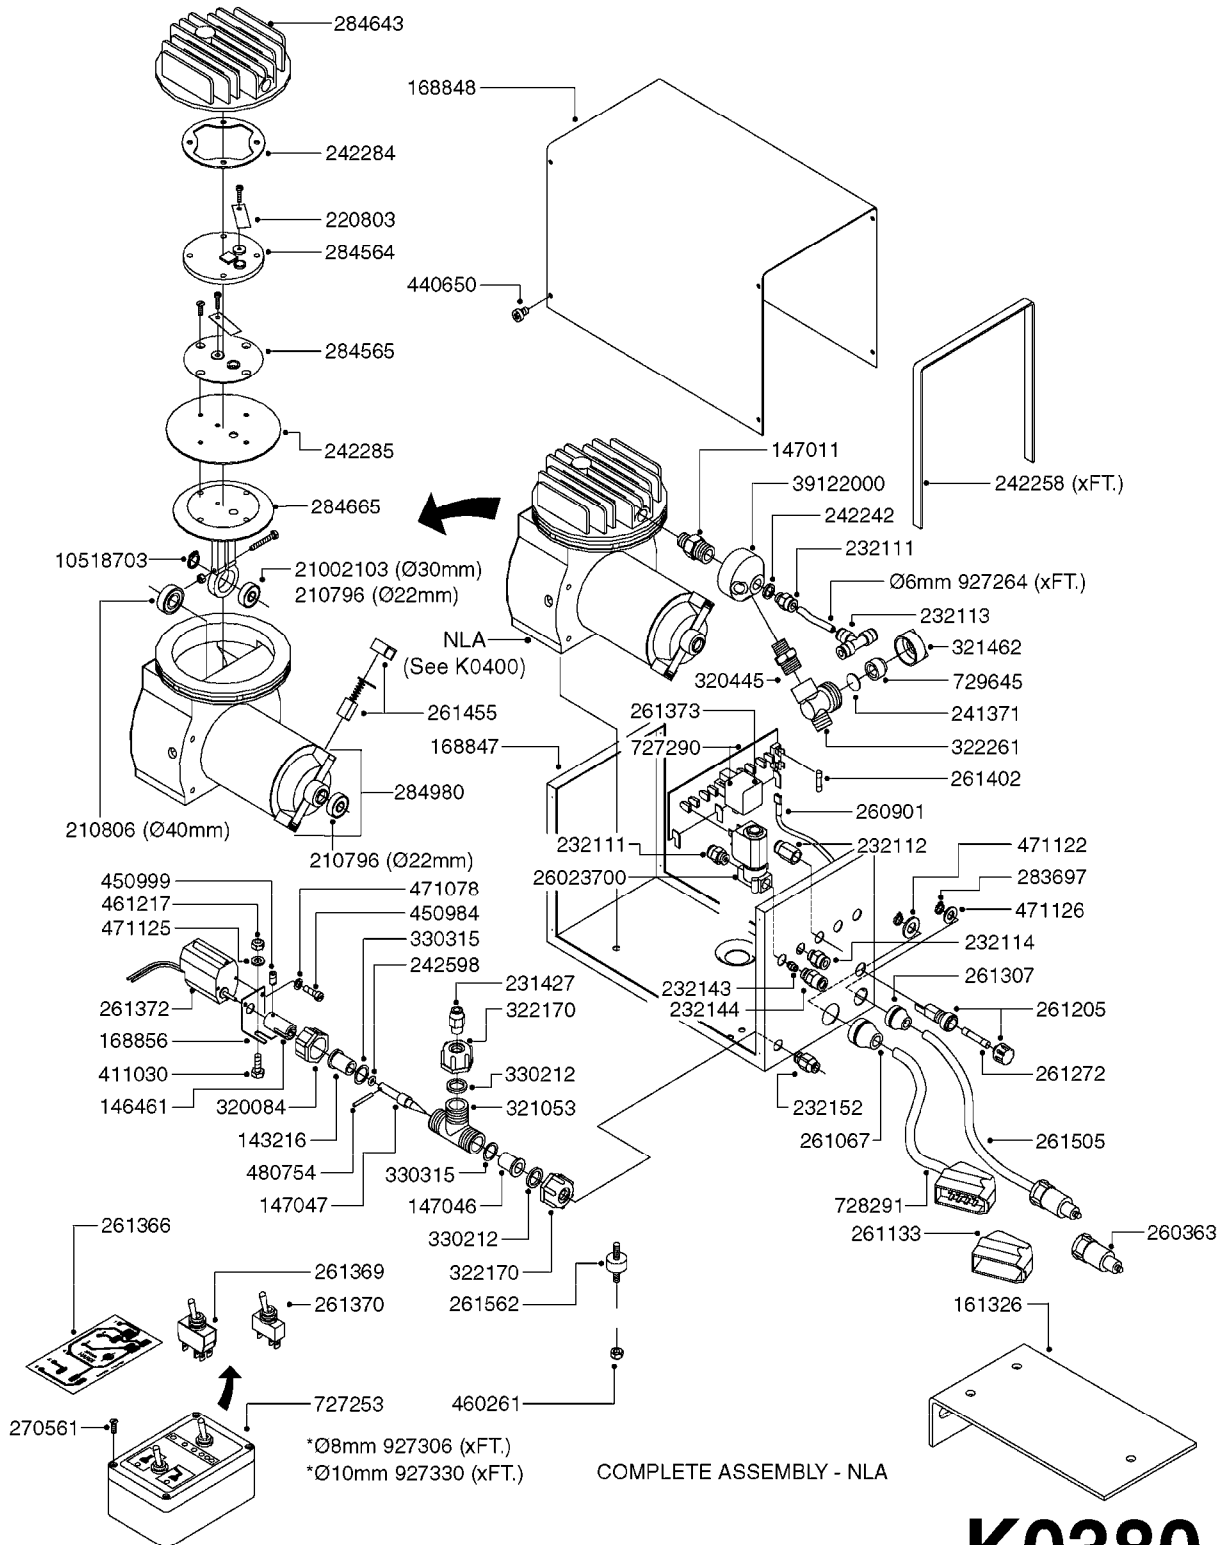

K0380

FOAM MARKER COMPRESSOR POST 94
K0380-HIN, 17:03:16

Page

1

Date

04.11.2017 14:50

parts-n°	order qty	description
143216	1	BUSHING THREAD F.FOAM MARKER
146461	1	COUPLER F.THROTTLE VALVE
147011	1	HEX NIPPLE 3/8'X1/4'BSP BRASS
147046	1	SEAT FOR THROTTLE VALVE
147047	1	SPINDLE FOR THROTTLE VALVE
161326	1	MOUNT BKT. F. FOAM COMP.BOX 98
168847	1	ENCLOSURE LOWER F.MARKER
168848	1	COVER F. FOAM MARKER
168856	1	MOUNT FOR GEAR MOTOR
210796	1	BEARING BALL D22/D8 X 7 608ZZ
210806	1	BEARING BALL D40/D17X12MM
220803	1	VALVE F. COMPRESSOR
231427	1	COUPLER 1/8'THREAD X6MM HOSE
232111	1	QUICK COUPLER 6MM X 1/8 EXT.
232112	1	QUICK COUPLER 6MM 1/8 INT.
232113	1	QUICK COUPLER 6MM T-PIECE
232114	1	COUPLER 1/8" THREADX8MM HOSE
232143	1	REDUCER 1/4'INT-1/8'EXT
232144	1	QUICK COUPLER 10MM X 1/4 EXT
232152	1	QUICK COUPLER 8MMX1/8 EXT.LONG
241371	1	DIAPHRAGM, NO-DRIP alt 241371
242242	1	O-RING F.AIR HOSE FITTING
242258	1	TRIM 3X10 SELF ADHESIVE 0012"
242284	1	HEAD GASKET F. COMPRESSOR
242285	1	DIAPHRAGM F. F/M COMP.
242598	1	O-RING D7.0 X 2.5 NITRIL
260363	1	PLUG 2 POLE 12V
260901	1	SPADE F.ELEC CONN.1.5MM BLUE
261067	1	GROMMET 10-14 GREY
261133	1	PLUG HOUSING F.8 POLE PLUG
261205	1	FUSE HOLDER
261272	1	FUSE 10A D6X32 MM
261307	1	GROMMET 7-10 BLACK
261366	1	CIRCUIT BOARD F.F/M CONTROL
261369	1	SWITCH 2 WAY 12V SPRING RETURN
261370	1	SWITCH 2 WAY 12V
261372	1	GEAR MOTOR BOSCH 13RPM
261373	1	RELAY 12V/30W
261402	1	FUSE 3.15A SLOW BURN
261455	1	BRUSH KIT-FOAM MARKER MOTOR
261505	1	CABLE 2X4MM L8000MM
261562	1	RUBBER DAMPER 2XM6X25
270561	1	SCREW W/SPRING ASSY. (QTY 1)
283697	1	TIESTRAP 200MM
284564	1	PLATE F.COMPRESSOR HEAD
284565	1	PLATE F.COMPRESSOR HEAD
284643	1	COMPRESSOR HEAD F.FOAM MARKER
284665	1	CONNECTING ROD F.COMPRESSOR
284980	1	FLANGE REAR F. F.M.COMPRESSOR
320084	1	FITT.DK NUT 1/2" BSP
320445	1	FITT.DK HN 1/4"X3/8" BSP
321053	1	FITT.DK TEE 1/2 X1/2 X1/2" BSP
321462	1	CAP F.NO-DRIP ASSY.
322170	1	FITT.DK NUT 1/2"x 1/8"F BSP
322261	1	HOUSING F.SAFETY VALVE 3/8"
330212	1	O-RING D19/D14X2.4 F.1/2"NUT
330315	1	O-RING D18.4/D13X.6
411030	1	BOLT HEX M5X10
440650	1	SCREW 3.5x13 STAINLESS
450984	1	BOLT HEX M2.5X8 SLOTTED
450999	1	SCREW SET M3X8