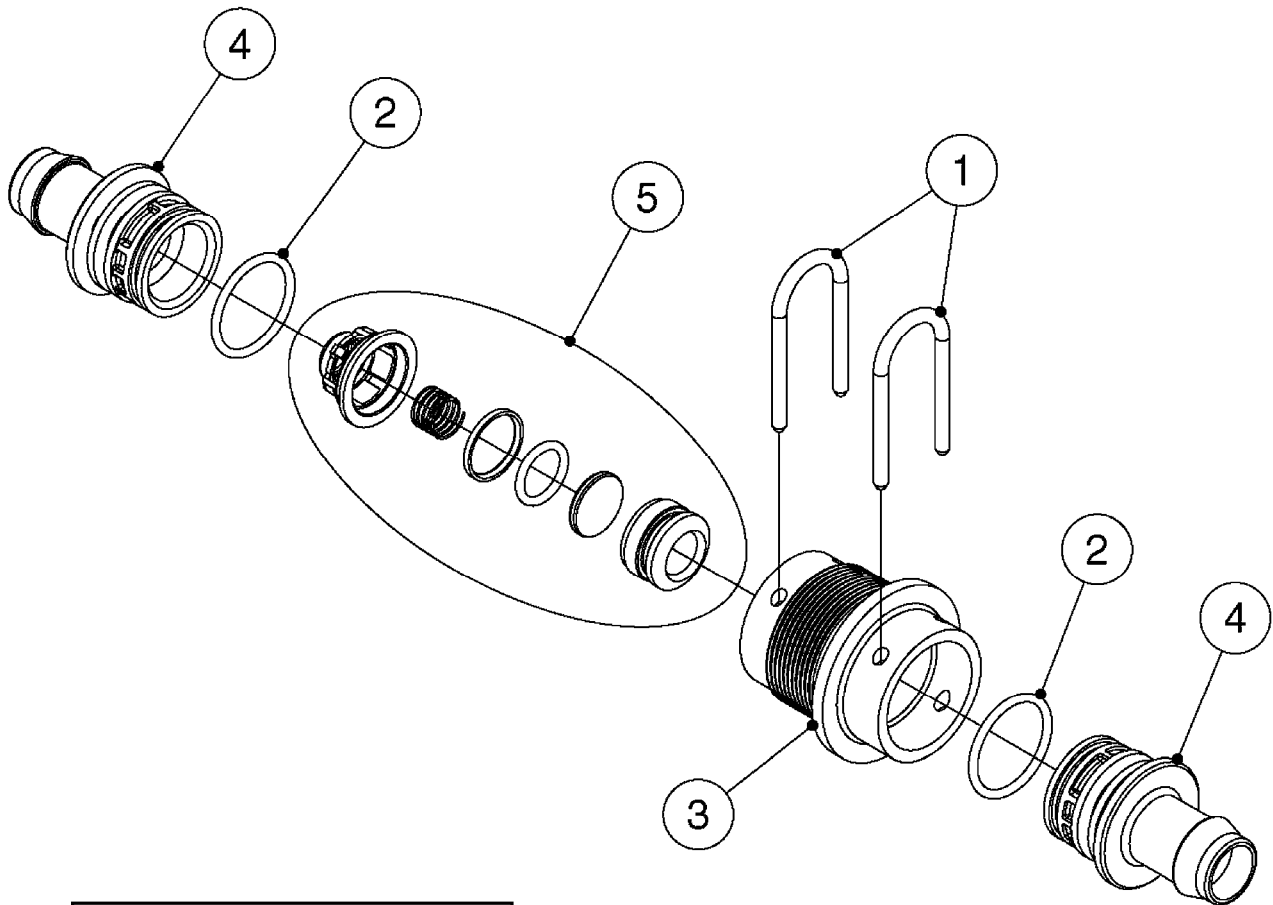

FOR FITTINGS AND
HOSES, SEE SECTION L

B0620

CHECK VALVES - S53
B0620-HIN, 01:01:16

Page 1
Date 04.11.2017 14:49

Pos.	parts-n°	order qty	description
1	145995	1	FITT.DK S-53 FORK
2	242354	1	O-RING D32.2X3.0 VITON F.S-53
3	322103	1	FITT.DK S-53 BULKHEAD
4	334230	1	FITT.DK S-53 STR.1"
5	72132600	1	CHECK VALVE SUBASSEMBLY S53