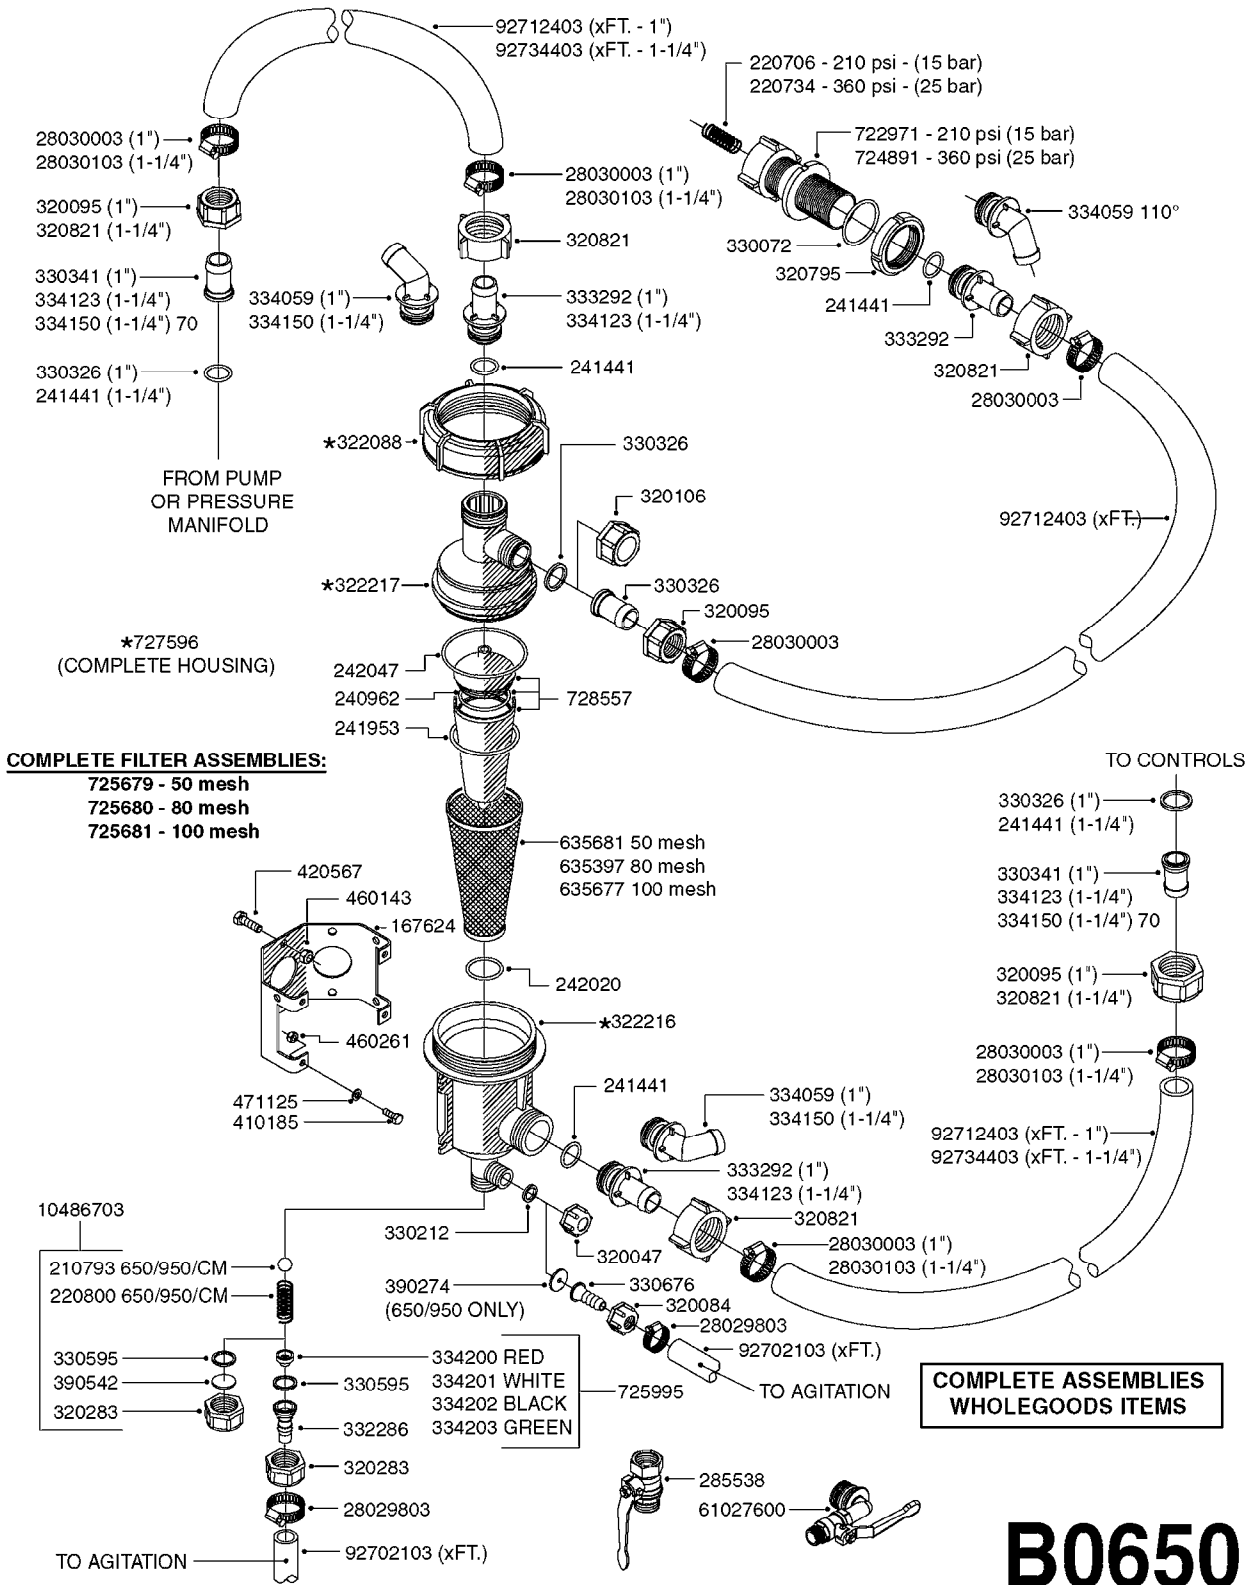

S-67 CHECK VALVE
(THREADED)

S-67 CHECK VALVE
(NON-THREADED)

FOR FITTINGS AND
HOSES, SEE SECTION L

B0640

CHECK VALVES - S67 (2011)
B0640-HIN, 12:04:16

Page 1

Date 04.11.2017 14:49

Pos.	parts-n°	order qty	description
1	145996	1	FITT.DK S-67 FORK
2	242353	1	O-RING D44.2X3.0 VITON F.S-67
3	334231	1	HOSE TAIL S67 STRAIGHT 1"
3	334232	1	HOSE TAIL S67 1"1/4 STRAIGHT
4	72432400	1	FITT.DK S-67 CONNEC W.CHK SEAT
5	72819200	1	CHECK VALVE S67 2012 THREADED
6	72819300	1	CHECK VALVE S67 2012 NO THREAD