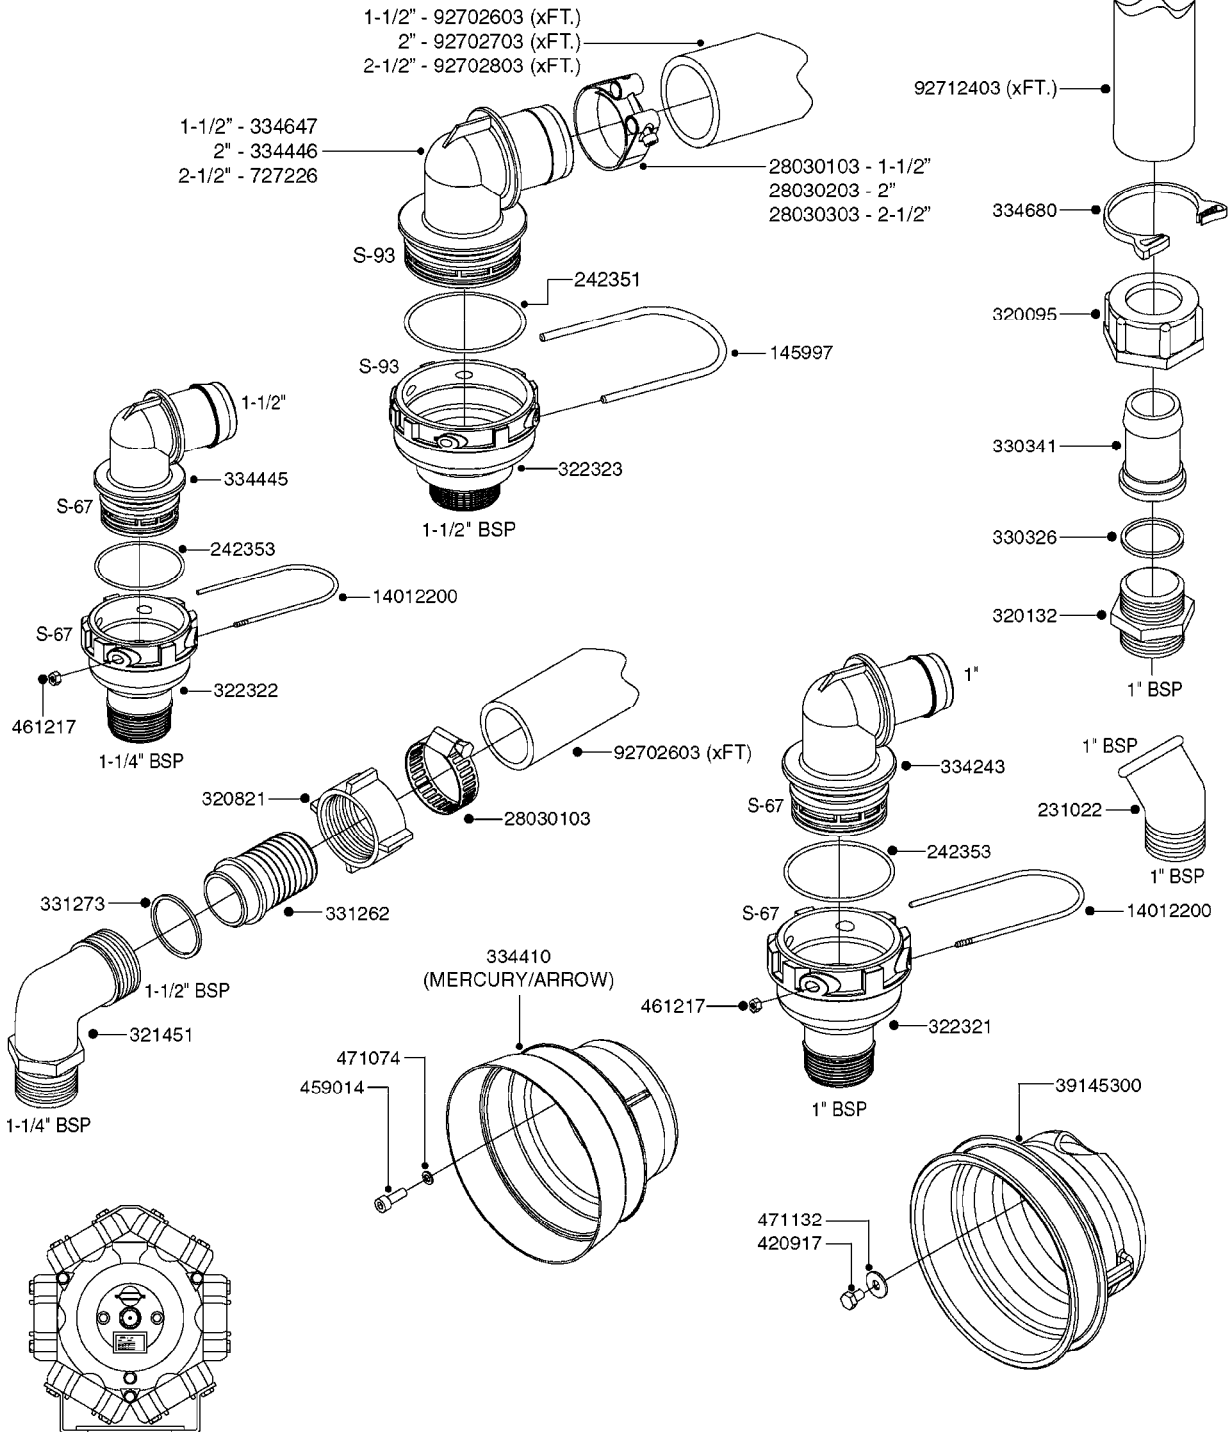

SUCTION SIDE OF PUMP

PRESSURE SIDE OF PUMP

COMPLETE PUMP
(NLA) REPLACED BY 364 PUMP (SEE PAGE A0280)

A0300

PUMP - 361/363 FITTINGS
A0300-HIN, 23:02:16

Page 1
Date 04.11.2017 14:49

parts-n°	order qty	description
145997	1	FITT.DK S-93 FORK
231022	1	FITT.DK ELB. 1' BSP GF 121
242351	1	O-RING D69.5X3.0 VITON F.S-93
242353	1	O-RING D44.2X3.0 VITON F.S-67
320095	1	FITT.DK NUT 1" BSP
320132	1	FITT.DK HN 1" BSP
320821	1	FITT.DK NUT 1-1/2" BSP
321451	1	FITT.DK ELB.1-1/2 X1-1/4 80DEG
322321	1	FITT.DK S-67 X 1"BSP MALE
322322	1	FITT.DK S-67 X 1-1/4"BSP MALE
322323	1	FITT.DK S-93 X 1-1/2"BSP MALE
330326	1	O-RING D30/D24X2 F.1"NUT
330341	1	FITT.DK HB 1" F. 1" NUT
331262	1	FITT.DK HB 1-1/2" F. 1-1/2"NUT
331273	1	O-RING D44/D38X2 F.1-1/2"
334243	1	HOSE TAIL 90° S67 1"
334410	1	PROTECTION PUM
334445	1	HOSE TAIL 90° S67 1"1/2
334446	1	FITT.DK S-93 ELB.2" PVC
334647	1	FITT.DK S93 ELB 1-1/2" 90 PVC
334680	1	CLAMP HOSE PLASTIC 1"
420917	1	BOLT HEX 8.8 RAW M8X12 FT
459014	1	ALLEN SCREW M8 X 15 GALV.DIN93
461217	1	NUT HEX M5 LOCK
471074	1	WASHER M8 ELZ
471132	1	WASHER D24/D8.4 X 2 SS
727226	1	FITT. S93 2-1/2" 90° S W/O-RING
14012200	1	FITT.DK S-67 FORK W/M5 THREADS
28030103	1	CLAMP HOSE GEAR P5/4-S1.5"6724
28030203	1	CLAMP HOSE T-BOLT S2" 235-67
28030303	1	CLAMP HOSE T-BOLT S2.5" 235-76
39145300	1	PTO SHIELD Ø203 4-POLET MACHINED
92702603	1	HOSE PVC SUCT GRAY 1-1/2"
92702703	1	HOSE PVC SUCT GRAY 2"
92702803	1	HOSE PVC SUCT GRAY 2.5"
92712403	1	HOSE R X1" X300PSI WP X0012"