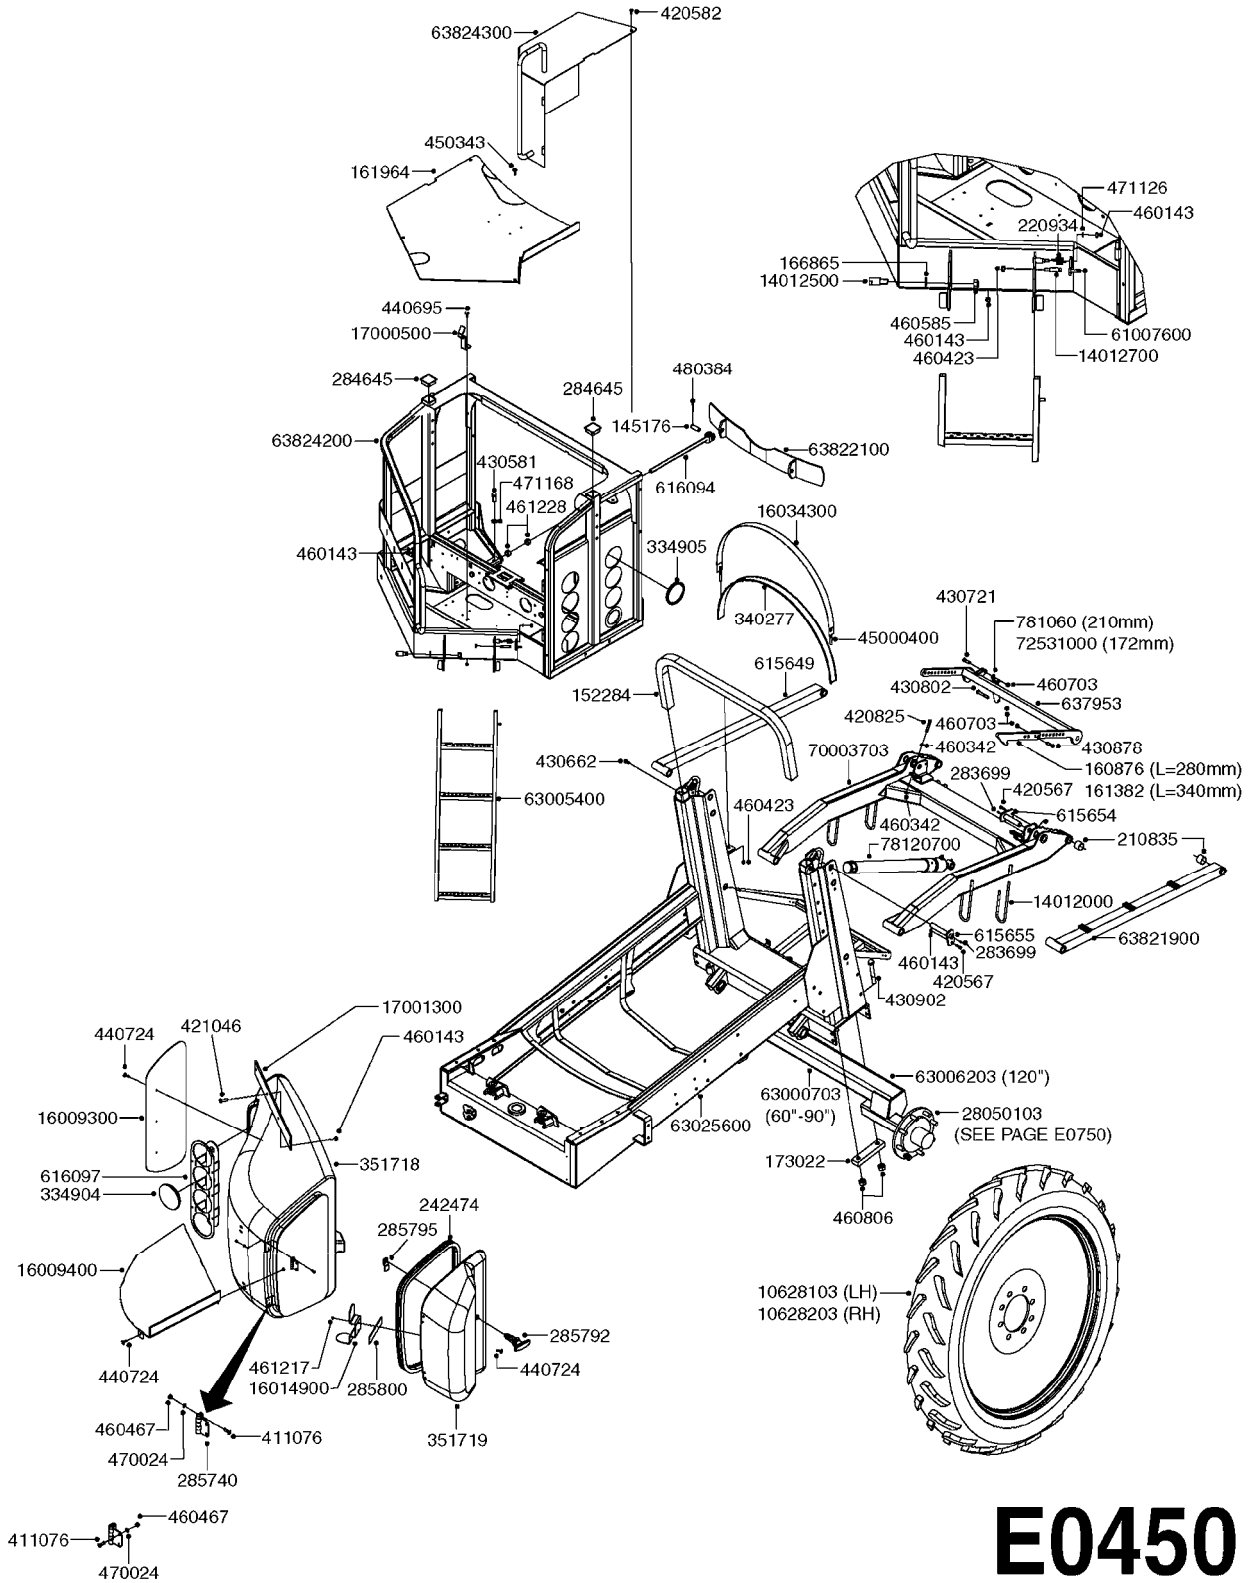

FRAME - CM+750
E0450-HIN, 01:01:16

FRAME - CM+750
E0450-HIN, 01:01:16

Page 1
Date 04.11.2017 14:49

parts-n°	order qty	description
145176	1	PIN D19.8 X 60
152284	1	CROSSBAR F. FRAME TOWERS CM+
160876	1	HOOK F.TRANSPORT LOCK L=280MM
161382	1	HOOK F.TRANSPORT LOCK L=340MM
161964	1	PLATEFORM DECK PLATE CM+ 750
166865	1	WASHER D35/D25X2
173022	1	FLATBAR 50X30 L=218/2XD22
210835	1	BUSHING D28/25 L=25
220934	1	LAT.PRESS.SPRING D20/3 L=25 SS
242474	1	SEAL 16X28XL=' LOCKER DOOR CM+
283699	1	GREASE NIPPLE M6X1
284645	1	PLUG 60x60x2
285740	1	HINGE
285792	1	LATCH LOCKER DOOR CM+
285795	1	LATCH PLATE LOCKER DOOR CM+
285800	1	VELCRO BAND
334904	1	PLUG D.108mm
334905	1	PLUG D.138mm
340277	1	TANK PACKING - 40mm WIDE x 12"
351718	1	LOCKER FRONT CM+
351719	1	DOOR LOCKER FRONT CM+
411076	1	SCREW M5X16 STAINLESS
420567	1	BOLT HEX 8.8 DEL M8X30 FT
420582	1	BOLT HEX 8.8 DEL M8X20 FT A2
420825	1	BOLT HEX 8.8 DEL M10X65
421046	1	SCREW HEX M8X25/25 A2 SS DIN933
430581	1	BOLT HEX 8.8 DEL M16X40 FT
430662	1	BOLT HEX 8.8 DEL M12X20 FT
430721	1	BOLT HEX 8.8 DEL M12X40 FT
430802	1	BOLT HEX 8.8 DEL M12X75
430878	1	BOLT HEX 8.8 DEL M12X45 DIN931
430902	1	BOLT HEX 8.8 M20X150
440695	1	BOLT CARRIAGE M8X25
440724	1	CARRIAGE BOLT M5X20
450343	1	SCREW M8X30 ALLEN HEAD C/S SS
460143	1	NUT HEX M8X1.25 LOCK DIN985A2 SS
460342	1	NUT HEX M10 DEL DIN934
460423	1	NUT HEX M10X1.50 LOCK DIN985A2 SS
460467	1	NUT HEX M5 GALV.
460585	1	LOCKING NUT M16 DIN985 A2 SS
460703	1	NUT HEX M12X1.75 LOCK DIN985A2 SS
460806	1	NUT HEX M20X2.50 LOCK DIN985A2 SS
461217	1	NUT HEX M5 LOCK
461228	1	NUT HEX M20
470024	1	WASHER D5.3 LOCK
471126	1	WASHER, M8, Ø16/ 8.4X 1.6, SS
471168	1	PAIR OF WASHERS NL16 17X25,4x3,4
480384	1	PIN COTTER 3/16 x 1-1/2"
615649	1	ARM UPPER F. PARALIFT
615654	1	PIN D25 X 123 F. PARALIFT
615655	1	PIN D25 X 156 F. PARALIFT
616094	1	THREADED FORK PLATFORM CM+
616097	1	MOUNT BRACKET GAUGES CM+
637953	1	TRANSPORT SAFETY HOOK ARM ASSY
781060	1	CYLINDER D25/12-50 L=210mm
10628103	1	TIRE ASSY 12.4X42 10PLY 8BLTL
10628203	1	TIRE ASSY 12.4X42 10PLY 8BLTR
14012000	1	HOOK FOR HOSES PARALIFT
14012500	1	THREADED PIN M16X62
14012700	1	PIN TREADED M8-1.25X58L
16009300	1	SHIELD F. FRONT LOCKER CM+