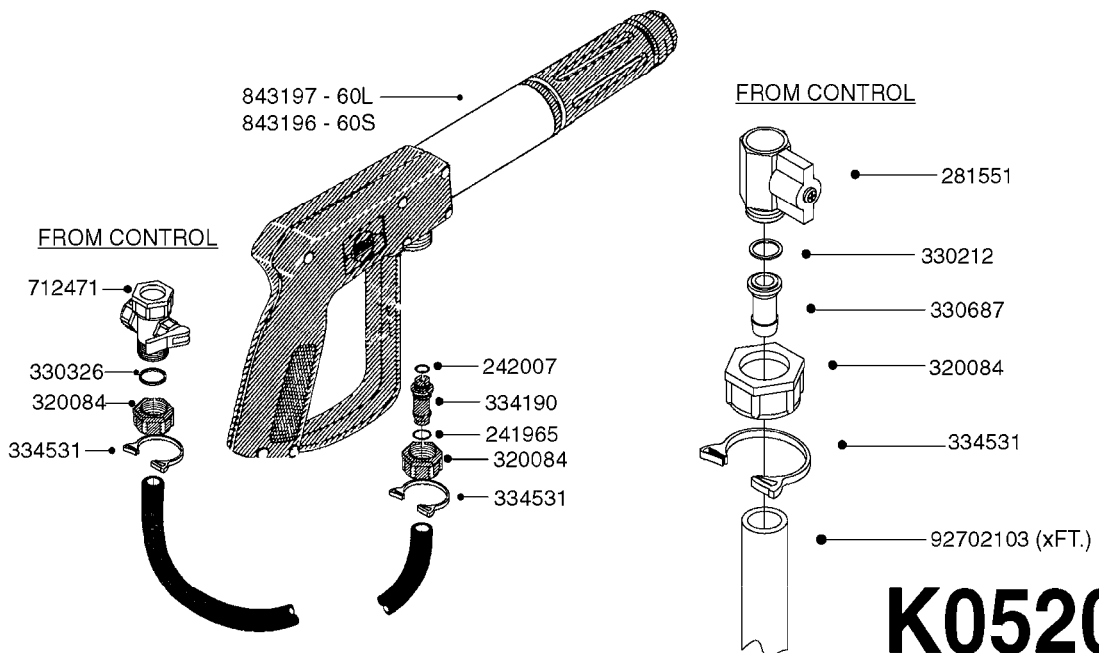

HOSE WRAPS
K0520-HIN, 01:01:16

Page 1
Date 04.11.2017 14:50

parts-n°	order qty	description
241965	1	O-RING 12.1 X 1.6
242007	1	O-RING D9.1X1.6
281551	1	BALL VALVE 1/2"
320084	1	FITT.DK NUT 1/2" BSP
330212	1	O-RING D19/D14X2.4 F.1/2"NUT
330326	1	O-RING D30/D24X2 F.1"NUT
330687	1	FITT.DK HB 1/2" F. 1/2" NUT
334190	1	FITT.DK HB 1/2' F. PISTOL 60S
334531	1	CLAMP HOSE PLASTIC 3/4"
636223	1	POST 12 VOLT TR30
712471	1	AGITATION VALVE ASSY. ON/OFF
843196	1	GUN, MODEL 60S
843197	1	HANDGUN KIT TYPE 60 LONG
10013403	1	BOLT HEX 3/8-16X1 1/4 HCS Z5
10013503	1	NUT HEX NC 3/8"
10178903	1	WRAP HOSE SIDE MOUNT PLATE
10179003	1	WRAP HOSE BOTTOM PLATE MOUNT
10179403	1	WRAP WELDMENT FOR HI101789
10179503	1	WRAP WELDMENT FOR HI101790
10225603	1	BKT.FOR HOSE WRAP MOUNT NL NK
10225703	1	WRAP HOSE BDL.BOTTOM PLATE
92702103	1	HOSE R X1/2" X300PSI WP X0012"