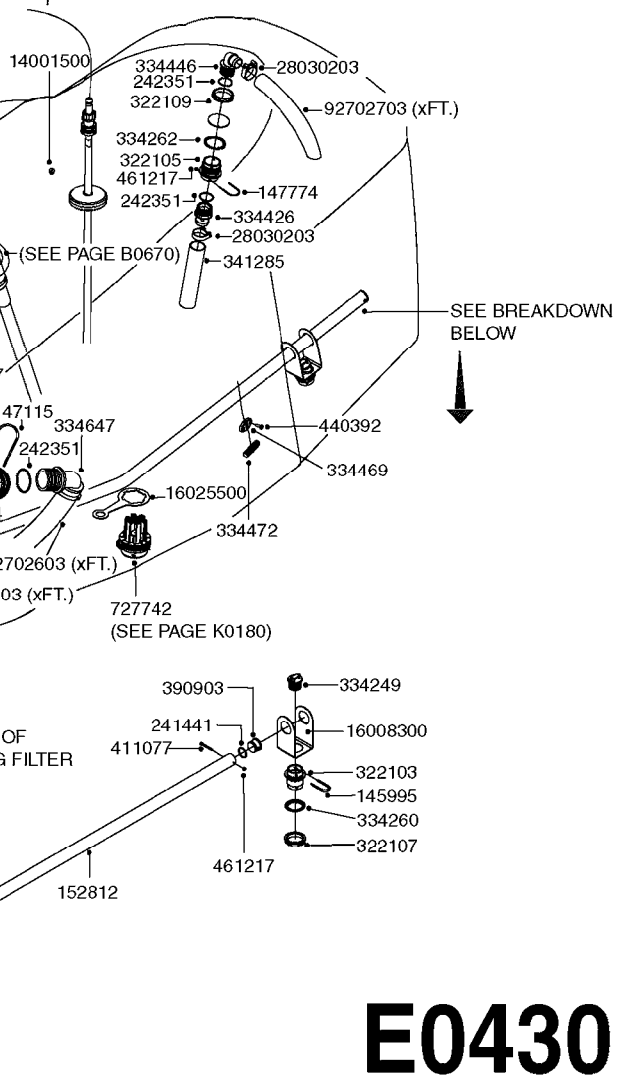

SIGHT GAUGE (SEE PAGE K0780)