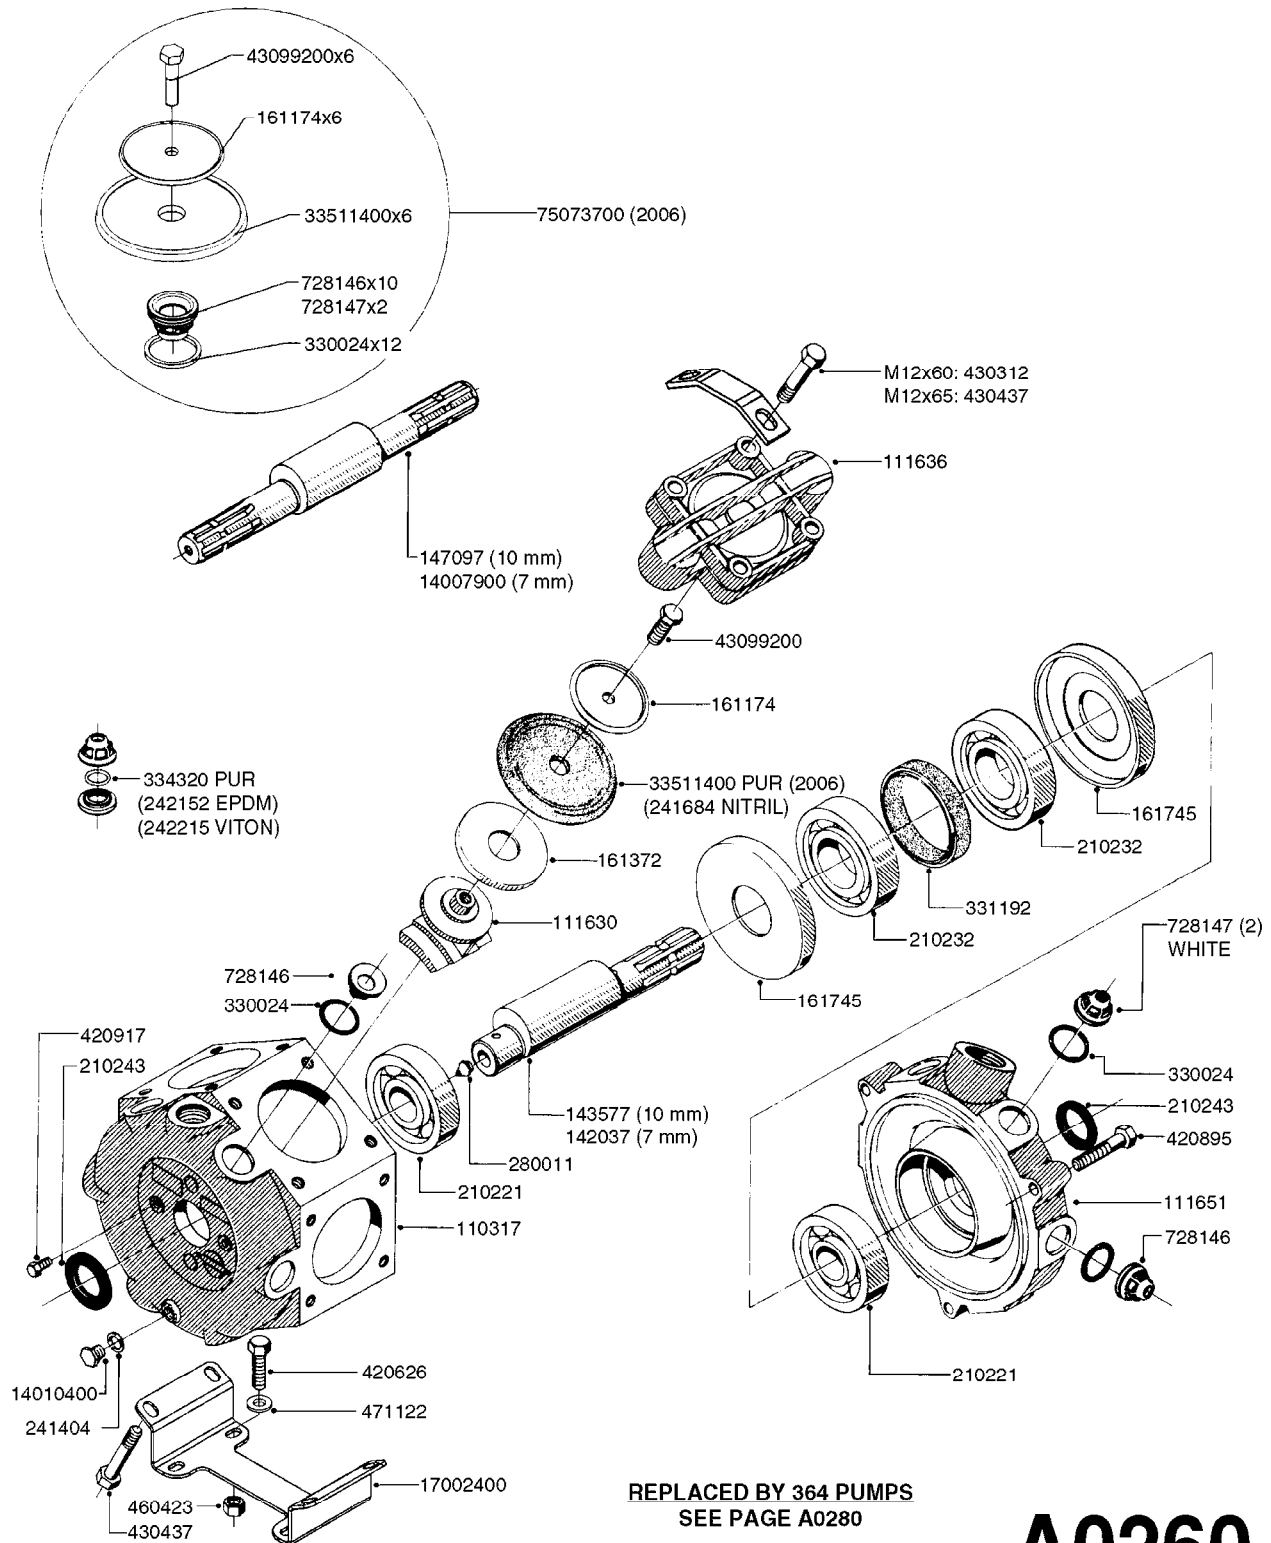

COMMANDER plus 750 Gallon
Eagle 45', 50', 60', 66'

Page 0.3

Date 04.11.2017 14:49

main group	page-n°	date	description
	M0230-HIN M0280-HIN	01:01:16 28:03:17	JUNCTION BOX - LIQUID 39 PIN CABLES

REPLACED BY 364 PUMPS
SEE PAGE A0280