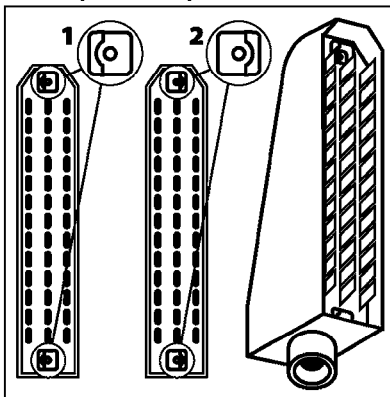

M0280

39 PIN CABLES
M0280-HIN, 28:03:17

Page 1

Date 04.11.2017 14:50

parts-n°	order qty	description
262158	1	PLUG INSERT 39 POLE MALE
262159	1	PLUG INSERT 39 POLE FEMALE
262160	1	PLUG HOUSING 39 POLE FEMALE
262161	1	PLUG HOUSING F/39 POLE MALE
440634	1	SCREW 5/8"
440732	1	PT SCREW 35X12B Z5452 ELZ
14034200	1	CODE BRACKET FOR 39 PIN CABLE
26003900	1	WIRE 37-39 PIN EVC, 6.6'
26004200	1	WIRE 37-39 PIN EVC, 57.4'
26008400	1	WIRE 39-PIN 24 WIRE L=8M
26011903	1	WIRE 39-39 POLE EXT. 3660MM
28027500	1	WIRE 37-39 PIN EVC, 37.7'
28028700	1	WIRE 37-39 PIN EVC, 45.9'
28028800	1	WIRE 37-39 PIN EVC, 16.4'
28028900	1	WIRE 37-39 PIN EVC, 26.2'
72236400	1	DAH CONN. WIRE/TRACTOR L=8M
97610803	1	DECAL-SRAY BOX 39-PIN
97610903	1	DECAL-HYDRAULIC BOX 39-PIN