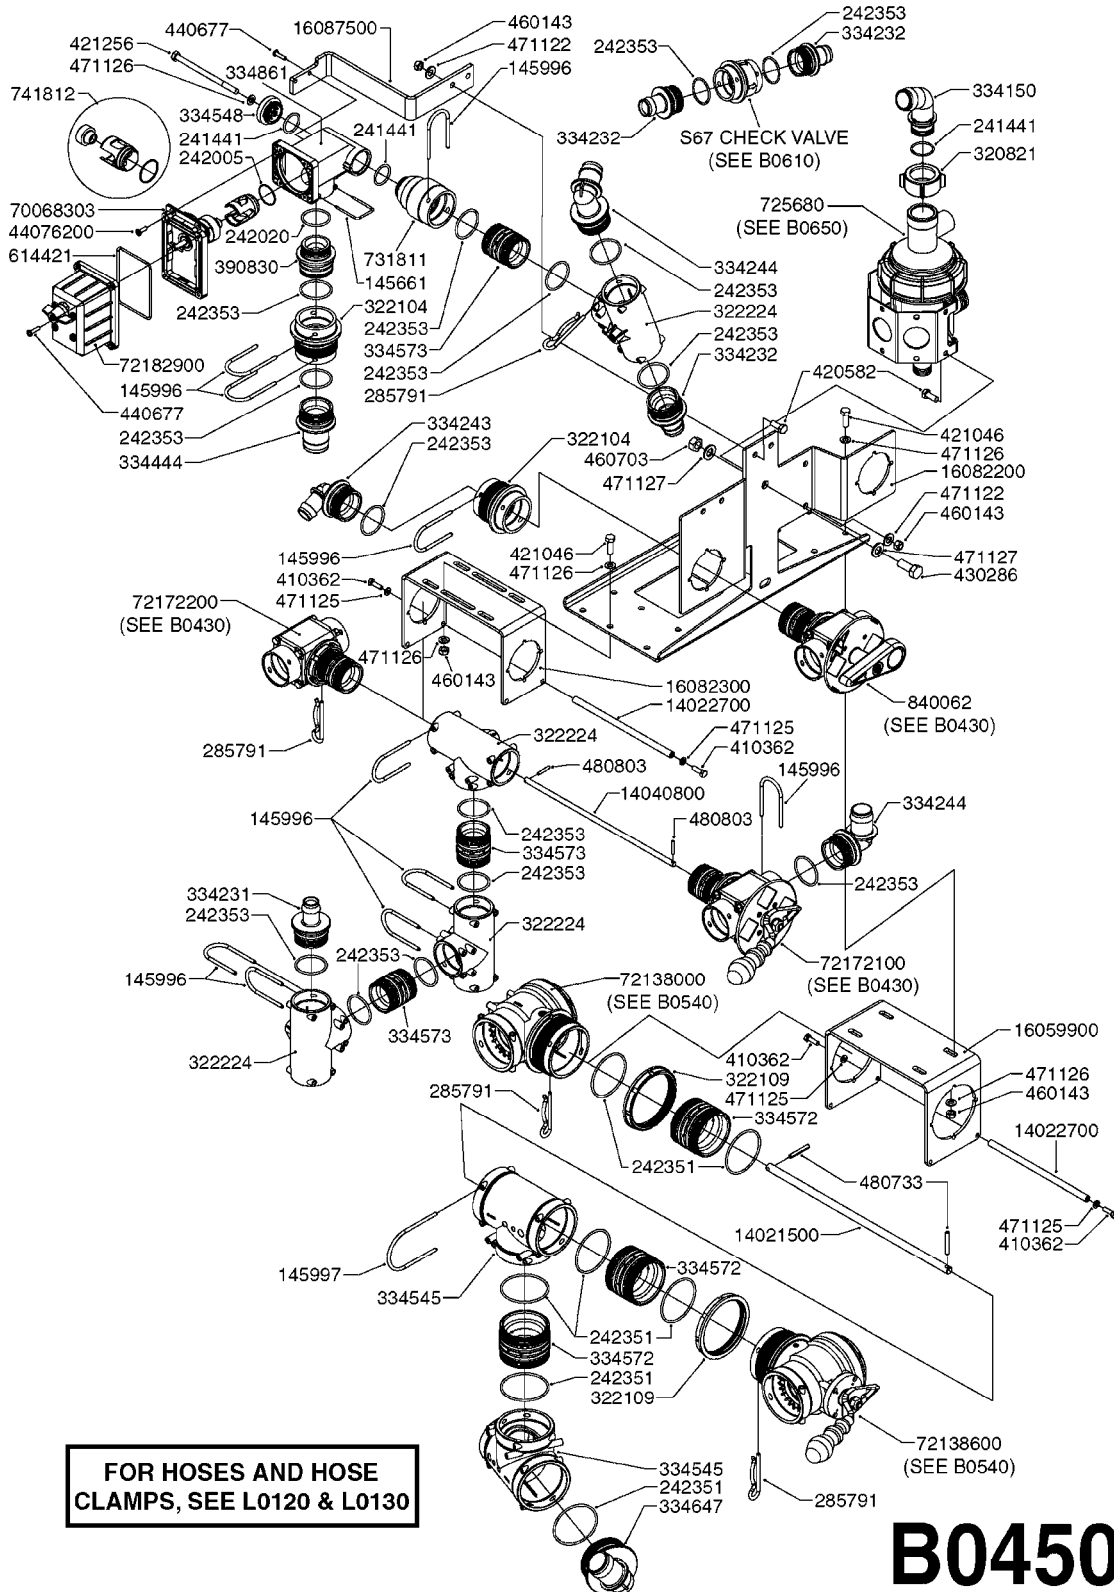

SMART VALVE - COMMANDER PLUS
B0450-HIN, 11:05:16

Page 1

Date 04.11.2017 14:49

parts-n°	order qty	description
145661	1	FITT.DK S-61 FORK
145996	1	FITT.DK S-67 FORK
145997	1	FITT.DK S-93 FORK
241441	1	O-RING D29.3X3
242005	1	O-RING D32.1X1.6 NITRIL
242020	1	O-RING 39.2 X 3 VITON
242351	1	O-RING D69.5X3.0 VITON F.S-93
242353	1	O-RING D44.2X3.0 VITON F.S-67
285791	1	HAIR PIN Ø5 S67/S93 SHORT
320821	1	FITT.DK NUT 1-1/2" BSP
322104	1	FITT.DK S-67 BULKHEAD
322109	1	FITT.DK S-93 BULKHEAD NUT
322224	1	FITT.DK S-67 TEE
334150	1	FITT.DK HB 1-1/4" 110 F.1-1/2"
334231	1	HOSE TAIL S67 STRAIGHT 1"
334232	1	HOSE TAIL S67 1"1/4 STRAIGHT
334243	1	HOSE TAIL 90° S67 1"
334244	1	HOSE TAIL 90° S67 1"1/4
334444	1	HOSE TAIL S67 1"1/2 STRAIGHT
334545	1	FITT.DK S-93 TEE
334548	1	END COVER
334572	1	FITT.DK S-93 ADAPTOR MALE MALE
334573	1	CONNECTING PIECE S67-S67
334647	1	FITT.DK S93 ELB 1-1/2" 90 PVC
334861	1	HOUSING F. HM EVC POST 1992
390830	1	ADAPTER S61/S67
410362	1	BOLT HEX 8.8 SS M6X20
420582	1	BOLT HEX 8.8 DEL M8X20 FT A2
421046	1	SCREW HEX M8X25/25 A2 SS DIN933
421256	1	BOLT HEX 8.8 SS M8X130
430286	1	BOLT HEX 8.8 DEL M12X30 FT
440677	1	SCREW F. PLASTIC 5X20 SS
460143	1	NUT HEX M8X1.25 LOCK DIN985A2 SS
460703	1	NUT HEX M12X1.75 LOCK DIN985A2 SS
471122	1	WASHER, M10, Ø20/10.5X 2.0, SS
471125	1	WASHER M6U 6.4X14X1.2,A2 SS
471126	1	WASHER, M8, Ø16/ 8.4X 1.6, SS
471127	1	WASHER Z12N 13X24X2,5 RST
480733	1	PIN D6 X 40
480803	1	PIN Ø4 X 25
614421	1	GASKET F/MOTOR HOUSE-ON/OFF TR
725680	1	SCF ASSY.80 W/THREADED TOP CAP
731811	1	FITT.DK ADAPTOR S67 EC BOOM SE
741812	1	PRESS REG.CONE&CYL. HI RATE
840062	1	VALVE S67 PRESSURE AGITATION
14021500	1	SPINDLE F.S93 SMART VALVE
14022700	1	SPACER TUBE Ø10 L=212 SS
14040800	1	SPINDLE F.SMART VALVE 14068700
16059900	1	BRACKET 2 STK S93 SMART VALVE
16082200	1	BRACKET F.CM+ SMART VALVE
16082300	1	BRACKET 2PCS S67 VALVE 15 BAR
16087500	1	BRACKET F.REG.VALVE CM+ SV
44076200	1	PT SCREW 50X16
70068303	1	BRKT. PLATE F/PRES. CONT.2XNUT
72138000	1	VALVE S93 "V2" SMART VALVE
72138600	1	VALVE S93 "V3" SMART VALVE
72172100	1	VALVE S67 "V1" SMART VALVE
72172200	1	VALVE S67 "V2" SMART VALVE
72182900	1	MOTER REG.DME37 1:150 AMP YELL