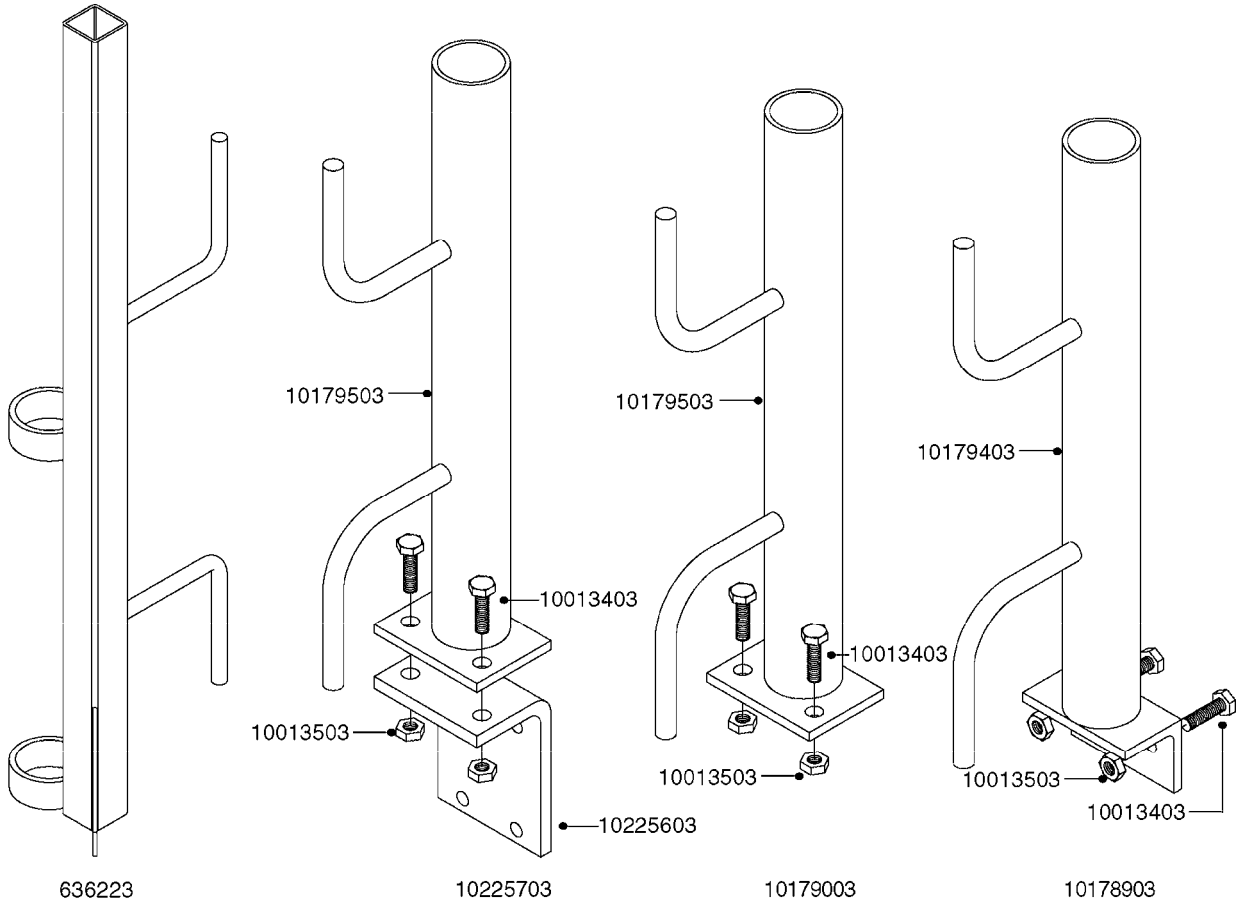

HOSE WRAPS
K0520-HIN, 01:01:16

Page 1
Date 04.11.2017 14:50

parts-n°	order qty	description
241965	1	O-RING 12.1 X 1.6
242007	1	O-RING D9.1X1.6
281551	1	BALL VALVE 1/2"
320084	1	FITT.DK NUT 1/2" BSP
330212	1	O-RING D19/D14X2.4 F.1/2"NUT
330326	1	O-RING D30/D24X2 F.1"NUT
330687	1	FITT.DK HB 1/2" F. 1/2" NUT
334190	1	FITT.DK HB 1/2' F. PISTOL 60S
334531	1	CLAMP HOSE PLASTIC 3/4"
636223	1	POST 12 VOLT TR30
712471	1	AGITATION VALVE ASSY. ON/OFF
843196	1	GUN, MODEL 60S
843197	1	HANDGUN KIT TYPE 60 LONG
10013403	1	BOLT HEX 3/8-16X1 1/4 HCS Z5
10013503	1	NUT HEX NC 3/8"
10178903	1	WRAP HOSE SIDE MOUNT PLATE
10179003	1	WRAP HOSE BOTTOM PLATE MOUNT
10179403	1	WRAP WELDMENT FOR HI101789
10179503	1	WRAP WELDMENT FOR HI101790
10225603	1	BKT.FOR HOSE WRAP MOUNT NL NK
10225703	1	WRAP HOSE BDL.BOTTOM PLATE
92702103	1	HOSE R X1/2" X300PSI WP X0012"