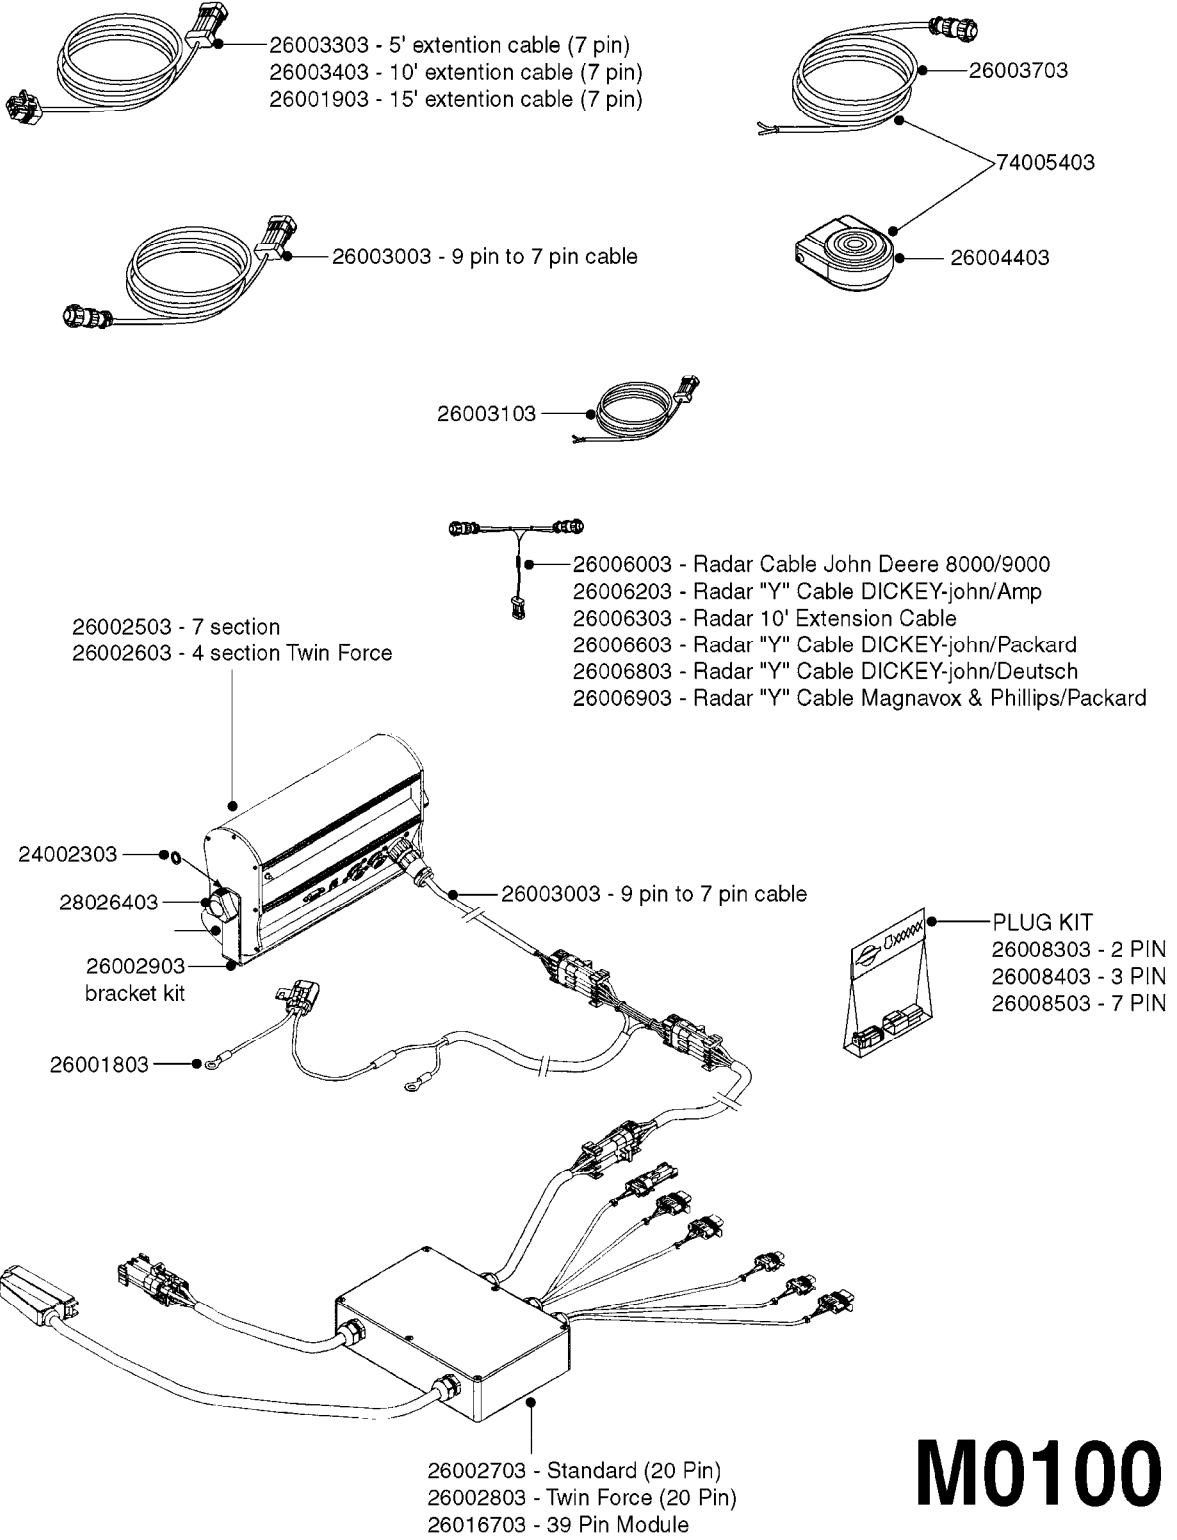

M0090

HC 2500/HM1500 DISPLAY/SCANBOX
M0090-HIN, 01:01:16

Page 1

Date 04.11.2017 14:50

parts-n°	order qty	description
142516	1	SCREW SET M10 BENT F. LOCKING
161411	1	MT.BRK. HC2500/HM1500 DISPLAY
26018300	1	ADAPTOR 2500 FOR SPRAYBOX II 39-PIN/REPLACES SCANBOX
260363	1	PLUG 2 POLE 12V
260827	1	PLUG F.EC ATTACHMENTS
261060	1	PLUG F.EC ATTACHMENTS
261589	1	FUSE 5 X 20 1.25 AMP
26176203	1	FUSE 5.0A QUICK-ACT.
261933	1	CABLE W/PLUG 2X25 L=71"
261934	1	CABLE W/PLUG 18X0.5MM L=79"
261935	1	SWITCH 2 POLE
261937	1	CIRCUIT BOARD F. SCANBOX
262099	1	PLUG SOCKET 3-POLE 2.5/3
450902	1	BOLT ALLEN HEAD M4 X 16MM
471055	1	WASHER D4.1/7.6 X 0.9
61029900	1	BRACKET FOR HC2500
731613	1	DISPLAY HC2500 NEW
731983	1	DISPLAY HM1500 REFURBISHED
732095	1	DISPLAY HM1500 NEW
732096	1	SCANBOX F.HM1500/HC2500
741580	1	PLUG 3-POLE 2.5/3
978045	1	DECAL QUICK GUIDE 1500/2500
978097	1	DECAL QUICK GUIDE 1500/2500 FR