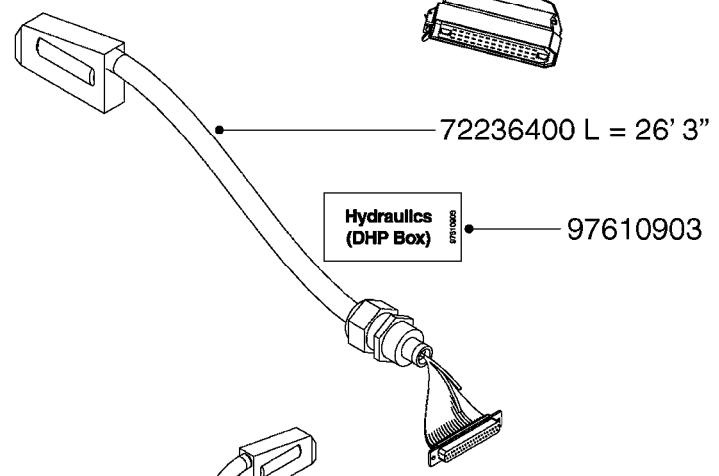

M0280

39 PIN CABLES
M0280-HIN, 28:03:17

Page 1

Date 04.11.2017 14:50

parts-n°	order qty	description
262158	1	PLUG INSERT 39 POLE MALE
262159	1	PLUG INSERT 39 POLE FEMALE
262160	1	PLUG HOUSING 39 POLE FEMALE
262161	1	PLUG HOUSING F/39 POLE MALE
440634	1	SCREW 5/8"
440732	1	PT SCREW 35X12B Z5452 ELZ
14034200	1	CODE BRACKET FOR 39 PIN CABLE
26003900	1	WIRE 37-39 PIN EVC, 6.6'
26004200	1	WIRE 37-39 PIN EVC, 57.4'
26008400	1	WIRE 39-PIN 24 WIRE L=8M
26011903	1	WIRE 39-39 POLE EXT. 3660MM
28027500	1	WIRE 37-39 PIN EVC, 37.7'
28028700	1	WIRE 37-39 PIN EVC, 45.9'
28028800	1	WIRE 37-39 PIN EVC, 16.4'
28028900	1	WIRE 37-39 PIN EVC, 26.2'
72236400	1	DAH CONN. WIRE/TRACTOR L=8M
97610803	1	DECAL-SRAY BOX 39-PIN
97610903	1	DECAL-HYDRAULIC BOX 39-PIN