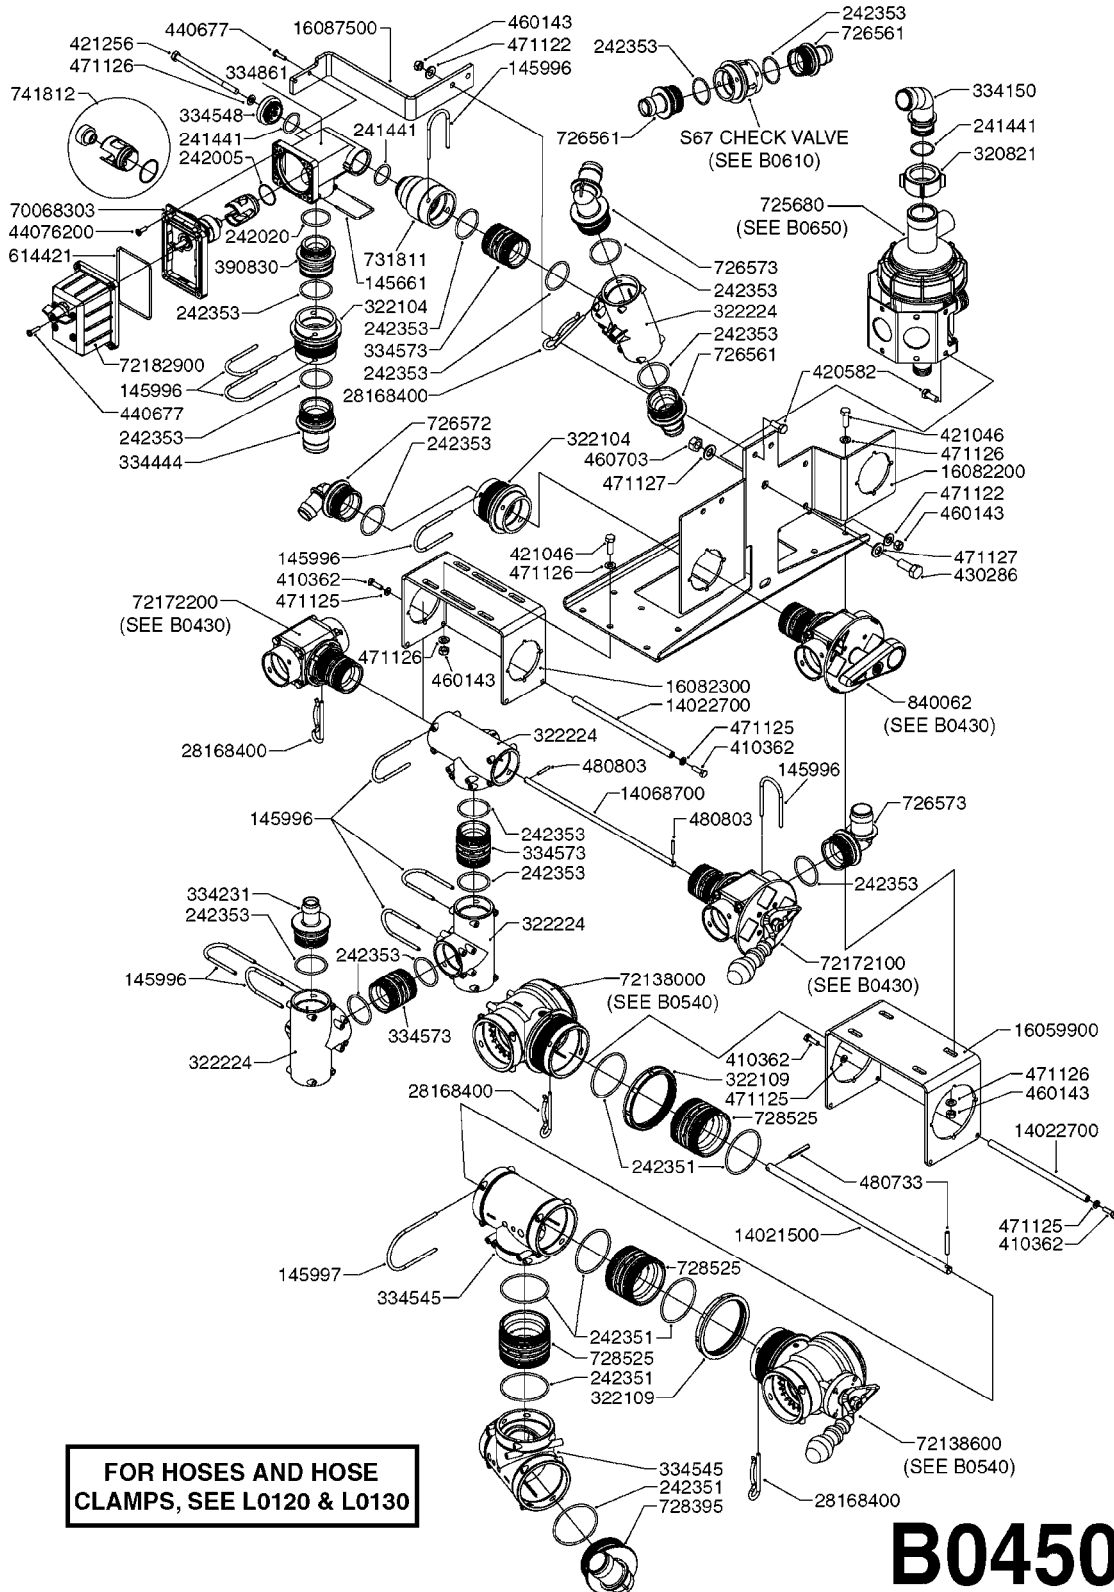

SMART VALVE - COMMANDER PLUS
B0450-HIN, 28:01:19

Page 1
Date 12.08.2020 8:49

parts-n°	order qty	description
145661	1	FITT.DK S-61 FORK
145996	1	FITT.DK S-67 FORK
145997	1	FITT.DK S-93 FORK
241441	1	O-RING D29.3X3
242005	1	O-RING D32.1X1.6 NITRIL
242020	1	O-RING 39.2 X 3 VITON
242351	1	O-RING D69.5X3.0 VITON F.S-93
242353	1	O-RING 3 X 44.2 VITON
320821	1	FITT.DK NUT 1-1/2" BSP
322104	1	FITT.DK S-67 BULKHEAD
322109	1	FITT.DK S-93 BULKHEAD NUT
322224	1	FITT.DK S-67 TEE
334150	1	FITT.DK HB 1-1/4" 110 F.1-1/2"
334231	1	FITT.DK S-67 STR.1"
334444	1	FITT.DK S-67 STR.1-1/2" PVC
334545	1	FITT.DK S-93 TEE
334548	1	END COVER
334573	1	FITT.DK S-67 CONNECTOR
334861	1	HOUSING F. HM EVC POST 1992
390830	1	ADAPTER S61/S67
410362	1	BOLT HEX 8.8 SS M6X20
420582	1	BOLT HEX 8.8 DEL M8X20 FT A2
421046	1	BOLT HEX M8X25/25 A2 SS DIN933
421256	1	BOLT HEX 8.8 SS M8X130
430286	1	BOLT HEX 8.8 DEL M12X30 FT
440677	1	SCREW F. PLASTIC 5X20 SS
460143	1	LOCK NUT M8 SST A2 DIN985
460703	1	NUT HEX M12X1.75 LOCK DIN985A2 SS
471122	1	WASHER, M10, Ø20/10.5X 2.0, SS
471125	1	WASHER M6U 6.4X14X1.2,A2 SS
471126	1	WASHER, M8, Ø16/ 8.4X 1.6, SS
471127	1	WASHER, M12, Ø24/13X24X2.5 SS
480733	1	PIN D6 X 40
480803	1	PIN Ø4 X 25
614421	1	GASKET F/MOTOR HOUSE-ON/OFF TR
725680	1	SCF ASSY.80 W/THREADED TOP CAP
726561	1	FITT.DK S-67 STR.1-1/4" O-RING
726572	1	FITT.DK S-67 1" ELBOW 90 ASSY.
726573	1	FITT. S67 5/4" 90° W/O-RING
728395	1	FITT.DK S-93 ELB.1-1/2" 90 DEG
728525	1	FITT. S93 CONNECTOR W/O-RINGS
731811	1	FITT.DK ADAPTOR S67 EC BOOM SE
741812	1	PRESS REG.CONE&CYL. HI RATE
840062	1	VALVE S67 PRESSURE AGITATION
14021500	1	SPINDLE F.S93 SMART VALVE
14022700	1	SPACER TUBE Ø10 L=212 SS
14068700	1	SPINDLE,SMART VALVE S67 10MM
16059900	1	BRACKET 2 STK S93 SMART VALVE
16082200	1	BRACKET F.CM+ SMART VALVE
16082300	1	BRACKET 2PCS S67 VALVE 15 BAR
16087500	1	BRACKET F.REG.VALVE CM+ SV
28168400	1	HAIRPIN Ø5 S67/S93
44076200	1	SCREW WN5451 5X16 SS TORX
70068303	1	BRKT. PLATE F/PRES. CONT.2XNUT
72138000	1	VALVE S93 "V2" SMART VALVE
72138600	1	VALVE S93 "V3" SMART VALVE
72172100	1	VALVE S67 "V1" SMART VALVE
72172200	1	VALVE S67 "V2" SMART VALVE
72182900	1	MOTER REG.DME37 1:150 AMP YELL