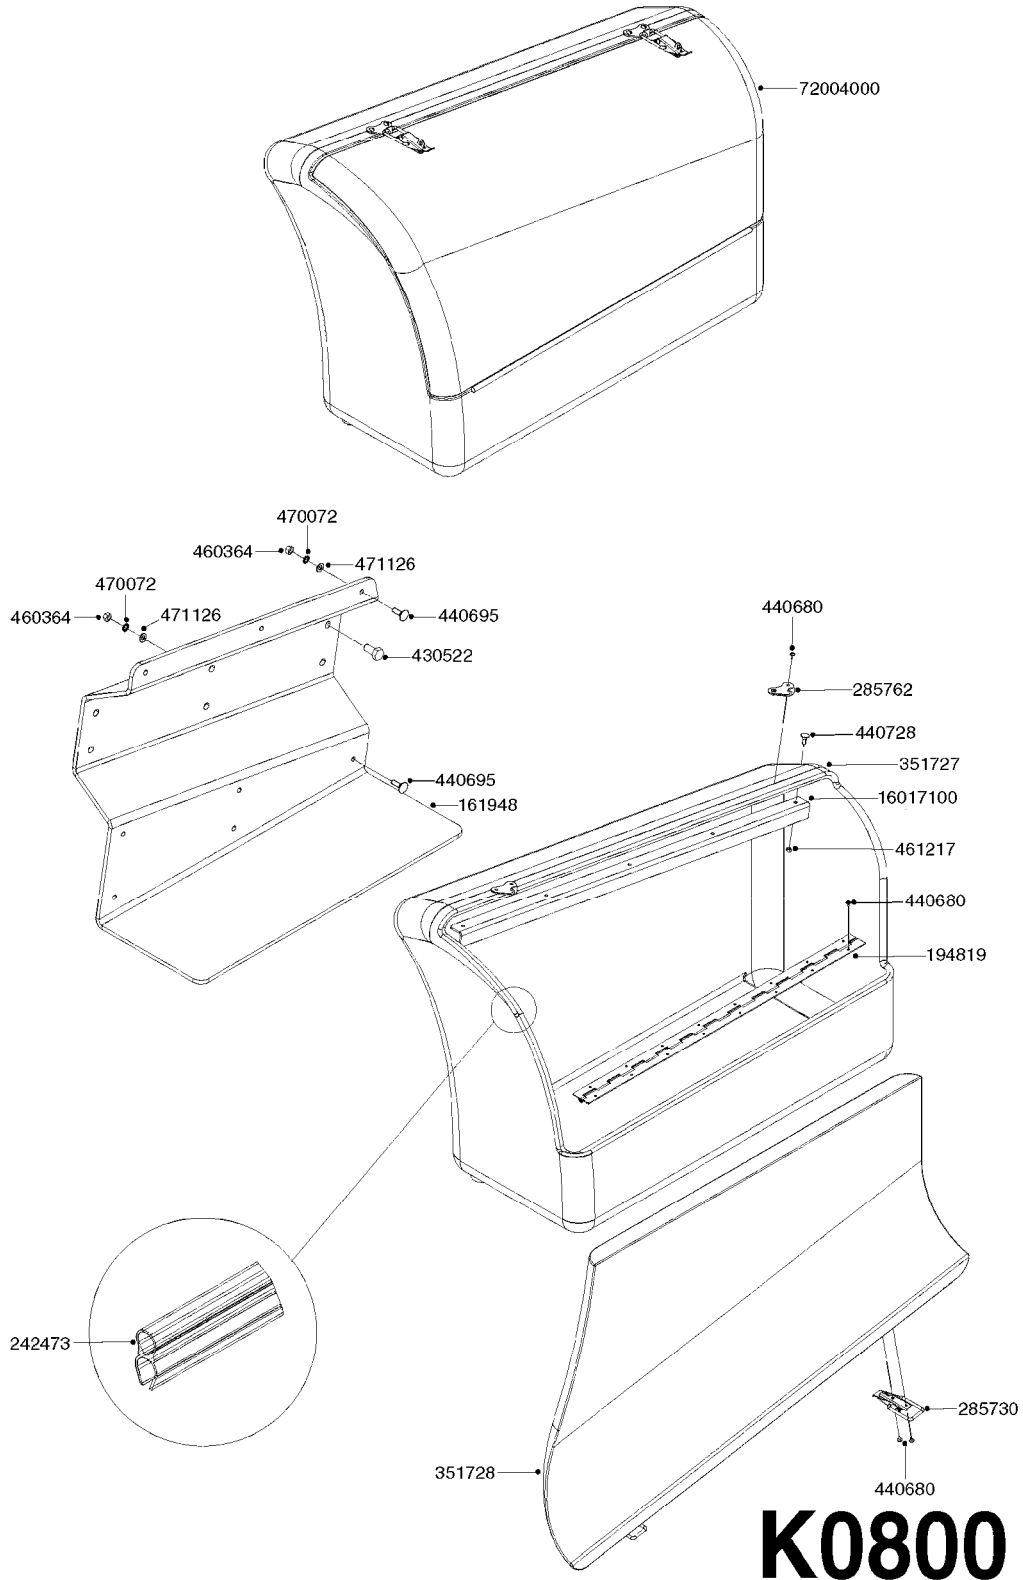

STORAGE LOCKER - RH
K0800-HIN, 01:01:16

Page	0
Date	12.08.2020 8:49

STORAGE LOCKER - RH
K0800-HIN, 01:01:16

Page 1
Date 12.08.2020 8:49

parts-n°	order qty	description
16017100	1	BKT. F. RH LOCKER HINGE CM+
161948	1	STORAGE LOCKER MT BKT RH CM+
194819	1	HINGE
242473	1	GASKET
285730	1	LATCH
285762	1	LATCH CLIP
351727	1	STORAGE LOCKER BASE (RAW) CM+
351728	1	LID STORAGE LOCKER (RAW)
430522	1	BOLT HEX 8.8 DEL M12X25 FT
440680	1	SCREW M4.2X9.5 STAINLESS
440695	1	BOLT CARRIAGE M8X25
440728	1	BOLT CARRIAGE 5MMX16
460364	1	NUT HU M8 A2 SS DIN934
461217	1	NUT HEX M5 LOCK
470072	1	WASHER D15/D8X.5 LOCK
471126	1	WASHER, M8, Ø16/ 8.4X 1.6, SS
72004000	1	LOCKER KIT F.CM+ RH