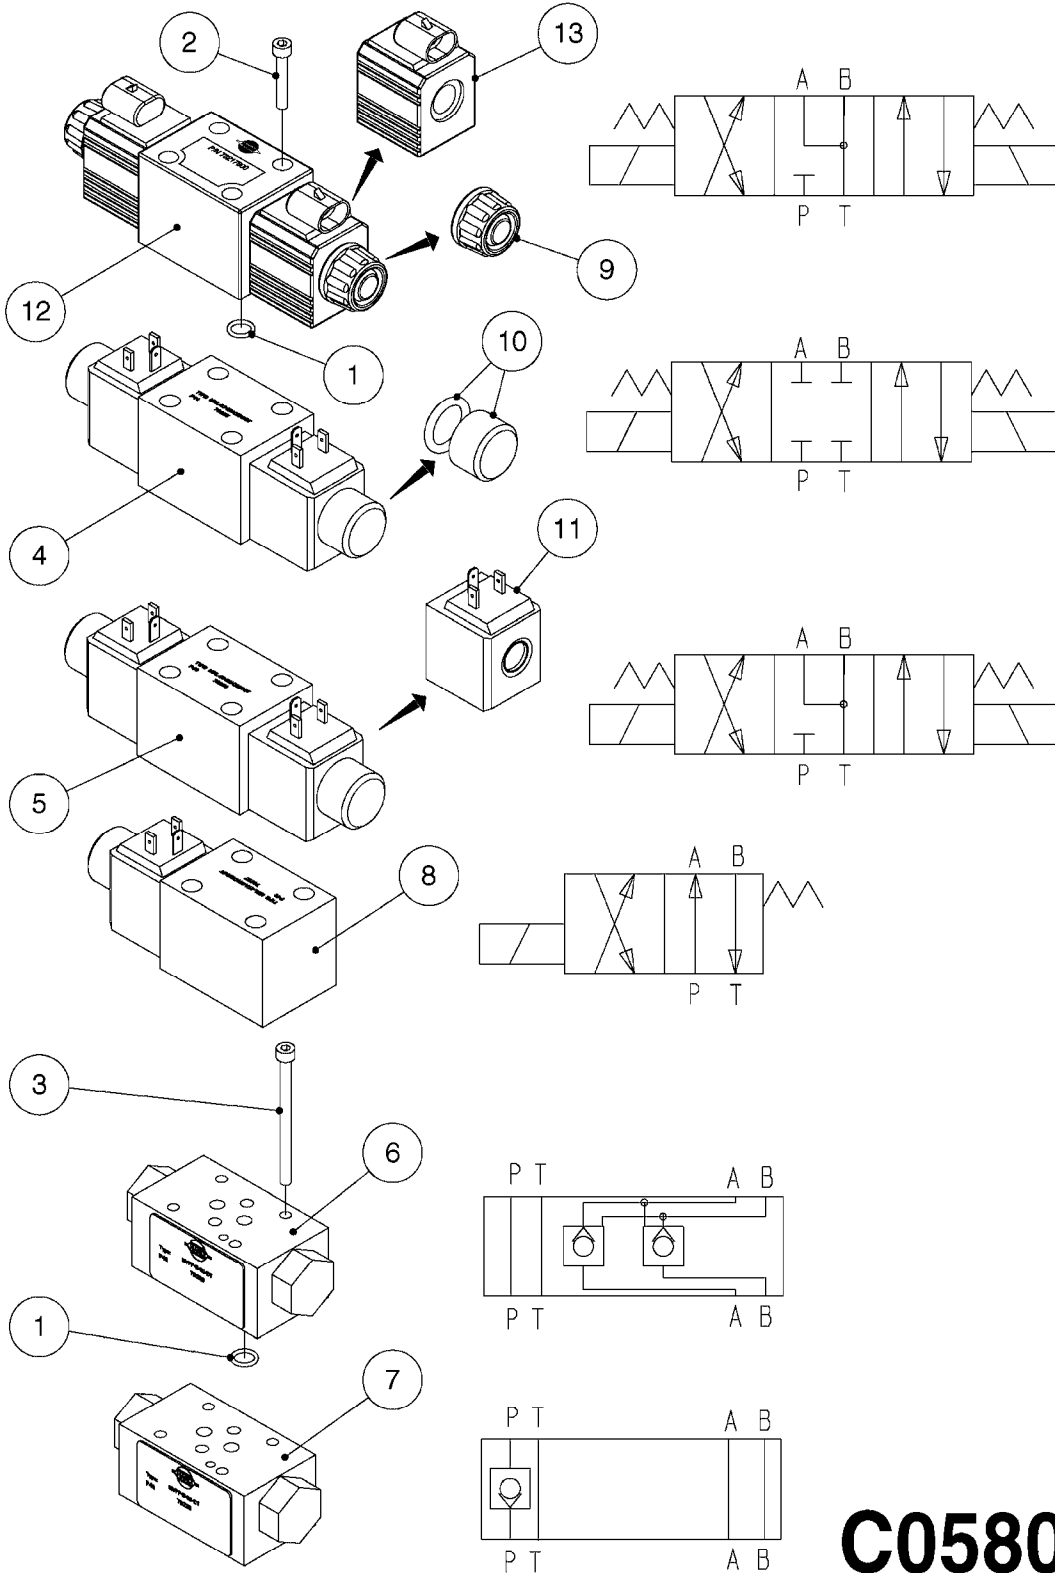

C0580

CETOP VALVES
C0580-HIN, 01:01:16

Page 1
Date 12.08.2020 8:49

Pos.	parts-n°	order qty	description
1	242102	1	O-RING Ø9.25X1.78 NITRIL 90SH
2	450964	1	SCREW M5X30 F.CYLINDER
3	450965	1	SCREW ROUND M5X70
4	782115	1	HY SOLENOID VALVE DH HYD
5	782116	1	HY SOLENOID VALVE MD1L-S3/10N-D12K1/P
6	782118	1	LOCK VALVE MVPP-D
7	782146	1	HYD. CHECK VALVE 1 WAY
8	782829	1	SOLENOID MD1L-TA/10N-D12K1/DT
9	28123700	1	CAP F.SOLENOID - MD1L
10	74187700	1	CAP + O-RING F.CETOP - MD1L
11	78216000	1	SOLENOID F.CETOP VALVE - MD1L
12	78217800	1	MAGNET VLV.MD1L-S3/10N-D12K8DT
13	78218200	1	SOLENOID W/AMP F.MD1L