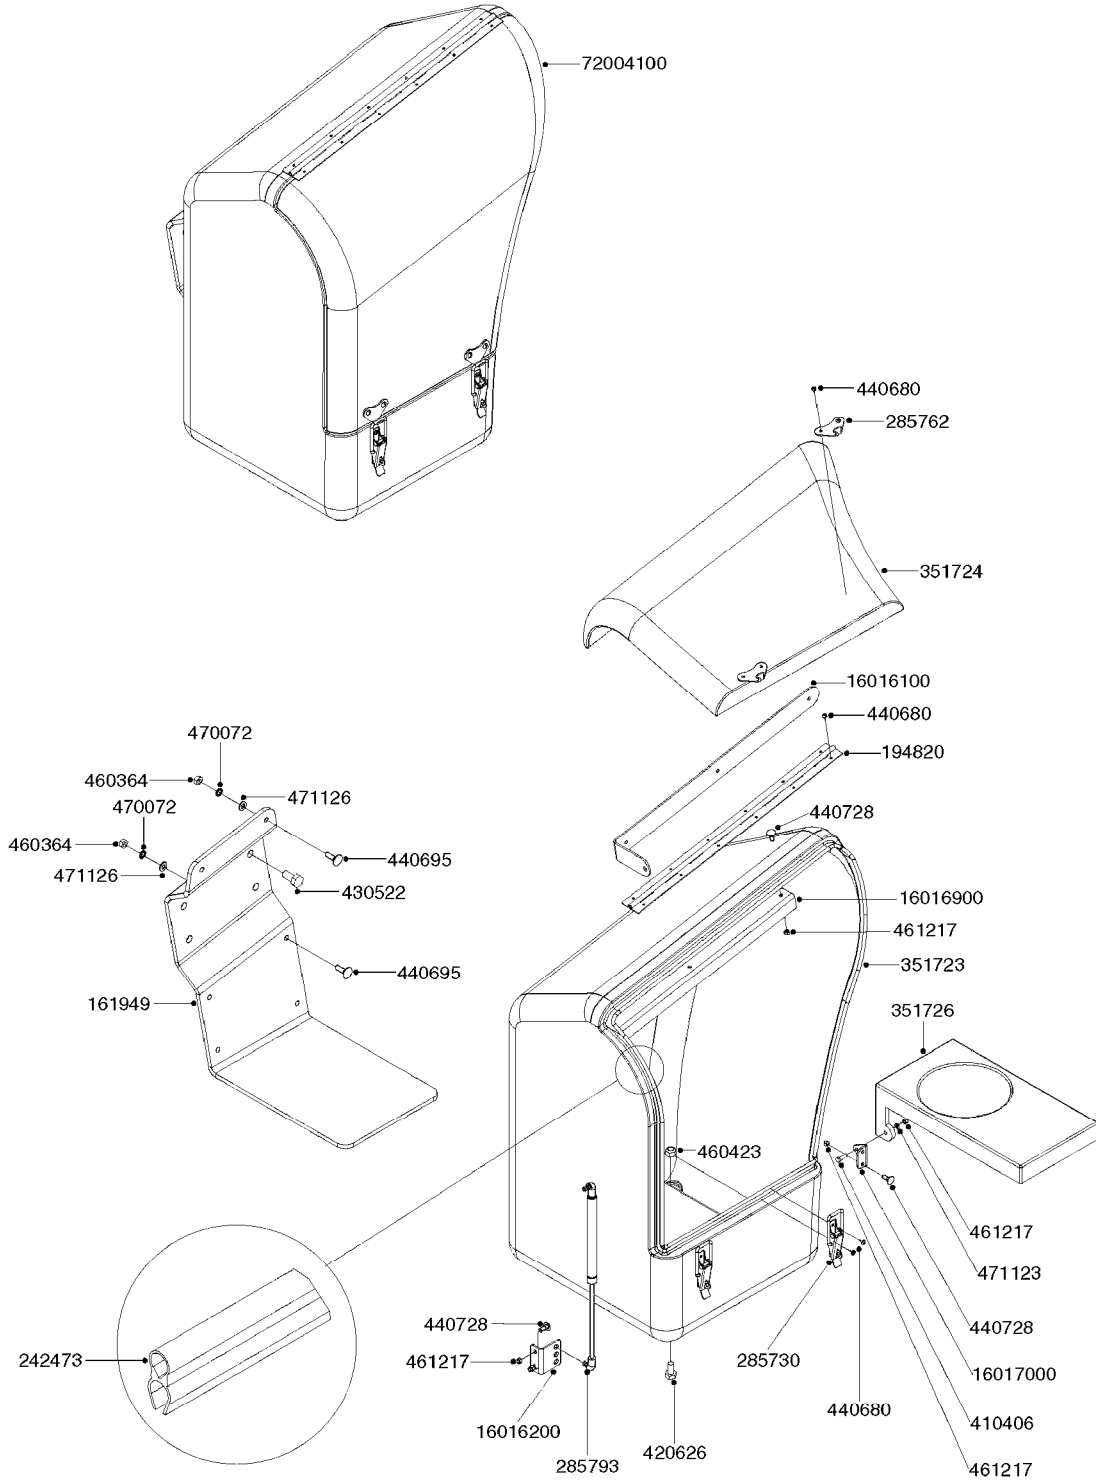

STORAGE LOCKER - LH
K0790-HIN, 01:01:16

Page 0
Date 12.08.2020 8:49

STORAGE LOCKER - LH
K0790-HIN, 01:01:16

Page 1
Date 12.08.2020 8:49

parts-n°	order qty	description
16016100	1	BKT F.LOCKER DOOR OPENER T CM+
16016200	1	BKT F.LOCKER DOOR OPENER B CM+
16016900	1	BKT F. LH LOCKER HINGE CM+
16017000	1	BKT F.LOCKER SHELF HINGE CM+
161949	1	BRACKET STORAGE LOCKER
194820	1	HINGE
242473	1	GASKET
285730	1	LATCH
285762	1	LATCH CLIP
285793	1	GAS CYLINDER
351723	1	LOCKER BODY (RAW) CM+
351724	1	LOCKER DOOR (RAW) CM+
351726	1	WORKING TABLE (RAW)
410406	1	BOLT HEX 8.8 DEL M5X16 FT
420626	1	BOLT HEX 8.8 DEL M10X20 FT
430522	1	BOLT HEX 8.8 DEL M12X25 FT
440680	1	SCREW M4.2X9.5 STAINLESS
440695	1	BOLT CARRIAGE M8X25
440728	1	BOLT CARRIAGE 5MMX16
460364	1	NUT HU M8 A2 SS DIN934
460423	1	NUT HEX M10X1.50 LOCK DIN985A2 SS
461217	1	NUT HEX M5 LOCK
470072	1	WASHER D15/D8X.5 LOCK
471123	1	WASHER, M5, Ø10/ 5.3X 1.0, SS
471126	1	WASHER, M8, Ø16/ 8.4X 1.6, SS
72004100	1	LOCKER KIT F.CM+ LH