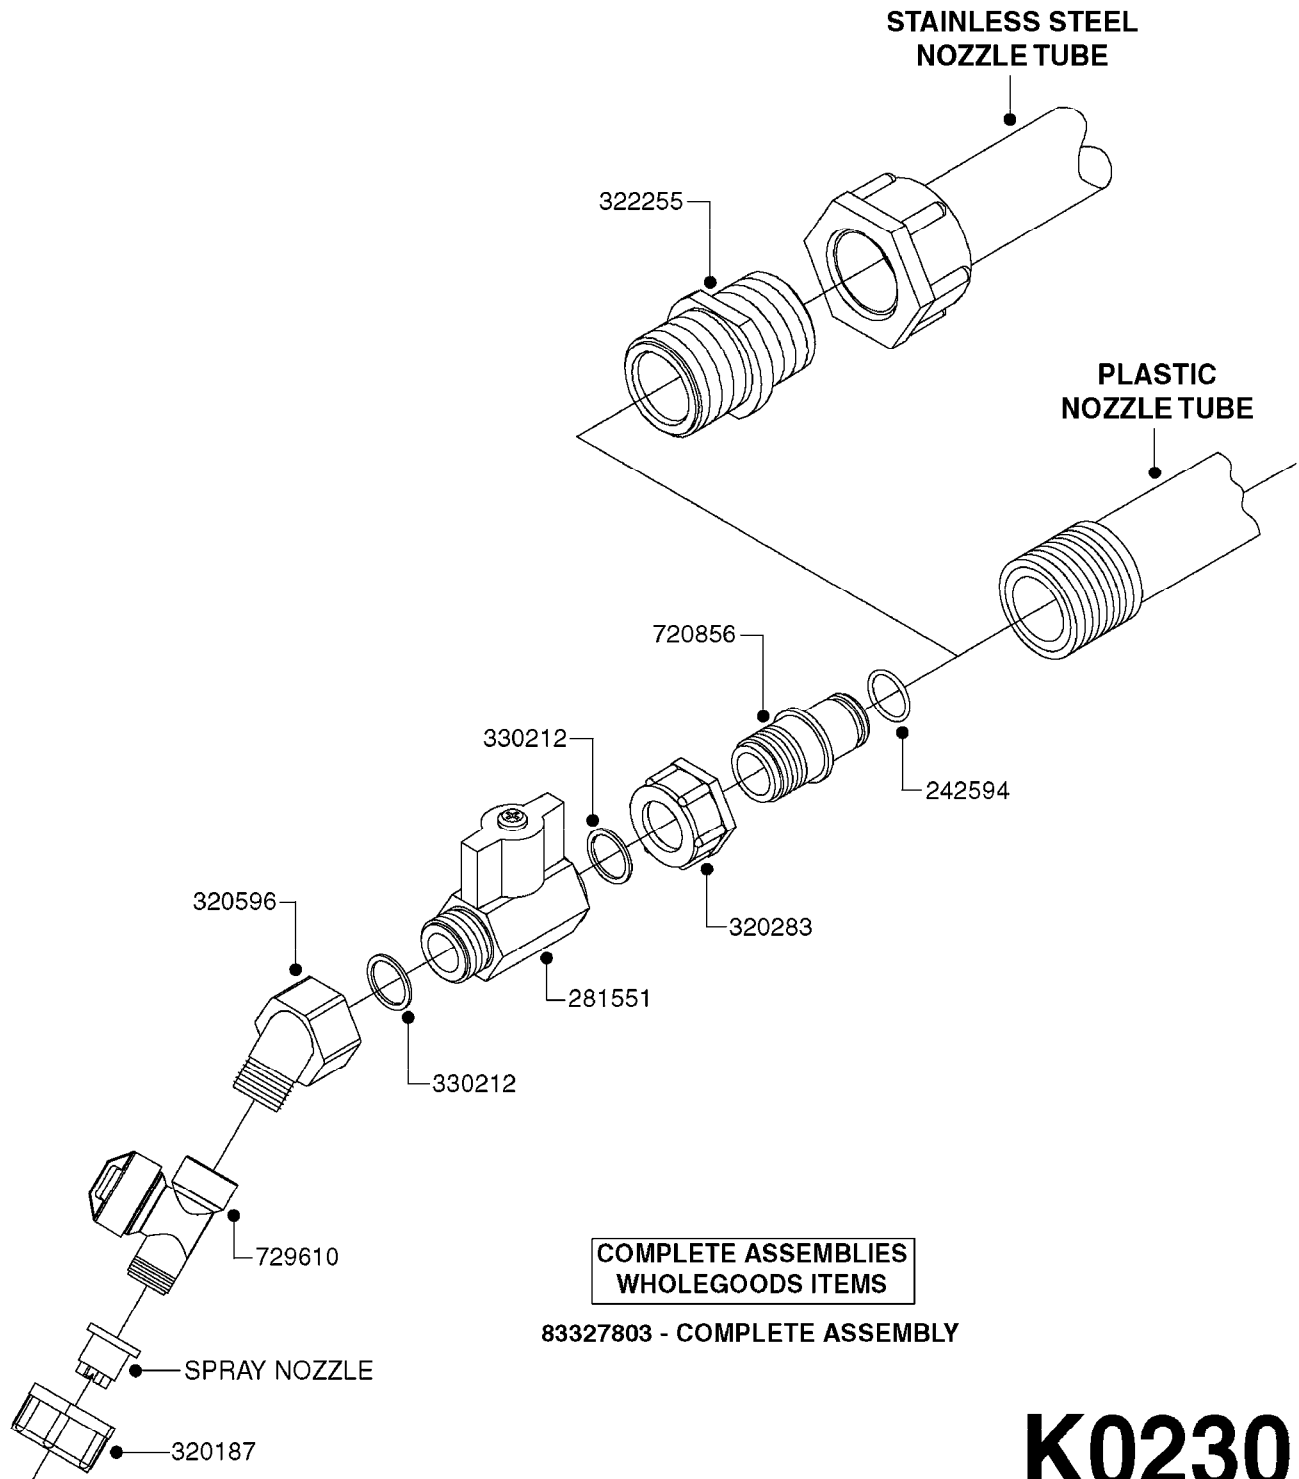

K0230

END NOZZLE KIT
K0230-HIN, 01:01:16

Page 1
Date 12.08.2020 8:49

parts-n°	order qty	description
242594	1	O-RING D14 X 1.78 SCH.70-EPDM
281551	1	BALL VALVE 1/2"
320187	1	FITT.DK CAP 3/8" BSP BLACK
320283	1	FITT.DK NUT 3/4"BSP
320596	1	FITT.DK ELB 3/8'-1/2'BSP 45DEG
322255	1	FITT.DK NIPPLE 3/4"X 3/4"
330212	1	O-RING D19/D14X2.4 F.1/2"NUT
720856	1	FITT.DK 1/2'BSP ASSY.F.3/4'NUT
729610	1	NOZZLE ASSY. NON DRIP 3/8 THRD
83327803	1	END NOZZLE KIT "04"