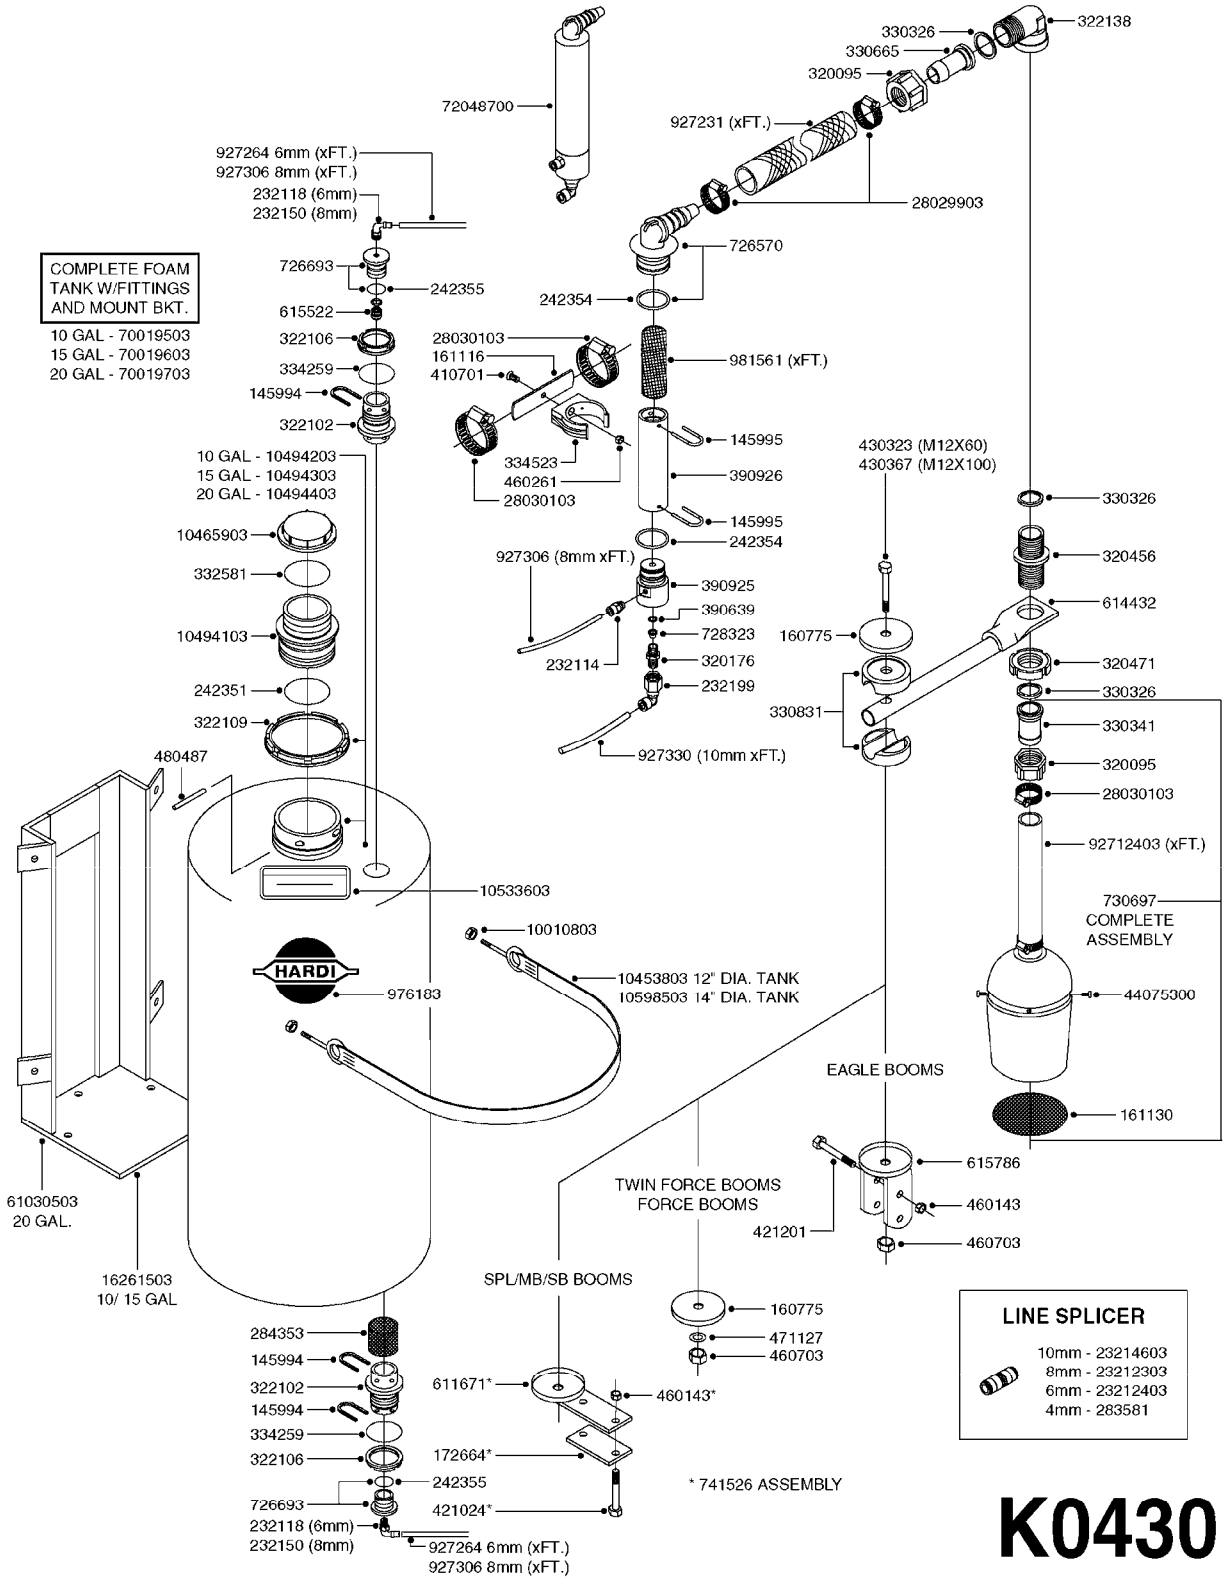

COMPLETE FOAM
TANK W/FITTINGS
AND MOUNT BKT.

- 10 GAL - 70019503
- 15 GAL - 70019603
- 20 GAL - 70019703

- 10 GAL - 10494203
- 15 GAL - 10494303
- 20 GAL - 10494403

FOAMMARKER TANK/DROPPER 2000
K0430-HIN, 05:12:19

Page 1
Date 12.08.2020 8:49

parts-n°	order qty	description
145994	1	FITT.DK S-40 FORK
145995	1	FITT.DK S-53 FORK
160775	1	WASHER F. FRICTION PLATE
161116	1	FLATBAR PLATE 3 X 25 X 110
161130	1	FILTER SCREEN F/FOAM DROPPER
172664	1	FLATBAR BACKING PLATE
232114	1	COUPLER 1/8" THREADX8MM HOSE
232118	1	HOSE CONN. 90DEG 1/8'X 6MM PE
232150	1	HOSE CONN. 90DEG. 1/8'X8MM PE
232199	1	COUPLER 3/8' BSP-90/10MM HOSE
242351	1	O-RING D69.5X3.0 VITON F.S-93
242354	1	O-RING D32.2X3.0 VITON
242355	1	O-RING D19.2X3.0 VITON F.S-40
283581	1	HOSE CONNECTOR STR. F.4MM PE
284353	1	SPONGE FOR FOAM MARKER
320095	1	FITT.DK NUT 1" BSP
320176	1	FITT.DK HN 3/8"X1/2" BSP
320456	1	FITT.DK BULKHEAD 1"BSP DOUBLE
320471	1	FITT.DK NUT 1" BSP JAMB
322102	1	FITT.DK S-40 BULKHEAD
322106	1	FITT.DK S-40 BULKHEAD NUT
322109	1	FITT.DK S-93 BULKHEAD NUT
322138	1	FITT.DK ELB 1"M X 1"F BSP
330326	1	O-RING D30/D24X2 F.1"NUT
330341	1	FITT.DK HB 1" F. 1" NUT
330665	1	FITT.DK HB 3/4"F.1" NUT
330831	1	FRICTION PLATE
332581	1	GASKET F. 1-1/2" BSP CAPNUT.
334259	1	GASKET F. S-40 BULKHEAD
334523	1	PIPE HOLDER Ø51.5
390639	1	O-RING F.NOZZLE FILTER
390925	1	FITTING F.FOAM MIX.CHAMB. STD
390926	1	TUBE,MIX CHAMB. FOAM MARK STD
410701	1	SCREW M6X16 GALV.
421024	1	BOLT HEX 8.8 DEL M8X60
421201	1	BOLT HEX 8.8 DEL M8X70
430323	1	BOLT HEX 8.8 DEL M12X60
430367	1	BOLT HEX 8.8 DEL M12X100 DIN931
460143	1	LOCK NUT M8 SST A2 DIN985
460261	1	NUT HEX M6X1.00 LOCK DIN985 A2 SS
460703	1	NUT HEX M12X1.75 LOCK DIN985A2 SS
471127	1	WASHER, M12, Ø24/13X24X2.5 SS
480487	1	PIN M5X60 SLOTTED GALV
611671	1	BREAK AWAY HOLDER F-MARKER
614432	1	BREAK AWAY ARM F. FOAM MARKER
615522	1	CHECK VALVE F.FOAM MARKER
615786	1	MOUNT BKT. F.FOAM DROPPER 98
726570	1	FITT.DK S-53 ELB.3/4" W.ORING
726693	1	FITT.DK S-40 PLUG 1/8BSP ORING
728323	1	VALVE NON-RETURN
730697	1	FOAM DROPPER COMP. BLACK '97
741526	1	FOAM DROPPER MT. KIT MB-SPL
927231	1	HOSE R X PVCX3/4 CLR/BRD 0012"
927264	1	HOSE R X PE D6/D4 X 0012"
927306	1	HOSE R X PE D8/D6 X 0012"BLACK
927330	1	HOSE R X PE D10/D8 X 012"BLACK
976183	1	DECAL COMPANY D.18,2 X 29,6
981561	1	SPONGE MAT. MIX.CHAMBER-x0012"
10010803	1	NUT HEX NC (NYLON LOCK) 5/16
10453803	1	STRAP F.FOAMER TANK (755mm)
10465903	1	*LID F.FOAM MARKER, DRILLED