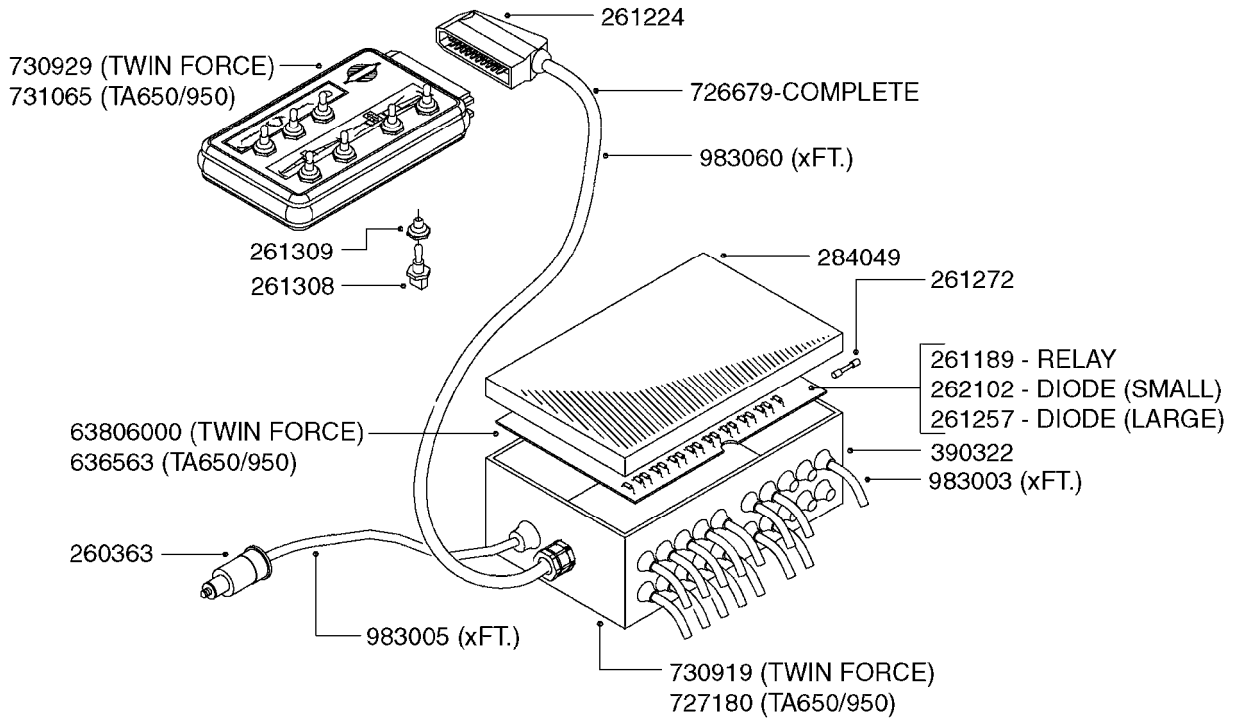

261988 (PUMP ACTUATOR KIT)
261989 (BOOM ACTUATOR KIT)

C0440

HYD TWIN FORCE ELECTRICAL
C0440-HIN, 01:01:16

Page 1
Date 12.08.2020 8:49

parts-n°	order qty	description
146023	1	PIN FOR COGWHEEL
260363	1	PLUG 2 POLE 12V
261093	1	SPADE F.ELEC.WIRE DK 2.8X0.8
261189	1	RELAY SUMI TYPE RCN 1V-5B
261207	1	ELECTRIC CONNECTOR 4MM
261224	1	PLUG HOUSING F/20 POLE MALE
261257	1	DIODE BY 255
261272	1	FUSE 10A D6X32 MM
261308	1	SWITCH APEM 5637
261309	1	SWITCH CAP
261776	1	ELECTRIC CONNECTOR 1.5MM
261825	1	ACTUATOR HAZ 2 WIRE
261842	1	RELAY HELLA 4RD.003.520-137
261844	1	PLUG ELEC.3POLE FEMALE F.CABLE
261845	1	PLUG ELEC.3 POLE MALE F.CABLE
261846	1	FUSE F 3.15A
261988	1	SPARE PARTS KIT/PUMP ACTUATOR
261989	1	SPARE PARTS KIT/BOOM ACTUATOR
262102	1	DIODE 600V/2A LT2A06
270561	1	SCREW W/SPRING ASSY. (QTY 1)
284049	1	COVER F.BOX 250X160X15
390322	1	DAH CONNECTION BOX
471122	1	WASHER, M10, Ø20/10.5X 2.0, SS
480728	1	PIN D3.2X20 SPLIT
636563	1	PRINT PLATE COMPLT F/DAH TWIN
726679	1	WIRE 18X0.5MM 12M 20 POL
727180	1	DAH CONNECTION BOX 5 TA650
730919	1	DAH CONNECTION BOX TWIN FORCE
730929	1	CONTROL BOX - DAH TWIN FORCE
730963	1	ACTUATOR F.PUMP TWIN FORCE
731065	1	CONTROL BOX 5 FUNCTION DAH
983003	1	CABLE ELEC.2X1MM WIRE BLACK EC
983005	1	ELEC. CABLE 2 WIRE X 1.5MM
983060	1	WIRE 20X0.34X2MM
983070	1	CABLE 2X6²
63806000	1	CIRCUIT BOARD F. DAH HAZ FORCE
72206500	1	CONNECTION BOX F.TWIN HAZ
72270700	1	HAY/Z ACTUATOR CONN BOX HURCS