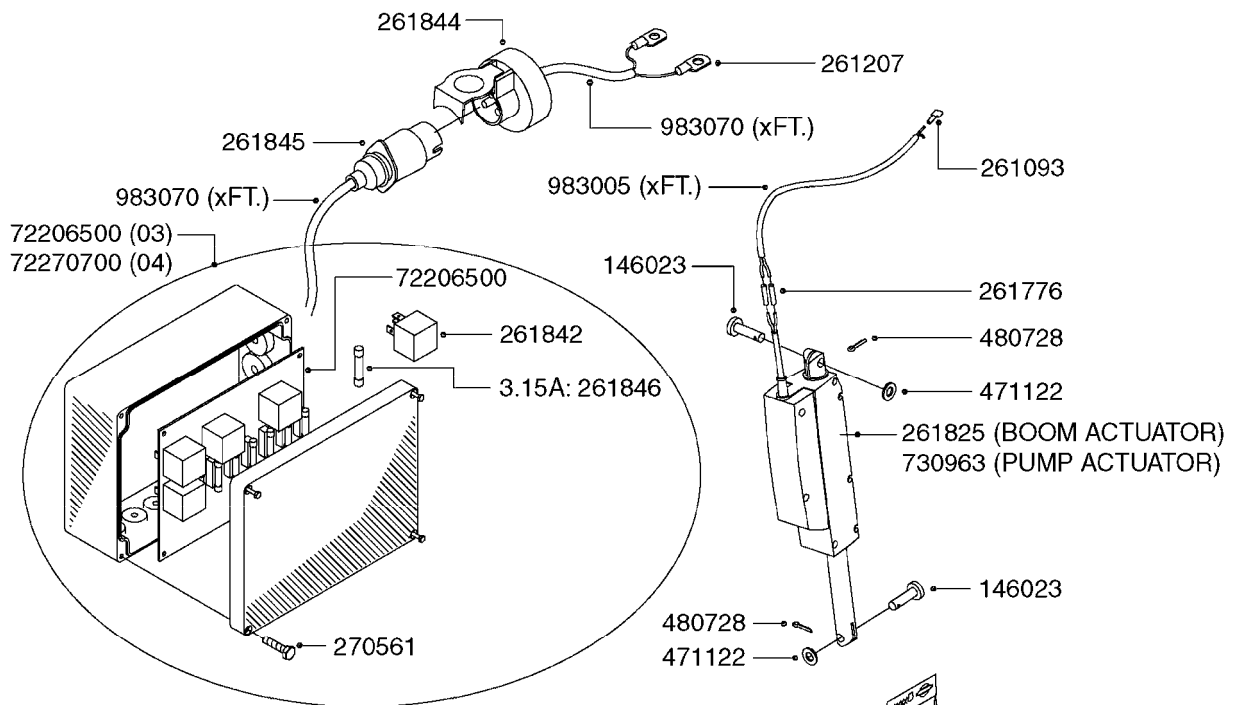

261988 (PUMP ACTUATOR KIT)
261989 (BOOM ACTUATOR KIT)

C0440

HYD TWIN FORCE ELECTRICAL
C0440-HIN, 01:01:16

Page 1
Date 12.08.2020 8:49

parts-n°	order qty	description
146023	1	PIN FOR COGWHEEL
260363	1	PLUG 2 POLE 12V
261093	1	SPADE F.ELEC.WIRE DK 2.8X0.8
261189	1	RELAY SUMI TYPE RCN 1V-5B
261207	1	ELECTRIC CONNECTOR 4MM
261224	1	PLUG HOUSING F/20 POLE MALE
261257	1	DIODE BY 255
261272	1	FUSE 10A D6X32 MM
261308	1	SWITCH APEM 5637
261309	1	SWITCH CAP
261776	1	ELECTRIC CONNECTOR 1.5MM
261825	1	ACTUATOR HAZ 2 WIRE
261842	1	RELAY HELLA 4RD.003.520-137
261844	1	PLUG ELEC.3POLE FEMALE F.CABLE
261845	1	PLUG ELEC.3 POLE MALE F.CABLE
261846	1	FUSE F 3.15A
261988	1	SPARE PARTS KIT/PUMP ACTUATOR
261989	1	SPARE PARTS KIT/BOOM ACTUATOR
262102	1	DIODE 600V/2A LT2A06
270561	1	SCREW W/SPRING ASSY. (QTY 1)
284049	1	COVER F.BOX 250X160X15
390322	1	DAH CONNECTION BOX
471122	1	WASHER, M10, Ø20/10.5X 2.0, SS
480728	1	PIN D3.2X20 SPLIT
636563	1	PRINT PLATE COMPLT F/DAH TWIN
726679	1	WIRE 18X0.5MM 12M 20 POL
727180	1	DAH CONNECTION BOX 5 TA650
730919	1	DAH CONNECTION BOX TWIN FORCE
730929	1	CONTROL BOX - DAH TWIN FORCE
730963	1	ACTUATOR F.PUMP TWIN FORCE
731065	1	CONTROL BOX 5 FUNCTION DAH
983003	1	CABLE ELEC.2X1MM WIRE BLACK EC
983005	1	ELEC. CABLE 2 WIRE X 1.5MM
983060	1	WIRE 20X0.34X2MM
983070	1	CABLE 2X6²
63806000	1	CIRCUIT BOARD F. DAH HAZ FORCE
72206500	1	CONNECTION BOX F.TWIN HAZ
72270700	1	HAY/Z ACTUATOR CONN BOX HURCS