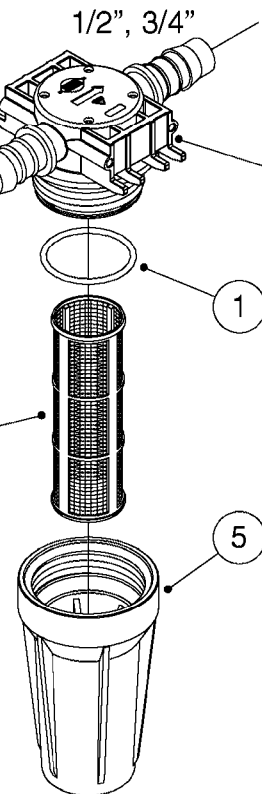

COMPLETE ASSEMBLIES

T25

3/4" BSP

1/2", 3/4"

K0270

Pos.	parts-n°	order qty	description
1	240925	1	O-RING D49.5X3 NITRIL
2	242594	1	O-RING D14 X 1.78 SCH.70-EPDM
3	320283	1	FITT.DK NUT 3/4"BSP
4	322241	1	FILTER HOUSING W.3/4' BARBS
4	322249	1	FILTER HOUSING W.1/2' BARBS
5	322242	1	FILTER BOWL / IN-LINE
6	322250	1	FILTER HOUSING W.3/4"BSP THRD
7	341291	1	RUBBER HOSE CLAMP COVER 130MM
7	341292	1	RUBBER HOSE CLAMP COVER 180MM
8	410605	1	BOLT HEX 8.8 DEL M6X80
9	440673	1	SCREW F.PLASTIC 5X12 SS
10	440737	1	BOLT CARRIAGE M10x25 SS
11	460261	1	NUT HEX M6X1.00 LOCK DIN985 A2 SS
12	460423	1	NUT HEX M10X1.50 LOCK DIN985A2 SS
13	615443	1	FILTER ELEM.50 MESH BLUE
13	615444	1	FILTER ELEM.80 MESH RED
13	615445	1	FILTER ELEM.100 MESH YELLOW
14	716236	1	FITT.DK HB 1/2" ASSY. F. 3/4"
14	724621	1	FITT.DK HB 3/4"ASSY F.3/4" NUT
15	845205	1	FILTER IN-LINE 1/2" 50 MESH
15	845208	1	FILTER IN-LINE 3/4' 50 MESH
15	845209	1	FILTER IN-LINE 3/4' 80 MESH
15	845210	1	FILTER IN-LINE 3/4" 100 MESH
16	845218	1	FILTER IN-LINE 3/4'50 MESH OML
16	845219	1	FILTER IN-LINE 3/4'80 MESH OML
17	16022203	1	PLATE 3.0 X 55 X 196
18	16022403	1	BRACKET 60MM TUBE
19	16321500	1	LINE FILTER BRACKET, TDZ/DDZ
20	24263000	1	O-RING Ø24.4 X 3.1 NITRIL SH70
21	28029903	1	CLAMP HOSE GEAR P3/4"-S1" 6712
22	28047103	1	CLAMP HOSE GEAR 50 X 50 6740
22	28047203	1	CLAMP HOSE GEAR 60 X 80 6756
23	32239700	1	FITT.DK NUT T25
24	32239800	1	FITT.DK IN-LINE FILTER TOP T25
25	33515500	1	FITT.DK NUT LOCK RING T25
26	44076200	1	SCREW WN5451 5X16 SS TORX
27	72700600	1	FILTER IN-LINE 80 MESH, T25
28	92702103	1	HOSE R X1/2" X300PSI WP X0012"
28	92703203	1	HOSE R X3/4" X300PSI WP X0012"