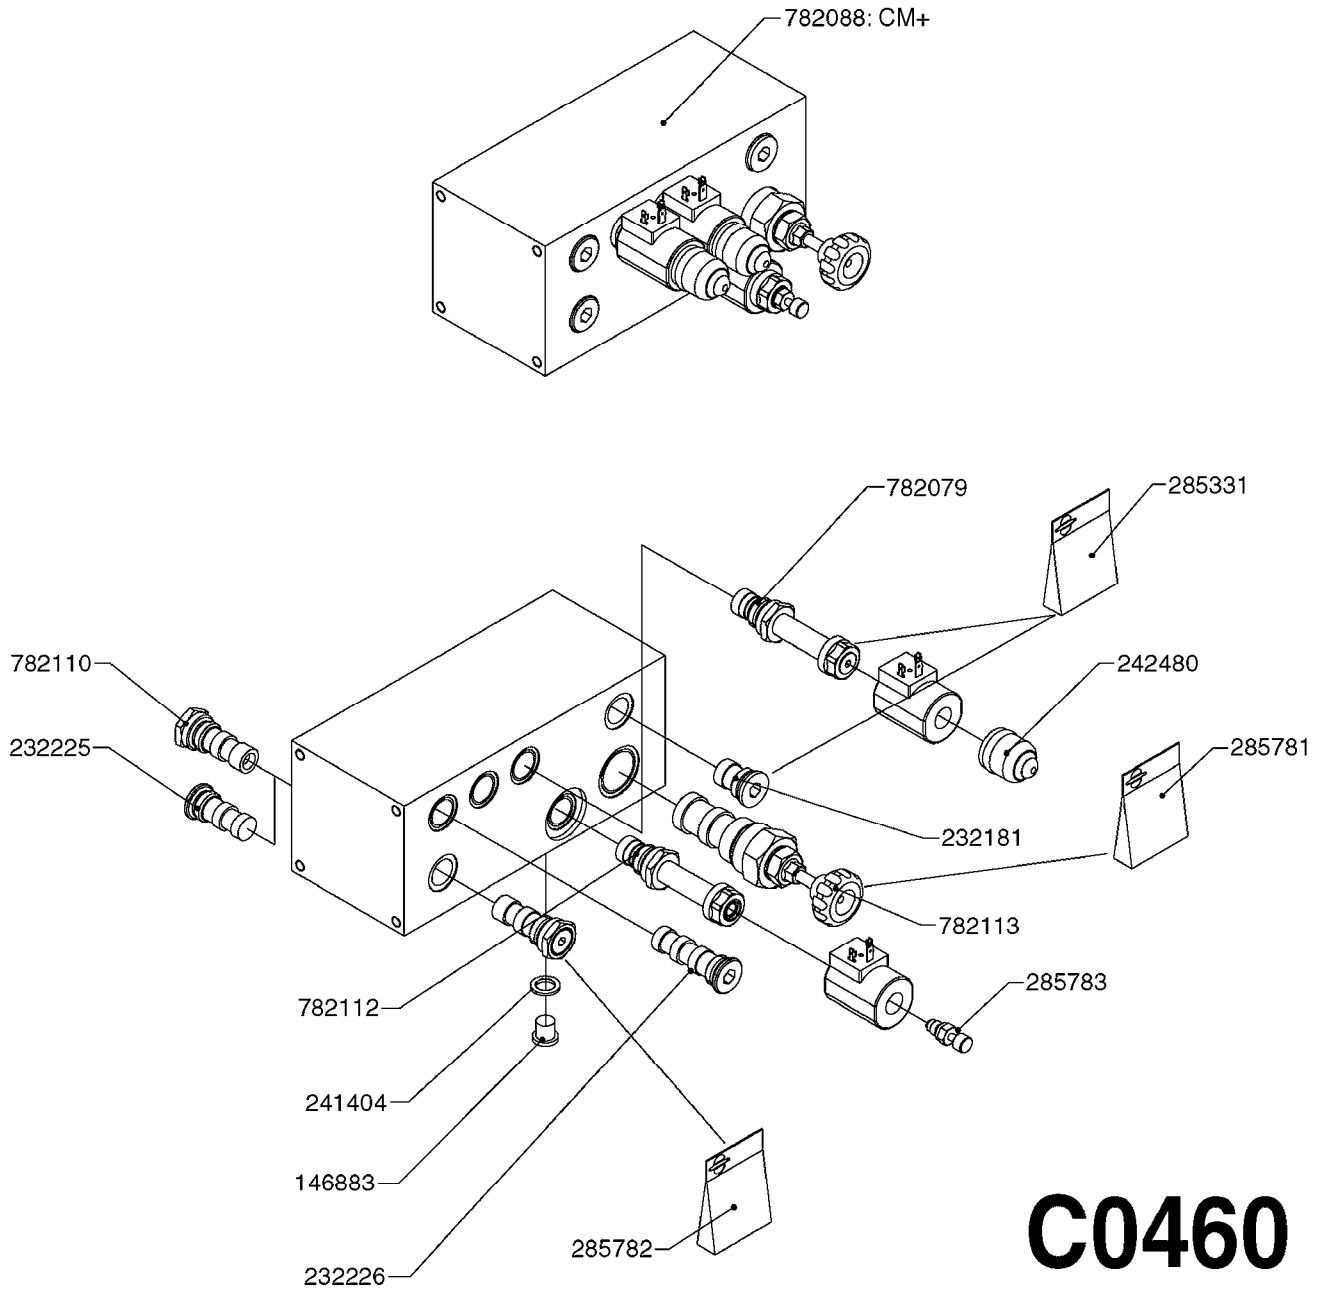

DAH VALVES (COMATROL) '9
C0460-HIN, 01:01:16

Page 1
Date 12.08.2020 8:49

parts-n°	order qty	description
146883	1	PLUG 1/4"RG NV=17 L=15 SS
232181	1	PLUG F DH HYD. VALVE
232225	1	PLUG NCS 06/3
232226	1	PLUG NCS 06/4
241404	1	DOWTY SEAL 1/4"
242480	1	DUST COVER F. HYD. VALVE
285331	1	SEAL KIT F. HZ HYD.SOLENOID 96
285781	1	SEAL KIT F.NCS 12/3
285782	1	SEAL KIT F.NCS 06/4
285783	1	BRASS VALVE F.EVH 06
782079	1	CARTRIDGE VALVE
782088	1	HY BLOCK CM+ TWIN
782110	1	NON RETURN VALVE F. STEERTRACK
782112	1	HY SOLENOID VALVE/MAG 12VDC
782113	1	FLOW REGULATOR VALVE