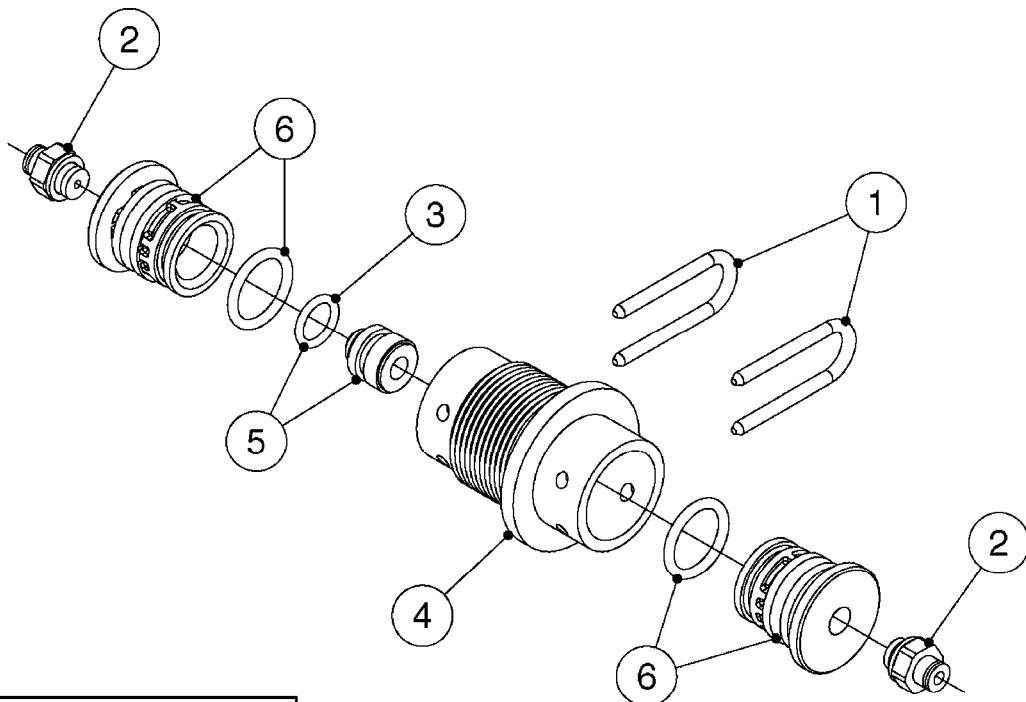

SMART VALVE-S93 MANIFOLD VALVE
B0540-HIN, 01:01:16

B0540

SMART VALVE-S93 MANIFOLD VALVE
B0540-HIN, 01:01:16

Page 1
Date 12.08.2020 8:49

parts-n°	order qty	description
145997	1	FITT.DK S-93 FORK
147767	1	PIN 5Ø X 60 S-93 DOUBLE CLAMP
240936	1	O-RING D13.3X2.4 NITRIL
242047	1	O-RING 89.5 X 3.0 VITON
242316	1	O-RING D84.5X3.0 NITRIL
242475	1	O'RING D56.52x5.33 SH70-VITON
322327	1	HOUSING, VALVE, S93, 220 PSI
322328	1	END CAP F.VALVE S-93
322354	1	THRUST PLATE F.3-WAY VALVES-93
390543	1	SEAT F.BALL 3-WAY VALVE S-93
391019	1	BALL F.2 WAY S93 SMART VALVE
391020	1	BALL F.3 WAY S93 SMART VALVE
391023	1	SMART VALVE MOUNTING BRACKET
420862	1	BOLT HEX 8.8 DEL M10X16 FT
440681	1	SCREW F. PLASTIC 4MM X 14LG SS
460423	1	NUT HEX M10X1.50 LOCK DIN985A2 SS
471122	1	WASHER, M10, Ø20/10.5X 2.0, SS
14010100	1	SPINDLE F.SMART VALVE S-93
14027800	1	SPINDLE F.SMART VALVE S-93
61025400	1	HANDLE SMART VALVE
72137900	1	VALVE S93 "V1" SMART VALVE
72138000	1	VALVE S93 "V2" SMART VALVE
72138600	1	VALVE S93 "V3" SMART VALVE
72142700	1	VALVE S93 "V4" SMART VALVE