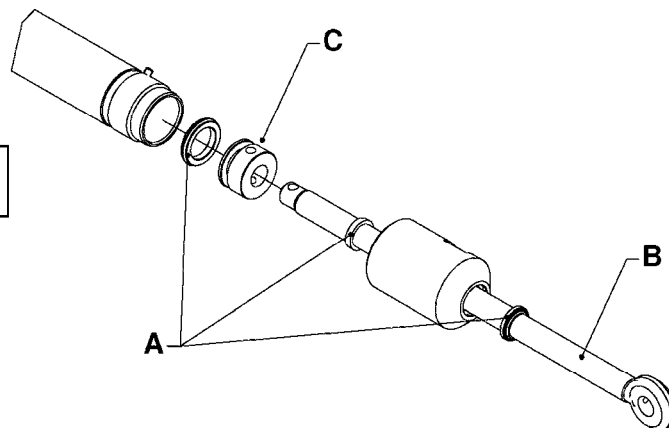

Check cylinder barrel for stamped part number.