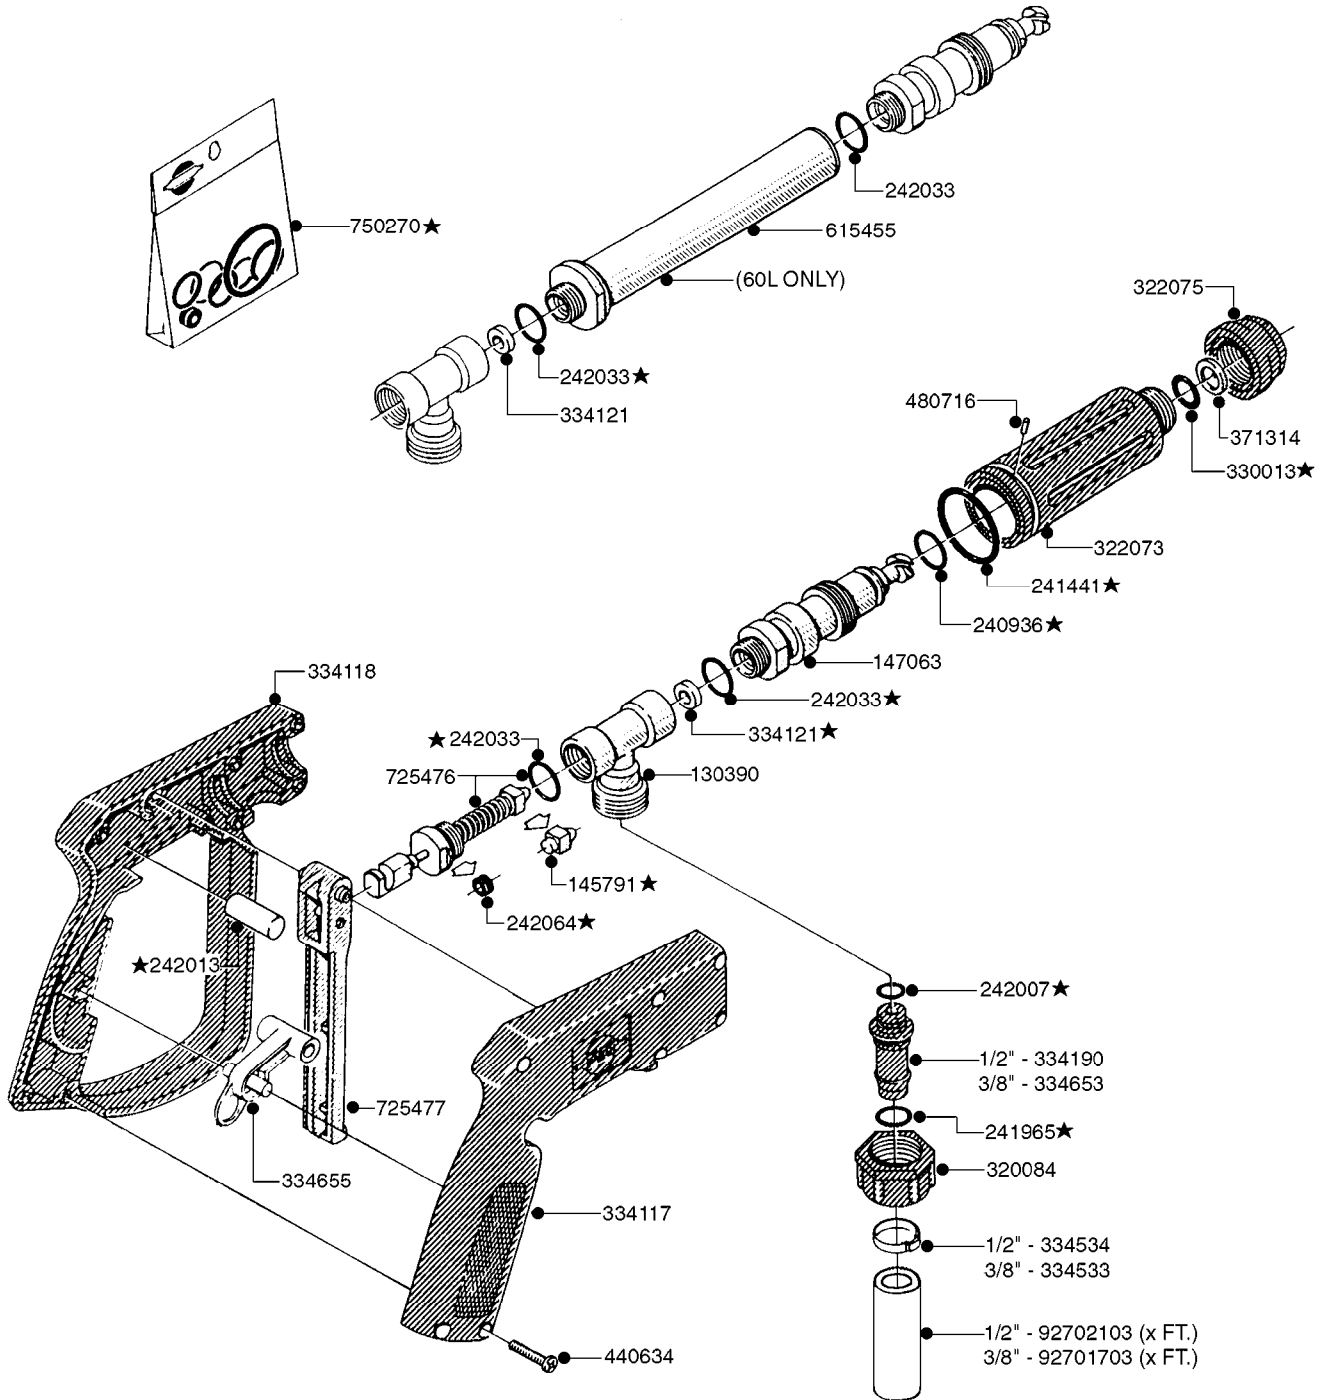

COMPLETE ASSEMBLY:
843197 - 60L
843196 - 60S

COMPLETE ASSEMBLIES
WHOLEGOODS ITEMS

K0480

HANDGUN TYPE 60S/60L POST 95
K0480-HIN, 01:01:16

Page 1

Date 12.08.2020 8:49

parts-n°	order qty	description
130390	1	TEE 3/8'X 1/2' BSP F.TYPE 60S
145791	1	CONE FOR ON/OFF
147063	1	SWIRL F.SPRAY GUN TYPE 60
240936	1	O-RING D13.3X2.4 NITRIL
241441	1	O-RING D29.3X3
241965	1	O-RING Ø12.1 X 1.6 NITRILE
242007	1	O-RING Ø9.1 X 1.6 NITRILE
242013	1	SPRING RUBBER F/TRIGGER
242033	1	O-RING Ø14.1 X 1.6 NITRILE
242064	1	SLEEVE RUBBER 3X8X4MM
320084	1	FITT.DK NUT 1/2" BSP
322073	1	HOUSING F.SWIRL TYPE 60S H.G.
322075	1	HOUSING F. NOZZLE
330013	1	O-RING 2.5 X 10 PUR
334117	1	HANDLE PIECE RIGHT F.60S/60L
334118	1	HANDLE PIECE LEFT F.60S/60L
334121	1	SEAT FOR ON-OFF TYPE
334190	1	FITT.DK HB 1/2' F. PISTOL 60S
334533	1	CLAMP HOSE PLASTIC 3/8"
334534	1	CLAMP HOSE PLASTIC 1/2"
334653	1	FITT.DK HB 3/8' F.HANDGUN
334655	1	TRIGGER SAFETY F.60S/60L GUN
371314	1	NOZZLE CERAMIC 1099-20
440634	1	SCREW 5/8"
480716	1	PIN D3X6 STAINLESS
615455	1	TUBE F.LANCE TYPE 60L
725476	1	SPINDLE
725477	1	TRIGGER
750270	1	GASKET KIT F.SPRAY GUN
843196	1	SPRAY GUN KIT TYPE 60 SHORT
843197	1	HANDGUN KIT TYPE 60 LONG
92701703	1	HOSE R X3/8" X300PSI WP X0012"
92702103	1	HOSE R X1/2" X300PSI WP X0012"