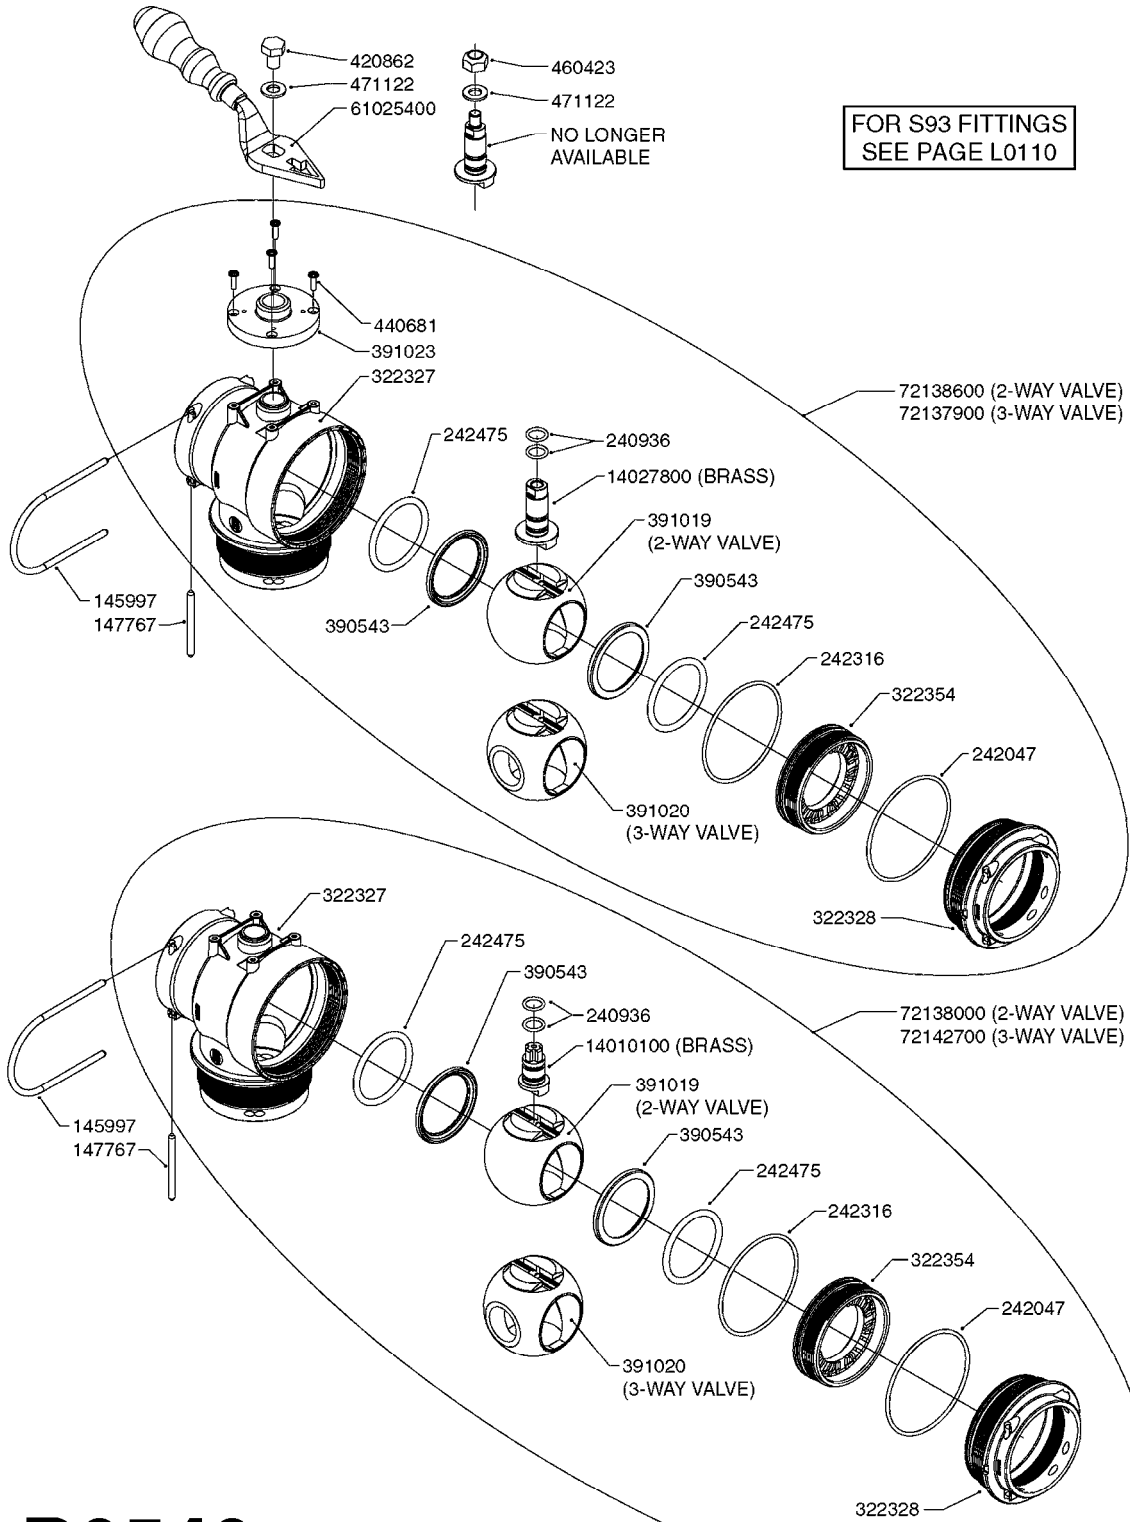

B0540

SMART VALVE-S93 MANIFOLD VALVE
B0540-HIN, 01:01:16

Page 1
Date 12.08.2020 8:49

parts-n°	order qty	description
145997	1	FITT.DK S-93 FORK
147767	1	PIN 5Ø X 60 S-93 DOUBLE CLAMP
240936	1	O-RING D13.3X2.4 NITRIL
242047	1	O-RING 89.5 X 3.0 VITON
242316	1	O-RING D84.5X3.0 NITRIL
242475	1	O'RING D56.52x5.33 SH70-VITON
322327	1	HOUSING, VALVE, S93, 220 PSI
322328	1	END CAP F.VALVE S-93
322354	1	THRUST PLATE F.3-WAY VALVES-93
390543	1	SEAT F.BALL 3-WAY VALVE S-93
391019	1	BALL F.2 WAY S93 SMART VALVE
391020	1	BALL F.3 WAY S93 SMART VALVE
391023	1	SMART VALVE MOUNTING BRACKET
420862	1	BOLT HEX 8.8 DEL M10X16 FT
440681	1	SCREW F. PLASTIC 4MM X 14LG SS
460423	1	NUT HEX M10X1.50 LOCK DIN985A2 SS
471122	1	WASHER, M10, Ø20/10.5X 2.0, SS
14010100	1	SPINDLE F.SMART VALVE S-93
14027800	1	SPINDLE F.SMART VALVE S-93
61025400	1	HANDLE SMART VALVE
72137900	1	VALVE S93 "V1" SMART VALVE
72138000	1	VALVE S93 "V2" SMART VALVE
72138600	1	VALVE S93 "V3" SMART VALVE
72142700	1	VALVE S93 "V4" SMART VALVE