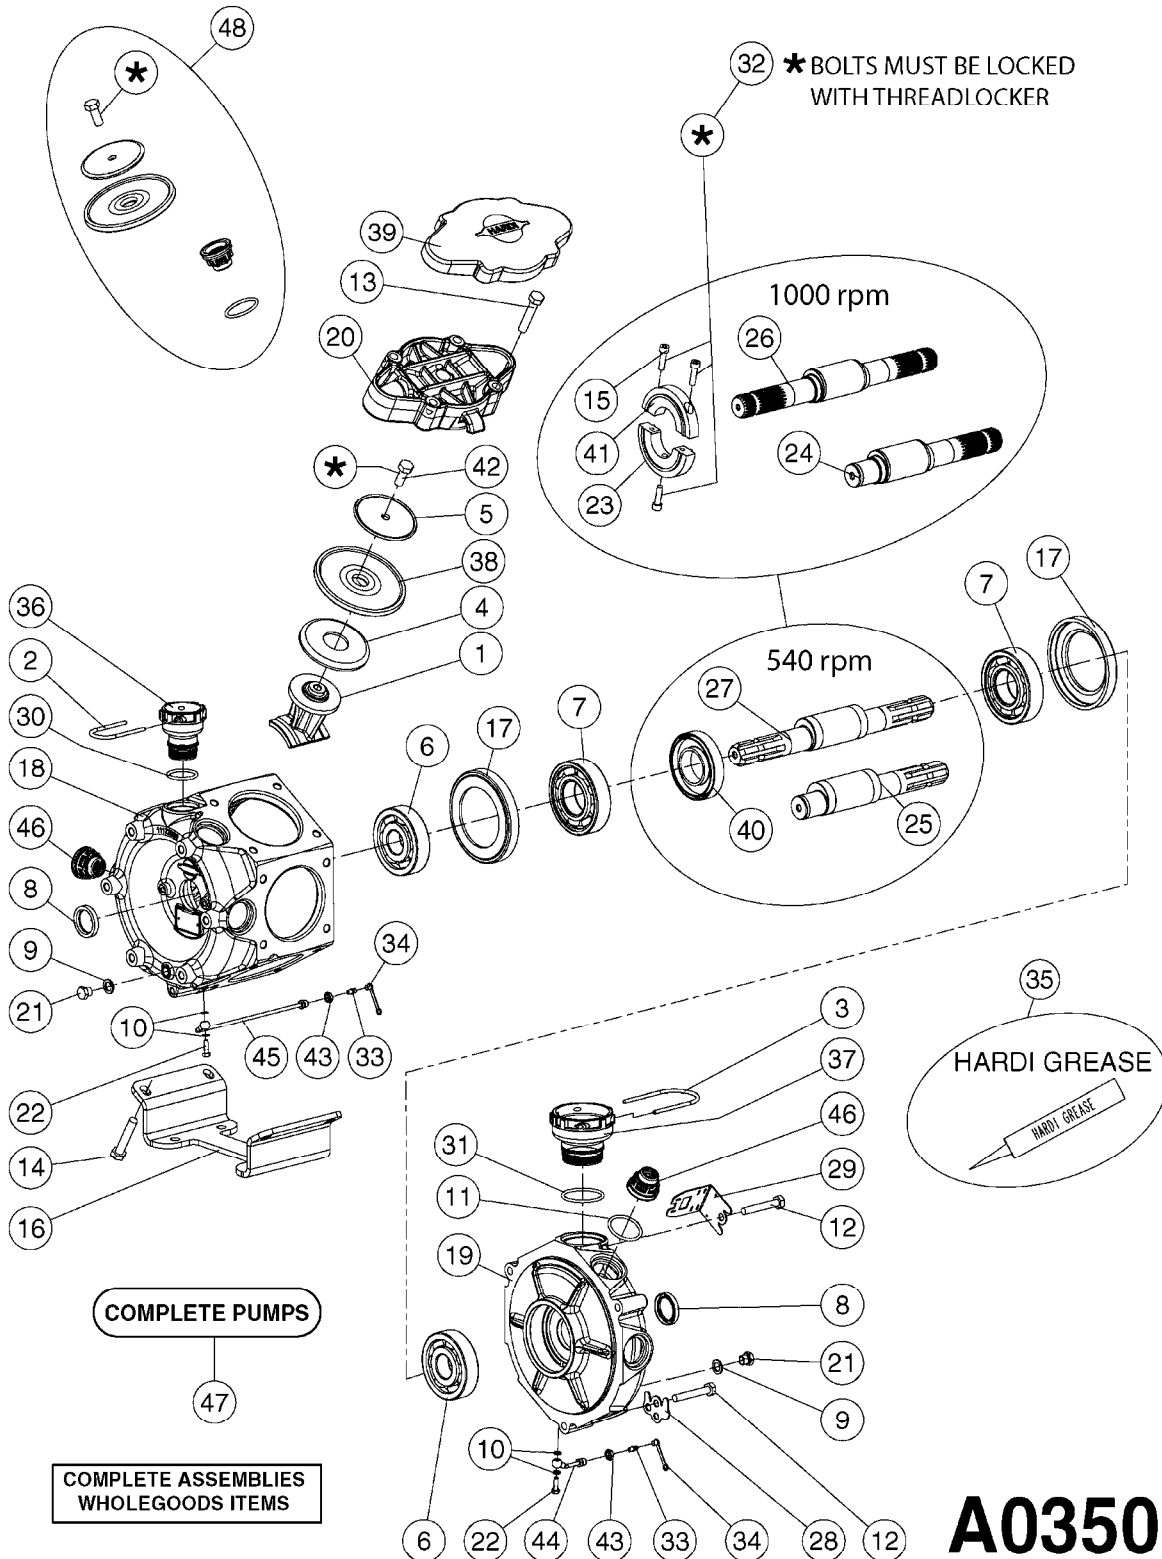

PUMP - 464 540/1000 RPM
A0350-HIN, 23:04:19

Page 1
Date 12.08.2020 8:49

Pos.	parts-n°	order qty	description
1	111622	1	CONNECTING ROD 463/5.5MM
1	111623	1	CONNECTING ROD 463/10MM
1	111624	1	CONNECTING ROD 463/12MM
1	111645	1	CONNECTING ROD 463/6.5MM
2	145996	1	FITT.DK S-67 FORK
3	145997	1	FITT.DK S-93 FORK
4	161012	1	DIAPHRAGM BACKING DISC F. 463
5	161175	1	DIAPHRAGM DISC 463/464 PUMP
6	210221	1	BEARING BALL 6407
7	210232	1	BEARING BALL 6310
8	210243	1	SEAL OIL 35 X 47 X 7
9	241404	1	DOWTY SEAL 1/4"
10	242374	1	WASHER Ø10/Ø6X1 COPPER
11	330072	1	O-RING D53.5/D45.5X4
12	421072	1	BOLT HEX 8.8 RAW M10X65
13	430312	1	BOLT HEX 8.8 M12X60
14	430438	1	BOLT HEX 8.8 DEL M12X65
15	450995	1	BOLT ALLEN M8X30 DIN 912 RAW
16	614628	1	FOOT F. 46X PUMP, RED
16	16410800	1	PUMP BASE 463/464 BLACK
17	11171900	1	CONROD RING 364/464 MACHINED
18	11172200	1	PUMP HOUSE 464 MACHINED 5/4" BSP RED
19	11172600	1	FRONTPART 464 MACHINED 2" BSP RED
20	11173000	1	VALVE COVER.463/464 MACHINED RED
21	14010400	1	PLUG 1/4" BSP
22	14120400	1	BANJOBOLT M6 X 19
23	14120700	1	COUNTERWEIGHT 364/464-1000
24	14137300	1	CRANKSHAFT 364/464-5.5 1000
24	14137400	1	CRANKSHAFT 364/464-6.5 1000
25	14137600	1	CRANKSHAFT 364/464-10
25	14137700	1	CRANKSHAFT 464-12
26	14137900	1	CRANKSHAFT 364/464-5.5 GG 1000
26	14138000	1	CRANKSHAFT 364/464-6.5 GG 1000
27	14138200	1	CRANKSHAFT 364/464-10 GG
27	14138300	1	CRANKSHAFT 464-12 GG
28	16383000	1	GREASE NIPPLE PLATE 464
29	16390600	1	BRACKET FOR RPM SENSOR
30	24266600	1	O-RING D 38,0 X 4,0 70SH.NITR
31	24266800	1	O-RING D 54,0 X 4,0 70SH.NITR
32	28045503	1	LOCTITE 262 .5ML (.017oz.)
33	28163300	1	GREASE NIPPLE H1 M6X1 DIN 7412
34	28163400	1	CAP F. GREASENIPPLE YELLOW M6X1
35	28164600	1	HARDI PUMP GREASE S3 V550L 1
36	32242200	1	FITTING S67 5/4" KON. RG 2014
37	32242400	1	FITTING S93 2" KON. RG 2014
38	33511600	1	DIAPHRAGM PUMP 463/464 PUMP PUR
39	33524000	1	COVER PLASTIC 464 PUMP
40	33527200	1	GREASE SPLIT 364/464
41	39136200	1	HALFPART 364/464-1000
42	43099200	1	BOLT HEX SS M12 X 30 DIN933 A4
43	46134000	1	NUT HEX M10x1 H=2.3 NV=14 ELZIN
44	61097000	1	BANJOTUBE SHORT 464 COMPL.
45	61097100	1	BANJOTUBE LONG 464 COMPL.
46	72043600	1	VALVE FOR 462/463
47	72993500	1	PUMP 464-12-540, CM
47	72993600	1	PUMP 464-6.5 MED-2-1000
47	82168100	1	PUMP 464-5.5 THROUGH SHAFT 1000RPM
47	82168200	1	PUMP 464-10 2" SUCT. 540RPM
47	82168500	1	PUMP 464-12 2" SUCT. 540 RPM
47	82168700	1	PUMP 464-12 540 OFFSET PORTS
47	82168800	1	PUMP 464 6.5 1000 OFFSET PORTS