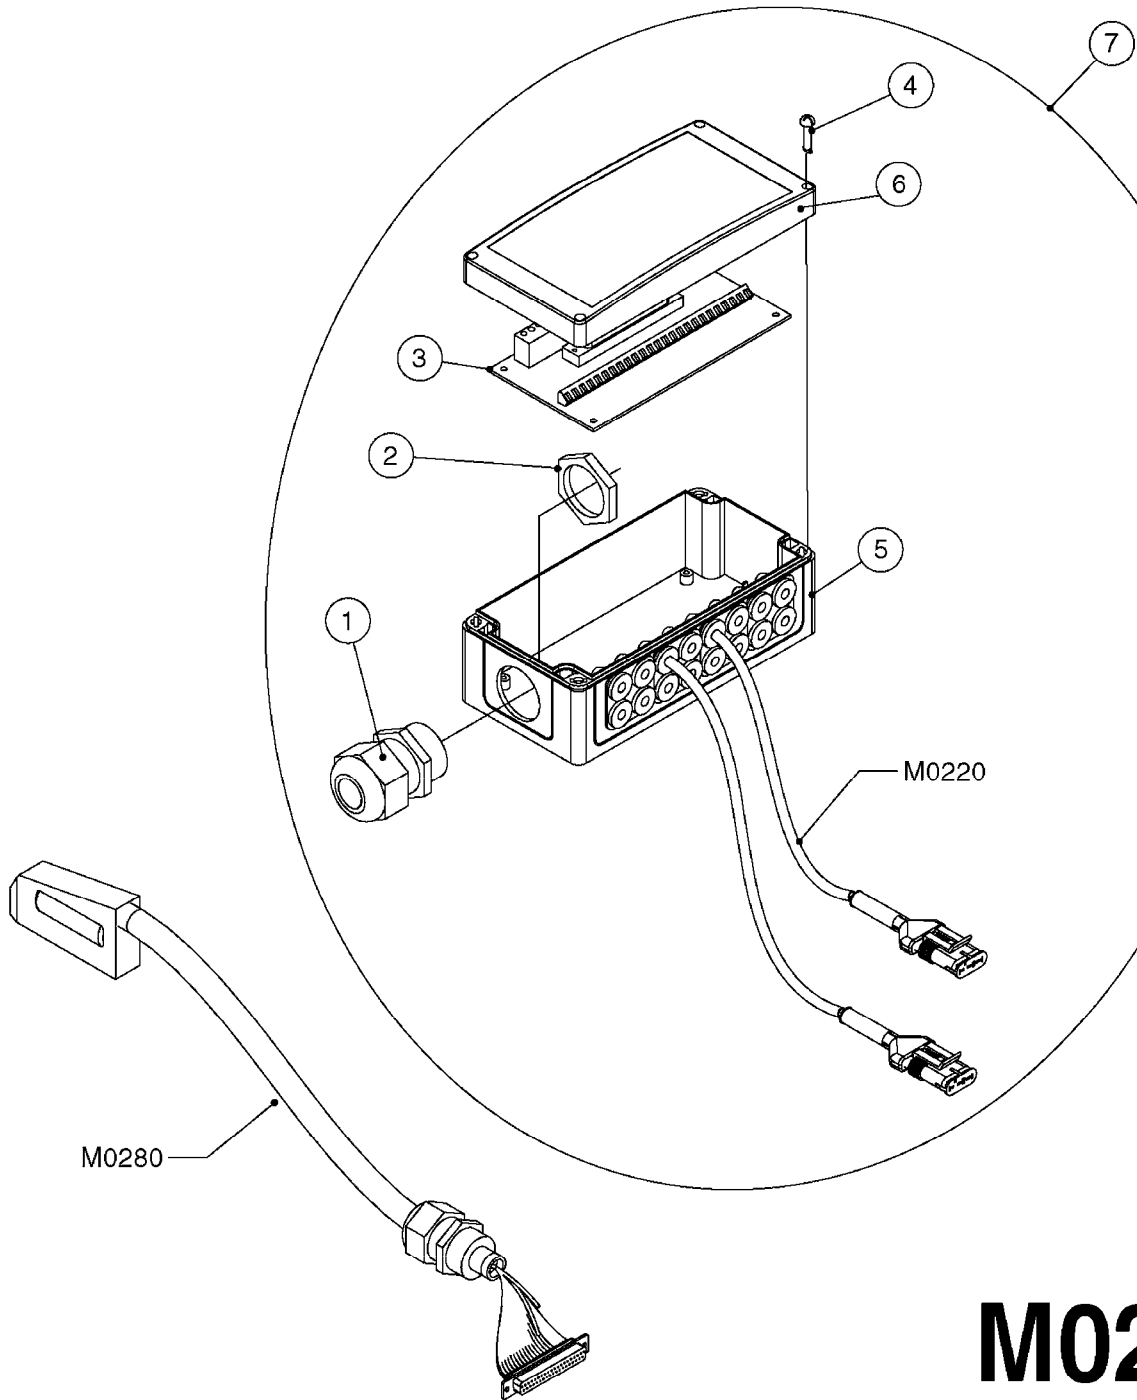

M0230

JUNCTION BOX - LIQUID
M0230-HIN, 01:01:16

Page 1
Date 12.08.2020 8:50

Pos.	parts-n°	order qty	description
1	262106	1	BULKHEAD F. CABLE 6.5-14 BLACK
2	262107	1	NUT F. BULKHEAD CABLE GRAY
3	26004800	1	CIRCUIT BD SEC VLV NCM 13SEC 13 SECTION
3	72173900	1	CIRCUIT BD SEC VLV 39PIN 9SEC 9 SECTION
4	28082100	1	SCREW F. BOX LID 1/4" L=20
5	33508700	1	BOX BOTTOM 160X80X40 BLACK 1-HOLE
6	33508800	1	LID 160X80X15 BLK W/SCREWS
7	72115400	1	CONNECTION BOX F. OP. UNIT SV9