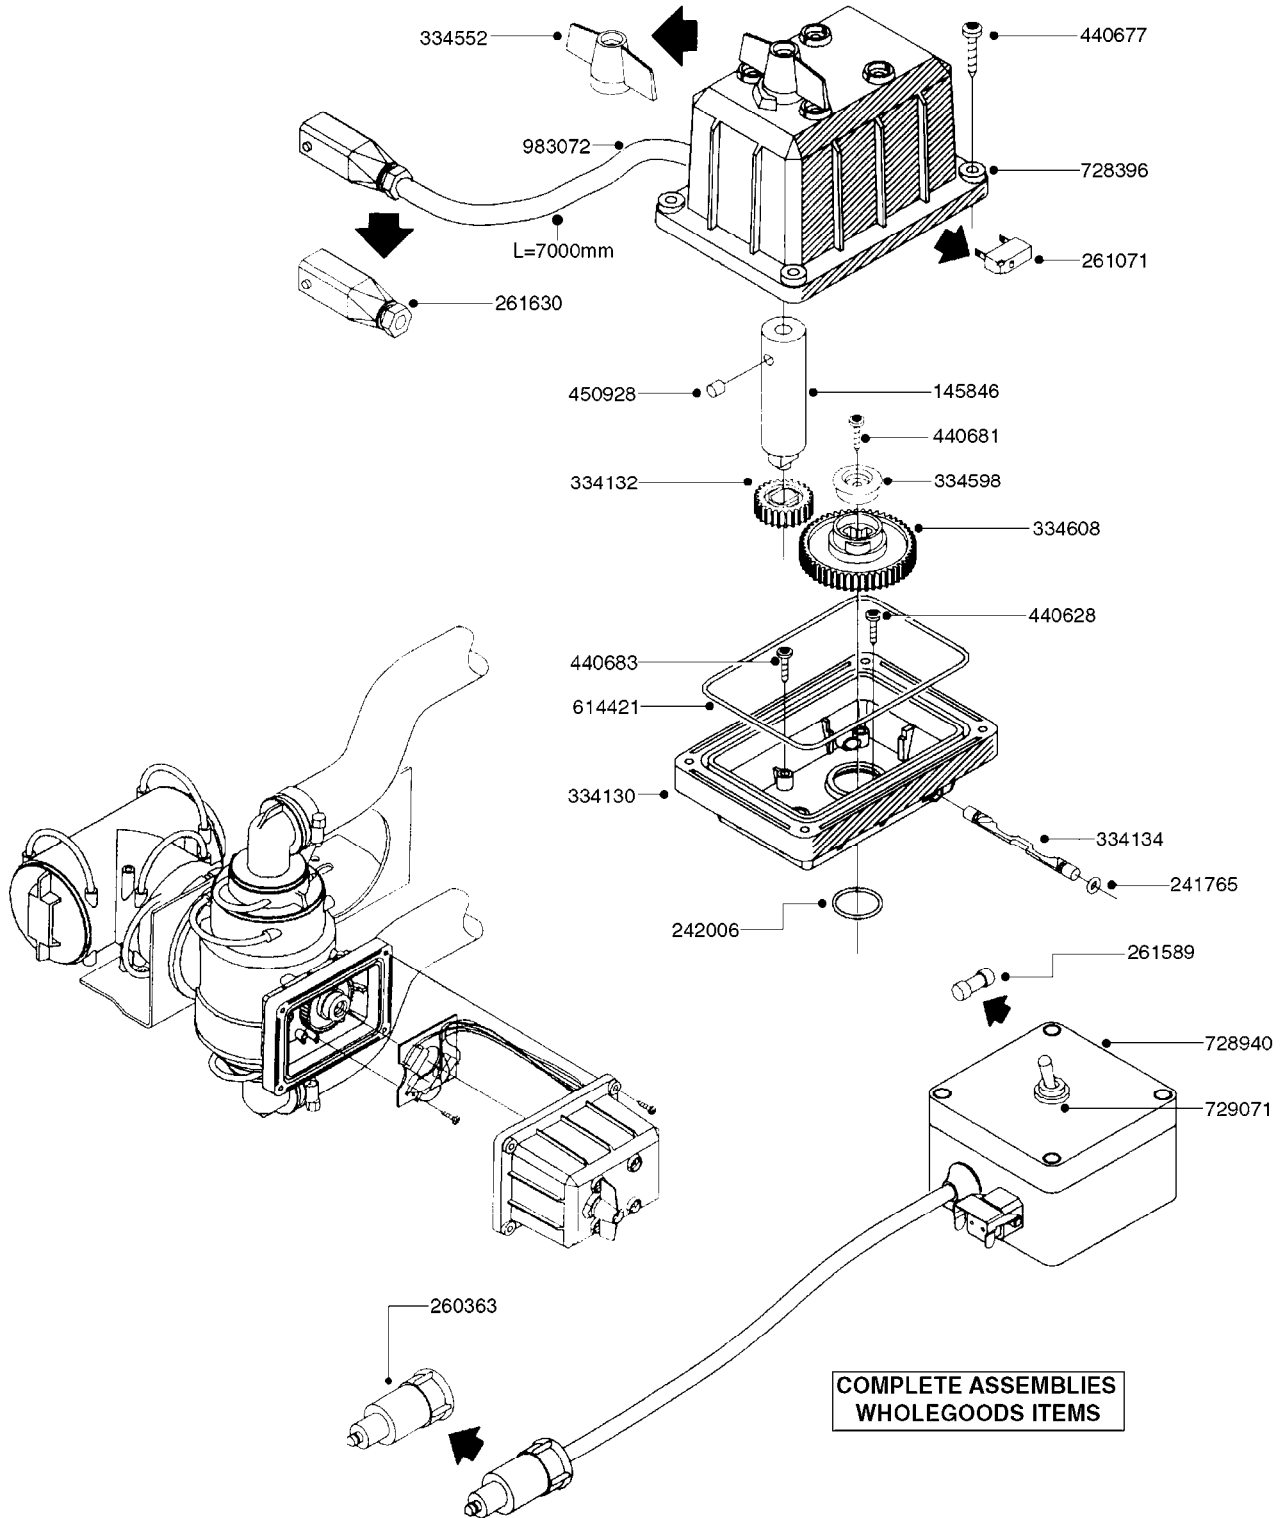

834363 - AGITATION BYPASS VALVE

K0020

BALL VALVE-ELECTRIC 2-WAY
K0020-HIN, 01:01:16

Page 1
Date 12.08.2020 8:49

parts-n°	order qty	description
145846	1	COUPLING FOR EL 3-WAY VALVE
241765	1	O-RING 3.1 X 1.6
242006	1	O-RING D22/D19 X 1.5
260363	1	PLUG 2 POLE 12V
261071	1	MICRO SWITCH TYPE 9 SM 201
261162	1	SOCKET F.12V BAYONET PLUG
261589	1	FUSE 5 X 20 1.25 AMP
334130	1	GEAR BOX
334131	1	COG WHEEL
334132	1	COG WHEEL
334134	1	INDICATOR ROD
334552	1	GRIP F.MAN.OP.EC PRES.REG.GREE
334598	1	PLUG F.VALVE HANDLE BLUE
440628	1	SCREW 3/8'
440677	1	SCREW F. PLASTIC 5X20 SS
440681	1	SCREW F. PLASTIC 4MM X 14LG SS
440683	1	SCREW 40X18 2WAY ELC.BALL VALV
450928	1	SET SCREW M8 X 8MM STAINLESS
614421	1	GASKET F/MOTOR HOUSE-ON/OFF TR
725340	1	MOTOR HOUSING FOR EL VALVE
728399	1	CIRCUIT BOARD F.728941
728941	1	CONTROL BOX F.2-WAY VALVE ELC.
834363	1	ELECTRIC KIT, AGITATION BYPASS