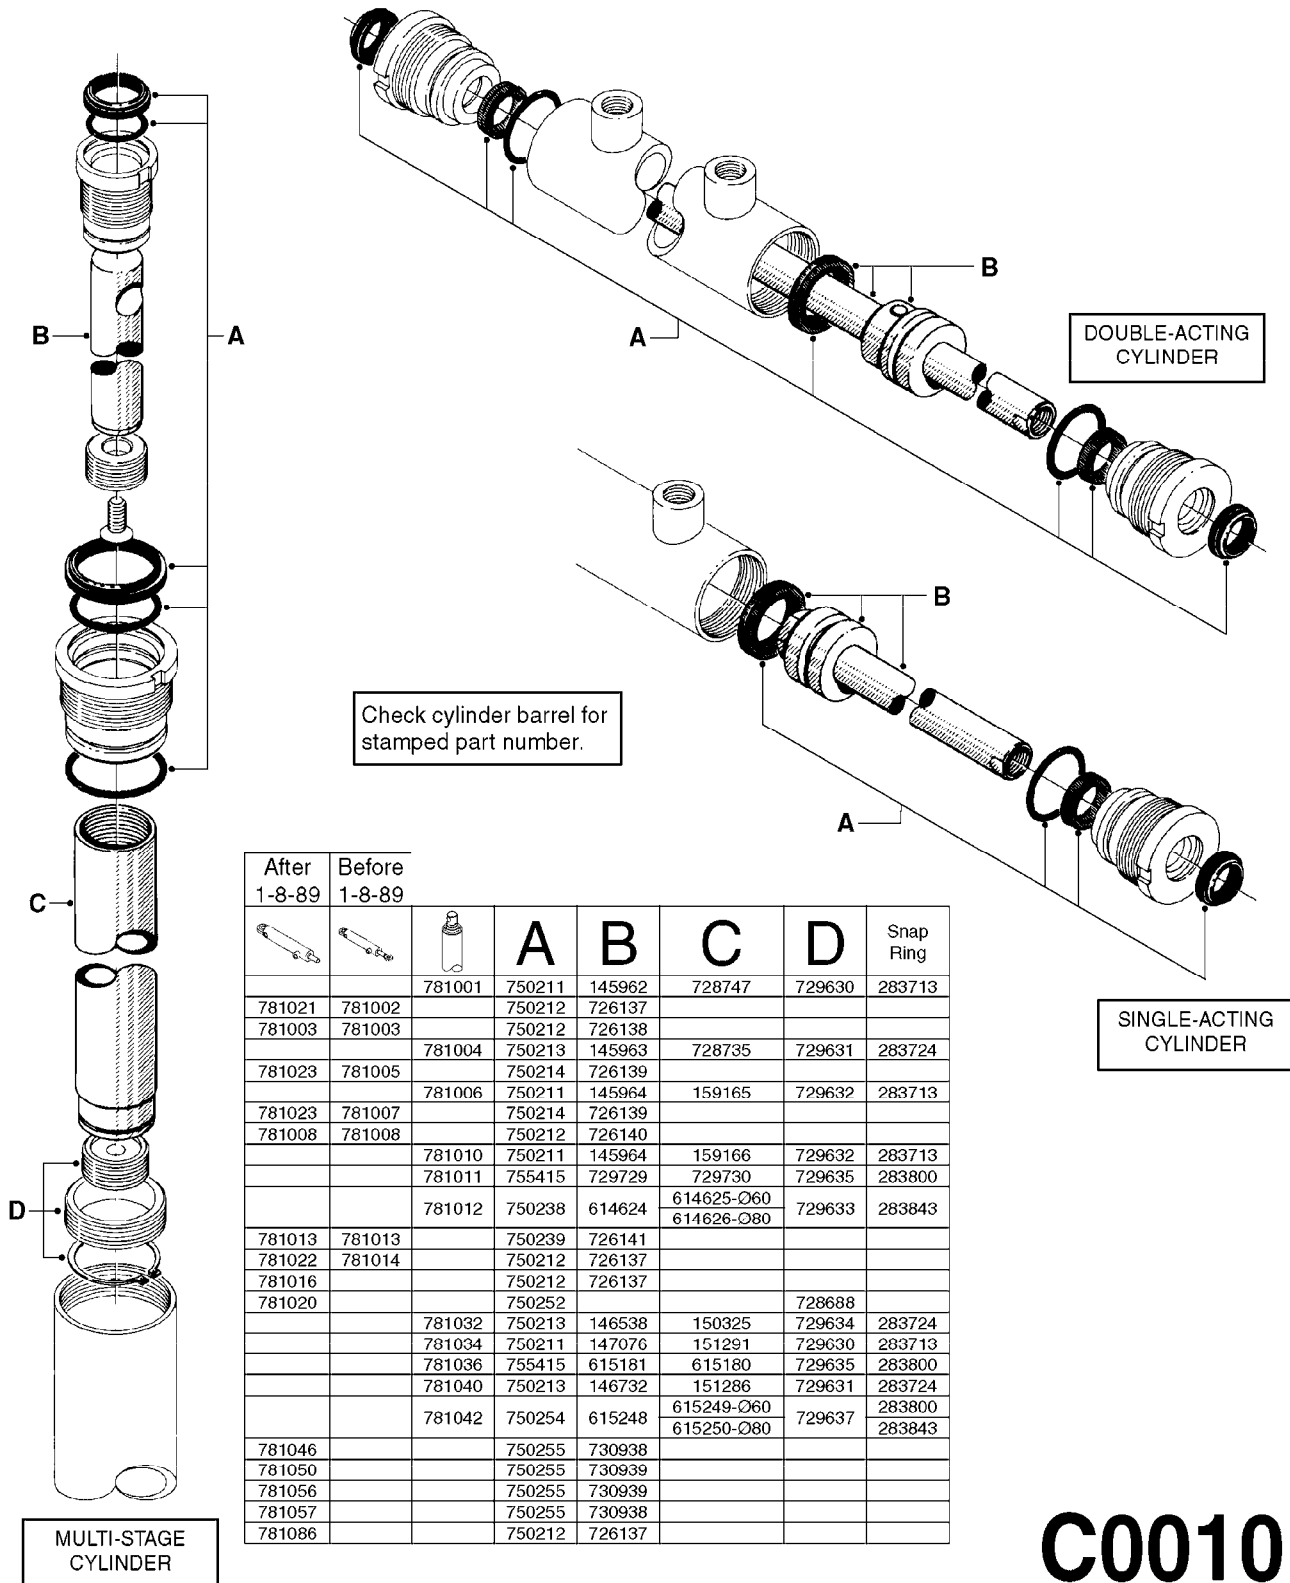

After 1-8-89	Before 1-8-89		A	B	C	D	Snap Ring	
			781001	750211	145962	728747	729630	283713
781021	781002			750212	726137			
781003	781003			750212	726138			
		781004	750213	145963		728735	729631	283724
781023	781005		750214	726139				
		781006	750211	145964	159165		729632	283713
781023	781007		750214	726139				
781008	781008		750212	726140				
		781010	750211	145964	159166		729632	283713
		781011	755415	729729	729730		729635	283800
		781012	750238	614624	614625-Ø60 614626-Ø80		729633	283843
781013	781013		750239	726141				
781022	781014		750212	726137				
781016			750212	726137				
781020			750252			728688		
		781032	750213	146538	150325	729634		283724
		781034	750211	147076	151291	729630		283713
		781036	755415	615181	615180	729635		283800
		781040	750213	146732	151286	729631		283724
		781042	750254	615248	615249-Ø60 615250-Ø80	729637		283800 283843
781046			750255	730938				
781050			750255	730939				
781056			750255	730939				
781057			750255	730938				
781086			750212	726137				

C0010