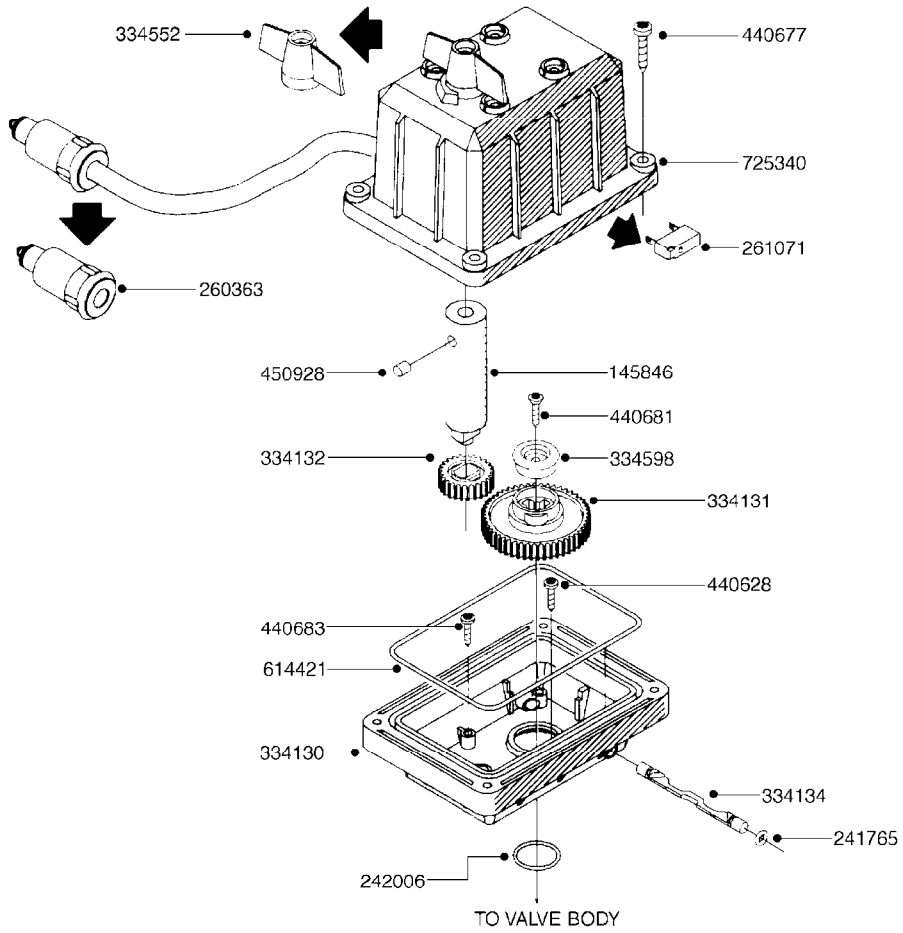

834363 - AGITATION BYPASS VALVE

K0020

BALL VALVE-ELECTRIC 2-WAY
K0020-HIN, 01:01:16

Page 1
Date 12.08.2020 8:49

parts-n°	order qty	description
145846	1	COUPLING FOR EL 3-WAY VALVE
241765	1	O-RING 3.1 X 1.6
242006	1	O-RING D22/D19 X 1.5
260363	1	PLUG 2 POLE 12V
261071	1	MICRO SWITCH TYPE 9 SM 201
261162	1	SOCKET F.12V BAYONET PLUG
261589	1	FUSE 5 X 20 1.25 AMP
334130	1	GEAR BOX
334131	1	COG WHEEL
334132	1	COG WHEEL
334134	1	INDICATOR ROD
334552	1	GRIP F.MAN.OP.EC PRES.REG.GREE
334598	1	PLUG F.VALVE HANDLE BLUE
440628	1	SCREW 3/8'
440677	1	SCREW F. PLASTIC 5X20 SS
440681	1	SCREW F. PLASTIC 4MM X 14LG SS
440683	1	SCREW 40X18 2WAY ELC.BALL VALV
450928	1	SET SCREW M8 X 8MM STAINLESS
614421	1	GASKET F/MOTOR HOUSE-ON/OFF TR
725340	1	MOTOR HOUSING FOR EL VALVE
728399	1	CIRCUIT BOARD F.728941
728941	1	CONTROL BOX F.2-WAY VALVE ELC.
834363	1	ELECTRIC KIT, AGITATION BYPASS