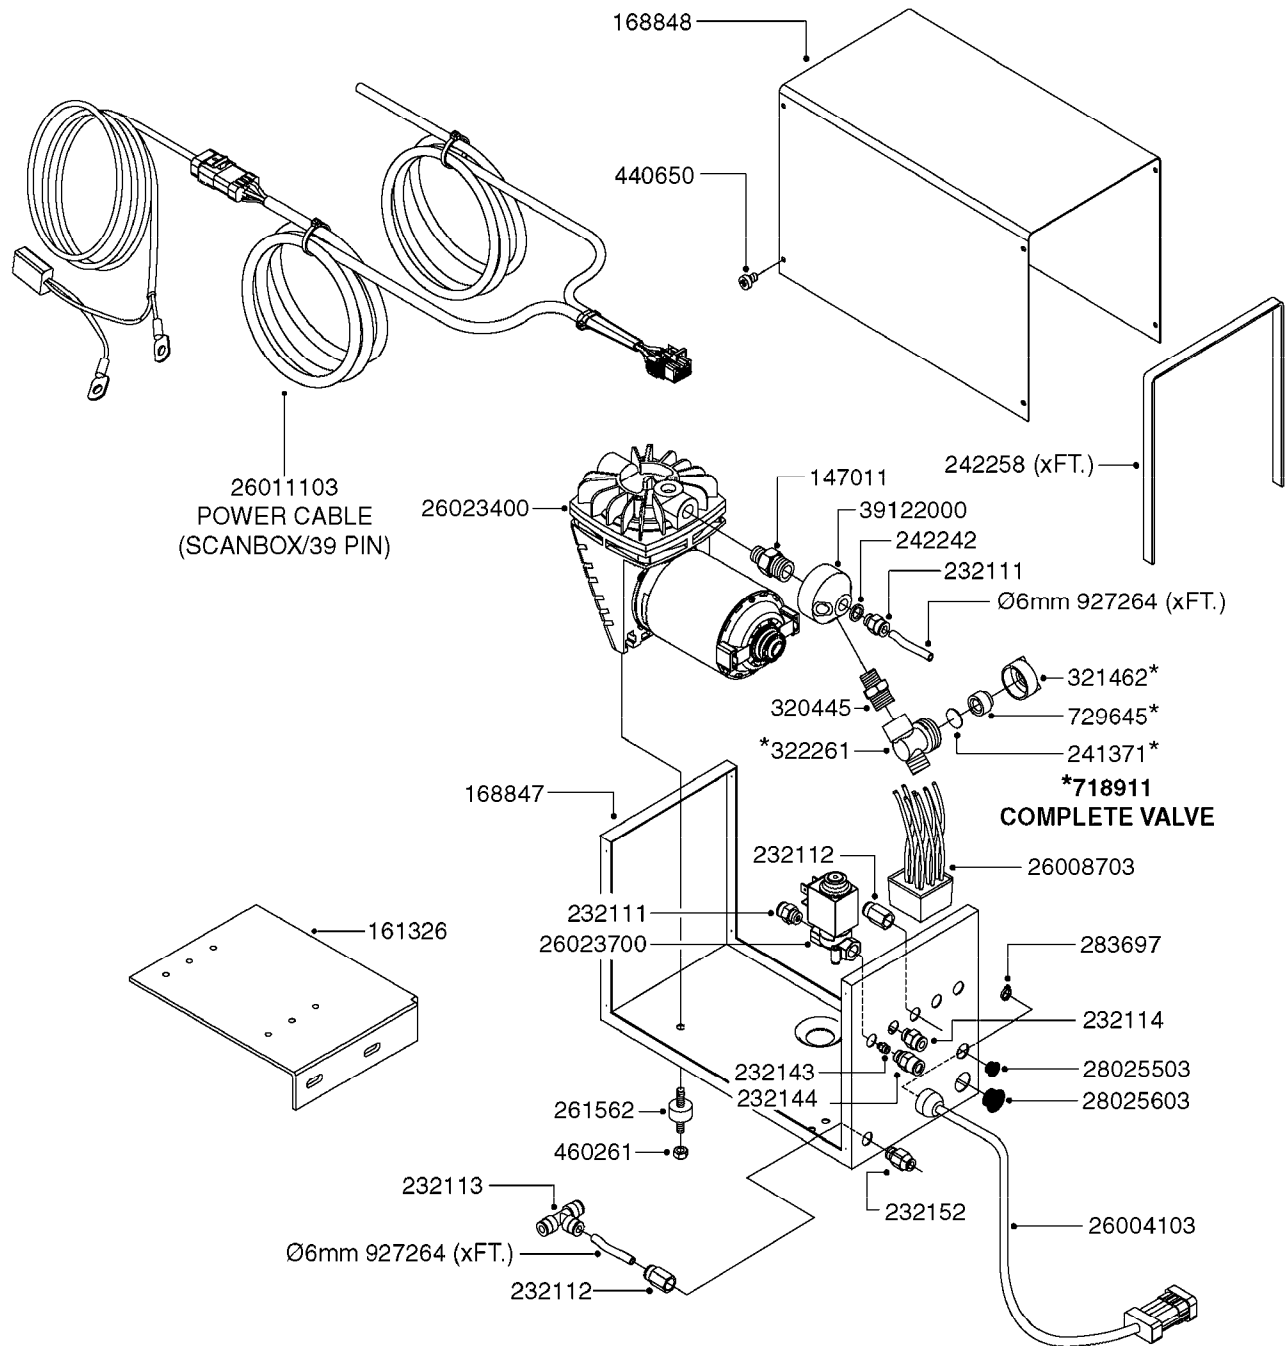

K0400

*Ø8mm 927306 (xFT.)
*Ø10mm 927330 (xFT.)

70062503 - COMPLETE ASSEMBLY

FOAM MARKER COMPRESSOR 2007
K0400-HIN, 01:01:16

Page 1
Date 12.08.2020 8:49

parts-n°	order qty	description
147011	1	HEX NIPPLE 3/8'X1/4'BSP BRASS
161326	1	MOUNT BKT. F. FOAM COMP.BOX 98
168847	1	ENCLOSURE LOWER F.MARKER
168848	1	COVER F. FOAM MARKER
232111	1	QUICK COUPLER 6MM X 1/8 EXT.
232112	1	QUICK COUPLER 6MM 1/8 INT.
232113	1	QUICK COUPLER 6MM T-PIECE
232114	1	COUPLER 1/8" THREADX8MM HOSE
232143	1	REDUCER 1/4'INT-1/8'EXT
232144	1	QUICK COUPLER 10MM X 1/4 EXT
232152	1	QUICK COUPLER 8MMX1/8 EXT.LONG
241371	1	DIAPHRAGM F.NO-DRIP,VULC
242242	1	O-RING F.AIR HOSE FITTING
242258	1	TRIM 3X10 SELF ADHESIVE 0012"
261562	1	RUBBER DAMPER 2XM6X25
283697	1	TIESTRAP 200MM
320445	1	FITT.DK HN 1/4"X3/8" BSP
321462	1	CAP F.NO-DRIP ASSY.
322261	1	HOUSING F.SAFETY VALVE 3/8"
440650	1	SCREW 3.5x13 STAINLESS
460261	1	NUT HEX M6X1.00 LOCK DIN985 A2 SS
718911	1	VALVE (SAFETY) F.MARKER
729645	1	NON-DRIP SPRING ASSY.GREEN 10
927264	1	HOSE R X PE D6/D4 X 0012"
927306	1	HOSE R X PE D8/D6 X 0012"BLACK
927330	1	HOSE R X PE D10/D8 X 012"BLACK
26004103	1	FOAM MARKER CNTRL MOD CABL STD
26008703	1	FOAM MARKER CONTROL SCII
26011103	1	FOAMER POWER/CONTROL CABLE 39P
26023400	1	COMPRESSOR F.FOAM MARKER CM40
26023700	1	SOLENOID VAL 12V 1/8' FLO '07
28025503	1	PLUG F.DRILLED HOLE 1/2"
28025603	1	PLUG F.DRILLED HOLE 3/4"
39122000	1	DISTR.HOUSING F.FOAM MARKER'07
70062503	1	FOAM MARKER COMPRESSOR,STD,39P