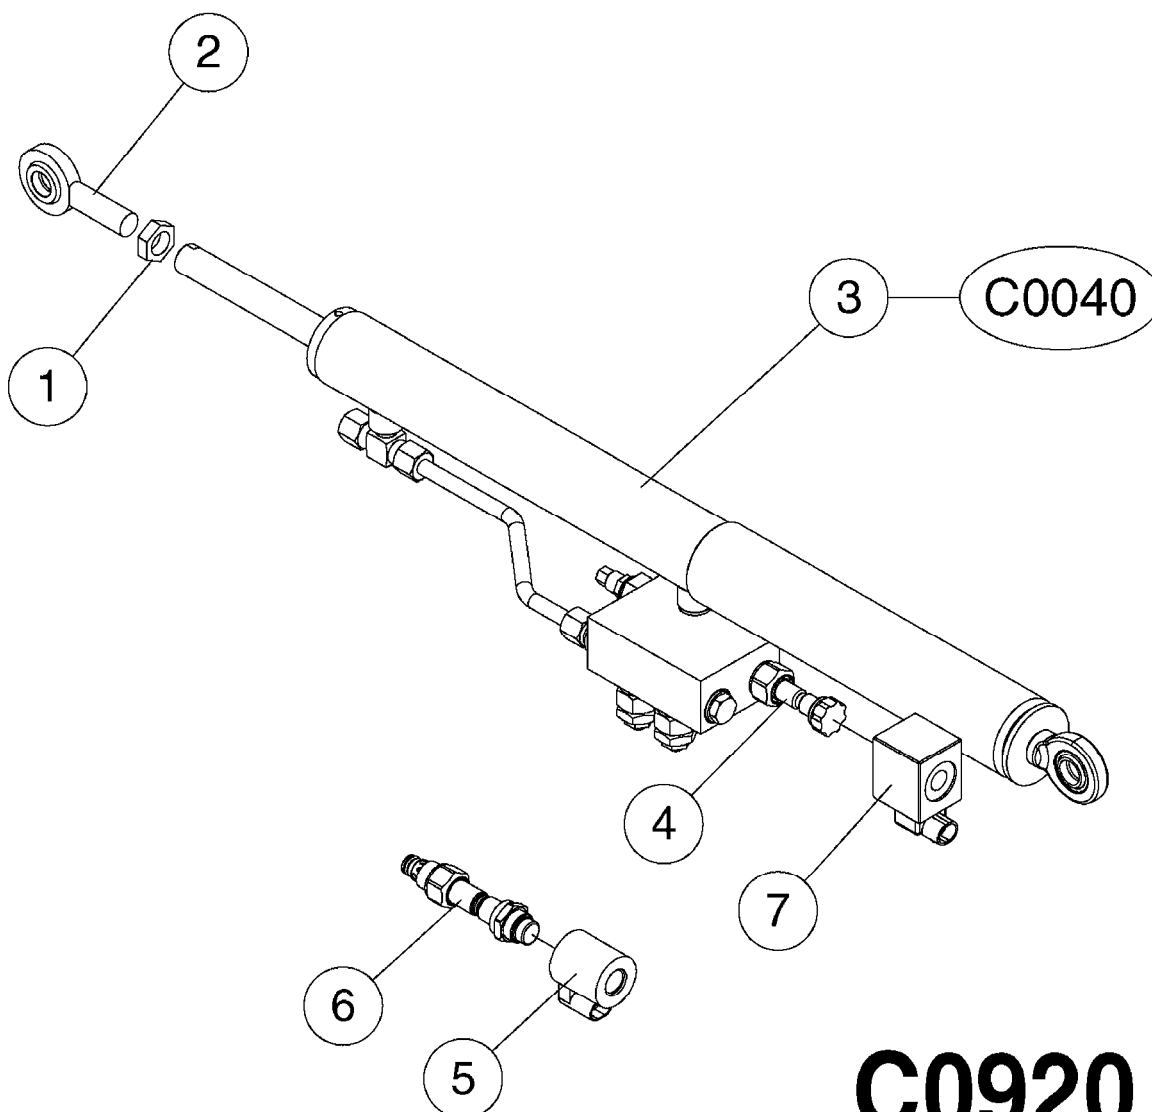

HYD. DAMPER, LOCKING CYLINDER
C0920-HIN, 05:06:19

Page

0

Date

12.08.2020

8:49