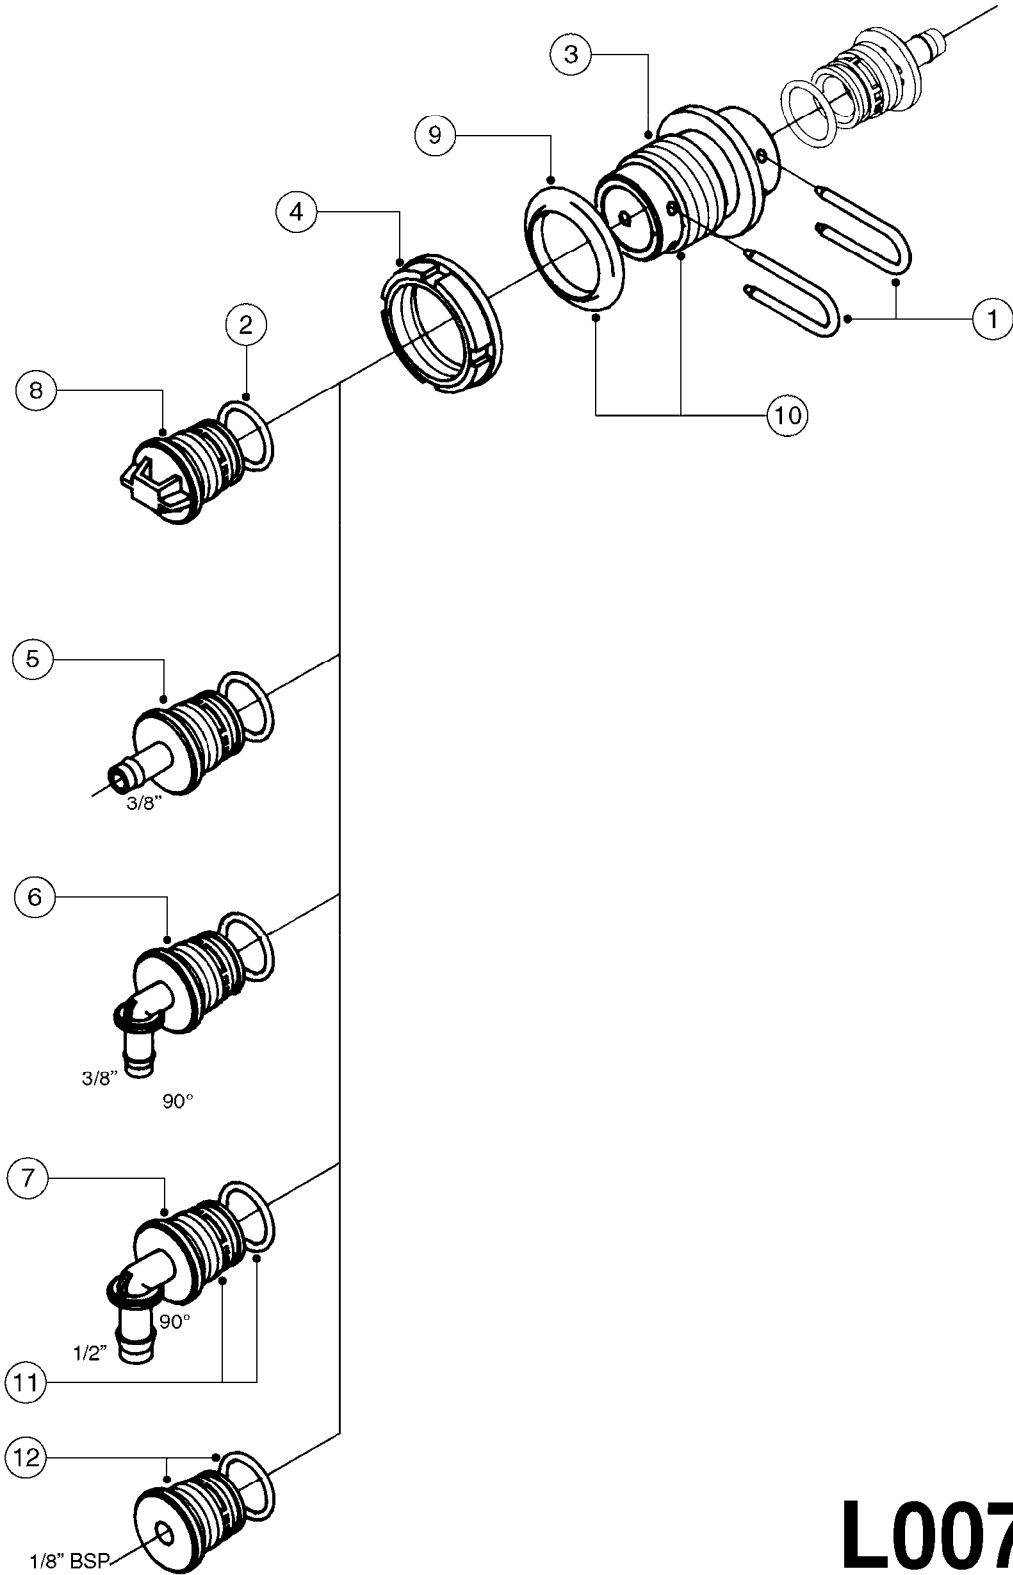

L0070

FITTINGS - S-40
L0070-HIN, 13:09:17

Page 1

Date 12.08.2020 8:50

Pos.	parts-n°	order qty	description
1	145994	1	FITT.DK S-40 FORK
2	242108	1	O-RING 3 X 19,2 70SH NITRIL NITRIL (BLACK)
2	242355	1	O-RING D19.2X3.0 VITON F.S-40 VITON (BROWN)
3	322102	1	FITT.DK S-40 BULKHEAD
4	322106	1	FITT.DK S-40 BULKHEAD NUT
5	334225	1	FITT.DK S-40 STR.3/8"
6	334237	1	FITT.DK S-40 ELB.3/8"
7	334238	1	FITT.DK S-40 ELB.1/2"
8	334248	1	FITT.DK S-40 PLUG
9	334259	1	GASKET F. S-40 BULKHEAD
10	726462	1	FITT. S40 BULKHEAD W.GASKET
11	726567	1	FITT.DK S-40 ELB.1/2" W.O-RING
12	726693	1	FITT.DK S-40 PLUG 1/8BSP ORING