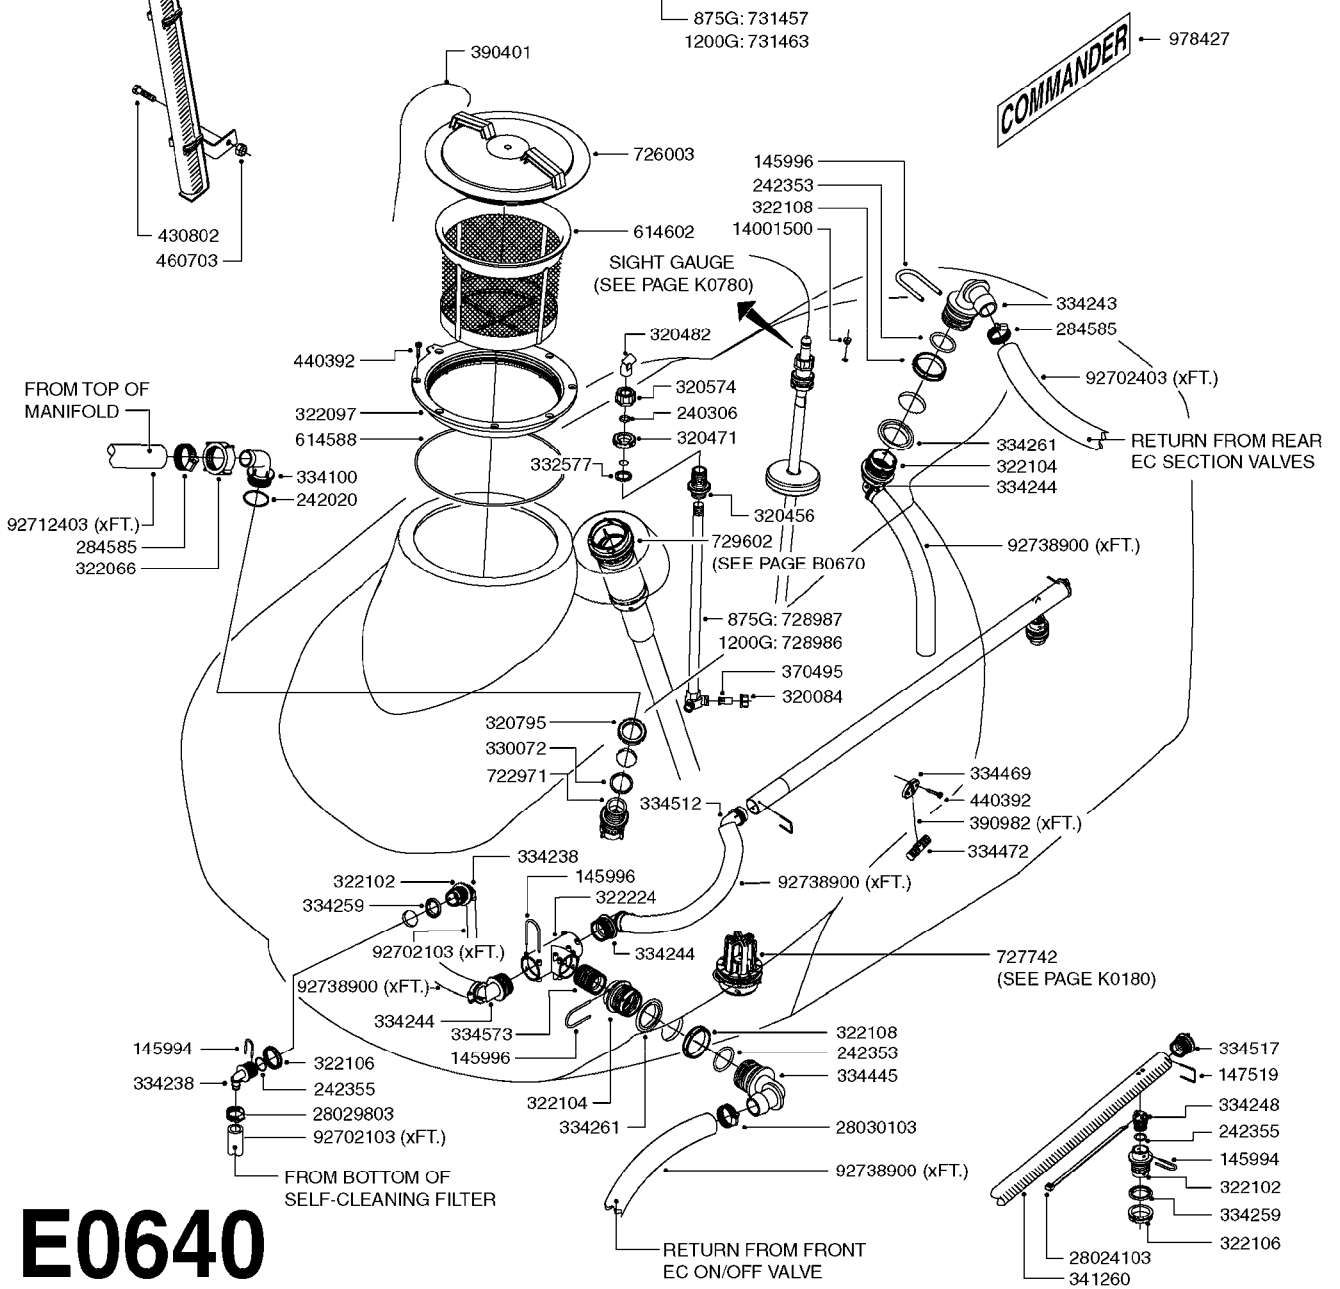

TANK - CM 875/1200
E0640-HIN, 01:01:16

Page 0
Date 12.08.2020 8:49

SIGHT GAUGE (SEE PAGE K0780)

TANK - CM 875/1200
E0640-HIN, 01:01:16

Page 1
Date 12.08.2020 8:49

parts-n°	order qty	description
145994	1	FITT.DK S-40 FORK
145996	1	FITT.DK S-67 FORK
147519	1	CLAMP D3/32 L=52MM
240306	1	O-RING D29/D21X4
242020	1	O-RING 39.2 X 3 VITON
242353	1	O-RING 3 X 44.2 VITON
242355	1	O-RING D19.2X3.0 VITON F.S-40
284585	1	CLAMP HOSE GEAR 1" MINI 020
320084	1	FITT.DK NUT 1/2" BSP
320456	1	FITT.DK BULKHEAD 1"BSP DOUBLE
320471	1	FITT.DK NUT 1" BSP JAMB
320482	1	FITT.DK ELB. 1/2" BSP 60 DEG.
320574	1	FITT.DK NUT 1" BSP SPECIAL
320795	1	FITT.DK NUT 1-1/2" BSP JAMB
322066	1	FITT.DK S-56 NUT
322097	1	THREADED RING F. LID
322102	1	FITT.DK S-40 BULKHEAD
322104	1	FITT.DK S-67 BULKHEAD
322106	1	FITT.DK S-40 BULKHEAD NUT
322108	1	FITT.DK S-67 BULKHEAD NUT
322224	1	FITT.DK S-67 TEE
330072	1	O-RING D53.5/D45.5X4
332577	1	O-RING D38/D30X4 F.1" PUR.
334100	1	FITT.DK S-61 ELB.1" 110 DEG.
334238	1	FITT.DK S-40 ELB.1/2"
334243	1	FITT.DK S-67 ELB.1"
334244	1	FITT.DK S-67 ELB.1-1/4"
334248	1	FITT.DK S-40 PLUG
334259	1	GASKET F. S-40 BULKHEAD
334261	1	GASKET F. S-67 BULKHEAD
334445	1	FITT.DK S-67 ELB.1-1/2"
334469	1	CLEVIS F.CORD TOP DRAIN ASSY.
334472	1	HANDLE FOR TOP DRAIN
334512	1	FITT.DK SPEC.ELB.1-1/4"110DEG
334517	1	END CAP F. SPARGER TUBE
334573	1	FITT.DK S-67 CONNECTOR
341260	1	SPARGE TUBE COMMANDER
370495	1	NOZZLE INJECTOR 5066-3.0
390401	1	CORD NYLON F.LID 900MM
390982	1	CORD NYLON 4000MM
430802	1	BOLT HEX 8.8 DEL M12X75
440392	1	SCREW 6.3 X 25.0 DIN7981C TORX
460703	1	NUT HEX M12X1.75 LOCK DIN985A2 SS
614588	1	SEAL F. LID
614602	1	FILTER BASKET
722971	1	SAFETY VALVE SCF 217PSI(15BAR)
726003	1	LID F. TANK
727742	1	TOP DRAIN CORD TYPE
728986	1	AGITATION TUBE L=54.88"
728987	1	AGITATION TUBE L=47.44"
729602	1	TOP SUCTION KIT NAV 2"
731457	1	TANK ASSY COMPLETE CM875
731463	1	TANK ASSY COMPLETE CM1200
978403	1	DECAL COMPANY 280 X 450
978427	1	DECAL COMMANDER 125 X 600MM
14001500	1	GROMMET F.TOP DRAIN CORD
28024103	1	TIE STRAP L=8" x W=3/16"
28029803	1	CLAMP HOSE GEAR P1/2" 6708
28030103	1	CLAMP HOSE GEAR P5/4-S1.5"6724
92702103	1	HOSE R X1/2" X300PSI WP X0012"
92702403	1	HOSE PVC SUCT GRAY 1"