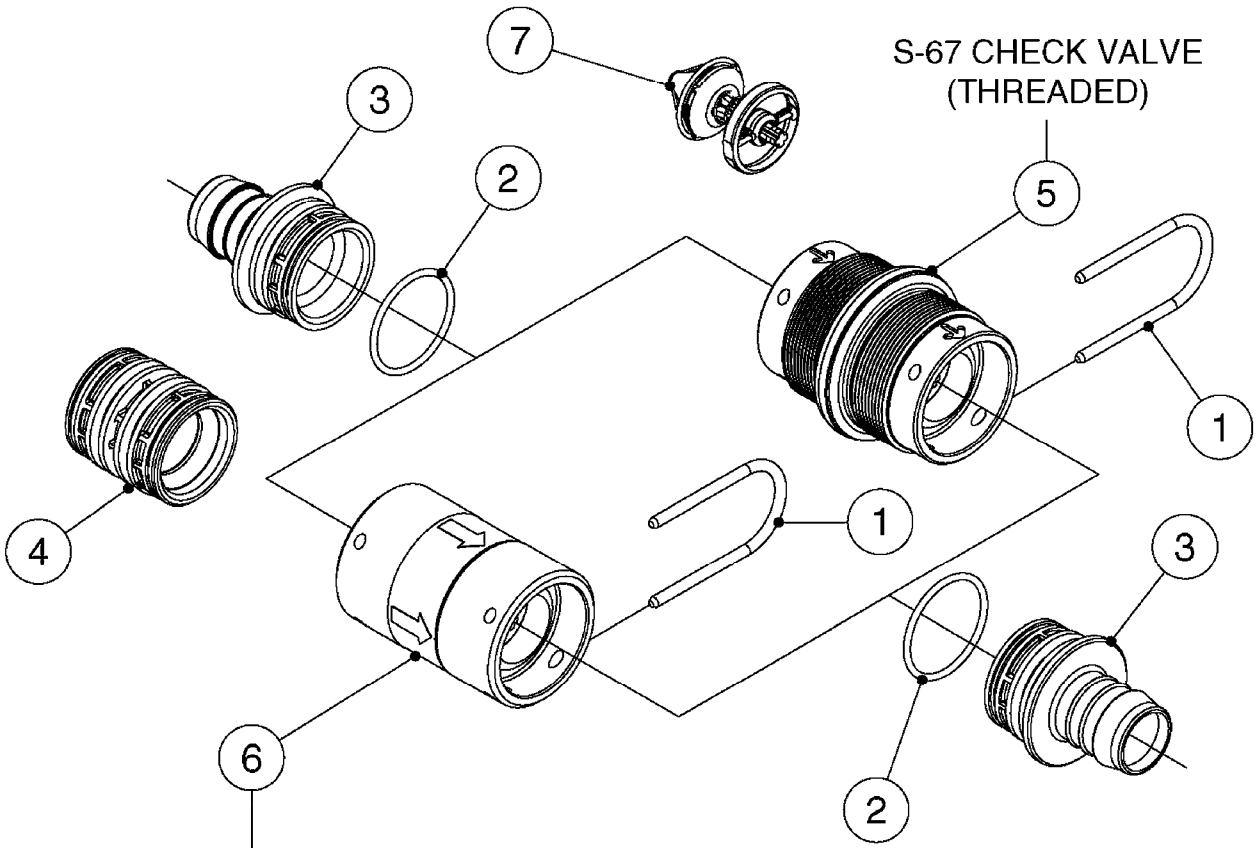

FOR FITTINGS AND
HOSES, SEE SECTION L

B0630

CHECK VALVES - S67
B0630-HIN, 31:07:19

Page 1
Date 12.08.2020 8:49

Pos.	parts-n°	order qty	description
1	145996	1	FITT.DK S-67 FORK
2	241973	1	O-RING Ø3 X 44.2 70 SHORES NITRIL
2	242353	1	O-RING 3 X 44.2 VITON
3	242504	1	O-RING D35x2 NITRIL
4	322104	1	FITT.DK S-67 BULKHEAD
5	334231	1	FITT.DK S-67 STR.1"
5	334232	1	FITT.DK S-67 STR.1-1/4"
5	334444	1	FITT.DK S-67 STR.1-1/2" PVC
6	14103100	1	SEAT F.CHECK VALVE D40.8 2010
7	70063603	1	VALVE, CHECK S67 1-1/2" COMPLETE IN-LINE CHECK VALVE FOR 1-1/2" HOSE
7	72001803	1	CHCK VLV,S67, 2 X 1" HB COMPLETE IN-LINE CHECK VALVE FOR 1" HOSE
7	72206600	1	CHCK VLV,S67, 2 X 1.25" HB COMPLETE IN-LINE CHECK VALVE FOR 1-1/4" HOSE
8	72089900	1	CHECK VALVE S67 SUBASMBLY.2001
9	97800500	1	DECAL 230X28 BLACK ARROW