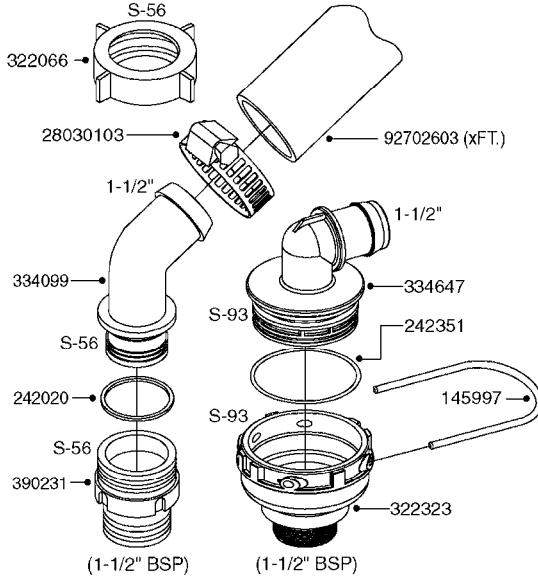

SUCTION SIDE OF PUMP (WITH 1-1/2" SUCTION PORT)