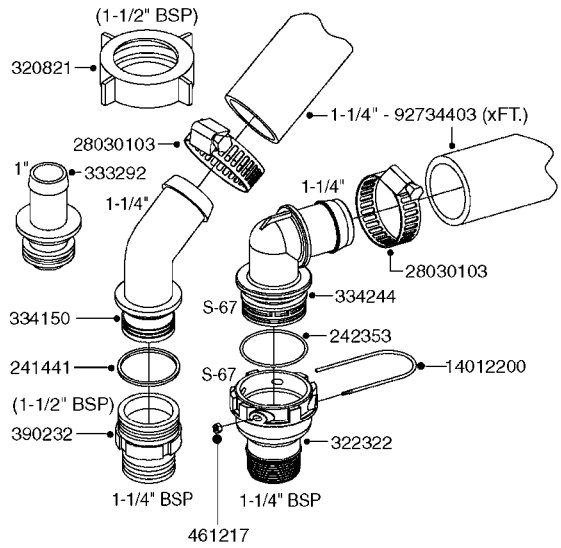

PRESSURE SIDE OF PUMP