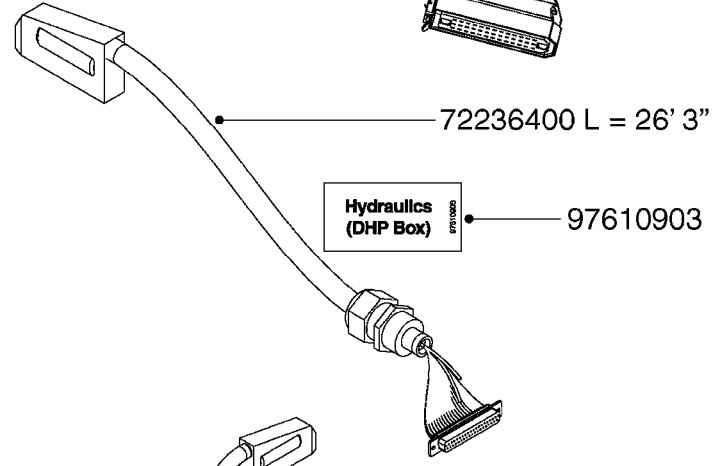

M0280

39 PIN CABLES
M0280-HIN, 28:03:17

Page 1
Date 12.08.2020 8:50

parts-n°	order qty	description
262158	1	PLUG INSERT 39 POLE MALE
262159	1	PLUG INSERT 39 POLE FEMALE
262160	1	PLUG HOUSING 39 POLE FEMALE
262161	1	PLUG HOUSING F/39 POLE MALE
440634	1	SCREW 5/8"
440732	1	PT SCREW 35X12B Z5452 ELZ
14034200	1	CODE BRACKET FOR 39 PIN CABLE
26003900	1	WIRE 37-39 PIN EVC, 6.6'
26004200	1	WIRE 37-39 PIN EVC, 57.4'
26008400	1	WIRE 39-PIN 24 WIRE L=8M
26011903	1	WIRE 39-39 POLE EXT. 3660MM
28027500	1	WIRE 37-39 PIN EVC, 37.7'
28028700	1	WIRE 37-39 PIN EVC, 45.9'
28028800	1	WIRE 37-39 PIN EVC, 16.4'
28028900	1	WIRE 37-39 PIN EVC, 26.2'
72236400	1	DAH CONN. WIRE/TRACTOR L=8M
97610803	1	DECAL-SRAY BOX 39-PIN
97610903	1	DECAL-HYDRAULIC BOX 39-PIN