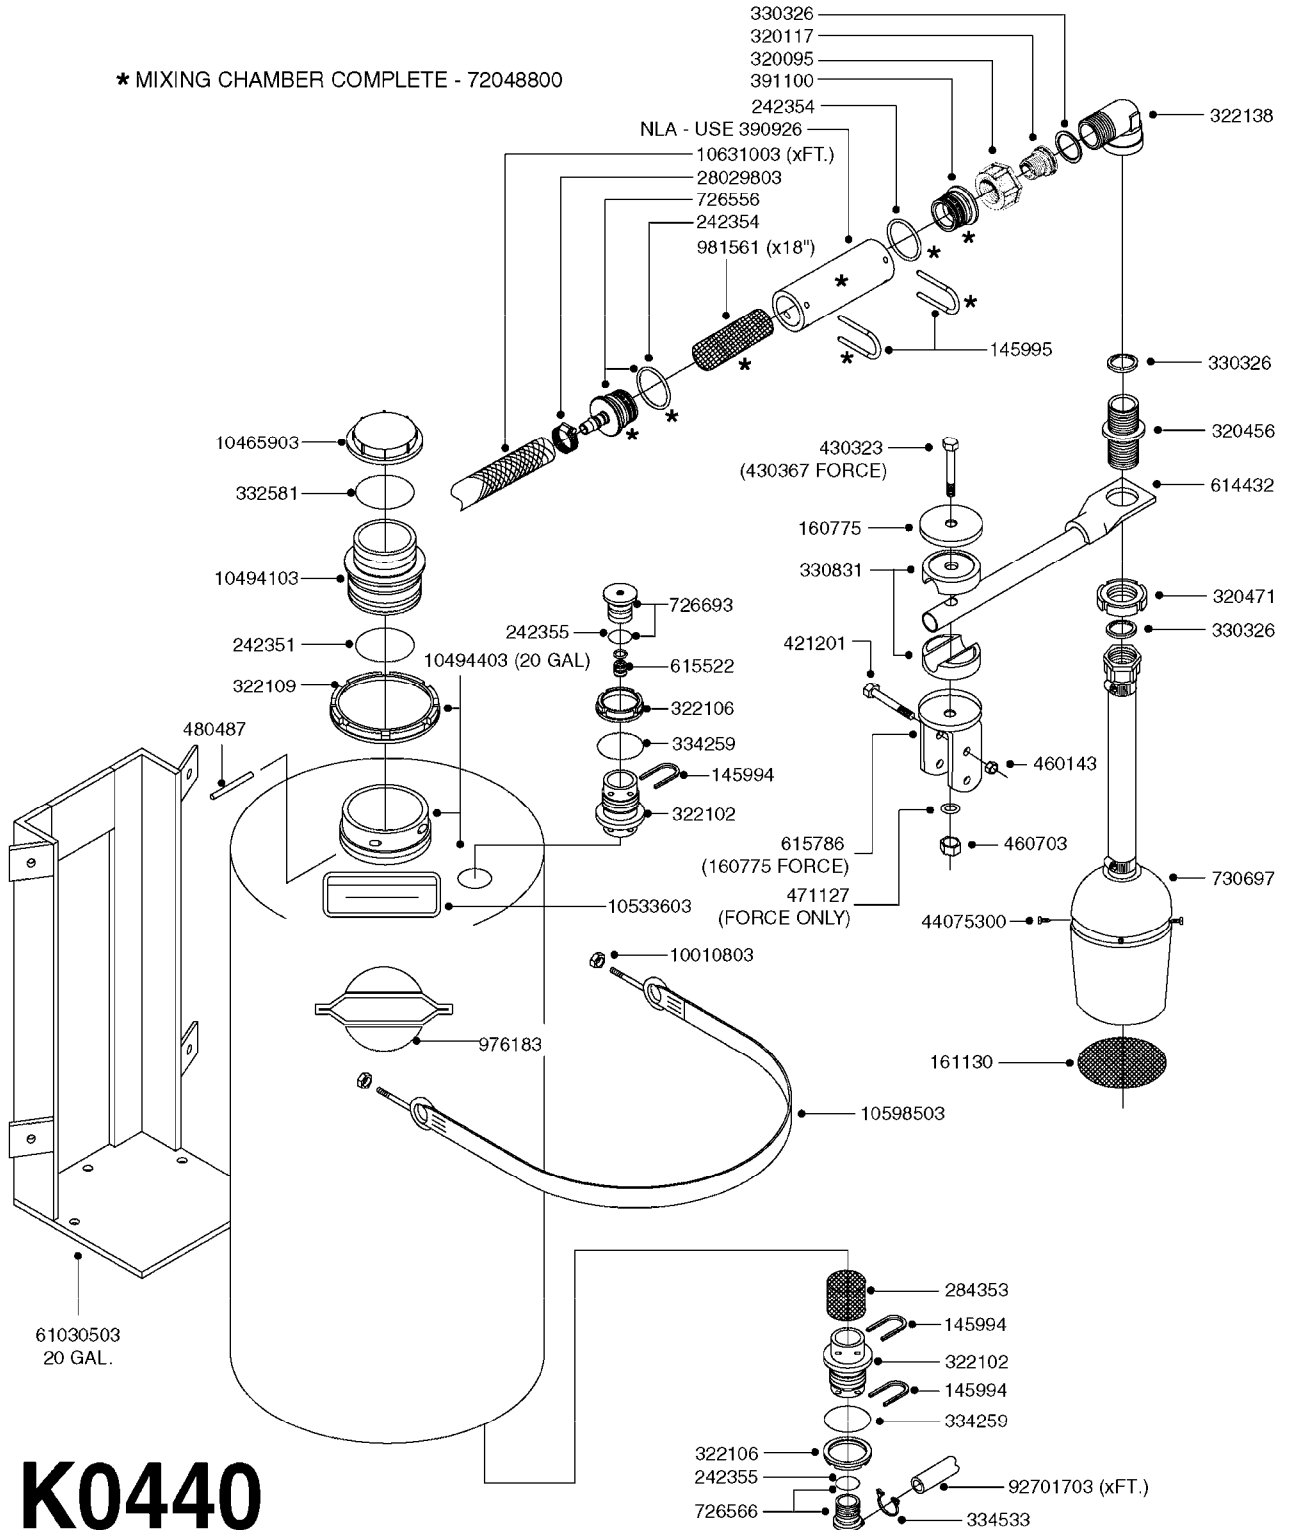

* MIXING CHAMBER COMPLETE - 72048800

F MARKER TANK/DROPPER HIGH CAP
K0440-HIN, 05:12:19

parts-n°	order qty	description
145994	1	FITT.DK S-40 FORK
145995	1	FITT.DK S-53 FORK
160775	1	WASHER F. FRICTION PLATE
161130	1	FILTER SCREEN F/FOAM DROPPER
242351	1	O-RING D69.5X3.0 VITON F.S-93
242354	1	O-RING D32.2X3.0 VITON
242355	1	O-RING D19.2X3.0 VITON F.S-40
284353	1	SPONGE FOR FOAM MARKER
320095	1	FITT.DK NUT 1" BSP
320117	1	FITT.DK CONN.1/2"BSP F. 1" CAP
320456	1	FITT.DK BULKHEAD 1"BSP DOUBLE
320471	1	FITT.DK NUT 1" BSP JAMB
322102	1	FITT.DK S-40 BULKHEAD
322106	1	FITT.DK S-40 BULKHEAD NUT
322109	1	FITT.DK S-93 BULKHEAD NUT
322138	1	FITT.DK ELB 1"M X 1"F BSP
330326	1	O-RING D30/D24X2 F.1"NUT
330831	1	FRICTION PLATE
332581	1	GASKET F. 1-1/2" BSP CAPNUT.
334259	1	GASKET F. S-40 BULKHEAD
334533	1	CLAMP HOSE PLASTIC 3/8"
390926	1	TUBE,MIX CHAMB. FOAM MARK STD LONGER THAN ORIGINAL
391100	1	FITT.DK S-53THREAD INS.1/2"BSP
421201	1	BOLT HEX 8.8 DEL M8X70
430323	1	BOLT HEX 8.8 DEL M12X60
430367	1	BOLT HEX 8.8 DEL M12X100 DIN931
460143	1	LOCK NUT M8 SST A2 DIN985
460703	1	NUT HEX M12X1.75 LOCK DIN985A2 SS
471127	1	WASHER, M12, Ø24/13X24X2.5 SS
480487	1	PIN M5X60 SLOTTED GALV
614432	1	BREAK AWAY ARM F. FOAM MARKER
615522	1	CHECK VALVE F.FOAM MARKER
615786	1	MOUNT BKT. F.FOAM DROPPER 98
726556	1	FITT.DK S-53 HB 1/2" W/O-RING
726566	1	HOSE TAIL S40 3/8" STRAIGHT + O-RING
726693	1	FITT.DK S-40 PLUG 1/8BSP ORING
730697	1	FOAM DROPPER COMP. BLACK '97
976183	1	DECAL COMPANY D.18,2 X 29,6
981561	1	SPONGE MAT. MIX.CHAMBER-x0012"
10010803	1	NUT HEX NC (NYLON LOCK) 5/16
10465903	1	*LID F.FOAM MARKER, DRILLED
10494103	1	FILL WELL ASSY.FOAM MARK EPOXY
10494403	1	*TANK ASSY. 20 GAL. D14'F/M
10533603	1	DECAL CAUTION-OPEN SLOWLY ENG
10598503	1	STRAP F.FOAMER TANK (880mm)
10631003	1	HOSE R X CLEAR BRAID.X 1/2 12"
28029803	1	CLAMP HOSE GEAR P1/2" 6708
44075300	1	SCREW 3.5X9.5SS/X15 ISO 14585C
61030503	1	BRKT, FOAM MRKR TANK, 20GAL, RED
72048800	1	MIXING CHAMBER,FOAM MARK. HC
92701703	1	HOSE R X3/8" X300PSI WP X0012"