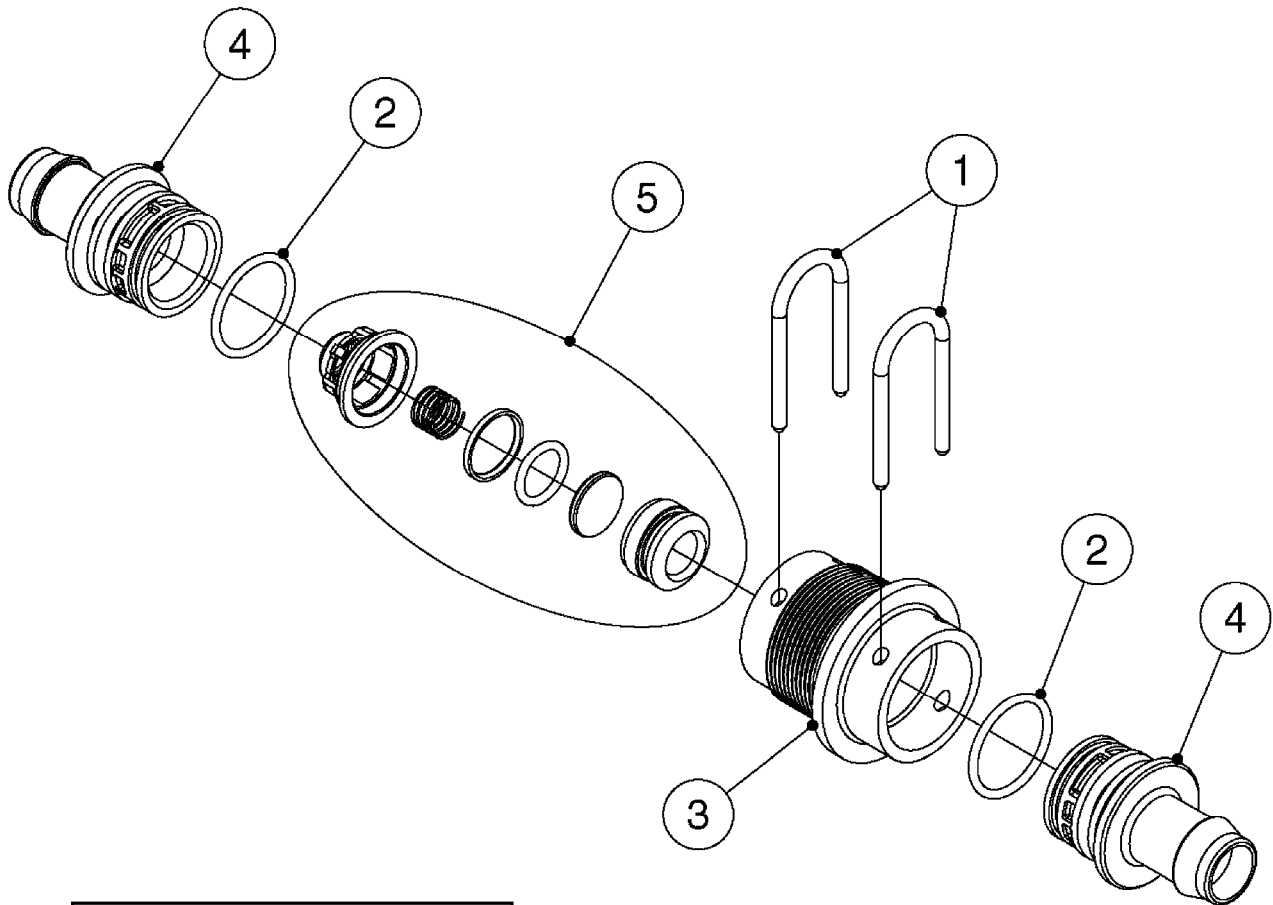

FOR FITTINGS AND
HOSES, SEE SECTION L

B0620

CHECK VALVES - S53
B0620-HIN, 01:01:16

Page 1

Date 12.08.2020 8:49

Pos.	parts-n°	order qty	description
1	145995	1	FITT.DK S-53 FORK
2	242354	1	O-RING D32.2X3.0 VITON
3	322103	1	FITT.DK S-53 BULKHEAD
4	334230	1	FITT.DK S-53 STR.1"
5	72132600	1	CHECK VALVE SUBASSEMBLY S53