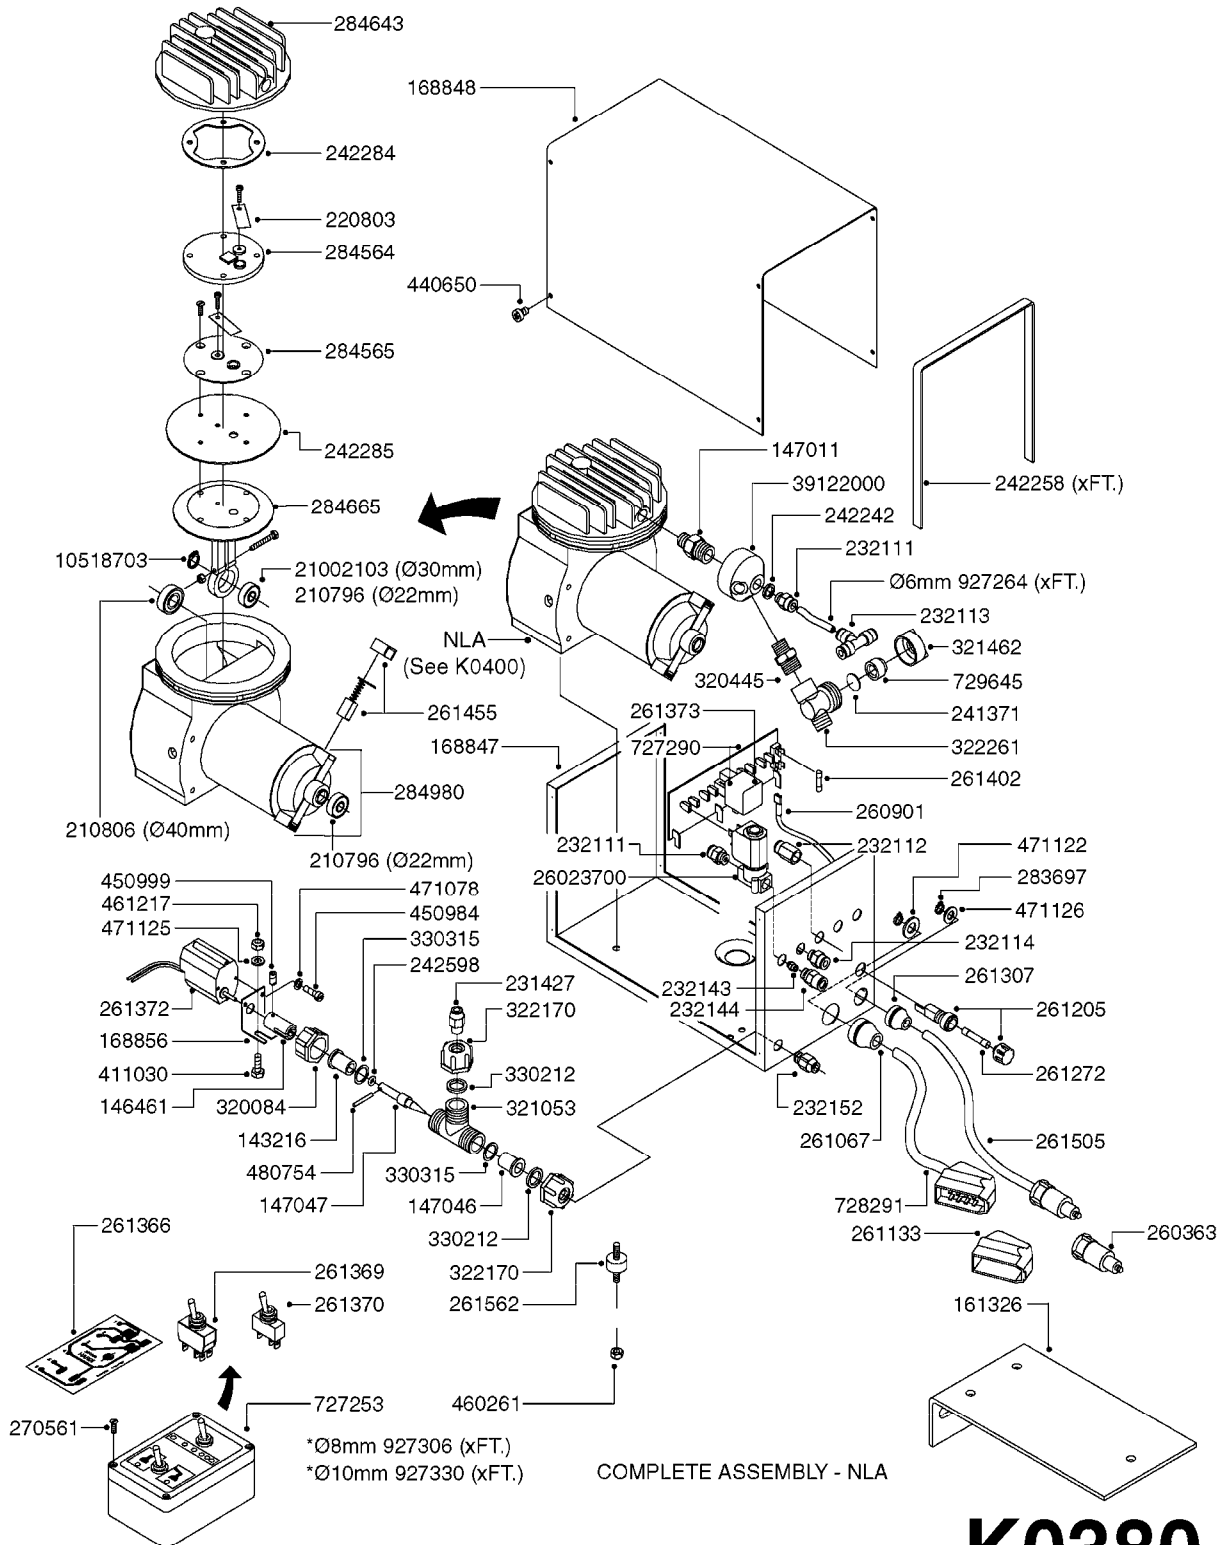

K0380

FOAM MARKER COMPRESSOR POST 94
K0380-HIN, 17:03:16

Page 1
Date 12.08.2020 8:49

parts-n°	order qty	description
143216	1	BUSHING THREAD F.FOAM MARKER
146461	1	COUPLER F.THROTTLE VALVE
147011	1	HEX NIPPLE 3/8'X1/4'BSP BRASS
147046	1	SEAT FOR THROTTLE VALVE
147047	1	SPINDLE FOR THROTTLE VALVE
161326	1	MOUNT BKT. F. FOAM COMP.BOX 98
168847	1	ENCLOSURE LOWER F.MARKER
168848	1	COVER F. FOAM MARKER
168856	1	MOUNT FOR GEAR MOTOR
210796	1	BEARING BALL D22/D8 X 7 608ZZ
210806	1	BEARING BALL D40/D17X12MM
220803	1	VALVE F. COMPRESSOR
231427	1	COUPLER 1/8'THREAD X6MM HOSE
232111	1	QUICK COUPLER 6MM X 1/8 EXT.
232112	1	QUICK COUPLER 6MM 1/8 INT.
232113	1	QUICK COUPLER 6MM T-PIECE
232114	1	COUPLER 1/8" THREADX8MM HOSE
232143	1	REDUCER 1/4'INT-1/8'EXT
232144	1	QUICK COUPLER 10MM X 1/4 EXT
232152	1	QUICK COUPLER 8MMX1/8 EXT.LONG
241371	1	DIAPHRAGM F.NO-DRIP,VULC
242242	1	O-RING F.AIR HOSE FITTING
242258	1	TRIM 3X10 SELF ADHESIVE 0012"
242284	1	HEAD GASKET F. COMPRESSOR
242285	1	DIAPHRAGM F. F/M COMP.
242598	1	O-RING D7.0 X 2.5 NITRIL
260363	1	PLUG 2 POLE 12V
260901	1	SPADE F.ELEC CONN.1.5MM BLUE
261067	1	GROMMET 10-14 GREY
261133	1	PLUG HOUSING F.8 POLE PLUG
261205	1	FUSE HOLDER
261272	1	FUSE 10A D6X32 MM
261307	1	GROMMET 7-10 BLACK
261366	1	CIRCUIT BOARD F.F/M CONTROL
261369	1	SWITCH 2 WAY 12V SPRING RETURN
261370	1	SWITCH 2 WAY 12V
261372	1	GEAR MOTOR BOSCH 13RPM
261373	1	RELAY 12V/30W
261402	1	FUSE 3.15A SLOW BURN
261455	1	BRUSH KIT-FOAM MARKER MOTOR
261505	1	CABLE 2X4MM L8000MM
261562	1	RUBBER DAMPER 2XM6X25
270561	1	SCREW W/SPRING ASSY. (QTY 1)
283697	1	TIESTRAP 200MM
284564	1	PLATE F.COMPRESSOR HEAD
284565	1	PLATE F.COMPRESSOR HEAD
284643	1	COMPRESSOR HEAD F.FOAM MARKER
284665	1	CONNECTING ROD F.COMPRESSOR
284980	1	FLANGE REAR F. F.M.COMPRESSOR
320084	1	FITT.DK NUT 1/2" BSP
320445	1	FITT.DK HN 1/4"X3/8" BSP
321053	1	FITT.DK TEE 1/2 X1/2 X1/2" BSP
321462	1	CAP F.NO-DRIP ASSY.
322170	1	FITT.DK NUT 1/2"x 1/8"F BSP
322261	1	HOUSING F.SAFETY VALVE 3/8"
330212	1	O-RING D19/D14X2.4 F.1/2"NUT
330315	1	O-RING D18.4/D13X.6
411030	1	BOLT HEX M5X10
440650	1	SCREW 3.5x13 STAINLESS
450984	1	BOLT HEX M2.5X8 SLOTTED
450999	1	SCREW SET M3X8