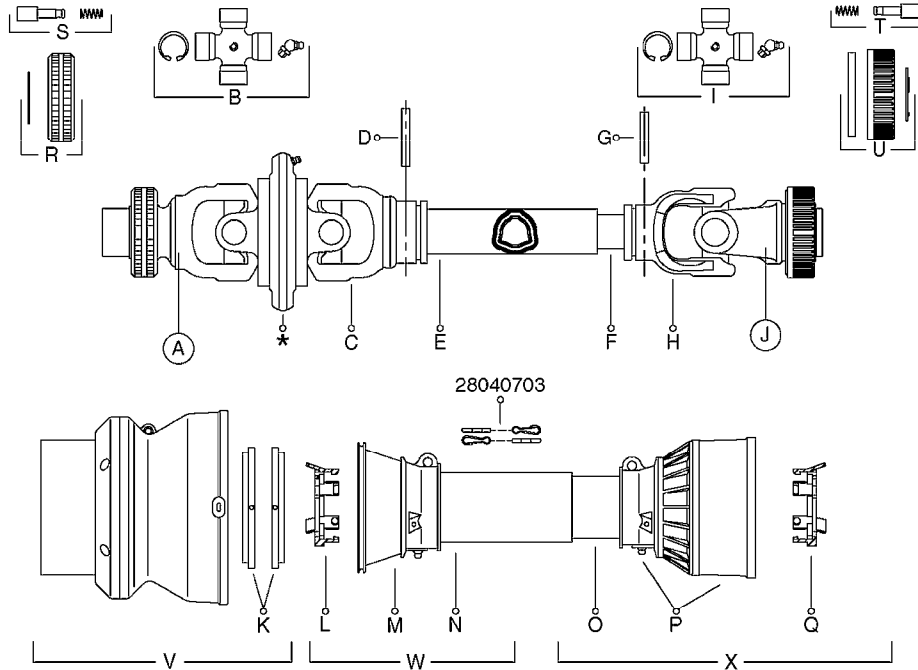

GEAR LUBE REQUIREMENT
SAE 90 Gear Lube
(FILL TO SIGHT GAUGE LEVEL)

A0500

GEAR BOX - TWIN FORCE 540/1000
A0500-HIN, 01:01:16

Page 1

Date 12.08.2020 8:49

parts-n°	order qty	description
147660	1	AXLE (LOWER) F.M7 GEAR 540 RPM
147661	1	AXLE (UPPER) F.M7 GEAR 540 RPM
147775	1	AXLE (LOWER) F.M7 GEAR 1000 RPM
147780	1	AXLE (UPPER) F.M7 GEAR 1000 RPM
194774	1	KEY 16X10X40
210125	1	BEARING BALL 6210
210867	1	OIL SEAL D80/40X8/F.M7 GEAR
210868	1	OIL SEAL D90/50X10/F.M7 GEAR
219040	1	BEARING
231924	1	PLUG 3/8'
280453	1	SNAP-RING INNER 80X2.5
282984	1	SNAP-RING INNER 90X3.00 DIN472
285633	1	BOTTOM PLUG F.M7 GEAR
285634	1	COVER F.M7 GEAR BOX
285635	1	PLUG F.COVER M7 GEAR BOX
285636	1	LEVEL INDICATOR F.M7 GEAR BOX
285649	1	GEAR BOX F.1000RPM TWIN FORCE
410701	1	SCREW M6X16 GALV.
451056	1	BOLT ALLEN HEAD M14 X 35
471173	1	WASHER D28.0/15.0 X 2.5
14013200	1	GEARWHEEL M7 (540 RPM)
14013300	1	GEARWHEEL M7 (1000 RPM)
14013400	1	TOOTHED WHEEL M7 GEAR 1000RPM
28010200	1	GEAR M7 28010100 540
72314700	1	GASKET SET FOR M7 GEARBOX