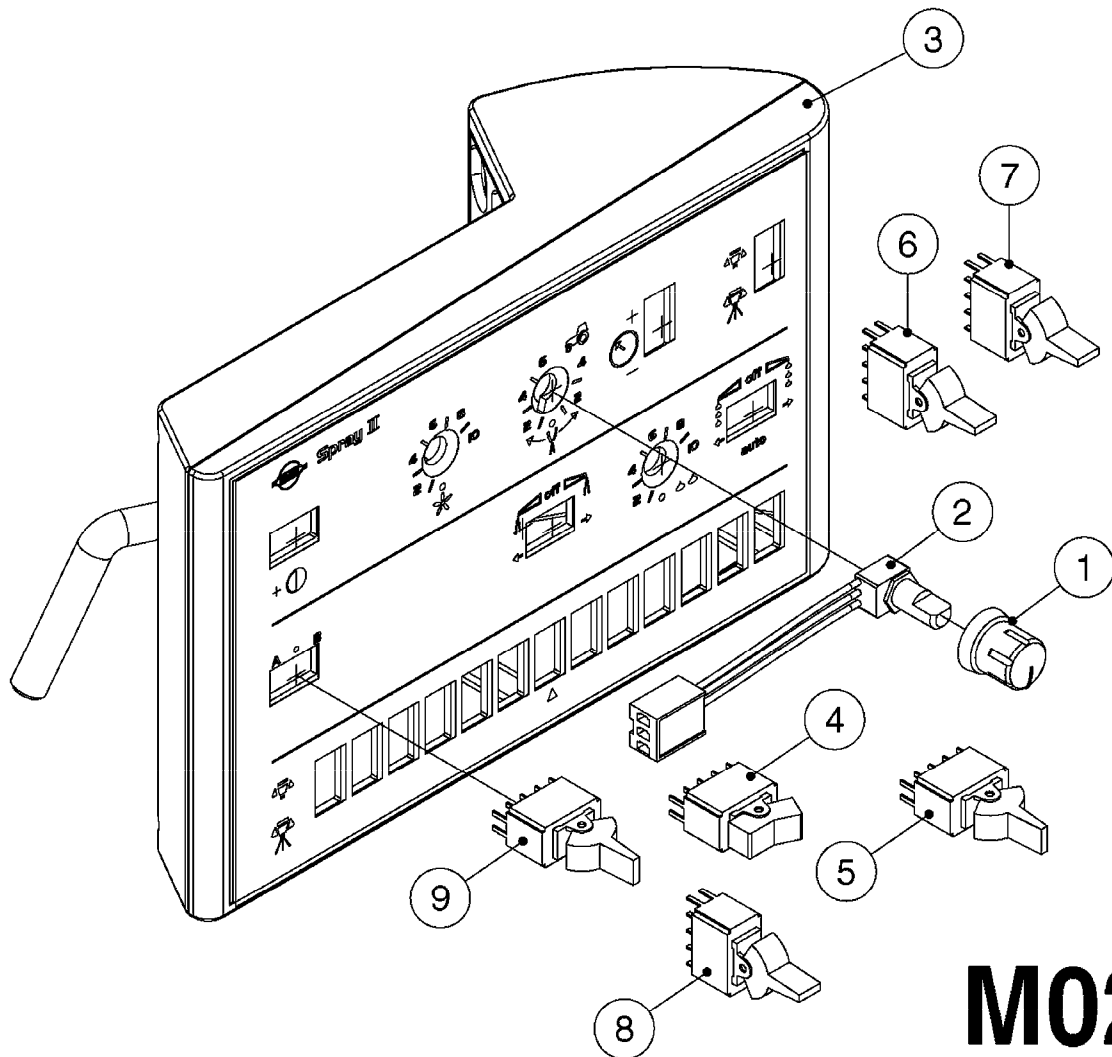

SPRAYBOX II
M0200-HIN, 23:06:16

M0200