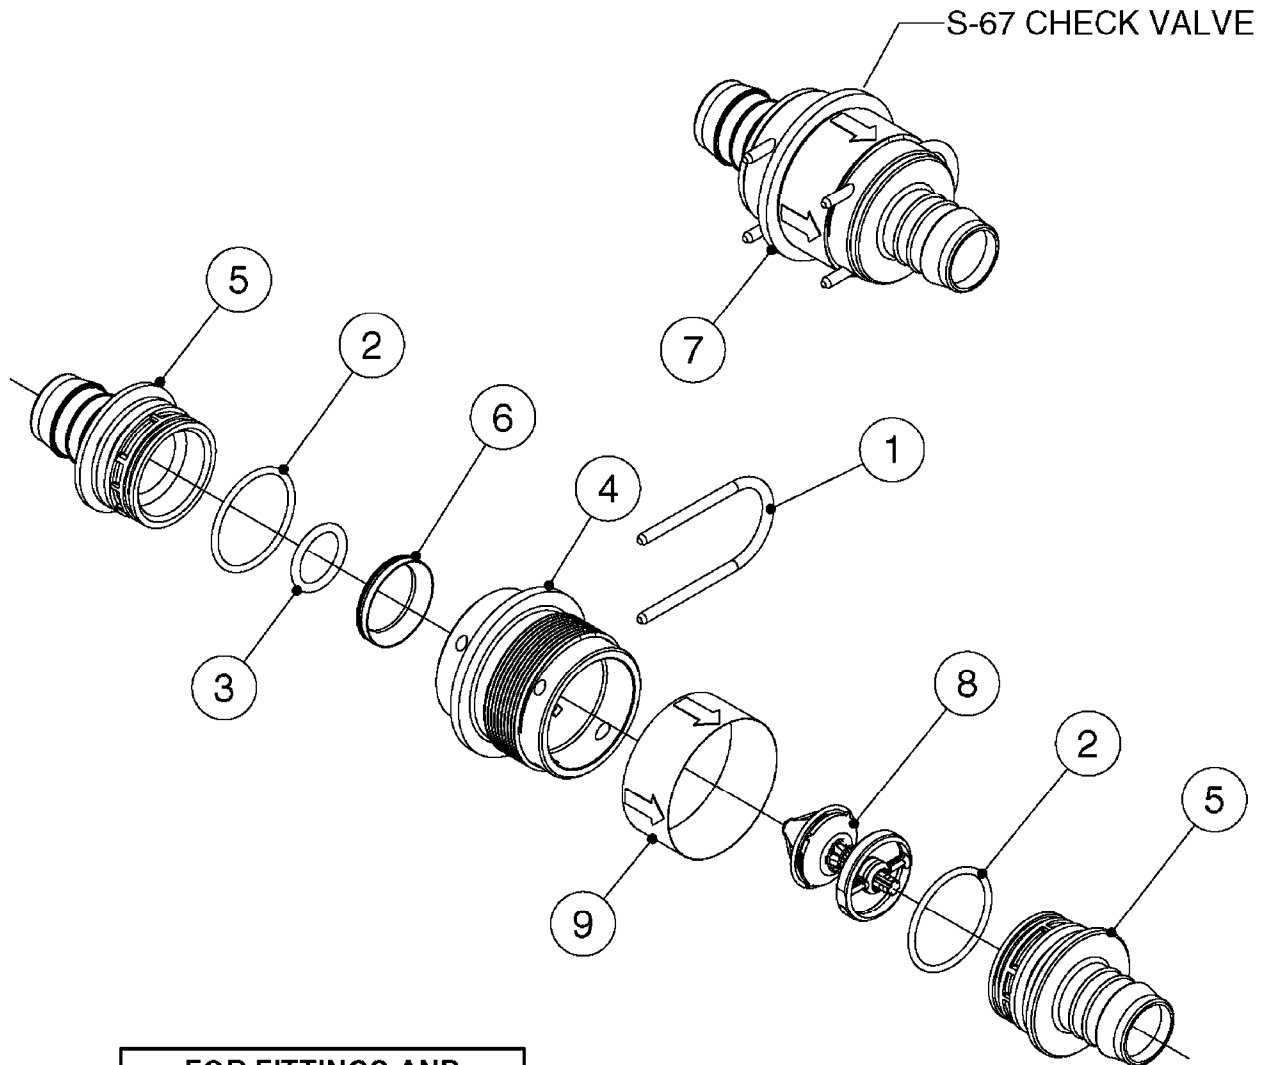

FOR FITTINGS AND
HOSES, SEE SECTION L

B0630

CHECK VALVES - S67
B0630-HIN, 31:07:19

Page 1
Date 12.08.2020 8:49

Pos.	parts-n°	order qty	description
1	145996	1	FITT.DK S-67 FORK
2	241973	1	O-RING Ø3 X 44.2 70 SHORES NITRIL
2	242353	1	O-RING 3 X 44.2 VITON
3	242504	1	O-RING D35x2 NITRIL
4	322104	1	FITT.DK S-67 BULKHEAD
5	334231	1	FITT.DK S-67 STR.1"
5	334232	1	FITT.DK S-67 STR.1-1/4"
5	334444	1	FITT.DK S-67 STR.1-1/2" PVC
6	14103100	1	SEAT F.CHECK VALVE D40.8 2010
7	70063603	1	VALVE, CHECK S67 1-1/2" COMPLETE IN-LINE CHECK VALVE FOR 1-1/2" HOSE
7	72001803	1	CHCK VLV,S67, 2 X 1" HB COMPLETE IN-LINE CHECK VALVE FOR 1" HOSE
7	72206600	1	CHCK VLV,S67, 2 X 1.25" HB COMPLETE IN-LINE CHECK VALVE FOR 1-1/4" HOSE
8	72089900	1	CHECK VALVE S67 SUBASMBLY.2001
9	97800500	1	DECAL 230X28 BLACK ARROW