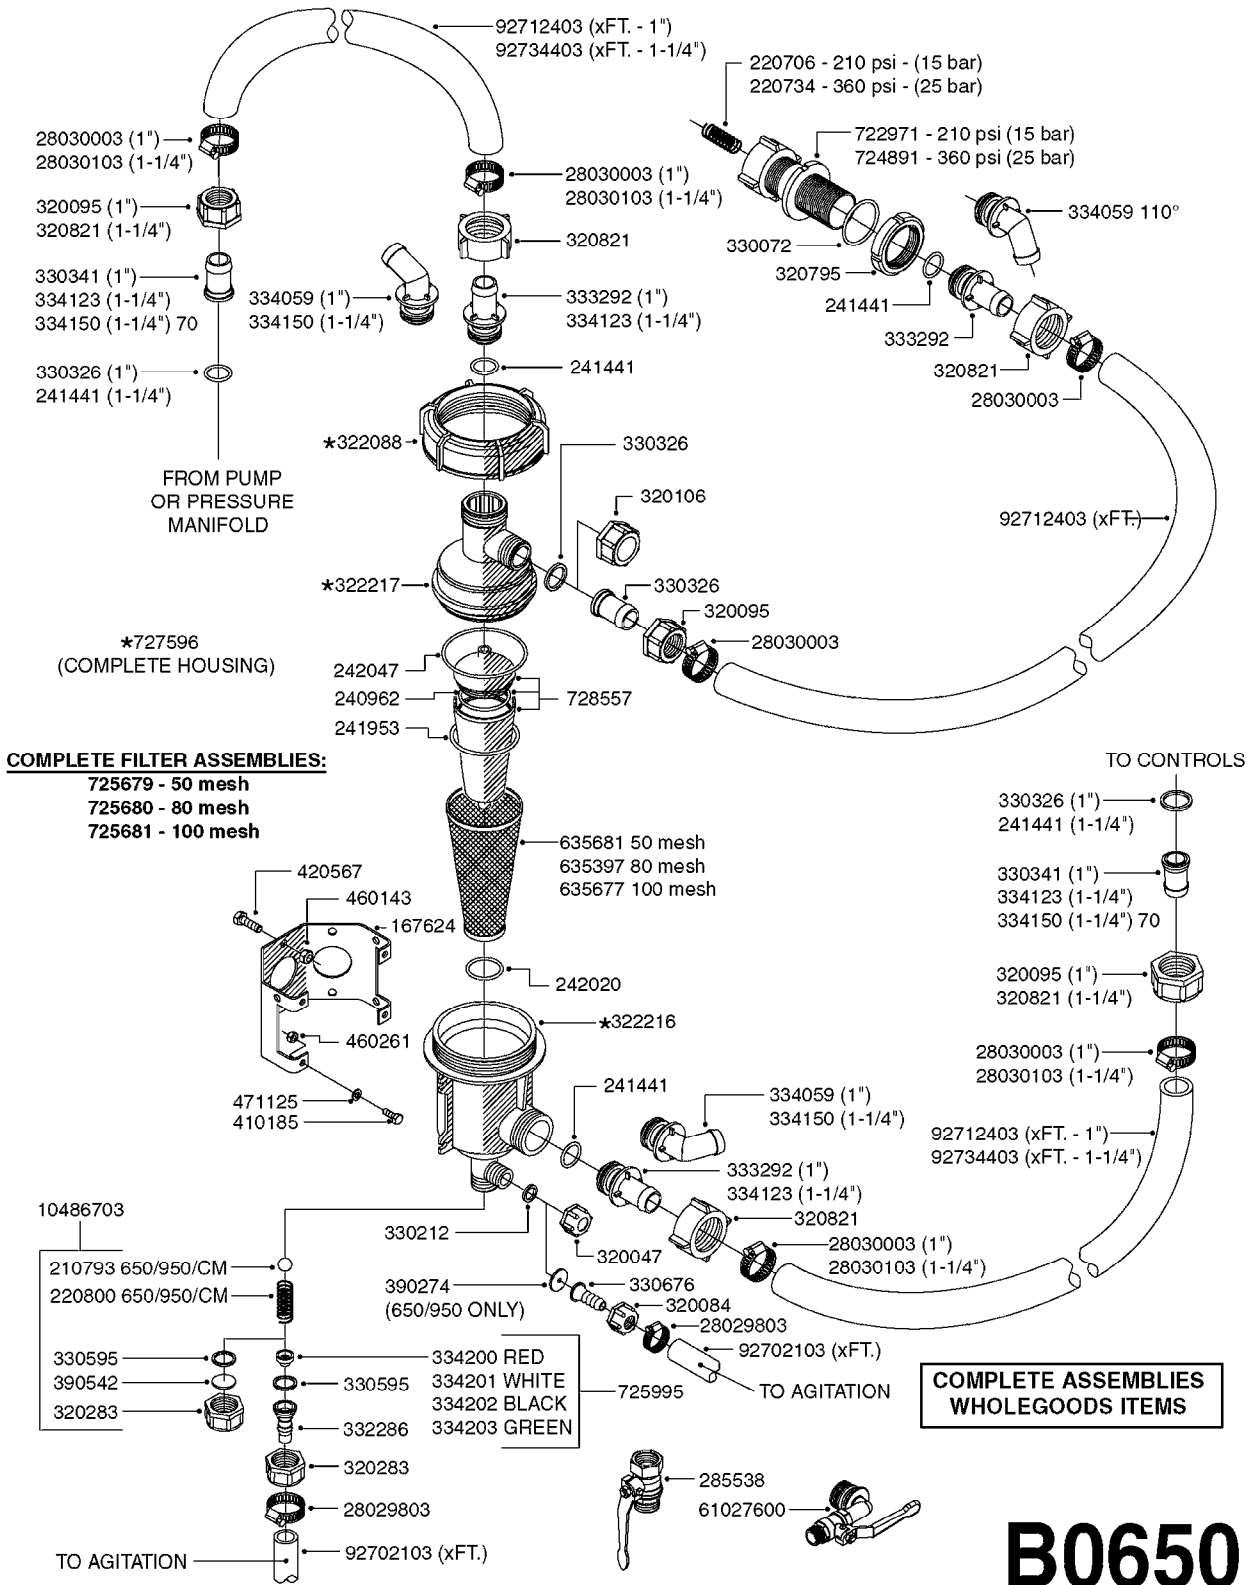

Agoparts: www.HARDI-INTERNATIONAL.com

Commander Plus Twin Force
875/1200 Gallon HAZ 60', 66',
80', 88', 90', 100'

Country-Code 11

Date 12.08.2020 8:49

**Commander Plus Twin Force
875/1200 Gallon
HAZ 60', 66', 80', 88', 90', 100'**

S-67 CHECK VALVE
(NON-THREADED)

S-67 CHECK VALVE
(THREADED)

FOR FITTINGS AND
HOSES, SEE SECTION L

B0640

CHECK VALVES - S67 (2011)
B0640-HIN, 15:10:19

Page 1
Date 12.08.2020 8:49

Pos.	parts-n°	order qty	description
1	145996	1	FITT.DK S-67 FORK
2	242353	1	O-RING 3 X 44.2 VITON
3	334231	1	FITT.DK S-67 STR.1"
3	334232	1	FITT.DK S-67 STR.1-1/4"
4	72432400	1	FITT.DK S-67 CONNEC W.CHK SEAT
5	72819200	1	CHECK VALVE S67 2012 THREADED
6	72819300	1	CHECK VALVE S67 2012 NO THREAD
7	72878800	1	CHECK VALVE S67 SUBASSEMBLY 2013 INCLUDED WITH #5 & #6