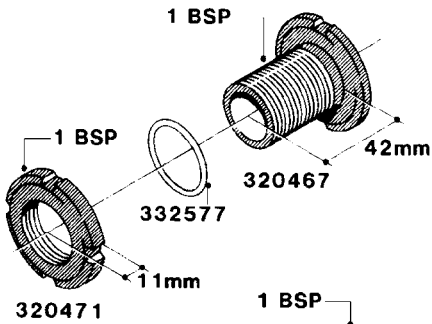

L0030

FITTINGS - HEXAGON NIPPLES
L0030-HIN, 01:01:16

Page 1
Date 12.08.2020 8:49

parts-n°	order qty	description
10015303	1	FITT.PO.HN 1.00X1.00 M1000
10425003	1	FITT.PO.HN 1.25X1.00 MCPHEE
320132	1	FITT.DK HN 1" BSP
320176	1	FITT.DK HN 3/8"X1/2" BSP
320445	1	FITT.DK HN 1/4"X3/8" BSP
320655	1	FITT.DK HN 1/2"-1/2" BSP
320692	1	FITT.DK HN 3/8'BSPX1/4'NPT
320703	1	FITT.DK HN 3/8BSP X1/2 &1/4NPT
320725	1	FITT.DK NIPPLE 3/8"-3/8" BSP
320902	1	FITT.DK HN 3/8'X 1/4' BSP
390232	1	FITT.DK HN 1-1/2' X 1-1/4' BSP
390276	1	FITT.DK HN 1'BSP

L0040

FITTINGS - NIPPLES & ELBOWS
L0040-HIN, 01:01:16

Page 1
Date 12.08.2020 8:50

parts-n°	order qty	description
10530803	1	FITT.PO.SE 2.00X2.00 45 DEG.
320191	1	FITT.DK ELB 3/8' BSP 45 DEGREE
320482	1	FITT.DK ELB. 1/2" BSP 60 DEG.
320596	1	FITT.DK ELB 3/8'-1/2'BSP 45DEG
320607	1	FITT.DK HN 3/8M X 3/8F BSP LNG
320633	1	FITT.DK HN 3/8"M X 3/8"F BSP
321451	1	FITT.DK ELB.1-1/2 X1-1/4 80DEG
321532	1	FITT.DK REDUC 3/4' X 1/2' BSP
390233	1	FITT.DK REDUC 1-1/2" X 1" BSP

L0050

parts-n°	order qty	description
242594	1	O-RING D14 X 1.78 SCH.70-EPDM
320294	1	FITT.DK TEE 3/8X3/8HB X1/2"BSP
320305	1	FITT.DK HB 3/4'- 3/4' BSP
320386	1	FITT.DK TEE 3/8X3/8HB X3/8"BSP
320397	1	FITT.DK ELB 3/8"HB X 3/8" BSP
320401	1	FITT.DK TEE 1/2X1/2HB X1/2"BSP
320412	1	FITT.DK TEE 1/2X1/2HB X3/8'BSP
320423	1	FITT.DK ELB 1/2'HB X 3/8' BSP
320891	1	FITT.DK HB 3/8'- 3/8' BSP
320972	1	FITT.DK HB 5/16'- 1/4' BSP
322046	1	FITT.DK TEE 1/2X1/2HB X3/4'BSP
322048	1	FITT.DK TEE 3/4X3/4HB X3/4'BSP
330595	1	O-RING D24.6/D20X2.1 -3/4"
333137	1	FITT.DK CONN.1/2" F.NOZZ. DOUB
333141	1	FITT.DK CONN.1/2" F.NOZZ.SING
334041	1	FITT.DK CONN.3/4' F.NOZZ. SING
334042	1	FITT.DK CONN.3/4' F.NOZZ. DOUB
334195	1	FITT.DK ELB. 3/4"HB X 3/4"HB
10012103	1	FITT.PO.HB 1.25X1.50 IMB1012
10014003	1	FITT.PO.HB 1.25X1.25 IMB1010
10036903	1	FITT.PO.HB 1.50X1.50 IMB1212
28019303	1	FITTING HB ELB 3/4NPT-3/4HOSE
61016500	1	HOSE TAIL 3/4" 90°+RG CAP 3/4"
72026700	1	NOZZLE TUBE ADAPTER W/O-RING