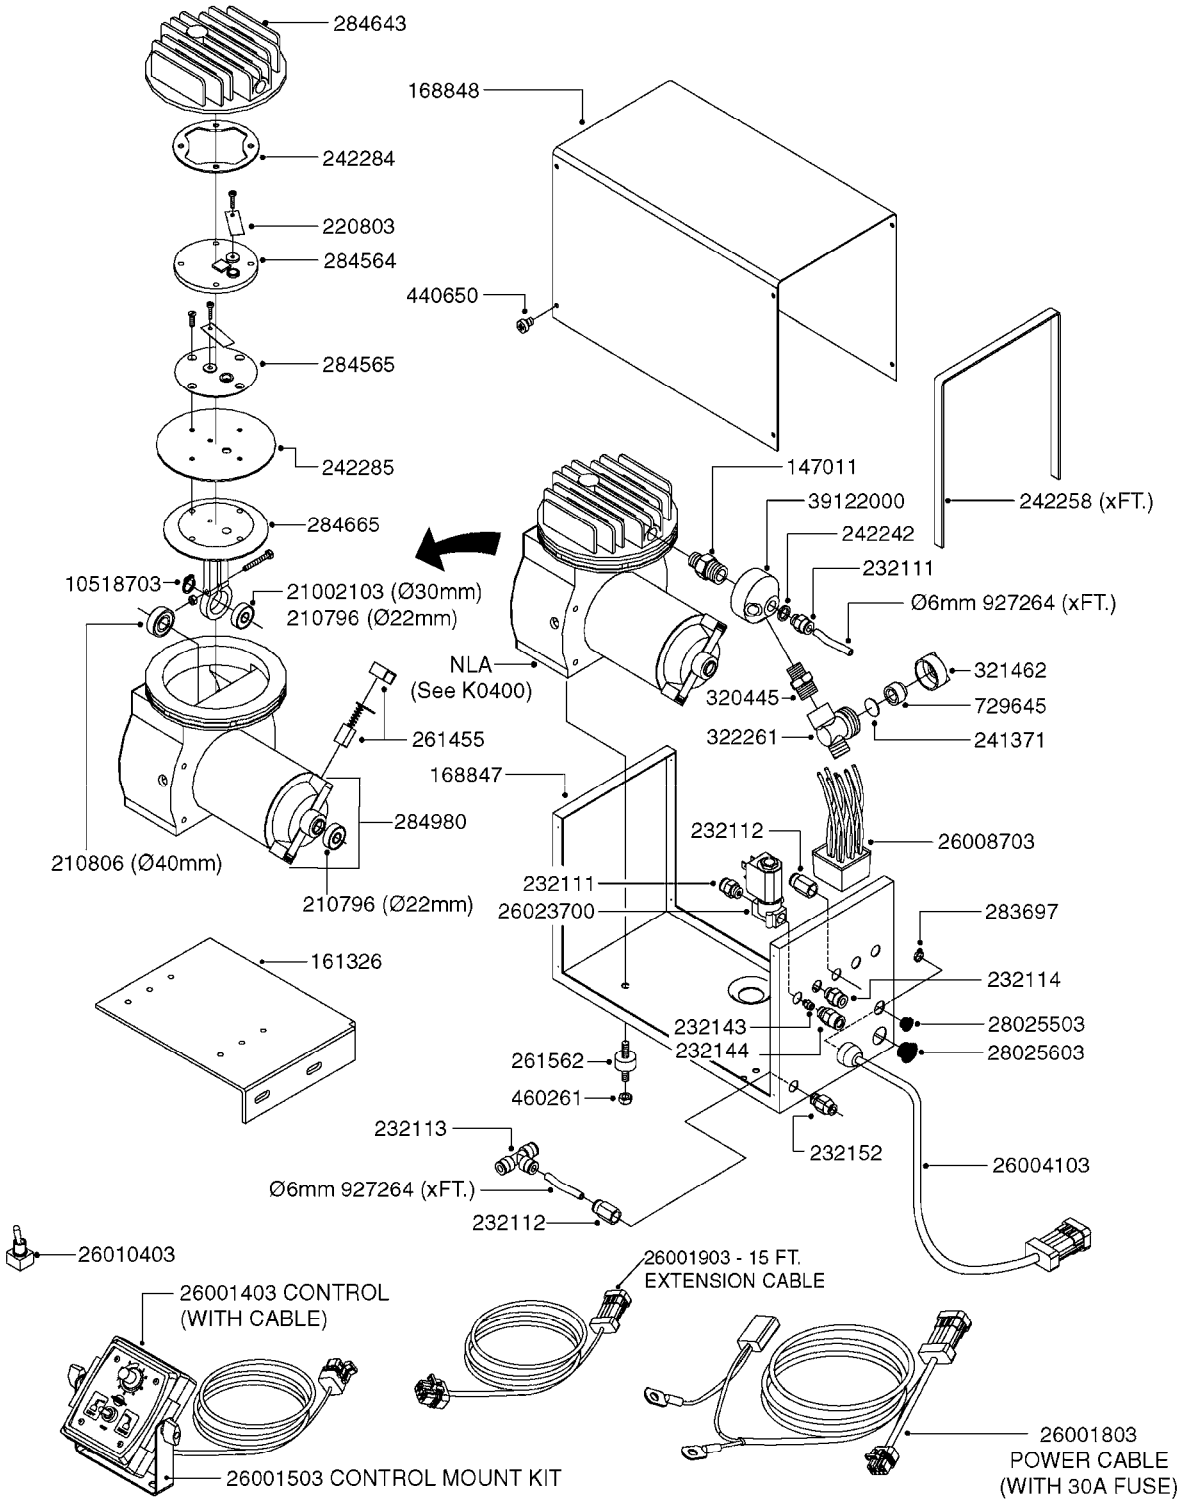

K0390

*Ø8mm 927306 (xFT.)
*Ø10mm 927330 (xFT.)

70019403 - COMPLETE ASSEMBLY

FOAM MARKER COMPRESSOR 2002
K0390-HIN, 01:01:16

Page 1
Date 12.08.2020 8:49

parts-n°	order qty	description
147011	1	HEX NIPPLE 3/8'X1/4'BSP BRASS
161326	1	MOUNT BKT. F. FOAM COMP.BOX 98
168847	1	ENCLOSURE LOWER F.MARKER
168848	1	COVER F. FOAM MARKER
210796	1	BEARING BALL D22/D8 X 7 608ZZ
210806	1	BEARING BALL D40/D17X12MM
220803	1	VALVE F. COMPRESSOR
232111	1	QUICK COUPLER 6MM X 1/8 EXT.
232112	1	QUICK COUPLER 6MM 1/8 INT.
232113	1	QUICK COUPLER 6MM T-PIECE
232114	1	COUPLER 1/8" THREADX8MM HOSE
232143	1	REDUCER 1/4'INT-1/8'EXT
232144	1	QUICK COUPLER 10MM X 1/4 EXT
232152	1	QUICK COUPLER 8MMX1/8 EXT.LONG
241371	1	DIAPHRAGM F.NO-DRIP,VULC
242242	1	O-RING F.AIR HOSE FITTING
242258	1	TRIM 3X10 SELF ADHESIVE 0012"
242284	1	HEAD GASKET F. COMPRESSOR
242285	1	DIAPHRAGM F. F/M COMP.
261455	1	BRUSH KIT-FOAM MARKER MOTOR
261562	1	RUBBER DAMPER 2XM6X25
283697	1	TIESTRAP 200MM
284564	1	PLATE F.COMPRESSOR HEAD
284565	1	PLATE F.COMPRESSOR HEAD
284643	1	COMPRESSOR HEAD F.FOAM MARKER
284665	1	CONNECTING ROD F.COMPRESSOR
284980	1	FLANGE REAR F. F.M.COMPRESSOR
320445	1	FITT.DK HN 1/4"X3/8" BSP
321462	1	CAP F.NO-DRIP ASSY.
322261	1	HOUSING F.SAFETY VALVE 3/8"
440650	1	SCREW 3.5x13 STAINLESS
460261	1	NUT HEX M6X1.00 LOCK DIN985 A2 SS
729645	1	NON-DRIP SPRING ASSY.GREEN 10
927264	1	HOSE R X PE D6/D4 X 0012"
927306	1	HOSE R X PE D8/D6 X 0012"BLACK
927330	1	HOSE R X PE D10/D8 X 012"BLACK
10518703	1	SNAP-RING OUTER 8X1
21002103	1	BEARING, 6200 2ZJEM (SKF)
26001403	1	HC FOAM MARKR CONSOLE VS3.0.00
26001503	1	HC FOAM MARKER CONSOLE MT.KIT
26001803	1	POWER CABLE
26001903	1	15' 7-PIN EXTENSION CABLE
26004103	1	FOAM MARKER CNTRL MOD CABL STD
26008703	1	FOAM MARKER CONTROL SCII
26010403	1	TOGGLE SWITCH MICRO-TRAK F.M.
26023700	1	SOLENOID VAL 12V 1/8' FLO '07
28025503	1	PLUG F.DRILLED HOLE 1/2"
28025603	1	PLUG F.DRILLED HOLE 3/4"
39122000	1	DISTR.HOUSING F.FOAM MARKER'07
70019403	1	FOAM MARKER COMPRESSOR KIT STD