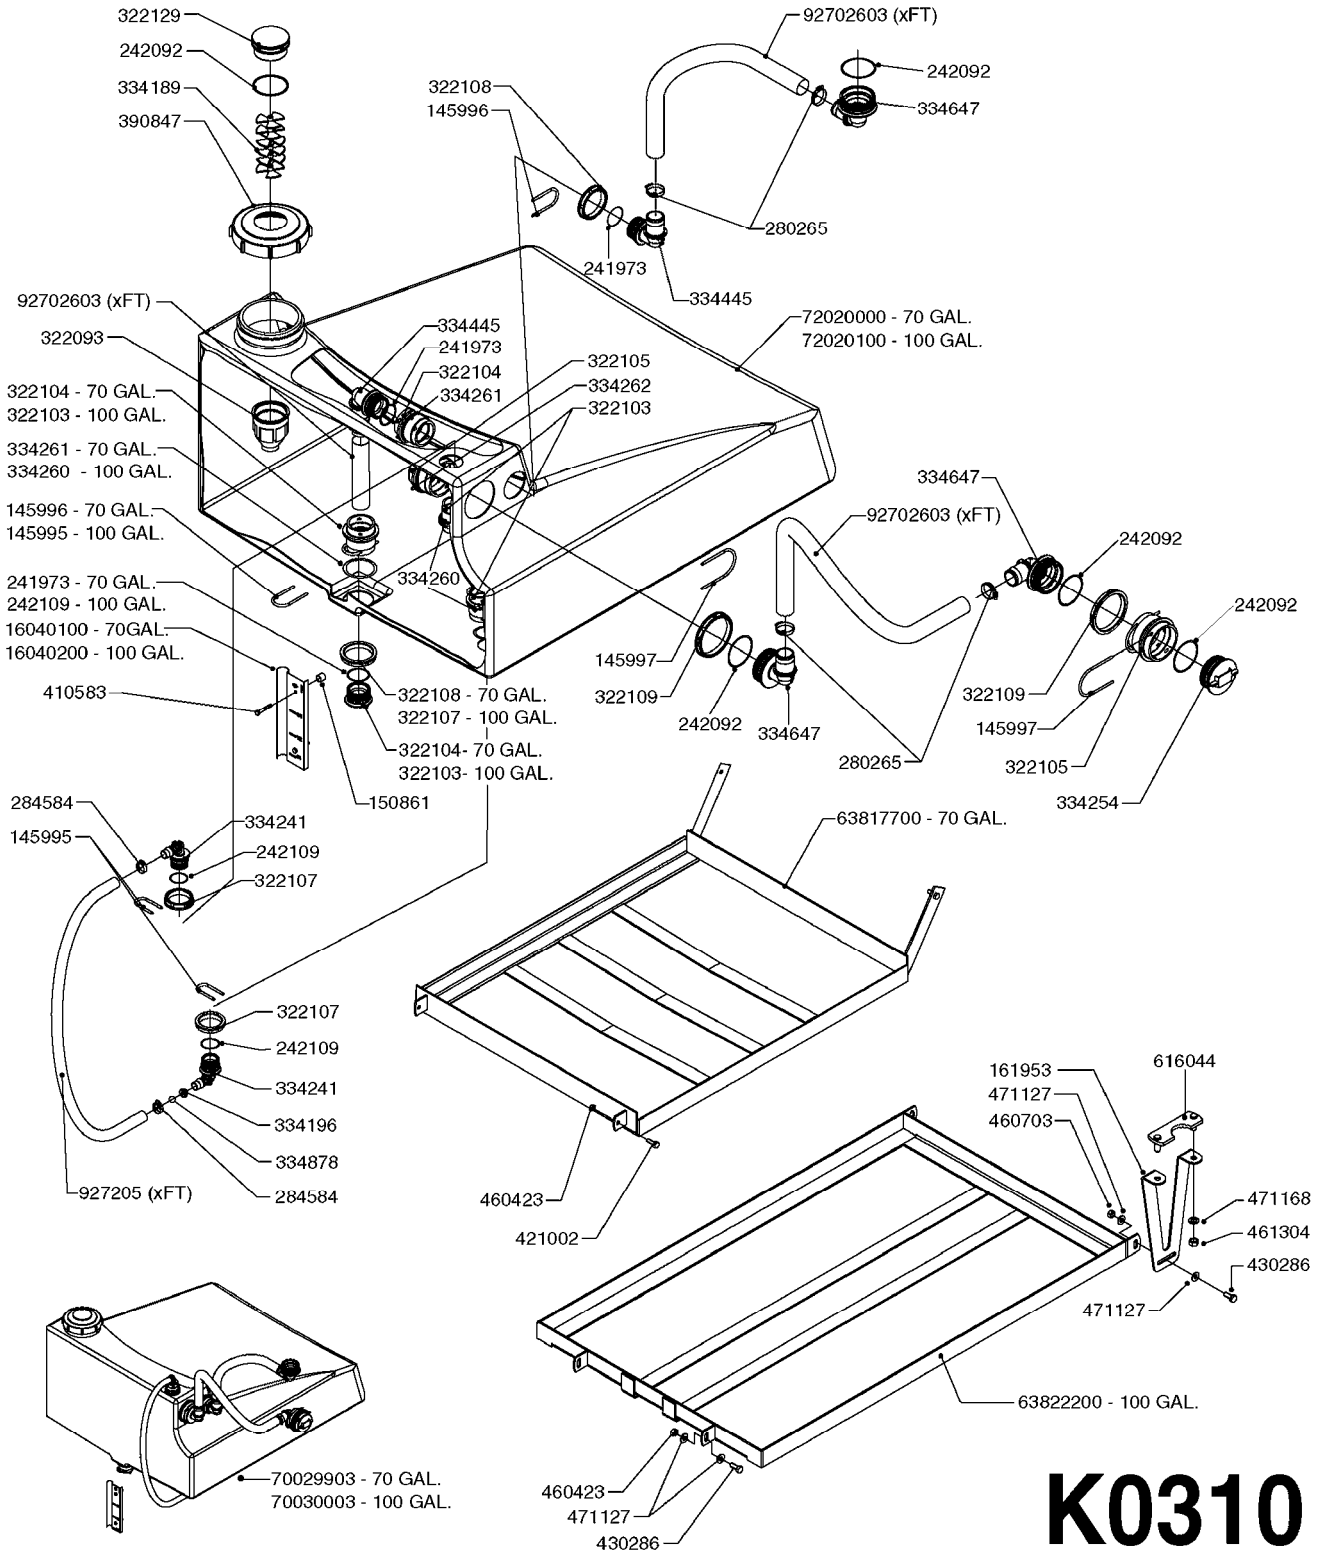

COMPLETE ASSEMBLIES

T25

3/4" BSP

1/2", 3/4"

K0270

Pos.	parts-n°	order qty	description
1	240925	1	O-RING D49.5X3 NITRIL
2	242594	1	O-RING D14 X 1.78 SCH.70-EPDM
3	320283	1	FITT.DK NUT 3/4"BSP
4	322241	1	FILTER HOUSING W.3/4' BARBS
4	322249	1	FILTER HOUSING W.1/2' BARBS
5	322242	1	FILTER BOWL / IN-LINE
6	322250	1	FILTER HOUSING W.3/4"BSP THRD
7	341291	1	RUBBER HOSE CLAMP COVER 130MM
7	341292	1	RUBBER HOSE CLAMP COVER 180MM
8	410605	1	BOLT HEX 8.8 DEL M6X80
9	440673	1	SCREW F.PLASTIC 5X12 SS
10	440737	1	BOLT CARRIAGE M10x25 SS
11	460261	1	NUT HEX M6X1.00 LOCK DIN985 A2 SS
12	460423	1	NUT HEX M10X1.50 LOCK DIN985A2 SS
13	615443	1	FILTER ELEM.50 MESH BLUE
13	615444	1	FILTER ELEM.80 MESH RED
13	615445	1	FILTER ELEM.100 MESH YELLOW
14	716236	1	FITT.DK HB 1/2" ASSY. F. 3/4"
14	724621	1	FITT.DK HB 3/4"ASSY F.3/4" NUT
15	845205	1	FILTER IN-LINE 1/2" 50 MESH
15	845208	1	FILTER IN-LINE 3/4' 50 MESH
15	845209	1	FILTER IN-LINE 3/4' 80 MESH
15	845210	1	FILTER IN-LINE 3/4" 100 MESH
16	845218	1	FILTER IN-LINE 3/4'50 MESH OML
16	845219	1	FILTER IN-LINE 3/4'80 MESH OML
17	16022203	1	PLATE 3.0 X 55 X 196
18	16022403	1	BRACKET 60MM TUBE
19	16321500	1	LINE FILTER BRACKET, TDZ/DDZ
20	24263000	1	O-RING Ø24.4 X 3.1 NITRIL SH70
21	28029903	1	CLAMP HOSE GEAR P3/4"-S1" 6712
22	28047103	1	CLAMP HOSE GEAR 50 X 50 6740
22	28047203	1	CLAMP HOSE GEAR 60 X 80 6756
23	32239700	1	FITT.DK NUT T25
24	32239800	1	FITT.DK IN-LINE FILTER TOP T25
25	33515500	1	FITT.DK NUT LOCK RING T25
26	44076200	1	SCREW WN5451 5X16 SS TORX
27	72700600	1	FILTER IN-LINE 80 MESH, T25
28	92702103	1	HOSE R X1/2" X300PSI WP X0012"
28	92703203	1	HOSE R X3/4" X300PSI WP X0012"