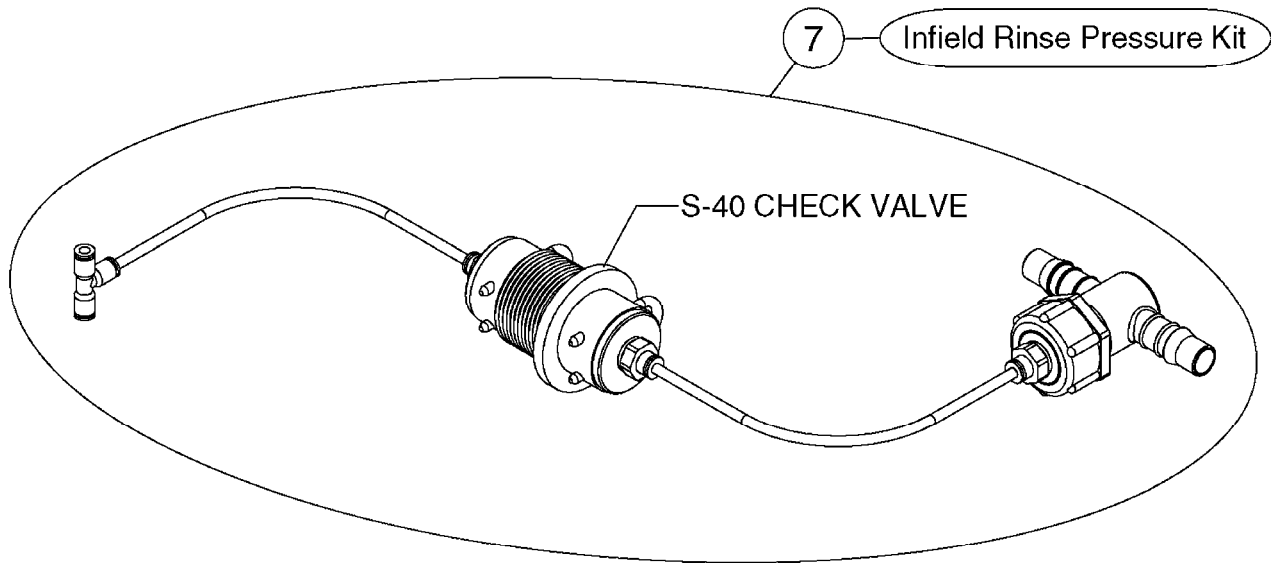

SMART VALVE-S93 MANIFOLD VALVE
B0540-HIN, 01:01:16

B0540

SMART VALVE-S93 MANIFOLD VALVE
B0540-HIN, 01:01:16

Page 1
Date 12.08.2020 8:49

parts-n°	order qty	description
145997	1	FITT.DK S-93 FORK
147767	1	PIN 5Ø X 60 S-93 DOUBLE CLAMP
240936	1	O-RING D13.3X2.4 NITRIL
242047	1	O-RING 89.5 X 3.0 VITON
242316	1	O-RING D84.5X3.0 NITRIL
242475	1	O'RING D56.52x5.33 SH70-VITON
322327	1	HOUSING, VALVE, S93, 220 PSI
322328	1	END CAP F.VALVE S-93
322354	1	THRUST PLATE F.3-WAY VALVES-93
390543	1	SEAT F.BALL 3-WAY VALVE S-93
391019	1	BALL F.2 WAY S93 SMART VALVE
391020	1	BALL F.3 WAY S93 SMART VALVE
391023	1	SMART VALVE MOUNTING BRACKET
420862	1	BOLT HEX 8.8 DEL M10X16 FT
440681	1	SCREW F. PLASTIC 4MM X 14LG SS
460423	1	NUT HEX M10X1.50 LOCK DIN985A2 SS
471122	1	WASHER, M10, Ø20/10.5X 2.0, SS
14010100	1	SPINDLE F.SMART VALVE S-93
14027800	1	SPINDLE F.SMART VALVE S-93
61025400	1	HANDLE SMART VALVE
72137900	1	VALVE S93 "V1" SMART VALVE
72138000	1	VALVE S93 "V2" SMART VALVE
72138600	1	VALVE S93 "V3" SMART VALVE
72142700	1	VALVE S93 "V4" SMART VALVE