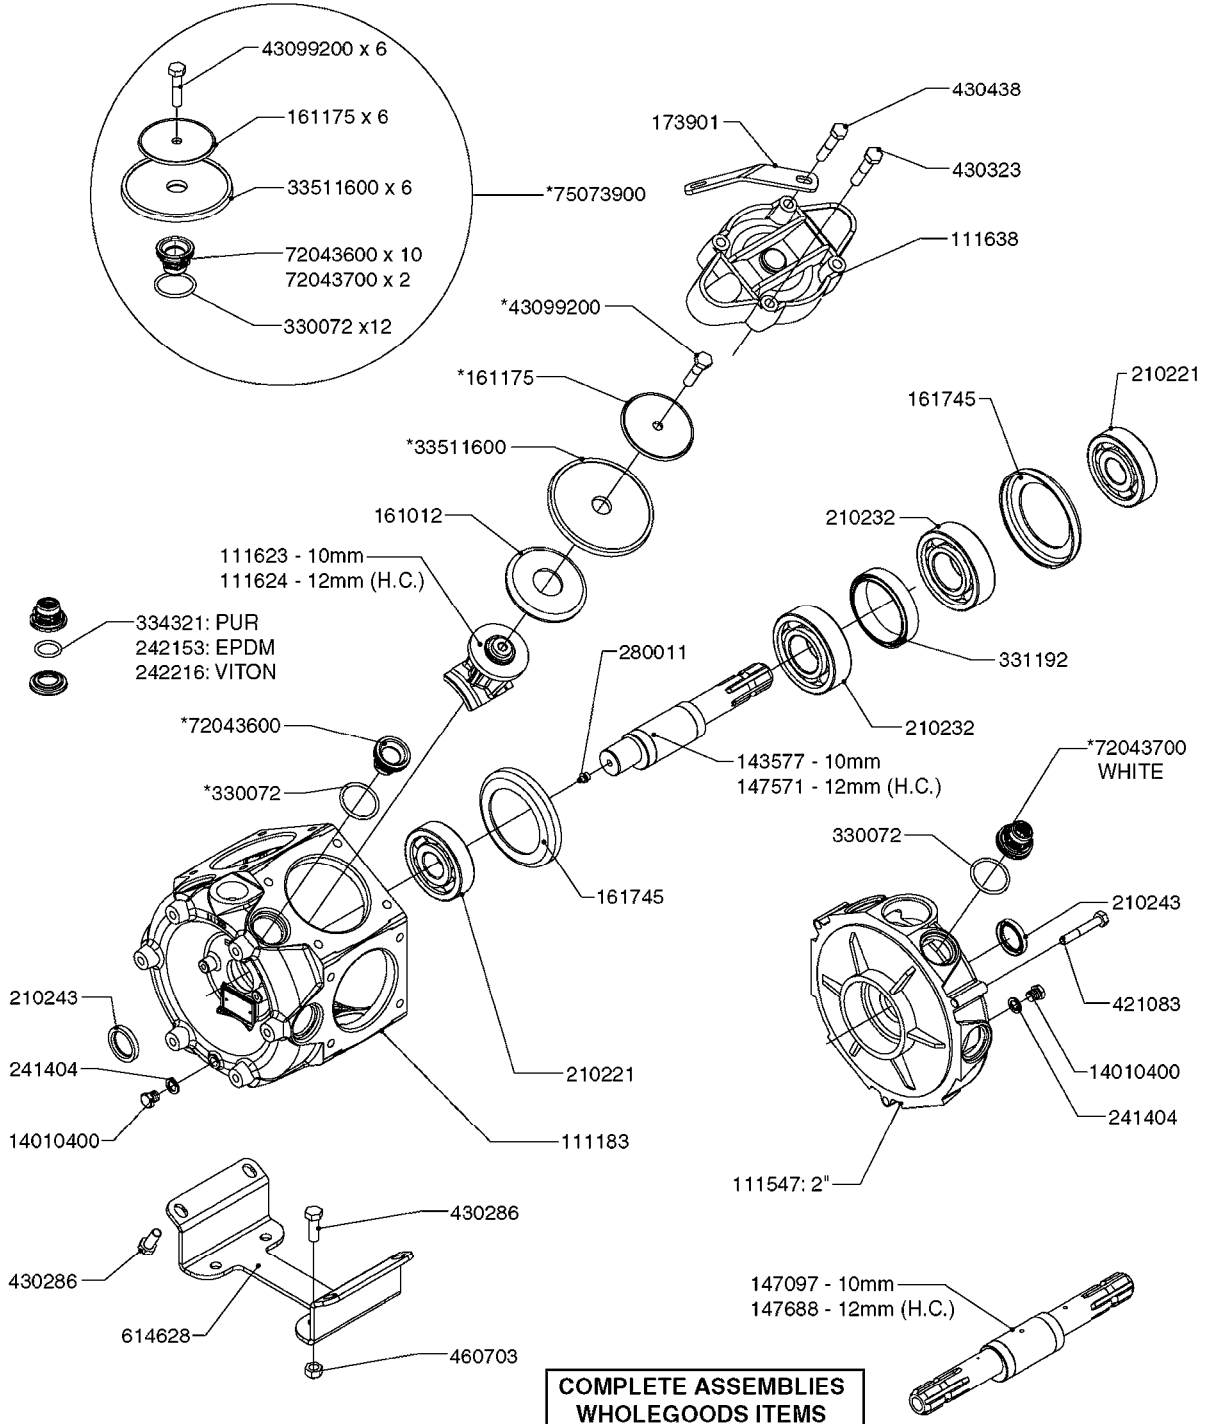

Commander Plus Twin Force
875/1200 Gallon HAZ 60', 66',
80', 88', 90', 100'

Page 0.3

Date 12.08.2020 8:49

main group	page-n°	date	description
	M0280-HIN	28:03:17	39 PIN CABLES

PUMP REPAIR KIT

**COMPLETE ASSEMBLIES
WHOLEGOODS ITEMS**