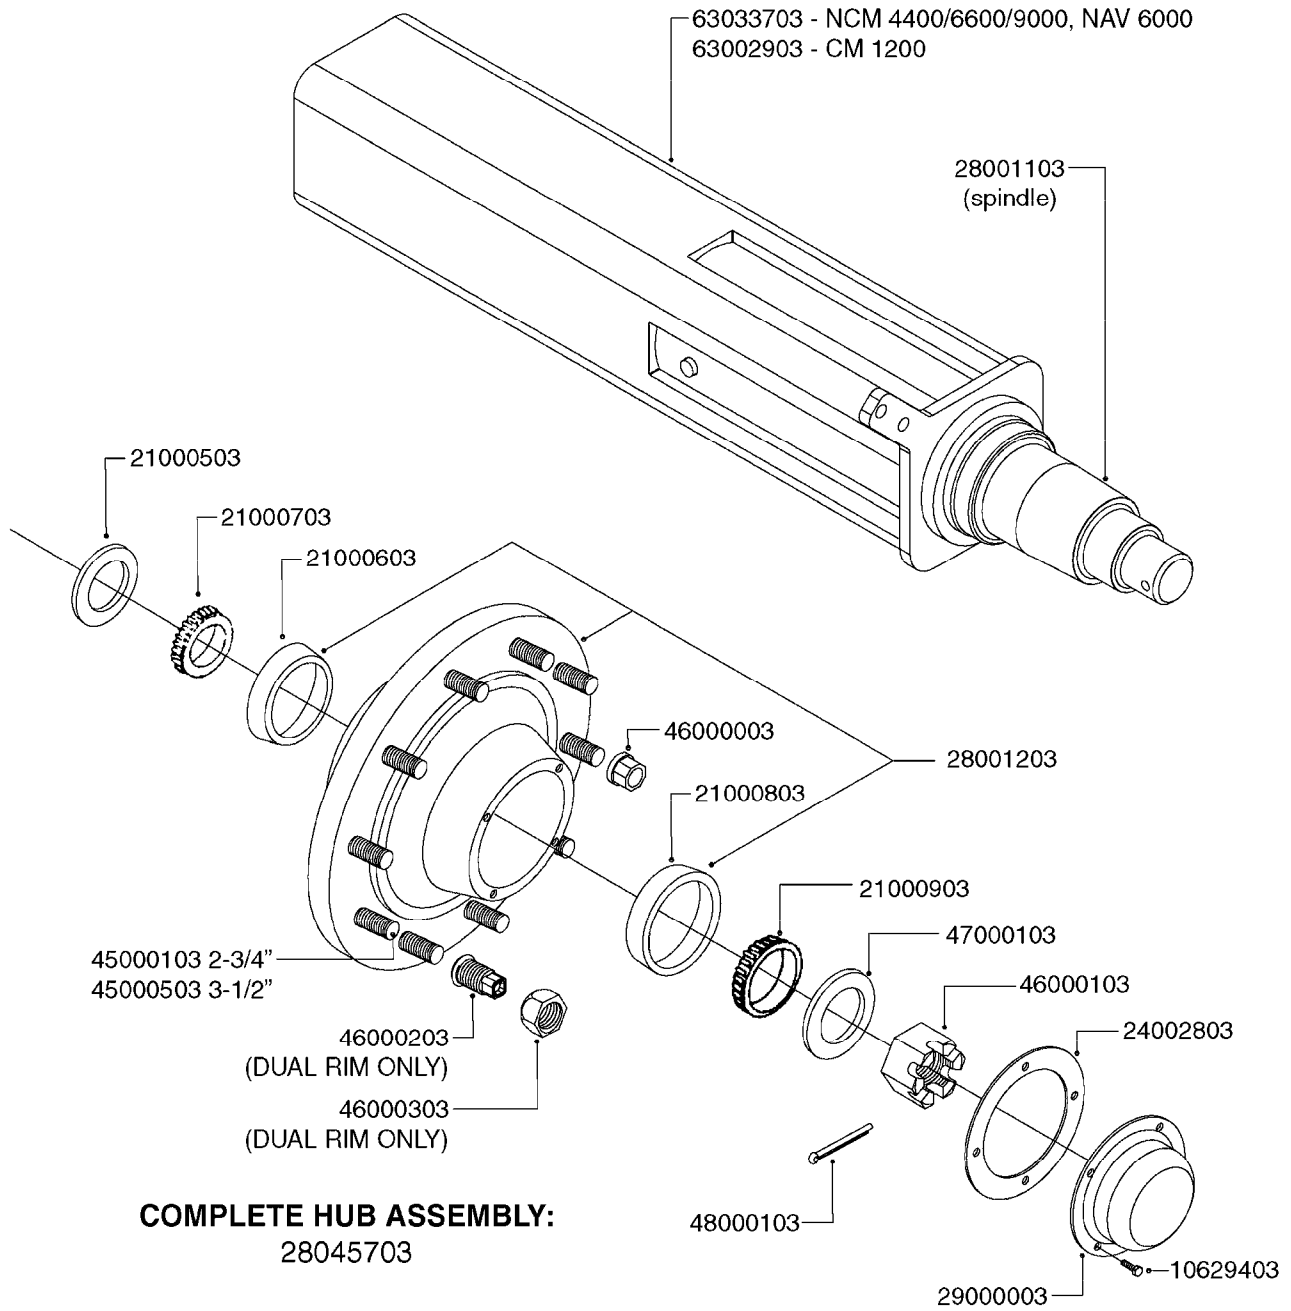

COMPLETE HUB ASSEMBLY:
28045703

COMPLETE ASSEMBLIES
WHOLEGOODS ITEMS

E0790

HUB ASSEMBLY F.4-1/2" SPINDLE
E0790-HIN, 06:07:17

Page 1
Date 12.08.2020 8:49

parts-n°	order qty	description
10629403	1	BOLT HEX 5/16 NC GR.2 00.50"
21000503	1	SEAL,WHEEL CR43771
21000603	1	RACE, BEARING 3.5/1.5
21000703	1	BEARING, TAPPERED 3.5433/1.575
21000803	1	RACE, TAPERED BEARING
21000903	1	BEARING, TAPPERED, 2.75/1.510
24002803	1	GASKET F. HUB 4.5" HUB ASSY
28001103	1	SPINDLE 4.5"x 23" 20000LB
28001203	1	HUB, 20000LB W. BRG RACES
28045703	1	HUB ASSY 10-13.19-11.02 25000#
29000003	1	HUB CAP F. 881(20000LB) HUB
45000103	1	BOLT, WHEEL STUD 3/4-16X2 3/4
45000503	1	BOLT, WHEEL STUD 3/4-16X3 1/2
46000003	1	NUT HEX NF 3/4" FLANGED F.HUB
46000103	1	NUT, CASTLE, SPINDLE 2-12 UNF
46000203	1	NUT, BUD WHEEL, INNER, RH
46000303	1	NUT, BUD WHEEL, OUTER, RH
47000103	1	WASHER, SPNDL 4.5" 2.06x4 .25T
48000103	1	PIN, COTTER 5/16" X 5.25"
63002903	1	AXLE INSERT,72"-90"SUS CM 1200
63033703	1	AXLE INSERT NCM 44/66/9000