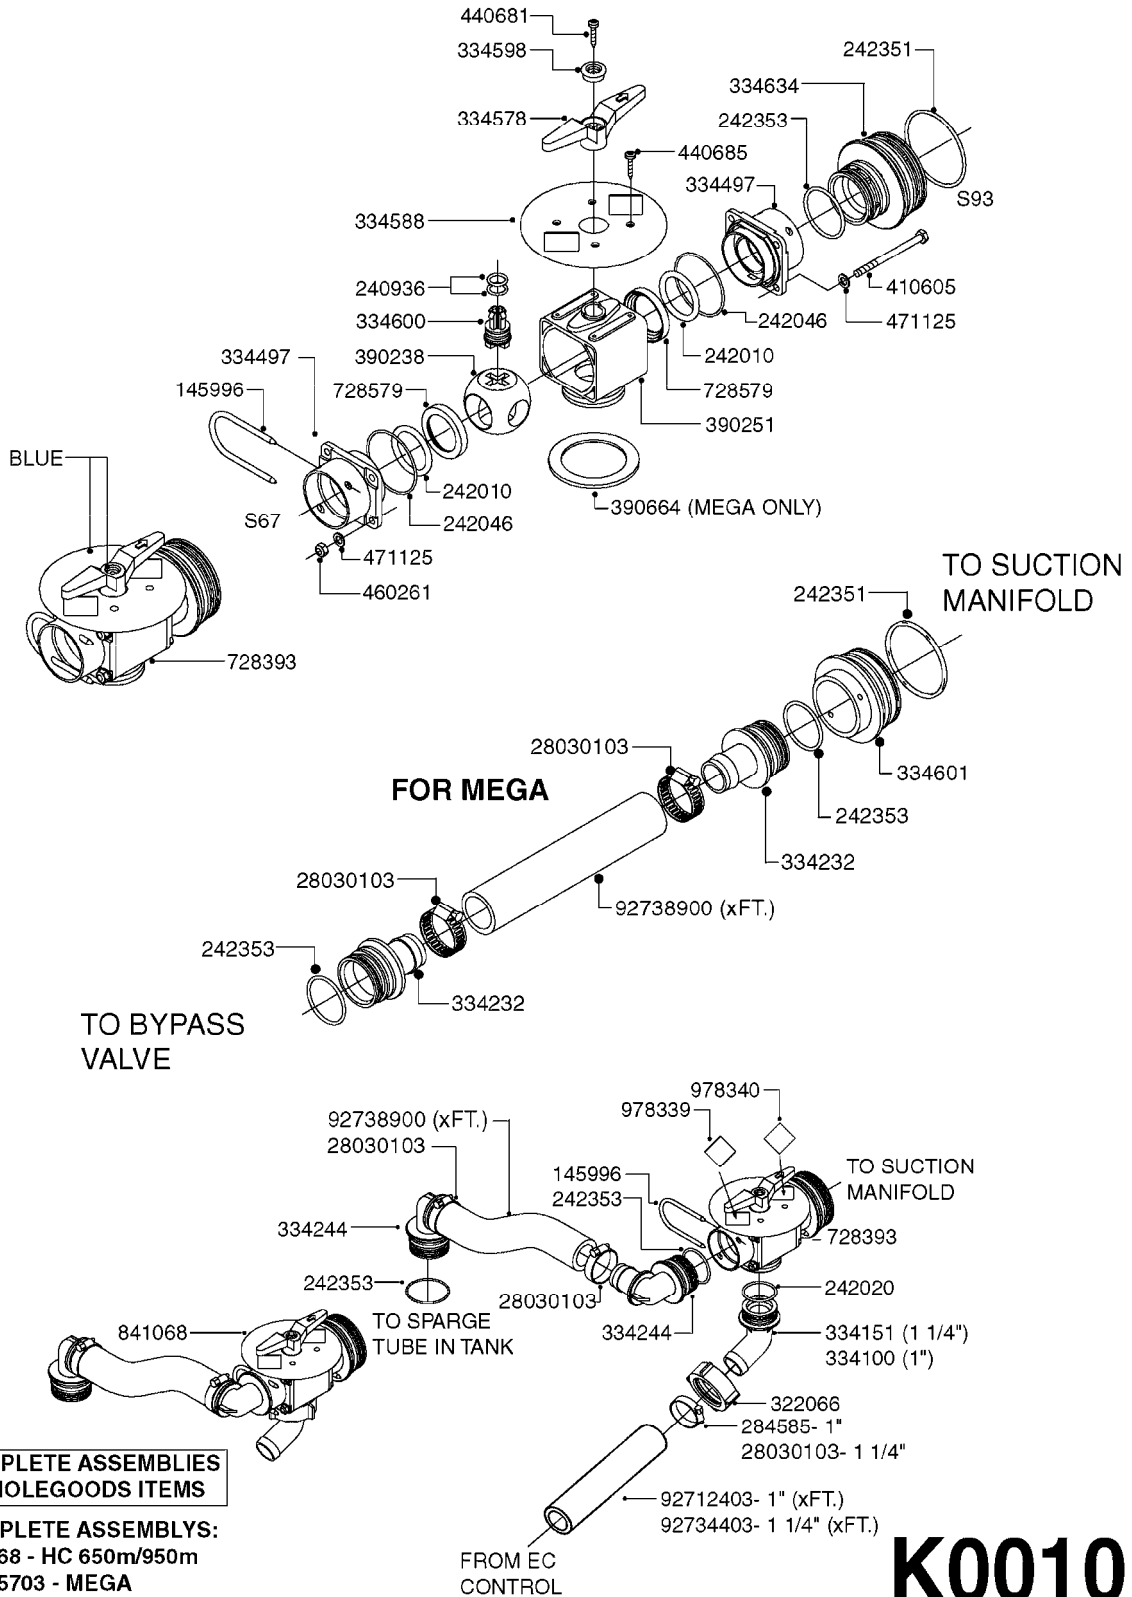

COMPLETE HUB ASSEMBLY:
28045703

COMPLETE ASSEMBLIES
WHOLEGOODS ITEMS

E0790

HUB ASSEMBLY F.4-1/2" SPINDLE
E0790-HIN, 06:07:17

Page 1
Date 12.08.2020 8:49

parts-n°	order qty	description
10629403	1	BOLT HEX 5/16 NC GR.2 00.50"
21000503	1	SEAL,WHEEL CR43771
21000603	1	RACE, BEARING 3.5/1.5
21000703	1	BEARING, TAPPERED 3.5433/1.575
21000803	1	RACE, TAPERED BEARING
21000903	1	BEARING, TAPPERED, 2.75/1.510
24002803	1	GASKET F. HUB 4.5" HUB ASSY
28001103	1	SPINDLE 4.5"x 23" 20000LB
28001203	1	HUB, 20000LB W. BRG RACES
28045703	1	HUB ASSY 10-13.19-11.02 25000#
29000003	1	HUB CAP F. 881(20000LB) HUB
45000103	1	BOLT, WHEEL STUD 3/4-16X2 3/4
45000503	1	BOLT, WHEEL STUD 3/4-16X3 1/2
46000003	1	NUT HEX NF 3/4" FLANGED F.HUB
46000103	1	NUT, CASTLE, SPINDLE 2-12 UNF
46000203	1	NUT, BUD WHEEL, INNER, RH
46000303	1	NUT, BUD WHEEL, OUTER, RH
47000103	1	WASHER, SPNDL 4.5" 2.06x4 .25T
48000103	1	PIN, COTTER 5/16" X 5.25"
63002903	1	AXLE INSERT,72"-90"SUS CM 1200
63033703	1	AXLE INSERT NCM 44/66/9000