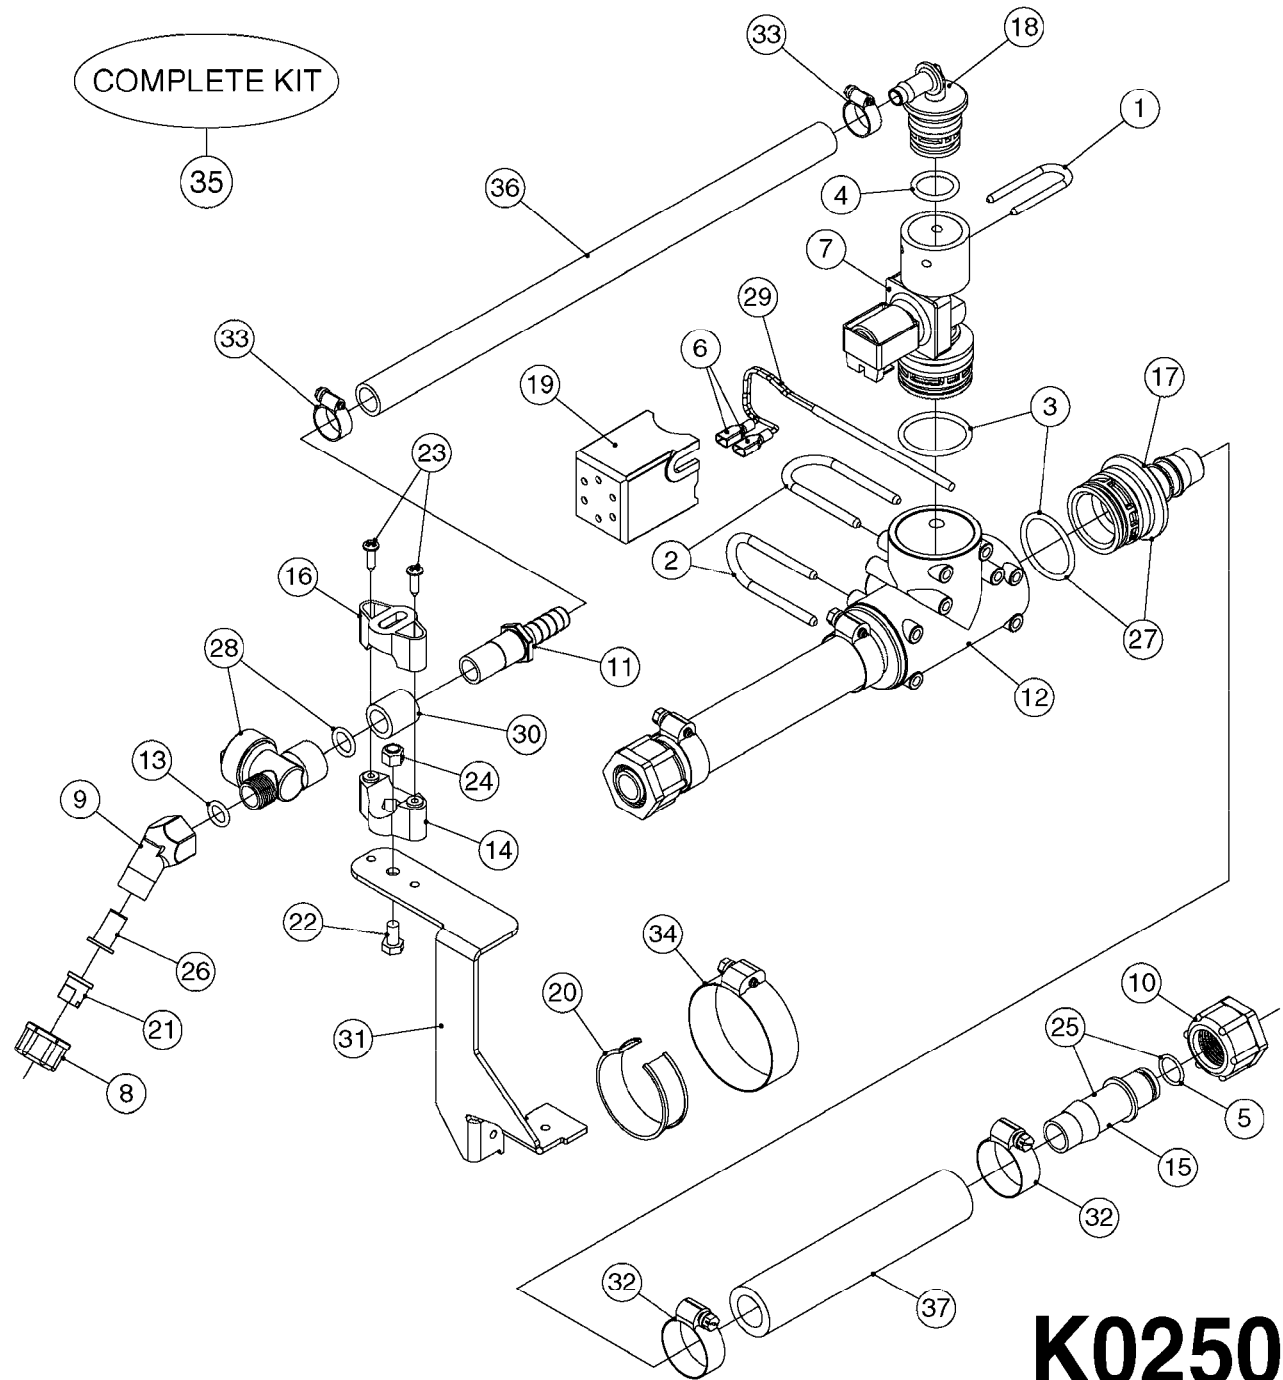

K0250

ELECTRIC END NOZZLE KIT '09
K0250-HIN, 01:01:16

Page 1
Date 12.08.2020 8:49

Pos.	parts-n°	order qty	description
1	145994	1	FITT.DK S-40 FORK
2	145995	1	FITT.DK S-53 FORK
3	242354	1	O-RING D32.2X3.0 VITON
4	242355	1	O-RING D19.2X3.0 VITON F.S-40
5	242594	1	O-RING D14 X 1.78 SCH.70-EPDM
6	261539	1	SPADE F.ELEC CONNEX BLUE INSUL
7	262104	1	VALVE, SOLENOID, S53/S40
8	320187	1	FITT.DK CAP 3/8" BSP BLACK
9	320191	1	FITT.DK ELB 3/8' BSP 45 DEGREE
10	320283	1	FITT.DK NUT 3/4"BSP
11	320891	1	FITT.DK HB 3/8'- 3/8' BSP
12	322352	1	FITT.DK S-53 TEE
13	330013	1	O-RING 2.5 X 10 PUR
14	333012	1	NOZZLE HOLD. UPPER PART
15	334044	1	FITT.DK HB 3/4' F. 3/4' CAP
16	334220	1	YOKE, UPPER NOZZLE BODY
17	334229	1	FITT.DK S-53 STR.3/4"
18	334237	1	FITT.DK S-40 ELB.3/8"
19	334965	1	COVER FOR S53 SOLENOID VALVE
20	341291	1	RUBBER HOSE CLAMP COVER 130MM
21	370392	1	NOZZLE END FAN 1850-G 300
22	410546	1	BOLT HEX M6X12 A2 SS DIN933
23	440665	1	SCREW M4.2X16 STAINLESS
24	460261	1	NUT HEX M6X1.00 LOCK DIN985 A2 SS
25	724621	1	FITT.DK HB 3/4"ASSY F.3/4" NUT
26	725042	1	SCREEN 80 MESH W.GASKET, RED
27	726558	1	FITT.DK S53 STR. 3/4" W.ORING
28	729610	1	NOZZLE ASSY. NON DRIP 3/8 THRD
29	983087	1	ELEC. CABLE 2 WIRE X 0.75MM
30	10631003	1	HOSE R X CLEAR BRAID.X 1/2 12"
31	16110803	1	NOZZLE BRACKET VAR SPACINGS
32	28029903	1	CLAMP HOSE GEAR P3/4"-S1" 6712
33	28044903	1	CLAMP HOSE GEAR P3/8" 6706
34	28047003	1	CLAMP HOSE GEAR 30 X 50 6732
35	82613203	1	ELECTRIC END NOZZLE KIT 2009
36	92701703	1	HOSE R X3/8" X300PSI WP X0012"
37	92703203	1	HOSE R X3/4" X300PSI WP X0012"