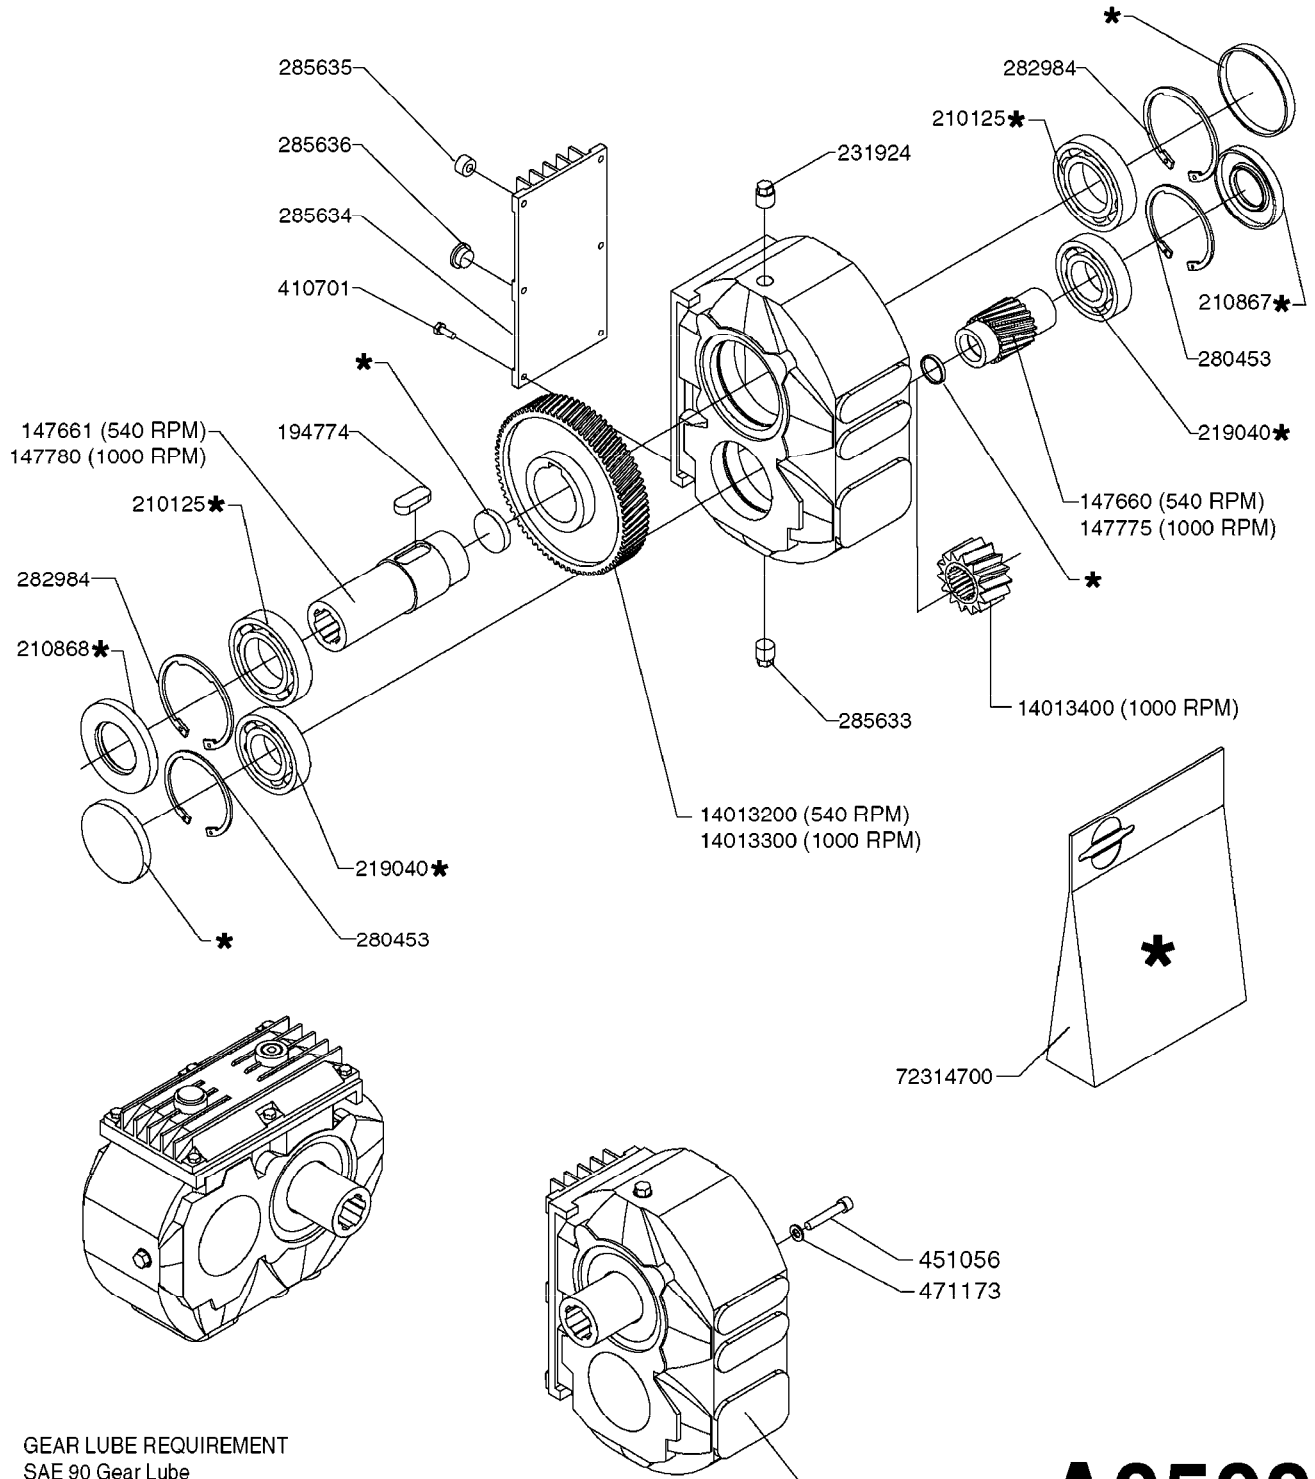

GEAR LUBE REQUIREMENT
SAE 90 Gear Lube
(FILL TO SIGHT GAUGE LEVEL)

A0500

GEAR BOX - TWIN FORCE 540/1000
A0500-HIN, 01:01:16

Page 1

Date 12.08.2020 8:49

parts-n°	order qty	description
147660	1	AXLE (LOWER) F.M7 GEAR 540 RPM
147661	1	AXLE (UPPER) F.M7 GEAR 540 RPM
147775	1	AXLE (LOWER) F.M7 GEAR 1000 RPM
147780	1	AXLE (UPPER) F.M7 GEAR 1000 RPM
194774	1	KEY 16X10X40
210125	1	BEARING BALL 6210
210867	1	OIL SEAL D80/40X8/F.M7 GEAR
210868	1	OIL SEAL D90/50X10/F.M7 GEAR
219040	1	BEARING
231924	1	PLUG 3/8'
280453	1	SNAP-RING INNER 80X2.5
282984	1	SNAP-RING INNER 90X3.00 DIN472
285633	1	BOTTOM PLUG F.M7 GEAR
285634	1	COVER F.M7 GEAR BOX
285635	1	PLUG F.COVER M7 GEAR BOX
285636	1	LEVEL INDICATOR F.M7 GEAR BOX
285649	1	GEAR BOX F.1000RPM TWIN FORCE
410701	1	SCREW M6X16 GALV.
451056	1	BOLT ALLEN HEAD M14 X 35
471173	1	WASHER D28.0/15.0 X 2.5
14013200	1	GEARWHEEL M7 (540 RPM)
14013300	1	GEARWHEEL M7 (1000 RPM)
14013400	1	TOOTHED WHEEL M7 GEAR 1000RPM
28010200	1	GEAR M7 28010100 540
72314700	1	GASKET SET FOR M7 GEARBOX