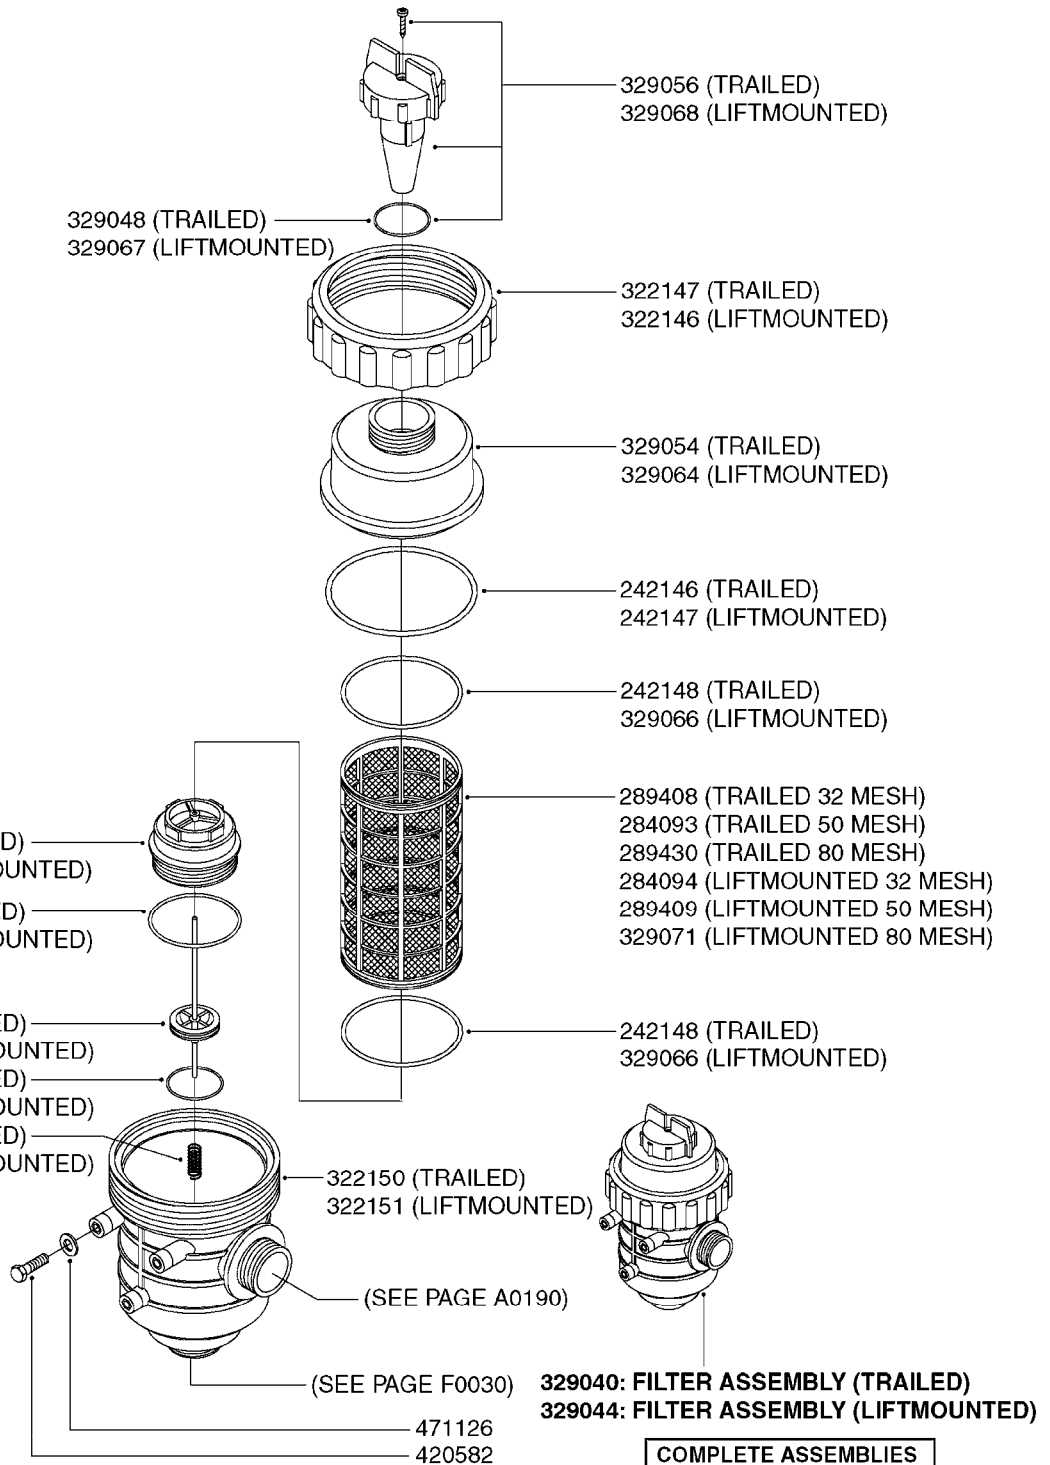

**B0130**

LE/LE-SPV/LP - PLUMBING BK-180  
B0130-HIN, 01:01:16

Page 1

Date 12.08.2020 11:14

parts-n°	order qty	description
242109	1	O-RING D32.2x3.0
284585	1	CLAMP HOSE GEAR 1" MINI 020
320084	1	FITT.DK NUT 1/2" BSP
320095	1	FITT.DK NUT 1" BSP
321215	1	FITT.DK HOUSING F. AGITATION
330212	1	O-RING D19/D14X2.4 F.1/2"NUT
330315	1	O-RING D18.4/D13X.6
330326	1	O-RING D30/D24X2 F.1"NUT
330341	1	FITT.DK HB 1" F. 1" NUT
330687	1	FITT.DK HB 1/2" F. 1/2" NUT
331111	1	VALVE SEAT FOR 1/2" DISTRIBUT.
334242	1	FITT.DK S-53 ELB.1"
334534	1	CLAMP HOSE PLASTIC 1/2"
709741	1	VALVE ASSY. 1/2" FLIP LEVER
841053	1	OP.UNIT BK180/2 DIST.VALVES
92702103	1	HOSE R X1/2" X300PSI WP X0012"
92702403	1	HOSE PVC SUCT GRAY 1"
92712403	1	HOSE R X1" X300PSI WP X0012"

BK-180 REMOTE CONTROL CABLE  
B0150-HIN, 01:01:16

Page 1

Date 12.08.2020 11:14

parts-n°	order qty	description
142516	1	SCREW SET M10 BENT F. LOCKING
142881	1	WIRE HOLDER FOR REMOTE CONTROL
142892	1	END NIPPLE F.REMOTE CABLE
281536	1	ALLEN WRENCH 3MM
410605	1	BOLT HEX 8.8 DEL M6X80
420604	1	BOLT HEX 8.8 DEL M10X25 FT DIN933
450564	1	SCREW M6X12 ALLEN
460261	1	NUT HEX M6X1.00 LOCK DIN985 A2 SS
460423	1	NUT HEX M10X1.50 LOCK DIN985A2 SS
471122	1	WASHER, M10, Ø20/10.5X 2.0, SS
611693	1	ARM FOR REMOTE CONTROL BK180
612124	1	BRACKET FOR OP.UNIT F REM.CTR
612566	1	MOUNT BRACKET F.FAN CABLE ASSY
612754	1	HANDLE FOR REMOTE CONTROL
715444	1	REMOTE CONTROL CABLE L=2000
715466	1	MOUNTING PLATE
833567	1	REMOTE CONTROL ON/OFF BK 180