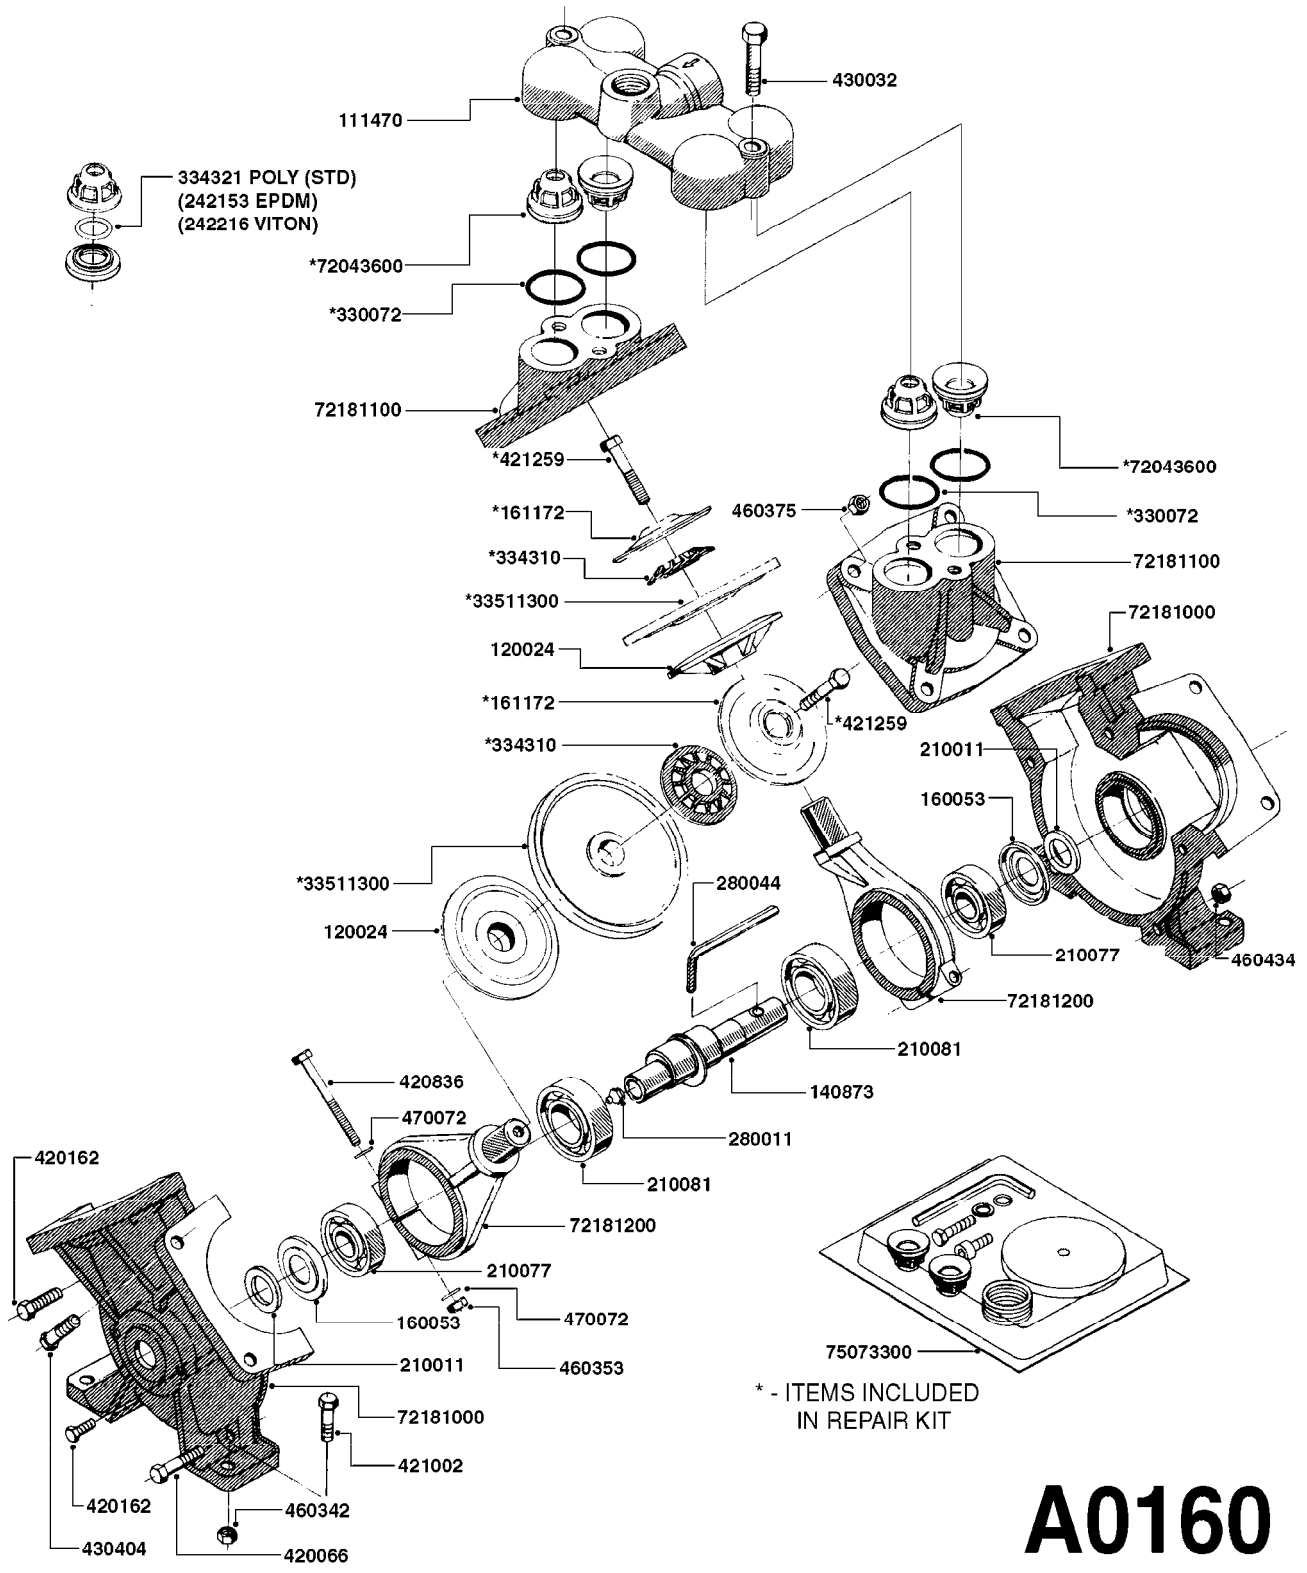

# A0160

PUMP - 1202 W/MOUNTING BASE  
A0160-HIN, 01:01:16

Page 1  
Date 12.08.2020 11:14

parts-n°	order qty	description
111470	1	VALVE CHAMBER 1202
120024	1	DIAPHRAGM BACK DISC 1200-1300
140873	1	CRANK SHAFT MODEL 1202-9MM
160053	1	DUST PLATE
161172	1	DIAPHRAGM DISC F. 1203/1303
210011	1	SEAL FELT D39/23 X 4
210077	1	BEARING BALL 6305
210081	1	BEARING BALL 6307
242153	1	O-RING D26X4 EPDM
242216	1	O-RING VITON F/1202/1302/462
280011	1	GREASE NIPPLE 1/8' SAE H TR
280044	1	KEY HEXAGON W6 3/16'
330072	1	O-RING D53.5/D45.5X4
334310	1	NYLON WASHER 1202/1302/462
334321	1	O-RING POLY. 34.0x26.0x4.0
420066	1	BOLT HEX 8.8 DEL 3/8"X50MM
420162	1	BOLT HEX 8.8 DEL 3/8"x15MM
420836	1	BOLT HEX 8.8 RAW M8X85
421002	1	BOLT HEX 8.8 DEL M10X30 FT DIN933
421259	1	BOLT HEX UNC7/16"x2.25" 18-8SS
430032	1	BOLT HEX 8.8 RAW 1/2'X55MM
430404	1	BOLT HEX 8.8 DEL M12X50
460342	1	NUT HEX M10 DEL DIN934
460353	1	NUT HEX M8 BLACK
460375	1	NUT HEX M12 BLACK
460434	1	NUT HEX 3/8' NC BLACK
470072	1	WASHER D15/D8X.5 LOCK
33511300	1	DIAPHRAGM 1202-1303 POLY 2006
72043600	1	VALVE FOR 462/463
72181000	1	HOUSING, PUMP, 1203 RED
72181100	1	DIAPHRAGM COVER 1203/1303+BLTS
72181200	1	CONNECTING ROD FOR 1203 W/M12
75073300	1	PUMP KIT 1200/1202 "06"

349030 - Ø 5-1/2" (140mm) / Ø 3-1/2" (90mm) PVC

349025 - Ø 5" (125mm) / Ø 4-3/8" (110mm) PVC

349023 - Ø 5" (125mm) PVC

**G0420**

TUBES & HOSES  
G0420-HIN, 01:01:16

Page 1

Date 12.08.2020 11:14

parts-n°	order qty	description
259034	1	PVC HOSE D125MM X 0.75M
259035	1	PVC HOSE D100MM X 1.0M
349012	1	PVC TUBE D100MM X 950MM
349023	1	GREY PVC LID D125MM
349025	1	CONNECT.PIECE PVC D125MM-110MM
349026	1	CONICAL REDUC.PVC D140MM-100MM
349030	1	140MM-90MM PVC ADAPTER
24002403	1	HOSE R X TPR 4" BLACK
24002503	1	HOSE R X TPR 5" BLACK