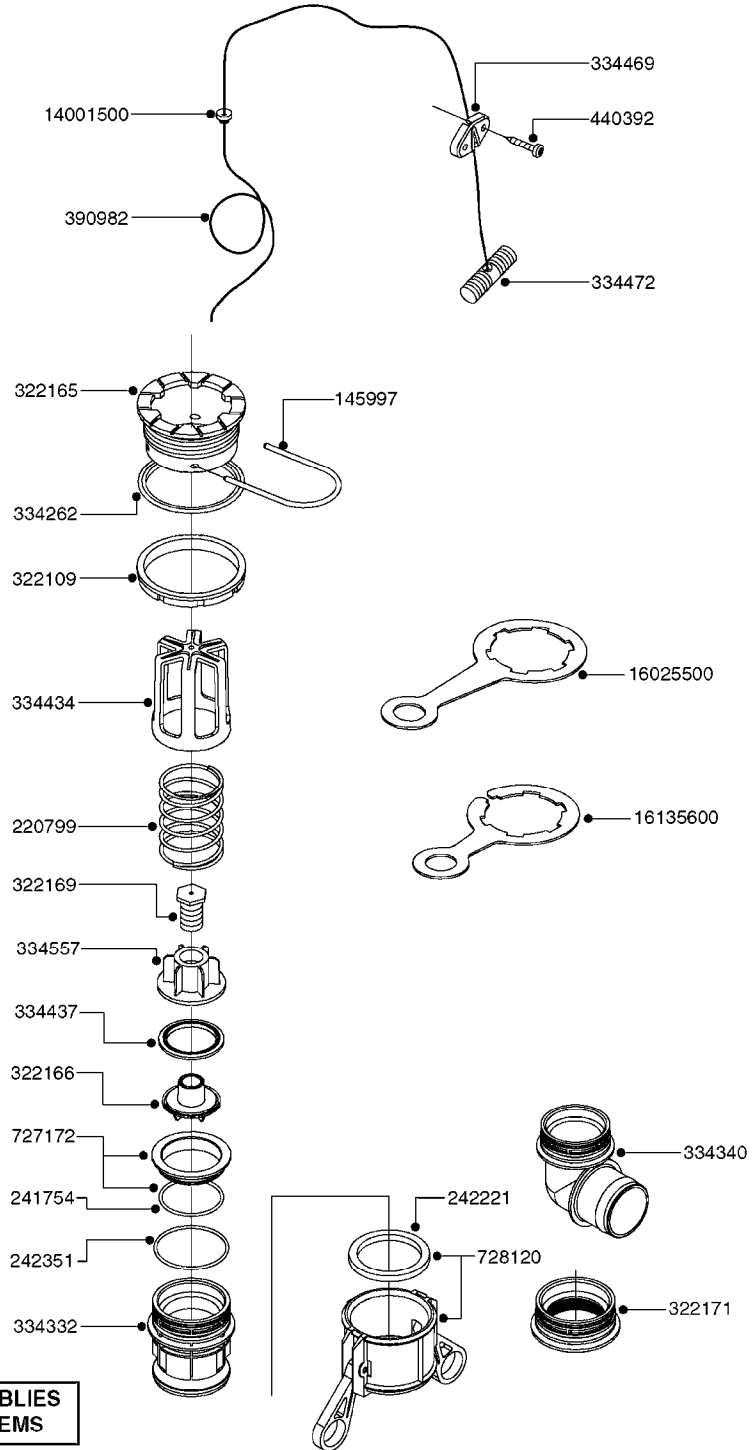

COMPLETE ASSEMBLIES
WHOLEGOODS ITEMS

727617 - COMPLETE ASSEMBLY (2" BSP THREADED FITTING & 126" CORD)
727742 - COMPLETE ASSEMBLY (2-1/2" ELBOW & 157.5" CORD)

K0180

DRAIN ASSEMBLY-PULL CORD TYPE
K0180-HIN, 01:01:16

Page 1

Date 12.08.2020 11:14

parts-n°	order qty	description
145997	1	FITT.DK S-93 FORK
220799	1	SPRING F.TOP DRAIN
241754	1	O-RING D59.5X3
242221	1	GASKET F. S-93 QUICK COUPLERS
242351	1	O-RING D69.5X3.0 VITON F.S-93
322109	1	FITT.DK S-93 BULKHEAD NUT
322165	1	FITT.DK S-93 BULKHEAD SINGLE
322166	1	VALVE FLAP LOWER PART
322169	1	CORD PLUG F.TOP DRAIN
322171	1	FITT.DK S-93 THREAD INS.2"BSP
334262	1	GASKET F.S-93 BULKHEAD
334332	1	FITT.DK S-93 MALE QUICK COUP.
334340	1	FITT.DK S-93 ELBOW 2.5"
334434	1	CAGE F.SPRING BOTTOM DRAIN ASY
334437	1	SEAL FOR VALVE FLAP
334469	1	CLEVIS F.CORD TOP DRAIN ASSY.
334472	1	HANDLE FOR TOP DRAIN
334557	1	SPRING SEAT TOP DRAIN
390982	1	CORD NYLON 4000MM
440392	1	SCREW 6.3 X 25.0 DIN7981C TORX
727172	1	FITT.DK S-93 SEAT INSERT
727617	1	FITT.DK S-93 BOTTOM VALVE 2'
727742	1	TOP DRAIN CORD TYPE
728120	1	QUICK COUPLER CAP F.S93 DRAIN
14001500	1	GROMMET F.TOP DRAIN CORD
16025500	1	TANK SPACER SIGHT GAUGE
16135600	1	GUIDE FOR SIGHT GAUGE NAV/NCM