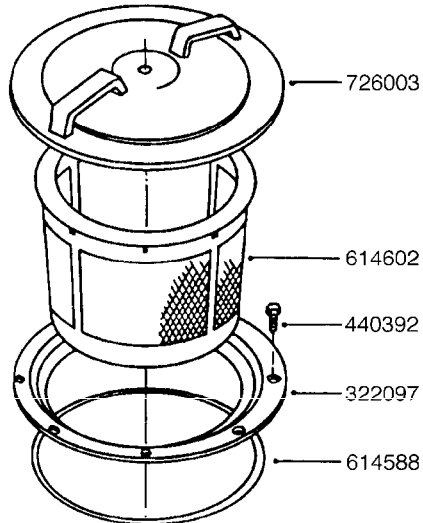

976183 (DECAL)

10639003 (LE DECAL)
10639103 (LE-SPV DECAL)
10639203 (LP DECAL)
97600303 (CANNON DECAL)

739543 - 100G.
739544 - 150G.

For Top Drain
See Page K0180