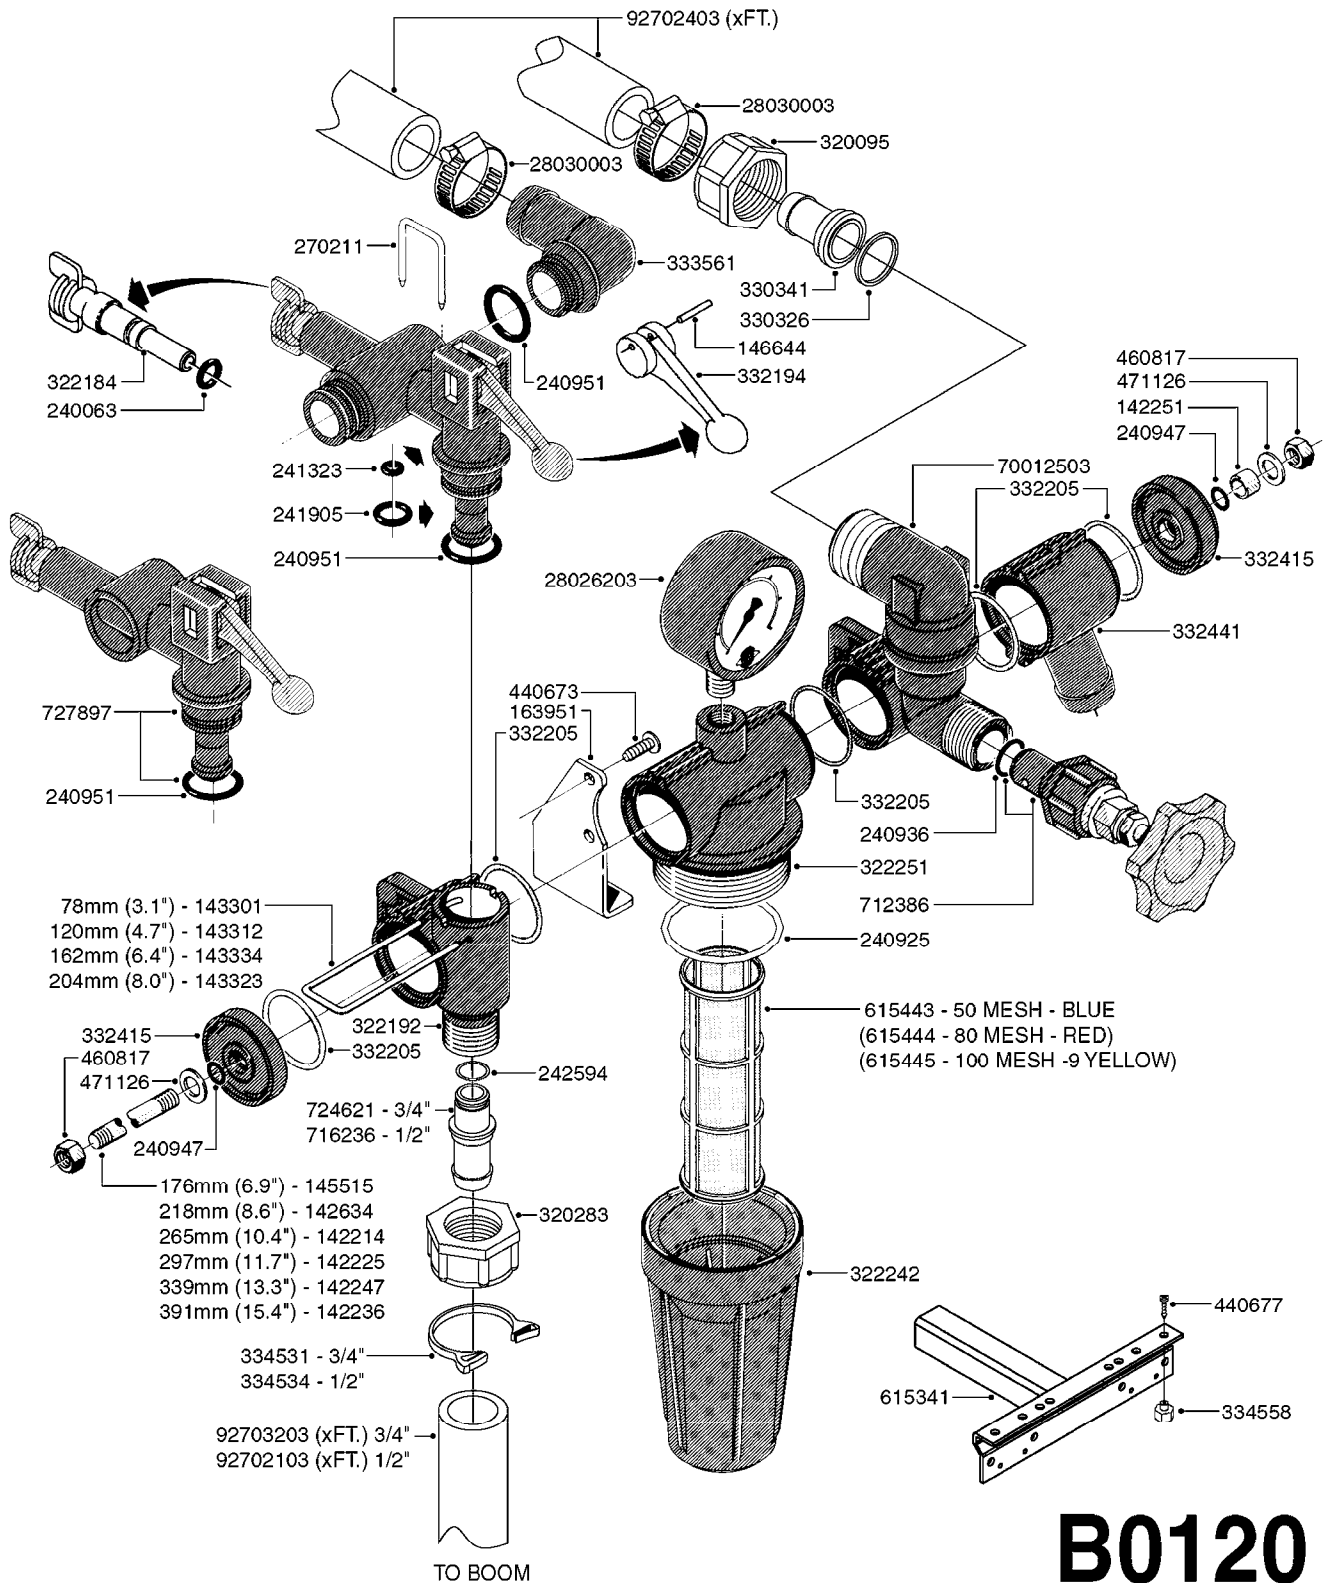

B0120

BK-180 VALVES F.LE/LE-SPV/LP
B0120-HIN, 01:01:16

Page 1

Date 12.08.2020 11:14

parts-n°	order qty	description
142214	1	STUD BOLT - M8X265, 3 SECTION
142225	1	STUD BOLT 8 X 299 - 6 MODULS
142236	1	STUD BOLT 8 X 381 - 8 MODULS
142247	1	STUD BOLT 8 X 341 - 7 MODULS
142251	1	BUSHING FOR LID
142634	1	STUD BOLT M8 X 213 - 4 MODULS
143301	1	LOCK CLAMP 78 MM
143312	1	LOCK CLAMP 120 MM
143323	1	LOCK CLAMP 204 MM
143334	1	LOCK CLAMP 162 MM
145515	1	STUD BOLT M8 X 176MM
146644	1	PIN D3X19 STAINLESS
163951	1	MOUNT BRACKET FOR BK180 SECTIO
240063	1	O-RING D14.1/9.3 X 2.4
240925	1	O-RING D49.5X3 NITRIL
240936	1	O-RING D13.3X2.4 NITRIL
240947	1	O-RING D7.3X2.4 NITRIL
240951	1	O-RING D21.2X3 NITRIL
241323	1	O-RING D5.3X2.4 NITRIL
241905	1	O-RING 12,3X2,4 VITON DKR.1,05
242594	1	O-RING D14 X 1.78 SCH.70-EPDM
270211	1	FITT.DK S25 FORK L=37.5
320095	1	FITT.DK NUT 1" BSP
320283	1	FITT.DK NUT 3/4"BSP
322184	1	SCREW F.ADJUSTING CONST.PRESS.
322192	1	HOUSING F.DISTRIBUTOR
322242	1	FILTER BOWL / IN-LINE
322251	1	HOUSING F.FILTER MOUNT BK/EC
330326	1	O-RING D30/D24X2 F.1"NUT
330341	1	FITT.DK HB 1" F. 1" NUT
332194	1	DISTRIBUTION HANDLE
332205	1	O-RING D43/39XD2
332415	1	COVER
332441	1	FITT.DK ELB 1" F.EC VALVE
333561	1	FITT.DK ELB.1" EC RETURN
334531	1	CLAMP HOSE PLASTIC 3/4"
334534	1	CLAMP HOSE PLASTIC 1/2"
334558	1	NUT HEX PLASTIC INSERT
440673	1	SCREW F.PLASTIC 5X12 SS
440677	1	SCREW F. PLASTIC 5X20 SS
460817	1	NUT HEX M8 STAINLESS DIN 934
471126	1	WASHER, M8, Ø16/ 8.4X 1.6, SS
615341	1	BRACKET F.BK 2,3&4 BANK VALVES
615443	1	FILTER ELEM.50 MESH BLUE
615444	1	FILTER ELEM.80 MESH RED
615445	1	FILTER ELEM.100 MESH YELLOW
712386	1	PRESSURE REGULATOR COMPL. H-M
716236	1	FITT.DK HB 1/2" ASSY. F. 3/4"
724621	1	FITT.DK HB 3/4"ASSY F.3/4" NUT
727897	1	HOUSING UPPER PART END PC.BK92
28026203	1	GAUGE 200PSI/BR,2.5"1/4BSP-BTM
28030003	1	CLAMP HOSE GEAR P1" 6716
70012503	1	HOUSING FOR HARDI-MATIC VALVE
92702103	1	HOSE R X1/2" X300PSI WP X0012"
92702403	1	HOSE PVC SUCT GRAY 1"
92703203	1	HOSE R X3/4" X300PSI WP X0012"