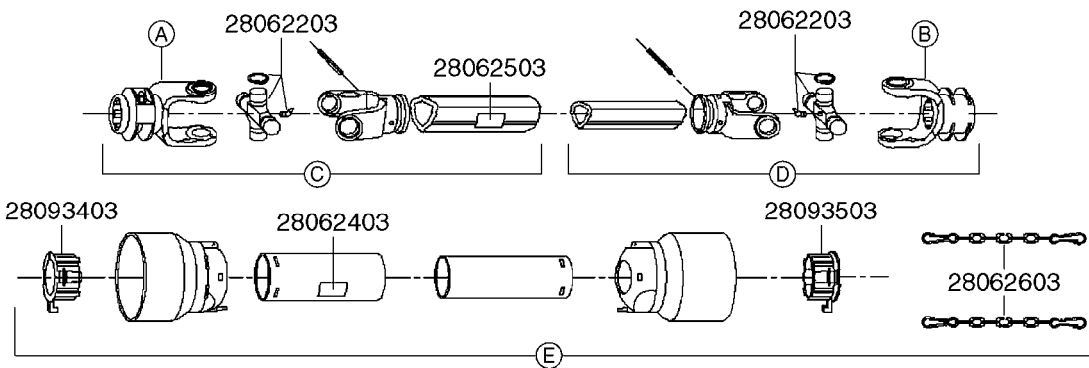

\* Changed in 2016 from 100 series to G-Series (see page A0600).

**A520**

PTO SHAFTS - BONDIOLI CENT.  
A0520-HIN, 23:10:18

Page 1  
Date 12.08.2020 11:14

parts-n°	order qty	description
289042	1	UNIV. JOINT 22x54mm
421024	1	BOLT HEX 8.8 DEL M8X60
450015	1	SCREW ALLAN 3/8'X5/8' BLACK
460143	1	LOCK NUT M8 SST A2 DIN985
28009803	1	PTO PIN TUBE RETAINER OUTER
28009903	1	PTO TUBE RETAINER INNER
28010103	1	PTO YOKE F.INNER TUBE CV PTO
28021403	1	PTO 1"STR/1-3/8" 6SPL B&P
28021503	1	PTO 1"STR/1-3/8" 21SPL B&P
28021603	1	PTO 1"STR/1-3/4" 20SPL B&P
28027903	1	PTO BALL LOCK.KIT F.1-3/8 YOKE
28040503	1	UNIV. JOINT 27x74.6mm
28040703	1	SAFETY CHAIN F.CV BLACK PTO
28041803	1	DECAL DANGER GUARD MISSING
28041903	1	DECAL DANGER ROT.DRIVELINE
28056703	1	PTO YOKE #1 1-3/8" X 6 SPLINE
28056803	1	PTO YOKE #1 1-3/8" X 21 SPLINE
28056903	1	PTO YOKE #4 1-3/4" X 20 SPLINE
28057003	1	PTO TUBE YOKE #1-G1 OUTER
28057103	1	PTO TUBE YOKE #4-G4 OUTER
28057203	1	PTO PIN TUBE RETAINER OUTER
28057303	1	PTO TUBE OUTER #1 745MM
28057403	1	PTO TUBE OUTER #4 720MM
28057503	1	PTO TUBE INNER #1 745MM
28057603	1	PTO TUBE INNER #4 720MM
28057703	1	PTO TUBE RETAINER INNER
28057803	1	PTO TUBE YOKE #1 Ø=1"
28057903	1	PTO TUBE YOKE #4 Ø=1"
28058003	1	PTO HALF SAFETY SHIELD OUTER
28058103	1	PTO HALF SAFETY SHIELD OUTER
28058203	1	PTO HALF SAFETY SHIELD INNER
28058303	1	PTO HALF SAFETY SHIELD INNER
28058403	1	PTO BALL LOCK.KIT F.1-3/4 YOKE
28058503	1	PTO TUBE YOKE #1-G1 INNER