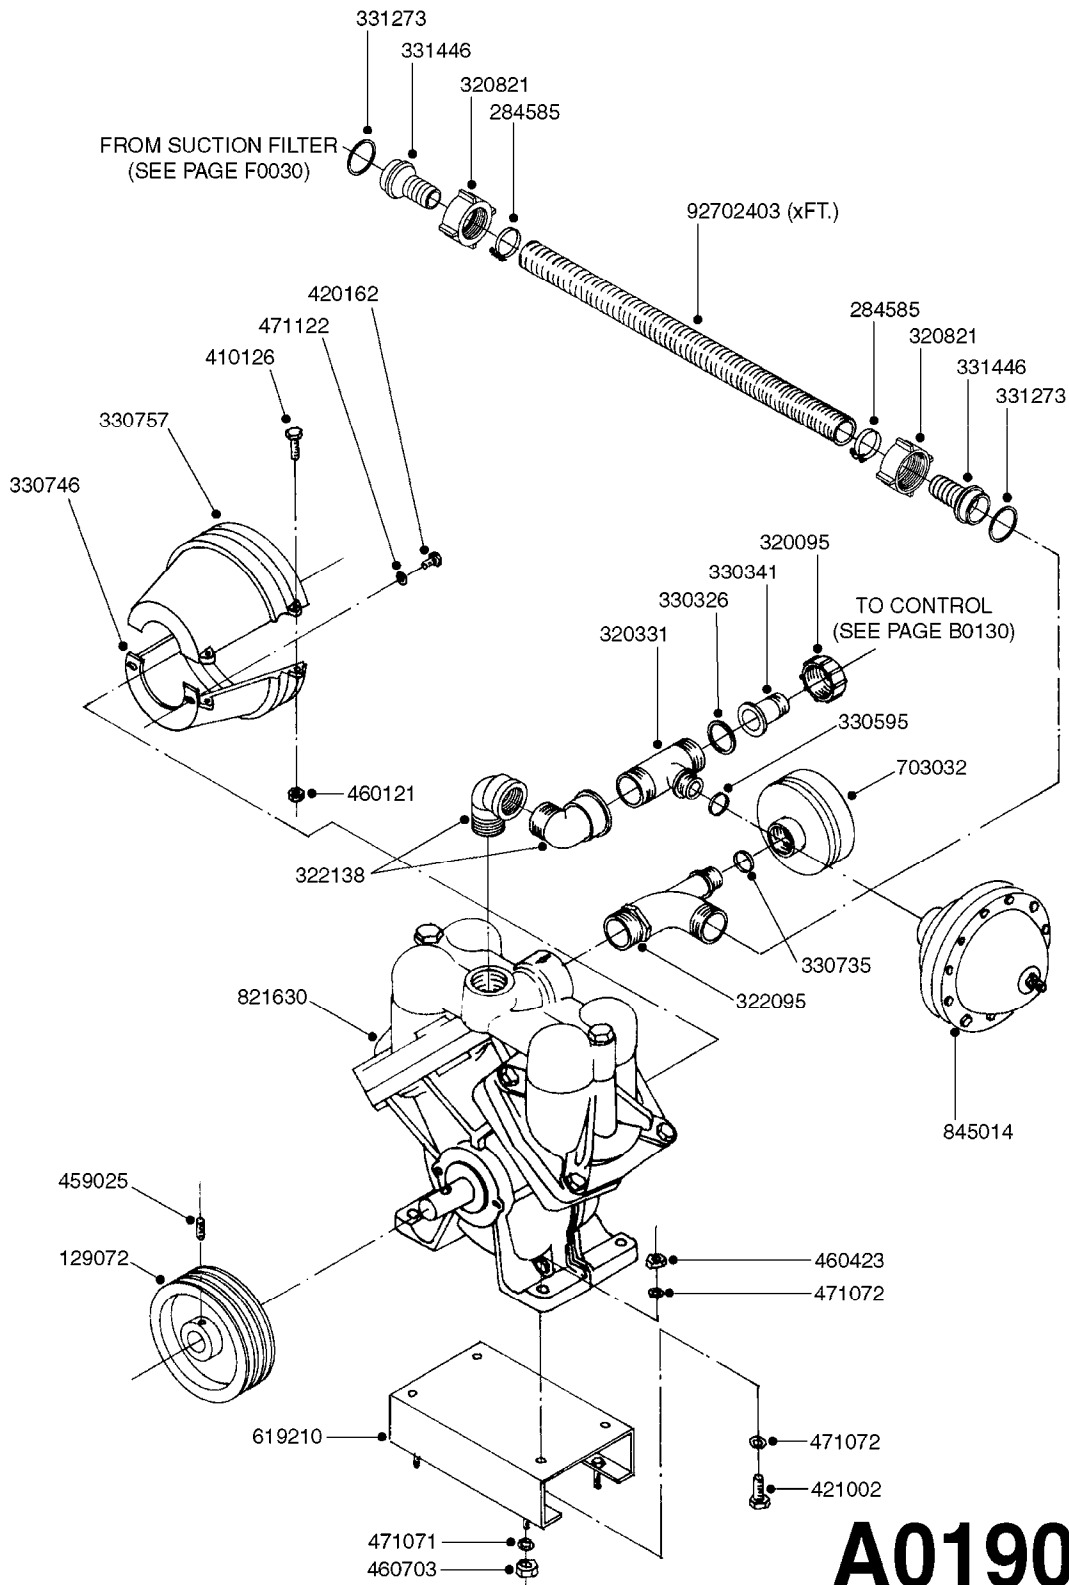

# A0170

PUMP - 1203 W/MOUNTING BASE  
A0170-HIN, 01:01:16

Page 1  
Date 12.08.2020 11:14

parts-n°	order qty	description
111470	1	VALVE CHAMBER 1202
120024	1	DIAPHRAGM BACK DISC 1200-1300
140873	1	CRANK SHAFT MODEL 1202-9MM
160053	1	DUST PLATE
161172	1	DIAPHRAGM DISC F. 1203/1303
210011	1	SEAL FELT D39/23 X 4
210077	1	BEARING BALL 6305
210081	1	BEARING BALL 6307
242153	1	O-RING D26X4 EPDM
242216	1	O-RING VITON F/1202/1302/462
280011	1	GREASE NIPPLE 1/8" SAE H TR
280044	1	KEY HEXAGON W6 3/16"
330072	1	O-RING D53.5/D45.5X4
334310	1	NYLON WASHER 1202/1302/462
334321	1	O-RING POLY. 34.0x26.0x4.0
420567	1	BOLT HEX 8.8 DEL M8X30 FT
420777	1	BOLT HEX 8.8 RAW M8X50
420847	1	BOLT HEX 8.8 DEL M8X85
420917	1	BOLT HEX 8.8 RAW M8X12 FT
421002	1	BOLT HEX 8.8 DEL M10X30 FT DIN933
430393	1	BOLT HEX 8.8 RAW M12X50
430953	1	BOLT, M12 X 55 8.8
460342	1	NUT HEX M10 DEL DIN934
460353	1	NUT HEX M8 BLACK
460375	1	NUT HEX M12 BLACK
470072	1	WASHER D15/D8X.5 LOCK
821630	1	PUMP 1203/9 540RPM
10396003	1	PUMP 1203 C/W PTO 540 RPM
33511300	1	DIAPHRAGM 1202-1303 POLY 2006
43099200	1	BOLT HEX SS M12 X 30 DIN933 A4
72043600	1	VALVE FOR 462/463
72181000	1	HOUSING, PUMP, 1203 RED
72181100	1	DIAPHRAGM COVER 1203/1303+BLTS
72181200	1	CONNECTING ROD FOR 1203 W/M12
75073400	1	PUMP KIT 1203 MM "06"