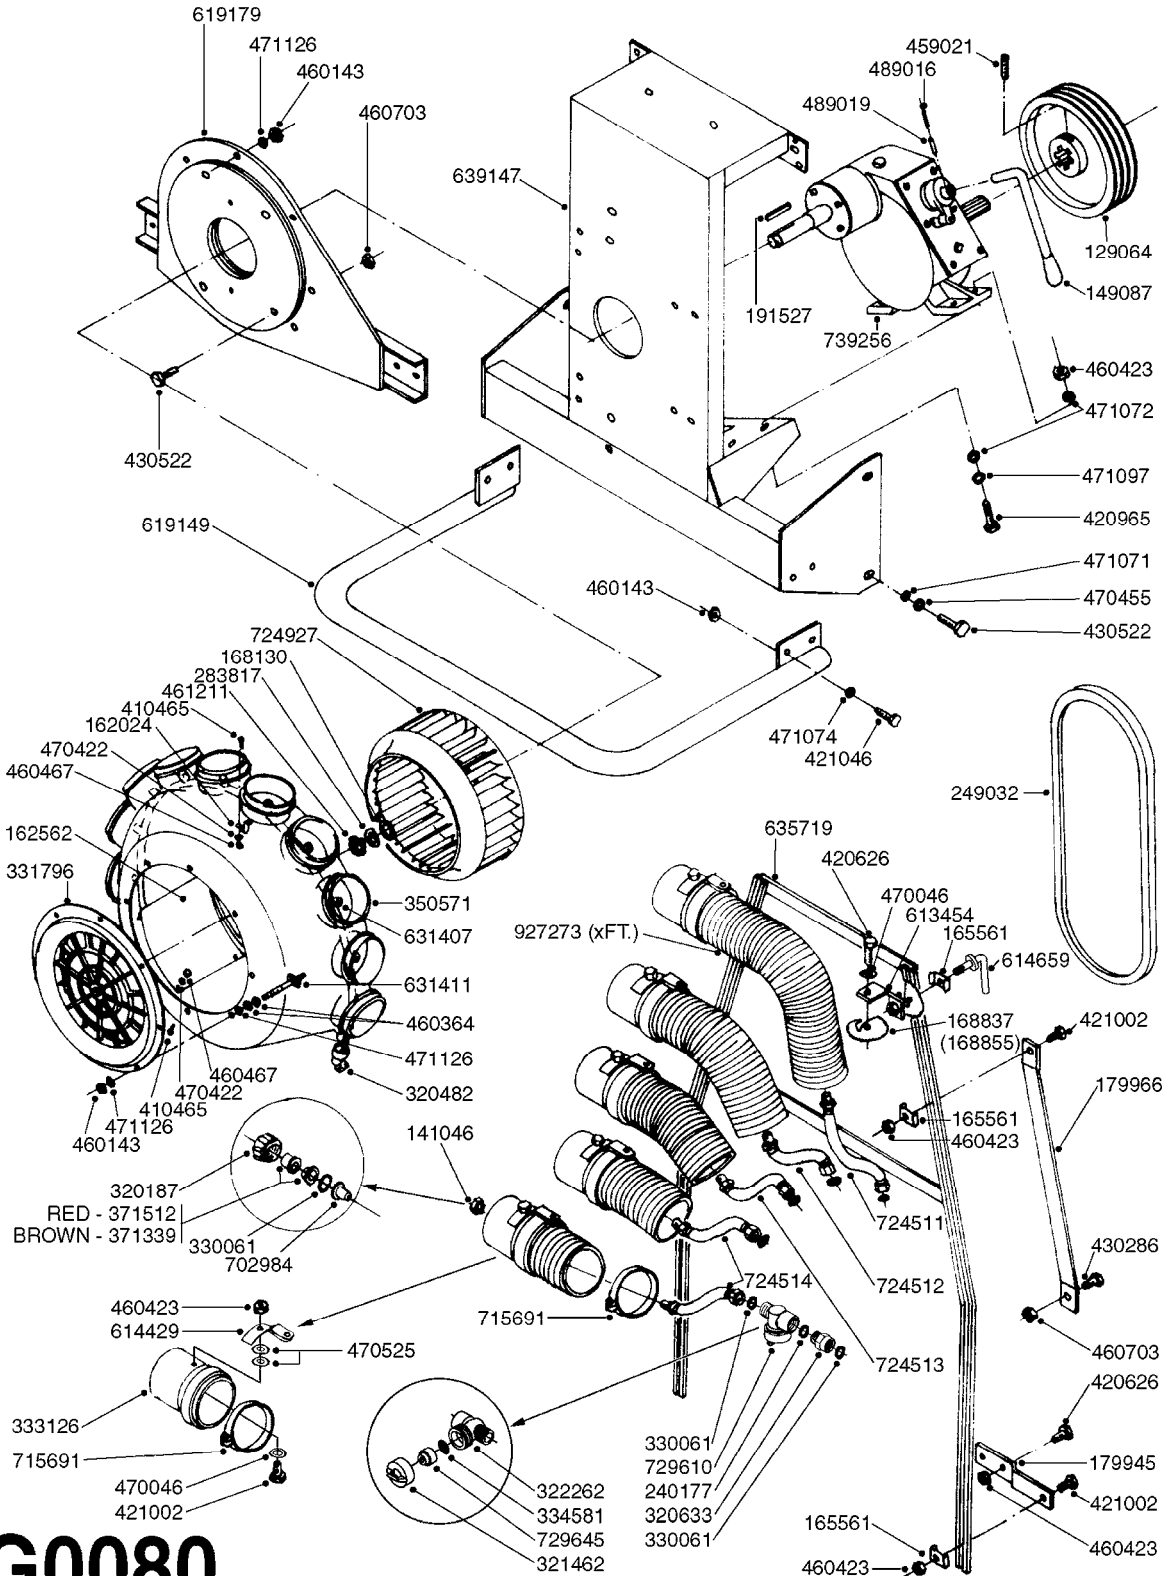

**G0070**

LE-SPV - GEAR BOX  
G0070-HIN, 01:01:16

Page 1

Date 12.08.2020 11:14

parts-n°	order qty	description
119013	1	GEAR BOX HOUSING 1-V
119014	1	SHIFT HEAD F. 1-GEAR GEAR BOX
129022	1	GEAR BOX LID 1 GEAR TURB.
129024	1	COVER F. 1-GEAR GEAR BOX
129026	1	LEVER FOR ARM
129076	1	SUPPLEMENT FOR AXLE F-400
149029	1	AXLE SHAFT
149094	1	SHAFT OUTPUT F.GEARBOX SPV
149095	1	GEARWHEEL F.MAXI GEAR Z-82 M2
178504	1	ARM FOR 1-GEAR GEAR BOX
210769	1	SEAL OIL 62 X 40 X 10
210824	1	SEAL OIL 18 X 7
219000	1	OIL SEAL 35 X 72 X 10
219002	1	BEARING 6207
219025	1	BALL D15 STAINLESS
219040	1	BEARING
219065	1	BEARING NJ-304
220825	1	SPRING F.GEAR CHANGE
284219	1	SNAP-RING OUTER 40X1.75
289000	1	SNAP-RING INNER
289052	1	SNAP-RING E-18
289193	1	OIL LEVEL GLASS
329004	1	PLUG F.OIL HOLE GEARBOX F.SPV
439006	1	PLUG F.OIL HOLE GEARBOX F.LE
451033	1	SCREW M8X25 HEX
459024	1	BOLT M8 X 90
471094	1	WASHER D8,4 STAR
479004	1	SEAL F.OIL PLUG GEARBOX LE
479005	1	WASHER D18 DIN 6916
480737	1	PIN CLAMP D6X45
739256	1	GEAR BOX F. LE-SPV & TG

24002503 - Ø 5" (125mm)

24002403 - Ø 4" (100mm)

259034 - Ø 5" (125mm) L=29-1/2" (750mm) PVC

259035 - Ø 4-3/8" (110mm) L=39-3/8" (1000mm) PVC

349012 - Ø 4" (100mm) L=37-3/8" (950mm) PVC

349026 - Ø 5-1/2" (140mm) / Ø 4-3/8" (110mm) PVC