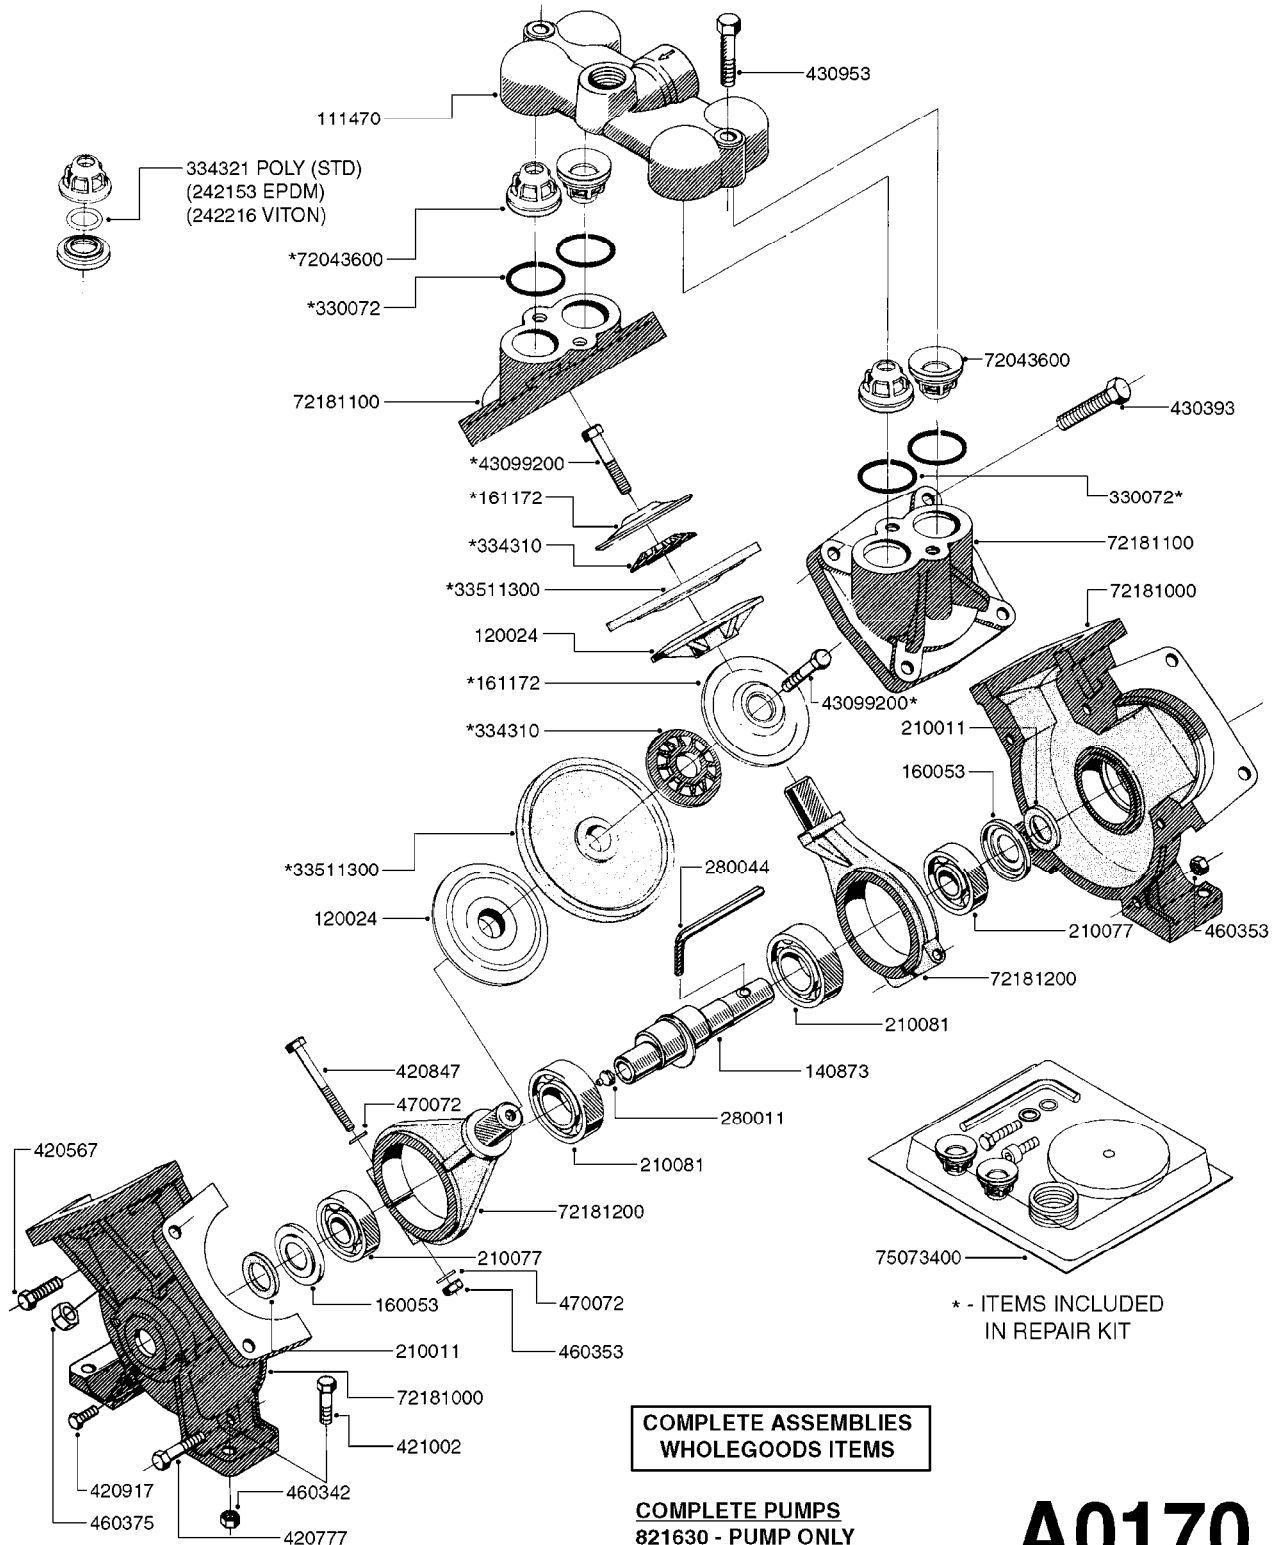

# A0160

PUMP - 1202 W/MOUNTING BASE  
A0160-HIN, 01:01:16

Page 1  
Date 12.08.2020 11:14

parts-n°	order qty	description
111470	1	VALVE CHAMBER 1202
120024	1	DIAPHRAGM BACK DISC 1200-1300
140873	1	CRANK SHAFT MODEL 1202-9MM
160053	1	DUST PLATE
161172	1	DIAPHRAGM DISC F. 1203/1303
210011	1	SEAL FELT D39/23 X 4
210077	1	BEARING BALL 6305
210081	1	BEARING BALL 6307
242153	1	O-RING D26X4 EPDM
242216	1	O-RING VITON F/1202/1302/462
280011	1	GREASE NIPPLE 1/8' SAE H TR
280044	1	KEY HEXAGON W6 3/16'
330072	1	O-RING D53.5/D45.5X4
334310	1	NYLON WASHER 1202/1302/462
334321	1	O-RING POLY. 34.0x26.0x4.0
420066	1	BOLT HEX 8.8 DEL 3/8"X50MM
420162	1	BOLT HEX 8.8 DEL 3/8"x15MM
420836	1	BOLT HEX 8.8 RAW M8X85
421002	1	BOLT HEX 8.8 DEL M10X30 FT DIN933
421259	1	BOLT HEX UNC7/16"x2.25" 18-8SS
430032	1	BOLT HEX 8.8 RAW 1/2'X55MM
430404	1	BOLT HEX 8.8 DEL M12X50
460342	1	NUT HEX M10 DEL DIN934
460353	1	NUT HEX M8 BLACK
460375	1	NUT HEX M12 BLACK
460434	1	NUT HEX 3/8' NC BLACK
470072	1	WASHER D15/D8X.5 LOCK
33511300	1	DIAPHRAGM 1202-1303 POLY 2006
72043600	1	VALVE FOR 462/463
72181000	1	HOUSING, PUMP, 1203 RED
72181100	1	DIAPHRAGM COVER 1203/1303+BLTS
72181200	1	CONNECTING ROD FOR 1203 W/M12
75073300	1	PUMP KIT 1200/1202 "06"