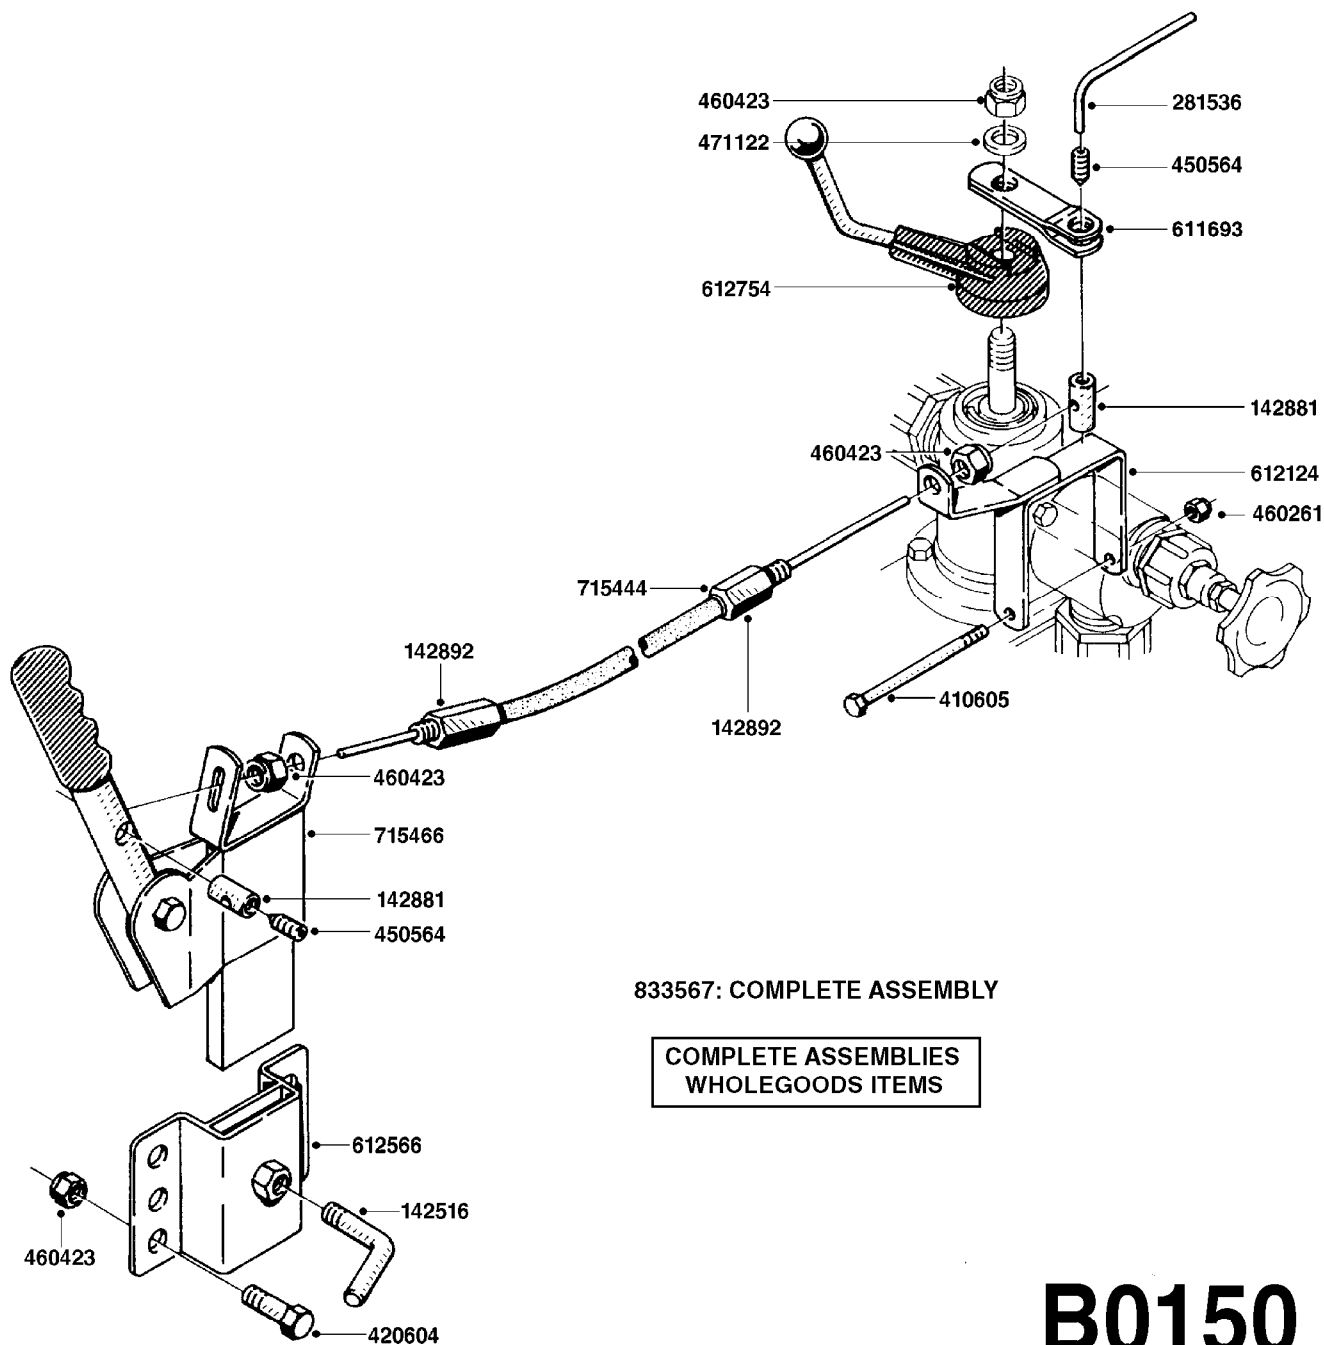

**B0130**

LE/LE-SPV/LP - PLUMBING BK-180  
B0130-HIN, 01:01:16

Page 1

Date 12.08.2020 11:14

parts-n°	order qty	description
242109	1	O-RING D32.2x3.0
284585	1	CLAMP HOSE GEAR 1" MINI 020
320084	1	FITT.DK NUT 1/2" BSP
320095	1	FITT.DK NUT 1" BSP
321215	1	FITT.DK HOUSING F. AGITATION
330212	1	O-RING D19/D14X2.4 F.1/2"NUT
330315	1	O-RING D18.4/D13X.6
330326	1	O-RING D30/D24X2 F.1"NUT
330341	1	FITT.DK HB 1" F. 1" NUT
330687	1	FITT.DK HB 1/2" F. 1/2" NUT
331111	1	VALVE SEAT FOR 1/2" DISTRIBUT.
334242	1	FITT.DK S-53 ELB.1"
334534	1	CLAMP HOSE PLASTIC 1/2"
709741	1	VALVE ASSY. 1/2" FLIP LEVER
841053	1	OP.UNIT BK180/2 DIST.VALVES
92702103	1	HOSE R X1/2" X300PSI WP X0012"
92702403	1	HOSE PVC SUCT GRAY 1"
92712403	1	HOSE R X1" X300PSI WP X0012"

BK-180 REMOTE CONTROL CABLE  
B0150-HIN, 01:01:16

Page 1

Date 12.08.2020 11:14

parts-n°	order qty	description
142516	1	SCREW SET M10 BENT F. LOCKING
142881	1	WIRE HOLDER FOR REMOTE CONTROL
142892	1	END NIPPLE F.REMOTE CABLE
281536	1	ALLEN WRENCH 3MM
410605	1	BOLT HEX 8.8 DEL M6X80
420604	1	BOLT HEX 8.8 DEL M10X25 FT DIN933
450564	1	SCREW M6X12 ALLEN
460261	1	NUT HEX M6X1.00 LOCK DIN985 A2 SS
460423	1	NUT HEX M10X1.50 LOCK DIN985A2 SS
471122	1	WASHER, M10, Ø20/10.5X 2.0, SS
611693	1	ARM FOR REMOTE CONTROL BK180
612124	1	BRACKET FOR OP.UNIT F REM.CTR
612566	1	MOUNT BRACKET F.FAN CABLE ASSY
612754	1	HANDLE FOR REMOTE CONTROL
715444	1	REMOTE CONTROL CABLE L=2000
715466	1	MOUNTING PLATE
833567	1	REMOTE CONTROL ON/OFF BK 180