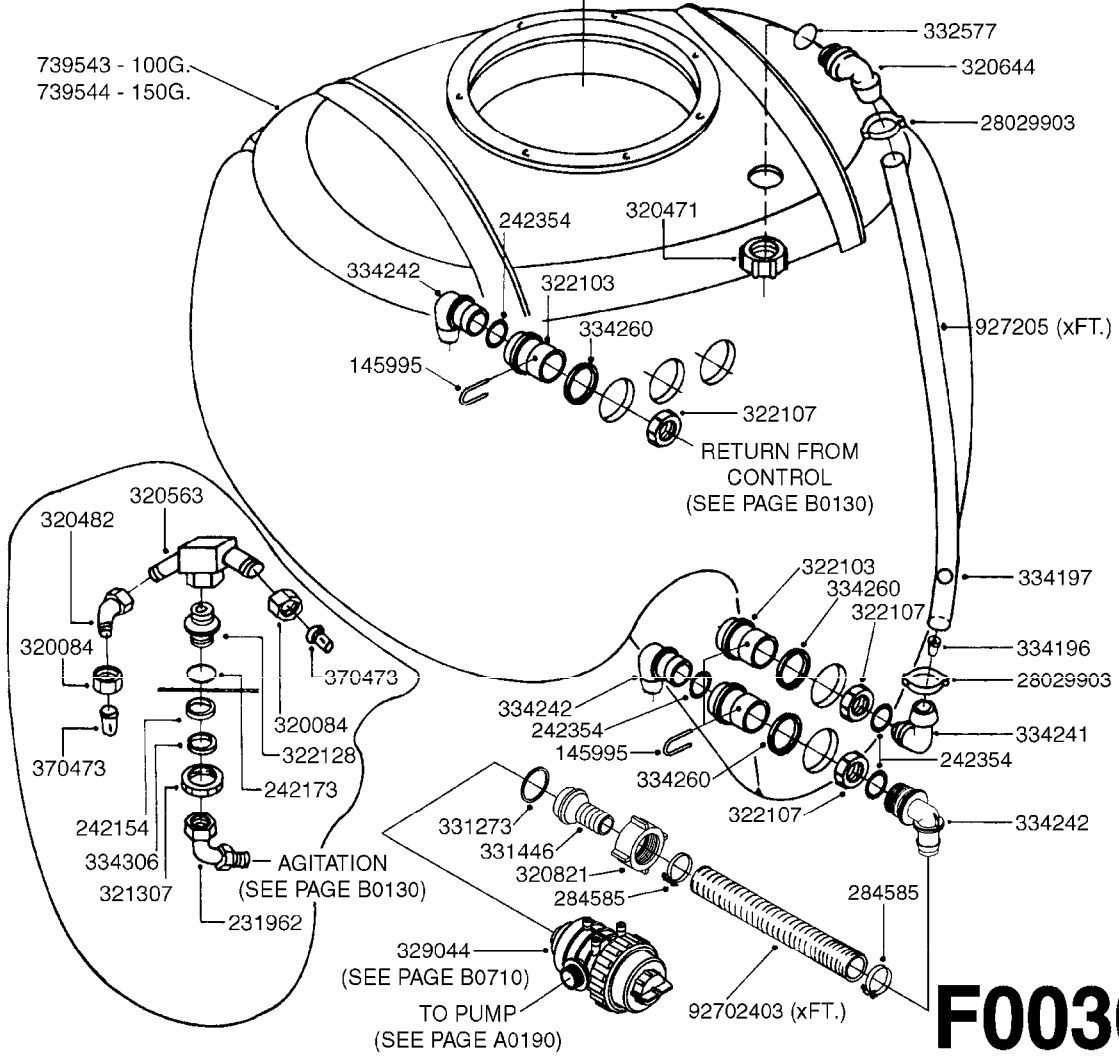

976183 (DECAL)

10639003 (LE DECAL)  
10639103 (LE-SPV DECAL)  
10639203 (LP DECAL)  
97600303 (CANNON DECAL)

739543 - 100G.  
739544 - 150G.

For Top Drain  
See Page K0180

**F0030**

TANK - LE/LE-SPV/LP 100/150  
F0030-HIN, 01:01:16

24002503 - Ø 5" (125mm)

24002403 - Ø 4" (100mm)

259034 - Ø 5" (125mm) L=29-1/2" (750mm) PVC

259035 - Ø 4-3/8" (110mm) L=39-3/8" (1000mm) PVC

349012 - Ø 4" (100mm) L=37-3/8" (950mm) PVC

349026 - Ø 5-1/2" (140mm) / Ø 4-3/8" (110mm) PVC