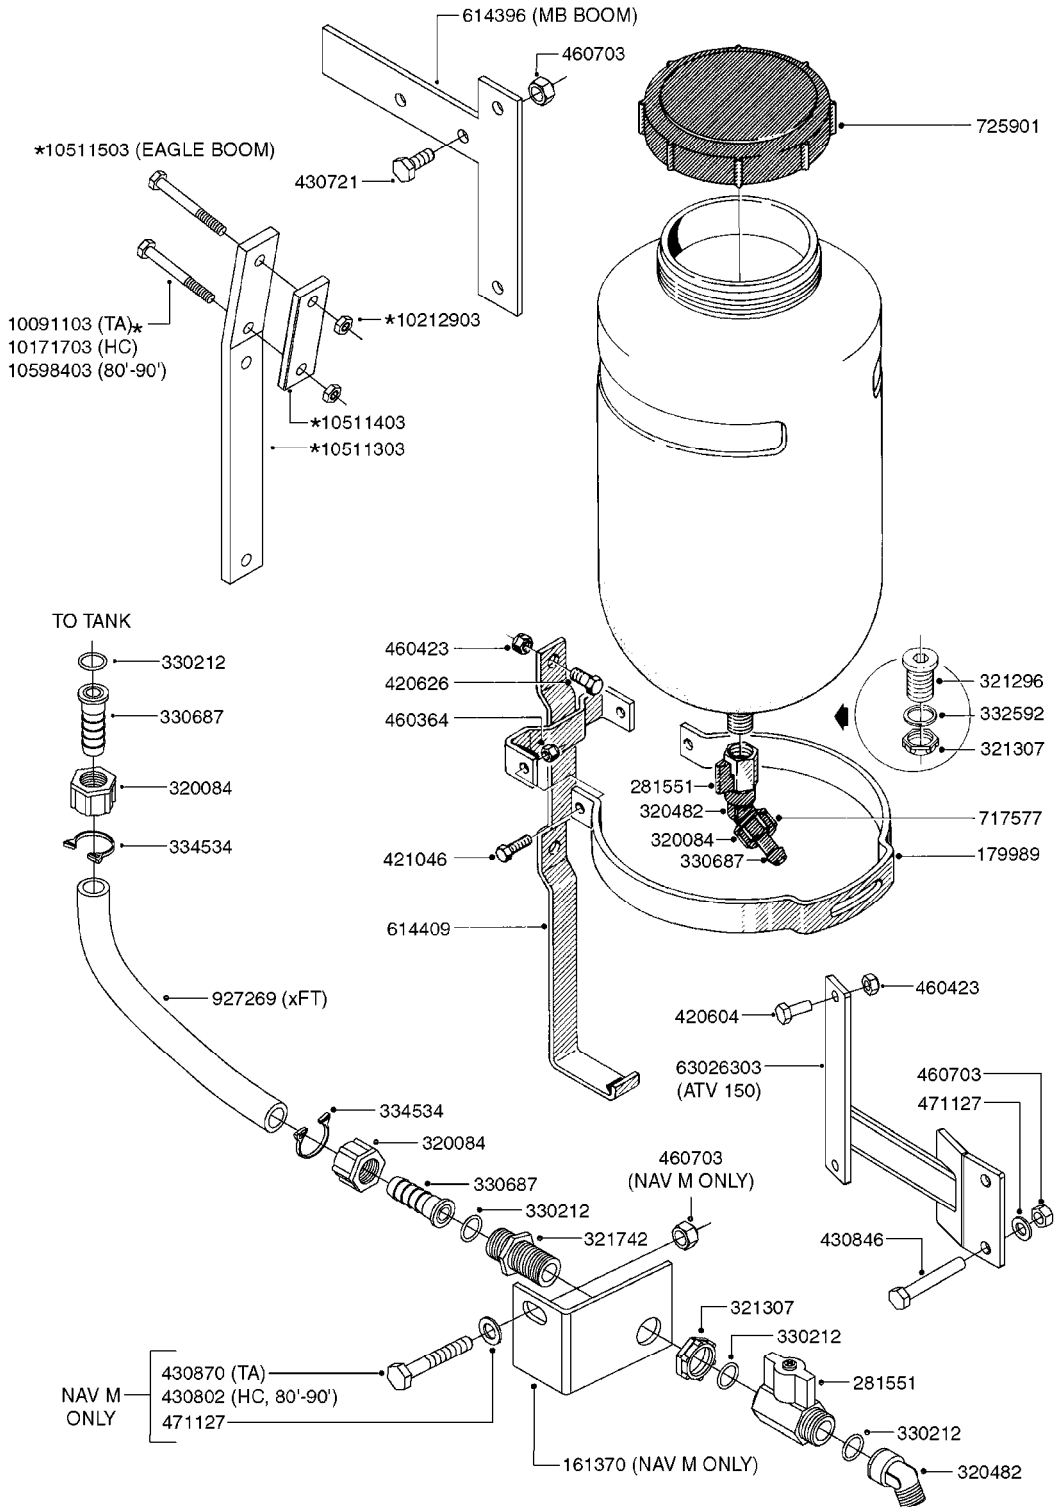

CLEAN WATER TANK
K0130-HIN, 01:01:16

COMPLETE TANK ASSY : 722072

K0130

CLEAN WATER TANK
K0130-HIN, 01:01:16

Page 1
Date 12.08.2020 11:14

parts-n°	order qty	description
161370	1	BKT.CLEAN WATER BOTT. VALVE
179989	1	BRKT. F. 3 GAL. TANK
281551	1	BALL VALVE 1/2"
320084	1	FITT.DK NUT 1/2" BSP
320482	1	FITT.DK ELB. 1/2" BSP 60 DEG.
321296	1	FITT.DK BULKHEAD 1/2" BSP SING
321307	1	FITT.DK NUT 1/2" BSP JAMB
321742	1	FITT.DK BULKHEAD 1/2' BSP
330212	1	O-RING D19/D14X2.4 F.1/2"NUT
330687	1	FITT.DK HB 1/2" F. 1/2" NUT
332592	1	O-RING D26/D20X3
334534	1	CLAMP HOSE PLASTIC 1/2"
420604	1	BOLT HEX 8.8 DEL M10X25 FT DIN933
420626	1	BOLT HEX 8.8 DEL M10X20 FT
421046	1	BOLT HEX M8X25/25 A2 SS DIN933
430721	1	BOLT HEX 8.8 DEL M12X40 FT
430802	1	BOLT HEX 8.8 DEL M12X75
430846	1	BOLT HEX 8.8 DEL M12X80
430870	1	BOLT HEX 8.8 DEL M12X55 FT
460364	1	NUT HU M8 A2 SS DIN934
460423	1	NUT HEX M10X1.50 LOCK DIN985A2 SS
460703	1	NUT HEX M12X1.75 LOCK DIN985A2 SS
471127	1	WASHER, M12, Ø24/13X24X2.5 SS
614396	1	CLEAN WATER BRACKET MB
614409	1	BRACKET FOR FOAM MARKER
717577	1	VALVE F.CLEAN WATER TANK
722072	1	CLEAN WATER TANK W FRAME & TAP
725901	1	LID F.WATER BOTTLE VENTED
927269	1	HOSE R X PVC X 1/2 X 0012"
10091103	1	BOLT HEX 3/8 NC GR.2 03.00'
10171703	1	BOLT HEX 3/8 NC GR.2 03.50"
10212903	1	NUT HEX NC (NYLON LOCK) 3/8"
10511303	1	FLATBAR L350/17DEG.CLEAN WATER
10511403	1	FLATBAR 104MM CLEAN WATER
10511503	1	BKT.CLEAN WATER MOUNT EAGLE
10598403	1	BOLT HEX HCS3/8-16 X 4 Z 5
63026303	1	CLEAN WATER TANK BRKT, ATV