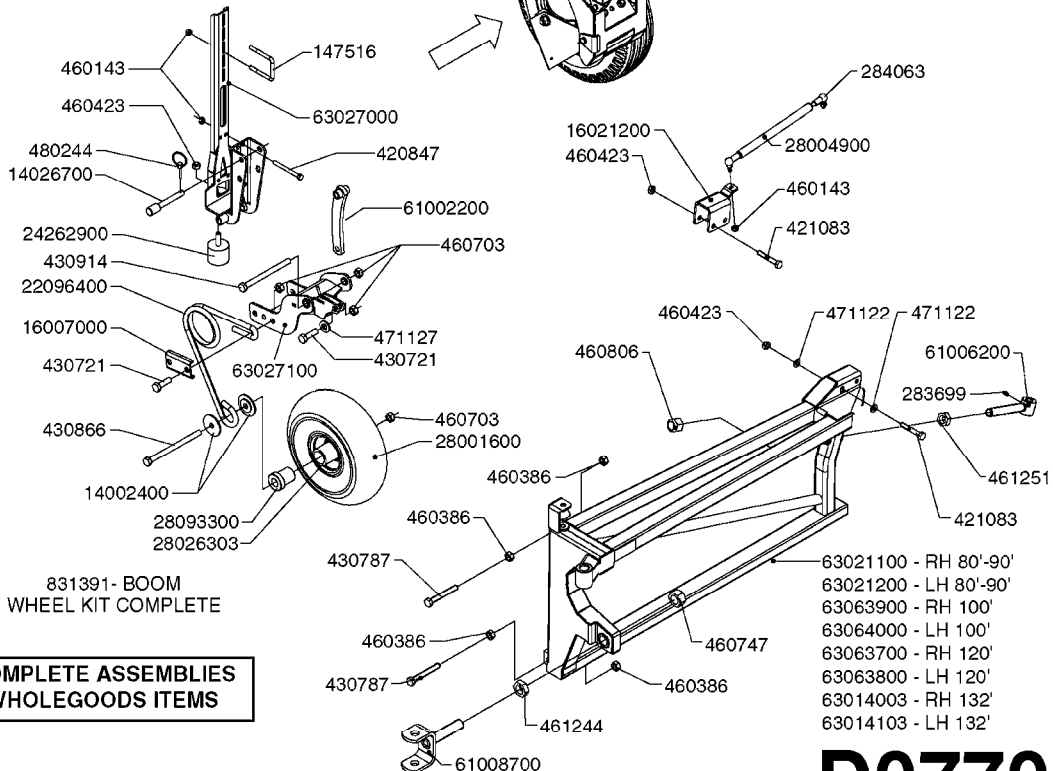

831391- BOOM
WHEEL KIT COMPLETE

**COMPLETE ASSEMBLIES
WHOLEGOODS ITEMS**

D0770