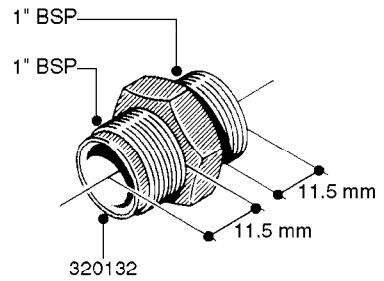

FITTINGS - HEXAGON NIPPLES  
L0030-HIN, 01:01:16

Page 0  
Date 12.08.2020 8:47

**L0030**

FITTINGS - HEXAGON NIPPLES  
L0030-HIN, 01:01:16

Page 1  
Date 12.08.2020 8:47

parts-n°	order qty	description
10015303	1	FITT.PO.HN 1.00X1.00 M1000
10425003	1	FITT.PO.HN 1.25X1.00 MCPHEE
320132	1	FITT.DK HN 1" BSP
320176	1	FITT.DK HN 3/8"X1/2" BSP
320445	1	FITT.DK HN 1/4"X3/8" BSP
320655	1	FITT.DK HN 1/2"-1/2" BSP
320692	1	FITT.DK HN 3/8'BSPX1/4'NPT
320703	1	FITT.DK HN 3/8BSP X1/2 &1/4NPT
320725	1	FITT.DK NIPPLE 3/8"-3/8" BSP
320902	1	FITT.DK HN 3/8'X 1/4' BSP
390232	1	FITT.DK HN 1-1/2' X 1-1/4' BSP
390276	1	FITT.DK HN 1'BSP