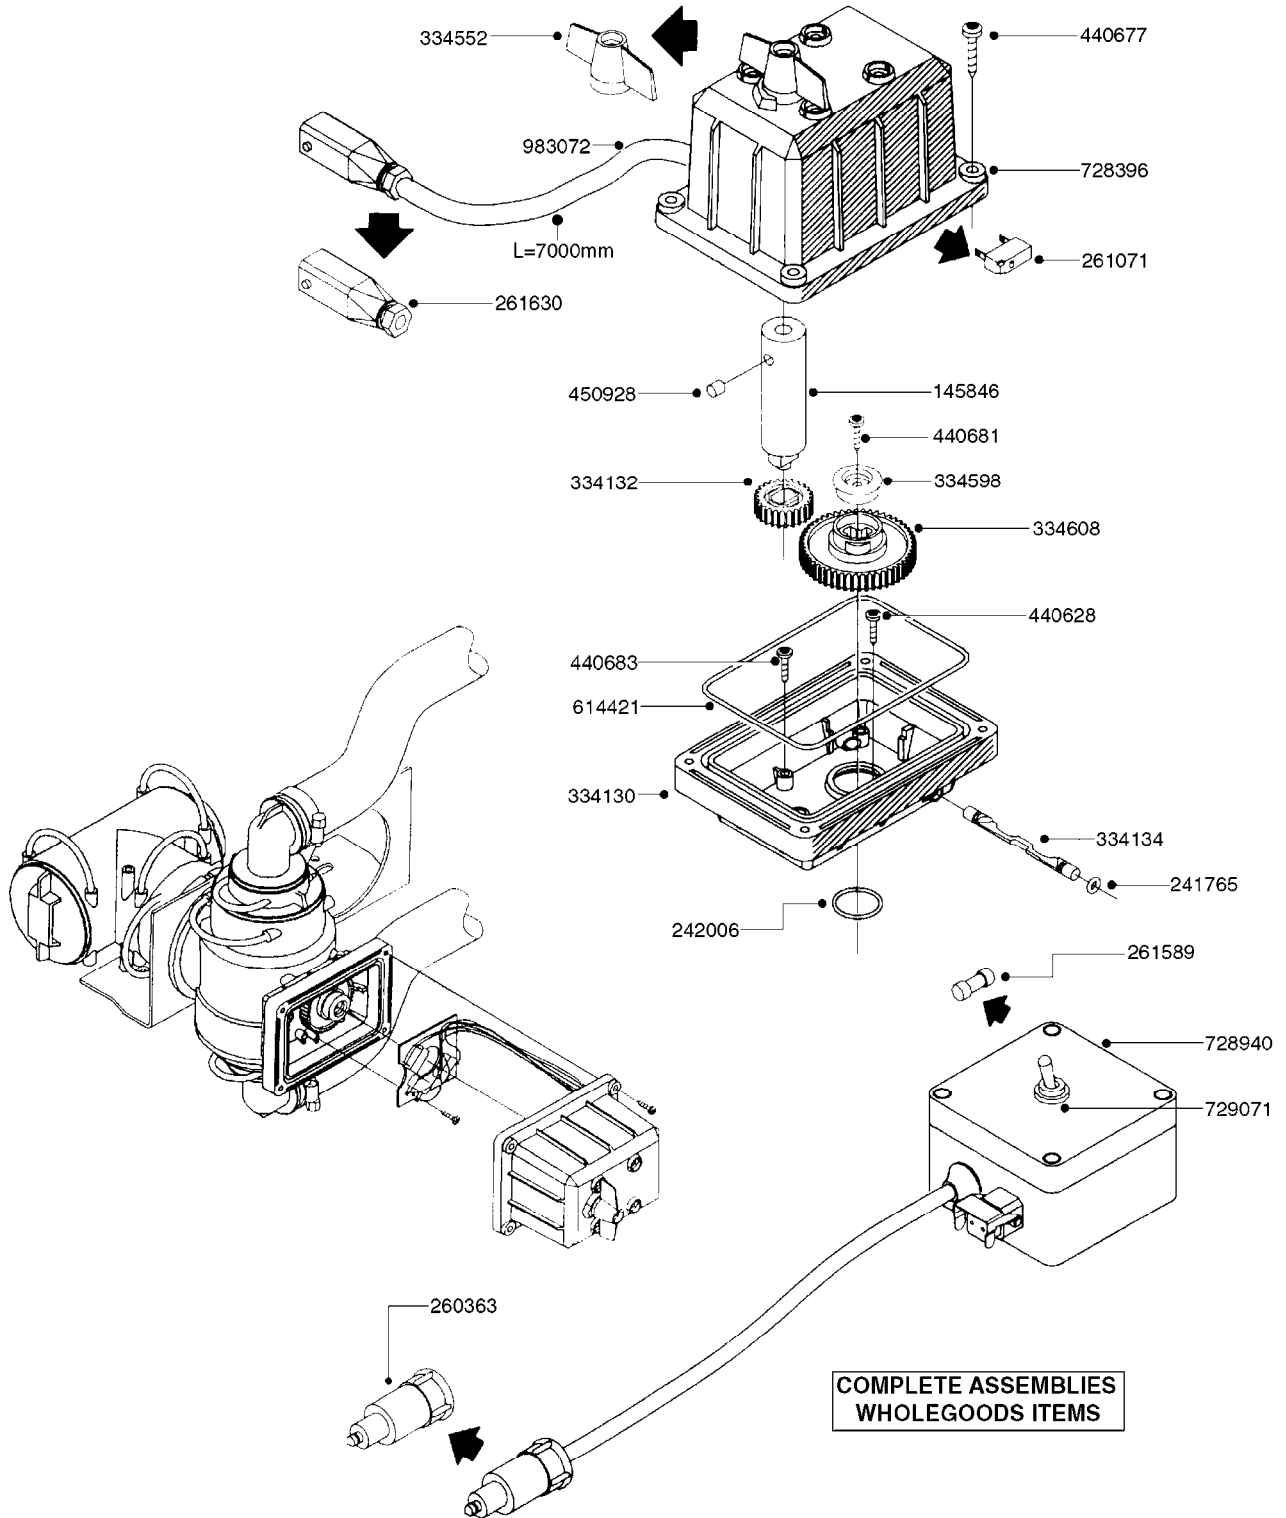

834363 - AGITATION BYPASS VALVE

**K0020**

BALL VALVE-ELECTRIC 2-WAY  
K0020-HIN, 01:01:16

Page 1  
Date 12.08.2020 8:46

parts-n°	order qty	description
145846	1	COUPLING FOR EL 3-WAY VALVE
241765	1	O-RING 3.1 X 1.6
242006	1	O-RING D22/D19 X 1.5
260363	1	PLUG 2 POLE 12V
261071	1	MICRO SWITCH TYPE 9 SM 201
261162	1	SOCKET F.12V BAYONET PLUG
261589	1	FUSE 5 X 20 1.25 AMP
334130	1	GEAR BOX
334131	1	COG WHEEL
334132	1	COG WHEEL
334134	1	INDICATOR ROD
334552	1	GRIP F.MAN.OP.EC PRES.REG.GREE
334598	1	PLUG F.VALVE HANDLE BLUE
440628	1	SCREW 3/8'
440677	1	SCREW F. PLASTIC 5X20 SS
440681	1	SCREW F. PLASTIC 4MM X 14LG SS
440683	1	SCREW 40X18 2WAY ELC.BALL VALV
450928	1	SET SCREW M8 X 8MM STAINLESS
614421	1	GASKET F/MOTOR HOUSE-ON/OFF TR
725340	1	MOTOR HOUSING FOR EL VALVE
728399	1	CIRCUIT BOARD F.728941
728941	1	CONTROL BOX F.2-WAY VALVE ELC.
834363	1	ELECTRIC KIT, AGITATION BYPASS