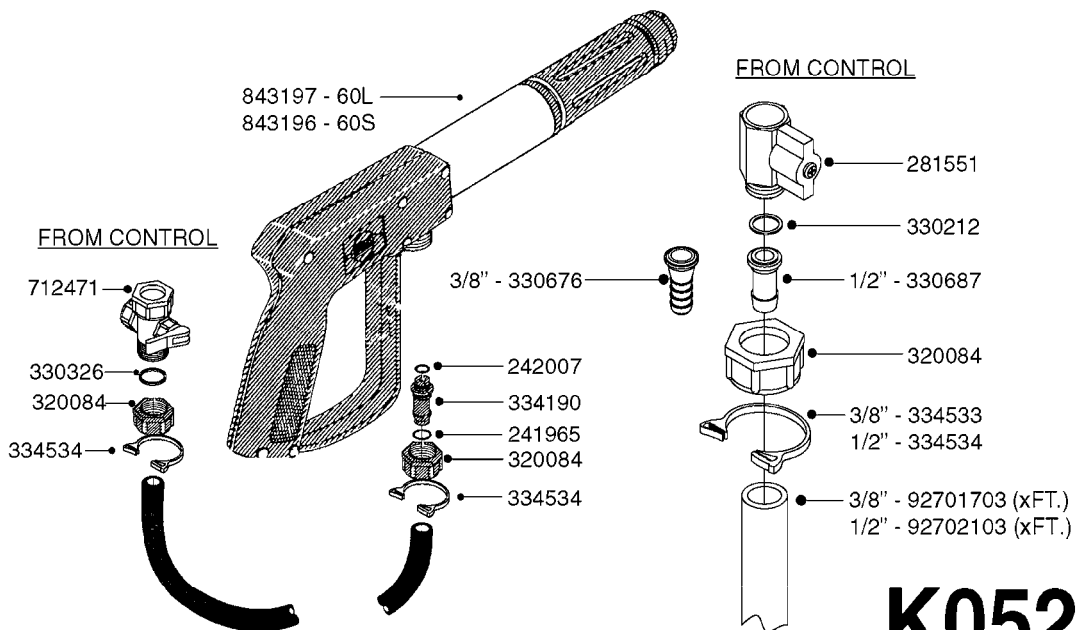

**K0520**

HOSE WRAPS  
K0520-HIN, 05:12:19

Page 1  
Date 12.08.2020 8:46

parts-n°	order qty	description
241965	1	O-RING Ø12.1 X 1.6 NITRILE
242007	1	O-RING Ø9.1 X 1.6 NITRILE
281551	1	BALL VALVE 1/2"
320084	1	FITT.DK NUT 1/2" BSP
330212	1	O-RING D19/D14X2.4 F.1/2"NUT
330326	1	O-RING D30/D24X2 F.1"NUT
330676	1	FITT.DK HB 3/8" F. 1/2" NUT
330687	1	FITT.DK HB 1/2" F. 1/2" NUT
334190	1	FITT.DK HB 1/2' F. PISTOL 60S
334533	1	CLAMP HOSE PLASTIC 3/8"
334534	1	CLAMP HOSE PLASTIC 1/2"
636223	1	POST 12 VOLT TR30
712471	1	AGITATION VALVE ASSY. ON/OFF
843196	1	SPRAY GUN KIT TYPE 60 SHORT
843197	1	HANDGUN KIT TYPE 60 LONG
10013403	1	BOLT HEX 3/8-16X1 1/4 HCS Z5
10013503	1	NUT HEX NC 3/8"
10178903	1	WRAP HOSE SIDE MOUNT PLATE
10179003	1	WRAP HOSE BOTTOM PLATE MOUNT
10179403	1	WRAP WELDMENT FOR HI101789
10179503	1	WRAP WELDMENT FOR HI101790
10225603	1	BKT.FOR HOSE WRAP MOUNT NL NK
10225703	1	WRAP HOSE BDL.BOTTOM PLATE
92701703	1	HOSE R X3/8" X300PSI WP X0012"
92702103	1	HOSE R X1/2" X300PSI WP X0012"