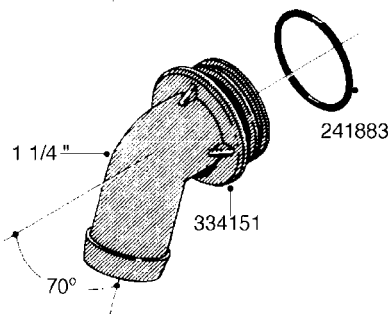

**L0080**

FITTINGS - S-53  
L0080-HIN, 12:09:17

Page 1

Date 12.08.2020 8:47

Pos.	parts-n°	order qty	description
1	145995	1	FITT.DK S-53 FORK
2	241973	1	O-RING Ø3 X 44.2 70 SHORES NITRIL NITRIL (BLACK)
2	242353	1	O-RING 3 X 44.2 VITON VITON (BROWN)
3	242109	1	O-RING D32.2x3.0 NITRIL (BLACK)
3	242354	1	O-RING D32.2X3.0 VITON VITON (BROWN)
4	322103	1	FITT.DK S-53 BULKHEAD
5	322107	1	FITT.DK S-53 BULKHEAD NUT
6	322110	1	FITT.DK S-53 ELB. 1/2" BSP
7	322352	1	FITT.DK S-53 TEE
8	334229	1	FITT.DK S-53 STR.3/4"
9	334260	1	GASKET F. S-53 BULKHEAD
10	334564	1	FITT.DK S-67 TO S-53 ADAPTER
11	391100	1	FITT.DK S-53THREAD INS.1/2"BSP
12	726463	1	FITT.DK S53 BULKHEAD W/GASKET
13	726552	1	FIT.DK S-53X90 1/2" BSP,O-RING
14	726556	1	FITT.DK S-53 HB 1/2" W/O-RING
15	726558	1	FITT.DK S53 STR. 3/4" W.ORING
16	726559	1	FITT DK. S-53 HB 1" W/O-RING
17	726568	1	FITT.DK.S-53 HB 1/2"90 W/O-RING
18	726570	1	FITT.DK S-53 ELB.3/4" W.ORING
19	726571	1	FITT.DK S-53 ELB.1", W ORING
20	726578	1	FITT.DK S53 PLUG WITH O-RING
21	728561	1	FITT.DK. S67M - S53F REDUCER