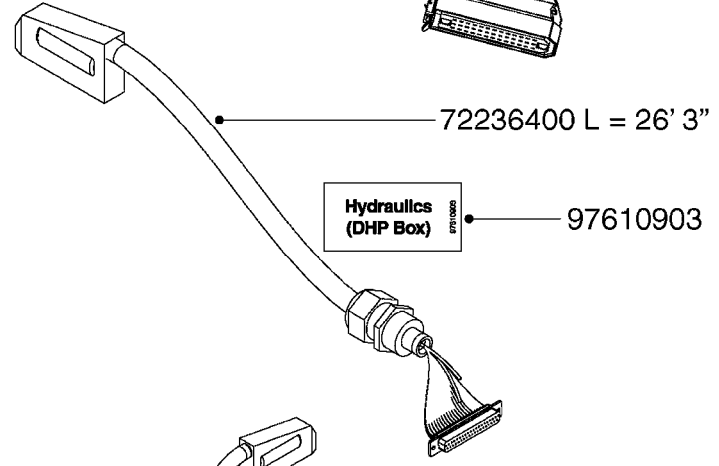

**M0280**

39 PIN CABLES  
M0280-HIN, 28:03:17

Page 1  
Date 12.08.2020 8:47

parts-n°	order qty	description
262158	1	PLUG INSERT 39 POLE MALE
262159	1	PLUG INSERT 39 POLE FEMALE
262160	1	PLUG HOUSING 39 POLE FEMALE
262161	1	PLUG HOUSING F/39 POLE MALE
440634	1	SCREW 5/8"
440732	1	PT SCREW 35X12B Z5452 ELZ
14034200	1	CODE BRACKET FOR 39 PIN CABLE
26003900	1	WIRE 37-39 PIN EVC, 6.6'
26004200	1	WIRE 37-39 PIN EVC, 57.4'
26008400	1	WIRE 39-PIN 24 WIRE L=8M
26011903	1	WIRE 39-39 POLE EXT. 3660MM
28027500	1	WIRE 37-39 PIN EVC, 37.7'
28028700	1	WIRE 37-39 PIN EVC, 45.9'
28028800	1	WIRE 37-39 PIN EVC, 16.4'
28028900	1	WIRE 37-39 PIN EVC, 26.2'
72236400	1	DAH CONN. WIRE/TRACTOR L=8M
97610803	1	DECAL-SRAY BOX 39-PIN
97610903	1	DECAL-HYDRAULIC BOX 39-PIN