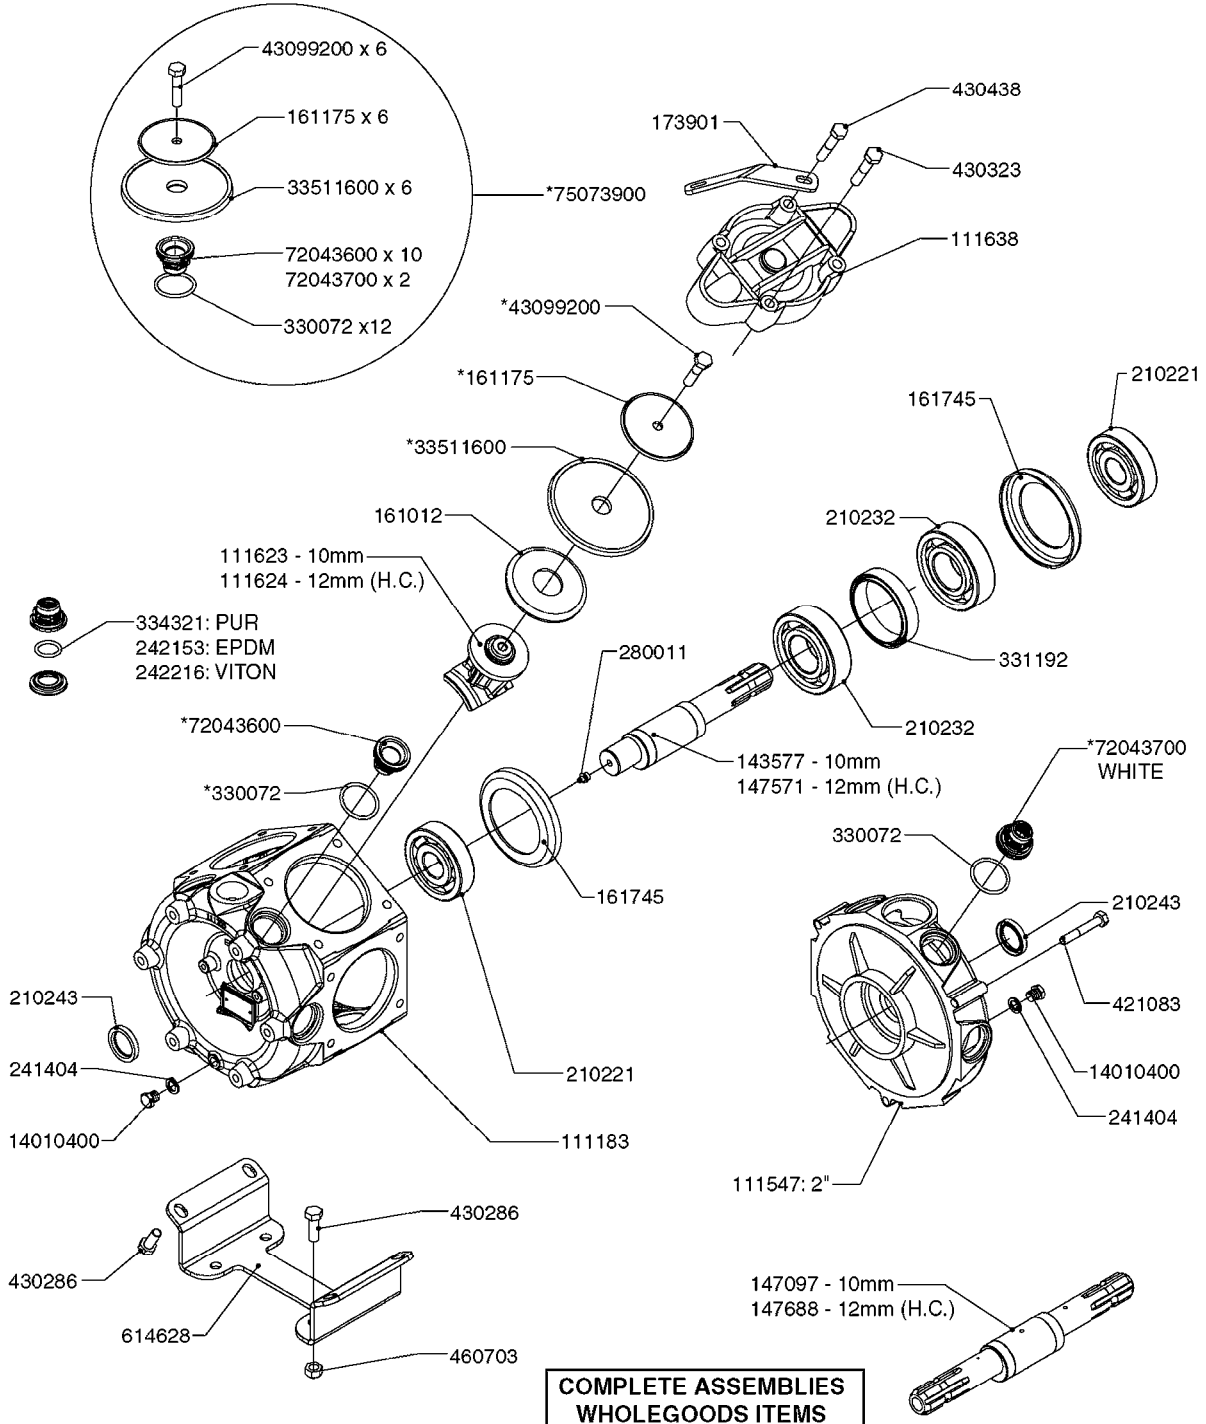

**PUMP REPAIR KIT**

**COMPLETE ASSEMBLIES  
WHOLEGOODS ITEMS**

**COMPLETE PUMPS**

- 821587 - 463/10 2" W/THROUGH SHAFT (540 RPM)
- 82166300 - 463/12 2" (540 RPM H.C. INLINE PORTS)
- 463/12 2" (540 RPM H.C. OFFSET PORTS) REPLACED BY 82168700 (PAGE A0350)