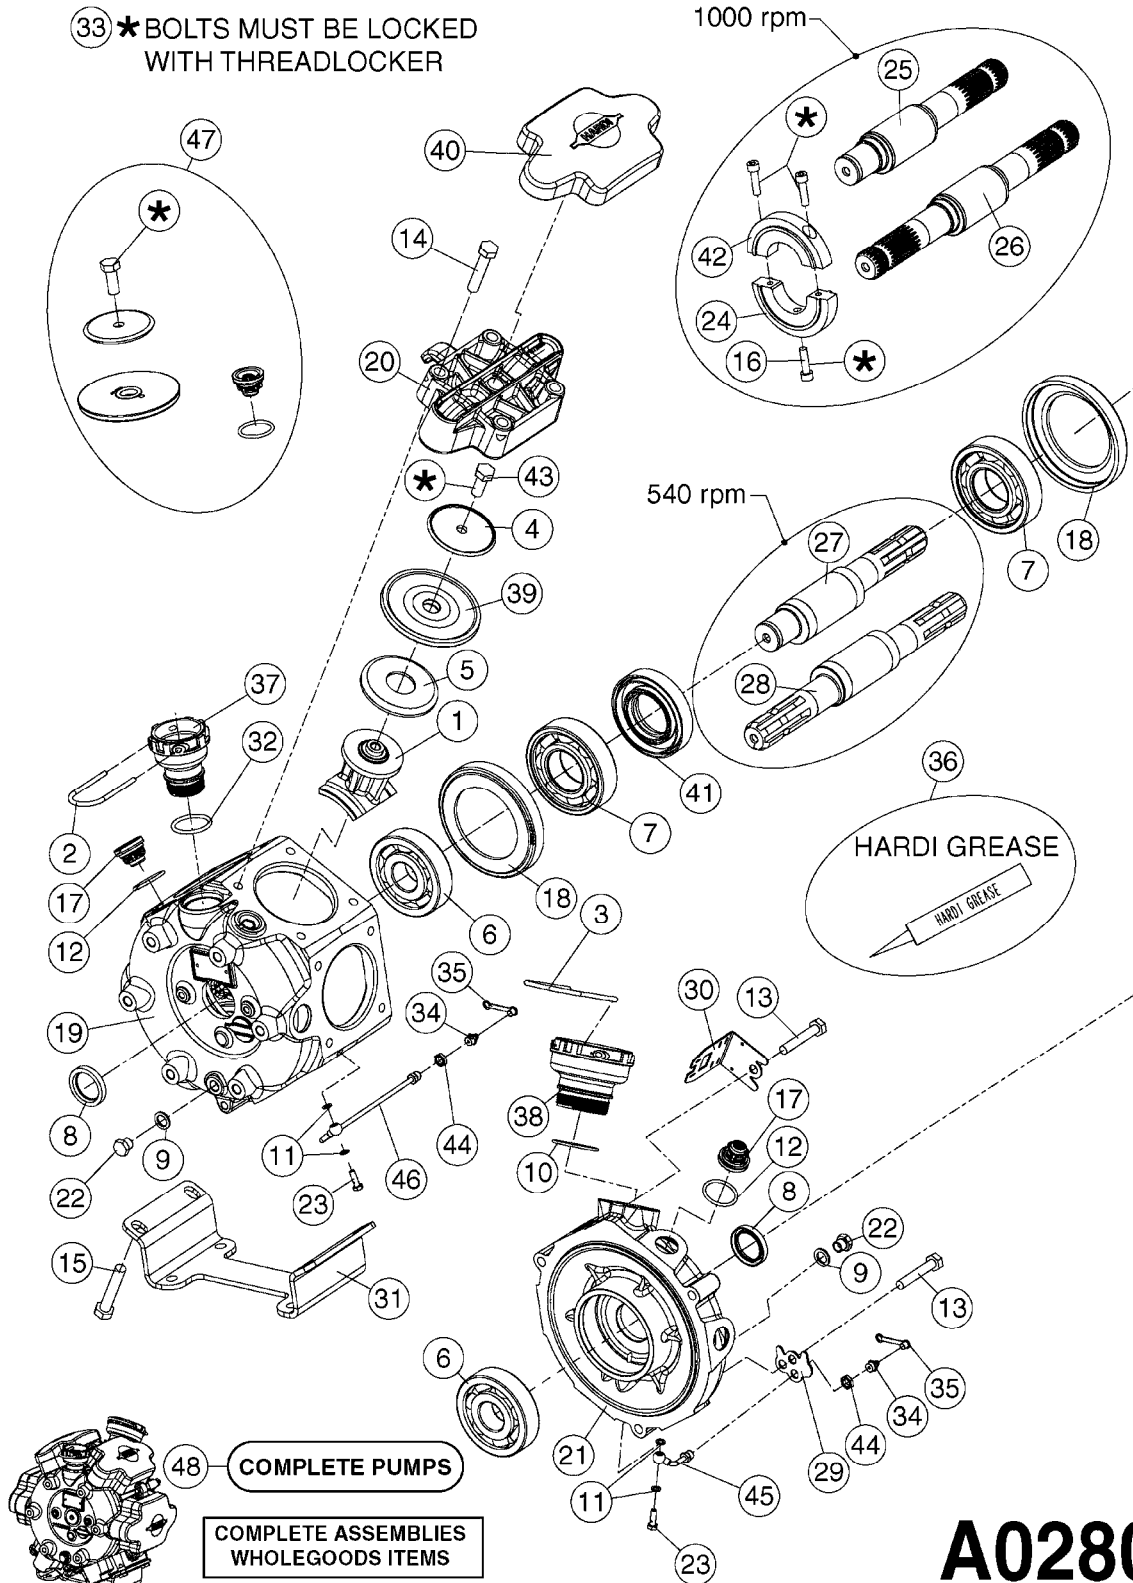

33 \*BOLTS MUST BE LOCKED WITH THREADLOCKER

1000 rpm

540 rpm

**A0280**

PUMP - 364 540/1000 RPM  
A0280-HIN, 07:05:20

Page 1  
Date 12.08.2020 8:46

Pos.	parts-n°	order qty	description
1	111622	1	CONNECTING ROD 463/5.5MM
1	111628	1	CONNECTING ROD 363/5.5 PUMP
1	111629	1	CONNECTING ROD 363/364-7 PUMP
1	111630	1	CONNECTING ROD 363/364-10 PUMP
2	145996	1	FITT.DK S-67 FORK
3	145997	1	FITT.DK S-93 FORK
4	161174	1	DIAPHRAGM DISC SS 361/363/364 PUMP
5	161372	1	DIAPHRAGM BACKING DISC,320-361
6	210221	1	BEARING BALL 6407
7	210232	1	BEARING BALL 6310
8	210243	1	SEAL OIL 35 X 47 X 7
9	241404	1	DOWTY SEAL 1/4"
10	242225	1	O-RING D45.0 X 4.0 RUBBER
11	242374	1	WASHER Ø10/Ø6X1 COPPER
12	330024	1	O-RING D41,1/D34.5 X 3,5
13	420895	1	BOLT HEX 8.8 RAW M10X60
14	430312	1	BOLT HEX 8.8 M12X60
15	430438	1	BOLT HEX 8.8 DEL M12X65
16	450995	1	BOLT ALLEN M8X30 DIN 912 RAW
17	728146	1	VALVE FOR 361(726890/707932)
18	11171900	1	CONROD RING 364/464 MACHINED
19	11172000	1	PUMP HOUSE 364 MACHINED 5/4" BSP RED
20	11172800	1	VALVE COVER 363/364 MACHINED RED
21	11173200	1	FRONTPART 364, 1½" BSP RED
22	14010400	1	PLUG 1/4" BSP
23	14120400	1	BANJOBOLT M6 X 19
24	14120700	1	COUNTERWEIGHT 364/464-1000
25	14137300	1	CRANKSHAFT 364/464-5.5 1000
26	14137900	1	CRANKSHAFT 364/464-5.5 GG 1000
27	14137500	1	CRANKSHAFT 364-07
27	14137600	1	CRANKSHAFT 364/464-10
28	14138100	1	CRANKSHAFT 364-7.0 GG
28	14138200	1	CRANKSHAFT 364/464-10 GG
29	16382900	1	GREASE NIPPLE PLATE, 364
30	16390600	1	BRACKET FOR RPM SENSOR
31	16410700	1	PUMP BASE 363/364 BLACK
31	17002400	1	FOOT F. 36X PUMP, RED
32	24266600	1	O-RING D 38,0 X 4,0 70SH.NITR
33	28045503	1	LOCTITE 262 .5ML (.017oz.)
34	28163300	1	GREASE NIPPLE H1 M6X1 DIN 7412
35	28163400	1	CAP F. GREASENIPPLE YELLOW M6X1
36	28164600	1	HARDI PUMP GREASE S3 V550L 1
37	32242200	1	FITTING S67 5/4" KON. RG 2014
38	32242300	1	NIPPLE S93 1,5' KON.RG 2014
39	33511400	1	DIAPHRAGM PUMP 361/361/363/364 PUR
40	33524300	1	COVER PLASTIC 364 PUMP
41	33527200	1	GREASE SPLIT 364/464
42	39136200	1	HALFPART 364/464-1000
43	43099200	1	BOLT HEX SS M12 X 30 DIN933 A4
44	46134000	1	NUT HEX M10x1 H=2.3 NV=14 ELZIN
45	61096800	1	BANJOTUBE SHORT 364 COMPL.
46	61096900	1	BANJOTUBE LONG 364 COMPL.
47	75585900	1	PUMP KIT 364
48	82169500	1	PUMP 364-5.5-MED-1000
48	82169700	1	PUMP 364-5.5-MOD2-1000-OSP
48	82170000	1	PUMP 364-10-STD-540 FK
48	82170300	1	PUMP 364-10-MOD-540-GG THROUGH SHAFT
48	82170400	1	PUMP 364-10-MOD-540-OSP