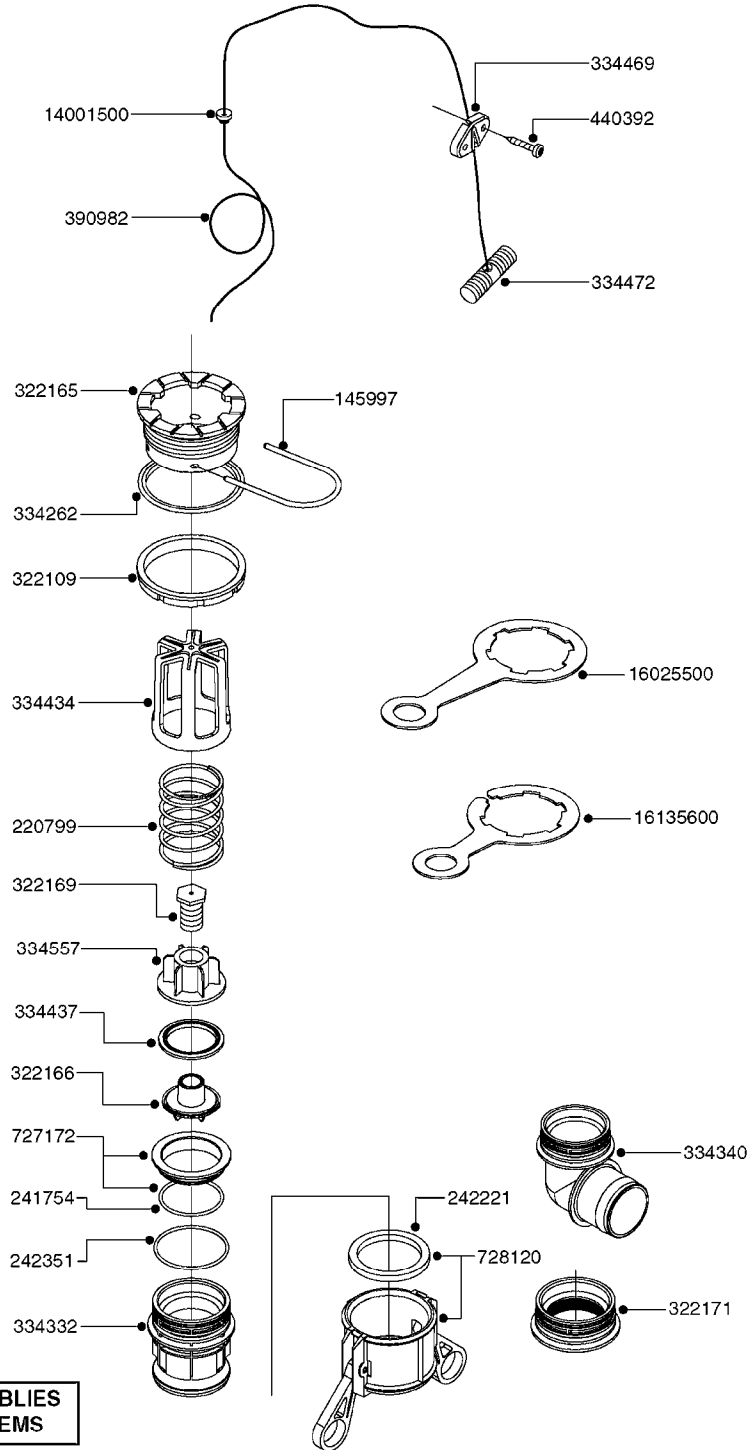

COMPLETE ASSEMBLIES  
WHOLEGOODS ITEMS

727617 - COMPLETE ASSEMBLY (2" BSP THREADED FITTING & 126" CORD)  
727742 - COMPLETE ASSEMBLY (2-1/2" ELBOW & 157.5" CORD)