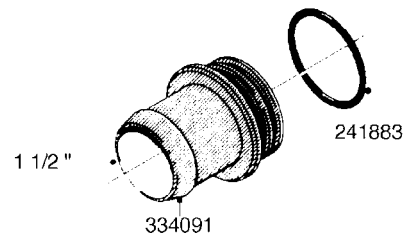

**L0080**

FITTINGS - S-53  
L0080-HIN, 12:09:17

Page 1

Date 12.08.2020 8:47

Pos.	parts-n°	order qty	description
1	145995	1	FITT.DK S-53 FORK
2	241973	1	O-RING Ø3 X 44.2 70 SHORES NITRIL NITRIL (BLACK)
2	242353	1	O-RING 3 X 44.2 VITON VITON (BROWN)
3	242109	1	O-RING D32.2x3.0 NITRIL (BLACK)
3	242354	1	O-RING D32.2X3.0 VITON VITON (BROWN)
4	322103	1	FITT.DK S-53 BULKHEAD
5	322107	1	FITT.DK S-53 BULKHEAD NUT
6	322110	1	FITT.DK S-53 ELB. 1/2" BSP
7	322352	1	FITT.DK S-53 TEE
8	334229	1	FITT.DK S-53 STR.3/4"
9	334260	1	GASKET F. S-53 BULKHEAD
10	334564	1	FITT.DK S-67 TO S-53 ADAPTER
11	391100	1	FITT.DK S-53THREAD INS.1/2"BSP
12	726463	1	FITT.DK S53 BULKHEAD W/GASKET
13	726552	1	FIT.DK S-53X90 1/2" BSP,O-RING
14	726556	1	FITT.DK S-53 HB 1/2" W/O-RING
15	726558	1	FITT.DK S53 STR. 3/4" W.ORING
16	726559	1	FITT DK. S-53 HB 1" W/O-RING
17	726568	1	FITT.DK.S-53 HB 1/2"90 W/O-RING
18	726570	1	FITT.DK S-53 ELB.3/4" W.ORING
19	726571	1	FITT.DK S-53 ELB.1", W ORING
20	726578	1	FITT.DK S53 PLUG WITH O-RING
21	728561	1	FITT.DK. S67M - S53F REDUCER