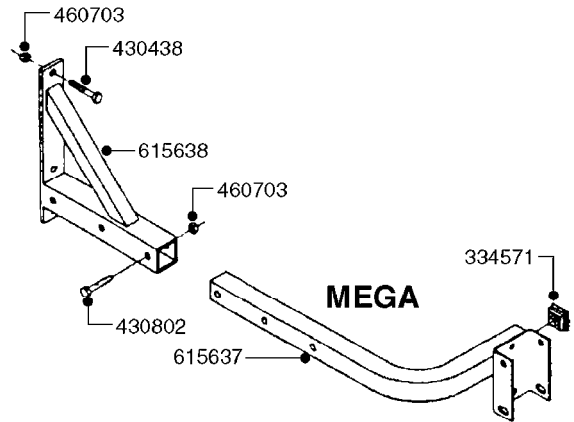

NK/LX/LY PRE-86