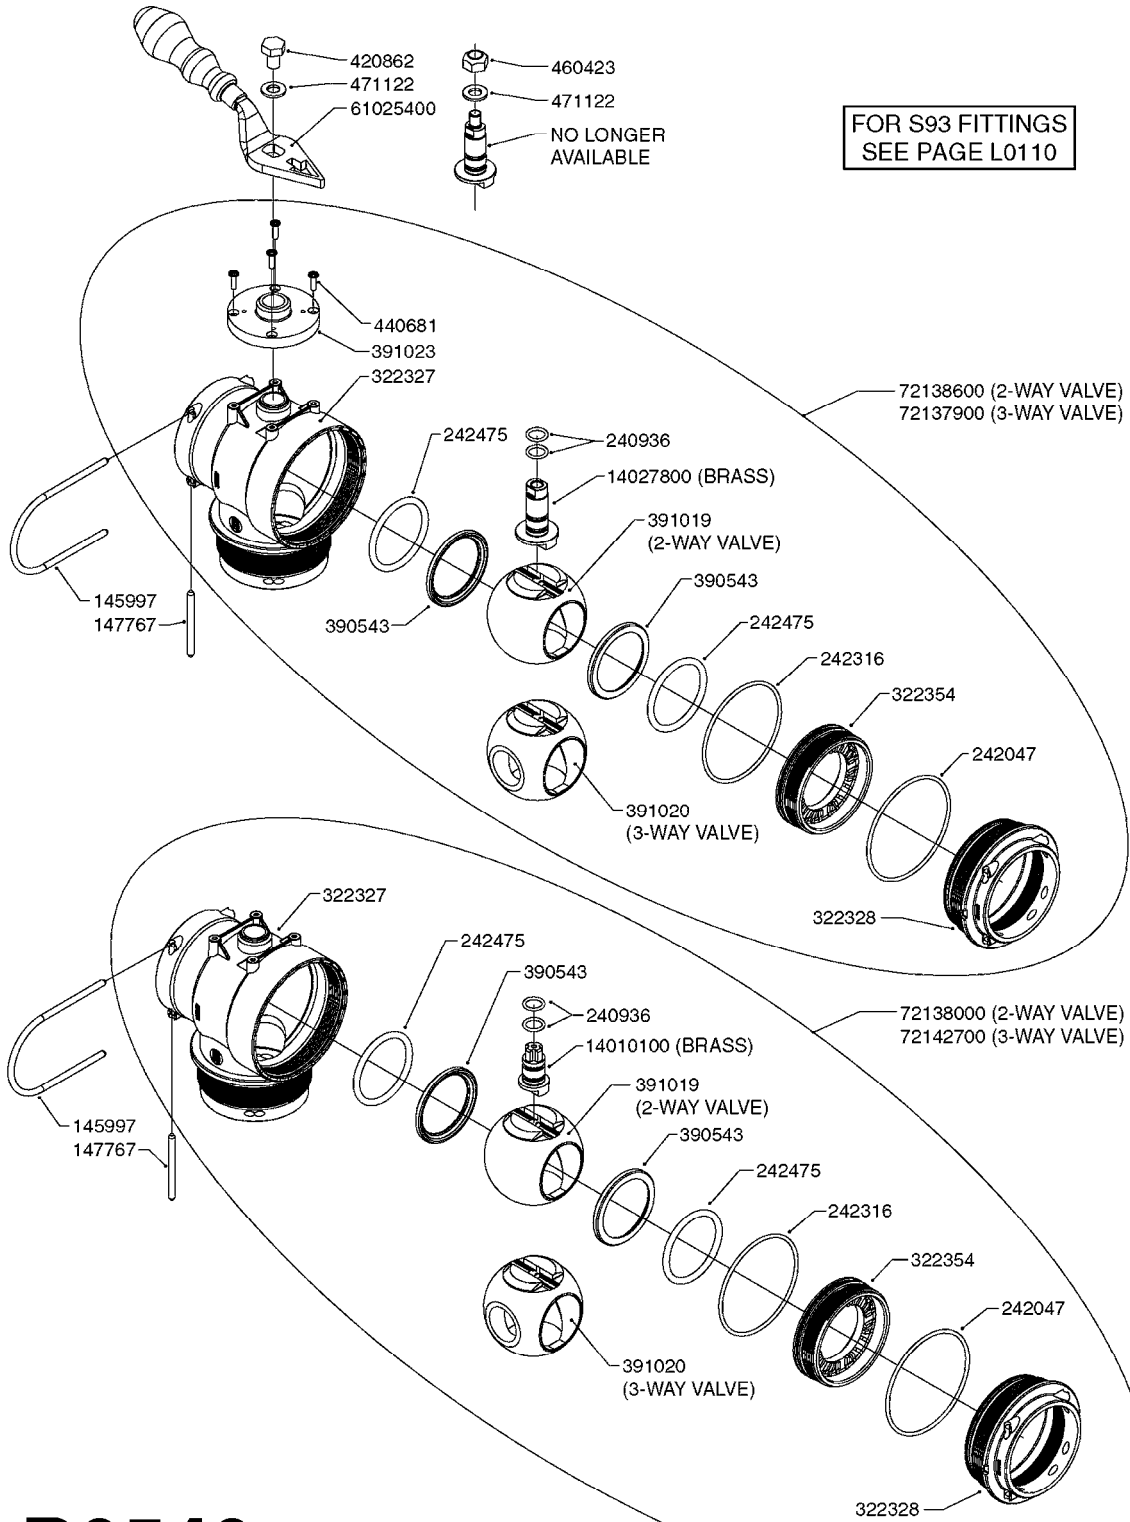

SMART VALVE-S93 MANIFOLD VALVE  
B0540-HIN, 01:01:16

Page 0  
Date 12.08.2020 8:46

**B0540**

SMART VALVE-S93 MANIFOLD VALVE  
B0540-HIN, 01:01:16

Page 1  
Date 12.08.2020 8:46

parts-n°	order qty	description
145997	1	FITT.DK S-93 FORK
147767	1	PIN 5Ø X 60 S-93 DOUBLE CLAMP
240936	1	O-RING D13.3X2.4 NITRIL
242047	1	O-RING 89.5 X 3.0 VITON
242316	1	O-RING D84.5X3.0 NITRIL
242475	1	O'RING D56.52x5.33 SH70-VITON
322327	1	HOUSING, VALVE, S93, 220 PSI
322328	1	END CAP F.VALVE S-93
322354	1	THRUST PLATE F.3-WAY VALVES-93
390543	1	SEAT F.BALL 3-WAY VALVE S-93
391019	1	BALL F.2 WAY S93 SMART VALVE
391020	1	BALL F.3 WAY S93 SMART VALVE
391023	1	SMART VALVE MOUNTING BRACKET
420862	1	BOLT HEX 8.8 DEL M10X16 FT
440681	1	SCREW F. PLASTIC 4MM X 14LG SS
460423	1	NUT HEX M10X1.50 LOCK DIN985A2 SS
471122	1	WASHER, M10, Ø20/10.5X 2.0, SS
14010100	1	SPINDLE F.SMART VALVE S-93
14027800	1	SPINDLE F.SMART VALVE S-93
61025400	1	HANDLE SMART VALVE
72137900	1	VALVE S93 "V1" SMART VALVE
72138000	1	VALVE S93 "V2" SMART VALVE
72138600	1	VALVE S93 "V3" SMART VALVE
72142700	1	VALVE S93 "V4" SMART VALVE