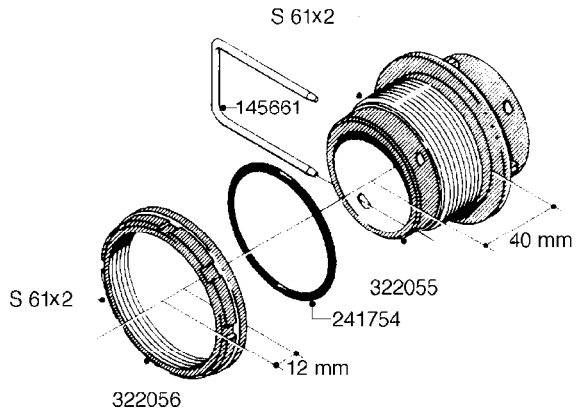

**L0080**

FITTINGS - S-53  
L0080-HIN, 12:09:17

Page 1

Date 12.08.2020 8:47

Pos.	parts-n°	order qty	description
1	145995	1	FITT.DK S-53 FORK
2	241973	1	O-RING Ø3 X 44.2 70 SHORES NITRIL NITRIL (BLACK)
2	242353	1	O-RING 3 X 44.2 VITON VITON (BROWN)
3	242109	1	O-RING D32.2x3.0 NITRIL (BLACK)
3	242354	1	O-RING D32.2X3.0 VITON VITON (BROWN)
4	322103	1	FITT.DK S-53 BULKHEAD
5	322107	1	FITT.DK S-53 BULKHEAD NUT
6	322110	1	FITT.DK S-53 ELB. 1/2" BSP
7	322352	1	FITT.DK S-53 TEE
8	334229	1	FITT.DK S-53 STR.3/4"
9	334260	1	GASKET F. S-53 BULKHEAD
10	334564	1	FITT.DK S-67 TO S-53 ADAPTER
11	391100	1	FITT.DK S-53THREAD INS.1/2"BSP
12	726463	1	FITT.DK S53 BULKHEAD W/GASKET
13	726552	1	FIT.DK S-53X90 1/2" BSP,O-RING
14	726556	1	FITT.DK S-53 HB 1/2" W/O-RING
15	726558	1	FITT.DK S53 STR. 3/4" W.ORING
16	726559	1	FITT DK. S-53 HB 1" W/O-RING
17	726568	1	FITT.DK.S-53 HB 1/2"90 W/O-RING
18	726570	1	FITT.DK S-53 ELB.3/4" W.ORING
19	726571	1	FITT.DK S-53 ELB.1", W ORING
20	726578	1	FITT.DK S53 PLUG WITH O-RING
21	728561	1	FITT.DK. S67M - S53F REDUCER