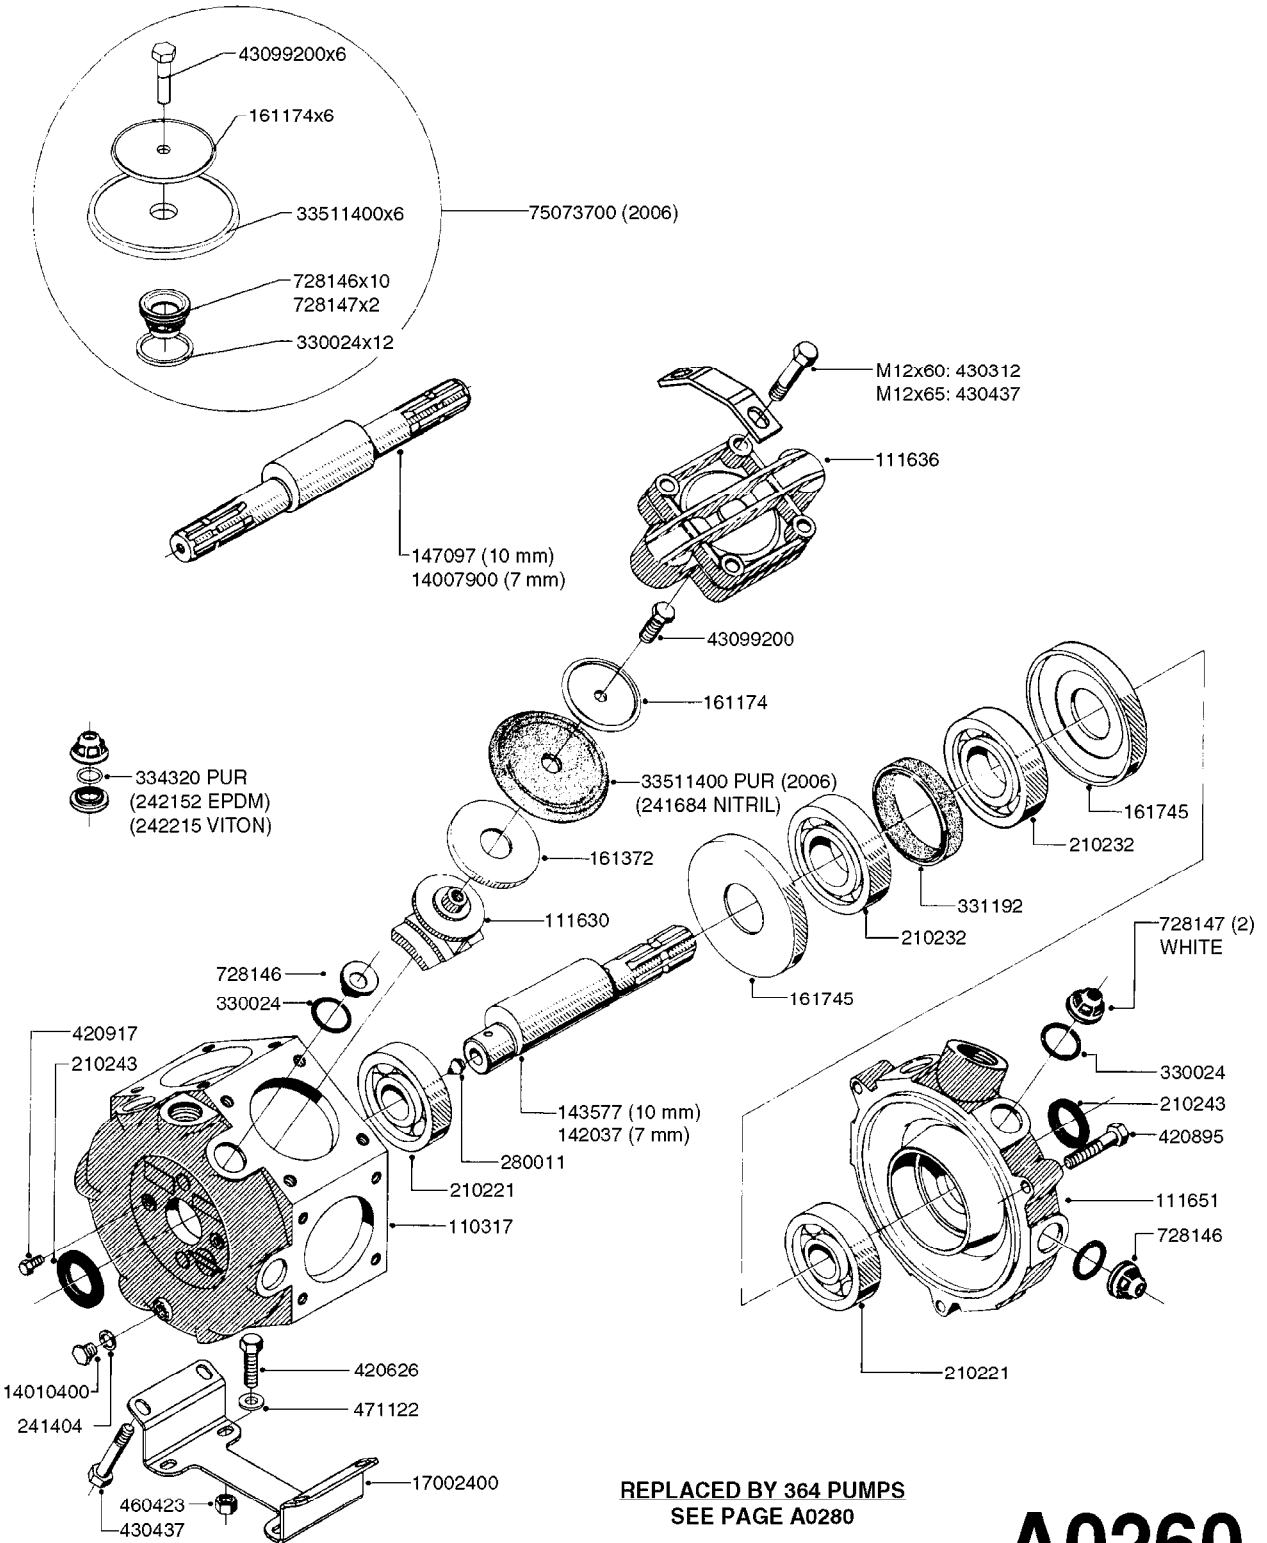

COMMANDER plus 1200 Gallon  
Force 80', 88', 90', 100',  
120', 132'

Page 0.3

Date 12.08.2020 8:46

main group	page-n°	date	description
	M0080-HIN M0090-HIN M0100-HIN M0120-HIN M0160-HIN M0200-HIN M0230-HIN M0280-HIN	01:01:16 01:01:16 01:01:16 01:01:16 13:08:19 23:06:16 01:01:16 28:03:17	EZ-GUIDE 250 LIGHTBAR HC 2500/HM1500 DISPLAY/SCANBOX MUSTANG 3500 CONTROLLER TRANSDUCERS AND ACCESSORIES TRAFFIC LIGHT KIT SPRAYBOX II JUNCTION BOX - LIQUID 39 PIN CABLES