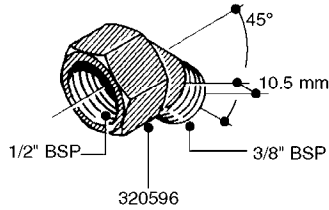

FITTINGS - HEXAGON NIPPLES  
L0030-HIN, 01:01:16

Page 0  
Date 12.08.2020 8:47

**L0030**

FITTINGS - HEXAGON NIPPLES  
L0030-HIN, 01:01:16

Page 1  
Date 12.08.2020 8:47

parts-n°	order qty	description
10015303	1	FITT.PO.HN 1.00X1.00 M1000
10425003	1	FITT.PO.HN 1.25X1.00 MCPHEE
320132	1	FITT.DK HN 1" BSP
320176	1	FITT.DK HN 3/8"X1/2" BSP
320445	1	FITT.DK HN 1/4"X3/8" BSP
320655	1	FITT.DK HN 1/2"-1/2" BSP
320692	1	FITT.DK HN 3/8'BSPX1/4'NPT
320703	1	FITT.DK HN 3/8BSP X1/2 &1/4NPT
320725	1	FITT.DK NIPPLE 3/8"-3/8" BSP
320902	1	FITT.DK HN 3/8'X 1/4' BSP
390232	1	FITT.DK HN 1-1/2' X 1-1/4' BSP
390276	1	FITT.DK HN 1'BSP