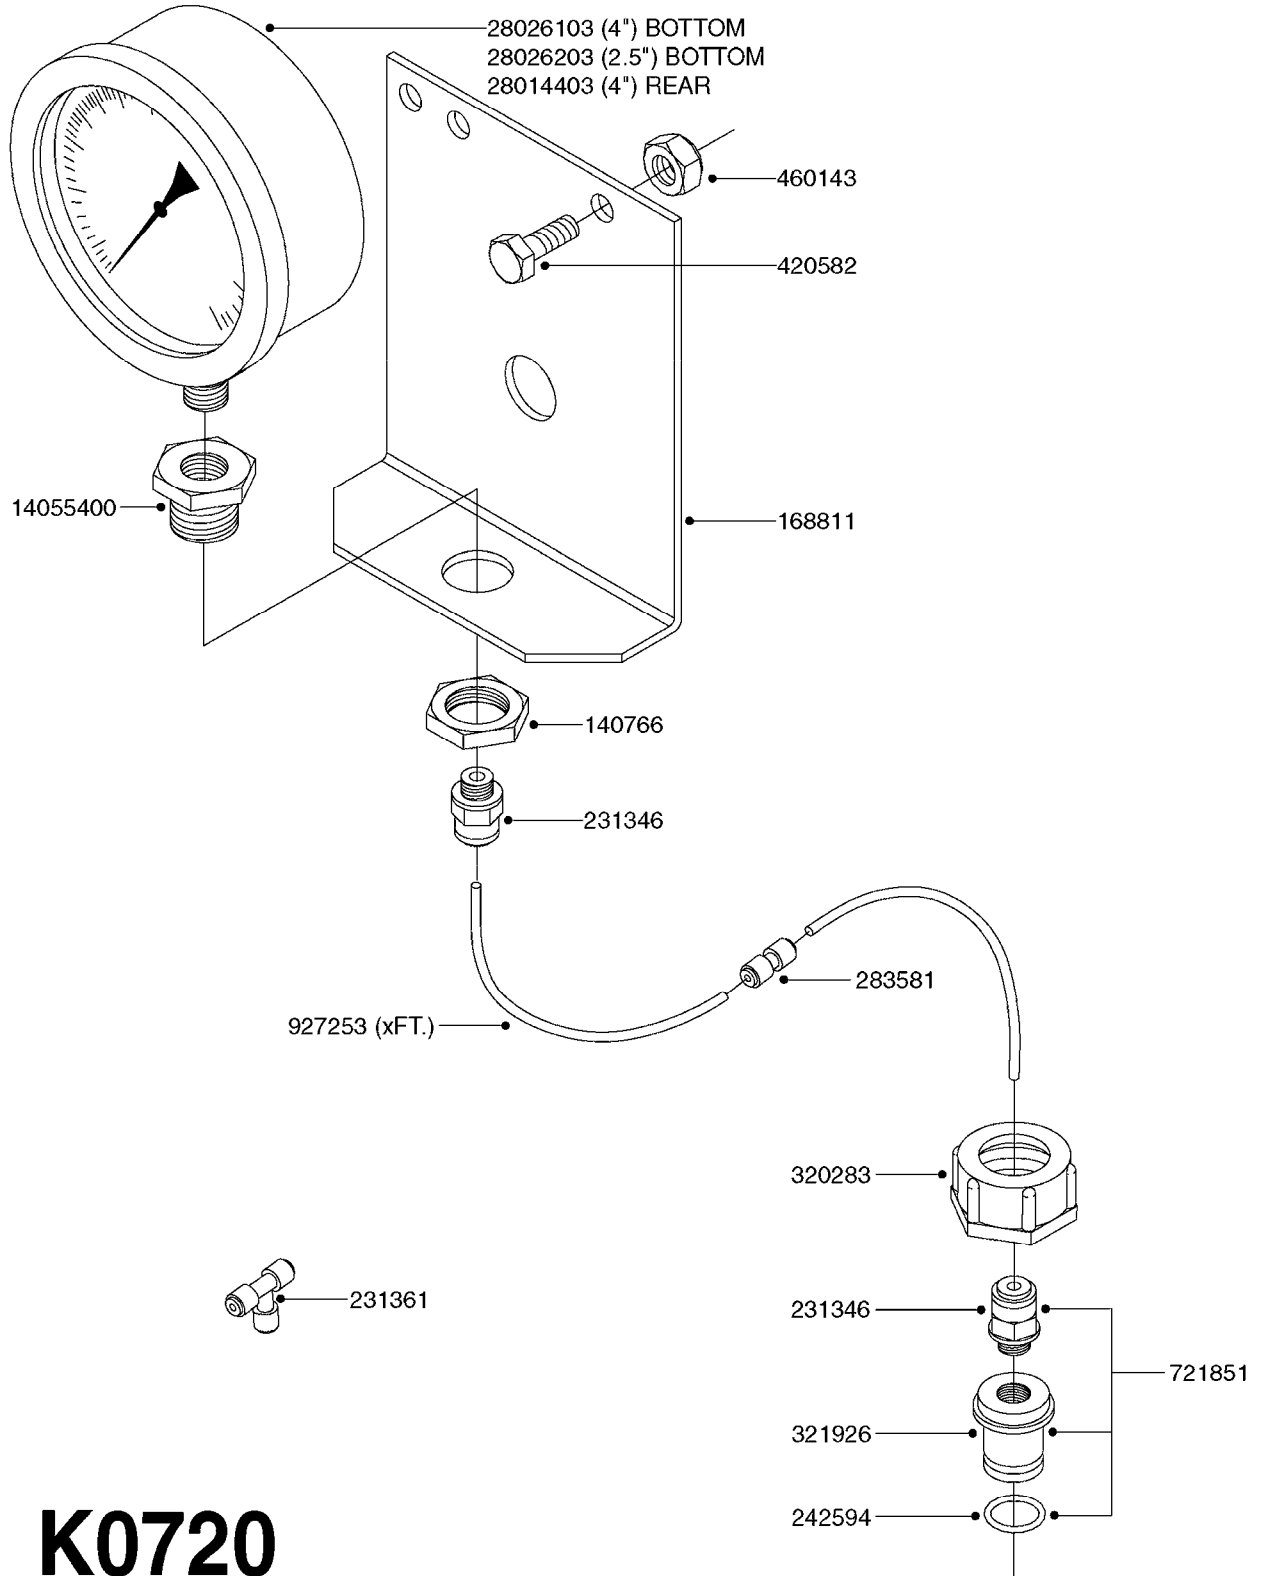

COMPLETE ASSEMBLIES  
WHOLEGOODS ITEMS

REMOTE GAUGE-MAGNETIC BASE KIT  
K0690-HIN, 01:01:16

Page 1  
Date 12.08.2020 8:46

parts-n°	order qty	description
231346	1	QUICK COUPLER 1/8"BSP X 4 MM
232230	1	QUICK COUPLER 1/4"BSP X 4 MM
241651	1	O-RING D14.0X3.0 NITRIL
242594	1	O-RING D14 X 1.78 SCH.70-EPDM
283581	1	HOSE CONNECTOR STR. F.4MM PE
284582	1	CLAMP HOSE GEAR - 5/16"
320187	1	FITT.DK CAP 3/8" BSP BLACK
320283	1	FITT.DK NUT 3/4"BSP
320445	1	FITT.DK HN 1/4"X3/8" BSP
321926	1	FITTING BSP3/4"-1/8"
322046	1	FITT.DK TEE 1/2X1/2HB X3/4'BSP
322048	1	FITT.DK TEE 3/4X3/4HB X3/4'BSP
330013	1	O-RING 2.5 X 10 PUR
330061	1	O-RING D16/D11X2,5
331807	1	FITT.DK HB 5/16" F.3/8" NUT
334531	1	CLAMP HOSE PLASTIC 3/4"
334534	1	CLAMP HOSE PLASTIC 1/2"
390713	1	GAUGE ADAPTOR 1/4" BSP
440698	1	SCREW F.PLASTIC 6X18 SS HEXHD
721851	1	SCREW PLUG W/QUICK FIT
724637	1	FITT.DK HB 5/16' F. 3/4" COMP.
927253	1	RED AIR HOSE, Ø4/2 1810 E
927268	1	HOSE BLUE PVC X 1/4 X 0012"
10536703	1	MAGNETIC BASE D3,2'/90LB
10536803	1	MAGNETIC BASE KIT F.GAUGE
28026203	1	GAUGE 200PSI/BR,2.5"1/4BSP-BTM
92702103	1	HOSE R X1/2" X300PSI WP X0012"
92703203	1	HOSE R X3/4" X300PSI WP X0012"