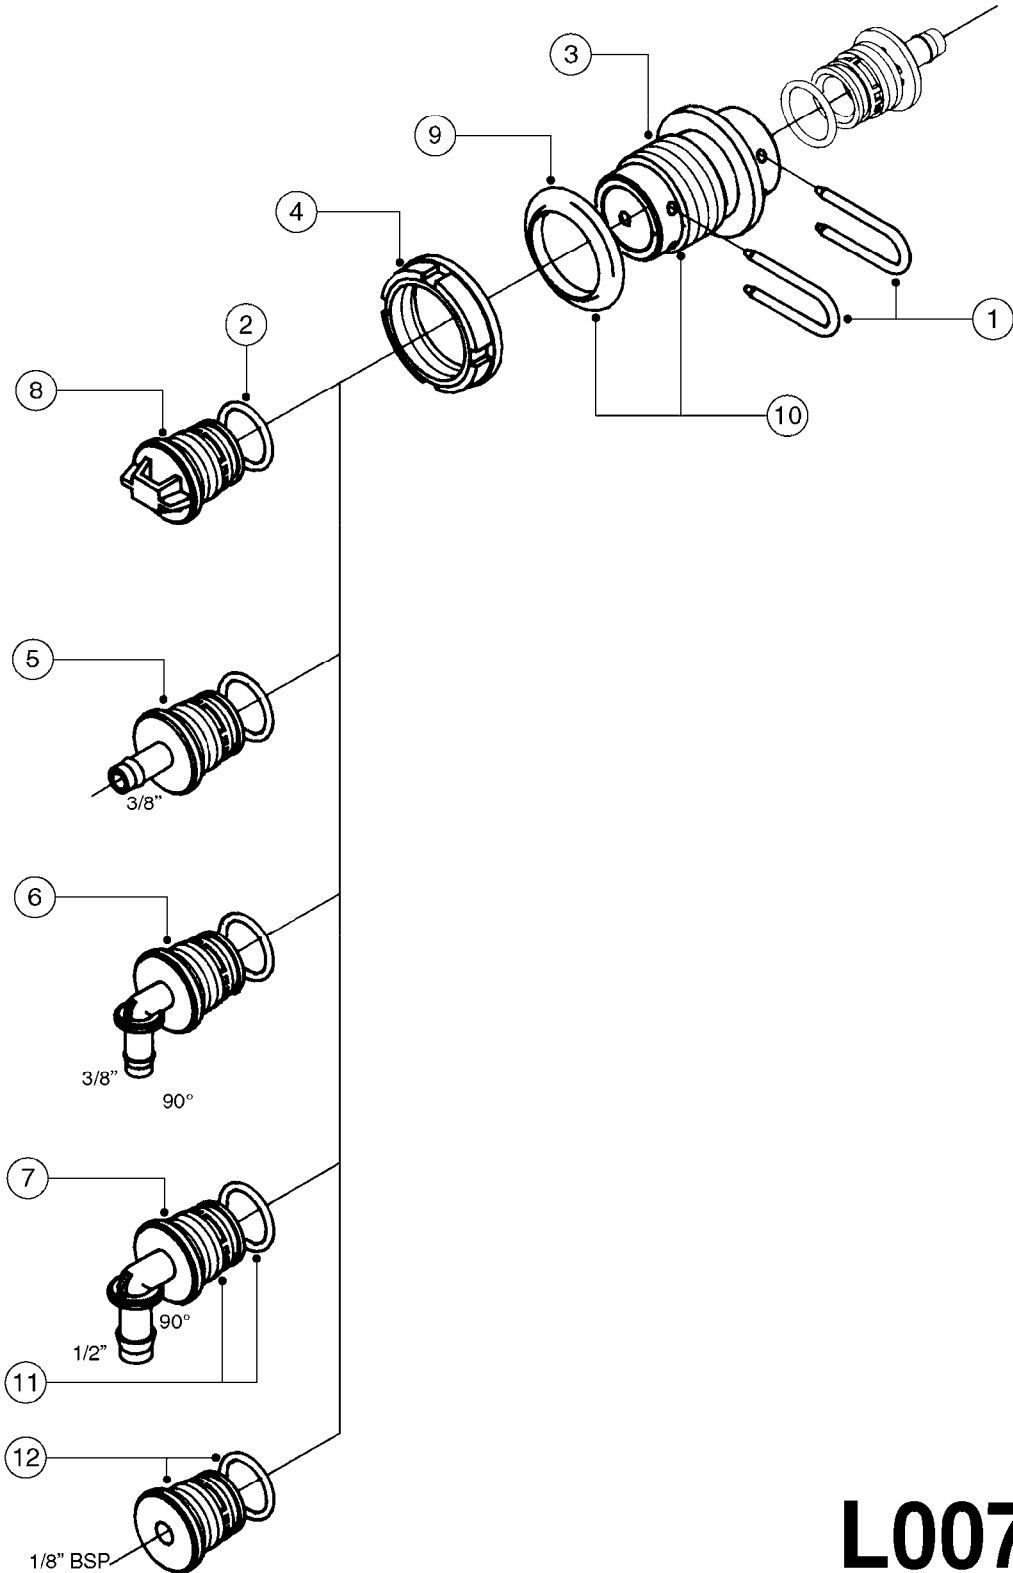

L0070

FITTINGS - S-40
L0070-HIN, 13:09:17

Page 1

Date 12.08.2020 8:47

Pos.	parts-n°	order qty	description
1	145994	1	FITT.DK S-40 FORK
2	242108	1	O-RING 3 X 19,2 70SH NITRIL NITRIL (BLACK)
2	242355	1	O-RING D19.2X3.0 VITON F.S-40 VITON (BROWN)
3	322102	1	FITT.DK S-40 BULKHEAD
4	322106	1	FITT.DK S-40 BULKHEAD NUT
5	334225	1	FITT.DK S-40 STR.3/8"
6	334237	1	FITT.DK S-40 ELB.3/8"
7	334238	1	FITT.DK S-40 ELB.1/2"
8	334248	1	FITT.DK S-40 PLUG
9	334259	1	GASKET F. S-40 BULKHEAD
10	726462	1	FITT. S40 BULKHEAD W.GASKET
11	726567	1	FITT.DK S-40 ELB.1/2" W.O-RING
12	726693	1	FITT.DK S-40 PLUG 1/8BSP ORING