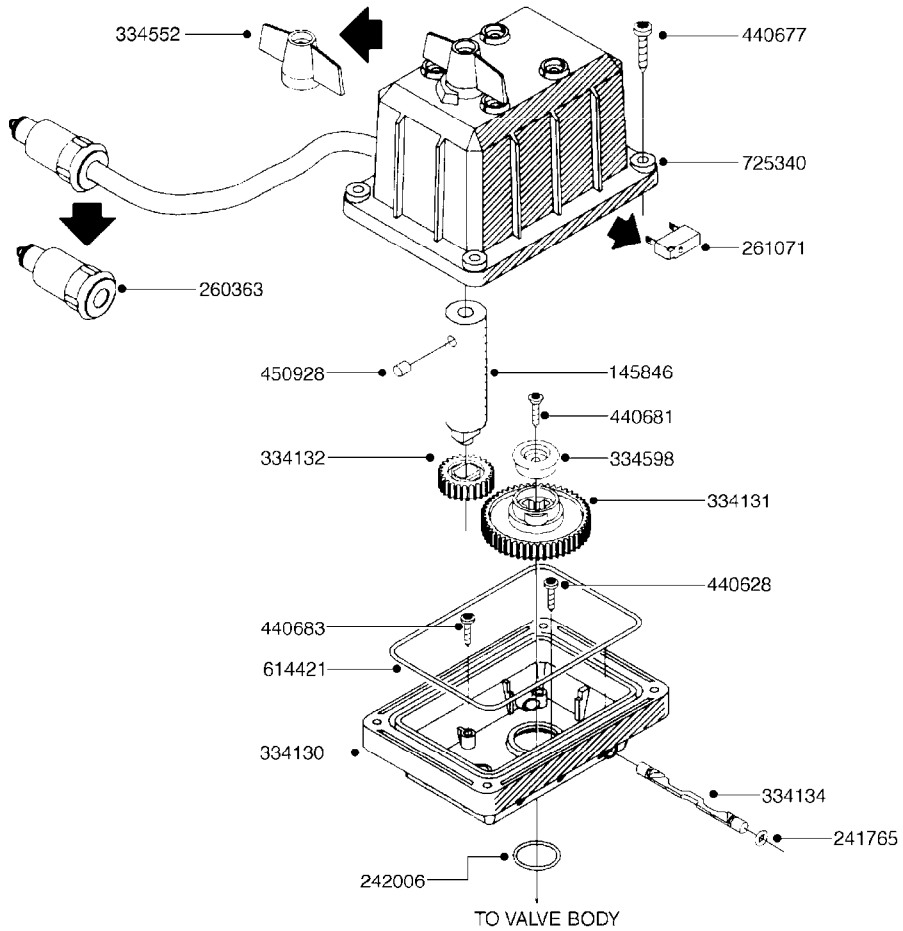

834363 - AGITATION BYPASS VALVE

K0020

BALL VALVE-ELECTRIC 2-WAY
K0020-HIN, 01:01:16

Page 1
Date 12.08.2020 8:46

parts-n°	order qty	description
145846	1	COUPLING FOR EL 3-WAY VALVE
241765	1	O-RING 3.1 X 1.6
242006	1	O-RING D22/D19 X 1.5
260363	1	PLUG 2 POLE 12V
261071	1	MICRO SWITCH TYPE 9 SM 201
261162	1	SOCKET F.12V BAYONET PLUG
261589	1	FUSE 5 X 20 1.25 AMP
334130	1	GEAR BOX
334131	1	COG WHEEL
334132	1	COG WHEEL
334134	1	INDICATOR ROD
334552	1	GRIP F.MAN.OP.EC PRES.REG.GREE
334598	1	PLUG F.VALVE HANDLE BLUE
440628	1	SCREW 3/8'
440677	1	SCREW F. PLASTIC 5X20 SS
440681	1	SCREW F. PLASTIC 4MM X 14LG SS
440683	1	SCREW 40X18 2WAY ELC.BALL VALV
450928	1	SET SCREW M8 X 8MM STAINLESS
614421	1	GASKET F/MOTOR HOUSE-ON/OFF TR
725340	1	MOTOR HOUSING FOR EL VALVE
728399	1	CIRCUIT BOARD F.728941
728941	1	CONTROL BOX F.2-WAY VALVE ELC.
834363	1	ELECTRIC KIT, AGITATION BYPASS