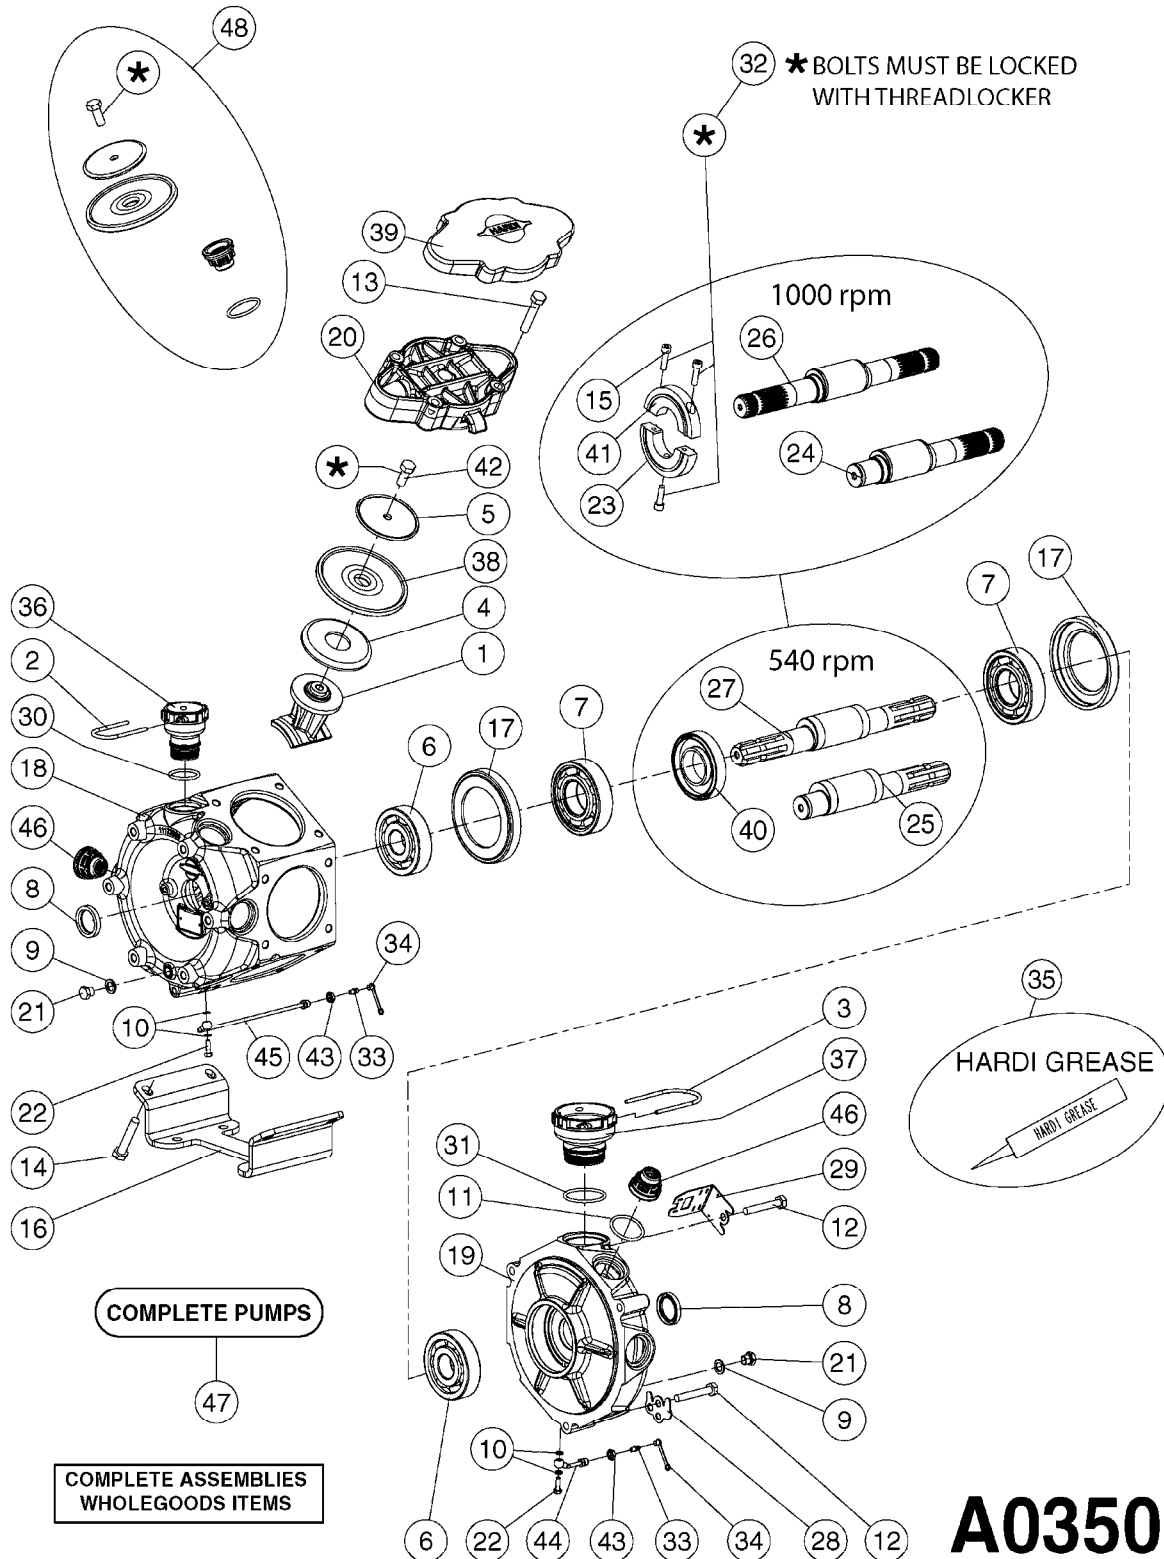

**A0340**

PUMP - 463/1000 RPM W/MOUNTING  
A0340-HIN, 01:01:16

Page 1  
Date 12.08.2020 8:46

parts-n°	order qty	description
111183	1	PUMP CASTING 460-463 (PAINTED)
111547	1	PUMP FRONT 460-463-2' (PAINT)
111622	1	CONNECTING ROD 463/5.5MM
111638	1	VALVE COVER 463 HC+1000 VERS.
111645	1	CONNECTING ROD 463/6.5MM
147662	1	CRANK SHAFT F.363/463-5.5MM
147663	1	CRANK SHAFT 363/463-5.5 THROUG
147664	1	COUNTERBALANCE 363/463 WEIGHT
147706	1	CRANK SHAFT F.363/463-6.5MM
147707	1	CRANK SHAFT 363/463-6.5 THROUG
161012	1	DIAPHRAGM BACKING DISC F. 463
161175	1	DIAPHRAGM DISC 463/464 PUMP
161745	1	METAL SPACER F.363/463
170183	1	LIFT STRAP F.PUMP 360/361/462
173901	1	LIFT STRAP F.PUMP 463
210221	1	BEARING BALL 6407
210232	1	BEARING BALL 6310
210243	1	SEAL OIL 35 X 47 X 7
241404	1	DOWTY SEAL 1/4"
242153	1	O-RING D26X4 EPDM
242216	1	O-RING VITON F/1202/1302/462
280011	1	GREASE NIPPLE 1/8' SAE H TR
330072	1	O-RING D53.5/D45.5X4
334321	1	O-RING POLY. 34.0x26.0x4.0
390844	1	COUNTERBALANCE 363/463 POM
420917	1	BOLT HEX 8.8 RAW M8X12 FT
421083	1	BOLT HEX 8.8 DEL M10X65
430286	1	BOLT HEX 8.8 DEL M12X30 FT
430323	1	BOLT HEX 8.8 DEL M12X60
430438	1	BOLT HEX 8.8 DEL M12X65
450996	1	BOLT ALLEN M8X35 DIN 912 RAW
460703	1	NUT HEX M12X1.75 LOCK DIN985A2 SS
614628	1	FOOT F. 46X PUMP, RED
821585	1	PUMP 463/5.5 THRGH SHAFT 1000R
821587	1	PUMP 463/10 THROUGH SHAFT TWNF
14010400	1	PLUG 1/4" BSP
33511600	1	DIAPHRAGM PUMP 463/464 PUMP PUR
43099200	1	BOLT HEX SS M12 X 30 DIN933 A4
72043600	1	VALVE FOR 462/463
72043700	1	VALVE FOR 462/463 W.VENT HOLE
72293300	1	PUMP 463/6.5 MED-2-1000-GG
75073900	1	PUMP KIT 460/463 "06"
82168700	1	PUMP 464-12 540 OFFSET PORTS
82168800	1	PUMP 464 6.5 1000 OFFSET PORTS
82169400	1	PUMP 464-6.5-STD-2-1000 FK