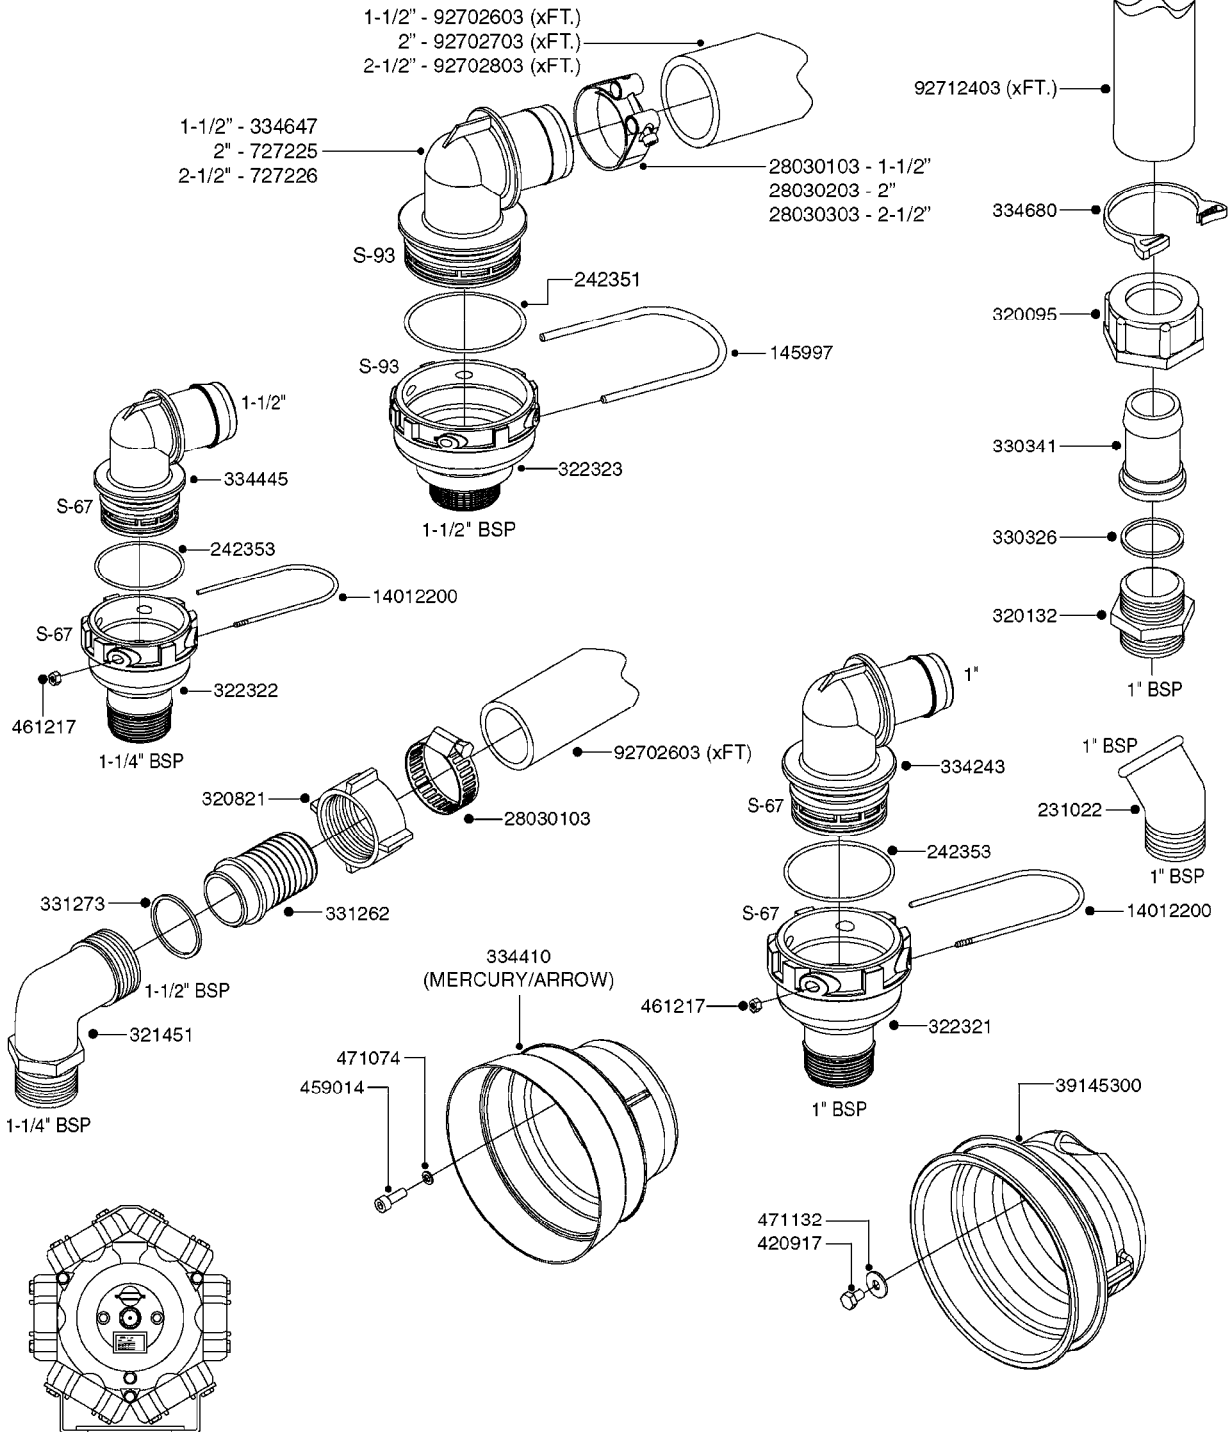

SUCTION SIDE OF PUMP

PRESSURE SIDE OF PUMP

COMPLETE PUMP
(NLA) REPLACED BY 364 PUMP (SEE PAGE A0280)

A0300

PUMP - 361/363 FITTINGS
A0300-HIN, 28:05:19

Page 1
Date 12.08.2020 8:46

parts-n°	order qty	description
145997	1	FITT.DK S-93 FORK
231022	1	FITT.DK ELB. 1' BSP GF 121
242351	1	O-RING D69.5X3.0 VITON F.S-93
242353	1	O-RING 3 X 44.2 VITON
320095	1	FITT.DK NUT 1" BSP
320132	1	FITT.DK HN 1" BSP
320821	1	FITT.DK NUT 1-1/2" BSP
321451	1	FITT.DK ELB.1-1/2 X1-1/4 80DEG
322321	1	FITT.DK S-67 X 1"BSP MALE
322322	1	FITT.DK S-67 X 1-1/4"BSP MALE
322323	1	FITT.DK S-93 X 1-1/2"BSP MALE
330326	1	O-RING D30/D24X2 F.1"NUT
330341	1	FITT.DK HB 1" F. 1" NUT
331262	1	FITT.DK HB 1-1/2" F. 1-1/2"NUT
331273	1	O-RING D44/D38X2 F.1-1/2"
334243	1	FITT.DK S-67 ELB.1"
334410	1	PROTECTION PUM
334445	1	FITT.DK S-67 ELB.1-1/2"
334647	1	FITT.DK S93 ELB 1-1/2" 90 PVC
334680	1	CLAMP HOSE PLASTIC 1"
420917	1	BOLT HEX 8.8 RAW M8X12 FT
459014	1	ALLEN SCREW M8 X 15 GALV.DIN93
461217	1	NUT HEX M5 LOCK
471074	1	WASHER M8 ELZ
471132	1	WASHER D24/D8.4 X 2 SS
727225	1	FITT.DK S-93 ELB.2'PVC W/ORING
727226	1	HOSETAIL S93 2"1/2 90°+O-RING
14012200	1	FITT.DK S-67 FORK W/M5 THREADS
28030103	1	CLAMP HOSE GEAR P5/4-S1.5"6724
28030203	1	CLAMP HOSE T-BOLT S2" 235-67
28030303	1	CLAMP HOSE T-BOLT S2.5" 235-76
39145300	1	PTO SHIELD Ø203 4-POLET MACHINED
92702603	1	HOSE PVC SUCT GRAY 1-1/2"
92702703	1	HOSE PVC SUCT GRAY 2"
92702803	1	HOSE PVC SUCT GRAY 2.5"
92712403	1	HOSE R X1" X300PSI WP X0012"