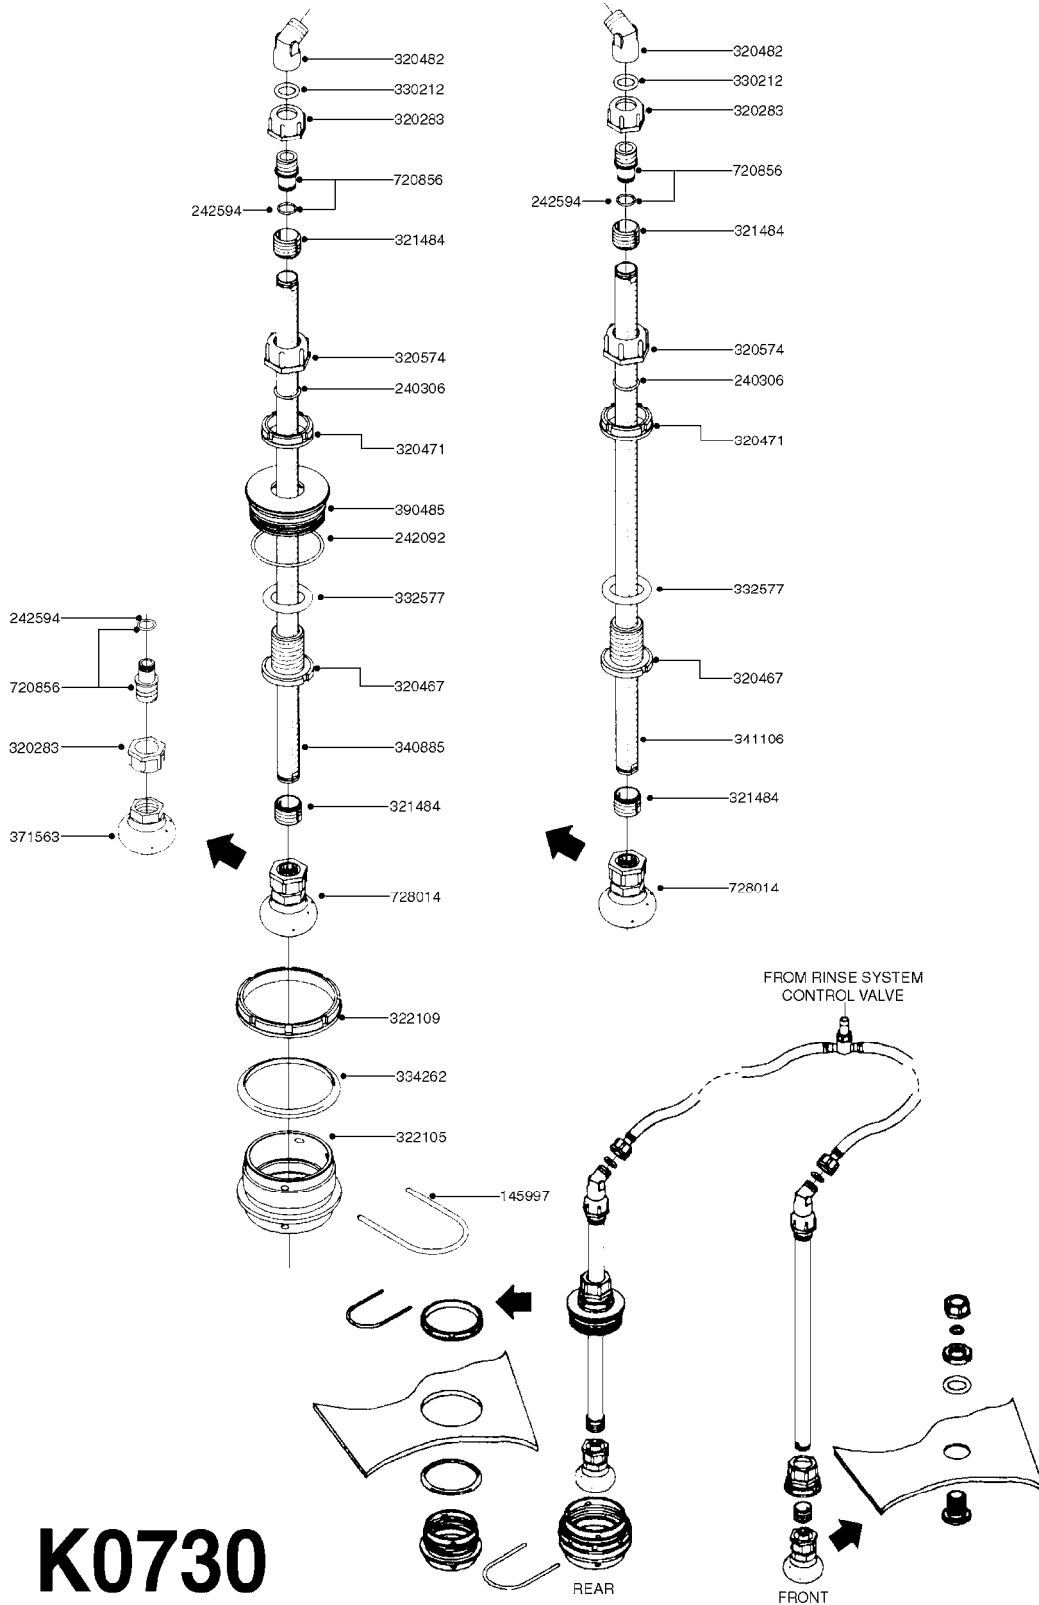

RINSE SYSTEM NOZZLES
K0730-HIN, 01:01:16

RINSE SYSTEM NOZZLES
K0730-HIN, 01:01:16

Page 1
Date 12.08.2020 8:46

parts-n°	order qty	description
145997	1	FITT.DK S-93 FORK
240306	1	O-RING D29/D21X4
242092	1	O-RING D69.5X3
242594	1	O-RING D14 X 1.78 SCH.70-EPDM
320283	1	FITT.DK NUT 3/4"BSP
320467	1	FITT.DK BULKHEAD 1"BSP SINGLE
320471	1	FITT.DK NUT 1" BSP JAMB
320482	1	FITT.DK ELB. 1/2" BSP 60 DEG.
320574	1	FITT.DK NUT 1" BSP SPECIAL
321484	1	BUSHING THREADED F.NOZZ.TUBE
322105	1	FITT.DK S-93 BULKHEAD DOUBLE
322109	1	FITT.DK S-93 BULKHEAD NUT
330212	1	O-RING D19/D14X2.4 F.1/2"NUT
332577	1	O-RING D38/D30X4 F.1" PUR.
334262	1	GASKET F.S-93 BULKHEAD
340885	1	TUBE F. RINSE NOZZLE L=600
341106	1	TUBE F.RINSE NOZZLE L=220
371563	1	NOZZLE FOR TANK RINSE
390485	1	FITT.DK S-93 PLUG W D34 HOLE
720856	1	FITT.DK 1/2'BSP ASSY.F.3/4'NUT
728014	1	RINSE NOZZLE MOUNTED