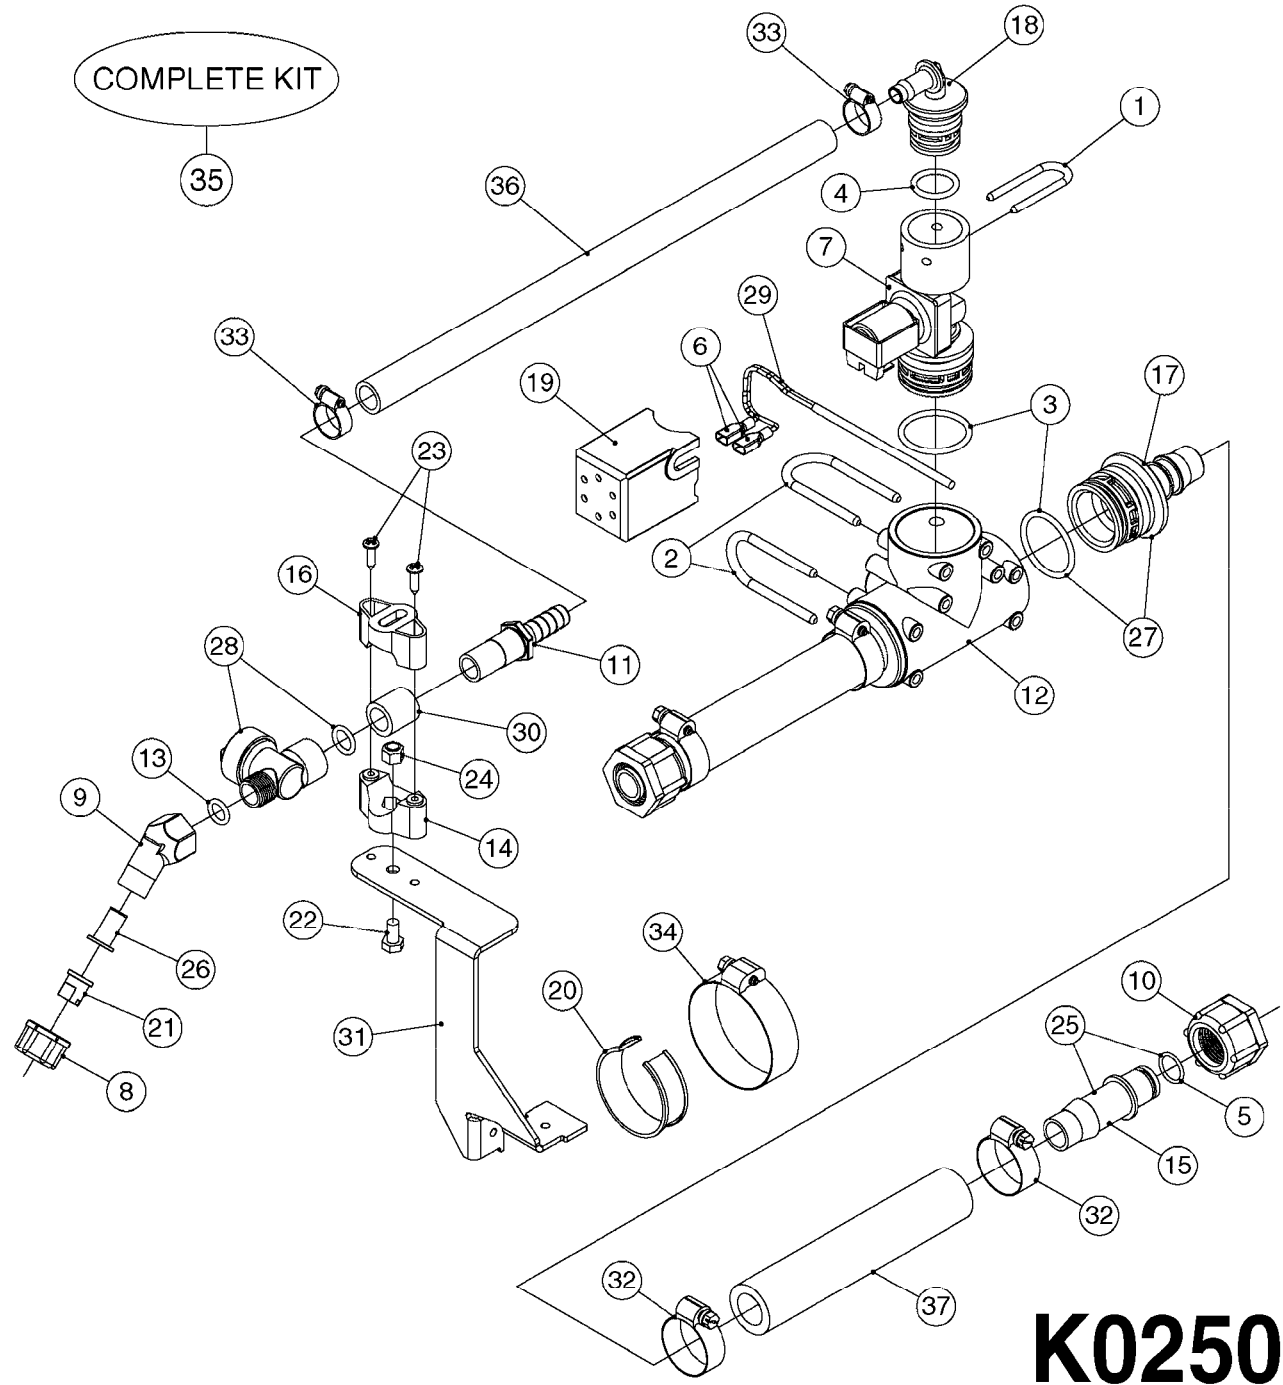

ELECTRIC END NOZZLE KIT '09
K0250-HIN, 01:01:16

Page 1
Date 12.08.2020 8:46

Pos.	parts-n°	order qty	description
1	145994	1	FITT.DK S-40 FORK
2	145995	1	FITT.DK S-53 FORK
3	242354	1	O-RING D32.2X3.0 VITON
4	242355	1	O-RING D19.2X3.0 VITON F.S-40
5	242594	1	O-RING D14 X 1.78 SCH.70-EPDM
6	261539	1	SPADE F.ELEC CONNEX BLUE INSUL
7	262104	1	VALVE, SOLENOID, S53/S40
8	320187	1	FITT.DK CAP 3/8" BSP BLACK
9	320191	1	FITT.DK ELB 3/8' BSP 45 DEGREE
10	320283	1	FITT.DK NUT 3/4"BSP
11	320891	1	FITT.DK HB 3/8'- 3/8' BSP
12	322352	1	FITT.DK S-53 TEE
13	330013	1	O-RING 2.5 X 10 PUR
14	333012	1	NOZZLE HOLD. UPPER PART
15	334044	1	FITT.DK HB 3/4' F. 3/4' CAP
16	334220	1	YOKE, UPPER NOZZLE BODY
17	334229	1	FITT.DK S-53 STR.3/4"
18	334237	1	FITT.DK S-40 ELB.3/8"
19	334965	1	COVER FOR S53 SOLENOID VALVE
20	341291	1	RUBBER HOSE CLAMP COVER 130MM
21	370392	1	NOZZLE END FAN 1850-G 300
22	410546	1	BOLT HEX M6X12 A2 SS DIN933
23	440665	1	SCREW M4.2X16 STAINLESS
24	460261	1	NUT HEX M6X1.00 LOCK DIN985 A2 SS
25	724621	1	FITT.DK HB 3/4"ASSY F.3/4" NUT
26	725042	1	SCREEN 80 MESH W.GASKET, RED
27	726558	1	FITT.DK S53 STR. 3/4" W.ORING
28	729610	1	NOZZLE ASSY. NON DRIP 3/8 THRD
29	983087	1	ELEC. CABLE 2 WIRE X 0.75MM
30	10631003	1	HOSE R X CLEAR BRAID.X 1/2 12"
31	16110803	1	NOZZLE BRACKET VAR SPACINGS
32	28029903	1	CLAMP HOSE GEAR P3/4"-S1" 6712
33	28044903	1	CLAMP HOSE GEAR P3/8" 6706
34	28047003	1	CLAMP HOSE GEAR 30 X 50 6732
35	82613203	1	ELECTRIC END NOZZLE KIT 2009
36	92701703	1	HOSE R X3/8" X300PSI WP X0012"
37	92703203	1	HOSE R X3/4" X300PSI WP X0012"