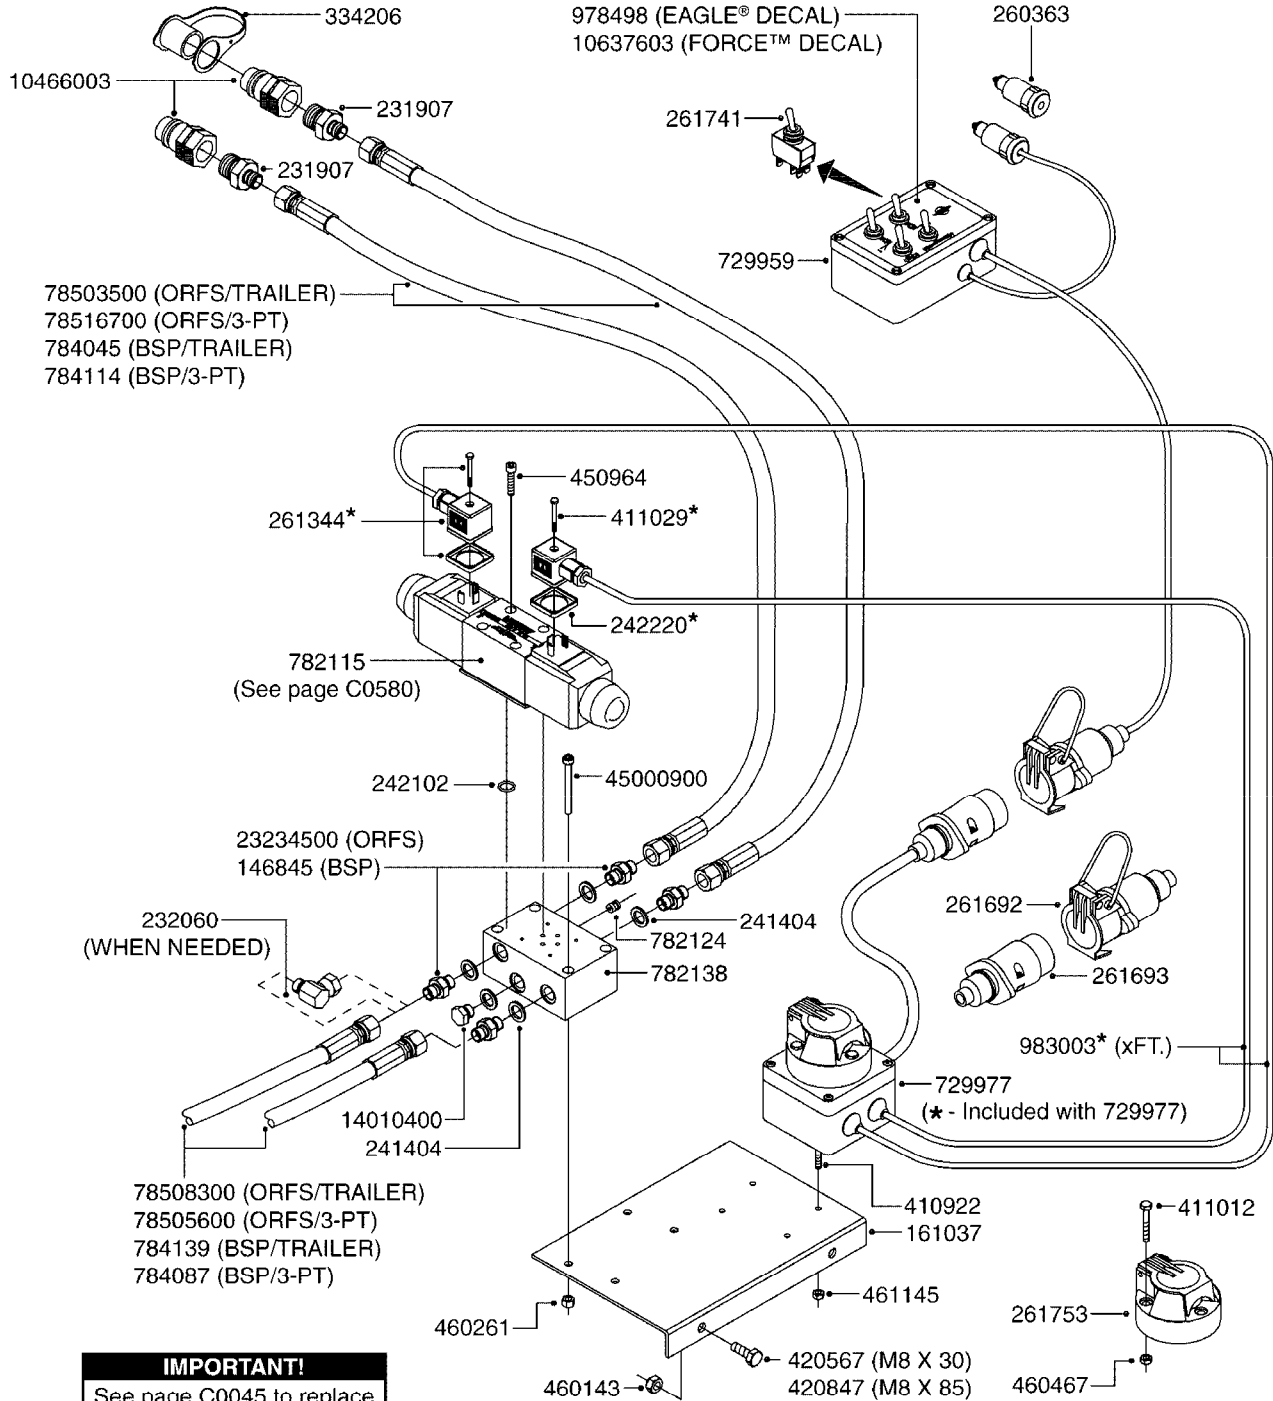

IMPORTANT!
See page C0045 to replace
BSP with ORFS hydraulics

C0310

HYDRAULICS EAGLE/FORCE DH
C0310-HIN, 16:04:20

Page 1
Date 12.08.2020 8:46

parts-n°	order qty	description
146845	1	HEX NIPPLE 1/4"X1/4"
161037	1	MOUNT PLATE F.DH VICKERS VALVE
231907	1	HEX NIPPLE 1/4"BSP X 1/2"NPT
232060	1	HY.ELBOW 1/4" BSP SWIVEL
241404	1	DOWTY SEAL 1/4"
242102	1	O-RING Ø9.25X1.78 NITRIL 90SH
242220	1	GASKET F. HIRSMANN PLUG INCLUDED WITH 729977
260363	1	PLUG 2 POLE 12V
261344	1	HIRSCHMANN PLUG B INCLUDED WITH 729977
261692	1	PLUG ELEC.7 POLE FEMALE F.CABL
261693	1	PLUG ELEC. 7 POLE MALE
261741	1	SWITCH 2 POLE 12V TOGGLE PRESS
261753	1	PLUG ELEC.7 POLE FEMALE F.BASE
334206	1	DUST HOOD FOR HY-COUPLING
410922	1	CYL.SKR 8.8 DEL M4X20 RST
411012	1	SCREW M5X30 STAINLESS
411029	1	SCREW M3X35 F.HIRSMANN PLUG INCLUDED WITH 729977
420567	1	BOLT HEX 8.8 DEL M8X30 FT
420847	1	BOLT HEX 8.8 DEL M8X85
450964	1	SCREW M5X30 F.CYLINDER
460143	1	LOCK NUT M8 SST A2 DIN985
460261	1	NUT HEX M6X1.00 LOCK DIN985 A2 SS
460467	1	NUT HEX M5 GALV.
461145	1	NUT HEX M4 LOCK
729959	1	CONTROL BOX DAH 4-FUNCTION
729977	1	DAH DIRECTIONAL VLV JUNC. BOX
782115	1	HY SOLENOID VALVE DH HYD
782124	1	SWITCH VALVE OUTS.1/8" 5000PSI
782138	1	HY-BLOCK 1-VALVE W LS-PORT
784045	1	HOSE HY X 1/4 X 157.50"STR+STR
784087	1	HOSE HY X 1/4 X 126.00"STR+STR
784114	1	HOSE HY X 1/4 X 80.7" STR+STR
784139	1	HOSE HY X 1/4 X 216.50"STR+STR
978498	1	DECAL SWITCH BOX DH HYD.
983003	1	CABLE ELEC.2X1MM WIRE BLACK EC INCLUDED WITH 729977
10466003	1	COUPLER PIONEER 8010-04 1/2NPT
10637603	1	DECAL F.SWITCH BOX - FORCE
14010400	1	PLUG 1/4" BSP
23234500	1	HEX NIPPLE 1/4" - 9/16"
45000900	1	BOLT ALLEN HEAD M6 X 60 SS
78503500	1	HY.HO.1/4"L= 4000 STR-STR
78505600	1	HY.HO.1/4"L= 3200 STR-STR
78508300	1	HY.HO.1/4"L= 5500 STR-STR
78516700	1	HY.HO.1/4"L= 2050 STR-STR