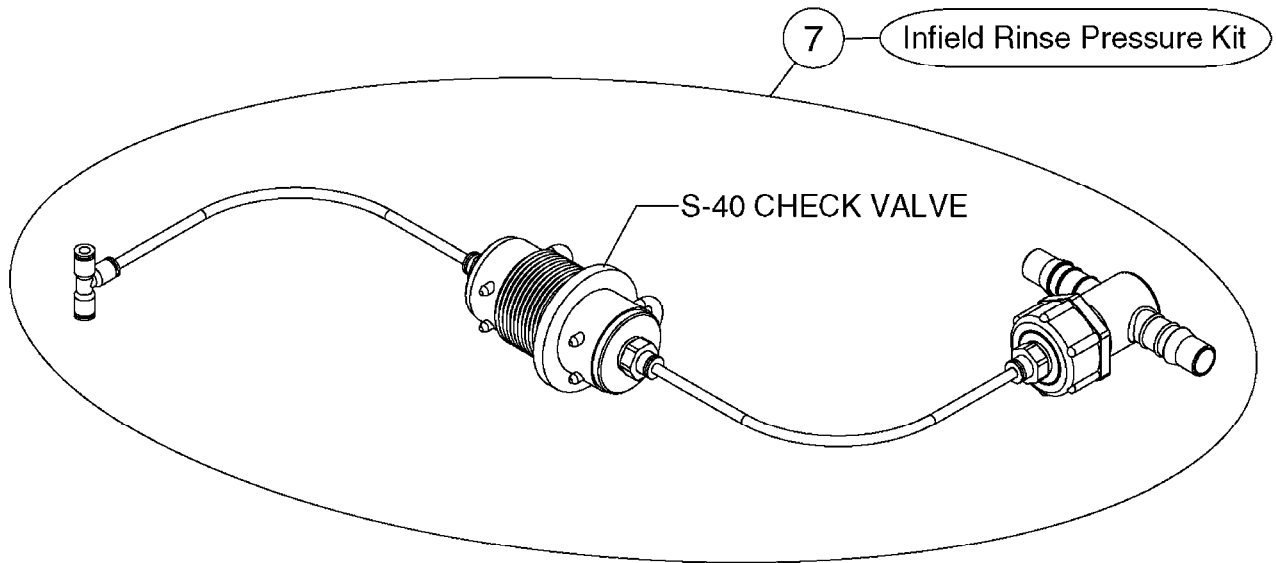

SMART VALVE-S93 MANIFOLD VALVE  
B0540-HIN, 01:01:16

Page 0  
Date 12.08.2020 8:46

**B0540**

SMART VALVE-S93 MANIFOLD VALVE  
B0540-HIN, 01:01:16

Page 1  
Date 12.08.2020 8:46

parts-n°	order qty	description
145997	1	FITT.DK S-93 FORK
147767	1	PIN 5Ø X 60 S-93 DOUBLE CLAMP
240936	1	O-RING D13.3X2.4 NITRIL
242047	1	O-RING 89.5 X 3.0 VITON
242316	1	O-RING D84.5X3.0 NITRIL
242475	1	O'RING D56.52x5.33 SH70-VITON
322327	1	HOUSING, VALVE, S93, 220 PSI
322328	1	END CAP F.VALVE S-93
322354	1	THRUST PLATE F.3-WAY VALVES-93
390543	1	SEAT F.BALL 3-WAY VALVE S-93
391019	1	BALL F.2 WAY S93 SMART VALVE
391020	1	BALL F.3 WAY S93 SMART VALVE
391023	1	SMART VALVE MOUNTING BRACKET
420862	1	BOLT HEX 8.8 DEL M10X16 FT
440681	1	SCREW F. PLASTIC 4MM X 14LG SS
460423	1	NUT HEX M10X1.50 LOCK DIN985A2 SS
471122	1	WASHER, M10, Ø20/10.5X 2.0, SS
14010100	1	SPINDLE F.SMART VALVE S-93
14027800	1	SPINDLE F.SMART VALVE S-93
61025400	1	HANDLE SMART VALVE
72137900	1	VALVE S93 "V1" SMART VALVE
72138000	1	VALVE S93 "V2" SMART VALVE
72138600	1	VALVE S93 "V3" SMART VALVE
72142700	1	VALVE S93 "V4" SMART VALVE