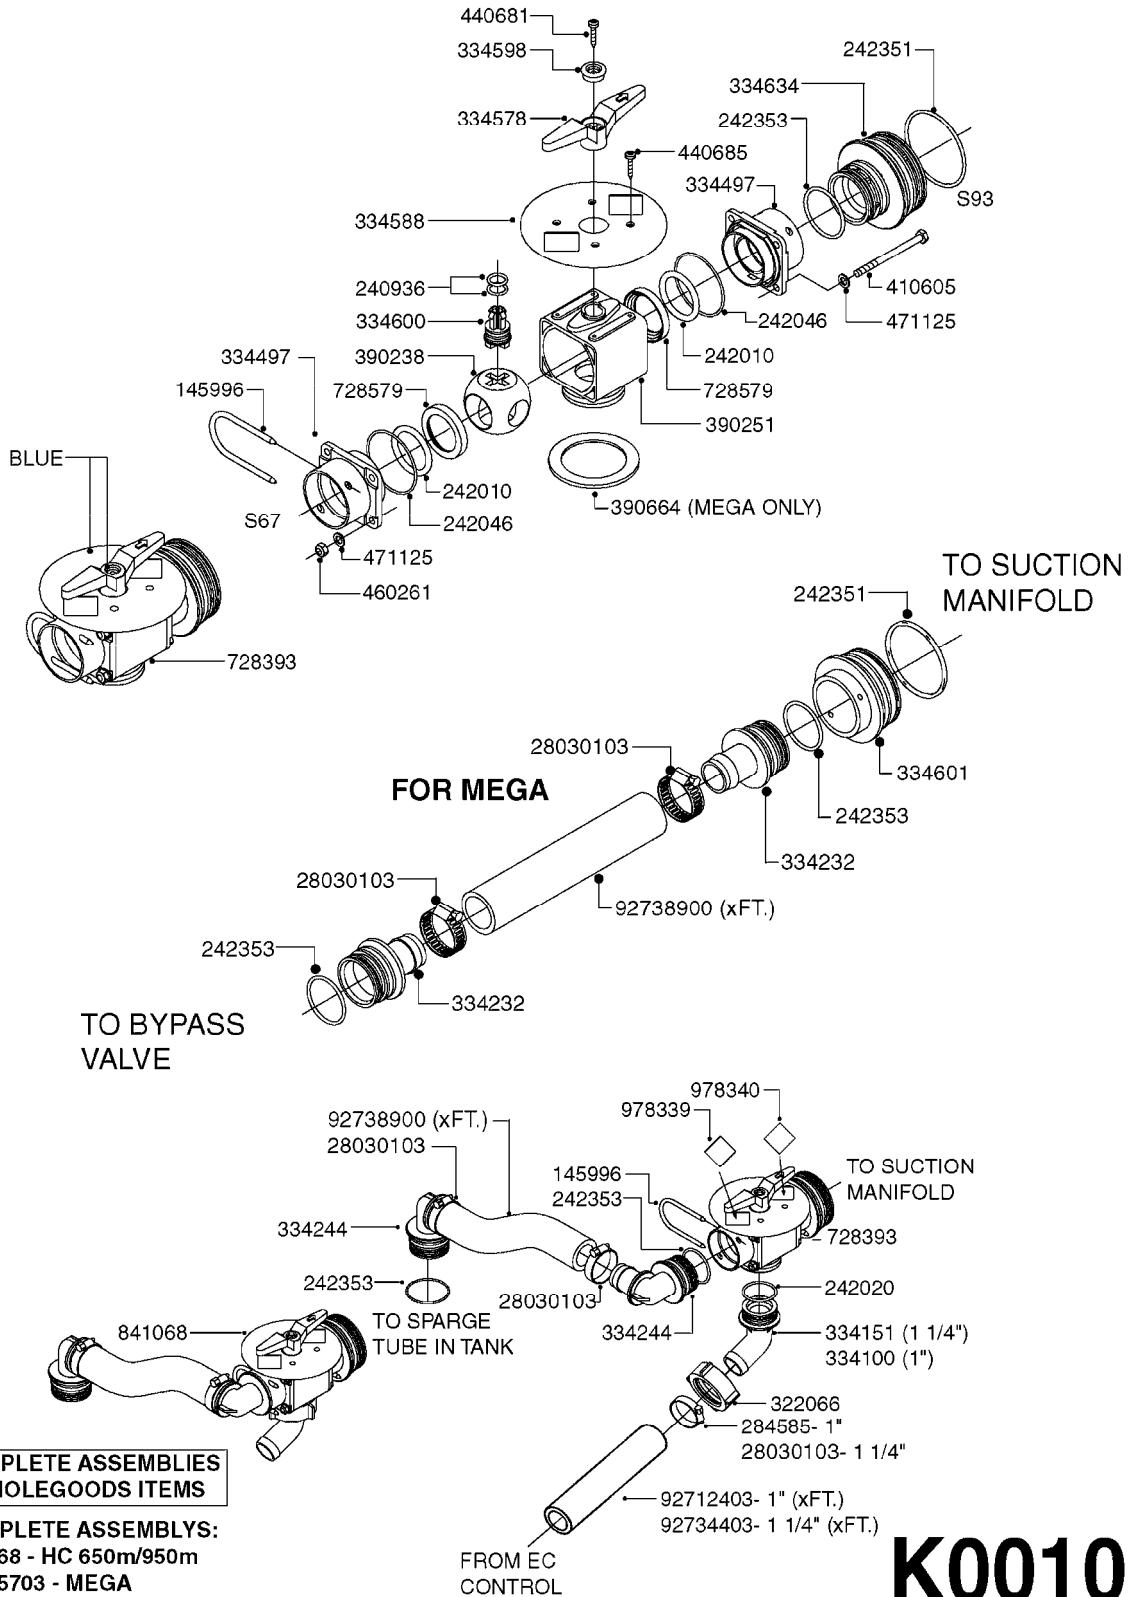

**COMPLETE HUB ASSEMBLY:**  
28045703

COMPLETE ASSEMBLIES  
WHOLEGOODS ITEMS

**E0790**

HUB ASSEMBLY F.4-1/2" SPINDLE  
E0790-HIN, 06:07:17

Page 1

Date 12.08.2020 8:46

parts-n°	order qty	description
10629403	1	BOLT HEX 5/16 NC GR.2 00.50"
21000503	1	SEAL,WHEEL CR43771
21000603	1	RACE, BEARING 3.5/1.5
21000703	1	BEARING, TAPPERED 3.5433/1.575
21000803	1	RACE, TAPERED BEARING
21000903	1	BEARING, TAPPERED, 2.75/1.510
24002803	1	GASKET F. HUB 4.5" HUB ASSY
28001103	1	SPINDLE 4.5"x 23" 20000LB
28001203	1	HUB, 20000LB W. BRG RACES
28045703	1	HUB ASSY 10-13.19-11.02 25000#
29000003	1	HUB CAP F. 881(20000LB) HUB
45000103	1	BOLT, WHEEL STUD 3/4-16X2 3/4
45000503	1	BOLT, WHEEL STUD 3/4-16X3 1/2
46000003	1	NUT HEX NF 3/4" FLANGED F.HUB
46000103	1	NUT, CASTLE, SPINDLE 2-12 UNF
46000203	1	NUT, BUD WHEEL, INNER, RH
46000303	1	NUT, BUD WHEEL, OUTER, RH
47000103	1	WASHER, SPNDL 4.5" 2.06x4 .25T
48000103	1	PIN, COTTER 5/16" X 5.25"
63002903	1	AXLE INSERT,72"-90"SUS CM 1200
63033703	1	AXLE INSERT NCM 44/66/9000