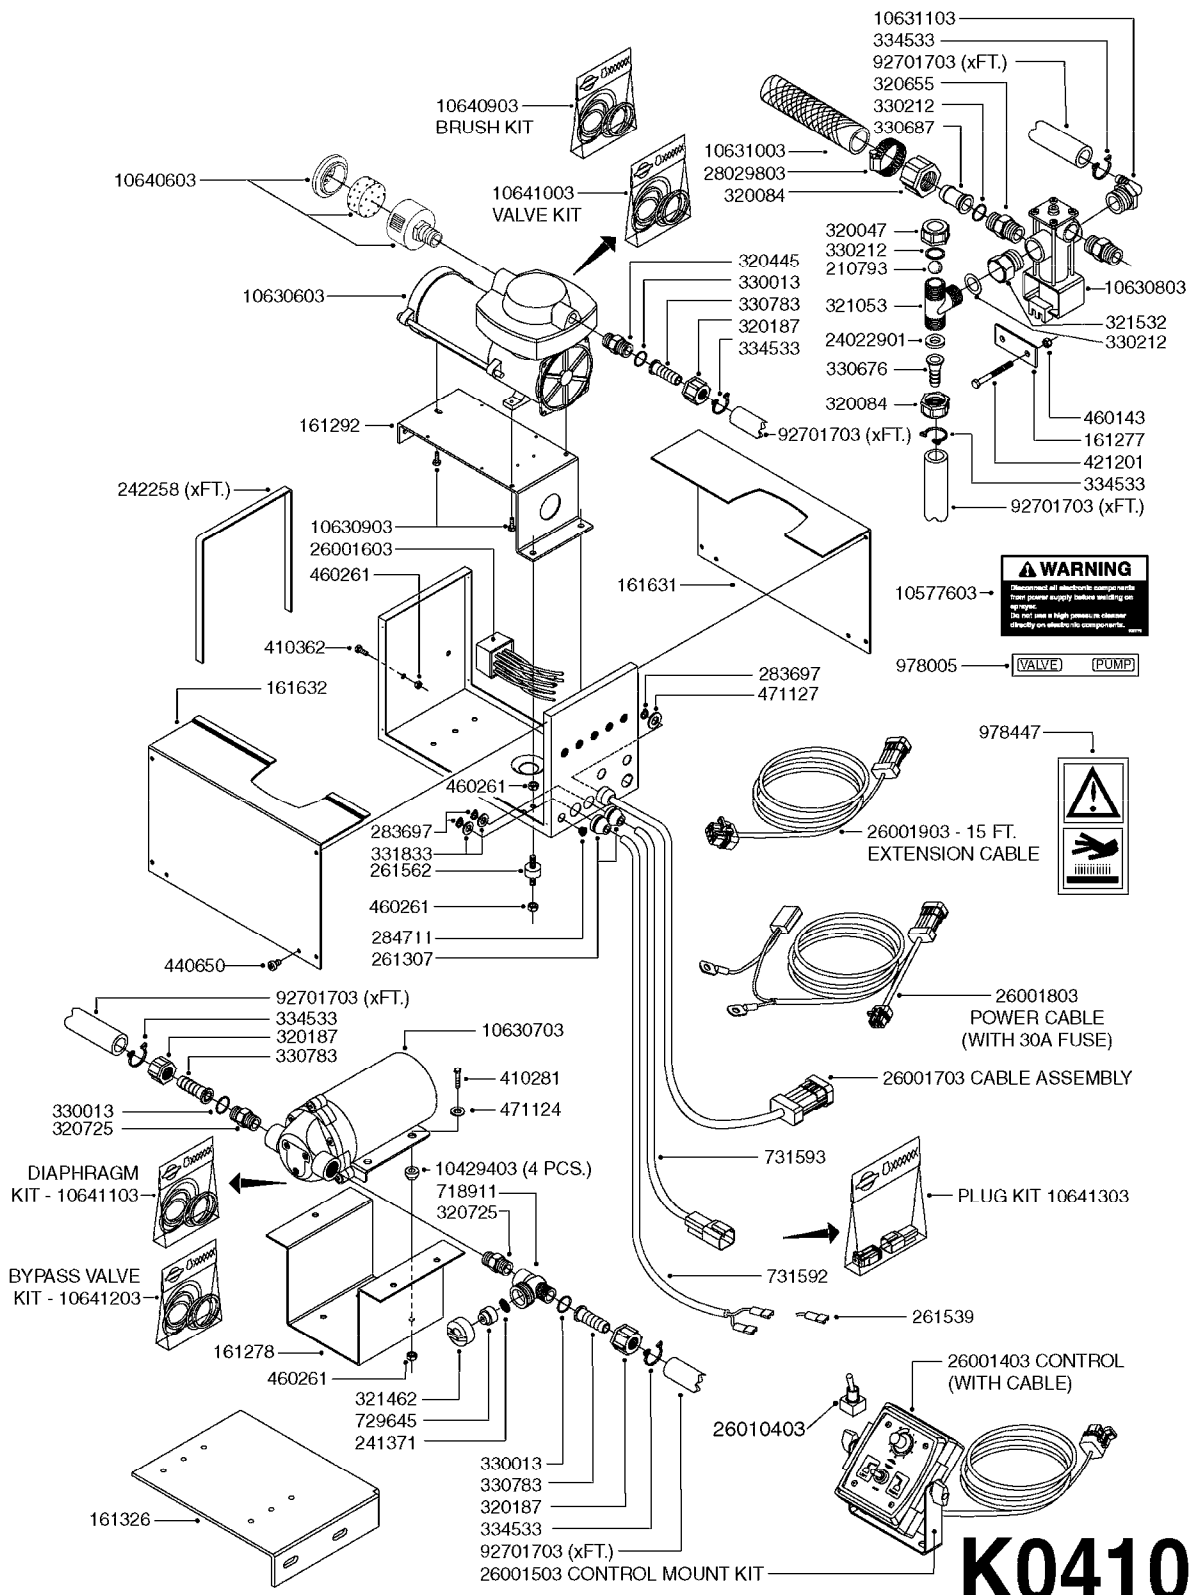

# K0400

\*Ø8mm 927306 (xFT.)  
\*Ø10mm 927330 (xFT.)

70062503 - COMPLETE ASSEMBLY

FOAM MARKER COMPRESSOR 2007  
K0400-HIN, 01:01:16

Page 1  
Date 12.08.2020 8:46

parts-n°	order qty	description
147011	1	HEX NIPPLE 3/8'X1/4'BSP BRASS
161326	1	MOUNT BKT. F. FOAM COMP.BOX 98
168847	1	ENCLOSURE LOWER F.MARKER
168848	1	COVER F. FOAM MARKER
232111	1	QUICK COUPLER 6MM X 1/8 EXT.
232112	1	QUICK COUPLER 6MM 1/8 INT.
232113	1	QUICK COUPLER 6MM T-PIECE
232114	1	COUPLER 1/8" THREADX8MM HOSE
232143	1	REDUCER 1/4'INT-1/8'EXT
232144	1	QUICK COUPLER 10MM X 1/4 EXT
232152	1	QUICK COUPLER 8MMX1/8 EXT.LONG
241371	1	DIAPHRAGM F.NO-DRIP,VULC
242242	1	O-RING F.AIR HOSE FITTING
242258	1	TRIM 3X10 SELF ADHESIVE 0012"
261562	1	RUBBER DAMPER 2XM6X25
283697	1	TIESTRAP 200MM
320445	1	FITT.DK HN 1/4"X3/8" BSP
321462	1	CAP F.NO-DRIP ASSY.
322261	1	HOUSING F.SAFETY VALVE 3/8"
440650	1	SCREW 3.5x13 STAINLESS
460261	1	NUT HEX M6X1.00 LOCK DIN985 A2 SS
718911	1	VALVE (SAFETY) F.MARKER
729645	1	NON-DRIP SPRING ASSY.GREEN 10
927264	1	HOSE R X PE D6/D4 X 0012"
927306	1	HOSE R X PE D8/D6 X 0012"BLACK
927330	1	HOSE R X PE D10/D8 X 012"BLACK
26004103	1	FOAM MARKER CNTRL MOD CABL STD
26008703	1	FOAM MARKER CONTROL SCII
26011103	1	FOAMER POWER/CONTROL CABLE 39P
26023400	1	COMPRESSOR F.FOAM MARKER CM40
26023700	1	SOLENOID VAL 12V 1/8' FLO '07
28025503	1	PLUG F.DRILLED HOLE 1/2"
28025603	1	PLUG F.DRILLED HOLE 3/4"
39122000	1	DISTR.HOUSING F.FOAM MARKER'07
70062503	1	FOAM MARKER COMPRESSOR,STD,39P