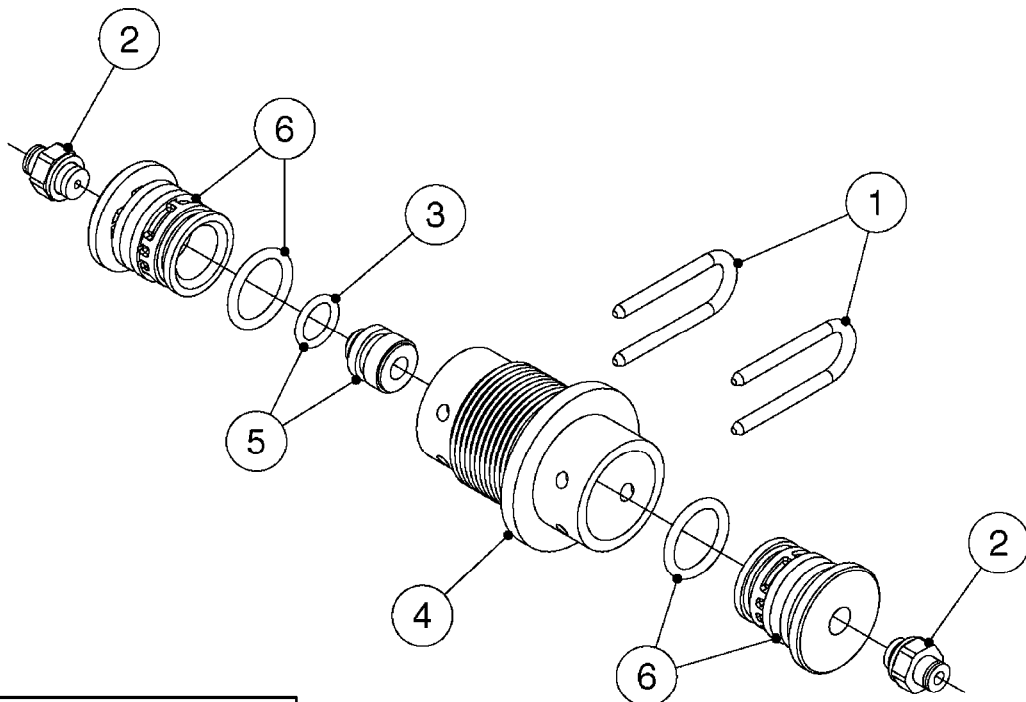

SMART VALVE-S93 MANIFOLD VALVE  
B0540-HIN, 01:01:16

Page 0  
Date 12.08.2020 8:46

**B0540**

SMART VALVE-S93 MANIFOLD VALVE  
B0540-HIN, 01:01:16

Page 1  
Date 12.08.2020 8:46

parts-n°	order qty	description
145997	1	FITT.DK S-93 FORK
147767	1	PIN 5Ø X 60 S-93 DOUBLE CLAMP
240936	1	O-RING D13.3X2.4 NITRIL
242047	1	O-RING 89.5 X 3.0 VITON
242316	1	O-RING D84.5X3.0 NITRIL
242475	1	O'RING D56.52x5.33 SH70-VITON
322327	1	HOUSING, VALVE, S93, 220 PSI
322328	1	END CAP F.VALVE S-93
322354	1	THRUST PLATE F.3-WAY VALVES-93
390543	1	SEAT F.BALL 3-WAY VALVE S-93
391019	1	BALL F.2 WAY S93 SMART VALVE
391020	1	BALL F.3 WAY S93 SMART VALVE
391023	1	SMART VALVE MOUNTING BRACKET
420862	1	BOLT HEX 8.8 DEL M10X16 FT
440681	1	SCREW F. PLASTIC 4MM X 14LG SS
460423	1	NUT HEX M10X1.50 LOCK DIN985A2 SS
471122	1	WASHER, M10, Ø20/10.5X 2.0, SS
14010100	1	SPINDLE F.SMART VALVE S-93
14027800	1	SPINDLE F.SMART VALVE S-93
61025400	1	HANDLE SMART VALVE
72137900	1	VALVE S93 "V1" SMART VALVE
72138000	1	VALVE S93 "V2" SMART VALVE
72138600	1	VALVE S93 "V3" SMART VALVE
72142700	1	VALVE S93 "V4" SMART VALVE