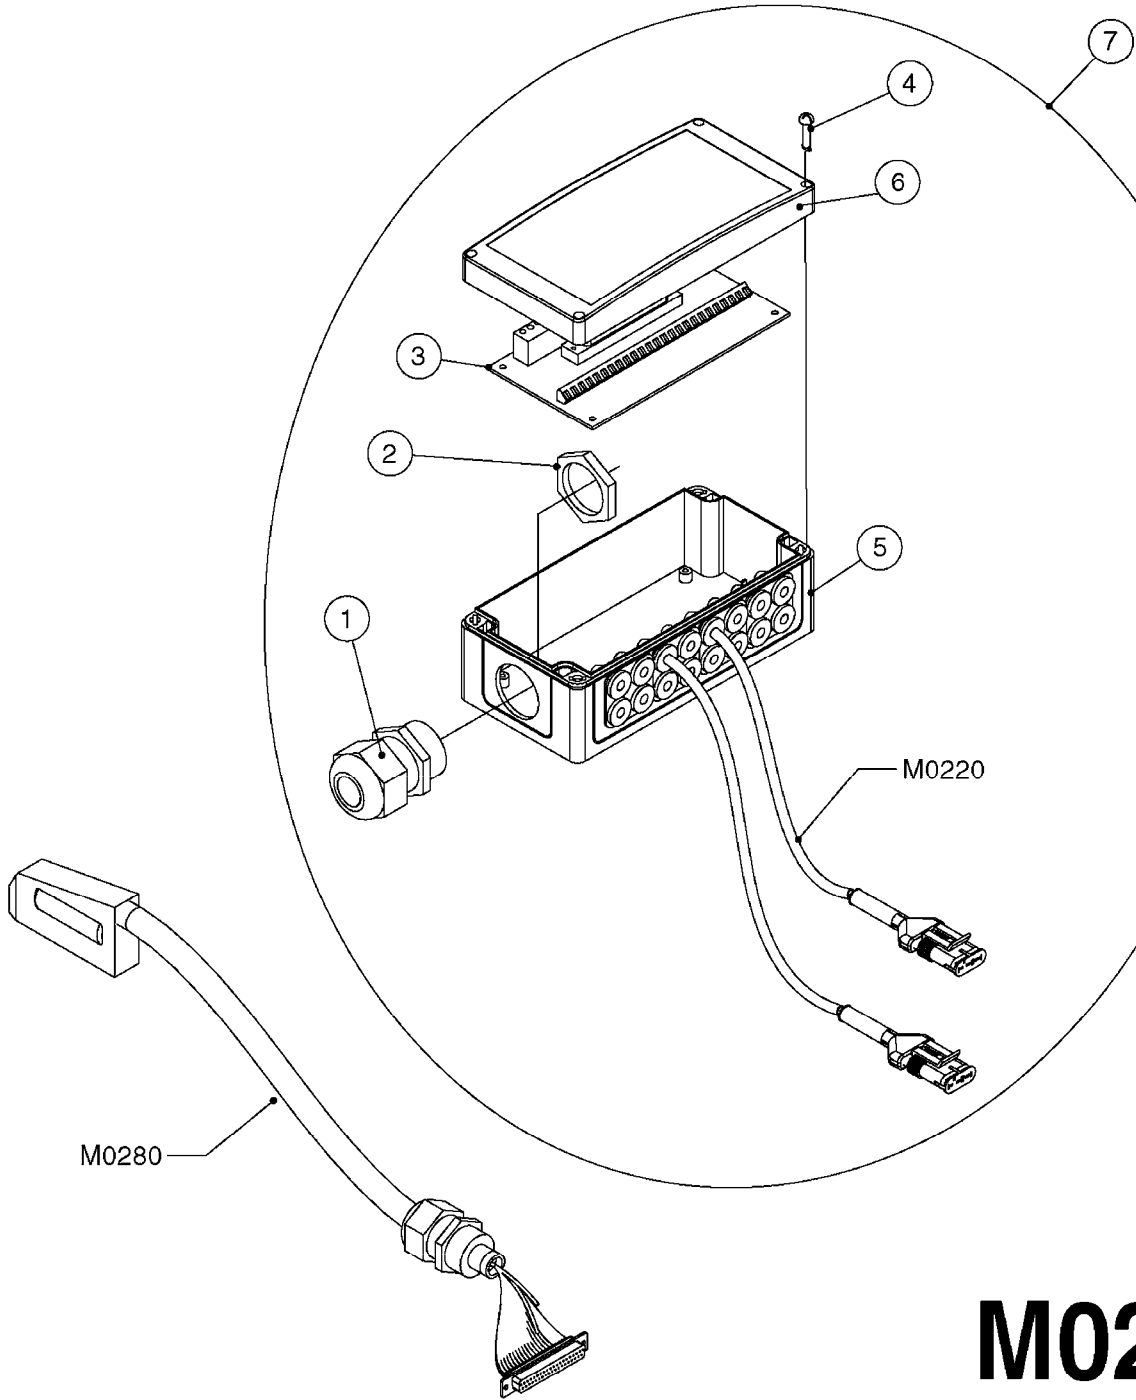

M0230

JUNCTION BOX - LIQUID
M0230-HIN, 01:01:16

Page 1
Date 12.08.2020 8:47

Pos.	parts-n°	order qty	description
1	262106	1	BULKHEAD F. CABLE 6.5-14 BLACK
2	262107	1	NUT F. BULKHEAD CABLE GRAY
3	26004800	1	CIRCUIT BD SEC VLV NCM 13SEC 13 SECTION
3	72173900	1	CIRCUIT BD SEC VLV 39PIN 9SEC 9 SECTION
4	28082100	1	SCREW F. BOX LID 1/4" L=20
5	33508700	1	BOX BOTTOM 160X80X40 BLACK 1-HOLE
6	33508800	1	LID 160X80X15 BLK W/SCREWS
7	72115400	1	CONNECTION BOX F. OP. UNIT SV9