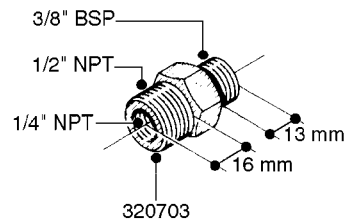

FITTINGS - HEXAGON NIPPLES  
L0030-HIN, 01:01:16

Page 0  
Date 12.08.2020 8:47

**L0030**

FITTINGS - HEXAGON NIPPLES  
L0030-HIN, 01:01:16

Page 1  
Date 12.08.2020 8:47

parts-n°	order qty	description
10015303	1	FITT.PO.HN 1.00X1.00 M1000
10425003	1	FITT.PO.HN 1.25X1.00 MCPHEE
320132	1	FITT.DK HN 1" BSP
320176	1	FITT.DK HN 3/8"X1/2" BSP
320445	1	FITT.DK HN 1/4"X3/8" BSP
320655	1	FITT.DK HN 1/2"-1/2" BSP
320692	1	FITT.DK HN 3/8'BSPX1/4'NPT
320703	1	FITT.DK HN 3/8BSP X1/2 &1/4NPT
320725	1	FITT.DK NIPPLE 3/8"-3/8" BSP
320902	1	FITT.DK HN 3/8'X 1/4' BSP
390232	1	FITT.DK HN 1-1/2' X 1-1/4' BSP
390276	1	FITT.DK HN 1'BSP