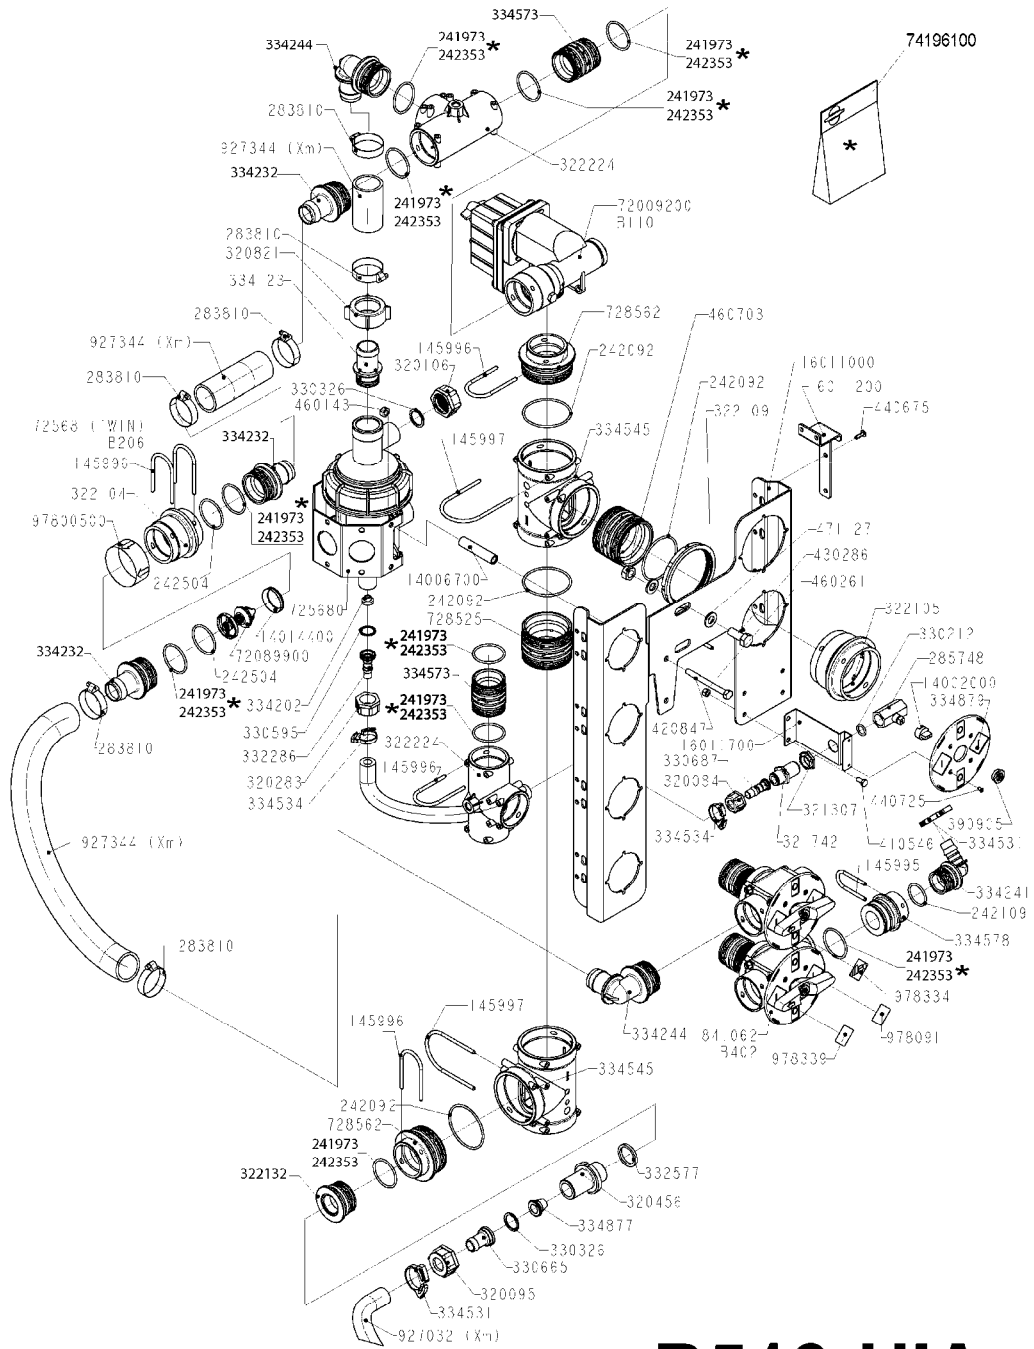

CM+ manifold (99)
B512-HIA, 08:06:17

CM+ manifold (99)
B512-HIA, 08:06:17

Page 1
Date 12.08.2020 8:46

parts-n°	order qty	description
14002000	1	SPINDLE F. 1/2" VALVE
14006700	1	BUSHING D150/10.0 L= 70
14014400	1	SEAT F.CHECK VALVE D41.8 S67
145995	1	FITT.DK S-53 FORK
145996	1	FITT.DK S-67 FORK
145997	1	FITT.DK S-93 FORK
16011000	1	BRACKET FOR MANIFOLD CM+
16011200	1	BRACKET F. CONTROL VALVE CM+
16011700	1	PLATE 164X60X1.0
241973	1	O-RING Ø3 X 44.2 70 SHORES NITRIL
242353	1	O-RING 3 X 44.2 VITON
242092	1	O-RING D69.5X3
242092	1	O-RING D69.5X3
242109	1	O-RING D32.2x3.0
242504	1	O-RING D35x2 NITRIL
283810	1	CLAMP HOSE GEAR 1 7/32-1 31/32'
285748	1	BALL VALVE 1/2" RG 15 BAR
320084	1	FITT.DK NUT 1/2" BSP
320095	1	FITT.DK NUT 1" BSP
320106	1	FITT.DK CAPNUT 1" BSP
320283	1	FITT.DK NUT 3/4"BSP
320456	1	FITT.DK BULKHEAD 1"BSP DOUBLE
320821	1	FITT.DK NUT 1-1/2" BSP
321307	1	FITT.DK NUT 1/2" BSP JAMB
321742	1	FITT.DK BULKHEAD 1/2' BSP
322104	1	FITT.DK S-67 BULKHEAD
322105	1	FITT.DK S-93 BULKHEAD DOUBLE
322109	1	FITT.DK S-93 BULKHEAD NUT
322132	1	FITTING S67- BSP1" F
322224	1	FITT.DK S-67 TEE
330212	1	O-RING D19/D14X2.4 F.1/2"NUT
330326	1	O-RING D30/D24X2 F.1"NUT
330595	1	O-RING D24.6/D20X2.1 -3/4"
330665	1	FITT.DK HB 3/4"F.1" NUT
330687	1	FITT.DK HB 1/2" F. 1/2" NUT
332286	1	FITT.DK HB 1/2" F. 3/4" NUT
332577	1	O-RING D38/D30X4 F.1" PUR.
334123	1	FITT.DK HB 1-1/4"O-RNG F.1-1/2
334202	1	ORFICE 5MM FOR SCF BLACK
334232	1	FITT.DK S-67 STR.1-1/4"
334241	1	FITT.DK S-53 ELB.3/4"
334244	1	FITT.DK S-67 ELB.1-1/4"
334531	1	CLAMP HOSE PLASTIC 3/4"
334534	1	CLAMP HOSE PLASTIC 1/2"
334545	1	FITT.DK S-93 TEE
334573	1	FITT.DK S-67 CONNECTOR
334578	1	HANDLE FOR VALVE 'OLD' STYLE
334877	1	NOZZ.F/OPER.UN.D11.2 YELLOW
334879	1	SYMBOL PL.F.VALVE YELLOW
390905	1	PLUG F.VALVE HANDLE YELLOW Ø5
410546	1	BOLT HEX M6X12 A2 SS DIN933
420847	1	BOLT HEX 8.8 DEL M8X85
430286	1	BOLT HEX 8.8 DEL M12X30 FT
440675	1	SCREW F. PLASTIC 5X16 SS
440725	1	SCREW F.PLASTIC 4.2X 9.5 DIN7982CZ SS
460143	1	LOCK NUT M8 SST A2 DIN985
460261	1	NUT HEX M6X1.00 LOCK DIN985 A2 SS
460703	1	NUT HEX M12X1.75 LOCK DIN985A2 SS
471127	1	WASHER, M12, Ø24/13X24X2.5 SS
72009200	1	EVC REGULATOR 1:150
72089900	1	CHECK VALVE S67 SUBASMBLY.2001