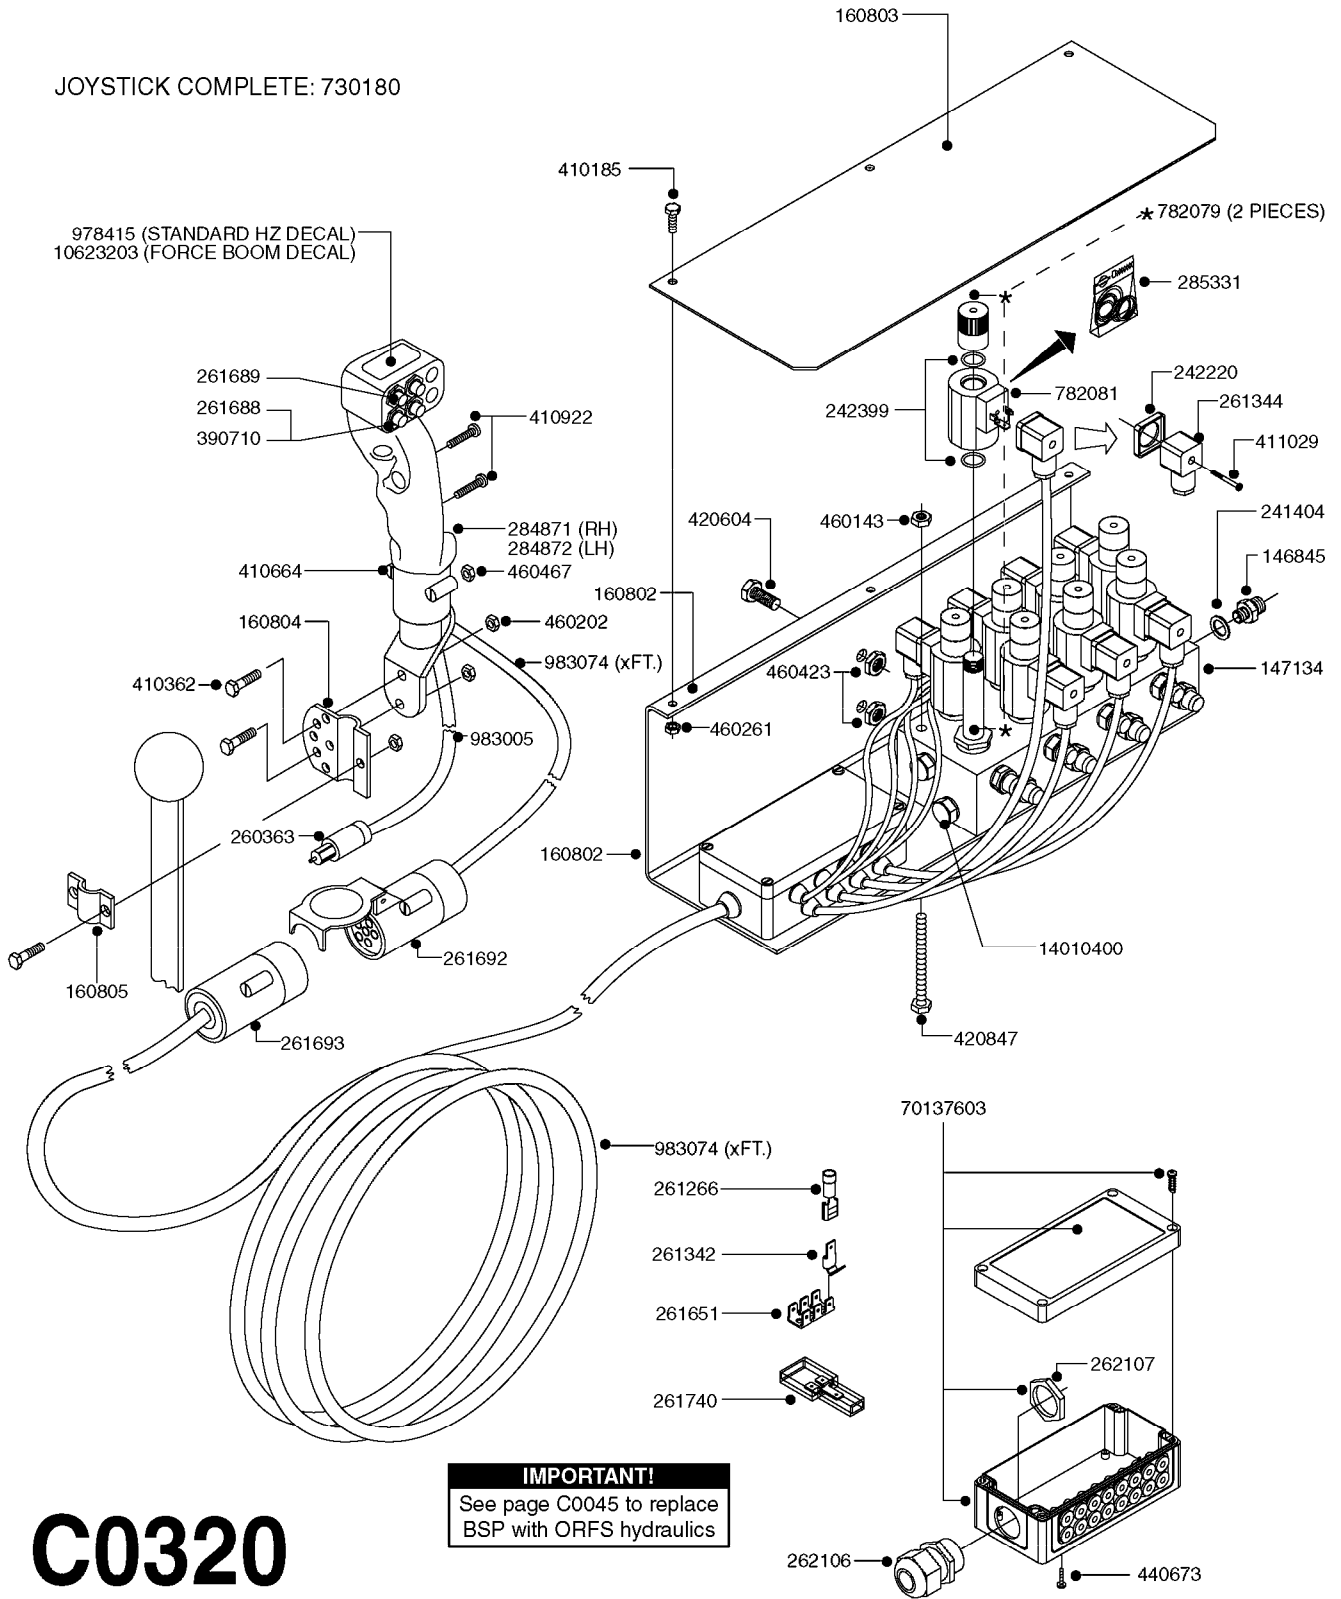

JOYSTICK COMPLETE: 730180

978415 (STANDARD HZ DECAL)
10623203 (FORCE BOOM DECAL)

HYD EAGLE HZ JOYSTICK CONTROL
C0320-HIN, 30:03:16

Page 1
Date 12.08.2020 8:46

parts-n°	order qty	description
146845	1	HEX NIPPLE 1/4"X1/4"
147134	1	MANIFOLD 4-FUNCTION
160802	1	MOUNT PLATE F.HYD SOLENOID'HZ'
160803	1	COVER PLATE F.HYD SOLENOID'HZ'
160804	1	MOUNT BRACKET F.HANDLE
160805	1	MOUNT STRAP F.HANDLE
241404	1	DOWTY SEAL 1/4"
242220	1	GASKET F. HIRSMANN PLUG
242399	1	O-RING F.HYD SOLENOID VALVE
260363	1	PLUG 2 POLE 12V
261266	1	CONNECTOR END F.CABLE HP
261342	1	SPADE F.ELEC.3 WAY CONNECTOR
261344	1	HIRSCHMANN PLUG B
261651	1	SPADE F.ELEC.6 POLE CONNECTOR
261688	1	SWITCH F. HANDLE WHITE
261689	1	CAP RUBBER F. SWITCH JOYSTICK
261692	1	PLUG ELEC.7 POLE FEMALE F.CABL
261693	1	PLUG ELEC. 7 POLE MALE
261740	1	SPADE F.ELEC.3 POLE CONN.INSUL
262106	1	BULKHEAD F. CABLE 6.5-14 BLACK
262107	1	NUT F. BULKHEAD CABLE GRAY
284871	1	CONTROL HANDLE RIGHT HALF
284872	1	CONTROL HANDLE LEFT HALF
285331	1	SEAL KIT F. HZ HYD.SOLENOID 96
390710	1	SWITCH F.HANDLE GREY MACHINED
410185	1	BOLT HEX 8.8 DEL M6X16
410362	1	BOLT HEX 8.8 SS M6X20
410664	1	BOLT HEX M5 X 20
410922	1	CYL.SKR 8.8 DEL M4X20 RST
411029	1	SCREW M3X35 F.HIRSMANN PLUG
420604	1	BOLT HEX 8.8 DEL M10X25 FT DIN933
420847	1	BOLT HEX 8.8 DEL M8X85
440673	1	SCREW F.PLASTIC 5X12 SS
460143	1	LOCK NUT M8 SST A2 DIN985
460202	1	NUT HEX M6
460261	1	NUT HEX M6X1.00 LOCK DIN985 A2 SS
460423	1	NUT HEX M10X1.50 LOCK DIN985A2 SS
460467	1	NUT HEX M5 GALV.
730180	1	HYD.KIT JOYSTICK CTRL HANDLE
782079	1	CARTRIDGE VALVE
782081	1	SOLENOID F. CARTRIDGE VALVE
978415	1	DECAL CONTROL HANDLE
983005	1	ELEC. CABLE 2 WIRE X 1.5MM
983074	1	ELEC. CABLE 5 WIRE X 1.5MM
10623203	1	DECAL F.JOYSTICK - FORCE
14010400	1	PLUG 1/4" BSP
70137603	1	JUNC. BOX, FLUID, COMPLETE, 2015