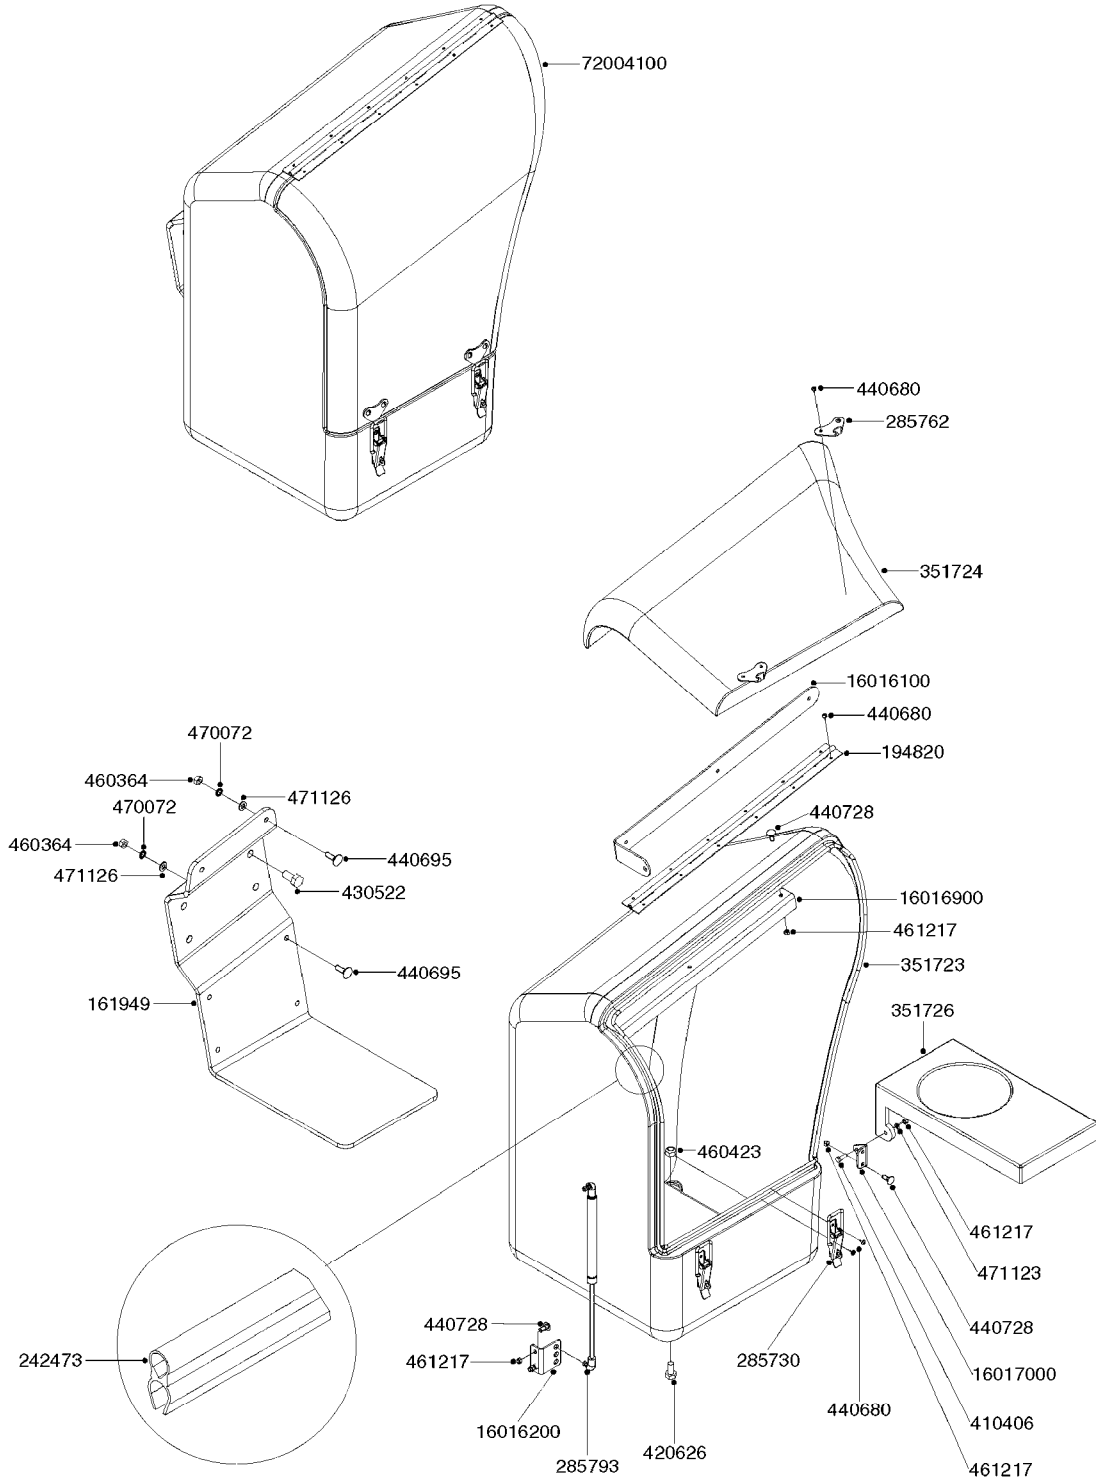

STORAGE LOCKER - LH
K0790-HIN, 01:01:16

Page 0
Date 12.08.2020 8:46

STORAGE LOCKER - LH
K0790-HIN, 01:01:16

Page 1

Date 12.08.2020 8:46

parts-n°	order qty	description
16016100	1	BKT F.LOCKER DOOR OPENER T CM+
16016200	1	BKT F.LOCKER DOOR OPENER B CM+
16016900	1	BKT F. LH LOCKER HINGE CM+
16017000	1	BKT F.LOCKER SHELF HINGE CM+
161949	1	BRACKET STORAGE LOCKER
194820	1	HINGE
242473	1	GASKET
285730	1	LATCH
285762	1	LATCH CLIP
285793	1	GAS CYLINDER
351723	1	LOCKER BODY (RAW) CM+
351724	1	LOCKER DOOR (RAW) CM+
351726	1	WORKING TABLE (RAW)
410406	1	BOLT HEX 8.8 DEL M5X16 FT
420626	1	BOLT HEX 8.8 DEL M10X20 FT
430522	1	BOLT HEX 8.8 DEL M12X25 FT
440680	1	SCREW M4.2X9.5 STAINLESS
440695	1	BOLT CARRIAGE M8X25
440728	1	BOLT CARRIAGE 5MMX16
460364	1	NUT HU M8 A2 SS DIN934
460423	1	NUT HEX M10X1.50 LOCK DIN985A2 SS
461217	1	NUT HEX M5 LOCK
470072	1	WASHER D15/D8X.5 LOCK
471123	1	WASHER, M5, Ø10/ 5.3X 1.0, SS
471126	1	WASHER, M8, Ø16/ 8.4X 1.6, SS
72004100	1	LOCKER KIT F.CM+ LH