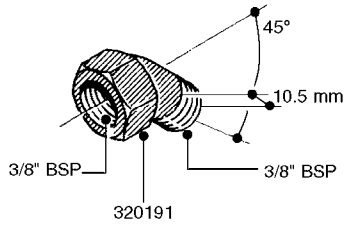

FITTINGS - HEXAGON NIPPLES  
L0030-HIN, 01:01:16

Page 0  
Date 12.08.2020 8:47

**L0030**

FITTINGS - HEXAGON NIPPLES  
L0030-HIN, 01:01:16

Page 1  
Date 12.08.2020 8:47

parts-n°	order qty	description
10015303	1	FITT.PO.HN 1.00X1.00 M1000
10425003	1	FITT.PO.HN 1.25X1.00 MCPHEE
320132	1	FITT.DK HN 1" BSP
320176	1	FITT.DK HN 3/8"X1/2" BSP
320445	1	FITT.DK HN 1/4"X3/8" BSP
320655	1	FITT.DK HN 1/2"-1/2" BSP
320692	1	FITT.DK HN 3/8'BSPX1/4'NPT
320703	1	FITT.DK HN 3/8BSP X1/2 &1/4NPT
320725	1	FITT.DK NIPPLE 3/8"-3/8" BSP
320902	1	FITT.DK HN 3/8'X 1/4' BSP
390232	1	FITT.DK HN 1-1/2' X 1-1/4' BSP
390276	1	FITT.DK HN 1'BSP