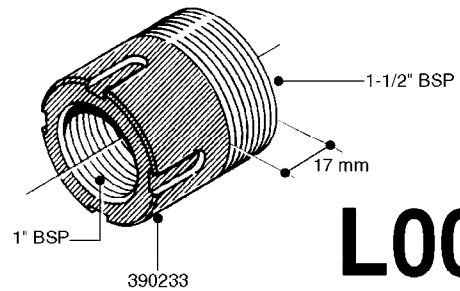

FITTINGS - HEXAGON NIPPLES  
L0030-HIN, 01:01:16

Page 0  
Date 12.08.2020 8:47

**L0030**

FITTINGS - HEXAGON NIPPLES  
L0030-HIN, 01:01:16

Page 1  
Date 12.08.2020 8:47

parts-n°	order qty	description
10015303	1	FITT.PO.HN 1.00X1.00 M1000
10425003	1	FITT.PO.HN 1.25X1.00 MCPHEE
320132	1	FITT.DK HN 1" BSP
320176	1	FITT.DK HN 3/8"X1/2" BSP
320445	1	FITT.DK HN 1/4"X3/8" BSP
320655	1	FITT.DK HN 1/2"-1/2" BSP
320692	1	FITT.DK HN 3/8'BSPX1/4'NPT
320703	1	FITT.DK HN 3/8BSP X1/2 &1/4NPT
320725	1	FITT.DK NIPPLE 3/8"-3/8" BSP
320902	1	FITT.DK HN 3/8'X 1/4' BSP
390232	1	FITT.DK HN 1-1/2' X 1-1/4' BSP
390276	1	FITT.DK HN 1'BSP