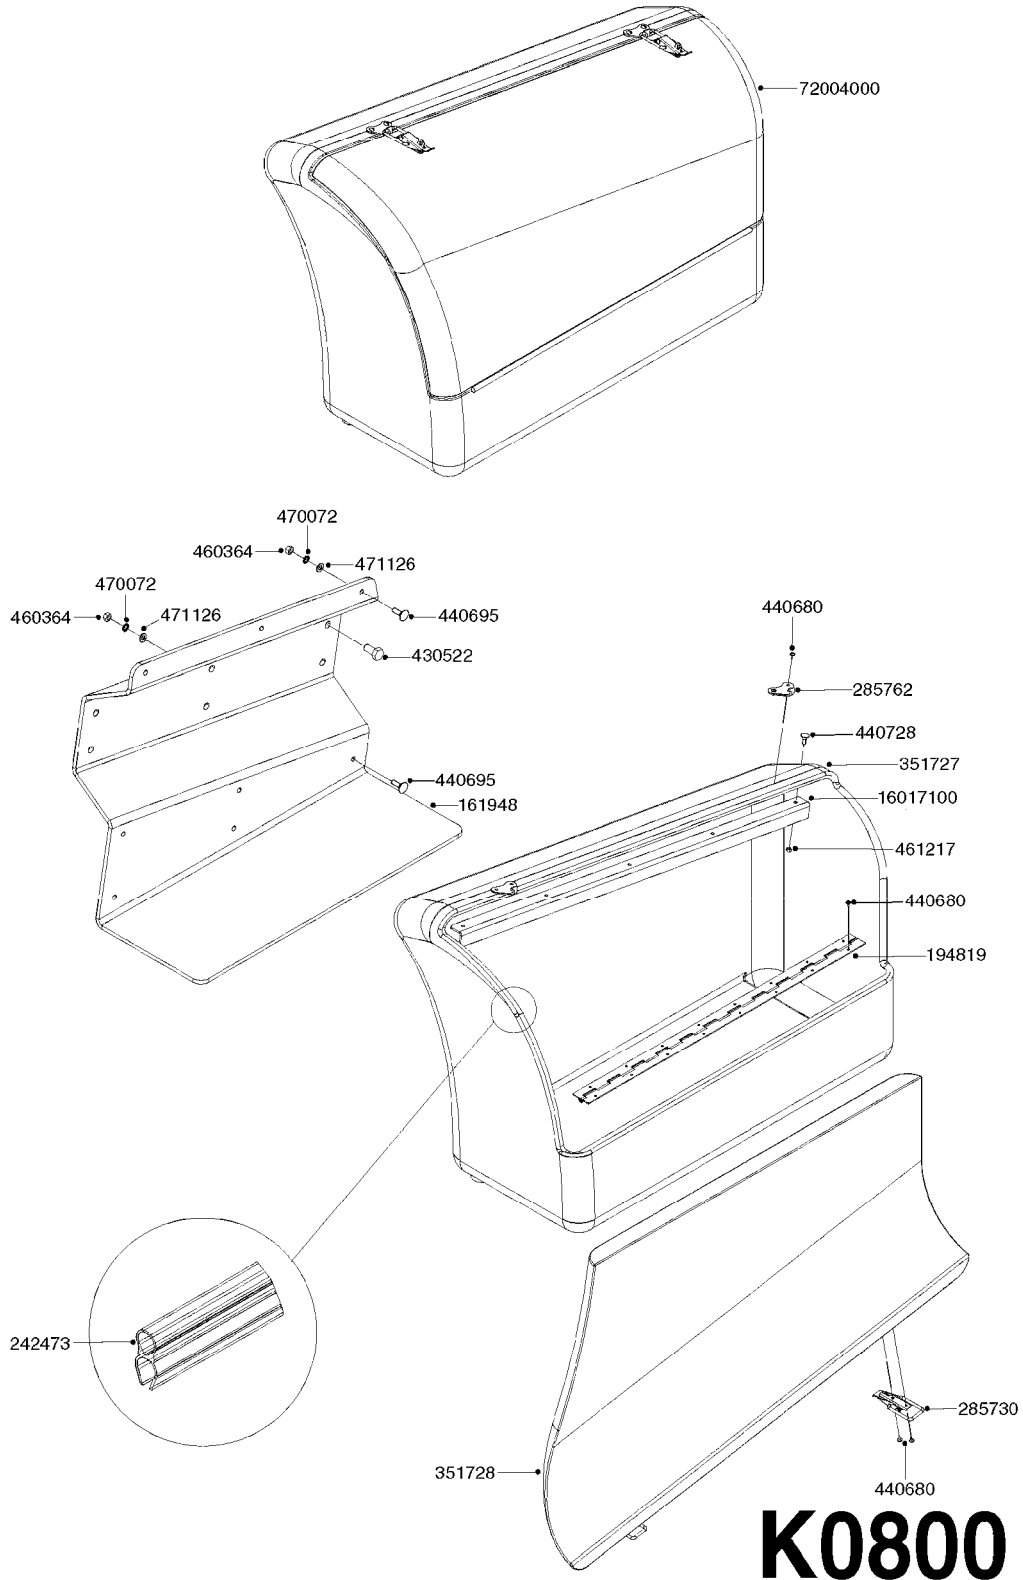

STORAGE LOCKER - RH
K0800-HIN, 01:01:16

Page	0
Date	12.08.2020 8:46

STORAGE LOCKER - RH
K0800-HIN, 01:01:16

Page 1
Date 12.08.2020 8:46

parts-n°	order qty	description
16017100	1	BKT. F. RH LOCKER HINGE CM+
161948	1	STORAGE LOCKER MT BKT RH CM+
194819	1	HINGE
242473	1	GASKET
285730	1	LATCH
285762	1	LATCH CLIP
351727	1	STORAGE LOCKER BASE (RAW) CM+
351728	1	LID STORAGE LOCKER (RAW)
430522	1	BOLT HEX 8.8 DEL M12X25 FT
440680	1	SCREW M4.2X9.5 STAINLESS
440695	1	BOLT CARRIAGE M8X25
440728	1	BOLT CARRIAGE 5MMX16
460364	1	NUT HU M8 A2 SS DIN934
461217	1	NUT HEX M5 LOCK
470072	1	WASHER D15/D8X.5 LOCK
471126	1	WASHER, M8, Ø16/ 8.4X 1.6, SS
72004000	1	LOCKER KIT F.CM+ RH