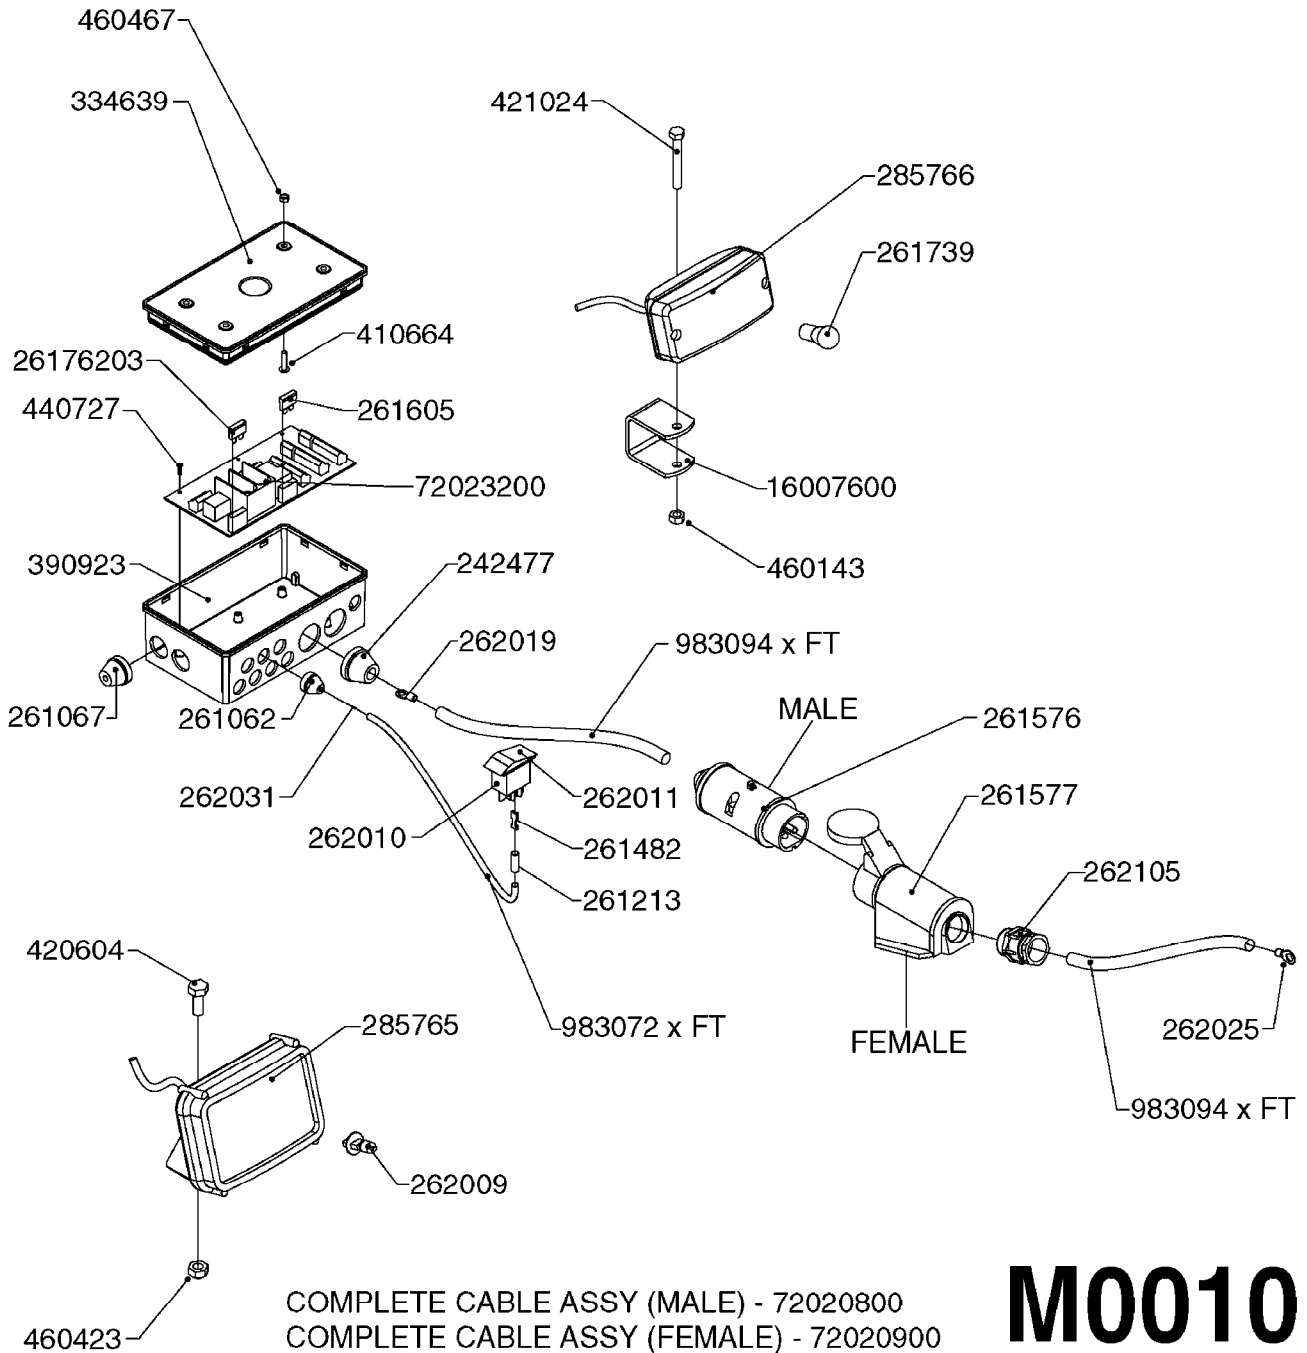

**L0130**

HOSE CLAMPS  
L0130-HIN, 16:10:19

Page 1  
Date 12.08.2020 8:47

parts-n°	order qty	description
284582	1	CLAMP HOSE GEAR - 5/16"
334531	1	CLAMP HOSE PLASTIC 3/4"
334533	1	CLAMP HOSE PLASTIC 3/8"
334534	1	CLAMP HOSE PLASTIC 1/2"
334680	1	CLAMP HOSE PLASTIC 1"
334686	1	CLAMP HOSE PLASTIC 5/16"
341291	1	RUBBER HOSE CLAMP COVER 130MM
341292	1	RUBBER HOSE CLAMP COVER 180MM
341301	1	RUBBER HOSE CLAMP COVER 230MM
28029803	1	CLAMP HOSE GEAR P1/2" 6708
28029903	1	CLAMP HOSE GEAR P3/4"-S1" 6712
28030003	1	CLAMP HOSE GEAR P1" 6716
28030103	1	CLAMP HOSE GEAR P5/4-S1.5" 6724
28030203	1	CLAMP HOSE T-BOLT S2" 235-67
28030303	1	CLAMP HOSE T-BOLT S2.5" 235-76
28030403	1	CLAMP HOSE T-BOLT S3" 235-82
28044903	1	CLAMP HOSE GEAR P3/8" 6706