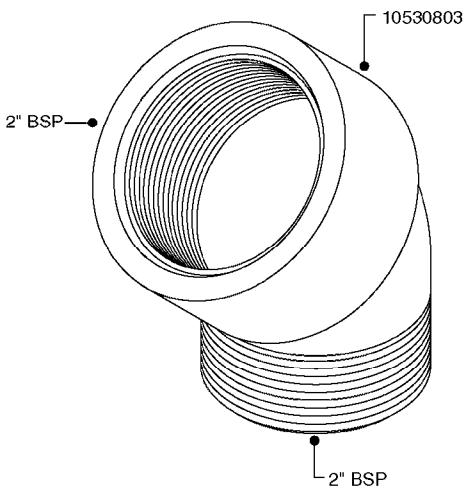

FITTINGS - HEXAGON NIPPLES  
L0030-HIN, 01:01:16

Page 0  
Date 12.08.2020 8:47

**L0030**

FITTINGS - HEXAGON NIPPLES  
L0030-HIN, 01:01:16

Page 1  
Date 12.08.2020 8:47

parts-n°	order qty	description
10015303	1	FITT.PO.HN 1.00X1.00 M1000
10425003	1	FITT.PO.HN 1.25X1.00 MCPHEE
320132	1	FITT.DK HN 1" BSP
320176	1	FITT.DK HN 3/8"X1/2" BSP
320445	1	FITT.DK HN 1/4"X3/8" BSP
320655	1	FITT.DK HN 1/2"-1/2" BSP
320692	1	FITT.DK HN 3/8'BSPX1/4'NPT
320703	1	FITT.DK HN 3/8BSP X1/2 &1/4NPT
320725	1	FITT.DK NIPPLE 3/8"-3/8" BSP
320902	1	FITT.DK HN 3/8'X 1/4' BSP
390232	1	FITT.DK HN 1-1/2' X 1-1/4' BSP
390276	1	FITT.DK HN 1'BSP