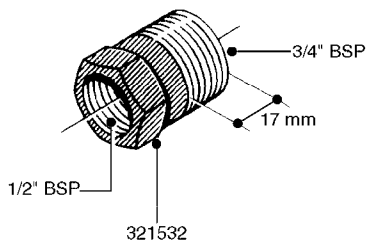

FITTINGS - HEXAGON NIPPLES  
L0030-HIN, 01:01:16

Page 0  
Date 12.08.2020 8:47

**L0030**

FITTINGS - HEXAGON NIPPLES  
L0030-HIN, 01:01:16

Page 1  
Date 12.08.2020 8:47

parts-n°	order qty	description
10015303	1	FITT.PO.HN 1.00X1.00 M1000
10425003	1	FITT.PO.HN 1.25X1.00 MCPHEE
320132	1	FITT.DK HN 1" BSP
320176	1	FITT.DK HN 3/8"X1/2" BSP
320445	1	FITT.DK HN 1/4"X3/8" BSP
320655	1	FITT.DK HN 1/2"-1/2" BSP
320692	1	FITT.DK HN 3/8'BSPX1/4'NPT
320703	1	FITT.DK HN 3/8BSP X1/2 &1/4NPT
320725	1	FITT.DK NIPPLE 3/8"-3/8" BSP
320902	1	FITT.DK HN 3/8'X 1/4' BSP
390232	1	FITT.DK HN 1-1/2' X 1-1/4' BSP
390276	1	FITT.DK HN 1'BSP