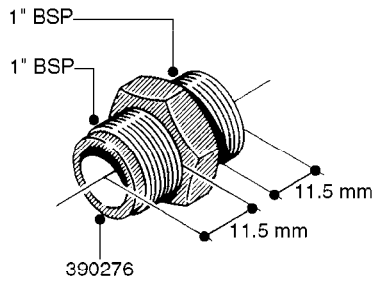

FITTINGS - HEXAGON NIPPLES  
L0030-HIN, 01:01:16

Page 0  
Date 12.08.2020 8:47

**L0030**

FITTINGS - HEXAGON NIPPLES  
L0030-HIN, 01:01:16

Page 1  
Date 12.08.2020 8:47

parts-n°	order qty	description
10015303	1	FITT.PO.HN 1.00X1.00 M1000
10425003	1	FITT.PO.HN 1.25X1.00 MCPHEE
320132	1	FITT.DK HN 1" BSP
320176	1	FITT.DK HN 3/8"X1/2" BSP
320445	1	FITT.DK HN 1/4"X3/8" BSP
320655	1	FITT.DK HN 1/2"-1/2" BSP
320692	1	FITT.DK HN 3/8'BSPX1/4'NPT
320703	1	FITT.DK HN 3/8BSP X1/2 &1/4NPT
320725	1	FITT.DK NIPPLE 3/8"-3/8" BSP
320902	1	FITT.DK HN 3/8'X 1/4' BSP
390232	1	FITT.DK HN 1-1/2' X 1-1/4' BSP
390276	1	FITT.DK HN 1'BSP