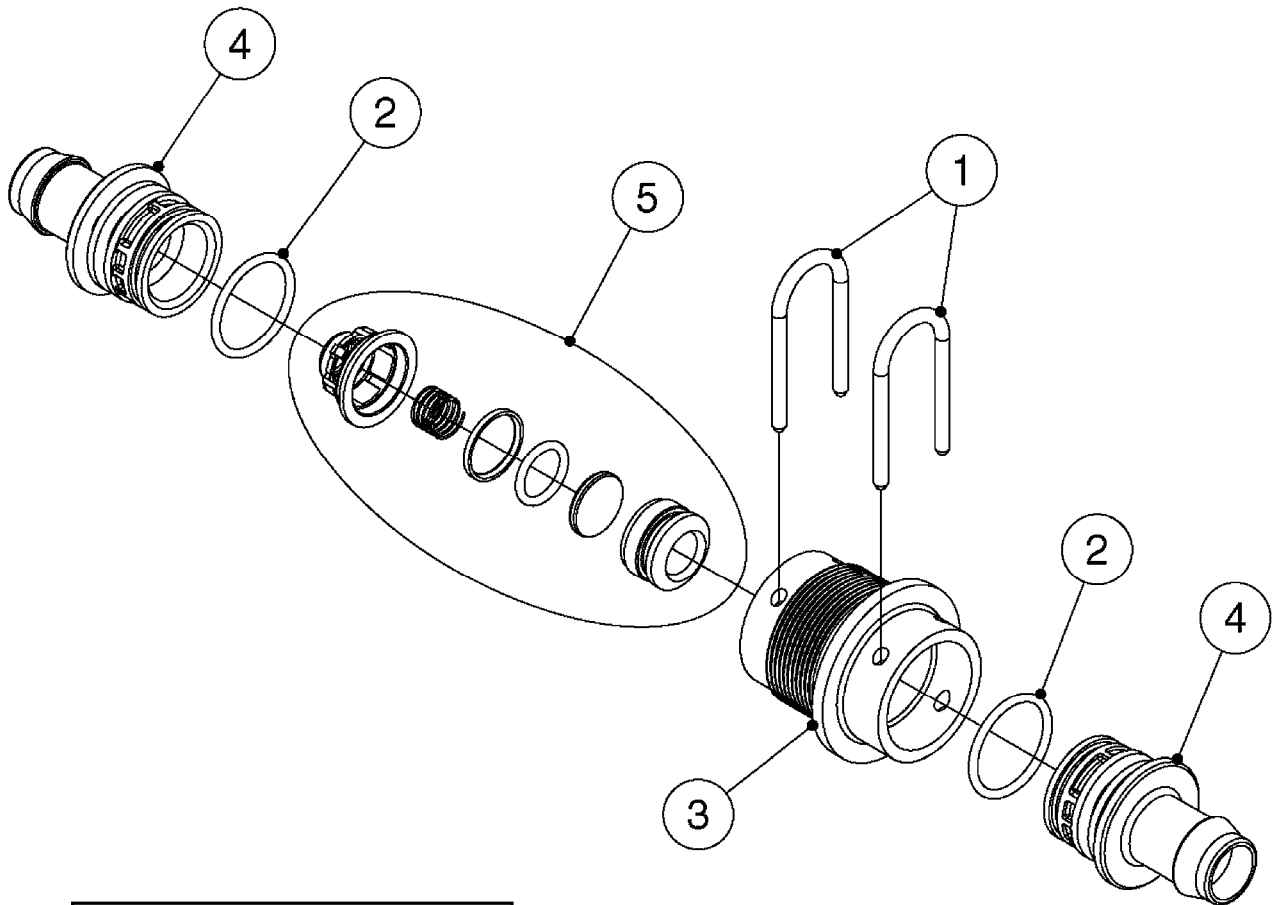

FOR FITTINGS AND
HOSES, SEE SECTION L

B0620

CHECK VALVES - S53
B0620-HIN, 01:01:16

Page 1
Date 12.08.2020 8:46

Pos.	parts-n°	order qty	description
1	145995	1	FITT.DK S-53 FORK
2	242354	1	O-RING D32.2X3.0 VITON
3	322103	1	FITT.DK S-53 BULKHEAD
4	334230	1	FITT.DK S-53 STR.1"
5	72132600	1	CHECK VALVE SUBASSEMBLY S53