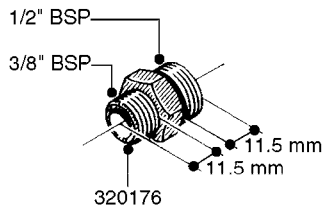

FITTINGS - HEXAGON NIPPLES  
L0030-HIN, 01:01:16

Page 0  
Date 12.08.2020 8:47

**L0030**

FITTINGS - HEXAGON NIPPLES  
L0030-HIN, 01:01:16

Page 1  
Date 12.08.2020 8:47

parts-n°	order qty	description
10015303	1	FITT.PO.HN 1.00X1.00 M1000
10425003	1	FITT.PO.HN 1.25X1.00 MCPHEE
320132	1	FITT.DK HN 1" BSP
320176	1	FITT.DK HN 3/8"X1/2" BSP
320445	1	FITT.DK HN 1/4"X3/8" BSP
320655	1	FITT.DK HN 1/2"-1/2" BSP
320692	1	FITT.DK HN 3/8'BSPX1/4'NPT
320703	1	FITT.DK HN 3/8BSP X1/2 &1/4NPT
320725	1	FITT.DK NIPPLE 3/8"-3/8" BSP
320902	1	FITT.DK HN 3/8'X 1/4' BSP
390232	1	FITT.DK HN 1-1/2' X 1-1/4' BSP
390276	1	FITT.DK HN 1'BSP