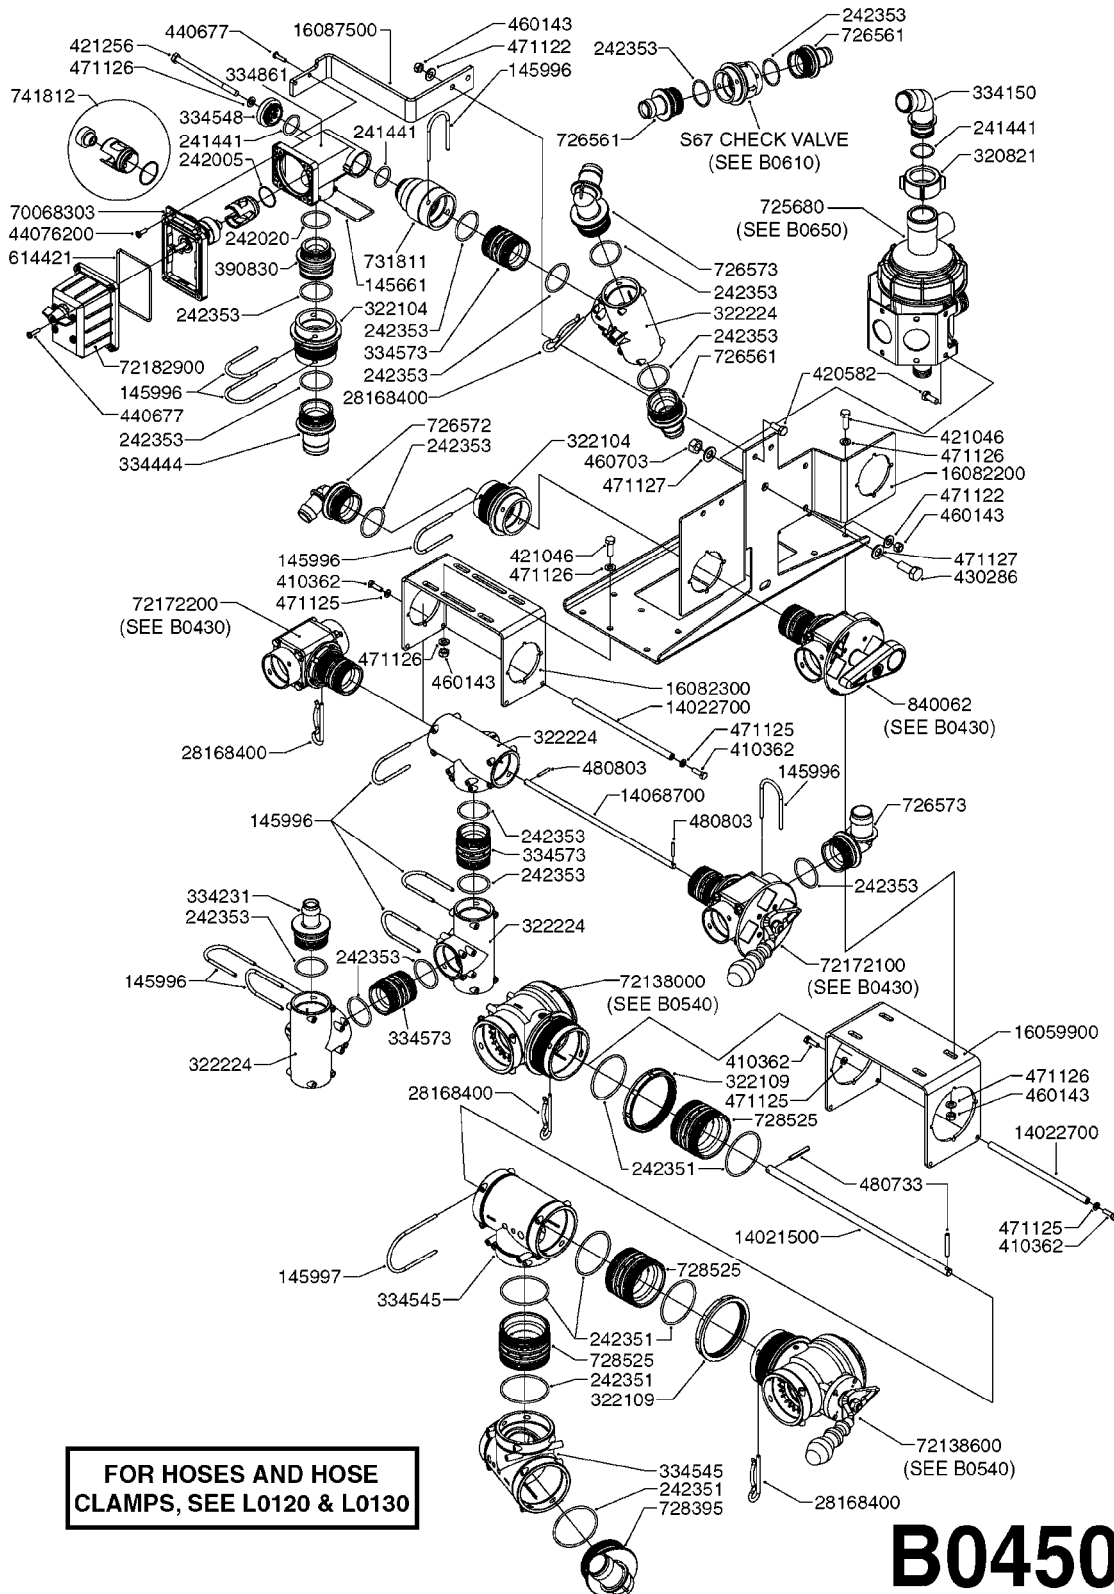

SMART VALVE - COMMANDER PLUS
B0450-HIN, 28:01:19

Page 1
Date 12.08.2020 8:46

parts-n°	order qty	description
145661	1	FITT.DK S-61 FORK
145996	1	FITT.DK S-67 FORK
145997	1	FITT.DK S-93 FORK
241441	1	O-RING D29.3X3
242005	1	O-RING D32.1X1.6 NITRIL
242020	1	O-RING 39.2 X 3 VITON
242351	1	O-RING D69.5X3.0 VITON F.S-93
242353	1	O-RING 3 X 44.2 VITON
320821	1	FITT.DK NUT 1-1/2" BSP
322104	1	FITT.DK S-67 BULKHEAD
322109	1	FITT.DK S-93 BULKHEAD NUT
322224	1	FITT.DK S-67 TEE
334150	1	FITT.DK HB 1-1/4" 110 F.1-1/2"
334231	1	FITT.DK S-67 STR.1"
334444	1	FITT.DK S-67 STR.1-1/2" PVC
334545	1	FITT.DK S-93 TEE
334548	1	END COVER
334573	1	FITT.DK S-67 CONNECTOR
334861	1	HOUSING F. HM EVC POST 1992
390830	1	ADAPTER S61/S67
410362	1	BOLT HEX 8.8 SS M6X20
420582	1	BOLT HEX 8.8 DEL M8X20 FT A2
421046	1	BOLT HEX M8X25/25 A2 SS DIN933
421256	1	BOLT HEX 8.8 SS M8X130
430286	1	BOLT HEX 8.8 DEL M12X30 FT
440677	1	SCREW F. PLASTIC 5X20 SS
460143	1	LOCK NUT M8 SST A2 DIN985
460703	1	NUT HEX M12X1.75 LOCK DIN985A2 SS
471122	1	WASHER, M10, Ø20/10.5X 2.0, SS
471125	1	WASHER M6U 6.4X14X1.2,A2 SS
471126	1	WASHER, M8, Ø16/ 8.4X 1.6, SS
471127	1	WASHER, M12, Ø24/13X24X2.5 SS
480733	1	PIN D6 X 40
480803	1	PIN Ø4 X 25
614421	1	GASKET F/MOTOR HOUSE-ON/OFF TR
725680	1	SCF ASSY.80 W/THREADED TOP CAP
726561	1	FITT.DK S-67 STR.1-1/4" O-RING
726572	1	FITT.DK S-67 1" ELBOW 90 ASSY.
726573	1	FITT. S67 5/4" 90° W/O-RING
728395	1	FITT.DK S-93 ELB.1-1/2" 90 DEG
728525	1	FITT. S93 CONNECTOR W/O-RINGS
731811	1	FITT.DK ADAPTOR S67 EC BOOM SE
741812	1	PRESS REG.CONE&CYL. HI RATE
840062	1	VALVE S67 PRESSURE AGITATION
14021500	1	SPINDLE F.S93 SMART VALVE
14022700	1	SPACER TUBE Ø10 L=212 SS
14068700	1	SPINDLE,SMART VALVE S67 10MM
16059900	1	BRACKET 2 STK S93 SMART VALVE
16082200	1	BRACKET F.CM+ SMART VALVE
16082300	1	BRACKET 2PCS S67 VALVE 15 BAR
16087500	1	BRACKET F.REG.VALVE CM+ SV
28168400	1	HAIRPIN Ø5 S67/S93
44076200	1	SCREW WN5451 5X16 SS TORX
70068303	1	BRKT. PLATE F/PRES. CONT.2XNUT
72138000	1	VALVE S93 "V2" SMART VALVE
72138600	1	VALVE S93 "V3" SMART VALVE
72172100	1	VALVE S67 "V1" SMART VALVE
72172200	1	VALVE S67 "V2" SMART VALVE
72182900	1	MOTER REG.DME37 1:150 AMP YELL