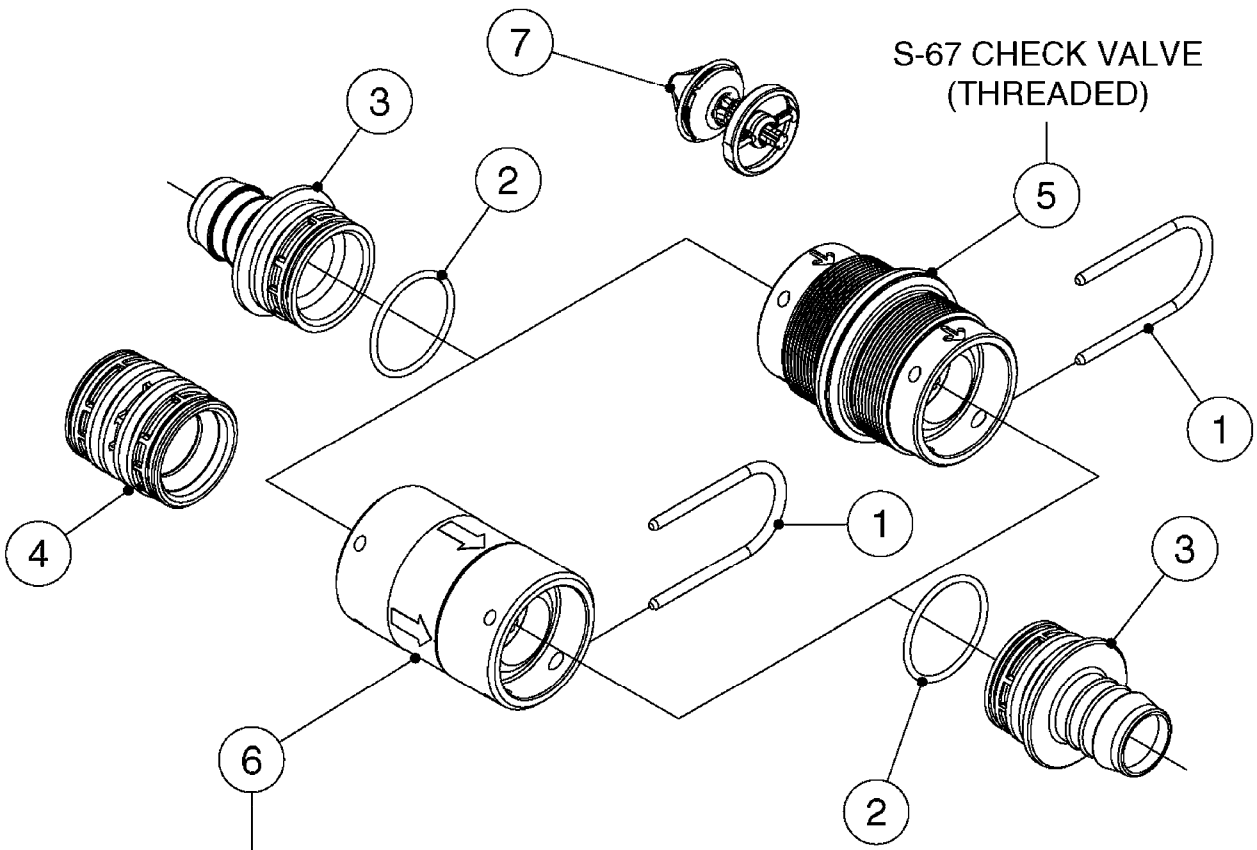

S-67 CHECK VALVE

FOR FITTINGS AND  
HOSES, SEE SECTION L

**B0630**

CHECK VALVES - S67  
B0630-HIN, 31:07:19

Page 1

Date 12.08.2020 8:46

Pos.	parts-n°	order qty	description
1	145996	1	FITT.DK S-67 FORK
2	241973	1	O-RING Ø3 X 44.2 70 SHORES NITRIL
2	242353	1	O-RING 3 X 44.2 VITON
3	242504	1	O-RING D35x2 NITRIL
4	322104	1	FITT.DK S-67 BULKHEAD
5	334231	1	FITT.DK S-67 STR.1"
5	334232	1	FITT.DK S-67 STR.1-1/4"
5	334444	1	FITT.DK S-67 STR.1-1/2" PVC
6	14103100	1	SEAT F.CHECK VALVE D40.8 2010
7	70063603	1	VALVE, CHECK S67 1-1/2"
			COMPLETE IN-LINE CHECK VALVE FOR 1-1/2" HOSE
7	72001803	1	CHCK VLV,S67, 2 X 1" HB
			COMPLETE IN-LINE CHECK VALVE FOR 1" HOSE
7	72206600	1	CHCK VLV,S67, 2 X 1.25" HB
			COMPLETE IN-LINE CHECK VALVE FOR 1-1/4" HOSE
8	72089900	1	CHECK VALVE S67 SUBASMBLY.2001
9	97800500	1	DECAL 230X28 BLACK ARROW