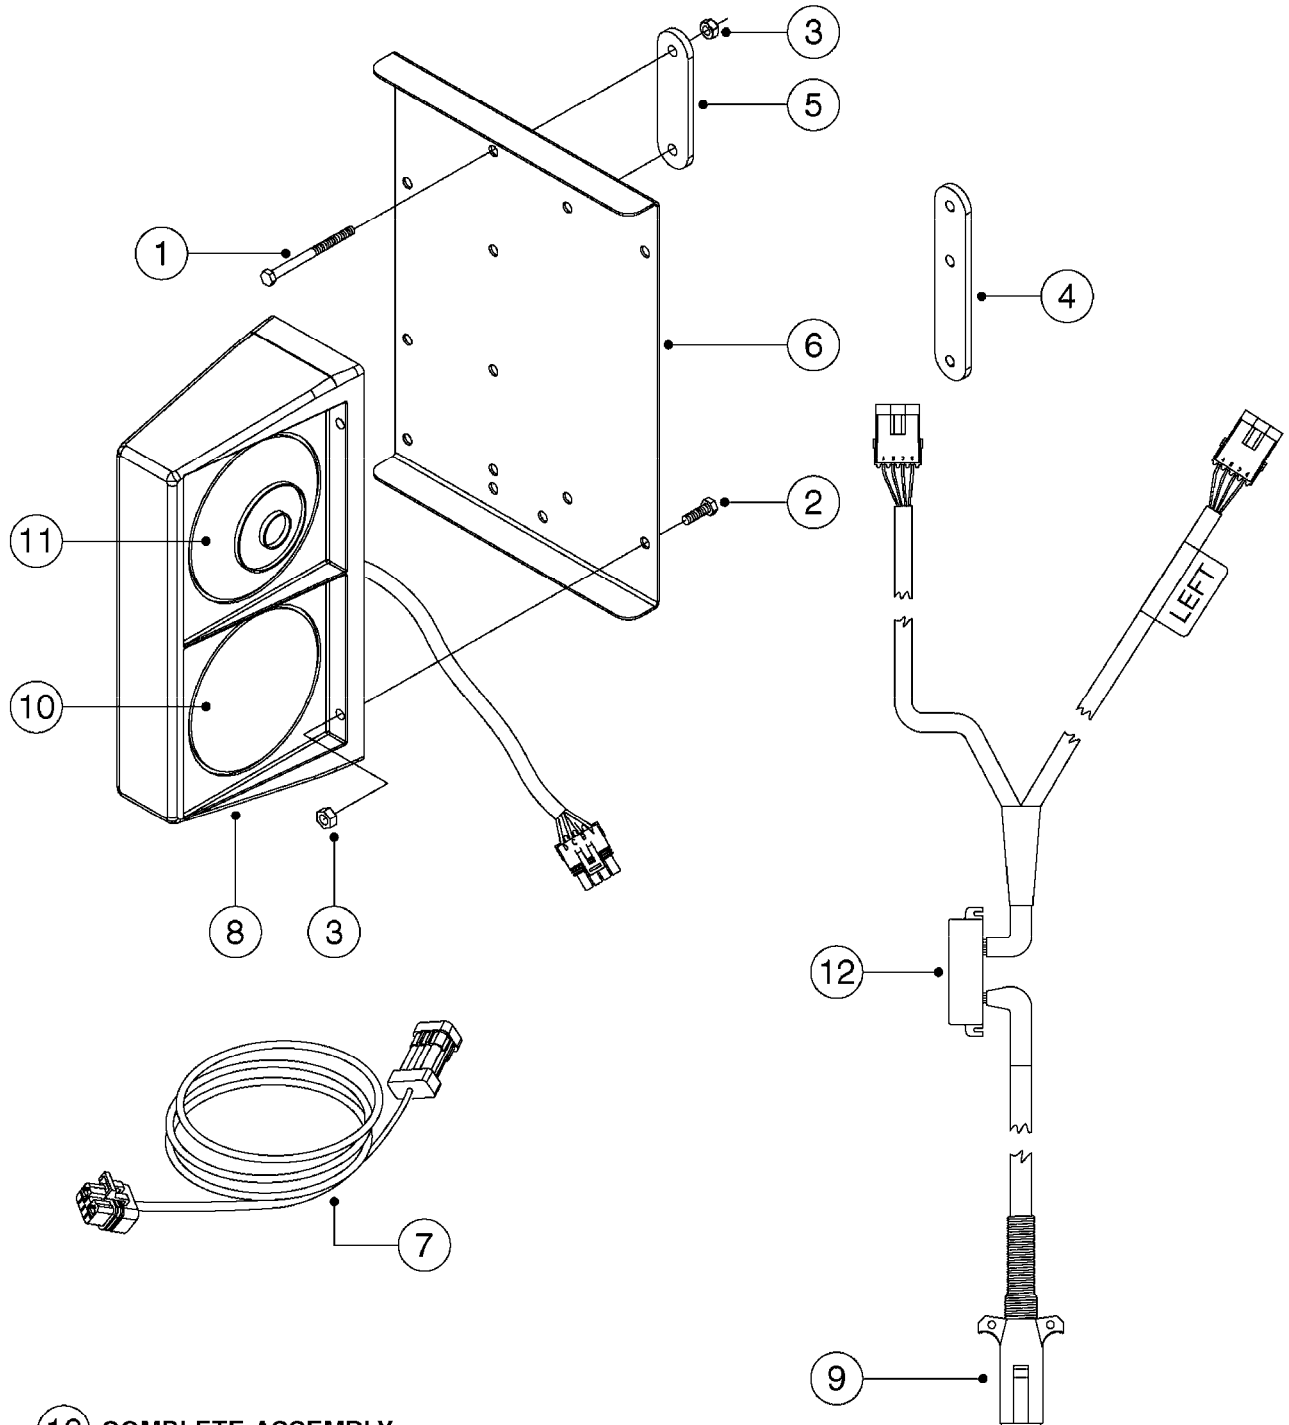

13 COMPLETE ASSEMBLY

COMPLETE ASSEMBLIES
WHOLEGOODS ITEMS

M0160

TRAFFIC LIGHT KIT
M0160-HIN, 13:08:19

Page 1
Date 12.08.2020 8:47

Pos.	parts-n°	order qty	description
1	410266	1	BOLT HEX 8.8 DEL M6X120
1	410421	1	BOLT HEX M6X110 DIN931-A2 SS
1	410524	1	BOLT HEX 8.8 DEL M6X100
1	410605	1	BOLT HEX 8.8 DEL M6X80
2	410362	1	BOLT HEX 8.8 SS M6X20
3	460261	1	NUT HEX M6X1.00 LOCK DIN985 A2 SS
4	16022303	1	BRACKET 100MM TUBE
5	16022403	1	BRACKET 60MM TUBE
6	16025603	1	BRACKET TAIL LIGHT DUAL LAMP
7	26004703	1	HARNESS 13' EXT 4 WIRE WP
8	26004903	1	TAIL LIGHT GREEN WIRE LH
8	26005003	1	TAIL LIGHT YELLOW WIRE RH
9	26005103	1	PLUG 7-PIN AG TAIL LIGHT
10	26005403	1	LENS BLACK BEFORE 2009
10	26017003	1	LENS RED
11	26016903	1	LENS AMBER
12	26032703	1	HARNESS COMPLETE, TAIL LIGHT, 2013
13	83308603	1	TRAFFIC LIGHT KIT