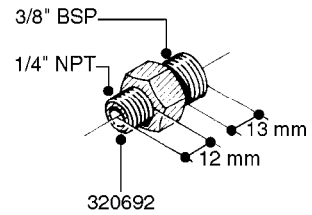

FITTINGS - HEXAGON NIPPLES  
L0030-HIN, 01:01:16

Page 0  
Date 12.08.2020 8:47

**L0030**

FITTINGS - HEXAGON NIPPLES  
L0030-HIN, 01:01:16

Page 1  
Date 12.08.2020 8:47

parts-n°	order qty	description
10015303	1	FITT.PO.HN 1.00X1.00 M1000
10425003	1	FITT.PO.HN 1.25X1.00 MCPHEE
320132	1	FITT.DK HN 1" BSP
320176	1	FITT.DK HN 3/8"X1/2" BSP
320445	1	FITT.DK HN 1/4"X3/8" BSP
320655	1	FITT.DK HN 1/2"-1/2" BSP
320692	1	FITT.DK HN 3/8'BSPX1/4'NPT
320703	1	FITT.DK HN 3/8BSP X1/2 &1/4NPT
320725	1	FITT.DK NIPPLE 3/8"-3/8" BSP
320902	1	FITT.DK HN 3/8'X 1/4' BSP
390232	1	FITT.DK HN 1-1/2' X 1-1/4' BSP
390276	1	FITT.DK HN 1'BSP