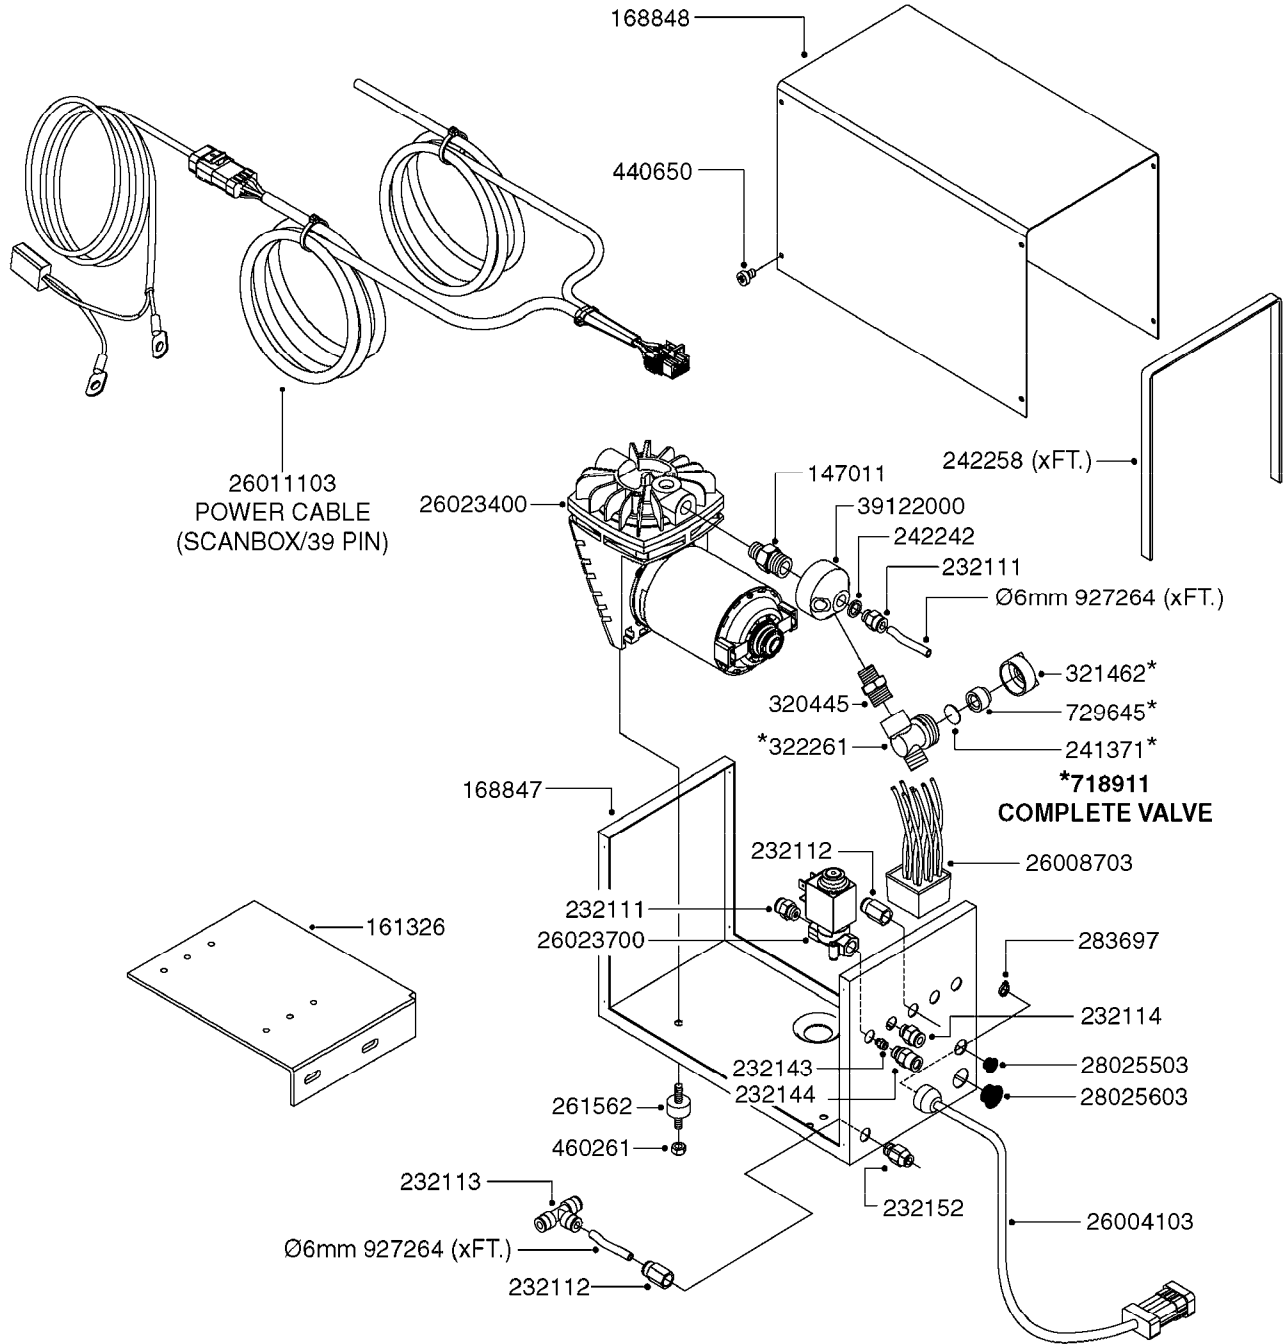

K0400

*Ø8mm 927306 (xFT.)
*Ø10mm 927330 (xFT.)

70062503 - COMPLETE ASSEMBLY

FOAM MARKER COMPRESSOR 2007
K0400-HIN, 01:01:16

Page 1
Date 12.08.2020 8:46

parts-n°	order qty	description
147011	1	HEX NIPPLE 3/8'X1/4'BSP BRASS
161326	1	MOUNT BKT. F. FOAM COMP.BOX 98
168847	1	ENCLOSURE LOWER F.MARKER
168848	1	COVER F. FOAM MARKER
232111	1	QUICK COUPLER 6MM X 1/8 EXT.
232112	1	QUICK COUPLER 6MM 1/8 INT.
232113	1	QUICK COUPLER 6MM T-PIECE
232114	1	COUPLER 1/8" THREADX8MM HOSE
232143	1	REDUCER 1/4'INT-1/8'EXT
232144	1	QUICK COUPLER 10MM X 1/4 EXT
232152	1	QUICK COUPLER 8MMX1/8 EXT.LONG
241371	1	DIAPHRAGM F.NO-DRIP,VULC
242242	1	O-RING F.AIR HOSE FITTING
242258	1	TRIM 3X10 SELF ADHESIVE 0012"
261562	1	RUBBER DAMPER 2XM6X25
283697	1	TIESTRAP 200MM
320445	1	FITT.DK HN 1/4"X3/8" BSP
321462	1	CAP F.NO-DRIP ASSY.
322261	1	HOUSING F.SAFETY VALVE 3/8"
440650	1	SCREW 3.5x13 STAINLESS
460261	1	NUT HEX M6X1.00 LOCK DIN985 A2 SS
718911	1	VALVE (SAFETY) F.MARKER
729645	1	NON-DRIP SPRING ASSY.GREEN 10
927264	1	HOSE R X PE D6/D4 X 0012"
927306	1	HOSE R X PE D8/D6 X 0012"BLACK
927330	1	HOSE R X PE D10/D8 X 012"BLACK
26004103	1	FOAM MARKER CNTRL MOD CABL STD
26008703	1	FOAM MARKER CONTROL SCII
26011103	1	FOAMER POWER/CONTROL CABLE 39P
26023400	1	COMPRESSOR F.FOAM MARKER CM40
26023700	1	SOLENOID VAL 12V 1/8' FLO '07
28025503	1	PLUG F.DRILLED HOLE 1/2"
28025603	1	PLUG F.DRILLED HOLE 3/4"
39122000	1	DISTR.HOUSING F.FOAM MARKER'07
70062503	1	FOAM MARKER COMPRESSOR,STD,39P