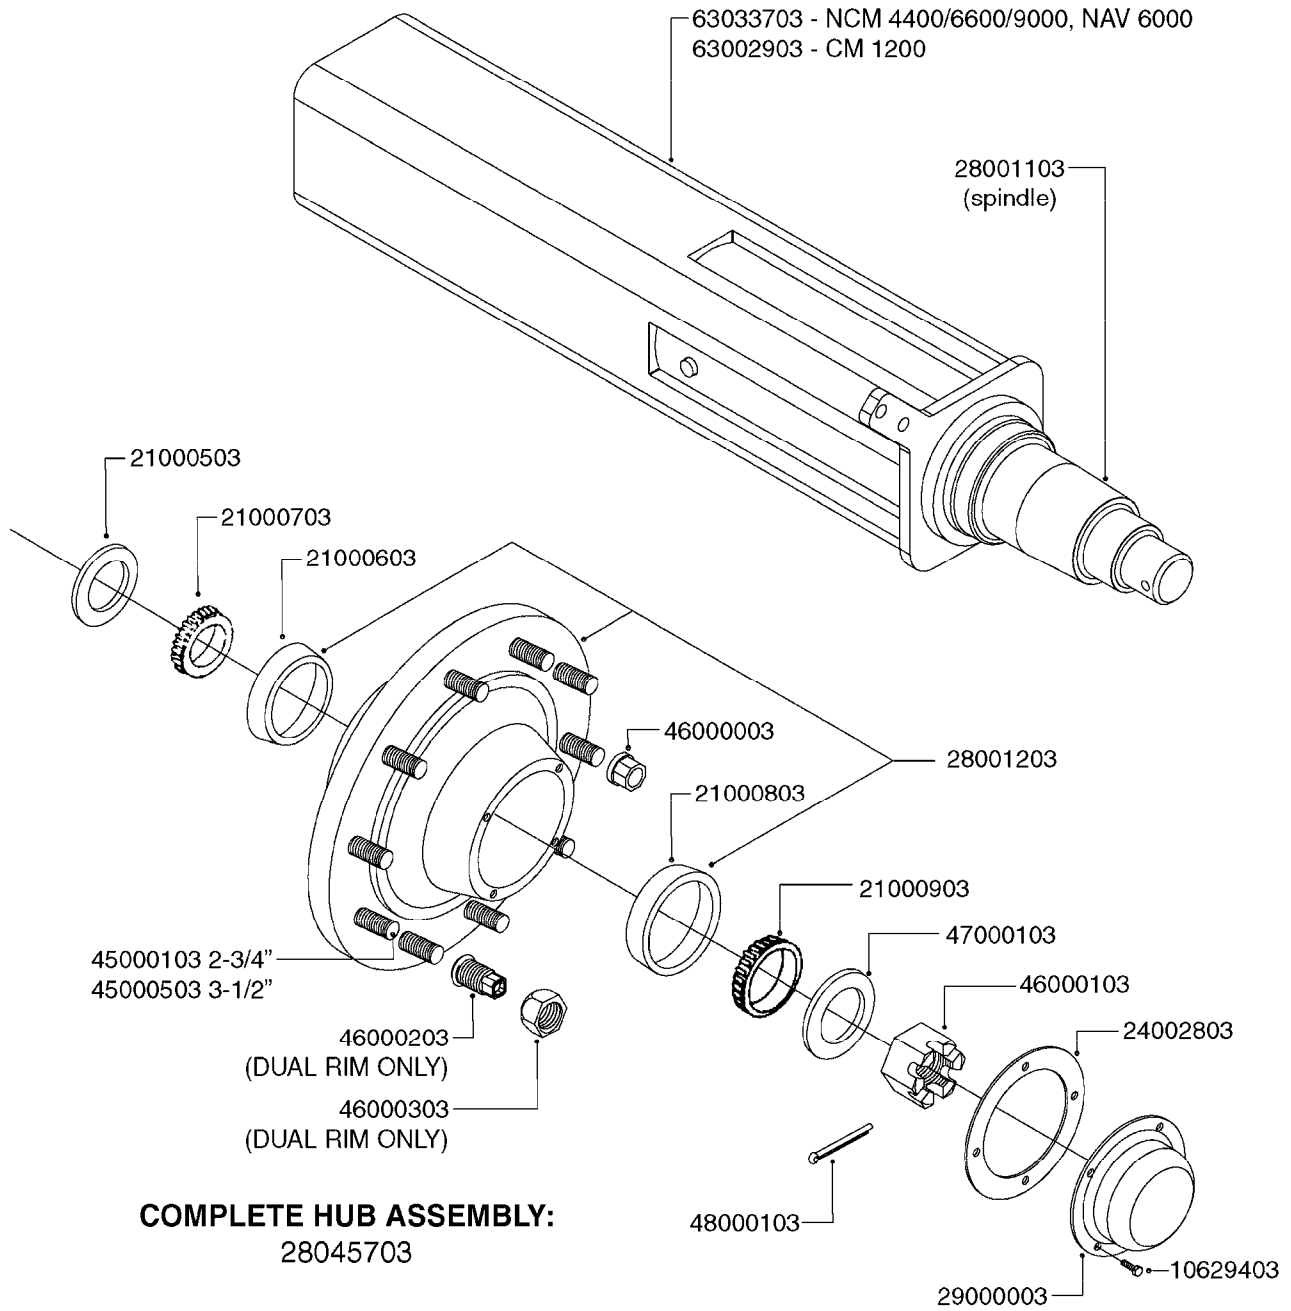

COMPLETE HUB ASSEMBLY:
28045703

COMPLETE ASSEMBLIES
WHOLEGOODS ITEMS

E0790

HUB ASSEMBLY F.4-1/2" SPINDLE
E0790-HIN, 06:07:17

Page 1

Date 12.08.2020 8:46

parts-n°	order qty	description
10629403	1	BOLT HEX 5/16 NC GR.2 00.50"
21000503	1	SEAL,WHEEL CR43771
21000603	1	RACE, BEARING 3.5/1.5
21000703	1	BEARING, TAPPERED 3.5433/1.575
21000803	1	RACE, TAPERED BEARING
21000903	1	BEARING, TAPPERED, 2.75/1.510
24002803	1	GASKET F. HUB 4.5" HUB ASSY
28001103	1	SPINDLE 4.5"x 23" 20000LB
28001203	1	HUB, 20000LB W. BRG RACES
28045703	1	HUB ASSY 10-13.19-11.02 25000#
29000003	1	HUB CAP F. 881(20000LB) HUB
45000103	1	BOLT, WHEEL STUD 3/4-16X2 3/4
45000503	1	BOLT, WHEEL STUD 3/4-16X3 1/2
46000003	1	NUT HEX NF 3/4" FLANGED F.HUB
46000103	1	NUT, CASTLE, SPINDLE 2-12 UNF
46000203	1	NUT, BUD WHEEL, INNER, RH
46000303	1	NUT, BUD WHEEL, OUTER, RH
47000103	1	WASHER, SPNDL 4.5" 2.06x4 .25T
48000103	1	PIN, COTTER 5/16" X 5.25"
63002903	1	AXLE INSERT,72"-90"SUS CM 1200
63033703	1	AXLE INSERT NCM 44/66/9000