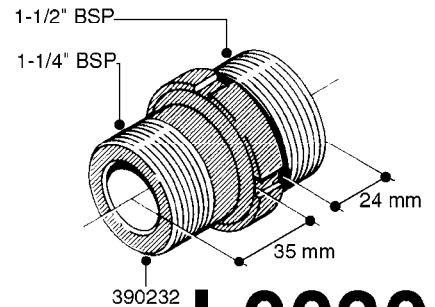

FITTINGS - HEXAGON NIPPLES  
L0030-HIN, 01:01:16

Page 0  
Date 12.08.2020 8:47

**L0030**

FITTINGS - HEXAGON NIPPLES  
L0030-HIN, 01:01:16

Page 1  
Date 12.08.2020 8:47

parts-n°	order qty	description
10015303	1	FITT.PO.HN 1.00X1.00 M1000
10425003	1	FITT.PO.HN 1.25X1.00 MCPHEE
320132	1	FITT.DK HN 1" BSP
320176	1	FITT.DK HN 3/8"X1/2" BSP
320445	1	FITT.DK HN 1/4"X3/8" BSP
320655	1	FITT.DK HN 1/2"-1/2" BSP
320692	1	FITT.DK HN 3/8'BSPX1/4'NPT
320703	1	FITT.DK HN 3/8BSP X1/2 &1/4NPT
320725	1	FITT.DK NIPPLE 3/8"-3/8" BSP
320902	1	FITT.DK HN 3/8'X 1/4' BSP
390232	1	FITT.DK HN 1-1/2' X 1-1/4' BSP
390276	1	FITT.DK HN 1'BSP