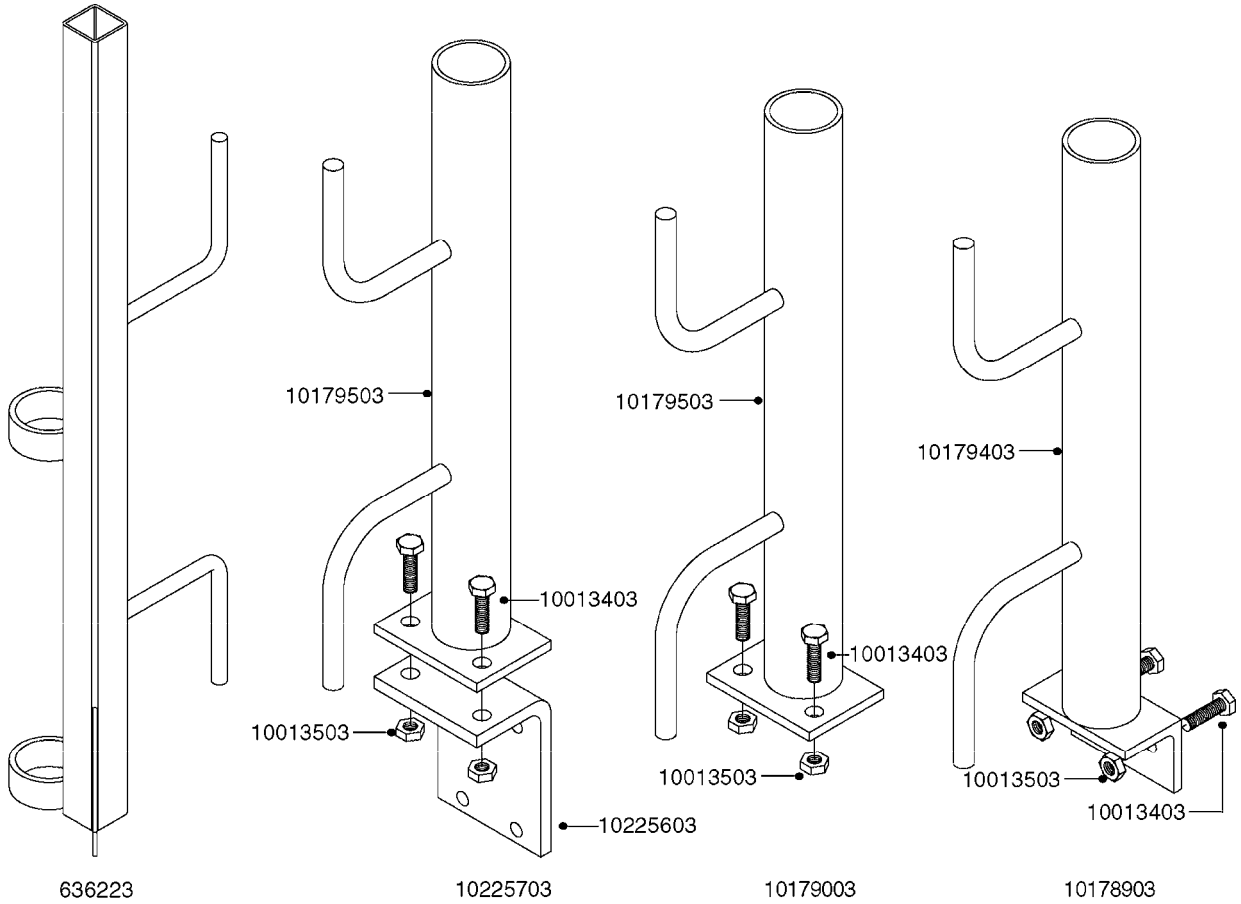

**K0520**

HOSE WRAPS  
K0520-HIN, 05:12:19

Page 1  
Date 12.08.2020 8:46

parts-n°	order qty	description
241965	1	O-RING Ø12.1 X 1.6 NITRILE
242007	1	O-RING Ø9.1 X 1.6 NITRILE
281551	1	BALL VALVE 1/2"
320084	1	FITT.DK NUT 1/2" BSP
330212	1	O-RING D19/D14X2.4 F.1/2"NUT
330326	1	O-RING D30/D24X2 F.1"NUT
330676	1	FITT.DK HB 3/8" F. 1/2" NUT
330687	1	FITT.DK HB 1/2" F. 1/2" NUT
334190	1	FITT.DK HB 1/2' F. PISTOL 60S
334533	1	CLAMP HOSE PLASTIC 3/8"
334534	1	CLAMP HOSE PLASTIC 1/2"
636223	1	POST 12 VOLT TR30
712471	1	AGITATION VALVE ASSY. ON/OFF
843196	1	SPRAY GUN KIT TYPE 60 SHORT
843197	1	HANDGUN KIT TYPE 60 LONG
10013403	1	BOLT HEX 3/8-16X1 1/4 HCS Z5
10013503	1	NUT HEX NC 3/8"
10178903	1	WRAP HOSE SIDE MOUNT PLATE
10179003	1	WRAP HOSE BOTTOM PLATE MOUNT
10179403	1	WRAP WELDMENT FOR HI101789
10179503	1	WRAP WELDMENT FOR HI101790
10225603	1	BKT.FOR HOSE WRAP MOUNT NL NK
10225703	1	WRAP HOSE BDL.BOTTOM PLATE
92701703	1	HOSE R X3/8" X300PSI WP X0012"
92702103	1	HOSE R X1/2" X300PSI WP X0012"