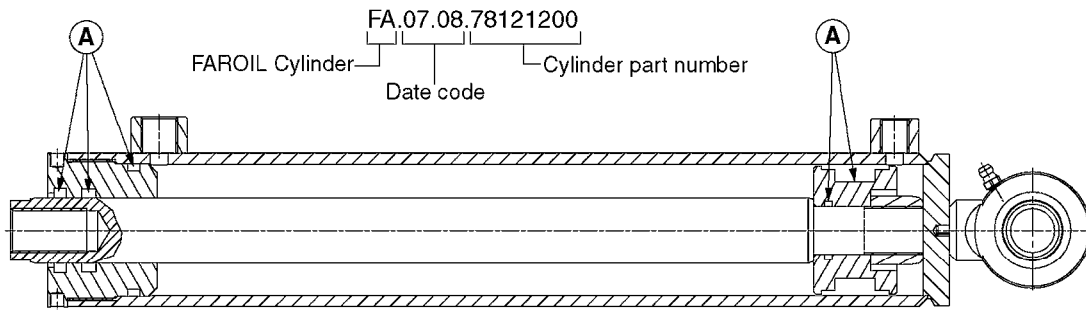

HYDRAULICS - CYLINDERS  
C0020-HIN, 01:01:16

Page 3

Date 12.08.2020 8:46

parts-n°	order qty	description
63039300 78100003	1 1	CYLINDER ROD F.781132 CYL. PARA-LIFT CM+750 W/STOP

Check cylinder barrel for stamped part number.