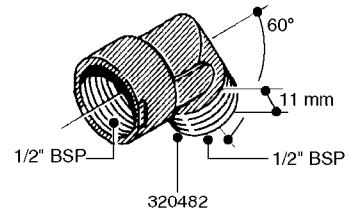

FITTINGS - HEXAGON NIPPLES  
L0030-HIN, 01:01:16

Page 0  
Date 12.08.2020 8:47

**L0030**

FITTINGS - HEXAGON NIPPLES  
L0030-HIN, 01:01:16

Page 1  
Date 12.08.2020 8:47

parts-n°	order qty	description
10015303	1	FITT.PO.HN 1.00X1.00 M1000
10425003	1	FITT.PO.HN 1.25X1.00 MCPHEE
320132	1	FITT.DK HN 1" BSP
320176	1	FITT.DK HN 3/8"X1/2" BSP
320445	1	FITT.DK HN 1/4"X3/8" BSP
320655	1	FITT.DK HN 1/2"-1/2" BSP
320692	1	FITT.DK HN 3/8'BSPX1/4'NPT
320703	1	FITT.DK HN 3/8BSP X1/2 &1/4NPT
320725	1	FITT.DK NIPPLE 3/8"-3/8" BSP
320902	1	FITT.DK HN 3/8'X 1/4' BSP
390232	1	FITT.DK HN 1-1/2' X 1-1/4' BSP
390276	1	FITT.DK HN 1'BSP