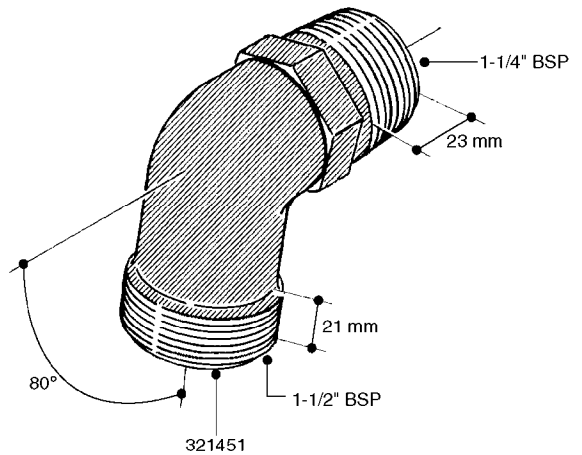

FITTINGS - HEXAGON NIPPLES  
L0030-HIN, 01:01:16

Page 0  
Date 12.08.2020 8:47

**L0030**

FITTINGS - HEXAGON NIPPLES  
L0030-HIN, 01:01:16

Page 1  
Date 12.08.2020 8:47

parts-n°	order qty	description
10015303	1	FITT.PO.HN 1.00X1.00 M1000
10425003	1	FITT.PO.HN 1.25X1.00 MCPHEE
320132	1	FITT.DK HN 1" BSP
320176	1	FITT.DK HN 3/8"X1/2" BSP
320445	1	FITT.DK HN 1/4"X3/8" BSP
320655	1	FITT.DK HN 1/2"-1/2" BSP
320692	1	FITT.DK HN 3/8'BSPX1/4'NPT
320703	1	FITT.DK HN 3/8BSP X1/2 &1/4NPT
320725	1	FITT.DK NIPPLE 3/8"-3/8" BSP
320902	1	FITT.DK HN 3/8'X 1/4' BSP
390232	1	FITT.DK HN 1-1/2' X 1-1/4' BSP
390276	1	FITT.DK HN 1'BSP