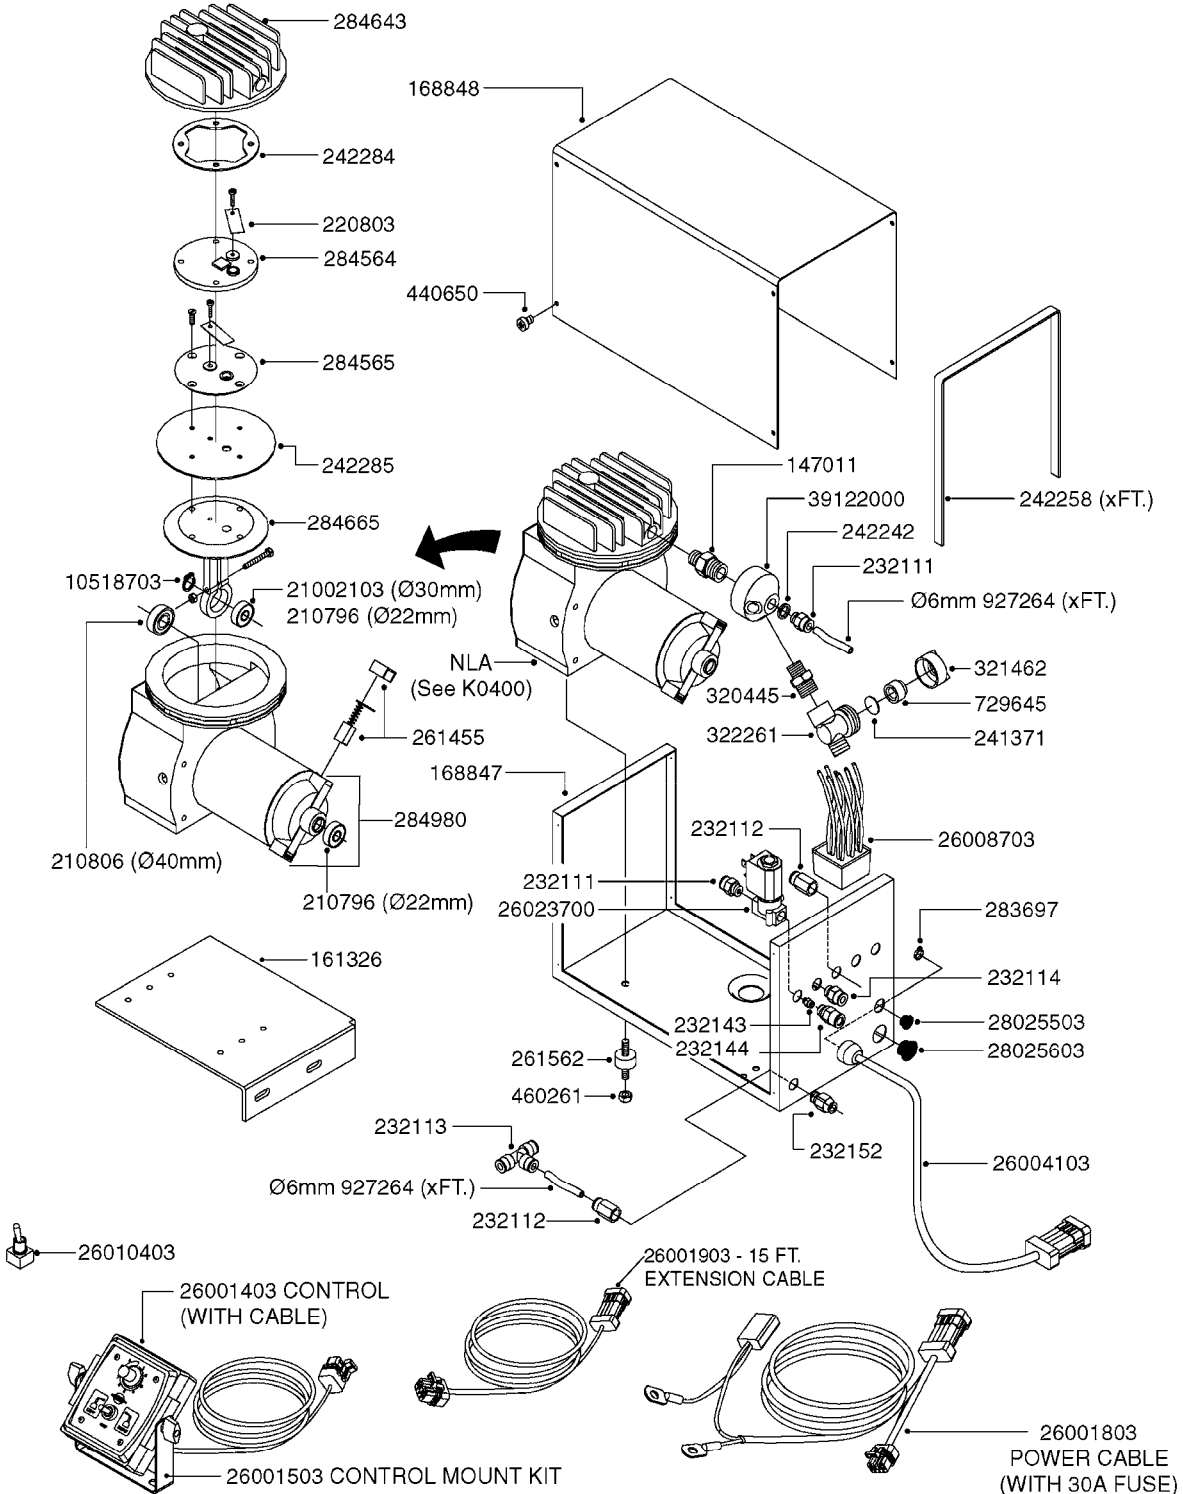

K0390

*Ø8mm 927306 (xFT.)
*Ø10mm 927330 (xFT.)

70019403 - COMPLETE ASSEMBLY

FOAM MARKER COMPRESSOR 2002
K0390-HIN, 01:01:16

Page 1
Date 12.08.2020 8:46

parts-n°	order qty	description
147011	1	HEX NIPPLE 3/8'X1/4'BSP BRASS
161326	1	MOUNT BKT. F. FOAM COMP.BOX 98
168847	1	ENCLOSURE LOWER F.MARKER
168848	1	COVER F. FOAM MARKER
210796	1	BEARING BALL D22/D8 X 7 608ZZ
210806	1	BEARING BALL D40/D17X12MM
220803	1	VALVE F. COMPRESSOR
232111	1	QUICK COUPLER 6MM X 1/8 EXT.
232112	1	QUICK COUPLER 6MM 1/8 INT.
232113	1	QUICK COUPLER 6MM T-PIECE
232114	1	COUPLER 1/8" THREADX8MM HOSE
232143	1	REDUCER 1/4'INT-1/8'EXT
232144	1	QUICK COUPLER 10MM X 1/4 EXT
232152	1	QUICK COUPLER 8MMX1/8 EXT.LONG
241371	1	DIAPHRAGM F.NO-DRIP,VULC
242242	1	O-RING F.AIR HOSE FITTING
242258	1	TRIM 3X10 SELF ADHESIVE 0012"
242284	1	HEAD GASKET F. COMPRESSOR
242285	1	DIAPHRAGM F. F/M COMP.
261455	1	BRUSH KIT-FOAM MARKER MOTOR
261562	1	RUBBER DAMPER 2XM6X25
283697	1	TIESTRAP 200MM
284564	1	PLATE F.COMPRESSOR HEAD
284565	1	PLATE F.COMPRESSOR HEAD
284643	1	COMPRESSOR HEAD F.FOAM MARKER
284665	1	CONNECTING ROD F.COMPRESSOR
284980	1	FLANGE REAR F. F.M.COMPRESSOR
320445	1	FITT.DK HN 1/4"X3/8" BSP
321462	1	CAP F.NO-DRIP ASSY.
322261	1	HOUSING F.SAFETY VALVE 3/8"
440650	1	SCREW 3.5x13 STAINLESS
460261	1	NUT HEX M6X1.00 LOCK DIN985 A2 SS
729645	1	NON-DRIP SPRING ASSY.GREEN 10
927264	1	HOSE R X PE D6/D4 X 0012"
927306	1	HOSE R X PE D8/D6 X 0012"BLACK
927330	1	HOSE R X PE D10/D8 X 012"BLACK
10518703	1	SNAP-RING OUTER 8X1
21002103	1	BEARING, 6200 2ZJEM (SKF)
26001403	1	HC FOAM MARKR CONSOLE VS3.0.00
26001503	1	HC FOAM MARKER CONSOLE MT.KIT
26001803	1	POWER CABLE
26001903	1	15' 7-PIN EXTENSION CABLE
26004103	1	FOAM MARKER CNTRL MOD CABL STD
26008703	1	FOAM MARKER CONTROL SCII
26010403	1	TOGGLE SWITCH MICRO-TRAK F.M.
26023700	1	SOLENOID VAL 12V 1/8' FLO '07
28025503	1	PLUG F.DRILLED HOLE 1/2"
28025603	1	PLUG F.DRILLED HOLE 3/4"
39122000	1	DISTR.HOUSING F.FOAM MARKER'07
70019403	1	FOAM MARKER COMPRESSOR KIT STD