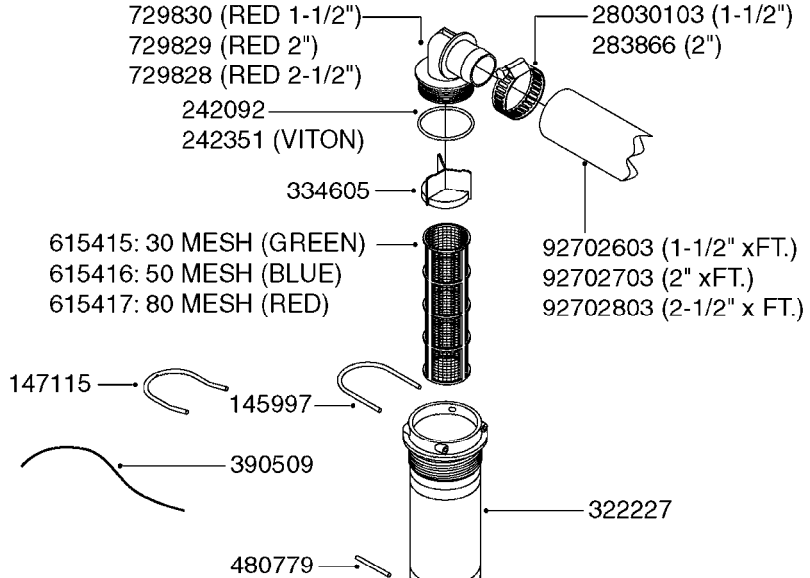

TOP SUCTION