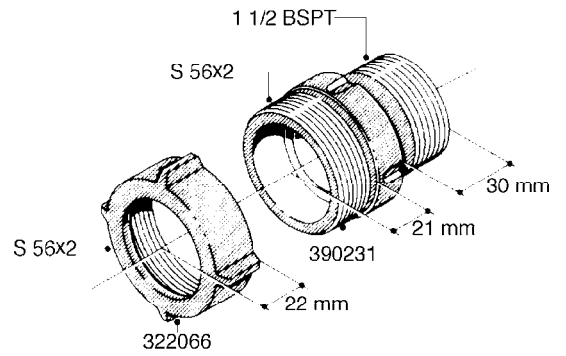

**L0080**

FITTINGS - S-53  
L0080-HIN, 12:09:17

Page 1

Date 12.08.2020 8:47

Pos.	parts-n°	order qty	description
1	145995	1	FITT.DK S-53 FORK
2	241973	1	O-RING Ø3 X 44.2 70 SHORES NITRIL NITRIL (BLACK)
2	242353	1	O-RING 3 X 44.2 VITON VITON (BROWN)
3	242109	1	O-RING D32.2x3.0 NITRIL (BLACK)
3	242354	1	O-RING D32.2X3.0 VITON VITON (BROWN)
4	322103	1	FITT.DK S-53 BULKHEAD
5	322107	1	FITT.DK S-53 BULKHEAD NUT
6	322110	1	FITT.DK S-53 ELB. 1/2" BSP
7	322352	1	FITT.DK S-53 TEE
8	334229	1	FITT.DK S-53 STR.3/4"
9	334260	1	GASKET F. S-53 BULKHEAD
10	334564	1	FITT.DK S-67 TO S-53 ADAPTER
11	391100	1	FITT.DK S-53THREAD INS.1/2"BSP
12	726463	1	FITT.DK S53 BULKHEAD W/GASKET
13	726552	1	FIT.DK S-53X90 1/2" BSP,O-RING
14	726556	1	FITT.DK S-53 HB 1/2" W/O-RING
15	726558	1	FITT.DK S53 STR. 3/4" W.ORING
16	726559	1	FITT DK. S-53 HB 1" W/O-RING
17	726568	1	FITT.DK.S-53 HB 1/2"90 W/O-RING
18	726570	1	FITT.DK S-53 ELB.3/4" W.ORING
19	726571	1	FITT.DK S-53 ELB.1", W ORING
20	726578	1	FITT.DK S53 PLUG WITH O-RING
21	728561	1	FITT.DK. S67M - S53F REDUCER