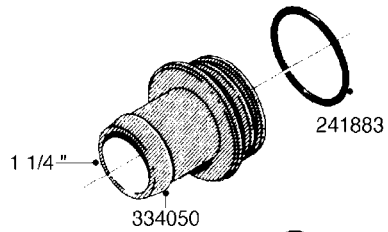

**L0080**

FITTINGS - S-53  
L0080-HIN, 12:09:17

Page 1

Date 12.08.2020 8:47

Pos.	parts-n°	order qty	description
1	145995	1	FITT.DK S-53 FORK
2	241973	1	O-RING Ø3 X 44.2 70 SHORES NITRIL NITRIL (BLACK)
2	242353	1	O-RING 3 X 44.2 VITON VITON (BROWN)
3	242109	1	O-RING D32.2x3.0 NITRIL (BLACK)
3	242354	1	O-RING D32.2X3.0 VITON VITON (BROWN)
4	322103	1	FITT.DK S-53 BULKHEAD
5	322107	1	FITT.DK S-53 BULKHEAD NUT
6	322110	1	FITT.DK S-53 ELB. 1/2" BSP
7	322352	1	FITT.DK S-53 TEE
8	334229	1	FITT.DK S-53 STR.3/4"
9	334260	1	GASKET F. S-53 BULKHEAD
10	334564	1	FITT.DK S-67 TO S-53 ADAPTER
11	391100	1	FITT.DK S-53THREAD INS.1/2"BSP
12	726463	1	FITT.DK S53 BULKHEAD W/GASKET
13	726552	1	FIT.DK S-53X90 1/2" BSP,O-RING
14	726556	1	FITT.DK S-53 HB 1/2" W/O-RING
15	726558	1	FITT.DK S53 STR. 3/4" W.ORING
16	726559	1	FITT DK. S-53 HB 1" W/O-RING
17	726568	1	FITT.DK.S-53 HB 1/2"90 W/O-RING
18	726570	1	FITT.DK S-53 ELB.3/4" W.ORING
19	726571	1	FITT.DK S-53 ELB.1", W ORING
20	726578	1	FITT.DK S53 PLUG WITH O-RING
21	728561	1	FITT.DK. S67M - S53F REDUCER