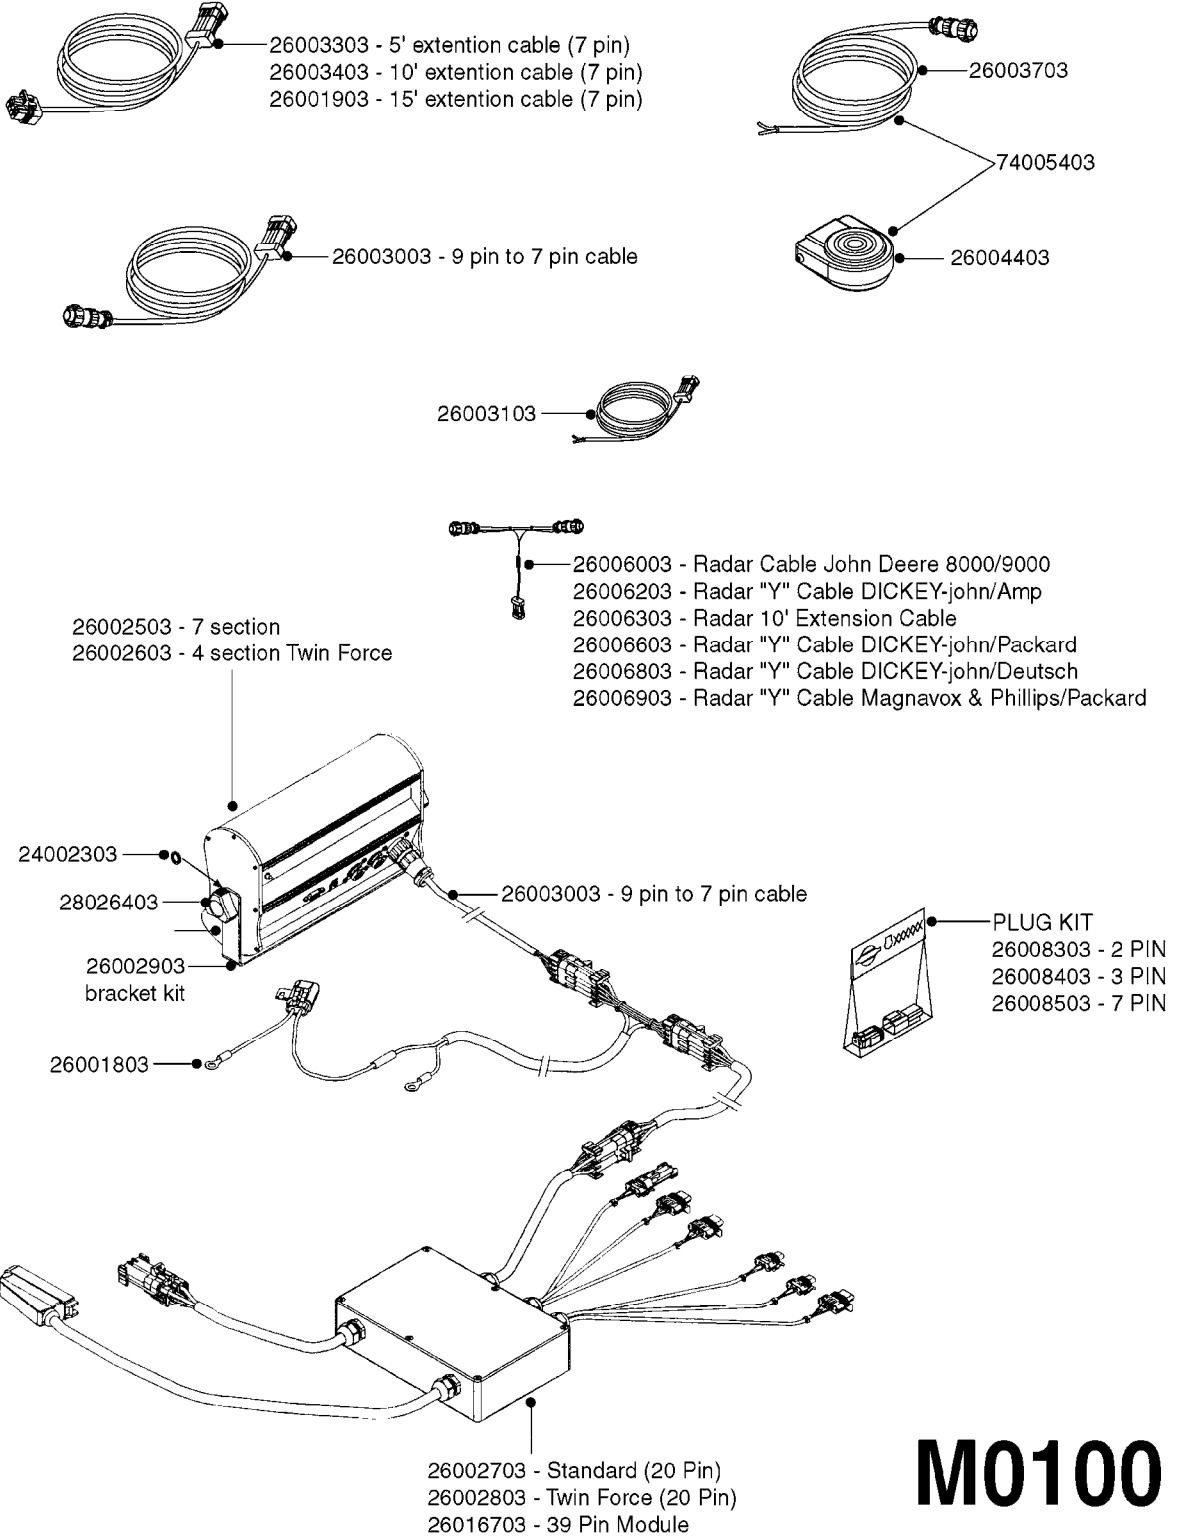

# M0090

HC 2500/HM1500 DISPLAY/SCANBOX  
M0090-HIN, 01:01:16

Page 1

Date 12.08.2020 8:47

parts-n°	order qty	description
142516	1	SCREW SET M10 BENT F. LOCKING
161411	1	MT.BRK. HC2500/HM1500 DISPLAY
26018300	1	ADAPTOR 2500 FOR SPRAYBOX II 39-PIN/REPLACES SCANBOX
260363	1	PLUG 2 POLE 12V
260827	1	PLUG F.EC ATTACHMENTS
261060	1	PLUG F.EC ATTACHMENTS
261589	1	FUSE 5 X 20 1.25 AMP
26176203	1	FUSE 5.0A QUICK-ACT.
261933	1	CABLE W/PLUG 2X25 L=71"
261934	1	CABLE W/PLUG 18X0.5MM L=79"
261935	1	SWITCH 2 POLE
261937	1	CIRCUIT BOARD F. SCANBOX
262099	1	PLUG SOCKET 3-POLE 2.5/3
450902	1	BOLT ALLEN HEAD M4 X 16MM
471055	1	WASHER D4.1/7.6 X 0.9
61029900	1	BRACKET FOR HC2500
731613	1	DISPLAY HC2500 NEW
731983	1	DISPLAY HM1500 REFURBISHED
732095	1	DISPLAY HM1500 NEW
732096	1	SCANBOX F.HM1500/HC2500
741580	1	PLUG 3-POLE 2.5/3
978045	1	DECAL QUICK GUIDE 1500/2500
978097	1	DECAL QUICK GUIDE 1500/2500 FR