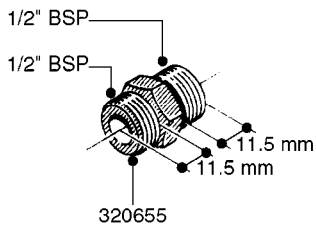

FITTINGS - HEXAGON NIPPLES  
L0030-HIN, 01:01:16

Page 0  
Date 12.08.2020 8:47

**L0030**

FITTINGS - HEXAGON NIPPLES  
L0030-HIN, 01:01:16

Page 1  
Date 12.08.2020 8:47

parts-n°	order qty	description
10015303	1	FITT.PO.HN 1.00X1.00 M1000
10425003	1	FITT.PO.HN 1.25X1.00 MCPHEE
320132	1	FITT.DK HN 1" BSP
320176	1	FITT.DK HN 3/8"X1/2" BSP
320445	1	FITT.DK HN 1/4"X3/8" BSP
320655	1	FITT.DK HN 1/2"-1/2" BSP
320692	1	FITT.DK HN 3/8'BSPX1/4'NPT
320703	1	FITT.DK HN 3/8BSP X1/2 &1/4NPT
320725	1	FITT.DK NIPPLE 3/8"-3/8" BSP
320902	1	FITT.DK HN 3/8'X 1/4' BSP
390232	1	FITT.DK HN 1-1/2' X 1-1/4' BSP
390276	1	FITT.DK HN 1'BSP