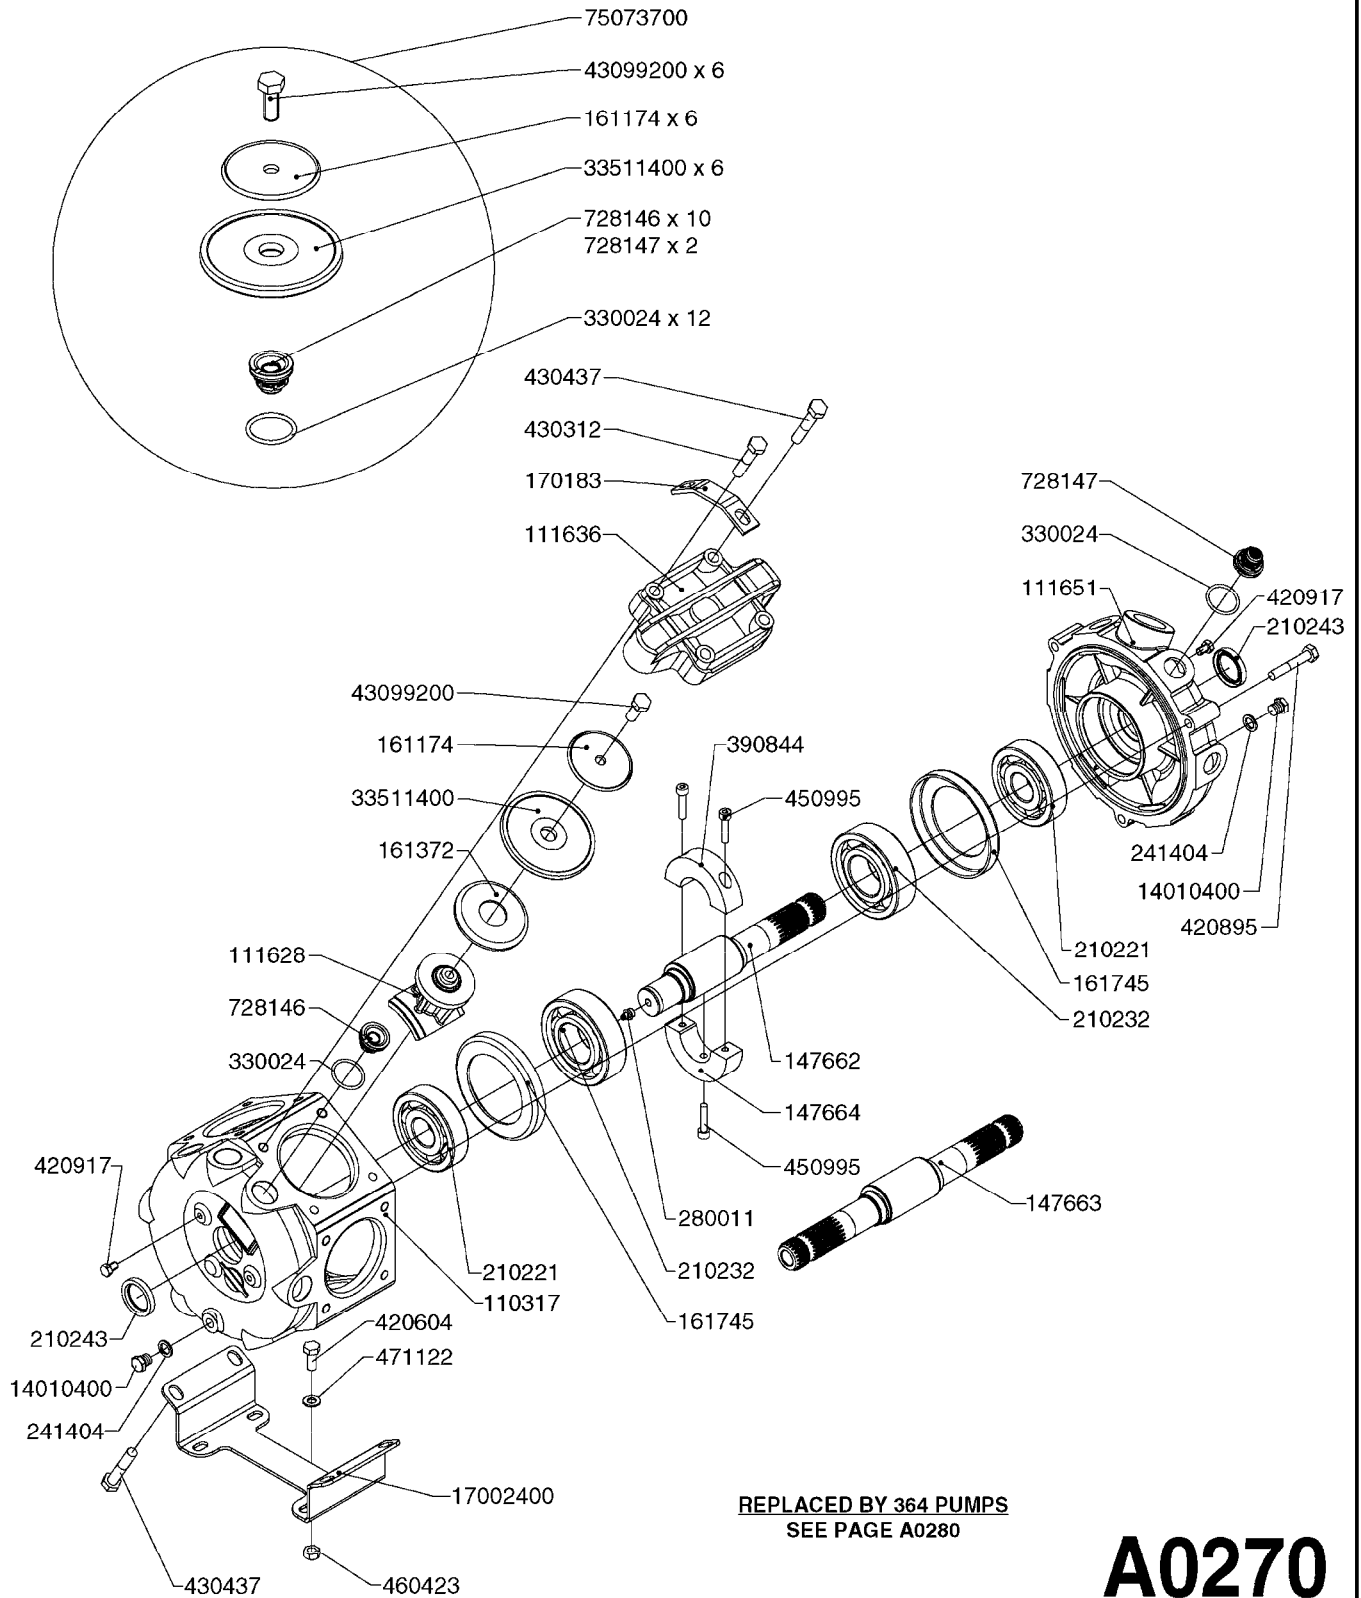

REPLACED BY 364 PUMPS
SEE PAGE A0280

A0270

PUMP - 363/1000 RPM W/MOUNTING
A0270-HIN, 17:03:16

Page 1
Date 12.08.2020 8:46

parts-n°	order qty	description
110317	1	PUMP CASING MODEL 360/361 PNTD
111628	1	CONNECTING ROD 363/5.5 PUMP
111636	1	VALVE COVER 363 HEAVY DUTY
111651	1	CASTING F.363 1.5" PUMP(FRONT)
147662	1	CRANK SHAFT F.363/463-5.5MM
147663	1	CRANK SHAFT 363/463-5.5 THROUG
147664	1	COUNTERBALANCE 363/463 WEIGHT
161174	1	DIAPHRAGM DISC SS 361/363/364 PUMP
161372	1	DIAPHRAGM BACKING DISC,320-361
161745	1	METAL SPACER F.363/463
170183	1	LIFT STRAP F.PUMP 360/361/462
210221	1	BEARING BALL 6407
210232	1	BEARING BALL 6310
210243	1	SEAL OIL 35 X 47 X 7
241404	1	DOWTY SEAL 1/4"
280011	1	GREASE NIPPLE 1/8' SAE H TR
330024	1	O-RING D41,1/D34.5 X 3,5
390844	1	COUNTERBALANCE 363/463 POM
420604	1	BOLT HEX 8.8 DEL M10X25 FT DIN933
420895	1	BOLT HEX 8.8 RAW M10X60
420917	1	BOLT HEX 8.8 RAW M8X12 FT
430312	1	BOLT HEX 8.8 M12X60
430437	1	BOLT HEX 8.8 RAW M12X65
450995	1	BOLT ALLEN M8X30 DIN 912 RAW
460423	1	NUT HEX M10X1.50 LOCK DIN985A2 SS
471122	1	WASHER, M10, Ø20/10.5X 2.0, SS
728146	1	VALVE FOR 361(726890/707932)
728147	1	VALVE FOR 361 WHITE WITH HOLE
14010400	1	PLUG 1/4" BSP
17002400	1	FOOT F. 36X PUMP, RED
33511400	1	DIAPHRAGM PUMP 361/361/363/364 PUR
43099200	1	BOLT HEX SS M12 X 30 DIN933 A4
75073700	1	PUMP KIT 361/363 "06"