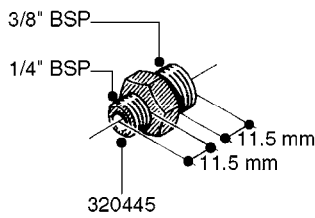

FITTINGS - HEXAGON NIPPLES  
L0030-HIN, 01:01:16

Page 0  
Date 12.08.2020 8:47

**L0030**

FITTINGS - HEXAGON NIPPLES  
L0030-HIN, 01:01:16

Page 1  
Date 12.08.2020 8:47

parts-n°	order qty	description
10015303	1	FITT.PO.HN 1.00X1.00 M1000
10425003	1	FITT.PO.HN 1.25X1.00 MCPHEE
320132	1	FITT.DK HN 1" BSP
320176	1	FITT.DK HN 3/8"X1/2" BSP
320445	1	FITT.DK HN 1/4"X3/8" BSP
320655	1	FITT.DK HN 1/2"-1/2" BSP
320692	1	FITT.DK HN 3/8'BSPX1/4'NPT
320703	1	FITT.DK HN 3/8BSP X1/2 &1/4NPT
320725	1	FITT.DK NIPPLE 3/8"-3/8" BSP
320902	1	FITT.DK HN 3/8'X 1/4' BSP
390232	1	FITT.DK HN 1-1/2' X 1-1/4' BSP
390276	1	FITT.DK HN 1'BSP