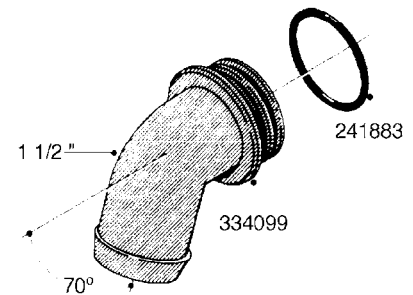

**L0080**

FITTINGS - S-53  
L0080-HIN, 12:09:17

Page 1

Date 12.08.2020 8:47

Pos.	parts-n°	order qty	description
1	145995	1	FITT.DK S-53 FORK
2	241973	1	O-RING Ø3 X 44.2 70 SHORES NITRIL NITRIL (BLACK)
2	242353	1	O-RING 3 X 44.2 VITON VITON (BROWN)
3	242109	1	O-RING D32.2x3.0 NITRIL (BLACK)
3	242354	1	O-RING D32.2X3.0 VITON VITON (BROWN)
4	322103	1	FITT.DK S-53 BULKHEAD
5	322107	1	FITT.DK S-53 BULKHEAD NUT
6	322110	1	FITT.DK S-53 ELB. 1/2" BSP
7	322352	1	FITT.DK S-53 TEE
8	334229	1	FITT.DK S-53 STR.3/4"
9	334260	1	GASKET F. S-53 BULKHEAD
10	334564	1	FITT.DK S-67 TO S-53 ADAPTER
11	391100	1	FITT.DK S-53THREAD INS.1/2"BSP
12	726463	1	FITT.DK S53 BULKHEAD W/GASKET
13	726552	1	FIT.DK S-53X90 1/2" BSP,O-RING
14	726556	1	FITT.DK S-53 HB 1/2" W/O-RING
15	726558	1	FITT.DK S53 STR. 3/4" W.ORING
16	726559	1	FITT DK. S-53 HB 1" W/O-RING
17	726568	1	FITT.DK.S-53 HB 1/2"90 W/O-RING
18	726570	1	FITT.DK S-53 ELB.3/4" W.ORING
19	726571	1	FITT.DK S-53 ELB.1", W ORING
20	726578	1	FITT.DK S53 PLUG WITH O-RING
21	728561	1	FITT.DK. S67M - S53F REDUCER