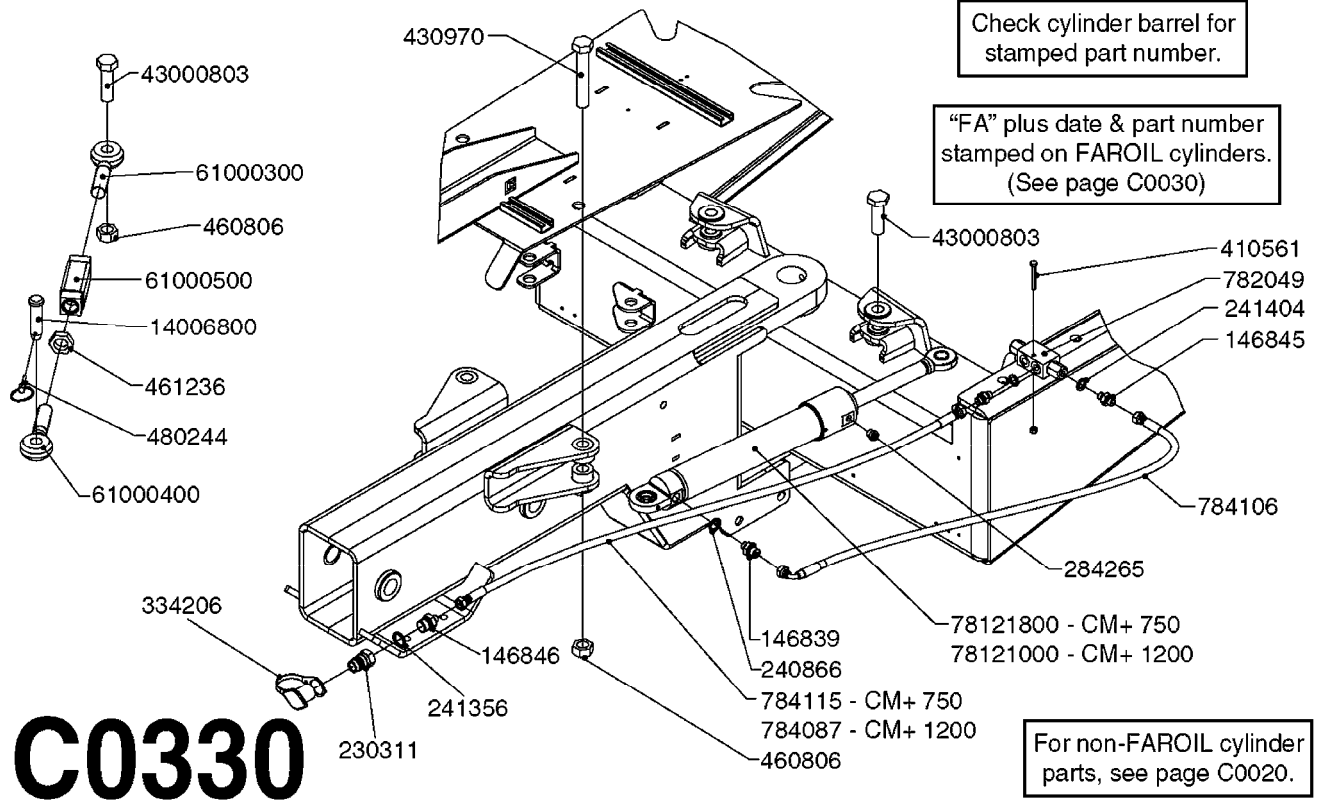

STEERABLE DRAWBAR CM PLUS
C0330-HIN, 30:03:16

Page 1
Date 12.08.2020 8:46

parts-n°	order qty	description
146839	1	HEX NIPPLE 1/4"X3/8" BSP 0.7MM
146845	1	HEX NIPPLE 1/4"X1/4"
146846	1	HEX NIPPLE 1/2" X 1/4"
230311	1	QUICK COUPLING 1/2"
240866	1	DOWTYSEAL 3/8"
241356	1	DOWTYSEAL 1/2"
241404	1	DOWTY SEAL 1/4"
284265	1	PLUG BREATHER 1/4" F/CYLINDER
334206	1	DUST HOOD FOR HY-COUPLING
410561	1	BOLT HEX 8.8 DEL M6X50 FT
430970	1	BOLT HEX M20X120 DIN931- DEL
460806	1	NUT HEX M20X2.50 LOCK DIN985A2 SS
461236	1	NUT HEX M24X1.5
480244	1	PIN SNAP D4.5
782049	1	CHECK VALVE DOUBLE HYDRAULIC
784087	1	HOSE HY X 1/4 X 126.00"STR+STR
784106	1	HOSE HY X 1/4 X 15.75"STR.+ELB
784115	1	HOSE HY 1/4 X 118.25"STR.+STR.
14006800	1	PIN D=20 L=55
43000803	1	BOLT HEX M20 X 70MM DEL - FT
61000300	1	TURN BUCKLE END RH 20M
61000400	1	TURN BUCKLE END LH 20M
61000500	1	TURN BUCKLE BODY 20M
78121000	1	CYLINDER DOUBLE D70/40-400
78121800	1	CYLINDER D50/25 L=300