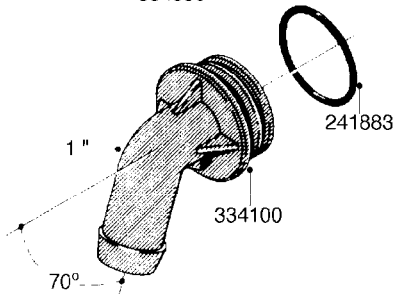

**L0080**

FITTINGS - S-53  
L0080-HIN, 12:09:17

Page 1

Date 12.08.2020 8:47

Pos.	parts-n°	order qty	description
1	145995	1	FITT.DK S-53 FORK
2	241973	1	O-RING Ø3 X 44.2 70 SHORES NITRIL NITRIL (BLACK)
2	242353	1	O-RING 3 X 44.2 VITON VITON (BROWN)
3	242109	1	O-RING D32.2x3.0 NITRIL (BLACK)
3	242354	1	O-RING D32.2X3.0 VITON VITON (BROWN)
4	322103	1	FITT.DK S-53 BULKHEAD
5	322107	1	FITT.DK S-53 BULKHEAD NUT
6	322110	1	FITT.DK S-53 ELB. 1/2" BSP
7	322352	1	FITT.DK S-53 TEE
8	334229	1	FITT.DK S-53 STR.3/4"
9	334260	1	GASKET F. S-53 BULKHEAD
10	334564	1	FITT.DK S-67 TO S-53 ADAPTER
11	391100	1	FITT.DK S-53THREAD INS.1/2"BSP
12	726463	1	FITT.DK S53 BULKHEAD W/GASKET
13	726552	1	FIT.DK S-53X90 1/2" BSP,O-RING
14	726556	1	FITT.DK S-53 HB 1/2" W/O-RING
15	726558	1	FITT.DK S53 STR. 3/4" W.ORING
16	726559	1	FITT DK. S-53 HB 1" W/O-RING
17	726568	1	FITT.DK.S-53 HB 1/2"90 W/O-RING
18	726570	1	FITT.DK S-53 ELB.3/4" W.ORING
19	726571	1	FITT.DK S-53 ELB.1", W ORING
20	726578	1	FITT.DK S53 PLUG WITH O-RING
21	728561	1	FITT.DK. S67M - S53F REDUCER