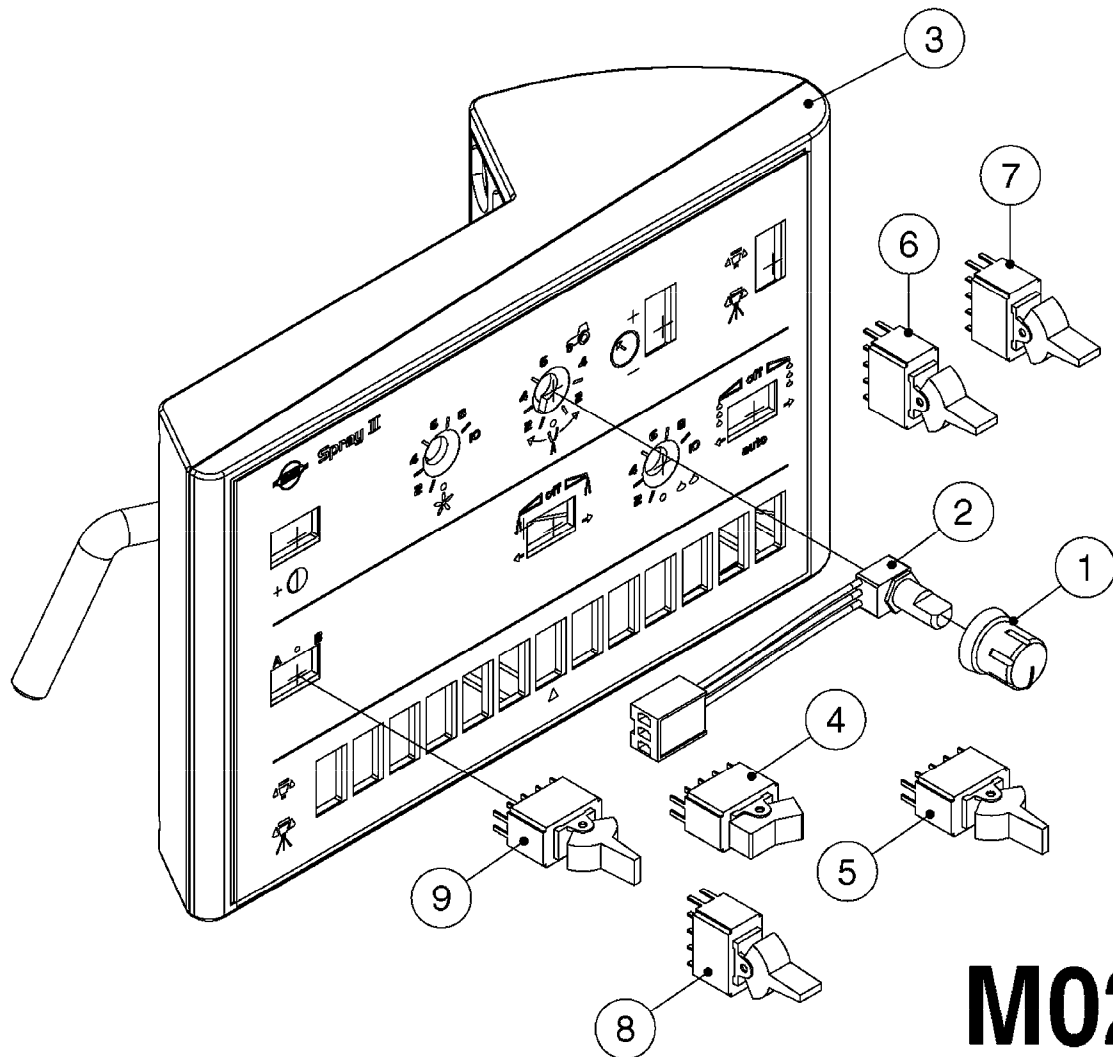

M0200

SPRAYBOX II
M0200-HIN, 23:06:16

Page 1

Date 12.08.2020 8:47

Pos.	parts-n°	order qty	description
1	26000400	1	KNOB F.FOAM ADJUST HC5500
2	26005300	1	POT.METER F. SPRAYBOX II
3	26010200	1	CONTROL BOX 2SEC, SPRAY BOX II
3	26010300	1	CONTROL BOX 3SEC, SPRAY BOX II
3	26010400	1	CONTROL BOX 4SEC, SPRAY BOX II
3	26010500	1	CONTROL BOX 5SEC, SPRAY BOX II
3	26010600	1	CONTROL BOX 6SEC, SPRAY BOX II
3	26010700	1	CONTROL BOX 7SEC, SPRAY BOX II
3	26010800	1	CONTROL BOX 8SEC, SPRAY BOX II
3	26010900	1	CONTROL BOX 9SEC, SPRAYBOX II
3	26011000	1	SPRAY CONT. II EVC 4 SEC. HAZ
3	26011100	1	SPRAY CONT. II EVC 5 SEC. HAZ
3	26011200	1	SPRAY CONT. II EVC 6 SEC. HAZ
3	26011300	1	SPRAY CONT. II EVC 7 SEC. HAZ
3	26013600	1	CONTROL BOX 13SEC, SPRAYBOX II
4	26020200	1	SWITCH ON-ON SP ROCKER RED
5	26020300	1	SWITCH ON-OFF-ON SP BLACK
6	26020400	1	SWITCH MOM-OFF-MOM SP YELLOW
7	26020600	1	SWITCH ON-ON SP GREEN
8	26020800	1	SWITCH ON-ON DP GREEN
9	26021000	1	SWITCH ON-OFF-ON DP BLACK