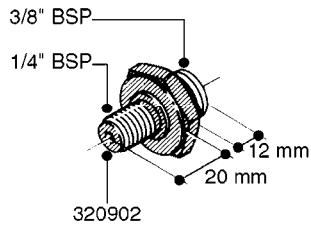

FITTINGS - HEXAGON NIPPLES  
L0030-HIN, 01:01:16

Page 0  
Date 12.08.2020 8:47

**L0030**

FITTINGS - HEXAGON NIPPLES  
L0030-HIN, 01:01:16

Page 1  
Date 12.08.2020 8:47

parts-n°	order qty	description
10015303	1	FITT.PO.HN 1.00X1.00 M1000
10425003	1	FITT.PO.HN 1.25X1.00 MCPHEE
320132	1	FITT.DK HN 1" BSP
320176	1	FITT.DK HN 3/8"X1/2" BSP
320445	1	FITT.DK HN 1/4"X3/8" BSP
320655	1	FITT.DK HN 1/2"-1/2" BSP
320692	1	FITT.DK HN 3/8'BSPX1/4'NPT
320703	1	FITT.DK HN 3/8BSP X1/2 &1/4NPT
320725	1	FITT.DK NIPPLE 3/8"-3/8" BSP
320902	1	FITT.DK HN 3/8'X 1/4' BSP
390232	1	FITT.DK HN 1-1/2' X 1-1/4' BSP
390276	1	FITT.DK HN 1'BSP