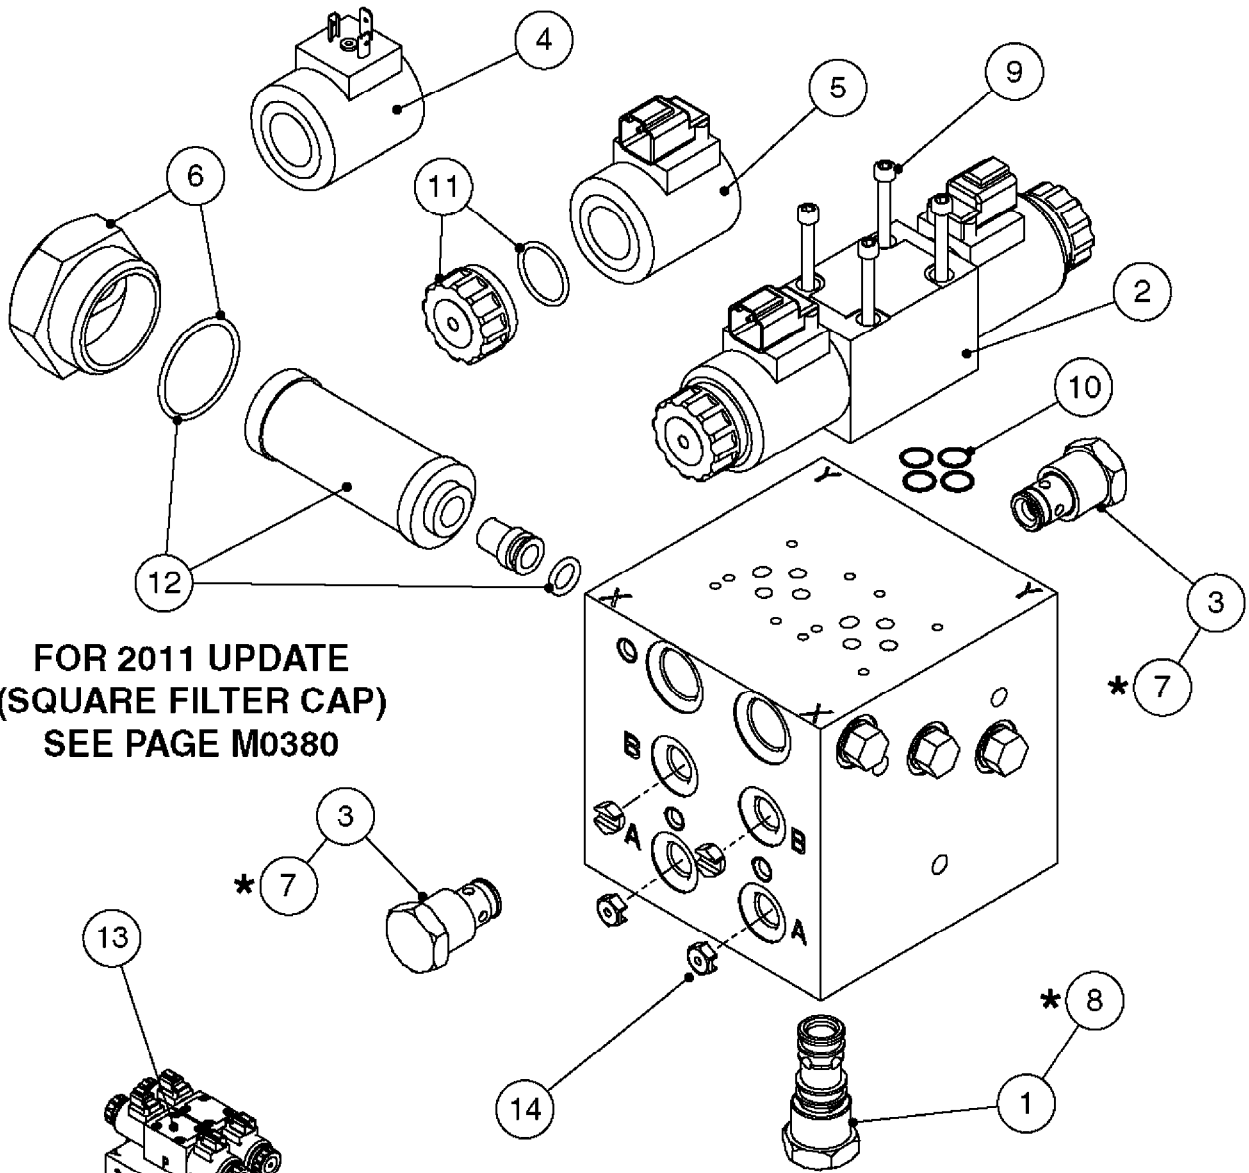

FOR 2011 UPDATE
(SQUARE FILTER CAP)
SEE PAGE M0380

COMPLETE
ASSEMBLY

* SEAL KITS

M0300

NORAC VARIABLE RATE VALVE UC4
M0300-HIN, 01:01:16

Page 1

Date 16.03.2016 14:20

Pos.	parts-n°	order qty	description
1	28048803	1	NORAC CHECK VALVE
2	28048903	1	NORAC PROP VALVE
2	28055803	1	3-PIN CONNECTORS/HIRSCHMAN NORAC SOLENOID - DEUTSCH CONN. 2-PIN CONNECTORS/DEUTSCH
3	28049403	1	NORAC CHECK VALVE
4	28056403	1	COIL, NORAC, PROP, DIN
5	28056503	1	COIL, NORAC, PROP, DEUTSCH
6	28066803	1	NORAC FILTER CAP W/O-RING
7	28066903	1	NORAC SEAL KIT F.28049403
8	28067003	1	NORAC SEAL KIT F.28048803
9	28068103	1	NORAC HEX CAPSCREW 10-24X2 SS
10	28068203	1	NORAC O-RING F.SOLENOID VALVE
11	28074903	1	NORAC COIL NUT AND O-RING
12	75076900	1	NORAC FILTER ELEMENT KIT
13	78216100	1	NORAC VALVE BLOCK COMP, DEUTSCH CON. COMPLETE W/2-PIN DEUTSCH SOLENOIDS
14	78603300	1	NORAC ONE WAY ORIFICE, .047"