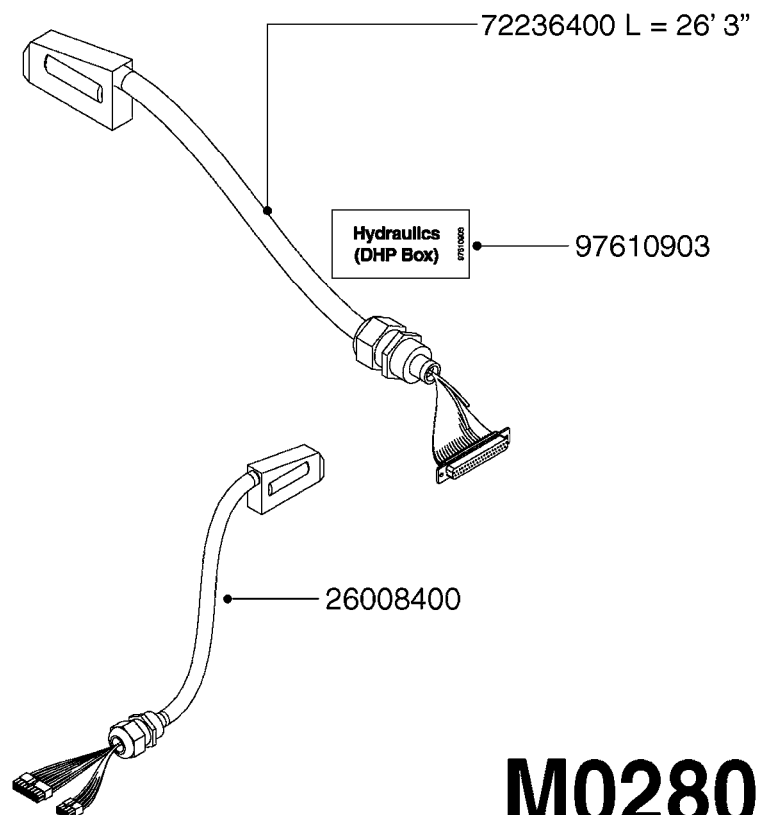

HYDRAULIC SYSTEM

* Note orientation of bracket
1 = Liquid system
2 = Hydraulic system