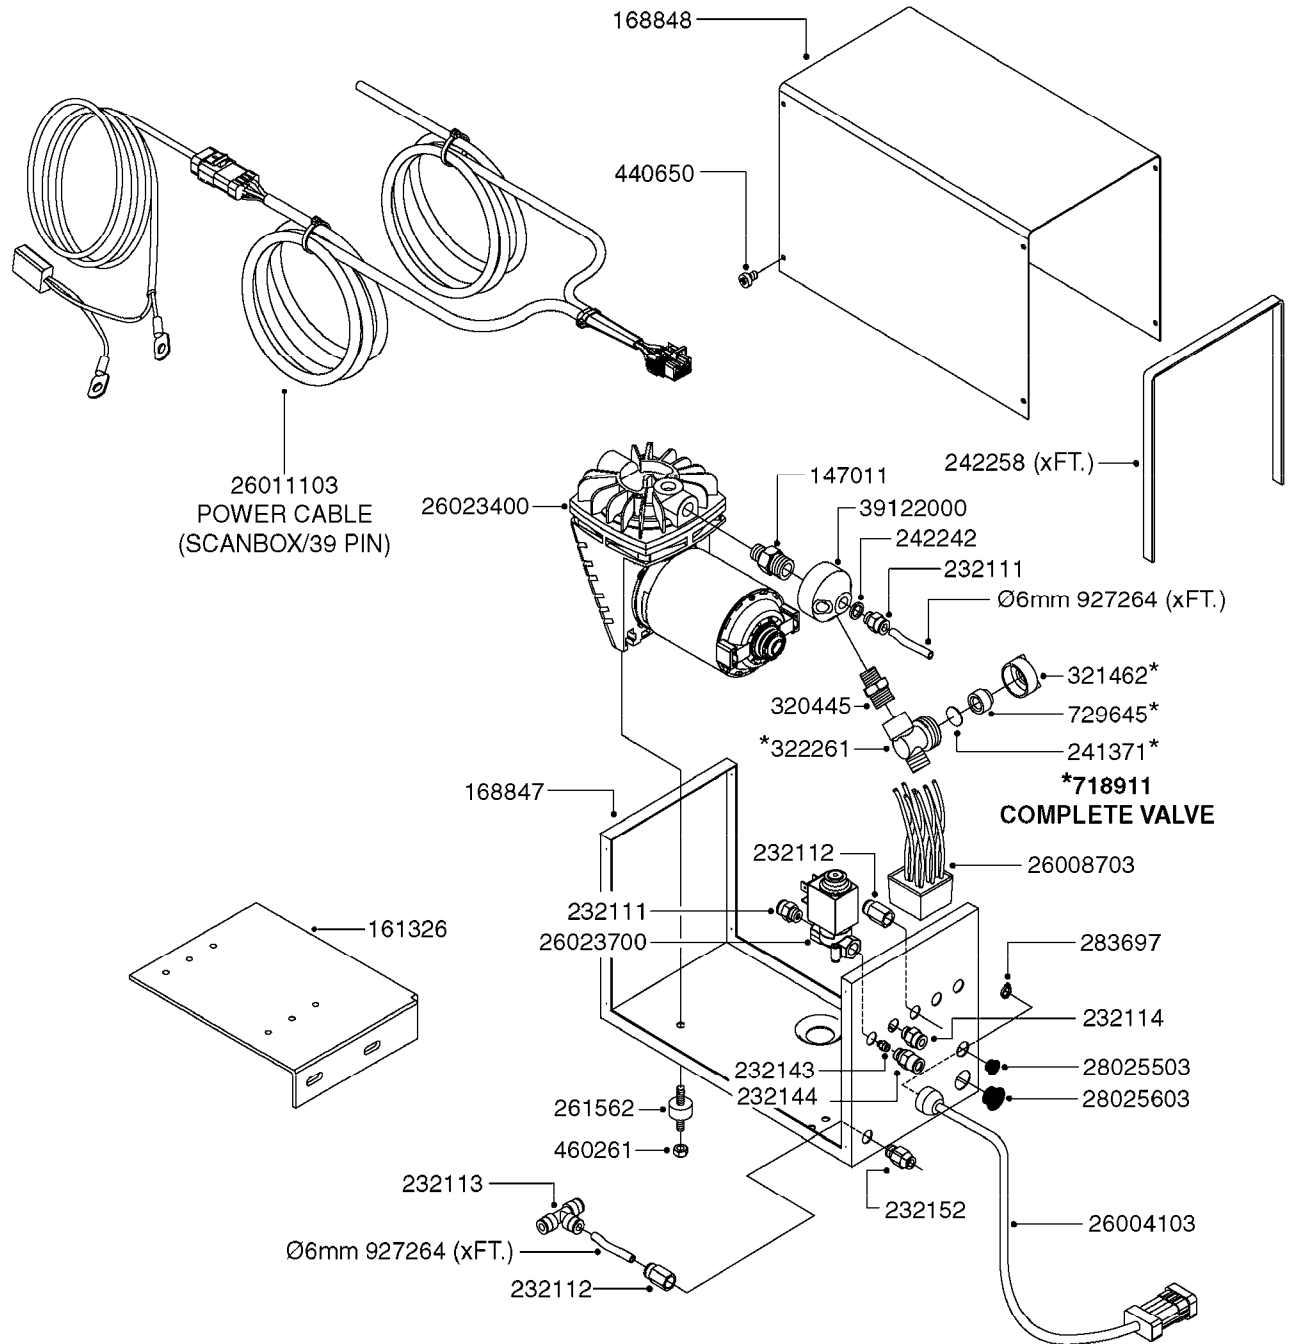

K0400

*Ø8mm 927306 (xFT.)
*Ø10mm 927330 (xFT.)

70062503 - COMPLETE ASSEMBLY

FOAM MARKER COMPRESSOR 2007
K0400-HIN, 01:01:16

Page 1
Date 16.03.2016 14:19

parts-n°	order qty	description
147011	1	HEX NIPPLE 3/8'X1/4'BSP BRASS
161326	1	MOUNT BKT. F. FOAM COMP.BOX 98
168847	1	ENCLOSURE LOWER F.MARKER
168848	1	COVER F. FOAM MARKER
232111	1	QUICK COUPLER 6MM X 1/8 EXT.
232112	1	QUICK COUPLER 6MM 1/8 INT.
232113	1	QUICK COUPLER 6MM T-PIECE
232114	1	COUPLER 1/8" THREADX8MM HOSE
232143	1	REDUCER 1/4'INT-1/8'EXT
232144	1	QUICK COUPLER 10MM X 1/4 EXT
232152	1	QUICK COUPLER 8MMX1/8 EXT.LONG
241371	1	DIAPHRAGM, NO-DRIP alt 241371
242242	1	O-RING F.AIR HOSE FITTING
242258	1	TRIM 3X10 SELF ADHESIVE 0012"
261562	1	RUBBER DAMPER 2XM6X25
283697	1	TIESTRAP 200MM
320445	1	FITT.DK HN 1/4"X3/8" BSP
321462	1	CAP F.NO-DRIP ASSY.
322261	1	HOUSING F.SAFETY VALVE 3/8"
440650	1	SCREW 3.5x13 STAINLESS
460261	1	NUT HEX M6X1 LOCK A2 DIN985
718911	1	VALVE (SAFETY) F.MARKER
729645	1	NON-DRIP SPRING ASSY.GREEN 10
927264	1	HOSE R X PE D6/D4 X 0012"
927306	1	HOSE R X PE D8/D6 X 0012"BLACK
927330	1	HOSE R X PE D10/D8 X 012"BLACK
26004103	1	FOAM MARKER CNTRL MOD CABL STD
26008703	1	FOAM MARKER CONTROL SCII
26011103	1	FOAMER POWER/CONTROL CABLE 39P
26023400	1	COMPRESSOR F.FOAM MARKER CM40
26023700	1	SOLENOID VAL 12V 1/8' FLO '07
28025503	1	PLUG F.DRILLED HOLE 1/2"
28025603	1	PLUG F.DRILLED HOLE 3/4"
39122000	1	DISTR.HOUSING F.FOAM MARKER'07
70062503	1	FOAM MARKER COMPRESSOR,STD,39P