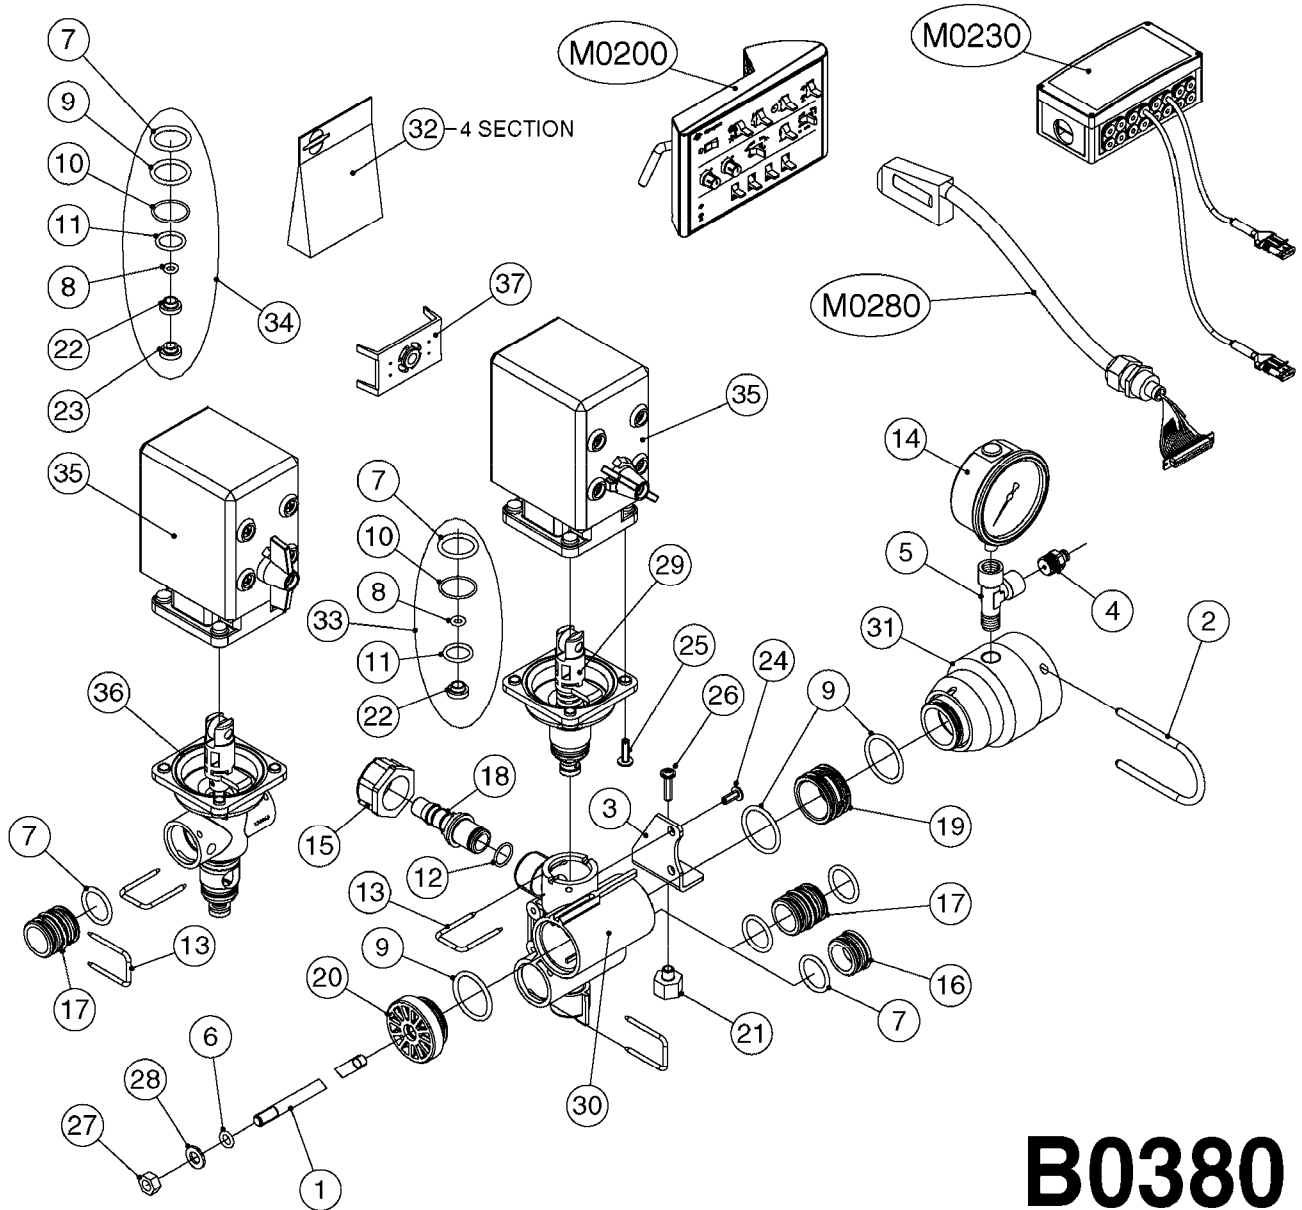

B0380

EVC, ECP, ECPC CONTROLS 39-PIN
B0380-HIN, 01:01:16

Page

1

Date

16.03.2016 14:18

Pos.	parts-n°	order qty	description
1	142214	1	STUD BOLT - M8X265, 3 SECTION 3 SECTION
1	145693	1	STUD BOLT - M8X330, 4 SECTION 4 SECTION
1	145928	1	STUD BOLT - M8X400, 5 SECTION 5 SECTION
1	146355	1	STUD BOLT - M8X540, 7 SECTION 7 SECTION
2	145996	1	FITT.DK S-67 FORK
3	167963	1	MOUNT BKT.F.EC BOOM SEC.
4	232230	1	QUICK COUPLER 1/4"BSP X 4 MM
5	232285	1	TEE 1/4"MALE RUN X 2 1/4"FEMAL
6	240947	1	O-RING D7.3X2.4 NITRIL
7	240951	1	O-RING D21.2X3 NITRIL
8	241323	1	O-RING D5.3X2.4 NITRIL
9	241441	1	O-RING D29.3X3
10	241673	1	O-RING D22.1X1.6
11	241861	1	O-RING D15.3X2.4 VITON
12	242594	1	O-RING D14 X 1.78 SCH.70-EPDM
13	270211	1	FITT.DK S25 FORK L=37.5
14	284269	1	GAUGE 2.5'BR BOTT.BAR16
15	320283	1	FITT.DK NUT 3/4"BSP
16	333583	1	END PIECE FOR BYPASS
17	333594	1	CONNECTING PIECE F. BYPASS
18	334044	1	FITT.DK HB 3/4' F. 3/4' CAP
19	334547	1	CONNECTING PIECE F. PRESSURE
20	334548	1	END COVER
21	334558	1	NUT HEX PLASTIC INSERT
22	334669	1	VALVE CONE D14/D7-SH 63 WHITE
23	334940	1	VALVE CONE D14/D6-SH 63 GREEN
24	440673	1	SCREW F.PLASTIC 5X12 SS
25	440675	1	SCREW F. PLASTIC 5X16 SS
26	440677	1	SCREW F. PLASTIC 5X20 SS
27	460817	1	NUT HEX M8 STAINLESS DIN 934
28	471126	1	WASHER, M8, Ø16/ 8.4X 1.6, SS
29	725257	1	SPINDLE SECT. F/EC DISTRIBUTOR
30	728010	1	DISTRIB HOUSING W/CONST PR GRN
31	731811	1	FITT.DK ADAPTOR S67 EC BOOM SE
32	750271	1	O-RING KIT F.EC/4 CONTROL UNIT
33	755726	1	O-RING KIT F.EC/ESC SEC.VALVE
34	755754	1	GASKET SET EVC DIST
35	72048000	1	MOTOR, DISTRIBUTION 1:300
36	72117600	1	SPINDLE EVC DIST
37	72137200	1	MCROSWCH ASSY F.BOOM VLV 300:1