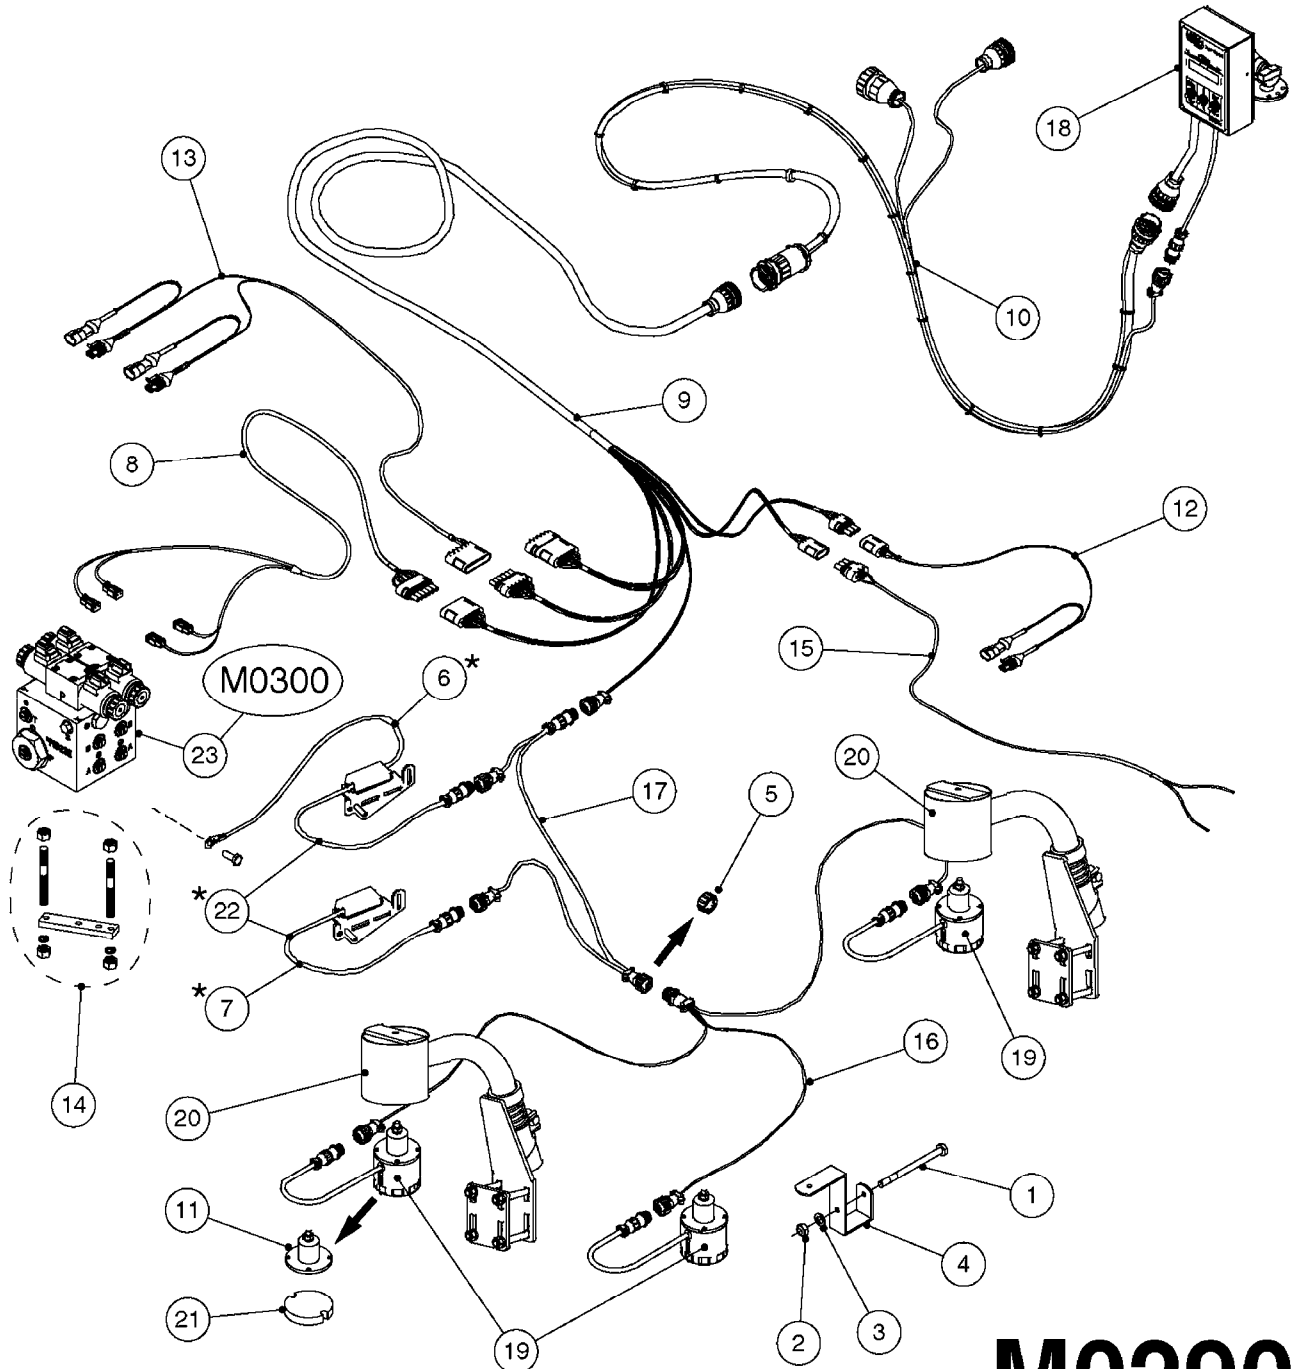

# M0280

39 PIN CABLES  
M0280-HIN, 01:01:16

Page 1  
Date 16.03.2016 14:20

parts-n°	order qty	description
262158	1	PLUG INSERT 39 POLE MALE
262159	1	PLUG INSERT 39 POLE FEMALE
262160	1	PLUG HOUSING 39 POLE FEMALE
262161	1	PLUG HOUSING F/39 POLE MALE
440634	1	SCREW 5/8"
440732	1	PT SCREW 35X12B Z5452 ELZ
14034200	1	CODE BRACKET FOR 39 PIN CABLE
26003900	1	WIRE 37-39 PIN EVC, 6.6'
26004200	1	WIRE 37-39 PIN EVC, 57.4'
26008400	1	WIRE 39-PIN 24 WIRE L=8M
28027500	1	WIRE 37-39 PIN EVC, 37.7'
28028700	1	WIRE 37-39 PIN EVC, 45.9'
28028800	1	WIRE 37-39 PIN EVC, 16.4'
28028900	1	WIRE 37-39 PIN EVC, 26.2'
72236400	1	DAH CONN. WIRE/TRACTOR L=8M
97610803	1	DECAL-SRAY BOX 39-PIN
97610903	1	DECAL-HYDRAULIC BOX 39-PIN