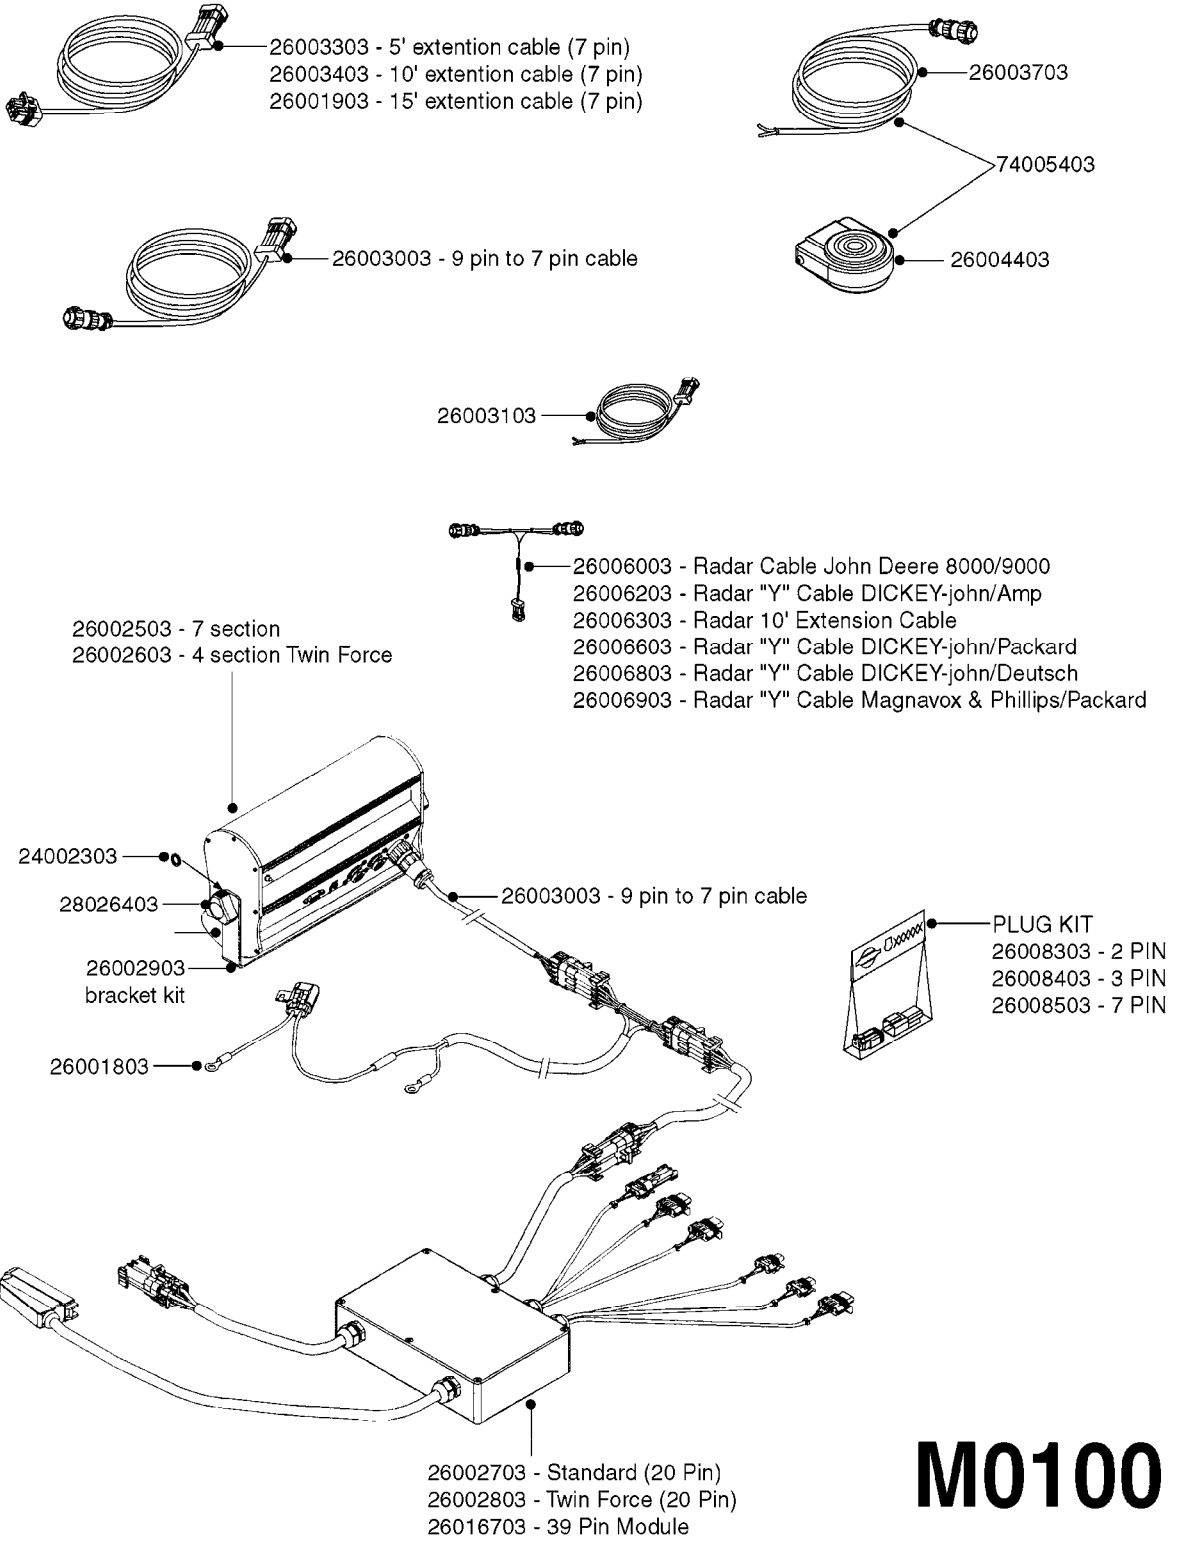

M0100

MUSTANG 3500 CONTROLLER
M0100-HIN, 01:01:16

Page 1
Date 16.03.2016 14:20

parts-n°	order qty	description
24002303	1	WASHER, RUBBER
26001803	1	POWER CABLE
26001903	1	15' 7-PIN EXTENSION CABLE
26002503	1	MUSTANG 3500/7 CONSOLE
26002603	1	MUSTANG 3500/4/TF CONSOLE
26002703	1	MUSTANG 3500/20PIN SC MODULE
26002803	1	MUSTANG 3500/20PIN TF SC MODUL
26002903	1	MUSTANG 3500 CONSOLE MNT KIT
26003003	1	MUSTANG 3500 CONSOLE CABLE
26003103	1	MUSTANG 3500/7 SC MOD CNECT KT
26003303	1	MUSTANG/FM 5FT 7PIN EXT CABLE
26003403	1	MUSTANG/FM 10FT 7PIN EXT CABLE
26003703	1	MUSTANG RUN/HOLD ADAPT CABLE
26004403	1	SWITCH, FOOT
26006003	1	MUSTANG RADR CBLE JD 8000/9000
26006203	1	MUSTANG RDR "Y" CABLE DCKY-JHN
26006303	1	MUSTANG RDR EXTNSN CABLE 10FT
26006603	1	MUSTANG RDR"Y"CABLE D-J PACKRD
26006803	1	MUSTANG RDR"Y"CABLE D-J DEUTS.
26006903	1	MUSTANG RDR"Y"CABLE MAG.PHILIP
26008303	1	MICRO TRAK PLUG KIT - 2 PIN
26008403	1	MICRO TRAK PLUG KIT - 3 PIN
26008503	1	MICRO TRAK PLUG KIT - 7 PIN
26016703	1	MUSTANG 3500/39PIN SC MODULE
28026403	1	KNOB, MUSTANG CONSOLE MOUNT
74005403	1	FOOT SWITCH FOR MUSTANG 3500