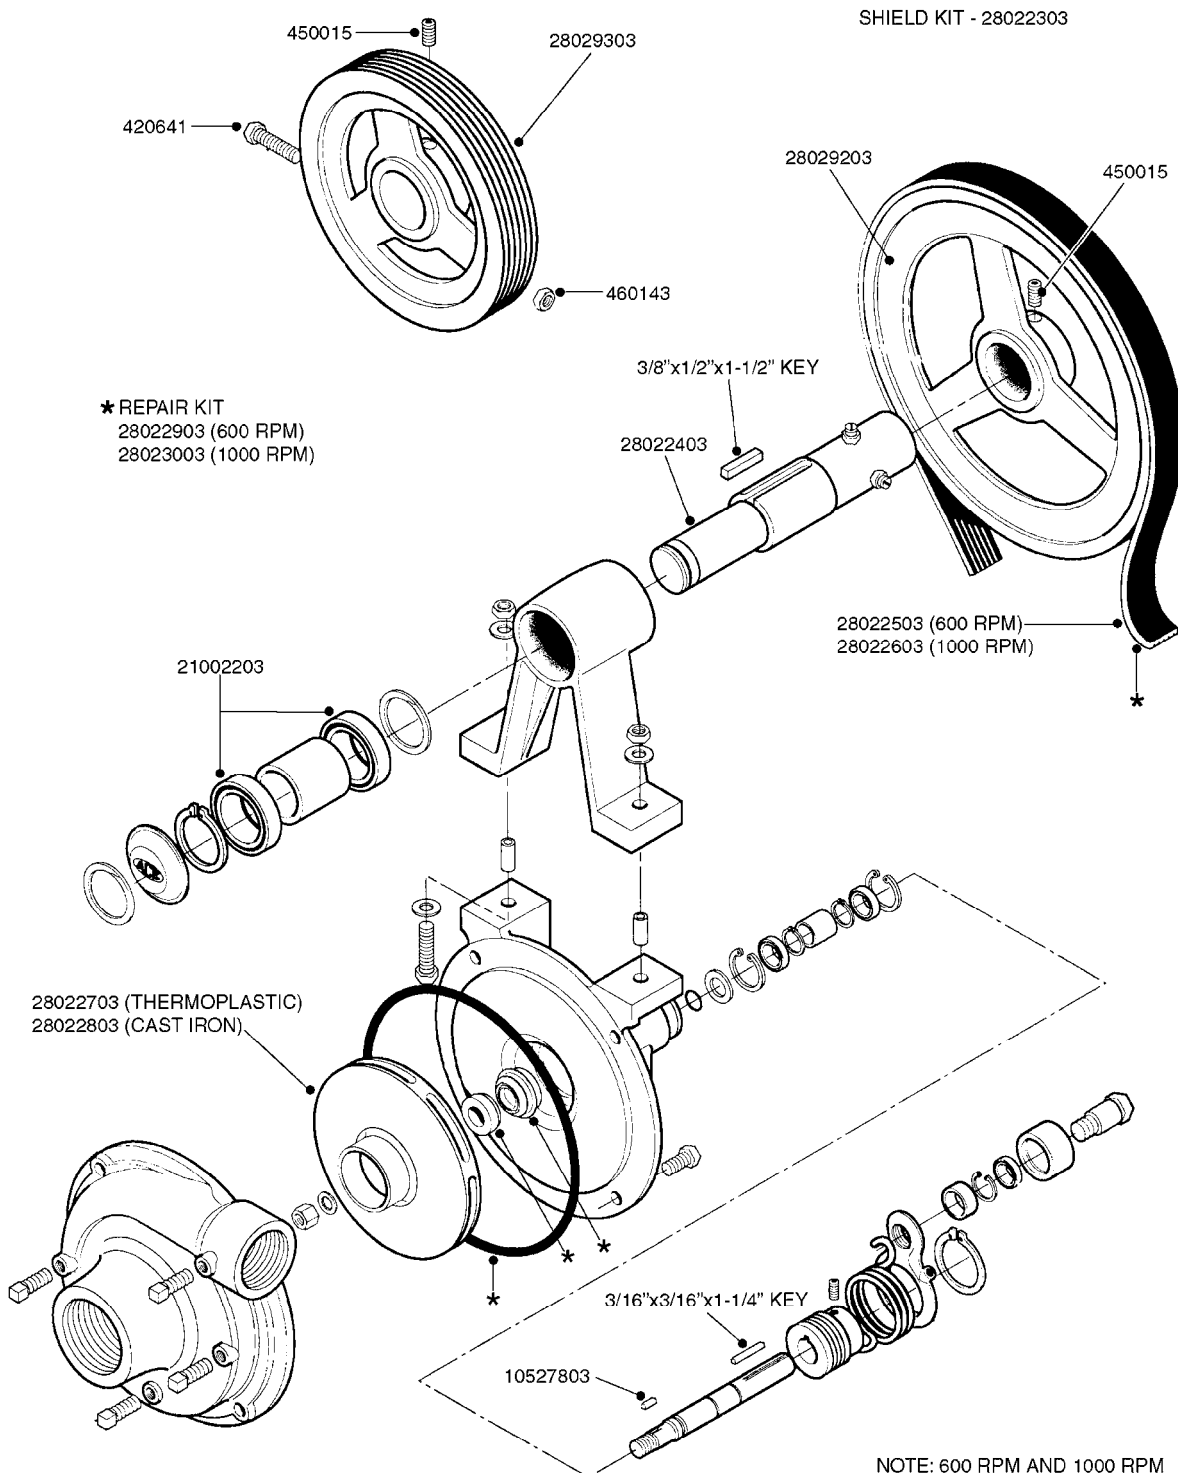

NOTE: 600 RPM AND 1000 RPM
PUMPS HAVE 1" INPUT SHAFT

A0430

PUMP - ACE 150 BELT DRIVE
A0430-HIN, 01:01:16

Page 1

Date 16.03.2016 14:18

parts-n°	order qty	description
420641	1	BOLT HEX 8.8 DEL M8X35
450015	1	SCREW ALLAN 3/8'X5/8' BLACK
460143	1	NUT HEX M8 LOCK A2 DIN985
10527803	1	KEY 1/8x1/8x1/2'F.ACE PUMP
21002203	1	BEARING, SEALED ACE BELT DRIVE
28022303	1	SHIELD KIT
28022403	1	OUTPUT SHAFT ACE BELT DR PUMP
28022503	1	BELT 600 RPM ACE PUMP
28022603	1	BELT 1000 RPM ACE PUMP
28022703	1	IMPELLER THERMOPLASTIC
28022803	1	IMPELLER CAST IRON
28022903	1	REPAIR KIT 600 RPM
28023003	1	REPAIR KIT 1000 RPM
28029203	1	11.6"P.D.X2"BORE PULLEY 600RPM
28029303	1	7.9"P.D.X2"BORE PULLEY 1000RPM