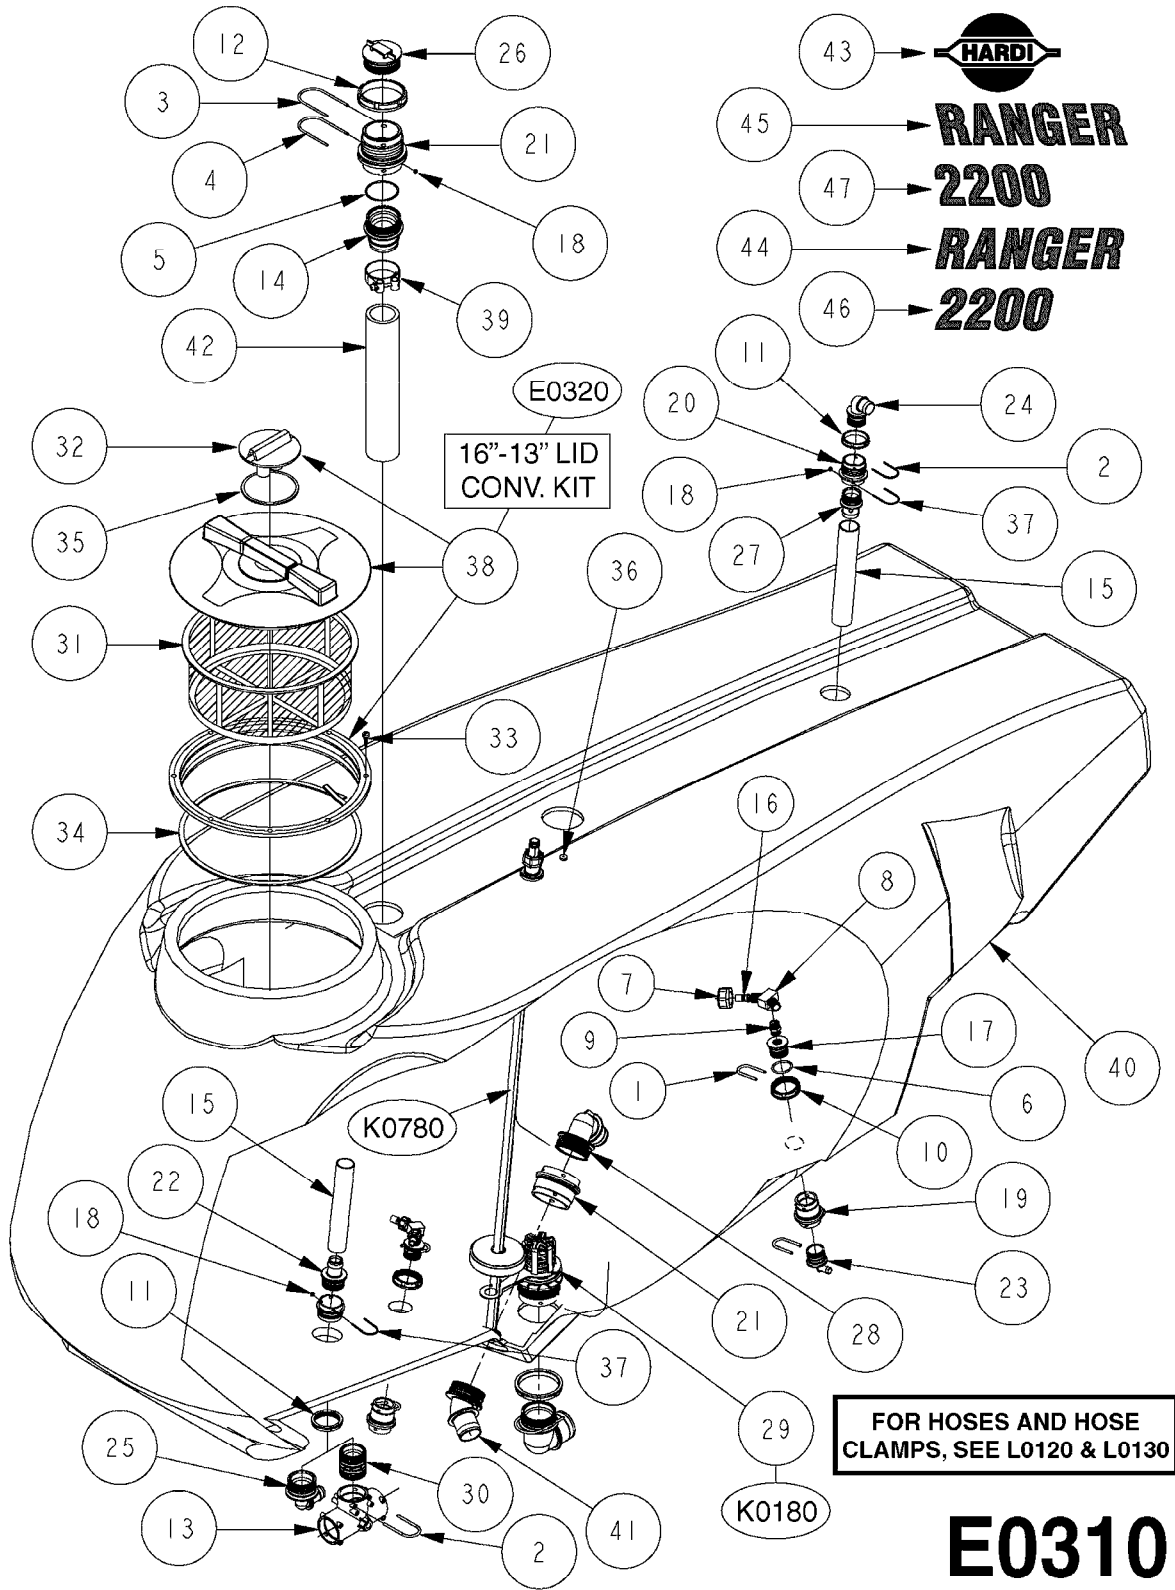

# D1110

NOZZLE TUBES & HOLDER-PLASTIC  
D1110-HIN, 01:01:16

Page 1

Date 16.03.2016 14:19

parts-n°	order qty	description
321484	1	BUSHING THREADED F.NOZZ.TUBE
322114	1	NUT PLASTIC F.NOZZ.H
322116	1	BOLT PLASTIC F.NOZZ.H.
334874	1	NOZZLE HOLDER - TOP HALF
612872	1	NOZZLE TUBE 2 HOLE L-24"/50CM
612883	1	NOZZLE TUBE 3 HOLE L-44"/50CM
612894	1	NOZZLE TUBE 4 HOLE L-64"/50CM
612905	1	NOZZLE TUBE 5 HOLE L-83.5"/50C
613767	1	NOZZLE TUBE 1 HOLE L-13.875"
614610	1	NOZZLE TUBE 2 HOLE L-24"/SP20"
614611	1	NOZZLE TUBE 3 HOLE L-44"/SP20"
614612	1	NOZZLE TUBE 4 HOLE L-64"/SP20"
614613	1	NOZZLE TUBE 5 HOLE L-83.5"/20"
614638	1	NOZZLE TUBE 1 HOLE L-4.125"
614647	1	NOZZLE TUBE L=600mm NO HOLES
614648	1	NOZZLE TUBE L=1100mm NO HOLES
614649	1	NOZZLE TUBE L=1600mm NO HOLES
614650	1	NOZZLE TUBE L=2100mm NO HOLES
615468	1	NOZZLE TUBE MARKED 1" 24"
615469	1	NOZZLE TUBE MARKED 1" 44"
615470	1	NOZZLE TUBE MARKED 1" 54"
615471	1	NOZZLE TUBE MARKED 1" 64"
615472	1	NOZZLE TUBE MARKED 1" 74"
615473	1	NOZZLE TUBE MARKED 1" 92"
741685	1	NOZZLE HOLDER COMPLETE/5 PCS
741688	1	NOZZLE HOLDER COMPLETE/10PCS
741730	1	CLAMP,NZLE BKT BAG OF 5 50X30
741733	1	CLAMP,NZLE BKT BAG OF 10 50X30
741734	1	CLAMP,NZLE BKT BAG OF 5 50X50
741737	1	CLAMP,NZLE BKT BAG OF 10 50X50
741738	1	CLAMP,NZLE BKT BAG OF 5 80X60
741741	1	CLAMP,NZLE BKT BAG OF 10 80x60
741778	1	CLAMP,NZL BKT BAG OF 10 100x60
16110803	1	NOZZLE BRACKET VAR SPACINGS
33487300	1	NOZZLE HOLDER - BOTTOM HALF