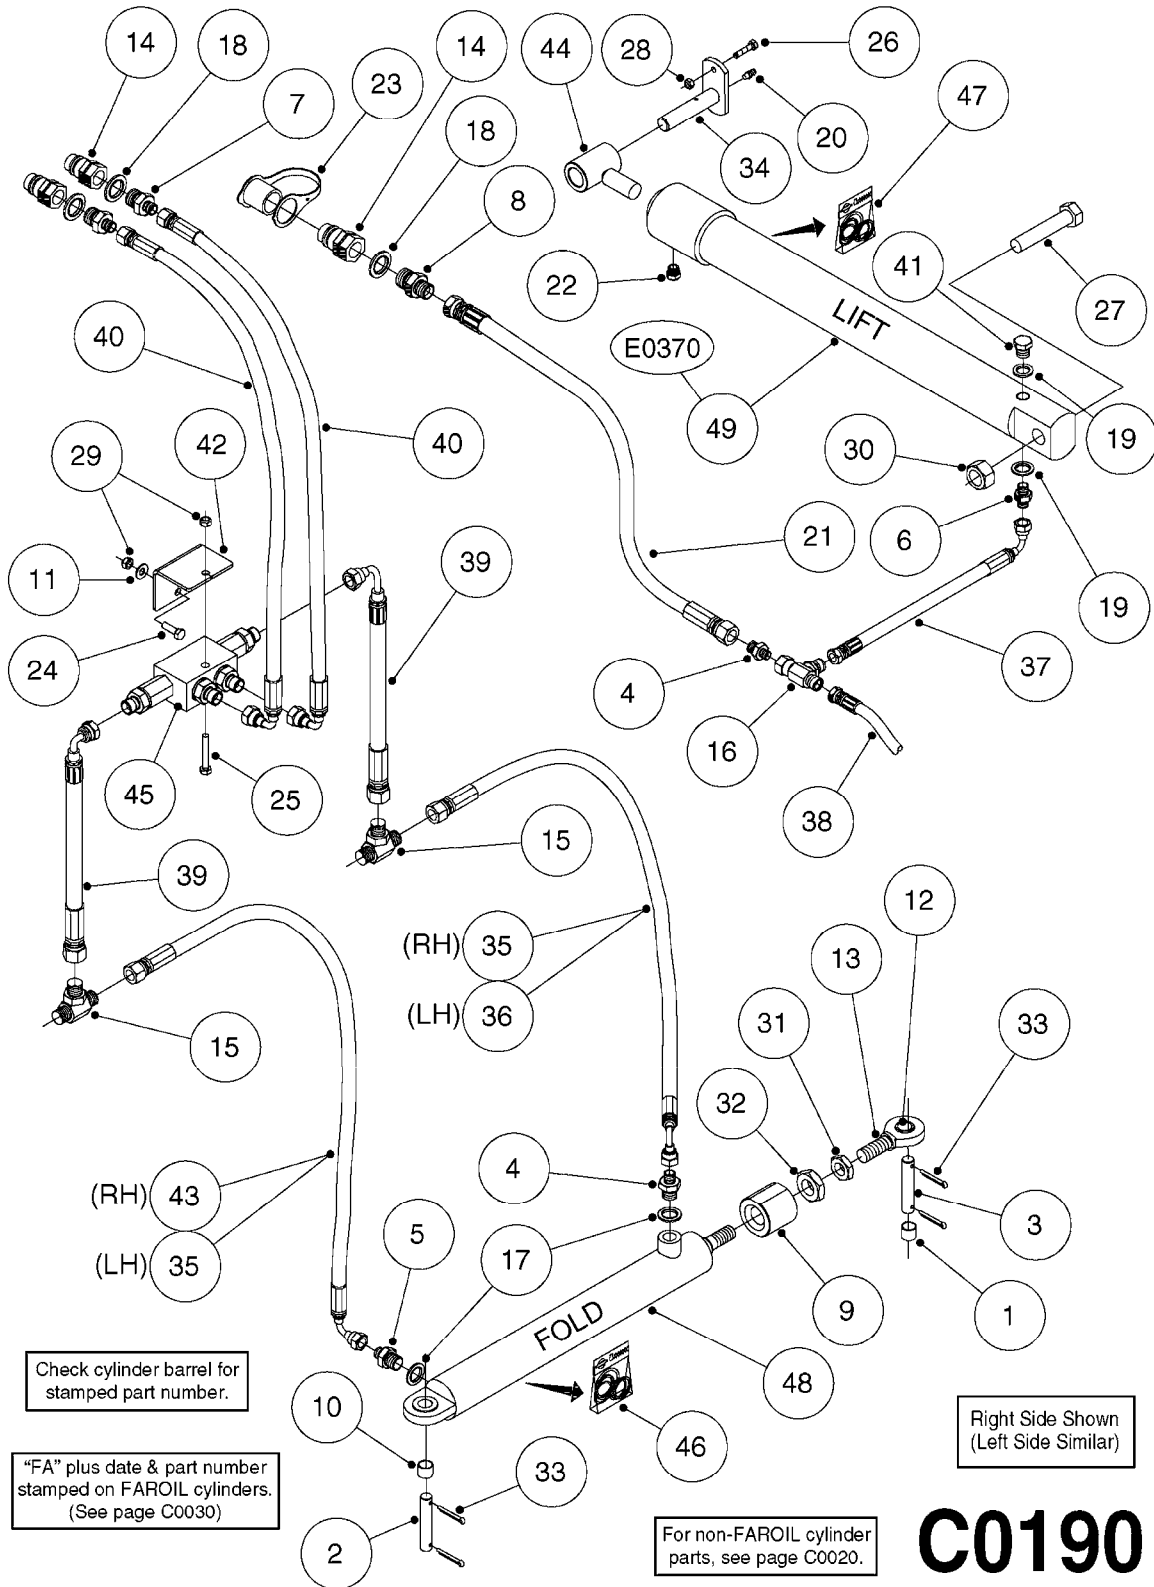

Check cylinder barrel for stamped part number.

"FA" plus date & part number stamped on FAROIL cylinders. (See page C0030)

Right Side Shown (Left Side Similar)

For non-FAROIL cylinder parts, see page C0020.

C0190

HYDRAULICS-EAG.HY 45-66'RANGER
C0190-HIN, 01:01:16

Page

1

Date

16.03.2016 14:19

Pos.	parts-n°	order qty	description
1	145912	1	BUSHING D19.8/D17.0X7MM
2	146324	1	SHAFT D16.8 L102/2 X 5
3	146587	1	PIN D16.8 X 65
4	146835	1	HEX NIPPLE 1/4" - 3/8" BSP
5	146839	1	HEX NIPPLE 1/4"X3/8" BSP 0.7MM
6	146845	1	HEX NIPPLE 1/4"X1/4"
7	146846	1	HEX NIPPLE 1/2" X 1/4"
8	146847	1	HEX NIPPLE 1/2"X3/8"
9	146992	1	BUSHING F.CYLINDER
10	151872	1	BUSHING D22.0/18.0 10MM
11	163936	1	WASHER D15/D6.2X1
12	210728	1	BEARING F.LINK HEAD M17
13	210879	1	LINK HEAD M16 x D17
14	230311	1	QUICK COUPLING 1/2"
15	230963	1	TEE 1/4"M X 1/4"M X 1/4"M BSP
16	232109	1	FITT.HY TEE 1/4'BSP UNION
17	240866	1	DOWTYSEAL 3/8"
18	241356	1	DOWTYSEAL 1/2"
19	241404	1	DOWTY SEAL 1/4"
20	283699	1	GREASE NIPPLE M6X1
21	284257	1	HYDRAULIC HOSE 3/8"L=6150
22	284265	1	PLUG BREATHER 1/4" F/CYLINDER
23	334206	1	DUST HOOD FOR HY-COUPLING
24	410362	1	BOLT HEX 8.8 SS M6X20 FT
25	410583	1	BOLT HEX 8.8 DEL M6X40
26	420567	1	BOLT HEX 8.8 DEL M8X30 FT
27	430918	1	M20X100 DIN 931-8.8 DEL
28	460143	1	NUT HEX M8 LOCK A2 DIN985
29	460261	1	NUT HEX M6X1 LOCK A2 DIN985
30	460806	1	NUT HEX M20X2.5 LOCK
31	461198	1	NUT HEX M16X2 JAMB
32	461249	1	NUT HEX M22X1.5
33	480384	1	PIN COTTER 3/16 x 1-1/2"
34	615654	1	PIN D25 X 123 F. PARALIFT
35	784001	1	HOSE HY X 1/4 X 067.00"STR+ELB
36	784019	1	HOSE HY X 1/4 X 078.75"STR+ELB
37	784037	1	HOSE HY X 1/4" x 130"STR+ELB
38	784069	1	HOSE HY X 1/4 X 90.5" STR+ELB
39	784076	1	HOSE, HY, 1/4" L=8.5" STR-ELB
40	784078	1	HOSE HY X 1/4 X 417.33"STR+ELB
41	14010400	1	PLUG 1/4" BSP
42	16100400	1	PLATE 3 X 60 X 91 HY BLOCK MT
43	28449403	1	HOSE HY X1/4X057.08"STR+ELB
44	61011803	1	EYE BOLT
45	72256500	1	DOUB.PILOT STEERED COUNT.VALVE
46	75075000	1	SEAL KIT 78122600/27/28/29
47	75075200	1	SEAL KIT 78120900/14/50
48	78122900	1	CYLINDER 40/22X300MM RED
49	78128800	1	CYLINDER, D50/30-500