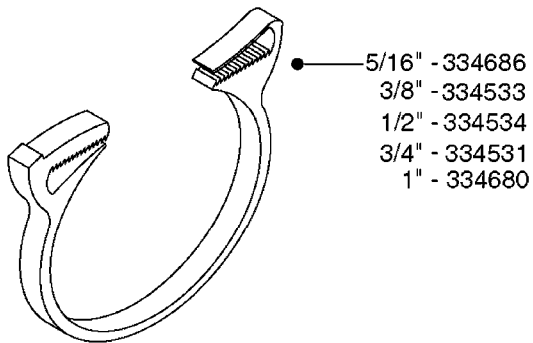

Hose Size	Pressure	Suction	Clamp Code
3/8"	28029803		6706
1/2"	28029803		6706
3/4"	28029903		6712
1"	28030003	28029903	6716
1-1/4"	28030103		6724
1-1/2"		28030103	6724
2"		28030203	235-67
2-1/2"		28030303	235-74
3"		28030403	235-82

L0130