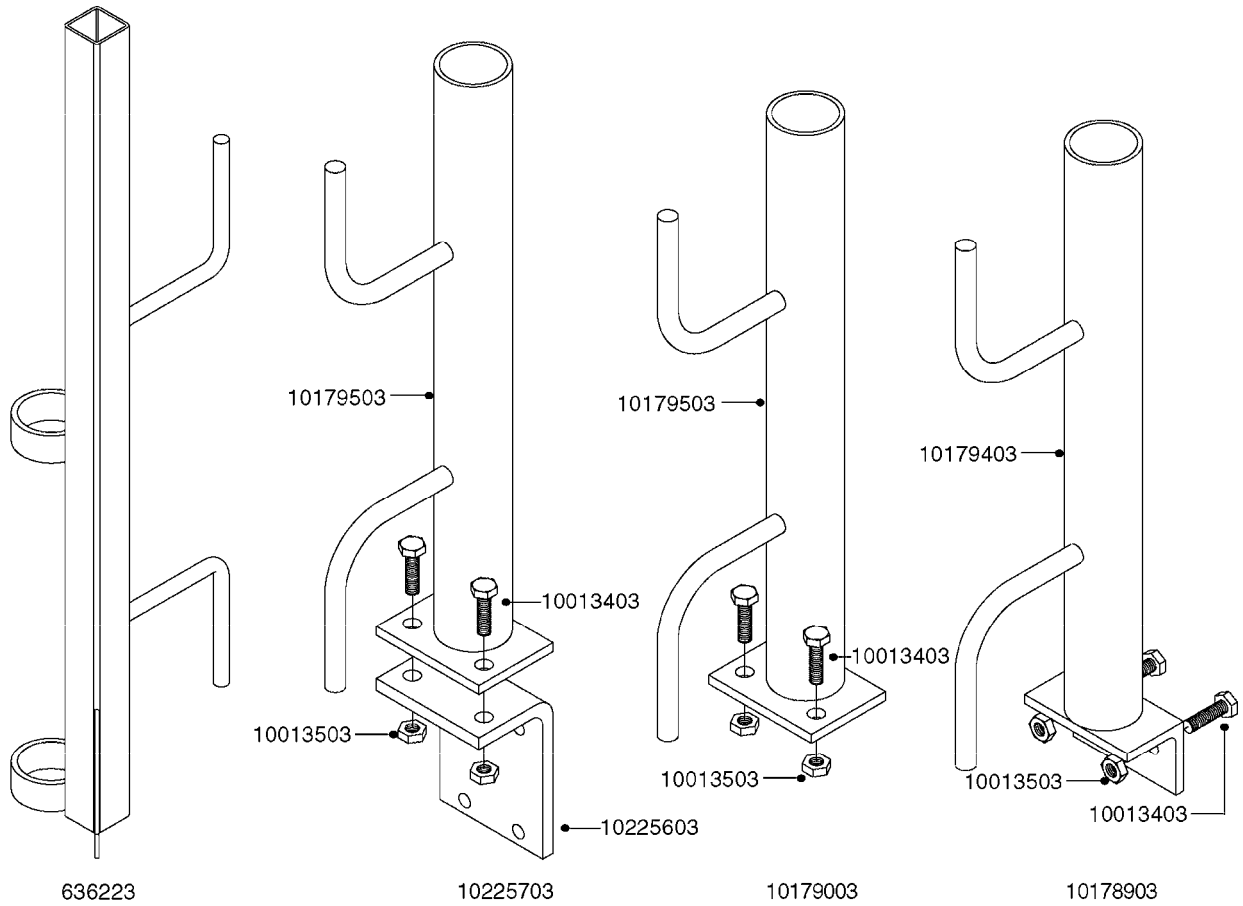

HOSE WRAPS  
K0520-HIN, 01:01:16

Page 1  
Date 16.03.2016 14:19

parts-n°	order qty	description
241965	1	O-RING 12.1 X 1.6
242007	1	O-RING D9.1X1.6
281551	1	BALL VALVE 1/2"
320084	1	FITT.DK NUT 1/2" BSP
330212	1	O-RING D19/D14X2.4 F.1/2"NUT
330326	1	O-RING D30/D24X2 F.1"NUT
330687	1	FITT.DK HB 1/2" F. 1/2" NUT
334190	1	FITT.DK HB 1/2' F. PISTOL 60S
334531	1	CLAMP HOSE PLASTIC 3/4"
636223	1	POST 12 VOLT TR30
712471	1	AGITATION VALVE ASSY. ON/OFF
843196	1	GUN, MODEL 60S
843197	1	HANDGUN KIT TYPE 60 LONG
10013403	1	BOLT HEX 3/8-16X1 1/4 HCS Z5
10013503	1	NUT HEX NC 3/8"
10178903	1	WRAP HOSE SIDE MOUNT PLATE
10179003	1	WRAP HOSE BOTTOM PLATE MOUNT
10179403	1	WRAP WELDMENT FOR HI101789
10179503	1	WRAP WELDMENT FOR HI101790
10225603	1	BKT.FOR HOSE WRAP MOUNT NL NK
10225703	1	WRAP HOSE BDL.BOTTOM PLATE
92702103	1	HOSE R X1/2" X300PSI WP X0012"