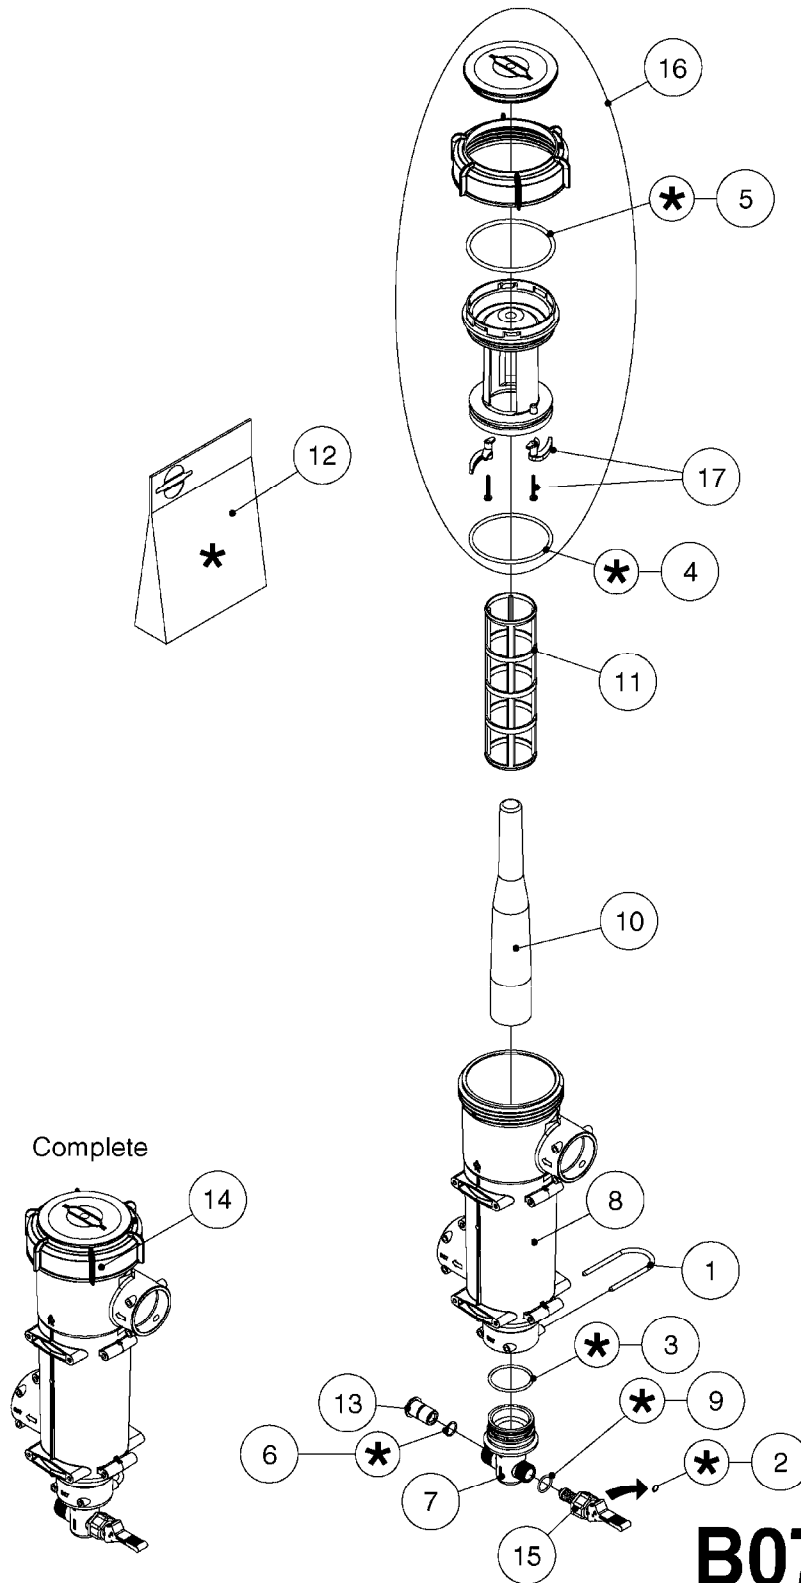

B0730

PRESSURE FILTER - CYCLONE
B0730-HIN, 01:01:16

Page 1

Date 16.03.2016 14:18

Pos.	parts-n°	order qty	description
1	145996	1	FITT.DK S-67 FORK
2	241323	1	O-RING D5.3X2.4 NITRIL
3	242353	1	O-RING D44.2X3.0 VITON F.S-67
4	242565	1	O-RING Ø 85 X 4.0 SH70 VITON
5	242577	1	O-RING Ø 86 X 4.5 SH70 VITON
6	242594	1	O-RING D14 X 1.78 SCH.70-EPDM
7	322358	1	T-PIECE S67-1/2"-3/4"
8	322359	1	CYCLONE FILTER HOUSING
9	330315	1	O-RING D18.4/D13X.6
10	391093	1	CONE F. CYCLONE FILTER
11	61036000	1	FILTER ELEM.S93,100 MSH-YELLOW
11	615416	1	FILTER ELEM.S93,50 MESH-BLUE
11	72557200	1	FILTER ELEM.S93,80# CYCLONE
12	741827	1	SEAL KIT CYCLONE FILTER
13	39127500	1	VALVE SEAT
14	72281200	1	CYCLONE FILT.COMP. 80 MSH S67
14	72316500	1	CYCLONE FILT.COMP.50 MSH S67
14	72316600	1	CYCLONE FILT.COMP.100 MSH S67
15	72281300	1	VALVE BOOSTER/ON/OFF CYCLONE F
16	72352200	1	LID COMPLETE F. CYCLONE FILTER
17	74192900	1	FILTER LOCK PARTS - CYCLONE