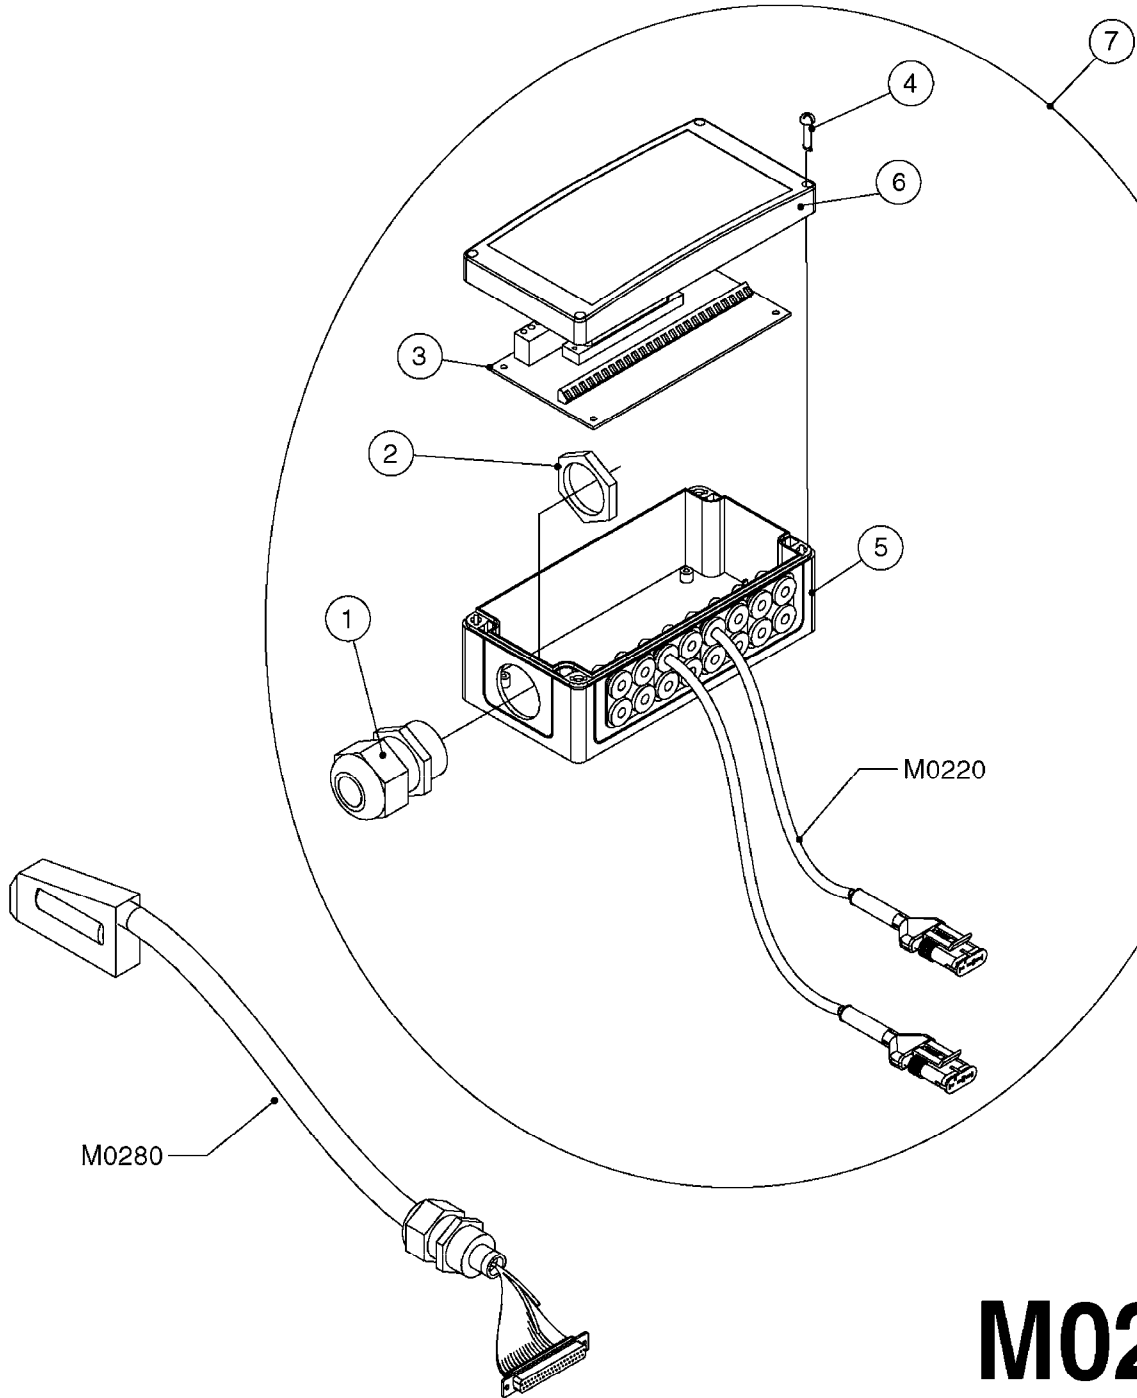

**M0220**

CABLES  
M0220-HIN, 01:01:16

Page 1  
Date 16.03.2016 14:20

Pos.	parts-n°	order qty	description
1	26005900	1	WIRE 37/37 POLE DAH/JOB COM
2	26006200	1	CABLE L = 4.50M, AMP, MALE, 2P
2	26006300	1	CABLE L = 0.50M, AMP, MALE, 2P
2	26006400	1	CABLE L = 0.75M, AMP, MALE, 2P
2	26006500	1	CABLE L = 1.50M, AMP, MALE, 2P
2	26006600	1	CABLE L = 9.00M, AMP, MALE, 2P
3	26006700	1	CABLE L = 0.12M, AMP, FEMALE, 2P
4	26006800	1	CABLE L = 1.00M, AMP, FEMALE, 2P
5	26006000	1	CABLE L = 1.50M, AMP, MALE, 3P
5	26006100	1	CABLE L = 5.00M, AMP, MALE, 3P
5	26007000	1	CABLE L = 0.20M, AMP, MALE, 3P
5	26007100	1	CABLE L = 9.00M, AMP, MALE, 3P
5	26007200	1	CABLE L = 13.00M, AMP, MALE, 3P
6	26007300	1	CABLE L = 1.00M, AMP, FEMALE, 3P
7	26007400	1	CABLE L = 3.00M, AMP, EXT, 3P
7	26009800	1	CABLE L = 0.50M, AMP, EXT, 2P
8	26004900	1	CABLE FEM/MALE 37P L=9.5M
9	26007500	1	CABLE FEM/FEM 15P L=3.5M
10	262150	1	SCREW ASSM.FOR D-SUB PLUG
11	72450600	1	CAP F. AMP SUPER SEAL 2P PLUG
12	72450700	1	CAP F. AMP SUPER SEAL 3P PLUG
13	72450800	1	CAP F. AMP SUPER SEAL 4P PLUG