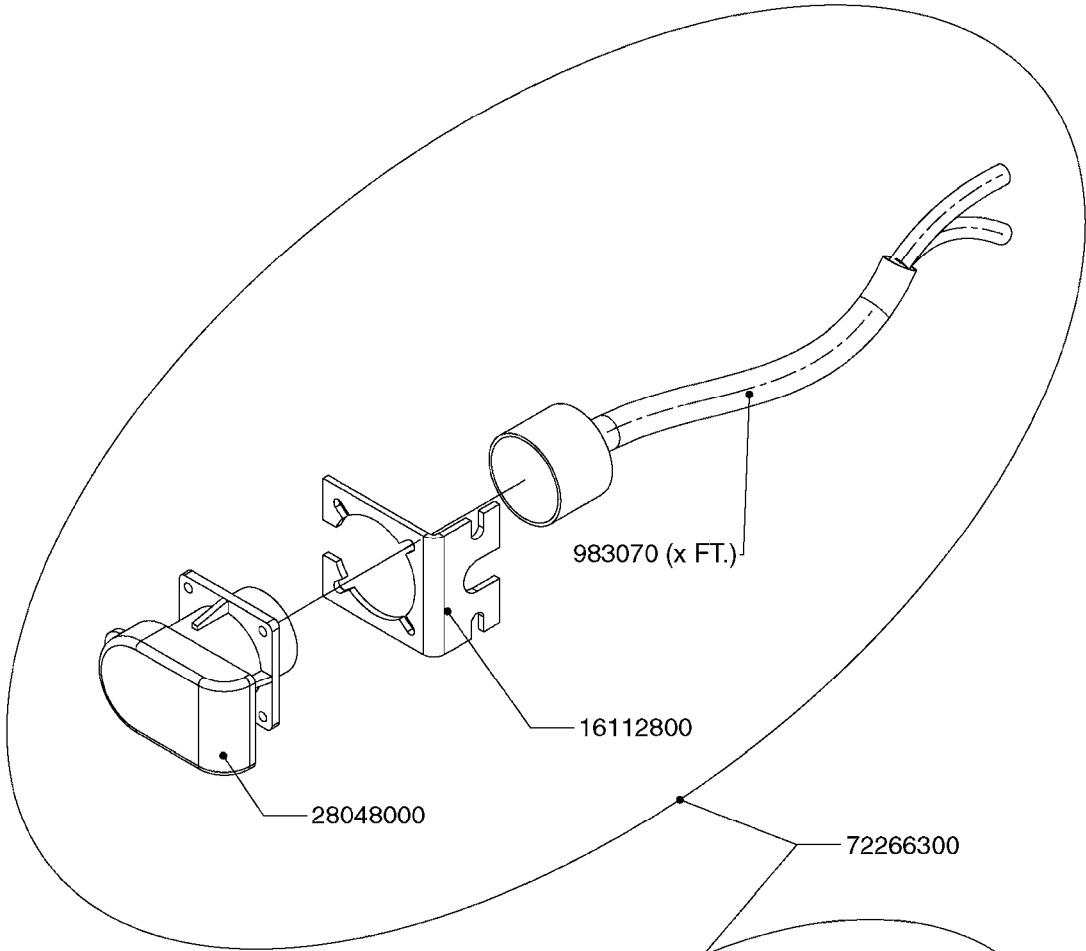

POWER SUPPLY CABLES
M0240-HIN, 01:01:16

Page 0

Date 16.03.2016 14:20