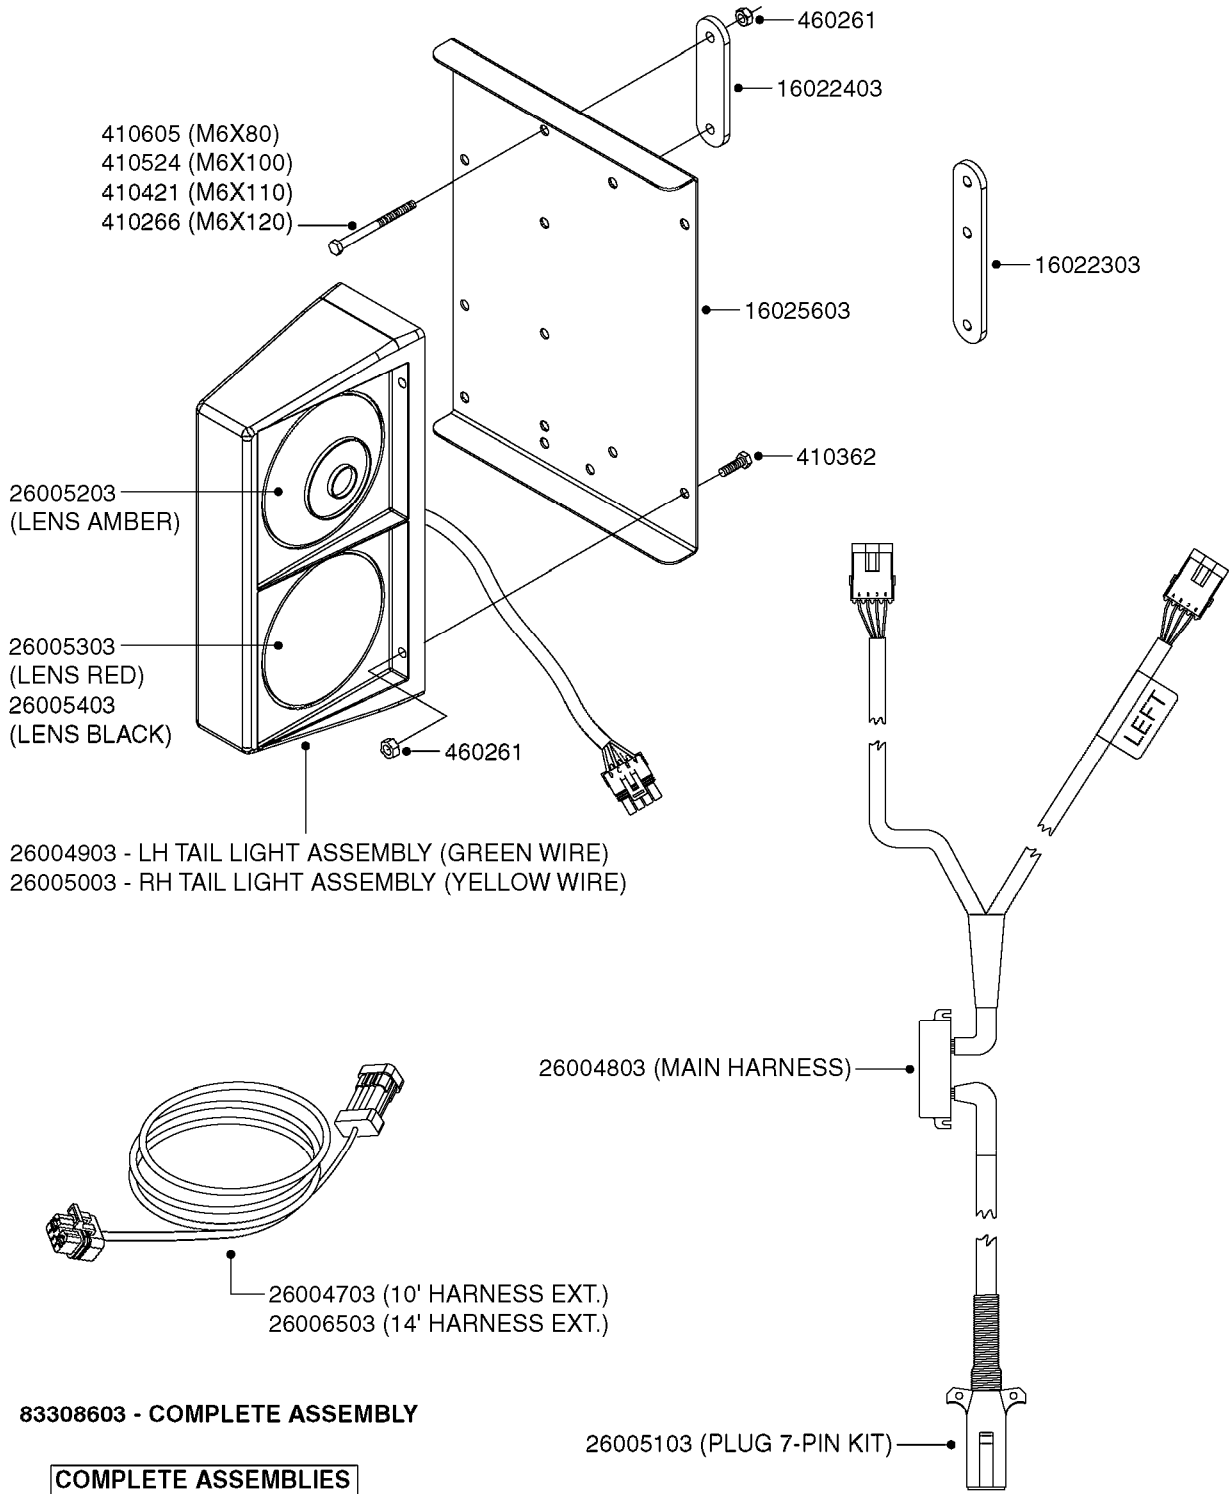

TRAFFIC LIGHT KIT
M0160-HIN, 01:01:16

83308603 - COMPLETE ASSEMBLY

COMPLETE ASSEMBLIES
WHOLEGOODS ITEMS

M0160

TRAFFIC LIGHT KIT
M0160-HIN, 01:01:16

Page 1
Date 16.03.2016 14:20

parts-n°	order qty	description
410266	1	BOLT HEX 8.8 DEL M6X120
410362	1	BOLT HEX 8.8 SS M6X20 FT
410421	1	BOLT HEX M6X110 DIN931-A2 SS
410524	1	BOLT HEX 8.8 DEL M6X100
410605	1	BOLT HEX 8.8 DEL M6X80
460261	1	NUT HEX M6X1 LOCK A2 DIN985
16022303	1	BRACKET 100MM TUBE
16022403	1	BRACKET 60MM TUBE
16025603	1	BRACKET TAIL LIGHT DUAL LAMP
26004703	1	HARNESS 13' EXT 4 WIRE WP
26004803	1	HARNESS MAIN TAIL LIGHT
26004903	1	TAIL LIGHT GREEN WIRE LH
26005003	1	TAIL LIGHT YELLOW WIRE RH
26005103	1	PLUG 7-PIN AG TAIL LIGHT
26005203	1	LENS AMBER BEFORE 2009
26005303	1	LENS RED BEFORE 2009
26005403	1	LENS BLACK BEFORE 2009
26006503	1	HARNESS 14' EXT 4 WIRE WP
83308603	1	TRAFFIC LIGHT KIT