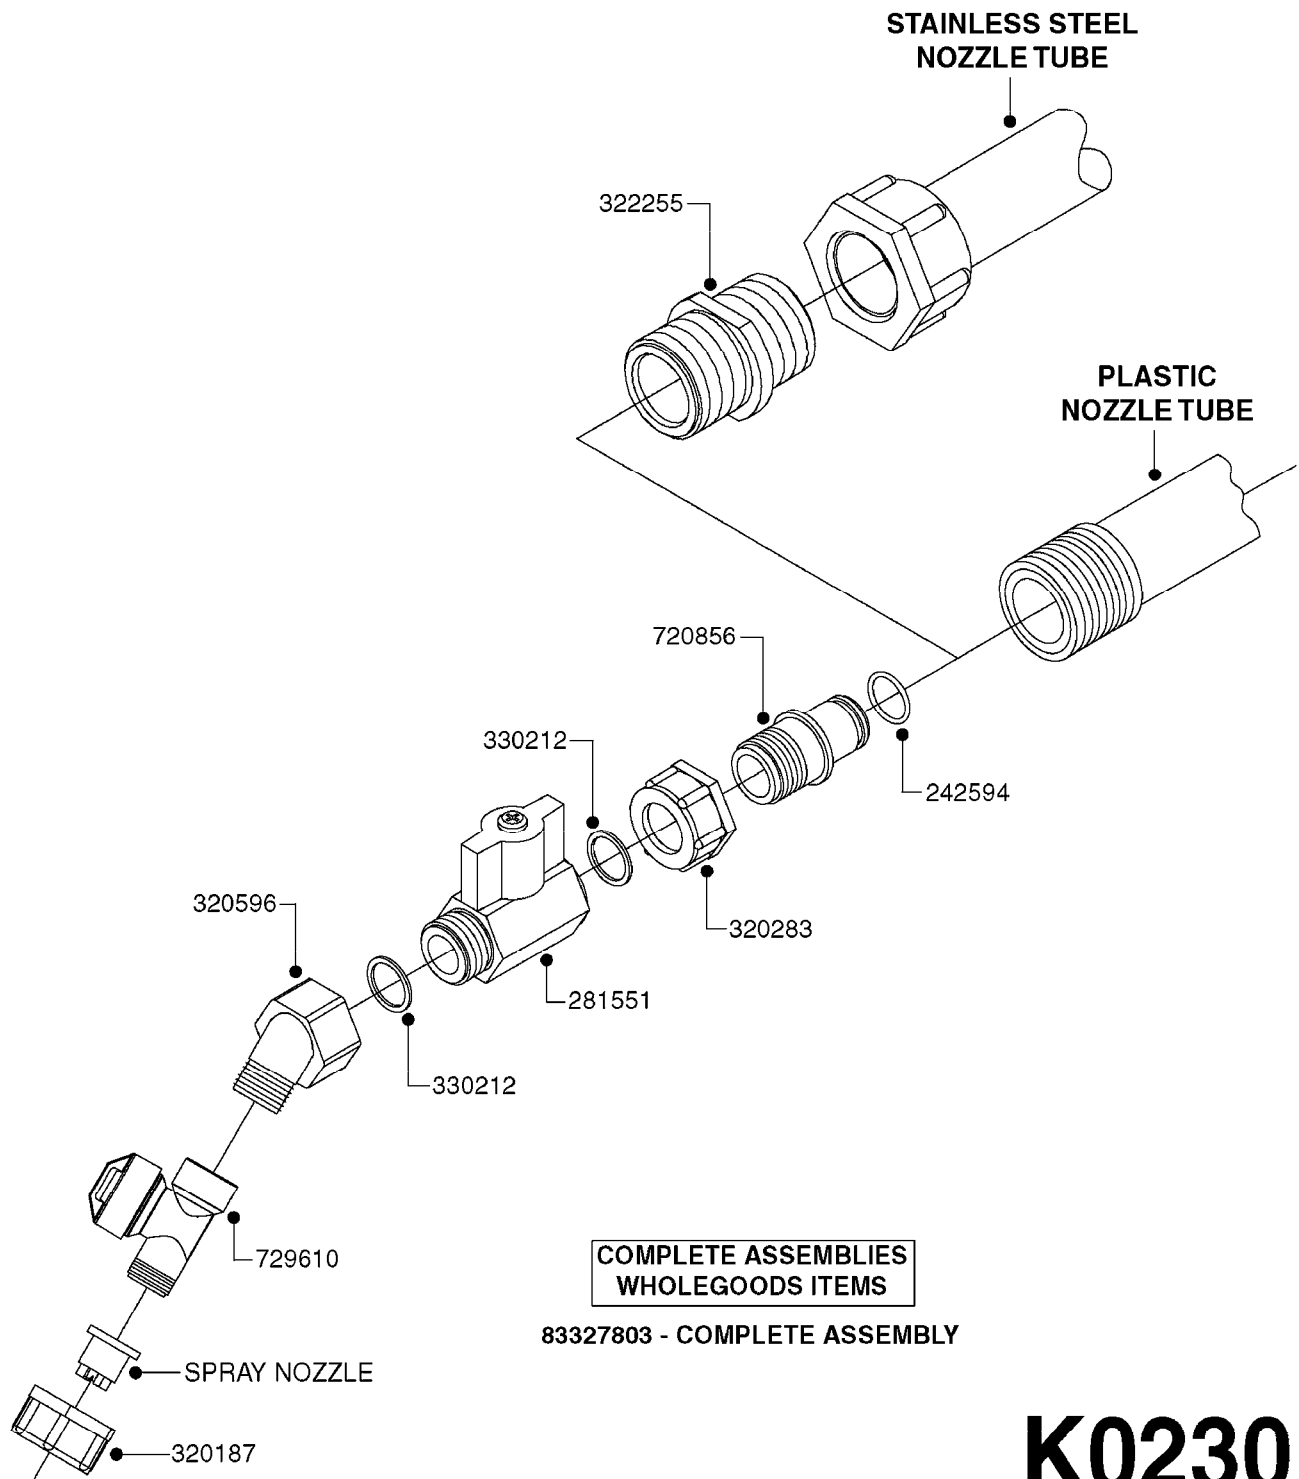

END NOZZLE KIT
K0230-HIN, 01:01:16

Page 1

Date 16.03.2016 14:19

parts-n°	order qty	description
242594	1	O-RING D14 X 1.78 SCH.70-EPDM
281551	1	BALL VALVE 1/2"
320187	1	FITT.DK CAP 3/8" BSP BLACK
320283	1	FITT.DK NUT 3/4"BSP
320596	1	FITT.DK ELB 3/8'-1/2'BSP 45DEG
322255	1	FITT.DK NIPPLE 3/4"X 3/4"
330212	1	O-RING D19/D14X2.4 F.1/2"NUT
720856	1	FITT.DK 1/2'BSP ASSY.F.3/4'NUT
729610	1	NOZZLE ASSY. NON DRIP 3/8 THRD
83327803	1	END NOZZLE KIT "04"