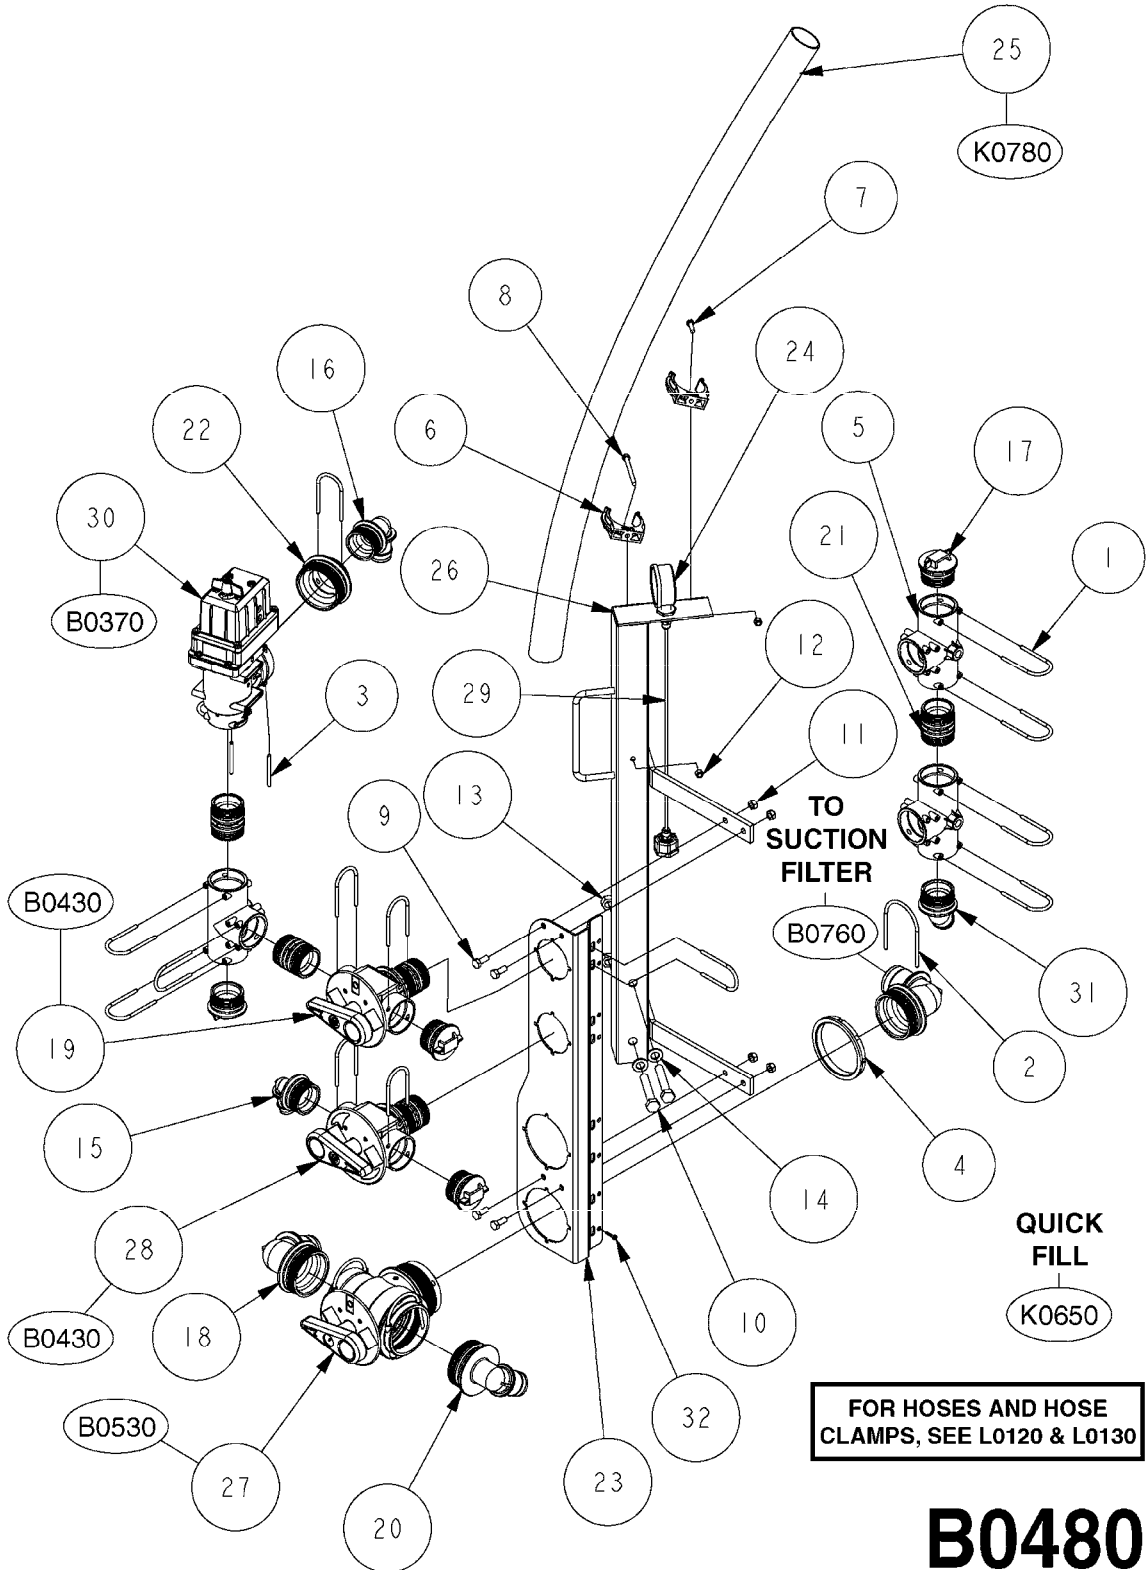

B0480

RANGER MANIFOLD - CENTRIFUGAL
B0480-HIN, 01:01:16

Page 1

Date 16.03.2016 14:18

Pos.	parts-n°	order qty	description
1	145996	1	FITT.DK S-67 FORK
2	145997	1	FITT.DK S-93 FORK
3	147767	1	PIN 5Ø X 60 S-93 DOUBLE CLAMP
4	322109	1	FITT.DK S-93 BULKHEAD NUT
5	322224	1	FITT.DK S-67 TEE
6	334523	1	PIPE HOLDER D51.5
7	410362	1	BOLT HEX 8.8 SS M6X20 FT
8	410443	1	BOLT HEX 8.8 DEL M6X70
9	420582	1	BOLT HEX 8.8 DEL M8X20 FT A2
10	430802	1	BOLT HEX 8.8 DEL M12X75
11	460143	1	NUT HEX M8 LOCK A2 DIN985
12	460261	1	NUT HEX M6X1 LOCK A2 DIN985
13	460703	1	NUT HEX M12X1.75 LOCK DIN985
14	471127	1	WASHER, M12, Ø24/13.0X 2.5, SS
15	726572	1	FITT.DK S-67 1" ELBOW 90 ASSY.
16	726573	1	FITT. S67 5/4" 90° W/O-RING
17	726579	1	FITT. S67 PLUG W/O-RING
18	727225	1	FITT.DK S-93 ELB.2'PVC W/ORING
19	728391	1	VALVE S67 PRESSURE MANIFOLD
20	728395	1	FITT.DK S-93 ELB.1-1/2" 90 DEG
21	728526	1	FITT.DK S-67 CONNECT W. ORINGS
22	728562	1	FITT.DK S-93 TO S67 ADAPTOR
23	16105803	1	MANIFOLD PLATE RANGER
24	28026103	1	GAUGE 200PSI/BR,4",1/4"BSP-BTM
25	34000703	1	TUBE F. DRY GAUGE L=1200 BENT
25	97609703	1	DECAL S/G RANGER 2200 (600 G)
25	97609903	1	DECAL S/G RANGER 2200 LITERS
26	63028103	1	MANIFOLD STAND RANGER
27	72082300	1	VALVE SUC.S-93 MAN.02 2 WAY
28	72113700	1	VALVE, VARIABLE AGITATION
29	72144000	1	BOOM GAUGE KIT
30	72425500	1	REGULATOR S67/S93 CROSS-DRILL
31	72433100	1	FITT.DK S-67 45° 1-1/4"W/ORING
32	440675	1	SCREW F. PLASTIC 5X16 SS