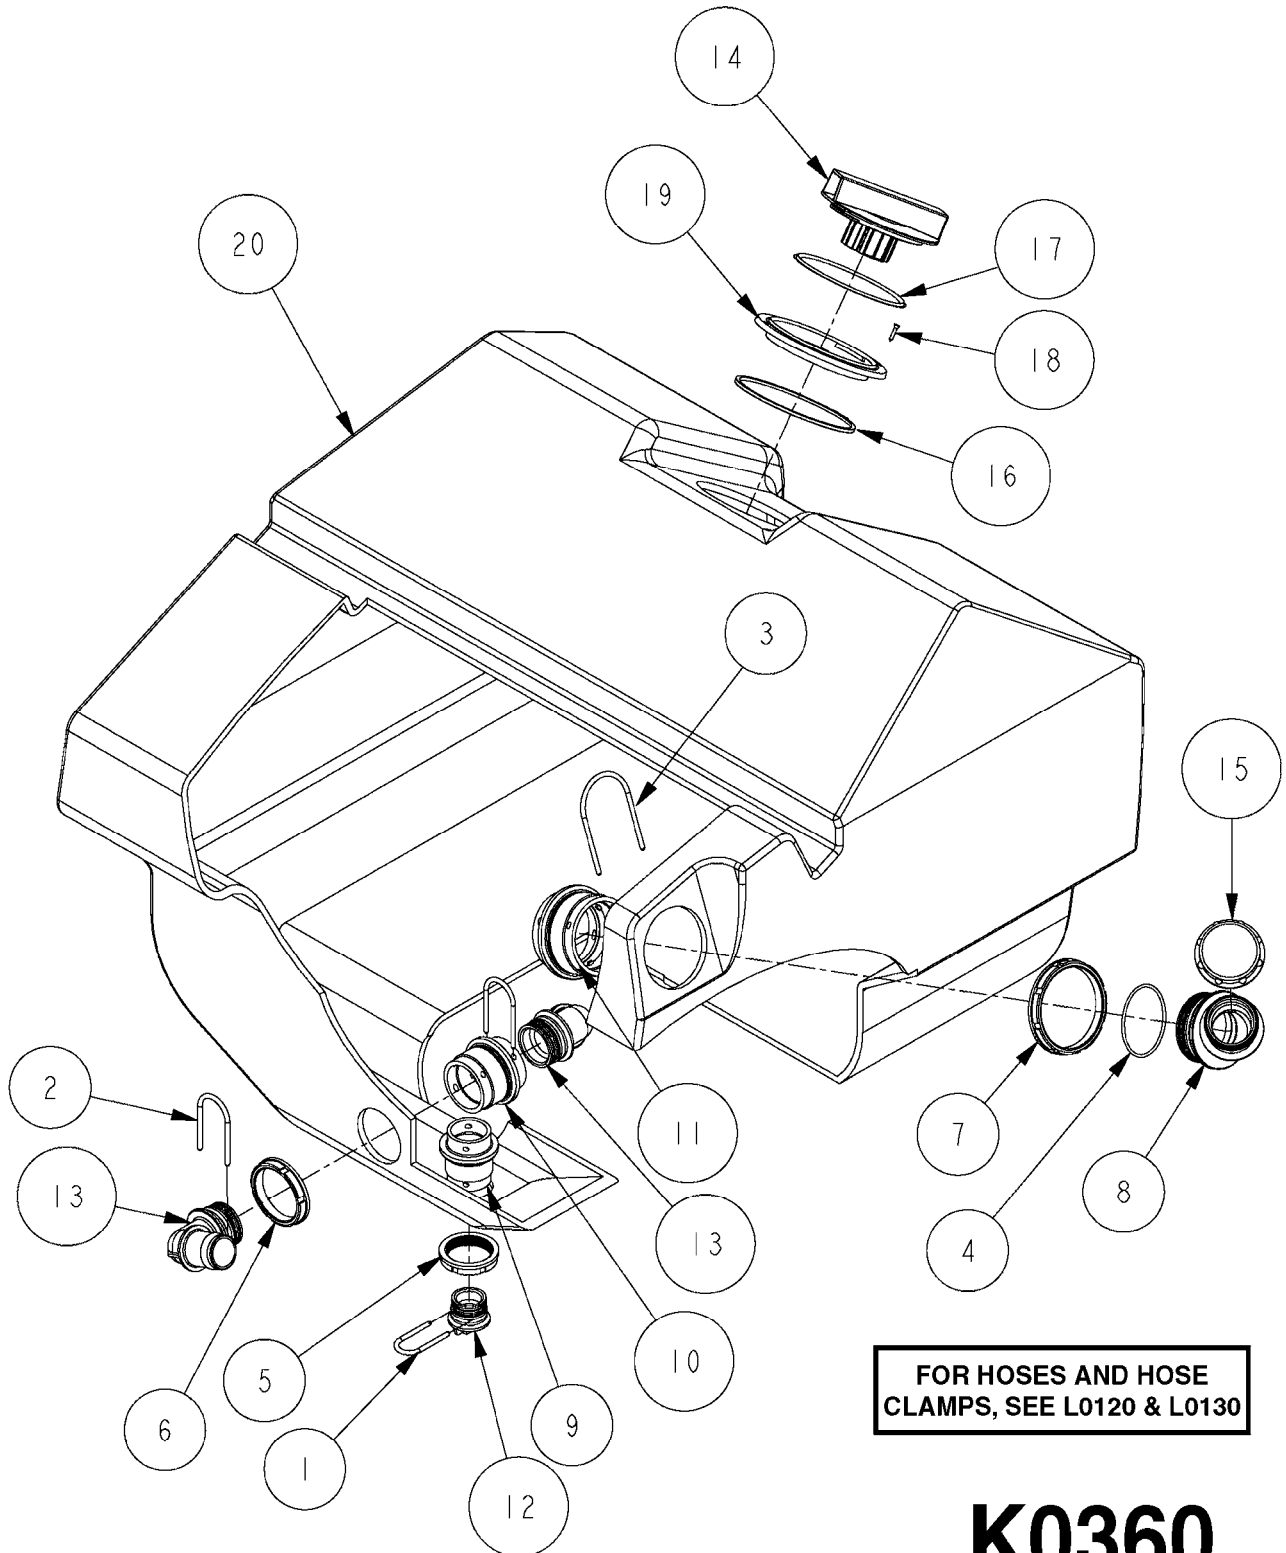

**FOR HOSES AND HOSE
CLAMPS, SEE L0120 & L0130**

K0360

FLUSH SYSTEM - RANGER
K0360-HIN, 01:01:16

Page 1

Date 16.03.2016 14:19

Pos.	parts-n°	order qty	description
1	145995	1	FITT.DK S-53 FORK
2	145996	1	FITT.DK S-67 FORK
3	145996	1	FITT.DK S-67 FORK
			S-67 MODELS WITHOUT THREADED CAP (15)
3	145997	1	FITT.DK S-93 FORK
			S-93 MODELS WITH THREADED CAP (15)
4	242351	1	O-RING D69.5X3.0 VITON F.S-93
			S-93 MODELS WITH THREADED CAP (15)
4	242353	1	O-RING D44.2X3.0 VITON F.S-67
			S-67 MODELS WITHOUT THREADED CAP (15)
5	322107	1	FITT.DK S-53 BULKHEAD NUT
6	322108	1	FITT.DK S-67 BULKHEAD NUT
7	322108	1	FITT.DK S-67 BULKHEAD NUT
			S-67 MODELS WITHOUT THREADED CAP (15)
7	322109	1	FITT.DK S-93 BULKHEAD NUT
			S-93 MODELS WITH THREADED CAP (15)
8	322337	1	FITT.DK S-93 ELB.2"BSP 45D
			S-93 MODELS WITH THREADED CAP (15)
8	334250	1	FITT.DK S-67 PLUG
			S-67 MODELS WITHOUT THREADED CAP (15)
9	726463	1	FITT.DK S53 BULKHEAD W/GASKET
10	726464	1	FITT.DK S-67 BULKHEAD W/GASKET
11	726464	1	FITT.DK S-67 BULKHEAD W/GASKET
			S-67 MODELS WITHOUT THREADED CAP (15)
11	726465	1	FITT.DK S-93 BULKHEAD W/GASKET
			S-93 MODELS WITH THREADED CAP (15)
12	726578	1	FITT.DK S53 PLUG WITH O-RING
13	727224	1	FITT.DK S67X90,1.5HB SUCTION
14	10052203	1	LID VENT ASSY
15	10053603	1	FITT. CAPNUT 2"BSP 5601
16	10064203	1	SET SEALING SPONGE 1 Ft BULK
17	10102203	1	GASKET F.16" LID BREATHER
18	10619703	1	SCREW SS #6x3/4' SELF TAPPING
19	10619803	1	LID HOUSING TREADED F. 6'
20	35003903	1	TANK, FLUSH 250L RANGER DK PIG