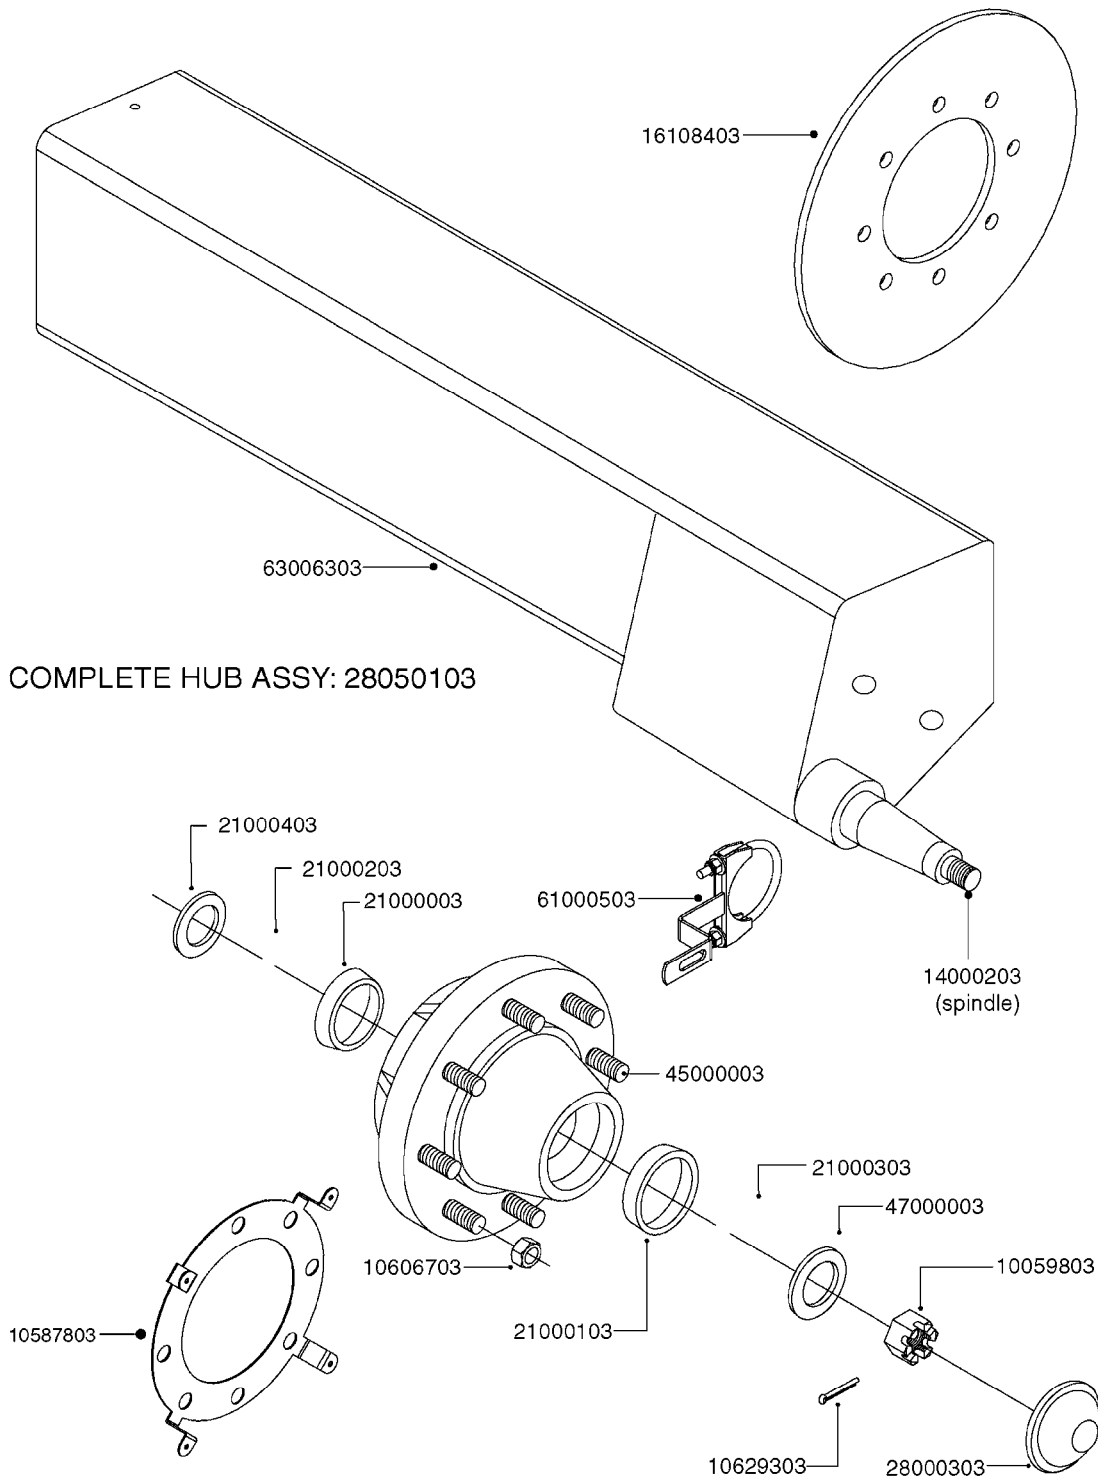

HUB ASSY 3" SPINDLE NAV 575
E0760-HIN, 01:01:16

Page 0

Date 16.03.2016 14:19

HUB ASSY 3" SPINDLE NAV 575
E0760-HIN, 01:01:16

Page 1
Date 16.03.2016 14:19

parts-n°	order qty	description
10059803	1	NUT HEX NF 1"
10587803	1	MAG MNT F. SPEED SNS 8 BOLT
10606703	1	NUT HEX NF 5/8" FLANGED F.STUD
10629303	1	PIN, COTTER 7/32" X 1.75" LONG
14000203	1	SPINDLE 3" X 16" W/NUT &WASHER
16108403	1	REINFORCEMENT RING 8-8-6 HUB FOR NON-REINFORCED 3/8" RIMS ONLY
21000003	1	BEARING INNER CUP #382A
21000103	1	BEARING OUTER CUP #LM501310
21000203	1	BEARING INNER CONE #387AS
21000303	1	BEARING OUTER CONE #LM501349
21000403	1	SEAL GREASE #CR29968
28000303	1	DUST CAP #1609
28050103	1	HUB F 3" 758 7500# PACKAGE
45000003	1	STUD BOLT 5/8" X 2-1/2"
47000003	1	WASHER SPNDL 3" 1.12X2.1 .25TK
61000503	1	SPEED SNS MNT CLAMP - 3"
63006303	1	AXLE INSERT W/M SUS. 575 NAV