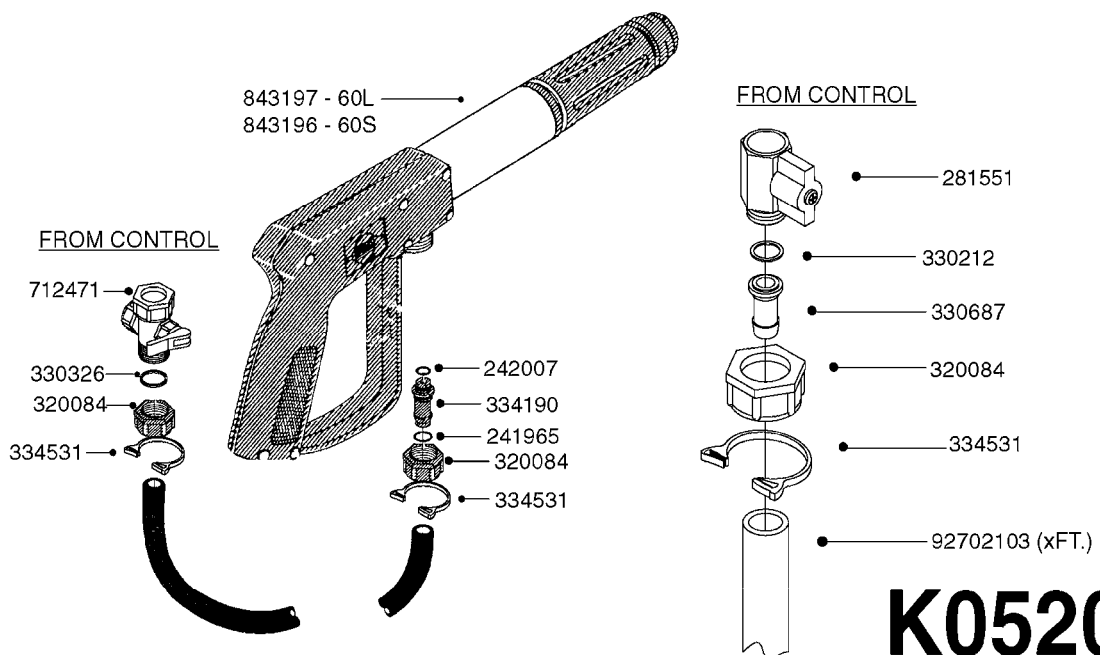

HOSE WRAPS  
K0520-HIN, 01:01:16

Page 1  
Date 16.03.2016 14:19

parts-n°	order qty	description
241965	1	O-RING 12.1 X 1.6
242007	1	O-RING D9.1X1.6
281551	1	BALL VALVE 1/2"
320084	1	FITT.DK NUT 1/2" BSP
330212	1	O-RING D19/D14X2.4 F.1/2"NUT
330326	1	O-RING D30/D24X2 F.1"NUT
330687	1	FITT.DK HB 1/2" F. 1/2" NUT
334190	1	FITT.DK HB 1/2' F. PISTOL 60S
334531	1	CLAMP HOSE PLASTIC 3/4"
636223	1	POST 12 VOLT TR30
712471	1	AGITATION VALVE ASSY. ON/OFF
843196	1	GUN, MODEL 60S
843197	1	HANDGUN KIT TYPE 60 LONG
10013403	1	BOLT HEX 3/8-16X1 1/4 HCS Z5
10013503	1	NUT HEX NC 3/8"
10178903	1	WRAP HOSE SIDE MOUNT PLATE
10179003	1	WRAP HOSE BOTTOM PLATE MOUNT
10179403	1	WRAP WELDMENT FOR HI101789
10179503	1	WRAP WELDMENT FOR HI101790
10225603	1	BKT.FOR HOSE WRAP MOUNT NL NK
10225703	1	WRAP HOSE BDL.BOTTOM PLATE
92702103	1	HOSE R X1/2" X300PSI WP X0012"