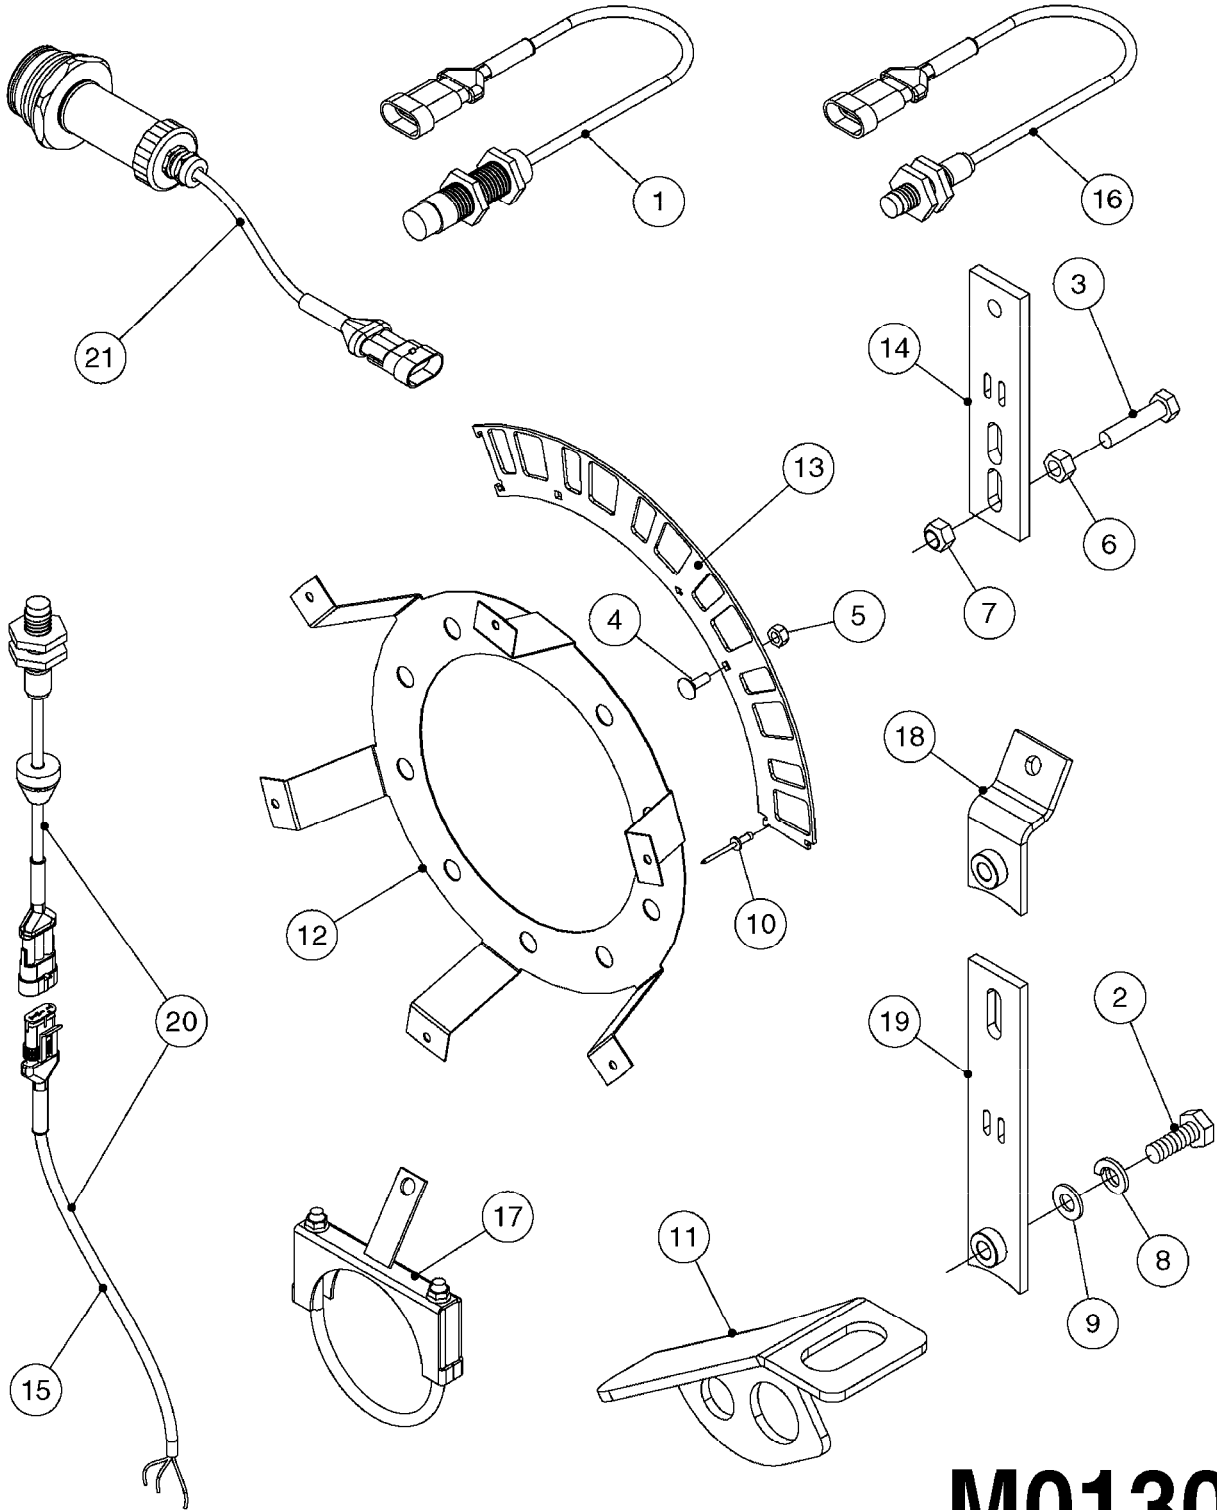

M0130

COMMON SENSORS AND BRACKETS
M0130-HIN, 01:01:16

Page 1

Date 16.03.2016 14:20

Pos.	parts-n°	order qty	description
1	285855	1	SENSOR INDUCTIVE M18 W/WIRE
2	430286	1	BOLT HEX 8.8 DEL M12X30 FT
3	430870	1	BOLT HEX 8.8 DEL M12X55 FT
4	440695	1	BOLT CARRIAGE M8X25
5	460143	1	NUT HEX M8 LOCK A2 DIN985
6	460386	1	NUT HEX M12X1.75
7	460703	1	NUT HEX M12X1.75 LOCK DIN985
8	470466	1	WASHER D21.1/D12.2X2.5 LOCK
9	471127	1	WASHER, M12, Ø24/13.0X 2.5, SS
10	480804	1	RIVET Ø4.8x14.5
11	16020300	1	BRACKET FOR SPEED SENSOR
12	16094703	1	WHEEL SENSOR MT BKT
13	16138203	1	SPEED SENSOR RING NCM 2009 1/3
14	16138403	1	PLATE F. SPEED SENSOR
15	26006100	1	CABLE L = 5.00M, AMP, MALE, 3P
16	28047500	1	SPEED SENSOR HM
17	61000603	1	SPEED SNS MNT CLAMP F/DLS 4.5"
18	61010703	1	SPEED SENSOR BKT NCM NON-S OLD
19	61015803	1	SPEED SENSOR BKT NCM 2010
20	72050100	1	TWIN RPM SENSOR HN
21	72534000	1	TANK LEVEL ELEC SENSOR KIT 9M