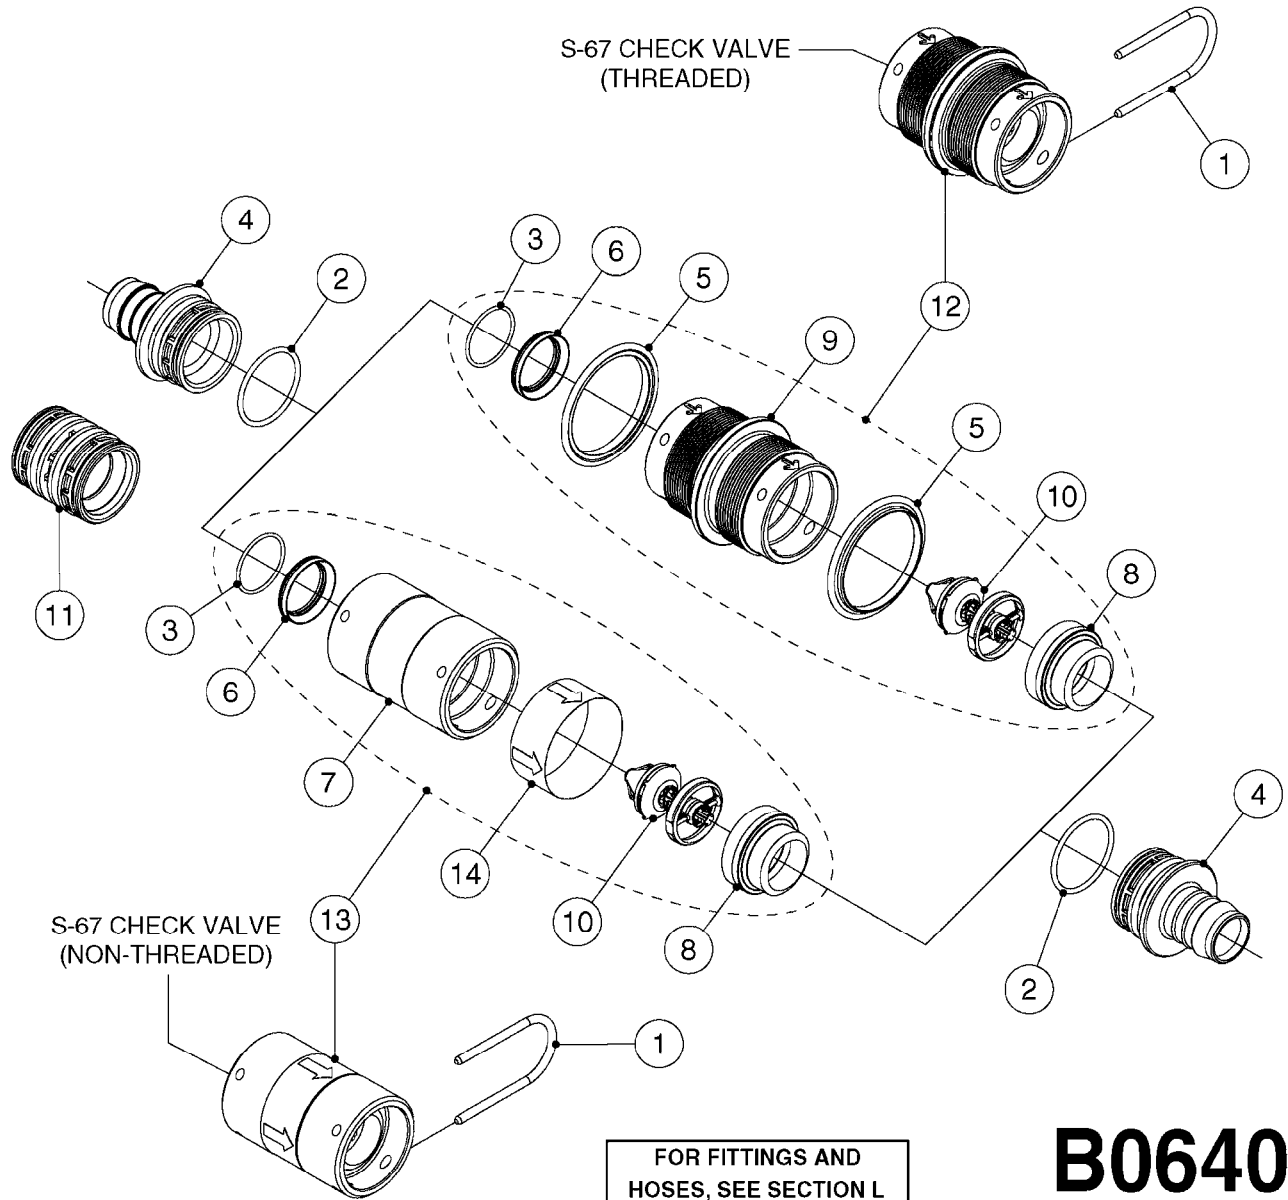

# A0430

PUMP - ACE 150 BELT DRIVE  
A0430-HIN, 01:01:16

Page 1

Date 16.03.2016 14:18

parts-n°	order qty	description
420641	1	BOLT HEX 8.8 DEL M8X35
450015	1	SCREW ALLAN 3/8'X5/8' BLACK
460143	1	NUT HEX M8 LOCK A2 DIN985
10527803	1	KEY 1/8x1/8x1/2'F.ACE PUMP
21002203	1	BEARING, SEALED ACE BELT DRIVE
28022303	1	SHIELD KIT
28022403	1	OUTPUT SHAFT ACE BELT DR PUMP
28022503	1	BELT 600 RPM ACE PUMP
28022603	1	BELT 1000 RPM ACE PUMP
28022703	1	IMPELLER THERMOPLASTIC
28022803	1	IMPELLER CAST IRON
28022903	1	REPAIR KIT 600 RPM
28023003	1	REPAIR KIT 1000 RPM
28029203	1	11.6"P.D.X2"BORE PULLEY 600RPM
28029303	1	7.9"P.D.X2"BORE PULLEY 1000RPM

FOR FITTINGS AND  
HOSES, SEE SECTION L

**B0630**

CHECK VALVES - S67  
B0630-HIN, 01:01:16

Page 1  
Date 16.03.2016 14:18

Pos.	parts-n°	order qty	description
1	145996	1	FITT.DK S-67 FORK
2	242353	1	O-RING D44.2X3.0 VITON F.S-67
3	242504	1	O-RING D35x2 NITRIL
4	322104	1	FITT.DK S-67 BULKHEAD
5	334231	1	FITT.DK S-67 STR.1'
5	334232	1	FITT.DK S-67 STR.1-1/4'
6	14103100	1	SEAT F.CHECK VALVE D40.8 2010
7	72001803	1	CHCK VLV,S67, 2 X 1" HB COMPLETE IN-LINE CHECK VALVE FOR 1" HOSE
7	72206600	1	CHCK VLV,S67, 2 X 1.25" HB COMPLETE IN-LINE CHECK VALVE FOR 1-1/4" HOSE
8	72089900	1	CHECK VALVE S67 SUBASMBLY.2001
9	97800500	1	DECAL 230X28 BLACK ARROW