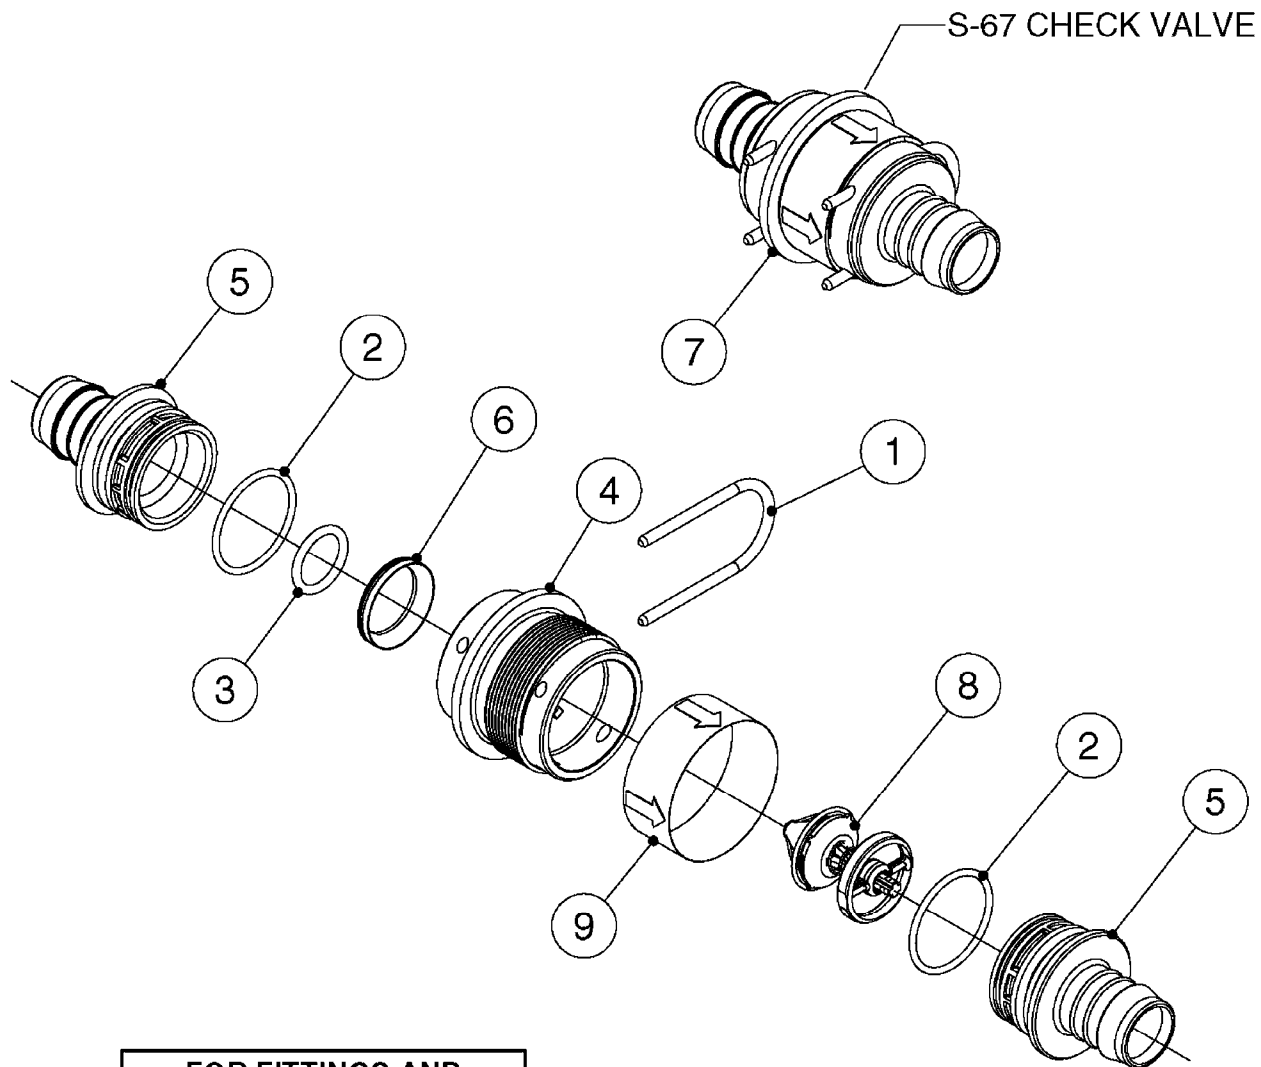

FOR FITTINGS AND
HOSES, SEE SECTION L

B0630

CHECK VALVES - S67
B0630-HIN, 01:01:16

Page 1
Date 16.03.2016 14:18

Pos.	parts-n°	order qty	description
1	145996	1	FITT.DK S-67 FORK
2	242353	1	O-RING D44.2X3.0 VITON F.S-67
3	242504	1	O-RING D35x2 NITRIL
4	322104	1	FITT.DK S-67 BULKHEAD
5	334231	1	FITT.DK S-67 STR.1'
5	334232	1	FITT.DK S-67 STR.1-1/4'
6	14103100	1	SEAT F.CHECK VALVE D40.8 2010
7	72001803	1	CHCK VLV,S67, 2 X 1" HB COMPLETE IN-LINE CHECK VALVE FOR 1" HOSE
7	72206600	1	CHCK VLV,S67, 2 X 1.25" HB COMPLETE IN-LINE CHECK VALVE FOR 1-1/4" HOSE
8	72089900	1	CHECK VALVE S67 SUBASMBLY.2001
9	97800500	1	DECAL 230X28 BLACK ARROW