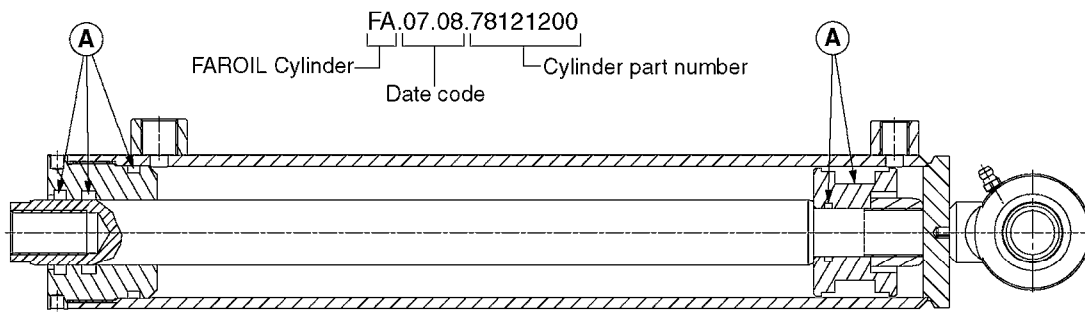

HYDRAULICS - CYLINDERS  
C0020-HIN, 01:01:16

Page 3

Date 16.03.2016 14:19

parts-n°	order qty	description
63039300 78100003	1 1	CYLINDER ROD F.781132 CYL. PARA-LIFT CM+750 W/STOP

Check cylinder barrel for stamped part number.