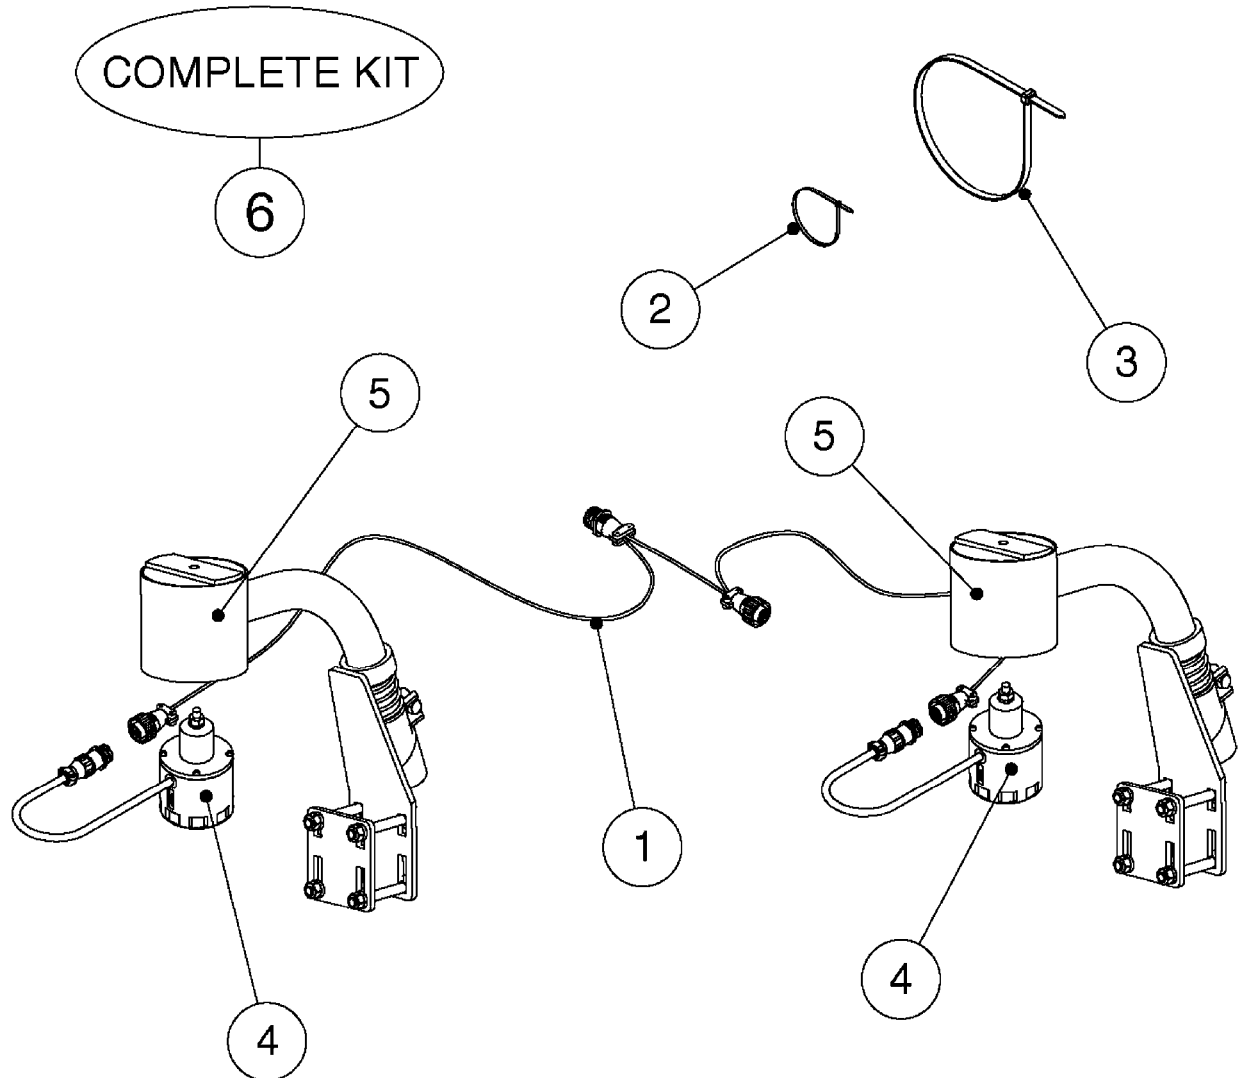

M0360

NORAC SEVERE TERRAIN KIT
M0360-HIN, 01:01:16

Page 1

Date 16.03.2016 14:20

Pos.	parts-n°	order qty	description
1	26030300	1	NORAC SEVERE TERRAIN CABLE
2	28024103	1	TIE STRAP L=8" x W=3/16"
3	28025203	1	TIE STRAP L=23" x W=1/2"
4	28086400	1	UC4 ULTRASOUND SENSOR NORAC
5	28086500	1	UC4 SENSOR MOUNTING BKT. NORAC
6	72591600	1	NORAC HC SEVERE TERRAIN KIT