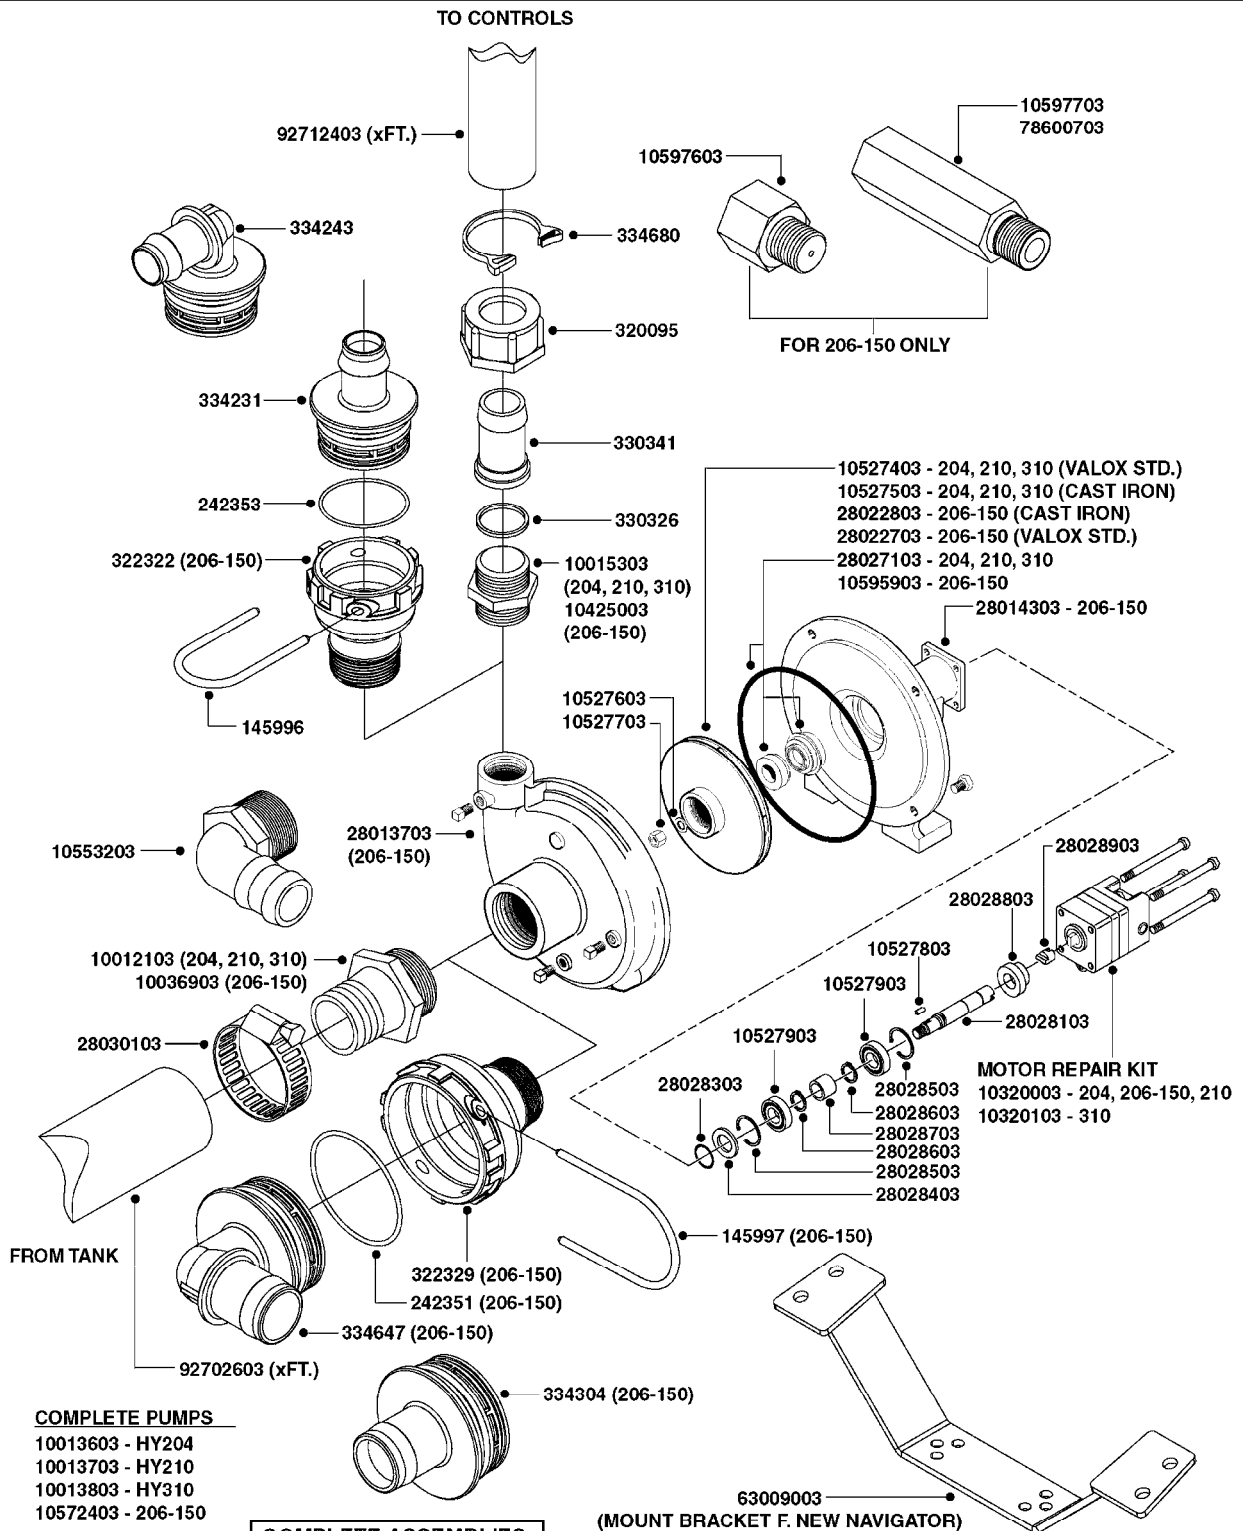

A0420

PUMP-204,206-150,210,310 ACE
A0420-HIN, 01:01:16

Page 1

Date 16.03.2016 14:18

parts-n°	order qty	description
145996	1	FITT.DK S-67 FORK
145997	1	FITT.DK S-93 FORK
242351	1	O-RING D69.5X3.0 VITON F.S-93
242353	1	O-RING D44.2X3.0 VITON F.S-67
320095	1	FITT.DK NUT 1" BSP
322322	1	FITT.DK S-67 X 1-1/4"BSP MALE
322329	1	FITT.DK S-93 X 1-1/2"BSP MALE2
330326	1	O-RING D30/D24X2 F.1"NUT
330341	1	FITT.DK HB 1" F. 1" NUT
334231	1	FITT.DK S-67 STR.1'
334243	1	FITT.DK S-67 ELB.1"
334304	1	FITT.DK S-93 STR.1-1/2" PVC
334647	1	FITT.DK S93 ELB 1-1/2" 90 PVC
334680	1	CLAMP HOSE PLASTIC 1"
10012103	1	FITT.PO.HB 1.25X1.50 IMB1012
10013603	1	PUMP ACE HY 204
10013703	1	PUMP ACE HY 210
10013803	1	PUMP ACE HY 310
10015303	1	FITT.PO.HN 1.00X1.00 M1000
10036903	1	FITT.PO.HB 1.50X1.50 IMB1212
10320003	1	MOTOR REPAIRKIT ACE204,206,210
10320103	1	MOTOR REPAIR KIT ACE 304,310
10425003	1	FITT.PO.HN 1.25X1.00 MCPHEE
10527403	1	IMPELLER VALOX F.ACE PUMP
10527503	1	IMPELLER CASTIRON F.ACE PUMP
10527603	1	WASHER 3/8' F.ACE PUMP
10527703	1	NUT HEX NF 3/8 F.ACE PUMP
10527803	1	KEY 1/8x1/8x1/2'F.ACE PUMP
10527903	1	BEARING F.ACE PUMP (#40870)
10553203	1	FITT.PO.EL 1.5X1.5 HB BLACK
10572403	1	PUMP ACE HY 206 SERIES 150
10595903	1	REPAIR KIT ACE 206-150
10597603	1	ORIFACE RESTRICTOR F. ACE 206
10597703	1	FITT, HYD FLOW FUSE ACE 206OLD
28013703	1	PUMP HOUSING FRONT ACE 206-150
28014303	1	PUMP HOUSING W.FEET 206-150
28022703	1	IMPELLER THERMOPLASTIC
28022803	1	IMPELLER CAST IRON
28027103	1	REPAIR KIT ACE 204,210,310
28028103	1	SHAFT 5/8"DIA.1/2"KEYWAY SS
28028303	1	O-RING, SHAFT SEAL
28028403	1	SLINGER
28028503	1	SNAP RING - INTERNAL
28028603	1	SNAP RING - EXTERNAL
28028703	1	SPACER FOR SHAFT
28028803	1	SEAL SUPPORT SPACER 200 SERIES
28028903	1	COUPLING FOR HYDRAULIC MOTOR
28030103	1	CLAMP HOSE GEAR P5/4-S1.5"6724
63009003	1	CENTRIFUGAL PUMP BRACKET
78600703	1	FITT, HYD FLOW FUSE ACE 206N
92702603	1	HOSE PVC SUCT GRAY 1-1/2"
92712403	1	HOSE R X1" X300PSI WP X0012"