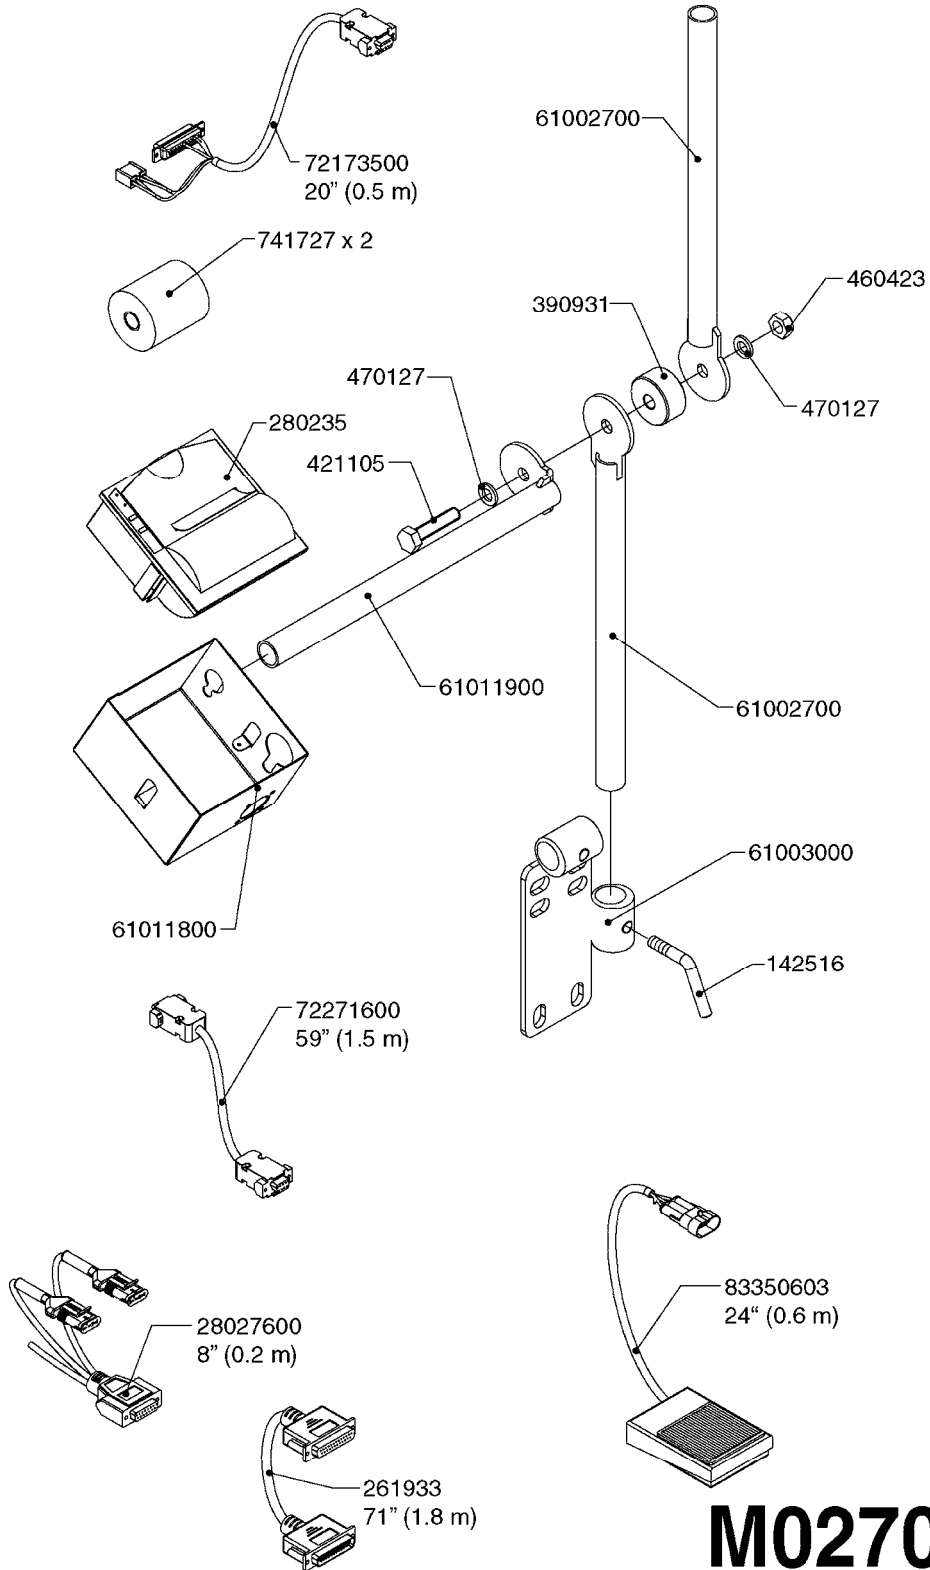

HC 5500 ACCESSORIES  
M0270-HIN, 01:01:16

Page 1  
Date 16.03.2016 14:20

parts-n°	order qty	description
142516	1	SCREW SET M10 BENT F. LOCKING
261933	1	CABLE W/PLUG 2X25 L=71"
280235	1	HARDI PRINTER WITH CLOCK
390931	1	PLASTIC SPACER D40XD11 L=20
421105	1	M10X45 MACHINE SCREW STAINLESS
460423	1	NUT HEX M10X1.5 LOCK
470127	1	WASHER D15D10X2 M10 LOCK
741727	1	PAPER, THERMAL, HC5500 PRINTER
28027600	1	WIRE HC5500 AUX.
61002700	1	TUBE BRACKET F.TRACTOR MOUNT
61003000	1	BRACKET F.TRACTOR MOUNT
61011800	1	BOX FOR HARDI PRINTER
61011900	1	TUBE BRACKET F.TRACTOR MOUNT
72173500	1	WIRE F.PRINTER HC5500 L=20"
72271600	1	HC5500 COMMUNICATION CABLE
83350603	1	FOOT SWITCH HC5500 CONTROL