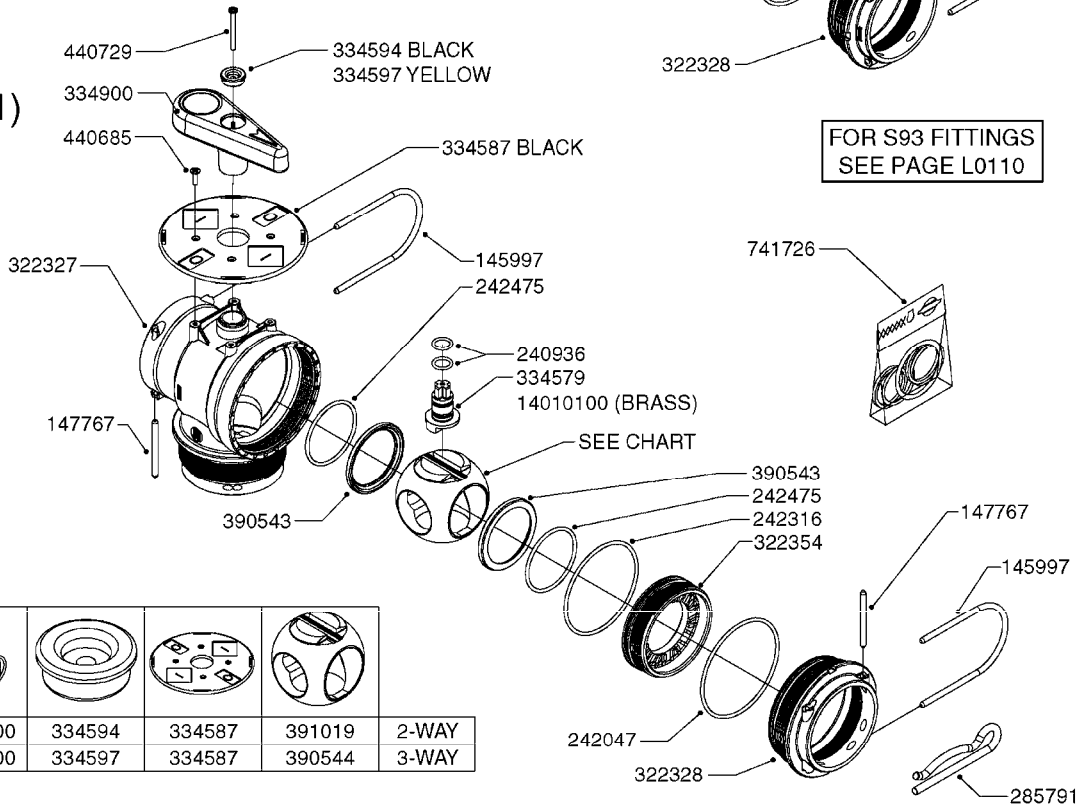

S93 (01)

				2-WAY
72082300	334594	334587	391019	2-WAY
				3-WAY
72082400	334597	334587	390544	3-WAY

FOR S93 FITTINGS
SEE PAGE L0110

B0530