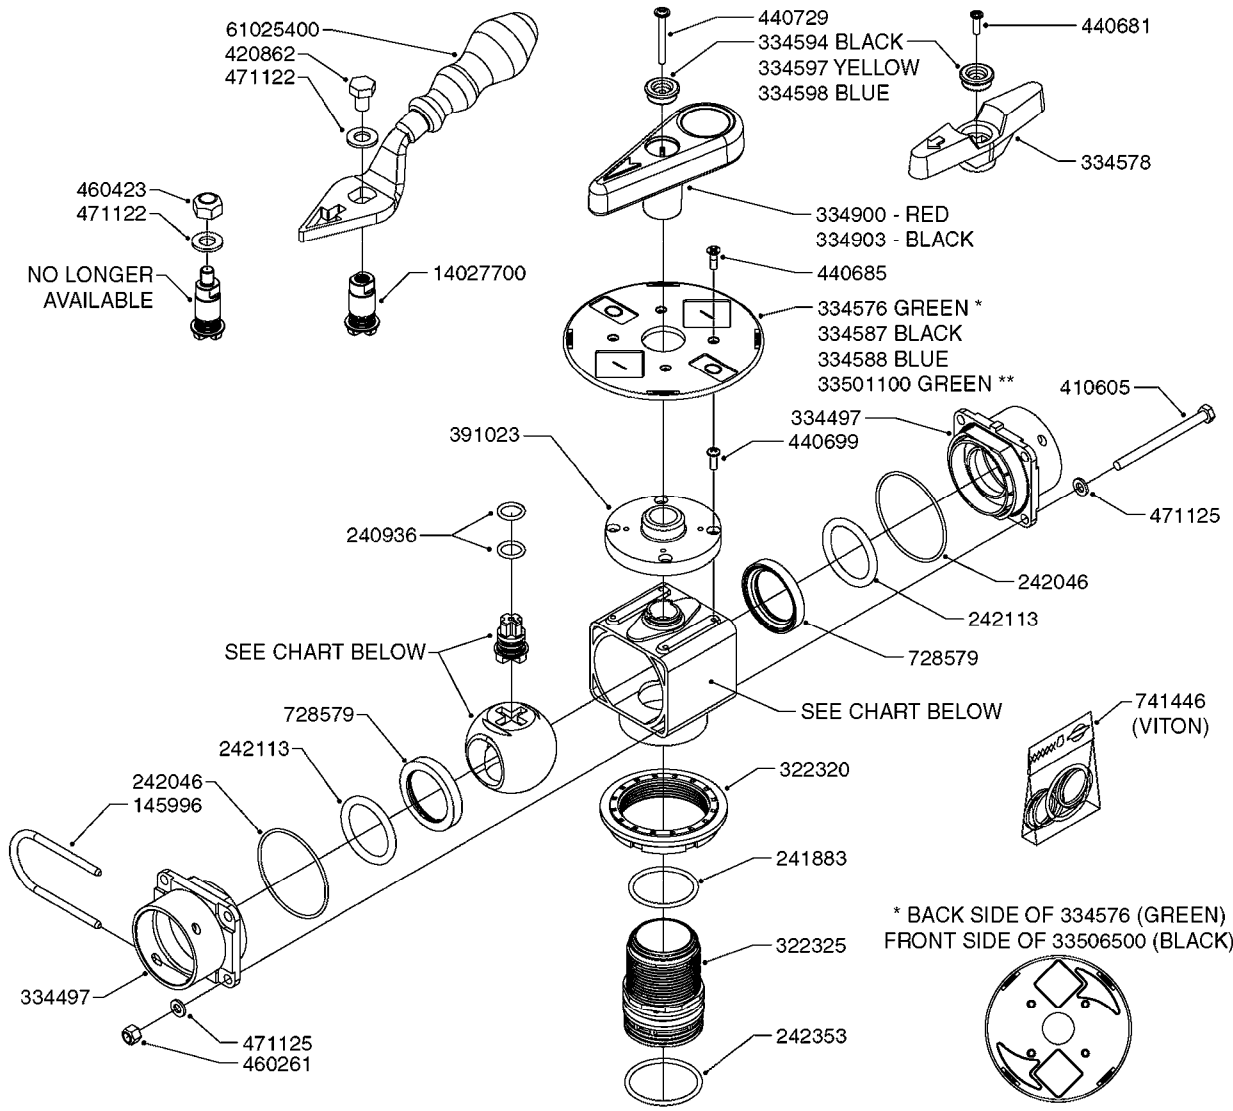

-	
728391	334594	334576	390204	390623	-	334600
728393	334598	334588	390238	390251	-	334600
728945	334597	-	390262	390777	-	334600
729796	334594	334587	390204	390623	-	334600
840062	334594	334576	391180	390623	-	334600
841062	334594	334576	390204	390623	-	334600
72172100	-	33501100	391039	390623	391023	14027700
72172200	-	-	391039	390623	-	334600
72283600	334594	33506500	391180	390623	391023	334600
72292500	-	-	391180	390623	-	14027700
72538000	-	-	391039	390623	391023	14075700
72691600	334594	334587	390262	390623	-	334600

B0430