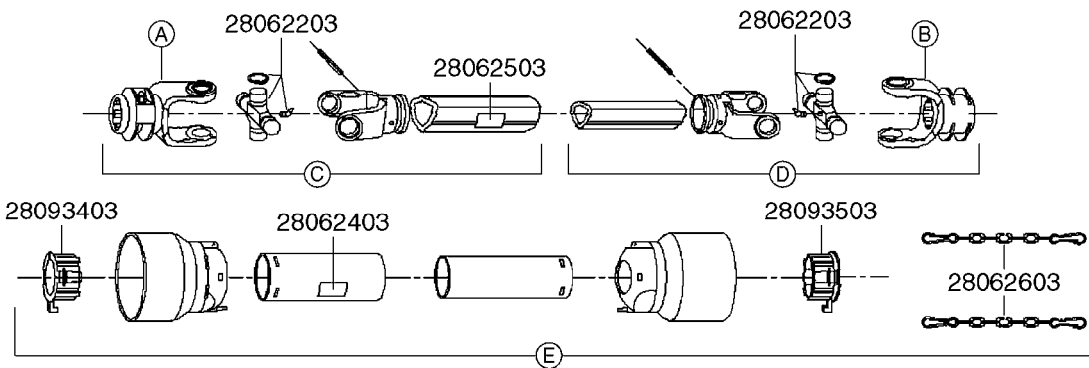

**A0520**

PTO SHAFTS - BONDIOLI CENT.  
A0520-HIN, 01:01:16

Page 1

Date 16.03.2016 14:18

parts-n°	order qty	description
289042	1	UNIV. JOINT 22x54mm
420641	1	BOLT HEX 8.8 DEL M8X35
450015	1	SCREW ALLAN 3/8'X5/8' BLACK
460143	1	NUT HEX M8 LOCK A2 DIN985
28009803	1	PTO PIN TUBE RETAINER OUTER
28009903	1	PTO TUBE RETAINER INNER
28010103	1	PTO YOKE F.INNER TUBE CV PTO
28021403	1	PTO 1"STR/1-3/8" 6SPL B&P
28021503	1	PTO 1"STR/1-3/8" 21SPL B&P
28021603	1	PTO 1"STR/1-3/4" 20SPL B&P
28027903	1	PTO BALL LOCK.KIT F.1-3/8 YOKE
28040503	1	UNIV. JOINT 27x74.6mm
28040703	1	SAFETY CHAIN F.CV BLACK PTO
28041803	1	DECAL DANGER GUARD MISSING
28041903	1	DECAL DANGER ROT.DRIVELINE
28056703	1	PTO YOKE #1 1-3/8" X 6 SPLINE
28056803	1	PTO YOKE #1 1-3/8" X 21 SPLINE
28056903	1	PTO YOKE #4 1-3/8" X 20 SPLINE
28057003	1	PTO TUBE YOKE #1-G1 OUTER
28057103	1	PTO TUBE YOKE #4-G4 OUTER
28057203	1	PTO PIN TUBE RETAINER OUTER
28057303	1	PTO TUBE OUTER #1 745MM
28057403	1	PTO TUBE OUTER #4 720MM
28057503	1	PTO TUBE INNER #1 745MM
28057603	1	PTO TUBE INNER #4 720MM
28057703	1	PTO TUBE RETAINER INNER
28057803	1	PTO TUBE YOKE #1 Ø=1"
28057903	1	PTO TUBE YOKE #4 Ø=1"
28058003	1	PTO HALF SAFETY SHIELD OUTER
28058103	1	PTO HALF SAFETY SHIELD OUTER
28058203	1	PTO HALF SAFETY SHIELD INNER
28058303	1	PTO HALF SAFETY SHIELD INNER
28058403	1	PTO BALL LOCK.KIT F.1-3/4 YOKE
28058503	1	PTO TUBE YOKE #1-G1 INNER