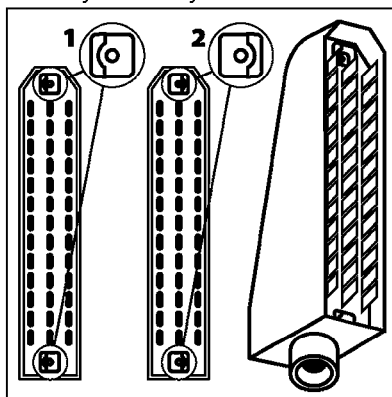

HYDRAULIC SYSTEM

* Note orientation of bracket
1 = Liquid system
2 = Hydraulic system