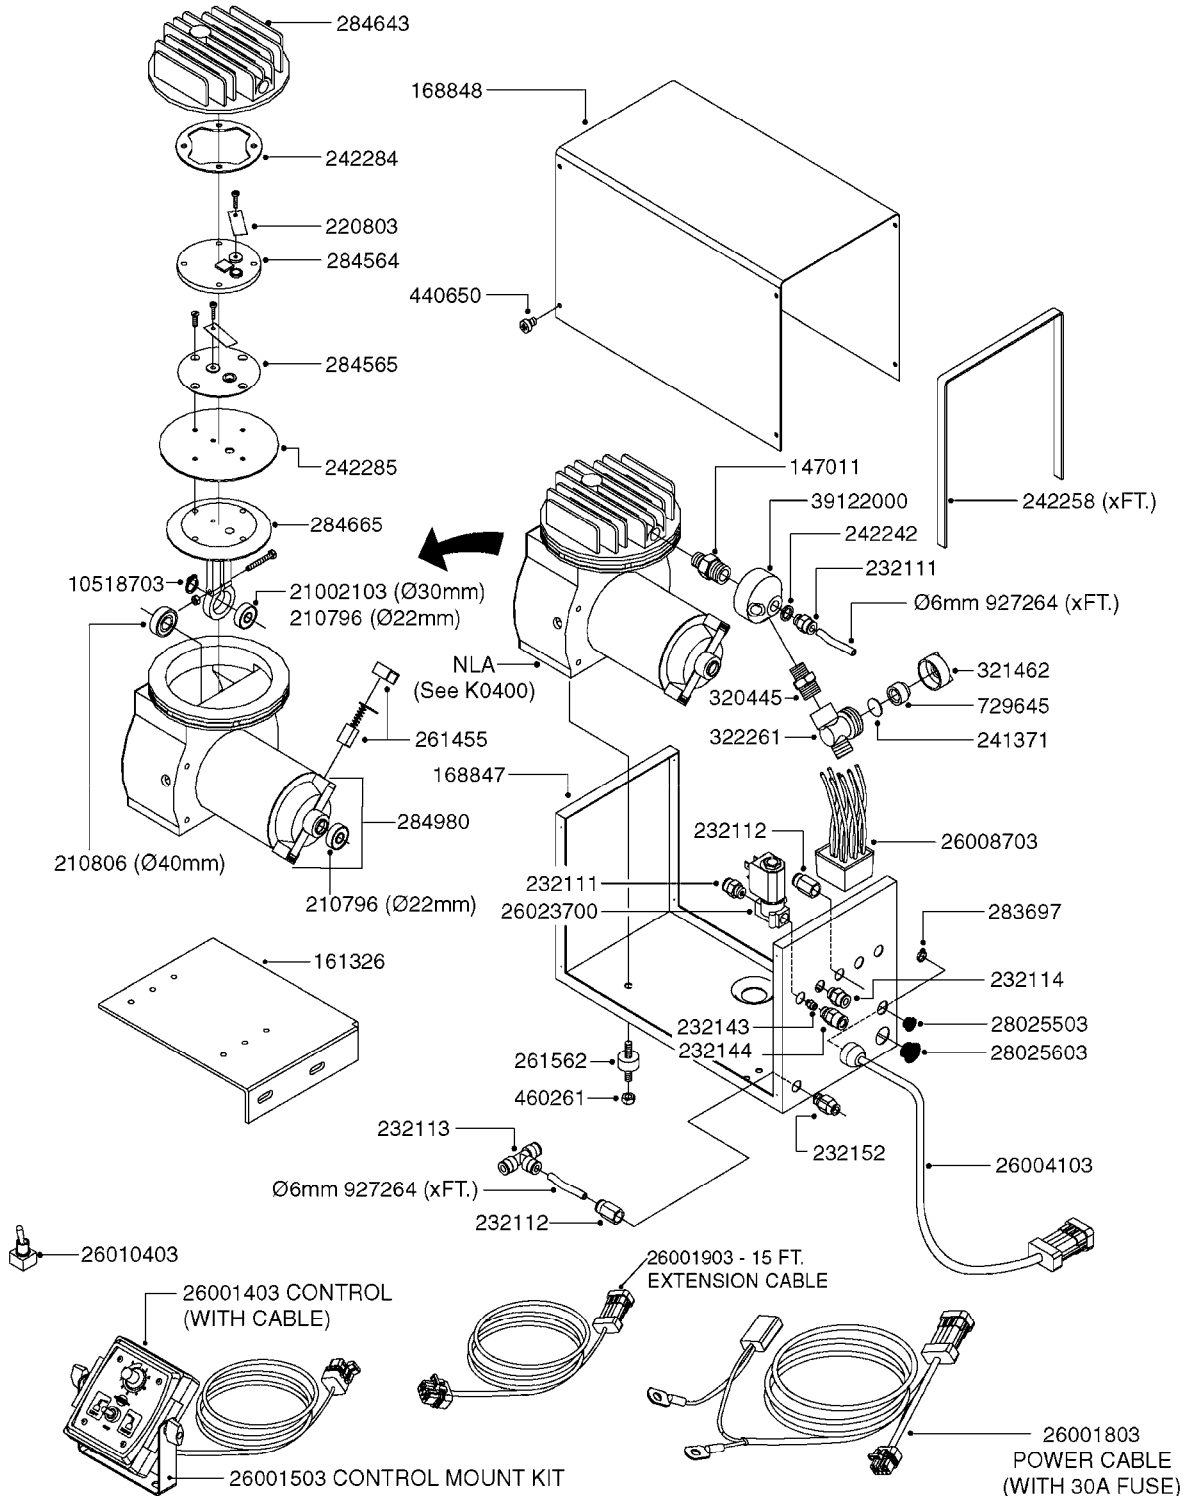

**FOR HOSES AND HOSE  
CLAMPS, SEE L0120 & L0130**

**K0360**

FLUSH SYSTEM - RANGER  
K0360-HIN, 01:01:16

Page 1

Date 16.03.2016 14:19

Pos.	parts-n°	order qty	description
1	145995	1	FITT.DK S-53 FORK
2	145996	1	FITT.DK S-67 FORK
3	145996	1	FITT.DK S-67 FORK
			S-67 MODELS WITHOUT THREADED CAP (15)
3	145997	1	FITT.DK S-93 FORK
			S-93 MODELS WITH THREADED CAP (15)
4	242351	1	O-RING D69.5X3.0 VITON F.S-93
			S-93 MODELS WITH THREADED CAP (15)
4	242353	1	O-RING D44.2X3.0 VITON F.S-67
			S-67 MODELS WITHOUT THREADED CAP (15)
5	322107	1	FITT.DK S-53 BULKHEAD NUT
6	322108	1	FITT.DK S-67 BULKHEAD NUT
7	322108	1	FITT.DK S-67 BULKHEAD NUT
			S-67 MODELS WITHOUT THREADED CAP (15)
7	322109	1	FITT.DK S-93 BULKHEAD NUT
			S-93 MODELS WITH THREADED CAP (15)
8	322337	1	FITT.DK S-93 ELB.2"BSP 45D
			S-93 MODELS WITH THREADED CAP (15)
8	334250	1	FITT.DK S-67 PLUG
			S-67 MODELS WITHOUT THREADED CAP (15)
9	726463	1	FITT.DK S53 BULKHEAD W/GASKET
10	726464	1	FITT.DK S-67 BULKHEAD W/GASKET
11	726464	1	FITT.DK S-67 BULKHEAD W/GASKET
			S-67 MODELS WITHOUT THREADED CAP (15)
11	726465	1	FITT.DK S-93 BULKHEAD W/GASKET
			S-93 MODELS WITH THREADED CAP (15)
12	726578	1	FITT.DK S53 PLUG WITH O-RING
13	727224	1	FITT.DK S67X90,1.5HB SUCTION
14	10052203	1	LID VENT ASSY
15	10053603	1	FITT. CAPNUT 2"BSP 5601
16	10064203	1	SET SEALING SPONGE 1 Ft BULK
17	10102203	1	GASKET F.16" LID BREATHER
18	10619703	1	SCREW SS #6x3/4' SELF TAPPING
19	10619803	1	LID HOUSING TREADED F. 6'
20	35003903	1	TANK, FLUSH 250L RANGER DK PIG