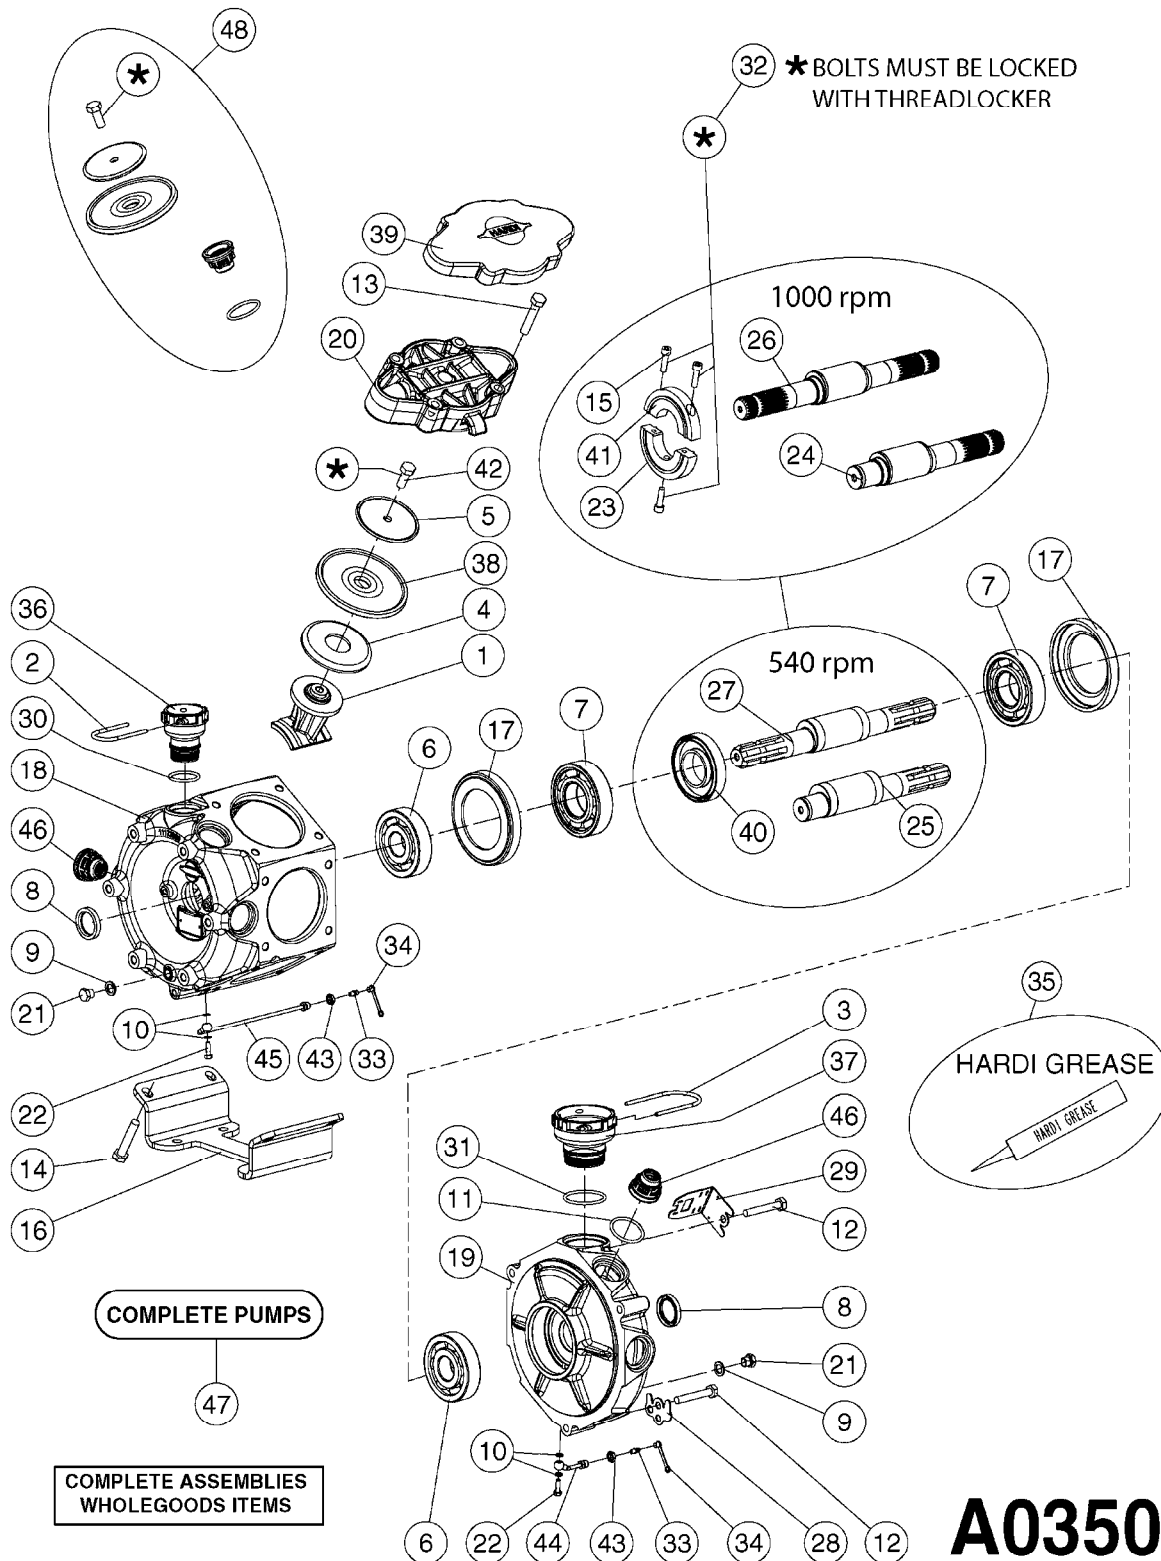

PUMP - 464 540/1000 RPM
A0350-HIN, 23:04:19

Page 1
Date 12.08.2020 9:50

Pos.	parts-n°	order qty	description
1	111622	1	CONNECTING ROD 463/5.5MM
1	111623	1	CONNECTING ROD 463/10MM
1	111624	1	CONNECTING ROD 463/12MM
1	111645	1	CONNECTING ROD 463/6.5MM
2	145996	1	FITT.DK S-67 FORK
3	145997	1	FITT.DK S-93 FORK
4	161012	1	DIAPHRAGM BACKING DISC F. 463
5	161175	1	DIAPHRAGM DISC 463/464 PUMP
6	210221	1	BEARING BALL 6407
7	210232	1	BEARING BALL 6310
8	210243	1	SEAL OIL 35 X 47 X 7
9	241404	1	DOWTY SEAL 1/4"
10	242374	1	WASHER Ø10/Ø6X1 COPPER
11	330072	1	O-RING D53.5/D45.5X4
12	421072	1	BOLT HEX 8.8 RAW M10X65
13	430312	1	BOLT HEX 8.8 M12X60
14	430438	1	BOLT HEX 8.8 DEL M12X65
15	450995	1	BOLT ALLEN M8X30 DIN 912 RAW
16	614628	1	FOOT F. 46X PUMP, RED
16	16410800	1	PUMP BASE 463/464 BLACK
17	11171900	1	CONROD RING 364/464 MACHINED
18	11172200	1	PUMP HOUSE 464 MACHINED 5/4" BSP RED
19	11172600	1	FRONTPART 464 MACHINED 2" BSP RED
20	11173000	1	VALVE COVER.463/464 MACHINED RED
21	14010400	1	PLUG 1/4" BSP
22	14120400	1	BANJOBOLT M6 X 19
23	14120700	1	COUNTERWEIGHT 364/464-1000
24	14137300	1	CRANKSHAFT 364/464-5.5 1000
24	14137400	1	CRANKSHAFT 364/464-6.5 1000
25	14137600	1	CRANKSHAFT 364/464-10
25	14137700	1	CRANKSHAFT 464-12
26	14137900	1	CRANKSHAFT 364/464-5.5 GG 1000
26	14138000	1	CRANKSHAFT 364/464-6.5 GG 1000
27	14138200	1	CRANKSHAFT 364/464-10 GG
27	14138300	1	CRANKSHAFT 464-12 GG
28	16383000	1	GREASE NIPPLE PLATE 464
29	16390600	1	BRACKET FOR RPM SENSOR
30	24266600	1	O-RING D 38,0 X 4,0 70SH.NITR
31	24266800	1	O-RING D 54,0 X 4,0 70SH.NITR
32	28045503	1	LOCTITE 262 .5ML (.017oz.)
33	28163300	1	GREASE NIPPLE H1 M6X1 DIN 7412
34	28163400	1	CAP F. GREASENIPPLE YELLOW M6X1
35	28164600	1	HARDI PUMP GREASE S3 V550L 1
36	32242200	1	FITTING S67 5/4" KON. RG 2014
37	32242400	1	FITTING S93 2" KON. RG 2014
38	33511600	1	DIAPHRAGM PUMP 463/464 PUMP PUR
39	33524000	1	COVER PLASTIC 464 PUMP
40	33527200	1	GREASE SPLIT 364/464
41	39136200	1	HALFPART 364/464-1000
42	43099200	1	BOLT HEX SS M12 X 30 DIN933 A4
43	46134000	1	NUT HEX M10x1 H=2.3 NV=14 ELZIN
44	61097000	1	BANJOTUBE SHORT 464 COMPL.
45	61097100	1	BANJOTUBE LONG 464 COMPL.
46	72043600	1	VALVE FOR 462/463
47	72993500	1	PUMP 464-12-540, CM
47	72993600	1	PUMP 464-6.5 MED-2-1000
47	82168100	1	PUMP 464-5.5 THROUGH SHAFT 1000RPM
47	82168200	1	PUMP 464-10 2" SUCT. 540RPM
47	82168500	1	PUMP 464-12 2" SUCT. 540 RPM
47	82168700	1	PUMP 464-12 540 OFFSET PORTS
47	82168800	1	PUMP 464 6.5 1000 OFFSET PORTS