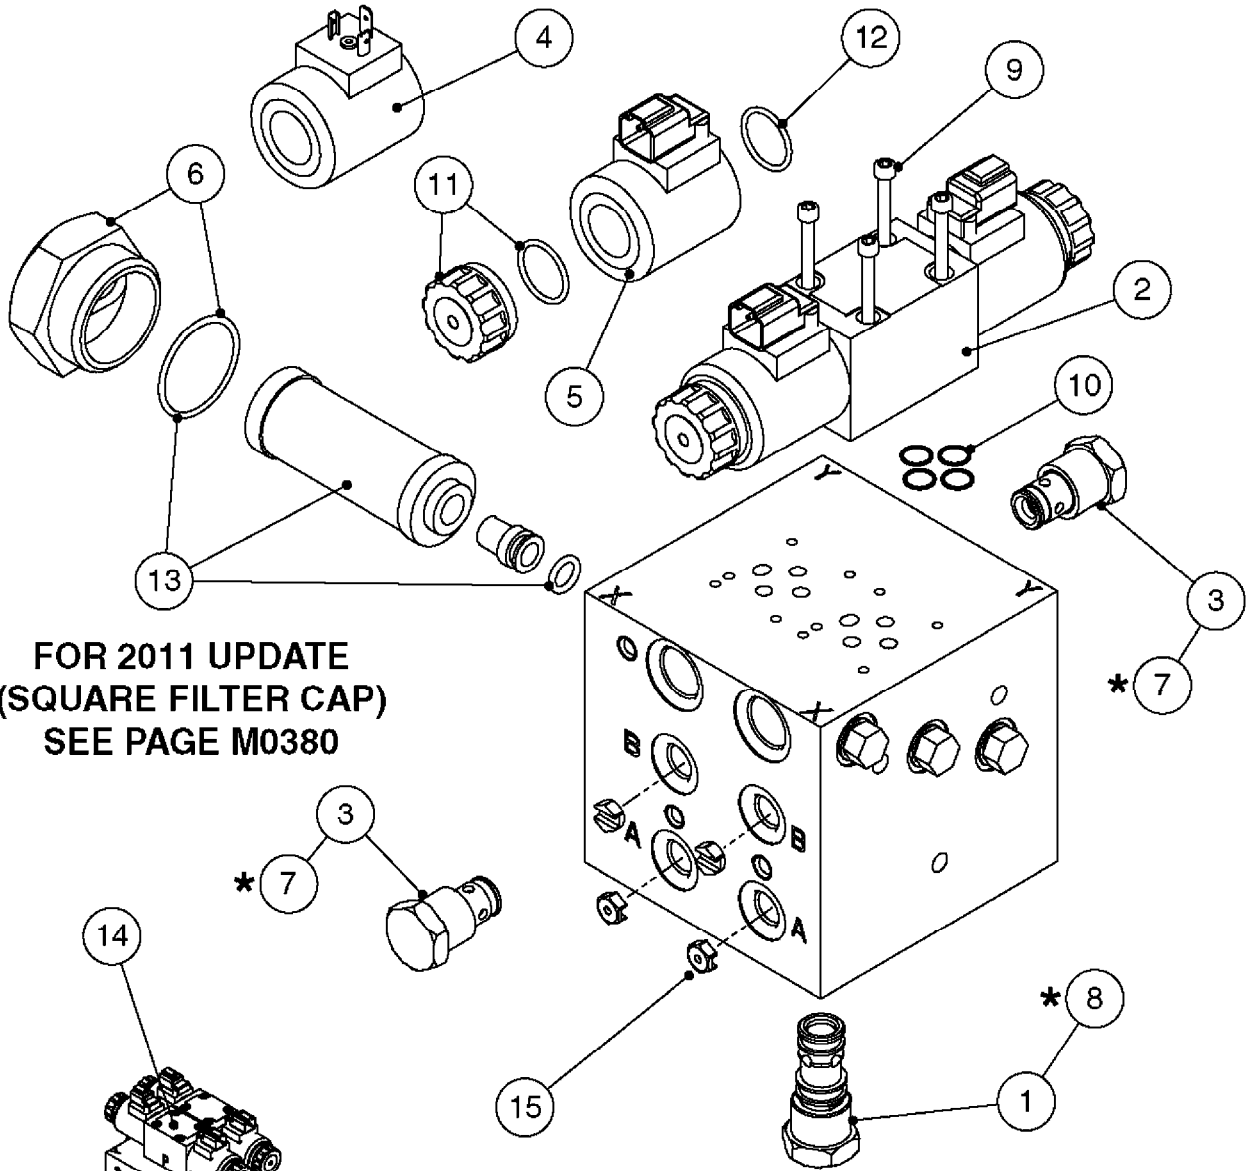

FOR 2011 UPDATE
(SQUARE FILTER CAP)
SEE PAGE M0380

COMPLETE
ASSEMBLY

* SEAL KITS

M0300

NORAC VARIABLE RATE VALVE UC4
M0300-HIN, 30:04:19

Page 1
Date 12.08.2020 9:51

Pos.	parts-n°	order qty	description
1	28048803	1	NORAC CHECK VALVE
2	28048903	1	NORAC PROP VALVE
2	28055803	1	3-PIN CONNECTORS/HIRSCHMAN NORAC SOLENOID - DEUTSCH CONN. 2-PIN CONNECTORS/DEUTSCH
3	28049403	1	NORAC CHECK VALVE
4	28056403	1	COIL, NORAC, PROP, DIN
5	28056503	1	COIL, NORAC, PROP, DEUTSCH
6	28066803	1	NORAC FILTER CAP W/O-RING
7	28066903	1	NORAC SEAL KIT F.28049403
8	28067003	1	NORAC SEAL KIT F.28048803
9	28068103	1	NORAC HEX CAPSCREW 10-24X2 SS
10	28068203	1	NORAC O-RING F.SOLENOID VALVE
11	28074903	1	NORAC COIL NUT AND O-RING
12	28103603	1	O-RING SOLENOID BODY SEAL NORAC
13	75076900	1	NORAC FILTER ELEMENT KIT
14	78216100	1	NORAC VALVE BLOCK COMP, DEUTSCH CON. COMPLETE W/2-PIN DEUTSCH SOLENOIDS
15	78603300	1	NORAC ONE WAY ORIFICE, .047"