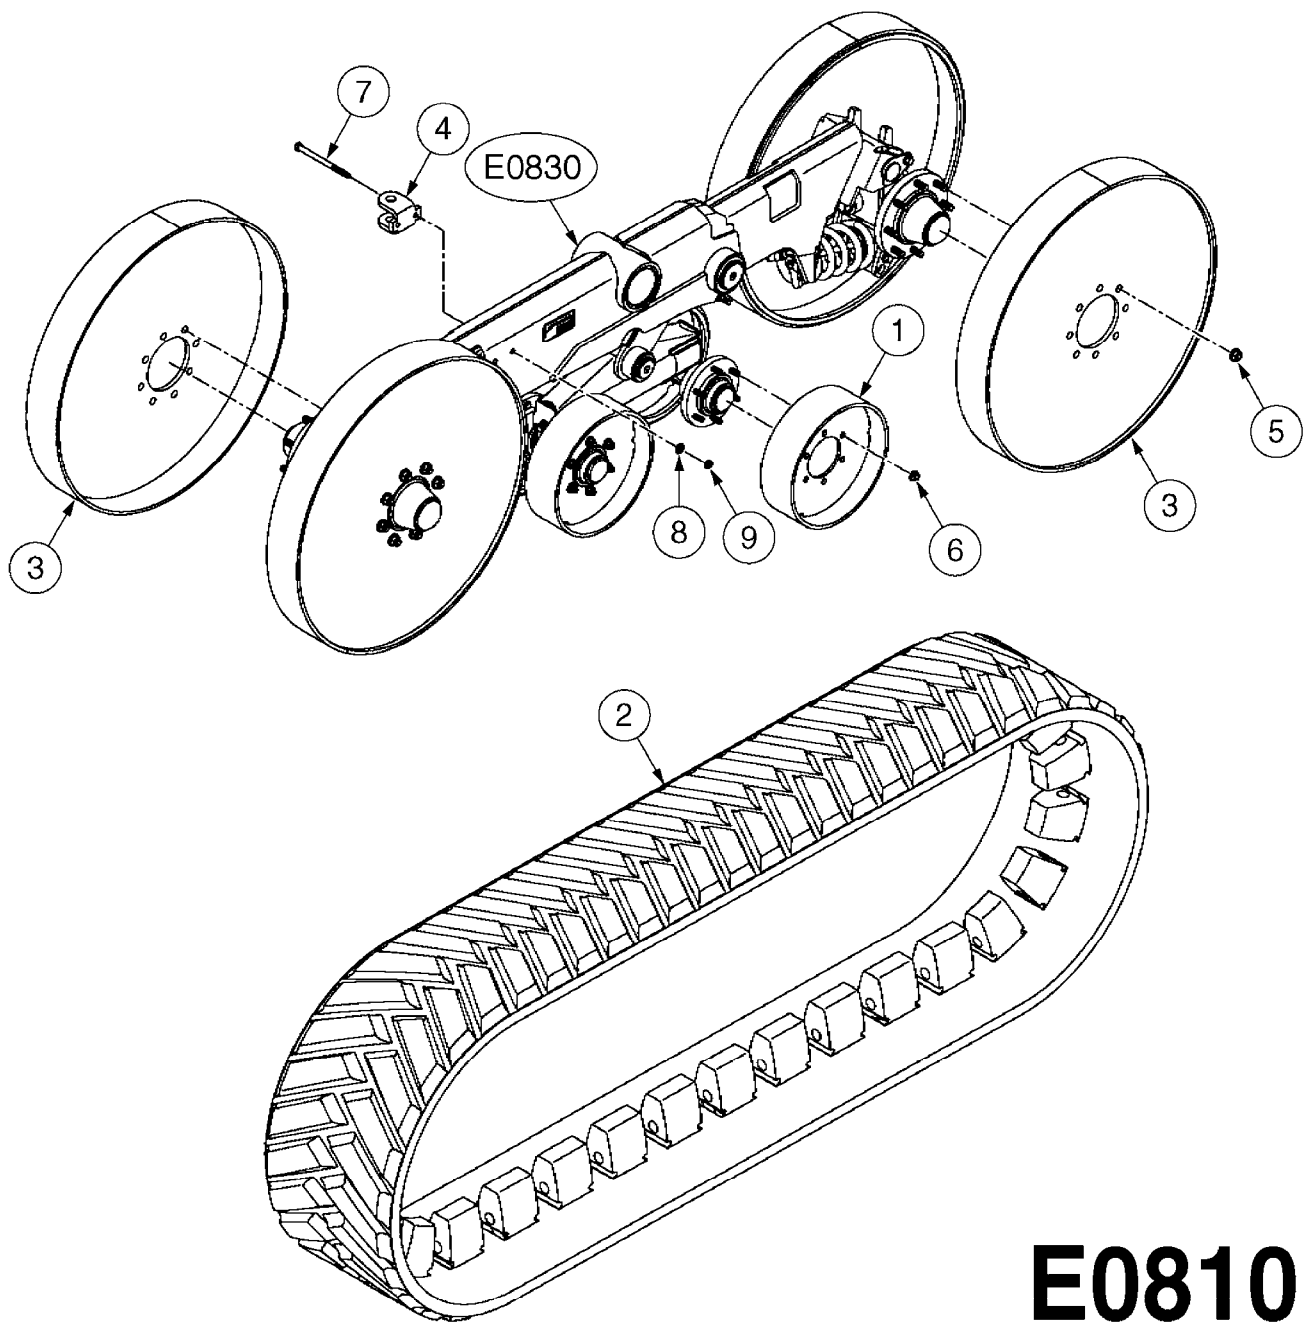

E0810

CAMOPLAST TRACK 40 SERIES
E0810-HIN, 01:01:16

Page 1

Date 12.08.2020 9:51

Pos.	parts-n°	order qty	description
1	28064103	1	WHEEL, MID-ROLLER (1401,1402)
1	28064203	1	WHEEL, MID-ROLLER(45-1801)
2	28074703	1	TRACK LH 249" X 14" (40-1402)
2	28074803	1	TRACK RH 249" X 14" (40-1402)
2	28075103	1	TRACK 249" X 18" (45-1801)
3	28075203	1	WHEEL, IDLER (40-1402)
3	28075303	1	WHEEL, IDLER (45-1801)
4	28075403	1	BRACE BRACKET
5	28082103	1	LUG NUT SET (8) IDLER
6	28083003	1	LUG NUT SET (6) MID-ROLLER
7	28083203	1	BOLT HEX 7"X1/2"-20 UNF GR 8
8	28083303	1	WASHER 1/2"
9	28083403	1	LOCK NUT 1/2"-20 UNF