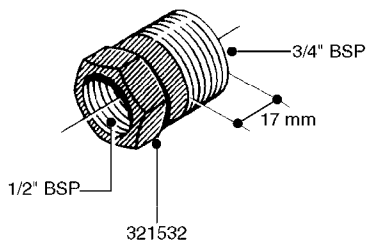

FITTINGS - HEXAGON NIPPLES
L0030-HIN, 01:01:16

L0030

FITTINGS - HEXAGON NIPPLES
L0030-HIN, 01:01:16

Page 1
Date 12.08.2020 9:51

parts-n°	order qty	description
10015303	1	FITT.PO.HN 1.00X1.00 M1000
10425003	1	FITT.PO.HN 1.25X1.00 MCPHEE
320132	1	FITT.DK HN 1" BSP
320176	1	FITT.DK HN 3/8"X1/2" BSP
320445	1	FITT.DK HN 1/4"X3/8" BSP
320655	1	FITT.DK HN 1/2"-1/2" BSP
320692	1	FITT.DK HN 3/8'BSPX1/4'NPT
320703	1	FITT.DK HN 3/8BSP X1/2 &1/4NPT
320725	1	FITT.DK NIPPLE 3/8"-3/8" BSP
320902	1	FITT.DK HN 3/8'X 1/4' BSP
390232	1	FITT.DK HN 1-1/2' X 1-1/4' BSP
390276	1	FITT.DK HN 1'BSP