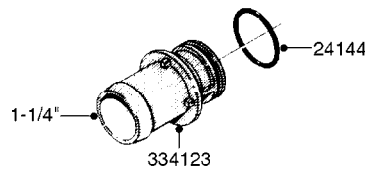

L0010

parts-n°	order qty	description
240085	1	O-RING D13,1/8,3X02,4 NITRIL
241441	1	O-RING D29.3X3
242594	1	O-RING D14 X 1.78 SCH.70-EPDM
320084	1	FITT.DK NUT 1/2" BSP
320095	1	FITT.DK NUT 1" BSP
320117	1	FITT.DK CONN.1/2"BSP F. 1" CAP
320187	1	FITT.DK CAP 3/8" BSP BLACK
320283	1	FITT.DK NUT 3/4"BSP
320821	1	FITT.DK NUT 1-1/2" BSP
321495	1	FITT.DK REDUC 1/4'BSP F.3/4'NT
321576	1	FITT.DK CONN 1/2"BSP F.3/4"NUT
330013	1	O-RING 2.5 X 10 PUR
330212	1	O-RING D19/D14X2.4 F.1/2"NUT
330326	1	O-RING D30/D24X2 F.1"NUT
330341	1	FITT.DK HB 1" F. 1" NUT
330595	1	O-RING D24.6/D20X2.1 -3/4"
330665	1	FITT.DK HB 3/4"F.1" NUT
330676	1	FITT.DK HB 3/8" F. 1/2" NUT
330687	1	FITT.DK HB 1/2" F. 1/2" NUT
330691	1	FITT.DK HB 3/4'F.3/4' NUT
330783	1	FITT.DK HB 3/8"F.3/8" NUT
331262	1	FITT.DK HB 1-1/2" F. 1-1/2"NUT
331273	1	O-RING D44/D38X2 F.1-1/2"
331446	1	FITT.DK HB 1" F.1-1/2" NUT
331807	1	FITT.DK HB 5/16" F.3/8" NUT
332286	1	FITT.DK HB 1/2" F. 3/4" NUT
332905	1	FITT.DK HB 1/2" F. 3/4" CAP
332927	1	FITT.DK PLUG F. NOZZLE TUBE
333292	1	FITT.DK HB 1"O'RING F.1-1/2"
333664	1	FITT.DK HB 5/16' F. 1/2' NUT
334044	1	FITT.DK HB 3/4' F. 3/4' CAP
334059	1	FITT.DK EL 1" 110 DEG.F.1-1/2"
334123	1	FITT.DK HB 1-1/4"O-RNG F.1-1/2"
334150	1	FITT.DK HB 1-1/4" 110 F.1-1/2"
390542	1	PLUG WASHER FOR 3/4'CAP NUT
716236	1	FITT.DK HB 1/2" ASSY. F. 3/4"
716413	1	FITT.DK PLUG ASSY. F.NOZ TUBE
717426	1	FITT.DK REDUC 1/4"BSP F.3/4"N
720856	1	FITT.DK 1/2'BSP ASSY.F.3/4'NUT
724621	1	FITT.DK HB 3/4"ASSY F.3/4" NUT