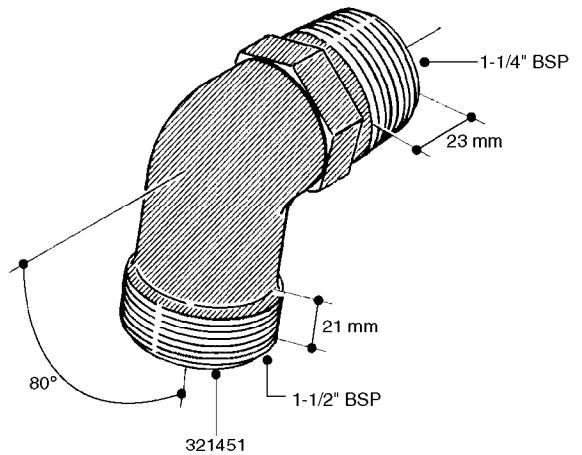

FITTINGS - HEXAGON NIPPLES
L0030-HIN, 01:01:16

L0030

FITTINGS - HEXAGON NIPPLES
L0030-HIN, 01:01:16

Page 1
Date 12.08.2020 9:51

parts-n°	order qty	description
10015303	1	FITT.PO.HN 1.00X1.00 M1000
10425003	1	FITT.PO.HN 1.25X1.00 MCPHEE
320132	1	FITT.DK HN 1" BSP
320176	1	FITT.DK HN 3/8"X1/2" BSP
320445	1	FITT.DK HN 1/4"X3/8" BSP
320655	1	FITT.DK HN 1/2"-1/2" BSP
320692	1	FITT.DK HN 3/8'BSPX1/4'NPT
320703	1	FITT.DK HN 3/8BSP X1/2 &1/4NPT
320725	1	FITT.DK NIPPLE 3/8"-3/8" BSP
320902	1	FITT.DK HN 3/8'X 1/4' BSP
390232	1	FITT.DK HN 1-1/2' X 1-1/4' BSP
390276	1	FITT.DK HN 1'BSP