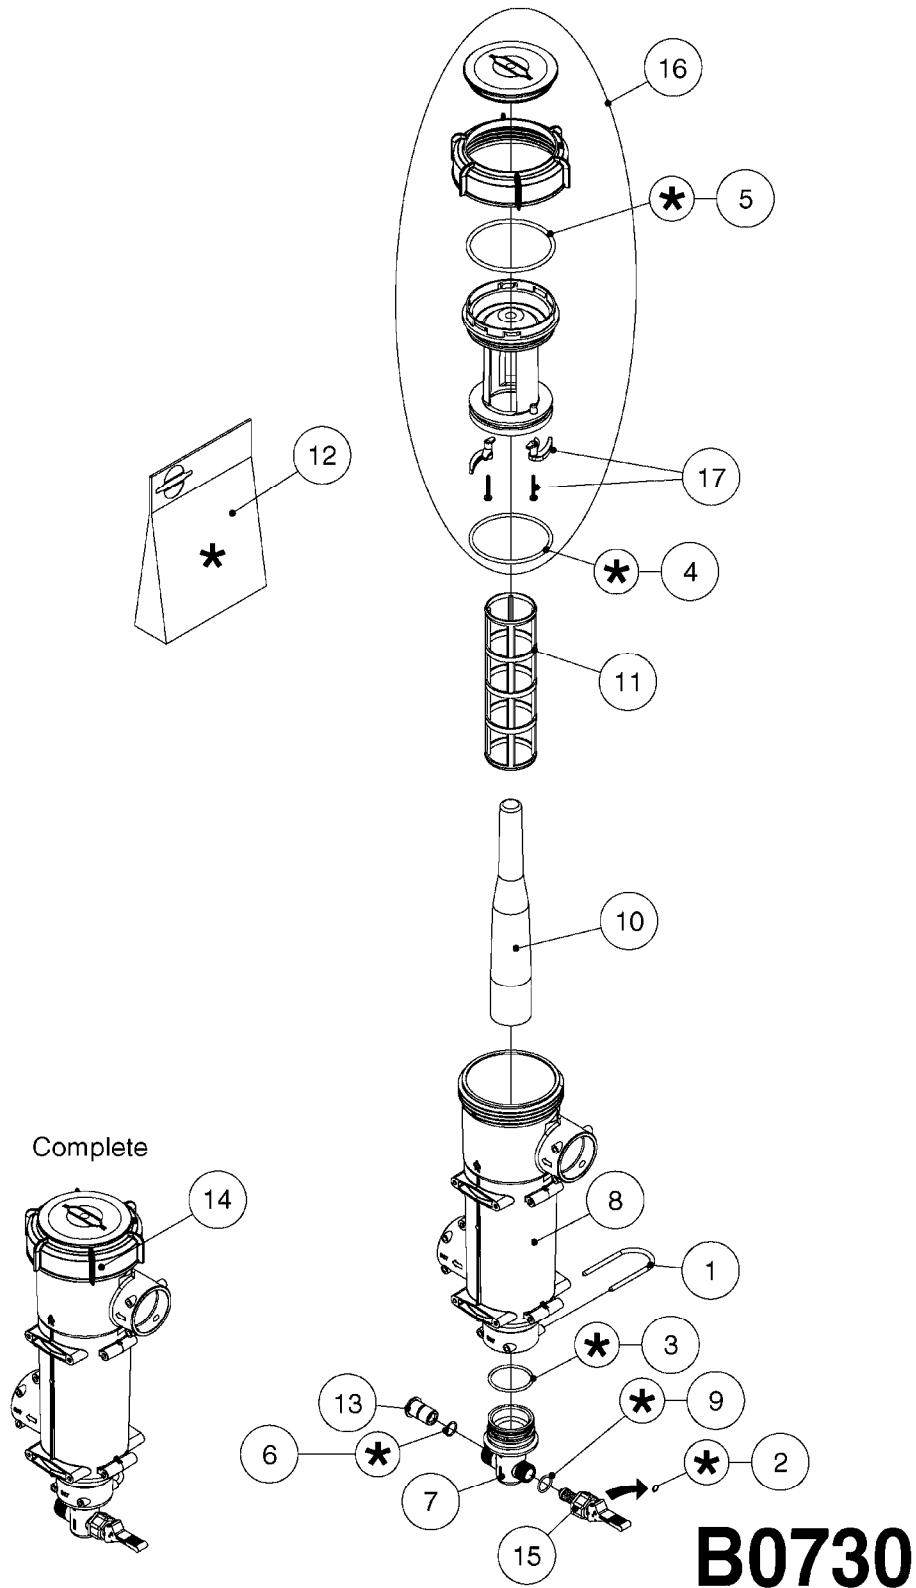

B0730

PRESSURE FILTER - CYCLONE
B0730-HIN, 01:01:16

Page 1
Date 12.08.2020 9:50

Pos.	parts-n°	order qty	description
1	145996	1	FITT.DK S-67 FORK
2	241323	1	O-RING D5.3X2.4 NITRIL
3	242353	1	O-RING 3 X 44.2 VITON
4	242565	1	O-RING Ø 85 X 4.0 SH70 VITON
5	242577	1	O-RING Ø 86 X 4.5 SH70 VITON
6	242594	1	O-RING D14 X 1.78 SCH.70-EPDM
7	322358	1	T-PIECE S67-1/2"-3/4"
8	322359	1	CYCLONE FILTER HOUSING
9	330315	1	O-RING D18.4/D13X.6
10	391093	1	CONE F. CYCLONE FILTER
11	61036000	1	FILTER ELEM.S93,100 MSH-YELLOW
11	615416	1	FILTER ELEM.S93,50 MESH-BLUE
11	72557200	1	FILTER ELEM.S93,80# CYCLONE
12	741827	1	SEAL KIT CYCLONE FILTER
13	39127500	1	VALVE SEAT D18/10 3/4"-1/2" 09
14	72281200	1	CYCLONE FILT.COMP. 80 MSH S67
14	72316500	1	CYCLONE FILT.COMP.50 MSH S67
14	72316600	1	CYCLONE FILT.COMP.100 MSH S67
15	72281300	1	VALVE BOOSTER/ON/OFF CYCLONE F
16	72352200	1	LID COMPLETE F. CYCLONE FILTER
17	74192900	1	FILTER LOCK PARTS - CYCLONE