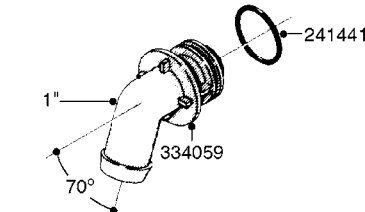

L0010

parts-n°	order qty	description
240085	1	O-RING D13,1/8,3X02,4 NITRIL
241441	1	O-RING D29.3X3
242594	1	O-RING D14 X 1.78 SCH.70-EPDM
320084	1	FITT.DK NUT 1/2" BSP
320095	1	FITT.DK NUT 1" BSP
320117	1	FITT.DK CONN.1/2"BSP F. 1" CAP
320187	1	FITT.DK CAP 3/8" BSP BLACK
320283	1	FITT.DK NUT 3/4"BSP
320821	1	FITT.DK NUT 1-1/2" BSP
321495	1	FITT.DK REDUC 1/4'BSP F.3/4'NT
321576	1	FITT.DK CONN 1/2"BSP F.3/4"NUT
330013	1	O-RING 2.5 X 10 PUR
330212	1	O-RING D19/D14X2.4 F.1/2"NUT
330326	1	O-RING D30/D24X2 F.1"NUT
330341	1	FITT.DK HB 1" F. 1" NUT
330595	1	O-RING D24.6/D20X2.1 -3/4"
330665	1	FITT.DK HB 3/4"F.1" NUT
330676	1	FITT.DK HB 3/8" F. 1/2" NUT
330687	1	FITT.DK HB 1/2" F. 1/2" NUT
330691	1	FITT.DK HB 3/4'F.3/4' NUT
330783	1	FITT.DK HB 3/8"F.3/8" NUT
331262	1	FITT.DK HB 1-1/2" F. 1-1/2"NUT
331273	1	O-RING D44/D38X2 F.1-1/2"
331446	1	FITT.DK HB 1" F.1-1/2" NUT
331807	1	FITT.DK HB 5/16" F.3/8" NUT
332286	1	FITT.DK HB 1/2" F. 3/4" NUT
332905	1	FITT.DK HB 1/2" F. 3/4" CAP
332927	1	FITT.DK PLUG F. NOZZLE TUBE
333292	1	FITT.DK HB 1"O'RING F.1-1/2"
333664	1	FITT.DK HB 5/16' F. 1/2' NUT
334044	1	FITT.DK HB 3/4' F. 3/4' CAP
334059	1	FITT.DK EL 1" 110 DEG.F.1-1/2"
334123	1	FITT.DK HB 1-1/4"O-RNG F.1-1/2"
334150	1	FITT.DK HB 1-1/4" 110 F.1-1/2"
390542	1	PLUG WASHER FOR 3/4'CAP NUT
716236	1	FITT.DK HB 1/2" ASSY. F. 3/4"
716413	1	FITT.DK PLUG ASSY. F.NOZ TUBE
717426	1	FITT.DK REDUC 1/4"BSP F.3/4"N
720856	1	FITT.DK 1/2'BSP ASSY.F.3/4'NUT
724621	1	FITT.DK HB 3/4"ASSY F.3/4" NUT