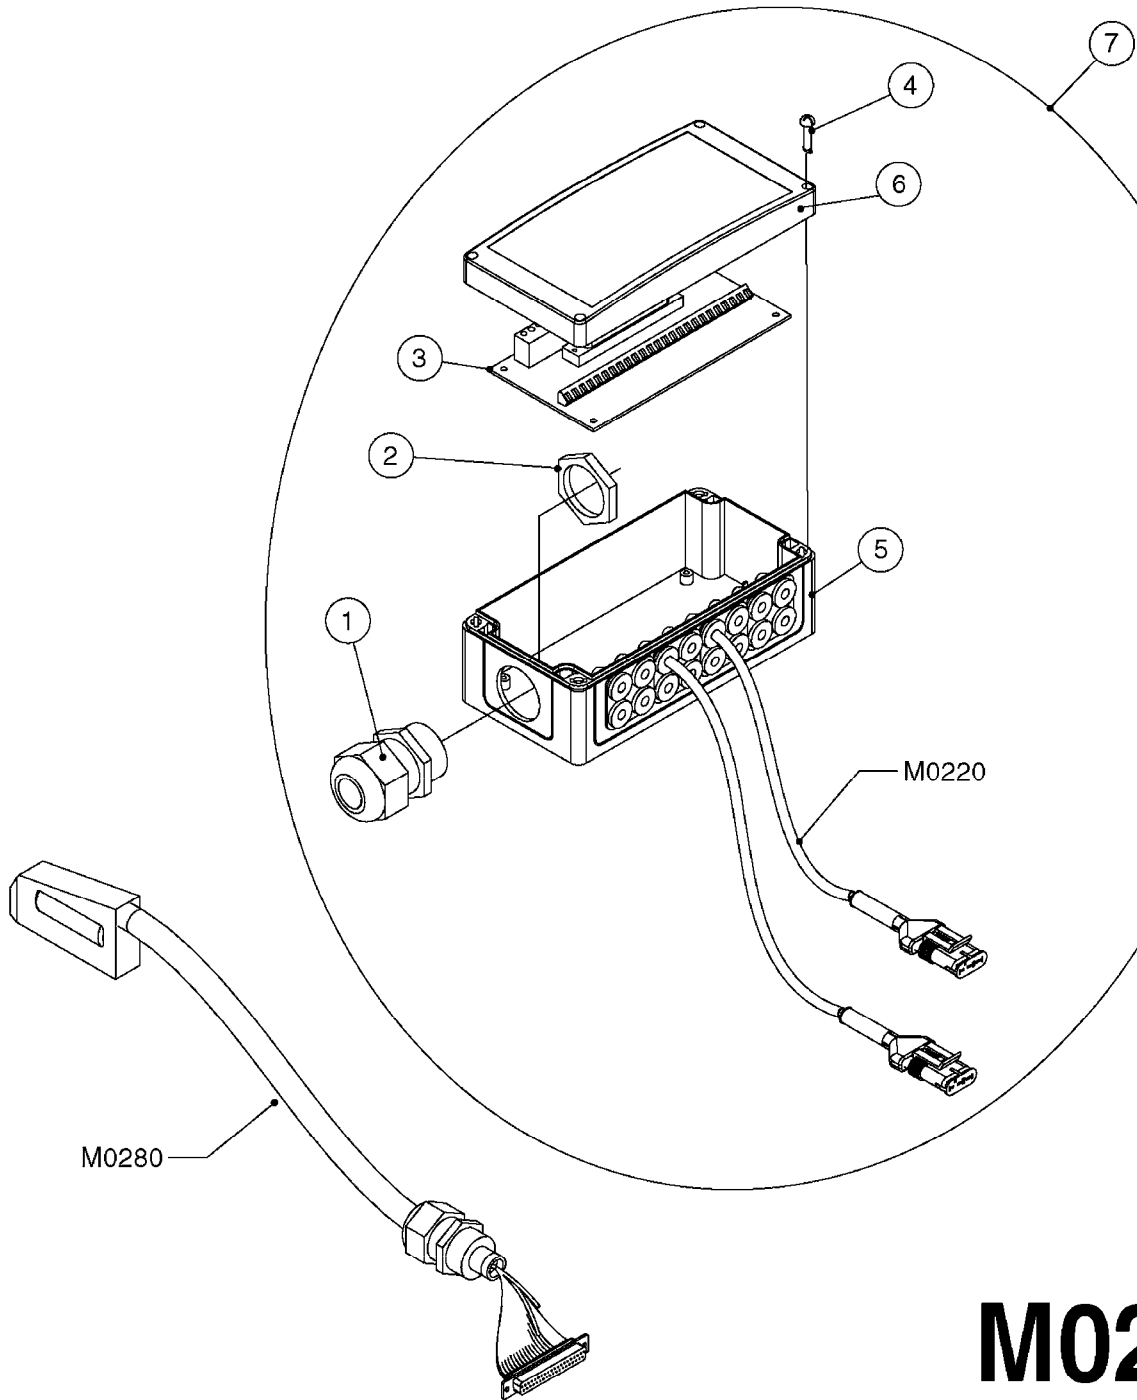

M0220

CABLES
M0220-HIN, 12:05:18

Page 1
Date 12.08.2020 9:51

Pos.	parts-n°	order qty	description
1	262150	1	SCREW ASSM.FOR D-SUB PLUG
2	26004900	1	CABLE FEM/MALE 37P L=9.5M
3	26005900	1	WIRE 37/37 POLE DAH/JOB COM
4	26006000	1	LEAD F AMP SUPERSEAL 3 WAYS L1,5M
4	26006100	1	CABLE L = 5.00M, AMP, MALE, 3P
4	26007000	1	CABLE L = 0.20M, AMP, MALE, 3P
4	26007100	1	CABLE L = 9.00M, AMP, MALE, 3P
4	26007200	1	CABLE 3POL AMP FEMALE L13M
5	26006200	1	CABLE L = 4.50M, AMP, MALE, 2P
5	26006300	1	CABLE L = 0.50M, AMP, MALE, 2P
5	26006400	1	CABLE L = 0.75M, AMP, MALE, 2P
5	26006500	1	CABLE L = 1.50M, AMP, MALE, 2P
5	26006600	1	CABLE L = 9.00M, AMP, MALE, 2P
6	26006700	1	CABLE L = 0.12M, AMP, FEMALE, 2P
7	26006800	1	CABLE L = 1.00M, AMP, FEMALE, 2P
8	26007300	1	CABLE L = 1.00M, AMP, FEMALE, 3P
9	26007400	1	CABLE L = 3.00M, AMP, EXT, 3P
9	26009800	1	CABLE L = 0.50M, AMP, EXT, 2P
10	26007500	1	CABLE FEM/FEM 15P L=3.5M
11	26016900	1	CABLE DB25M - DB25F L=8.5m
12	72450600	1	CAP F. AMP SUPER SEAL 2P PLUG
13	72450700	1	CAP F. AMP SUPER SEAL 3P PLUG
14	72450800	1	CAP F. AMP SUPER SEAL 4P PLUG