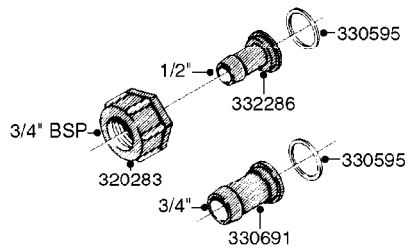

L0010

parts-n°	order qty	description
240085	1	O-RING D13,1/8,3X02,4 NITRIL
241441	1	O-RING D29.3X3
242594	1	O-RING D14 X 1.78 SCH.70-EPDM
320084	1	FITT.DK NUT 1/2" BSP
320095	1	FITT.DK NUT 1" BSP
320117	1	FITT.DK CONN.1/2"BSP F. 1" CAP
320187	1	FITT.DK CAP 3/8" BSP BLACK
320283	1	FITT.DK NUT 3/4"BSP
320821	1	FITT.DK NUT 1-1/2" BSP
321495	1	FITT.DK REDUC 1/4'BSP F.3/4'NT
321576	1	FITT.DK CONN 1/2"BSP F.3/4"NUT
330013	1	O-RING 2.5 X 10 PUR
330212	1	O-RING D19/D14X2.4 F.1/2"NUT
330326	1	O-RING D30/D24X2 F.1"NUT
330341	1	FITT.DK HB 1" F. 1" NUT
330595	1	O-RING D24.6/D20X2.1 -3/4"
330665	1	FITT.DK HB 3/4"F.1" NUT
330676	1	FITT.DK HB 3/8" F. 1/2" NUT
330687	1	FITT.DK HB 1/2" F. 1/2" NUT
330691	1	FITT.DK HB 3/4'F.3/4' NUT
330783	1	FITT.DK HB 3/8"F.3/8" NUT
331262	1	FITT.DK HB 1-1/2" F. 1-1/2"NUT
331273	1	O-RING D44/D38X2 F.1-1/2"
331446	1	FITT.DK HB 1" F.1-1/2" NUT
331807	1	FITT.DK HB 5/16" F.3/8" NUT
332286	1	FITT.DK HB 1/2" F. 3/4" NUT
332905	1	FITT.DK HB 1/2" F. 3/4" CAP
332927	1	FITT.DK PLUG F. NOZZLE TUBE
333292	1	FITT.DK HB 1"O'RING F.1-1/2"
333664	1	FITT.DK HB 5/16' F. 1/2' NUT
334044	1	FITT.DK HB 3/4' F. 3/4' CAP
334059	1	FITT.DK EL 1" 110 DEG.F.1-1/2"
334123	1	FITT.DK HB 1-1/4"O-RNG F.1-1/2"
334150	1	FITT.DK HB 1-1/4" 110 F.1-1/2"
390542	1	PLUG WASHER FOR 3/4'CAP NUT
716236	1	FITT.DK HB 1/2" ASSY. F. 3/4"
716413	1	FITT.DK PLUG ASSY. F.NOZ TUBE
717426	1	FITT.DK REDUC 1/4"BSP F.3/4"N
720856	1	FITT.DK 1/2'BSP ASSY.F.3/4'NUT
724621	1	FITT.DK HB 3/4"ASSY F.3/4" NUT