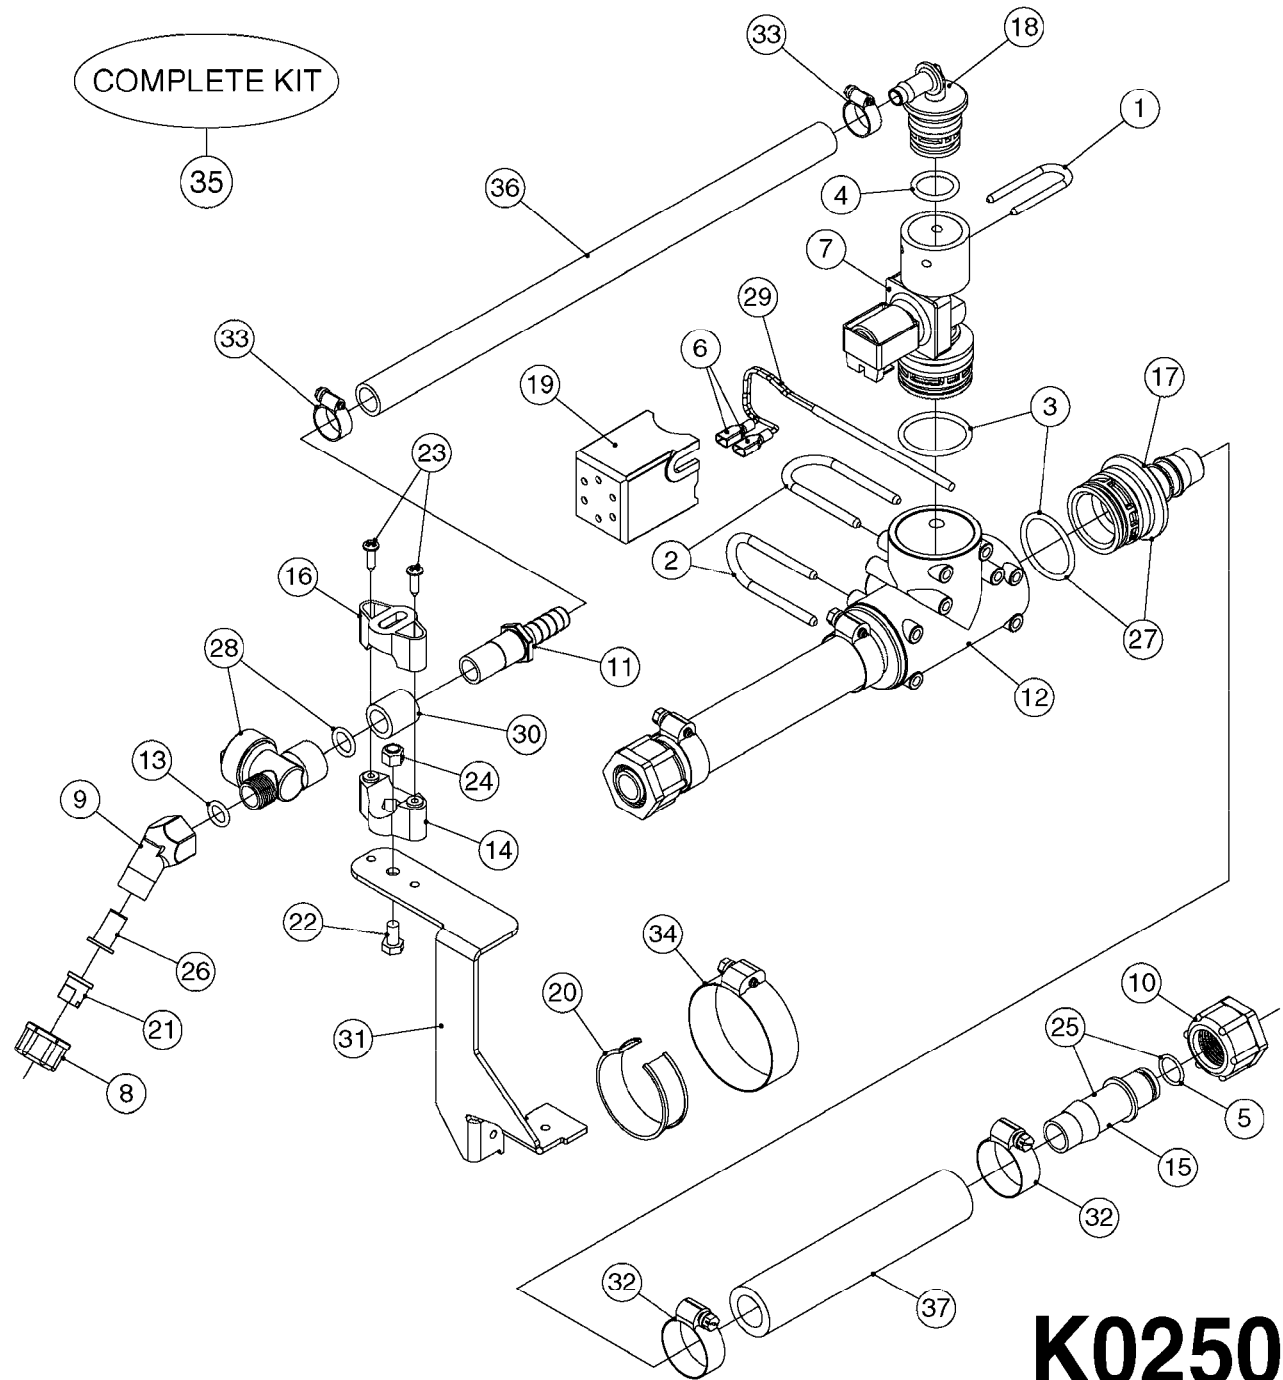

K0250

ELECTRIC END NOZZLE KIT '09
K0250-HIN, 01:01:16

Page 1
Date 12.08.2020 9:51

Pos.	parts-n°	order qty	description
1	145994	1	FITT.DK S-40 FORK
2	145995	1	FITT.DK S-53 FORK
3	242354	1	O-RING D32.2X3.0 VITON
4	242355	1	O-RING D19.2X3.0 VITON F.S-40
5	242594	1	O-RING D14 X 1.78 SCH.70-EPDM
6	261539	1	SPADE F.ELEC CONNEX BLUE INSUL
7	262104	1	VALVE, SOLENOID, S53/S40
8	320187	1	FITT.DK CAP 3/8" BSP BLACK
9	320191	1	FITT.DK ELB 3/8' BSP 45 DEGREE
10	320283	1	FITT.DK NUT 3/4"BSP
11	320891	1	FITT.DK HB 3/8'- 3/8' BSP
12	322352	1	FITT.DK S-53 TEE
13	330013	1	O-RING 2.5 X 10 PUR
14	333012	1	NOZZLE HOLD. UPPER PART
15	334044	1	FITT.DK HB 3/4' F. 3/4' CAP
16	334220	1	YOKE, UPPER NOZZLE BODY
17	334229	1	FITT.DK S-53 STR.3/4"
18	334237	1	FITT.DK S-40 ELB.3/8"
19	334965	1	COVER FOR S53 SOLENOID VALVE
20	341291	1	RUBBER HOSE CLAMP COVER 130MM
21	370392	1	NOZZLE END FAN 1850-G 300
22	410546	1	BOLT HEX M6X12 A2 SS DIN933
23	440665	1	SCREW M4.2X16 STAINLESS
24	460261	1	NUT HEX M6X1.00 LOCK DIN985 A2 SS
25	724621	1	FITT.DK HB 3/4"ASSY F.3/4" NUT
26	725042	1	SCREEN 80 MESH W.GASKET, RED
27	726558	1	FITT.DK S53 STR. 3/4" W. ORING
28	729610	1	NOZZLE ASSY. NON DRIP 3/8 THRD
29	983087	1	ELEC. CABLE 2 WIRE X 0.75MM
30	10631003	1	HOSE R X CLEAR BRAID.X 1/2 12"
31	16110803	1	NOZZLE BRACKET VAR SPACINGS
32	28029903	1	CLAMP HOSE GEAR P3/4"-S1" 6712
33	28044903	1	CLAMP HOSE GEAR P3/8" 6706
34	28047003	1	CLAMP HOSE GEAR 30 X 50 6732
35	82613203	1	ELECTRIC END NOZZLE KIT 2009
36	92701703	1	HOSE R X3/8" X300PSI WP X0012"
37	92703203	1	HOSE R X3/4" X300PSI WP X0012"