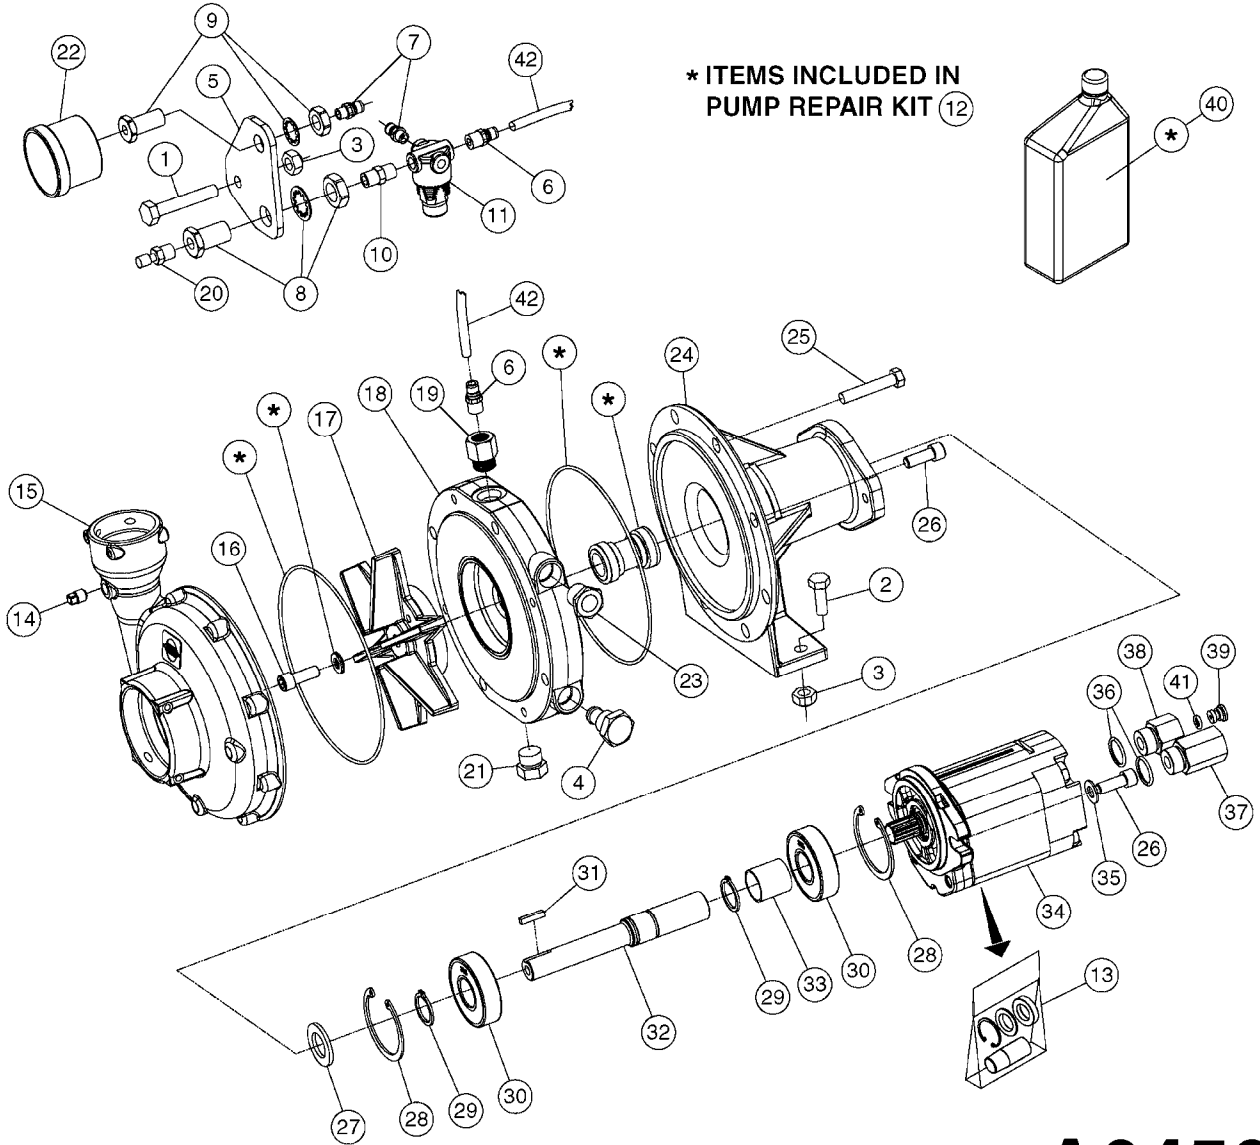

A0450

PUMP - 650 ACE CENTRIFUGAL
TRAILER
A0450-HIN, 31:08:16

Page 1
Date 12.08.2020 9:50

Pos.	parts-n°	order qty	description
1	420906	1	BOLT HEX 8.8 DEL M10X60
2	421002	1	BOLT HEX 8.8 DEL M10X30 FT DIN933
3	460423	1	NUT HEX M10X1.50 LOCK DIN985A2 SS
4	782131	1	BLIND PLUG F.3/4" CARTR.VALVE
5	16162703	1	BRKT, ACE 650, NAV. GAUGE
6	23003703	1	FITT 1/4 NPTF-1/4 PTC
7	23003803	1	FITT 1/8 NPTF-1/4 PTC
8	23003903	1	FITT 1/4 THRU-WALL COUP,3/4-16
9	23004003	1	FITT 1/8 THRU-WALL COUP,5/8-18
10	23004203	1	FITT 1/4" NPTF-1/4" NPTF UNION
11	28065303	1	REGULATOR 1/4", 30PSI, PARKER
12	28066503	1	PUMP REPAIR KIT ACE 650
13	28066603	1	MOTOR REPAIR KIT ACE 650
14	28068303	1	PLUG 1/8" NPT SS
15	28068403	1	PUMP HOUSING FRONT ACE 650
16	28068503	1	CAP SCREW 3/8" X 3/4" SS
17	28068603	1	IMPELLER, WETSEAL SS ACE 650
18	28068703	1	SEAL PLATE SS ACE 650
19	28068803	1	ADAPTER #8 SAE X 1/4" FNPT
20	28068903	1	AIR VALVE 1/4"
21	28069003	1	PLUG #8 SAE X 1/8" FNPT
22	28069203	1	PRESS.GAUGE 0-60 PSI 1/8" NPT
23	28069303	1	SIGHT GAUGE #8 SAE W/FLOAT
24	28069403	1	PUMP HOUSING REAR ACE 650
25	28069503	1	CAP SCREW 3/8" X 2"
26	28069603	1	CAP SCREW 3/8" X 1"
27	28069703	1	SLINGER 1.5" X 7/8"
28	28069803	1	SNAP RING INTERNAL, FRAME
29	28069903	1	SNAP RING EXTERNAL, SHAFT
30	28070003	1	BEARING F.ACE 650 PUMP
31	28070103	1	KEY 0.188 X 0.188 X 0.875
32	28070203	1	SHAFT 11T FEMALE SPLINE SS
33	28070303	1	SPACER, SHAFT ACE 650
34	28070403	1	HYDRAULIC MOTOR ACE 650
35	28070503	1	WASHER 3/8" SS
36	28070603	1	O-RING #10 SAE
37	28070703	1	REVERSE CHECK ASSEMBLY #10 SAE
38	28070803	1	BODY F.RESTRICTOR, #10 SAE
39	28070903	1	RESTRICTOR
40	29004303	1	ACE 650, BARRIER FLUID 32oz
41	78601603	1	O-RING F. RESTRIC ACE HYD PUMP
42	92703303	1	HOSE LLDPE .25"X.17"X12" BLACK