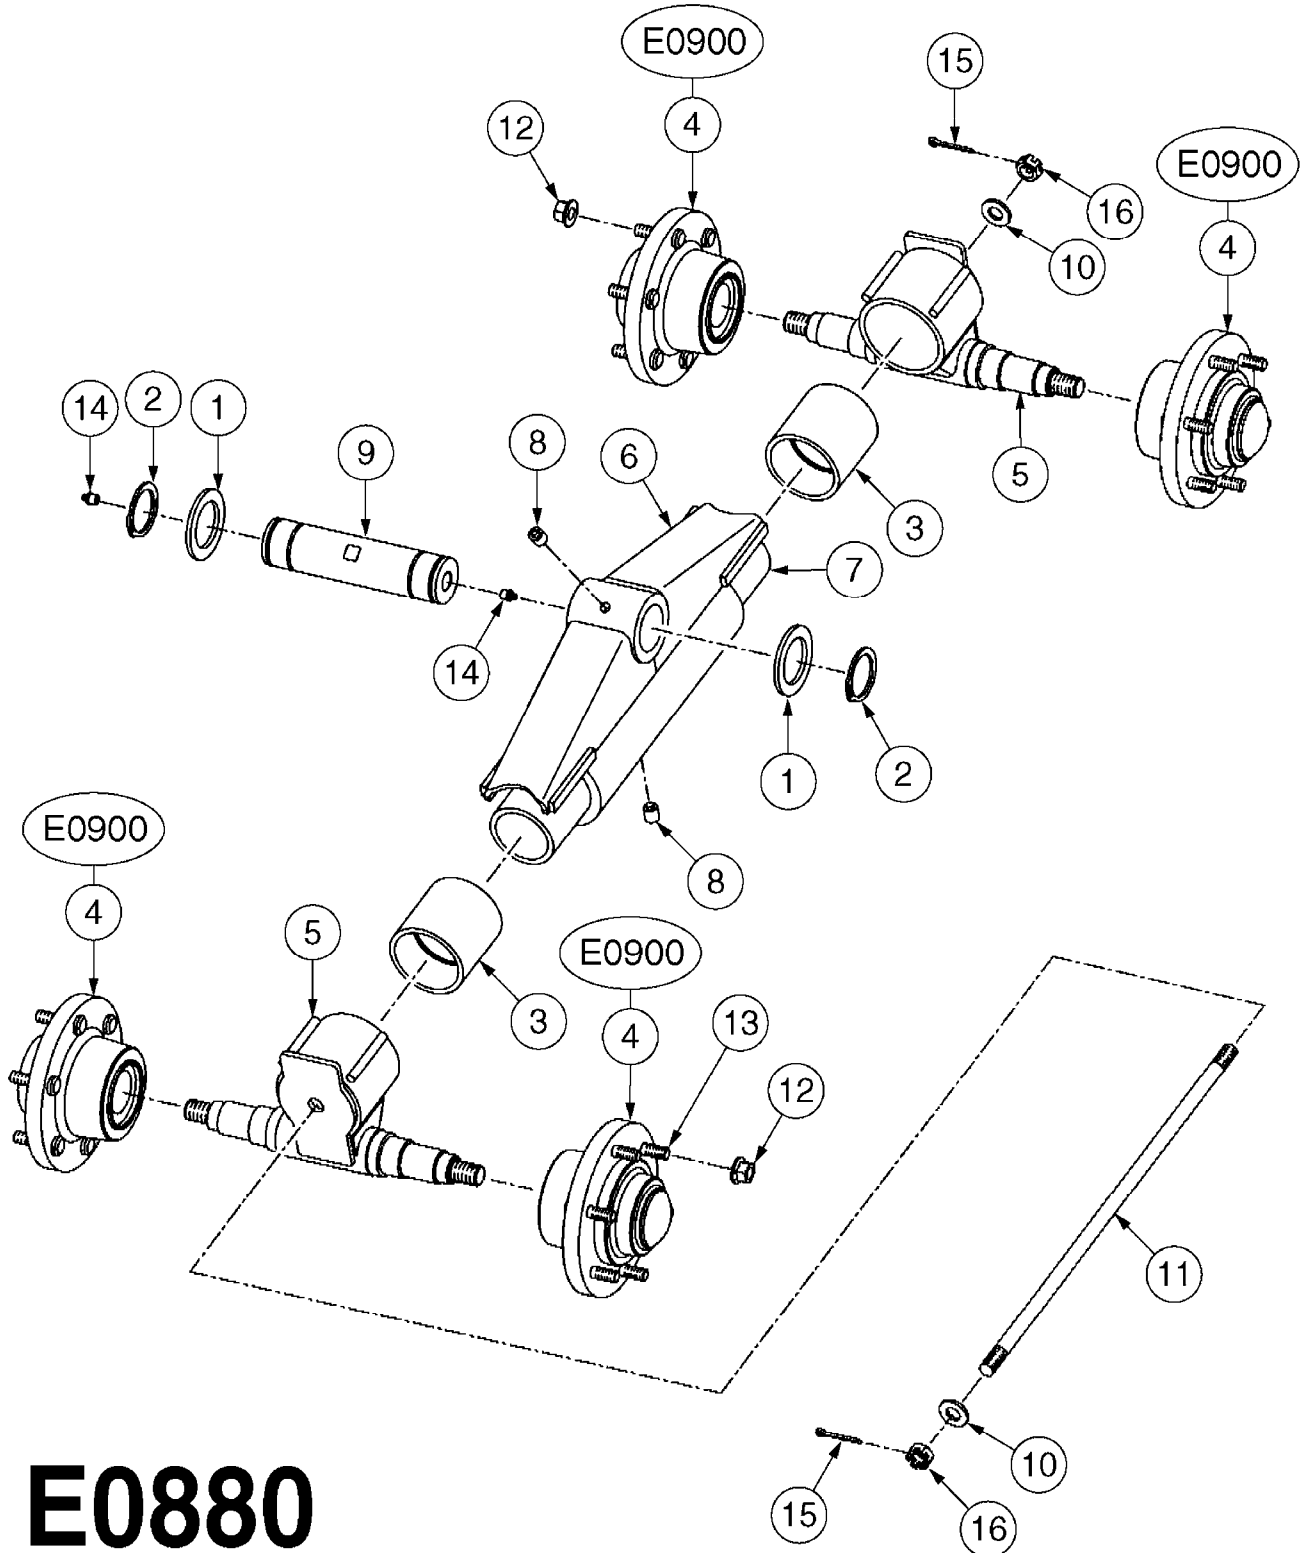

E0880

CAMOPLAST BOGIE MID-ROLLER 40
E0880-HIN, 01:01:16

Page 1

Date 12.08.2020 9:51

Pos.	parts-n°	order qty	description
1	28076003	1	WASHER, 3"X2.02"X3/16"
2	28076103	1	SNAP RING EXT. 2"
3	28080503	1	BUSHING
4	28080603	1	HUB ASSY.MID-ROLLER HUB COMPLETE W/LUG NUTS
5	28080703	1	MID-ROLLER DOGHOUSE(40 SERIES)
6	28080803	1	HOUSING, BOGIE
7	28080903	1	AXLE, MID-ROLLER
8	28081003	1	SET SCREW, 3/4"X1/2"-13 UNC
9	28081103	1	PIN, BOGIE
10	28081203	1	WASHER21/32"IDX1-5/16"ODX0.146
11	28081303	1	RETAINER ROD
12	28083003	1	LUG NUT SET (6) MID-ROLLER
13	28083103	1	WHEEL STUD SET (6) MID-ROLLER
14	28084103	1	GREASE FITTING
15	28084603	1	COTTER PIN 1-1/4" X 5/32"
16	28085003	1	CASTLE NUT 5/8"-11 UNC GR 5