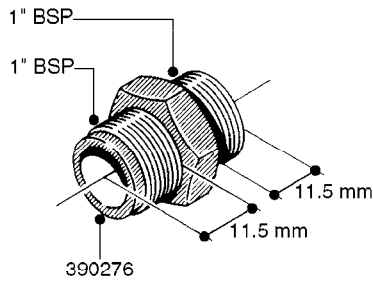

FITTINGS - HEXAGON NIPPLES
L0030-HIN, 01:01:16

L0030

FITTINGS - HEXAGON NIPPLES
L0030-HIN, 01:01:16

Page 1
Date 12.08.2020 9:51

parts-n°	order qty	description
10015303	1	FITT.PO.HN 1.00X1.00 M1000
10425003	1	FITT.PO.HN 1.25X1.00 MCPHEE
320132	1	FITT.DK HN 1" BSP
320176	1	FITT.DK HN 3/8"X1/2" BSP
320445	1	FITT.DK HN 1/4"X3/8" BSP
320655	1	FITT.DK HN 1/2"-1/2" BSP
320692	1	FITT.DK HN 3/8'BSPX1/4'NPT
320703	1	FITT.DK HN 3/8BSP X1/2 &1/4NPT
320725	1	FITT.DK NIPPLE 3/8"-3/8" BSP
320902	1	FITT.DK HN 3/8'X 1/4' BSP
390232	1	FITT.DK HN 1-1/2' X 1-1/4' BSP
390276	1	FITT.DK HN 1'BSP