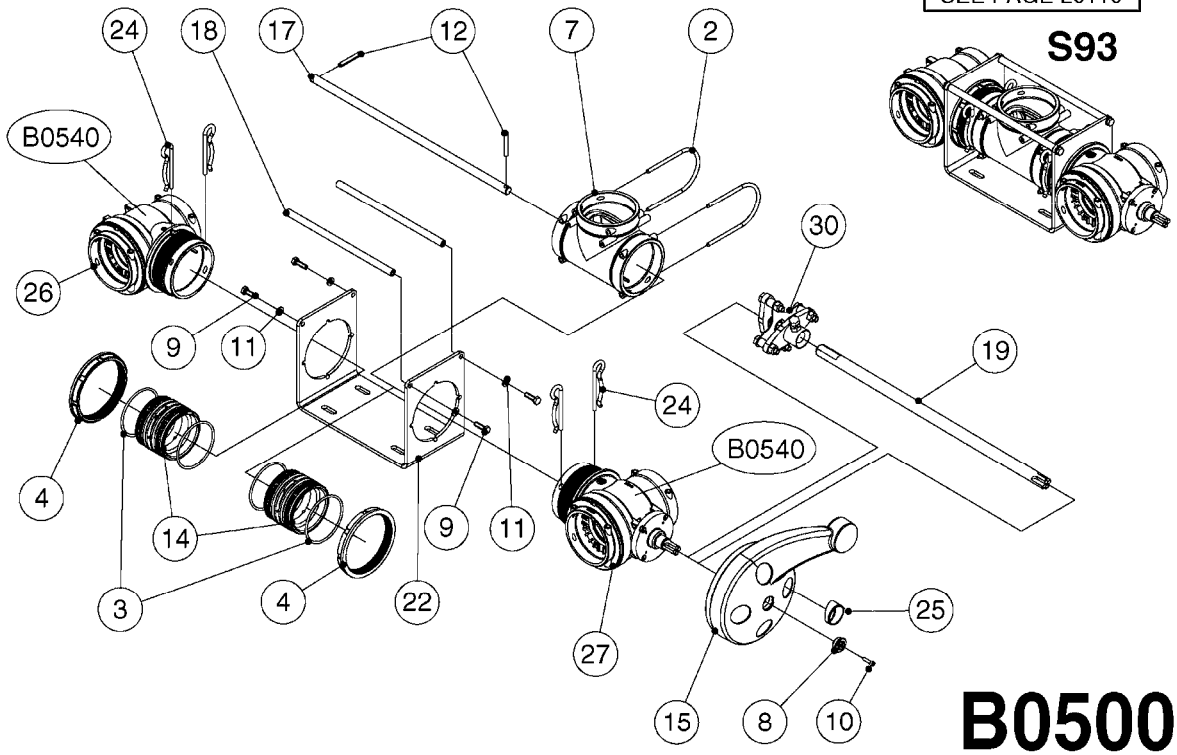

FOR S93 FITTINGS
SEE PAGE L0110

S93