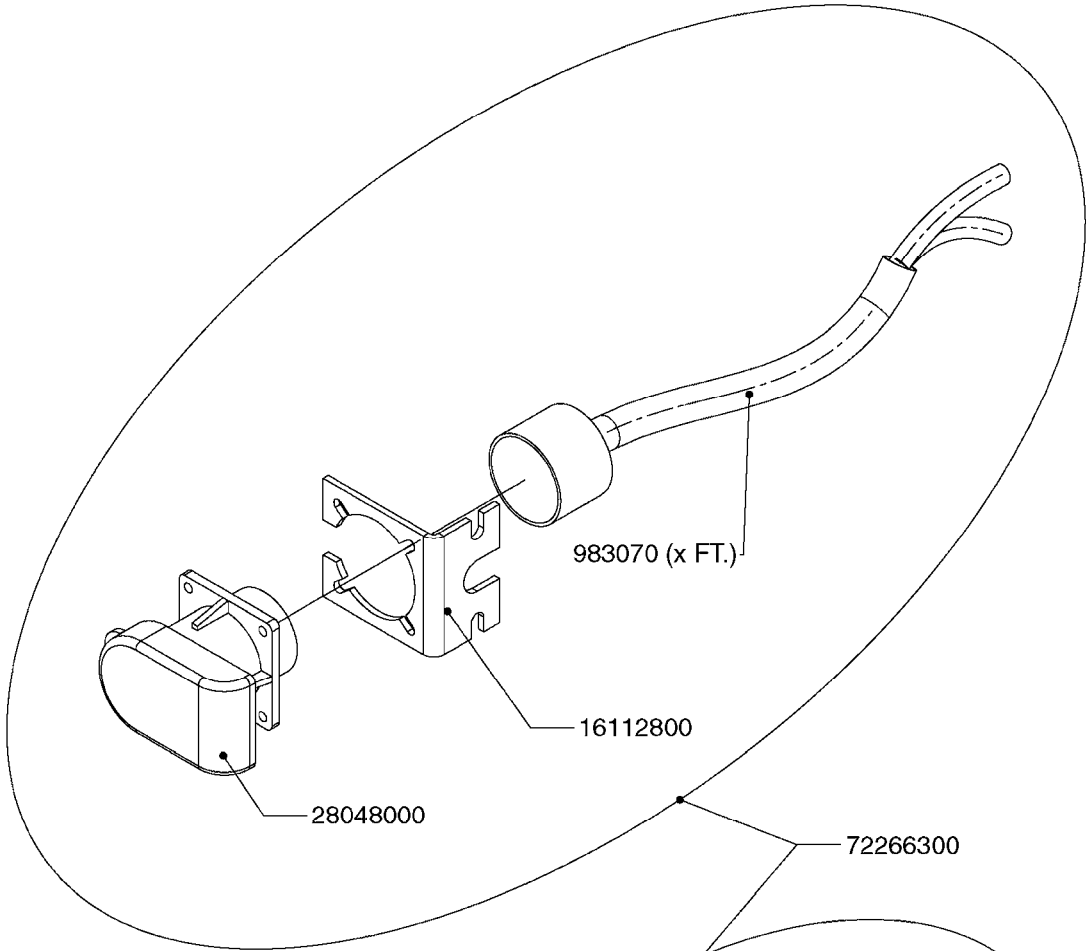

POWER SUPPLY CABLES
M0240-HIN, 01:01:16

Page	0
Date	12.08.2020 9:51