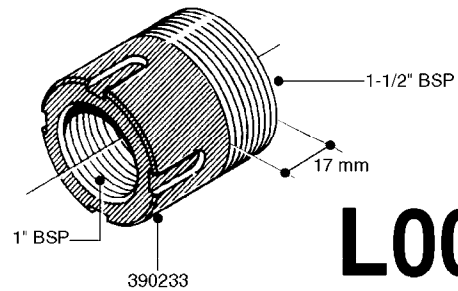

FITTINGS - HEXAGON NIPPLES
L0030-HIN, 01:01:16

L0030

FITTINGS - HEXAGON NIPPLES
L0030-HIN, 01:01:16

Page 1
Date 12.08.2020 9:51

parts-n°	order qty	description
10015303	1	FITT.PO.HN 1.00X1.00 M1000
10425003	1	FITT.PO.HN 1.25X1.00 MCPHEE
320132	1	FITT.DK HN 1" BSP
320176	1	FITT.DK HN 3/8"X1/2" BSP
320445	1	FITT.DK HN 1/4"X3/8" BSP
320655	1	FITT.DK HN 1/2"-1/2" BSP
320692	1	FITT.DK HN 3/8'BSPX1/4'NPT
320703	1	FITT.DK HN 3/8BSP X1/2 &1/4NPT
320725	1	FITT.DK NIPPLE 3/8"-3/8" BSP
320902	1	FITT.DK HN 3/8'X 1/4' BSP
390232	1	FITT.DK HN 1-1/2' X 1-1/4' BSP
390276	1	FITT.DK HN 1'BSP