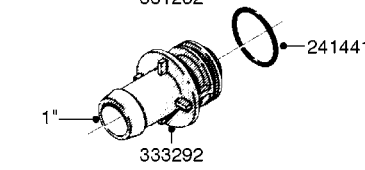

L0010

parts-n°	order qty	description
240085	1	O-RING D13,1/8,3X02,4 NITRIL
241441	1	O-RING D29.3X3
242594	1	O-RING D14 X 1.78 SCH.70-EPDM
320084	1	FITT.DK NUT 1/2" BSP
320095	1	FITT.DK NUT 1" BSP
320117	1	FITT.DK CONN.1/2"BSP F. 1" CAP
320187	1	FITT.DK CAP 3/8" BSP BLACK
320283	1	FITT.DK NUT 3/4"BSP
320821	1	FITT.DK NUT 1-1/2" BSP
321495	1	FITT.DK REDUC 1/4'BSP F.3/4'NT
321576	1	FITT.DK CONN 1/2"BSP F.3/4"NUT
330013	1	O-RING 2.5 X 10 PUR
330212	1	O-RING D19/D14X2.4 F.1/2"NUT
330326	1	O-RING D30/D24X2 F.1"NUT
330341	1	FITT.DK HB 1" F. 1" NUT
330595	1	O-RING D24.6/D20X2.1 -3/4"
330665	1	FITT.DK HB 3/4"F.1" NUT
330676	1	FITT.DK HB 3/8" F. 1/2" NUT
330687	1	FITT.DK HB 1/2" F. 1/2" NUT
330691	1	FITT.DK HB 3/4'F.3/4' NUT
330783	1	FITT.DK HB 3/8"F.3/8" NUT
331262	1	FITT.DK HB 1-1/2" F. 1-1/2"NUT
331273	1	O-RING D44/D38X2 F.1-1/2"
331446	1	FITT.DK HB 1" F.1-1/2" NUT
331807	1	FITT.DK HB 5/16" F.3/8" NUT
332286	1	FITT.DK HB 1/2" F. 3/4" NUT
332905	1	FITT.DK HB 1/2" F. 3/4" CAP
332927	1	FITT.DK PLUG F. NOZZLE TUBE
333292	1	FITT.DK HB 1"O'RING F.1-1/2"
333664	1	FITT.DK HB 5/16' F. 1/2' NUT
334044	1	FITT.DK HB 3/4' F. 3/4' CAP
334059	1	FITT.DK EL 1" 110 DEG.F.1-1/2"
334123	1	FITT.DK HB 1-1/4"O-RNG F.1-1/2"
334150	1	FITT.DK HB 1-1/4" 110 F.1-1/2"
390542	1	PLUG WASHER FOR 3/4'CAP NUT
716236	1	FITT.DK HB 1/2" ASSY. F. 3/4"
716413	1	FITT.DK PLUG ASSY. F.NOZ TUBE
717426	1	FITT.DK REDUC 1/4"BSP F.3/4"N
720856	1	FITT.DK 1/2'BSP ASSY.F.3/4'NUT
724621	1	FITT.DK HB 3/4"ASSY F.3/4" NUT