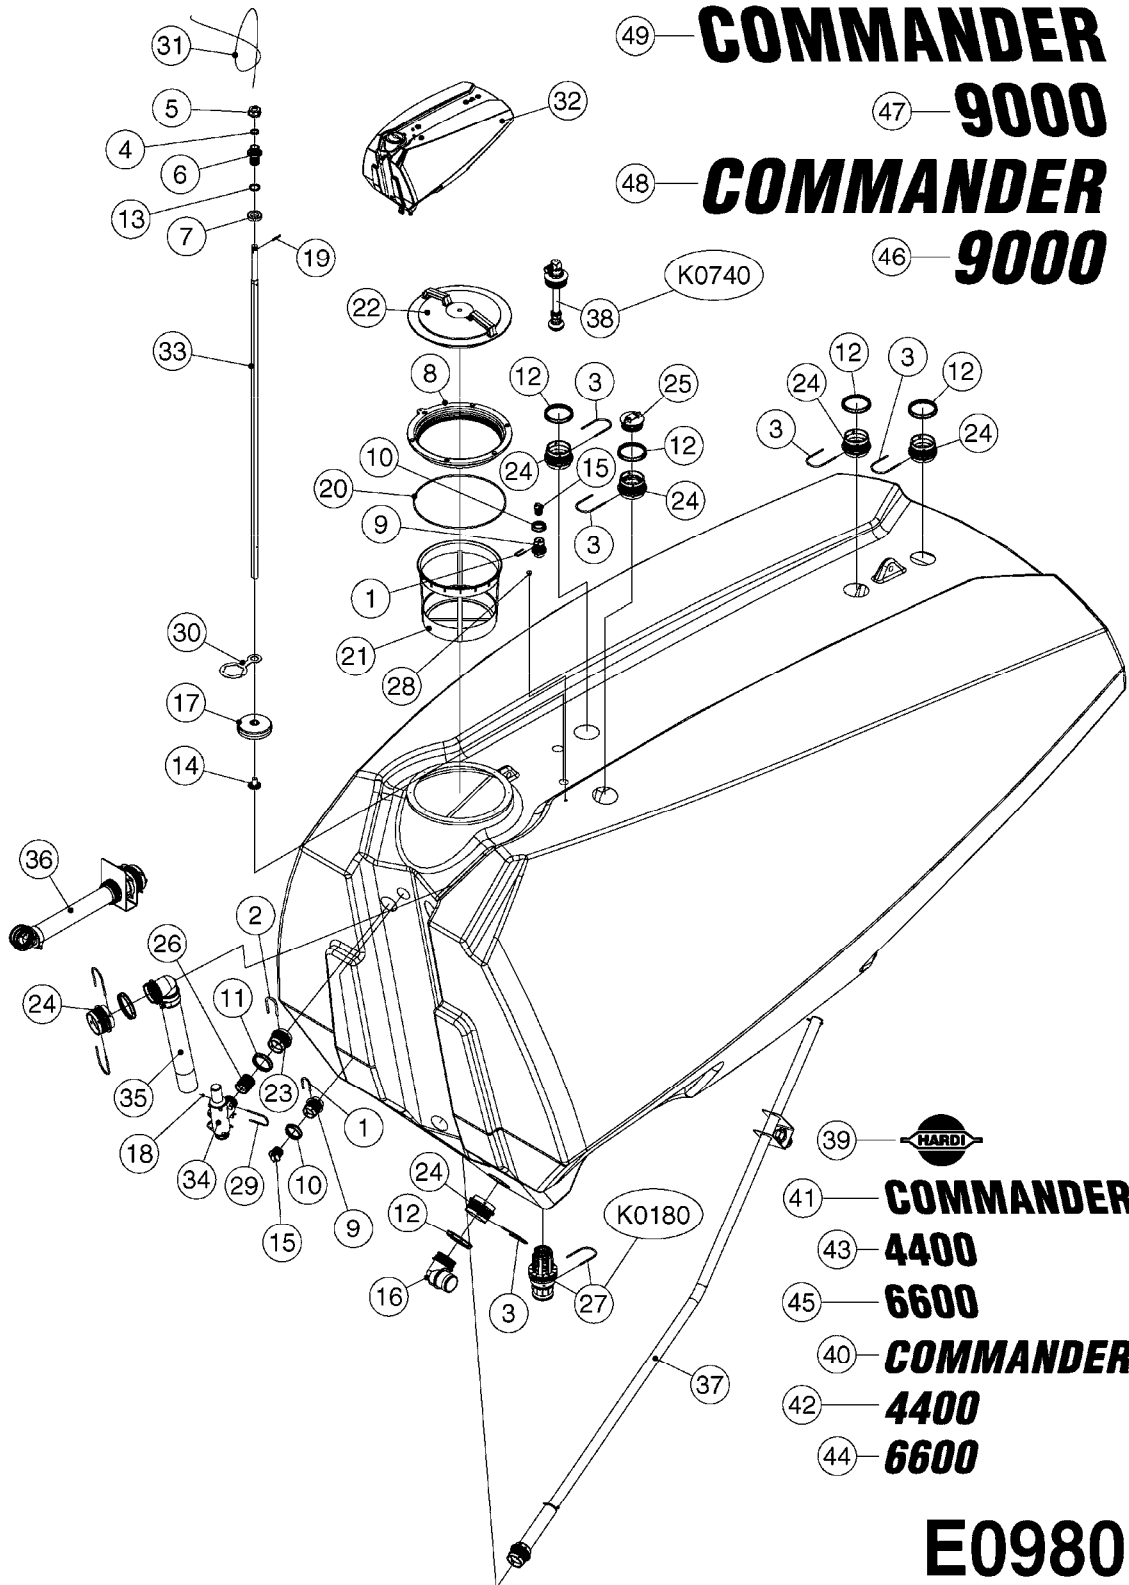

TANK NCM 4400/6600/9000
E0980-HIN, 01:01:16

Pos.	parts-n°	order qty	description
1	145994	1	FITT.DK S-40 FORK
2	145996	1	FITT.DK S-67 FORK
3	145997	1	FITT.DK S-93 FORK
4	242309	1	SEAL Ø22 ID Ø30 OD X 4 HIGH
5	320095	1	FITT.DK NUT 1" BSP
6	320456	1	FITT.DK BULKHEAD 1"BSP DOUBLE
7	320471	1	FITT.DK NUT 1" BSP JAMB
8	322097	1	THREADED RING F. LID
9	322102	1	FITT.DK S-40 BULKHEAD
10	322106	1	FITT.DK S-40 BULKHEAD NUT
11	322108	1	FITT.DK S-67 BULKHEAD NUT
12	322109	1	FITT.DK S-93 BULKHEAD NUT
13	332577	1	O-RING D38/D30X4 F.1" PUR.
14	333864	1	GUIDE F. SAFETY VALVE SPRING
15	334248	1	FITT.DK S-40 PLUG
16	334340	1	FITT.DK S-93 ELBOW 2.5"
17	334515	1	FLOATER FOR LIQUID LEVEL
18	461217	1	NUT HEX M5 LOCK
19	480717	1	PIN E 5X40 SST
20	614588	1	SEAL F. LID
21	614602	1	FILTER BASKET
22	726003	1	LID F. TANK
23	726464	1	FITT.DK S-67 BULKHEAD W/GASKET
24	726465	1	FITT.DK S-93 BULKHEAD W/GASKET
25	726580	1	FITT. S93 PLUG W/O-RING
26	728526	1	FITT.DK S-67 CONNECT W/O-RINGS
27	730084	1	BOTTOM VALVE S93 2"RG-3M
28	14001500	1	GROMMET F.TOP DRAIN CORD
29	14012200	1	FITT.DK S-67 FORK W/M5 THREADS
30	16025500	1	TANK SPACER SIGHT GAUGE
31	28034100	1	CABLE F.LIQUID LEVEL IND. SS L=5M
32	35002004	1	TANK RAW 9000 NCM
32	73128700	1	TANK CM 4400 '15 ASSEMBLY
32	72265500	1	TANK NCM 6600 ASSEMBLY
33	61036700	1	GUIDE TUBE F.FLOATER, L=1850, NV4000/CM4400
33	61038600	1	GUIDE TUBE F.FLOAT NCM 9000
33	61038700	1	GUIDE TUBE F.FLOAT NCM 6600
34	72280300	1	SAFTY VALVE S67 15 BAR CM'05
35	72317500	1	SUCT. HOSE 2-1/2"X1100 S39/90
36	72317600	1	SUCT. HOSE 2"X900/S39-S93
37	72356900	1	PRESSURE AGITATION CM 6600
37	72538900	1	PRESSURE AGITATION CM 4400
38	72358000	1	TANK RINSE LOW MOD.ASSMBLY NCM
39	97811600	1	DECAL COMPANY 335MM X 210MM
40	97811700	1	DECAL COMMANDER LEFT HAND
41	97811800	1	DECAL COMMANDER RIGHT HAND
42	97812100	1	DECAL 4400 LEFT HAND
43	97812200	1	DECAL 4400 RIGHT HAND
44	97813800	1	DECAL 6600 LEFT HAND
45	97813900	1	DECAL 6600 RIGHT HAND
46	97815000	1	DECAL 9000 LEFT
47	97815100	1	DECAL 9000 RIGHT
48	97815200	1	DECAL COMMANDER LEFT 145%
49	97815300	1	DECAL COMMANDER RIGHT 145%