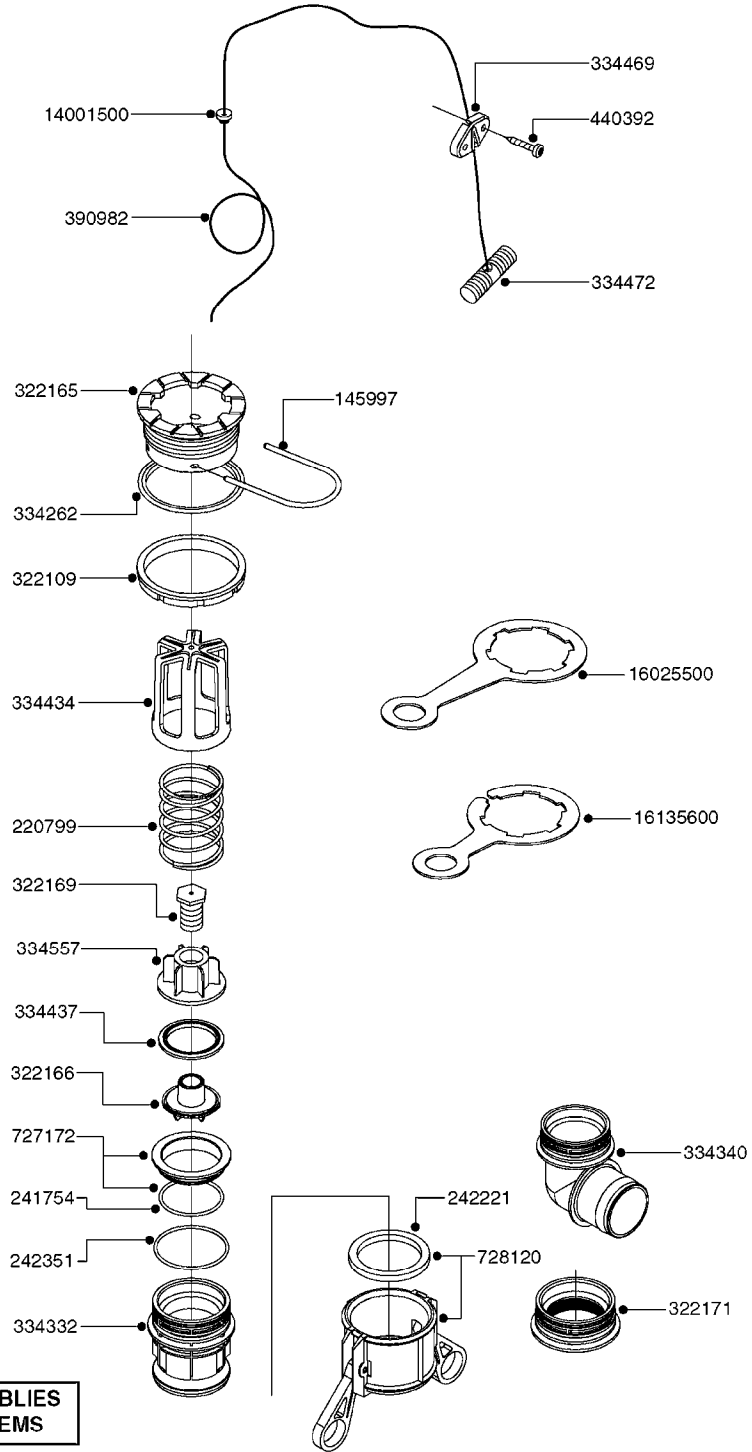

COMPLETE ASSEMBLIES
WHOLEGOODS ITEMS

727617 - COMPLETE ASSEMBLY (2" BSP THREADED FITTING & 126" CORD)
727742 - COMPLETE ASSEMBLY (2-1/2" ELBOW & 157.5" CORD)

K0180

DRAIN ASSEMBLY-PULL CORD TYPE
K0180-HIN, 01:01:16