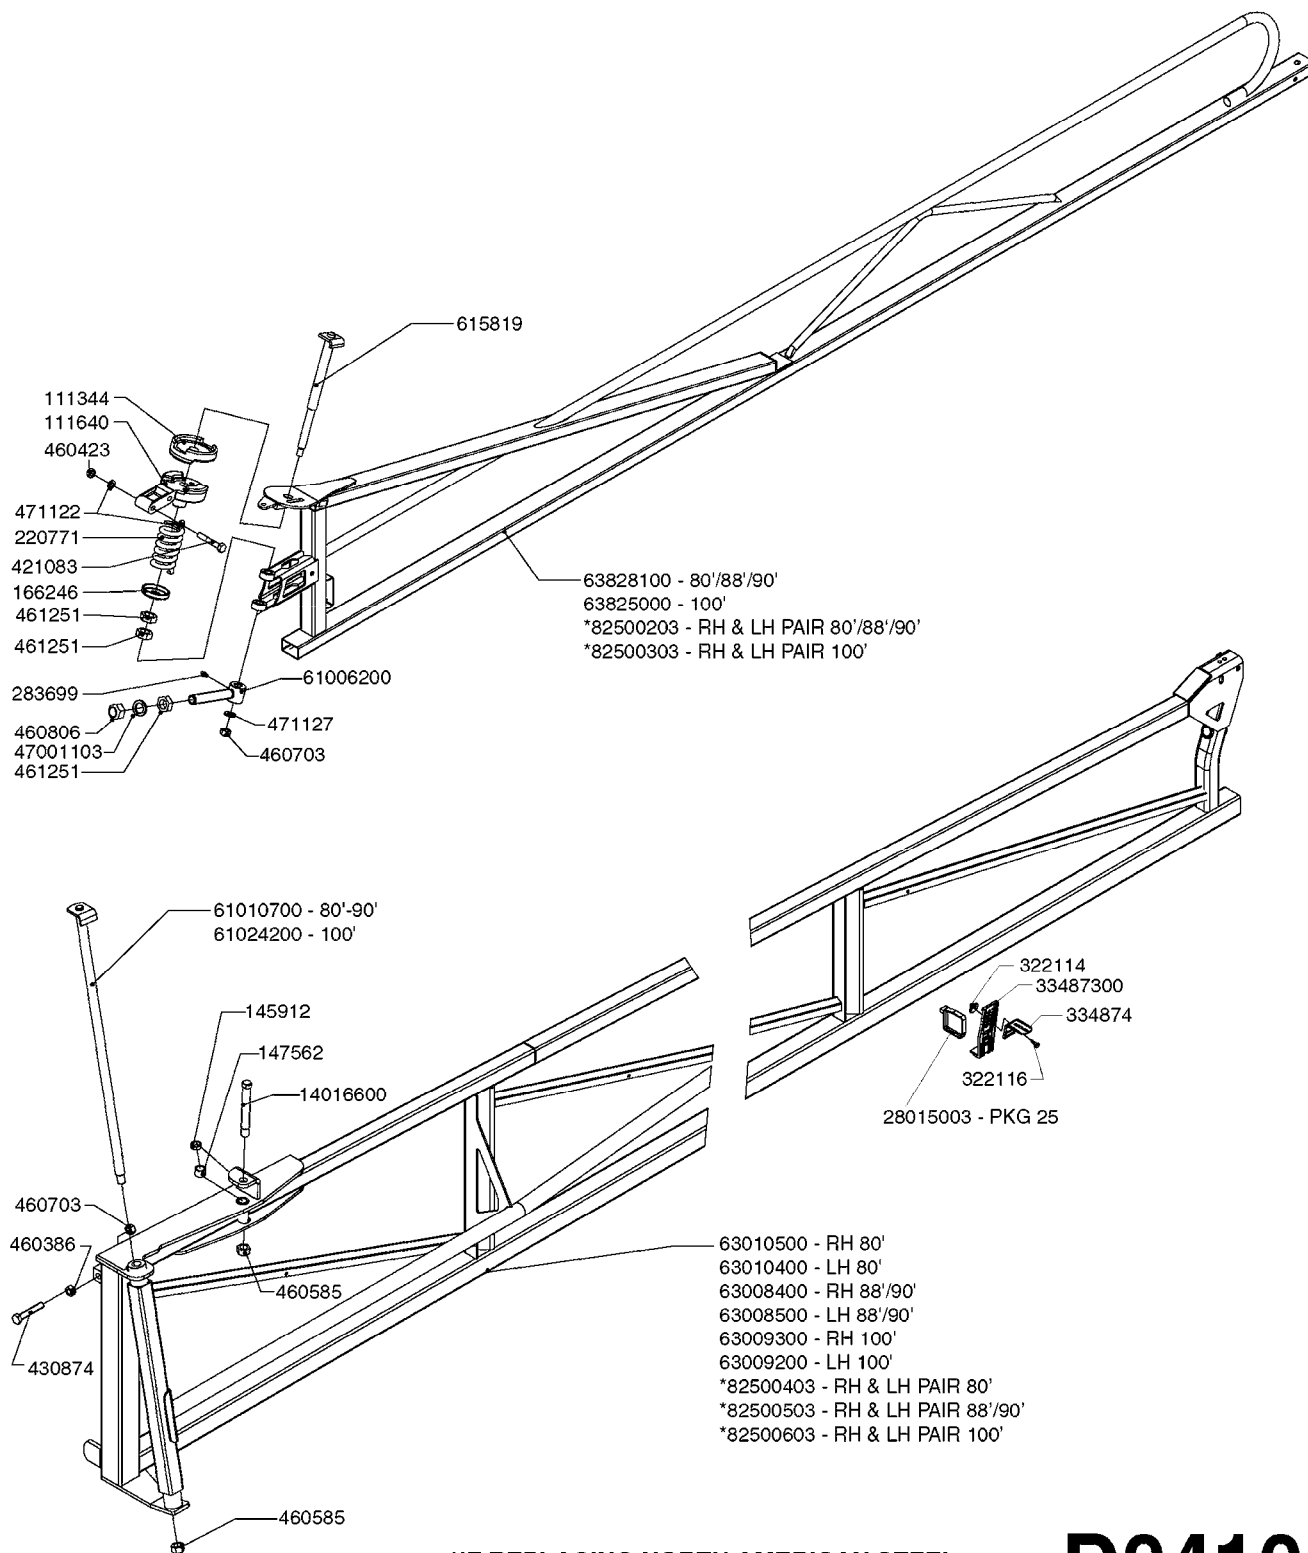

BOOM - SPC OUTER WING 80-100'
D0410-HIN, 06:05:20

Page

0

Date

12.08.2020

9:50

***IF REPLACING NORTH AMERICAN STEEL PARTS, MUST REPLACE BOTH SIDES**

D0410