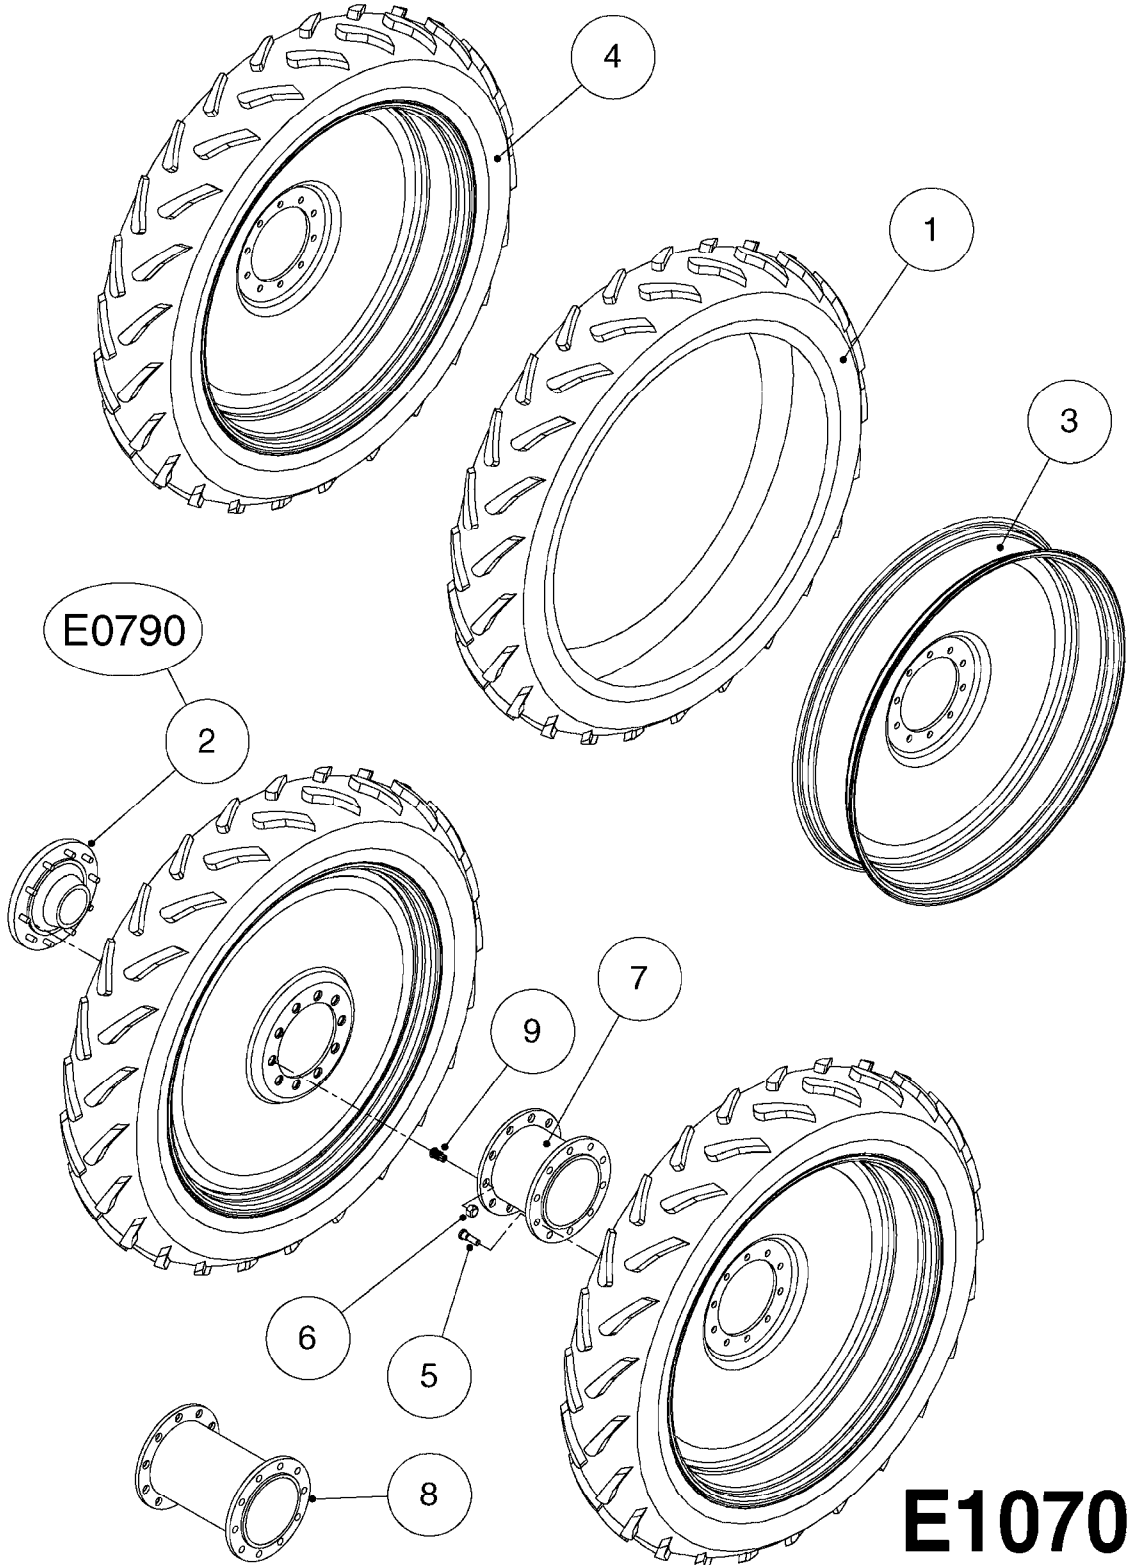

WHEELS FOR NEW COMMANDER
E1070-HIN, 01:01:16

Page 1
Date 12.08.2020 9:51

Pos.	parts-n°	order qty	description
1	10615703	1	TIRE 320 90R46' RAD.TL 357774
2	28045703	1	HUB ASSY 10-13.19-11.02 25000#
3	28007103	1	RIM,10x46,5.75NOS,13.189BC
4	28031203	1	TIRE ASSY. 320/90R50" HL R.H.
4	28031303	1	TIRE ASSY. 320/90R50" HL L.H.
4	28037603	1	TIRE ASSY.320/90R50" R.H. DUAL
4	28037703	1	TIRE ASSY.320/90R50" L.H. DUAL
4	28038603	1	TIRE 320/90R50" 161A8B HI LOAD
4	70006303	1	WHEEL ASM. 320/90R46 LH
4	70006703	1	WHEEL ASM. 320/90R46 RH
5	28034803	1	STUD 3/4"NF/5/8"KNURL L=2-5/8"
6	46000303	1	NUT, BUD WHEEL, OUTER, RH
7	61011203	1	DUAL SPACER 22" ROW 50" TIRE
8	61011303	1	DUAL SPACER 30" ROW 50" TIRE
9	46000203	1	NUT, BUD WHEEL, INNER, RH