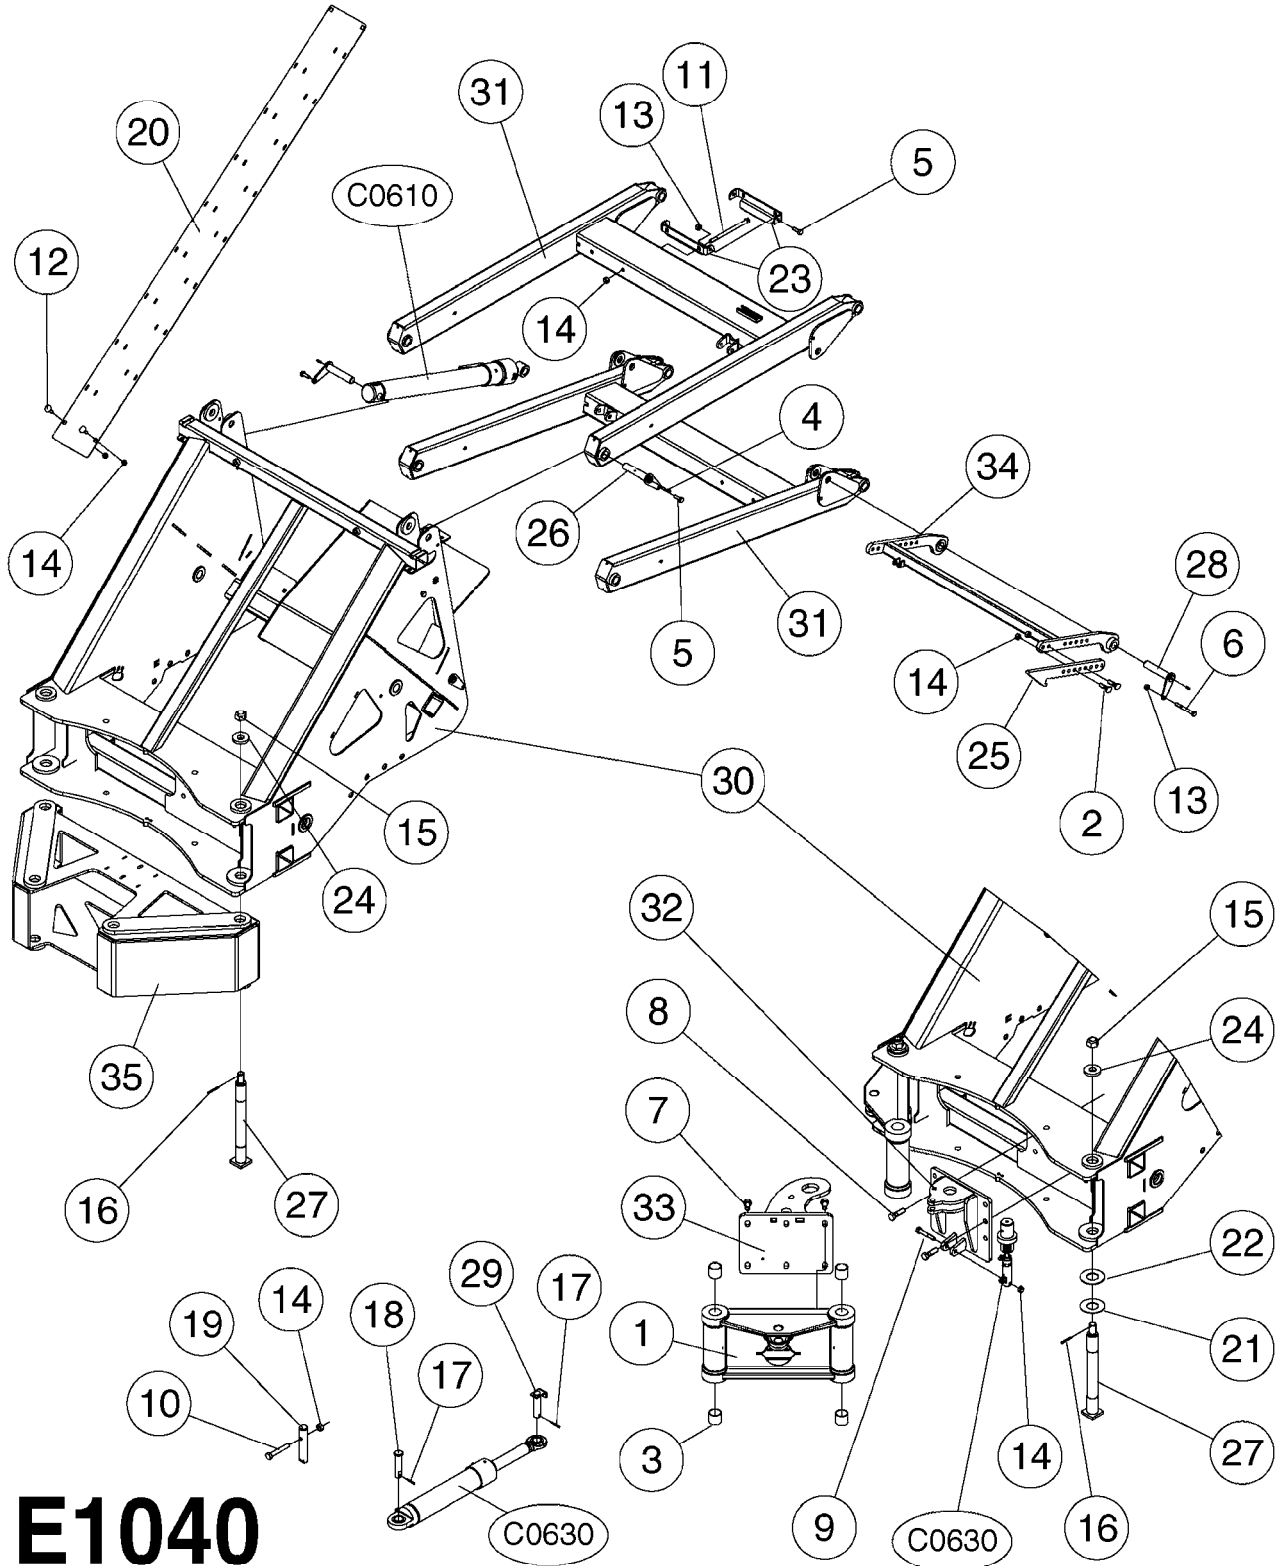

SWIVEL HOSE GUARD
E1020-HIN, 17:11:16

E1020

SWIVEL HOSE GUARD
E1020-HIN, 17:11:16

Page 1
Date 12.08.2020 9:51

Pos.	parts-n°	order qty	description
1	165557	1	WASHER D28.0/D12.2X2.0 SS
2	421046	1	BOLT HEX M8X25/25 A2 SS DIN933
3	421222	1	BOLT HEX 8.8 DEL M10X75 FT
4	460143	1	LOCK NUT M8 SST A2 DIN985
5	460423	1	NUT HEX M10X1.50 LOCK DIN985A2 SS
6	480126	1	PIN COTTER M4X30
7	15118200	1	HOSE & TUBE HOLDER NCM
8	16143600	1	HOSE AND CABLE HOLDER TOP
9	16160900	1	HOSE AND CABLE GUARD 160X502MM
9	16187700	1	HOSE AND CABLE GUARD 160X402MM
10	61042200	1	HOSE AND CABLE HOLDER PIVOT
11	92703203	1	HOSE R X3/4" X300PSI WP X0012"
12	92712403	1	HOSE R X1" X300PSI WP X0012"