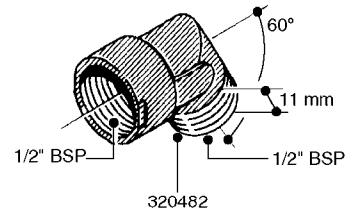

FITTINGS - HEXAGON NIPPLES
L0030-HIN, 01:01:16

L0030

FITTINGS - HEXAGON NIPPLES
L0030-HIN, 01:01:16

Page 1
Date 12.08.2020 9:51

parts-n°	order qty	description
10015303	1	FITT.PO.HN 1.00X1.00 M1000
10425003	1	FITT.PO.HN 1.25X1.00 MCPHEE
320132	1	FITT.DK HN 1" BSP
320176	1	FITT.DK HN 3/8"X1/2" BSP
320445	1	FITT.DK HN 1/4"X3/8" BSP
320655	1	FITT.DK HN 1/2"-1/2" BSP
320692	1	FITT.DK HN 3/8'BSPX1/4'NPT
320703	1	FITT.DK HN 3/8BSP X1/2 &1/4NPT
320725	1	FITT.DK NIPPLE 3/8"-3/8" BSP
320902	1	FITT.DK HN 3/8'X 1/4' BSP
390232	1	FITT.DK HN 1-1/2' X 1-1/4' BSP
390276	1	FITT.DK HN 1'BSP