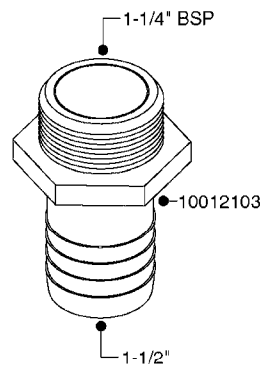

L0050

parts-n°	order qty	description
242594	1	O-RING D14 X 1.78 SCH.70-EPDM
320294	1	FITT.DK TEE 3/8X3/8HB X1/2"BSP
320305	1	FITT.DK HB 3/4'- 3/4' BSP
320386	1	FITT.DK TEE 3/8X3/8HB X3/8"BSP
320397	1	FITT.DK ELB 3/8"HB X 3/8" BSP
320401	1	FITT.DK TEE 1/2X1/2HB X1/2"BSP
320412	1	FITT.DK TEE 1/2X1/2HB X3/8'BSP
320423	1	FITT.DK ELB 1/2'HB X 3/8' BSP
320891	1	FITT.DK HB 3/8'- 3/8' BSP
320972	1	FITT.DK HB 5/16'- 1/4' BSP
322046	1	FITT.DK TEE 1/2X1/2HB X3/4'BSP
322048	1	FITT.DK TEE 3/4X3/4HB X3/4'BSP
330595	1	O-RING D24.6/D20X2.1 -3/4"
333137	1	FITT.DK CONN.1/2" F.NOZZ. DOUB
333141	1	FITT.DK CONN.1/2" F.NOZZ.SING
334041	1	FITT.DK CONN.3/4' F.NOZZ. SING
334042	1	FITT.DK CONN.3/4' F.NOZZ. DOUB
334195	1	FITT.DK ELB. 3/4"HB X 3/4"HB
10012103	1	FITT.PO.HB 1.25X1.50 IMB1012
10014003	1	FITT.PO.HB 1.25X1.25 IMB1010
10036903	1	FITT.PO.HB 1.50X1.50 IMB1212
28019303	1	FITTING HB ELB 3/4NPT-3/4HOSE
61016500	1	HOSE TAIL 3/4" 90°+RG CAP 3/4"
72026700	1	NOZZLE TUBE ADAPTER W/O-RING