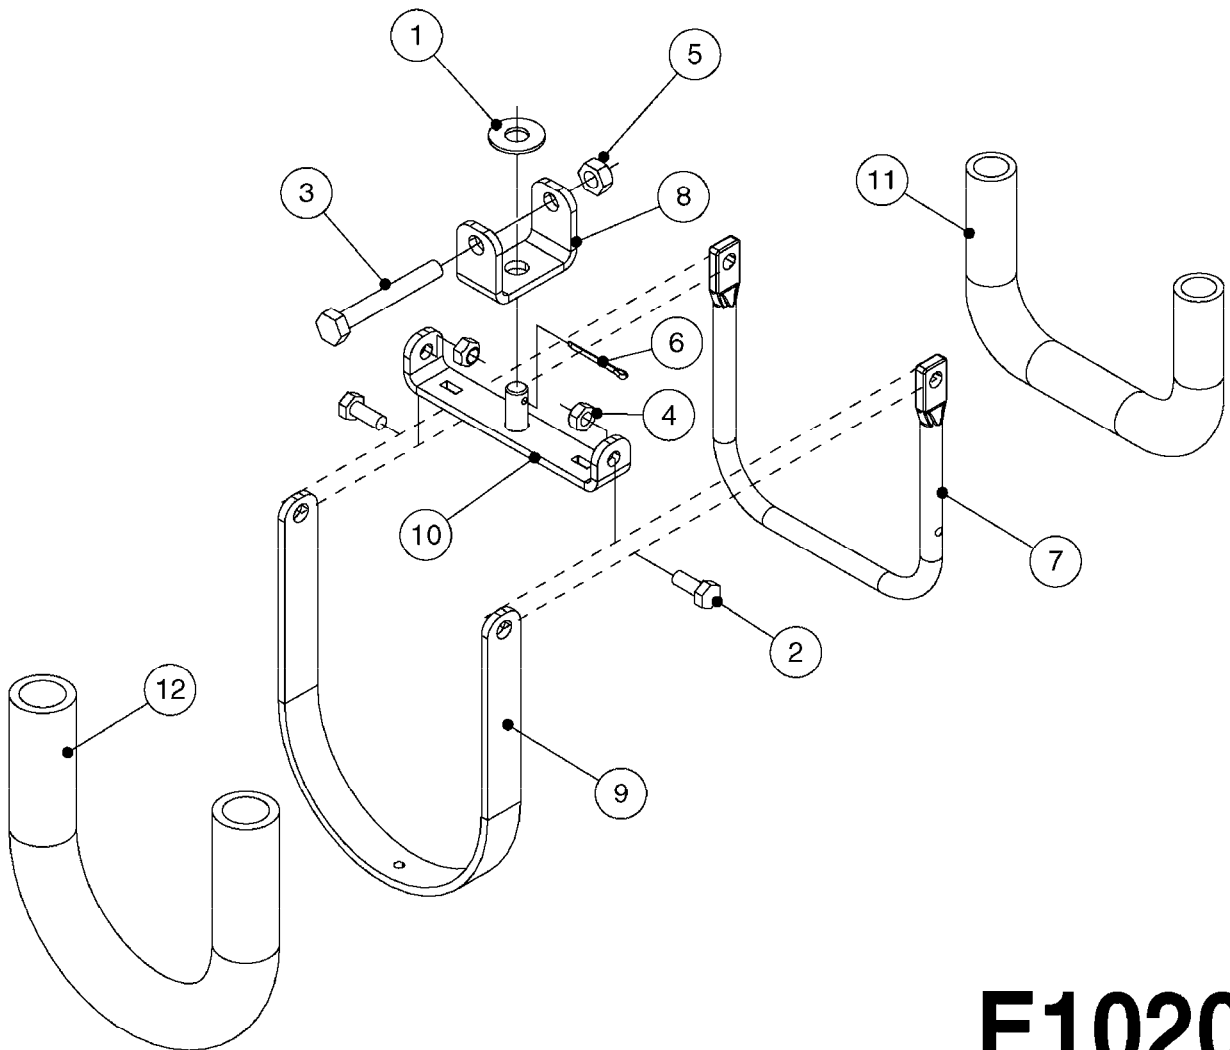

SWIVEL HOSE GUARD
E1020-HIN, 17:11:16

E1020

SWIVEL HOSE GUARD
E1020-HIN, 17:11:16

Page 1
Date 12.08.2020 9:51

Pos.	parts-n°	order qty	description
1	165557	1	WASHER D28.0/D12.2X2.0 SS
2	421046	1	BOLT HEX M8X25/25 A2 SS DIN933
3	421222	1	BOLT HEX 8.8 DEL M10X75 FT
4	460143	1	LOCK NUT M8 SST A2 DIN985
5	460423	1	NUT HEX M10X1.50 LOCK DIN985A2 SS
6	480126	1	PIN COTTER M4X30
7	15118200	1	HOSE & TUBE HOLDER NCM
8	16143600	1	HOSE AND CABLE HOLDER TOP
9	16160900	1	HOSE AND CABLE GUARD 160X502MM
9	16187700	1	HOSE AND CABLE GUARD 160X402MM
10	61042200	1	HOSE AND CABLE HOLDER PIVOT
11	92703203	1	HOSE R X3/4" X300PSI WP X0012"
12	92712403	1	HOSE R X1" X300PSI WP X0012"