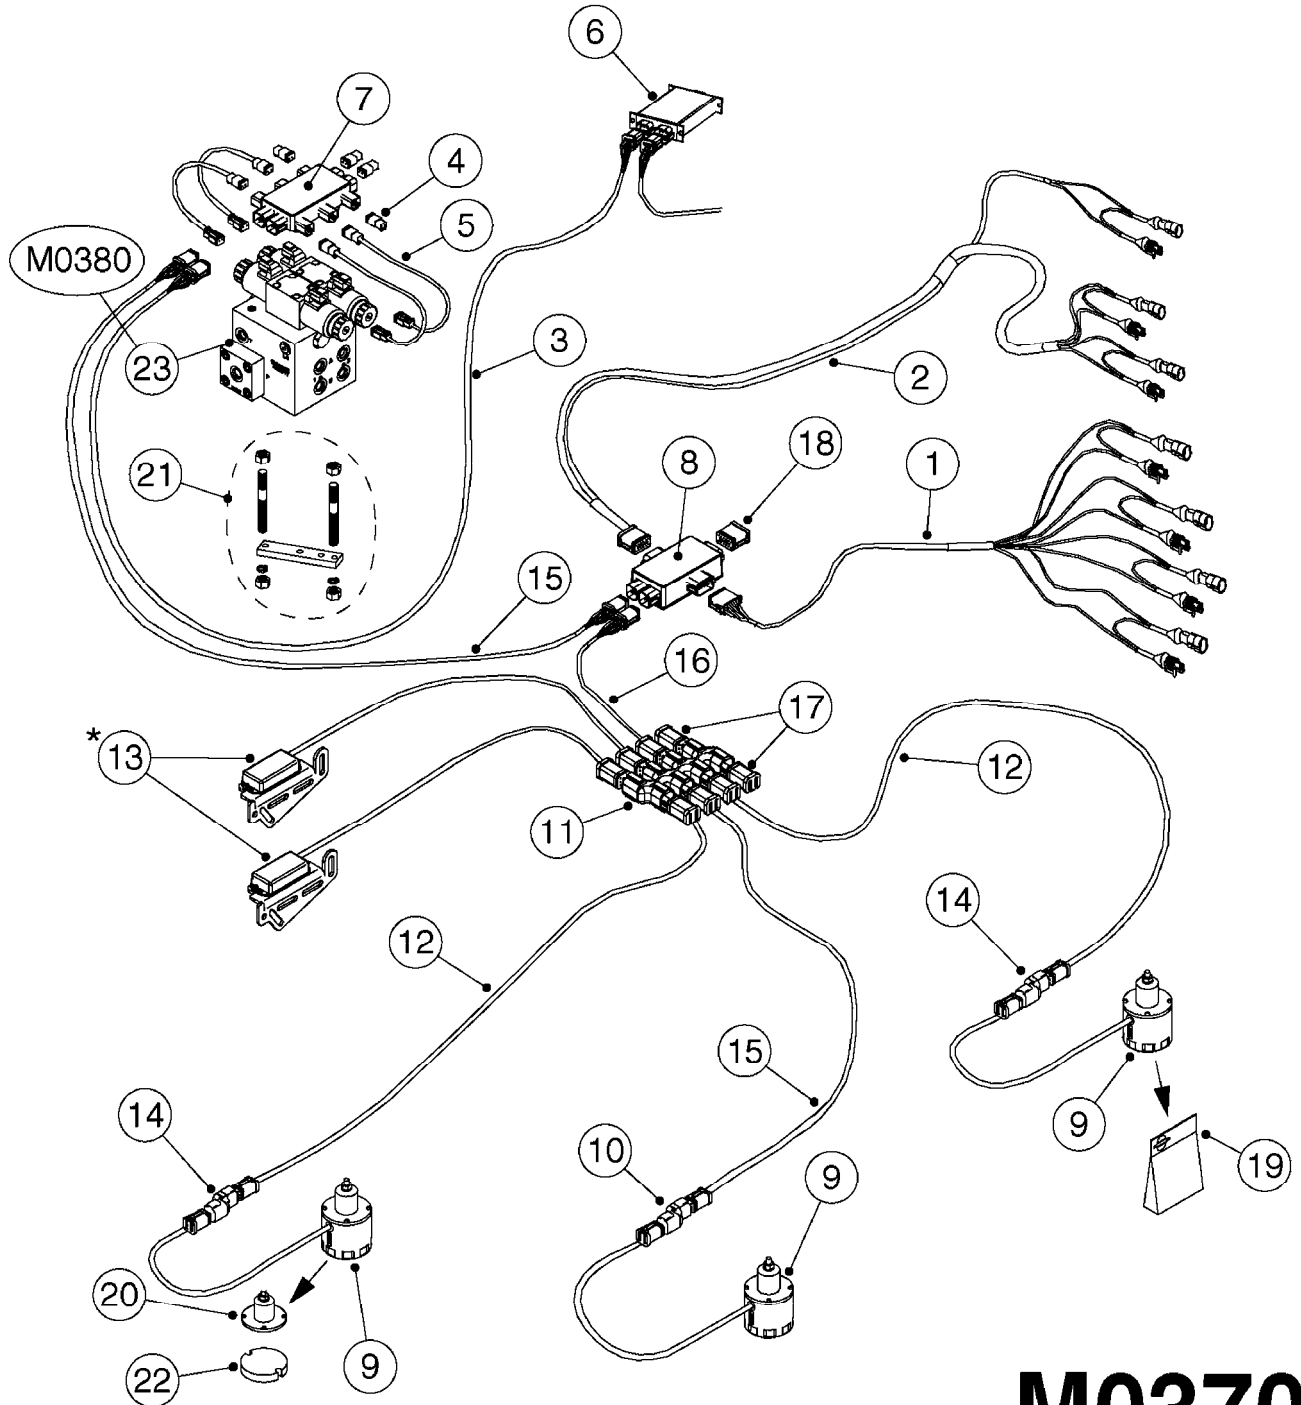

M0370

*CANNOT MIX OLD AND NEW STYLE ROLL SENSORS!

If replacing Norac P/N 43740, must replace both roll sensors with new style (13).
If unsure, new style (Norac P/N 43741) works with all versions of UC5.

NORAC UC5 BOOM HEIGHT CONTROL
M0370-HIN, 16:10:18

Page 1
Date 12.08.2020 9:51

Pos.	parts-n°	order qty	description
1	26022703	1	CABLE, INTERFACE, TILT, NORAC UC5
2	26023503	1	CABLE UC5 INTERFACE MAIN AMP
3	26032600	1	CABLE UC5 NETWORK 14 AWG 10M
4	26043000	1	NORAC UC5 NETWORK 2 PIN PLUG
5	26043300	1	CABLE UC5 VALVE 2PIN/2PIN DT
6	26043400	1	NORAC UC5 CONTROLLER MODULE
7	26043500	1	NORAC UC5 VALVE MODULE
8	26043600	1	MODULE, INPUT, NORAC UC5
9	26043700	1	SENSOR, NORAC, UC5, ULTRASONIC
10	26043800	1	NORAC UC5 - UC7 NETWORK COUPLER 2-WAY
11	26043900	1	NORAC UC5 - UC7 NETWORK COUPLER 8-WAY
12	26044200	1	CABLE UC5 - UC7 NETWORK 18 AWG 20M
13	26023803	1	NORAC UC5 ROLL SENSOR OLD STYLE NORAC P/N 43740
13	26044300	1	UC5 - UC7 ROLL SENSOR VER. 2 NEW STYLE NORAC P/N 43741
14	26044400	1	NORAC UC5 - UC7 COUPLER 2-WAY/TERM.
15	26047100	1	CABLE UC5 NETWORK 14 AWG 1M
16	26049900	1	CABLE UC5 NETWORK 14 AWG 3M
17	26057900	1	UC5 - UC7 NETWORK 6 PIN PLUG '13
18	26058000	1	NORAC UC5 - UC7 NETWORK 12-PIN PLUG
19	26084700	1	Mesh Kit Ultrasonic Sensor FOR 2018 AND NEWER SENSORS
19	28098003	1	MESH AND CLIP KIT, NORAC FOR PRE-2018 SENSORS
20	28050303	1	NORAC RUBBER TOP&BOLT F.SENSOR DIA.30MMX30MMX8MM
21	28055503	1	NORAC VALVE MOUNTING HARDWARE
22	28086600	1	FOAM DISC F. SENSOR NORAC
23	78216100	1	NORAC VALVE BLOCK COMP, DEUTSCH CON.