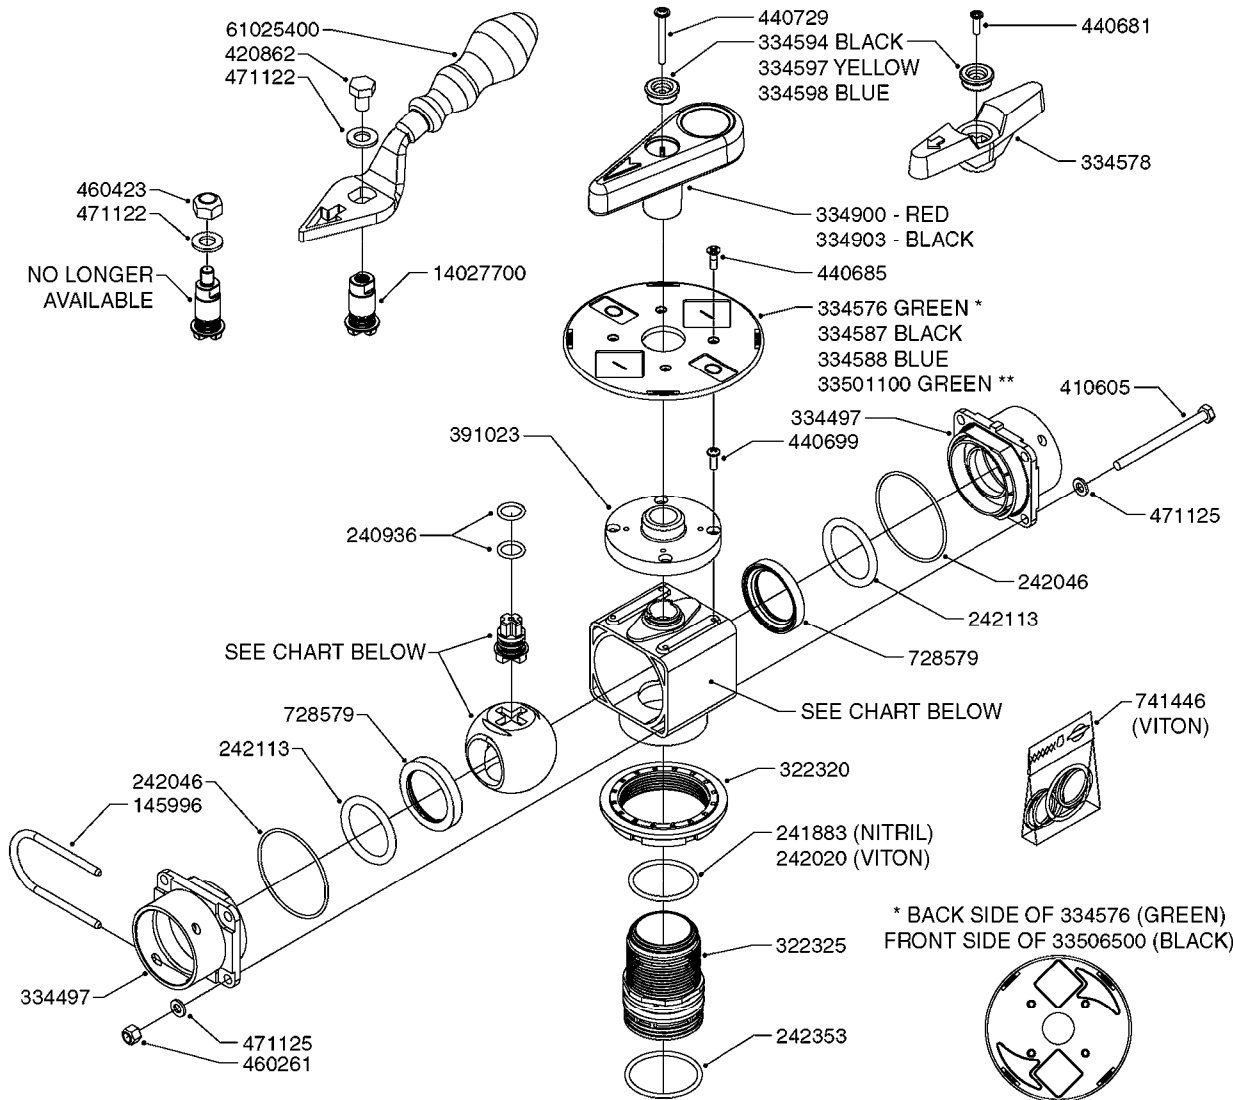

B0370

PRESSURE REGULATOR - S93 06
B0370-HIN, 12:05:16

Page 1

Date 12.08.2020 9:50

Pos.	parts-n°	order qty	description
1	145996	1	FITT.DK S-67 FORK
2	145997	1	FITT.DK S-93 FORK
3	440677	1	SCREW F. PLASTIC 5X20 SS
4	440695	1	BOLT CARRIAGE M8X25
5	440698	1	SCREW F.PLASTIC 6X18 SS HEXHD
6	460143	1	LOCK NUT M8 SST A2 DIN985
7	480487	1	PIN M5X60 SLOTTED GALV
8	16244000	1	BRACKET FOR REG. NAV, PAINTED NAVIGATOR PLATFORM BRACKET
9	33510800	1	HOUSING F.PRESS.REG.S67/S93
10	44076200	1	SCREW WN5451 5X16 SS TORX
11	72374200	1	MOTOR HOUS.REG.1:150 ENCODER
12	72374300	1	REGUL S67/S93 ASSY W SS CONE
12	72425500	1	REGULATOR S67/S93 CROSS-DRILL
12	72678700	1	REGULATOR S67/S93 CROSS-DRILL CERAMIC COMPONENTS
13	72481600	1	BAG W. CONSOLE&SPINDLE COMPL
14	72678900	1	BAG W.CONE/CYL/GASKET CERAMIC CERAMIC COMPONENTS
14	74190800	1	BAG W.CONE/CYL. AND GASKET. SYNTAL
15	74187500	1	SWITCH 5A PRESS.REG REP.KIT 08