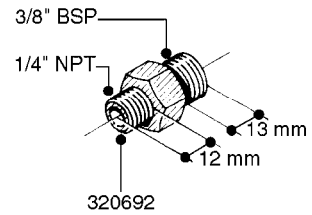

FITTINGS - HEXAGON NIPPLES
L0030-HIN, 01:01:16

L0030

FITTINGS - HEXAGON NIPPLES
L0030-HIN, 01:01:16

Page 1
Date 12.08.2020 9:51

parts-n°	order qty	description
10015303	1	FITT.PO.HN 1.00X1.00 M1000
10425003	1	FITT.PO.HN 1.25X1.00 MCPHEE
320132	1	FITT.DK HN 1" BSP
320176	1	FITT.DK HN 3/8"X1/2" BSP
320445	1	FITT.DK HN 1/4"X3/8" BSP
320655	1	FITT.DK HN 1/2"-1/2" BSP
320692	1	FITT.DK HN 3/8'BSPX1/4'NPT
320703	1	FITT.DK HN 3/8BSP X1/2 &1/4NPT
320725	1	FITT.DK NIPPLE 3/8"-3/8" BSP
320902	1	FITT.DK HN 3/8'X 1/4' BSP
390232	1	FITT.DK HN 1-1/2' X 1-1/4' BSP
390276	1	FITT.DK HN 1'BSP