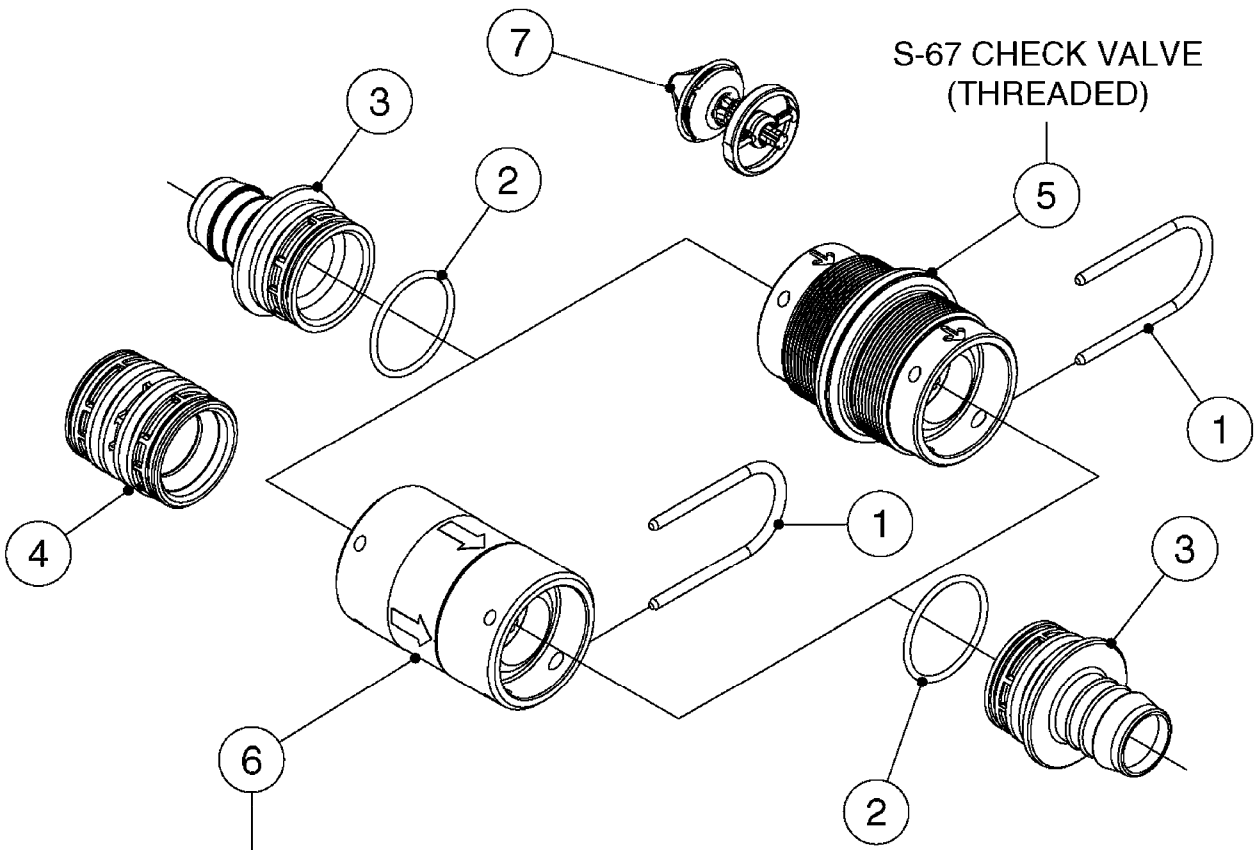

S-67 CHECK VALVE

FOR FITTINGS AND
HOSES, SEE SECTION L

B0630

CHECK VALVES - S67
B0630-HIN, 31:07:19

Page 1
Date 12.08.2020 9:50

Pos.	parts-n°	order qty	description
1	145996	1	FITT.DK S-67 FORK
2	241973	1	O-RING Ø3 X 44.2 70 SHORES NITRIL
2	242353	1	O-RING 3 X 44.2 VITON
3	242504	1	O-RING D35x2 NITRIL
4	322104	1	FITT.DK S-67 BULKHEAD
5	334231	1	FITT.DK S-67 STR.1"
5	334232	1	FITT.DK S-67 STR.1-1/4"
5	334444	1	FITT.DK S-67 STR.1-1/2" PVC
6	14103100	1	SEAT F.CHECK VALVE D40.8 2010
7	70063603	1	VALVE, CHECK S67 1-1/2"
7	72001803	1	COMPLETE IN-LINE CHECK VALVE FOR 1-1/2" HOSE
7	72206600	1	CHCK VLV,S67, 2 X 1" HB
7	72206600	1	COMPLETE IN-LINE CHECK VALVE FOR 1" HOSE
7	72206600	1	CHCK VLV,S67, 2 X 1.25" HB
7	72206600	1	COMPLETE IN-LINE CHECK VALVE FOR 1-1/4" HOSE
8	72089900	1	CHECK VALVE S67 SUBASMBLY.2001
9	97800500	1	DECAL 230X28 BLACK ARROW