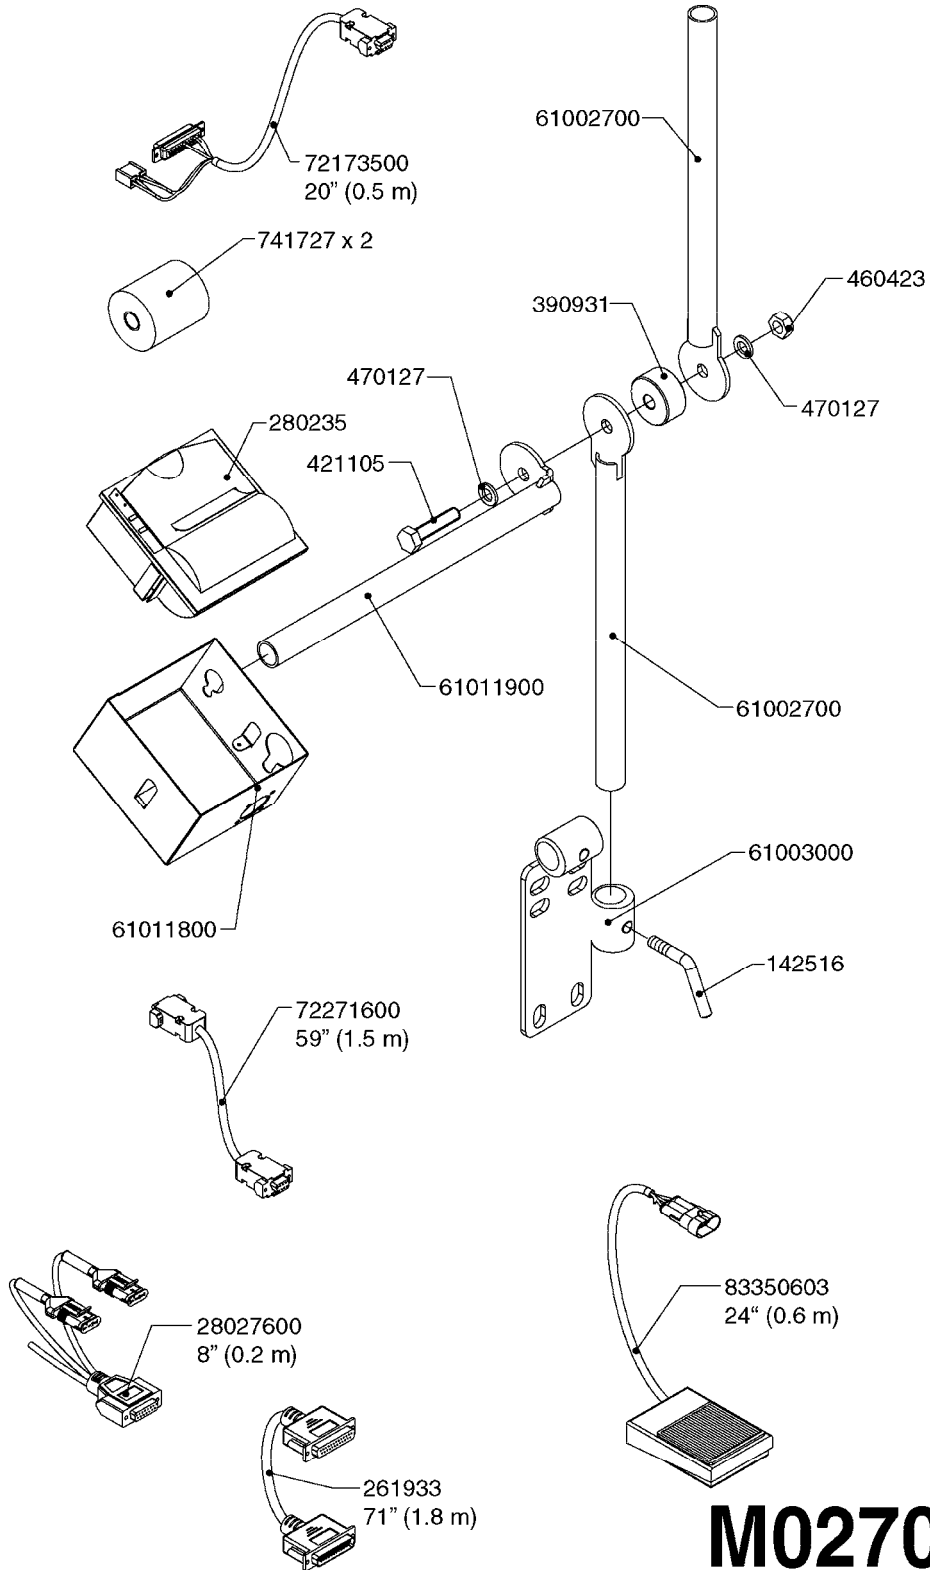

HC 5500 ACCESSORIES
M0270-HIN, 01:01:16

Page 1
Date 12.08.2020 9:51

parts-n°	order qty	description
142516	1	SCREW SET M10 BENT F. LOCKING
261933	1	CABLE W/PLUG 2X25 L=71"
280235	1	HARDI PRINTER WITH CLOCK
390931	1	PLASTIC SPACER D40XD11 L=20
421105	1	M10X45 MACHINE SCREW STAINLESS
460423	1	NUT HEX M10X1.50 LOCK DIN985A2 SS
470127	1	WASHER D15D10X2 M10 LOCK
741727	1	PAPER, THERMAL, HC5500 PRINTER
28027600	1	WIRE HC5500 AUX.
61002700	1	TUBE BRACKET F.TRACTOR MOUNT
61003000	1	BRACKET F.TRACTOR MOUNT
61011800	1	BOX FOR HARDI PRINTER
61011900	1	TUBE BRACKET F.TRACTOR MOUNT
72173500	1	WIRE F.PRINTER HC5500 L=20"
72271600	1	HC5500 COMMUNICATION CABLE
83350603	1	FOOT SWITCH HC5500 CONTROL