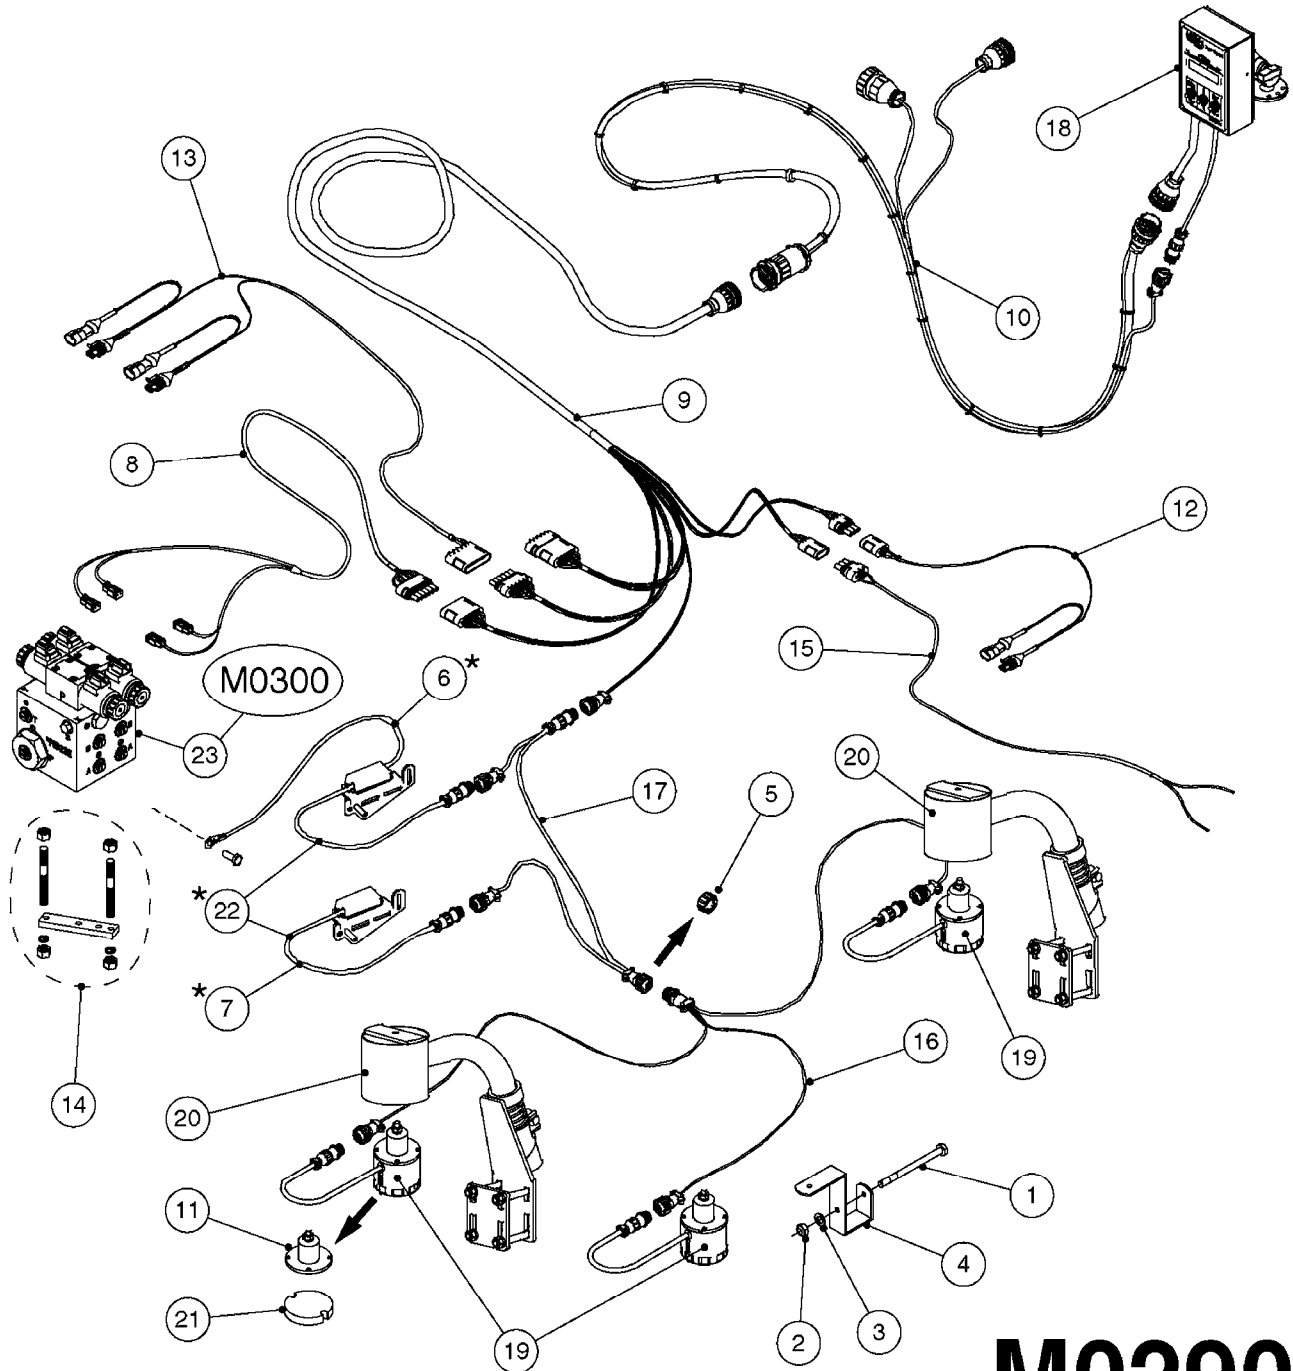

M0280

39 PIN CABLES
M0280-HIN, 28:03:17

Page 1

Date 12.08.2020 9:51

parts-n°	order qty	description
262158	1	PLUG INSERT 39 POLE MALE
262159	1	PLUG INSERT 39 POLE FEMALE
262160	1	PLUG HOUSING 39 POLE FEMALE
262161	1	PLUG HOUSING F/39 POLE MALE
440634	1	SCREW 5/8"
440732	1	PT SCREW 35X12B Z5452 ELZ
14034200	1	CODE BRACKET FOR 39 PIN CABLE
26003900	1	WIRE 37-39 PIN EVC, 6.6'
26004200	1	WIRE 37-39 PIN EVC, 57.4'
26008400	1	WIRE 39-PIN 24 WIRE L=8M
26011903	1	WIRE 39-39 POLE EXT. 3660MM
28027500	1	WIRE 37-39 PIN EVC, 37.7'
28028700	1	WIRE 37-39 PIN EVC, 45.9'
28028800	1	WIRE 37-39 PIN EVC, 16.4'
28028900	1	WIRE 37-39 PIN EVC, 26.2'
72236400	1	DAH CONN. WIRE/TRACTOR L=8M
97610803	1	DECAL-SRAY BOX 39-PIN
97610903	1	DECAL-HYDRAULIC BOX 39-PIN