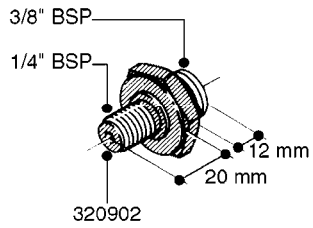

FITTINGS - HEXAGON NIPPLES
L0030-HIN, 01:01:16

L0030

FITTINGS - HEXAGON NIPPLES
L0030-HIN, 01:01:16

Page 1
Date 12.08.2020 9:51

parts-n°	order qty	description
10015303	1	FITT.PO.HN 1.00X1.00 M1000
10425003	1	FITT.PO.HN 1.25X1.00 MCPHEE
320132	1	FITT.DK HN 1" BSP
320176	1	FITT.DK HN 3/8"X1/2" BSP
320445	1	FITT.DK HN 1/4"X3/8" BSP
320655	1	FITT.DK HN 1/2"-1/2" BSP
320692	1	FITT.DK HN 3/8'BSPX1/4'NPT
320703	1	FITT.DK HN 3/8BSP X1/2 &1/4NPT
320725	1	FITT.DK NIPPLE 3/8"-3/8" BSP
320902	1	FITT.DK HN 3/8'X 1/4' BSP
390232	1	FITT.DK HN 1-1/2' X 1-1/4' BSP
390276	1	FITT.DK HN 1'BSP