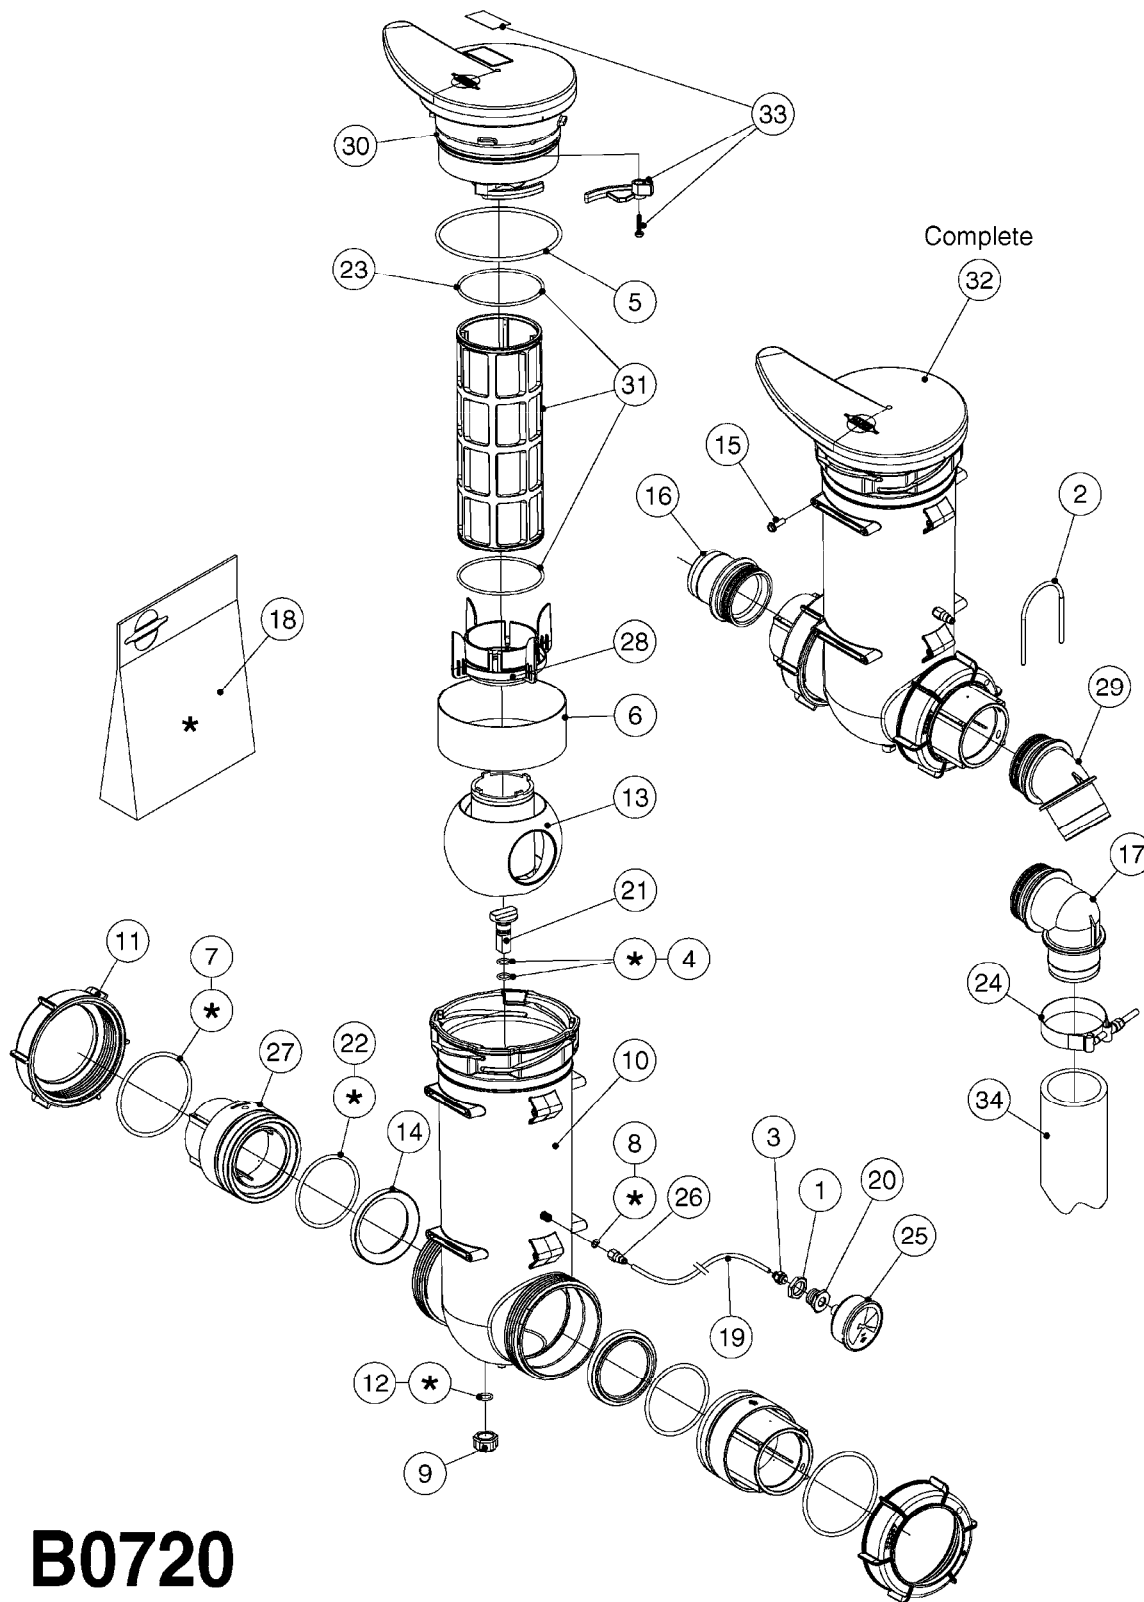

EASY CLEAN FILTER
B0720-HIN, 01:01:16

Page 1

Date 12.08.2020 9:50

Pos.	parts-n°	order qty	description
1	140766	1	NUT 1/2" BSP
2	145997	1	FITT.DK S-93 FORK
3	231346	1	QUICK COUPLER 1/8"BSP X 4 MM
4	240936	1	O-RING D13.3X2.4 NITRIL
5	242570	1	O-RING D150.0 x5.0 SH70 VITON
6	242572	1	RUBBER BELT Ø160x1.5 B=60 EPDM
7	242573	1	O-RING Ø104.14X5.33SH70 NITRIL
8	242593	1	GASKET Ø8/Ø5x1 (PA) 266N-M5X1
9	320047	1	FITT.DK CAPNUT 1/2" BSP
10	322356	1	EASYCLEAN FILTER HOUSING
11	322357	1	CAP F. COUPLER EASYCLEAN FILTE
12	330212	1	O-RING D19/D14X2.4 F.1/2"NUT
13	391090	1	BALL F. EASYCLEAN FILTER ON/OF
14	391091	1	SEAL F. BALL EASYCLEAN FILTER
15	440698	1	SCREW F.PLASTIC 6X18 SS HEXHD
16	727133	1	HOSETAIL S93 2"1/2 + O-RING
17	727226	1	HOSETAIL S93 2"1/2 90°+O-RING
18	741826	1	SEAL KIT F. EASYCLEAN FILTER
19	927253	1	RED AIR HOSE, Ø4/2 1810 E
20	14055400	1	FITT.DK REDUC 1/2"x1/8"x1/4"BS
21	14117700	1	SPINDLE S93 L46 NV13 SS
22	24260100	1	O-RING Ø88.0X5.0 SH70 VITON
23	24260700	1	O-RING Ø101.19X3.53 SH70 VITON
24	28030303	1	CLAMP HOSE T-BOLT S2.5" 235-76
25	28053400	1	GAUGE VACUUM SUCT. FILTER NCM
26	28054300	1	QUICK COUPLER 1/8"BSP/Ø4 FEMAL
27	33503200	1	HOSE COUPLER F. EASYCLEAN FILT
28	33503600	1	FILTER CARRIER F. EASYCLEAN
29	72072900	1	FITT. S93 2-1/2" 45° S W/O-RING
30	72270600	1	LID ASSM. EASYCLEAN FILTER
31	72278800	1	FILTER 30 MESH GREEN D110/284
31	72278900	1	FILTER 50 MESH BLUE D110/284
31	72279000	1	FILTER 80 MESH RED D110/284
32	72318900	1	EASYCLEAN FILTER COMPL.
33	74192800	1	FILTER LOCK PARTS - EASYCLEAN
34	92702803	1	HOSE PVC SUCT GRAY 2.5"