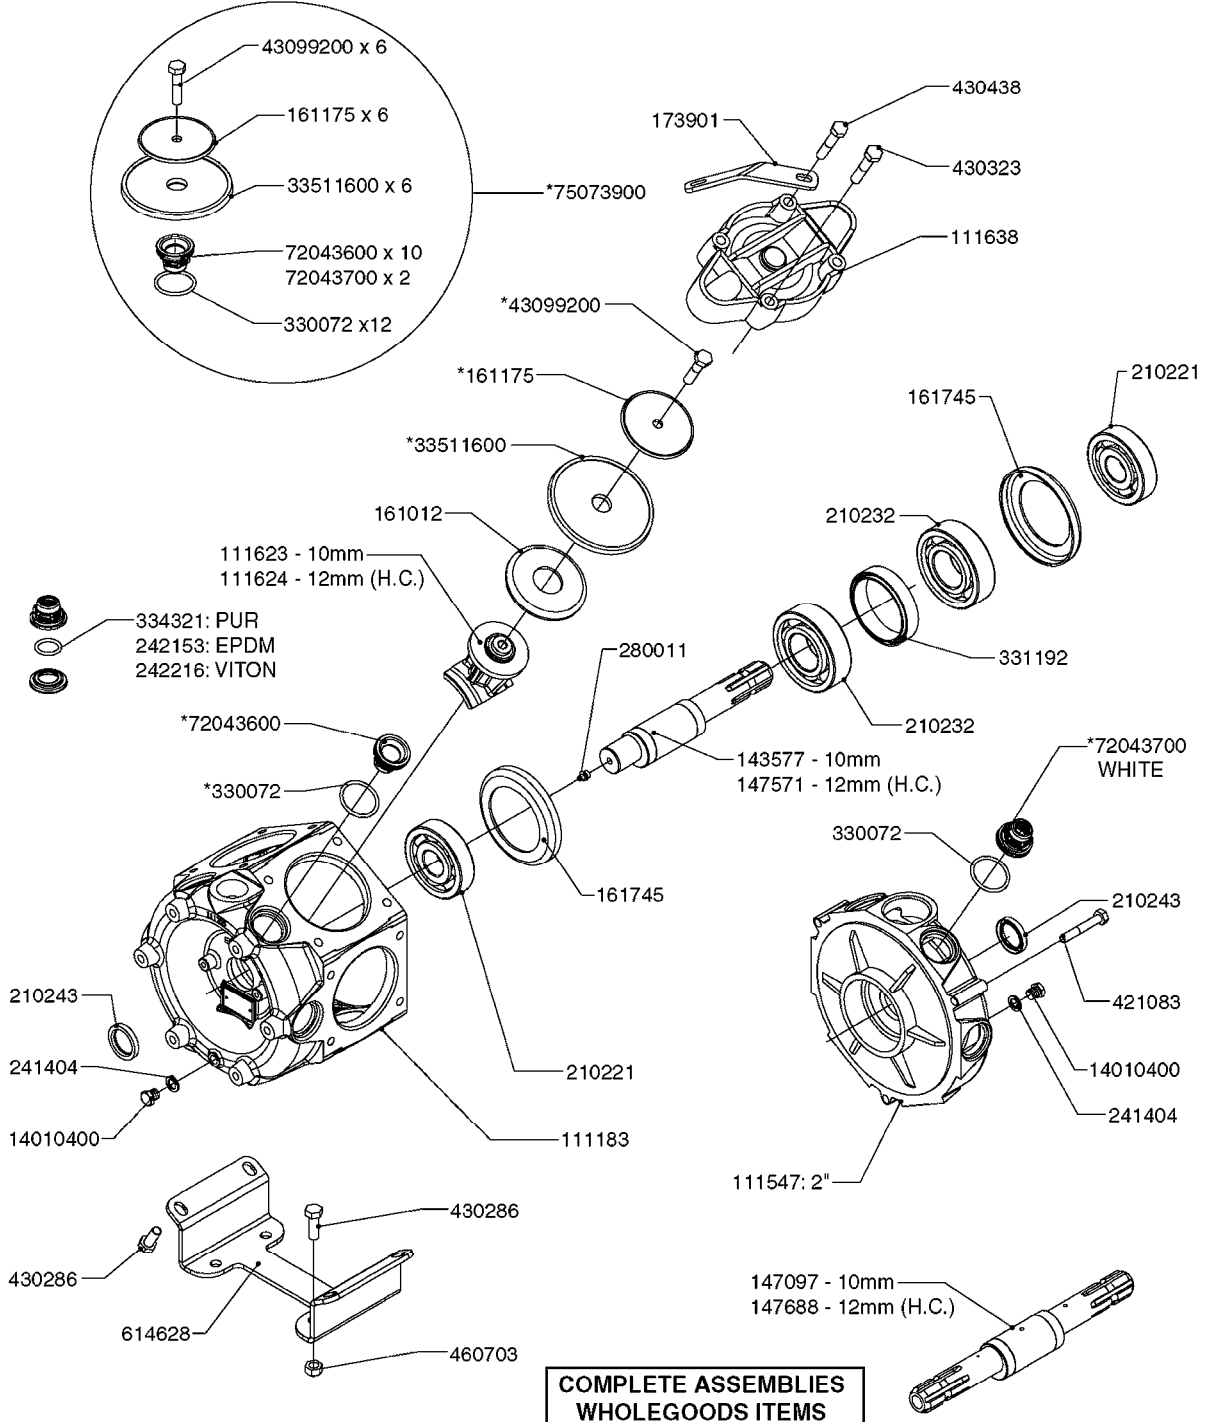

PUMP REPAIR KIT

**COMPLETE ASSEMBLIES
WHOLEGOODS ITEMS**

COMPLETE PUMPS

- 821587 - 463/10 2" W/THROUGH SHAFT (540 RPM)
- 82166300 - 463/12 2" (540 RPM H.C. INLINE PORTS)
- 463/12 2" (540 RPM H.C. OFFSET PORTS) REPLACED BY 82168700 (PAGE A0350)