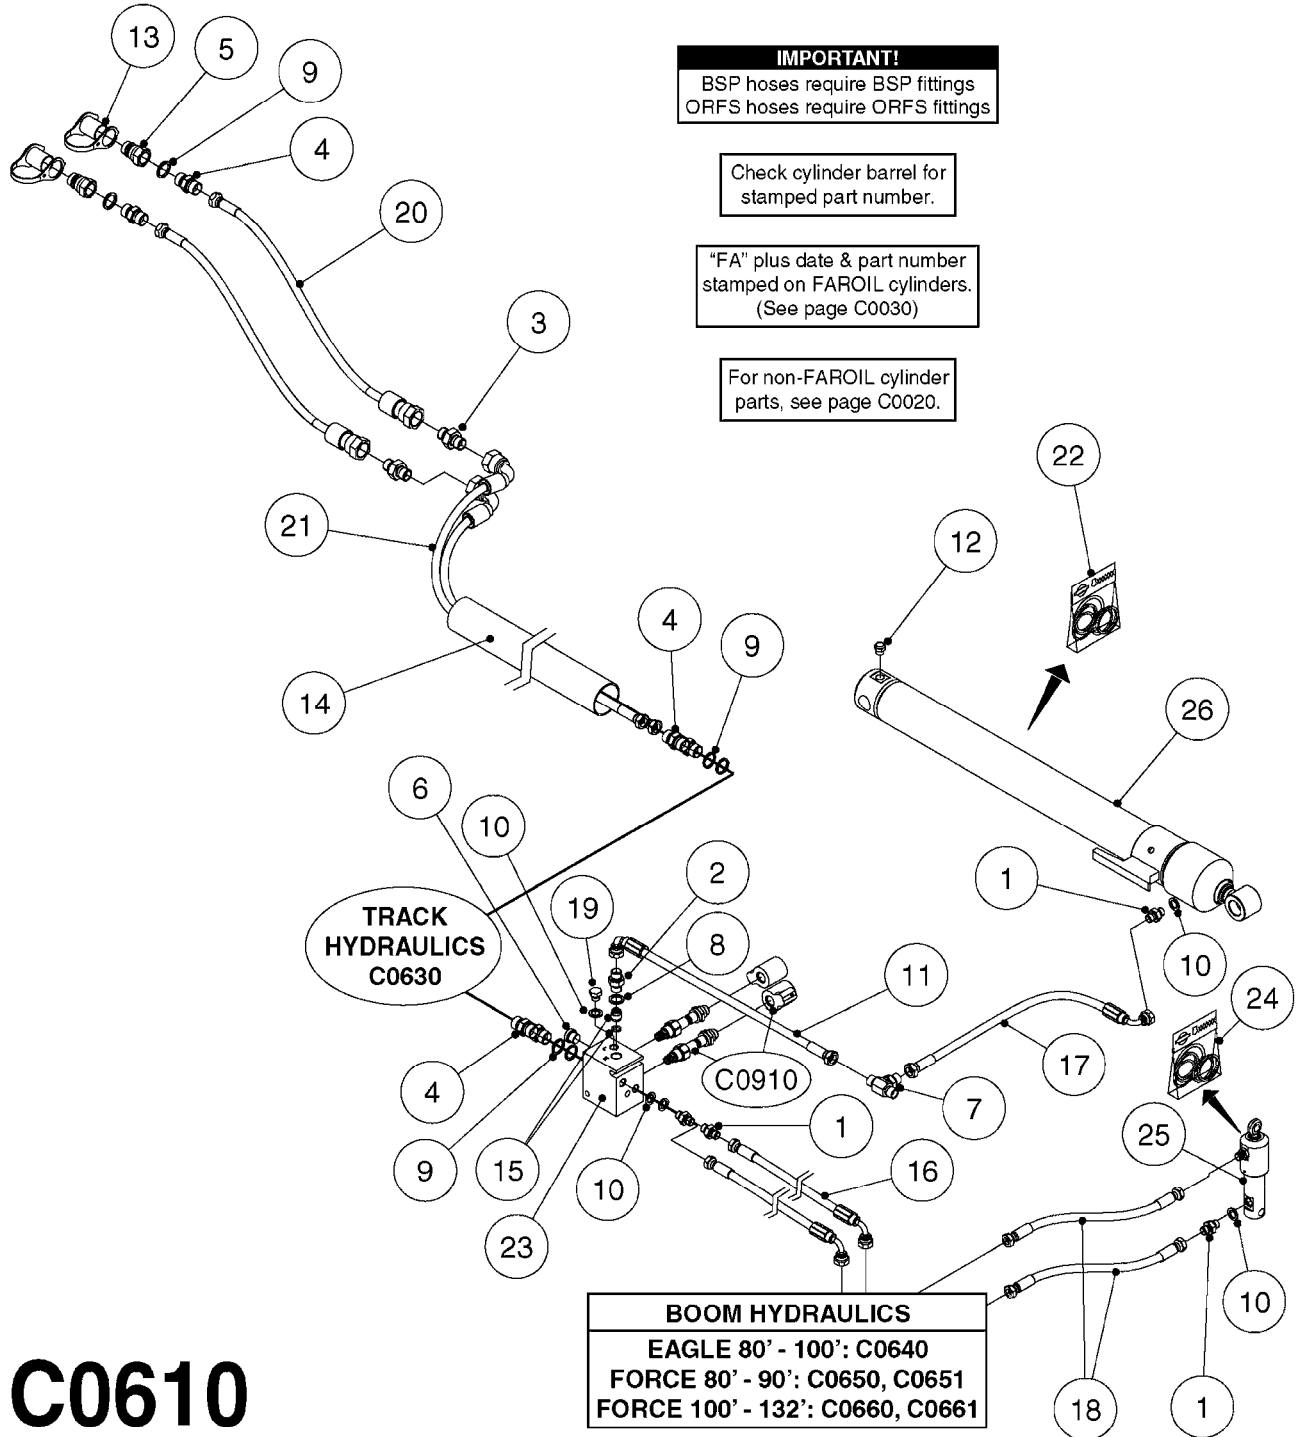

C0590

HYD.BLOCK EAGLE/FORCE 2012
C0590-HIN, 13:05:19

Page 1

Date 12.08.2020 9:50

Pos.	parts-n°	order qty	description
1	146845	1	HEX NIPPLE 1/4"x1/4" BSP
1	23234500	1	HEX NIPPLE 1/4" - 9/16" ORFS
1	146851	1	HEX NIPPLE 1/4"x1/4" 0.7MM BSP
1	23234700	1	HEX NIPPLE 1/4"-9/16" - 0.7mm ORFS
1	147498	1	HEX NIPPLE 1/4"-1/4" 1.2mm BSP
1	23234100	1	HEX NIPPLE 1/4"-9/16" - 1.2mm ORFS
2	231103	1	PLUG 1/4" BSP, O-RING 08BPUP04
3	231987	1	PLUG 1/8" BSP W/GASKET
4	241404	1	DOWTY SEAL 1/4"
5	242102	1	O-RING Ø9.25X1.78 NITRIL 90SH
6	420847	1	BOLT HEX 8.8 DEL M8X85
7	450964	1	SCREW M5X30 F.CYLINDER
8	460143	1	LOCK NUT M8 SST A2 DIN985
9	782124	1	SWITCH VALVE OUTS.1/8" 5000PSI
10	782131	1	BLIND PLUG F.3/4" CARTR.VALVE
11	14010400	1	PLUG 1/4" BSP
12	14098600	1	HYD. BLOCK SPC/FTZ 3/4" 2010
13	70084403	1	HYD. BLOCK, 5P, FOLD/FLOW
14	78216800	1	FLOW REGULATING VALVE, 3/4"
15	78217800	1	MAGNET VLV.MD1L-S3/10N-D12K8DT