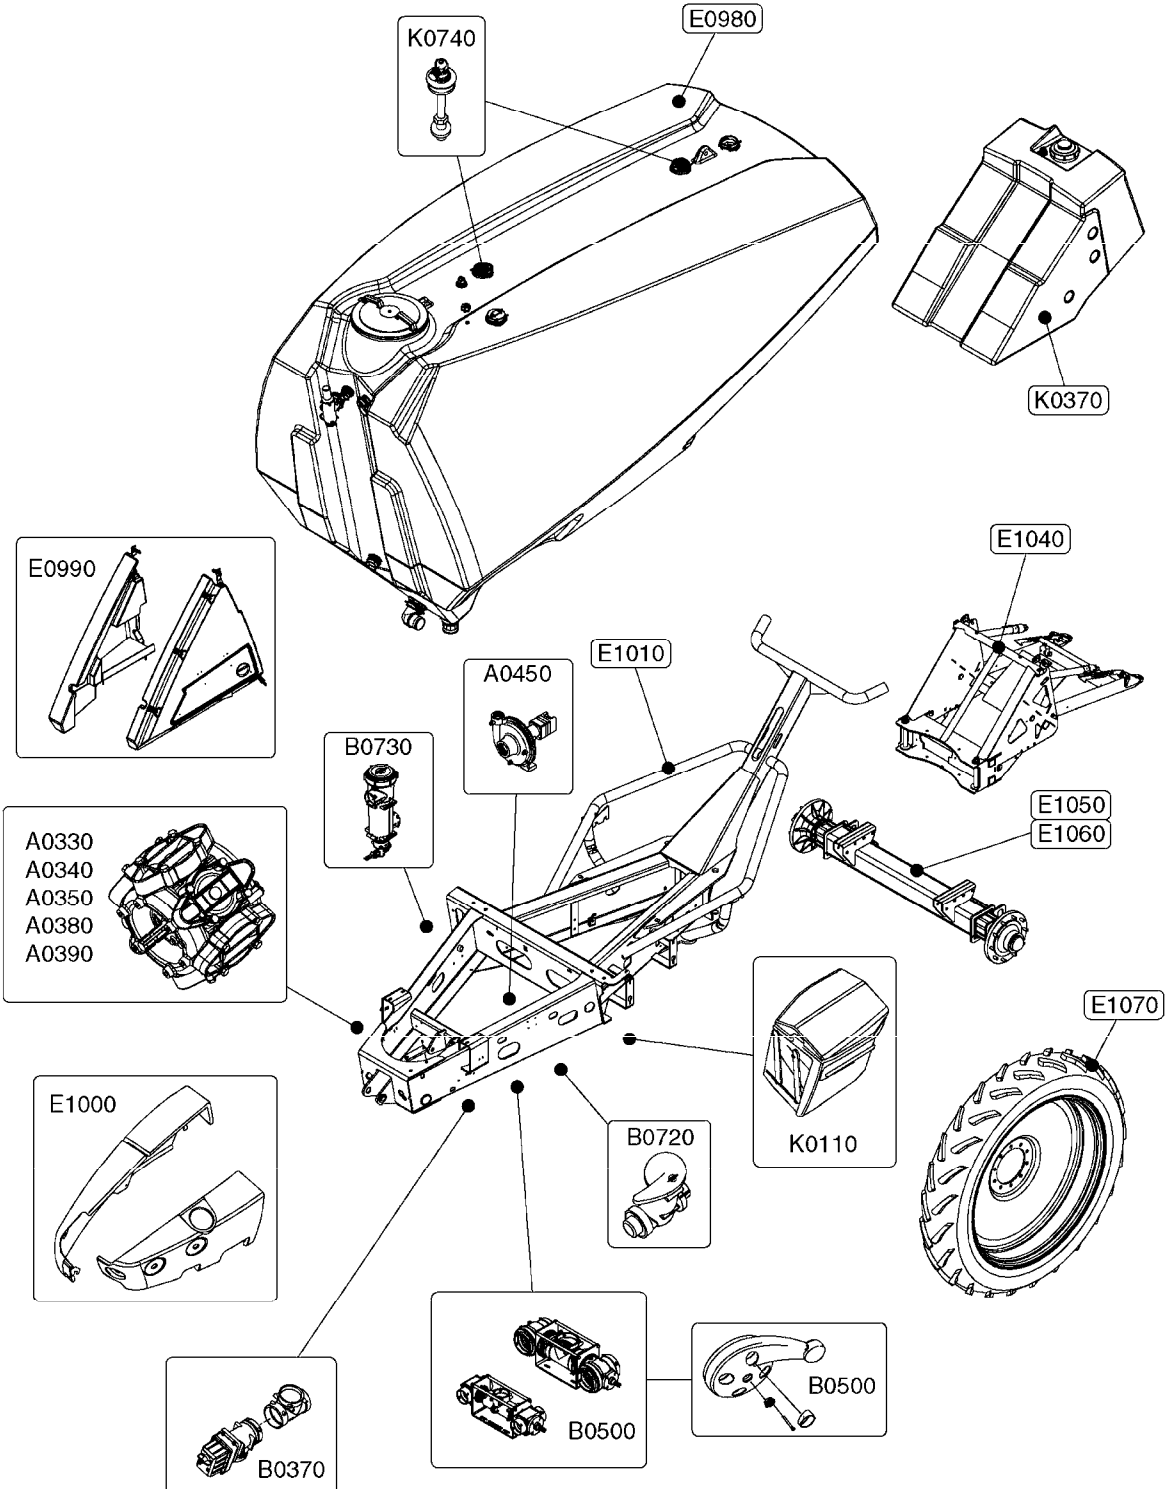

FOR PRE-2016 100 SERIES PTO PARTS
SEE PAGES A0510, A0520, A0560, A0570

COMPLETE ASSEMBLIES
WHOLEGOODS ITEMS

A0610

C.V. PTO SHAFTS - BONDIOLI
G-SERIES
A0610-HIN, 23:10:18

Page 1
Date 12.08.2020 9:50

parts-n°	order qty	description
10627103	1	PTO PIN TUBE RETAINER CV OUTER
28009003	1	PTO TUBE OUTER F.CV 1060MM
28009803	1	PTO PIN TUBE RETAINER OUTER
28009903	1	PTO TUBE RETAINER INNER
28010103	1	PTO YOKE F.INNER TUBE CV PTO
28010203	1	PTO YOKE 1-3/8X21SPL
28035003	1	PTO 1-3/8/21X1-3/8/21X1260 CV
28035103	1	PTO 1-3/4/20X1-3/8/21X1260 CV
28035203	1	PTO 1-3/4/20X1-3/8/21X1210 CVH
28040203	1	PTO YOKE 1-3/8X21SPL SLIP F.CV
28040303	1	UNIV. JOINT 22x86mm CV BLK.
28040403	1	PTO YOKE INNER F.CV PTO SHAFT
28040603	1	PTO YOKE 1-3/8X21SPL BLACK
28040703	1	SAFETY CHAIN F.CV BLACK PTO
28040903	1	SELF TAPPING SHIELDING SCREW
28041303	1	PTO YOKE 1-3/4X20SPL SLIP F.CV
28041803	1	DECAL DANGER GUARD MISSING
28041903	1	DECAL DANGER ROT.DRIVELINE
28042003	1	PTO YOKE 1-3/4X20SPL SLIP F.CV
28089203	1	UNIV.JOINT 27X100MM F.CV
28094003	1	PTO SHIELD COMPLETE BLACK
28098103	1	PTO SHIELD COMPLETE BLACK
28098903	1	PTO TUBE YOKE #6-G7 INNER
28099203	1	PTO TUBE INNER #4 1050MM
28099303	1	PTO TUBE YOKE G7 OUTER
28099503	1	PTO TUBE OUTER 1040MM
28099703	1	PTO TUBE INNER #6 1050MM
28099803	1	SELF TAPPING SCREW 4.8X22
28100003	1	ROLL PIN 10X65
28100403	1	UNIV. JOINT S4-G4 27X74.6MM
28100503	1	UNIV. JOINT S7-G7 30.2X91.5MM
28100603	1	PTO YOKE 1-3/8"X21 S7-G7 BALL LOCK