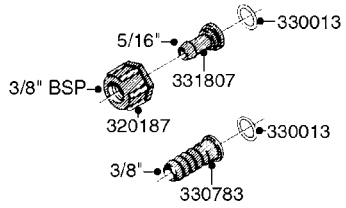

L0010

parts-n°	order qty	description
240085	1	O-RING D13,1/8,3X02,4 NITRIL
241441	1	O-RING D29.3X3
242594	1	O-RING D14 X 1.78 SCH.70-EPDM
320084	1	FITT.DK NUT 1/2" BSP
320095	1	FITT.DK NUT 1" BSP
320117	1	FITT.DK CONN.1/2"BSP F. 1" CAP
320187	1	FITT.DK CAP 3/8" BSP BLACK
320283	1	FITT.DK NUT 3/4"BSP
320821	1	FITT.DK NUT 1-1/2" BSP
321495	1	FITT.DK REDUC 1/4'BSP F.3/4'NT
321576	1	FITT.DK CONN 1/2"BSP F.3/4"NUT
330013	1	O-RING 2.5 X 10 PUR
330212	1	O-RING D19/D14X2.4 F.1/2"NUT
330326	1	O-RING D30/D24X2 F.1"NUT
330341	1	FITT.DK HB 1" F. 1" NUT
330595	1	O-RING D24.6/D20X2.1 -3/4"
330665	1	FITT.DK HB 3/4"F.1" NUT
330676	1	FITT.DK HB 3/8" F. 1/2" NUT
330687	1	FITT.DK HB 1/2" F. 1/2" NUT
330691	1	FITT.DK HB 3/4'F.3/4' NUT
330783	1	FITT.DK HB 3/8"F.3/8" NUT
331262	1	FITT.DK HB 1-1/2" F. 1-1/2"NUT
331273	1	O-RING D44/D38X2 F.1-1/2"
331446	1	FITT.DK HB 1" F.1-1/2" NUT
331807	1	FITT.DK HB 5/16" F.3/8" NUT
332286	1	FITT.DK HB 1/2" F. 3/4" NUT
332905	1	FITT.DK HB 1/2" F. 3/4" CAP
332927	1	FITT.DK PLUG F. NOZZLE TUBE
333292	1	FITT.DK HB 1"O'RING F.1-1/2"
333664	1	FITT.DK HB 5/16' F. 1/2' NUT
334044	1	FITT.DK HB 3/4' F. 3/4' CAP
334059	1	FITT.DK EL 1" 110 DEG.F.1-1/2"
334123	1	FITT.DK HB 1-1/4"O-RNG F.1-1/2"
334150	1	FITT.DK HB 1-1/4" 110 F.1-1/2"
390542	1	PLUG WASHER FOR 3/4'CAP NUT
716236	1	FITT.DK HB 1/2" ASSY. F. 3/4"
716413	1	FITT.DK PLUG ASSY. F.NOZ TUBE
717426	1	FITT.DK REDUC 1/4"BSP F.3/4"N
720856	1	FITT.DK 1/2'BSP ASSY.F.3/4'NUT
724621	1	FITT.DK HB 3/4"ASSY F.3/4" NUT