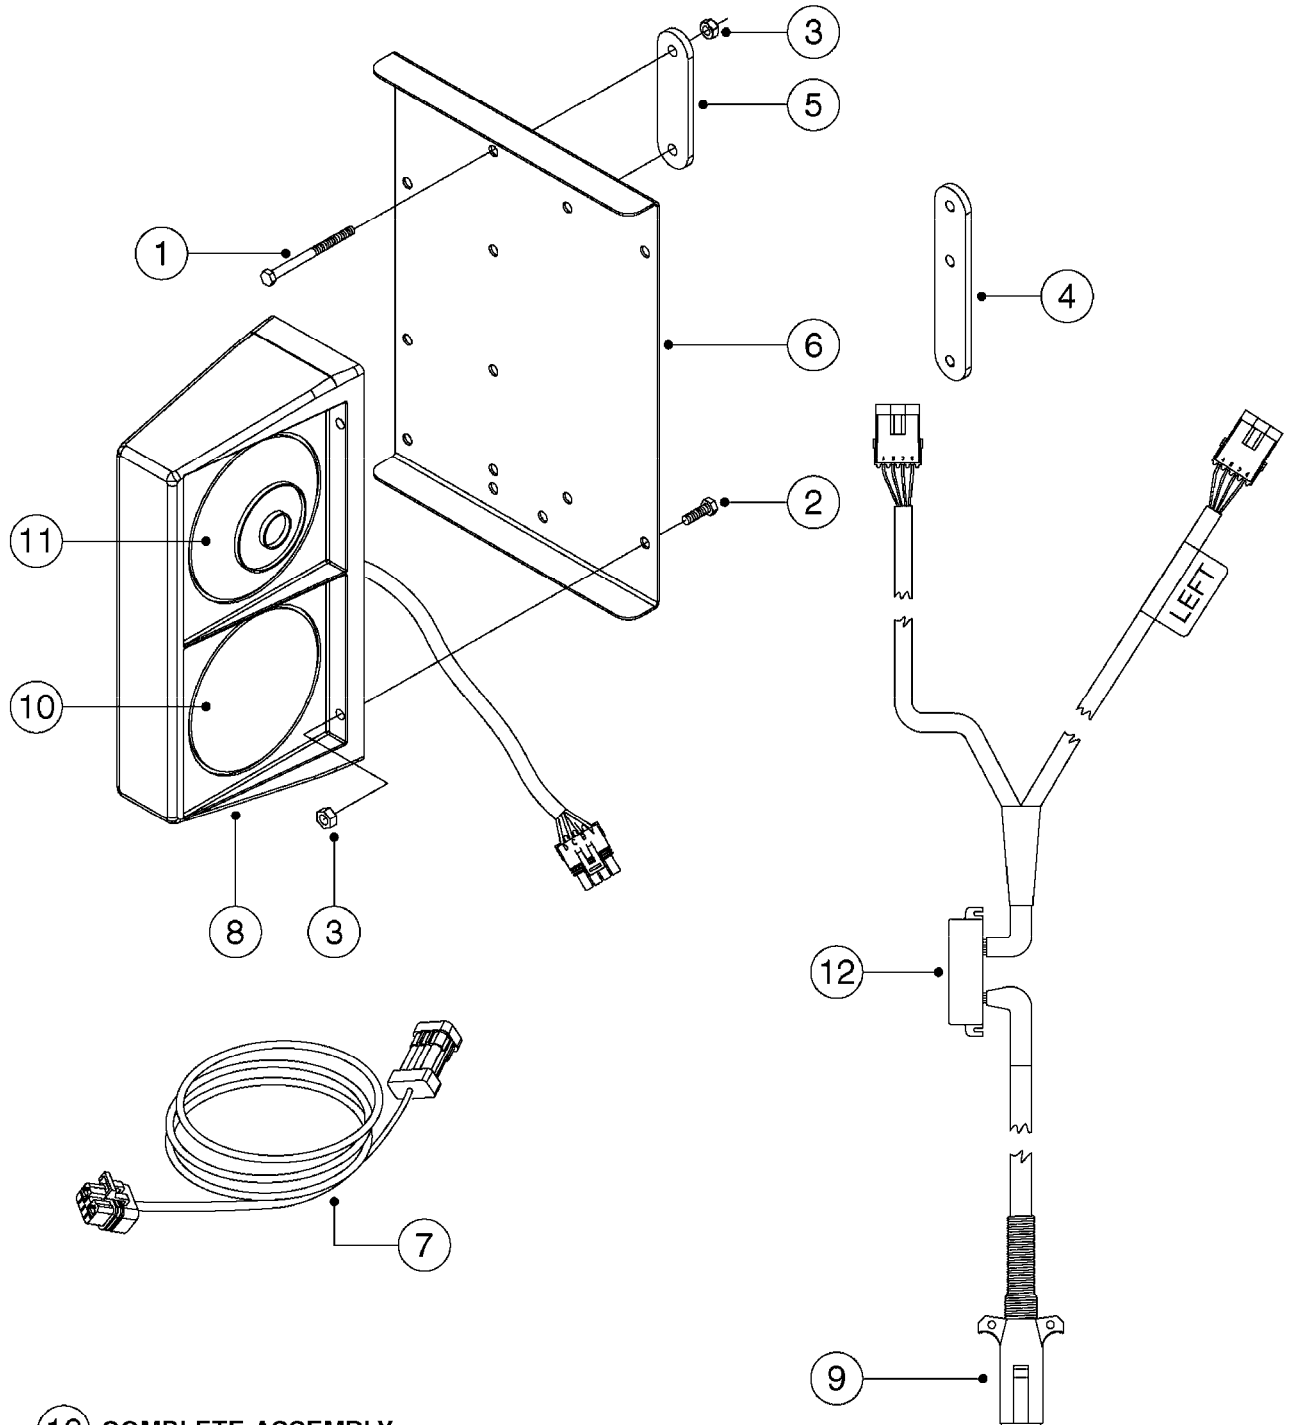

ANGLE SENSOR NCM
M0150-HIN, 01:01:16

Page 1
Date 12.08.2020 9:51

Pos.	parts-n°	order qty	description
1	220947	1	SPRING D13.0/1,2 L=90 RST
2	283699	1	GREASE NIPPLE M6X1
3	283772	1	GREASE NIPPLE M6X1 90°
4	410185	1	BOLT HEX 8.8 DEL M6X16
5	420567	1	BOLT HEX 8.8 DEL M8X30 FT
6	420582	1	BOLT HEX 8.8 DEL M8X20 FT A2
7	420744	1	BOLT HEX 8.8 DEL M8X40
8	450902	1	BOLT ALLEN HEAD M4 X 16MM
9	460143	1	LOCK NUT M8 SST A2 DIN985
10	461145	1	NUT HEX M4 LOCK
11	471037	1	SCREW A 4,3 DIN 125
12	471087	1	WASHER D12.0/4.3X1.0
13	471122	1	WASHER, M10, Ø20/10.5X 2.0, SS
14	471125	1	WASHER M6U 6.4X14X1.2,A2 SS
15	471126	1	WASHER, M8, Ø16/ 8.4X 1.6, SS
16	480811	1	BLIND FASTENER M6 STAINLESS
17	741841	1	ANGLE SENSOR AND BRACKET REAR
18	14052100	1	AXLE D19 L=294/2XM8 STAINLESS
19	16125700	1	BRACKET FOR ANGLE SENSOR
20	16142200	1	GUARD PLATE FOR SENSOR
21	16173200	1	PLATE 6.0X134X42/2XD6/2XBENDS
22	16173400	1	PLATE 2.0X145.3X130/3XBENDS
23	16173600	1	PLATE 4.0X70X56 NCM 4400
24	16174100	1	PLATE 4.0X120X70/2XBENDS NCM 6600
25	16174300	1	BKT F. TRACTOR NCM STEE-UPDATE
26	21089300	1	BUSHING D12/10 L=9
27	22096500	1	TORSION SPRING D24/4.0 L=242
28	26005700	1	ANGLE SENSOR 70° 0.5-4.5 VDC + LEVER
29	26005800	1	ANGLE SENSOR 120° 0.5-4.5 VDC + LEVER
30	28024103	1	TIE STRAP L=8" x W=3/16"
31	28045800	1	S-HOOK 3MM STAINLESS STEEL
32	28058400	1	CHAIN SS 8x16x2.0 L=600
33	39124400	1	BUSHING D28.5/19.1 L=21
34	61019200	1	FRONT SENSOR BRACKET NCM4400
35	61019300	1	FRONT SENSOR MT.THREADED HOLES
36	61019500	1	FRONT SENSOR BRACKET NCM6600
37	72564800	1	STEERING SENSOR NCM4400 FRONT STEERING SENSOR COMPLETE NCM4400
37	72565000	1	STEERING SENSOR NCM6600 FRONT STEERING SENSOR COMPLETE NCM6600

13 COMPLETE ASSEMBLY

COMPLETE ASSEMBLIES
WHOLEGOODS ITEMS

M0160