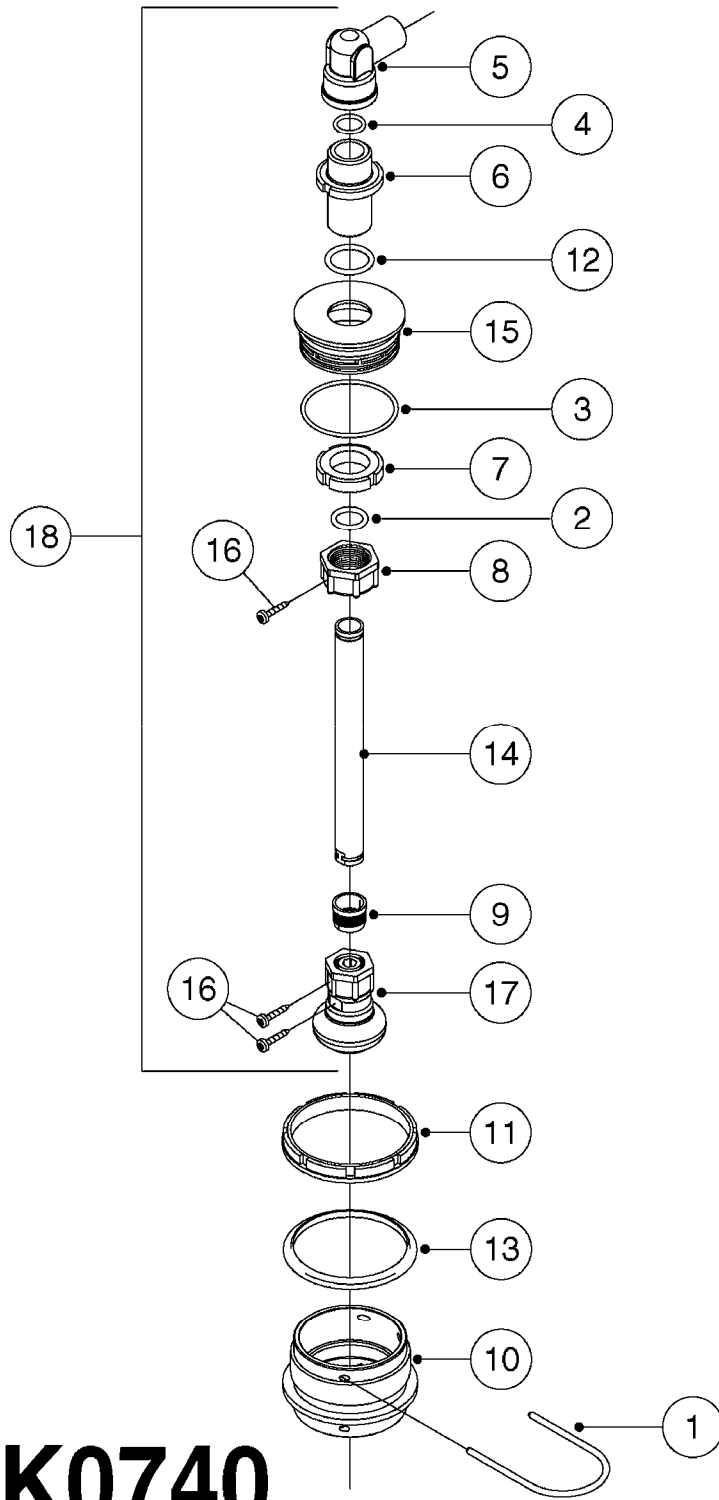

K0740

RINSE SYSTEM NOZZLE - LOW MOD.
K0740-HIN, 01:01:16

Page 1
Date 12.08.2020 9:51

Pos.	parts-n°	order qty	description
1	145997	1	FITT.DK S-93 FORK
2	240306	1	O-RING D29/D21X4
3	242351	1	O-RING D69.5X3.0 VITON F.S-93
4	242355	1	O-RING D19.2X3.0 VITON F.S-40
5	320342	1	FITT.DK EL 3/4" M X 1" F BSP
6	320456	1	FITT.DK BULKHEAD 1" BSP DOUBLE
7	320471	1	FITT.DK NUT 1" BSP JAMB
8	320574	1	FITT.DK NUT 1" BSP SPECIAL
9	321484	1	BUSHING THREADED F.NOZZ.TUBE
10	322105	1	FITT.DK S-93 BULKHEAD DOUBLE
11	322109	1	FITT.DK S-93 BULKHEAD NUT
12	332577	1	O-RING D38/D30X4 F.1" PUR.
13	334262	1	GASKET F.S-93 BULKHEAD
14	341106	1	TUBE F.RINSE NOZZLE L=220
15	390485	1	FITT.DK S-93 PLUG W D34 HOLE
16	440665	1	SCREW M4.2X16 STAINLESS
17	728014	1	RINSE NOZZLE MOUNTED
18	72358000	1	TANK RINSE LOW MOD.ASSMBLY NCM