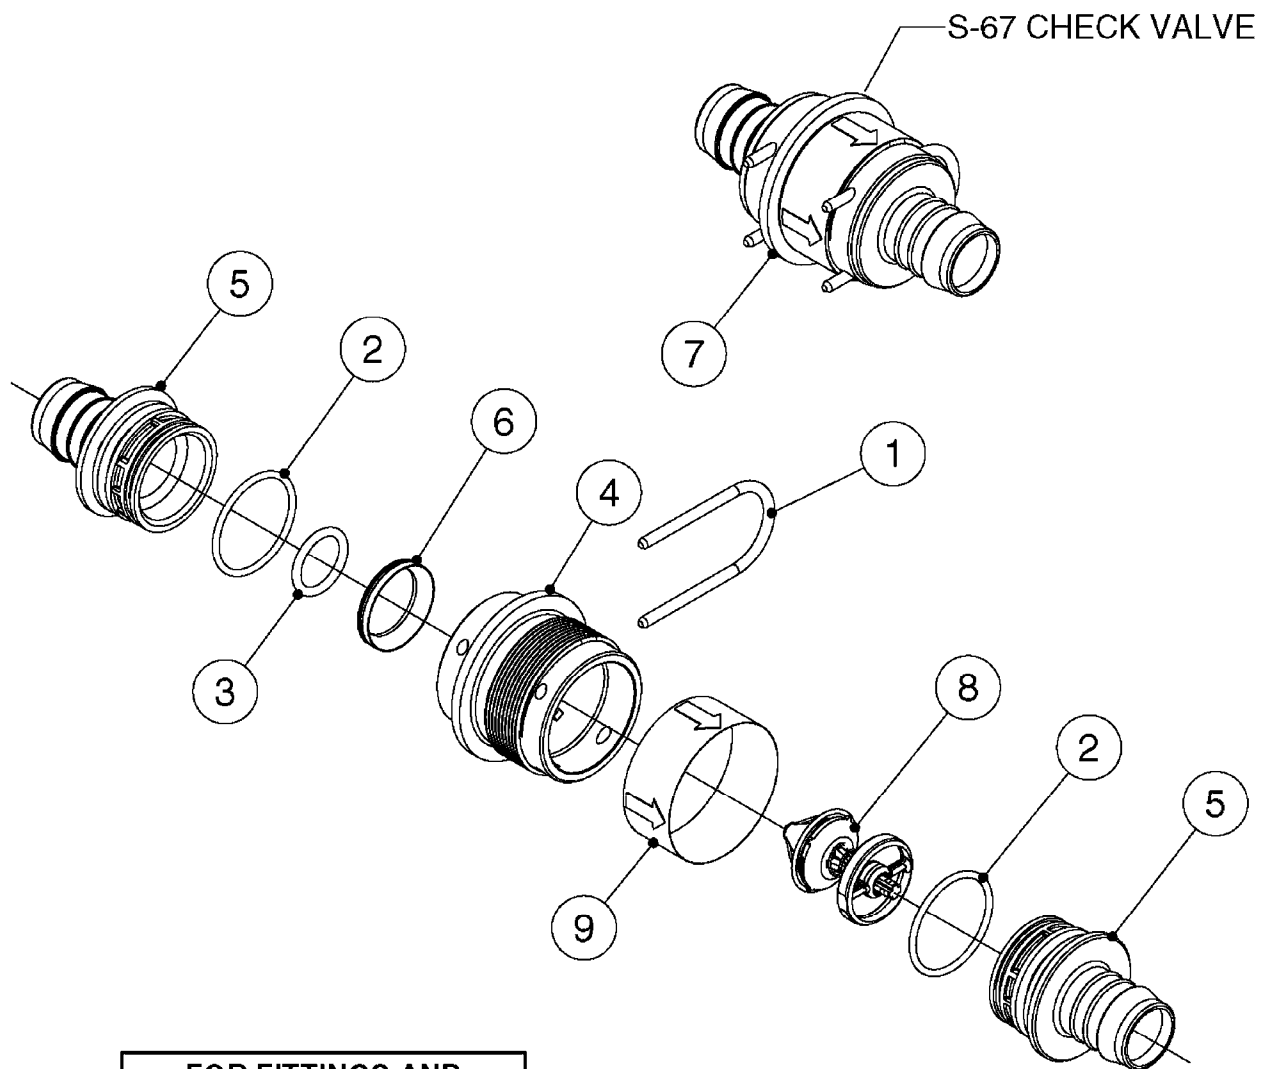

S-67 CHECK VALVE

FOR FITTINGS AND
HOSES, SEE SECTION L

B0630

CHECK VALVES - S67
B0630-HIN, 31:07:19

Page 1
Date 12.08.2020 9:50

Pos.	parts-n°	order qty	description
1	145996	1	FITT.DK S-67 FORK
2	241973	1	O-RING Ø3 X 44.2 70 SHORES NITRIL
2	242353	1	O-RING 3 X 44.2 VITON
3	242504	1	O-RING D35x2 NITRIL
4	322104	1	FITT.DK S-67 BULKHEAD
5	334231	1	FITT.DK S-67 STR.1"
5	334232	1	FITT.DK S-67 STR.1-1/4"
5	334444	1	FITT.DK S-67 STR.1-1/2" PVC
6	14103100	1	SEAT F.CHECK VALVE D40.8 2010
7	70063603	1	VALVE, CHECK S67 1-1/2"
7	72001803	1	COMPLETE IN-LINE CHECK VALVE FOR 1-1/2" HOSE
7	72206600	1	CHCK VLV,S67, 2 X 1" HB
7	72206600	1	COMPLETE IN-LINE CHECK VALVE FOR 1" HOSE
7	72206600	1	CHCK VLV,S67, 2 X 1.25" HB
7	72206600	1	COMPLETE IN-LINE CHECK VALVE FOR 1-1/4" HOSE
8	72089900	1	CHECK VALVE S67 SUBASMBLY.2001
9	97800500	1	DECAL 230X28 BLACK ARROW