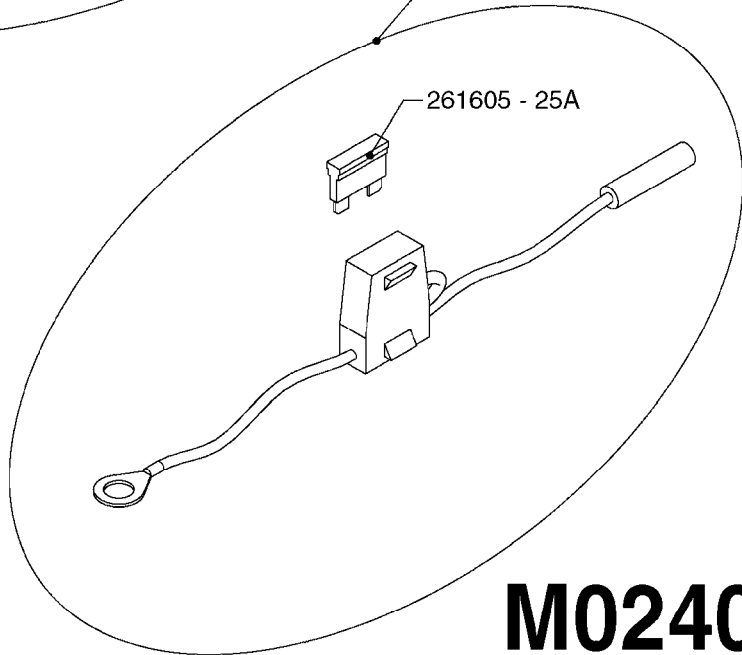

POWER SUPPLY CABLES
M0240-HIN, 01:01:16

Page	0
Date	12.08.2020 9:51

M0240

POWER SUPPLY CABLES
M0240-HIN, 01:01:16

Page 1
Date 12.08.2020 9:51

parts-n°	order qty	description
261605	1	Fuse 25A ATOF Series
983070	1	CABLE 2X6²
16112800	1	BRACKET F.12V POWER CABLE/PLUG
28048000	1	PLUG 3-POL DIN 9680 FEM.CHASS
72266300	1	CABLE 12VDC POWER F. TRACTOR