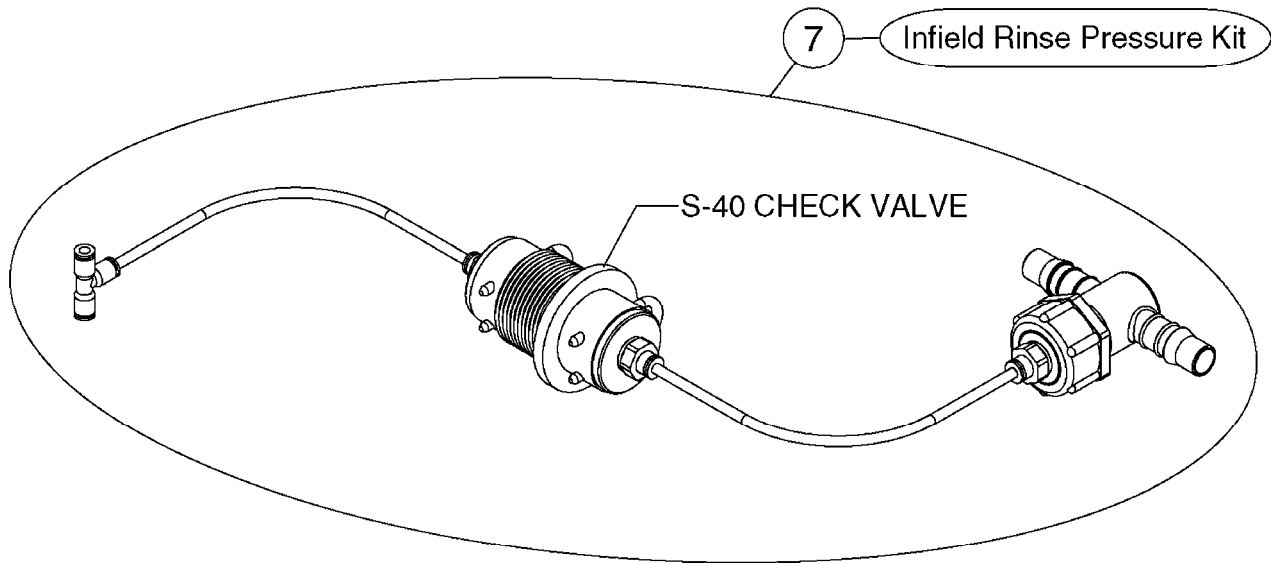

FOR S67 FITTINGS
SEE PAGE L0100

S67

FOR S93 FITTINGS
SEE PAGE L0110

S93

B0500

SMART VALVE S67 S93 (07)
B0500-HIN, 28:01:19

Page 1
Date 12.08.2020 9:50

Pos.	parts-n°	order qty	description
1	145996	1	FITT.DK S-67 FORK
2	145997	1	FITT.DK S-93 FORK
3	242351	1	O-RING D69.5X3.0 VITON F.S-93
4	322109	1	FITT.DK S-93 BULKHEAD NUT
5	322224	1	FITT.DK S-67 TEE
6	322320	1	NUT F.3 WAY VALVE S56
7	334545	1	FITT.DK S-93 TEE
8	334594	1	PLUG F.VALVE HANDLE BLACK
9	410362	1	BOLT HEX 8.8 SS M6X20
10	410922	1	CYL.SKR 8.8 DEL M4X20 RST
10	450902	1	BOLT ALLEN HEAD M4 X 16MM
11	471125	1	WASHER M6U 6.4X14X1.2,A2 SS
12	480733	1	PIN D6 X 40
13	480803	1	PIN Ø4 X 25
14	728525	1	FITT. S93 CONNECTOR W/O-RINGS
15	741844	1	VALVE HANDLE ASSY. SUCTION NCM
16	741845	1	VALVE HANDLE ASSY. PRESSUR NCM
17	14021500	1	SPINDLE F.S93 SMART VALVE
18	14022700	1	SPACER TUBE Ø10 L=212 SS
19	14038100	1	AXLE FOR SUCTION VALVE HANDLE
20	14038200	1	AXLE FOR PRESSURE VALVE HANDLE
21	14068700	1	SPINDLE,SMART VALVE S67 10MM
22	16059900	1	BRACKET 2 STK S93 SMART VALVE
23	16082300	1	BRACKET 2PCS S67 VALVE 15 BAR
24	28168400	1	HAIRPIN Ø5 S67/S93
25	33505200	1	PLUG FOR SMART VALVE HANDLE
26	72138000	1	VALVE S93 "V2" SMART VALVE
27	72138600	1	VALVE S93 "V3" SMART VALVE
28	72172100	1	VALVE S67 "V1" SMART VALVE
28	72538000	1	NCM 4400/6600 VALVE S67, LONG SPINDLE NAV 3000/4000
29	72172200	1	VALVE S67 "V2" SMART VALVE
30	72283000	1	AXLE JOINT F. SMARTVALVE HANDL