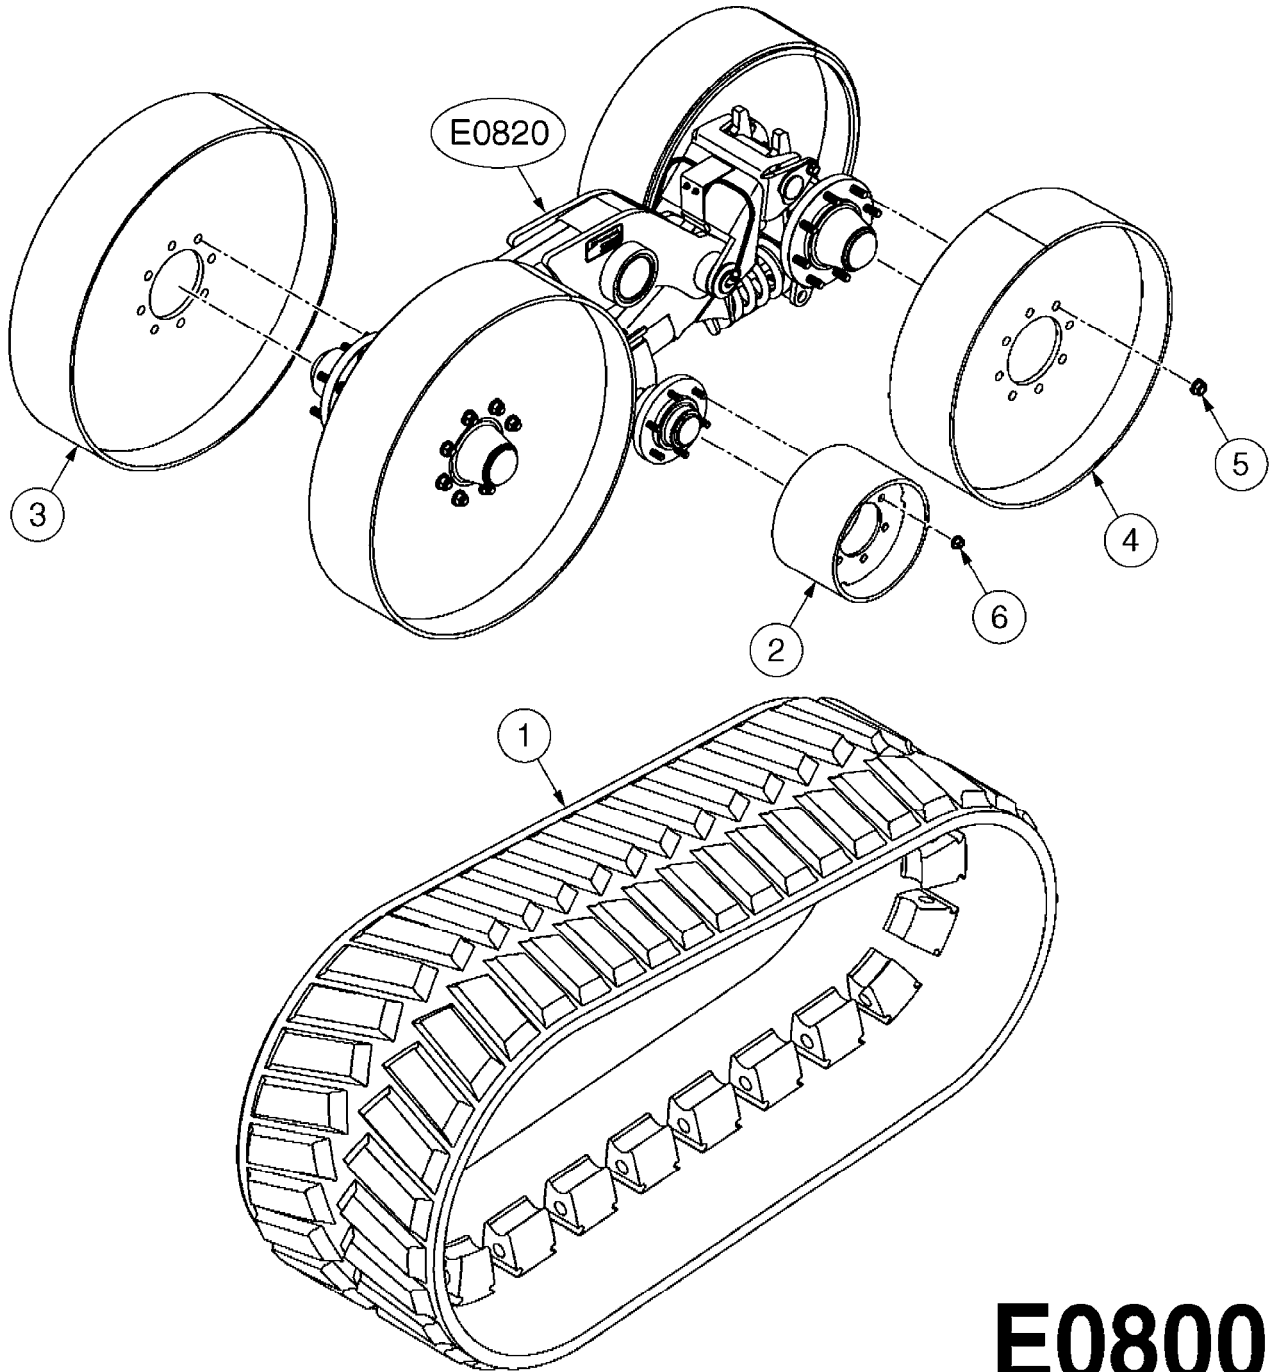

COMPLETE HUB ASSEMBLY:
28045703

COMPLETE ASSEMBLIES
WHOLEGOODS ITEMS

E0790

HUB ASSEMBLY F.4-1/2" SPINDLE
E0790-HIN, 06:07:17

Page 1
Date 12.08.2020 9:51

parts-n°	order qty	description
10629403	1	BOLT HEX 5/16 NC GR.2 00.50"
21000503	1	SEAL,WHEEL CR43771
21000603	1	RACE, BEARING 3.5/1.5
21000703	1	BEARING, TAPPERED 3.5433/1.575
21000803	1	RACE, TAPERED BEARING
21000903	1	BEARING, TAPPERED, 2.75/1.510
24002803	1	GASKET F. HUB 4.5" HUB ASSY
28001103	1	SPINDLE 4.5"x 23" 20000LB
28001203	1	HUB, 20000LB W. BRG RACES
28045703	1	HUB ASSY 10-13.19-11.02 25000#
29000003	1	HUB CAP F. 881(20000LB) HUB
45000103	1	BOLT, WHEEL STUD 3/4-16X2 3/4
45000503	1	BOLT, WHEEL STUD 3/4-16X3 1/2
46000003	1	NUT HEX NF 3/4" FLANGED F.HUB
46000103	1	NUT, CASTLE, SPINDLE 2-12 UNF
46000203	1	NUT, BUD WHEEL, INNER, RH
46000303	1	NUT, BUD WHEEL, OUTER, RH
47000103	1	WASHER, SPNDL 4.5" 2.06x4 .25T
48000103	1	PIN, COTTER 5/16" X 5.25"
63002903	1	AXLE INSERT,72"-90"SUS CM 1200
63033703	1	AXLE INSERT NCM 44/66/9000