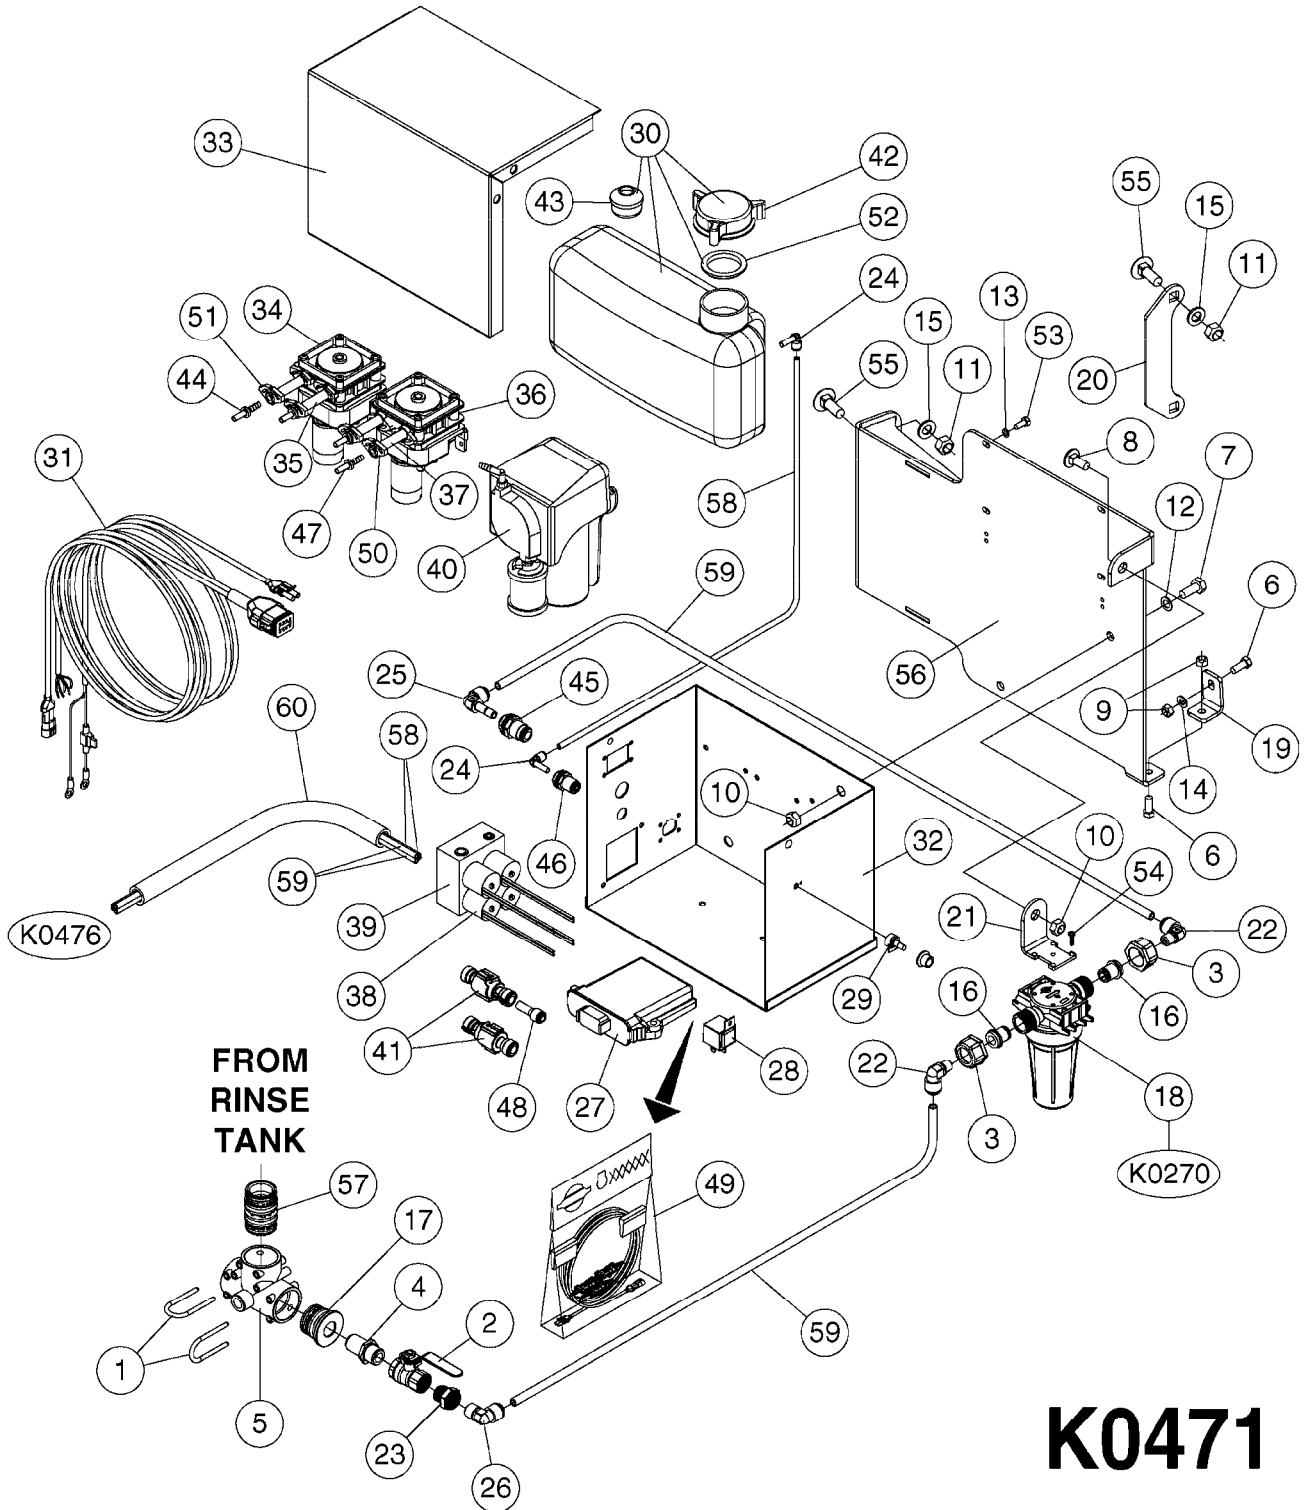

K0471

FOAM MARKER - RICHWAY
COMMANDER
K0471-HIN, 22:10:18

Page 1
Date 12.08.2020 9:51

Pos.	parts-n°	order qty	description
1	145995	1	FITT.DK S-53 FORK
2	284227	1	BALL VALVE 1/2"FEMALE THREADS
3	320283	1	FITT.DK NUT 3/4"BSP
4	321742	1	FITT.DK BULKHEAD 1/2' BSP
5	322352	1	FITT.DK S-53 TEE
6	420582	1	BOLT HEX 8.8 DEL M8X20 FT A2
7	420604	1	BOLT HEX 8.8 DEL M10X25 FT DIN933
8	440737	1	BOLT CARRIAGE M10x25 SS
9	460143	1	LOCK NUT M8 SST A2 DIN985
10	460423	1	NUT HEX M10X1.50 LOCK DIN985A2 SS
11	460703	1	NUT HEX M12X1.75 LOCK DIN985A2 SS
12	470046	1	WASHER D18D11X1 LOCK
13	470901	1	WASHER D11.8/D6.1X1.6 SS LOCK
14	471126	1	WASHER, M8, Ø16/ 8.4X 1.6, SS
15	471127	1	WASHER, M12, Ø24/13X24X2.5 SS
16	717426	1	FITT.DK REDUC 1/4"BSP F.3/4"N
17	726694	1	PLUG,S53,1/2"FBSP THD W.ORING
18	845219	1	FILTER IN-LINE 3/4'80 MESH OML
19	16184403	1	FOAM M. COMPRESSOR HANGER
20	16184603	1	FOAM M. COMPRESSOR SHIM
21	16321500	1	LINE FILTER BRACKET, TDZ/DDZ
22	23004703	1	FITT, 1/4"NPT-3/8"90-PTC
23	23004803	1	FITT, 1/2"MPT-3/8"FPT REDUCER
24	23004903	1	FITT, 1/4"PLUG-IN-1/4"90-PTC
25	23005003	1	FITT, 3/8"PLUG-IN-3/8"90-PTC
26	23005103	1	FITT, 3/8"NPT-3/8"90-PTC
27	26029503	1	MODULE, CONTROL, FOAM MARKER, RICHWAY
28	26029603	1	RELAY, 12VDC, RICHWAY
29	26029703	1	POTENTIOMETER, FOAM MARKER, RICHWAY
30	28064703	1	FOAM MARKER CONC. TANK,RICHWAY
31	28064803	1	FOAM MARKER CONT.CABLE,RICHWAY
32	28086403	1	STEEL BODY, FOAM MARKER, RICHWAY
33	28086503	1	STEEL LID, FOAM MARKER, RICHWAY
34	28086603	1	WATER PUMP, FOAM MARKER, RICHWAY
34	28102303	1	RICHWAY WATER PUMP GEAR MOTOR ONLY
35	28086703	1	1/4" PUMP TUBE, WATER, FOAM MARKER, RICHWAY
36	28086803	1	CONCENTRATE PUMP, FOAM MARKER, RICHWAY
37	28086903	1	1/8" PUMP TUBE, CONCENTRATE, FOAM MARKER, RICHWAY
38	28087003	1	2-WAY SOLENOID VALVE, FOAM MARKER, RICHWAY
39	28087103	1	RHD-VTD SOLENOID BLOCK, FOAM MARKER, RICHWAY
40	28087203	1	DIAPHRAGM AIR COMPRESSOR, FOAM MARKER, RICHWAY
41	28087403	1	3/8" CHECK VALVE, FOAM MARKER, RICHWAY
42	28087603	1	1 GALLON TANK CAP, FOAM MARKER, RICHWAY
43	28087703	1	1 GALLON TANK SCREEN, FOAM MARKER, RICHWAY
44	28094103	1	FITT.1/4" STEM X 1/4" HOSE BARB
45	28095803	1	3/8"T BULKHEAD
46	28095903	1	1/4"T BULKHEAD
47	28096403	1	1/4" STEM X 3/16" HB
48	28096503	1	3/8" STEM X 1/4"T
49	28097103	1	POWER UNIT HARNESS, RICHWAY TRAILER INSIDE WIRING HARNESS COMPLETE
50	28102103	1	RICHWAY #23 QUICK CLAMP
51	28102203	1	RICHWAY #26 QUICK CLAMP
52	28102403	1	RICHWAY TANK CAP GASKET
53	41000603	1	BOLT HEX 1/4"X1/2" SS
54	44076200	1	SCREW WN5451 5X16 SS TORX
55	45001300	1	CARRIAGE BOLT M12X35 DIN603 A2
56	61020003	1	BRKT, FOAM MARKER F.COM, RICHWAY
57	72114300	1	FITT. DK S-53 MALE MALE W.ORIN
58	92703303	1	HOSE LLDPE .25"X.17"X12" BLACK
59	92703403	1	HOSE LLDPE .38"X.25"X12" BLACK