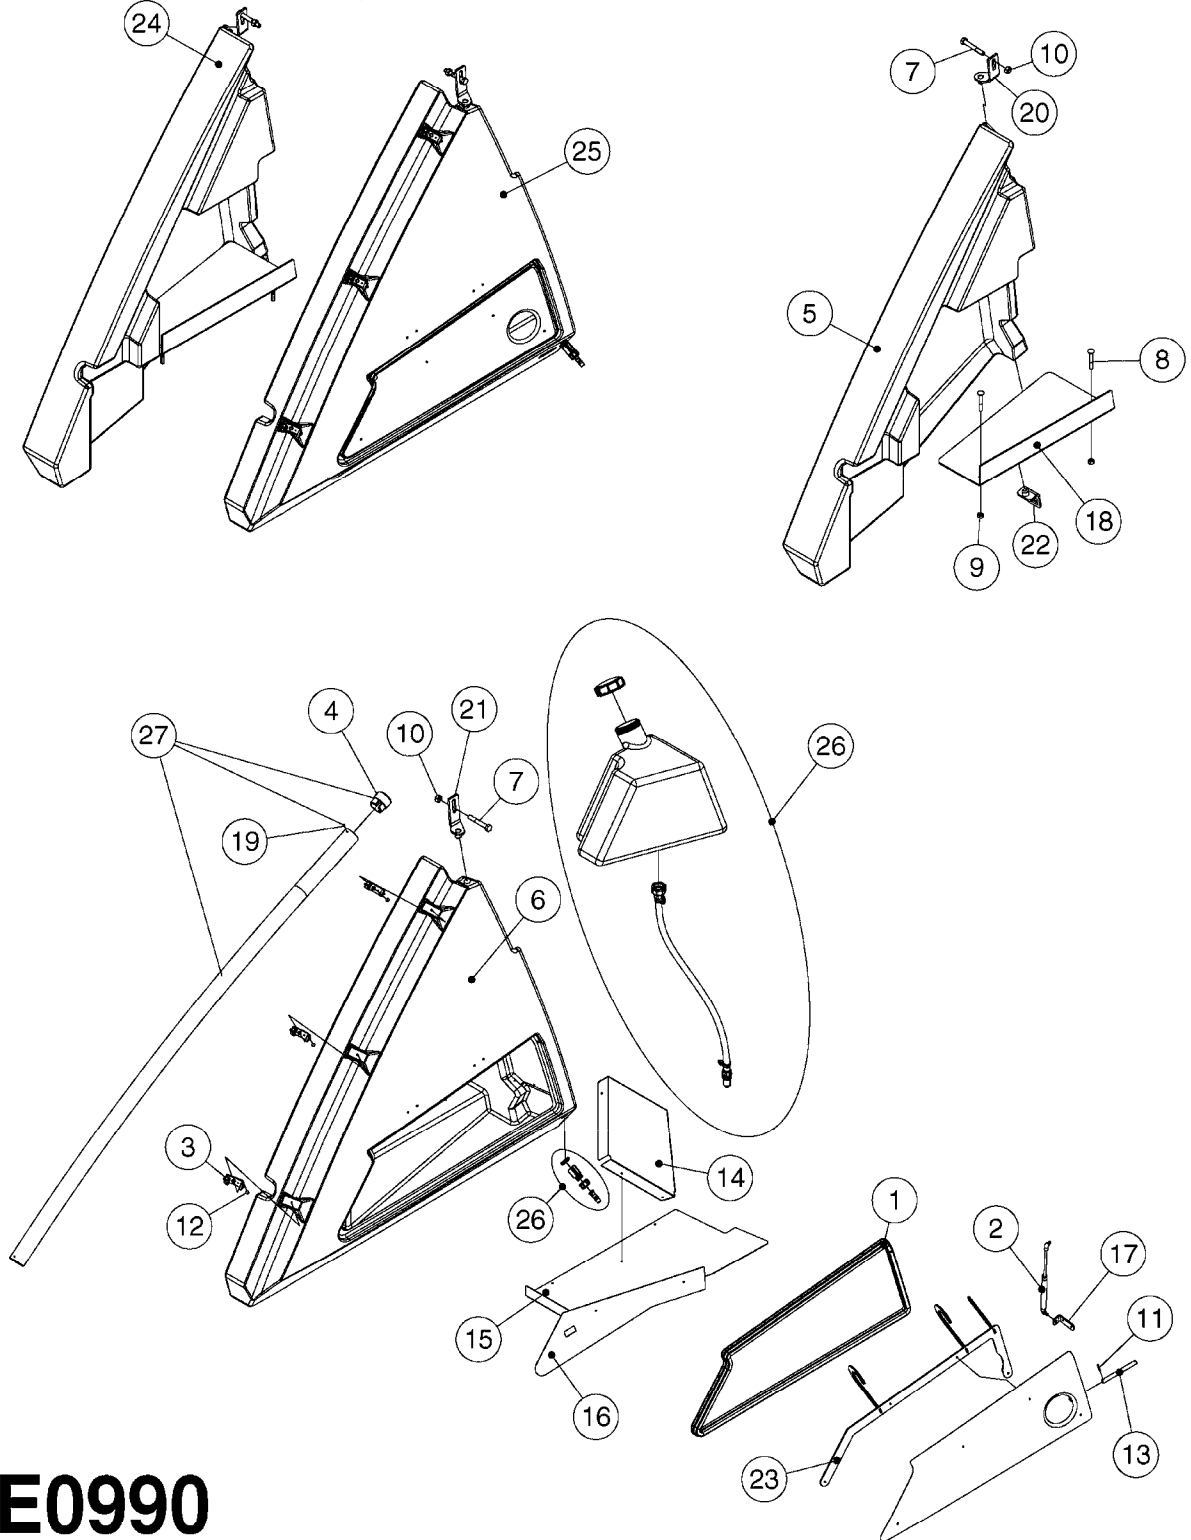

Complete

LOCKER & CLEAN WATER TANK NCM
E0990-HIN, 15:05:19

Page 1

Date 12.08.2020 9:51

Pos.	parts-n°	order qty	description
1	242474	1	SEAL 16X28XL=' LOCKER DOOR CM+
2	285793	1	GAS CYLINDER
3	334523	1	PIPE HOLDER Ø51.5
4	334850	1	GUIDE F. SIGHT GAUGE TUBE TOP
5	351766	1	SIDE SHIELD MOUNT RIGHT
6	351767	1	SIDE SHIELD MOUNT LEFT
7	430846	1	BOLT HEX 8.8 DEL M12X80
8	440718	1	BOLT CRG M10 X 65 DEL
9	460423	1	NUT HEX M10X1.50 LOCK DIN985A2 SS
10	460703	1	NUT HEX M12X1.75 LOCK DIN985A2 SS
11	480141	1	PIN COTTER M4X20
12	480809	1	BLIND RIVET, EMHART ACD616ASM
13	15057800	1	HANDLE F.LEFT SIDE LOCKER
14	16124500	1	DIVIDER F.LOCKER L.SIDE SHIELD
15	16124600	1	SHELF FLOOR-LEFT SIDE LOCKER
16	16124700	1	SHELF WALL-LEFT SIDE LOCKER
17	16126900	1	BRACKET F.DOOR-STORAGE LOCKER
18	16127300	1	SHELF FLOOR-RIGHT SIDE LOCKER
19	44075300	1	SCREW 3.5X9.5SS/X15 ISO 14585C
20	61033900	1	BRACKET F. SIDE PANEL R.H. NCM
21	61034000	1	BRACKET F. SIDE PANEL L.H. NCM
22	61037500	1	ADJUSTING BRACKET, BOTTOM NCM
23	63037800	1	BRACKET F.DOOR-STORAGE LOCKER
24	72280100	1	SIDE SHIELD RIGHT NCM COMPLETE
25	72280200	1	SIDE SHIELD LEFT+CLEAN W.TANK
26	72280600	1	CLEAN W.TANK LEFT SIDE NCM
27	72282800	1	SIGHT GAUGE W/SCALE NCM4400 LITER PRE'15 TUBE LENGTH = 75"
27	72357100	1	SIGHT GAUGE W/SCALE NCM6600 LITER
27	72358300	1	SIGHT GAUGE TUBE 85/90/10000 L=2382 BENT
27	72440100	1	SIGHT GAUGE W/SCALE,CM6600 GAL
27	72932100	1	SIGHT GAUGE TUBE W/DECAL CM4400/4500 GAL PRE'15 TUBE LENGTH = 75"
27	73125500	1	SIGHT GAUGE W/SCALE,CM4500 '15 LITER POST'15 TUBE LENGTH = 82"
27	73277500	1	SIGHT GAUGE W/SCALE,CM4500 '15 GAL POST'15 TUBE LENGTH = 82"
27	97610003	1	DECAL SIGHT GAUGE NCM 9000 GAL