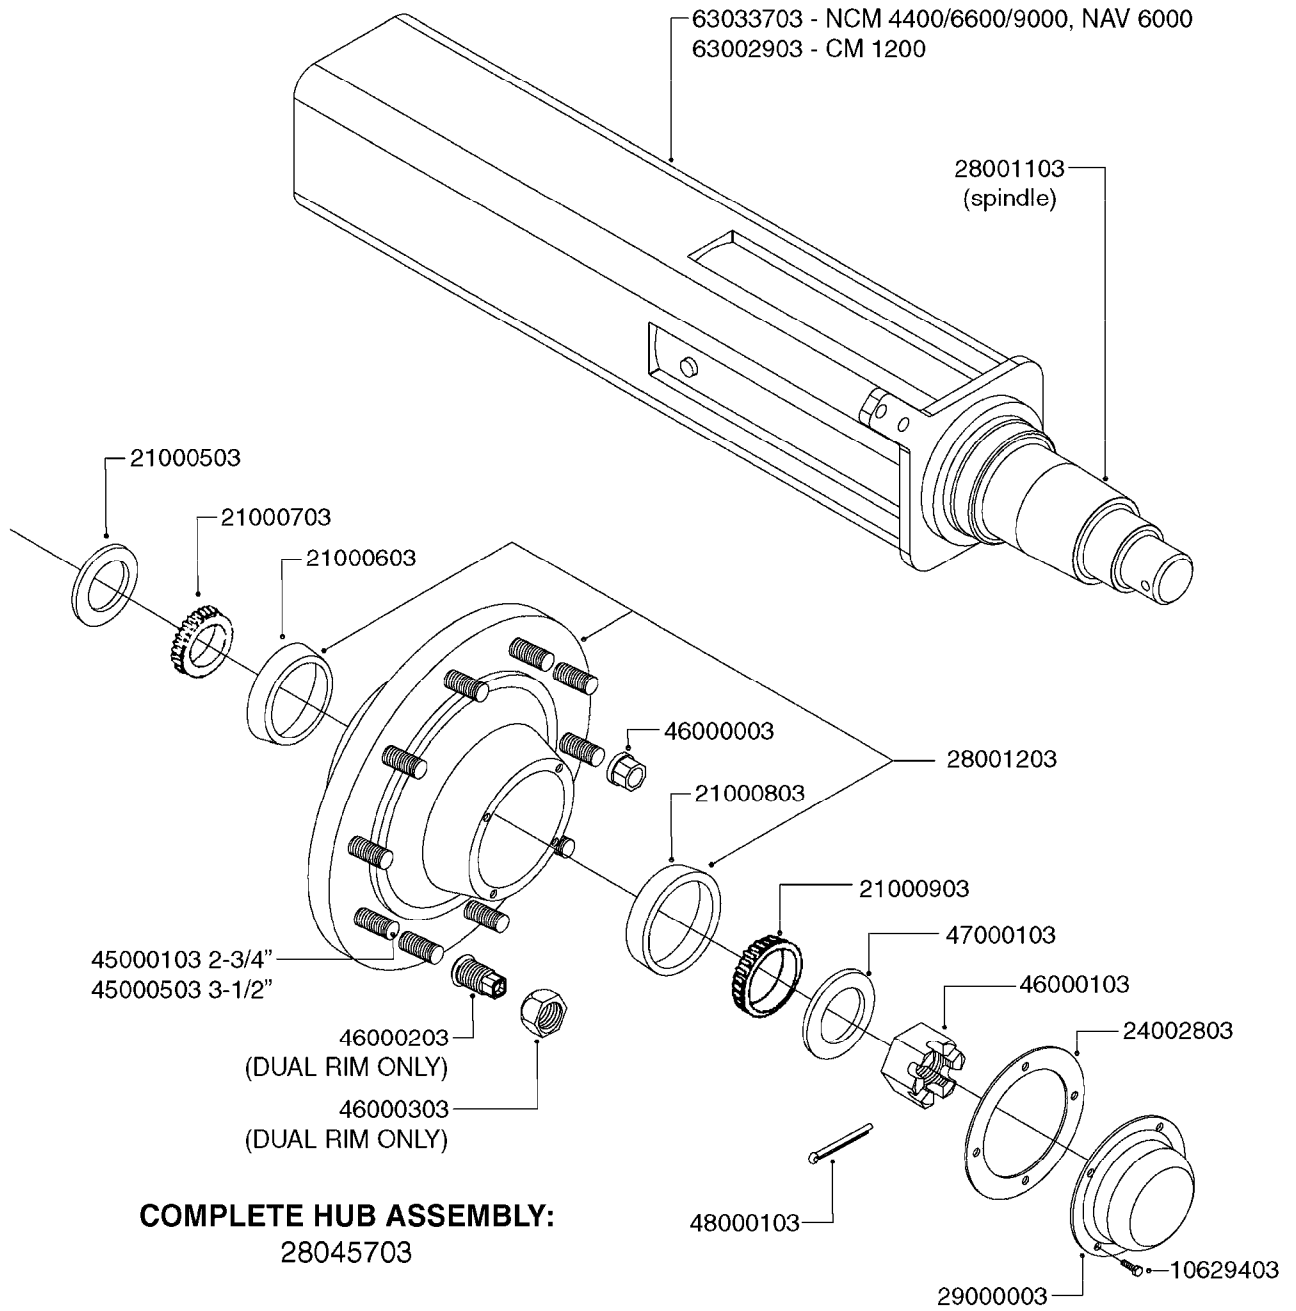

COMPLETE HUB ASSEMBLY:
28045703

COMPLETE ASSEMBLIES
WHOLEGOODS ITEMS

E0790

HUB ASSEMBLY F.4-1/2" SPINDLE
E0790-HIN, 06:07:17

Page 1
Date 12.08.2020 9:51

parts-n°	order qty	description
10629403	1	BOLT HEX 5/16 NC GR.2 00.50"
21000503	1	SEAL,WHEEL CR43771
21000603	1	RACE, BEARING 3.5/1.5
21000703	1	BEARING, TAPPERED 3.5433/1.575
21000803	1	RACE, TAPERED BEARING
21000903	1	BEARING, TAPPERED, 2.75/1.510
24002803	1	GASKET F. HUB 4.5" HUB ASSY
28001103	1	SPINDLE 4.5"x 23" 20000LB
28001203	1	HUB, 20000LB W. BRG RACES
28045703	1	HUB ASSY 10-13.19-11.02 25000#
29000003	1	HUB CAP F. 881(20000LB) HUB
45000103	1	BOLT, WHEEL STUD 3/4-16X2 3/4
45000503	1	BOLT, WHEEL STUD 3/4-16X3 1/2
46000003	1	NUT HEX NF 3/4" FLANGED F.HUB
46000103	1	NUT, CASTLE, SPINDLE 2-12 UNF
46000203	1	NUT, BUD WHEEL, INNER, RH
46000303	1	NUT, BUD WHEEL, OUTER, RH
47000103	1	WASHER, SPNDL 4.5" 2.06x4 .25T
48000103	1	PIN, COTTER 5/16" X 5.25"
63002903	1	AXLE INSERT,72"-90"SUS CM 1200
63033703	1	AXLE INSERT NCM 44/66/9000