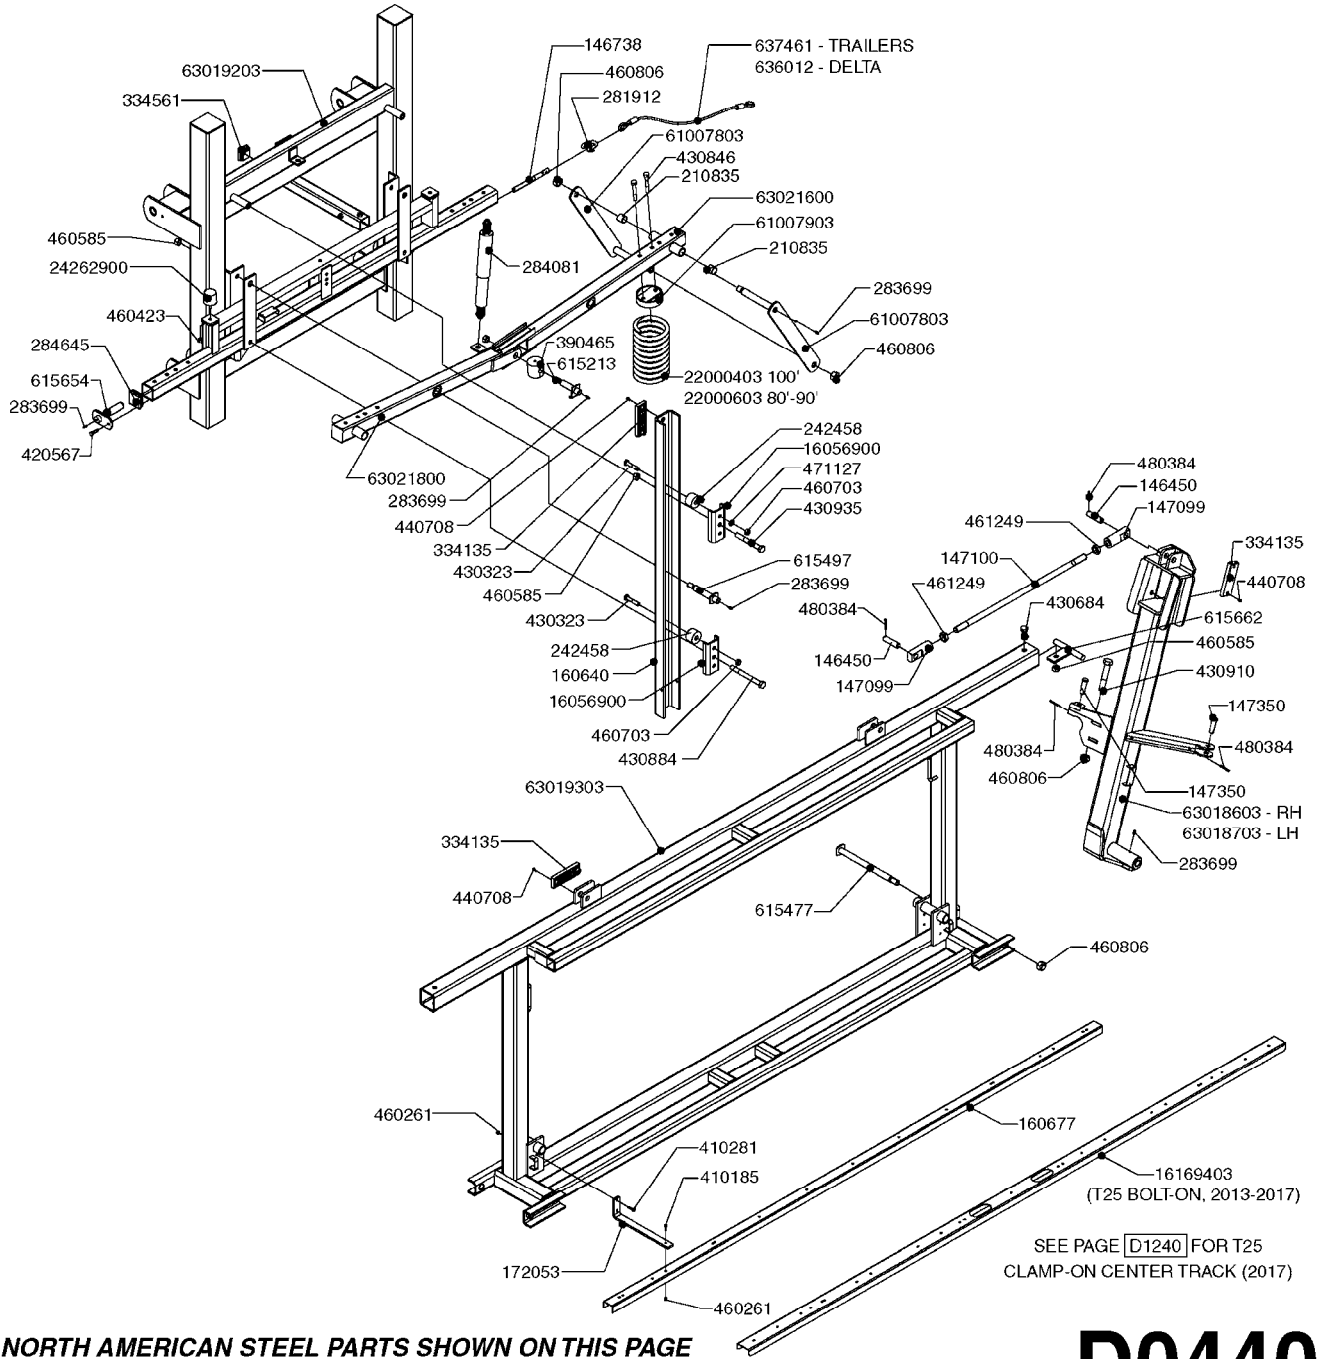

SEE PAGE [D1240](#) FOR T25 CLAMP-ON CENTER TRACK (2017)

**NORTH AMERICAN STEEL PARTS SHOWN ON THIS PAGE
FOR DENMARK STEEL PARTS, SEE PAGE D0390**

D0440

BOOM SPC PARAL.CTR.80-100' US
D0440-HIN, 26:09:19

Page 1
Date 12.08.2020 9:50

parts-n°	order qty	description
146450	1	PIN D19.8 X 75 WITH 2 X D5
146738	1	PIN FOR CENTER CABLE EAGLE
147099	1	CLEVIS F.TILT ARM
147100	1	ROD F.TILT 80/90'
147350	1	PIN D16.8 L60MM
160640	1	U CHANNEL 80/90'
160677	1	NOZZLE TRACK 80/90'
172053	1	NOZZLE TRACK HOLDER
210835	1	BUSHING D28/25 L=25
242458	1	BUSHING RUBBER DAMPER SPC EAG.
281912	1	SHACKLE M-10
283699	1	GREASE NIPPLE M6X1
284081	1	SHOCK ABSORBER 150 1121
284645	1	PLUG 60x60x2
334135	1	SLIDE SHOE 140X45X15
334561	1	PLUG 50x50x2 F.SQ.TUBE
390465	1	JOINER BLOCK TRAPEEZE EAGLE
410185	1	BOLT HEX 8.8 DEL M6X16
410281	1	BOLT HEX 8.8 DEL M6X25 DIN933 A2
420567	1	BOLT HEX 8.8 DEL M8X30 FT
430323	1	BOLT HEX 8.8 DEL M12X60
430684	1	BOLT HEX 8.8 DEL M16X30 FT
430846	1	BOLT HEX 8.8 DEL M12X80
430884	1	BOLT HEX 8.8 DEL M16X160
430910	1	BOLT HEX 8.8 DEL M20X110
430935	1	BOLT HM16-130/44 8.8 DAC DIN931
440708	1	SCREW M5.5X16 SELF TAPPING SS
460261	1	NUT HEX M6X1.00 LOCK DIN985 A2 SS
460423	1	NUT HEX M10X1.50 LOCK DIN985A2 SS
460585	1	LOCKING NUT M16 DIN985 A2 SS
460703	1	NUT HEX M12X1.75 LOCK DIN985A2 SS
460806	1	NUT HEX M20X2.50 LOCK DIN985A2 SS
461249	1	NUT M22X1.5 DIN439B
471127	1	WASHER, M12, Ø24/13X24X2.5 SS
480384	1	PIN COTTER 3/16 x 1-1/2"
615213	1	PIN D22 X 70 LUBED F.EAGLE
615477	1	PIN F.HINGE 80/90'
615497	1	PIN D22 X 159 LUBED F.EAGLE
615654	1	PIN D25 X 123 F. PARALIFT
615662	1	SAFETY BAR F. TILT 80-90'
636012	1	CABLE,CENTER 80/90 7mm X 870mm
637461	1	CABLE CENTER 80/90' 7mm x935mm
16056900	1	PLATE SPC EAGLE 80-100
16169403	1	CENTER TRACK, SPC, 75-90' T25
22000403	1	SPRING SPC 100' CENTER SECTION
22000603	1	SPRING, COIL, SPC 80-90', RED
24262900	1	RUBBER STOP D50X40 M10X33
61007803	1	TRAPEZE BAR SPC CENTER
61007903	1	SPRING BASE SPC CENTER
63018603	1	HINGE 80'-100' RH / SPC
63018703	1	HINGE 80'-100' LH / SPC
63019203	1	PARA-LIFT LIFT CENTER SPC
63019303	1	CENTER FRAME SPC
63021600	1	SUSPENSION ARM SPC 80-100
63021800	1	SUSPENSION ARM SPC 80-100