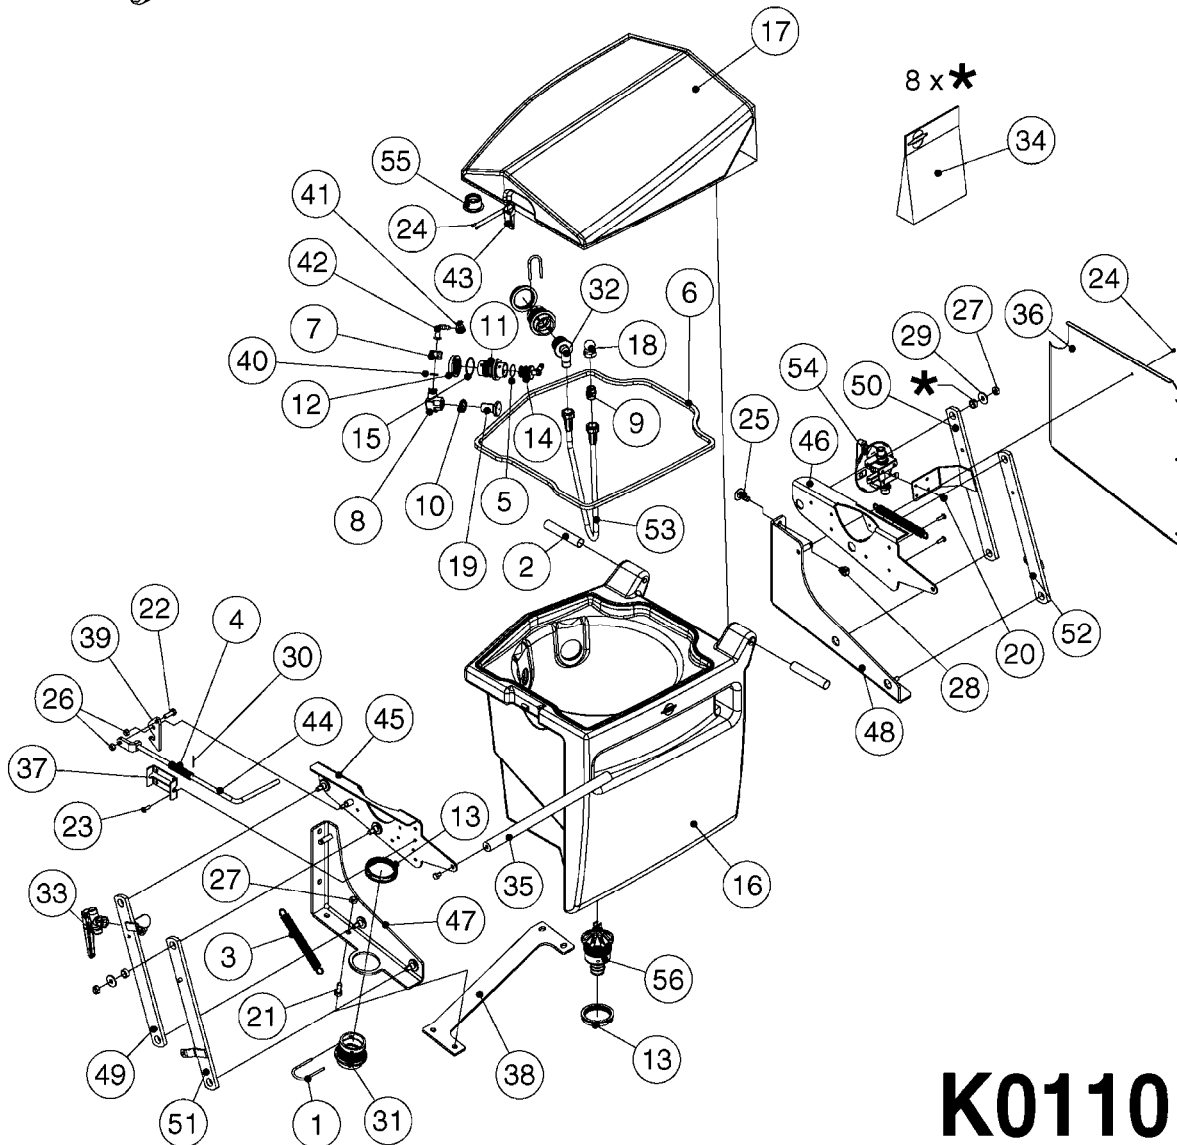

K0110

CHEMICAL FILLER-HOPPER NCM
K0110-HIN, 28:11:17

Page 1
Date 12.08.2020 9:51

Pos.	parts-n°	order qty	description
1	145996	1	FITT.DK S-67 FORK
2	151162	1	PIN F. LID HINGE CHEM-FILLER
3	220949	1	SPRING Ø20.0/3.0 L=240 BLACK
4	220951	1	SPRING D15/1.5 L=90 20V
5	242355	1	O-RING D19.2X3.0 VITON F.S-40
6	242563	1	NEOPRENE SEAL 10X10
7	320084	1	FITT.DK NUT 1/2" BSP
8	320563	1	FITT.DK 3 WAY 1/2" 110 DEG.
9	320655	1	FITT.DK HN 1/2"-1/2" BSP
10	321307	1	FITT.DK NUT 1/2" BSP JAMB
11	322102	1	FITT.DK S-40 BULKHEAD
12	322106	1	FITT.DK S-40 BULKHEAD NUT
13	322108	1	FITT.DK S-67 BULKHEAD NUT
14	334237	1	FITT.DK S-40 ELB.3/8"
15	334259	1	GASKET F. S-40 BULKHEAD
16	351769	1	HOPPER FOR CHEMFILLER
17	351770	1	LID F. TURBO FILL NCM
18	371552	1	NOZZLE F.RINSING
19	372044	1	NOZZLE FOR CHEMFILLER
20	410185	1	BOLT HEX 8.8 DEL M6X16
21	420604	1	BOLT HEX 8.8 DEL M10X25 FT DIN933
22	421046	1	BOLT HEX M8X25/25 A2 SS DIN933
23	440392	1	SCREW 6.3 X 25.0 DIN7981C TORX
24	440632	1	SCREW M4X13
25	451070	1	CARRIAGE BOLT M12X30
26	460143	1	LOCK NUT M8 SST A2 DIN985
27	460423	1	NUT HEX M10X1.50 LOCK DIN985A2 SS
28	460703	1	NUT HEX M12X1.75 LOCK DIN985A2 SS
29	471140	1	WASHER D30/D10.5X2.5 STAINLESS
30	480798	1	ROLL PIN D3X30 DIN1481 RST
31	726464	1	FITT.DK S-67 BULKHEAD W/GASKET
32	726552	1	FIT.DK S-53X90 1/2" BSP,O-RING
33	727543	1	VALVE F.CHEM FILL JUG RINSE
34	741830	1	BUSHINGS F.PARALLELARMS
35	14036900	1	HAND GRIP FOR CHEMFILLER
36	16137400	1	PLATE BACK F. CHEM-FILL NCM
37	16137700	1	GUIDE BRACKET F.CHEMFILL LOCK
38	16138100	1	SUPPORT FOR CONSOLE
39	16149500	1	HOOK LATCH F.CHEMFILL'05
40	24022901	1	GASKET D10X19 EP 3.2
41	28029803	1	CLAMP HOSE GEAR P1/2" 6708
42	28054500	1	ANGLE HOSE BARB 90 1/2 10MM
43	28055800	1	LOCK (SNAP CLIP) SS
44	61038200	1	HANDLE F.CHEMFILL LOCK '05
45	63035000	1	MOUNT.BRACKET F.CHEMFILL RIGHT
46	63035100	1	MOUNT.BRACKET F.CHEMFILL LEFT
47	63035200	1	MT.BRACKET F.PARALLELARMS LEFT
48	63035300	1	MT.BRACKET F.PARALLELARMS RIGHT
49	63040700	1	INNER ARM F.CHEMFILL LEFT
50	63040800	1	INNER ARM F.CHEMFILL RIGHT
51	63040900	1	OUTER ARM F.CHEMFILL LEFT
52	63041000	1	OUTER ARM F.CHEMFILL RIGHT
53	63041300	1	RINSE PIPE F. CHEM-FILLER
54	72246800	1	VALVE 1/2" 2 POSITION
55	72339500	1	AIR VALVE F.CHEMFILLER
56	72726900	1	CHECK VALVE F.CHEMFILLER