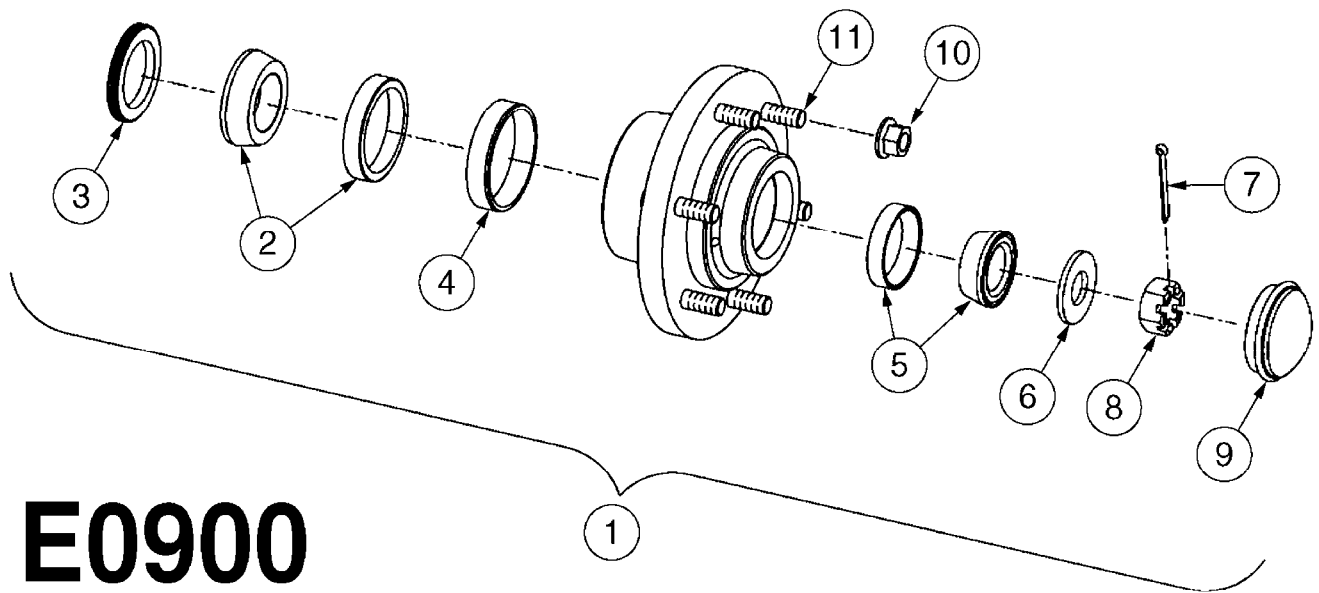

E0900

CAMOPLAST HUB ASSY. MID-ROLLER
E0900-HIN, 01:01:16

Page 1

Date 12.08.2020 9:51

Pos.	parts-n°	order qty	description
1	28080603	1	HUB ASSY.MID-ROLLER
2	28081803	1	BEARING ASSEMBLY - OUTER
3	28082303	1	WHEEL SEAL, TRIPLE LIP
4	28082403	1	WEAR RING
5	28082503	1	BEARING ASSEMBLY, 783 OUTER
6	28082603	1	WASHER 0.94"IDX2"ODX0.16"
7	28082703	1	COTTER PIN 1-3/4" X 5/32"
8	28082803	1	CASTLE NUT 7/8"-14 UNF
9	28082903	1	DUST CAP 2-3/4"OD X 2-7/16"
10	28083003	1	LUG NUT SET (6) MID-ROLLER
11	28083103	1	WHEEL STUD SET (6) MID-ROLLER