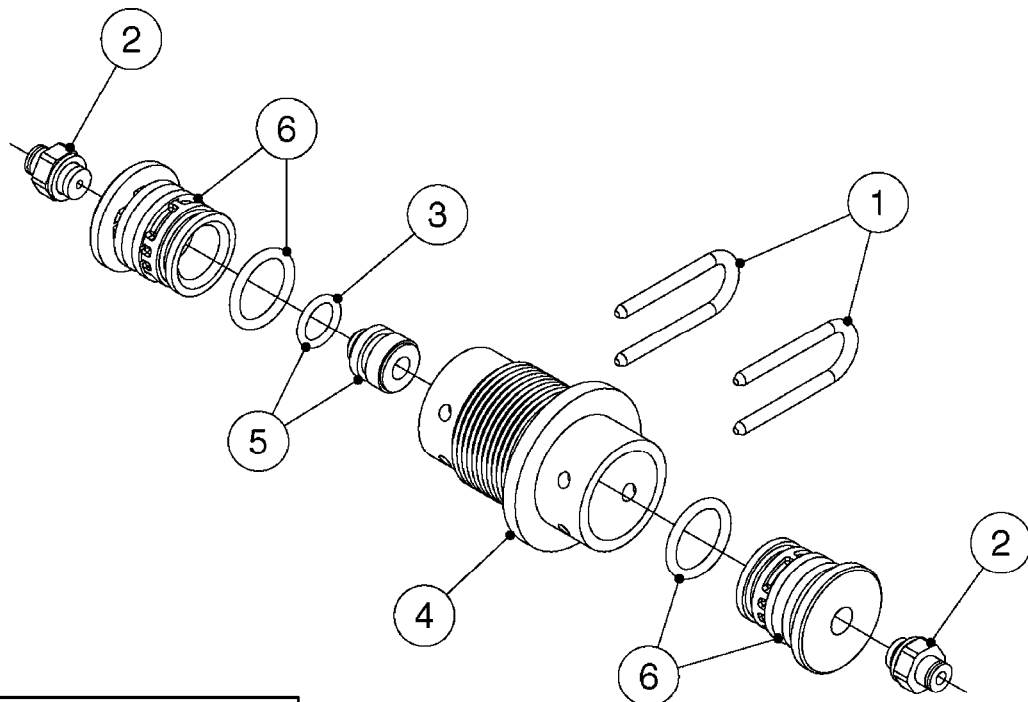

FOR S67 FITTINGS
SEE PAGE L0100

S67

FOR S93 FITTINGS
SEE PAGE L0110

S93

B0500

SMART VALVE S67 S93 (07)
B0500-HIN, 28:01:19

Page 1
Date 12.08.2020 9:50

Pos.	parts-n°	order qty	description
1	145996	1	FITT.DK S-67 FORK
2	145997	1	FITT.DK S-93 FORK
3	242351	1	O-RING D69.5X3.0 VITON F.S-93
4	322109	1	FITT.DK S-93 BULKHEAD NUT
5	322224	1	FITT.DK S-67 TEE
6	322320	1	NUT F.3 WAY VALVE S56
7	334545	1	FITT.DK S-93 TEE
8	334594	1	PLUG F.VALVE HANDLE BLACK
9	410362	1	BOLT HEX 8.8 SS M6X20
10	410922	1	CYL.SKR 8.8 DEL M4X20 RST
10	450902	1	BOLT ALLEN HEAD M4 X 16MM
11	471125	1	WASHER M6U 6.4X14X1.2,A2 SS
12	480733	1	PIN D6 X 40
13	480803	1	PIN Ø4 X 25
14	728525	1	FITT. S93 CONNECTOR W/O-RINGS
15	741844	1	VALVE HANDLE ASSY. SUCTION NCM
16	741845	1	VALVE HANDLE ASSY. PRESSUR NCM
17	14021500	1	SPINDLE F.S93 SMART VALVE
18	14022700	1	SPACER TUBE Ø10 L=212 SS
19	14038100	1	AXLE FOR SUCTION VALVE HANDLE
20	14038200	1	AXLE FOR PRESSURE VALVE HANDLE
21	14068700	1	SPINDLE,SMART VALVE S67 10MM
22	16059900	1	BRACKET 2 STK S93 SMART VALVE
23	16082300	1	BRACKET 2PCS S67 VALVE 15 BAR
24	28168400	1	HAIRPIN Ø5 S67/S93
25	33505200	1	PLUG FOR SMART VALVE HANDLE
26	72138000	1	VALVE S93 "V2" SMART VALVE
27	72138600	1	VALVE S93 "V3" SMART VALVE
28	72172100	1	VALVE S67 "V1" SMART VALVE
28	72538000	1	NCM 4400/6600 VALVE S67, LONG SPINDLE NAV 3000/4000
29	72172200	1	VALVE S67 "V2" SMART VALVE
30	72283000	1	AXLE JOINT F. SMARTVALVE HANDL