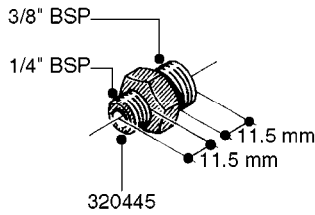

FITTINGS - HEXAGON NIPPLES
L0030-HIN, 01:01:16

L0030

FITTINGS - HEXAGON NIPPLES
L0030-HIN, 01:01:16

Page 1
Date 12.08.2020 9:51

parts-n°	order qty	description
10015303	1	FITT.PO.HN 1.00X1.00 M1000
10425003	1	FITT.PO.HN 1.25X1.00 MCPHEE
320132	1	FITT.DK HN 1" BSP
320176	1	FITT.DK HN 3/8"X1/2" BSP
320445	1	FITT.DK HN 1/4"X3/8" BSP
320655	1	FITT.DK HN 1/2"-1/2" BSP
320692	1	FITT.DK HN 3/8'BSPX1/4'NPT
320703	1	FITT.DK HN 3/8BSP X1/2 &1/4NPT
320725	1	FITT.DK NIPPLE 3/8"-3/8" BSP
320902	1	FITT.DK HN 3/8'X 1/4' BSP
390232	1	FITT.DK HN 1-1/2' X 1-1/4' BSP
390276	1	FITT.DK HN 1'BSP