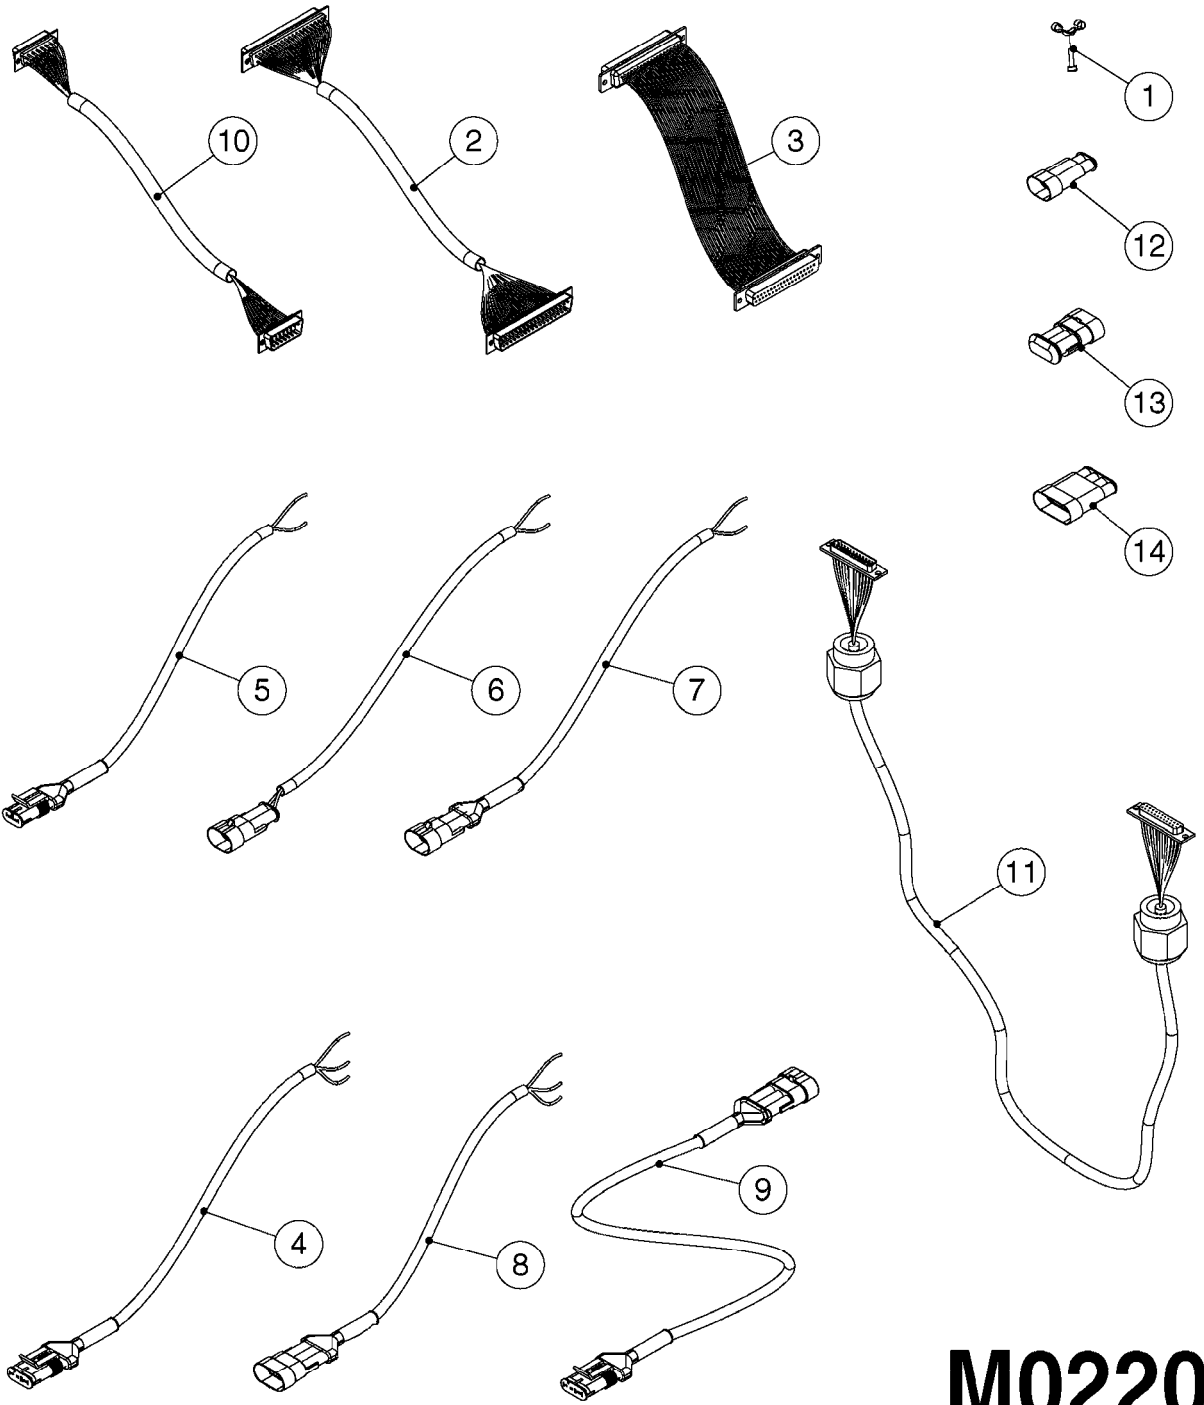

M0220

CABLES
M0220-HIN, 12:05:18

Page 1
Date 12.08.2020 9:51

Pos.	parts-n°	order qty	description
1	262150	1	SCREW ASSM.FOR D-SUB PLUG
2	26004900	1	CABLE FEM/MALE 37P L=9.5M
3	26005900	1	WIRE 37/37 POLE DAH/JOB COM
4	26006000	1	LEAD F AMP SUPERSEAL 3 WAYS L1,5M
4	26006100	1	CABLE L = 5.00M, AMP, MALE, 3P
4	26007000	1	CABLE L = 0.20M, AMP, MALE, 3P
4	26007100	1	CABLE L = 9.00M, AMP, MALE, 3P
4	26007200	1	CABLE 3POL AMP FEMALE L13M
5	26006200	1	CABLE L = 4.50M, AMP, MALE, 2P
5	26006300	1	CABLE L = 0.50M, AMP, MALE, 2P
5	26006400	1	CABLE L = 0.75M, AMP, MALE, 2P
5	26006500	1	CABLE L = 1.50M, AMP, MALE, 2P
5	26006600	1	CABLE L = 9.00M, AMP, MALE, 2P
6	26006700	1	CABLE L = 0.12M, AMP, FEMALE, 2P
7	26006800	1	CABLE L = 1.00M, AMP, FEMALE, 2P
8	26007300	1	CABLE L = 1.00M, AMP, FEMALE, 3P
9	26007400	1	CABLE L = 3.00M, AMP, EXT, 3P
9	26009800	1	CABLE L = 0.50M, AMP, EXT, 2P
10	26007500	1	CABLE FEM/FEM 15P L=3.5M
11	26016900	1	CABLE DB25M - DB25F L=8.5m
12	72450600	1	CAP F. AMP SUPER SEAL 2P PLUG
13	72450700	1	CAP F. AMP SUPER SEAL 3P PLUG
14	72450800	1	CAP F. AMP SUPER SEAL 4P PLUG