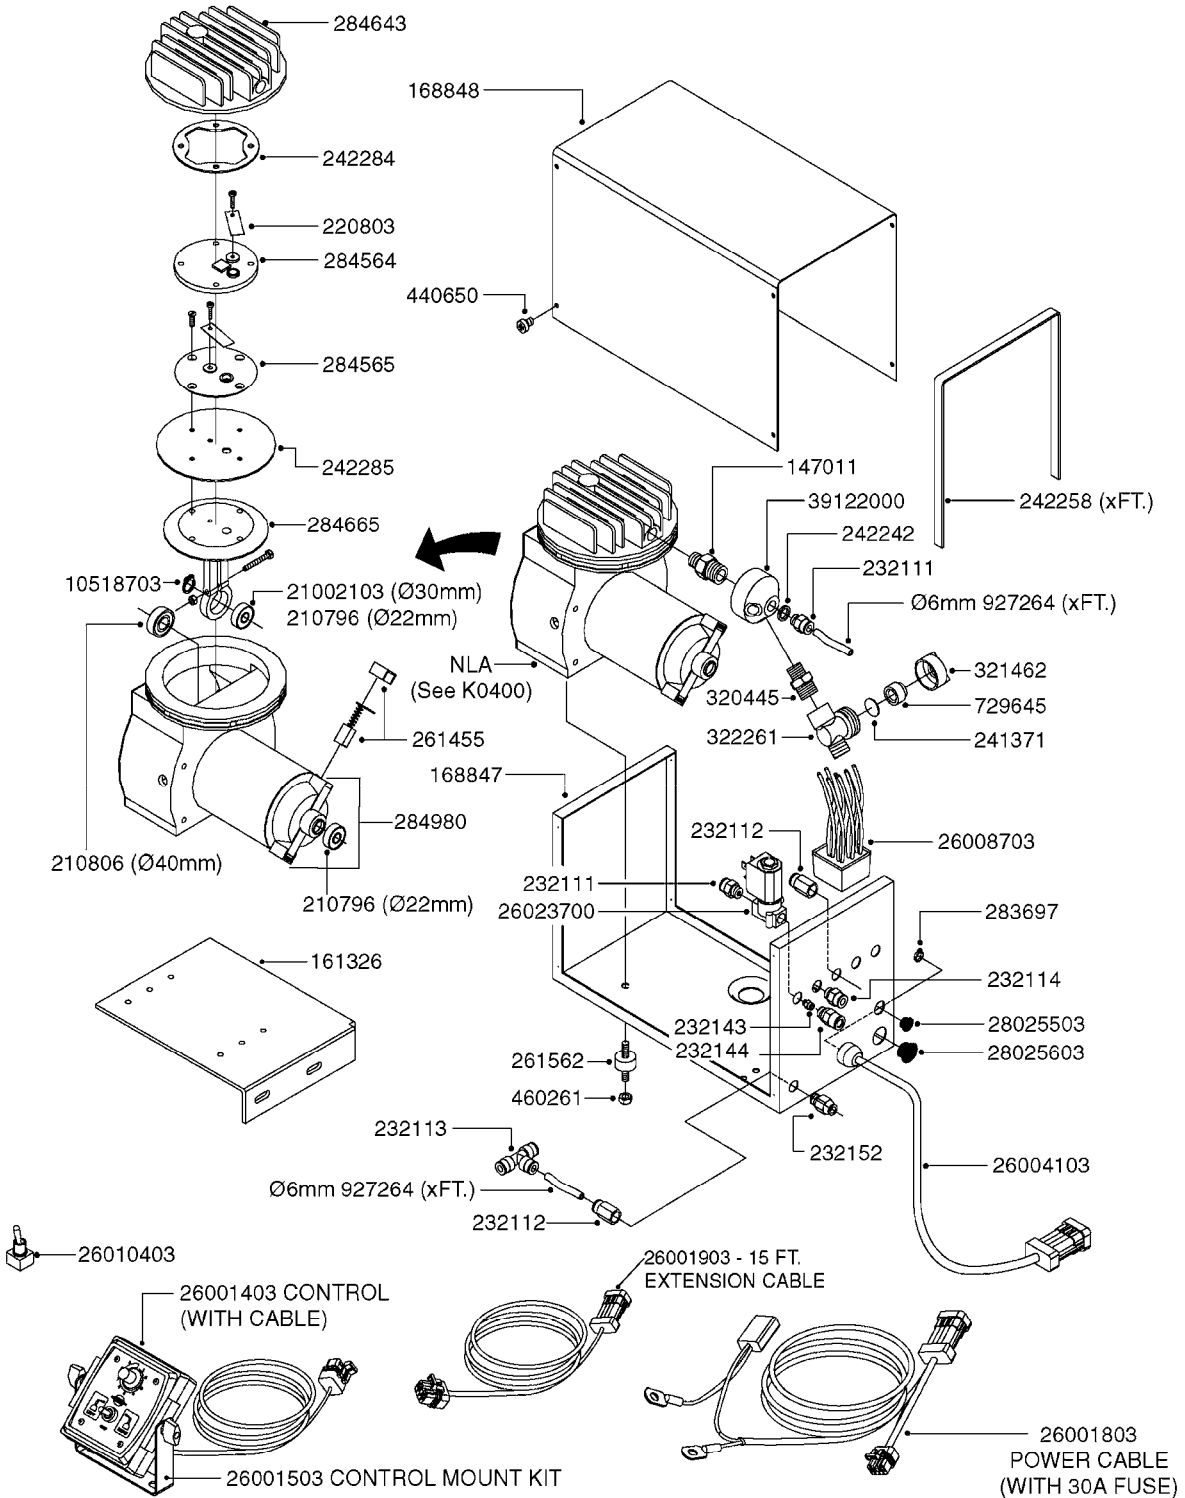

K0390

*Ø8mm 927306 (xFT.)
*Ø10mm 927330 (xFT.)

70019403 - COMPLETE ASSEMBLY

FOAM MARKER COMPRESSOR 2002
K0390-HIN, 01:01:16

Page 1
Date 12.08.2020 9:51

parts-n°	order qty	description
147011	1	HEX NIPPLE 3/8'X1/4'BSP BRASS
161326	1	MOUNT BKT. F. FOAM COMP.BOX 98
168847	1	ENCLOSURE LOWER F.MARKER
168848	1	COVER F. FOAM MARKER
210796	1	BEARING BALL D22/D8 X 7 608ZZ
210806	1	BEARING BALL D40/D17X12MM
220803	1	VALVE F. COMPRESSOR
232111	1	QUICK COUPLER 6MM X 1/8 EXT.
232112	1	QUICK COUPLER 6MM 1/8 INT.
232113	1	QUICK COUPLER 6MM T-PIECE
232114	1	COUPLER 1/8" THREADX8MM HOSE
232143	1	REDUCER 1/4'INT-1/8'EXT
232144	1	QUICK COUPLER 10MM X 1/4 EXT
232152	1	QUICK COUPLER 8MMX1/8 EXT.LONG
241371	1	DIAPHRAGM F.NO-DRIP,VULC
242242	1	O-RING F.AIR HOSE FITTING
242258	1	TRIM 3X10 SELF ADHESIVE 0012"
242284	1	HEAD GASKET F. COMPRESSOR
242285	1	DIAPHRAGM F. F/M COMP.
261455	1	BRUSH KIT-FOAM MARKER MOTOR
261562	1	RUBBER DAMPER 2XM6X25
283697	1	TIESTRAP 200MM
284564	1	PLATE F.COMPRESSOR HEAD
284565	1	PLATE F.COMPRESSOR HEAD
284643	1	COMPRESSOR HEAD F.FOAM MARKER
284665	1	CONNECTING ROD F.COMPRESSOR
284980	1	FLANGE REAR F. F.M.COMPRESSOR
320445	1	FITT.DK HN 1/4"X3/8" BSP
321462	1	CAP F.NO-DRIP ASSY.
322261	1	HOUSING F.SAFETY VALVE 3/8"
440650	1	SCREW 3.5x13 STAINLESS
460261	1	NUT HEX M6X1.00 LOCK DIN985 A2 SS
729645	1	NON-DRIP SPRING ASSY.GREEN 10
927264	1	HOSE R X PE D6/D4 X 0012"
927306	1	HOSE R X PE D8/D6 X 0012"BLACK
927330	1	HOSE R X PE D10/D8 X 012"BLACK
10518703	1	SNAP-RING OUTER 8X1
21002103	1	BEARING, 6200 2ZJEM (SKF)
26001403	1	HC FOAM MARKR CONSOLE VS3.0.00
26001503	1	HC FOAM MARKER CONSOLE MT.KIT
26001803	1	POWER CABLE
26001903	1	15' 7-PIN EXTENSION CABLE
26004103	1	FOAM MARKER CNTRL MOD CABL STD
26008703	1	FOAM MARKER CONTROL SCII
26010403	1	TOGGLE SWITCH MICRO-TRAK F.M.
26023700	1	SOLENOID VAL 12V 1/8' FLO '07
28025503	1	PLUG F.DRILLED HOLE 1/2"
28025603	1	PLUG F.DRILLED HOLE 3/4"
39122000	1	DISTR.HOUSING F.FOAM MARKER'07
70019403	1	FOAM MARKER COMPRESSOR KIT STD