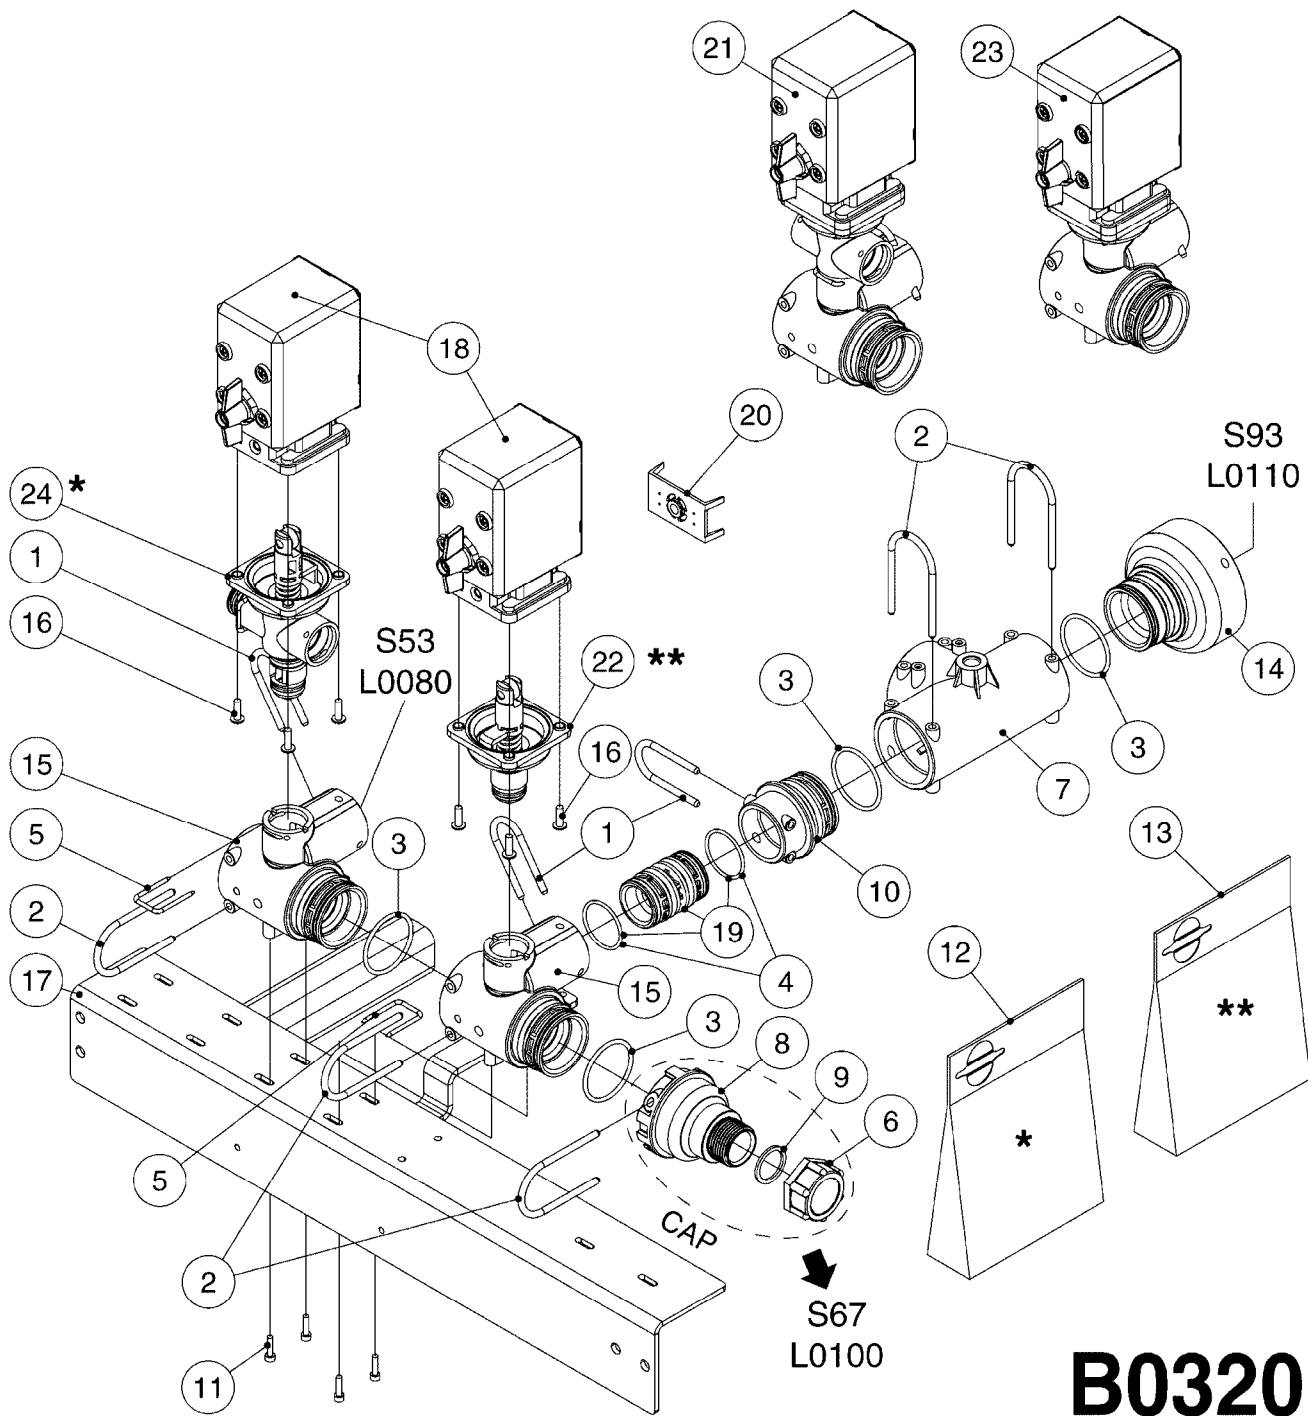

EFC BOOM VALVES
B0320-HIN, 20:05:20

Page 1
Date 12.08.2020 9:50

Pos.	parts-n°	order qty	description
1	145995	1	FITT.DK S-53 FORK
2	145996	1	FITT.DK S-67 FORK
3	242353	1	O-RING 3 X 44.2 VITON
4	242354	1	O-RING D32.2X3.0 VITON
5	270211	1	FITT.DK S25 FORK L=37.5
6	320106	1	FITT.DK CAPNUT 1" BSP
7	322224	1	FITT.DK S-67 TEE
8	322321	1	FITT.DK S-67 X 1"BSP MALE
9	330326	1	O-RING D30/D24X2 F.1"NUT
10	334564	1	FITT.DK S-67 TO S-53 ADAPTER
11	450902	1	BOLT ALLEN HEAD M4 X 16MM
12	741822	1	SEAL KIT - 1 SECTION (05)
13	755726	1	O-RING KIT F.EC/ESC SEC.VALVE
14	33500700	1	FITT.DK ADAPTER S-93F S67M
15	33502400	1	DISTRIBUTION HOUSING EFC
16	44076200	1	SCREW WN5451 5X16 SS TORX
17	61032700	1	BRACKET F. EFC SEC. VALVES < 7
17	61032800	1	BRACKET F. EFC SEC.VALVES <4>6
18	72048000	1	MOTOR, DISTRIBUTION 1:300
19	72114300	1	FITT. DK S-53 MALE MALE W.ORIN
20	72137200	1	MCROSWCH ASSY F.BOOM VLV 300:1
21	72233700	1	SECTION VALVE, EFC, 1:300
22	72267200	1	SPINDLE, BYPASS VALVE NCM
23	72284000	1	BYPASS VALVE, EFC, 1:300
24	72591700	1	SPINDLE SECT.W/O CONS.PRESSURE