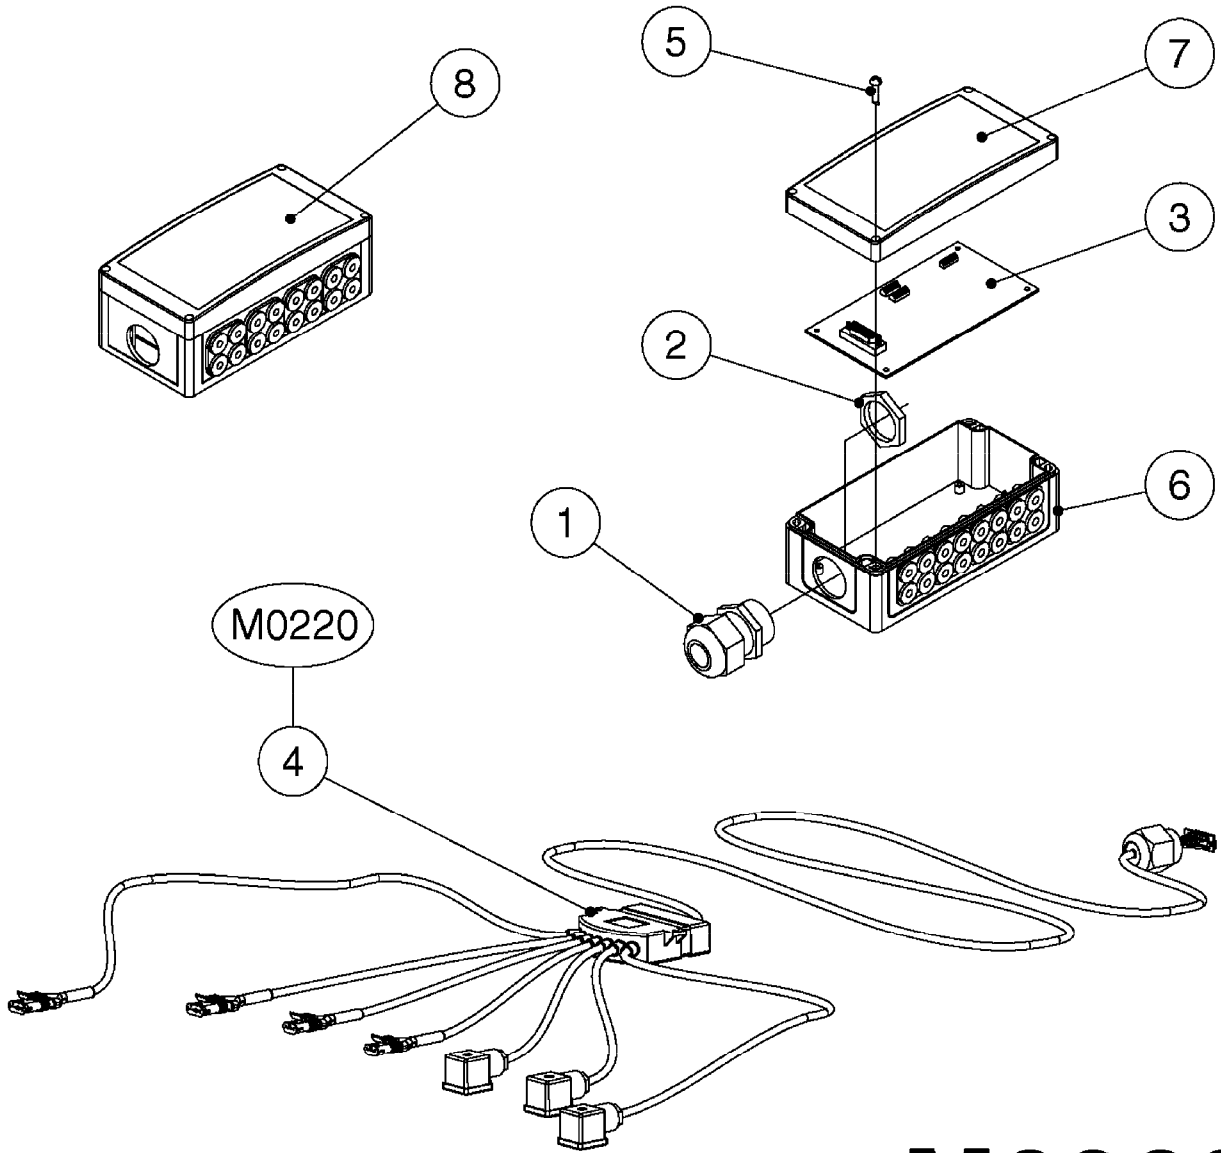

*Included with (1) box complete

M0250

JOB COM AND BREAK OUT
M0250-HIN, 01:02:17

Page 1
Date 12.08.2020 9:51

Pos.	parts-n°	order qty	description
1	391095	1	BOX COMPL. 300X300X135 DRILLED
2	440673	1	SCREW F.PLASTIC 5X12 SS
3	16132400	1	PLATE 1.5X270X270/JOB COMPUTER
4	26004600	1	PLUG F.DRILLED HOLE 21MM
5	26004700	1	PG13.5 BUNG
6	26005100	1	CONNECTOR FOR PCB, PLASTIC
7	26005500	1	PCB BREAKOUT BOX EL BOX CM"05"
8	26013800	1	CABLE HC6500 JOB COM TO CABIN
9	26029200	1	DAH PCB F. JOB COM NCM '09
10	26052700	1	JOB COM PCB ASSY HW3.1
10	72369300	1	JOB COM PCB NCM44/6600 REFURB.
11	28048600	1	FULE 15A ATOF SERIES
12	28091400	1	FINGER SCREW F.BOX 300X300X135