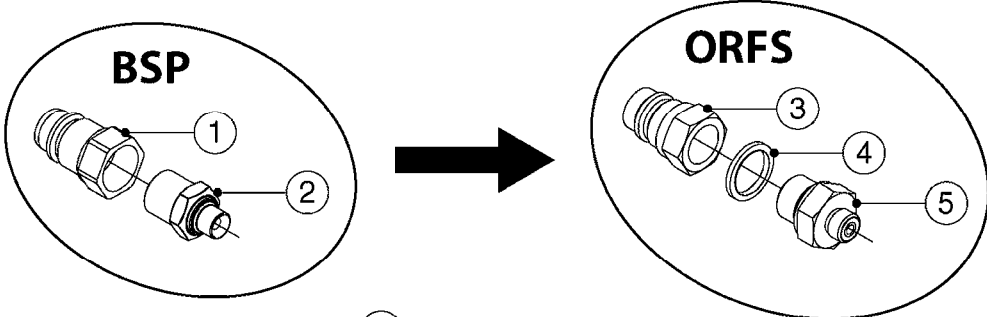

7

ORFS Hose Size	ORFS Fitting Size	BSP Fitting Size
1/4"	9/16"	1/2"
3/8"	11/16"	5/8"
1/2"	13/16"	3/4"
3/4"	1-3/16"	1"

8

ORFS Hose Size	ORFS Fitting Size	BSP Fitting Size
1/4"	9/16"	1/2"
3/8"	11/16"	5/8"
1/2"	13/16"	3/4"
3/4"	1-3/16"	1"

C0045