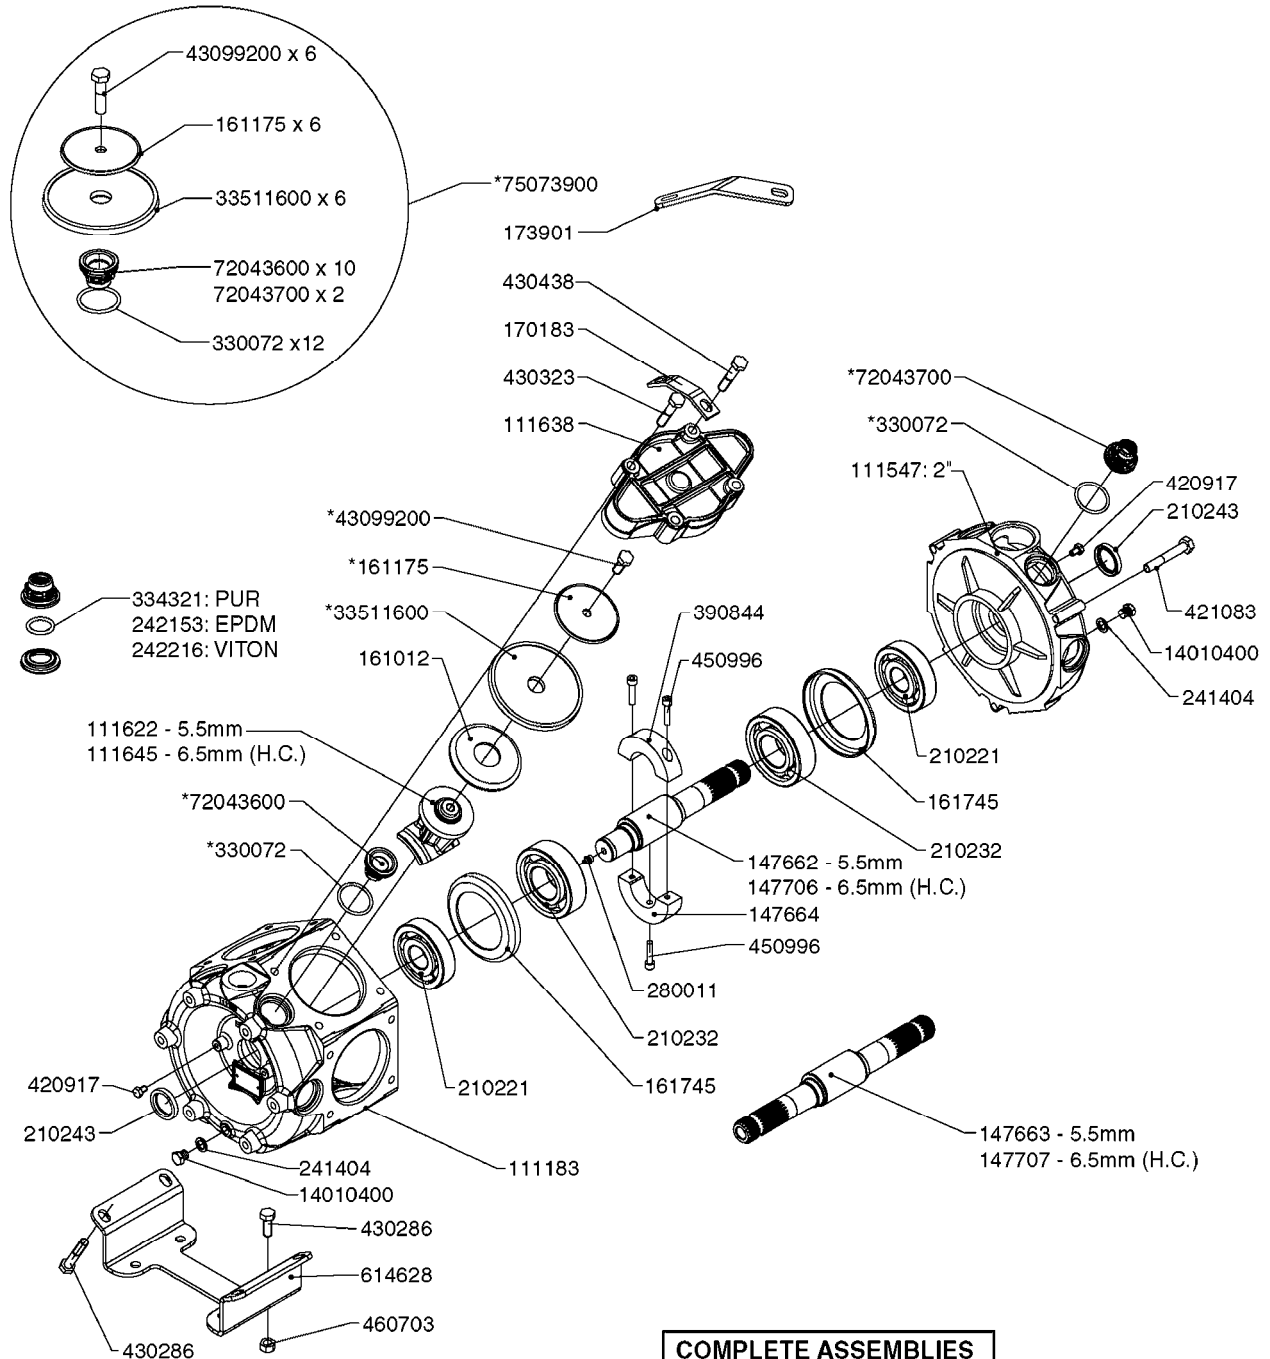

**COMPLETE ASSEMBLIES
WHOLEGOODS ITEMS**

COMPLETE PUMPS

- 821585 - 463/5.5 W/THROUGH SHAFT (1000 RPM)
- 821587 - 463/10 W/THROUGH SHAFT (540 RPM)
- 82169400 - 464/6.5 (1000 RPM - H.C. INLINE PORTS)
- 72293300 - 463/6.5 W/THROUGH SHAFT (1000 RPM)
- 463/12 (540 RPM H.C. OFFSET PORTS) REPLACED BY 82168700 (PAGE A0350)
- 463/6.5 (1000 RPM H.C. OFFSET PORTS) REPLACED BY 82168800 (PAGE A0350)

A0340