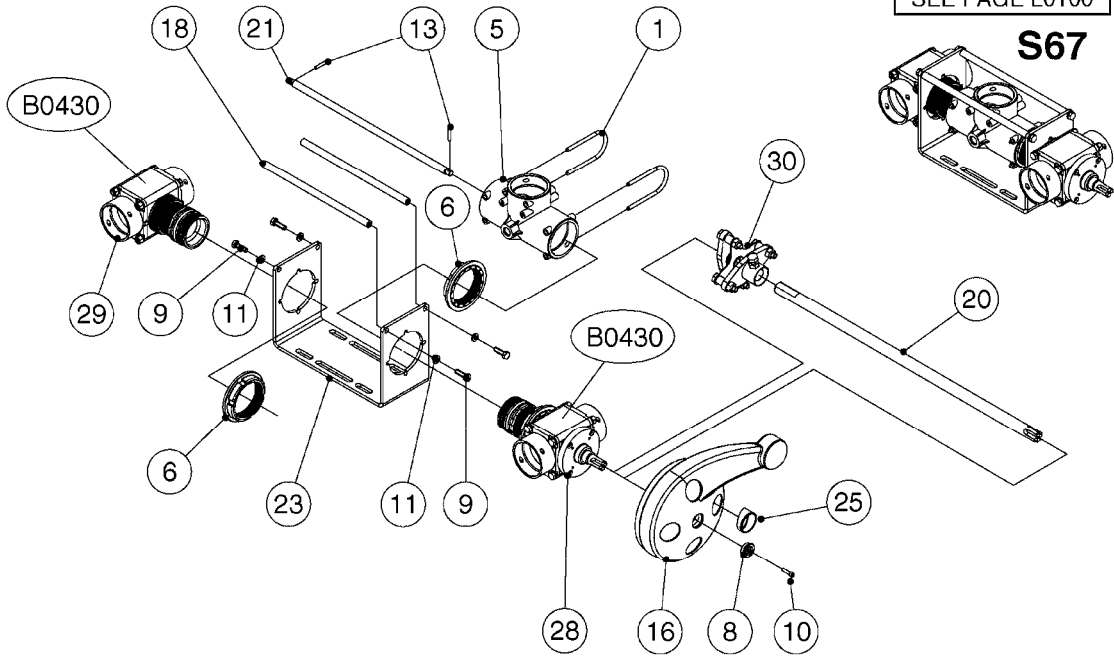

FOR S67 FITTINGS
SEE PAGE L0100

S67

FOR S93 FITTINGS
SEE PAGE L0110

S93

B0500

SMART VALVE S67 S93 (07)
B0500-HIN, 28:01:19

Page 1
Date 12.08.2020 9:50

Pos.	parts-n°	order qty	description
1	145996	1	FITT.DK S-67 FORK
2	145997	1	FITT.DK S-93 FORK
3	242351	1	O-RING D69.5X3.0 VITON F.S-93
4	322109	1	FITT.DK S-93 BULKHEAD NUT
5	322224	1	FITT.DK S-67 TEE
6	322320	1	NUT F.3 WAY VALVE S56
7	334545	1	FITT.DK S-93 TEE
8	334594	1	PLUG F.VALVE HANDLE BLACK
9	410362	1	BOLT HEX 8.8 SS M6X20
10	410922	1	CYL.SKR 8.8 DEL M4X20 RST
10	450902	1	BOLT ALLEN HEAD M4 X 16MM
11	471125	1	WASHER M6U 6.4X14X1.2,A2 SS
12	480733	1	PIN D6 X 40
13	480803	1	PIN Ø4 X 25
14	728525	1	FITT. S93 CONNECTOR W/O-RINGS
15	741844	1	VALVE HANDLE ASSY. SUCTION NCM
16	741845	1	VALVE HANDLE ASSY. PRESSUR NCM
17	14021500	1	SPINDLE F.S93 SMART VALVE
18	14022700	1	SPACER TUBE Ø10 L=212 SS
19	14038100	1	AXLE FOR SUCTION VALVE HANDLE
20	14038200	1	AXLE FOR PRESSURE VALVE HANDLE
21	14068700	1	SPINDLE,SMART VALVE S67 10MM
22	16059900	1	BRACKET 2 STK S93 SMART VALVE
23	16082300	1	BRACKET 2PCS S67 VALVE 15 BAR
24	28168400	1	HAIRPIN Ø5 S67/S93
25	33505200	1	PLUG FOR SMART VALVE HANDLE
26	72138000	1	VALVE S93 "V2" SMART VALVE
27	72138600	1	VALVE S93 "V3" SMART VALVE
28	72172100	1	VALVE S67 "V1" SMART VALVE
28	72538000	1	NCM 4400/6600 VALVE S67, LONG SPINDLE NAV 3000/4000
29	72172200	1	VALVE S67 "V2" SMART VALVE
30	72283000	1	AXLE JOINT F. SMARTVALVE HANDL