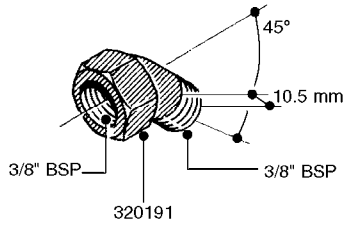

FITTINGS - HEXAGON NIPPLES
L0030-HIN, 01:01:16

L0030

FITTINGS - HEXAGON NIPPLES
L0030-HIN, 01:01:16

Page 1
Date 12.08.2020 9:51

parts-n°	order qty	description
10015303	1	FITT.PO.HN 1.00X1.00 M1000
10425003	1	FITT.PO.HN 1.25X1.00 MCPHEE
320132	1	FITT.DK HN 1" BSP
320176	1	FITT.DK HN 3/8"X1/2" BSP
320445	1	FITT.DK HN 1/4"X3/8" BSP
320655	1	FITT.DK HN 1/2"-1/2" BSP
320692	1	FITT.DK HN 3/8'BSPX1/4'NPT
320703	1	FITT.DK HN 3/8BSP X1/2 &1/4NPT
320725	1	FITT.DK NIPPLE 3/8"-3/8" BSP
320902	1	FITT.DK HN 3/8'X 1/4' BSP
390232	1	FITT.DK HN 1-1/2' X 1-1/4' BSP
390276	1	FITT.DK HN 1'BSP