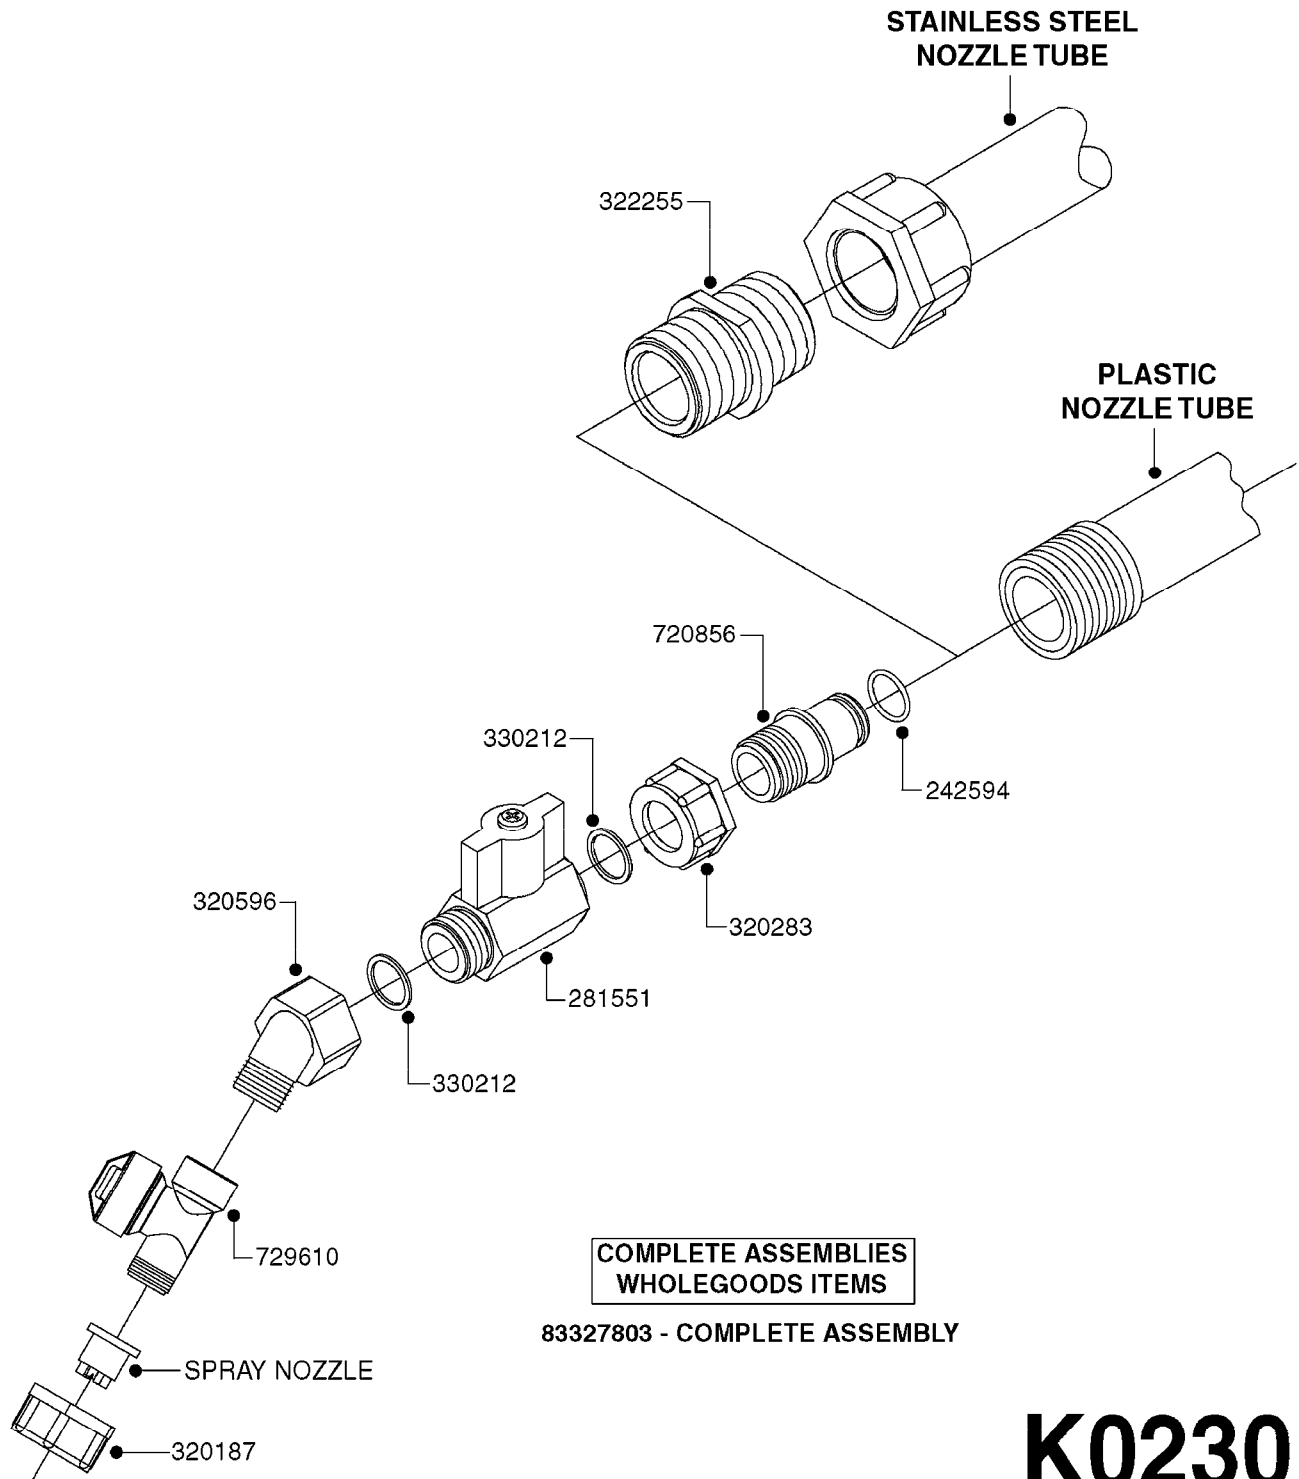

K0230

END NOZZLE KIT
K0230-HIN, 01:01:16

Page 1
Date 12.08.2020 9:51

parts-n°	order qty	description
242594	1	O-RING D14 X 1.78 SCH.70-EPDM
281551	1	BALL VALVE 1/2"
320187	1	FITT.DK CAP 3/8" BSP BLACK
320283	1	FITT.DK NUT 3/4"BSP
320596	1	FITT.DK ELB 3/8'-1/2'BSP 45DEG
322255	1	FITT.DK NIPPLE 3/4"X 3/4"
330212	1	O-RING D19/D14X2.4 F.1/2"NUT
720856	1	FITT.DK 1/2'BSP ASSY.F.3/4'NUT
729610	1	NOZZLE ASSY. NON DRIP 3/8 THRD
83327803	1	END NOZZLE KIT "04"