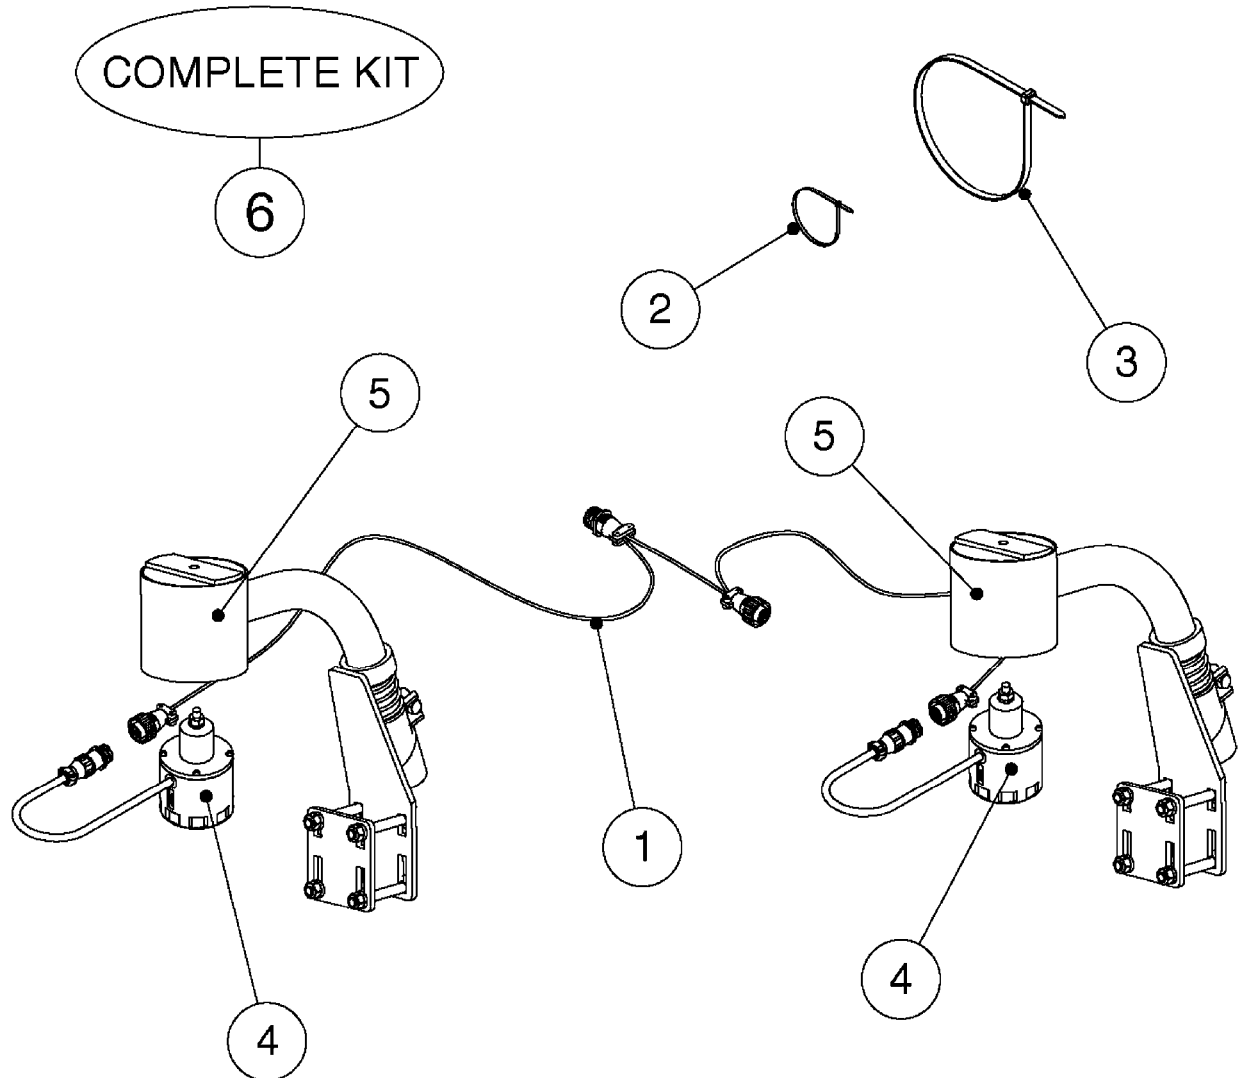

M0350

JUNCTION BOXES - HYDRAULIC
M0350-HIN, 15:07:19

Page 1

Date 12.08.2020 9:51

Pos.	parts-n°	order qty	description
1	261442	1	LID F.3010/3012 HP BOX
2	391071	1	BOX FOR HY.DAH
3	983070	1	CABLE 2X6²
4	26016900	1	CABLE DB25M - DB25F L=8.5m
5	26018000	1	HYD JUNCTION BOX SPZ PRE 2012 EAGLE SPC BOOMS
5	26018100	1	HYD. BOX BOOM PCB W/LEADS FOR FORCE/TWIN FORCE BOOMS
5	26018500	1	HYD. BOX BOOM PCB NO LEADS
5	26038300	1	HYD JUNCTION BOX GENERIC 2012 EAGLE SPC/FORCE BOOMS
6	26087600	1	DAH INTERFACE PCB ASSY. V.2.0
7	28048000	1	PLUG 3-POL DIN 9680 FEM.CHASS
8	28048100	1	PLUG 3-POL DIN 9680 MALE SPRAY
9	28048200	1	WIRE GROMET RUBBER 4 HOLE
10	28048500	1	FUSE 10A ATOF SERIES