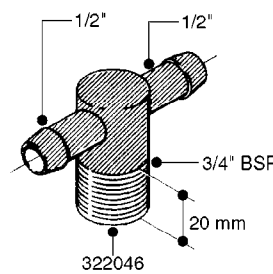

L0050

parts-n°	order qty	description
242594	1	O-RING D14 X 1.78 SCH.70-EPDM
320294	1	FITT.DK TEE 3/8X3/8HB X1/2"BSP
320305	1	FITT.DK HB 3/4'- 3/4' BSP
320386	1	FITT.DK TEE 3/8X3/8HB X3/8"BSP
320397	1	FITT.DK ELB 3/8"HB X 3/8" BSP
320401	1	FITT.DK TEE 1/2X1/2HB X1/2"BSP
320412	1	FITT.DK TEE 1/2X1/2HB X3/8'BSP
320423	1	FITT.DK ELB 1/2'HB X 3/8' BSP
320891	1	FITT.DK HB 3/8'- 3/8' BSP
320972	1	FITT.DK HB 5/16'- 1/4' BSP
322046	1	FITT.DK TEE 1/2X1/2HB X3/4'BSP
322048	1	FITT.DK TEE 3/4X3/4HB X3/4'BSP
330595	1	O-RING D24.6/D20X2.1 -3/4"
333137	1	FITT.DK CONN.1/2" F.NOZZ. DOUB
333141	1	FITT.DK CONN.1/2" F.NOZZ.SING
334041	1	FITT.DK CONN.3/4' F.NOZZ. SING
334042	1	FITT.DK CONN.3/4' F.NOZZ. DOUB
334195	1	FITT.DK ELB. 3/4"HB X 3/4"HB
10012103	1	FITT.PO.HB 1.25X1.50 IMB1012
10014003	1	FITT.PO.HB 1.25X1.25 IMB1010
10036903	1	FITT.PO.HB 1.50X1.50 IMB1212
28019303	1	FITTING HB ELB 3/4NPT-3/4HOSE
61016500	1	HOSE TAIL 3/4" 90°+RG CAP 3/4"
72026700	1	NOZZLE TUBE ADAPTER W/O-RING