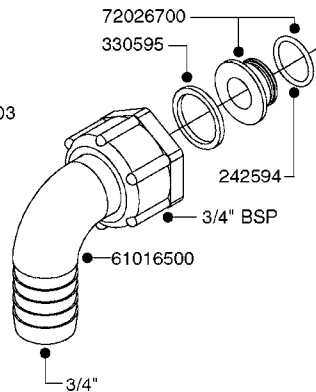

L0050

parts-n°	order qty	description
242594	1	O-RING D14 X 1.78 SCH.70-EPDM
320294	1	FITT.DK TEE 3/8X3/8HB X1/2"BSP
320305	1	FITT.DK HB 3/4'- 3/4' BSP
320386	1	FITT.DK TEE 3/8X3/8HB X3/8"BSP
320397	1	FITT.DK ELB 3/8"HB X 3/8" BSP
320401	1	FITT.DK TEE 1/2X1/2HB X1/2"BSP
320412	1	FITT.DK TEE 1/2X1/2HB X3/8'BSP
320423	1	FITT.DK ELB 1/2'HB X 3/8' BSP
320891	1	FITT.DK HB 3/8'- 3/8' BSP
320972	1	FITT.DK HB 5/16'- 1/4' BSP
322046	1	FITT.DK TEE 1/2X1/2HB X3/4'BSP
322048	1	FITT.DK TEE 3/4X3/4HB X3/4'BSP
330595	1	O-RING D24.6/D20X2.1 -3/4"
333137	1	FITT.DK CONN.1/2" F.NOZZ. DOUB
333141	1	FITT.DK CONN.1/2" F.NOZZ.SING
334041	1	FITT.DK CONN.3/4' F.NOZZ. SING
334042	1	FITT.DK CONN.3/4' F.NOZZ. DOUB
334195	1	FITT.DK ELB. 3/4"HB X 3/4"HB
10012103	1	FITT.PO.HB 1.25X1.50 IMB1012
10014003	1	FITT.PO.HB 1.25X1.25 IMB1010
10036903	1	FITT.PO.HB 1.50X1.50 IMB1212
28019303	1	FITTING HB ELB 3/4NPT-3/4HOSE
61016500	1	HOSE TAIL 3/4" 90°+RG CAP 3/4"
72026700	1	NOZZLE TUBE ADAPTER W/O-RING