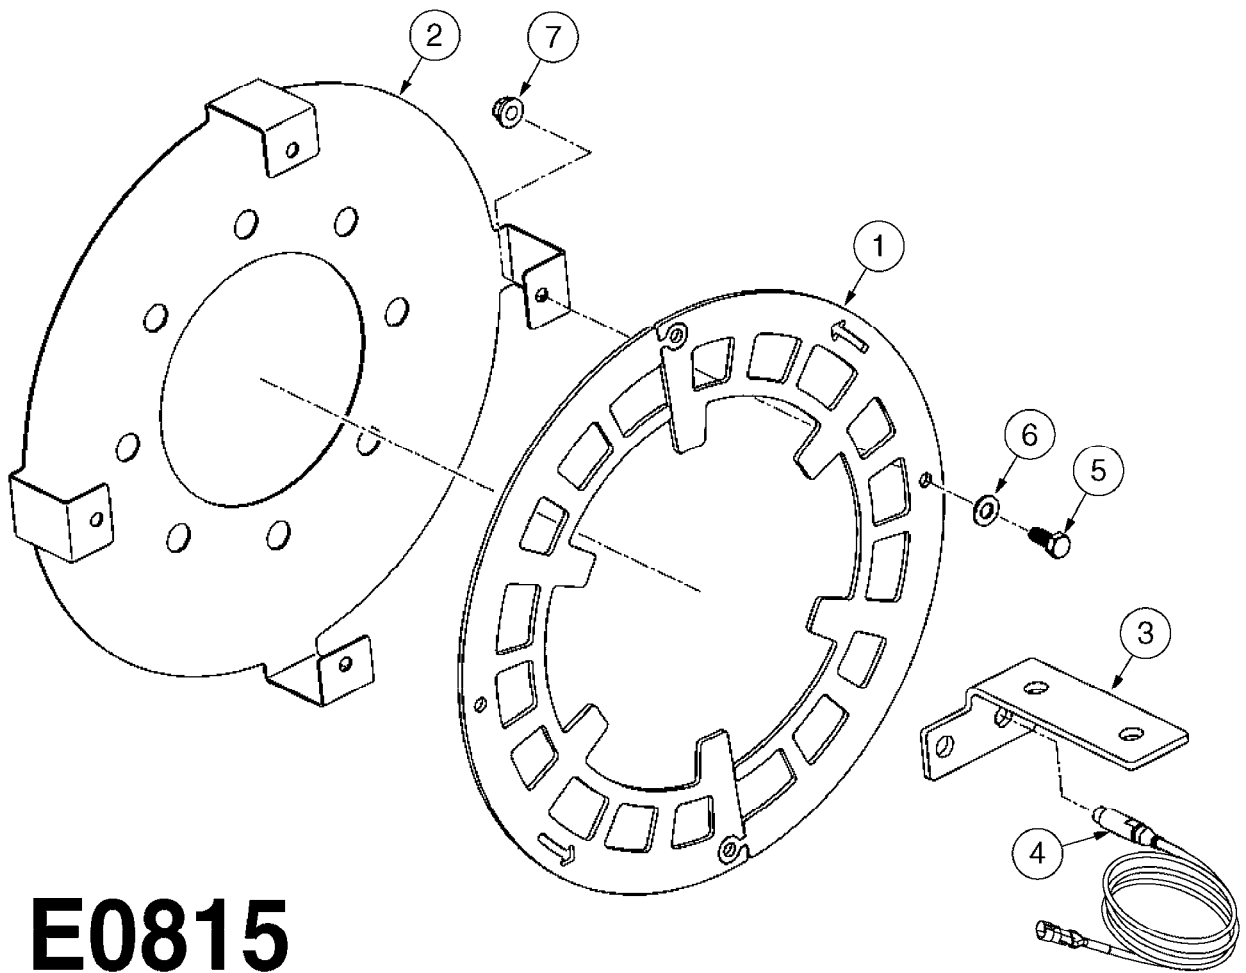

CAMOPLAST SPEED SENSOR
E0815-HIN, 21:08:19

E0815