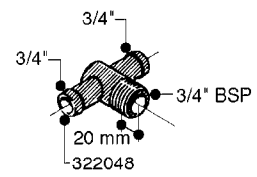

L0050

parts-n°	order qty	description
242594	1	O-RING D14 X 1.78 SCH.70-EPDM
320294	1	FITT.DK TEE 3/8X3/8HB X1/2"BSP
320305	1	FITT.DK HB 3/4'- 3/4' BSP
320386	1	FITT.DK TEE 3/8X3/8HB X3/8"BSP
320397	1	FITT.DK ELB 3/8"HB X 3/8" BSP
320401	1	FITT.DK TEE 1/2X1/2HB X1/2"BSP
320412	1	FITT.DK TEE 1/2X1/2HB X3/8'BSP
320423	1	FITT.DK ELB 1/2'HB X 3/8' BSP
320891	1	FITT.DK HB 3/8'- 3/8' BSP
320972	1	FITT.DK HB 5/16'- 1/4' BSP
322046	1	FITT.DK TEE 1/2X1/2HB X3/4'BSP
322048	1	FITT.DK TEE 3/4X3/4HB X3/4'BSP
330595	1	O-RING D24.6/D20X2.1 -3/4"
333137	1	FITT.DK CONN.1/2" F.NOZZ. DOUB
333141	1	FITT.DK CONN.1/2" F.NOZZ.SING
334041	1	FITT.DK CONN.3/4' F.NOZZ. SING
334042	1	FITT.DK CONN.3/4' F.NOZZ. DOUB
334195	1	FITT.DK ELB. 3/4"HB X 3/4"HB
10012103	1	FITT.PO.HB 1.25X1.50 IMB1012
10014003	1	FITT.PO.HB 1.25X1.25 IMB1010
10036903	1	FITT.PO.HB 1.50X1.50 IMB1212
28019303	1	FITTING HB ELB 3/4NPT-3/4HOSE
61016500	1	HOSE TAIL 3/4" 90°+RG CAP 3/4"
72026700	1	NOZZLE TUBE ADAPTER W/O-RING