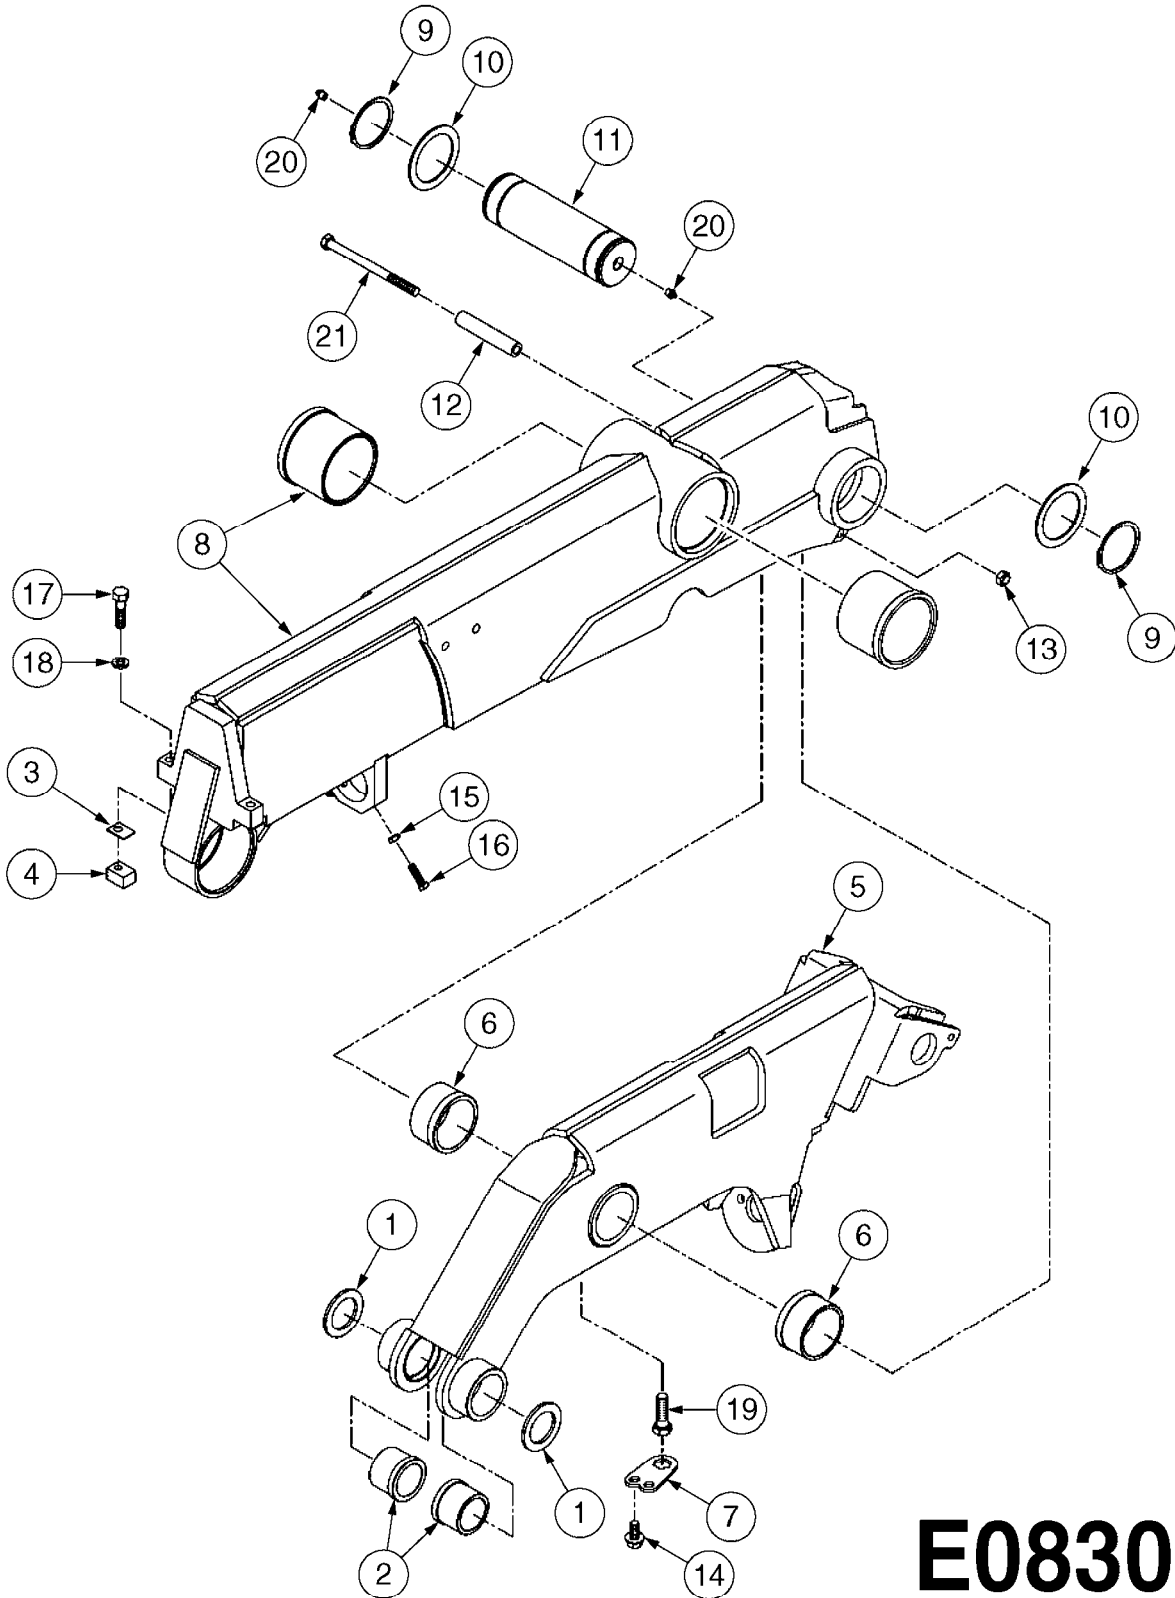

E0830

CAMOPLAST FRAME 40 SERIES
E0830-HIN, 01:01:16

Page 1
Date 12.08.2020 9:51

Pos.	parts-n°	order qty	description
1	28076003	1	WASHER, 3"X2.02"X3/16"
2	28076303	1	BUSHING 2.55"ODX2.012ID"X2"
3	28076403	1	SHIM, TILT STOPPER
4	28076503	1	STOPPER, TILT
5	28076603	1	TENSION ARM (40 SERIES)
6	28076703	1	BUSHING, TENS. 3.48X3.15X1.98"
7	28076803	1	LOCK PLATE
8	28076903	1	FRAME W/BUSHINGS (40 SERIES)
9	28077003	1	SNAP RING EXT. 3"
10	28077103	1	WASHER
11	28077203	1	PIN, 3" OD X 9.56"
12	28077303	1	SPACER
13	28083403	1	LOCK NUT 1/2"-20 UNF
14	28083503	1	BOLT HEX FLG.1"X1/2"-13UNC GR5
15	28083603	1	JAM NUT 3/8"-16 UNC GR 8
16	28083703	1	SET SCREW 1-1/2"X3/8"-16 UNC
17	28083803	1	BOLT HEX 2"X1/2"-13 UNC
18	28083903	1	LOCK WASHER 1/2"
19	28084003	1	BOLT HEX 2" X 5/8"-11
20	28084103	1	GREASE FITTING
21	28084203	1	BOLT HEX 6-1/2"X1/2"-20UNF GR8