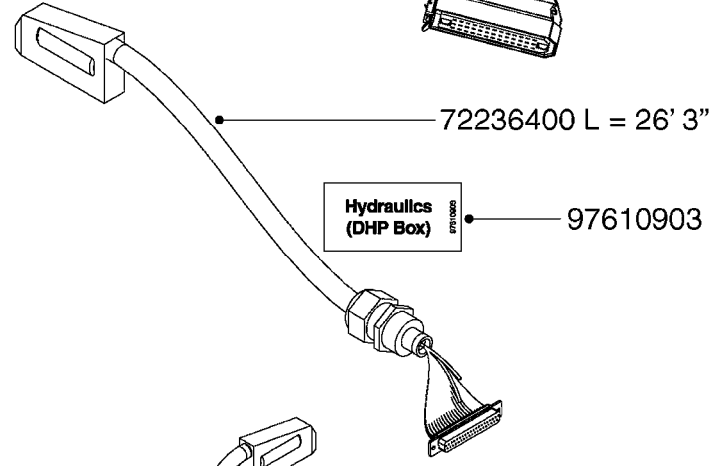

M0280

39 PIN CABLES
M0280-HIN, 28:03:17

Page 1

Date 12.08.2020 9:51

parts-n°	order qty	description
262158	1	PLUG INSERT 39 POLE MALE
262159	1	PLUG INSERT 39 POLE FEMALE
262160	1	PLUG HOUSING 39 POLE FEMALE
262161	1	PLUG HOUSING F/39 POLE MALE
440634	1	SCREW 5/8"
440732	1	PT SCREW 35X12B Z5452 ELZ
14034200	1	CODE BRACKET FOR 39 PIN CABLE
26003900	1	WIRE 37-39 PIN EVC, 6.6'
26004200	1	WIRE 37-39 PIN EVC, 57.4'
26008400	1	WIRE 39-PIN 24 WIRE L=8M
26011903	1	WIRE 39-39 POLE EXT. 3660MM
28027500	1	WIRE 37-39 PIN EVC, 37.7'
28028700	1	WIRE 37-39 PIN EVC, 45.9'
28028800	1	WIRE 37-39 PIN EVC, 16.4'
28028900	1	WIRE 37-39 PIN EVC, 26.2'
72236400	1	DAH CONN. WIRE/TRACTOR L=8M
97610803	1	DECAL-SRAY BOX 39-PIN
97610903	1	DECAL-HYDRAULIC BOX 39-PIN