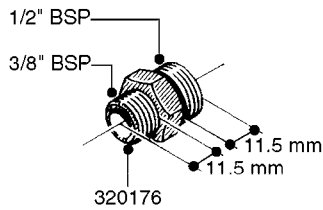

FITTINGS - HEXAGON NIPPLES
L0030-HIN, 01:01:16

L0030

FITTINGS - HEXAGON NIPPLES
L0030-HIN, 01:01:16

Page 1
Date 12.08.2020 9:51

parts-n°	order qty	description
10015303	1	FITT.PO.HN 1.00X1.00 M1000
10425003	1	FITT.PO.HN 1.25X1.00 MCPHEE
320132	1	FITT.DK HN 1" BSP
320176	1	FITT.DK HN 3/8"X1/2" BSP
320445	1	FITT.DK HN 1/4"X3/8" BSP
320655	1	FITT.DK HN 1/2"-1/2" BSP
320692	1	FITT.DK HN 3/8'BSPX1/4'NPT
320703	1	FITT.DK HN 3/8BSP X1/2 &1/4NPT
320725	1	FITT.DK NIPPLE 3/8"-3/8" BSP
320902	1	FITT.DK HN 3/8'X 1/4' BSP
390232	1	FITT.DK HN 1-1/2' X 1-1/4' BSP
390276	1	FITT.DK HN 1'BSP