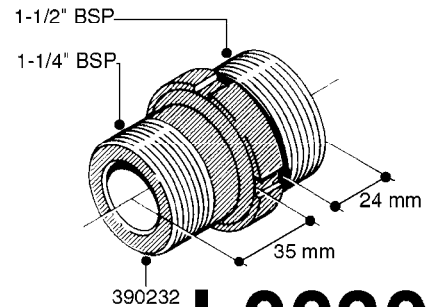

L0020

FITTINGS-T-PIECES, CAPS & ELBOWS
L0020-HIN, 01:01:16

Page 1
Date 12.08.2020 9:51

parts-n°	order qty	description
10053603	1	FITT. CAPNUT 2"BSP 5601
10194303	1	CAP BLANK 1 1/2 MCPHEE 210060
320047	1	FITT.DK CAPNUT 1/2" BSP
320106	1	FITT.DK CAPNUT 1" BSP
320272	1	FITT.DK CAPNUT 3/8" BSP
320316	1	FITT.DK TEE 3/4" X3/4" X1"BSP
320331	1	FITT.DK TEE 1" - 1" - 3/4" BSP
320342	1	FITT.DK EL 3/4"M X 1"F BSP
320563	1	FITT.DK 3 WAY 1/2" 110 DEG.
320677	1	NO LONGER AVAILABLE
320961	1	FITT.DK CAPNUT 1-1/2" BSP
321053	1	FITT.DK TEE 1/2 X1/2 X1/2" BSP
322072	1	FITT.DK TEE 3/8'X3/8'X3/8' BSP
322095	1	FITT.DK TEE 1-1/2 X1-1/4 X3/4" BSP
322138	1	FITT.DK ELB 1"M X 1"F BSP
330013	1	O-RING 2.5 X 10 PUR
330212	1	O-RING D19/D14X2.4 F.1/2"NUT
330326	1	O-RING D30/D24X2 F.1"NUT
331273	1	O-RING D44/D38X2 F.1-1/2"

FITTINGS - HEXAGON NIPPLES
L0030-HIN, 01:01:16

L0030

FITTINGS - HEXAGON NIPPLES
L0030-HIN, 01:01:16

Page 1
Date 12.08.2020 9:51

parts-n°	order qty	description
10015303	1	FITT.PO.HN 1.00X1.00 M1000
10425003	1	FITT.PO.HN 1.25X1.00 MCPHEE
320132	1	FITT.DK HN 1" BSP
320176	1	FITT.DK HN 3/8"X1/2" BSP
320445	1	FITT.DK HN 1/4"X3/8" BSP
320655	1	FITT.DK HN 1/2"-1/2" BSP
320692	1	FITT.DK HN 3/8'BSPX1/4'NPT
320703	1	FITT.DK HN 3/8BSP X1/2 &1/4NPT
320725	1	FITT.DK NIPPLE 3/8"-3/8" BSP
320902	1	FITT.DK HN 3/8'X 1/4' BSP
390232	1	FITT.DK HN 1-1/2' X 1-1/4' BSP
390276	1	FITT.DK HN 1'BSP