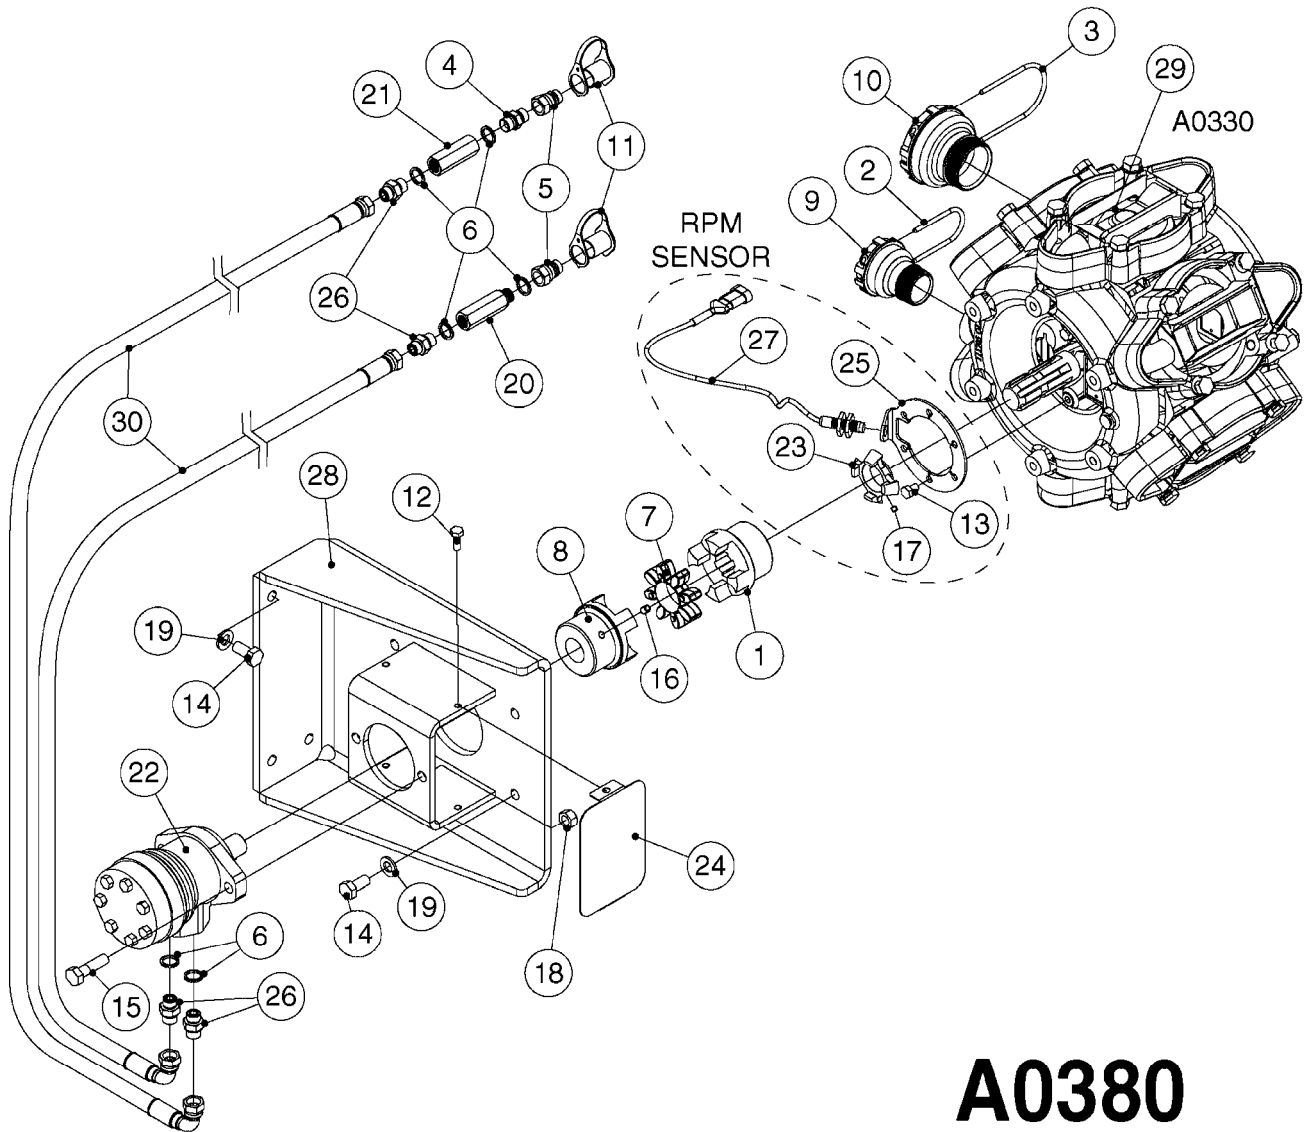

A0380

PUMP - 463 FLEX CAPACITY
A0380-HIN, 07:11:16

Page 1

Date 12.08.2020 9:50

Pos.	parts-n°	order qty	description
1	111438	1	HUB F.CLUTCH 361/460 PUMP
2	145996	1	FITT.DK S-67 FORK
3	145997	1	FITT.DK S-93 FORK
4	147132	1	HEX NIPPLE 1/2"X1/2" BSP DEL
5	230311	1	QUICK COUPLING 1/2"
6	241356	1	DOWTYSEAL 1/2"
7	283916	1	TOOTHED RIM FOR CLUTCH
8	284521	1	COUPLING HALF CYL.D25MM-KEY
9	322322	1	FITT.DK S-67 X 1-1/4"BSP MALE
10	322324	1	FITTING S93 FEMALE - BSP 2" MALE
11	334206	1	DUST HOOD FOR HY-COUPLING
12	420582	1	BOLT HEX 8.8 DEL M8X20 FT A2
13	420917	1	BOLT HEX 8.8 RAW M8X12 FT
14	430522	1	BOLT HEX 8.8 DEL M12X25 FT
15	430878	1	BOLT HEX 8.8 DEL M12X45 DIN931
16	450052	1	SCREW SET M8X10 BLACK ALLAN
17	450645	1	SCREW ALLAN M6 X 6 SS
18	460703	1	NUT HEX M12X1.75 LOCK DIN985A2 SS
19	471127	1	WASHER, M12, Ø24/13X24X2.5 SS
20	782153	1	PRESS. FLOW VALVE 1/2", 32L/MIN, PAINTED (BLACK)
21	782154	1	CHECK VALVE 284794 (BLACK)
22	783010	1	MOTOR HYDRAULIC OMR50, BLACK
23	14117800	1	ROTOR RPM SENSOR 4-POL
24	16154400	1	COVER PLATE F. FLEX PUMP MT., BLACK
25	16382700	1	PLATE 3 X 148 X 116 / BEND
26	23235300	1	HEX NIPPLE 1/2"-13/16"
27	28120200	1	INDUCTIVE SENSOR M12 0.25M CABLE
28	61038400	1	BRACKET FLEX PUMP MOUNT NCM, BLACK
29	72363900	1	PUMP 463/10-MOD-2-540
30	78571100	1	HOSE HY X 1/2" X 248" STR+ELB