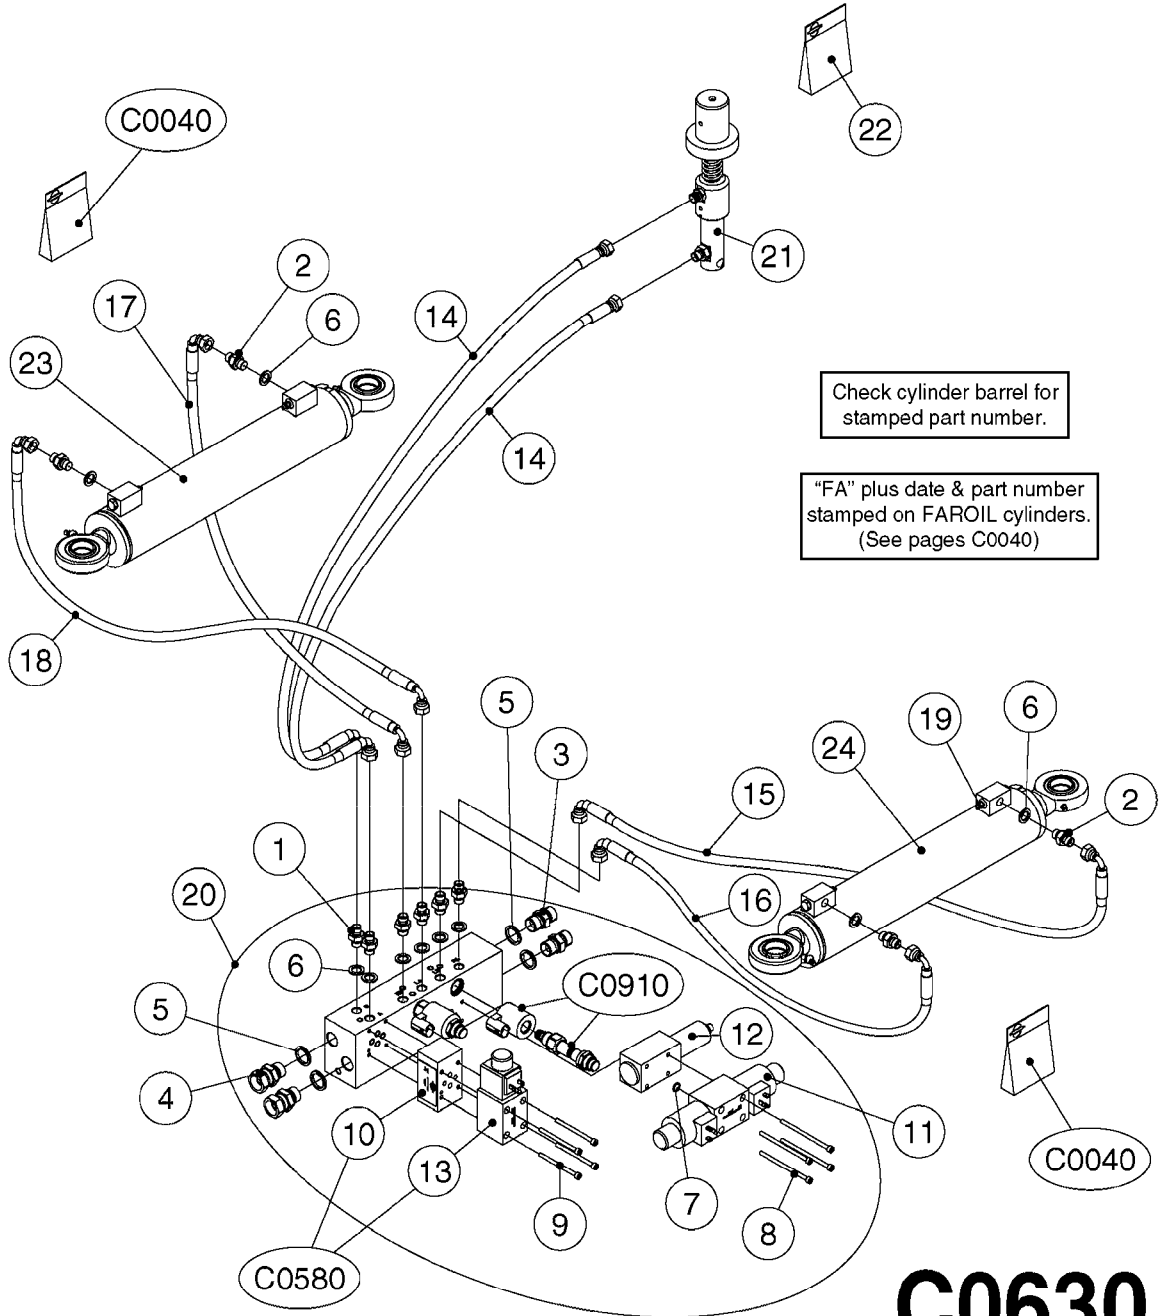

C0630

TRACK HYDRAULICS NCM 4400/6600
C0630-HIN, 14:05:19

Pos.	parts-n°	order qty	description
		1	BSP
1	146845	1	HEX NIPPLE 1/4"X1/4"
1	23234500	1	HEX NIPPLE 1/4" - 9/16"
			ORFS
2	146851	1	HEX NIPPLE 1/4"x1/4" 0.7MM
			BSP
2	23234700	1	HEX NIPPLE 1/4"-9/16" - 0.7mm
			ORFS
3	147132	1	HEX NIPPLE 1/2"X1/2" BSP DEL
			BSP
3	23235300	1	HEX NIPPLE 1/2"-13/16"
			ORFS
4	232289	1	NIPPLE 1/2" W. 1/2" UNION DEL
			BSP
4	23242000	1	HYD NIPPLE 1/2 X 13/16 SWIVEL
			ORFS
5	241356	1	DOWTYSEAL 1/2"
6	241404	1	DOWTY SEAL 1/4"
7	242102	1	O-RING Ø9.25X1.78 NITRIL 90SH
8	450952	1	SCREW M5 X 90 10.9
9	450965	1	SCREW ROUND M5X70
10	782146	1	HYD. CHECK VALVE 1 WAY
11	782151	1	MAGNET V PLUG DSE3-C26/10N-D12
12	782152	1	2 WAY MODULAR COMPENSATOR
13	782829	1	SOLENOID MD1L-TA/10N-D12K1/DT
14	784005	1	HOSE HY X 1/4 X 037.38"STR+ELB
			BSP
14	78515500	1	HY.HO.1/4"L= 950
			90°-45° A=180
			ORFS
15	784155	1	HOSE HY 1/4 X 17" ELB+ELB 90°
			BSP
15	78509300	1	HYD HOSE ORFS 4E-4-4E L=425 90 DEG
			ORFS
16	784156	1	HOSE HY 1/4 X 17" ELB+ELB 270°
			BSP
16	78509400	1	HYD HOSE ORFS 4E-4-4E L=455 270 DEG
			ORFS
17	784157	1	HOSE HY 1/4 X 32" ELB+ELB 90°
			BSP
17	78509500	1	HYD HOSE ORFS 4E-4-4E L=825 90 DEG
			ORFS
18	784158	1	HOSE HY 1/4 X 32" ELB+ELB 270°
			BSP
18	78509600	1	HY.HO.1/4"L= 825
			90°-90°A=270
			ORFS
19	28076000	1	BLEED SCREW M8
20	72290400	1	HYD. BLK COMP STEERING CM "05
21	72320300	1	HYD. CYL. STEERING LOCK CM "05
22	75074800	1	SEAL KIT 78123400/42
			SEAL KIT FOR 72320300 CYLINDER
23	78133900	1	DOB.CYL.Ø70/40-322 TRACK RIGHT '15
			CM4400 (REPLACES 78125100)
23	78134100	1	DOB.CYL.D70/40-270 TRACK RIGHT CM
			CM66/55/7000 (REPLACES 78124100)
24	78134000	1	DOB.CYL.Ø70/40-322 TRACK LEFT '15
			CM4400 (REPLACES 78123300)
24	78134200	1	DOB.CYL.D70/40-270 TRACK LEFT CM
			CM66/55/7000 (REPLACES 78125300)