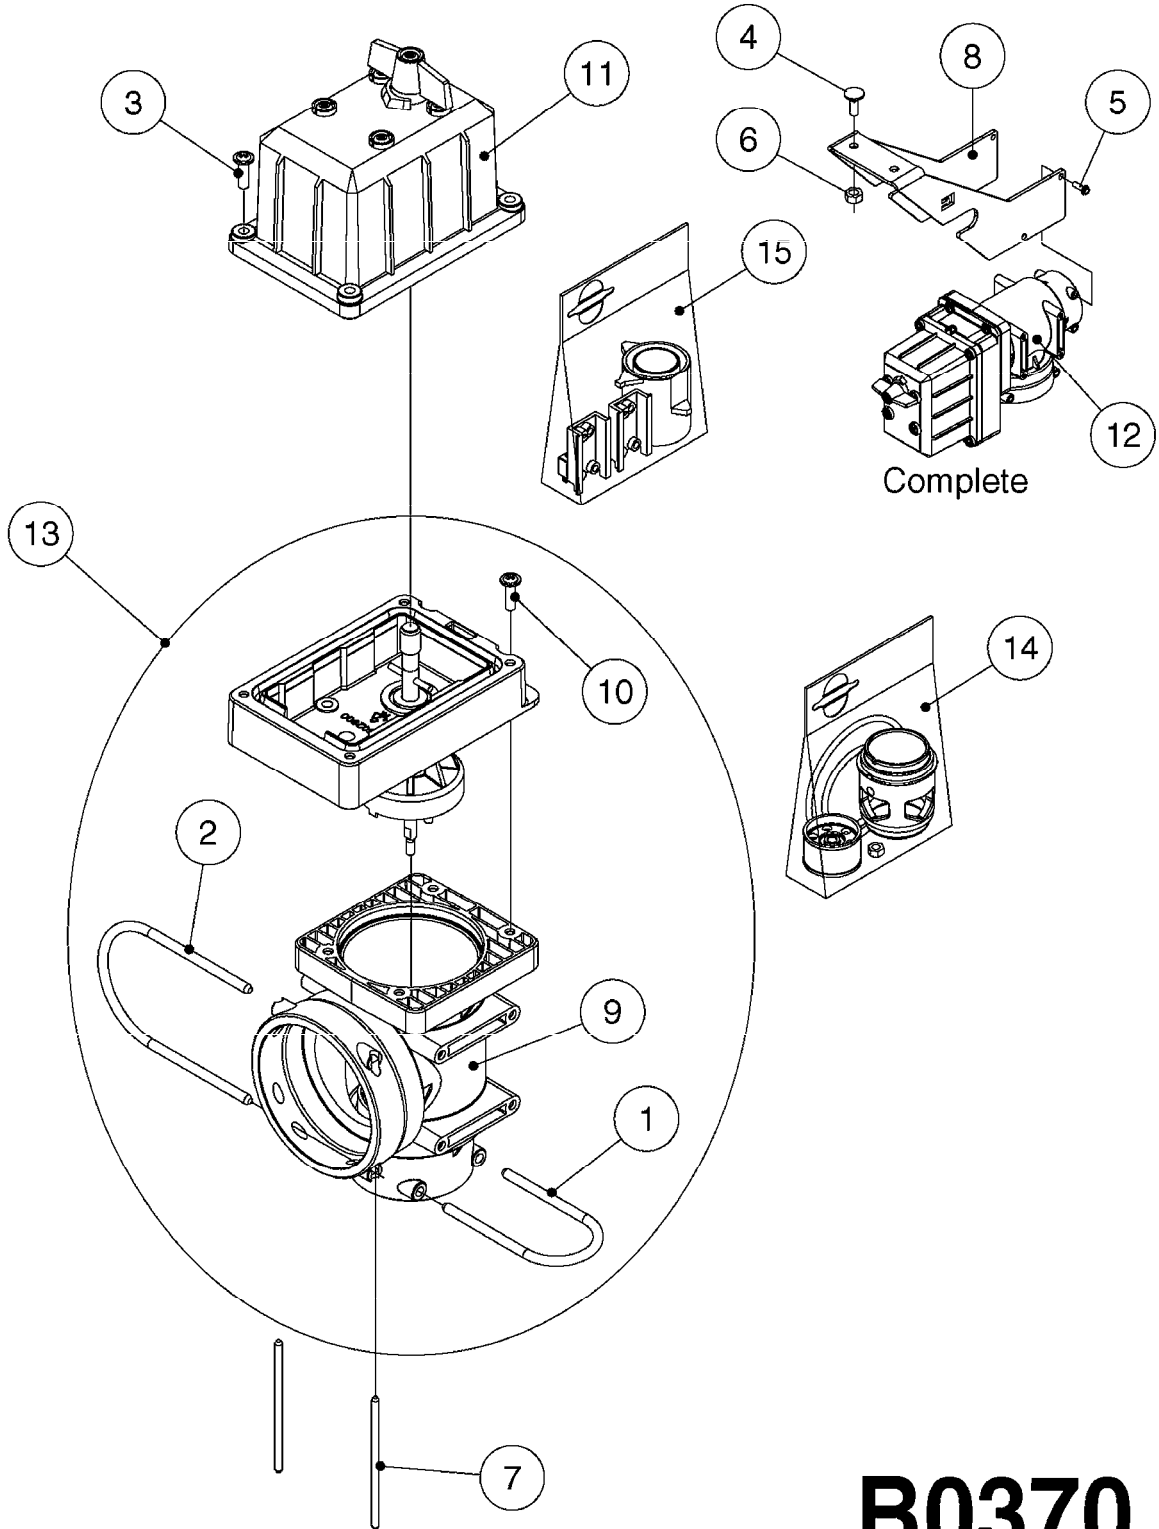

AA100

COMMANDER 4400 OVERVIEW
AA100-HIN, 01:01:16

Page 1

Date 12.08.2020 9:50

parts-n°	order qty	description

EFC BOOM VALVES
B0320-HIN, 20:05:20

Page 1
Date 12.08.2020 9:50

Pos.	parts-n°	order qty	description
1	145995	1	FITT.DK S-53 FORK
2	145996	1	FITT.DK S-67 FORK
3	242353	1	O-RING 3 X 44.2 VITON
4	242354	1	O-RING D32.2X3.0 VITON
5	270211	1	FITT.DK S25 FORK L=37.5
6	320106	1	FITT.DK CAPNUT 1" BSP
7	322224	1	FITT.DK S-67 TEE
8	322321	1	FITT.DK S-67 X 1"BSP MALE
9	330326	1	O-RING D30/D24X2 F.1"NUT
10	334564	1	FITT.DK S-67 TO S-53 ADAPTER
11	450902	1	BOLT ALLEN HEAD M4 X 16MM
12	741822	1	SEAL KIT - 1 SECTION (05)
13	755726	1	O-RING KIT F.EC/ESC SEC.VALVE
14	33500700	1	FITT.DK ADAPTER S-93F S67M
15	33502400	1	DISTRIBUTION HOUSING EFC
16	44076200	1	SCREW WN5451 5X16 SS TORX
17	61032700	1	BRACKET F. EFC SEC. VALVES < 7
17	61032800	1	BRACKET F. EFC SEC.VALVES <4>6
18	72048000	1	MOTOR, DISTRIBUTION 1:300
19	72114300	1	FITT. DK S-53 MALE MALE W.ORIN
20	72137200	1	MCROSWCH ASSY F.BOOM VLV 300:1
21	72233700	1	SECTION VALVE, EFC, 1:300
22	72267200	1	SPINDLE, BYPASS VALVE NCM
23	72284000	1	BYPASS VALVE, EFC, 1:300
24	72591700	1	SPINDLE SECT.W/O CONS.PRESSURE