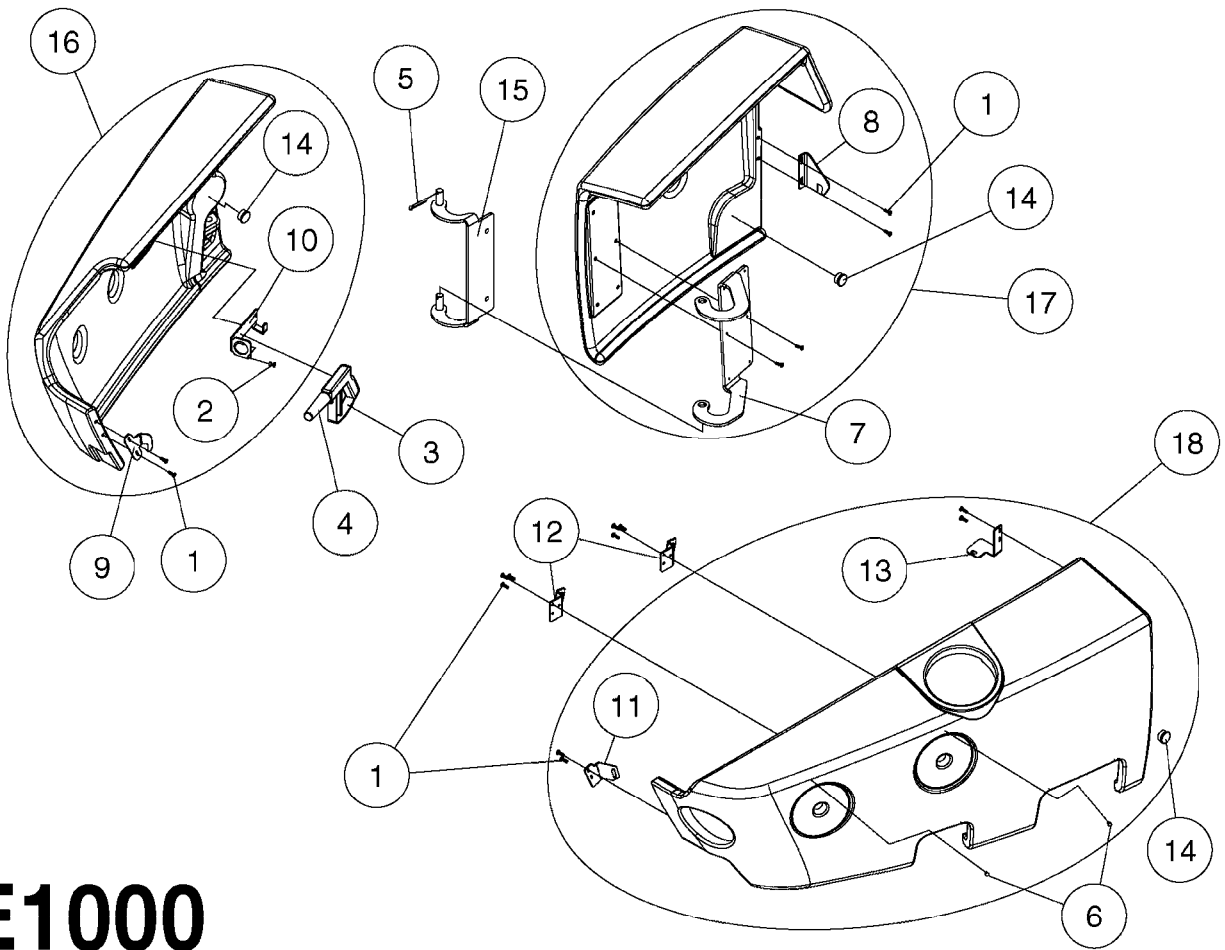

Complete

E0990

LOCKER & CLEAN WATER TANK NCM
E0990-HIN, 15:05:19

Page 1

Date 12.08.2020 9:51

Pos.	parts-n°	order qty	description
1	242474	1	SEAL 16X28XL=' LOCKER DOOR CM+
2	285793	1	GAS CYLINDER
3	334523	1	PIPE HOLDER Ø51.5
4	334850	1	GUIDE F. SIGHT GAUGE TUBE TOP
5	351766	1	SIDE SHIELD MOUNT RIGHT
6	351767	1	SIDE SHIELD MOUNT LEFT
7	430846	1	BOLT HEX 8.8 DEL M12X80
8	440718	1	BOLT CRG M10 X 65 DEL
9	460423	1	NUT HEX M10X1.50 LOCK DIN985A2 SS
10	460703	1	NUT HEX M12X1.75 LOCK DIN985A2 SS
11	480141	1	PIN COTTER M4X20
12	480809	1	BLIND RIVET, EMHART ACD616ASM
13	15057800	1	HANDLE F.LEFT SIDE LOCKER
14	16124500	1	DIVIDER F.LOCKER L.SIDE SHIELD
15	16124600	1	SHELF FLOOR-LEFT SIDE LOCKER
16	16124700	1	SHELF WALL-LEFT SIDE LOCKER
17	16126900	1	BRACKET F.DOOR-STORAGE LOCKER
18	16127300	1	SHELF FLOOR-RIGHT SIDE LOCKER
19	44075300	1	SCREW 3.5X9.5SS/X15 ISO 14585C
20	61033900	1	BRACKET F. SIDE PANEL R.H. NCM
21	61034000	1	BRACKET F. SIDE PANEL L.H. NCM
22	61037500	1	ADJUSTING BRACKET, BOTTOM NCM
23	63037800	1	BRACKET F.DOOR-STORAGE LOCKER
24	72280100	1	SIDE SHIELD RIGHT NCM COMPLETE
25	72280200	1	SIDE SHIELD LEFT+CLEAN W.TANK
26	72280600	1	CLEAN W.TANK LEFT SIDE NCM
27	72282800	1	SIGHT GAUGE W/SCALE NCM4400 LITER PRE'15 TUBE LENGTH = 75"
27	72357100	1	SIGHT GAUGE W/SCALE NCM6600 LITER
27	72358300	1	SIGHT GAUGE TUBE 85/90/10000 L=2382 BENT
27	72440100	1	SIGHT GAUGE W/SCALE,CM6600 GAL
27	72932100	1	SIGHT GAUGE TUBE W/DECAL CM4400/4500 GAL PRE'15 TUBE LENGTH = 75"
27	73125500	1	SIGHT GAUGE W/SCALE,CM4500 '15 LITER POST'15 TUBE LENGTH = 82"
27	73277500	1	SIGHT GAUGE W/SCALE,CM4500 '15 GAL POST'15 TUBE LENGTH = 82"
27	97610003	1	DECAL SIGHT GAUGE NCM 9000 GAL