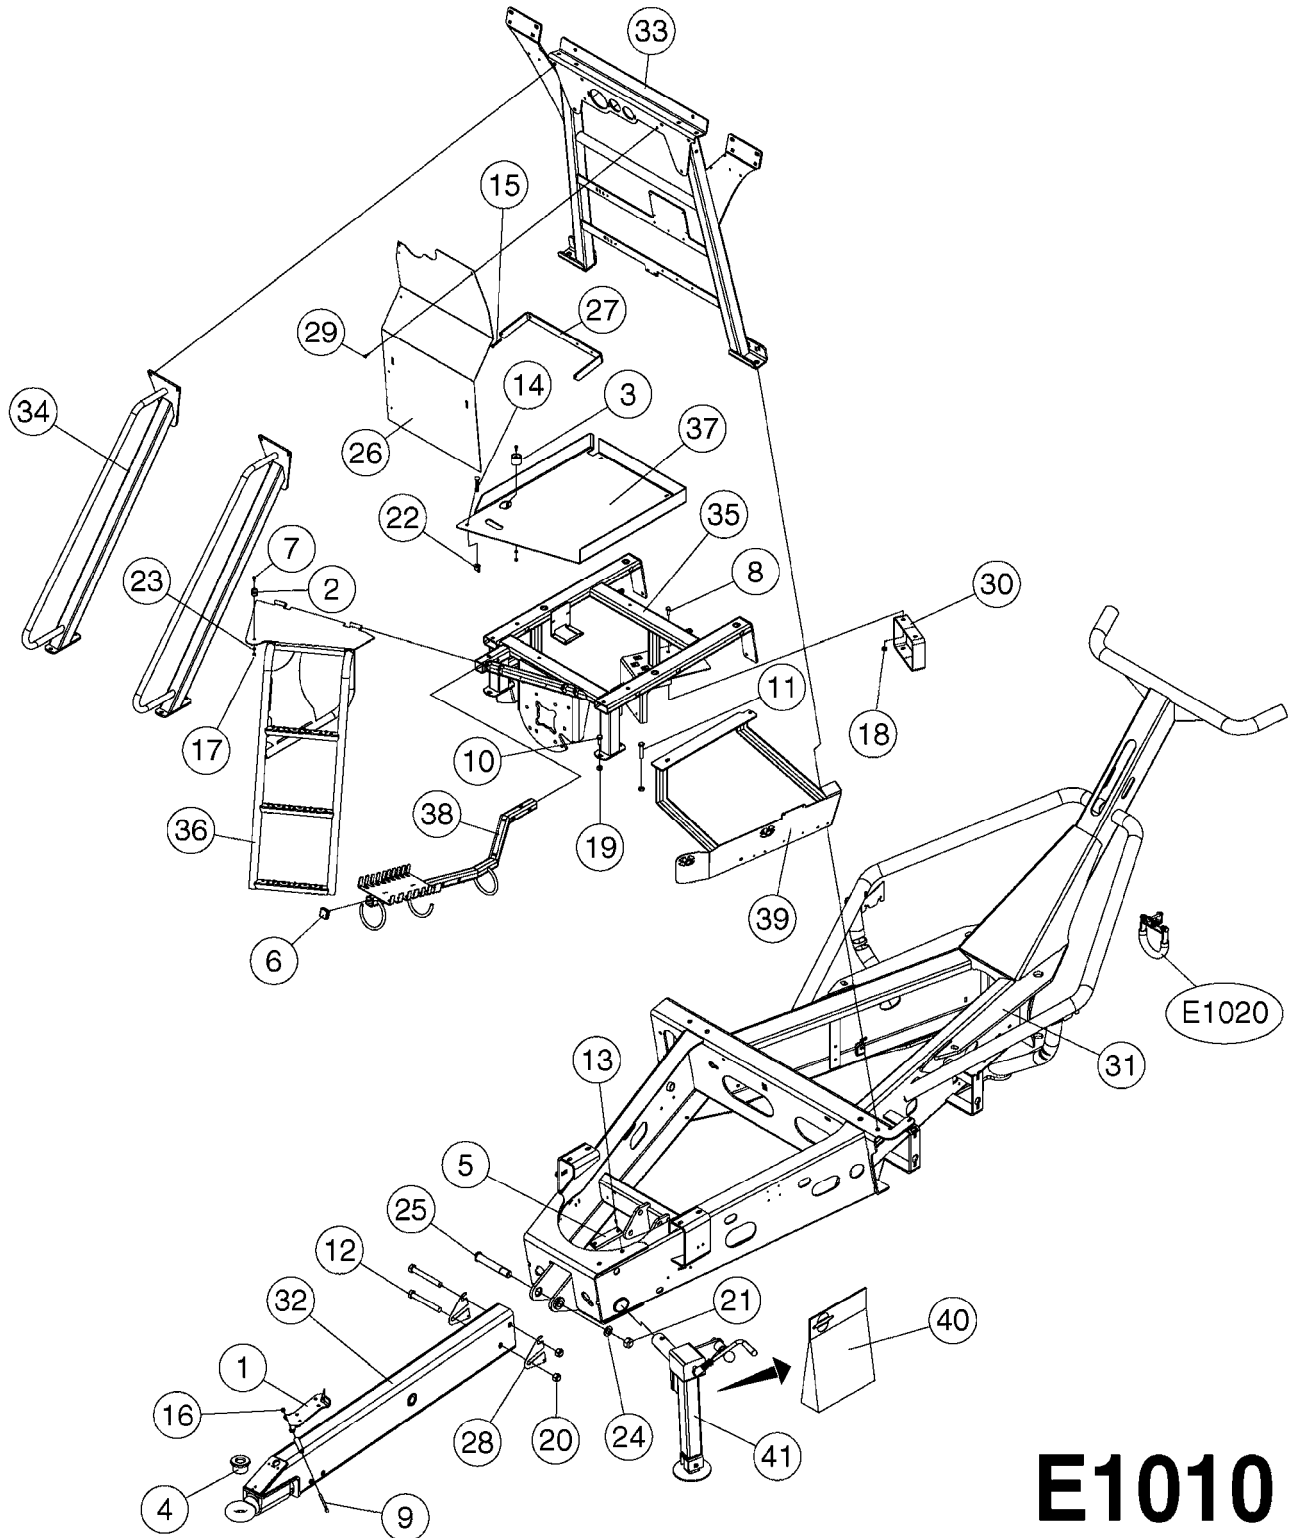

E1010

FRAME - NCM 4400/6600
E1010-HIN, 20:01:20

Page 1

Date 12.08.2020 9:51

Pos.	parts-n°	order qty	description
1	161923	1	SUPPORT PLATE F. PTO CM+
2	242567	1	DOOR STOP, MALE
3	242568	1	DOOR STOP, FEMALE
4	14011603	1	BUSHING, DRAWBAR, 1.5"
4	270608	1	BUSHING F. DRAWBAR NCM Ø50/Ø33
5	334135	1	SLIDE SHOE 140X45X15
6	334571	1	PLUG 40x40x2 F.SQ.TUBE
7	410185	1	BOLT HEX 8.8 DEL M6X16
8	421002	1	BOLT HEX 8.8 DEL M10X30 FT DIN933
9	421232	1	BOLT HEX 8.8 DEL M8X110
10	430286	1	BOLT HEX 8.8 DEL M12X30 FT
11	430438	1	BOLT HEX 8.8 DEL M12X65
12	430886	1	BOLT HEX 8.8 DEL M20X160
13	440708	1	SCREW M5.5X16 SELF TAPPING SS
14	440718	1	BOLT CRG M10 X 65 DEL
15	450402	1	BOLT HEX M6X50
16	460143	1	LOCK NUT M8 SST A2 DIN985
17	460261	1	NUT HEX M6X1.00 LOCK DIN985 A2 SS
18	460423	1	NUT HEX M10X1.50 LOCK DIN985A2 SS
19	460703	1	NUT HEX M12X1.75 LOCK DIN985A2 SS
20	460806	1	NUT HEX M20X2.50 LOCK DIN985A2 SS
21	461316	1	NUT HEX LOCK M30X3.5 DIN 985
22	461324	1	NUT WING M10 STAINLESS STEEL
23	471125	1	WASHER M6U 6.4X14X1.2,A2 SS
24	471131	1	WASHER, M30, Ø56/31.0X 4.0, SS
25	14033300	1	PIN D30.0 F. DRAWBAR NCM
26	16128300	1	COVER F. EL-BOX. NCM 4400
26	16156000	1	COVER F. EL-BOX. NCM 6600
27	16128600	1	BRACKET F. COVER PLATE NCM
28	16144700	1	SHIM F. DRAWBAR NCM4400
29	45001500	1	SCREW THUMB PLASTIC HEAD M6x20
30	61018703	1	BRKT, ACE 650, COMMANDER MOUNT BRACKET FOR ACE 650 PUMP
31	63033300	1	FRAME NCM 4400 PAINTED
31	63043300	1	FRAME NCM 6600 PAINTED
32	63033500	1	DRAWBAR SWIVEL D50 NCM 4400
33	63033600	1	TRANSPORT FRAME NCM 4400
33	63043600	1	TRANSPORT FRAME NCM 6600
34	63033700	1	HANDRAIL FOR PLATFORM PAINTED
35	63034100	1	MOUNT PLATFORM NCM 4400
35	63043700	1	MOUNT PLATFORM NCM 6600
36	63035700	1	STEP FOR NCM 4400/6600
37	63035800	1	DECKPLATE F.PLATFORM NCM 4400
37	63043800	1	DECKPLATE F.PLATFORM NCM 6600
38	63038700	1	HOSE & CABLE SUPPORT NCM
39	63040500	1	VALVE CONSOLE PAINTED
40	72280700	1	REPAIR KIT F.JACK STAND
41	72280900	1	JACK STAND F. NCM4400 COMP.