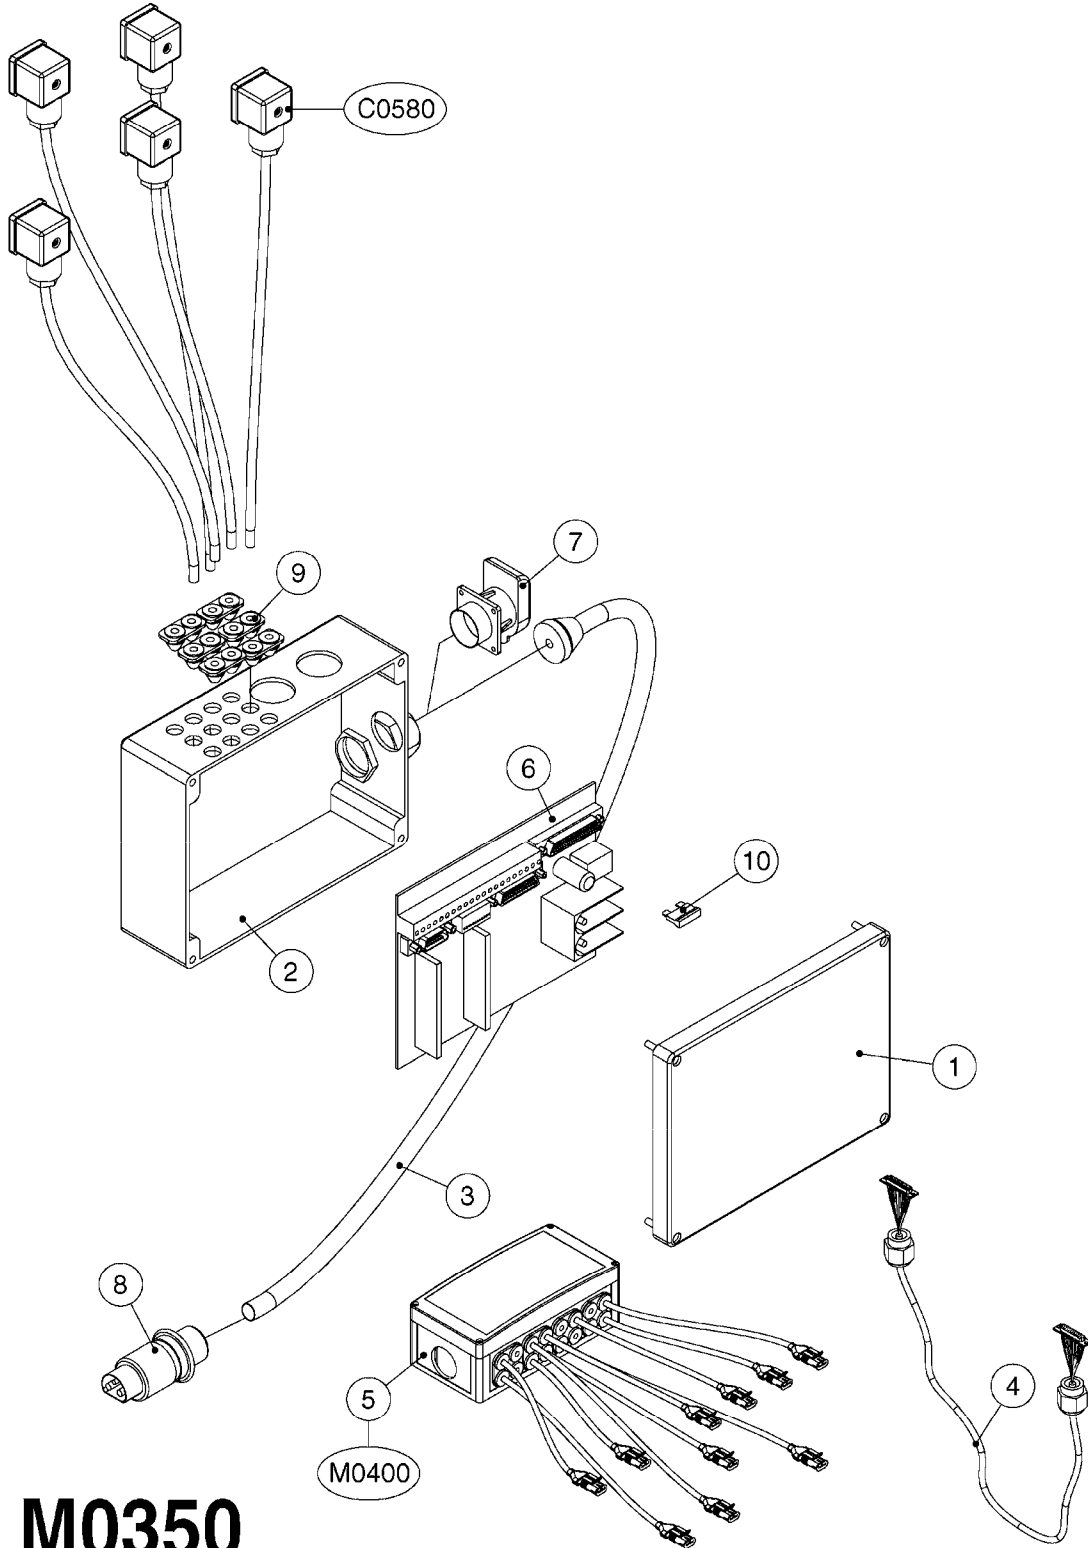

M0350

JUNCTION BOXES - HYDRAULIC
M0350-HIN, 15:07:19

Page 1

Date 12.08.2020 9:51

Pos.	parts-n°	order qty	description
1	261442	1	LID F.3010/3012 HP BOX
2	391071	1	BOX FOR HY.DAH
3	983070	1	CABLE 2X6²
4	26016900	1	CABLE DB25M - DB25F L=8.5m
5	26018000	1	HYD JUNCTION BOX SPZ PRE 2012 EAGLE SPC BOOMS
5	26018100	1	HYD. BOX BOOM PCB W/LEADS FOR FORCE/TWIN FORCE BOOMS
5	26018500	1	HYD. BOX BOOM PCB NO LEADS
5	26038300	1	HYD JUNCTION BOX GENERIC 2012 EAGLE SPC/FORCE BOOMS
6	26087600	1	DAH INTERFACE PCB ASSY. V.2.0
7	28048000	1	PLUG 3-POL DIN 9680 FEM.CHASS
8	28048100	1	PLUG 3-POL DIN 9680 MALE SPRAY
9	28048200	1	WIRE GROMET RUBBER 4 HOLE
10	28048500	1	FUSE 10A ATOF SERIES