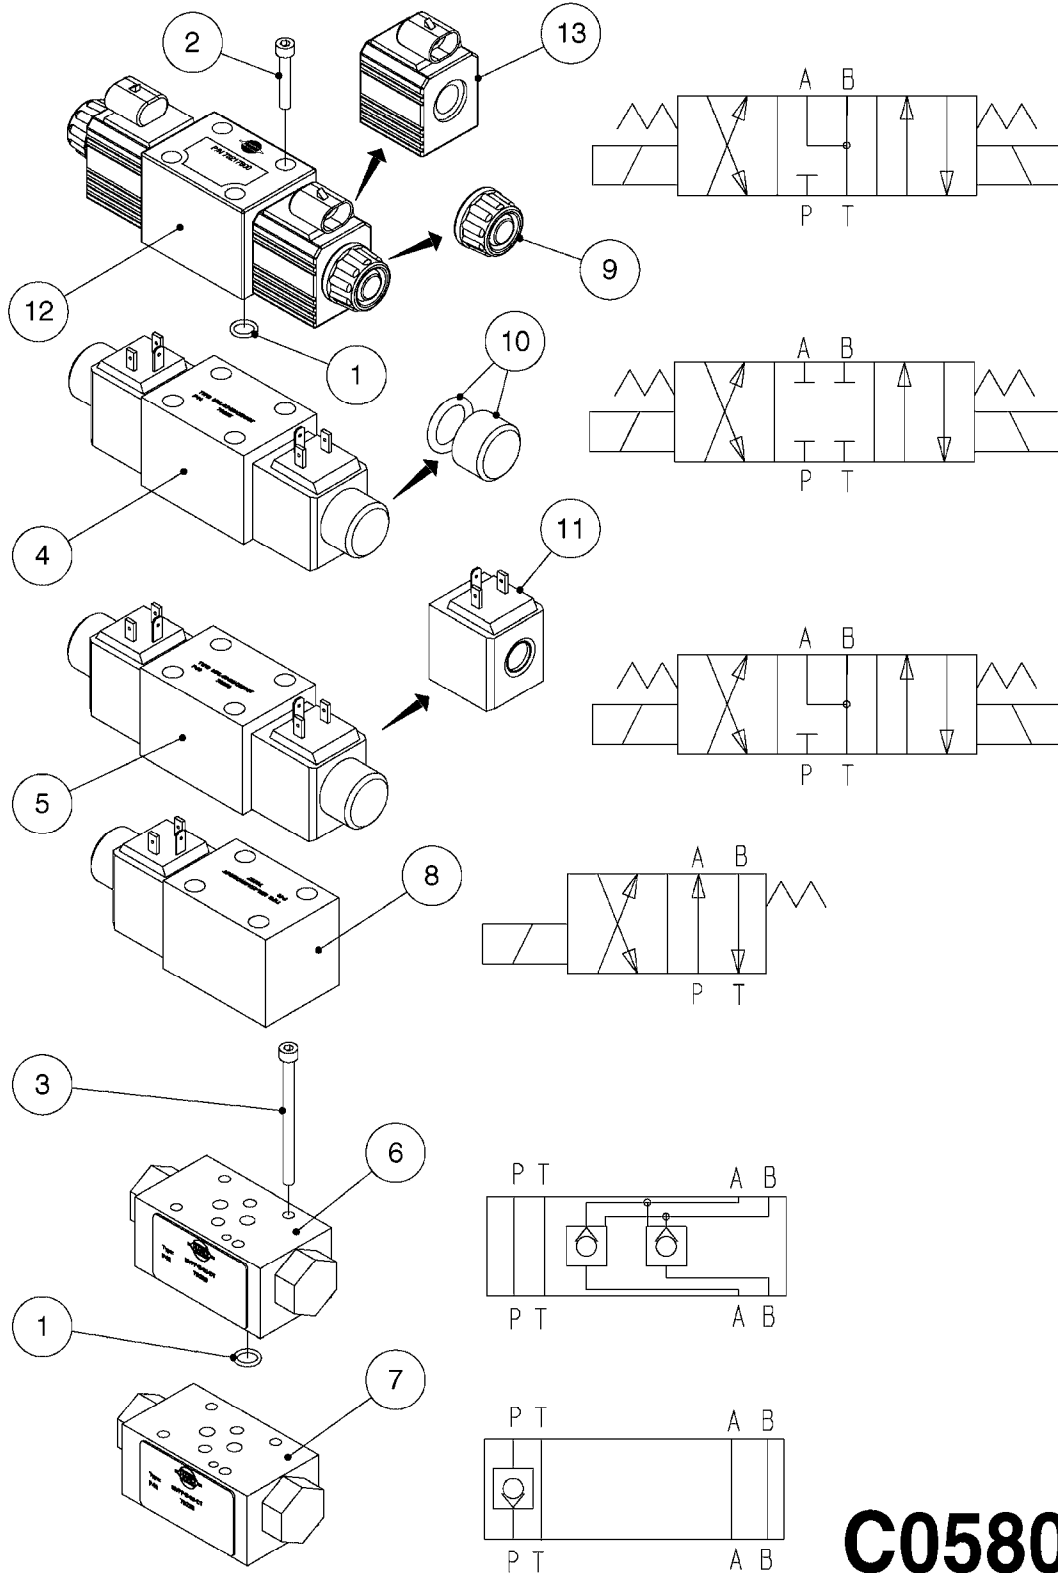

CETOP VALVES
C0580-HIN, 01:01:16

CETOP VALVES
C0580-HIN, 01:01:16

Page 1
Date 12.08.2020 9:50

Pos.	parts-n°	order qty	description
1	242102	1	O-RING Ø9.25X1.78 NITRIL 90SH
2	450964	1	SCREW M5X30 F.CYLINDER
3	450965	1	SCREW ROUND M5X70
4	782115	1	HY SOLENOID VALVE DH HYD
5	782116	1	HY SOLENOID VALVE MD1L-S3/10N-D12K1/P
6	782118	1	LOCK VALVE MVPP-D
7	782146	1	HYD. CHECK VALVE 1 WAY
8	782829	1	SOLENOID MD1L-TA/10N-D12K1/DT
9	28123700	1	CAP F.SOLENOID - MD1L
10	74187700	1	CAP + O-RING F.CETOP - MD1L
11	78216000	1	SOLENOID F.CETOP VALVE - MD1L
12	78217800	1	MAGNET VLV.MD1L-S3/10N-D12K8DT
13	78218200	1	SOLENOID W/AMP F.MD1L