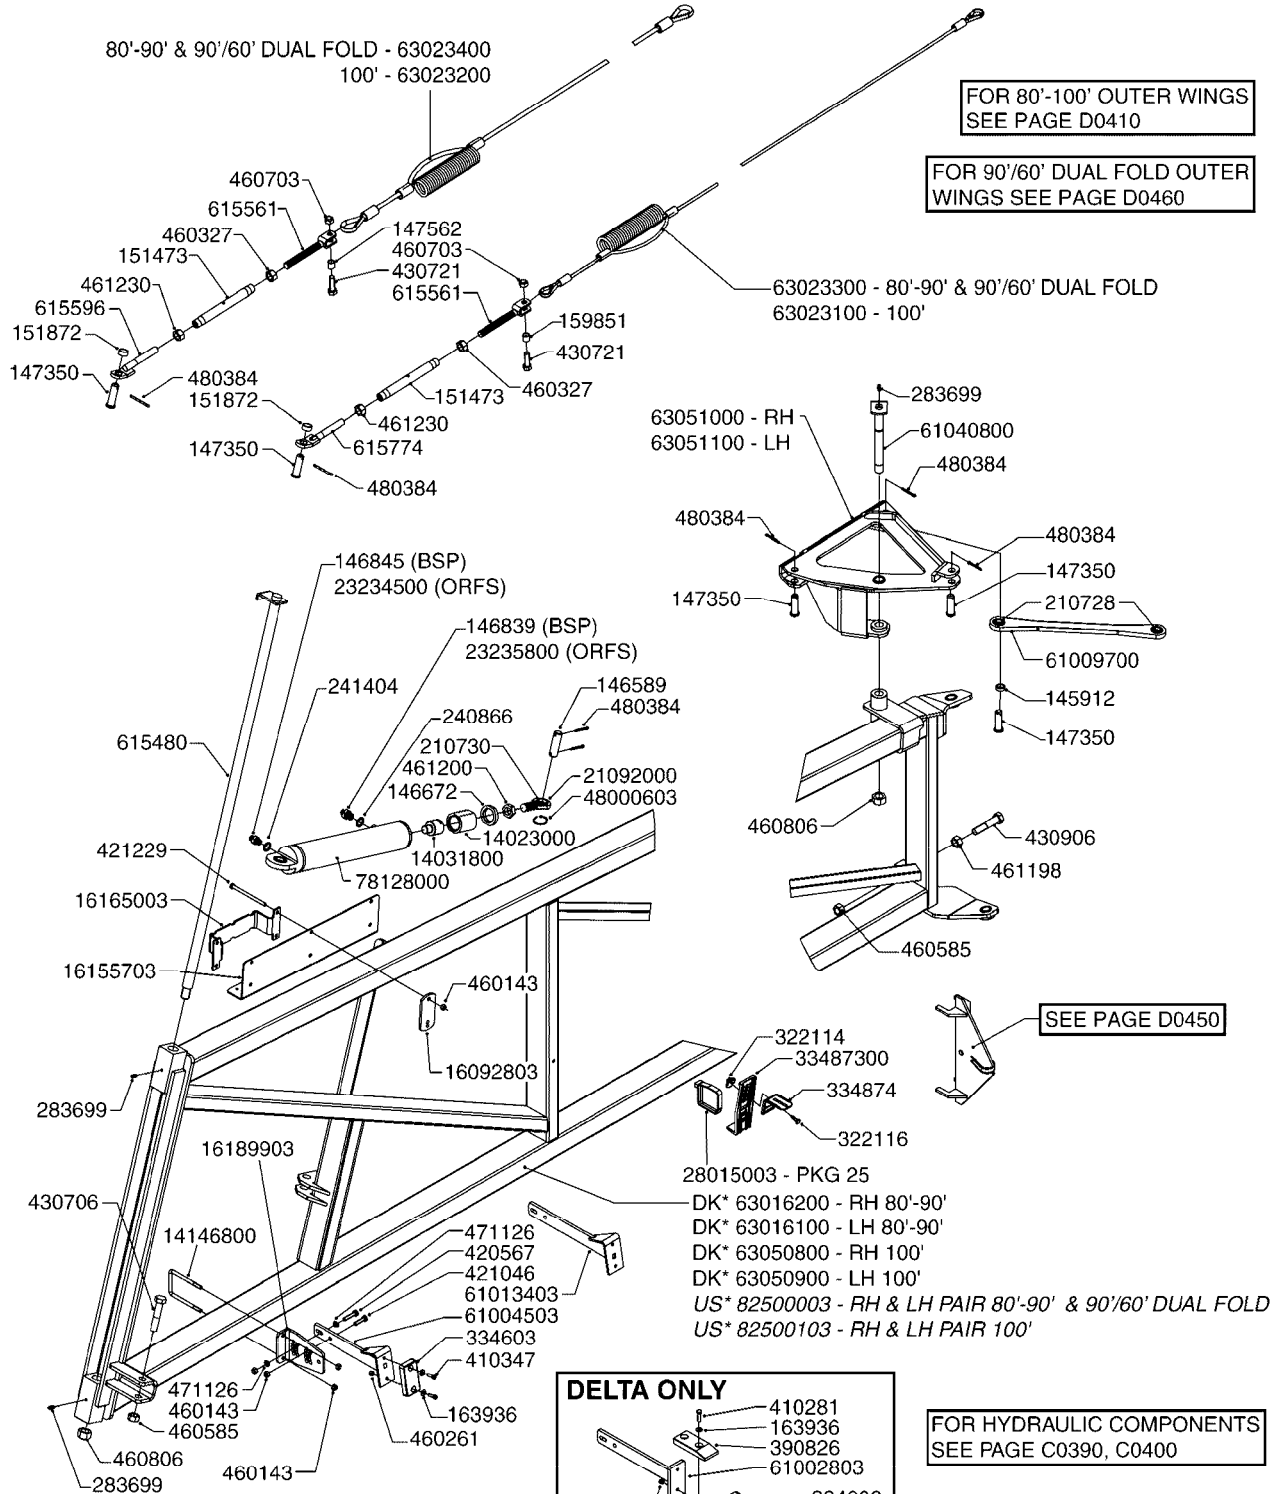

DK* = DENMARK STEEL PARTS
US* = NORTH AMERICAN STEEL PARTS

D0400

BOOM - SPC INNER WING 80-100'
D0400-HIN, 05:05:20

Page 1
Date 12.08.2020 9:50

parts-n°	order qty	description
145912	1	BUSHING D19.8/D17.0X7MM
146589	1	PIN D19.8 X 65
146672	1	NUT HEX LOCK F.ADJUSTER
146839	1	HEX NIPPLE 1/4"X3/8" BSP 0.7MM
146845	1	HEX NIPPLE 1/4"X1/4"
147350	1	PIN D16.8 L60MM
147562	1	BUSHING D19.8/17.0 L=15
151473	1	TURN BUCKLE HOUSING M16-200
151872	1	BUSHING D22.0/18.0 10MM
159851	1	BUSHING Ø16.0/13.0 L=16 DEL
163936	1	WASHER D15/D6.2X1
210728	1	BEARING F.LINK HEAD M17
210730	1	BEARING F.LINK HEAD M20
240866	1	DOWTYSEAL 3/8"
241404	1	DOWTY SEAL 1/4"
283699	1	GREASE NIPPLE M6X1
322114	1	NUT PLASTIC F.NOZZ.H
322116	1	BOLT PLASTIC F.NOZZ.H.
334603	1	RUBBER STOP 86X48X15
334874	1	NOZZLE HOLDER - TOP HALF
390826	1	SLIDE PAD F.TRANSPORT BKT.CM/D
410281	1	BOLT HEX 8.8 DEL M6X25 DIN933 A2
410347	1	SCREW M6X20 8.8
420567	1	BOLT HEX 8.8 DEL M8X30 FT
421046	1	BOLT HEX M8X25/25 A2 SS DIN933
421229	1	BOLT HEX 8.8 DEL M8x120
430706	1	BOLT HEX 8.8 ZINC CLEAR M16X90
430721	1	BOLT HEX 8.8 DEL M12X40 FT
430906	1	BOLT HEX 8.8 DEL M16X70 FT
460143	1	LOCK NUT M8 SST A2 DIN985
460261	1	NUT HEX M6X1.00 LOCK DIN985 A2 SS
460327	1	NUT HEX M16X2
460585	1	LOCKING NUT M16 DIN985 A2 SS
460703	1	NUT HEX M12X1.75 LOCK DIN985A2 SS
460806	1	NUT HEX M20X2.50 LOCK DIN985A2 SS
461198	1	NUT HEX M16X2 JAMB
461200	1	NUT HEX M20X1.5 JAMB.
461230	1	NUT HEX M16X2 LH THREAD
471126	1	WASHER, M8, Ø16/ 8.4X 1.6, SS
480384	1	PIN COTTER 3/16 x 1-1/2"
615480	1	PIN F.HINGE ASSY.
615561	1	CLEVIS F.TURNBUCKLE M16 RH
615596	1	TURN BUCKLE ANCHOR M16 LH
615774	1	ANCHOR LH F.M16 TURNBUCKLE
14023000	1	BUSHING Ø50.0/36.0 L=52 DEL
14031800	1	ADAPTOR F.HY CYLINDER L=40
14146800	1	U-BOLT M8 F. 80x60
16092803	1	PLATE F. TRANSPORT CM+
16155703	1	BRKT, 6 INLINE FILTERS
16165003	1	BRKT, SPC T25 FEED HOSE TIE-DOWN
16189903	1	PLATE F, EAGLE STOPARM
21092000	1	LINK HEAD M20 x D20 L=78 DELTA
23234500	1	HEX NIPPLE 1/4" - 9/16"
23235800	1	HEX NIPPLE 3/8"-9/16" - 0.7mm
28015003	1	PANDUIT TIE STRAP, PKG. 25
33487300	1	NOZZLE HOLDER - BOTTOM HALF
48000603	1	SNAP RING, Ø36X1.5 F.210730
61002803	1	TRANSPORT STOP DELTA-SPC
61004503	1	BOOM STOP SPB/SPC
61009700	1	FOLDING ARM / SPC
61013403	1	BOOM STOP LONG SPC