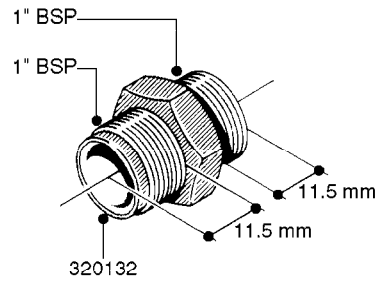

FITTINGS - HEXAGON NIPPLES
L0030-HIN, 01:01:16

L0030

FITTINGS - HEXAGON NIPPLES
L0030-HIN, 01:01:16

Page 1
Date 12.08.2020 9:51

parts-n°	order qty	description
10015303	1	FITT.PO.HN 1.00X1.00 M1000
10425003	1	FITT.PO.HN 1.25X1.00 MCPHEE
320132	1	FITT.DK HN 1" BSP
320176	1	FITT.DK HN 3/8"X1/2" BSP
320445	1	FITT.DK HN 1/4"X3/8" BSP
320655	1	FITT.DK HN 1/2"-1/2" BSP
320692	1	FITT.DK HN 3/8'BSPX1/4'NPT
320703	1	FITT.DK HN 3/8BSP X1/2 &1/4NPT
320725	1	FITT.DK NIPPLE 3/8"-3/8" BSP
320902	1	FITT.DK HN 3/8'X 1/4' BSP
390232	1	FITT.DK HN 1-1/2' X 1-1/4' BSP
390276	1	FITT.DK HN 1'BSP