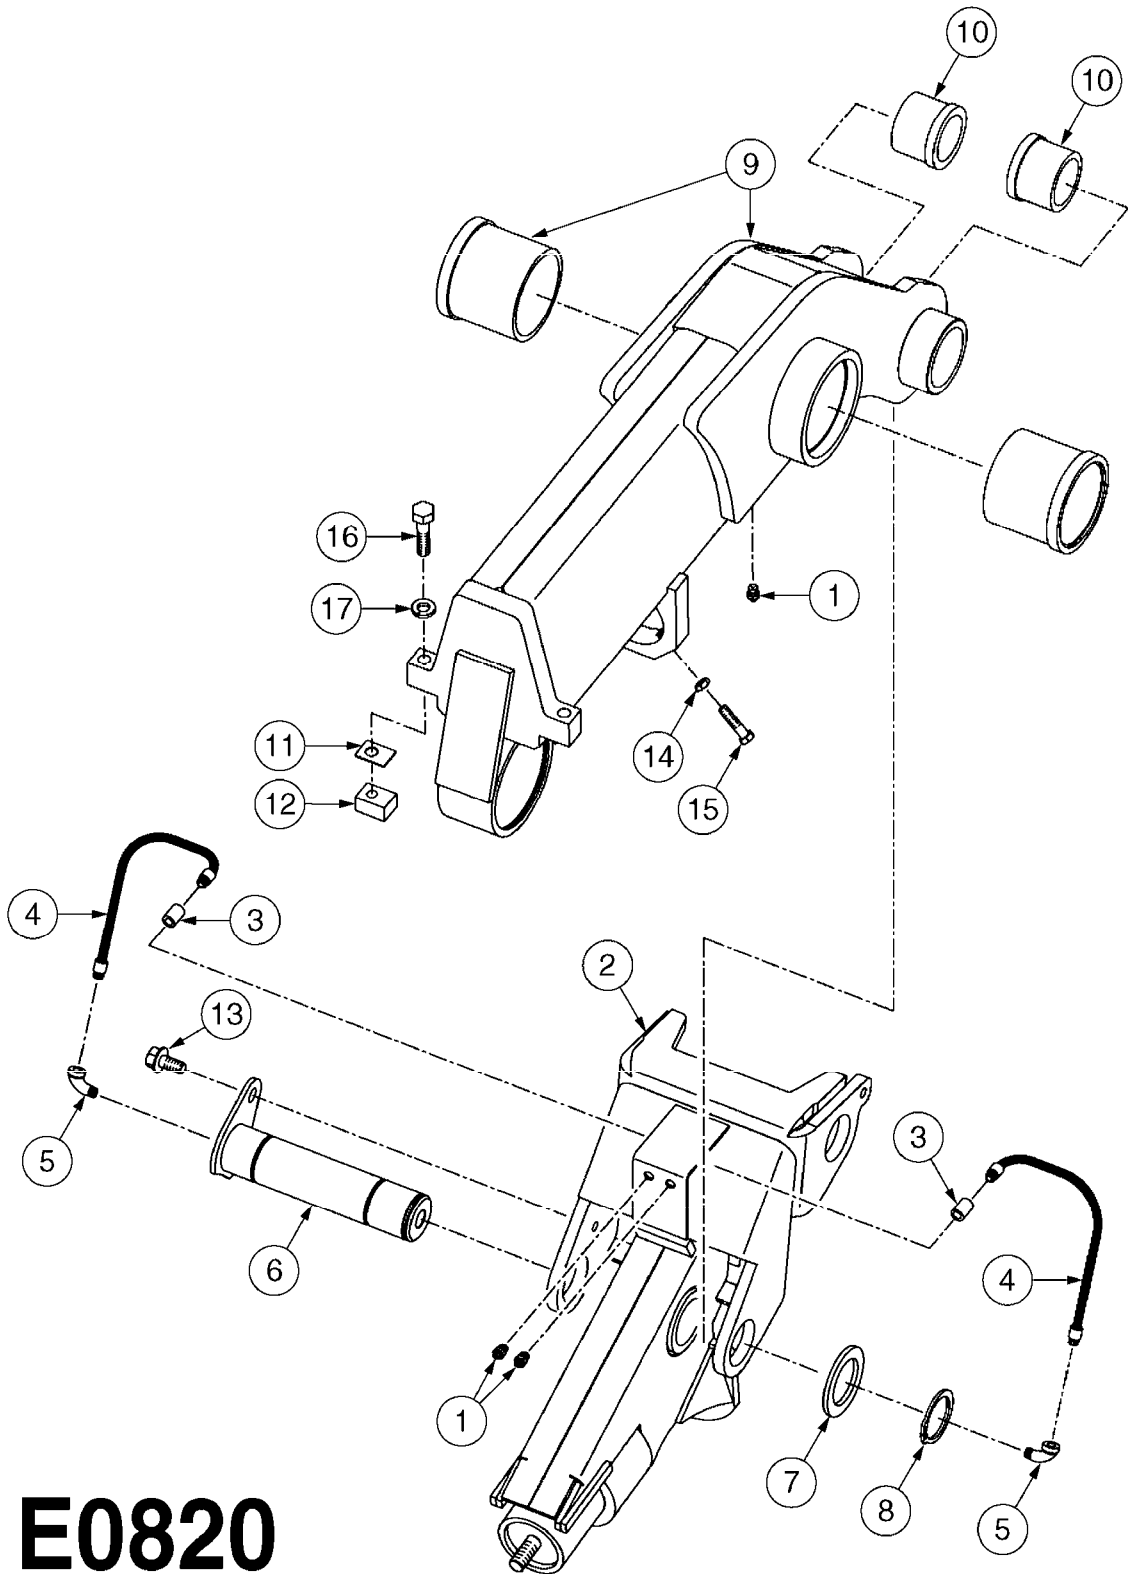

E0820

CAMOPLAST FRAME 30 SERIES
E0820-HIN, 01:01:16

Page 1
Date 12.08.2020 9:51

Pos.	parts-n°	order qty	description
1	10308103	1	GREASE NIPPLE 1/8 NPT
2	28075503	1	TENSION ARM (30-1401,1601)
3	28075603	1	COUPLING, 1/8" NPT
4	28075703	1	HOSE, 12" X 1/8" NPT
5	28075803	1	ELBOW, 90°, 1/8" NPT M-F
6	28075903	1	PIN, PIVOT (30-1401,1601)
7	28076003	1	WASHER, 3"X2.02"X3/16"
8	28076103	1	SNAP RING EXT. 2"
9	28076203	1	FRAME W/BUSHINGS(30-1401,1601)
10	28076303	1	BUSHING 2.55"ODX2.012ID"X2"
11	28076403	1	SHIM, TILT STOPPER
12	28076503	1	STOPPER, TILT
13	28083503	1	BOLT HEX FLG.1"X1/2"-13UNC GR5
14	28083603	1	JAM NUT 3/8"-16 UNC GR 8
15	28083703	1	SET SCREW 1-1/2"X3/8"-16 UNC
16	28083803	1	BOLT HEX 2"X1/2"-13 UNC
17	28083903	1	LOCK WASHER 1/2"