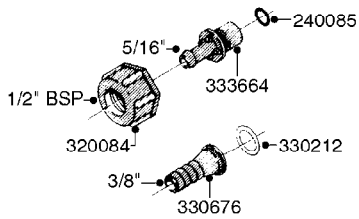

L0010

parts-n°	order qty	description
240085	1	O-RING D13,1/8,3X02,4 NITRIL
241441	1	O-RING D29.3X3
242594	1	O-RING D14 X 1.78 SCH.70-EPDM
320084	1	FITT.DK NUT 1/2" BSP
320095	1	FITT.DK NUT 1" BSP
320117	1	FITT.DK CONN.1/2"BSP F. 1" CAP
320187	1	FITT.DK CAP 3/8" BSP BLACK
320283	1	FITT.DK NUT 3/4"BSP
320821	1	FITT.DK NUT 1-1/2" BSP
321495	1	FITT.DK REDUC 1/4'BSP F.3/4'NT
321576	1	FITT.DK CONN 1/2"BSP F.3/4"NUT
330013	1	O-RING 2.5 X 10 PUR
330212	1	O-RING D19/D14X2.4 F.1/2"NUT
330326	1	O-RING D30/D24X2 F.1"NUT
330341	1	FITT.DK HB 1" F. 1" NUT
330595	1	O-RING D24.6/D20X2.1 -3/4"
330665	1	FITT.DK HB 3/4"F.1" NUT
330676	1	FITT.DK HB 3/8" F. 1/2" NUT
330687	1	FITT.DK HB 1/2" F. 1/2" NUT
330691	1	FITT.DK HB 3/4'F.3/4' NUT
330783	1	FITT.DK HB 3/8"F.3/8" NUT
331262	1	FITT.DK HB 1-1/2" F. 1-1/2"NUT
331273	1	O-RING D44/D38X2 F.1-1/2"
331446	1	FITT.DK HB 1" F.1-1/2" NUT
331807	1	FITT.DK HB 5/16" F.3/8" NUT
332286	1	FITT.DK HB 1/2" F. 3/4" NUT
332905	1	FITT.DK HB 1/2" F. 3/4" CAP
332927	1	FITT.DK PLUG F. NOZZLE TUBE
333292	1	FITT.DK HB 1"O'RING F.1-1/2"
333664	1	FITT.DK HB 5/16' F. 1/2' NUT
334044	1	FITT.DK HB 3/4' F. 3/4' CAP
334059	1	FITT.DK EL 1" 110 DEG.F.1-1/2"
334123	1	FITT.DK HB 1-1/4"O-RNG F.1-1/2"
334150	1	FITT.DK HB 1-1/4" 110 F.1-1/2"
390542	1	PLUG WASHER FOR 3/4'CAP NUT
716236	1	FITT.DK HB 1/2" ASSY. F. 3/4"
716413	1	FITT.DK PLUG ASSY. F.NOZ TUBE
717426	1	FITT.DK REDUC 1/4"BSP F.3/4"N
720856	1	FITT.DK 1/2'BSP ASSY.F.3/4'NUT
724621	1	FITT.DK HB 3/4"ASSY F.3/4" NUT