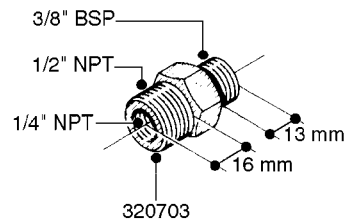

FITTINGS - HEXAGON NIPPLES
L0030-HIN, 01:01:16

L0030

FITTINGS - HEXAGON NIPPLES
L0030-HIN, 01:01:16

Page 1
Date 12.08.2020 9:51

parts-n°	order qty	description
10015303	1	FITT.PO.HN 1.00X1.00 M1000
10425003	1	FITT.PO.HN 1.25X1.00 MCPHEE
320132	1	FITT.DK HN 1" BSP
320176	1	FITT.DK HN 3/8"X1/2" BSP
320445	1	FITT.DK HN 1/4"X3/8" BSP
320655	1	FITT.DK HN 1/2"-1/2" BSP
320692	1	FITT.DK HN 3/8'BSPX1/4'NPT
320703	1	FITT.DK HN 3/8BSP X1/2 &1/4NPT
320725	1	FITT.DK NIPPLE 3/8"-3/8" BSP
320902	1	FITT.DK HN 3/8'X 1/4' BSP
390232	1	FITT.DK HN 1-1/2' X 1-1/4' BSP
390276	1	FITT.DK HN 1'BSP