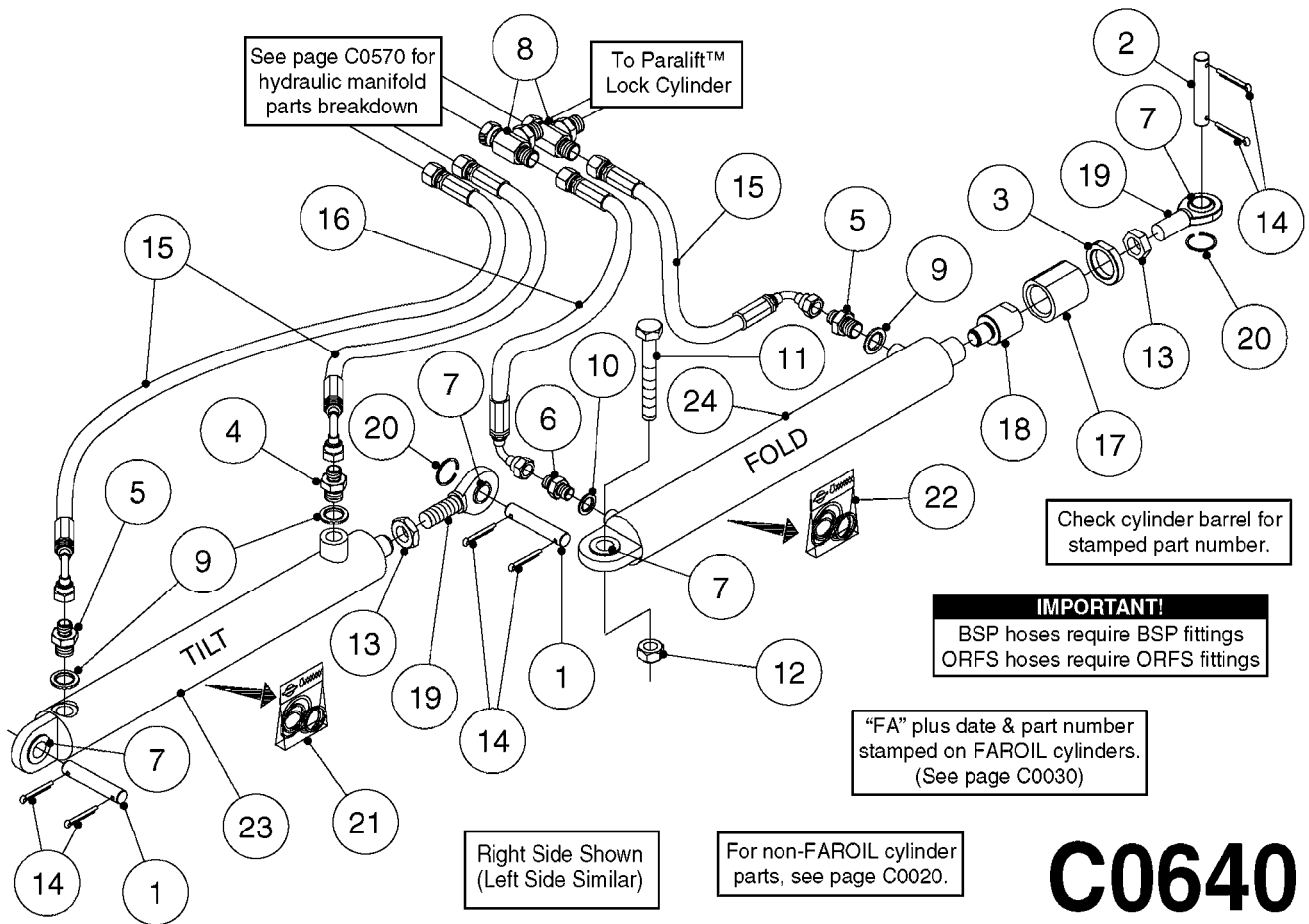

HYD EAGLE HZ SPC 80'-100'
C0640-HIN, 22:08:17

Page 1
Date 12.08.2020 9:50

Pos.	parts-n°	order qty	description
1	146450	1	PIN D19.8 X 75 WITH 2 X D5
2	146589	1	PIN D19.8 X 65
3	146672	1	NUT HEX LOCK F.ADJUSTER
4	146835	1	HEX NIPPLE 1/4" - 3/8" BSP
4	23235700	1	HEX NIPPLE 3/8"-9/16" ORFS
5	146839	1	HEX NIPPLE 1/4"X3/8" BSP 0.7MM BSP
5	23235800	1	HEX NIPPLE 3/8"-9/16" - 0.7mm ORFS
6	146845	1	HEX NIPPLE 1/4"X1/4" BSP
6	23234500	1	HEX NIPPLE 1/4" - 9/16" ORFS
7	210730	1	BEARING F.LINK HEAD M20
8	232109	1	FITT.HY TEE 1/4"BSP UNION BSP
8	23241000	1	TEE 9/16"M-9/16"M-9/16"F ORFS ORFS
9	240866	1	DOWTYSEAL 3/8"
10	241404	1	DOWTY SEAL 1/4"
11	430910	1	BOLT HEX 8.8 DEL M20X110
12	460806	1	NUT HEX M20X2.50 LOCK DIN985A2 SS
13	461200	1	NUT HEX M20X1.5 JAMB.
14	480384	1	PIN COTTER 3/16 x 1-1/2"
15	784008	1	HOSE HY X 1/4" X 98.4"STR+ELB BSP
15	78500800	1	HY.HO.1/4"L= 2500 STR-90° ORFS
16	784025	1	HOSE HY X 1/4" x 86.6"STR+ELB BSP
16	78502100	1	HY.HO.1/4"L= 2200 STR-90° ORFS
17	14023000	1	BUSHING Ø50.0/36.0 L=52 DEL
18	14031800	1	ADAPTOR F.HY CYLINDER L=40
19	21092000	1	LINK HEAD M20 x D20 L=78 DELTA
20	4800603	1	SNAP RING, Ø36X1.5 F.210730
21	75074400	1	SEAL KIT 78121800/21/44
22	75074600	1	SEAL KIT 78120500/49
23	78122100	1	CYLINDER DOUBLE D50/25-298
24	78128000	1	CYLINDER DOUB. D60/30 L=300 09