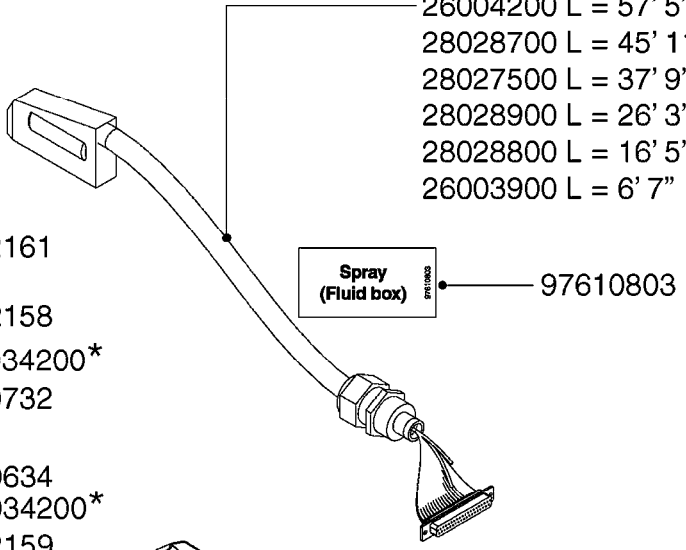

- 26004200 L = 57' 5"
- 28028700 L = 45' 11"
- 28027500 L = 37' 9"
- 28028900 L = 26' 3"
- 28028800 L = 16' 5"
- 26003900 L = 6' 7"