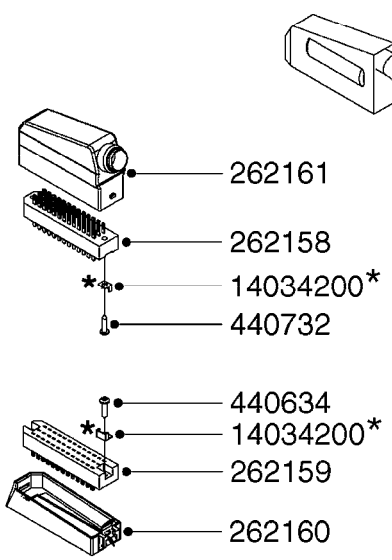

LIQUID SYSTEM