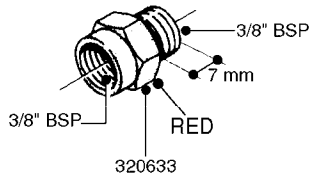

FITTINGS - HEXAGON NIPPLES
L0030-HIN, 01:01:16

L0030

FITTINGS - HEXAGON NIPPLES
L0030-HIN, 01:01:16

Page 1
Date 12.08.2020 9:51

parts-n°	order qty	description
10015303	1	FITT.PO.HN 1.00X1.00 M1000
10425003	1	FITT.PO.HN 1.25X1.00 MCPHEE
320132	1	FITT.DK HN 1" BSP
320176	1	FITT.DK HN 3/8"X1/2" BSP
320445	1	FITT.DK HN 1/4"X3/8" BSP
320655	1	FITT.DK HN 1/2"-1/2" BSP
320692	1	FITT.DK HN 3/8'BSPX1/4'NPT
320703	1	FITT.DK HN 3/8BSP X1/2 &1/4NPT
320725	1	FITT.DK NIPPLE 3/8"-3/8" BSP
320902	1	FITT.DK HN 3/8'X 1/4' BSP
390232	1	FITT.DK HN 1-1/2' X 1-1/4' BSP
390276	1	FITT.DK HN 1'BSP