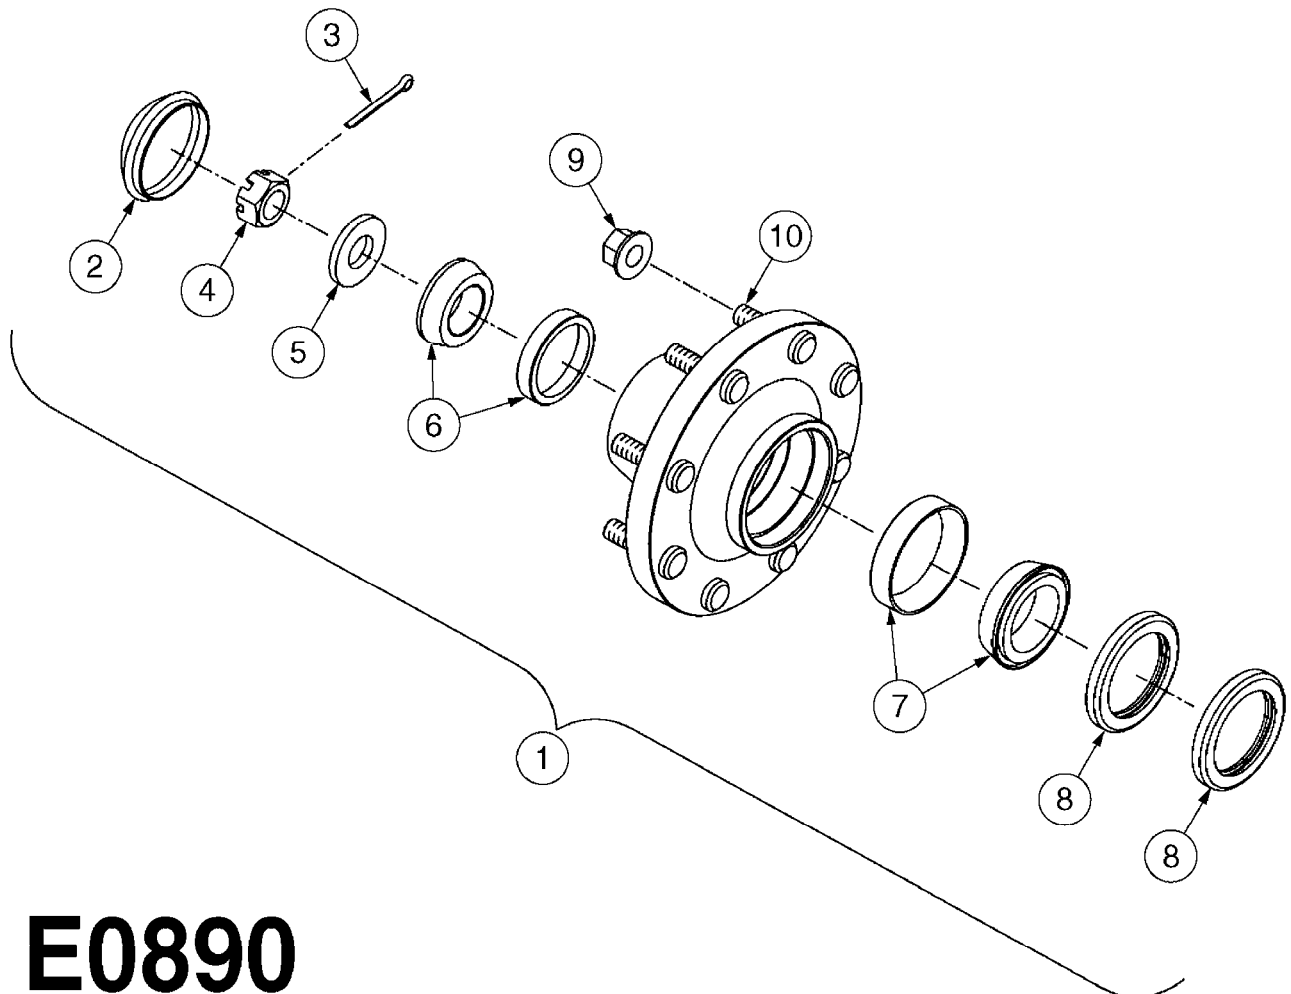

E0890

CAMOPLAST HUB ASSEMBLY - IDLER
E0890-HIN, 01:01:16

Page 1

Date 12.08.2020 9:51

Pos.	parts-n°	order qty	description
1	28078303	1	HUB ASSY.IDLER, G60-8
2	28081403	1	DUST CAP
3	28081503	1	COTTER PIN 7/32" X 2-1/4"
4	28081603	1	CASTLE NUT 1-1/4"-12
5	28081703	1	WASHER 1.28"IDX2.5"ODX0.13"
6	28081803	1	BEARING ASSEMBLY - OUTER
7	28081903	1	BEARING ASSEMBLY - INNER
8	28082003	1	WHEEL SEAL, SINGLE LIP
9	28082103	1	LUG NUT SET (8) IDLER
10	28082203	1	WHEEL STUD SET (8) IDLER