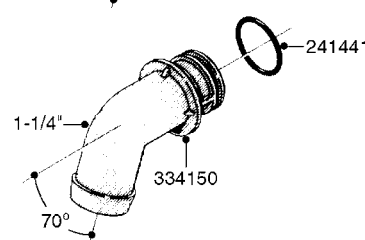

L0010

parts-n°	order qty	description
240085	1	O-RING D13,1/8,3X02,4 NITRIL
241441	1	O-RING D29.3X3
242594	1	O-RING D14 X 1.78 SCH.70-EPDM
320084	1	FITT.DK NUT 1/2" BSP
320095	1	FITT.DK NUT 1" BSP
320117	1	FITT.DK CONN.1/2"BSP F. 1" CAP
320187	1	FITT.DK CAP 3/8" BSP BLACK
320283	1	FITT.DK NUT 3/4"BSP
320821	1	FITT.DK NUT 1-1/2" BSP
321495	1	FITT.DK REDUC 1/4'BSP F.3/4'NT
321576	1	FITT.DK CONN 1/2"BSP F.3/4"NUT
330013	1	O-RING 2.5 X 10 PUR
330212	1	O-RING D19/D14X2.4 F.1/2"NUT
330326	1	O-RING D30/D24X2 F.1"NUT
330341	1	FITT.DK HB 1" F. 1" NUT
330595	1	O-RING D24.6/D20X2.1 -3/4"
330665	1	FITT.DK HB 3/4"F.1" NUT
330676	1	FITT.DK HB 3/8" F. 1/2" NUT
330687	1	FITT.DK HB 1/2" F. 1/2" NUT
330691	1	FITT.DK HB 3/4'F.3/4' NUT
330783	1	FITT.DK HB 3/8"F.3/8" NUT
331262	1	FITT.DK HB 1-1/2" F. 1-1/2"NUT
331273	1	O-RING D44/D38X2 F.1-1/2"
331446	1	FITT.DK HB 1" F.1-1/2" NUT
331807	1	FITT.DK HB 5/16" F.3/8" NUT
332286	1	FITT.DK HB 1/2" F. 3/4" NUT
332905	1	FITT.DK HB 1/2" F. 3/4" CAP
332927	1	FITT.DK PLUG F. NOZZLE TUBE
333292	1	FITT.DK HB 1"O'RING F.1-1/2"
333664	1	FITT.DK HB 5/16' F. 1/2' NUT
334044	1	FITT.DK HB 3/4' F. 3/4' CAP
334059	1	FITT.DK EL 1" 110 DEG.F.1-1/2"
334123	1	FITT.DK HB 1-1/4"O-RNG F.1-1/2"
334150	1	FITT.DK HB 1-1/4" 110 F.1-1/2"
390542	1	PLUG WASHER FOR 3/4'CAP NUT
716236	1	FITT.DK HB 1/2" ASSY. F. 3/4"
716413	1	FITT.DK PLUG ASSY. F.NOZ TUBE
717426	1	FITT.DK REDUC 1/4"BSP F.3/4"N
720856	1	FITT.DK 1/2'BSP ASSY.F.3/4'NUT
724621	1	FITT.DK HB 3/4"ASSY F.3/4" NUT