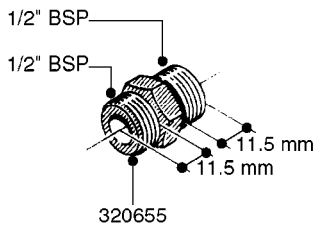

FITTINGS - HEXAGON NIPPLES
L0030-HIN, 01:01:16

L0030

FITTINGS - HEXAGON NIPPLES
L0030-HIN, 01:01:16

Page 1
Date 12.08.2020 9:51

parts-n°	order qty	description
10015303	1	FITT.PO.HN 1.00X1.00 M1000
10425003	1	FITT.PO.HN 1.25X1.00 MCPHEE
320132	1	FITT.DK HN 1" BSP
320176	1	FITT.DK HN 3/8"X1/2" BSP
320445	1	FITT.DK HN 1/4"X3/8" BSP
320655	1	FITT.DK HN 1/2"-1/2" BSP
320692	1	FITT.DK HN 3/8'BSPX1/4'NPT
320703	1	FITT.DK HN 3/8BSP X1/2 &1/4NPT
320725	1	FITT.DK NIPPLE 3/8"-3/8" BSP
320902	1	FITT.DK HN 3/8'X 1/4' BSP
390232	1	FITT.DK HN 1-1/2' X 1-1/4' BSP
390276	1	FITT.DK HN 1'BSP