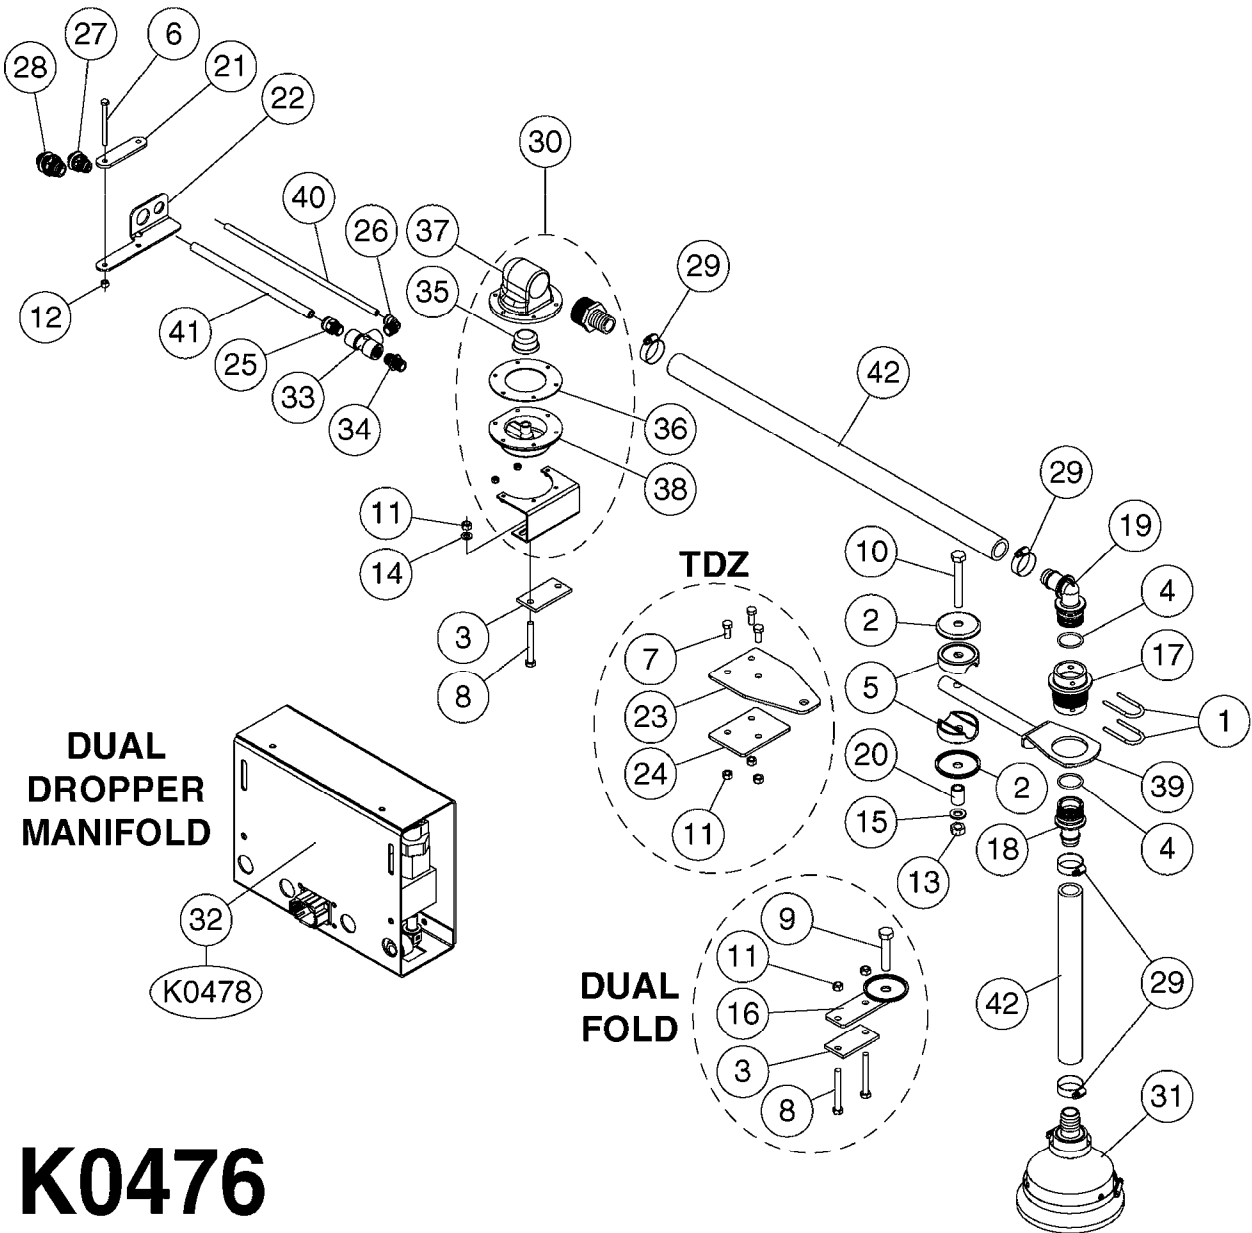

FOAM MARKER - DROPPER RICHWAY
K0476-HIN, 26:02:18

Pos.	parts-n°	order qty	description
1	145995	1	FITT.DK S-53 FORK
2	160775	1	WASHER F. FRICTION PLATE
3	172664	1	FLATBAR BACKING PLATE
4	242109	1	O-RING D32.2x3.0
4	242354	1	O-RING D32.2X3.0 VITON
5	330831	1	FRICTION PLATE
6	410605	1	BOLT HEX 8.8 DEL M6X80
7	420582	1	BOLT HEX 8.8 DEL M8X20 FT A2
8	421201	1	BOLT HEX 8.8 DEL M8X70
9	430323	1	BOLT HEX 8.8 DEL M12X60
10	430924	1	BOLT HEX 8.8 DEL M12 X 85
11	460143	1	LOCK NUT M8 SST A2 DIN985
12	460261	1	NUT HEX M6X1.00 LOCK DIN985 A2 SS
13	460703	1	NUT HEX M12X1.75 LOCK DIN985A2 SS
14	471126	1	WASHER, M8, Ø16/ 8.4X 1.6, SS
15	471127	1	WASHER, M12, Ø24/13X24X2.5 SS
16	611671	1	BREAK AWAY HOLDER F-MARKER
17	726463	1	FITT.DK S53 BULKHEAD W/GASKET
18	726559	1	FITT DK. S-53 HB 1" W/O-RING
19	726571	1	FITT.DK S-53 ELB.1", W ORING
20	14103900	1	BUSHING Ø19/Ø13 L=26.5 SPC/FTZ BOOMS ONLY
21	16022403	1	BRACKET 60MM TUBE
22	16162903	1	BRKT, FOAM LINE DISCONNECT
23	16169803	1	BRACKET, TDZ FOAM MARKER MOUNT
24	16170003	1	PLATE, TDZ FOAM MARKER MOUNT BACKER
25	23004303	1	FITT, 3/8"NPT-3/8"TUBE-PTC
26	23004403	1	FITT, 3/8"NPT-1/4"90-PTC
27	23004503	1	FITT, BULKHEAD-1/4" TUBE-PTC
28	23004603	1	FITT, BULKHEAD-3/8" TUBE-PTC
29	28030003	1	CLAMP HOSE GEAR P1" 6716
30	28064903	1	FOAMHEAD ASSEMBLY, RICHWAY
31	28065003	1	COLLECTOR HEAD ASSY, RICHWAY
32	28065103	1	DUAL DROP MANIFOLD, RICHWAY
33	28066303	1	FITT, BANJO, 3/8" TEE
34	28066403	1	FITT, BANJO, 3/8"-3/8" STR NIP
35	28087803	1	3/8" FOAMHEAD SCREEN, FOAM MARKER, RICHWAY
36	28087903	1	FOAMHEAD GASKET, FOAM MARKER, RICHWAY
37	28088003	1	FOAMHEAD TOP HOUSING, FOAM MARKER, RICHWAY
38	28088103	1	FOAMHEAD BOTTOM HOUSING, FOAM MARKER, RICHWAY
39	61065900	1	BRACKET FOR FOAM DROPPER, S53
40	92703303	1	HOSE LLDPE .25"X.17"X12" BLACK
41	92703403	1	HOSE LLDPE .38"X.25"X12" BLACK
42	92712403	1	HOSE R X1" X300PSI WP X0012"