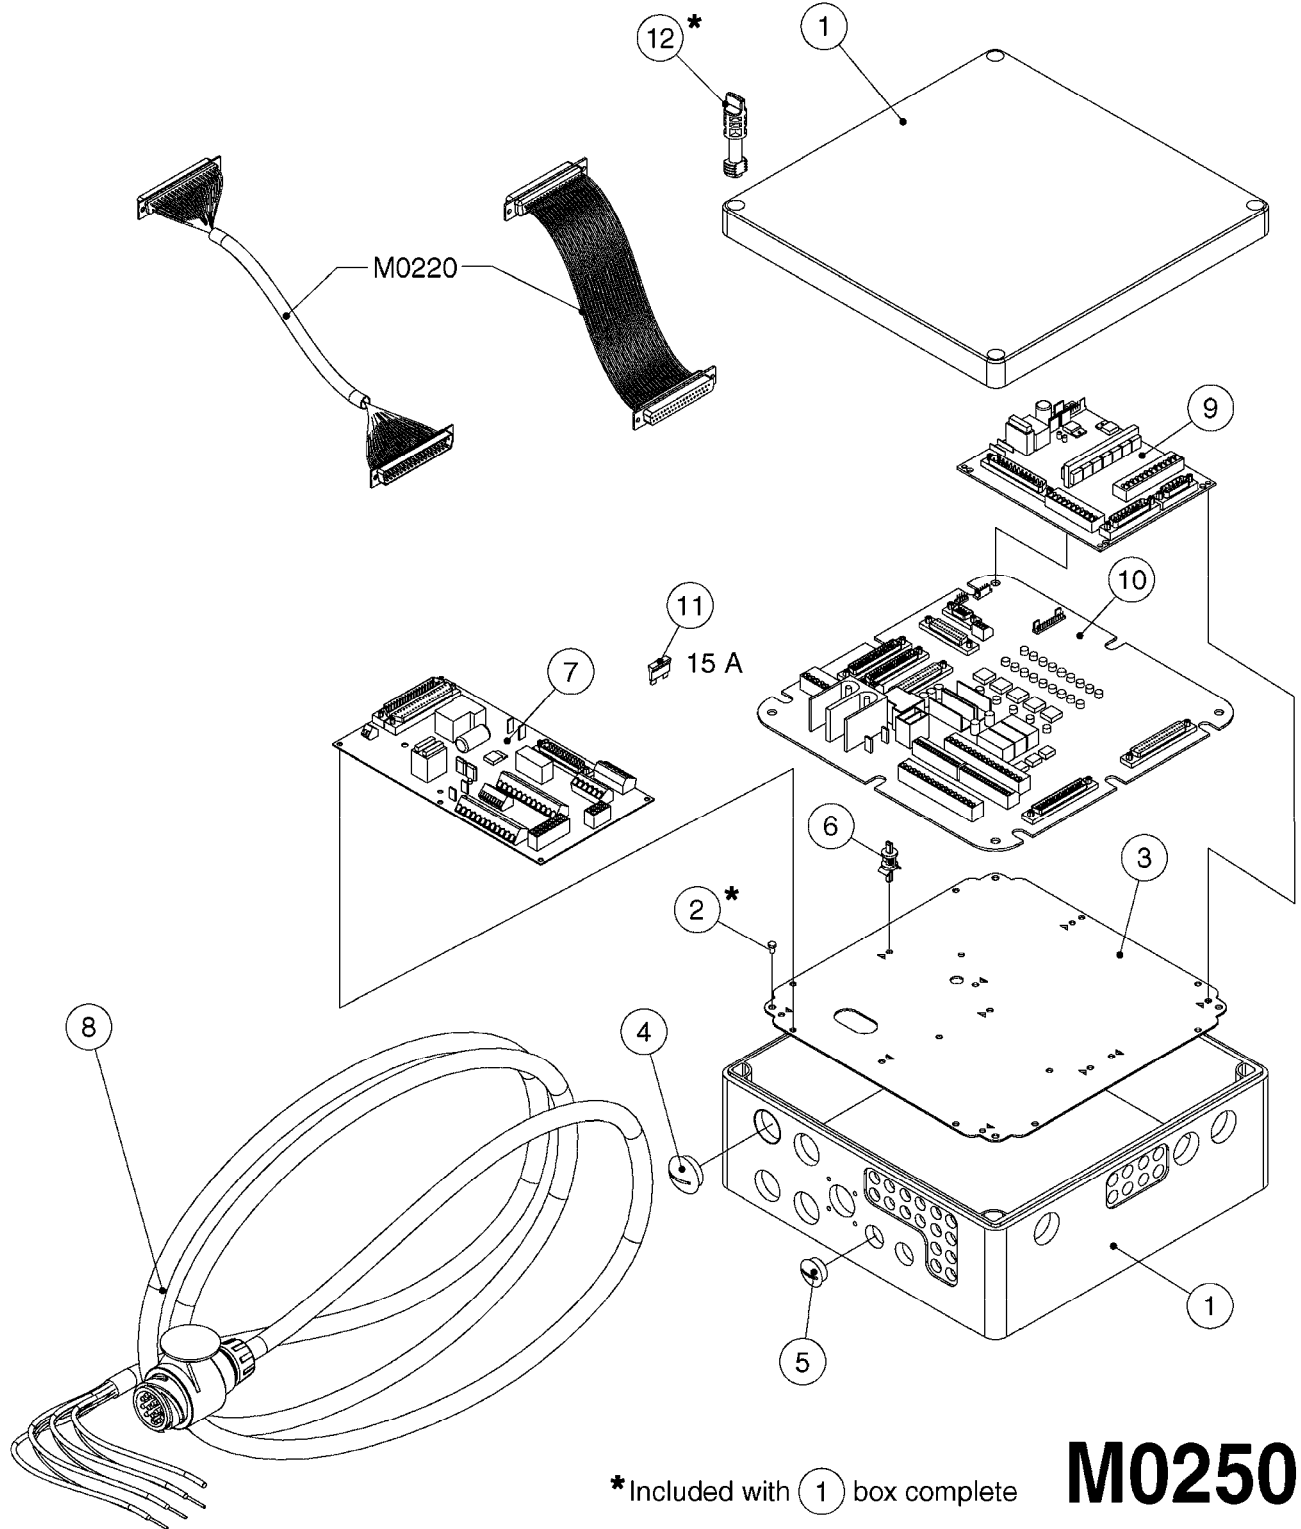

*Included with (1) box complete

M0250

JOB COM AND BREAK OUT
M0250-HIN, 01:02:17

Page 1
Date 12.08.2020 9:51

Pos.	parts-n°	order qty	description
1	391095	1	BOX COMPL. 300X300X135 DRILLED
2	440673	1	SCREW F.PLASTIC 5X12 SS
3	16132400	1	PLATE 1.5X270X270/JOB COMPUTER
4	26004600	1	PLUG F.DRILLED HOLE 21MM
5	26004700	1	PG13.5 BUNG
6	26005100	1	CONNECTOR FOR PCB, PLASTIC
7	26005500	1	PCB BREAKOUT BOX EL BOX CM"05"
8	26013800	1	CABLE HC6500 JOB COM TO CABIN
9	26029200	1	DAH PCB F. JOB COM NCM '09
10	26052700	1	JOB COM PCB ASSY HW3.1
10	72369300	1	JOB COM PCB NCM44/6600 REFURB.
11	28048600	1	FULE 15A ATOF SERIES
12	28091400	1	FINGER SCREW F.BOX 300X300X135