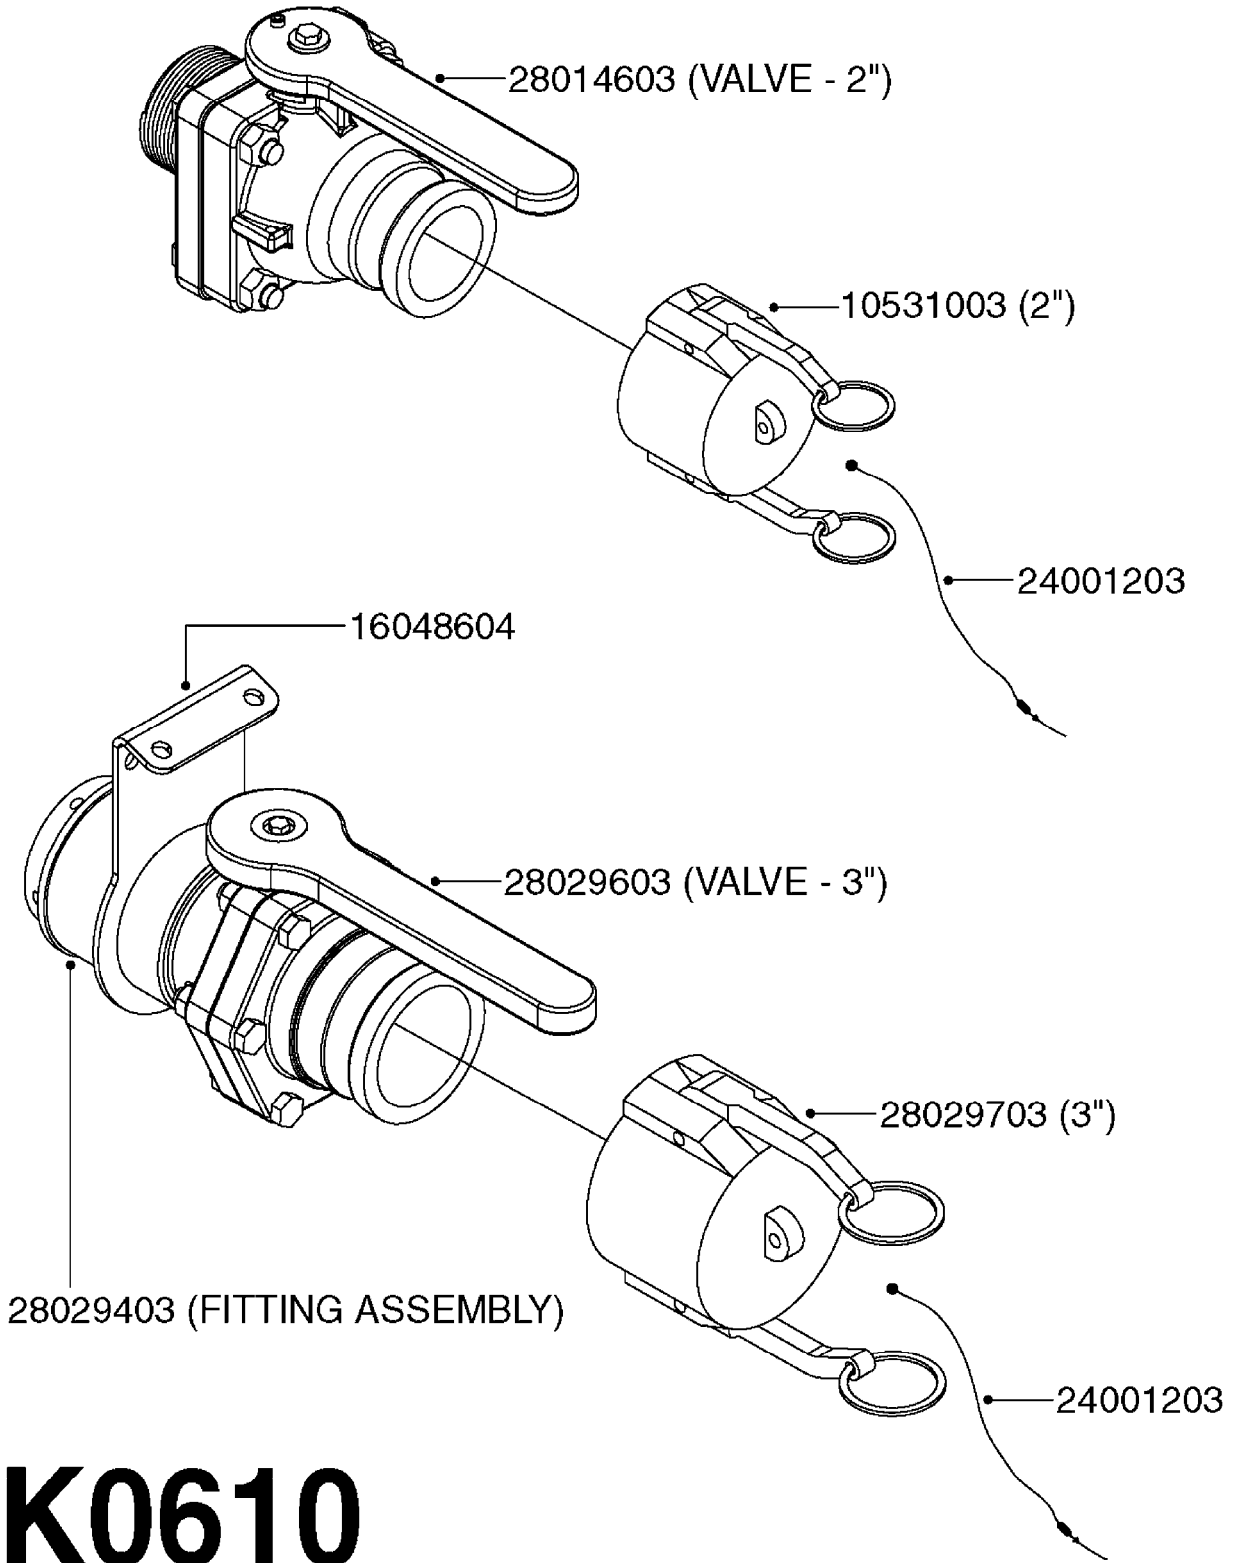

K0610

QUICKFILL-VALVES-BANJO 2" & 3"
K0610-HIN, 01:01:16

Page 1
Date 12.08.2020 9:51

parts-n°	order qty	description
10531003	1	CAP F.MALE QUICK COUPLER 2"
16048604	1	QUICK FILL BKT. NAV. 575-1100
24001203	1	RBR LANYARD 11" F.QCK FILL CAP
28014603	1	VALVE STUBBY 2" BANJO
28029403	1	3"NPT MALE X S93 FEMALE
28029603	1	VALVE STUBBY 3" BANJO
28029703	1	CAP F.MALE QUICK COUPLER 3"