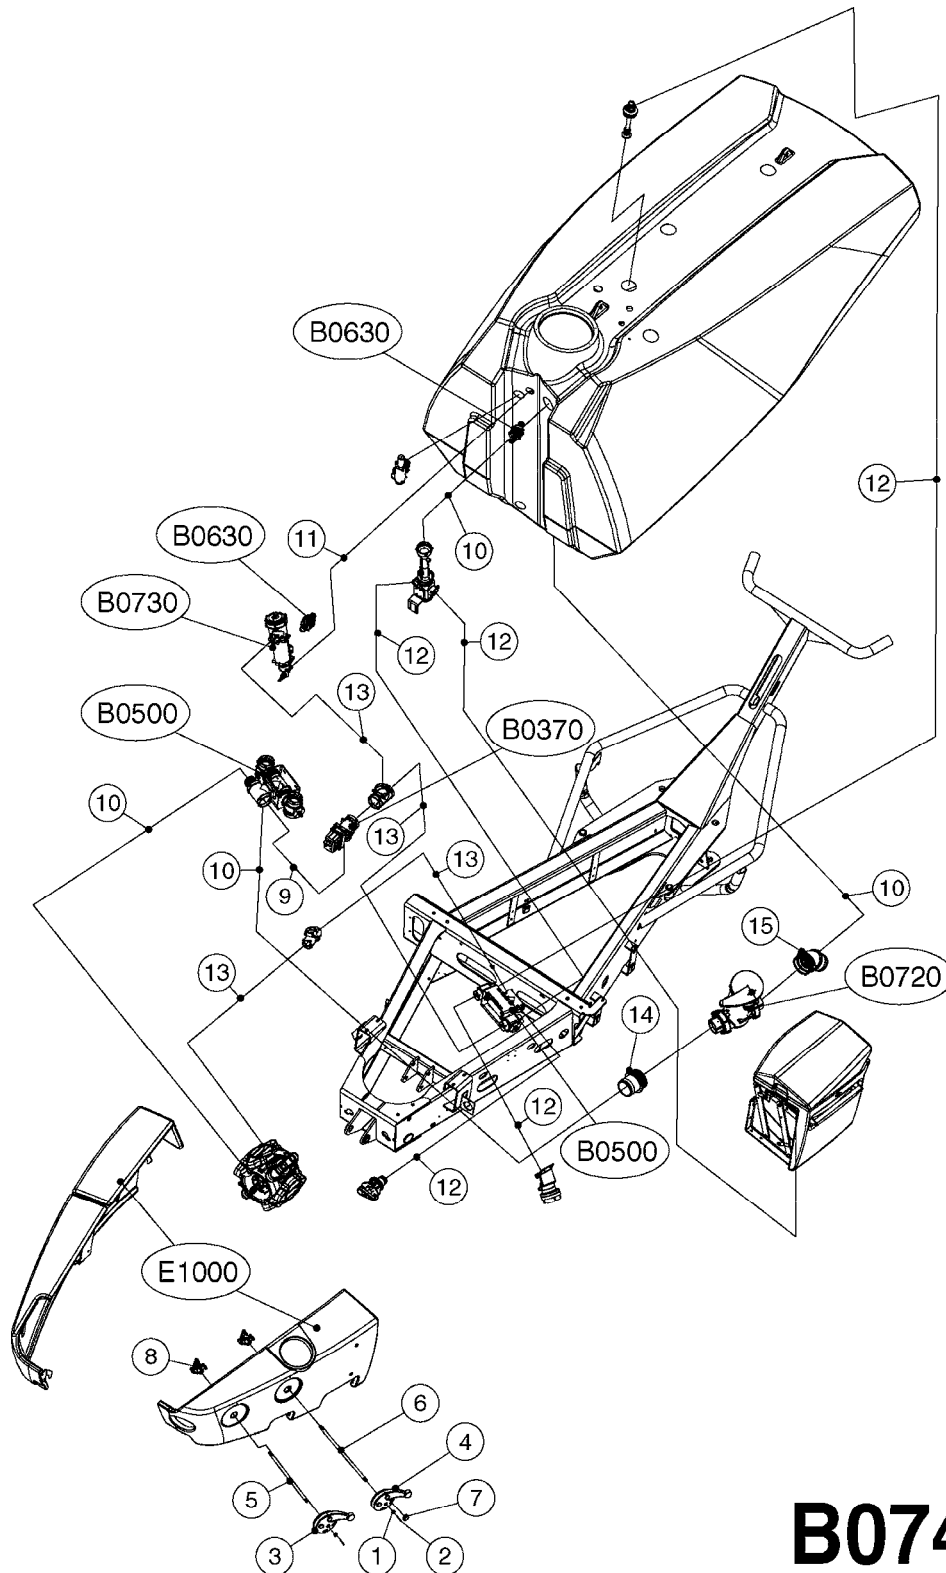

B0740

NCM 4400/6600 MANIFOLD
B0740-HIN, 01:01:16

Page 1

Date 12.08.2020 9:50

Pos.	parts-n°	order qty	description
1	334594	1	PLUG F.VALVE HANDLE BLACK
2	411006	1	SCREW M4X40 SLOTTED
3	741844	1	VALVE HANDLE ASSY. SUCTION NCM
4	741845	1	VALVE HANDLE ASSY. PRESSUR NCM
5	14038100	1	AXLE FOR SUCTION VALVE HANDLE
6	14038200	1	AXLE FOR PRESSURE VALVE HANDLE
7	33505200	1	PLUG FOR SMART VALVE HANDLE
8	72283000	1	AXLE JOINT F. SMARTVALVE HANDL
9	92702703	1	HOSE PVC SUCT GRAY 2"
10	92702803	1	HOSE PVC SUCT GRAY 2.5"
11	92703203	1	HOSE R X3/4" X300PSI WP X0012"
12	92712403	1	HOSE R X1" X300PSI WP X0012"
13	92734403	1	HOSE R X5/4" X200PSI WP X0012"
14	727133	1	HOSETAIL S93 2"1/2 + O-RING
15	72072900	1	FITT. S93 2-1/2" 45° S W/O-RING