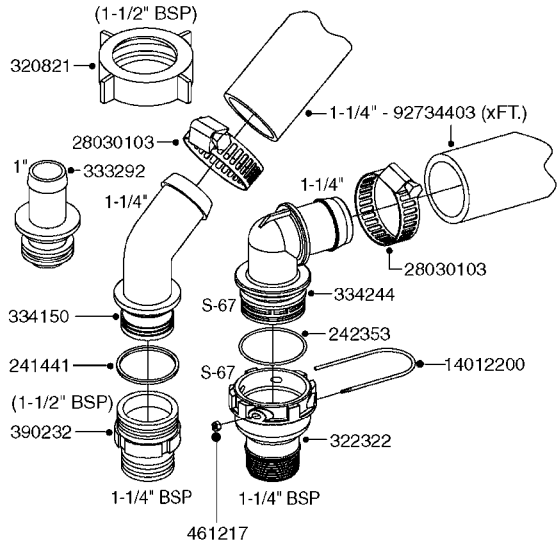

PRESSURE SIDE OF PUMP