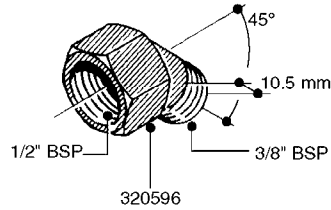

FITTINGS - HEXAGON NIPPLES
L0030-HIN, 01:01:16

L0030

FITTINGS - HEXAGON NIPPLES
L0030-HIN, 01:01:16

Page 1
Date 12.08.2020 9:51

parts-n°	order qty	description
10015303	1	FITT.PO.HN 1.00X1.00 M1000
10425003	1	FITT.PO.HN 1.25X1.00 MCPHEE
320132	1	FITT.DK HN 1" BSP
320176	1	FITT.DK HN 3/8"X1/2" BSP
320445	1	FITT.DK HN 1/4"X3/8" BSP
320655	1	FITT.DK HN 1/2"-1/2" BSP
320692	1	FITT.DK HN 3/8'BSPX1/4'NPT
320703	1	FITT.DK HN 3/8BSP X1/2 &1/4NPT
320725	1	FITT.DK NIPPLE 3/8"-3/8" BSP
320902	1	FITT.DK HN 3/8'X 1/4' BSP
390232	1	FITT.DK HN 1-1/2' X 1-1/4' BSP
390276	1	FITT.DK HN 1'BSP