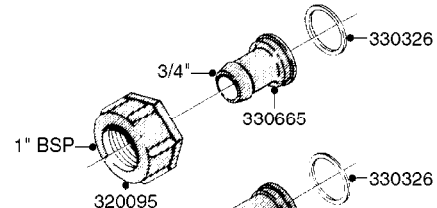

L0010

parts-n°	order qty	description
240085	1	O-RING D13,1/8,3X02,4 NITRIL
241441	1	O-RING D29.3X3
242594	1	O-RING D14 X 1.78 SCH.70-EPDM
320084	1	FITT.DK NUT 1/2" BSP
320095	1	FITT.DK NUT 1" BSP
320117	1	FITT.DK CONN.1/2"BSP F. 1" CAP
320187	1	FITT.DK CAP 3/8" BSP BLACK
320283	1	FITT.DK NUT 3/4"BSP
320821	1	FITT.DK NUT 1-1/2" BSP
321495	1	FITT.DK REDUC 1/4'BSP F.3/4'NT
321576	1	FITT.DK CONN 1/2"BSP F.3/4"NUT
330013	1	O-RING 2.5 X 10 PUR
330212	1	O-RING D19/D14X2.4 F.1/2"NUT
330326	1	O-RING D30/D24X2 F.1"NUT
330341	1	FITT.DK HB 1" F. 1" NUT
330595	1	O-RING D24.6/D20X2.1 -3/4"
330665	1	FITT.DK HB 3/4"F.1" NUT
330676	1	FITT.DK HB 3/8" F. 1/2" NUT
330687	1	FITT.DK HB 1/2" F. 1/2" NUT
330691	1	FITT.DK HB 3/4'F.3/4' NUT
330783	1	FITT.DK HB 3/8"F.3/8" NUT
331262	1	FITT.DK HB 1-1/2" F. 1-1/2"NUT
331273	1	O-RING D44/D38X2 F.1-1/2"
331446	1	FITT.DK HB 1" F.1-1/2" NUT
331807	1	FITT.DK HB 5/16" F.3/8" NUT
332286	1	FITT.DK HB 1/2" F. 3/4" NUT
332905	1	FITT.DK HB 1/2" F. 3/4" CAP
332927	1	FITT.DK PLUG F. NOZZLE TUBE
333292	1	FITT.DK HB 1"O'RING F.1-1/2"
333664	1	FITT.DK HB 5/16' F. 1/2' NUT
334044	1	FITT.DK HB 3/4' F. 3/4' CAP
334059	1	FITT.DK EL 1" 110 DEG.F.1-1/2"
334123	1	FITT.DK HB 1-1/4"O-RNG F.1-1/2"
334150	1	FITT.DK HB 1-1/4" 110 F.1-1/2"
390542	1	PLUG WASHER FOR 3/4'CAP NUT
716236	1	FITT.DK HB 1/2" ASSY. F. 3/4"
716413	1	FITT.DK PLUG ASSY. F.NOZ TUBE
717426	1	FITT.DK REDUC 1/4"BSP F.3/4"N
720856	1	FITT.DK 1/2'BSP ASSY.F.3/4'NUT
724621	1	FITT.DK HB 3/4"ASSY F.3/4" NUT