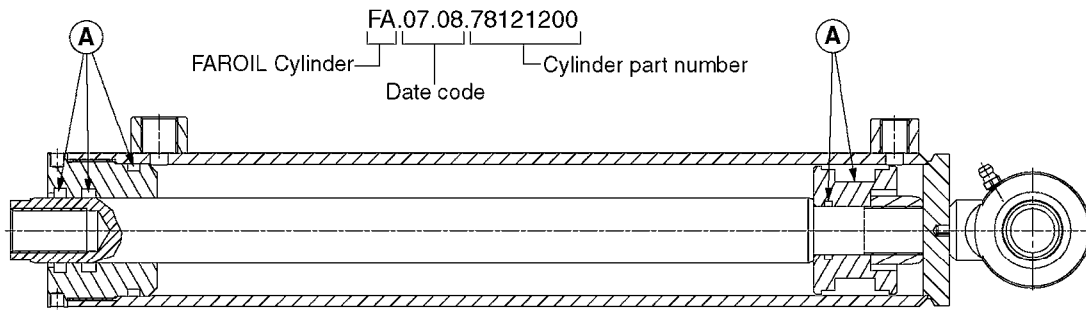

HYDRAULICS - CYLINDERS
C0020-HIN, 01:01:16

Page 3

Date 12.08.2020 9:50

parts-n°	order qty	description
63039300 78100003	1 1	CYLINDER ROD F.781132 CYL. PARA-LIFT CM+750 W/STOP

Check cylinder barrel for stamped part number.