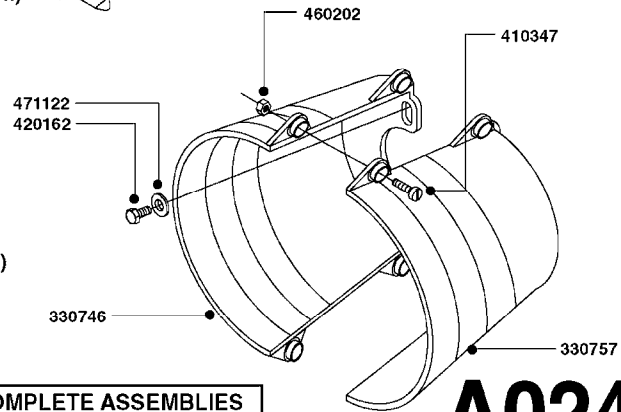

**SUCTION SIDE OF PUMP**

**TO CONTROLS**

**FROM TANK**

NLA - 1302 PUMP (REPLACES 1301 PUMP)  
#726854 - COMPLETE DAMPER KIT (SUCTION & PRESSURE)

COMPLETE ASSEMBLIES  
WHOLEGOODS ITEMS

**A0240**

PUMP - 1301/1302 FITTINGS  
A0240-HIN, 01:01:16