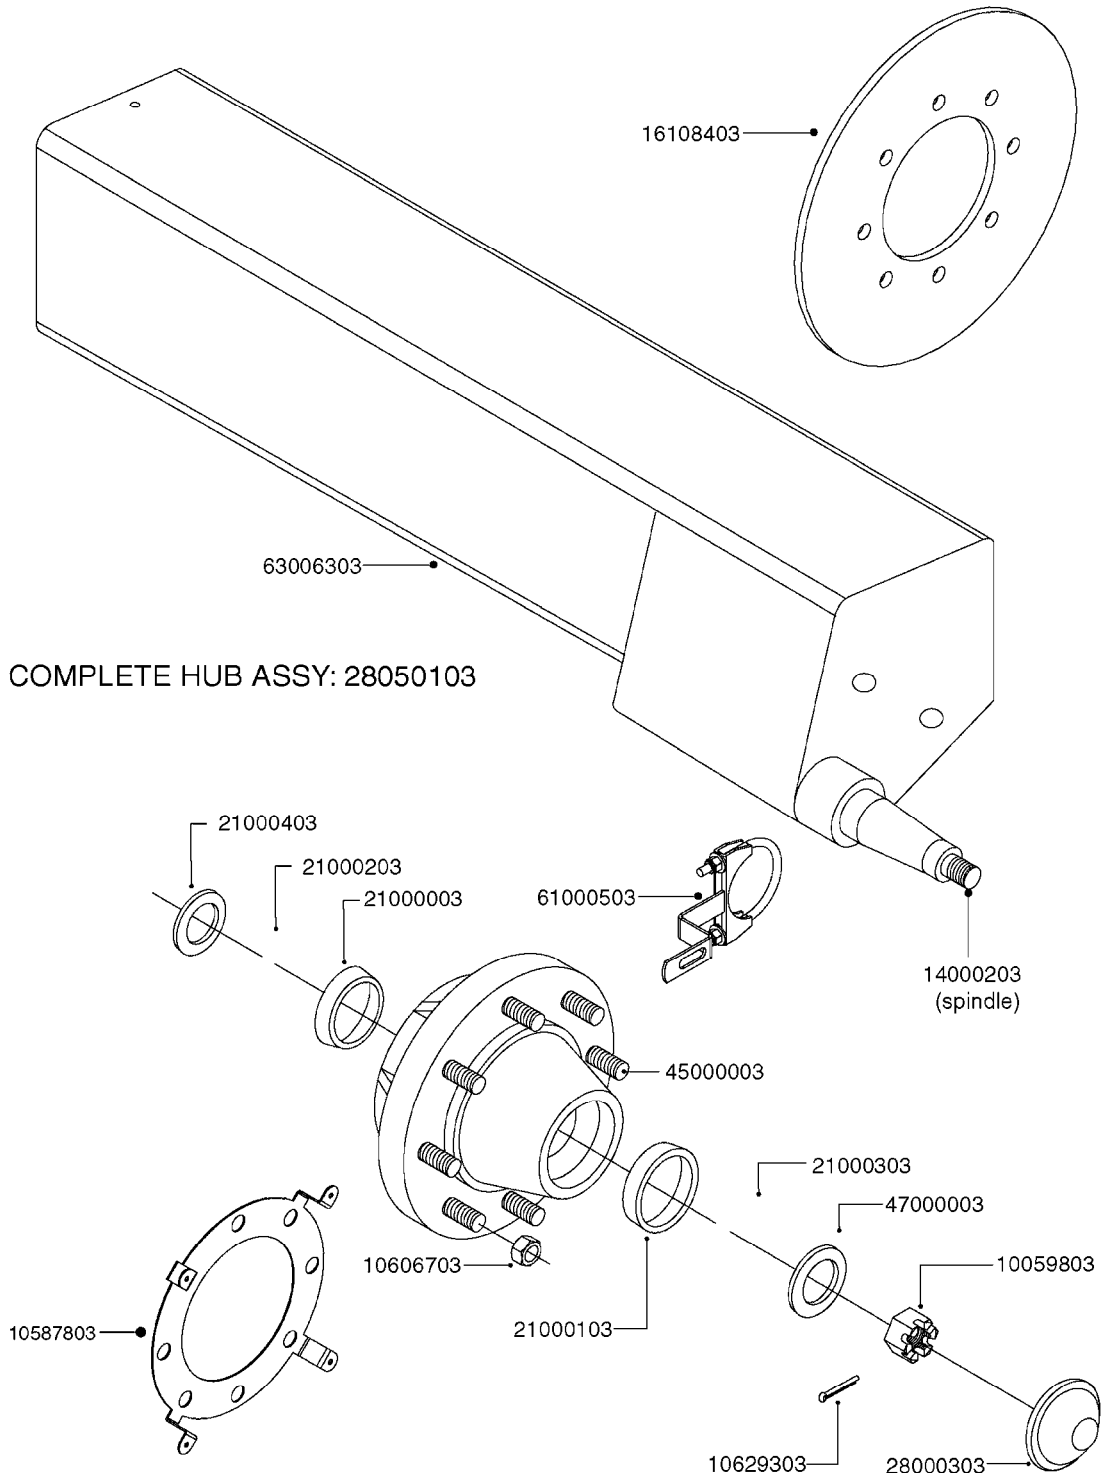

COMPLETE HUB ASSY: 28050103

E0760

HUB ASSY 3" SPINDLE NAV 575
E0760-HIN, 01:01:16

Page 1
Date 16.03.2016 14:03

parts-n°	order qty	description
10059803	1	NUT HEX NF 1"
10587803	1	MAG MNT F. SPEED SNS 8 BOLT
10606703	1	NUT HEX NF 5/8" FLANGED F.STUD
10629303	1	PIN, COTTER 7/32" X 1.75" LONG
14000203	1	SPINDLE 3" X 16" W/NUT &WASHER
16108403	1	REINFORCEMENT RING 8-8-6 HUB FOR NON-REINFORCED 3/8" RIMS ONLY
21000003	1	BEARING INNER CUP #382A
21000103	1	BEARING OUTER CUP #LM501310
21000203	1	BEARING INNER CONE #387AS
21000303	1	BEARING OUTER CONE #LM501349
21000403	1	SEAL GREASE #CR29968
28000303	1	DUST CAP #1609
28050103	1	HUB F 3" 758 7500# PACKAGE
45000003	1	STUD BOLT 5/8" X 2-1/2"
47000003	1	WASHER SPNDL 3" 1.12X2.1 .25TK
61000503	1	SPEED SNS MNT CLAMP - 3"
63006303	1	AXLE INSERT W/M SUS. 575 NAV