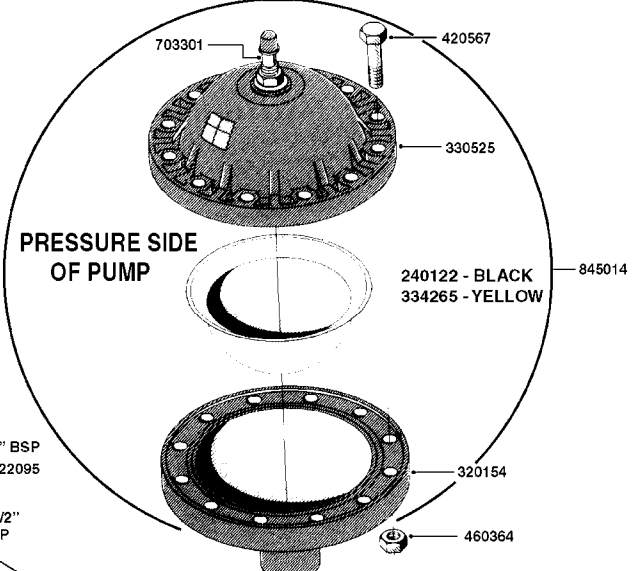

Housing for Black Diaphragm:

This groove on the lower housing of the Pressure Damper is for the BLACK diaphragm (240122). Never upgrade diaphragms to the YELLOW style unless you also upgrade Pressure Dampers to the housing style shown below.

The YELLOW style diaphragm will not seal correctly in this housing.

Housing for Yellow Diaphragm:

The groove on the lower housing of a the Pressure Damper is recognized by the extra lip on the bottom inside of the groove. For this style Pressure Damper, you need the YELLOW diaphragm (334265).

SUCTION SIDE OF PUMP

TO CONTROLS

FROM TANK

NLA - 1302 PUMP (REPLACES 1301 PUMP)
#726854 - COMPLETE DAMPER KIT (SUCTION & PRESSURE)

COMPLETE ASSEMBLIES
WHOLEGOODS ITEMS

A0240