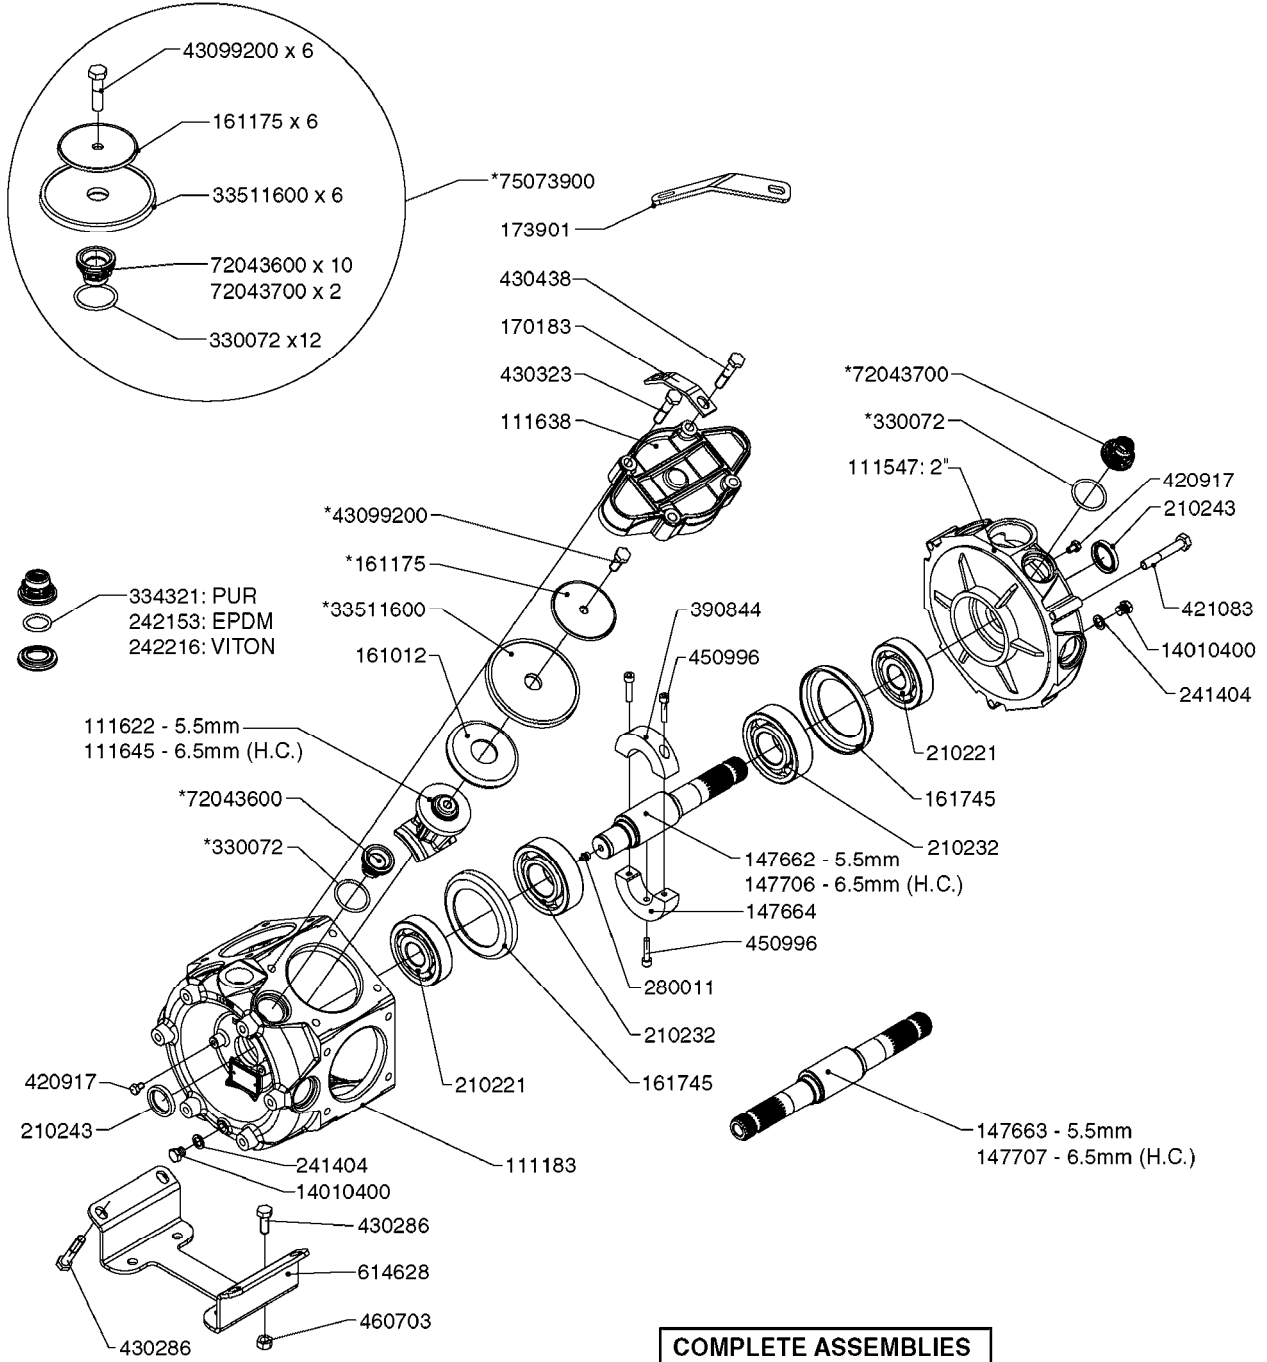

# A0330

PUMP - 463 W/ MOUNTING BASE  
A0330-HIN, 01:01:16

Page 1

Date 16.03.2016 14:03

parts-n°	order qty	description
111183	1	PUMP CASTING 460-463 (PAINTED)
111547	1	PUMP FRONT 460-463-2' (PAINT)
111623	1	CONNECTING ROD 463/10MM
111624	1	CONNECTING ROD 463/12MM
111638	1	VALVE COVER 463 HC+1000 VERS.
143577	1	CRANK SHAFT F.363/462/463-10mm
147097	1	CRANK SHAFT 363-463/10 THROUGH
147571	1	CRANK SHAFT F.463-12mm
147688	1	CRANK SHAFT 462/12 THROUGH
161012	1	DIAPHRAGM BACKING DISC F. 463
161175	1	DIAPHRAGM DISC F. 463 PUMP
161745	1	METAL SPACER F.363/463
173901	1	LIFT STRAP F.PUMP 463
210221	1	BEARING BALL 6407
210232	1	BEARING BALL 6310
210243	1	SEAL OIL 35 X 47 X 7
241404	1	DOWTY SEAL 1/4"
242153	1	O-RING D26X4 EPDM
242216	1	O-RING VITON F/1202/1302/462
280011	1	GREASE NIPPLE 3/8' SAE H TR
330072	1	O-RING D53.5/D45.5X4
331192	1	SPACER, MODEL 361/363
334321	1	O-RING POLY. 34.0x26.0x4.0
421083	1	BOLT HEX 8.8 DEL M10X65
430286	1	BOLT HEX 8.8 DEL M12X30 FT
430323	1	BOLT HEX 8.8 DEL M12X60
430438	1	BOLT HEX 8.8 DEL M12X65
460703	1	NUT HEX M12X1.75 LOCK DIN985
614628	1	FOOT FOR PUMP 460-463 PAINTED
821587	1	PUMP 463/10 THROUGH SHAFT TWNF
14010400	1	PLUG 1/4" BSP
33511600	1	DIAPHRAGM PUMP 463/464 PUMP PUR
43099200	1	BOLT HEX SS M12 X 30 DIN933 A4
72043600	1	VALVE FOR 462/463
72043700	1	VALVE FOR 462/463 W.VENT HOLE
75073900	1	PUMP KIT 463 "06"
82166300	1	PUMP 463-12 2"SUC 540RPM
82168700	1	PUMP 464/12/540 OFFSET PORTS