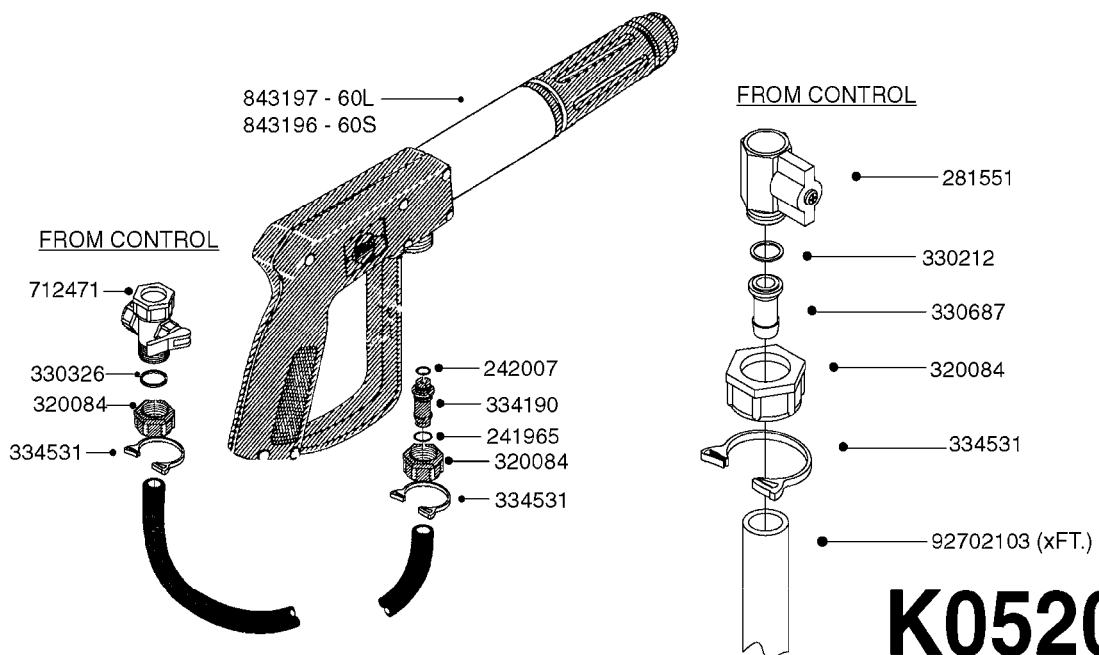

HOSE WRAPS  
K0520-HIN, 01:01:16

Page 1

Date 16.03.2016 14:04

parts-n°	order qty	description
241965	1	O-RING 12.1 X 1.6
242007	1	O-RING D9.1X1.6
281551	1	BALL VALVE 1/2"
320084	1	FITT.DK NUT 1/2" BSP
330212	1	O-RING D19/D14X2.4 F.1/2"NUT
330326	1	O-RING D30/D24X2 F.1"NUT
330687	1	FITT.DK HB 1/2" F. 1/2" NUT
334190	1	FITT.DK HB 1/2' F. PISTOL 60S
334531	1	CLAMP HOSE PLASTIC 3/4"
636223	1	POST 12 VOLT TR30
712471	1	AGITATION VALVE ASSY. ON/OFF
843196	1	GUN, MODEL 60S
843197	1	HANDGUN KIT TYPE 60 LONG
10013403	1	BOLT HEX 3/8-16X1 1/4 HCS Z5
10013503	1	NUT HEX NC 3/8"
10178903	1	WRAP HOSE SIDE MOUNT PLATE
10179003	1	WRAP HOSE BOTTOM PLATE MOUNT
10179403	1	WRAP WELDMENT FOR HI101789
10179503	1	WRAP WELDMENT FOR HI101790
10225603	1	BKT.FOR HOSE WRAP MOUNT NL NK
10225703	1	WRAP HOSE BDL.BOTTOM PLATE
92702103	1	HOSE R X1/2" X300PSI WP X0012"