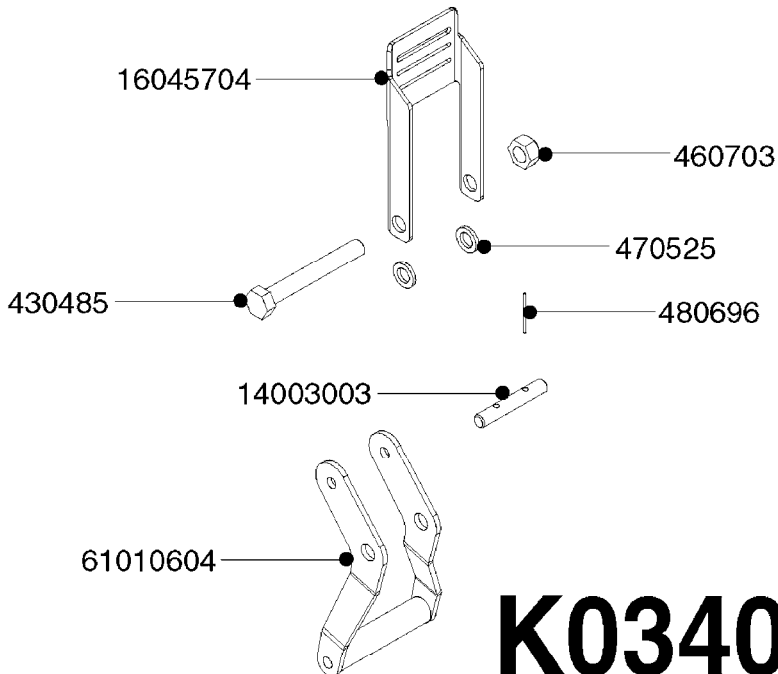

K0340

FLUSH TANK LATCH ASSM. NEW NAV
K0340-HIN, 01:01:16

Page 1

Date 16.03.2016 14:03

parts-n°	order qty	description
14002903	1	PIN D12 F. FLUSH TANK NAV
14003003	1	PIN D10 F.FLUSH TANK LATCH NAV
16045704	1	FLUSH TANK STRAP BKT. NAV.
27002103	1	STRAP F. FLUSH TANK LOCK NAV.
430485	1	BOLT HEX 8.8 DEL M12X90
460703	1	NUT HEX M12X1.75 LOCK DIN985
470525	1	WASHER D19/D11.5X2.5
480696	1	PIN D4X30
61010604	1	FLUSH TANK LATCH HANDLE NAV.