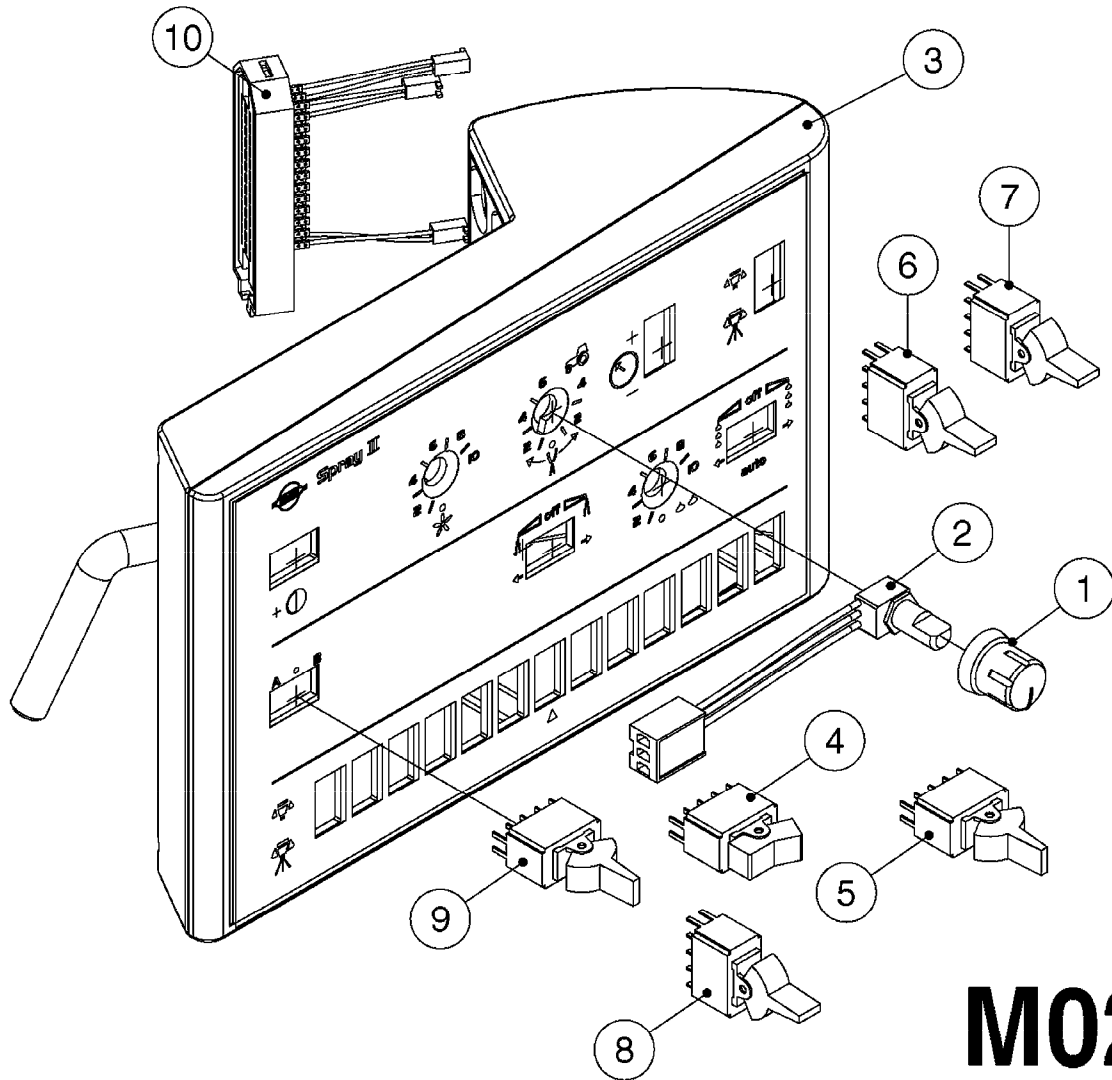

M0200

SPRAYBOX II
M0200-HIN, 01:01:16

Page 1

Date 16.03.2016 14:04

Pos.	parts-n°	order qty	description
1	26000400	1	KNOB F.FOAM ADJUST HC5500
2	26005300	1	POT.METER F. SPRAYBOX II
3	26010200	1	CONTROL BOX 2SEC, SPRAY BOX II
3	26010300	1	CONTROL BOX 3SEC, SPRAY BOX II
3	26010400	1	CONTROL BOX 4SEC, SPRAY BOX II
3	26010500	1	CONTROL BOX 5SEC, SPRAY BOX II
3	26010600	1	CONTROL BOX 6SEC, SPRAY BOX II
3	26010700	1	CONTROL BOX 7SEC, SPRAY BOX II
3	26010800	1	CONTROL BOX 8SEC, SPRAY BOX II
3	26010900	1	CONTROL BOX 9SEC, SPRAYBOX II
3	26011000	1	SPRAY CONT. II EVC 4 SEC. HAZ
3	26011100	1	SPRAY CONT. II EVC 5 SEC. HAZ
3	26011200	1	SPRAY CONT. II EVC 6 SEC. HAZ
3	26011300	1	SPRAY CONT. II EVC 7 SEC. HAZ
3	26013600	1	CONTROL BOX 13SEC, SPRAYBOX II
4	26020200	1	SWITCH ON-ON SP ROCKER RED
5	26020300	1	SWITCH ON-OFF-ON SP BLACK
6	26020400	1	SWITCH MOM-OFF-MOM SP YELLOW
7	26020600	1	SWITCH ON-ON SP GREEN
8	26020800	1	SWITCH ON-ON DP GREEN
9	26021000	1	SWITCH ON-OFF-ON DP BLACK
10	28031400	1	PLUG 39-POLE FEMALE HC5500