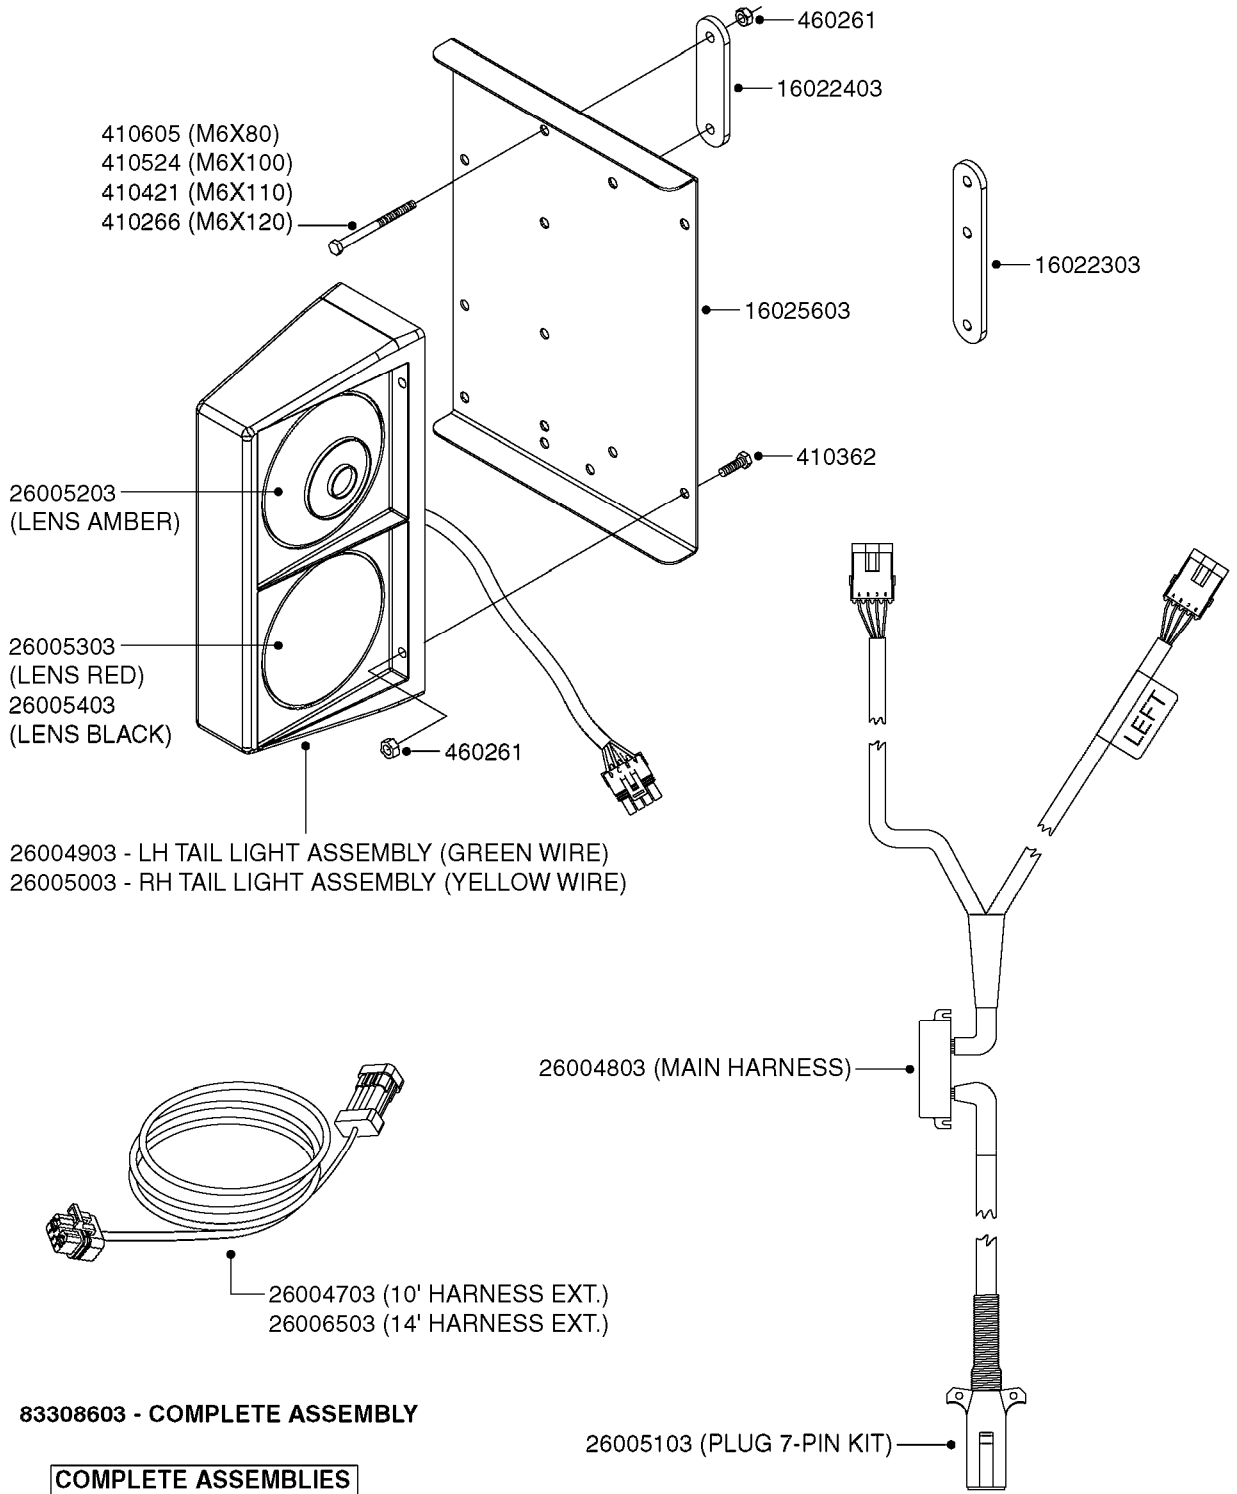

TRAFFIC LIGHT KIT
M0160-HIN, 01:01:16

83308603 - COMPLETE ASSEMBLY

COMPLETE ASSEMBLIES
WHOLEGOODS ITEMS

M0160

TRAFFIC LIGHT KIT
M0160-HIN, 01:01:16

Page 1
Date 16.03.2016 14:04

parts-n°	order qty	description
410266	1	BOLT HEX 8.8 DEL M6X120
410362	1	BOLT HEX 8.8 SS M6X20 FT
410421	1	BOLT HEX M6X110 DIN931-A2 SS
410524	1	BOLT HEX 8.8 DEL M6X100
410605	1	BOLT HEX 8.8 DEL M6X80
460261	1	NUT HEX M6X1 LOCK A2 DIN985
16022303	1	BRACKET 100MM TUBE
16022403	1	BRACKET 60MM TUBE
16025603	1	BRACKET TAIL LIGHT DUAL LAMP
26004703	1	HARNESS 13' EXT 4 WIRE WP
26004803	1	HARNESS MAIN TAIL LIGHT
26004903	1	TAIL LIGHT GREEN WIRE LH
26005003	1	TAIL LIGHT YELLOW WIRE RH
26005103	1	PLUG 7-PIN AG TAIL LIGHT
26005203	1	LENS AMBER BEFORE 2009
26005303	1	LENS RED BEFORE 2009
26005403	1	LENS BLACK BEFORE 2009
26006503	1	HARNESS 14' EXT 4 WIRE WP
83308603	1	TRAFFIC LIGHT KIT