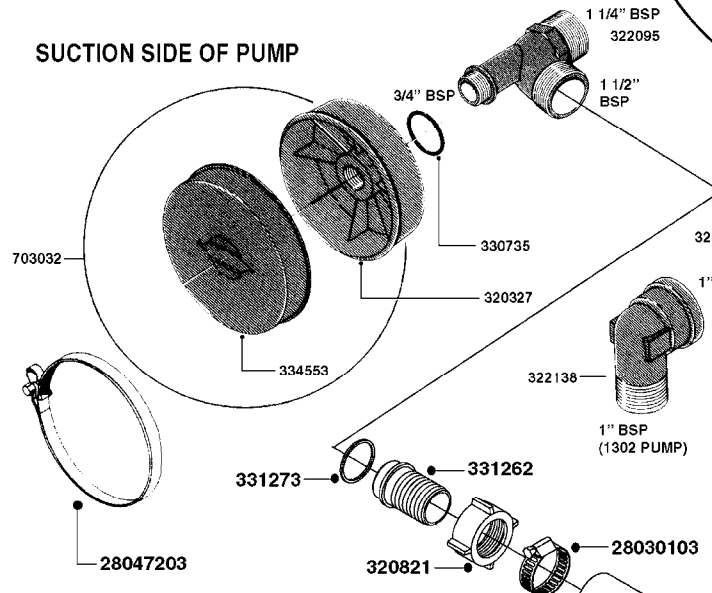

SUCTION SIDE OF PUMP

TO CONTROLS

FROM TANK