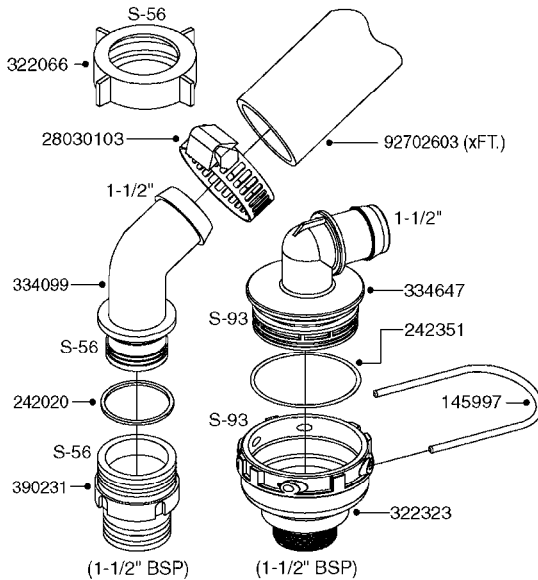

SUCTION SIDE OF PUMP (WITH 1-1/2" SUCTION PORT)