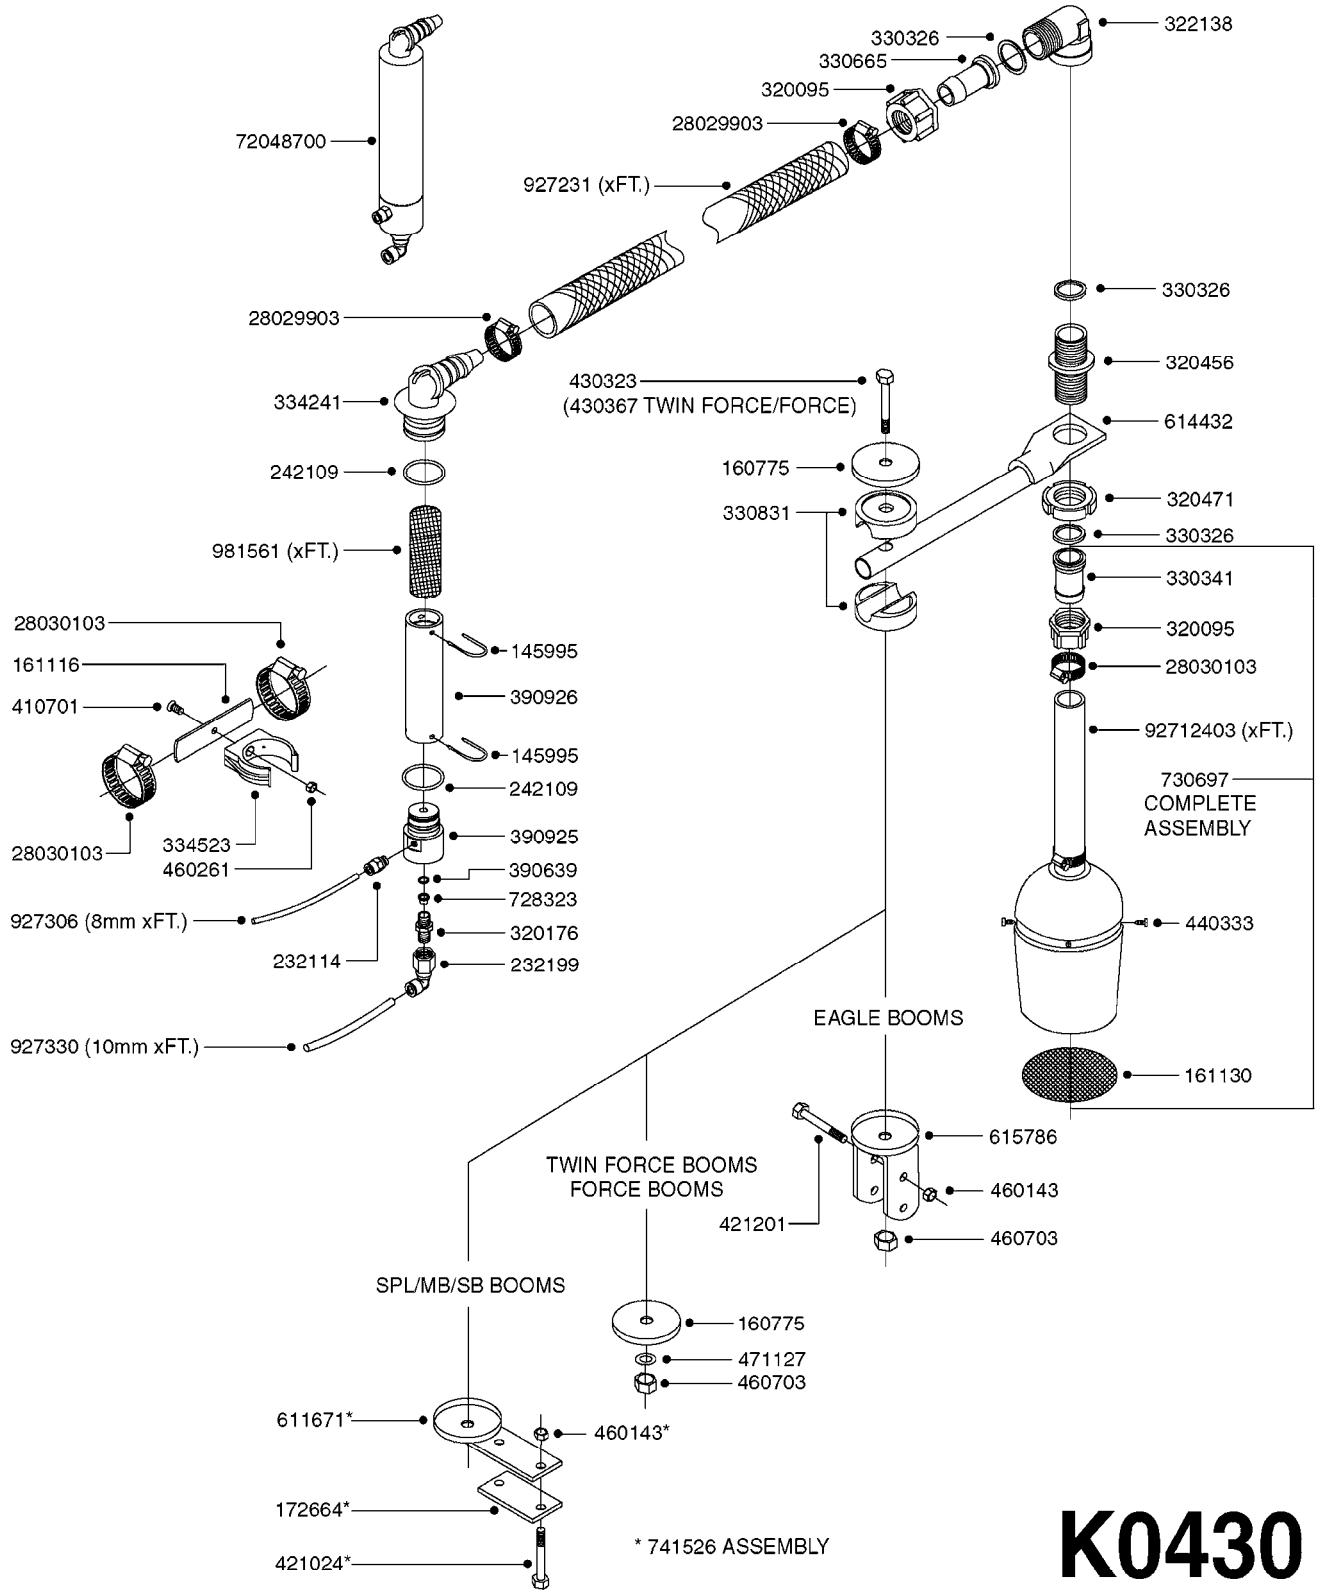

K0430

parts-n°	order qty	description
145995	1	FITT.DK S-53 FORK
160775	1	WASHER F. FRICTION PLATE
161116	1	FLATBAR PLATE 3 X 25 X 110
161130	1	FILTER SCREEN F/FOAM DROPPER
172664	1	FLATBAR BACKING PLATE
232114	1	COUPLER 1/8" THREADX8MM HOSE
232199	1	COUPLER 3/8' BSP-90/10MM HOSE
242109	1	O-RING D32.2x3.0 (USE 242354)
320095	1	FITT.DK NUT 1" BSP
320176	1	FITT.DK HN 3/8"X1/2" BSP
320456	1	FITT.DK BULKHEAD 1"BSP DOUBLE
320471	1	FITT.DK NUT 1" BSP JAMB
322138	1	FITT.DK ELB 1"M X 1"F BSP
330326	1	O-RING D30/D24X2 F.1"NUT
330341	1	FITT.DK HB 1" F. 1" NUT
330665	1	3/4' HOSE TAIL F/1' CAP
330831	1	FRICTION PLATE
334241	1	FITT.DK S-53 ELB.3/4"
334523	1	PIPE HOLDER D51.5
390639	1	O-RING F.NOZZLE FILTER
390925	1	FITTING F.FOAM MIX.CHAMB. STD
390926	1	TUBE,MIX CHAMB. FOAM MARK STD
410701	1	SCREW M6X16 GALV.
421024	1	BOLT HEX 8.8 DEL M8X60
421201	1	BOLT HEX 8.8 DEL M8X70
430323	1	BOLT HEX 8.8 DEL M12X60
430367	1	BOLT HEX 8.8 DEL M12X100 DIN931
440333	1	SCREW 3.5 X 9.5 SS
460143	1	NUT HEX M8 LOCK A2 DIN985
460261	1	NUT HEX M6X1 LOCK A2 DIN985
460703	1	NUT HEX M12X1.75 LOCK DIN985
471127	1	WASHER, M12, Ø24/13.0X 2.5, SS
611671	1	BREAK AWAY HOLDER F-MARKER
614432	1	BREAK AWAY ARM F. FOAM MARKER
615786	1	MOUNT BKT. F.FOAM DROPPER 98
728323	1	VALVE NON-RETURN
730697	1	FOAM DROPPER COMP. BLACK '97
741526	1	FOAM DROPPER MT. KIT MB-SPL
927231	1	HOSE R X PVCX3/4 CLR/BRD 0012"
927306	1	HOSE R X PE D8/D6 X 0012"BLACK
927330	1	HOSE R X PE D10/D8 X 012"BLACK
981561	1	SPONGE MAT. MIX.CHAMBER-x0012"
28029903	1	CLAMP HOSE GEAR P3/4"-S1" 6712
28030103	1	CLAMP HOSE GEAR P5/4-S1.5"6724
72048700	1	MIXING CHAMBER,FOAM MARK. STD
92712403	1	HOSE R X1" X300PSI WP X0012"