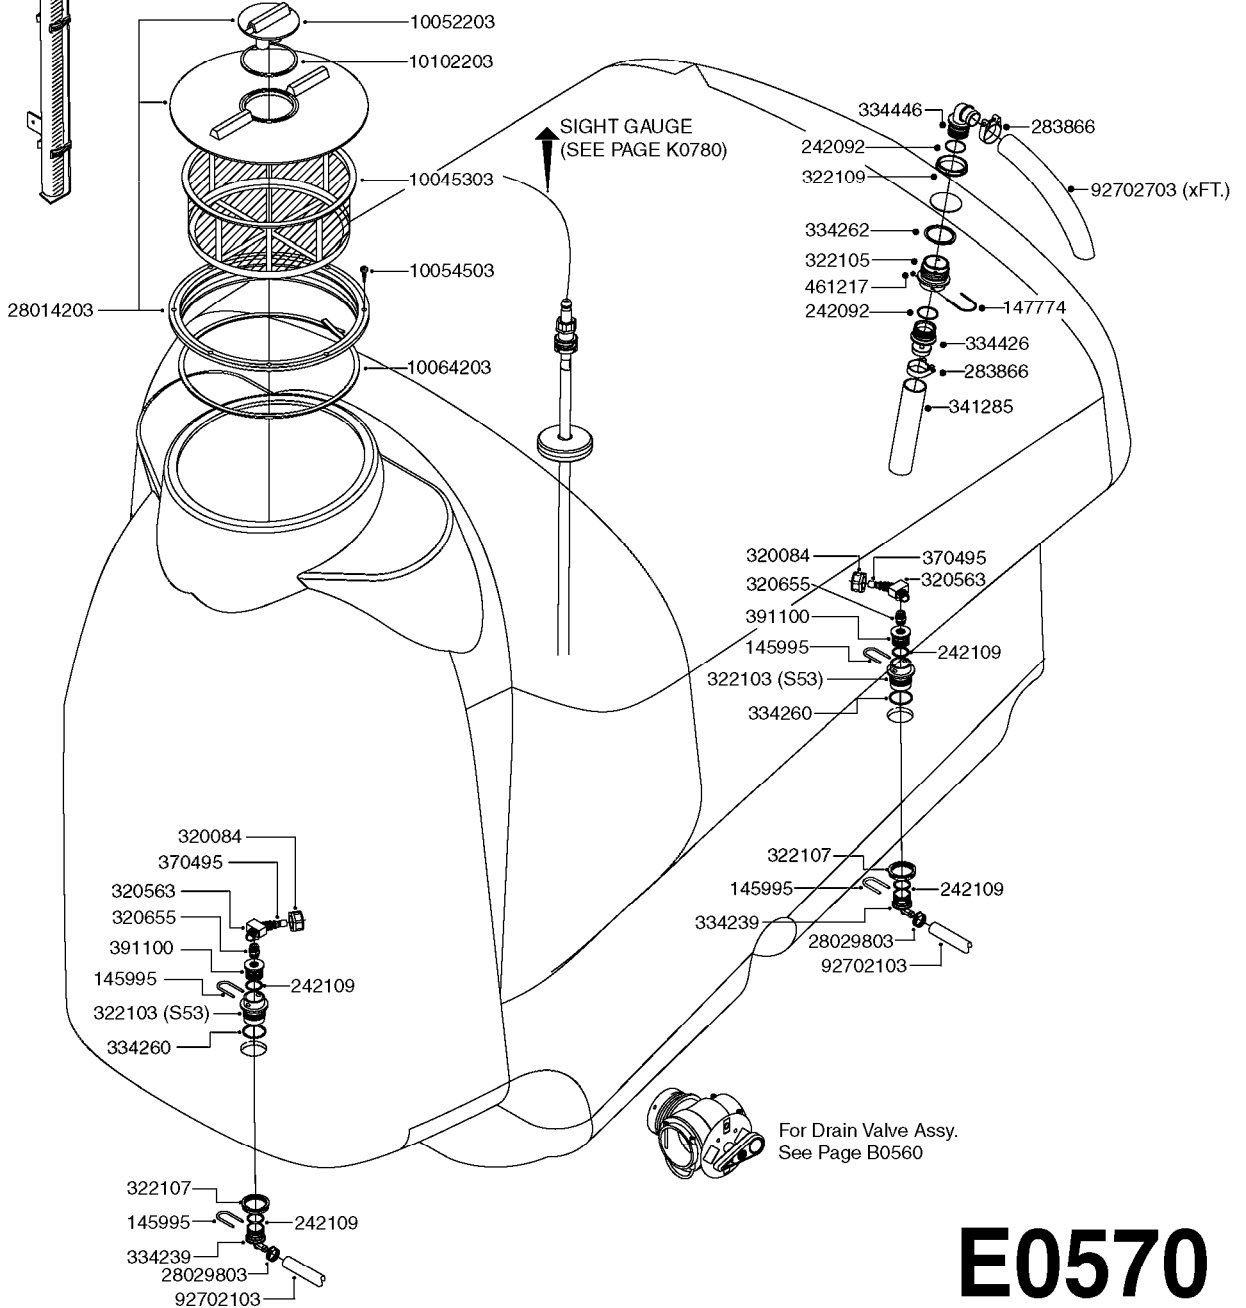

SIGHT GAUGE (SEE PAGE K0780)

TANK - 575/1100 NEW NAV ECPC
E0570-HIN, 01:01:16

Page 1

Date 16.03.2016 14:03

parts-n°	order qty	description
145995	1	FITT.DK S-53 FORK
147774	1	FITT.DK S-93 FORK W. M5 THREAD
242092	1	O-RING D69.5X3 (Use-242351)
242109	1	O-RING D32.2x3.0 (USE 242354)
283866	1	CLAMP HOSE SCREW TYPE 2"DELTA
320084	1	FITT.DK NUT 1/2" BSP
320563	1	FITT.DK 3 WAY 1/2" 110 DEG.
320655	1	FITT.DK HN 1/2"-1/2" BSP
322103	1	FITT.DK S-53 BULKHEAD
322105	1	FITT.DK S-93 BULKHEAD DOUBLE
322107	1	FITT.DK S-53 BULKHEAD NUT
322109	1	FITT.DK S-93 BULKHEAD NUT
334239	1	FITT.DK S-53 ELB.1/2"
334260	1	GASKET F. S-53 BULKHEAD
334262	1	GASKET F.S-93 BULKHEAD
334426	1	FITT.DK S-93 STR.2'
334446	1	FITT.DK S-93 ELB.2" PVC
341285	1	TUBE Ø57/Ø52 L=1500 YELLOW PE
370495	1	NOZZLE INJECTOR 5066-3.0
391100	1	FITT.DK S-53THREAD INS.1/2"BSP
421024	1	BOLT HEX 8.8 DEL M8X60
460143	1	NUT HEX M8 LOCK A2 DIN985
461217	1	NUT HEX M5 LOCK
10045303	1	FILTER BASKET 16"
10052203	1	LID VENT ASSY
10054503	1	SCREW 3/4" SELF TAPPING
10064203	1	SET SEALING SPONGE 1 Ft BULK
10102203	1	GASKET F.16" LID BREATHER
28014203	1	LID ASSY. (3-PC.) 16" ARAG
28029803	1	CLAMP HOSE GEAR P1/2" 6708
35001603	1	TANK RAW 575 GAL. NAV.
35002403	1	TANK RAW 1100 GAL. NAV.
92702103	1	HOSE R X1/2" X300PSI WP X0012"
92702703	1	HOSE PVC SUCT GRAY 2"