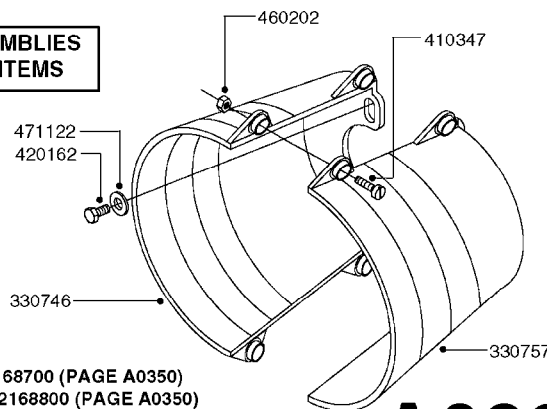

**SUCTION SIDE OF PUMP (WITH 1-1/2" SUCTION PORT)**

**PRESSURE SIDE OF PUMP**

**SUCTION SIDE OF PUMP (WITH 2" SUCTION PORT)**

**COMPLETE ASSEMBLIES  
WHOLEGOODS ITEMS**

- 821585 - 463/5.5 W/THROUGH SHAFT (1000 RPM)
- 821587 - 463/10 W/THROUGH SHAFT (540 RPM)
- 82169400 - 464/6.5 (1000 RPM H.C. INLINE PORTS)
- 72293300 - 463/6.5 W/THROUGH SHAFT (1000 RPM)
- 463/12 (540 RPM H.C. OFFSET PORTS) REPLACED BY 82168700 (PAGE A0350)
- 463/6.5 (1000 RPM H.C. OFFSET PORTS) REPLACED BY 82168800 (PAGE A0350)