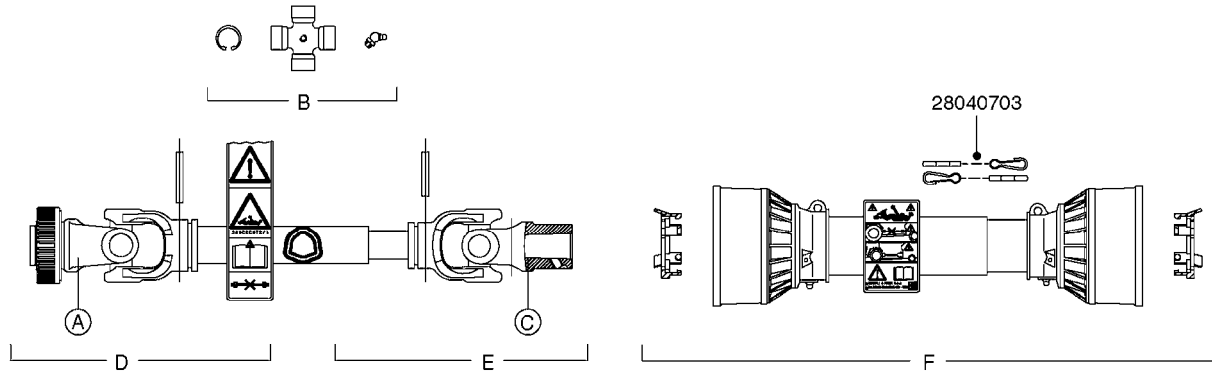

# A0430

PUMP - ACE 150 BELT DRIVE  
A0430-HIN, 01:01:16

Page 1  
Date 16.03.2016 14:03

parts-n°	order qty	description
420641	1	BOLT HEX 8.8 DEL M8X35
450015	1	SCREW ALLAN 3/8'X5/8' BLACK
460143	1	NUT HEX M8 LOCK A2 DIN985
10527803	1	KEY 1/8x1/8x1/2'F.ACE PUMP
21002203	1	BEARING, SEALED ACE BELT DRIVE
28022303	1	SHIELD KIT
28022403	1	OUTPUT SHAFT ACE BELT DR PUMP
28022503	1	BELT 600 RPM ACE PUMP
28022603	1	BELT 1000 RPM ACE PUMP
28022703	1	IMPELLER THERMOPLASTIC
28022803	1	IMPELLER CAST IRON
28022903	1	REPAIR KIT 600 RPM
28023003	1	REPAIR KIT 1000 RPM
28029203	1	11.6"P.D.X2"BORE PULLEY 600RPM
28029303	1	7.9"P.D.X2"BORE PULLEY 1000RPM