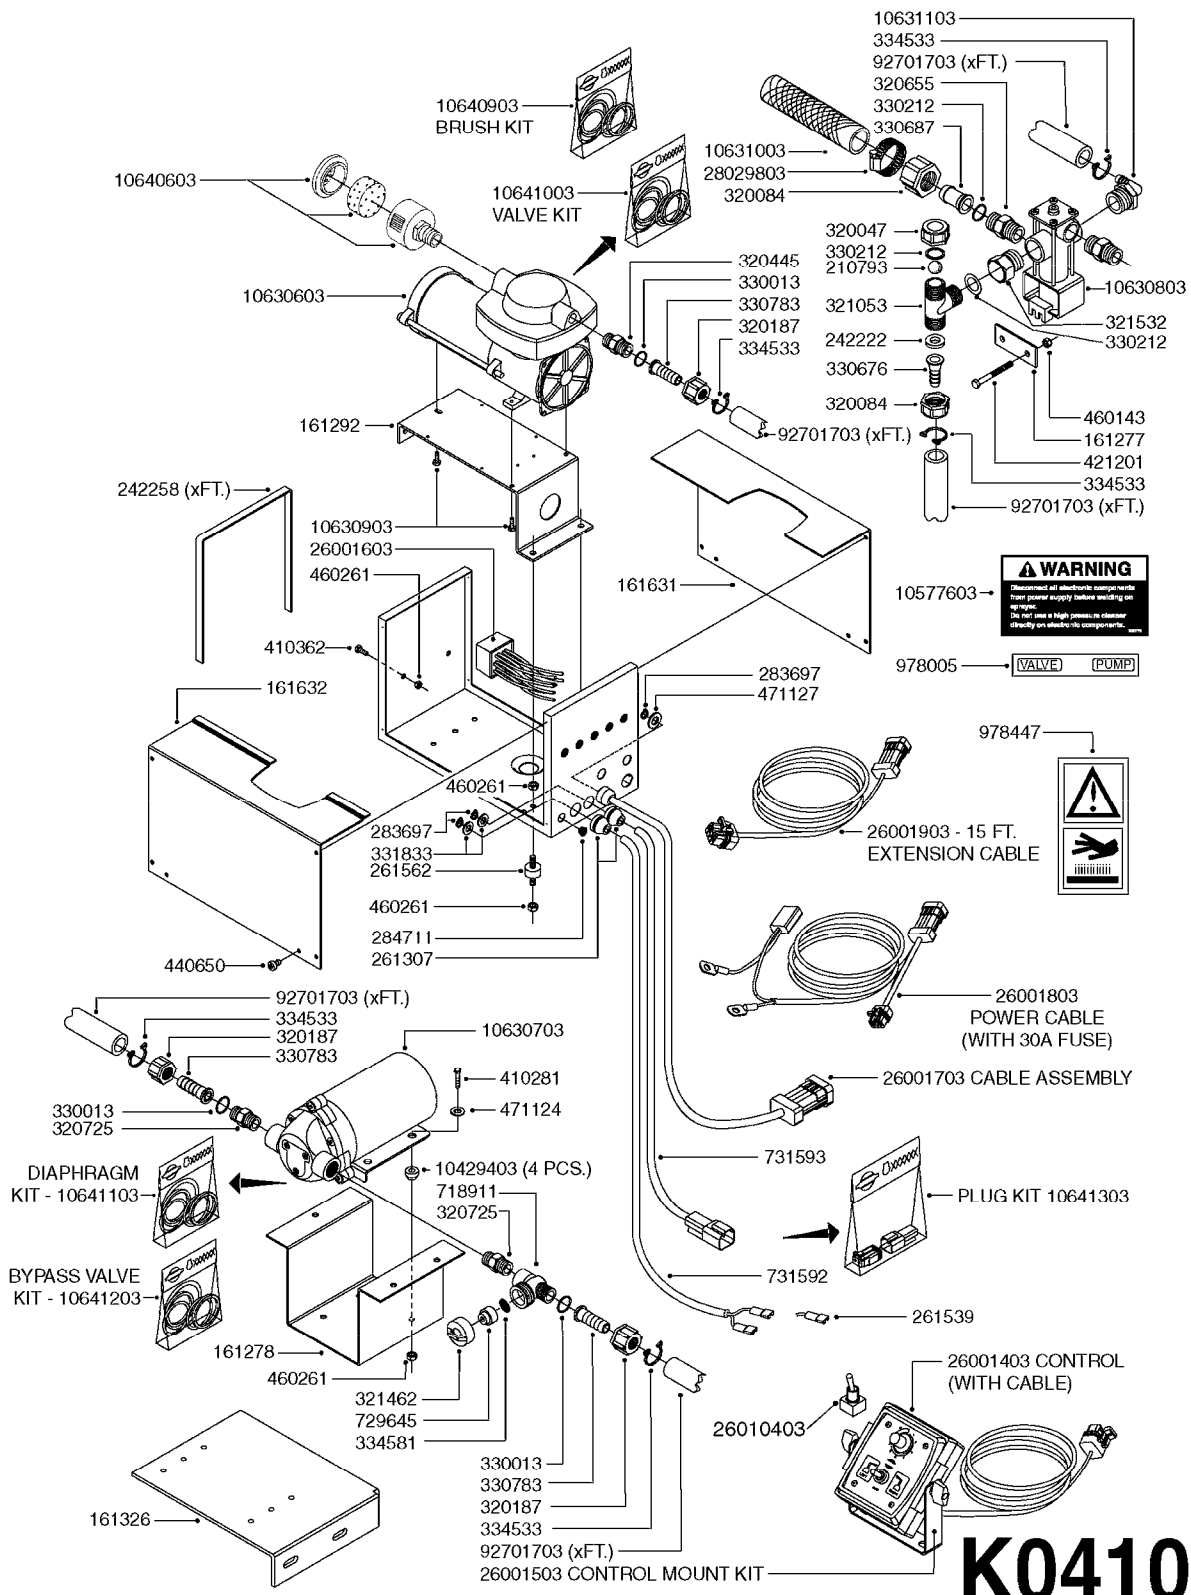

# K0400

\*Ø8mm 927306 (xFT.)  
\*Ø10mm 927330 (xFT.)

70062503 - COMPLETE ASSEMBLY

FOAM MARKER COMPRESSOR 2007  
K0400-HIN, 01:01:16

Page 1  
Date 16.03.2016 14:03

parts-n°	order qty	description
147011	1	HEX NIPPLE 3/8'X1/4'BSP BRASS
161326	1	MOUNT BKT. F. FOAM COMP.BOX 98
168847	1	ENCLOSURE LOWER F.MARKER
168848	1	COVER F. FOAM MARKER
232111	1	QUICK COUPLER 6MM X 1/8 EXT.
232112	1	QUICK COUPLER 6MM 1/8 INT.
232113	1	QUICK COUPLER 6MM T-PIECE
232114	1	COUPLER 1/8" THREADX8MM HOSE
232143	1	REDUCER 1/4'INT-1/8'EXT
232144	1	QUICK COUPLER 10MM X 1/4 EXT
232152	1	QUICK COUPLER 8MMX1/8 EXT.LONG
241371	1	DIAPHRAGM, NO-DRIP alt 241371
242242	1	O-RING F.AIR HOSE FITTING
242258	1	TRIM 3X10 SELF ADHESIVE 0012"
261562	1	RUBBER DAMPER 2XM6X25
283697	1	TIESTRAP 200MM
320445	1	FITT.DK HN 1/4"X3/8" BSP
321462	1	CAP F.NO-DRIP ASSY.
322261	1	HOUSING F.SAFETY VALVE 3/8"
440650	1	SCREW 3.5x13 STAINLESS
460261	1	NUT HEX M6X1 LOCK A2 DIN985
718911	1	VALVE (SAFETY) F.MARKER
729645	1	NON-DRIP SPRING ASSY.GREEN 10
927264	1	HOSE R X PE D6/D4 X 0012"
927306	1	HOSE R X PE D8/D6 X 0012"BLACK
927330	1	HOSE R X PE D10/D8 X 012"BLACK
26004103	1	FOAM MARKER CNTRL MOD CABL STD
26008703	1	FOAM MARKER CONTROL SCII
26011103	1	FOAMER POWER/CONTROL CABLE 39P
26023400	1	COMPRESSOR F.FOAM MARKER CM40
26023700	1	SOLENOID VAL 12V 1/8' FLO '07
28025503	1	PLUG F.DRILLED HOLE 1/2"
28025603	1	PLUG F.DRILLED HOLE 3/4"
39122000	1	DISTR.HOUSING F.FOAM MARKER'07
70062503	1	FOAM MARKER COMPRESSOR,STD,39P