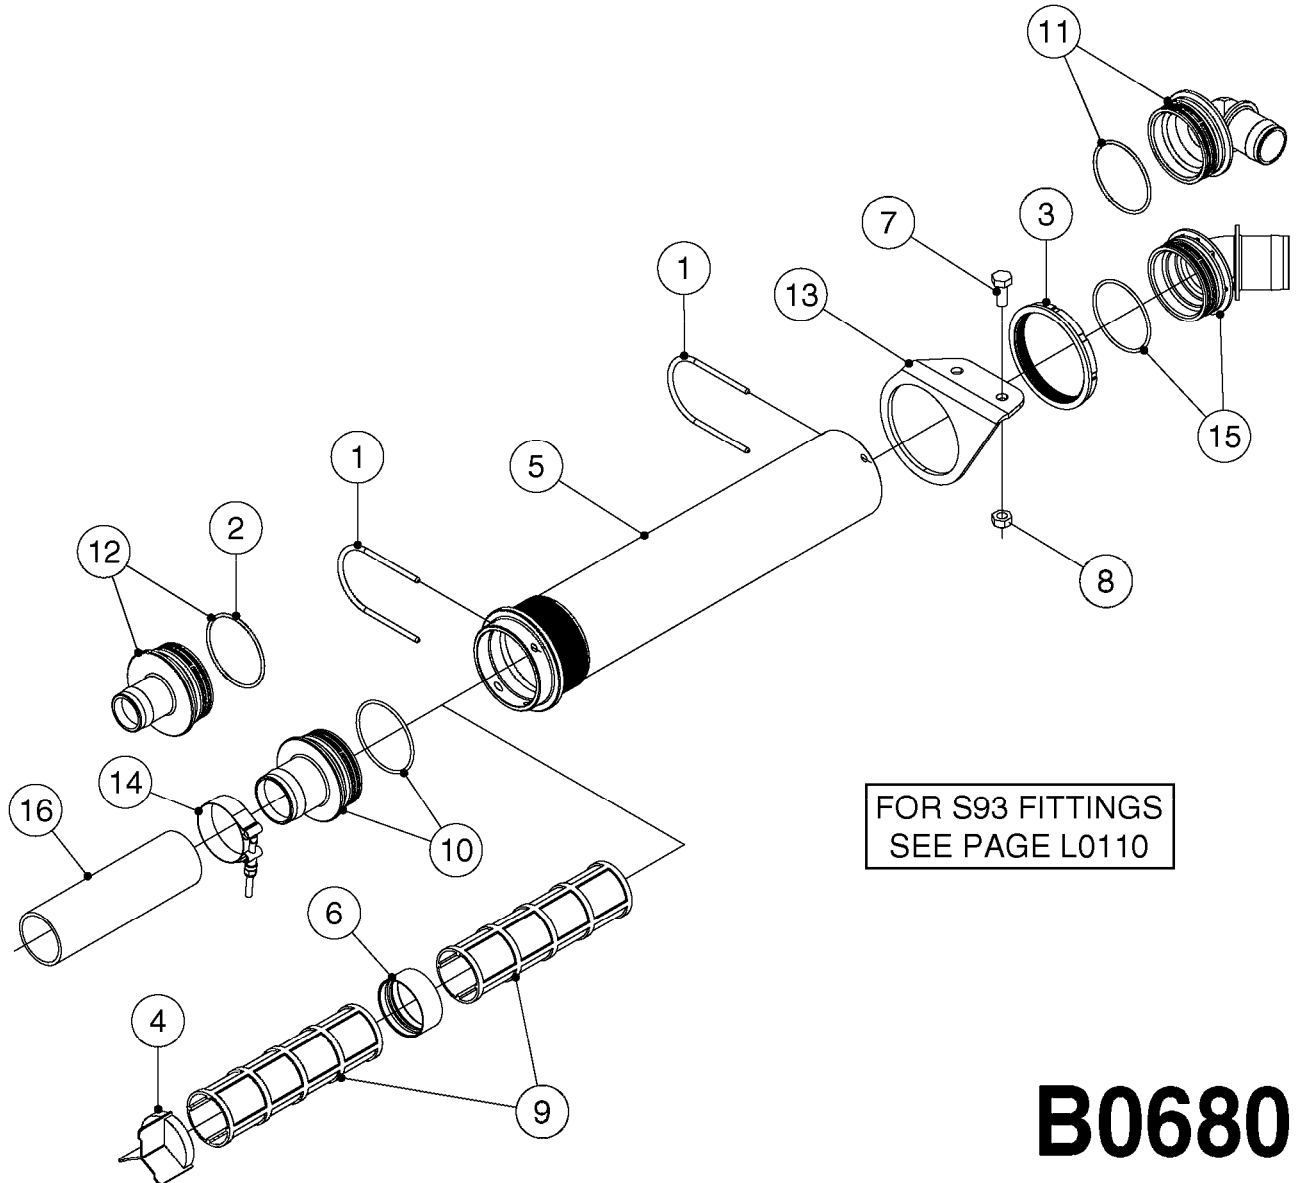

DOUBLE SUCTION FILTER - S93
B0680-HIN, 01:01:16

Page 1

Date 16.03.2016 14:03

Pos.	parts-n°	order qty	description
1	145997	1	FITT.DK S-93 FORK
2	242351	1	O-RING D69.5X3.0 VITON F.S-93
3	322109	1	FITT.DK S-93 BULKHEAD NUT
4	334605	1	VANE F.TOP SUCTION FILTER
5	390906	1	DOUBLE FILTER CASING S93 99
6	390907	1	SOCKET F.DOUB.FILTER CAS. S93
7	420604	1	BOLT HEX 8.8 DEL M10X25 FT DIN933
8	460423	1	NUT HEX M10X1.5 LOCK
9	615415	1	FILTER ELEM.S93,30 MESH-GREEN
9	615416	1	FILTER ELEM.S93,50 MESH-BLUE
9	615417	1	FILTER ELEM.S93,80 MESH-RED
10	727227	1	FITT.DK S-93 STR.2' W/ORING
11	728395	1	FITT.DK S-93 ELB.1-1/2" 90 DEG
12	728523	1	FITT.DK S-93 STR.1-1/2"
13	16029503	1	PLATE 5.0X114X160/BOW/HOLE D94
14	28030103	1	CLAMP HOSE GEAR P5/4-S1.5"6724
14	28030203	1	CLAMP HOSE T-BOLT S2" 235-67
15	72072700	1	FITT.DK S-93 45D 2" PVC
16	92702603	1	HOSE PVC SUCT GRAY 1-1/2"
16	92702703	1	HOSE PVC SUCT GRAY 2"