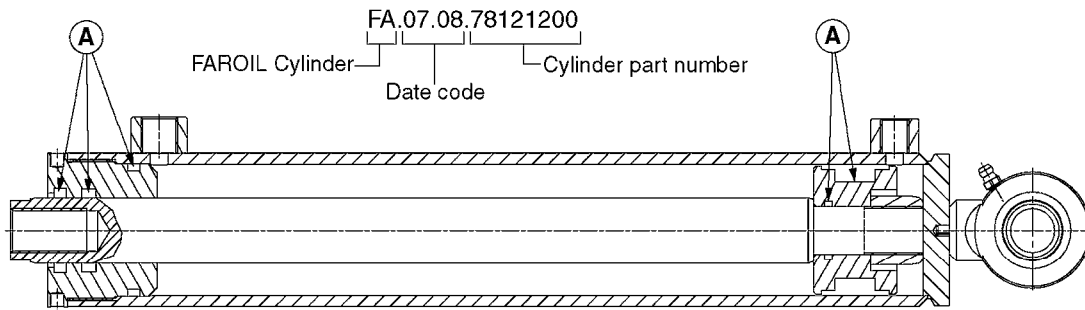

HYDRAULICS - CYLINDERS  
C0020-HIN, 01:01:16

Page 3

Date 16.03.2016 14:03

parts-n°	order qty	description
63039300 78100003	1 1	CYLINDER ROD F.781132 CYL. PARA-LIFT CM+750 W/STOP

Check cylinder barrel for stamped part number.