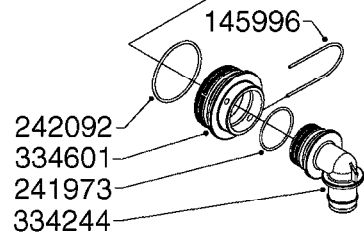

REGULATOR VALVE ASSEMBLY: *72027300

COMPLETE ASSEMBLIES
WHOLEGOODS ITEMS

B0340