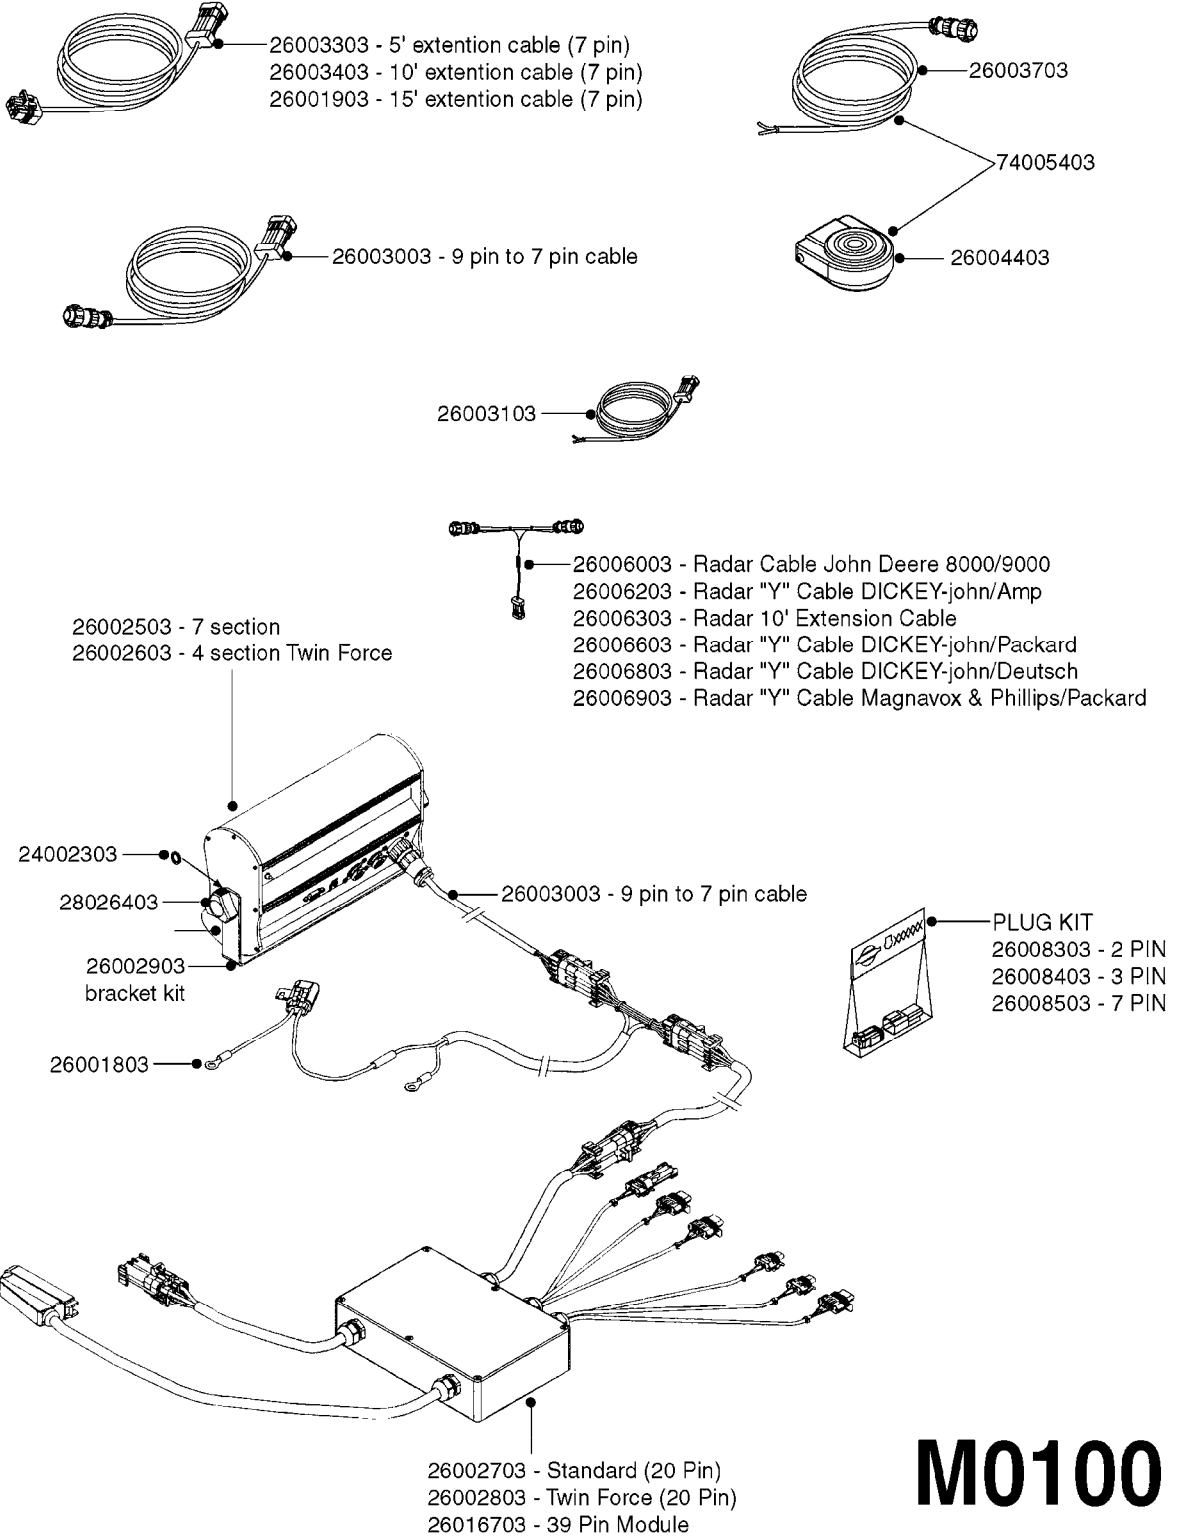

MUSTANG 3500 CONTROLLER
M0100-HIN, 01:01:16

Page 0
Date 16.03.2016 14:04

MUSTANG 3500 CONTROLLER
M0100-HIN, 01:01:16

Page 1
Date 16.03.2016 14:04

parts-n°	order qty	description
24002303	1	WASHER, RUBBER
26001803	1	POWER CABLE
26001903	1	15' 7-PIN EXTENSION CABLE
26002503	1	MUSTANG 3500/7 CONSOLE
26002603	1	MUSTANG 3500/4/TF CONSOLE
26002703	1	MUSTANG 3500/20PIN SC MODULE
26002803	1	MUSTANG 3500/20PIN TF SC MODUL
26002903	1	MUSTANG 3500 CONSOLE MNT KIT
26003003	1	MUSTANG 3500 CONSOLE CABLE
26003103	1	MUSTANG 3500/7 SC MOD CNECT KT
26003303	1	MUSTANG/FM 5FT 7PIN EXT CABLE
26003403	1	MUSTANG/FM 10FT 7PIN EXT CABLE
26003703	1	MUSTANG RUN/HOLD ADAPT CABLE
26004403	1	SWITCH, FOOT
26006003	1	MUSTANG RADR CBLE JD 8000/9000
26006203	1	MUSTANG RDR "Y" CABLE DCKY-JHN
26006303	1	MUSTANG RDR EXTNSN CABLE 10FT
26006603	1	MUSTANG RDR"Y"CABLE D-J PACKRD
26006803	1	MUSTANG RDR"Y"CABLE D-J DEUTS.
26006903	1	MUSTANG RDR"Y"CABLE MAG.PHILIP
26008303	1	MICRO TRAK PLUG KIT - 2 PIN
26008403	1	MICRO TRAK PLUG KIT - 3 PIN
26008503	1	MICRO TRAK PLUG KIT - 7 PIN
26016703	1	MUSTANG 3500/39PIN SC MODULE
28026403	1	KNOB, MUSTANG CONSOLE MOUNT
74005403	1	FOOT SWITCH FOR MUSTANG 3500