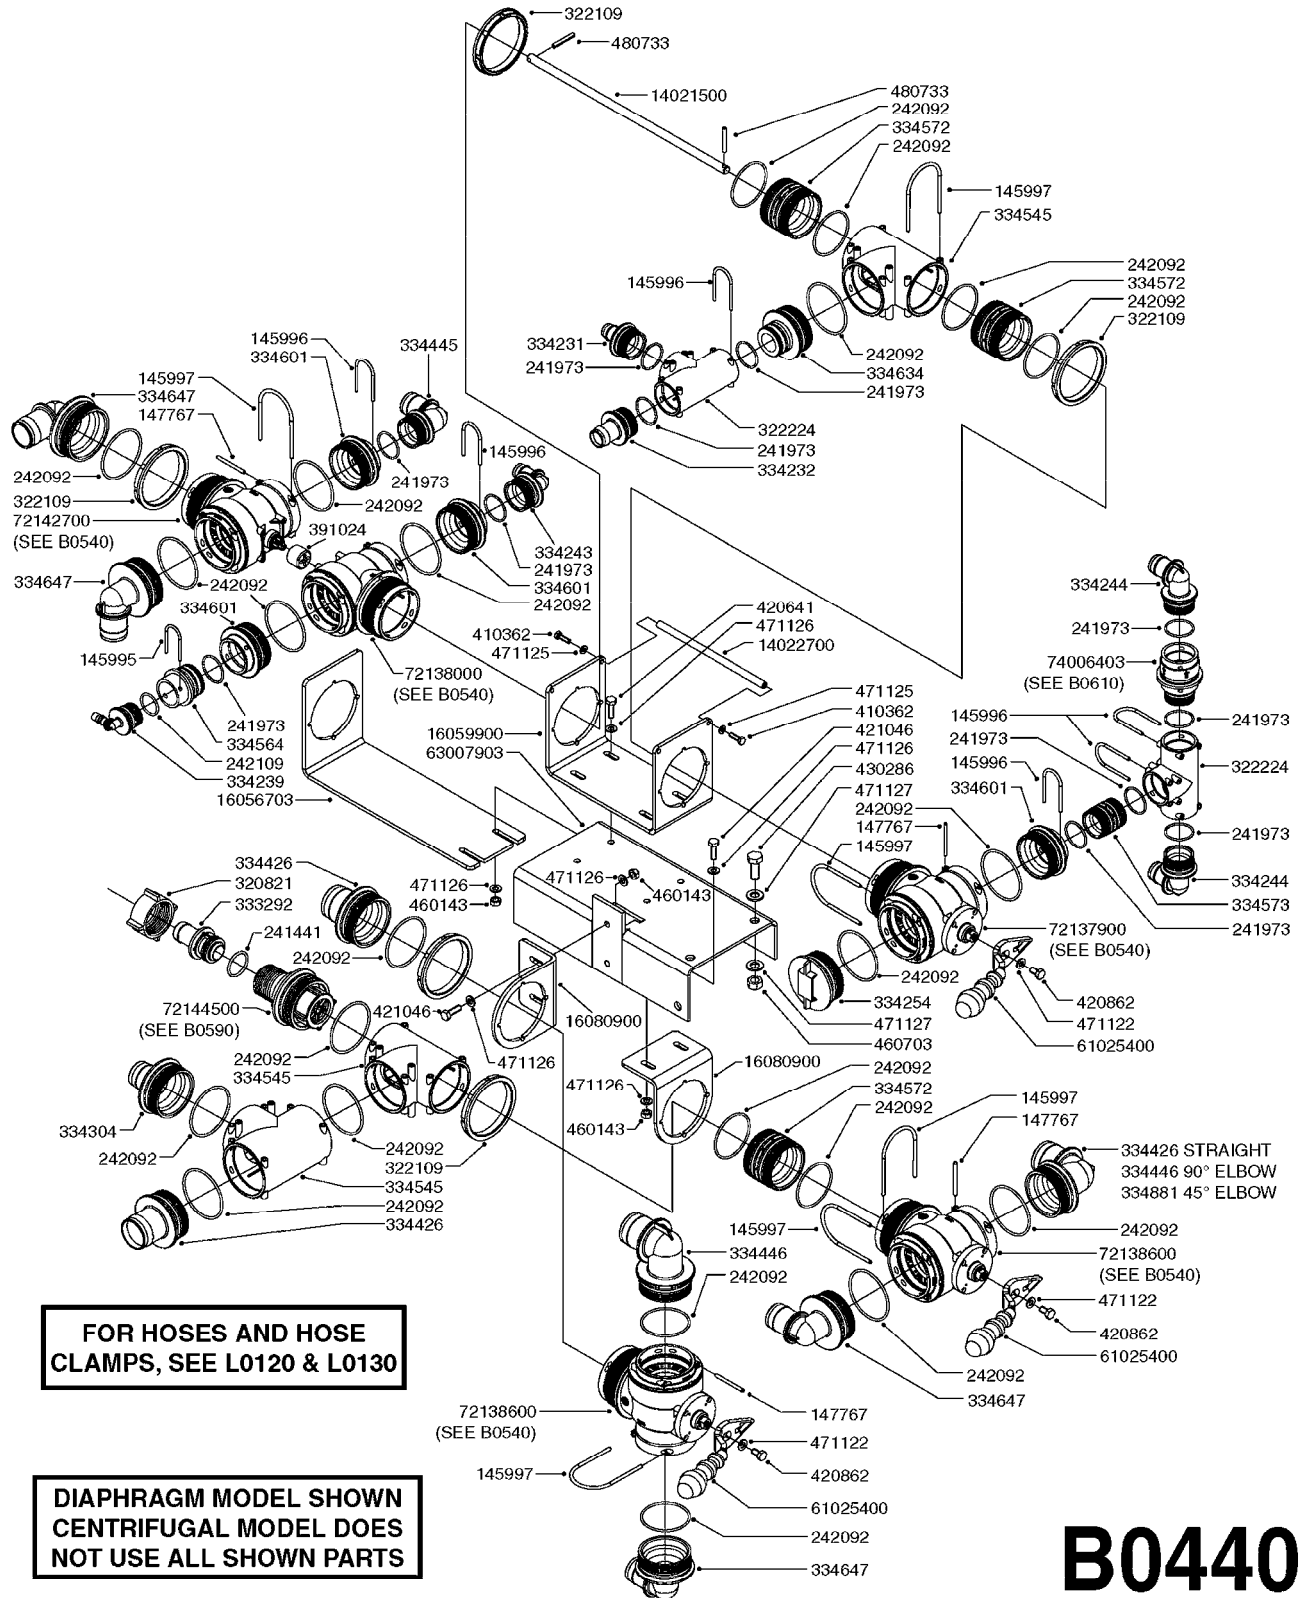

**FOR HOSES AND HOSE
CLAMPS, SEE L0120 & L0130**

**DIAPHRAGM MODEL SHOWN
CENTRIFUGAL MODEL DOES
NOT USE ALL SHOWN PARTS**

B0440

SMART VALVE - NEW NAVIGATOR
B0440-HIN, 01:01:16

Page 1
Date 16.03.2016 14:03

parts-n°	order qty	description
145995	1	FITT.DK S-53 FORK
145996	1	FITT.DK S-67 FORK
145997	1	FITT.DK S-93 FORK
147767	1	PIN 5Ø X 60 S-93 DOUBLE CLAMP
241441	1	O-RING D29.3X3
241973	1	O-RING 44.2 x 3.0 (use-242353)
242092	1	O-RING D69.5X3 (Use-242351)
242109	1	O-RING D32.2x3.0 (USE 242354)
320821	1	FITT.DK NUT 1-1/2" BSP
322109	1	FITT.DK S-93 BULKHEAD NUT
322224	1	FITT.DK S-67 TEE
333292	1	FITT.DK HB 1"O'RING F.1-1/2"
334231	1	FITT.DK S-67 STR.1'
334232	1	FITT.DK S-67 STR.1-1/4'
334239	1	FITT.DK S-53 ELB.1/2"
334243	1	FITT.DK S-67 ELB.1"
334244	1	FITT.DK S-67 ELB.1-1/4"
334254	1	FITT.DK S-93 PLUG
334304	1	FITT.DK S-93 STR.1-1/2" PVC
334426	1	FITT.DK S-93 STR.2'
334445	1	FITT.DK S-67 ELB.1-1/2"
334446	1	FITT.DK S-93 ELB.2" PVC
334545	1	FITT.DK S-93 TEE
334564	1	FITT.DK S-67 TO S-53 ADAPTER
334572	1	FITT.DK S-93 ADAPTOR MALE MALE
334573	1	FITT.DK S-67 CONNECTOR
334601	1	FITT.DK S-93 TO S67 ADAPTOR
334634	1	FITT.DK ADAPTER S-93M S67M
334647	1	FITT.DK S93 ELB 1-1/2" 90 PVC
334881	1	FITT.DK S-93 ELB. 2" 45D PVC
391024	1	COUPLING FOR 3RD SMART VALVE
410362	1	BOLT HEX 8.8 SS M6X20 FT
420641	1	BOLT HEX 8.8 DEL M8X35
420862	1	BOLT HEX 8.8 DEL M10X16 FT
421046	1	BOLT HEX 8.8 DEL M8X25 FT A2 DIN933
430286	1	BOLT HEX 8.8 DEL M12X30 FT
460143	1	NUT HEX M8 LOCK A2 DIN985
460703	1	NUT HEX M12X1.75 LOCK DIN985
471122	1	WASHER, M10, Ø20/10.5X 2.0, SS
471125	1	WASHER, M6, Ø12/ 6.4X 1.6, SS
471126	1	WASHER, M8, Ø16/ 8.4X 1.6, SS
471127	1	WASHER, M12, Ø24/13.0X 2.5, SS
480733	1	PIN D6 X 40
14021500	1	SPINDLE F.S93 SMART VALVE
14022700	1	SPACER TUBE Ø10 L=212 SS
16056703	1	PLATE 6.0X492X116/SMART VALVE
16059900	1	BRACKET 2 STK S93 SMART VALVE
16080900	1	BRACKET 1 STK S93 VALVE 15BAR
61025400	1	HANDLE SMART VALVE
63007903	1	SMART VALVE MOUNTING BKT.1100
72137900	1	VALVE S93 "V1" SMART VALVE
72138000	1	VALVE S93 "V2" SMART VALVE
72138600	1	VALVE S93 "V3" SMART VALVE
72142700	1	VALVE S93 "V4" SMART VALVE
72144500	1	SAFETY VALVE 15 BAR S93
74006403	1	CHECK VALVE S67 BAG