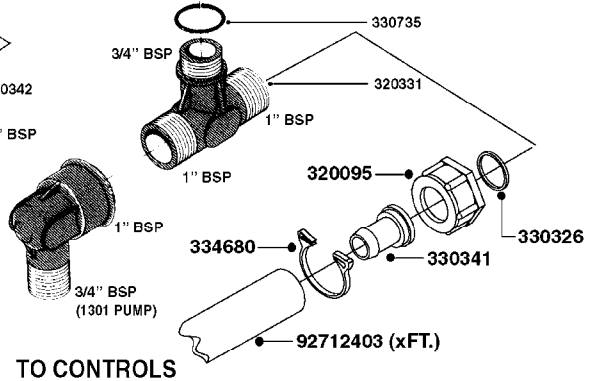

SUCTION SIDE OF PUMP

TO CONTROLS

FROM TANK