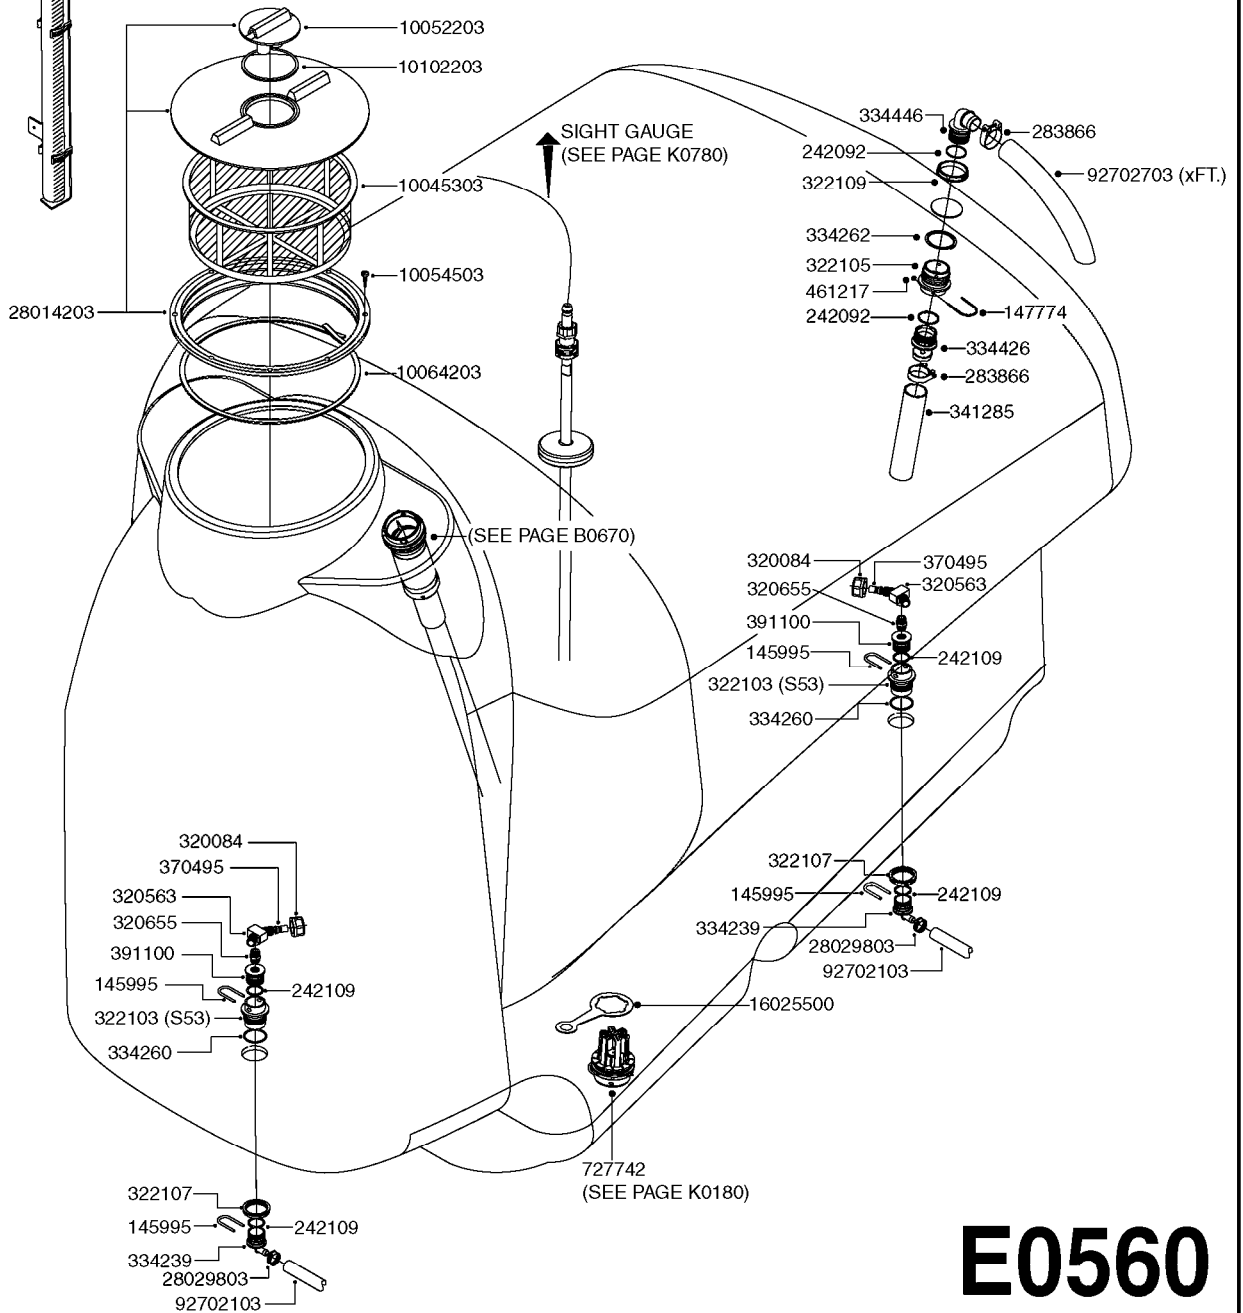

SIGHT GAUGE (SEE PAGE K0780)

TANK - 575/1100 NEW NAV ECP
E0560-HIN, 01:01:16

Page 1

Date 16.03.2016 14:03

parts-n°	order qty	description
145995	1	FITT.DK S-53 FORK
147774	1	FITT.DK S-93 FORK W. M5 THREAD
242092	1	O-RING D69.5X3 (Use-242351)
242109	1	O-RING D32.2x3.0 (USE 242354)
283866	1	CLAMP HOSE SCREW TYPE 2"DELTA
320084	1	FITT.DK NUT 1/2" BSP
320563	1	FITT.DK 3 WAY 1/2" 110 DEG.
320655	1	FITT.DK HN 1/2"-1/2" BSP
322103	1	FITT.DK S-53 BULKHEAD
322105	1	FITT.DK S-93 BULKHEAD DOUBLE
322107	1	FITT.DK S-53 BULKHEAD NUT
322109	1	FITT.DK S-93 BULKHEAD NUT
334239	1	FITT.DK S-53 ELB.1/2"
334260	1	GASKET F. S-53 BULKHEAD
334262	1	GASKET F.S-93 BULKHEAD
334426	1	FITT.DK S-93 STR.2'
334446	1	FITT.DK S-93 ELB.2" PVC
341285	1	TUBE Ø57/Ø52 L=1500 YELLOW PE
370495	1	NOZZLE INJECTOR 5066-3.0
391100	1	FITT.DK S-53THREAD INS.1/2"BSP
421024	1	BOLT HEX 8.8 DEL M8X60
460143	1	NUT HEX M8 LOCK A2 DIN985
461217	1	NUT HEX M5 LOCK
727742	1	TOP DRAIN CORD TYPE
10045303	1	FILTER BASKET 16"
10052203	1	LID VENT ASSY
10054503	1	SCREW 3/4" SELF TAPPING
10064203	1	SET SEALING SPONGE 1 Ft BULK
10102203	1	GASKET F.16" LID BREATHER
16025500	1	TANK SPACER SIGHT GAUGE
28014203	1	LID ASSY. (3-PC.) 16" ARAG
28029803	1	CLAMP HOSE GEAR P1/2" 6708
35001603	1	TANK RAW 575 GAL. NAV.
35002403	1	TANK RAW 1100 GAL. NAV.
92702103	1	HOSE R X1/2" X300PSI WP X0012"
92702703	1	HOSE PVC SUCT GRAY 2"