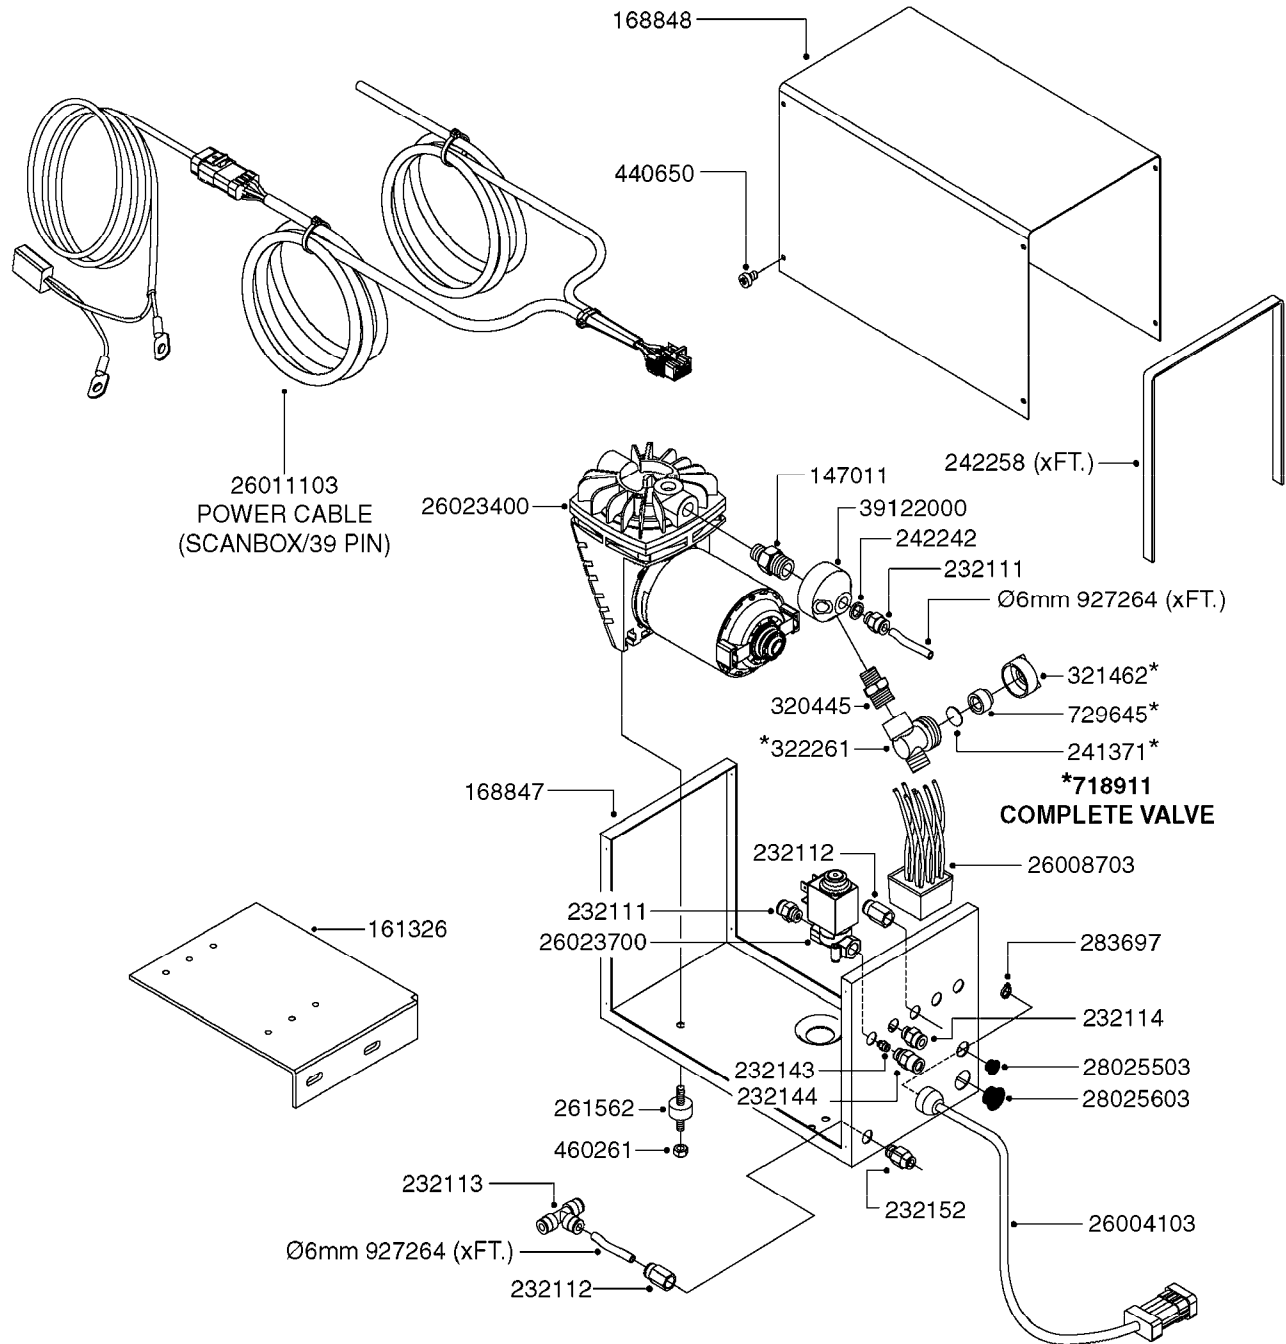

**K0390**

\*Ø8mm 927306 (xFT.)  
\*Ø10mm 927330 (xFT.)

70019403 - COMPLETE ASSEMBLY

FOAM MARKER COMPRESSOR 2002  
K0390-HIN, 01:01:16

Page 1  
Date 16.03.2016 14:03

parts-n°	order qty	description
147011	1	HEX NIPPLE 3/8'X1/4'BSP BRASS
161326	1	MOUNT BKT. F. FOAM COMP.BOX 98
168847	1	ENCLOSURE LOWER F.MARKER
168848	1	COVER F. FOAM MARKER
210796	1	BEARING BALL D22/D8 X 7 608ZZ
210806	1	BEARING BALL D40/D17X12MM
220803	1	VALVE F. COMPRESSOR
232111	1	QUICK COUPLER 6MM X 1/8 EXT.
232112	1	QUICK COUPLER 6MM 1/8 INT.
232113	1	QUICK COUPLER 6MM T-PIECE
232114	1	COUPLER 1/8" THREADX8MM HOSE
232143	1	REDUCER 1/4'INT-1/8'EXT
232144	1	QUICK COUPLER 10MM X 1/4 EXT
232152	1	QUICK COUPLER 8MMX1/8 EXT.LONG
241371	1	DIAPHRAGM, NO-DRIP alt 241371
242242	1	O-RING F.AIR HOSE FITTING
242258	1	TRIM 3X10 SELF ADHESIVE 0012"
242284	1	HEAD GASKET F. COMPRESSOR
242285	1	DIAPHRAGM F. F/M COMP.
261455	1	BRUSH KIT-FOAM MARKER MOTOR
261562	1	RUBBER DAMPER 2XM6X25
283697	1	TIESTRAP 200MM
284564	1	PLATE F.COMPRESSOR HEAD
284565	1	PLATE F.COMPRESSOR HEAD
284643	1	COMPRESSOR HEAD F.FOAM MARKER
284665	1	CONNECTING ROD F.COMPRESSOR
284980	1	FLANGE REAR F. F.M.COMPRESSOR
320445	1	FITT.DK HN 1/4"X3/8" BSP
321462	1	CAP F.NO-DRIP ASSY.
322261	1	HOUSING F.SAFETY VALVE 3/8"
440650	1	SCREW 3.5x13 STAINLESS
460261	1	NUT HEX M6X1 LOCK A2 DIN985
729645	1	NON-DRIP SPRING ASSY.GREEN 10
927264	1	HOSE R X PE D6/D4 X 0012"
927306	1	HOSE R X PE D8/D6 X 0012"BLACK
927330	1	HOSE R X PE D10/D8 X 012"BLACK
10518703	1	SNAP-RING OUTER 8X1
21002103	1	BEARING, 6200 2ZJEM (SKF)
26001403	1	HC FOAM MARKR CONSOLE VS3.0.00
26001503	1	HC FOAM MARKER CONSOLE MT.KIT
26001803	1	POWER CABLE
26001903	1	15' 7-PIN EXTENSION CABLE
26004103	1	FOAM MARKER CNTRL MOD CABL STD
26008703	1	FOAM MARKER CONTROL SCII
26010403	1	TOGGLE SWITCH MICRO-TRAK F.M.
26023700	1	SOLENOID VAL 12V 1/8' FLO '07
28025503	1	PLUG F.DRILLED HOLE 1/2"
28025603	1	PLUG F.DRILLED HOLE 3/4"
39122000	1	DISTR.HOUSING F.FOAM MARKER'07
70019403	1	FOAM MARKER COMPRESSOR KIT STD