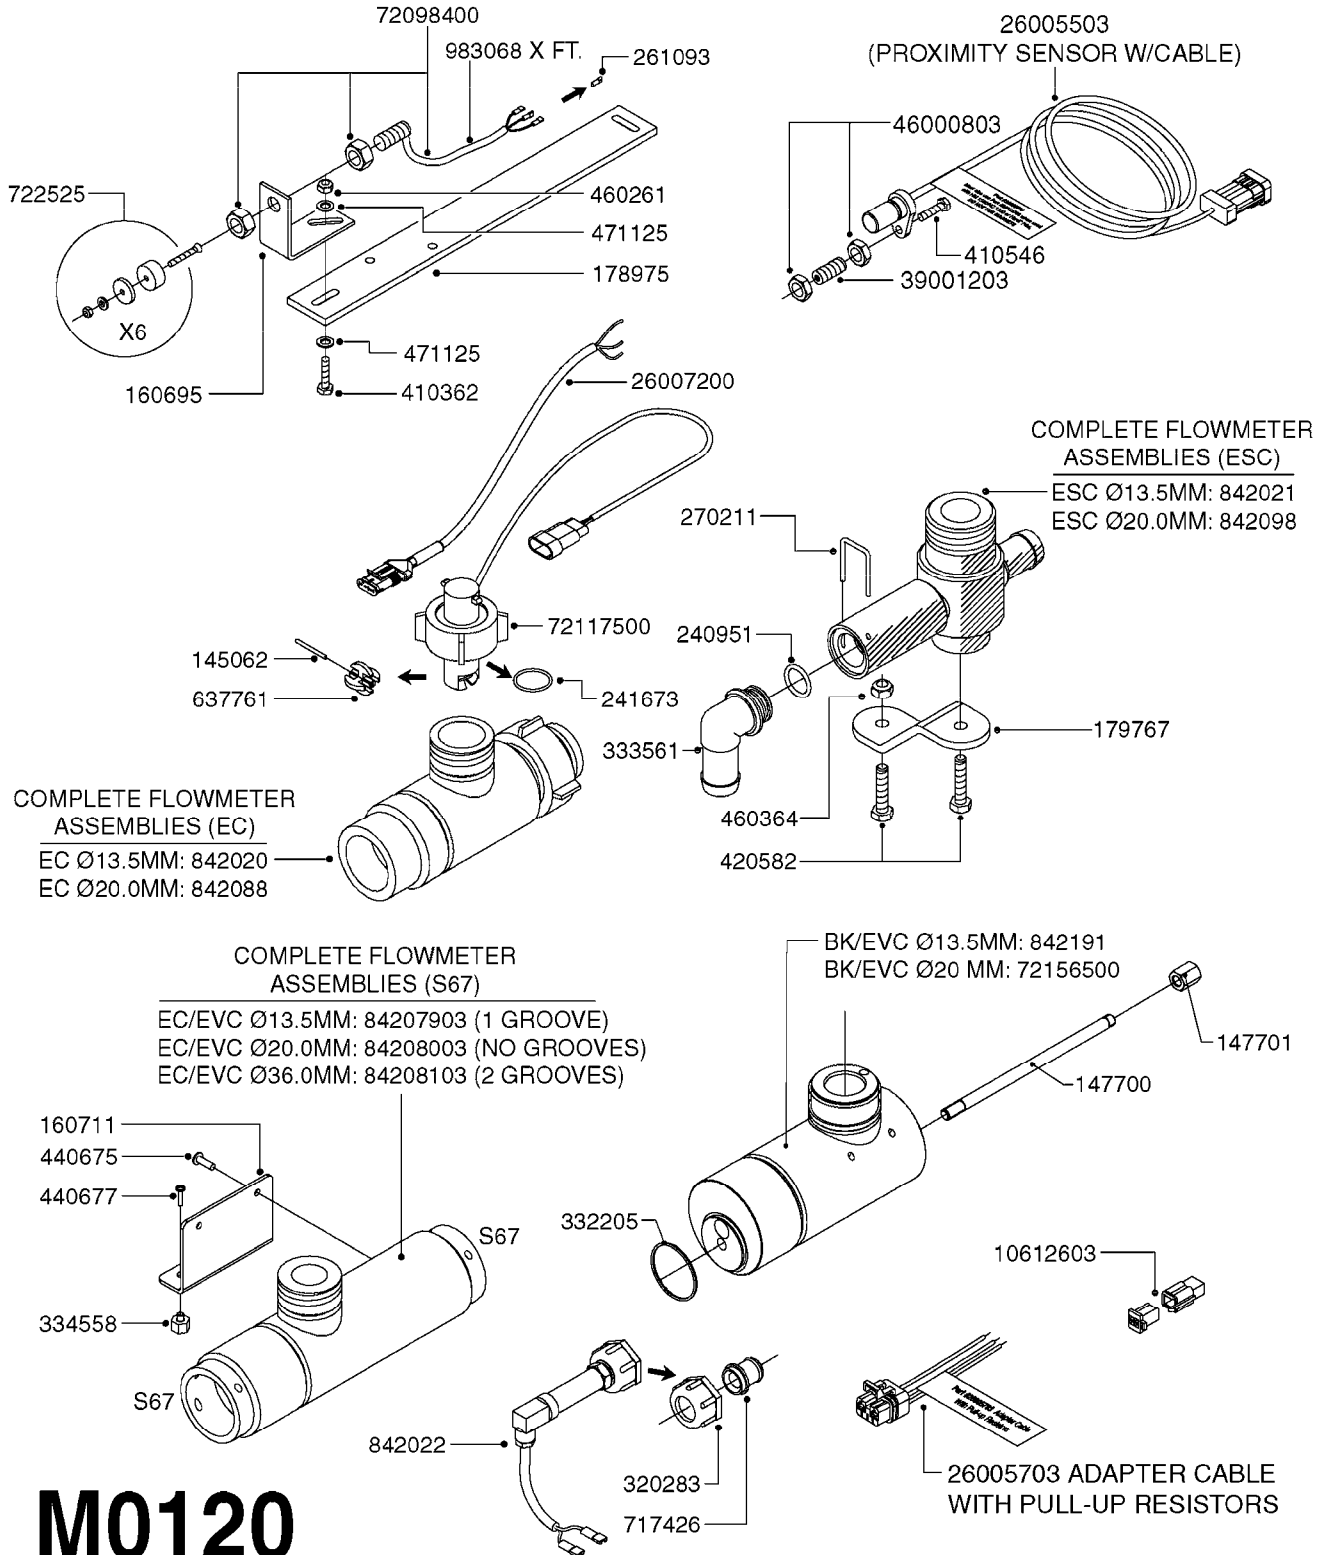

# M0100

MUSTANG 3500 CONTROLLER  
M0100-HIN, 01:01:16

Page 1  
Date 16.03.2016 14:04

parts-n°	order qty	description
24002303	1	WASHER, RUBBER
26001803	1	POWER CABLE
26001903	1	15' 7-PIN EXTENSION CABLE
26002503	1	MUSTANG 3500/7 CONSOLE
26002603	1	MUSTANG 3500/4/TF CONSOLE
26002703	1	MUSTANG 3500/20PIN SC MODULE
26002803	1	MUSTANG 3500/20PIN TF SC MODUL
26002903	1	MUSTANG 3500 CONSOLE MNT KIT
26003003	1	MUSTANG 3500 CONSOLE CABLE
26003103	1	MUSTANG 3500/7 SC MOD CNECT KT
26003303	1	MUSTANG/FM 5FT 7PIN EXT CABLE
26003403	1	MUSTANG/FM 10FT 7PIN EXT CABLE
26003703	1	MUSTANG RUN/HOLD ADAPT CABLE
26004403	1	SWITCH, FOOT
26006003	1	MUSTANG RADR CBLE JD 8000/9000
26006203	1	MUSTANG RDR "Y" CABLE DCKY-JHN
26006303	1	MUSTANG RDR EXTNSN CABLE 10FT
26006603	1	MUSTANG RDR"Y"CABLE D-J PACKRD
26006803	1	MUSTANG RDR"Y"CABLE D-J DEUTS.
26006903	1	MUSTANG RDR"Y"CABLE MAG.PHILIP
26008303	1	MICRO TRAK PLUG KIT - 2 PIN
26008403	1	MICRO TRAK PLUG KIT - 3 PIN
26008503	1	MICRO TRAK PLUG KIT - 7 PIN
26016703	1	MUSTANG 3500/39PIN SC MODULE
28026403	1	KNOB, MUSTANG CONSOLE MOUNT
74005403	1	FOOT SWITCH FOR MUSTANG 3500