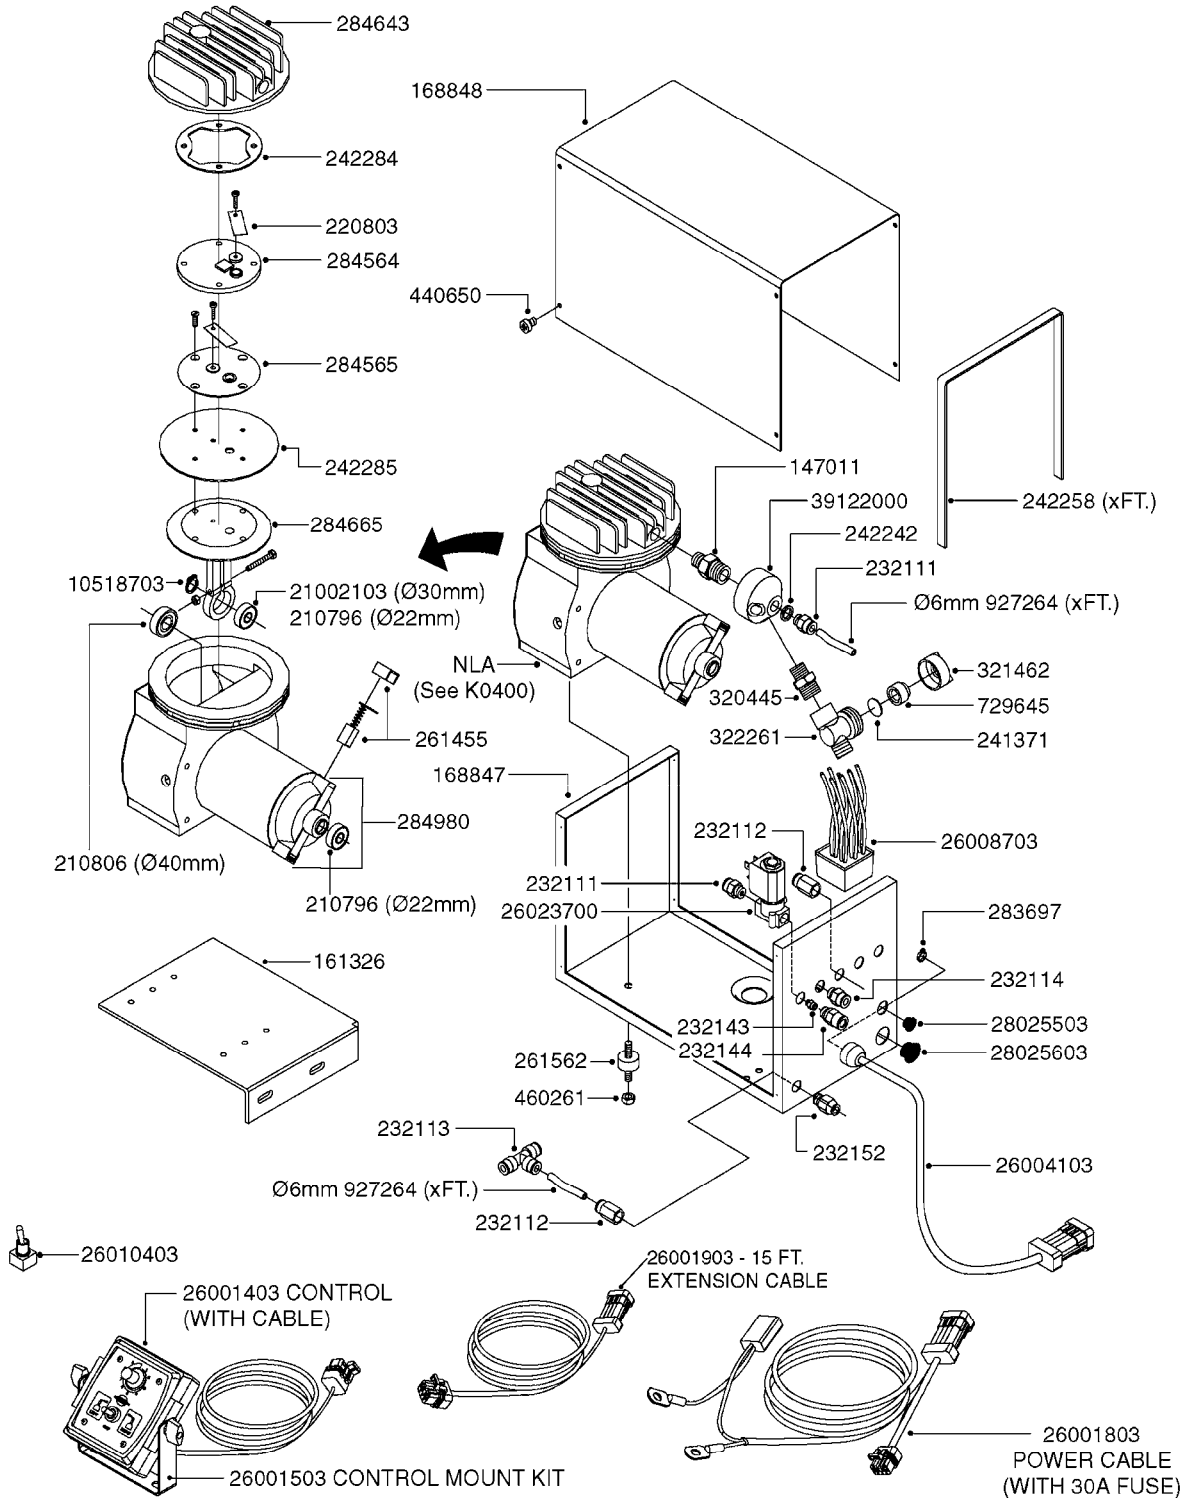

K0390

*Ø8mm 927306 (xFT.)
*Ø10mm 927330 (xFT.)

70019403 - COMPLETE ASSEMBLY

FOAM MARKER COMPRESSOR 2002
K0390-HIN, 01:01:16

Page 1
Date 16.03.2016 14:03

parts-n°	order qty	description
147011	1	HEX NIPPLE 3/8'X1/4'BSP BRASS
161326	1	MOUNT BKT. F. FOAM COMP.BOX 98
168847	1	ENCLOSURE LOWER F.MARKER
168848	1	COVER F. FOAM MARKER
210796	1	BEARING BALL D22/D8 X 7 608ZZ
210806	1	BEARING BALL D40/D17X12MM
220803	1	VALVE F. COMPRESSOR
232111	1	QUICK COUPLER 6MM X 1/8 EXT.
232112	1	QUICK COUPLER 6MM 1/8 INT.
232113	1	QUICK COUPLER 6MM T-PIECE
232114	1	COUPLER 1/8" THREADX8MM HOSE
232143	1	REDUCER 1/4'INT-1/8'EXT
232144	1	QUICK COUPLER 10MM X 1/4 EXT
232152	1	QUICK COUPLER 8MMX1/8 EXT.LONG
241371	1	DIAPHRAGM, NO-DRIP alt 241371
242242	1	O-RING F.AIR HOSE FITTING
242258	1	TRIM 3X10 SELF ADHESIVE 0012"
242284	1	HEAD GASKET F. COMPRESSOR
242285	1	DIAPHRAGM F. F/M COMP.
261455	1	BRUSH KIT-FOAM MARKER MOTOR
261562	1	RUBBER DAMPER 2XM6X25
283697	1	TIESTRAP 200MM
284564	1	PLATE F.COMPRESSOR HEAD
284565	1	PLATE F.COMPRESSOR HEAD
284643	1	COMPRESSOR HEAD F.FOAM MARKER
284665	1	CONNECTING ROD F.COMPRESSOR
284980	1	FLANGE REAR F. F.M.COMPRESSOR
320445	1	FITT.DK HN 1/4"X3/8" BSP
321462	1	CAP F.NO-DRIP ASSY.
322261	1	HOUSING F.SAFETY VALVE 3/8"
440650	1	SCREW 3.5x13 STAINLESS
460261	1	NUT HEX M6X1 LOCK A2 DIN985
729645	1	NON-DRIP SPRING ASSY.GREEN 10
927264	1	HOSE R X PE D6/D4 X 0012"
927306	1	HOSE R X PE D8/D6 X 0012"BLACK
927330	1	HOSE R X PE D10/D8 X 012"BLACK
10518703	1	SNAP-RING OUTER 8X1
21002103	1	BEARING, 6200 2ZJEM (SKF)
26001403	1	HC FOAM MARKR CONSOLE VS3.0.00
26001503	1	HC FOAM MARKER CONSOLE MT.KIT
26001803	1	POWER CABLE
26001903	1	15' 7-PIN EXTENSION CABLE
26004103	1	FOAM MARKER CNTRL MOD CABL STD
26008703	1	FOAM MARKER CONTROL SCII
26010403	1	TOGGLE SWITCH MICRO-TRAK F.M.
26023700	1	SOLENOID VAL 12V 1/8' FLO '07
28025503	1	PLUG F.DRILLED HOLE 1/2"
28025603	1	PLUG F.DRILLED HOLE 3/4"
39122000	1	DISTR.HOUSING F.FOAM MARKER'07
70019403	1	FOAM MARKER COMPRESSOR KIT STD