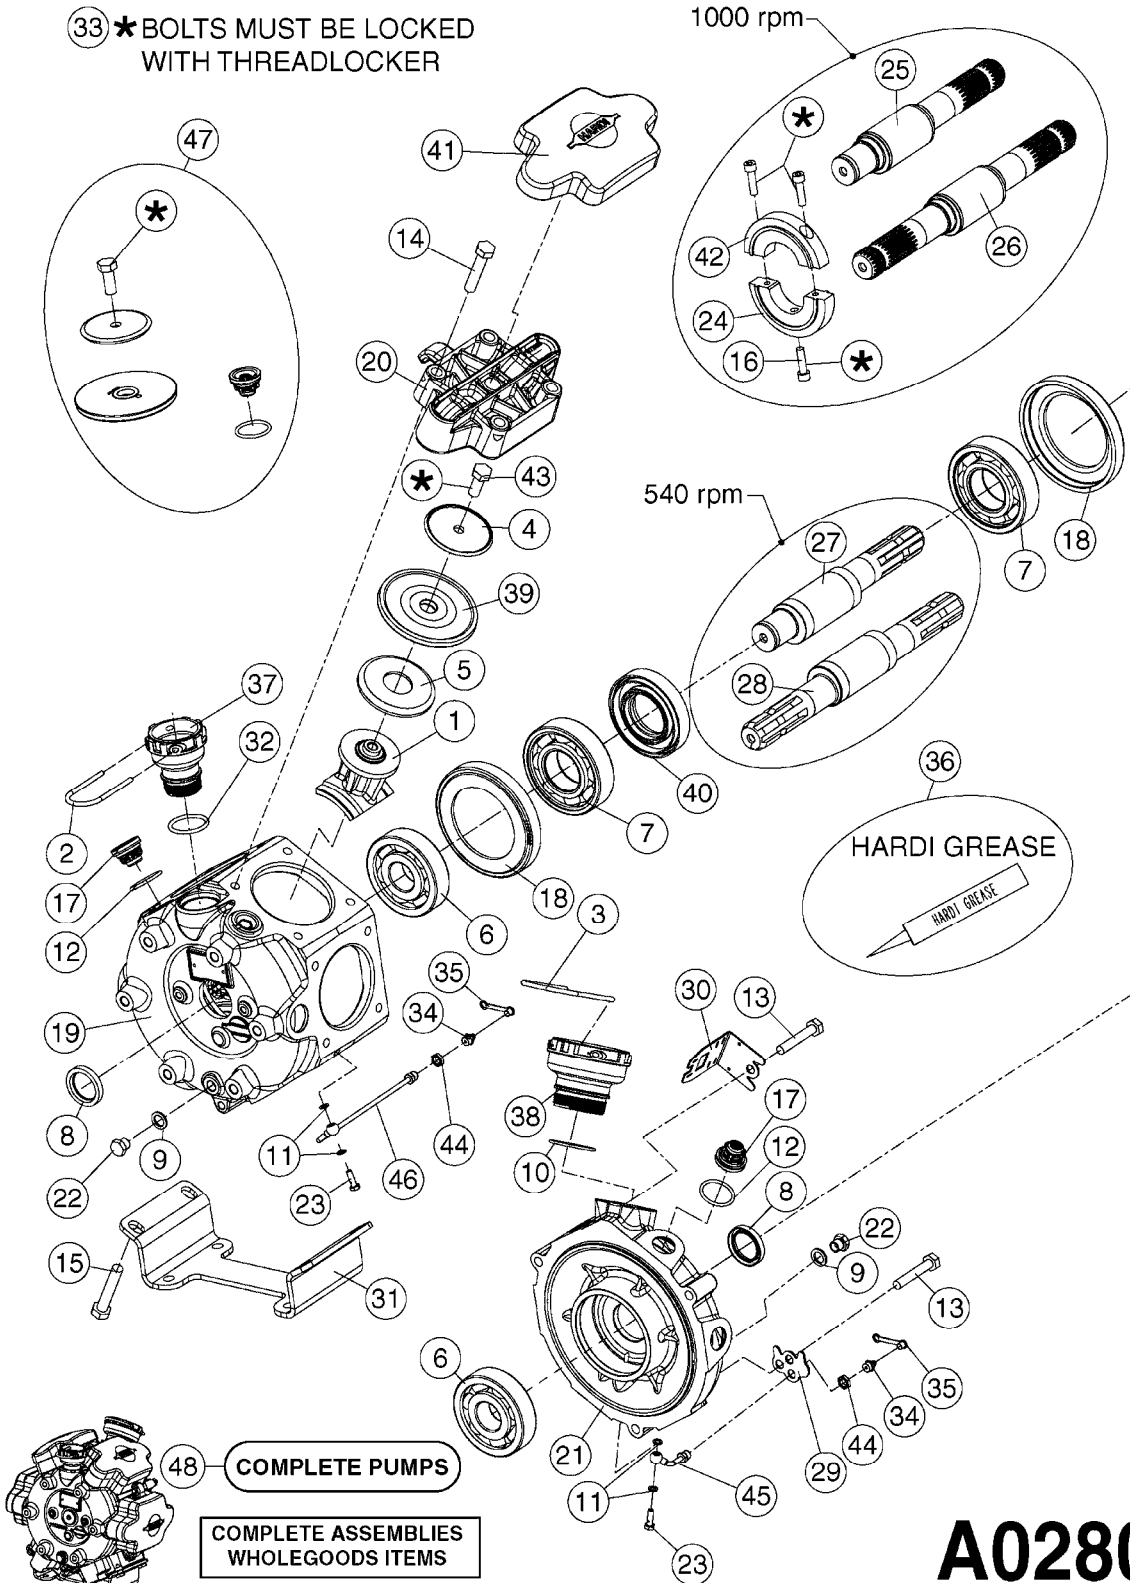

33 \*BOLTS MUST BE LOCKED WITH THREADLOCKER

1000 rpm

540 rpm

**A0280**

PUMP - 364 540/1000 RPM  
A0280-HIN, 16:02:16

Page

1

Date