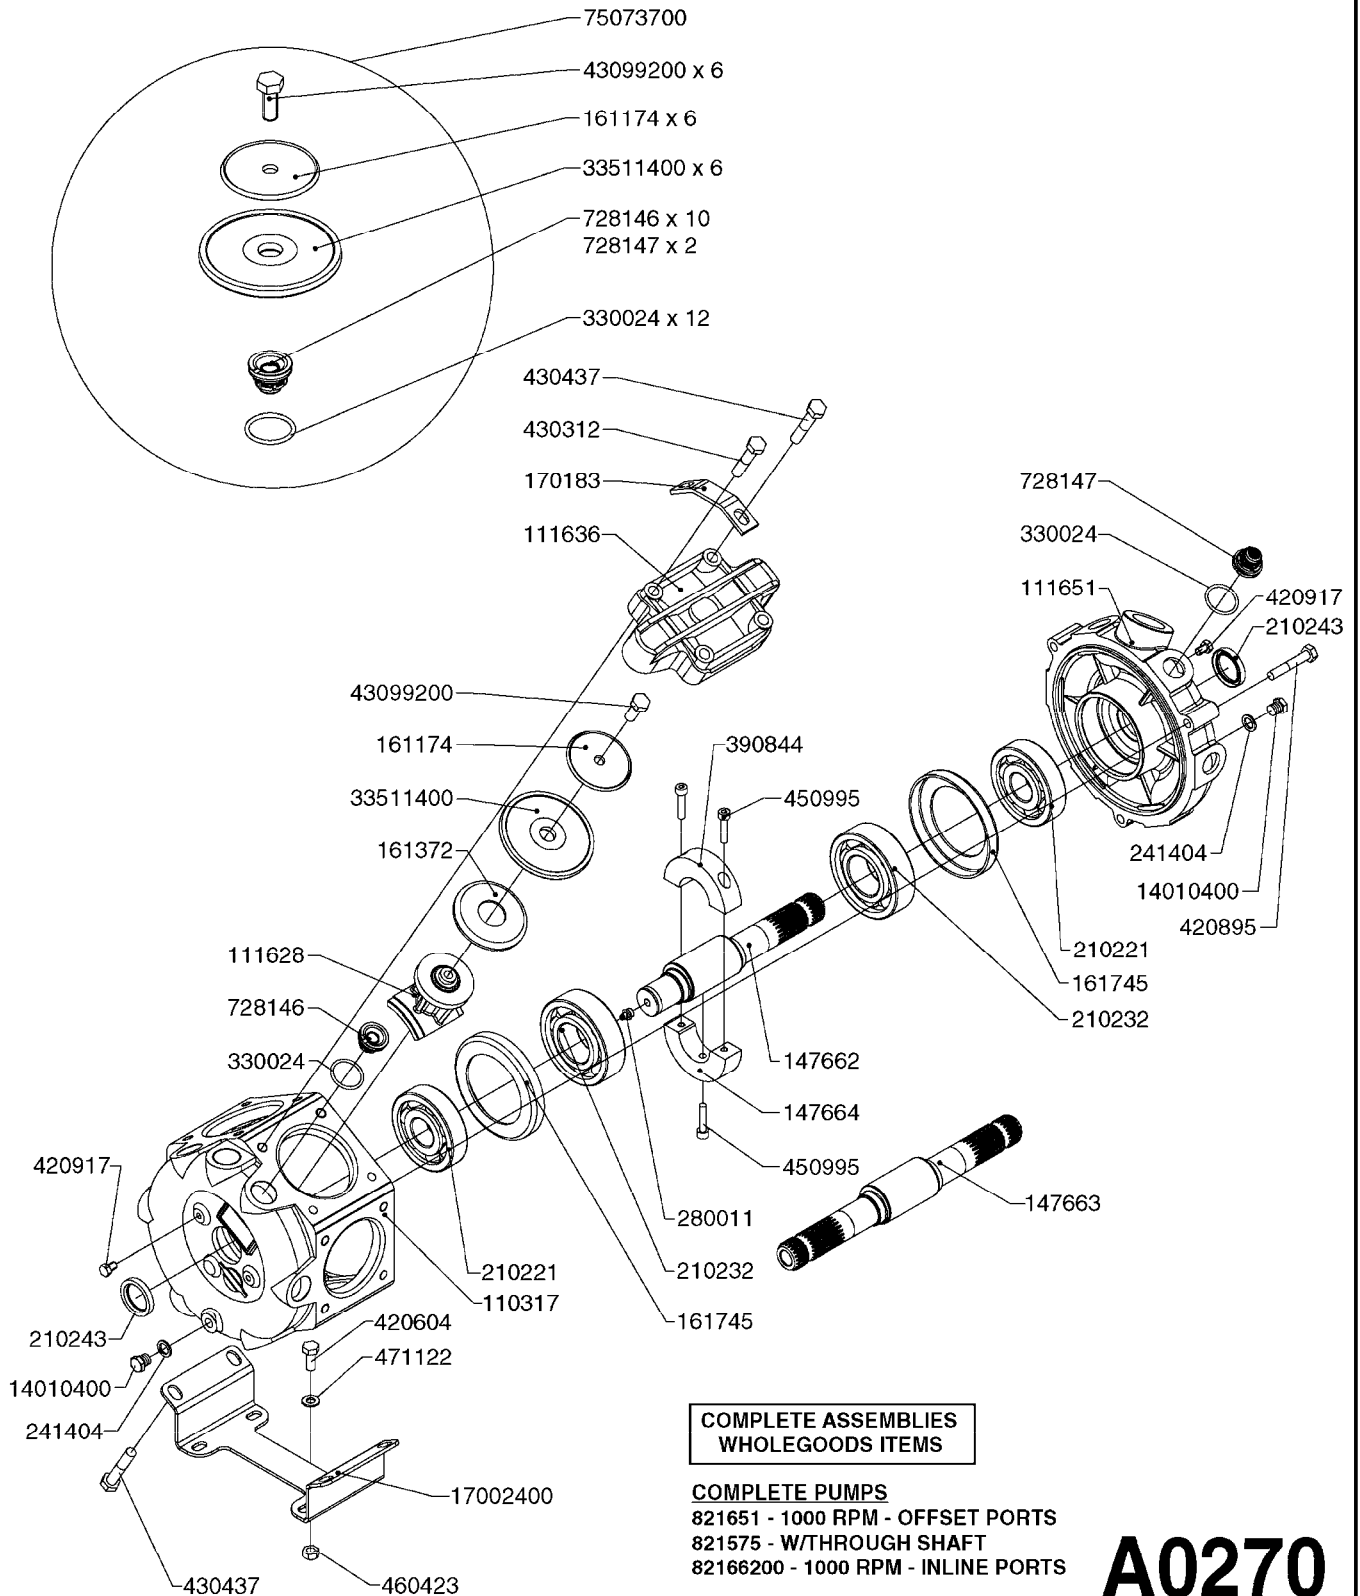

PUMP - 363/1000 RPM W/MOUNTING
A0270-HIN, 01:01:16

Page

1

Date

16.03.2016 14:02

parts-n°	order qty	description
110317	1	PUMP CASING MODEL 360/361 PNTD
111628	1	CONNECTING ROD 363/5.5 PUMP
111636	1	VALVE COVER 363 HEAVY DUTY
111651	1	CASTING F.363 1.5" PUMP(FRONT)
147662	1	CRANK SHAFT F.363/463-5.5MM
147663	1	CRANK SHAFT 363/463-5.5 THROUG
147664	1	COUNTERBALANCE 363/463 WEIGHT
161174	1	DIAPHRAGM DISC SS 361/363/364 PUMP
161372	1	DIAPHRAGM BACKING DISC,320-361
161745	1	METAL SPACER F.363/463
170183	1	LIFT STRAP F.PUMP 360/361/462
210221	1	BEARING BALL 6407
210232	1	BEARING BALL 6310
210243	1	SEAL OIL 35 X 47 X 7
241404	1	DOWTY SEAL 1/4"
280011	1	GREASE NIPPLE 3/8' SAE H TR
330024	1	O-RING D41,1/D34.5 X 3,5
390844	1	COUNTERBALANCE 363/463 POM
420604	1	BOLT HEX 8.8 DEL M10X25 FT DIN933
420895	1	BOLT HEX 8.8 RAW M10X60
420917	1	BOLT HEX 8.8 RAW M8X12 FT
430312	1	BOLT HEX 8.8 RAW M12X60
430437	1	BOLT HEX 8.8 RAW M12X65
450995	1	BOLT ALLEN M8X30 DIN 912 RAW
460423	1	NUT HEX M10X1.5 LOCK
471122	1	WASHER, M10, Ø20/10.5X 2.0, SS
728146	1	VALVE FOR 361(726890/707932)
728147	1	VALVE FOR 361 WHITE WITH HOLE
821575	1	PUMP 363/5.5 THROUGH SHAFT
821651	1	PUMP 363/5.5/1000 OSP
14010400	1	PLUG 1/4" BSP
17002400	1	FOOT F/363 PUMP (PAINTED)
33511400	1	DIAPHRAGM PUMP 361/361/363/364 PUR
43099200	1	BOLT HEX SS M12 X 30 DIN933 A4
75073700	1	PUMP KIT 361/363 "06"
82166200	1	PUMP 363/5.5 1.5"SUC 1000RPM