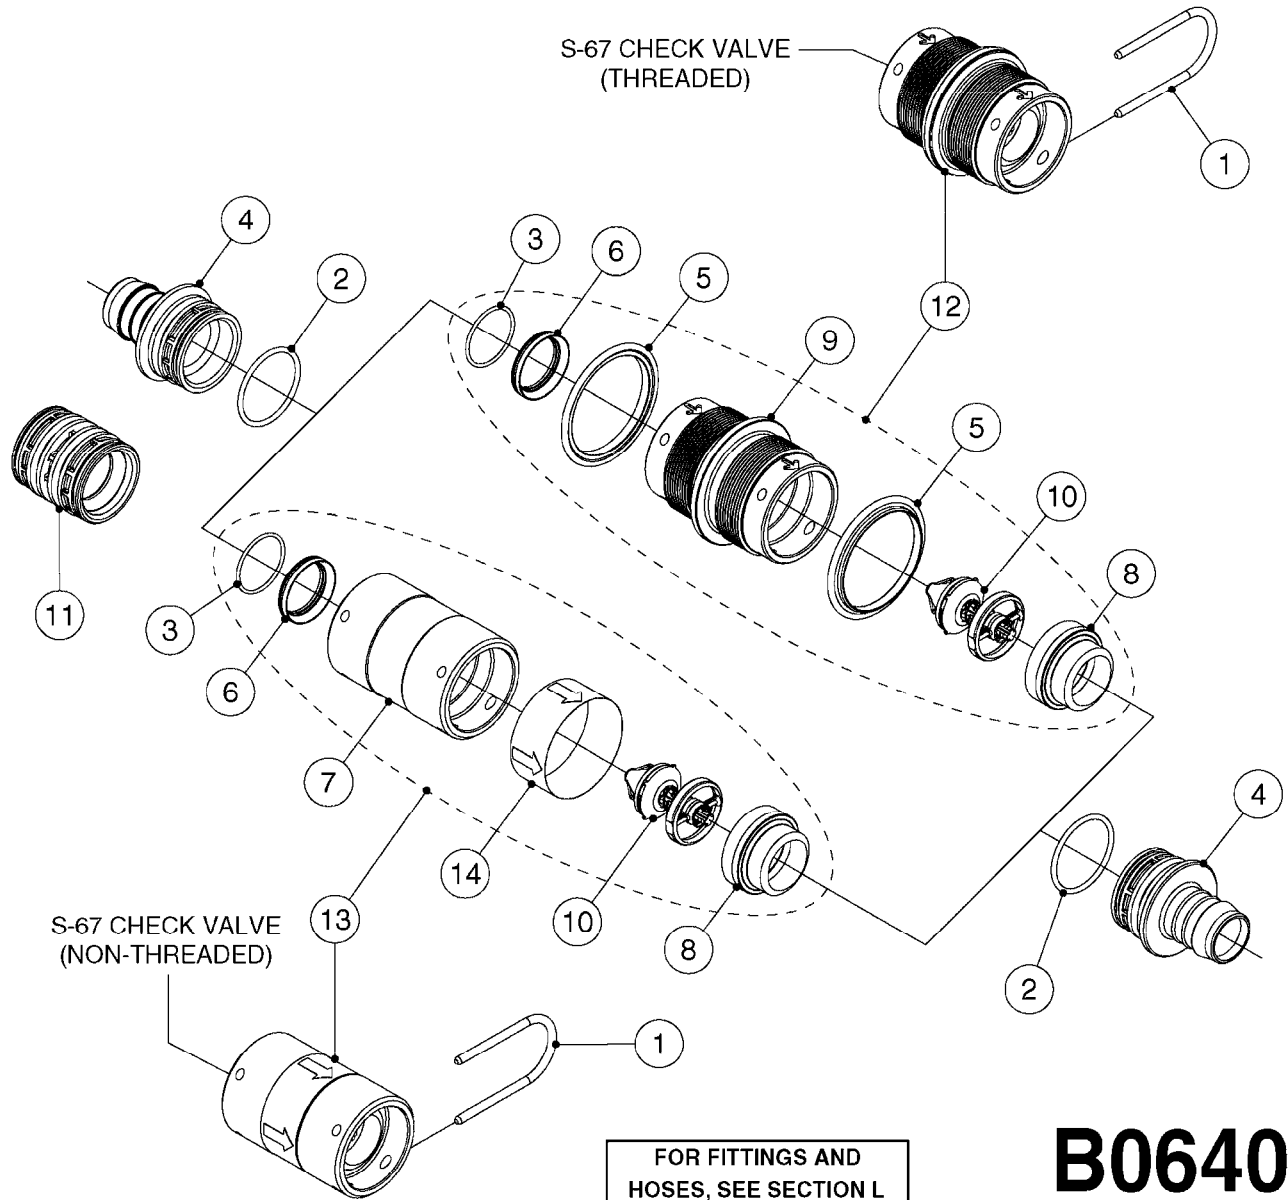

# A0430

PUMP - ACE 150 BELT DRIVE  
A0430-HIN, 01:01:16

Page 1  
Date 16.03.2016 14:03

parts-n°	order qty	description
420641	1	BOLT HEX 8.8 DEL M8X35
450015	1	SCREW ALLAN 3/8'X5/8' BLACK
460143	1	NUT HEX M8 LOCK A2 DIN985
10527803	1	KEY 1/8x1/8x1/2'F.ACE PUMP
21002203	1	BEARING, SEALED ACE BELT DRIVE
28022303	1	SHIELD KIT
28022403	1	OUTPUT SHAFT ACE BELT DR PUMP
28022503	1	BELT 600 RPM ACE PUMP
28022603	1	BELT 1000 RPM ACE PUMP
28022703	1	IMPELLER THERMOPLASTIC
28022803	1	IMPELLER CAST IRON
28022903	1	REPAIR KIT 600 RPM
28023003	1	REPAIR KIT 1000 RPM
28029203	1	11.6"P.D.X2"BORE PULLEY 600RPM
28029303	1	7.9"P.D.X2"BORE PULLEY 1000RPM

FOR FITTINGS AND  
HOSES, SEE SECTION L

**B0630**

CHECK VALVES - S67  
B0630-HIN, 01:01:16

Page 1

Date 16.03.2016 14:03

Pos.	parts-n°	order qty	description
1	145996	1	FITT.DK S-67 FORK
2	242353	1	O-RING D44.2X3.0 VITON F.S-67
3	242504	1	O-RING D35x2 NITRIL
4	322104	1	FITT.DK S-67 BULKHEAD
5	334231	1	FITT.DK S-67 STR.1'
5	334232	1	FITT.DK S-67 STR.1-1/4'
6	14103100	1	SEAT F.CHECK VALVE D40.8 2010
7	72001803	1	CHCK VLV,S67, 2 X 1" HB COMPLETE IN-LINE CHECK VALVE FOR 1" HOSE
7	72206600	1	CHCK VLV,S67, 2 X 1.25" HB COMPLETE IN-LINE CHECK VALVE FOR 1-1/4" HOSE
8	72089900	1	CHECK VALVE S67 SUBASMBLY.2001
9	97800500	1	DECAL 230X28 BLACK ARROW