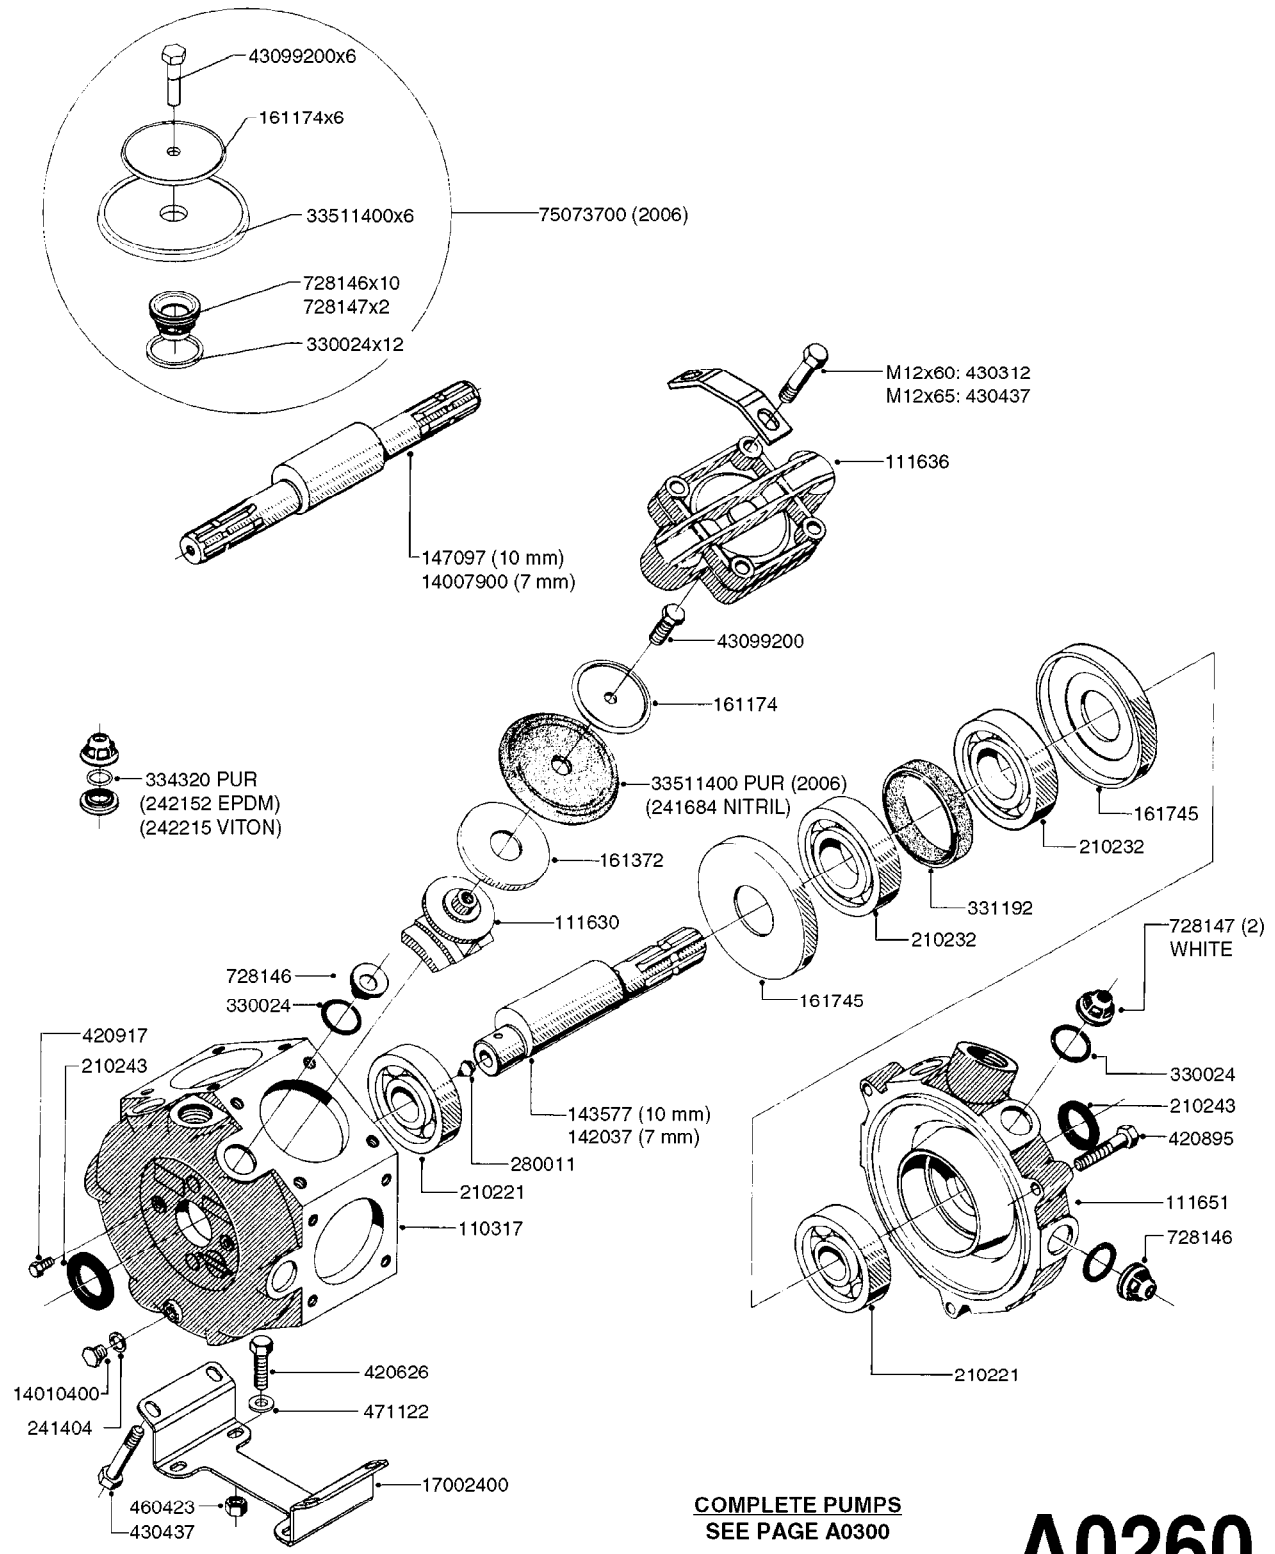

COMPLETE PUMPS
SEE PAGE A0300

A0260

PUMP - 363 W/MOUNTING BASE
A0260-HIN, 01:01:16

Page 1

Date 16.03.2016 14:02

parts-n°	order qty	description
110317	1	PUMP CASING MODEL 360/361 PNTD
111630	1	CONNECTING ROD 363/364-10 PUMP
111636	1	VALVE COVER 363 HEAVY DUTY
111651	1	CASTING F.363 1.5" PUMP(FRONT)
142037	1	CRANK SHAFT 361-20
143577	1	CRANK SHAFT F.363/462/463-10mm
147097	1	CRANK SHAFT 363-463/10 THROUGH
161174	1	DIAPHRAGM DISC SS 361/363/364 PUMP
161372	1	DIAPHRAGM BACKING DISC,320-361
161745	1	METAL SPACER F.363/463
210221	1	BEARING BALL 6407
210232	1	BEARING BALL 6310
210243	1	SEAL OIL 35 X 47 X 7
241404	1	DOWTY SEAL 1/4"
241684	1	DIAPHRAGM MODEL 361 NITRIL
242152	1	O-RING D18.2X3 EPDM
242215	1	O-RING D18X3 VITON
280011	1	GREASE NIPPLE 3/8' SAE H TR
330024	1	O-RING D41,1/D34.5 X 3,5
331192	1	SPACER, MODEL 361/363
334320	1	O-RING D18X3 POLYURETHANE
420626	1	BOLT HEX 8.8 DEL M10X20 FT
420895	1	BOLT HEX 8.8 RAW M10X60
420917	1	BOLT HEX 8.8 RAW M8X12 FT
430312	1	BOLT HEX 8.8 RAW M12X60
430437	1	BOLT HEX 8.8 RAW M12X65
460423	1	NUT HEX M10X1.5 LOCK
471122	1	WASHER, M10, Ø20/10.5X 2.0, SS
728146	1	VALVE FOR 361(726890/707932)
728147	1	VALVE FOR 361 WHITE WITH HOLE
14007900	1	CRANK 363/462/463-7mm 540/THRU
14010400	1	PLUG 1/4" BSP
17002400	1	FOOT F/363 PUMP (PAINTED)
33511400	1	DIAPHRAGM PUMP 361/361/363/364 PUR
43099200	1	BOLT HEX SS M12 X 30 DIN933 A4
75073700	1	PUMP KIT 361/363 "06"