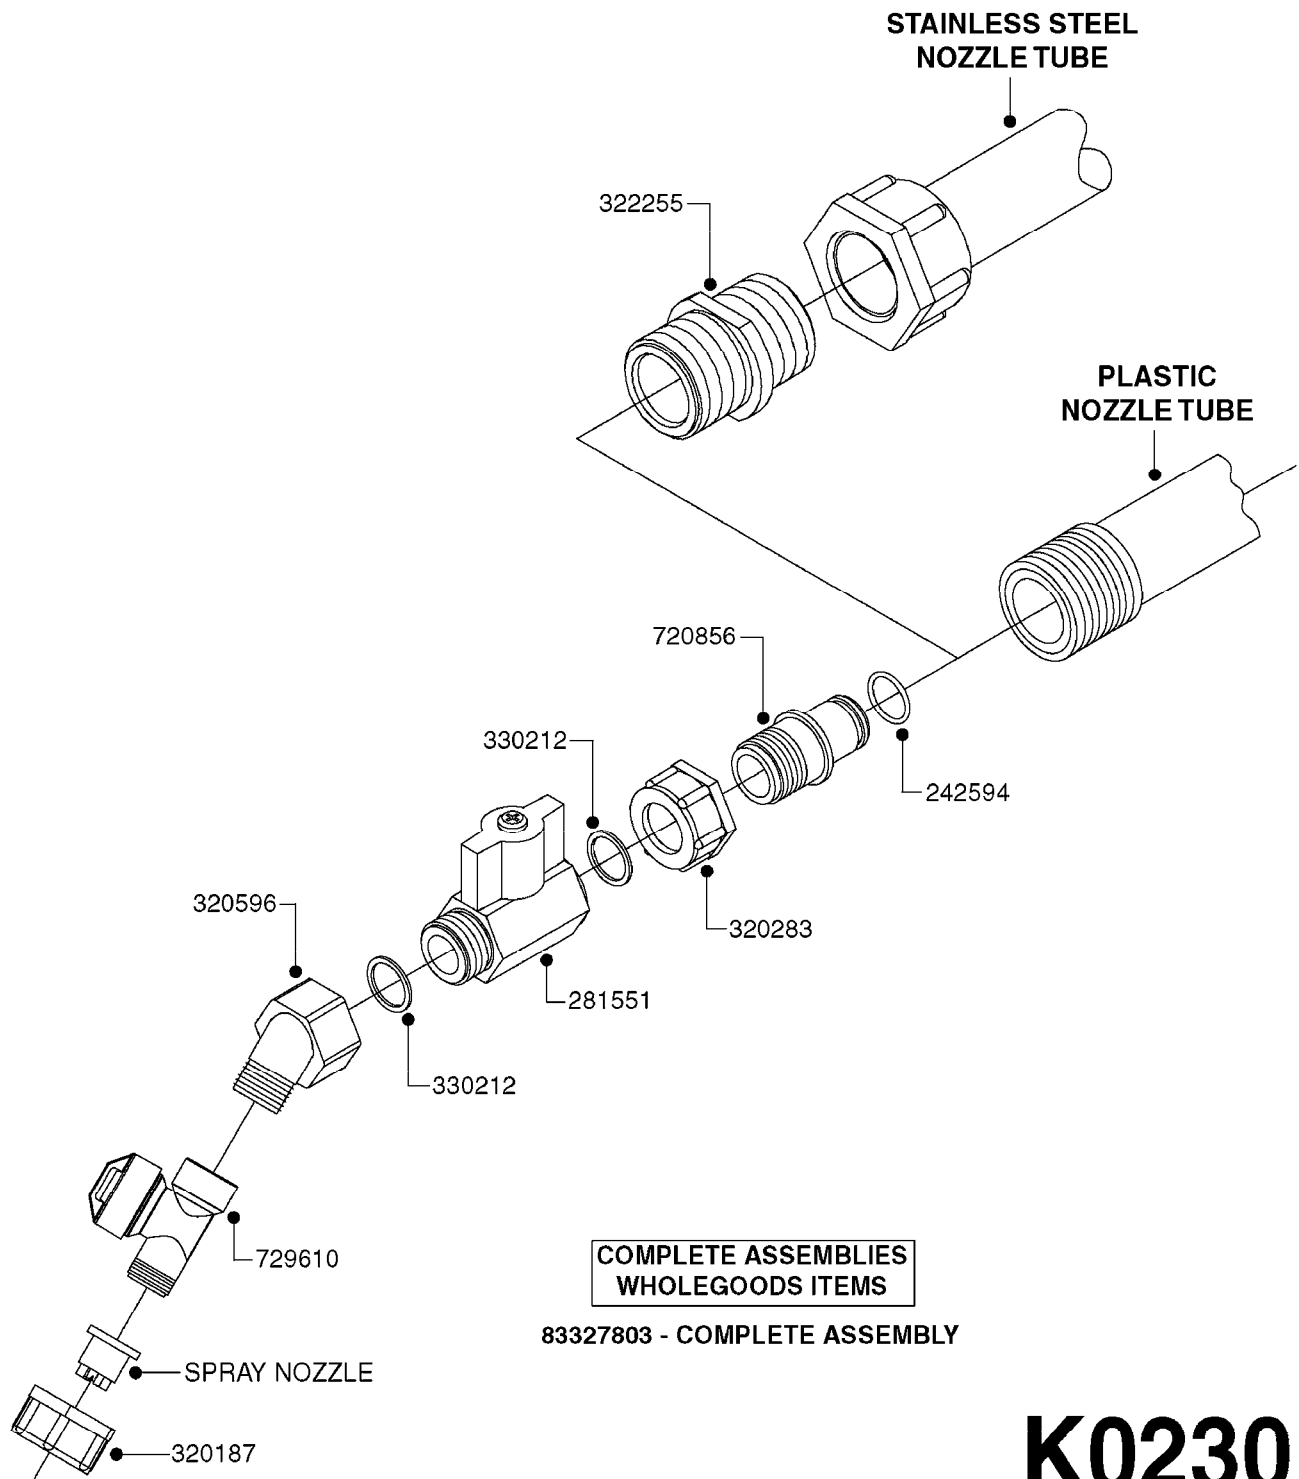

K0230

END NOZZLE KIT
K0230-HIN, 01:01:16

Page 1

Date 16.03.2016 14:03

parts-n°	order qty	description
242594	1	O-RING D14 X 1.78 SCH.70-EPDM
281551	1	BALL VALVE 1/2"
320187	1	FITT.DK CAP 3/8" BSP BLACK
320283	1	FITT.DK NUT 3/4"BSP
320596	1	FITT.DK ELB 3/8'-1/2'BSP 45DEG
322255	1	FITT.DK NIPPLE 3/4"X 3/4"
330212	1	O-RING D19/D14X2.4 F.1/2"NUT
720856	1	FITT.DK 1/2'BSP ASSY.F.3/4'NUT
729610	1	NOZZLE ASSY. NON DRIP 3/8 THRD
83327803	1	END NOZZLE KIT "04"