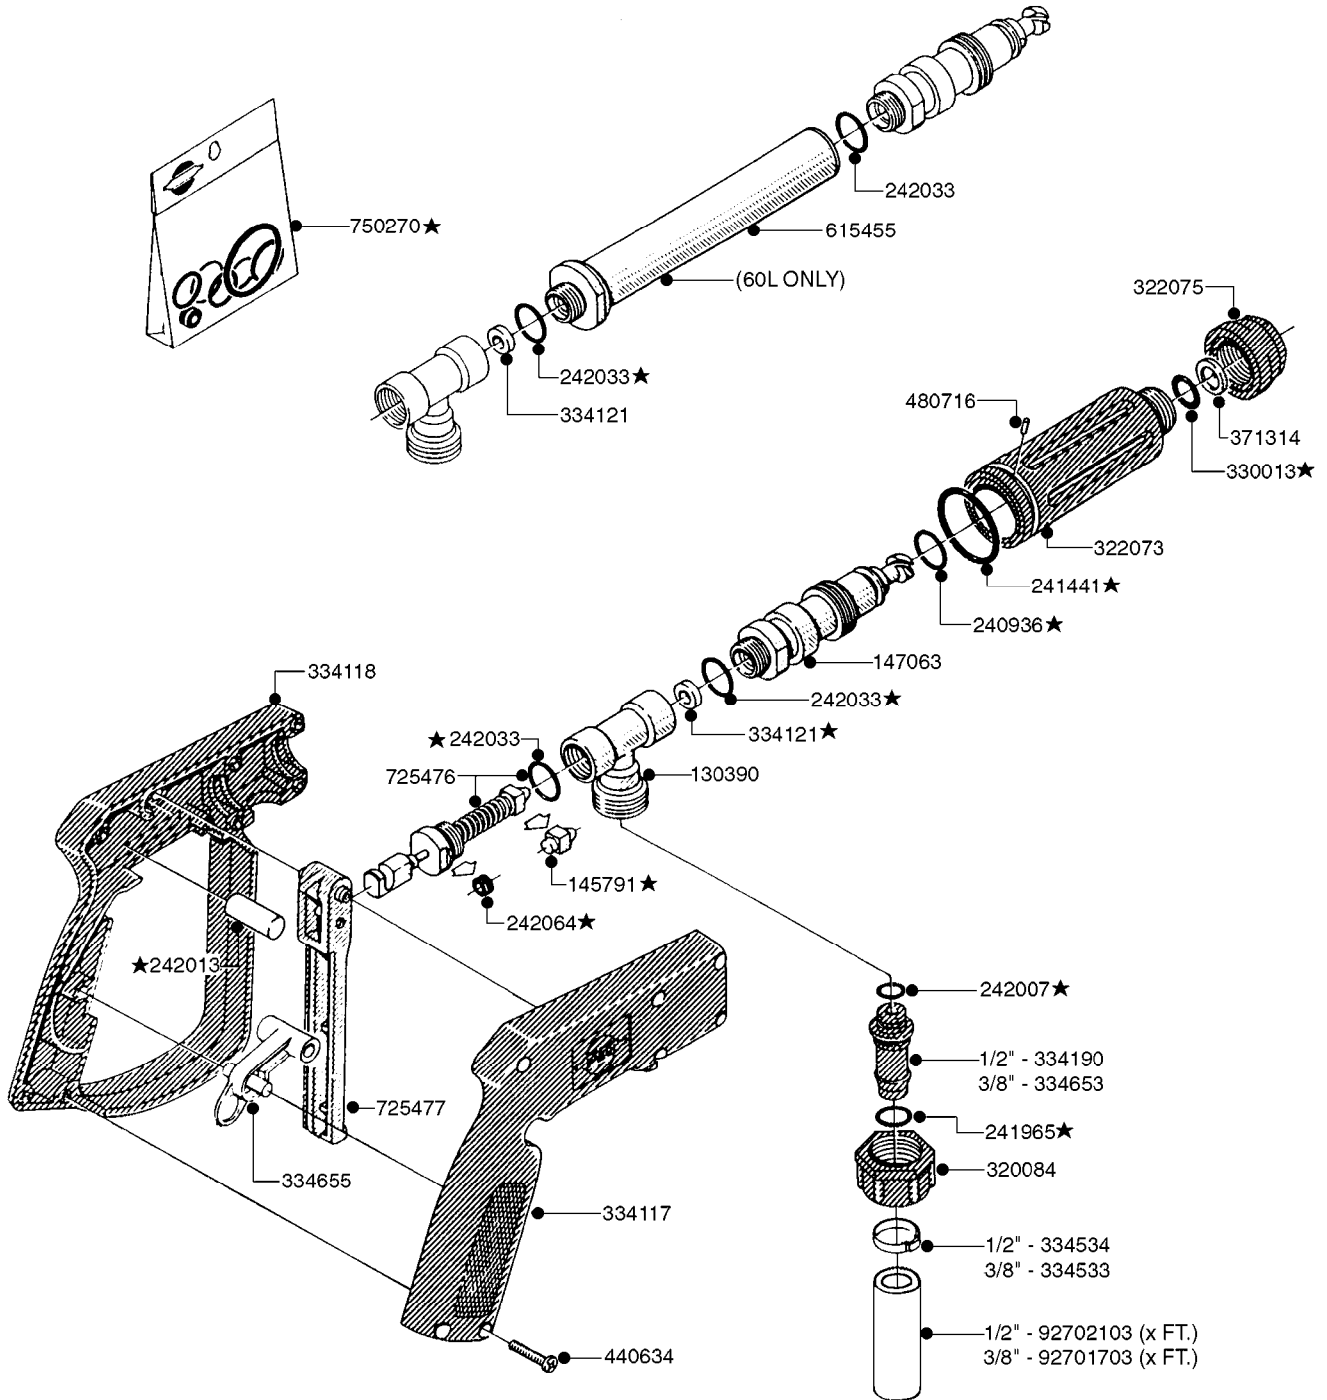

COMPLETE ASSEMBLY:
843197 - 60L
843196 - 60S

COMPLETE ASSEMBLIES
WHOLEGOODS ITEMS

K0480

HANDGUN TYPE 60S/60L POST 95
K0480-HIN, 01:01:16

Page 1

Date 16.03.2016 14:04

parts-n°	order qty	description
130390	1	TEE 3/8'X 1/2' BSP F.TYPE 60S
145791	1	CONE FOR ON/OFF
147063	1	SWIRL F.SPRAY GUN TYPE 60
240936	1	O-RING D13.3X2.4 NITRIL
241441	1	O-RING D29.3X3
241965	1	O-RING 12.1 X 1.6
242007	1	O-RING D9.1X1.6
242013	1	SPRING RUBBER F/TRIGGER
242033	1	O-RING
242064	1	SLEEVE RUBBER 3X8X4MM
320084	1	FITT.DK NUT 1/2" BSP
322073	1	HOUSING F.SWIRL TYPE 60S H.G.
322075	1	HOUSING F. NOZZLE
330013	1	O-RING D15/D10X2.5 F.3/8"NUT
334117	1	HANDLE PIECE RIGHT F.60S/60L
334118	1	HANDLE PIECE LEFT F.60S/60L
334121	1	SEAT FOR ON-OFF TYPE
334190	1	FITT.DK HB 1/2' F. PISTOL 60S
334533	1	CLAMP HOSE PLASTIC 3/8"
334534	1	CLAMP HOSE PLASTIC 1/2"
334653	1	FITT.DK HB 3/8' F.HANDGUN
334655	1	TRIGGER SAFETY F.60S/60L GUN
371314	1	NOZZLE CERAMIC 1099-20
440634	1	SCREW 5/8"
480716	1	PIN D3X6 STAINLESS
615455	1	TUBE F.LANCE TYPE 60L
725476	1	SPINDLE
725477	1	TRIGGER
750270	1	GASKET KIT F.SPRAY GUN
843196	1	GUN, MODEL 60S
843197	1	HANDGUN KIT TYPE 60 LONG
92701703	1	HOSE R X3/8" X300PSI WP X0012"
92702103	1	HOSE R X1/2" X300PSI WP X0012"