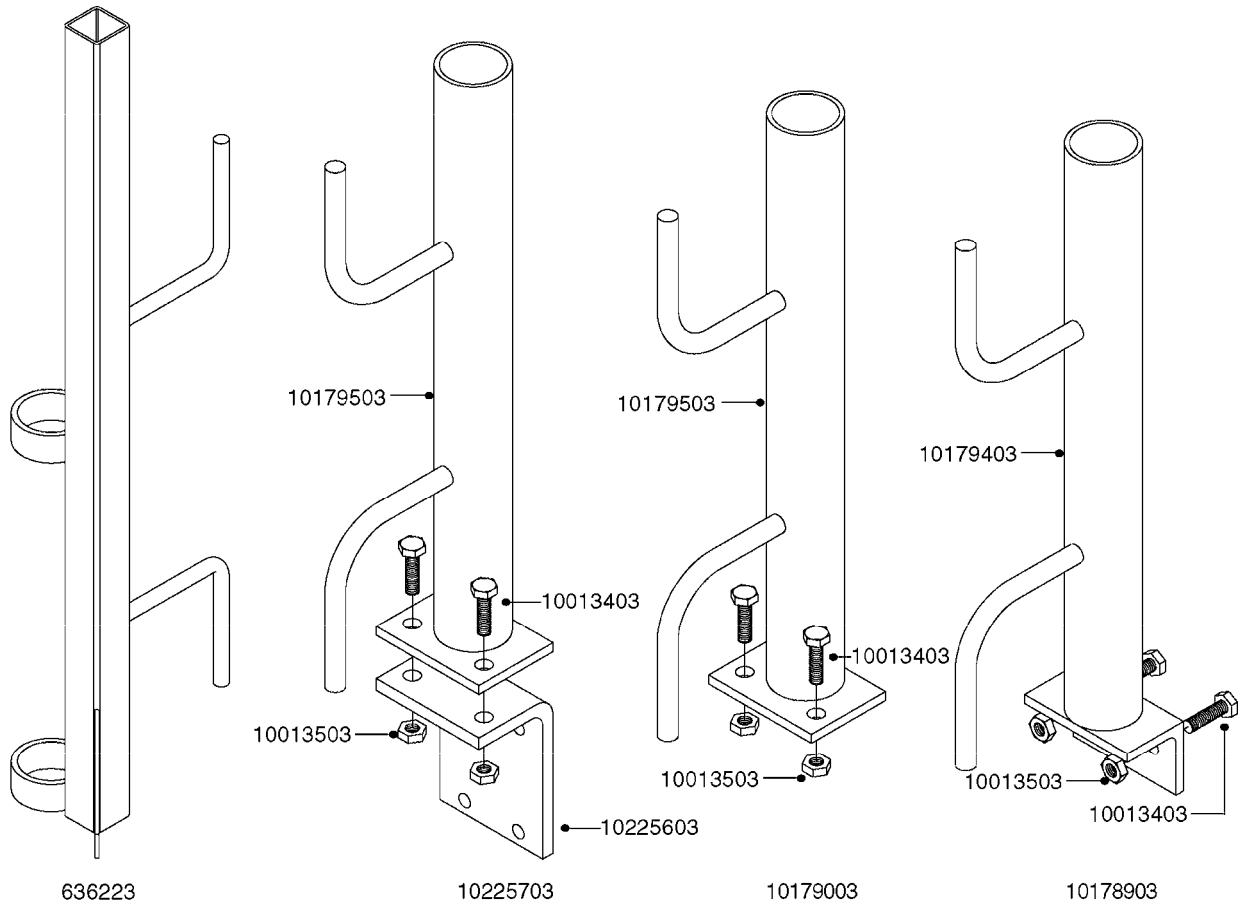

HOSE WRAPS  
K0520-HIN, 01:01:16

Page 1

Date 16.03.2016 14:04

parts-n°	order qty	description
241965	1	O-RING 12.1 X 1.6
242007	1	O-RING D9.1X1.6
281551	1	BALL VALVE 1/2"
320084	1	FITT.DK NUT 1/2" BSP
330212	1	O-RING D19/D14X2.4 F.1/2"NUT
330326	1	O-RING D30/D24X2 F.1"NUT
330687	1	FITT.DK HB 1/2" F. 1/2" NUT
334190	1	FITT.DK HB 1/2' F. PISTOL 60S
334531	1	CLAMP HOSE PLASTIC 3/4"
636223	1	POST 12 VOLT TR30
712471	1	AGITATION VALVE ASSY. ON/OFF
843196	1	GUN, MODEL 60S
843197	1	HANDGUN KIT TYPE 60 LONG
10013403	1	BOLT HEX 3/8-16X1 1/4 HCS Z5
10013503	1	NUT HEX NC 3/8"
10178903	1	WRAP HOSE SIDE MOUNT PLATE
10179003	1	WRAP HOSE BOTTOM PLATE MOUNT
10179403	1	WRAP WELDMENT FOR HI101789
10179503	1	WRAP WELDMENT FOR HI101790
10225603	1	BKT.FOR HOSE WRAP MOUNT NL NK
10225703	1	WRAP HOSE BDL.BOTTOM PLATE
92702103	1	HOSE R X1/2" X300PSI WP X0012"