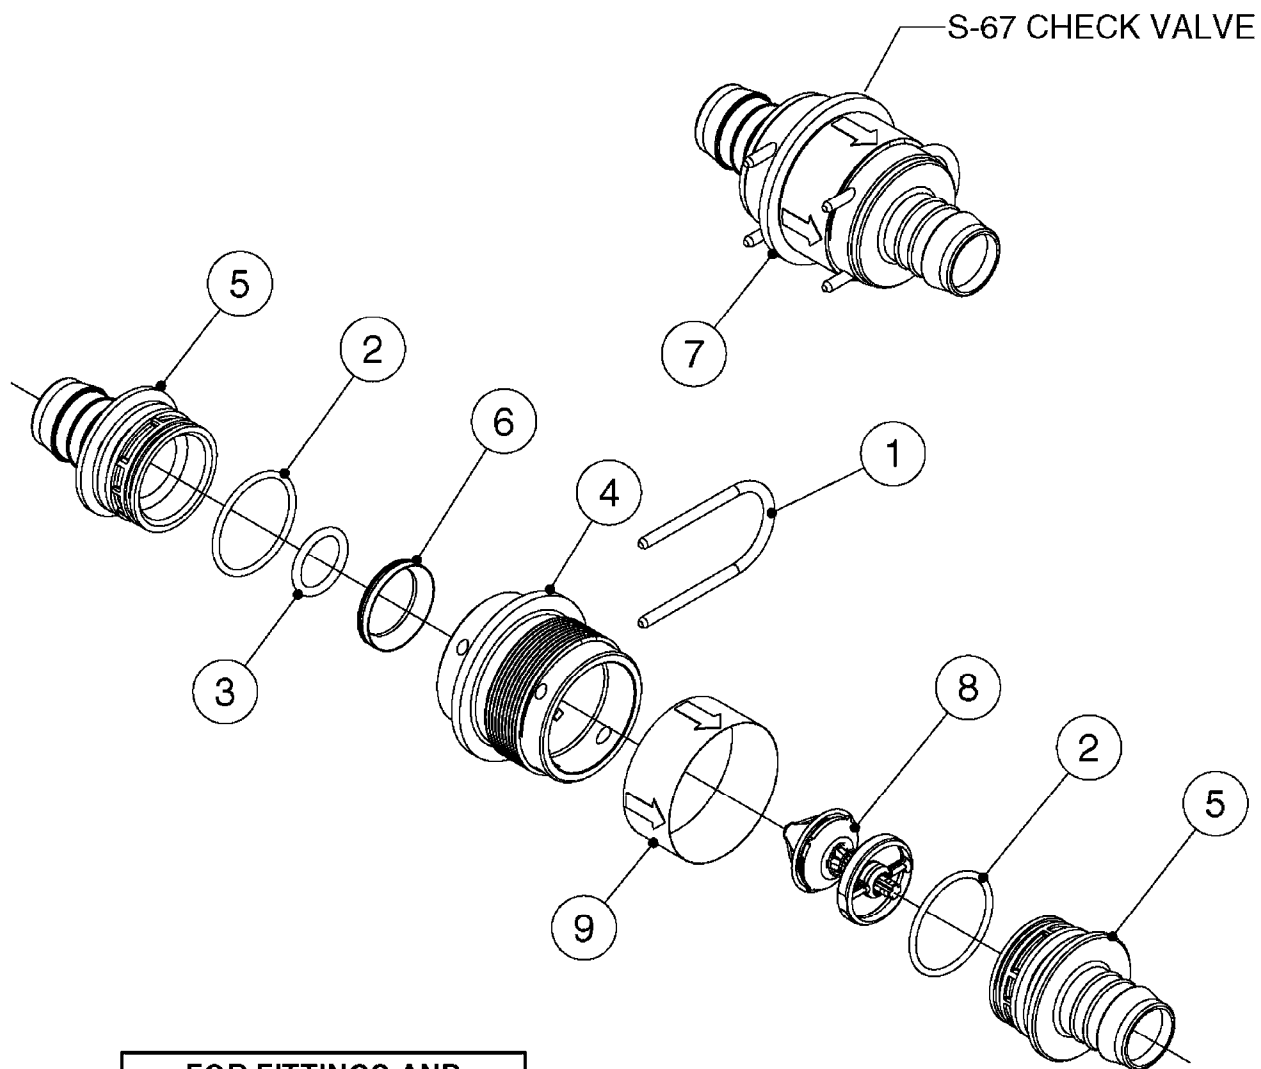

FOR FITTINGS AND
HOSES, SEE SECTION L

B0630

CHECK VALVES - S67
B0630-HIN, 01:01:16

Page 1

Date 16.03.2016 14:03

Pos.	parts-n°	order qty	description
1	145996	1	FITT.DK S-67 FORK
2	242353	1	O-RING D44.2X3.0 VITON F.S-67
3	242504	1	O-RING D35x2 NITRIL
4	322104	1	FITT.DK S-67 BULKHEAD
5	334231	1	FITT.DK S-67 STR.1'
5	334232	1	FITT.DK S-67 STR.1-1/4'
6	14103100	1	SEAT F.CHECK VALVE D40.8 2010
7	72001803	1	CHCK VLV,S67, 2 X 1" HB COMPLETE IN-LINE CHECK VALVE FOR 1" HOSE
7	72206600	1	CHCK VLV,S67, 2 X 1.25" HB COMPLETE IN-LINE CHECK VALVE FOR 1-1/4" HOSE
8	72089900	1	CHECK VALVE S67 SUBASMBLY.2001
9	97800500	1	DECAL 230X28 BLACK ARROW