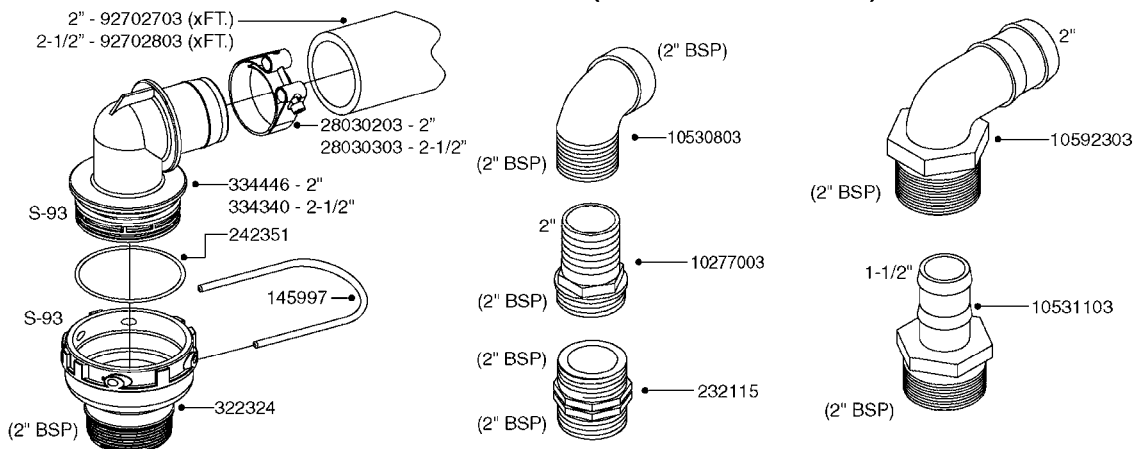

**SUCTION SIDE OF PUMP (WITH 1-1/2" SUCTION PORT)**

**PRESSURE SIDE OF PUMP**

**SUCTION SIDE OF PUMP (WITH 2" SUCTION PORT)**

**COMPLETE ASSEMBLIES  
WHOLEGOODS ITEMS**

- 821585 - 463/5.5 W/THROUGH SHAFT (1000 RPM)
- 821587 - 463/10 W/THROUGH SHAFT (540 RPM)
- 82169400 - 464/6.5 (1000 RPM H.C. INLINE PORTS)
- 72293300 - 463/6.5 W/THROUGH SHAFT (1000 RPM)
- 463/12 (540 RPM H.C. OFFSET PORTS) REPLACED BY 82168700 (PAGE A0350)
- 463/6.5 (1000 RPM H.C. OFFSET PORTS) REPLACED BY 82168800 (PAGE A0350)