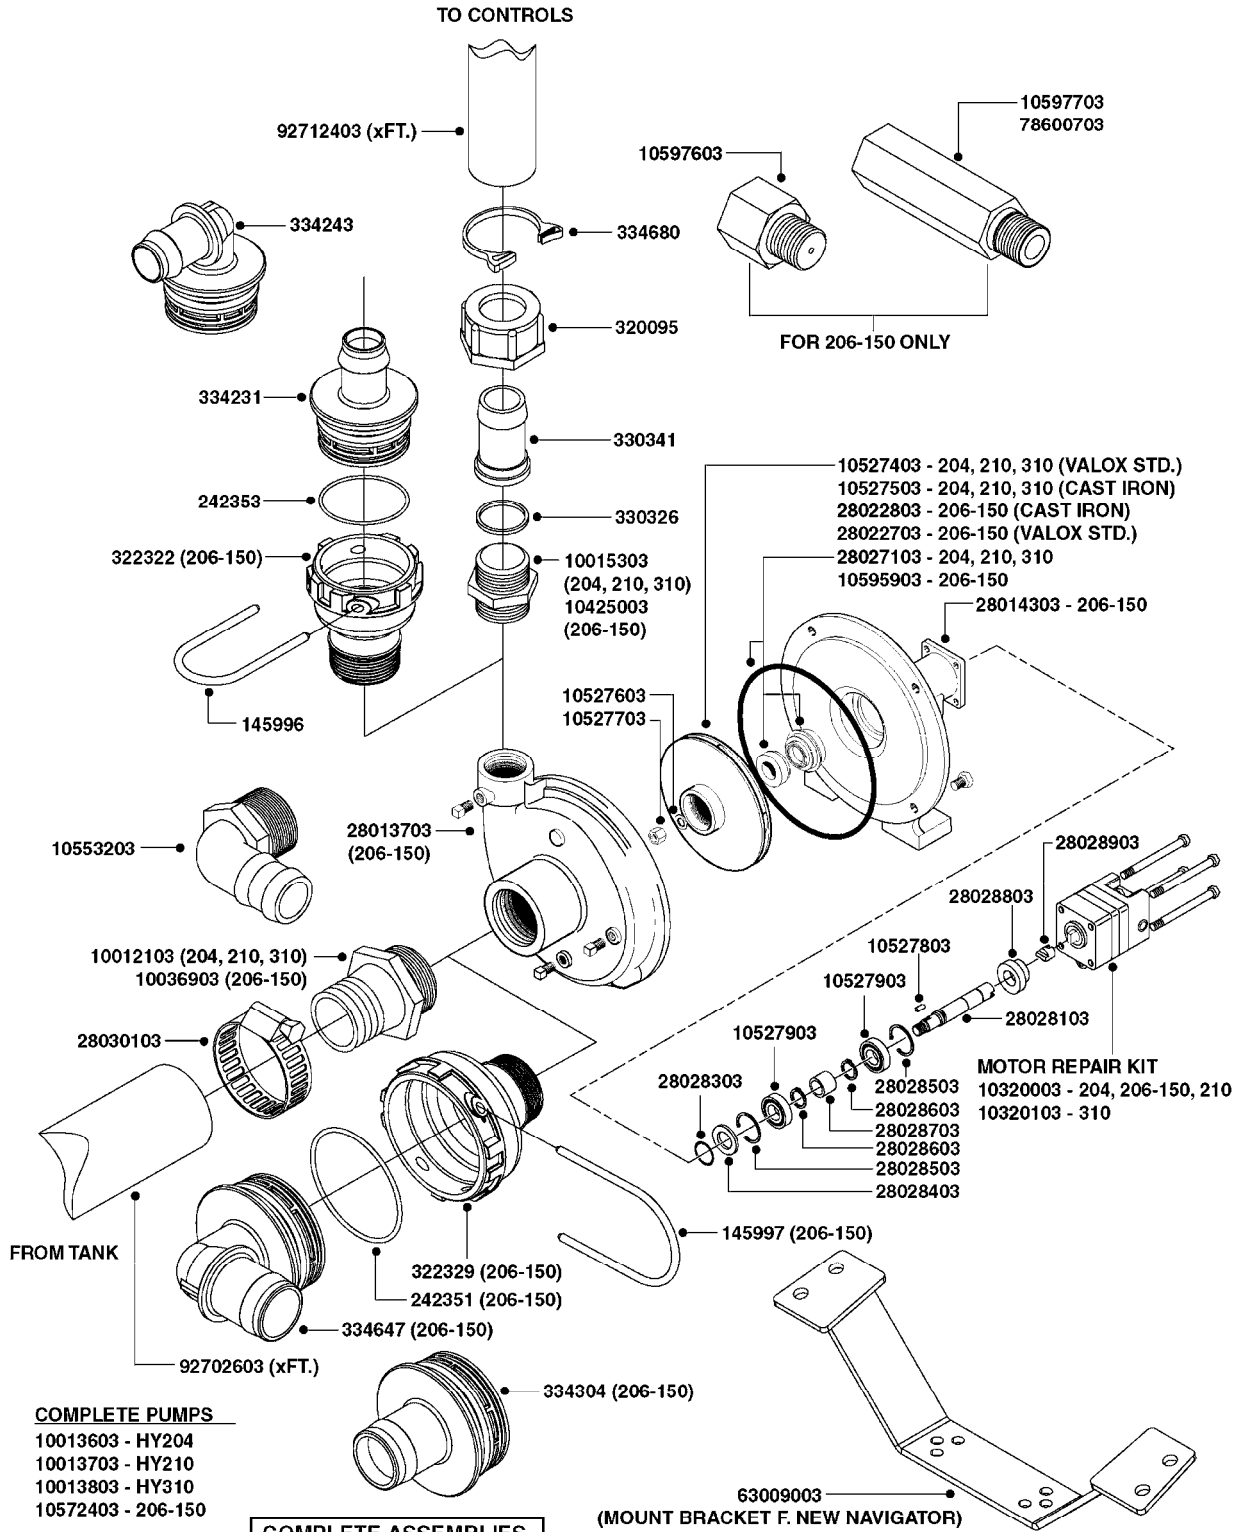

**A0390**

PUMP - 460/462/463 FITTINGS  
A0390-HIN, 01:01:16

Page 1

Date 16.03.2016 14:03

parts-n°	order qty	description
145997	1	FITT.DK S-93 FORK
232115	1	FITT HEX NIPPLE 2'-2' BSP
241441	1	O-RING D29.3X3
242020	1	O-RING 39.2 X 3 VITON
242351	1	O-RING D69.5X3.0 VITON F.S-93
242353	1	O-RING D44.2X3.0 VITON F.S-67
320821	1	FITT.DK NUT 1-1/2" BSP
322066	1	FITT.DK S-56 NUT
322322	1	FITT.DK S-67 X 1-1/4"BSP MALE
322323	1	FITT.DK S-93 X 1-1/2"BSP MALE
322324	1	FITT.DK S-93 X 2"BSP MALE
330746	1	GUARD PTO LOWER PART SHORT
330757	1	GUARD PTO UPPER PART SHORT
333292	1	FITT.DK HB 1"O'RING F.1-1/2"
334099	1	FITT.DK S-61 ELB.1-1/2"110 DEG
334150	1	FITT.DK HB 1-1/4" 110 F.1-1/2"
334244	1	FITT.DK S-67 ELB.1-1/4"
334340	1	FITT.DK S-93 ELBOW 2.5"
334446	1	FITT.DK S-93 ELB.2" PVC
334647	1	FITT.DK S93 ELB 1-1/2" 90 PVC
390231	1	FITT.DK NIPPLE 1-1/2 X S56
390232	1	FITT.DK HN 1-1/2' X 1-1/4' BSP
410347	1	SCREW M6X20 8.8
420162	1	BOLT HEX 8.8 DEL 3/8"x15MM
460202	1	NUT HEX M6
461217	1	NUT HEX M5 LOCK
471122	1	WASHER, M10, Ø20/10.5X 2.0, SS
821585	1	PUMP 463/5.5 THRGH SHAFT 1000R
821587	1	PUMP 463/10 THROUGH SHAFT TWNF
10277003	1	FITT.PO.HB 2.00X2.00 MCPHEE
10530803	1	FITT.PO.SE 2.00X2.00 45 DEG.
10531103	1	FITT.PO.HB 2.00"NPT X 1.50"HOS
10592303	1	FITT.PO.HB 2.00X 2.00BSP 90DEG
14012200	1	FITT.DK S-67 FORK W/M5 THREADS
28030103	1	CLAMP HOSE GEAR P5/4-S1.5"6724
28030203	1	CLAMP HOSE T-BOLT S2" 235-67
28030303	1	CLAMP HOSE T-BOLT S2.5" 235-76
72293300	1	PUMP 463/6.5 MED-2-1000-GG
82168700	1	PUMP 464/12/540 OFFSET PORTS
82168800	1	PUMP 464/6.5/1000 OFFSET PORTS
82169400	1	PUMP 464-6.5-STD-2-1000 FK
92702603	1	HOSE PVC SUCT GRAY 1-1/2"
92702703	1	HOSE PVC SUCT GRAY 2"
92702803	1	HOSE PVC SUCT GRAY 2.5"
92734403	1	HOSE R X5/4" X200PSI WP X0012"