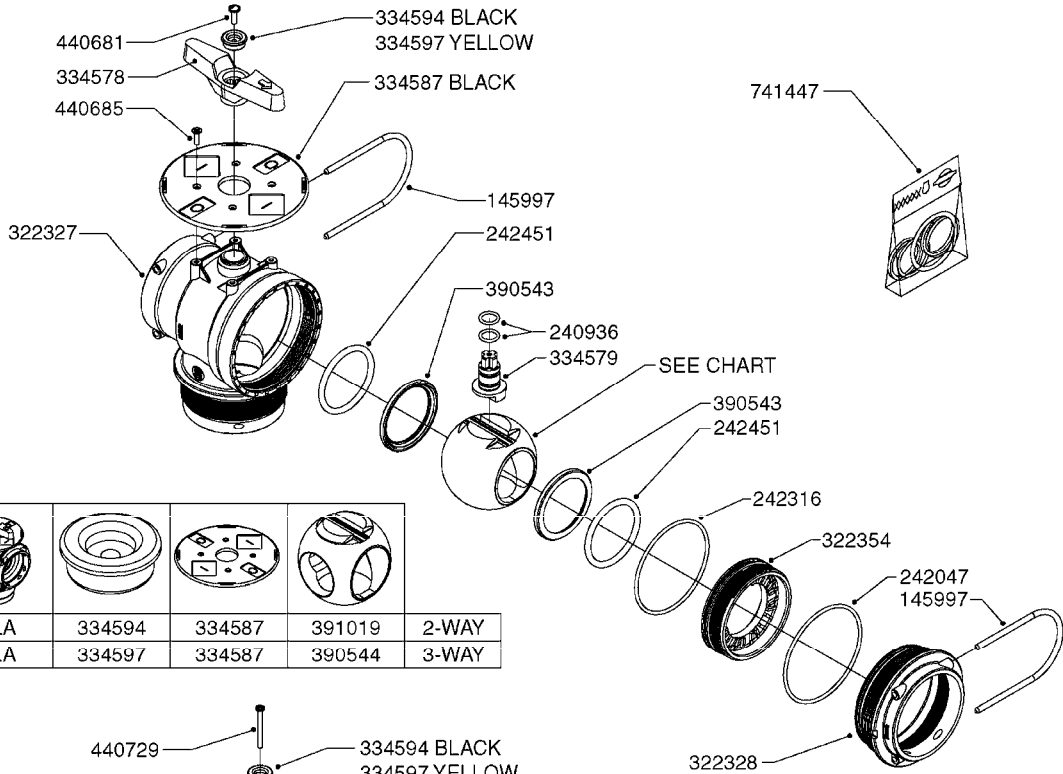

S93

				2-WAY
NLA	334594	334587	391019	2-WAY
				3-WAY
NLA	334597	334587	390544	3-WAY