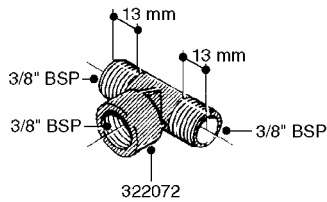

L0020

FITTINGS-T-PIECES, CAPS & ELBOWS
L0020-HIN, 01:01:16

Page 1
Date 16.03.2016 11:37

parts-n°	order qty	description
10053603	1	FITT. CAPNUT 2"BSP 5601
10194303	1	CAP BLANK 1 1/2 MCPHEE 210060
320047	1	FITT.DK CAPNUT 1/2" BSP
320106	1	FITT.DK CAPNUT 1" BSP
320272	1	FITT.DK CAPNUT 3/8" BSP
320316	1	FITT.DK TEE 3/4" X3/4" X1"BSP
320331	1	FITT.DK TEE 1" - 1" - 3/4" BSP
320342	1	FITT.DK EL 3/4"M X 1"F BSP
320563	1	FITT.DK 3 WAY 1/2" 110 DEG.
320677	1	NO LONGER AVAILABLE
320961	1	FITT.DK CAPNUT 1-1/2" BSP
321053	1	FITT.DK TEE 1/2 X1/2 X1/2" BSP
322072	1	FITT.DK TEE 3/8'X3/8'X3/8' BSP
322095	1	FITT.DK TEE 1-1/2 X1-1/4 X3/4" BSP
322138	1	FITT.DK ELB 1"M X 1"F BSP
330013	1	O-RING D15/D10X2.5 F.3/8"NUT
330212	1	O-RING D19/D14X2.4 F.1/2"NUT
330326	1	O-RING D30/D24X2 F.1"NUT
331273	1	O-RING D44/D38X2 F.1-1/2"