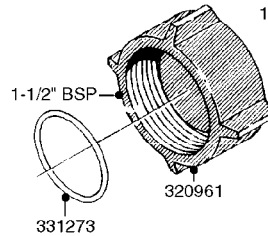

L0020

FITTINGS-T-PIECES, CAPS & ELBOWS
L0020-HIN, 01:01:16

Page 1
Date 16.03.2016 11:37

parts-n°	order qty	description
10053603	1	FITT. CAPNUT 2"BSP 5601
10194303	1	CAP BLANK 1 1/2 MCPHEE 210060
320047	1	FITT.DK CAPNUT 1/2" BSP
320106	1	FITT.DK CAPNUT 1" BSP
320272	1	FITT.DK CAPNUT 3/8" BSP
320316	1	FITT.DK TEE 3/4" X3/4" X1"BSP
320331	1	FITT.DK TEE 1" - 1" - 3/4" BSP
320342	1	FITT.DK EL 3/4"M X 1"F BSP
320563	1	FITT.DK 3 WAY 1/2" 110 DEG.
320677	1	NO LONGER AVAILABLE
320961	1	FITT.DK CAPNUT 1-1/2" BSP
321053	1	FITT.DK TEE 1/2 X1/2 X1/2" BSP
322072	1	FITT.DK TEE 3/8'X3/8'X3/8' BSP
322095	1	FITT.DK TEE 1-1/2 X1-1/4 X3/4" BSP
322138	1	FITT.DK ELB 1"M X 1"F BSP
330013	1	O-RING D15/D10X2.5 F.3/8"NUT
330212	1	O-RING D19/D14X2.4 F.1/2"NUT
330326	1	O-RING D30/D24X2 F.1"NUT
331273	1	O-RING D44/D38X2 F.1-1/2"