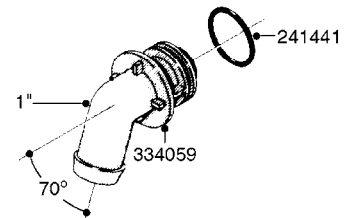

L0010

parts-n°	order qty	description
240085	1	O-RING D13,1/8,3X02,4 NITRIL
241441	1	O-RING D29.3X3
242594	1	O-RING D14 X 1.78 SCH.70-EPDM
320084	1	FITT.DK NUT 1/2" BSP
320095	1	FITT.DK NUT 1" BSP
320117	1	FITT.DK CONN.1/2"BSP F. 1" CAP
320187	1	FITT.DK CAP 3/8" BSP BLACK
320283	1	FITT.DK NUT 3/4"BSP
320821	1	FITT.DK NUT 1-1/2" BSP
321495	1	FITT.DK REDUC 1/4'BSP F.3/4'NT
321576	1	FITT.DK CONN 1/2"BSP F.3/4"NUT
330013	1	O-RING D15/D10X2.5 F.3/8"NUT
330212	1	O-RING D19/D14X2.4 F.1/2"NUT
330326	1	O-RING D30/D24X2 F.1"NUT
330341	1	FITT.DK HB 1" F. 1" NUT
330595	1	O-RING D24.6/D20X2.1 -3/4"
330665	1	3/4' HOSE TAIL F/1' CAP
330676	1	FITT.DK HB 3/8" F. 1/2" NUT
330687	1	FITT.DK HB 1/2" F. 1/2" NUT
330691	1	FITT.DK HB 3/4'F.3/4' NUT
330783	1	FITT.DK HB 3/8" F.3/8" NUT
331262	1	FITT.DK HB 1-1/2" F. 1-1/2"NUT
331273	1	O-RING D44/D38X2 F.1-1/2"
331446	1	FITT.DK HB 1" F.1-1/2" NUT
331807	1	FITT.DK HB 5/16" F.3/8" NUT
332286	1	FITT.DK HB 1/2" F. 3/4" NUT
332905	1	FITT.DK HB 1/2" F. 3/4" CAP
332927	1	PLUG F. NOZZLE TUBE 3/4'
333292	1	FITT.DK HB 1"O'RING F.1-1/2"
333664	1	FITT.DK HB 5/16' F. 1/2' NUT
334044	1	FITT.DK HB 3/4' F. 3/4' CAP
334059	1	FITT.DK EL 1" 110 DEG.F.1-1/2"
334123	1	FITT.DK HB 1-1/4"O-RNG F.1-1/2"
334150	1	FITT.DK HB 1-1/4" 110 F.1-1/2"
390542	1	PLUG WASHER FOR 3/4'CAP NUT
716236	1	FITT.DK HB 1/2" ASSY. F. 3/4"
716413	1	FITT.DK PLUG ASSY. F.NOZ TUBE
717426	1	FITT.DK REDUC 1/4"BSP F.3/4"N
720856	1	FITT.DK 1/2'BSP ASSY.F.3/4'NUT
724621	1	FITT.DK HB 3/4"ASSY F.3/4" NUT