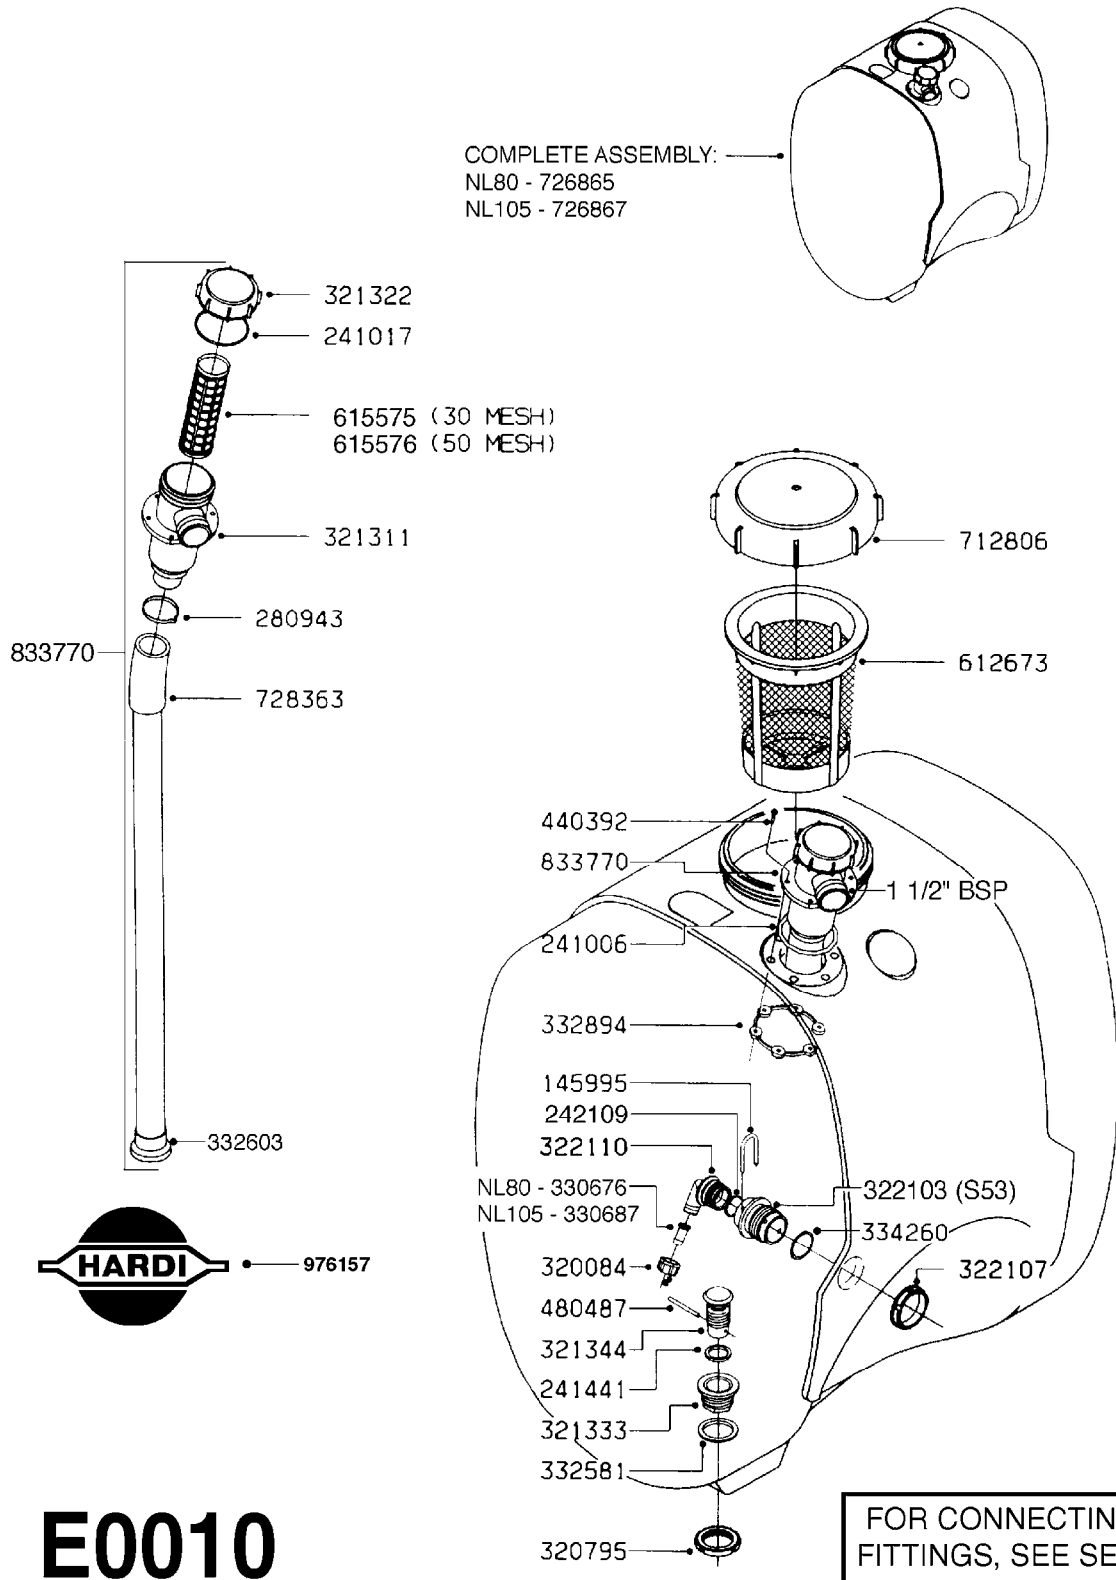

E0010

TANK - NL 80/105 (POST 92)
E0010-HIN, 01:01:16

Page 1

Date 16.03.2016 11:37

parts-n°	order qty	description
145995	1	FITT.DK S-53 FORK
241006	1	O-RING D79,2X5,7 NITRIL
241017	1	O-RING D74,5X3 NITRIL
241441	1	O-RING D29.3X3
242109	1	O-RING D32.2x3.0 (USE 242354)
280943	1	CLAMP HOSE GEAR 40-60
320084	1	FITT.DK NUT 1/2" BSP
320795	1	FITT.DK NUT 1-1/2" BSP JAMB
321311	1	FILTER BODY S 80 X 4
321322	1	SCREW CAP F. S80 X 4
321333	1	FITT.DK BULK 1-1/2" X 1"F BSP
321344	1	DRAIN SCREW 1" BSP RED
322103	1	FITT.DK S-53 BULKHEAD
322107	1	FITT.DK S-53 BULKHEAD NUT
322110	1	FITT.DK S-53 ELB. 1/2" BSP
330676	1	FITT.DK HB 3/8" F. 1/2" NUT
330687	1	FITT.DK HB 1/2" F. 1/2" NUT
332581	1	GASKET F. 1-1/2" BSP CAPNUT.
332603	1	CAP F. SUCTION TUBE
332894	1	RETAIN.RING FOR SUCTION FILTER
334260	1	GASKET F. S-53 BULKHEAD
440392	1	SCREW 6.3 X 25.0 DIN7981C TORX
480487	1	PIN M5X60 SLOTTED GALV
612673	1	FILTER BASKET F. ES30/ES53
615575	1	FILTER F.TOP SUCT.30 MESH GRN.
615576	1	FILTER F.TOP SUCT.50 MESH BLUE
712806	1	TANK LID WITH VENT S226 RED
726865	1	TANK NL 80
726867	1	TANK NL 105
728363	1	SUCTION TUBE ASSY.L=72"
833770	1	TOP SUCTION KIT 300/500
976157	1	DECAL COMPANY (4.4" X 4.6")