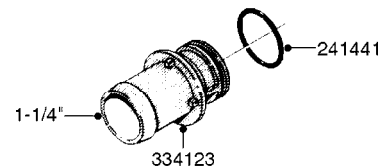

L0010

parts-n°	order qty	description
240085	1	O-RING D13,1/8,3X02,4 NITRIL
241441	1	O-RING D29.3X3
242594	1	O-RING D14 X 1.78 SCH.70-EPDM
320084	1	FITT.DK NUT 1/2" BSP
320095	1	FITT.DK NUT 1" BSP
320117	1	FITT.DK CONN.1/2"BSP F. 1" CAP
320187	1	FITT.DK CAP 3/8" BSP BLACK
320283	1	FITT.DK NUT 3/4"BSP
320821	1	FITT.DK NUT 1-1/2" BSP
321495	1	FITT.DK REDUC 1/4'BSP F.3/4'NT
321576	1	FITT.DK CONN 1/2"BSP F.3/4"NUT
330013	1	O-RING D15/D10X2.5 F.3/8"NUT
330212	1	O-RING D19/D14X2.4 F.1/2"NUT
330326	1	O-RING D30/D24X2 F.1"NUT
330341	1	FITT.DK HB 1" F. 1" NUT
330595	1	O-RING D24.6/D20X2.1 -3/4"
330665	1	3/4' HOSE TAIL F/1' CAP
330676	1	FITT.DK HB 3/8" F. 1/2" NUT
330687	1	FITT.DK HB 1/2" F. 1/2" NUT
330691	1	FITT.DK HB 3/4'F.3/4' NUT
330783	1	FITT.DK HB 3/8" F.3/8" NUT
331262	1	FITT.DK HB 1-1/2" F. 1-1/2"NUT
331273	1	O-RING D44/D38X2 F.1-1/2"
331446	1	FITT.DK HB 1" F.1-1/2" NUT
331807	1	FITT.DK HB 5/16" F.3/8" NUT
332286	1	FITT.DK HB 1/2" F. 3/4" NUT
332905	1	FITT.DK HB 1/2" F. 3/4" CAP
332927	1	PLUG F. NOZZLE TUBE 3/4'
333292	1	FITT.DK HB 1"O'RING F.1-1/2"
333664	1	FITT.DK HB 5/16' F. 1/2' NUT
334044	1	FITT.DK HB 3/4' F. 3/4' CAP
334059	1	FITT.DK EL 1" 110 DEG.F.1-1/2"
334123	1	FITT.DK HB 1-1/4"O-RNG F.1-1/2"
334150	1	FITT.DK HB 1-1/4" 110 F.1-1/2"
390542	1	PLUG WASHER FOR 3/4'CAP NUT
716236	1	FITT.DK HB 1/2" ASSY. F. 3/4"
716413	1	FITT.DK PLUG ASSY. F.NOZ TUBE
717426	1	FITT.DK REDUC 1/4"BSP F.3/4"N
720856	1	FITT.DK 1/2'BSP ASSY.F.3/4'NUT
724621	1	FITT.DK HB 3/4"ASSY F.3/4" NUT