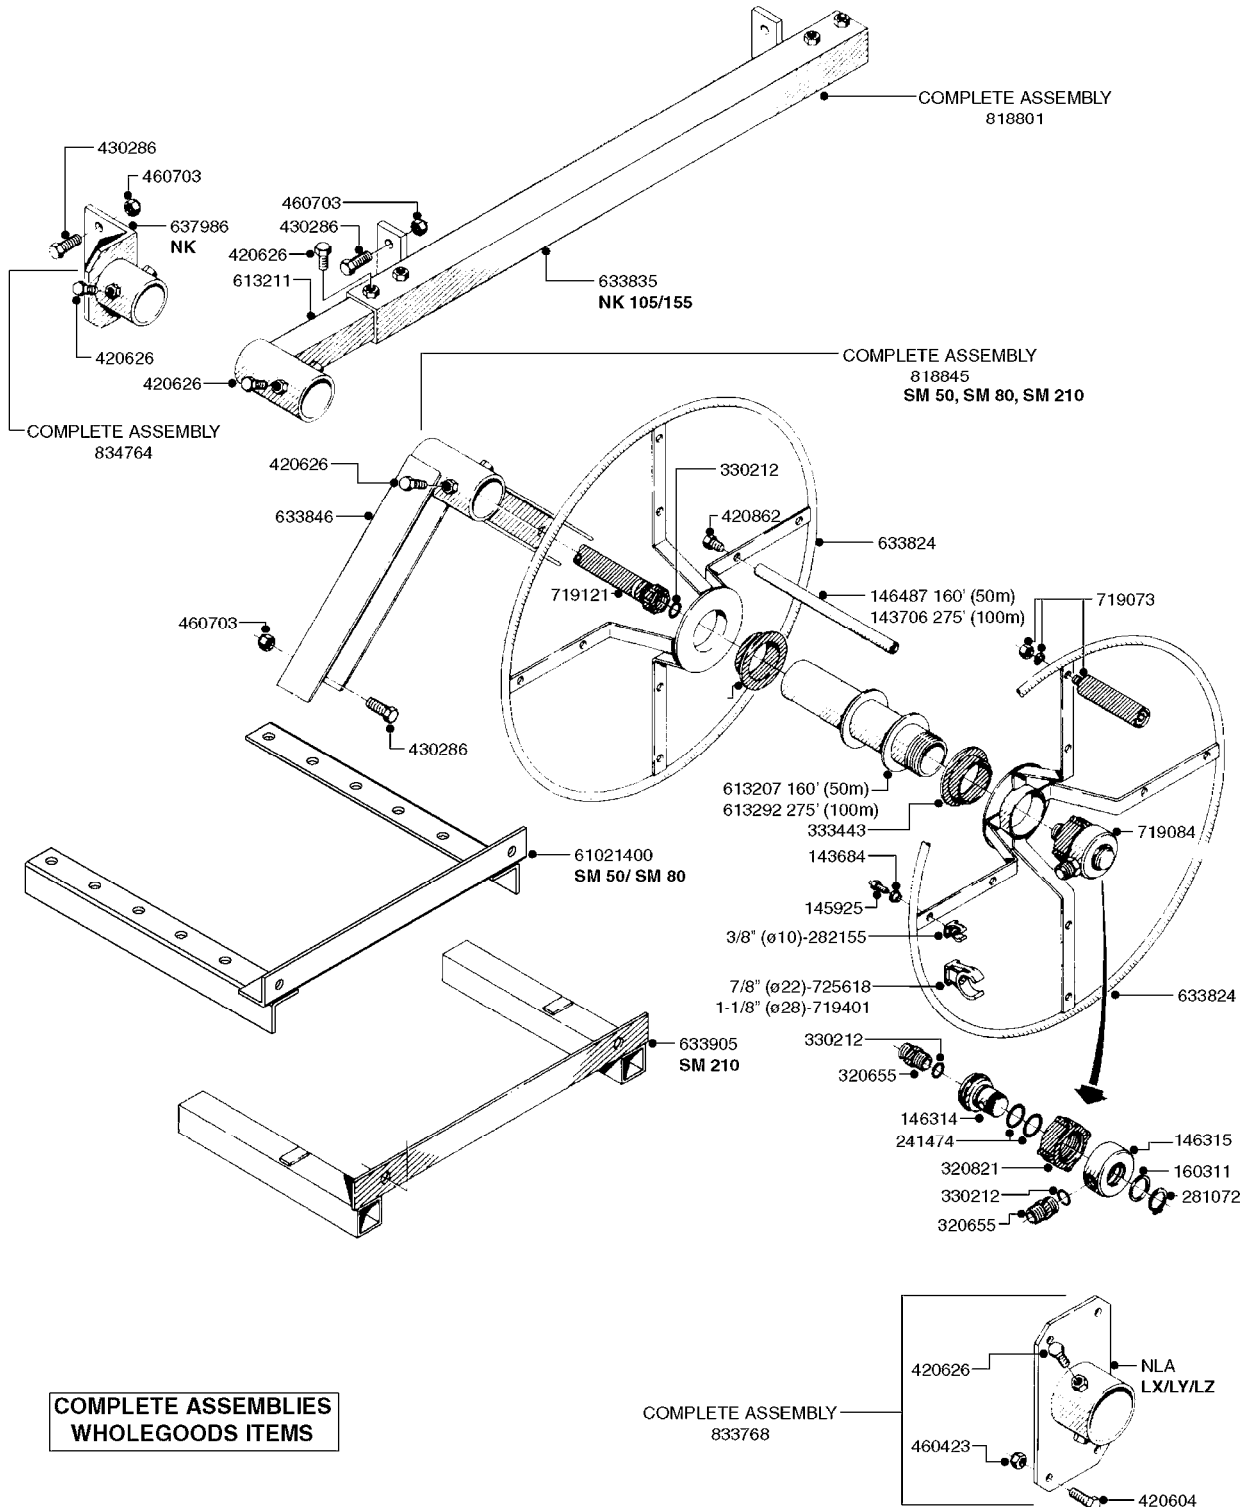

COMPLETE ASSEMBLY:
 818377 - 160' x 3/8" (50m) HOSE REEL
 818381 - 320' X 3/8" (100m) HOSE REEL

K0490

HOSE REEL ASSEMBLIES
K0490-HIN, 01:01:16

Page 1

Date 16.03.2016 11:37

parts-n°	order qty	description
143684	1	BUSHING F. HOSE REEL
143706	1	SPACER TUBE F. 275' HOSE REEL
145925	1	NIPPLE M10 M6
146314	1	UNION BUSHING F.HOSE REEL
146315	1	RING FOR HOSE REEL
146487	1	SPACER ROD F/HOSE REEL 225mm
160311	1	WASHER D30/D20.4X2
241474	1	O-RING NITRIL
281072	1	SNAP-RING OUTER 20X1.20
282155	1	CLIP F.TUBE SUPPORT
320655	1	FITT.DK HN 1/2"-1/2" BSP
320821	1	FITT.DK NUT 1-1/2" BSP
330212	1	O-RING D19/D14X2.4 F.1/2"NUT
333443	1	BUSHING F. HOSE REEL
420604	1	BOLT HEX 8.8 DEL M10X25 FT DIN933
420626	1	BOLT HEX 8.8 DEL M10X20 FT
420862	1	BOLT HEX 8.8 DEL M10X16 FT
430286	1	BOLT HEX 8.8 DEL M12X30 FT
460423	1	NUT HEX M10X1.5 LOCK
460703	1	NUT HEX M12X1.75 LOCK DIN985
613207	1	CENTER TUBE FOR 164'HOSE REEL
613211	1	HOSE REEL NK 80/105
613292	1	CENTER TUBE 100 MM
633824	1	SIDE FOR HOSE REEL
633835	1	OUTER TUBE NK 300-600
633846	1	FITTING FOR HOSE REEL TR2/TR3
633905	1	BRKTS. HOSE REEL SM210
637986	1	CLAMP FITTING HOSE REEL
719073	1	HANDLE ASSY. F. HOSE REEL
719084	1	SWIVEL F.HOSE REEL
719121	1	HOSE 1/2'X2500M NUT
719401	1	CLIPS F.PISTOL ASSY.
725618	1	CLIP WHITE PLASTIC SNAP TYPE
818377	1	REEL FOR HOSE 160' X 3/8"
818381	1	REEL FOR HOSE 320' X 3/8'
818801	1	BKT.HOSE REEL MOUNT NL/NK/BOOM
818845	1	BKT.HOSE REEL SM210
833768	1	HOLDER F. HOSE REEL
834764	1	BKT.HOSE REEL MOUNT ESTATE SPR
61021400	1	BKT. BOOM MOUNT SM53/80 US