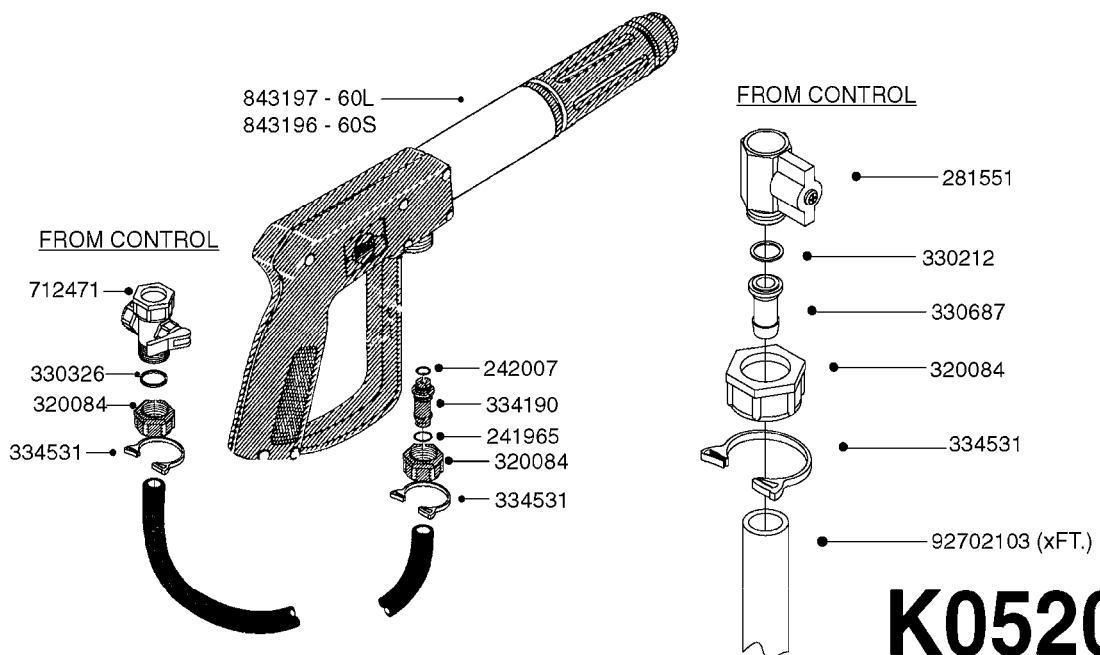

COMPLETE ASSEMBLY:
 818377 - 160' x 3/8" (50m) HOSE REEL
 818381 - 320' X 3/8" (100m) HOSE REEL

K0490

HOSE REEL ASSEMBLIES
K0490-HIN, 01:01:16

Page 1

Date 16.03.2016 11:37

parts-n°	order qty	description
143684	1	BUSHING F. HOSE REEL
143706	1	SPACER TUBE F. 275' HOSE REEL
145925	1	NIPPLE M10 M6
146314	1	UNION BUSHING F.HOSE REEL
146315	1	RING FOR HOSE REEL
146487	1	SPACER ROD F/HOSE REEL 225mm
160311	1	WASHER D30/D20.4X2
241474	1	O-RING NITRIL
281072	1	SNAP-RING OUTER 20X1.20
282155	1	CLIP F.TUBE SUPPORT
320655	1	FITT.DK HN 1/2"-1/2" BSP
320821	1	FITT.DK NUT 1-1/2" BSP
330212	1	O-RING D19/D14X2.4 F.1/2"NUT
333443	1	BUSHING F. HOSE REEL
420604	1	BOLT HEX 8.8 DEL M10X25 FT DIN933
420626	1	BOLT HEX 8.8 DEL M10X20 FT
420862	1	BOLT HEX 8.8 DEL M10X16 FT
430286	1	BOLT HEX 8.8 DEL M12X30 FT
460423	1	NUT HEX M10X1.5 LOCK
460703	1	NUT HEX M12X1.75 LOCK DIN985
613207	1	CENTER TUBE FOR 164'HOSE REEL
613211	1	HOSE REEL NK 80/105
613292	1	CENTER TUBE 100 MM
633824	1	SIDE FOR HOSE REEL
633835	1	OUTER TUBE NK 300-600
633846	1	FITTING FOR HOSE REEL TR2/TR3
633905	1	BRKTS. HOSE REEL SM210
637986	1	CLAMP FITTING HOSE REEL
719073	1	HANDLE ASSY. F. HOSE REEL
719084	1	SWIVEL F.HOSE REEL
719121	1	HOSE 1/2'X2500M NUT
719401	1	CLIPS F.PISTOL ASSY.
725618	1	CLIP WHITE PLASTIC SNAP TYPE
818377	1	REEL FOR HOSE 160' X 3/8"
818381	1	REEL FOR HOSE 320' X 3/8'
818801	1	BKT.HOSE REEL MOUNT NL/NK/BOOM
818845	1	BKT.HOSE REEL SM210
833768	1	HOLDER F. HOSE REEL
834764	1	BKT.HOSE REEL MOUNT ESTATE SPR
61021400	1	BKT. BOOM MOUNT SM53/80 US