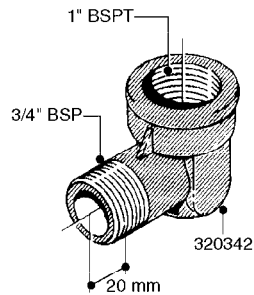

L0020

FITTINGS-T-PIECES, CAPS & ELBOWS
L0020-HIN, 01:01:16

Page 1
Date 16.03.2016 11:37

parts-n°	order qty	description
10053603	1	FITT. CAPNUT 2"BSP 5601
10194303	1	CAP BLANK 1 1/2 MCPHEE 210060
320047	1	FITT.DK CAPNUT 1/2" BSP
320106	1	FITT.DK CAPNUT 1" BSP
320272	1	FITT.DK CAPNUT 3/8" BSP
320316	1	FITT.DK TEE 3/4" X3/4" X1"BSP
320331	1	FITT.DK TEE 1" - 1" - 3/4" BSP
320342	1	FITT.DK EL 3/4"M X 1"F BSP
320563	1	FITT.DK 3 WAY 1/2" 110 DEG.
320677	1	NO LONGER AVAILABLE
320961	1	FITT.DK CAPNUT 1-1/2" BSP
321053	1	FITT.DK TEE 1/2 X1/2 X1/2" BSP
322072	1	FITT.DK TEE 3/8'X3/8'X3/8' BSP
322095	1	FITT.DK TEE 1-1/2 X1-1/4 X3/4" BSP
322138	1	FITT.DK ELB 1"M X 1"F BSP
330013	1	O-RING D15/D10X2.5 F.3/8"NUT
330212	1	O-RING D19/D14X2.4 F.1/2"NUT
330326	1	O-RING D30/D24X2 F.1"NUT
331273	1	O-RING D44/D38X2 F.1-1/2"