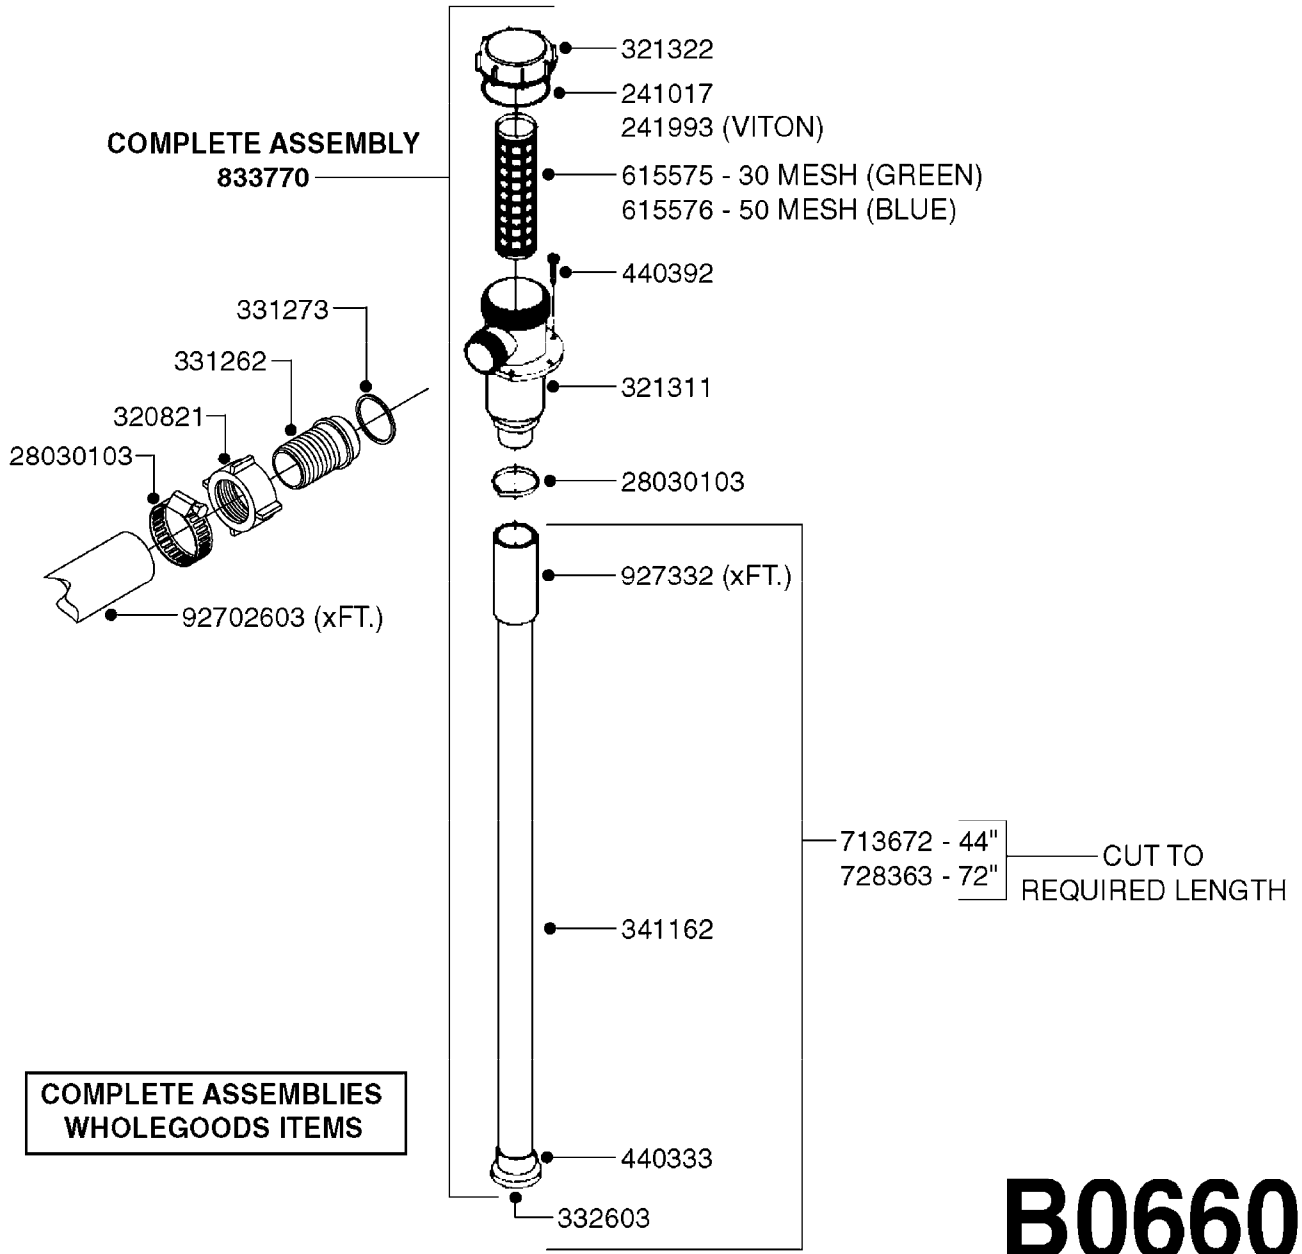

B0660

TOP SUCTION ASSEMBLY-SCREW CAP
B0660-HIN, 01:01:16

Page 1
Date 16.03.2016 11:37

parts-n°	order qty	description
241017	1	O-RING D74,5X3 NITRIL
241993	1	O-RING 74.5 X 3MM VIT/241017
320821	1	FITT.DK NUT 1-1/2" BSP
321311	1	FILTER BODY S 80 X 4
321322	1	SCREW CAP F. S80 X 4
331262	1	FITT.DK HB 1-1/2" F. 1-1/2"NUT
331273	1	O-RING D44/D38X2 F.1-1/2"
332603	1	CAP F. SUCTION TUBE
341162	1	SUCTION TUBE F.650
440333	1	SCREW 3.5 X 9.5 SS
440392	1	SCREW 6.3 X 25.0 DIN7981C TORX
615575	1	FILTER F.TOP SUCT.30 MESH GRN.
615576	1	FILTER F.TOP SUCT.50 MESH BLUE
713672	1	SUCTION TUBE L=44"
728363	1	SUCTION TUBE ASSY.L=72"
833770	1	TOP SUCTION KIT 300/500
927332	1	HOSE R X 28BAR X 40MM X 0012"
28030103	1	CLAMP HOSE GEAR P5/4-S1.5"6724
92702603	1	HOSE PVC SUCT GRAY 1-1/2"