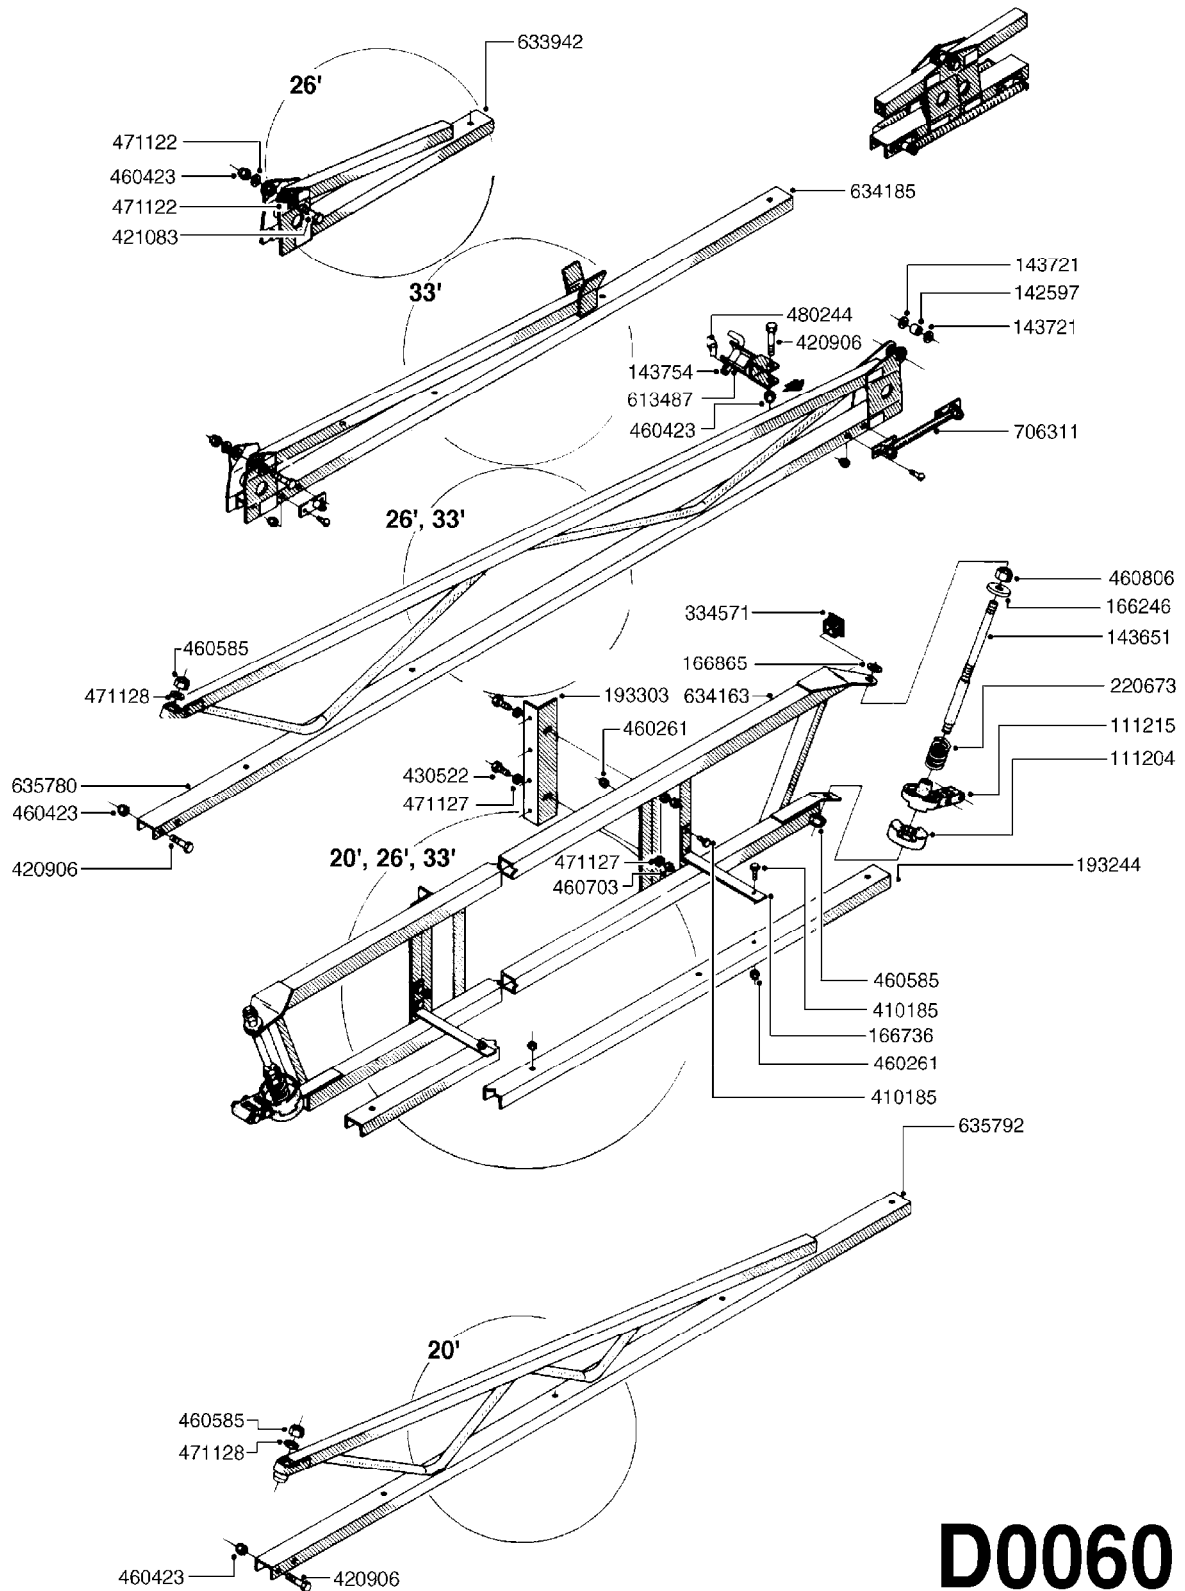

BOOM - SB 20' 26' 33'
D0060-HIN, 01:01:16

Page 0
Date 16.03.2016 11:37

BOOM - SB 20' 26' 33'
D0060-HIN, 01:01:16

Page 1
Date 16.03.2016 11:37

parts-n°	order qty	description
111204	1	CLAW CLUTCH/LOWER D80
111215	1	CLAW CLUTCH/UPPER D80
142597	1	DISTANCE TUBE
143651	1	AXLE M20/M16 L=355 F/BREAKAWAY
143721	1	FRICITION DISC FOR BOOM D30
143754	1	PIN D10 X 56
166246	1	WASHER CUP D53 F.SPRING
166736	1	CLAMP FOR SB BOOM
166865	1	WASHER D35/D25X2
193244	1	NOZZLE TRACK 6-8-10 M SB
193303	1	SUPPORTING ARM FOR SB BOOM
220673	1	SPRING F.PIVOT 100 X 51
334571	1	TAPON 40x40x2 EMBELLECEDOR
410185	1	BOLT HEX 8.8 DEL M6X16 A2
420906	1	BOLT HEX 8.8 DEL M10X60
421083	1	BOLT HEX 8.8 DEL M10X65
430522	1	BOLT HEX 8.8 DEL M12X25 FT
460261	1	NUT HEX M6X1 LOCK A2 DIN985
460423	1	NUT HEX M10X1.5 LOCK
460585	1	NUT HEX M16X2 LOCK
460703	1	NUT HEX M12X1.75 LOCK DIN985
460806	1	NUT HEX M20X2.5 LOCK
471122	1	WASHER, M10, Ø20/10.5X 2.0, SS
471127	1	WASHER, M12, Ø24/13.0X 2.5, SS
471128	1	WASHER, M16, Ø30/17.0X 3.0, SS
480244	1	PIN SNAP D4.5
613487	1	TRANSPORT FITTINGS FOR SB BOOM
633942	1	OUTER BOOM WING 26', 28' SB
634163	1	CENTER SECTION - 20',26',33'
634185	1	BOOM WING OUTER PART 33' SB
635780	1	INNER WING SEC. 26',28',33'SB
635792	1	BOOM WING - 20',21'SB-BOOM
706311	1	SPRING WITH HAND-GRIB