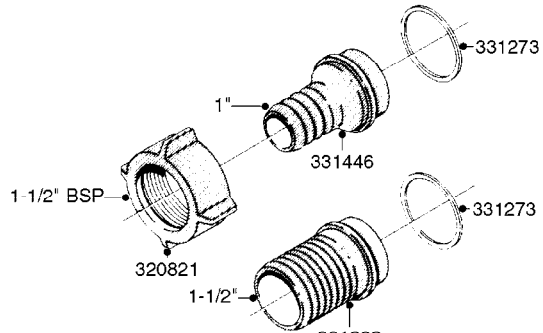

L0010

parts-n°	order qty	description
240085	1	O-RING D13,1/8,3X02,4 NITRIL
241441	1	O-RING D29.3X3
242594	1	O-RING D14 X 1.78 SCH.70-EPDM
320084	1	FITT.DK NUT 1/2" BSP
320095	1	FITT.DK NUT 1" BSP
320117	1	FITT.DK CONN.1/2"BSP F. 1" CAP
320187	1	FITT.DK CAP 3/8" BSP BLACK
320283	1	FITT.DK NUT 3/4"BSP
320821	1	FITT.DK NUT 1-1/2" BSP
321495	1	FITT.DK REDUC 1/4'BSP F.3/4'NT
321576	1	FITT.DK CONN 1/2"BSP F.3/4"NUT
330013	1	O-RING D15/D10X2.5 F.3/8"NUT
330212	1	O-RING D19/D14X2.4 F.1/2"NUT
330326	1	O-RING D30/D24X2 F.1"NUT
330341	1	FITT.DK HB 1" F. 1" NUT
330595	1	O-RING D24.6/D20X2.1 -3/4"
330665	1	3/4' HOSE TAIL F/1' CAP
330676	1	FITT.DK HB 3/8" F. 1/2" NUT
330687	1	FITT.DK HB 1/2" F. 1/2" NUT
330691	1	FITT.DK HB 3/4'F.3/4' NUT
330783	1	FITT.DK HB 3/8" F.3/8" NUT
331262	1	FITT.DK HB 1-1/2" F. 1-1/2"NUT
331273	1	O-RING D44/D38X2 F.1-1/2"
331446	1	FITT.DK HB 1" F.1-1/2" NUT
331807	1	FITT.DK HB 5/16" F.3/8" NUT
332286	1	FITT.DK HB 1/2" F. 3/4" NUT
332905	1	FITT.DK HB 1/2" F. 3/4" CAP
332927	1	PLUG F. NOZZLE TUBE 3/4'
333292	1	FITT.DK HB 1"O'RING F.1-1/2"
333664	1	FITT.DK HB 5/16' F. 1/2' NUT
334044	1	FITT.DK HB 3/4' F. 3/4' CAP
334059	1	FITT.DK EL 1" 110 DEG.F.1-1/2"
334123	1	FITT.DK HB 1-1/4"O-RNG F.1-1/2"
334150	1	FITT.DK HB 1-1/4" 110 F.1-1/2"
390542	1	PLUG WASHER FOR 3/4'CAP NUT
716236	1	FITT.DK HB 1/2" ASSY. F. 3/4"
716413	1	FITT.DK PLUG ASSY. F.NOZ TUBE
717426	1	FITT.DK REDUC 1/4"BSP F.3/4"N
720856	1	FITT.DK 1/2'BSP ASSY.F.3/4'NUT
724621	1	FITT.DK HB 3/4"ASSY F.3/4" NUT