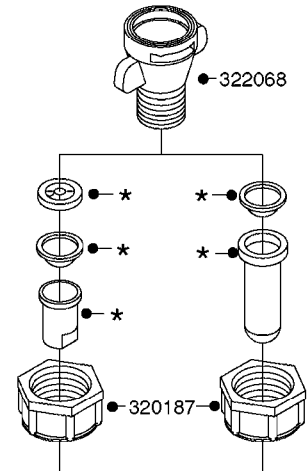

TRIPLET NOZZLE BODY

D1090

*=REFER TO HARDI NOZZLE CATALOG