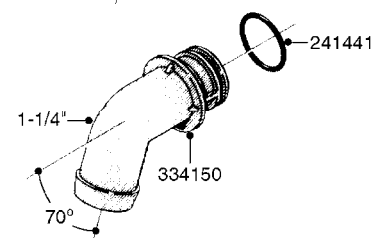

L0010

parts-n°	order qty	description
240085	1	O-RING D13,1/8,3X02,4 NITRIL
241441	1	O-RING D29.3X3
242594	1	O-RING D14 X 1.78 SCH.70-EPDM
320084	1	FITT.DK NUT 1/2" BSP
320095	1	FITT.DK NUT 1" BSP
320117	1	FITT.DK CONN.1/2"BSP F. 1" CAP
320187	1	FITT.DK CAP 3/8" BSP BLACK
320283	1	FITT.DK NUT 3/4"BSP
320821	1	FITT.DK NUT 1-1/2" BSP
321495	1	FITT.DK REDUC 1/4'BSP F.3/4'NT
321576	1	FITT.DK CONN 1/2"BSP F.3/4"NUT
330013	1	O-RING D15/D10X2.5 F.3/8"NUT
330212	1	O-RING D19/D14X2.4 F.1/2"NUT
330326	1	O-RING D30/D24X2 F.1"NUT
330341	1	FITT.DK HB 1" F. 1" NUT
330595	1	O-RING D24.6/D20X2.1 -3/4"
330665	1	3/4' HOSE TAIL F/1' CAP
330676	1	FITT.DK HB 3/8" F. 1/2" NUT
330687	1	FITT.DK HB 1/2" F. 1/2" NUT
330691	1	FITT.DK HB 3/4'F.3/4' NUT
330783	1	FITT.DK HB 3/8" F.3/8" NUT
331262	1	FITT.DK HB 1-1/2" F. 1-1/2"NUT
331273	1	O-RING D44/D38X2 F.1-1/2"
331446	1	FITT.DK HB 1" F.1-1/2" NUT
331807	1	FITT.DK HB 5/16" F.3/8" NUT
332286	1	FITT.DK HB 1/2" F. 3/4" NUT
332905	1	FITT.DK HB 1/2" F. 3/4" CAP
332927	1	PLUG F. NOZZLE TUBE 3/4'
333292	1	FITT.DK HB 1"O'RING F.1-1/2"
333664	1	FITT.DK HB 5/16' F. 1/2' NUT
334044	1	FITT.DK HB 3/4' F. 3/4' CAP
334059	1	FITT.DK EL 1" 110 DEG.F.1-1/2"
334123	1	FITT.DK HB 1-1/4"O-RNG F.1-1/2"
334150	1	FITT.DK HB 1-1/4" 110 F.1-1/2"
390542	1	PLUG WASHER FOR 3/4'CAP NUT
716236	1	FITT.DK HB 1/2" ASSY. F. 3/4"
716413	1	FITT.DK PLUG ASSY. F.NOZ TUBE
717426	1	FITT.DK REDUC 1/4"BSP F.3/4"N
720856	1	FITT.DK 1/2'BSP ASSY.F.3/4'NUT
724621	1	FITT.DK HB 3/4"ASSY F.3/4" NUT