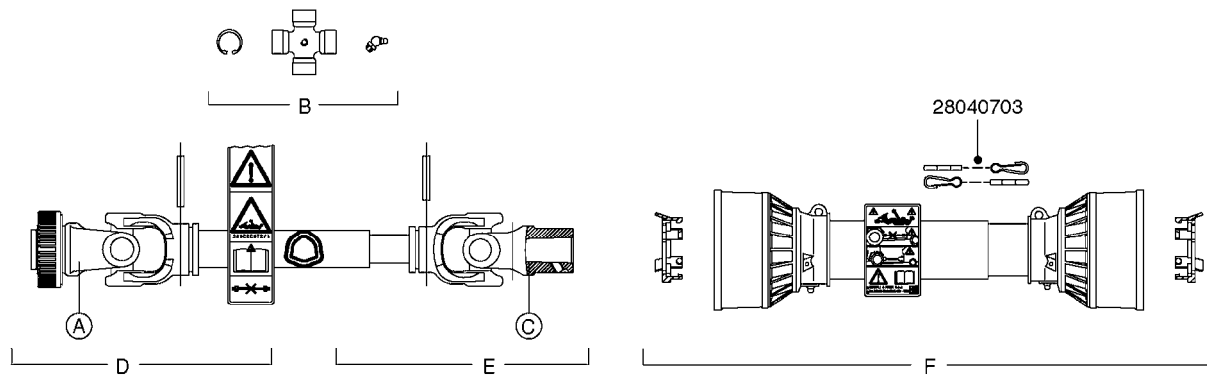

A0080

PUMP - 600 FITTINGS
A0080-HIN, 01:01:16

Page 1

Date 16.03.2016 11:37

parts-n°	order qty	description
240122	1	DIAPHRAGM FOR PRES.DAMP.(EPDM)
320095	1	FITT.DK NUT 1" BSP
320154	1	AIR BOTTLE, BOTTOM PART
320316	1	FITT.DK TEE 3/4" X3/4" X1"BSP
320327	1	HOUSING F. SUCTION AIR BOTTLE
320331	1	FITT.DK TEE 1" - 1" - 3/4" BSP
320342	1	FITT.DK EL 3/4"M X 1"F BSP
322095	1	FITT.DK TEE 1-1/2 X1-1/4 X3/4" BSP
330326	1	O-RING D30/D24X2 F.1"NUT
330341	1	FITT.DK HB 1" F. 1" NUT
330525	1	AIR BOTTLE, TOP HALF
330665	1	3/4' HOSE TAIL F/1' CAP
330735	1	O-RING D30/D26X2
330746	1	GUARD PTO LOWER PART SHORT
330757	1	GUARD PTO UPPER PART SHORT
334265	1	DIAPHRAGM F. PRESS DAMP.NITRIL
334531	1	CLAMP HOSE PLASTIC 3/4"
334553	1	DIAPHRAGM F.SUCTION AIR BOTTLE
410347	1	SCREW M6X20 8.8
420162	1	BOLT HEX 8.8 DEL 3/8"x15MM
420567	1	BOLT HEX 8.8 DEL M8X30 FT
460202	1	NUT HEX M6
460364	1	NUT HEX M8 GALV.
471122	1	WASHER, M10, Ø20/10.5X 2.0, SS
703032	1	SUCTION AIR BOTTLE 3/4" COMPL.
703301	1	VALVE FOR AIR BOTTLE
725970	1	DAMPER KIT 600
821623	1	PUMP 603/7 W COUPLING
821624	1	PUMP 603/7 W. FOOT TAPERED SHA
821625	1	PUMP 603/4 800RPM STRIGHT SHAF
845014	1	AIR BOTTLE COMPLETE HJ73
28030003	1	CLAMP HOSE GEAR P1" 6716
28034903	1	FITTING, REDUCER, 1-1/4"-3/4"
28038303	1	FITTING, TEE 2X1"BSPM/1"BSPF
28047203	1	CLAMP HOSE GEAR 60 X 80 6756
92702403	1	HOSE PVC SUCT GRAY 1"
92703203	1	HOSE R X3/4" X300PSI WP X0012"