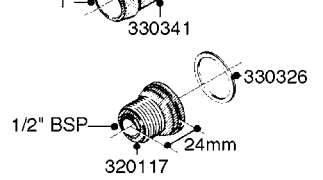

L0010

parts-n°	order qty	description
240085	1	O-RING D13,1/8,3X02,4 NITRIL
241441	1	O-RING D29.3X3
242594	1	O-RING D14 X 1.78 SCH.70-EPDM
320084	1	FITT.DK NUT 1/2" BSP
320095	1	FITT.DK NUT 1" BSP
320117	1	FITT.DK CONN.1/2"BSP F. 1" CAP
320187	1	FITT.DK CAP 3/8" BSP BLACK
320283	1	FITT.DK NUT 3/4"BSP
320821	1	FITT.DK NUT 1-1/2" BSP
321495	1	FITT.DK REDUC 1/4'BSP F.3/4'NT
321576	1	FITT.DK CONN 1/2"BSP F.3/4"NUT
330013	1	O-RING D15/D10X2.5 F.3/8"NUT
330212	1	O-RING D19/D14X2.4 F.1/2"NUT
330326	1	O-RING D30/D24X2 F.1"NUT
330341	1	FITT.DK HB 1" F. 1" NUT
330595	1	O-RING D24.6/D20X2.1 -3/4"
330665	1	3/4' HOSE TAIL F/1' CAP
330676	1	FITT.DK HB 3/8" F. 1/2" NUT
330687	1	FITT.DK HB 1/2" F. 1/2" NUT
330691	1	FITT.DK HB 3/4'F.3/4' NUT
330783	1	FITT.DK HB 3/8" F.3/8" NUT
331262	1	FITT.DK HB 1-1/2" F. 1-1/2"NUT
331273	1	O-RING D44/D38X2 F.1-1/2"
331446	1	FITT.DK HB 1" F.1-1/2" NUT
331807	1	FITT.DK HB 5/16" F.3/8" NUT
332286	1	FITT.DK HB 1/2" F. 3/4" NUT
332905	1	FITT.DK HB 1/2" F. 3/4" CAP
332927	1	PLUG F. NOZZLE TUBE 3/4'
333292	1	FITT.DK HB 1"O'RING F.1-1/2"
333664	1	FITT.DK HB 5/16' F. 1/2' NUT
334044	1	FITT.DK HB 3/4' F. 3/4' CAP
334059	1	FITT.DK EL 1" 110 DEG.F.1-1/2"
334123	1	FITT.DK HB 1-1/4"O-RNG F.1-1/2"
334150	1	FITT.DK HB 1-1/4" 110 F.1-1/2"
390542	1	PLUG WASHER FOR 3/4'CAP NUT
716236	1	FITT.DK HB 1/2" ASSY. F. 3/4"
716413	1	FITT.DK PLUG ASSY. F.NOZ TUBE
717426	1	FITT.DK REDUC 1/4"BSP F.3/4"N
720856	1	FITT.DK 1/2'BSP ASSY.F.3/4'NUT
724621	1	FITT.DK HB 3/4"ASSY F.3/4" NUT