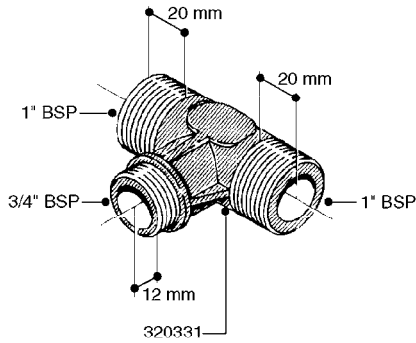

L0020

FITTINGS-T-PIECES, CAPS & ELBOWS
L0020-HIN, 01:01:16

Page 1
Date 16.03.2016 11:37

parts-n°	order qty	description
10053603	1	FITT. CAPNUT 2"BSP 5601
10194303	1	CAP BLANK 1 1/2 MCPHEE 210060
320047	1	FITT.DK CAPNUT 1/2" BSP
320106	1	FITT.DK CAPNUT 1" BSP
320272	1	FITT.DK CAPNUT 3/8" BSP
320316	1	FITT.DK TEE 3/4" X3/4" X1"BSP
320331	1	FITT.DK TEE 1" - 1" - 3/4" BSP
320342	1	FITT.DK EL 3/4"M X 1"F BSP
320563	1	FITT.DK 3 WAY 1/2" 110 DEG.
320677	1	NO LONGER AVAILABLE
320961	1	FITT.DK CAPNUT 1-1/2" BSP
321053	1	FITT.DK TEE 1/2 X1/2 X1/2" BSP
322072	1	FITT.DK TEE 3/8'X3/8'X3/8' BSP
322095	1	FITT.DK TEE 1-1/2 X1-1/4 X3/4" BSP
322138	1	FITT.DK ELB 1"M X 1"F BSP
330013	1	O-RING D15/D10X2.5 F.3/8"NUT
330212	1	O-RING D19/D14X2.4 F.1/2"NUT
330326	1	O-RING D30/D24X2 F.1"NUT
331273	1	O-RING D44/D38X2 F.1-1/2"