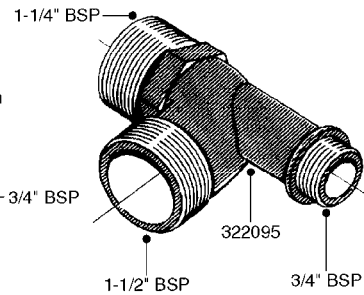

L0020

FITTINGS-T-PIECES, CAPS & ELBOWS
L0020-HIN, 01:01:16

Page 1
Date 16.03.2016 11:37

parts-n°	order qty	description
10053603	1	FITT. CAPNUT 2"BSP 5601
10194303	1	CAP BLANK 1 1/2 MCPHEE 210060
320047	1	FITT.DK CAPNUT 1/2" BSP
320106	1	FITT.DK CAPNUT 1" BSP
320272	1	FITT.DK CAPNUT 3/8" BSP
320316	1	FITT.DK TEE 3/4" X3/4" X1"BSP
320331	1	FITT.DK TEE 1" - 1" - 3/4" BSP
320342	1	FITT.DK EL 3/4"M X 1"F BSP
320563	1	FITT.DK 3 WAY 1/2" 110 DEG.
320677	1	NO LONGER AVAILABLE
320961	1	FITT.DK CAPNUT 1-1/2" BSP
321053	1	FITT.DK TEE 1/2 X1/2 X1/2" BSP
322072	1	FITT.DK TEE 3/8'X3/8'X3/8' BSP
322095	1	FITT.DK TEE 1-1/2 X1-1/4 X3/4" BSP
322138	1	FITT.DK ELB 1"M X 1"F BSP
330013	1	O-RING D15/D10X2.5 F.3/8"NUT
330212	1	O-RING D19/D14X2.4 F.1/2"NUT
330326	1	O-RING D30/D24X2 F.1"NUT
331273	1	O-RING D44/D38X2 F.1-1/2"