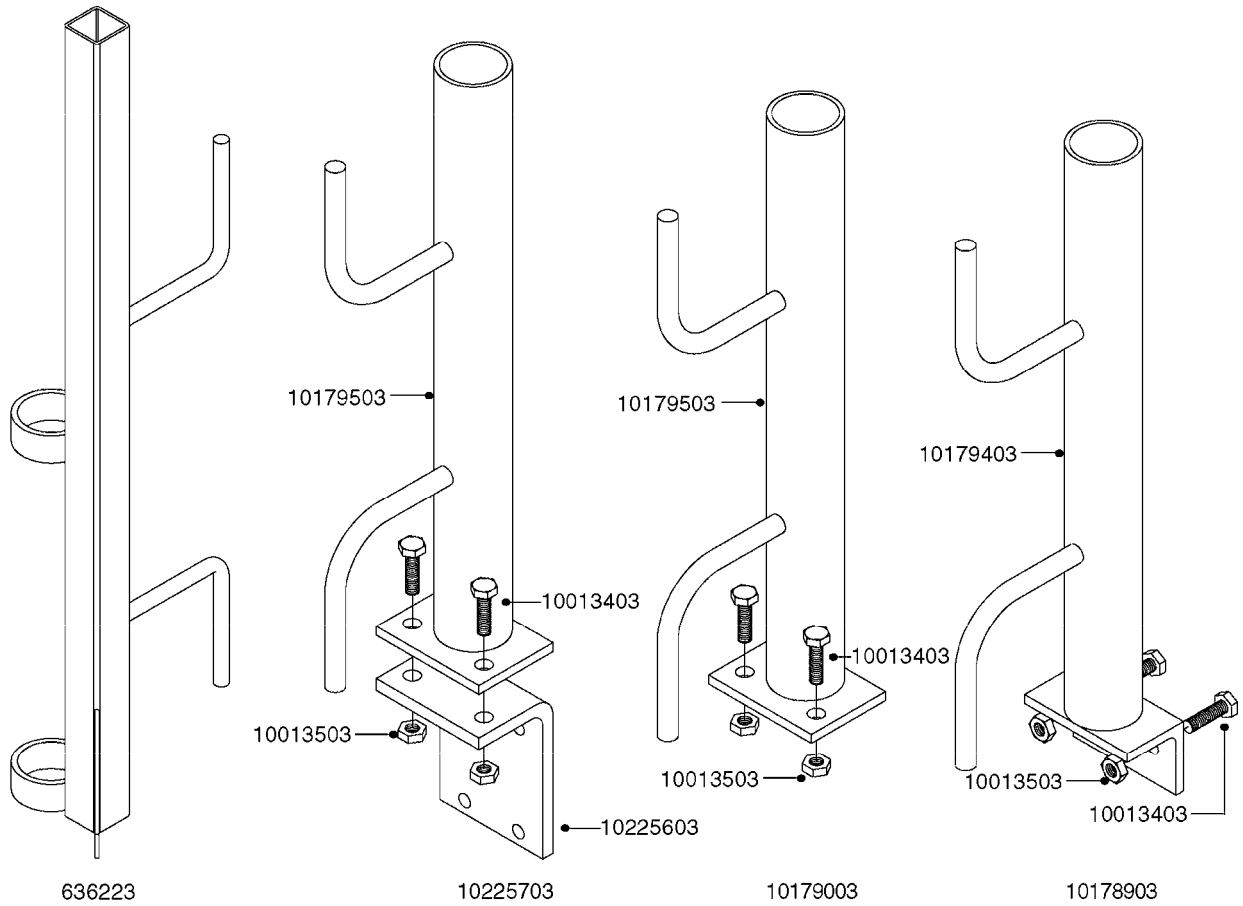

COMPLETE ASSEMBLY:
 818377 - 160' x 3/8" (50m) HOSE REEL
 818381 - 320' X 3/8" (100m) HOSE REEL

K0490

HOSE REEL ASSEMBLIES
K0490-HIN, 01:01:16

Page 1

Date 16.03.2016 11:37

parts-n°	order qty	description
143684	1	BUSHING F. HOSE REEL
143706	1	SPACER TUBE F. 275' HOSE REEL
145925	1	NIPPLE M10 M6
146314	1	UNION BUSHING F.HOSE REEL
146315	1	RING FOR HOSE REEL
146487	1	SPACER ROD F/HOSE REEL 225mm
160311	1	WASHER D30/D20.4X2
241474	1	O-RING NITRIL
281072	1	SNAP-RING OUTER 20X1.20
282155	1	CLIP F.TUBE SUPPORT
320655	1	FITT.DK HN 1/2"-1/2" BSP
320821	1	FITT.DK NUT 1-1/2" BSP
330212	1	O-RING D19/D14X2.4 F.1/2"NUT
333443	1	BUSHING F. HOSE REEL
420604	1	BOLT HEX 8.8 DEL M10X25 FT DIN933
420626	1	BOLT HEX 8.8 DEL M10X20 FT
420862	1	BOLT HEX 8.8 DEL M10X16 FT
430286	1	BOLT HEX 8.8 DEL M12X30 FT
460423	1	NUT HEX M10X1.5 LOCK
460703	1	NUT HEX M12X1.75 LOCK DIN985
613207	1	CENTER TUBE FOR 164'HOSE REEL
613211	1	HOSE REEL NK 80/105
613292	1	CENTER TUBE 100 MM
633824	1	SIDE FOR HOSE REEL
633835	1	OUTER TUBE NK 300-600
633846	1	FITTING FOR HOSE REEL TR2/TR3
633905	1	BRKTS. HOSE REEL SM210
637986	1	CLAMP FITTING HOSE REEL
719073	1	HANDLE ASSY. F. HOSE REEL
719084	1	SWIVEL F.HOSE REEL
719121	1	HOSE 1/2'X2500M NUT
719401	1	CLIPS F.PISTOL ASSY.
725618	1	CLIP WHITE PLASTIC SNAP TYPE
818377	1	REEL FOR HOSE 160' X 3/8"
818381	1	REEL FOR HOSE 320' X 3/8'
818801	1	BKT.HOSE REEL MOUNT NL/NK/BOOM
818845	1	BKT.HOSE REEL SM210
833768	1	HOLDER F. HOSE REEL
834764	1	BKT.HOSE REEL MOUNT ESTATE SPR
61021400	1	BKT. BOOM MOUNT SM53/80 US