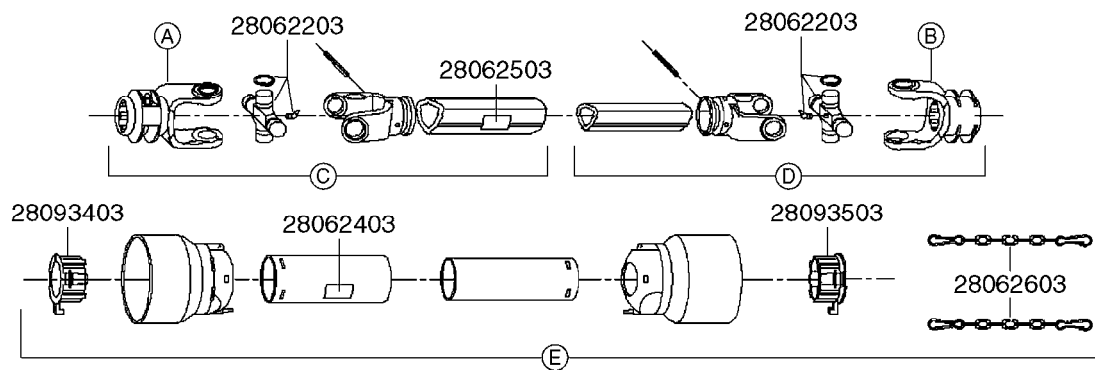

A0520

PTO SHAFTS - BONDIOLI CENT.
A0520-HIN, 01:01:16

Page 1

Date 16.03.2016 11:37

parts-n°	order qty	description
289042	1	UNIV. JOINT 22x54mm
420641	1	BOLT HEX 8.8 DEL M8X35
450015	1	SCREW ALLAN 3/8'X5/8' BLACK
460143	1	NUT HEX M8 LOCK A2 DIN985
28009803	1	PTO PIN TUBE RETAINER OUTER
28009903	1	PTO TUBE RETAINER INNER
28010103	1	PTO YOKE F.INNER TUBE CV PTO
28021403	1	PTO 1"STR/1-3/8" 6SPL B&P
28021503	1	PTO 1"STR/1-3/8" 21SPL B&P
28021603	1	PTO 1"STR/1-3/4" 20SPL B&P
28027903	1	PTO BALL LOCK.KIT F.1-3/8 YOKE
28040503	1	UNIV. JOINT 27x74.6mm
28040703	1	SAFETY CHAIN F.CV BLACK PTO
28041803	1	DECAL DANGER GUARD MISSING
28041903	1	DECAL DANGER ROT.DRIVELINE
28056703	1	PTO YOKE #1 1-3/8" X 6 SPLINE
28056803	1	PTO YOKE #1 1-3/8" X 21 SPLINE
28056903	1	PTO YOKE #4 1-3/8" X 20 SPLINE
28057003	1	PTO TUBE YOKE #1-G1 OUTER
28057103	1	PTO TUBE YOKE #4-G4 OUTER
28057203	1	PTO PIN TUBE RETAINER OUTER
28057303	1	PTO TUBE OUTER #1 745MM
28057403	1	PTO TUBE OUTER #4 720MM
28057503	1	PTO TUBE INNER #1 745MM
28057603	1	PTO TUBE INNER #4 720MM
28057703	1	PTO TUBE RETAINER INNER
28057803	1	PTO TUBE YOKE #1 Ø=1"
28057903	1	PTO TUBE YOKE #4 Ø=1"
28058003	1	PTO HALF SAFETY SHIELD OUTER
28058103	1	PTO HALF SAFETY SHIELD OUTER
28058203	1	PTO HALF SAFETY SHIELD INNER
28058303	1	PTO HALF SAFETY SHIELD INNER
28058403	1	PTO BALL LOCK.KIT F.1-3/4 YOKE
28058503	1	PTO TUBE YOKE #1-G1 INNER