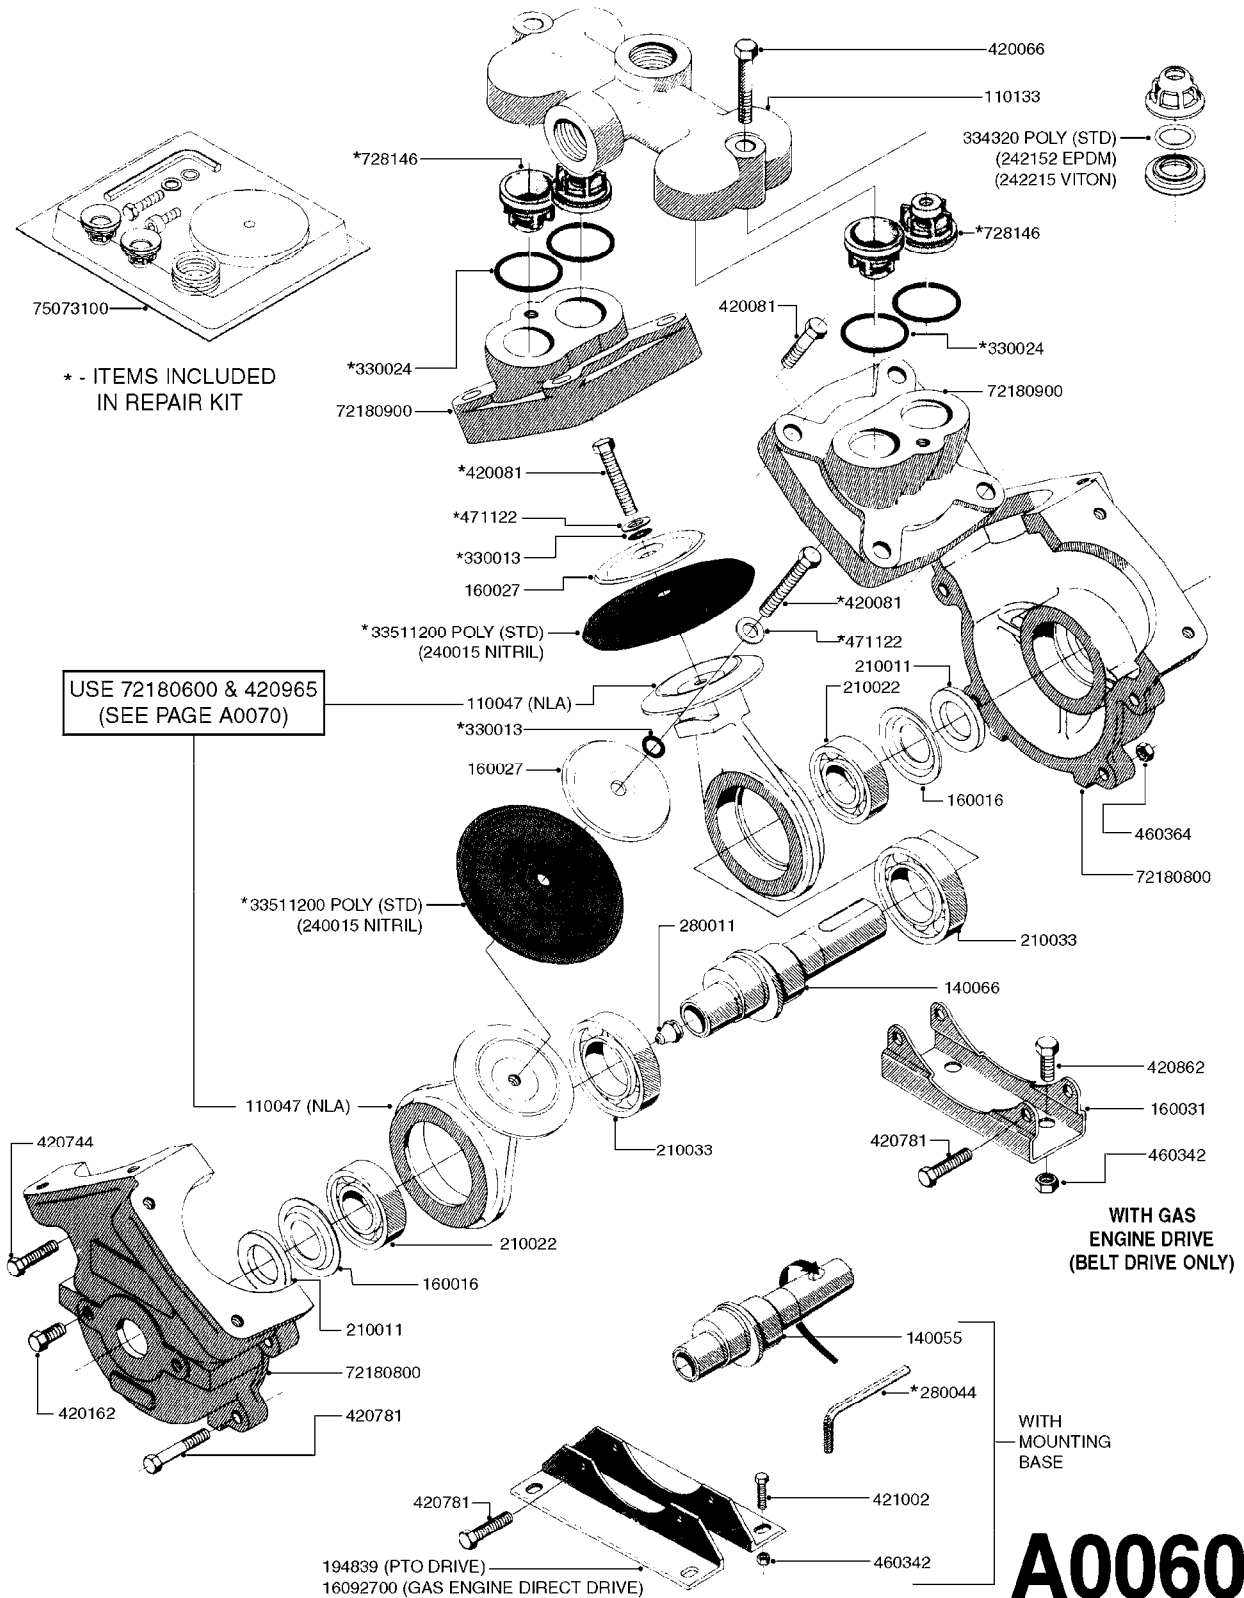

* - ITEMS INCLUDED
IN REPAIR KIT

USE 72180600 & 420965
(SEE PAGE A0070)

PUMP - 600
A0060-HIN, 01:01:16

Page 1
Date 16.03.2016 11:37

parts-n°	order qty	description
110047	1	CONN.ROD MOD.500-600 72180600
110133	1	VALVE CHAMBER MOD 600 PAINTED
140055	1	CRANK SHAFT, MODEL 600
140066	1	CRANK SHAFT, MODEL 600/4
160016	1	DUST PLATE
160027	1	DIAPHRAGM UPPER DISC 500-600
160031	1	BASE PLATE MODEL 500-600
194839	1	ANGLE IRON FOOT, M 500-600 RED
210011	1	SEAL FELT D39/23 X 4
210022	1	BEARING BALL 6205
210033	1	BEARING BALL 6007
240015	1	DIAPHRAGM MODEL 500-600 NITRIL
242152	1	O-RING D18.2X3 EPDM
242215	1	O-RING D18X3 VITON
280011	1	GREASE NIPPLE 3/8" SAE H TR
280044	1	KEY HEXAGON W6 3/16"
330013	1	O-RING D15/D10X2.5 F.3/8"NUT
330024	1	O-RING D41,1/D34.5 X 3,5
334320	1	O-RING D18X3 POLYURETHANE
420066	1	BOLT HEX 8.8 DEL 3/8"X50MM
420081	1	BOLT HEX 8.8 DEL 3/8"X40MM
420162	1	BOLT HEX 8.8 DEL 3/8"x15MM
420744	1	BOLT HEX 8.8 DEL M8X40
420781	1	BOLT HEX 8.8 DEL M8X50
420862	1	BOLT HEX 8.8 DEL M10X16 FT
420965	1	M10X40 MACHINE SCREW STAINLESS
421002	1	BOLT HEX 8.8 DEL M10X30 FT DIN933
460342	1	NUT HEX M10 DEL DIN934
460364	1	NUT HEX M8 GALV.
471122	1	WASHER, M10, Ø20/10.5X 2.0, SS
728146	1	VALVE FOR 361(726890/707932)
16092700	1	PUMP MOUNT PLATE TALL 500/600
33511200	1	DIAPHRAGM 500-603 PUR 2006
72180600	1	CONNECTING ROD FOR 503-603 M10
72180800	1	PUMP HOUSING 603 RED W/BOLTS
72180900	1	DIAPHRAGM COVER MOD. 600
75073100	1	PUMP KIT 600 "06"