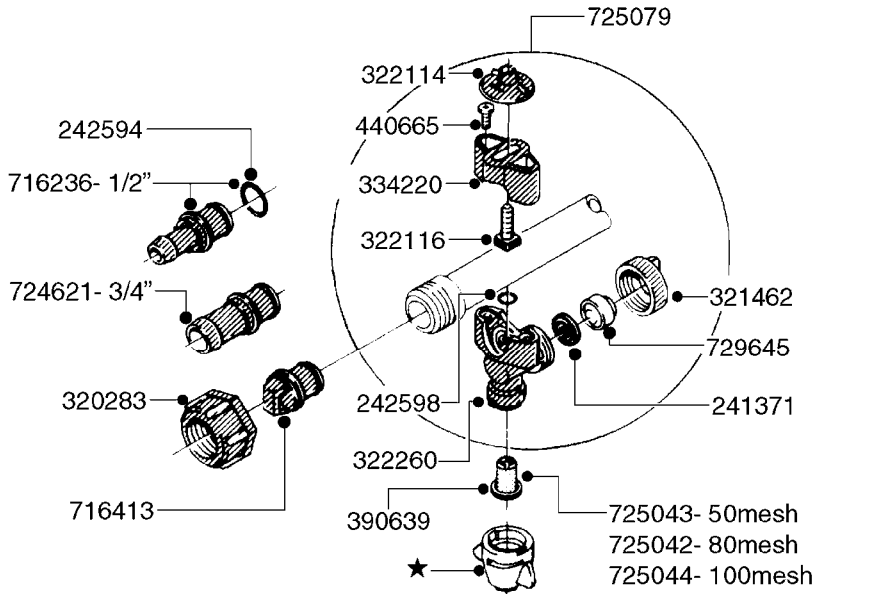

SINGLE NOZZLE BODY