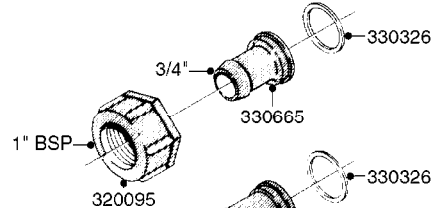

L0010

parts-n°	order qty	description
240085	1	O-RING D13,1/8,3X02,4 NITRIL
241441	1	O-RING D29.3X3
242594	1	O-RING D14 X 1.78 SCH.70-EPDM
320084	1	FITT.DK NUT 1/2" BSP
320095	1	FITT.DK NUT 1" BSP
320117	1	FITT.DK CONN.1/2"BSP F. 1" CAP
320187	1	FITT.DK CAP 3/8" BSP BLACK
320283	1	FITT.DK NUT 3/4"BSP
320821	1	FITT.DK NUT 1-1/2" BSP
321495	1	FITT.DK REDUC 1/4'BSP F.3/4'NT
321576	1	FITT.DK CONN 1/2"BSP F.3/4"NUT
330013	1	O-RING D15/D10X2.5 F.3/8"NUT
330212	1	O-RING D19/D14X2.4 F.1/2"NUT
330326	1	O-RING D30/D24X2 F.1"NUT
330341	1	FITT.DK HB 1" F. 1" NUT
330595	1	O-RING D24.6/D20X2.1 -3/4"
330665	1	3/4' HOSE TAIL F/1' CAP
330676	1	FITT.DK HB 3/8" F. 1/2" NUT
330687	1	FITT.DK HB 1/2" F. 1/2" NUT
330691	1	FITT.DK HB 3/4'F.3/4' NUT
330783	1	FITT.DK HB 3/8" F.3/8" NUT
331262	1	FITT.DK HB 1-1/2" F. 1-1/2"NUT
331273	1	O-RING D44/D38X2 F.1-1/2"
331446	1	FITT.DK HB 1" F.1-1/2" NUT
331807	1	FITT.DK HB 5/16" F.3/8" NUT
332286	1	FITT.DK HB 1/2" F. 3/4" NUT
332905	1	FITT.DK HB 1/2" F. 3/4" CAP
332927	1	PLUG F. NOZZLE TUBE 3/4'
333292	1	FITT.DK HB 1"O'RING F.1-1/2"
333664	1	FITT.DK HB 5/16' F. 1/2' NUT
334044	1	FITT.DK HB 3/4' F. 3/4' CAP
334059	1	FITT.DK EL 1" 110 DEG.F.1-1/2"
334123	1	FITT.DK HB 1-1/4"O-RNG F.1-1/2"
334150	1	FITT.DK HB 1-1/4" 110 F.1-1/2"
390542	1	PLUG WASHER FOR 3/4'CAP NUT
716236	1	FITT.DK HB 1/2" ASSY. F. 3/4"
716413	1	FITT.DK PLUG ASSY. F.NOZ TUBE
717426	1	FITT.DK REDUC 1/4"BSP F.3/4"N
720856	1	FITT.DK 1/2'BSP ASSY.F.3/4'NUT
724621	1	FITT.DK HB 3/4"ASSY F.3/4" NUT