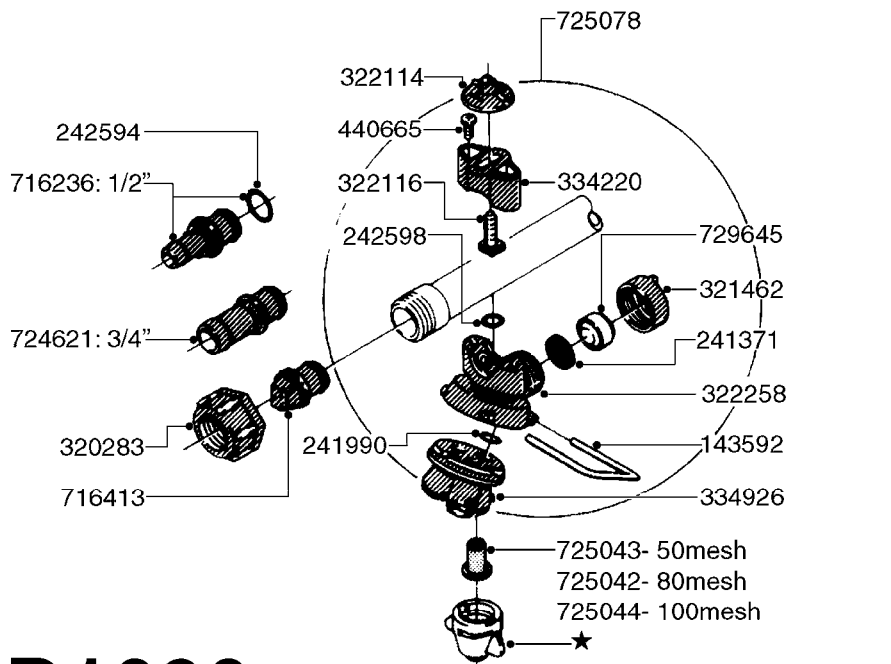

TRIPLET NOZZLE BODY

D1090

*=REFER TO HARDI NOZZLE CATALOG