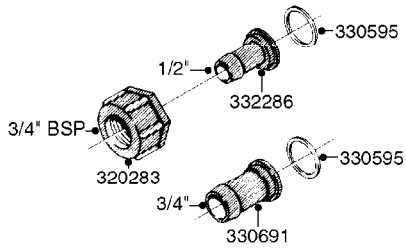

L0010

parts-n°	order qty	description
240085	1	O-RING D13,1/8,3X02,4 NITRIL
241441	1	O-RING D29.3X3
242594	1	O-RING D14 X 1.78 SCH.70-EPDM
320084	1	FITT.DK NUT 1/2" BSP
320095	1	FITT.DK NUT 1" BSP
320117	1	FITT.DK CONN.1/2"BSP F. 1" CAP
320187	1	FITT.DK CAP 3/8" BSP BLACK
320283	1	FITT.DK NUT 3/4"BSP
320821	1	FITT.DK NUT 1-1/2" BSP
321495	1	FITT.DK REDUC 1/4'BSP F.3/4'NT
321576	1	FITT.DK CONN 1/2"BSP F.3/4"NUT
330013	1	O-RING D15/D10X2.5 F.3/8"NUT
330212	1	O-RING D19/D14X2.4 F.1/2"NUT
330326	1	O-RING D30/D24X2 F.1"NUT
330341	1	FITT.DK HB 1" F. 1" NUT
330595	1	O-RING D24.6/D20X2.1 -3/4"
330665	1	3/4' HOSE TAIL F/1' CAP
330676	1	FITT.DK HB 3/8" F. 1/2" NUT
330687	1	FITT.DK HB 1/2" F. 1/2" NUT
330691	1	FITT.DK HB 3/4'F.3/4' NUT
330783	1	FITT.DK HB 3/8" F.3/8" NUT
331262	1	FITT.DK HB 1-1/2" F. 1-1/2"NUT
331273	1	O-RING D44/D38X2 F.1-1/2"
331446	1	FITT.DK HB 1" F.1-1/2" NUT
331807	1	FITT.DK HB 5/16" F.3/8" NUT
332286	1	FITT.DK HB 1/2" F. 3/4" NUT
332905	1	FITT.DK HB 1/2" F. 3/4" CAP
332927	1	PLUG F. NOZZLE TUBE 3/4'
333292	1	FITT.DK HB 1"O'RING F.1-1/2"
333664	1	FITT.DK HB 5/16' F. 1/2' NUT
334044	1	FITT.DK HB 3/4' F. 3/4' CAP
334059	1	FITT.DK EL 1" 110 DEG.F.1-1/2"
334123	1	FITT.DK HB 1-1/4"O-RNG F.1-1/2"
334150	1	FITT.DK HB 1-1/4" 110 F.1-1/2"
390542	1	PLUG WASHER FOR 3/4'CAP NUT
716236	1	FITT.DK HB 1/2" ASSY. F. 3/4"
716413	1	FITT.DK PLUG ASSY. F.NOZ TUBE
717426	1	FITT.DK REDUC 1/4"BSP F.3/4"N
720856	1	FITT.DK 1/2'BSP ASSY.F.3/4'NUT
724621	1	FITT.DK HB 3/4"ASSY F.3/4" NUT