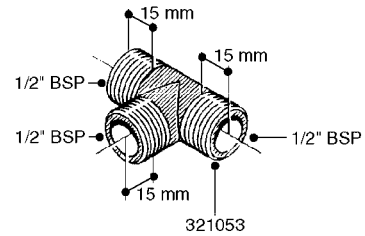

L0020

FITTINGS-T-PIECES, CAPS & ELBOWS
L0020-HIN, 01:01:16

Page 1
Date 16.03.2016 11:37

parts-n°	order qty	description
10053603	1	FITT. CAPNUT 2"BSP 5601
10194303	1	CAP BLANK 1 1/2 MCPHEE 210060
320047	1	FITT.DK CAPNUT 1/2" BSP
320106	1	FITT.DK CAPNUT 1" BSP
320272	1	FITT.DK CAPNUT 3/8" BSP
320316	1	FITT.DK TEE 3/4" X3/4" X1"BSP
320331	1	FITT.DK TEE 1" - 1" - 3/4" BSP
320342	1	FITT.DK EL 3/4"M X 1"F BSP
320563	1	FITT.DK 3 WAY 1/2" 110 DEG.
320677	1	NO LONGER AVAILABLE
320961	1	FITT.DK CAPNUT 1-1/2" BSP
321053	1	FITT.DK TEE 1/2 X1/2 X1/2" BSP
322072	1	FITT.DK TEE 3/8'X3/8'X3/8' BSP
322095	1	FITT.DK TEE 1-1/2 X1-1/4 X3/4" BSP
322138	1	FITT.DK ELB 1"M X 1"F BSP
330013	1	O-RING D15/D10X2.5 F.3/8"NUT
330212	1	O-RING D19/D14X2.4 F.1/2"NUT
330326	1	O-RING D30/D24X2 F.1"NUT
331273	1	O-RING D44/D38X2 F.1-1/2"