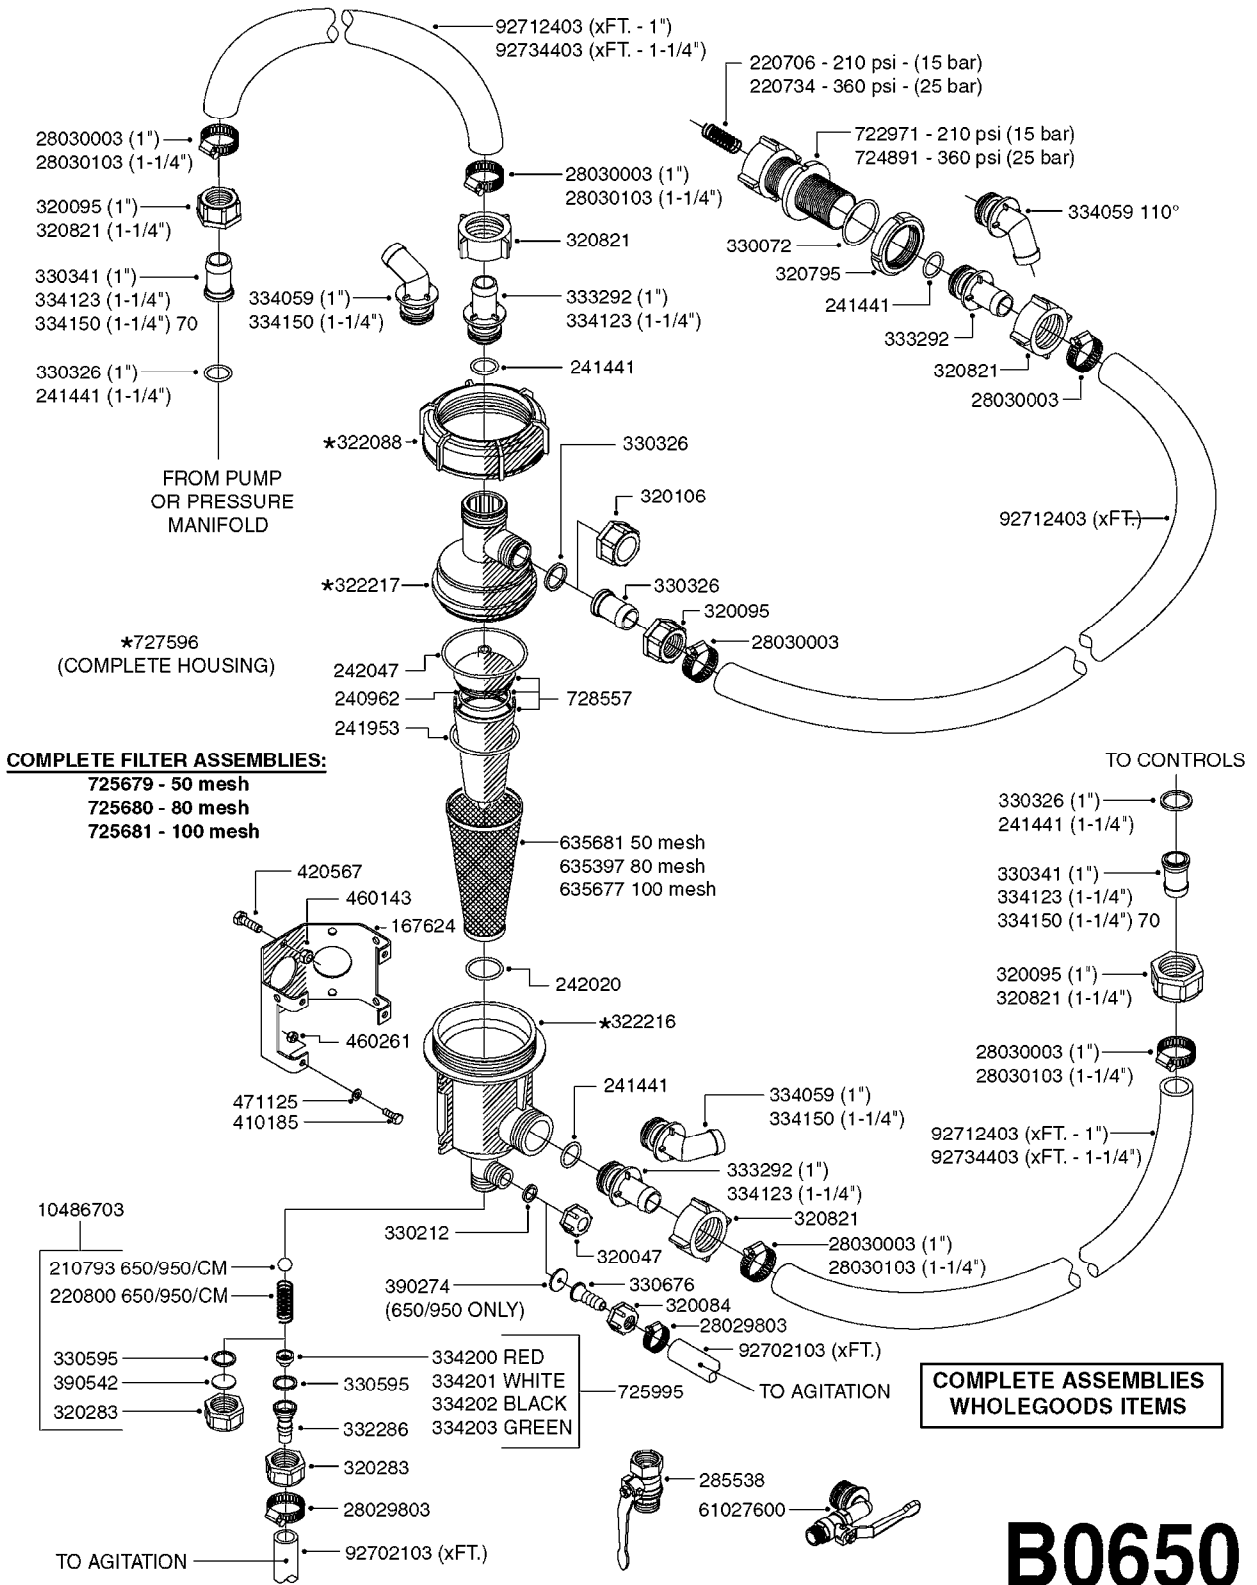

B0650

SELF CLEANING FILTER-SCREW TOP
B0650-HIN, 01:01:16

Page 1
Date 16.03.2016 11:37

parts-n°	order qty	description
10486703	1	KIT F.UPDATING SCF
167624	1	MOUNT BRACKET F. SCF
210793	1	BALL F.SCF
220706	1	SPRING SCF 12 BAR
220734	1	SPRING SCF 25 BAR
220800	1	SPRING F.SCF
240962	1	O-RING D57,2X3 NITRIL
241441	1	O-RING D29.3X3
241953	1	O-RING D73,03X3,53 VITON
242020	1	O-RING 39.2 X 3 VITON
242047	1	O-RING 89.5 X 3.0 VITON
28029803	1	CLAMP HOSE GEAR P1/2" 6708
28030003	1	CLAMP HOSE GEAR P1" 6716
28030103	1	CLAMP HOSE GEAR P5/4-S1.5"6724
285538	1	BALL VALVE 3/4" BSP
320047	1	FITT.DK CAPNUT 1/2" BSP
320084	1	FITT.DK NUT 1/2" BSP
320095	1	FITT.DK NUT 1" BSP
320106	1	FITT.DK CAPNUT 1" BSP
320283	1	FITT.DK NUT 3/4"BSP
320795	1	FITT.DK NUT 1-1/2" BSP JAMB
320821	1	FITT.DK NUT 1-1/2" BSP
322088	1	NUT LARGE F.SCF BODY
322216	1	SCF HOUSING (THREADED) F.GROVE
322217	1	SCF TOP (THREADED) W/GROVE
330072	1	O-RING D53.5/D45.5X4
330212	1	O-RING D19/D14X2.4 F.1/2"NUT
330326	1	O-RING D30/D24X2 F.1"NUT
330341	1	FITT.DK HB 1" F. 1" NUT
330595	1	O-RING D24.6/D20X2.1 -3/4"
330676	1	FITT.DK HB 3/8" F. 1/2" NUT
332286	1	FITT.DK HB 1/2" F. 3/4" NUT
333292	1	FITT.DK HB 1"O'RING F.1-1/2"
334059	1	FITT.DK EL 1" 110 DEG.F.1-1/2"
334123	1	FITT.DK HB 1-1/4"O-RNG F.1-1/2"
334150	1	FITT.DK HB 1-1/4" 110 F.1-1/2"
334200	1	ORFICE 3MM FOR SCF RED
334201	1	ORFICE 4MM FOR SCF WHITE
334202	1	ORFICE 5MM FOR SCF BLACK
334203	1	ORFICE 6MM FOR SCF GREEN
390274	1	ORIFICE ID4.0/18/1.5
390542	1	PLUG WASHER FOR 3/4'CAP NUT
410185	1	BOLT HEX 8.8 DEL M6X16 A2
420567	1	BOLT HEX 8.8 DEL M8X30 FT
460143	1	NUT HEX M8 LOCK A2 DIN985
460261	1	NUT HEX M6X1 LOCK A2 DIN985
471125	1	WASHER, M6, Ø12/ 6.4X 1.6, SS
61027600	1	VALVE 1/2"BSP ASSY S5390
635397	1	SCREEN SCF 80 MESH
635677	1	SCREEN SCF 100 MESH
635681	1	SCREEN SCF 50 MESH
722971	1	SAFETY VALVE SCF 217PSI (15BAR)
724891	1	SAFETY VALVE SCF 25 BAR
725679	1	SCF ASSY.50 W/THREADED TOP CAP
725680	1	SCF ASSY.80 W/THREADED TOP CAP
725681	1	SCF ASSY.100 W/THREADED CAP
725995	1	BAG FOR SCF
727596	1	SCF HOUSING COMPLETE
728557	1	CONE F.SCF RED
92702103	1	HOSE R X1/2" X300PSI WP X0012"
92712403	1	HOSE R X1" X300PSI WP X0012"