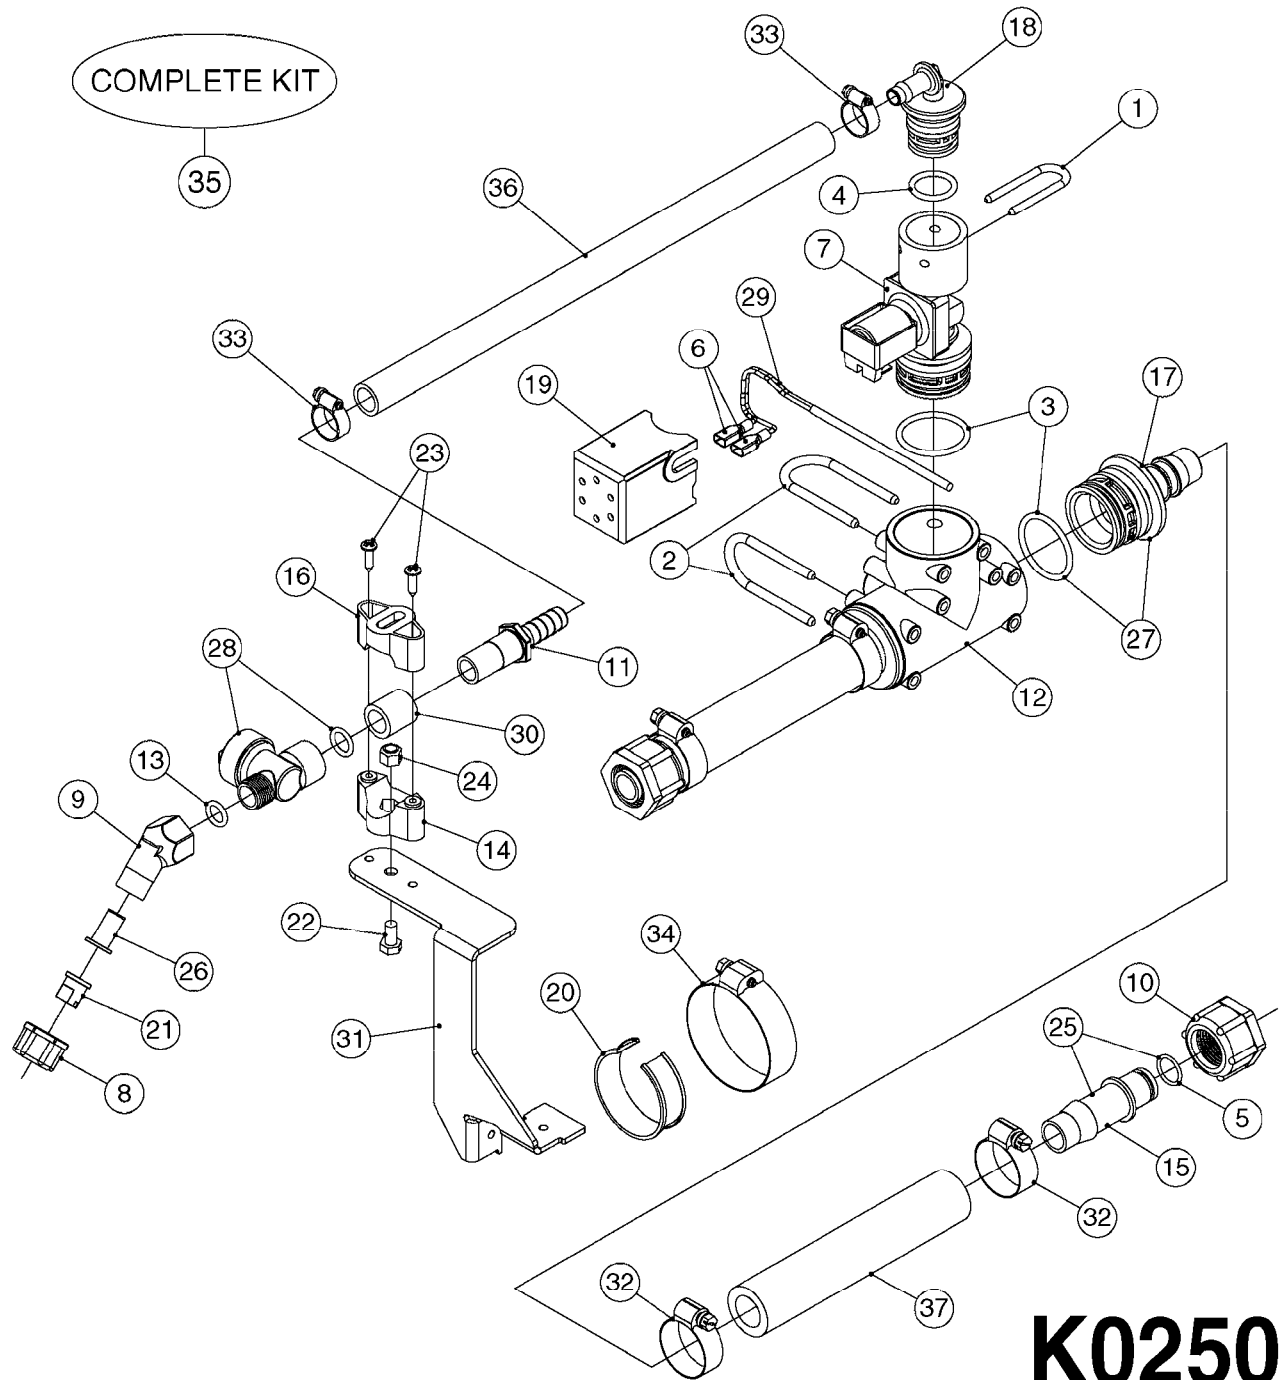

K0250

ELECTRIC END NOZZLE KIT '09
K0250-HIN, 01:01:16

Page 1
Date 16.03.2016 11:37

Pos.	parts-n°	order qty	description
1	145994	1	FITT.DK S-40 FORK
2	145995	1	FITT.DK S-53 FORK
3	242354	1	O-RING D32.2X3.0 VITON F.S-53
4	242355	1	O-RING D19.2X3.0 VITON F.S-40
5	242594	1	O-RING D14 X 1.78 SCH.70-EPDM
6	261539	1	SPADE F.ELEC CONNEX BLUE INSUL
7	262104	1	VALVE, SOLENOID, S53/S40
8	320187	1	FITT.DK CAP 3/8" BSP BLACK
9	320191	1	FITT.DK ELB 3/8' BSP 45 DEGREE
10	320283	1	FITT.DK NUT 3/4"BSP
11	320891	1	FITT.DK HB 3/8'- 3/8' BSP
12	322352	1	FITT.DK S-53 TEE
13	330013	1	O-RING D15/D10X2.5 F.3/8"NUT
14	333012	1	NOZZLE HOLD. UPPER PART
15	334044	1	FITT.DK HB 3/4' F. 3/4' CAP
16	334220	1	YOKE, UPPER NOZZLE BODY
17	334229	1	FITT.DK S-53 STR.3/4"
18	334237	1	FITT.DK S-40 ELB.3/8'
19	334965	1	COVER FOR S53 SOLENOID VALVE
20	341291	1	RUBBER HOSE CLAMP COVER 130MM
21	370392	1	NOZZLE END FAN 1850-G 300
22	410546	1	BOLT HEX SS M6X12 FT
23	440665	1	SCREW M4.2X16 STAINLESS
24	460261	1	NUT HEX M6X1 LOCK A2 DIN985
25	724621	1	FITT.DK HB 3/4"ASSY F.3/4" NUT
26	725042	1	SCREEN 80 MESH W.GASKET, RED
27	726558	1	FITT.DK S53 STR. 3/4" W. ORING
28	729610	1	NOZZLE ASSY. NON DRIP 3/8 THRD
29	983087	1	ELEC. CABLE 2 WIRE X 0.75MM
30	10631003	1	HOSE R X CLEAR BRAID.X 1/2 12"
31	16110803	1	NOZZLE BRACKET VAR SPACINGS
32	28029903	1	CLAMP HOSE GEAR P3/4"-S1" 6712
33	28044903	1	CLAMP HOSE GEAR P3/8" 6706
34	28047003	1	CLAMP HOSE GEAR 30 X 50 6732
35	82613203	1	ELECTRIC END NOZZLE KIT 2009
36	92701703	1	HOSE R X3/8" X300PSI WP X0012"
37	92703203	1	HOSE R X3/4" X300PSI WP X0012"