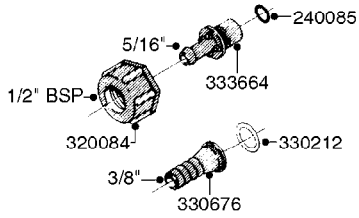

L0010

parts-n°	order qty	description
240085	1	O-RING D13,1/8,3X02,4 NITRIL
241441	1	O-RING D29.3X3
242594	1	O-RING D14 X 1.78 SCH.70-EPDM
320084	1	FITT.DK NUT 1/2" BSP
320095	1	FITT.DK NUT 1" BSP
320117	1	FITT.DK CONN.1/2"BSP F. 1" CAP
320187	1	FITT.DK CAP 3/8" BSP BLACK
320283	1	FITT.DK NUT 3/4"BSP
320821	1	FITT.DK NUT 1-1/2" BSP
321495	1	FITT.DK REDUC 1/4'BSP F.3/4'NT
321576	1	FITT.DK CONN 1/2"BSP F.3/4"NUT
330013	1	O-RING D15/D10X2.5 F.3/8"NUT
330212	1	O-RING D19/D14X2.4 F.1/2"NUT
330326	1	O-RING D30/D24X2 F.1"NUT
330341	1	FITT.DK HB 1" F. 1" NUT
330595	1	O-RING D24.6/D20X2.1 -3/4"
330665	1	3/4' HOSE TAIL F/1' CAP
330676	1	FITT.DK HB 3/8" F. 1/2" NUT
330687	1	FITT.DK HB 1/2" F. 1/2" NUT
330691	1	FITT.DK HB 3/4'F.3/4' NUT
330783	1	FITT.DK HB 3/8" F.3/8" NUT
331262	1	FITT.DK HB 1-1/2" F. 1-1/2"NUT
331273	1	O-RING D44/D38X2 F.1-1/2"
331446	1	FITT.DK HB 1" F.1-1/2" NUT
331807	1	FITT.DK HB 5/16" F.3/8" NUT
332286	1	FITT.DK HB 1/2" F. 3/4" NUT
332905	1	FITT.DK HB 1/2" F. 3/4" CAP
332927	1	PLUG F. NOZZLE TUBE 3/4'
333292	1	FITT.DK HB 1"O'RING F.1-1/2"
333664	1	FITT.DK HB 5/16' F. 1/2' NUT
334044	1	FITT.DK HB 3/4' F. 3/4' CAP
334059	1	FITT.DK EL 1" 110 DEG.F.1-1/2"
334123	1	FITT.DK HB 1-1/4"O-RNG F.1-1/2"
334150	1	FITT.DK HB 1-1/4" 110 F.1-1/2"
390542	1	PLUG WASHER FOR 3/4'CAP NUT
716236	1	FITT.DK HB 1/2" ASSY. F. 3/4"
716413	1	FITT.DK PLUG ASSY. F.NOZ TUBE
717426	1	FITT.DK REDUC 1/4"BSP F.3/4"N
720856	1	FITT.DK 1/2'BSP ASSY.F.3/4'NUT
724621	1	FITT.DK HB 3/4"ASSY F.3/4" NUT