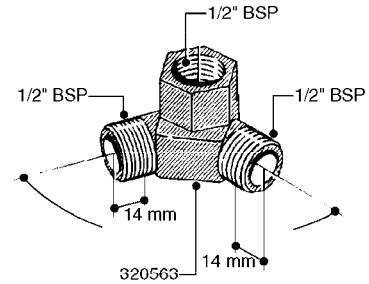

L0020

FITTINGS-T-PIECES, CAPS & ELBOWS
L0020-HIN, 01:01:16

Page 1
Date 16.03.2016 11:37

parts-n°	order qty	description
10053603	1	FITT. CAPNUT 2"BSP 5601
10194303	1	CAP BLANK 1 1/2 MCPHEE 210060
320047	1	FITT.DK CAPNUT 1/2" BSP
320106	1	FITT.DK CAPNUT 1" BSP
320272	1	FITT.DK CAPNUT 3/8" BSP
320316	1	FITT.DK TEE 3/4" X3/4" X1"BSP
320331	1	FITT.DK TEE 1" - 1" - 3/4" BSP
320342	1	FITT.DK EL 3/4"M X 1"F BSP
320563	1	FITT.DK 3 WAY 1/2" 110 DEG.
320677	1	NO LONGER AVAILABLE
320961	1	FITT.DK CAPNUT 1-1/2" BSP
321053	1	FITT.DK TEE 1/2 X1/2 X1/2" BSP
322072	1	FITT.DK TEE 3/8'X3/8'X3/8' BSP
322095	1	FITT.DK TEE 1-1/2 X1-1/4 X3/4" BSP
322138	1	FITT.DK ELB 1"M X 1"F BSP
330013	1	O-RING D15/D10X2.5 F.3/8"NUT
330212	1	O-RING D19/D14X2.4 F.1/2"NUT
330326	1	O-RING D30/D24X2 F.1"NUT
331273	1	O-RING D44/D38X2 F.1-1/2"