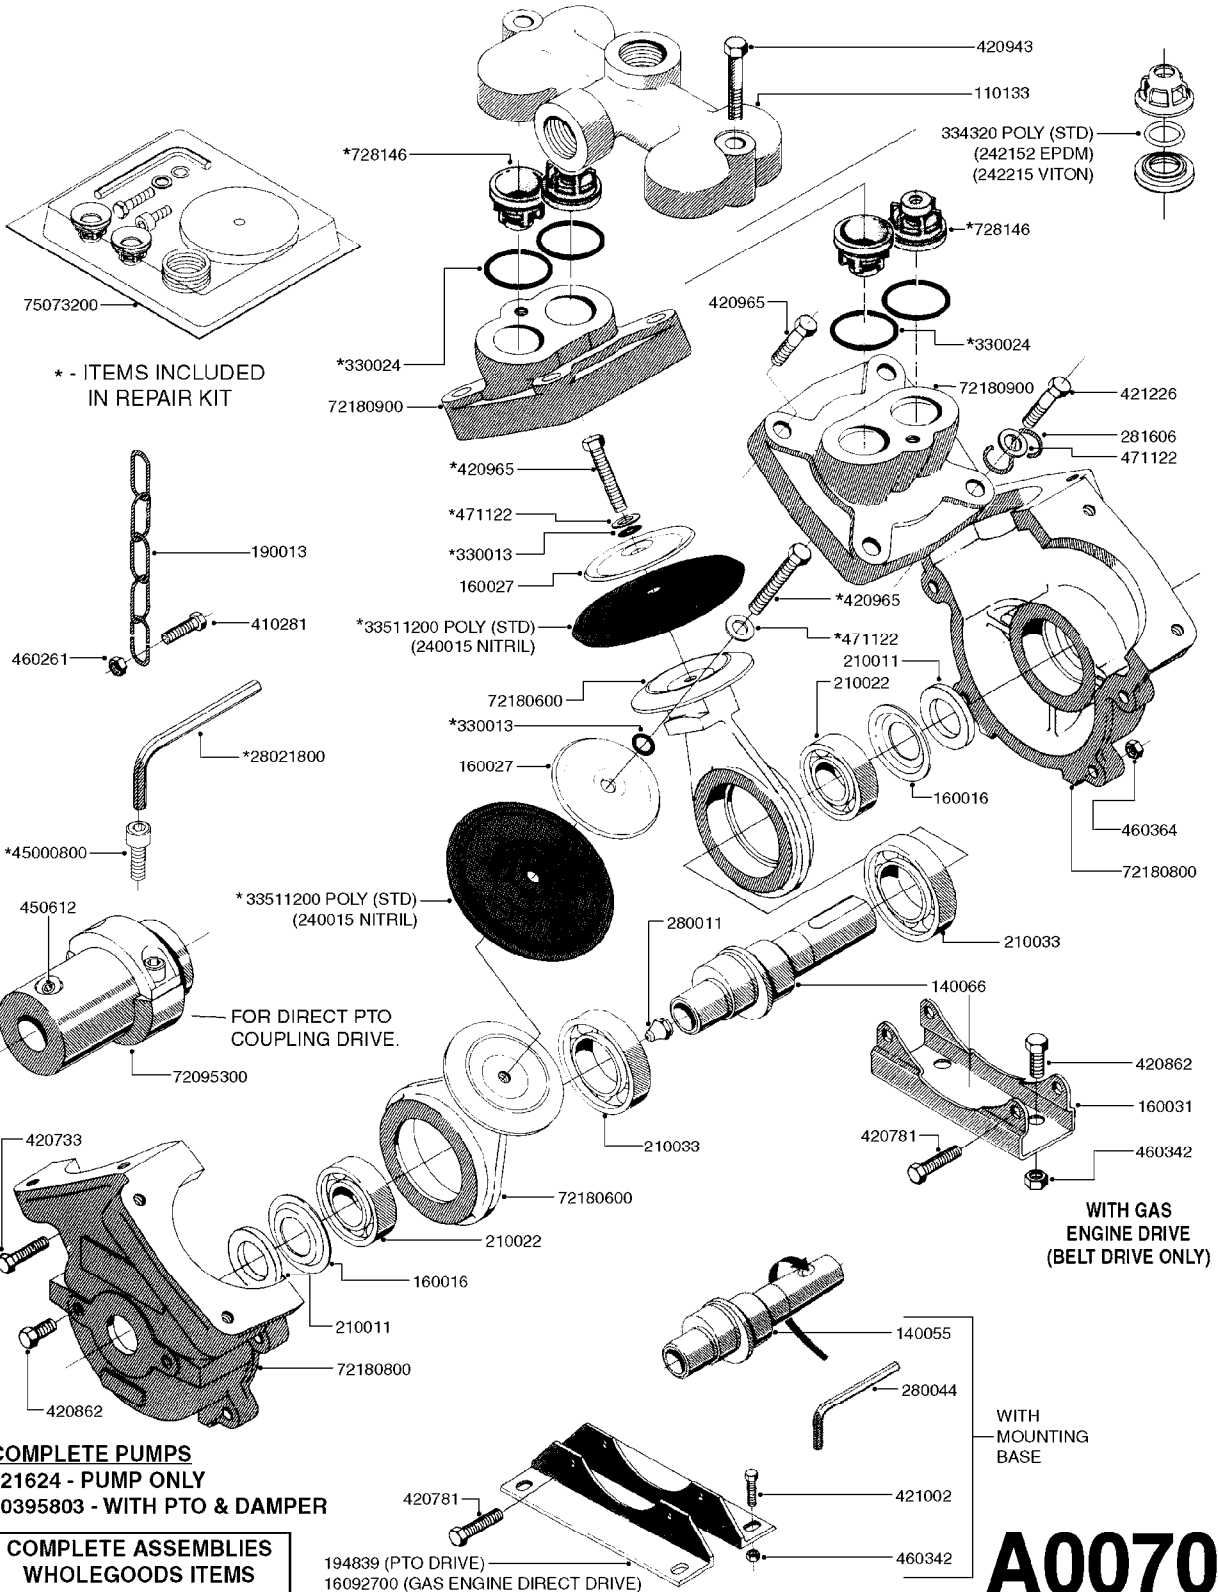

* - ITEMS INCLUDED
IN REPAIR KIT

USE 72180600 & 420965
(SEE PAGE A0070)

A0060

PUMP - 600
A0060-HIN, 01:01:16

Page 1
Date 16.03.2016 11:37

parts-n°	order qty	description
110047	1	CONN.ROD MOD.500-600 72180600
110133	1	VALVE CHAMBER MOD 600 PAINTED
140055	1	CRANK SHAFT, MODEL 600
140066	1	CRANK SHAFT, MODEL 600/4
160016	1	DUST PLATE
160027	1	DIAPHRAGM UPPER DISC 500-600
160031	1	BASE PLATE MODEL 500-600
194839	1	ANGLE IRON FOOT, M 500-600 RED
210011	1	SEAL FELT D39/23 X 4
210022	1	BEARING BALL 6205
210033	1	BEARING BALL 6007
240015	1	DIAPHRAGM MODEL 500-600 NITRIL
242152	1	O-RING D18.2X3 EPDM
242215	1	O-RING D18X3 VITON
280011	1	GREASE NIPPLE 3/8" SAE H TR
280044	1	KEY HEXAGON W6 3/16"
330013	1	O-RING D15/D10X2.5 F.3/8"NUT
330024	1	O-RING D41,1/D34.5 X 3,5
334320	1	O-RING D18X3 POLYURETHANE
420066	1	BOLT HEX 8.8 DEL 3/8"X50MM
420081	1	BOLT HEX 8.8 DEL 3/8"X40MM
420162	1	BOLT HEX 8.8 DEL 3/8"x15MM
420744	1	BOLT HEX 8.8 DEL M8X40
420781	1	BOLT HEX 8.8 DEL M8X50
420862	1	BOLT HEX 8.8 DEL M10X16 FT
420965	1	M10X40 MACHINE SCREW STAINLESS
421002	1	BOLT HEX 8.8 DEL M10X30 FT DIN933
460342	1	NUT HEX M10 DEL DIN934
460364	1	NUT HEX M8 GALV.
471122	1	WASHER, M10, Ø20/10.5X 2.0, SS
728146	1	VALVE FOR 361(726890/707932)
16092700	1	PUMP MOUNT PLATE TALL 500/600
33511200	1	DIAPHRAGM 500-603 PUR 2006
72180600	1	CONNECTING ROD FOR 503-603 M10
72180800	1	PUMP HOUSING 603 RED W/BOLTS
72180900	1	DIAPHRAGM COVER MOD. 600
75073100	1	PUMP KIT 600 "06"