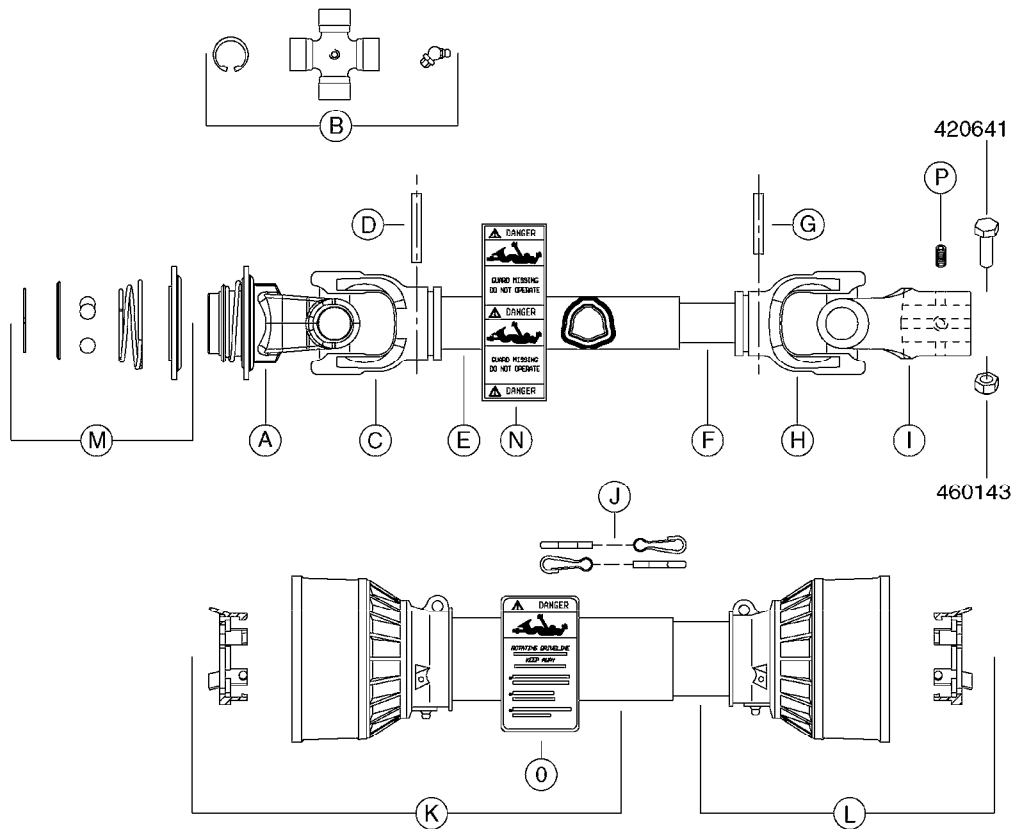

**COMPLETE ASSEMBLIES
WHOLEGOOD ITEMS**

PTO #	28021403	28021503	28021603
TRACTOR	1-3/8" 6 SPLINE	1-3/8" 21 SPLINE	1-3/4" 20 SPLINE
IMPLEMENT	D1"	D1"	D1"
LENGTH	1031/1501	1031/1499	1066/1519
A	28056703	28056803	28056903
B	289042	289042	28040503
C	28057003	28057003	28057103
D	28057203	28057203	28009803
E	28057303	28057303	28057403
F	28057503	28057503	28057603
G	28057703	28057703	28009903
H	28058503	28058503	28010103
I	28057803	28057803	28057903
J	28040703	28040703	28040703
K	28058003	28058003	28058103
L	28058203	28058203	28058303
M	28027903	28027903	28058403
N	28041803	28041803	28041803
O	28041903	28041903	28041903
P	450015	450015	450015

A0520