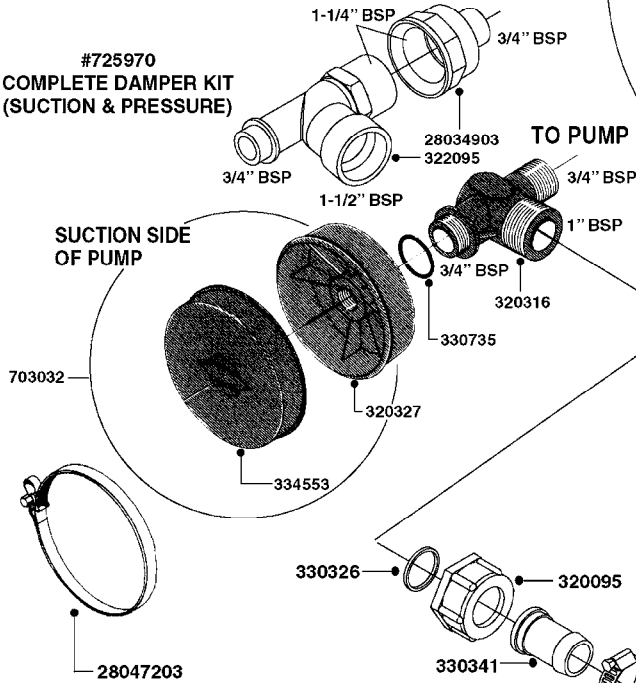

**#725970
COMPLETE DAMPER KIT
(SUCTION & PRESSURE)**