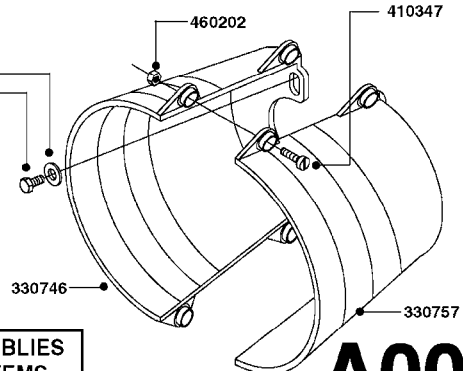

**#725970
COMPLETE DAMPER KIT
(SUCTION & PRESSURE)**

PRESSURE SIDE OF PUMP

821623 - 600 WITH COUPLER
821624 - 600 W/ MOUNTING BASE
821625 - 600 GAS DRIVEN - BELT DRIVE

COMPLETE ASSEMBLIES
WHOLEGOODS ITEMS

A0080

PUMP - 600 FITTINGS
A0080-HIN, 01:01:16

Page 1

Date 16.03.2016 11:37

parts-n°	order qty	description
240122	1	DIAPHRAGM FOR PRES.DAMP.(EPDM)
320095	1	FITT.DK NUT 1" BSP
320154	1	AIR BOTTLE, BOTTOM PART
320316	1	FITT.DK TEE 3/4" X3/4" X1"BSP
320327	1	HOUSING F. SUCTION AIR BOTTLE
320331	1	FITT.DK TEE 1" - 1" - 3/4" BSP
320342	1	FITT.DK EL 3/4"M X 1"F BSP
322095	1	FITT.DK TEE 1-1/2 X1-1/4 X3/4" BSP
330326	1	O-RING D30/D24X2 F.1"NUT
330341	1	FITT.DK HB 1" F. 1" NUT
330525	1	AIR BOTTLE, TOP HALF
330665	1	3/4' HOSE TAIL F/1' CAP
330735	1	O-RING D30/D26X2
330746	1	GUARD PTO LOWER PART SHORT
330757	1	GUARD PTO UPPER PART SHORT
334265	1	DIAPHRAGM F. PRESS DAMP.NITRIL
334531	1	CLAMP HOSE PLASTIC 3/4"
334553	1	DIAPHRAGM F.SUCTION AIR BOTTLE
410347	1	SCREW M6X20 8.8
420162	1	BOLT HEX 8.8 DEL 3/8"x15MM
420567	1	BOLT HEX 8.8 DEL M8X30 FT
460202	1	NUT HEX M6
460364	1	NUT HEX M8 GALV.
471122	1	WASHER, M10, Ø20/10.5X 2.0, SS
703032	1	SUCTION AIR BOTTLE 3/4" COMPL.
703301	1	VALVE FOR AIR BOTTLE
725970	1	DAMPER KIT 600
821623	1	PUMP 603/7 W COUPLING
821624	1	PUMP 603/7 W. FOOT TAPERED SHA
821625	1	PUMP 603/4 800RPM STRIGHT SHAF
845014	1	AIR BOTTLE COMPLETE HJ73
28030003	1	CLAMP HOSE GEAR P1" 6716
28034903	1	FITTING, REDUCER, 1-1/4"-3/4"
28038303	1	FITTING, TEE 2X1"BSPM/1"BSPF
28047203	1	CLAMP HOSE GEAR 60 X 80 6756
92702403	1	HOSE PVC SUCT GRAY 1"
92703203	1	HOSE R X3/4" X300PSI WP X0012"