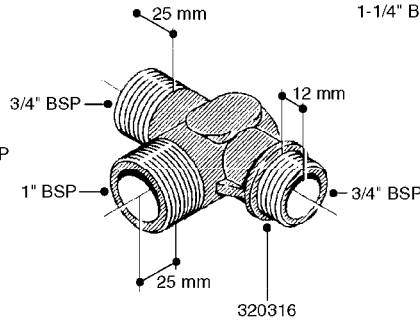

L0020

FITTINGS-T-PIECES, CAPS & ELBOWS
L0020-HIN, 01:01:16

Page 1
Date 16.03.2016 11:37

parts-n°	order qty	description
10053603	1	FITT. CAPNUT 2"BSP 5601
10194303	1	CAP BLANK 1 1/2 MCPHEE 210060
320047	1	FITT.DK CAPNUT 1/2" BSP
320106	1	FITT.DK CAPNUT 1" BSP
320272	1	FITT.DK CAPNUT 3/8" BSP
320316	1	FITT.DK TEE 3/4" X3/4" X1"BSP
320331	1	FITT.DK TEE 1" - 1" - 3/4" BSP
320342	1	FITT.DK EL 3/4"M X 1"F BSP
320563	1	FITT.DK 3 WAY 1/2" 110 DEG.
320677	1	NO LONGER AVAILABLE
320961	1	FITT.DK CAPNUT 1-1/2" BSP
321053	1	FITT.DK TEE 1/2 X1/2 X1/2" BSP
322072	1	FITT.DK TEE 3/8'X3/8'X3/8' BSP
322095	1	FITT.DK TEE 1-1/2 X1-1/4 X3/4" BSP
322138	1	FITT.DK ELB 1"M X 1"F BSP
330013	1	O-RING D15/D10X2.5 F.3/8"NUT
330212	1	O-RING D19/D14X2.4 F.1/2"NUT
330326	1	O-RING D30/D24X2 F.1"NUT
331273	1	O-RING D44/D38X2 F.1-1/2"