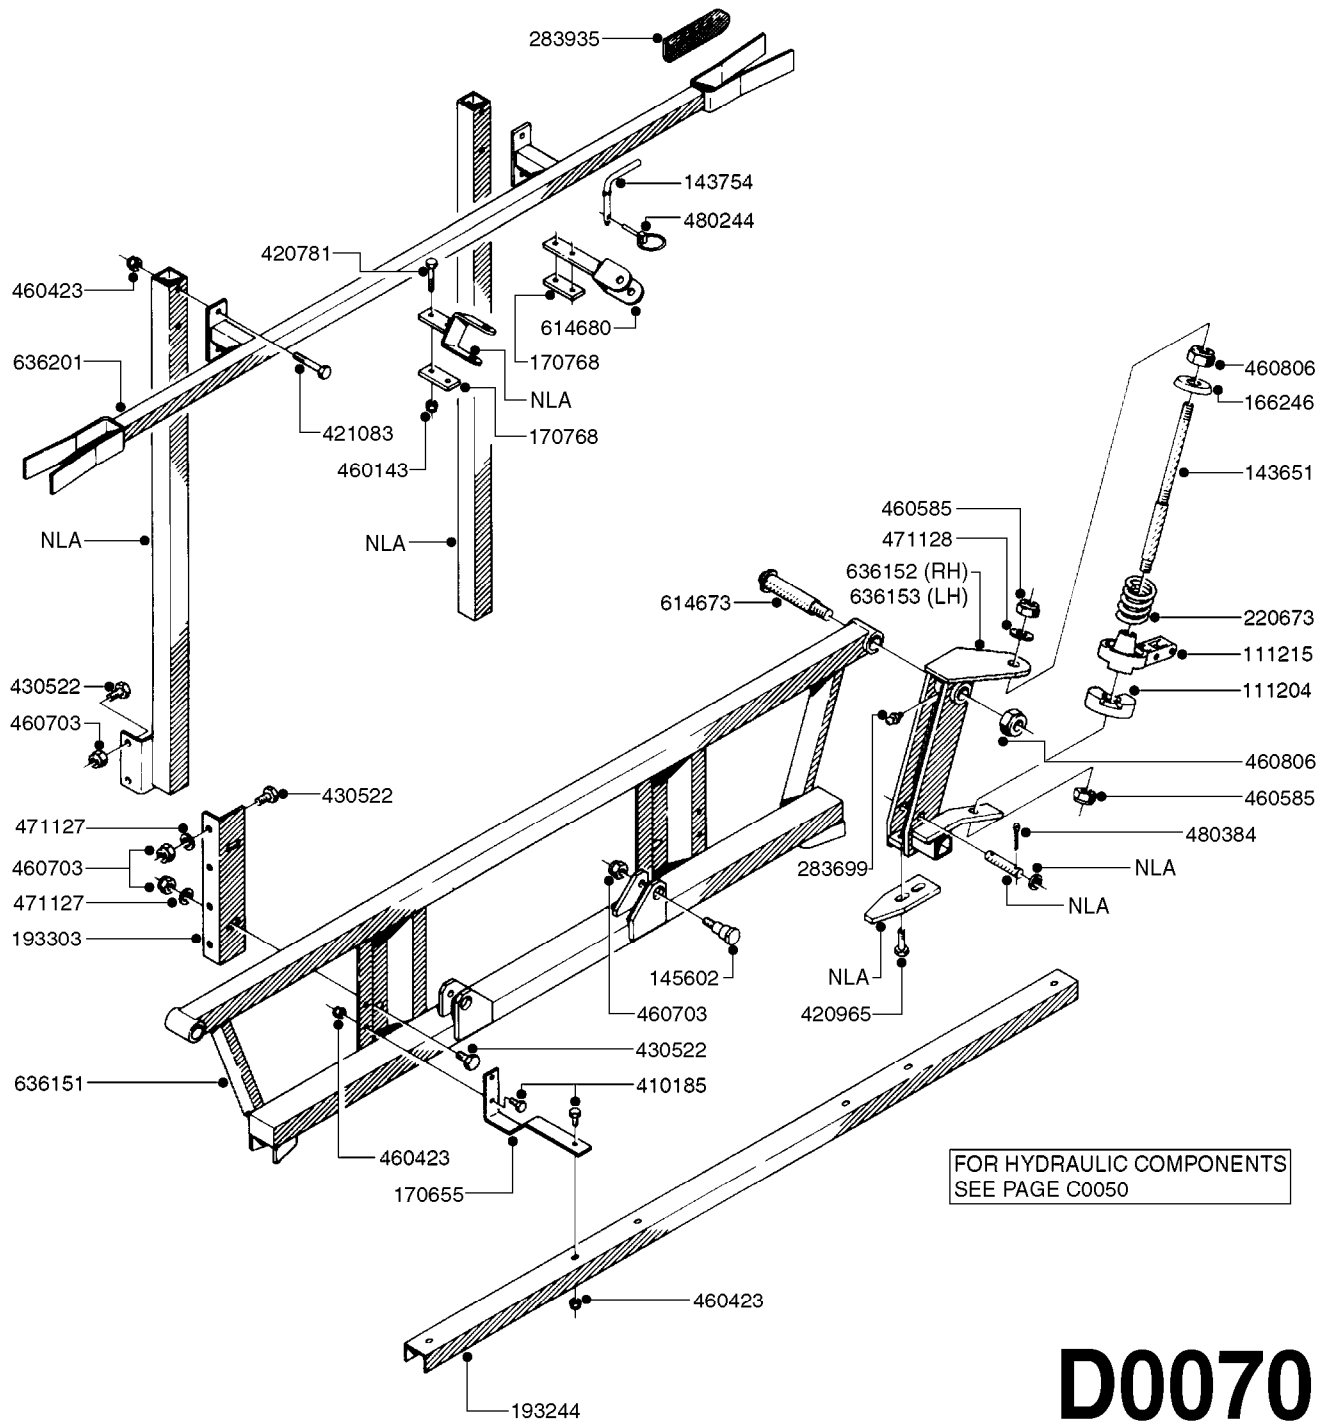

BOOM - SB 20' 26' 33'
D0060-HIN, 01:01:16

Page 0
Date 16.03.2016 11:37

D0060

BOOM - SB 20' 26' 33'
D0060-HIN, 01:01:16

Page 1
Date 16.03.2016 11:37

parts-n°	order qty	description
111204	1	CLAW CLUTCH/LOWER D80
111215	1	CLAW CLUTCH/UPPER D80
142597	1	DISTANCE TUBE
143651	1	AXLE M20/M16 L=355 F/BREAKAWAY
143721	1	FRICITION DISC FOR BOOM D30
143754	1	PIN D10 X 56
166246	1	WASHER CUP D53 F.SPRING
166736	1	CLAMP FOR SB BOOM
166865	1	WASHER D35/D25X2
193244	1	NOZZLE TRACK 6-8-10 M SB
193303	1	SUPPORTING ARM FOR SB BOOM
220673	1	SPRING F.PIVOT 100 X 51
334571	1	TAPON 40x40x2 EMBELLECEDOR
410185	1	BOLT HEX 8.8 DEL M6X16 A2
420906	1	BOLT HEX 8.8 DEL M10X60
421083	1	BOLT HEX 8.8 DEL M10X65
430522	1	BOLT HEX 8.8 DEL M12X25 FT
460261	1	NUT HEX M6X1 LOCK A2 DIN985
460423	1	NUT HEX M10X1.5 LOCK
460585	1	NUT HEX M16X2 LOCK
460703	1	NUT HEX M12X1.75 LOCK DIN985
460806	1	NUT HEX M20X2.5 LOCK
471122	1	WASHER, M10, Ø20/10.5X 2.0, SS
471127	1	WASHER, M12, Ø24/13.0X 2.5, SS
471128	1	WASHER, M16, Ø30/17.0X 3.0, SS
480244	1	PIN SNAP D4.5
613487	1	TRANSPORT FITTINGS FOR SB BOOM
633942	1	OUTER BOOM WING 26', 28' SB
634163	1	CENTER SECTION - 20',26',33'
634185	1	BOOM WING OUTER PART 33' SB
635780	1	INNER WING SEC. 26',28',33'SB
635792	1	BOOM WING - 20',21'SB-BOOM
706311	1	SPRING WITH HAND-GRIB