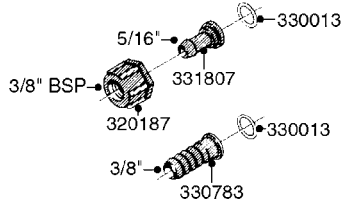

L0010

parts-n°	order qty	description
240085	1	O-RING D13,1/8,3X02,4 NITRIL
241441	1	O-RING D29.3X3
242594	1	O-RING D14 X 1.78 SCH.70-EPDM
320084	1	FITT.DK NUT 1/2" BSP
320095	1	FITT.DK NUT 1" BSP
320117	1	FITT.DK CONN.1/2"BSP F. 1" CAP
320187	1	FITT.DK CAP 3/8" BSP BLACK
320283	1	FITT.DK NUT 3/4"BSP
320821	1	FITT.DK NUT 1-1/2" BSP
321495	1	FITT.DK REDUC 1/4'BSP F.3/4'NT
321576	1	FITT.DK CONN 1/2"BSP F.3/4"NUT
330013	1	O-RING D15/D10X2.5 F.3/8"NUT
330212	1	O-RING D19/D14X2.4 F.1/2"NUT
330326	1	O-RING D30/D24X2 F.1"NUT
330341	1	FITT.DK HB 1" F. 1" NUT
330595	1	O-RING D24.6/D20X2.1 -3/4"
330665	1	3/4' HOSE TAIL F/1' CAP
330676	1	FITT.DK HB 3/8" F. 1/2" NUT
330687	1	FITT.DK HB 1/2" F. 1/2" NUT
330691	1	FITT.DK HB 3/4'F.3/4' NUT
330783	1	FITT.DK HB 3/8" F.3/8" NUT
331262	1	FITT.DK HB 1-1/2" F. 1-1/2"NUT
331273	1	O-RING D44/D38X2 F.1-1/2"
331446	1	FITT.DK HB 1" F.1-1/2" NUT
331807	1	FITT.DK HB 5/16" F.3/8" NUT
332286	1	FITT.DK HB 1/2" F. 3/4" NUT
332905	1	FITT.DK HB 1/2" F. 3/4" CAP
332927	1	PLUG F. NOZZLE TUBE 3/4'
333292	1	FITT.DK HB 1"O'RING F.1-1/2"
333664	1	FITT.DK HB 5/16' F. 1/2' NUT
334044	1	FITT.DK HB 3/4' F. 3/4' CAP
334059	1	FITT.DK EL 1" 110 DEG.F.1-1/2"
334123	1	FITT.DK HB 1-1/4"O-RNG F.1-1/2"
334150	1	FITT.DK HB 1-1/4" 110 F.1-1/2"
390542	1	PLUG WASHER FOR 3/4'CAP NUT
716236	1	FITT.DK HB 1/2" ASSY. F. 3/4"
716413	1	FITT.DK PLUG ASSY. F.NOZ TUBE
717426	1	FITT.DK REDUC 1/4"BSP F.3/4"N
720856	1	FITT.DK 1/2'BSP ASSY.F.3/4'NUT
724621	1	FITT.DK HB 3/4"ASSY F.3/4" NUT