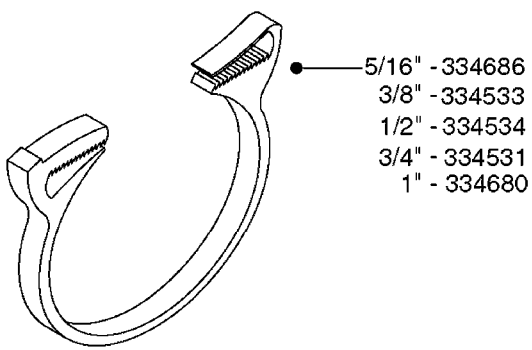

I.D.	PART # (ONE FOOT)	
3/8" 1/2" 3/4" 1" 1-1/4"	92701703 92702103 92703203 92712403 92734403	 <p>RUBBER HOSE SMOOTH, BLACK, TWO BLUE STRIPES</p>
5/16" 3/8" 1/4" 1/2" 3/4"	927281 927284 927268 927269 927270	 <p>PVC HOSE SHINY, BLACK, SMOOTH, TWO WHITE STRIPES</p>
1" 1-1/4" 1-1/2" 2" 2-1/2"	92702403 92738900 92702603 92702703 92702803	 <p>PVC SPIRAL SUCTION HOSE SHINY, RIBBED, GRAY</p>
3/4"	927205	 <p>PVC HOSE CLEAR, SMOOTH</p>
1/2" 3/4"	10631003 927231	 <p>PVC HOSE SMOOTH, CLEAR, REINFORCED WITH WHITE MESH</p>
4mm 6mm 8mm 10mm	927253 RED 927264 RED 927306 BLACK 927330 BLACK	 <p>PVC AIR HOSE SMOOTH</p>

L0120

BULK HOSE
L0120-HIN, 01:01:16

Page 1

Date 16.03.2016 11:37

parts-n°	order qty	description
927205	1	HOSE R X CLEAR X 3/4 X 0012"
927231	1	HOSE R X PVCX3/4 CLR/BRD 0012"
927253	1	AIR HOSE, DIAMETER 4MM
927264	1	HOSE R X PE D6/D4 X 0012"
927268	1	HOSE R X PVC X 1/4 X 0012"
927269	1	HOSE R X PVC X 1/2 X 0012"
927270	1	HOSE R X PVC X 3/4 X 0012"
927281	1	HOSE R X PVC X 5/16 X 0012"
927284	1	HOSE 3/8 PVC W/ INSERT
927306	1	HOSE R X PE D8/D6 X 0012"BLACK
927330	1	HOSE R X PE D10/D8 X 012"BLACK
10631003	1	HOSE R X CLEAR BRAID.X 1/2 12"
92701703	1	HOSE R X3/8" X300PSI WP X0012"
92702103	1	HOSE R X1/2" X300PSI WP X0012"
92702403	1	HOSE PVC SUCT GRAY 1"
92702603	1	HOSE PVC SUCT GRAY 1-1/2"
92702703	1	HOSE PVC SUCT GRAY 2"
92702803	1	HOSE PVC SUCT GRAY 2.5"
92703203	1	HOSE R X3/4" X300PSI WP X0012"
92712403	1	HOSE R X1" X300PSI WP X0012"
92734403	1	HOSE R X5/4" X200PSI WP X0012"
92738900	1	HOSE R X PVC X 1-1/4" 0012"

Hose Size	Pressure	Suction	Clamp Code
3/8"	28029803		6706
1/2"	28029803		6706
3/4"	28029903		6712
1"	28030003	28029903	6716
1-1/4"	28030103		6724
1-1/2"		28030103	6724
2"		28030203	235-67
2-1/2"		28030303	235-74
3"		28030403	235-82