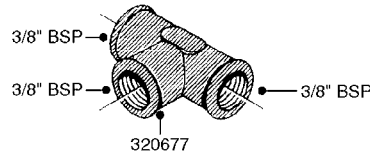

L0020

FITTINGS-T-PIECES, CAPS & ELBOWS
L0020-HIN, 01:01:16

Page 1
Date 16.03.2016 11:37

parts-n°	order qty	description
10053603	1	FITT. CAPNUT 2"BSP 5601
10194303	1	CAP BLANK 1 1/2 MCPHEE 210060
320047	1	FITT.DK CAPNUT 1/2" BSP
320106	1	FITT.DK CAPNUT 1" BSP
320272	1	FITT.DK CAPNUT 3/8" BSP
320316	1	FITT.DK TEE 3/4" X3/4" X1"BSP
320331	1	FITT.DK TEE 1" - 1" - 3/4" BSP
320342	1	FITT.DK EL 3/4"M X 1"F BSP
320563	1	FITT.DK 3 WAY 1/2" 110 DEG.
320677	1	NO LONGER AVAILABLE
320961	1	FITT.DK CAPNUT 1-1/2" BSP
321053	1	FITT.DK TEE 1/2 X1/2 X1/2" BSP
322072	1	FITT.DK TEE 3/8'X3/8'X3/8' BSP
322095	1	FITT.DK TEE 1-1/2 X1-1/4 X3/4" BSP
322138	1	FITT.DK ELB 1"M X 1"F BSP
330013	1	O-RING D15/D10X2.5 F.3/8"NUT
330212	1	O-RING D19/D14X2.4 F.1/2"NUT
330326	1	O-RING D30/D24X2 F.1"NUT
331273	1	O-RING D44/D38X2 F.1-1/2"