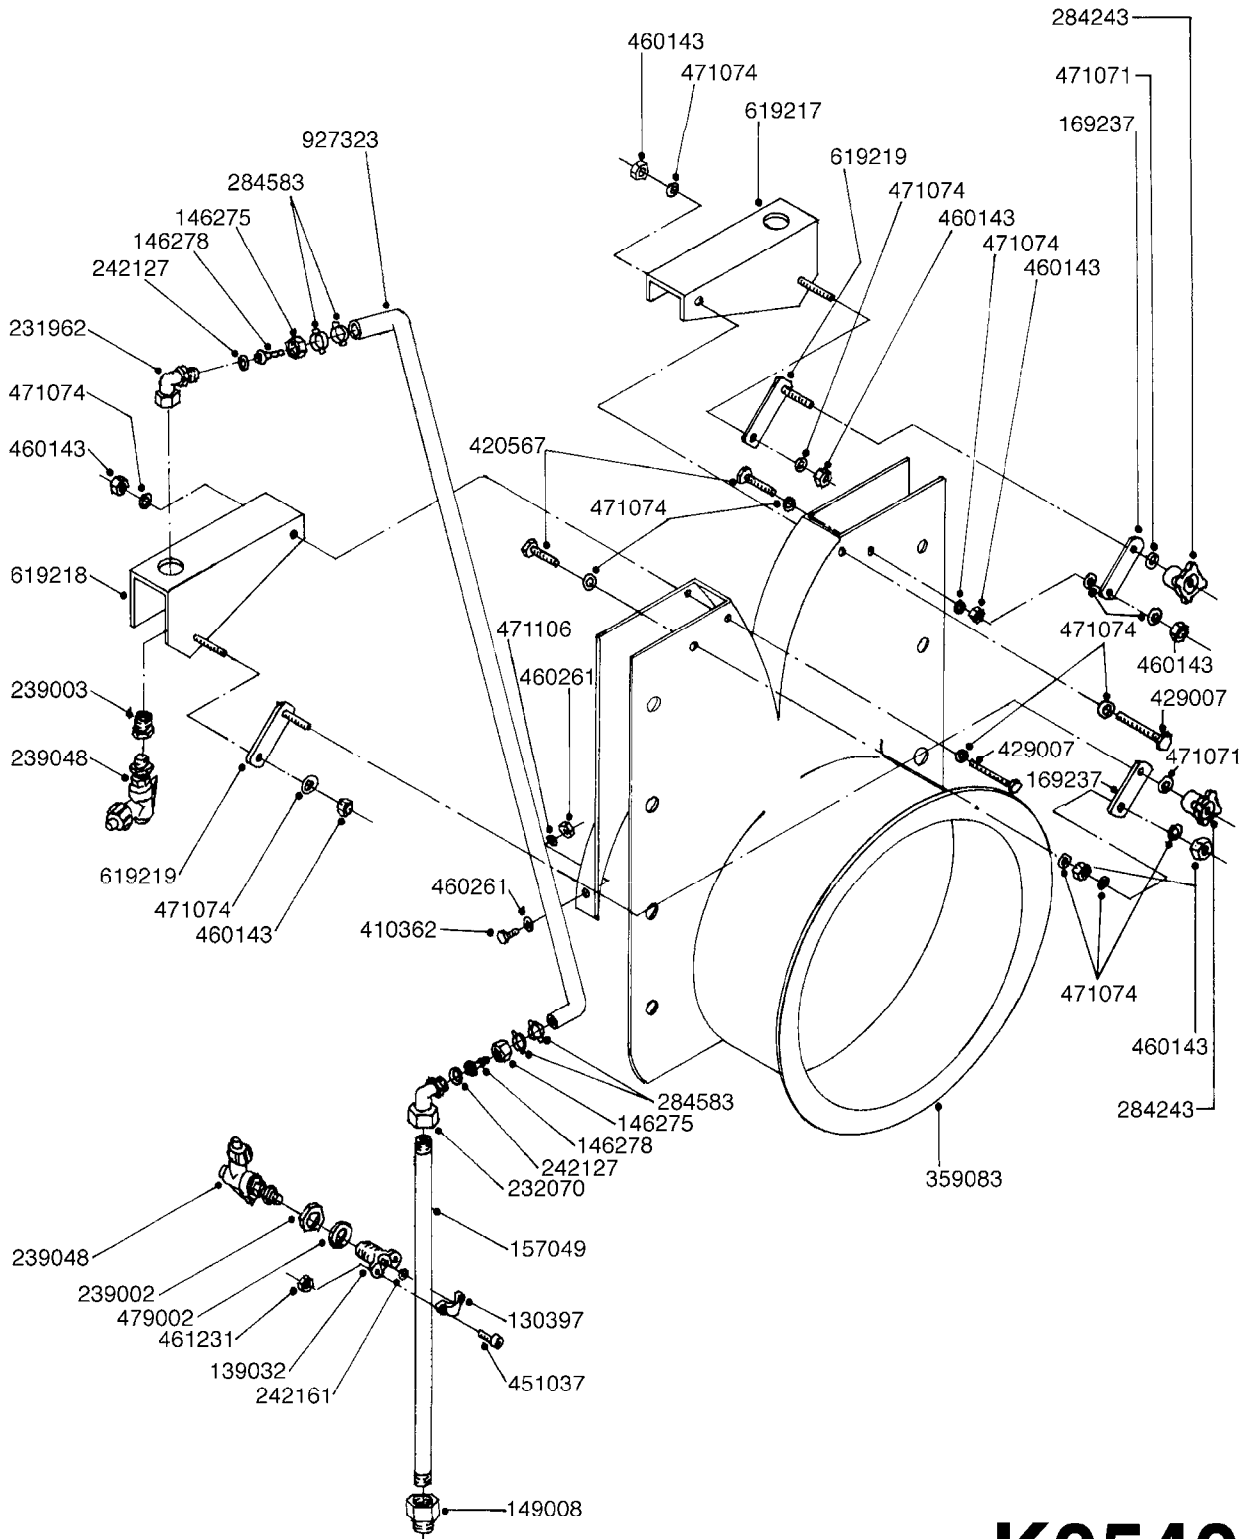

LB - VEE DEFLECTOR
K0530-HIN, 01:01:16

Page 0

Date 12.08.2020 11:13

K0530

LB - VEE DEFLECTOR
K0530-HIN, 01:01:16

Page 1

Date 12.08.2020 11:13

parts-n°	order qty	description
169184	1	V DEFLECTOR LB
460423	1	NUT HEX M10X1.50 LOCK DIN985A2 SS
471072	1	WASHER M10 EL2

FROM DISTRIBUTION VALVE
(SEE PAGE B0050)

K0540

LB - VERTICAL DEFLECTOR
K0540-HIN, 01:01:16

Page 1

Date 12.08.2020 11:13

parts-n°	order qty	description
130397	1	NOZZLE HOLDER UPPER PART
139032	1	JET BODY LB - ARAG
146275	1	BRASS UNION NUT 1/2
146278	1	BRASS PIPE BRANCH 1/2D 10
149008	1	FITT.DK 22/100X1/2"
157049	1	BLOWER SPR. LINE ST. LB-DEF.
169237	1	PLATE
231962	1	ELBOW BRASS 1/2"
232070	1	ELBOW 1/2" BRASS M-22.100 H
239002	1	NUT 1/2" BSP BRASS F.BULKHEAD
239003	1	EXTENSION 1/2"
239048	1	NOZZLE BODY F.LB W/O NON DRIP
242127	1	WASHER D18X11X4
242161	1	O-RING 6 X 3.0
284243	1	HANDLE KNOB ADJUSTER
284583	1	CLAMP HOSE GEAR 1/2" 28029803
359083	1	FAN HOUSING LB 22" F.DEFLECTOR
410362	1	BOLT HEX 8.8 SS M6X20
420567	1	BOLT HEX 8.8 DEL M8X30 FT
429007	1	M-8X130 MACH SCREW
451037	1	SCREW M6X20 HEX
460143	1	LOCK NUT M8 SST A2 DIN985
460261	1	NUT HEX M6X1.00 LOCK DIN985 A2 SS
461231	1	NUT HEX M6 BRASS
471071	1	WASHER M12 GALV
471074	1	WASHER M8 ELZ
471106	1	WASHER D6
479002	1	WASHER D18
619217	1	NOZZLE BRACKET LB VERT.DEFL.RH
619218	1	NOZZLE BRACKET LB VERT.DEFL.LH
619219	1	PLATE
927323	1	HOSE R PRESSURE D10-80-200 BAR