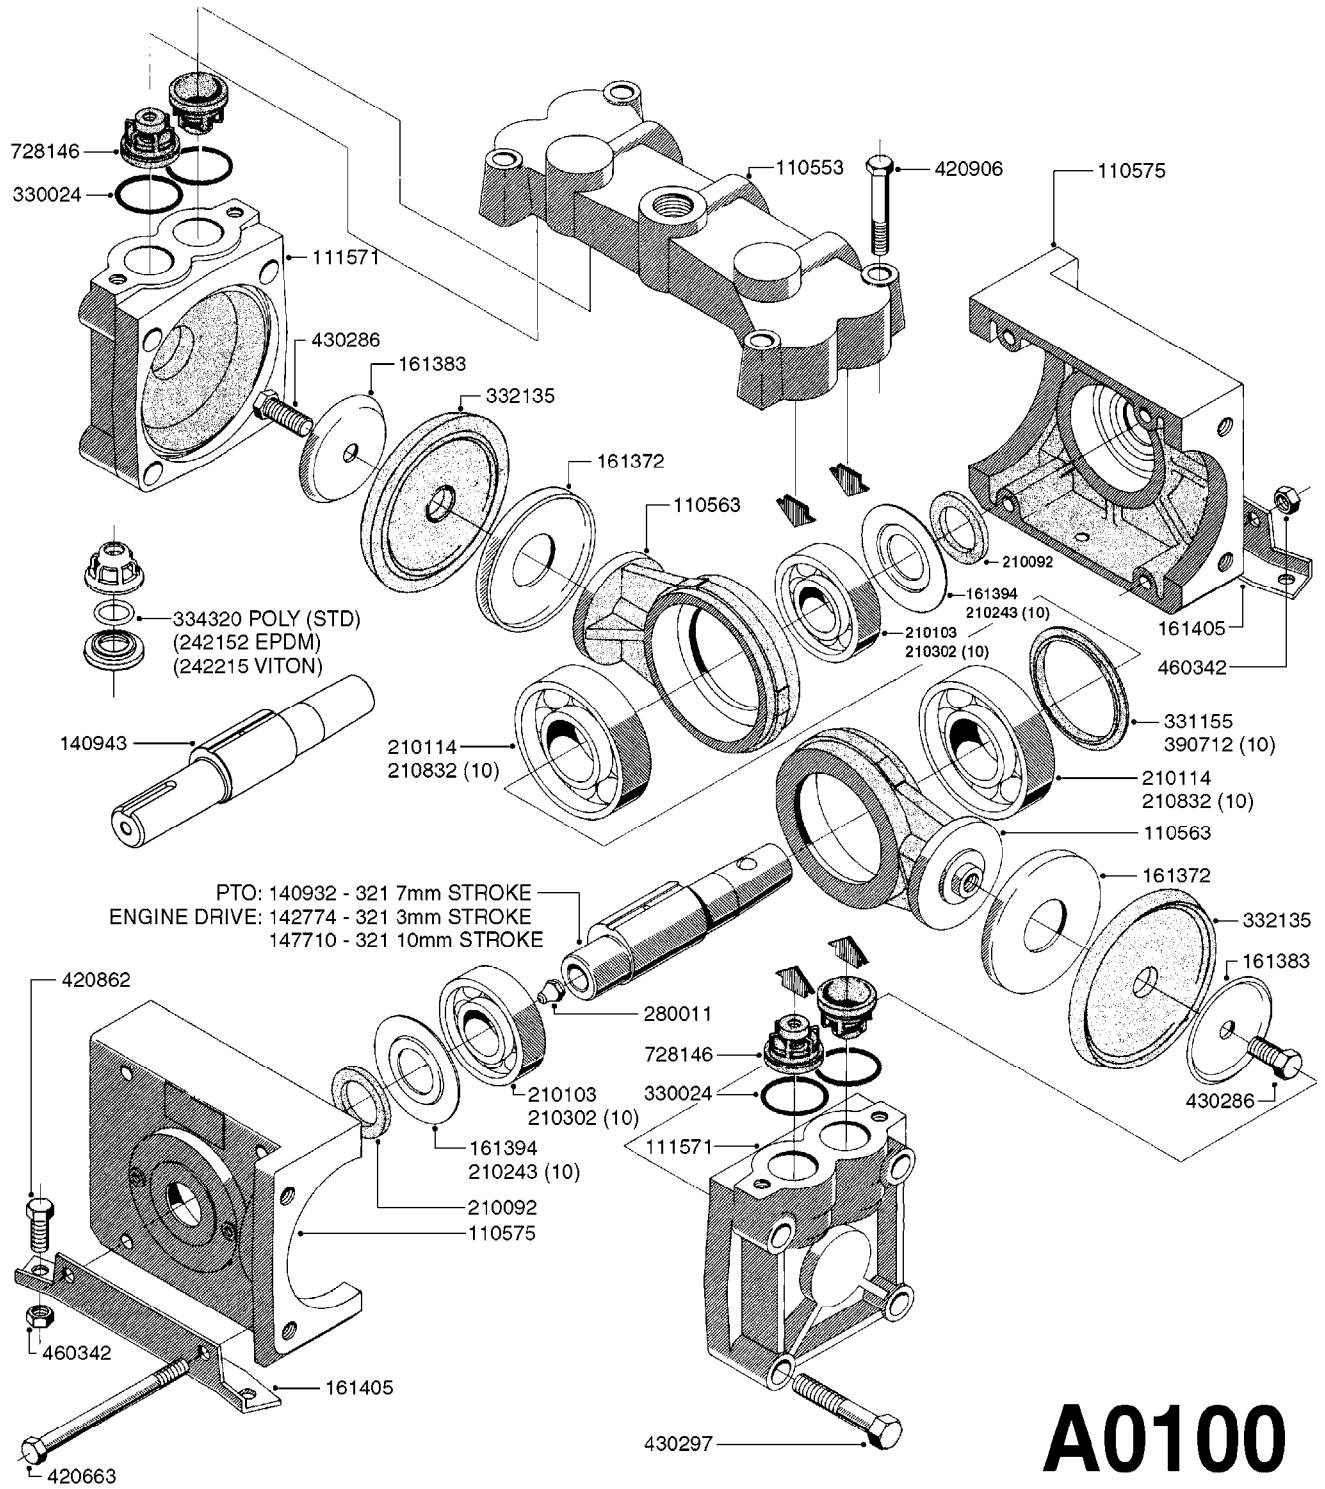

A0100

PUMP - 321 W/MOUNTING BASE
A0100-HIN, 01:01:16

Page 1
Date 12.08.2020 11:13

parts-n°	order qty	description
110553	1	VALVE COVER MDL 320 PAINTED
110563	1	CONNECTING ROD MODEL 320
110575	1	PUMP CASING 320
111571	1	DIAPHRAGM COVER MODEL 321 PAIN
140932	1	CRANK SHAFT 320/7
140943	1	CRANK SHAFT MODEL 320/7mm-25F
142774	1	CRANK SHAFT 320/3
147710	1	CRANK SHAFT 321/10 GG 540
161372	1	DIAPHRAGM BACKING DISC, 320-361
161383	1	DIAPHRAGM UPPER DISC, 320-361
161394	1	DUST PLATE, MODEL 320
161405	1	FOOT 320
210092	1	SEAL FELT D43/30X5
210103	1	BEARING BALL 6306
210114	1	BEARING BALL 6308
210243	1	SEAL OIL 35 X 47 X 7
210302	1	BALL BEARING 6207
210832	1	BALL BEARING 90/50X23 NU2210
242152	1	O-RING D18.2X3 EPDM
242215	1	O-RING D18X3 VITON
280011	1	GREASE NIPPLE 1/8' SAE H TR
330024	1	O-RING D41,1/D34.5 X 3,5
331155	1	SPACER, MODEL 320
332135	1	DIAPHRAGM, POLY alt 33511400
334320	1	O-RING D18X3 POLYURETHANE
390712	1	SPACER RING D84.5/66X2 (P321)
420663	1	BOLT HEX 8.8 DEL M10X120 A4-80
420862	1	BOLT HEX 8.8 DEL M10X16 FT
420906	1	BOLT HEX 8.8 DEL M10X60
430286	1	BOLT HEX 8.8 DEL M12X30 FT
430297	1	BOLT HEX 8.8 RAW M14X65
460342	1	NUT HEX M10 DEL DIN934
728146	1	VALVE FOR 361(726890/707932)