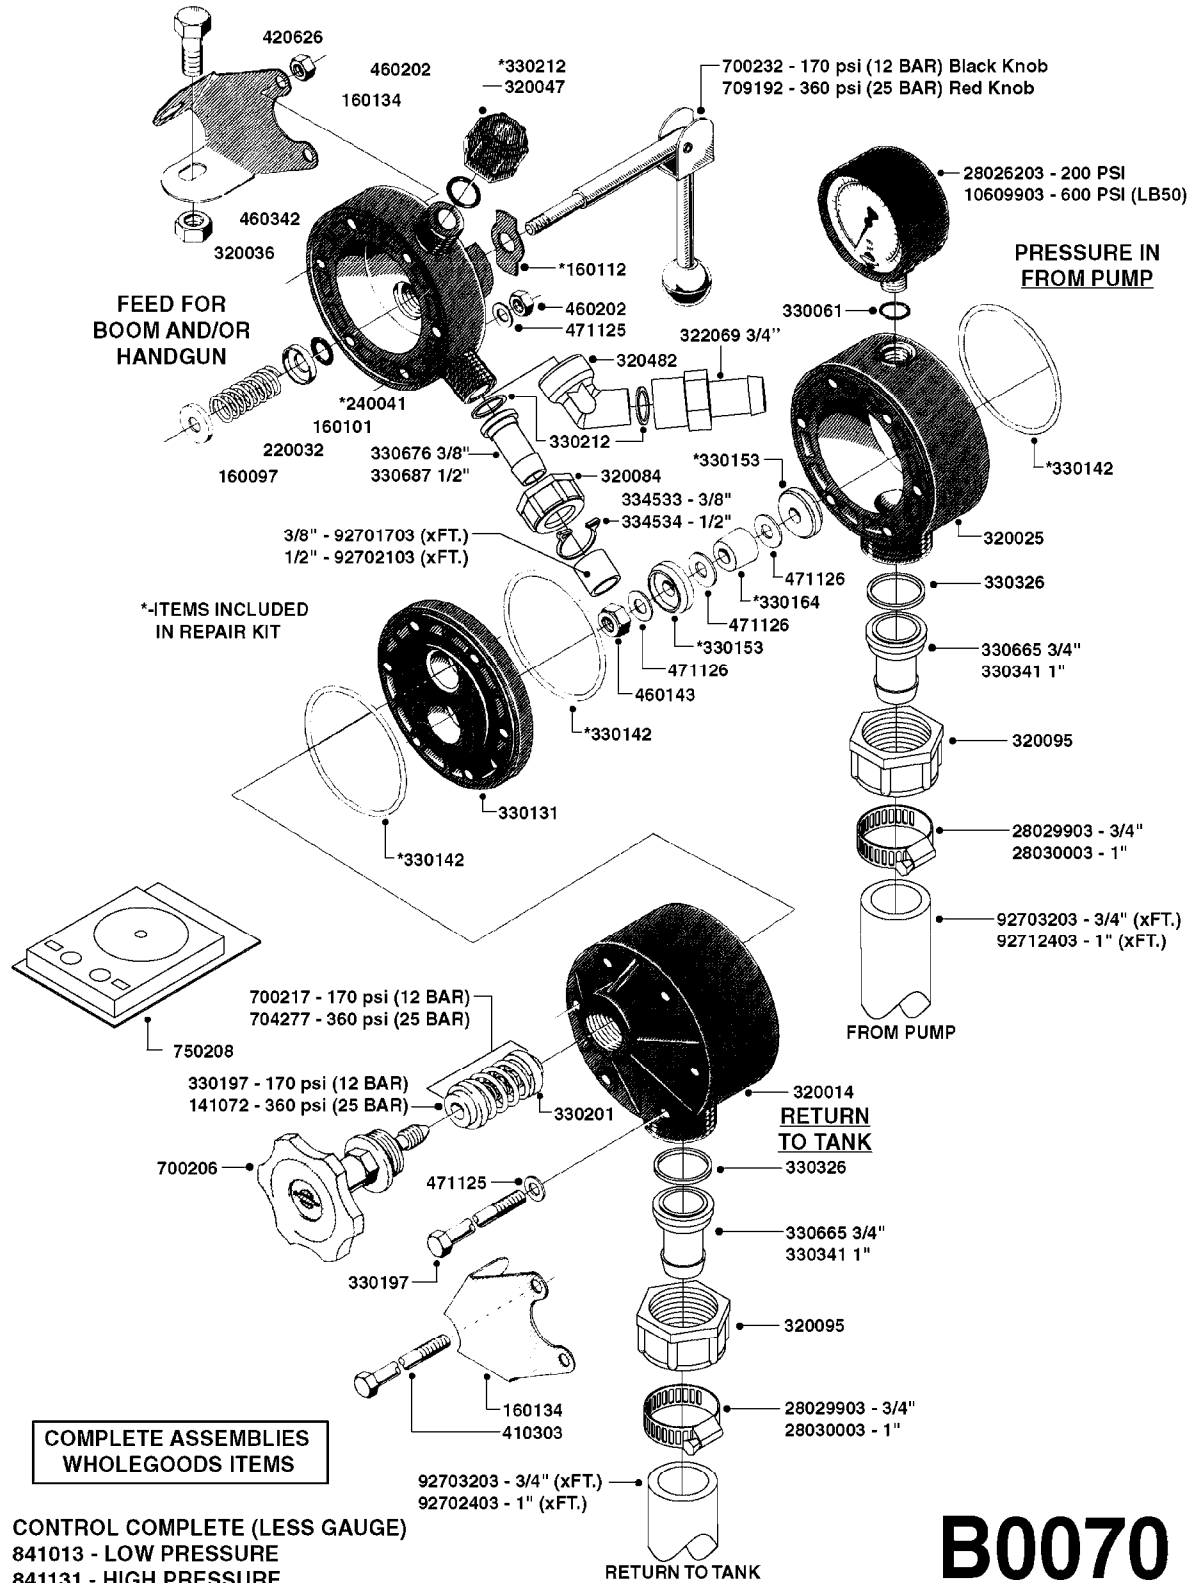

B0070

parts-n°	order qty	description
141072	1	SPRING GUIDE M70 HT
160097	1	SPRING RETAINER 8,2/19
160101	1	SPRING RETAINER 10,5/19
160112	1	WEAR PLATE M70
160134	1	MOUNTING PLATE M 70
220032	1	SPRING FOR PIVOT 48,5/0 14,5
240041	1	O-RING D15.1/10.3 X 2.4
320014	1	CASING CONTROL UNIT, END M70
320025	1	CASING CONTROL UNIT,CENTRE M70
320036	1	CAS. CONTR. UNIT END M70
320047	1	FITT.DK CAPNUT 1/2" BSP
320084	1	FITT.DK NUT 1/2" BSP
320095	1	FITT.DK NUT 1" BSP
320482	1	FITT.DK ELB. 1/2" BSP 60 DEG.
322069	1	FITTING
330061	1	O-RING D16/D11X2,5
330131	1	CASING CONTROL UNIT , MODEL 70
330142	1	O-RING D69X2
330153	1	VALVE CONE D26
330164	1	SPACER CONTROL UNIT, MODEL 70
330197	1	SPRING GUIDE
330201	1	VALVE CONE D24
330212	1	O-RING D19/D14X2.4 F.1/2"NUT
330326	1	O-RING D30/D24X2 F.1"NUT
330341	1	FITT.DK HB 1" F. 1" NUT
330665	1	FITT.DK HB 3/4"F.1" NUT
330676	1	FITT.DK HB 3/8" F. 1/2" NUT
330687	1	FITT.DK HB 1/2" F. 1/2" NUT
334533	1	CLAMP HOSE PLASTIC 3/8"
334534	1	CLAMP HOSE PLASTIC 1/2"
410303	1	BOLT HEX 8.8 DEL M6X130
420626	1	BOLT HEX 8.8 DEL M10X20 FT
460143	1	LOCK NUT M8 SST A2 DIN985
460202	1	NUT HEX M6
460342	1	NUT HEX M10 DEL DIN934
471125	1	WASHER M6U 6.4X14X1.2,A2 SS
471126	1	WASHER, M8, Ø16/ 8.4X 1.6, SS
700206	1	RELIEF SCREW COMPLETE 3/4" RG
700217	1	PRESSURE REGULAT SPRING(ARM 70
700232	1	HANDLE, M70 CONTROL, BLACK
704277	1	PRESSURE SPRING COMPL. M70 HT
709192	1	HANDLE, M70 CONTROL, RED,
750208	1	REPAIR KIT M70
841013	1	OPERATING UNIT M70
841131	1	OP.UN.M70 HT
10609903	1	GAUGE 2.5" SS BOTT. PSI 600
28026203	1	GAUGE 200PSI/BR,2.5"1/4BSP-BTM
28029903	1	CLAMP HOSE GEAR P3/4"-S1" 6712
28030003	1	CLAMP HOSE GEAR P1" 6716
92701703	1	HOSE R X3/8" X300PSI WP X0012"
92702103	1	HOSE R X1/2" X300PSI WP X0012"
92702403	1	HOSE PVC SUCT GRAY 1"
92703203	1	HOSE R X3/4" X300PSI WP X0012"
92712403	1	HOSE R X1" X300PSI WP X0012"