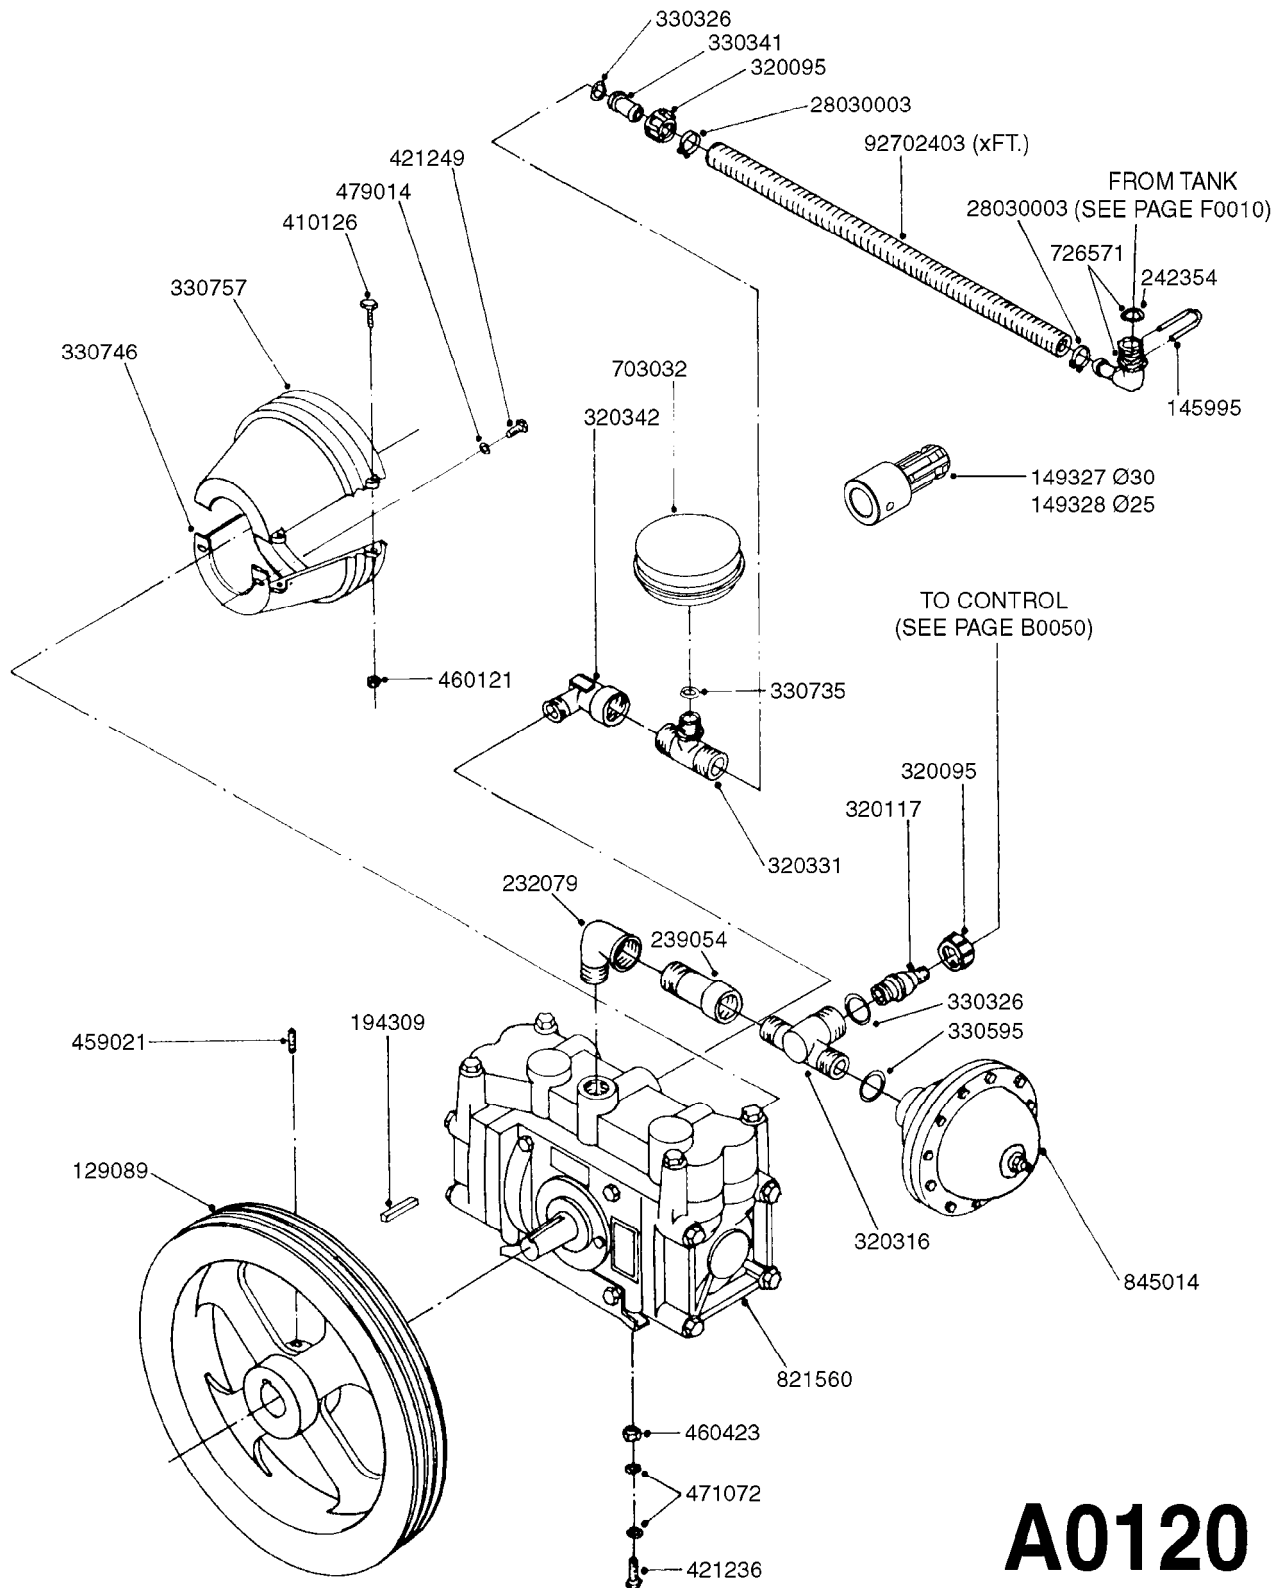

A0100

PUMP - 321 W/MOUNTING BASE
A0100-HIN, 01:01:16

Page 1
Date 12.08.2020 11:13

parts-n°	order qty	description
110553	1	VALVE COVER MDL 320 PAINTED
110563	1	CONNECTING ROD MODEL 320
110575	1	PUMP CASING 320
111571	1	DIAPHRAGM COVER MODEL 321 PAIN
140932	1	CRANK SHAFT 320/7
140943	1	CRANK SHAFT MODEL 320/7mm-25F
142774	1	CRANK SHAFT 320/3
147710	1	CRANK SHAFT 321/10 GG 540
161372	1	DIAPHRAGM BACKING DISC, 320-361
161383	1	DIAPHRAGM UPPER DISC, 320-361
161394	1	DUST PLATE, MODEL 320
161405	1	FOOT 320
210092	1	SEAL FELT D43/30X5
210103	1	BEARING BALL 6306
210114	1	BEARING BALL 6308
210243	1	SEAL OIL 35 X 47 X 7
210302	1	BALL BEARING 6207
210832	1	BALL BEARING 90/50X23 NU2210
242152	1	O-RING D18.2X3 EPDM
242215	1	O-RING D18X3 VITON
280011	1	GREASE NIPPLE 1/8' SAE H TR
330024	1	O-RING D41,1/D34.5 X 3,5
331155	1	SPACER, MODEL 320
332135	1	DIAPHRAGM, POLY alt 33511400
334320	1	O-RING D18X3 POLYURETHANE
390712	1	SPACER RING D84.5/66X2 (P321)
420663	1	BOLT HEX 8.8 DEL M10X120 A4-80
420862	1	BOLT HEX 8.8 DEL M10X16 FT
420906	1	BOLT HEX 8.8 DEL M10X60
430286	1	BOLT HEX 8.8 DEL M12X30 FT
430297	1	BOLT HEX 8.8 RAW M14X65
460342	1	NUT HEX M10 DEL DIN934
728146	1	VALVE FOR 361(726890/707932)