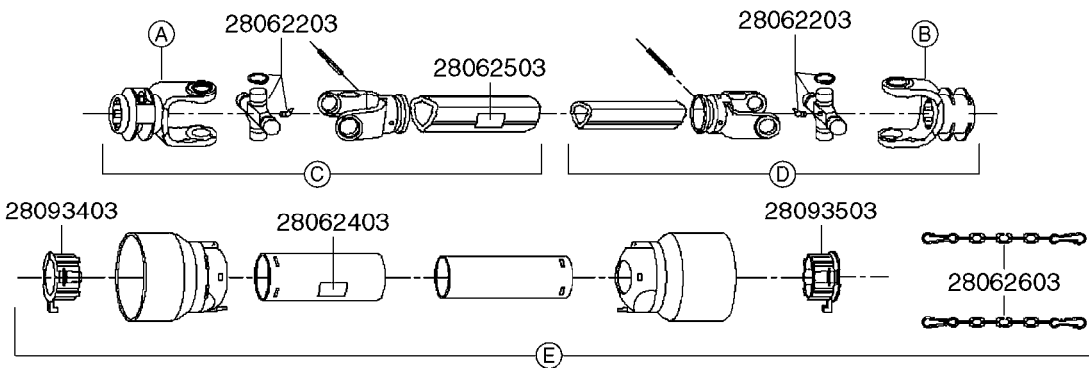

* Changed in 2016 from 100 series to G-Series (see page A0600).

A520

PTO SHAFTS - BONDIOLI CENT.
A0520-HIN, 23:10:18

Page 1

Date 12.08.2020 11:13

parts-n°	order qty	description
289042	1	UNIV. JOINT 22x54mm
421024	1	BOLT HEX 8.8 DEL M8X60
450015	1	SCREW ALLAN 3/8'X5/8' BLACK
460143	1	LOCK NUT M8 SST A2 DIN985
28009803	1	PTO PIN TUBE RETAINER OUTER
28009903	1	PTO TUBE RETAINER INNER
28010103	1	PTO YOKE F.INNER TUBE CV PTO
28021403	1	PTO 1"STR/1-3/8" 6SPL B&P
28021503	1	PTO 1"STR/1-3/8" 21SPL B&P
28021603	1	PTO 1"STR/1-3/4" 20SPL B&P
28027903	1	PTO BALL LOCK.KIT F.1-3/8 YOKE
28040503	1	UNIV. JOINT 27x74.6mm
28040703	1	SAFETY CHAIN F.CV BLACK PTO
28041803	1	DECAL DANGER GUARD MISSING
28041903	1	DECAL DANGER ROT.DRIVELINE
28056703	1	PTO YOKE #1 1-3/8" X 6 SPLINE
28056803	1	PTO YOKE #1 1-3/8" X 21 SPLINE
28056903	1	PTO YOKE #4 1-3/4" X 20 SPLINE
28057003	1	PTO TUBE YOKE #1-G1 OUTER
28057103	1	PTO TUBE YOKE #4-G4 OUTER
28057203	1	PTO PIN TUBE RETAINER OUTER
28057303	1	PTO TUBE OUTER #1 745MM
28057403	1	PTO TUBE OUTER #4 720MM
28057503	1	PTO TUBE INNER #1 745MM
28057603	1	PTO TUBE INNER #4 720MM
28057703	1	PTO TUBE RETAINER INNER
28057803	1	PTO TUBE YOKE #1 Ø=1"
28057903	1	PTO TUBE YOKE #4 Ø=1"
28058003	1	PTO HALF SAFETY SHIELD OUTER
28058103	1	PTO HALF SAFETY SHIELD OUTER
28058203	1	PTO HALF SAFETY SHIELD INNER
28058303	1	PTO HALF SAFETY SHIELD INNER
28058403	1	PTO BALL LOCK.KIT F.1-3/4 YOKE
28058503	1	PTO TUBE YOKE #1-G1 INNER