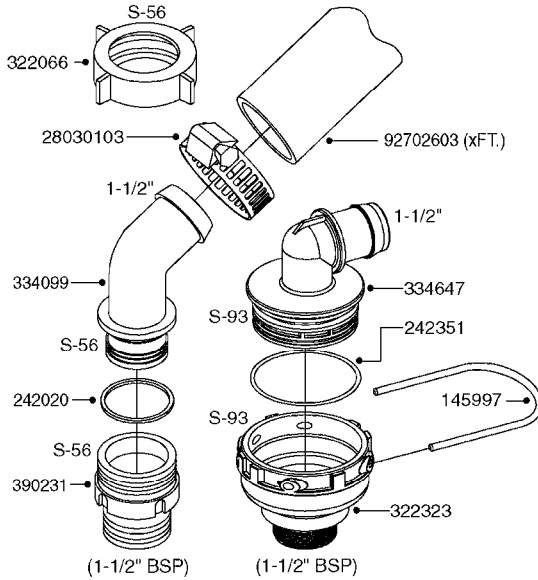

PUMP - 463 FLEX CAPACITY
A0380-HIN, 01:01:16

Page 1

Date 16.03.2016 13:47

Pos.	parts-n°	order qty	description
1	111438	1	HUB F.CLUTCH 361/460 PUMP
2	147132	1	HEX NIPPLE 1/2"X1/2" BSP DEL
3	230311	1	QUICK COUPLING 1/2"
4	241356	1	DOWTYSEAL 1/2"
5	283916	1	TOOTHED RIM FOR CLUTCH
6	284521	1	COUPLING HALF CYL.D25MM-KEY
7	420582	1	BOLT HEX 8.8 DEL M8X20 FT A2
8	430522	1	BOLT HEX 8.8 DEL M12X25 FT
9	430878	1	BOLT HEX 8.8 DEL M12X45 DIN931
10	450052	1	SCREW SET M8X10 BLACK ALLAN
11	460703	1	NUT HEX M12X1.75 LOCK DIN985
12	471127	1	WASHER, M12, Ø24/13.0X 2.5, SS
13	782153	1	PRESS. FLOW VALVE 1/2", 32L/MIN, PAINTED (BLACK)
14	782154	1	CHECK VALVE 284794 (BLACK)
15	783010	1	MOTOR HYDRAULIC OMR50
16	16154400	1	COVER PLATE F. FLEX PUMP MT.
17	23235300	1	HEX NIPPLE 1/2"-13/16"
18	61038400	1	BRACKET FLEX PUMP MOUNT NCM
19	72363900	1	PUMP 463/10-MOD-2-540
20	78571100	1	HOSE HY X 1/2" X 248" STR+ELB

SUCTION SIDE OF PUMP (WITH 1-1/2" SUCTION PORT)

PRESSURE SIDE OF PUMP

SUCTION SIDE OF PUMP (WITH 2" SUCTION PORT)

**COMPLETE ASSEMBLIES
WHOLEGOODS ITEMS**

- 821585 - 463/5.5 W/THROUGH SHAFT (1000 RPM)
- 821587 - 463/10 W/THROUGH SHAFT (540 RPM)
- 82169400 - 464/6.5 (1000 RPM H.C. INLINE PORTS)
- 72293300 - 463/6.5 W/THROUGH SHAFT (1000 RPM)
- 463/12 (540 RPM H.C. OFFSET PORTS) REPLACED BY 82168700 (PAGE A0350)
- 463/6.5 (1000 RPM H.C. OFFSET PORTS) REPLACED BY 82168800 (PAGE A0350)