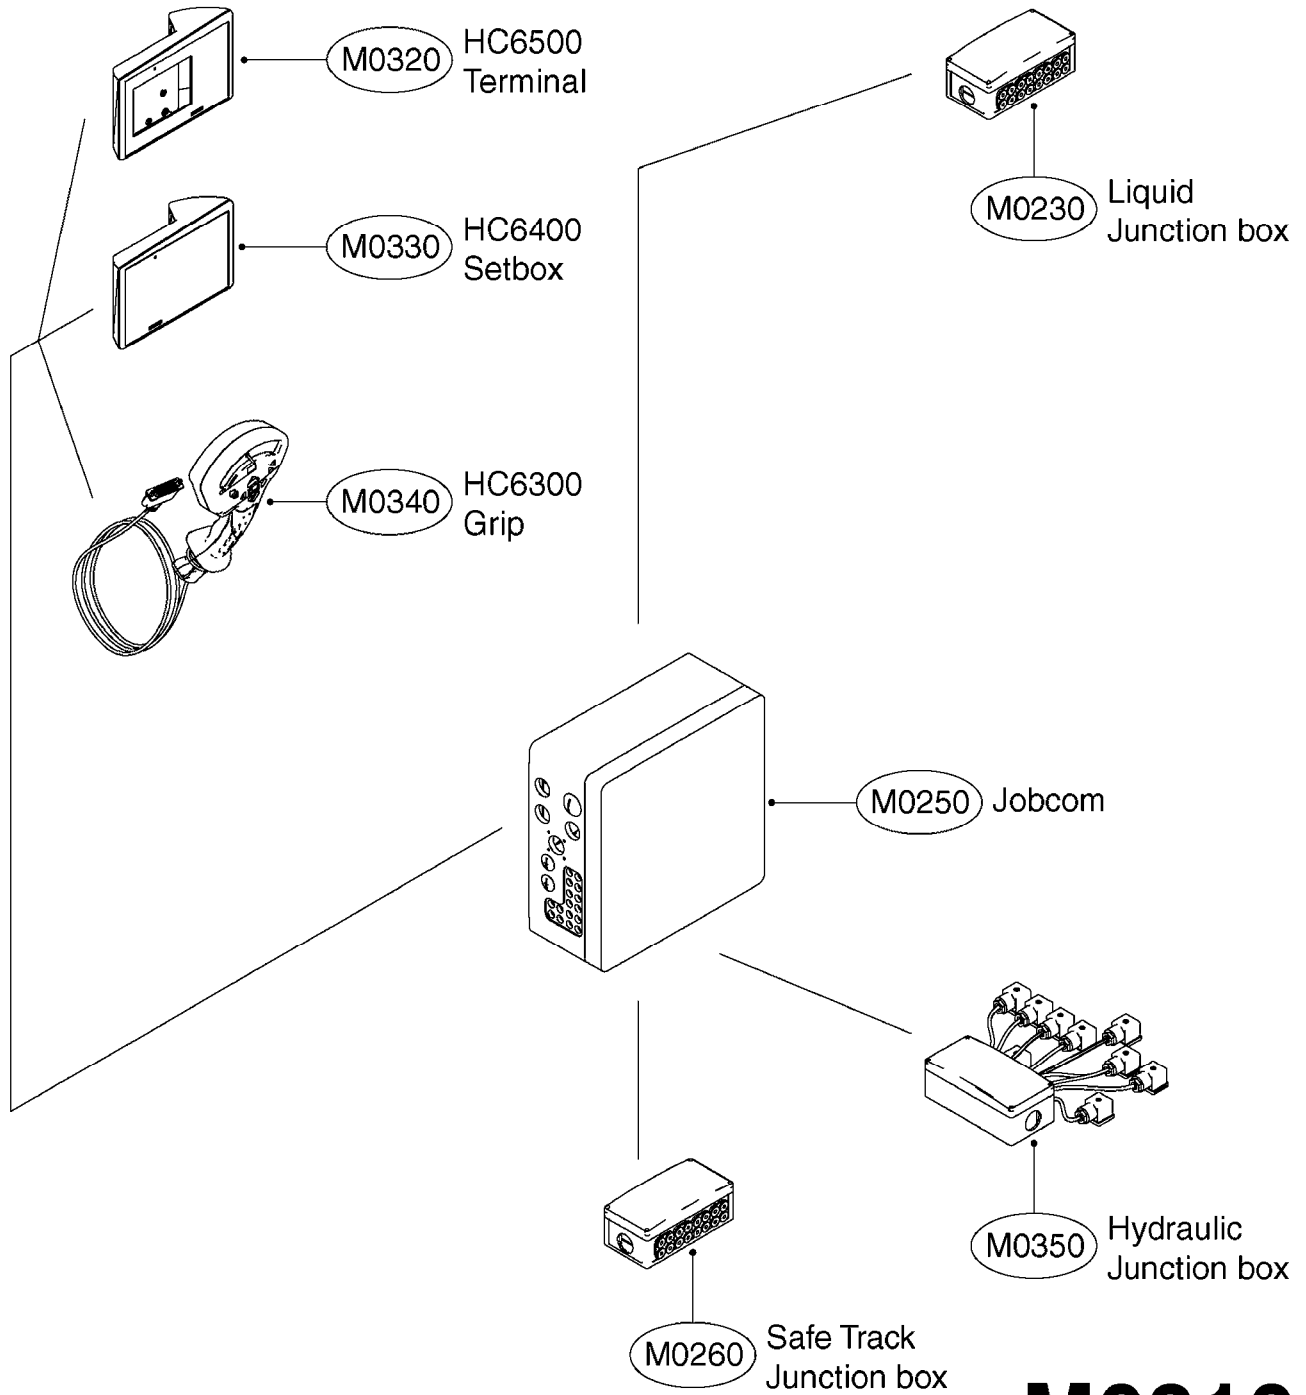

NORAC VARIABLE RATE VALVE UC4
M0300-HIN, 01:01:16

Page 1

Date 16.03.2016 13:48

Pos.	parts-n°	order qty	description
1	28048803	1	NORAC CHECK VALVE
2	28048903	1	NORAC PROP VALVE
2	28055803	1	3-PIN CONNECTORS/HIRSCHMAN NORAC SOLENOID - DEUTSCH CONN. 2-PIN CONNECTORS/DEUTSCH
3	28049403	1	NORAC CHECK VALVE
4	28056403	1	COIL, NORAC, PROP, DIN
5	28056503	1	COIL, NORAC, PROP, DEUTSCH
6	28066803	1	NORAC FILTER CAP W/O-RING
7	28066903	1	NORAC SEAL KIT F.28049403
8	28067003	1	NORAC SEAL KIT F.28048803
9	28068103	1	NORAC HEX CAPSCREW 10-24X2 SS
10	28068203	1	NORAC O-RING F.SOLENOID VALVE
11	28074903	1	NORAC COIL NUT AND O-RING
12	75076900	1	NORAC FILTER ELEMENT KIT
13	78216100	1	NORAC VALVE BLOCK COMP, DEUTSCH CON. COMPLETE W/2-PIN DEUTSCH SOLENOIDS
14	78603300	1	NORAC ONE WAY ORIFICE, .047"

M0310