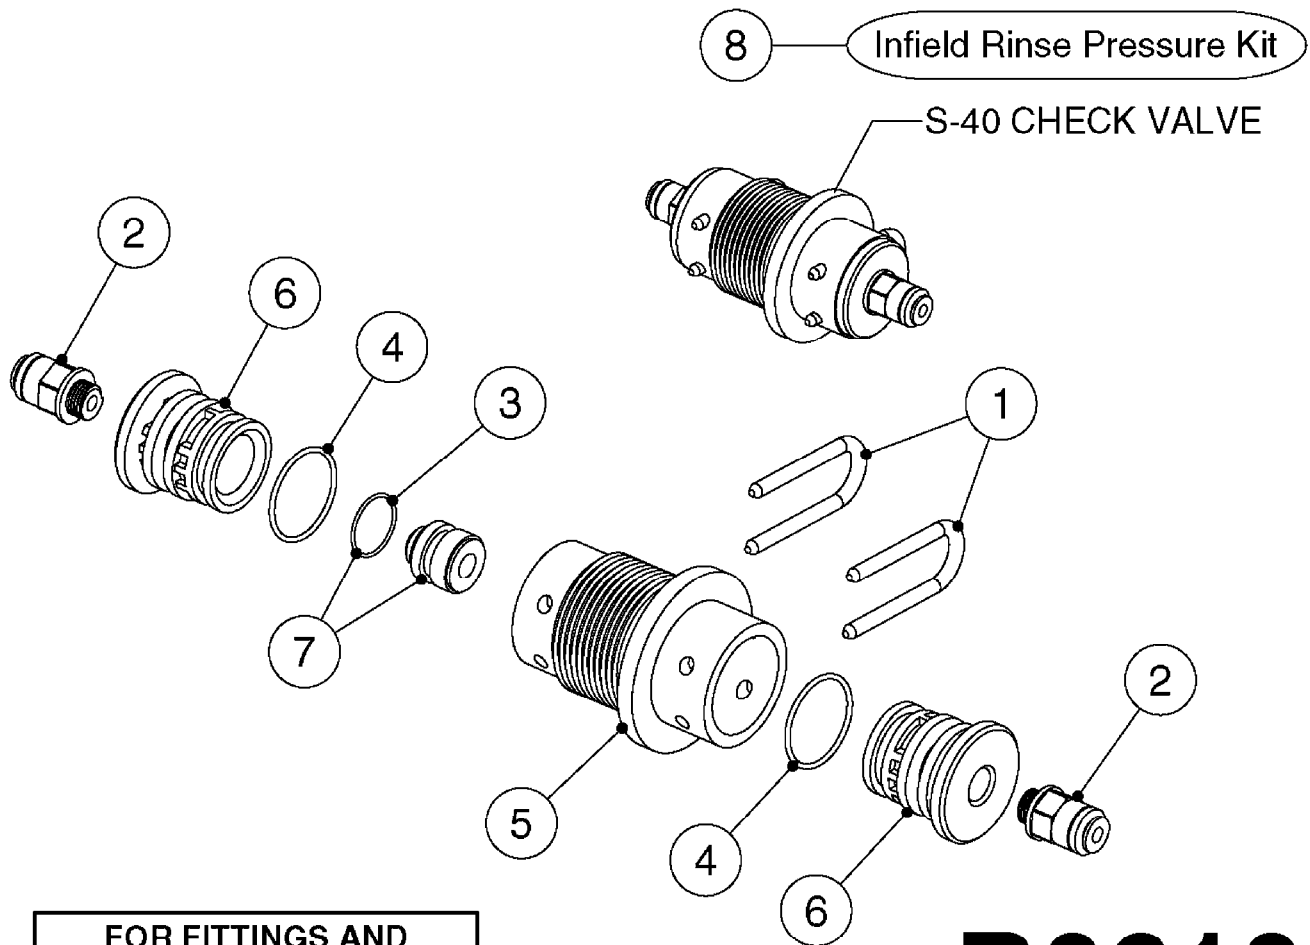

FOR S67 FITTINGS
SEE PAGE L0100

S67

FOR S93 FITTINGS
SEE PAGE L0110

S93

B0500

SMART VALVE S67 S93 (07)
B0500-HIN, 01:01:16

Page 1
Date 16.03.2016 13:47

Pos.	parts-n°	order qty	description
1	145996	1	FITT.DK S-67 FORK
2	145997	1	FITT.DK S-93 FORK
3	242351	1	O-RING D69.5X3.0 VITON F.S-93
4	285791	1	HAIR PIN S93/S67
5	322109	1	FITT.DK S-93 BULKHEAD NUT
6	322224	1	FITT.DK S-67 TEE
7	322320	1	NUT F.3 WAY VALVE S56
8	334545	1	FITT.DK S-93 TEE
9	334572	1	FITT.DK S-93 ADAPTOR MALE MALE
10	334594	1	PLUG F.VALVE HANDLE BLACK
11	410362	1	BOLT HEX 8.8 SS M6X20 FT
12	410922	1	CYL.SKR 8.8 DEL M4X20 RST
12	450902	1	BOLT ALLEN HEAD M4 X 16MM
13	471125	1	WASHER, M6, Ø12/ 6.4X 1.6, SS
14	480733	1	PIN D6 X 40
15	480803	1	PIN Ø4 X 25
16	741844	1	VALVE HANDLE ASSY. SUCTION NCM
17	741845	1	VALVE HANDLE ASSY. PRESSUR NCM
18	14021500	1	SPINDLE F.S93 SMART VALVE
19	14022700	1	SPACER TUBE Ø10 L=212 SS
20	14038100	1	AXLE FOR SUCTION VALVE HANDLE
21	14038200	1	AXLE FOR PRESSURE VALVE HANDLE
22	14068700	1	SPINDLE,SMART VALVE S67 10MM
23	16059900	1	BRACKET 2 STK S93 SMART VALVE
24	16082300	1	BRACKET 2PCS S67 VALVE 15 BAR
25	33505200	1	PLUG FOR SMART VALVE HANDLE
26	72138000	1	VALVE S93 "V2" SMART VALVE
27	72138600	1	VALVE S93 "V3" SMART VALVE
28	72172100	1	VALVE S67 "V1" SMART VALVE
			NCM 4400/6600
28	72538000	1	VALVE S67, LONG SPINDLE NAV 3000/4000
29	72172200	1	VALVE S67 "V2" SMART VALVE
30	72283000	1	AXLE JOINT F. SMARTVALVE HANDL