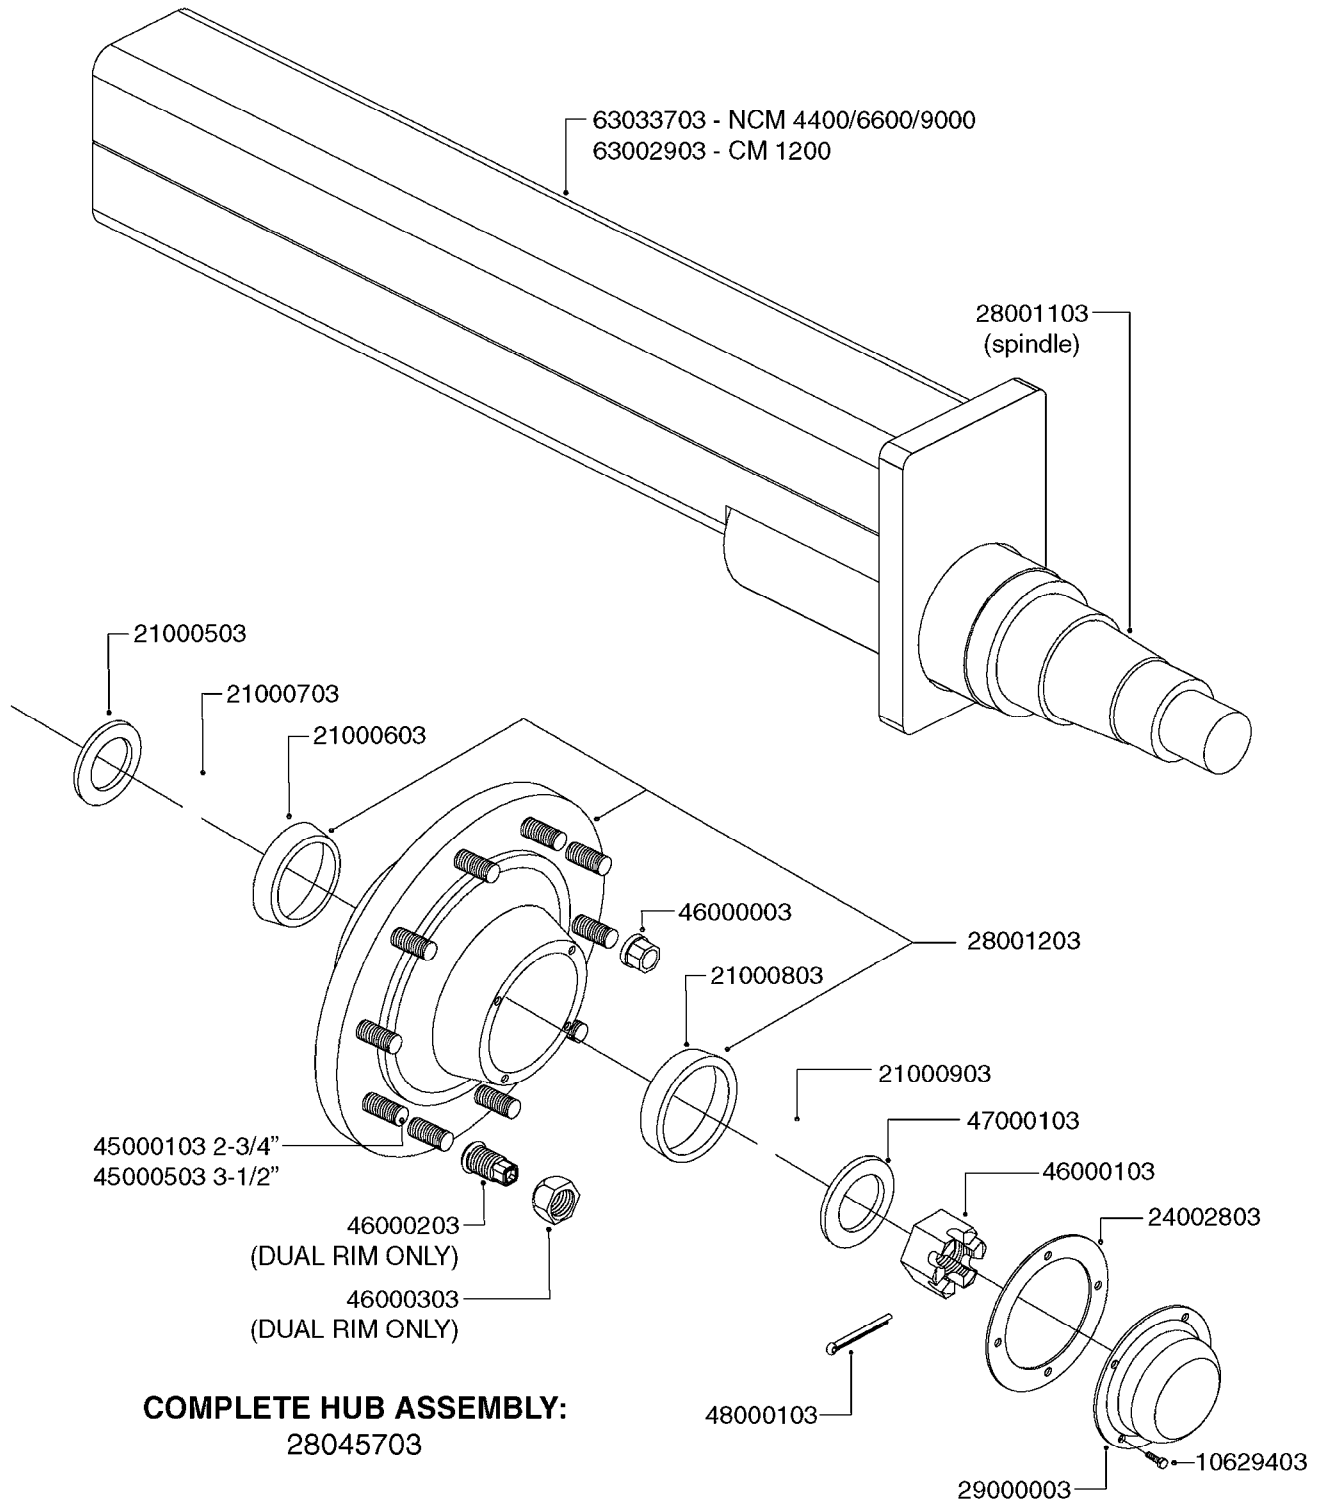

COMPLETE HUB ASSEMBLY:
28045703

COMPLETE ASSEMBLIES
WHOLEGOODS ITEMS

E0790

HUB ASSEMBLE F.4-1/2" SPINDLE
E0790-HIN, 01:01:16

Page 1
Date 16.03.2016 13:47

parts-n°	order qty	description
10629403	1	BOLT HEX 5/16 NC GR.2 00.50"
21000503	1	SEAL,WHEEL CR43771
21000603	1	RACE, BEARING 3.5/1.5
21000703	1	BEARING, TAPPERED 3.5433/1.575
21000803	1	RACE, TAPERED BEARING
21000903	1	BEARING, TAPPERED, 2.75/1.510
24002803	1	GASKET F. HUB 4.5" HUB ASSY
28001103	1	SPINDLE 4.5"x 21" 20000LB
28001203	1	HUB, 20000LB W. BRG RACES
28045703	1	HUB ASSY 10-13.19-11.02 25000#
29000003	1	HUB CAP F. 881(20000LB) HUB
45000103	1	BOLT, WHEEL STUD 3/4-16X2 3/4
45000503	1	BOLT, WHEEL STUD 3/4-16X3 1/2
46000003	1	NUT HEX NF 3/4" FLANGED F.HUB
46000103	1	NUT, CASTLE, SPINDLE 2-12 UNF
46000203	1	NUT, BUD WHEEL, INNER, RH
46000303	1	NUT, BUD WHEEL, OUTER, RH
47000103	1	WASHER, SPNDL 4.5" 2.06x4 .25T
48000103	1	PIN, COTTER 5/16" X 5.25"
63002903	1	AXLE INSERT,72"-90"SUS CM 1200
63033703	1	AXLE INSERT NCM 44/66/9000