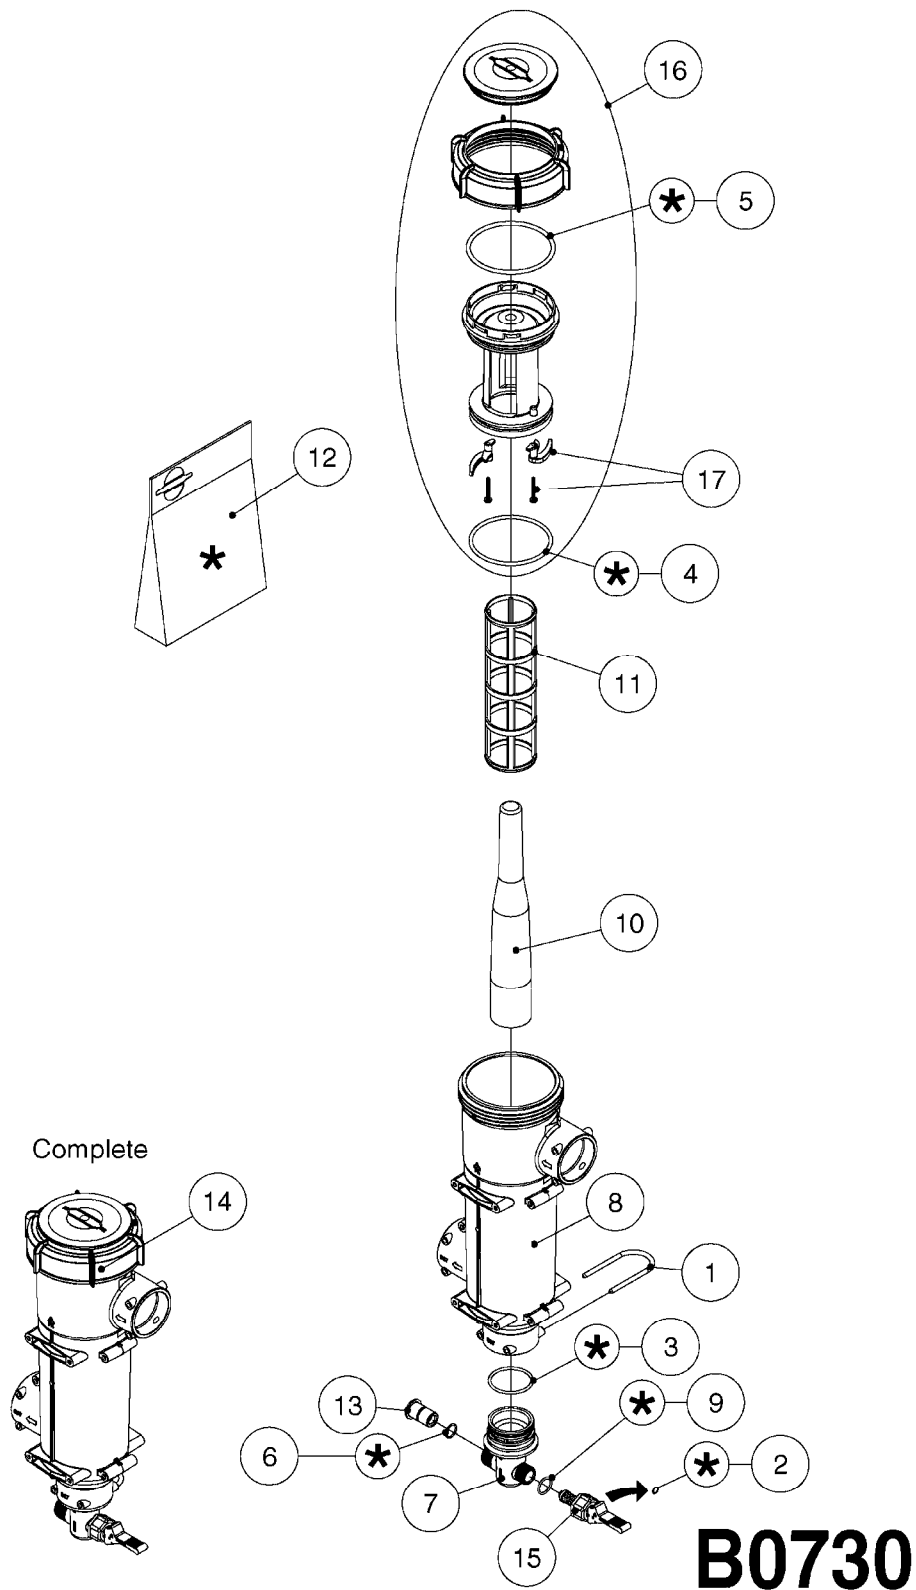

PRESSURE FILTER - CYCLONE
B0730-HIN, 01:01:16

Page 1

Date 16.03.2016 13:47

Pos.	parts-n°	order qty	description
1	145996	1	FITT.DK S-67 FORK
2	241323	1	O-RING D5.3X2.4 NITRIL
3	242353	1	O-RING D44.2X3.0 VITON F.S-67
4	242565	1	O-RING Ø 85 X 4.0 SH70 VITON
5	242577	1	O-RING Ø 86 X 4.5 SH70 VITON
6	242594	1	O-RING D14 X 1.78 SCH.70-EPDM
7	322358	1	T-PIECE S67-1/2"-3/4"
8	322359	1	CYCLONE FILTER HOUSING
9	330315	1	O-RING D18.4/D13X.6
10	391093	1	CONE F. CYCLONE FILTER
11	61036000	1	FILTER ELEM.S93,100 MSH-YELLOW
11	615416	1	FILTER ELEM.S93,50 MESH-BLUE
11	72557200	1	FILTER ELEM.S93,80# CYCLONE
12	741827	1	SEAL KIT CYCLONE FILTER
13	39127500	1	VALVE SEAT
14	72281200	1	CYCLONE FILT.COMP. 80 MSH S67
14	72316500	1	CYCLONE FILT.COMP.50 MSH S67
14	72316600	1	CYCLONE FILT.COMP.100 MSH S67
15	72281300	1	VALVE BOOSTER/ON/OFF CYCLONE F
16	72352200	1	LID COMPLETE F. CYCLONE FILTER
17	74192900	1	FILTER LOCK PARTS - CYCLONE