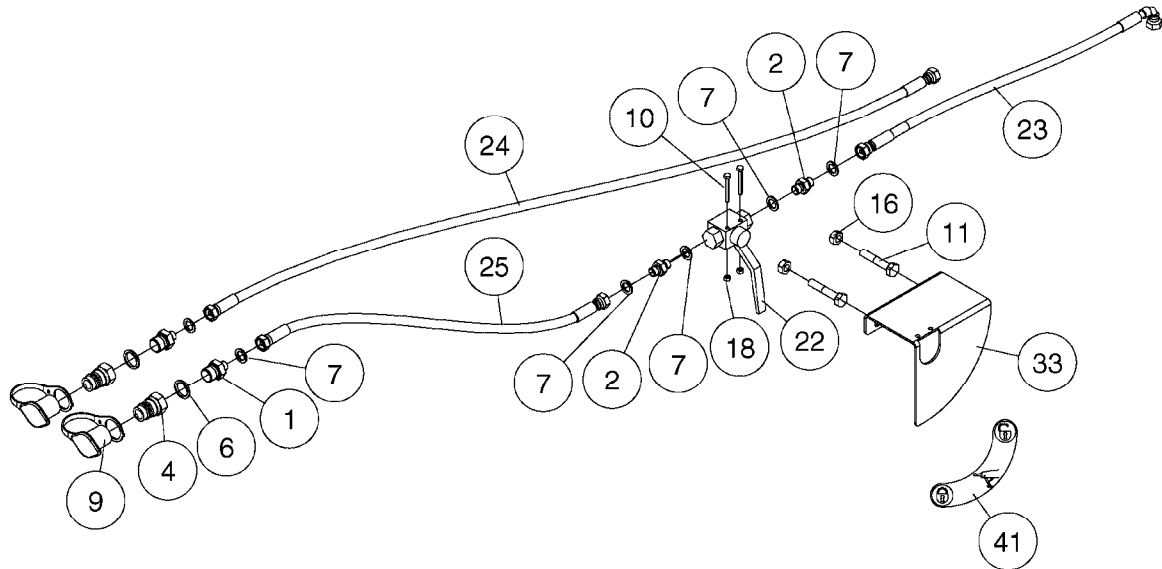

E1020

SWIVEL HOSE GUARD - NCM
E1020-HIN, 01:01:16

Page 1

Date 16.03.2016 13:47

Pos.	parts-n°	order qty	description
1	165557	1	WASHER D28.0/D12.2X2.0 SS
2	420604	1	BOLT HEX 8.8 DEL M10X25 FT DIN933
3	421222	1	BOLT HEX 8.8 DEL M10X75 FT
4	460423	1	NUT HEX M10X1.5 LOCK
5	480126	1	PIN COTTER M4X30
6	16143600	1	HOSE AND CABLE HOLDER TOP
7	16160900	1	HOSE AND CABLE GUARD 160X502MM
7	16187700	1	HOSE AND CABLE GUARD 160X402MM
8	61042200	1	HOSE AND CABLE HOLDER PIVOT
9	92712403	1	HOSE R X1" X300PSI WP X0012"