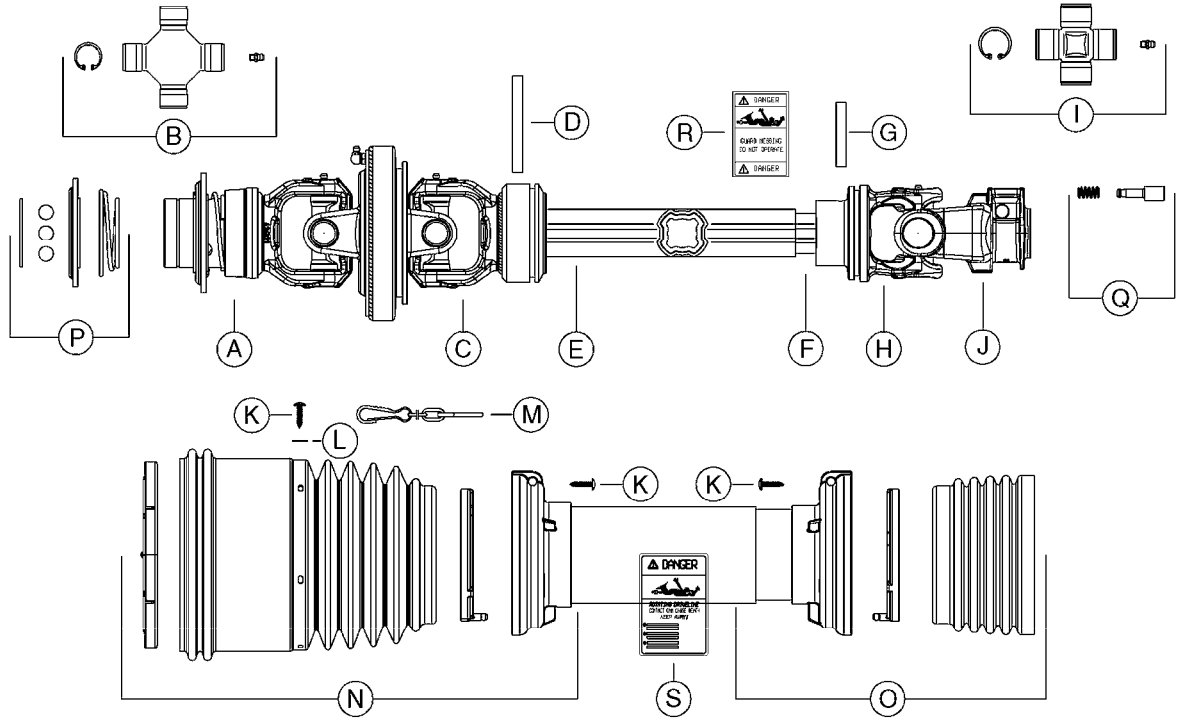

**COMPLETE ASSEMBLIES
WHOLEGOODS ITEMS**

PTO #	28035203	28035303	28035403	28035503
TRACTOR	1-3/4" 20 SPLINE	1-3/8" 6 SPLINE	1-3/8" 21 SPLINE	1-3/8" 6 SPLINE
IMPLEMENT	1-3/8" 21 SPLINE	1-3/8" 6 SPLINE	1-3/8" 21-SPLINE	1-3/8" 6 SPLINE
LENGTH	1210/1890	1210/1890	1210/1890	810/1220
A	28042003	28043303	28069300	28043303
B	28042103	28042103	28042103	28089203
C	28042203	28042203	28042203	28042203
D	28042303	28042303	28042303	28042303
E	28042403	28042403	28042403	28089303
F	28042503	28042503	28042503	28089403
G	10627403	10627403	10627403	10627403
H	28042603	28042603	28042603	28042603
I	28042803	28042803	28042803	28042803
J	28042703	28042703	28042703	28089503
K	28040903	28040903	28040903	28040903
L	28041603	28041603	28041603	-
M	28042903	28042903	28042903	28089603
N	28043103	28043103	28043103	28089703
O	28043203	28043203	28043203	28089803
P	28043003	28040803	28040803	28040803
Q	10627703	10627703	10627703	10627703
R	28041803	28041803	28041803	28041803
S	28041903	28041903	28041903	28041903

A0570