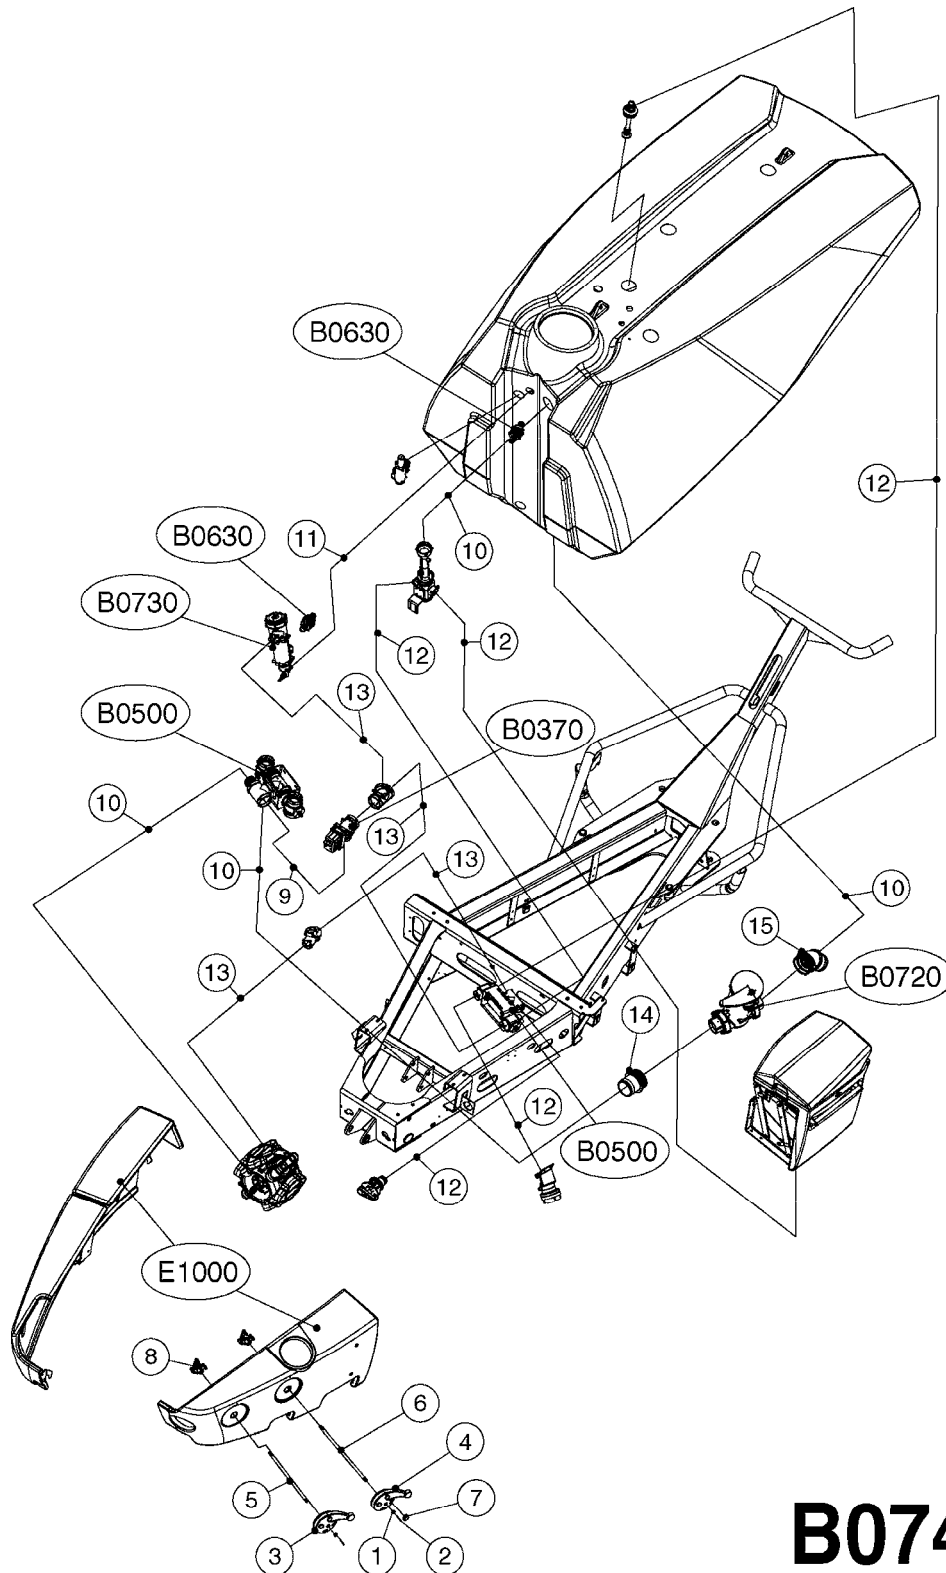

B0740

NCM 4400/6600 MANIFOLD
B0740-HIN, 01:01:16

Page 1

Date 16.03.2016 13:47

Pos.	parts-n°	order qty	description
1	334594	1	PLUG F.VALVE HANDLE BLACK
2	411006	1	SCREW M4X40 SLOTTED
3	741844	1	VALVE HANDLE ASSY. SUCTION NCM
4	741845	1	VALVE HANDLE ASSY. PRESSUR NCM
5	14038100	1	AXLE FOR SUCTION VALVE HANDLE
6	14038200	1	AXLE FOR PRESSURE VALVE HANDLE
7	33505200	1	PLUG FOR SMART VALVE HANDLE
8	72283000	1	AXLE JOINT F. SMARTVALVE HANDL
9	92702703	1	HOSE PVC SUCT GRAY 2"
10	92702803	1	HOSE PVC SUCT GRAY 2.5"
11	92703203	1	HOSE R X3/4" X300PSI WP X0012"
12	92712403	1	HOSE R X1" X300PSI WP X0012"
13	92734403	1	HOSE R X5/4" X200PSI WP X0012"
14	727133	1	FITT. S93 2-1/2" STR. S W/O-RI
15	72072900	1	FITT.S93 2-1/2" 45°PVC W/ORING