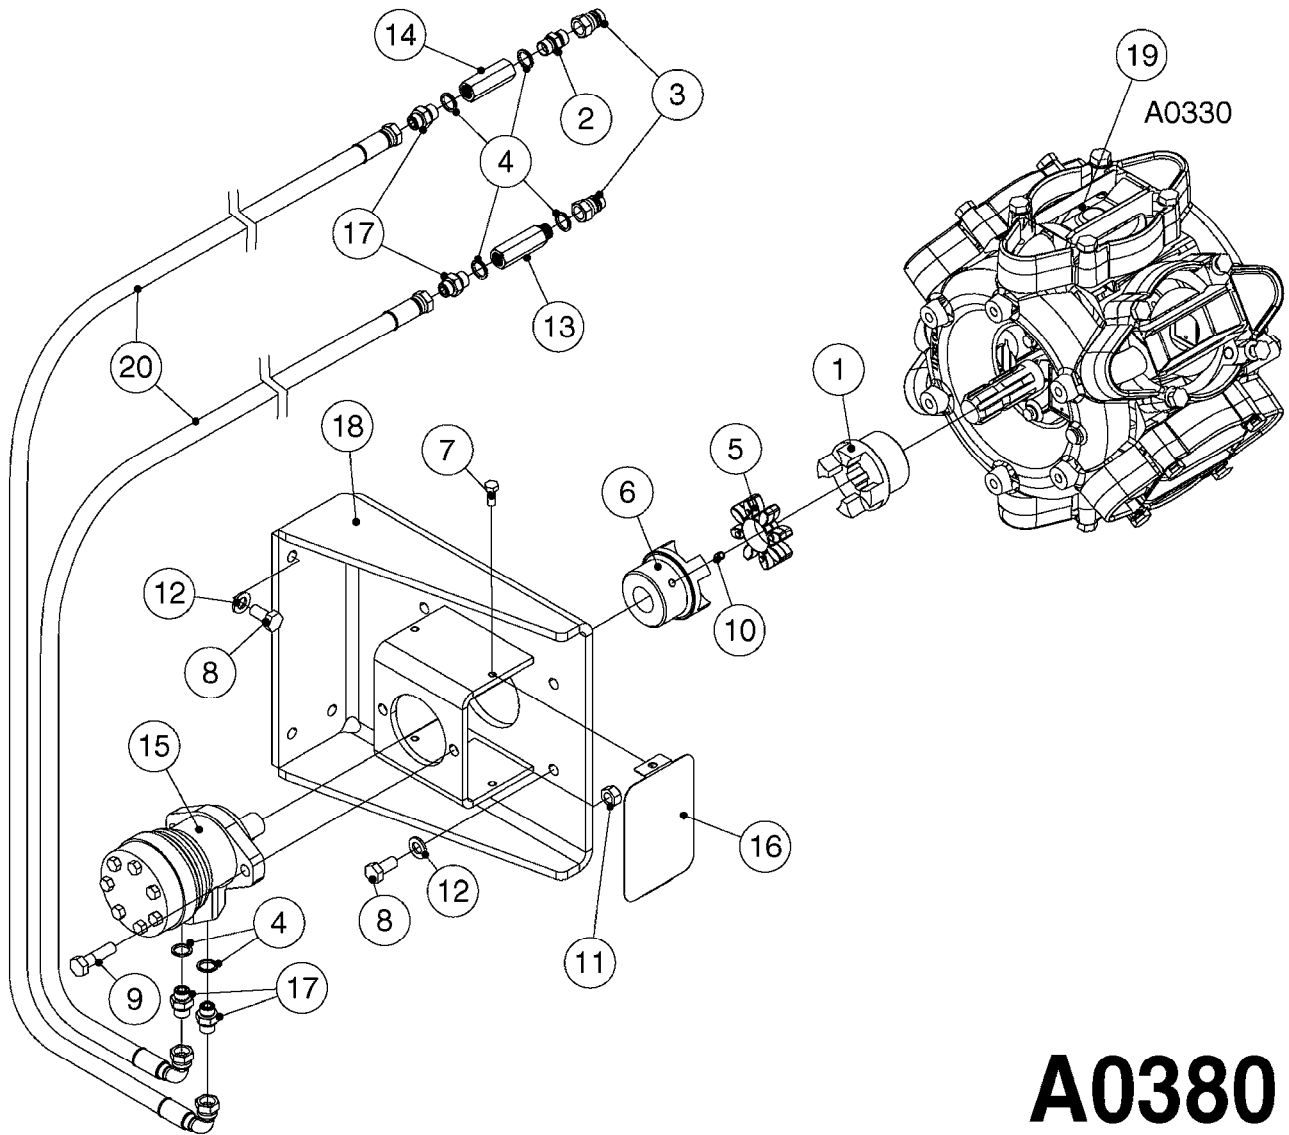

PUMP - 463 FLEX CAPACITY
A0380-HIN, 01:01:16

Page 1

Date 16.03.2016 13:47

Pos.	parts-n°	order qty	description
1	111438	1	HUB F.CLUTCH 361/460 PUMP
2	147132	1	HEX NIPPLE 1/2"X1/2" BSP DEL
3	230311	1	QUICK COUPLING 1/2"
4	241356	1	DOWTYSEAL 1/2"
5	283916	1	TOOTHED RIM FOR CLUTCH
6	284521	1	COUPLING HALF CYL.D25MM-KEY
7	420582	1	BOLT HEX 8.8 DEL M8X20 FT A2
8	430522	1	BOLT HEX 8.8 DEL M12X25 FT
9	430878	1	BOLT HEX 8.8 DEL M12X45 DIN931
10	450052	1	SCREW SET M8X10 BLACK ALLAN
11	460703	1	NUT HEX M12X1.75 LOCK DIN985
12	471127	1	WASHER, M12, Ø24/13.0X 2.5, SS
13	782153	1	PRESS. FLOW VALVE 1/2", 32L/MIN, PAINTED (BLACK)
14	782154	1	CHECK VALVE 284794 (BLACK)
15	783010	1	MOTOR HYDRAULIC OMR50
16	16154400	1	COVER PLATE F. FLEX PUMP MT.
17	23235300	1	HEX NIPPLE 1/2"-13/16"
18	61038400	1	BRACKET FLEX PUMP MOUNT NCM
19	72363900	1	PUMP 463/10-MOD-2-540
20	78571100	1	HOSE HY X 1/2" X 248" STR+ELB