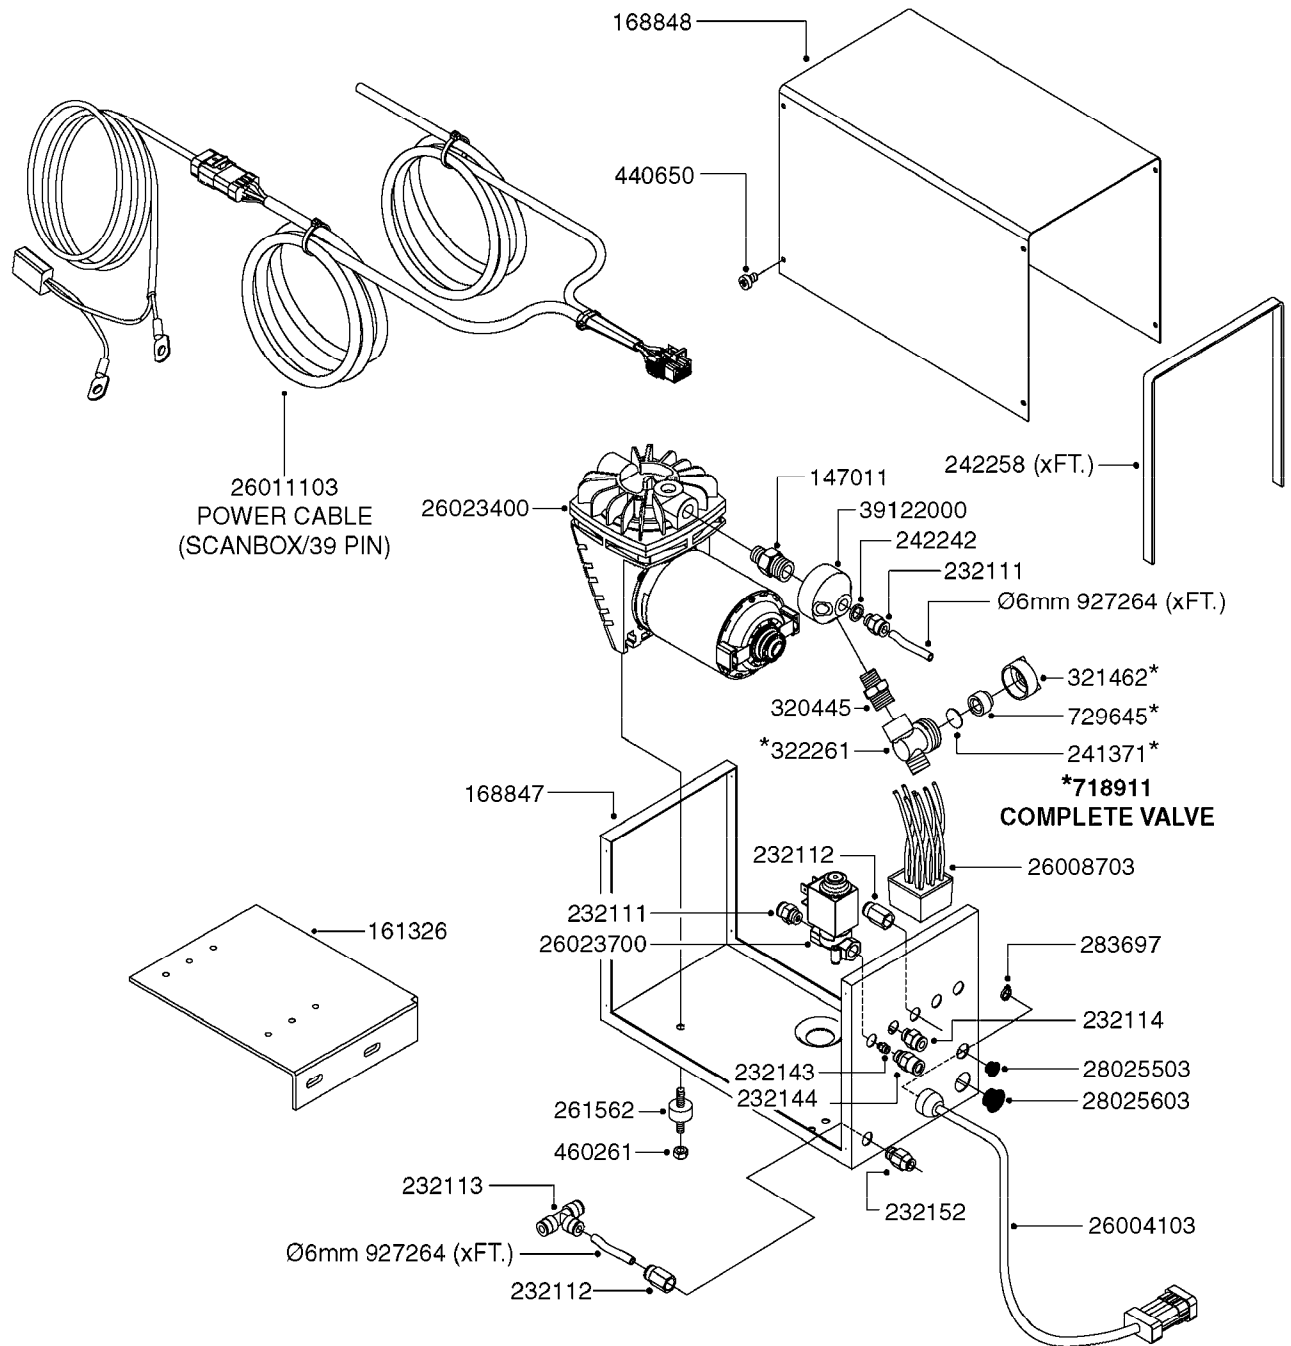

K0400

*Ø8mm 927306 (xFT.)
*Ø10mm 927330 (xFT.)

70062503 - COMPLETE ASSEMBLY

FOAM MARKER COMPRESSOR 2007
K0400-HIN, 01:01:16

Page 1
Date 16.03.2016 13:47

parts-n°	order qty	description
147011	1	HEX NIPPLE 3/8'X1/4'BSP BRASS
161326	1	MOUNT BKT. F. FOAM COMP.BOX 98
168847	1	ENCLOSURE LOWER F.MARKER
168848	1	COVER F. FOAM MARKER
232111	1	QUICK COUPLER 6MM X 1/8 EXT.
232112	1	QUICK COUPLER 6MM 1/8 INT.
232113	1	QUICK COUPLER 6MM T-PIECE
232114	1	COUPLER 1/8" THREADX8MM HOSE
232143	1	REDUCER 1/4'INT-1/8'EXT
232144	1	QUICK COUPLER 10MM X 1/4 EXT
232152	1	QUICK COUPLER 8MMX1/8 EXT.LONG
241371	1	DIAPHRAGM, NO-DRIP alt 241371
242242	1	O-RING F.AIR HOSE FITTING
242258	1	TRIM 3X10 SELF ADHESIVE 0012"
261562	1	RUBBER DAMPER 2XM6X25
283697	1	TIESTRAP 200MM
320445	1	FITT.DK HN 1/4"X3/8" BSP
321462	1	CAP F.NO-DRIP ASSY.
322261	1	HOUSING F.SAFETY VALVE 3/8"
440650	1	SCREW 3.5x13 STAINLESS
460261	1	NUT HEX M6X1 LOCK A2 DIN985
718911	1	VALVE (SAFETY) F.MARKER
729645	1	NON-DRIP SPRING ASSY.GREEN 10
927264	1	HOSE R X PE D6/D4 X 0012"
927306	1	HOSE R X PE D8/D6 X 0012"BLACK
927330	1	HOSE R X PE D10/D8 X 012"BLACK
26004103	1	FOAM MARKER CNTRL MOD CABL STD
26008703	1	FOAM MARKER CONTROL SCII
26011103	1	FOAMER POWER/CONTROL CABLE 39P
26023400	1	COMPRESSOR F.FOAM MARKER CM40
26023700	1	SOLENOID VAL 12V 1/8' FLO '07
28025503	1	PLUG F.DRILLED HOLE 1/2"
28025603	1	PLUG F.DRILLED HOLE 3/4"
39122000	1	DISTR.HOUSING F.FOAM MARKER'07
70062503	1	FOAM MARKER COMPRESSOR,STD,39P