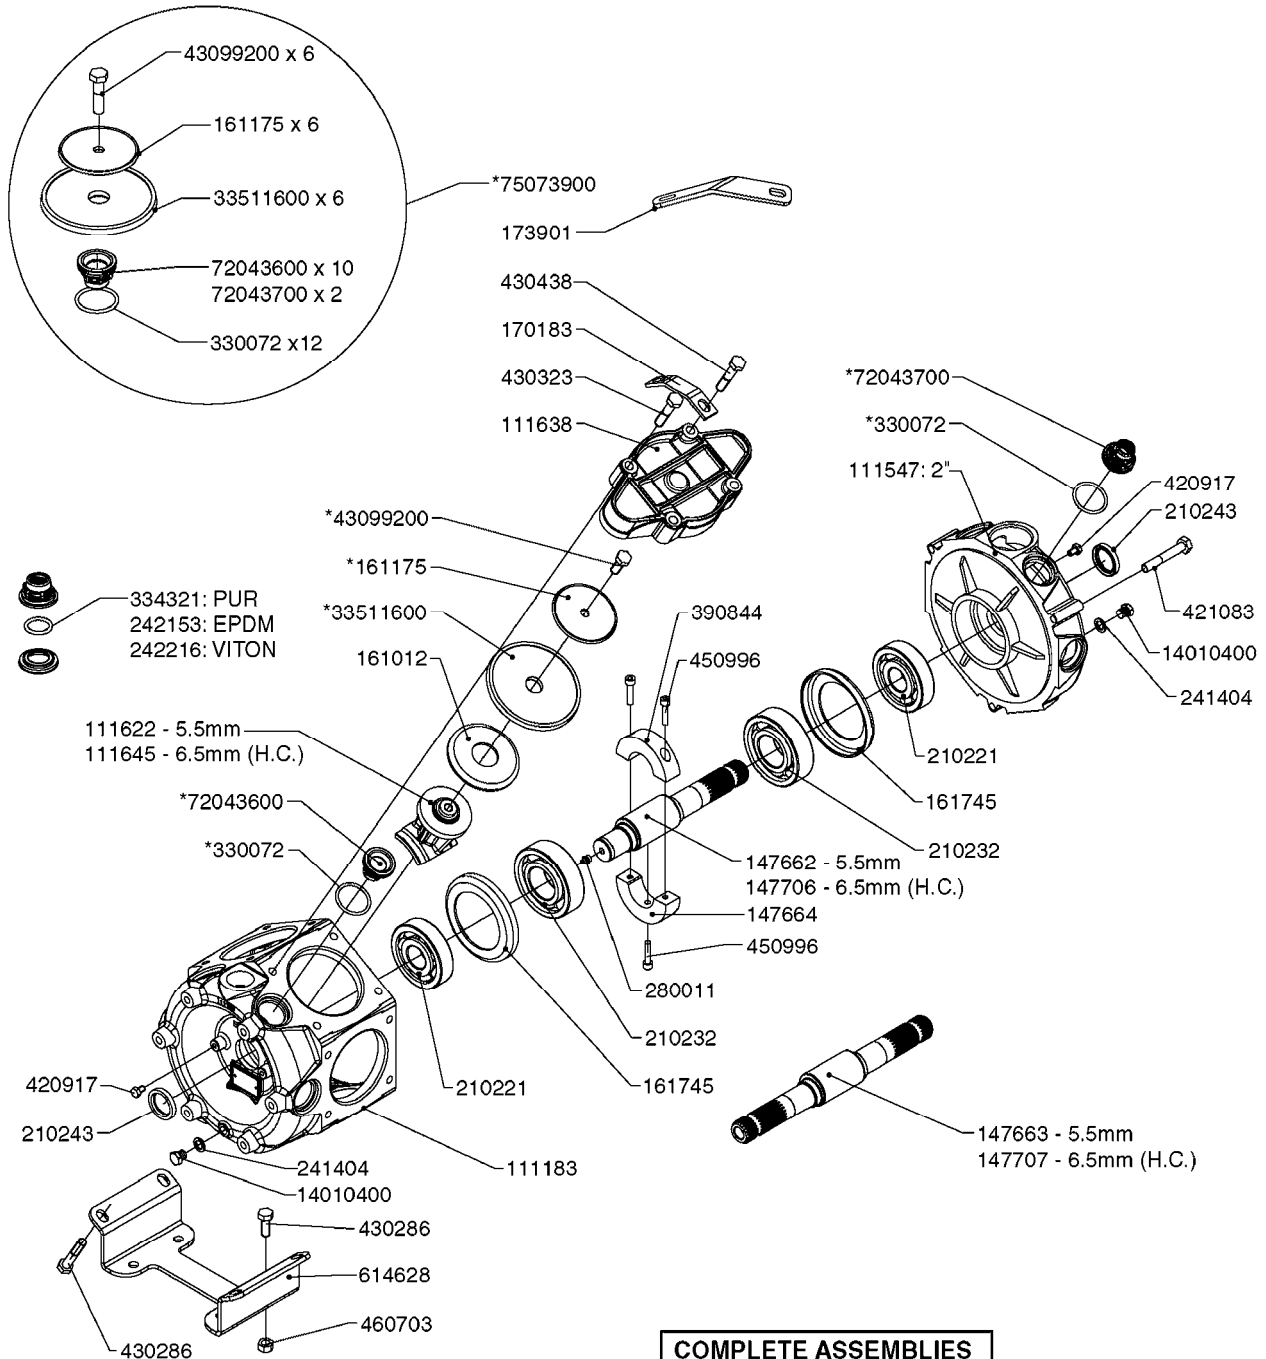

COMPLETE PUMPS

- 821585 - 463/5.5 W/THROUGH SHAFT (1000 RPM)
- 821587 - 463/10 W/THROUGH SHAFT (540 RPM)
- 82169400 - 464/6.5 (1000 RPM - H.C. INLINE PORTS)
- 72293300 - 463/6.5 W/THROUGH SHAFT (1000 RPM)
- 463/12 (540 RPM H.C. OFFSET PORTS) REPLACED BY 82168700 (PAGE A0350)
- 463/6.5 (1000 RPM H.C. OFFSET PORTS) REPLACED BY 82168800 (PAGE A0350)

**COMPLETE ASSEMBLIES
WHOLEGOODS ITEMS**

A0340