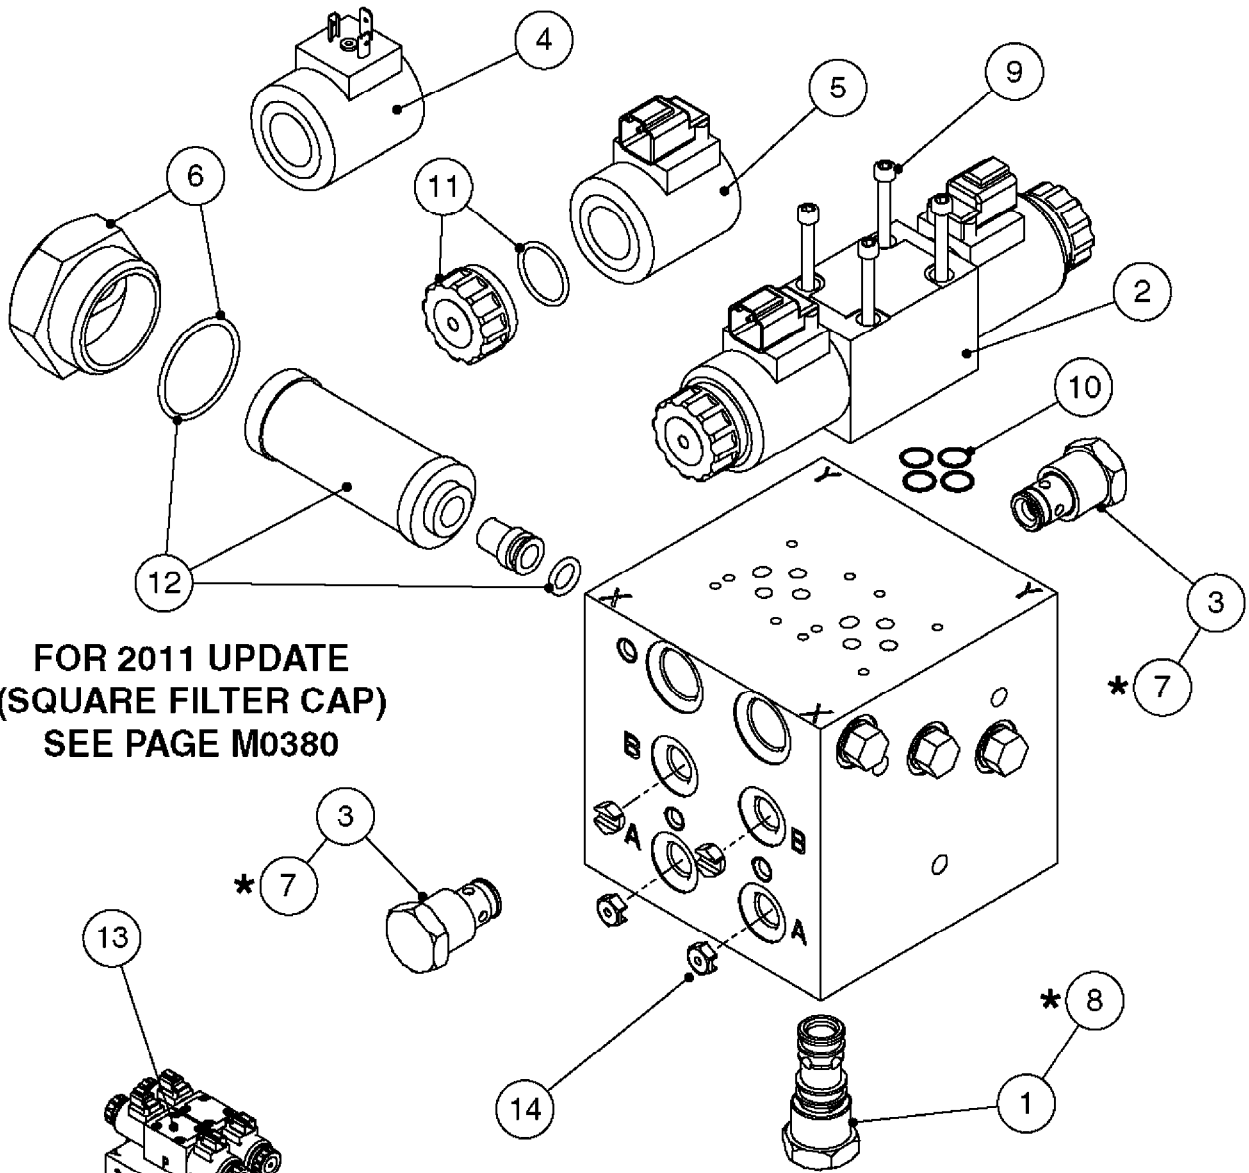

If unsure, pair of new style sensors works with all versions of UC4.

NORAC UC4 BOOM HEIGHT CONTROL
M0290-HIN, 01:01:16

Page 1

Date 16.03.2016 13:48

Pos.	parts-n°	order qty	description
1	410443	1	BOLT HEX 8.8 DEL M6X70
1	410605	1	BOLT HEX 8.8 DEL M6X80
			SPB/SPC BOOM
2	460261	1	NUT HEX M6X1 LOCK A2 DIN985
3	471124	1	WASHER, M6, Ø18/ 6.4X 1.6, SS
4	16128603	1	BRACKET F. SENSOR 60X60 TUBE
			SPB/SPC BOOM
4	16128703	1	BRACKET F. SENSOR 50x50 TUBE
			FORCE BOOM (FTZ)
5	26016303	1	CONNECTOR RING CPC #11 NORAC
6	26025903	1	NORAC UC4+ ROLL SENSOR W/TEMP.
			CONFIRM NORAC P/N 45000
7	26026003	1	NORAC UC4+ ROLL SENSOR
			CONFIRM NORAC P/N 45001
8	26026600	1	NORAC CABLE VAR.RT.VLV DIN
			3-PIN CONNECTORS/HIRSCHMAN
8	28055603	1	NORAC CABLE VAR.RT.VLV DEUTSCH
			2-PIN CONNECTORS/DEUTSCH
9	28049503	1	NORAC CABLE EXTENSION
10	28049603	1	NORAC POWER CABLE
11	28050303	1	NORAC RUBBER TOP&BOLT F.SENSOR
12	28050703	1	NORAC UC4+ OPEN CTR. CABLE
13	28054303	1	PARALIFT INTERFACE CABLE NORAC
14	28055503	1	NORAC VALVE MOUNTING HARDWARE
15	28055703	1	NORAC VALVE CABLE ROLL PIGTAIL
16	28085900	1	SENSOR BRANCH CABLE NORAC
17	28086200	1	CAN NODE DUAL CABLE NORAC
18	28086300	1	UC4 DISPLAY PANEL NORAC
19	28086400	1	UC4 ULTRASOUND SENSOR NORAC
20	28086500	1	UC4 SENSOR MOUNTING BKT. NORAC
21	28086600	1	FOAM DISC F. SENSOR NORAC
22	70112503	1	UC4+ ROLL SENSOR KIT '11 HIN
			INCLUDES NORAC P/N 45000 & 45001
23	78216100	1	NORAC VALVE BLOCK COMP, DEUTSCH CON.