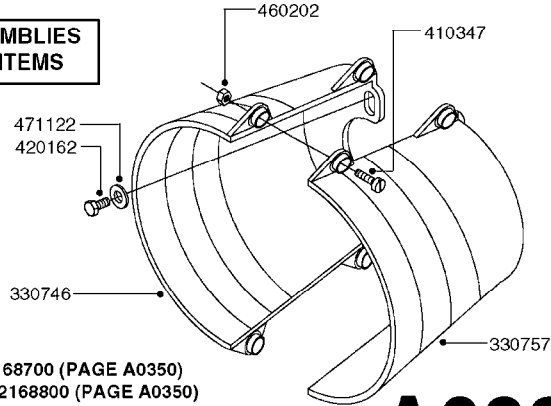

SUCTION SIDE OF PUMP (WITH 1-1/2" SUCTION PORT)

PRESSURE SIDE OF PUMP

SUCTION SIDE OF PUMP (WITH 2" SUCTION PORT)

**COMPLETE ASSEMBLIES
WHOLEGOODS ITEMS**

- 821585 - 463/5.5 W/THROUGH SHAFT (1000 RPM)
- 821587 - 463/10 W/THROUGH SHAFT (540 RPM)
- 82169400 - 464/6.5 (1000 RPM H.C. INLINE PORTS)
- 72293300 - 463/6.5 W/THROUGH SHAFT (1000 RPM)
- 463/12 (540 RPM H.C. OFFSET PORTS) REPLACED BY 82168700 (PAGE A0350)
- 463/6.5 (1000 RPM H.C. OFFSET PORTS) REPLACED BY 82168800 (PAGE A0350)