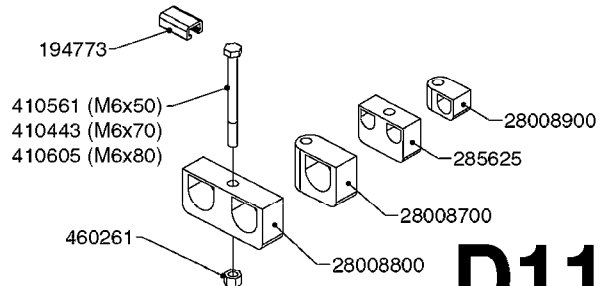

STAINLESS STEEL FEED TUBES

731824	SS feed tube 14"
731825	SS feed tube 24"
731826	SS feed tube 43"
731429	SS feed tube 63"
731430	SS feed tube 83"