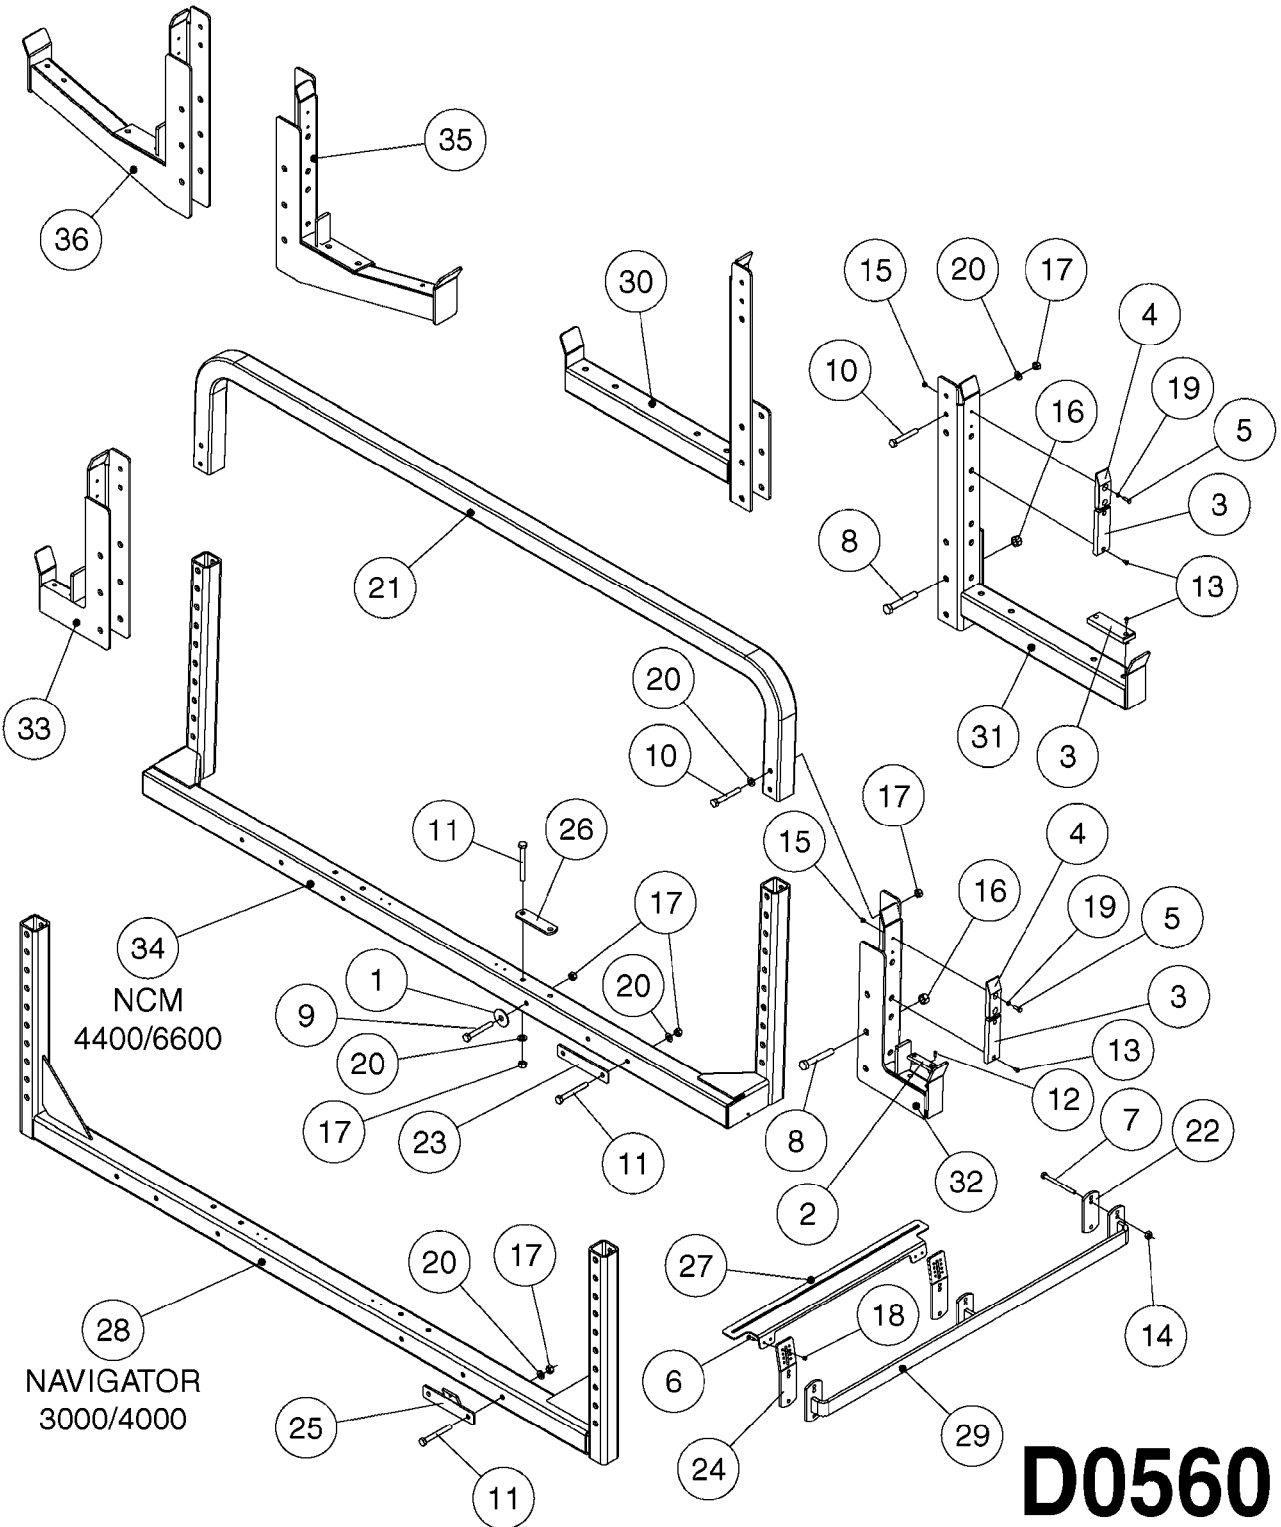

TRANSPORT BKTS - NCM/NAVIGATOR
D0560-HIN, 01:01:16

Page 1

Date 16.03.2016 13:47

Pos.	parts-n°	order qty	description
1	163074	1	WASHER D54/D17X3
2	333956	1	SLIDE SHOE 91X25X10
23	16118303	1	PLATE F. CM9000 TRANSPORT NCM 9000
3	334135	1	SLIDE SHOE 140X45X15
4	390826	1	SLIDE PAD F.TRANSPORT BKT.CM/D
5	410362	1	BOLT HEX 8.8 SS M6X20 FT
6	410406	1	BOLT HEX 8.8 DEL M5X16 FT
7	421232	1	BOLT HEX 8.8 DEL M8X110
8	430264	1	BOLT HEX 8.8 DEL M16X100
9	430367	1	BOLT HEX 8.8 DEL M12X100 DIN931
10	430485	1	BOLT HEX 8.8 DEL M12X90
11	430892	1	BOLT HEX 8.8 DEL M12X110
12	440665	1	SCREW M4.2X16 STAINLESS
13	440708	1	SCREW M5.5X16 SELF TAPPING SS
14	460143	1	NUT HEX M8 LOCK A2 DIN985
15	460261	1	NUT HEX M6X1 LOCK A2 DIN985
16	460585	1	NUT HEX M16X2 LOCK
17	460703	1	NUT HEX M12X1.75 LOCK DIN985
18	461217	1	NUT HEX M5 LOCK
19	471125	1	WASHER, M6, Ø12/ 6.4X 1.6, SS
20	471127	1	WASHER, M12, Ø24/13.0X 2.5, SS
21	15028703	1	TRANSPORT CROSS TUBE CM4400
22	16092803	1	PLATE F. TRANSPORT CM+
23	16101703	1	PLATE 1/4"x1-1/2" L=270/2xØ13 NCM 4400/6600
24	16109303	1	PLATE F. TRANSPORT REST CM
25	16116703	1	PLATE, S/G TUBE MT NAVIGATOR
26	16138700	1	PLATE F. TRANSPORT CROSS BAR
27	16183403	1	BRACKET, TRANSPORT BAR NOZ, RED T25 NOZZLE BRACKET
28	61010903	1	TRANSPORT CROSS BAR NAVIGATOR
29	61012603	1	TRANSPORT REST SPC NCM 4400
30	63024603	1	TRANSPORT REST FTZ R.H. CM4400
31	63024703	1	TRANSPORT REST FTZ L.H. CM4400
32	63024803	1	TRANSPORT REST SPC NCM/NAV
33	63024903	1	TRANSPORT REST SPC NCM/NAV
34	63027503	1	TRANSPORT CROSS BAR NCM44/6600
35	63038003	1	TRANSPORT BRACKET, 120 SPC LH
36	63038103	1	TRANSPORT BRACKET, 120 SPC RH