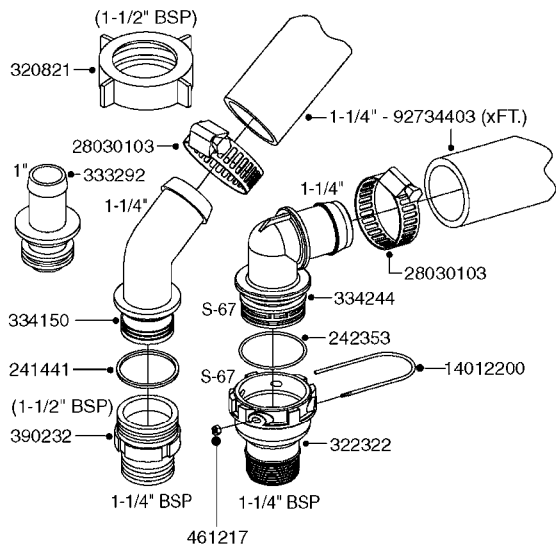

PRESSURE SIDE OF PUMP