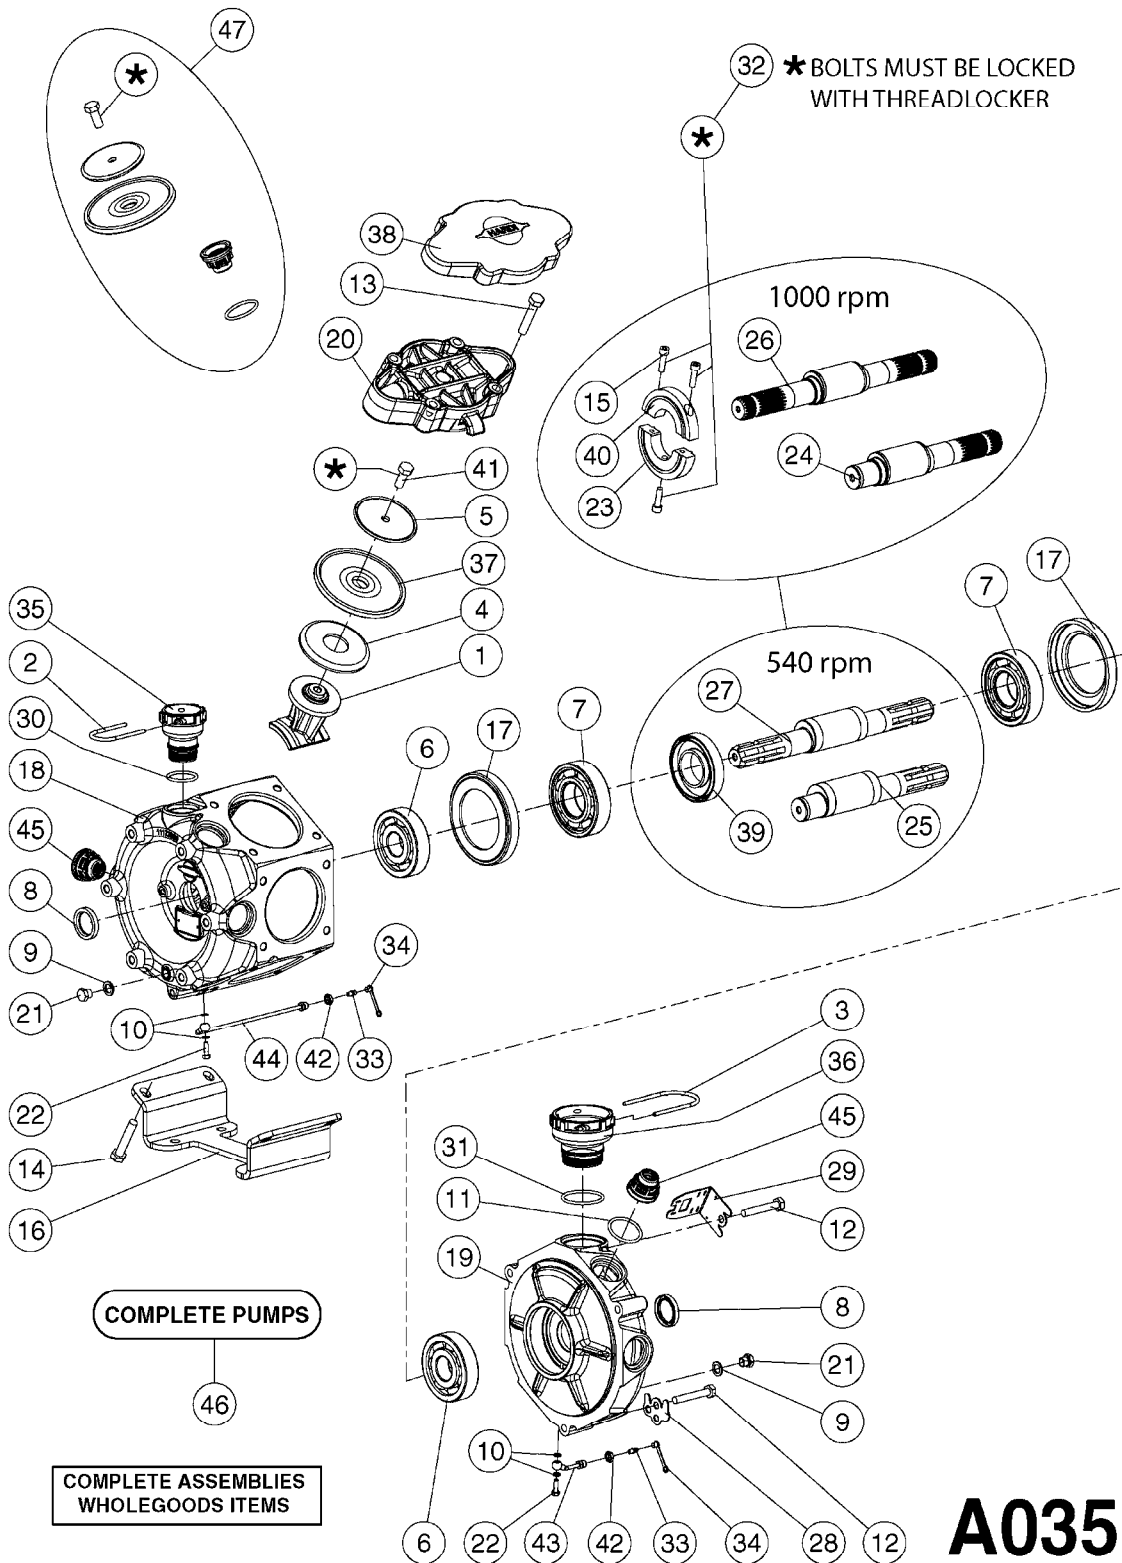

**COMPLETE ASSEMBLIES
WHOLEGOODS ITEMS**

A0340

PUMP - 463/1000 RPM W/MOUNTING
A0340-HIN, 01:01:16

Page 1
Date 16.03.2016 13:47

parts-n°	order qty	description
111183	1	PUMP CASTING 460-463 (PAINTED)
111547	1	PUMP FRONT 460-463-2' (PAINT)
111622	1	CONNECTING ROD 463/5.5MM
111638	1	VALVE COVER 463 HC+1000 VERS.
111645	1	CONNECTING ROD 463/6.5MM
147662	1	CRANK SHAFT F.363/463-5.5MM
147663	1	CRANK SHAFT 363/463-5.5 THROUG
147664	1	COUNTERBALANCE 363/463 WEIGHT
147706	1	CRANK SHAFT F.363/463-6.5MM
147707	1	CRANK SHAFT 363/463-6.5 THROUG
161012	1	DIAPHRAGM BACKING DISC F. 463
161175	1	DIAPHRAGM DISC F. 463 PUMP
161745	1	METAL SPACER F.363/463
170183	1	LIFT STRAP F.PUMP 360/361/462
173901	1	LIFT STRAP F.PUMP 463
210221	1	BEARING BALL 6407
210232	1	BEARING BALL 6310
210243	1	SEAL OIL 35 X 47 X 7
241404	1	DOWTY SEAL 1/4"
242153	1	O-RING D26X4 EPDM
242216	1	O-RING VITON F/1202/1302/462
280011	1	GREASE NIPPLE 3/8' SAE H TR
330072	1	O-RING D53.5/D45.5X4
334321	1	O-RING POLY. 34.0x26.0x4.0
390844	1	COUNTERBALANCE 363/463 POM
420917	1	BOLT HEX 8.8 RAW M8X12 FT
421083	1	BOLT HEX 8.8 DEL M10X65
430286	1	BOLT HEX 8.8 DEL M12X30 FT
430323	1	BOLT HEX 8.8 DEL M12X60
430438	1	BOLT HEX 8.8 DEL M12X65
450996	1	BOLT ALLEN M8X35 DIN 912 RAW
460703	1	NUT HEX M12X1.75 LOCK DIN985
614628	1	FOOT FOR PUMP 460-463 PAINTED
821585	1	PUMP 463/5.5 THRGH SHAFT 1000R
821587	1	PUMP 463/10 THROUGH SHAFT TWNF
14010400	1	PLUG 1/4" BSP
33511600	1	DIAPHRAGM PUMP 463/464 PUMP PUR
43099200	1	BOLT HEX SS M12 X 30 DIN933 A4
72043600	1	VALVE FOR 462/463
72043700	1	VALVE FOR 462/463 W.VENT HOLE
72293300	1	PUMP 463/6.5 MED-2-1000-GG
75073900	1	PUMP KIT 463 "06"
82168700	1	PUMP 464/12/540 OFFSET PORTS
82168800	1	PUMP 464/6.5/1000 OFFSET PORTS
82169400	1	PUMP 464-6.5-STD-2-1000 FK