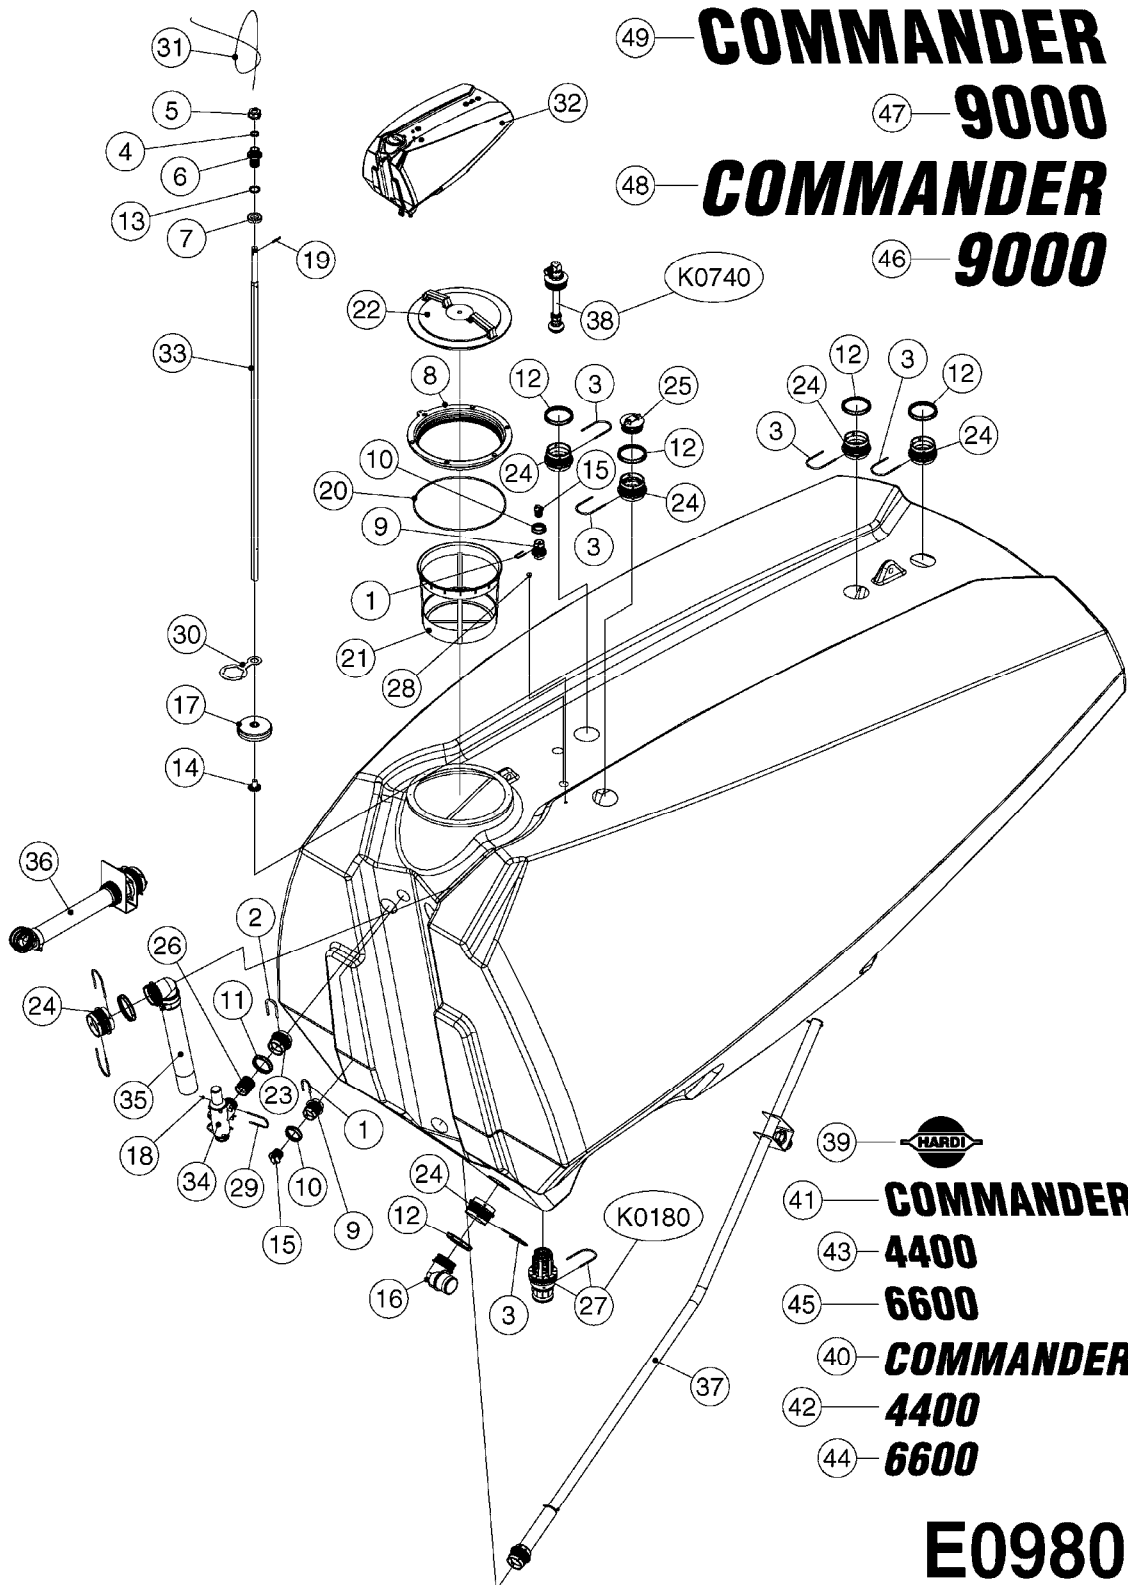

COMPLETE HUB ASSEMBLY:
28045703

COMPLETE ASSEMBLIES
WHOLEGOODS ITEMS

E0790

HUB ASSEMBLE F.4-1/2" SPINDLE
E0790-HIN, 01:01:16

Page 1
Date 16.03.2016 13:47

parts-n°	order qty	description
10629403	1	BOLT HEX 5/16 NC GR.2 00.50"
21000503	1	SEAL,WHEEL CR43771
21000603	1	RACE, BEARING 3.5/1.5
21000703	1	BEARING, TAPPERED 3.5433/1.575
21000803	1	RACE, TAPERED BEARING
21000903	1	BEARING, TAPPERED, 2.75/1.510
24002803	1	GASKET F. HUB 4.5" HUB ASSY
28001103	1	SPINDLE 4.5"x 21" 20000LB
28001203	1	HUB, 20000LB W. BRG RACES
28045703	1	HUB ASSY 10-13.19-11.02 25000#
29000003	1	HUB CAP F. 881(20000LB) HUB
45000103	1	BOLT, WHEEL STUD 3/4-16X2 3/4
45000503	1	BOLT, WHEEL STUD 3/4-16X3 1/2
46000003	1	NUT HEX NF 3/4" FLANGED F.HUB
46000103	1	NUT, CASTLE, SPINDLE 2-12 UNF
46000203	1	NUT, BUD WHEEL, INNER, RH
46000303	1	NUT, BUD WHEEL, OUTER, RH
47000103	1	WASHER, SPNDL 4.5" 2.06x4 .25T
48000103	1	PIN, COTTER 5/16" X 5.25"
63002903	1	AXLE INSERT,72"-90"SUS CM 1200
63033703	1	AXLE INSERT NCM 44/66/9000