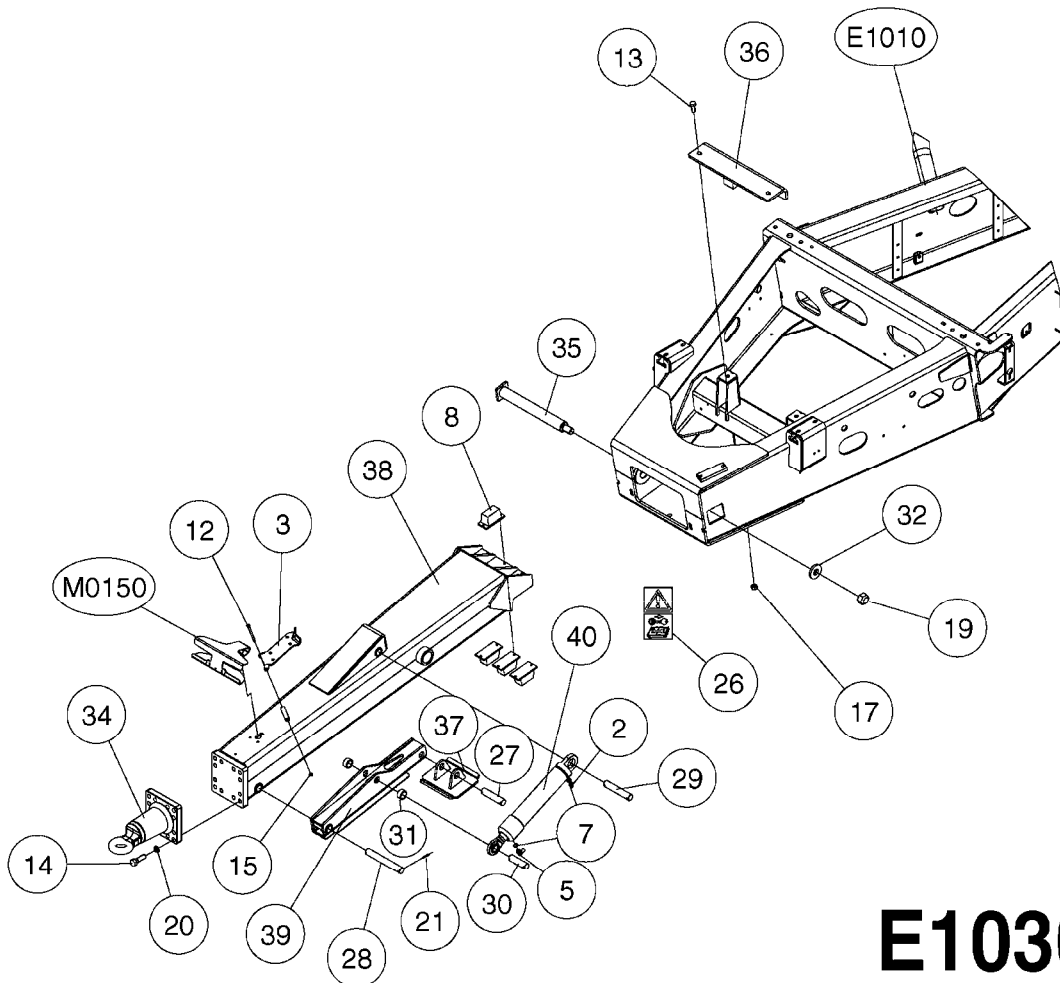

E1020

SWIVEL HOSE GUARD - NCM
E1020-HIN, 01:01:16

Page 1

Date 16.03.2016 13:47

Pos.	parts-n°	order qty	description
1	165557	1	WASHER D28.0/D12.2X2.0 SS
2	420604	1	BOLT HEX 8.8 DEL M10X25 FT DIN933
3	421222	1	BOLT HEX 8.8 DEL M10X75 FT
4	460423	1	NUT HEX M10X1.5 LOCK
5	480126	1	PIN COTTER M4X30
6	16143600	1	HOSE AND CABLE HOLDER TOP
7	16160900	1	HOSE AND CABLE GUARD 160X502MM
7	16187700	1	HOSE AND CABLE GUARD 160X402MM
8	61042200	1	HOSE AND CABLE HOLDER PIVOT
9	92712403	1	HOSE R X1" X300PSI WP X0012"