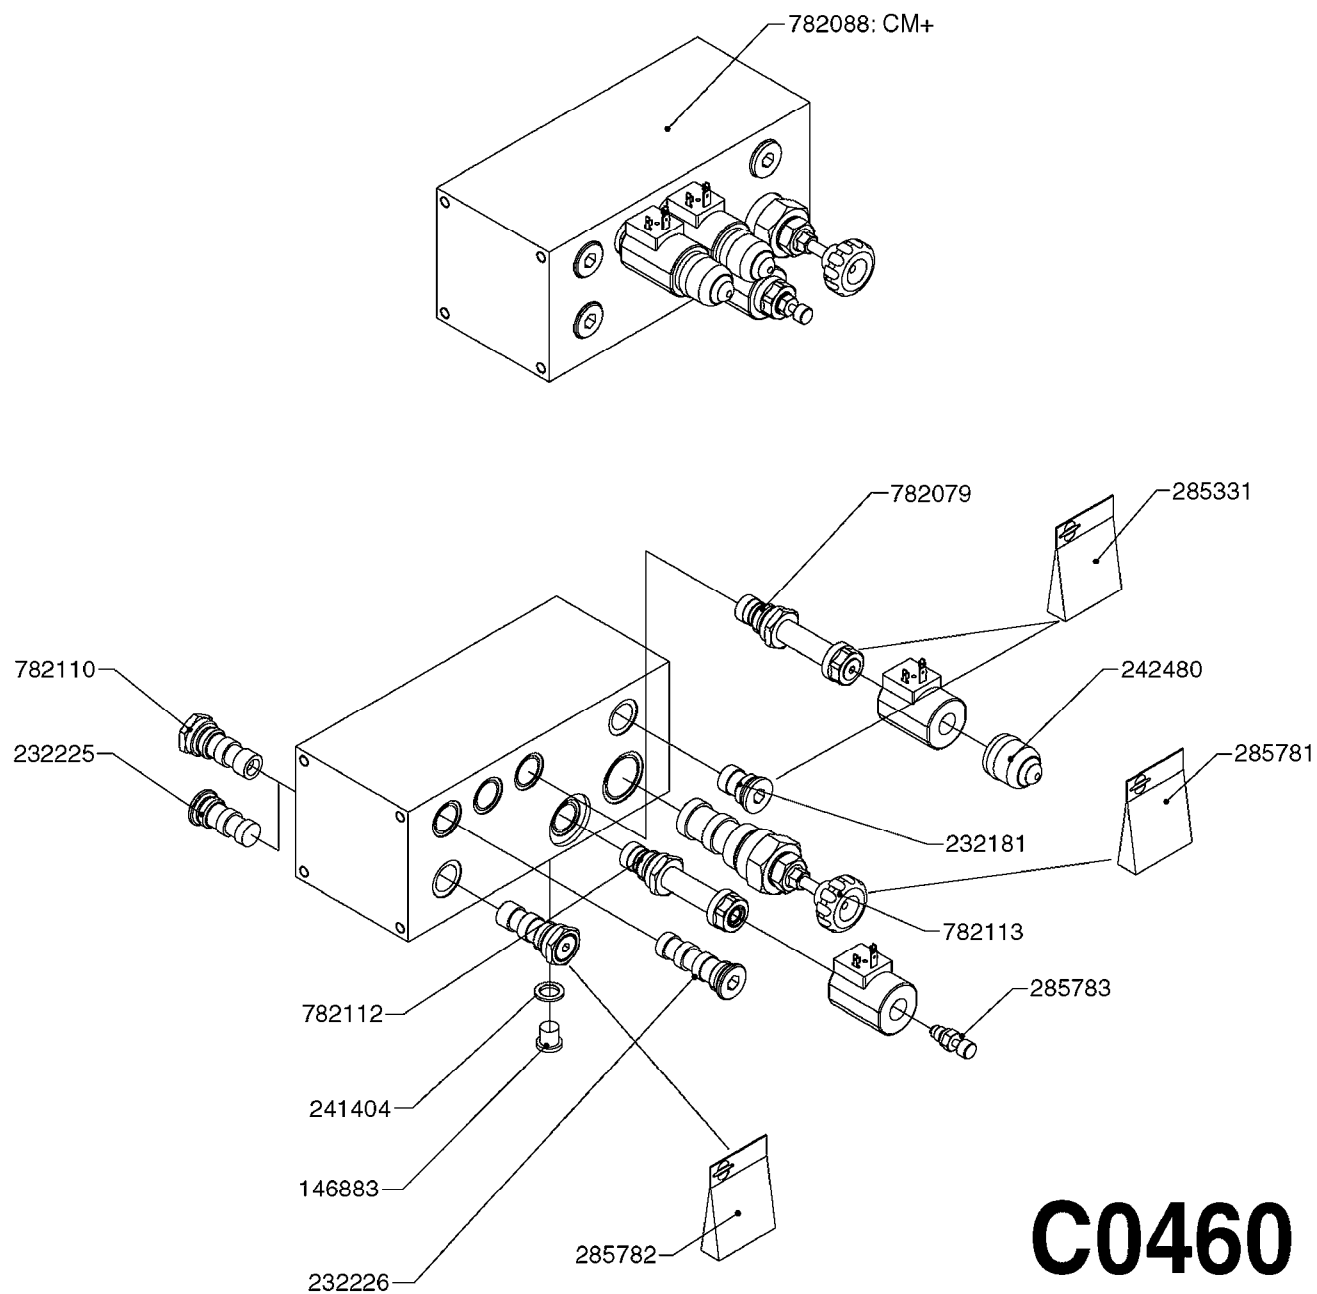

DAH" VALVES (COMATROL) '9
C0460-HIN, 01:01:16

Page 1

Date 16.03.2016 13:47

parts-n°	order qty	description
146883	1	PLUG 1/4"RG NV=17 L=15 SS
232181	1	PLUG F DH HYD. VALVE
232225	1	PLUG NCS 06/3
232226	1	PLUG NCS 06/4
241404	1	DOWTY SEAL 1/4"
242480	1	DUST COVER F. HYD. VALVE
285331	1	SEAL KIT F. HZ HYD.SOLENOID 96
285781	1	SEAL KIT F.NCS 12/3
285782	1	SEAL KIT F.NCS 06/4
285783	1	BRASS VALVE F.EVH 06
782079	1	CARTRIDGE VALVE
782088	1	HY BLOCK CM+ TWIN
782110	1	NON RETURN VALVE F. STEERTRACK
782112	1	HY SOLENOID VALVE/MAG 12VDC
782113	1	FLOW REGULATOR VALVE