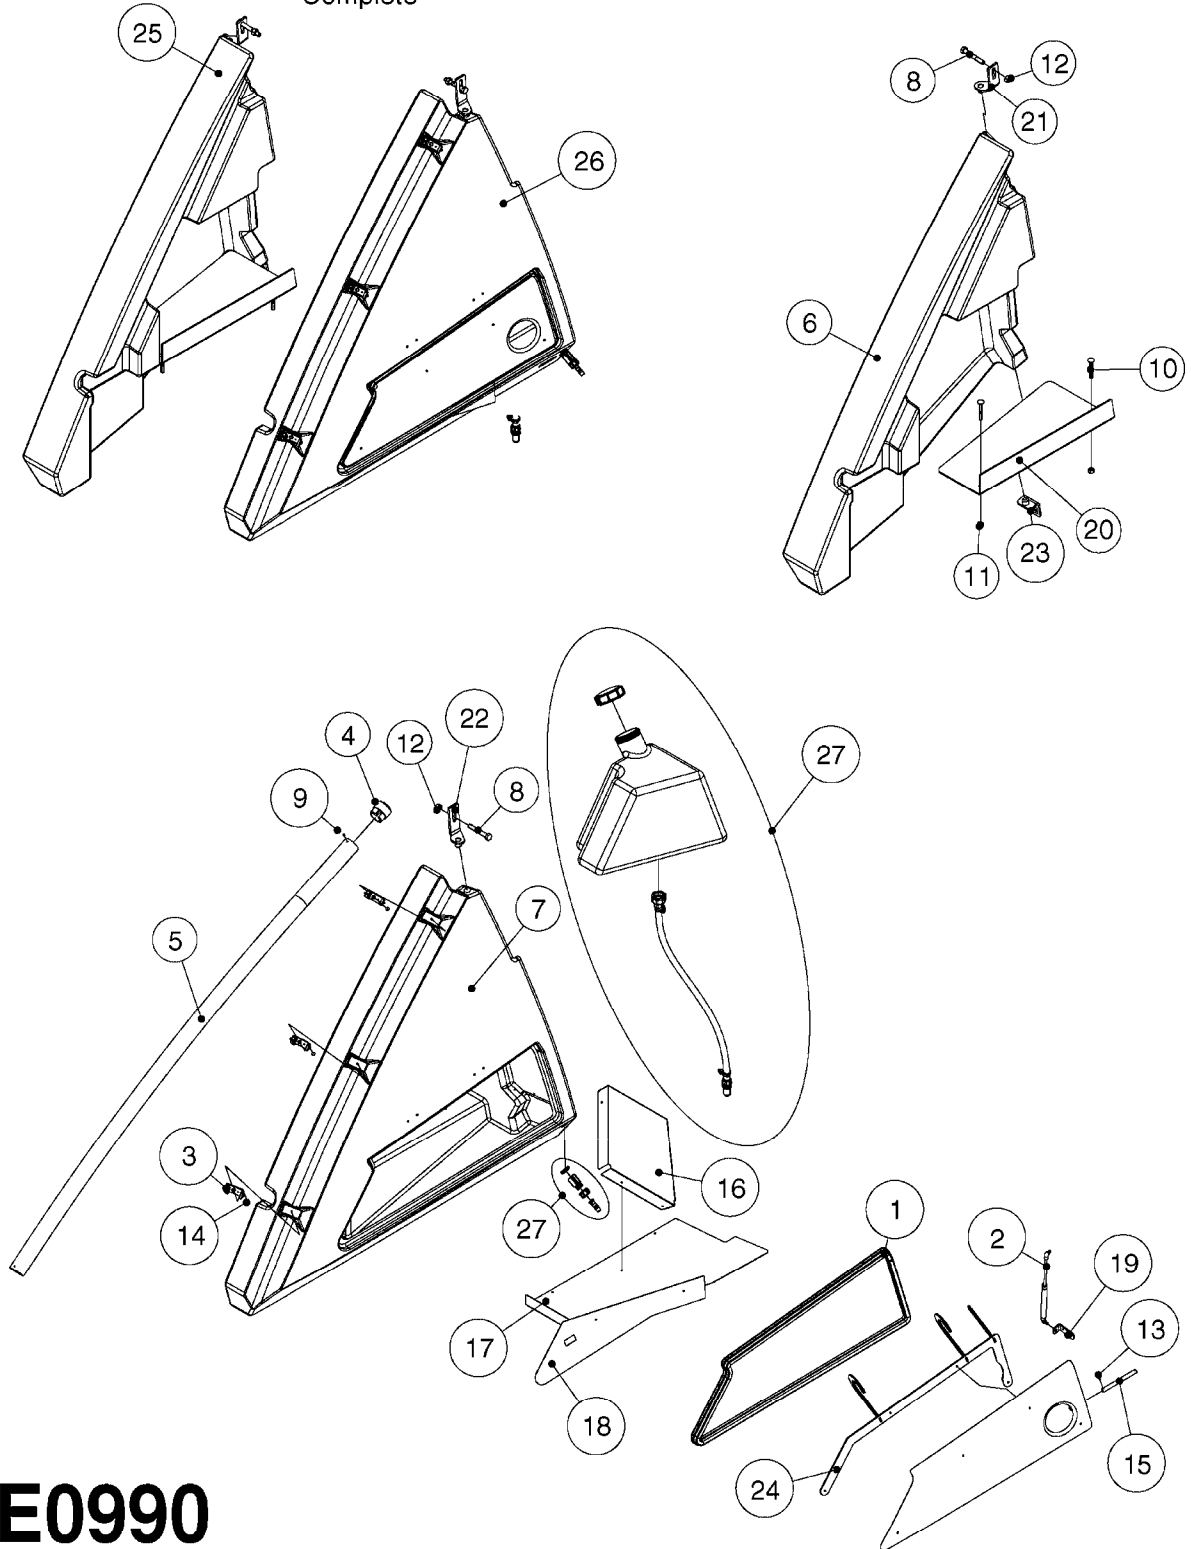

Complete

LOCKER & CLEAN WATER TANK NCM
E0990-HIN, 01:01:16

Page 1

Date 16.03.2016 13:47

Pos.	parts-n°	order qty	description
1	242474	1	SEAL 16X28XL=' LOCKER DOOR CM+
2	285793	1	GAS CYLINDER
3	334523	1	PIPE HOLDER D51.5
4	334850	1	GUIDE F. SIGHT GAUGE TUBE TOP
5	341307	1	TUBE F.SIGHT GAUGE L=75" NCM 4400
5	341339	1	TUBE F.SIGHT GAUGE L=82" NCM 6600
5	341340	1	TUBE F.SIGHT GAUGE L=94" (2382) NCM 9000
5	89109004	1	DECAL SIGHT GAUGE 9000 LITERS
5	97609403	1	DECAL SIGHT GAUGE CM4400 GAL.
5	97609803	1	DECAL SIGHT GAUGE CM6600 GAL.
5	97610003	1	DECAL SIGHT GAUGE NCM 9000 GAL
5	97808000	1	DECAL SIGHT GAUGE CM4400 LITER
5	97813700	1	DECAL SIGHT GAUGE CM6600 LITER
6	351766	1	SIDE SHIELD MOUNT RIGHT
7	351767	1	SIDE SHIELD MOUNT LEFT
8	430846	1	BOLT HEX 8.8 DEL M12X80
9	440333	1	SCREW 3.5 X 9.5 SS
10	440718	1	BOLT CRG M10 X 65 DEL
11	460423	1	NUT HEX M10X1.5 LOCK
12	460703	1	NUT HEX M12X1.75 LOCK DIN985
13	480141	1	PIN COTTER M4X20
14	480809	1	BLIND RIVET, EMHART ACD616ASM
15	15057800	1	HANDLE F.LEFT SIDE LOCKER
16	16124500	1	DIVIDER F.LOCKER L.SIDE SHIELD
17	16124600	1	SHELF FLOOR-LEFT SIDE LOCKER
18	16124700	1	SHELF WALL-LEFT SIDE LOCKER
19	16126900	1	BRACKET F.DOOR-STORAGE LOCKER
20	16127300	1	SHELF FLOOR-RIGHT SIDE LOCKER
21	61033900	1	BRACKET F. SIDE PANEL R.H. NCM
22	61034000	1	BRACKET F. SIDE PANEL L.H. NCM
23	61037500	1	ADJUSTING BRACKET, BOTTOM NCM
24	63037800	1	BRACKET F.DOOR-STORAGE LOCKER
25	72280100	1	SIDE SHIELD RIGHT NCM COMPLETE
26	72280200	1	SIDE SHIELD LEFT+CLEAN W.TANK
27	72280600	1	CLEAN W.TANK LEFT SIDE NCM