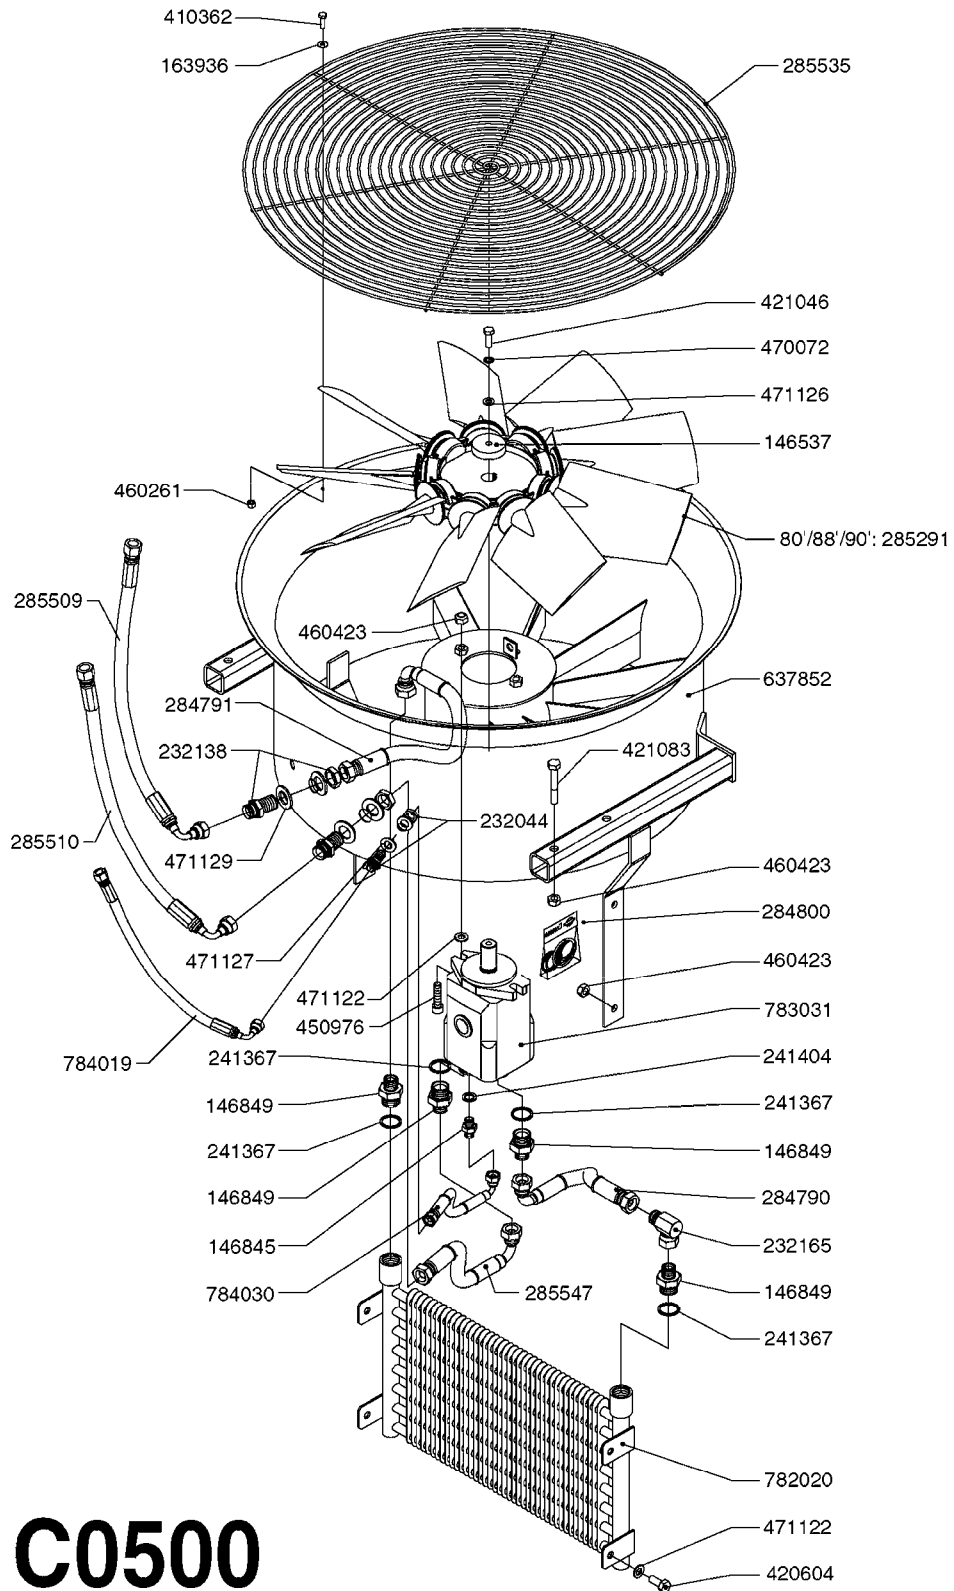

HYD TWIN FORCE FAN HAZ
C0500-HIN, 01:01:16

Page 0
Date 16.03.2016 13:47

HYD TWIN FORCE FAN HAZ
C0500-HIN, 01:01:16

Page 1

Date 16.03.2016 13:47

parts-n°	order qty	description
146537	1	BUSHING D50/D40X12MM
146845	1	HEX NIPPLE 1/4"X1/4"
146849	1	HEX. NIPPLE 3/4"BSP X 1/2"BSP
163936	1	WASHER D15/D6.2X1
232044	1	HEX NIP W/NUT 1/4" alt 232214
232138	1	HEX NIPPLE W/NUT 1/2"
232165	1	HY.ELBOW 1/2" BSP SWIVEL
241367	1	DOWTYSEAL 28.5x22
241404	1	DOWTY SEAL 1/4"
284790	1	HOSE HY X 1/2 X 15.75"STR+ELB
284791	1	HOSE HY X 1/2 X 21.5"STR+ELB
284800	1	GASKET SET F.HYMOTOR M4MF11-28
285291	1	FAN BLADE F.TWIN FORCE 80'-90'
285509	1	HOSE HY X 1/2 X 78.75"STR+ELB
285510	1	HOSE HY X 1/2 X 82.5"STR+ELB
285535	1	GUARD FOR TWIN FORCE FAN HAZ
285547	1	HOSE HY X 1/2" X 15" STR+ELB
410362	1	BOLT HEX 8.8 SS M6X20 FT
420604	1	BOLT HEX 8.8 DEL M10X25 FT DIN933
421046	1	BOLT HEX 8.8 DEL M8X25 FT A2 DIN933
421083	1	BOLT HEX 8.8 DEL M10X65
450976	1	BOLT M10X50 F.TWIN ARM YOKE
460261	1	NUT HEX M6X1 LOCK A2 DIN985
460423	1	NUT HEX M10X1.5 LOCK
470072	1	WASHER D15/D8X.5 LOCK
471122	1	WASHER, M10, Ø20/10.5X 2.0, SS
471126	1	WASHER, M8, Ø16/ 8.4X 1.6, SS
471127	1	WASHER, M12, Ø24/13.0X 2.5, SS
471129	1	WASHER, M20, Ø37/21.0X 3.0, SS
637852	1	FAN HOUSING F.TWIN FORCE
782020	1	RADIATOR ELEMENT 2KW TYPE R6
783031	1	HYDRAULIC MOTOR FAN HAZ
784019	1	HOSE HY X 1/4 X 078.75"STR+ELB
784030	1	HOSE HY X 1/4" X 13.75"STR+ELB