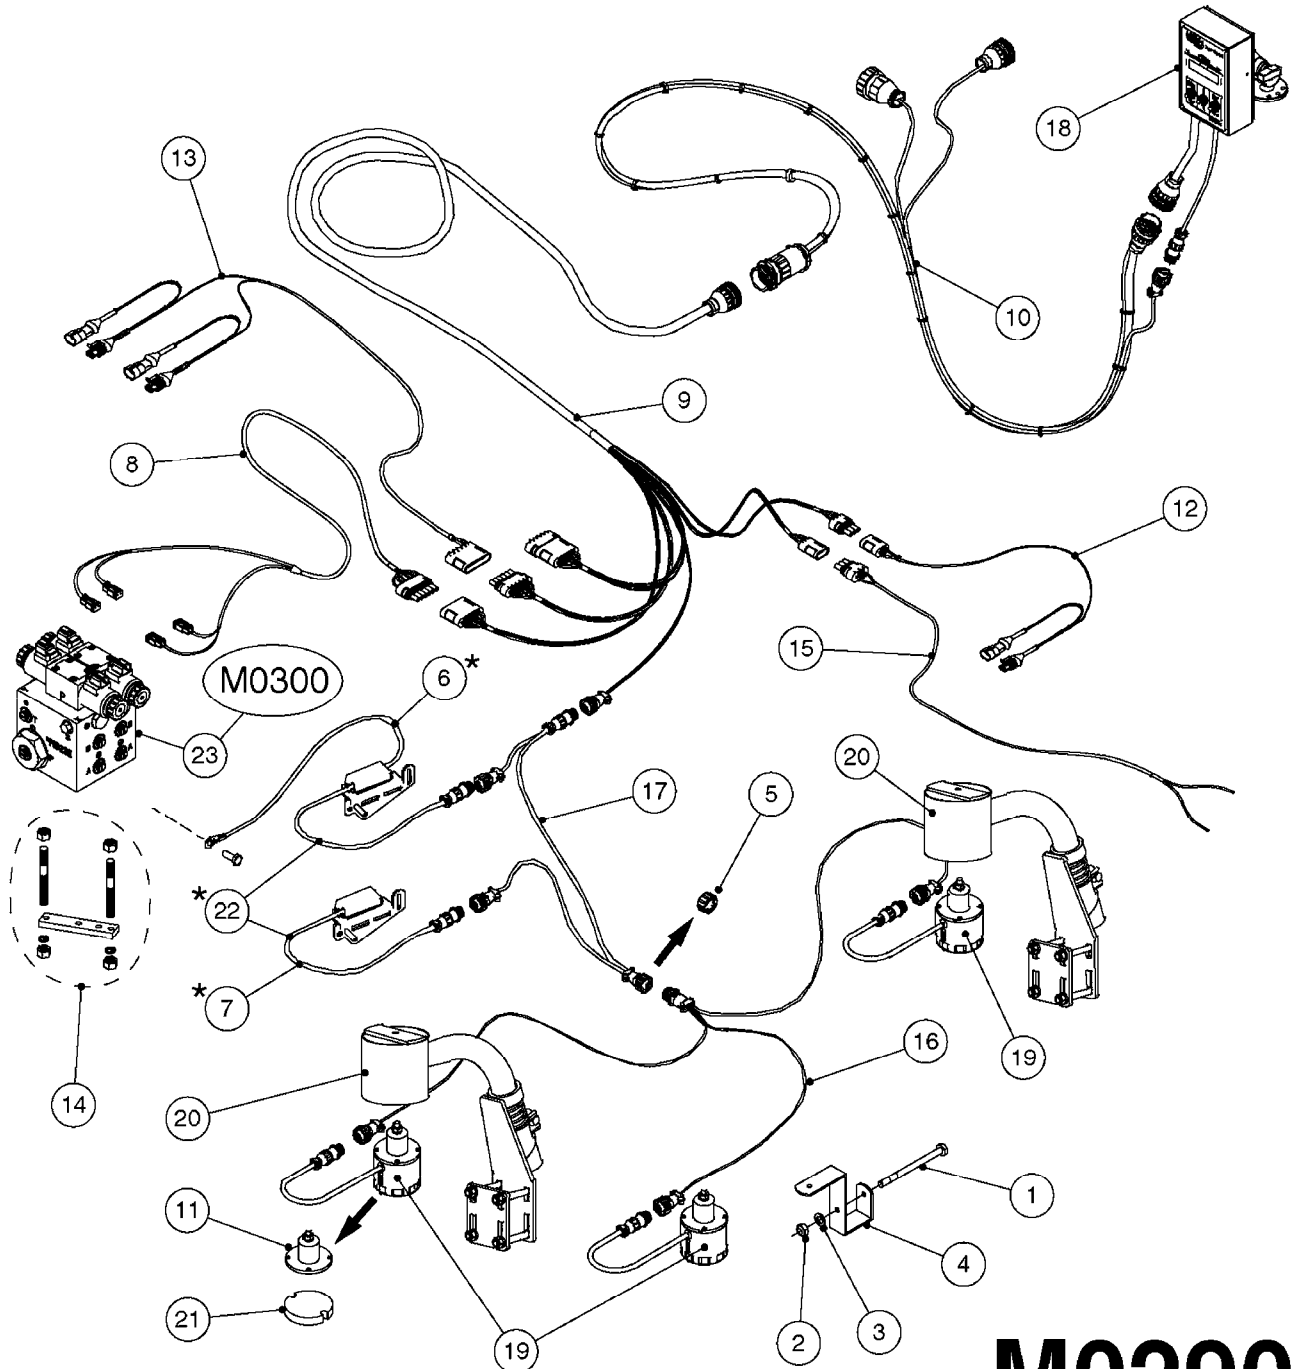

LIQUID SYSTEM

HYDRAULIC SYSTEM

* Note orientation of bracket
1 = Liquid system
2 = Hydraulic system

M0280

39 PIN CABLES
M0280-HIN, 01:01:16

Page 1

Date 16.03.2016 13:48

parts-n°	order qty	description
262158	1	PLUG INSERT 39 POLE MALE
262159	1	PLUG INSERT 39 POLE FEMALE
262160	1	PLUG HOUSING 39 POLE FEMALE
262161	1	PLUG HOUSING F/39 POLE MALE
440634	1	SCREW 5/8"
440732	1	PT SCREW 35X12B Z5452 ELZ
14034200	1	CODE BRACKET FOR 39 PIN CABLE
26003900	1	WIRE 37-39 PIN EVC, 6.6'
26004200	1	WIRE 37-39 PIN EVC, 57.4'
26008400	1	WIRE 39-PIN 24 WIRE L=8M
28027500	1	WIRE 37-39 PIN EVC, 37.7'
28028700	1	WIRE 37-39 PIN EVC, 45.9'
28028800	1	WIRE 37-39 PIN EVC, 16.4'
28028900	1	WIRE 37-39 PIN EVC, 26.2'
72236400	1	DAH CONN. WIRE/TRACTOR L=8M
97610803	1	DECAL-SRAY BOX 39-PIN
97610903	1	DECAL-HYDRAULIC BOX 39-PIN