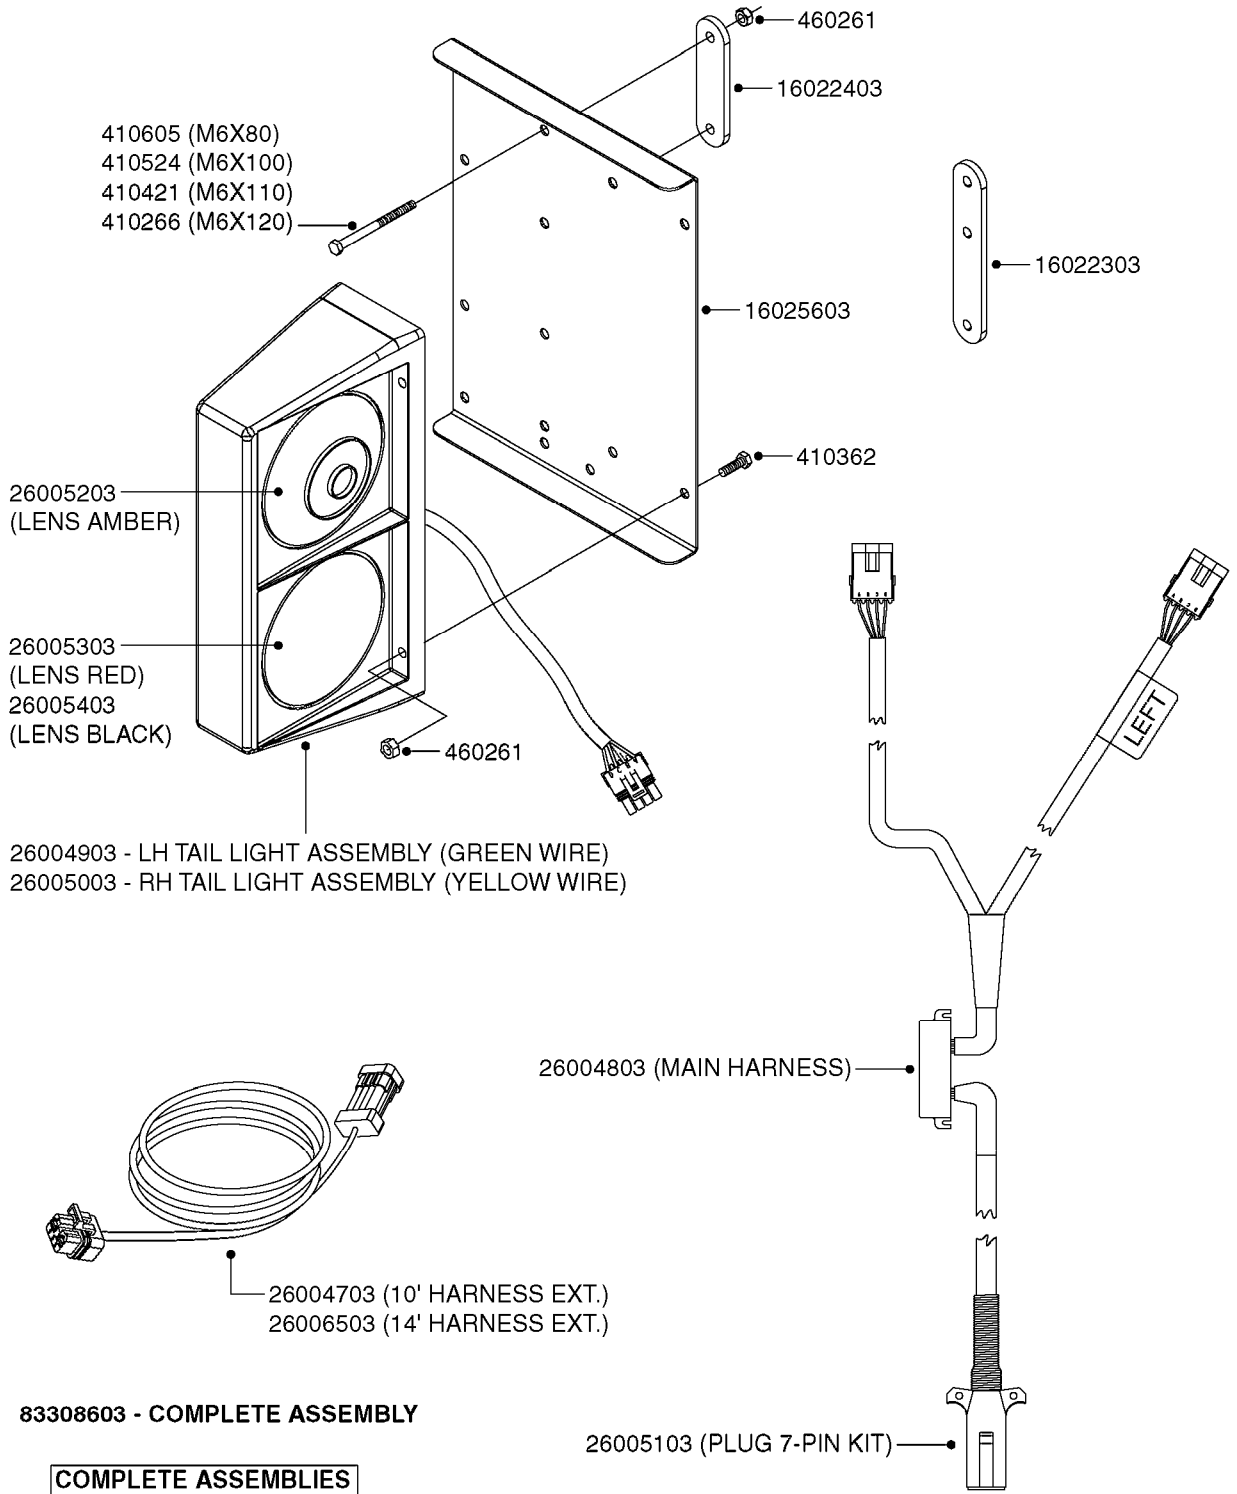

TRAFFIC LIGHT KIT
M0160-HIN, 01:01:16

83308603 - COMPLETE ASSEMBLY

COMPLETE ASSEMBLIES
WHOLEGOODS ITEMS

M0160

TRAFFIC LIGHT KIT
M0160-HIN, 01:01:16

Page 1

Date 16.03.2016 13:48

parts-n°	order qty	description
410266	1	BOLT HEX 8.8 DEL M6X120
410362	1	BOLT HEX 8.8 SS M6X20 FT
410421	1	BOLT HEX M6X110 DIN931-A2 SS
410524	1	BOLT HEX 8.8 DEL M6X100
410605	1	BOLT HEX 8.8 DEL M6X80
460261	1	NUT HEX M6X1 LOCK A2 DIN985
16022303	1	BRACKET 100MM TUBE
16022403	1	BRACKET 60MM TUBE
16025603	1	BRACKET TAIL LIGHT DUAL LAMP
26004703	1	HARNESS 13' EXT 4 WIRE WP
26004803	1	HARNESS MAIN TAIL LIGHT
26004903	1	TAIL LIGHT GREEN WIRE LH
26005003	1	TAIL LIGHT YELLOW WIRE RH
26005103	1	PLUG 7-PIN AG TAIL LIGHT
26005203	1	LENS AMBER BEFORE 2009
26005303	1	LENS RED BEFORE 2009
26005403	1	LENS BLACK BEFORE 2009
26006503	1	HARNESS 14' EXT 4 WIRE WP
83308603	1	TRAFFIC LIGHT KIT