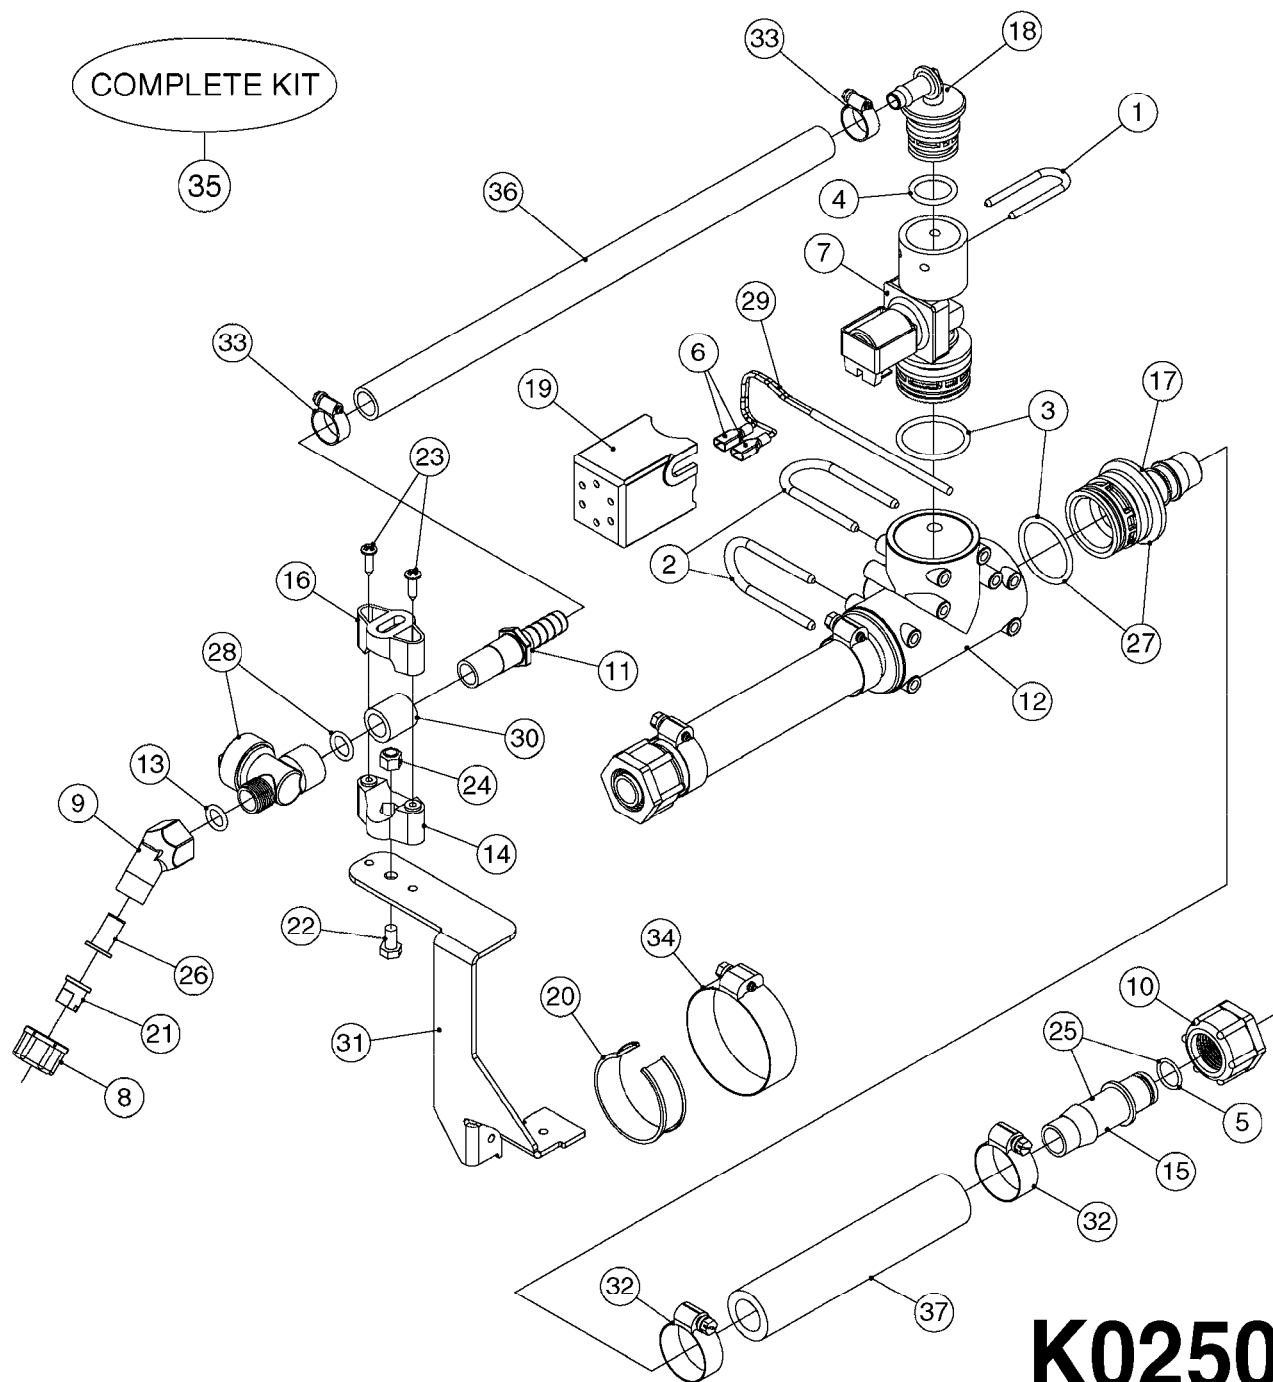

K0250

ELECTRIC END NOZZLE KIT '09
K0250-HIN, 01:01:16

Page 1
Date 16.03.2016 13:47

Pos.	parts-n°	order qty	description
1	145994	1	FITT.DK S-40 FORK
2	145995	1	FITT.DK S-53 FORK
3	242354	1	O-RING D32.2X3.0 VITON F.S-53
4	242355	1	O-RING D19.2X3.0 VITON F.S-40
5	242594	1	O-RING D14 X 1.78 SCH.70-EPDM
6	261539	1	SPADE F.ELEC CONNEX BLUE INSUL
7	262104	1	VALVE, SOLENOID, S53/S40
8	320187	1	FITT.DK CAP 3/8" BSP BLACK
9	320191	1	FITT.DK ELB 3/8' BSP 45 DEGREE
10	320283	1	FITT.DK NUT 3/4"BSP
11	320891	1	FITT.DK HB 3/8'- 3/8' BSP
12	322352	1	FITT.DK S-53 TEE
13	330013	1	O-RING D15/D10X2.5 F.3/8"NUT
14	333012	1	NOZZLE HOLD. UPPER PART
15	334044	1	FITT.DK HB 3/4' F. 3/4' CAP
16	334220	1	YOKE, UPPER NOZZLE BODY
17	334229	1	FITT.DK S-53 STR.3/4"
18	334237	1	FITT.DK S-40 ELB.3/8'
19	334965	1	COVER FOR S53 SOLENOID VALVE
20	341291	1	RUBBER HOSE CLAMP COVER 130MM
21	370392	1	NOZZLE END FAN 1850-G 300
22	410546	1	BOLT HEX SS M6X12 FT
23	440665	1	SCREW M4.2X16 STAINLESS
24	460261	1	NUT HEX M6X1 LOCK A2 DIN985
25	724621	1	FITT.DK HB 3/4"ASSY F.3/4" NUT
26	725042	1	SCREEN 80 MESH W.GASKET, RED
27	726558	1	FITT.DK S53 STR. 3/4" W. ORING
28	729610	1	NOZZLE ASSY. NON DRIP 3/8 THRD
29	983087	1	ELEC. CABLE 2 WIRE X 0.75MM
30	10631003	1	HOSE R X CLEAR BRAID.X 1/2 12"
31	16110803	1	NOZZLE BRACKET VAR SPACINGS
32	28029903	1	CLAMP HOSE GEAR P3/4"-S1" 6712
33	28044903	1	CLAMP HOSE GEAR P3/8" 6706
34	28047003	1	CLAMP HOSE GEAR 30 X 50 6732
35	82613203	1	ELECTRIC END NOZZLE KIT 2009
36	92701703	1	HOSE R X3/8" X300PSI WP X0012"
37	92703203	1	HOSE R X3/4" X300PSI WP X0012"