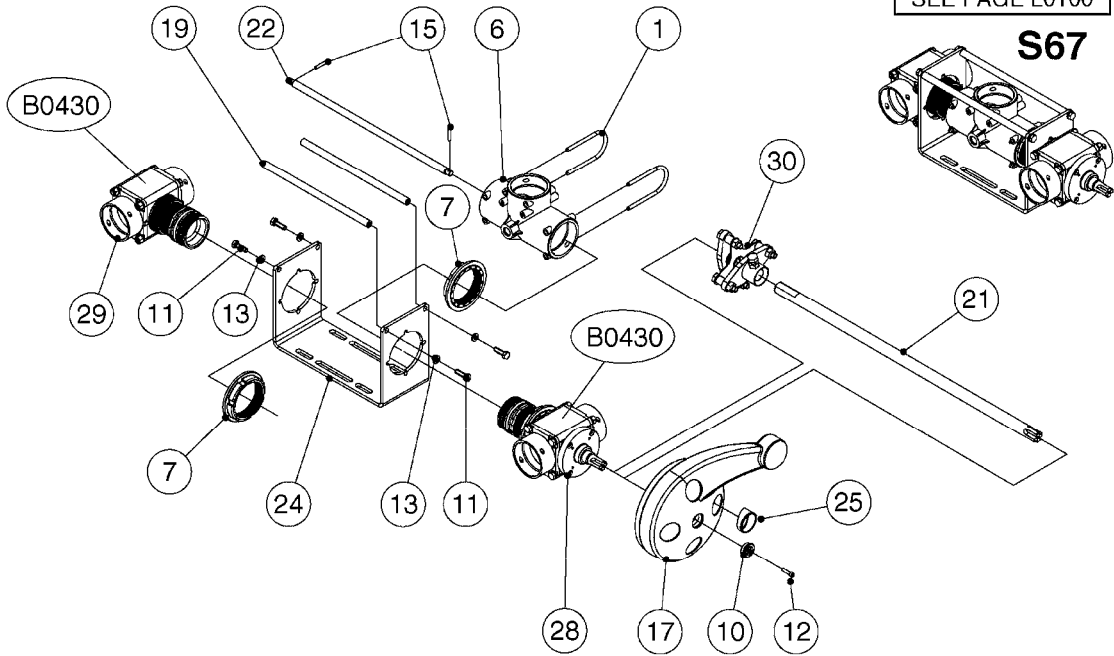

FOR S67 FITTINGS
SEE PAGE L0100

S67

FOR S93 FITTINGS
SEE PAGE L0110

S93

B0500

SMART VALVE S67 S93 (07)
B0500-HIN, 01:01:16

Page 1
Date 16.03.2016 13:47

Pos.	parts-n°	order qty	description
1	145996	1	FITT.DK S-67 FORK
2	145997	1	FITT.DK S-93 FORK
3	242351	1	O-RING D69.5X3.0 VITON F.S-93
4	285791	1	HAIR PIN S93/S67
5	322109	1	FITT.DK S-93 BULKHEAD NUT
6	322224	1	FITT.DK S-67 TEE
7	322320	1	NUT F.3 WAY VALVE S56
8	334545	1	FITT.DK S-93 TEE
9	334572	1	FITT.DK S-93 ADAPTOR MALE MALE
10	334594	1	PLUG F.VALVE HANDLE BLACK
11	410362	1	BOLT HEX 8.8 SS M6X20 FT
12	410922	1	CYL.SKR 8.8 DEL M4X20 RST
12	450902	1	BOLT ALLEN HEAD M4 X 16MM
13	471125	1	WASHER, M6, Ø12/ 6.4X 1.6, SS
14	480733	1	PIN D6 X 40
15	480803	1	PIN Ø4 X 25
16	741844	1	VALVE HANDLE ASSY. SUCTION NCM
17	741845	1	VALVE HANDLE ASSY. PRESSUR NCM
18	14021500	1	SPINDLE F.S93 SMART VALVE
19	14022700	1	SPACER TUBE Ø10 L=212 SS
20	14038100	1	AXLE FOR SUCTION VALVE HANDLE
21	14038200	1	AXLE FOR PRESSURE VALVE HANDLE
22	14068700	1	SPINDLE,SMART VALVE S67 10MM
23	16059900	1	BRACKET 2 STK S93 SMART VALVE
24	16082300	1	BRACKET 2PCS S67 VALVE 15 BAR
25	33505200	1	PLUG FOR SMART VALVE HANDLE
26	72138000	1	VALVE S93 "V2" SMART VALVE
27	72138600	1	VALVE S93 "V3" SMART VALVE
28	72172100	1	VALVE S67 "V1" SMART VALVE
			NCM 4400/6600
28	72538000	1	VALVE S67, LONG SPINDLE NAV 3000/4000
29	72172200	1	VALVE S67 "V2" SMART VALVE
30	72283000	1	AXLE JOINT F. SMARTVALVE HANDL