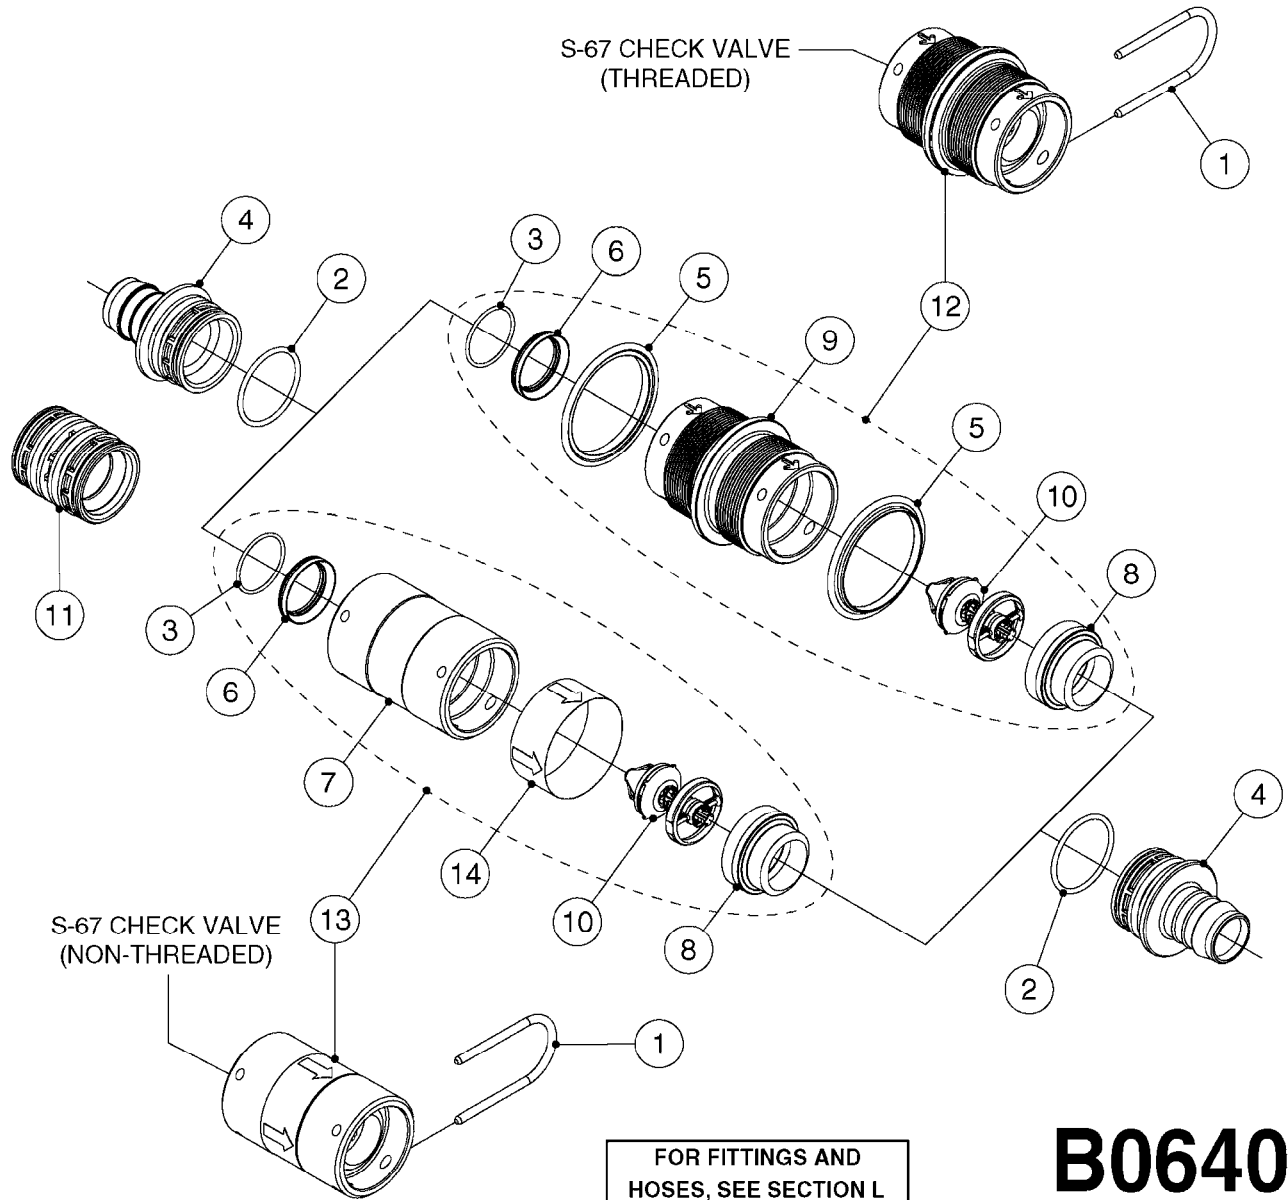

FOR FITTINGS AND
HOSES, SEE SECTION L

B0630

CHECK VALVES - S67
B0630-HIN, 01:01:16

Page 1
Date 16.03.2016 13:47

Pos.	parts-n°	order qty	description
1	145996	1	FITT.DK S-67 FORK
2	242353	1	O-RING D44.2X3.0 VITON F.S-67
3	242504	1	O-RING D35x2 NITRIL
4	322104	1	FITT.DK S-67 BULKHEAD
5	334231	1	FITT.DK S-67 STR.1'
5	334232	1	FITT.DK S-67 STR.1-1/4'
6	14103100	1	SEAT F.CHECK VALVE D40.8 2010
7	72001803	1	CHCK VLV,S67, 2 X 1" HB COMPLETE IN-LINE CHECK VALVE FOR 1" HOSE
7	72206600	1	CHCK VLV,S67, 2 X 1.25" HB COMPLETE IN-LINE CHECK VALVE FOR 1-1/4" HOSE
8	72089900	1	CHECK VALVE S67 SUBASMBLY.2001
9	97800500	1	DECAL 230X28 BLACK ARROW