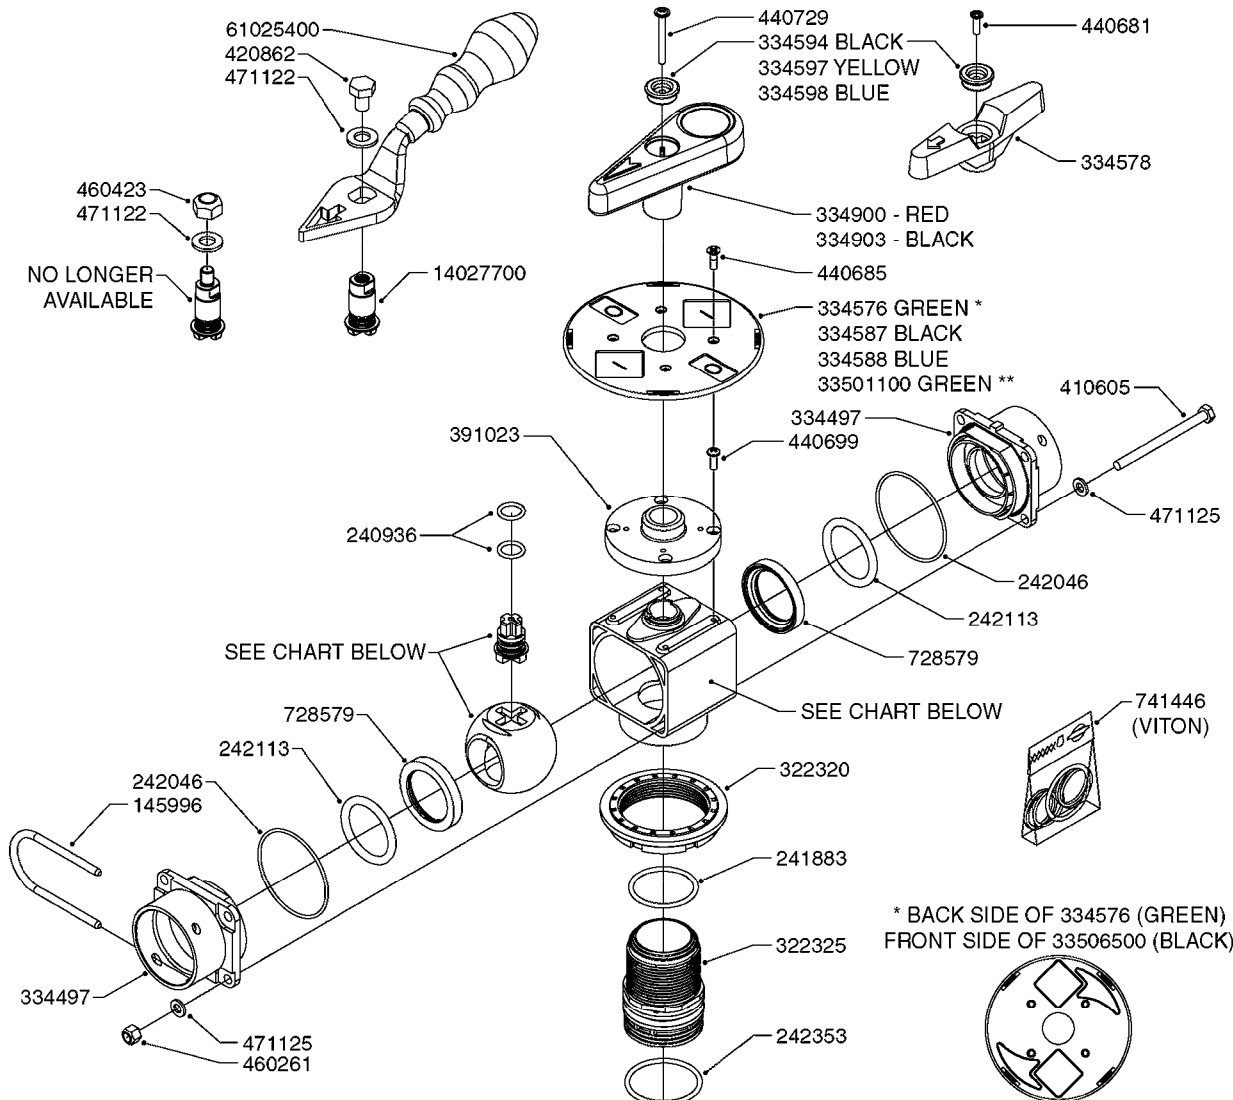

B0370

PRESSURE REGULATOR - S93 06
B0370-HIN, 01:01:16

Page 1

Date 16.03.2016 13:47

Pos.	parts-n°	order qty	description
1	145996	1	FITT.DK S-67 FORK
2	145997	1	FITT.DK S-93 FORK
3	147767	1	PIN 5Ø X 60 S-93 DOUBLE CLAMP
4	440677	1	SCREW F. PLASTIC 5X20 SS
5	440695	1	BOLT CARRIAGE M8X25
6	440698	1	SCREW F.PLASTIC 6X18 SS HEXHD
7	460143	1	NUT HEX M8 LOCK A2 DIN985
8	16244000	1	BRACKET FOR REG. NAV, PAINTED NAVIGATOR PLATFORM BRACKET
9	33510800	1	HOUSING F.PRESS.REG.S67/S93
10	44076200	1	PT TORNILLO 50X16 WN5451 rsf t
11	72374200	1	MOTOR HOUS.REG.1:150 ENCODER
12	72425500	1	REGULATOR S67/S93 CROSS-DRILL
12	72678700	1	REGULATOR S67/S93 CROSS-DRILL CERAMIC COMPONENTS
13	72481600	1	BAG W. CONSOLE&SPINDLE COMPL
14	72678900	1	BAG W.CONE/CYL/GASKET CERAMIC CERAMIC COMPONENTS
14	74190800	1	BAG W.CONE/CYL. AND GASKET
15	74187500	1	SWITCH 5A PRESS.REG REP.KIT 08