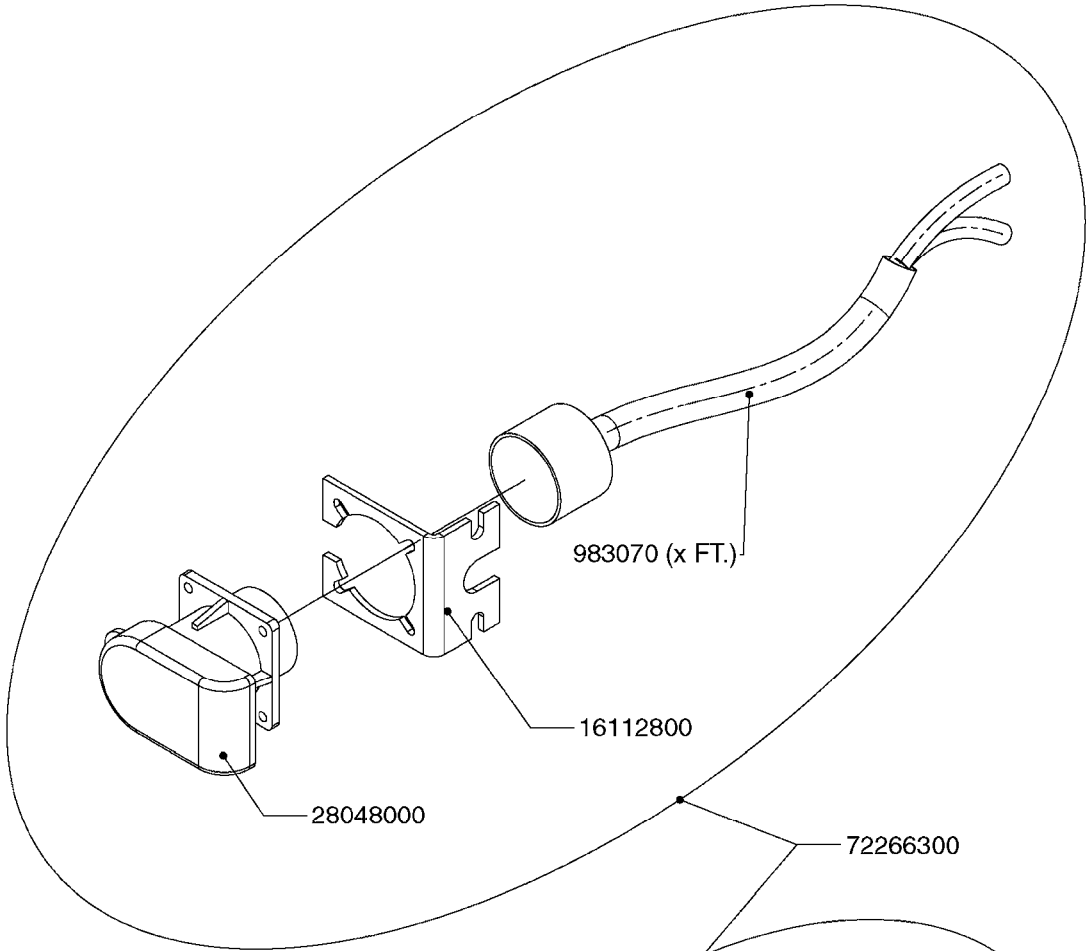

POWER SUPPLY CABLES
M0240-HIN, 01:01:16

Page 0

Date 16.03.2016 13:48