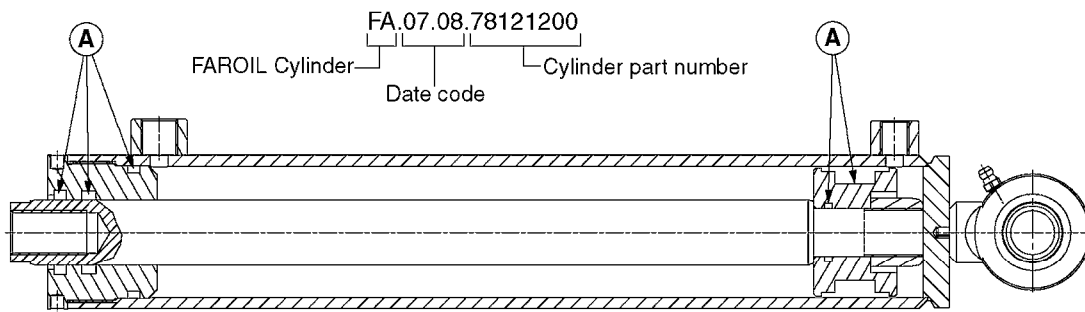

Check cylinder barrel for stamped part number.