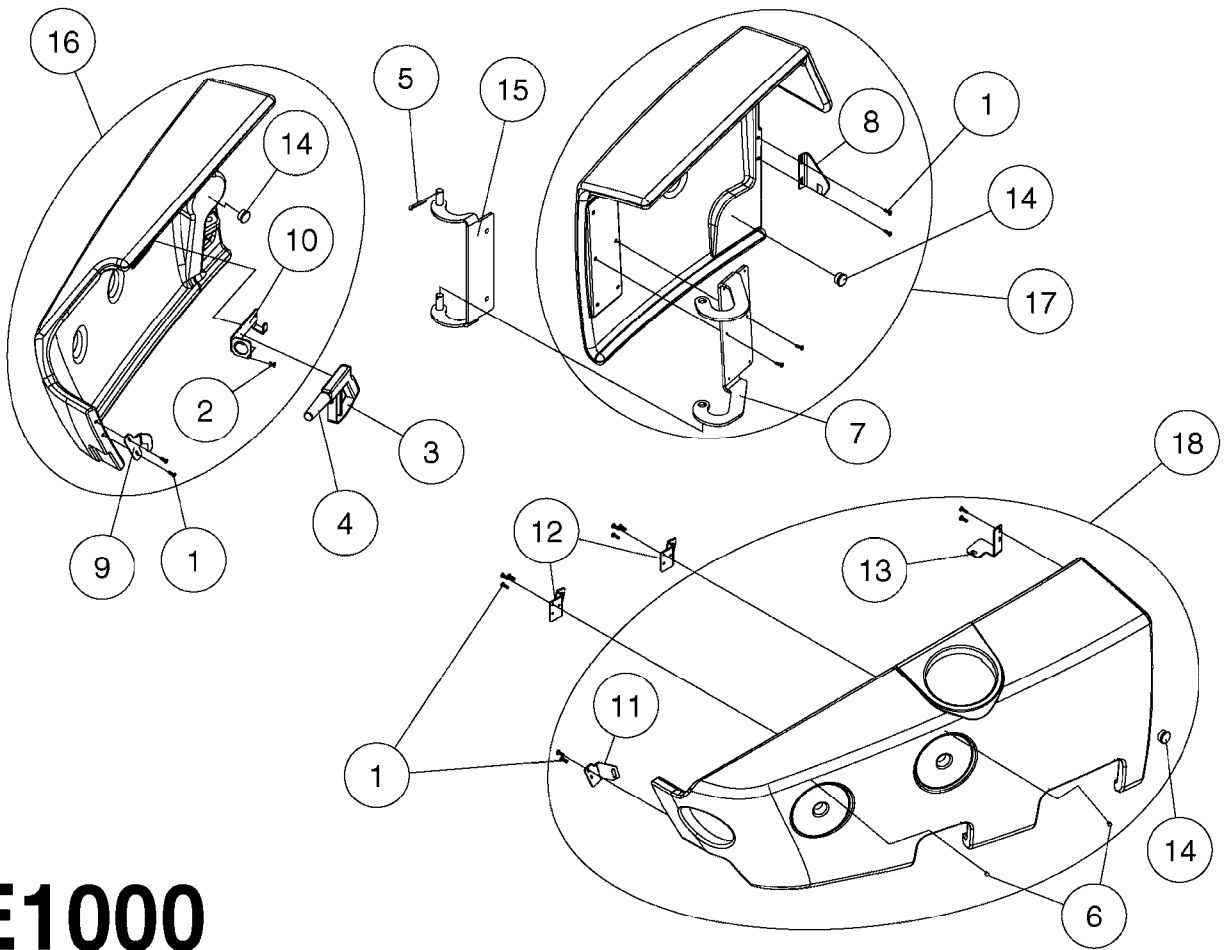

E1000

SHIELDS NCM 4400/6600/9000
E1000-HIN, 01:01:16

Page 1

Date 16.03.2016 13:47

Pos.	parts-n°	order qty	description
1	440719	1	SCREW F.PLASTIC KB60x20 SS
2	480809	1	BLIND RIVET, EMHART ACD616ASM
3	725663	1	PISTOL 60 COVER PART
4	725664	1	FRONTPART F.SPRAY GUN MODEL 60
5	10008603	1	COTTER PIN 1/8"X 1-1/2"
6	14042800	1	INDICATOR FOR VALVE POSITION
7	16133800	1	HINGE F.GREY SHIELD CM '05
8	16133900	1	HOOK F.GREY SHIELD CM '05
9	16134000	1	BKT F. FRONT RH COVER NCM
10	16134100	1	BRACKET. HAND GUN HOLDER NCM
11	16135300	1	BKT F. FRONT LH COVER NCM
12	16135400	1	MIDDLE HANGER LEFT GRAY SIDE
13	16135500	1	BKT F. FRONT LH COVER NCM
14	28046900	1	COVER PLUG 1" BLACK
15	61035500	1	HINGE BRACKET FOR CM05 LOCKER
16	72294000	1	SHEILD R.H.FRONT ASSM. NCM
17	72294100	1	SHEILD R.H. CHEM-LOCKER ASSM.
18	72294900	1	SHEILD L.H.FRONT ASSM. NCM