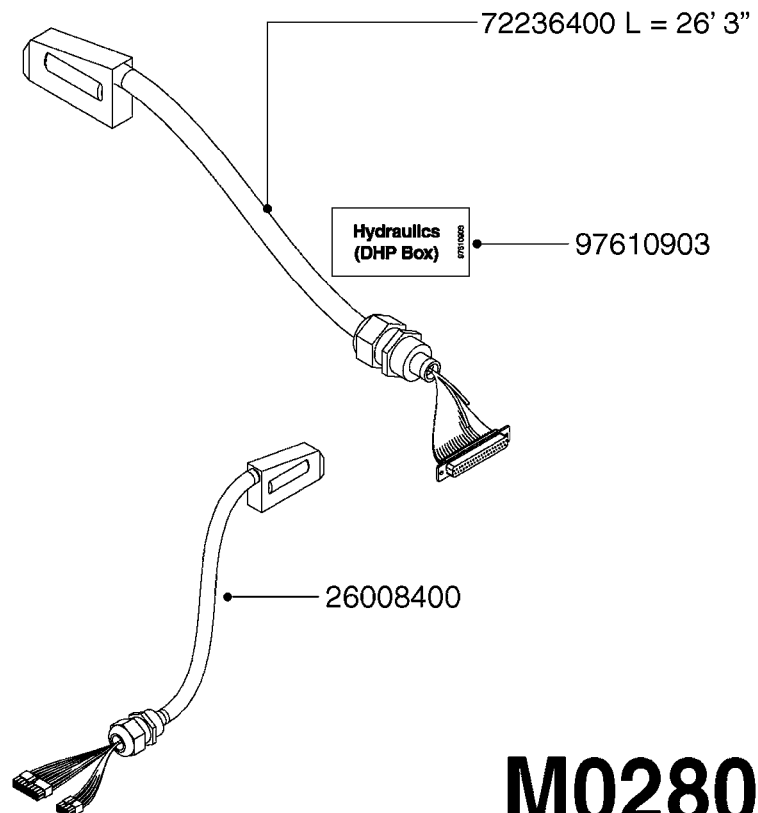

HC 5500 ACCESSORIES
M0270-HIN, 01:01:16

Page 1

Date 16.03.2016 13:48

parts-n°	order qty	description
142516	1	SCREW SET M10 BENT F. LOCKING
261933	1	CABLE W/PLUG 2X25 L=71"
280235	1	HARDI PRINTER WITH CLOCK
390931	1	PLASTIC SPACER D40XD11 L=20
421105	1	M10X45 MACHINE SCREW STAINLESS
460423	1	NUT HEX M10X1.5 LOCK
470127	1	WASHER D15D10X2 M10 LOCK
741727	1	PAPER, THERMAL, HC5500 PRINTER
28027600	1	WIRE HC5500 AUX.
61002700	1	TUBE BRACKET F.TRACTOR MOUNT
61003000	1	BRACKET F.TRACTOR MOUNT
61011800	1	BOX FOR HARDI PRINTER
61011900	1	TUBE BRACKET F.TRACTOR MOUNT
72173500	1	WIRE F.PRINTER HC5500 L=20"
72271600	1	HC5500 COMMUNICATION CABLE
83350603	1	FOOT SWITCH HC5500 CONTROL

LIQUID SYSTEM

HYDRAULIC SYSTEM

* Note orientation of bracket
1 = Liquid system
2 = Hydraulic system

M0280

39 PIN CABLES
M0280-HIN, 01:01:16

Page 1

Date 16.03.2016 13:48

parts-n°	order qty	description
262158	1	PLUG INSERT 39 POLE MALE
262159	1	PLUG INSERT 39 POLE FEMALE
262160	1	PLUG HOUSING 39 POLE FEMALE
262161	1	PLUG HOUSING F/39 POLE MALE
440634	1	SCREW 5/8"
440732	1	PT SCREW 35X12B Z5452 ELZ
14034200	1	CODE BRACKET FOR 39 PIN CABLE
26003900	1	WIRE 37-39 PIN EVC, 6.6'
26004200	1	WIRE 37-39 PIN EVC, 57.4'
26008400	1	WIRE 39-PIN 24 WIRE L=8M
28027500	1	WIRE 37-39 PIN EVC, 37.7'
28028700	1	WIRE 37-39 PIN EVC, 45.9'
28028800	1	WIRE 37-39 PIN EVC, 16.4'
28028900	1	WIRE 37-39 PIN EVC, 26.2'
72236400	1	DAH CONN. WIRE/TRACTOR L=8M
97610803	1	DECAL-SRAY BOX 39-PIN
97610903	1	DECAL-HYDRAULIC BOX 39-PIN