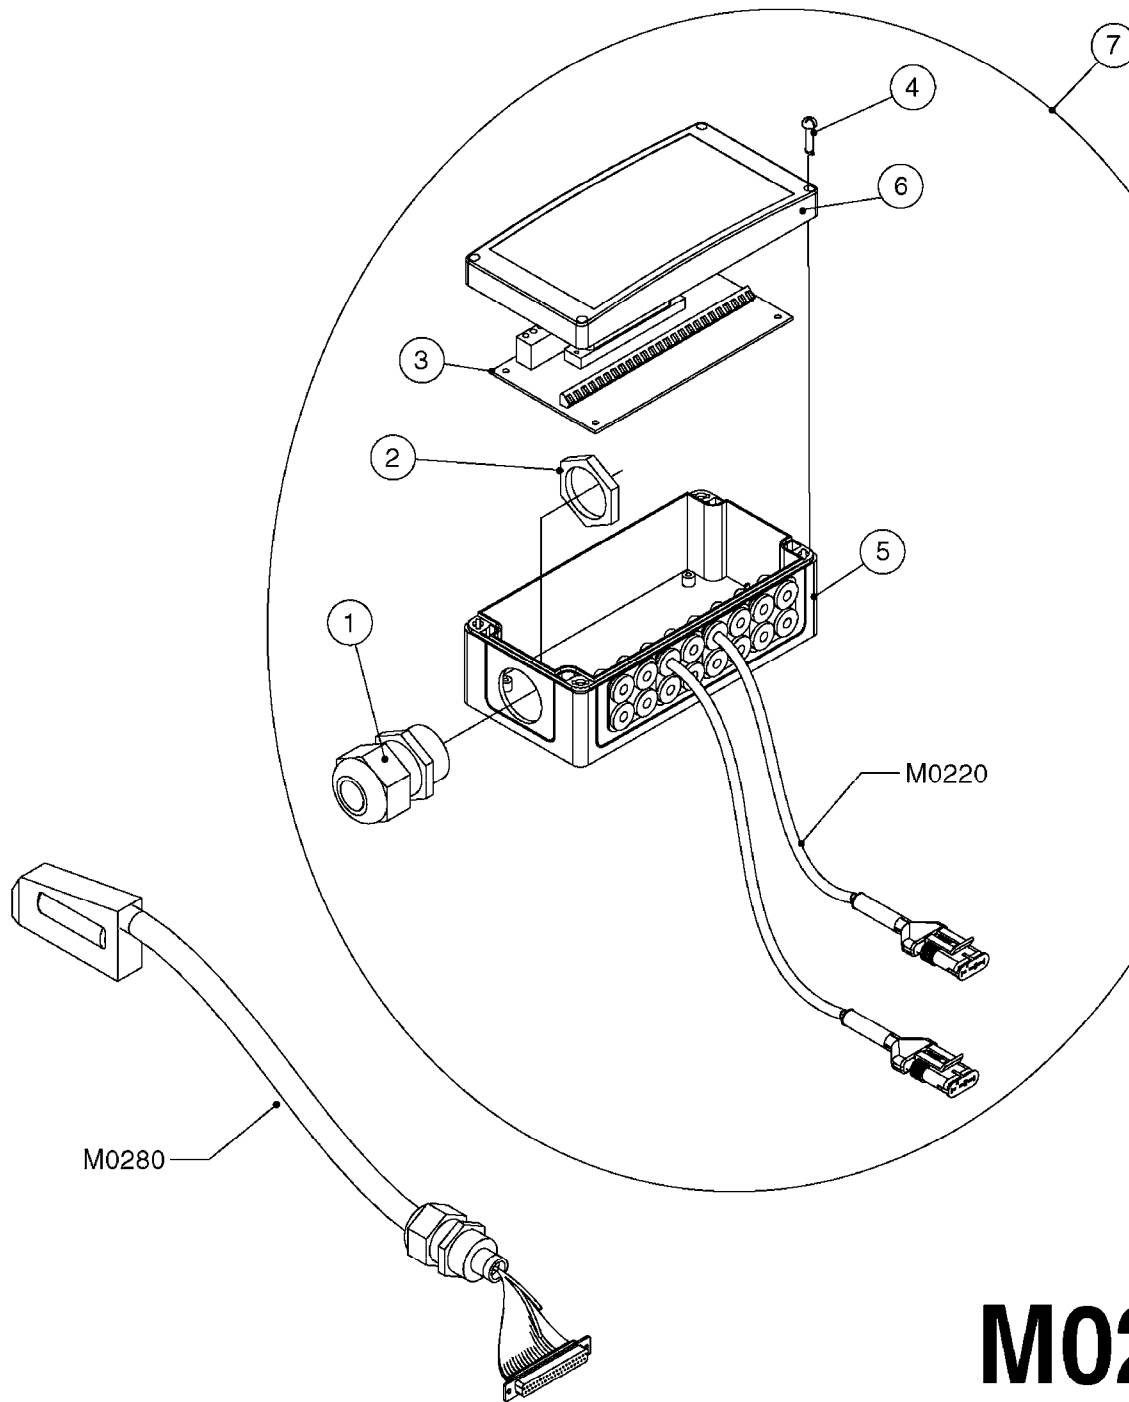

M0220

CABLES
M0220-HIN, 01:01:16

Page 1
Date 16.03.2016 13:48

Pos.	parts-n°	order qty	description
1	26005900	1	WIRE 37/37 POLE DAH/JOB COM
2	26006200	1	CABLE L = 4.50M, AMP, MALE, 2P
2	26006300	1	CABLE L = 0.50M, AMP, MALE, 2P
2	26006400	1	CABLE L = 0.75M, AMP, MALE, 2P
2	26006500	1	CABLE L = 1.50M, AMP, MALE, 2P
2	26006600	1	CABLE L = 9.00M, AMP, MALE, 2P
3	26006700	1	CABLE L = 0.12M, AMP, FEMALE, 2P
4	26006800	1	CABLE L = 1.00M, AMP, FEMALE, 2P
5	26006000	1	CABLE L = 1.50M, AMP, MALE, 3P
5	26006100	1	CABLE L = 5.00M, AMP, MALE, 3P
5	26007000	1	CABLE L = 0.20M, AMP, MALE, 3P
5	26007100	1	CABLE L = 9.00M, AMP, MALE, 3P
5	26007200	1	CABLE L = 13.00M, AMP, MALE, 3P
6	26007300	1	CABLE L = 1.00M, AMP, FEMALE, 3P
7	26007400	1	CABLE L = 3.00M, AMP, EXT, 3P
7	26009800	1	CABLE L = 0.50M, AMP, EXT, 2P
8	26004900	1	CABLE FEM/MALE 37P L=9.5M
9	26007500	1	CABLE FEM/FEM 15P L=3.5M
10	262150	1	SCREW ASSM.FOR D-SUB PLUG
11	72450600	1	CAP F. AMP SUPER SEAL 2P PLUG
12	72450700	1	CAP F. AMP SUPER SEAL 3P PLUG
13	72450800	1	CAP F. AMP SUPER SEAL 4P PLUG