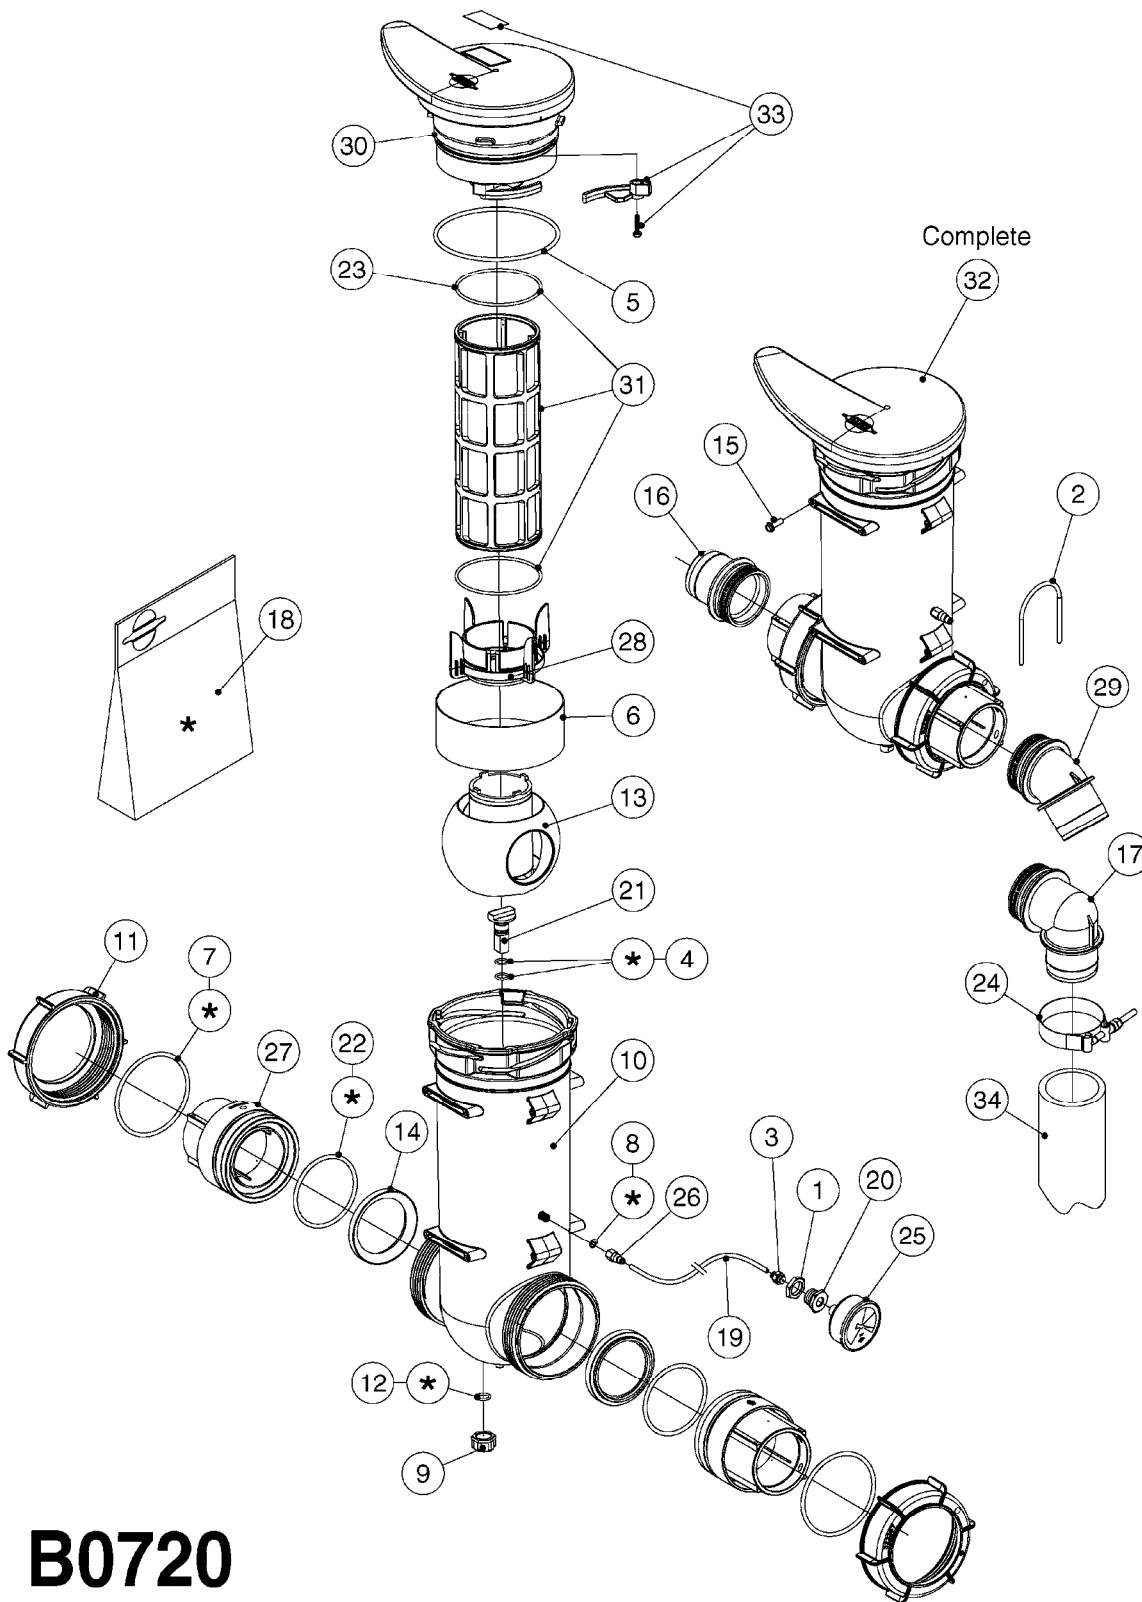

B0720

EASY CLEAN FILTER
B0720-HIN, 01:01:16

Page 1
Date 16.03.2016 13:47

Pos.	parts-n°	order qty	description
1	140766	1	NUT 1/2" BSP
2	145997	1	FITT.DK S-93 FORK
3	231346	1	QUICK COUPLER 1/8"BSP X 4 MM
4	240936	1	O-RING D13.3X2.4 NITRIL
5	242570	1	O-RING D150.0 x5.0 SH70 VITON
6	242572	1	RUBBER BELT Ø160x1.5 B=60 EPDM
7	242573	1	O-RING Ø104.14X5.33SH70 NITRIL
8	242593	1	GASKET Ø8/Ø5x1 (PA) 266N-M5X1
9	320047	1	FITT.DK CAPNUT 1/2" BSP
10	322356	1	EASYCLEAN FILTER HOUSING
11	322357	1	CAP F. COUPLER EASYCLEAN FILTE
12	330212	1	O-RING D19/D14X2.4 F.1/2"NUT
13	391090	1	BALL F. EASYCLEAN FILTER ON/OF
14	391091	1	SEAL F. BALL EASYCLEAN FILTER
15	440698	1	SCREW F.PLASTIC 6X18 SS HEXHD
16	727133	1	FITT. S93 2-1/2" STR. S W/O-RI
17	727226	1	FITT. S93 2-1/2" 90° S W/O-RIN
18	741826	1	SEAL KIT F. EASYCLEAN FILTER
19	927253	1	AIR HOSE, DIAMETER 4MM
20	14055400	1	FITT.DK REDUC 1/2"x1/8"x1/4"BS
21	14117700	1	SPINDLE S93 L46 NV13 SS
22	24260100	1	O-RING Ø88.0X5.0 SH70 VITON
23	24260700	1	O-RING Ø101.19X3.53 SH70 VITON
24	28030303	1	CLAMP HOSE T-BOLT S2.5" 235-76
25	28053400	1	GAUGE VACUUM SUCT. FILTER NCM
26	28054300	1	QUICK COUPLER 1/8"BSP/Ø4 FEMAL
27	33503200	1	HOSE COUPLER F. EASYCLEAN FILT
28	33503600	1	FILTER CARRIER F. EASYCLEAN
29	72072900	1	FITT.S93 2-1/2" 45°PVC W/ORING
30	72270600	1	LID ASSM. EASYCLEAN FILTER
31	72278800	1	FILTER 30 MESH GREEN D110/284
31	72278900	1	FILTER 50 MESH BLUE D110/284
31	72279000	1	FILTER 80 MESH RED D110/284
32	72318900	1	EASYCLEAN FILTER COMPL.
33	74192800	1	FILTER LOCK PARTS - EASYCLEAN
34	92702803	1	HOSE PVC SUCT GRAY 2.5"