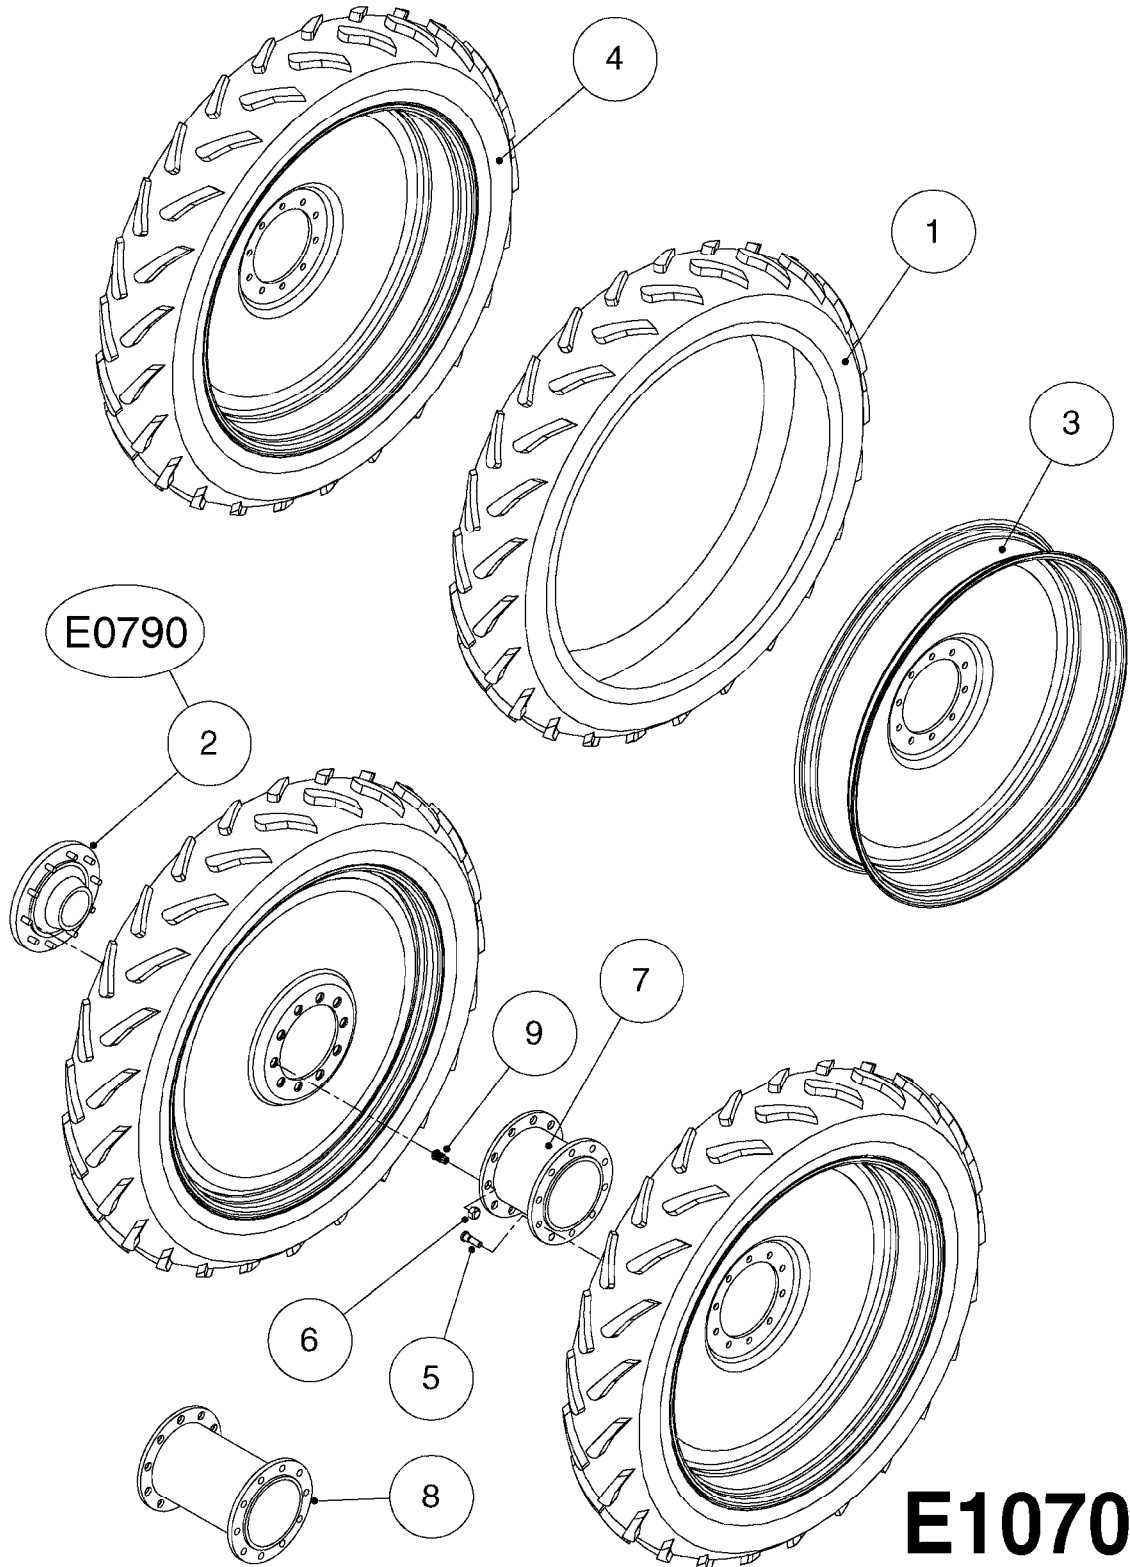

WHEELS FOR NEW COMMANDER
E1070-HIN, 01:01:16

Page 1

Date 16.03.2016 13:47

Pos.	parts-n°	order qty	description
1	10615703	1	TIRE 320 90R46' RAD.TL 357774
2	28045703	1	HUB ASSY 10-13.19-11.02 25000#
3	28007103	1	RIM,10x46,5.75NOS,13.189BC
4	28031203	1	TIRE ASSY. 320/90R50" HL R.H.
4	28031303	1	TIRE ASSY. 320/90R50" HL L.H.
4	28037603	1	TIRE ASSY.320/90R50" R.H. DUAL
4	28037703	1	TIRE ASSY.320/90R50" L.H. DUAL
4	28038603	1	TIRE 320/90R50" 161A8B HI LOAD
4	70006303	1	WHEEL ASM. 320/90R46 LH
4	70006703	1	WHEEL ASM. 320/90R46 RH
5	28034803	1	STUD 3/4"NF/5/8"KNURL L=2-5/8"
6	46000303	1	NUT, BUD WHEEL, OUTER, RH
7	61011203	1	DUAL SPACER 22" ROW 50" TIRE
8	61011303	1	DUAL SPACER 30" ROW 50" TIRE
9	46000203	1	NUT, BUD WHEEL, INNER, RH