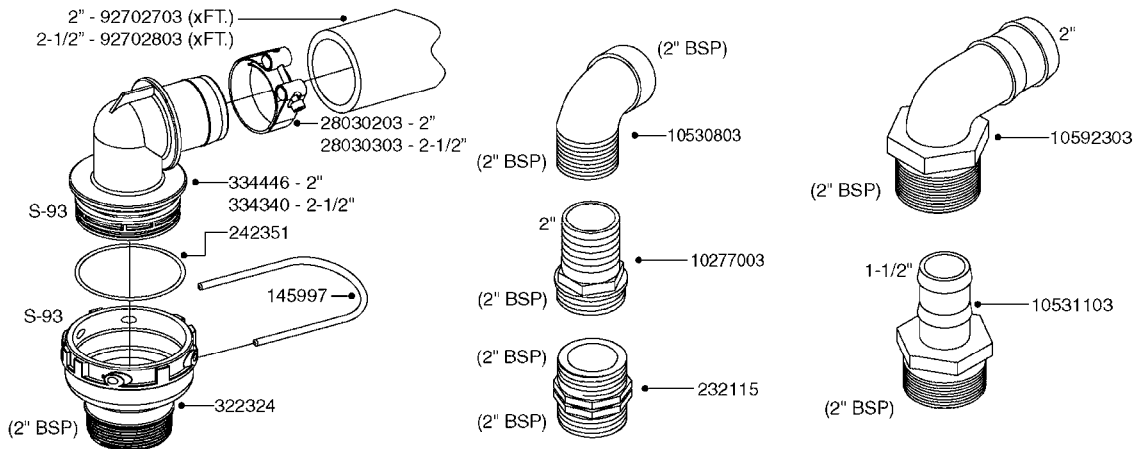

SUCTION SIDE OF PUMP (WITH 2" SUCTION PORT)