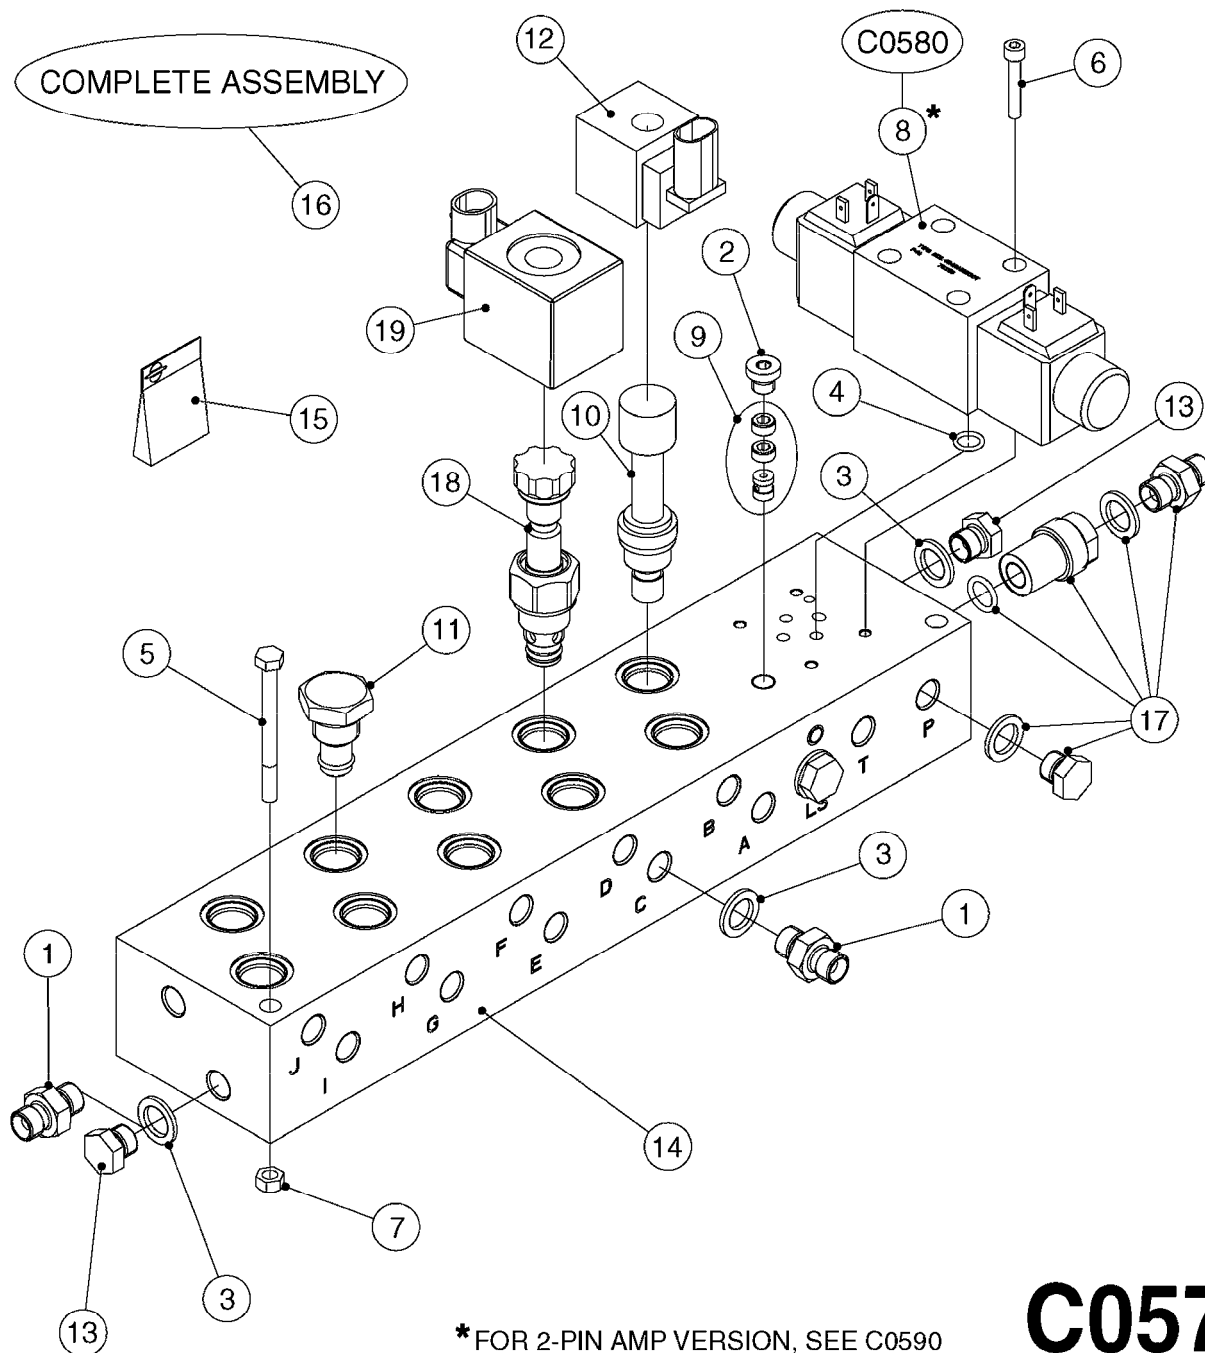

C0570

HYD.BLOCK EAGLE/FORCE PRE 2012
C0570-HIN, 01:01:16

Page 1

Date 16.03.2016 13:47

Pos.	parts-n°	order qty	description
1	146845	1	HEX NIPPLE 1/4"X1/4"
1	146851	1	HEX NIPPLE 1/4"x1/4" 0.7MM
1	147498	1	HEX NIPPLE 1/4"-1/4" 1.2mm
2	231987	1	PLUG 1/8' BSP W/GASKET
3	241404	1	DOWTY SEAL 1/4"
4	242102	1	O-RING Ø9.25X1.78 NITRIL 90SH
5	420847	1	BOLT HEX 8.8 DEL M8X85
6	450964	1	SCREW M5X30 F.CYLINDER
7	460143	1	NUT HEX M8 LOCK A2 DIN985
8	782116	1	MAGNET VLV.MD1L-S3/10N-D12K1/P
9	782124	1	SWITCH VALVE OUTS.1/8" 5000PSI
10	782129	1	SOLENOID VALVE 25L, 3/4"NC
11	782131	1	BLIND PLUG F.3/4" CARTR.VALVE
12	782135	1	SOLENOID W. AMP F.VALVE 782129
13	14010400	1	PLUG 1/4" BSP
14	14098600	1	HYD. BLOCK SPC/FTZ 3/4" 2010
15	28047800	1	SEAL KIT F.782129
15	75083900	1	SEAL KIT F. 782129/78215500
16	72679100	1	HY.BLOCK BOOM HYDR. FTZ 2010
17	74191700	1	ADJ. FLOW VALVE REPAIR KIT DHP
18	78215500	1	HY SOLENOID VALVE 40L 3/4"NC
19	78602100	1	MAGNET M.AMP/DIODE KIT 08