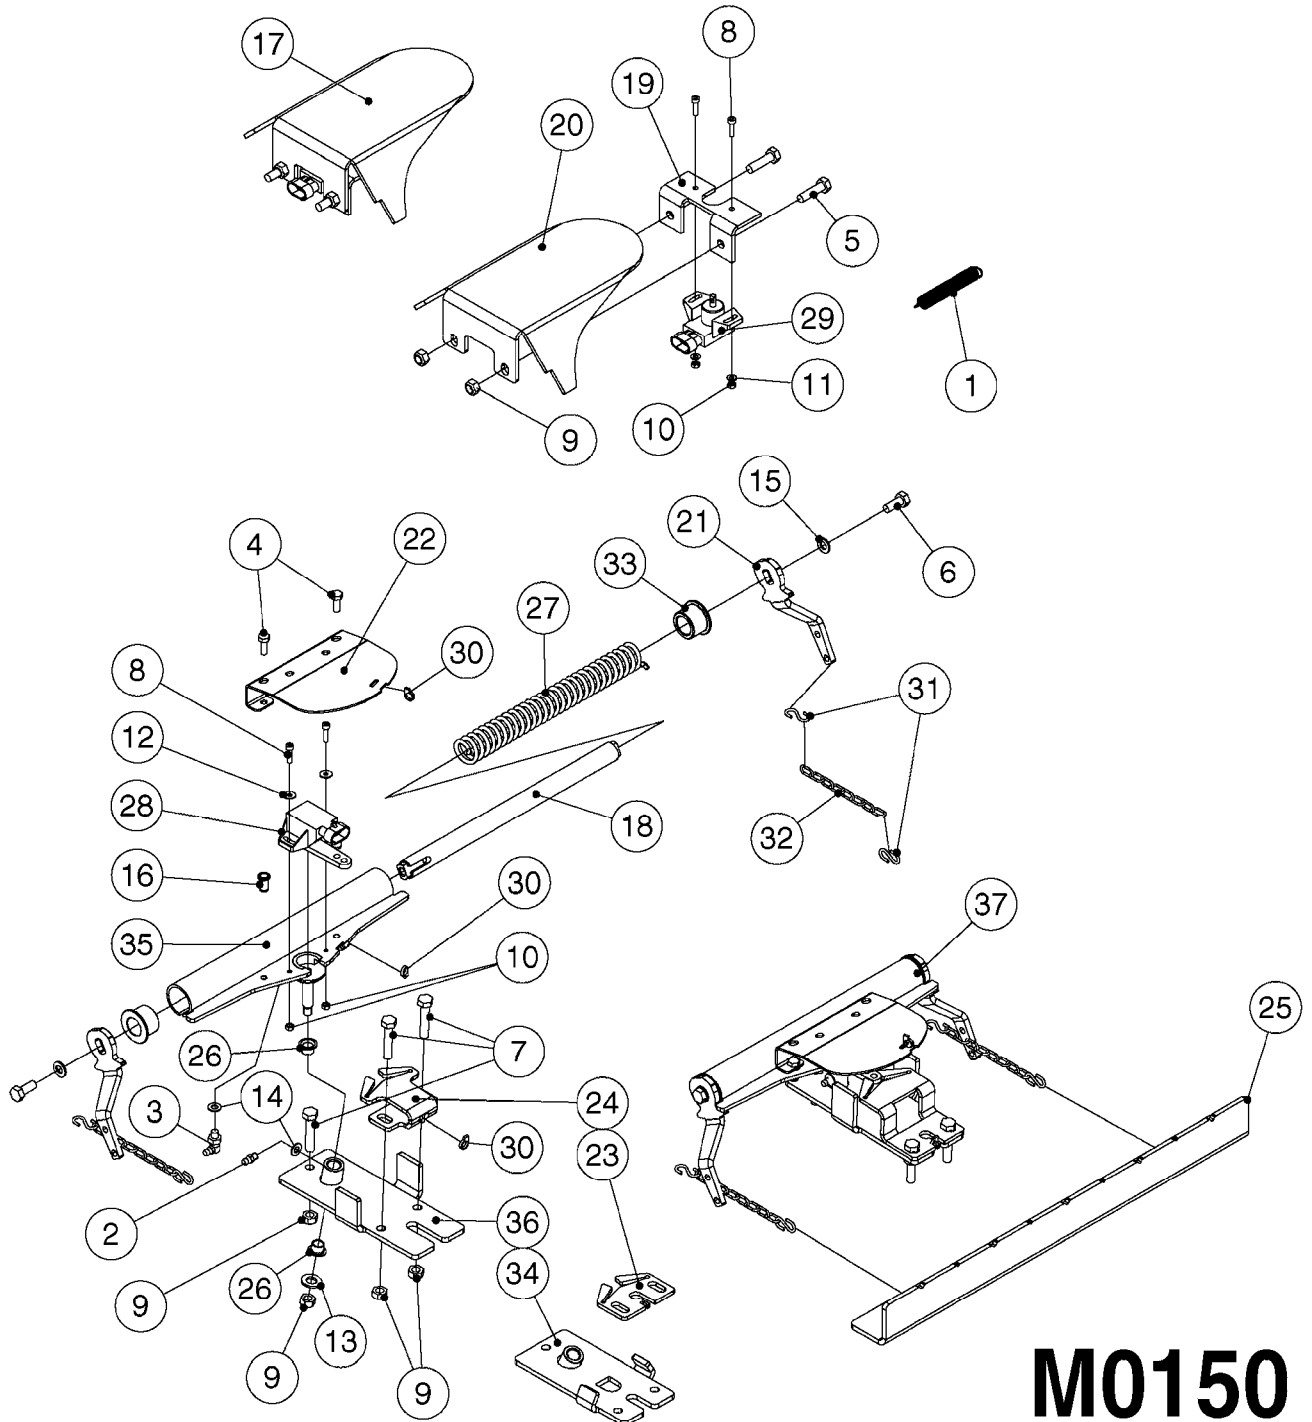

M0150

ANGLE SENSOR NCM
M0150-HIN, 01:01:16

Page 1

Date 16.03.2016 13:48

Pos.	parts-n°	order qty	description
1	220947	1	SPRING D13.0/1,2 L=90 RST
2	283699	1	GREASE NIPPLE M6X1
3	283772	1	GREASE NIPPLE H3 M6 X 4 90°
4	410185	1	BOLT HEX 8.8 DEL M6X16 A2
5	420567	1	BOLT HEX 8.8 DEL M8X30 FT
6	420582	1	BOLT HEX 8.8 DEL M8X20 FT A2
7	420744	1	BOLT HEX 8.8 DEL M8X40
8	450902	1	BOLT ALLEN HEAD M4 X 16MM
9	460143	1	NUT HEX M8 LOCK A2 DIN985
10	461145	1	NUT HEX M4 LOCK
11	471037	1	SCREW A 4,3 DIN 125
12	471087	1	WASHER D12.0/4.3X1.0
13	471122	1	WASHER, M10, Ø20/10.5X 2.0, SS
14	471125	1	WASHER, M6, Ø12/ 6.4X 1.6, SS
15	471126	1	WASHER, M8, Ø16/ 8.4X 1.6, SS
16	480811	1	BLIND FASTENER M6 STAINLESS
17	741841	1	ANGLE SENSOR AND BRACKET REAR
18	14052100	1	AXLE D19 L=294/2XM8 STAINLESS
19	16125700	1	BRACKET FOR ANGLE SENSOR
20	16142200	1	GUARD PLATE FOR SENSOR
21	16173200	1	PLATE 6.0X134X42/2XD6/2XBENDS
22	16173400	1	PLATE 2.0X145.3X130/3XBENDS
23	16173600	1	PLATE 4.0X70X56 NCM 4400
24	16174100	1	PLATE 4.0X120X70/2XBENDS NCM 6600
25	16174300	1	BKT F. TRACTOR NCM STEE-UPDATE
26	21089300	1	BUSHING D12/10 L=9
27	22096500	1	TORSION SPRING D24/4.0 L=242
28	26005700	1	ANGLE SENSOR 70° 0.5-4.5 VDC
29	26005800	1	ANGULAR SENSOR 120° 0.5-4.5 VDC
30	28024103	1	TIE STRAP L=8" x W=3/16"
31	28045800	1	S-HOOK 3MM STAINLESS STEEL
32	28058400	1	CHAIN SS 8x16x2.0 L=600
33	39124400	1	BUSHING D28.5/19.1 L=21
34	61019200	1	FRONT SENSOR BRACKET NCM4400
35	61019300	1	FRONT SENSOR MT.THREADED HOLES
36	61019500	1	FRONT SENSOR BRACKET NCM6600
37	72564800	1	STEERING SENSOR NCM4400 FRONT STEERING SENSOR COMPLETE NCM4400
37	72565000	1	STEERING SENSOR NCM6600 FRONT STEERING SENSOR COMPLETE NCM6600