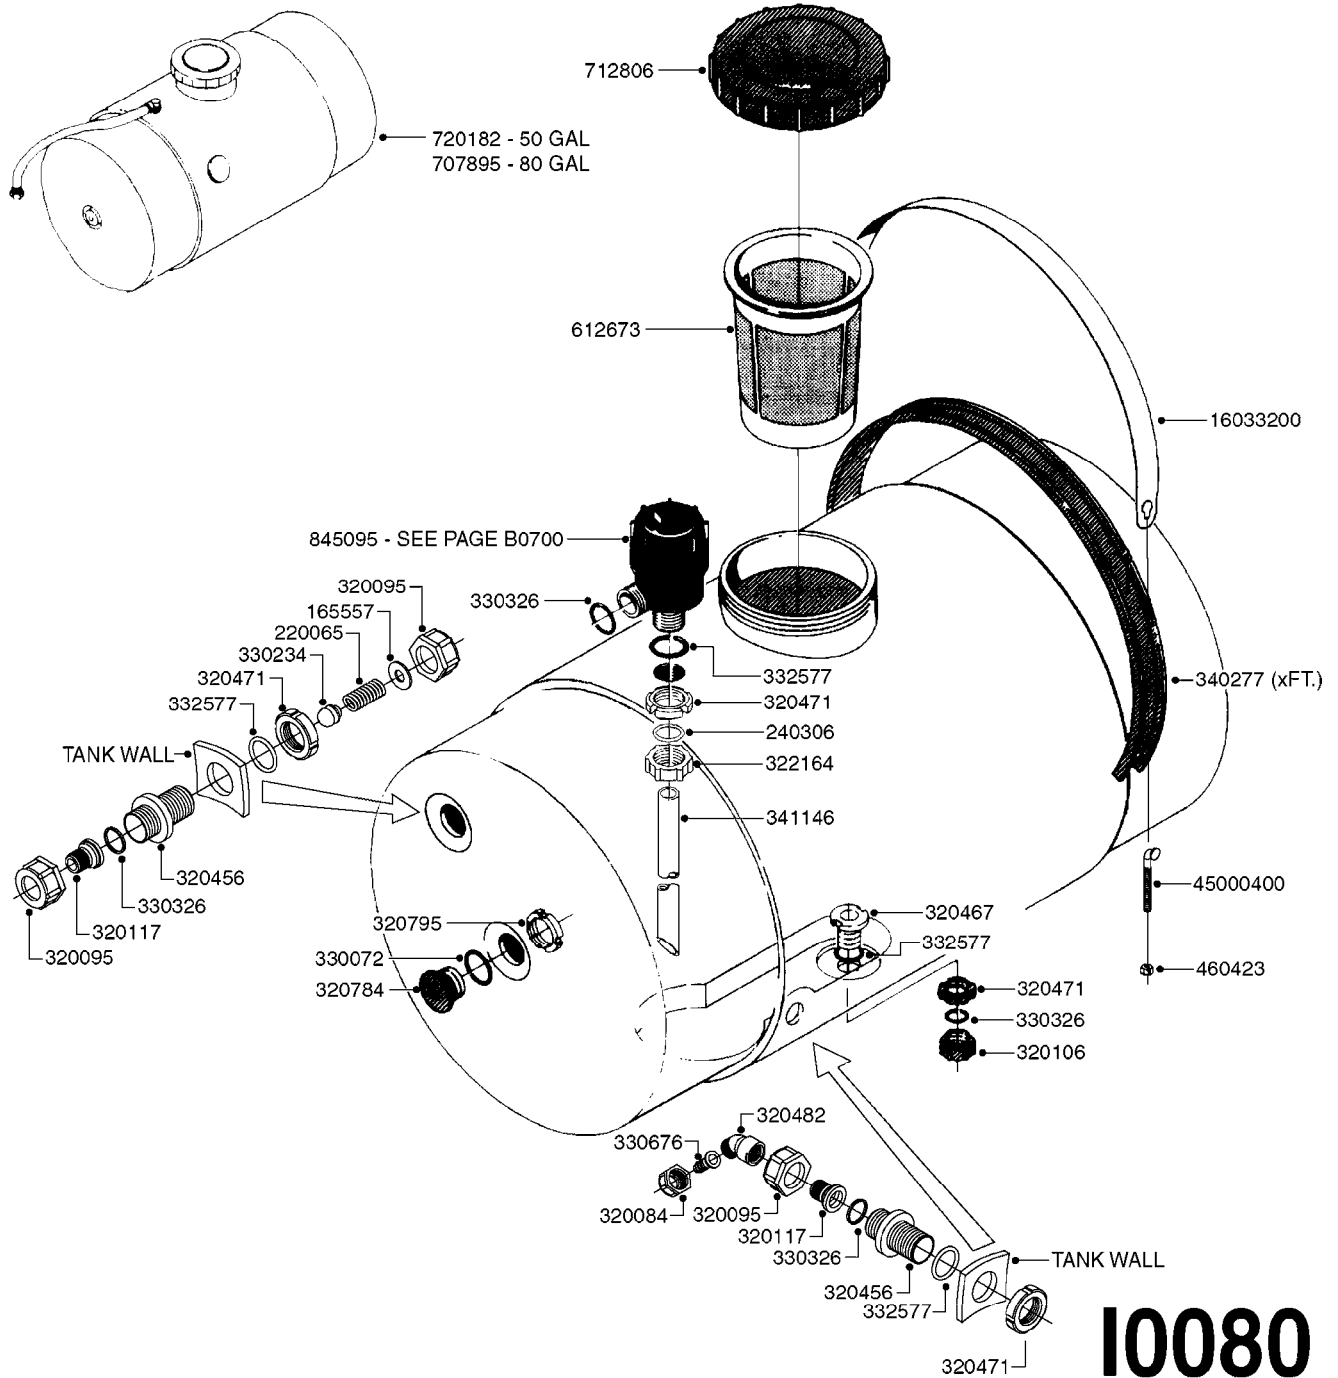

ES 50/80 TANK
I0080-HIN, 01:01:16

Page 0
Date 06.11.2017 17:57

ES 50/80 TANK
I0080-HIN, 01:01:16

Page 1
Date 06.11.2017 17:57

parts-n°	order qty	description
165557	1	WASHER D28.0/D12.2X2.0 SS
220065	1	SPRING D19,7/41,2
240306	1	O-RING D29/D21X4
320084	1	FITT.DK NUT 1/2" BSP
320095	1	FITT.DK NUT 1" BSP
320106	1	FITT.DK CAPNUT 1" BSP
320117	1	FITT.DK CONN.1/2"BSP F. 1" CAP
320456	1	FITT.DK BULKHEAD 1"BSP DOUBLE
320467	1	FITT.DK BULKHEAD 1"BSP SINGLE
320471	1	FITT.DK NUT 1" BSP JAMB
320482	1	FITT.DK ELB. 1/2" BSP 60 DEG.
320784	1	FITT.DK CAP 1-1/2" BSP
320795	1	FITT.DK NUT 1-1/2" BSP JAMB
322164	1	FITT.DK CAP 1" SPECIAL
330072	1	O-RING D53.5/D45.5X4
330234	1	VALVE BALL D20
330326	1	O-RING D30/D24X2 F.1"NUT
330676	1	FITT.DK HB 3/8" F. 1/2" NUT
332577	1	O-RING D38/D30X4 F.1" PUR.
340277	1	TANK PACKING - 40mm WIDE x 12"
341146	1	SUCTION TUBE L=640MM/45DEG
460423	1	NUT HEX M10X1.50 LOCK DIN985A2 SS
612673	1	FILTER BASKET F. ES30/ES53
707895	1	TANK 80 GAL. ATV/CMS
712806	1	TANK LID WITH VENT S226 RED
720182	1	TANK 50 GAL. ES/SM
845095	1	FILTER COMPLETE
16033200	1	TANK STRAP L=1150MM
45000400	1	T-BOLT SPECIAL F.TANK STRAP ES