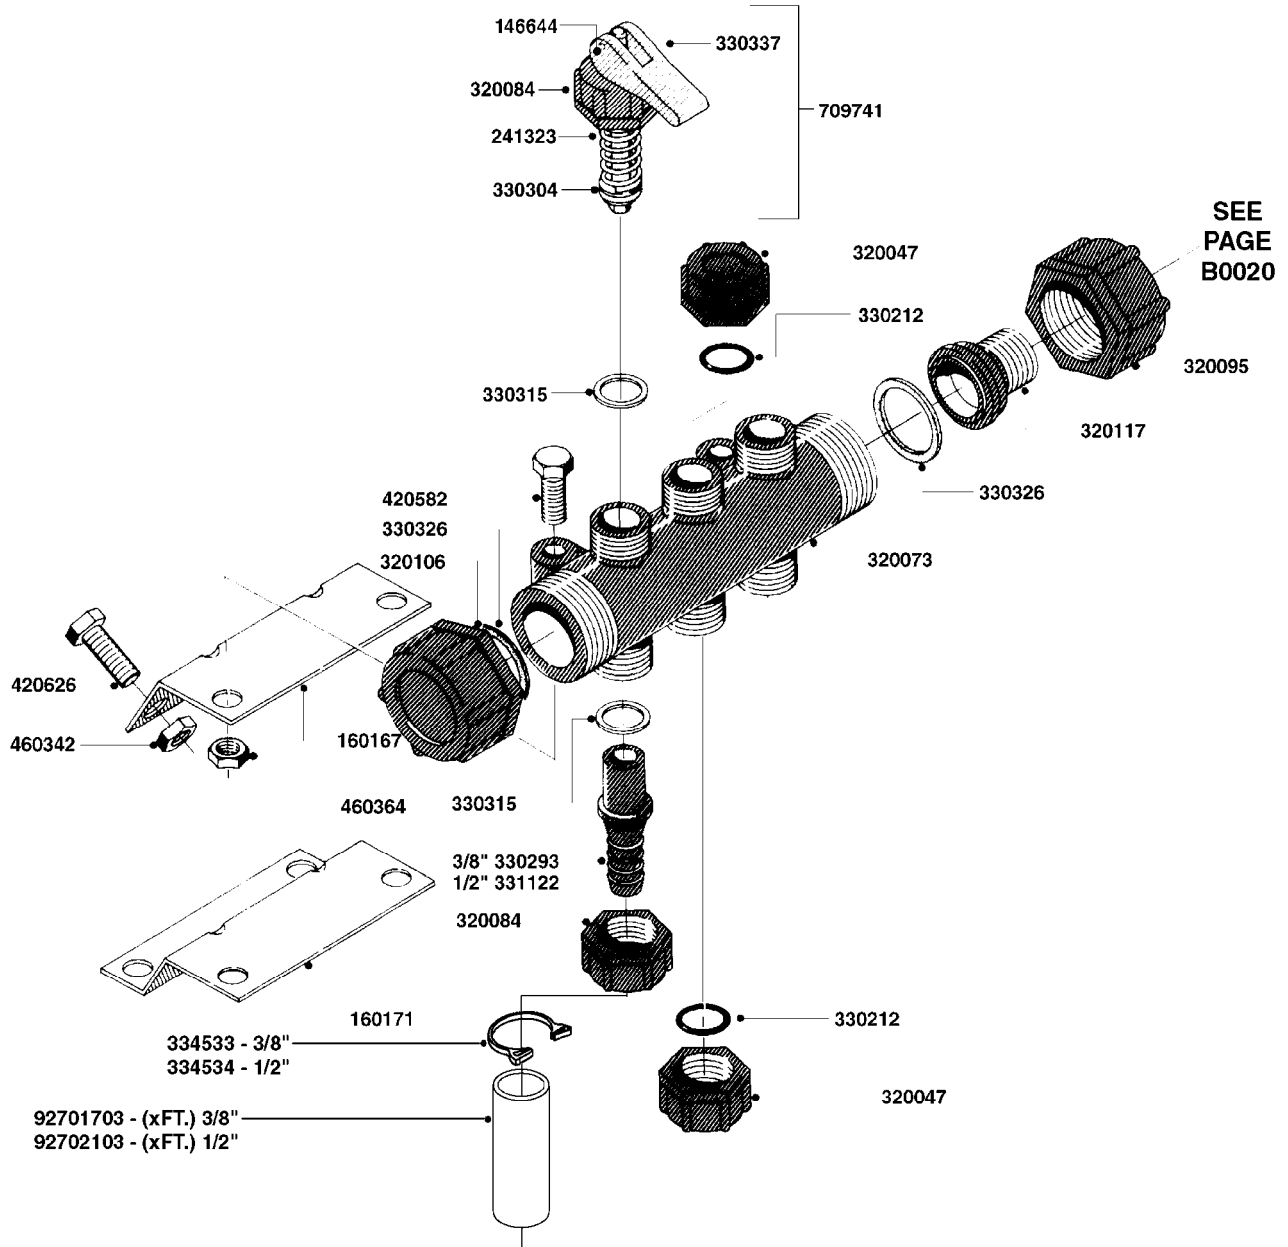

841758 - COMPLETE ASSEMBLY
(LESS GAUGE)

COMPLETE ASSEMBLIES
WHOLEGOODS ITEMS

B0020

CONTROL-ET MANUAL-ES 30/50/80
B0020-HIN, 01:01:16

Page 1

Date 06.11.2017 17:57

parts-n°	order qty	description
146644	1	PIN D3X19 STAINLESS
240063	1	O-RING D14.1/9.3 X 2.4
241323	1	O-RING D5.3X2.4 NITRIL
320073	1	DISTRIBUTOR HOUSING 1/2"
320084	1	FITT.DK NUT 1/2" BSP
320095	1	FITT.DK NUT 1" BSP
320117	1	FITT.DK CONN.1/2"BSP F. 1" CAP
321694	1	UNION NUT
330212	1	O-RING D19/D14X2.4 F.1/2"NUT
330293	1	VALVE SEAT WITH 3/8" HOSE TAIL
330304	1	VALVE CONE D14
330315	1	O-RING D18.4/D13X.6
330326	1	O-RING D30/D24X2 F.1"NUT
330337	1	HANDLE F. FLIP VALVE
330676	1	FITT.DK HB 3/8" F. 1/2" NUT
330687	1	FITT.DK HB 1/2" F. 1/2" NUT
331111	1	VALVE SEAT FOR 1/2" DISTRIBUT.
331122	1	VALVE SEAT WITH 1/2" HOSE TAIL
334533	1	CLAMP HOSE PLASTIC 3/8"
334534	1	CLAMP HOSE PLASTIC 1/2"
390282	1	STOPPER ATV 1/4"
390283	1	CONE FOR PRES CONTR ATV
421046	1	SCREW HEX M8X25/25 A2 SS DIN933
440167	1	SCREW NO.8 1/4"
440663	1	SCREW 3/8" NR4 STAINLESS
460143	1	NUT HEX M8X1.25 LOCK DIN985A2 SS
709741	1	VALVE ASSY. 1/2" FLIP LEVER
841758	1	ET CONTROL COMPLETE
28026203	1	GAUGE 200PSI/BR, 2.5"1/4BSP-BTM
92701703	1	HOSE R X3/8" X300PSI WP X0012"
92702103	1	HOSE R X1/2" X300PSI WP X0012"