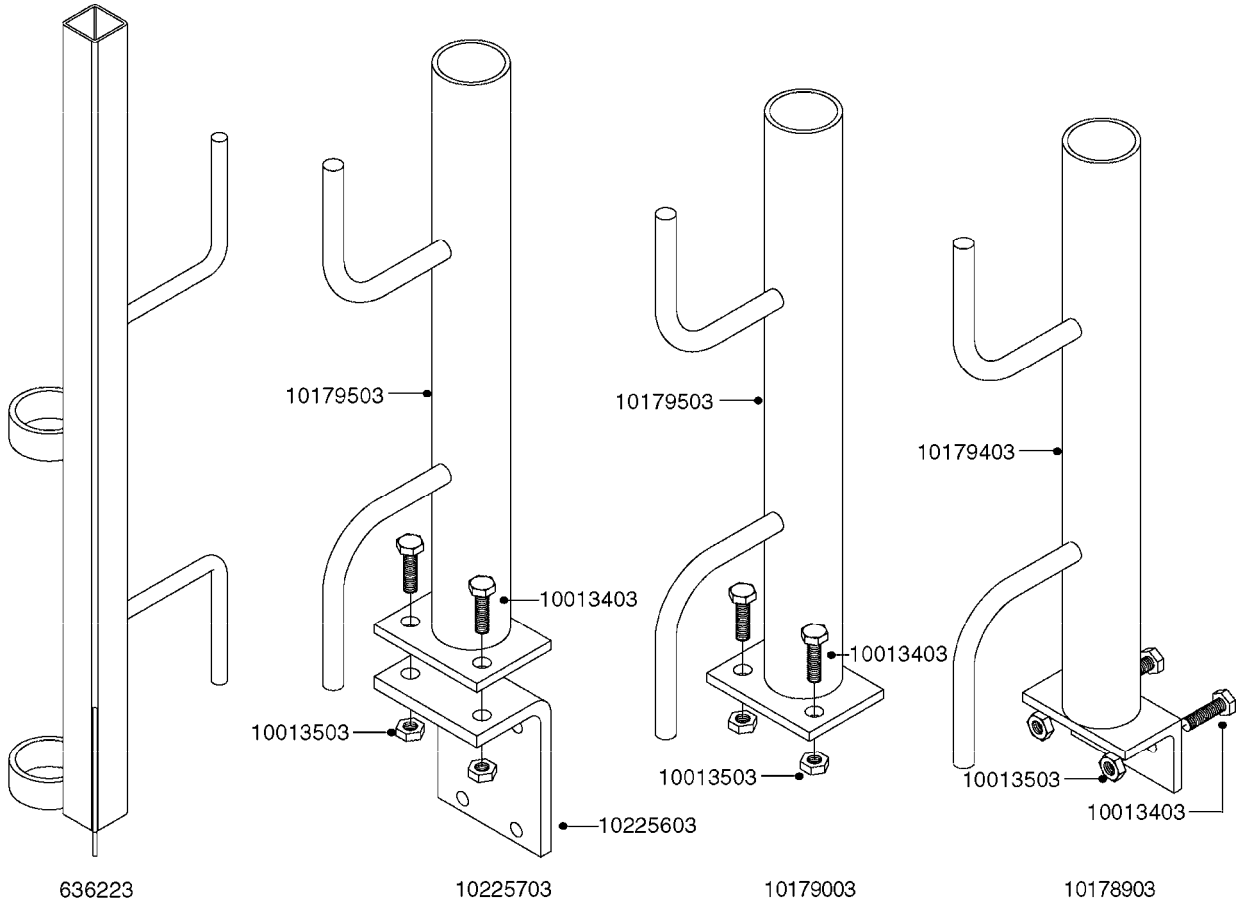

COMPLETE ASSEMBLY:
843197 - 60L
843196 - 60S

COMPLETE ASSEMBLIES
WHOLEGOODS ITEMS

K0480

HANDGUN TYPE 60S/60L POST 95
K0480-HIN, 01:01:16

Page 1

Date 06.11.2017 17:57

parts-n°	order qty	description
130390	1	TEE 3/8'X 1/2' BSP F.TYPE 60S
145791	1	CONE FOR ON/OFF
147063	1	SWIRL F.SPRAY GUN TYPE 60
240936	1	O-RING D13.3X2.4 NITRIL
241441	1	O-RING D29.3X3
241965	1	O-RING 12.1 X 1.6
242007	1	O-RING D9.1X1.6
242013	1	SPRING RUBBER F/TRIGGER
242033	1	O-RING
242064	1	SLEEVE RUBBER 3X8X4MM
320084	1	FITT.DK NUT 1/2" BSP
322073	1	HOUSING F.SWIRL TYPE 60S H.G.
322075	1	HOUSING F. NOZZLE
330013	1	O-RING D15/D10X2.5 F.3/8"NUT
334117	1	HANDLE PIECE RIGHT F.60S/60L
334118	1	HANDLE PIECE LEFT F.60S/60L
334121	1	SEAT FOR ON-OFF TYPE
334190	1	FITT.DK HB 1/2' F. PISTOL 60S
334533	1	CLAMP HOSE PLASTIC 3/8"
334534	1	CLAMP HOSE PLASTIC 1/2"
334653	1	FITT.DK HB 3/8' F.HANDGUN
334655	1	TRIGGER SAFETY F.60S/60L GUN
371314	1	NOZZLE CERAMIC 1099-20
440634	1	SCREW 5/8"
480716	1	PIN D3X6 STAINLESS
615455	1	TUBE F.LANCE TYPE 60L
725476	1	SPINDLE
725477	1	TRIGGER
750270	1	GASKET KIT F.SPRAY GUN
843196	1	GUN, MODEL 60S
843197	1	HANDGUN KIT TYPE 60 LONG
92701703	1	HOSE R X3/8" X300PSI WP X0012"
92702103	1	HOSE R X1/2" X300PSI WP X0012"