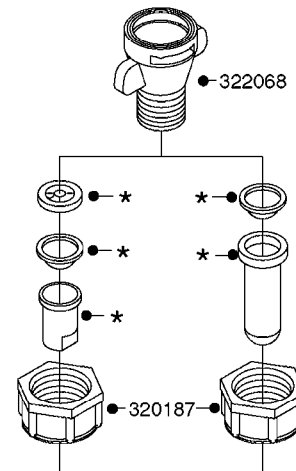

TRIPLET NOZZLE BODY

D1090

*=REFER TO HARDI NOZZLE CATALOG