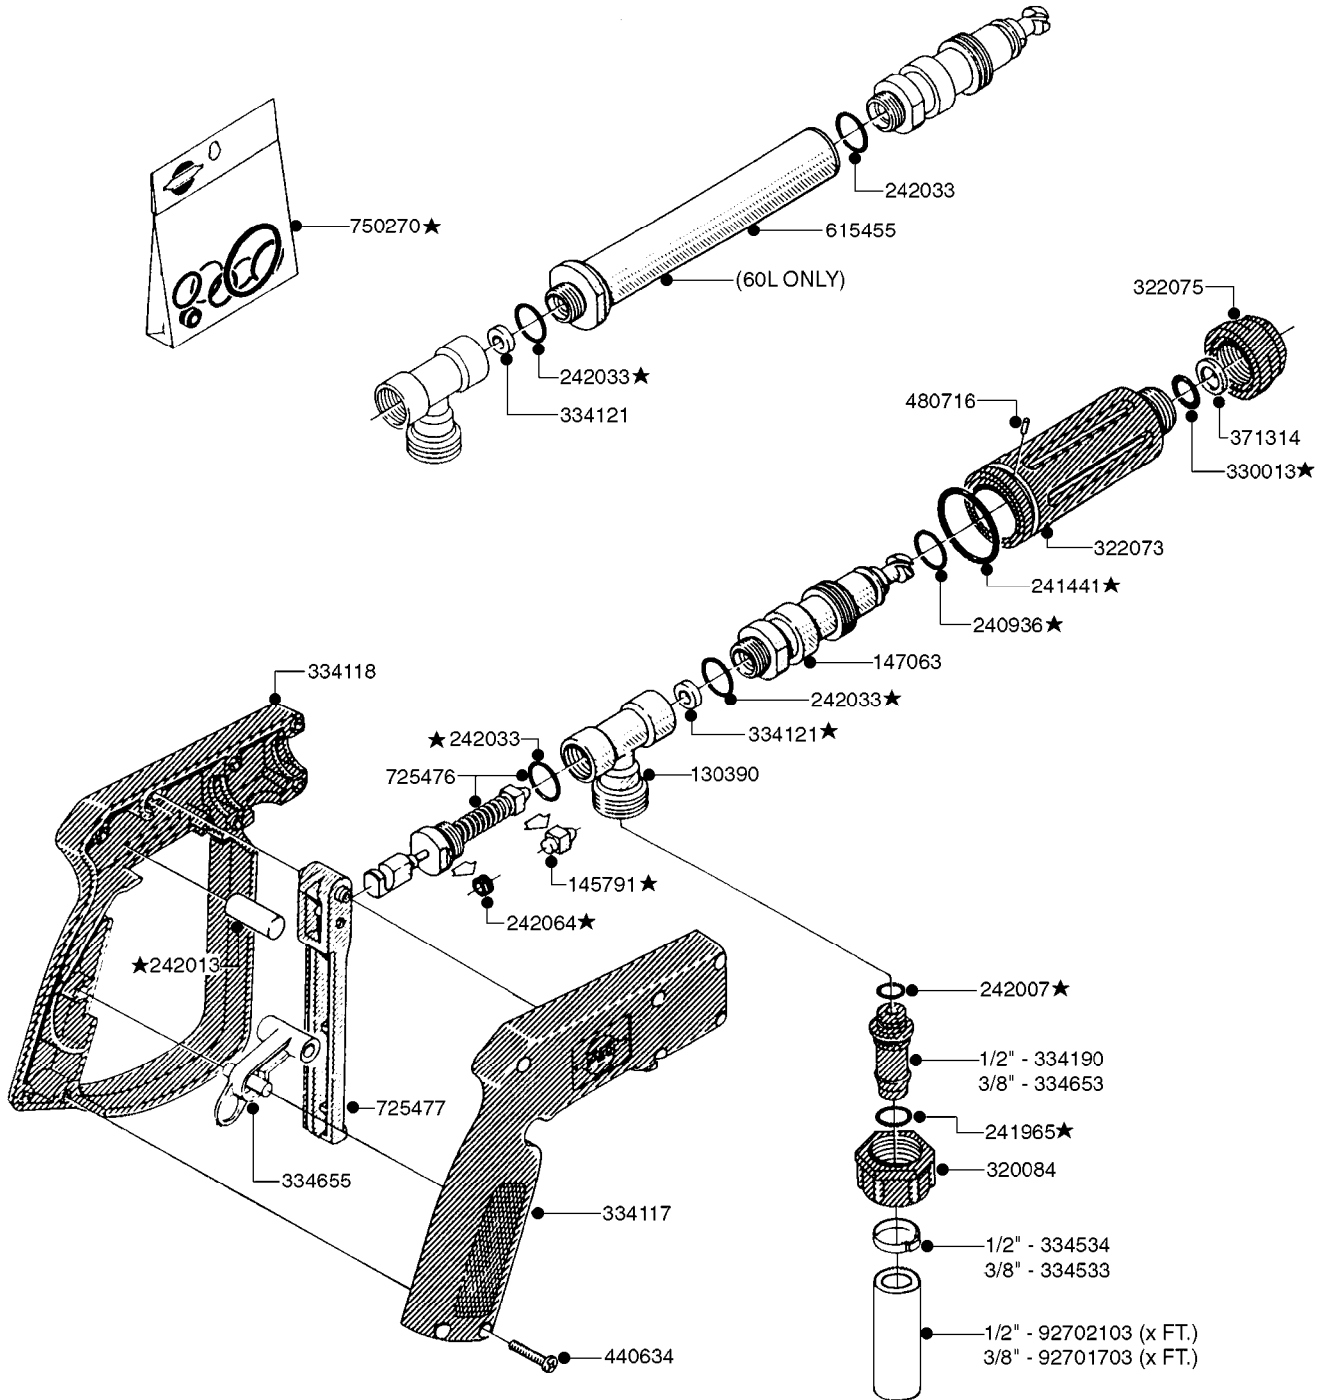

COMPLETE ASSEMBLY:
843197 - 60L
843196 - 60S

COMPLETE ASSEMBLIES
WHOLEGOODS ITEMS

K0480

HANDGUN TYPE 60S/60L POST 95
K0480-HIN, 01:01:16

Page 1

Date 06.11.2017 17:57

parts-n°	order qty	description
130390	1	TEE 3/8'X 1/2' BSP F.TYPE 60S
145791	1	CONE FOR ON/OFF
147063	1	SWIRL F.SPRAY GUN TYPE 60
240936	1	O-RING D13.3X2.4 NITRIL
241441	1	O-RING D29.3X3
241965	1	O-RING 12.1 X 1.6
242007	1	O-RING D9.1X1.6
242013	1	SPRING RUBBER F/TRIGGER
242033	1	O-RING
242064	1	SLEEVE RUBBER 3X8X4MM
320084	1	FITT.DK NUT 1/2" BSP
322073	1	HOUSING F.SWIRL TYPE 60S H.G.
322075	1	HOUSING F. NOZZLE
330013	1	O-RING D15/D10X2.5 F.3/8"NUT
334117	1	HANDLE PIECE RIGHT F.60S/60L
334118	1	HANDLE PIECE LEFT F.60S/60L
334121	1	SEAT FOR ON-OFF TYPE
334190	1	FITT.DK HB 1/2' F. PISTOL 60S
334533	1	CLAMP HOSE PLASTIC 3/8"
334534	1	CLAMP HOSE PLASTIC 1/2"
334653	1	FITT.DK HB 3/8' F.HANDGUN
334655	1	TRIGGER SAFETY F.60S/60L GUN
371314	1	NOZZLE CERAMIC 1099-20
440634	1	SCREW 5/8"
480716	1	PIN D3X6 STAINLESS
615455	1	TUBE F.LANCE TYPE 60L
725476	1	SPINDLE
725477	1	TRIGGER
750270	1	GASKET KIT F.SPRAY GUN
843196	1	GUN, MODEL 60S
843197	1	HANDGUN KIT TYPE 60 LONG
92701703	1	HOSE R X3/8" X300PSI WP X0012"
92702103	1	HOSE R X1/2" X300PSI WP X0012"