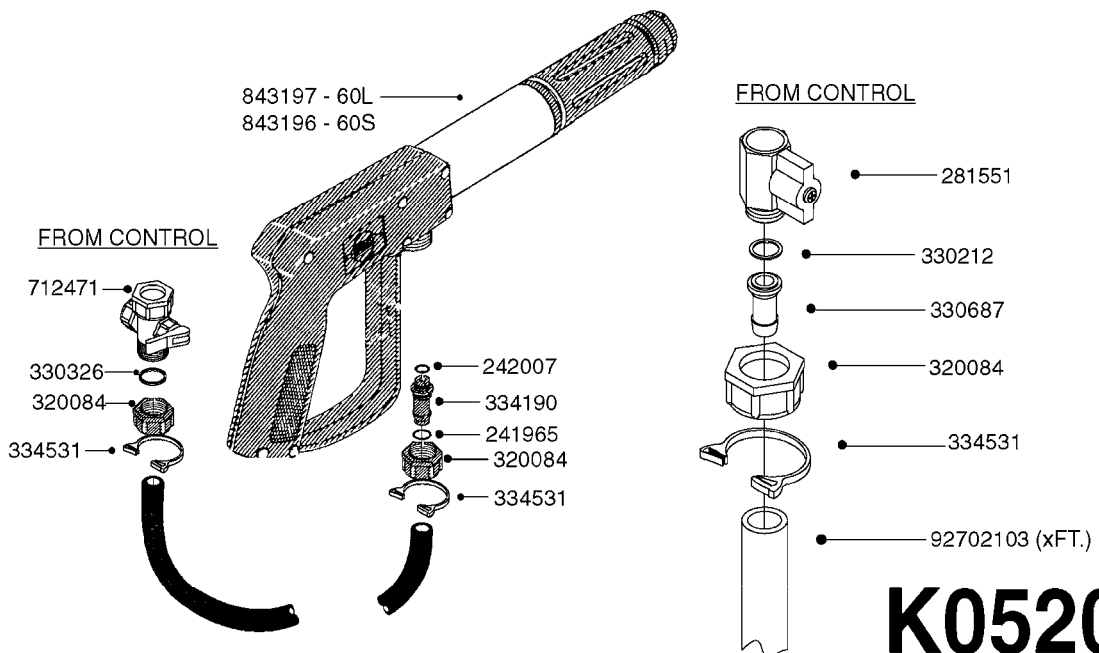

COMPLETE ASSEMBLY:
843197 - 60L
843196 - 60S

COMPLETE ASSEMBLIES
WHOLEGOODS ITEMS

K0480

HANDGUN TYPE 60S/60L POST 95
K0480-HIN, 01:01:16

Page 1

Date 06.11.2017 17:57

parts-n°	order qty	description
130390	1	TEE 3/8'X 1/2' BSP F.TYPE 60S
145791	1	CONE FOR ON/OFF
147063	1	SWIRL F.SPRAY GUN TYPE 60
240936	1	O-RING D13.3X2.4 NITRIL
241441	1	O-RING D29.3X3
241965	1	O-RING 12.1 X 1.6
242007	1	O-RING D9.1X1.6
242013	1	SPRING RUBBER F/TRIGGER
242033	1	O-RING
242064	1	SLEEVE RUBBER 3X8X4MM
320084	1	FITT.DK NUT 1/2" BSP
322073	1	HOUSING F.SWIRL TYPE 60S H.G.
322075	1	HOUSING F. NOZZLE
330013	1	O-RING D15/D10X2.5 F.3/8"NUT
334117	1	HANDLE PIECE RIGHT F.60S/60L
334118	1	HANDLE PIECE LEFT F.60S/60L
334121	1	SEAT FOR ON-OFF TYPE
334190	1	FITT.DK HB 1/2' F. PISTOL 60S
334533	1	CLAMP HOSE PLASTIC 3/8"
334534	1	CLAMP HOSE PLASTIC 1/2"
334653	1	FITT.DK HB 3/8' F.HANDGUN
334655	1	TRIGGER SAFETY F.60S/60L GUN
371314	1	NOZZLE CERAMIC 1099-20
440634	1	SCREW 5/8"
480716	1	PIN D3X6 STAINLESS
615455	1	TUBE F.LANCE TYPE 60L
725476	1	SPINDLE
725477	1	TRIGGER
750270	1	GASKET KIT F.SPRAY GUN
843196	1	GUN, MODEL 60S
843197	1	HANDGUN KIT TYPE 60 LONG
92701703	1	HOSE R X3/8" X300PSI WP X0012"
92702103	1	HOSE R X1/2" X300PSI WP X0012"