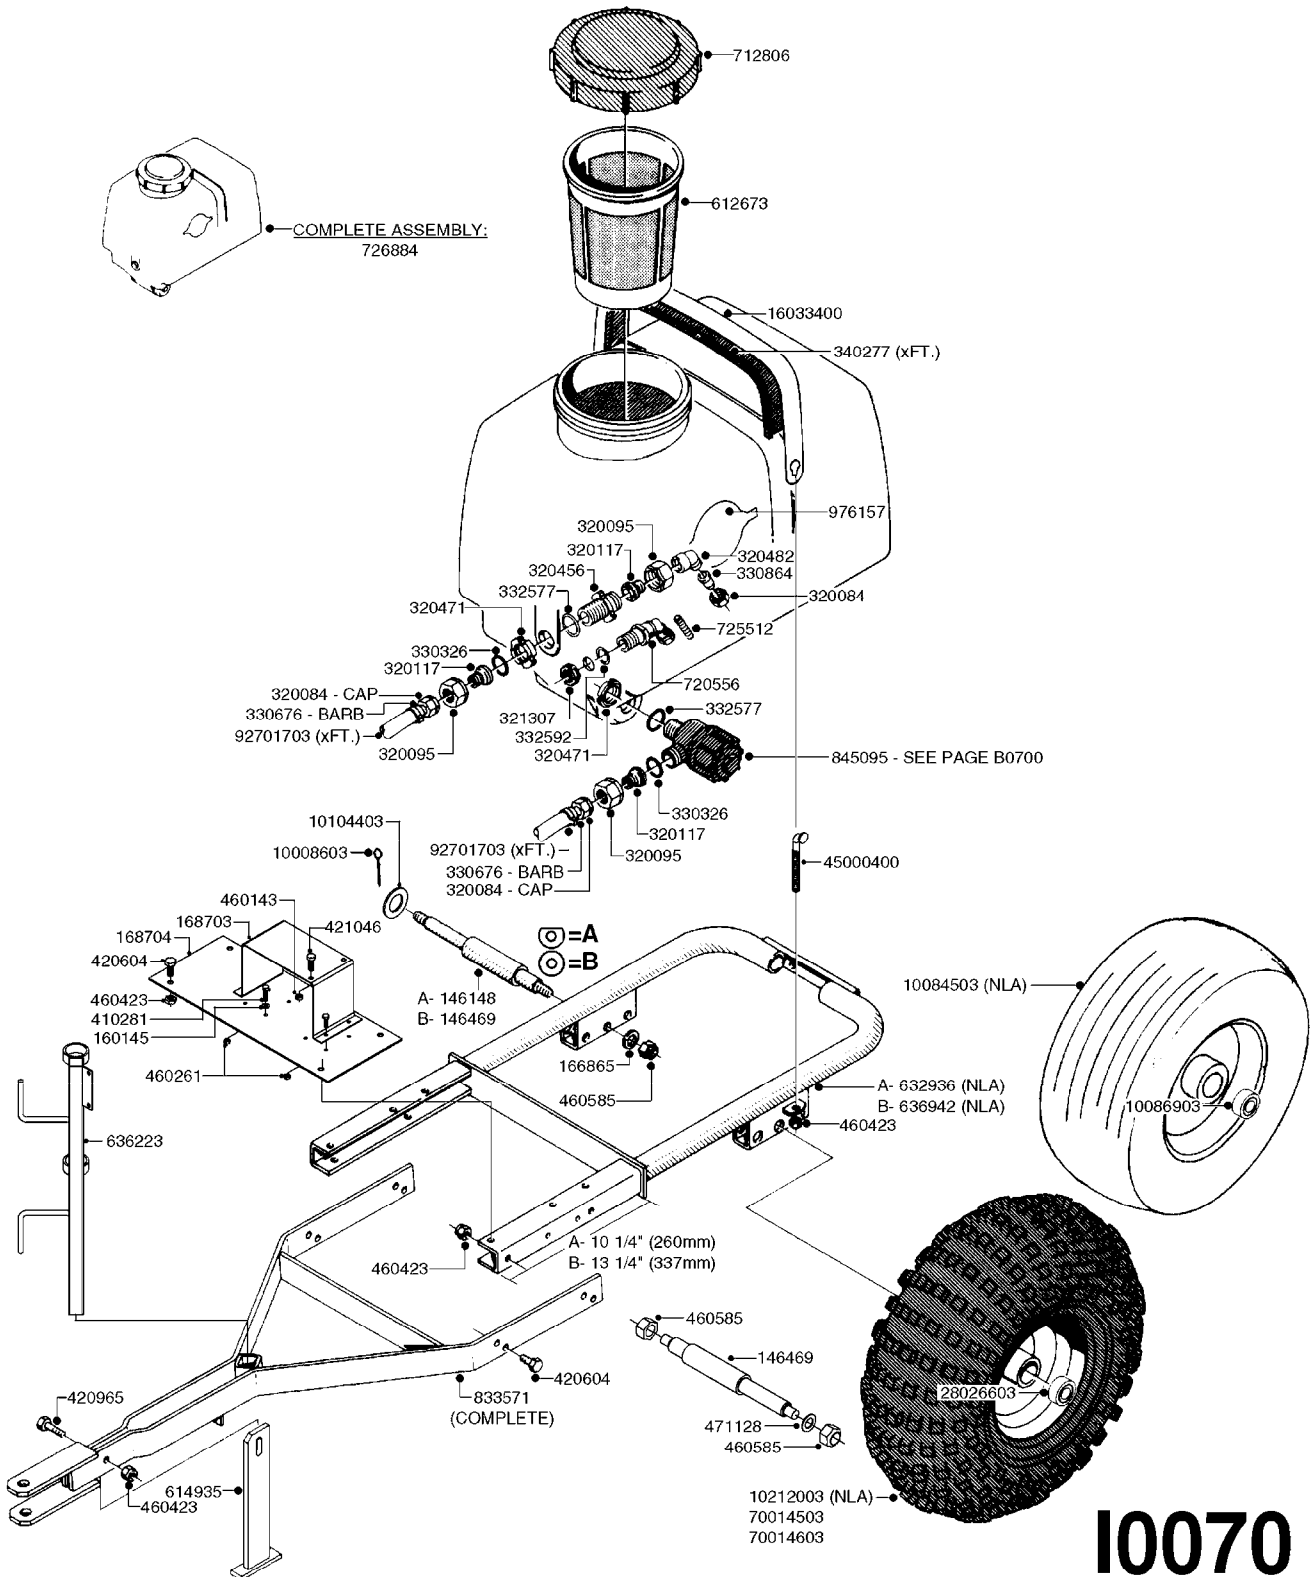

I0070

ES 30 TANK & FRAME
I0070-HIN, 01:01:16

Page 1
Date 06.11.2017 17:57

parts-n°	order qty	description
146148	1	SPINDLE TR30 STD.TIRE
146469	1	AXLE SHAFT ESTATE TRAILER SPRY
160145	1	WASHER D13.1/D6.4X1 SS
166865	1	WASHER D35/D25X2
168703	1	PUMP SCREEN FOR ATV
168704	1	PUMP BASE FOR ATV CAN 88
320084	1	FITT.DK NUT 1/2" BSP
320095	1	FITT.DK NUT 1" BSP
320117	1	FITT.DK CONN.1/2"BSP F. 1" CAP
320456	1	FITT.DK BULKHEAD 1"BSP DOUBLE
320471	1	FITT.DK NUT 1" BSP JAMB
320482	1	FITT.DK ELB. 1/2" BSP 60 DEG.
321307	1	FITT.DK NUT 1/2" BSP JAMB
330326	1	O-RING D30/D24X2 F.1"NUT
330676	1	FITT.DK HB 3/8" F. 1/2" NUT
330864	1	NOZZLE AGITATION D6
332577	1	O-RING D38/D30X4 F.1" PUR.
332592	1	O-RING D26/D20X3
340277	1	TANK PACKING - 40mm WIDE x 12"
410281	1	BOLT HEX 8.8 DEL M6X25 DIN933 A2
420604	1	BOLT HEX 8.8 DEL M10X25 FT DIN933
420965	1	M10X40 MACHINE SCREW STAINLESS
421046	1	SCREW HEX M8X25/25 A2 SS DIN933
460143	1	NUT HEX M8X1.25 LOCK DIN985A2 SS
460261	1	NUT HEX M6X1.00 LOCK DIN985 A2 SS
460423	1	NUT HEX M10X1.50 LOCK DIN985A2 SS
460585	1	LOCKING NUT M16 DIN985 A2 SS
471128	1	WASHER, M16, Ø30/17.0X 3.0, SS
612673	1	FILTER BASKET F. ES30/ES53
614935	1	JACK STAND FOR ES30/53
632936	1	FRAME ES30
636223	1	POST 12 VOLT TR30
636942	1	FRAME FOR KS120
712806	1	TANK LID WITH VENT S226 RED
720556	1	SAFETY VALVE FOR ATV SPRAYER
725512	1	SPRING
726884	1	TANK 30 GAL. F/ES
833571	1	DRAW BAR FOR ES30/50/80
845095	1	FILTER COMPLETE
976157	1	DECAL COMPANY (4.4" X 4.6")
10008603	1	COTTER PIN 1/8"X 1-1/2"
10084503	1	TIRE & RIM 16 X 6.5 X 8
10086903	1	BEARING BALL F.ES53 WHEEL
10104403	1	WASHER PLATE 1'
10212003	1	TIRE & RIM ASSY.22 X 11.00-8
16033400	1	TANK STRAP ES30/NK 80 '01
28026603	1	BEARING P205PP SEALED 52x25x15
45000400	1	T-BOLT SPECIAL F.TANK STRAP ES
70014503	1	TIRE & RIM ASY 16X750-8 X 4"HU
70014603	1	TIRE & RIM ASY 20X10-8 X 4"HUB
92701703	1	HOSE R X3/8" X300PSI WP X0012"