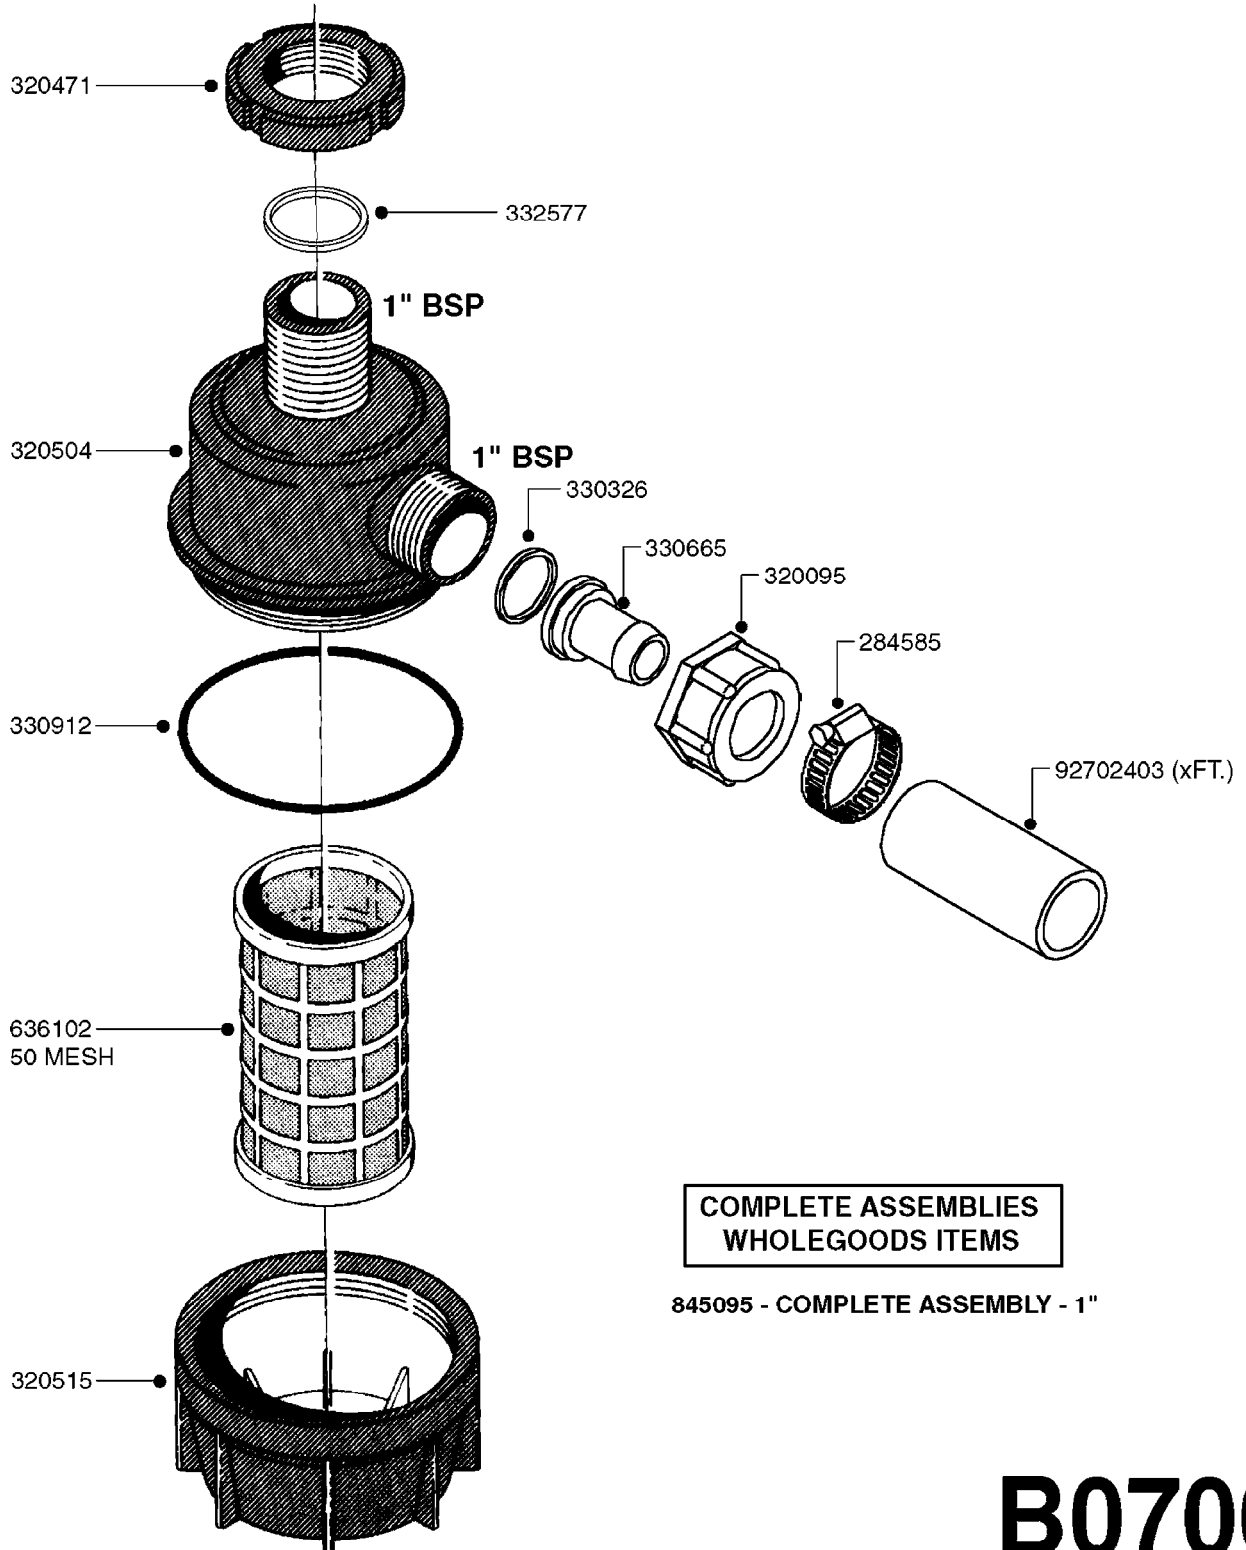

B0700

SUCTION FILT. HARDI ES30/53/80
B0700-HIN, 01:01:16

Page 1
Date 06.11.2017 17:57

parts-n°	order qty	description
284585	1	CLAMP HOSE GEAR 1" MINI 020
320095	1	FITT.DK NUT 1" BSP
320471	1	FITT.DK NUT 1" BSP JAMB
320504	1	FILTER CASING .....
320515	1	FILTER CAP 2-1/2' RG
330326	1	O-RING D30/D24X2 F.1"NUT
330665	1	3/4' HOSE TAIL F/1' CAP
330912	1	O-RING D79,5/73,5XD3
332577	1	O-RING D38/D30X4 F.1" PUR.
636102	1	NK FILTER 86 30 MESH
845095	1	FILTER COMPLETE
92702403	1	HOSE PVC SUCT GRAY 1"