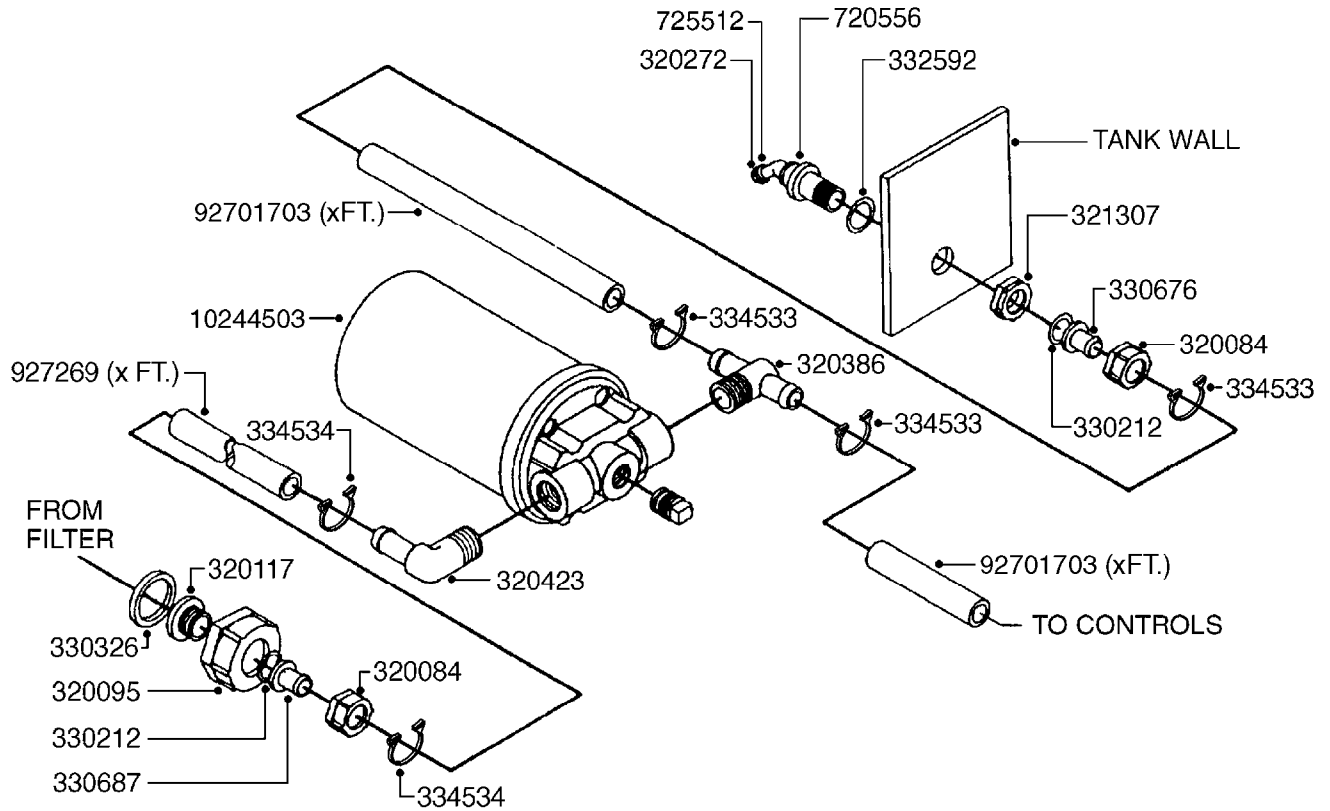

COMPLETE ASSEMBLIES
WHOLEGOODS ITEMS

A0400

10244503 - MODEL 2100 - 573 (SHOWN)

PUMP - FLO JET 12 VOLT
A0400-HIN, 01:01:16

Page 1
Date 06.11.2017 17:57

parts-n°	order qty	description
10244503	1	PUMP 12 VOLT FLOJET 2100-573
10321003	1	MOTOR 12 VOLT F. FLOJET PUMP
10321603	1	CHECK VALVE ASSY F. FLOJET
10322703	1	BRUSH KIT F. FLOJET PUMP MTR
10323003	1	SCREW M4X25 PHILLIPS SET OF 6
10323503	1	SCREWS F. BASEPLATE FLOJET
10429203	1	PUMP BASE F.FLOJET PUMP 2100
10429403	1	GROMMET SET OF 4 F.FLOJET
10470703	1	PUMP REPAIR KIT F.FLOJET 2100
10518503	1	PUMP HOUSING FLOJET Ø2100-573
10518603	1	PUMP HEAD FLOJET PUMP 2100-573
10518803	1	BEARING & CAM FLOJET 2100-573
10518903	1	DIAPHRAGM F.FLOJET 2100-573
10519103	1	SCREWS (4) FLOJET 2100-573
10519303	1	SET SCREW F.CAM FLJET 2100-573
10604103	1	KIT CAM BEARING/DIA. 2100-573

A0410

PUMP - SYSTEM 12 VOLT F/ES30
A0410-HIN, 01:01:16

Page 1

Date 06.11.2017 17:57

parts-n°	order qty	description
261272	1	FUSE 10A D6X32 MM
320084	1	FITT.DK NUT 1/2" BSP
320095	1	FITT.DK NUT 1" BSP
320117	1	FITT.DK CONN.1/2"BSP F. 1" CAP
320272	1	FITT.DK CAPNUT 3/8' BSP
320386	1	FITT.DK TEE 3/8X3/8HB X3/8"BSP
320423	1	FITT.DK ELB 1/2'HB X 3/8' BSP
321307	1	FITT.DK NUT 1/2" BSP JAMB
330212	1	O-RING D19/D14X2.4 F.1/2"NUT
330326	1	O-RING D30/D24X2 F.1"NUT
330676	1	FITT.DK HB 3/8" F. 1/2" NUT
330687	1	FITT.DK HB 1/2" F. 1/2" NUT
332592	1	O-RING D26/D20X3
334533	1	CLAMP HOSE PLASTIC 3/8"
334534	1	CLAMP HOSE PLASTIC 1/2"
720556	1	SAFETY VALVE FOR ATV SPRAYER
725512	1	SPRING
927269	1	HOSE R X PVC X 1/2 X 0012"
10131403	1	SWITCH 12V 10 AMP TOGGLE
10131603	1	CLIPS ALLIGATOR 12V
10134203	1	1 FT. 16/2 SJTW ELECT. CABLE
10244503	1	PUMP 12 VOLT FLOJET 2100-573
26001303	1	FUSE HOLDER - INLINE
92701703	1	HOSE R X3/8" X300PSI WP X0012"