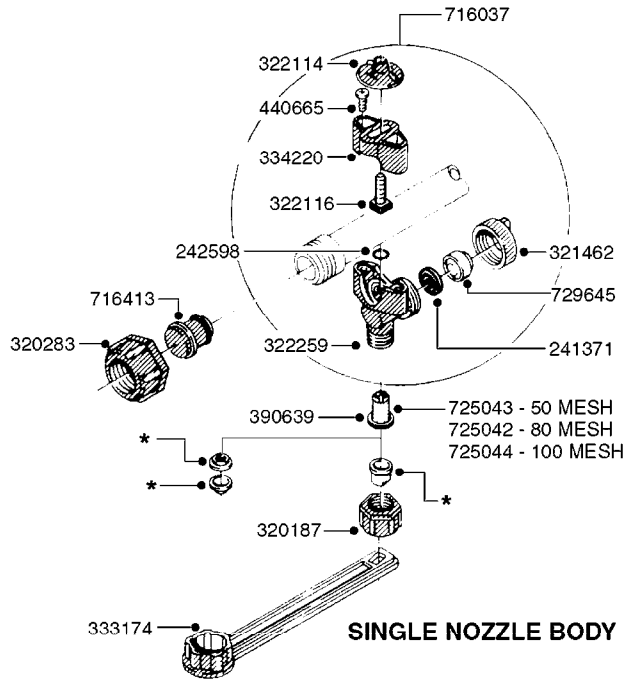

NOZZLE BODIES - THREADED
D1080-HIN, 01:01:16

Page

0

Date

06.11.2017 17:57