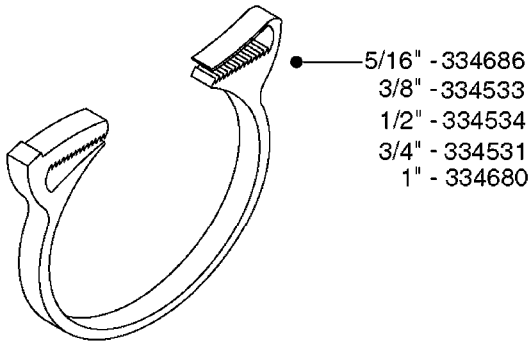

I.D.	PART # (ONE FOOT)	
3/8" 1/2" 3/4" 1" 1-1/4"	92701703 92702103 92703203 92712403 92734403	 <p>RUBBER HOSE SMOOTH, BLACK, TWO BLUE STRIPES</p>
5/16" 3/8" 1/4" 1/2" 3/4"	927281 927284 927268 927269 927270	 <p>PVC HOSE SHINY, BLACK, SMOOTH, TWO WHITE STRIPES</p>
1" 1-1/4" 1-1/2" 2" 2-1/2"	92702403 92738900 92702603 92702703 92702803	 <p>PVC SPIRAL SUCTION HOSE SHINY, RIBBED, GRAY</p>
3/4"	927205	 <p>PVC HOSE CLEAR, SMOOTH</p>
1/2" 3/4"	10631003 927231	 <p>PVC HOSE SMOOTH, CLEAR, REINFORCED WITH WHITE MESH</p>
4mm 6mm 8mm 10mm	927253 RED 927264 RED 927306 BLACK 927330 BLACK	 <p>PVC AIR HOSE SMOOTH</p>

L0120

BULK HOSE
L0120-HIN, 01:01:16

Page 1
Date 06.11.2017 17:57

parts-n°	order qty	description
927205	1	HOSE R X CLEAR X 3/4 X 0012"
927231	1	HOSE R X PVCX3/4 CLR/BRD 0012"
927253	1	AIR HOSE, DIAMETER 4MM
927264	1	HOSE R X PE D6/D4 X 0012"
927268	1	HOSE R X PVC X 1/4 X 0012"
927269	1	HOSE R X PVC X 1/2 X 0012"
927270	1	HOSE R X PVC X 3/4 X 0012"
927281	1	HOSE R X PVC X 5/16 X 0012"
927284	1	HOSE 3/8 PVC W/ INSERT
927306	1	HOSE R X PE D8/D6 X 0012"BLACK
927330	1	HOSE R X PE D10/D8 X 012"BLACK
10631003	1	HOSE R X CLEAR BRAID.X 1/2 12"
92701703	1	HOSE R X3/8" X300PSI WP X0012"
92702103	1	HOSE R X1/2" X300PSI WP X0012"
92702403	1	HOSE PVC SUCT GRAY 1"
92702603	1	HOSE PVC SUCT GRAY 1-1/2"
92702703	1	HOSE PVC SUCT GRAY 2"
92702803	1	HOSE PVC SUCT GRAY 2.5"
92703203	1	HOSE R X3/4" X300PSI WP X0012"
92712403	1	HOSE R X1" X300PSI WP X0012"
92734403	1	HOSE R X5/4" X200PSI WP X0012"
92738900	1	HOSE R X PVC X 1-1/4" 0012"

Hose Size	Pressure	Suction	Clamp Code
3/8"	28029803		6706
1/2"	28029803		6706
3/4"	28029903		6712
1"	28030003	28029903	6716
1-1/4"	28030103		6724
1-1/2"		28030103	6724
2"		28030203	235-67
2-1/2"		28030303	235-74
3"		28030403	235-82