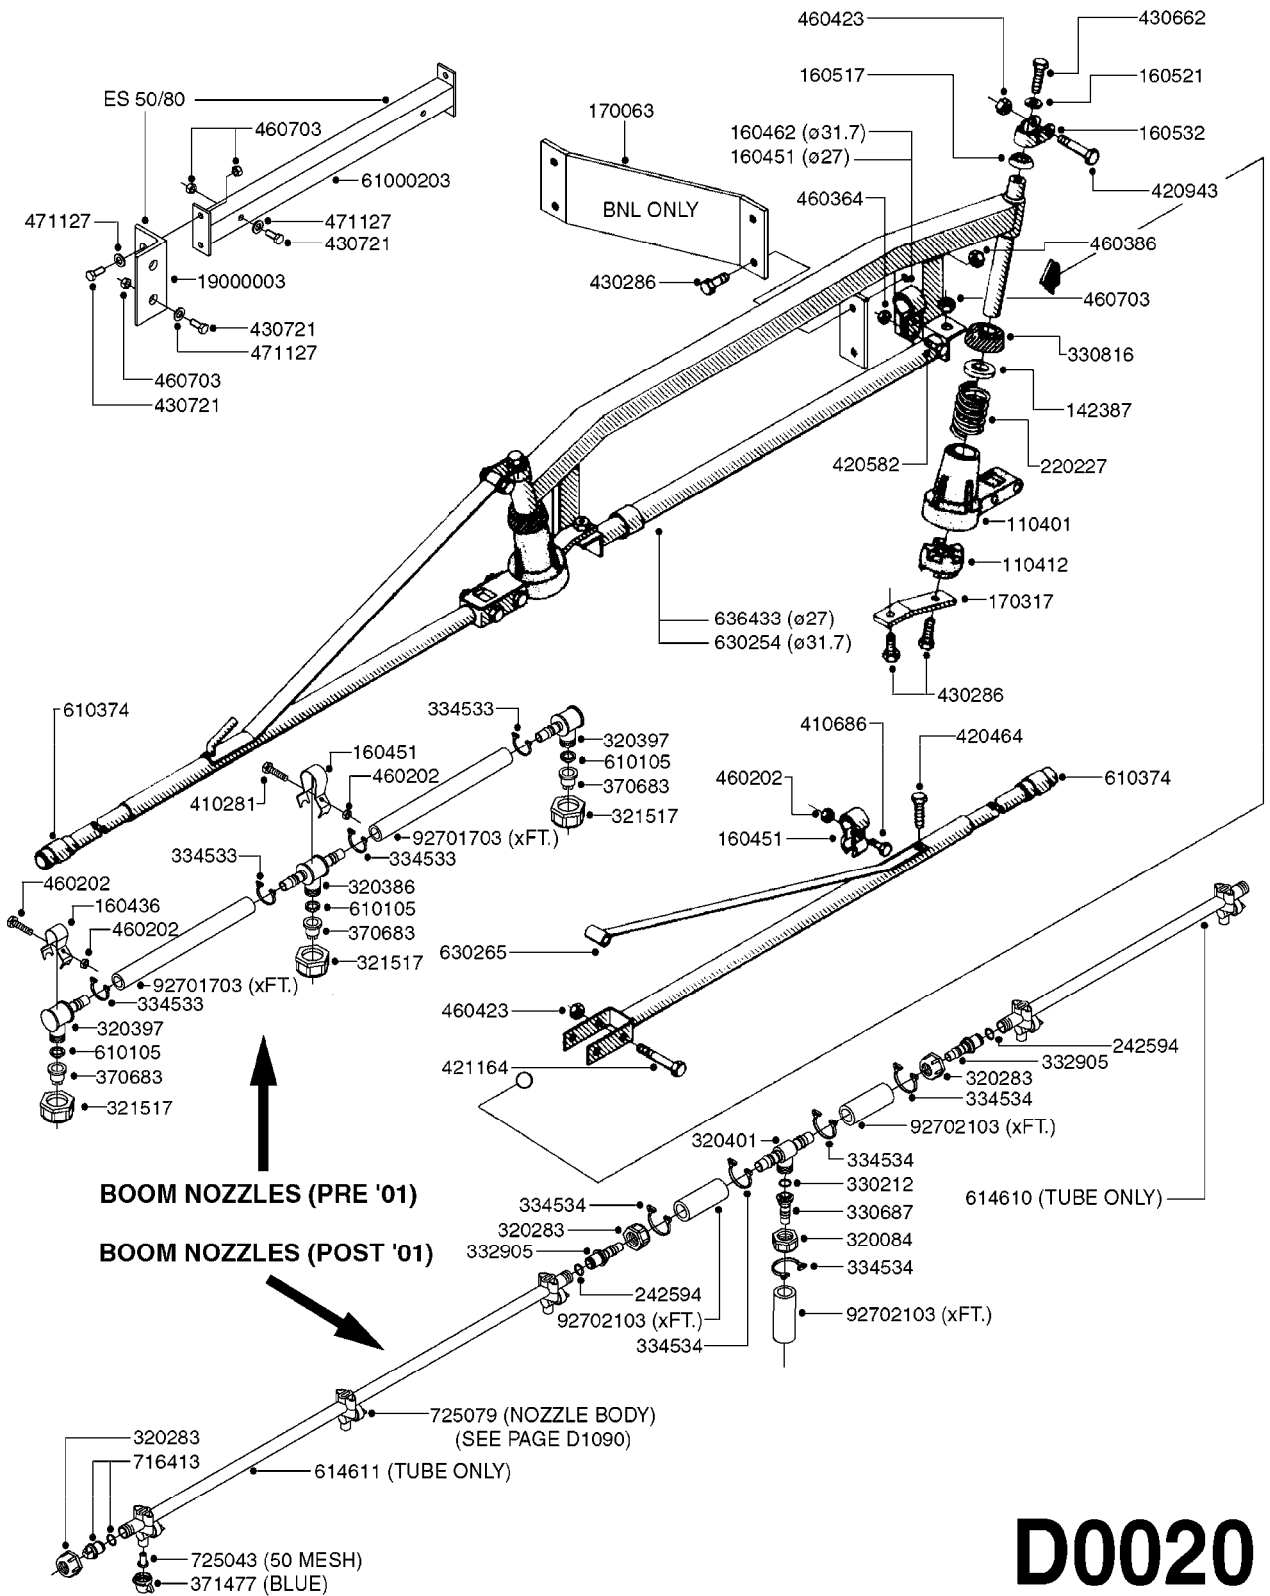

D0020

BOOM - 14' HD
D0020-HIN, 01:01:16

Page 1
Date 06.11.2017 17:57

parts-n°	order qty	description
110401	1	SPRING HOUSING STD BOOM
110412	1	CLUTCH STANDARD BOOM
142387	1	WASHER D40D23X5
160436	1	PIPE BRANCH HOLDER D22,2
160451	1	PIPE BRANCH HOLDER D25,4
160462	1	PIPE BRANCH HOLDER D31,7
160517	1	SPACER COLLAR, STANDARD BOM
160521	1	WASHER D30.5/D13X2
160532	1	CLAMP SWIVEL F. BOOM 14'H.D.
170063	1	SUPPORT BRKT.(USE-#725434 kit)
170317	1	CROSSBAR FOR BOOM WINE II
220227	1	SPRING FOR PIVOT
242594	1	O-RING D14 X 1.78 SCH.70-EPDM
320084	1	FITT.DK NUT 1/2" BSP
320283	1	FITT.DK NUT 3/4"BSP
320386	1	FITT.DK TEE 3/8X3/8HB X3/8"BSP
320397	1	FITT.DK ELB 3/8"HB X 3/8" BSP
320401	1	FITT.DK TEE 1/2X1/2HB X1/2"BSP
321517	1	FITT.DK CAP 3/8" BSP WHITE
330212	1	O-RING D19/D14X2.4 F.1/2"NUT
330687	1	FITT.DK HB 1/2" F. 1/2" NUT
330816	1	DUST COVER PLASTIC/STD.BOOM
332905	1	FITT.DK HB 1/2" F. 3/4" CAP
334533	1	CLAMP HOSE PLASTIC 3/8"
334534	1	CLAMP HOSE PLASTIC 1/2"
370683	1	NOZZLE FLAT FAN 4110-16
371477	1	COLOR TIP S4110-30 BLUE
410281	1	BOLT HEX 8.8 DEL M6X25 DIN933 A2
410686	1	BOLT HEX 8.8 DEL M6X30
420464	1	BOLT HEX 8.8 DEL 3/8'X20MM
420582	1	BOLT HEX 8.8 DEL M8X20 FT A2
420943	1	BOLT HEX 8.8 DEL M10X50
421164	1	BOLT HEX 8.8 DEL M10X70
430286	1	BOLT HEX 8.8 DEL M12X30 FT
430662	1	BOLT HEX 8.8 DEL M12X20 FT
430721	1	BOLT HEX 8.8 DEL M12X40 FT
460202	1	NUT HEX M6
460364	1	NUT HU M8 A2 SS DIN934
460386	1	NUT HEX M12X1.75
460423	1	NUT HEX M10X1.50 LOCK DIN985A2 SS
460703	1	NUT HEX M12X1.75 LOCK DIN985A2 SS
471127	1	WASHER Z12N 13X24X2,5 RST
610105	1	NOZZLE FILTER
610374	1	BOOM WING OUT.SECTION (WINE11)
614610	1	NOZZLE TUBE 2 HOLE L-24"/SP20"
614611	1	NOZZLE TUBE 3 HOLE L-44"/SP20"
630265	1	BOOM WING 14' BOOM
636433	1	CENTER SECTION 14' BOOM D27.0
716413	1	FITT.DK PLUG ASSY. F.NOZ TUBE
725043	1	SCREEN 50 MESH W.GASKET,BLUE
725079	1	NOZZLE ASSY.SING.SNAP-FIT GREN
19000003	1	MOUNT ANGLE BRACKET ES50/80
61000203	1	MOUNT BRACKET F.14' BOOM
92701703	1	HOSE R X3/8" X300PSI WP X0012"
92702103	1	HOSE R X1/2" X300PSI WP X0012"