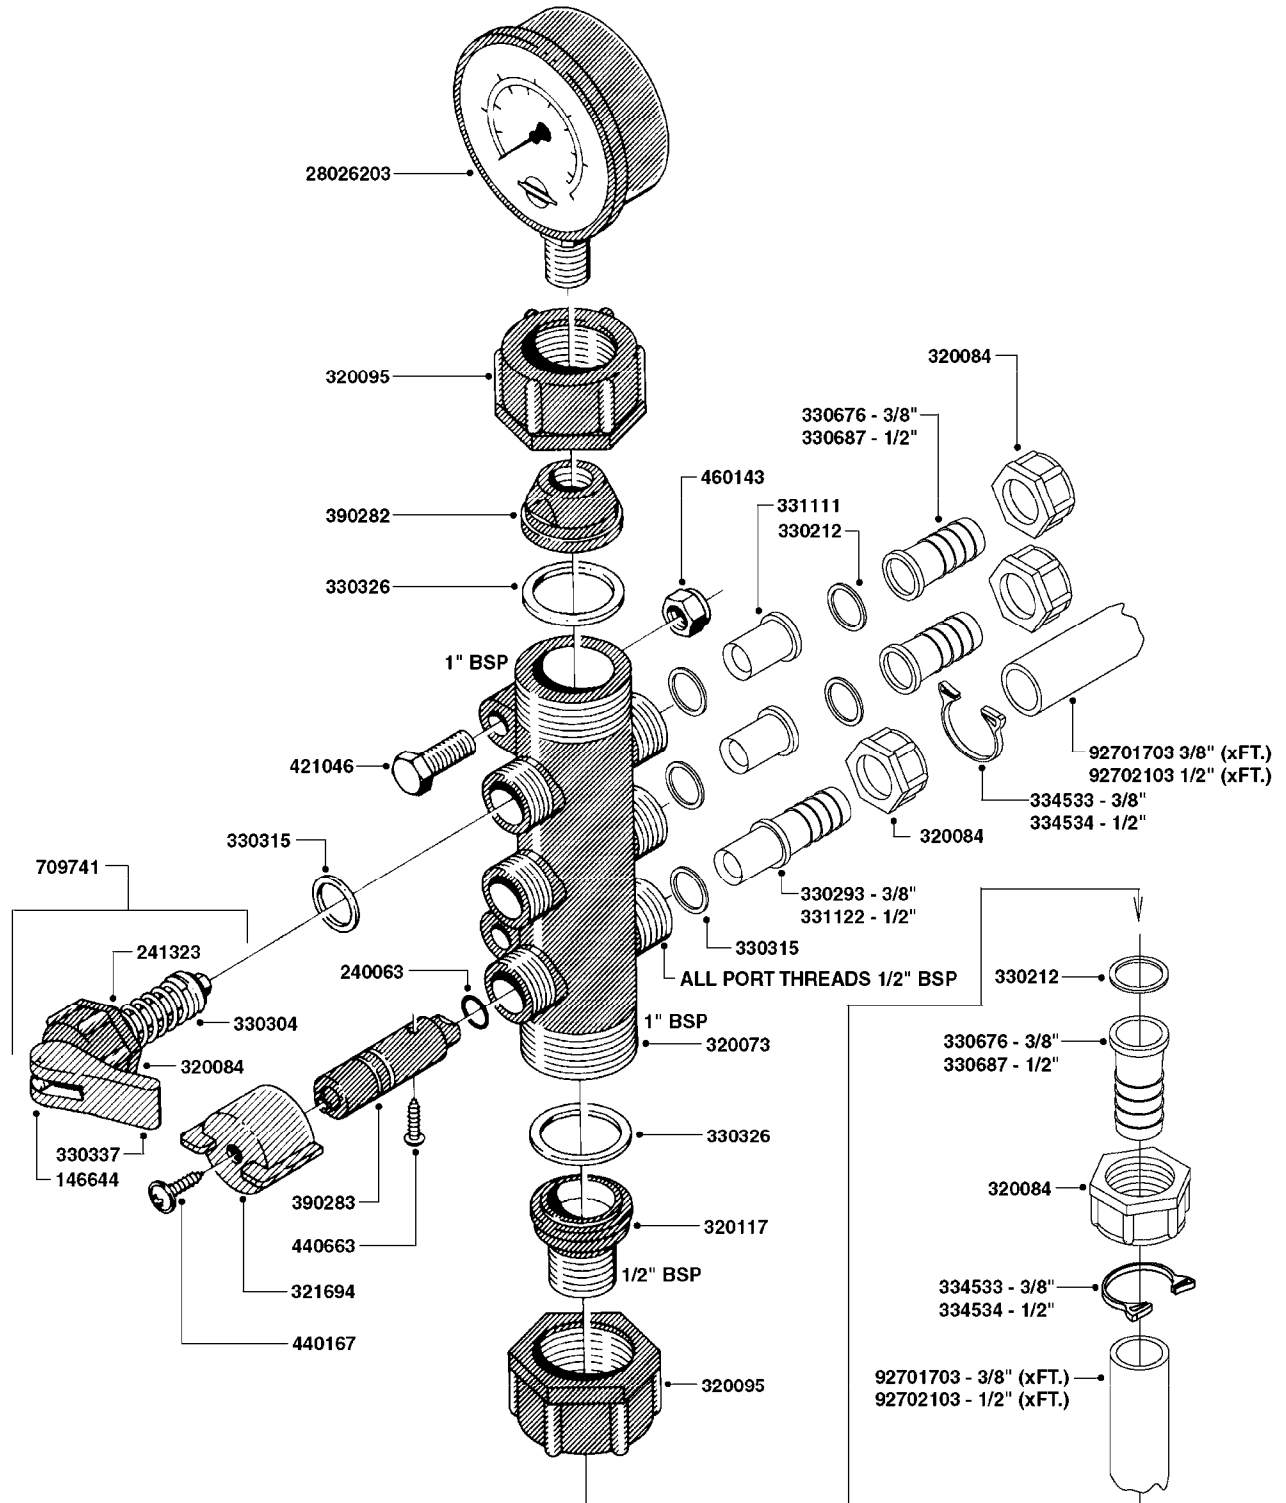

841758 - COMPLETE ASSEMBLY
(LESS GAUGE)

COMPLETE ASSEMBLIES
WHOLEGOODS ITEMS

B0020

CONTROL-ET MANUAL-ES 30/50/80
B0020-HIN, 01:01:16

Page 1

Date 06.11.2017 17:57

parts-n°	order qty	description
146644	1	PIN D3X19 STAINLESS
240063	1	O-RING D14.1/9.3 X 2.4
241323	1	O-RING D5.3X2.4 NITRIL
320073	1	DISTRIBUTOR HOUSING 1/2"
320084	1	FITT.DK NUT 1/2" BSP
320095	1	FITT.DK NUT 1" BSP
320117	1	FITT.DK CONN.1/2"BSP F. 1" CAP
321694	1	UNION NUT
330212	1	O-RING D19/D14X2.4 F.1/2"NUT
330293	1	VALVE SEAT WITH 3/8" HOSE TAIL
330304	1	VALVE CONE D14
330315	1	O-RING D18.4/D13X.6
330326	1	O-RING D30/D24X2 F.1"NUT
330337	1	HANDLE F. FLIP VALVE
330676	1	FITT.DK HB 3/8" F. 1/2" NUT
330687	1	FITT.DK HB 1/2" F. 1/2" NUT
331111	1	VALVE SEAT FOR 1/2" DISTRIBUT.
331122	1	VALVE SEAT WITH 1/2" HOSE TAIL
334533	1	CLAMP HOSE PLASTIC 3/8"
334534	1	CLAMP HOSE PLASTIC 1/2"
390282	1	STOPPER ATV 1/4"
390283	1	CONE FOR PRES CONTR ATV
421046	1	SCREW HEX M8X25/25 A2 SS DIN933
440167	1	SCREW NO.8 1/4"
440663	1	SCREW 3/8" NR4 STAINLESS
460143	1	NUT HEX M8X1.25 LOCK DIN985A2 SS
709741	1	VALVE ASSY. 1/2" FLIP LEVER
841758	1	ET CONTROL COMPLETE
28026203	1	GAUGE 200PSI/BR, 2.5"1/4BSP-BTM
92701703	1	HOSE R X3/8" X300PSI WP X0012"
92702103	1	HOSE R X1/2" X300PSI WP X0012"