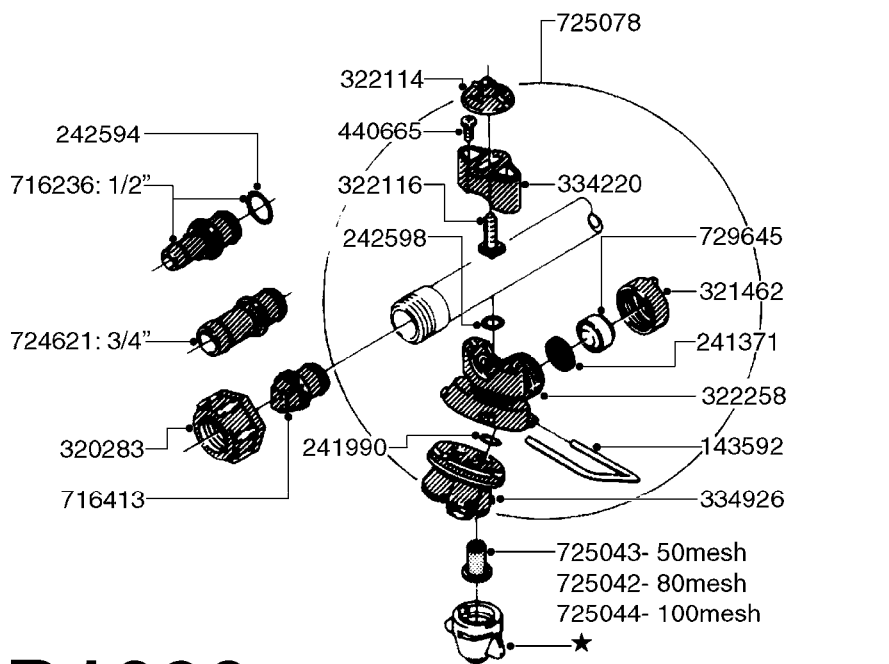

TRIPLET NOZZLE BODY

D1090

*=REFER TO HARDI NOZZLE CATALOG