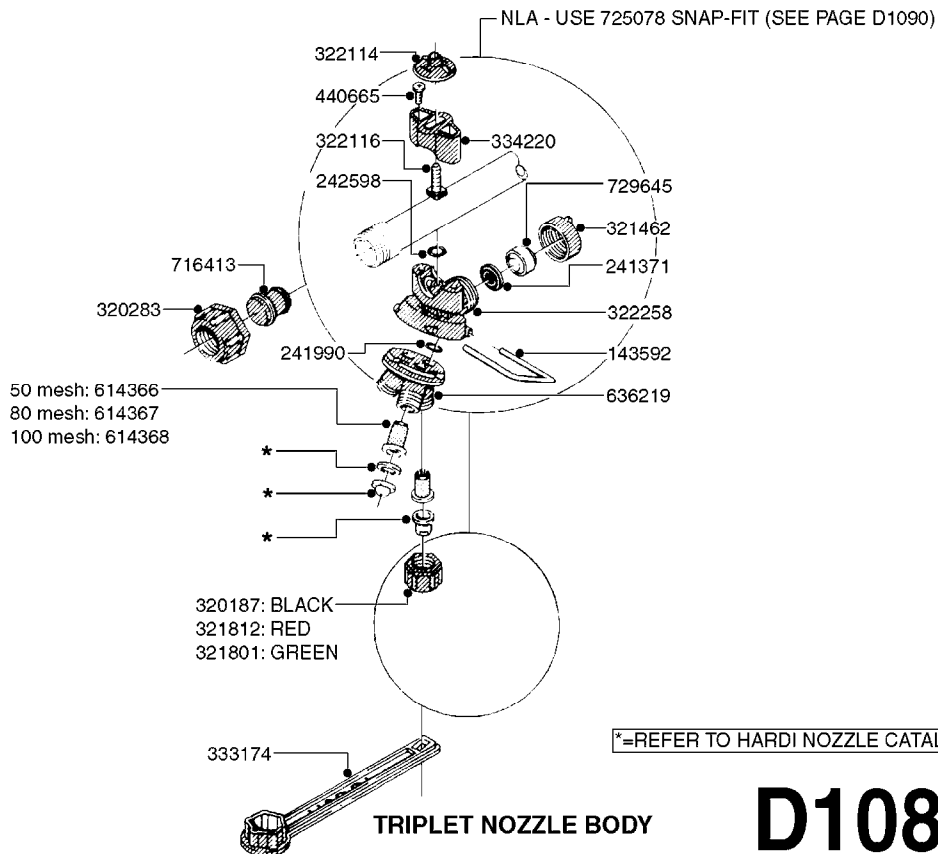

NOZZLE BODIES - THREADED
D1080-HIN, 01:01:16

Page

0

Date

06.11.2017 17:57