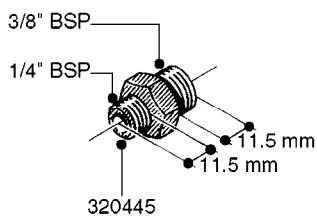

FITTINGS - HEXAGON NIPPLES  
L0030-HIN, 01:01:16

**L0030**

FITTINGS - HEXAGON NIPPLES  
L0030-HIN, 01:01:16

Page 1

Date 12.08.2020 9:21

parts-n°	order qty	description
10015303	1	FITT.PO.HN 1.00X1.00 M1000
10425003	1	FITT.PO.HN 1.25X1.00 MCPHEE
320132	1	FITT.DK HN 1" BSP
320176	1	FITT.DK HN 3/8"X1/2" BSP
320445	1	FITT.DK HN 1/4"X3/8" BSP
320655	1	FITT.DK HN 1/2"-1/2" BSP
320692	1	FITT.DK HN 3/8'BSPX1/4'NPT
320703	1	FITT.DK HN 3/8BSP X1/2 &1/4NPT
320725	1	FITT.DK NIPPLE 3/8"-3/8" BSP
320902	1	FITT.DK HN 3/8'X 1/4' BSP
390232	1	FITT.DK HN 1-1/2' X 1-1/4' BSP
390276	1	FITT.DK HN 1'BSP