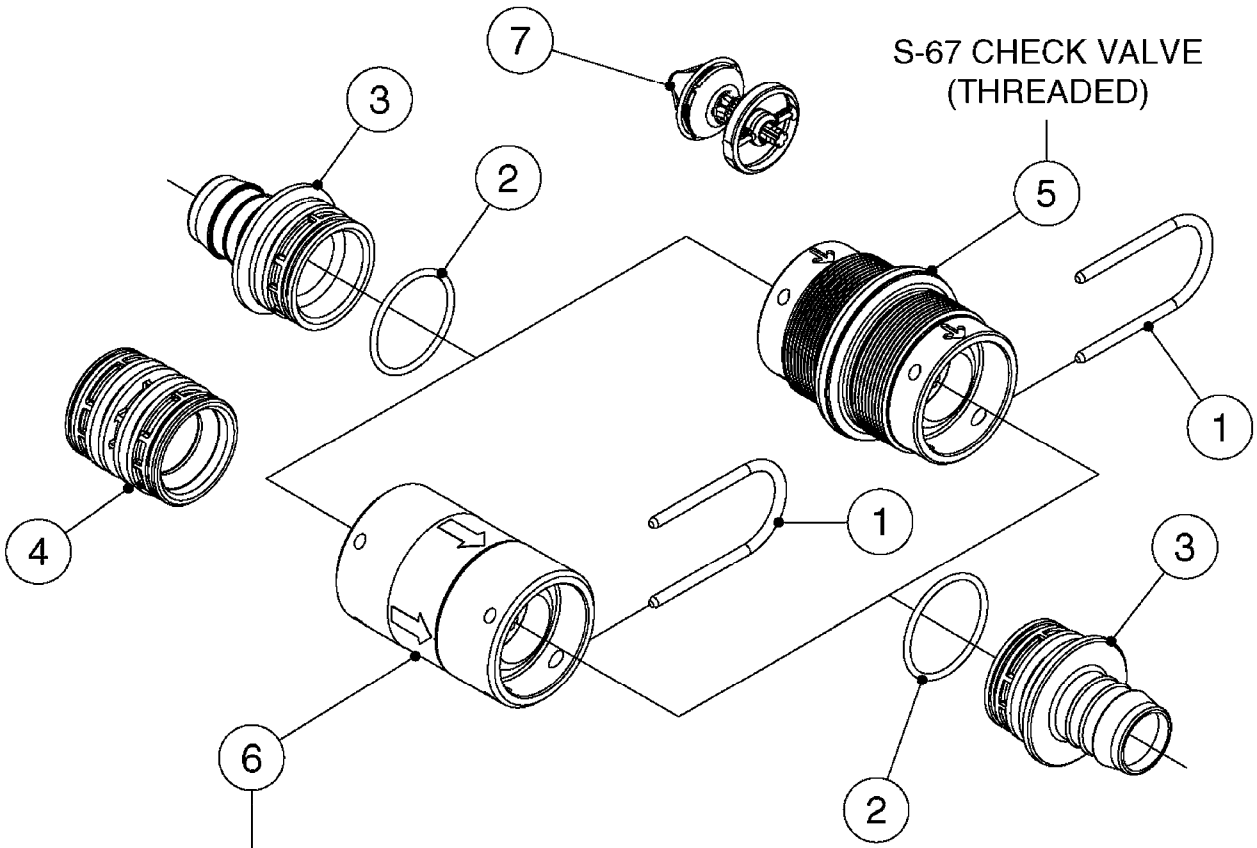

S-67 CHECK VALVE

FOR FITTINGS AND  
HOSES, SEE SECTION L

**B0630**

CHECK VALVES - S67  
B0630-HIN, 31:07:19

Page 1  
Date 12.08.2020 9:20

Pos.	parts-n°	order qty	description
1	145996	1	FITT.DK S-67 FORK
2	241973	1	O-RING Ø3 X 44.2 70 SHORES NITRIL
2	242353	1	O-RING 3 X 44.2 VITON
3	242504	1	O-RING D35x2 NITRIL
4	322104	1	FITT.DK S-67 BULKHEAD
5	334231	1	FITT.DK S-67 STR.1"
5	334232	1	FITT.DK S-67 STR.1-1/4"
5	334444	1	FITT.DK S-67 STR.1-1/2" PVC
6	14103100	1	SEAT F.CHECK VALVE D40.8 2010
7	70063603	1	VALVE, CHECK S67 1-1/2" COMPLETE IN-LINE CHECK VALVE FOR 1-1/2" HOSE
7	72001803	1	CHCK VLV,S67, 2 X 1" HB COMPLETE IN-LINE CHECK VALVE FOR 1" HOSE
7	72206600	1	CHCK VLV,S67, 2 X 1.25" HB COMPLETE IN-LINE CHECK VALVE FOR 1-1/4" HOSE
8	72089900	1	CHECK VALVE S67 SUBASMBLY.2001
9	97800500	1	DECAL 230X28 BLACK ARROW