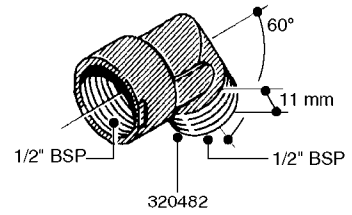

FITTINGS - HEXAGON NIPPLES  
L0030-HIN, 01:01:16

**L0030**

FITTINGS - HEXAGON NIPPLES  
L0030-HIN, 01:01:16

Page 1

Date 12.08.2020 9:21

parts-n°	order qty	description
10015303	1	FITT.PO.HN 1.00X1.00 M1000
10425003	1	FITT.PO.HN 1.25X1.00 MCPHEE
320132	1	FITT.DK HN 1" BSP
320176	1	FITT.DK HN 3/8"X1/2" BSP
320445	1	FITT.DK HN 1/4"X3/8" BSP
320655	1	FITT.DK HN 1/2"-1/2" BSP
320692	1	FITT.DK HN 3/8'BSPX1/4'NPT
320703	1	FITT.DK HN 3/8BSP X1/2 &1/4NPT
320725	1	FITT.DK NIPPLE 3/8"-3/8" BSP
320902	1	FITT.DK HN 3/8'X 1/4' BSP
390232	1	FITT.DK HN 1-1/2' X 1-1/4' BSP
390276	1	FITT.DK HN 1'BSP