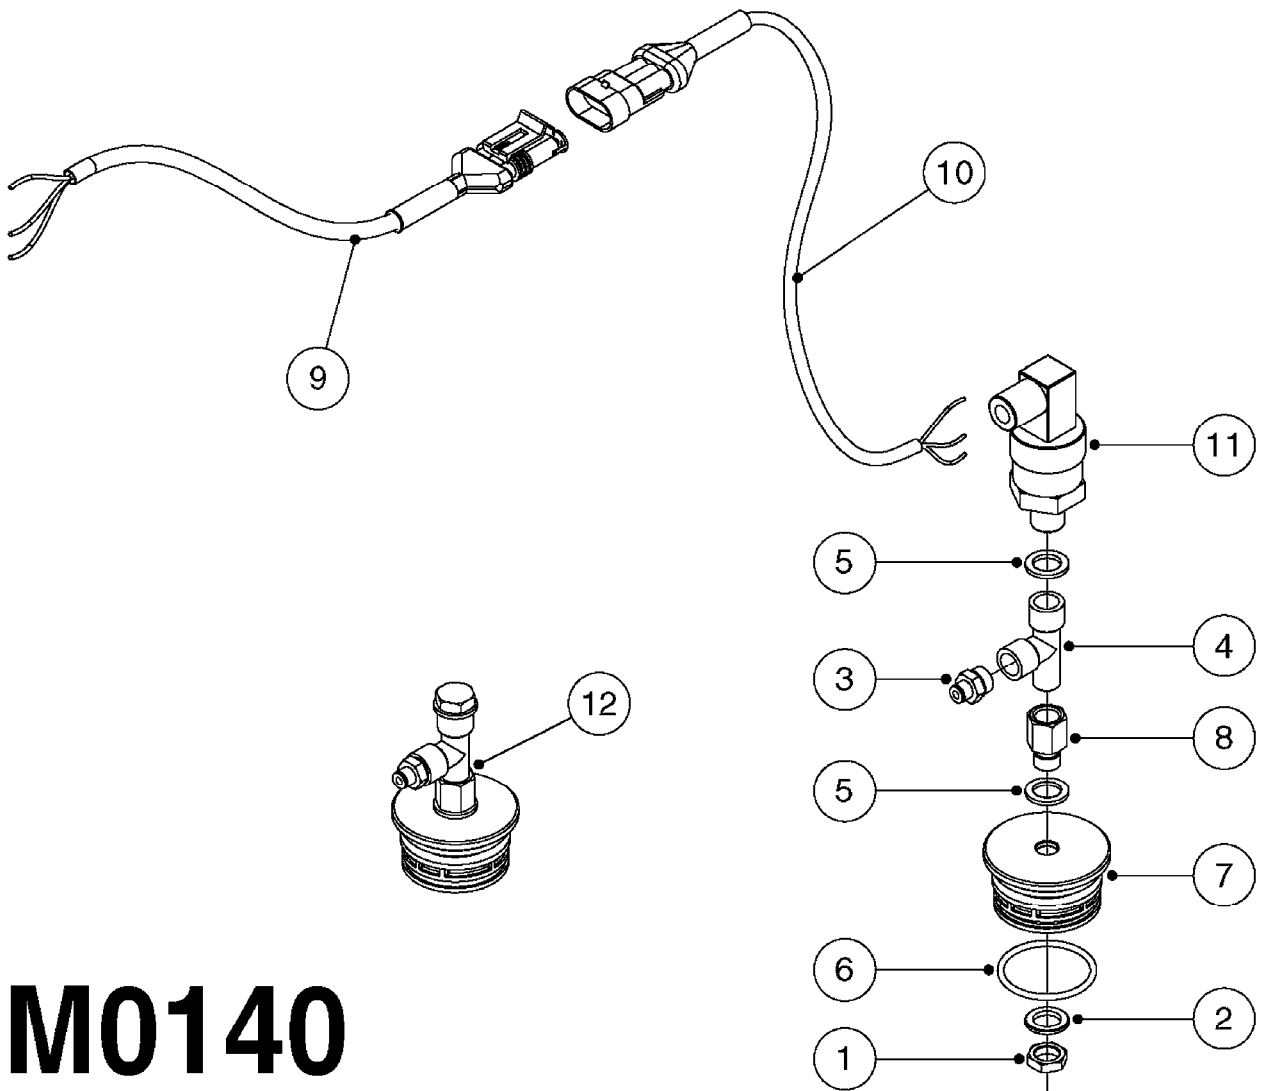

PRESSURE SENSOR - AMP
M0140-HIN, 01:01:16

M0140