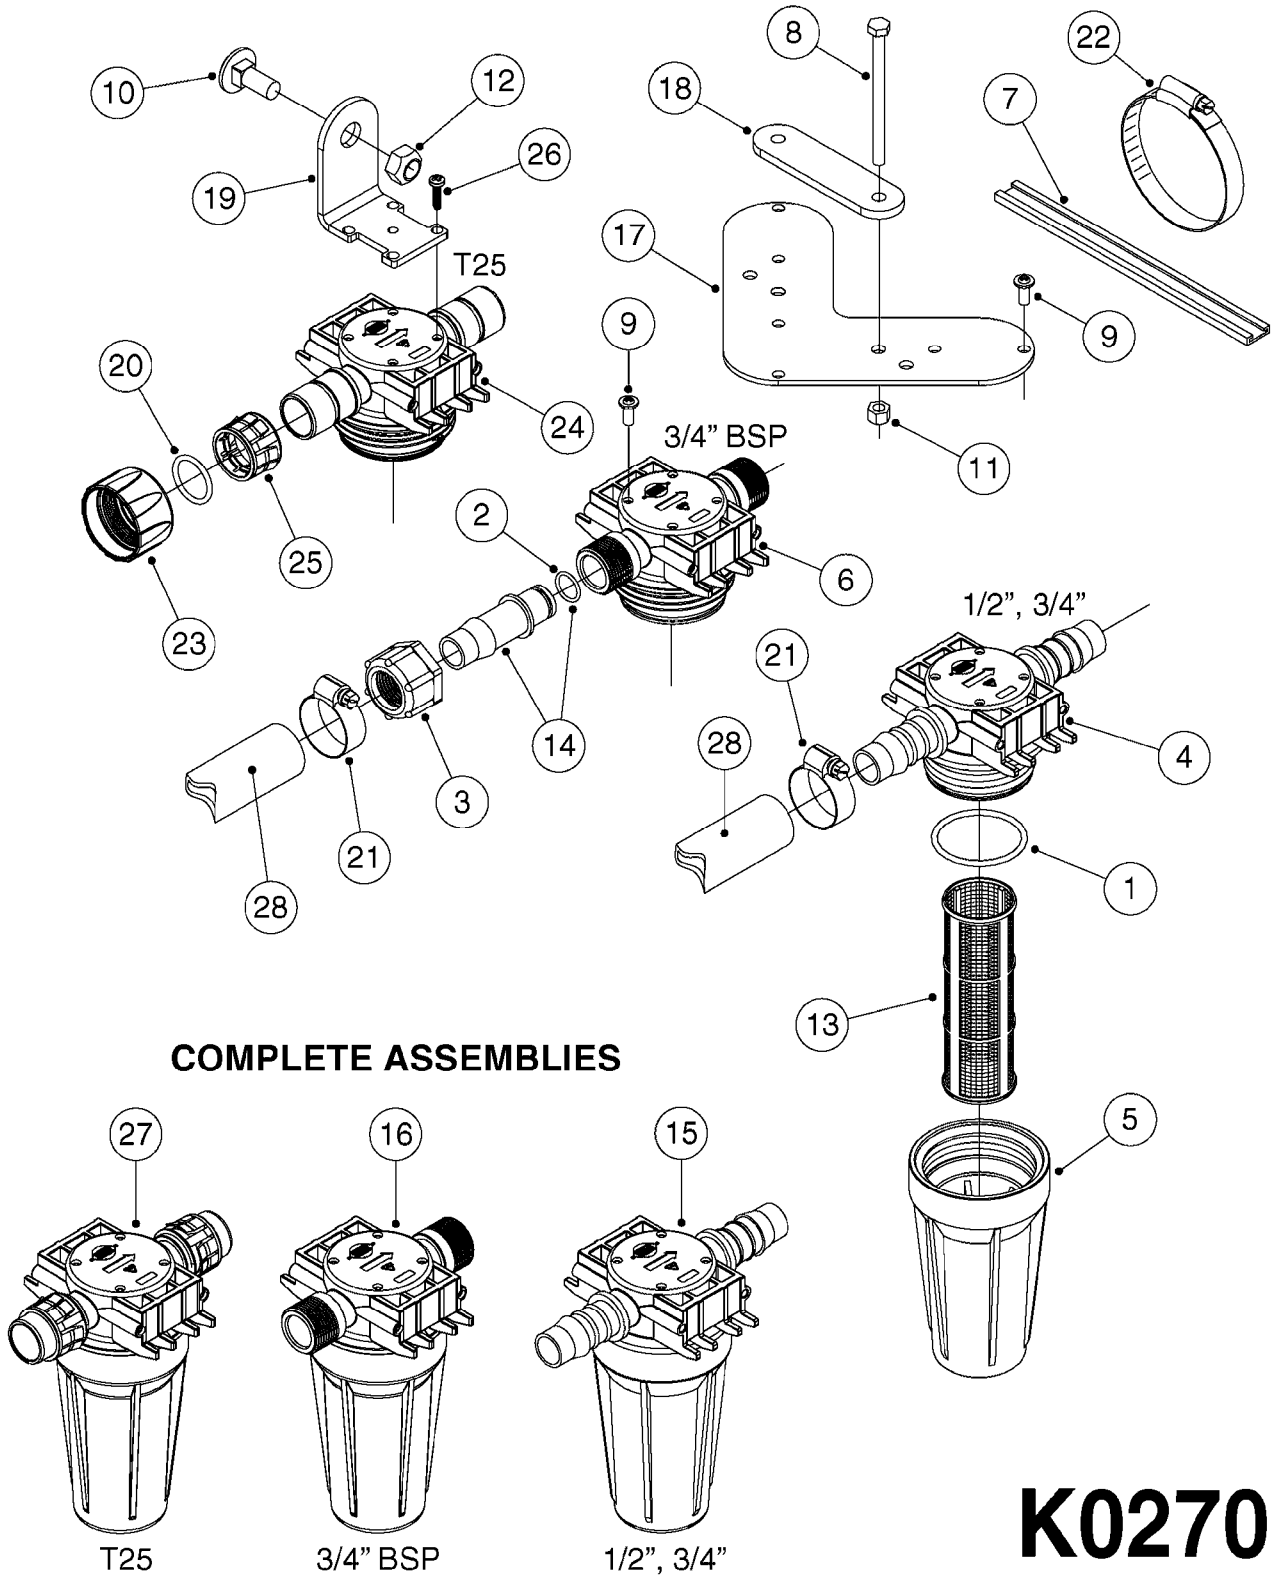

Pos.	parts-n°	order qty	description
1	240925	1	O-RING D49.5X3 NITRIL
2	242594	1	O-RING D14 X 1.78 SCH.70-EPDM
3	320283	1	FITT.DK NUT 3/4"BSP
4	322241	1	FILTER HOUSING W.3/4' BARBS
4	322249	1	FILTER HOUSING W.1/2' BARBS
5	322242	1	FILTER BOWL / IN-LINE
6	322250	1	FILTER HOUSING W.3/4"BSP THRD
7	341291	1	RUBBER HOSE CLAMP COVER 130MM
7	341292	1	RUBBER HOSE CLAMP COVER 180MM
8	410605	1	BOLT HEX 8.8 DEL M6X80
9	440673	1	SCREW F.PLASTIC 5X12 SS
10	440737	1	BOLT CARRIAGE M10x25 SS
11	460261	1	NUT HEX M6X1.00 LOCK DIN985 A2 SS
12	460423	1	NUT HEX M10X1.50 LOCK DIN985A2 SS
13	615443	1	FILTER ELEM.50 MESH BLUE
13	615444	1	FILTER ELEM.80 MESH RED
13	615445	1	FILTER ELEM.100 MESH YELLOW
14	716236	1	FITT.DK HB 1/2" ASSY. F. 3/4"
14	724621	1	FITT.DK HB 3/4"ASSY F.3/4" NUT
15	845205	1	FILTER IN-LINE 1/2" 50 MESH
15	845208	1	FILTER IN-LINE 3/4' 50 MESH
15	845209	1	FILTER IN-LINE 3/4' 80 MESH
15	845210	1	FILTER IN-LINE 3/4" 100 MESH
16	845218	1	FILTER IN-LINE 3/4'50 MESH OML
16	845219	1	FILTER IN-LINE 3/4'80 MESH OML
17	16022203	1	PLATE 3.0 X 55 X 196
18	16022403	1	BRACKET 60MM TUBE
19	16321500	1	LINE FILTER BRACKET, TDZ/DDZ
20	24263000	1	O-RING Ø24.4 X 3.1 NITRIL SH70
21	28029903	1	CLAMP HOSE GEAR P3/4"-S1" 6712
22	28047103	1	CLAMP HOSE GEAR 50 X 50 6740
22	28047203	1	CLAMP HOSE GEAR 60 X 80 6756
23	32239700	1	FITT.DK NUT T25
24	32239800	1	FITT.DK IN-LINE FILTER TOP T25
25	33515500	1	FITT.DK NUT LOCK RING T25
26	44076200	1	SCREW WN5451 5X16 SS TORX
27	72700600	1	FILTER IN-LINE 80 MESH, T25
28	92702103	1	HOSE R X1/2" X300PSI WP X0012"
28	92703203	1	HOSE R X3/4" X300PSI WP X0012"