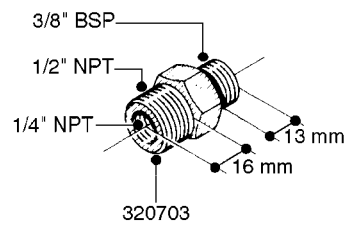

FITTINGS - HEXAGON NIPPLES  
L0030-HIN, 01:01:16

**L0030**

FITTINGS - HEXAGON NIPPLES  
L0030-HIN, 01:01:16

Page 1

Date 12.08.2020 9:21

parts-n°	order qty	description
10015303	1	FITT.PO.HN 1.00X1.00 M1000
10425003	1	FITT.PO.HN 1.25X1.00 MCPHEE
320132	1	FITT.DK HN 1" BSP
320176	1	FITT.DK HN 3/8"X1/2" BSP
320445	1	FITT.DK HN 1/4"X3/8" BSP
320655	1	FITT.DK HN 1/2"-1/2" BSP
320692	1	FITT.DK HN 3/8'BSPX1/4'NPT
320703	1	FITT.DK HN 3/8BSP X1/2 &1/4NPT
320725	1	FITT.DK NIPPLE 3/8"-3/8" BSP
320902	1	FITT.DK HN 3/8'X 1/4' BSP
390232	1	FITT.DK HN 1-1/2' X 1-1/4' BSP
390276	1	FITT.DK HN 1'BSP