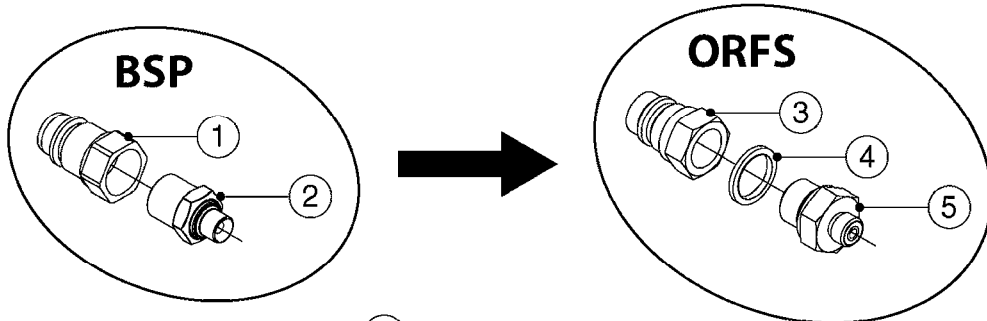

7

ORFS Hose Size	ORFS Fitting Size	BSP Fitting Size
1/4"	9/16"	1/2"
3/8"	11/16"	3/4"
1/2"	13/16"	1"
3/4"	1-3/16"	1 1/4"

8

ORFS Hose Size	ORFS Fitting Size	BSP Fitting Size
1/4"	9/16"	1/2"
3/8"	11/16"	3/4"
1/2"	13/16"	1"
3/4"	1-3/16"	1 1/4"

C0045