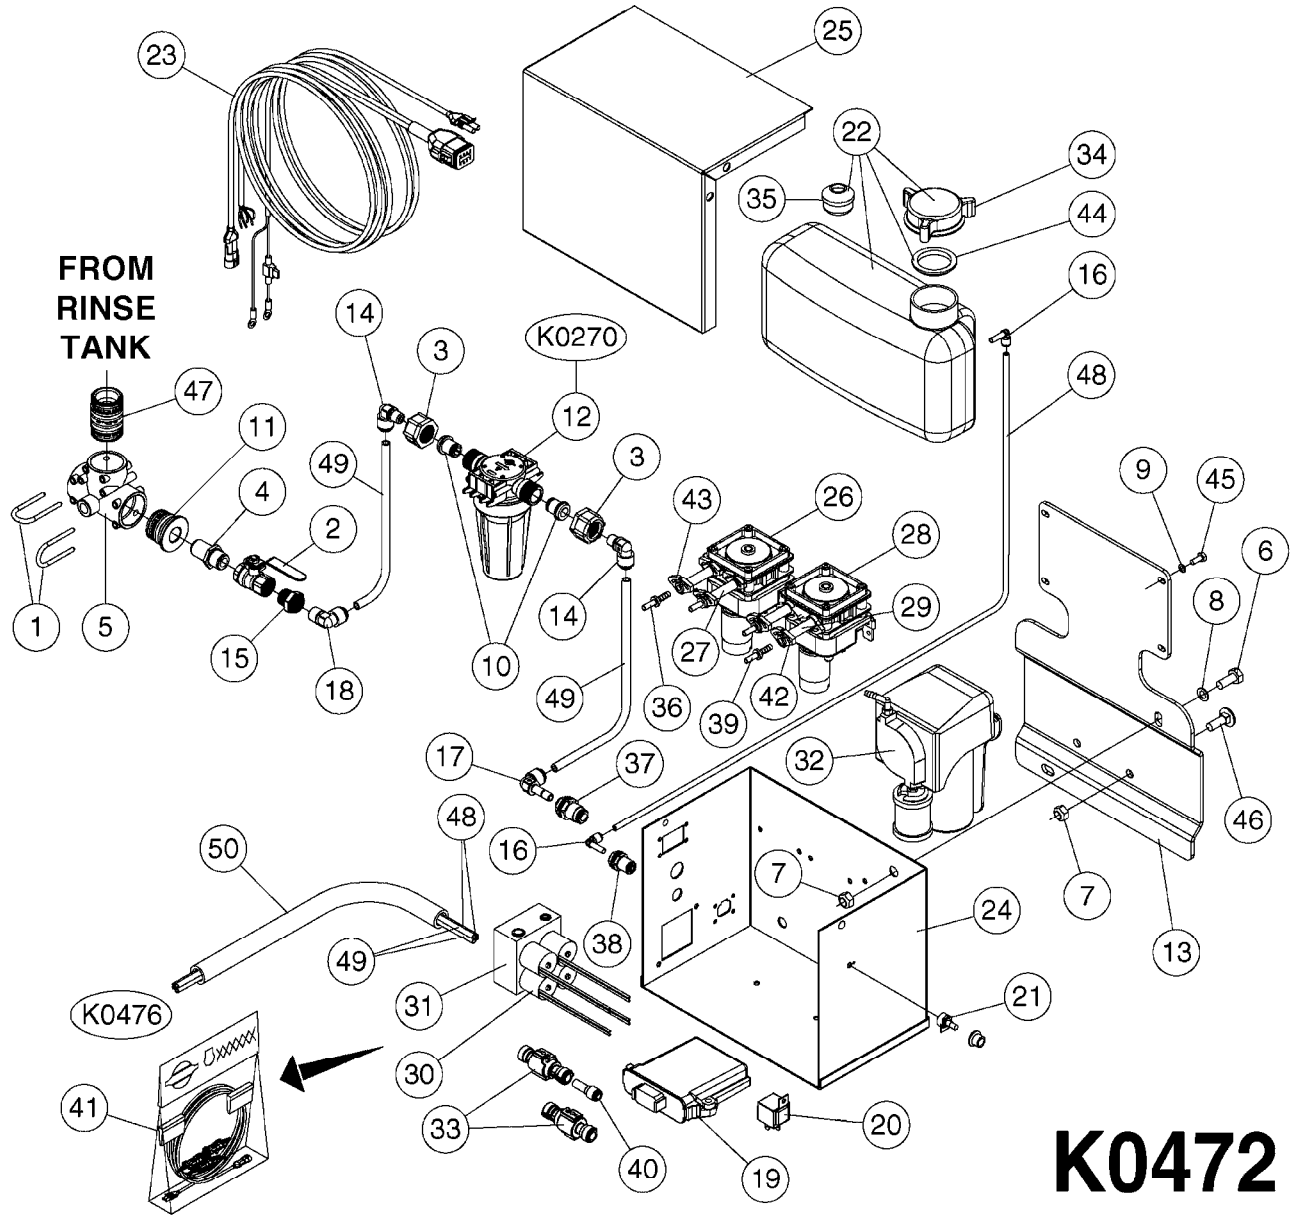

FOAM MARKER - RICHWAY
NAVIGATOR
K0472-HIN, 23:10:18

Page 1
Date 12.08.2020 9:20

Pos.	parts-n°	order qty	description
1	145995	1	FITT.DK S-53 FORK
2	284227	1	BALL VALVE 1/2"FEMALE THREADS
3	320283	1	FITT.DK NUT 3/4"BSP
4	321742	1	FITT.DK BULKHEAD 1/2' BSP
5	322352	1	FITT.DK S-53 TEE
6	420604	1	BOLT HEX 8.8 DEL M10X25 FT DIN933
7	460423	1	NUT HEX M10X1.50 LOCK DIN985A2 SS
8	470046	1	WASHER D18D11X1 LOCK
9	470901	1	WASHER D11.8/D6.1X1.6 SS LOCK
10	717426	1	FITT.DK REDUC 1/4"BSP F.3/4"N
11	726694	1	PLUG,S53,1/2"FBSP THD W.ORING
12	845219	1	FILTER IN-LINE 3/4'80 MESH OML
13	16162803	1	BRKT, FOAM MARKER, RICHWAY
14	23004703	1	FITT, 1/4"NPT-3/8"90-PTC
15	23004803	1	FITT, 1/2"MPT-3/8"FPT REDUCER
16	23004903	1	FITT, 1/4"PLUG-IN-1/4"90-PTC
17	23005003	1	FITT, 3/8"PLUG-IN-3/8"90-PTC
18	23005103	1	FITT, 3/8"NPT-3/8"90-PTC
19	26029503	1	MODULE, CONTROL, FOAM MARKER, RICHWAY
20	26029603	1	RELAY, 12VDC, RICHWAY
21	26029703	1	POTENTIOMETER, FOAM MARKER, RICHWAY
22	28064703	1	FOAM MARKER CONC. TANK,RICHWAY COMPLETE TANK ASSEMBLY
23	28064803	1	FOAM MARKER CONT.CABLE, RICHWAY
24	28086403	1	STEEL BODY, FOAM MARKER, RICHWAY
25	28086503	1	STEEL LID, FOAM MARKER, RICHWAY
26	28086603	1	WATER PUMP, FOAM MARKER, RICHWAY
26	28102303	1	RICHWAY WATER PUMP GEAR MOTOR ONLY
27	28086703	1	1/4" PUMP TUBE, WATER, FOAM MARKER, RICHWAY
28	28086803	1	CONCENTRATE PUMP, FOAM MARKER, RICHWAY
29	28086903	1	1/8" PUMP TUBE, CONCENTRATE, FOAM MARKER, RICHWAY
30	28087003	1	2-WAY SOLENOID VALVE, FOAM MARKER, RICHWAY
31	28087103	1	RHD-VTD SOLENOID BLOCK, FOAM MARKER, RICHWAY
32	28087203	1	DIAPHRAGM AIR COMPRESSOR, FOAM MARKER, RICHWAY
33	28087403	1	3/8" CHECK VALVE, FOAM MARKER, RICHWAY
34	28087603	1	1 GALLON TANK CAP, FOAM MARKER, RICHWAY INCLUDED WITH TANK ASSEMBLY
35	28087703	1	1 GALLON TANK SCREEN, FOAM MARKER, RICHWAY INCLUDED WITH TANK ASSEMBLY
36	28094103	1	FITT.1/4" STEM X 1/4" HOSE BARB
37	28095803	1	3/8"T BULKHEAD
38	28095903	1	1/4"T BULKHEAD
39	28096403	1	1/4" STEM X 3/16" HB
40	28096503	1	3/8" STEM X 1/4"T
41	28097103	1	POWER UNIT HARNESS, RICHWAY TRAILER INSIDE WIRING HARNESS COMPLETE
42	28102103	1	RICHWAY #23 QUICK CLAMP
43	28102203	1	RICHWAY #26 QUICK CLAMP
44	28102403	1	RICHWAY TANK CAP GASKET
45	41000603	1	BOLT HEX 1/4"X1/2" SS
46	44074300	1	BOLT CARRIAGE M10x30 SS
47	72114300	1	FITT. DK S-53 MALE MALE W.ORIN
48	92703303	1	HOSE LLDPE .25"X.17"X12" BLACK
49	92703403	1	HOSE LLDPE .38"X.25"X12" BLACK
50	92712403	1	HOSE R X1" X300PSI WP X0012"