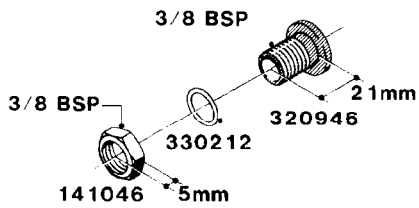

**L0050**

FITTINGS - HOSE CONNECTORS  
L0050-HIN, 01:01:16

Page 1  
Date 12.08.2020 9:21

parts-n°	order qty	description
242594	1	O-RING D14 X 1.78 SCH.70-EPDM
320294	1	FITT.DK TEE 3/8X3/8HB X1/2"BSP
320305	1	FITT.DK HB 3/4'- 3/4' BSP
320386	1	FITT.DK TEE 3/8X3/8HB X3/8"BSP
320397	1	FITT.DK ELB 3/8"HB X 3/8" BSP
320401	1	FITT.DK TEE 1/2X1/2HB X1/2"BSP
320412	1	FITT.DK TEE 1/2X1/2HB X3/8'BSP
320423	1	FITT.DK ELB 1/2'HB X 3/8' BSP
320891	1	FITT.DK HB 3/8'- 3/8' BSP
320972	1	FITT.DK HB 5/16'- 1/4' BSP
322046	1	FITT.DK TEE 1/2X1/2HB X3/4'BSP
322048	1	FITT.DK TEE 3/4X3/4HB X3/4'BSP
330595	1	O-RING D24.6/D20X2.1 -3/4"
333137	1	FITT.DK CONN.1/2" F.NOZZ. DOUB
333141	1	FITT.DK CONN.1/2" F.NOZZ.SING
334041	1	FITT.DK CONN.3/4' F.NOZZ. SING
334042	1	FITT.DK CONN.3/4' F.NOZZ. DOUB
334195	1	FITT.DK ELB. 3/4"HB X 3/4"HB
10012103	1	FITT.PO.HB 1.25X1.50 IMB1012
10014003	1	FITT.PO.HB 1.25X1.25 IMB1010
10036903	1	FITT.PO.HB 1.50X1.50 IMB1212
28019303	1	FITTING HB ELB 3/4NPT-3/4HOSE
61016500	1	HOSE TAIL 3/4" 90°+RG CAP 3/4"
72026700	1	NOZZLE TUBE ADAPTER W/O-RING