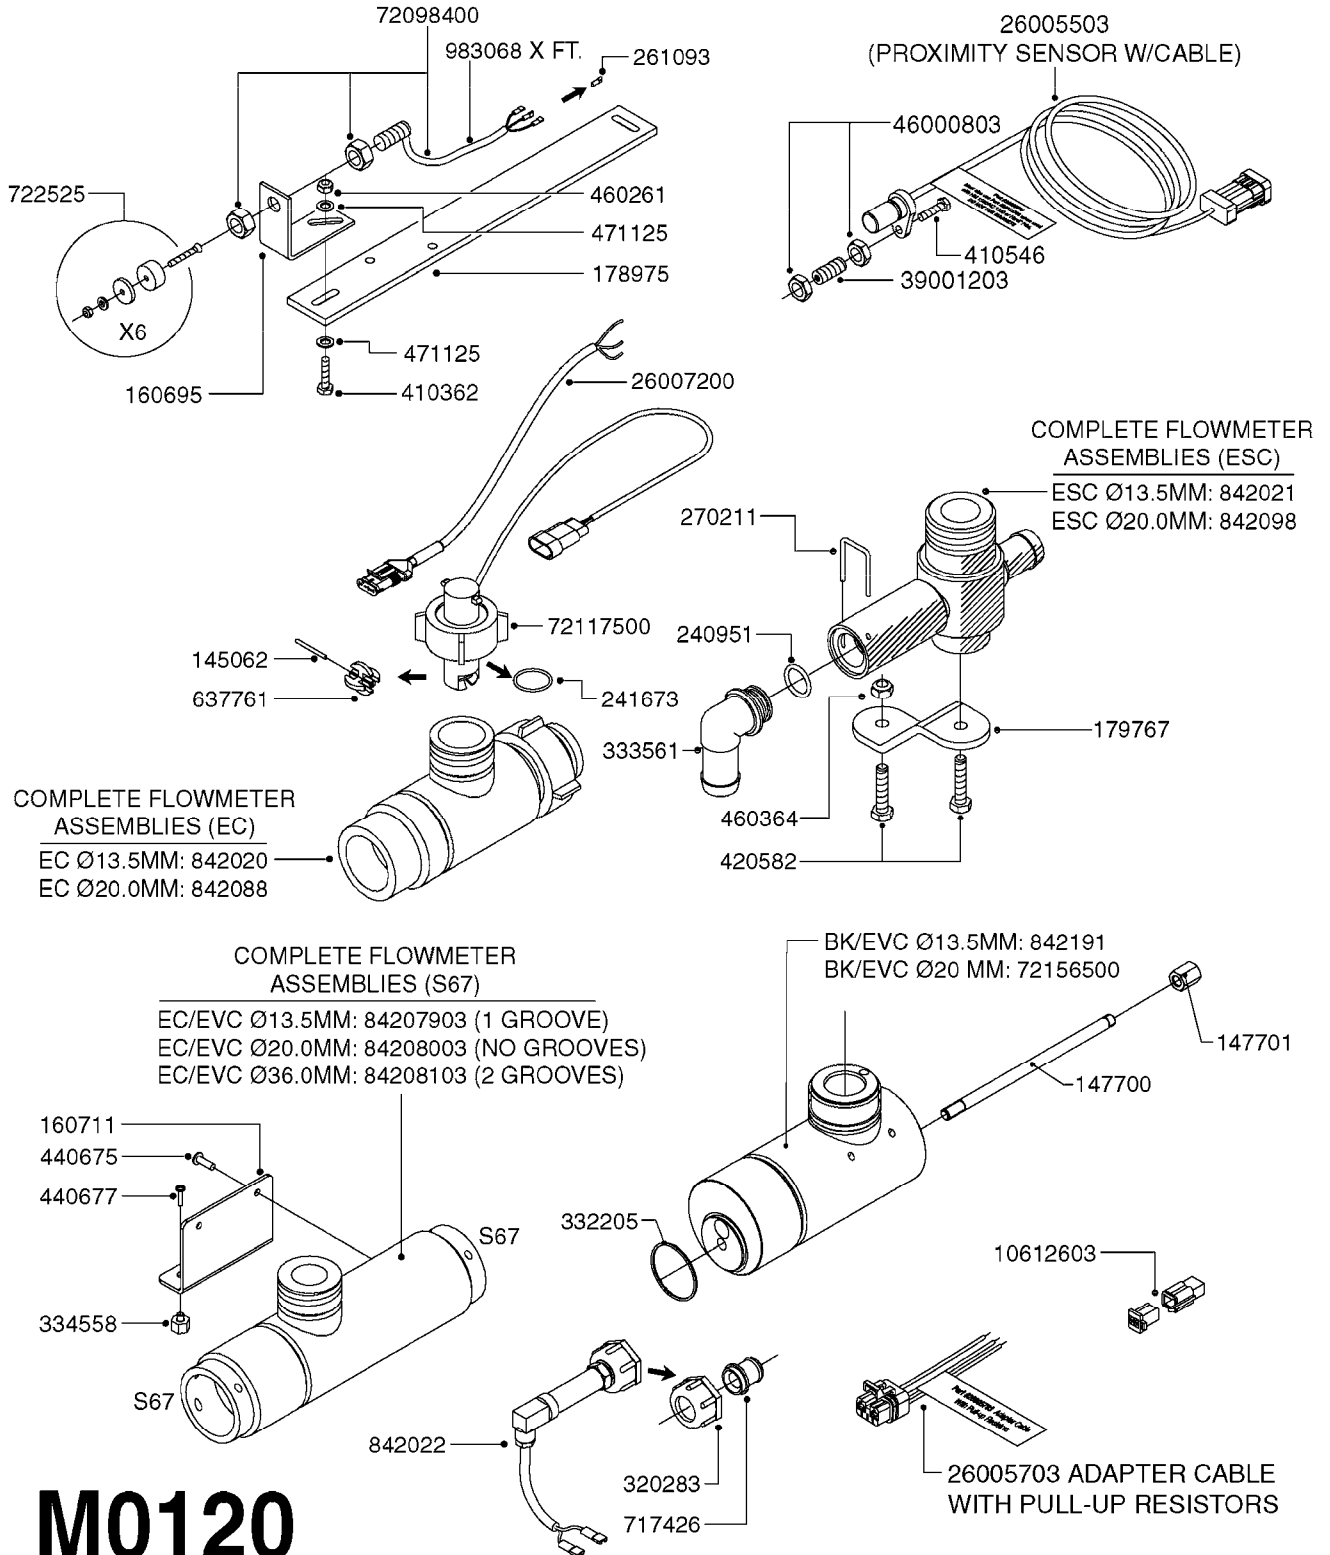

M0120

TRANSDUCERS AND ACCESSORIES
M0120-HIN, 01:01:16

Page 1
Date 12.08.2020 9:21

parts-n°	order qty	description
145062	1	ROTOR SHAFT
147700	1	STUD BOLT M8 X 158MM
147701	1	NUT HEX M8 STAINLESS L=16
160695	1	BRACKET F.SENSOR
160711	1	BRACKET FOR FLOW METER
178975	1	MOUNT BRACKET F. SPEED SENSOR
179767	1	FLOW SENSOR MOUNTING BRACKET
240951	1	O-RING D21.2X3 NITRIL
241673	1	O-RING D22.1X1.6
261093	1	SPADE F.ELEC.WIRE DK 2.8X0.8
270211	1	FITT.DK S25 FORK L=37.5
320283	1	FITT.DK NUT 3/4"BSP
332205	1	O-RING D43/39XD2
333561	1	FITT.DK ELB.1" EC RETURN
334558	1	NUT HEX PLASTIC INSERT
410362	1	BOLT HEX 8.8 SS M6X20
410546	1	BOLT HEX M6X12 A2 SS DIN933
420582	1	BOLT HEX 8.8 DEL M8X20 FT A2
440675	1	SCREW F. PLASTIC 5X16 SS
440677	1	SCREW F. PLASTIC 5X20 SS
460261	1	NUT HEX M6X1.00 LOCK DIN985 A2 SS
460364	1	NUT HU M8 A2 SS DIN934
471125	1	WASHER M6U 6.4X14X1.2,A2 SS
637761	1	ROTOR F.FLOWMETER - PILOT
717426	1	FITT.DK REDUC 1/4"BSP F.3/4"N
722525	1	MONITOR MAGNETS SET OF 8PCS
842020	1	HP FLOW METER EC 2-30 GPM
842021	1	HP FLOW METER ESC 2-30 GPM
842022	1	HP PRESS. TRANSDUCER 0-150 PSI
842088	1	HP FLOW METER EC 4-70 GPM
842098	1	HP FLOW METER ESC 4-70 GPM
842191	1	HP FLOW METER BK/EVC 2-30 GPM
983068	1	ELEC. CABLE 3 WIRE X .25MM HP
10612603	1	KIT PLUG 6 PIN F.PILOT MONITOR
26005503	1	SPEED SENSOR/CABLE ASSY PROX
26005703	1	*SPEED SENS ADPT CBLE W PULLUP
26007200	1	CABLE 3POL AMP FEMALE L13M
39001203	1	THREAD PLST 1/2-13UNCXM6X1L=1"
46000803	1	NUT, 1/2-13 THIN
72098400	1	SPEED SENSOR W/CABLE 10000MM
72117500	1	FLOW SENSOR - M.AMP L=1M
72156500	1	HP FLOW METER PIN 4-70 GPM 20Ø
84207903	1	FLOW METER,2-30 GPM,S67,CAL
84208003	1	FLOW METER,4-70 GPM,S67,CAL
84208103	1	FLOW METER,20-160 GPM,S67,CAL