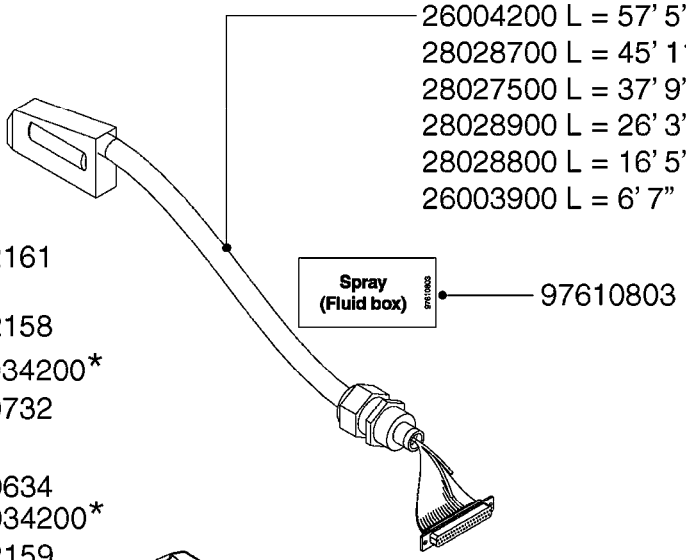

- 26004200 L = 57' 5"
- 28028700 L = 45' 11"
- 28027500 L = 37' 9"
- 28028900 L = 26' 3"
- 28028800 L = 16' 5"
- 26003900 L = 6' 7"