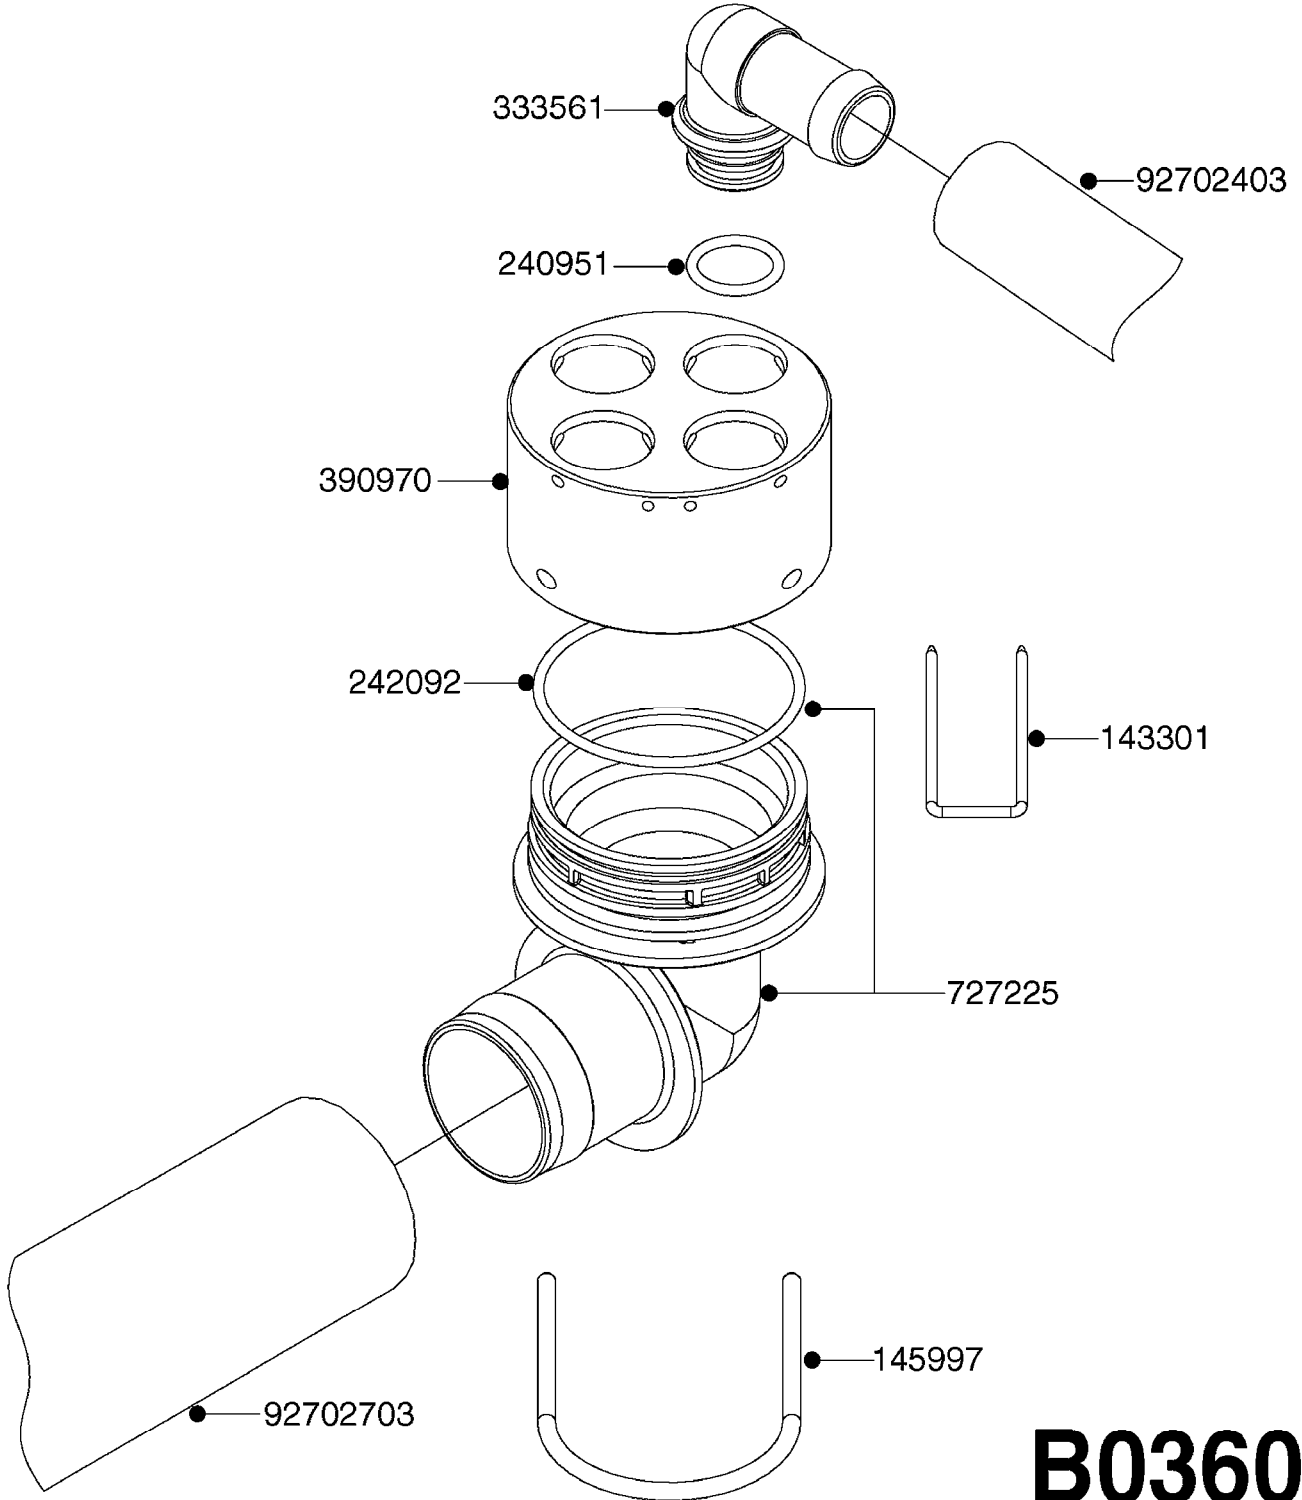

B0360

EC RETURN MANIFOLD
B0360-HIN, 28:05:19

Page 1
Date 12.08.2020 9:20

parts-n°	order qty	description
143301	1	LOCK CLAMP 78 MM
145997	1	FITT.DK S-93 FORK
240951	1	O-RING D21.2X3 NITRIL
242092	1	O-RING D69.5X3
333561	1	FITT.DK ELB.1" EC RETURN
390970	1	DISTRIBUTOR S93 4XD27
727225	1	FITT.DK S-93 ELB.2'PVC W/ORING
92702403	1	HOSE PVC SUCT GRAY 1"
92702703	1	HOSE PVC SUCT GRAY 2"