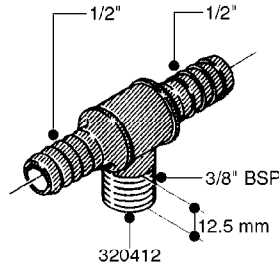

L0050

FITTINGS - HOSE CONNECTORS
L0050-HIN, 01:01:16

Page 1
Date 12.08.2020 9:21

parts-n°	order qty	description
242594	1	O-RING D14 X 1.78 SCH.70-EPDM
320294	1	FITT.DK TEE 3/8X3/8HB X1/2"BSP
320305	1	FITT.DK HB 3/4'- 3/4' BSP
320386	1	FITT.DK TEE 3/8X3/8HB X3/8"BSP
320397	1	FITT.DK ELB 3/8"HB X 3/8" BSP
320401	1	FITT.DK TEE 1/2X1/2HB X1/2"BSP
320412	1	FITT.DK TEE 1/2X1/2HB X3/8'BSP
320423	1	FITT.DK ELB 1/2'HB X 3/8' BSP
320891	1	FITT.DK HB 3/8'- 3/8' BSP
320972	1	FITT.DK HB 5/16'- 1/4' BSP
322046	1	FITT.DK TEE 1/2X1/2HB X3/4'BSP
322048	1	FITT.DK TEE 3/4X3/4HB X3/4'BSP
330595	1	O-RING D24.6/D20X2.1 -3/4"
333137	1	FITT.DK CONN.1/2" F.NOZZ. DOUB
333141	1	FITT.DK CONN.1/2" F.NOZZ.SING
334041	1	FITT.DK CONN.3/4' F.NOZZ. SING
334042	1	FITT.DK CONN.3/4' F.NOZZ. DOUB
334195	1	FITT.DK ELB. 3/4"HB X 3/4"HB
10012103	1	FITT.PO.HB 1.25X1.50 IMB1012
10014003	1	FITT.PO.HB 1.25X1.25 IMB1010
10036903	1	FITT.PO.HB 1.50X1.50 IMB1212
28019303	1	FITTING HB ELB 3/4NPT-3/4HOSE
61016500	1	HOSE TAIL 3/4" 90°+RG CAP 3/4"
72026700	1	NOZZLE TUBE ADAPTER W/O-RING