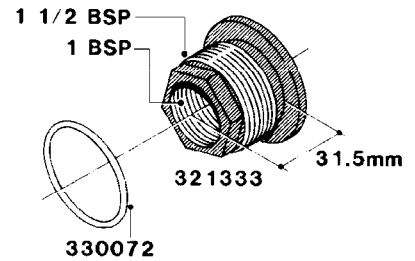

**L0050**

FITTINGS - HOSE CONNECTORS  
L0050-HIN, 01:01:16

Page 1  
Date 12.08.2020 9:21

parts-n°	order qty	description
242594	1	O-RING D14 X 1.78 SCH.70-EPDM
320294	1	FITT.DK TEE 3/8X3/8HB X1/2"BSP
320305	1	FITT.DK HB 3/4'- 3/4' BSP
320386	1	FITT.DK TEE 3/8X3/8HB X3/8"BSP
320397	1	FITT.DK ELB 3/8"HB X 3/8" BSP
320401	1	FITT.DK TEE 1/2X1/2HB X1/2"BSP
320412	1	FITT.DK TEE 1/2X1/2HB X3/8'BSP
320423	1	FITT.DK ELB 1/2'HB X 3/8' BSP
320891	1	FITT.DK HB 3/8'- 3/8' BSP
320972	1	FITT.DK HB 5/16'- 1/4' BSP
322046	1	FITT.DK TEE 1/2X1/2HB X3/4'BSP
322048	1	FITT.DK TEE 3/4X3/4HB X3/4'BSP
330595	1	O-RING D24.6/D20X2.1 -3/4"
333137	1	FITT.DK CONN.1/2" F.NOZZ. DOUB
333141	1	FITT.DK CONN.1/2" F.NOZZ.SING
334041	1	FITT.DK CONN.3/4' F.NOZZ. SING
334042	1	FITT.DK CONN.3/4' F.NOZZ. DOUB
334195	1	FITT.DK ELB. 3/4"HB X 3/4"HB
10012103	1	FITT.PO.HB 1.25X1.50 IMB1012
10014003	1	FITT.PO.HB 1.25X1.25 IMB1010
10036903	1	FITT.PO.HB 1.50X1.50 IMB1212
28019303	1	FITTING HB ELB 3/4NPT-3/4HOSE
61016500	1	HOSE TAIL 3/4" 90°+RG CAP 3/4"
72026700	1	NOZZLE TUBE ADAPTER W/O-RING