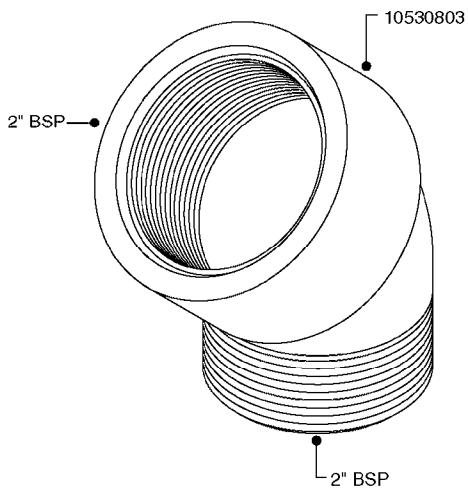

FITTINGS - HEXAGON NIPPLES  
L0030-HIN, 01:01:16

**L0030**

FITTINGS - HEXAGON NIPPLES  
L0030-HIN, 01:01:16

Page 1

Date 12.08.2020 9:21

parts-n°	order qty	description
10015303	1	FITT.PO.HN 1.00X1.00 M1000
10425003	1	FITT.PO.HN 1.25X1.00 MCPHEE
320132	1	FITT.DK HN 1" BSP
320176	1	FITT.DK HN 3/8"X1/2" BSP
320445	1	FITT.DK HN 1/4"X3/8" BSP
320655	1	FITT.DK HN 1/2"-1/2" BSP
320692	1	FITT.DK HN 3/8'BSPX1/4'NPT
320703	1	FITT.DK HN 3/8BSP X1/2 &1/4NPT
320725	1	FITT.DK NIPPLE 3/8"-3/8" BSP
320902	1	FITT.DK HN 3/8'X 1/4' BSP
390232	1	FITT.DK HN 1-1/2' X 1-1/4' BSP
390276	1	FITT.DK HN 1'BSP