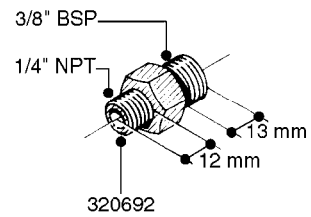

FITTINGS - HEXAGON NIPPLES  
L0030-HIN, 01:01:16

**L0030**

FITTINGS - HEXAGON NIPPLES  
L0030-HIN, 01:01:16

Page 1

Date 12.08.2020 9:21

parts-n°	order qty	description
10015303	1	FITT.PO.HN 1.00X1.00 M1000
10425003	1	FITT.PO.HN 1.25X1.00 MCPHEE
320132	1	FITT.DK HN 1" BSP
320176	1	FITT.DK HN 3/8"X1/2" BSP
320445	1	FITT.DK HN 1/4"X3/8" BSP
320655	1	FITT.DK HN 1/2"-1/2" BSP
320692	1	FITT.DK HN 3/8'BSPX1/4'NPT
320703	1	FITT.DK HN 3/8BSP X1/2 &1/4NPT
320725	1	FITT.DK NIPPLE 3/8"-3/8" BSP
320902	1	FITT.DK HN 3/8'X 1/4' BSP
390232	1	FITT.DK HN 1-1/2' X 1-1/4' BSP
390276	1	FITT.DK HN 1'BSP