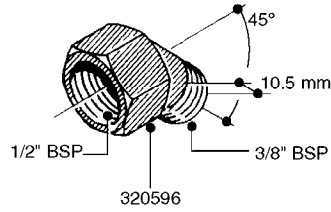

FITTINGS - HEXAGON NIPPLES  
L0030-HIN, 01:01:16

**L0030**

FITTINGS - HEXAGON NIPPLES  
L0030-HIN, 01:01:16

Page 1

Date 12.08.2020 9:21

parts-n°	order qty	description
10015303	1	FITT.PO.HN 1.00X1.00 M1000
10425003	1	FITT.PO.HN 1.25X1.00 MCPHEE
320132	1	FITT.DK HN 1" BSP
320176	1	FITT.DK HN 3/8"X1/2" BSP
320445	1	FITT.DK HN 1/4"X3/8" BSP
320655	1	FITT.DK HN 1/2"-1/2" BSP
320692	1	FITT.DK HN 3/8'BSPX1/4'NPT
320703	1	FITT.DK HN 3/8BSP X1/2 &1/4NPT
320725	1	FITT.DK NIPPLE 3/8"-3/8" BSP
320902	1	FITT.DK HN 3/8'X 1/4' BSP
390232	1	FITT.DK HN 1-1/2' X 1-1/4' BSP
390276	1	FITT.DK HN 1'BSP