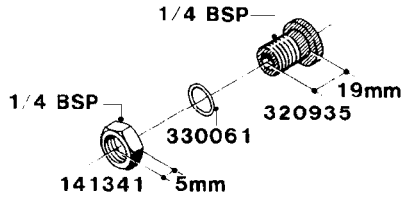

**L0050**

FITTINGS - HOSE CONNECTORS  
L0050-HIN, 01:01:16

Page 1  
Date 12.08.2020 9:21

parts-n°	order qty	description
242594	1	O-RING D14 X 1.78 SCH.70-EPDM
320294	1	FITT.DK TEE 3/8X3/8HB X1/2"BSP
320305	1	FITT.DK HB 3/4'- 3/4' BSP
320386	1	FITT.DK TEE 3/8X3/8HB X3/8"BSP
320397	1	FITT.DK ELB 3/8"HB X 3/8" BSP
320401	1	FITT.DK TEE 1/2X1/2HB X1/2"BSP
320412	1	FITT.DK TEE 1/2X1/2HB X3/8'BSP
320423	1	FITT.DK ELB 1/2'HB X 3/8' BSP
320891	1	FITT.DK HB 3/8'- 3/8' BSP
320972	1	FITT.DK HB 5/16'- 1/4' BSP
322046	1	FITT.DK TEE 1/2X1/2HB X3/4'BSP
322048	1	FITT.DK TEE 3/4X3/4HB X3/4'BSP
330595	1	O-RING D24.6/D20X2.1 -3/4"
333137	1	FITT.DK CONN.1/2" F.NOZZ. DOUB
333141	1	FITT.DK CONN.1/2" F.NOZZ.SING
334041	1	FITT.DK CONN.3/4' F.NOZZ. SING
334042	1	FITT.DK CONN.3/4' F.NOZZ. DOUB
334195	1	FITT.DK ELB. 3/4"HB X 3/4"HB
10012103	1	FITT.PO.HB 1.25X1.50 IMB1012
10014003	1	FITT.PO.HB 1.25X1.25 IMB1010
10036903	1	FITT.PO.HB 1.50X1.50 IMB1212
28019303	1	FITTING HB ELB 3/4NPT-3/4HOSE
61016500	1	HOSE TAIL 3/4" 90°+RG CAP 3/4"
72026700	1	NOZZLE TUBE ADAPTER W/O-RING