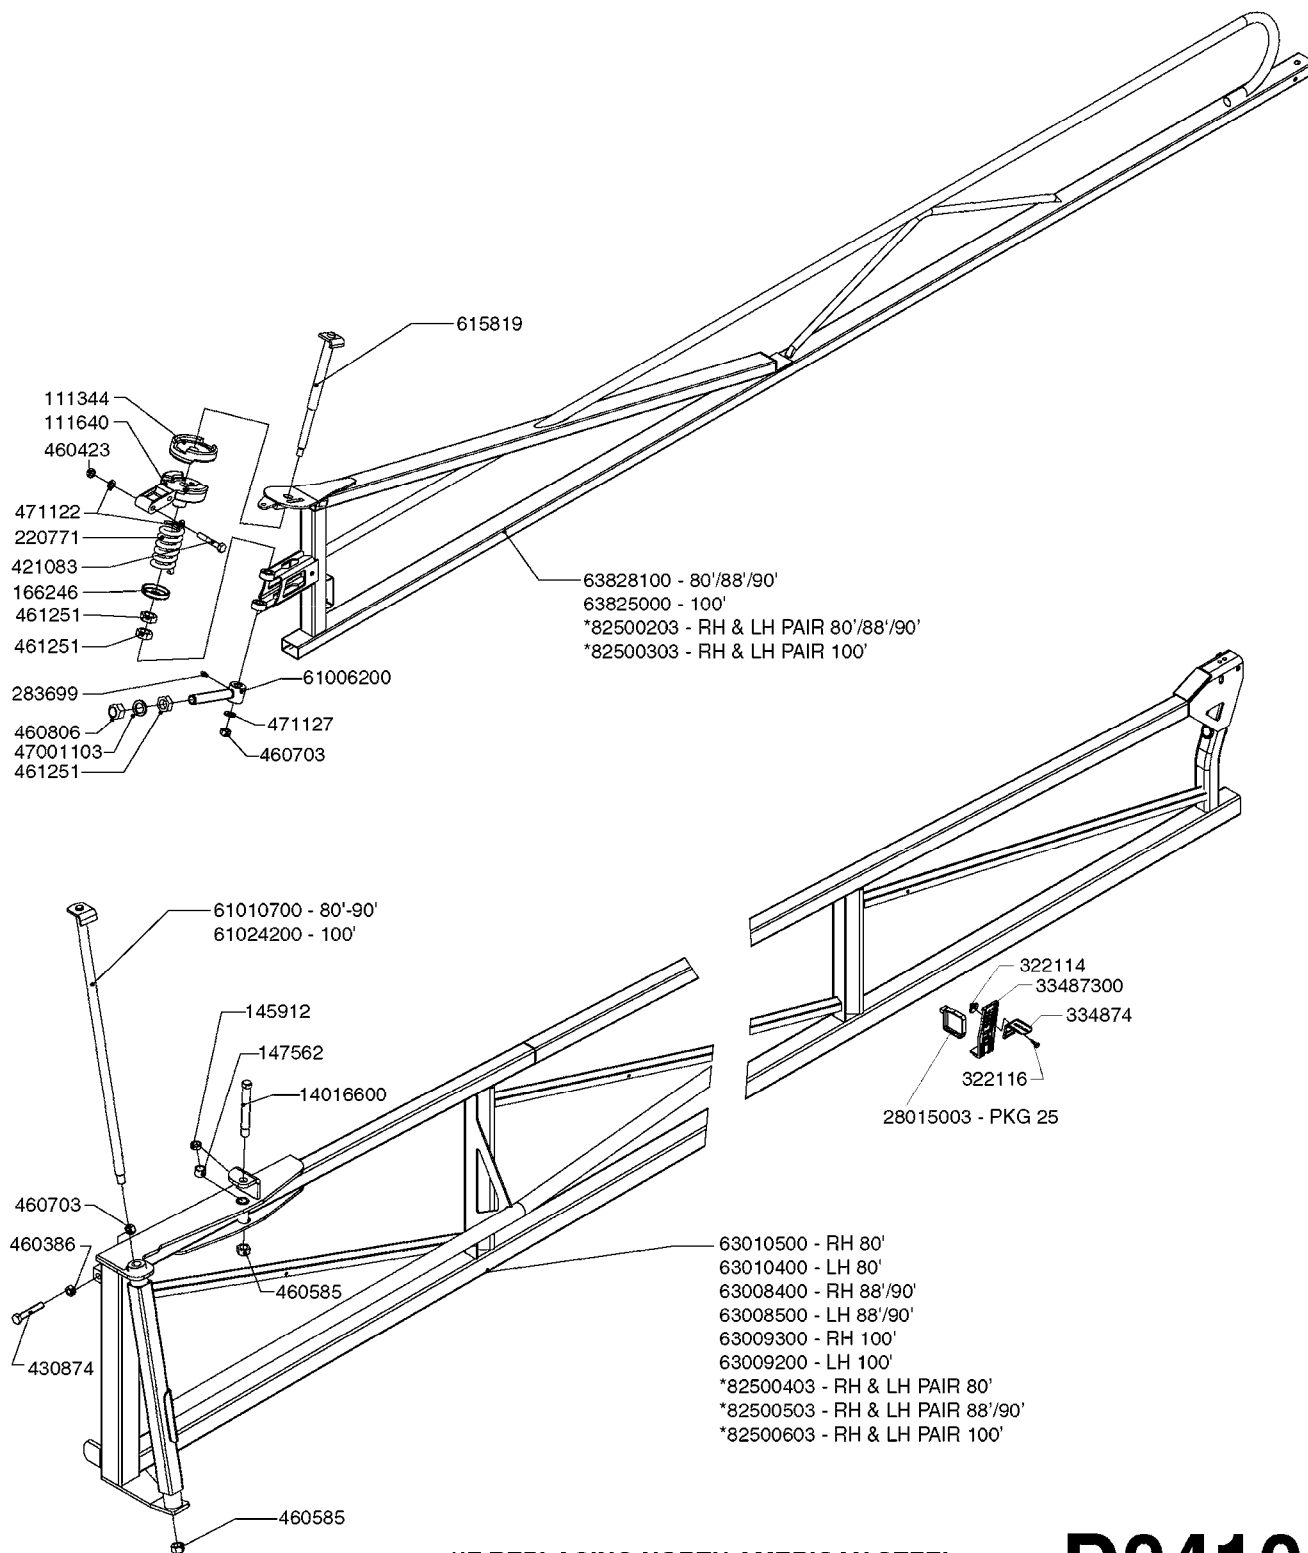

BOOM - SPC OUTER WING 80-100'  
D0410-HIN, 06:05:20

Page

0

Date

12.08.2020

9:20

**\*IF REPLACING NORTH AMERICAN STEEL PARTS, MUST REPLACE BOTH SIDES**