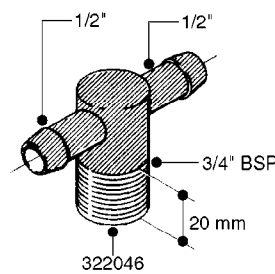

L0050

FITTINGS - HOSE CONNECTORS
L0050-HIN, 01:01:16

Page 1
Date 12.08.2020 9:21

parts-n°	order qty	description
242594	1	O-RING D14 X 1.78 SCH.70-EPDM
320294	1	FITT.DK TEE 3/8X3/8HB X1/2"BSP
320305	1	FITT.DK HB 3/4'- 3/4' BSP
320386	1	FITT.DK TEE 3/8X3/8HB X3/8"BSP
320397	1	FITT.DK ELB 3/8"HB X 3/8" BSP
320401	1	FITT.DK TEE 1/2X1/2HB X1/2"BSP
320412	1	FITT.DK TEE 1/2X1/2HB X3/8'BSP
320423	1	FITT.DK ELB 1/2'HB X 3/8' BSP
320891	1	FITT.DK HB 3/8'- 3/8' BSP
320972	1	FITT.DK HB 5/16'- 1/4' BSP
322046	1	FITT.DK TEE 1/2X1/2HB X3/4'BSP
322048	1	FITT.DK TEE 3/4X3/4HB X3/4'BSP
330595	1	O-RING D24.6/D20X2.1 -3/4"
333137	1	FITT.DK CONN.1/2" F.NOZZ. DOUB
333141	1	FITT.DK CONN.1/2" F.NOZZ.SING
334041	1	FITT.DK CONN.3/4' F.NOZZ. SING
334042	1	FITT.DK CONN.3/4' F.NOZZ. DOUB
334195	1	FITT.DK ELB. 3/4"HB X 3/4"HB
10012103	1	FITT.PO.HB 1.25X1.50 IMB1012
10014003	1	FITT.PO.HB 1.25X1.25 IMB1010
10036903	1	FITT.PO.HB 1.50X1.50 IMB1212
28019303	1	FITTING HB ELB 3/4NPT-3/4HOSE
61016500	1	HOSE TAIL 3/4" 90°+RG CAP 3/4"
72026700	1	NOZZLE TUBE ADAPTER W/O-RING