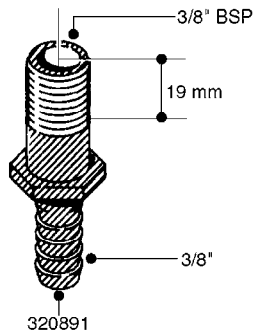

L0050

FITTINGS - HOSE CONNECTORS
L0050-HIN, 01:01:16

Page 1
Date 12.08.2020 9:21

parts-n°	order qty	description
242594	1	O-RING D14 X 1.78 SCH.70-EPDM
320294	1	FITT.DK TEE 3/8X3/8HB X1/2"BSP
320305	1	FITT.DK HB 3/4'- 3/4' BSP
320386	1	FITT.DK TEE 3/8X3/8HB X3/8"BSP
320397	1	FITT.DK ELB 3/8"HB X 3/8" BSP
320401	1	FITT.DK TEE 1/2X1/2HB X1/2"BSP
320412	1	FITT.DK TEE 1/2X1/2HB X3/8'BSP
320423	1	FITT.DK ELB 1/2'HB X 3/8' BSP
320891	1	FITT.DK HB 3/8'- 3/8' BSP
320972	1	FITT.DK HB 5/16'- 1/4' BSP
322046	1	FITT.DK TEE 1/2X1/2HB X3/4'BSP
322048	1	FITT.DK TEE 3/4X3/4HB X3/4'BSP
330595	1	O-RING D24.6/D20X2.1 -3/4"
333137	1	FITT.DK CONN.1/2" F.NOZZ. DOUB
333141	1	FITT.DK CONN.1/2" F.NOZZ.SING
334041	1	FITT.DK CONN.3/4' F.NOZZ. SING
334042	1	FITT.DK CONN.3/4' F.NOZZ. DOUB
334195	1	FITT.DK ELB. 3/4"HB X 3/4"HB
10012103	1	FITT.PO.HB 1.25X1.50 IMB1012
10014003	1	FITT.PO.HB 1.25X1.25 IMB1010
10036903	1	FITT.PO.HB 1.50X1.50 IMB1212
28019303	1	FITTING HB ELB 3/4NPT-3/4HOSE
61016500	1	HOSE TAIL 3/4" 90°+RG CAP 3/4"
72026700	1	NOZZLE TUBE ADAPTER W/O-RING