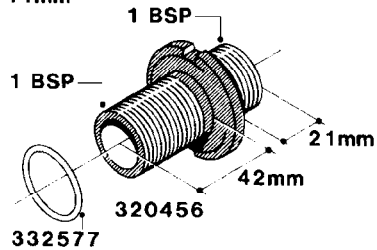

**L0050**

FITTINGS - HOSE CONNECTORS  
L0050-HIN, 01:01:16

Page 1  
Date 12.08.2020 9:21

parts-n°	order qty	description
242594	1	O-RING D14 X 1.78 SCH.70-EPDM
320294	1	FITT.DK TEE 3/8X3/8HB X1/2"BSP
320305	1	FITT.DK HB 3/4'- 3/4' BSP
320386	1	FITT.DK TEE 3/8X3/8HB X3/8"BSP
320397	1	FITT.DK ELB 3/8"HB X 3/8" BSP
320401	1	FITT.DK TEE 1/2X1/2HB X1/2"BSP
320412	1	FITT.DK TEE 1/2X1/2HB X3/8'BSP
320423	1	FITT.DK ELB 1/2'HB X 3/8' BSP
320891	1	FITT.DK HB 3/8'- 3/8' BSP
320972	1	FITT.DK HB 5/16'- 1/4' BSP
322046	1	FITT.DK TEE 1/2X1/2HB X3/4'BSP
322048	1	FITT.DK TEE 3/4X3/4HB X3/4'BSP
330595	1	O-RING D24.6/D20X2.1 -3/4"
333137	1	FITT.DK CONN.1/2" F.NOZZ. DOUB
333141	1	FITT.DK CONN.1/2" F.NOZZ.SING
334041	1	FITT.DK CONN.3/4' F.NOZZ. SING
334042	1	FITT.DK CONN.3/4' F.NOZZ. DOUB
334195	1	FITT.DK ELB. 3/4"HB X 3/4"HB
10012103	1	FITT.PO.HB 1.25X1.50 IMB1012
10014003	1	FITT.PO.HB 1.25X1.25 IMB1010
10036903	1	FITT.PO.HB 1.50X1.50 IMB1212
28019303	1	FITTING HB ELB 3/4NPT-3/4HOSE
61016500	1	HOSE TAIL 3/4" 90°+RG CAP 3/4"
72026700	1	NOZZLE TUBE ADAPTER W/O-RING