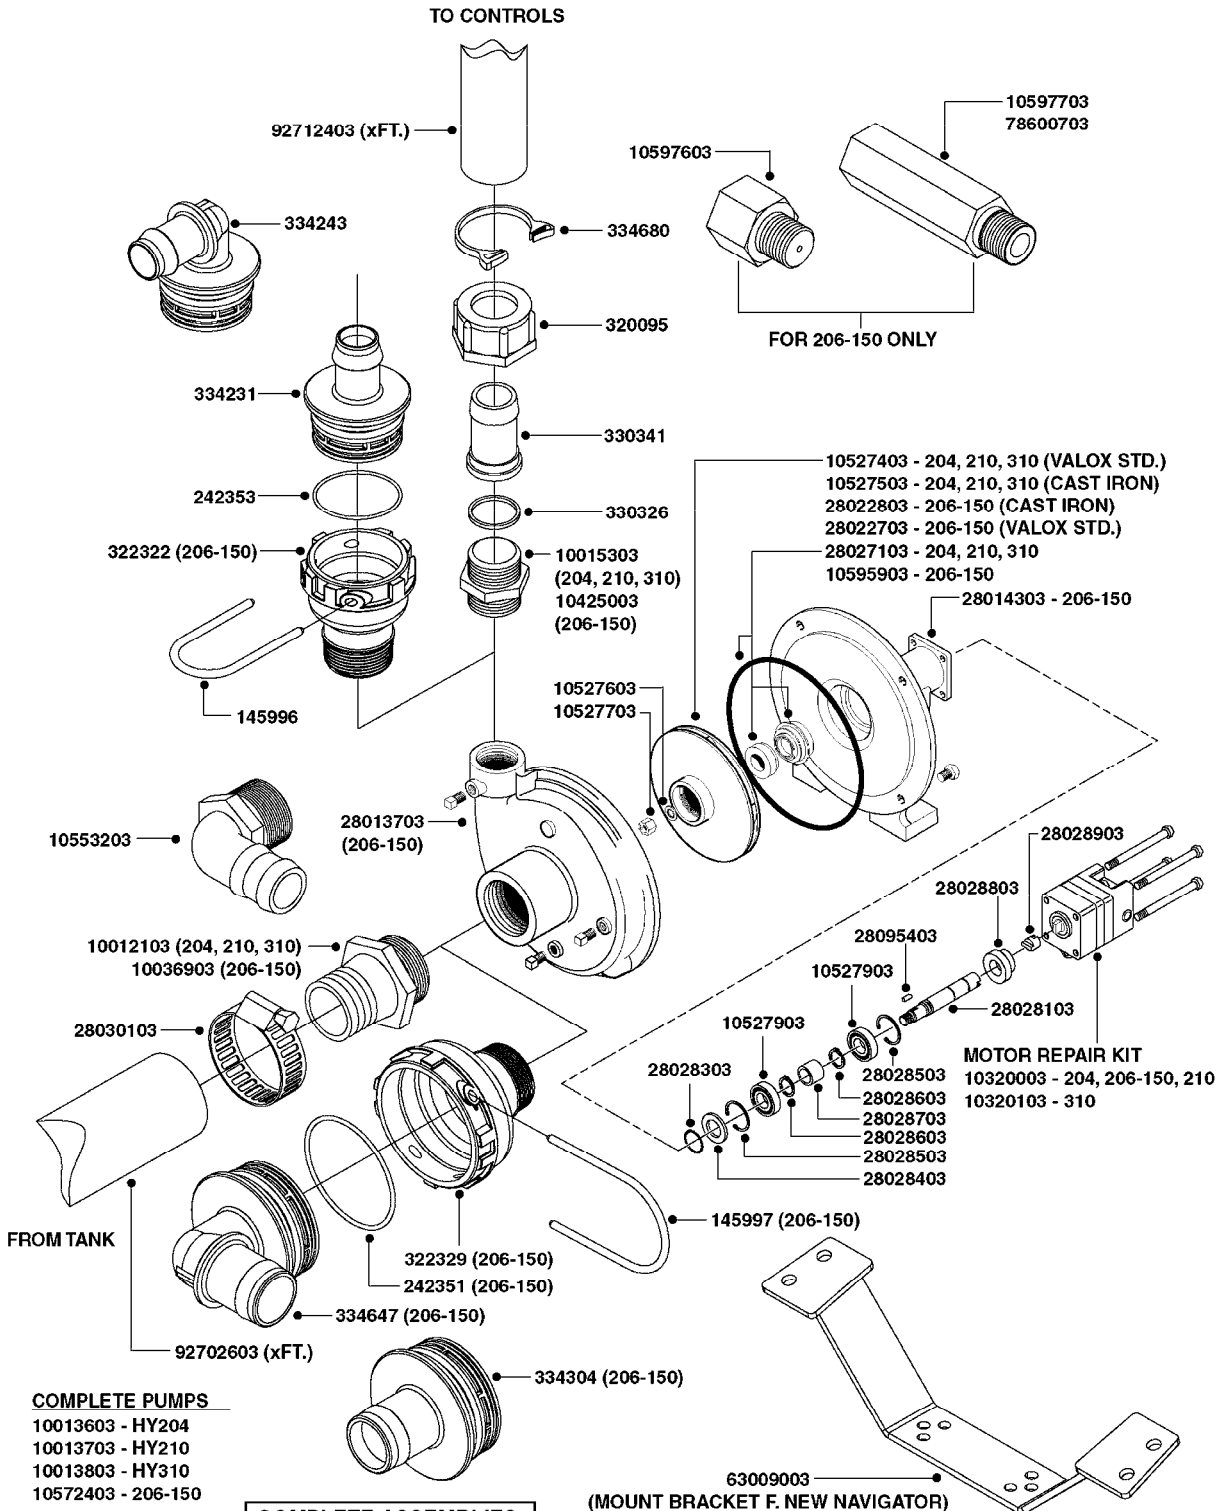

1. **COMPLETE PUMPS**
2. 10013603 - HY204
   - 10013703 - HY210
   - 10013803 - HY310
   - 10572403 - 206-150

COMPLETE ASSEMBLIES
WHOLEGOODS ITEMS

A0420

PUMP-204,206-150,210,310 ACE
A0420-HIN, 02:05:16

Page 1

Date 12.08.2020 9:20

parts-n°	order qty	description
145996	1	FITT.DK S-67 FORK
145997	1	FITT.DK S-93 FORK
242351	1	O-RING D69.5X3.0 VITON F.S-93
242353	1	O-RING 3 X 44.2 VITON
320095	1	FITT.DK NUT 1" BSP
322322	1	FITT.DK S-67 X 1-1/4"BSP MALE
322329	1	FITT.DK S-93 X 1-1/2"BSP MALE2
330326	1	O-RING D30/D24X2 F.1"NUT
330341	1	FITT.DK HB 1" F. 1" NUT
334231	1	FITT.DK S-67 STR.1"
334243	1	FITT.DK S-67 ELB.1"
334304	1	FITT.DK S-93 STR.1-1/2" PVC
334647	1	FITT.DK S93 ELB 1-1/2" 90 PVC
334680	1	CLAMP HOSE PLASTIC 1"
10012103	1	FITT.PO.HB 1.25X1.50 IMB1012
10013603	1	PUMP ACE HY 204
10013703	1	PUMP ACE HY 210
10013803	1	PUMP ACE HY 310
10015303	1	FITT.PO.HN 1.00X1.00 M1000
10036903	1	FITT.PO.HB 1.50X1.50 IMB1212
10320003	1	MOTOR REPAIRKIT ACE204,206,210
10320103	1	MOTOR REPAIR KIT ACE 304,310
10425003	1	FITT.PO.HN 1.25X1.00 MCPHEE
10527403	1	IMPELLER VALOX F.ACE PUMP
10527503	1	IMPELLER CASTIRON F.ACE PUMP
10527603	1	WASHER 3/8' F.ACE PUMP
10527703	1	NUT HEX NF 3/8 F.ACE PUMP
10527903	1	BEARING F.ACE PUMP (#40870)
10553203	1	FITT.PO.EL 1.5X1.5 HB BLACK
10572403	1	PUMP ACE HY 206 SERIES 150
10595903	1	REPAIR KIT ACE 206-150
10597603	1	ORIFACE RESTRICTOR F. ACE 206
10597703	1	FITT, HYD FLOW FUSE ACE 206OLD
28013703	1	PUMP HOUSING FRONT ACE 206-150
28014303	1	PUMP HOUSING W.FEET 206-150
28022703	1	IMPELLER THERMOPLASTIC
28022803	1	IMPELLER CAST IRON
28027103	1	REPAIR KIT ACE 204,210,304,310
28028103	1	SHAFT 5/8"DIA.1/2"KEYWAY SS
28028303	1	O-RING, SHAFT SEAL
28028403	1	SLINGER
28028503	1	SNAP RING - INTERNAL
28028603	1	SNAP RING - EXTERNAL
28028703	1	SPACER FOR SHAFT
28028803	1	SEAL SUPPORT SPACER 200 SERIES
28028903	1	COUPLING FOR HYDRAULIC MOTOR
28030103	1	CLAMP HOSE GEAR P5/4-S1.5"6724
28095403	1	KEY F.IMPELLER 1/8"X1/8"X1/2"
63009003	1	CENTRIFUGAL PUMP BRACKET
78600703	1	FITT, HYD FLOW FUSE ACE 206N
92702603	1	HOSE PVC SUCT GRAY 1-1/2"
92712403	1	HOSE R X1" X300PSI WP X0012"