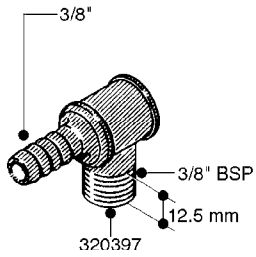

L0050

FITTINGS - HOSE CONNECTORS
L0050-HIN, 01:01:16

Page 1
Date 12.08.2020 9:21

parts-n°	order qty	description
242594	1	O-RING D14 X 1.78 SCH.70-EPDM
320294	1	FITT.DK TEE 3/8X3/8HB X1/2"BSP
320305	1	FITT.DK HB 3/4'- 3/4' BSP
320386	1	FITT.DK TEE 3/8X3/8HB X3/8"BSP
320397	1	FITT.DK ELB 3/8"HB X 3/8" BSP
320401	1	FITT.DK TEE 1/2X1/2HB X1/2"BSP
320412	1	FITT.DK TEE 1/2X1/2HB X3/8'BSP
320423	1	FITT.DK ELB 1/2'HB X 3/8' BSP
320891	1	FITT.DK HB 3/8'- 3/8' BSP
320972	1	FITT.DK HB 5/16'- 1/4' BSP
322046	1	FITT.DK TEE 1/2X1/2HB X3/4'BSP
322048	1	FITT.DK TEE 3/4X3/4HB X3/4'BSP
330595	1	O-RING D24.6/D20X2.1 -3/4"
333137	1	FITT.DK CONN.1/2" F.NOZZ. DOUB
333141	1	FITT.DK CONN.1/2" F.NOZZ.SING
334041	1	FITT.DK CONN.3/4' F.NOZZ. SING
334042	1	FITT.DK CONN.3/4' F.NOZZ. DOUB
334195	1	FITT.DK ELB. 3/4"HB X 3/4"HB
10012103	1	FITT.PO.HB 1.25X1.50 IMB1012
10014003	1	FITT.PO.HB 1.25X1.25 IMB1010
10036903	1	FITT.PO.HB 1.50X1.50 IMB1212
28019303	1	FITTING HB ELB 3/4NPT-3/4HOSE
61016500	1	HOSE TAIL 3/4" 90°+RG CAP 3/4"
72026700	1	NOZZLE TUBE ADAPTER W/O-RING