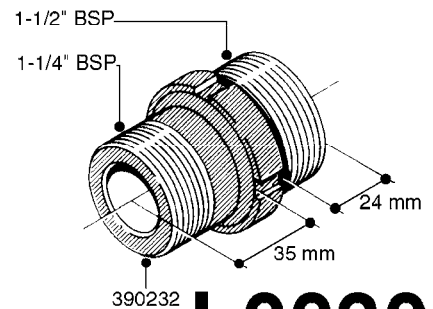

FITTINGS - HEXAGON NIPPLES
L0030-HIN, 01:01:16

L0030