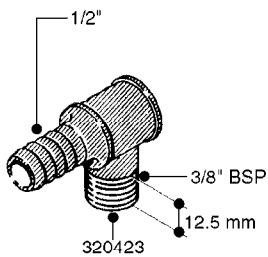

L0050

FITTINGS - HOSE CONNECTORS
L0050-HIN, 01:01:16

Page 1
Date 12.08.2020 9:21

parts-n°	order qty	description
242594	1	O-RING D14 X 1.78 SCH.70-EPDM
320294	1	FITT.DK TEE 3/8X3/8HB X1/2"BSP
320305	1	FITT.DK HB 3/4'- 3/4' BSP
320386	1	FITT.DK TEE 3/8X3/8HB X3/8"BSP
320397	1	FITT.DK ELB 3/8"HB X 3/8" BSP
320401	1	FITT.DK TEE 1/2X1/2HB X1/2"BSP
320412	1	FITT.DK TEE 1/2X1/2HB X3/8'BSP
320423	1	FITT.DK ELB 1/2'HB X 3/8' BSP
320891	1	FITT.DK HB 3/8'- 3/8' BSP
320972	1	FITT.DK HB 5/16'- 1/4' BSP
322046	1	FITT.DK TEE 1/2X1/2HB X3/4'BSP
322048	1	FITT.DK TEE 3/4X3/4HB X3/4'BSP
330595	1	O-RING D24.6/D20X2.1 -3/4"
333137	1	FITT.DK CONN.1/2" F.NOZZ. DOUB
333141	1	FITT.DK CONN.1/2" F.NOZZ.SING
334041	1	FITT.DK CONN.3/4' F.NOZZ. SING
334042	1	FITT.DK CONN.3/4' F.NOZZ. DOUB
334195	1	FITT.DK ELB. 3/4"HB X 3/4"HB
10012103	1	FITT.PO.HB 1.25X1.50 IMB1012
10014003	1	FITT.PO.HB 1.25X1.25 IMB1010
10036903	1	FITT.PO.HB 1.50X1.50 IMB1212
28019303	1	FITTING HB ELB 3/4NPT-3/4HOSE
61016500	1	HOSE TAIL 3/4" 90°+RG CAP 3/4"
72026700	1	NOZZLE TUBE ADAPTER W/O-RING