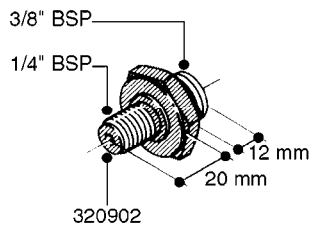

FITTINGS - HEXAGON NIPPLES  
L0030-HIN, 01:01:16

**L0030**

FITTINGS - HEXAGON NIPPLES  
L0030-HIN, 01:01:16

Page 1

Date 12.08.2020 9:21

parts-n°	order qty	description
10015303	1	FITT.PO.HN 1.00X1.00 M1000
10425003	1	FITT.PO.HN 1.25X1.00 MCPHEE
320132	1	FITT.DK HN 1" BSP
320176	1	FITT.DK HN 3/8"X1/2" BSP
320445	1	FITT.DK HN 1/4"X3/8" BSP
320655	1	FITT.DK HN 1/2"-1/2" BSP
320692	1	FITT.DK HN 3/8'BSPX1/4'NPT
320703	1	FITT.DK HN 3/8BSP X1/2 &1/4NPT
320725	1	FITT.DK NIPPLE 3/8"-3/8" BSP
320902	1	FITT.DK HN 3/8'X 1/4' BSP
390232	1	FITT.DK HN 1-1/2' X 1-1/4' BSP
390276	1	FITT.DK HN 1'BSP