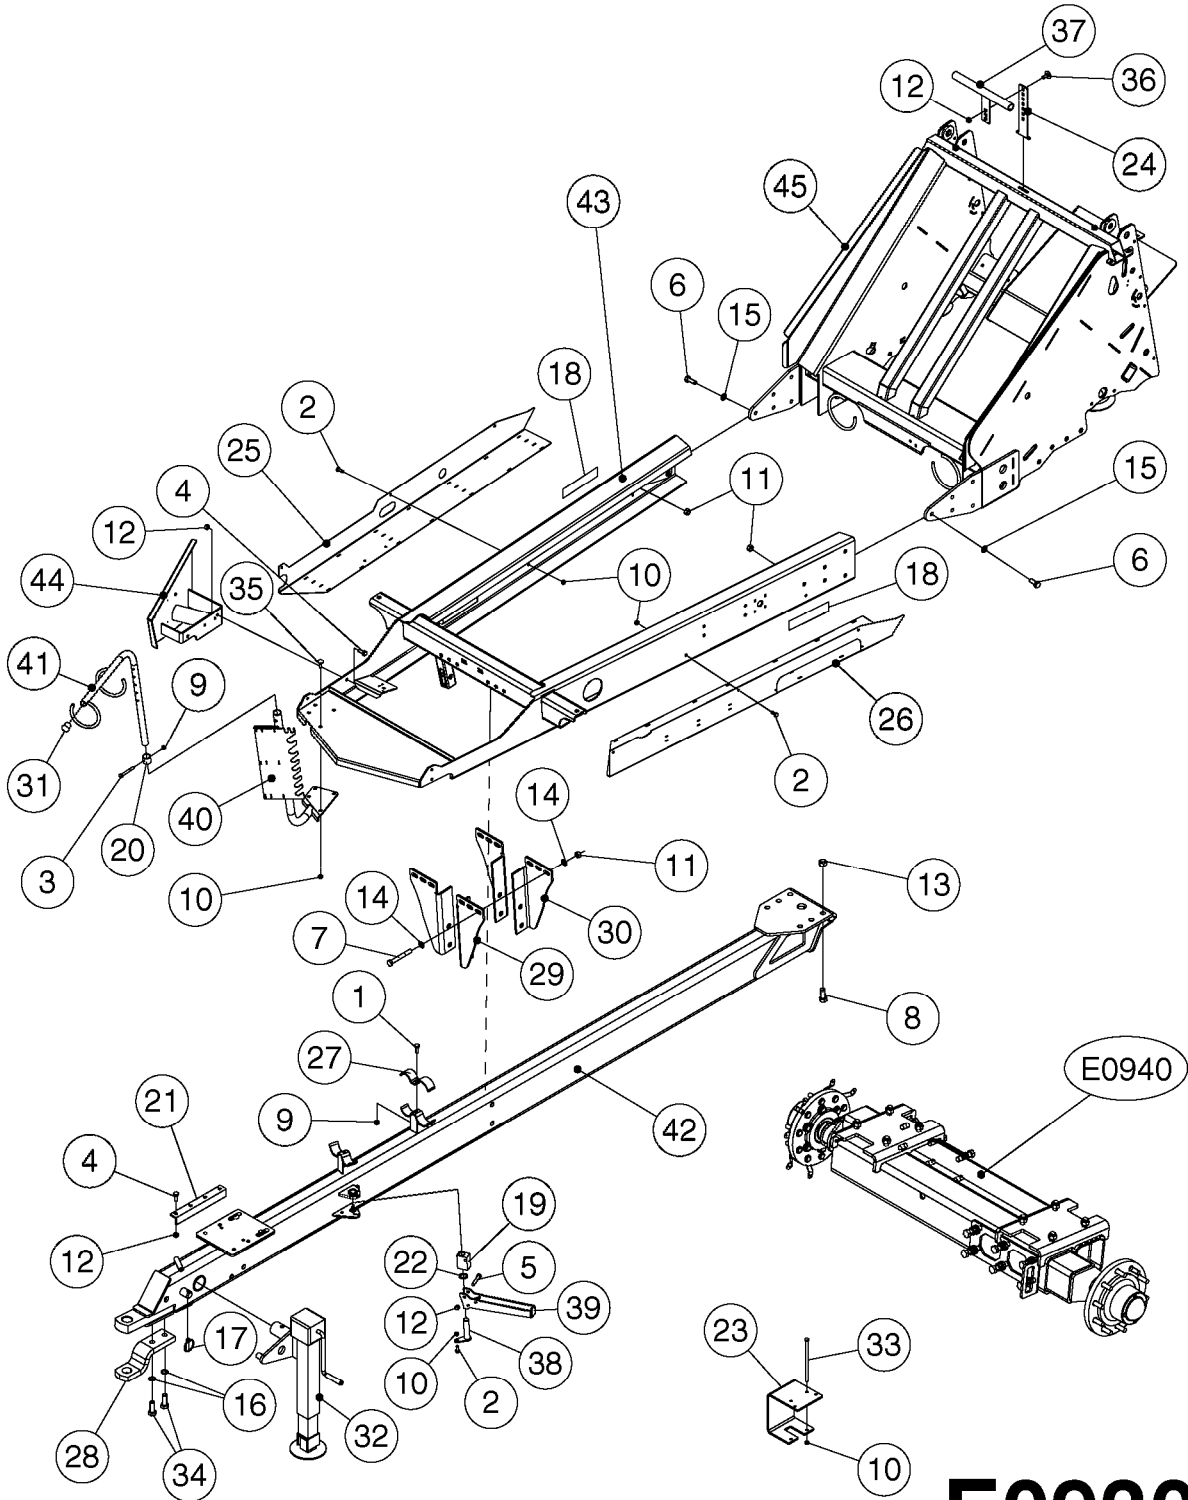

**E0920**

LOCKER & CLEAN WATER TANK NAV  
E0920-HIN, 01:01:16

Page 1  
Date 12.08.2020 9:20

Pos.	parts-n°	order qty	description
1	160521	1	WASHER D30.5/D13X2
2	281551	1	BALL VALVE 1/2"
3	285793	1	GAS CYLINDER
4	320084	1	FITT.DK NUT 1/2" BSP
5	320482	1	FITT.DK ELB. 1/2" BSP 60 DEG.
6	321307	1	FITT.DK NUT 1/2" BSP JAMB
7	321322	1	SCREW CAP F. S80 X 4
8	321742	1	FITT.DK BULKHEAD 1/2' BSP
9	330212	1	O-RING D19/D14X2.4 F.1/2"NUT
10	330687	1	FITT.DK HB 1/2" F. 1/2" NUT
11	334534	1	CLAMP HOSE PLASTIC 1/2"
12	420766	1	BOLT HEX M8-45/22 SST A2 DIN931
13	440695	1	BOLT CARRIAGE M8X25
14	440698	1	SCREW F.PLASTIC 6X18 SS HEXHD
15	440737	1	BOLT CARRIAGE M10x25 SS
16	460143	1	LOCK NUT M8 SST A2 DIN985
17	460423	1	NUT HEX M10X1.50 LOCK DIN985A2 SS
18	460703	1	NUT HEX M12X1.75 LOCK DIN985A2 SS
19	471122	1	WASHER, M10, Ø20/10.5X 2.0, SS
20	14072600	1	BUSHING FOR NAV SHIELD
21	16213600	1	U-CLAMP FOR NAVIGATOR
22	16215900	1	LOCKING DEVICE F.SIDE SHIELD
23	16225500	1	BRACKET F.GAS CYLINDER NAV.
24	16226300	1	PLATE, LOCK CHEEK NAV LEFT,RAW FOR LEFT SIDE SHIELD (NOT SHOWN)
24	16226500	1	PLATE, LOCK CHEEK NV RIGHT,RAW FOR RIGHT SIDE SHIELD (SHOWN)
25	29003003	1	MANUAL HOLDER, FLAT
26	29003103	1	PLASTIC PUSH RIVET, 1/4" HOLE
27	35179100	1	SIDE SHIELD L. NAVIGATOR
28	35180000	1	SIDE SHIELD CLEAN WATER R.NAV
29	61049000	1	HANDLE FOR SIDE SHIELD
30	63062300	1	SAFETYLOCKER NAVIGATOR PAINTED
31	92702103	1	HOSE R X1/2" X300PSI WP X0012"
32	97607503	1	DECAL-OPERATOR'S MANUAL (LRG.)
33	97802300	1	DECAL - NOT DRINKING WATER D60