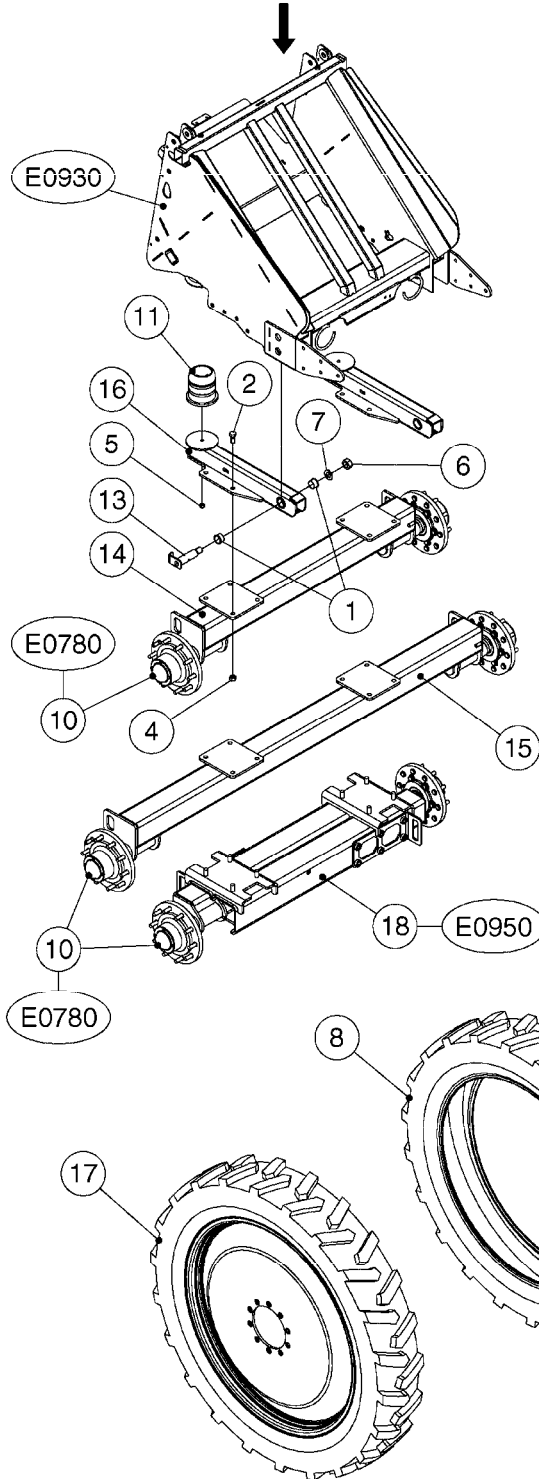

SUSPENDED
AXLE SYSTEM