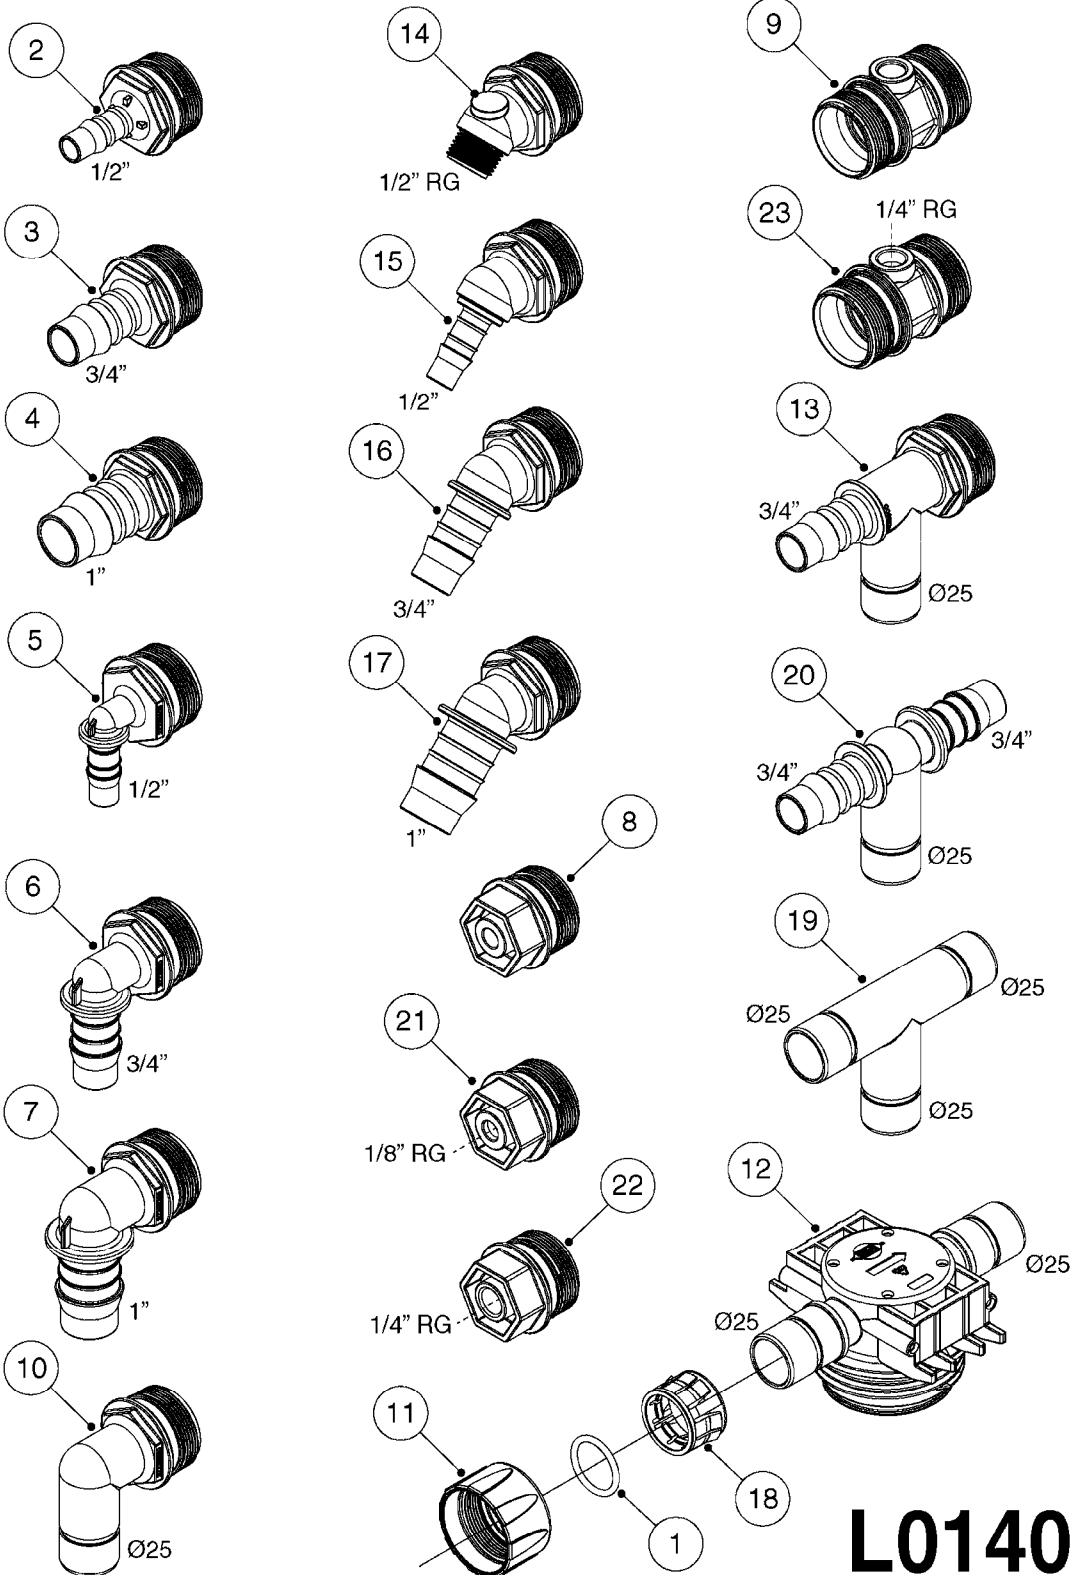

**L0130**

HOSE CLAMPS  
L0130-HIN, 16:10:19

Page 1  
Date 12.08.2020 9:21

parts-n°	order qty	description
284582	1	CLAMP HOSE GEAR - 5/16"
334531	1	CLAMP HOSE PLASTIC 3/4"
334533	1	CLAMP HOSE PLASTIC 3/8"
334534	1	CLAMP HOSE PLASTIC 1/2"
334680	1	CLAMP HOSE PLASTIC 1"
334686	1	CLAMP HOSE PLASTIC 5/16"
341291	1	RUBBER HOSE CLAMP COVER 130MM
341292	1	RUBBER HOSE CLAMP COVER 180MM
341301	1	RUBBER HOSE CLAMP COVER 230MM
28029803	1	CLAMP HOSE GEAR P1/2" 6708
28029903	1	CLAMP HOSE GEAR P3/4"-S1" 6712
28030003	1	CLAMP HOSE GEAR P1" 6716
28030103	1	CLAMP HOSE GEAR P5/4-S1.5" 6724
28030203	1	CLAMP HOSE T-BOLT S2" 235-67
28030303	1	CLAMP HOSE T-BOLT S2.5" 235-76
28030403	1	CLAMP HOSE T-BOLT S3" 235-82
28044903	1	CLAMP HOSE GEAR P3/8" 6706