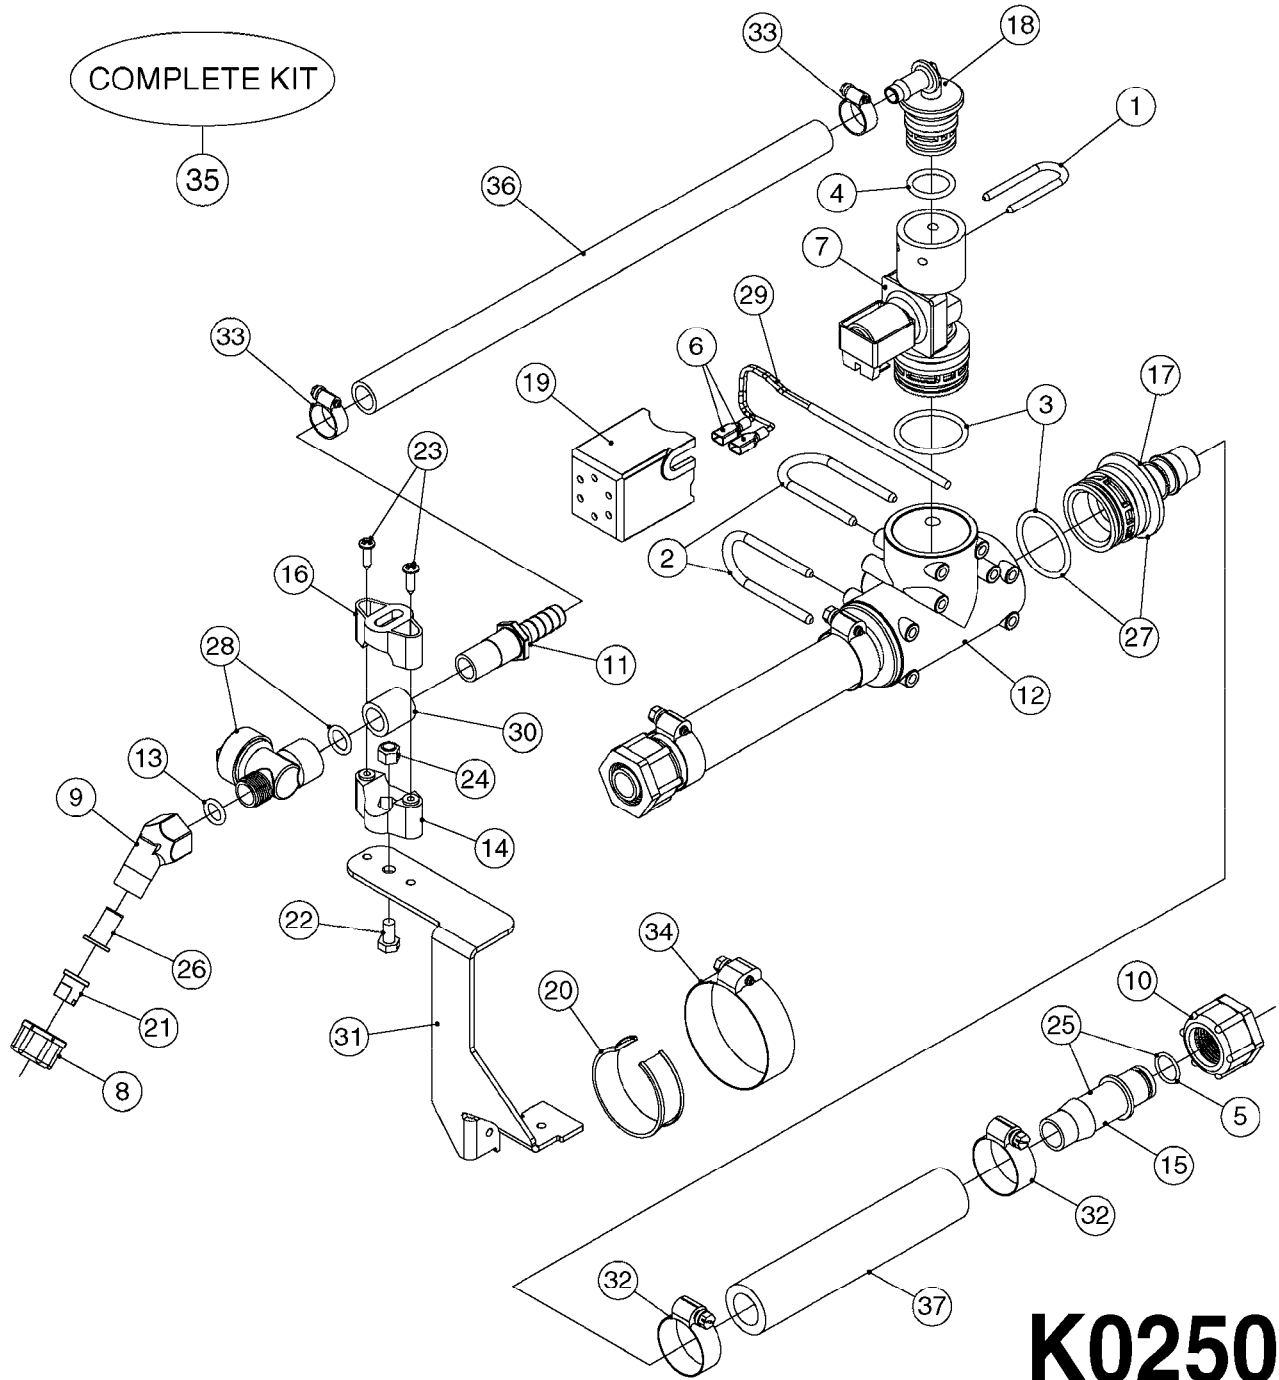

K0250

ELECTRIC END NOZZLE KIT '09
K0250-HIN, 01:01:16

Page 1
Date 12.08.2020 9:20

Pos.	parts-n°	order qty	description
1	145994	1	FITT.DK S-40 FORK
2	145995	1	FITT.DK S-53 FORK
3	242354	1	O-RING D32.2X3.0 VITON
4	242355	1	O-RING D19.2X3.0 VITON F.S-40
5	242594	1	O-RING D14 X 1.78 SCH.70-EPDM
6	261539	1	SPADE F.ELEC CONNEX BLUE INSUL
7	262104	1	VALVE, SOLENOID, S53/S40
8	320187	1	FITT.DK CAP 3/8" BSP BLACK
9	320191	1	FITT.DK ELB 3/8' BSP 45 DEGREE
10	320283	1	FITT.DK NUT 3/4"BSP
11	320891	1	FITT.DK HB 3/8'- 3/8' BSP
12	322352	1	FITT.DK S-53 TEE
13	330013	1	O-RING 2.5 X 10 PUR
14	333012	1	NOZZLE HOLD. UPPER PART
15	334044	1	FITT.DK HB 3/4' F. 3/4' CAP
16	334220	1	YOKE, UPPER NOZZLE BODY
17	334229	1	FITT.DK S-53 STR.3/4"
18	334237	1	FITT.DK S-40 ELB.3/8"
19	334965	1	COVER FOR S53 SOLENOID VALVE
20	341291	1	RUBBER HOSE CLAMP COVER 130MM
21	370392	1	NOZZLE END FAN 1850-G 300
22	410546	1	BOLT HEX M6X12 A2 SS DIN933
23	440665	1	SCREW M4.2X16 STAINLESS
24	460261	1	NUT HEX M6X1.00 LOCK DIN985 A2 SS
25	724621	1	FITT.DK HB 3/4"ASSY F.3/4" NUT
26	725042	1	SCREEN 80 MESH W.GASKET, RED
27	726558	1	FITT.DK S53 STR. 3/4" W.ORING
28	729610	1	NOZZLE ASSY. NON DRIP 3/8 THRD
29	983087	1	ELEC. CABLE 2 WIRE X 0.75MM
30	10631003	1	HOSE R X CLEAR BRAID.X 1/2 12"
31	16110803	1	NOZZLE BRACKET VAR SPACINGS
32	28029903	1	CLAMP HOSE GEAR P3/4"-S1" 6712
33	28044903	1	CLAMP HOSE GEAR P3/8" 6706
34	28047003	1	CLAMP HOSE GEAR 30 X 50 6732
35	82613203	1	ELECTRIC END NOZZLE KIT 2009
36	92701703	1	HOSE R X3/8" X300PSI WP X0012"
37	92703203	1	HOSE R X3/4" X300PSI WP X0012"