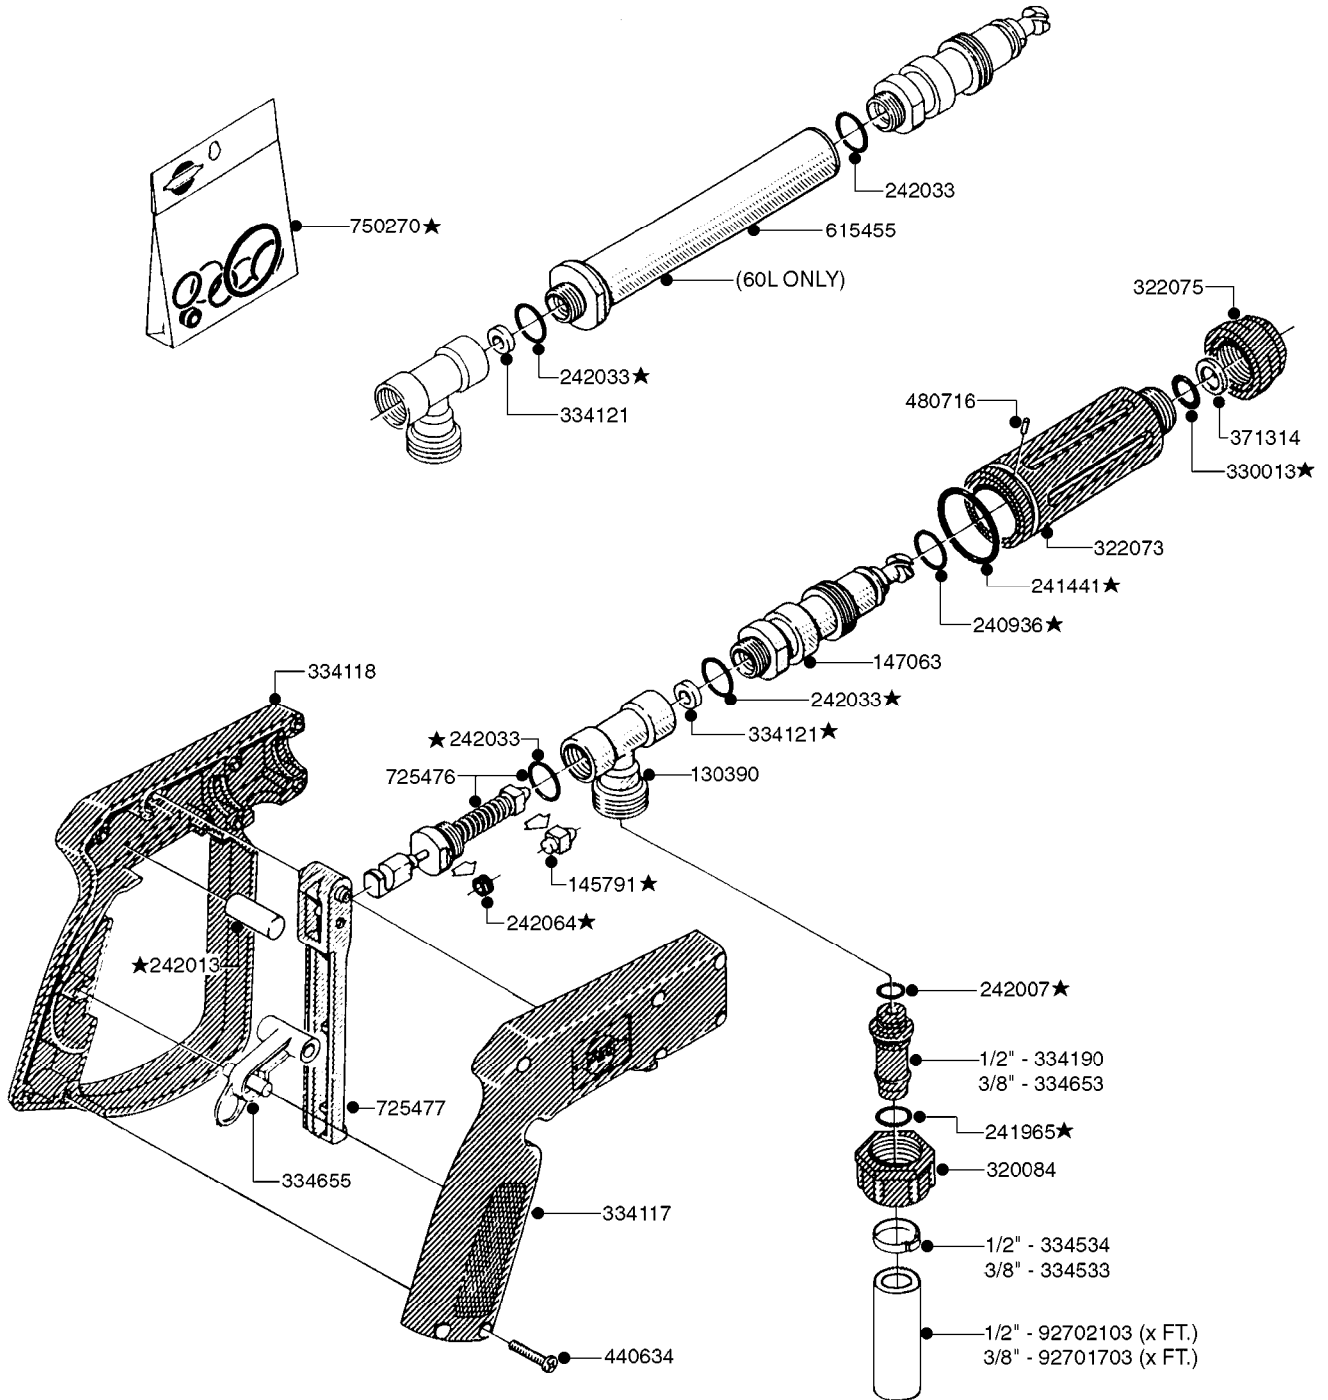

COMPLETE ASSEMBLY:
843197 - 60L
843196 - 60S

COMPLETE ASSEMBLIES
WHOLEGOODS ITEMS

K0480

HANDGUN TYPE 60S/60L POST 95
K0480-HIN, 01:01:16

Page 1
Date 12.08.2020 9:20

parts-n°	order qty	description
130390	1	TEE 3/8'X 1/2' BSP F.TYPE 60S
145791	1	CONE FOR ON/OFF
147063	1	SWIRL F.SPRAY GUN TYPE 60
240936	1	O-RING D13.3X2.4 NITRIL
241441	1	O-RING D29.3X3
241965	1	O-RING Ø12.1 X 1.6 NITRILE
242007	1	O-RING Ø9.1 X 1.6 NITRILE
242013	1	SPRING RUBBER F/TRIGGER
242033	1	O-RING Ø14.1 X 1.6 NITRILE
242064	1	SLEEVE RUBBER 3X8X4MM
320084	1	FITT.DK NUT 1/2" BSP
322073	1	HOUSING F.SWIRL TYPE 60S H.G.
322075	1	HOUSING F. NOZZLE
330013	1	O-RING 2.5 X 10 PUR
334117	1	HANDLE PIECE RIGHT F.60S/60L
334118	1	HANDLE PIECE LEFT F.60S/60L
334121	1	SEAT FOR ON-OFF TYPE
334190	1	FITT.DK HB 1/2' F. PISTOL 60S
334533	1	CLAMP HOSE PLASTIC 3/8"
334534	1	CLAMP HOSE PLASTIC 1/2"
334653	1	FITT.DK HB 3/8' F.HANDGUN
334655	1	TRIGGER SAFETY F.60S/60L GUN
371314	1	NOZZLE CERAMIC 1099-20
440634	1	SCREW 5/8"
480716	1	PIN D3X6 STAINLESS
615455	1	TUBE F.LANCE TYPE 60L
725476	1	SPINDLE
725477	1	TRIGGER
750270	1	GASKET KIT F.SPRAY GUN
843196	1	SPRAY GUN KIT TYPE 60 SHORT
843197	1	HANDGUN KIT TYPE 60 LONG
92701703	1	HOSE R X3/8" X300PSI WP X0012"
92702103	1	HOSE R X1/2" X300PSI WP X0012"