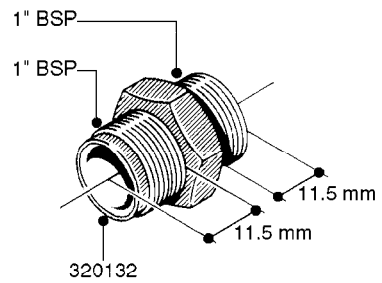

FITTINGS - HEXAGON NIPPLES  
L0030-HIN, 01:01:16

**L0030**

FITTINGS - HEXAGON NIPPLES  
L0030-HIN, 01:01:16

Page 1

Date 12.08.2020 9:21

parts-n°	order qty	description
10015303	1	FITT.PO.HN 1.00X1.00 M1000
10425003	1	FITT.PO.HN 1.25X1.00 MCPHEE
320132	1	FITT.DK HN 1" BSP
320176	1	FITT.DK HN 3/8"X1/2" BSP
320445	1	FITT.DK HN 1/4"X3/8" BSP
320655	1	FITT.DK HN 1/2"-1/2" BSP
320692	1	FITT.DK HN 3/8'BSPX1/4'NPT
320703	1	FITT.DK HN 3/8BSP X1/2 &1/4NPT
320725	1	FITT.DK NIPPLE 3/8"-3/8" BSP
320902	1	FITT.DK HN 3/8'X 1/4' BSP
390232	1	FITT.DK HN 1-1/2' X 1-1/4' BSP
390276	1	FITT.DK HN 1'BSP