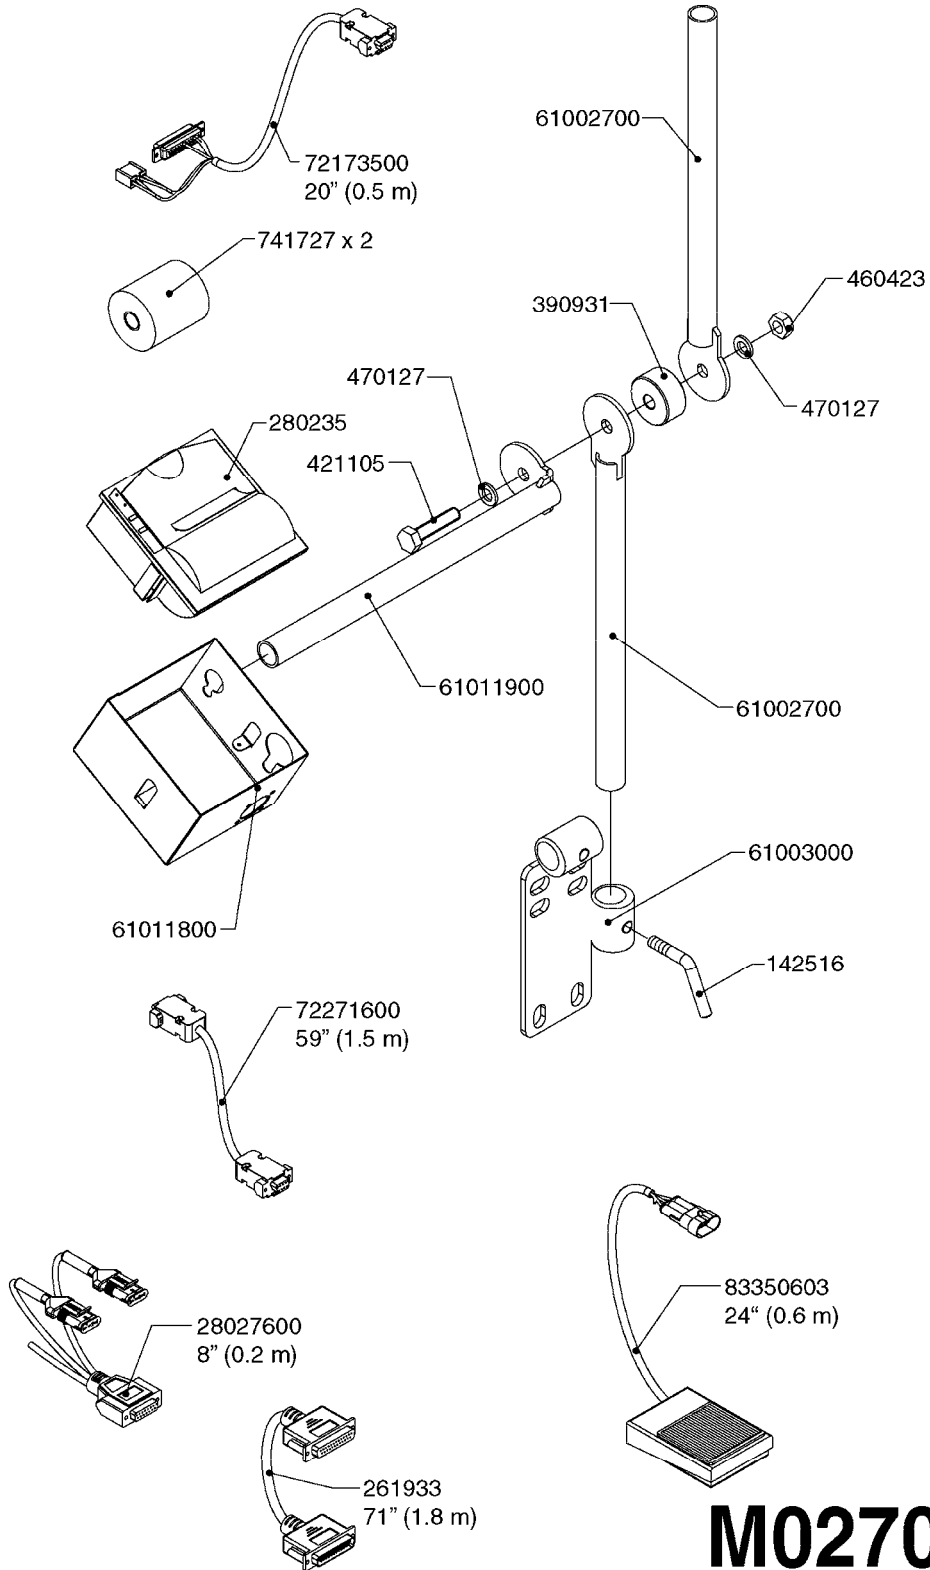

\*Included with (1) box complete

**M0250**

JOB COM AND BREAK OUT  
M0250-HIN, 01:02:17

Page 1  
Date 12.08.2020 9:21

Pos.	parts-n°	order qty	description
1	391095	1	BOX COMPL. 300X300X135 DRILLED
2	440673	1	SCREW F.PLASTIC 5X12 SS
3	16132400	1	PLATE 1.5X270X270/JOB COMPUTER
4	26004600	1	PLUG F.DRILLED HOLE 21MM
5	26004700	1	PG13.5 BUNG
6	26005100	1	CONNECTOR FOR PCB, PLASTIC
7	26005500	1	PCB BREAKOUT BOX EL BOX CM"05"
8	26013800	1	CABLE HC6500 JOB COM TO CABIN
9	26029200	1	DAH PCB F. JOB COM NCM '09
10	26052700	1	JOB COM PCB ASSY HW3.1
10	72369300	1	JOB COM PCB NCM44/6600 REFURB.
11	28048600	1	FULE 15A ATOF SERIES
12	28091400	1	FINGER SCREW F.BOX 300X300X135