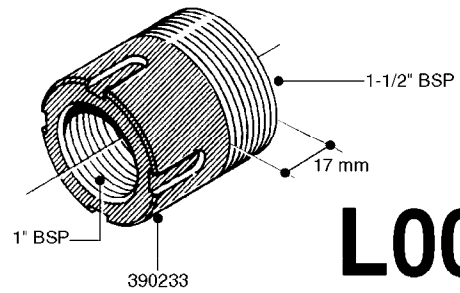

FITTINGS - HEXAGON NIPPLES  
L0030-HIN, 01:01:16

**L0030**

FITTINGS - HEXAGON NIPPLES  
L0030-HIN, 01:01:16

Page 1

Date 12.08.2020 9:21

parts-n°	order qty	description
10015303	1	FITT.PO.HN 1.00X1.00 M1000
10425003	1	FITT.PO.HN 1.25X1.00 MCPHEE
320132	1	FITT.DK HN 1" BSP
320176	1	FITT.DK HN 3/8"X1/2" BSP
320445	1	FITT.DK HN 1/4"X3/8" BSP
320655	1	FITT.DK HN 1/2"-1/2" BSP
320692	1	FITT.DK HN 3/8'BSPX1/4'NPT
320703	1	FITT.DK HN 3/8BSP X1/2 &1/4NPT
320725	1	FITT.DK NIPPLE 3/8"-3/8" BSP
320902	1	FITT.DK HN 3/8'X 1/4' BSP
390232	1	FITT.DK HN 1-1/2' X 1-1/4' BSP
390276	1	FITT.DK HN 1'BSP