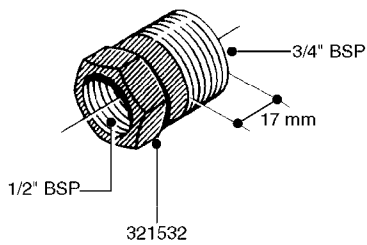

FITTINGS - HEXAGON NIPPLES  
L0030-HIN, 01:01:16

**L0030**

FITTINGS - HEXAGON NIPPLES  
L0030-HIN, 01:01:16

Page 1

Date 12.08.2020 9:21

parts-n°	order qty	description
10015303	1	FITT.PO.HN 1.00X1.00 M1000
10425003	1	FITT.PO.HN 1.25X1.00 MCPHEE
320132	1	FITT.DK HN 1" BSP
320176	1	FITT.DK HN 3/8"X1/2" BSP
320445	1	FITT.DK HN 1/4"X3/8" BSP
320655	1	FITT.DK HN 1/2"-1/2" BSP
320692	1	FITT.DK HN 3/8'BSPX1/4'NPT
320703	1	FITT.DK HN 3/8BSP X1/2 &1/4NPT
320725	1	FITT.DK NIPPLE 3/8"-3/8" BSP
320902	1	FITT.DK HN 3/8'X 1/4' BSP
390232	1	FITT.DK HN 1-1/2' X 1-1/4' BSP
390276	1	FITT.DK HN 1'BSP