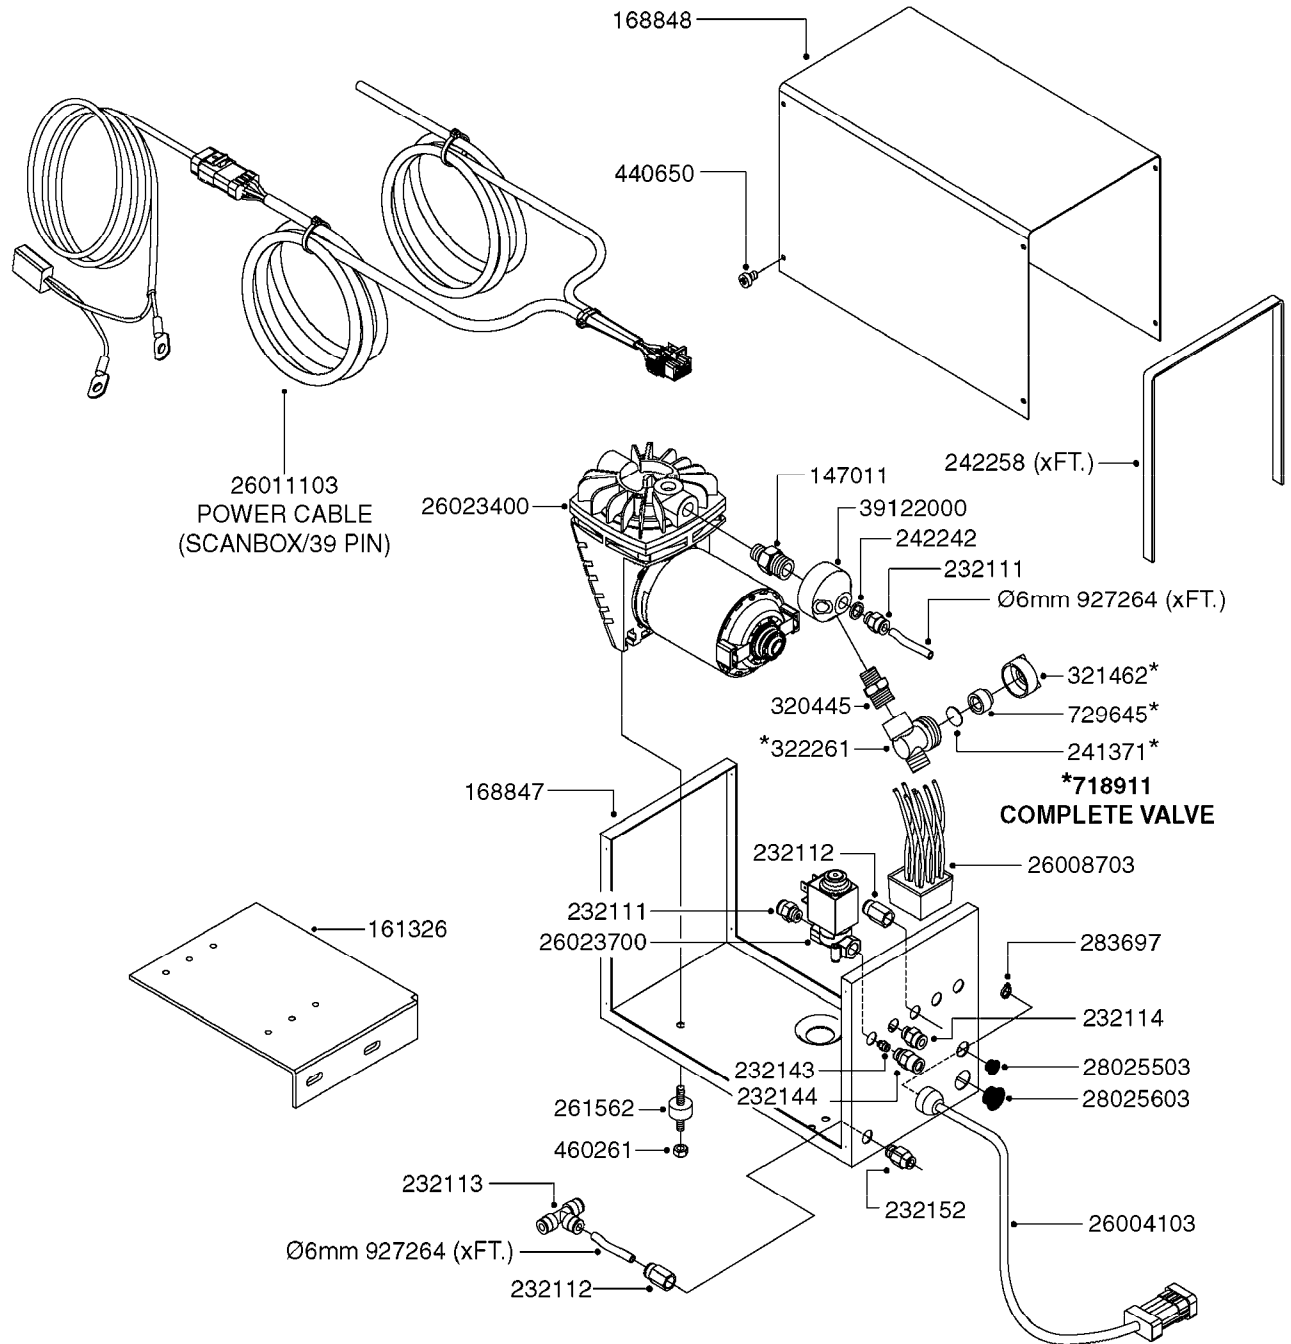

K0400

*Ø8mm 927306 (xFT.)
*Ø10mm 927330 (xFT.)

70062503 - COMPLETE ASSEMBLY

FOAM MARKER COMPRESSOR 2007
K0400-HIN, 01:01:16

Page 1
Date 12.08.2020 9:20

parts-n°	order qty	description
147011	1	HEX NIPPLE 3/8'X1/4'BSP BRASS
161326	1	MOUNT BKT. F. FOAM COMP.BOX 98
168847	1	ENCLOSURE LOWER F.MARKER
168848	1	COVER F. FOAM MARKER
232111	1	QUICK COUPLER 6MM X 1/8 EXT.
232112	1	QUICK COUPLER 6MM 1/8 INT.
232113	1	QUICK COUPLER 6MM T-PIECE
232114	1	COUPLER 1/8" THREADX8MM HOSE
232143	1	REDUCER 1/4'INT-1/8'EXT
232144	1	QUICK COUPLER 10MM X 1/4 EXT
232152	1	QUICK COUPLER 8MMX1/8 EXT.LONG
241371	1	DIAPHRAGM F.NO-DRIP,VULC
242242	1	O-RING F.AIR HOSE FITTING
242258	1	TRIM 3X10 SELF ADHESIVE 0012"
261562	1	RUBBER DAMPER 2XM6X25
283697	1	TIESTRAP 200MM
320445	1	FITT.DK HN 1/4"X3/8" BSP
321462	1	CAP F.NO-DRIP ASSY.
322261	1	HOUSING F.SAFETY VALVE 3/8"
440650	1	SCREW 3.5x13 STAINLESS
460261	1	NUT HEX M6X1.00 LOCK DIN985 A2 SS
718911	1	VALVE (SAFETY) F.MARKER
729645	1	NON-DRIP SPRING ASSY.GREEN 10
927264	1	HOSE R X PE D6/D4 X 0012"
927306	1	HOSE R X PE D8/D6 X 0012"BLACK
927330	1	HOSE R X PE D10/D8 X 012"BLACK
26004103	1	FOAM MARKER CNTRL MOD CABL STD
26008703	1	FOAM MARKER CONTROL SCII
26011103	1	FOAMER POWER/CONTROL CABLE 39P
26023400	1	COMPRESSOR F.FOAM MARKER CM40
26023700	1	SOLENOID VAL 12V 1/8' FLO '07
28025503	1	PLUG F.DRILLED HOLE 1/2"
28025603	1	PLUG F.DRILLED HOLE 3/4"
39122000	1	DISTR.HOUSING F.FOAM MARKER'07
70062503	1	FOAM MARKER COMPRESSOR,STD,39P