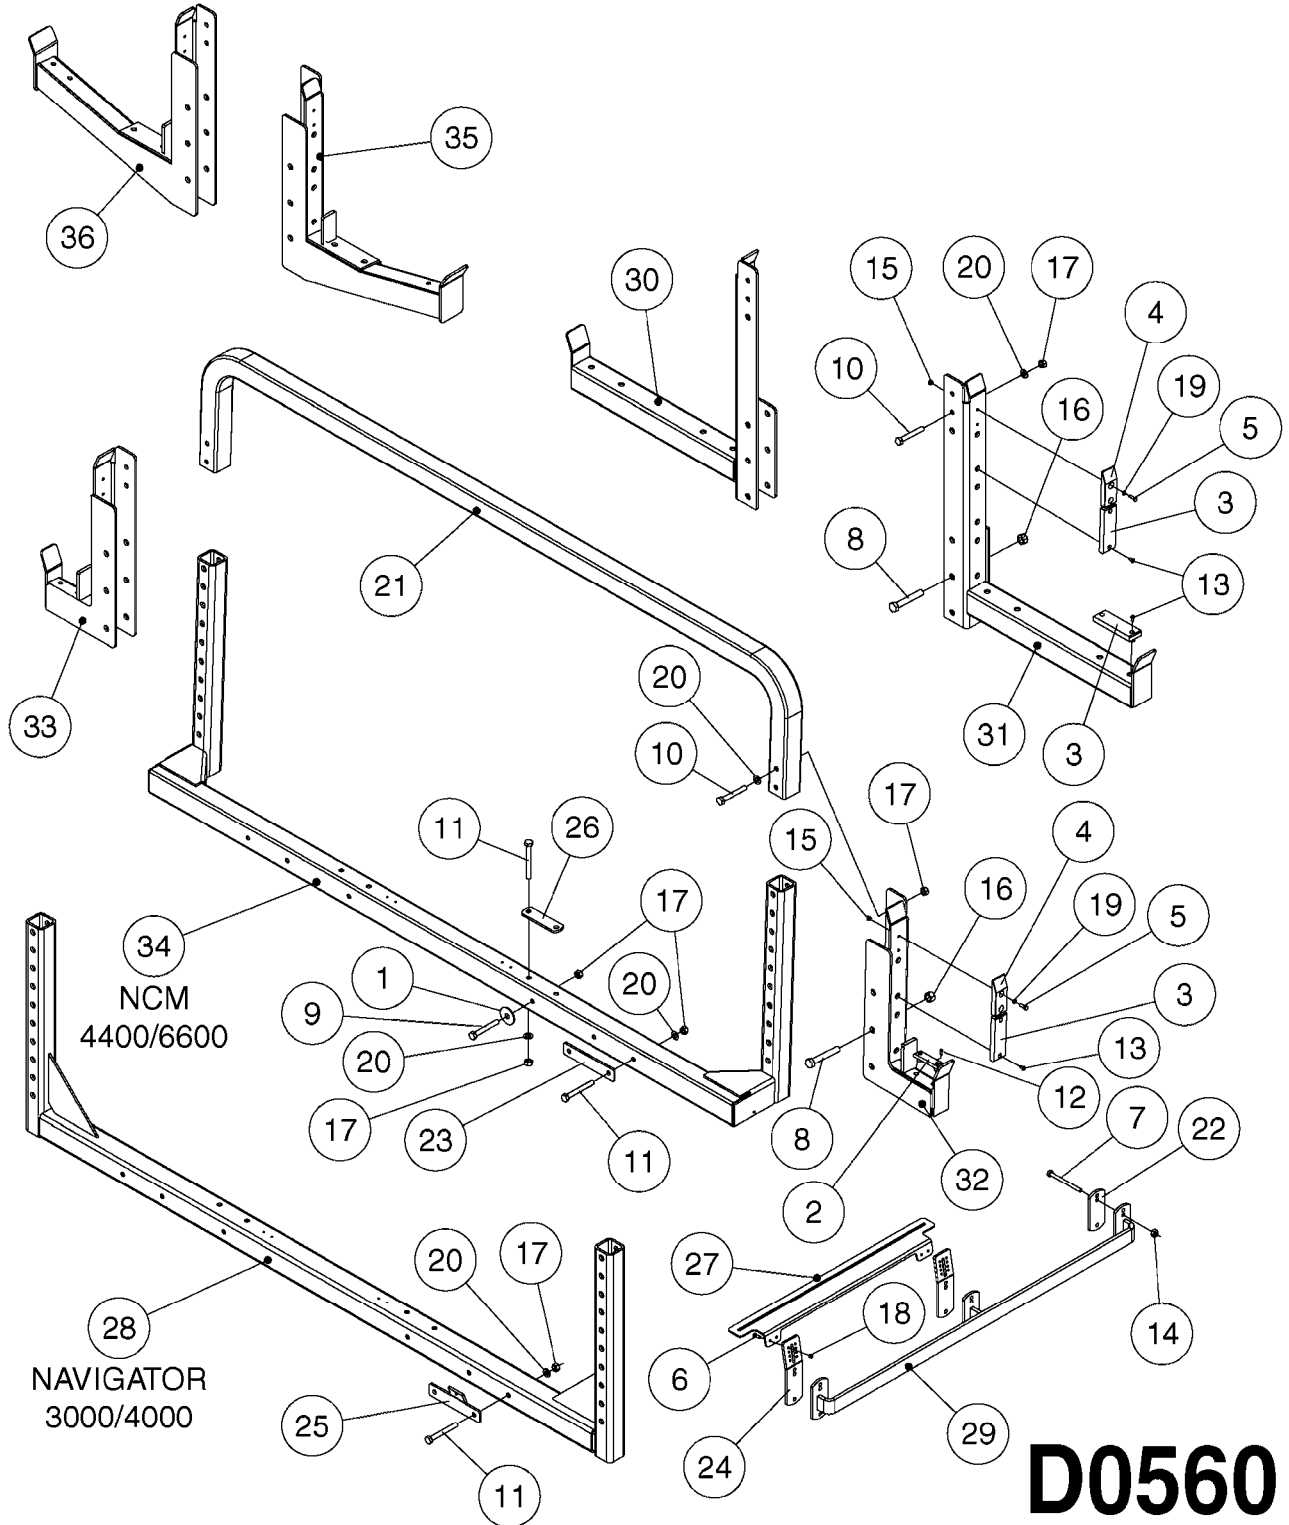

SPC PLUMB.BRACKETS - T25  
D0500-HIN, 21:02:17

Page 0

Date 12.08.2020 9:20

**D0500**

SPC PLUMB.BRACKETS - T25  
D0500-HIN, 21:02:17

Page 1

Date 12.08.2020 9:20

Pos.	parts-n°	order qty	description
1	341291	1	RUBBER HOSE CLAMP COVER 130MM
2	410384	1	BOLT HEX 8.8 DEL M6X65
3	410406	1	BOLT HEX 8.8 DEL M5X16 FT
4	410524	1	BOLT HEX 8.8 DEL M6X100
5	460261	1	NUT HEX M6X1.00 LOCK DIN985 A2 SS
6	461217	1	NUT HEX M5 LOCK
7	480783	1	RIVET Ø4x14, GR 7.9-9.5 ALUM
8	480804	1	RIVET Ø4.8x14.5
9	16109303	1	PLATE F. TRANSPORT REST CM
10	16110803	1	NOZZLE BRACKET VAR SPACINGS
11	16162503	1	BRACKET,NOZZLE OFFSET,R,BLACK
12	16163003	1	BRACKET,NOZZLE OFFSET,L,BLACK
13	16164803	1	BRACKET, T25 FEEDTUBE HANG
14	16166203	1	BRACKET, T25 FEED TUBE HANG 80X60
15	16183403	1	BRACKET, TRANSPORT BAR NOZ SPC, RED
16	16183603	1	BRACKET, NOZZLE OFFSET, LH, RED
17	16183803	1	BRACKET, NOZZLE OFFSET, RH, RED
18	16380800	1	BRACKET, NOZZLE DUMMY, T25
19	28047003	1	CLAMP HOSE GEAR 30 X 50 6732