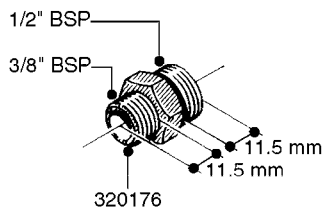

FITTINGS - HEXAGON NIPPLES  
L0030-HIN, 01:01:16

**L0030**

FITTINGS - HEXAGON NIPPLES  
L0030-HIN, 01:01:16

Page 1

Date 12.08.2020 9:21

parts-n°	order qty	description
10015303	1	FITT.PO.HN 1.00X1.00 M1000
10425003	1	FITT.PO.HN 1.25X1.00 MCPHEE
320132	1	FITT.DK HN 1" BSP
320176	1	FITT.DK HN 3/8"X1/2" BSP
320445	1	FITT.DK HN 1/4"X3/8" BSP
320655	1	FITT.DK HN 1/2"-1/2" BSP
320692	1	FITT.DK HN 3/8'BSPX1/4'NPT
320703	1	FITT.DK HN 3/8BSP X1/2 &1/4NPT
320725	1	FITT.DK NIPPLE 3/8"-3/8" BSP
320902	1	FITT.DK HN 3/8'X 1/4' BSP
390232	1	FITT.DK HN 1-1/2' X 1-1/4' BSP
390276	1	FITT.DK HN 1'BSP