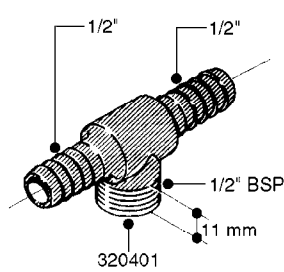

L0050

FITTINGS - HOSE CONNECTORS
L0050-HIN, 01:01:16

Page 1
Date 12.08.2020 9:21

parts-n°	order qty	description
242594	1	O-RING D14 X 1.78 SCH.70-EPDM
320294	1	FITT.DK TEE 3/8X3/8HB X1/2"BSP
320305	1	FITT.DK HB 3/4'- 3/4' BSP
320386	1	FITT.DK TEE 3/8X3/8HB X3/8"BSP
320397	1	FITT.DK ELB 3/8"HB X 3/8" BSP
320401	1	FITT.DK TEE 1/2X1/2HB X1/2"BSP
320412	1	FITT.DK TEE 1/2X1/2HB X3/8'BSP
320423	1	FITT.DK ELB 1/2'HB X 3/8' BSP
320891	1	FITT.DK HB 3/8'- 3/8' BSP
320972	1	FITT.DK HB 5/16'- 1/4' BSP
322046	1	FITT.DK TEE 1/2X1/2HB X3/4'BSP
322048	1	FITT.DK TEE 3/4X3/4HB X3/4'BSP
330595	1	O-RING D24.6/D20X2.1 -3/4"
333137	1	FITT.DK CONN.1/2" F.NOZZ. DOUB
333141	1	FITT.DK CONN.1/2" F.NOZZ.SING
334041	1	FITT.DK CONN.3/4' F.NOZZ. SING
334042	1	FITT.DK CONN.3/4' F.NOZZ. DOUB
334195	1	FITT.DK ELB. 3/4"HB X 3/4"HB
10012103	1	FITT.PO.HB 1.25X1.50 IMB1012
10014003	1	FITT.PO.HB 1.25X1.25 IMB1010
10036903	1	FITT.PO.HB 1.50X1.50 IMB1212
28019303	1	FITTING HB ELB 3/4NPT-3/4HOSE
61016500	1	HOSE TAIL 3/4" 90°+RG CAP 3/4"
72026700	1	NOZZLE TUBE ADAPTER W/O-RING