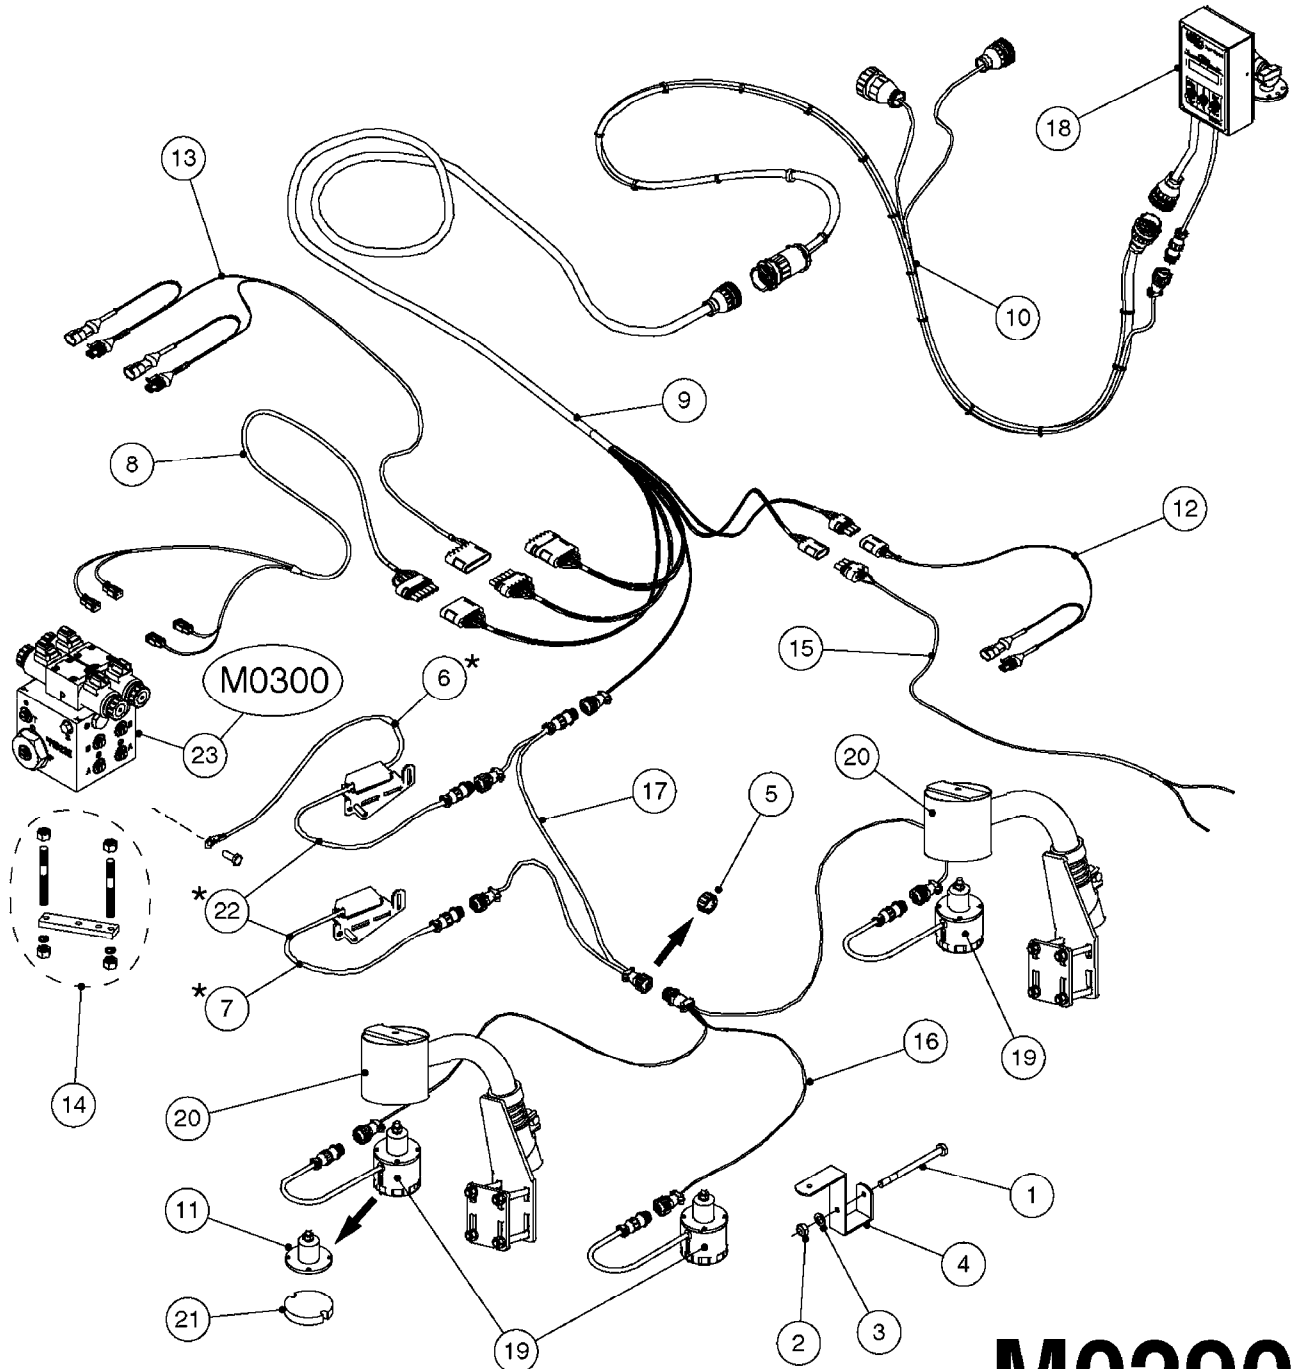

# M0280

39 PIN CABLES  
M0280-HIN, 28:03:17

Page 1  
Date 12.08.2020 9:21

parts-n°	order qty	description
262158	1	PLUG INSERT 39 POLE MALE
262159	1	PLUG INSERT 39 POLE FEMALE
262160	1	PLUG HOUSING 39 POLE FEMALE
262161	1	PLUG HOUSING F/39 POLE MALE
440634	1	SCREW 5/8"
440732	1	PT SCREW 35X12B Z5452 ELZ
14034200	1	CODE BRACKET FOR 39 PIN CABLE
26003900	1	WIRE 37-39 PIN EVC, 6.6'
26004200	1	WIRE 37-39 PIN EVC, 57.4'
26008400	1	WIRE 39-PIN 24 WIRE L=8M
26011903	1	WIRE 39-39 POLE EXT. 3660MM
28027500	1	WIRE 37-39 PIN EVC, 37.7'
28028700	1	WIRE 37-39 PIN EVC, 45.9'
28028800	1	WIRE 37-39 PIN EVC, 16.4'
28028900	1	WIRE 37-39 PIN EVC, 26.2'
72236400	1	DAH CONN. WIRE/TRACTOR L=8M
97610803	1	DECAL-SRAY BOX 39-PIN
97610903	1	DECAL-HYDRAULIC BOX 39-PIN