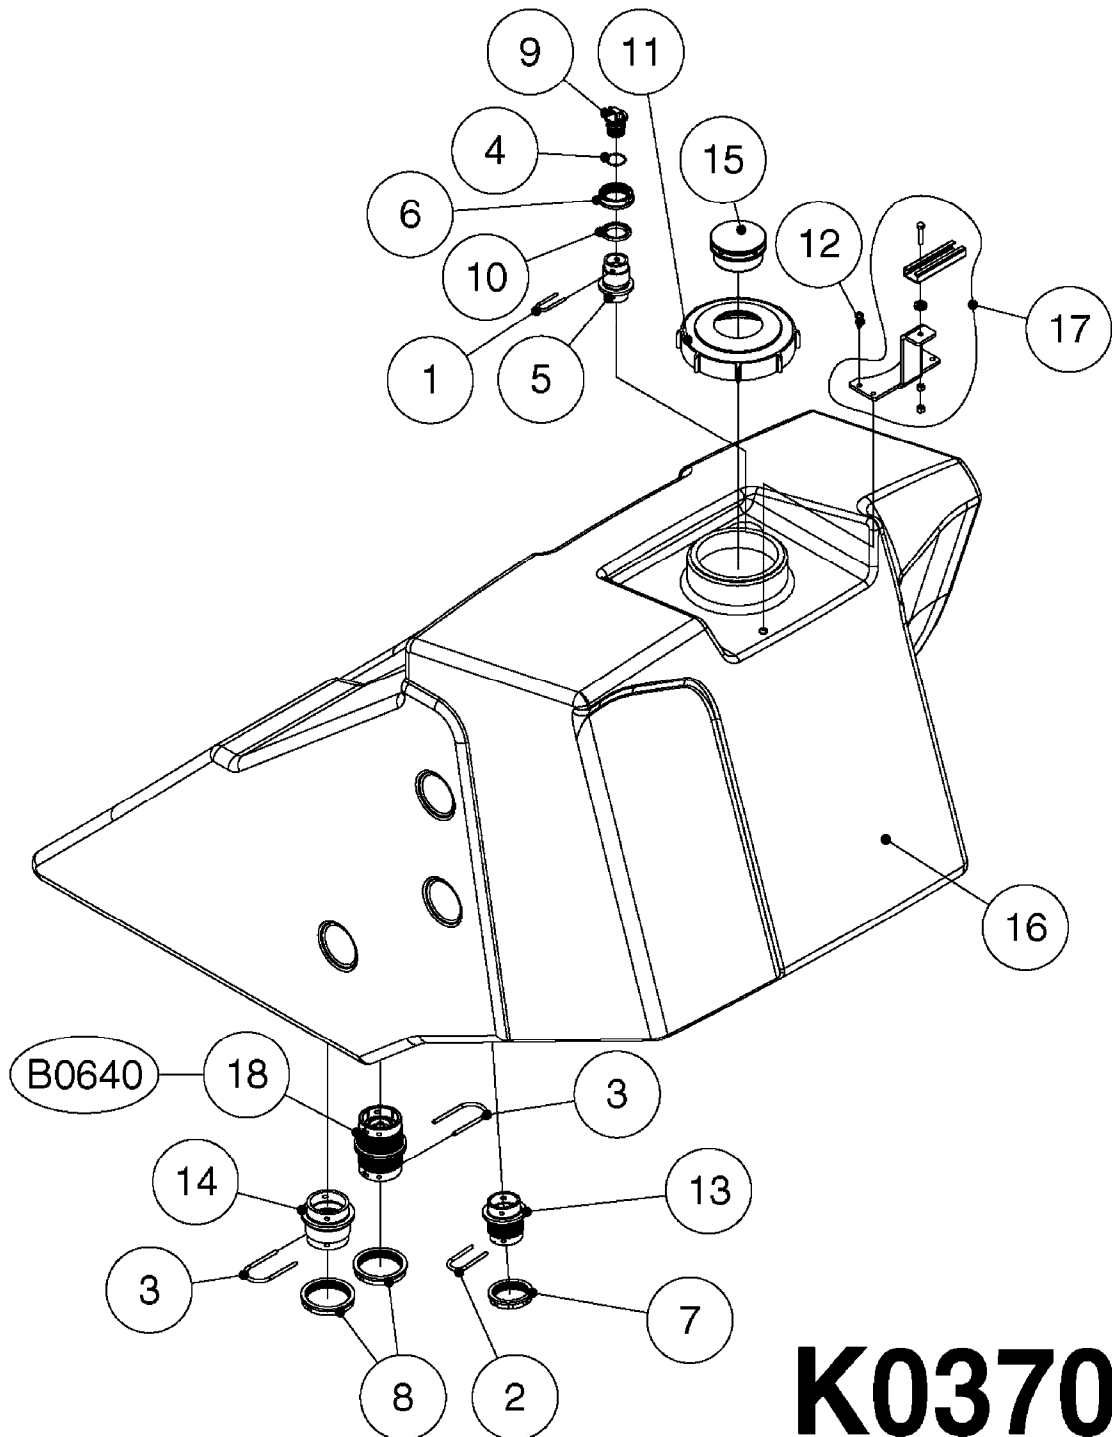

Pos.	parts-n°	order qty	description
1	240925	1	O-RING D49.5X3 NITRIL
2	242594	1	O-RING D14 X 1.78 SCH.70-EPDM
3	320283	1	FITT.DK NUT 3/4"BSP
4	322241	1	FILTER HOUSING W.3/4' BARBS
4	322249	1	FILTER HOUSING W.1/2' BARBS
5	322242	1	FILTER BOWL / IN-LINE
6	322250	1	FILTER HOUSING W.3/4"BSP THRD
7	341291	1	RUBBER HOSE CLAMP COVER 130MM
7	341292	1	RUBBER HOSE CLAMP COVER 180MM
8	410605	1	BOLT HEX 8.8 DEL M6X80
9	440673	1	SCREW F.PLASTIC 5X12 SS
10	440737	1	BOLT CARRIAGE M10x25 SS
11	460261	1	NUT HEX M6X1.00 LOCK DIN985 A2 SS
12	460423	1	NUT HEX M10X1.50 LOCK DIN985A2 SS
13	615443	1	FILTER ELEM.50 MESH BLUE
13	615444	1	FILTER ELEM.80 MESH RED
13	615445	1	FILTER ELEM.100 MESH YELLOW
14	716236	1	FITT.DK HB 1/2" ASSY. F. 3/4"
14	724621	1	FITT.DK HB 3/4"ASSY F.3/4" NUT
15	845205	1	FILTER IN-LINE 1/2" 50 MESH
15	845208	1	FILTER IN-LINE 3/4' 50 MESH
15	845209	1	FILTER IN-LINE 3/4' 80 MESH
15	845210	1	FILTER IN-LINE 3/4" 100 MESH
16	845218	1	FILTER IN-LINE 3/4'50 MESH OML
16	845219	1	FILTER IN-LINE 3/4'80 MESH OML
17	16022203	1	PLATE 3.0 X 55 X 196
18	16022403	1	BRACKET 60MM TUBE
19	16321500	1	LINE FILTER BRACKET, TDZ/DDZ
20	24263000	1	O-RING Ø24.4 X 3.1 NITRIL SH70
21	28029903	1	CLAMP HOSE GEAR P3/4"-S1" 6712
22	28047103	1	CLAMP HOSE GEAR 50 X 50 6740
22	28047203	1	CLAMP HOSE GEAR 60 X 80 6756
23	32239700	1	FITT.DK NUT T25
24	32239800	1	FITT.DK IN-LINE FILTER TOP T25
25	33515500	1	FITT.DK NUT LOCK RING T25
26	44076200	1	SCREW WN5451 5X16 SS TORX
27	72700600	1	FILTER IN-LINE 80 MESH, T25
28	92702103	1	HOSE R X1/2" X300PSI WP X0012"
28	92703203	1	HOSE R X3/4" X300PSI WP X0012"