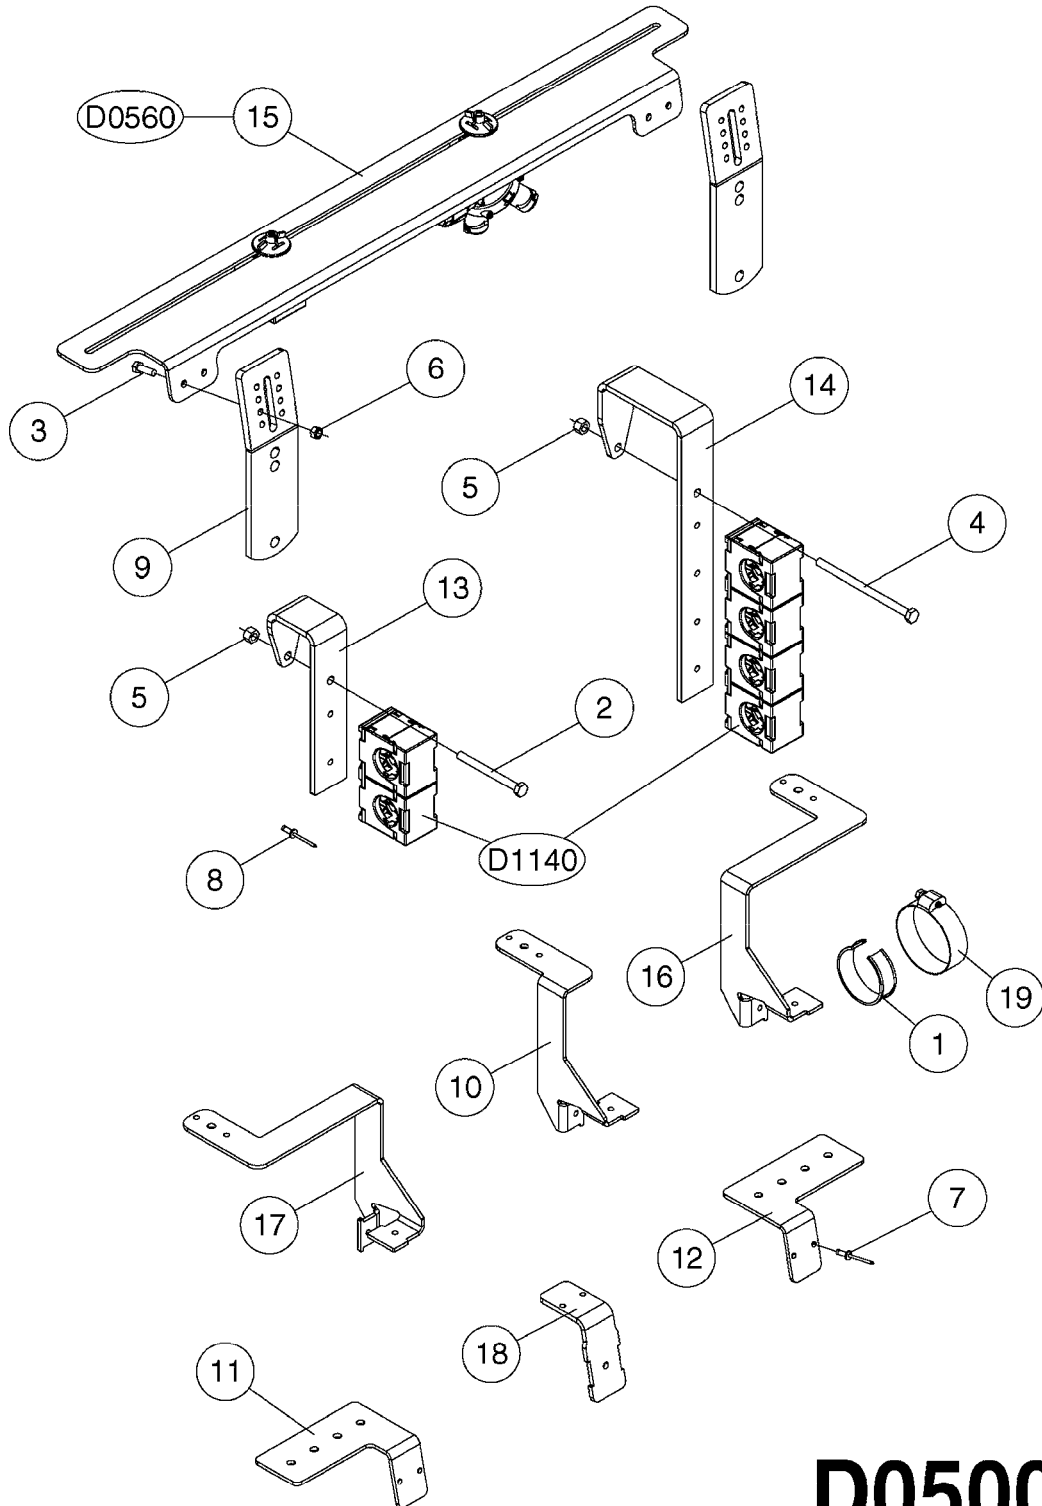

SPC PLUMB.BRACKETS - T25  
D0500-HIN, 21:02:17

Page 0

Date 12.08.2020 9:20

**D0500**

SPC PLUMB.BRACKETS - T25  
D0500-HIN, 21:02:17

Page 1

Date 12.08.2020 9:20

Pos.	parts-n°	order qty	description
1	341291	1	RUBBER HOSE CLAMP COVER 130MM
2	410384	1	BOLT HEX 8.8 DEL M6X65
3	410406	1	BOLT HEX 8.8 DEL M5X16 FT
4	410524	1	BOLT HEX 8.8 DEL M6X100
5	460261	1	NUT HEX M6X1.00 LOCK DIN985 A2 SS
6	461217	1	NUT HEX M5 LOCK
7	480783	1	RIVET Ø4x14, GR 7.9-9.5 ALUM
8	480804	1	RIVET Ø4.8x14.5
9	16109303	1	PLATE F. TRANSPORT REST CM
10	16110803	1	NOZZLE BRACKET VAR SPACINGS
11	16162503	1	BRACKET,NOZZLE OFFSET,R,BLACK
12	16163003	1	BRACKET,NOZZLE OFFSET,L,BLACK
13	16164803	1	BRACKET, T25 FEEDTUBE HANG
14	16166203	1	BRACKET, T25 FEED TUBE HANG 80X60
15	16183403	1	BRACKET, TRANSPORT BAR NOZ SPC, RED
16	16183603	1	BRACKET, NOZZLE OFFSET, LH, RED
17	16183803	1	BRACKET, NOZZLE OFFSET, RH, RED
18	16380800	1	BRACKET, NOZZLE DUMMY, T25
19	28047003	1	CLAMP HOSE GEAR 30 X 50 6732