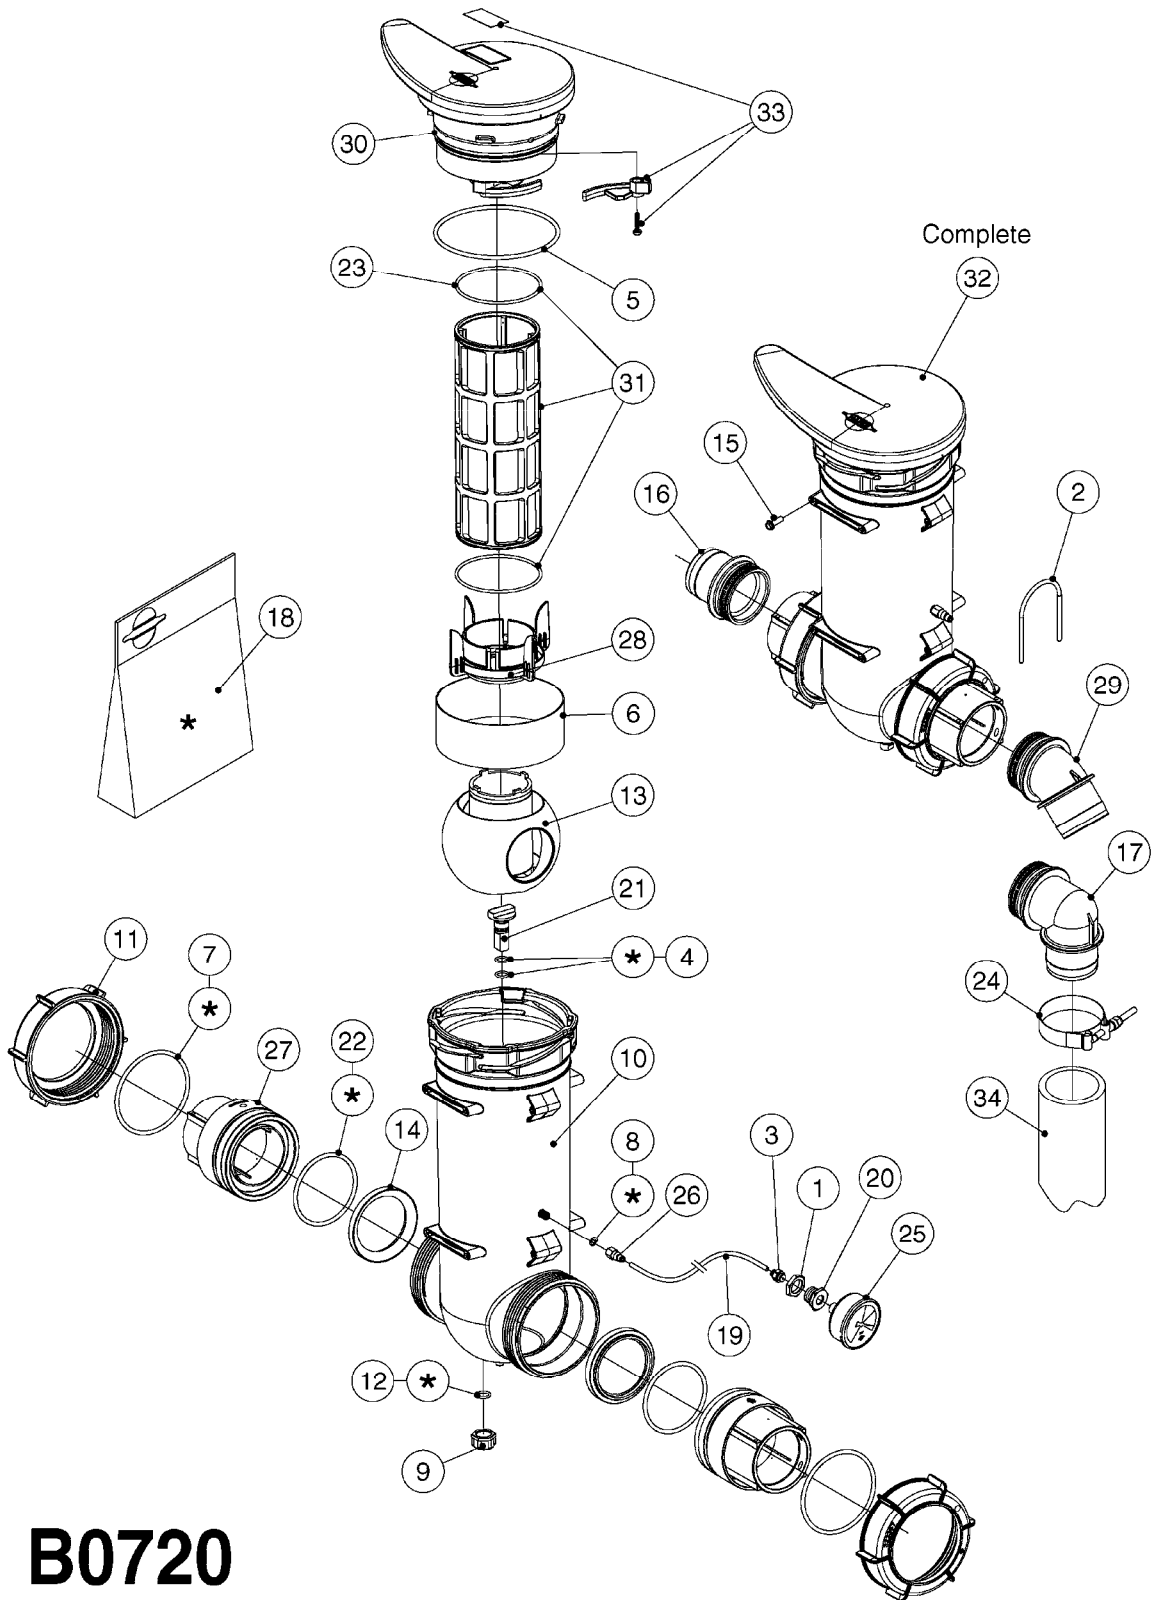

# B0640

CHECK VALVES - S67 (2011)  
B0640-HIN, 15:10:19

Page 1  
Date 12.08.2020 9:20

Pos.	parts-n°	order qty	description
1	145996	1	FITT.DK S-67 FORK
2	242353	1	O-RING 3 X 44.2 VITON
3	334231	1	FITT.DK S-67 STR.1"
3	334232	1	FITT.DK S-67 STR.1-1/4"
4	72432400	1	FITT.DK S-67 CONNEC W.CHK SEAT
5	72819200	1	CHECK VALVE S67 2012 THREADED
6	72819300	1	CHECK VALVE S67 2012 NO THREAD
7	72878800	1	CHECK VALVE S67 SUBASSEMBLY 2013 INCLUDED WITH #5 & #6