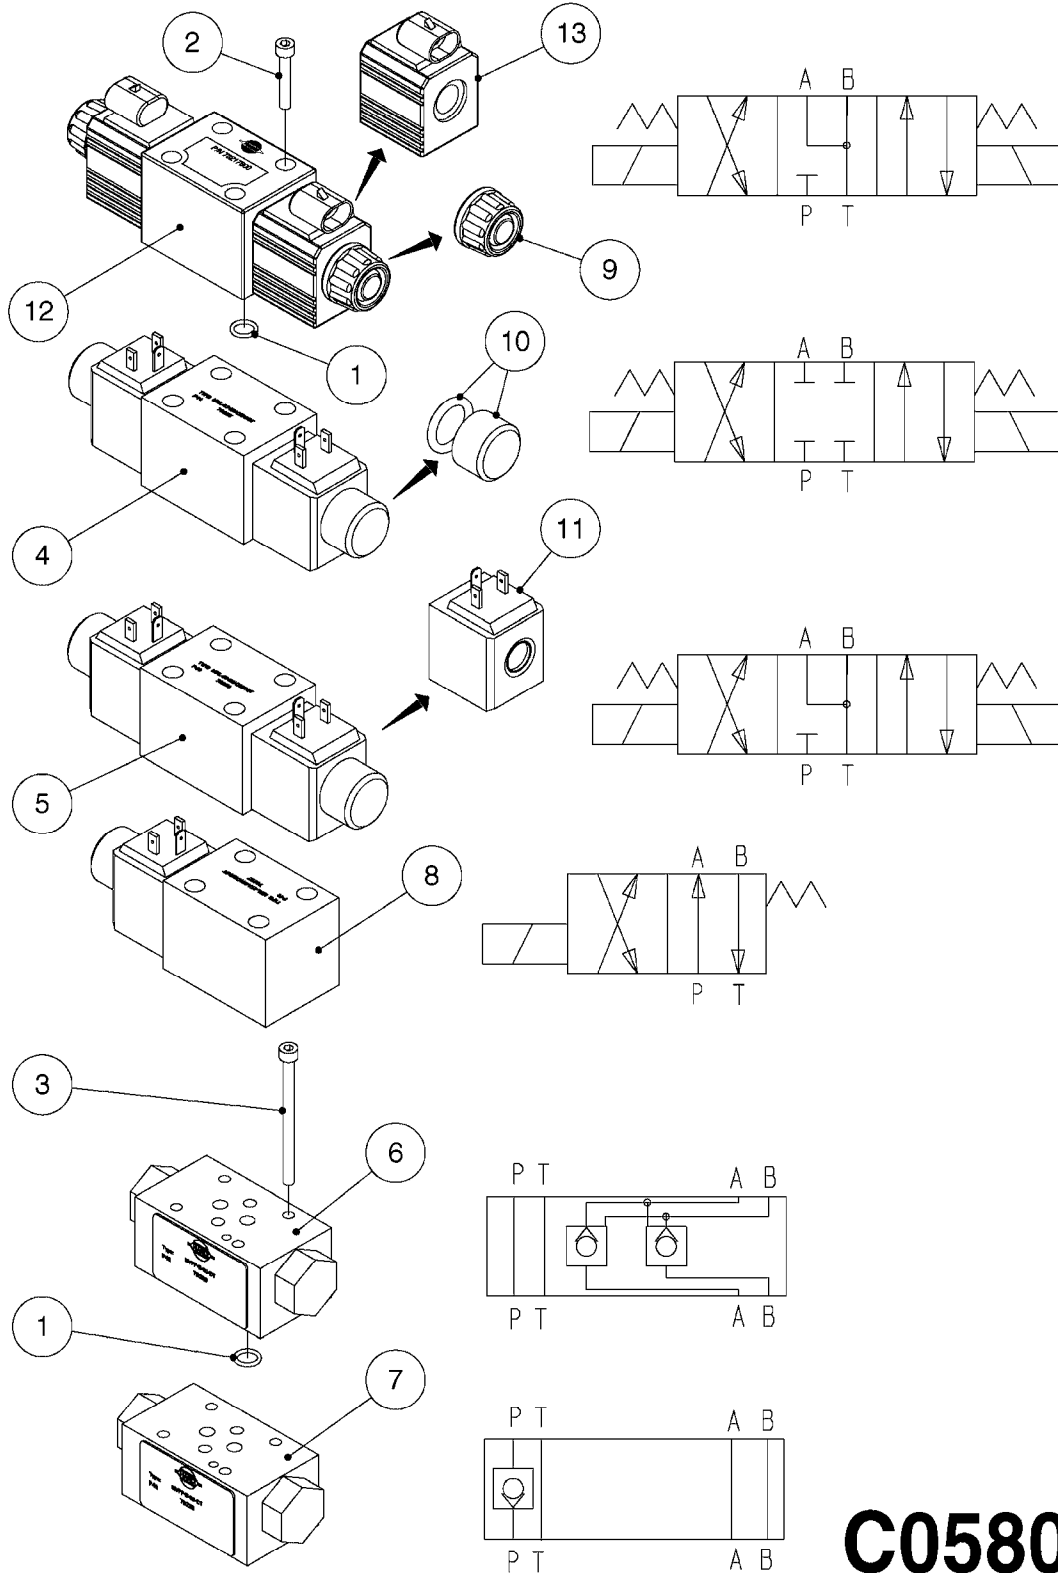

C0580

CETOP VALVES
C0580-HIN, 01:01:16

Page 1
Date 12.08.2020 9:20

Pos.	parts-n°	order qty	description
1	242102	1	O-RING Ø9.25X1.78 NITRIL 90SH
2	450964	1	SCREW M5X30 F.CYLINDER
3	450965	1	SCREW ROUND M5X70
4	782115	1	HY SOLENOID VALVE DH HYD
5	782116	1	HY SOLENOID VALVE MD1L-S3/10N-D12K1/P
6	782118	1	LOCK VALVE MVPP-D
7	782146	1	HYD. CHECK VALVE 1 WAY
8	782829	1	SOLENOID MD1L-TA/10N-D12K1/DT
9	28123700	1	CAP F.SOLENOID - MD1L
10	74187700	1	CAP + O-RING F.CETOP - MD1L
11	78216000	1	SOLENOID F.CETOP VALVE - MD1L
12	78217800	1	MAGNET VLV.MD1L-S3/10N-D12K8DT
13	78218200	1	SOLENOID W/AMP F.MD1L