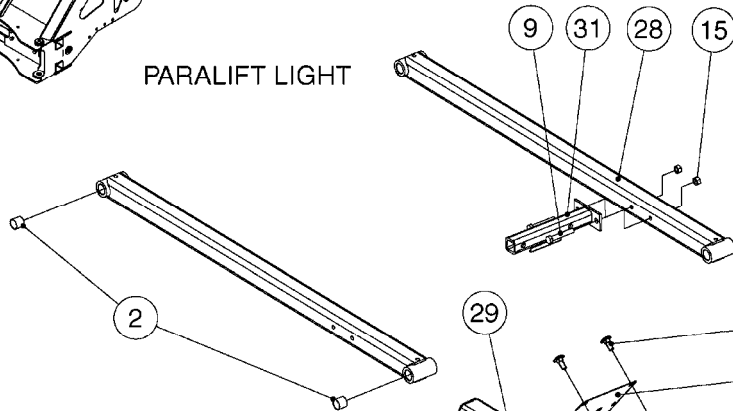

PARALIFT HEAVY DUTY