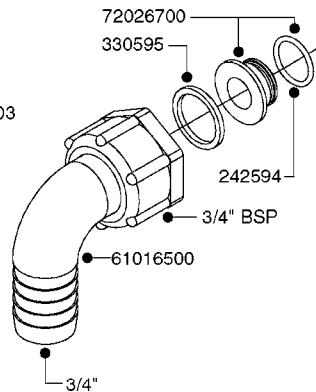

L0050

FITTINGS - HOSE CONNECTORS
L0050-HIN, 01:01:16

Page 1
Date 12.08.2020 9:21

parts-n°	order qty	description
242594	1	O-RING D14 X 1.78 SCH.70-EPDM
320294	1	FITT.DK TEE 3/8X3/8HB X1/2"BSP
320305	1	FITT.DK HB 3/4'- 3/4' BSP
320386	1	FITT.DK TEE 3/8X3/8HB X3/8"BSP
320397	1	FITT.DK ELB 3/8"HB X 3/8" BSP
320401	1	FITT.DK TEE 1/2X1/2HB X1/2"BSP
320412	1	FITT.DK TEE 1/2X1/2HB X3/8'BSP
320423	1	FITT.DK ELB 1/2'HB X 3/8' BSP
320891	1	FITT.DK HB 3/8'- 3/8' BSP
320972	1	FITT.DK HB 5/16'- 1/4' BSP
322046	1	FITT.DK TEE 1/2X1/2HB X3/4'BSP
322048	1	FITT.DK TEE 3/4X3/4HB X3/4'BSP
330595	1	O-RING D24.6/D20X2.1 -3/4"
333137	1	FITT.DK CONN.1/2" F.NOZZ. DOUB
333141	1	FITT.DK CONN.1/2" F.NOZZ.SING
334041	1	FITT.DK CONN.3/4' F.NOZZ. SING
334042	1	FITT.DK CONN.3/4' F.NOZZ. DOUB
334195	1	FITT.DK ELB. 3/4"HB X 3/4"HB
10012103	1	FITT.PO.HB 1.25X1.50 IMB1012
10014003	1	FITT.PO.HB 1.25X1.25 IMB1010
10036903	1	FITT.PO.HB 1.50X1.50 IMB1212
28019303	1	FITTING HB ELB 3/4NPT-3/4HOSE
61016500	1	HOSE TAIL 3/4" 90°+RG CAP 3/4"
72026700	1	NOZZLE TUBE ADAPTER W/O-RING