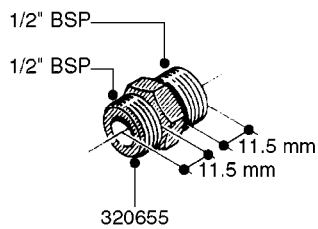

FITTINGS - HEXAGON NIPPLES  
L0030-HIN, 01:01:16

**L0030**

FITTINGS - HEXAGON NIPPLES  
L0030-HIN, 01:01:16

Page 1

Date 12.08.2020 9:21

parts-n°	order qty	description
10015303	1	FITT.PO.HN 1.00X1.00 M1000
10425003	1	FITT.PO.HN 1.25X1.00 MCPHEE
320132	1	FITT.DK HN 1" BSP
320176	1	FITT.DK HN 3/8"X1/2" BSP
320445	1	FITT.DK HN 1/4"X3/8" BSP
320655	1	FITT.DK HN 1/2"-1/2" BSP
320692	1	FITT.DK HN 3/8'BSPX1/4'NPT
320703	1	FITT.DK HN 3/8BSP X1/2 &1/4NPT
320725	1	FITT.DK NIPPLE 3/8"-3/8" BSP
320902	1	FITT.DK HN 3/8'X 1/4' BSP
390232	1	FITT.DK HN 1-1/2' X 1-1/4' BSP
390276	1	FITT.DK HN 1'BSP