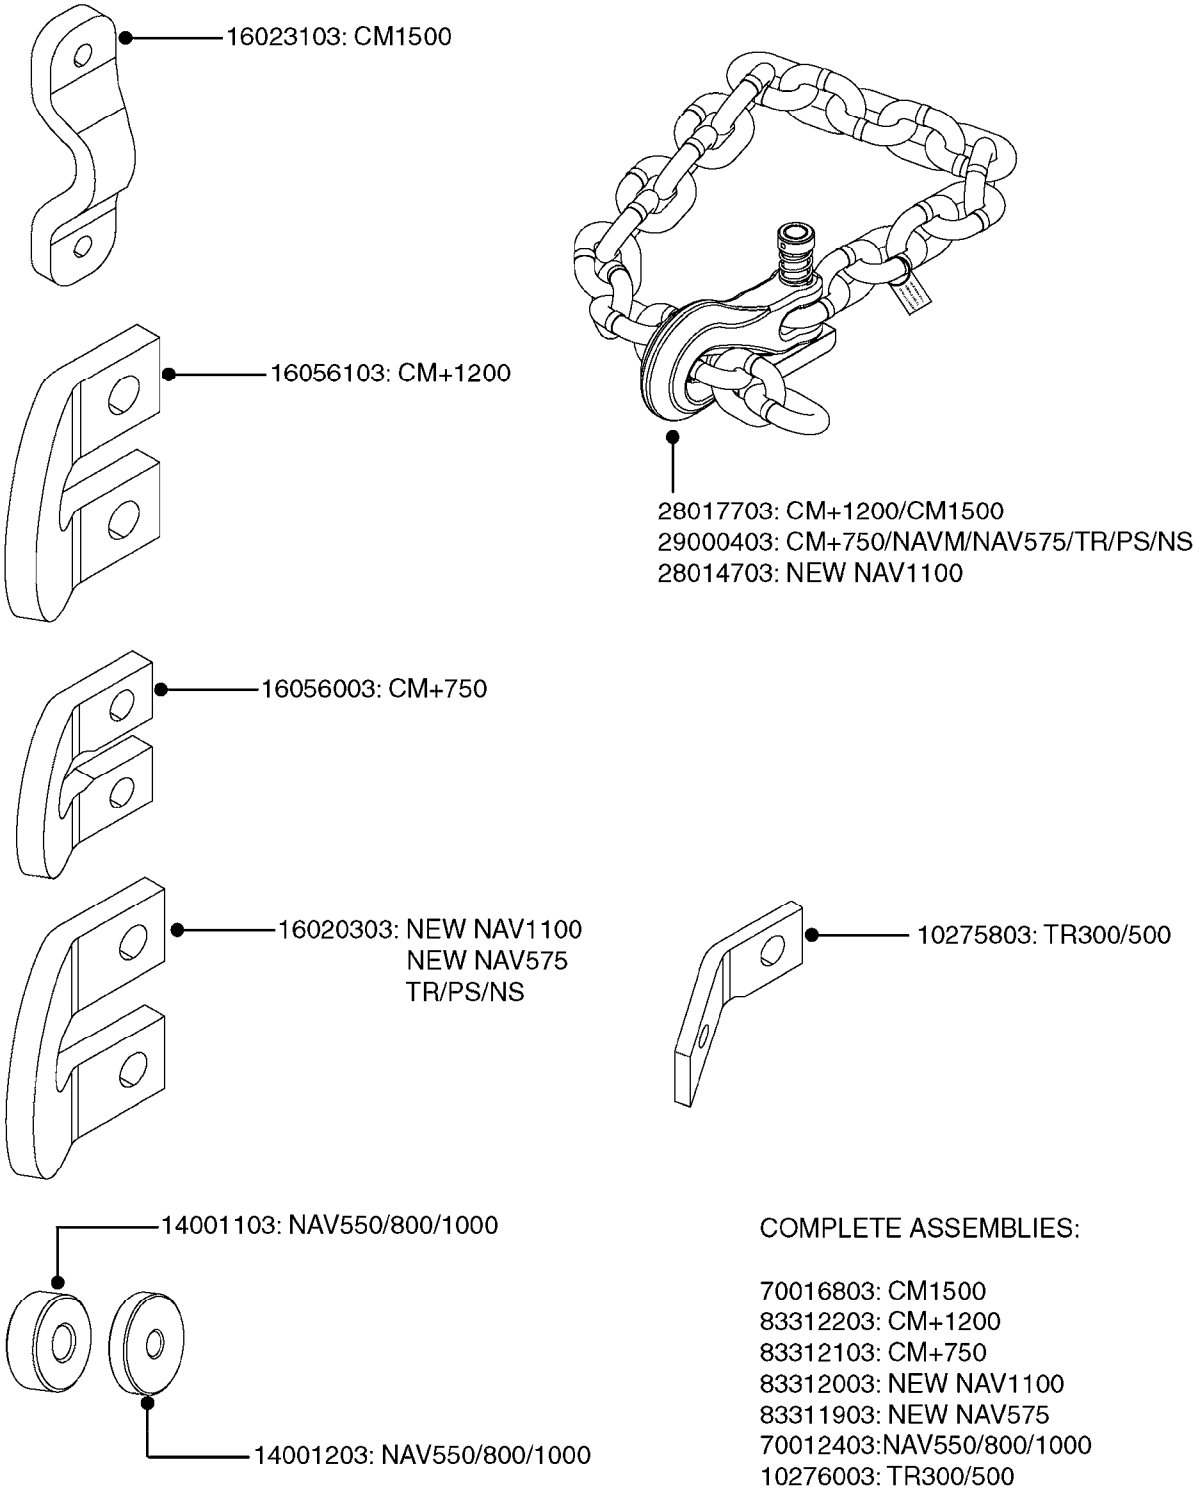

K0770

SAFETY CHAINS
K0770-HIN, 01:01:16

Page 1
Date 12.08.2020 9:21

parts-n°	order qty	description
10275803	1	CHAIN BKT. FOR TR300/500/TX650
10276003	1	SAFETY CHAIN KIT TR300/500
14001103	1	MOUNTING HUB F. SAFETY CHAIN
14001203	1	MNT WASHER F. SAFE CHAIN KIT
16020303	1	SAFETY CHAIN MNT.BRKT.30,400LB
16023103	1	SAFETY CHAIN MNT.BRKT.40,500LB
16056003	1	SAFETY CHAIN MNT.BRKT.16100 lb
16056103	1	SAFETY CHAIN MNT.BRKT.40500 lb
28014703	1	SAFETY CHAIN 30,400LBS CERT.
28017703	1	SAFETY CHAIN 40,500LBS CERT.
29000403	1	SAFETY CHAIN CERT 16100LB
70012403	1	*SAFETY CHAIN KIT 16100LB NAV
70016803	1	SAFETY CHAIN KIT CM1500
83311903	1	SAFTY CHAIN KIT 575 NAV.
83312003	1	SAFETY CHAIN KIT 1100 NAV.
83312103	1	SAFETY CHAIN KIT CM+750
83312203	1	SAFETY CHAIN KIT CM+1200