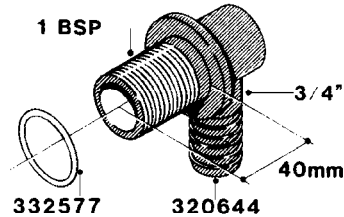

**L0040**

FITTINGS - NIPPLES & ELBOWS  
L0040-HIN, 01:01:16

Page 1  
Date 12.08.2020 9:21

parts-n°	order qty	description
10530803	1	FITT.PO.SE 2.00X2.00 45 DEG.
320191	1	FITT.DK ELB 3/8' BSP 45 DEGREE
320482	1	FITT.DK ELB. 1/2" BSP 60 DEG.
320596	1	FITT.DK ELB 3/8'-1/2'BSP 45DEG
320607	1	FITT.DK HN 3/8M X 3/8F BSP LNG
320633	1	FITT.DK HN 3/8"M X 3/8"F BSP
321451	1	FITT.DK ELB.1-1/2 X1-1/4 80DEG
321532	1	FITT.DK REDUC 3/4' X 1/2' BSP
390233	1	FITT.DK REDUC 1-1/2" X 1" BSP

**L0050**

FITTINGS - HOSE CONNECTORS  
L0050-HIN, 01:01:16

Page 1  
Date 12.08.2020 9:21

parts-n°	order qty	description
242594	1	O-RING D14 X 1.78 SCH.70-EPDM
320294	1	FITT.DK TEE 3/8X3/8HB X1/2"BSP
320305	1	FITT.DK HB 3/4'- 3/4' BSP
320386	1	FITT.DK TEE 3/8X3/8HB X3/8"BSP
320397	1	FITT.DK ELB 3/8"HB X 3/8" BSP
320401	1	FITT.DK TEE 1/2X1/2HB X1/2"BSP
320412	1	FITT.DK TEE 1/2X1/2HB X3/8'BSP
320423	1	FITT.DK ELB 1/2'HB X 3/8' BSP
320891	1	FITT.DK HB 3/8'- 3/8' BSP
320972	1	FITT.DK HB 5/16'- 1/4' BSP
322046	1	FITT.DK TEE 1/2X1/2HB X3/4'BSP
322048	1	FITT.DK TEE 3/4X3/4HB X3/4'BSP
330595	1	O-RING D24.6/D20X2.1 -3/4"
333137	1	FITT.DK CONN.1/2" F.NOZZ. DOUB
333141	1	FITT.DK CONN.1/2" F.NOZZ.SING
334041	1	FITT.DK CONN.3/4' F.NOZZ. SING
334042	1	FITT.DK CONN.3/4' F.NOZZ. DOUB
334195	1	FITT.DK ELB. 3/4"HB X 3/4"HB
10012103	1	FITT.PO.HB 1.25X1.50 IMB1012
10014003	1	FITT.PO.HB 1.25X1.25 IMB1010
10036903	1	FITT.PO.HB 1.50X1.50 IMB1212
28019303	1	FITTING HB ELB 3/4NPT-3/4HOSE
61016500	1	HOSE TAIL 3/4" 90°+RG CAP 3/4"
72026700	1	NOZZLE TUBE ADAPTER W/O-RING