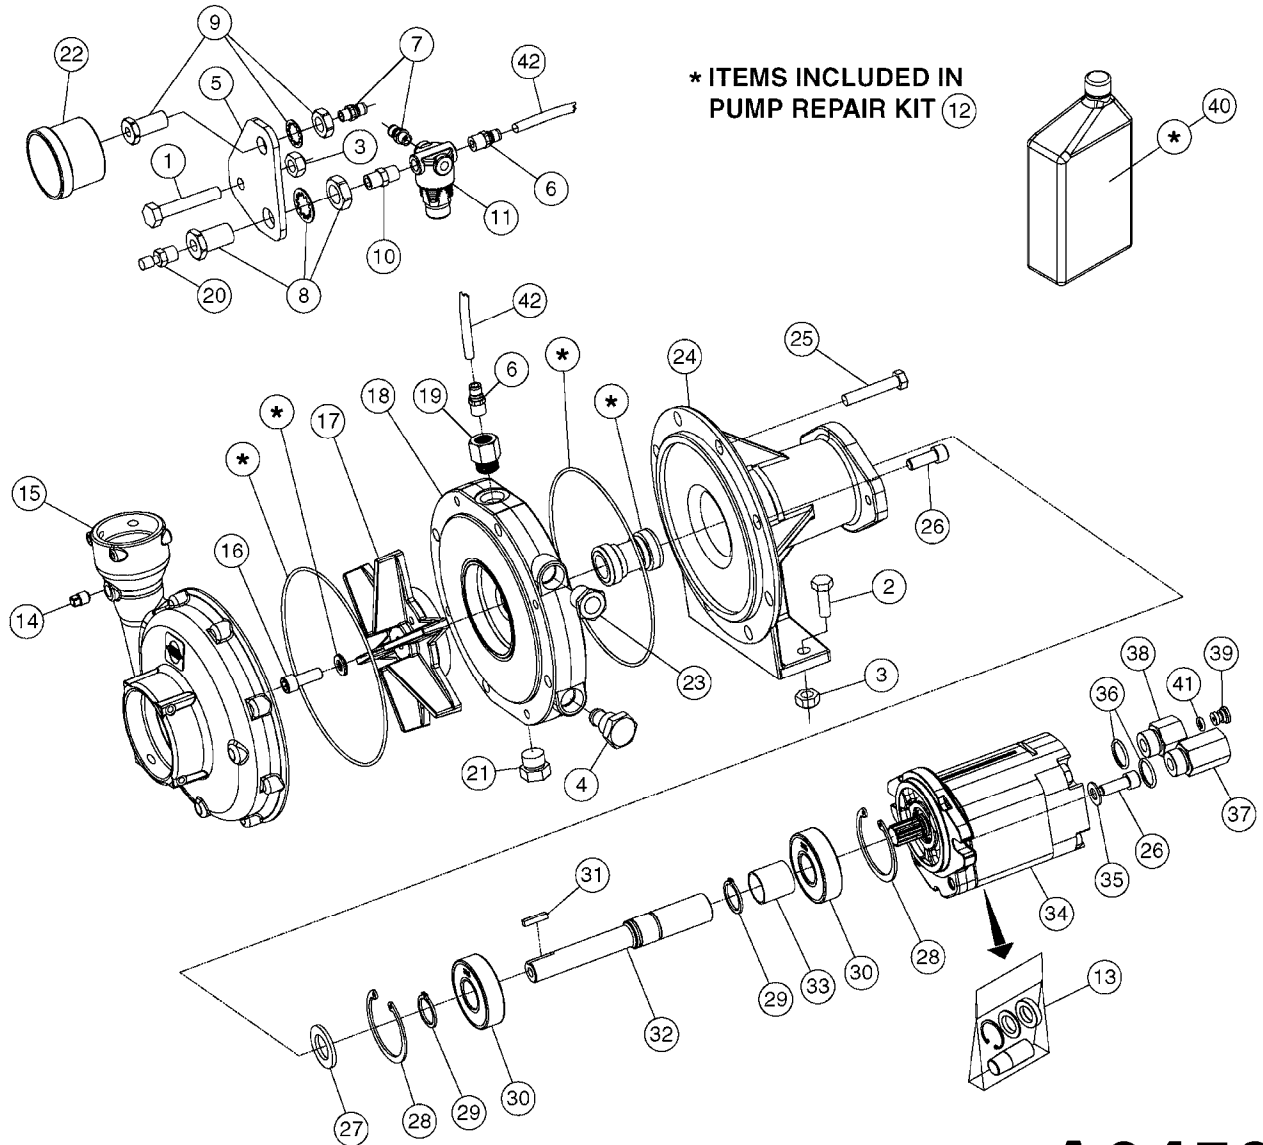

# A0440

PUMP - 304 ACE CENTRIFUGAL  
A0440-HIN, 28:05:19

Page 1  
Date 12.08.2020 9:20

parts-n°	order qty	description
145996	1	FITT.DK S-67 FORK
145997	1	FITT.DK S-93 FORK
242351	1	O-RING D69.5X3.0 VITON F.S-93
242353	1	O-RING 3 X 44.2 VITON
322323	1	FITT.DK S-93 X 1-1/2"BSP MALE
322324	1	FITTING S93 FEMALE - BSP 2" MALE
334244	1	FITT.DK S-67 ELB.1-1/4"
727225	1	FITT.DK S-93 ELB.2'PVC W/ORING
728562	1	FITT.DK S-93 TO S67 ADAPTOR
10320103	1	MOTOR REPAIR KIT ACE 304,310
10527603	1	WASHER 3/8' F.ACE PUMP
10527703	1	NUT HEX NF 3/8 F.ACE PUMP
10527903	1	BEARING F.ACE PUMP (#40870)
28020903	1	PUMP ACE 304 HYD.
28021003	1	FITT, HYD FLOW FUSE ACE 304
28026903	1	PUMP HOUSING FRONT ACE 304
28027003	1	PUMP HOUSING W.FEET 304
28027103	1	REPAIR KIT ACE 204,210,304,310
28027203	1	IMPELLER CAST IRON 13/16"SLOT
28027303	1	IMPELLER VALOX 13/16"SLOT
28027403	1	IMPELLER CAST IRON 1/2"SLOT
28027503	1	KEY 1/8x1/8x13/16"F.ACE PUMP
28028203	1	SHAFT 5/8"DIA.13/16"KEYWAY SS
28028303	1	O-RING, SHAFT SEAL
28028403	1	SLINGER
28028503	1	SNAP RING - INTERNAL
28028603	1	SNAP RING - EXTERNAL
28028703	1	SPACER FOR SHAFT
28029003	1	SEAL SUPPORT SPACER 300 SERIES
28030203	1	CLAMP HOSE T-BOLT S2" 235-67
28095403	1	KEY F.IMPELLER 1/8"X1/8"X1/2"
63009003	1	CENTRIFUGAL PUMP BRACKET
92702703	1	HOSE PVC SUCT GRAY 2"
92734403	1	HOSE R X5/4" X200PSI WP X0012"