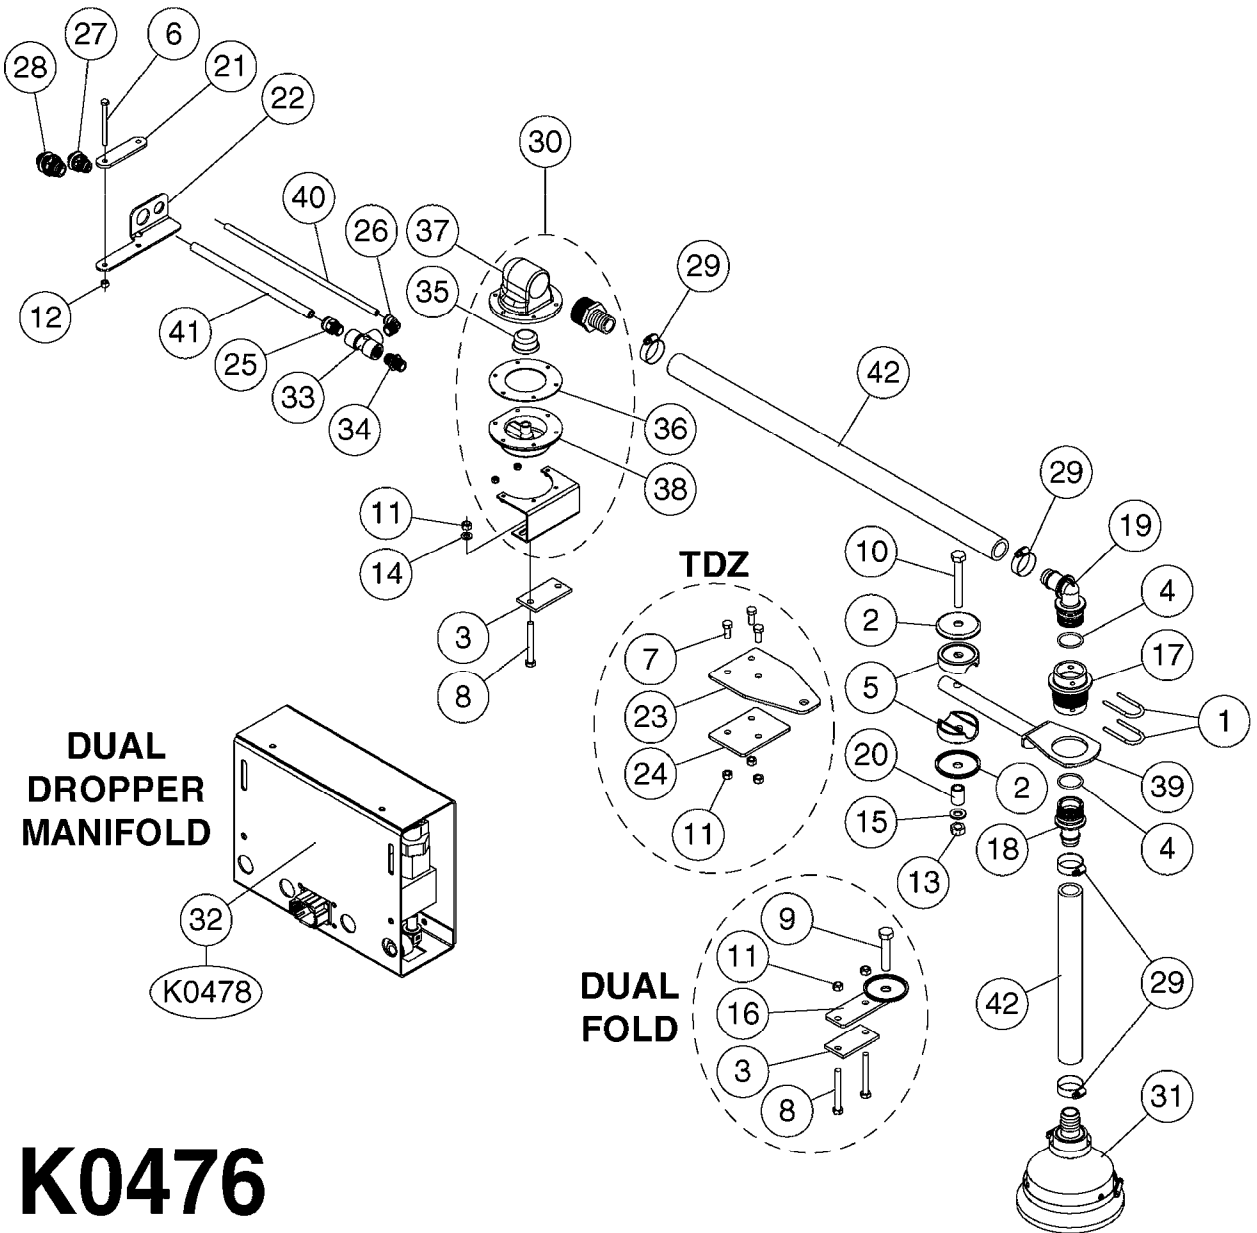

K0476

FOAM MARKER - DROPPER RICHWAY
K0476-HIN, 26:02:18

Page 1
Date 12.08.2020 9:20

Pos.	parts-n°	order qty	description
1	145995	1	FITT.DK S-53 FORK
2	160775	1	WASHER F. FRICTION PLATE
3	172664	1	FLATBAR BACKING PLATE
4	242109	1	O-RING D32.2x3.0
4	242354	1	O-RING D32.2X3.0 VITON
5	330831	1	FRICTION PLATE
6	410605	1	BOLT HEX 8.8 DEL M6X80
7	420582	1	BOLT HEX 8.8 DEL M8X20 FT A2
8	421201	1	BOLT HEX 8.8 DEL M8X70
9	430323	1	BOLT HEX 8.8 DEL M12X60
10	430924	1	BOLT HEX 8.8 DEL M12 X 85
11	460143	1	LOCK NUT M8 SST A2 DIN985
12	460261	1	NUT HEX M6X1.00 LOCK DIN985 A2 SS
13	460703	1	NUT HEX M12X1.75 LOCK DIN985A2 SS
14	471126	1	WASHER, M8, Ø16/ 8.4X 1.6, SS
15	471127	1	WASHER, M12, Ø24/13X24X2.5 SS
16	611671	1	BREAK AWAY HOLDER F-MARKER
17	726463	1	FITT.DK S53 BULKHEAD W/GASKET
18	726559	1	FITT DK. S-53 HB 1" W/O-RING
19	726571	1	FITT.DK S-53 ELB.1", W ORING
20	14103900	1	BUSHING Ø19/Ø13 L=26.5 SPC/FTZ BOOMS ONLY
21	16022403	1	BRACKET 60MM TUBE
22	16162903	1	BRKT, FOAM LINE DISCONNECT
23	16169803	1	BRACKET, TDZ FOAM MARKER MOUNT
24	16170003	1	PLATE, TDZ FOAM MARKER MOUNT BACKER
25	23004303	1	FITT, 3/8"NPT-3/8"TUBE-PTC
26	23004403	1	FITT, 3/8"NPT-1/4"90-PTC
27	23004503	1	FITT, BULKHEAD-1/4" TUBE-PTC
28	23004603	1	FITT, BULKHEAD-3/8" TUBE-PTC
29	28030003	1	CLAMP HOSE GEAR P1" 6716
30	28064903	1	FOAMHEAD ASSEMBLY, RICHWAY
31	28065003	1	COLLECTOR HEAD ASSY, RICHWAY
32	28065103	1	DUAL DROP MANIFOLD, RICHWAY
33	28066303	1	FITT, BANJO, 3/8" TEE
34	28066403	1	FITT, BANJO, 3/8"-3/8" STR NIP
35	28087803	1	3/8" FOAMHEAD SCREEN, FOAM MARKER, RICHWAY
36	28087903	1	FOAMHEAD GASKET, FOAM MARKER, RICHWAY
37	28088003	1	FOAMHEAD TOP HOUSING, FOAM MARKER, RICHWAY
38	28088103	1	FOAMHEAD BOTTOM HOUSING, FOAM MARKER, RICHWAY
39	61065900	1	BRACKET FOR FOAM DROPPER, S53
40	92703303	1	HOSE LLDPE .25"X.17"X12" BLACK
41	92703403	1	HOSE LLDPE .38"X.25"X12" BLACK
42	92712403	1	HOSE R X1" X300PSI WP X0012"