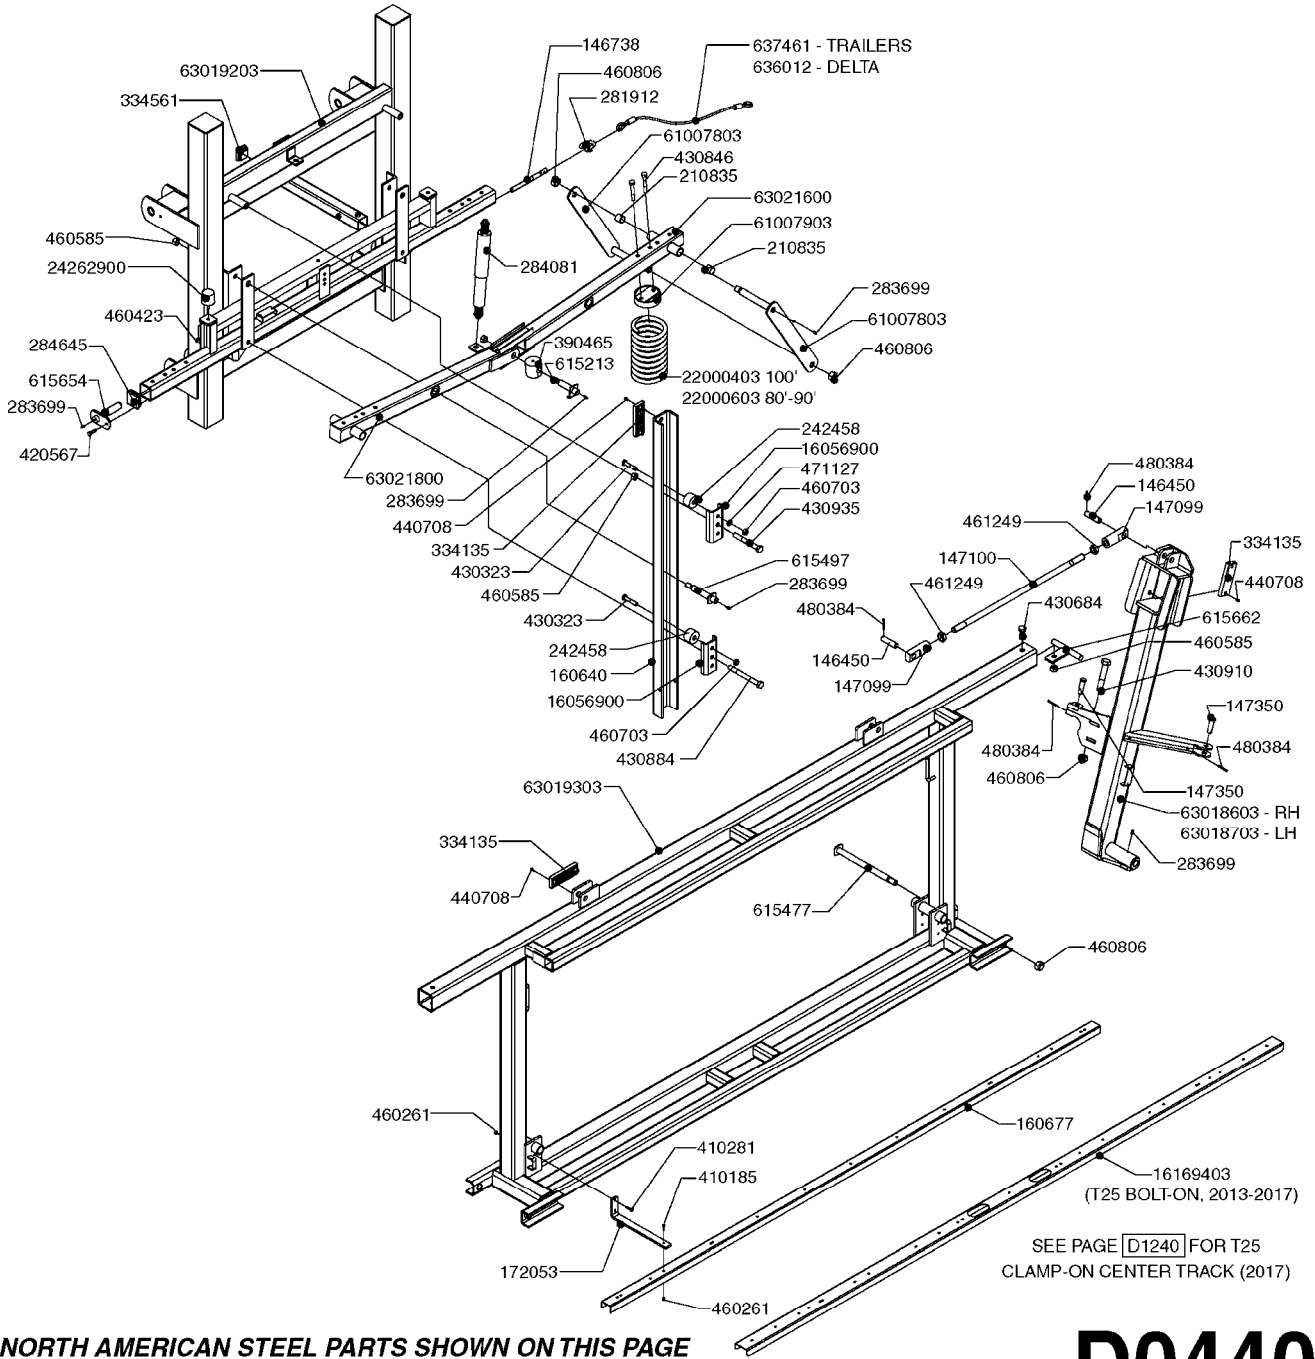

# D0410

BOOM - SPC OUTER WING 80-100'  
D0410-HIN, 06:05:20

Page 1

Date 12.08.2020 9:20

parts-n°	order qty	description
111344	1	CLAW CLUTCH Ø100/Ø20,5 UNDER PART RED
111640	1	CLAW CLUTCH Ø100 TOP PART RED
145912	1	BUSHING D19.8/D17.0X7MM
147562	1	BUSHING D19.8/17.0 L=15
166246	1	WASHER CUP D53 F.SPRING
220771	1	SPRING D53/D43X100
283699	1	GREASE NIPPLE M6X1
322114	1	NUT PLASTIC F.NOZZ.H
322116	1	BOLT PLASTIC F.NOZZ.H.
334874	1	NOZZLE HOLDER - TOP HALF
421083	1	BOLT HEX 8.8 DEL M10X65
430874	1	SCREW SET 8.8 DEL M12X70 FT
460386	1	NUT HEX M12X1.75
460423	1	NUT HEX M10X1.50 LOCK DIN985A2 SS
460585	1	LOCKING NUT M16 DIN985 A2 SS
460703	1	NUT HEX M12X1.75 LOCK DIN985A2 SS
460806	1	NUT HEX M20X2.50 LOCK DIN985A2 SS
461251	1	NUT HEX M20 X 2.5 JAMB
471122	1	WASHER, M10, Ø20/10.5X 2.0, SS
471127	1	WASHER, M12, Ø24/13X24X2.5 SS
615819	1	PIN
14016600	1	PIN F. LINK ARM / SPC
28015003	1	PANDUIT TIE STRAP, PKG. 25
33487300	1	NOZZLE HOLDER - BOTTOM HALF
47001103	1	WASHER D20.5/D33X4 LOCK
61006200	1	ADJ. ARM F.BREAKAWAY FTZ
61010700	1	PIN F.HINGE 80-90'/SPC L=664
61024200	1	PIN F. PIVOT HINGE 100'/SPC
63008400	1	OUTERWING 90' RH / SPC
63008500	1	OUTERWING 90' LH / SPC
63009200	1	OUTERWING 100' LH / SPC
63009300	1	OUTERWING 100' RH / SPC
63010400	1	OUTERWING 80' LH / SPC
63010500	1	OUTERWING 80' RH / SPC
63828100	1	BREAKAWAY FTZ/SPC 2.5M, RED
63825000	1	BREAKAWAY FTZ/SPC 3.0M, RED
82500203	1	BREAKAWAY SET FPS SPC/FTZ 2.5M
82500303	1	BREAKAWAY SET FPS SPC/FTZ 3M
82500403	1	WING OUTER SET FPS 80' SPC
82500503	1	WING OUTER SET FPS 88-90' SPC
82500603	1	WING OUTER SET FPS 100' SPC