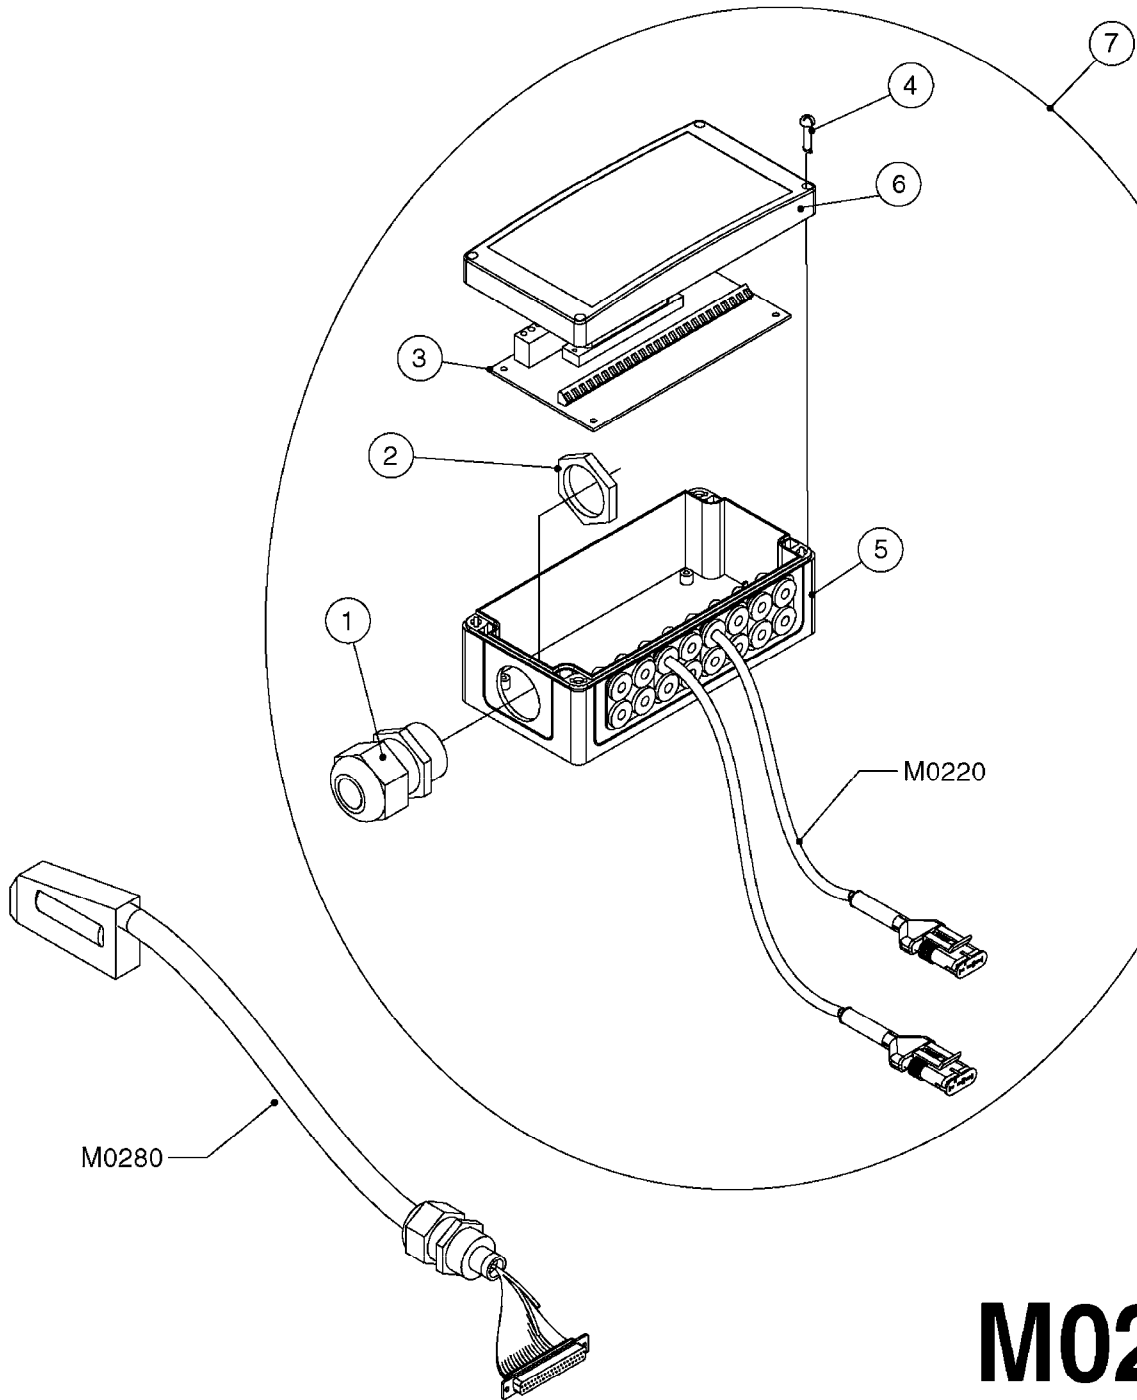

**M0220**

CABLES  
M0220-HIN, 12:05:18

Page 1  
Date 12.08.2020 9:21

Pos.	parts-n°	order qty	description
1	262150	1	SCREW ASSM.FOR D-SUB PLUG
2	26004900	1	CABLE FEM/MALE 37P L=9.5M
3	26005900	1	WIRE 37/37 POLE DAH/JOB COM
4	26006000	1	LEAD F AMP SUPERSEAL 3 WAYS L1,5M
4	26006100	1	CABLE L = 5.00M, AMP, MALE, 3P
4	26007000	1	CABLE L = 0.20M, AMP, MALE, 3P
4	26007100	1	CABLE L = 9.00M, AMP, MALE, 3P
4	26007200	1	CABLE 3POL AMP FEMALE L13M
5	26006200	1	CABLE L = 4.50M, AMP, MALE, 2P
5	26006300	1	CABLE L = 0.50M, AMP, MALE, 2P
5	26006400	1	CABLE L = 0.75M, AMP, MALE, 2P
5	26006500	1	CABLE L = 1.50M, AMP, MALE, 2P
5	26006600	1	CABLE L = 9.00M, AMP, MALE, 2P
6	26006700	1	CABLE L = 0.12M, AMP, FEMALE, 2P
7	26006800	1	CABLE L = 1.00M, AMP, FEMALE, 2P
8	26007300	1	CABLE L = 1.00M, AMP, FEMALE, 3P
9	26007400	1	CABLE L = 3.00M, AMP, EXT, 3P
9	26009800	1	CABLE L = 0.50M, AMP, EXT, 2P
10	26007500	1	CABLE FEM/FEM 15P L=3.5M
11	26016900	1	CABLE DB25M - DB25F L=8.5m
12	72450600	1	CAP F. AMP SUPER SEAL 2P PLUG
13	72450700	1	CAP F. AMP SUPER SEAL 3P PLUG
14	72450800	1	CAP F. AMP SUPER SEAL 4P PLUG