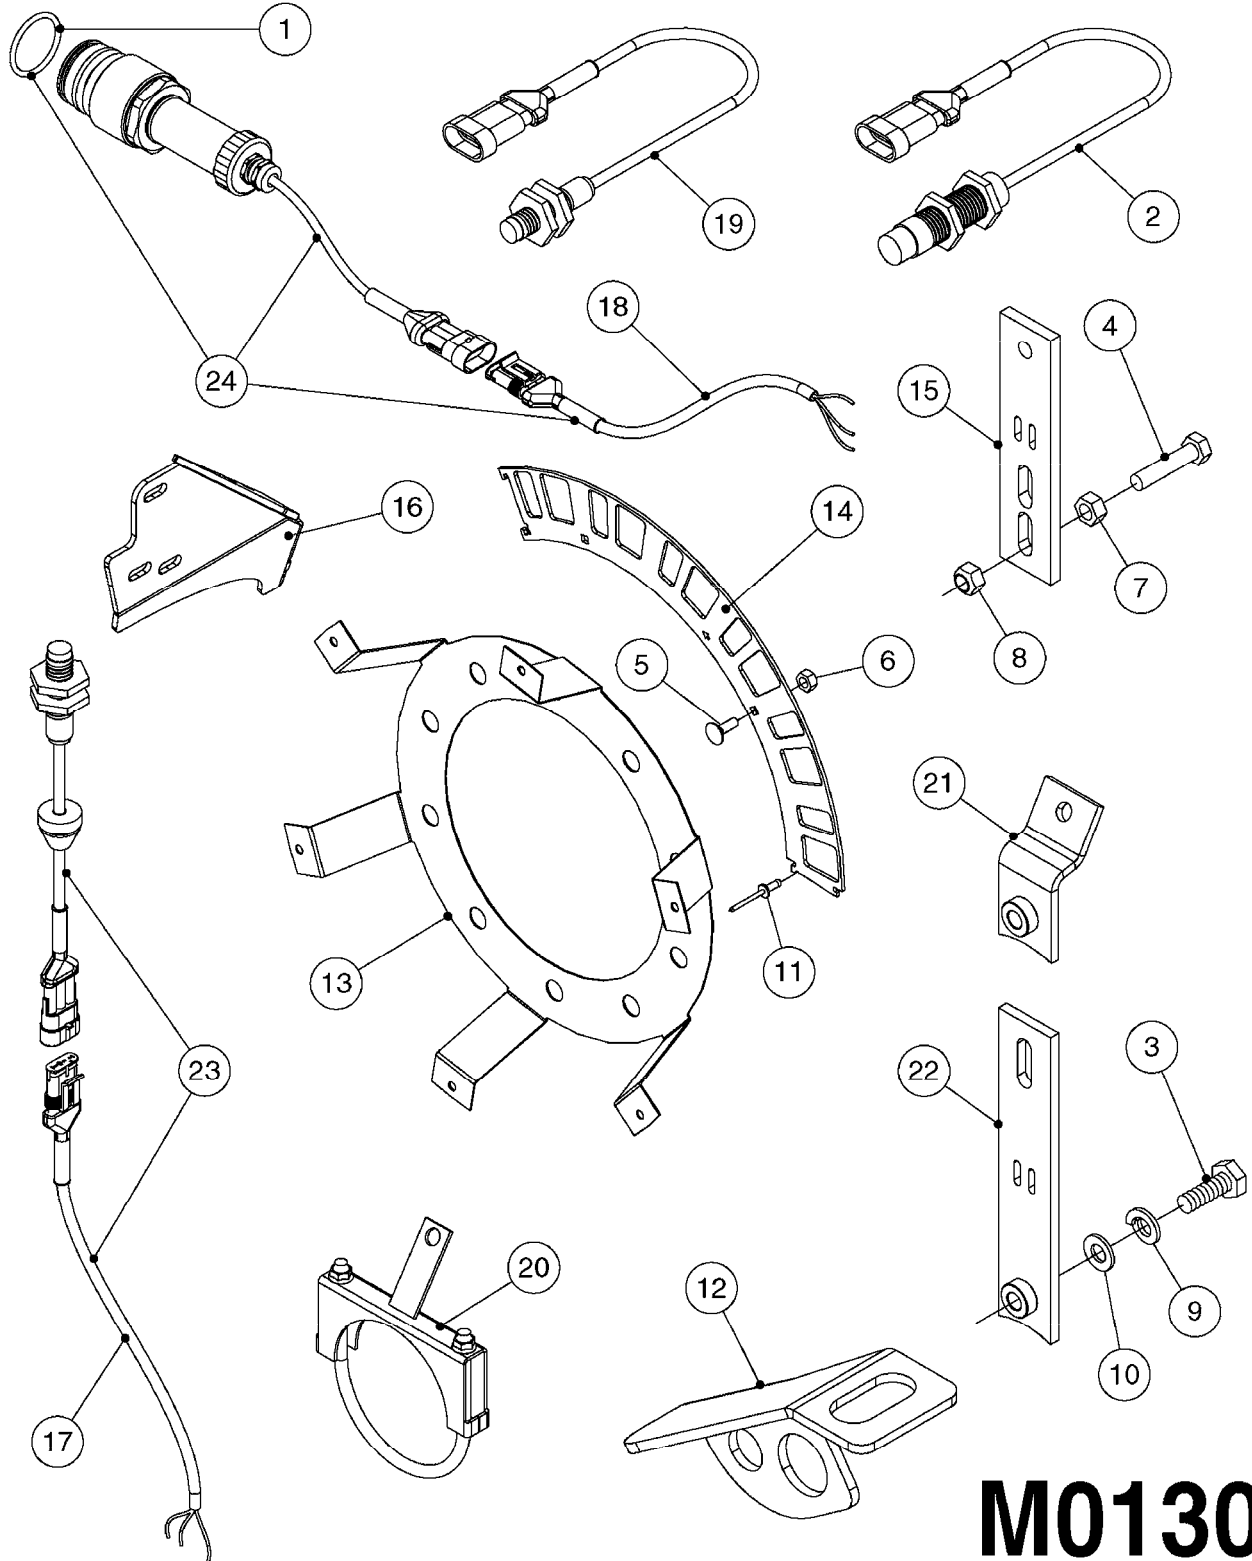

M0130

COMMON SENSORS AND BRACKETS
M0130-HIN, 12:12:16

Page 1
Date 12.08.2020 9:21

Pos.	parts-n°	order qty	description
1	242354	1	O-RING D32.2X3.0 VITON
2	285855	1	SENSOR INDUCTIVE M18 W/WIRE
3	430286	1	BOLT HEX 8.8 DEL M12X30 FT
4	430870	1	BOLT HEX 8.8 DEL M12X55 FT
5	440695	1	BOLT CARRIAGE M8X25
6	460143	1	LOCK NUT M8 SST A2 DIN985
7	460386	1	NUT HEX M12X1.75
8	460703	1	NUT HEX M12X1.75 LOCK DIN985A2 SS
9	470466	1	WASHER D21.1/D12.2X2.5 LOCK
10	471127	1	WASHER, M12, Ø24/13X24X2.5 SS
11	480804	1	RIVET Ø4.8x14.5
12	16020300	1	BRACKET FOR SPEED SENSOR
13	16094703	1	WHEEL SENSOR MT BKT
13	16182403	1	BRACKET, SPEED RING, PRESIDIO
14	16138203	1	SPEED SENSOR RING NCM 2009 1/3
15	16138403	1	PLATE F. SPEED SENSOR
16	16182303	1	BRACKET, SPEED SENSOR, PR
17	26006100	1	CABLE L = 5.00M, AMP, MALE, 3P
18	26007100	1	CABLE L = 9.00M, AMP, MALE, 3P
19	28047500	1	INDUCTIV SENSOR M12 L1M
20	61000603	1	SPEED SNS MNT CLAMP F/DLS 4.5"
21	61010703	1	SPEED SENSOR BKT NCM NON-S OLD
22	61015803	1	SPEED SENSOR BKT NCM 2010
23	72050100	1	TWIN RPM SENSOR HN
24	72534000	1	TANK LEVEL ELEC SENSOR KIT 9M