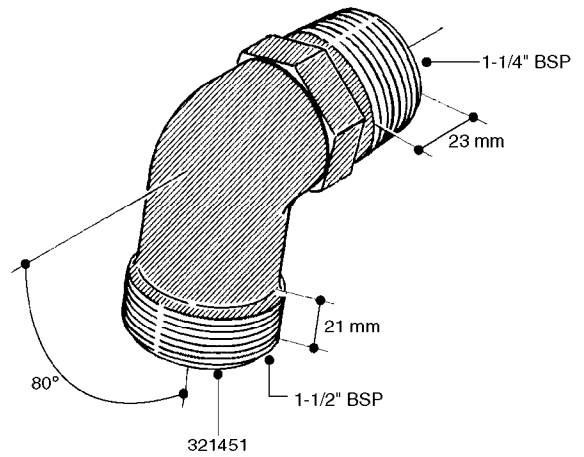

FITTINGS - HEXAGON NIPPLES  
L0030-HIN, 01:01:16

**L0030**

FITTINGS - HEXAGON NIPPLES  
L0030-HIN, 01:01:16

Page 1

Date 12.08.2020 9:21

parts-n°	order qty	description
10015303	1	FITT.PO.HN 1.00X1.00 M1000
10425003	1	FITT.PO.HN 1.25X1.00 MCPHEE
320132	1	FITT.DK HN 1" BSP
320176	1	FITT.DK HN 3/8"X1/2" BSP
320445	1	FITT.DK HN 1/4"X3/8" BSP
320655	1	FITT.DK HN 1/2"-1/2" BSP
320692	1	FITT.DK HN 3/8'BSPX1/4'NPT
320703	1	FITT.DK HN 3/8BSP X1/2 &1/4NPT
320725	1	FITT.DK NIPPLE 3/8"-3/8" BSP
320902	1	FITT.DK HN 3/8'X 1/4' BSP
390232	1	FITT.DK HN 1-1/2' X 1-1/4' BSP
390276	1	FITT.DK HN 1'BSP