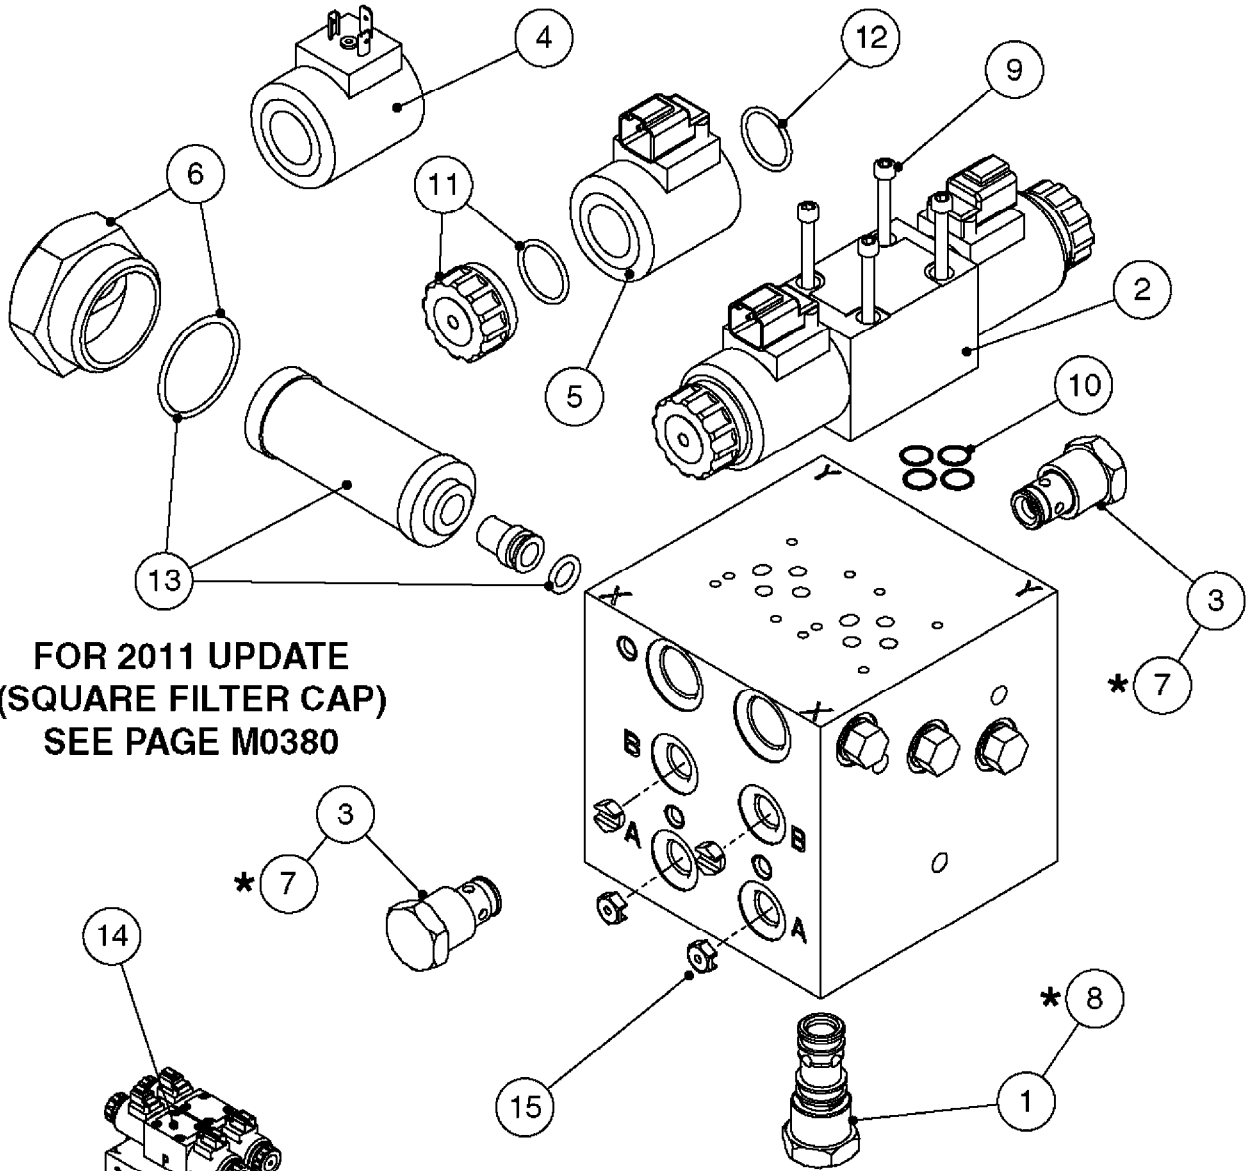

If unsure, pair of new style sensors works with all versions of UC4.

NORAC UC4 BOOM HEIGHT CONTROL  
M0290-HIN, 01:01:16

Page 1

Date 12.08.2020 9:21

Pos.	parts-n°	order qty	description
1	410443	1	BOLT HEX 8.8 DEL M6X70
1	410605	1	BOLT HEX 8.8 DEL M6X80
2	460261	1	SPB/SPC BOOM
3	471124	1	NUT HEX M6X1.00 LOCK DIN985 A2 SS
4	16128603	1	WASHER, M6, Ø18/ 6.4X 1.6, SS
4	16128703	1	BRACKET F. SENSOR 60X60 TUBE
5	26016303	1	SPB/SPC BOOM
6	26025903	1	BRACKET F. SENSOR 50x50 TUBE
7	26026003	1	FORCE BOOM (FTZ)
8	26026600	1	CONNECTOR RING CPC #11 NORAC
8	28055603	1	NORAC UC4+ ROLL SENSOR W/TEMP. CONFIRM NORAC P/N 45000
9	28049503	1	NORAC UC4+ ROLL SENSOR CONFIRM NORAC P/N 45001
10	28049603	1	NORAC CABLE VAR.RT.VLV DIN
11	28050303	1	3-PIN CONNECTORS/HIRSCHMAN
12	28050703	1	NORAC CABLE VAR.RT.VLV DEUTSCH
13	28054303	1	2-PIN CONNECTORS/DEUTSCH
14	28055503	1	NORAC CABLE EXTENSION
15	28055703	1	NORAC POWER CABLE
16	28085900	1	NORAC RUBBER TOP&BOLT F.SENSOR DIA.30MMX30MMX8MM
17	28086200	1	NORAC UC4+ OPEN CTR. CABLE
18	28086300	1	PARALIFT INTERFACE CABLE NORAC
19	28086400	1	NORAC VALVE MOUNTING HARDWARE
20	28086500	1	NORAC VALVE CABLE ROLL PIGTAIL
21	28086600	1	SENSOR BRANCH CABLE NORAC
22	70112503	1	CAN NODE DUAL CABLE NORAC
23	78216100	1	UC4 DISPLAY PANEL NORAC
			UC4 ULTRASONIC SENSOR
			UC4 SENSOR MOUNTING BKT. NORAC
			FOAM DISC F. SENSOR NORAC
			UC4+ ROLL SENSOR KIT '11 HIN INCLUDES NORAC P/N 45000 & 45001
			NORAC VALVE BLOCK COMP, DEUTSCH CON.