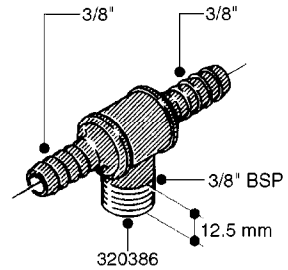

L0050

FITTINGS - HOSE CONNECTORS
L0050-HIN, 01:01:16

Page 1
Date 12.08.2020 9:21

parts-n°	order qty	description
242594	1	O-RING D14 X 1.78 SCH.70-EPDM
320294	1	FITT.DK TEE 3/8X3/8HB X1/2"BSP
320305	1	FITT.DK HB 3/4'- 3/4' BSP
320386	1	FITT.DK TEE 3/8X3/8HB X3/8"BSP
320397	1	FITT.DK ELB 3/8"HB X 3/8" BSP
320401	1	FITT.DK TEE 1/2X1/2HB X1/2"BSP
320412	1	FITT.DK TEE 1/2X1/2HB X3/8'BSP
320423	1	FITT.DK ELB 1/2'HB X 3/8' BSP
320891	1	FITT.DK HB 3/8'- 3/8' BSP
320972	1	FITT.DK HB 5/16'- 1/4' BSP
322046	1	FITT.DK TEE 1/2X1/2HB X3/4'BSP
322048	1	FITT.DK TEE 3/4X3/4HB X3/4'BSP
330595	1	O-RING D24.6/D20X2.1 -3/4"
333137	1	FITT.DK CONN.1/2" F.NOZZ. DOUB
333141	1	FITT.DK CONN.1/2" F.NOZZ.SING
334041	1	FITT.DK CONN.3/4' F.NOZZ. SING
334042	1	FITT.DK CONN.3/4' F.NOZZ. DOUB
334195	1	FITT.DK ELB. 3/4"HB X 3/4"HB
10012103	1	FITT.PO.HB 1.25X1.50 IMB1012
10014003	1	FITT.PO.HB 1.25X1.25 IMB1010
10036903	1	FITT.PO.HB 1.50X1.50 IMB1212
28019303	1	FITTING HB ELB 3/4NPT-3/4HOSE
61016500	1	HOSE TAIL 3/4" 90°+RG CAP 3/4"
72026700	1	NOZZLE TUBE ADAPTER W/O-RING