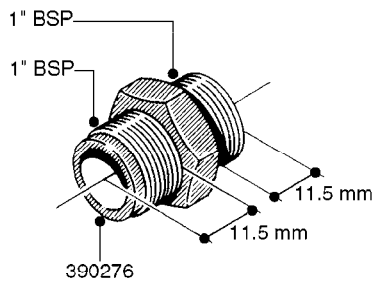

FITTINGS - HEXAGON NIPPLES  
L0030-HIN, 01:01:16

**L0030**

FITTINGS - HEXAGON NIPPLES  
L0030-HIN, 01:01:16

Page 1

Date 12.08.2020 9:21

parts-n°	order qty	description
10015303	1	FITT.PO.HN 1.00X1.00 M1000
10425003	1	FITT.PO.HN 1.25X1.00 MCPHEE
320132	1	FITT.DK HN 1" BSP
320176	1	FITT.DK HN 3/8"X1/2" BSP
320445	1	FITT.DK HN 1/4"X3/8" BSP
320655	1	FITT.DK HN 1/2"-1/2" BSP
320692	1	FITT.DK HN 3/8'BSPX1/4'NPT
320703	1	FITT.DK HN 3/8BSP X1/2 &1/4NPT
320725	1	FITT.DK NIPPLE 3/8"-3/8" BSP
320902	1	FITT.DK HN 3/8'X 1/4' BSP
390232	1	FITT.DK HN 1-1/2' X 1-1/4' BSP
390276	1	FITT.DK HN 1'BSP