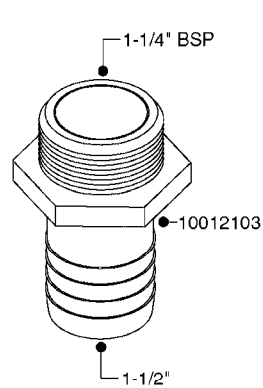

L0050

FITTINGS - HOSE CONNECTORS
L0050-HIN, 01:01:16

Page 1
Date 12.08.2020 9:21

parts-n°	order qty	description
242594	1	O-RING D14 X 1.78 SCH.70-EPDM
320294	1	FITT.DK TEE 3/8X3/8HB X1/2"BSP
320305	1	FITT.DK HB 3/4'- 3/4' BSP
320386	1	FITT.DK TEE 3/8X3/8HB X3/8"BSP
320397	1	FITT.DK ELB 3/8"HB X 3/8" BSP
320401	1	FITT.DK TEE 1/2X1/2HB X1/2"BSP
320412	1	FITT.DK TEE 1/2X1/2HB X3/8'BSP
320423	1	FITT.DK ELB 1/2'HB X 3/8' BSP
320891	1	FITT.DK HB 3/8'- 3/8' BSP
320972	1	FITT.DK HB 5/16'- 1/4' BSP
322046	1	FITT.DK TEE 1/2X1/2HB X3/4'BSP
322048	1	FITT.DK TEE 3/4X3/4HB X3/4'BSP
330595	1	O-RING D24.6/D20X2.1 -3/4"
333137	1	FITT.DK CONN.1/2" F.NOZZ. DOUB
333141	1	FITT.DK CONN.1/2" F.NOZZ.SING
334041	1	FITT.DK CONN.3/4' F.NOZZ. SING
334042	1	FITT.DK CONN.3/4' F.NOZZ. DOUB
334195	1	FITT.DK ELB. 3/4"HB X 3/4"HB
10012103	1	FITT.PO.HB 1.25X1.50 IMB1012
10014003	1	FITT.PO.HB 1.25X1.25 IMB1010
10036903	1	FITT.PO.HB 1.50X1.50 IMB1212
28019303	1	FITTING HB ELB 3/4NPT-3/4HOSE
61016500	1	HOSE TAIL 3/4" 90°+RG CAP 3/4"
72026700	1	NOZZLE TUBE ADAPTER W/O-RING