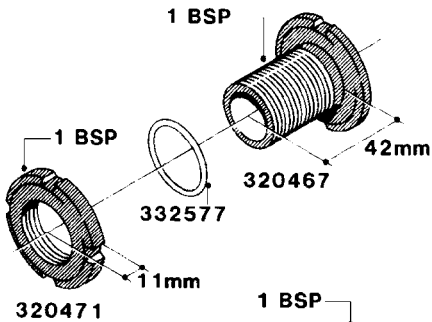

**L0040**

FITTINGS - NIPPLES & ELBOWS  
L0040-HIN, 01:01:16

Page 1  
Date 12.08.2020 9:21

parts-n°	order qty	description
10530803	1	FITT.PO.SE 2.00X2.00 45 DEG.
320191	1	FITT.DK ELB 3/8' BSP 45 DEGREE
320482	1	FITT.DK ELB. 1/2" BSP 60 DEG.
320596	1	FITT.DK ELB 3/8'-1/2'BSP 45DEG
320607	1	FITT.DK HN 3/8M X 3/8F BSP LNG
320633	1	FITT.DK HN 3/8"M X 3/8"F BSP
321451	1	FITT.DK ELB.1-1/2 X1-1/4 80DEG
321532	1	FITT.DK REDUC 3/4' X 1/2' BSP
390233	1	FITT.DK REDUC 1-1/2" X 1" BSP

**L0050**

FITTINGS - HOSE CONNECTORS  
L0050-HIN, 01:01:16

Page 1  
Date 12.08.2020 9:21

parts-n°	order qty	description
242594	1	O-RING D14 X 1.78 SCH.70-EPDM
320294	1	FITT.DK TEE 3/8X3/8HB X1/2"BSP
320305	1	FITT.DK HB 3/4'- 3/4' BSP
320386	1	FITT.DK TEE 3/8X3/8HB X3/8"BSP
320397	1	FITT.DK ELB 3/8"HB X 3/8" BSP
320401	1	FITT.DK TEE 1/2X1/2HB X1/2"BSP
320412	1	FITT.DK TEE 1/2X1/2HB X3/8'BSP
320423	1	FITT.DK ELB 1/2'HB X 3/8' BSP
320891	1	FITT.DK HB 3/8'- 3/8' BSP
320972	1	FITT.DK HB 5/16'- 1/4' BSP
322046	1	FITT.DK TEE 1/2X1/2HB X3/4'BSP
322048	1	FITT.DK TEE 3/4X3/4HB X3/4'BSP
330595	1	O-RING D24.6/D20X2.1 -3/4"
333137	1	FITT.DK CONN.1/2" F.NOZZ. DOUB
333141	1	FITT.DK CONN.1/2" F.NOZZ.SING
334041	1	FITT.DK CONN.3/4' F.NOZZ. SING
334042	1	FITT.DK CONN.3/4' F.NOZZ. DOUB
334195	1	FITT.DK ELB. 3/4"HB X 3/4"HB
10012103	1	FITT.PO.HB 1.25X1.50 IMB1012
10014003	1	FITT.PO.HB 1.25X1.25 IMB1010
10036903	1	FITT.PO.HB 1.50X1.50 IMB1212
28019303	1	FITTING HB ELB 3/4NPT-3/4HOSE
61016500	1	HOSE TAIL 3/4" 90°+RG CAP 3/4"
72026700	1	NOZZLE TUBE ADAPTER W/O-RING