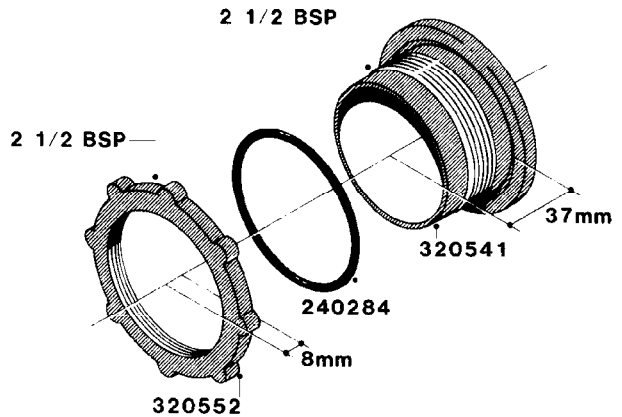

**L0050**

FITTINGS - HOSE CONNECTORS  
L0050-HIN, 01:01:16

Page 1  
Date 12.08.2020 9:21

parts-n°	order qty	description
242594	1	O-RING D14 X 1.78 SCH.70-EPDM
320294	1	FITT.DK TEE 3/8X3/8HB X1/2"BSP
320305	1	FITT.DK HB 3/4'- 3/4' BSP
320386	1	FITT.DK TEE 3/8X3/8HB X3/8"BSP
320397	1	FITT.DK ELB 3/8"HB X 3/8" BSP
320401	1	FITT.DK TEE 1/2X1/2HB X1/2"BSP
320412	1	FITT.DK TEE 1/2X1/2HB X3/8'BSP
320423	1	FITT.DK ELB 1/2'HB X 3/8' BSP
320891	1	FITT.DK HB 3/8'- 3/8' BSP
320972	1	FITT.DK HB 5/16'- 1/4' BSP
322046	1	FITT.DK TEE 1/2X1/2HB X3/4'BSP
322048	1	FITT.DK TEE 3/4X3/4HB X3/4'BSP
330595	1	O-RING D24.6/D20X2.1 -3/4"
333137	1	FITT.DK CONN.1/2" F.NOZZ. DOUB
333141	1	FITT.DK CONN.1/2" F.NOZZ.SING
334041	1	FITT.DK CONN.3/4' F.NOZZ. SING
334042	1	FITT.DK CONN.3/4' F.NOZZ. DOUB
334195	1	FITT.DK ELB. 3/4"HB X 3/4"HB
10012103	1	FITT.PO.HB 1.25X1.50 IMB1012
10014003	1	FITT.PO.HB 1.25X1.25 IMB1010
10036903	1	FITT.PO.HB 1.50X1.50 IMB1212
28019303	1	FITTING HB ELB 3/4NPT-3/4HOSE
61016500	1	HOSE TAIL 3/4" 90°+RG CAP 3/4"
72026700	1	NOZZLE TUBE ADAPTER W/O-RING