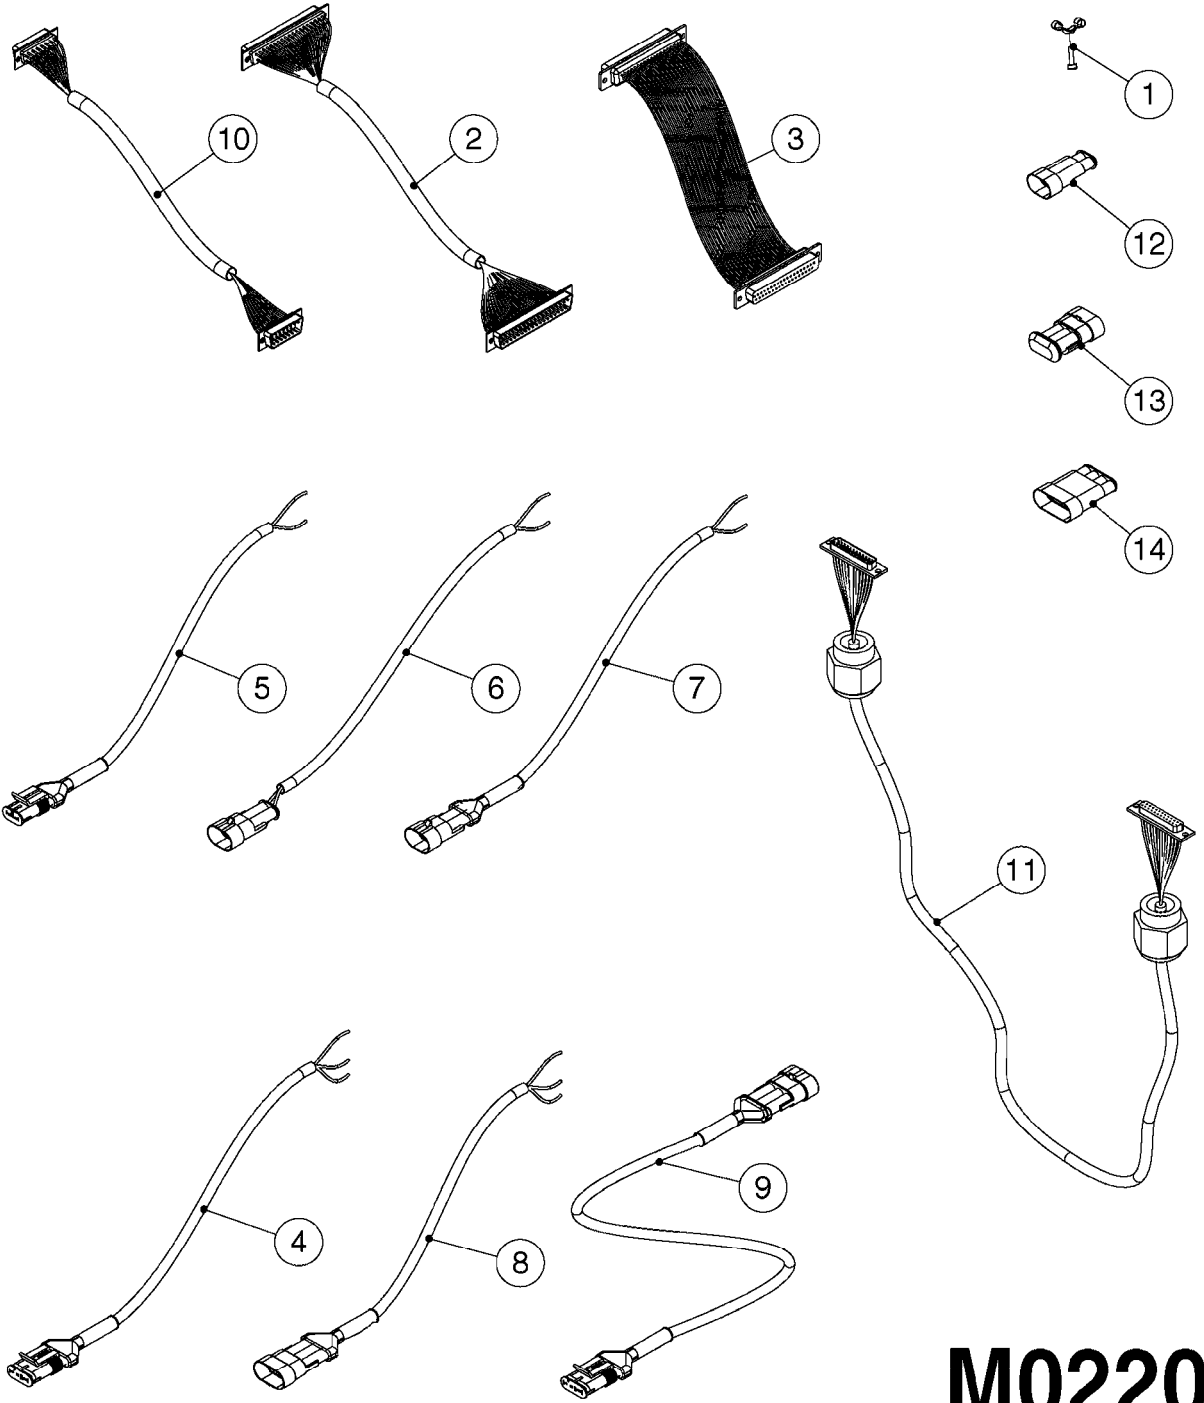

**M0220**

CABLES  
M0220-HIN, 12:05:18

Page 1  
Date 12.08.2020 9:21

Pos.	parts-n°	order qty	description
1	262150	1	SCREW ASSM.FOR D-SUB PLUG
2	26004900	1	CABLE FEM/MALE 37P L=9.5M
3	26005900	1	WIRE 37/37 POLE DAH/JOB COM
4	26006000	1	LEAD F AMP SUPERSEAL 3 WAYS L1,5M
4	26006100	1	CABLE L = 5.00M, AMP, MALE, 3P
4	26007000	1	CABLE L = 0.20M, AMP, MALE, 3P
4	26007100	1	CABLE L = 9.00M, AMP, MALE, 3P
4	26007200	1	CABLE 3POL AMP FEMALE L13M
5	26006200	1	CABLE L = 4.50M, AMP, MALE, 2P
5	26006300	1	CABLE L = 0.50M, AMP, MALE, 2P
5	26006400	1	CABLE L = 0.75M, AMP, MALE, 2P
5	26006500	1	CABLE L = 1.50M, AMP, MALE, 2P
5	26006600	1	CABLE L = 9.00M, AMP, MALE, 2P
6	26006700	1	CABLE L = 0.12M, AMP, FEMALE, 2P
7	26006800	1	CABLE L = 1.00M, AMP, FEMALE, 2P
8	26007300	1	CABLE L = 1.00M, AMP, FEMALE, 3P
9	26007400	1	CABLE L = 3.00M, AMP, EXT, 3P
9	26009800	1	CABLE L = 0.50M, AMP, EXT, 2P
10	26007500	1	CABLE FEM/FEM 15P L=3.5M
11	26016900	1	CABLE DB25M - DB25F L=8.5m
12	72450600	1	CAP F. AMP SUPER SEAL 2P PLUG
13	72450700	1	CAP F. AMP SUPER SEAL 3P PLUG
14	72450800	1	CAP F. AMP SUPER SEAL 4P PLUG