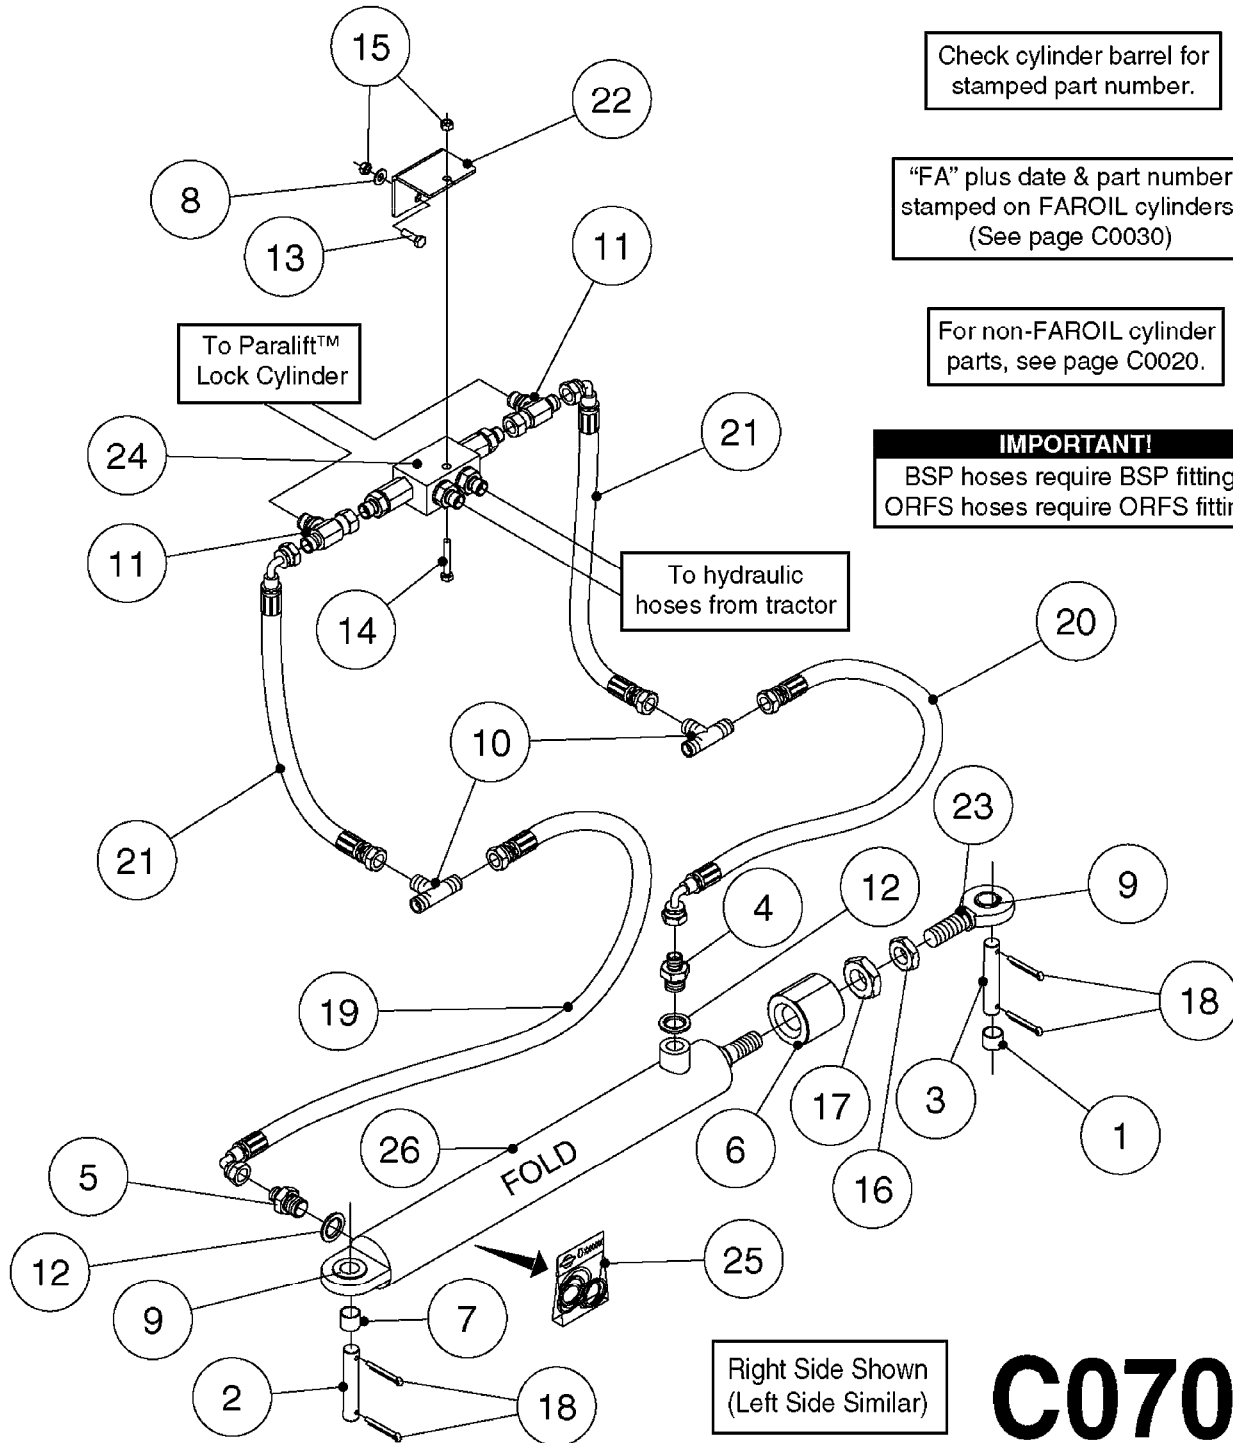

Check cylinder barrel for stamped part number.

"FA" plus date & part number stamped on FAROIL cylinders. (See page C0030)

For non-FAROIL cylinder parts, see page C0020.

IMPORTANT!
BSP hoses require BSP fittings
ORFS hoses require ORFS fittings

Right Side Shown
(Left Side Similar)

C0700

HYD EAGLE HY SPB 45'-66'
C0700-HIN, 10:01:18

Page 1
Date 12.08.2020 9:20

Pos.	parts-n°	order qty	description
1	145912	1	BUSHING D19.8/D17.0X7MM
2	146324	1	SHAFT D16.8 L102/2 X 5
3	146587	1	PIN D16.8 X 65
4	146835	1	HEX NIPPLE 1/4" - 3/8" BSP
4	23235700	1	HEX NIPPLE 3/8"-9/16" ORFS
5	146839	1	HEX NIPPLE 1/4"X3/8" BSP 0.7MM BSP
5	23235800	1	HEX NIPPLE 3/8"-9/16" - 0.7mm ORFS
6	146992	1	BUSHING F.CYLINDER
7	151872	1	BUSHING D22.0/18.0 10MM
8	163936	1	WASHER D15/D6.2X1
9	210728	1	BEARING F.LINK HEAD M17
10	230963	1	TEE 1/4"M X 1/4"M X 1/4"M BSP BSP
10	23240400	1	TEE 9/16"-9/16"-9/16" ORFS ORFS
11	232109	1	FITT.HY TEE 1/4"BSP UNION BSP
11	23241000	1	TEE 9/16"M-9/16"M-9/16"F ORFS ORFS
12	240866	1	DOWTYSEAL 3/8"
13	410362	1	BOLT HEX 8.8 SS M6X20
14	410583	1	BOLT HEX 8.8 DEL M6X40
15	460261	1	NUT HEX M6X1.00 LOCK DIN985 A2 SS
16	461198	1	NUT HEX M16X2 JAMB
17	461249	1	NUT M22X1.5 DIN439B
18	480384	1	PIN COTTER 3/16 x 1-1/2"
19	784001	1	HOSE HY X 1/4 X 067.00"STR+ELB BSP
19	78500200	1	HY.HO.1/4"L= 1700 STR-90° ORFS
20	784019	1	HOSE HY X 1/4 X 078.75"STR+ELB BSP
20	78501500	1	HY.HO.1/4"L= 2000 STR-90° ORFS
21	784076	1	HOSE, HY, 1/4" L=8.5" STR-ELB BSP
21	78505400	1	HY.HO.1/4"L= 215 STR-90° ORFS
22	16100400	1	PLATE 3 X 60 X 91 HY BLOCK MT
23	21091900	1	LINK HEAD M16 x D17 DELTA
24	72256500	1	DOUB.PILOT STEERED COUNT.VALVE
25	75075000	1	SEAL KIT 78122600/27/28/29
26	78122900	1	CYLINDER 40/22X300MM RED