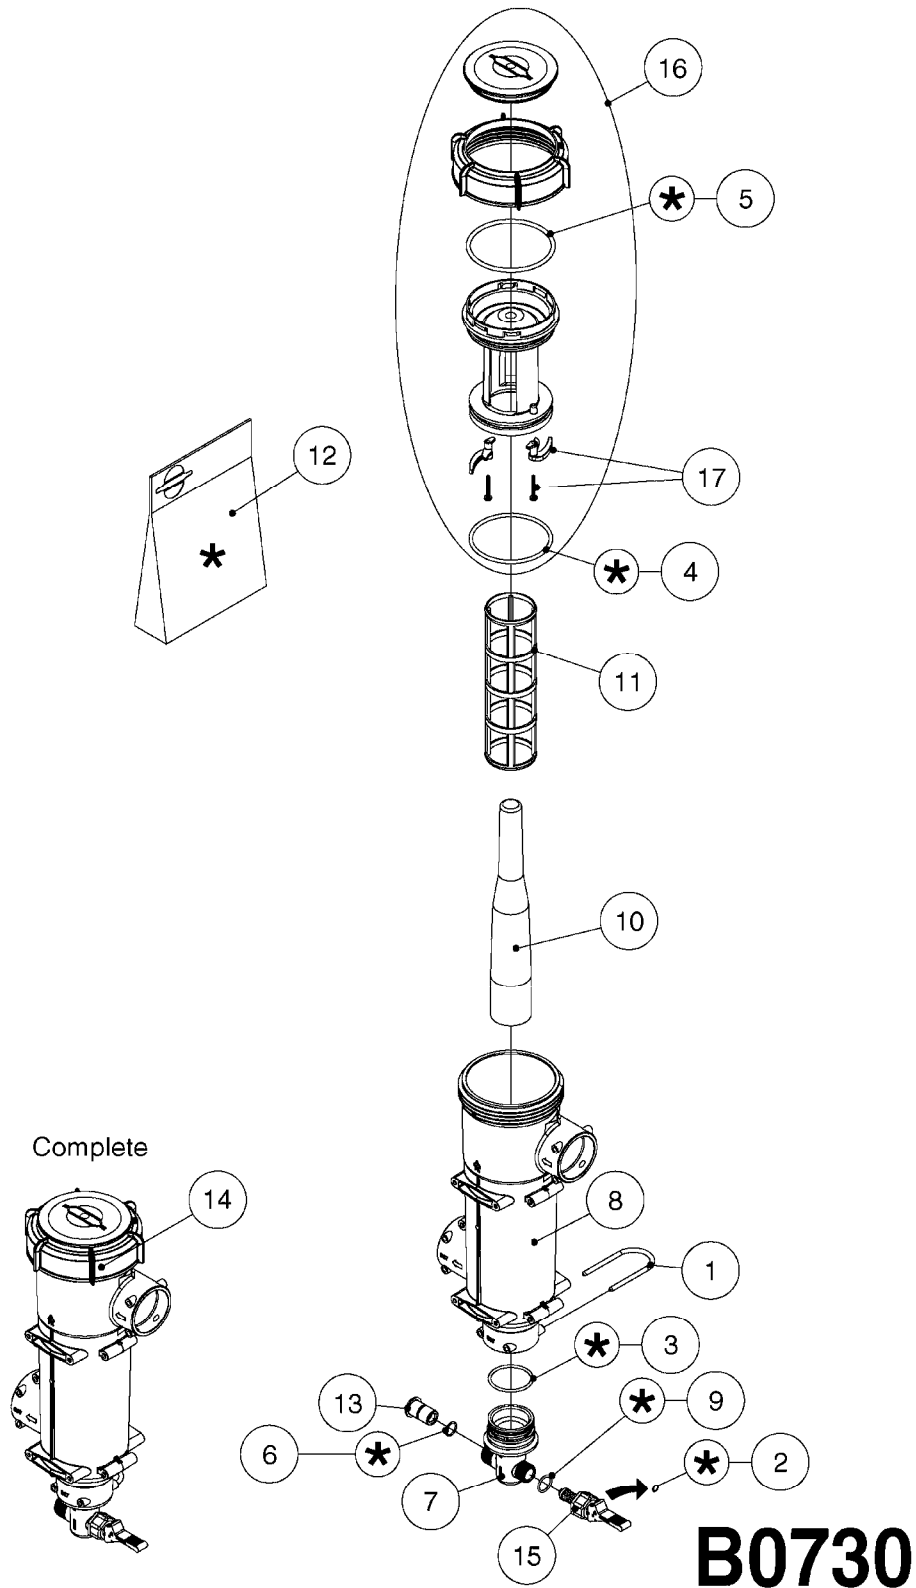

**B0720**

EASY CLEAN FILTER  
B0720-HIN, 01:01:16

Page 1

Date 12.08.2020 9:20

Pos.	parts-n°	order qty	description
1	140766	1	NUT 1/2" BSP
2	145997	1	FITT.DK S-93 FORK
3	231346	1	QUICK COUPLER 1/8"BSP X 4 MM
4	240936	1	O-RING D13.3X2.4 NITRIL
5	242570	1	O-RING D150.0 x5.0 SH70 VITON
6	242572	1	RUBBER BELT Ø160x1.5 B=60 EPDM
7	242573	1	O-RING Ø104.14X5.33SH70 NITRIL
8	242593	1	GASKET Ø8/Ø5x1 (PA) 266N-M5X1
9	320047	1	FITT.DK CAPNUT 1/2" BSP
10	322356	1	EASYCLEAN FILTER HOUSING
11	322357	1	CAP F. COUPLER EASYCLEAN FILTE
12	330212	1	O-RING D19/D14X2.4 F.1/2"NUT
13	391090	1	BALL F. EASYCLEAN FILTER ON/OF
14	391091	1	SEAL F. BALL EASYCLEAN FILTER
15	440698	1	SCREW F.PLASTIC 6X18 SS HEXHD
16	727133	1	HOSETAIL S93 2"1/2 + O-RING
17	727226	1	HOSETAIL S93 2"1/2 90°+O-RING
18	741826	1	SEAL KIT F. EASYCLEAN FILTER
19	927253	1	RED AIR HOSE, Ø4/2 1810 E
20	14055400	1	FITT.DK REDUC 1/2"x1/8"x1/4"BS
21	14117700	1	SPINDLE S93 L46 NV13 SS
22	24260100	1	O-RING Ø88.0X5.0 SH70 VITON
23	24260700	1	O-RING Ø101.19X3.53 SH70 VITON
24	28030303	1	CLAMP HOSE T-BOLT S2.5" 235-76
25	28053400	1	GAUGE VACUUM SUCT. FILTER NCM
26	28054300	1	QUICK COUPLER 1/8"BSP/Ø4 FEMAL
27	33503200	1	HOSE COUPLER F. EASYCLEAN FILT
28	33503600	1	FILTER CARRIER F. EASYCLEAN
29	72072900	1	FITT. S93 2-1/2" 45° S W/O-RING
30	72270600	1	LID ASSM. EASYCLEAN FILTER
31	72278800	1	FILTER 30 MESH GREEN D110/284
31	72278900	1	FILTER 50 MESH BLUE D110/284
31	72279000	1	FILTER 80 MESH RED D110/284
32	72318900	1	EASYCLEAN FILTER COMPL.
33	74192800	1	FILTER LOCK PARTS - EASYCLEAN
34	92702803	1	HOSE PVC SUCT GRAY 2.5"