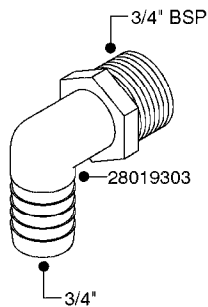

L0050

FITTINGS - HOSE CONNECTORS
L0050-HIN, 01:01:16

Page 1
Date 12.08.2020 9:21

parts-n°	order qty	description
242594	1	O-RING D14 X 1.78 SCH.70-EPDM
320294	1	FITT.DK TEE 3/8X3/8HB X1/2"BSP
320305	1	FITT.DK HB 3/4'- 3/4' BSP
320386	1	FITT.DK TEE 3/8X3/8HB X3/8"BSP
320397	1	FITT.DK ELB 3/8"HB X 3/8" BSP
320401	1	FITT.DK TEE 1/2X1/2HB X1/2"BSP
320412	1	FITT.DK TEE 1/2X1/2HB X3/8'BSP
320423	1	FITT.DK ELB 1/2'HB X 3/8' BSP
320891	1	FITT.DK HB 3/8'- 3/8' BSP
320972	1	FITT.DK HB 5/16'- 1/4' BSP
322046	1	FITT.DK TEE 1/2X1/2HB X3/4'BSP
322048	1	FITT.DK TEE 3/4X3/4HB X3/4'BSP
330595	1	O-RING D24.6/D20X2.1 -3/4"
333137	1	FITT.DK CONN.1/2" F.NOZZ. DOUB
333141	1	FITT.DK CONN.1/2" F.NOZZ.SING
334041	1	FITT.DK CONN.3/4' F.NOZZ. SING
334042	1	FITT.DK CONN.3/4' F.NOZZ. DOUB
334195	1	FITT.DK ELB. 3/4"HB X 3/4"HB
10012103	1	FITT.PO.HB 1.25X1.50 IMB1012
10014003	1	FITT.PO.HB 1.25X1.25 IMB1010
10036903	1	FITT.PO.HB 1.50X1.50 IMB1212
28019303	1	FITTING HB ELB 3/4NPT-3/4HOSE
61016500	1	HOSE TAIL 3/4" 90°+RG CAP 3/4"
72026700	1	NOZZLE TUBE ADAPTER W/O-RING