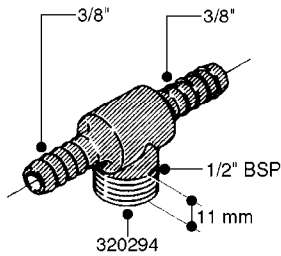

L0050

FITTINGS - HOSE CONNECTORS
L0050-HIN, 01:01:16

Page 1
Date 12.08.2020 9:21

parts-n°	order qty	description
242594	1	O-RING D14 X 1.78 SCH.70-EPDM
320294	1	FITT.DK TEE 3/8X3/8HB X1/2"BSP
320305	1	FITT.DK HB 3/4'- 3/4' BSP
320386	1	FITT.DK TEE 3/8X3/8HB X3/8"BSP
320397	1	FITT.DK ELB 3/8"HB X 3/8" BSP
320401	1	FITT.DK TEE 1/2X1/2HB X1/2"BSP
320412	1	FITT.DK TEE 1/2X1/2HB X3/8'BSP
320423	1	FITT.DK ELB 1/2'HB X 3/8' BSP
320891	1	FITT.DK HB 3/8'- 3/8' BSP
320972	1	FITT.DK HB 5/16'- 1/4' BSP
322046	1	FITT.DK TEE 1/2X1/2HB X3/4'BSP
322048	1	FITT.DK TEE 3/4X3/4HB X3/4'BSP
330595	1	O-RING D24.6/D20X2.1 -3/4"
333137	1	FITT.DK CONN.1/2" F.NOZZ. DOUB
333141	1	FITT.DK CONN.1/2" F.NOZZ.SING
334041	1	FITT.DK CONN.3/4' F.NOZZ. SING
334042	1	FITT.DK CONN.3/4' F.NOZZ. DOUB
334195	1	FITT.DK ELB. 3/4"HB X 3/4"HB
10012103	1	FITT.PO.HB 1.25X1.50 IMB1012
10014003	1	FITT.PO.HB 1.25X1.25 IMB1010
10036903	1	FITT.PO.HB 1.50X1.50 IMB1212
28019303	1	FITTING HB ELB 3/4NPT-3/4HOSE
61016500	1	HOSE TAIL 3/4" 90°+RG CAP 3/4"
72026700	1	NOZZLE TUBE ADAPTER W/O-RING