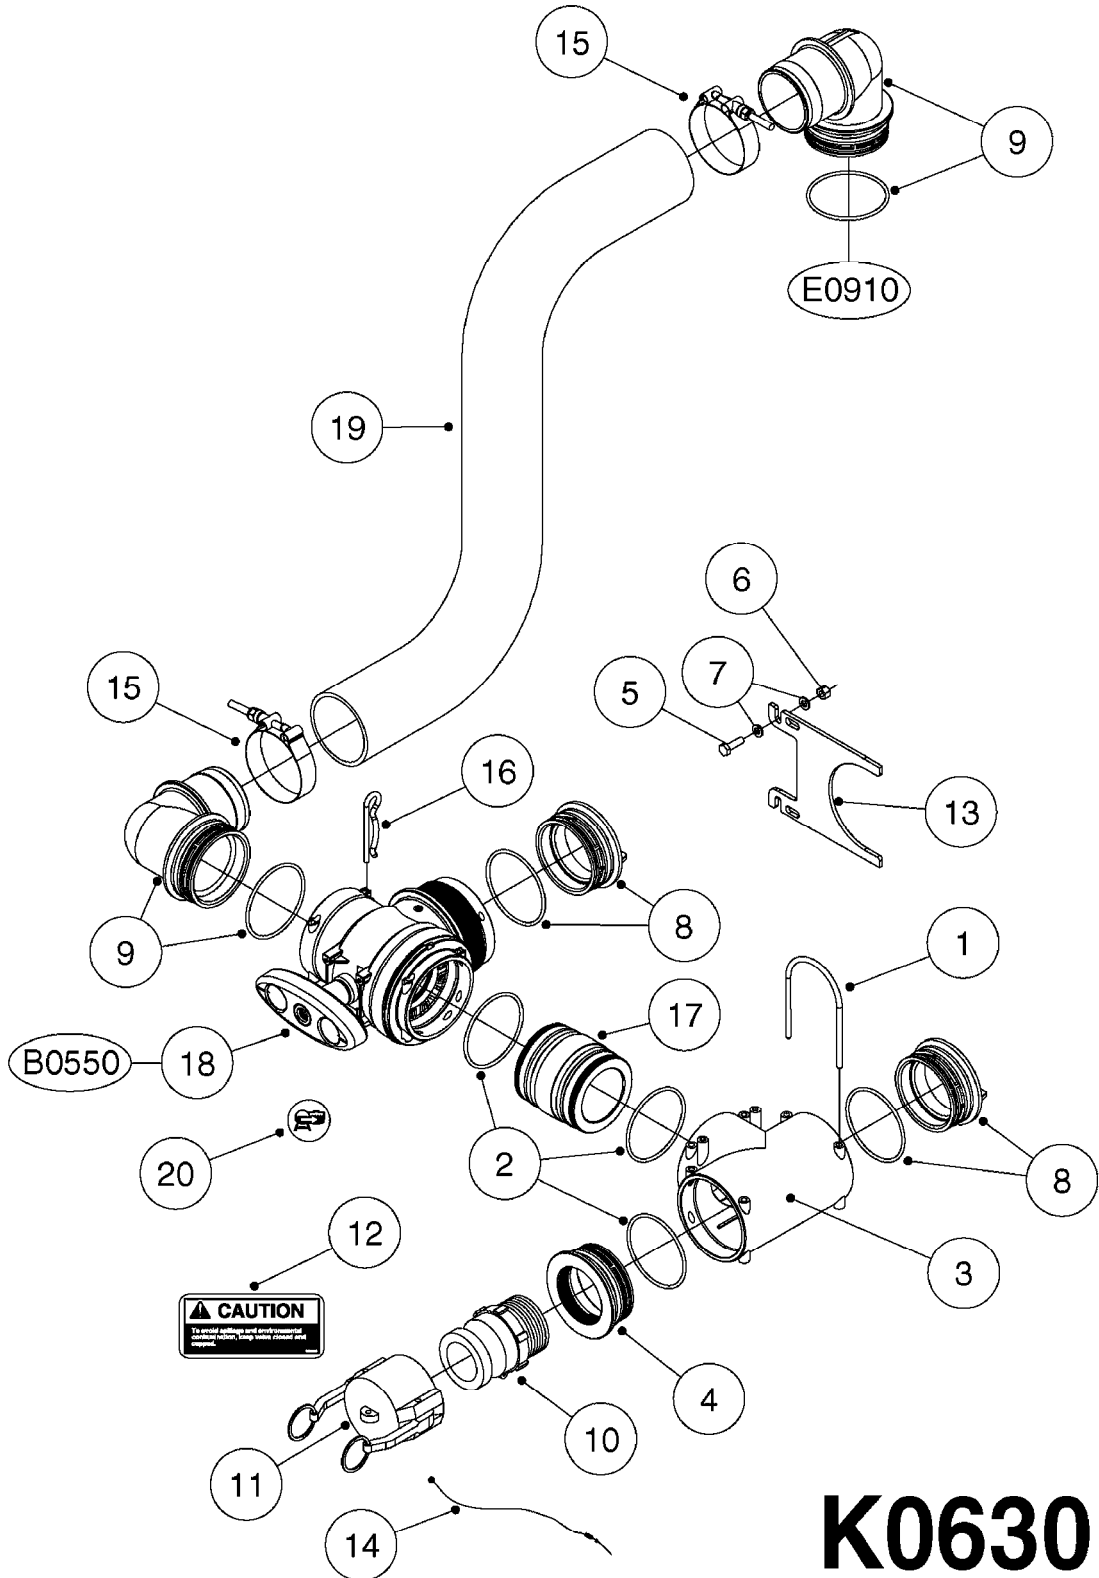

K0630

QUICKFILL - NAV3000/3500/4000
K0630-HIN, 28:01:19

Page 1

Date 12.08.2020 9:21

Pos.	parts-n°	order qty	description
1	145997	1	FITT.DK S-93 FORK
2	242351	1	O-RING D69.5X3.0 VITON F.S-93
3	334545	1	FITT.DK S-93 TEE
4	390721	1	FITT.DK S-93 PLUG W/2" NPT THRE
5	410362	1	BOLT HEX 8.8 SS M6X20
6	460261	1	NUT HEX M6X1.00 LOCK DIN985 A2 SS
7	471125	1	WASHER M6U 6.4X14X1.2,A2 SS
8	726580	1	FITT. S93 PLUG W/O-RING
9	727226	1	HOSETAIL S93 2"1/2 90°+O-RING
10	10530903	1	QUICK COUPLER MALE 2"
11	10531003	1	CAP F.MALE QUICK COUPLER 2"
12	10533303	1	DECAL CAUTION-LEAK Q.FILL ENG
13	16476000	1	BRACKET F. FILLING DEV. NAV.
14	24001203	1	RBR LANYARD 11" F.QCK FILL CAP
15	28030303	1	CLAMP HOSE T-BOLT S2.5" 235-76
16	28168400	1	HAIRPIN Ø5 S67/S93
17	39121700	1	FITT.DK S93 ADAP LG MALE MALE
18	72518800	1	QUICK FILL VALVE 2008 NAV
19	92702803	1	HOSE PVC SUCT GRAY 2.5"
20	97822100	1	DECAL QUICK FILL NAV 3000/4000