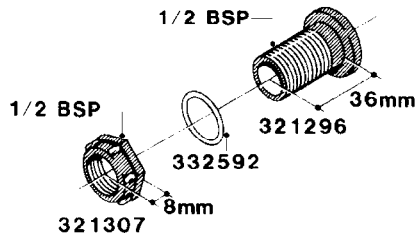

**L0050**

FITTINGS - HOSE CONNECTORS  
L0050-HIN, 01:01:16

Page 1  
Date 12.08.2020 9:21

parts-n°	order qty	description
242594	1	O-RING D14 X 1.78 SCH.70-EPDM
320294	1	FITT.DK TEE 3/8X3/8HB X1/2"BSP
320305	1	FITT.DK HB 3/4'- 3/4' BSP
320386	1	FITT.DK TEE 3/8X3/8HB X3/8"BSP
320397	1	FITT.DK ELB 3/8"HB X 3/8" BSP
320401	1	FITT.DK TEE 1/2X1/2HB X1/2"BSP
320412	1	FITT.DK TEE 1/2X1/2HB X3/8'BSP
320423	1	FITT.DK ELB 1/2'HB X 3/8' BSP
320891	1	FITT.DK HB 3/8'- 3/8' BSP
320972	1	FITT.DK HB 5/16'- 1/4' BSP
322046	1	FITT.DK TEE 1/2X1/2HB X3/4'BSP
322048	1	FITT.DK TEE 3/4X3/4HB X3/4'BSP
330595	1	O-RING D24.6/D20X2.1 -3/4"
333137	1	FITT.DK CONN.1/2" F.NOZZ. DOUB
333141	1	FITT.DK CONN.1/2" F.NOZZ.SING
334041	1	FITT.DK CONN.3/4' F.NOZZ. SING
334042	1	FITT.DK CONN.3/4' F.NOZZ. DOUB
334195	1	FITT.DK ELB. 3/4"HB X 3/4"HB
10012103	1	FITT.PO.HB 1.25X1.50 IMB1012
10014003	1	FITT.PO.HB 1.25X1.25 IMB1010
10036903	1	FITT.PO.HB 1.50X1.50 IMB1212
28019303	1	FITTING HB ELB 3/4NPT-3/4HOSE
61016500	1	HOSE TAIL 3/4" 90°+RG CAP 3/4"
72026700	1	NOZZLE TUBE ADAPTER W/O-RING