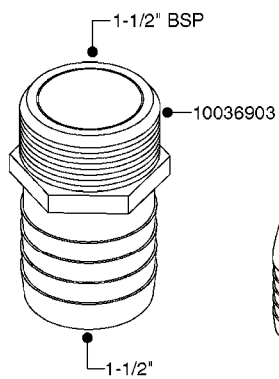

L0050

FITTINGS - HOSE CONNECTORS
L0050-HIN, 01:01:16

Page 1
Date 12.08.2020 9:21

parts-n°	order qty	description
242594	1	O-RING D14 X 1.78 SCH.70-EPDM
320294	1	FITT.DK TEE 3/8X3/8HB X1/2"BSP
320305	1	FITT.DK HB 3/4'- 3/4' BSP
320386	1	FITT.DK TEE 3/8X3/8HB X3/8"BSP
320397	1	FITT.DK ELB 3/8"HB X 3/8" BSP
320401	1	FITT.DK TEE 1/2X1/2HB X1/2"BSP
320412	1	FITT.DK TEE 1/2X1/2HB X3/8'BSP
320423	1	FITT.DK ELB 1/2'HB X 3/8' BSP
320891	1	FITT.DK HB 3/8'- 3/8' BSP
320972	1	FITT.DK HB 5/16'- 1/4' BSP
322046	1	FITT.DK TEE 1/2X1/2HB X3/4'BSP
322048	1	FITT.DK TEE 3/4X3/4HB X3/4'BSP
330595	1	O-RING D24.6/D20X2.1 -3/4"
333137	1	FITT.DK CONN.1/2" F.NOZZ. DOUB
333141	1	FITT.DK CONN.1/2" F.NOZZ.SING
334041	1	FITT.DK CONN.3/4' F.NOZZ. SING
334042	1	FITT.DK CONN.3/4' F.NOZZ. DOUB
334195	1	FITT.DK ELB. 3/4"HB X 3/4"HB
10012103	1	FITT.PO.HB 1.25X1.50 IMB1012
10014003	1	FITT.PO.HB 1.25X1.25 IMB1010
10036903	1	FITT.PO.HB 1.50X1.50 IMB1212
28019303	1	FITTING HB ELB 3/4NPT-3/4HOSE
61016500	1	HOSE TAIL 3/4" 90°+RG CAP 3/4"
72026700	1	NOZZLE TUBE ADAPTER W/O-RING