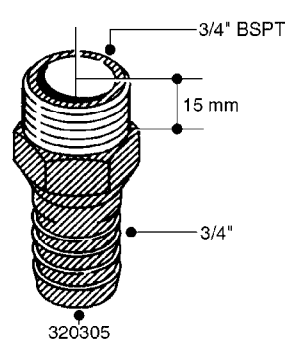

L0050

FITTINGS - HOSE CONNECTORS
L0050-HIN, 01:01:16

Page 1
Date 12.08.2020 9:21

parts-n°	order qty	description
242594	1	O-RING D14 X 1.78 SCH.70-EPDM
320294	1	FITT.DK TEE 3/8X3/8HB X1/2"BSP
320305	1	FITT.DK HB 3/4'- 3/4' BSP
320386	1	FITT.DK TEE 3/8X3/8HB X3/8"BSP
320397	1	FITT.DK ELB 3/8"HB X 3/8" BSP
320401	1	FITT.DK TEE 1/2X1/2HB X1/2"BSP
320412	1	FITT.DK TEE 1/2X1/2HB X3/8'BSP
320423	1	FITT.DK ELB 1/2'HB X 3/8' BSP
320891	1	FITT.DK HB 3/8'- 3/8' BSP
320972	1	FITT.DK HB 5/16'- 1/4' BSP
322046	1	FITT.DK TEE 1/2X1/2HB X3/4'BSP
322048	1	FITT.DK TEE 3/4X3/4HB X3/4'BSP
330595	1	O-RING D24.6/D20X2.1 -3/4"
333137	1	FITT.DK CONN.1/2" F.NOZZ. DOUB
333141	1	FITT.DK CONN.1/2" F.NOZZ.SING
334041	1	FITT.DK CONN.3/4' F.NOZZ. SING
334042	1	FITT.DK CONN.3/4' F.NOZZ. DOUB
334195	1	FITT.DK ELB. 3/4"HB X 3/4"HB
10012103	1	FITT.PO.HB 1.25X1.50 IMB1012
10014003	1	FITT.PO.HB 1.25X1.25 IMB1010
10036903	1	FITT.PO.HB 1.50X1.50 IMB1212
28019303	1	FITTING HB ELB 3/4NPT-3/4HOSE
61016500	1	HOSE TAIL 3/4" 90°+RG CAP 3/4"
72026700	1	NOZZLE TUBE ADAPTER W/O-RING