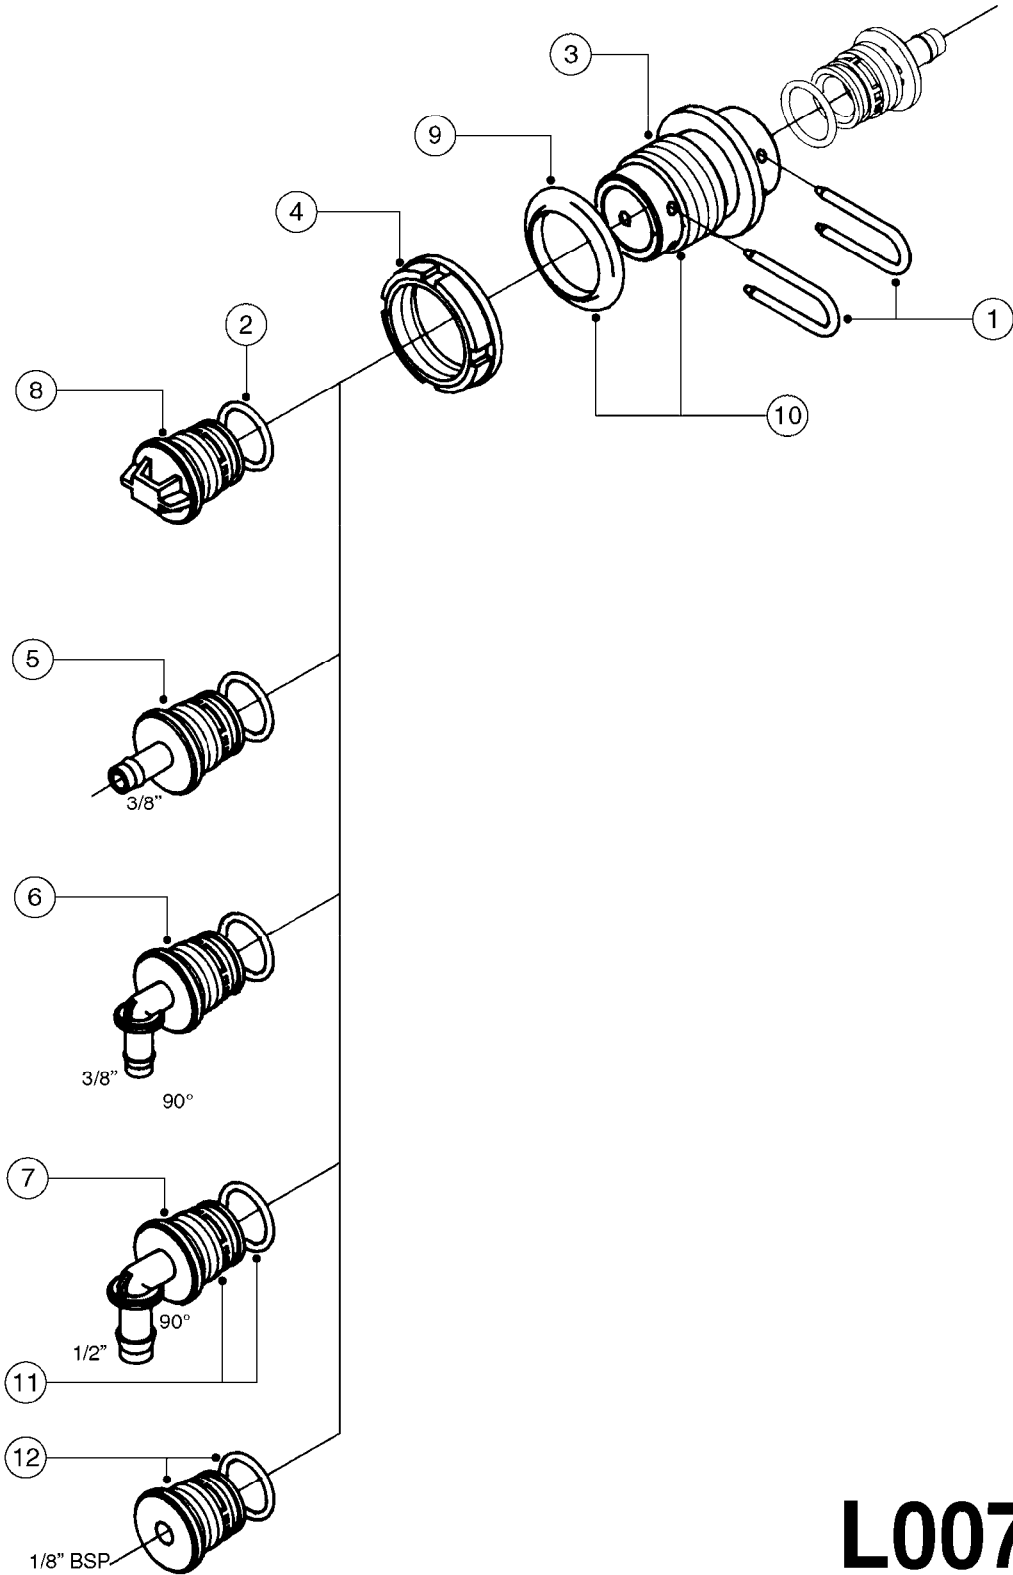

L0070

FITTINGS - S-40
L0070-HIN, 13:09:17

Page 1

Date 12.08.2020 9:21

Pos.	parts-n°	order qty	description
1	145994	1	FITT.DK S-40 FORK
2	242108	1	O-RING 3 X 19,2 70SH NITRIL NITRIL (BLACK)
2	242355	1	O-RING D19.2X3.0 VITON F.S-40 VITON (BROWN)
3	322102	1	FITT.DK S-40 BULKHEAD
4	322106	1	FITT.DK S-40 BULKHEAD NUT
5	334225	1	FITT.DK S-40 STR.3/8"
6	334237	1	FITT.DK S-40 ELB.3/8"
7	334238	1	FITT.DK S-40 ELB.1/2"
8	334248	1	FITT.DK S-40 PLUG
9	334259	1	GASKET F. S-40 BULKHEAD
10	726462	1	FITT. S40 BULKHEAD W.GASKET
11	726567	1	FITT.DK S-40 ELB.1/2" W.O-RING
12	726693	1	FITT.DK S-40 PLUG 1/8BSP ORING