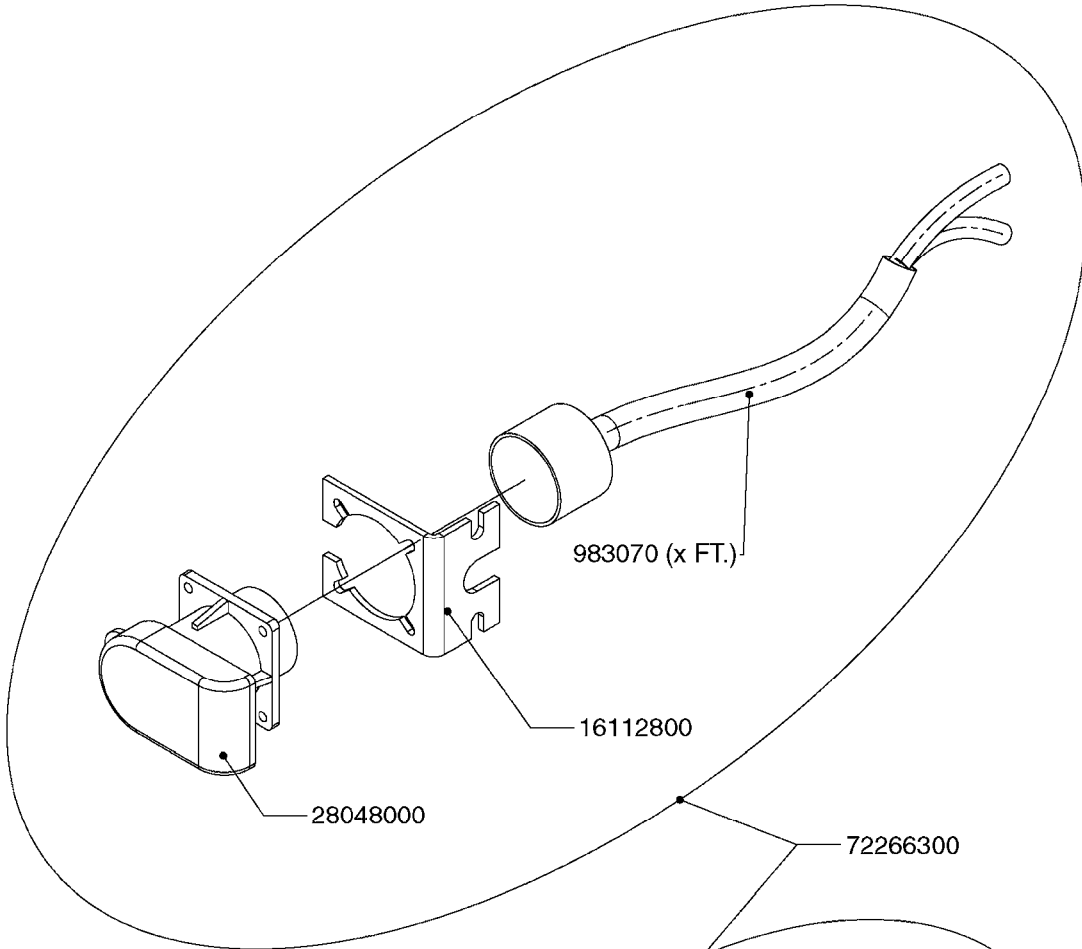

POWER SUPPLY CABLES
M0240-HIN, 01:01:16

Page 0

Date 12.08.2020 9:21