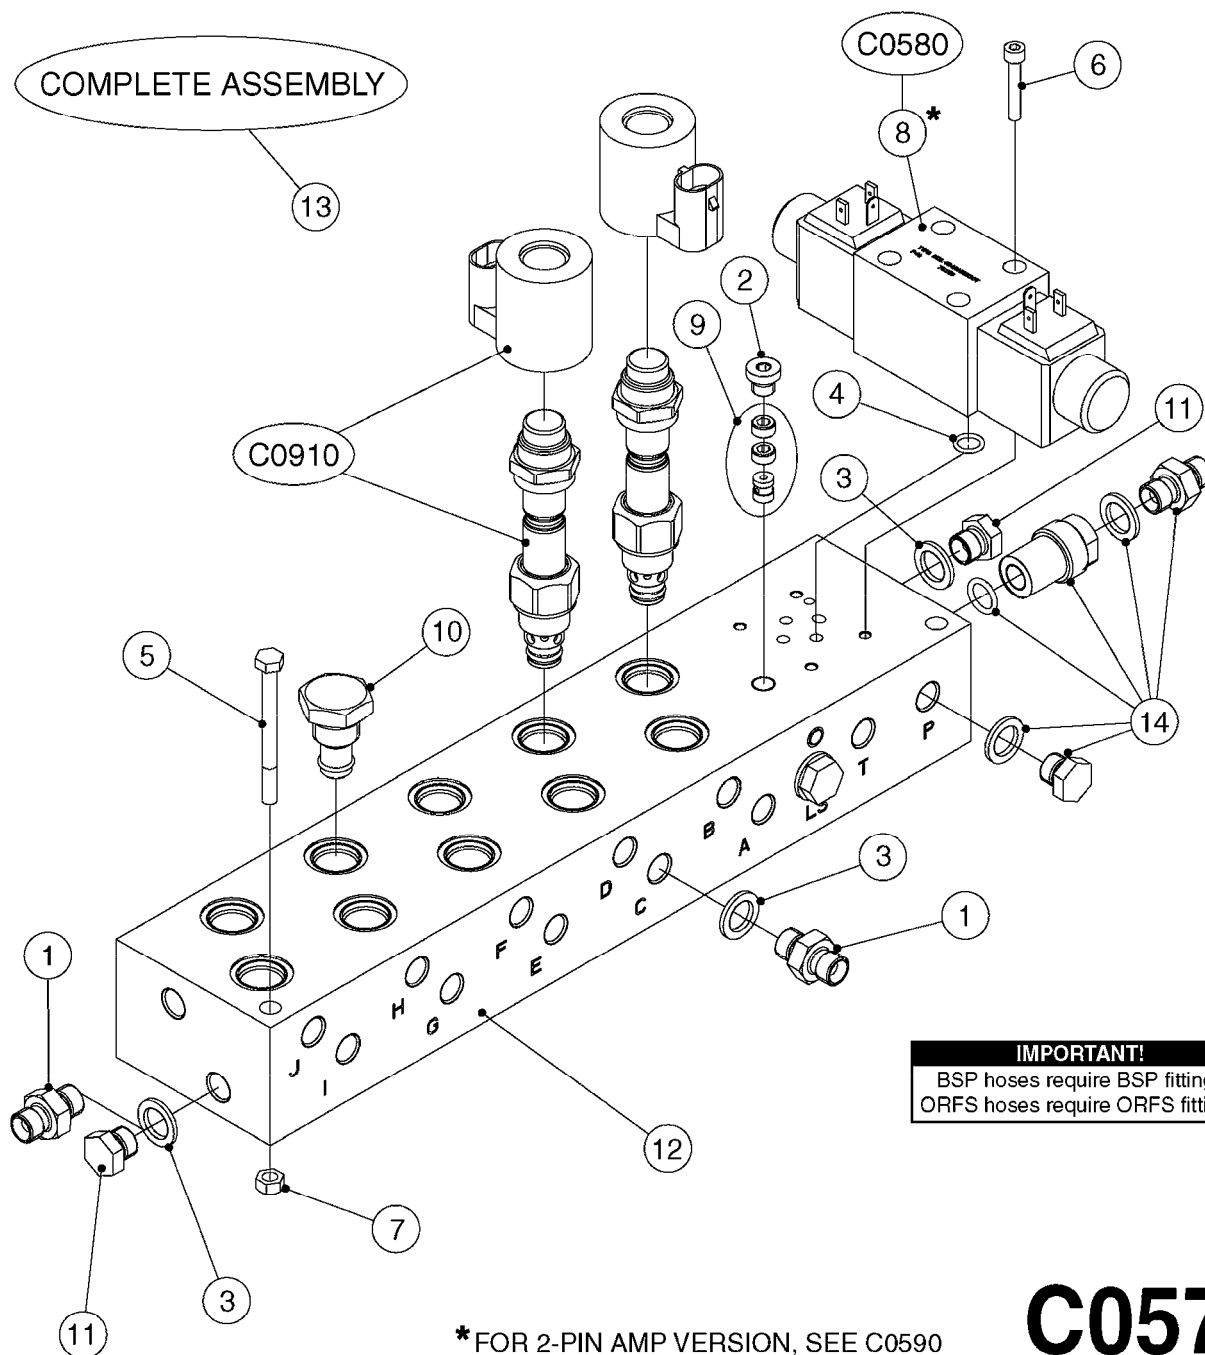

**C0045**

HYDRAULICS - BSP TO ORFS  
C0045-HIN, 24:03:16

Page 1

Date 12.08.2020 9:20

Pos.	parts-n°	order qty	description
1	10466003	1	COUPLER PIONEER 8010-04 1/2NPT
2	231907	1	HEX NIPPLE 1/4"BSP X 1/2"NPT
2	231906	1	HEX NIPPLE 3/8"BSP X 1/2"NPT
2	147132	1	HEX NIPPLE 1/2"X1/2" BSP DEL
3	230311	1	QUICK COUPLING 1/2"
4	241356	1	DOWTYSEAL 1/2"
5	23234800	1	HEX NIPPLE 1/2"-9/16" ORFS FITTING FOR 1/4" HOSE
5	23234900	1	HEX NIPPLE 1/2"-11/16" ORFS FITTING FOR 3/8" HOSE
5	23235300	1	HEX NIPPLE 1/2"-13/16" ORFS FITTING FOR 1/2" HOSE
6	242102	1	O-RING Ø9.25X1.78 NITRIL 90SH
6	24263200	1	O-RING Ø7.66X1.78 NITRIL 90SH
6	24263300	1	O-RING Ø12.42X1.78 NITRIL 90SH
6	24263400	1	O-RING Ø18.77X1.78 NITRIL 90SH
7	67002403	1	CHART - BSP TO ORFS HOSES
8	67002503	1	CHART - BSP TO ORFS FITTINGS