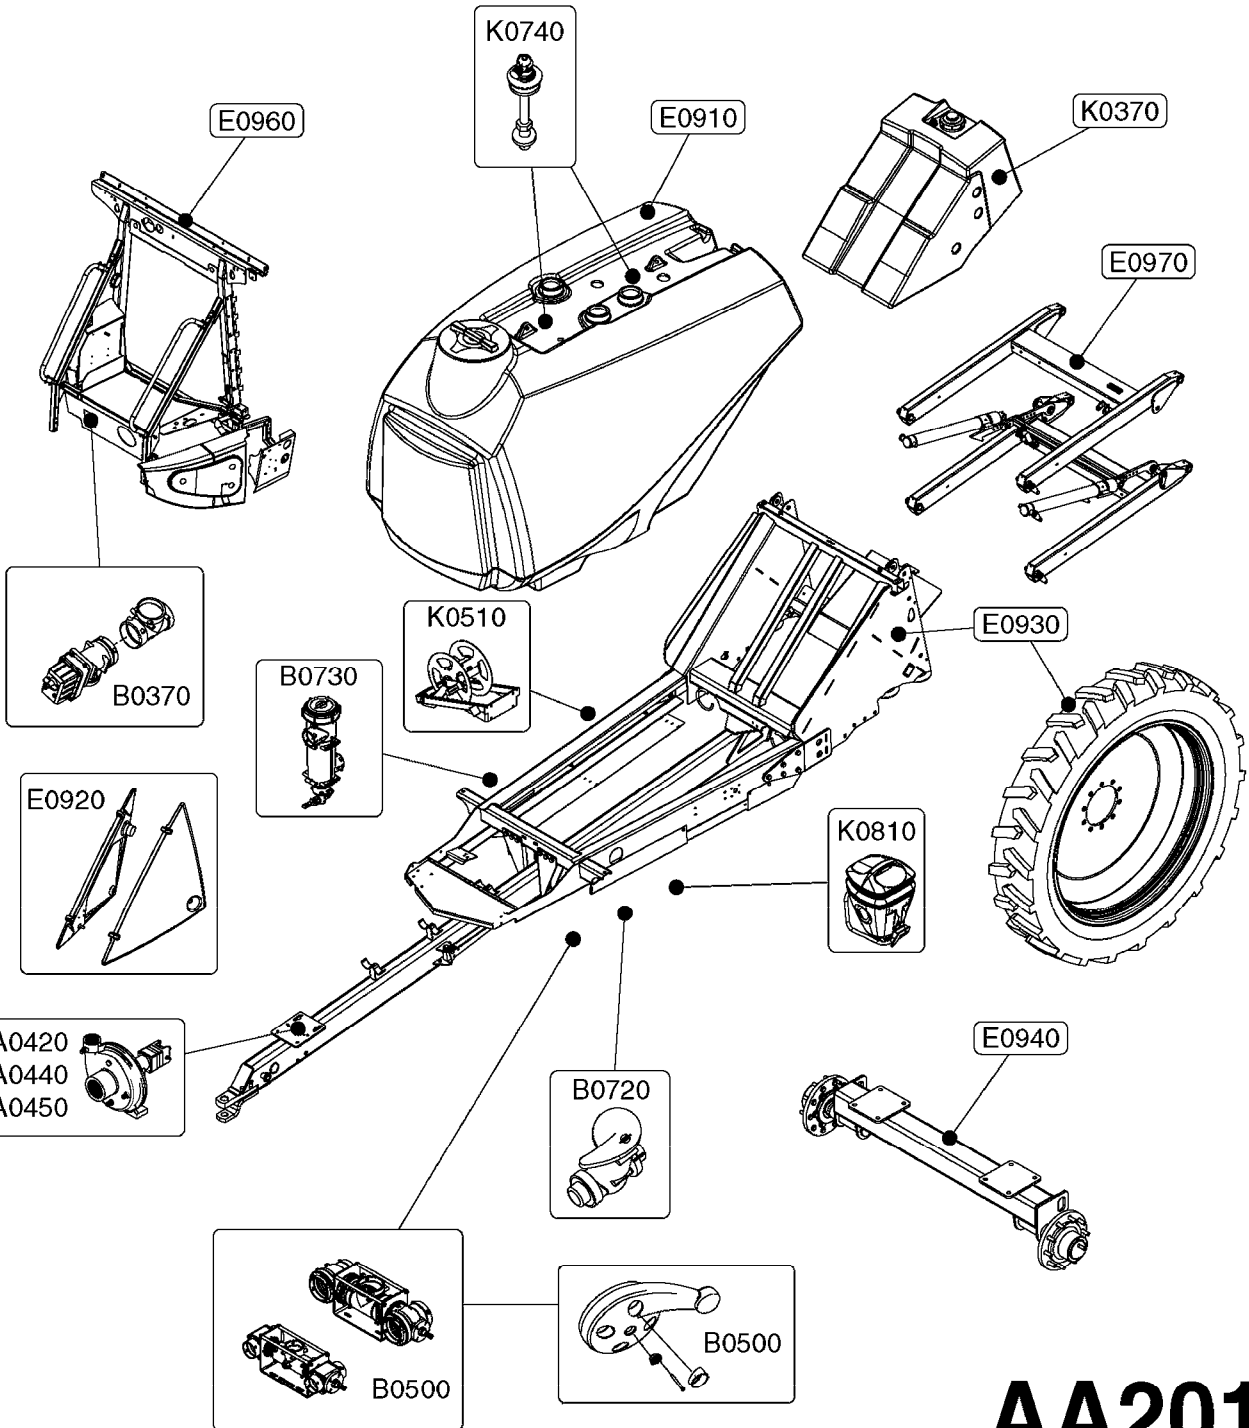

**A0450**

PUMP - 650 ACE CENTRIFUGAL  
TRAILER  
A0450-HIN, 31:08:16

Page 1  
Date 12.08.2020 9:20

Pos.	parts-n°	order qty	description
1	420906	1	BOLT HEX 8.8 DEL M10X60
2	421002	1	BOLT HEX 8.8 DEL M10X30 FT DIN933
3	460423	1	NUT HEX M10X1.50 LOCK DIN985A2 SS
4	782131	1	BLIND PLUG F.3/4" CARTR.VALVE
5	16162703	1	BRKT, ACE 650, NAV. GAUGE
6	23003703	1	FITT 1/4 NPTF-1/4 PTC
7	23003803	1	FITT 1/8 NPTF-1/4 PTC
8	23003903	1	FITT 1/4 THRU-WALL COUP,3/4-16
9	23004003	1	FITT 1/8 THRU-WALL COUP,5/8-18
10	23004203	1	FITT 1/4" NPTF-1/4" NPTF UNION
11	28065303	1	REGULATOR 1/4", 30PSI, PARKER
12	28066503	1	PUMP REPAIR KIT ACE 650
13	28066603	1	MOTOR REPAIR KIT ACE 650
14	28068303	1	PLUG 1/8" NPT SS
15	28068403	1	PUMP HOUSING FRONT ACE 650
16	28068503	1	CAP SCREW 3/8" X 3/4" SS
17	28068603	1	IMPELLER, WETSEAL SS ACE 650
18	28068703	1	SEAL PLATE SS ACE 650
19	28068803	1	ADAPTER #8 SAE X 1/4" FNPT
20	28068903	1	AIR VALVE 1/4"
21	28069003	1	PLUG #8 SAE X 1/8" FNPT
22	28069203	1	PRESS.GAUGE 0-60 PSI 1/8" NPT
23	28069303	1	SIGHT GAUGE #8 SAE W/FLOAT
24	28069403	1	PUMP HOUSING REAR ACE 650
25	28069503	1	CAP SCREW 3/8" X 2"
26	28069603	1	CAP SCREW 3/8" X 1"
27	28069703	1	SLINGER 1.5" X 7/8"
28	28069803	1	SNAP RING INTERNAL, FRAME
29	28069903	1	SNAP RING EXTERNAL, SHAFT
30	28070003	1	BEARING F.ACE 650 PUMP
31	28070103	1	KEY 0.188 X 0.188 X 0.875
32	28070203	1	SHAFT 11T FEMALE SPLINE SS
33	28070303	1	SPACER, SHAFT ACE 650
34	28070403	1	HYDRAULIC MOTOR ACE 650
35	28070503	1	WASHER 3/8" SS
36	28070603	1	O-RING #10 SAE
37	28070703	1	REVERSE CHECK ASSEMBLY #10 SAE
38	28070803	1	BODY F.RESTRICTOR, #10 SAE
39	28070903	1	RESTRICTOR
40	29004303	1	ACE 650, BARRIER FLUID 32oz
41	78601603	1	O-RING F. RESTRIC ACE HYD PUMP
42	92703303	1	HOSE LLDPE .25"X.17"X12" BLACK