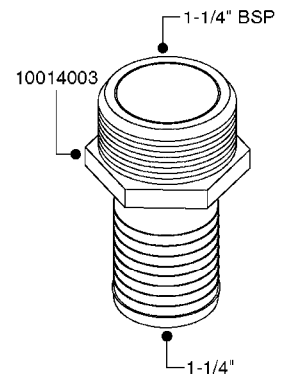

L0050

FITTINGS - HOSE CONNECTORS
L0050-HIN, 01:01:16

Page 1
Date 12.08.2020 9:21

parts-n°	order qty	description
242594	1	O-RING D14 X 1.78 SCH.70-EPDM
320294	1	FITT.DK TEE 3/8X3/8HB X1/2"BSP
320305	1	FITT.DK HB 3/4'- 3/4' BSP
320386	1	FITT.DK TEE 3/8X3/8HB X3/8"BSP
320397	1	FITT.DK ELB 3/8"HB X 3/8" BSP
320401	1	FITT.DK TEE 1/2X1/2HB X1/2"BSP
320412	1	FITT.DK TEE 1/2X1/2HB X3/8'BSP
320423	1	FITT.DK ELB 1/2'HB X 3/8' BSP
320891	1	FITT.DK HB 3/8'- 3/8' BSP
320972	1	FITT.DK HB 5/16'- 1/4' BSP
322046	1	FITT.DK TEE 1/2X1/2HB X3/4'BSP
322048	1	FITT.DK TEE 3/4X3/4HB X3/4'BSP
330595	1	O-RING D24.6/D20X2.1 -3/4"
333137	1	FITT.DK CONN.1/2" F.NOZZ. DOUB
333141	1	FITT.DK CONN.1/2" F.NOZZ.SING
334041	1	FITT.DK CONN.3/4' F.NOZZ. SING
334042	1	FITT.DK CONN.3/4' F.NOZZ. DOUB
334195	1	FITT.DK ELB. 3/4"HB X 3/4"HB
10012103	1	FITT.PO.HB 1.25X1.50 IMB1012
10014003	1	FITT.PO.HB 1.25X1.25 IMB1010
10036903	1	FITT.PO.HB 1.50X1.50 IMB1212
28019303	1	FITTING HB ELB 3/4NPT-3/4HOSE
61016500	1	HOSE TAIL 3/4" 90°+RG CAP 3/4"
72026700	1	NOZZLE TUBE ADAPTER W/O-RING