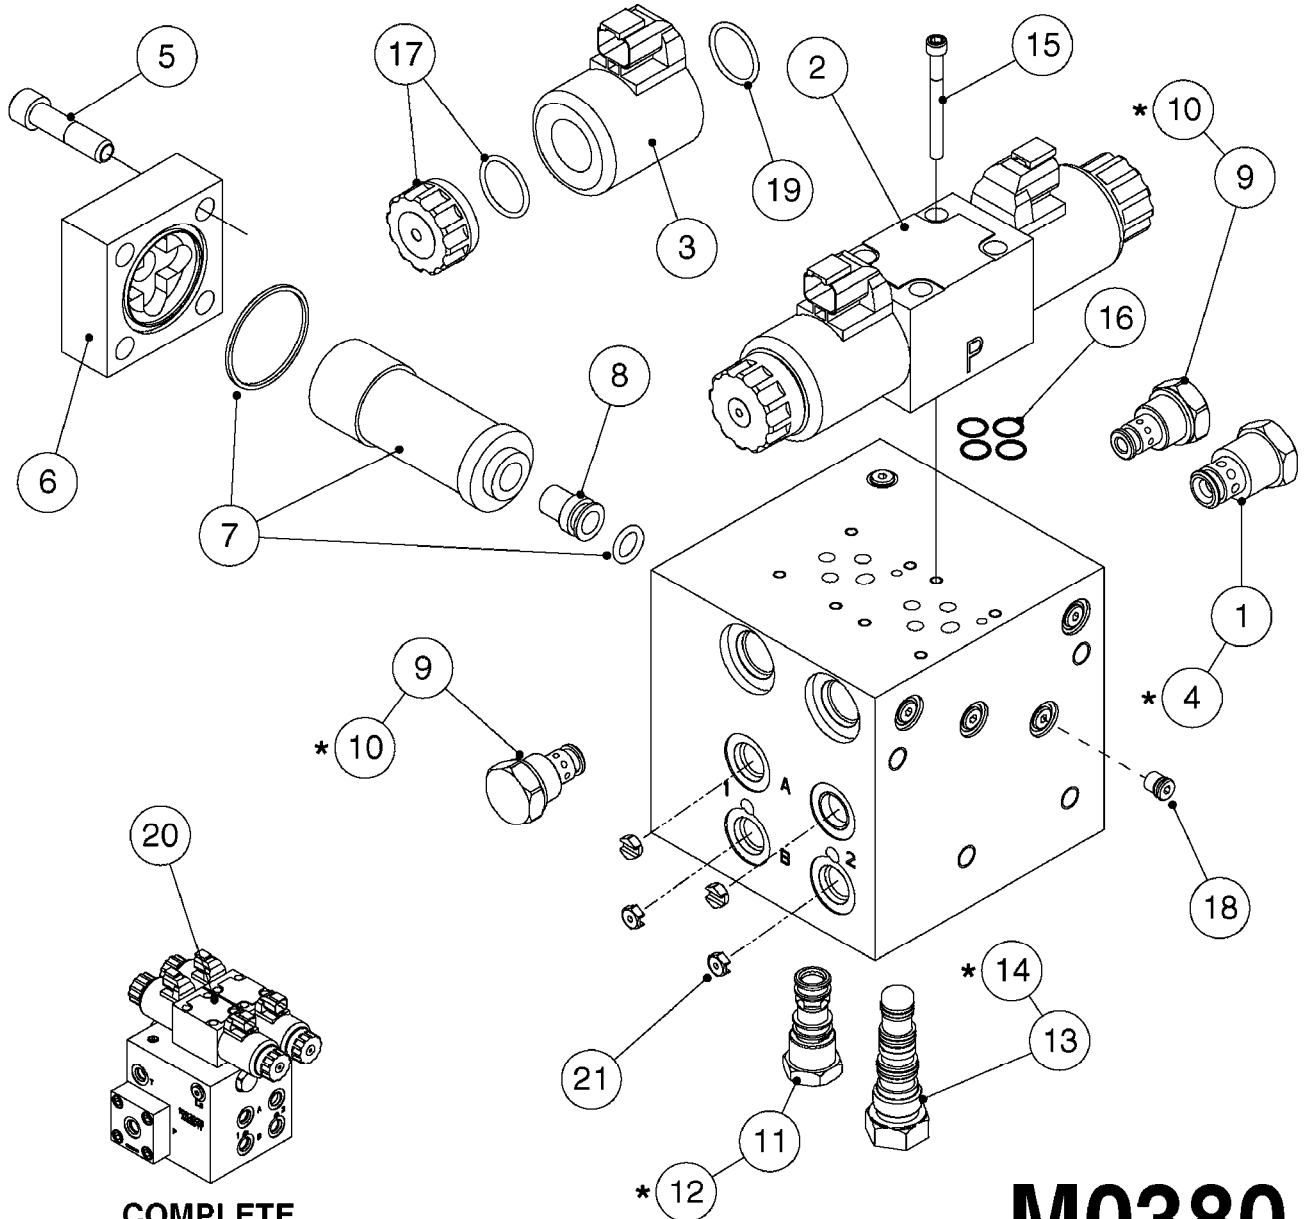

**COMPLETE
ASSEMBLY**

*SEAL KITS

M0380

NORAC VAR. RATE VALVE UC4/UC5
M0380-HIN, 30:04:19

Page 1

Date 12.08.2020 9:21

Pos.	parts-n°	order qty	description
1	28049403	1	NORAC CHECK VALVE
2	28055803	1	NORAC SOLENOID - DEUTSCH CONN.
3	28056503	1	COIL, NORAC, PROP, DEUTSCH
4	28066903	1	NORAC SEAL KIT F.28049403
5	28067103	1	NORAC HEX CAPSCREW 3/8X1-1/4"
6	28067203	1	NORAC FILTER CAP - 4 BOLT
7	28067303	1	KIT FILTER NORAC UC5 106285
8	28067403	1	NORAC VALVE FILTER INSERT
9	28067503	1	NORAC CHECK VALVE C-8-2
10	28067603	1	NORAC SEAL KIT F.28067503
11	28067703	1	NORAC CHECK VALVE C-8-3
12	28067803	1	NORAC SEAL KIT F.28067703
13	28067903	1	NORAC CHECK VALVE C-8-4
14	28068003	1	NORAC SEAL KIT F.28067903
15	28068103	1	NORAC HEX CAPSCREW 10-24X2 SS
16	28068203	1	NORAC O-RING F.SOLENOID VALVE
17	28074903	1	NORAC COIL NUT AND O-RING
18	28089903	1	NORAC PLUG#2 SAE ZERO-LEAK
19	28103603	1	O-RING SOLENOID BODY SEAL NORAC
20	78216100	1	NORAC VALVE BLOCK COMP, DEUTSCH CON.
21	78603300	1	NORAC ONE WAY ORIFICE, .047"