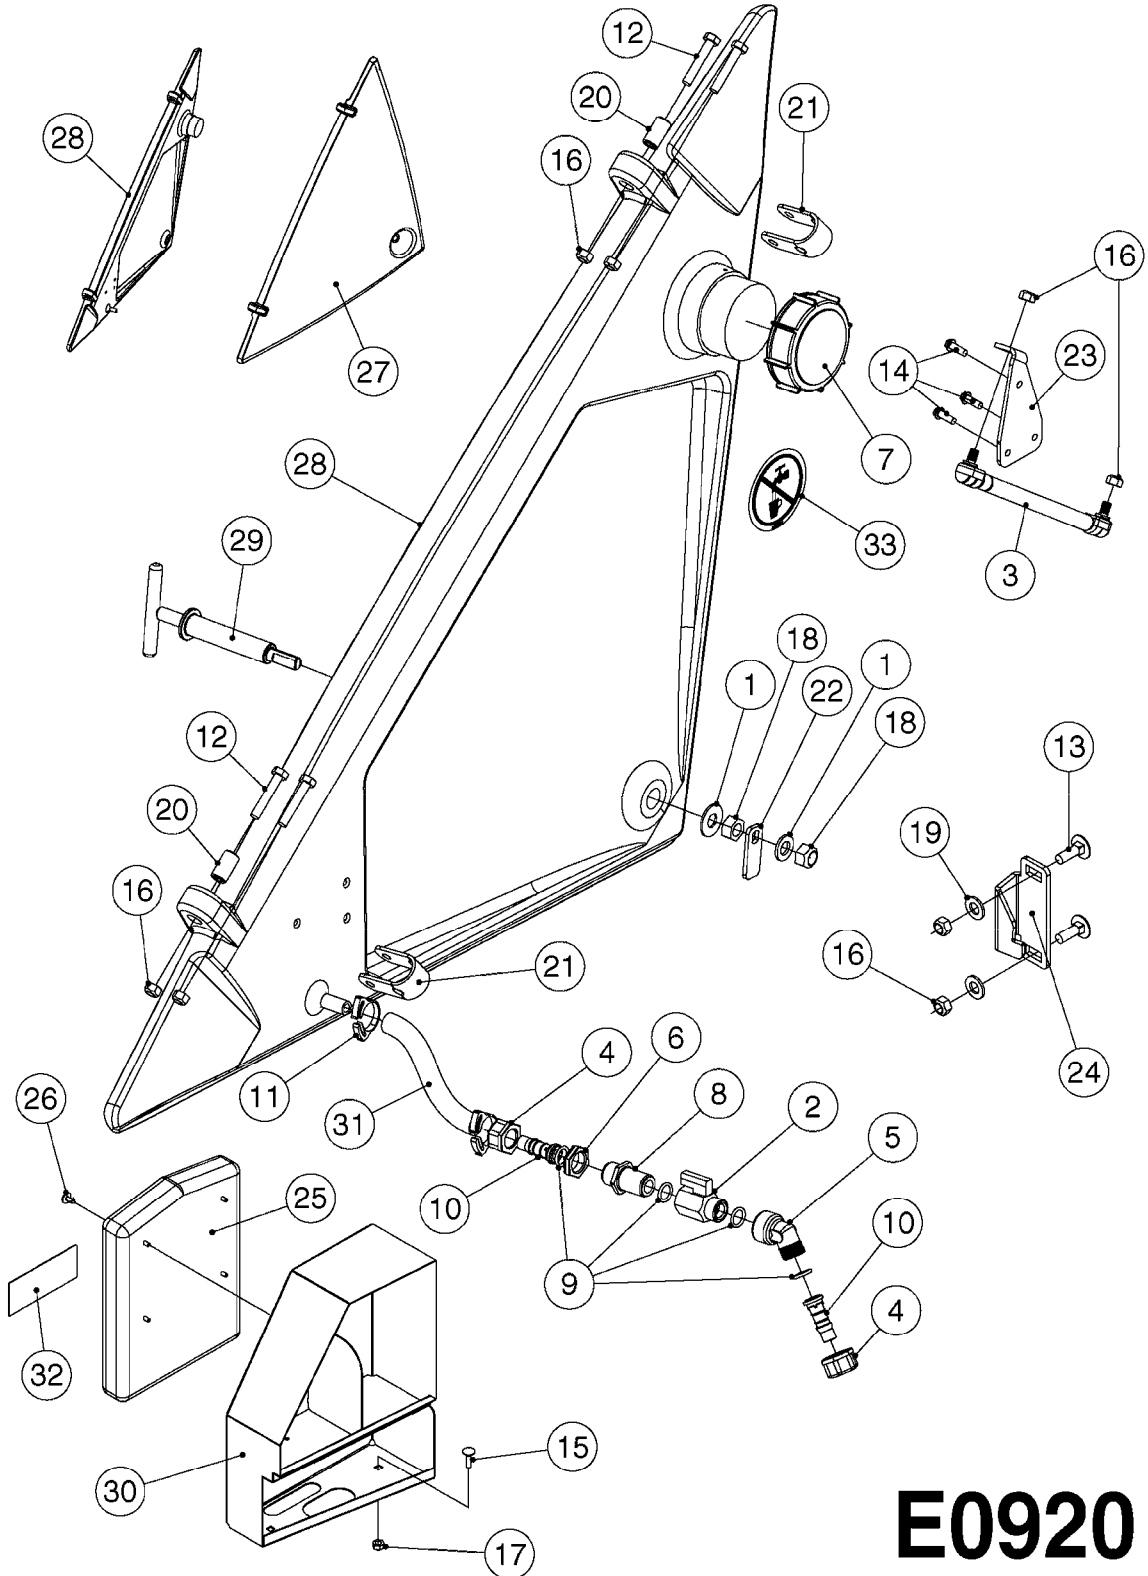

E0920

LOCKER & CLEAN WATER TANK NAV
E0920-HIN, 01:01:16

Page 1
Date 12.08.2020 9:20

Pos.	parts-n°	order qty	description
1	160521	1	WASHER D30.5/D13X2
2	281551	1	BALL VALVE 1/2"
3	285793	1	GAS CYLINDER
4	320084	1	FITT.DK NUT 1/2" BSP
5	320482	1	FITT.DK ELB. 1/2" BSP 60 DEG.
6	321307	1	FITT.DK NUT 1/2" BSP JAMB
7	321322	1	SCREW CAP F. S80 X 4
8	321742	1	FITT.DK BULKHEAD 1/2' BSP
9	330212	1	O-RING D19/D14X2.4 F.1/2"NUT
10	330687	1	FITT.DK HB 1/2" F. 1/2" NUT
11	334534	1	CLAMP HOSE PLASTIC 1/2"
12	420766	1	BOLT HEX M8-45/22 SST A2 DIN931
13	440695	1	BOLT CARRIAGE M8X25
14	440698	1	SCREW F.PLASTIC 6X18 SS HEXHD
15	440737	1	BOLT CARRIAGE M10x25 SS
16	460143	1	LOCK NUT M8 SST A2 DIN985
17	460423	1	NUT HEX M10X1.50 LOCK DIN985A2 SS
18	460703	1	NUT HEX M12X1.75 LOCK DIN985A2 SS
19	471122	1	WASHER, M10, Ø20/10.5X 2.0, SS
20	14072600	1	BUSHING FOR NAV SHIELD
21	16213600	1	U-CLAMP FOR NAVIGATOR
22	16215900	1	LOCKING DEVICE F.SIDE SHIELD
23	16225500	1	BRACKET F.GAS CYLINDER NAV.
24	16226300	1	PLATE, LOCK CHEEK NAV LEFT,RAW FOR LEFT SIDE SHIELD (NOT SHOWN)
24	16226500	1	PLATE, LOCK CHEEK NV RIGHT,RAW FOR RIGHT SIDE SHIELD (SHOWN)
25	29003003	1	MANUAL HOLDER, FLAT
26	29003103	1	PLASTIC PUSH RIVET, 1/4" HOLE
27	35179100	1	SIDE SHIELD L. NAVIGATOR
28	35180000	1	SIDE SHIELD CLEAN WATER R.NAV
29	61049000	1	HANDLE FOR SIDE SHIELD
30	63062300	1	SAFETYLOCKER NAVIGATOR PAINTED
31	92702103	1	HOSE R X1/2" X300PSI WP X0012"
32	97607503	1	DECAL-OPERATOR'S MANUAL (LRG.)
33	97802300	1	DECAL - NOT DRINKING WATER D60