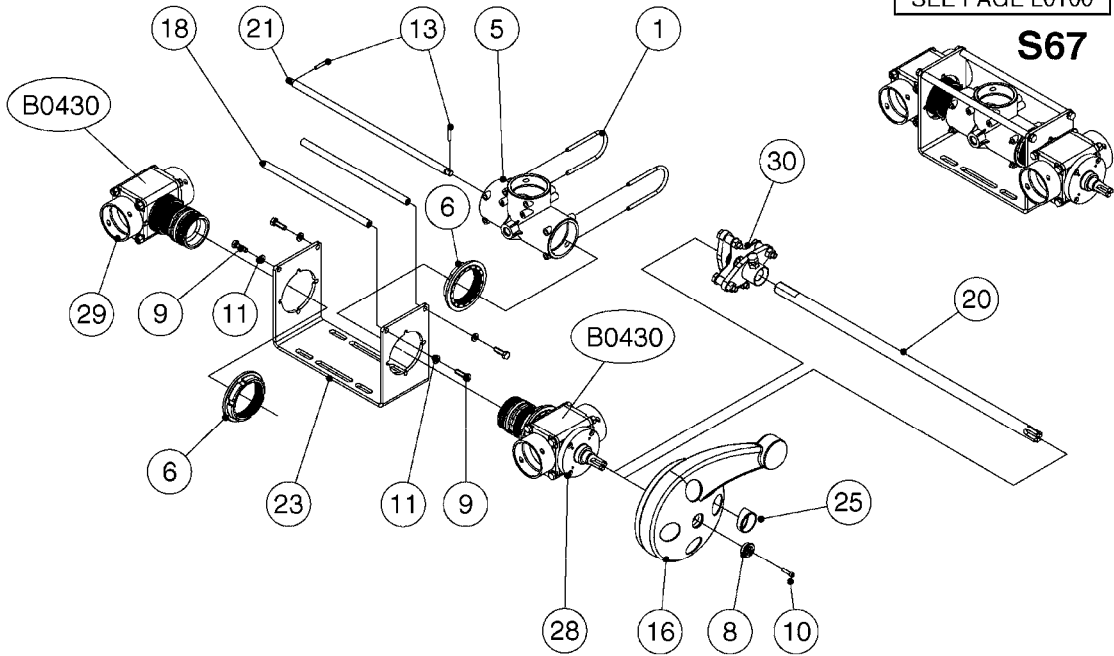

FOR S67 FITTINGS  
SEE PAGE L0100

**S67**

FOR S93 FITTINGS  
SEE PAGE L0110

**S93**

**B0500**

SMART VALVE S67 S93 (07)  
B0500-HIN, 28:01:19

Page 1  
Date 12.08.2020 9:20

Pos.	parts-n°	order qty	description
1	145996	1	FITT.DK S-67 FORK
2	145997	1	FITT.DK S-93 FORK
3	242351	1	O-RING D69.5X3.0 VITON F.S-93
4	322109	1	FITT.DK S-93 BULKHEAD NUT
5	322224	1	FITT.DK S-67 TEE
6	322320	1	NUT F.3 WAY VALVE S56
7	334545	1	FITT.DK S-93 TEE
8	334594	1	PLUG F.VALVE HANDLE BLACK
9	410362	1	BOLT HEX 8.8 SS M6X20
10	410922	1	CYL.SKR 8.8 DEL M4X20 RST
10	450902	1	BOLT ALLEN HEAD M4 X 16MM
11	471125	1	WASHER M6U 6.4X14X1.2,A2 SS
12	480733	1	PIN D6 X 40
13	480803	1	PIN Ø4 X 25
14	728525	1	FITT. S93 CONNECTOR W/O-RINGS
15	741844	1	VALVE HANDLE ASSY. SUCTION NCM
16	741845	1	VALVE HANDLE ASSY. PRESSUR NCM
17	14021500	1	SPINDLE F.S93 SMART VALVE
18	14022700	1	SPACER TUBE Ø10 L=212 SS
19	14038100	1	AXLE FOR SUCTION VALVE HANDLE
20	14038200	1	AXLE FOR PRESSURE VALVE HANDLE
21	14068700	1	SPINDLE,SMART VALVE S67 10MM
22	16059900	1	BRACKET 2 STK S93 SMART VALVE
23	16082300	1	BRACKET 2PCS S67 VALVE 15 BAR
24	28168400	1	HAIRPIN Ø5 S67/S93
25	33505200	1	PLUG FOR SMART VALVE HANDLE
26	72138000	1	VALVE S93 "V2" SMART VALVE
27	72138600	1	VALVE S93 "V3" SMART VALVE
28	72172100	1	VALVE S67 "V1" SMART VALVE
28	72538000	1	NCM 4400/6600 VALVE S67, LONG SPINDLE NAV 3000/4000
29	72172200	1	VALVE S67 "V2" SMART VALVE
30	72283000	1	AXLE JOINT F. SMARTVALVE HANDL