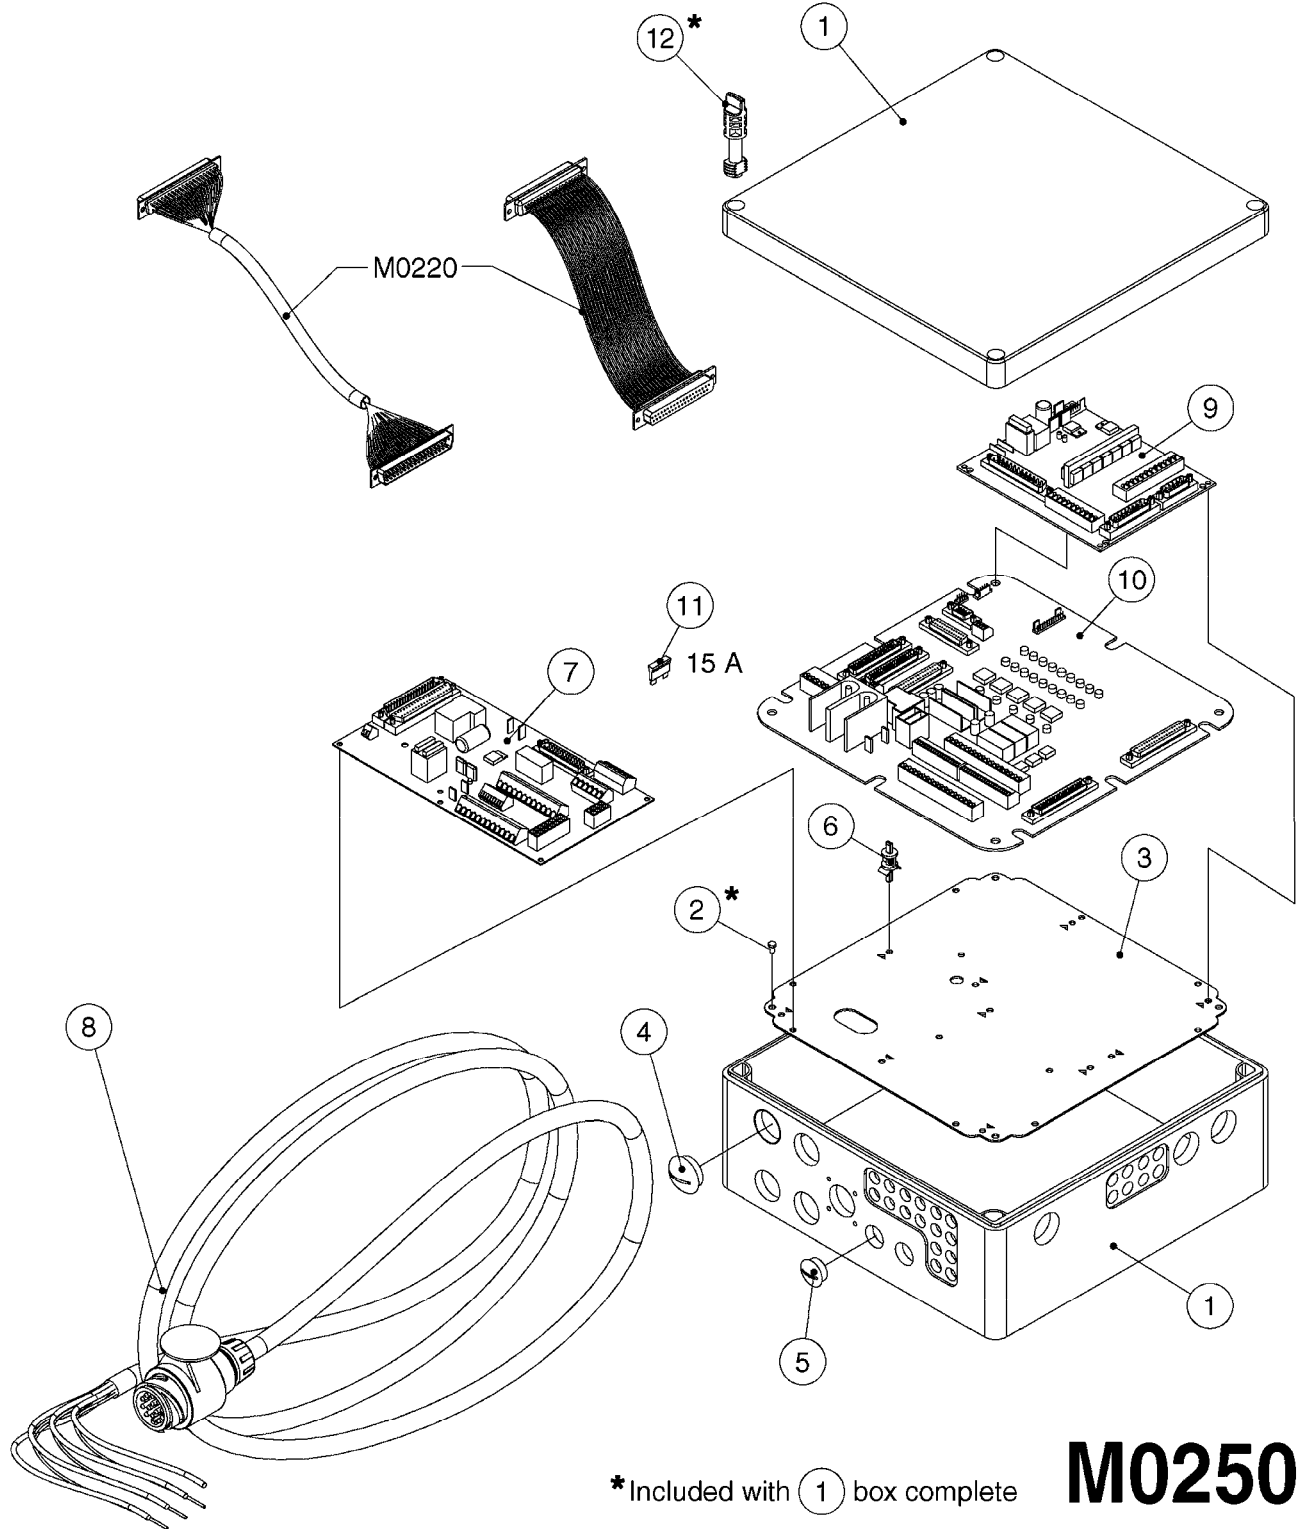

\*Included with (1) box complete

**M0250**

JOB COM AND BREAK OUT  
M0250-HIN, 01:02:17

Page 1  
Date 12.08.2020 9:21

Pos.	parts-n°	order qty	description
1	391095	1	BOX COMPL. 300X300X135 DRILLED
2	440673	1	SCREW F.PLASTIC 5X12 SS
3	16132400	1	PLATE 1.5X270X270/JOB COMPUTER
4	26004600	1	PLUG F.DRILLED HOLE 21MM
5	26004700	1	PG13.5 BUNG
6	26005100	1	CONNECTOR FOR PCB, PLASTIC
7	26005500	1	PCB BREAKOUT BOX EL BOX CM"05"
8	26013800	1	CABLE HC6500 JOB COM TO CABIN
9	26029200	1	DAH PCB F. JOB COM NCM '09
10	26052700	1	JOB COM PCB ASSY HW3.1
10	72369300	1	JOB COM PCB NCM44/6600 REFURB.
11	28048600	1	FULE 15A ATOF SERIES
12	28091400	1	FINGER SCREW F.BOX 300X300X135