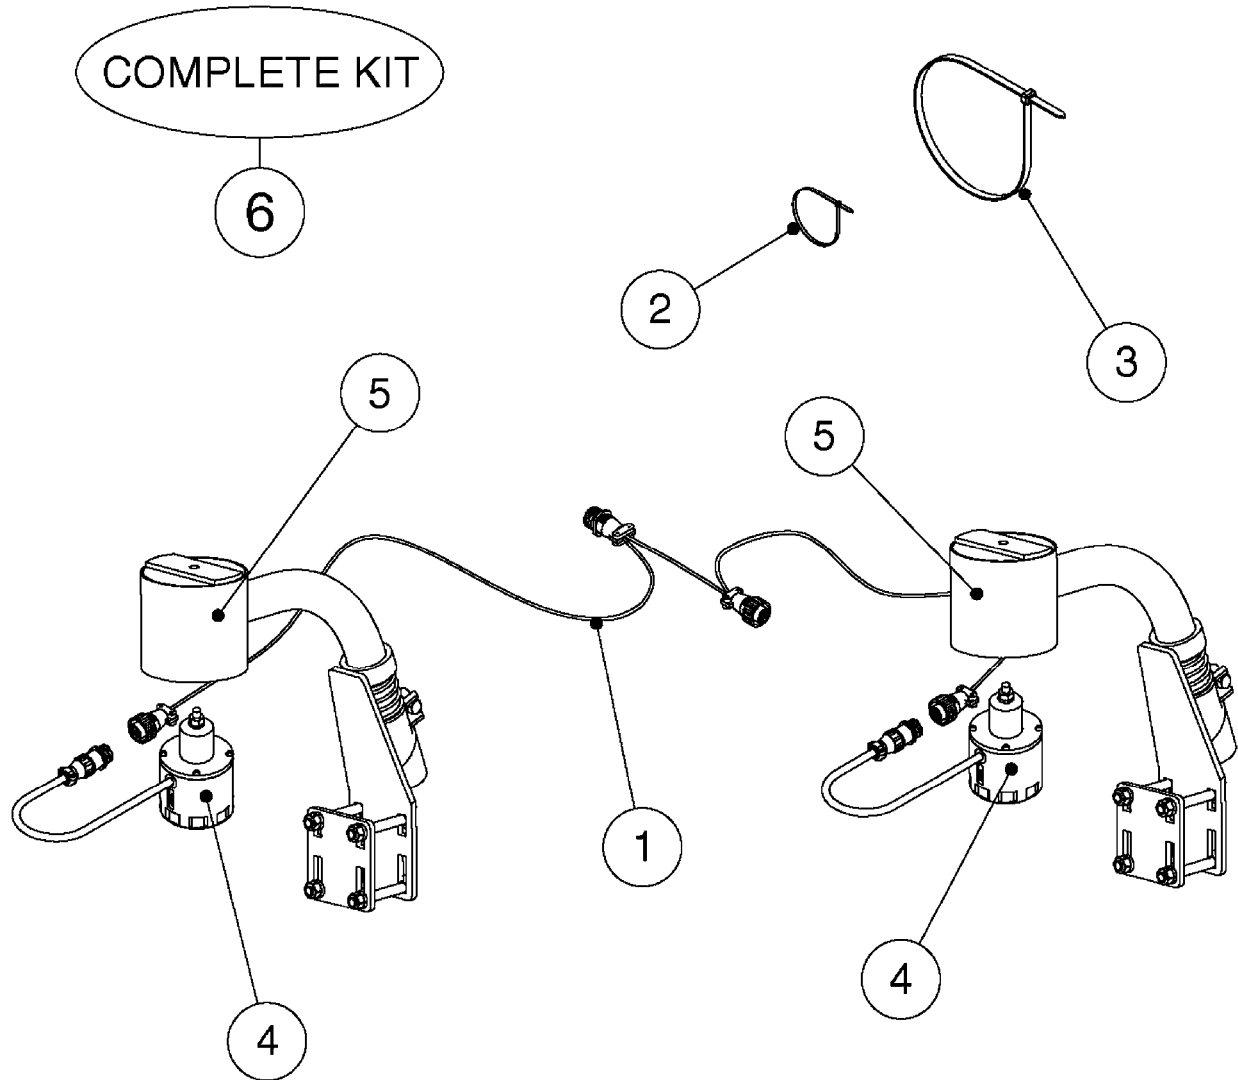

M0360

NORAC SEVERE TERRAIN KIT
M0360-HIN, 01:01:16

Page 1
Date 12.08.2020 9:21

Pos.	parts-n°	order qty	description
1	26030300	1	NORAC SEVERE TERRAIN CABLE
2	28024103	1	TIE STRAP L=8" x W=3/16"
3	28025203	1	TIE STRAP L=23" x W=1/2"
4	28086400	1	UC4 ULTRASONIC SENSOR
5	28086500	1	UC4 SENSOR MOUNTING BKT. NORAC
6	72591600	1	NORAC HC SEVERE TERRAIN KIT