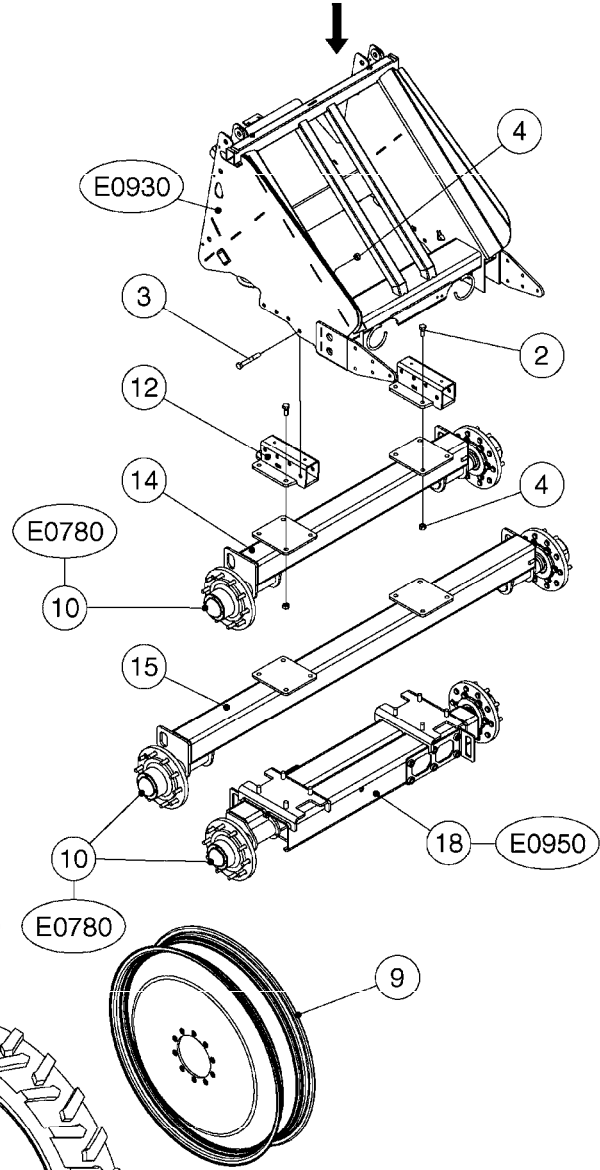

NON SUSPENDED
AXLE SYSTEM