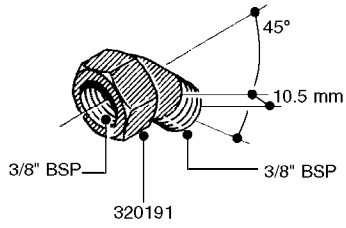

FITTINGS - HEXAGON NIPPLES  
L0030-HIN, 01:01:16

**L0030**

FITTINGS - HEXAGON NIPPLES  
L0030-HIN, 01:01:16

Page 1

Date 12.08.2020 9:21

parts-n°	order qty	description
10015303	1	FITT.PO.HN 1.00X1.00 M1000
10425003	1	FITT.PO.HN 1.25X1.00 MCPHEE
320132	1	FITT.DK HN 1" BSP
320176	1	FITT.DK HN 3/8"X1/2" BSP
320445	1	FITT.DK HN 1/4"X3/8" BSP
320655	1	FITT.DK HN 1/2"-1/2" BSP
320692	1	FITT.DK HN 3/8'BSPX1/4'NPT
320703	1	FITT.DK HN 3/8BSP X1/2 &1/4NPT
320725	1	FITT.DK NIPPLE 3/8"-3/8" BSP
320902	1	FITT.DK HN 3/8'X 1/4' BSP
390232	1	FITT.DK HN 1-1/2' X 1-1/4' BSP
390276	1	FITT.DK HN 1'BSP