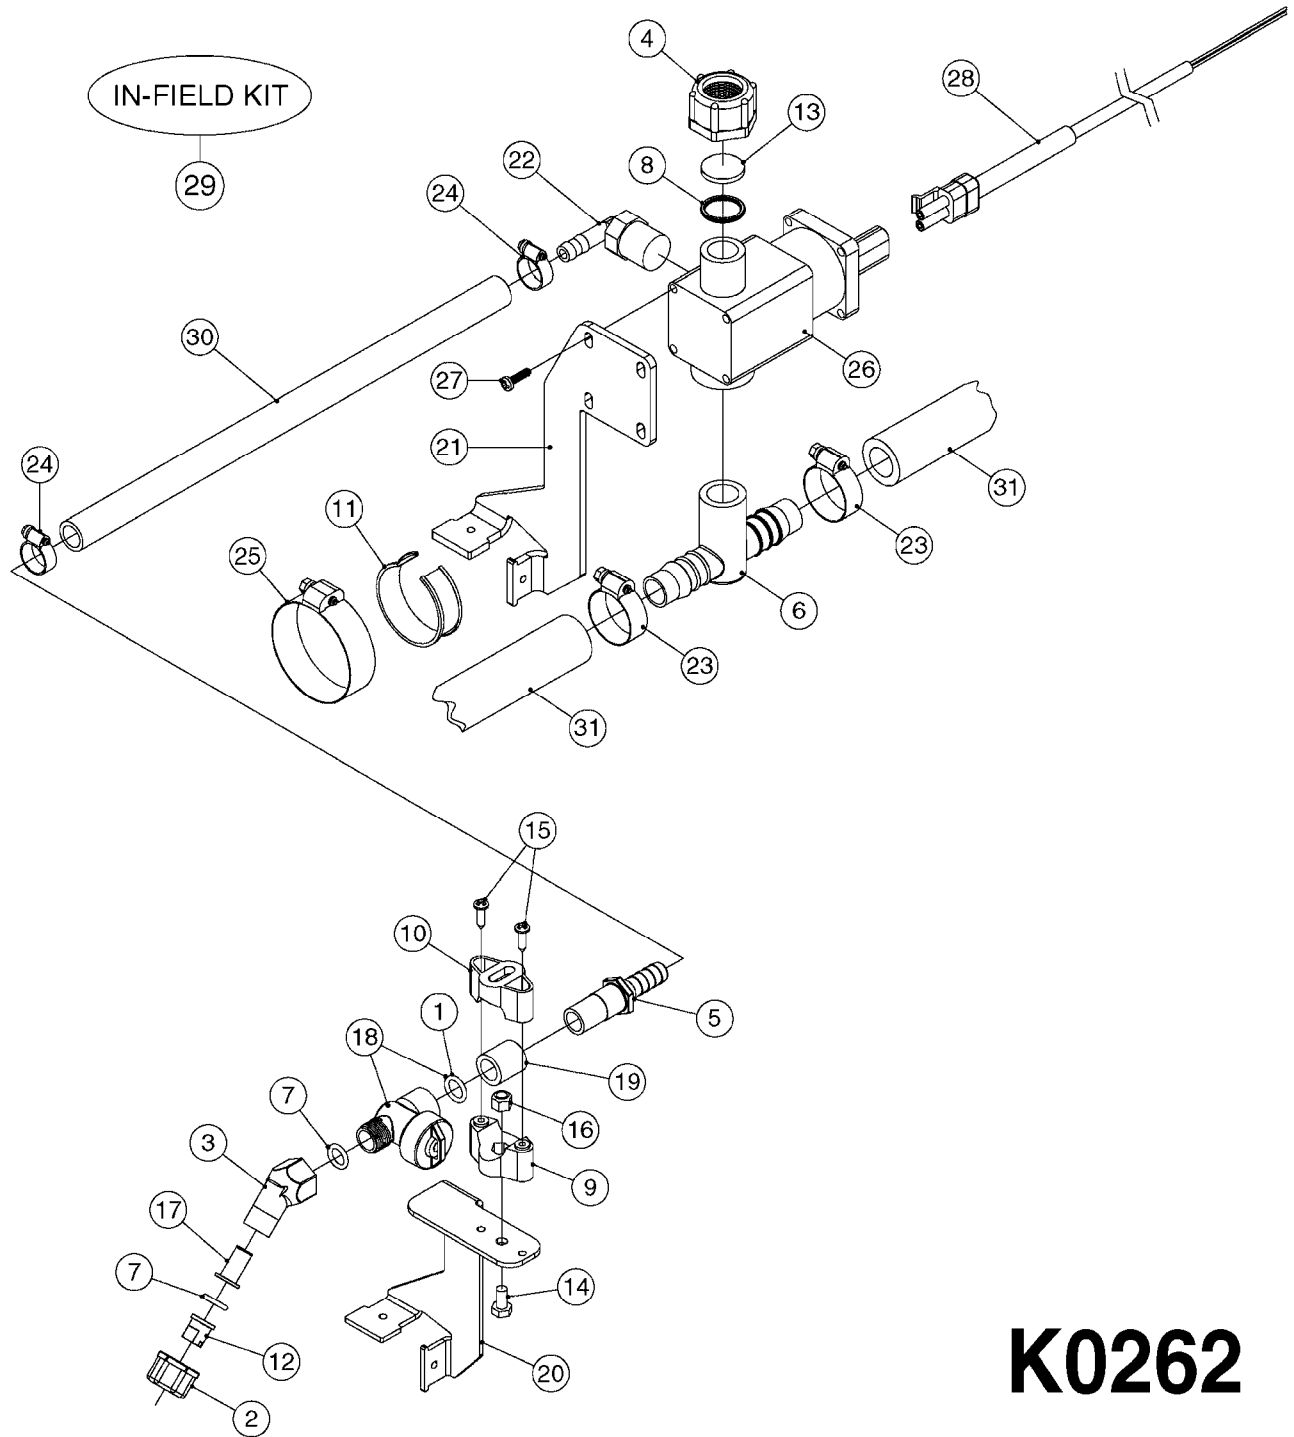

ELECTRIC END NOZZLE KIT
SPB/SPC '13
K0262-HIN, 14:11:17

ELECTRIC END NOZZLE KIT
SPB/SPC '13
K0262-HIN, 14:11:17

Page 1
Date 12.08.2020 9:20

Pos.	parts-n°	order qty	description
1	240177	1	O-RING D16.1/11.3 X 2.4
2	320187	1	FITT.DK CAP 3/8" BSP BLACK
3	320191	1	FITT.DK ELB 3/8' BSP 45 DEGREE
4	320283	1	FITT.DK NUT 3/4"BSP
5	320891	1	FITT.DK HB 3/8'- 3/8' BSP
6	322048	1	FITT.DK TEE 3/4X3/4HB X3/4'BSP
7	330013	1	O-RING 2.5 X 10 PUR
8	330595	1	O-RING D24.6/D20X2.1 -3/4"
9	333012	1	NOZZLE HOLD. UPPER PART
10	334220	1	YOKE, UPPER NOZZLE BODY
11	341291	1	RUBBER HOSE CLAMP COVER 130MM
12	370392	1	NOZZLE END FAN 1850-G 300
13	390542	1	PLUG WASHER FOR 3/4'CAP NUT
14	410546	1	BOLT HEX M6X12 A2 SS DIN933
15	440665	1	SCREW M4.2X16 STAINLESS
16	460261	1	NUT HEX M6X1.00 LOCK DIN985 A2 SS
17	725042	1	SCREEN 80 MESH W.GASKET, RED
18	729610	1	NOZZLE ASSY. NON DRIP 3/8 THRD
19	10631003	1	HOSE R X CLEAR BRAID.X 1/2 12"
20	16110803	1	NOZZLE BRACKET VAR SPACINGS
21	16166803	1	END-NOZZLE SOLENOID MOUNT
22	23005603	1	FITT, 1/2" NPT X 3/8" HOSE SHANK 90
23	28029903	1	CLAMP HOSE GEAR P3/4"-S1" 6712
24	28044903	1	CLAMP HOSE GEAR P3/8" 6706
25	28047003	1	CLAMP HOSE GEAR 30 X 50 6732
26	28085803	1	SOLENOID VALVE, TIR, 3/4X1/2X3/4
27	44076200	1	SCREW WN5451 5X16 SS TORX
28	70113203	1	END NOZZLE 2013, 2 WIRE CABLE
29	82614103	1	ELECTRIC END NOZZLE IN-FIELD KIT 2013
30	92701703	1	HOSE R X3/8" X300PSI WP X0012"
31	92703203	1	HOSE R X3/4" X300PSI WP X0012"