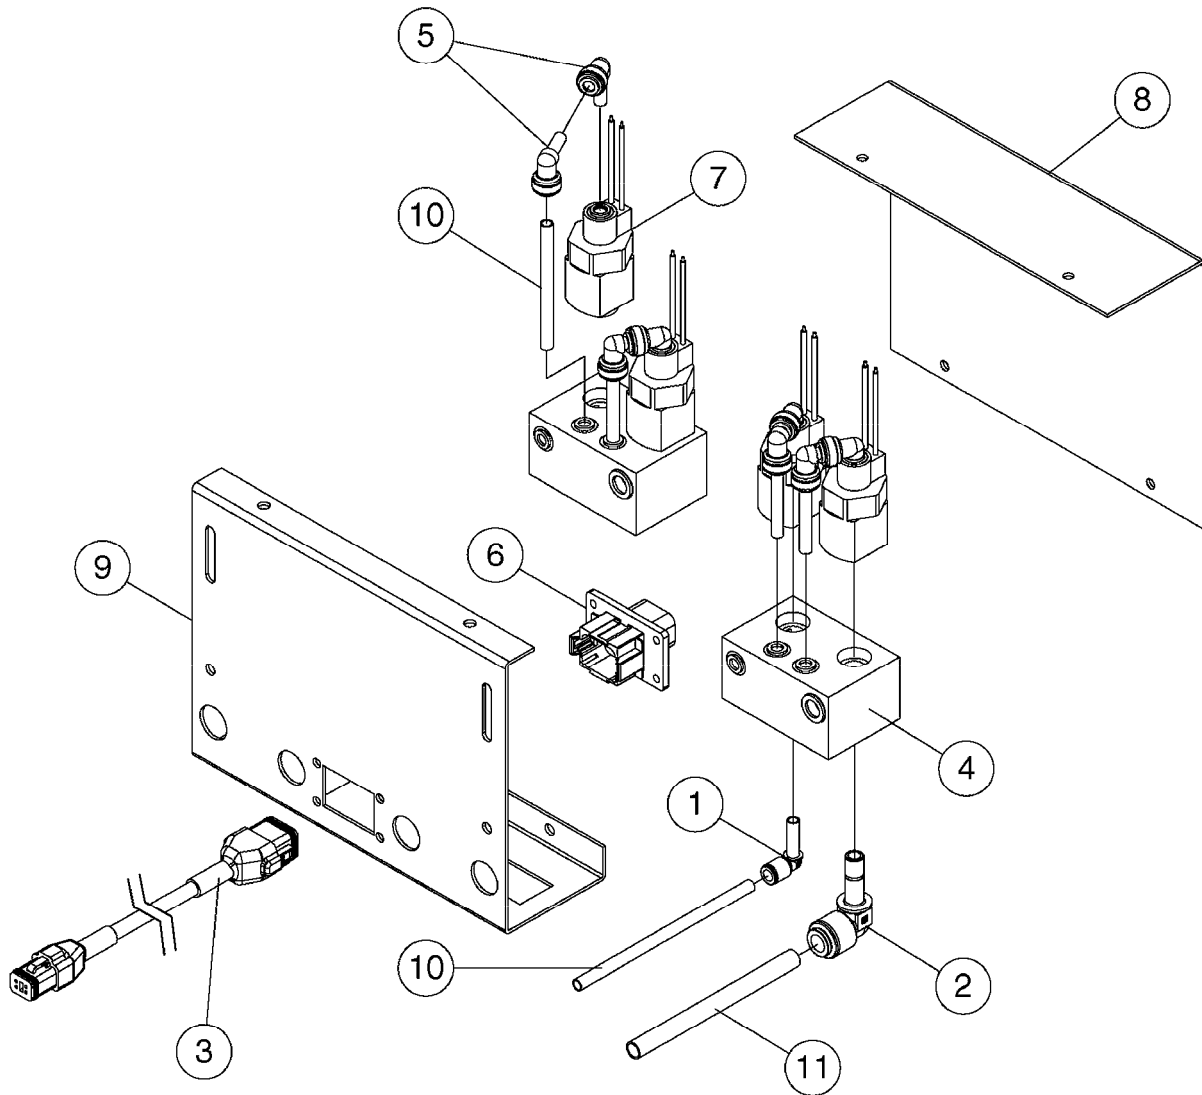

K0478

FOAM MARKER - DUAL DROPPER
RICHWAY
K0478-HIN, 26:09:16

Page 1
Date 12.08.2020 9:20

Pos.	parts-n°	order qty	description
1	23004903	1	FITT, 1/4"PLUG-IN-1/4"90-PTC
2	23005003	1	FITT, 3/8"PLUG-IN-3/8"90-PTC
3	28065203	1	DUAL DROP HARNESS, RICHWAY
4	28088603	1	RHD-DDASY SOLENOID BLOCK, FOAM MARKER, RICHWAY
5	28096203	1	1/4" STEM X 1/4"T ELBOW
6	28096603	1	FEMALE DEUTSCH CONNECTOR
7	28096703	1	3-WAY SOLENOID VALVE
8	28096803	1	DUAL DROPPER LID
9	28096903	1	DUAL DROPPER BODY
10	92703303	1	HOSE LLDPE .25"X.17"X12" BLACK
11	92703403	1	HOSE LLDPE .38"X.25"X12" BLACK