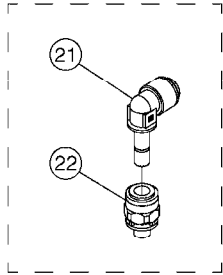

** RICHWAY FOAM MARKER FITTINGS

* TANK COMPLETE WITH FITTINGS

K0470