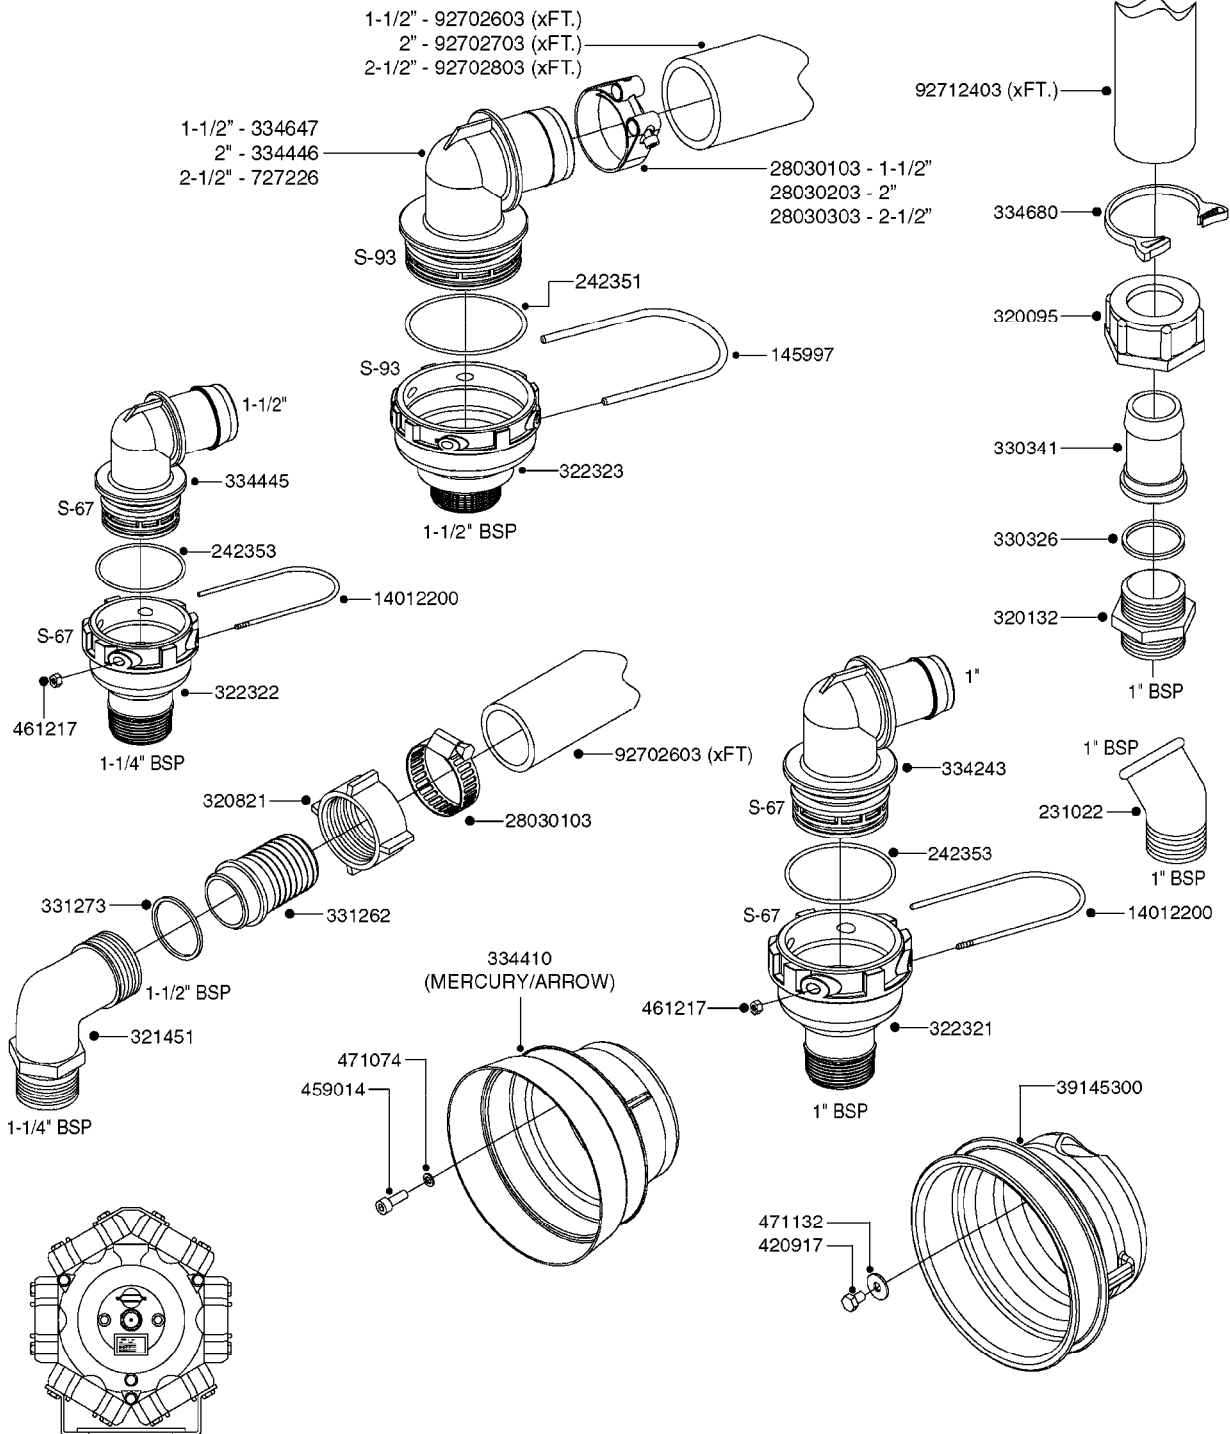

SUCTION SIDE OF PUMP

PRESSURE SIDE OF PUMP

PUMP - 361/363 FITTINGS
A0300-HIN, 23:02:16

Page 1

Date 06.11.2017 10:58

parts-n°	order qty	description
145997	1	FITT.DK S-93 FORK
231022	1	FITT.DK ELB. 1' BSP GF 121
242351	1	O-RING D69.5X3.0 VITON F.S-93
242353	1	O-RING D44.2X3.0 VITON F.S-67
320095	1	FITT.DK NUT 1" BSP
320132	1	FITT.DK HN 1" BSP
320821	1	FITT.DK NUT 1-1/2" BSP
321451	1	FITT.DK ELB.1-1/2 X1-1/4 80DEG
322321	1	FITT.DK S-67 X 1"BSP MALE
322322	1	FITT.DK S-67 X 1-1/4"BSP MALE
322323	1	FITT.DK S-93 X 1-1/2"BSP MALE
330326	1	O-RING D30/D24X2 F.1"NUT
330341	1	FITT.DK HB 1" F. 1" NUT
331262	1	FITT.DK HB 1-1/2" F. 1-1/2"NUT
331273	1	O-RING D44/D38X2 F.1-1/2"
334243	1	HOSE TAIL 90° S67 1"
334410	1	PROTECTION PUM
334445	1	HOSE TAIL 90° S67 1"1/2
334446	1	FITT.DK S-93 ELB.2" PVC
334647	1	FITT.DK S93 ELB 1-1/2" 90 PVC
334680	1	CLAMP HOSE PLASTIC 1"
420917	1	BOLT HEX 8.8 RAW M8X12 FT
459014	1	ALLEN SCREW M8 X 15 GALV.DIN93
461217	1	NUT HEX M5 LOCK
471074	1	WASHER M8 ELZ
471132	1	WASHER D24/D8.4 X 2 SS
727226	1	FITT. S93 2-1/2" 90° S W/O-RING
14012200	1	FITT.DK S-67 FORK W/M5 THREADS
28030103	1	CLAMP HOSE GEAR P5/4-S1.5"6724
28030203	1	CLAMP HOSE T-BOLT S2" 235-67
28030303	1	CLAMP HOSE T-BOLT S2.5" 235-76
39145300	1	PTO SHIELD Ø203 4-POLET MACHINED
92702603	1	HOSE PVC SUCT GRAY 1-1/2"
92702703	1	HOSE PVC SUCT GRAY 2"
92702803	1	HOSE PVC SUCT GRAY 2.5"
92712403	1	HOSE R X1" X300PSI WP X0012"