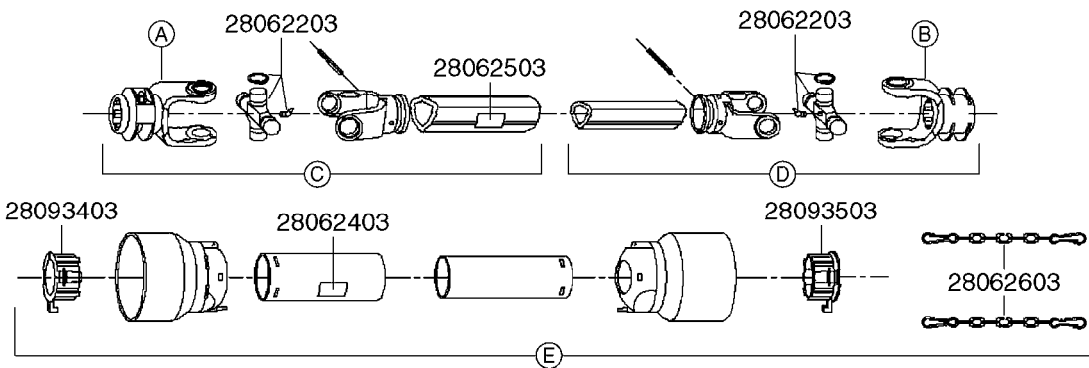

A0520

PTO SHAFTS - BONDIOLI CENT.
A0520-HIN, 19:05:16

Page 1

Date 06.11.2017 10:58

parts-n°	order qty	description
289042	1	UNIV. JOINT 22x54mm
421024	1	BOLT HEX 8.8 DEL M8X60
450015	1	SCREW ALLAN 3/8'X5/8' BLACK
460143	1	NUT HEX M8X1.25 LOCK DIN985A2 SS
28009803	1	PTO PIN TUBE RETAINER OUTER
28009903	1	PTO TUBE RETAINER INNER
28010103	1	PTO YOKE F.INNER TUBE CV PTO
28021403	1	PTO 1"STR/1-3/8" 6SPL B&P
28021503	1	PTO 1"STR/1-3/8" 21SPL B&P
28021603	1	PTO 1"STR/1-3/4" 20SPL B&P
28027903	1	PTO BALL LOCK.KIT F.1-3/8 YOKE
28040503	1	UNIV. JOINT 27x74.6mm
28040703	1	SAFETY CHAIN F.CV BLACK PTO (SET OF 2)
28041803	1	DECAL DANGER GUARD MISSING
28041903	1	DECAL DANGER ROT.DRIVELINE
28056703	1	PTO YOKE #1 1-3/8" X 6 SPLINE
28056803	1	PTO YOKE #1 1-3/8" X 21 SPLINE
28056903	1	PTO YOKE #4 1-3/4" X 20 SPLINE
28057003	1	PTO TUBE YOKE #1-G1 OUTER
28057103	1	PTO TUBE YOKE #4-G4 OUTER
28057203	1	PTO PIN TUBE RETAINER OUTER
28057303	1	PTO TUBE OUTER #1 745MM
28057403	1	PTO TUBE OUTER #4 720MM
28057503	1	PTO TUBE INNER #1 745MM
28057603	1	PTO TUBE INNER #4 720MM
28057703	1	PTO TUBE RETAINER INNER
28057803	1	PTO TUBE YOKE #1 Ø=1"
28057903	1	PTO TUBE YOKE #4 Ø=1"
28058003	1	PTO HALF SAFETY SHIELD OUTER
28058103	1	PTO HALF SAFETY SHIELD OUTER
28058203	1	PTO HALF SAFETY SHIELD INNER
28058303	1	PTO HALF SAFETY SHIELD INNER
28058403	1	PTO BALL LOCK.KIT F.1-3/4 YOKE
28058503	1	PTO TUBE YOKE #1-G1 INNER