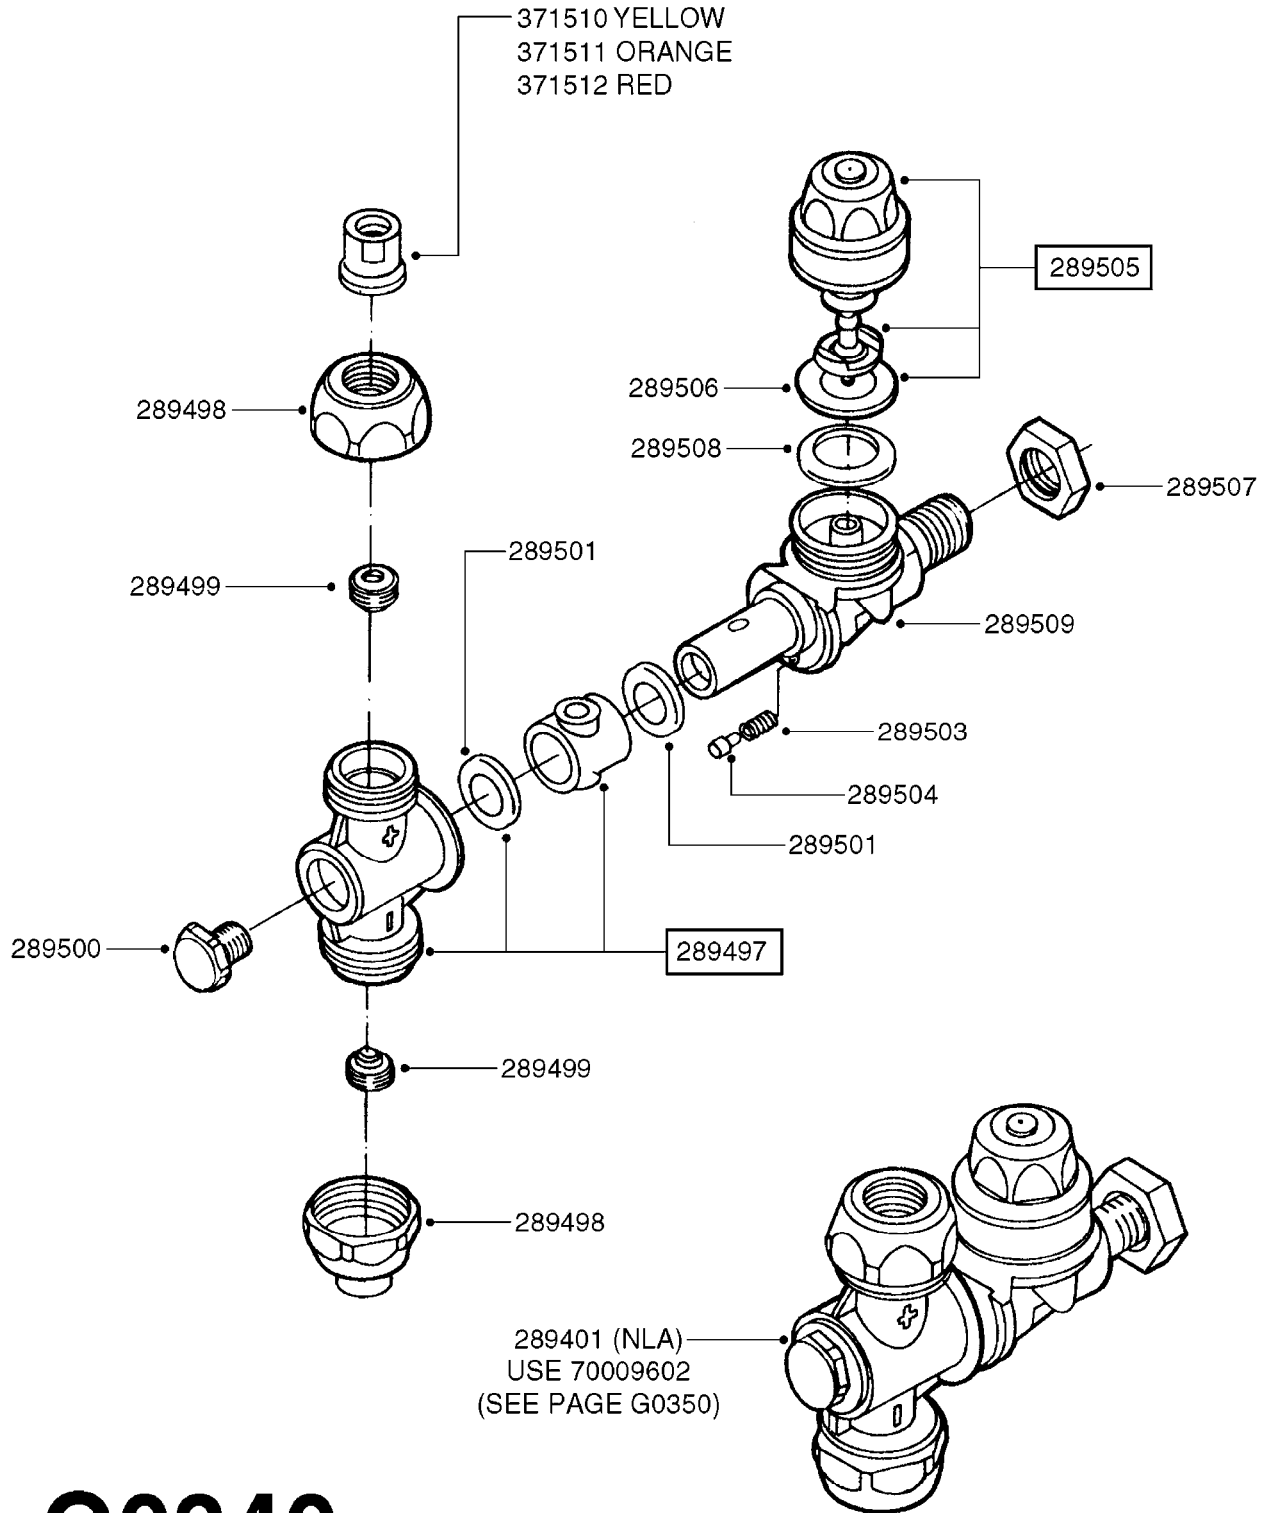

NOZZLES - AXIAL JET 1/4 X 2
G0340-HIN, 01:01:16

Page 0
Date 06.11.2017 10:58

NOZZLES - AXIAL JET 1/4 X 2
G0340-HIN, 01:01:16

Page 1
Date 06.11.2017 10:58

parts-n°	order qty	description
289401	1	JET 1/4" DOUBLE alt 70009602
289497	1	NOZZLE HOLDER - DOUBLE
289498	1	NUT NOZZLE HOLDER
289499	1	NUT M11X1
289500	1	BOLT FOR NOZZLE HOLDER
289501	1	O-RING 11 X 2.5
289503	1	285362
289504	1	NOZZLE POSITION LOCK
289505	1	NON-DRIP ASSY.BRASS NOZ.HOLDER
289506	1	NON-DRIP DIAPHRAGM
289507	1	NUT
289508	1	O-RING/NOZZLE HOLDER NON-DRIP
289509	1	NOZZLE BODY
371510	1	NOZZLE CONE JET 1299-12 YELLOW
371511	1	NOZZLE CONE JET 1299-14 ORANGE
371512	1	NOZZLE CONE JET 1299-16 RED
70009602	1	DOUBLE NOZZLE HOLDER MR