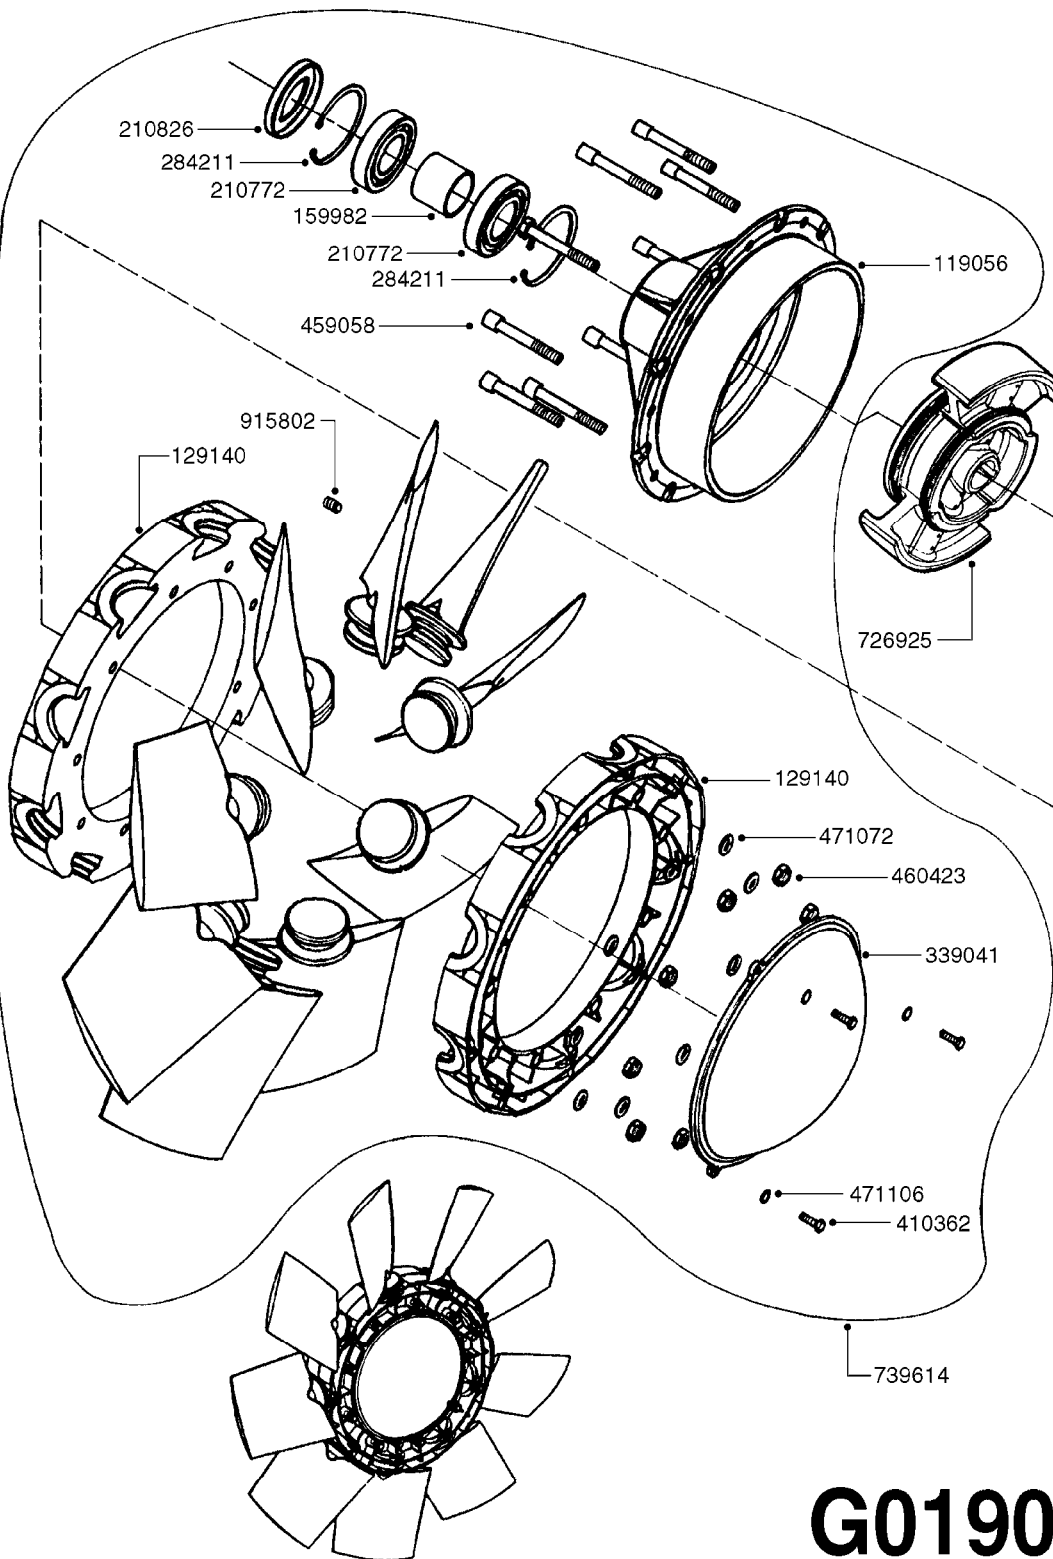

ARROW - 30" AXIAL FAN
G0190-HIN, 01:01:16

Page

0

Date

06.11.2017 10:58

ARROW - 30" AXIAL FAN
G0190-HIN, 01:01:16

Page 1

Date 06.11.2017 10:58

parts-n°	order qty	description
119056	1	CENTER WHEEL F.30"/32" FAN
129140	1	FLANGE F.CENTER WHEEL 30"/32"
159982	1	DISTANCE TUBE FOR 820
210772	1	BALL BEARING 6208 2RS1
210826	1	SEAL OIL 45 X 10
284211	1	SNAP-RING INNER 80X2.5
339041	1	CAP FOR FAN
410362	1	BOLT HEX 8.8 SS M6X20
459058	1	ALLEN SCREW M10X80
460423	1	NUT HEX M10X1.50 LOCK DIN985A2 SS
471072	1	WASHER M10 EL2
471106	1	WASHER D6
726925	1	CENTRIFUGAL CLUTCH D. 245
739614	1	FAN - AXIAL 30"
915802	1	SET SCREW DIN 913 6X6