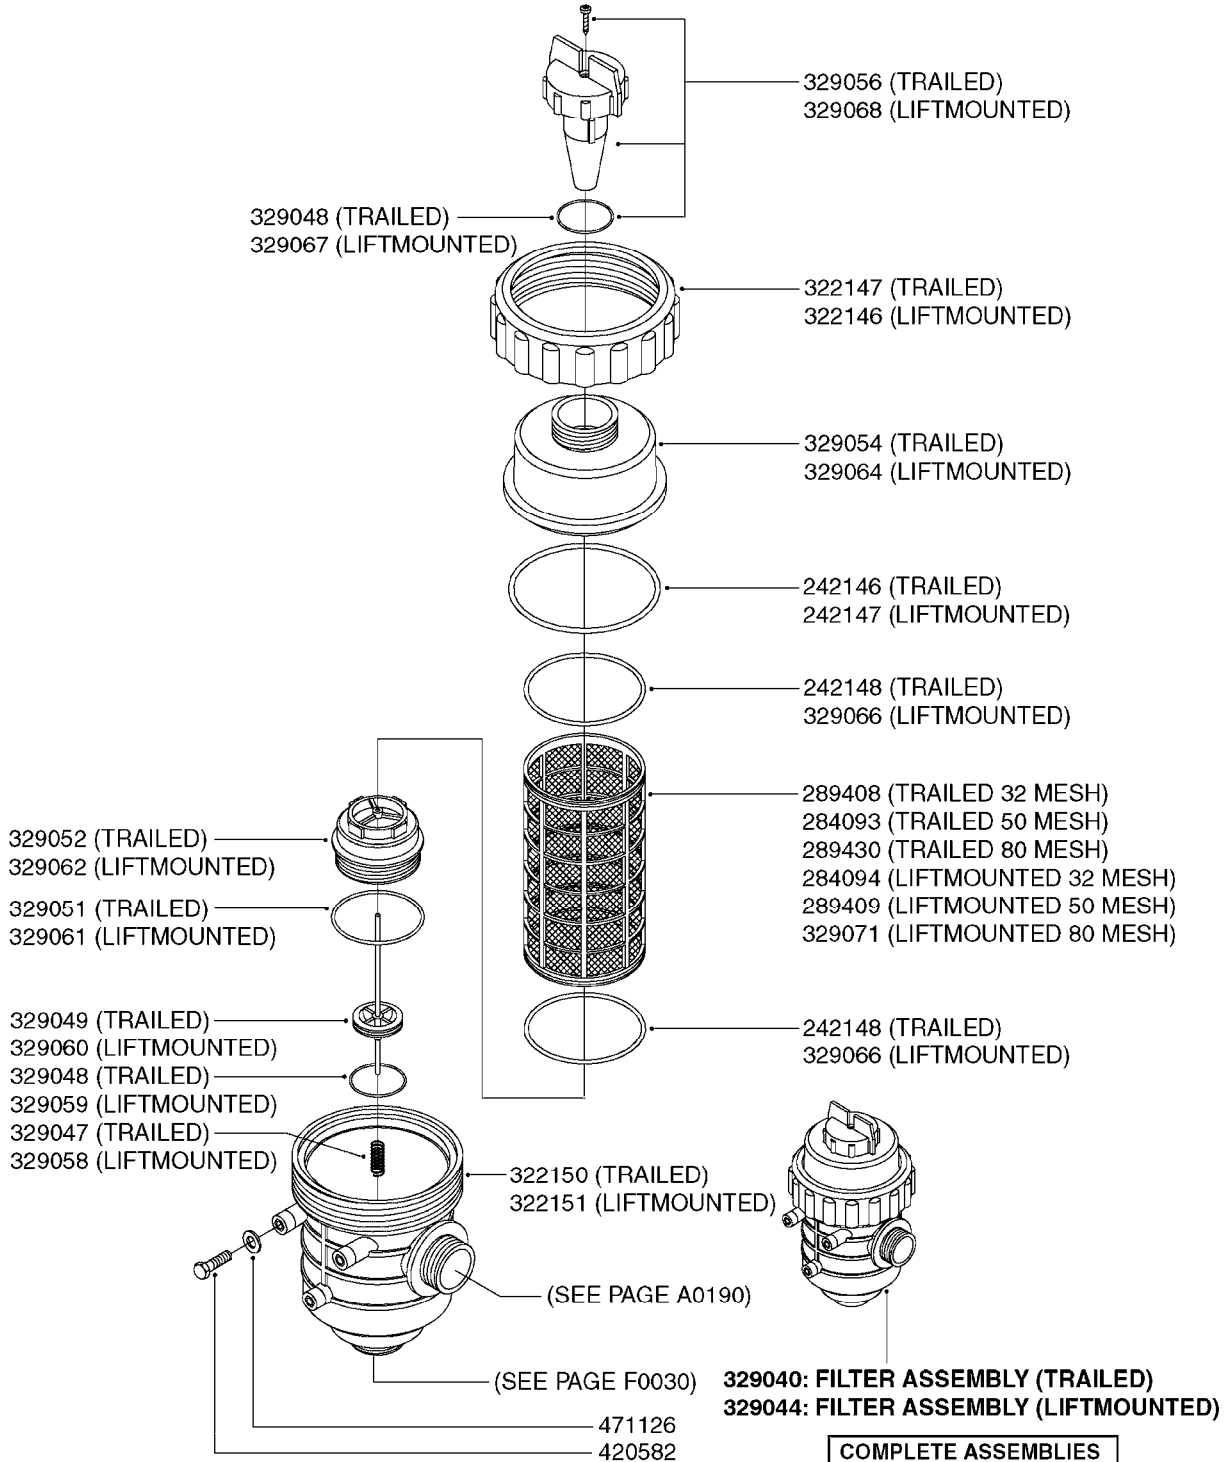

B0710

SUCTION FILT.-VINEYARD&ORCHARD
B0710-HIN, 01:01:16

Page 1

Date 06.11.2017 10:58

parts-n°	order qty	description
242146	1	O-RING 140 X 126 X 7
242147	1	O-RING 105,6x95X5.3
242148	1	O-RING 109.2 X 104 X 2
284093	1	FILTER SCRN ARAG 50 MESH BLUE
284094	1	FILTER SCRN ARAG 32 MESH WHITE
289408	1	FILTER SCRN ARAG 32 MESH WHITE
289409	1	FILTER SCRN ARAG 50 MESH BLUE
289430	1	FILTER SCRN ARAG 80 MESH RED
322146	1	THREADED RING F/FILTER 170
322147	1	THREADED RING F/FILTER 200
322150	1	FILTER CASING 1.5"BSP ARAG
322151	1	FILTER HOUSING 170
329040	1	FILTER ARAG 1.5" 32 MESH TRAIL
329044	1	FILTER ARAG 1.5" 32 MESH LIFT
329047	1	SPRING F. ARAG FILTER 1-1/2"
329048	1	O-RING F. 1-1/2" FILTER
329049	1	PLUNGER F. ARAG VALVE 1-1/2"
329051	1	O-RING F.ARAG FILTER 1-1/2"
329052	1	FITTING F.ARAG FILTER 1-1/2"
329054	1	FILTER HOUSING LID 1-1/2"
329056	1	YELLOW LOCKING RETAINER 1-1/2"
329058	1	SPRING F. ARAG FILTER 1"
329059	1	O-RING F. 1" FILTER
329060	1	PLUNGER F. ARAG VALVE 1"
329061	1	O-RING F.ARAG FILTER 1"
329062	1	FITTING F.ARAG FILTER 1"
329064	1	FILTER HOUSING LID 1"
329066	1	O-RING F.ARAG FILTER 1"
329067	1	O-RING F. 1" FILTER
329068	1	YELLOW LOCKING RETAINER 1"
329071	1	FILTER SCRN ARAG 80 MESH RED
420582	1	BOLT HEX 8.8 DEL M8X20 FT A2
471126	1	WASHER, M8, Ø16/ 8.4X 1.6, SS