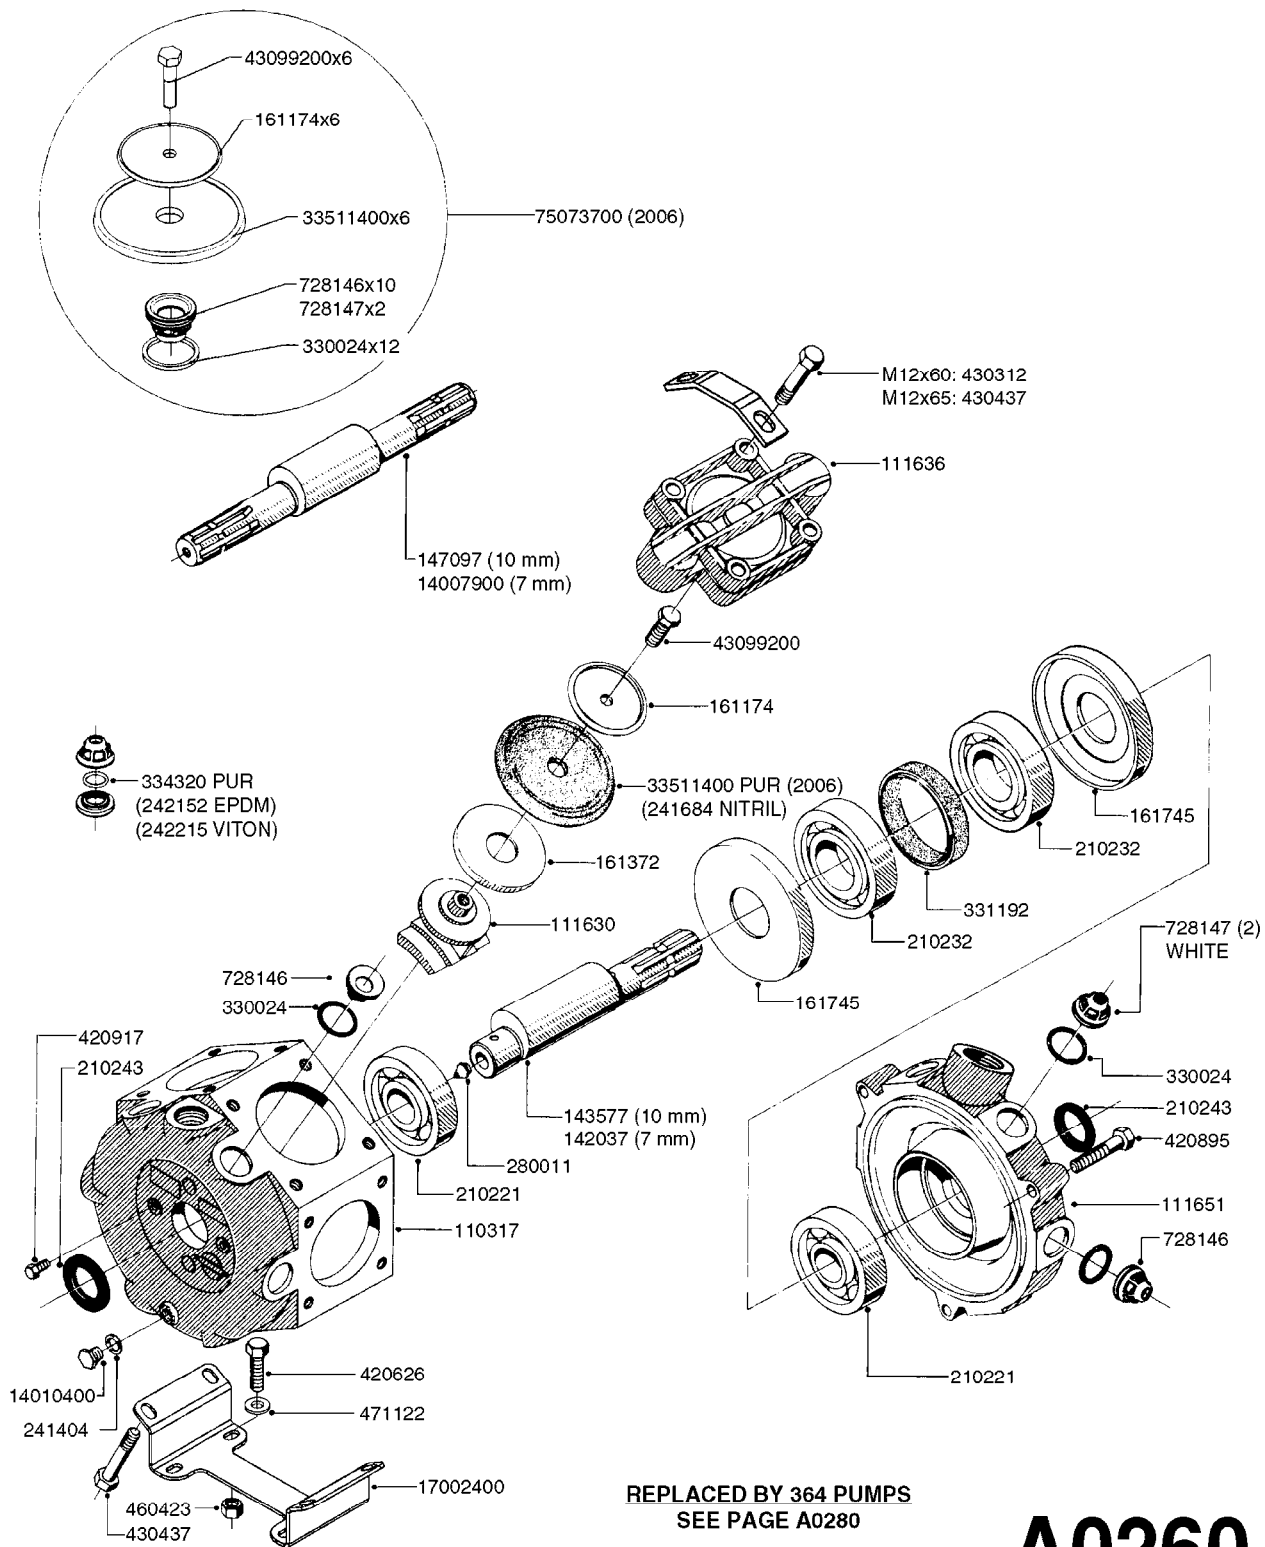

Agroparts: www.HARDI-INTERNATIONAL.com

Arrow - Trailer 270/400
Gallon 30" Fan

Country-Code 11

Date 06.11.2017 10:58

Arrow - Trailer 270/400
Gallon 30" Fan

Page 0.1

Date 06.11.2017 10:58

main group	page-n°	date	description
Pumps	A0260-HIN	17:03:16	PUMP - 363 W/MOUNTING BASE
	A0280-HIN	21:02:17	PUMP - 364 540/1000 RPM
	A0300-HIN	23:02:16	PUMP - 361/363FITTINGS
	A0510-HIN	01:01:16	PTO SHAFTS - BONDIOLI DIAPH.
	A0520-HIN	19:05:16	PTO SHAFTS - BONDIOLI CENT.
	A0580-HIN	01:01:16	PTO SHAFTS - AMA DIAPHRAGM
Controls, Filters, Valves	B0180-HIN	01:01:16	HC/2 MANIFOLD SYSTEM
	B0430-HIN	01:01:16	MANIFOLD - S67 VALVE
	B0710-HIN	01:01:16	SUCTION FILT.-VINEYARD&ORCHARD
Tank and Frame: Field Sprayers	E0730-HIN	01:01:16	HUB ASSEMBLY F.2 1/8" SPINDLE
Tank and Frame: Mistblowers	F0050-HIN	01:01:16	TANK - ARROW 270/400
	F0060-HIN	01:01:16	FRAME - ARROW 270
	F0070-HIN	01:01:16	FRAME - ARROW 270/400 '05
	F0150-HIN	01:01:16	DRAWBARS - MERCURY/ARROW
	F0160-HIN	01:01:16	DRAWBAR - TURNABLE HITCH
	Blower unit mistblowers	G0190-HIN	01:01:16
G0200-HIN		01:01:16	ARROW - GEAR BOX/FAN 30"BLOWER
G0330-HIN		01:01:16	NOZZLES - AXIAL JET 1/4 X 1
G0340-HIN		01:01:16	NOZZLES - AXIAL JET 1/4 X 2
G0350-HIN		01:01:16	NOZZLES - AXIAL JET STAINLESS
G0360-HIN		01:01:16	NOZZLES - SINGLE & DOUBLE JETS
G0420-HIN		01:01:16	TUBES & HOSES
Special equipment, Extras	K0180-HIN	01:01:16	DRAIN ASSEMBLY-PULL CORD TYPE
	K0270-HIN	28:09:16	FILTER ASSEMBLIES-IN LINE
	K0550-HIN	01:01:16	POWDER MIXER

33 * BOLTS MUST BE LOCKED WITH THREADLOCKER

1000 rpm

540 rpm

HARDI GREASE

48 COMPLETE PUMPS
COMPLETE ASSEMBLIES
WHOLEGOODS ITEMS

A0280

PUMP - 364 540/1000 RPM
A0280-HIN, 21:02:17

Page 1