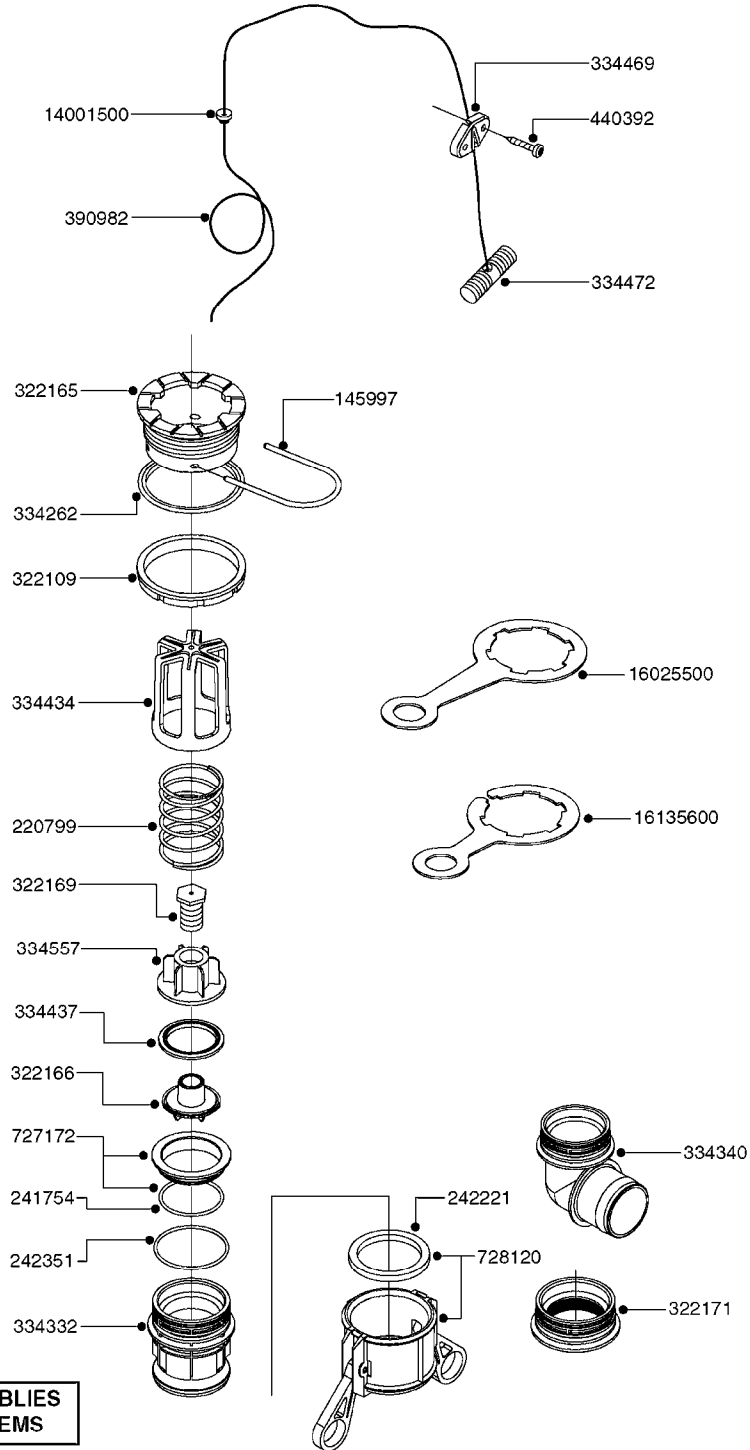

24002503 - Ø 5" (125mm)

24002403 - Ø 4" (100mm)

259034 - Ø 5" (125mm) L=29-1/2" (750mm) PVC

259035 - Ø 4-3/8" (110mm) L=39-3/8" (1000mm) PVC

349012 - Ø 4" (100mm) L=37-3/8" (950mm) PVC

349026 - Ø 5-1/2" (140mm) / Ø 4-3/8" (110mm) PVC

349030 - Ø 5-1/2" (140mm) / Ø 3-1/2" (90mm) PVC

349025 - Ø 5" (125mm) / Ø 4-3/8" (110mm) PVC

349023 - Ø 5" (125mm) PVC

G0420

TUBES & HOSES
G0420-HIN, 01:01:16

Page 1

Date 06.11.2017 10:59

parts-n°	order qty	description
259034	1	PVC HOSE D125MM X 0.75M
259035	1	PVC HOSE D100MM X 1.0M
349012	1	PVC TUBE D100MM X 950MM
349023	1	GREY PVC LID D125MM
349025	1	CONNECT.PIECE PVC D125MM-110MM
349026	1	CONICAL REDUC.PVC D140MM-100MM
349030	1	140MM-90MM PVC ADAPTER
24002403	1	HOSE R X TPR 4" BLACK
24002503	1	HOSE R X TPR 5" BLACK

COMPLETE ASSEMBLIES
WHOLEGOODS ITEMS

727617 - COMPLETE ASSEMBLY (2" BSP THREADED FITTING & 126" CORD)

727742 - COMPLETE ASSEMBLY (2-1/2" ELBOW & 157.5" CORD)

K0180

DRAIN ASSEMBLY-PULL CORD TYPE
K0180-HIN, 01:01:16

Page 1

Date 06.11.2017 10:59

parts-n°	order qty	description
145997	1	FITT.DK S-93 FORK
220799	1	SPRING F.TOP DRAIN
241754	1	O-RING D59.5X3
242221	1	GASKET F. S-93 QUICK COUPLERS
242351	1	O-RING D69.5X3.0 VITON F.S-93
322109	1	FITT.DK S-93 BULKHEAD NUT
322165	1	FITT.DK S-93 BULKHEAD SINGLE
322166	1	VALVE FLAP LOWER PART
322169	1	CORD PLUG F.TOP DRAIN
322171	1	FITT.DK S-93 THREAD INS.2"BSP
334262	1	GASKET F.S-93 BULKHEAD
334332	1	FITT.DK S-93 MALE QUICK COUP.
334340	1	FITT.DK S-93 ELBOW 2.5"
334434	1	CAGE F.SPRING BOTTOM DRAIN ASY
334437	1	SEAL FOR VALVE FLAP
334469	1	CLEVIS F.CORD TOP DRAIN ASSY.
334472	1	HANDLE FOR TOP DRAIN
334557	1	SPRING SEAT TOP DRAIN
390982	1	CORD NYLON 4000MM
440392	1	SCREW 6.3 X 25.0 DIN7981C TORX
727172	1	FITT.DK S-93 SEAT INSERT
727617	1	FITT.DK S-93 BOTTOM VALVE 2'
727742	1	TOP DRAIN CORD TYPE
728120	1	QUICK COUPLER CAP F.S93 DRAIN
14001500	1	GROMMET F.TOP DRAIN CORD
16025500	1	TANK SPACER SIGHT GAUGE
16135600	1	GUIDE FOR SIGHT GAUGE NAV/NCM