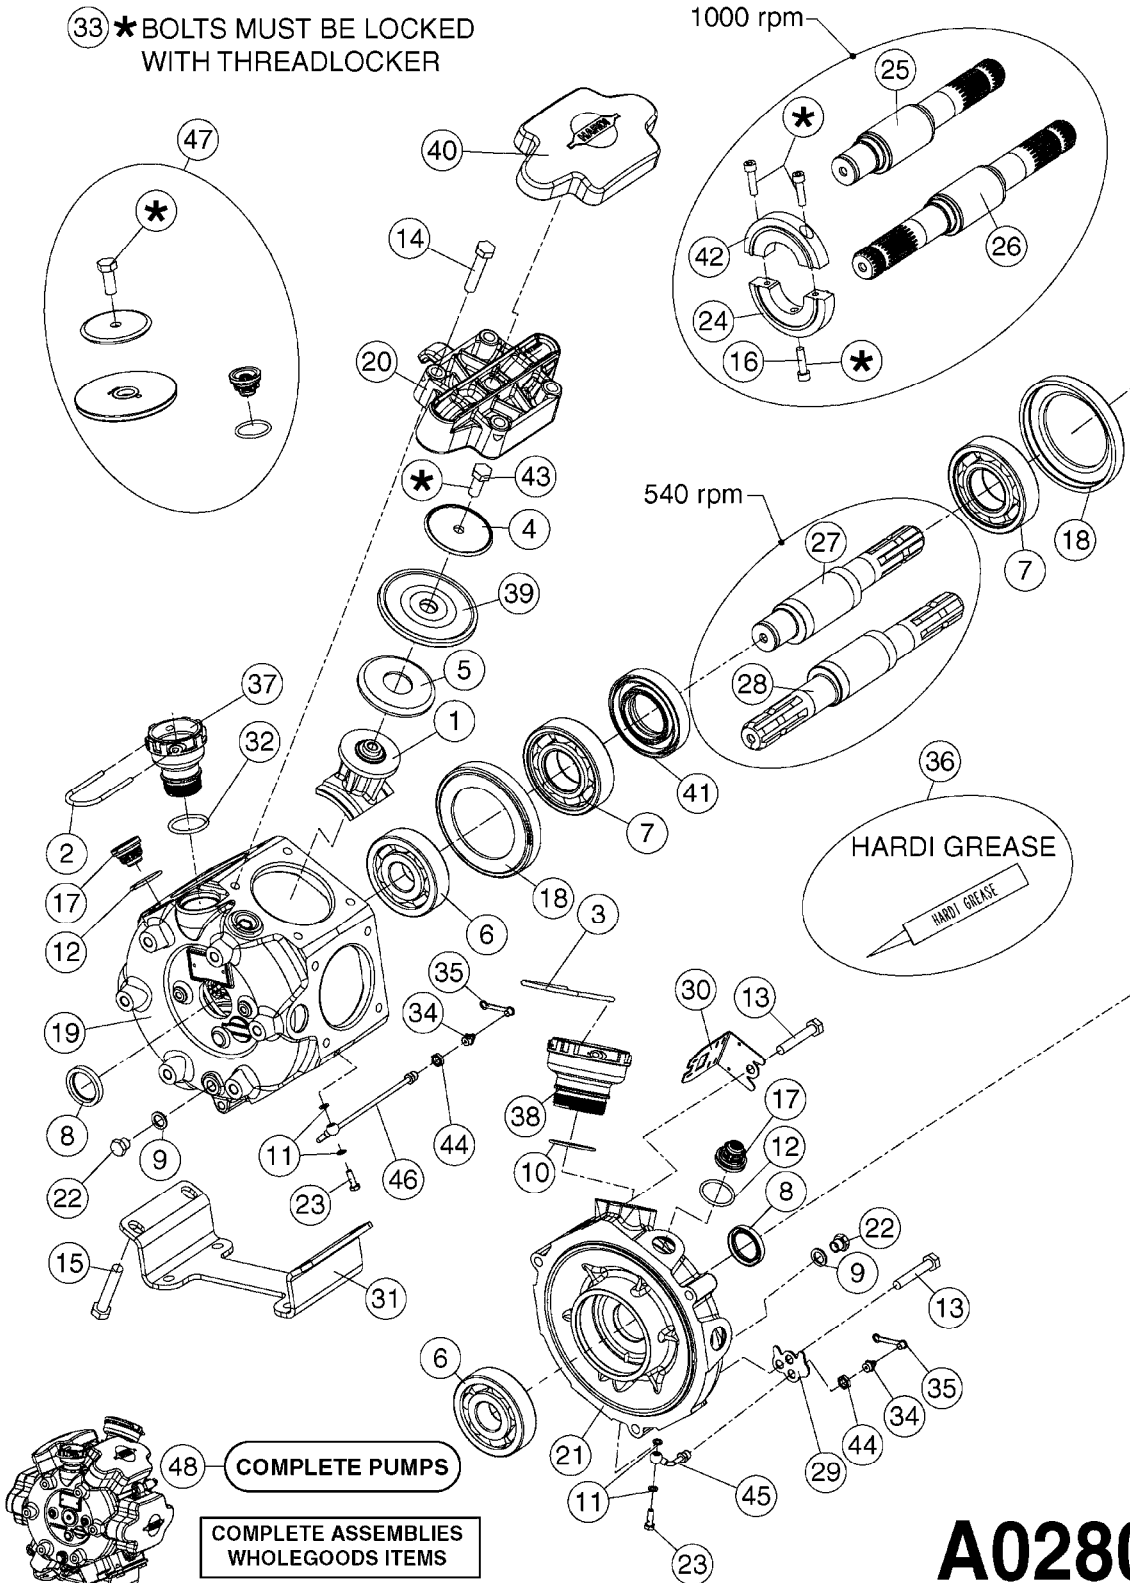

Agroparts: www.HARDI-INTERNATIONAL.com

Arrow - Trailer 270/400
Gallon 30" Fan

Country-Code 11

Date 06.11.2017 10:58

Arrow - Trailer 270/400
Gallon 30" Fan

Page 0.1

Date 06.11.2017 10:58

main group	page-n°	date	description
Pumps	A0260-HIN	17:03:16	PUMP - 363 W/MOUNTING BASE
	A0280-HIN	21:02:17	PUMP - 364 540/1000 RPM
	A0300-HIN	23:02:16	PUMP - 361/363FITTINGS
	A0510-HIN	01:01:16	PTO SHAFTS - BONDIOLI DIAPH.
	A0520-HIN	19:05:16	PTO SHAFTS - BONDIOLI CENT.
	A0580-HIN	01:01:16	PTO SHAFTS - AMA DIAPHRAGM
Controls, Filters, Valves	B0180-HIN	01:01:16	HC/2 MANIFOLD SYSTEM
	B0430-HIN	01:01:16	MANIFOLD - S67 VALVE
	B0710-HIN	01:01:16	SUCTION FILT.-VINEYARD&ORCHARD
Tank and Frame: Field Sprayers	E0730-HIN	01:01:16	HUB ASSEMBLY F.2 1/8" SPINDLE
Tank and Frame: Mistblowers	F0050-HIN	01:01:16	TANK - ARROW 270/400
	F0060-HIN	01:01:16	FRAME - ARROW 270
	F0070-HIN	01:01:16	FRAME - ARROW 270/400 '05
	F0150-HIN	01:01:16	DRAWBARS - MERCURY/ARROW
	F0160-HIN	01:01:16	DRAWBAR - TURNABLE HITCH
	Blower unit mistblowers	G0190-HIN	01:01:16
G0200-HIN		01:01:16	ARROW - GEAR BOX/FAN 30"BLOWER
G0330-HIN		01:01:16	NOZZLES - AXIAL JET 1/4 X 1
G0340-HIN		01:01:16	NOZZLES - AXIAL JET 1/4 X 2
G0350-HIN		01:01:16	NOZZLES - AXIAL JET STAINLESS
G0360-HIN		01:01:16	NOZZLES - SINGLE & DOUBLE JETS
G0420-HIN		01:01:16	TUBES & HOSES
Special equipment, Extras	K0180-HIN	01:01:16	DRAIN ASSEMBLY-PULL CORD TYPE
	K0270-HIN	28:09:16	FILTER ASSEMBLIES-IN LINE
	K0550-HIN	01:01:16	POWDER MIXER

33 * BOLTS MUST BE LOCKED WITH THREADLOCKER

1000 rpm

540 rpm

HARDI GREASE

48 COMPLETE PUMPS
COMPLETE ASSEMBLIES
WHOLEGOODS ITEMS

A0280

PUMP - 364 540/1000 RPM
A0280-HIN, 21:02:17

Page 1