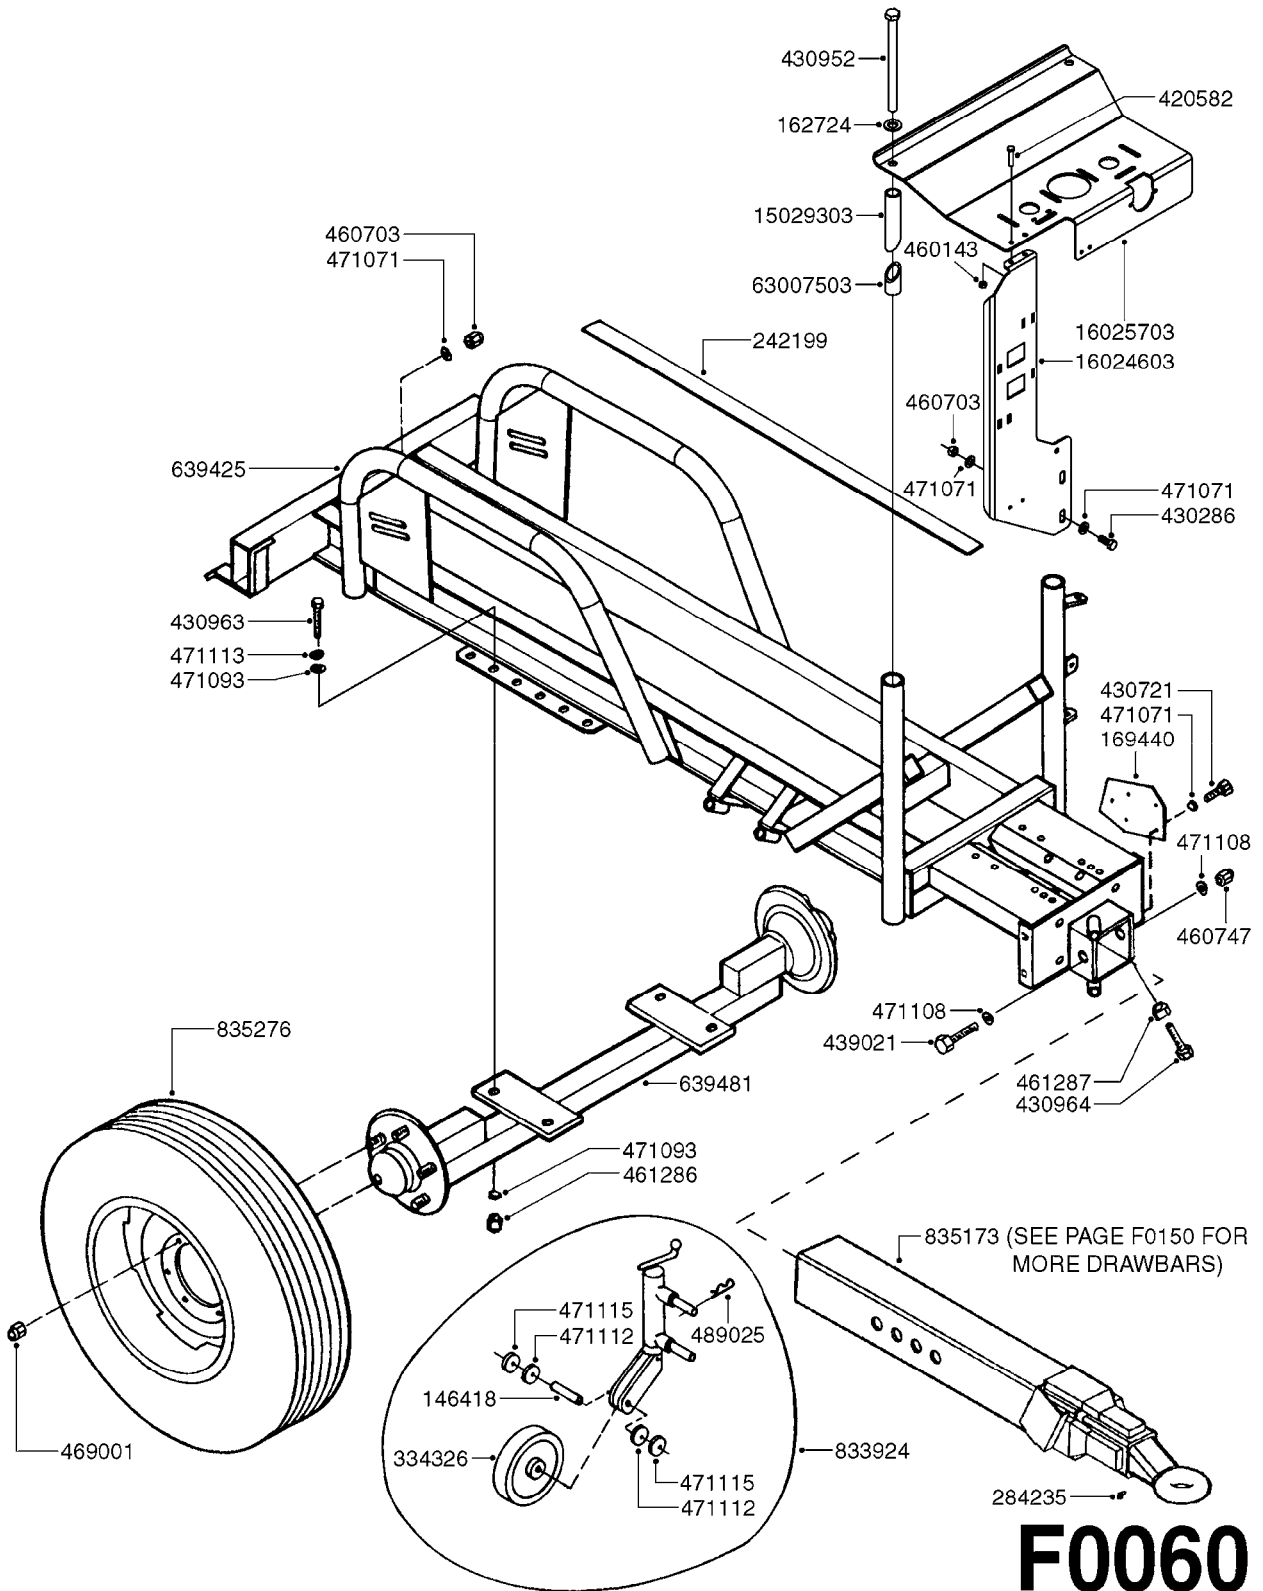

F0060

FRAME - ARROW 270
F0060-HIN, 01:01:16

Page 1

Date 06.11.2017 10:58

parts-n°	order qty	description
146418	1	SHAFT FOR SUPPORT WHEEL
162724	1	WASHER D25/D18.1X1
169440	1	BRACKET F.SUCTION FILTER
242199	1	TANK FRAME PACKING 1300X45X3
284235	1	ENGRASADOR M-6/100 RECTO
334326	1	WHEEL PLASTIC
420582	1	BOLT HEX 8.8 DEL M8X20 FT A2
430286	1	BOLT HEX 8.8 DEL M12X30 FT
430721	1	BOLT HEX 8.8 DEL M12X40 FT
430952	1	BOLT HEX M16X220 DIN931-8.8 DE
430963	1	BOLT HEX M14X40
430964	1	BOLT HEX M18X50
439021	1	BOLT HEX 8.8 DEL M24X160 GALV.
460143	1	NUT HEX M8X1.25 LOCK DIN985A2 SS
460703	1	NUT HEX M12X1.75 LOCK DIN985A2 SS
460747	1	NUT HEX M24 LOCK
461286	1	NUT M14 SAFETY
461287	1	NUT HEX M18
469001	1	NUT, RIM ARROW
471071	1	WASHER M12 GALV
471093	1	WASHER D14 GALV. (168873)
471108	1	WASHER D44D25X4.5
471112	1	WASHER D20
471113	1	WASHER D14 TENSION
471115	1	WASHER D20
489025	1	'R' PIN D.4
639425	1	FRAME - ARROW 270
639481	1	AXLE - FIXED/ARROW
833924	1	JACK WITH TRANSPORT WHEEL
835173	1	DRAWBAR RING HITCH ARROW
835276	1	WHEELS 10/80-12 8PR"1"PACK CPL
15029303	1	TUBE ID CLAMP 1.5" Ø ARROW 250
16024603	1	SUPPORT HYD VALVE MISTBLOWER
16025703	1	BRACKET MANIFOLD ARROW 270
63007503	1	TUBE CLAMP 1.5" DIA ARROW