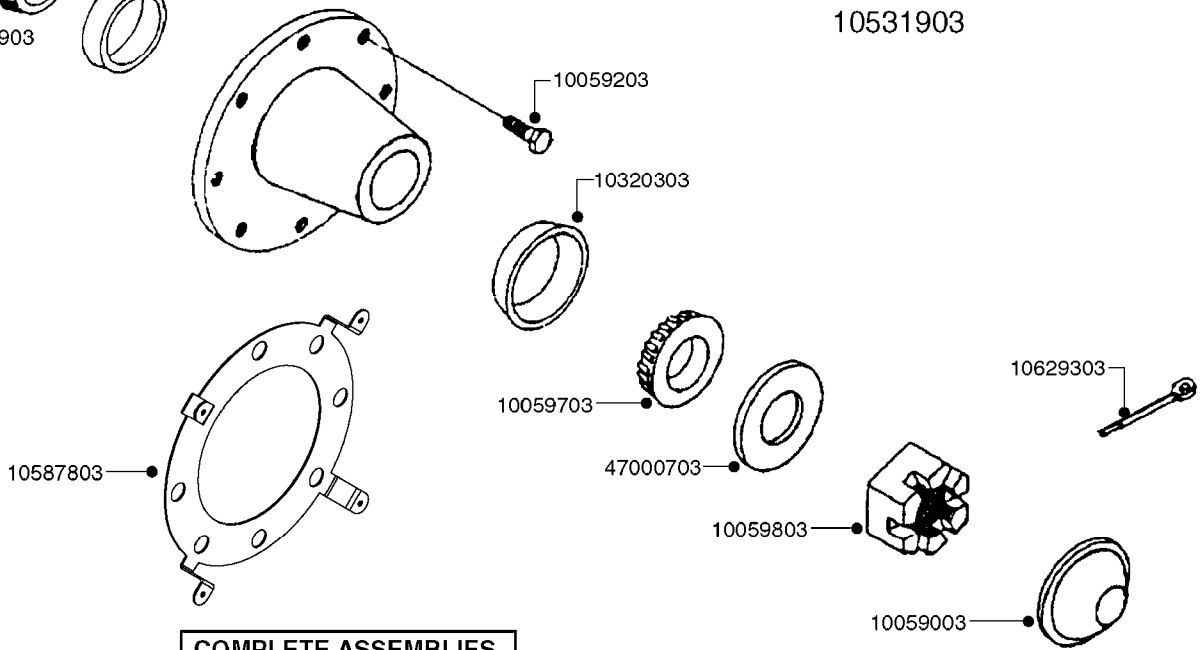

B0710

SUCTION FILT.-VINEYARD&ORCHARD
B0710-HIN, 01:01:16

Page 1

Date 06.11.2017 10:58

parts-n°	order qty	description
242146	1	O-RING 140 X 126 X 7
242147	1	O-RING 105,6x95X5.3
242148	1	O-RING 109.2 X 104 X 2
284093	1	FILTER SCRN ARAG 50 MESH BLUE
284094	1	FILTER SCRN ARAG 32 MESH WHITE
289408	1	FILTER SCRN ARAG 32 MESH WHITE
289409	1	FILTER SCRN ARAG 50 MESH BLUE
289430	1	FILTER SCRN ARAG 80 MESH RED
322146	1	THREADED RING F/FILTER 170
322147	1	THREADED RING F/FILTER 200
322150	1	FILTER CASING 1.5"BSP ARAG
322151	1	FILTER HOUSING 170
329040	1	FILTER ARAG 1.5" 32 MESH TRAIL
329044	1	FILTER ARAG 1.5" 32 MESH LIFT
329047	1	SPRING F. ARAG FILTER 1-1/2"
329048	1	O-RING F. 1-1/2" FILTER
329049	1	PLUNGER F. ARAG VALVE 1-1/2"
329051	1	O-RING F.ARAG FILTER 1-1/2"
329052	1	FITTING F.ARAG FILTER 1-1/2"
329054	1	FILTER HOUSING LID 1-1/2"
329056	1	YELLOW LOCKING RETAINER 1-1/2"
329058	1	SPRING F. ARAG FILTER 1"
329059	1	O-RING F. 1" FILTER
329060	1	PLUNGER F. ARAG VALVE 1"
329061	1	O-RING F.ARAG FILTER 1"
329062	1	FITTING F.ARAG FILTER 1"
329064	1	FILTER HOUSING LID 1"
329066	1	O-RING F.ARAG FILTER 1"
329067	1	O-RING F. 1" FILTER
329068	1	YELLOW LOCKING RETAINER 1"
329071	1	FILTER SCRN ARAG 80 MESH RED
420582	1	BOLT HEX 8.8 DEL M8X20 FT A2
471126	1	WASHER, M8, Ø16/ 8.4X 1.6, SS

COMPLETE HUB W/BEARINGS:
10531903

**COMPLETE ASSEMBLIES
WHOLEGOODS ITEMS**

E0730

HUB ASSEMBLY F.2 1/8" SPINDLE
E0730-HIN, 01:01:16

Page 1

Date 06.11.2017 10:58

parts-n°	order qty	description
10058803	1	BEARING INNER CONE A25590
10058903	1	SEAL HUB A5E41
10059003	1	DUST CAP 800/1000 GAL A3C17
10059203	1	BOLT WHEEL 9/16"x1-1/4"UNF 90D
10059703	1	BEARING OUTER CONE A25877
10059803	1	NUT HEX NF 1"
10320203	1	BEARING INNER CUP1000GAL.TR/TA
10320303	1	BEARING OUTER CUP1000GAL.TR/TA
10531903	1	HUB ASSY.COMP.F.2-1/8" SPINDLE
10587803	1	MAG MNT F. SPEED SNS 8 BOLT
10629303	1	PIN, COTTER 7/32" X 1.75" LONG
28020103	1	SPINDLE 2.125 CRS 14" 811
47000703	1	WASHER, SPNDL 1.1" 1.06x2 .19T