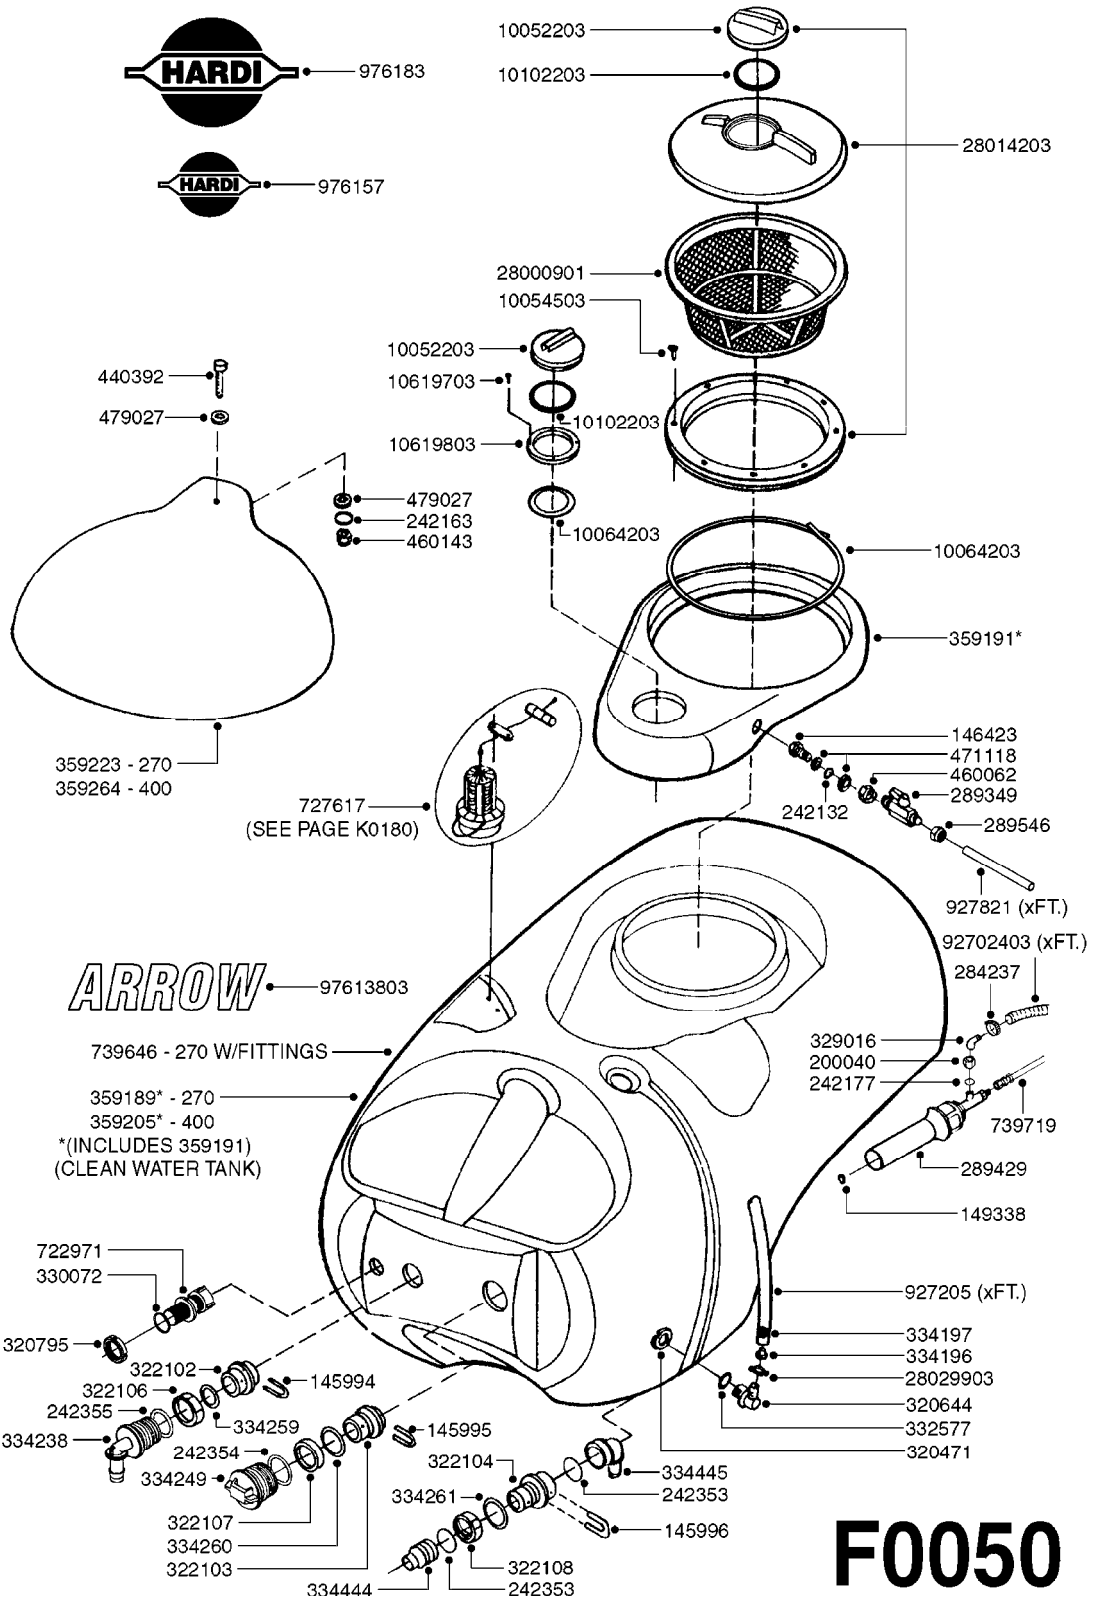

TANK - ARROW 270/400
F0050-HIN, 01:01:16

TANK - ARROW 270/400
F0050-HIN, 01:01:16

Page 1

Date 06.11.2017 10:58

parts-n°	order qty	description
145994	1	FITT.DK S-40 FORK
145995	1	FITT.DK S-53 FORK
145996	1	FITT.DK S-67 FORK
146423	1	INSERT 3/8'BRASS
149338	1	INTERMIX JET 5MM
200040	1	OMLØBER FOR FITTING 1"
242132	1	O-RING 21 X 15 X 3
242163	1	O-RING 8 X 3
242177	1	O-RING D25.4 X 20.2 X 2.6
242353	1	O-RING D44.2X3.0 VITON F.S-67
242354	1	O-RING D32.2X3.0 VITON F.S-53
242355	1	O-RING D19.2X3.0 VITON F.S-40
284237	1	CLAMP HOSE GEAR D20/30
289349	1	BALL VALVE 3/8" M-H
289429	1	AGITATION INJECTOR DUAL INPUT
289546	1	NUT F.NOZZLE HOLDER ZENIT
320471	1	FITT.DK NUT 1" BSP JAMB
320644	1	FITT.DK ELB.3/4"HB X 1" BSP
320795	1	FITT.DK NUT 1-1/2" BSP JAMB
322102	1	FITT.DK S-40 BULKHEAD
322103	1	FITT.DK S-53 BULKHEAD
322104	1	FITT.DK S-67 BULKHEAD
322106	1	FITT.DK S-40 BULKHEAD NUT
322107	1	FITT.DK S-53 BULKHEAD NUT
322108	1	FITT.DK S-67 BULKHEAD NUT
329016	1	BØJNING
330072	1	O-RING D53.5/D45.5X4
332577	1	O-RING D38/D30X4 F.1" PUR.
334196	1	PLUG F. LIQUID LEV. INDICATOR
334197	1	BALL F. LIQUID LEV. INDICATOR
334238	1	FITT.DK S-40 ELB.1/2"
334249	1	FITT.DK S-53 PLUG
334259	1	GASKET F. S-40 BULKHEAD
334260	1	GASKET F. S-53 BULKHEAD
334261	1	GASKET F. S-67 BULKHEAD
334444	1	HOSE TAIL S67 1"1/2 STRAIGHT
334445	1	HOSE TAIL 90° S67 1"1/2
359189	1	TANK RAW 270 GAL. ARROW
359191	1	CLEAN WATER TANK - ARROW
359205	1	TANK RAW 400 GAL. ARROW
359223	1	TANK ACCESS COVER - ARROW 270
359264	1	TANK ACCESS COVER - ARROW 400
440392	1	SCREW 6.3 X 25.0 DIN7981C TORX
460062	1	NUT HEX 3/8' GALV.
460143	1	NUT HEX M8X1.25 LOCK DIN985A2 SS
471118	1	WASHER D16 TENSION
479027	1	WASHER D8X24X2 DIN9021
722971	1	SAFETY VALVE SCF 217PSI(15BAR)
727617	1	FITT.DK S-93 BOTTOM VALVE 2'
739646	1	TANK W/FITTINGS, ARROW 270
739719	1	HOSE ASSEMBLY D12 X 3400 1/2"
927205	1	HOSE R X CLEAR X 3/4 X 0012"
927821	1	CLEAR HOSE D12X10 PA1012
976157	1	DECAL COMPANY (4.4" X 4.6")
976183	1	DECAL COMPANY D.18,2 X 29,6
10052203	1	LID VENT ASSY
10054503	1	SCREW 3/4" SELF TAPPING
10064203	1	SET SEALING SPONGE 1 Ft BULK
10102203	1	GASKET F.16" LID BREATHER
10619703	1	SCREW SS #6x3/4' SELF TAPPING
10619803	1	LID HOUSING TREADED F. 6'