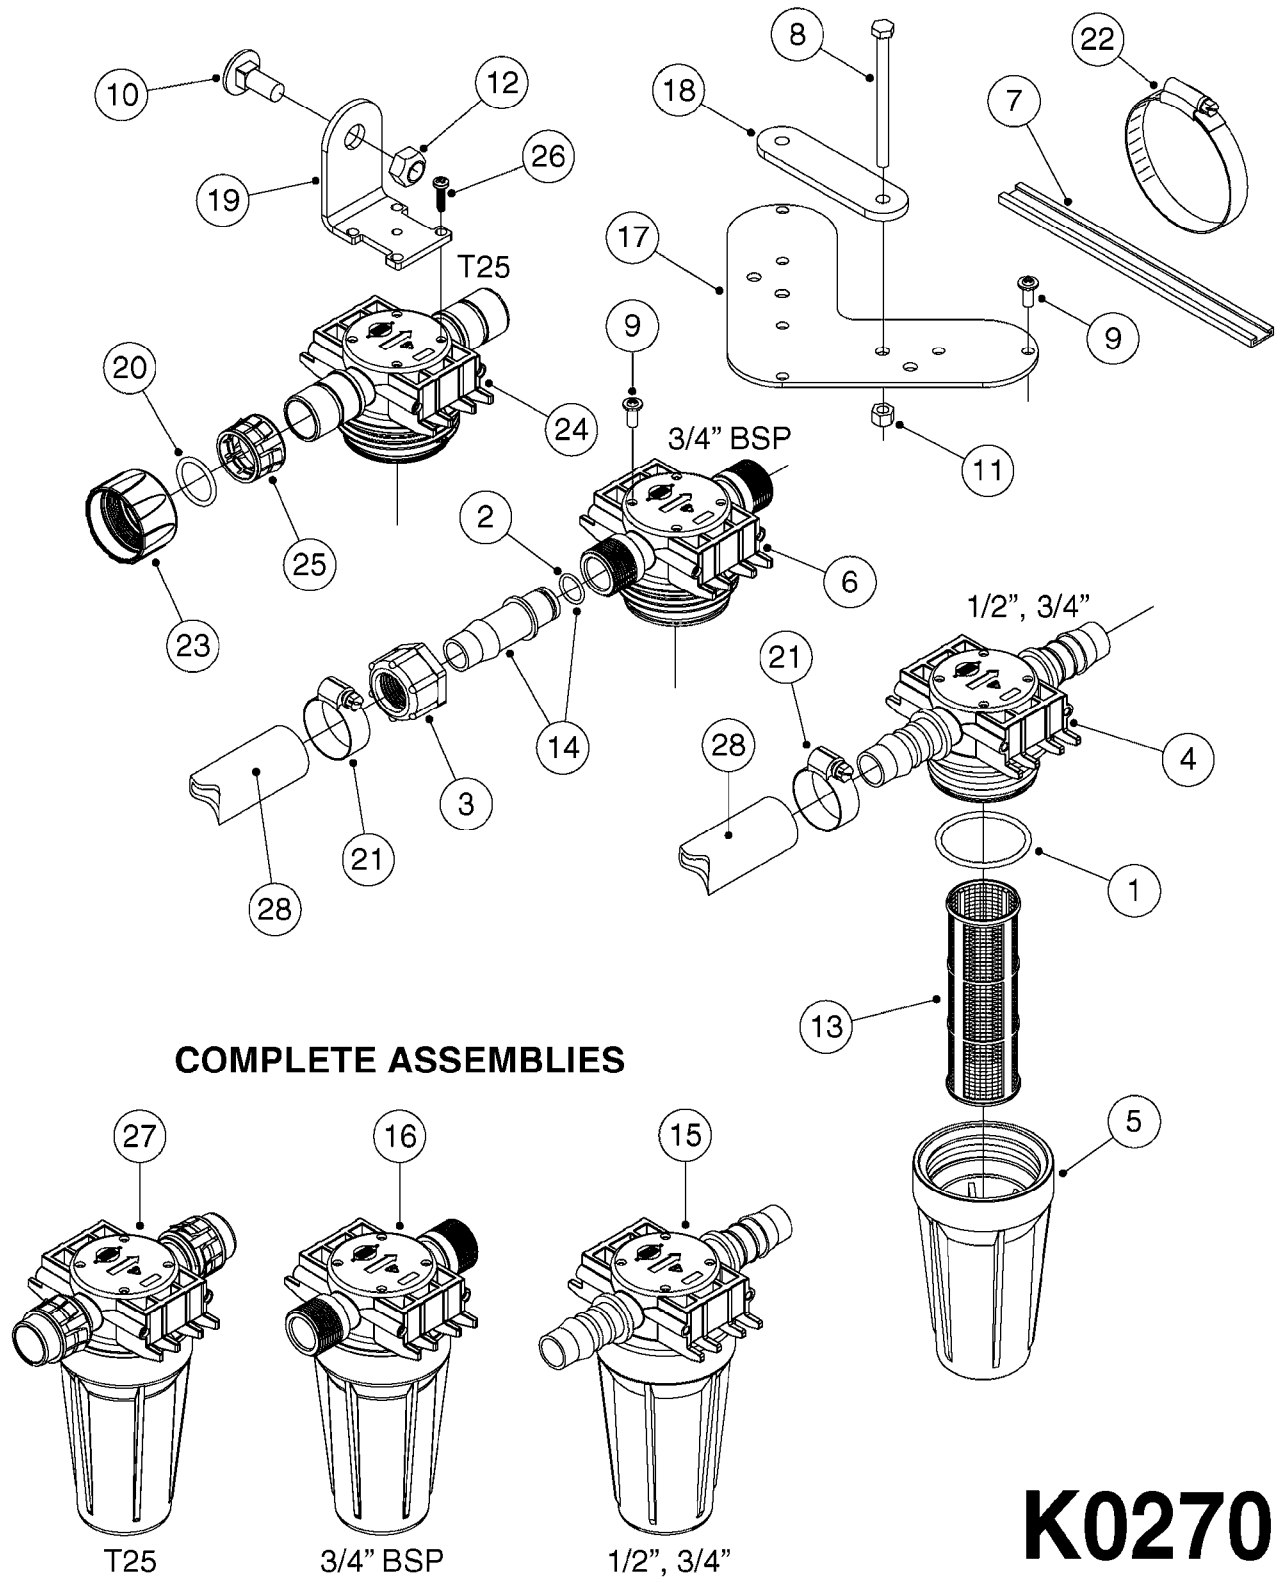

24002503 - Ø 5" (125mm)

24002403 - Ø 4" (100mm)

259034 - Ø 5" (125mm) L=29-1/2" (750mm) PVC

259035 - Ø 4-3/8" (110mm) L=39-3/8" (1000mm) PVC

349012 - Ø 4" (100mm) L=37-3/8" (950mm) PVC

349026 - Ø 5-1/2" (140mm) / Ø 4-3/8" (110mm) PVC

349030 - Ø 5-1/2" (140mm) / Ø 3-1/2" (90mm) PVC

349025 - Ø 5" (125mm) / Ø 4-3/8" (110mm) PVC

349023 - Ø 5" (125mm) PVC

G0420

TUBES & HOSES
G0420-HIN, 01:01:16

Page 1

Date 06.11.2017 10:59

parts-n°	order qty	description
259034	1	PVC HOSE D125MM X 0.75M
259035	1	PVC HOSE D100MM X 1.0M
349012	1	PVC TUBE D100MM X 950MM
349023	1	GREY PVC LID D125MM
349025	1	CONNECT.PIECE PVC D125MM-110MM
349026	1	CONICAL REDUC.PVC D140MM-100MM
349030	1	140MM-90MM PVC ADAPTER
24002403	1	HOSE R X TPR 4" BLACK
24002503	1	HOSE R X TPR 5" BLACK

COMPLETE ASSEMBLIES
WHOLEGOODS ITEMS

727617 - COMPLETE ASSEMBLY (2" BSP THREADED FITTING & 126" CORD)

727742 - COMPLETE ASSEMBLY (2-1/2" ELBOW & 157.5" CORD)

K0180

DRAIN ASSEMBLY-PULL CORD TYPE
K0180-HIN, 01:01:16

Page 1

Date 06.11.2017 10:59

parts-n°	order qty	description
145997	1	FITT.DK S-93 FORK
220799	1	SPRING F.TOP DRAIN
241754	1	O-RING D59.5X3
242221	1	GASKET F. S-93 QUICK COUPLERS
242351	1	O-RING D69.5X3.0 VITON F.S-93
322109	1	FITT.DK S-93 BULKHEAD NUT
322165	1	FITT.DK S-93 BULKHEAD SINGLE
322166	1	VALVE FLAP LOWER PART
322169	1	CORD PLUG F.TOP DRAIN
322171	1	FITT.DK S-93 THREAD INS.2"BSP
334262	1	GASKET F.S-93 BULKHEAD
334332	1	FITT.DK S-93 MALE QUICK COUP.
334340	1	FITT.DK S-93 ELBOW 2.5"
334434	1	CAGE F.SPRING BOTTOM DRAIN ASY
334437	1	SEAL FOR VALVE FLAP
334469	1	CLEVIS F.CORD TOP DRAIN ASSY.
334472	1	HANDLE FOR TOP DRAIN
334557	1	SPRING SEAT TOP DRAIN
390982	1	CORD NYLON 4000MM
440392	1	SCREW 6.3 X 25.0 DIN7981C TORX
727172	1	FITT.DK S-93 SEAT INSERT
727617	1	FITT.DK S-93 BOTTOM VALVE 2'
727742	1	TOP DRAIN CORD TYPE
728120	1	QUICK COUPLER CAP F.S93 DRAIN
14001500	1	GROMMET F.TOP DRAIN CORD
16025500	1	TANK SPACER SIGHT GAUGE
16135600	1	GUIDE FOR SIGHT GAUGE NAV/NCM