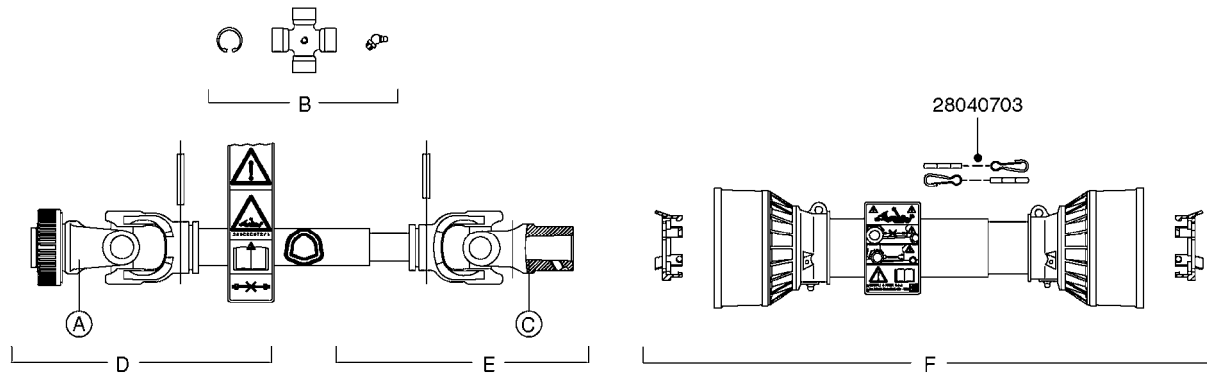

SUCTION SIDE OF PUMP

PRESSURE SIDE OF PUMP

A0300

PUMP - 361/363 FITTINGS
A0300-HIN, 23:02:16

Page 1

Date 06.11.2017 10:58

parts-n°	order qty	description
145997	1	FITT.DK S-93 FORK
231022	1	FITT.DK ELB. 1' BSP GF 121
242351	1	O-RING D69.5X3.0 VITON F.S-93
242353	1	O-RING D44.2X3.0 VITON F.S-67
320095	1	FITT.DK NUT 1" BSP
320132	1	FITT.DK HN 1" BSP
320821	1	FITT.DK NUT 1-1/2" BSP
321451	1	FITT.DK ELB.1-1/2 X1-1/4 80DEG
322321	1	FITT.DK S-67 X 1"BSP MALE
322322	1	FITT.DK S-67 X 1-1/4"BSP MALE
322323	1	FITT.DK S-93 X 1-1/2"BSP MALE
330326	1	O-RING D30/D24X2 F.1"NUT
330341	1	FITT.DK HB 1" F. 1" NUT
331262	1	FITT.DK HB 1-1/2" F. 1-1/2"NUT
331273	1	O-RING D44/D38X2 F.1-1/2"
334243	1	HOSE TAIL 90° S67 1"
334410	1	PROTECTION PUM
334445	1	HOSE TAIL 90° S67 1"1/2
334446	1	FITT.DK S-93 ELB.2" PVC
334647	1	FITT.DK S93 ELB 1-1/2" 90 PVC
334680	1	CLAMP HOSE PLASTIC 1"
420917	1	BOLT HEX 8.8 RAW M8X12 FT
459014	1	ALLEN SCREW M8 X 15 GALV.DIN93
461217	1	NUT HEX M5 LOCK
471074	1	WASHER M8 ELZ
471132	1	WASHER D24/D8.4 X 2 SS
727226	1	FITT. S93 2-1/2" 90° S W/O-RING
14012200	1	FITT.DK S-67 FORK W/M5 THREADS
28030103	1	CLAMP HOSE GEAR P5/4-S1.5"6724
28030203	1	CLAMP HOSE T-BOLT S2" 235-67
28030303	1	CLAMP HOSE T-BOLT S2.5" 235-76
39145300	1	PTO SHIELD Ø203 4-POLET MACHINED
92702603	1	HOSE PVC SUCT GRAY 1-1/2"
92702703	1	HOSE PVC SUCT GRAY 2"
92702803	1	HOSE PVC SUCT GRAY 2.5"
92712403	1	HOSE R X1" X300PSI WP X0012"