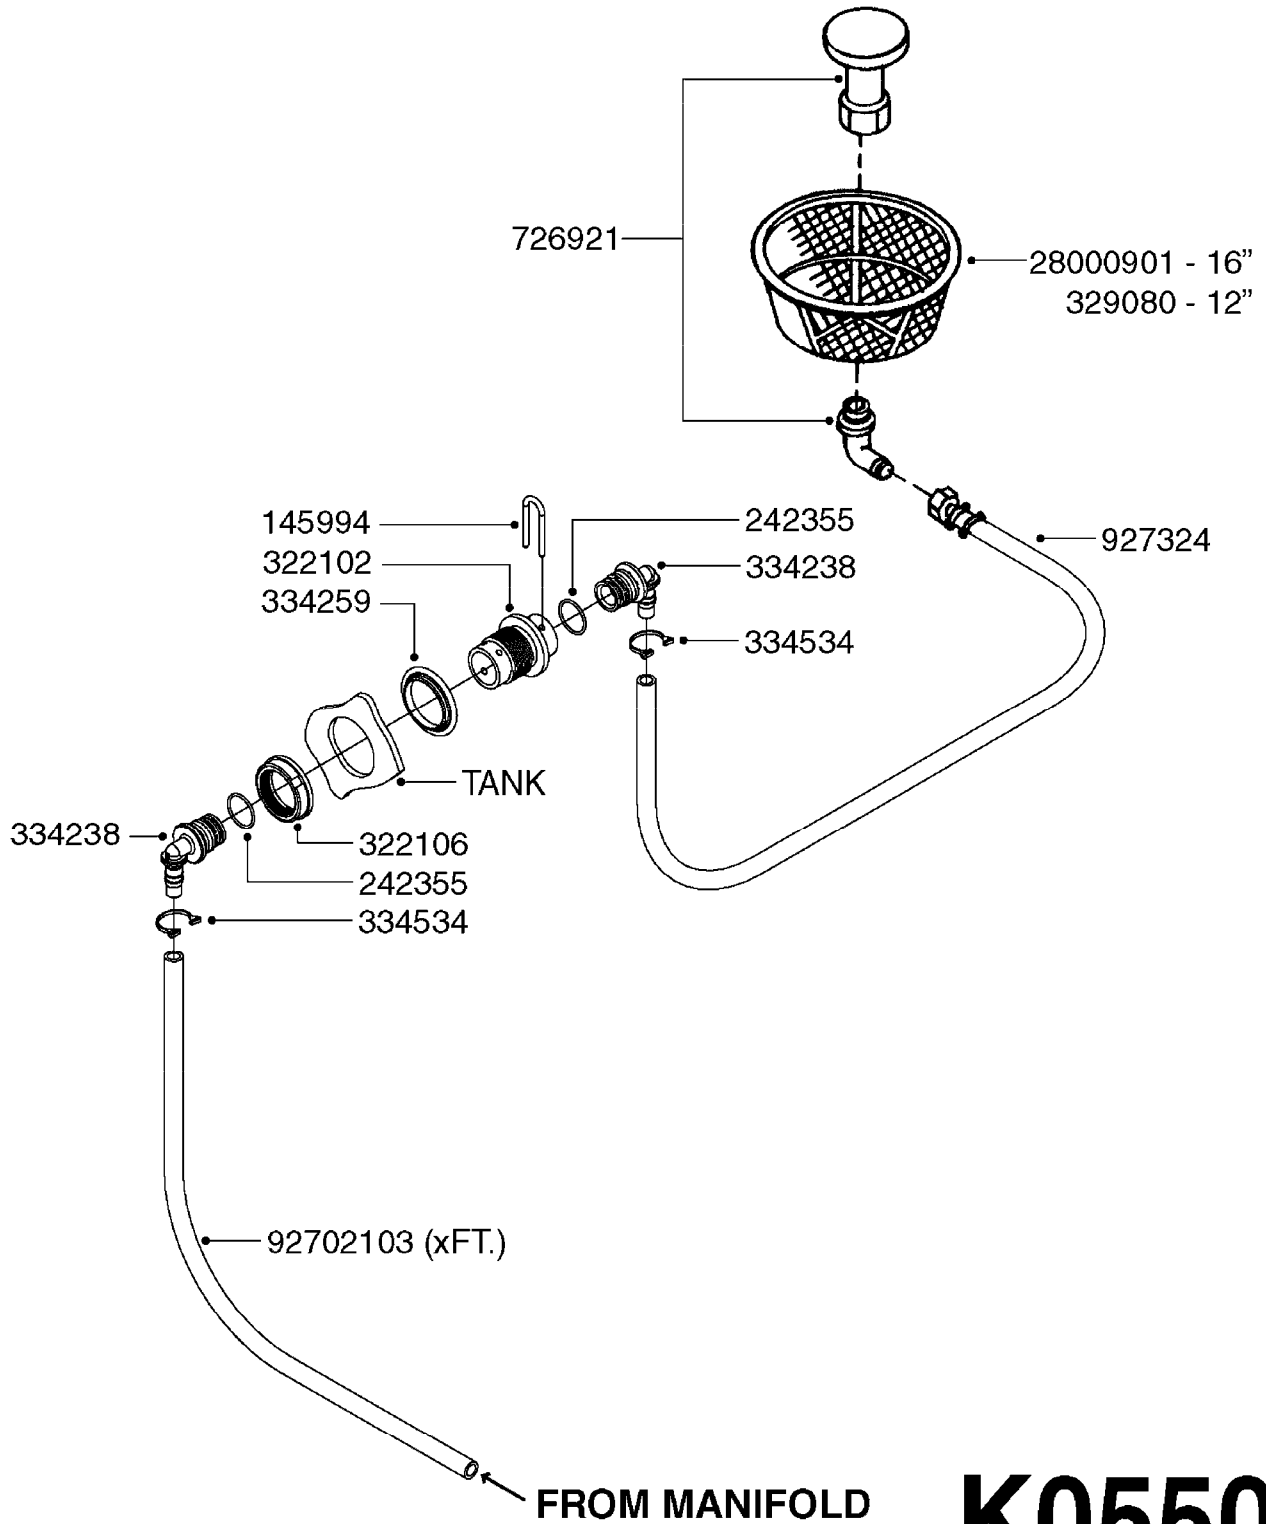

K0550

POWDER MIXER
K0550-HIN, 01:01:16

Page 1
Date 06.11.2017 10:59

parts-n°	order qty	description
145994	1	FITT.DK S-40 FORK
242355	1	O-RING D19.2X3.0 VITON F.S-40
322102	1	FITT.DK S-40 BULKHEAD
322106	1	FITT.DK S-40 BULKHEAD NUT
329080	1	FILTER BASKET 12"
334238	1	FITT.DK S-40 ELB.1/2"
334259	1	GASKET F. S-40 BULKHEAD
334534	1	CLAMP HOSE PLASTIC 1/2"
726921	1	POWDER MIXER F.STRAINER BASKET
927324	1	HOSE R PRESSURE D12-80-200 BAR
28000901	1	FILTER, TOP MAIN TANK, D400 L275 300130
92702103	1	HOSE R X1/2" X300PSI WP X0012"