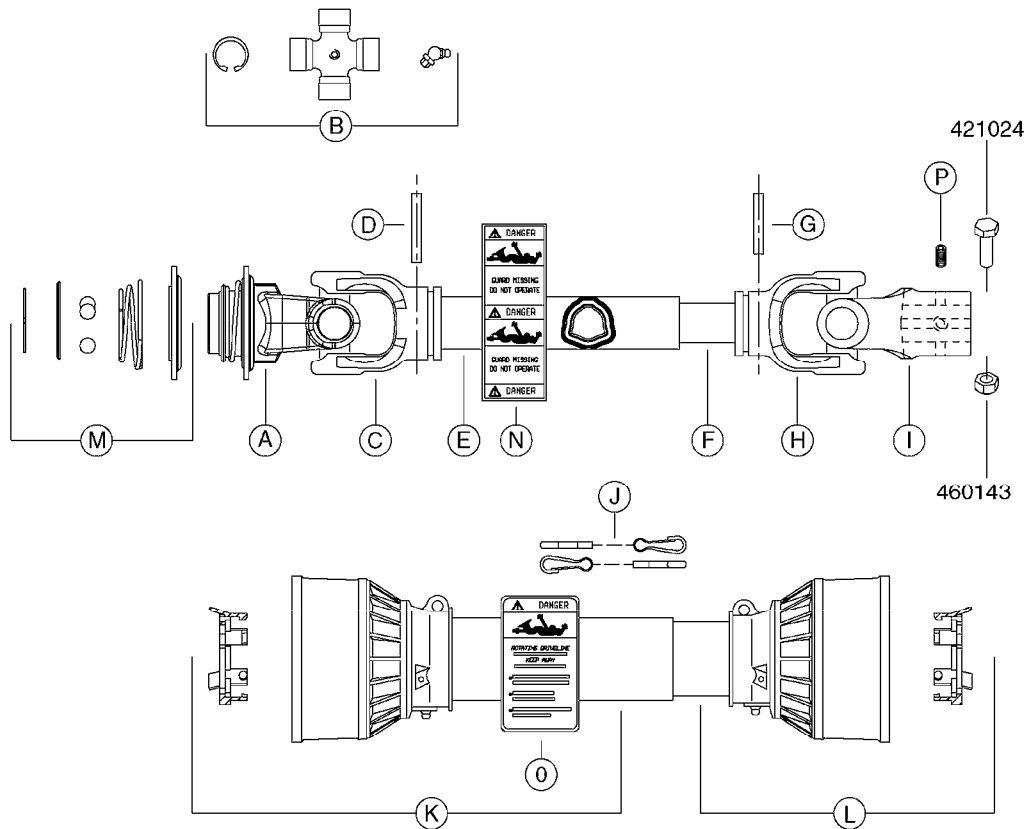

* Supplier changed in 2011 - see page A0580 for "AMA" PTO's (yellow and black shields).

A0510

PTO SHAFTS - BONDIOLI DIAPH.
A0510-HIN, 01:01:16

Page 1

Date 06.11.2017 10:58

parts-n°	order qty	description
284041	1	UNIV. JOINT 27x70mm
289040	1	PTO YOKE 1-3/8" X 6 SPLINE
289041	1	PTO YOKE 1-3/8" X 6 SPLINE
289042	1	UNIV. JOINT 22x54mm
289045	1	UNIV. JOINT 30.2x79.4mm
289049	1	PTO SHIELD COMPLETE F.829446
289050	1	PTO SHIELD COMPLETE F.829445
829445	1	PTO 1-3/8/6X1-3/8/6X810M AXIAL
829446	1	PTO SHAFT LE-SPV + LP ZE-P540
829480	1	PTO 1-3/8/21 x 1-3/8/21x1210MM
829482	1	PTO 1-3/8/6X25MM X 600MM 1202
829483	1	PTO 1-3/8/6X30MM x 610MM 1302
829484	1	PTO 1-3/8/6X1-3/8/6X575MM 361
829486	1	PTO 1-3/8/6X30MM X870MM 1302
829487	1	PTO 1-3/8/6X1-3/8/6X870MM 361
829490	1	PTO 1-3/8/6X30MM 1320MM 1302
829491	1	PTO 1-3/8/6X1' 610/913MM 9016
829502	1	PTO 1-3/8/6x1210/1745
28005200	1	PTO YOKE 1-3/8" X 21 SPLINE
28005400	1	PTO YOKE 1-3/8" X 6 SPLINE
28005800	1	PTO YOKE 1-3/8" X 21 SPLINE
28006000	1	PTO YOKE D25 CONE 3 DEG.
28006100	1	PTO YOKE D30 CONE 4 DEG.
28006200	1	PTO YOKE 1-3/8" X 6 SPLINE
28006300	1	PTO YOKE D1"
28006700	1	PTO HALF SHAFT - TRACTOR END
28006900	1	PTO HALF SHAFT - TRACTOR END
28007300	1	PTO INNER D1" (NO SHIELD)
28007500	1	PTO INNER D1" (NO SHIELD)
28007800	1	PTO INNER D1" (NO SHIELD)
28008100	1	PTO SHIELD COMPLETE
28008500	1	PTO HALF SHAFT - TRACTOR END
28008600	1	PTO SHIELD ASSY COMPLETE
28009403	1	UNIV. JOINT 27x74.6mm
28015103	1	PTO YOKE 1-3/8"X21 TWST OLD
28015203	1	UNIV. JOINT 23.8x61.3mm
28015303	1	PTO YOKE 1-3/8"X21 BALL COLLAR
28015403	1	PTO OUTER 1-3/8"X21 (SHIELDED)
28015503	1	PTO INNER 1-3/8"X21 (NO SHIELD)
28015603	1	PTO SHIELD COMPLETE F.28020303
28015703	1	PTO YOKE 1-3/4"X20 SPL OUTER
28015803	1	PTO OUTER 1-3/4"X20 (NO SHIELD)
28015903	1	PTO INNER 1-3/8"X21 (NO SHIELD)
28016003	1	PTO SHIELD COMPLETE F.10465803
28016203	1	PTO OUTER 1-3/8"X6 (SHIELDED)
28016303	1	PTO INNER 1-3/8"X6 (NO SHIELD)
28016703	1	PTO OUTER 1-3/8"X6 (NO SHIELD)
28016803	1	PTO INNER 1-3/8"X6 (NO SHIELD)
28020203	1	PTO 1-3/4/20x1-3/8/21 BP L=860
28020303	1	PTO 1-3/8/21 x 1-3/8/21 B&P
28040603	1	PTO YOKE 1-3/8X21SPL BLACK
28040703	1	SAFETY CHAIN F.CV BLACK PTO (SET OF 2)
28068800	1	PTO YOKE 1-3/8" X 6 SPLINE
28069700	1	UNIV. JOINT STD1 SFT
28072800	1	PTO SHIELD COMPLETE L=1912 SFT
28073000	1	PTO YOKE 1-3/8" X 6 SPLINE