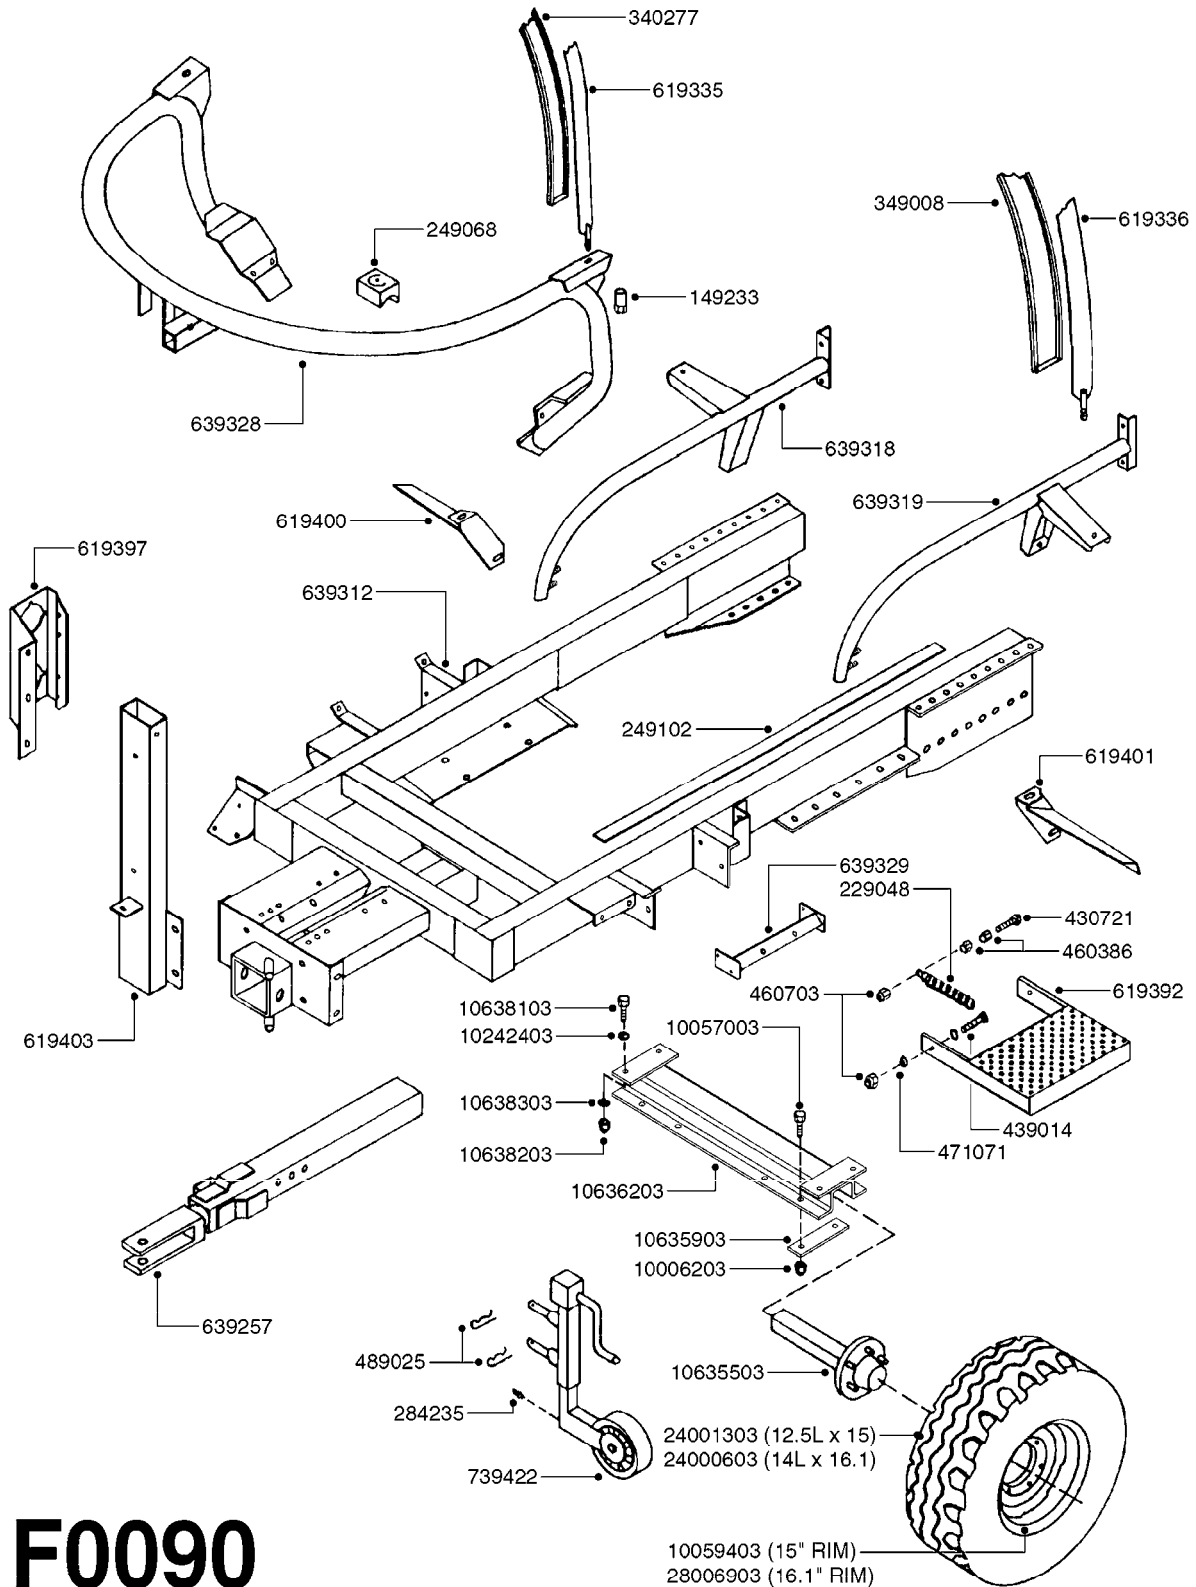

F0090

FRAME - TANGO/BRAVO/CONDOR 500
F0090-HIN, 01:01:16

Page 1

Date 12.08.2020 11:28

parts-n°	order qty	description
149233	1	SPACER NUT
229048	1	MR SPRING ADAPTABLE FOOTREST
249068	1	RUBBER BLOCKS 63X63X29
249102	1	TANK PACKING 15X60 EPDM-70
284235	1	ENGRASADOR M-6/100 RECTO
340277	1	TANK PACKING - 40mm WIDE x 12"
349008	1	TANK PACKING - 120MM WIDEX12"
430721	1	BOLT HEX 8.8 DEL M12X40 FT
439014	1	BOLT HEX 8.8 DEL M12X35
460386	1	NUT HEX M12X1.75
460703	1	NUT HEX M12X1.75 LOCK DIN985A2 SS
471071	1	WASHER M12 GALV
489025	1	'R' PIN D.4
619335	1	STEEL TANK STRAP L=1750 X 40
619336	1	STEEL TANK STRAP L=1950 X 120
619392	1	FOOT STEP TANGO/BRAVO/CONDOR
619397	1	MANIFOLD BRACKET CONDOR
619400	1	MUD SCRAPER CONDOR RH
619401	1	MUD SCRAPER CONDOR LH
619403	1	FRONT FRAME SUPPORT - CONDOR
639257	1	DRAWBAR F.TANGO/BRAVO/CONDOR
639312	1	FRAME CONDOR 500 GAL.
639318	1	TANK SUPPORT CONDOR 500 - RH
639319	1	TANK SUPPORT CONDOR 500 - LH
639328	1	FRONT TANK SUPPORT-CONDOR 500
639329	1	FOOT STEP MNT.BRKT. - CONDOR
739422	1	CPL. JACK STAND FOR TANGO
10006203	1	NUT HEX NC LOCK 5/8"
10057003	1	BOLT HEX 5/8 NC GR.5 02.50'
10059403	1	RIM 15X10 X 8-8-6 +1.062OFFSET
10242403	1	WASHER PLATE 9/16
10635503	1	INSERT ASSY MIST/BLWR 270/500G
10635903	1	CLAMP PLATE F.AXLE M/B 270/500
10636203	1	AXLE BEAM W/M M/B 270/500G
10638103	1	BOLT HEX 9/16 NF GR5 01.50'
10638203	1	NUT HEX NF 9/16'
10638303	1	WASHER LOCK 9/16'
24000603	1	TIRE 14L X 16.1 8 PLY
24001303	1	TIRE 12.5L-15SL 12 PLY
28006903	1	WHEEL RIM 16.1" X 11" 8-8-6"