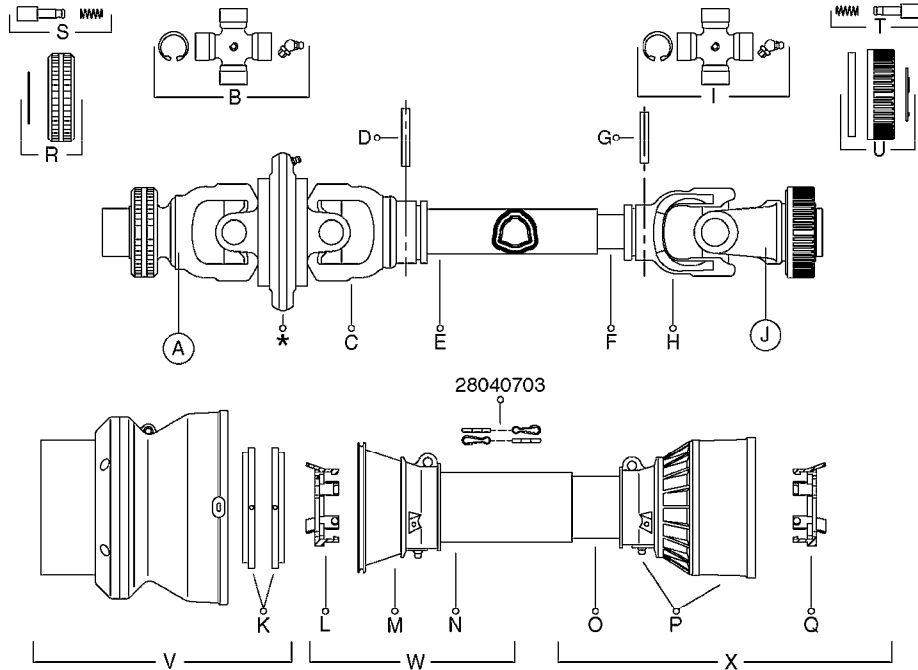

SUCTION SIDE OF PUMP

PRESSURE SIDE OF PUMP

COMPLETE PUMP
(NLA) REPLACED BY 364 PUMP (SEE PAGE A0280)

A0300

PUMP - 361/363 FITTINGS
A0300-HIN, 28:05:19

Page 1
Date 12.08.2020 11:28

parts-n°	order qty	description
145997	1	FITT.DK S-93 FORK
231022	1	FITT.DK ELB. 1' BSP GF 121
242351	1	O-RING D69.5X3.0 VITON F.S-93
242353	1	O-RING 3 X 44.2 VITON
320095	1	FITT.DK NUT 1" BSP
320132	1	FITT.DK HN 1" BSP
320821	1	FITT.DK NUT 1-1/2" BSP
321451	1	FITT.DK ELB.1-1/2 X1-1/4 80DEG
322321	1	FITT.DK S-67 X 1"BSP MALE
322322	1	FITT.DK S-67 X 1-1/4"BSP MALE
322323	1	FITT.DK S-93 X 1-1/2"BSP MALE
330326	1	O-RING D30/D24X2 F.1"NUT
330341	1	FITT.DK HB 1" F. 1" NUT
331262	1	FITT.DK HB 1-1/2" F. 1-1/2"NUT
331273	1	O-RING D44/D38X2 F.1-1/2"
334243	1	FITT.DK S-67 ELB.1"
334410	1	PROTECTION PUM
334445	1	FITT.DK S-67 ELB.1-1/2"
334647	1	FITT.DK S93 ELB 1-1/2" 90 PVC
334680	1	CLAMP HOSE PLASTIC 1"
420917	1	BOLT HEX 8.8 RAW M8X12 FT
459014	1	ALLEN SCREW M8 X 15 GALV.DIN93
461217	1	NUT HEX M5 LOCK
471074	1	WASHER M8 ELZ
471132	1	WASHER D24/D8.4 X 2 SS
727225	1	FITT.DK S-93 ELB.2'PVC W/ORING
727226	1	HOSETAIL S93 2"1/2 90°+O-RING
14012200	1	FITT.DK S-67 FORK W/M5 THREADS
28030103	1	CLAMP HOSE GEAR P5/4-S1.5"6724
28030203	1	CLAMP HOSE T-BOLT S2" 235-67
28030303	1	CLAMP HOSE T-BOLT S2.5" 235-76
39145300	1	PTO SHIELD Ø203 4-POLET MACHINED
92702603	1	HOSE PVC SUCT GRAY 1-1/2"
92702703	1	HOSE PVC SUCT GRAY 2"
92702803	1	HOSE PVC SUCT GRAY 2.5"
92712403	1	HOSE R X1" X300PSI WP X0012"