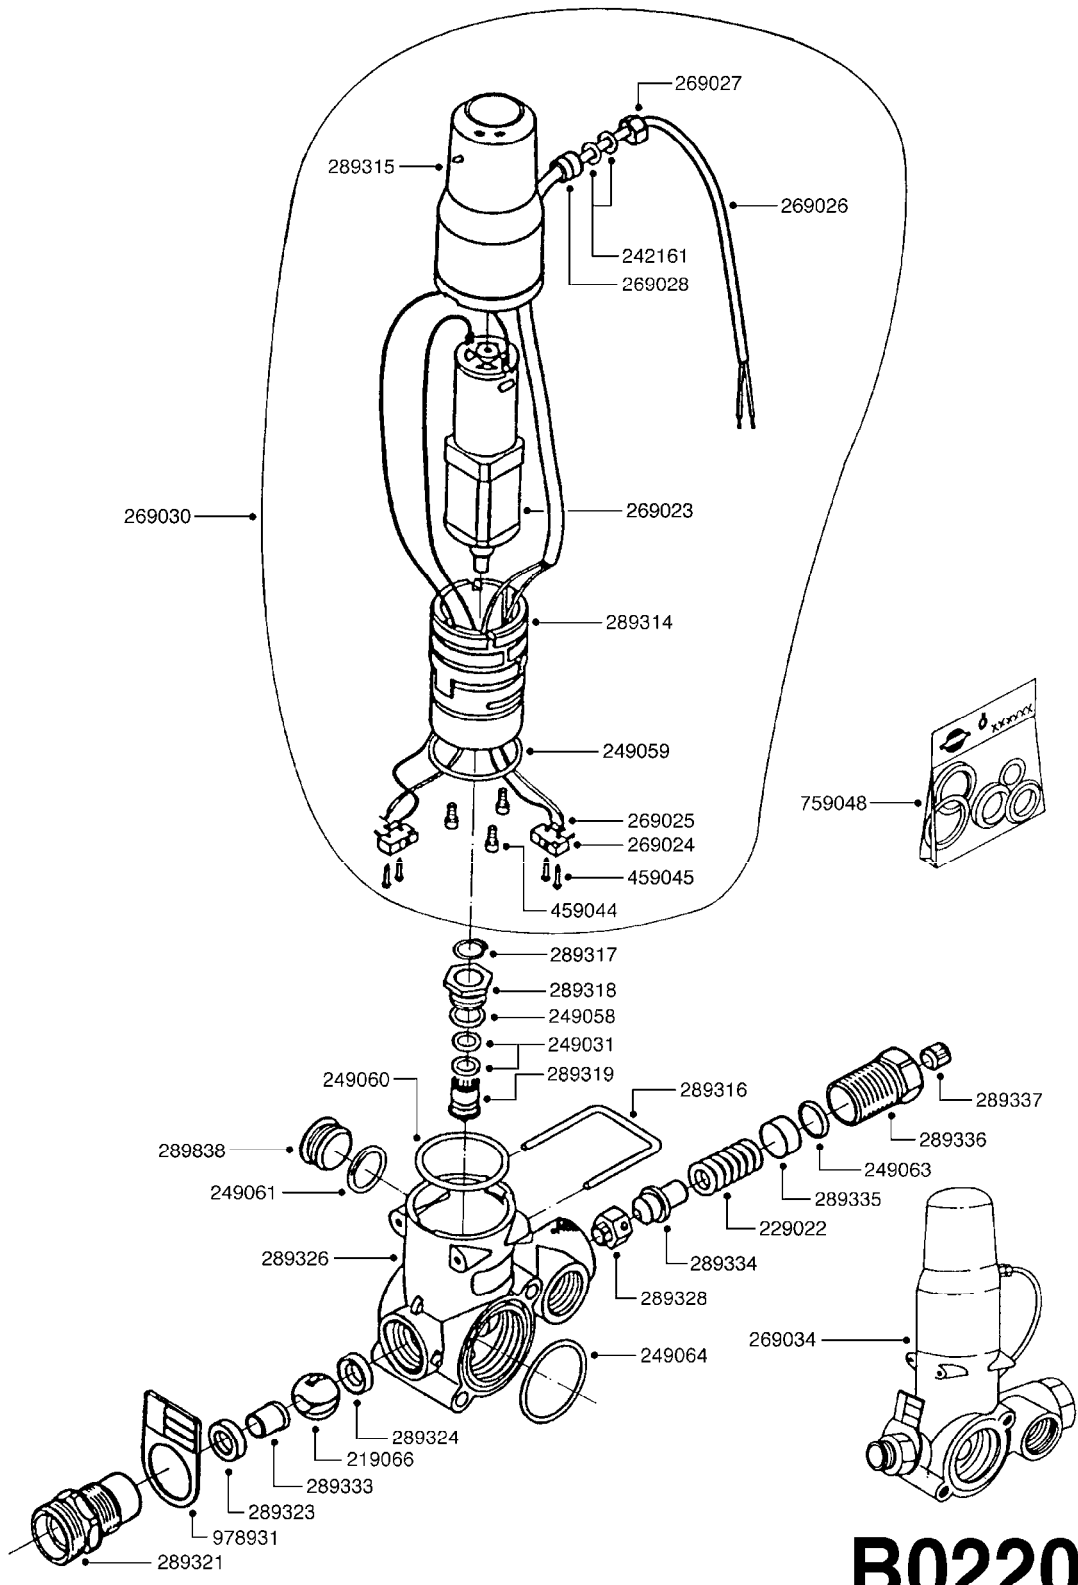

B0210

BOOM SECTION VALVE - CB/2
B0210-HIN, 01:01:16

Page 1

Date 12.08.2020 11:28

parts-n°	order qty	description
219067	1	BALL F.VALVE CB/2
229023	1	SPRING FOR CB/2 VALVE DIAL
242161	1	O-RING 6 X 3.0
249031	1	O-RING
249058	1	O-RING
249059	1	O-RING D47.3 X 2.62
249060	1	O-RING
249062	1	O-RING
249064	1	O-RING
269022	1	CB/2 MOTOR F.SECTION VALVE
269024	1	MICRO SWITCH F. CB/2 MOTOR
269025	1	DIODE 180.306.1
269026	1	ELECTRIC CABLE
269027	1	NUT F.CABLE LOCK
269028	1	GROMMET
269029	1	MOTOR UNIT CB/2 SECTION VALVE
269035	1	VALVE ASSY. BOOM SECTION CB/2
289313	1	PACKING CAP F. CB/2 SECT. VLV.
289314	1	MOTOR HOUSING CB/2
289315	1	MOTOR HOUSING LID CB/2
289316	1	U-CLAMP
289317	1	SNAP RING
289318	1	GUIDE M20 x 1.5
289319	1	HINGED D. 14.95 x 9.2
289320	1	OUTLET FITT.3/4"BSP SECT.VLV.
289322	1	SEAT F.BALL CB/2 VALVE
289325	1	HOUSING F.SECT.VLV.CB/2
289327	1	BUSHING CH-17 M11 x 1 D 8.5
289329	1	ADJUSTMENT HINGE
289330	1	CONNECTION PIECE D 35 M12
289331	1	KNOB F.CONSTANT PRESS. CB/2
289332	1	BUUBLE D.5
459044	1	SCREW
459045	1	SCREW
460703	1	NUT HEX M12X1.75 LOCK DIN985A2 SS
759049	1	REPAIR KIT CB/2 BOOM SEC.VALVE
978931	1	I.D. TAG