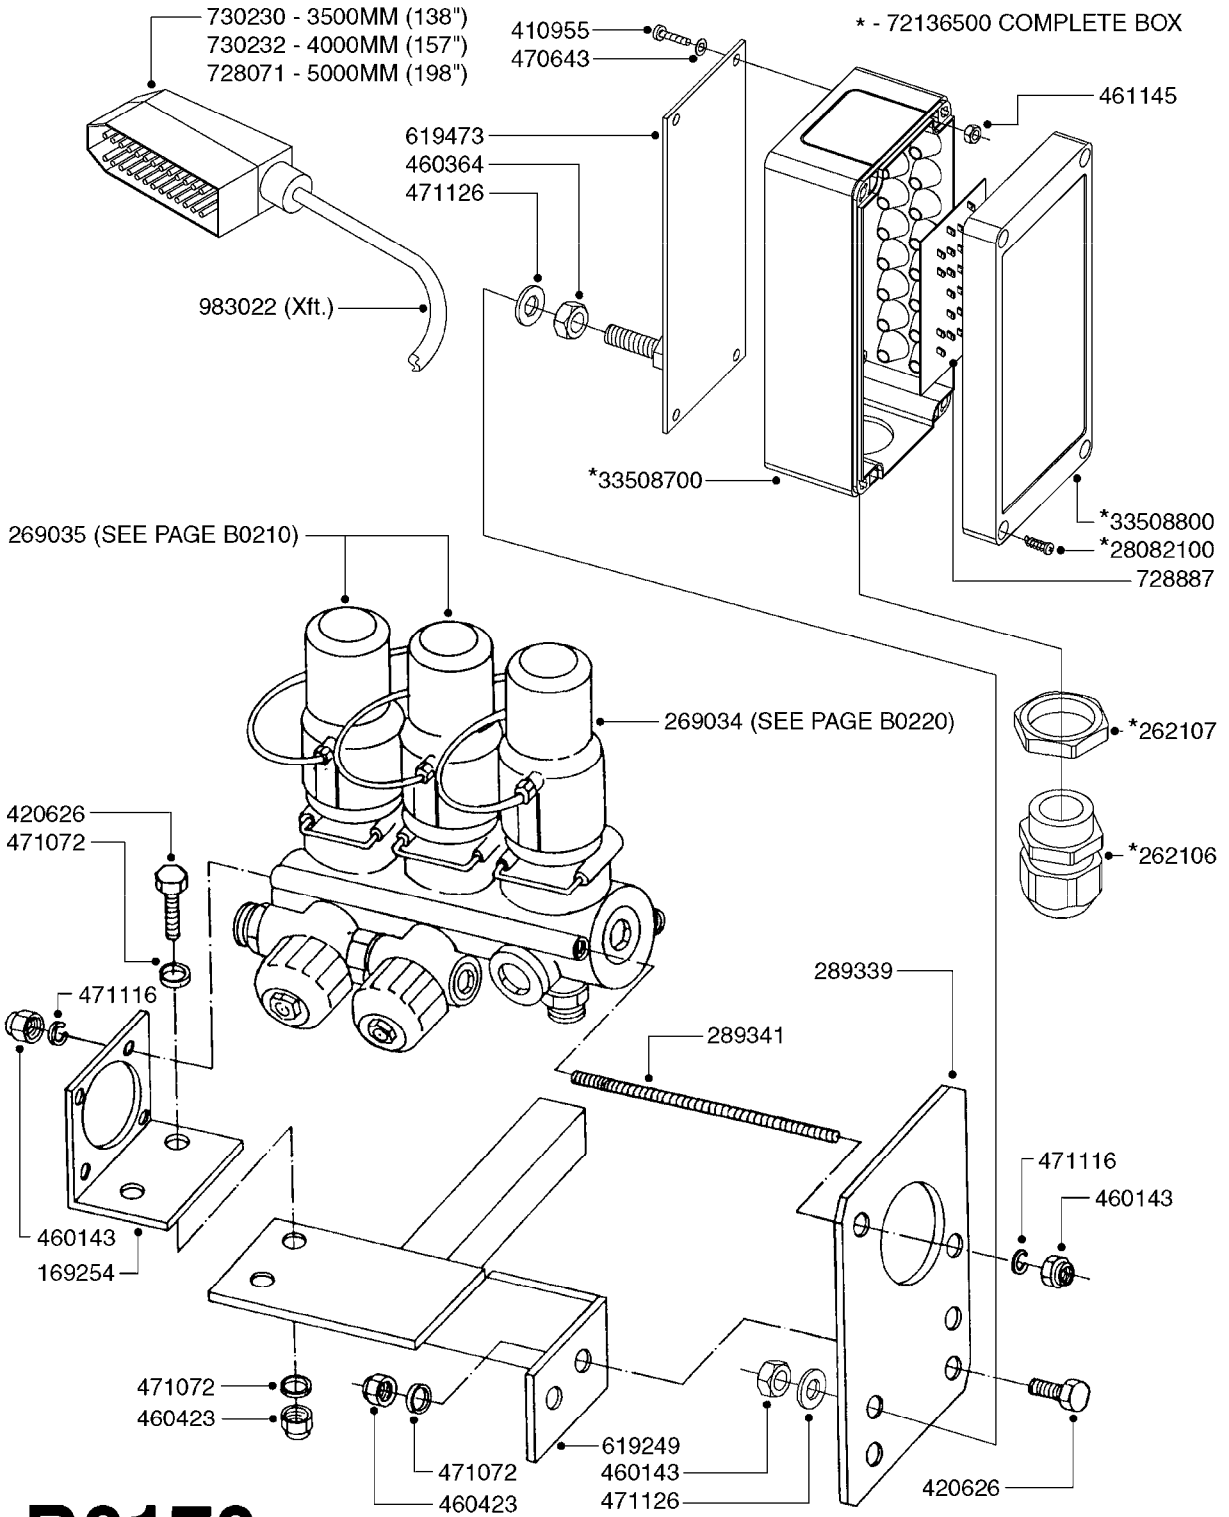

B0160

CB/2 CONTROL - ELECTRIC
B0160-HIN, 01:01:16

Page 1

Date 12.08.2020 11:28

parts-n°	order qty	description
200040	1	FITT. ARAG 1"
231962	1	ELBOW BRASS 1/2"
232080	1	FITT. ELBOW 1/2"BSP M/F BRASS
241441	1	O-RING D29.3X3
242177	1	O-RING D25.4 X 20.2 X 2.6
284275	1	GAUGE 4"SS BOT.PSI200 28026103
284585	1	CLAMP HOSE GEAR 1" MINI 020
320084	1	FITT.DK NUT 1/2" BSP
320095	1	FITT.DK NUT 1" BSP
320106	1	FITT.DK CAPNUT 1" BSP
320283	1	FITT.DK NUT 3/4"BSP
320331	1	FITT.DK TEE 1" - 1" - 3/4" BSP
320821	1	FITT.DK NUT 1-1/2" BSP
321215	1	FITT.DK HOUSING F. AGITATION
322138	1	FITT.DK ELB 1"M X 1"F BSP
329016	1	BØJNING
330212	1	O-RING D19/D14X2.4 F.1/2"NUT
330315	1	O-RING D18.4/D13X.6
330326	1	O-RING D30/D24X2 F.1"NUT
330341	1	FITT.DK HB 1" F. 1" NUT
330595	1	O-RING D24.6/D20X2.1 -3/4"
330687	1	FITT.DK HB 1/2" F. 1/2" NUT
330691	1	FITT.DK HB 3/4'F.3/4' NUT
331111	1	VALVE SEAT FOR 1/2" DISTRIBUT.
334059	1	FITT.DK EL 1" 110 DEG.F.1-1/2"
334531	1	CLAMP HOSE PLASTIC 3/4"
334534	1	CLAMP HOSE PLASTIC 1/2"
709741	1	VALVE ASSY. 1/2" FLIP LEVER
841844	1	OP.UNIT CB/2
92702103	1	HOSE R X1/2" X300PSI WP X0012"
92702403	1	HOSE PVC SUCT GRAY 1"
92703203	1	HOSE R X3/4" X300PSI WP X0012"