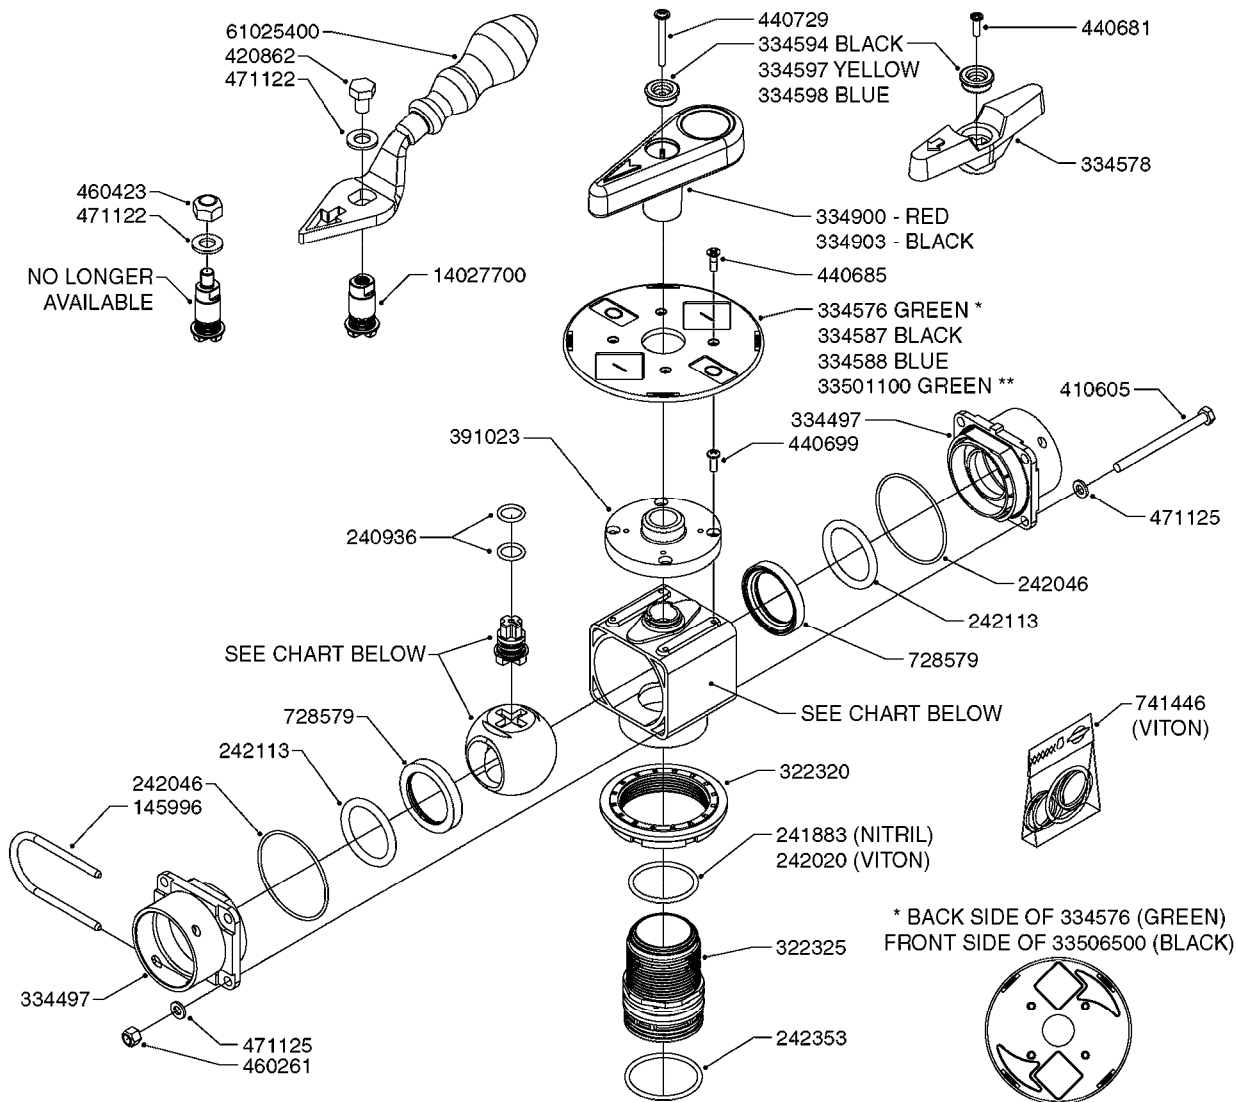

B0220

PRESSURE REG. VALVE - CB/2
B0220-HIN, 01:01:16

Page 1

Date 12.08.2020 11:28

parts-n°	order qty	description
219066	1	BALL F.VALVE CB/2
229022	1	SPRING FOR CB/2 VALVE DIAL
242161	1	O-RING 6 X 3.0
249031	1	O-RING
249058	1	O-RING
249059	1	O-RING D47.3 X 2.62
249060	1	O-RING
249061	1	O-RING
249063	1	SEAL
249064	1	O-RING
269023	1	CB/2 MOTOR F.PRESSURE VALVE
269024	1	MICRO SWITCH F. CB/2 MOTOR
269025	1	DIODE 180.306.1
269026	1	ELECTRIC CABLE
269027	1	NUT F.CABLE LOCK
269028	1	GROMMET
269030	1	MOTOR UNIT CB/2 PRESS. REG.
269034	1	VALVE ASSY. PRESS.REG. CB/2
289314	1	MOTOR HOUSING CB/2
289315	1	MOTOR HOUSING LID CB/2
289316	1	U-CLAMP
289317	1	SNAP RING
289318	1	GUIDE M20 x 1.5
289319	1	HINGED D. 14.95 x 9.2
289321	1	OUTLET FITT.3/4"BSP PRESS.REG
289323	1	SEAT F.BALL CB/2 VALVE
289324	1	SEAT F.BALL CB/2 VALVE
289326	1	MOTOR HOUSING F.PRES.REG.CB/2
289328	1	NUT F.PRESS.REG VALVE CB/2
289333	1	SLEEVE F.BALL SEAT CB/2
289334	1	REG.F.PRESS.REG VALVE CB/2
289335	1	SPACER F.PRESS.REG VALVE CB/2
289336	1	SPRING RET.CAP F.VALVE CB/2
289337	1	NUT F.PRESS.REG VALVE CB/2
289838	1	CAP F.PRESS.REG VALVE CB/2
459044	1	SCREW
459045	1	SCREW
759048	1	REPAIR KIT CB/2 PRESS.REG.VALV
978931	1	I.D. TAG

FOR S67 FITTINGS
SEE PAGE L0100

B0420

MANIFOLD SYSTEM - PRESSURE
B0420-HIN, 01:01:16

Page 1

Date 12.08.2020 11:28

parts-n°	order qty	description
145996	1	FITT.DK S-67 FORK
160353	1	BRACKET F.PRESSURE MANIFOLD
160918	1	BRACKET F. MANIFOLD CM
242353	1	O-RING 3 X 44.2 VITON
322224	1	FITT.DK S-67 TEE
322320	1	NUT F.3 WAY VALVE S56
334250	1	FITT.DK S-67 PLUG
334573	1	FITT.DK S-67 CONNECTOR
440675	1	SCREW F. PLASTIC 5X16 SS
841062	1	VALVE KIT S67 PRESS. MANIFOLD
841067	1	VALVE S67 PRESS.W/TEE MANIFOLD