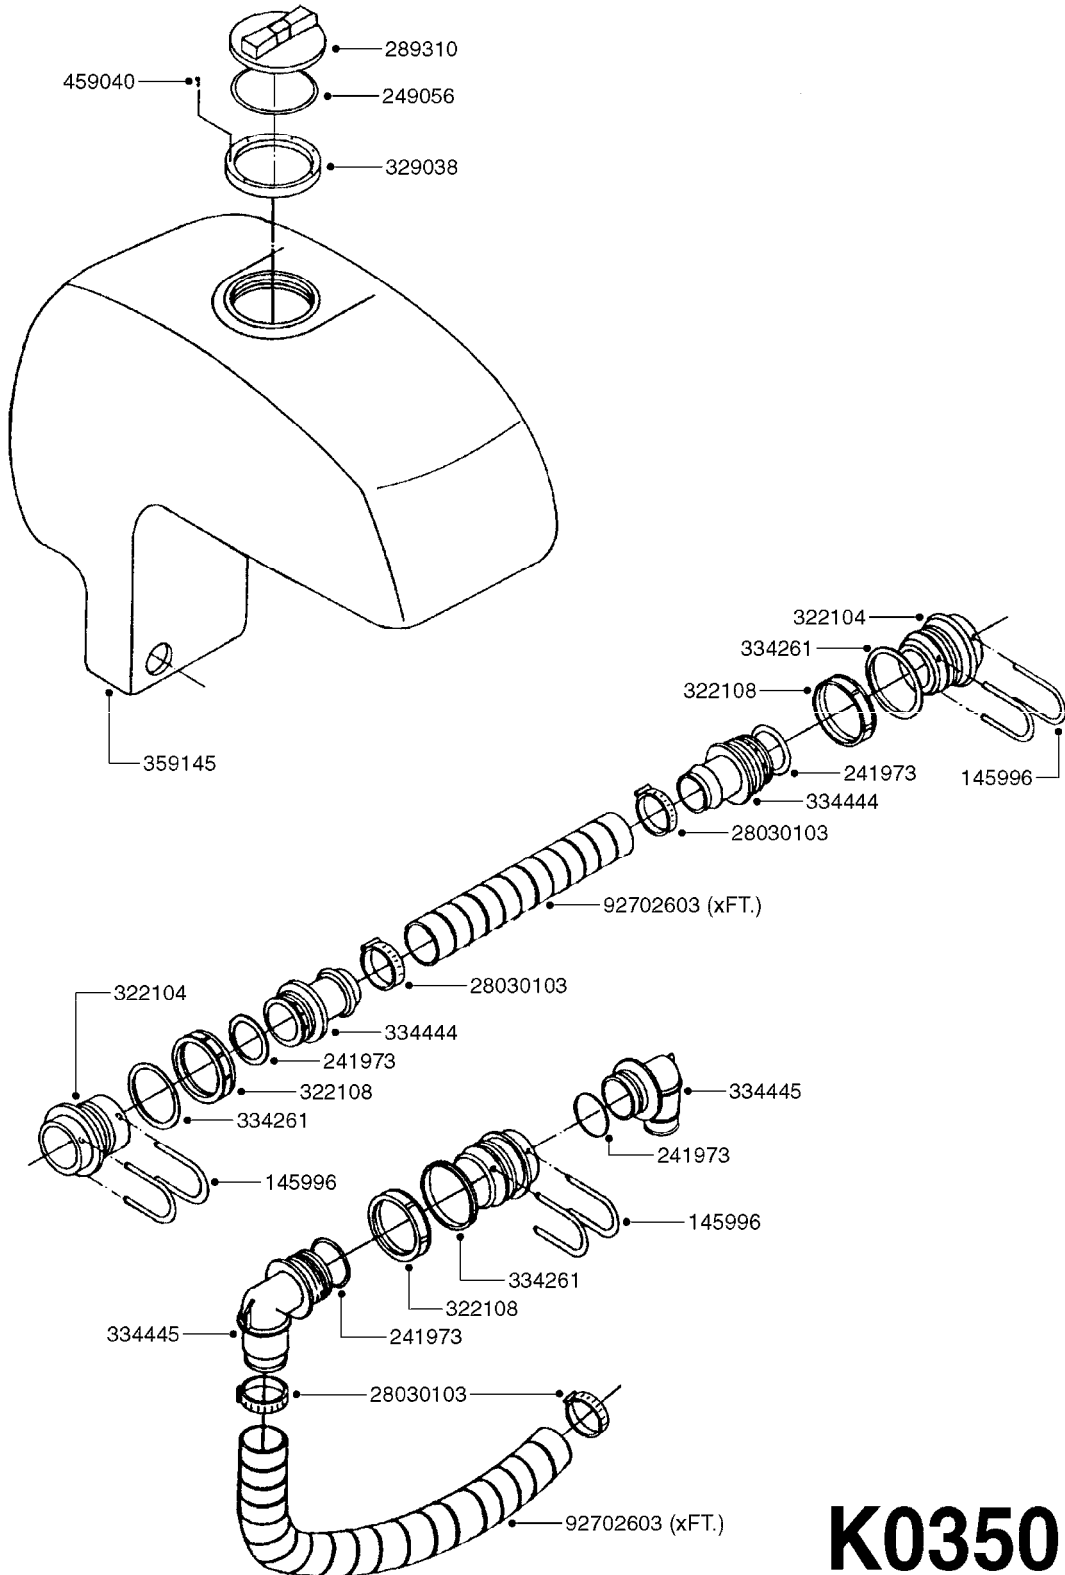

DRAWBAR - TURNABLE HITCH
F0160-HIN, 01:01:16

Page 1

Date 12.08.2020 11:28

parts-n°	order qty	description
149253	1	WASHER D.80X50X10 TURN.HITCH
149254	1	WASHER D.80X32X10 TURN.HITCH
149258	1	PIN F.TURNABLE HITCH
149303	1	DRAW BOLTS
169396	1	PLATE F. TURNABLE DRAWBAR
219071	1	BEARING 30208A TURN.HITCH
219072	1	BEARING
242203	1	O-RING 79.5X72.5
284235	1	ENGRASADOR M-6/100 RECTO
430507	1	BOLT HEX 8.8 DEL M16X45 FT
459047	1	SET SCREW ALLEN M12X25 DIN 913
459049	1	SET SCREW ALLEN M8X10 DIN 913
460585	1	LOCKING NUT M16 DIN985 A2 SS
469007	1	NUT 1" SAE
469021	1	CASTLE NUT 1-1/4"
469024	1	CASTLE NUT 1-3/4" TURN.HITCH
479024	1	WASHER LOCK D.26 DIN 127
480739	1	PIN SNAP D8 F.ROUND
489027	1	ROLL PIN 6 x 100
489028	1	COTTER PIN 6 X 8
619440	1	HEADTUBE FOR TURN.DRAWBAR
639366	1	CENTER BEAM TURN.HITCH
639367	1	CENTER PIVOT - TURN.HITCH
835185	1	DRAWBAR TURNABLE F.TG BV CR

24002503 - Ø 5" (125mm)

24002403 - Ø 4" (100mm)

259034 - Ø 5" (125mm) L=29-1/2" (750mm) PVC

259035 - Ø 4-3/8" (110mm) L=39-3/8" (1000mm) PVC

349012 - Ø 4" (100mm) L=37-3/8" (950mm) PVC

349026 - Ø 5-1/2" (140mm) / Ø 4-3/8" (110mm) PVC

349030 - Ø 5-1/2" (140mm) / Ø 3-1/2" (90mm) PVC

349025 - Ø 5" (125mm) / Ø 4-3/8" (110mm) PVC

349023 - Ø 5" (125mm) PVC

G0420

TUBES & HOSES
G0420-HIN, 01:01:16

Page 1

Date 12.08.2020 11:28

parts-n°	order qty	description
259034	1	PVC HOSE D125MM X 0.75M
259035	1	PVC HOSE D100MM X 1.0M
349012	1	PVC TUBE D100MM X 950MM
349023	1	GREY PVC LID D125MM
349025	1	CONNECT.PIECE PVC D125MM-110MM
349026	1	CONICAL REDUC.PVC D140MM-100MM
349030	1	140MM-90MM PVC ADAPTER
24002403	1	HOSE R X TPR 4" BLACK
24002503	1	HOSE R X TPR 5" BLACK