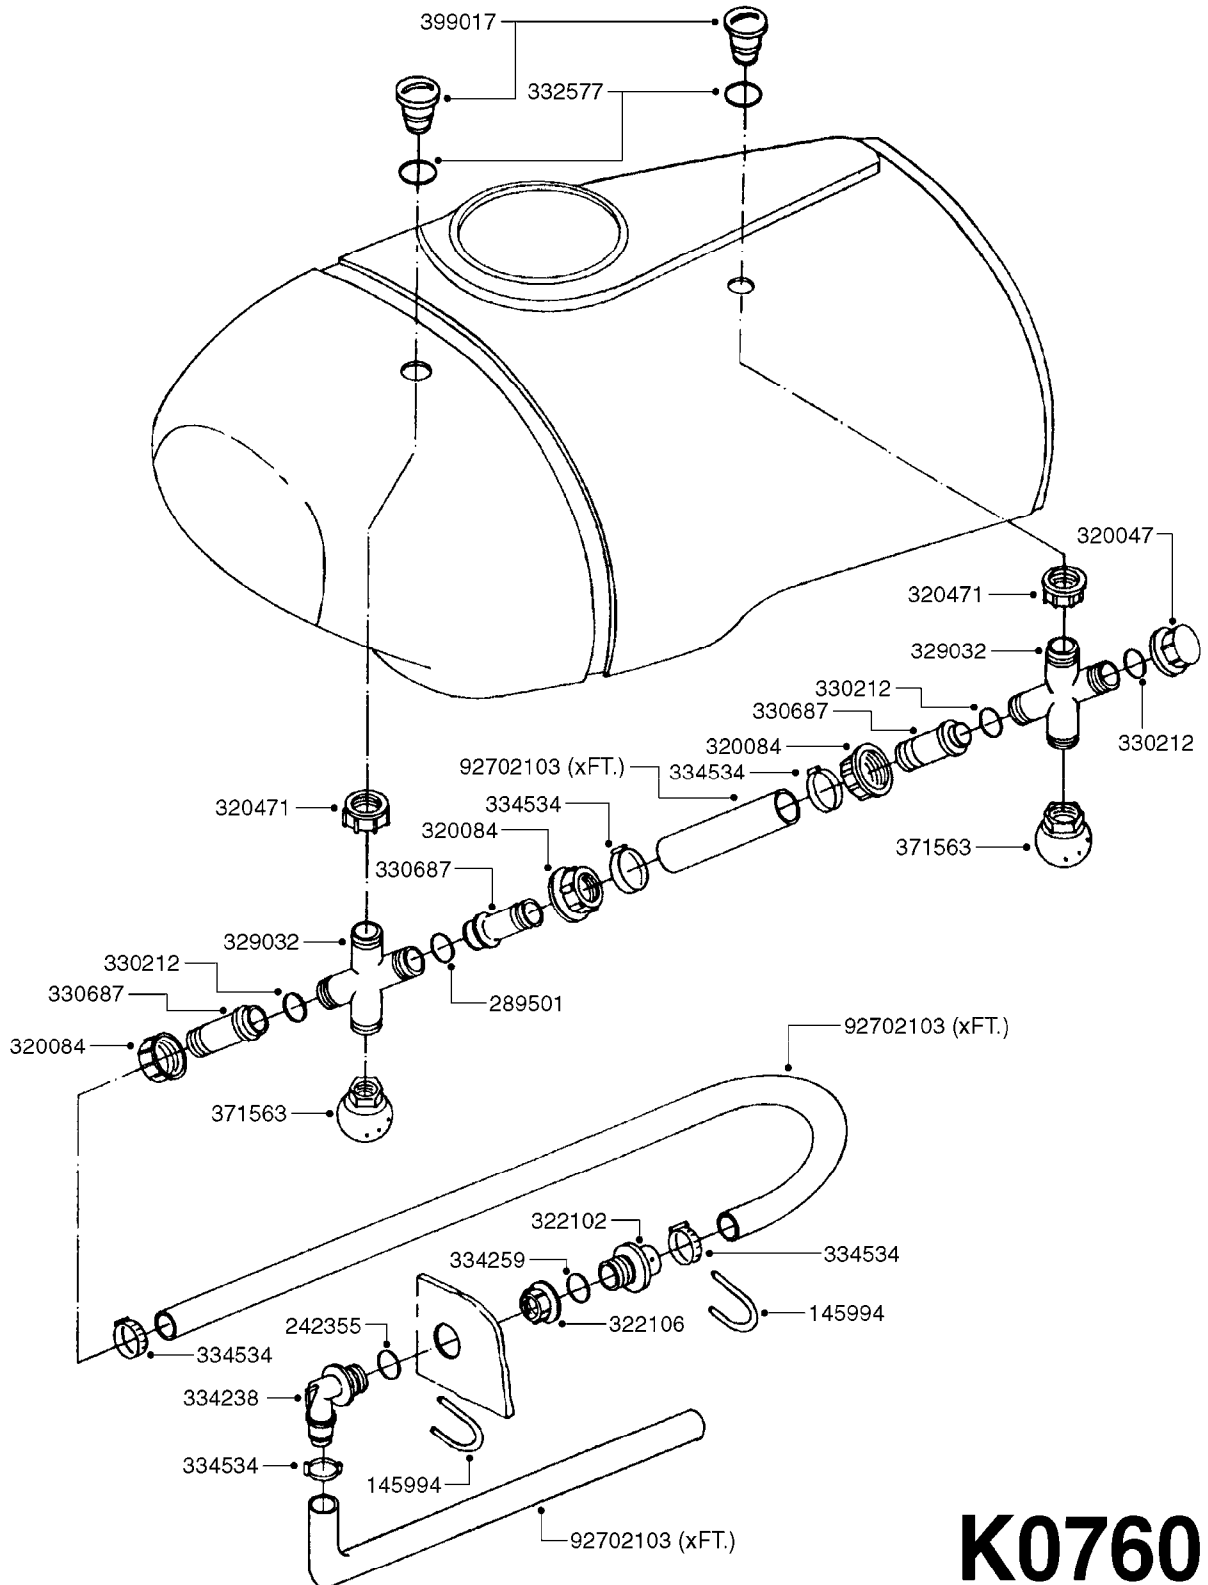

K0760

RINSE SYST. -TANGO/BRAVO/CONDOR
K0760-HIN, 01:01:16

Page 1

Date 12.08.2020 11:28

parts-n°	order qty	description
145994	1	FITT.DK S-40 FORK
242355	1	O-RING D19.2X3.0 VITON F.S-40
289501	1	O-RING 11 X 2.5
320047	1	FITT.DK CAPNUT 1/2" BSP
320084	1	FITT.DK NUT 1/2" BSP
320471	1	FITT.DK NUT 1" BSP JAMB
322102	1	FITT.DK S-40 BULKHEAD
322106	1	FITT.DK S-40 BULKHEAD NUT
329032	1	4-WAY FITTING M-1/2"
330212	1	O-RING D19/D14X2.4 F.1/2"NUT
330687	1	FITT.DK HB 1/2" F. 1/2" NUT
332577	1	O-RING D38/D30X4 F.1" PUR.
334238	1	FITT.DK S-40 ELB.1/2"
334259	1	GASKET F. S-40 BULKHEAD
334534	1	CLAMP HOSE PLASTIC 1/2"
371563	1	NOZZLE FOR TANK RINSE
399017	1	NYLON FITTING 1" F.NOZZLE
92702103	1	HOSE R X1/2" X300PSI WP X0012"