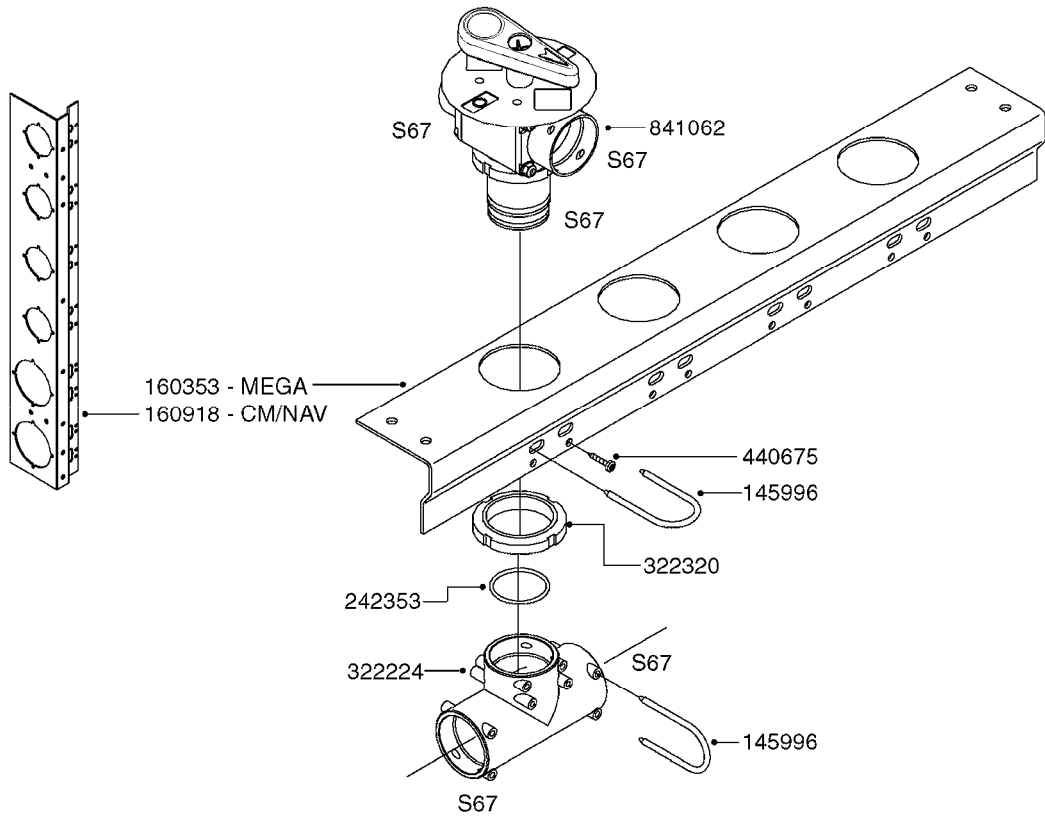

B0220

PRESSURE REG. VALVE - CB/2
B0220-HIN, 01:01:16

Page 1

Date 12.08.2020 11:28

parts-n°	order qty	description
219066	1	BALL F.VALVE CB/2
229022	1	SPRING FOR CB/2 VALVE DIAL
242161	1	O-RING 6 X 3.0
249031	1	O-RING
249058	1	O-RING
249059	1	O-RING D47.3 X 2.62
249060	1	O-RING
249061	1	O-RING
249063	1	SEAL
249064	1	O-RING
269023	1	CB/2 MOTOR F.PRESSURE VALVE
269024	1	MICRO SWITCH F. CB/2 MOTOR
269025	1	DIODE 180.306.1
269026	1	ELECTRIC CABLE
269027	1	NUT F.CABLE LOCK
269028	1	GROMMET
269030	1	MOTOR UNIT CB/2 PRESS. REG.
269034	1	VALVE ASSY. PRESS.REG. CB/2
289314	1	MOTOR HOUSING CB/2
289315	1	MOTOR HOUSING LID CB/2
289316	1	U-CLAMP
289317	1	SNAP RING
289318	1	GUIDE M20 x 1.5
289319	1	HINGED D. 14.95 x 9.2
289321	1	OUTLET FITT.3/4"BSP PRESS.REG
289323	1	SEAT F.BALL CB/2 VALVE
289324	1	SEAT F.BALL CB/2 VALVE
289326	1	MOTOR HOUSING F.PRES.REG.CB/2
289328	1	NUT F.PRESS.REG VALVE CB/2
289333	1	SLEEVE F.BALL SEAT CB/2
289334	1	REG.F.PRESS.REG VALVE CB/2
289335	1	SPACER F.PRESS.REG VALVE CB/2
289336	1	SPRING RET.CAP F.VALVE CB/2
289337	1	NUT F.PRESS.REG VALVE CB/2
289838	1	CAP F.PRESS.REG VALVE CB/2
459044	1	SCREW
459045	1	SCREW
759048	1	REPAIR KIT CB/2 PRESS.REG.VALV
978931	1	I.D. TAG