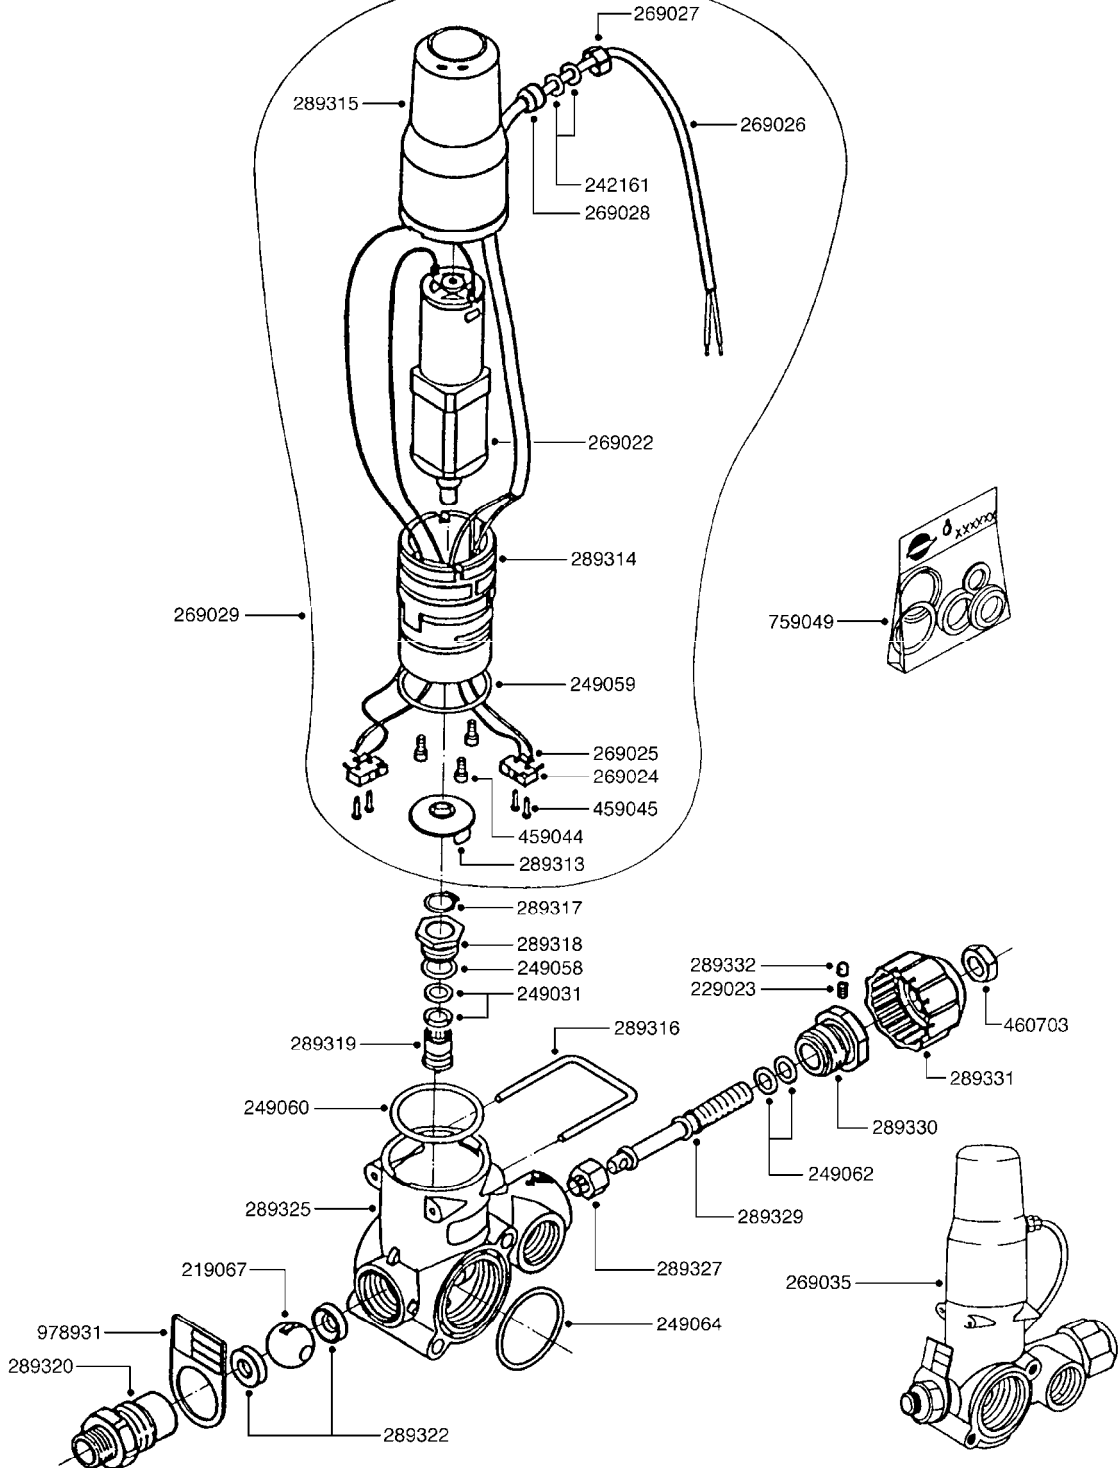

B0210

BOOM SECTION VALVE - CB/2
B0210-HIN, 01:01:16

Page 1

Date 12.08.2020 11:28

parts-n°	order qty	description
219067	1	BALL F.VALVE CB/2
229023	1	SPRING FOR CB/2 VALVE DIAL
242161	1	O-RING 6 X 3.0
249031	1	O-RING
249058	1	O-RING
249059	1	O-RING D47.3 X 2.62
249060	1	O-RING
249062	1	O-RING
249064	1	O-RING
269022	1	CB/2 MOTOR F.SECTION VALVE
269024	1	MICRO SWITCH F. CB/2 MOTOR
269025	1	DIODE 180.306.1
269026	1	ELECTRIC CABLE
269027	1	NUT F.CABLE LOCK
269028	1	GROMMET
269029	1	MOTOR UNIT CB/2 SECTION VALVE
269035	1	VALVE ASSY. BOOM SECTION CB/2
289313	1	PACKING CAP F. CB/2 SECT. VLV.
289314	1	MOTOR HOUSING CB/2
289315	1	MOTOR HOUSING LID CB/2
289316	1	U-CLAMP
289317	1	SNAP RING
289318	1	GUIDE M20 x 1.5
289319	1	HINGED D. 14.95 x 9.2
289320	1	OUTLET FITT.3/4"BSP SECT.VLV.
289322	1	SEAT F.BALL CB/2 VALVE
289325	1	HOUSING F.SECT.VLV.CB/2
289327	1	BUSHING CH-17 M11 x 1 D 8.5
289329	1	ADJUSTMENT HINGE
289330	1	CONNECTION PIECE D 35 M12
289331	1	KNOB F.CONSTANT PRESS. CB/2
289332	1	BUUBLE D.5
459044	1	SCREW
459045	1	SCREW
460703	1	NUT HEX M12X1.75 LOCK DIN985A2 SS
759049	1	REPAIR KIT CB/2 BOOM SEC.VALVE
978931	1	I.D. TAG