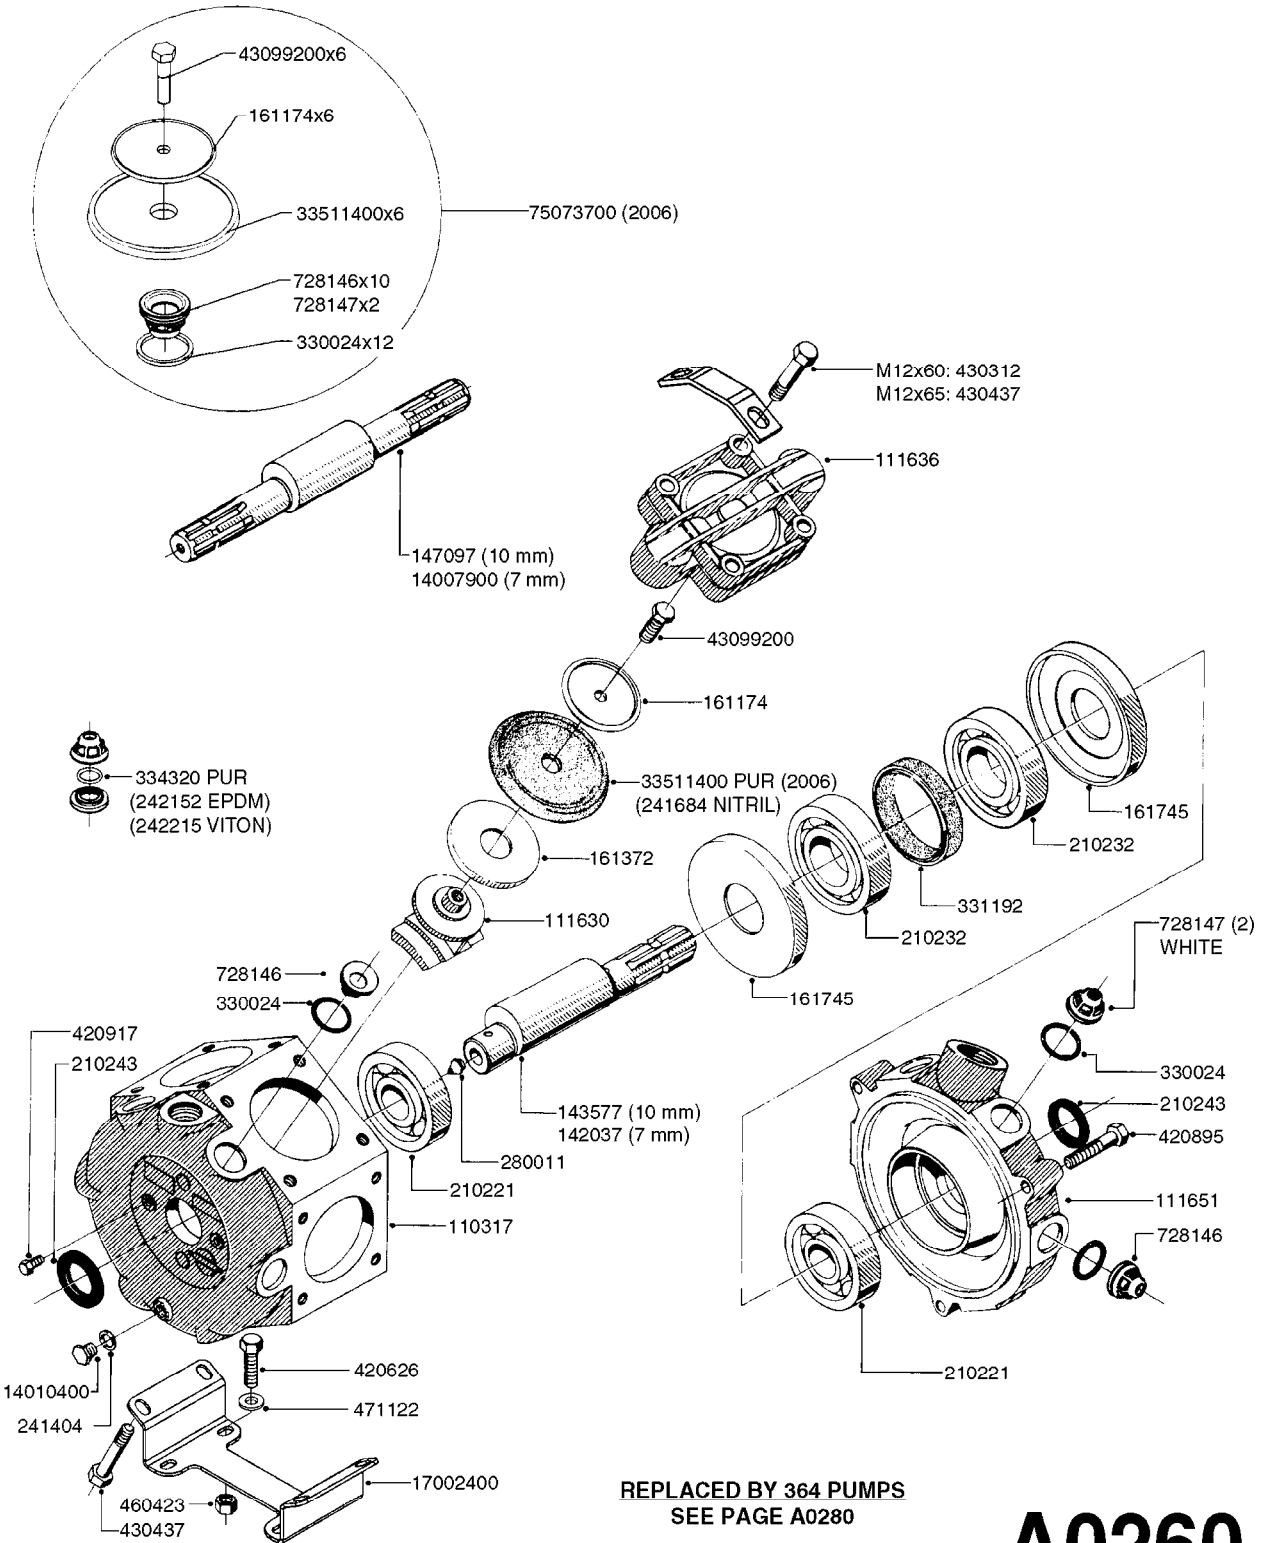

REPLACED BY 364 PUMPS
SEE PAGE A0280

A0260

PUMP - 363 W/MOUNTING BASE
A0260-HIN, 17:03:16

Page 1
Date 12.08.2020 11:28

parts-n°	order qty	description
110317	1	PUMP CASING MODEL 360/361 PNTD
111630	1	CONNECTING ROD 363/364-10 PUMP
111636	1	VALVE COVER 363 HEAVY DUTY
111651	1	CASTING F.363 1.5" PUMP(FRONT)
142037	1	CRANK SHAFT 361-20
143577	1	CRANK SHAFT F.363/462/463-10mm
147097	1	CRANK SHAFT 363-463/10 THROUGH
161174	1	DIAPHRAGM DISC SS 361/363/364 PUMP
161372	1	DIAPHRAGM BACKING DISC,320-361
161745	1	METAL SPACER F.363/463
210221	1	BEARING BALL 6407
210232	1	BEARING BALL 6310
210243	1	SEAL OIL 35 X 47 X 7
241404	1	DOWTY SEAL 1/4"
241684	1	DEICER PARTS: DIAPHRAGM MODEL 361 NITRIL
242152	1	O-RING D18.2X3 EPDM
242215	1	O-RING D18X3 VITON
280011	1	GREASE NIPPLE 1/8" SAE H TR
330024	1	O-RING D41,1/D34.5 X 3,5
331192	1	SPACER, MODEL 361/363
334320	1	O-RING D18X3 POLYURETHANE
420626	1	BOLT HEX 8.8 DEL M10X20 FT
420895	1	BOLT HEX 8.8 RAW M10X60
420917	1	BOLT HEX 8.8 RAW M8X12 FT
430312	1	BOLT HEX 8.8 M12X60
430437	1	BOLT HEX 8.8 RAW M12X65
460423	1	NUT HEX M10X1.50 LOCK DIN985A2 SS
471122	1	WASHER, M10, Ø20/10.5X 2.0, SS
728146	1	VALVE FOR 361(726890/707932)
728147	1	VALVE FOR 361 WHITE WITH HOLE
14007900	1	CRANK 363/462/463-7mm 540/THRU
14010400	1	PLUG 1/4" BSP
17002400	1	FOOT F. 36X PUMP, RED
33511400	1	DIAPHRAGM PUMP 361/361/363/364 PUR
43099200	1	BOLT HEX SS M12 X 30 DIN933 A4
75073700	1	PUMP KIT 361/363 "06"

33 * BOLTS MUST BE LOCKED WITH THREADLOCKER

1000 rpm

540 rpm

HARDI GREASE

A0280

PUMP - 364 540/1000 RPM
A0280-HIN, 07:05:20

Page 1

Date 12.08.2020 11:28