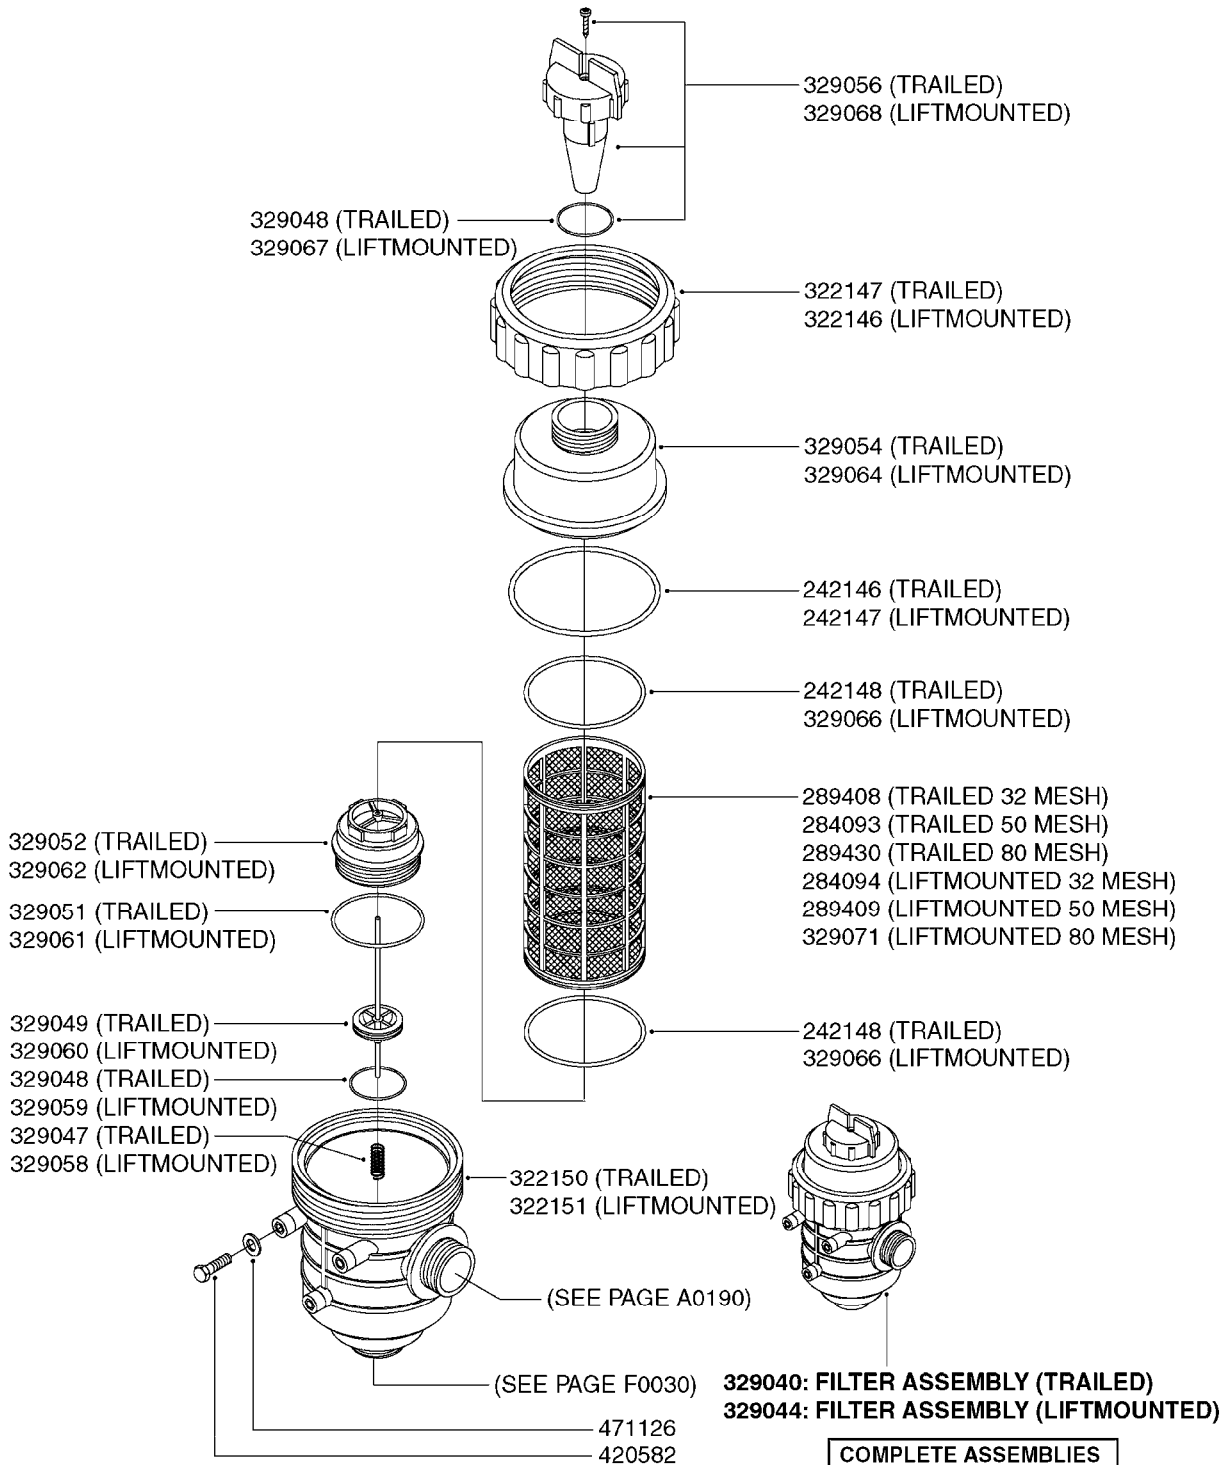

B0710

SUCTION FILT.-VINEYARD&ORCHARD
B0710-HIN, 01:01:16

Page

1

Date

12.08.2020 11:28

parts-n°	order qty	description
242146	1	O-RING 140 X 126 X 7
242147	1	O-RING 105,6x95X5.3
242148	1	O-RING 109.2 X 104 X 2
284093	1	FILTER SCR N ARAG 50 MESH BLUE
284094	1	FILTER SCR N ARAG 32 MESH WHITE
289408	1	FILTER SCR N ARAG 32 MESH WHITE
289409	1	FILTER SCR N ARAG 50 MESH BLUE
289430	1	FILTER SCR N ARAG 80 MESH RED
322146	1	THREADED RING F/FILTER 170
322147	1	THREADED RING F/FILTER 200
322150	1	FILTER CASING 1.5"BSP ARAG
322151	1	FILTER HOUSING 170
329040	1	FILTER ARAG 1.5" 32 MESH TRAIL
329044	1	FILTER ARAG 1.5" 32 MESH LIFT
329047	1	SPRING F. ARAG FILTER 1-1/2"
329048	1	O-RING F. 1-1/2" FILTER
329049	1	PLUNGER F. ARAG VALVE 1-1/2"
329051	1	O-RING F.ARAG FILTER 1-1/2"
329052	1	FITTING F.ARAG FILTER 1-1/2"
329054	1	FILTER HOUSING LID 1-1/2"
329056	1	YELLOW LOCKING RETAINER 1-1/2"
329058	1	SPRING F. ARAG FILTER 1"
329059	1	O-RING F. 1" FILTER
329060	1	PLUNGER F. ARAG VALVE 1"
329061	1	O-RING F.ARAG FILTER 1"
329062	1	FITTING F.ARAG FILTER 1"
329064	1	FILTER HOUSING LID 1"
329066	1	O-RING F.ARAG FILTER 1"
329067	1	O-RING F. 1" FILTER
329068	1	YELLOW LOCKING RETAINER 1"
329071	1	FILTER SCR N ARAG 80 MESH RED
420582	1	BOLT HEX 8.8 DEL M8X20 FT A2
471126	1	WASHER, M8, Ø16/ 8.4X 1.6, SS