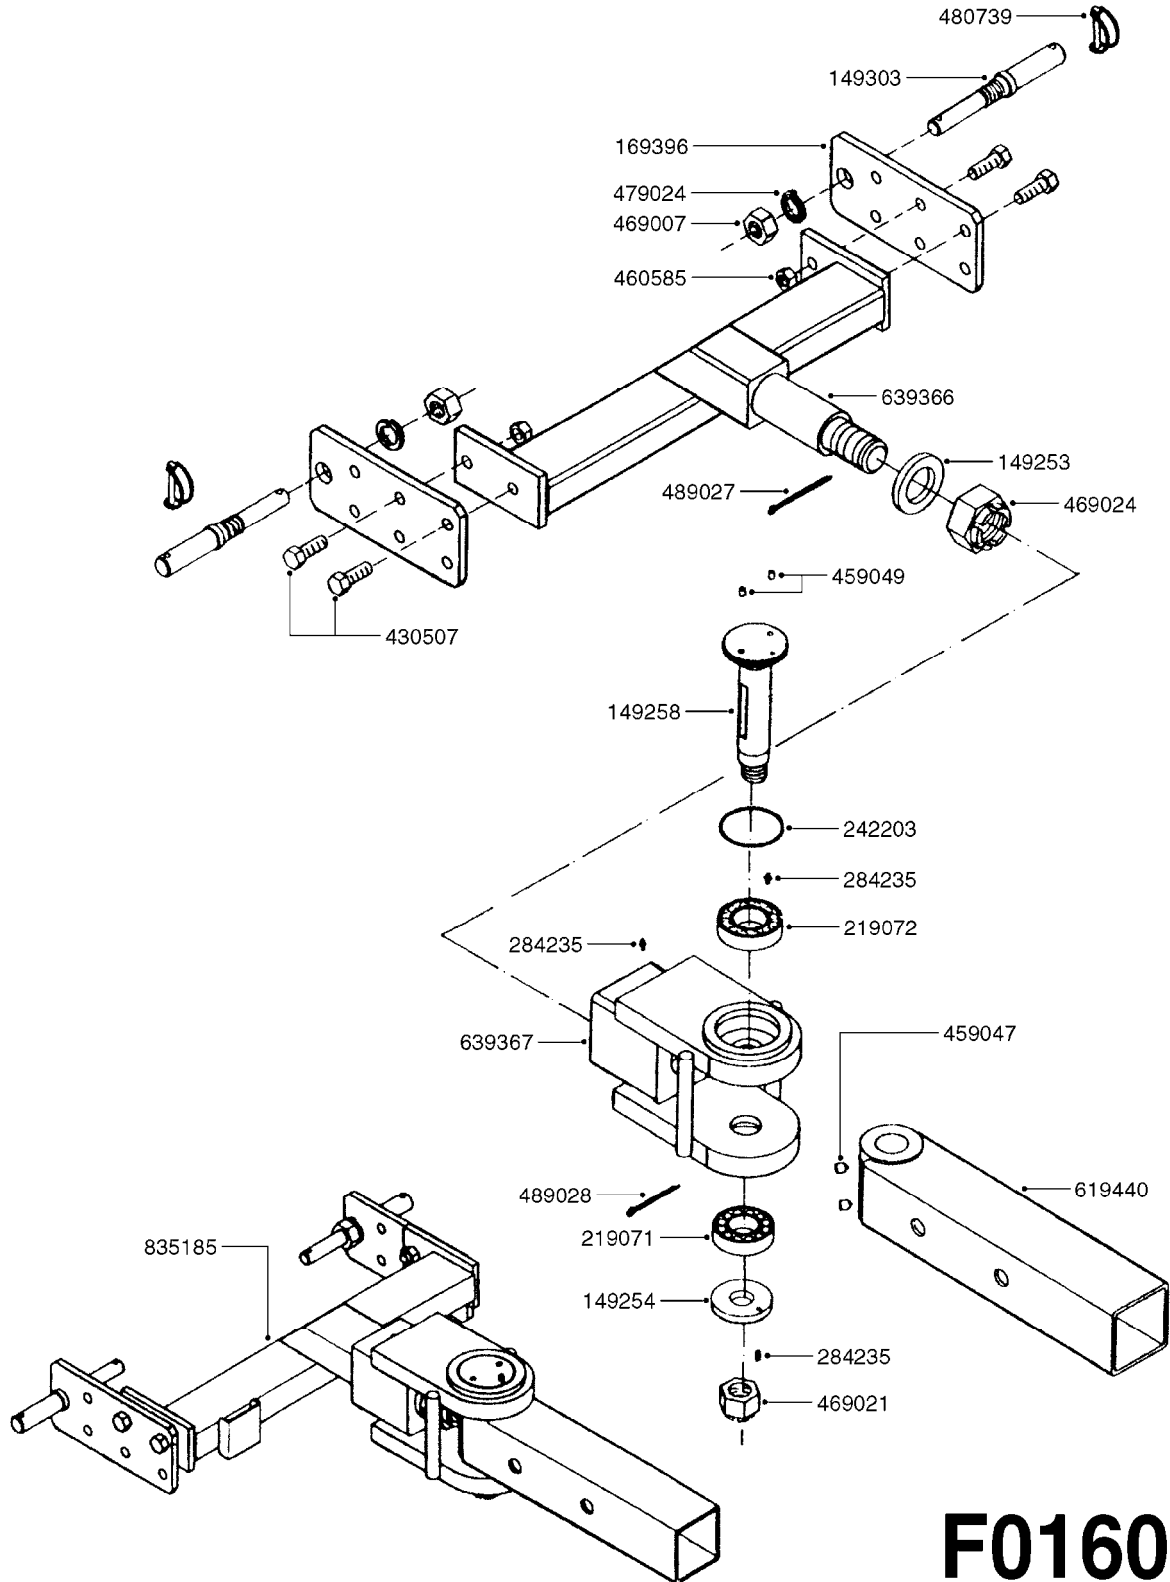

DRAWBAR - TURNABLE HITCH
F0160-HIN, 01:01:16

Page 1

Date 12.08.2020 11:28

parts-n°	order qty	description
149253	1	WASHER D.80X50X10 TURN.HITCH
149254	1	WASHER D.80X32X10 TURN.HITCH
149258	1	PIN F.TURNABLE HITCH
149303	1	DRAW BOLTS
169396	1	PLATE F. TURNABLE DRAWBAR
219071	1	BEARING 30208A TURN.HITCH
219072	1	BEARING
242203	1	O-RING 79.5X72.5
284235	1	ENGRASADOR M-6/100 RECTO
430507	1	BOLT HEX 8.8 DEL M16X45 FT
459047	1	SET SCREW ALLEN M12X25 DIN 913
459049	1	SET SCREW ALLEN M8X10 DIN 913
460585	1	LOCKING NUT M16 DIN985 A2 SS
469007	1	NUT 1" SAE
469021	1	CASTLE NUT 1-1/4"
469024	1	CASTLE NUT 1-3/4" TURN.HITCH
479024	1	WASHER LOCK D.26 DIN 127
480739	1	PIN SNAP D8 F.ROUND
489027	1	ROLL PIN 6 x 100
489028	1	COTTER PIN 6 X 8
619440	1	HEADTUBE FOR TURN.DRAWBAR
639366	1	CENTER BEAM TURN.HITCH
639367	1	CENTER PIVOT - TURN.HITCH
835185	1	DRAWBAR TURNABLE F.TG BV CR

24002503 - Ø 5" (125mm)

24002403 - Ø 4" (100mm)

259034 - Ø 5" (125mm) L=29-1/2" (750mm) PVC

259035 - Ø 4-3/8" (110mm) L=39-3/8" (1000mm) PVC

349012 - Ø 4" (100mm) L=37-3/8" (950mm) PVC

349026 - Ø 5-1/2" (140mm) / Ø 4-3/8" (110mm) PVC

349030 - Ø 5-1/2" (140mm) / Ø 3-1/2" (90mm) PVC

349025 - Ø 5" (125mm) / Ø 4-3/8" (110mm) PVC

349023 - Ø 5" (125mm) PVC

G0420

TUBES & HOSES
G0420-HIN, 01:01:16

Page 1

Date 12.08.2020 11:28

parts-n°	order qty	description
259034	1	PVC HOSE D125MM X 0.75M
259035	1	PVC HOSE D100MM X 1.0M
349012	1	PVC TUBE D100MM X 950MM
349023	1	GREY PVC LID D125MM
349025	1	CONNECT.PIECE PVC D125MM-110MM
349026	1	CONICAL REDUC.PVC D140MM-100MM
349030	1	140MM-90MM PVC ADAPTER
24002403	1	HOSE R X TPR 4" BLACK
24002503	1	HOSE R X TPR 5" BLACK