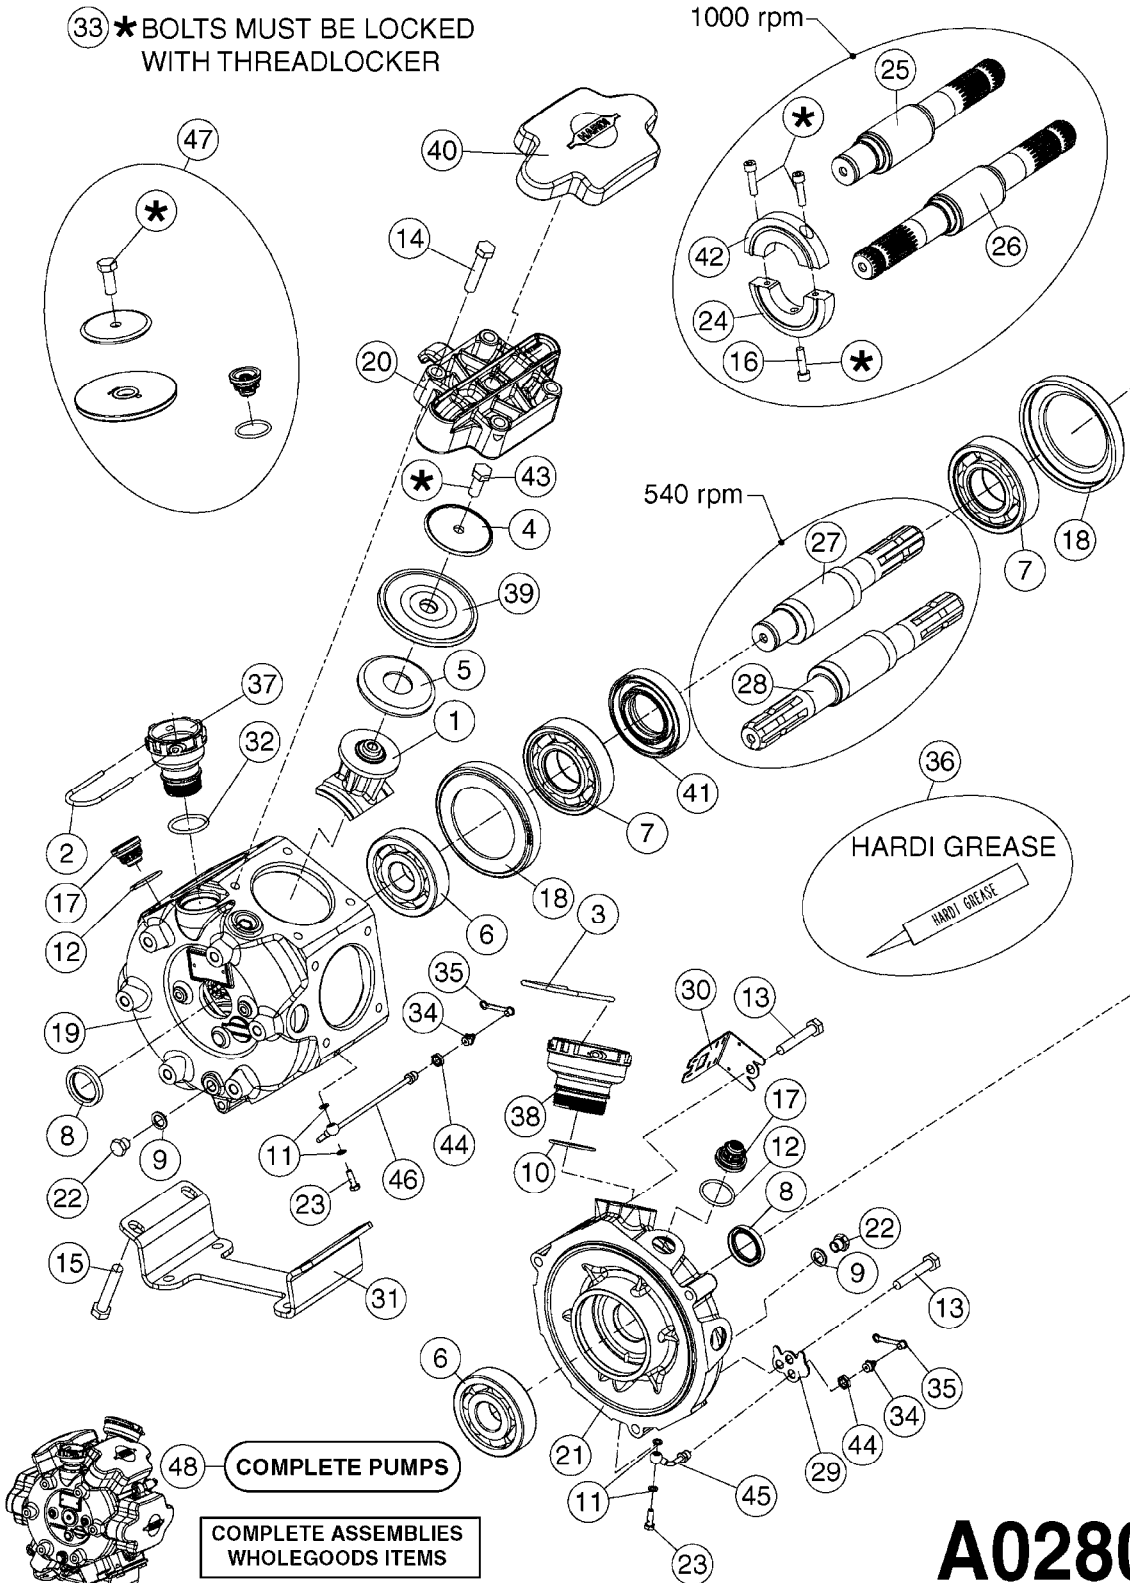

REPLACED BY 364 PUMPS
SEE PAGE A0280

A0260

PUMP - 363 W/MOUNTING BASE
A0260-HIN, 17:03:16

Page 1
Date 12.08.2020 11:28

parts-n°	order qty	description
110317	1	PUMP CASING MODEL 360/361 PNTD
111630	1	CONNECTING ROD 363/364-10 PUMP
111636	1	VALVE COVER 363 HEAVY DUTY
111651	1	CASTING F.363 1.5" PUMP(FRONT)
142037	1	CRANK SHAFT 361-20
143577	1	CRANK SHAFT F.363/462/463-10mm
147097	1	CRANK SHAFT 363-463/10 THROUGH
161174	1	DIAPHRAGM DISC SS 361/363/364 PUMP
161372	1	DIAPHRAGM BACKING DISC,320-361
161745	1	METAL SPACER F.363/463
210221	1	BEARING BALL 6407
210232	1	BEARING BALL 6310
210243	1	SEAL OIL 35 X 47 X 7
241404	1	DOWTY SEAL 1/4"
241684	1	DEICER PARTS: DIAPHRAGM MODEL 361 NITRIL
242152	1	O-RING D18.2X3 EPDM
242215	1	O-RING D18X3 VITON
280011	1	GREASE NIPPLE 1/8" SAE H TR
330024	1	O-RING D41,1/D34.5 X 3,5
331192	1	SPACER, MODEL 361/363
334320	1	O-RING D18X3 POLYURETHANE
420626	1	BOLT HEX 8.8 DEL M10X20 FT
420895	1	BOLT HEX 8.8 RAW M10X60
420917	1	BOLT HEX 8.8 RAW M8X12 FT
430312	1	BOLT HEX 8.8 M12X60
430437	1	BOLT HEX 8.8 RAW M12X65
460423	1	NUT HEX M10X1.50 LOCK DIN985A2 SS
471122	1	WASHER, M10, Ø20/10.5X 2.0, SS
728146	1	VALVE FOR 361(726890/707932)
728147	1	VALVE FOR 361 WHITE WITH HOLE
14007900	1	CRANK 363/462/463-7mm 540/THRU
14010400	1	PLUG 1/4" BSP
17002400	1	FOOT F. 36X PUMP, RED
33511400	1	DIAPHRAGM PUMP 361/361/363/364 PUR
43099200	1	BOLT HEX SS M12 X 30 DIN933 A4
75073700	1	PUMP KIT 361/363 "06"

33 * BOLTS MUST BE LOCKED WITH THREADLOCKER

1000 rpm

540 rpm

HARDI GREASE

A0280

PUMP - 364 540/1000 RPM
A0280-HIN, 07:05:20

Page 1

Date 12.08.2020 11:28

24002503 - Ø 5" (125mm)

24002403 - Ø 4" (100mm)

259034 - Ø 5" (125mm) L=29-1/2" (750mm) PVC

259035 - Ø 4-3/8" (110mm) L=39-3/8" (1000mm) PVC

349012 - Ø 4" (100mm) L=37-3/8" (950mm) PVC

349026 - Ø 5-1/2" (140mm) / Ø 4-3/8" (110mm) PVC