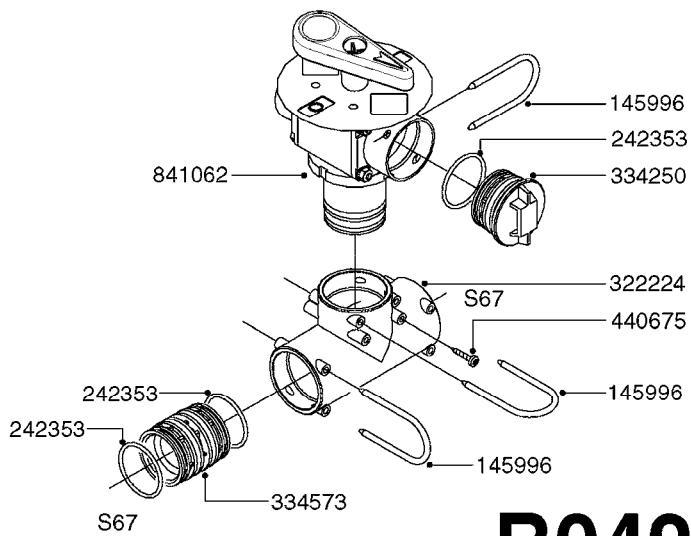

FOR S67 FITTINGS
SEE PAGE L0100