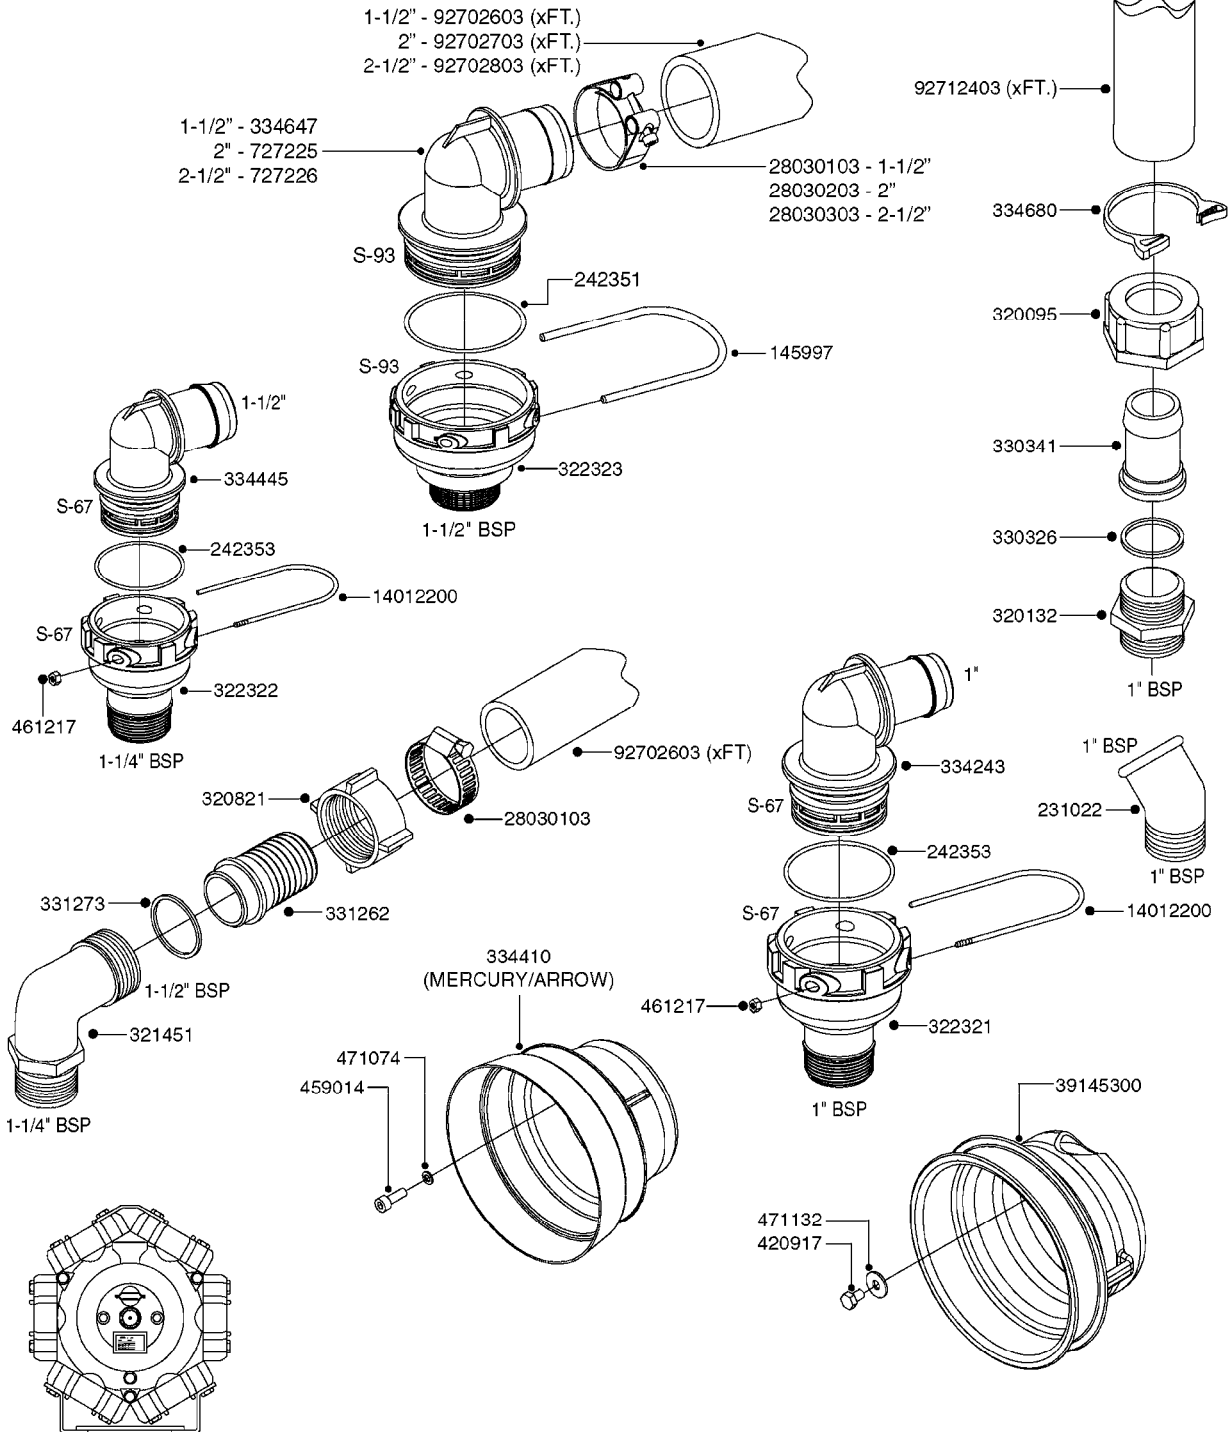

33 * BOLTS MUST BE LOCKED WITH THREADLOCKER

1000 rpm

540 rpm

HARDI GREASE

A0280

PUMP - 364 540/1000 RPM
A0280-HIN, 07:05:20

Page 1

Date 12.08.2020 11:28

SUCTION SIDE OF PUMP

PRESSURE SIDE OF PUMP

COMPLETE PUMP
(NLA) REPLACED BY 364 PUMP (SEE PAGE A0280)

A0300

PUMP - 361/363 FITTINGS
A0300-HIN, 28:05:19

Page 1
Date 12.08.2020 11:28

parts-n°	order qty	description
145997	1	FITT.DK S-93 FORK
231022	1	FITT.DK ELB. 1' BSP GF 121
242351	1	O-RING D69.5X3.0 VITON F.S-93
242353	1	O-RING 3 X 44.2 VITON
320095	1	FITT.DK NUT 1" BSP
320132	1	FITT.DK HN 1" BSP
320821	1	FITT.DK NUT 1-1/2" BSP
321451	1	FITT.DK ELB.1-1/2 X1-1/4 80DEG
322321	1	FITT.DK S-67 X 1"BSP MALE
322322	1	FITT.DK S-67 X 1-1/4"BSP MALE
322323	1	FITT.DK S-93 X 1-1/2"BSP MALE
330326	1	O-RING D30/D24X2 F.1"NUT
330341	1	FITT.DK HB 1" F. 1" NUT
331262	1	FITT.DK HB 1-1/2" F. 1-1/2"NUT
331273	1	O-RING D44/D38X2 F.1-1/2"
334243	1	FITT.DK S-67 ELB.1"
334410	1	PROTECTION PUM
334445	1	FITT.DK S-67 ELB.1-1/2"
334647	1	FITT.DK S93 ELB 1-1/2" 90 PVC
334680	1	CLAMP HOSE PLASTIC 1"
420917	1	BOLT HEX 8.8 RAW M8X12 FT
459014	1	ALLEN SCREW M8 X 15 GALV.DIN93
461217	1	NUT HEX M5 LOCK
471074	1	WASHER M8 ELZ
471132	1	WASHER D24/D8.4 X 2 SS
727225	1	FITT.DK S-93 ELB.2'PVC W/ORING
727226	1	HOSETAIL S93 2"1/2 90°+O-RING
14012200	1	FITT.DK S-67 FORK W/M5 THREADS
28030103	1	CLAMP HOSE GEAR P5/4-S1.5"6724
28030203	1	CLAMP HOSE T-BOLT S2" 235-67
28030303	1	CLAMP HOSE T-BOLT S2.5" 235-76
39145300	1	PTO SHIELD Ø203 4-POLET MACHINED
92702603	1	HOSE PVC SUCT GRAY 1-1/2"
92702703	1	HOSE PVC SUCT GRAY 2"
92702803	1	HOSE PVC SUCT GRAY 2.5"
92712403	1	HOSE R X1" X300PSI WP X0012"