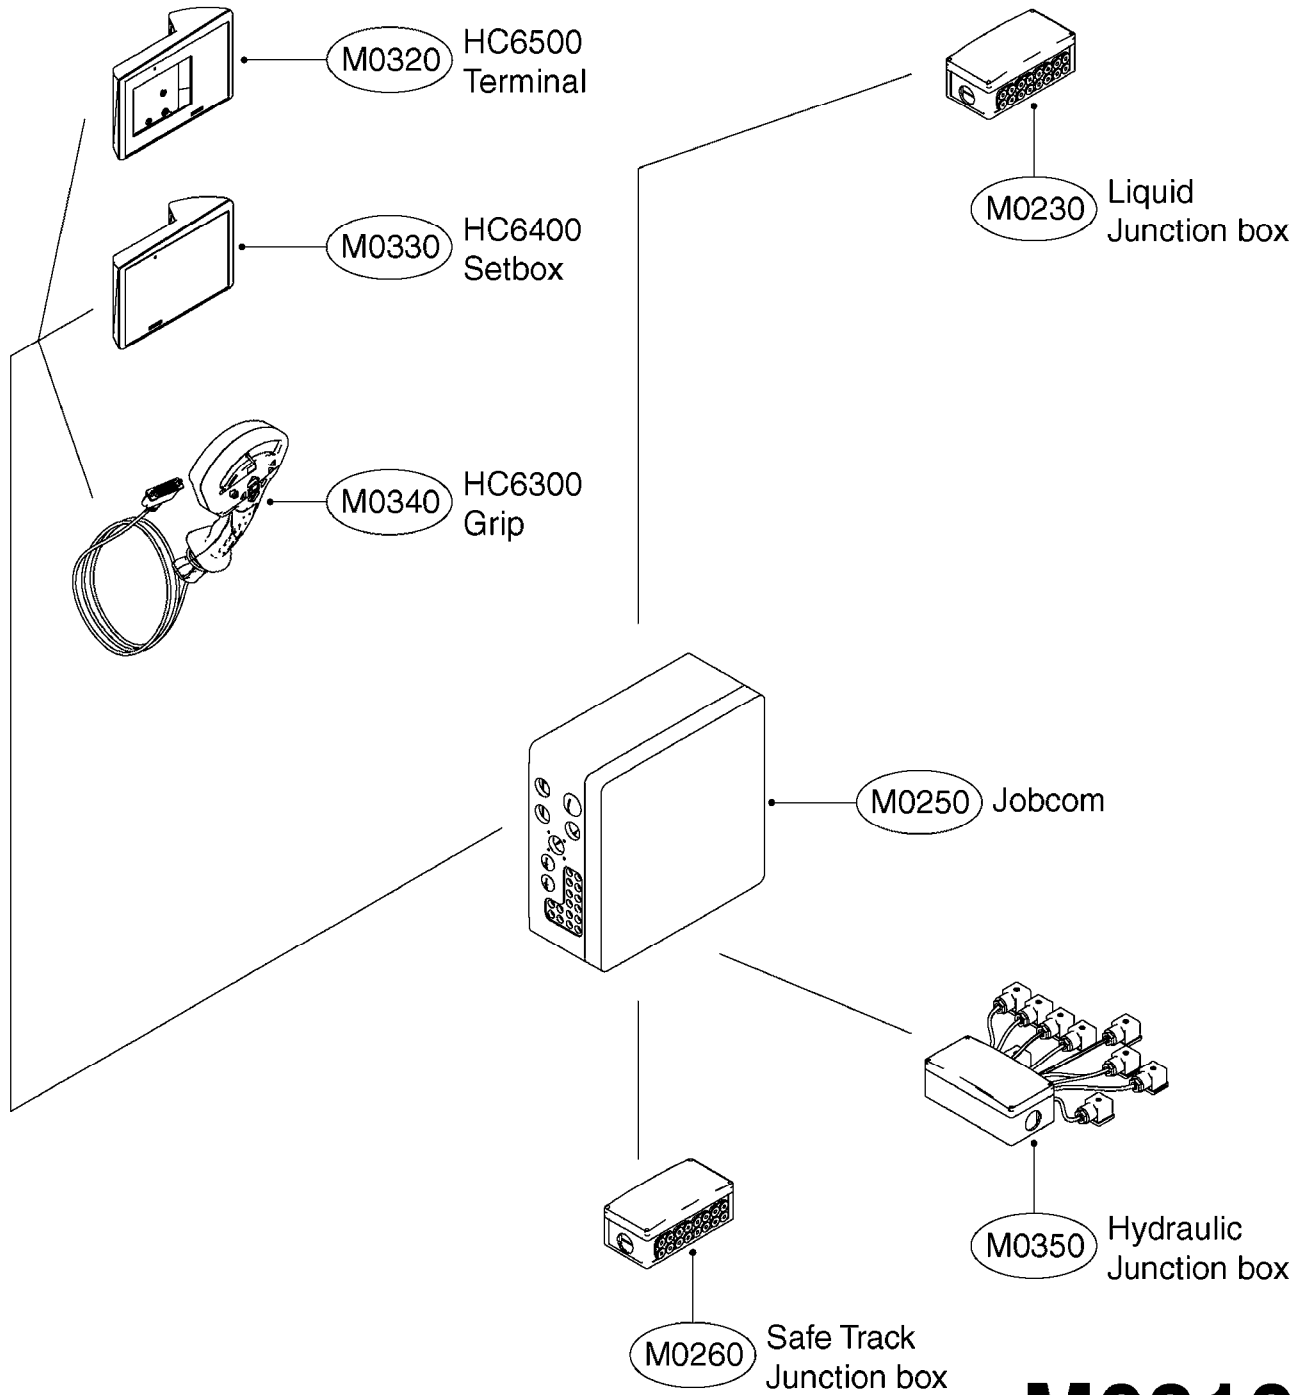

LIQUID SYSTEM

HYDRAULIC SYSTEM

* Note orientation of bracket
1 = Liquid system
2 = Hydraulic system

M0280

39 PIN CABLES
M0280-HIN, 01:01:16

Page 1
Date 16.03.2016 14:00

parts-n°	order qty	description
262158	1	PLUG INSERT 39 POLE MALE
262159	1	PLUG INSERT 39 POLE FEMALE
262160	1	PLUG HOUSING 39 POLE FEMALE
262161	1	PLUG HOUSING F/39 POLE MALE
440634	1	SCREW 5/8"
440732	1	PT SCREW 35X12B Z5452 ELZ
14034200	1	CODE BRACKET FOR 39 PIN CABLE
26003900	1	WIRE 37-39 PIN EVC, 6.6'
26004200	1	WIRE 37-39 PIN EVC, 57.4'
26008400	1	WIRE 39-PIN 24 WIRE L=8M
28027500	1	WIRE 37-39 PIN EVC, 37.7'
28028700	1	WIRE 37-39 PIN EVC, 45.9'
28028800	1	WIRE 37-39 PIN EVC, 16.4'
28028900	1	WIRE 37-39 PIN EVC, 26.2'
72236400	1	DAH CONN. WIRE/TRACTOR L=8M
97610803	1	DECAL-SRAY BOX 39-PIN
97610903	1	DECAL-HYDRAULIC BOX 39-PIN