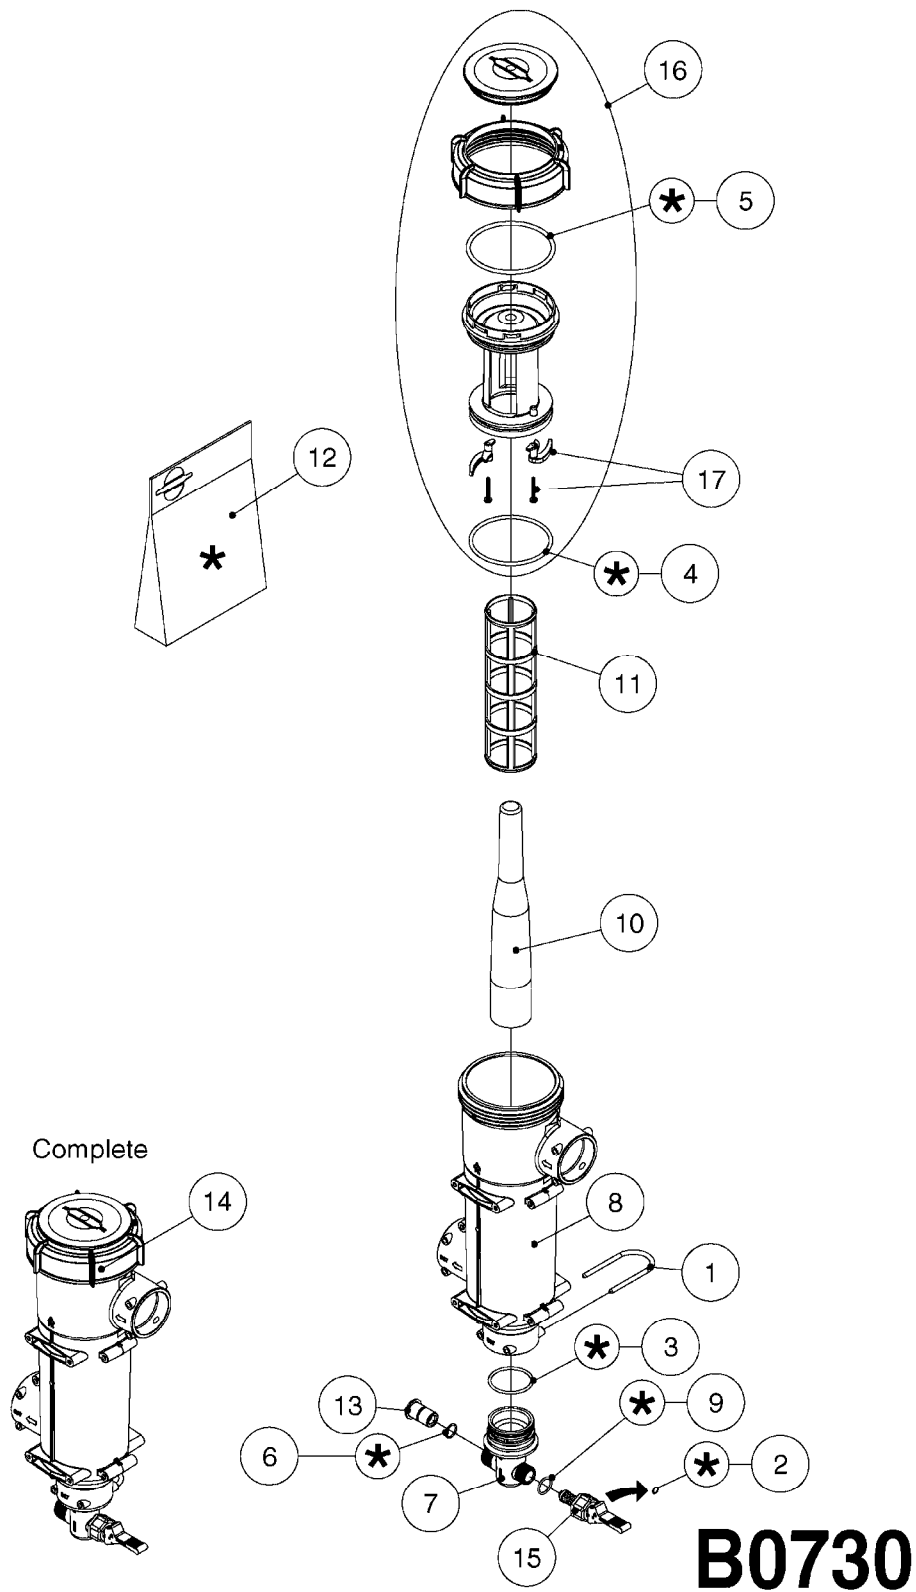

B0730

PRESSURE FILTER - CYCLONE
B0730-HIN, 01:01:16

Page 1

Date 16.03.2016 13:58

Pos.	parts-n°	order qty	description
1	145996	1	FITT.DK S-67 FORK
2	241323	1	O-RING D5.3X2.4 NITRIL
3	242353	1	O-RING D44.2X3.0 VITON F.S-67
4	242565	1	O-RING Ø 85 X 4.0 SH70 VITON
5	242577	1	O-RING Ø 86 X 4.5 SH70 VITON
6	242594	1	O-RING D14 X 1.78 SCH.70-EPDM
7	322358	1	T-PIECE S67-1/2"-3/4"
8	322359	1	CYCLONE FILTER HOUSING
9	330315	1	O-RING D18.4/D13X.6
10	391093	1	CONE F. CYCLONE FILTER
11	61036000	1	FILTER ELEM.S93,100 MSH-YELLOW
11	615416	1	FILTER ELEM.S93,50 MESH-BLUE
11	72557200	1	FILTER ELEM.S93,80# CYCLONE
12	741827	1	SEAL KIT CYCLONE FILTER
13	39127500	1	VALVE SEAT
14	72281200	1	CYCLONE FILT.COMP. 80 MSH S67
14	72316500	1	CYCLONE FILT.COMP.50 MSH S67
14	72316600	1	CYCLONE FILT.COMP.100 MSH S67
15	72281300	1	VALVE BOOSTER/ON/OFF CYCLONE F
16	72352200	1	LID COMPLETE F. CYCLONE FILTER
17	74192900	1	FILTER LOCK PARTS - CYCLONE