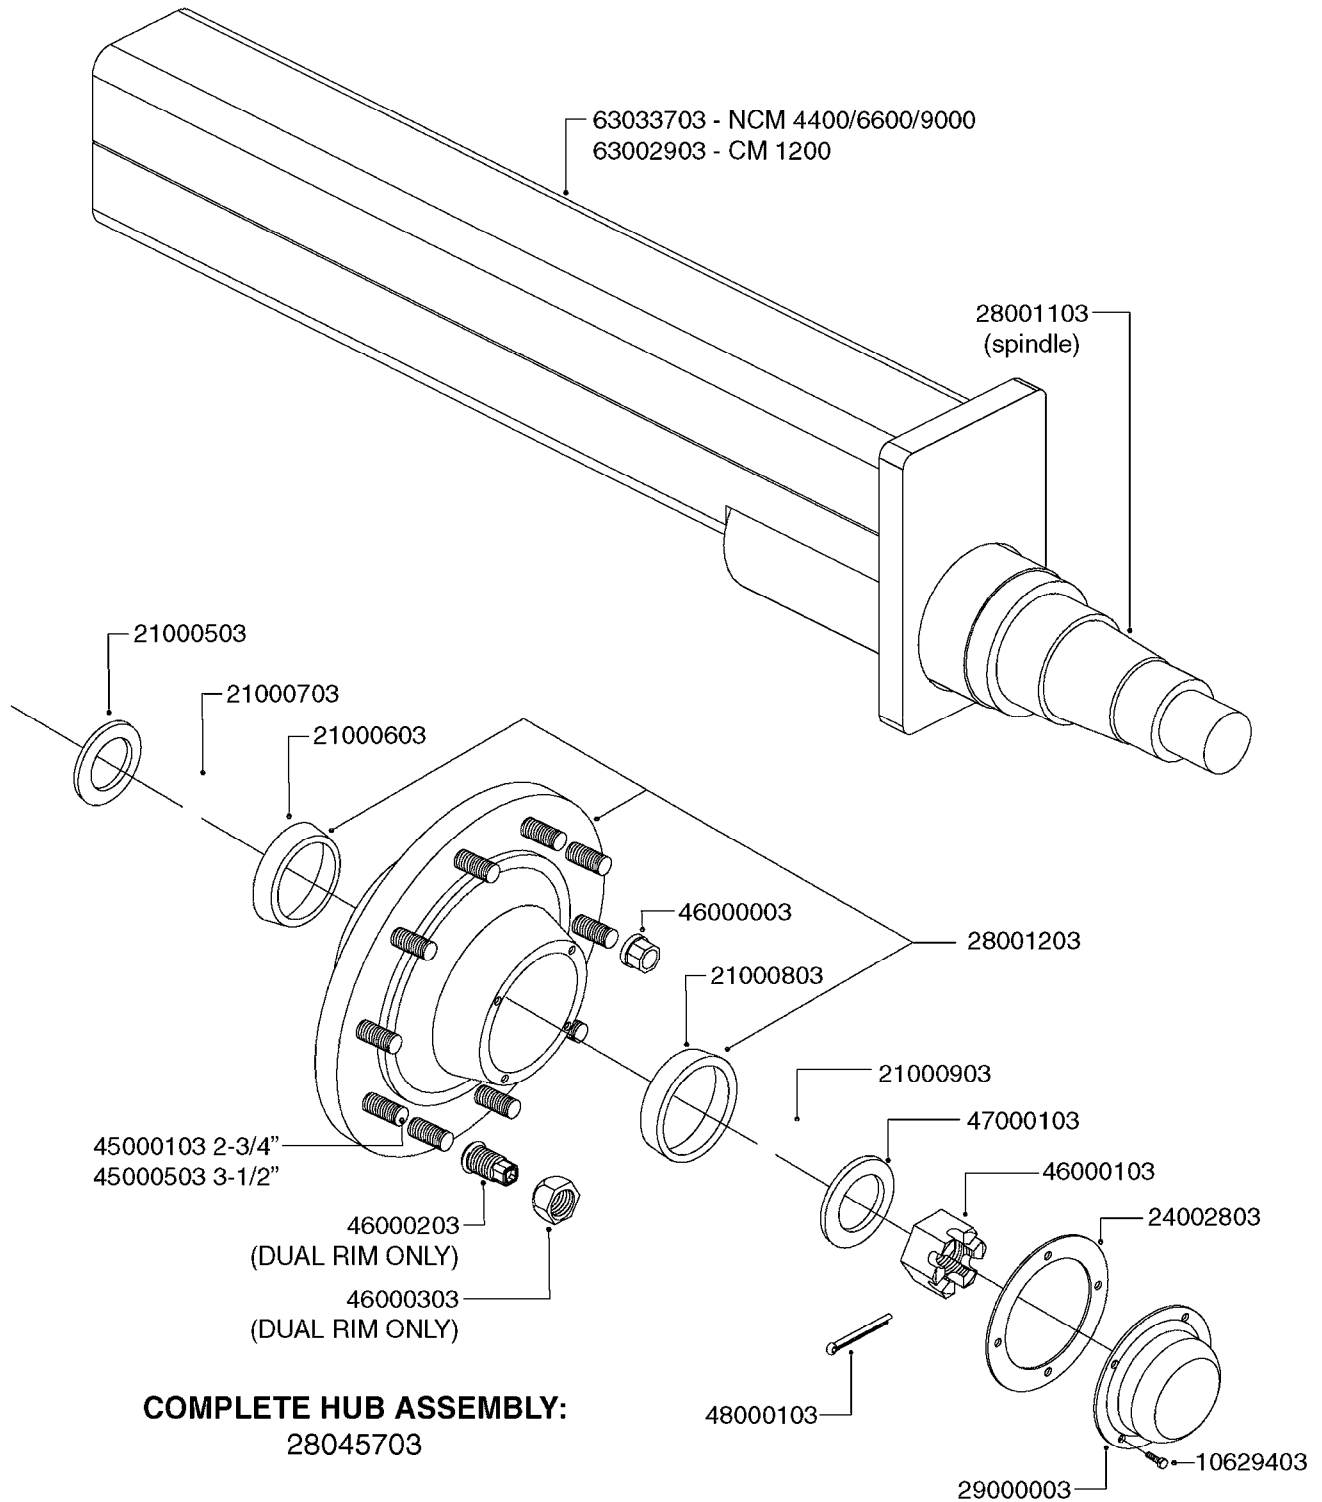

COMPLETE HUB ASSEMBLY:
28045703

COMPLETE ASSEMBLIES
WHOLEGOODS ITEMS

E0790

HUB ASSEMBLE F.4-1/2" SPINDLE
E0790-HIN, 01:01:16

Page 1

Date 16.03.2016 13:59

parts-n°	order qty	description
10629403	1	BOLT HEX 5/16 NC GR.2 00.50"
21000503	1	SEAL,WHEEL CR43771
21000603	1	RACE, BEARING 3.5/1.5
21000703	1	BEARING, TAPPERED 3.5433/1.575
21000803	1	RACE, TAPERED BEARING
21000903	1	BEARING, TAPPERED, 2.75/1.510
24002803	1	GASKET F. HUB 4.5" HUB ASSY
28001103	1	SPINDLE 4.5"x 21" 20000LB
28001203	1	HUB, 20000LB W. BRG RACES
28045703	1	HUB ASSY 10-13.19-11.02 25000#
29000003	1	HUB CAP F. 881(20000LB) HUB
45000103	1	BOLT, WHEEL STUD 3/4-16X2 3/4
45000503	1	BOLT, WHEEL STUD 3/4-16X3 1/2
46000003	1	NUT HEX NF 3/4" FLANGED F.HUB
46000103	1	NUT, CASTLE, SPINDLE 2-12 UNF
46000203	1	NUT, BUD WHEEL, INNER, RH
46000303	1	NUT, BUD WHEEL, OUTER, RH
47000103	1	WASHER, SPNDL 4.5" 2.06x4 .25T
48000103	1	PIN, COTTER 5/16" X 5.25"
63002903	1	AXLE INSERT,72"-90"SUS CM 1200
63033703	1	AXLE INSERT NCM 44/66/9000