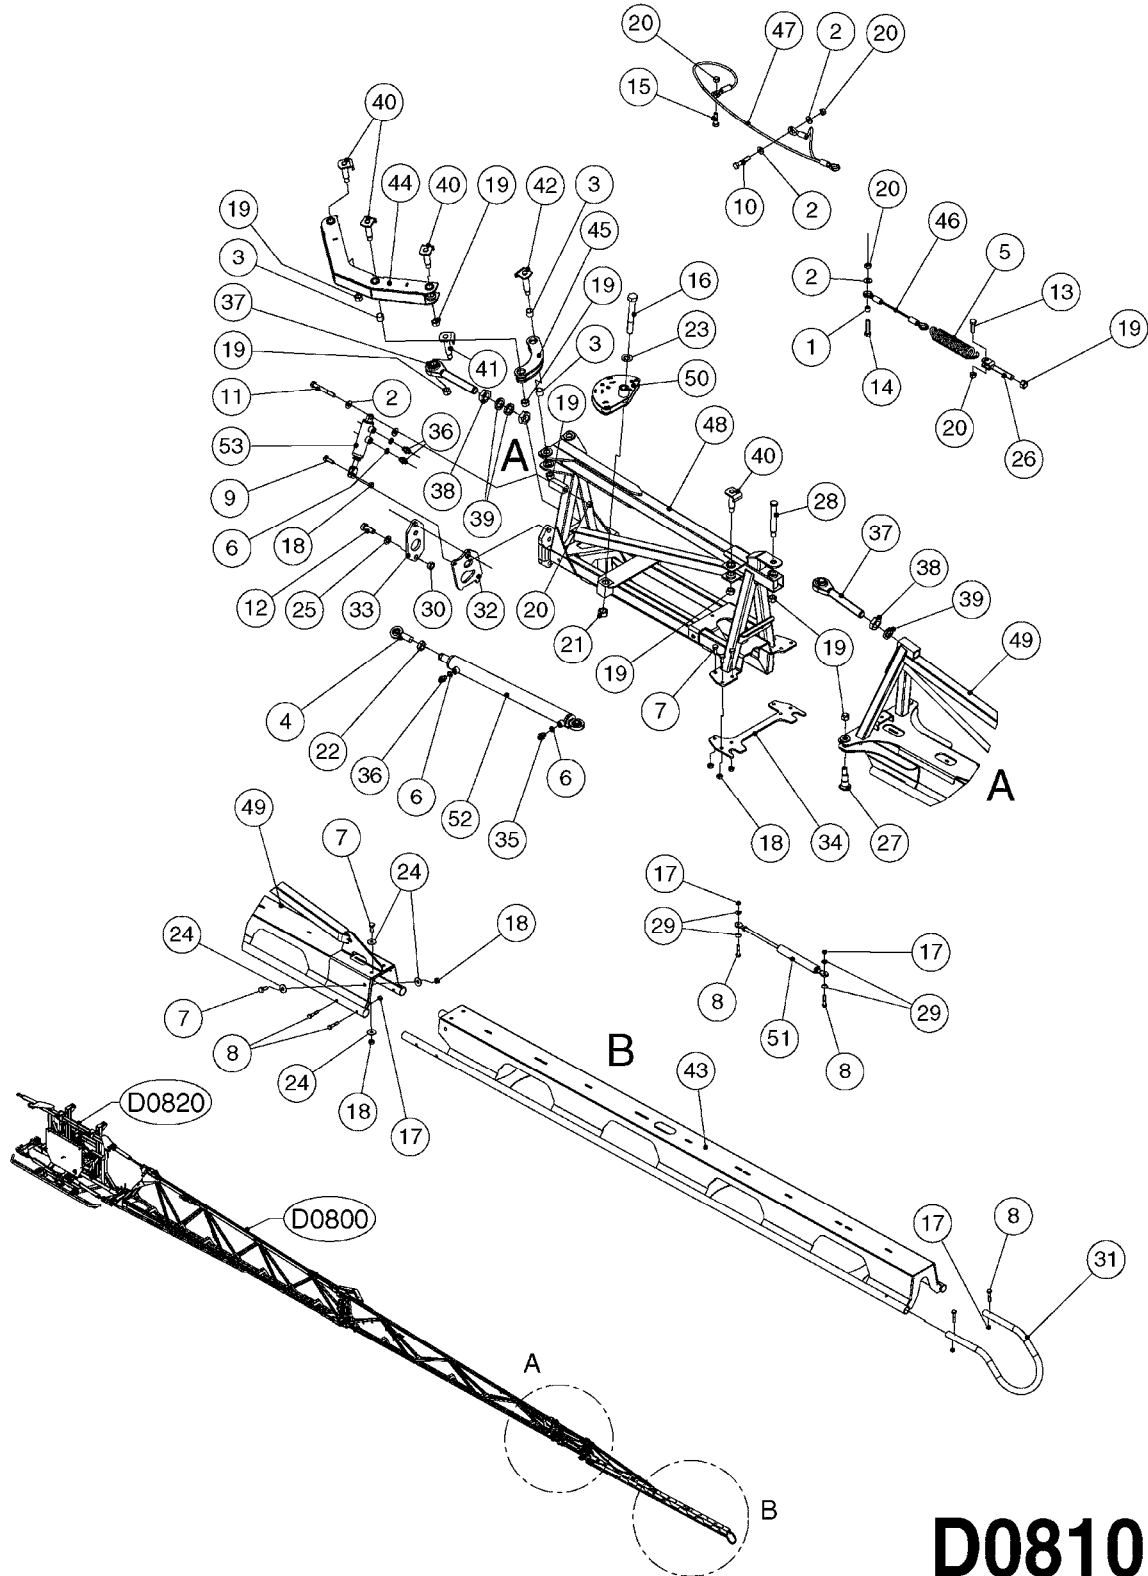

BOOM TERRA FORCE OUTER
D0810-HIN, 01:01:16

Page 1
Date 16.03.2016 13:59

Pos.	parts-n°	order qty	description
1	150861	1	BUSHING D16/D13X14
2	165557	1	WASHER D28.0/D12.2X2.0 SS
3	210859	1	BUSHING DU D23/20 L=20
4	210881	1	LINK HEAD GAR 20 DO
5	220929	1	DRAW SPRING D45.0/7.0-240.0
6	241404	1	DOWTY SEAL 1/4"
7	420604	1	BOLT HEX 8.8 DEL M10X25 FT DIN933
8	420744	1	BOLT HEX 8.8 DEL M8X40
9	421002	1	BOLT HEX 8.8 DEL M10X30 FT DIN933
10	430323	1	BOLT HEX 8.8 DEL M12X60
11	430367	1	BOLT HEX 8.8 DEL M12X100 DIN931
12	430581	1	BOLT HEX 8.8 DEL M16X40 FT
13	430721	1	BOLT HEX 8.8 DEL M12X40 FT
14	430870	1	BOLT HEX 8.8 DEL M12X55 FT
15	430878	1	BOLT HEX 8.8 DEL M12X45 DIN931
16	430902	1	BOLT HEX 8.8 M20X150
17	460143	1	NUT HEX M8 LOCK A2 DIN985
18	460423	1	NUT HEX M10X1.5 LOCK
19	460585	1	NUT HEX M16X2 LOCK
20	460703	1	NUT HEX M12X1.75 LOCK DIN985
21	460806	1	NUT HEX M20X2.5 LOCK
22	461200	1	NUT HEX M20X1.5 JAMB.
23	471129	1	WASHER, M20, Ø37/21.0X 3.0, SS
24	471140	1	WASHER D30/D10.5X2.5 STAINLESS
25	471168	1	WASHER SPECIAL M16 NORDLOCK
26	615348	1	CLEVIS TURNBUCKLE M16 RH
27	14093600	1	PIN D40/25/20 M16
28	14096900	1	PIN D25/19 M16 L=118 DEL
29	14099000	1	BUSHING D20/8 CHAMFER
30	15140000	1	BUSHING D25.5/16.5 L= 9 DEL
31	15167000	1	BREAKAWAY TIP TDZ
32	16296100	1	PLATE 8.0X140X146 DEL
33	16332900	1	PLATE 10.0X80X174, RED
34	16333000	1	BREAK AWAY PLATE TDZ
35	23234100	1	HEX NIPPLE 1/4"-9/16" - 1.2mm
36	23234500	1	HEX NIPPLE 1/4" - 9/16"
37	28096700	1	EYEBOLT W/SWIVEL Ø19.3 M27 RH
38	46133100	1	JAM NUT M27 DIN 439 B DEL
39	47118500	1	NORDLOCK WASHER M27 LIM ZNK
40	61056200	1	PIN D19.8 L=80 M16
41	61056300	1	PIN D19 L=76 M16
42	61061400	1	PIN D20 L=75 M16
43	63079100	1	BREAKAWAY TIP 2.5M TDZ 132' BOOM
43	63126600	1	BOOM WING BREAKAWAY TIP TDZ .5 120' BOOM
44	63095200	1	FOLD ARM SMALL TDZ
45	63095600	1	FOLD ARM SMALL OUTER TDZ
46	63108200	1	CABLE D7 L= 300
47	63108300	1	CABLE DOUBLE D7 L= 1115/525
48	63110700	1	2.OUTER, TDZ RH, RED 120' & 132' BOOMS
48	63110800	1	2.OUTER, TDZ LH, RED 120' & 132' BOOMS
49	63110900	1	BOOM WING BREAKAWAY TDZ 120' & 132' BOOMS
50	63126900	1	BREAKAWAY PIVOT TDZ RIGHT, RED
50	63127000	1	BREAKAWAY PIVOT TDZ LEFT, RED
51	72743100	1	DAMPER CYLINDER TDZ BREAKAWAY
52	78127200	1	CYLINDER DOUB. D40/25 L=455
53	78127800	1	HYDRAULIC CYLINDER 25-40