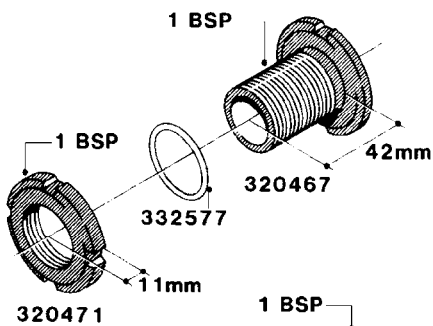

L0040

FITTINGS - NIPPLES & ELBOWS
L0040-HIN, 01:01:16

Page 1
Date 16.03.2016 13:59

parts-n°	order qty	description
10530803	1	FITT.PO.SE 2.00X2.00 45 DEG.
320191	1	FITT.DK ELB 3/8' BSP 45 DEGREE
320482	1	FITT.DK ELB. 1/2" BSP 60 DEG.
320596	1	FITT.DK ELB 3/8'-1/2'BSP 45DEG
320607	1	FITT.DK HN 3/8M X 3/8F BSP LNG
320633	1	FITT.DK HN 3/8"M X 3/8"F BSP
321451	1	FITT.DK ELB.1-1/2 X1-1/4 80DEG
321532	1	FITT.DK REDUC 3/4' X 1/2' BSP
390233	1	FITT.DK REDUC 1-1/2" X 1" BSP

L0050

FITTINGS - HOSE CONNECTORS
L0050-HIN, 01:01:16

Page 1

Date 16.03.2016 13:59

parts-n°	order qty	description
242594	1	O-RING D14 X 1.78 SCH.70-EPDM
320294	1	FITT.DK TEE 3/8X3/8HB X1/2"BSP
320305	1	FITT.DK HB 3/4'- 3/4' BSP
320386	1	FITT.DK TEE 3/8X3/8HB X3/8"BSP
320397	1	FITT.DK ELB 3/8"HB X 3/8" BSP
320401	1	FITT.DK TEE 1/2X1/2HB X1/2"BSP
320412	1	FITT.DK TEE 1/2X1/2HB X3/8'BSP
320423	1	FITT.DK ELB 1/2'HB X 3/8' BSP
320891	1	FITT.DK HB 3/8'- 3/8' BSP
320972	1	FITT.DK HB 5/16'- 1/4' BSP
322046	1	FITT.DK TEE 1/2X1/2HB X3/4'BSP
322048	1	FITT.DK TEE 3/4X3/4HB X3/4'BSP
330595	1	O-RING D24.6/D20X2.1 -3/4"
333137	1	FITT.DK CONN.1/2" F.NOZZ. DOUB
333141	1	FITT.DK CONN.1/2" F.NOZZ.SING
334041	1	FITT.DK CONN.3/4' F.NOZZ. SING
334042	1	FITT.DK CONN.3/4' F.NOZZ. DOUB
334195	1	FITT.DK ELB. 3/4"HB X 3/4"HB
10012103	1	FITT.PO.HB 1.25X1.50 IMB1012
10014003	1	FITT.PO.HB 1.25X1.25 IMB1010
10036903	1	FITT.PO.HB 1.50X1.50 IMB1212
28019303	1	FITTING HB ELB 3/4NPT-3/4HOSE
61016500	1	HOSE TAIL 3/4" 90°+RG CAP 3/4"
72026700	1	NOZZLE TUBE ADAPTER W/O-RING