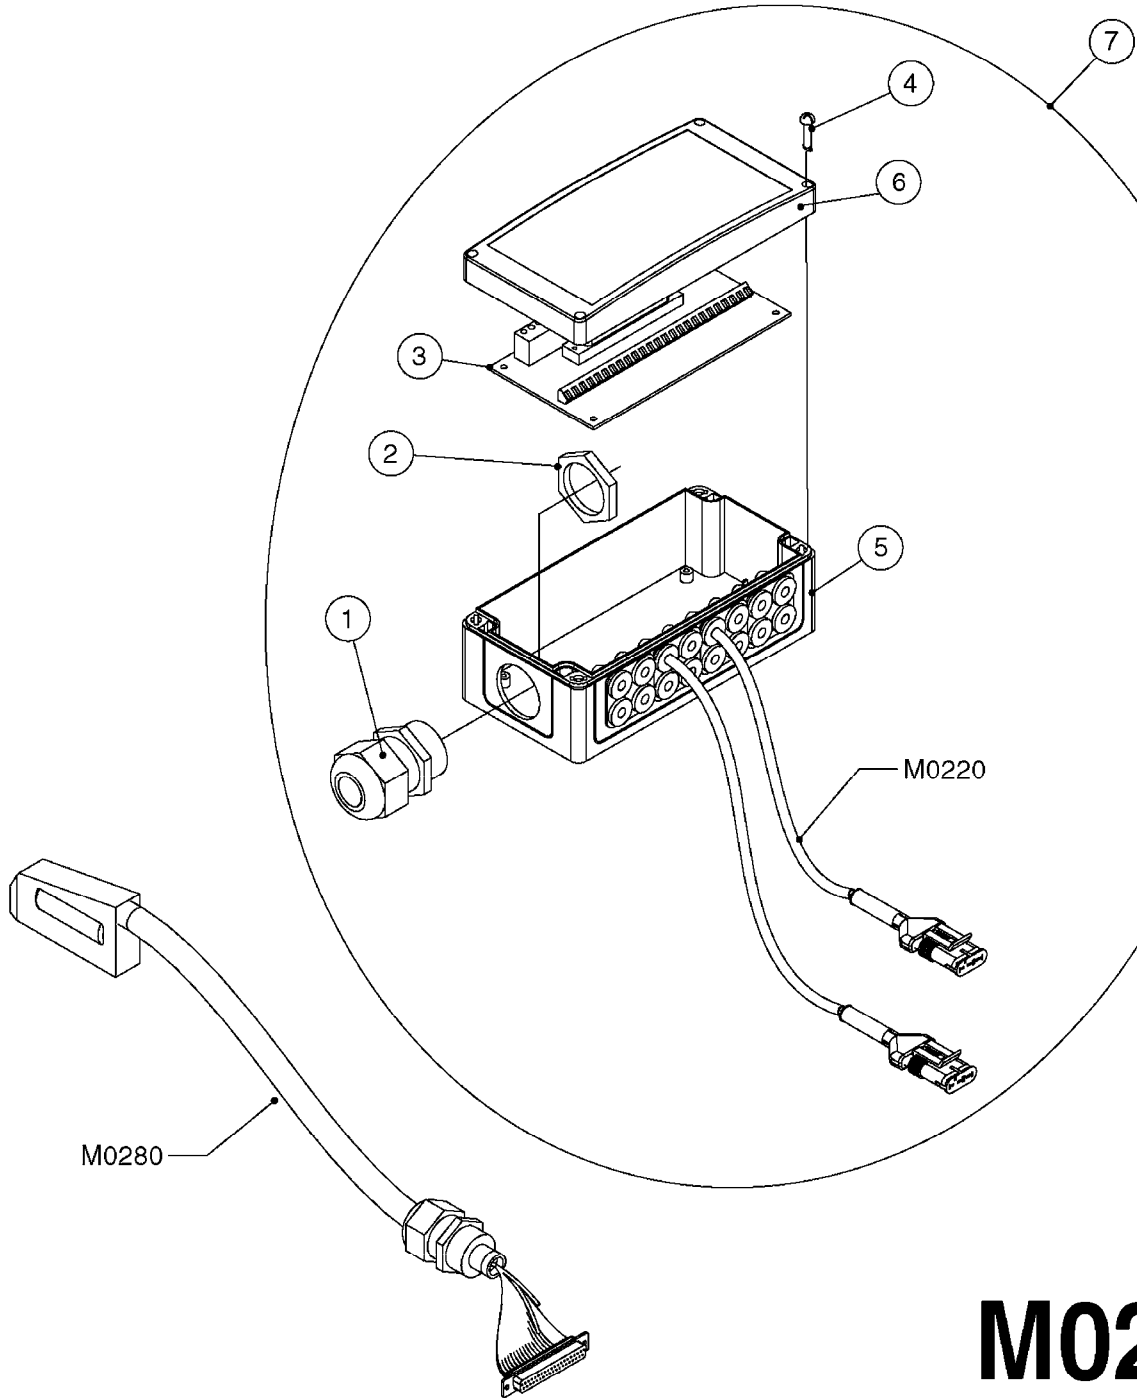

M0220

CABLES
M0220-HIN, 01:01:16

Page 1
Date 16.03.2016 14:00

Pos.	parts-n°	order qty	description
1	26005900	1	WIRE 37/37 POLE DAH/JOB COM
2	26006200	1	CABLE L = 4.50M, AMP, MALE, 2P
2	26006300	1	CABLE L = 0.50M, AMP, MALE, 2P
2	26006400	1	CABLE L = 0.75M, AMP, MALE, 2P
2	26006500	1	CABLE L = 1.50M, AMP, MALE, 2P
2	26006600	1	CABLE L = 9.00M, AMP, MALE, 2P
3	26006700	1	CABLE L = 0.12M, AMP, FEMALE, 2P
4	26006800	1	CABLE L = 1.00M, AMP, FEMALE, 2P
5	26006000	1	CABLE L = 1.50M, AMP, MALE, 3P
5	26006100	1	CABLE L = 5.00M, AMP, MALE, 3P
5	26007000	1	CABLE L = 0.20M, AMP, MALE, 3P
5	26007100	1	CABLE L = 9.00M, AMP, MALE, 3P
5	26007200	1	CABLE L = 13.00M, AMP, MALE, 3P
6	26007300	1	CABLE L = 1.00M, AMP, FEMALE, 3P
7	26007400	1	CABLE L = 3.00M, AMP, EXT, 3P
7	26009800	1	CABLE L = 0.50M, AMP, EXT, 2P
8	26004900	1	CABLE FEM/MALE 37P L=9.5M
9	26007500	1	CABLE FEM/FEM 15P L=3.5M
10	262150	1	SCREW ASSM.FOR D-SUB PLUG
11	72450600	1	CAP F. AMP SUPER SEAL 2P PLUG
12	72450700	1	CAP F. AMP SUPER SEAL 3P PLUG
13	72450800	1	CAP F. AMP SUPER SEAL 4P PLUG