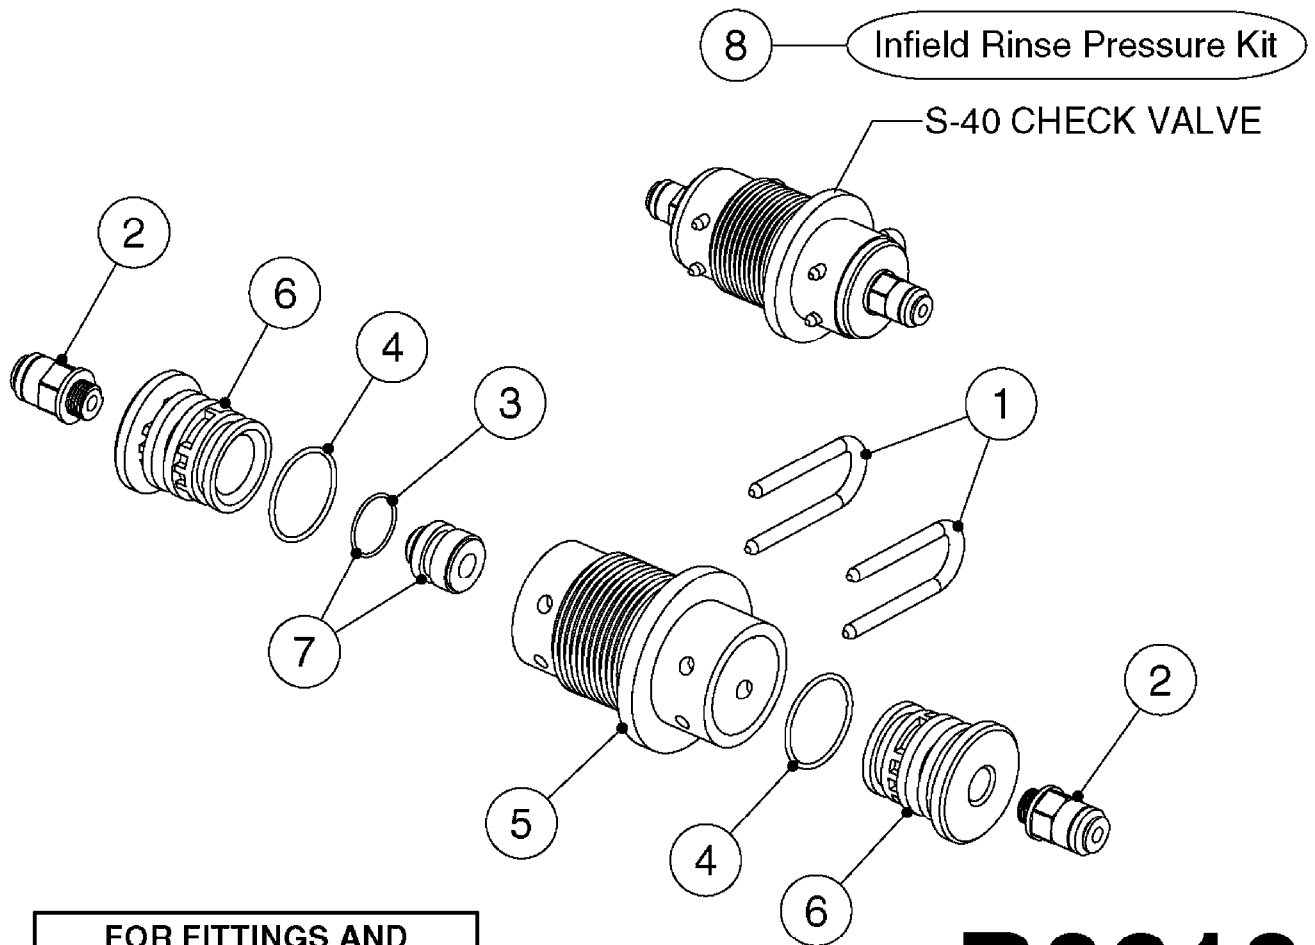

FOR S67 FITTINGS
SEE PAGE L0100

S67

FOR S93 FITTINGS
SEE PAGE L0110

S93

B0500

SMART VALVE S67 S93 (07)
B0500-HIN, 01:01:16

Page 1
Date 16.03.2016 13:58

Pos.	parts-n°	order qty	description
1	145996	1	FITT.DK S-67 FORK
2	145997	1	FITT.DK S-93 FORK
3	242351	1	O-RING D69.5X3.0 VITON F.S-93
4	285791	1	HAIR PIN S93/S67
5	322109	1	FITT.DK S-93 BULKHEAD NUT
6	322224	1	FITT.DK S-67 TEE
7	322320	1	NUT F.3 WAY VALVE S56
8	334545	1	FITT.DK S-93 TEE
9	334572	1	FITT.DK S-93 ADAPTOR MALE MALE
10	334594	1	PLUG F.VALVE HANDLE BLACK
11	410362	1	BOLT HEX 8.8 SS M6X20 FT
12	410922	1	CYL.SKR 8.8 DEL M4X20 RST
12	450902	1	BOLT ALLEN HEAD M4 X 16MM
13	471125	1	WASHER, M6, Ø12/ 6.4X 1.6, SS
14	480733	1	PIN D6 X 40
15	480803	1	PIN Ø4 X 25
16	741844	1	VALVE HANDLE ASSY. SUCTION NCM
17	741845	1	VALVE HANDLE ASSY. PRESSUR NCM
18	14021500	1	SPINDLE F.S93 SMART VALVE
19	14022700	1	SPACER TUBE Ø10 L=212 SS
20	14038100	1	AXLE FOR SUCTION VALVE HANDLE
21	14038200	1	AXLE FOR PRESSURE VALVE HANDLE
22	14068700	1	SPINDLE,SMART VALVE S67 10MM
23	16059900	1	BRACKET 2 STK S93 SMART VALVE
24	16082300	1	BRACKET 2PCS S67 VALVE 15 BAR
25	33505200	1	PLUG FOR SMART VALVE HANDLE
26	72138000	1	VALVE S93 "V2" SMART VALVE
27	72138600	1	VALVE S93 "V3" SMART VALVE
28	72172100	1	VALVE S67 "V1" SMART VALVE
			NCM 4400/6600
28	72538000	1	VALVE S67, LONG SPINDLE NAV 3000/4000
29	72172200	1	VALVE S67 "V2" SMART VALVE
30	72283000	1	AXLE JOINT F. SMARTVALVE HANDL