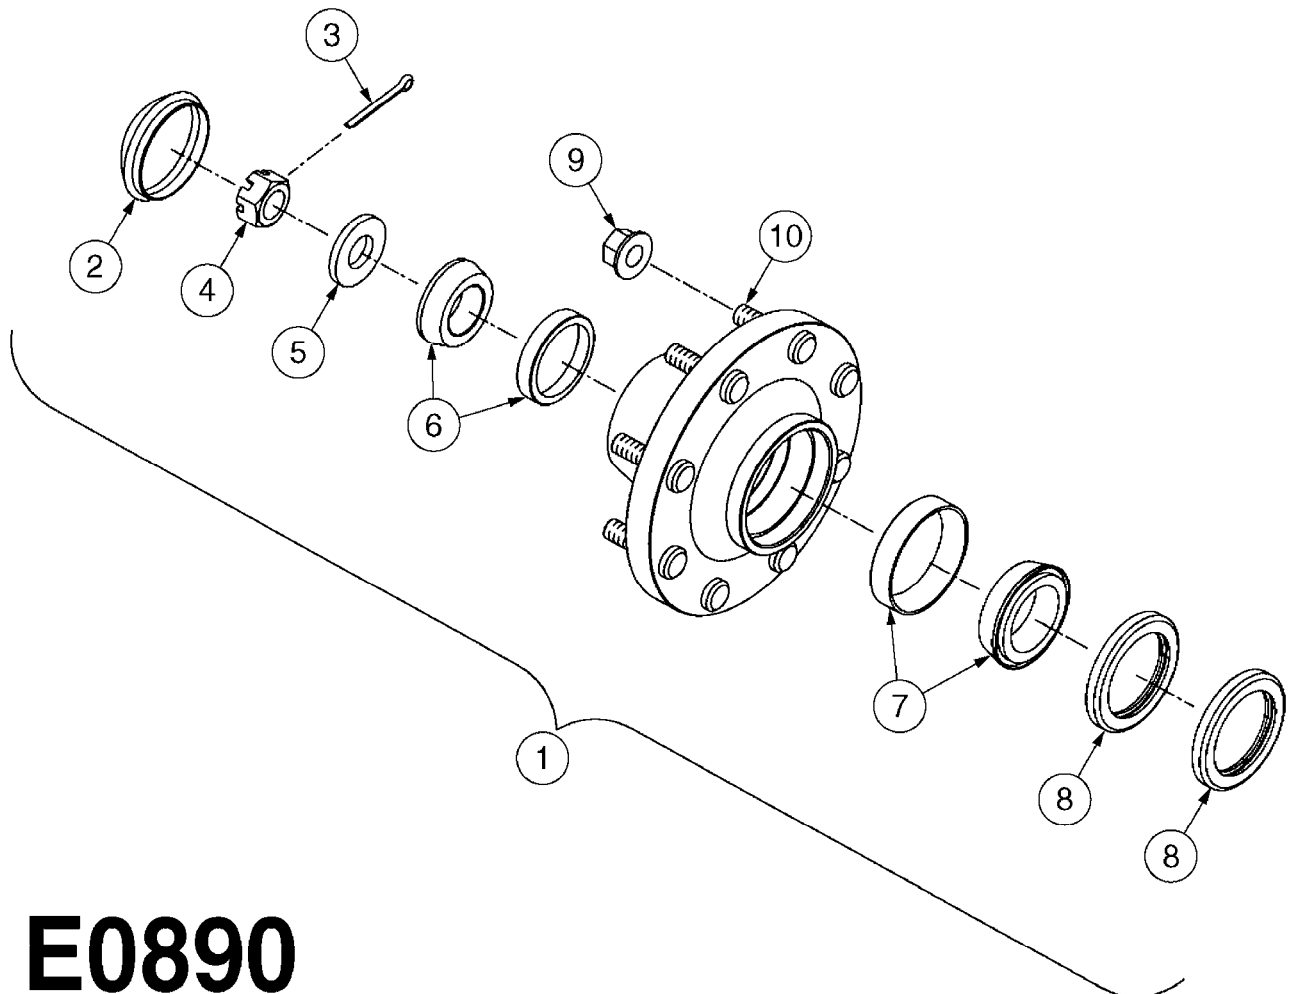

E0890

CAMOPLAST HUB ASSEMBLY - IDLER
E0890-HIN, 01:01:16

Page 1

Date 16.03.2016 13:59

Pos.	parts-n°	order qty	description
1	28078303	1	HUB ASSY.IDLER, G60-8
2	28081403	1	DUST CAP
3	28081503	1	COTTER PIN 7/32" X 2-1/4"
4	28081603	1	CASTLE NUT 1-1/4"-12
5	28081703	1	WASHER 1.28"IDX2.5"ODX0.13"
6	28081803	1	BEARING ASSEMBLY - OUTER
7	28081903	1	BEARING ASSEMBLY - INNER
8	28082003	1	WHEEL SEAL, SINGLE LIP
9	28082103	1	LUG NUT SET (8) IDLER
10	28082203	1	WHEEL STUD SET (8) IDLER