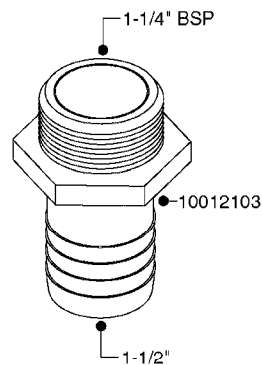

L0050

FITTINGS - HOSE CONNECTORS
L0050-HIN, 01:01:16

Page 1

Date 16.03.2016 13:59

parts-n°	order qty	description
242594	1	O-RING D14 X 1.78 SCH.70-EPDM
320294	1	FITT.DK TEE 3/8X3/8HB X1/2"BSP
320305	1	FITT.DK HB 3/4'- 3/4' BSP
320386	1	FITT.DK TEE 3/8X3/8HB X3/8"BSP
320397	1	FITT.DK ELB 3/8"HB X 3/8" BSP
320401	1	FITT.DK TEE 1/2X1/2HB X1/2"BSP
320412	1	FITT.DK TEE 1/2X1/2HB X3/8'BSP
320423	1	FITT.DK ELB 1/2'HB X 3/8' BSP
320891	1	FITT.DK HB 3/8'- 3/8' BSP
320972	1	FITT.DK HB 5/16'- 1/4' BSP
322046	1	FITT.DK TEE 1/2X1/2HB X3/4'BSP
322048	1	FITT.DK TEE 3/4X3/4HB X3/4'BSP
330595	1	O-RING D24.6/D20X2.1 -3/4"
333137	1	FITT.DK CONN.1/2" F.NOZZ. DOUB
333141	1	FITT.DK CONN.1/2" F.NOZZ.SING
334041	1	FITT.DK CONN.3/4' F.NOZZ. SING
334042	1	FITT.DK CONN.3/4' F.NOZZ. DOUB
334195	1	FITT.DK ELB. 3/4"HB X 3/4"HB
10012103	1	FITT.PO.HB 1.25X1.50 IMB1012
10014003	1	FITT.PO.HB 1.25X1.25 IMB1010
10036903	1	FITT.PO.HB 1.50X1.50 IMB1212
28019303	1	FITTING HB ELB 3/4NPT-3/4HOSE
61016500	1	HOSE TAIL 3/4" 90°+RG CAP 3/4"
72026700	1	NOZZLE TUBE ADAPTER W/O-RING