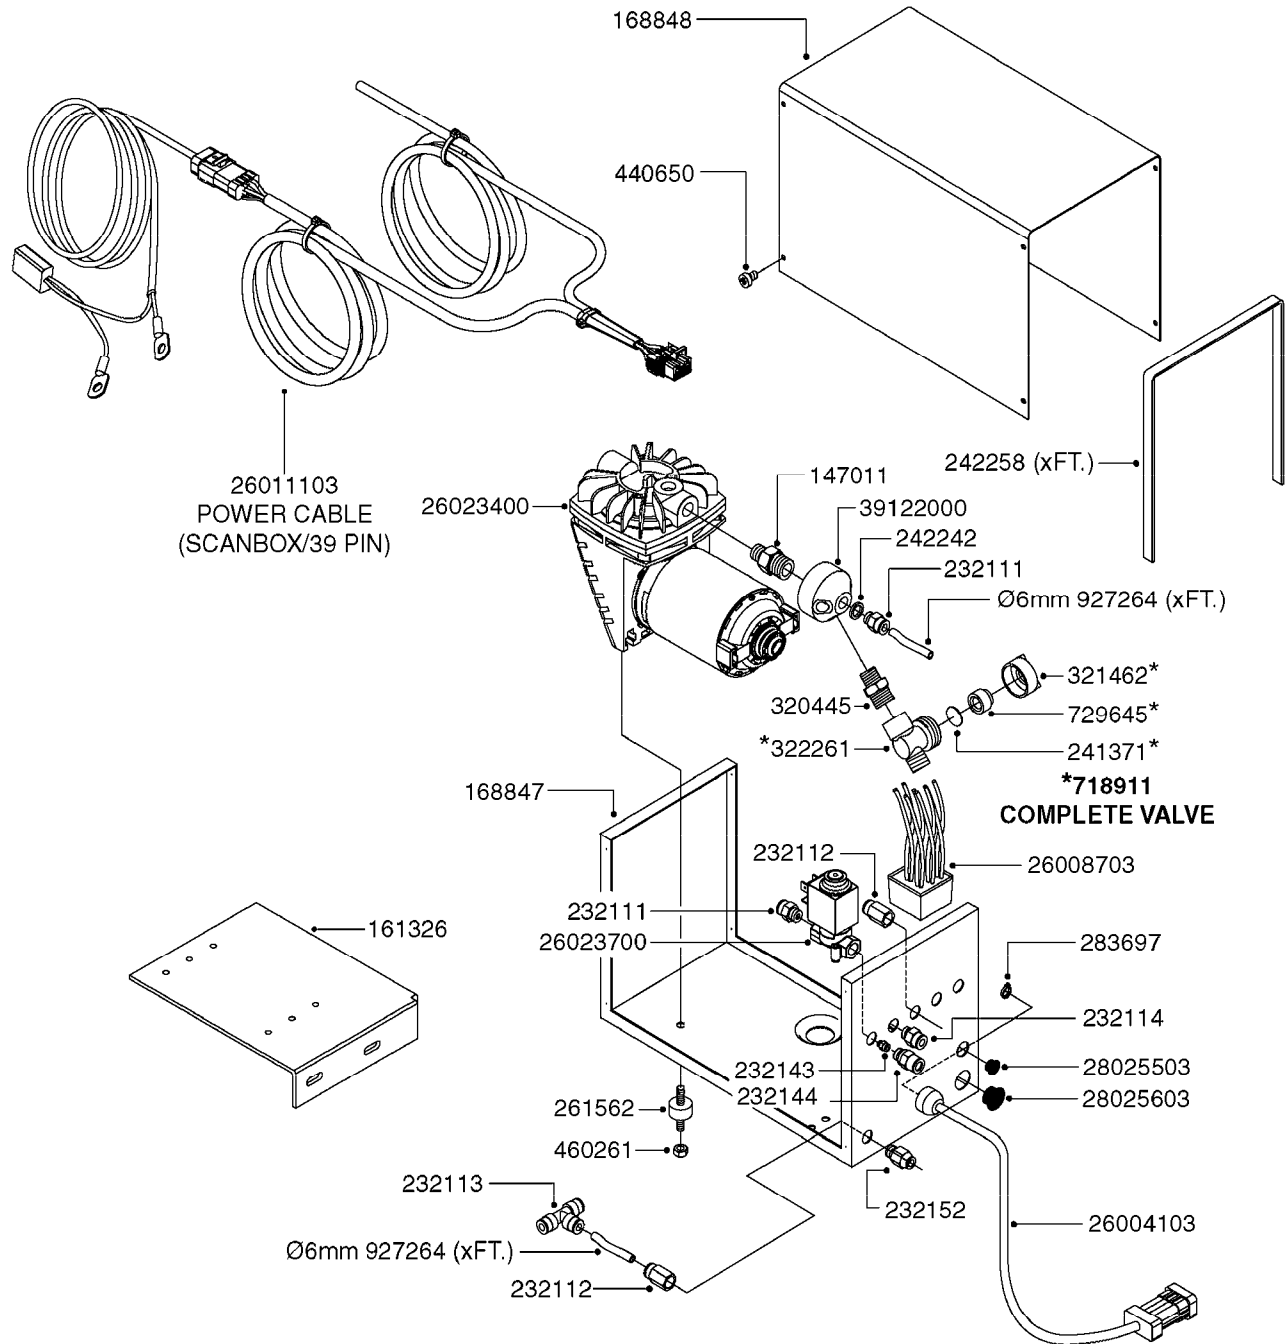

K0400

*Ø8mm 927306 (xFT.)
*Ø10mm 927330 (xFT.)

70062503 - COMPLETE ASSEMBLY

FOAM MARKER COMPRESSOR 2007
K0400-HIN, 01:01:16

Page 1
Date 16.03.2016 13:59

parts-n°	order qty	description
147011	1	HEX NIPPLE 3/8'X1/4'BSP BRASS
161326	1	MOUNT BKT. F. FOAM COMP.BOX 98
168847	1	ENCLOSURE LOWER F.MARKER
168848	1	COVER F. FOAM MARKER
232111	1	QUICK COUPLER 6MM X 1/8 EXT.
232112	1	QUICK COUPLER 6MM 1/8 INT.
232113	1	QUICK COUPLER 6MM T-PIECE
232114	1	COUPLER 1/8" THREADX8MM HOSE
232143	1	REDUCER 1/4'INT-1/8'EXT
232144	1	QUICK COUPLER 10MM X 1/4 EXT
232152	1	QUICK COUPLER 8MMX1/8 EXT.LONG
241371	1	DIAPHRAGM, NO-DRIP alt 241371
242242	1	O-RING F.AIR HOSE FITTING
242258	1	TRIM 3X10 SELF ADHESIVE 0012"
261562	1	RUBBER DAMPER 2XM6X25
283697	1	TIESTRAP 200MM
320445	1	FITT.DK HN 1/4"X3/8" BSP
321462	1	CAP F.NO-DRIP ASSY.
322261	1	HOUSING F.SAFETY VALVE 3/8"
440650	1	SCREW 3.5x13 STAINLESS
460261	1	NUT HEX M6X1 LOCK A2 DIN985
718911	1	VALVE (SAFETY) F.MARKER
729645	1	NON-DRIP SPRING ASSY.GREEN 10
927264	1	HOSE R X PE D6/D4 X 0012"
927306	1	HOSE R X PE D8/D6 X 0012"BLACK
927330	1	HOSE R X PE D10/D8 X 012"BLACK
26004103	1	FOAM MARKER CNTRL MOD CABL STD
26008703	1	FOAM MARKER CONTROL SCII
26011103	1	FOAMER POWER/CONTROL CABLE 39P
26023400	1	COMPRESSOR F.FOAM MARKER CM40
26023700	1	SOLENOID VAL 12V 1/8' FLO '07
28025503	1	PLUG F.DRILLED HOLE 1/2"
28025603	1	PLUG F.DRILLED HOLE 3/4"
39122000	1	DISTR.HOUSING F.FOAM MARKER'07
70062503	1	FOAM MARKER COMPRESSOR,STD,39P