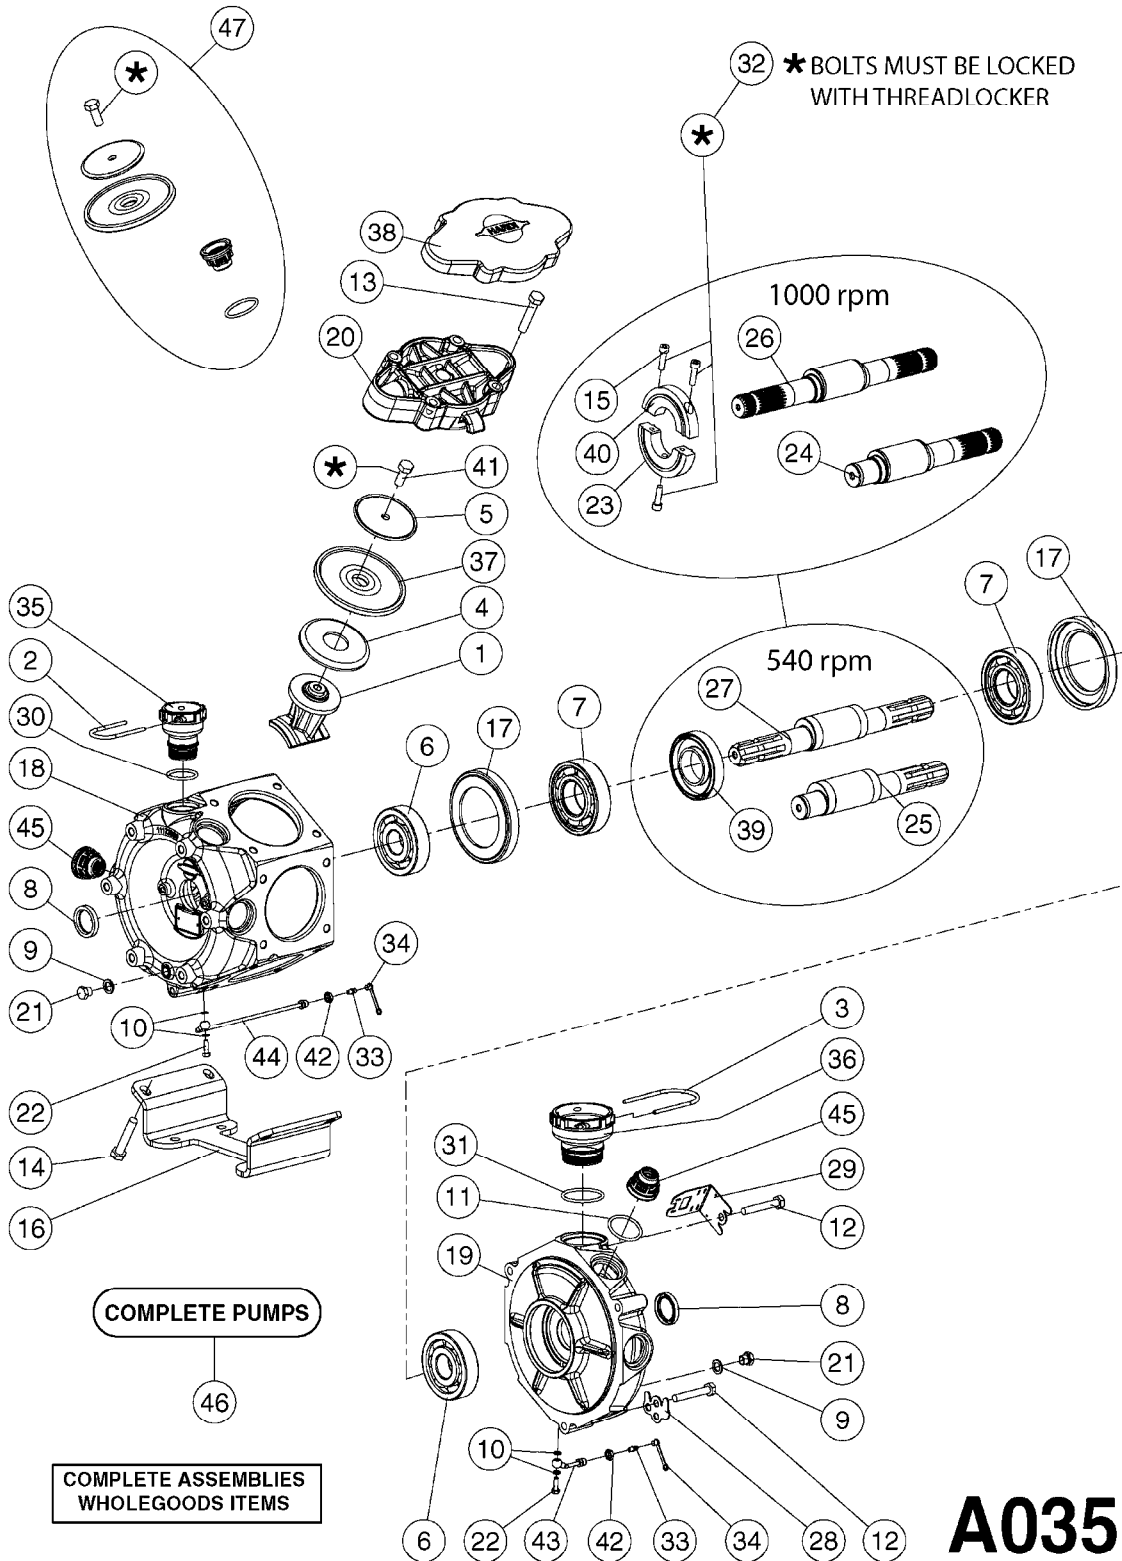

A0340

PUMP - 463/1000 RPM W/MOUNTING
A0340-HIN, 01:01:16

Page 1

Date 16.03.2016 13:58

parts-n°	order qty	description
111183	1	PUMP CASTING 460-463 (PAINTED)
111547	1	PUMP FRONT 460-463-2' (PAINT)
111622	1	CONNECTING ROD 463/5.5MM
111638	1	VALVE COVER 463 HC+1000 VERS.
111645	1	CONNECTING ROD 463/6.5MM
147662	1	CRANK SHAFT F.363/463-5.5MM
147663	1	CRANK SHAFT 363/463-5.5 THROUG
147664	1	COUNTERBALANCE 363/463 WEIGHT
147706	1	CRANK SHAFT F.363/463-6.5MM
147707	1	CRANK SHAFT 363/463-6.5 THROUG
161012	1	DIAPHRAGM BACKING DISC F. 463
161175	1	DIAPHRAGM DISC F. 463 PUMP
161745	1	METAL SPACER F.363/463
170183	1	LIFT STRAP F.PUMP 360/361/462
173901	1	LIFT STRAP F.PUMP 463
210221	1	BEARING BALL 6407
210232	1	BEARING BALL 6310
210243	1	SEAL OIL 35 X 47 X 7
241404	1	DOWTY SEAL 1/4"
242153	1	O-RING D26X4 EPDM
242216	1	O-RING VITON F/1202/1302/462
280011	1	GREASE NIPPLE 3/8' SAE H TR
330072	1	O-RING D53.5/D45.5X4
334321	1	O-RING POLY. 34.0x26.0x4.0
390844	1	COUNTERBALANCE 363/463 POM
420917	1	BOLT HEX 8.8 RAW M8X12 FT
421083	1	BOLT HEX 8.8 DEL M10X65
430286	1	BOLT HEX 8.8 DEL M12X30 FT
430323	1	BOLT HEX 8.8 DEL M12X60
430438	1	BOLT HEX 8.8 DEL M12X65
450996	1	BOLT ALLEN M8X35 DIN 912 RAW
460703	1	NUT HEX M12X1.75 LOCK DIN985
614628	1	FOOT FOR PUMP 460-463 PAINTED
821585	1	PUMP 463/5.5 THRGH SHAFT 1000R
821587	1	PUMP 463/10 THROUGH SHAFT TWNF
14010400	1	PLUG 1/4" BSP
33511600	1	DIAPHRAGM PUMP 463/464 PUMP PUR
43099200	1	BOLT HEX SS M12 X 30 DIN933 A4
72043600	1	VALVE FOR 462/463
72043700	1	VALVE FOR 462/463 W.VENT HOLE
72293300	1	PUMP 463/6.5 MED-2-1000-GG
75073900	1	PUMP KIT 463 "06"
82168700	1	PUMP 464/12/540 OFFSET PORTS
82168800	1	PUMP 464/6.5/1000 OFFSET PORTS
82169400	1	PUMP 464-6.5-STD-2-1000 FK