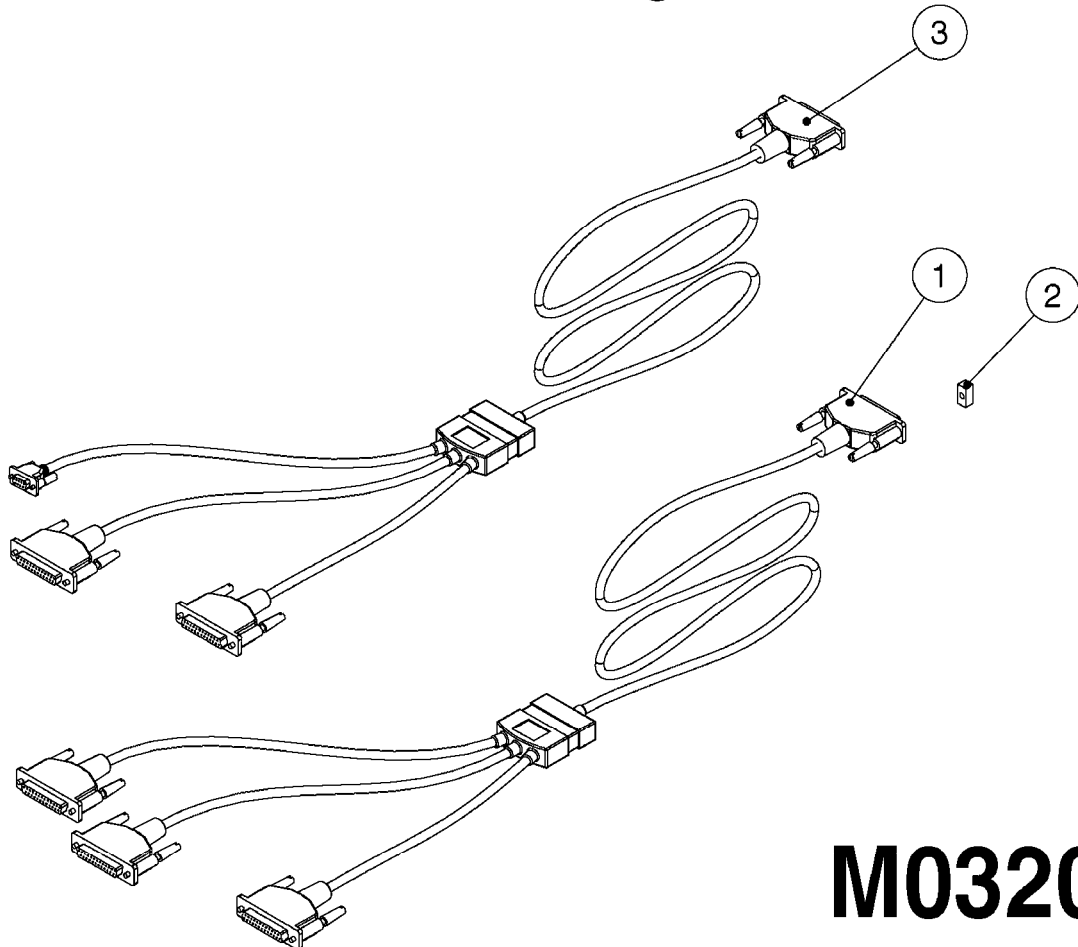

M0320

HC6500 TERMINAL AND CABLE
M0320-HIN, 01:01:16

Page 1

Date 16.03.2016 14:00

Pos.	parts-n°	order qty	description
1	26014000	1	HC6500 CABLE TO CABIN
2	26024300	1	DSUB PLUG TO PLUG COUPLER
3	26032800	1	HC 6500 CAB CABLE W/TERMINATOR
4	33507100	1	HC6500 DIS. FRONT BLACK/GREY
5	72365000	1	HC6500 TERMINAL