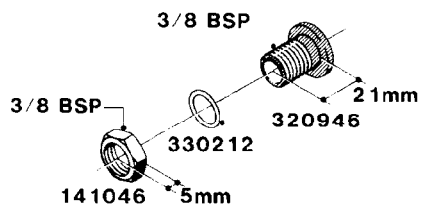

L0050

FITTINGS - HOSE CONNECTORS
L0050-HIN, 01:01:16

Page 1

Date 16.03.2016 13:59

parts-n°	order qty	description
242594	1	O-RING D14 X 1.78 SCH.70-EPDM
320294	1	FITT.DK TEE 3/8X3/8HB X1/2"BSP
320305	1	FITT.DK HB 3/4'- 3/4' BSP
320386	1	FITT.DK TEE 3/8X3/8HB X3/8"BSP
320397	1	FITT.DK ELB 3/8"HB X 3/8" BSP
320401	1	FITT.DK TEE 1/2X1/2HB X1/2"BSP
320412	1	FITT.DK TEE 1/2X1/2HB X3/8'BSP
320423	1	FITT.DK ELB 1/2'HB X 3/8' BSP
320891	1	FITT.DK HB 3/8'- 3/8' BSP
320972	1	FITT.DK HB 5/16'- 1/4' BSP
322046	1	FITT.DK TEE 1/2X1/2HB X3/4'BSP
322048	1	FITT.DK TEE 3/4X3/4HB X3/4'BSP
330595	1	O-RING D24.6/D20X2.1 -3/4"
333137	1	FITT.DK CONN.1/2" F.NOZZ. DOUB
333141	1	FITT.DK CONN.1/2" F.NOZZ.SING
334041	1	FITT.DK CONN.3/4' F.NOZZ. SING
334042	1	FITT.DK CONN.3/4' F.NOZZ. DOUB
334195	1	FITT.DK ELB. 3/4"HB X 3/4"HB
10012103	1	FITT.PO.HB 1.25X1.50 IMB1012
10014003	1	FITT.PO.HB 1.25X1.25 IMB1010
10036903	1	FITT.PO.HB 1.50X1.50 IMB1212
28019303	1	FITTING HB ELB 3/4NPT-3/4HOSE
61016500	1	HOSE TAIL 3/4" 90°+RG CAP 3/4"
72026700	1	NOZZLE TUBE ADAPTER W/O-RING