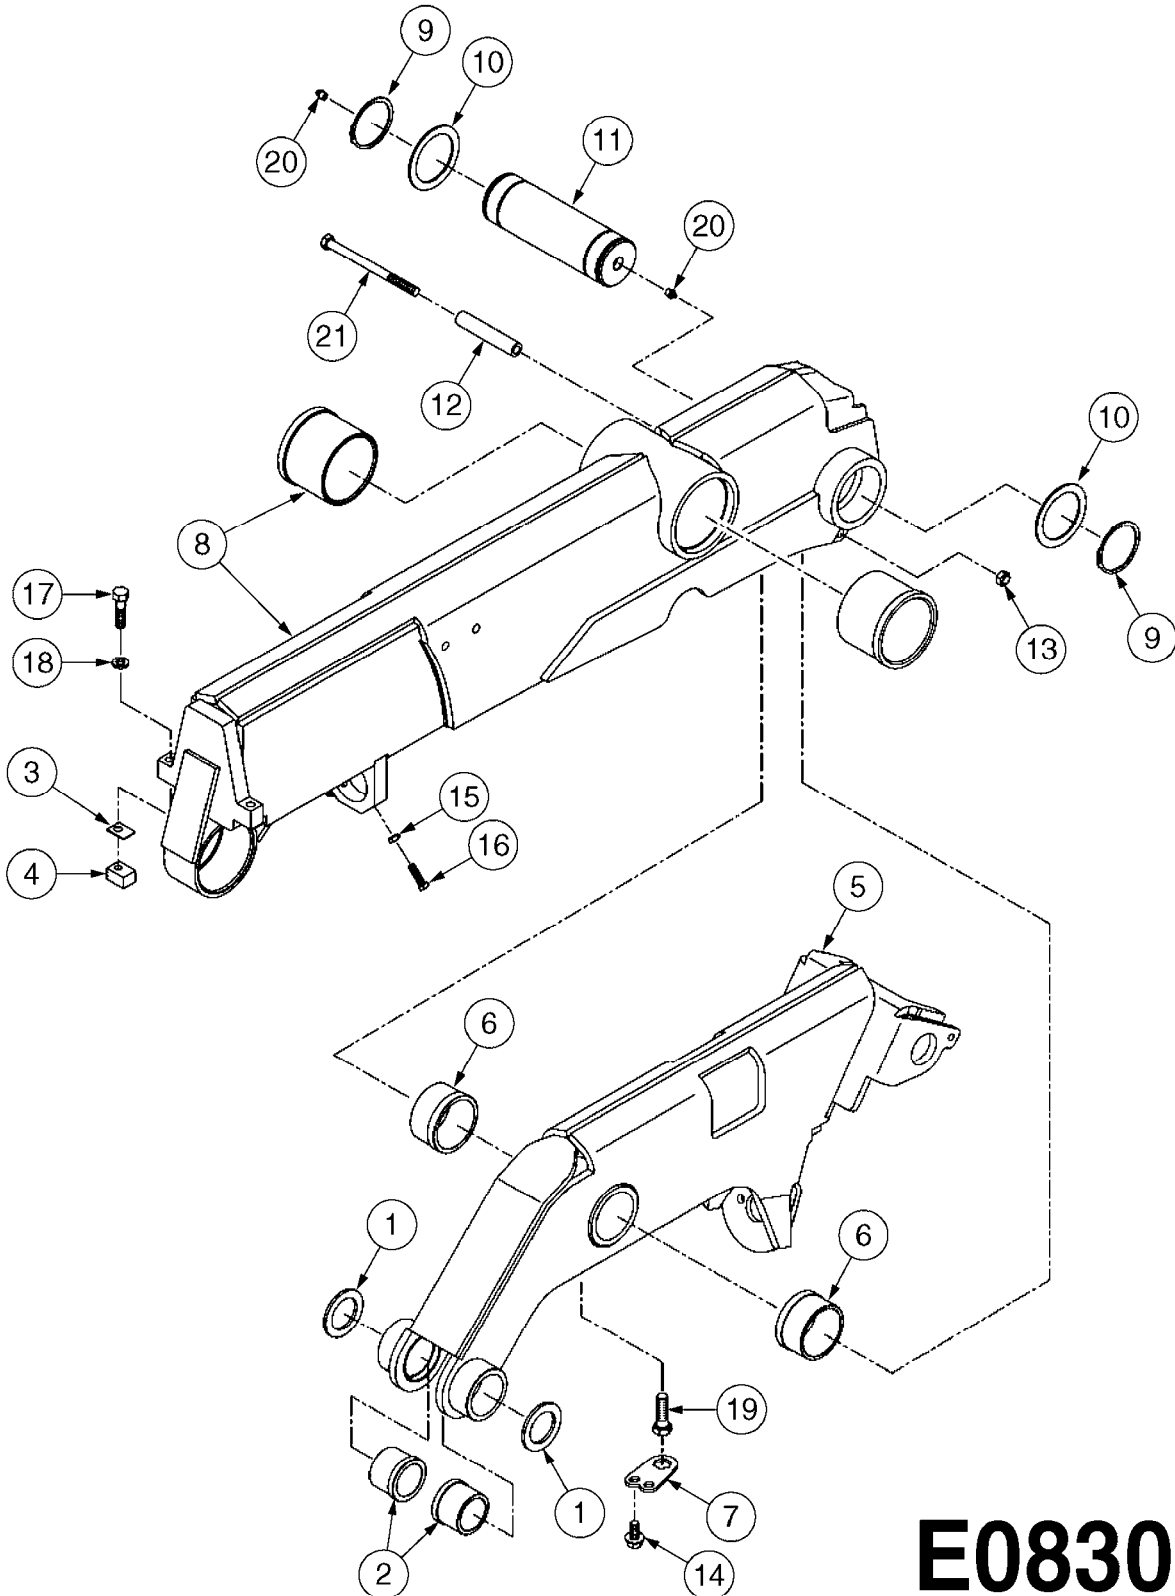

E0830

CAMOPLAST FRAME 40 SERIES
E0830-HIN, 01:01:16

Page 1
Date 16.03.2016 13:59

Pos.	parts-n°	order qty	description
1	28076003	1	WASHER, 3"X2.02"X3/16"
2	28076303	1	BUSHING 2.55"ODX2.012ID"X2"
3	28076403	1	SHIM, TILT STOPPER
4	28076503	1	STOPPER, TILT
5	28076603	1	TENSION ARM (40 SERIES)
6	28076703	1	BUSHING, TENS. 3.48X3.15X1.98"
7	28076803	1	LOCK PLATE
8	28076903	1	FRAME W/BUSHINGS (40 SERIES)
9	28077003	1	SNAP RING EXT. 3"
10	28077103	1	WASHER
11	28077203	1	PIN, 3" OD X 9.56"
12	28077303	1	SPACER
13	28083403	1	LOCK NUT 1/2"-20 UNF
14	28083503	1	BOLT HEX FLG.1"X1/2"-13UNC GR5
15	28083603	1	JAM NUT 3/8"-16 UNC GR 8
16	28083703	1	SET SCREW 1-1/2"X3/8"-16 UNC
17	28083803	1	BOLT HEX 2"X1/2"-13 UNC
18	28083903	1	LOCK WASHER 1/2"
19	28084003	1	BOLT HEX 2" X 5/8"-11
20	28084103	1	GREASE FITTING
21	28084203	1	BOLT HEX 6-1/2"X1/2"-20UNF GR8