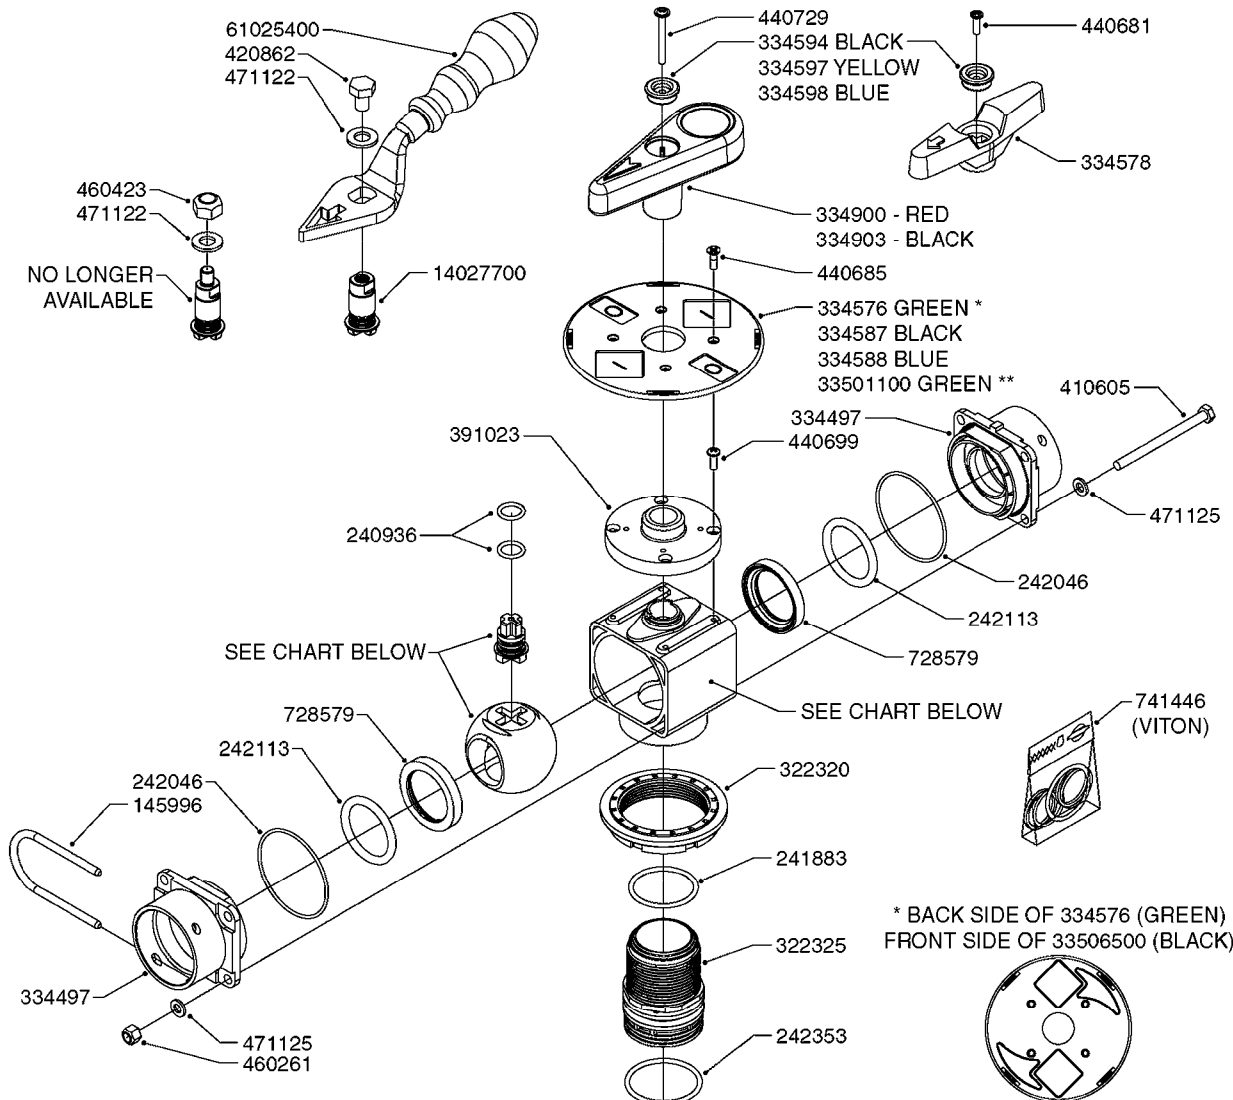

B0370

PRESSURE REGULATOR - S93 06
B0370-HIN, 01:01:16

Page 1

Date 16.03.2016 13:58

Pos.	parts-n°	order qty	description
1	145996	1	FITT.DK S-67 FORK
2	145997	1	FITT.DK S-93 FORK
3	147767	1	PIN 5Ø X 60 S-93 DOUBLE CLAMP
4	440677	1	SCREW F. PLASTIC 5X20 SS
5	440695	1	BOLT CARRIAGE M8X25
6	440698	1	SCREW F.PLASTIC 6X18 SS HEXHD
7	460143	1	NUT HEX M8 LOCK A2 DIN985
8	16244000	1	BRACKET FOR REG. NAV, PAINTED NAVIGATOR PLATFORM BRACKET
9	33510800	1	HOUSING F.PRESS.REG.S67/S93
10	44076200	1	PT TORNILLO 50X16 WN5451 rsf t
11	72374200	1	MOTOR HOUS.REG.1:150 ENCODER
12	72425500	1	REGULATOR S67/S93 CROSS-DRILL
12	72678700	1	REGULATOR S67/S93 CROSS-DRILL CERAMIC COMPONENTS
13	72481600	1	BAG W. CONSOLE&SPINDLE COMPL
14	72678900	1	BAG W.CONE/CYL/GASKET CERAMIC CERAMIC COMPONENTS
14	74190800	1	BAG W.CONE/CYL. AND GASKET
15	74187500	1	SWITCH 5A PRESS.REG REP.KIT 08