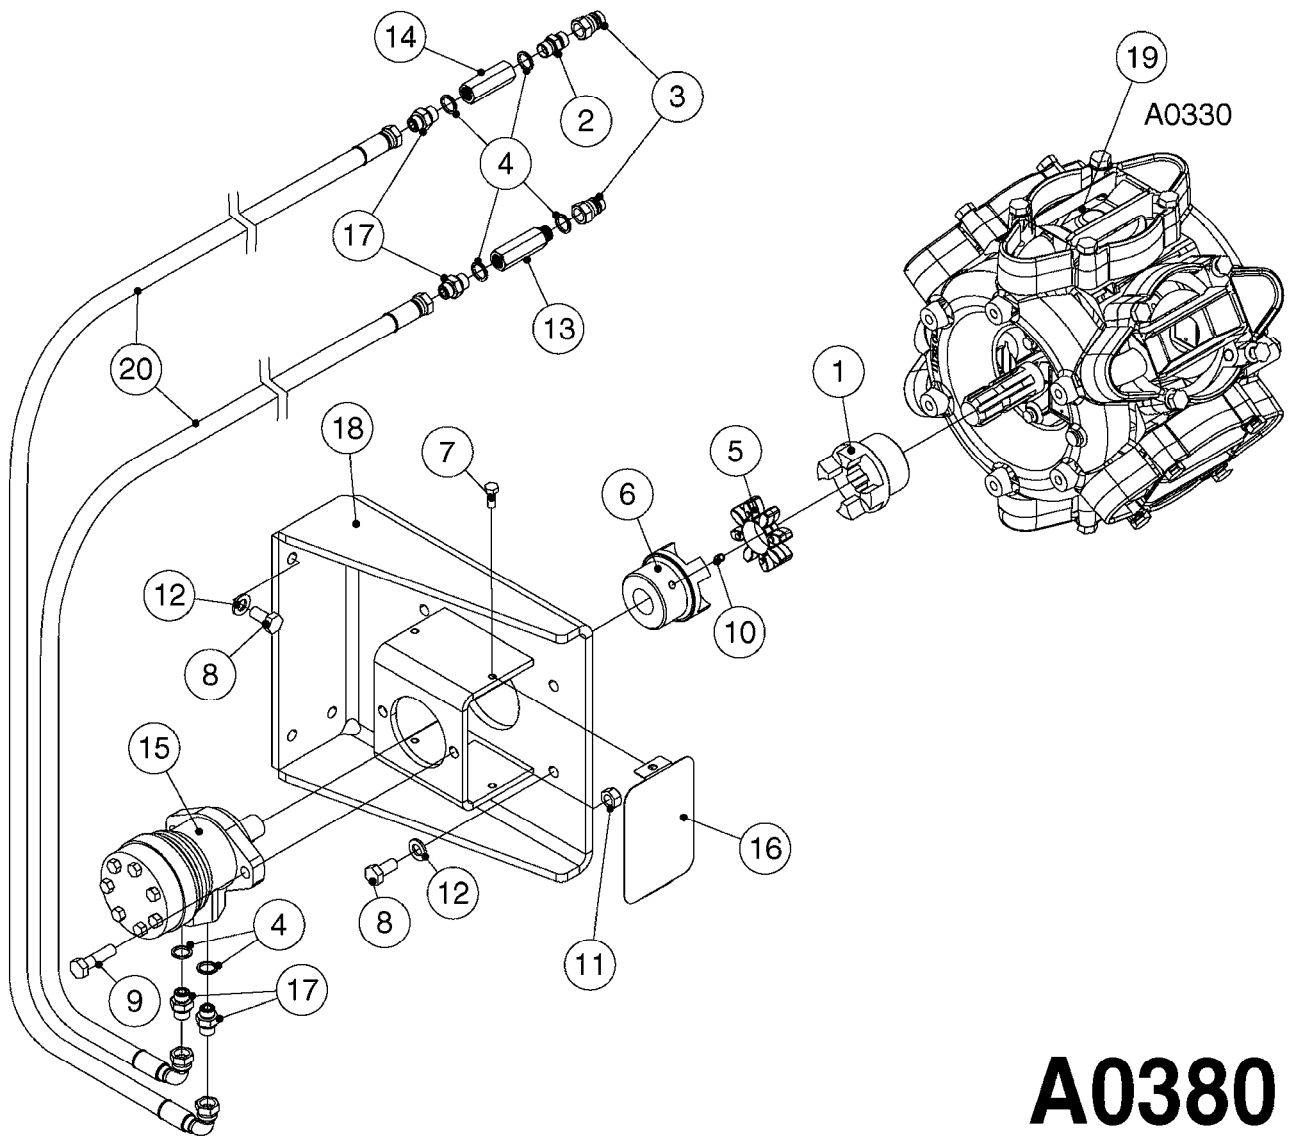

PUMP - 463 FLEX CAPACITY
A0380-HIN, 01:01:16

Page 1

Date 16.03.2016 13:58

Pos.	parts-n°	order qty	description
1	111438	1	HUB F.CLUTCH 361/460 PUMP
2	147132	1	HEX NIPPLE 1/2"X1/2" BSP DEL
3	230311	1	QUICK COUPLING 1/2"
4	241356	1	DOWTYSEAL 1/2"
5	283916	1	TOOTHED RIM FOR CLUTCH
6	284521	1	COUPLING HALF CYL.D25MM-KEY
7	420582	1	BOLT HEX 8.8 DEL M8X20 FT A2
8	430522	1	BOLT HEX 8.8 DEL M12X25 FT
9	430878	1	BOLT HEX 8.8 DEL M12X45 DIN931
10	450052	1	SCREW SET M8X10 BLACK ALLAN
11	460703	1	NUT HEX M12X1.75 LOCK DIN985
12	471127	1	WASHER, M12, Ø24/13.0X 2.5, SS
13	782153	1	PRESS. FLOW VALVE 1/2", 32L/MIN, PAINTED (BLACK)
14	782154	1	CHECK VALVE 284794 (BLACK)
15	783010	1	MOTOR HYDRAULIC OMR50
16	16154400	1	COVER PLATE F. FLEX PUMP MT.
17	23235300	1	HEX NIPPLE 1/2"-13/16"
18	61038400	1	BRACKET FLEX PUMP MOUNT NCM
19	72363900	1	PUMP 463/10-MOD-2-540
20	78571100	1	HOSE HY X 1/2" X 248" STR+ELB