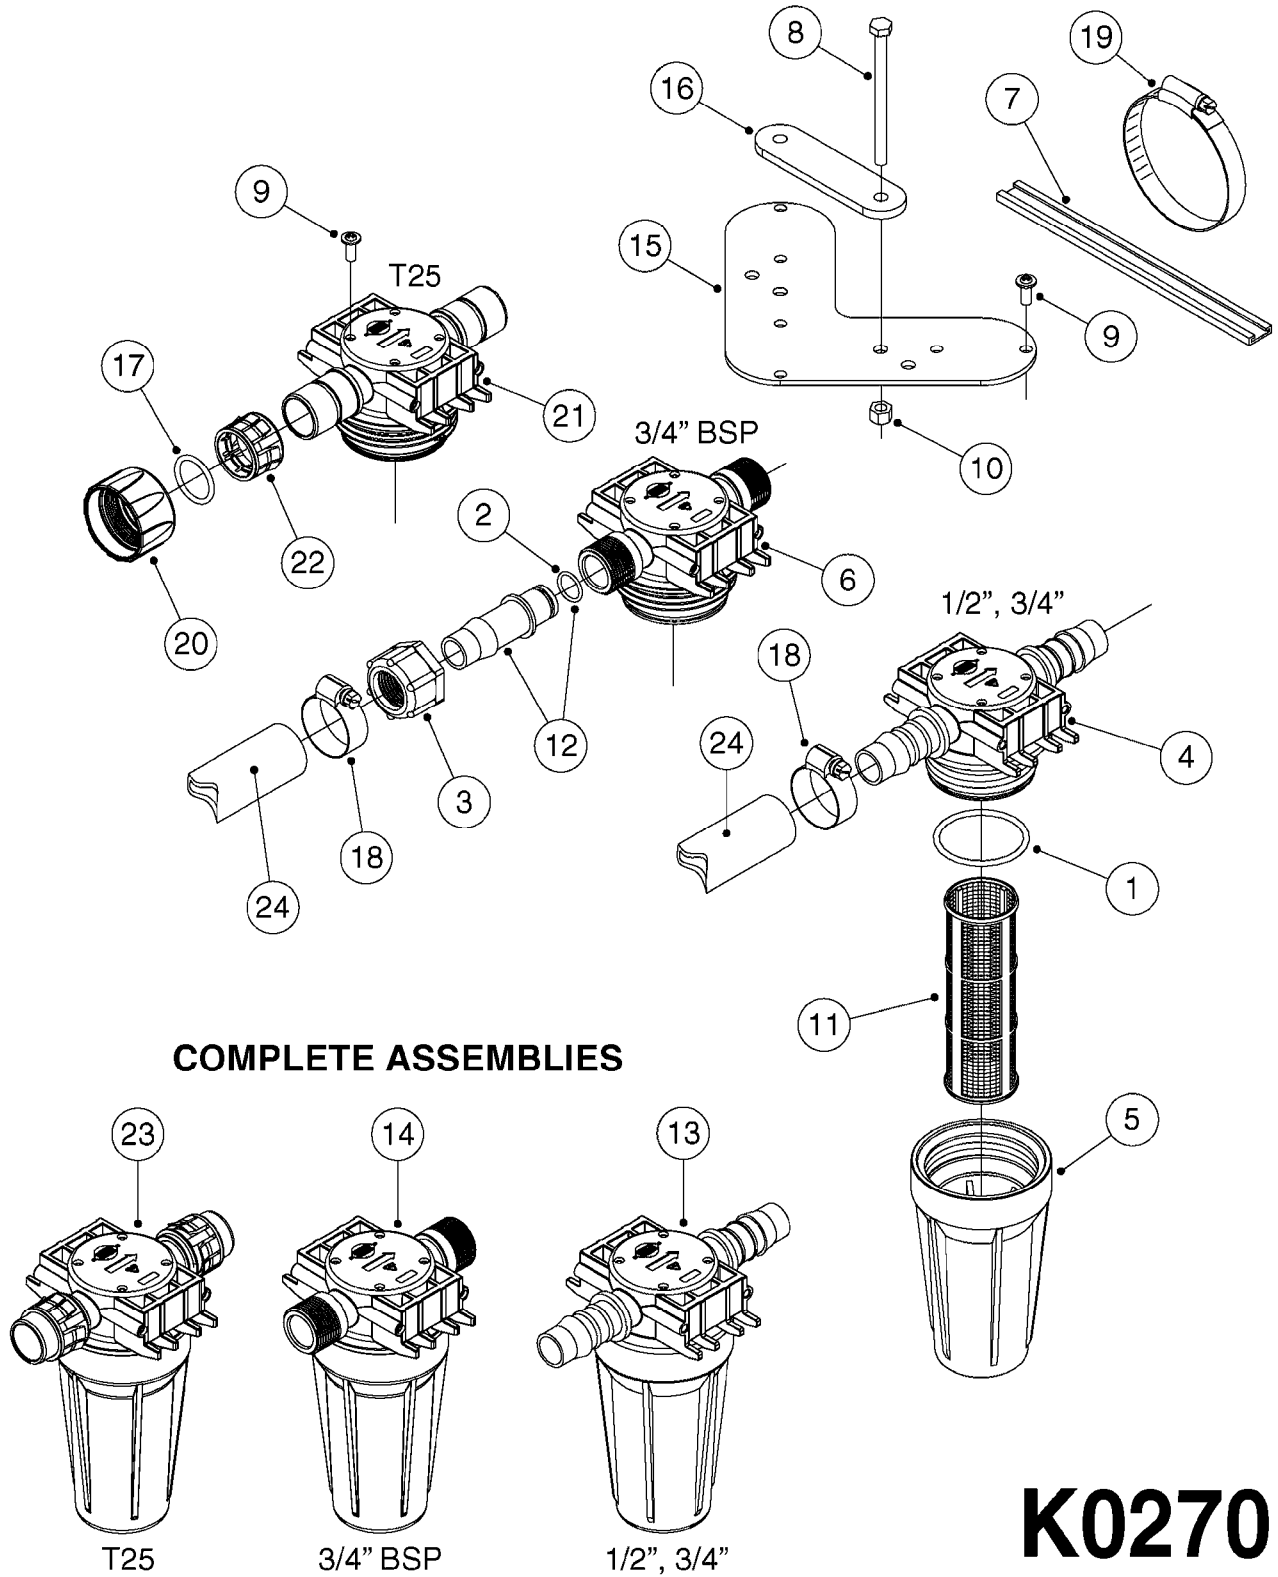

FILTER ASSEMBLIES-IN LINE
K0270-HIN, 01:01:16

Page 1
Date 16.03.2016 13:59

Pos.	parts-n°	order qty	description
1	240925	1	O-RING D49.5X3 NITRIL
2	242594	1	O-RING D14 X 1.78 SCH.70-EPDM
3	320283	1	FITT.DK NUT 3/4"BSP
4	322241	1	FILTER HOUSING W.3/4' BARBS
4	322249	1	FILTER HOUSING W.1/2' BARBS
5	322242	1	FILTER BOWL / IN-LINE
6	322250	1	FILTER HOUSING W.3/4"BSP THRD
7	341291	1	RUBBER HOSE CLAMP COVER 130MM
7	341292	1	RUBBER HOSE CLAMP COVER 180MM
8	410605	1	BOLT HEX 8.8 DEL M6X80
9	440673	1	SCREW F.PLASTIC 5X12 SS
10	460261	1	NUT HEX M6X1 LOCK A2 DIN985
11	615443	1	FILTER ELEM.50 MESH BLUE
11	615444	1	FILTER ELEM.80 MESH RED
11	615445	1	FILTER ELEM.100 MESH YELLOW
12	716236	1	FITT.DK HB 1/2" ASSY. F. 3/4"
12	724621	1	FITT.DK HB 3/4"ASSY F.3/4" NUT
13	845205	1	FILTER IN-LINE 1/2' 50 MESH
13	845208	1	FILTER IN-LINE 3/4' 50 MESH
13	845209	1	FILTER IN-LINE 3/4' 80 MESH
14	845218	1	FILTER IN-LINE 3/4'50 MESH OML
14	845219	1	FILTER IN-LINE 3/4'80 MESH OML
15	16022203	1	PLATE 3.0 X 55 X 196
16	16022403	1	BRACKET 60MM TUBE
17	24263000	1	O-RING Ø24.4 X 3.1 NITRIL SH70
18	28029903	1	CLAMP HOSE GEAR P3/4"-S1" 6712
19	28047103	1	CLAMP HOSE GEAR 50 X 50 6740
19	28047203	1	CLAMP HOSE GEAR 60 X 80 6756
20	32239700	1	FITT.DK NUT T25
21	32239800	1	FITT.DK IN-LINE FILTER TOP T25
22	33515500	1	FITT.DK NUT LOCK RING T25
23	72700600	1	FILTER IN-LINE 80 MESH, T25
24	92702103	1	HOSE R X1/2" X300PSI WP X0012"
24	92703203	1	HOSE R X3/4" X300PSI WP X0012"