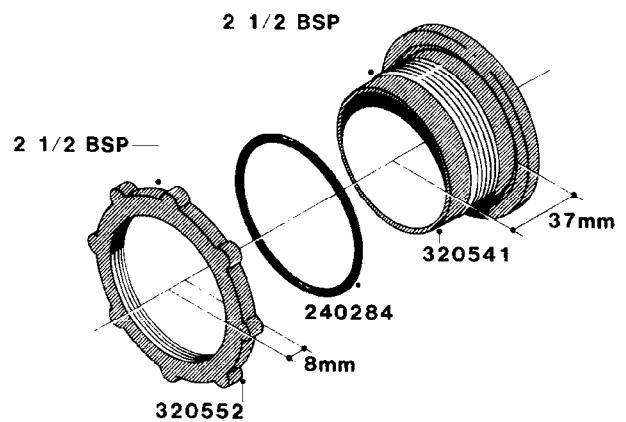

L0040

FITTINGS - NIPPLES & ELBOWS
L0040-HIN, 01:01:16

Page 1
Date 16.03.2016 13:59

parts-n°	order qty	description
10530803	1	FITT.PO.SE 2.00X2.00 45 DEG.
320191	1	FITT.DK ELB 3/8' BSP 45 DEGREE
320482	1	FITT.DK ELB. 1/2" BSP 60 DEG.
320596	1	FITT.DK ELB 3/8'-1/2'BSP 45DEG
320607	1	FITT.DK HN 3/8M X 3/8F BSP LNG
320633	1	FITT.DK HN 3/8"M X 3/8"F BSP
321451	1	FITT.DK ELB.1-1/2 X1-1/4 80DEG
321532	1	FITT.DK REDUC 3/4' X 1/2' BSP
390233	1	FITT.DK REDUC 1-1/2" X 1" BSP

L0050

FITTINGS - HOSE CONNECTORS
L0050-HIN, 01:01:16

Page 1

Date 16.03.2016 13:59

parts-n°	order qty	description
242594	1	O-RING D14 X 1.78 SCH.70-EPDM
320294	1	FITT.DK TEE 3/8X3/8HB X1/2"BSP
320305	1	FITT.DK HB 3/4'- 3/4' BSP
320386	1	FITT.DK TEE 3/8X3/8HB X3/8"BSP
320397	1	FITT.DK ELB 3/8"HB X 3/8" BSP
320401	1	FITT.DK TEE 1/2X1/2HB X1/2"BSP
320412	1	FITT.DK TEE 1/2X1/2HB X3/8'BSP
320423	1	FITT.DK ELB 1/2'HB X 3/8' BSP
320891	1	FITT.DK HB 3/8'- 3/8' BSP
320972	1	FITT.DK HB 5/16'- 1/4' BSP
322046	1	FITT.DK TEE 1/2X1/2HB X3/4'BSP
322048	1	FITT.DK TEE 3/4X3/4HB X3/4'BSP
330595	1	O-RING D24.6/D20X2.1 -3/4"
333137	1	FITT.DK CONN.1/2" F.NOZZ. DOUB
333141	1	FITT.DK CONN.1/2" F.NOZZ.SING
334041	1	FITT.DK CONN.3/4' F.NOZZ. SING
334042	1	FITT.DK CONN.3/4' F.NOZZ. DOUB
334195	1	FITT.DK ELB. 3/4"HB X 3/4"HB
10012103	1	FITT.PO.HB 1.25X1.50 IMB1012
10014003	1	FITT.PO.HB 1.25X1.25 IMB1010
10036903	1	FITT.PO.HB 1.50X1.50 IMB1212
28019303	1	FITTING HB ELB 3/4NPT-3/4HOSE
61016500	1	HOSE TAIL 3/4" 90°+RG CAP 3/4"
72026700	1	NOZZLE TUBE ADAPTER W/O-RING