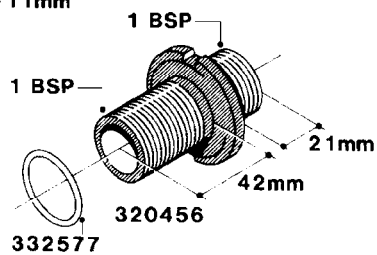

L0040

FITTINGS - NIPPLES & ELBOWS
L0040-HIN, 01:01:16

Page 1
Date 16.03.2016 13:59

parts-n°	order qty	description
10530803	1	FITT.PO.SE 2.00X2.00 45 DEG.
320191	1	FITT.DK ELB 3/8' BSP 45 DEGREE
320482	1	FITT.DK ELB. 1/2" BSP 60 DEG.
320596	1	FITT.DK ELB 3/8'-1/2'BSP 45DEG
320607	1	FITT.DK HN 3/8M X 3/8F BSP LNG
320633	1	FITT.DK HN 3/8"M X 3/8"F BSP
321451	1	FITT.DK ELB.1-1/2 X1-1/4 80DEG
321532	1	FITT.DK REDUC 3/4' X 1/2' BSP
390233	1	FITT.DK REDUC 1-1/2" X 1" BSP

L0050

FITTINGS - HOSE CONNECTORS
L0050-HIN, 01:01:16

Page 1

Date 16.03.2016 13:59

parts-n°	order qty	description
242594	1	O-RING D14 X 1.78 SCH.70-EPDM
320294	1	FITT.DK TEE 3/8X3/8HB X1/2"BSP
320305	1	FITT.DK HB 3/4'- 3/4' BSP
320386	1	FITT.DK TEE 3/8X3/8HB X3/8"BSP
320397	1	FITT.DK ELB 3/8"HB X 3/8" BSP
320401	1	FITT.DK TEE 1/2X1/2HB X1/2"BSP
320412	1	FITT.DK TEE 1/2X1/2HB X3/8'BSP
320423	1	FITT.DK ELB 1/2'HB X 3/8' BSP
320891	1	FITT.DK HB 3/8'- 3/8' BSP
320972	1	FITT.DK HB 5/16'- 1/4' BSP
322046	1	FITT.DK TEE 1/2X1/2HB X3/4'BSP
322048	1	FITT.DK TEE 3/4X3/4HB X3/4'BSP
330595	1	O-RING D24.6/D20X2.1 -3/4"
333137	1	FITT.DK CONN.1/2" F.NOZZ. DOUB
333141	1	FITT.DK CONN.1/2" F.NOZZ.SING
334041	1	FITT.DK CONN.3/4' F.NOZZ. SING
334042	1	FITT.DK CONN.3/4' F.NOZZ. DOUB
334195	1	FITT.DK ELB. 3/4"HB X 3/4"HB
10012103	1	FITT.PO.HB 1.25X1.50 IMB1012
10014003	1	FITT.PO.HB 1.25X1.25 IMB1010
10036903	1	FITT.PO.HB 1.50X1.50 IMB1212
28019303	1	FITTING HB ELB 3/4NPT-3/4HOSE
61016500	1	HOSE TAIL 3/4" 90°+RG CAP 3/4"
72026700	1	NOZZLE TUBE ADAPTER W/O-RING