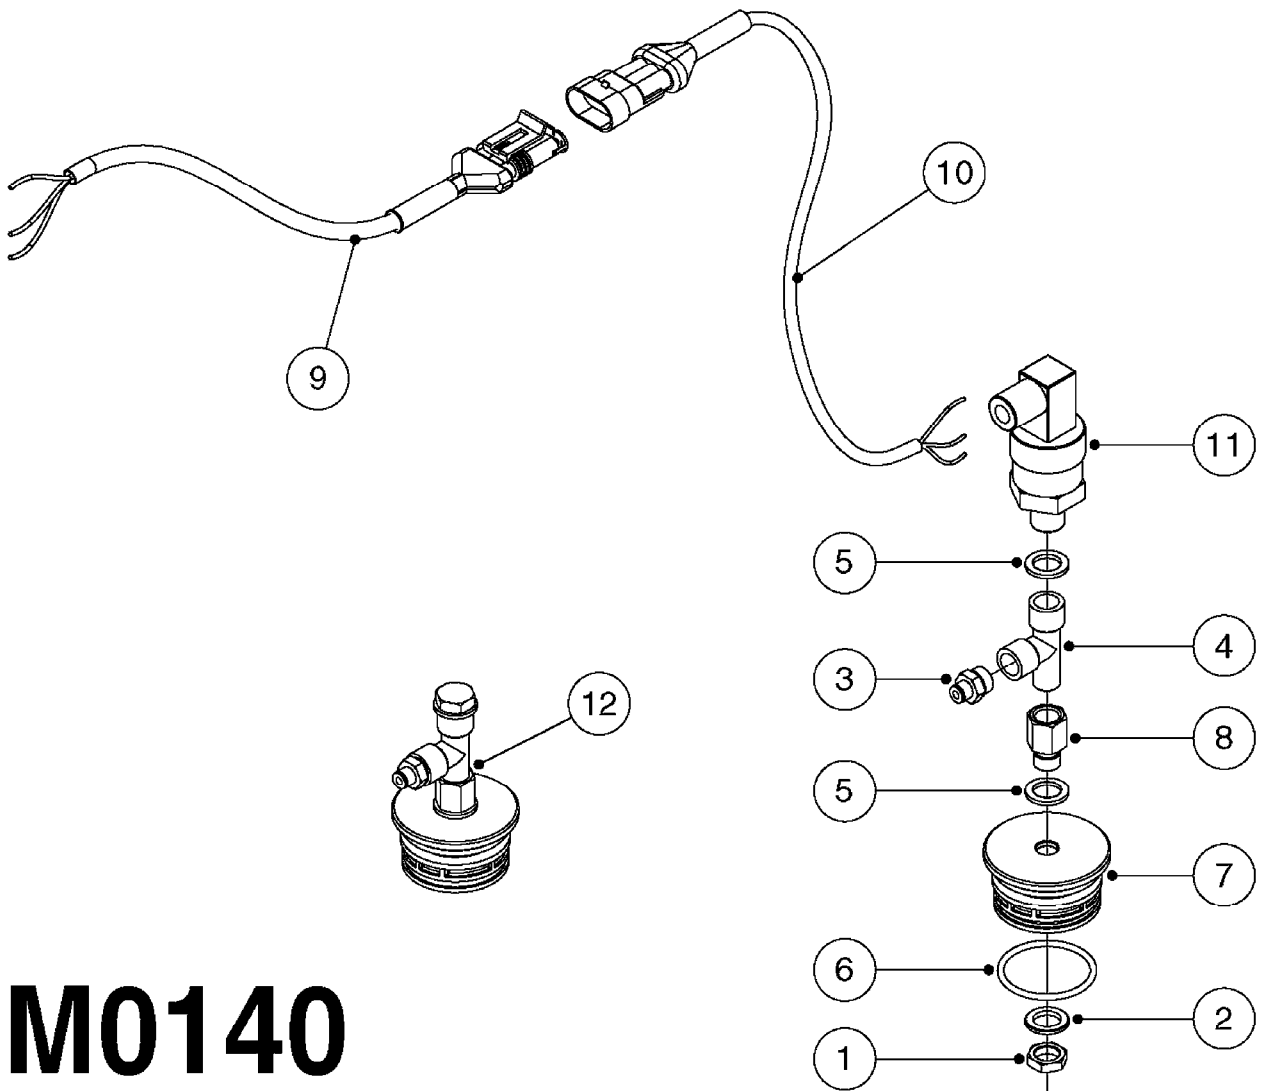

PRESSURE SENSOR - AMP
M0140-HIN, 01:01:16

Page 0
Date 16.03.2016 14:00

M0140