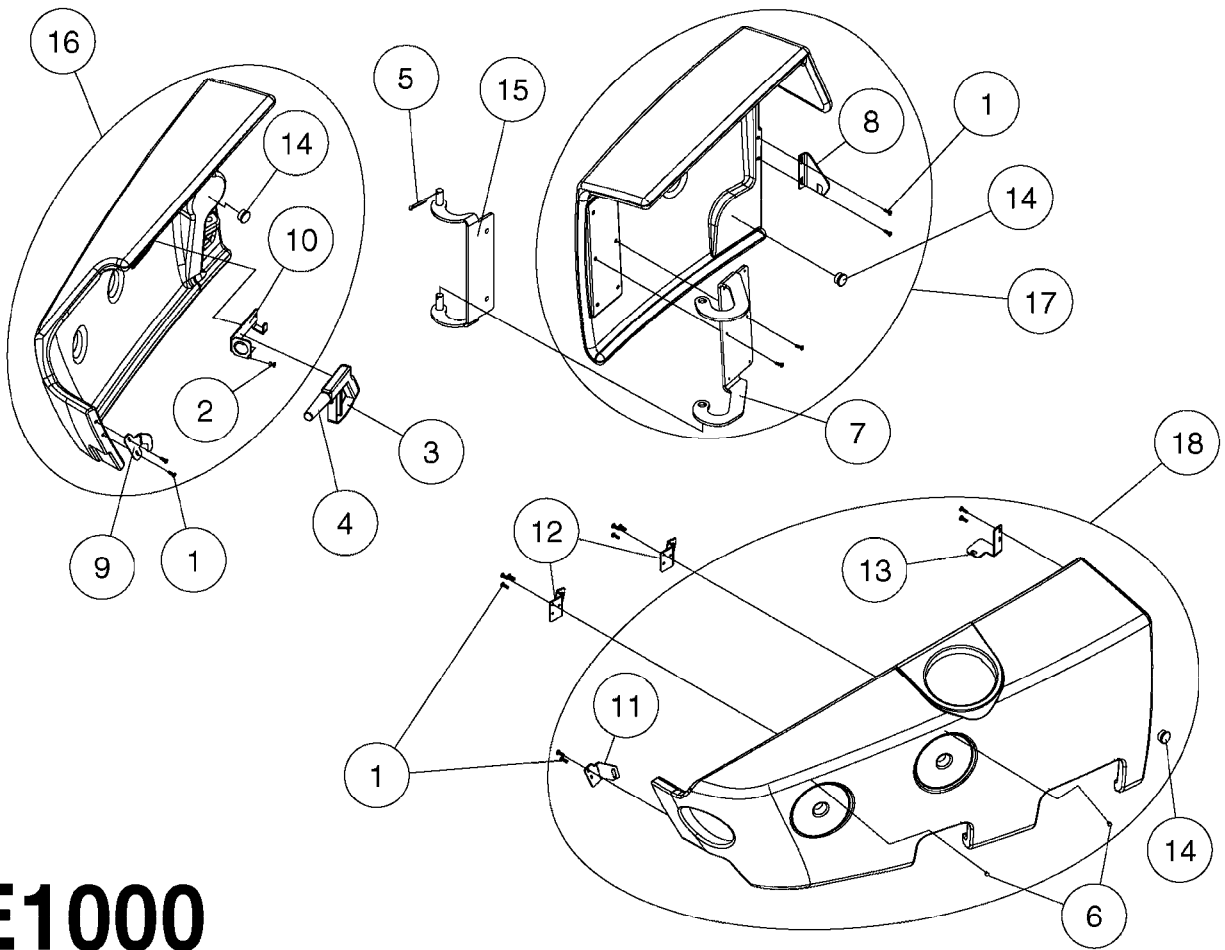

E1000

SHIELDS NCM 4400/6600/9000
E1000-HIN, 01:01:16

Page 1

Date 16.03.2016 13:59

Pos.	parts-n°	order qty	description
1	440719	1	SCREW F.PLASTIC KB60x20 SS
2	480809	1	BLIND RIVET, EMHART ACD616ASM
3	725663	1	PISTOL 60 COVER PART
4	725664	1	FRONTPART F.SPRAY GUN MODEL 60
5	10008603	1	COTTER PIN 1/8"X 1-1/2"
6	14042800	1	INDICATOR FOR VALVE POSITION
7	16133800	1	HINGE F.GREY SHIELD CM '05
8	16133900	1	HOOK F.GREY SHIELD CM '05
9	16134000	1	BKT F. FRONT RH COVER NCM
10	16134100	1	BRACKET. HAND GUN HOLDER NCM
11	16135300	1	BKT F. FRONT LH COVER NCM
12	16135400	1	MIDDLE HANGER LEFT GRAY SIDE
13	16135500	1	BKT F. FRONT LH COVER NCM
14	28046900	1	COVER PLUG 1" BLACK
15	61035500	1	HINGE BRACKET FOR CM05 LOCKER
16	72294000	1	SHEILD R.H.FRONT ASSM. NCM
17	72294100	1	SHEILD R.H. CHEM-LOCKER ASSM.
18	72294900	1	SHEILD L.H.FRONT ASSM. NCM