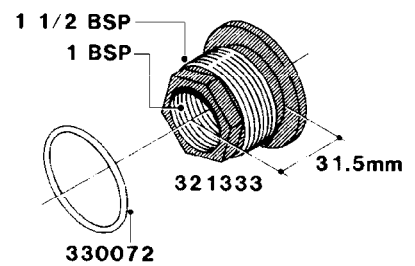

L0040

FITTINGS - NIPPLES & ELBOWS
L0040-HIN, 01:01:16

Page 1
Date 16.03.2016 13:59

parts-n°	order qty	description
10530803	1	FITT.PO.SE 2.00X2.00 45 DEG.
320191	1	FITT.DK ELB 3/8' BSP 45 DEGREE
320482	1	FITT.DK ELB. 1/2" BSP 60 DEG.
320596	1	FITT.DK ELB 3/8'-1/2'BSP 45DEG
320607	1	FITT.DK HN 3/8M X 3/8F BSP LNG
320633	1	FITT.DK HN 3/8"M X 3/8"F BSP
321451	1	FITT.DK ELB.1-1/2 X1-1/4 80DEG
321532	1	FITT.DK REDUC 3/4' X 1/2' BSP
390233	1	FITT.DK REDUC 1-1/2" X 1" BSP

L0050

FITTINGS - HOSE CONNECTORS
L0050-HIN, 01:01:16

Page 1

Date 16.03.2016 13:59

parts-n°	order qty	description
242594	1	O-RING D14 X 1.78 SCH.70-EPDM
320294	1	FITT.DK TEE 3/8X3/8HB X1/2"BSP
320305	1	FITT.DK HB 3/4'- 3/4' BSP
320386	1	FITT.DK TEE 3/8X3/8HB X3/8"BSP
320397	1	FITT.DK ELB 3/8"HB X 3/8" BSP
320401	1	FITT.DK TEE 1/2X1/2HB X1/2"BSP
320412	1	FITT.DK TEE 1/2X1/2HB X3/8'BSP
320423	1	FITT.DK ELB 1/2'HB X 3/8' BSP
320891	1	FITT.DK HB 3/8'- 3/8' BSP
320972	1	FITT.DK HB 5/16'- 1/4' BSP
322046	1	FITT.DK TEE 1/2X1/2HB X3/4'BSP
322048	1	FITT.DK TEE 3/4X3/4HB X3/4'BSP
330595	1	O-RING D24.6/D20X2.1 -3/4"
333137	1	FITT.DK CONN.1/2" F.NOZZ. DOUB
333141	1	FITT.DK CONN.1/2" F.NOZZ.SING
334041	1	FITT.DK CONN.3/4' F.NOZZ. SING
334042	1	FITT.DK CONN.3/4' F.NOZZ. DOUB
334195	1	FITT.DK ELB. 3/4"HB X 3/4"HB
10012103	1	FITT.PO.HB 1.25X1.50 IMB1012
10014003	1	FITT.PO.HB 1.25X1.25 IMB1010
10036903	1	FITT.PO.HB 1.50X1.50 IMB1212
28019303	1	FITTING HB ELB 3/4NPT-3/4HOSE
61016500	1	HOSE TAIL 3/4" 90°+RG CAP 3/4"
72026700	1	NOZZLE TUBE ADAPTER W/O-RING