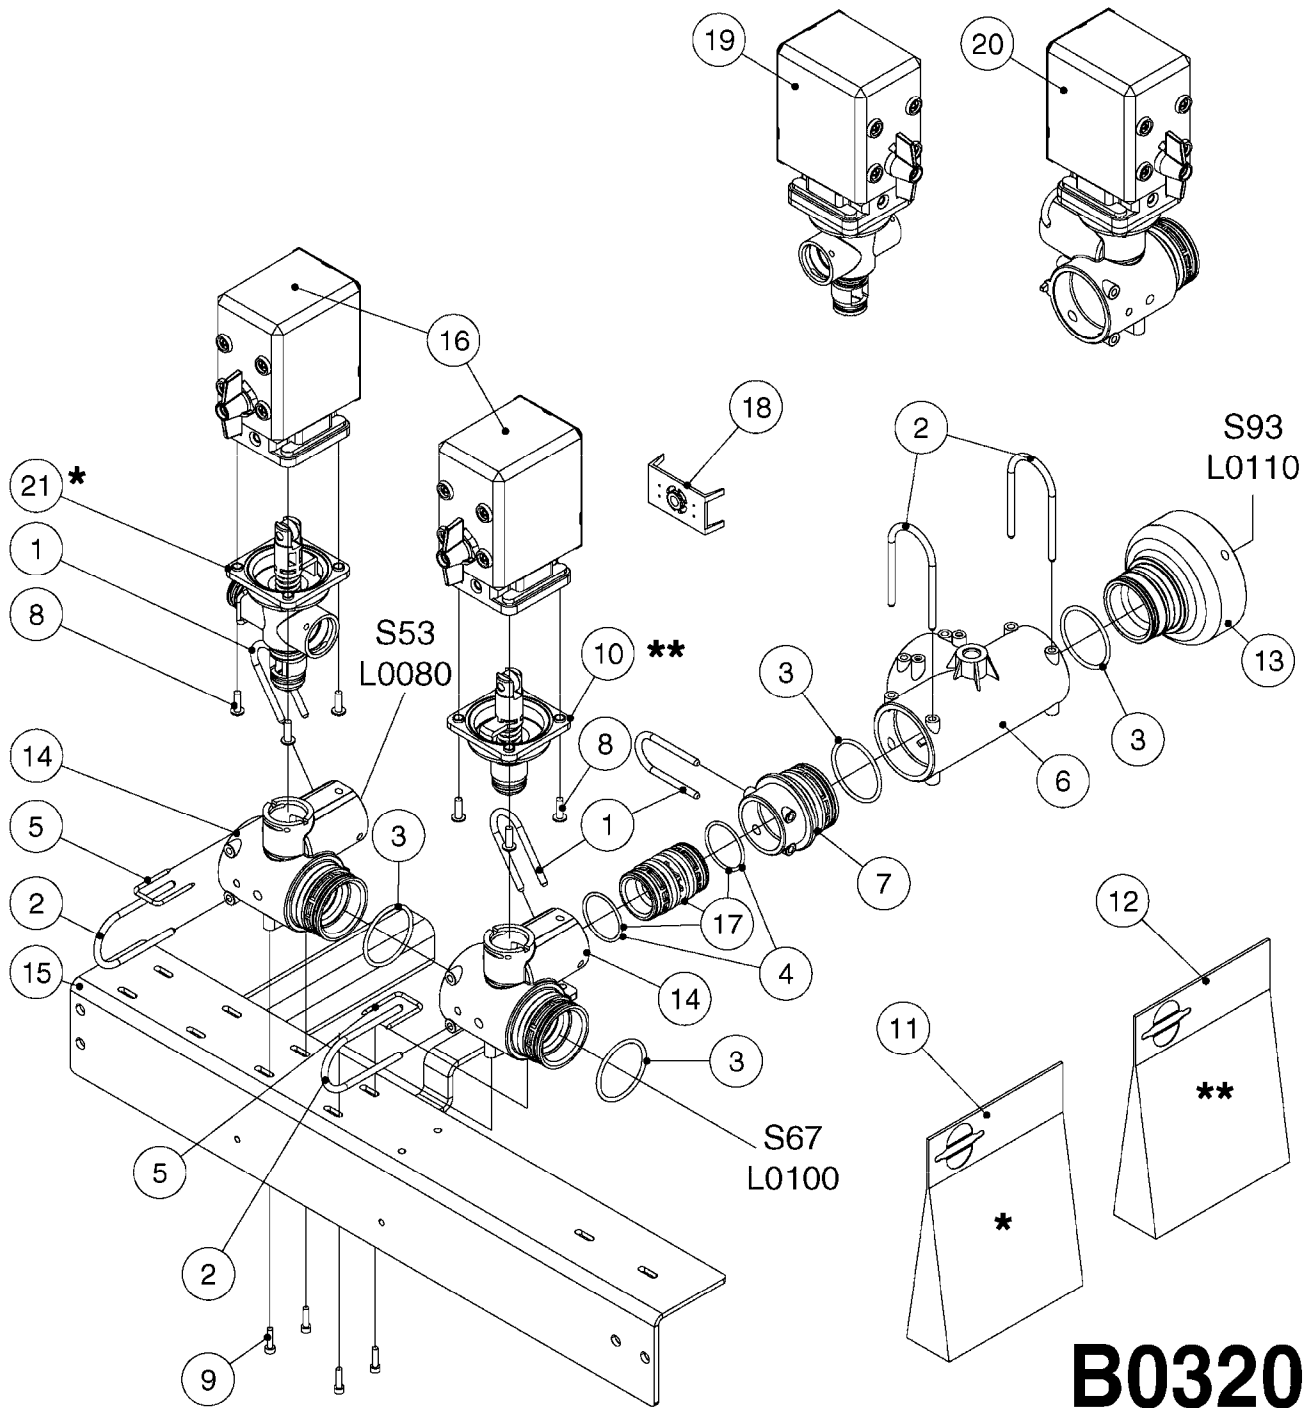

B0320

EC BOOM VALVES NCM
B0320-HIN, 01:01:16

Page 1

Date 16.03.2016 13:58

Pos.	parts-n°	order qty	description
1	145995	1	FITT.DK S-53 FORK
2	145996	1	FITT.DK S-67 FORK
3	242353	1	O-RING D44.2X3.0 VITON F.S-67
4	242354	1	O-RING D32.2X3.0 VITON F.S-53
5	270211	1	FITT.DK S25 FORK L=37.5
6	322224	1	FITT.DK S-67 TEE
7	334564	1	FITT.DK S-67 TO S-53 ADAPTER
8	440675	1	SCREW F. PLASTIC 5X16 SS
9	450902	1	BOLT ALLEN HEAD M4 X 16MM
10	725257	1	SPINDLE SECT. F/EC DISTRIBUTOR
11	741822	1	SEAL KIT - 1 SECTION (05)
12	755726	1	O-RING KIT F.EC/ESC SEC.VALVE
13	33500700	1	FITT.DK ADAPTER S-93F S67M
14	33502400	1	DISTRIBUTION HOUSING EFC
15	61032800	1	BRACKET F. EFC SEC.VALVES <4>6
16	72048000	1	MOTOR, DISTRIBUTION 1:300
17	72114300	1	PIEZA CONEXION S53/S53 C/JUNTA
18	72137200	1	MCROSWCH ASSY F.BOOM VLV 300:1
19	72233700	1	SECTION VALVE, EFC, 1:300
20	72284000	1	BYPASS VALVE, EFC, 1:300
21	72591700	1	SPINDLE SECT.W/O CONS.PRESSURE