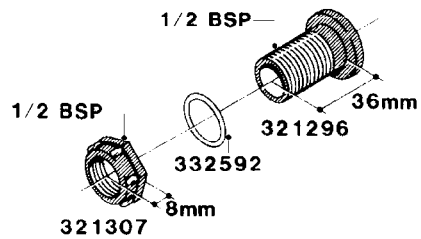

L0040

FITTINGS - NIPPLES & ELBOWS
L0040-HIN, 01:01:16

Page 1
Date 16.03.2016 13:59

parts-n°	order qty	description
10530803	1	FITT.PO.SE 2.00X2.00 45 DEG.
320191	1	FITT.DK ELB 3/8' BSP 45 DEGREE
320482	1	FITT.DK ELB. 1/2" BSP 60 DEG.
320596	1	FITT.DK ELB 3/8'-1/2'BSP 45DEG
320607	1	FITT.DK HN 3/8M X 3/8F BSP LNG
320633	1	FITT.DK HN 3/8"M X 3/8"F BSP
321451	1	FITT.DK ELB.1-1/2 X1-1/4 80DEG
321532	1	FITT.DK REDUC 3/4' X 1/2' BSP
390233	1	FITT.DK REDUC 1-1/2" X 1" BSP

L0050

FITTINGS - HOSE CONNECTORS
L0050-HIN, 01:01:16

Page 1

Date 16.03.2016 13:59

parts-n°	order qty	description
242594	1	O-RING D14 X 1.78 SCH.70-EPDM
320294	1	FITT.DK TEE 3/8X3/8HB X1/2"BSP
320305	1	FITT.DK HB 3/4'- 3/4' BSP
320386	1	FITT.DK TEE 3/8X3/8HB X3/8"BSP
320397	1	FITT.DK ELB 3/8"HB X 3/8" BSP
320401	1	FITT.DK TEE 1/2X1/2HB X1/2"BSP
320412	1	FITT.DK TEE 1/2X1/2HB X3/8'BSP
320423	1	FITT.DK ELB 1/2'HB X 3/8' BSP
320891	1	FITT.DK HB 3/8'- 3/8' BSP
320972	1	FITT.DK HB 5/16'- 1/4' BSP
322046	1	FITT.DK TEE 1/2X1/2HB X3/4'BSP
322048	1	FITT.DK TEE 3/4X3/4HB X3/4'BSP
330595	1	O-RING D24.6/D20X2.1 -3/4"
333137	1	FITT.DK CONN.1/2" F.NOZZ. DOUB
333141	1	FITT.DK CONN.1/2" F.NOZZ.SING
334041	1	FITT.DK CONN.3/4' F.NOZZ. SING
334042	1	FITT.DK CONN.3/4' F.NOZZ. DOUB
334195	1	FITT.DK ELB. 3/4"HB X 3/4"HB
10012103	1	FITT.PO.HB 1.25X1.50 IMB1012
10014003	1	FITT.PO.HB 1.25X1.25 IMB1010
10036903	1	FITT.PO.HB 1.50X1.50 IMB1212
28019303	1	FITTING HB ELB 3/4NPT-3/4HOSE
61016500	1	HOSE TAIL 3/4" 90°+RG CAP 3/4"
72026700	1	NOZZLE TUBE ADAPTER W/O-RING