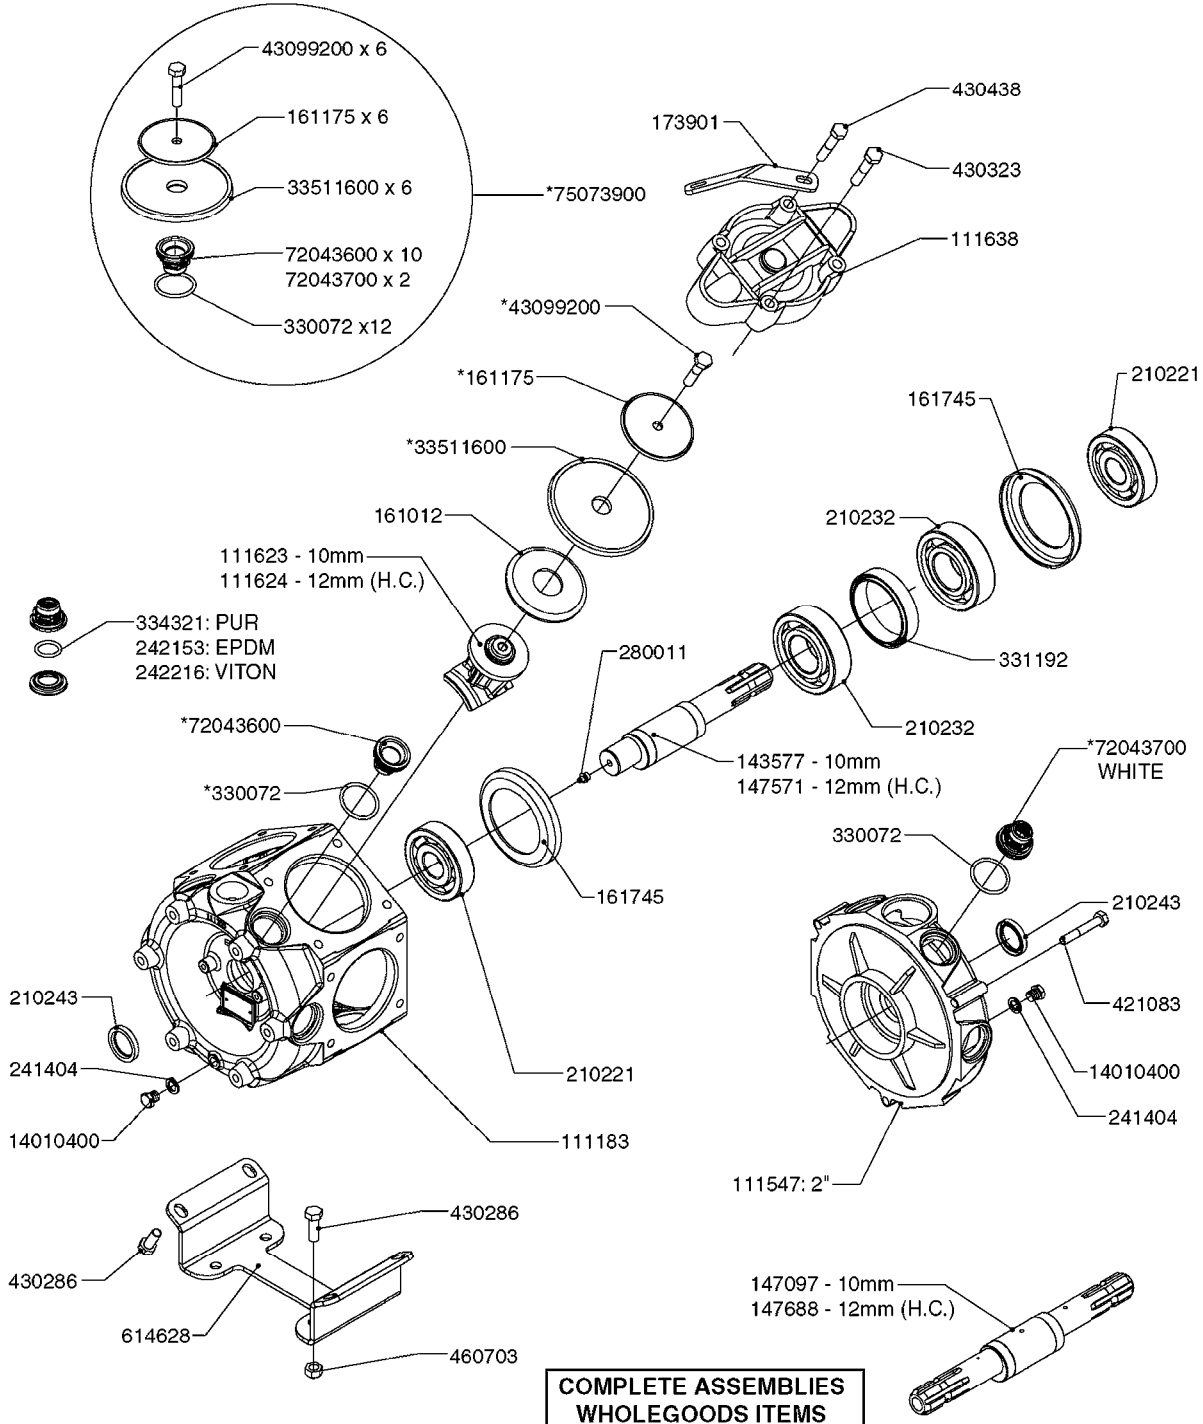

PUMP REPAIR KIT

**COMPLETE ASSEMBLIES
WHOLEGOODS ITEMS**

COMPLETE PUMPS

- 821587 - 463/10 2" W/THROUGH SHAFT (540 RPM)
- 82166300 - 463/12 2" (540 RPM H.C. INLINE PORTS)
- 463/12 2" (540 RPM H.C. OFFSET PORTS) REPLACED BY 82168700 (PAGE A0350)