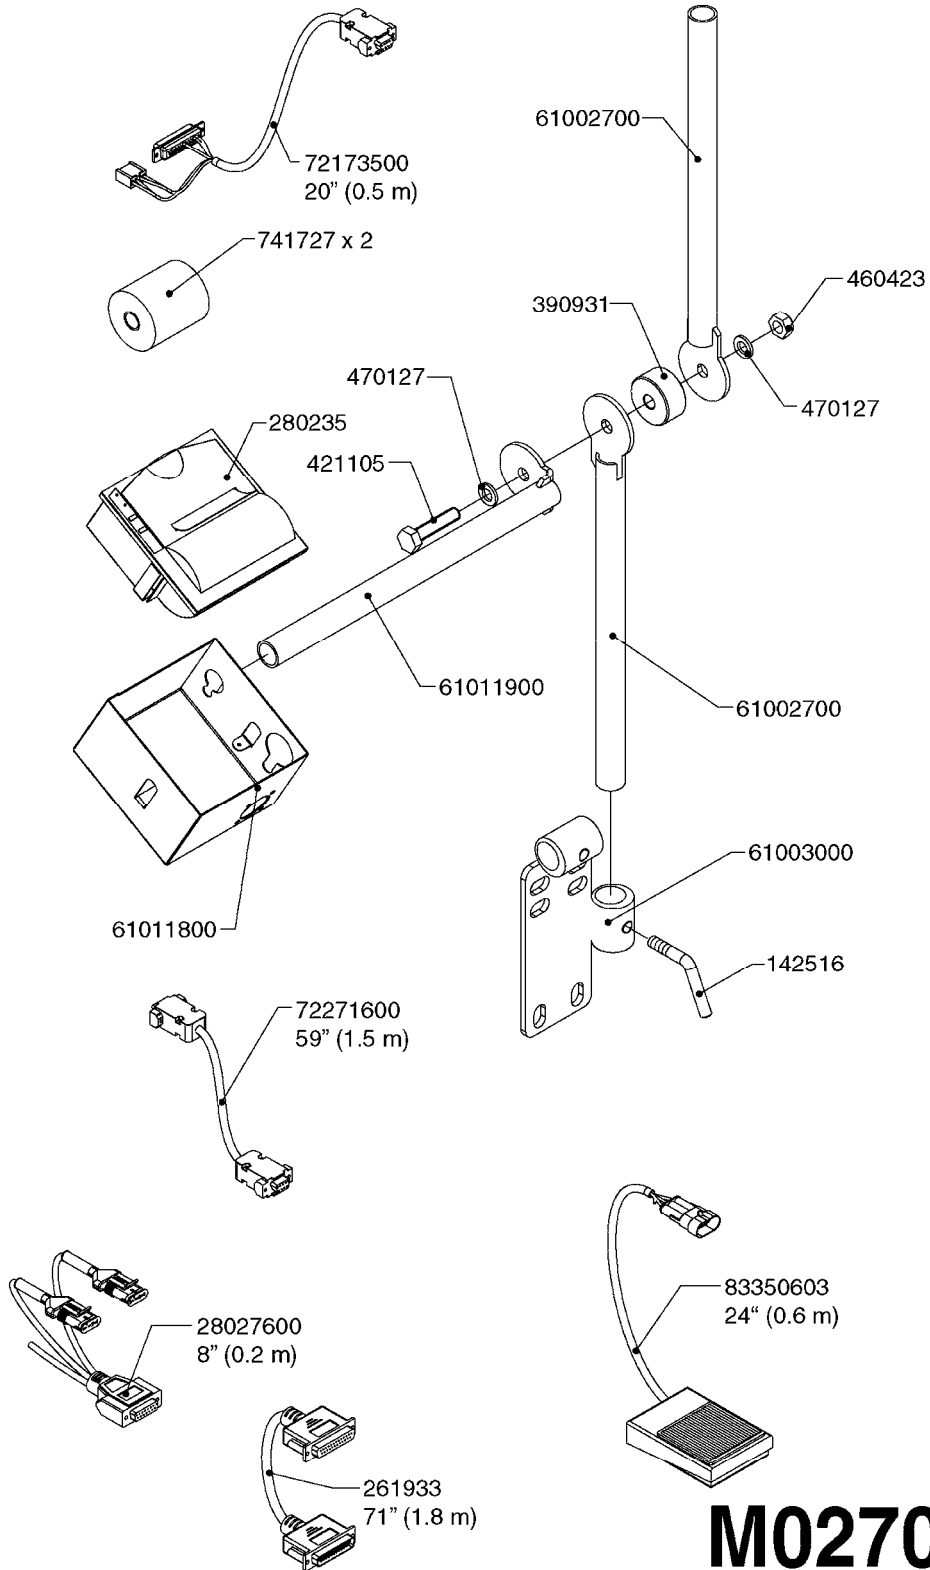

HC 5500 ACCESSORIES
M0270-HIN, 01:01:16

Page 1
Date 16.03.2016 14:00

parts-n°	order qty	description
142516	1	SCREW SET M10 BENT F. LOCKING
261933	1	CABLE W/PLUG 2X25 L=71"
280235	1	HARDI PRINTER WITH CLOCK
390931	1	PLASTIC SPACER D40XD11 L=20
421105	1	M10X45 MACHINE SCREW STAINLESS
460423	1	NUT HEX M10X1.5 LOCK
470127	1	WASHER D15D10X2 M10 LOCK
741727	1	PAPER, THERMAL, HC5500 PRINTER
28027600	1	WIRE HC5500 AUX.
61002700	1	TUBE BRACKET F.TRACTOR MOUNT
61003000	1	BRACKET F.TRACTOR MOUNT
61011800	1	BOX FOR HARDI PRINTER
61011900	1	TUBE BRACKET F.TRACTOR MOUNT
72173500	1	WIRE F.PRINTER HC5500 L=20"
72271600	1	HC5500 COMMUNICATION CABLE
83350603	1	FOOT SWITCH HC5500 CONTROL