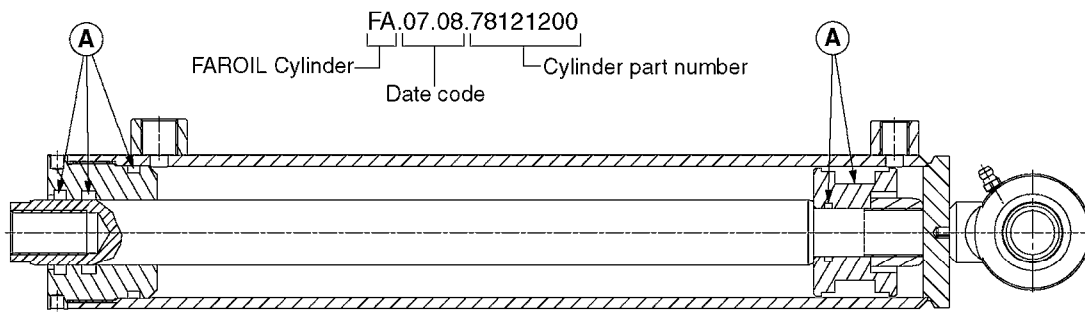

HYDRAULICS - CYLINDERS
C0020-HIN, 01:01:16

Page 3

Date 16.03.2016 13:58

parts-n°	order qty	description
63039300 78100003	1 1	CYLINDER ROD F.781132 CYL. PARA-LIFT CM+750 W/STOP

Check cylinder barrel for stamped part number.