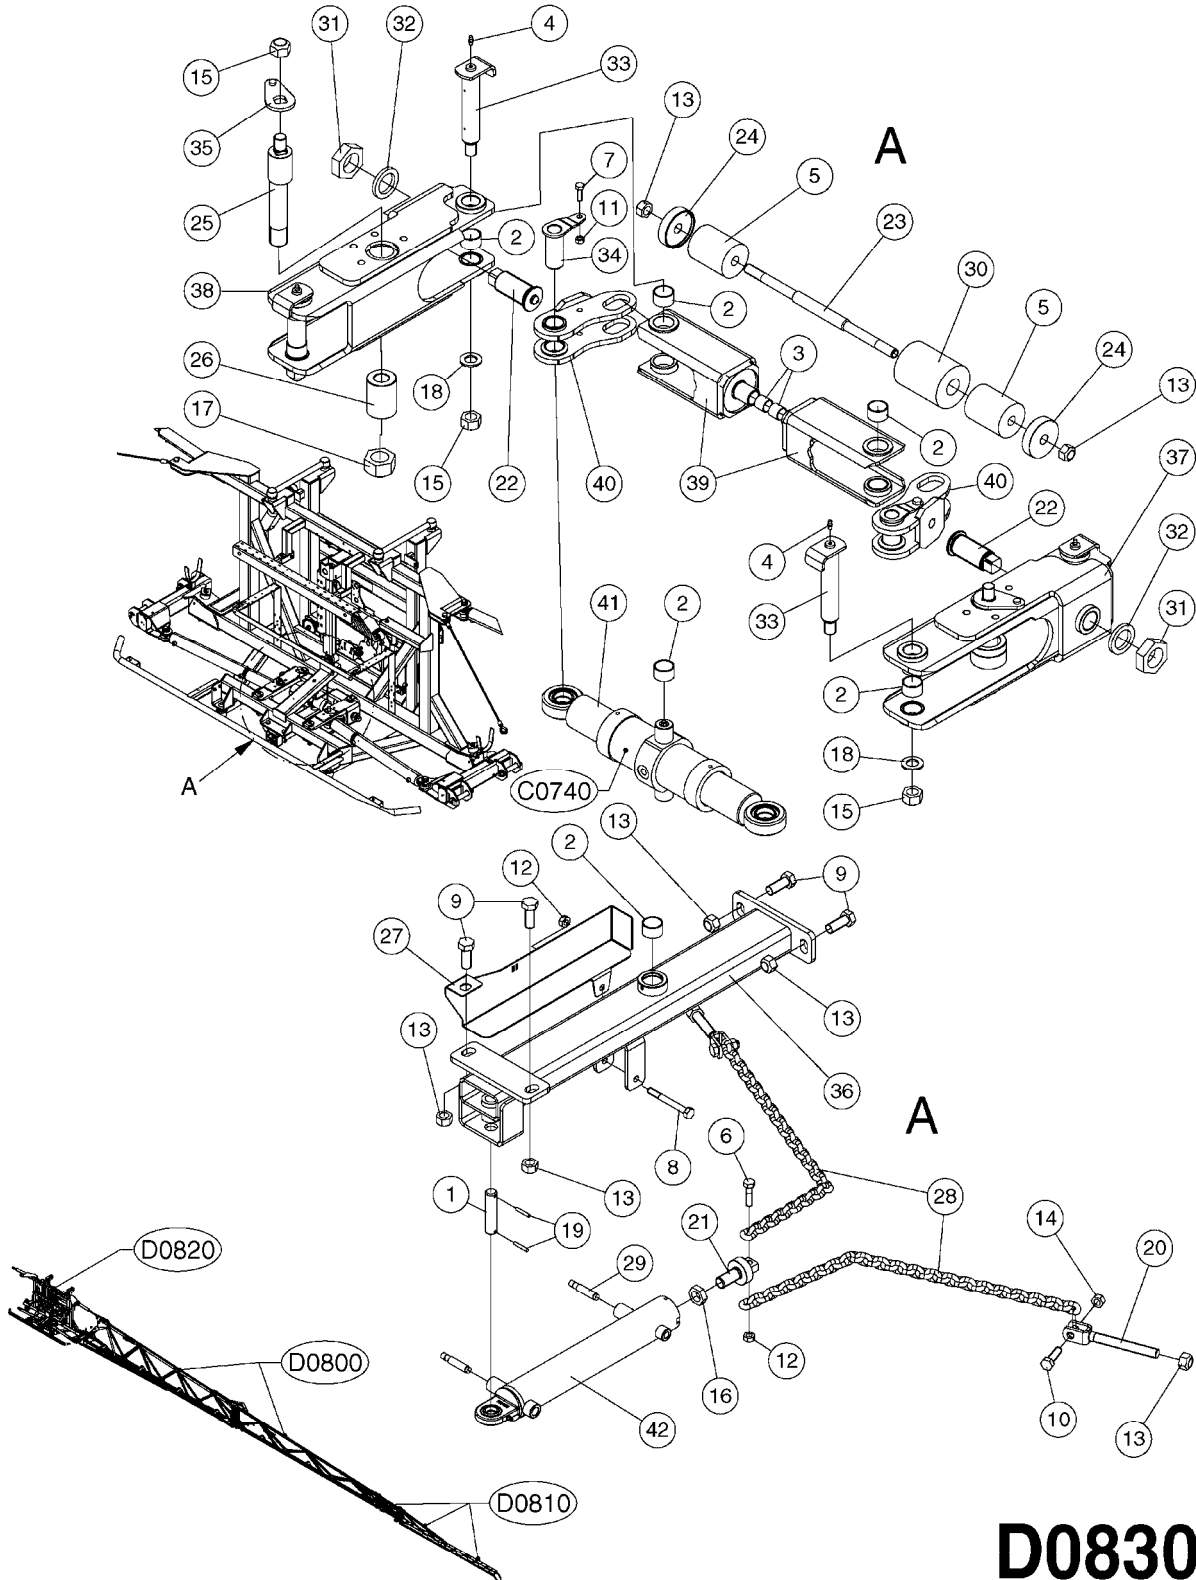

TERRA FORCE YAW/PEND.LOCK
D0830-HIN, 01:01:16

Page 1

Date 16.03.2016 13:59

Pos.	parts-n°	order qty	description
1	146390	1	PIN D19.8 X 95
2	210858	1	BUSHING 034/30 L=20
3	210859	1	BUSHING DU D23/20 L=20
4	283699	1	GREASE NIPPLE M6X1
5	390789	1	RUBBER DAMPENER D63/17 L=80
6	420965	1	M10X40 MACHINE SCREW STAINLESS
7	421046	1	BOLT HEX 8.8 DEL M8X25 FT A2 DIN933
8	421218	1	BOLT HEX 8.8 DEL M10X90
9	430581	1	BOLT HEX 8.8 DEL M16X40 FT
10	430721	1	BOLT HEX 8.8 DEL M12X40 FT
11	460143	1	NUT HEX M8 LOCK A2 DIN985
12	460423	1	NUT HEX M10X1.5 LOCK
13	460585	1	NUT HEX M16X2 LOCK
14	460703	1	NUT HEX M12X1.75 LOCK DIN985
15	460806	1	NUT HEX M20X2.5 LOCK
16	461200	1	NUT HEX M20X1.5 JAMB.
17	461316	1	NUT HEX LOCK M30X3.5
18	471129	1	WASHER, M20, Ø37/21.0X 3.0, SS
19	480730	1	PIN ROLL 5X30 STAINLESS STEEL
20	615561	1	CLEVIS F.TURNBUCKLE M16 RH
21	14098900	1	PIN D45/20/M20 L=80
22	14103300	1	YAW TAP Ø45/M36X3 DEL
23	14103500	1	AXLE Ø20/M16 L=350 DEL TDZ
24	14103600	1	BUSHING D70/65/D17 DELTA
25	14112100	1	PIN D40/30/M30 L=206 DEL
26	14112200	1	BUSHING D40/30 L=70 ECCENTRIC
27	16345700	1	COVER F.LOCK TDZ, RED
28	19487100	1	CHAIN D7X21 L=640
29	28102400	1	INDUCTIVE SENSOR M12 F. CYL.
30	39131600	1	RUBBER BUMPER D80/30 L=1000 SH
31	46132800	1	NUT, JAMB M36X3 DIN439 DEL
32	47118300	1	NORDLOCK WASHER M36 LIM ZNK
33	61064000	1	PIN D30.0 L=142 M20 DEL
34	61065800	1	PIN BOLT D19.8 L=80 M16 DEL
35	61074400	1	TOP PLATE TDZ, YAW-SHAFT DELTA
36	63111500	1	YAW LOWER CONSOLE, RED
37	63126200	1	YAW BRACKET TDZ RIGHT, RED
38	63126300	1	YAW BRACKET TDZ LEFT, RED
39	63126400	1	BUFFER BRACKET TDZ, RED
40	63126500	1	YAW BRACKET TDZ, RED
41	78128500	1	CYLINDER DOUBLE PLUNGER D60X75
42	78130600	1	DOB.CYL.Ø50/25-240/M. SENSOR