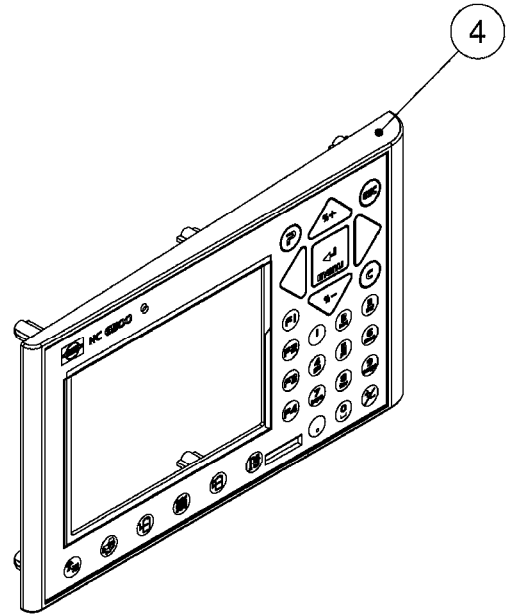

M0320

HC6500 TERMINAL AND CABLE
M0320-HIN, 01:01:16

Page 1

Date 16.03.2016 14:00

Pos.	parts-n°	order qty	description
1	26014000	1	HC6500 CABLE TO CABIN
2	26024300	1	DSUB PLUG TO PLUG COUPLER
3	26032800	1	HC 6500 CAB CABLE W/TERMINATOR
4	33507100	1	HC6500 DIS. FRONT BLACK/GREY
5	72365000	1	HC6500 TERMINAL