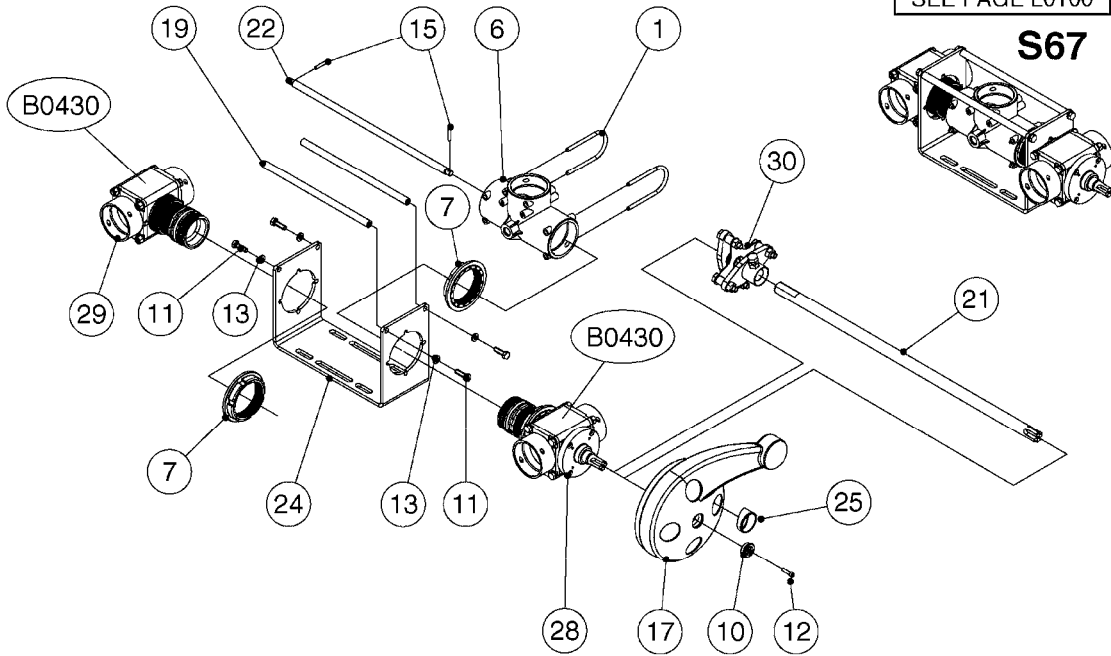

FOR S67 FITTINGS
SEE PAGE L0100

S67

FOR S93 FITTINGS
SEE PAGE L0110

S93

B0500

SMART VALVE S67 S93 (07)
B0500-HIN, 01:01:16

Page 1
Date 16.03.2016 13:58

Pos.	parts-n°	order qty	description
1	145996	1	FITT.DK S-67 FORK
2	145997	1	FITT.DK S-93 FORK
3	242351	1	O-RING D69.5X3.0 VITON F.S-93
4	285791	1	HAIR PIN S93/S67
5	322109	1	FITT.DK S-93 BULKHEAD NUT
6	322224	1	FITT.DK S-67 TEE
7	322320	1	NUT F.3 WAY VALVE S56
8	334545	1	FITT.DK S-93 TEE
9	334572	1	FITT.DK S-93 ADAPTOR MALE MALE
10	334594	1	PLUG F.VALVE HANDLE BLACK
11	410362	1	BOLT HEX 8.8 SS M6X20 FT
12	410922	1	CYL.SKR 8.8 DEL M4X20 RST
12	450902	1	BOLT ALLEN HEAD M4 X 16MM
13	471125	1	WASHER, M6, Ø12/ 6.4X 1.6, SS
14	480733	1	PIN D6 X 40
15	480803	1	PIN Ø4 X 25
16	741844	1	VALVE HANDLE ASSY. SUCTION NCM
17	741845	1	VALVE HANDLE ASSY. PRESSUR NCM
18	14021500	1	SPINDLE F.S93 SMART VALVE
19	14022700	1	SPACER TUBE Ø10 L=212 SS
20	14038100	1	AXLE FOR SUCTION VALVE HANDLE
21	14038200	1	AXLE FOR PRESSURE VALVE HANDLE
22	14068700	1	SPINDLE,SMART VALVE S67 10MM
23	16059900	1	BRACKET 2 STK S93 SMART VALVE
24	16082300	1	BRACKET 2PCS S67 VALVE 15 BAR
25	33505200	1	PLUG FOR SMART VALVE HANDLE
26	72138000	1	VALVE S93 "V2" SMART VALVE
27	72138600	1	VALVE S93 "V3" SMART VALVE
28	72172100	1	VALVE S67 "V1" SMART VALVE
			NCM 4400/6600
28	72538000	1	VALVE S67, LONG SPINDLE NAV 3000/4000
29	72172200	1	VALVE S67 "V2" SMART VALVE
30	72283000	1	AXLE JOINT F. SMARTVALVE HANDL