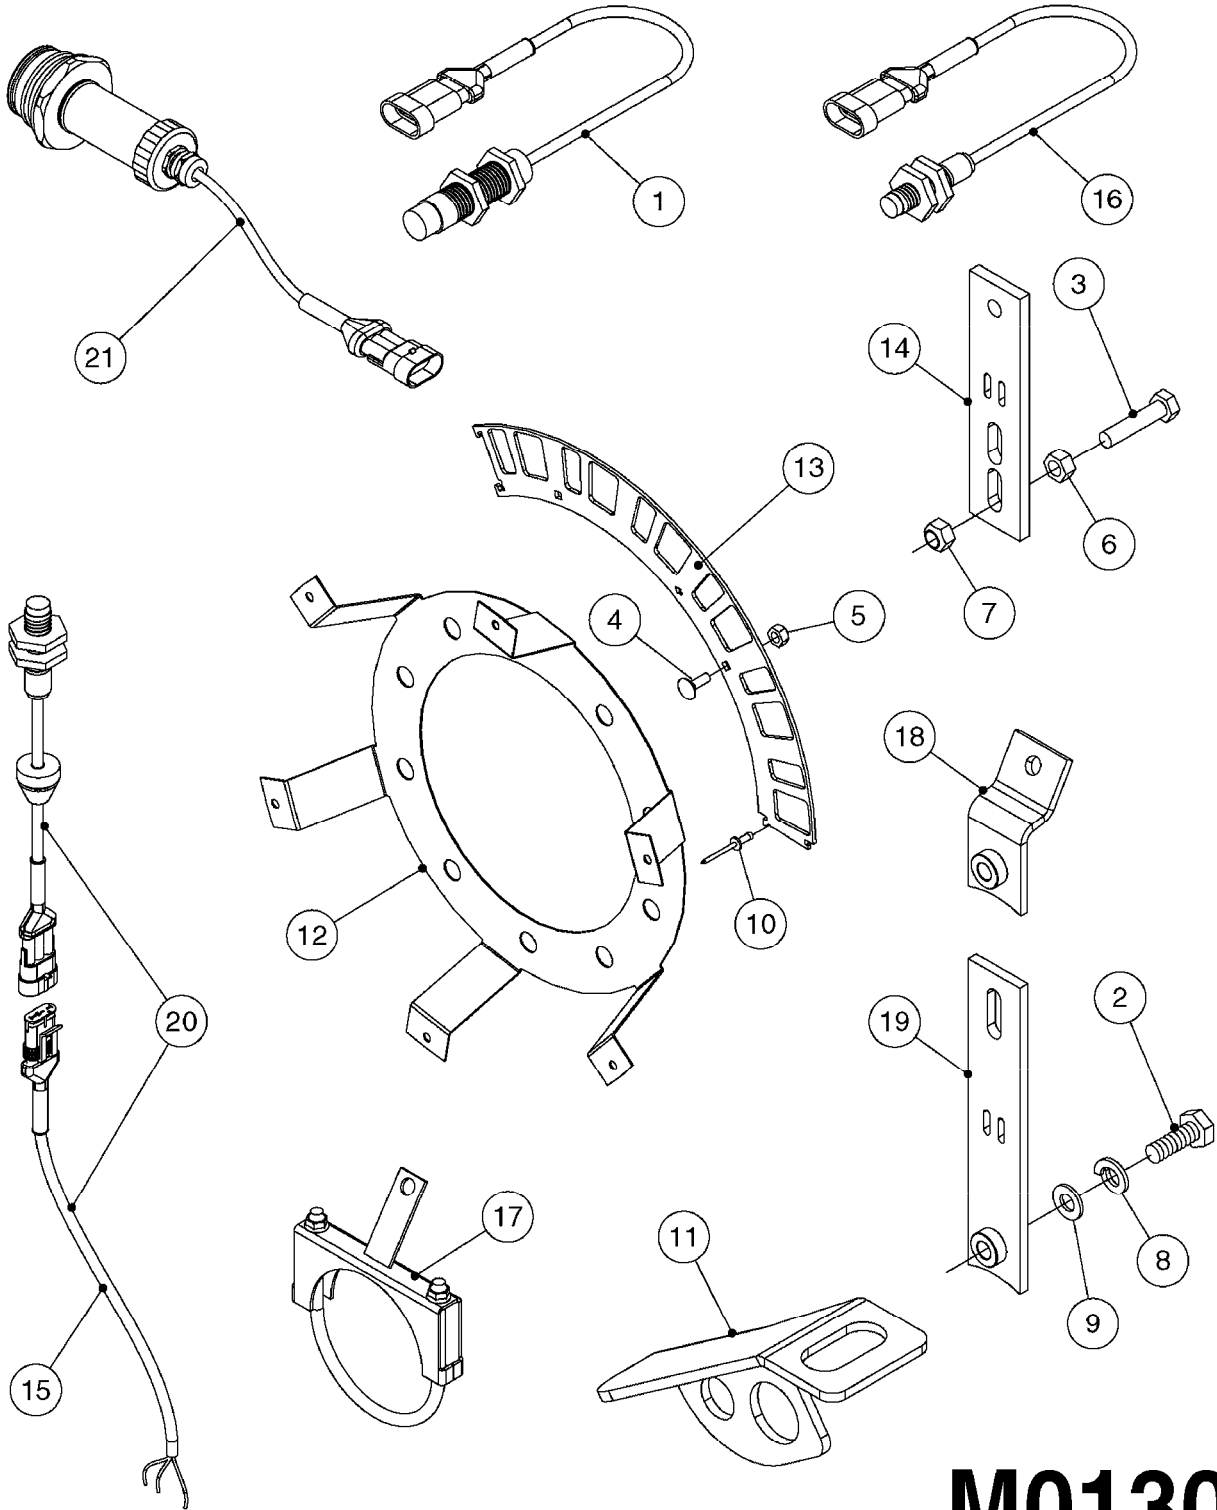

M0130

COMMON SENSORS AND BRACKETS
M0130-HIN, 01:01:16

Page 1
Date 16.03.2016 14:00

Pos.	parts-n°	order qty	description
1	285855	1	SENSOR INDUCTIVE M18 W/WIRE
2	430286	1	BOLT HEX 8.8 DEL M12X30 FT
3	430870	1	BOLT HEX 8.8 DEL M12X55 FT
4	440695	1	BOLT CARRIAGE M8X25
5	460143	1	NUT HEX M8 LOCK A2 DIN985
6	460386	1	NUT HEX M12X1.75
7	460703	1	NUT HEX M12X1.75 LOCK DIN985
8	470466	1	WASHER D21.1/D12.2X2.5 LOCK
9	471127	1	WASHER, M12, Ø24/13.0X 2.5, SS
10	480804	1	RIVET Ø4.8x14.5
11	16020300	1	BRACKET FOR SPEED SENSOR
12	16094703	1	WHEEL SENSOR MT BKT
13	16138203	1	SPEED SENSOR RING NCM 2009 1/3
14	16138403	1	PLATE F. SPEED SENSOR
15	26006100	1	CABLE L = 5.00M, AMP, MALE, 3P
16	28047500	1	SPEED SENSOR HM
17	61000603	1	SPEED SNS MNT CLAMP F/DLS 4.5"
18	61010703	1	SPEED SENSOR BKT NCM NON-S OLD
19	61015803	1	SPEED SENSOR BKT NCM 2010
20	72050100	1	TWIN RPM SENSOR HN
21	72534000	1	TANK LEVEL ELEC SENSOR KIT 9M