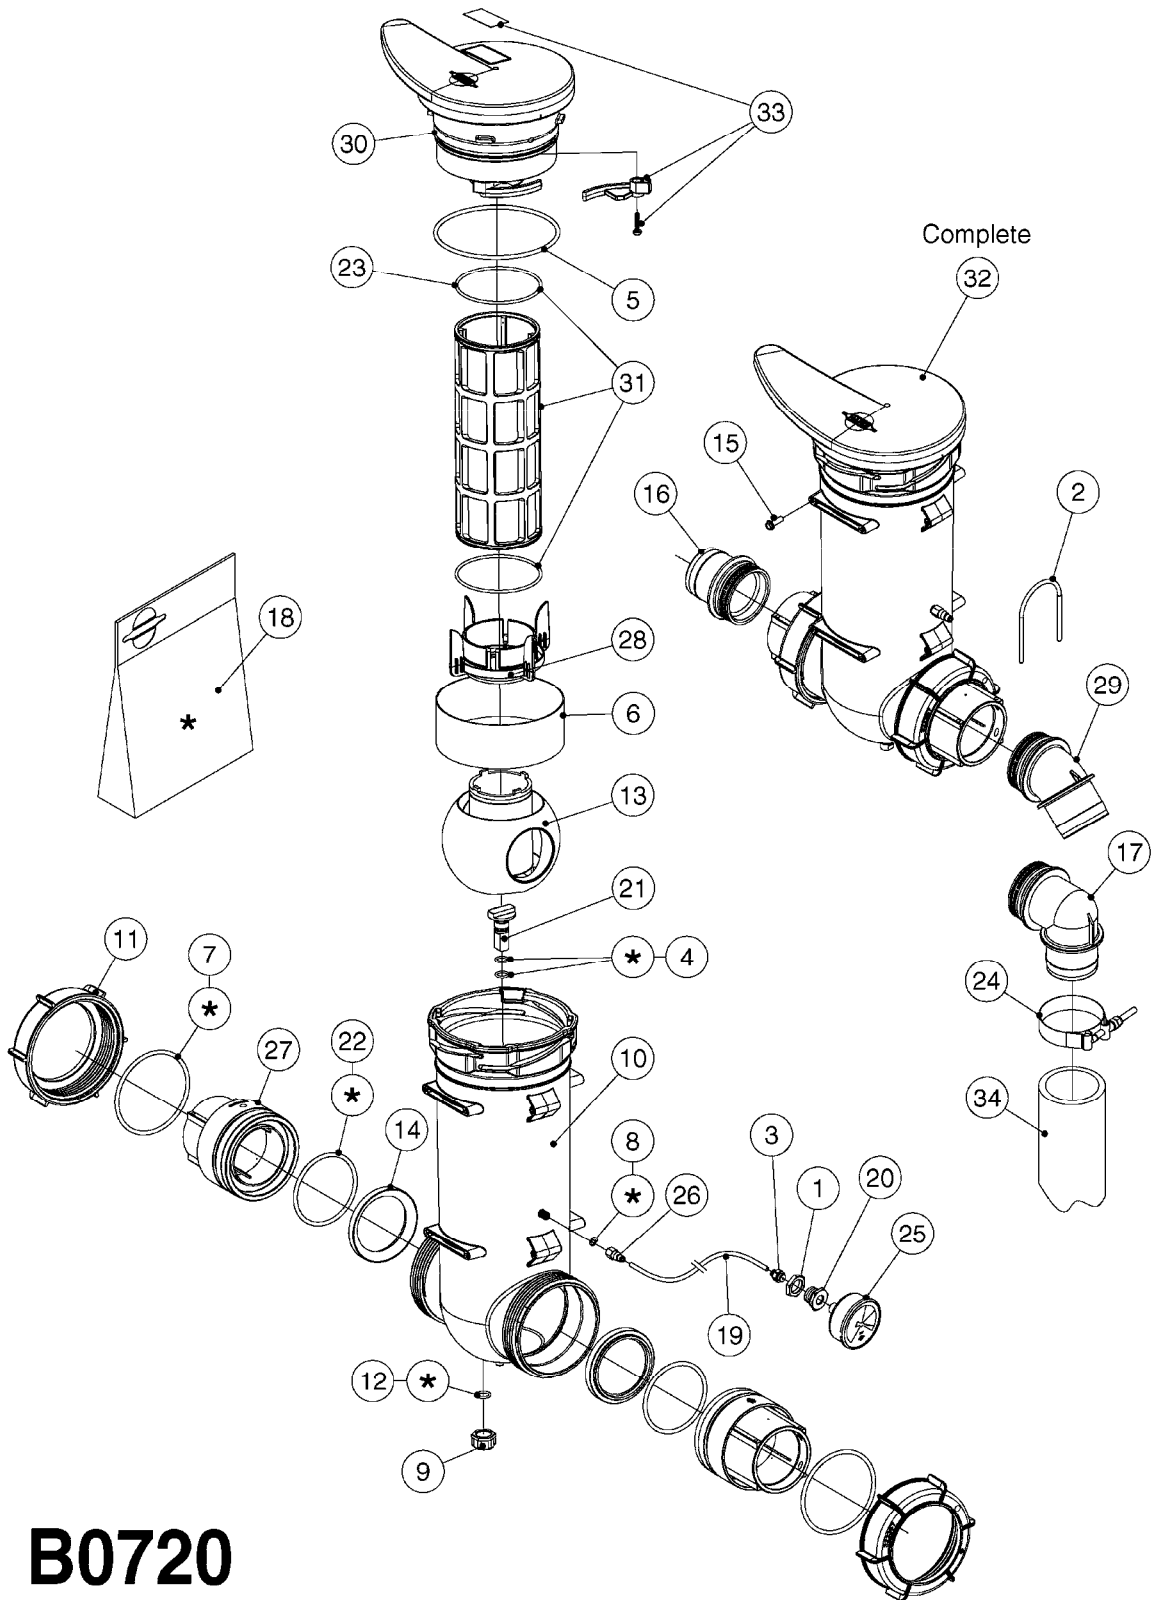

EASY CLEAN FILTER
B0720-HIN, 01:01:16

Page 1

Date 16.03.2016 13:58

Pos.	parts-n°	order qty	description
1	140766	1	NUT 1/2" BSP
2	145997	1	FITT.DK S-93 FORK
3	231346	1	QUICK COUPLER 1/8"BSP X 4 MM
4	240936	1	O-RING D13.3X2.4 NITRIL
5	242570	1	O-RING D150.0 x5.0 SH70 VITON
6	242572	1	RUBBER BELT Ø160x1.5 B=60 EPDM
7	242573	1	O-RING Ø104.14X5.33SH70 NITRIL
8	242593	1	GASKET Ø8/Ø5x1 (PA) 266N-M5X1
9	320047	1	FITT.DK CAPNUT 1/2" BSP
10	322356	1	EASYCLEAN FILTER HOUSING
11	322357	1	CAP F. COUPLER EASYCLEAN FILTE
12	330212	1	O-RING D19/D14X2.4 F.1/2"NUT
13	391090	1	BALL F. EASYCLEAN FILTER ON/OF
14	391091	1	SEAL F. BALL EASYCLEAN FILTER
15	440698	1	SCREW F.PLASTIC 6X18 SS HEXHD
16	727133	1	FITT. S93 2-1/2" STR. S W/O-RI
17	727226	1	FITT. S93 2-1/2" 90° S W/O-RIN
18	741826	1	SEAL KIT F. EASYCLEAN FILTER
19	927253	1	AIR HOSE, DIAMETER 4MM
20	14055400	1	FITT.DK REDUC 1/2"x1/8"x1/4"BS
21	14117700	1	SPINDLE S93 L46 NV13 SS
22	24260100	1	O-RING Ø88.0X5.0 SH70 VITON
23	24260700	1	O-RING Ø101.19X3.53 SH70 VITON
24	28030303	1	CLAMP HOSE T-BOLT S2.5" 235-76
25	28053400	1	GAUGE VACUUM SUCT. FILTER NCM
26	28054300	1	QUICK COUPLER 1/8"BSP/Ø4 FEMAL
27	33503200	1	HOSE COUPLER F. EASYCLEAN FILT
28	33503600	1	FILTER CARRIER F. EASYCLEAN
29	72072900	1	FITT.S93 2-1/2" 45°PVC W/ORING
30	72270600	1	LID ASSM. EASYCLEAN FILTER
31	72278800	1	FILTER 30 MESH GREEN D110/284
31	72278900	1	FILTER 50 MESH BLUE D110/284
31	72279000	1	FILTER 80 MESH RED D110/284
32	72318900	1	EASYCLEAN FILTER COMPL.
33	74192800	1	FILTER LOCK PARTS - EASYCLEAN
34	92702803	1	HOSE PVC SUCT GRAY 2.5"