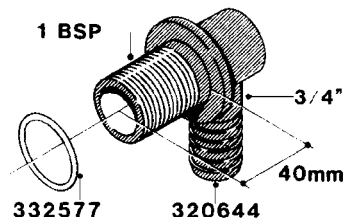

L0040

FITTINGS - NIPPLES & ELBOWS
L0040-HIN, 01:01:16

Page 1
Date 16.03.2016 13:59

parts-n°	order qty	description
10530803	1	FITT.PO.SE 2.00X2.00 45 DEG.
320191	1	FITT.DK ELB 3/8' BSP 45 DEGREE
320482	1	FITT.DK ELB. 1/2" BSP 60 DEG.
320596	1	FITT.DK ELB 3/8'-1/2'BSP 45DEG
320607	1	FITT.DK HN 3/8M X 3/8F BSP LNG
320633	1	FITT.DK HN 3/8"M X 3/8"F BSP
321451	1	FITT.DK ELB.1-1/2 X1-1/4 80DEG
321532	1	FITT.DK REDUC 3/4' X 1/2' BSP
390233	1	FITT.DK REDUC 1-1/2" X 1" BSP

L0050

FITTINGS - HOSE CONNECTORS
L0050-HIN, 01:01:16

Page 1

Date 16.03.2016 13:59

parts-n°	order qty	description
242594	1	O-RING D14 X 1.78 SCH.70-EPDM
320294	1	FITT.DK TEE 3/8X3/8HB X1/2"BSP
320305	1	FITT.DK HB 3/4'- 3/4' BSP
320386	1	FITT.DK TEE 3/8X3/8HB X3/8"BSP
320397	1	FITT.DK ELB 3/8"HB X 3/8" BSP
320401	1	FITT.DK TEE 1/2X1/2HB X1/2"BSP
320412	1	FITT.DK TEE 1/2X1/2HB X3/8'BSP
320423	1	FITT.DK ELB 1/2'HB X 3/8' BSP
320891	1	FITT.DK HB 3/8'- 3/8' BSP
320972	1	FITT.DK HB 5/16'- 1/4' BSP
322046	1	FITT.DK TEE 1/2X1/2HB X3/4'BSP
322048	1	FITT.DK TEE 3/4X3/4HB X3/4'BSP
330595	1	O-RING D24.6/D20X2.1 -3/4"
333137	1	FITT.DK CONN.1/2" F.NOZZ. DOUB
333141	1	FITT.DK CONN.1/2" F.NOZZ.SING
334041	1	FITT.DK CONN.3/4' F.NOZZ. SING
334042	1	FITT.DK CONN.3/4' F.NOZZ. DOUB
334195	1	FITT.DK ELB. 3/4"HB X 3/4"HB
10012103	1	FITT.PO.HB 1.25X1.50 IMB1012
10014003	1	FITT.PO.HB 1.25X1.25 IMB1010
10036903	1	FITT.PO.HB 1.50X1.50 IMB1212
28019303	1	FITTING HB ELB 3/4NPT-3/4HOSE
61016500	1	HOSE TAIL 3/4" 90°+RG CAP 3/4"
72026700	1	NOZZLE TUBE ADAPTER W/O-RING