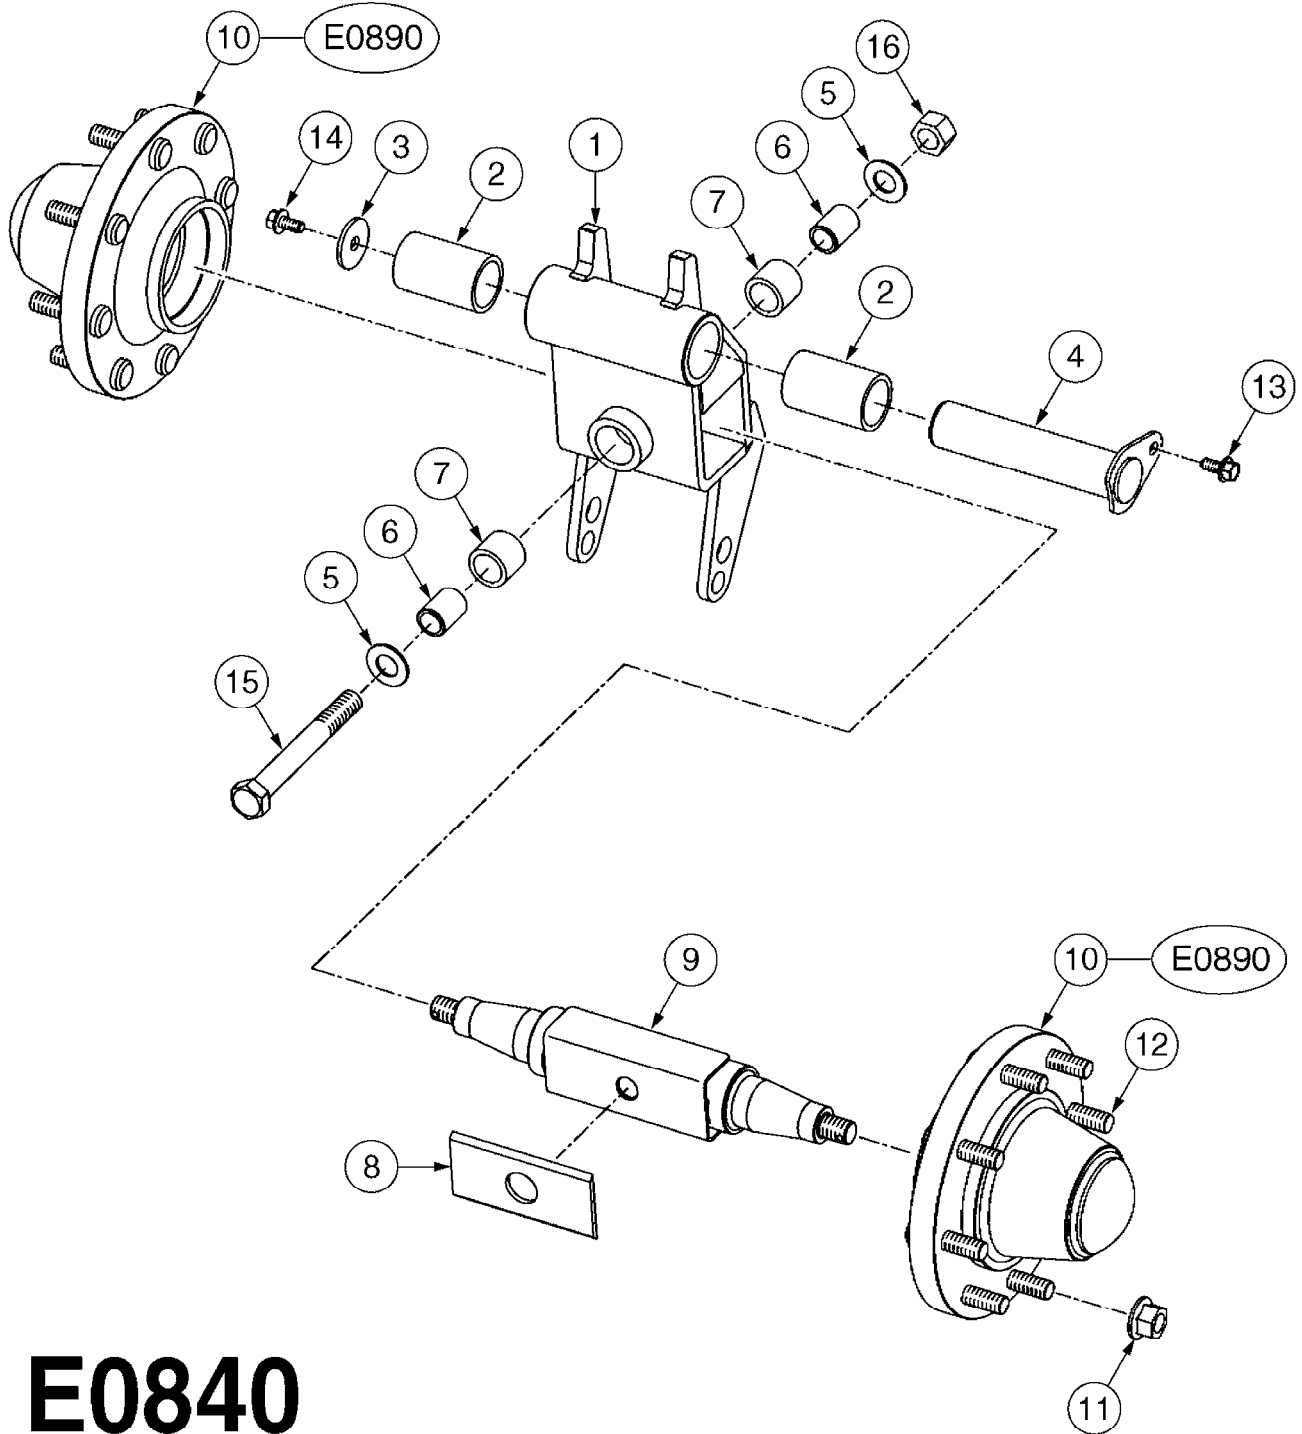

E0830

CAMOPLAST FRAME 40 SERIES
E0830-HIN, 01:01:16

Page 1
Date 16.03.2016 13:59

Pos.	parts-n°	order qty	description
1	28076003	1	WASHER, 3"X2.02"X3/16"
2	28076303	1	BUSHING 2.55"ODX2.012ID"X2"
3	28076403	1	SHIM, TILT STOPPER
4	28076503	1	STOPPER, TILT
5	28076603	1	TENSION ARM (40 SERIES)
6	28076703	1	BUSHING, TENS. 3.48X3.15X1.98"
7	28076803	1	LOCK PLATE
8	28076903	1	FRAME W/BUSHINGS (40 SERIES)
9	28077003	1	SNAP RING EXT. 3"
10	28077103	1	WASHER
11	28077203	1	PIN, 3" OD X 9.56"
12	28077303	1	SPACER
13	28083403	1	LOCK NUT 1/2"-20 UNF
14	28083503	1	BOLT HEX FLG.1"X1/2"-13UNC GR5
15	28083603	1	JAM NUT 3/8"-16 UNC GR 8
16	28083703	1	SET SCREW 1-1/2"X3/8"-16 UNC
17	28083803	1	BOLT HEX 2"X1/2"-13 UNC
18	28083903	1	LOCK WASHER 1/2"
19	28084003	1	BOLT HEX 2" X 5/8"-11
20	28084103	1	GREASE FITTING
21	28084203	1	BOLT HEX 6-1/2"X1/2"-20UNF GR8