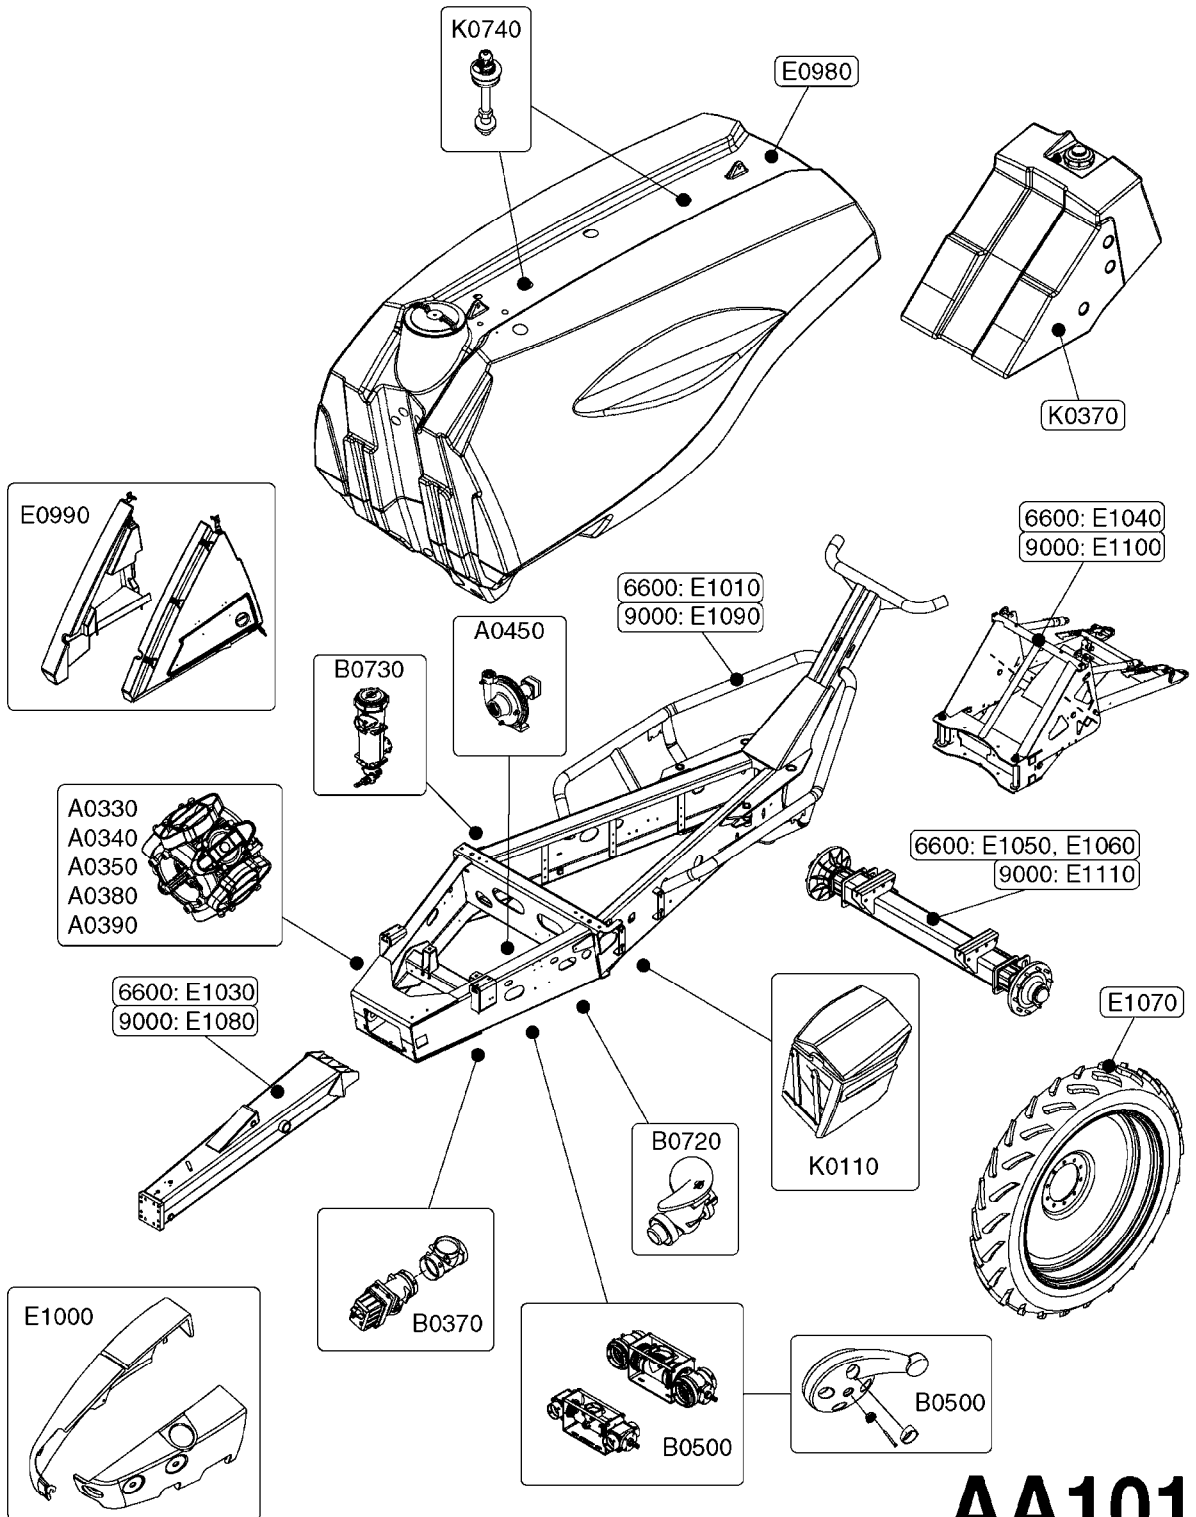

A0560

C.V.PTO-BLACK TRIANG. (POST'05)
A0560-HIN, 01:01:16

Page 1

Date 16.03.2016 13:58

parts-n°	order qty	description
28009003	1	PTO TUBE OUTER F.CV 1060MM
28009103	1	PTO TUBE INNER F.CV 1060MM
28009403	1	UNIV. JOINT 27x74.6mm
28009803	1	PTO PIN TUBE RETAINER OUTER
28009903	1	PTO TUBE RETAINER INNER
28010103	1	PTO YOKE F.INNER TUBE CV PTO
28027803	1	PTO YOKE 1-3/8X21SPL BALL LOCK
28035003	1	PTO 1-3/8/21X1-3/8/21X1260 CV
28035103	1	PTO 1-3/4/20X1-3/8/21X1260 CV
28040203	1	PTO YOKE 1-3/8X21SPL SLIP F.CV
28040303	1	UNIV. JOINT 22x86mm CV BLK.
28040403	1	PTO YOKE INNER F.CV PTO SHAFT
28040503	1	UNIV. JOINT 27x74.6mm
28040603	1	PTO YOKE 1-3/8X21SPL BLACK
28040703	1	SAFETY CHAIN F.CV BLACK PTO
28040803	1	PTO REPAIR KIT F.PUSH YOKE CV
28040903	1	SELF TAPPING SHIELDING SCREW
28041003	1	PTO REPAIR KIT F.PUSH YOKE
28041103	1	PTO HALF SAFETY SHIELD BLACK
28041203	1	PTO HALF SAFETY SHIELD BLACK
28041303	1	PTO YOKE 1-3/4X20SPL SLIP F.CV
28041403	1	PTO REPAIR KIT F.PUSH YOKE CV
28041503	1	PTO HALF SAFETY SHIELD BLACK
28041603	1	WASHER F.SHIELDING SCREW BLACK
28041703	1	ANCHOR F.RETAINING CHAIN BLACK
28041803	1	DECAL DANGER GUARD MISSING
28041903	1	DECAL DANGER ROT.DRIVELINE