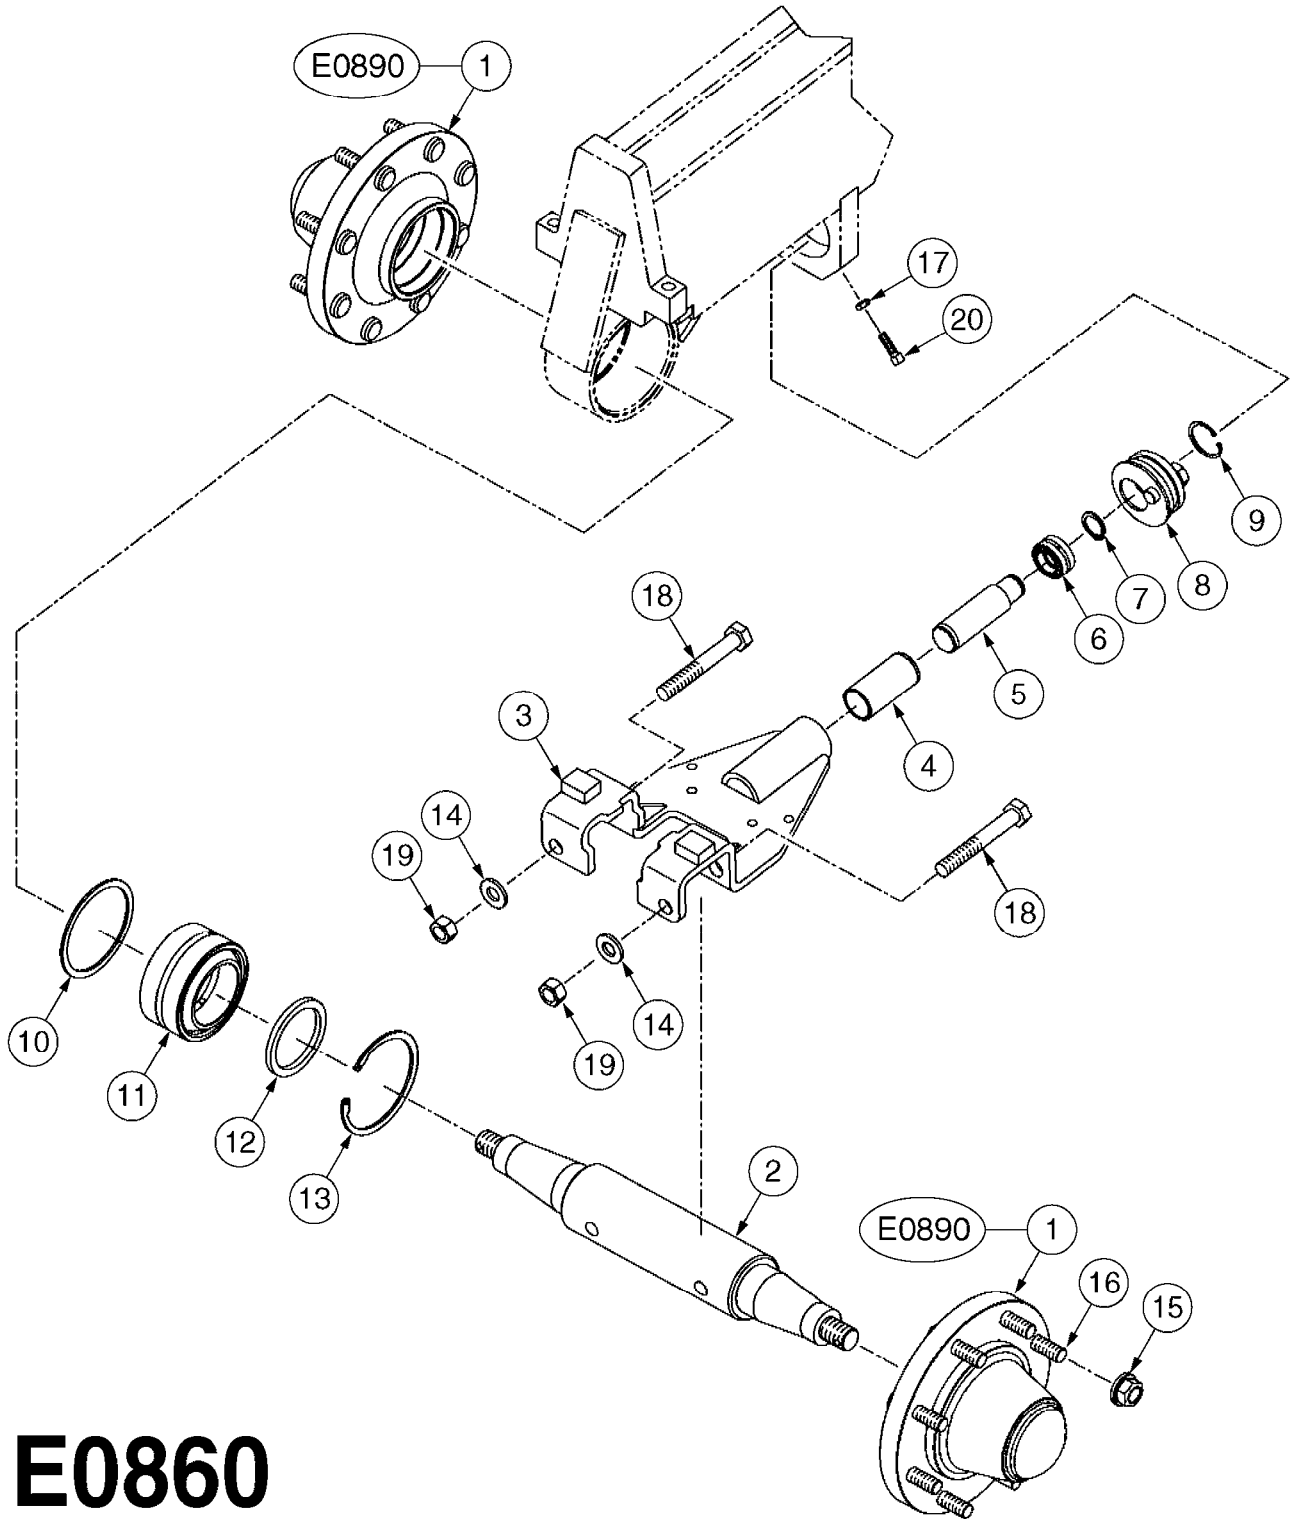

E0850

CAMOPLAST TENSIONER ASSEMBLY
E0850-HIN, 01:01:16

Page 1

Date 16.03.2016 13:59

Pos.	parts-n°	order qty	description
1	28074003	1	LOCK PLATE
2	28074103	1	SNAP RING
3	28078403	1	SPRING MOUNT
4	28078503	1	RETAINER PLATE
5	28078603	1	SLEEVE W/NOTCH
6	28078703	1	BUSHING 1/2"X1-1/4"ODX1"ID
7	28078803	1	ACME SCREW
8	28078903	1	SLEEVE, EXTEN.1"X1/2"IDX1.04"OD
9	28079003	1	SEAT, WASHER
10	28079103	1	SPRING PILOT
11	28083803	1	BOLT HEX 2"X1/2"-13 UNC
12	28084603	1	COTTER PIN 1-1/4" X 5/32"
13	28085103	1	SPRING SPRING FOR 30 SERIES
13	28085203	1	SPRING 9" X 5" X 3/4" SPRING FOR 40 SERIES