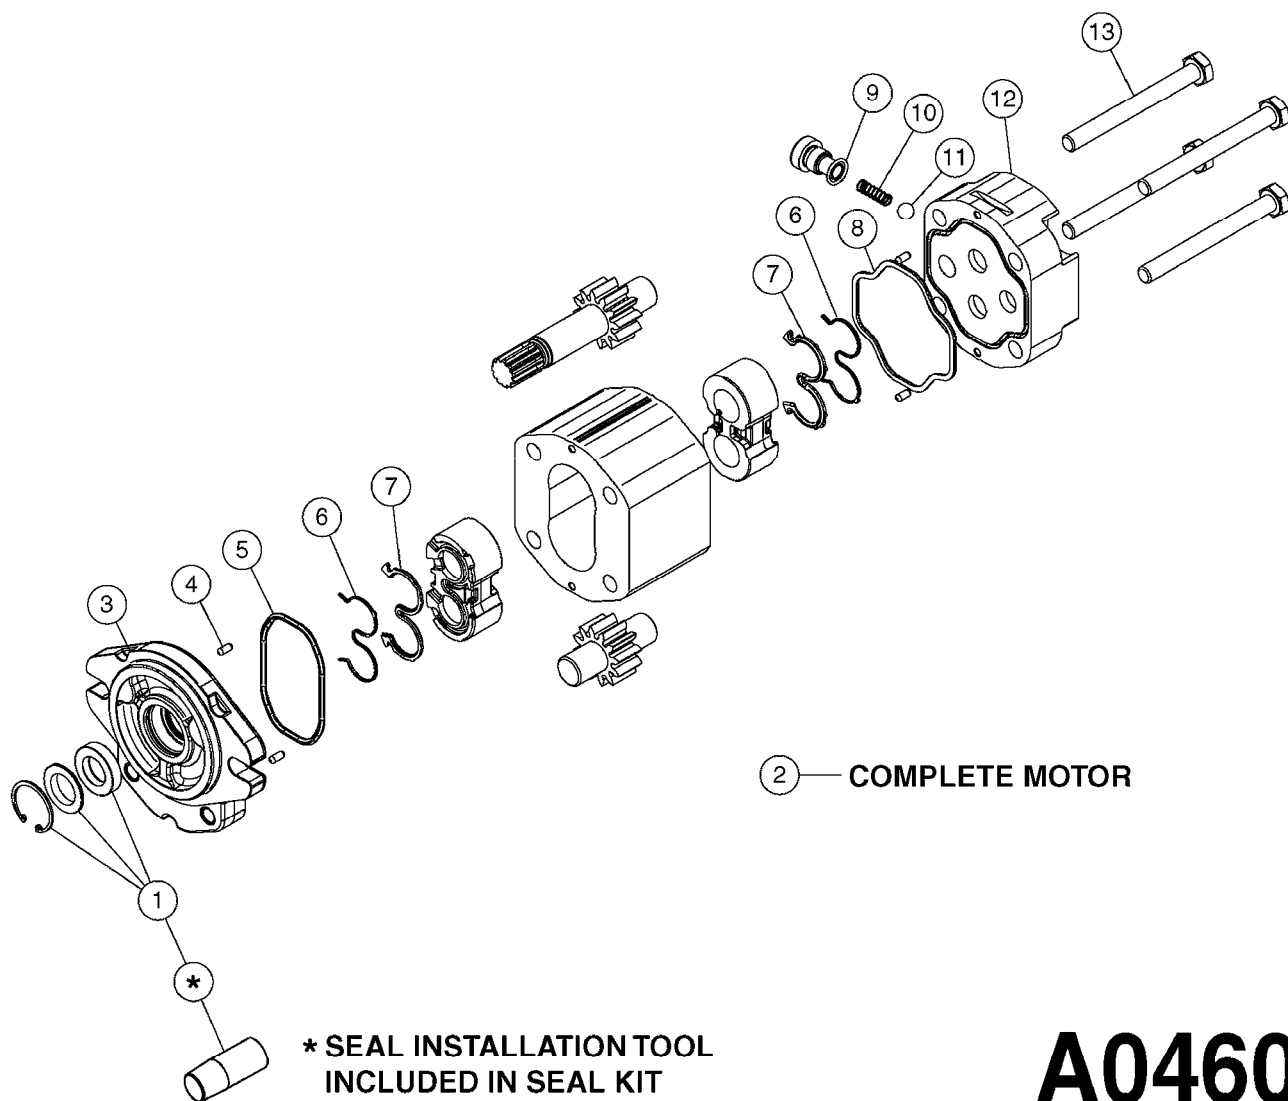

* ITEMS INCLUDED
IN REPAIR KIT (26)

A0450

PUMP - 650 ACE CENTRIFUGAL
A0450-HIN, 01:01:16

Page 1

Date 16.03.2016 13:58

Pos.	parts-n°	order qty	description
1	145996	1	FITT.DK S-67 FORK
2	145997	1	FITT.DK S-93 FORK
3	242351	1	O-RING D69.5X3.0 VITON F.S-93
4	242353	1	O-RING D44.2X3.0 VITON F.S-67
5	334244	1	FITT.DK S-67 ELB.1-1/4"
6	334572	1	FITT.DK S-93 ADAPTOR MALE MALE
7	334883	1	FITT.DK S-93 ELB.2-1/2"45D PVC
8	420906	1	BOLT HEX 8.8 DEL M10X60
9	421002	1	BOLT HEX 8.8 DEL M10X30 FT DIN933
10	430286	1	BOLT HEX 8.8 DEL M12X30 FT
11	460423	1	NUT HEX M10X1.5 LOCK
12	460703	1	NUT HEX M12X1.75 LOCK DIN985
13	726573	1	FITT. S67 5/4" 90° W/O-RING
14	728525	1	FITT. S93 CONNECTOR W/O-RINGS
15	782131	1	BLIND PLUG F.3/4" CARTR.VALVE
16	16162303	1	BRKT, ACE 650, GAUGE GAUGE BRACKET FOR COMMANDER
17	16162703	1	BRKT, ACE 650, NAV. GAUGE GAUGE BRACKET FOR NAVIGATOR
18	23003703	1	FITT 1/4 NPTF-1/4 PTC
19	23003803	1	FITT 1/8 NPTF-1/4 PTC
20	23003903	1	FITT 1/4 THRU-WALL COUP,3/4-16
21	23004003	1	FITT 1/8 THRU-WALL COUP,5/8-18
22	23004203	1	FITT 1/4" NPTF-1/4" NPTF UNION
23	28030103	1	CLAMP HOSE GEAR P5/4-S1.5"6724
24	28030303	1	CLAMP HOSE T-BOLT S2.5" 235-76
25	28065303	1	REGULATOR 1/4", 30PSI, PARKER
26	28066503	1	PUMP REPAIR KIT ACE 650 INCLUDES 1 QT. BARRIER FLUID
27	28068303	1	PLUG 1/8" NPT SS
28	28068403	1	PUMP HOUSING FRONT ACE 650
29	28068503	1	CAP SCREW 3/8" X 3/4" SS
30	28068603	1	IMPELLER, WETSEAL SS ACE 650
31	28068703	1	SEAL PLATE SS ACE 650
32	28068803	1	ADAPTER #8 SAE X 1/4" FNPT
33	28068903	1	AIR VALVE 1/4"
34	28069003	1	PLUG #8 SAE X 1/8" FNPT
35	28069203	1	PRESS.GAUGE 0-60 PSI 1/8" NPT
36	28069303	1	SIGHT GAUGE #8 SAE W/FLOAT
37	28069403	1	PUMP HOUSING REAR ACE 650
38	28069503	1	CAP SCREW 3/8" X 2"
39	28069603	1	CAP SCREW 3/8" X 1"
40	28069703	1	SLINGER 1.5" X 7/8"
41	28069803	1	SNAP RING INTERNAL, FRAME
42	28069903	1	SNAP RING EXTERNAL, SHAFT
43	28070003	1	BEARING F.ACE 650 PUMP
44	28070103	1	KEY 0.188 X 0.188 X 0.875
45	28070203	1	SHAFT 11T FEMALE SPLINE SS
46	28070303	1	SPACER, SHAFT ACE 650
47	28070403	1	HYDRAULIC MOTOR ACE 650
48	28070503	1	WASHER 3/8" SS
49	28070603	1	O-RING #10 SAE
50	28070703	1	REVERSE CHECK ASSEMBLY #10 SAE
51	28070803	1	BODY F.RESTRICTOR, #10 SAE
52	28070903	1	RESTRICTOR
53	29004303	1	ACE 650, BARRIER FLUID 32oz
54	72072900	1	FITT.S93 2-1/2" 45°PVC W/ORING
55	78601603	1	O-RING F. RESTRIC ACE HYD PUMP
56	92702803	1	HOSE PVC SUCT GRAY 2.5"
57	92703303	1	HOSE LLDPE .25"X.17"X12" BLACK
58	92734403	1	HOSE R X5/4" X200PSI WP X0012"