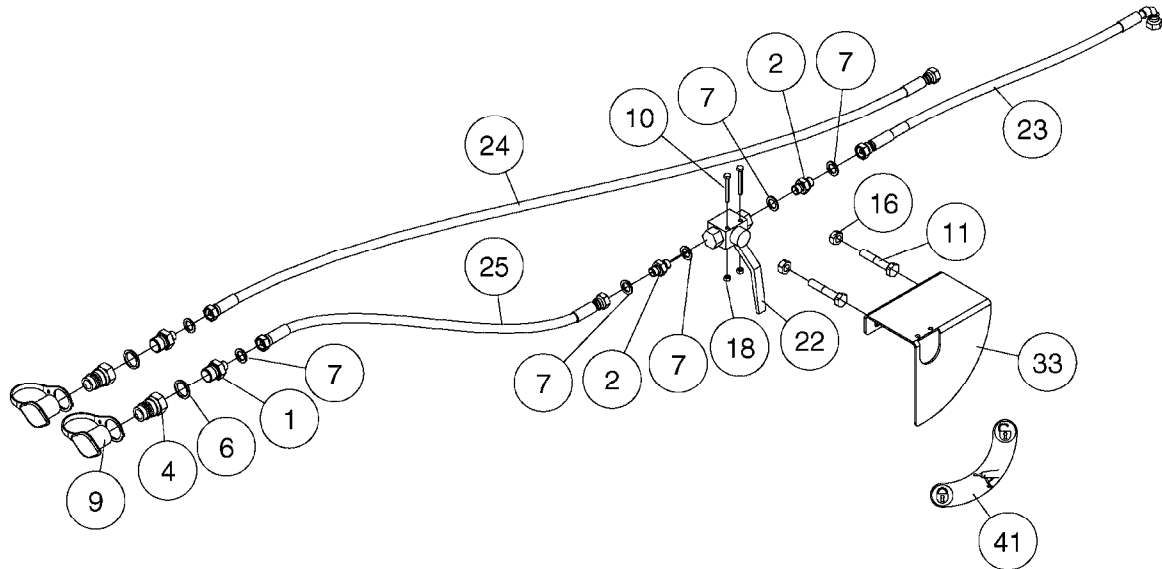

E1020

SWIVEL HOSE GUARD - NCM
E1020-HIN, 01:01:16

Page 1

Date 16.03.2016 13:59

Pos.	parts-n°	order qty	description
1	165557	1	WASHER D28.0/D12.2X2.0 SS
2	420604	1	BOLT HEX 8.8 DEL M10X25 FT DIN933
3	421222	1	BOLT HEX 8.8 DEL M10X75 FT
4	460423	1	NUT HEX M10X1.5 LOCK
5	480126	1	PIN COTTER M4X30
6	16143600	1	HOSE AND CABLE HOLDER TOP
7	16160900	1	HOSE AND CABLE GUARD 160X502MM
7	16187700	1	HOSE AND CABLE GUARD 160X402MM
8	61042200	1	HOSE AND CABLE HOLDER PIVOT
9	92712403	1	HOSE R X1" X300PSI WP X0012"