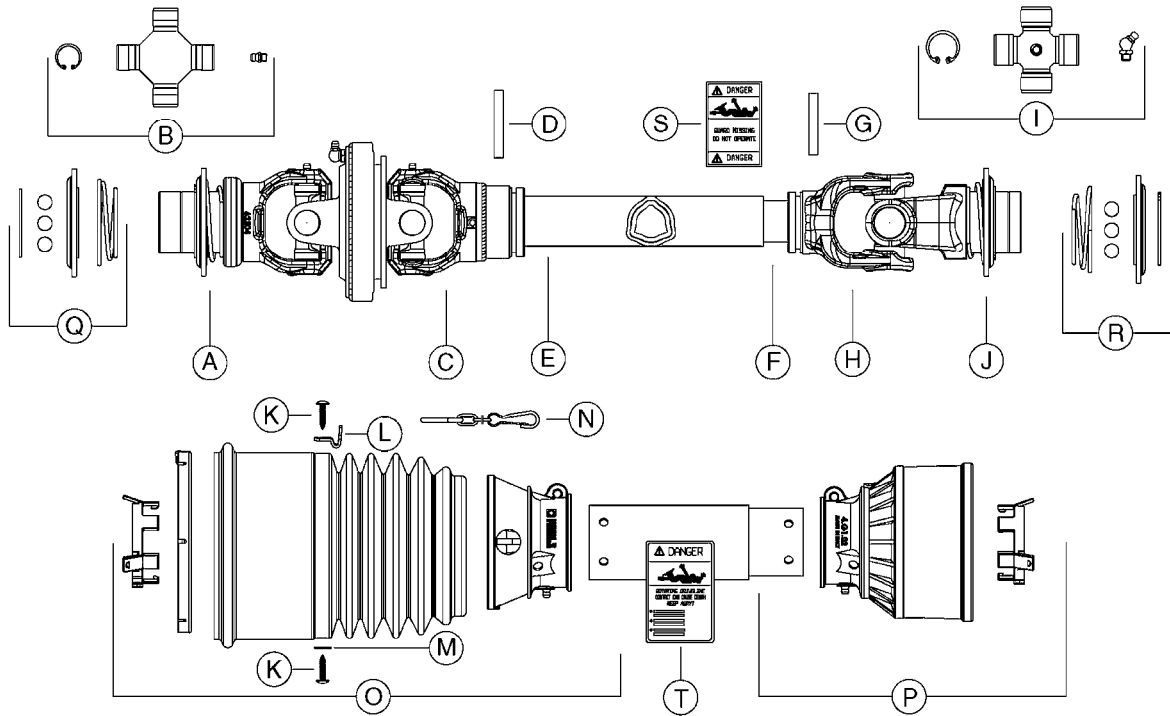

A0460

PUMP HYD.MOTOR ACE 650
A0460-HIN, 01:01:16

Page 1

Date 16.03.2016 13:58

Pos.	parts-n°	order qty	description
1	28066603	1	MOTOR REPAIR KIT ACE 650
2	28070403	1	HYDRAULIC MOTOR ACE 650
3	28071003	1	DRIVE PLATE, FLANGE, ACE MOTOR
4	28071103	1	PIN, MOTOR ASSEMBLY
5	28071203	1	HOUSING SEAL, FRONT EXTERNAL
6	28071303	1	ANTI-EXTRUSION SEAL
7	28071403	1	COMPENSATION SEAL
8	28071503	1	HOUSING SEAL, REAR EXTERNAL
9	28071603	1	O-RING, COASTING CHECK CAP
10	28071703	1	SPRING, COASTING CHECK
11	28071803	1	BALL, COASTING CHECK
12	28071903	1	END PLATE W.#10 SAE END PORTS
13	28072003	1	HEX CAP SCREW, MOTOR ASSEMBLY