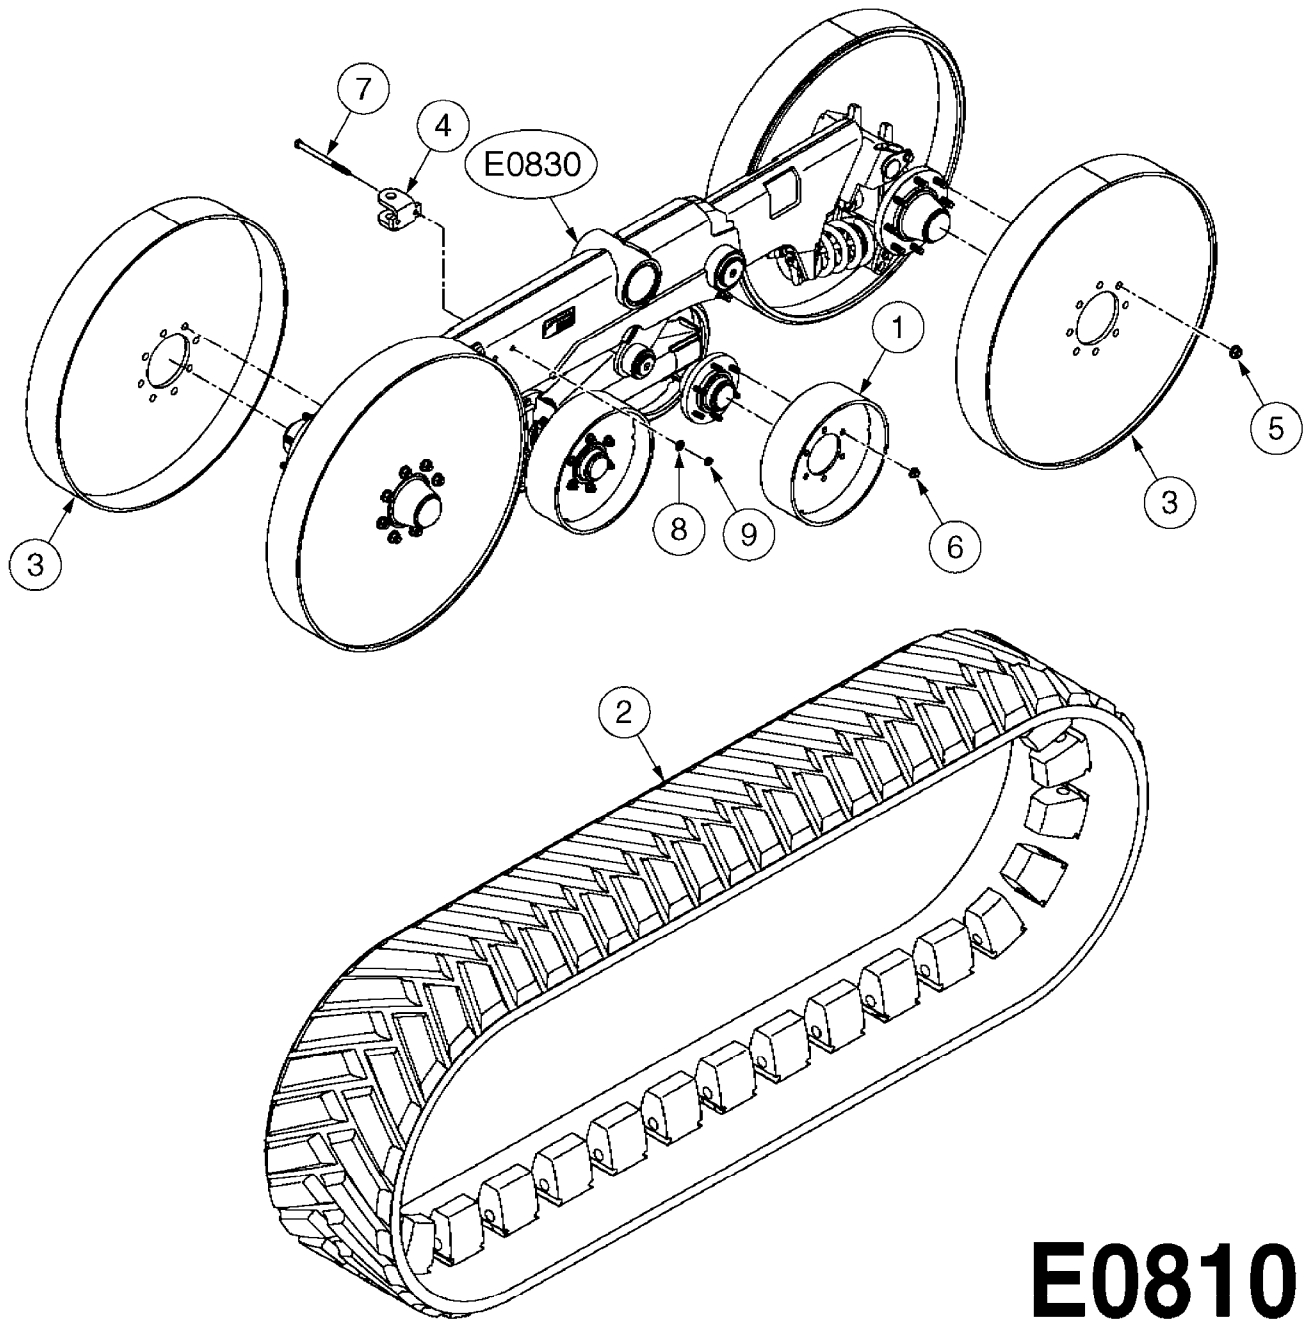

COMPLETE HUB ASSEMBLY:
28045703

COMPLETE ASSEMBLIES
WHOLEGOODS ITEMS

E0790

HUB ASSEMBLE F.4-1/2" SPINDLE
E0790-HIN, 01:01:16

Page 1

Date 16.03.2016 13:59

parts-n°	order qty	description
10629403	1	BOLT HEX 5/16 NC GR.2 00.50"
21000503	1	SEAL,WHEEL CR43771
21000603	1	RACE, BEARING 3.5/1.5
21000703	1	BEARING, TAPPERED 3.5433/1.575
21000803	1	RACE, TAPERED BEARING
21000903	1	BEARING, TAPPERED, 2.75/1.510
24002803	1	GASKET F. HUB 4.5" HUB ASSY
28001103	1	SPINDLE 4.5"x 21" 20000LB
28001203	1	HUB, 20000LB W. BRG RACES
28045703	1	HUB ASSY 10-13.19-11.02 25000#
29000003	1	HUB CAP F. 881(20000LB) HUB
45000103	1	BOLT, WHEEL STUD 3/4-16X2 3/4
45000503	1	BOLT, WHEEL STUD 3/4-16X3 1/2
46000003	1	NUT HEX NF 3/4" FLANGED F.HUB
46000103	1	NUT, CASTLE, SPINDLE 2-12 UNF
46000203	1	NUT, BUD WHEEL, INNER, RH
46000303	1	NUT, BUD WHEEL, OUTER, RH
47000103	1	WASHER, SPNDL 4.5" 2.06x4 .25T
48000103	1	PIN, COTTER 5/16" X 5.25"
63002903	1	AXLE INSERT,72"-90"SUS CM 1200
63033703	1	AXLE INSERT NCM 44/66/9000