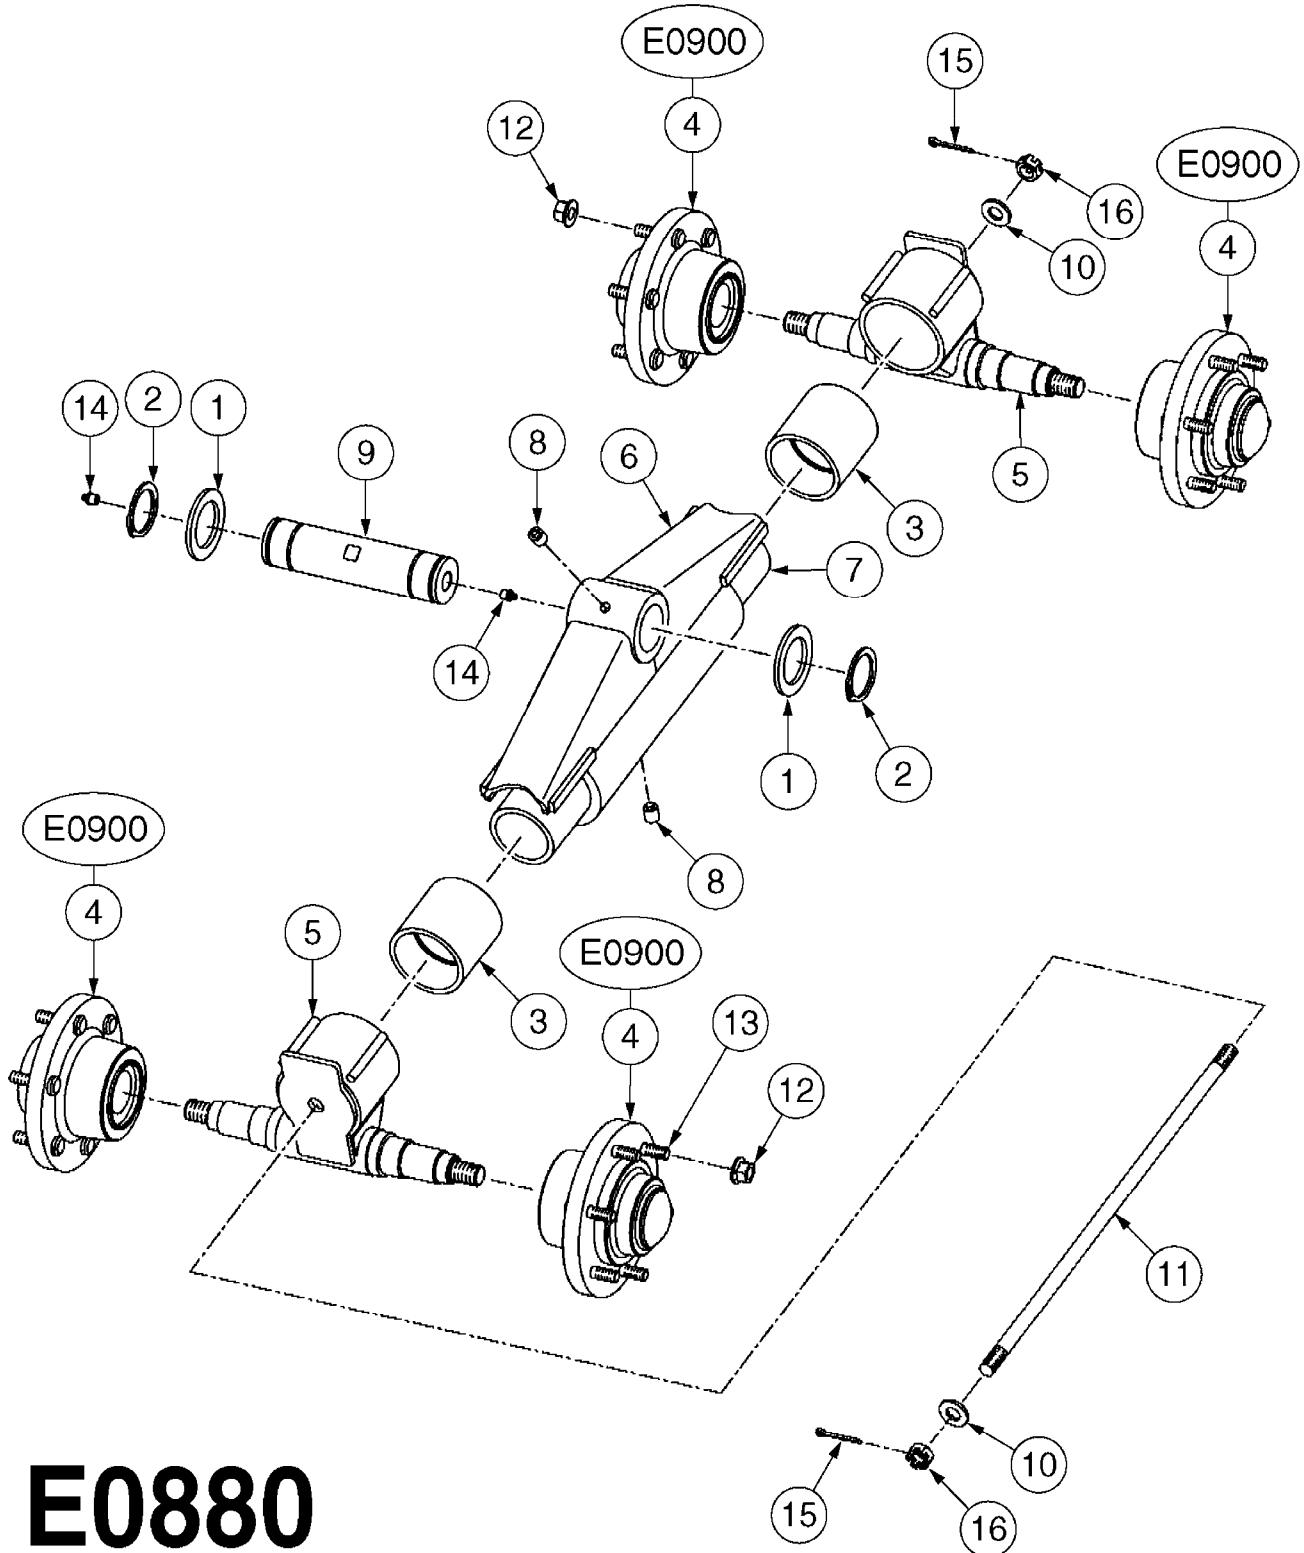

E0880

CAMOPLAST BOGIE MID-ROLLER 40
E0880-HIN, 01:01:16

Page 1

Date 16.03.2016 13:59

Pos.	parts-n°	order qty	description
1	28076003	1	WASHER, 3"X2.02"X3/16"
2	28076103	1	SNAP RING EXT. 2"
3	28080503	1	BUSHING
4	28080603	1	HUB ASSY. MID-ROLLER HUB COMPLETE W/LUG NUTS
5	28080703	1	MID-ROLLER DOGHOUSE (40 SERIES) HUB COMPLETE W/LUG NUTS
6	28080803	1	HOUSING, BOGIE HUB COMPLETE W/LUG NUTS
7	28080903	1	AXLE, MID-ROLLER HUB COMPLETE W/LUG NUTS
8	28081003	1	SET SCREW, 3/4"X1/2"-13 UNC HUB COMPLETE W/LUG NUTS
9	28081103	1	PIN, BOGIE HUB COMPLETE W/LUG NUTS
10	28081203	1	WASHER 21/32"IDX1-5/16"ODX0.146 HUB COMPLETE W/LUG NUTS
11	28081303	1	RETAINER ROD HUB COMPLETE W/LUG NUTS
12	28083003	1	LUG NUT SET (6) MID-ROLLER HUB COMPLETE W/LUG NUTS
13	28083103	1	WHEEL STUD SET (6) MID-ROLLER HUB COMPLETE W/LUG NUTS
14	28084103	1	GREASE FITTING HUB COMPLETE W/LUG NUTS
15	28084603	1	COTTER PIN 1-1/4" X 5/32" HUB COMPLETE W/LUG NUTS
16	28085003	1	CASTLE NUT 5/8"-11 UNC GR 5 HUB COMPLETE W/LUG NUTS