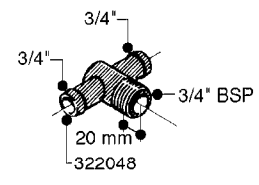

L0050

FITTINGS - HOSE CONNECTORS
L0050-HIN, 01:01:16

Page 1

Date 16.03.2016 13:59

parts-n°	order qty	description
242594	1	O-RING D14 X 1.78 SCH.70-EPDM
320294	1	FITT.DK TEE 3/8X3/8HB X1/2"BSP
320305	1	FITT.DK HB 3/4'- 3/4' BSP
320386	1	FITT.DK TEE 3/8X3/8HB X3/8"BSP
320397	1	FITT.DK ELB 3/8"HB X 3/8" BSP
320401	1	FITT.DK TEE 1/2X1/2HB X1/2"BSP
320412	1	FITT.DK TEE 1/2X1/2HB X3/8'BSP
320423	1	FITT.DK ELB 1/2'HB X 3/8' BSP
320891	1	FITT.DK HB 3/8'- 3/8' BSP
320972	1	FITT.DK HB 5/16'- 1/4' BSP
322046	1	FITT.DK TEE 1/2X1/2HB X3/4'BSP
322048	1	FITT.DK TEE 3/4X3/4HB X3/4'BSP
330595	1	O-RING D24.6/D20X2.1 -3/4"
333137	1	FITT.DK CONN.1/2" F.NOZZ. DOUB
333141	1	FITT.DK CONN.1/2" F.NOZZ.SING
334041	1	FITT.DK CONN.3/4' F.NOZZ. SING
334042	1	FITT.DK CONN.3/4' F.NOZZ. DOUB
334195	1	FITT.DK ELB. 3/4"HB X 3/4"HB
10012103	1	FITT.PO.HB 1.25X1.50 IMB1012
10014003	1	FITT.PO.HB 1.25X1.25 IMB1010
10036903	1	FITT.PO.HB 1.50X1.50 IMB1212
28019303	1	FITTING HB ELB 3/4NPT-3/4HOSE
61016500	1	HOSE TAIL 3/4" 90°+RG CAP 3/4"
72026700	1	NOZZLE TUBE ADAPTER W/O-RING