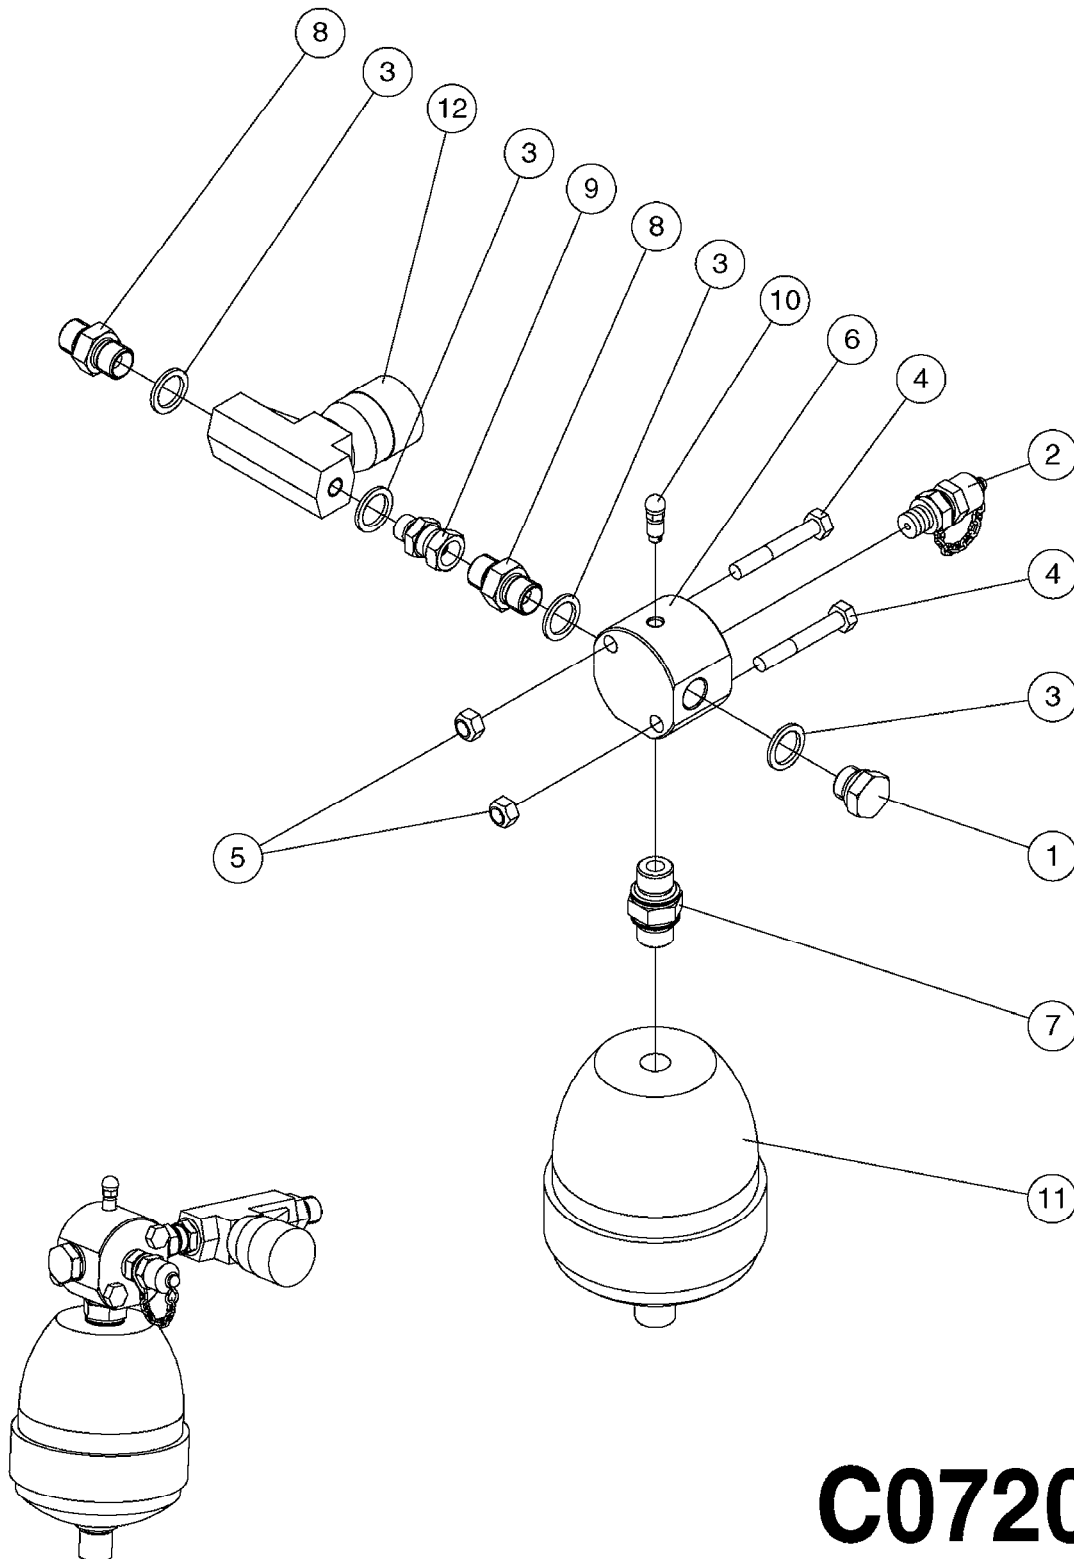

ACCUMULATOR
C0720-HIN, 01:01:16

ACCUMULATOR
C0720-HIN, 01:01:16

Page 1
Date 16.03.2016 13:59

Pos.	parts-n°	order qty	description
1	146790	1	PLUG 3/8" RG L=20 SS
2	231955	1	NIPPLE F. PRESS GAUGE 1/4" BSP
3	240866	1	DOWTYSEAL 3/8"
4	421228	1	BOLT HEX 8.8 DEL M8X55
5	460143	1	NUT HEX M8 LOCK A2 DIN985
6	14054000	1	HYD.BLOCK F.SUSPENSION TDZ
7	23233900	1	HEX NIPPLE M18X1.5 - M18X1.5
8	23234300	1	HEX NIPPLE 3/8"-11/16"
9	23241600	1	HEX NIPPLE 3/8" M.OML 11/16"
10	28076000	1	BLEED SCREW M8
11	28100700	1	ACCUMILATOR 0.35L FORL 30 BAR
12	78217600	1	FLOW REG.VALVE 3/8" BSP, RD10