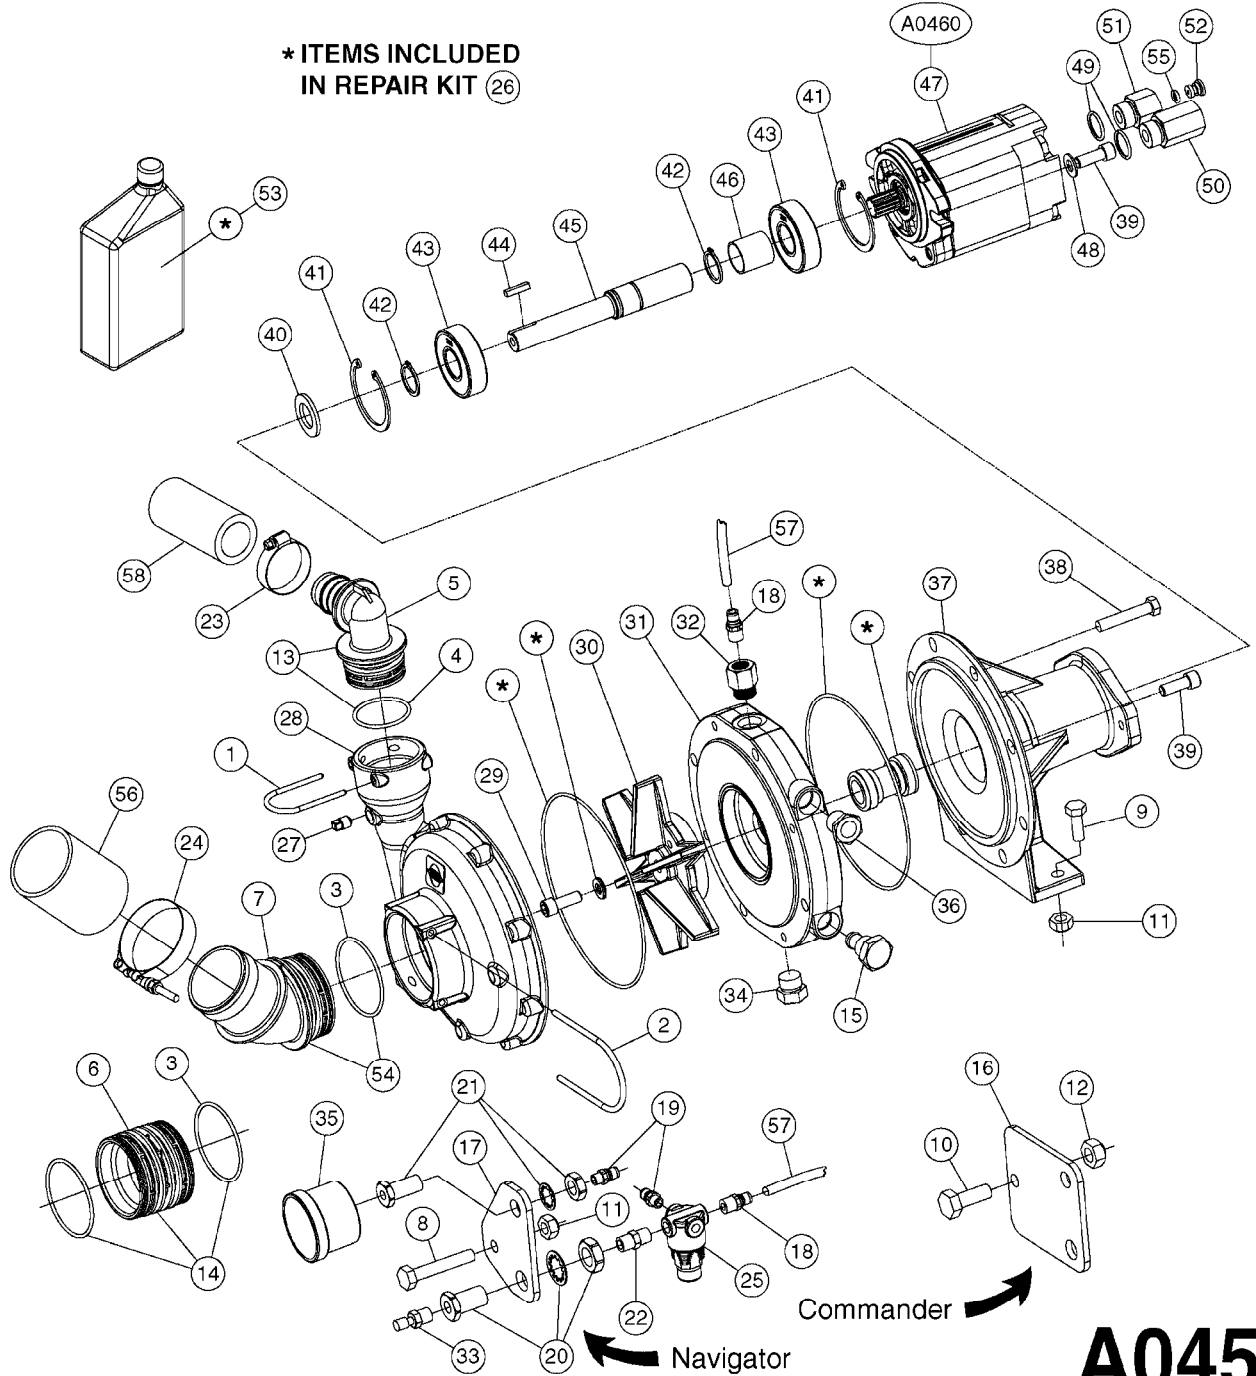

PUMP - 460/462/463 FITTINGS
A0390-HIN, 01:01:16

Page 1

Date 16.03.2016 13:58

parts-n°	order qty	description
145997	1	FITT.DK S-93 FORK
232115	1	FITT HEX NIPPLE 2'-2' BSP
241441	1	O-RING D29.3X3
242020	1	O-RING 39.2 X 3 VITON
242351	1	O-RING D69.5X3.0 VITON F.S-93
242353	1	O-RING D44.2X3.0 VITON F.S-67
320821	1	FITT.DK NUT 1-1/2" BSP
322066	1	FITT.DK S-56 NUT
322322	1	FITT.DK S-67 X 1-1/4"BSP MALE
322323	1	FITT.DK S-93 X 1-1/2"BSP MALE
322324	1	FITT.DK S-93 X 2"BSP MALE
330746	1	GUARD PTO LOWER PART SHORT
330757	1	GUARD PTO UPPER PART SHORT
333292	1	FITT.DK HB 1"O'RING F.1-1/2"
334099	1	FITT.DK S-61 ELB.1-1/2"110 DEG
334150	1	FITT.DK HB 1-1/4" 110 F.1-1/2"
334244	1	FITT.DK S-67 ELB.1-1/4"
334340	1	FITT.DK S-93 ELBOW 2.5"
334446	1	FITT.DK S-93 ELB.2" PVC
334647	1	FITT.DK S93 ELB 1-1/2" 90 PVC
390231	1	FITT.DK NIPPLE 1-1/2 X S56
390232	1	FITT.DK HN 1-1/2' X 1-1/4' BSP
410347	1	SCREW M6X20 8.8
420162	1	BOLT HEX 8.8 DEL 3/8"x15MM
460202	1	NUT HEX M6
461217	1	NUT HEX M5 LOCK
471122	1	WASHER, M10, Ø20/10.5X 2.0, SS
821585	1	PUMP 463/5.5 THRGH SHAFT 1000R
821587	1	PUMP 463/10 THROUGH SHAFT TWNF
10277003	1	FITT.PO.HB 2.00X2.00 MCPHEE
10530803	1	FITT.PO.SE 2.00X2.00 45 DEG.
10531103	1	FITT.PO.HB 2.00"NPT X 1.50"HOS
10592303	1	FITT.PO.HB 2.00X 2.00BSP 90DEG
14012200	1	FITT.DK S-67 FORK W/M5 THREADS
28030103	1	CLAMP HOSE GEAR P5/4-S1.5"6724
28030203	1	CLAMP HOSE T-BOLT S2" 235-67
28030303	1	CLAMP HOSE T-BOLT S2.5" 235-76
72293300	1	PUMP 463/6.5 MED-2-1000-GG
82168700	1	PUMP 464/12/540 OFFSET PORTS
82168800	1	PUMP 464/6.5/1000 OFFSET PORTS
82169400	1	PUMP 464-6.5-STD-2-1000 FK
92702603	1	HOSE PVC SUCT GRAY 1-1/2"
92702703	1	HOSE PVC SUCT GRAY 2"
92702803	1	HOSE PVC SUCT GRAY 2.5"
92734403	1	HOSE R X5/4" X200PSI WP X0012"

* ITEMS INCLUDED
IN REPAIR KIT (26)