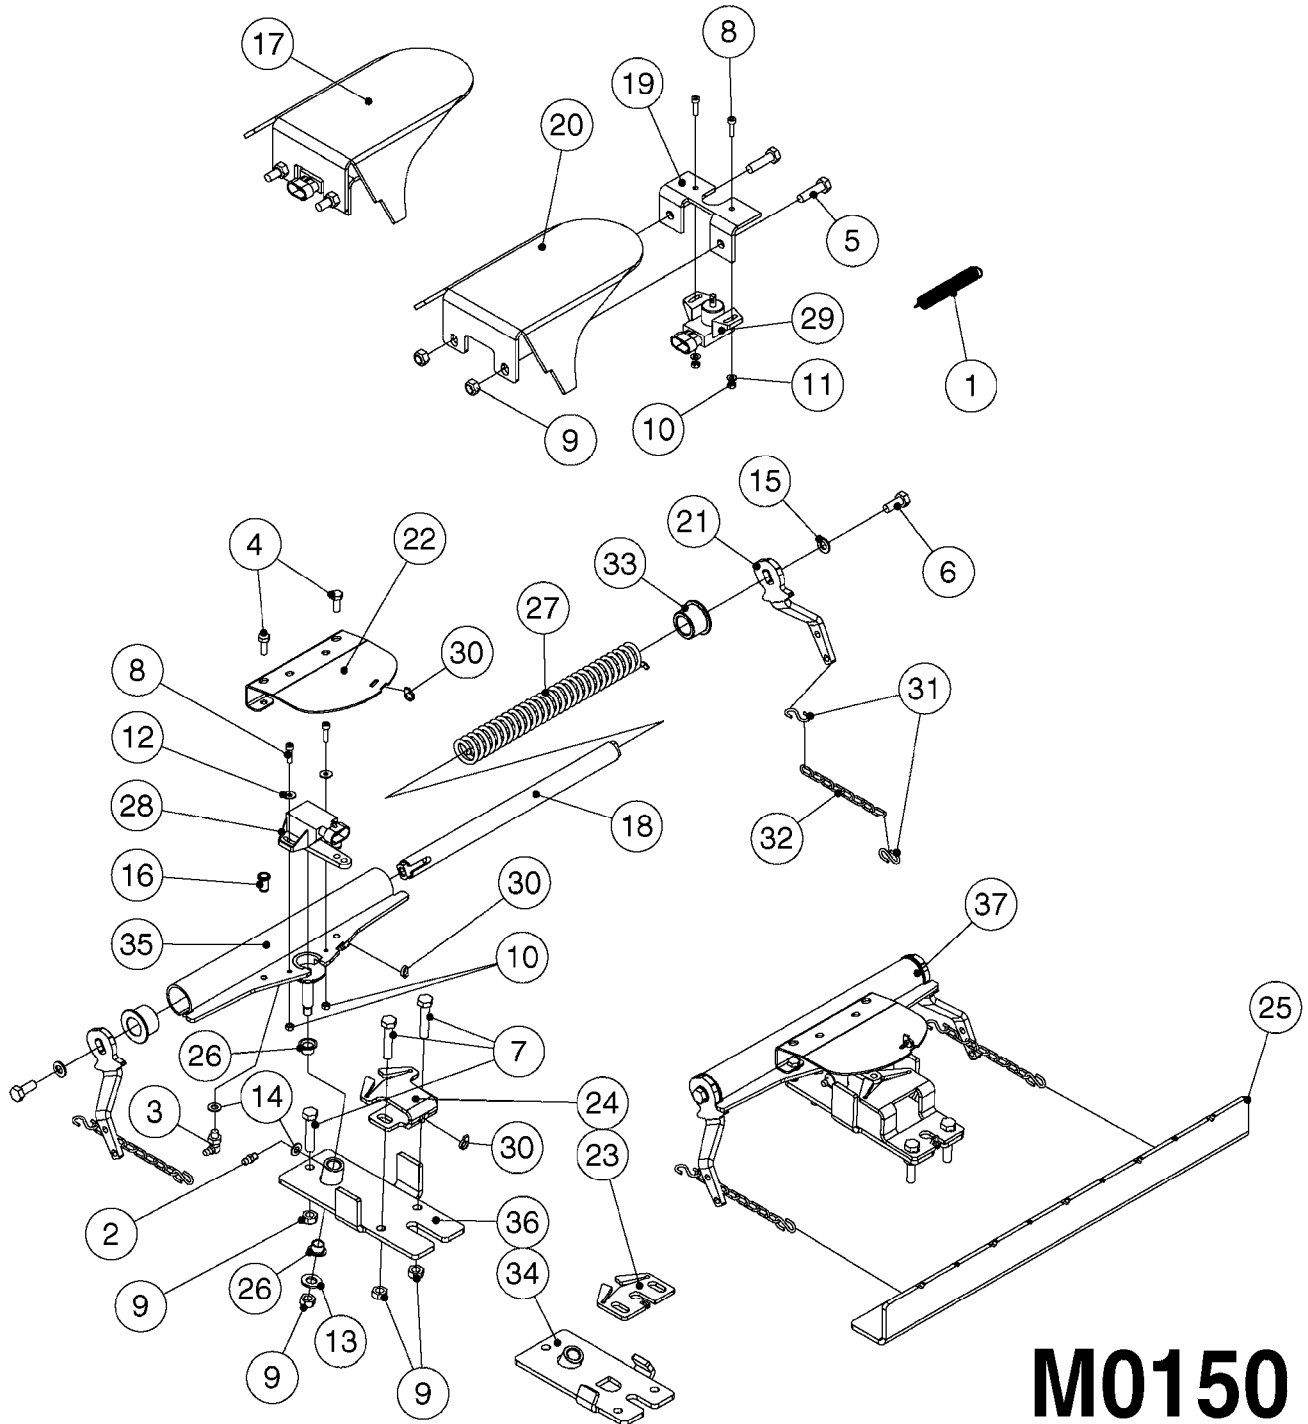

M0150

ANGLE SENSOR NCM
M0150-HIN, 01:01:16

Page 1
Date 16.03.2016 14:00

Pos.	parts-n°	order qty	description
1	220947	1	SPRING D13.0/1,2 L=90 RST
2	283699	1	GREASE NIPPLE M6X1
3	283772	1	GREASE NIPPLE H3 M6 X 4 90°
4	410185	1	BOLT HEX 8.8 DEL M6X16 A2
5	420567	1	BOLT HEX 8.8 DEL M8X30 FT
6	420582	1	BOLT HEX 8.8 DEL M8X20 FT A2
7	420744	1	BOLT HEX 8.8 DEL M8X40
8	450902	1	BOLT ALLEN HEAD M4 X 16MM
9	460143	1	NUT HEX M8 LOCK A2 DIN985
10	461145	1	NUT HEX M4 LOCK
11	471037	1	SCREW A 4,3 DIN 125
12	471087	1	WASHER D12.0/4.3X1.0
13	471122	1	WASHER, M10, Ø20/10.5X 2.0, SS
14	471125	1	WASHER, M6, Ø12/ 6.4X 1.6, SS
15	471126	1	WASHER, M8, Ø16/ 8.4X 1.6, SS
16	480811	1	BLIND FASTENER M6 STAINLESS
17	741841	1	ANGLE SENSOR AND BRACKET REAR
18	14052100	1	AXLE D19 L=294/2XM8 STAINLESS
19	16125700	1	BRACKET FOR ANGLE SENSOR
20	16142200	1	GUARD PLATE FOR SENSOR
21	16173200	1	PLATE 6.0X134X42/2XD6/2XBENDS
22	16173400	1	PLATE 2.0X145.3X130/3XBENDS
23	16173600	1	PLATE 4.0X70X56 NCM 4400
24	16174100	1	PLATE 4.0X120X70/2XBENDS NCM 6600
25	16174300	1	BKT F. TRACTOR NCM STEE-UPDATE
26	21089300	1	BUSHING D12/10 L=9
27	22096500	1	TORSION SPRING D24/4.0 L=242
28	26005700	1	ANGLE SENSOR 70° 0.5-4.5 VDC
29	26005800	1	ANGULAR SENSOR 120° 0.5-4.5 VDC
30	28024103	1	TIE STRAP L=8" x W=3/16"
31	28045800	1	S-HOOK 3MM STAINLESS STEEL
32	28058400	1	CHAIN SS 8x16x2.0 L=600
33	39124400	1	BUSHING D28.5/19.1 L=21
34	61019200	1	FRONT SENSOR BRACKET NCM4400
35	61019300	1	FRONT SENSOR MT.THREADED HOLES
36	61019500	1	FRONT SENSOR BRACKET NCM6600
37	72564800	1	STEERING SENSOR NCM4400 FRONT STEERING SENSOR COMPLETE NCM4400
37	72565000	1	STEERING SENSOR NCM6600 FRONT STEERING SENSOR COMPLETE NCM6600