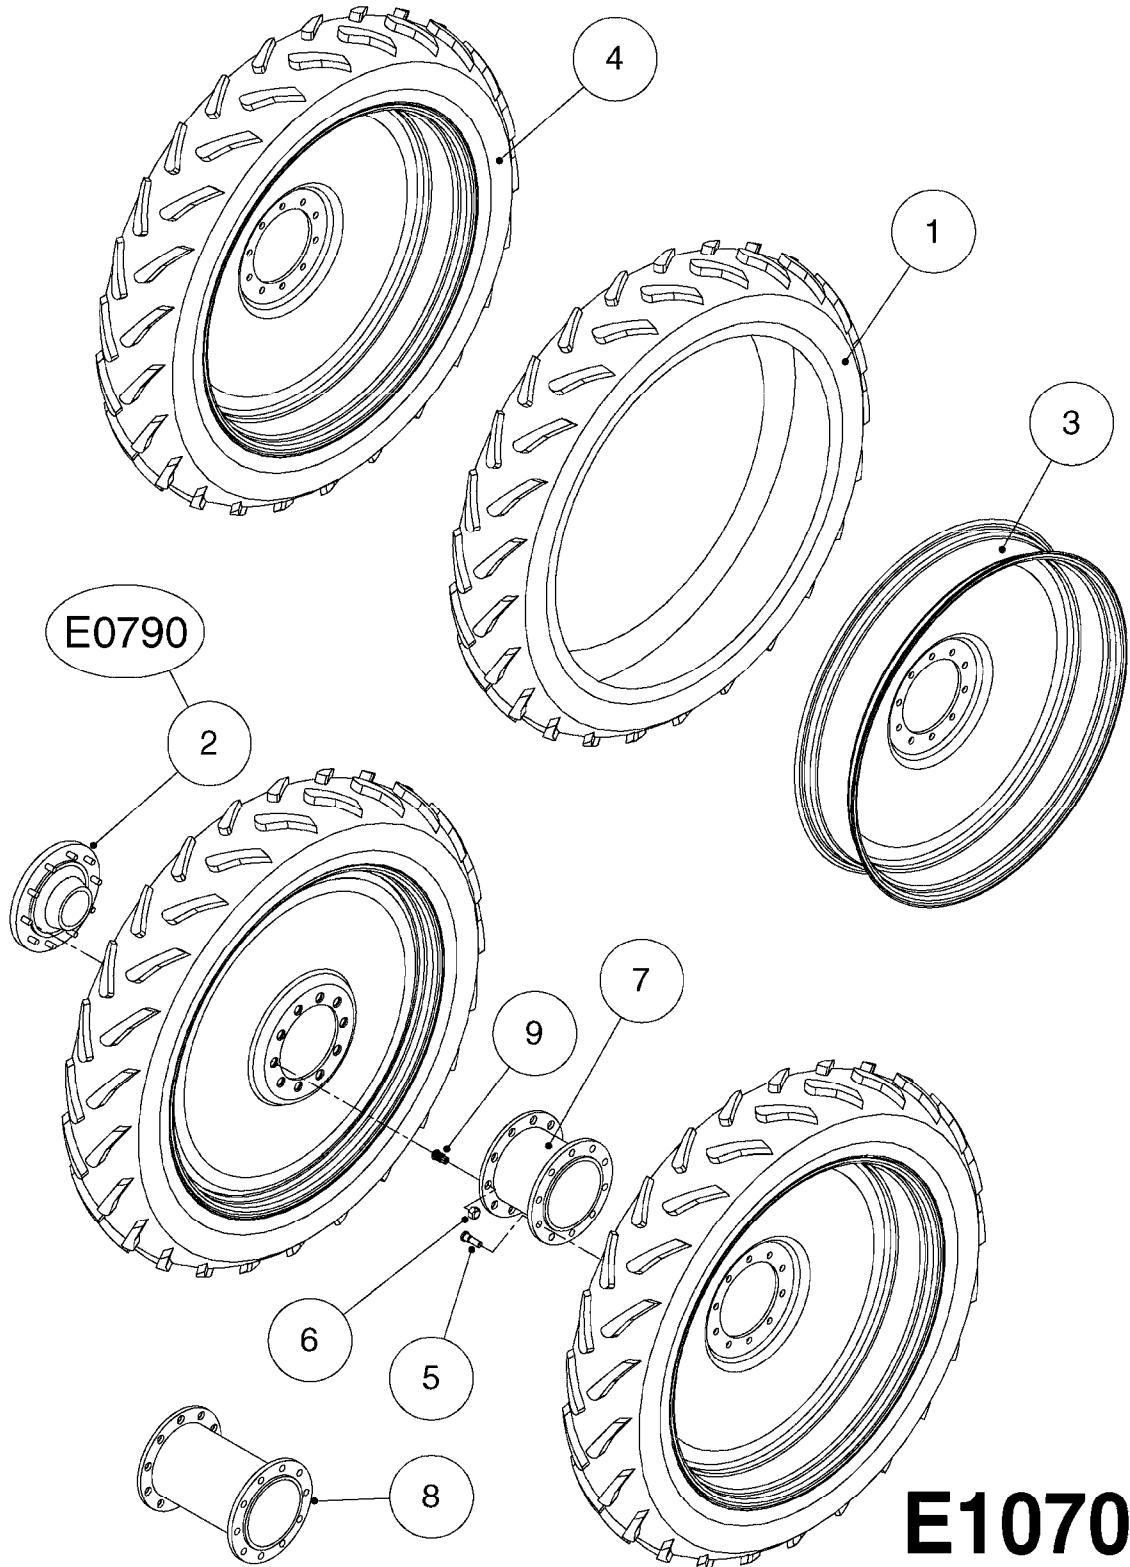

E1070

WHEELS FOR NEW COMMANDER
E1070-HIN, 01:01:16

Page 1
Date 16.03.2016 13:59

Pos.	parts-n°	order qty	description
1	10615703	1	TIRE 320 90R46' RAD.TL 357774
2	28045703	1	HUB ASSY 10-13.19-11.02 25000#
3	28007103	1	RIM,10x46,5.75NOS,13.189BC
4	28031203	1	TIRE ASSY. 320/90R50" HL R.H.
4	28031303	1	TIRE ASSY. 320/90R50" HL L.H.
4	28037603	1	TIRE ASSY.320/90R50" R.H. DUAL
4	28037703	1	TIRE ASSY.320/90R50" L.H. DUAL
4	28038603	1	TIRE 320/90R50" 161A8B HI LOAD
4	70006303	1	WHEEL ASM. 320/90R46 LH
4	70006703	1	WHEEL ASM. 320/90R46 RH
5	28034803	1	STUD 3/4"NF/5/8"KNURL L=2-5/8"
6	46000303	1	NUT, BUD WHEEL, OUTER, RH
7	61011203	1	DUAL SPACER 22" ROW 50" TIRE
8	61011303	1	DUAL SPACER 30" ROW 50" TIRE
9	46000203	1	NUT, BUD WHEEL, INNER, RH