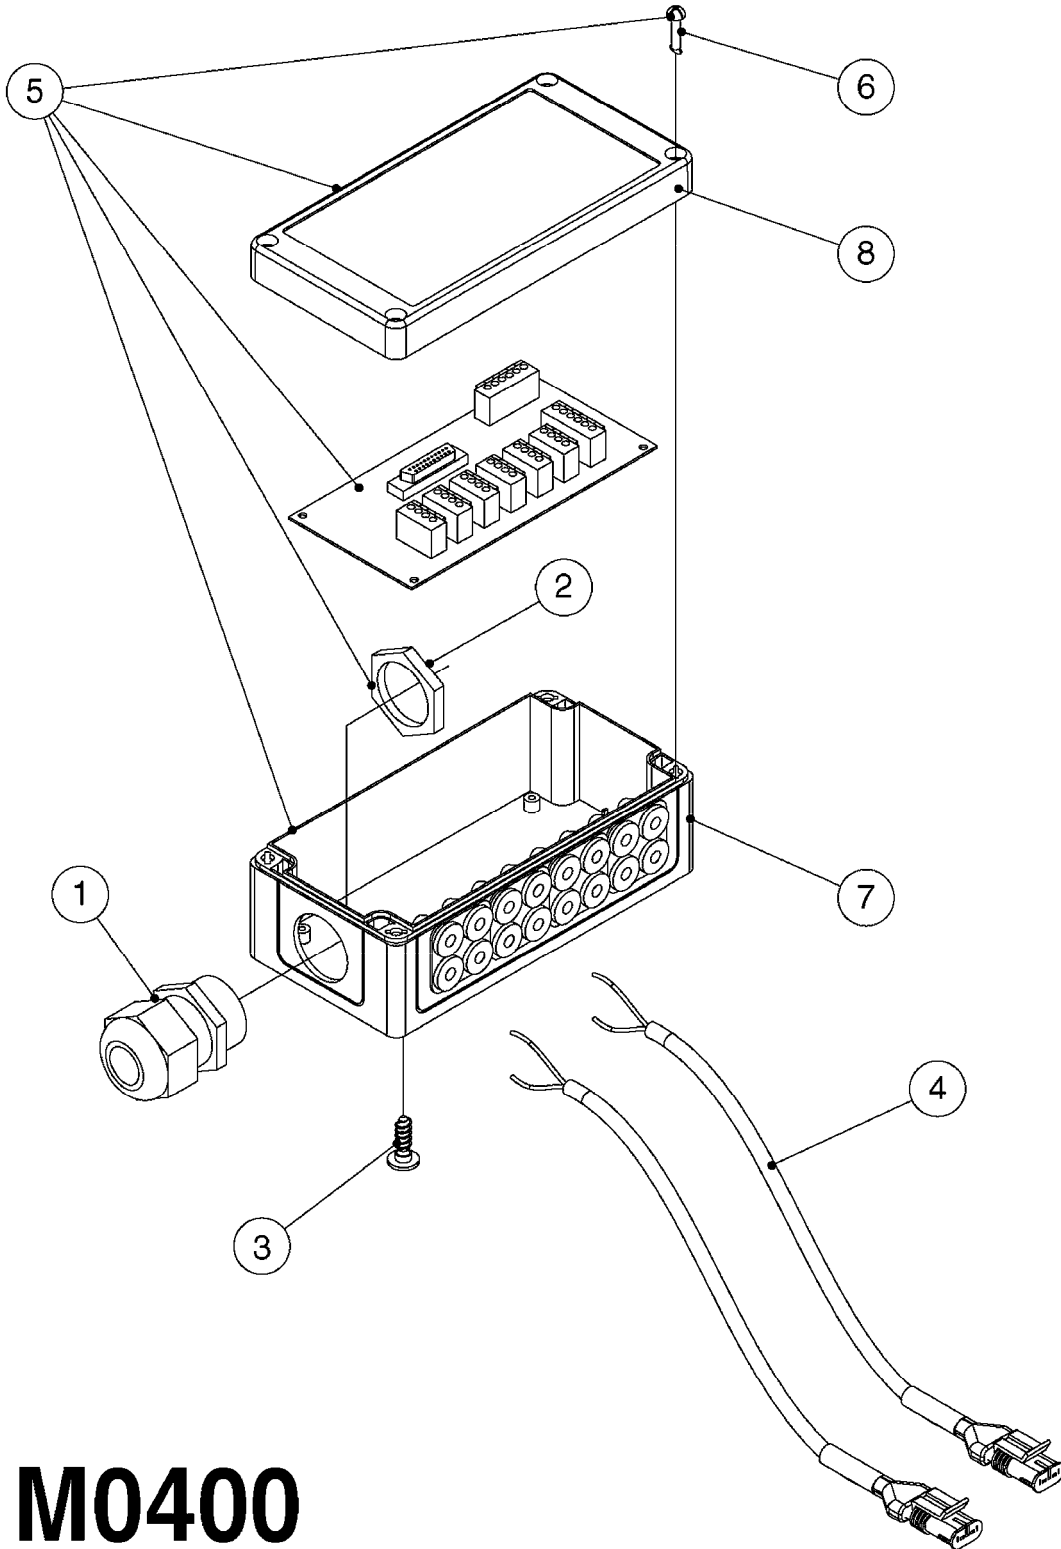

M0350

JUNCTION BOXES - HYDRAULIC
M0350-HIN, 01:01:16

Page 1

Date 16.03.2016 14:00

Pos.	parts-n°	order qty	description
1	261442	1	LID F.3010/3012 HP BOX
2	391071	1	BOX FOR HY.DAH
3	983070	1	CABLE 2X6MM
4	26016900	1	CABLE DB25M - DB25F L=8.5m
5	26018000	1	HYD JUNCTION BOX SPZ PRE 2012 EAGLE SPC BOOMS
5	26018100	1	HYD. BOX BOOM PCB W/LEADS FOR FORCE/TWIN FORCE BOOMS
5	26018500	1	HYD. BOX BOOM PCB NO LEADS
5	26038300	1	HYD JUNCTION BOX GENERIC 2012 EAGLE SPC/FORCE BOOMS
6	28048000	1	PLUG 3-POL DIN 9680 FEM.CHASS
7	28048100	1	PLUG 3-POL DIN 9680 MALE SPRAY
8	28048200	1	WIRE GROMET RUBBER 4 HOLE
9	28048500	1	FUSE 10A AUTO
10	72243500	1	DAH INTERFACE PCB MOUNTED