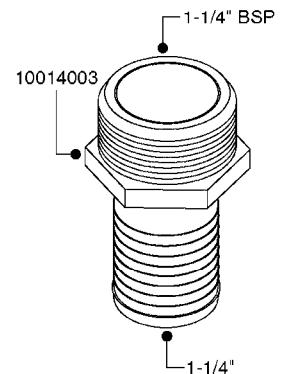

L0050

FITTINGS - HOSE CONNECTORS
L0050-HIN, 01:01:16

Page 1

Date 16.03.2016 13:59

parts-n°	order qty	description
242594	1	O-RING D14 X 1.78 SCH.70-EPDM
320294	1	FITT.DK TEE 3/8X3/8HB X1/2"BSP
320305	1	FITT.DK HB 3/4'- 3/4' BSP
320386	1	FITT.DK TEE 3/8X3/8HB X3/8"BSP
320397	1	FITT.DK ELB 3/8"HB X 3/8" BSP
320401	1	FITT.DK TEE 1/2X1/2HB X1/2"BSP
320412	1	FITT.DK TEE 1/2X1/2HB X3/8'BSP
320423	1	FITT.DK ELB 1/2'HB X 3/8' BSP
320891	1	FITT.DK HB 3/8'- 3/8' BSP
320972	1	FITT.DK HB 5/16'- 1/4' BSP
322046	1	FITT.DK TEE 1/2X1/2HB X3/4'BSP
322048	1	FITT.DK TEE 3/4X3/4HB X3/4'BSP
330595	1	O-RING D24.6/D20X2.1 -3/4"
333137	1	FITT.DK CONN.1/2" F.NOZZ. DOUB
333141	1	FITT.DK CONN.1/2" F.NOZZ.SING
334041	1	FITT.DK CONN.3/4' F.NOZZ. SING
334042	1	FITT.DK CONN.3/4' F.NOZZ. DOUB
334195	1	FITT.DK ELB. 3/4"HB X 3/4"HB
10012103	1	FITT.PO.HB 1.25X1.50 IMB1012
10014003	1	FITT.PO.HB 1.25X1.25 IMB1010
10036903	1	FITT.PO.HB 1.50X1.50 IMB1212
28019303	1	FITTING HB ELB 3/4NPT-3/4HOSE
61016500	1	HOSE TAIL 3/4" 90°+RG CAP 3/4"
72026700	1	NOZZLE TUBE ADAPTER W/O-RING