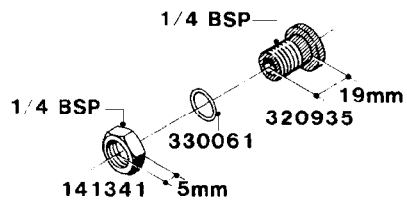

L0050

FITTINGS - HOSE CONNECTORS
L0050-HIN, 01:01:16

Page 1

Date 16.03.2016 13:59

parts-n°	order qty	description
242594	1	O-RING D14 X 1.78 SCH.70-EPDM
320294	1	FITT.DK TEE 3/8X3/8HB X1/2"BSP
320305	1	FITT.DK HB 3/4'- 3/4' BSP
320386	1	FITT.DK TEE 3/8X3/8HB X3/8"BSP
320397	1	FITT.DK ELB 3/8"HB X 3/8" BSP
320401	1	FITT.DK TEE 1/2X1/2HB X1/2"BSP
320412	1	FITT.DK TEE 1/2X1/2HB X3/8'BSP
320423	1	FITT.DK ELB 1/2'HB X 3/8' BSP
320891	1	FITT.DK HB 3/8'- 3/8' BSP
320972	1	FITT.DK HB 5/16'- 1/4' BSP
322046	1	FITT.DK TEE 1/2X1/2HB X3/4'BSP
322048	1	FITT.DK TEE 3/4X3/4HB X3/4'BSP
330595	1	O-RING D24.6/D20X2.1 -3/4"
333137	1	FITT.DK CONN.1/2" F.NOZZ. DOUB
333141	1	FITT.DK CONN.1/2" F.NOZZ.SING
334041	1	FITT.DK CONN.3/4' F.NOZZ. SING
334042	1	FITT.DK CONN.3/4' F.NOZZ. DOUB
334195	1	FITT.DK ELB. 3/4"HB X 3/4"HB
10012103	1	FITT.PO.HB 1.25X1.50 IMB1012
10014003	1	FITT.PO.HB 1.25X1.25 IMB1010
10036903	1	FITT.PO.HB 1.50X1.50 IMB1212
28019303	1	FITTING HB ELB 3/4NPT-3/4HOSE
61016500	1	HOSE TAIL 3/4" 90°+RG CAP 3/4"
72026700	1	NOZZLE TUBE ADAPTER W/O-RING