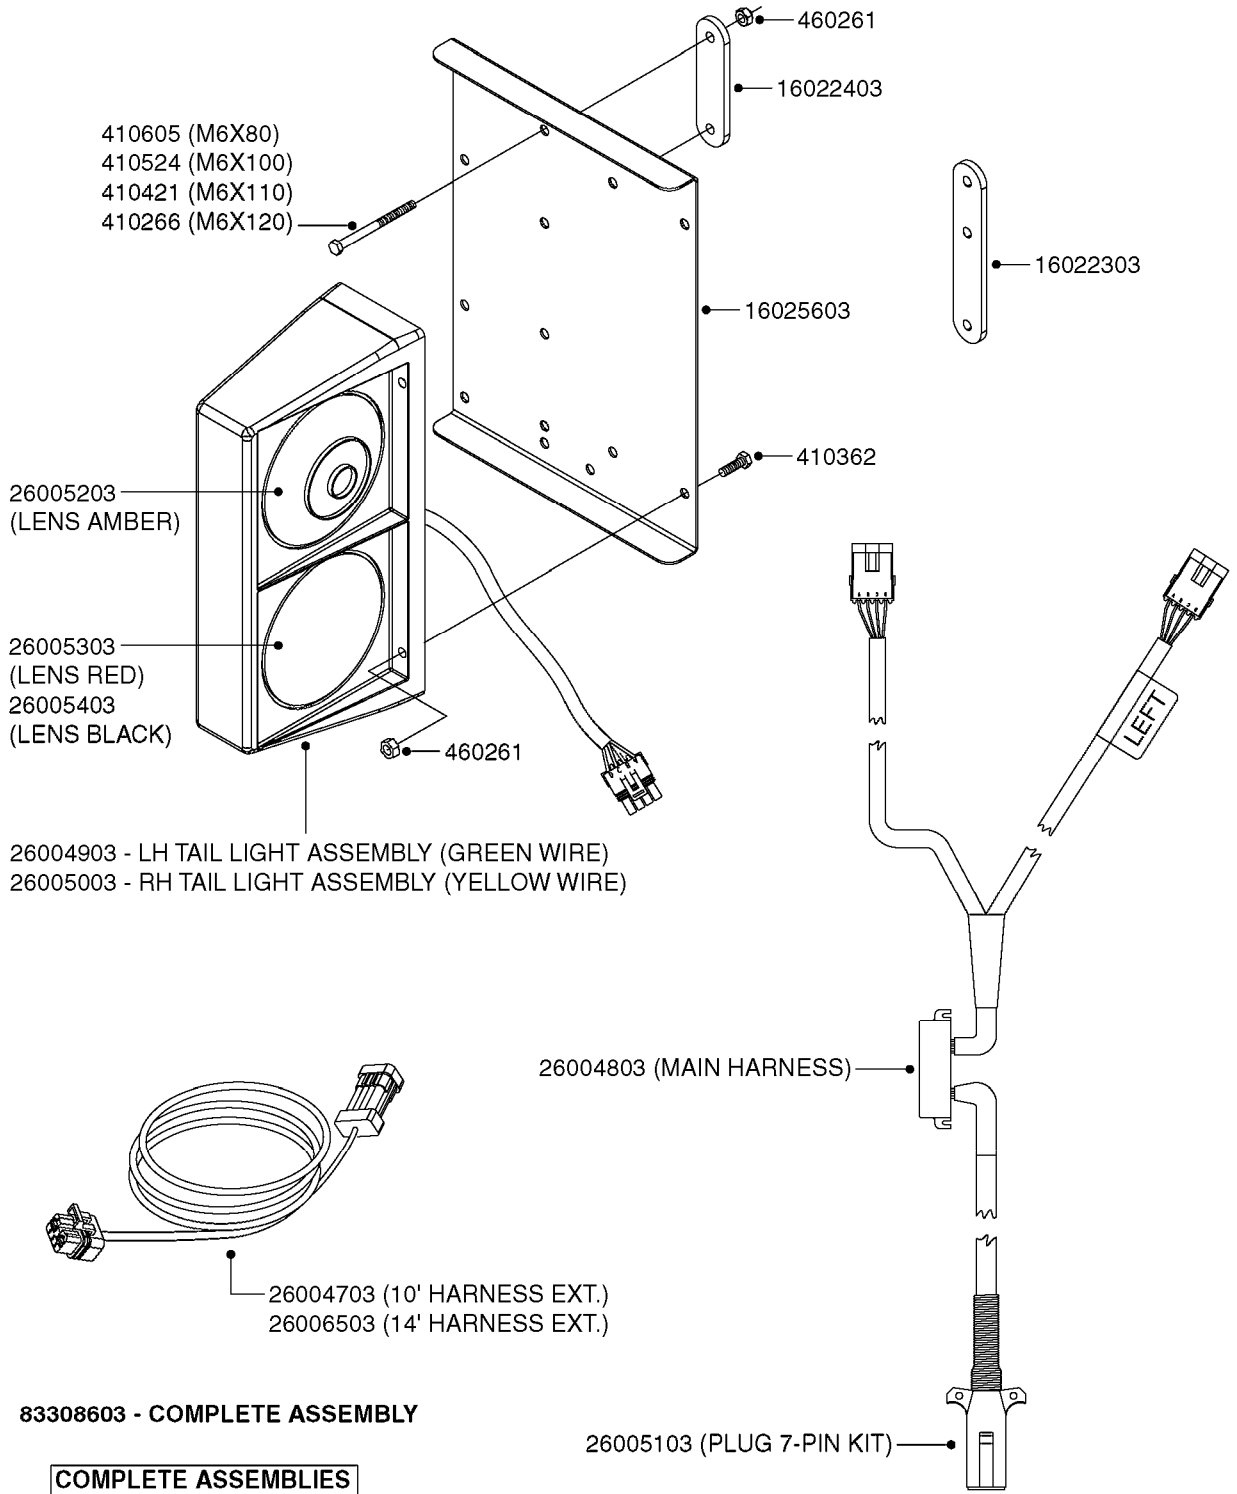

TRAFFIC LIGHT KIT
M0160-HIN, 01:01:16

Page 0
Date 16.03.2016 14:00

COMPLETE ASSEMBLIES
WHOLEGOODS ITEMS

M0160

TRAFFIC LIGHT KIT
M0160-HIN, 01:01:16

Page 1

Date 16.03.2016 14:00

parts-n°	order qty	description
410266	1	BOLT HEX 8.8 DEL M6X120
410362	1	BOLT HEX 8.8 SS M6X20 FT
410421	1	BOLT HEX M6X110 DIN931-A2 SS
410524	1	BOLT HEX 8.8 DEL M6X100
410605	1	BOLT HEX 8.8 DEL M6X80
460261	1	NUT HEX M6X1 LOCK A2 DIN985
16022303	1	BRACKET 100MM TUBE
16022403	1	BRACKET 60MM TUBE
16025603	1	BRACKET TAIL LIGHT DUAL LAMP
26004703	1	HARNESS 13' EXT 4 WIRE WP
26004803	1	HARNESS MAIN TAIL LIGHT
26004903	1	TAIL LIGHT GREEN WIRE LH
26005003	1	TAIL LIGHT YELLOW WIRE RH
26005103	1	PLUG 7-PIN AG TAIL LIGHT
26005203	1	LENS AMBER BEFORE 2009
26005303	1	LENS RED BEFORE 2009
26005403	1	LENS BLACK BEFORE 2009
26006503	1	HARNESS 14' EXT 4 WIRE WP
83308603	1	TRAFFIC LIGHT KIT