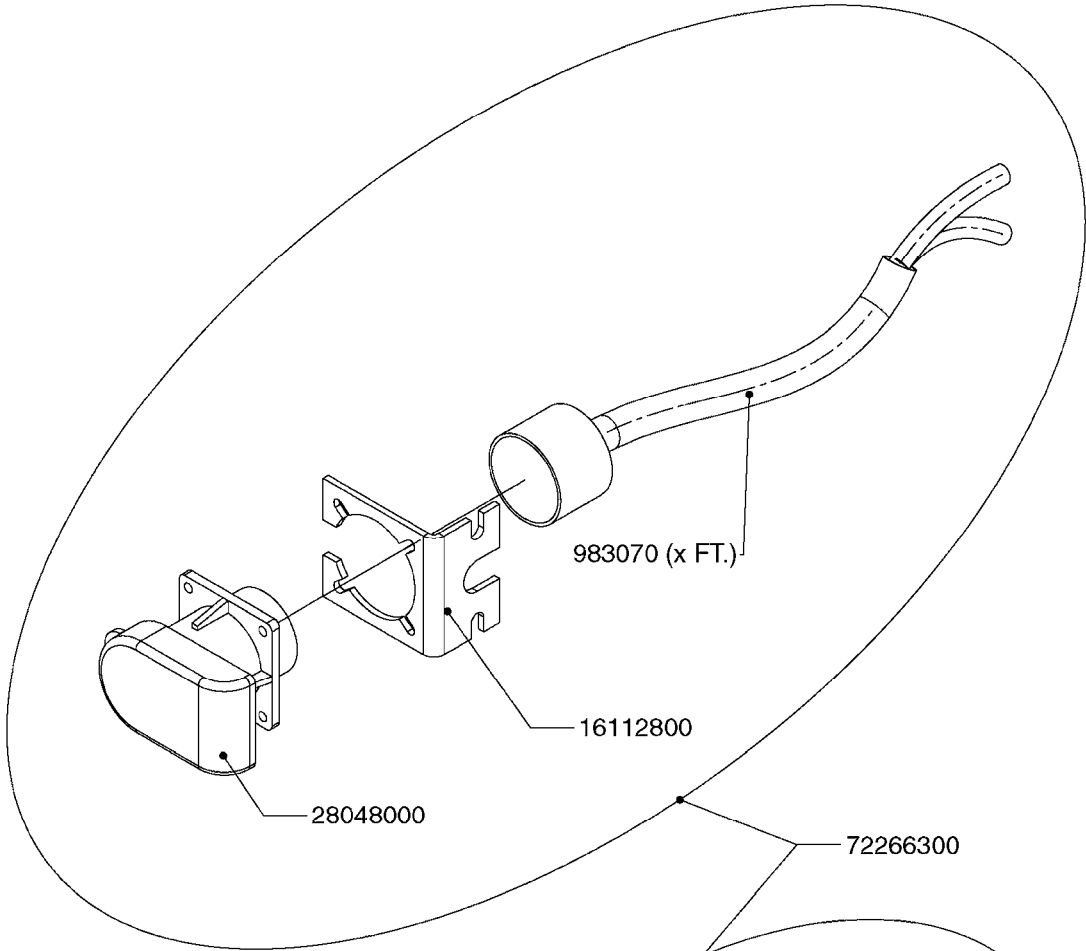

POWER SUPPLY CABLES
M0240-HIN, 01:01:16

Page 0

Date 16.03.2016 14:00