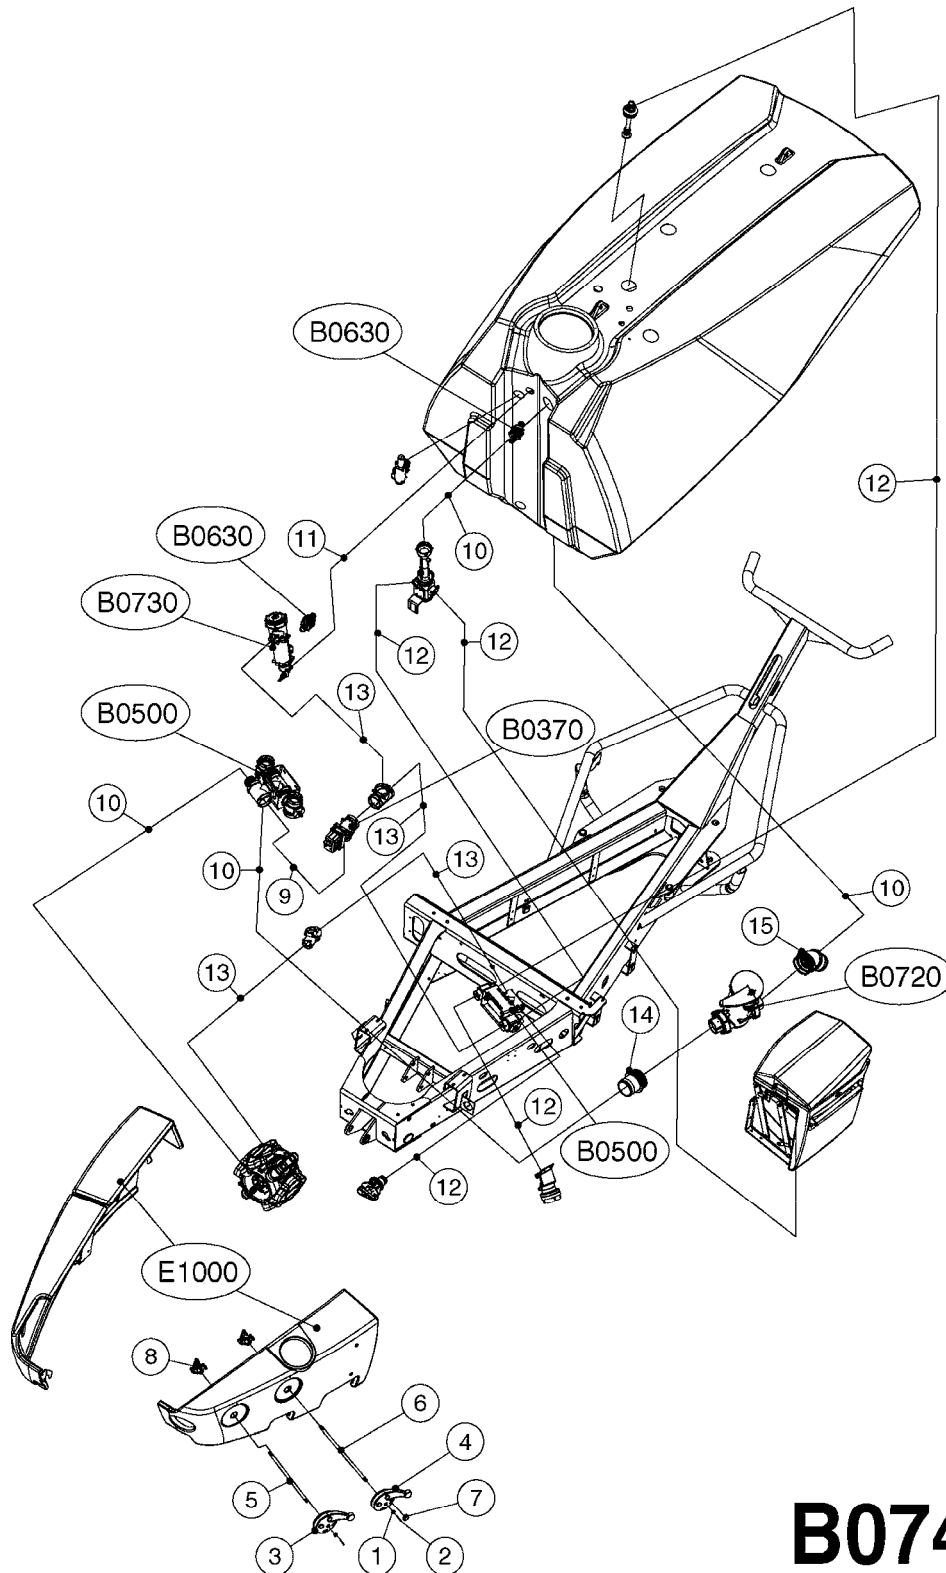

NCM 4400/6600 MANIFOLD
B0740-HIN, 01:01:16

NCM 4400/6600 MANIFOLD
B0740-HIN, 01:01:16

Page 1

Date 16.03.2016 13:58

Pos.	parts-n°	order qty	description
1	334594	1	PLUG F.VALVE HANDLE BLACK
2	411006	1	SCREW M4X40 SLOTTED
3	741844	1	VALVE HANDLE ASSY. SUCTION NCM
4	741845	1	VALVE HANDLE ASSY. PRESSUR NCM
5	14038100	1	AXLE FOR SUCTION VALVE HANDLE
6	14038200	1	AXLE FOR PRESSURE VALVE HANDLE
7	33505200	1	PLUG FOR SMART VALVE HANDLE
8	72283000	1	AXLE JOINT F. SMARTVALVE HANDL
9	92702703	1	HOSE PVC SUCT GRAY 2"
10	92702803	1	HOSE PVC SUCT GRAY 2.5"
11	92703203	1	HOSE R X3/4" X300PSI WP X0012"
12	92712403	1	HOSE R X1" X300PSI WP X0012"
13	92734403	1	HOSE R X5/4" X200PSI WP X0012"
14	727133	1	FITT. S93 2-1/2" STR. S W/O-RI
15	72072900	1	FITT.S93 2-1/2" 45°PVC W/ORING