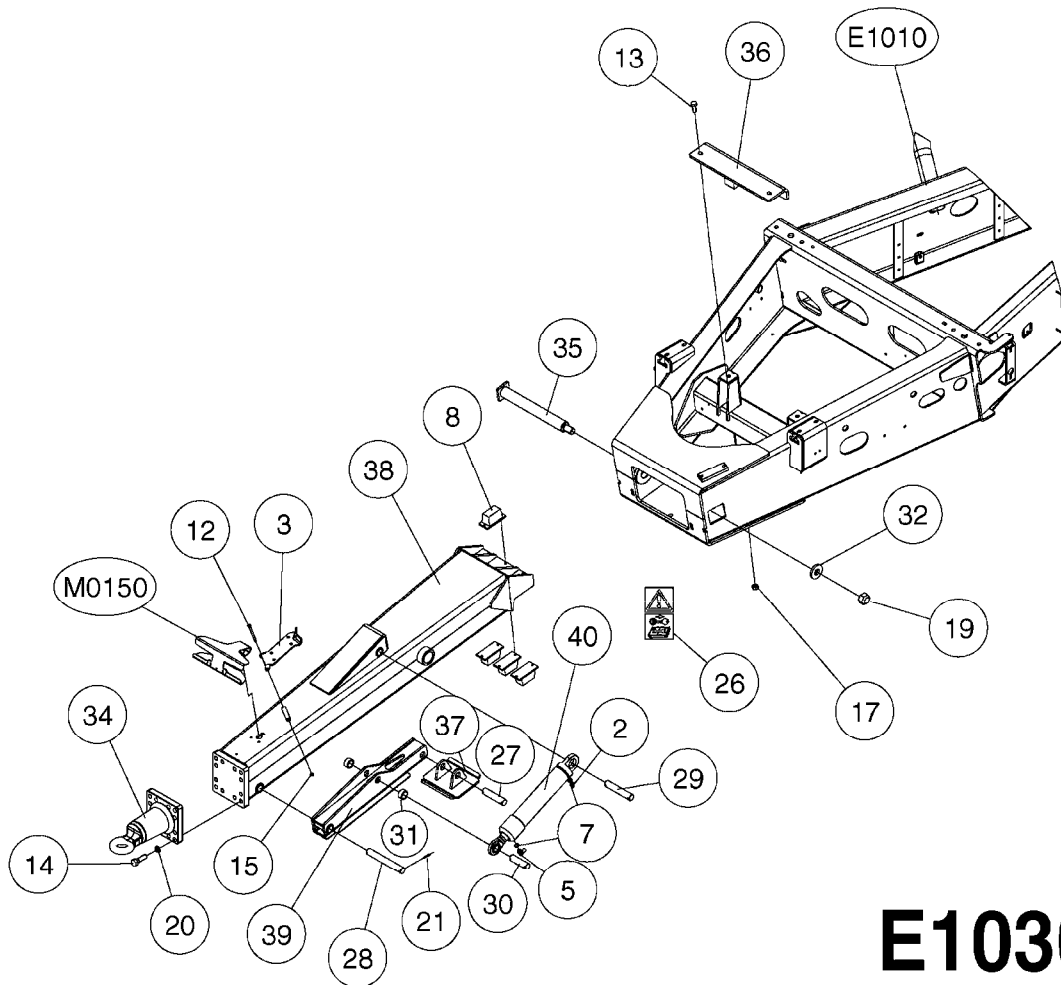

E1020

SWIVEL HOSE GUARD - NCM
E1020-HIN, 01:01:16

Page 1

Date 16.03.2016 13:59

Pos.	parts-n°	order qty	description
1	165557	1	WASHER D28.0/D12.2X2.0 SS
2	420604	1	BOLT HEX 8.8 DEL M10X25 FT DIN933
3	421222	1	BOLT HEX 8.8 DEL M10X75 FT
4	460423	1	NUT HEX M10X1.5 LOCK
5	480126	1	PIN COTTER M4X30
6	16143600	1	HOSE AND CABLE HOLDER TOP
7	16160900	1	HOSE AND CABLE GUARD 160X502MM
7	16187700	1	HOSE AND CABLE GUARD 160X402MM
8	61042200	1	HOSE AND CABLE HOLDER PIVOT
9	92712403	1	HOSE R X1" X300PSI WP X0012"