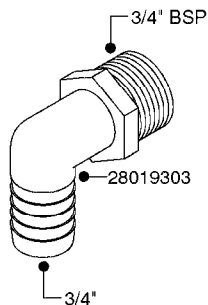

L0050

FITTINGS - HOSE CONNECTORS
L0050-HIN, 01:01:16

Page 1

Date 16.03.2016 13:59

parts-n°	order qty	description
242594	1	O-RING D14 X 1.78 SCH.70-EPDM
320294	1	FITT.DK TEE 3/8X3/8HB X1/2"BSP
320305	1	FITT.DK HB 3/4'- 3/4' BSP
320386	1	FITT.DK TEE 3/8X3/8HB X3/8"BSP
320397	1	FITT.DK ELB 3/8"HB X 3/8" BSP
320401	1	FITT.DK TEE 1/2X1/2HB X1/2"BSP
320412	1	FITT.DK TEE 1/2X1/2HB X3/8'BSP
320423	1	FITT.DK ELB 1/2'HB X 3/8' BSP
320891	1	FITT.DK HB 3/8'- 3/8' BSP
320972	1	FITT.DK HB 5/16'- 1/4' BSP
322046	1	FITT.DK TEE 1/2X1/2HB X3/4'BSP
322048	1	FITT.DK TEE 3/4X3/4HB X3/4'BSP
330595	1	O-RING D24.6/D20X2.1 -3/4"
333137	1	FITT.DK CONN.1/2" F.NOZZ. DOUB
333141	1	FITT.DK CONN.1/2" F.NOZZ.SING
334041	1	FITT.DK CONN.3/4' F.NOZZ. SING
334042	1	FITT.DK CONN.3/4' F.NOZZ. DOUB
334195	1	FITT.DK ELB. 3/4"HB X 3/4"HB
10012103	1	FITT.PO.HB 1.25X1.50 IMB1012
10014003	1	FITT.PO.HB 1.25X1.25 IMB1010
10036903	1	FITT.PO.HB 1.50X1.50 IMB1212
28019303	1	FITTING HB ELB 3/4NPT-3/4HOSE
61016500	1	HOSE TAIL 3/4" 90°+RG CAP 3/4"
72026700	1	NOZZLE TUBE ADAPTER W/O-RING