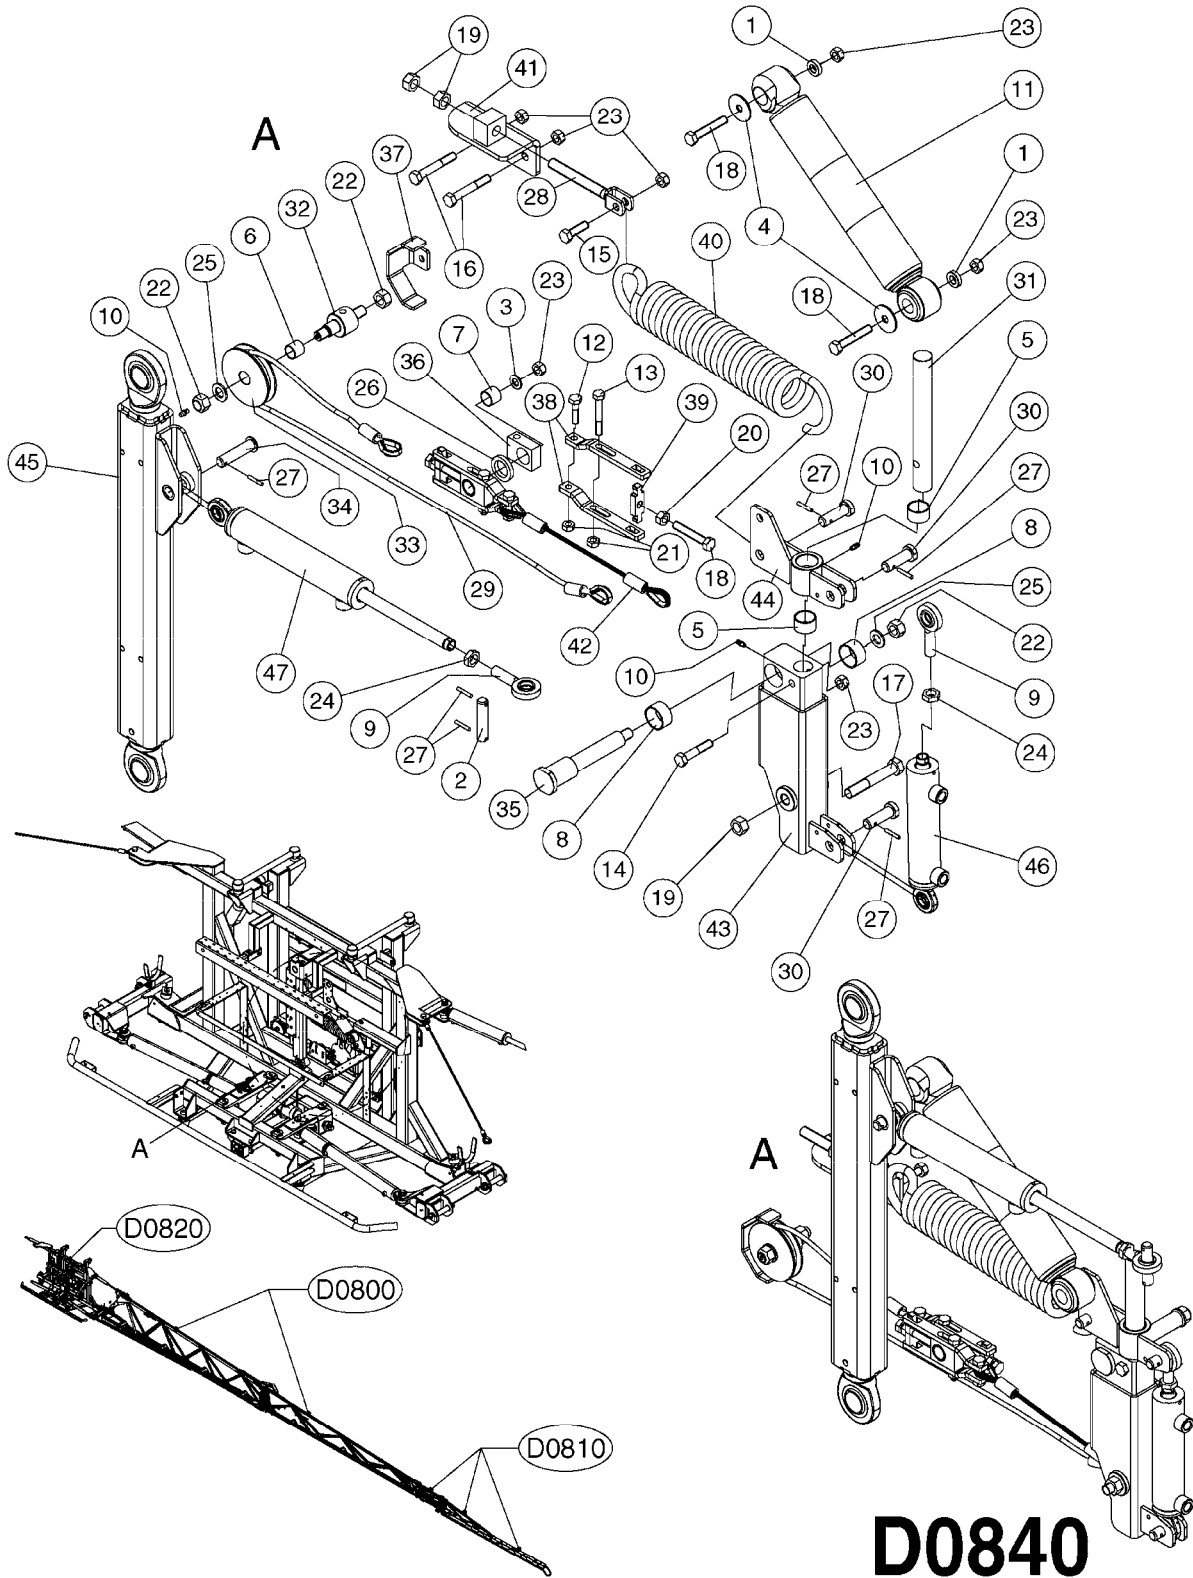

TERRA FORCE DYNAMIC CENTER
D0840-HIN, 01:01:16

Page 1
Date 16.03.2016 13:59

Pos.	parts-n°	order qty	description
1	146240	1	BUSHING D26.0/13.0 L=7MM
2	146498	1	PIN D16.8 X 75
3	160624	1	WASHER PLATE 6/13 X3
4	167156	1	WASHER D46.5/D12.4X2.5
5	210858	1	BUSHING 034/30 L=20
6	210859	1	BUSHING DU D23/20 L=20
7	210862	1	BUSHING
8	210866	1	BUSHING D44/40 L=40
9	210879	1	LINK HEAD M16 x D17
10	283699	1	GREASE NIPPLE M6X1
11	285668	1	SHOCK ABSORBER L=300/465
12	420965	1	M10X40 MACHINE SCREW STAINLESS
13	421164	1	BOLT HEX 8.8 DEL M10X70
14	430323	1	BOLT HEX 8.8 DEL M12X60
15	430721	1	BOLT HEX 8.8 DEL M12X40 FT
16	430846	1	BOLT HEX 8.8 DEL M12X80
17	430861	1	BOLT HEX 8.8 DEL M16X100 FT
18	430874	1	SCREW SET 8.8 DEL M12X70 FT
19	460327	1	NUT HEX M16X2
20	460386	1	NUT HEX M12X1.75
21	460423	1	NUT HEX M10X1.5 LOCK
22	460585	1	NUT HEX M16X2 LOCK
23	460703	1	NUT HEX M12X1.75 LOCK DIN985
24	461198	1	NUT HEX M16X2 JAMB
25	471128	1	WASHER, M16, Ø30/17.0X 3.0, SS
26	471130	1	WASHER, M24, Ø44/25.0X 4.0, SS
27	480730	1	PIN ROLL 5X30 STAINLESS STEEL
28	615561	1	CLEVIS F.TURNUCKLE M16 RH
29	637697	1	CABLE CENTER MEGA 7mm x 1230mm
30	14018400	1	PIN D16.8 L=52 D26/NV24 DEL
31	14053400	1	AXLE D30.0 L=300 /D12.2
32	14053800	1	DBLE.PIN D40 M16/M16 L=101 DEL
33	14053900	1	PULLEY D100
34	14070900	1	PIN D17 L=70 DEL
35	14095900	1	PIN D45/35/25 M16 L=189
36	14096000	1	BLOCK 40X20 D28/10.5
37	16311900	1	CLAMP F.PULLEY
38	16312100	1	PLATE 8MM, D10.5/BEND
39	16312200	1	PLATE 10MM, D10.5/CUT
40	22097500	1	SPRING D79.0 /14 L=450
41	61067200	1	SPRING BRACKET TDZ, RED
42	63108200	1	CABLE D7 L= 300
43	63109000	1	SUSPENSION ARM TDZ, RED
44	63109100	1	DIAMOND ARM TDZ, RED
45	63111100	1	PENDULUM SUPER FORCE, RED
46	78123100	1	CYLINDER D40/20-120
47	78129900	1	CYLINDER DOUBLE D40/20 180 1/4