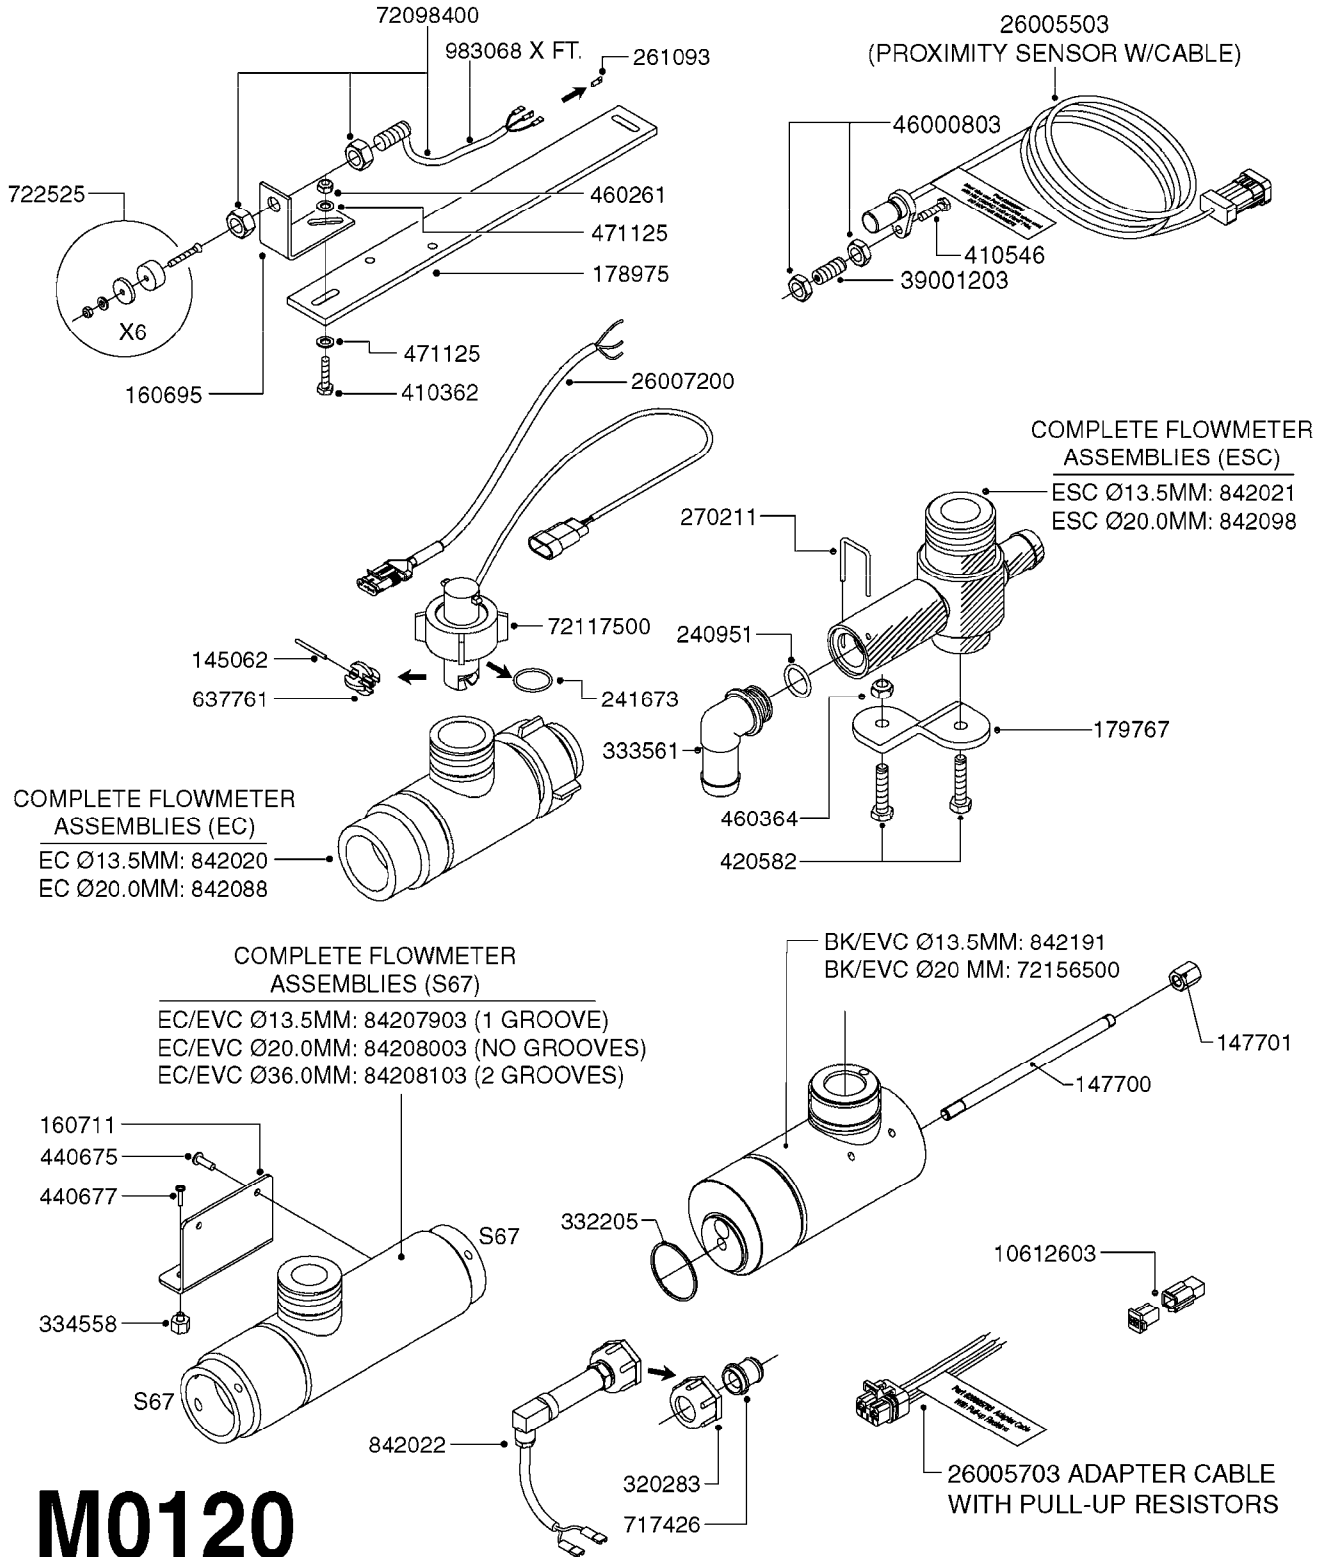

M0120

TRANSDUCERS AND ACCESSORIES
M0120-HIN, 01:01:16

Page 1
Date 12.08.2020 9:16

parts-n°	order qty	description
145062	1	ROTOR SHAFT
147700	1	STUD BOLT M8 X 158MM
147701	1	NUT HEX M8 STAINLESS L=16
160695	1	BRACKET F.SENSOR
160711	1	BRACKET FOR FLOW METER
178975	1	MOUNT BRACKET F. SPEED SENSOR
179767	1	FLOW SENSOR MOUNTING BRACKET
240951	1	O-RING D21.2X3 NITRIL
241673	1	O-RING D22.1X1.6
261093	1	SPADE F.ELEC.WIRE DK 2.8X0.8
270211	1	FITT.DK S25 FORK L=37.5
320283	1	FITT.DK NUT 3/4"BSP
332205	1	O-RING D43/39XD2
333561	1	FITT.DK ELB.1" EC RETURN
334558	1	NUT HEX PLASTIC INSERT
410362	1	BOLT HEX 8.8 SS M6X20
410546	1	BOLT HEX M6X12 A2 SS DIN933
420582	1	BOLT HEX 8.8 DEL M8X20 FT A2
440675	1	SCREW F. PLASTIC 5X16 SS
440677	1	SCREW F. PLASTIC 5X20 SS
460261	1	NUT HEX M6X1.00 LOCK DIN985 A2 SS
460364	1	NUT HU M8 A2 SS DIN934
471125	1	WASHER M6U 6.4X14X1.2,A2 SS
637761	1	ROTOR F.FLOWMETER - PILOT
717426	1	FITT.DK REDUC 1/4"BSP F.3/4"N
722525	1	MONITOR MAGNETS SET OF 8PCS
842020	1	HP FLOW METER EC 2-30 GPM
842021	1	HP FLOW METER ESC 2-30 GPM
842022	1	HP PRESS. TRANSDUCER 0-150 PSI
842088	1	HP FLOW METER EC 4-70 GPM
842098	1	HP FLOW METER ESC 4-70 GPM
842191	1	HP FLOW METER BK/EVC 2-30 GPM
983068	1	ELEC. CABLE 3 WIRE X .25MM HP
10612603	1	KIT PLUG 6 PIN F.PILOT MONITOR
26005503	1	SPEED SENSOR/CABLE ASSY PROX
26005703	1	*SPEED SENS ADPT CBLE W PULLUP
26007200	1	CABLE 3POL AMP FEMALE L13M
39001203	1	THREAD PLST 1/2-13UNCXM6X1L=1"
46000803	1	NUT, 1/2-13 THIN
72098400	1	SPEED SENSOR W/CABLE 10000MM
72117500	1	FLOW SENSOR - M.AMP L=1M
72156500	1	HP FLOW METER PIN 4-70 GPM 20Ø
84207903	1	FLOW METER,2-30 GPM,S67,CAL
84208003	1	FLOW METER,4-70 GPM,S67,CAL
84208103	1	FLOW METER,20-160 GPM,S67,CAL