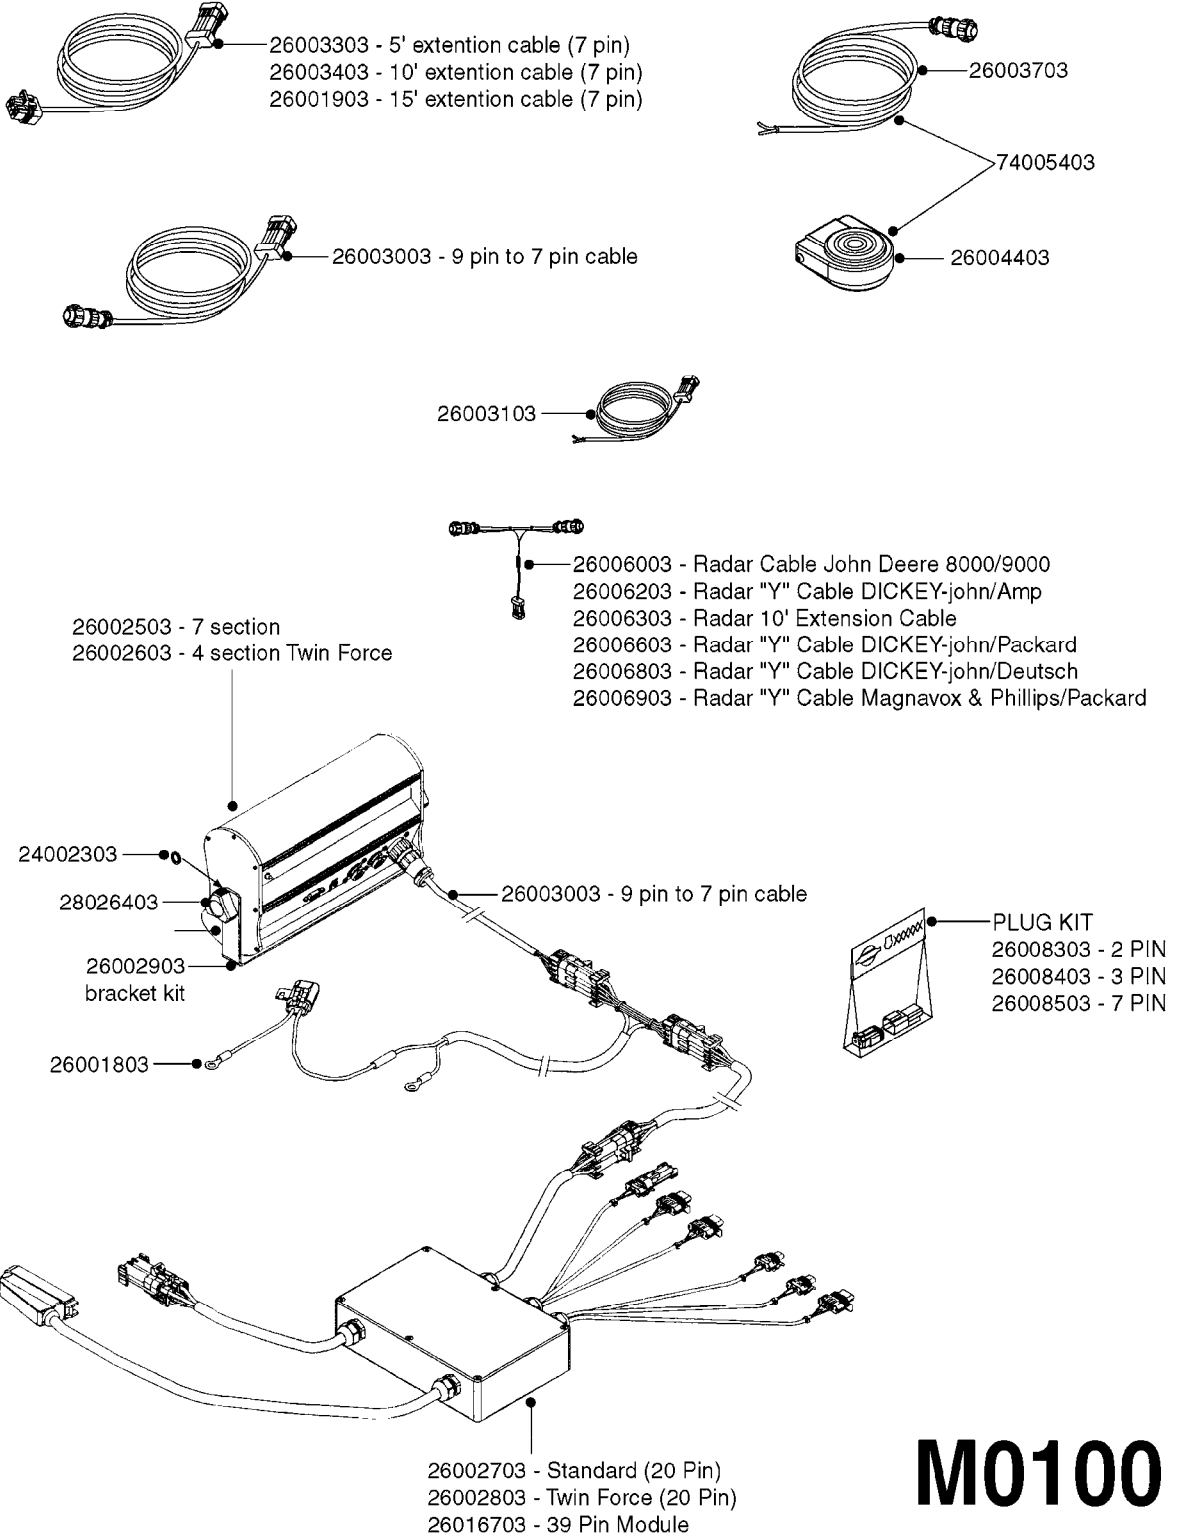

M0100

MUSTANG 3500 CONTROLLER
M0100-HIN, 01:01:16

Page 1
Date 12.08.2020 9:16

parts-n°	order qty	description
24002303	1	WASHER, RUBBER
26001803	1	POWER CABLE
26001903	1	15' 7-PIN EXTENSION CABLE
26002503	1	MUSTANG 3500/7 CONSOLE
26002603	1	MUSTANG 3500/4/TF CONSOLE
26002703	1	MUSTANG 3500/20PIN SC MODULE
26002803	1	MUSTANG 3500/20PIN TF SC MODUL
26002903	1	MUSTANG 3500 CONSOLE MNT KIT
26003003	1	MUSTANG 3500 CONSOLE CABLE
26003103	1	MUSTANG 3500/7 SC MOD CNECT KT
26003303	1	MUSTANG/FM 5FT 7PIN EXT CABLE
26003403	1	MUSTANG/FM 10FT 7PIN EXT CABLE
26003703	1	MUSTANG RUN/HOLD ADAPT CABLE
26004403	1	SWITCH, FOOT
26006003	1	MUSTANG RADR CBLE JD 8000/9000
26006203	1	MUSTANG RDR "Y" CABLE DCKY-JHN
26006303	1	MUSTANG RDR EXTNSN CABLE 10FT
26006603	1	MUSTANG RDR"Y"CABLE D-J PACKRD
26006803	1	MUSTANG RDR"Y"CABLE D-J DEUTS.
26006903	1	MUSTANG RDR"Y"CABLE MAG.PHILIP
26008303	1	MICRO TRAK PLUG KIT - 2 PIN
26008403	1	MICRO TRAK PLUG KIT - 3 PIN
26008503	1	MICRO TRAK PLUG KIT - 7 PIN
26016703	1	MUSTANG 3500/39PIN SC MODULE
28026403	1	KNOB, MUSTANG CONSOLE MOUNT
74005403	1	FOOT SWITCH FOR MUSTANG 3500