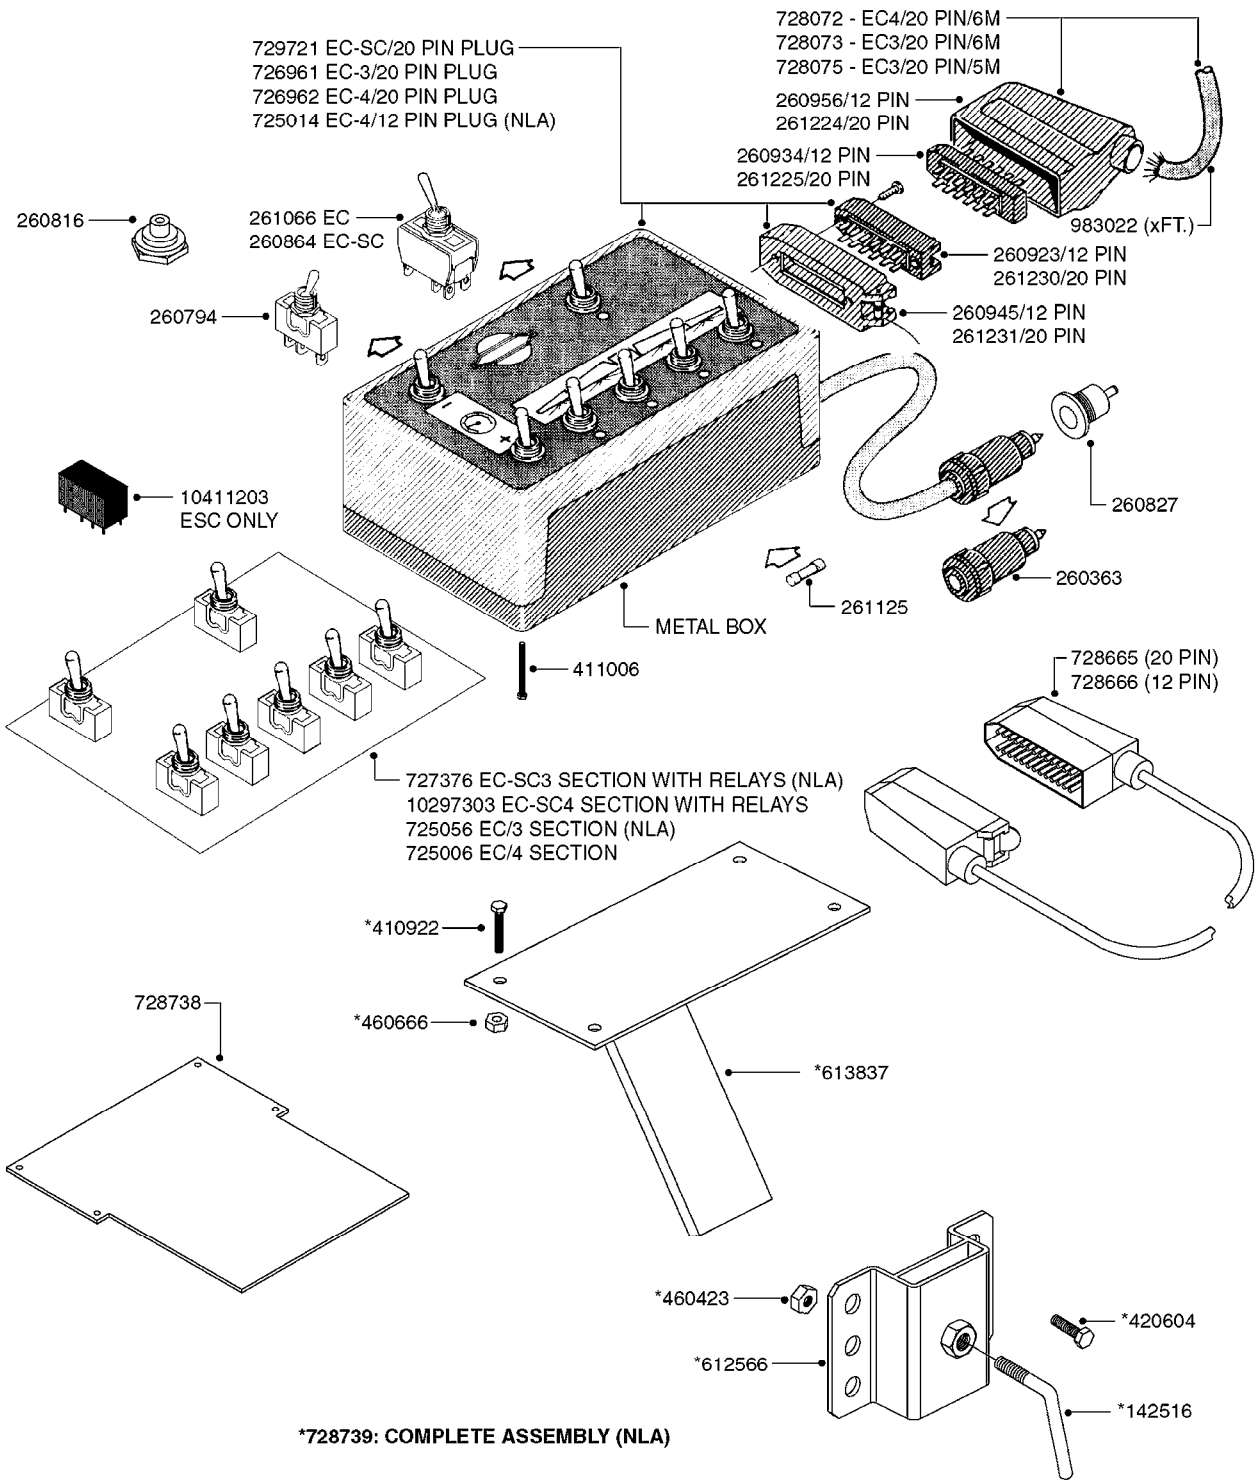

COMPLETE ASSEMBLIES
WHOLEGOODS ITEMS

B0390

CONTROL BOX F/EC+EC-SC
B0390-HIN, 01:01:16

Page 1
Date 12.08.2020 9:15

parts-n°	order qty	description
142516	1	SCREW SET M10 BENT F. LOCKING
260363	1	PLUG 2 POLE 12V
260794	1	SWITCH F.PRESS ADJ.EC CONTROL
260816	1	CAP W/RUBBER BOOT F.EC SWITCH
260827	1	PLUG F.EC ATTACHMENTS
260864	1	SWITCH F.HY BOOM CONTROL BOX
260923	1	PLUG INSERT 12 POLE FEMALE
260934	1	PLUG INSERT 12 POLE MALE
260945	1	PLUG HOUSE 12 POLE FEMALE
260956	1	PLUG HOUSE 12 POL.MALE
261066	1	SWITCH 2 POLE
261125	1	FUSE 5 X 20 500mA
261224	1	PLUG HOUSING F/20 POLE MALE
261225	1	PLUG INSERT 20 POLE MALE
261230	1	PLUG INSERT 20 POLE FEMALE
261231	1	PLUG HOUSING 20 POLE FEMALE
410922	1	CYL.SKR 8.8 DEL M4X20 RST
411006	1	SCREW M4X40 SLOTTED
420604	1	BOLT HEX 8.8 DEL M10X25 FT DIN933
460423	1	NUT HEX M10X1.50 LOCK DIN985A2 SS
460666	1	NUT HEX M4
612566	1	MOUNT BRACKET F.FAN CABLE ASSY
613837	1	MOUNT PLATE FOR EC CONTROL BOX
725006	1	CIRCUIT BOARD 4 VALVE
725014	1	CONTROL BOX EC 4 SEC./12 PIN
725056	1	PRINTED CIRC.W SW 3WAY 726961
726961	1	CONTROL BOX EC 3 SEC./20 PIN
726962	1	CONTROL BOX EC 4 SEC./20 PIN
727376	1	CIRCUIT BOARD F.ESC 3 BANK
728072	1	CABLE,20-PIN,6M EC/4
728073	1	CABLE,20-PIN,6M, EC/3
728075	1	CABLE F.CONTROL BOX 5M EC/3
728665	1	CABLE EXT.-QUICK ATTACH 20 PIN
728666	1	CABLE-QUICK ATTACH 12 PIN
728738	1	DOUB.CONT.BOX & OR F/M PLATE
728739	1	IN CAB CONTROL MOUNT KIT
729721	1	CONTROL BOX ESC3
983022	1	WIRE 12 x 0.5 x 2MM x 12"
10297303	1	CIRCUIT BOARD FOR T.M.S.
10411203	1	RELAY T-82