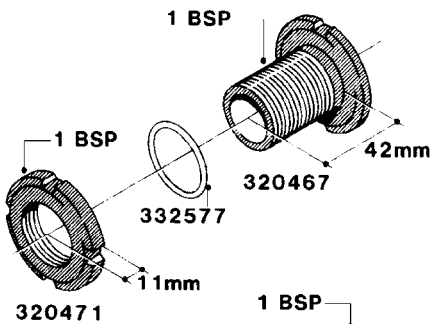

L0030

FITTINGS - HEXAGON NIPPLES
L0030-HIN, 01:01:16

Page 1
Date 12.08.2020 9:16

parts-n°	order qty	description
10015303	1	FITT.PO.HN 1.00X1.00 M1000
10425003	1	FITT.PO.HN 1.25X1.00 MCPHEE
320132	1	FITT.DK HN 1" BSP
320176	1	FITT.DK HN 3/8"X1/2" BSP
320445	1	FITT.DK HN 1/4"X3/8" BSP
320655	1	FITT.DK HN 1/2"-1/2" BSP
320692	1	FITT.DK HN 3/8'BSPX1/4'NPT
320703	1	FITT.DK HN 3/8BSP X1/2 &1/4NPT
320725	1	FITT.DK NIPPLE 3/8"-3/8" BSP
320902	1	FITT.DK HN 3/8'X 1/4' BSP
390232	1	FITT.DK HN 1-1/2' X 1-1/4' BSP
390276	1	FITT.DK HN 1'BSP

L0040

FITTINGS - NIPPLES & ELBOWS
L0040-HIN, 01:01:16

Page 1
Date 12.08.2020 9:16

parts-n°	order qty	description
10530803	1	FITT.PO.SE 2.00X2.00 45 DEG.
320191	1	FITT.DK ELB 3/8' BSP 45 DEGREE
320482	1	FITT.DK ELB. 1/2" BSP 60 DEG.
320596	1	FITT.DK ELB 3/8'-1/2'BSP 45DEG
320607	1	FITT.DK HN 3/8M X 3/8F BSP LNG
320633	1	FITT.DK HN 3/8"M X 3/8"F BSP
321451	1	FITT.DK ELB.1-1/2 X1-1/4 80DEG
321532	1	FITT.DK REDUC 3/4' X 1/2' BSP
390233	1	FITT.DK REDUC 1-1/2" X 1" BSP

L0050

parts-n°	order qty	description
242594	1	O-RING D14 X 1.78 SCH.70-EPDM
320294	1	FITT.DK TEE 3/8X3/8HB X1/2"BSP
320305	1	FITT.DK HB 3/4'- 3/4' BSP
320386	1	FITT.DK TEE 3/8X3/8HB X3/8"BSP
320397	1	FITT.DK ELB 3/8"HB X 3/8" BSP
320401	1	FITT.DK TEE 1/2X1/2HB X1/2"BSP
320412	1	FITT.DK TEE 1/2X1/2HB X3/8'BSP
320423	1	FITT.DK ELB 1/2'HB X 3/8' BSP
320891	1	FITT.DK HB 3/8'- 3/8' BSP
320972	1	FITT.DK HB 5/16'- 1/4' BSP
322046	1	FITT.DK TEE 1/2X1/2HB X3/4'BSP
322048	1	FITT.DK TEE 3/4X3/4HB X3/4'BSP
330595	1	O-RING D24.6/D20X2.1 -3/4"
333137	1	FITT.DK CONN.1/2" F.NOZZ. DOUB
333141	1	FITT.DK CONN.1/2" F.NOZZ.SING
334041	1	FITT.DK CONN.3/4' F.NOZZ. SING
334042	1	FITT.DK CONN.3/4' F.NOZZ. DOUB
334195	1	FITT.DK ELB. 3/4"HB X 3/4"HB
10012103	1	FITT.PO.HB 1.25X1.50 IMB1012
10014003	1	FITT.PO.HB 1.25X1.25 IMB1010
10036903	1	FITT.PO.HB 1.50X1.50 IMB1212
28019303	1	FITTING HB ELB 3/4NPT-3/4HOSE
61016500	1	HOSE TAIL 3/4" 90°+RG CAP 3/4"
72026700	1	NOZZLE TUBE ADAPTER W/O-RING