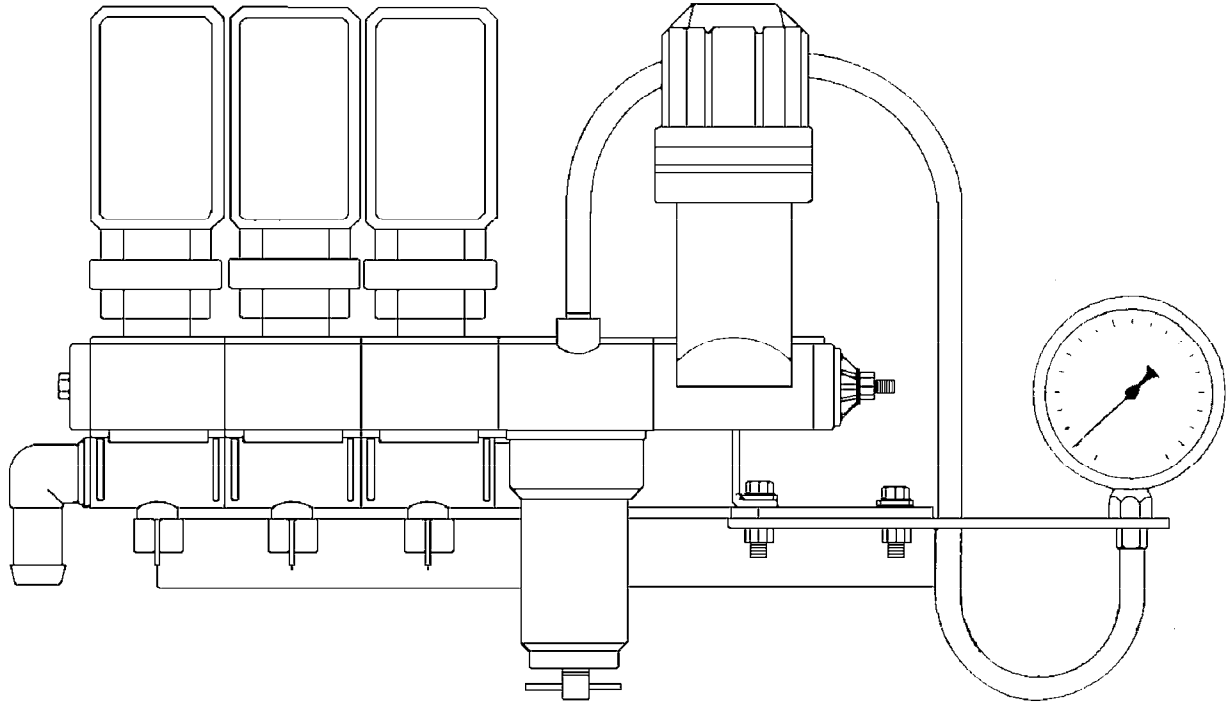

COMPLETE ASSEMBLIES
WHOLEGOODS ITEMS

70043903 - COMPLETE ASSEMBLY

K0680

REMOTE GAUGE-ESC SPRAYERS-4"
K0680-HIN, 01:01:16

Page 1

Date 12.08.2020 9:16

parts-n°	order qty	description
145632	1	FITT.DK HB 1/4' BRASS F.GUAGE
146210	1	NUT 1/4'BSP BRASS
282391	1	CLAMP HOSE CRIMP 5/16'
320972	1	FITT.DK HB 5/16'- 1/4' BSP
330396	1	O-RING D11.2/D6.6X3.2
421046	1	BOLT HEX M8X25/25 A2 SS DIN933
460143	1	LOCK NUT M8 SST A2 DIN985
927268	1	HOSE BLUE PVC X 1/4 X 0012"
10028603	1	WASHER LOCK 5/16'
10428003	1	BKT. FOR ESC GAUGE KIT
28026103	1	GAUGE 200PSI/BR,4",1/4"BSP-BTM
70043903	1	*GAUGE KIT,4" OP UNIT INFEILD