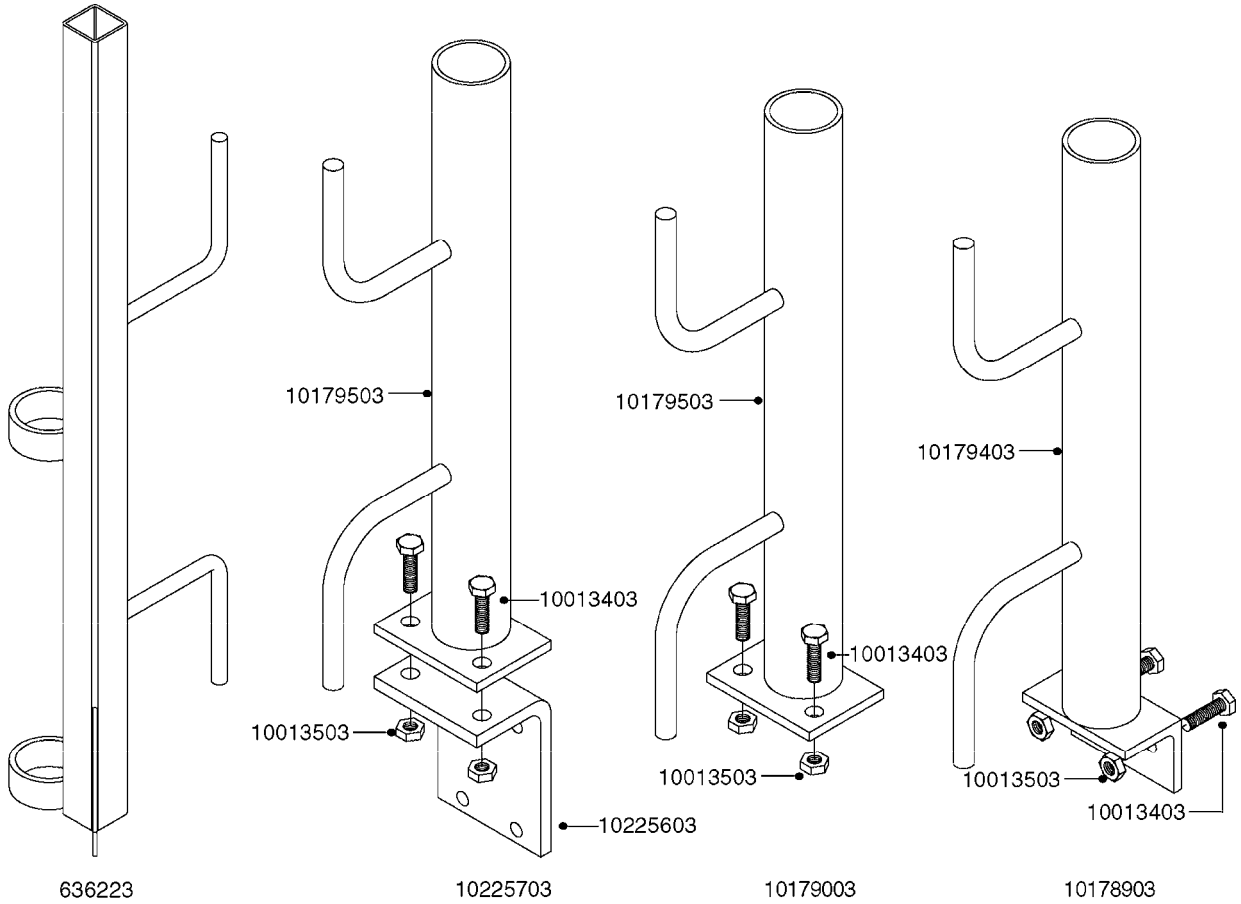

K0520

HOSE WRAPS
K0520-HIN, 05:12:19

Page 1
Date 12.08.2020 9:16

parts-n°	order qty	description
241965	1	O-RING Ø12.1 X 1.6 NITRILE
242007	1	O-RING Ø9.1 X 1.6 NITRILE
281551	1	BALL VALVE 1/2"
320084	1	FITT.DK NUT 1/2" BSP
330212	1	O-RING D19/D14X2.4 F.1/2"NUT
330326	1	O-RING D30/D24X2 F.1"NUT
330676	1	FITT.DK HB 3/8" F. 1/2" NUT
330687	1	FITT.DK HB 1/2" F. 1/2" NUT
334190	1	FITT.DK HB 1/2' F. PISTOL 60S
334533	1	CLAMP HOSE PLASTIC 3/8"
334534	1	CLAMP HOSE PLASTIC 1/2"
636223	1	POST 12 VOLT TR30
712471	1	AGITATION VALVE ASSY. ON/OFF
843196	1	SPRAY GUN KIT TYPE 60 SHORT
843197	1	HANDGUN KIT TYPE 60 LONG
10013403	1	BOLT HEX 3/8-16X1 1/4 HCS Z5
10013503	1	NUT HEX NC 3/8"
10178903	1	WRAP HOSE SIDE MOUNT PLATE
10179003	1	WRAP HOSE BOTTOM PLATE MOUNT
10179403	1	WRAP WELDMENT FOR HI101789
10179503	1	WRAP WELDMENT FOR HI101790
10225603	1	BKT.FOR HOSE WRAP MOUNT NL NK
10225703	1	WRAP HOSE BDL.BOTTOM PLATE
92701703	1	HOSE R X3/8" X300PSI WP X0012"
92702103	1	HOSE R X1/2" X300PSI WP X0012"