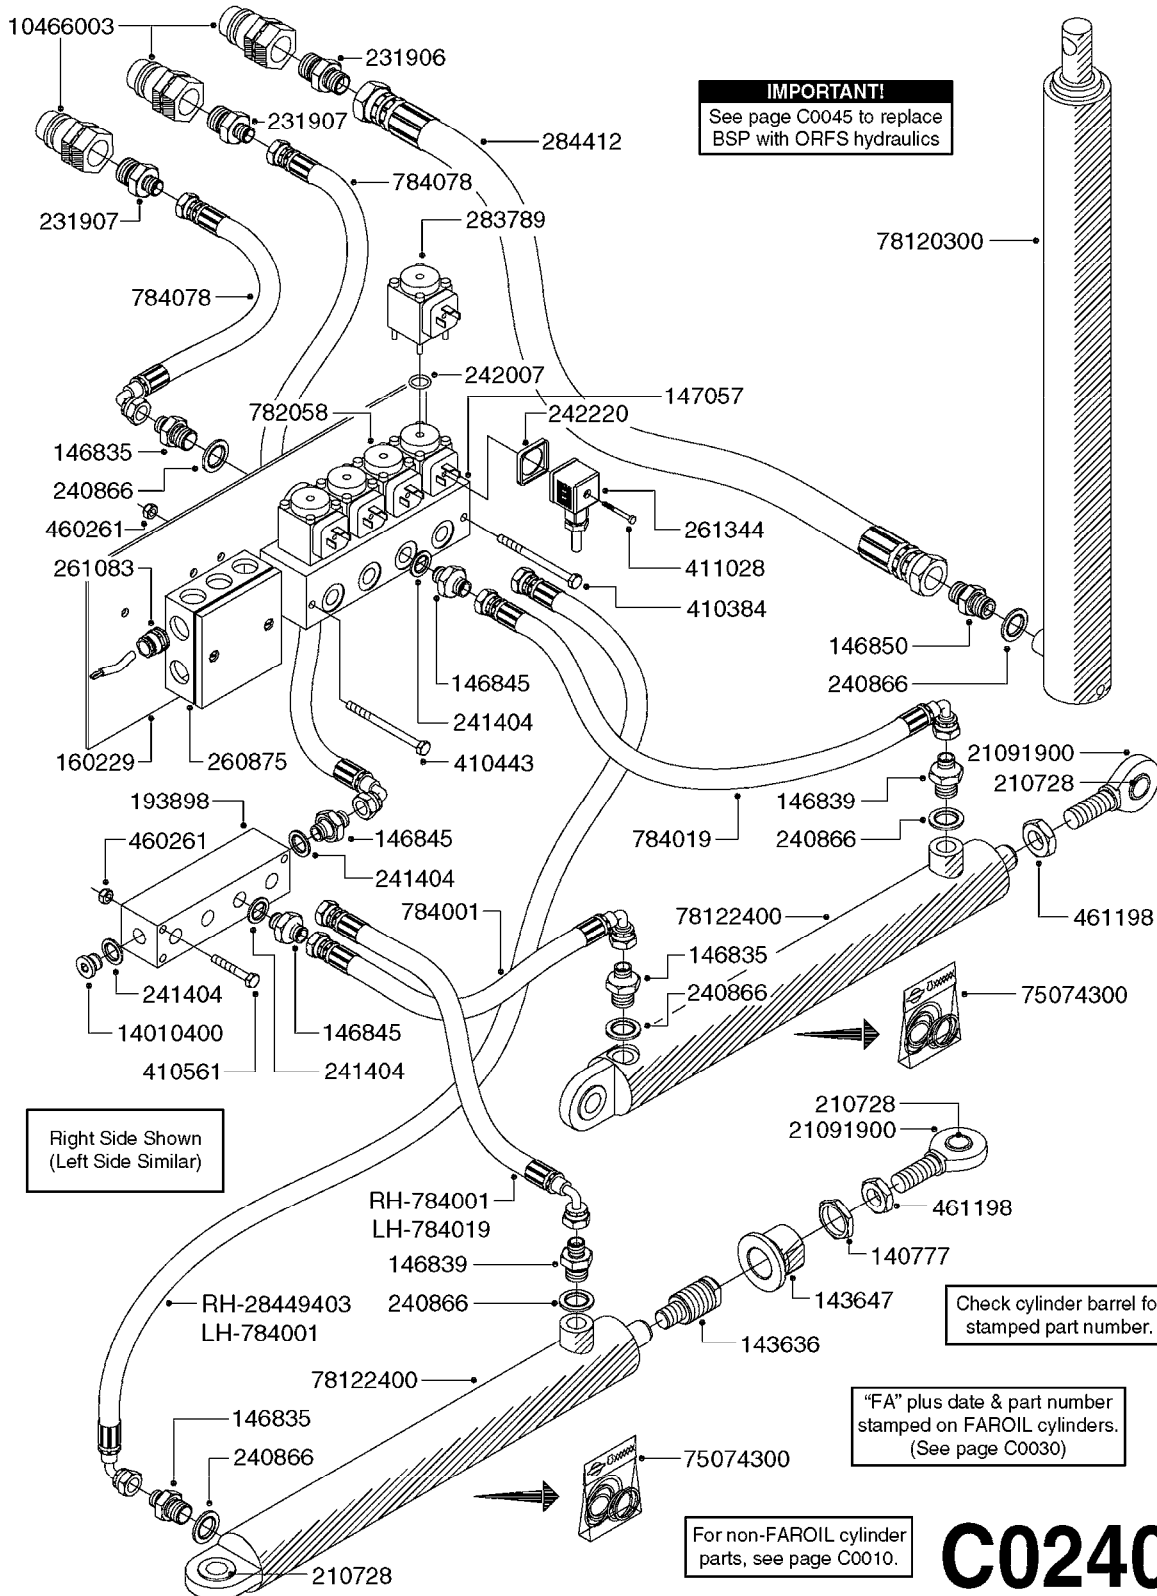

Right Side Shown
(Left Side Similar)

C0170

HYDRAULICS - EAGLE HY 45'-66'
C0170-HIN, 08:01:18

Page 1
Date 12.08.2020 9:15

parts-n°	order qty	description
140777	1	NUT HEX 3/4" BSP JAMB
143636	1	THREADED INSERT F.CYLINDER END
143647	1	COLLAR F.THREAD.ROD EXTENTON
145912	1	BUSHING D19.8/D17.0X7MM
146324	1	SHAFT D16.8 L102/2 X 5
146587	1	PIN D16.8 X 65
146835	1	HEX NIPPLE 1/4" - 3/8" BSP
146839	1	HEX NIPPLE 1/4"X3/8" BSP 0.7MM
146850	1	HEX NIPPLE 3/8"x3/8" - 1.8mm
146992	1	BUSHING F.CYLINDER
151872	1	BUSHING D22.0/18.0 10MM
163936	1	WASHER D15/D6.2X1
210728	1	BEARING F.LINK HEAD M17
230963	1	TEE 1/4"M X 1/4"M X 1/4"M BSP
231906	1	HEX NIPPLE 3/8"BSP X 1/2"NPT
231907	1	HEX NIPPLE 1/4"BSP X 1/2"NPT
240866	1	DOWTYSEAL 3/8"
284412	1	HOSE HY 3/8" X 315" STR+STR
410362	1	BOLT HEX 8.8 SS M6X20
410583	1	BOLT HEX 8.8 DEL M6X40
460261	1	NUT HEX M6X1.00 LOCK DIN985 A2 SS
461198	1	NUT HEX M16X2 JAMB
461249	1	NUT M22X1.5 DIN439B
480384	1	PIN COTTER 3/16 x 1-1/2"
784001	1	HOSE HY X 1/4 X 067.00"STR+ELB
784019	1	HOSE HY X 1/4 X 078.75"STR+ELB
784076	1	HOSE, HY, 1/4" L=8.5" STR-ELB
784078	1	HOSE HY X 1/4 X 417.33"STR+ELB
10466003	1	COUPLER PIONEER 8010-04 1/2NPT
16100400	1	PLATE 3 X 60 X 91 HY BLOCK MT
21091900	1	LINK HEAD M16 x D17 DELTA
28449403	1	HOSE HY X1/4X057.08"STR+ELB
72256500	1	DOUB.PILOT STEERED COUNT.VALVE
75074300	1	SEALKIT78122000/23-25/30-32/46
75075000	1	SEAL KIT 78122600/27/28/29
78120300	1	CYLINDER 60/50/30 1100MM
78122400	1	DOUBLE CYLINDER D 40/20-300
78122900	1	CYLINDER 40/22X300MM RED