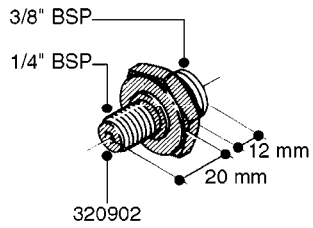

L0030

FITTINGS - HEXAGON NIPPLES
L0030-HIN, 01:01:16

Page 1
Date 12.08.2020 9:16

parts-n°	order qty	description
10015303	1	FITT.PO.HN 1.00X1.00 M1000
10425003	1	FITT.PO.HN 1.25X1.00 MCPHEE
320132	1	FITT.DK HN 1" BSP
320176	1	FITT.DK HN 3/8"X1/2" BSP
320445	1	FITT.DK HN 1/4"X3/8" BSP
320655	1	FITT.DK HN 1/2"-1/2" BSP
320692	1	FITT.DK HN 3/8'BSPX1/4'NPT
320703	1	FITT.DK HN 3/8BSP X1/2 &1/4NPT
320725	1	FITT.DK NIPPLE 3/8"-3/8" BSP
320902	1	FITT.DK HN 3/8'X 1/4' BSP
390232	1	FITT.DK HN 1-1/2' X 1-1/4' BSP
390276	1	FITT.DK HN 1'BSP