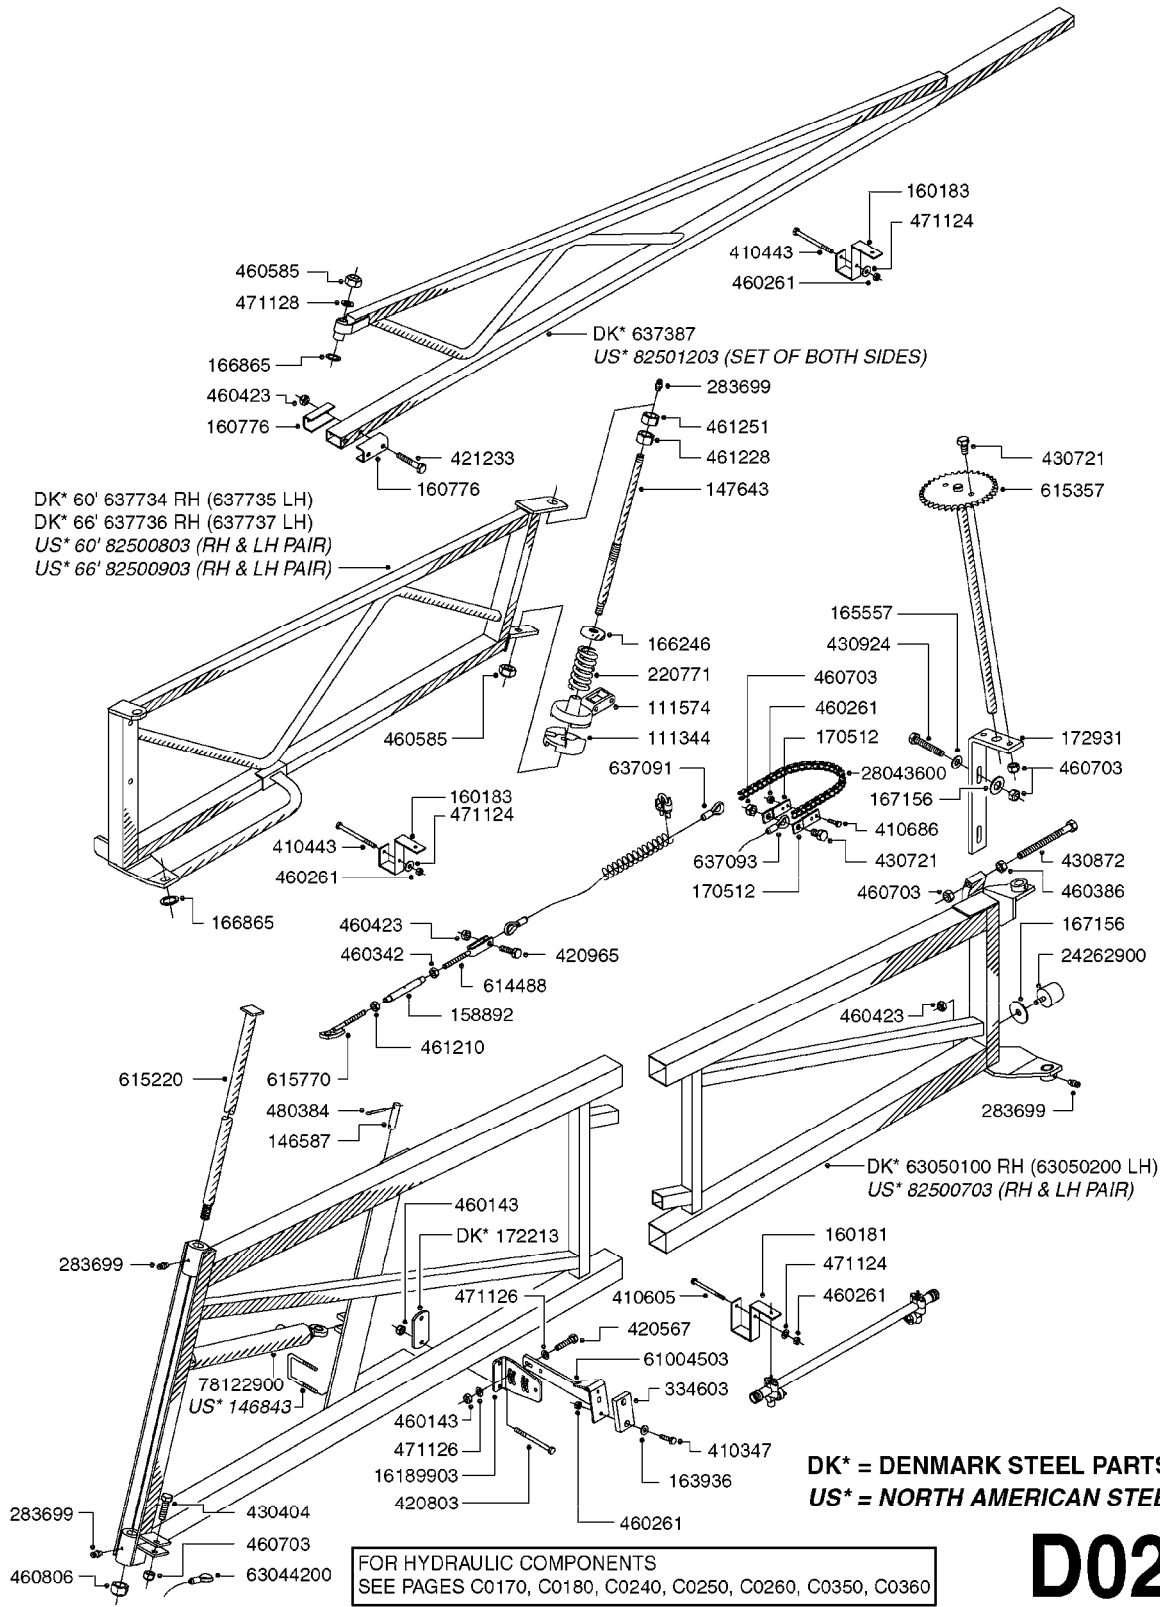

FOR HYDRAULIC COMPONENTS
SEE PAGES C0170, C0180, C0240, C0250, C0260, C0350, C0360

D0270

BOOM EAGLE WINGS 60' 66'
D0270-HIN, 01:01:16

Page 1
Date 12.08.2020 9:15

parts-n°	order qty	description
111344	1	CLAW CLUTCH Ø100/Ø20,5 UNDER PART RED
111574	1	CLAW CLUTCH D100 UP. (MACH)
146587	1	PIN D16.8 X 65
146843	1	BOLT U M8 F.60 x 60
147643	1	AXLE F.BM BRKWKY. W. ZERT L=426
158892	1	TURN BUCKLE HOUS
160181	1	CLAMP NOZZLE TUBE 60X60
160183	1	CLAMP NOZZLE TUBE 50X30
160776	1	U-CHANNEL F.3PT.
163936	1	WASHER D15/D6.2X1
165557	1	WASHER D28.0/D12.2X2.0 SS
166246	1	WASHER CUP D53 F.SPRING
166865	1	WASHER D35/D25X2
167156	1	WASHER D46.5/D12.4X2.5
170512	1	ASSEMBLY BRACKET FOR CHAIN
172213	1	FLAT BAR F.BOOM STRAP
172931	1	FLAT STEEL 15X50
220771	1	SPRING D53/D43X100
283699	1	GREASE NIPPLE M6X1
334603	1	RUBBER STOP 86X48X15
410347	1	SCREW M6X20 8.8
410443	1	BOLT HEX 8.8 DEL M6X70
410605	1	BOLT HEX 8.8 DEL M6X80
410686	1	BOLT HEX 8.8 DEL M6X30
420567	1	BOLT HEX 8.8 DEL M8X30 FT
420803	1	BOLT HEX 8.8 DEL M8X90
420965	1	M10X40 MACHINE SCREW STAINLESS
421233	1	BOLT HEX 8.8 10.9 DEL M10X70
430404	1	BOLT HEX 8.8 DEL M12X50
430721	1	BOLT HEX 8.8 DEL M12X40 FT
430872	1	BOLT HEX 8.8 DEL M12X100 FT
430924	1	BOLT HEX 8.8 DEL M12 X 85
460143	1	LOCK NUT M8 SST A2 DIN985
460261	1	NUT HEX M6X1.00 LOCK DIN985 A2 SS
460342	1	NUT HEX M10 DEL DIN934
460386	1	NUT HEX M12X1.75
460423	1	NUT HEX M10X1.50 LOCK DIN985A2 SS
460585	1	LOCKING NUT M16 DIN985 A2 SS
460703	1	NUT HEX M12X1.75 LOCK DIN985A2 SS
460806	1	NUT HEX M20X2.50 LOCK DIN985A2 SS
461210	1	NUT HEX M10X1.5 L.THREAD A4
461228	1	NUT HEX M20
461251	1	NUT HEX M20 X 2.5 JAMB
471124	1	WASHER, M6, Ø18/ 6.4X 1.6, SS
471126	1	WASHER, M8, Ø16/ 8.4X 1.6, SS
471128	1	WASHER, M16, Ø30/17.0X 3.0, SS
480384	1	PIN COTTER 3/16 x 1-1/2"
614488	1	FORK/ R.THREAD 10mmX144mm
615220	1	PIN 25 X 910 FOR EAGLE
615357	1	SHAFT W.SPROCKET EAGLE 60'3PT
615770	1	ANCHOR F.EAGLE CABLE
637091	1	CABLE FRONT EAGLE D7X2895
637093	1	CABLE REAR 5 X 3100MM EAGLE
637387	1	BOOM WING BRKWAY E. 60-90'
637734	1	BOOM WING OUT. 60'R.EAG 97
637735	1	BOOM WING OUT. 60'L.EAG 97
637736	1	BOOM WING OUT. 66'R.EAG 97
637737	1	BOOM WING OUT. 66'L.EAG 97
16189903	1	PLATE F, EAGLE STOPARM
24262900	1	RUBBER STOP D50X40 M10X33
28043600	1	CHAIN 5/8X810MM (51 LINKS)