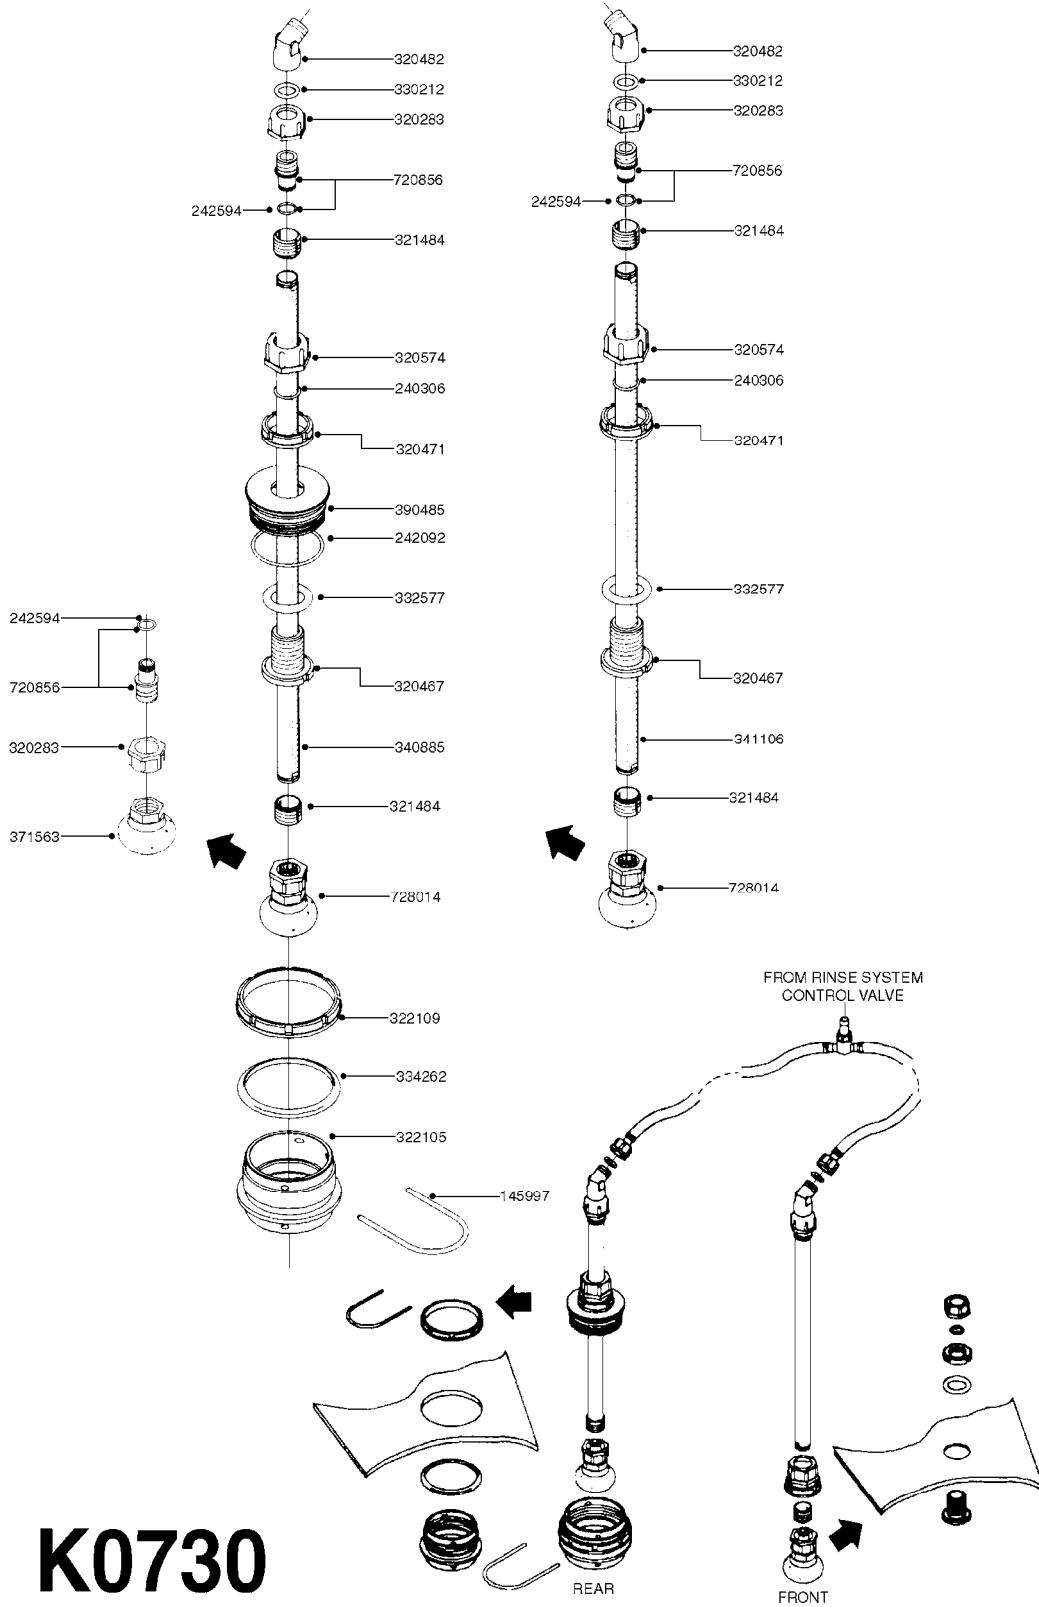

RINSE SYSTEM NOZZLES
K0730-HIN, 01:01:16

Page 0
Date 12.08.2020 9:16

RINSE SYSTEM NOZZLES
K0730-HIN, 01:01:16

Page 1
Date 12.08.2020 9:16

parts-n°	order qty	description
145997	1	FITT.DK S-93 FORK
240306	1	O-RING D29/D21X4
242092	1	O-RING D69.5X3
242594	1	O-RING D14 X 1.78 SCH.70-EPDM
320283	1	FITT.DK NUT 3/4"BSP
320467	1	FITT.DK BULKHEAD 1"BSP SINGLE
320471	1	FITT.DK NUT 1" BSP JAMB
320482	1	FITT.DK ELB. 1/2" BSP 60 DEG.
320574	1	FITT.DK NUT 1" BSP SPECIAL
321484	1	BUSHING THREADED F.NOZZ.TUBE
322105	1	FITT.DK S-93 BULKHEAD DOUBLE
322109	1	FITT.DK S-93 BULKHEAD NUT
330212	1	O-RING D19/D14X2.4 F.1/2"NUT
332577	1	O-RING D38/D30X4 F.1" PUR.
334262	1	GASKET F.S-93 BULKHEAD
340885	1	TUBE F. RINSE NOZZLE L=600
341106	1	TUBE F.RINSE NOZZLE L=220
371563	1	NOZZLE FOR TANK RINSE
390485	1	FITT.DK S-93 PLUG W D34 HOLE
720856	1	FITT.DK 1/2'BSP ASSY.F.3/4'NUT
728014	1	RINSE NOZZLE MOUNTED