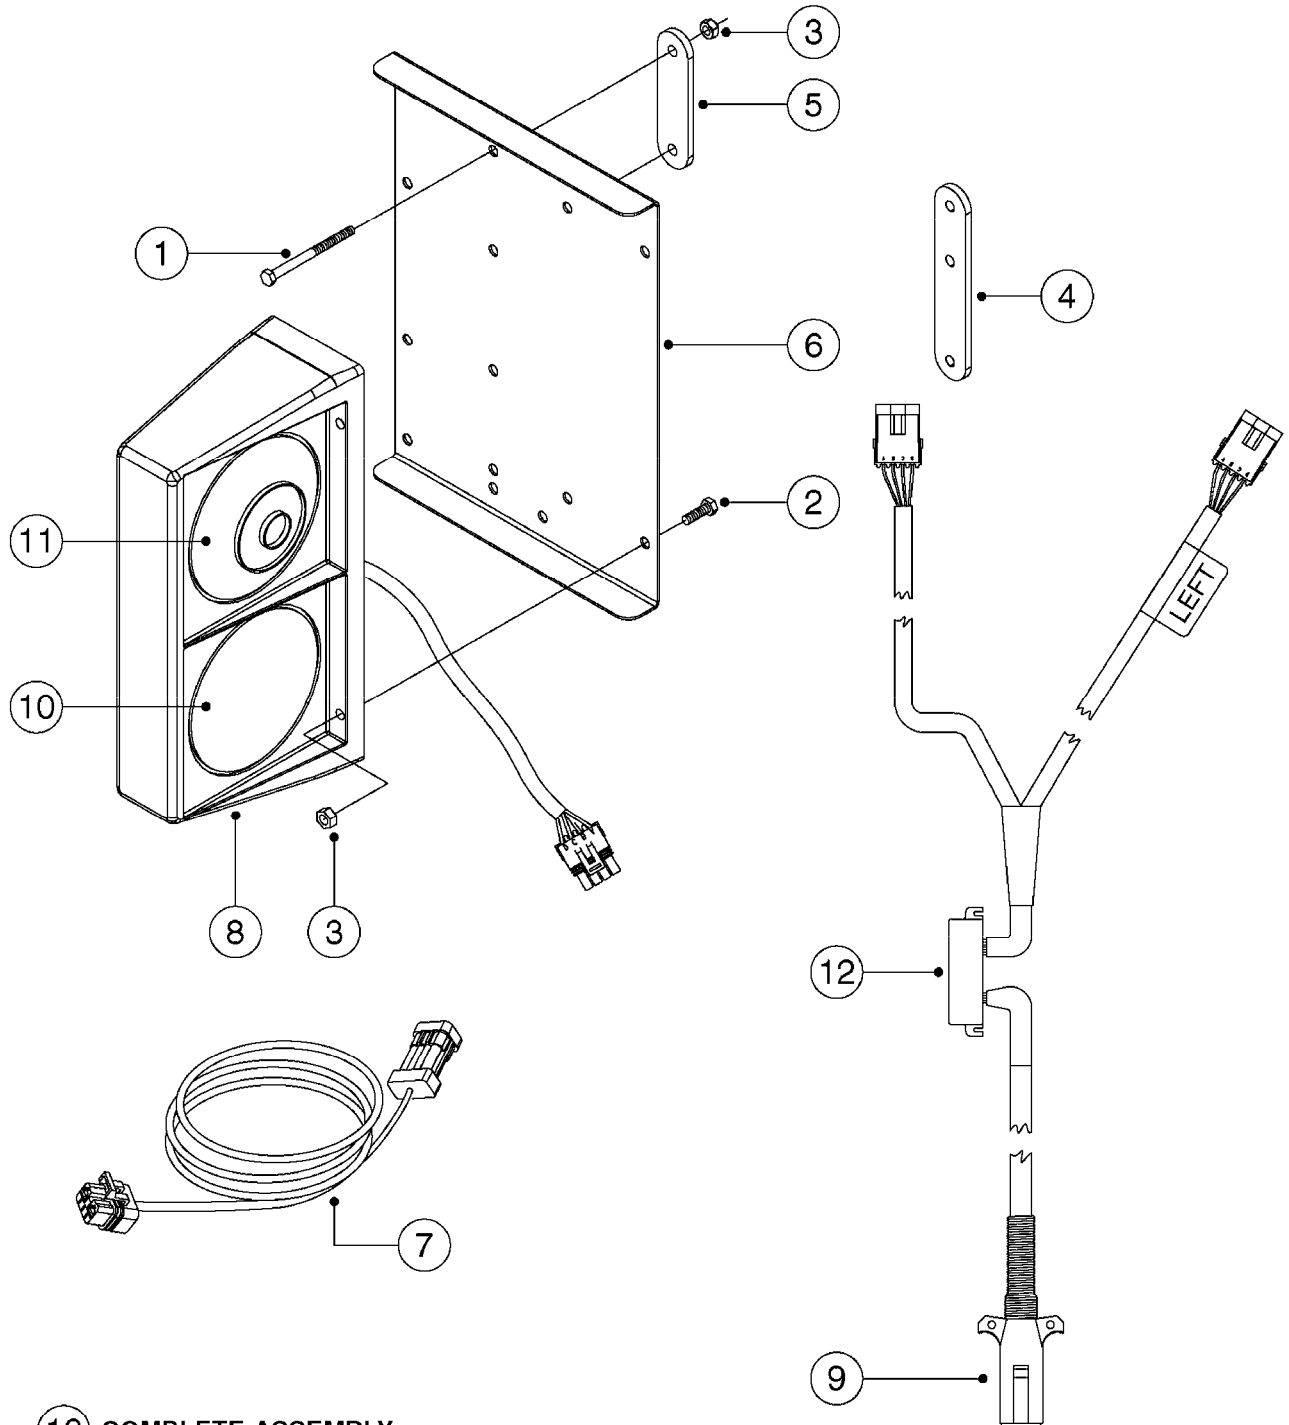

13 COMPLETE ASSEMBLY

COMPLETE ASSEMBLIES
WHOLEGOODS ITEMS

M0160

TRAFFIC LIGHT KIT
M0160-HIN, 13:08:19

Page 1

Date 12.08.2020 9:16

Pos.	parts-n°	order qty	description
1	410266	1	BOLT HEX 8.8 DEL M6X120
1	410421	1	BOLT HEX M6X110 DIN931-A2 SS
1	410524	1	BOLT HEX 8.8 DEL M6X100
1	410605	1	BOLT HEX 8.8 DEL M6X80
2	410362	1	BOLT HEX 8.8 SS M6X20
3	460261	1	NUT HEX M6X1.00 LOCK DIN985 A2 SS
4	16022303	1	BRACKET 100MM TUBE
5	16022403	1	BRACKET 60MM TUBE
6	16025603	1	BRACKET TAIL LIGHT DUAL LAMP
7	26004703	1	HARNESS 13' EXT 4 WIRE WP
8	26004903	1	TAIL LIGHT GREEN WIRE LH
8	26005003	1	TAIL LIGHT YELLOW WIRE RH
9	26005103	1	PLUG 7-PIN AG TAIL LIGHT
10	26005403	1	LENS BLACK BEFORE 2009
10	26017003	1	LENS RED
11	26016903	1	LENS AMBER
12	26032703	1	HARNESS COMPLETE, TAIL LIGHT, 2013
13	83308603	1	TRAFFIC LIGHT KIT