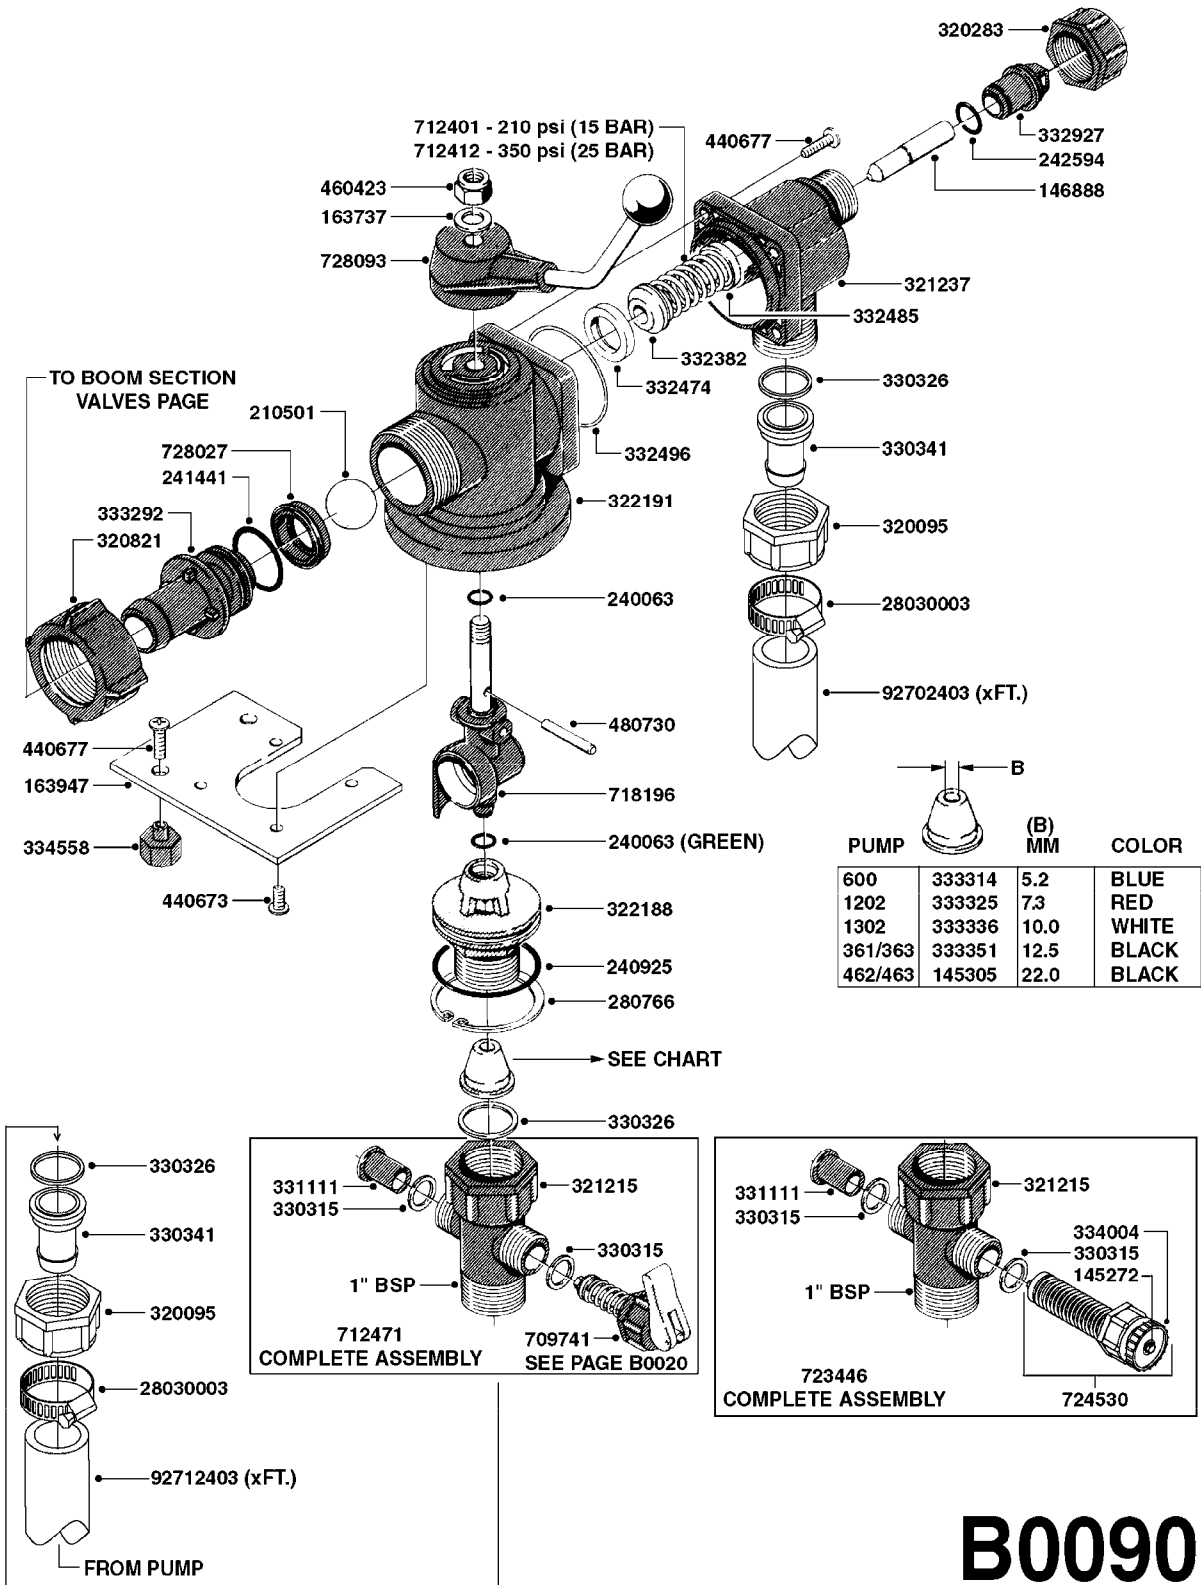

B0090

BK-180 MASTER VALVE-MAN.POST94
B0090-HIN, 30:08:16

Page 1
Date 12.08.2020 9:15

parts-n°	order qty	description
145272	1	INSERT F.AGIT.THUMBWHEEL BRASS
145305	1	NOZZLE F.OP.UNIT PUMP 462
146888	1	PIN 10 X 57MM STAINLESS
163737	1	WASHER D15.5/D10.5X1
163947	1	FITTING FOR BK 180
210501	1	BALL PLASTIC D25
240063	1	O-RING D14.1/9.3 X 2.4
240925	1	O-RING D49.5X3 NITRIL
241441	1	O-RING D29.3X3
242594	1	O-RING D14 X 1.78 SCH.70-EPDM
280766	1	SNAP-RING INNER 55X2 DIN 472
320095	1	FITT.DK NUT 1" BSP
320283	1	FITT.DK NUT 3/4"BSP
320821	1	FITT.DK NUT 1-1/2" BSP
321215	1	FITT.DK HOUSING F. AGITATION
321237	1	PRESSURE REGULATOR HOUSE BK180
322188	1	BOTTOM PIECE F.BALL EC
322191	1	HOUSING F.BALL (OPERATING UNIT)
330315	1	O-RING D18.4/D13X.6
330326	1	O-RING D30/D24X2 F.1"NUT
330341	1	FITT.DK HB 1" F. 1" NUT
331111	1	VALVE SEAT FOR 1/2" DISTRIBUT.
332382	1	VALVE CONE D25,7
332474	1	SEAT FOR OPERATING UNIT BALL
332485	1	SPRING GUIDE
332496	1	O-RING D58/54X2
332927	1	FITT.DK PLUG F. NOZZLE TUBE
333292	1	FITT.DK HB 1"O'RING F.1-1/2"
333314	1	NOZZ.RESTRICTOR 600 BLUE
333325	1	NOZZ.RESTRICTOR 1202 RED
333336	1	NOZZ.RESTRICTOR 1302 WHITE
333351	1	NOZZ.RESTRICTOR 361 BLACK
334004	1	WHEEL F.AGITATION W/O INSERT
334558	1	NUT HEX PLASTIC INSERT
440673	1	SCREW F.PLASTIC 5X12 SS
440677	1	SCREW F. PLASTIC 5X20 SS
460423	1	NUT HEX M10X1.50 LOCK DIN985A2 SS
480730	1	SPRING DOWEL PIN 5X30 SST
709741	1	VALVE ASSY. 1/2" FLIP LEVER
712401	1	RELIEF VALVE ASSY. 12BAR
712412	1	RELIEF VALVE ASSY. 25BAR
712471	1	AGITATION VALVE ASSY. ON/OFF
718196	1	BALL VALVE HOUSING ASSEMBLY
723446	1	AGITATION VALVE ASSY. ADJUST.
724530	1	THUMB WHEEL FOR AGITATION
728027	1	BUSHING WITH SEAT
728093	1	HANDLE WITH BALL
28030003	1	CLAMP HOSE GEAR P1" 6716
92702403	1	HOSE PVC SUCT GRAY 1"
92712403	1	HOSE R X1" X300PSI WP X0012"