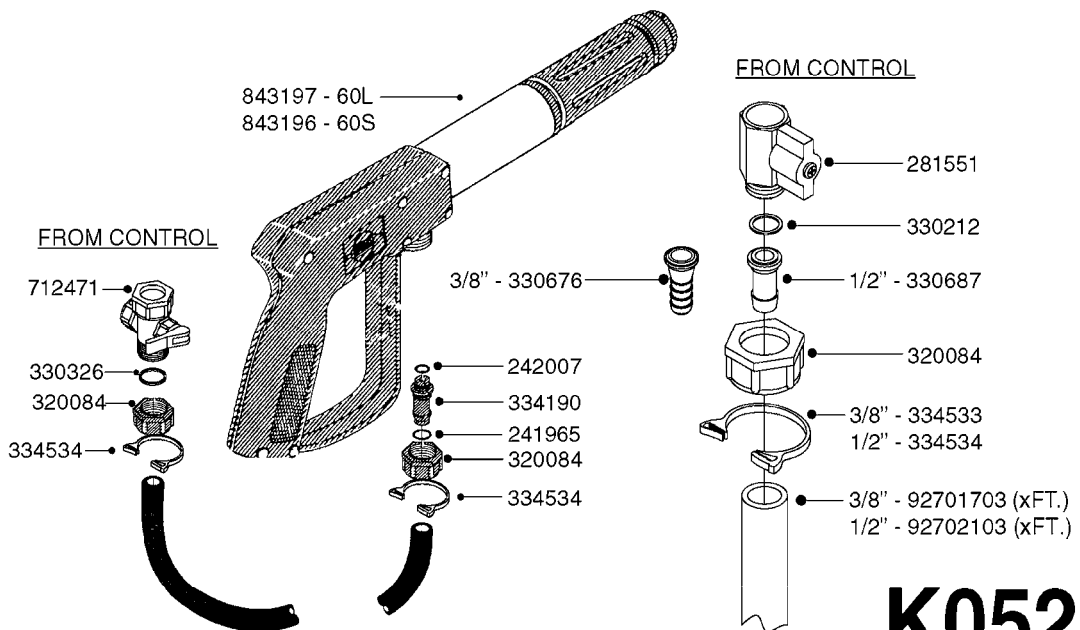

K0520

HOSE WRAPS
K0520-HIN, 05:12:19

Page 1
Date 12.08.2020 9:16

parts-n°	order qty	description
241965	1	O-RING Ø12.1 X 1.6 NITRILE
242007	1	O-RING Ø9.1 X 1.6 NITRILE
281551	1	BALL VALVE 1/2"
320084	1	FITT.DK NUT 1/2" BSP
330212	1	O-RING D19/D14X2.4 F.1/2"NUT
330326	1	O-RING D30/D24X2 F.1"NUT
330676	1	FITT.DK HB 3/8" F. 1/2" NUT
330687	1	FITT.DK HB 1/2" F. 1/2" NUT
334190	1	FITT.DK HB 1/2' F. PISTOL 60S
334533	1	CLAMP HOSE PLASTIC 3/8"
334534	1	CLAMP HOSE PLASTIC 1/2"
636223	1	POST 12 VOLT TR30
712471	1	AGITATION VALVE ASSY. ON/OFF
843196	1	SPRAY GUN KIT TYPE 60 SHORT
843197	1	HANDGUN KIT TYPE 60 LONG
10013403	1	BOLT HEX 3/8-16X1 1/4 HCS Z5
10013503	1	NUT HEX NC 3/8"
10178903	1	WRAP HOSE SIDE MOUNT PLATE
10179003	1	WRAP HOSE BOTTOM PLATE MOUNT
10179403	1	WRAP WELDMENT FOR HI101789
10179503	1	WRAP WELDMENT FOR HI101790
10225603	1	BKT.FOR HOSE WRAP MOUNT NL NK
10225703	1	WRAP HOSE BDL.BOTTOM PLATE
92701703	1	HOSE R X3/8" X300PSI WP X0012"
92702103	1	HOSE R X1/2" X300PSI WP X0012"