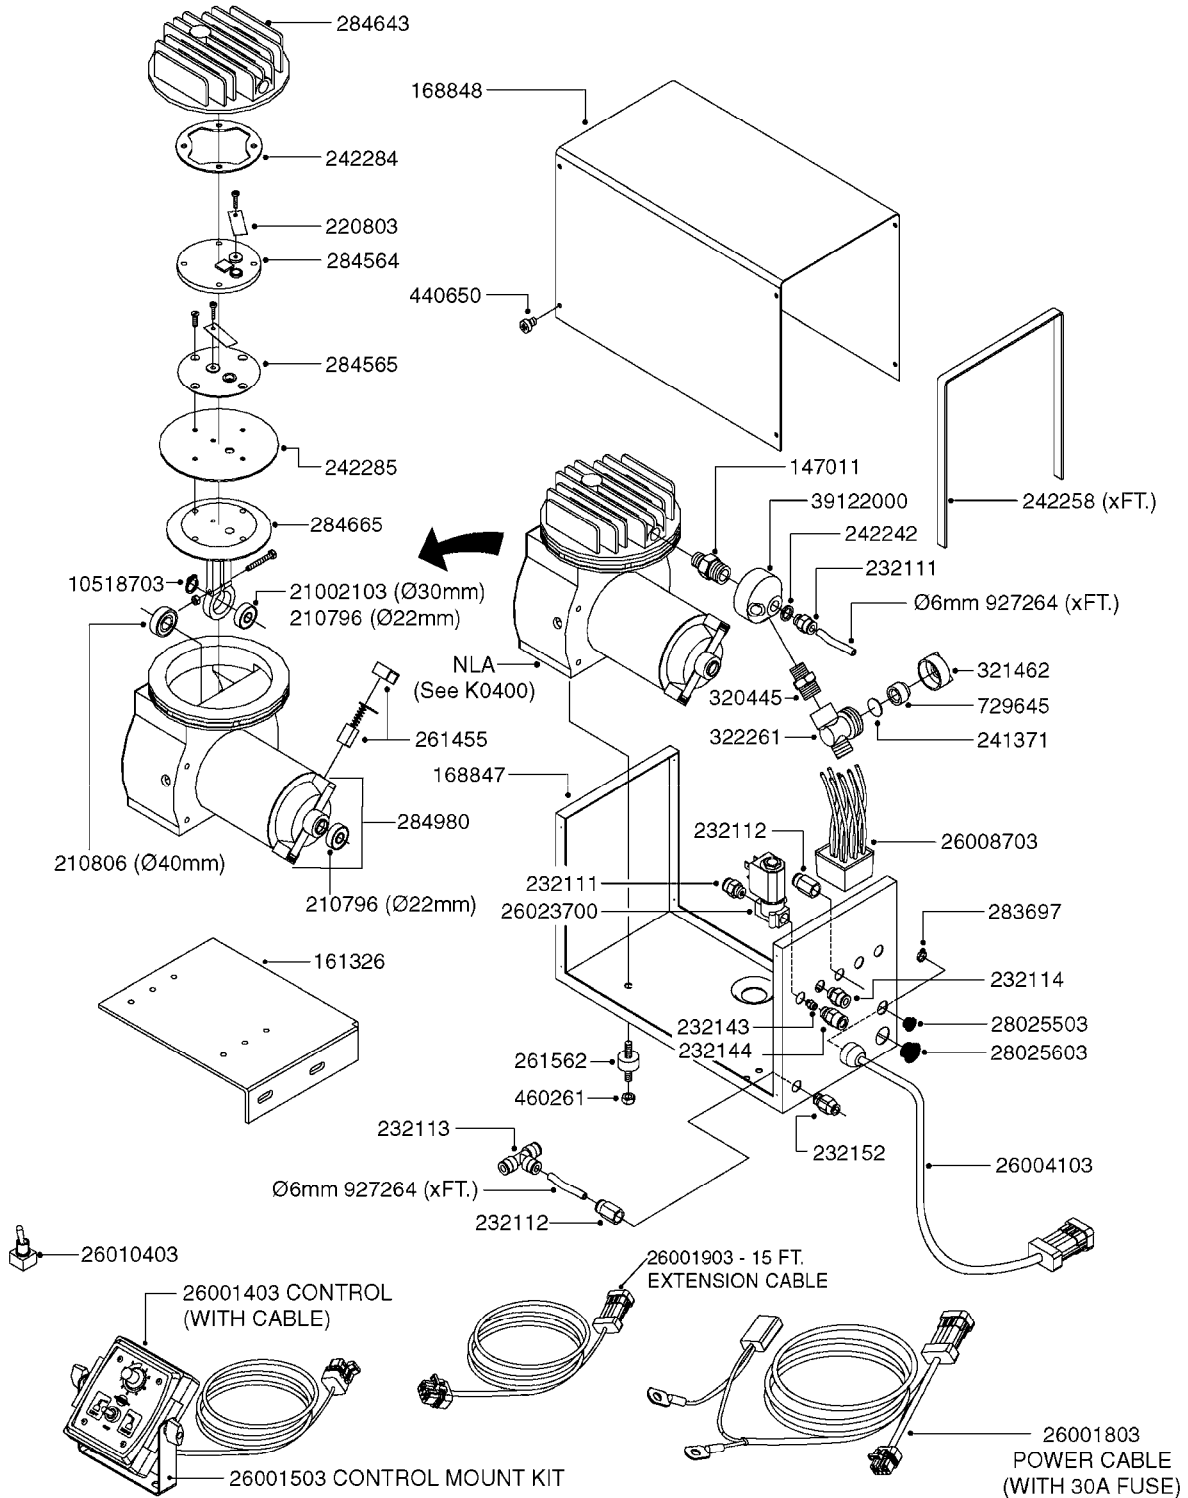

K0390

*Ø8mm 927306 (xFT.)
*Ø10mm 927330 (xFT.)

70019403 - COMPLETE ASSEMBLY

FOAM MARKER COMPRESSOR 2002
K0390-HIN, 01:01:16

Page 1
Date 12.08.2020 9:16

parts-n°	order qty	description
147011	1	HEX NIPPLE 3/8'X1/4'BSP BRASS
161326	1	MOUNT BKT. F. FOAM COMP.BOX 98
168847	1	ENCLOSURE LOWER F.MARKER
168848	1	COVER F. FOAM MARKER
210796	1	BEARING BALL D22/D8 X 7 608ZZ
210806	1	BEARING BALL D40/D17X12MM
220803	1	VALVE F. COMPRESSOR
232111	1	QUICK COUPLER 6MM X 1/8 EXT.
232112	1	QUICK COUPLER 6MM 1/8 INT.
232113	1	QUICK COUPLER 6MM T-PIECE
232114	1	COUPLER 1/8" THREADX8MM HOSE
232143	1	REDUCER 1/4'INT-1/8'EXT
232144	1	QUICK COUPLER 10MM X 1/4 EXT
232152	1	QUICK COUPLER 8MMX1/8 EXT.LONG
241371	1	DIAPHRAGM F.NO-DRIP,VULC
242242	1	O-RING F.AIR HOSE FITTING
242258	1	TRIM 3X10 SELF ADHESIVE 0012"
242284	1	HEAD GASKET F. COMPRESSOR
242285	1	DIAPHRAGM F. F/M COMP.
261455	1	BRUSH KIT-FOAM MARKER MOTOR
261562	1	RUBBER DAMPER 2XM6X25
283697	1	TIESTRAP 200MM
284564	1	PLATE F.COMPRESSOR HEAD
284565	1	PLATE F.COMPRESSOR HEAD
284643	1	COMPRESSOR HEAD F.FOAM MARKER
284665	1	CONNECTING ROD F.COMPRESSOR
284980	1	FLANGE REAR F. F.M.COMPRESSOR
320445	1	FITT.DK HN 1/4"X3/8" BSP
321462	1	CAP F.NO-DRIP ASSY.
322261	1	HOUSING F.SAFETY VALVE 3/8"
440650	1	SCREW 3.5x13 STAINLESS
460261	1	NUT HEX M6X1.00 LOCK DIN985 A2 SS
729645	1	NON-DRIP SPRING ASSY.GREEN 10
927264	1	HOSE R X PE D6/D4 X 0012"
927306	1	HOSE R X PE D8/D6 X 0012"BLACK
927330	1	HOSE R X PE D10/D8 X 012"BLACK
10518703	1	SNAP-RING OUTER 8X1
21002103	1	BEARING, 6200 2ZJEM (SKF)
26001403	1	HC FOAM MARKR CONSOLE VS3.0.00
26001503	1	HC FOAM MARKER CONSOLE MT.KIT
26001803	1	POWER CABLE
26001903	1	15' 7-PIN EXTENSION CABLE
26004103	1	FOAM MARKER CNTRL MOD CABL STD
26008703	1	FOAM MARKER CONTROL SCII
26010403	1	TOGGLE SWITCH MICRO-TRAK F.M.
26023700	1	SOLENOID VAL 12V 1/8' FLO '07
28025503	1	PLUG F.DRILLED HOLE 1/2"
28025603	1	PLUG F.DRILLED HOLE 3/4"
39122000	1	DISTR.HOUSING F.FOAM MARKER'07
70019403	1	FOAM MARKER COMPRESSOR KIT STD