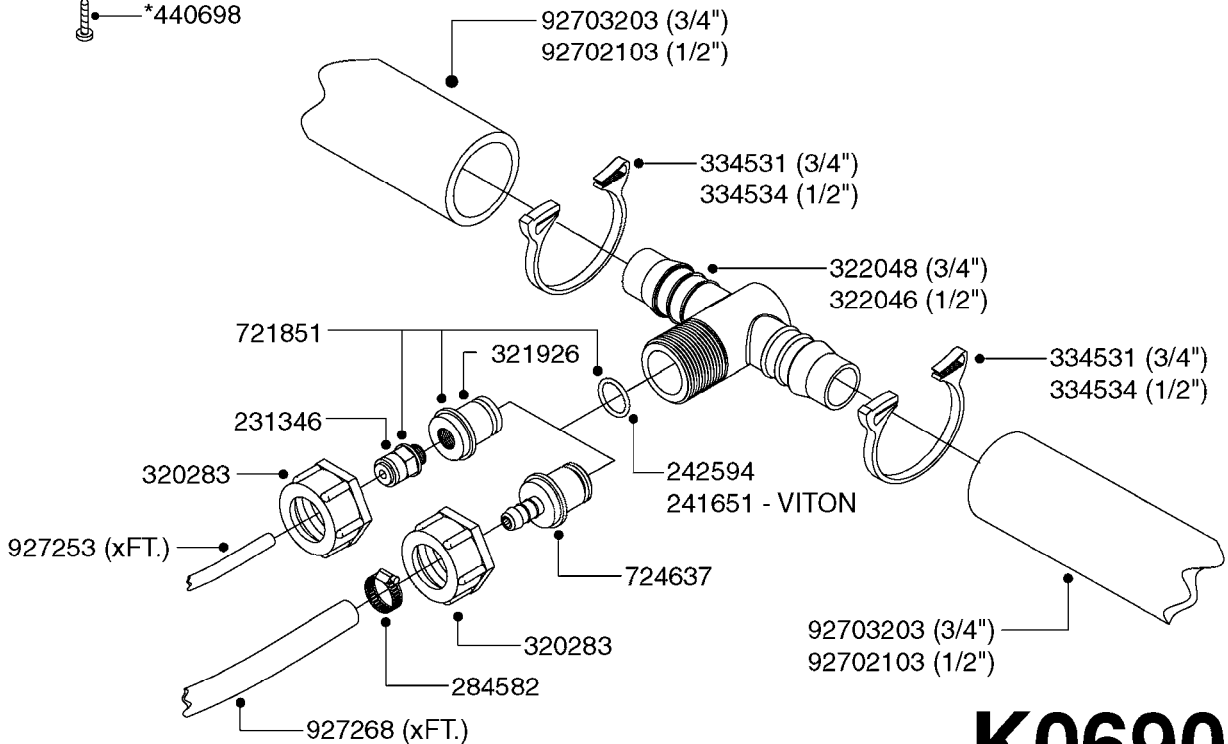

COMPLETE ASSEMBLIES
WHOLEGOODS ITEMS

70043903 - COMPLETE ASSEMBLY

K0680

REMOTE GAUGE-ESC SPRAYERS-4"
K0680-HIN, 01:01:16

Page 1

Date 12.08.2020 9:16

parts-n°	order qty	description
145632	1	FITT.DK HB 1/4' BRASS F.GUAGE
146210	1	NUT 1/4'BSP BRASS
282391	1	CLAMP HOSE CRIMP 5/16'
320972	1	FITT.DK HB 5/16'- 1/4' BSP
330396	1	O-RING D11.2/D6.6X3.2
421046	1	BOLT HEX M8X25/25 A2 SS DIN933
460143	1	LOCK NUT M8 SST A2 DIN985
927268	1	HOSE BLUE PVC X 1/4 X 0012"
10028603	1	WASHER LOCK 5/16'
10428003	1	BKT. FOR ESC GAUGE KIT
28026103	1	GAUGE 200PSI/BR,4",1/4"BSP-BTM
70043903	1	*GAUGE KIT,4" OP UNIT INFEILD