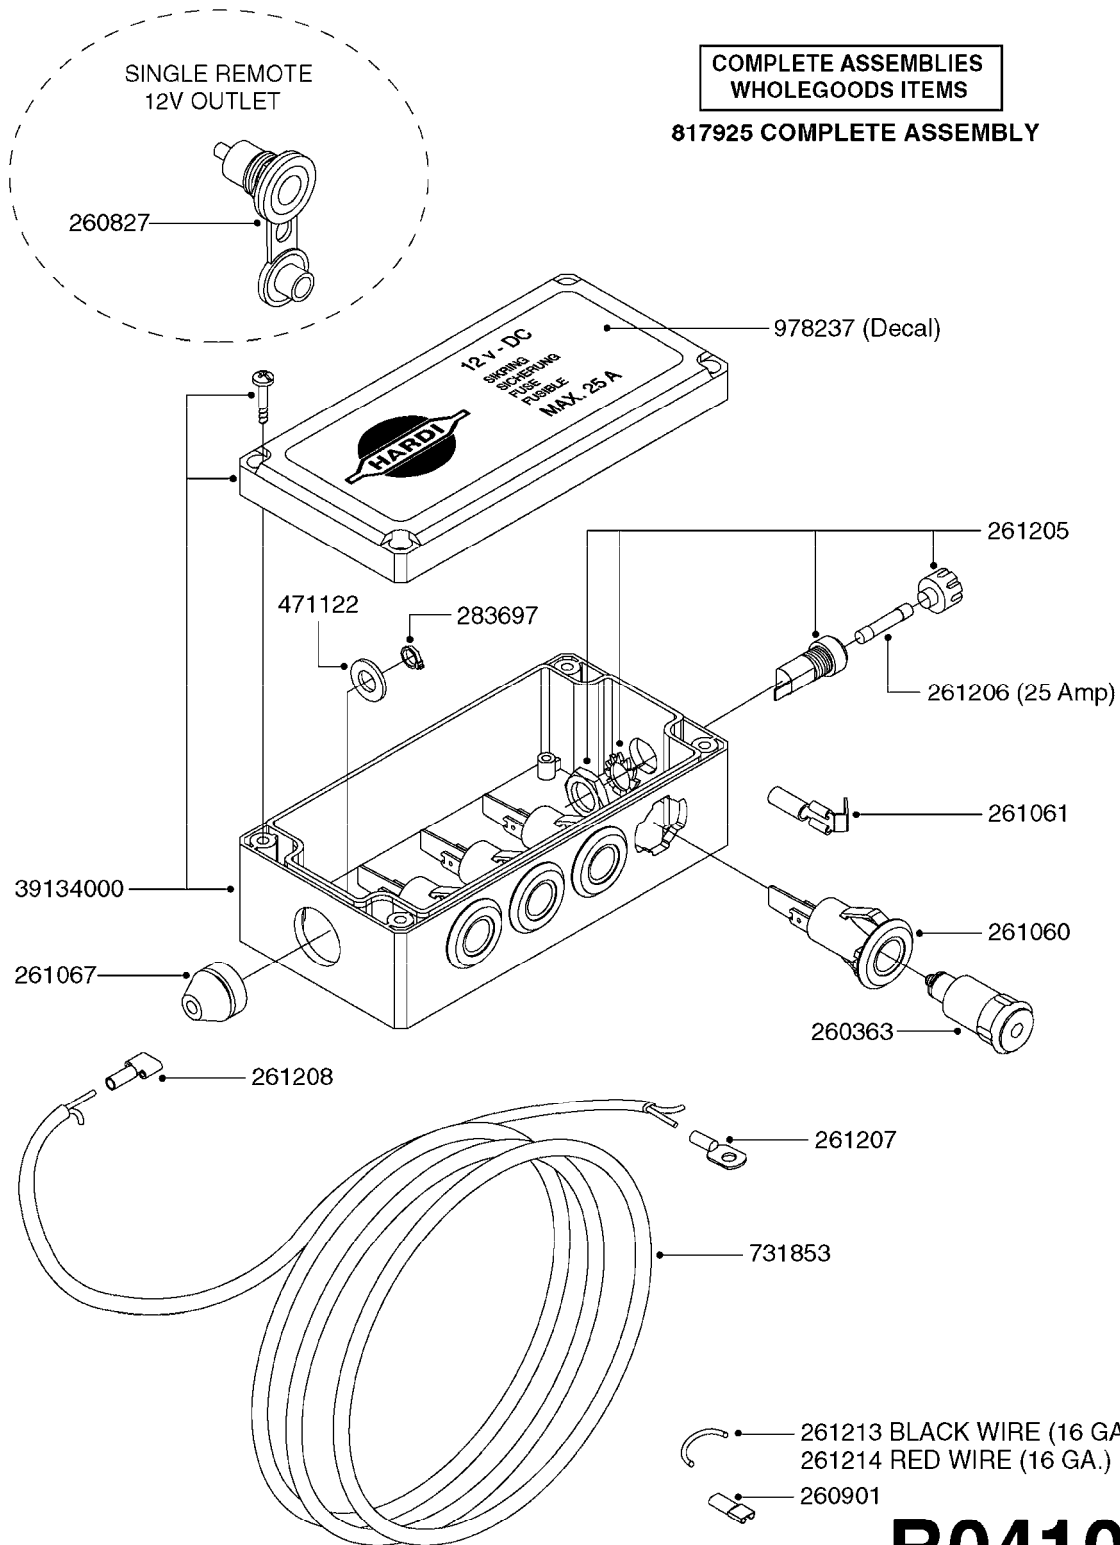

12 VOLT OUTLET BOX
B0410-HIN, 01:01:16

12 VOLT OUTLET BOX
B0410-HIN, 01:01:16

Page 1
Date 12.08.2020 9:15

parts-n°	order qty	description
260363	1	PLUG 2 POLE 12V
260827	1	PLUG F.EC ATTACHMENTS
260901	1	SPADE F.ELEC CONN.1.5MM BLUE
261060	1	PLUG F.EC ATTACHMENTS
261061	1	SPADE F.ELEC.2 WAY CONNECTOR
261067	1	GROMMET 10-14 GREY
261205	1	FUSE HOLDER
261206	1	FUSE 25 A
261207	1	ELECTRIC CONNECTOR 4MM
261208	1	SPADE F.ELEC.CONNECTOR 4MM
261213	1	WIRE 6.4MM BLACK
261214	1	WIRE 6.4MM RED
283697	1	TIESTRAP 200MM
471122	1	WASHER, M10, Ø20/10.5X 2.0, SS
731853	1	CABLE 2X4MM L=138"
817925	1	OUTLET BOX 12 VOLT ELEC.
978237	1	DECAL OUTLET BOX
39134000	1	BOX, COMPLETE, 12V POWER BOX