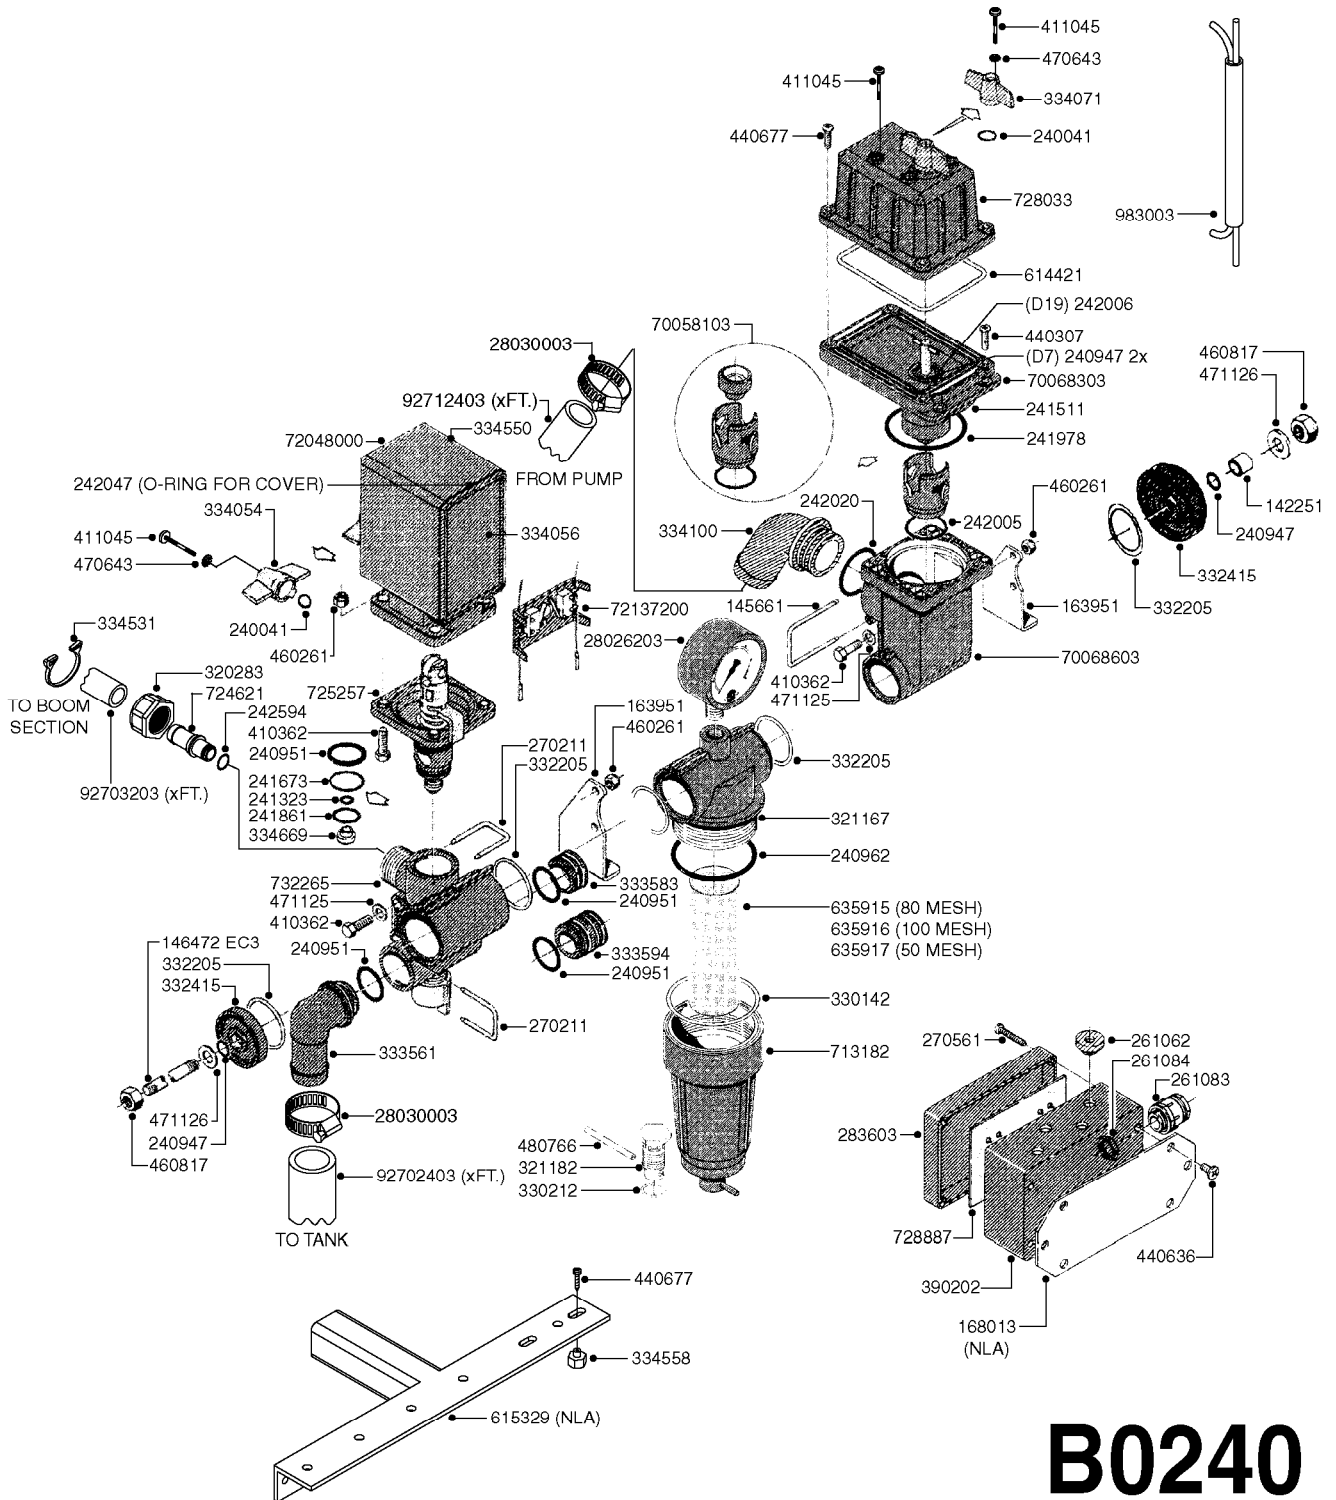

BK-180 REMOTE CONTROL CABLE
B0150-HIN, 01:01:16

Page 1
Date 12.08.2020 9:15

parts-n°	order qty	description
142516	1	SCREW SET M10 BENT F. LOCKING
142881	1	WIRE HOLDER FOR REMOTE CONTROL
142892	1	END NIPPLE F.REMOTE CABLE
281536	1	ALLEN WRENCH 3MM
410605	1	BOLT HEX 8.8 DEL M6X80
420604	1	BOLT HEX 8.8 DEL M10X25 FT DIN933
450564	1	SCREW M6X12 ALLEN
460261	1	NUT HEX M6X1.00 LOCK DIN985 A2 SS
460423	1	NUT HEX M10X1.50 LOCK DIN985A2 SS
471122	1	WASHER, M10, Ø20/10.5X 2.0, SS
611693	1	ARM FOR REMOTE CONTROL BK180
612124	1	BRACKET FOR OP.UNIT F REM.CTR
612566	1	MOUNT BRACKET F.FAN CABLE ASSY
612754	1	HANDLE FOR REMOTE CONTROL
715444	1	REMOTE CONTROL CABLE L=2000
715466	1	MOUNTING PLATE
833567	1	REMOTE CONTROL ON/OFF BK 180