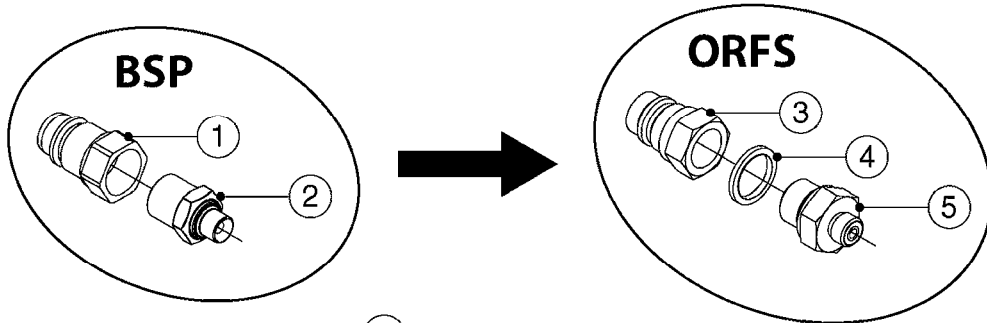

7

ORFS Hose Size	ORFS Fitting Size	BSP Fitting Size
1/4"	9/16"	1/2"
3/8"	11/16"	5/8"
1/2"	13/16"	3/4"
3/4"	1-3/16"	1-1/4"

8

ORFS Hose Size	ORFS Fitting Size	BSP Fitting Size
1/4"	9/16"	1/2"
3/8"	11/16"	5/8"
1/2"	13/16"	3/4"
3/4"	1-3/16"	1-1/4"

C0045