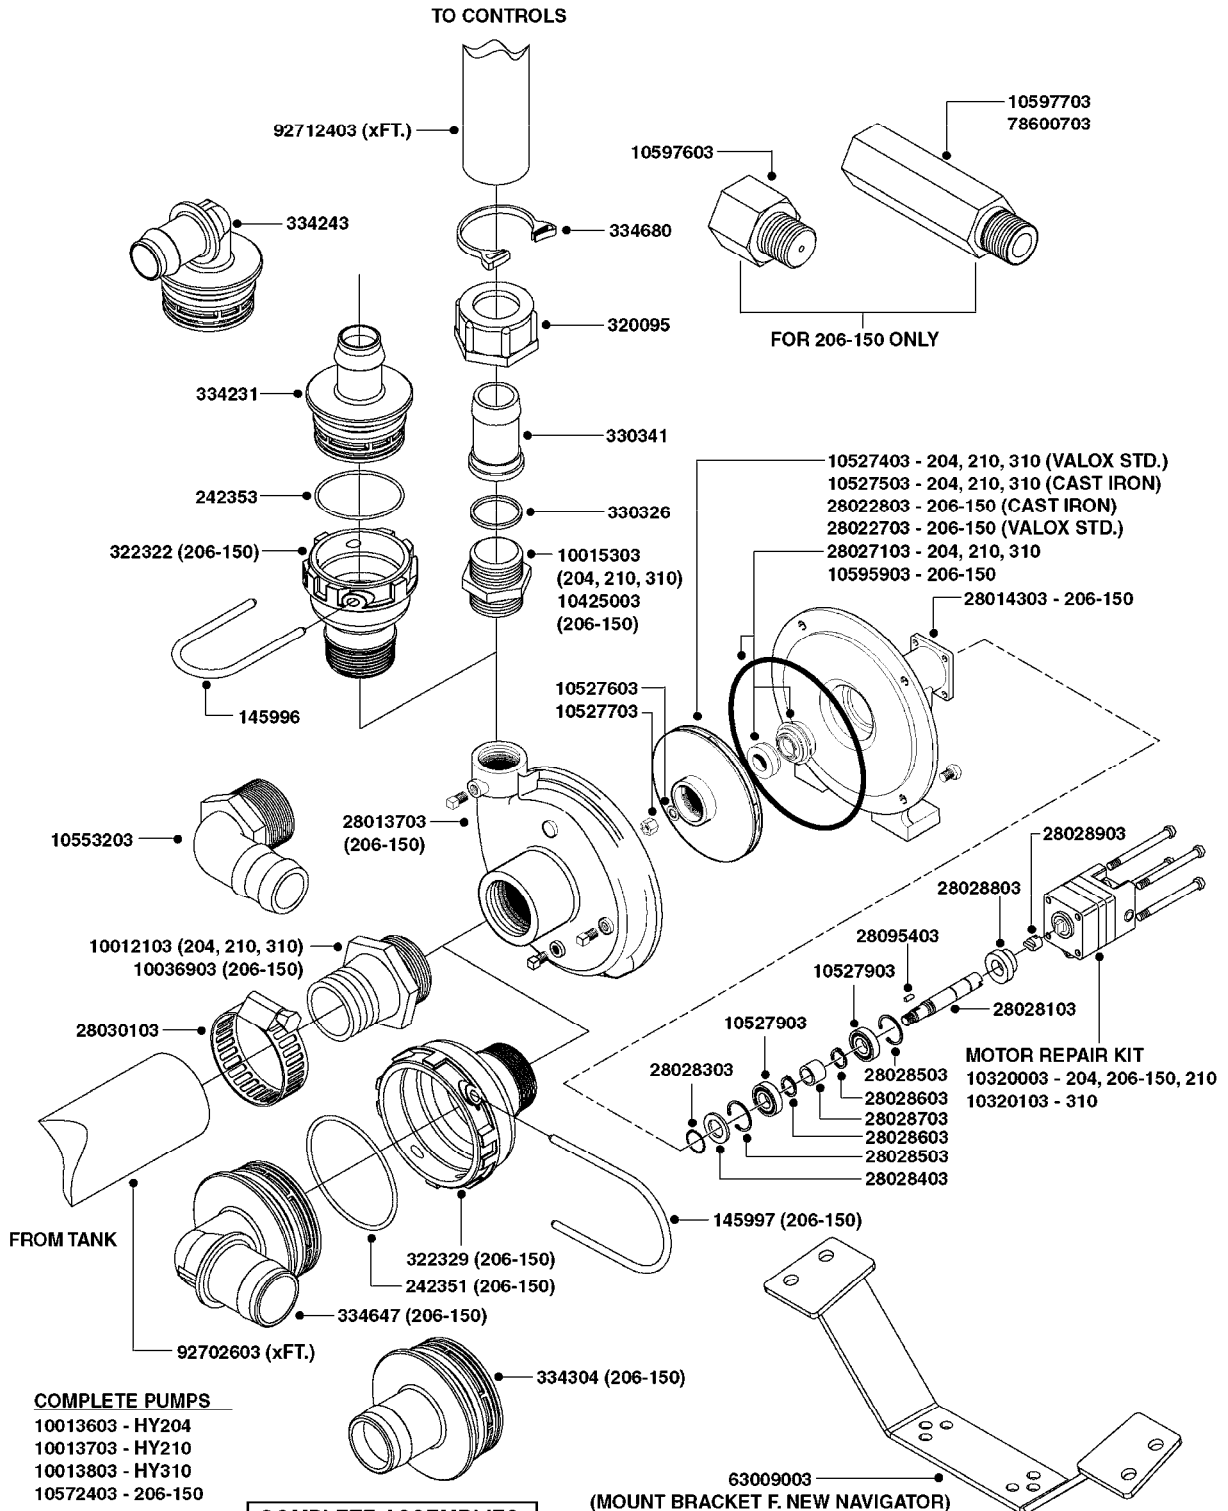

1. **COMPLETE PUMPS**
2. 10013603 - HY204
   - 10013703 - HY210
   - 10013803 - HY310
   - 10572403 - 206-150

**COMPLETE ASSEMBLIES
WHOLEGOODS ITEMS**

A0420

PUMP-204,206-150,210,310 ACE
A0420-HIN, 02:05:16

Page 1
Date 12.08.2020 9:15

parts-n°	order qty	description
145996	1	FITT.DK S-67 FORK
145997	1	FITT.DK S-93 FORK
242351	1	O-RING D69.5X3.0 VITON F.S-93
242353	1	O-RING 3 X 44.2 VITON
320095	1	FITT.DK NUT 1" BSP
322322	1	FITT.DK S-67 X 1-1/4"BSP MALE
322329	1	FITT.DK S-93 X 1-1/2"BSP MALE2
330326	1	O-RING D30/D24X2 F.1"NUT
330341	1	FITT.DK HB 1" F. 1" NUT
334231	1	FITT.DK S-67 STR.1"
334243	1	FITT.DK S-67 ELB.1"
334304	1	FITT.DK S-93 STR.1-1/2" PVC
334647	1	FITT.DK S93 ELB 1-1/2" 90 PVC
334680	1	CLAMP HOSE PLASTIC 1"
10012103	1	FITT.PO.HB 1.25X1.50 IMB1012
10013603	1	PUMP ACE HY 204
10013703	1	PUMP ACE HY 210
10013803	1	PUMP ACE HY 310
10015303	1	FITT.PO.HN 1.00X1.00 M1000
10036903	1	FITT.PO.HB 1.50X1.50 IMB1212
10320003	1	MOTOR REPAIRKIT ACE204,206,210
10320103	1	MOTOR REPAIR KIT ACE 304,310
10425003	1	FITT.PO.HN 1.25X1.00 MCPHEE
10527403	1	IMPELLER VALOX F.ACE PUMP
10527503	1	IMPELLER CASTIRON F.ACE PUMP
10527603	1	WASHER 3/8' F.ACE PUMP
10527703	1	NUT HEX NF 3/8 F.ACE PUMP
10527903	1	BEARING F.ACE PUMP (#40870)
10553203	1	FITT.PO.EL 1.5X1.5 HB BLACK
10572403	1	PUMP ACE HY 206 SERIES 150
10595903	1	REPAIR KIT ACE 206-150
10597603	1	ORIFACE RESTRICTOR F. ACE 206
10597703	1	FITT, HYD FLOW FUSE ACE 206OLD
28013703	1	PUMP HOUSING FRONT ACE 206-150
28014303	1	PUMP HOUSING W.FEET 206-150
28022703	1	IMPELLER THERMOPLASTIC
28022803	1	IMPELLER CAST IRON
28027103	1	REPAIR KIT ACE 204,210,304,310
28028103	1	SHAFT 5/8"DIA.1/2"KEYWAY SS
28028303	1	O-RING, SHAFT SEAL
28028403	1	SLINGER
28028503	1	SNAP RING - INTERNAL
28028603	1	SNAP RING - EXTERNAL
28028703	1	SPACER FOR SHAFT
28028803	1	SEAL SUPPORT SPACER 200 SERIES
28028903	1	COUPLING FOR HYDRAULIC MOTOR
28030103	1	CLAMP HOSE GEAR P5/4-S1.5"6724
28095403	1	KEY F.IMPELLER 1/8"X1/8"X1/2"
63009003	1	CENTRIFUGAL PUMP BRACKET
78600703	1	FITT, HYD FLOW FUSE ACE 206N
92702603	1	HOSE PVC SUCT GRAY 1-1/2"
92712403	1	HOSE R X1" X300PSI WP X0012"