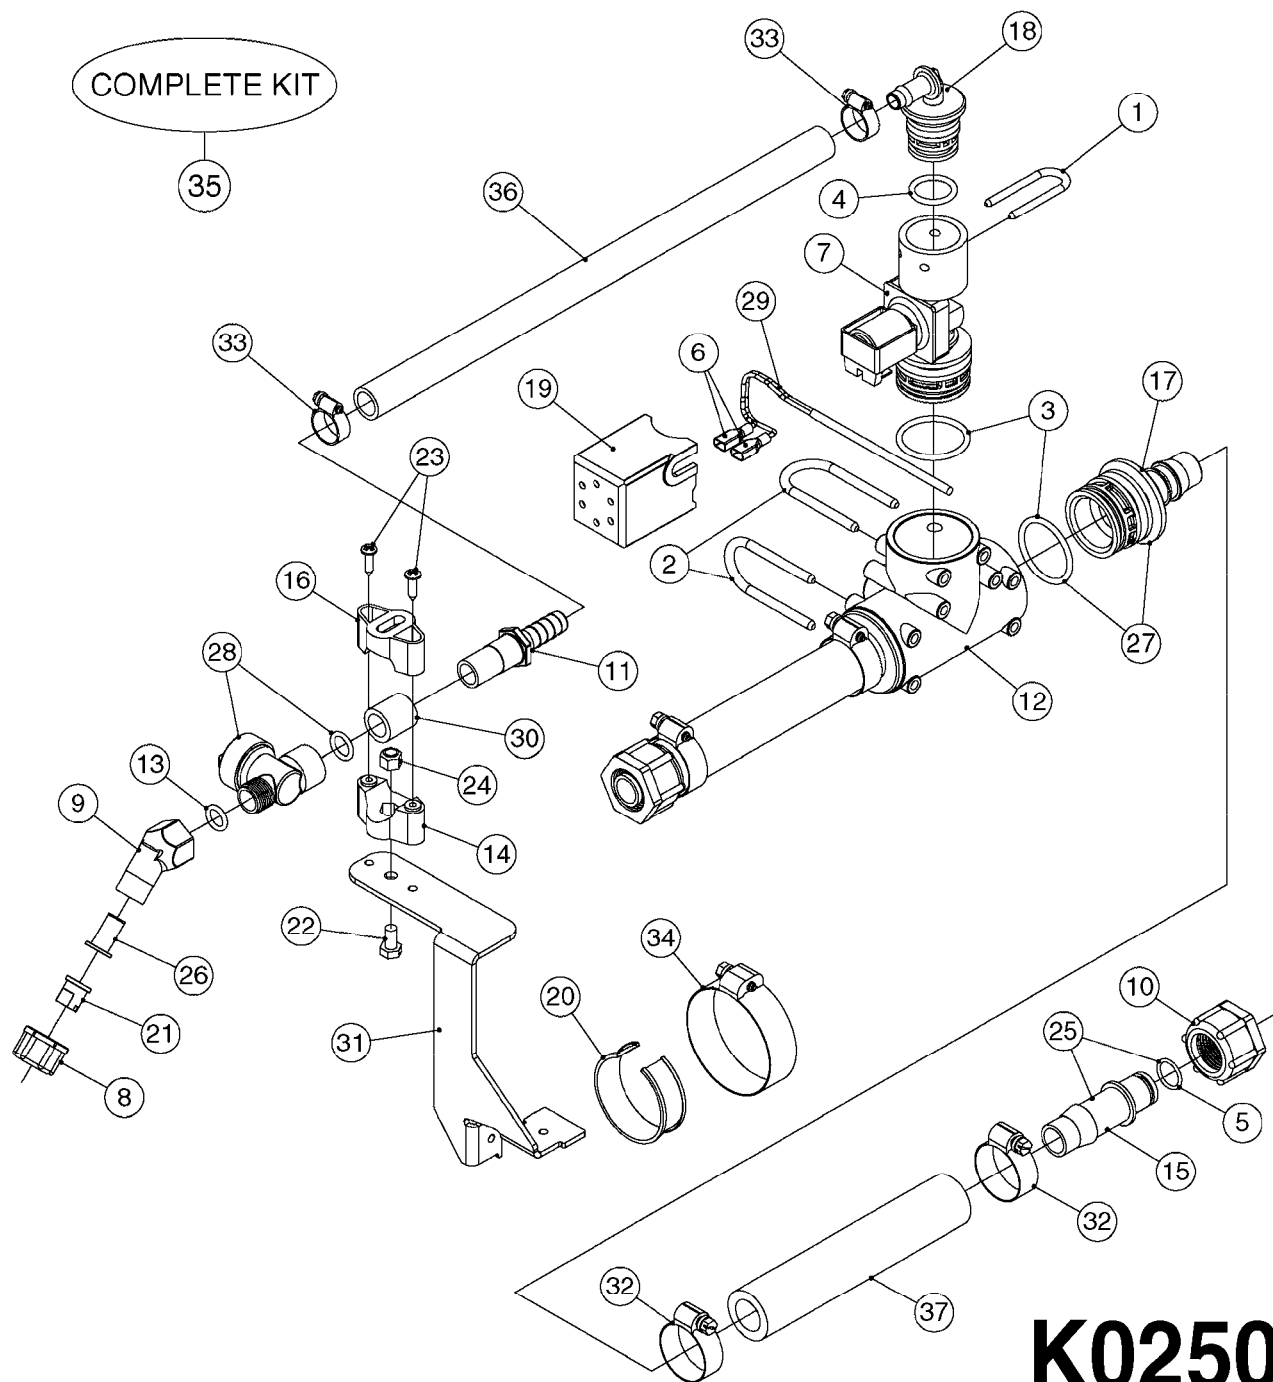

K0250

ELECTRIC END NOZZLE KIT '09
K0250-HIN, 01:01:16

Page 1
Date 12.08.2020 9:16

Pos.	parts-n°	order qty	description
1	145994	1	FITT.DK S-40 FORK
2	145995	1	FITT.DK S-53 FORK
3	242354	1	O-RING D32.2X3.0 VITON
4	242355	1	O-RING D19.2X3.0 VITON F.S-40
5	242594	1	O-RING D14 X 1.78 SCH.70-EPDM
6	261539	1	SPADE F.ELEC CONNEX BLUE INSUL
7	262104	1	VALVE, SOLENOID, S53/S40
8	320187	1	FITT.DK CAP 3/8" BSP BLACK
9	320191	1	FITT.DK ELB 3/8' BSP 45 DEGREE
10	320283	1	FITT.DK NUT 3/4"BSP
11	320891	1	FITT.DK HB 3/8'- 3/8' BSP
12	322352	1	FITT.DK S-53 TEE
13	330013	1	O-RING 2.5 X 10 PUR
14	333012	1	NOZZLE HOLD. UPPER PART
15	334044	1	FITT.DK HB 3/4' F. 3/4' CAP
16	334220	1	YOKE, UPPER NOZZLE BODY
17	334229	1	FITT.DK S-53 STR.3/4"
18	334237	1	FITT.DK S-40 ELB.3/8"
19	334965	1	COVER FOR S53 SOLENOID VALVE
20	341291	1	RUBBER HOSE CLAMP COVER 130MM
21	370392	1	NOZZLE END FAN 1850-G 300
22	410546	1	BOLT HEX M6X12 A2 SS DIN933
23	440665	1	SCREW M4.2X16 STAINLESS
24	460261	1	NUT HEX M6X1.00 LOCK DIN985 A2 SS
25	724621	1	FITT.DK HB 3/4"ASSY F.3/4" NUT
26	725042	1	SCREEN 80 MESH W.GASKET, RED
27	726558	1	FITT.DK S53 STR. 3/4" W. ORING
28	729610	1	NOZZLE ASSY. NON DRIP 3/8 THRD
29	983087	1	ELEC. CABLE 2 WIRE X 0.75MM
30	10631003	1	HOSE R X CLEAR BRAID.X 1/2 12"
31	16110803	1	NOZZLE BRACKET VAR SPACINGS
32	28029903	1	CLAMP HOSE GEAR P3/4"-S1" 6712
33	28044903	1	CLAMP HOSE GEAR P3/8" 6706
34	28047003	1	CLAMP HOSE GEAR 30 X 50 6732
35	82613203	1	ELECTRIC END NOZZLE KIT 2009
36	92701703	1	HOSE R X3/8" X300PSI WP X0012"
37	92703203	1	HOSE R X3/4" X300PSI WP X0012"