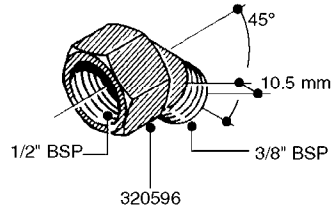

L0030

FITTINGS - HEXAGON NIPPLES
L0030-HIN, 01:01:16

Page 1
Date 12.08.2020 9:16

parts-n°	order qty	description
10015303	1	FITT.PO.HN 1.00X1.00 M1000
10425003	1	FITT.PO.HN 1.25X1.00 MCPHEE
320132	1	FITT.DK HN 1" BSP
320176	1	FITT.DK HN 3/8"X1/2" BSP
320445	1	FITT.DK HN 1/4"X3/8" BSP
320655	1	FITT.DK HN 1/2"-1/2" BSP
320692	1	FITT.DK HN 3/8'BSPX1/4'NPT
320703	1	FITT.DK HN 3/8BSP X1/2 &1/4NPT
320725	1	FITT.DK NIPPLE 3/8"-3/8" BSP
320902	1	FITT.DK HN 3/8'X 1/4' BSP
390232	1	FITT.DK HN 1-1/2' X 1-1/4' BSP
390276	1	FITT.DK HN 1'BSP