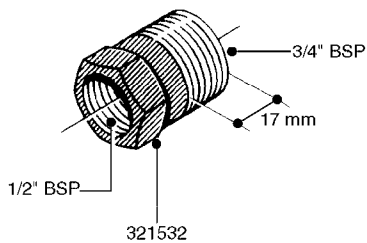

L0030

FITTINGS - HEXAGON NIPPLES
L0030-HIN, 01:01:16

Page 1
Date 12.08.2020 9:16

parts-n°	order qty	description
10015303	1	FITT.PO.HN 1.00X1.00 M1000
10425003	1	FITT.PO.HN 1.25X1.00 MCPHEE
320132	1	FITT.DK HN 1" BSP
320176	1	FITT.DK HN 3/8"X1/2" BSP
320445	1	FITT.DK HN 1/4"X3/8" BSP
320655	1	FITT.DK HN 1/2"-1/2" BSP
320692	1	FITT.DK HN 3/8'BSPX1/4'NPT
320703	1	FITT.DK HN 3/8BSP X1/2 &1/4NPT
320725	1	FITT.DK NIPPLE 3/8"-3/8" BSP
320902	1	FITT.DK HN 3/8'X 1/4' BSP
390232	1	FITT.DK HN 1-1/2' X 1-1/4' BSP
390276	1	FITT.DK HN 1'BSP