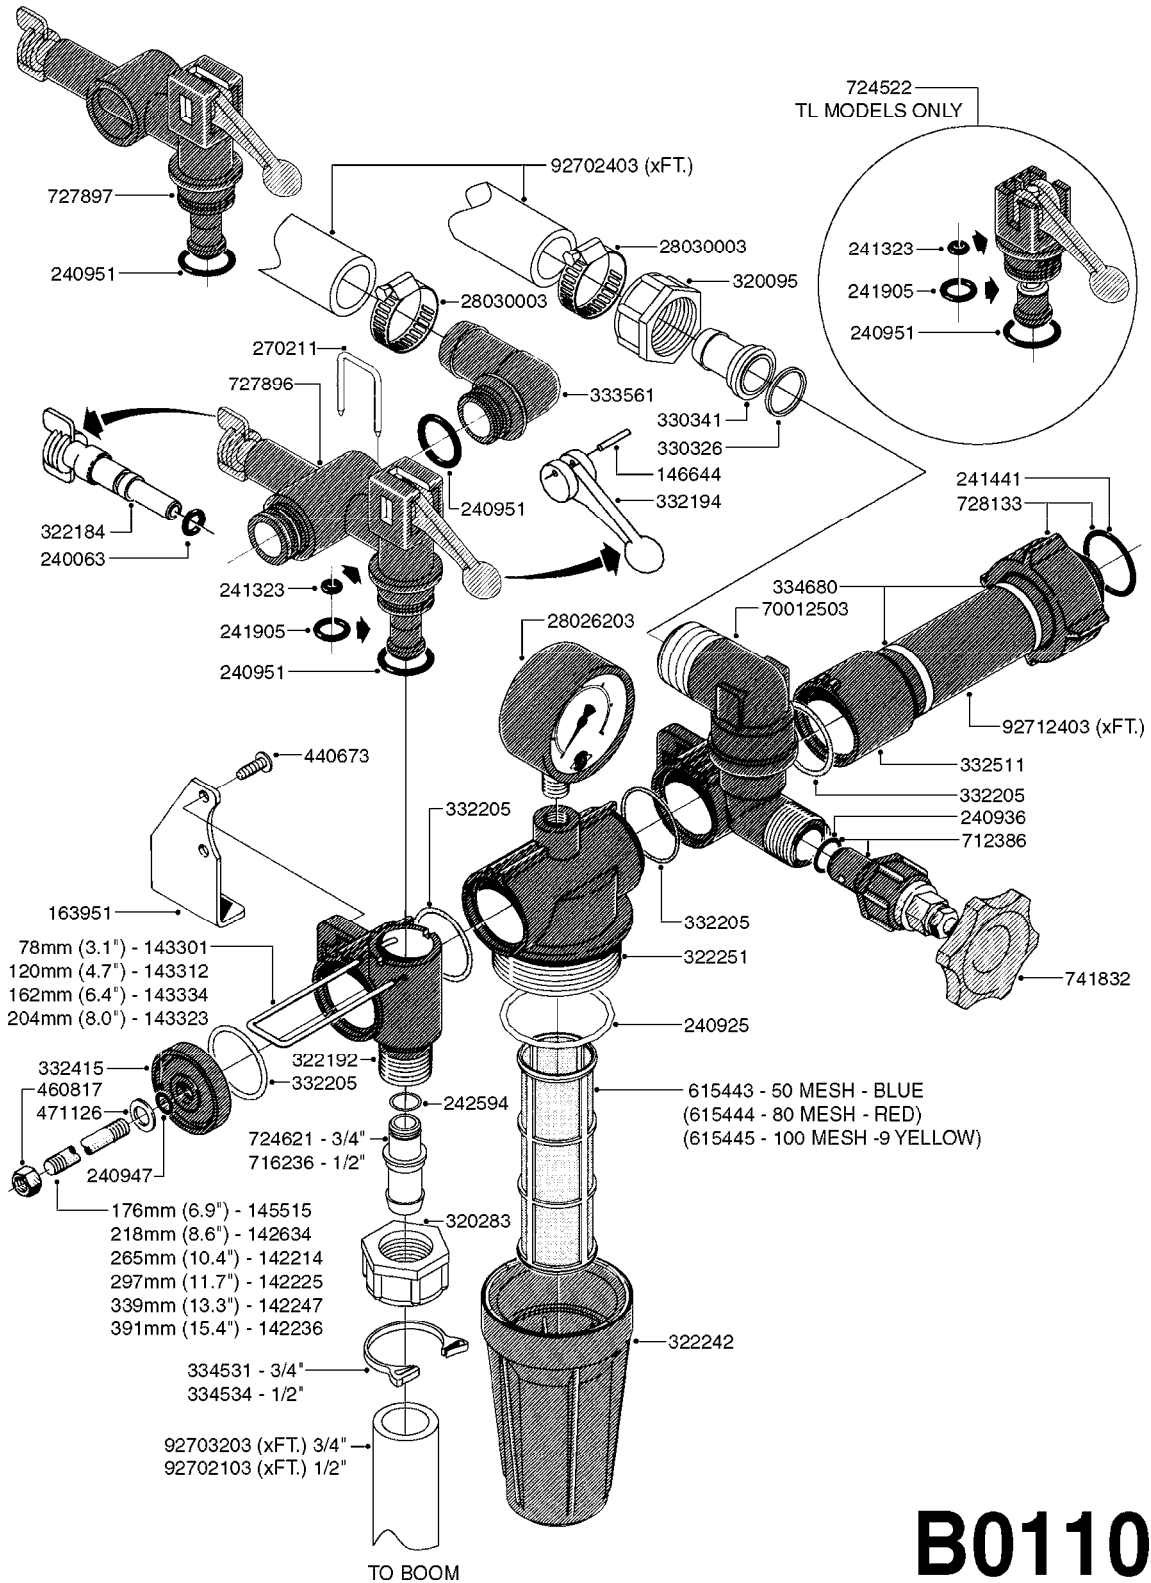

B0110

BK-180 BOOM VALVES-MAN.POST 00
B0110-HIN, 11:12:17

Page 1
Date 12.08.2020 9:15

parts-n°	order qty	description
142214	1	STUD BOLT - M8X265, 3 SECTION
142225	1	STUD BOLT 8 X 299 - 6 MODULS
142236	1	STUD BOLT 8 X 381 - 8 MODULS
142247	1	STUD BOLT 8 X 341 - 7 MODULS
142634	1	STUD BOLT M8 X 213 - 4 MODULS
143301	1	LOCK CLAMP 78 MM
143312	1	LOCK CLAMP 120 MM
143323	1	LOCK CLAMP 204 MM
143334	1	LOCK CLAMP 162 MM
145515	1	STUD BOLT M8 X 176MM
146644	1	PIN D3X19 STAINLESS
163951	1	MOUNT BRACKET FOR BK180 SECTIO
240063	1	O-RING D14.1/9.3 X 2.4
240925	1	O-RING D49.5X3 NITRIL
240936	1	O-RING D13.3X2.4 NITRIL
240947	1	O-RING D7.3X2.4 NITRIL
240951	1	O-RING D21.2X3 NITRIL
241323	1	O-RING D5.3X2.4 NITRIL
241441	1	O-RING D29.3X3
241905	1	O-RING 12,3X2,4 VITON DKR.1,05
242594	1	O-RING D14 X 1.78 SCH.70-EPDM
270211	1	FITT.DK S25 FORK L=37.5
320095	1	FITT.DK NUT 1" BSP
320283	1	FITT.DK NUT 3/4"BSP
322184	1	SCREW F.ADJUSTING CONST.PRESS.
322192	1	HOUSING F.DISTRIBUTOR
322242	1	FILTER BOWL / IN-LINE
322251	1	HOUSING F.FILTER MOUNT BK/EC
330326	1	O-RING D30/D24X2 F.1"NUT
330341	1	FITT.DK HB 1" F. 1" NUT
332194	1	DISTRIBUTION HANDLE
332205	1	O-RING D43/39XD2
332415	1	COVER
332511	1	FITT.DK END CAP 1"HB F.BK180
333561	1	FITT.DK ELB.1" EC RETURN
334531	1	CLAMP HOSE PLASTIC 3/4"
334534	1	CLAMP HOSE PLASTIC 1/2"
334680	1	CLAMP HOSE PLASTIC 1"
440673	1	SCREW F.PLASTIC 5X12 SS
460817	1	NUT HEX M8 STAINLESS DIN 934
471126	1	WASHER, M8, Ø16/ 8.4X 1.6, SS
615443	1	FILTER ELEM.50 MESH BLUE
615444	1	FILTER ELEM.80 MESH RED
615445	1	FILTER ELEM.100 MESH YELLOW
712386	1	PRESSURE REGULATOR COMPL. H-M
716236	1	FITT.DK HB 1/2" ASSY. F. 3/4"
724522	1	DISTR.OVER PART W.OUV PR 83 BK
724621	1	FITT.DK HB 3/4"ASSY F.3/4" NUT
727896	1	HOUSING UPPER F.CONST.PRESS.
727897	1	HOUSING UPPER PART END PC.BK92
728133	1	CONNECTING PART F.BK OPR.UNIT
741832	1	HANDLE REPLACEMENT F/330632
28026203	1	GAUGE 200PSI/BR,2.5"1/4BSP-BTM
28030003	1	CLAMP HOSE GEAR P1" 6716
70012503	1	HOUSING FOR HARDI-MATIC VALVE
92702103	1	HOSE R X1/2" X300PSI WP X0012"
92702403	1	HOSE PVC SUCT GRAY 1"
92703203	1	HOSE R X3/4" X300PSI WP X0012"
92712403	1	HOSE R X1" X300PSI WP X0012"