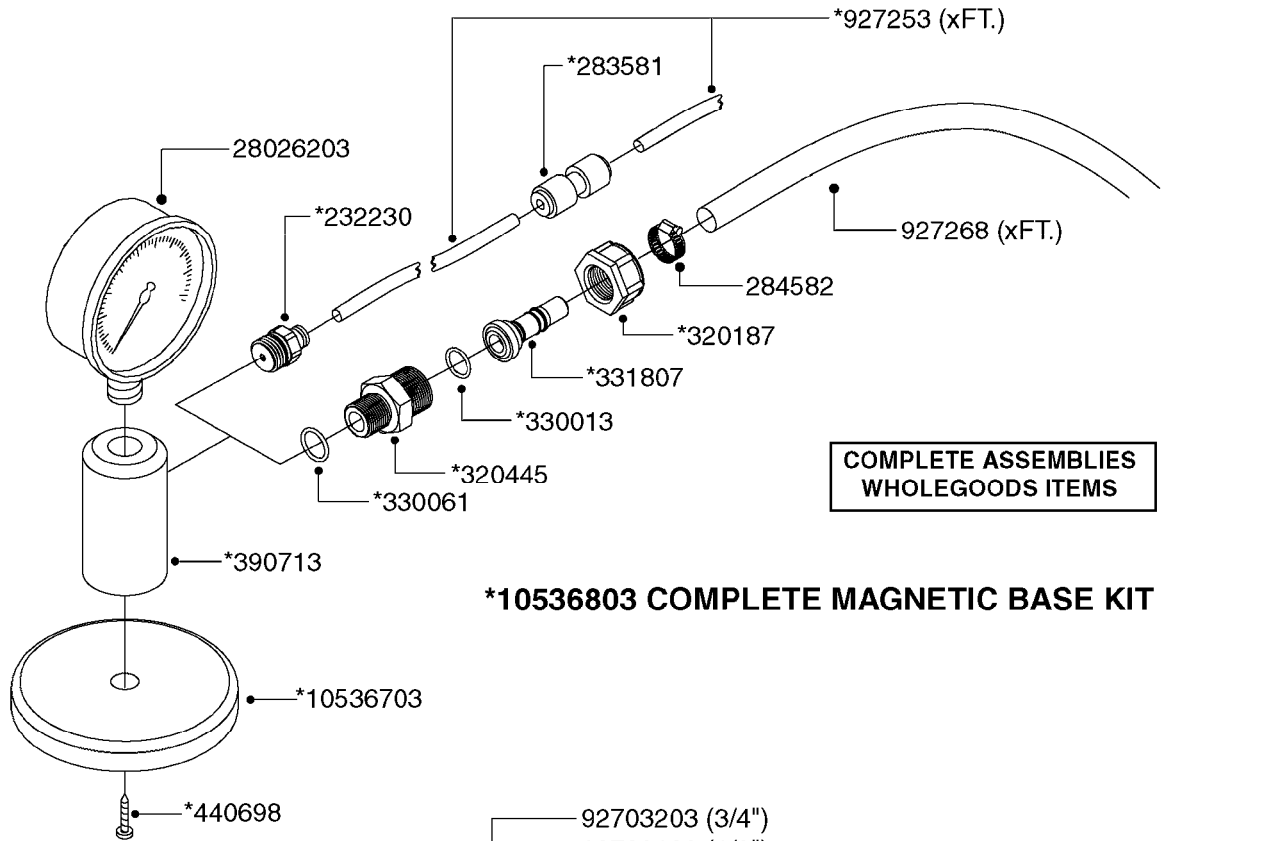

COMPLETE ASSEMBLIES
WHOLEGOODS ITEMS

70043903 - COMPLETE ASSEMBLY

K0680

REMOTE GAUGE-ESC SPRAYERS-4"
K0680-HIN, 01:01:16

Page 1

Date 12.08.2020 9:16

parts-n°	order qty	description
145632	1	FITT.DK HB 1/4' BRASS F.GUAGE
146210	1	NUT 1/4'BSP BRASS
282391	1	CLAMP HOSE CRIMP 5/16'
320972	1	FITT.DK HB 5/16'- 1/4' BSP
330396	1	O-RING D11.2/D6.6X3.2
421046	1	BOLT HEX M8X25/25 A2 SS DIN933
460143	1	LOCK NUT M8 SST A2 DIN985
927268	1	HOSE BLUE PVC X 1/4 X 0012"
10028603	1	WASHER LOCK 5/16'
10428003	1	BKT. FOR ESC GAUGE KIT
28026103	1	GAUGE 200PSI/BR,4",1/4"BSP-BTM
70043903	1	*GAUGE KIT,4" OP UNIT INFEILD