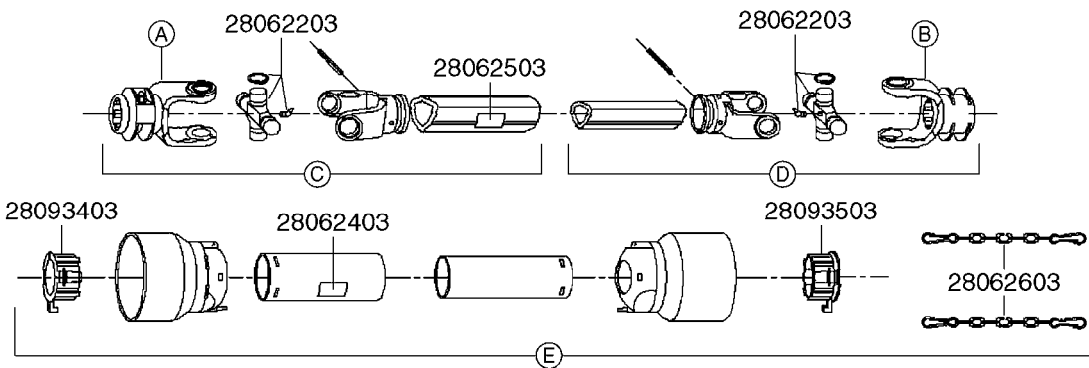

* Changed in 2016 from 100 series to G-Series (see page A0600).

A520

PTO SHAFTS - BONDIOLI CENT.
A0520-HIN, 23:10:18

Page 1

Date 12.08.2020 9:15

parts-n°	order qty	description
289042	1	UNIV. JOINT 22x54mm
421024	1	BOLT HEX 8.8 DEL M8X60
450015	1	SCREW ALLAN 3/8'X5/8' BLACK
460143	1	LOCK NUT M8 SST A2 DIN985
28009803	1	PTO PIN TUBE RETAINER OUTER
28009903	1	PTO TUBE RETAINER INNER
28010103	1	PTO YOKE F.INNER TUBE CV PTO
28021403	1	PTO 1"STR/1-3/8" 6SPL B&P
28021503	1	PTO 1"STR/1-3/8" 21SPL B&P
28021603	1	PTO 1"STR/1-3/4" 20SPL B&P
28027903	1	PTO BALL LOCK.KIT F.1-3/8 YOKE
28040503	1	UNIV. JOINT 27x74.6mm
28040703	1	SAFETY CHAIN F.CV BLACK PTO
28041803	1	DECAL DANGER GUARD MISSING
28041903	1	DECAL DANGER ROT.DRIVELINE
28056703	1	PTO YOKE #1 1-3/8" X 6 SPLINE
28056803	1	PTO YOKE #1 1-3/8" X 21 SPLINE
28056903	1	PTO YOKE #4 1-3/4" X 20 SPLINE
28057003	1	PTO TUBE YOKE #1-G1 OUTER
28057103	1	PTO TUBE YOKE #4-G4 OUTER
28057203	1	PTO PIN TUBE RETAINER OUTER
28057303	1	PTO TUBE OUTER #1 745MM
28057403	1	PTO TUBE OUTER #4 720MM
28057503	1	PTO TUBE INNER #1 745MM
28057603	1	PTO TUBE INNER #4 720MM
28057703	1	PTO TUBE RETAINER INNER
28057803	1	PTO TUBE YOKE #1 Ø=1"
28057903	1	PTO TUBE YOKE #4 Ø=1"
28058003	1	PTO HALF SAFETY SHIELD OUTER
28058103	1	PTO HALF SAFETY SHIELD OUTER
28058203	1	PTO HALF SAFETY SHIELD INNER
28058303	1	PTO HALF SAFETY SHIELD INNER
28058403	1	PTO BALL LOCK.KIT F.1-3/4 YOKE
28058503	1	PTO TUBE YOKE #1-G1 INNER