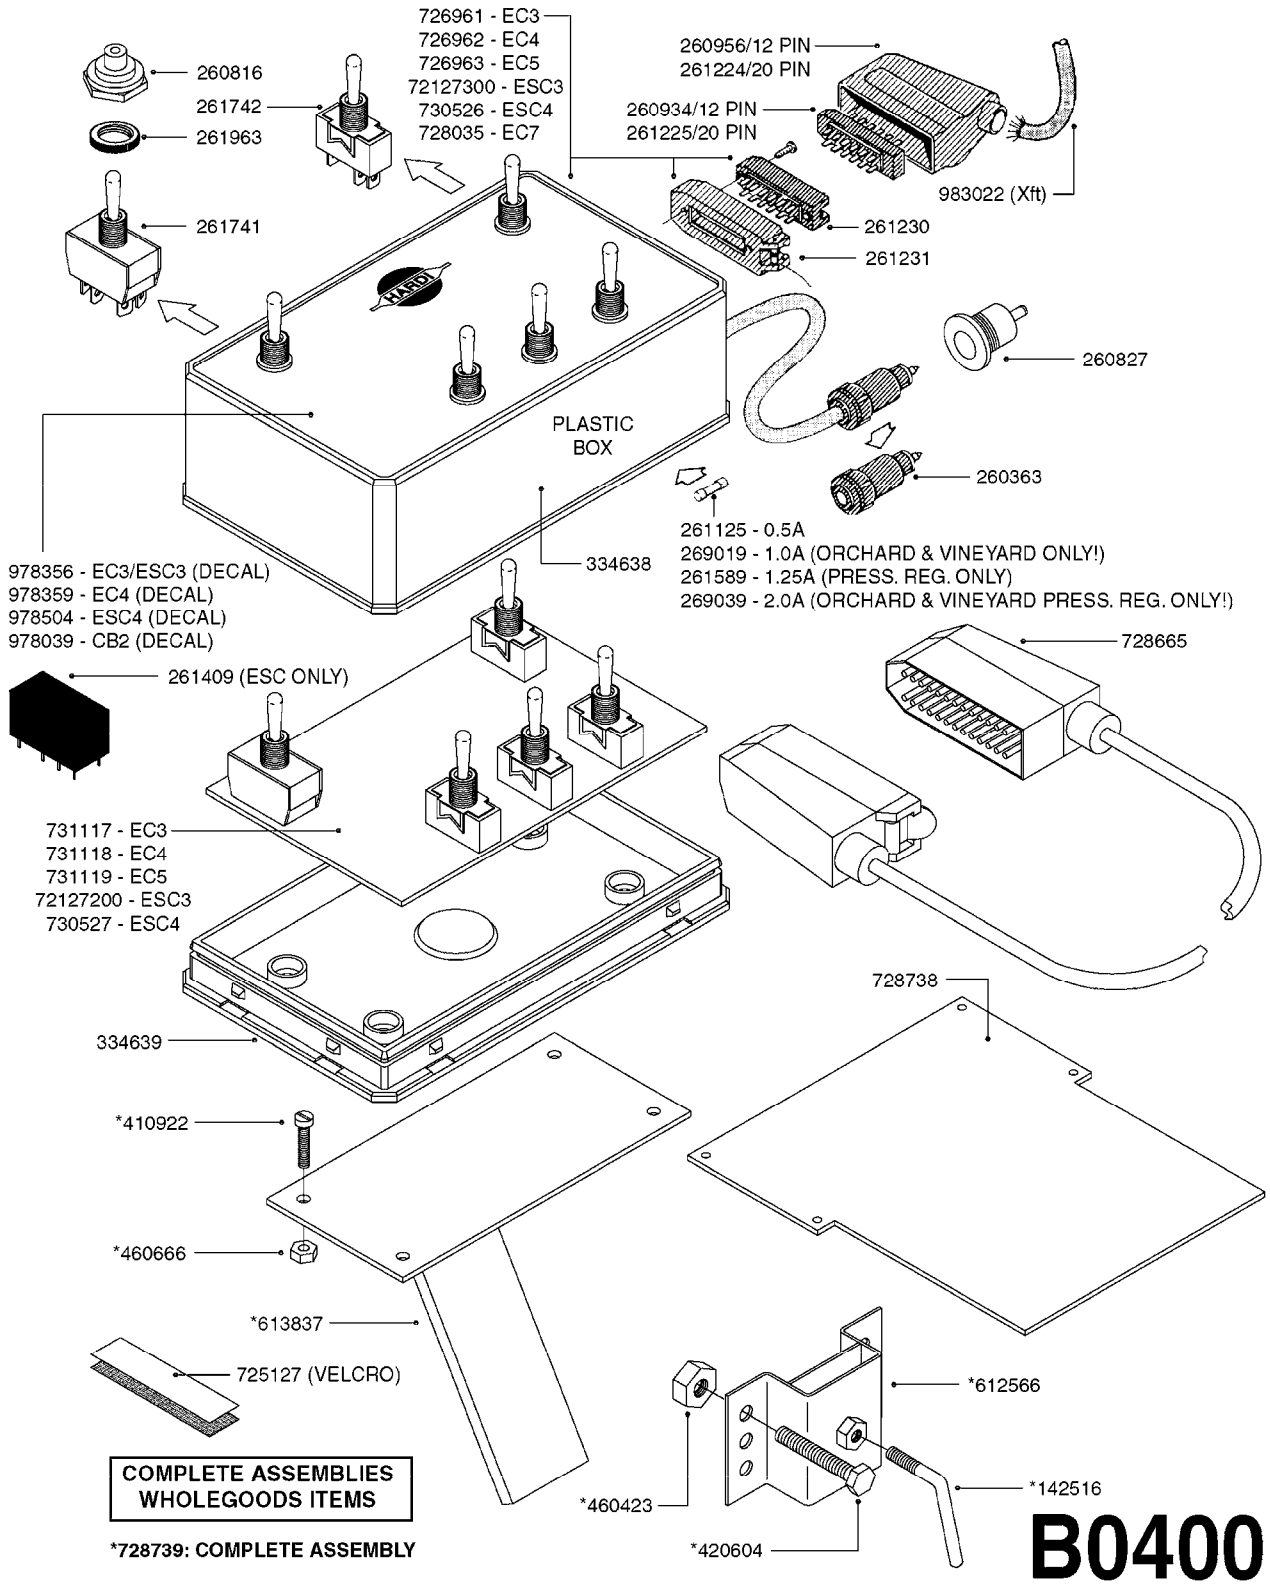

COMPLETE ASSEMBLIES
WHOLEGOODS ITEMS

B0390

CONTROL BOX F/EC+EC-SC
B0390-HIN, 01:01:16

Page 1
Date 12.08.2020 9:15

parts-n°	order qty	description
142516	1	SCREW SET M10 BENT F. LOCKING
260363	1	PLUG 2 POLE 12V
260794	1	SWITCH F.PRESS ADJ.EC CONTROL
260816	1	CAP W/RUBBER BOOT F.EC SWITCH
260827	1	PLUG F.EC ATTACHMENTS
260864	1	SWITCH F.HY BOOM CONTROL BOX
260923	1	PLUG INSERT 12 POLE FEMALE
260934	1	PLUG INSERT 12 POLE MALE
260945	1	PLUG HOUSE 12 POLE FEMALE
260956	1	PLUG HOUSE 12 POL.MALE
261066	1	SWITCH 2 POLE
261125	1	FUSE 5 X 20 500mA
261224	1	PLUG HOUSING F/20 POLE MALE
261225	1	PLUG INSERT 20 POLE MALE
261230	1	PLUG INSERT 20 POLE FEMALE
261231	1	PLUG HOUSING 20 POLE FEMALE
410922	1	CYL.SKR 8.8 DEL M4X20 RST
411006	1	SCREW M4X40 SLOTTED
420604	1	BOLT HEX 8.8 DEL M10X25 FT DIN933
460423	1	NUT HEX M10X1.50 LOCK DIN985A2 SS
460666	1	NUT HEX M4
612566	1	MOUNT BRACKET F.FAN CABLE ASSY
613837	1	MOUNT PLATE FOR EC CONTROL BOX
725006	1	CIRCUIT BOARD 4 VALVE
725014	1	CONTROL BOX EC 4 SEC./12 PIN
725056	1	PRINTED CIRC.W SW 3WAY 726961
726961	1	CONTROL BOX EC 3 SEC./20 PIN
726962	1	CONTROL BOX EC 4 SEC./20 PIN
727376	1	CIRCUIT BOARD F.ESC 3 BANK
728072	1	CABLE,20-PIN,6M EC/4
728073	1	CABLE,20-PIN,6M, EC/3
728075	1	CABLE F.CONTROL BOX 5M EC/3
728665	1	CABLE EXT.-QUICK ATTACH 20 PIN
728666	1	CABLE-QUICK ATTACH 12 PIN
728738	1	DOUB.CONT.BOX & OR F/M PLATE
728739	1	IN CAB CONTROL MOUNT KIT
729721	1	CONTROL BOX ESC3
983022	1	WIRE 12 x 0.5 x 2MM x 12"
10297303	1	CIRCUIT BOARD FOR T.M.S.
10411203	1	RELAY T-82