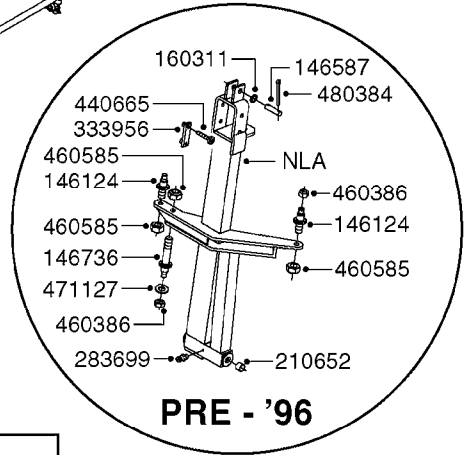

BOOM EAGLE WINGS 60' 66'
D0270-HIN, 01:01:16

Page 2

Date 12.08.2020 9:15

parts-n°	order qty	description
61004503	1	BOOM STOP SPB/SPC
63044200	1	CABLE CENTER EAG. 7mm x 1390mm
63050100	1	WING INNER SPB R.H. 05
63050200	1	WING INNER SPB L.H. 05
78122900	1	CYLINDER 40/22X300MM RED
82500703	1	WING INNER SET FPS SPB 45-66'
82500803	1	WING OUTER SET FPS 60' SPB
82500903	1	WING OUTER SET FPS 66' SPB
82501203	1	BREAKAWAY SET FPS 60-66' SPB

*COMPLETE KIT:
10606003

**HARDWARE
KIT:
741475**

FOR HYDRAULIC COMPONENTS
SEE PAGE C0170, C0240, C0250, C0260

DENMARK STEEL PARTS SHOWN ON THIS PAGE
FOR NORTH AMERICAN STEEL PARTS, SEE PAGE D0290

D0280

BOOM EAG H-FRAME/CENTER 45-66'
D0280-HIN, 01:01:16