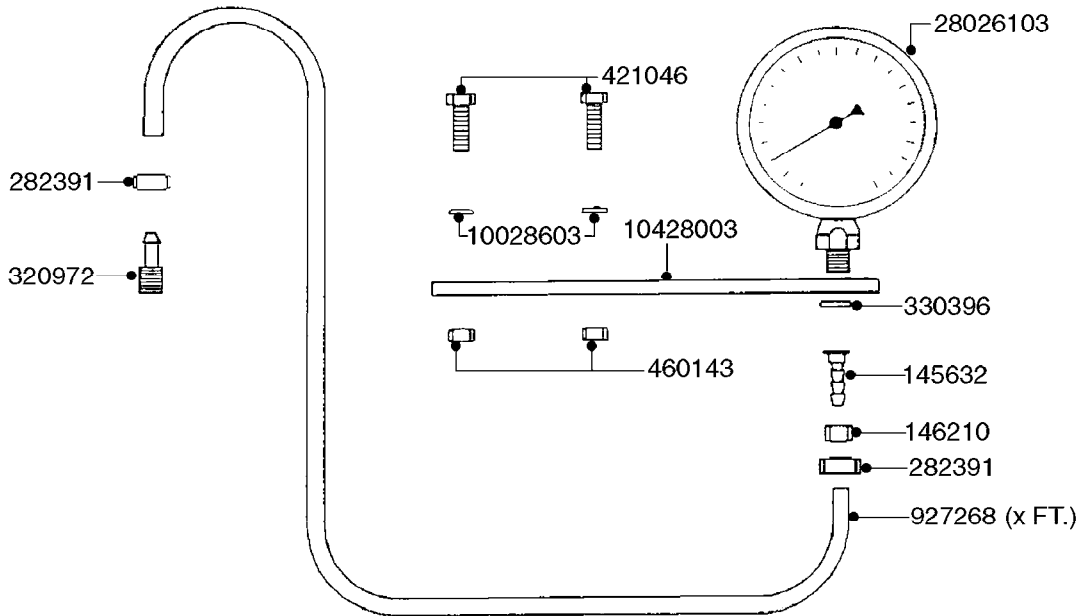

COMPLETE ASSEMBLIES
WHOLEGOODS ITEMS

70043903 - COMPLETE ASSEMBLY

K0680

REMOTE GAUGE-ESC SPRAYERS-4"
K0680-HIN, 01:01:16

Page 1

Date 12.08.2020 9:16

parts-n°	order qty	description
145632	1	FITT.DK HB 1/4' BRASS F.GUAGE
146210	1	NUT 1/4'BSP BRASS
282391	1	CLAMP HOSE CRIMP 5/16'
320972	1	FITT.DK HB 5/16'- 1/4' BSP
330396	1	O-RING D11.2/D6.6X3.2
421046	1	BOLT HEX M8X25/25 A2 SS DIN933
460143	1	LOCK NUT M8 SST A2 DIN985
927268	1	HOSE BLUE PVC X 1/4 X 0012"
10028603	1	WASHER LOCK 5/16'
10428003	1	BKT. FOR ESC GAUGE KIT
28026103	1	GAUGE 200PSI/BR,4",1/4"BSP-BTM
70043903	1	*GAUGE KIT,4" OP UNIT INFEILD