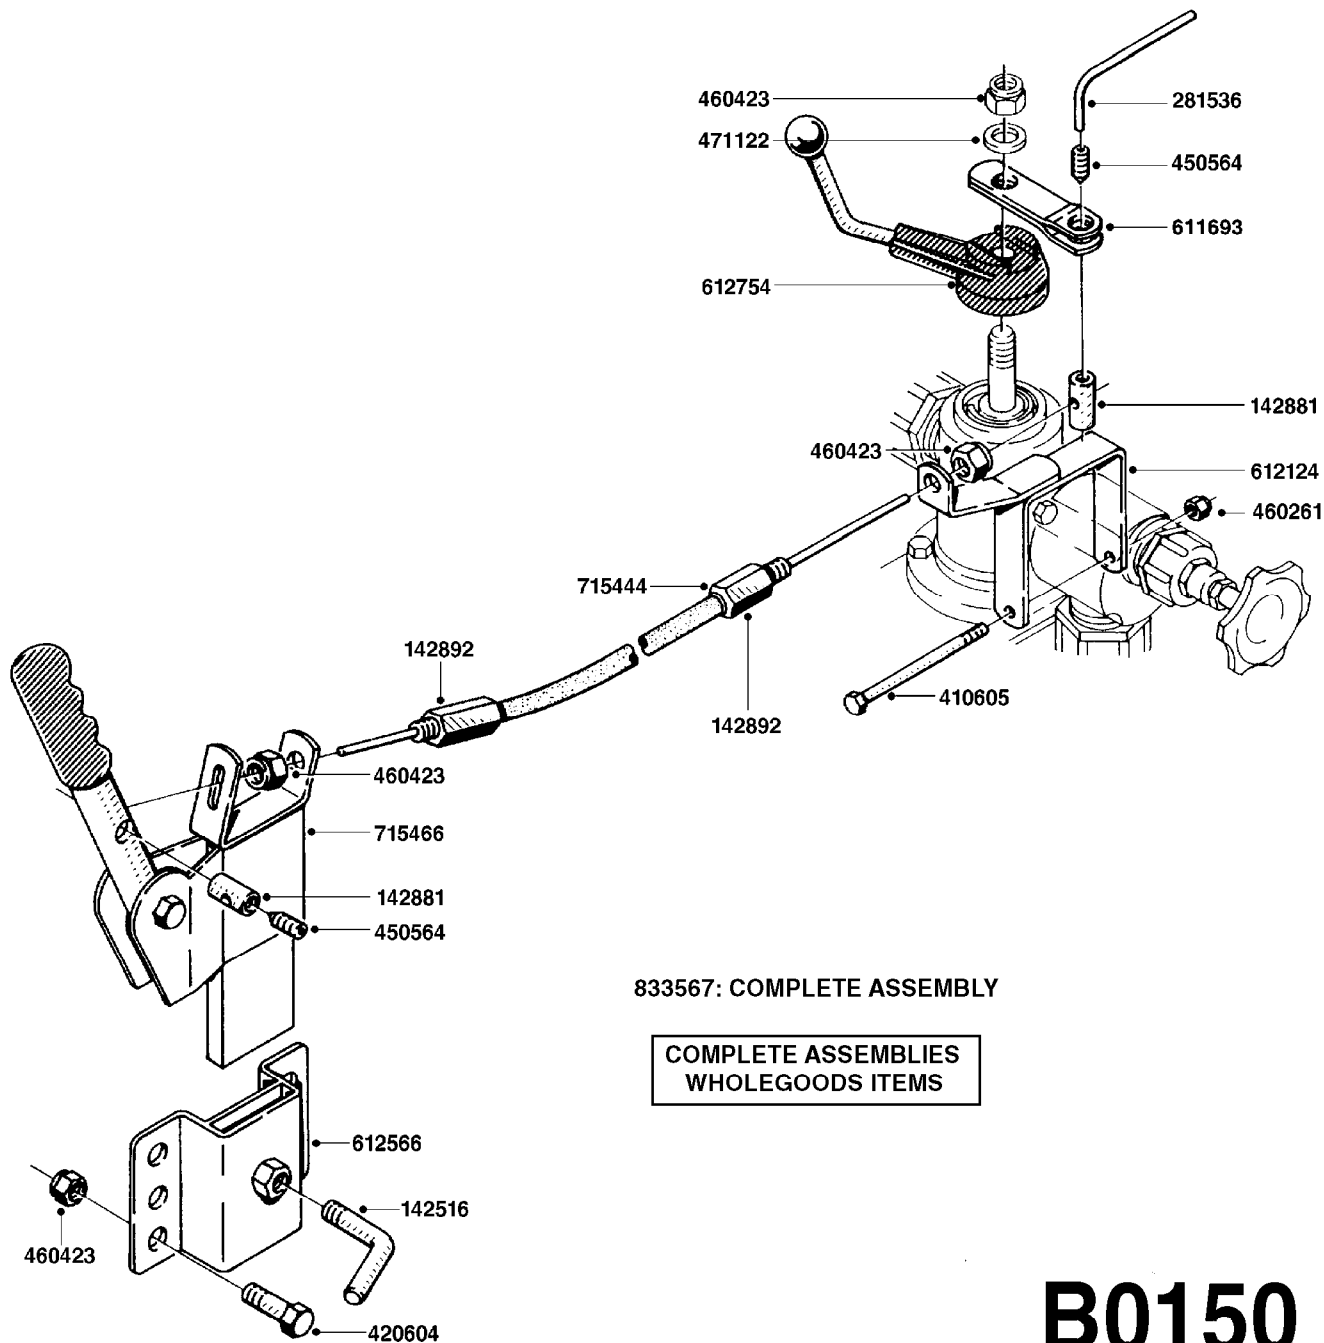

BK-180 REMOTE CONTROL CABLE
B0150-HIN, 01:01:16

Page 1
Date 12.08.2020 9:15

parts-n°	order qty	description
142516	1	SCREW SET M10 BENT F. LOCKING
142881	1	WIRE HOLDER FOR REMOTE CONTROL
142892	1	END NIPPLE F.REMOTE CABLE
281536	1	ALLEN WRENCH 3MM
410605	1	BOLT HEX 8.8 DEL M6X80
420604	1	BOLT HEX 8.8 DEL M10X25 FT DIN933
450564	1	SCREW M6X12 ALLEN
460261	1	NUT HEX M6X1.00 LOCK DIN985 A2 SS
460423	1	NUT HEX M10X1.50 LOCK DIN985A2 SS
471122	1	WASHER, M10, Ø20/10.5X 2.0, SS
611693	1	ARM FOR REMOTE CONTROL BK180
612124	1	BRACKET FOR OP.UNIT F REM.CTR
612566	1	MOUNT BRACKET F.FAN CABLE ASSY
612754	1	HANDLE FOR REMOTE CONTROL
715444	1	REMOTE CONTROL CABLE L=2000
715466	1	MOUNTING PLATE
833567	1	REMOTE CONTROL ON/OFF BK 180