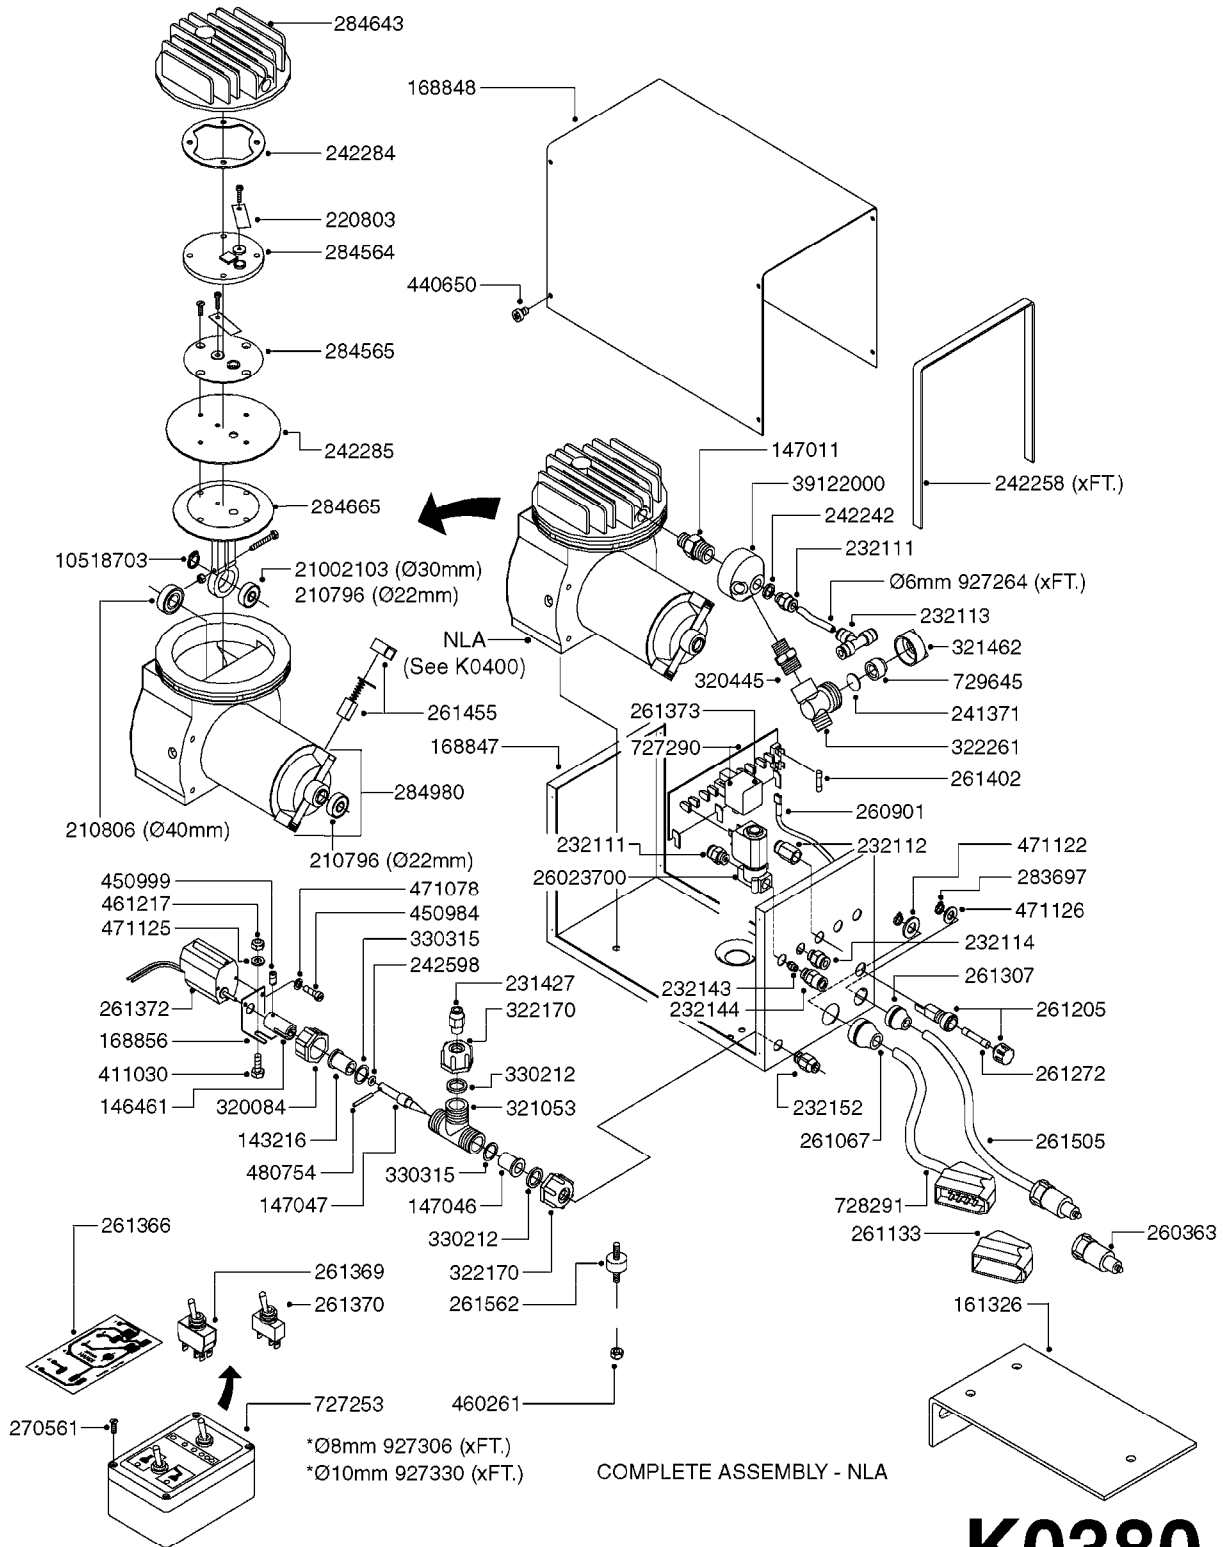

COMPLETE ASSEMBLY - NLA

*Ø8mm 927306 (xFT.)
*Ø10mm 927330 (xFT.)

K0380

FOAM MARKER COMPRESSOR POST 94
K0380-HIN, 17:03:16

Page 1
Date 12.08.2020 9:16

parts-n°	order qty	description
143216	1	BUSHING THREAD F.FOAM MARKER
146461	1	COUPLER F.THROTTLE VALVE
147011	1	HEX NIPPLE 3/8'X1/4'BSP BRASS
147046	1	SEAT FOR THROTTLE VALVE
147047	1	SPINDLE FOR THROTTLE VALVE
161326	1	MOUNT BKT. F. FOAM COMP.BOX 98
168847	1	ENCLOSURE LOWER F.MARKER
168848	1	COVER F. FOAM MARKER
168856	1	MOUNT FOR GEAR MOTOR
210796	1	BEARING BALL D22/D8 X 7 608ZZ
210806	1	BEARING BALL D40/D17X12MM
220803	1	VALVE F. COMPRESSOR
231427	1	COUPLER 1/8'THREAD X6MM HOSE
232111	1	QUICK COUPLER 6MM X 1/8 EXT.
232112	1	QUICK COUPLER 6MM 1/8 INT.
232113	1	QUICK COUPLER 6MM T-PIECE
232114	1	COUPLER 1/8" THREADX8MM HOSE
232143	1	REDUCER 1/4'INT-1/8'EXT
232144	1	QUICK COUPLER 10MM X 1/4 EXT
232152	1	QUICK COUPLER 8MMX1/8 EXT.LONG
241371	1	DIAPHRAGM F.NO-DRIP,VULC
242242	1	O-RING F.AIR HOSE FITTING
242258	1	TRIM 3X10 SELF ADHESIVE 0012"
242284	1	HEAD GASKET F. COMPRESSOR
242285	1	DIAPHRAGM F. F/M COMP.
242598	1	O-RING D7.0 X 2.5 NITRIL
260363	1	PLUG 2 POLE 12V
260901	1	SPADE F.ELEC CONN.1.5MM BLUE
261067	1	GROMMET 10-14 GREY
261133	1	PLUG HOUSING F.8 POLE PLUG
261205	1	FUSE HOLDER
261272	1	FUSE 10A D6X32 MM
261307	1	GROMMET 7-10 BLACK
261366	1	CIRCUIT BOARD F.F/M CONTROL
261369	1	SWITCH 2 WAY 12V SPRING RETURN
261370	1	SWITCH 2 WAY 12V
261372	1	GEAR MOTOR BOSCH 13RPM
261373	1	RELAY 12V/30W
261402	1	FUSE 3.15A SLOW BURN
261455	1	BRUSH KIT-FOAM MARKER MOTOR
261505	1	CABLE 2X4MM L8000MM
261562	1	RUBBER DAMPER 2XM6X25
270561	1	SCREW W/SPRING ASSY. (QTY 1)
283697	1	TIESTRAP 200MM
284564	1	PLATE F.COMPRESSOR HEAD
284565	1	PLATE F.COMPRESSOR HEAD
284643	1	COMPRESSOR HEAD F.FOAM MARKER
284665	1	CONNECTING ROD F.COMPRESSOR
284980	1	FLANGE REAR F. F.M.COMPRESSOR
320084	1	FITT.DK NUT 1/2" BSP
320445	1	FITT.DK HN 1/4"X3/8" BSP
321053	1	FITT.DK TEE 1/2 X1/2 X1/2" BSP
321462	1	CAP F.NO-DRIP ASSY.
322170	1	FITT.DK NUT 1/2"x 1/8"F BSP
322261	1	HOUSING F.SAFETY VALVE 3/8"
330212	1	O-RING D19/D14X2.4 F.1/2"NUT
330315	1	O-RING D18.4/D13X.6
411030	1	BOLT HEX M5X10
440650	1	SCREW 3.5x13 STAINLESS
450984	1	BOLT HEX M2.5X8 SLOTTED
450999	1	SCREW SET M3X8