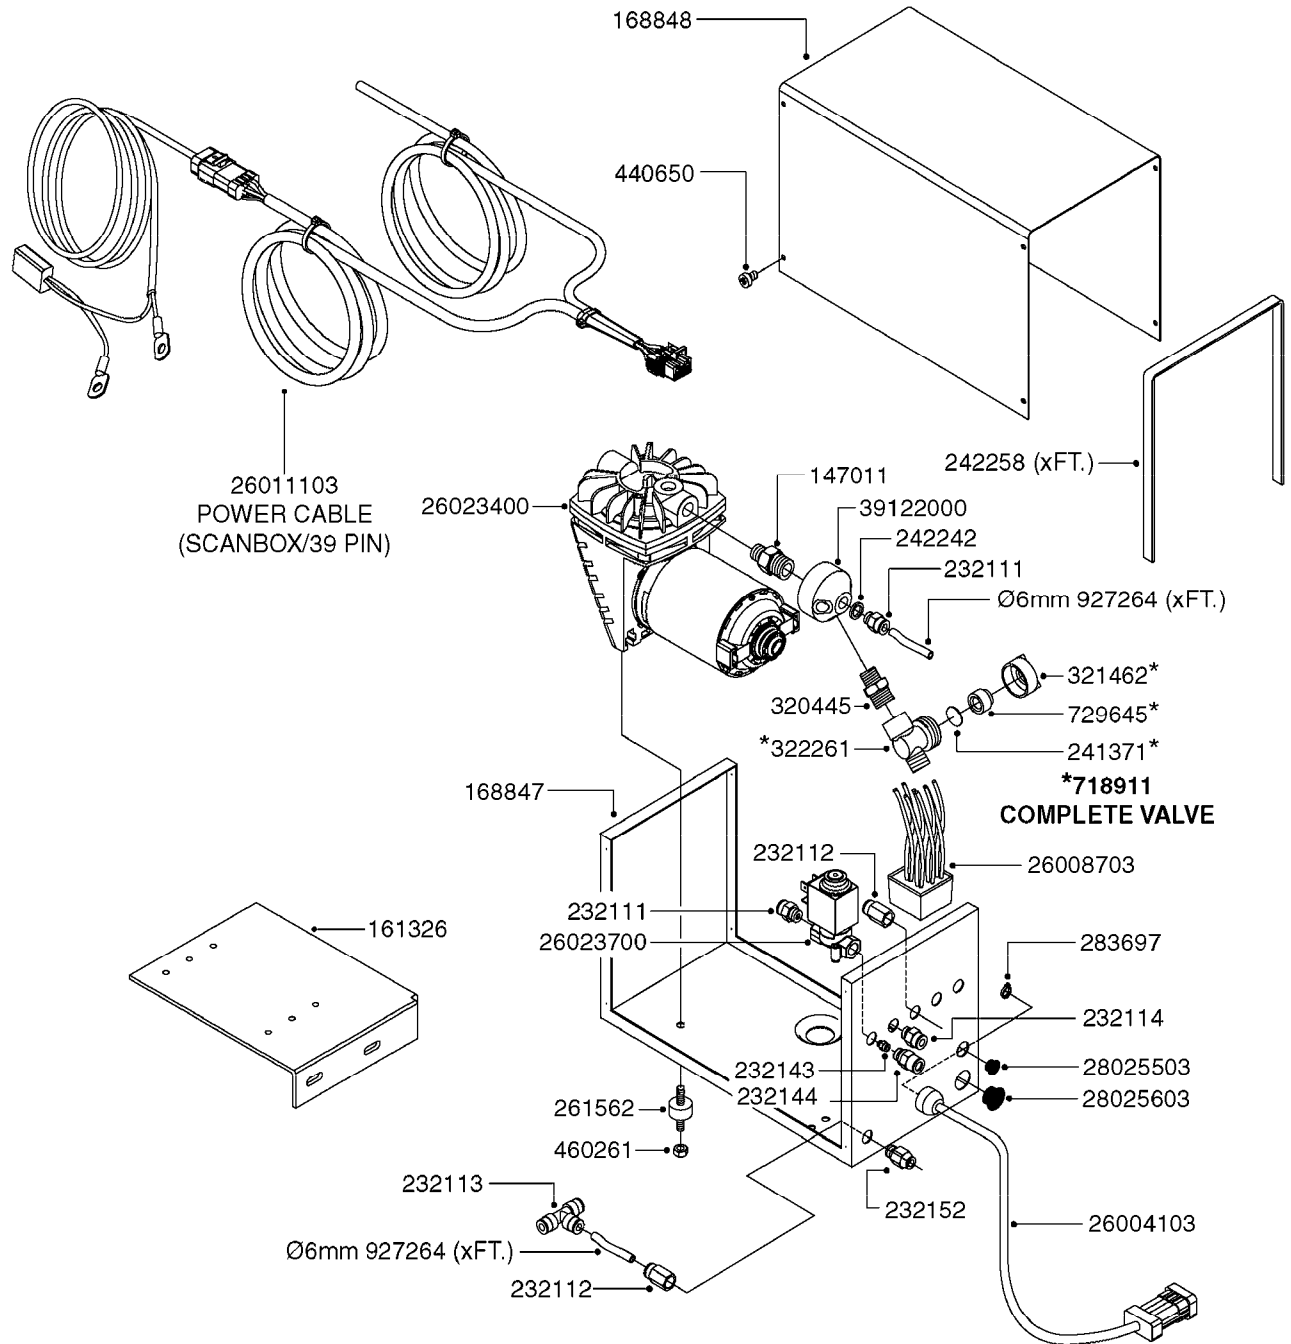

K0400

*Ø8mm 927306 (xFT.)
*Ø10mm 927330 (xFT.)

70062503 - COMPLETE ASSEMBLY

FOAM MARKER COMPRESSOR 2007
K0400-HIN, 01:01:16

Page 1
Date 12.08.2020 9:16

parts-n°	order qty	description
147011	1	HEX NIPPLE 3/8'X1/4'BSP BRASS
161326	1	MOUNT BKT. F. FOAM COMP.BOX 98
168847	1	ENCLOSURE LOWER F.MARKER
168848	1	COVER F. FOAM MARKER
232111	1	QUICK COUPLER 6MM X 1/8 EXT.
232112	1	QUICK COUPLER 6MM 1/8 INT.
232113	1	QUICK COUPLER 6MM T-PIECE
232114	1	COUPLER 1/8" THREADX8MM HOSE
232143	1	REDUCER 1/4'INT-1/8'EXT
232144	1	QUICK COUPLER 10MM X 1/4 EXT
232152	1	QUICK COUPLER 8MMX1/8 EXT.LONG
241371	1	DIAPHRAGM F.NO-DRIP,VULC
242242	1	O-RING F.AIR HOSE FITTING
242258	1	TRIM 3X10 SELF ADHESIVE 0012"
261562	1	RUBBER DAMPER 2XM6X25
283697	1	TIESTRAP 200MM
320445	1	FITT.DK HN 1/4"X3/8" BSP
321462	1	CAP F.NO-DRIP ASSY.
322261	1	HOUSING F.SAFETY VALVE 3/8"
440650	1	SCREW 3.5x13 STAINLESS
460261	1	NUT HEX M6X1.00 LOCK DIN985 A2 SS
718911	1	VALVE (SAFETY) F.MARKER
729645	1	NON-DRIP SPRING ASSY.GREEN 10
927264	1	HOSE R X PE D6/D4 X 0012"
927306	1	HOSE R X PE D8/D6 X 0012"BLACK
927330	1	HOSE R X PE D10/D8 X 012"BLACK
26004103	1	FOAM MARKER CNTRL MOD CABL STD
26008703	1	FOAM MARKER CONTROL SCII
26011103	1	FOAMER POWER/CONTROL CABLE 39P
26023400	1	COMPRESSOR F.FOAM MARKER CM40
26023700	1	SOLENOID VAL 12V 1/8' FLO '07
28025503	1	PLUG F.DRILLED HOLE 1/2"
28025603	1	PLUG F.DRILLED HOLE 3/4"
39122000	1	DISTR.HOUSING F.FOAM MARKER'07
70062503	1	FOAM MARKER COMPRESSOR,STD,39P