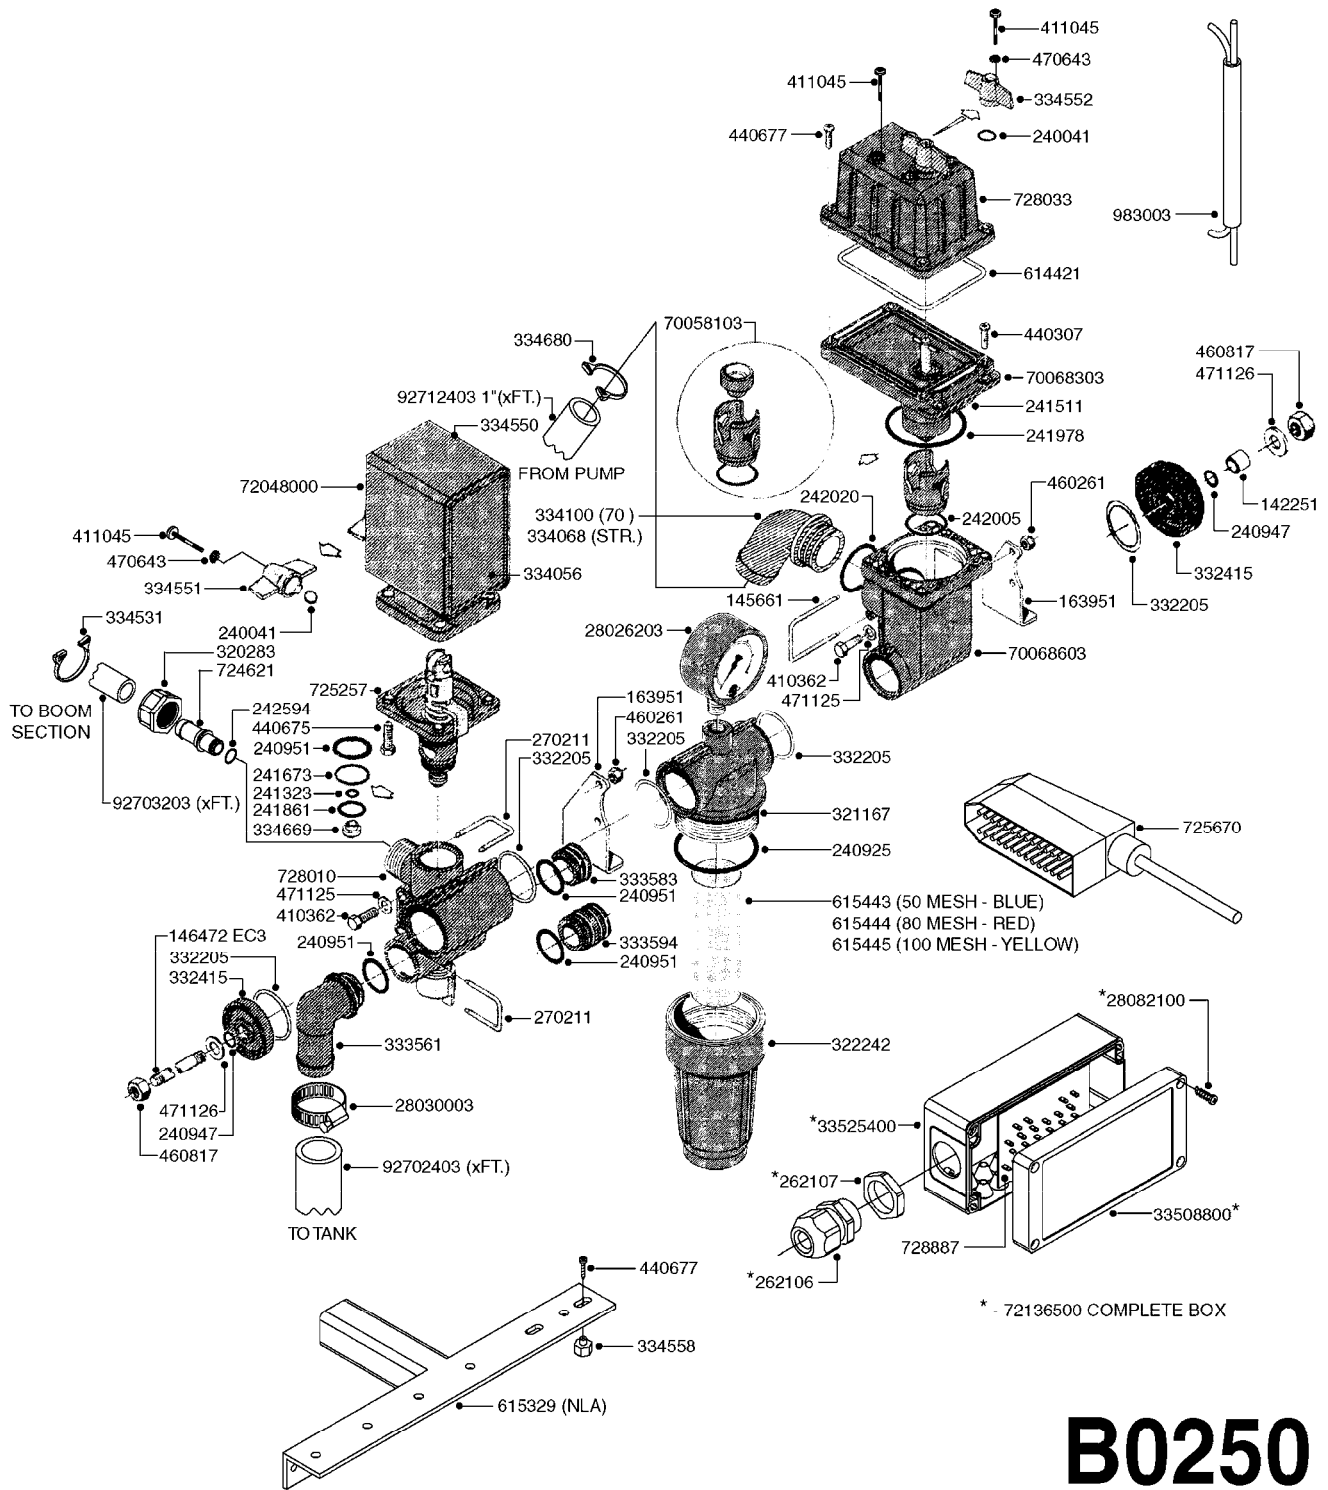

B0250

parts-n°	order qty	description
142251	1	BUSHING FOR LID
145661	1	FITT.DK S-61 FORK
146472	1	STUD BOLT M8X420
163951	1	MOUNT BRACKET FOR BK180 SECTIO
240041	1	O-RING D15.1/10.3 X 2.4
240925	1	O-RING D49.5X3 NITRIL
240947	1	O-RING D7.3X2.4 NITRIL
240951	1	O-RING D21.2X3 NITRIL
241323	1	O-RING D5.3X2.4 NITRIL
241511	1	O-RING D18X2
241673	1	O-RING D22.1X1.6
241861	1	O-RING D15.3X2.4 VITON
241978	1	O-RING 64.5X3.0
242005	1	O-RING D32.1X1.6 NITRIL
242020	1	O-RING 39.2 X 3 VITON
242594	1	O-RING D14 X 1.78 SCH.70-EPDM
262106	1	BULKHEAD F. CABLE 6.5-14 BLACK
262107	1	NUT F. BULKHEAD CABLE GRAY
270211	1	FITT.DK S25 FORK L=37.5
320283	1	FITT.DK NUT 3/4"BSP
321167	1	FILTER HOUSE S 63 X 4
322242	1	FILTER BOWL / IN-LINE
332205	1	O-RING D43/39XD2
332415	1	COVER
333561	1	FITT.DK ELB.1" EC RETURN
333583	1	END PIECE FOR BYPASS
333594	1	CONNECTING PIECE F. BYPASS
334056	1	COVER F/MOTOR HOUSE EC DIST.
334068	1	FITT.DK S-61 STR.1"
334100	1	FITT.DK S-61 ELB.1" 110 DEG.
334531	1	CLAMP HOSE PLASTIC 3/4"
334550	1	MOTOR HOUSE SECT VALVE
334551	1	GRIP F.MAN.OP.EC ON/OFF GREEN
334552	1	GRIP F.MAN.OP.EC PRES.REG.GREE
334558	1	NUT HEX PLASTIC INSERT
334669	1	VALVE CONE D14/D7-SH 63 WHITE
334680	1	CLAMP HOSE PLASTIC 1"
410362	1	BOLT HEX 8.8 SS M6X20
411045	1	SCREW M4 X 16MM STAINLESS
440307	1	SCREW SHEET-METAL 3/4" NO. 10
440675	1	SCREW F. PLASTIC 5X16 SS
440677	1	SCREW F. PLASTIC 5X20 SS
460261	1	NUT HEX M6X1.00 LOCK DIN985 A2 SS
460817	1	NUT HEX M8 STAINLESS DIN 934
470643	1	WASHER LOCK
471125	1	WASHER M6U 6.4X14X1.2,A2 SS
471126	1	WASHER, M8, Ø16/ 8.4X 1.6, SS
614421	1	GASKET F/MOTOR HOUSE-ON/OFF TR
615329	1	BRACKET F.ESC CONTROL VALVES
615443	1	FILTER ELEM.50 MESH BLUE
615444	1	FILTER ELEM.80 MESH RED
615445	1	FILTER ELEM.100 MESH YELLOW
724621	1	FITT.DK HB 3/4"ASSY F.3/4" NUT
725257	1	SPINDLE SECT. F/EC DISTRIBUTOR
725670	1	CABLE 6000MM EC-3
728010	1	DISTRIB HOUSING W/CONST PR GRN
728033	1	MOTOR UNIT F.PRES.REG.EC GREEN
728887	1	CIRCUIT BOARD EC CONTROL
983003	1	CABLE ELEC.2X1MM WIRE BLACK EC
28026203	1	GAUGE 200PSI/BR,2.5"1/4BSP-BTM
28030003	1	CLAMP HOSE GEAR P1" 6716