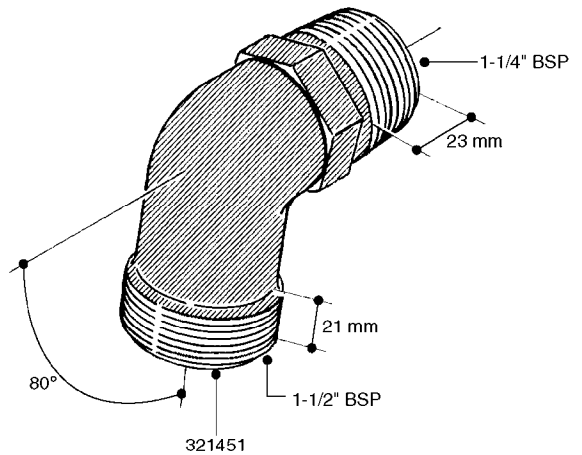

L0030

FITTINGS - HEXAGON NIPPLES
L0030-HIN, 01:01:16

Page 1
Date 12.08.2020 9:16

parts-n°	order qty	description
10015303	1	FITT.PO.HN 1.00X1.00 M1000
10425003	1	FITT.PO.HN 1.25X1.00 MCPHEE
320132	1	FITT.DK HN 1" BSP
320176	1	FITT.DK HN 3/8"X1/2" BSP
320445	1	FITT.DK HN 1/4"X3/8" BSP
320655	1	FITT.DK HN 1/2"-1/2" BSP
320692	1	FITT.DK HN 3/8'BSPX1/4'NPT
320703	1	FITT.DK HN 3/8BSP X1/2 &1/4NPT
320725	1	FITT.DK NIPPLE 3/8"-3/8" BSP
320902	1	FITT.DK HN 3/8'X 1/4' BSP
390232	1	FITT.DK HN 1-1/2' X 1-1/4' BSP
390276	1	FITT.DK HN 1'BSP