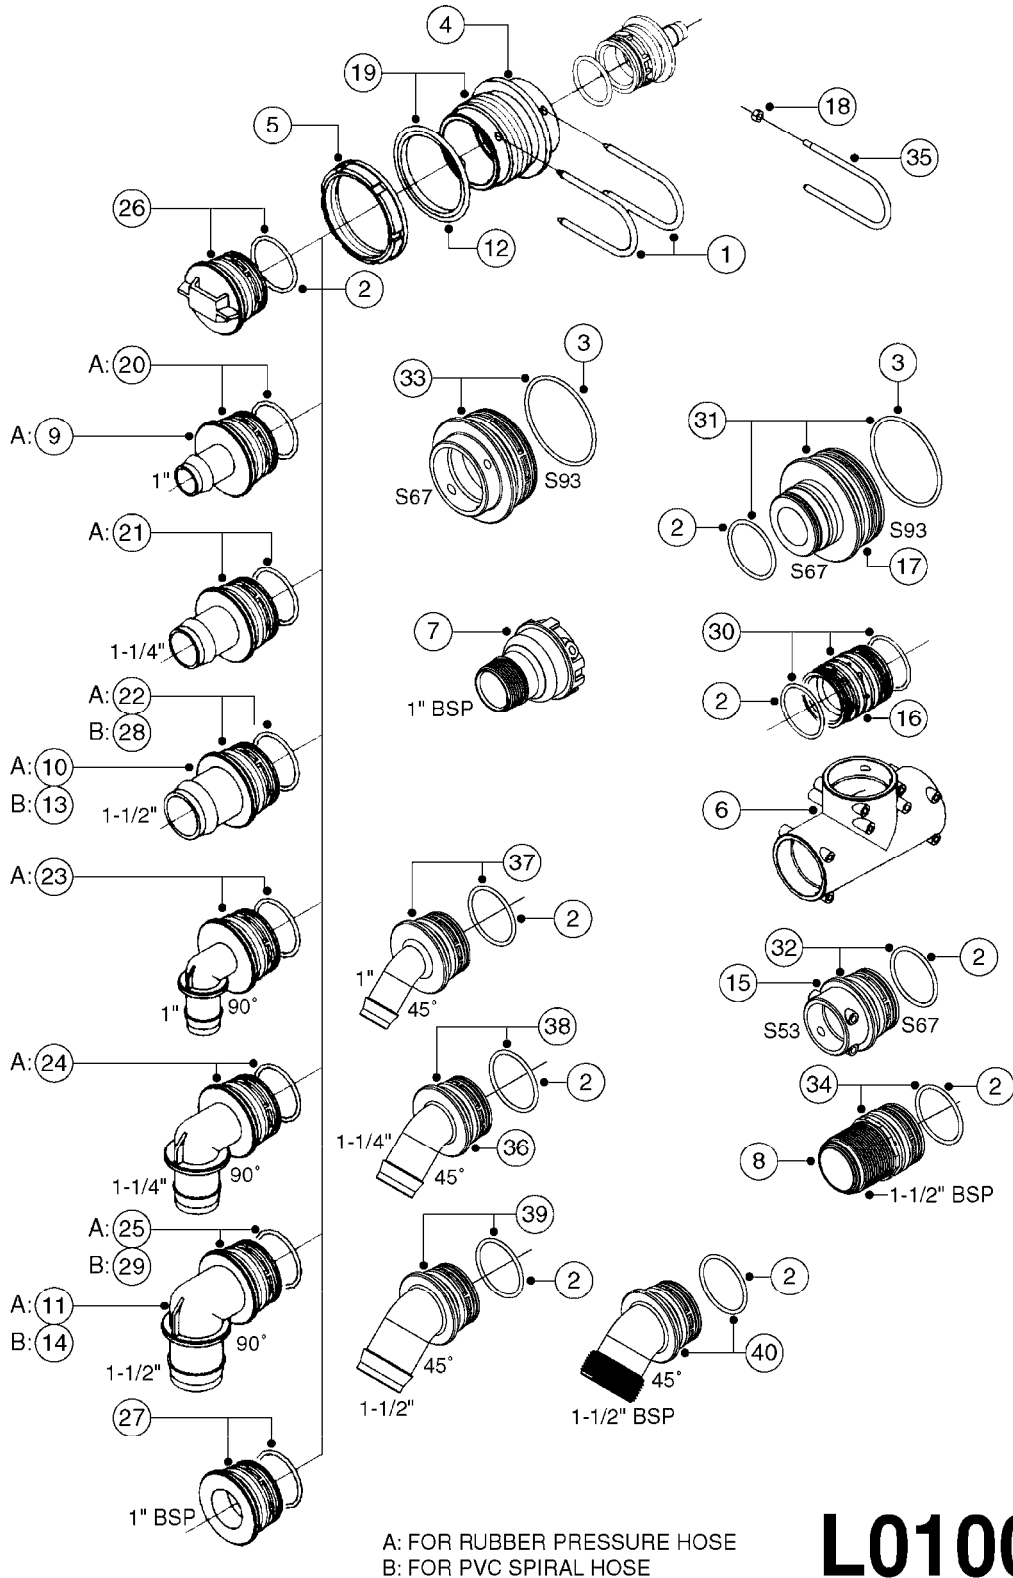

L0100

FITTINGS - S-67
L0100-HIN, 21:06:18

Page 1
Date 12.08.2020 9:16

Pos.	parts-n°	order qty	description
1	145996	1	FITT.DK S-67 FORK
2	241973	1	O-RING Ø3 X 44.2 70 SHORES NITRIL NITRIL (BLACK)
2	242353	1	O-RING 3 X 44.2 VITON VITON (BROWN)
3	242092	1	O-RING D69.5X3 NITRIL (BLACK)
3	242351	1	O-RING D69.5X3.0 VITON F.S-93 VITON (BROWN)
4	322104	1	FITT.DK S-67 BULKHEAD
5	322108	1	FITT.DK S-67 BULKHEAD NUT
6	322224	1	FITT.DK S-67 TEE
7	322321	1	FITT.DK S-67 X 1"BSP MALE
8	322325	1	FITT.DK S-67 X 1-1/2"BSP LONG
9	334231	1	FITT.DK S-67 STR.1"
10	334233	1	FITT.DK S-67 STR.1-1/2" RUBBER
11	334245	1	FITT.DK S-67 ELB. 1-1/2"RUBBER
12	334261	1	GASKET F. S-67 BULKHEAD
13	334444	1	FITT.DK S-67 STR.1-1/2" PVC
14	334445	1	FITT.DK S-67 ELB.1-1/2"
15	334564	1	FITT.DK S-67 TO S-53 ADAPTER
16	334573	1	FITT.DK S-67 CONNECTOR
17	334634	1	FITT.DK ADAPTER S-93M S67M
18	461217	1	NUT HEX M5 LOCK
19	726464	1	FITT.DK S-67 BULKHEAD W/GASKET
20	726560	1	FITT.DK S-67 STR.1" W.O'RING
21	726561	1	FITT.DK S-67 STR.1-1/4" O-RING
22	726562	1	FITT.DK.S-67 HB 1-1/2"W.O-RING
23	726572	1	FITT.DK S-67 1" ELBOW 90 ASSY.
24	726573	1	FITT. S67 5/4" 90° W/O-RING
25	726574	1	FITT.DK S67X90,1.5HB PRESSURE
26	726579	1	FITT. S67 PLUG W/O-RING
27	726695	1	FITTING S67 - BSP 1" + O-RING
28	727223	1	FITT.S67 1.5" STRAIT S W/ORING
29	727224	1	FITT.DK S67X90,1.5HB SUCTION
30	728526	1	FITT.DK S-67 CONNECT W/O-RINGS
31	728527	1	ADAPTER S67M TO S93M W/ORING
32	728561	1	FITT.DK. S67M - S53F REDUCER
33	728562	1	FITT.DK S-93 TO S67 ADAPTOR
34	728578	1	FITT.DK S-67X1-1/2"BSP LG W/O-RING
35	14012200	1	FITT.DK S-67 FORK W/M5 THREADS
36	33509700	1	FITT.DK S-67 45° 1-1/4"
37	72433000	1	FITT.S67 1" 45° W/O-RING
38	72433100	1	FITT.DK S-67 45° 1-1/4"W/ORING
39	72433200	1	FITT.S67 1-1/2" 45°PVC W/O-RING
40	72433400	1	FITT.S67 1-1/2" 45°BSP W/ORING