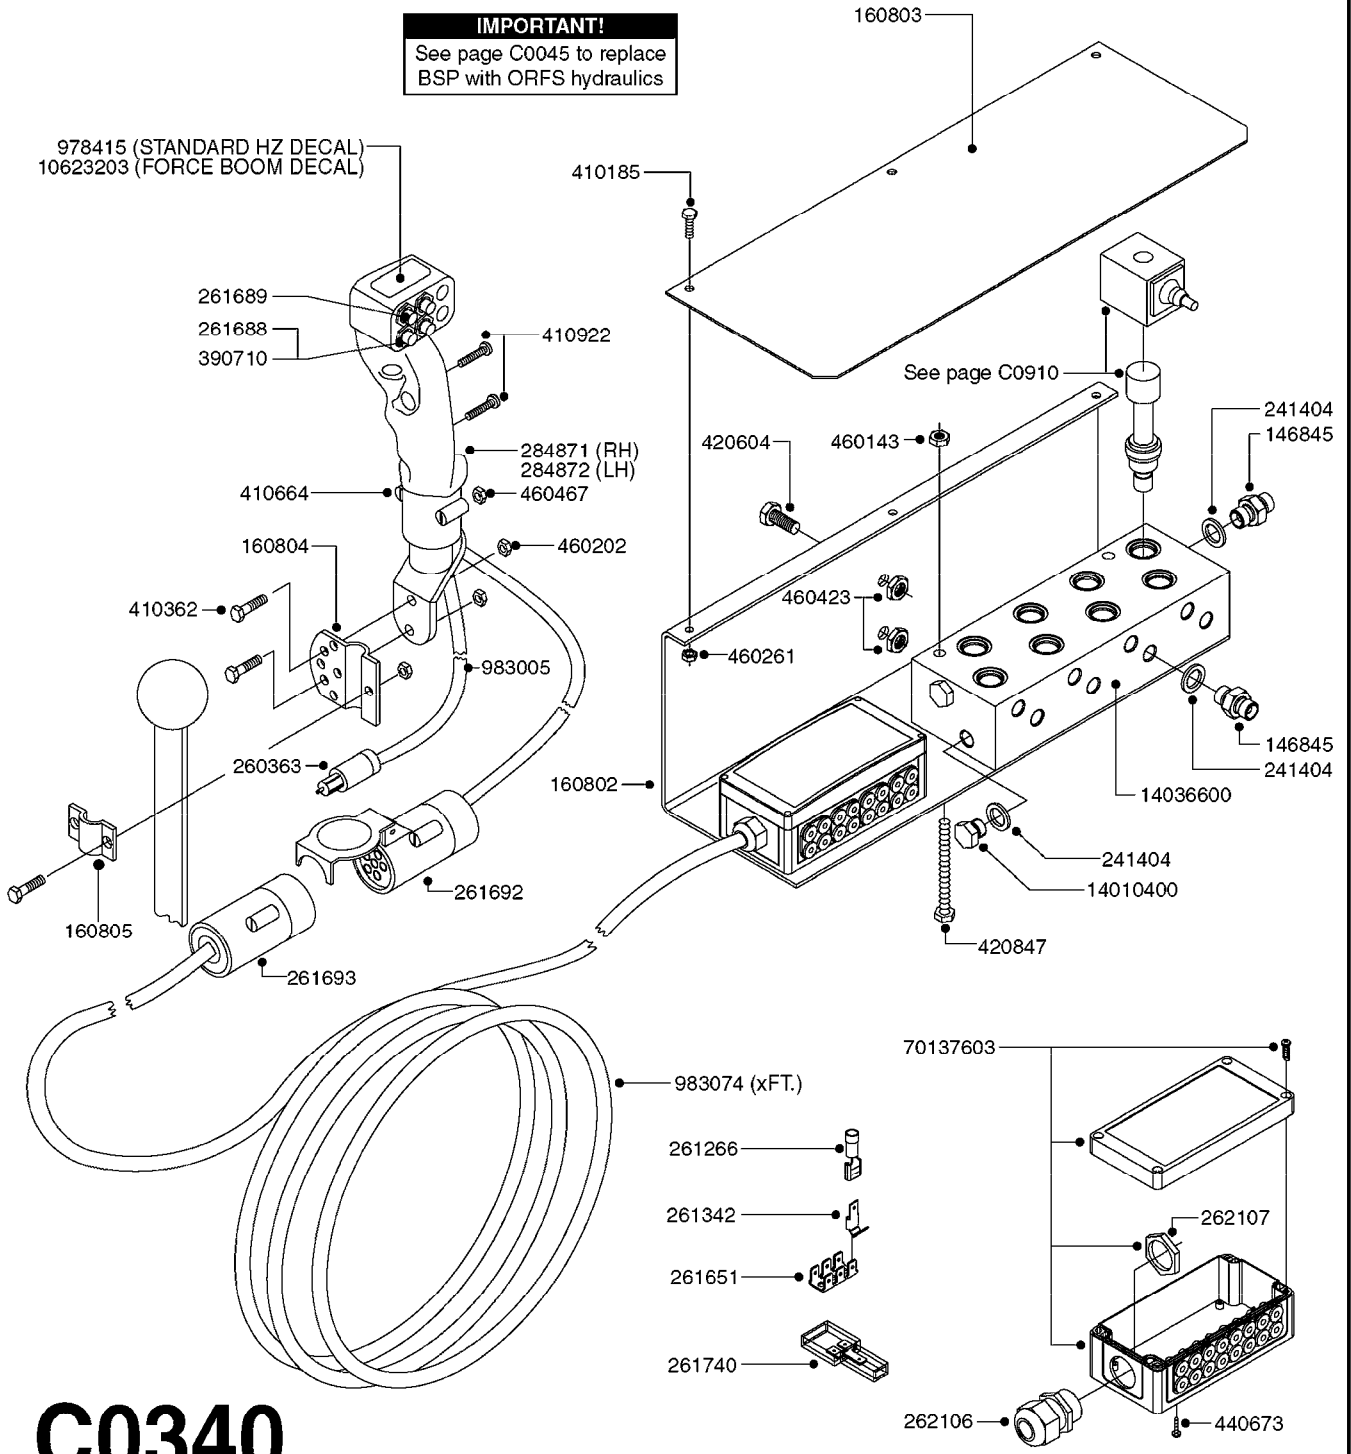

IMPORTANT!
See page C0045 to replace
BSP with ORFS hydraulics

HYD EAGLE HZ JOYSTICK 2005
C0340-HIN, 13:05:19

Page 1
Date 12.08.2020 9:15

parts-n°	order qty	description
146845	1	HEX NIPPLE 1/4"X1/4"
160802	1	MOUNT PLATE F.HYD SOLENOID'HZ'
160803	1	COVER PLATE F.HYD SOLENOID'HZ'
160804	1	MOUNT BRACKET F.HANDLE
160805	1	MOUNT STRAP F.HANDLE
241404	1	DOWTY SEAL 1/4"
260363	1	PLUG 2 POLE 12V
261266	1	CONNECTOR END F.CABLE HP
261342	1	SPADE F.ELEC.3 WAY CONNECTOR
261651	1	SPADE F.ELEC.6 POLE CONNECTOR
261688	1	SWITCH F. HANDLE WHITE
261689	1	CAP RUBBER F. SWITCH JOYSTICK
261692	1	PLUG ELEC.7 POLE FEMALE F.CABL
261693	1	PLUG ELEC. 7 POLE MALE
261740	1	SPADE F.ELEC.3 POLE CONN.INSUL
262106	1	BULKHEAD F. CABLE 6.5-14 BLACK
262107	1	NUT F. BULKHEAD CABLE GRAY
284871	1	CONTROL HANDLE RIGHT HALF
284872	1	CONTROL HANDLE LEFT HALF
390710	1	SWITCH F.HANDLE GREY MACHINED
410185	1	BOLT HEX 8.8 DEL M6X16
410362	1	BOLT HEX 8.8 SS M6X20
410664	1	BOLT HEX M5 X 20
410922	1	CYL.SKR 8.8 DEL M4X20 RST
420604	1	BOLT HEX 8.8 DEL M10X25 FT DIN933
420847	1	BOLT HEX 8.8 DEL M8X85
440673	1	SCREW F.PLASTIC 5X12 SS
460143	1	LOCK NUT M8 SST A2 DIN985
460202	1	NUT HEX M6
460261	1	NUT HEX M6X1.00 LOCK DIN985 A2 SS
460423	1	NUT HEX M10X1.50 LOCK DIN985A2 SS
460467	1	NUT HEX M5 GALV.
978415	1	DECAL CONTROL HANDLE
983005	1	ELEC. CABLE 2 WIRE X 1.5MM
983074	1	ELEC. CABLE 5 WIRE X 1.5MM
10623203	1	DECAL F.JOYSTICK - FORCE
14010400	1	PLUG 1/4" BSP
14036600	1	MANIFOLD 4-FUNCTION SPC 2004
70137603	1	JUNC. BOX, FLUID, COMPLETE, 2015