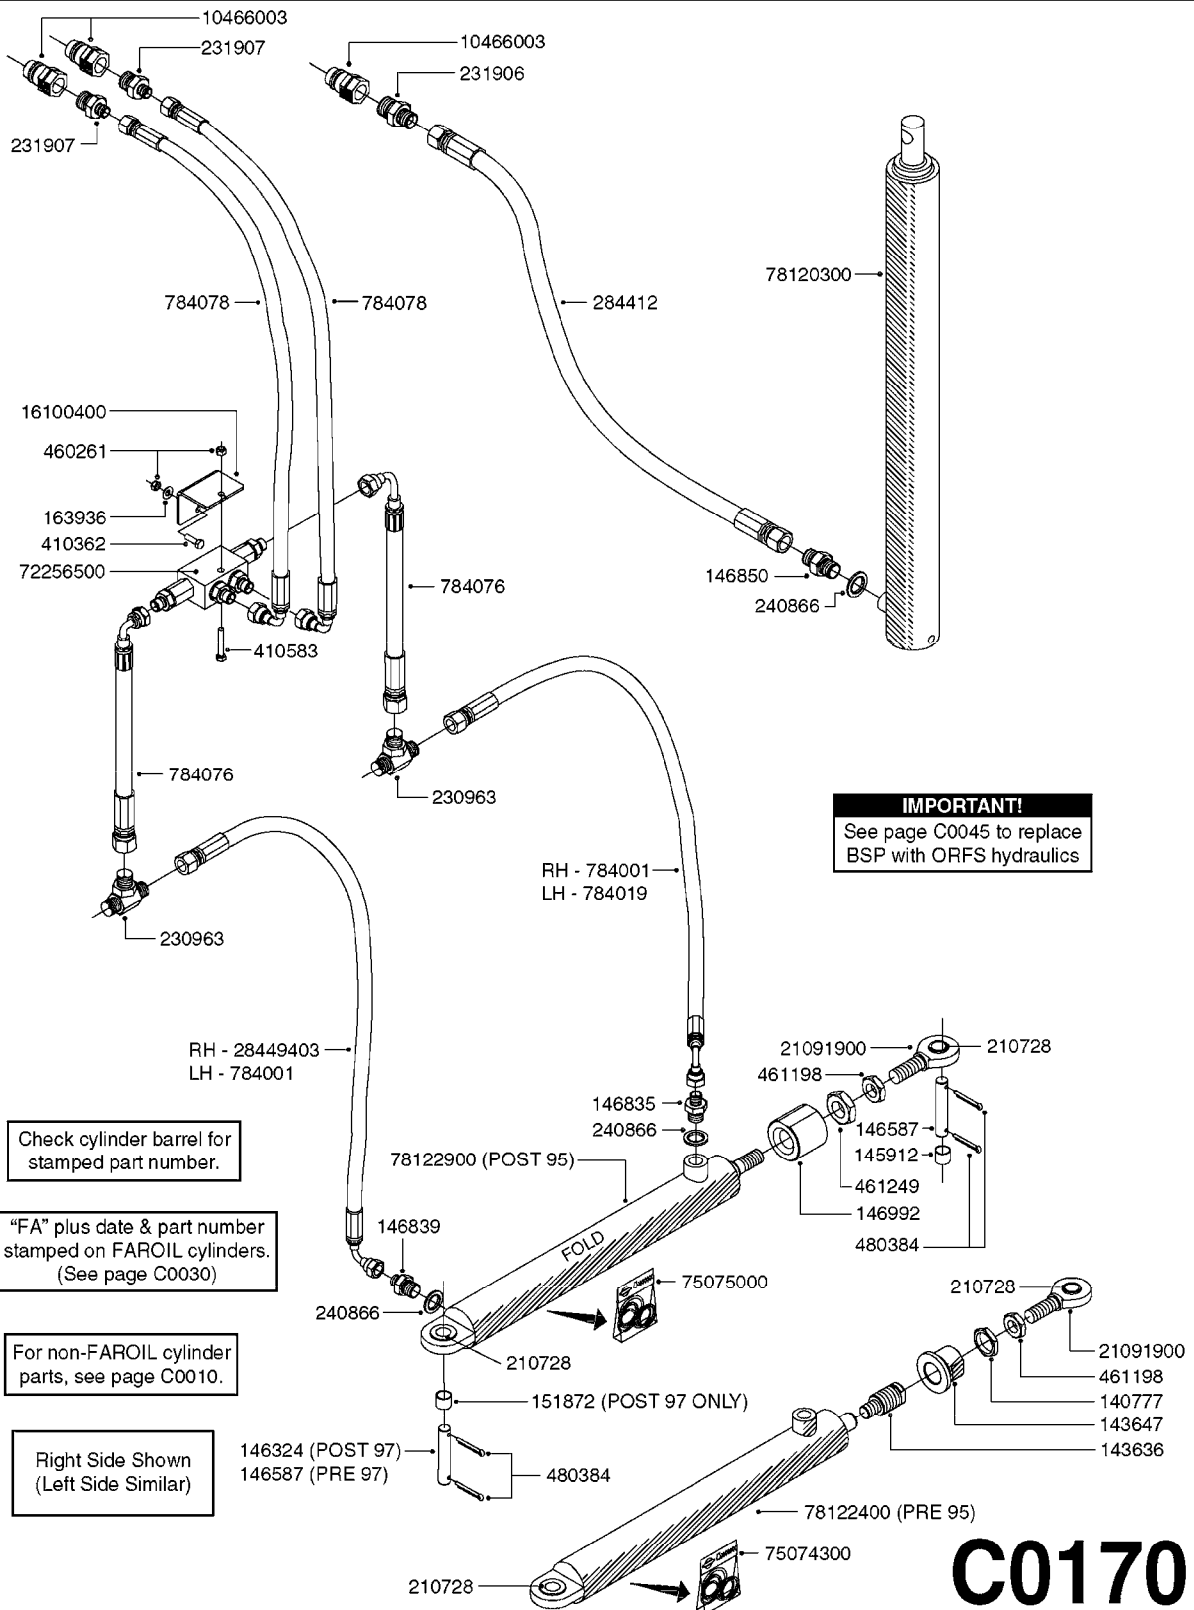

C0045

HYDRAULICS - BSP TO ORFS
C0045-HIN, 24:03:16

Page 1

Date 12.08.2020 9:15

Pos.	parts-n°	order qty	description
1	10466003	1	COUPLER PIONEER 8010-04 1/2NPT
2	231907	1	HEX NIPPLE 1/4"BSP X 1/2"NPT
2	231906	1	HEX NIPPLE 3/8"BSP X 1/2"NPT
2	147132	1	HEX NIPPLE 1/2"X1/2" BSP DEL
3	230311	1	QUICK COUPLING 1/2"
4	241356	1	DOWTYSEAL 1/2"
5	23234800	1	HEX NIPPLE 1/2"-9/16" ORFS FITTING FOR 1/4" HOSE
5	23234900	1	HEX NIPPLE 1/2"-11/16" ORFS FITTING FOR 3/8" HOSE
5	23235300	1	HEX NIPPLE 1/2"-13/16" ORFS FITTING FOR 1/2" HOSE
6	242102	1	O-RING Ø9.25X1.78 NITRIL 90SH
6	24263200	1	O-RING Ø7.66X1.78 NITRIL 90SH
6	24263300	1	O-RING Ø12.42X1.78 NITRIL 90SH
6	24263400	1	O-RING Ø18.77X1.78 NITRIL 90SH
7	67002403	1	CHART - BSP TO ORFS HOSES
8	67002503	1	CHART - BSP TO ORFS FITTINGS