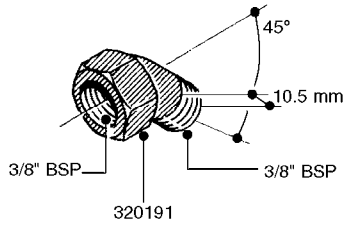

L0030

FITTINGS - HEXAGON NIPPLES
L0030-HIN, 01:01:16

Page 1
Date 12.08.2020 9:16

parts-n°	order qty	description
10015303	1	FITT.PO.HN 1.00X1.00 M1000
10425003	1	FITT.PO.HN 1.25X1.00 MCPHEE
320132	1	FITT.DK HN 1" BSP
320176	1	FITT.DK HN 3/8"X1/2" BSP
320445	1	FITT.DK HN 1/4"X3/8" BSP
320655	1	FITT.DK HN 1/2"-1/2" BSP
320692	1	FITT.DK HN 3/8'BSPX1/4'NPT
320703	1	FITT.DK HN 3/8BSP X1/2 &1/4NPT
320725	1	FITT.DK NIPPLE 3/8"-3/8" BSP
320902	1	FITT.DK HN 3/8'X 1/4' BSP
390232	1	FITT.DK HN 1-1/2' X 1-1/4' BSP
390276	1	FITT.DK HN 1'BSP