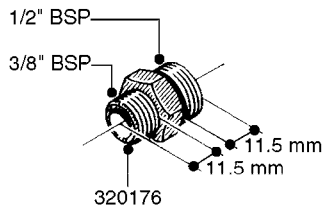

L0030

FITTINGS - HEXAGON NIPPLES
L0030-HIN, 01:01:16

Page 1
Date 12.08.2020 9:16

parts-n°	order qty	description
10015303	1	FITT.PO.HN 1.00X1.00 M1000
10425003	1	FITT.PO.HN 1.25X1.00 MCPHEE
320132	1	FITT.DK HN 1" BSP
320176	1	FITT.DK HN 3/8"X1/2" BSP
320445	1	FITT.DK HN 1/4"X3/8" BSP
320655	1	FITT.DK HN 1/2"-1/2" BSP
320692	1	FITT.DK HN 3/8'BSPX1/4'NPT
320703	1	FITT.DK HN 3/8BSP X1/2 &1/4NPT
320725	1	FITT.DK NIPPLE 3/8"-3/8" BSP
320902	1	FITT.DK HN 3/8'X 1/4' BSP
390232	1	FITT.DK HN 1-1/2' X 1-1/4' BSP
390276	1	FITT.DK HN 1'BSP