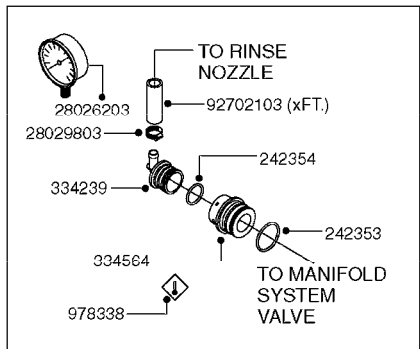

RINSE SYSTEM PLUMBING
K0750-HIN, 01:01:16

Page 0
Date 12.08.2020 9:16

RINSE SYSTEM- MANIFOLD SYSTEM

K0750