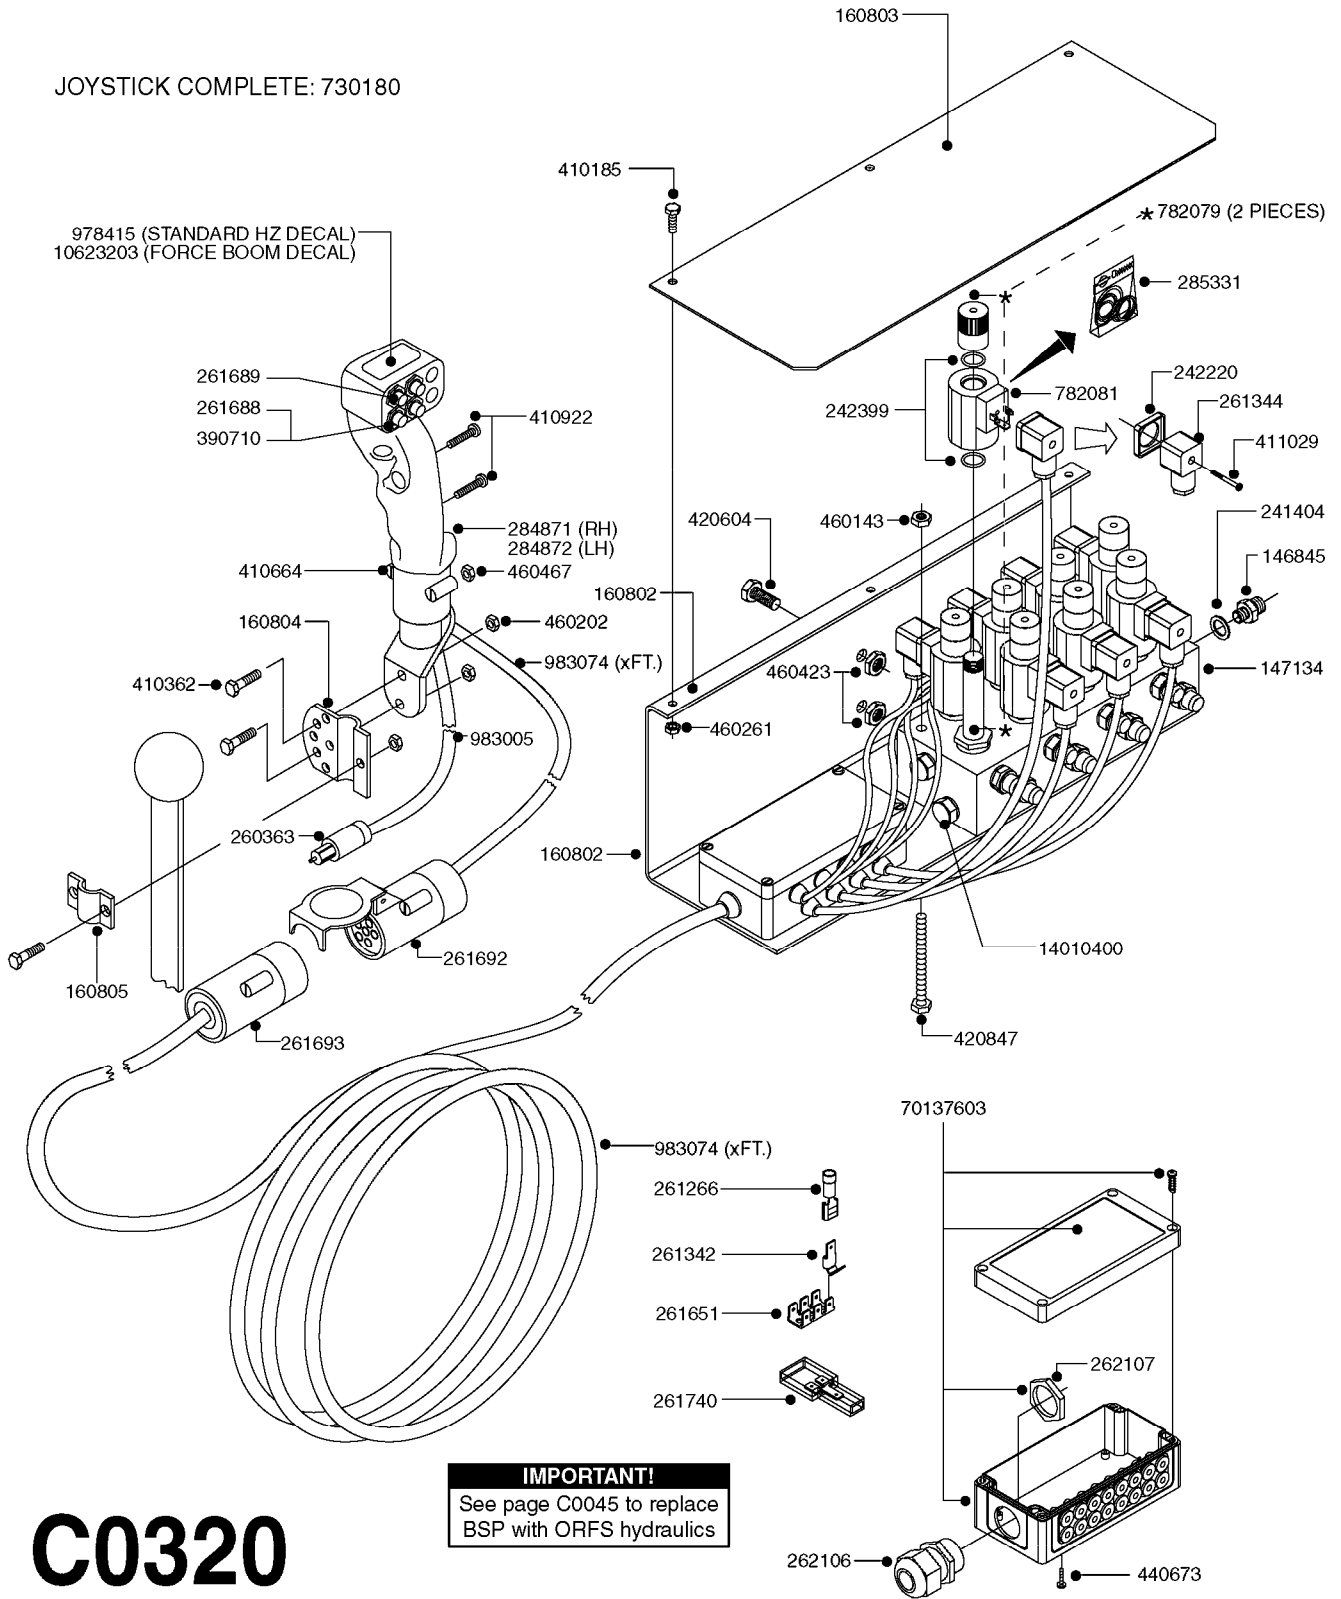

JOYSTICK COMPLETE: 730180

978415 (STANDARD HZ DECAL)
10623203 (FORCE BOOM DECAL)

HYD EAGLE HZ JOYSTICK CONTROL
C0320-HIN, 30:03:16

Page 1

Date 12.08.2020 9:15

parts-n°	order qty	description
146845	1	HEX NIPPLE 1/4"X1/4"
147134	1	MANIFOLD 4-FUNCTION
160802	1	MOUNT PLATE F.HYD SOLENOID'HZ'
160803	1	COVER PLATE F.HYD SOLENOID'HZ'
160804	1	MOUNT BRACKET F.HANDLE
160805	1	MOUNT STRAP F.HANDLE
241404	1	DOWTY SEAL 1/4"
242220	1	GASKET F. HIRSMANN PLUG
242399	1	O-RING F.HYD SOLENOID VALVE
260363	1	PLUG 2 POLE 12V
261266	1	CONNECTOR END F.CABLE HP
261342	1	SPADE F.ELEC.3 WAY CONNECTOR
261344	1	HIRSCHMANN PLUG B
261651	1	SPADE F.ELEC.6 POLE CONNECTOR
261688	1	SWITCH F. HANDLE WHITE
261689	1	CAP RUBBER F. SWITCH JOYSTICK
261692	1	PLUG ELEC.7 POLE FEMALE F.CABL
261693	1	PLUG ELEC. 7 POLE MALE
261740	1	SPADE F.ELEC.3 POLE CONN.INSUL
262106	1	BULKHEAD F. CABLE 6.5-14 BLACK
262107	1	NUT F. BULKHEAD CABLE GRAY
284871	1	CONTROL HANDLE RIGHT HALF
284872	1	CONTROL HANDLE LEFT HALF
285331	1	SEAL KIT F. HZ HYD.SOLENOID 96
390710	1	SWITCH F.HANDLE GREY MACHINED
410185	1	BOLT HEX 8.8 DEL M6X16
410362	1	BOLT HEX 8.8 SS M6X20
410664	1	BOLT HEX M5 X 20
410922	1	CYL.SKR 8.8 DEL M4X20 RST
411029	1	SCREW M3X35 F.HIRSMANN PLUG
420604	1	BOLT HEX 8.8 DEL M10X25 FT DIN933
420847	1	BOLT HEX 8.8 DEL M8X85
440673	1	SCREW F.PLASTIC 5X12 SS
460143	1	LOCK NUT M8 SST A2 DIN985
460202	1	NUT HEX M6
460261	1	NUT HEX M6X1.00 LOCK DIN985 A2 SS
460423	1	NUT HEX M10X1.50 LOCK DIN985A2 SS
460467	1	NUT HEX M5 GALV.
730180	1	HYD.KIT JOYSTICK CTRL HANDLE
782079	1	CARTRIDGE VALVE
782081	1	SOLENOID F. CARTRIDGE VALVE
978415	1	DECAL CONTROL HANDLE
983005	1	ELEC. CABLE 2 WIRE X 1.5MM
983074	1	ELEC. CABLE 5 WIRE X 1.5MM
10623203	1	DECAL F.JOYSTICK - FORCE
14010400	1	PLUG 1/4" BSP
70137603	1	JUNC. BOX, FLUID, COMPLETE, 2015