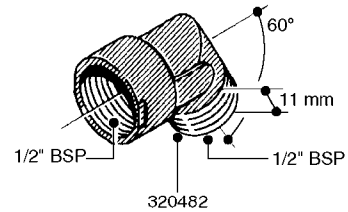

L0030

FITTINGS - HEXAGON NIPPLES
L0030-HIN, 01:01:16

Page 1
Date 12.08.2020 9:16

parts-n°	order qty	description
10015303	1	FITT.PO.HN 1.00X1.00 M1000
10425003	1	FITT.PO.HN 1.25X1.00 MCPHEE
320132	1	FITT.DK HN 1" BSP
320176	1	FITT.DK HN 3/8"X1/2" BSP
320445	1	FITT.DK HN 1/4"X3/8" BSP
320655	1	FITT.DK HN 1/2"-1/2" BSP
320692	1	FITT.DK HN 3/8'BSPX1/4'NPT
320703	1	FITT.DK HN 3/8BSP X1/2 &1/4NPT
320725	1	FITT.DK NIPPLE 3/8"-3/8" BSP
320902	1	FITT.DK HN 3/8'X 1/4' BSP
390232	1	FITT.DK HN 1-1/2' X 1-1/4' BSP
390276	1	FITT.DK HN 1'BSP