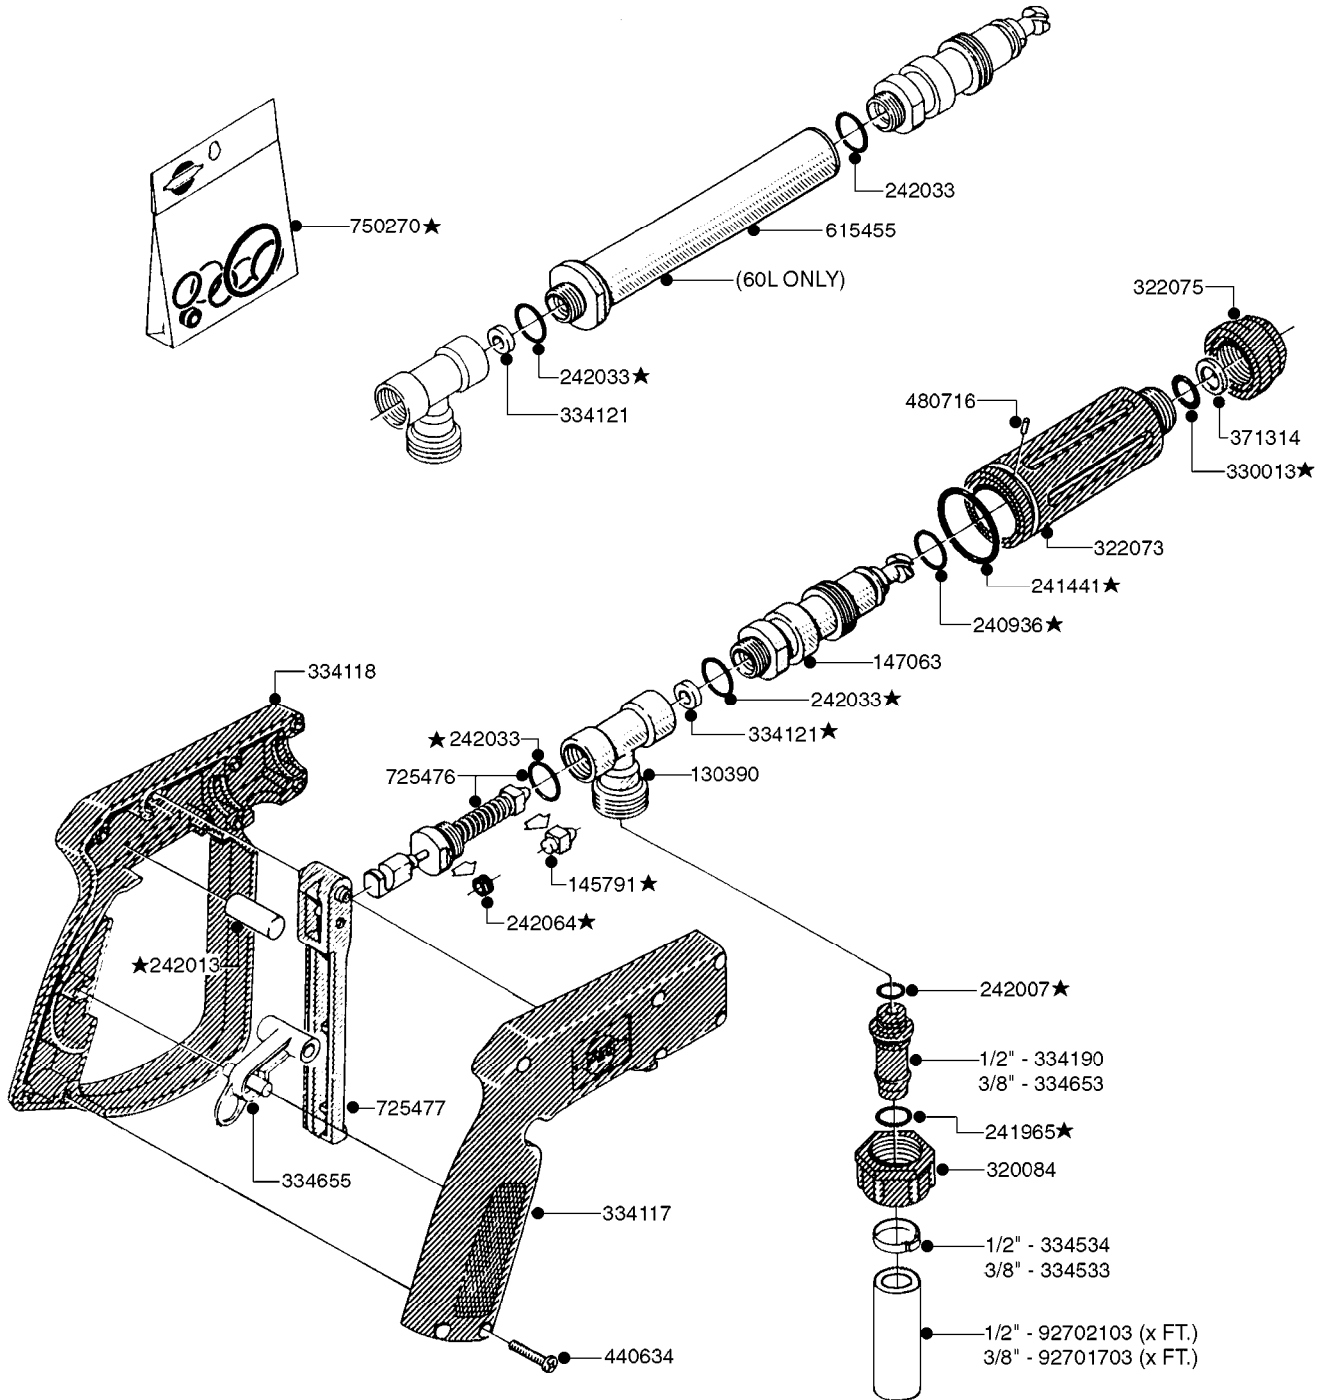

COMPLETE ASSEMBLY:
843197 - 60L
843196 - 60S

COMPLETE ASSEMBLIES
WHOLEGOODS ITEMS

K0480

HANDGUN TYPE 60S/60L POST 95
K0480-HIN, 01:01:16

Page 1
Date 12.08.2020 9:16

parts-n°	order qty	description
130390	1	TEE 3/8'X 1/2' BSP F.TYPE 60S
145791	1	CONE FOR ON/OFF
147063	1	SWIRL F.SPRAY GUN TYPE 60
240936	1	O-RING D13.3X2.4 NITRIL
241441	1	O-RING D29.3X3
241965	1	O-RING Ø12.1 X 1.6 NITRILE
242007	1	O-RING Ø9.1 X 1.6 NITRILE
242013	1	SPRING RUBBER F/TRIGGER
242033	1	O-RING Ø14.1 X 1.6 NITRILE
242064	1	SLEEVE RUBBER 3X8X4MM
320084	1	FITT.DK NUT 1/2" BSP
322073	1	HOUSING F.SWIRL TYPE 60S H.G.
322075	1	HOUSING F. NOZZLE
330013	1	O-RING 2.5 X 10 PUR
334117	1	HANDLE PIECE RIGHT F.60S/60L
334118	1	HANDLE PIECE LEFT F.60S/60L
334121	1	SEAT FOR ON-OFF TYPE
334190	1	FITT.DK HB 1/2' F. PISTOL 60S
334533	1	CLAMP HOSE PLASTIC 3/8"
334534	1	CLAMP HOSE PLASTIC 1/2"
334653	1	FITT.DK HB 3/8' F.HANDGUN
334655	1	TRIGGER SAFETY F.60S/60L GUN
371314	1	NOZZLE CERAMIC 1099-20
440634	1	SCREW 5/8"
480716	1	PIN D3X6 STAINLESS
615455	1	TUBE F.LANCE TYPE 60L
725476	1	SPINDLE
725477	1	TRIGGER
750270	1	GASKET KIT F.SPRAY GUN
843196	1	SPRAY GUN KIT TYPE 60 SHORT
843197	1	HANDGUN KIT TYPE 60 LONG
92701703	1	HOSE R X3/8" X300PSI WP X0012"
92702103	1	HOSE R X1/2" X300PSI WP X0012"