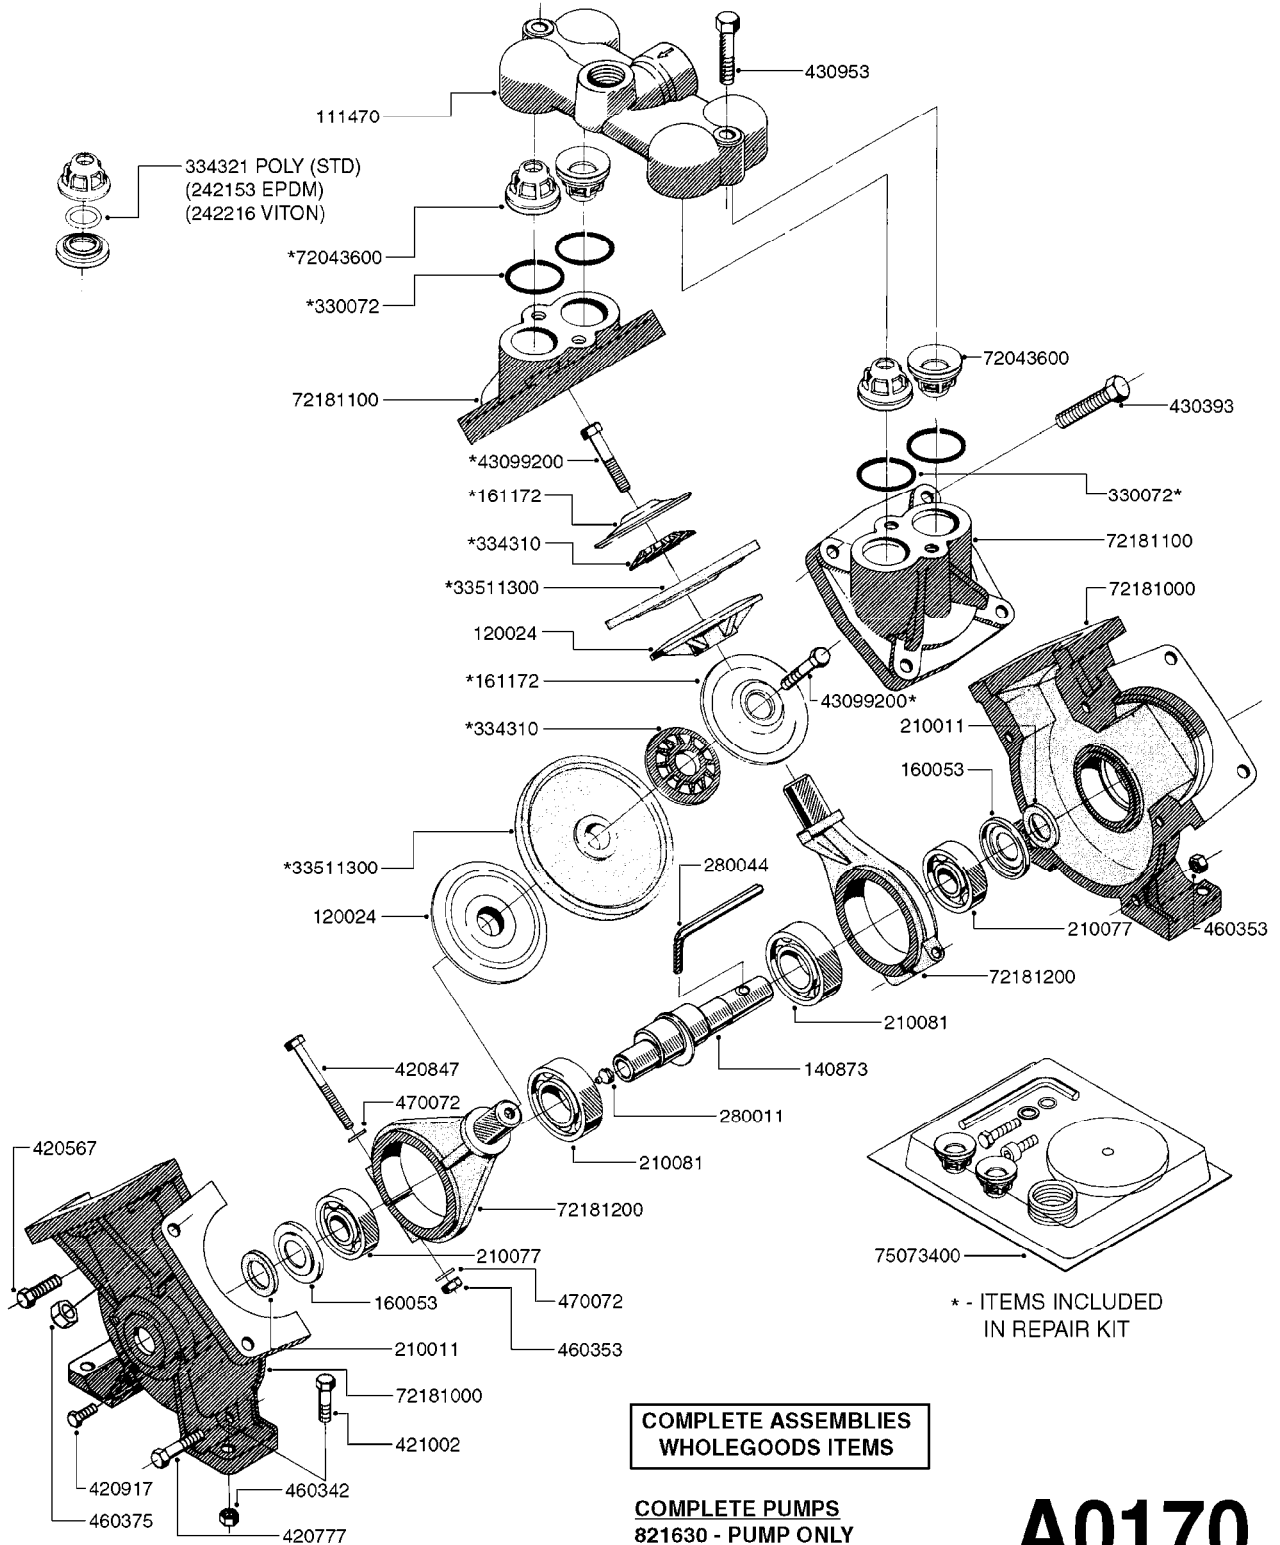

COMPLETE ASSEMBLIES
WHOLEGOODS ITEMS

COMPLETE PUMPS
821630 - PUMP ONLY
10396003 - WITH PTO & DAMPER

A0170

PUMP - 1203 W/MOUNTING BASE
A0170-HIN, 01:01:16

Page 1
Date 12.08.2020 8:39

parts-n°	order qty	description
111470	1	VALVE CHAMBER 1202
120024	1	DIAPHRAGM BACK DISC 1200-1300
140873	1	CRANK SHAFT MODEL 1202-9MM
160053	1	DUST PLATE
161172	1	DIAPHRAGM DISC F. 1203/1303
210011	1	SEAL FELT D39/23 X 4
210077	1	BEARING BALL 6305
210081	1	BEARING BALL 6307
242153	1	O-RING D26X4 EPDM
242216	1	O-RING VITON F/1202/1302/462
280011	1	GREASE NIPPLE 1/8" SAE H TR
280044	1	KEY HEXAGON W6 3/16"
330072	1	O-RING D53.5/D45.5X4
334310	1	NYLON WASHER 1202/1302/462
334321	1	O-RING POLY. 34.0x26.0x4.0
420567	1	BOLT HEX 8.8 DEL M8X30 FT
420777	1	BOLT HEX 8.8 RAW M8X50
420847	1	BOLT HEX 8.8 DEL M8X85
420917	1	BOLT HEX 8.8 RAW M8X12 FT
421002	1	BOLT HEX 8.8 DEL M10X30 FT DIN933
430393	1	BOLT HEX 8.8 RAW M12X50
430953	1	BOLT, M12 X 55 8.8
460342	1	NUT HEX M10 DEL DIN934
460353	1	NUT HEX M8 BLACK
460375	1	NUT HEX M12 BLACK
470072	1	WASHER D15/D8X.5 LOCK
821630	1	PUMP 1203/9 540RPM
10396003	1	PUMP 1203 C/W PTO 540 RPM
33511300	1	DIAPHRAGM 1202-1303 POLY 2006
43099200	1	BOLT HEX SS M12 X 30 DIN933 A4
72043600	1	VALVE FOR 462/463
72181000	1	HOUSING, PUMP, 1203 RED
72181100	1	DIAPHRAGM COVER 1203/1303+BLTS
72181200	1	CONNECTING ROD FOR 1203 W/M12
75073400	1	PUMP KIT 1203 MM "06"