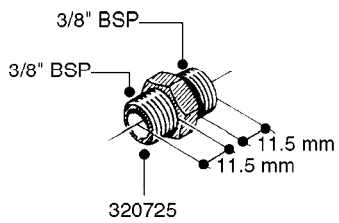

L0030

FITTINGS - HEXAGON NIPPLES
L0030-HIN, 01:01:16

Page 1
Date 12.08.2020 8:40

parts-n°	order qty	description
10015303	1	FITT.PO.HN 1.00X1.00 M1000
10425003	1	FITT.PO.HN 1.25X1.00 MCPHEE
320132	1	FITT.DK HN 1" BSP
320176	1	FITT.DK HN 3/8"X1/2" BSP
320445	1	FITT.DK HN 1/4"X3/8" BSP
320655	1	FITT.DK HN 1/2"-1/2" BSP
320692	1	FITT.DK HN 3/8'BSPX1/4'NPT
320703	1	FITT.DK HN 3/8BSP X1/2 &1/4NPT
320725	1	FITT.DK NIPPLE 3/8"-3/8" BSP
320902	1	FITT.DK HN 3/8'X 1/4' BSP
390232	1	FITT.DK HN 1-1/2' X 1-1/4' BSP
390276	1	FITT.DK HN 1'BSP