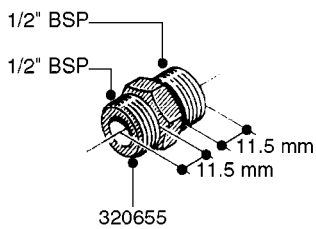

L0030

FITTINGS - HEXAGON NIPPLES
L0030-HIN, 01:01:16

Page 1
Date 12.08.2020 8:40

parts-n°	order qty	description
10015303	1	FITT.PO.HN 1.00X1.00 M1000
10425003	1	FITT.PO.HN 1.25X1.00 MCPHEE
320132	1	FITT.DK HN 1" BSP
320176	1	FITT.DK HN 3/8"X1/2" BSP
320445	1	FITT.DK HN 1/4"X3/8" BSP
320655	1	FITT.DK HN 1/2"-1/2" BSP
320692	1	FITT.DK HN 3/8'BSPX1/4'NPT
320703	1	FITT.DK HN 3/8BSP X1/2 &1/4NPT
320725	1	FITT.DK NIPPLE 3/8"-3/8" BSP
320902	1	FITT.DK HN 3/8'X 1/4' BSP
390232	1	FITT.DK HN 1-1/2' X 1-1/4' BSP
390276	1	FITT.DK HN 1'BSP