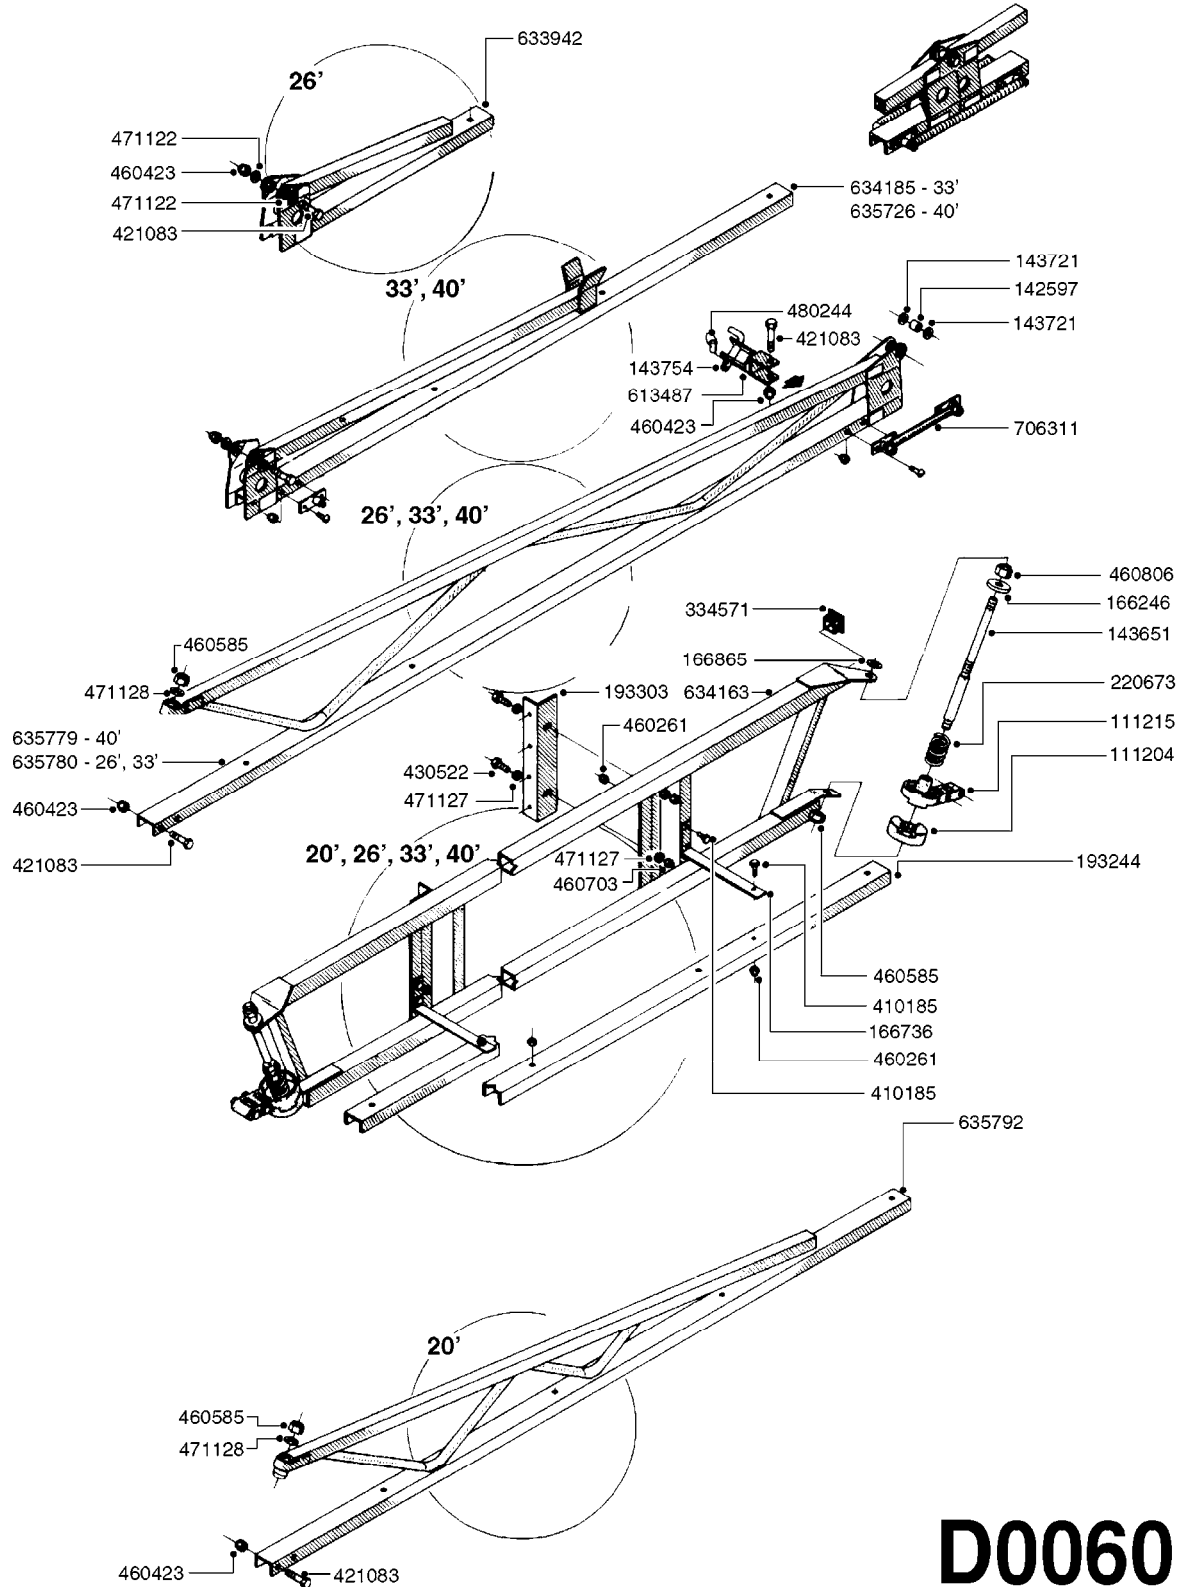

BOOM - SB 20' 26' 33' 40'
D0060-HIN, 18:12:19

Page 0
Date 12.08.2020 8:39

BOOM - SB 20' 26' 33' 40'
D0060-HIN, 18:12:19

Page 1
Date 12.08.2020 8:39

parts-n°	order qty	description
111204	1	CLAW CLUTCH/LOWER D80
111215	1	CLAW CLUTCH/UPPER D80
142597	1	DISTANCE TUBE
143651	1	AXLE M20/M16 L=355 F/BREAKAWAY
143721	1	FRICITION DISC FOR BOOM D30
143754	1	PIN D10 X 56
166246	1	WASHER CUP D53 F.SPRING
166736	1	CLAMP FOR SB BOOM
166865	1	WASHER D35/D25X2
193244	1	NOZZLE TRACK 6-8-10 M SB
193303	1	SUPPORTING ARM FOR SB BOOM
220673	1	SPRING F.PIVOT 100 X 51
334571	1	PLUG 40x40x2 F.SQ.TUBE
410185	1	BOLT HEX 8.8 DEL M6X16
421083	1	BOLT HEX 8.8 DEL M10X65
430522	1	BOLT HEX 8.8 DEL M12X25 FT
460261	1	NUT HEX M6X1.00 LOCK DIN985 A2 SS
460423	1	NUT HEX M10X1.50 LOCK DIN985A2 SS
460585	1	LOCKING NUT M16 DIN985 A2 SS
460703	1	NUT HEX M12X1.75 LOCK DIN985A2 SS
460806	1	NUT HEX M20X2.50 LOCK DIN985A2 SS
471122	1	WASHER, M10, Ø20/10.5X 2.0, SS
471127	1	WASHER, M12, Ø24/13X24X2.5 SS
471128	1	WASHER, M16, Ø30/17.0X 3.0, SS
480244	1	PIN SNAP D4.5
613487	1	TRANSPORT FITTINGS FOR SB BOOM
633942	1	OUTER BOOM WING 26', 28' SB
634163	1	CENTER SECTION - 20',26',33'
634185	1	BOOM WING OUTER PART 33' SB
635726	1	BOOM WING OUTER PART 40' SB
635779	1	INNER WING SECTION 40' SB
635780	1	INNER WING SEC. 26',28',33'SB
635792	1	BOOM WING - 20',21'SB-BOOM
706311	1	SPRING WITH HAND-GRIB