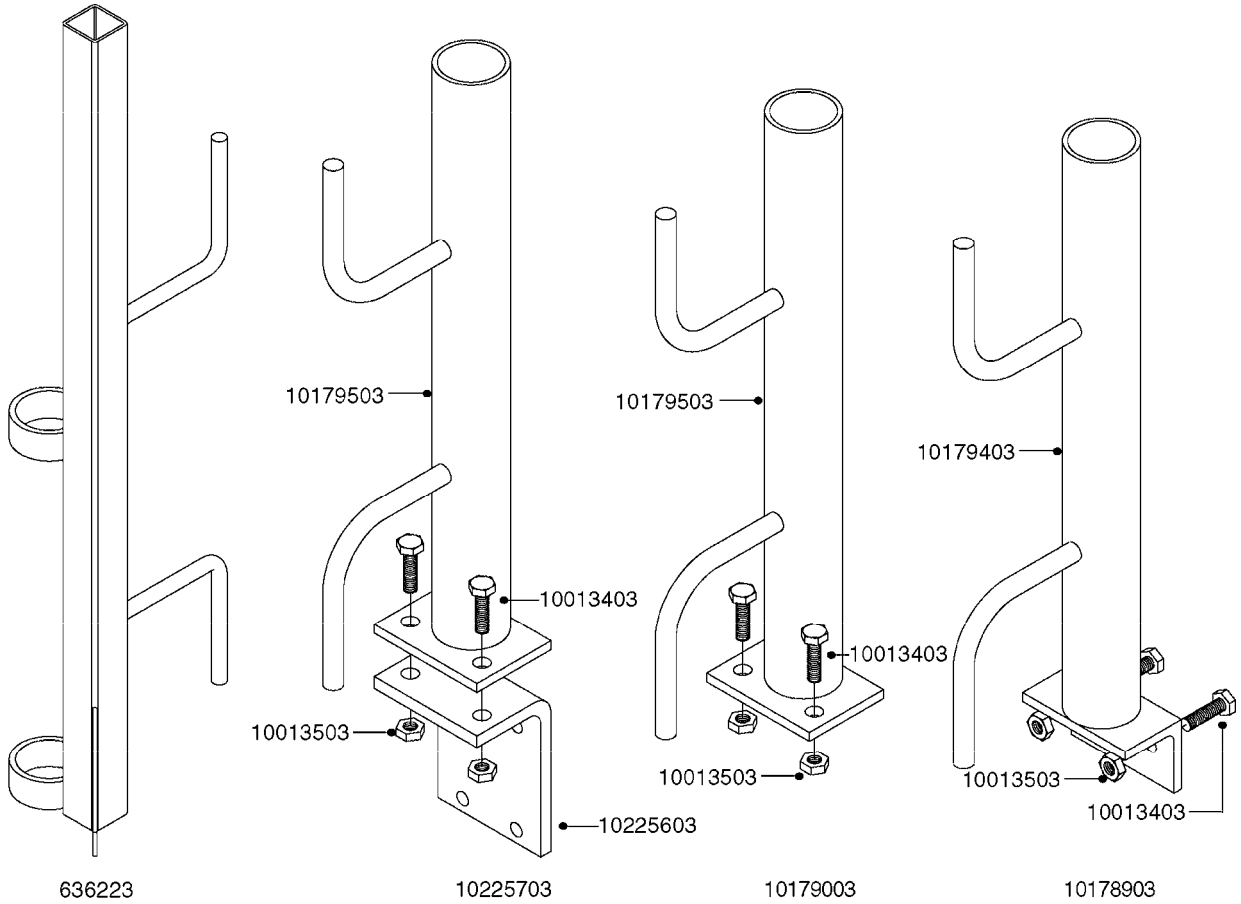

K0520

HOSE WRAPS
K0520-HIN, 05:12:19

Page 1
Date 12.08.2020 8:40

parts-n°	order qty	description
241965	1	O-RING Ø12.1 X 1.6 NITRILE
242007	1	O-RING Ø9.1 X 1.6 NITRILE
281551	1	BALL VALVE 1/2"
320084	1	FITT.DK NUT 1/2" BSP
330212	1	O-RING D19/D14X2.4 F.1/2"NUT
330326	1	O-RING D30/D24X2 F.1"NUT
330676	1	FITT.DK HB 3/8" F. 1/2" NUT
330687	1	FITT.DK HB 1/2" F. 1/2" NUT
334190	1	FITT.DK HB 1/2' F. PISTOL 60S
334533	1	CLAMP HOSE PLASTIC 3/8"
334534	1	CLAMP HOSE PLASTIC 1/2"
636223	1	POST 12 VOLT TR30
712471	1	AGITATION VALVE ASSY. ON/OFF
843196	1	SPRAY GUN KIT TYPE 60 SHORT
843197	1	HANDGUN KIT TYPE 60 LONG
10013403	1	BOLT HEX 3/8-16X1 1/4 HCS Z5
10013503	1	NUT HEX NC 3/8"
10178903	1	WRAP HOSE SIDE MOUNT PLATE
10179003	1	WRAP HOSE BOTTOM PLATE MOUNT
10179403	1	WRAP WELDMENT FOR HI101789
10179503	1	WRAP WELDMENT FOR HI101790
10225603	1	BKT.FOR HOSE WRAP MOUNT NL NK
10225703	1	WRAP HOSE BDL.BOTTOM PLATE
92701703	1	HOSE R X3/8" X300PSI WP X0012"
92702103	1	HOSE R X1/2" X300PSI WP X0012"