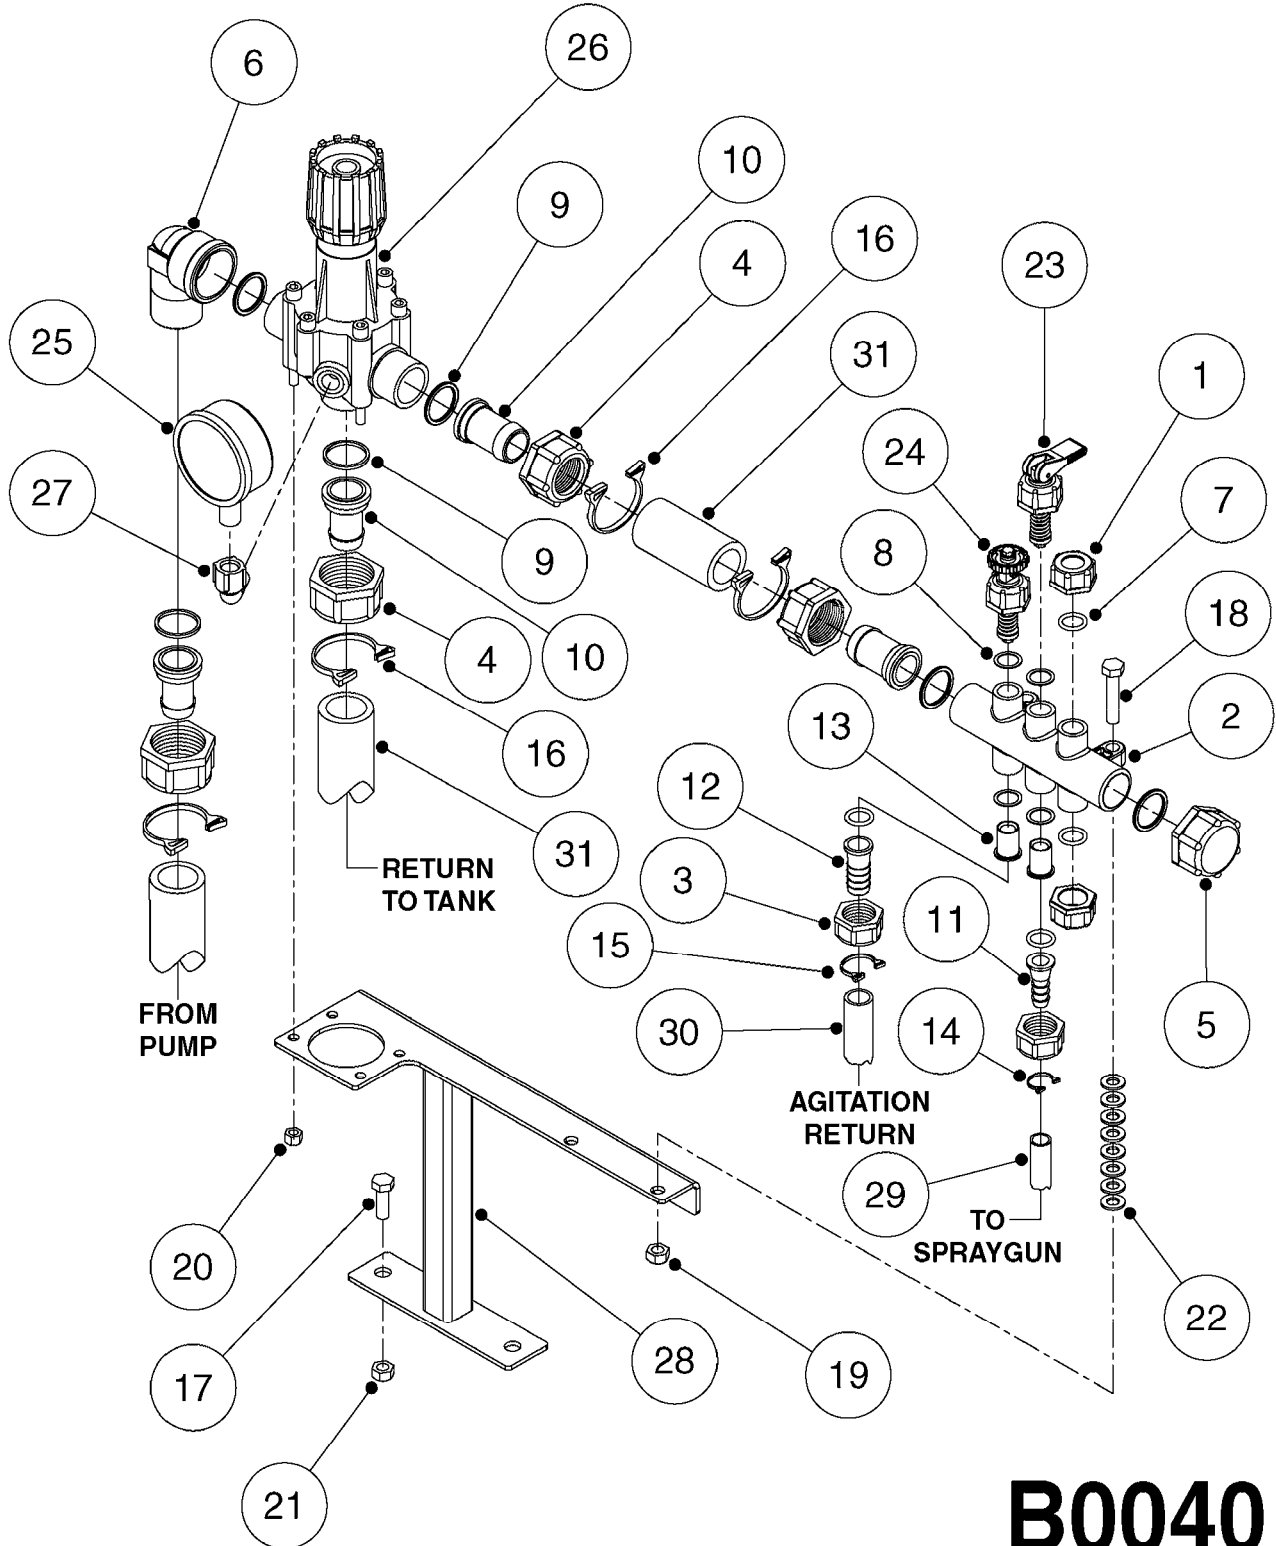

B0040

CONTROL - ATV/N-SERIES
B0040-HIN, 16:07:18

Page 1
Date 12.08.2020 8:39

Pos.	parts-n°	order qty	description
1	320047	1	FITT.DK CAPNUT 1/2" BSP
2	320073	1	DISTRIBUTOR HOUSING 1/2"
3	320084	1	FITT.DK NUT 1/2" BSP
4	320095	1	FITT.DK NUT 1" BSP
5	320106	1	FITT.DK CAPNUT 1" BSP
6	322138	1	FITT.DK ELB 1"M X 1"F BSP
7	330212	1	O-RING D19/D14X2.4 F.1/2"NUT
8	330315	1	O-RING D18.4/D13X.6
9	330326	1	O-RING D30/D24X2 F.1"NUT
10	330341	1	FITT.DK HB 1" F. 1" NUT
11	330676	1	FITT.DK HB 3/8" F. 1/2" NUT
12	330687	1	FITT.DK HB 1/2" F. 1/2" NUT
13	331111	1	VALVE SEAT FOR 1/2" DISTRIBUT.
14	334533	1	CLAMP HOSE PLASTIC 3/8"
16	334534	1	CLAMP HOSE PLASTIC 1/2"
16	334680	1	CLAMP HOSE PLASTIC 1"
17	420604	1	BOLT HEX 8.8 DEL M10X25 FT DIN933
18	420744	1	BOLT HEX 8.8 DEL M8X40
19	460143	1	LOCK NUT M8 SST A2 DIN985
20	460261	1	NUT HEX M6X1.00 LOCK DIN985 A2 SS
21	460423	1	NUT HEX M10X1.50 LOCK DIN985A2 SS
22	471126	1	WASHER, M8, Ø16/ 8.4X 1.6, SS
23	709741	1	VALVE ASSY. 1/2" FLIP LEVER
24	724530	1	THUMB WHEEL FOR AGITATION
25	28026203	1	GAUGE 200PSI/BR, 2.5"1/4BSP-BTM
26	28027603	1	VALVE PRESS CTRL RELIEF 1"BSPM
27	28033103	1	ELBOW, STREET, POLY 1/4"-18NPT
28	63026203	1	CONTROL POST, ATV SPRAYER
29	92701703	1	HOSE R X3/8" X300PSI WP X0012"
30	92702103	1	HOSE R X1/2" X300PSI WP X0012"
31	92712403	1	HOSE R X1" X300PSI WP X0012"