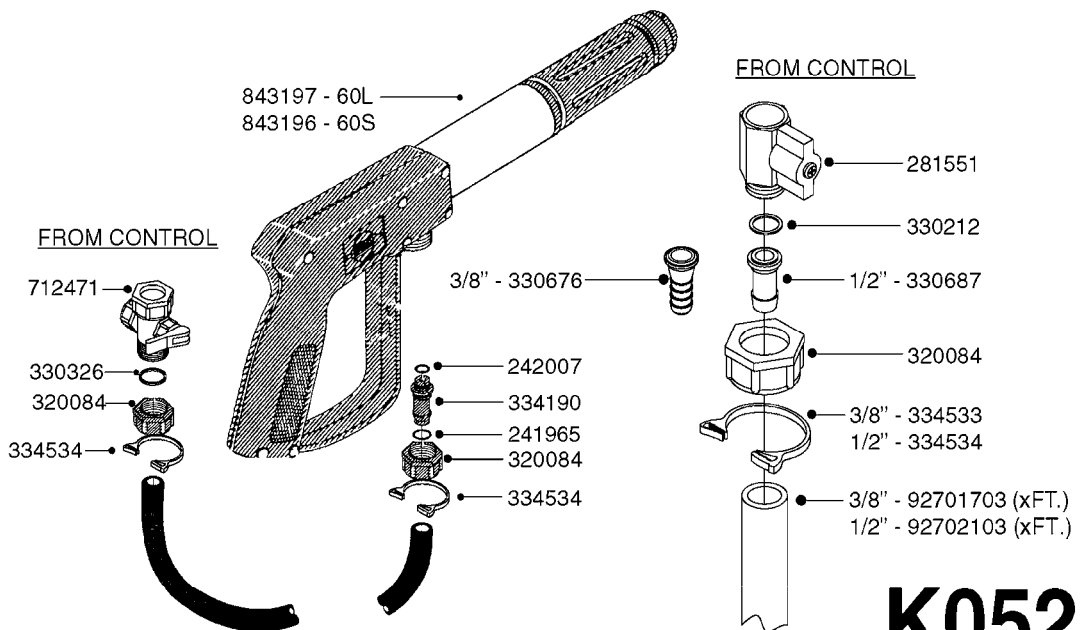

K0520

HOSE WRAPS
K0520-HIN, 05:12:19

Page 1
Date 12.08.2020 8:40

parts-n°	order qty	description
241965	1	O-RING Ø12.1 X 1.6 NITRILE
242007	1	O-RING Ø9.1 X 1.6 NITRILE
281551	1	BALL VALVE 1/2"
320084	1	FITT.DK NUT 1/2" BSP
330212	1	O-RING D19/D14X2.4 F.1/2"NUT
330326	1	O-RING D30/D24X2 F.1"NUT
330676	1	FITT.DK HB 3/8" F. 1/2" NUT
330687	1	FITT.DK HB 1/2" F. 1/2" NUT
334190	1	FITT.DK HB 1/2' F. PISTOL 60S
334533	1	CLAMP HOSE PLASTIC 3/8"
334534	1	CLAMP HOSE PLASTIC 1/2"
636223	1	POST 12 VOLT TR30
712471	1	AGITATION VALVE ASSY. ON/OFF
843196	1	SPRAY GUN KIT TYPE 60 SHORT
843197	1	HANDGUN KIT TYPE 60 LONG
10013403	1	BOLT HEX 3/8-16X1 1/4 HCS Z5
10013503	1	NUT HEX NC 3/8"
10178903	1	WRAP HOSE SIDE MOUNT PLATE
10179003	1	WRAP HOSE BOTTOM PLATE MOUNT
10179403	1	WRAP WELDMENT FOR HI101789
10179503	1	WRAP WELDMENT FOR HI101790
10225603	1	BKT.FOR HOSE WRAP MOUNT NL NK
10225703	1	WRAP HOSE BDL.BOTTOM PLATE
92701703	1	HOSE R X3/8" X300PSI WP X0012"
92702103	1	HOSE R X1/2" X300PSI WP X0012"