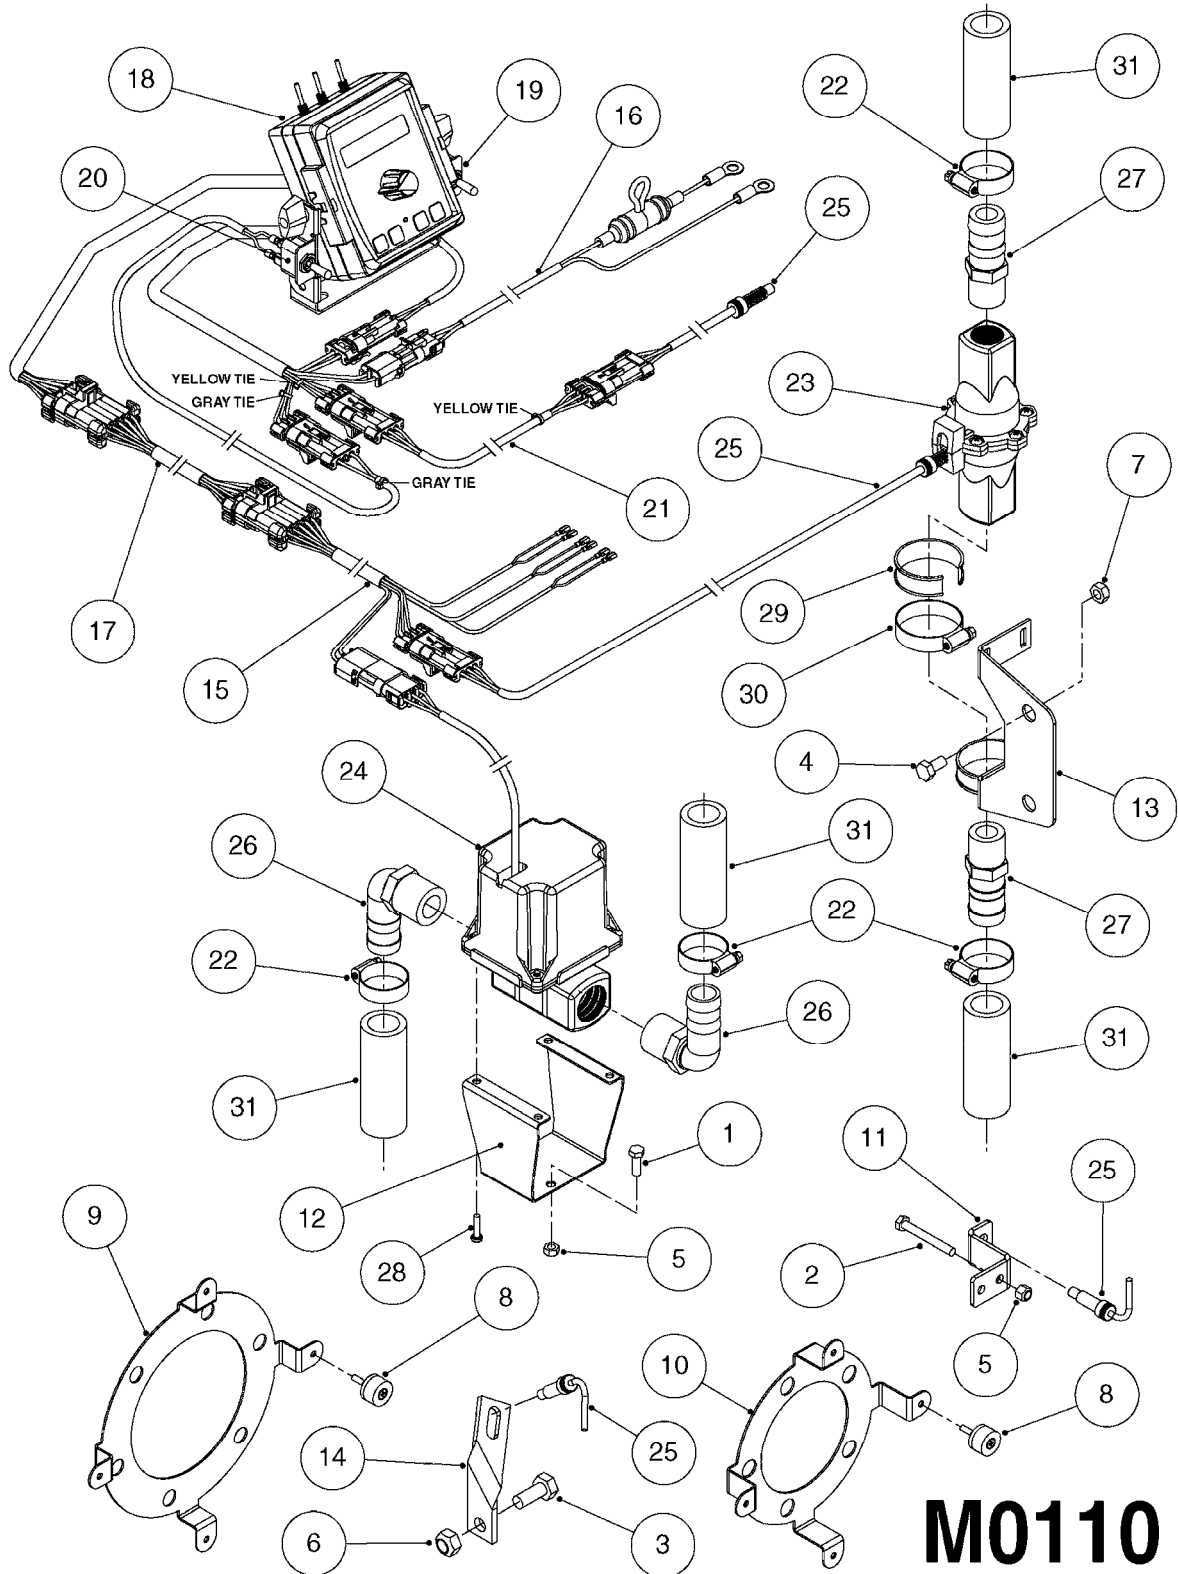

SPRAY MATE II CONTROLLER
M0110-HIN, 01:01:16

Page 1
Date 12.08.2020 8:40

Pos.	parts-n°	order qty	description
1	410185	1	BOLT HEX 8.8 DEL M6X16
2	410561	1	BOLT HEX 8.8 DEL M6X50 FT
3	420604	1	BOLT HEX 8.8 DEL M10X25 FT DIN933
4	430522	1	BOLT HEX 8.8 DEL M12X25 FT
4	430846	1	BOLT HEX 8.8 DEL M12X80 USE WITH N-SERIES
5	460261	1	NUT HEX M6X1.00 LOCK DIN985 A2 SS
6	460423	1	NUT HEX M10X1.50 LOCK DIN985A2 SS
7	460703	1	NUT HEX M12X1.75 LOCK DIN985A2 SS
8	722525	1	MONITOR MAGNETS SET OF 8PCS
9	16056203	1	MAG MNT F. SPEED SNS 6 BOLT USE WITH ATV SINGLE AXLE
10	16097703	1	SPEED RING, 5 BOLT, 4.5" B.C. USE WITH ATV TANDEM AXLE
11	16098003	1	SPEED SENSOR BRACKET, ATV TNDM USE WITH ATV TANDEM AXLE
12	16098103	1	REGULATOR VALVE BRKT, ATV ATV ONLY
13	16108803	1	FLOW METER BRKT, SPRAYMATE
14	16098903	1	SPD SNSR BRKT, ATV SINGLE AXLE USE WITH ATV SINGLE AXLE
15	26010603	1	SPRAYMATE II HARDI BRANCH CABL
16	26010703	1	SPRAYMATE II BATTERY CABLE
17	26010803	1	SPRAYMATE II 15'10PIN M/P CABL
18	26011203	1	SPRAYMATE II CONSOLE
19	26011303	1	SPRAYMATE II POWER SWITCH KIT INCLUDES SWITCH, BRACKET, WIRE
20	26011403	1	SPRAMAT II MAST.RN/HOLD SW KIT INCLUDES SWITCH, BRACKET, WIRE
21	26011503	1	SPRAYMATE II 15'3-PIN M/P CABL
22	28030003	1	CLAMP HOSE GEAR P1" 6716
23	28032803	1	FLOW METER, SM II, 2-40 GPM
24	28032903	1	SPRAYMATE II 1"SERVOVALV 150M
25	28033003	1	SPRAYMATEII 5'FLOW/SPEED SEN C
26	28033803	1	FITTING, 1"X1"NPT 90° ELBOW
27	28033903	1	FITTING, 1"X3/4"NPT STRAIGHT
28	41000303	1	MACHINE SCREW #8-32x3/4" SS
29	341291	1	RUBBER HOSE CLAMP COVER 130MM
30	28030103	1	CLAMP HOSE GEAR P5/4-S1.5"6724
31	92712403	1	HOSE R X1" X300PSI WP X0012"