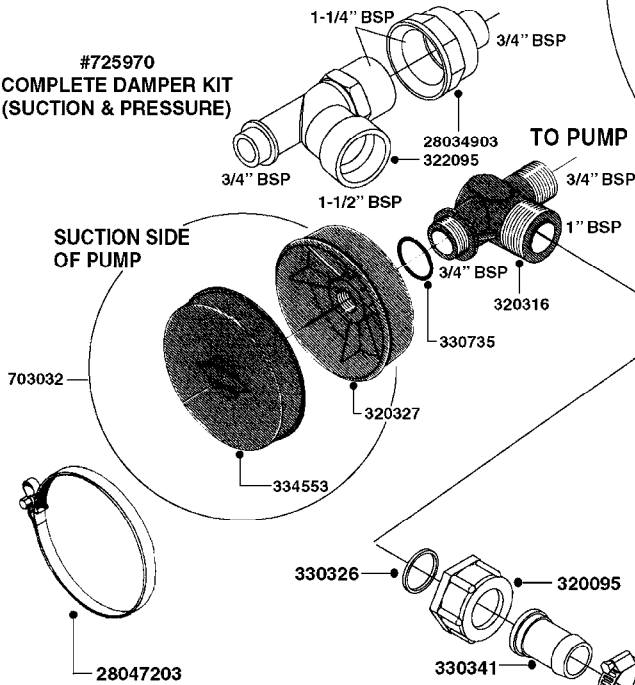

**#725970
COMPLETE DAMPER KIT
(SUCTION & PRESSURE)**