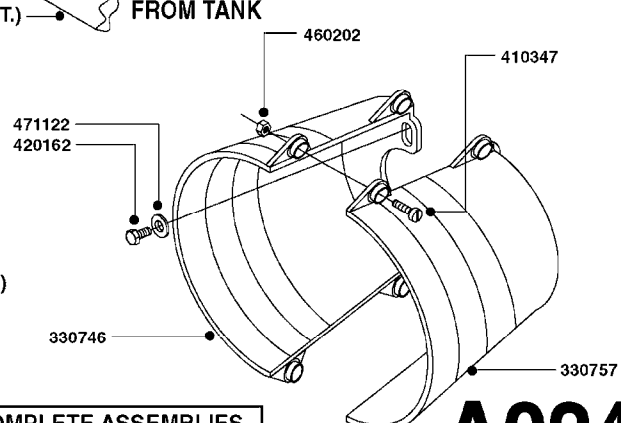

COMPLETE ASSEMBLIES
WHOLEGOODS ITEMS

A0240