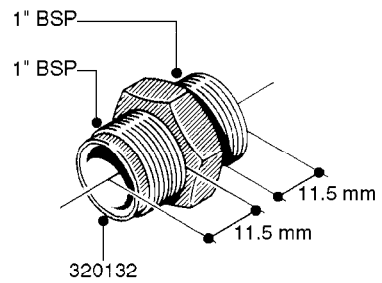

L0030

FITTINGS - HEXAGON NIPPLES
L0030-HIN, 01:01:16

Page 1
Date 12.08.2020 8:40

parts-n°	order qty	description
10015303	1	FITT.PO.HN 1.00X1.00 M1000
10425003	1	FITT.PO.HN 1.25X1.00 MCPHEE
320132	1	FITT.DK HN 1" BSP
320176	1	FITT.DK HN 3/8"X1/2" BSP
320445	1	FITT.DK HN 1/4"X3/8" BSP
320655	1	FITT.DK HN 1/2"-1/2" BSP
320692	1	FITT.DK HN 3/8'BSPX1/4'NPT
320703	1	FITT.DK HN 3/8BSP X1/2 &1/4NPT
320725	1	FITT.DK NIPPLE 3/8"-3/8" BSP
320902	1	FITT.DK HN 3/8'X 1/4' BSP
390232	1	FITT.DK HN 1-1/2' X 1-1/4' BSP
390276	1	FITT.DK HN 1'BSP