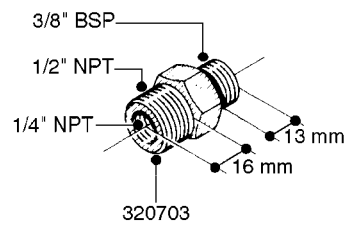

L0030

FITTINGS - HEXAGON NIPPLES
L0030-HIN, 01:01:16

Page 1
Date 12.08.2020 8:40

parts-n°	order qty	description
10015303	1	FITT.PO.HN 1.00X1.00 M1000
10425003	1	FITT.PO.HN 1.25X1.00 MCPHEE
320132	1	FITT.DK HN 1" BSP
320176	1	FITT.DK HN 3/8"X1/2" BSP
320445	1	FITT.DK HN 1/4"X3/8" BSP
320655	1	FITT.DK HN 1/2"-1/2" BSP
320692	1	FITT.DK HN 3/8'BSPX1/4'NPT
320703	1	FITT.DK HN 3/8BSP X1/2 &1/4NPT
320725	1	FITT.DK NIPPLE 3/8"-3/8" BSP
320902	1	FITT.DK HN 3/8'X 1/4' BSP
390232	1	FITT.DK HN 1-1/2' X 1-1/4' BSP
390276	1	FITT.DK HN 1'BSP