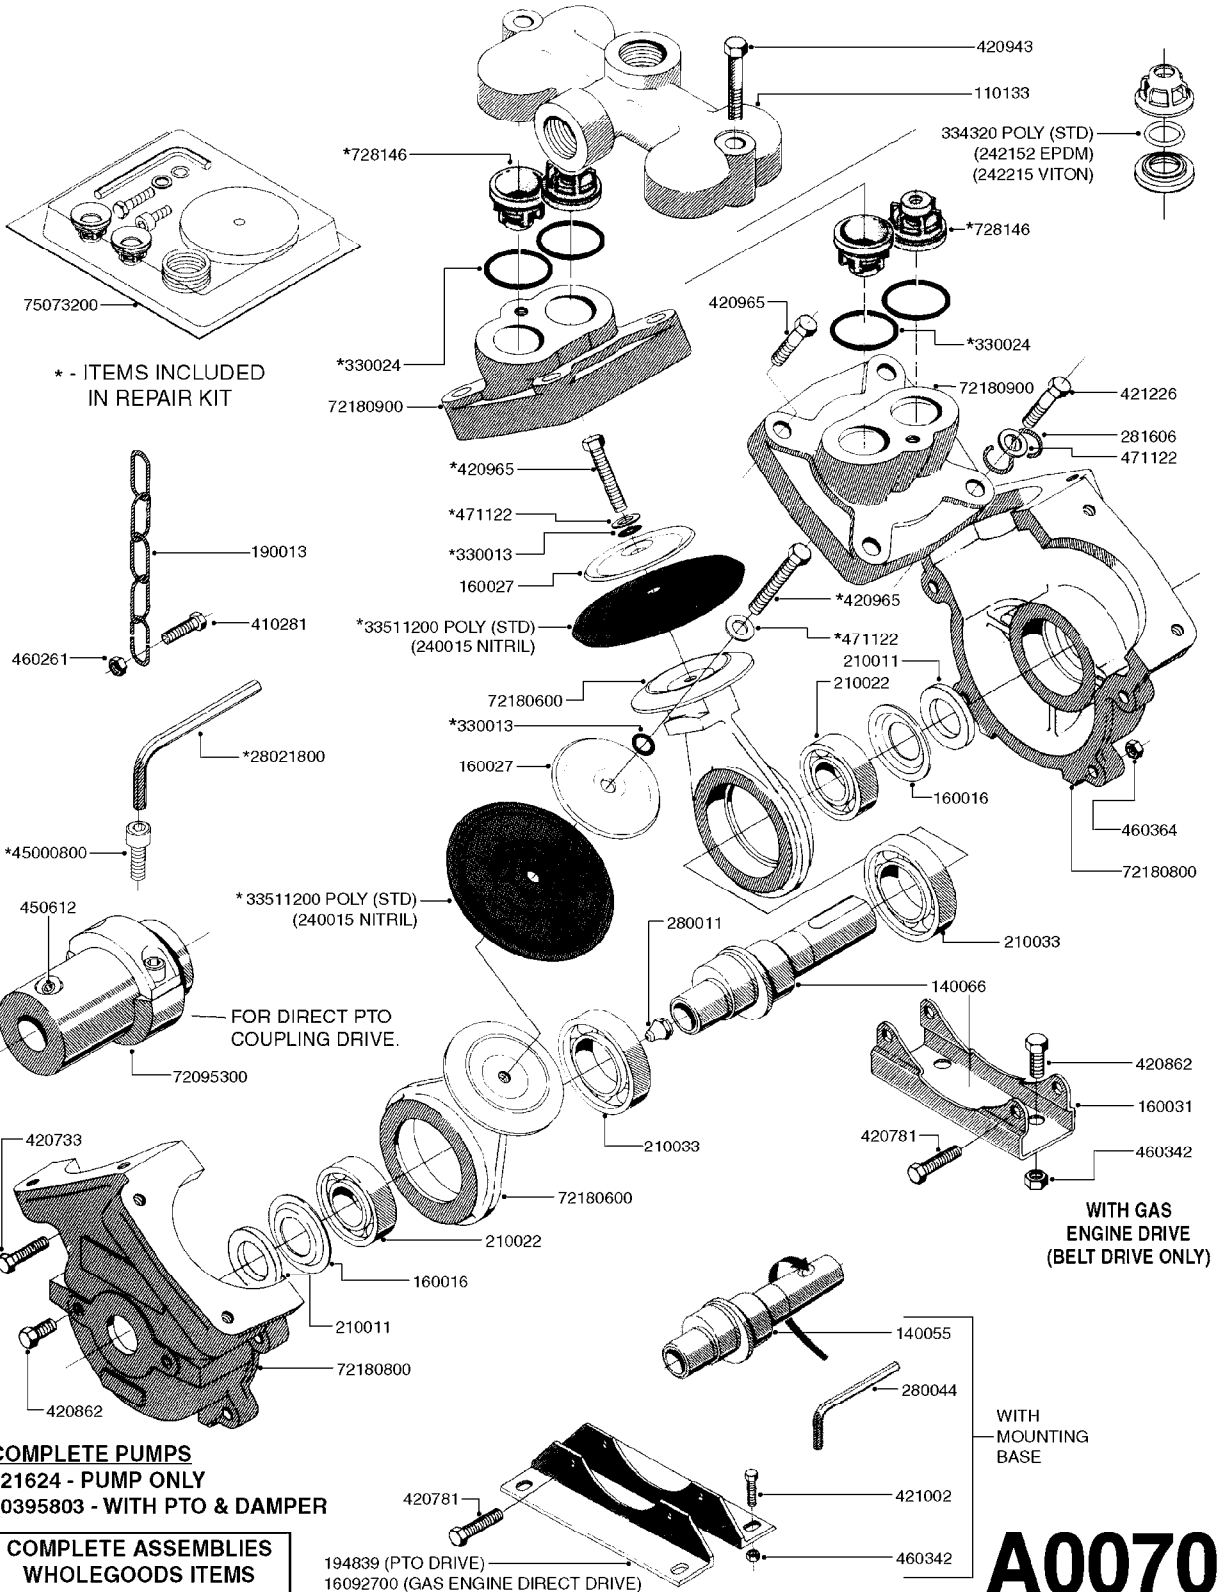

PUMP - 603
A0070-HIN, 01:01:16

COMPLETE PUMPS
821624 - PUMP ONLY
10395803 - WITH PTO & DAMPER

COMPLETE ASSEMBLIES
WHOLEGOODS ITEMS

A0070

PUMP - 603
A0070-HIN, 01:01:16

Page 1
Date 12.08.2020 8:39

parts-n°	order qty	description
110133	1	VALVE CHAMBER MOD 600 PAINTED
140055	1	CRANK SHAFT, MODEL 600
140066	1	CRANK SHAFT, MODEL 600/4
160016	1	DUST PLATE
160027	1	DIAPHRAGM UPPER DISC 500-600
160031	1	BASE PLATE MODEL 500-600
190013	1	CHAIN 35XL=800
194839	1	ANGLE IRON FOOT, M 500-600 RED
210011	1	SEAL FELT D39/23 X 4
210022	1	BEARING BALL 6205
210033	1	BEARING BALL 6007
240015	1	DIAPHRAGM MODEL 500-600 NITRIL
242152	1	O-RING D18.2X3 EPDM
242215	1	O-RING D18X3 VITON
280011	1	GREASE NIPPLE 1/8" SAE H TR
280044	1	KEY HEXAGON W6 3/16"
281606	1	S-HOOK GALVANIZED
330013	1	O-RING 2.5 X 10 PUR
330024	1	O-RING D41,1/D34.5 X 3,5
334320	1	O-RING D18X3 POLYURETHANE
410281	1	BOLT HEX 8.8 DEL M6X25 DIN933 A2
420733	1	BOLT HEX 8.8 DEL M8X40
420781	1	BOLT HEX 8.8 DEL M8X50
420862	1	BOLT HEX 8.8 DEL M10X16 FT
420943	1	BOLT HEX 8.8 DEL M10X50
420965	1	M10X40 MACHINE SCREW STAINLESS
421002	1	BOLT HEX 8.8 DEL M10X30 FT DIN933
421226	1	BOLT HEX 8.8 DEL M10X45
450612	1	SCREW M10X16 POINTED
460261	1	NUT HEX M6X1.00 LOCK DIN985 A2 SS
460342	1	NUT HEX M10 DEL DIN934
460364	1	NUT HU M8 A2 SS DIN934
471122	1	WASHER, M10, Ø20/10.5X 2.0, SS
728146	1	VALVE FOR 361(726890/707932)
821624	1	PUMP 603/7 W. FOOT TAPERED SHA
10395803	1	PUMP 603 C/W PTO 540 RPM
16092700	1	PUMP MOUNT PLATE TALL 500/600
28021800	1	KEY HEXAGON 8MM FOR M10
33511200	1	DIAPHRAGM 500-603 PUR 2006
45000800	1	BOLT ROUND M10X25
72095300	1	COUPLING 1-3/8" X 25, PAINTED
72180600	1	CONNECTING ROD FOR 503-603 M10
72180800	1	PUMP HOUSING 603 RED W/BOLTS
72180900	1	DIAPHRAGM COVER MOD. 600
75073200	1	PUMP KIT 603mm 06