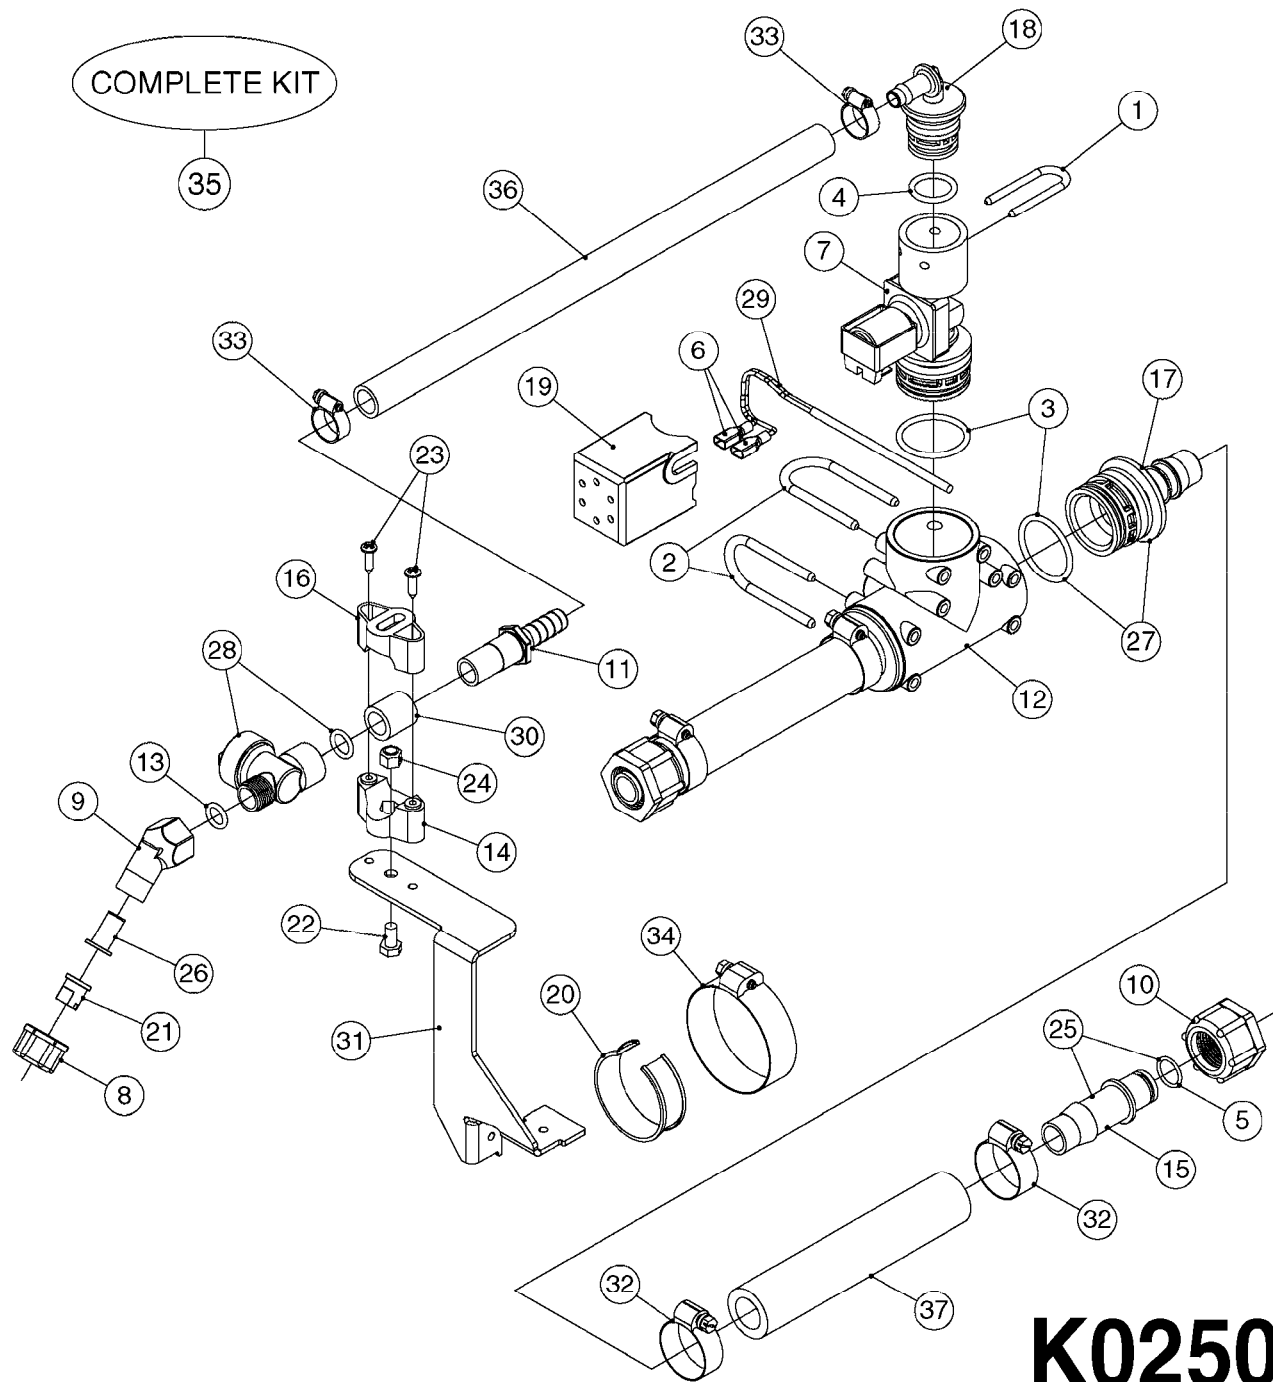

K0250

ELECTRIC END NOZZLE KIT '09
K0250-HIN, 01:01:16

Page 1
Date 12.08.2020 8:40

Pos.	parts-n°	order qty	description
1	145994	1	FITT.DK S-40 FORK
2	145995	1	FITT.DK S-53 FORK
3	242354	1	O-RING D32.2X3.0 VITON
4	242355	1	O-RING D19.2X3.0 VITON F.S-40
5	242594	1	O-RING D14 X 1.78 SCH.70-EPDM
6	261539	1	SPADE F.ELEC CONNEX BLUE INSUL
7	262104	1	VALVE, SOLENOID, S53/S40
8	320187	1	FITT.DK CAP 3/8" BSP BLACK
9	320191	1	FITT.DK ELB 3/8' BSP 45 DEGREE
10	320283	1	FITT.DK NUT 3/4"BSP
11	320891	1	FITT.DK HB 3/8'- 3/8' BSP
12	322352	1	FITT.DK S-53 TEE
13	330013	1	O-RING 2.5 X 10 PUR
14	333012	1	NOZZLE HOLD. UPPER PART
15	334044	1	FITT.DK HB 3/4' F. 3/4' CAP
16	334220	1	YOKE, UPPER NOZZLE BODY
17	334229	1	FITT.DK S-53 STR.3/4"
18	334237	1	FITT.DK S-40 ELB.3/8"
19	334965	1	COVER FOR S53 SOLENOID VALVE
20	341291	1	RUBBER HOSE CLAMP COVER 130MM
21	370392	1	NOZZLE END FAN 1850-G 300
22	410546	1	BOLT HEX M6X12 A2 SS DIN933
23	440665	1	SCREW M4.2X16 STAINLESS
24	460261	1	NUT HEX M6X1.00 LOCK DIN985 A2 SS
25	724621	1	FITT.DK HB 3/4"ASSY F.3/4" NUT
26	725042	1	SCREEN 80 MESH W.GASKET, RED
27	726558	1	FITT.DK S53 STR. 3/4" W. ORING
28	729610	1	NOZZLE ASSY. NON DRIP 3/8 THRD
29	983087	1	ELEC. CABLE 2 WIRE X 0.75MM
30	10631003	1	HOSE R X CLEAR BRAID.X 1/2 12"
31	16110803	1	NOZZLE BRACKET VAR SPACINGS
32	28029903	1	CLAMP HOSE GEAR P3/4"-S1" 6712
33	28044903	1	CLAMP HOSE GEAR P3/8" 6706
34	28047003	1	CLAMP HOSE GEAR 30 X 50 6732
35	82613203	1	ELECTRIC END NOZZLE KIT 2009
36	92701703	1	HOSE R X3/8" X300PSI WP X0012"
37	92703203	1	HOSE R X3/4" X300PSI WP X0012"