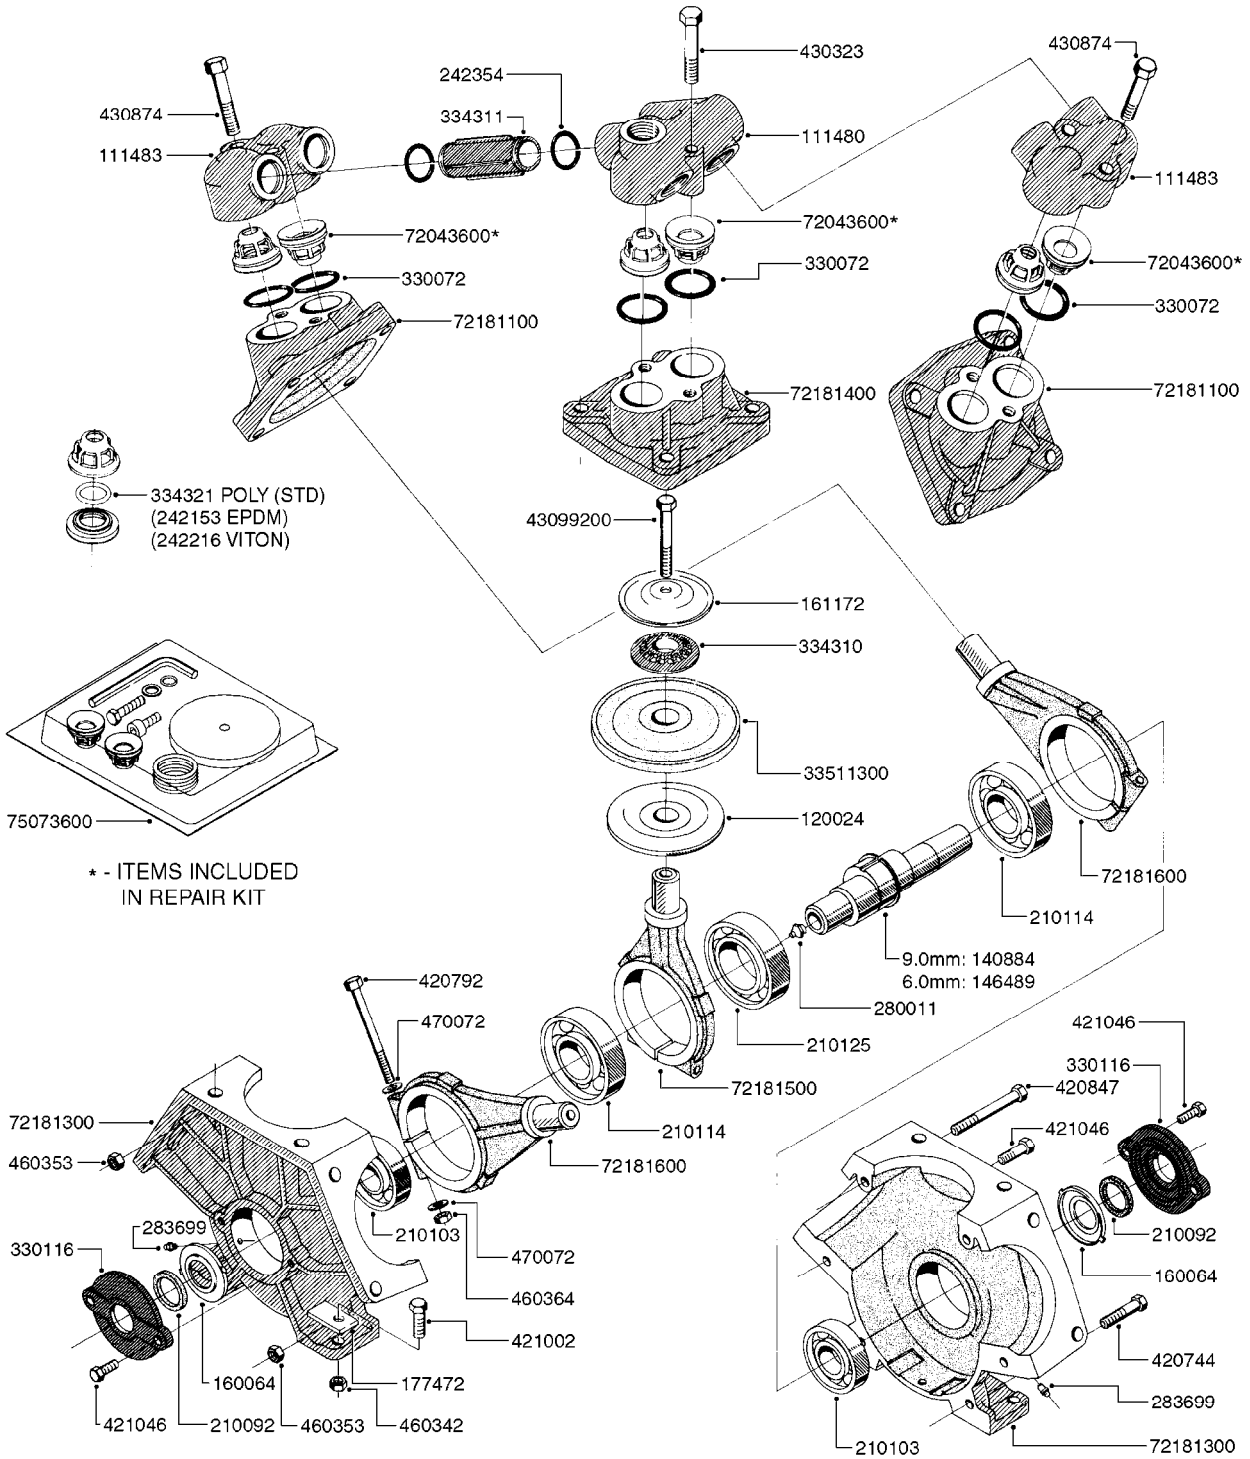

COMPLETE PUMPS
821635 - PUMP ONLY
10396203 - WITH PTO & DAMPER

COMPLETE ASSEMBLIES
WHOLEGOODS ITEMS

A0230

PUMP - 1303 W/ MOUNTING BASE
A0230-HIN, 01:01:16

Page 1
Date 12.08.2020 8:39

parts-n°	order qty	description
111480	1	VALVE HEAD 1302 CENTER
111483	1	VALVE HEAD SIDE 1302
120024	1	DIAPHRAGM BACK DISC 1200-1300
140884	1	CRANK SHAFT MODEL 1300-9
146489	1	CRANK SHAFT MODEL 1302-6MM
160064	1	DUST PLATE
161172	1	DIAPHRAGM DISC F. 1203/1303
177472	1	BRACKET 25 X 5
210092	1	SEAL FELT D43/30X5
210103	1	BEARING BALL 6306
210114	1	BEARING BALL 6308
210125	1	BEARING BALL 6210
242153	1	O-RING D26X4 EPDM
242216	1	O-RING VITON F/1202/1302/462
242354	1	O-RING D32.2X3.0 VITON
280011	1	GREASE NIPPLE 1/8" SAE H TR
283699	1	GREASE NIPPLE M6X1
330072	1	O-RING D53.5/D45.5X4
330116	1	SEAL RETAINER, MODEL 1300
334310	1	NYLON WASHER 1202/1302/462
334311	1	CONNECTION PIPE INLET MOD.1302
334321	1	O-RING POLY. 34.0x26.0x4.0
420744	1	BOLT HEX 8.8 DEL M8X40
420792	1	BOLT HEX 8.8 RAW M8X95
420847	1	BOLT HEX 8.8 DEL M8X85
421002	1	BOLT HEX 8.8 DEL M10X30 FT DIN933
421046	1	BOLT HEX M8X25/25 A2 SS DIN933
430323	1	BOLT HEX 8.8 DEL M12X60
430874	1	SCREW SET 8.8 DEL M12X70 FT
460342	1	NUT HEX M10 DEL DIN934
460353	1	NUT HEX M8 BLACK
460364	1	NUT HU M8 A2 SS DIN934
470072	1	WASHER D15/D8X.5 LOCK
821635	1	PUMP 1303/9 540RPM
10396203	1	PUMP 1303 C/W PTO 540 RPM
33511300	1	DIAPHRAGM 1202-1303 POLY 2006
43099200	1	BOLT HEX SS M12 X 30 DIN933 A4
72043600	1	VALVE FOR 462/463
72181100	1	DIAPHRAGM COVER 1203/1303+BLTS
72181300	1	PUMP CASTING 1300 RED W/BOLTS
72181400	1	DIAPHRAGM COVER 1303 W/BOLTS
72181500	1	CONNECTING ROD, CENTER 1303
72181600	1	CONNECTING ROD, SIDE MOD.1300
75073600	1	PUMP KIT 1303 MM "06"