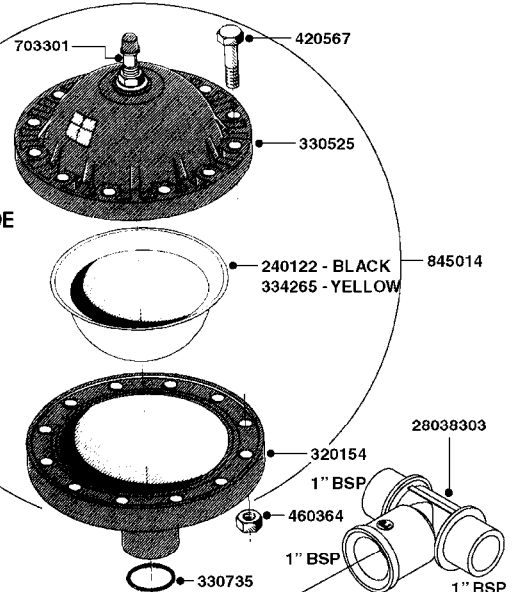

PRESSURE SIDE OF PUMP