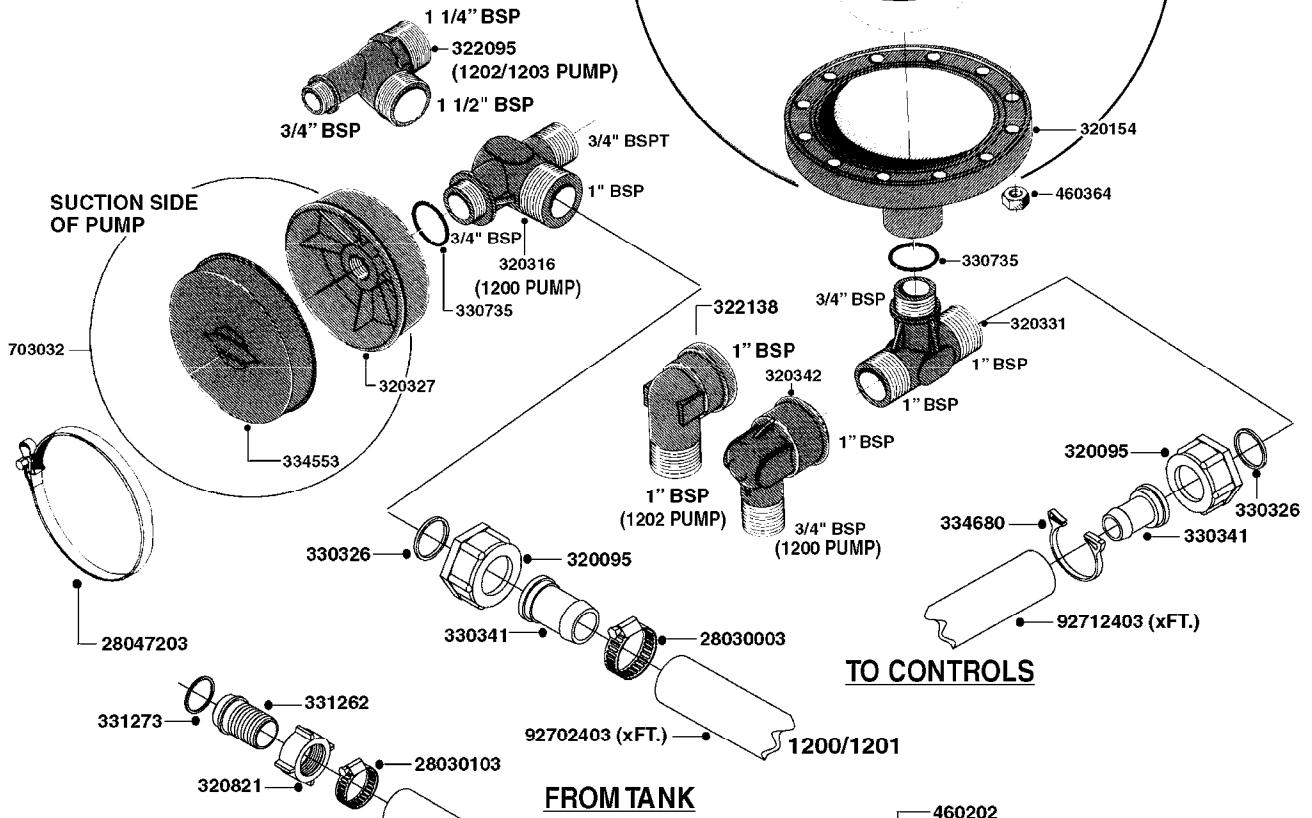

#821630 1203 PUMP (REPLACES 1202 PUMP)
#726854 COMPLETE DAMPER KIT (SUCTION & PRESSURE)