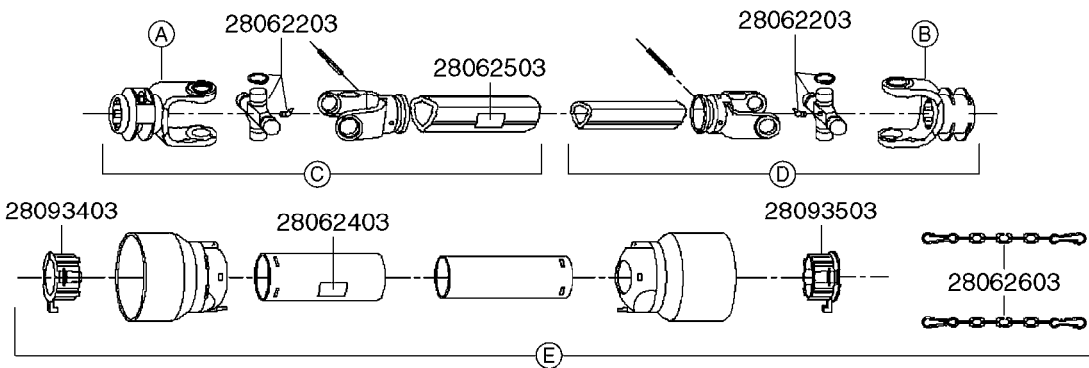

* Changed in 2016 from 100 series to G-Series (see page A0600).

A520

PTO SHAFTS - BONDIOLI CENT.
A0520-HIN, 23:10:18

Page 1
Date 12.08.2020 8:39

parts-n°	order qty	description
289042	1	UNIV. JOINT 22x54mm
421024	1	BOLT HEX 8.8 DEL M8X60
450015	1	SCREW ALLAN 3/8'X5/8' BLACK
460143	1	LOCK NUT M8 SST A2 DIN985
28009803	1	PTO PIN TUBE RETAINER OUTER
28009903	1	PTO TUBE RETAINER INNER
28010103	1	PTO YOKE F.INNER TUBE CV PTO
28021403	1	PTO 1"STR/1-3/8" 6SPL B&P
28021503	1	PTO 1"STR/1-3/8" 21SPL B&P
28021603	1	PTO 1"STR/1-3/4" 20SPL B&P
28027903	1	PTO BALL LOCK.KIT F.1-3/8 YOKE
28040503	1	UNIV. JOINT 27x74.6mm
28040703	1	SAFETY CHAIN F.CV BLACK PTO
28041803	1	DECAL DANGER GUARD MISSING
28041903	1	DECAL DANGER ROT.DRIVELINE
28056703	1	PTO YOKE #1 1-3/8" X 6 SPLINE
28056803	1	PTO YOKE #1 1-3/8" X 21 SPLINE
28056903	1	PTO YOKE #4 1-3/4" X 20 SPLINE
28057003	1	PTO TUBE YOKE #1-G1 OUTER
28057103	1	PTO TUBE YOKE #4-G4 OUTER
28057203	1	PTO PIN TUBE RETAINER OUTER
28057303	1	PTO TUBE OUTER #1 745MM
28057403	1	PTO TUBE OUTER #4 720MM
28057503	1	PTO TUBE INNER #1 745MM
28057603	1	PTO TUBE INNER #4 720MM
28057703	1	PTO TUBE RETAINER INNER
28057803	1	PTO TUBE YOKE #1 Ø=1"
28057903	1	PTO TUBE YOKE #4 Ø=1"
28058003	1	PTO HALF SAFETY SHIELD OUTER
28058103	1	PTO HALF SAFETY SHIELD OUTER
28058203	1	PTO HALF SAFETY SHIELD INNER
28058303	1	PTO HALF SAFETY SHIELD INNER
28058403	1	PTO BALL LOCK.KIT F.1-3/4 YOKE
28058503	1	PTO TUBE YOKE #1-G1 INNER