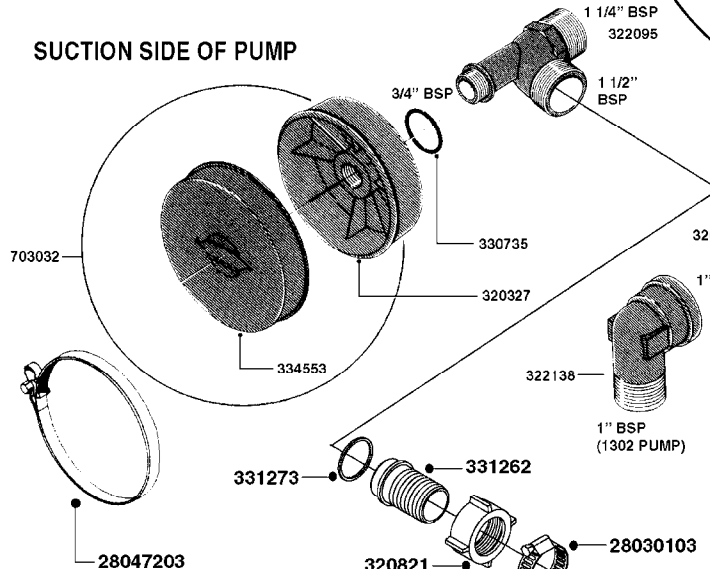

SUCTION SIDE OF PUMP

NLA - 1302 PUMP (REPLACES 1301 PUMP)
#726854 - COMPLETE DAMPER KIT (SUCTION & PRESSURE)