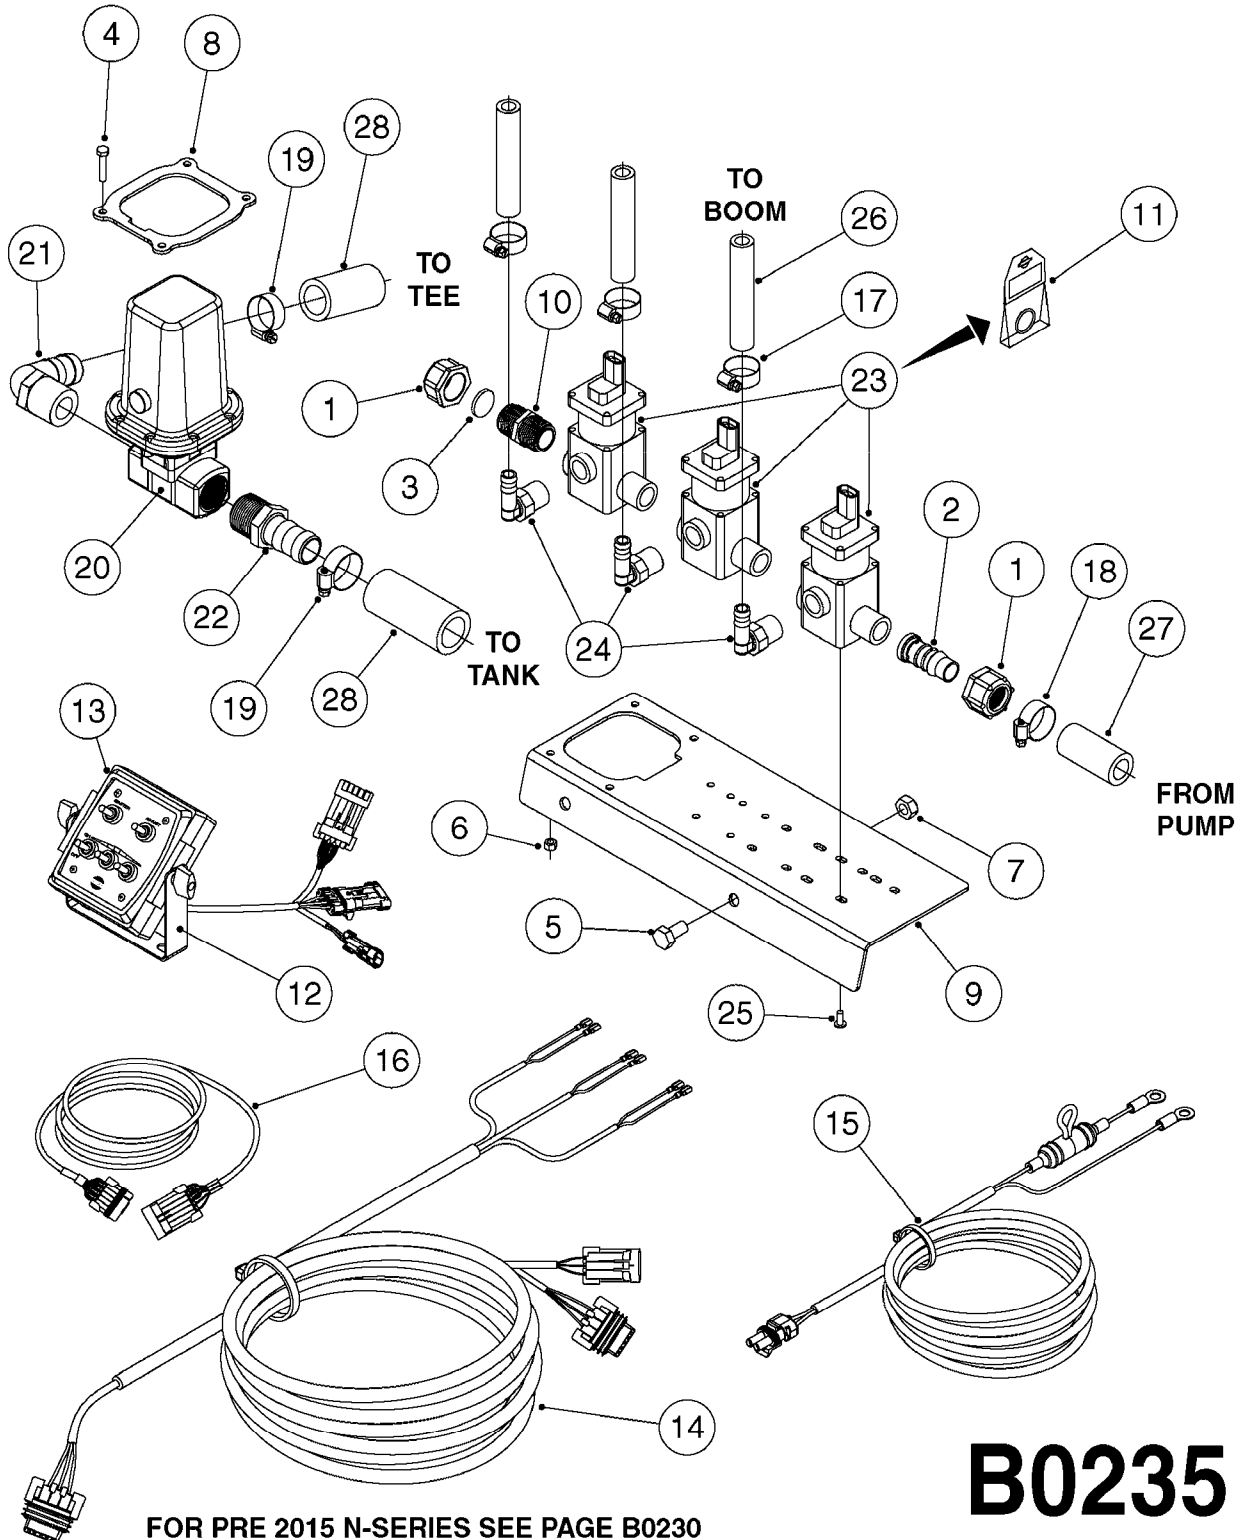

B0235

ELECTRIC SOLENOID N-SERIES
2015
B0235-HIN, 15:08:19

Page 1
Date 12.08.2020 8:39

Pos.	parts-n°	order qty	description
1	320283	1	FITT.DK NUT 3/4"BSP
2	330691	1	FITT.DK HB 3/4'F.3/4' NUT
3	390542	1	PLUG WASHER FOR 3/4'CAP NUT
4	410686	1	BOLT HEX 8.8 DEL M6X30
5	420626	1	BOLT HEX 8.8 DEL M10X20 FT
6	460261	1	NUT HEX M6X1.00 LOCK DIN985 A2 SS
7	460423	1	NUT HEX M10X1.50 LOCK DIN985A2 SS
8	16231703	1	PLATE, FLAT, 1/8" 99X116, RED
9	16231903	1	BRACKET, EC CONTROL, N-SERIES '17, RED
10	23005703	1	FITT, 3/4" POLY NIPPLE
11	24004103	1	O-RING F.SOLENOID
12	26001503	1	HC FOAM MARKER CONSOLE MT.KIT
13	26010503	1	HARDI 3-SEC VAL CONTR CONSOLE
14	26010603	1	SPRAYMATE II HARDI BRANCH CABL
15	26010703	1	SPRAYMATE II BATTERY CABLE
16	26010803	1	SPRAYMATE II 15'10PIN M/P CABL
17	28029803	1	CLAMP HOSE GEAR P1/2" 6708
18	28029903	1	CLAMP HOSE GEAR P3/4"-S1" 6712
19	28030003	1	CLAMP HOSE GEAR P1" 6716
20	28032903	1	SPRAYMATE II 1"SERVOVALV 150M
21	28033803	1	FITTING, 1"X1"NPT 90° ELBOW
22	28039203	1	FITTING, 1" NPT/BARB BANJO
23	28085803	1	SOLENOID VALVE, TIR, 3/4X1/2X3/4
24	28093603	1	FITTING, 1/2"MPT X 1/2" HB 90
25	44076200	1	SCREW WN5451 5X16 SS TORX
26	92702103	1	HOSE R X1/2" X300PSI WP X0012"
27	92703203	1	HOSE R X3/4" X300PSI WP X0012"
28	92712403	1	HOSE R X1" X300PSI WP X0012"