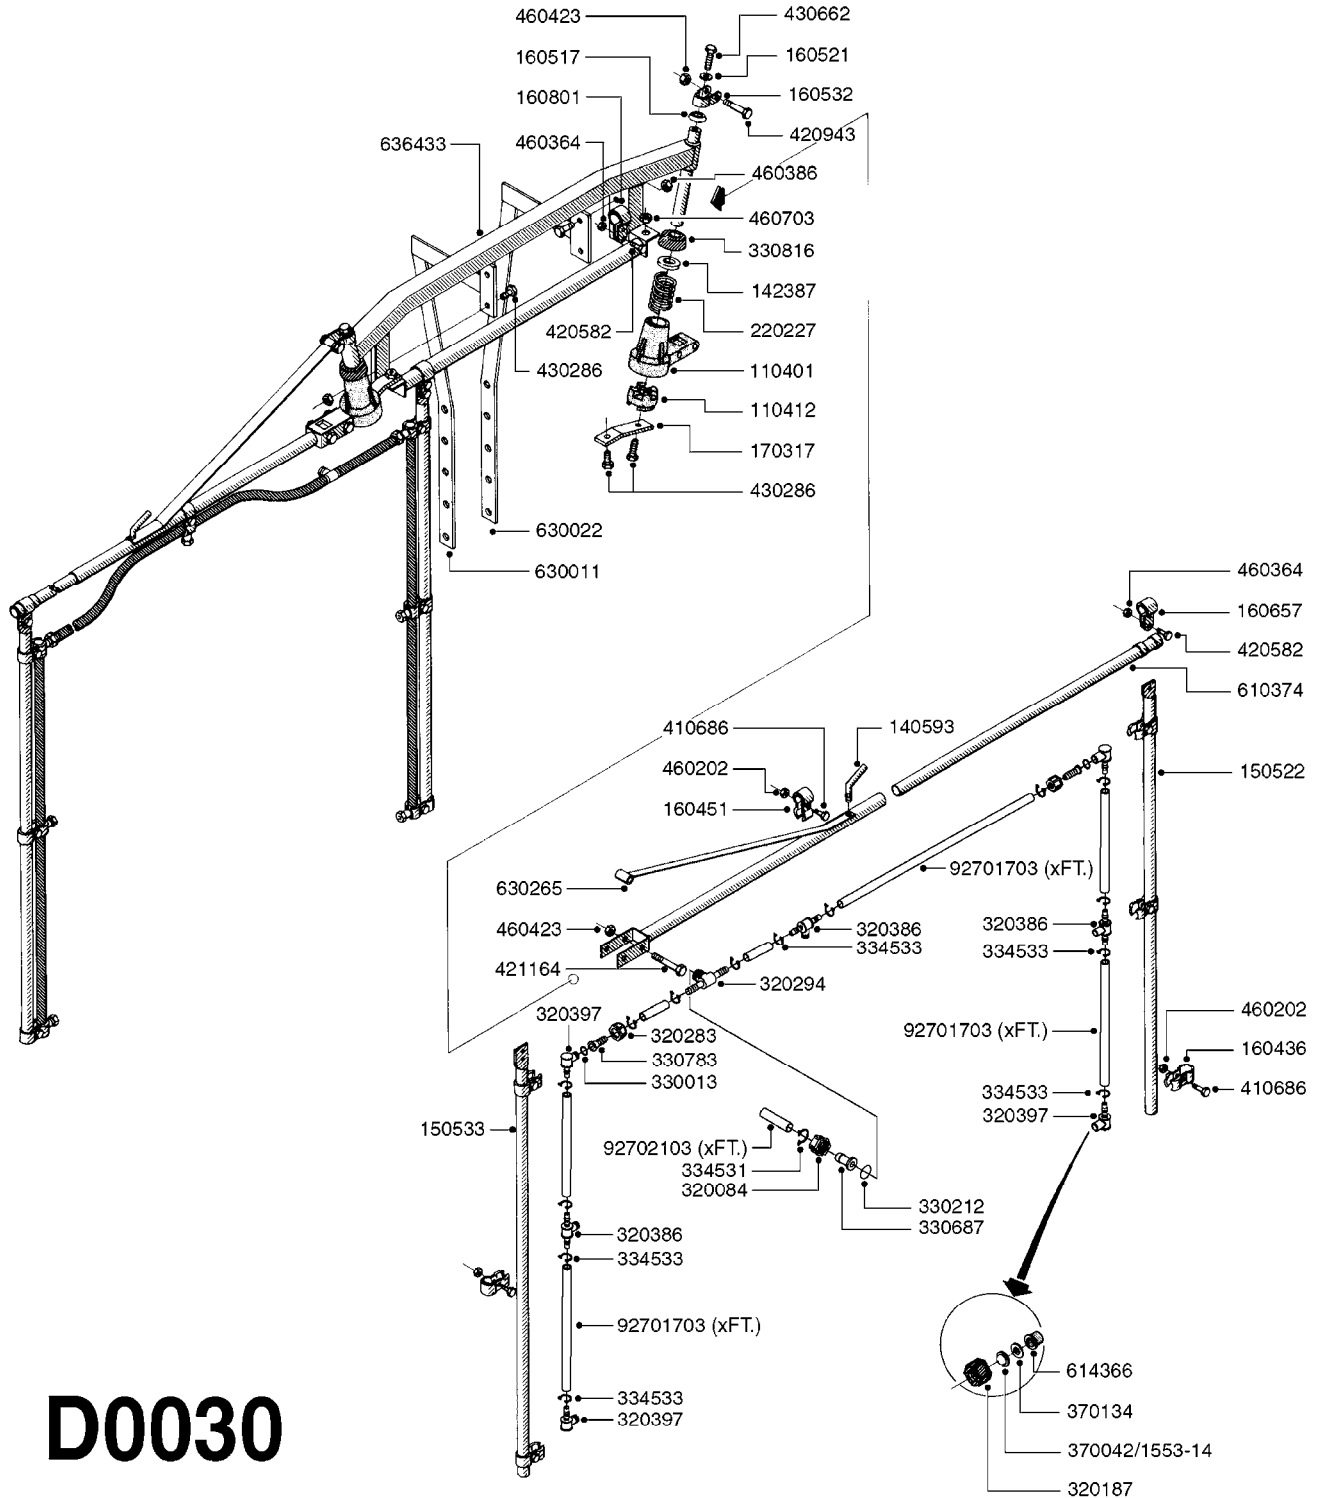

BOOM - V-II
D0030-HIN, 01:01:16

Page 0
Date 12.08.2020 8:39

BOOM - V-II
D0030-HIN, 01:01:16

parts-n°	order qty	description
110401	1	SPRING HOUSING STD BOOM
110412	1	CLUTCH STANDARD BOOM
140593	1	THUMB SCREW
142387	1	WASHER D40D23X5
150522	1	DROP TUBE WINE II
150533	1	DROP TUBE WINE II
160436	1	PIPE BRANCH HOLDER D22,2
160451	1	PIPE BRANCH HOLDER D25,4
160517	1	SPACER COLLAR, STANDARD BOM
160521	1	WASHER D30.5/D13X2
160532	1	CLAMP SWIVEL F. BOOM 14'H.D.
160657	1	CLIP FITTING FOT D22,2
160801	1	CLIP FITTINGS 31.7
170317	1	CROSSBAR FOR BOOM WINE II
220227	1	SPRING FOR PIVOT
320084	1	FITT.DK NUT 1/2" BSP
320187	1	FITT.DK CAP 3/8" BSP BLACK
320283	1	FITT.DK NUT 3/4"BSP
320294	1	FITT.DK TEE 3/8X3/8HB X1/2"BSP
320386	1	FITT.DK TEE 3/8X3/8HB X3/8"BSP
320397	1	FITT.DK ELB 3/8"HB X 3/8" BSP
330013	1	O-RING 2.5 X 10 PUR
330212	1	O-RING D19/D14X2.4 F.1/2"NUT
330687	1	FITT.DK HB 1/2" F. 1/2" NUT
330783	1	FITT.DK HB 3/8"F.3/8" NUT
330816	1	DUST COVER PLASTIC/STD.BOOM
334531	1	CLAMP HOSE PLASTIC 3/4"
334533	1	CLAMP HOSE PLASTIC 3/8"
370042	1	NOZZLE CONE JET 1553-14
370134	1	NOZZLE SWIRL 1554-GREY
410686	1	BOLT HEX 8.8 DEL M6X30
420582	1	BOLT HEX 8.8 DEL M8X20 FT A2
420943	1	BOLT HEX 8.8 DEL M10X50
421164	1	BOLT HEX 8.8 DEL M10X70
430286	1	BOLT HEX 8.8 DEL M12X30 FT
430662	1	BOLT HEX 8.8 DEL M12X20 FT
460202	1	NUT HEX M6
460364	1	NUT HU M8 A2 SS DIN934
460386	1	NUT HEX M12X1.75
460423	1	NUT HEX M10X1.50 LOCK DIN985A2 SS
460703	1	NUT HEX M12X1.75 LOCK DIN985A2 SS
610374	1	BOOM WING OUT.SECTION (WINE11)
614366	1	FILTER 50 MESH F.NOZZLE BLUE
630011	1	630011
630022	1	630022
630265	1	BOOM WING 14' BOOM
636433	1	CENTER SECTION 14' BOOM D27.0
92701703	1	HOSE R X3/8" X300PSI WP X0012"
92702103	1	HOSE R X1/2" X300PSI WP X0012"