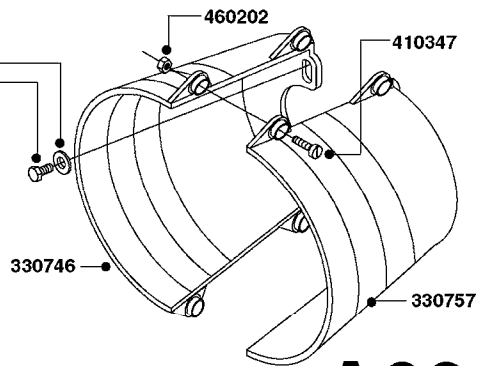

COMPLETE ASSEMBLIES
WHOLEGOODS ITEMS

A0200