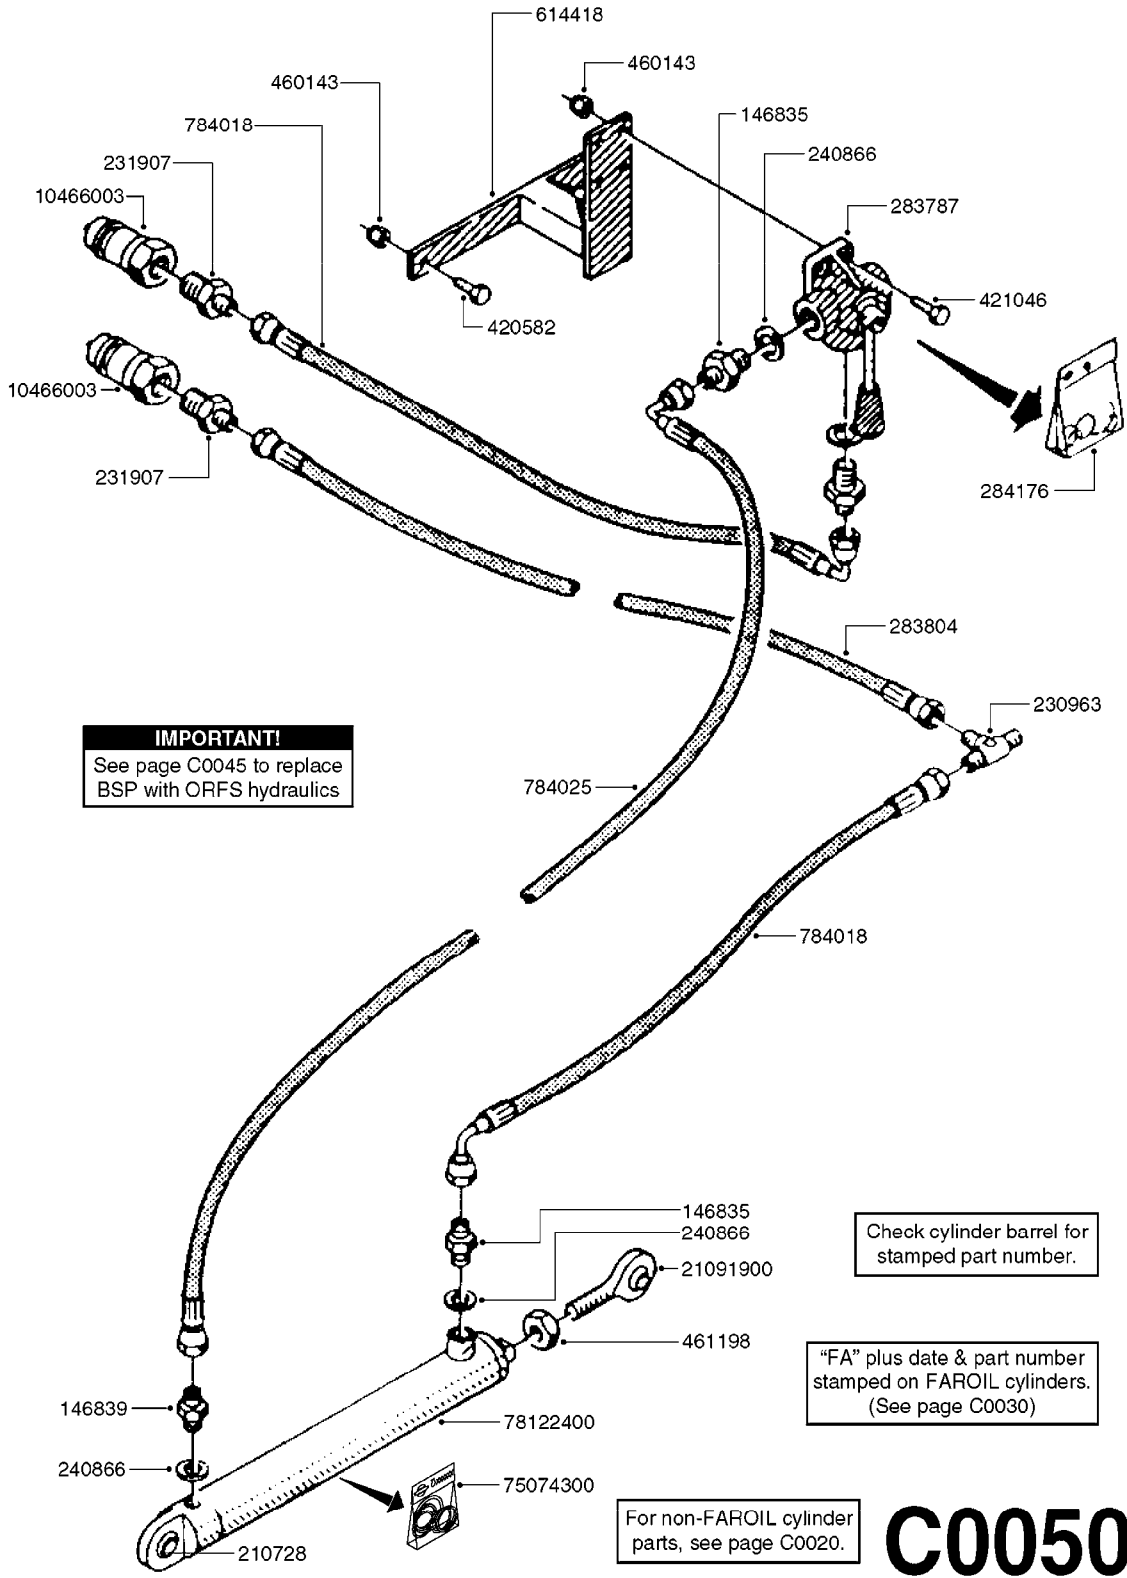

C0045

HYDRAULICS - BSP TO ORFS
C0045-HIN, 24:03:16

Page 1

Date 12.08.2020 8:39

Pos.	parts-n°	order qty	description
1	10466003	1	COUPLER PIONEER 8010-04 1/2NPT
2	231907	1	HEX NIPPLE 1/4"BSP X 1/2"NPT
2	231906	1	HEX NIPPLE 3/8"BSP X 1/2"NPT
2	147132	1	HEX NIPPLE 1/2"X1/2" BSP DEL
3	230311	1	QUICK COUPLING 1/2"
4	241356	1	DOWTYSEAL 1/2"
5	23234800	1	HEX NIPPLE 1/2"-9/16" ORFS FITTING FOR 1/4" HOSE
5	23234900	1	HEX NIPPLE 1/2"-11/16" ORFS FITTING FOR 3/8" HOSE
5	23235300	1	HEX NIPPLE 1/2"-13/16" ORFS FITTING FOR 1/2" HOSE
6	242102	1	O-RING Ø9.25X1.78 NITRIL 90SH
6	24263200	1	O-RING Ø7.66X1.78 NITRIL 90SH
6	24263300	1	O-RING Ø12.42X1.78 NITRIL 90SH
6	24263400	1	O-RING Ø18.77X1.78 NITRIL 90SH
7	67002403	1	CHART - BSP TO ORFS HOSES
8	67002503	1	CHART - BSP TO ORFS FITTINGS