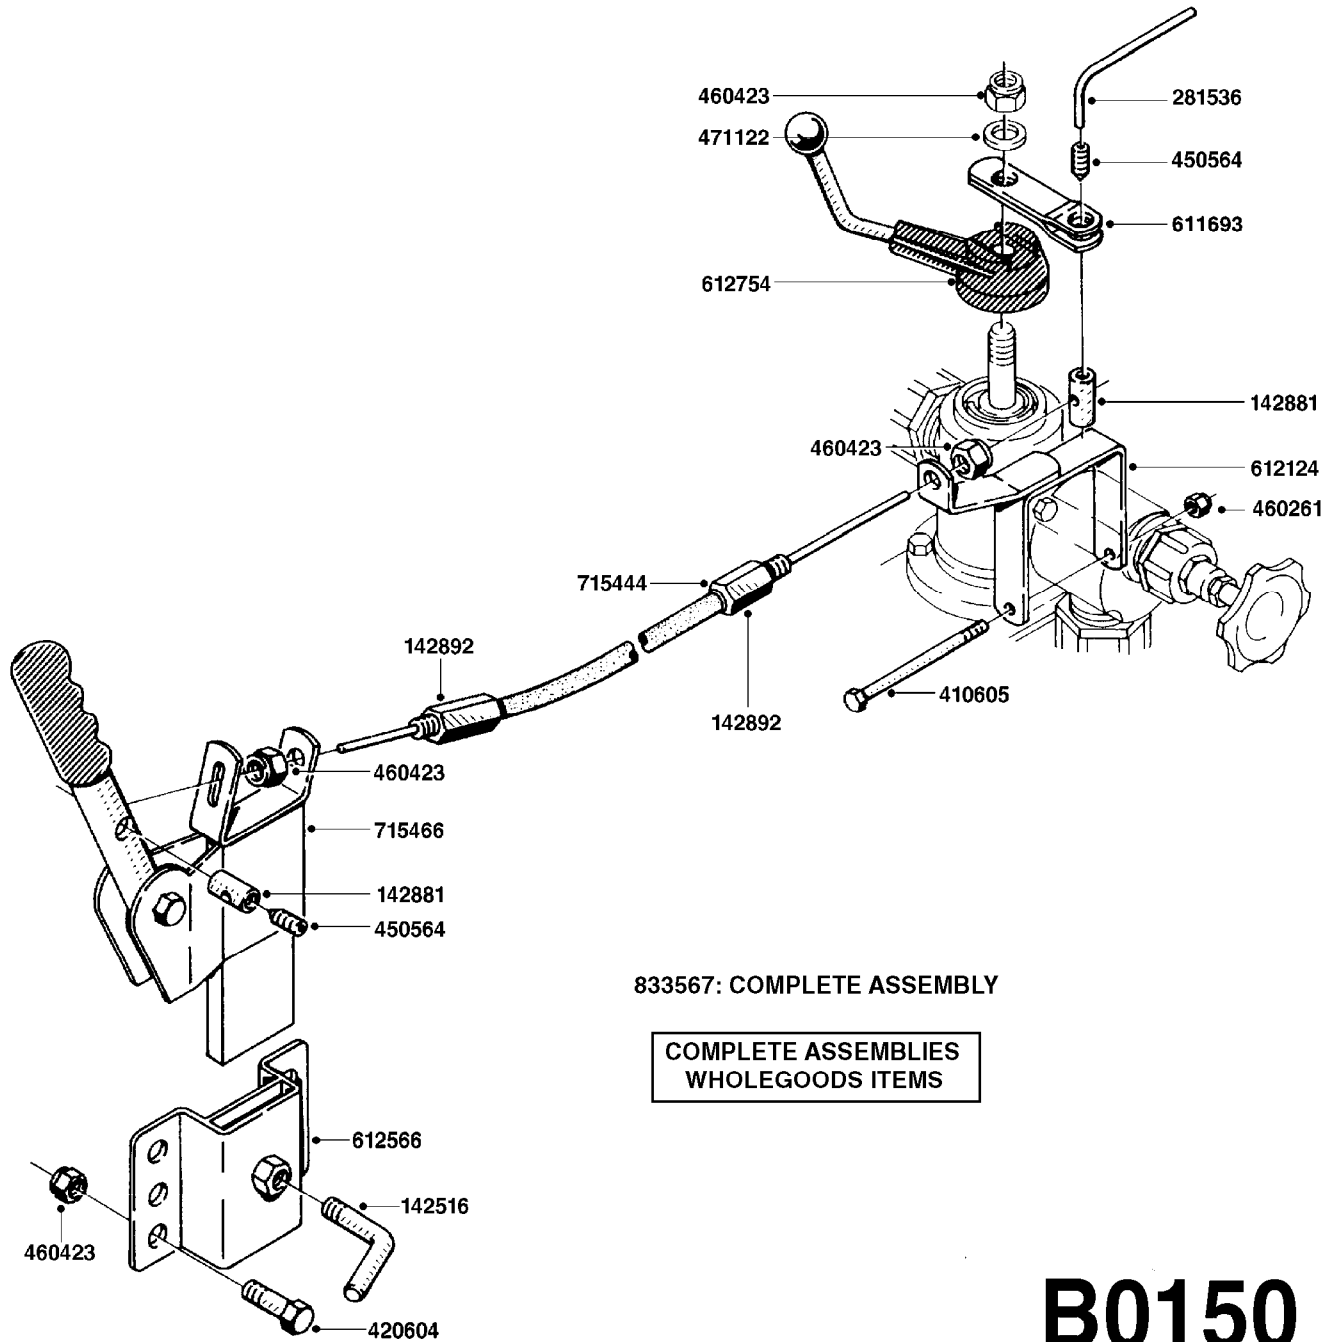

BK-180 REMOTE CONTROL CABLE
B0150-HIN, 01:01:16

Page 1

Date 12.08.2020 8:39

parts-n°	order qty	description
142516	1	SCREW SET M10 BENT F. LOCKING
142881	1	WIRE HOLDER FOR REMOTE CONTROL
142892	1	END NIPPLE F.REMOTE CABLE
281536	1	ALLEN WRENCH 3MM
410605	1	BOLT HEX 8.8 DEL M6X80
420604	1	BOLT HEX 8.8 DEL M10X25 FT DIN933
450564	1	SCREW M6X12 ALLEN
460261	1	NUT HEX M6X1.00 LOCK DIN985 A2 SS
460423	1	NUT HEX M10X1.50 LOCK DIN985A2 SS
471122	1	WASHER, M10, Ø20/10.5X 2.0, SS
611693	1	ARM FOR REMOTE CONTROL BK180
612124	1	BRACKET FOR OP.UNIT F REM.CTR
612566	1	MOUNT BRACKET F.FAN CABLE ASSY
612754	1	HANDLE FOR REMOTE CONTROL
715444	1	REMOTE CONTROL CABLE L=2000
715466	1	MOUNTING PLATE
833567	1	REMOTE CONTROL ON/OFF BK 180