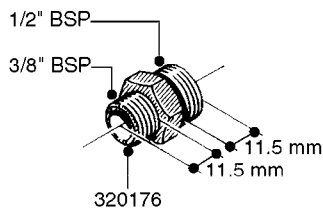

L0030

FITTINGS - HEXAGON NIPPLES
L0030-HIN, 01:01:16

Page 1
Date 12.08.2020 8:40

parts-n°	order qty	description
10015303	1	FITT.PO.HN 1.00X1.00 M1000
10425003	1	FITT.PO.HN 1.25X1.00 MCPHEE
320132	1	FITT.DK HN 1" BSP
320176	1	FITT.DK HN 3/8"X1/2" BSP
320445	1	FITT.DK HN 1/4"X3/8" BSP
320655	1	FITT.DK HN 1/2"-1/2" BSP
320692	1	FITT.DK HN 3/8'BSPX1/4'NPT
320703	1	FITT.DK HN 3/8BSP X1/2 &1/4NPT
320725	1	FITT.DK NIPPLE 3/8"-3/8" BSP
320902	1	FITT.DK HN 3/8'X 1/4' BSP
390232	1	FITT.DK HN 1-1/2' X 1-1/4' BSP
390276	1	FITT.DK HN 1'BSP