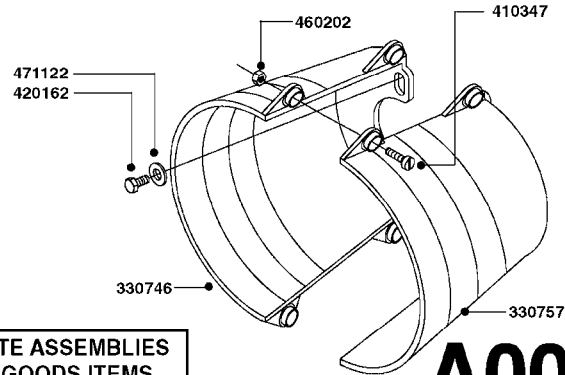

**#725970
COMPLETE DAMPER KIT
(SUCTION & PRESSURE)**

PRESSURE SIDE OF PUMP

FROM PUMP

TO CONTROLS

FROM TANK

- 821623 - 600 WITH COUPLER
- 821624 - 600 W/ MOUNTING BASE
- 821625 - 600 GAS DRIVEN - BELT DRIVE