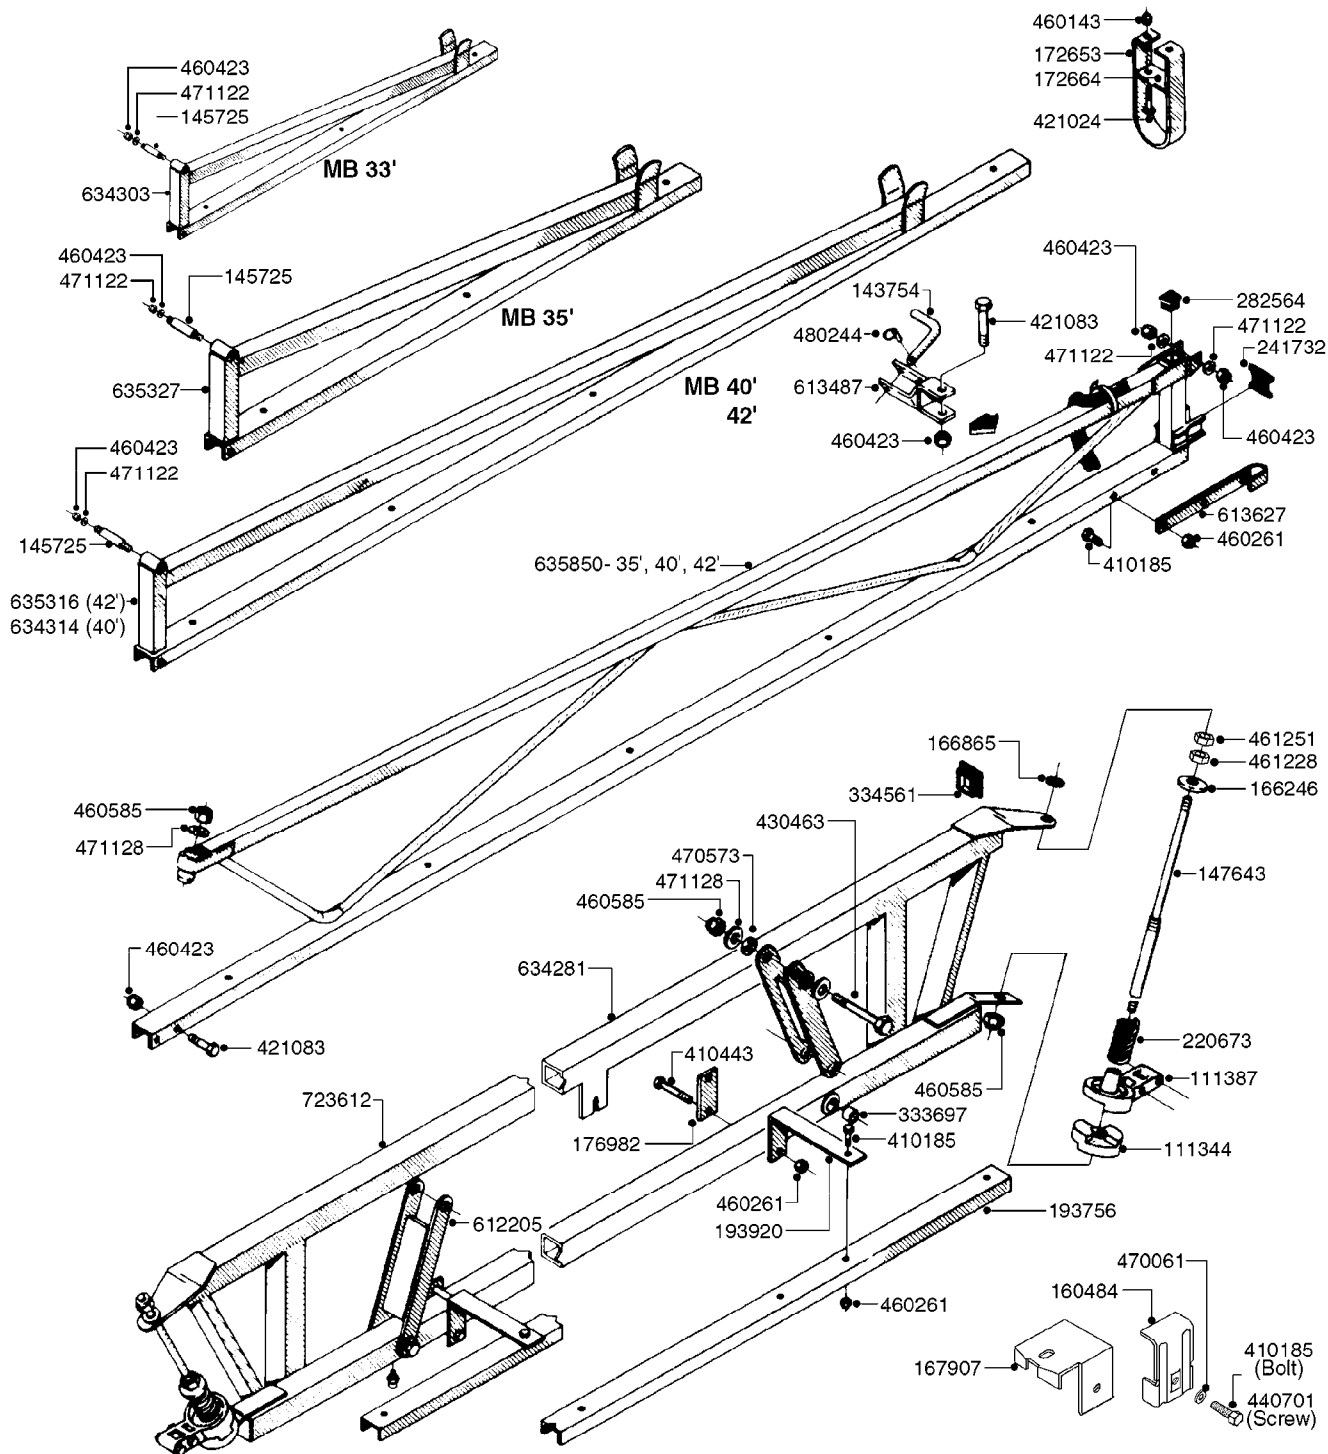

BOOM - MB 35' 40' 42'
D0130-HIN, 26:07:16

Page

0

Date

12.08.2020

8:39

BOOM - MB 35' 40' 42'
D0130-HIN, 26:07:16

Page 1

Date 12.08.2020 8:39

parts-n°	order qty	description
111344	1	CLAW CLUTCH Ø100/Ø20,5 UNDER PART RED
111387	1	CLAW CLUTCH D100 UPPER PART
143754	1	PIN D10 X 56
145725	1	PIN FOR 12 MB BOOM
147643	1	AXLE F.BM BRKWKY. W. ZERT L=426
160484	1	WIRE GUIDE FOR DROP-LEG
166246	1	WASHER CUP D53 F.SPRING
166865	1	WASHER D35/D25X2
167907	1	NOZZ. HOLD. KIT F/ADJ. BOOM
172653	1	WING TIP GUARD
172664	1	FLATBAR BACKING PLATE
176982	1	RETAINING PLATE
193756	1	TRACK MB 10,6/12,6M
193920	1	BRACKET F.NOZZLE TRACK
220673	1	SPRING F.PIVOT 100 X 51
241732	1	RUBBER STOP FOR MB
282564	1	PLUG 35MM SQ.BLACK
333697	1	BUSHING D22/D16x25
334561	1	PLUG 50x50x2 F.SQ.TUBE
410185	1	BOLT HEX 8.8 DEL M6X16
410443	1	BOLT HEX 8.8 DEL M6X70
421024	1	BOLT HEX 8.8 DEL M8X60
421083	1	BOLT HEX 8.8 DEL M10X65
430463	1	BOLT HEX 8.8 DEL M16X110
440701	1	SCREW NO.14 3/4" PLATED
460143	1	LOCK NUT M8 SST A2 DIN985
460261	1	NUT HEX M6X1.00 LOCK DIN985 A2 SS
460423	1	NUT HEX M10X1.50 LOCK DIN985A2 SS
460585	1	LOCKING NUT M16 DIN985 A2 SS
461228	1	NUT HEX M20
461251	1	NUT HEX M20 X 2.5 JAMB
470061	1	WASHER D11/D7X0.5 LOCK
470573	1	WASHER D29/D17X2 SPRING BLACK
471122	1	WASHER, M10, Ø20/10.5X 2.0, SS
471128	1	WASHER, M16, Ø30/17.0X 3.0, SS
480244	1	PIN SNAP D4.5
612205	1	TRAPEZE ARM,WELDED
613487	1	TRANSPORT FITTINGS FOR SB BOOM
613627	1	LOCK STRAP FOR MB BOOM
634281	1	BOOM CENTER MB 35/40/42
634303	1	BOOM WING OUTER 33' MB L=47'
634314	1	BOOM WING OUTER 40', 45' MB
635316	1	BOOM WING OUTER MB42
635327	1	BOOM WING OUTER 35'MB L=58.5"
635850	1	BOOM WING INNER MB35/40/42
723612	1	CENTER PART MB BOOM