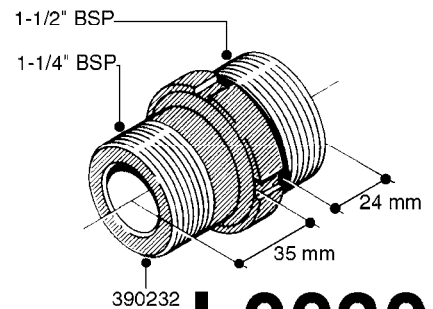

L0030

FITTINGS - HEXAGON NIPPLES
L0030-HIN, 01:01:16

Page 1
Date 12.08.2020 8:40

parts-n°	order qty	description
10015303	1	FITT.PO.HN 1.00X1.00 M1000
10425003	1	FITT.PO.HN 1.25X1.00 MCPHEE
320132	1	FITT.DK HN 1" BSP
320176	1	FITT.DK HN 3/8"X1/2" BSP
320445	1	FITT.DK HN 1/4"X3/8" BSP
320655	1	FITT.DK HN 1/2"-1/2" BSP
320692	1	FITT.DK HN 3/8'BSPX1/4'NPT
320703	1	FITT.DK HN 3/8BSP X1/2 &1/4NPT
320725	1	FITT.DK NIPPLE 3/8"-3/8" BSP
320902	1	FITT.DK HN 3/8'X 1/4' BSP
390232	1	FITT.DK HN 1-1/2' X 1-1/4' BSP
390276	1	FITT.DK HN 1'BSP