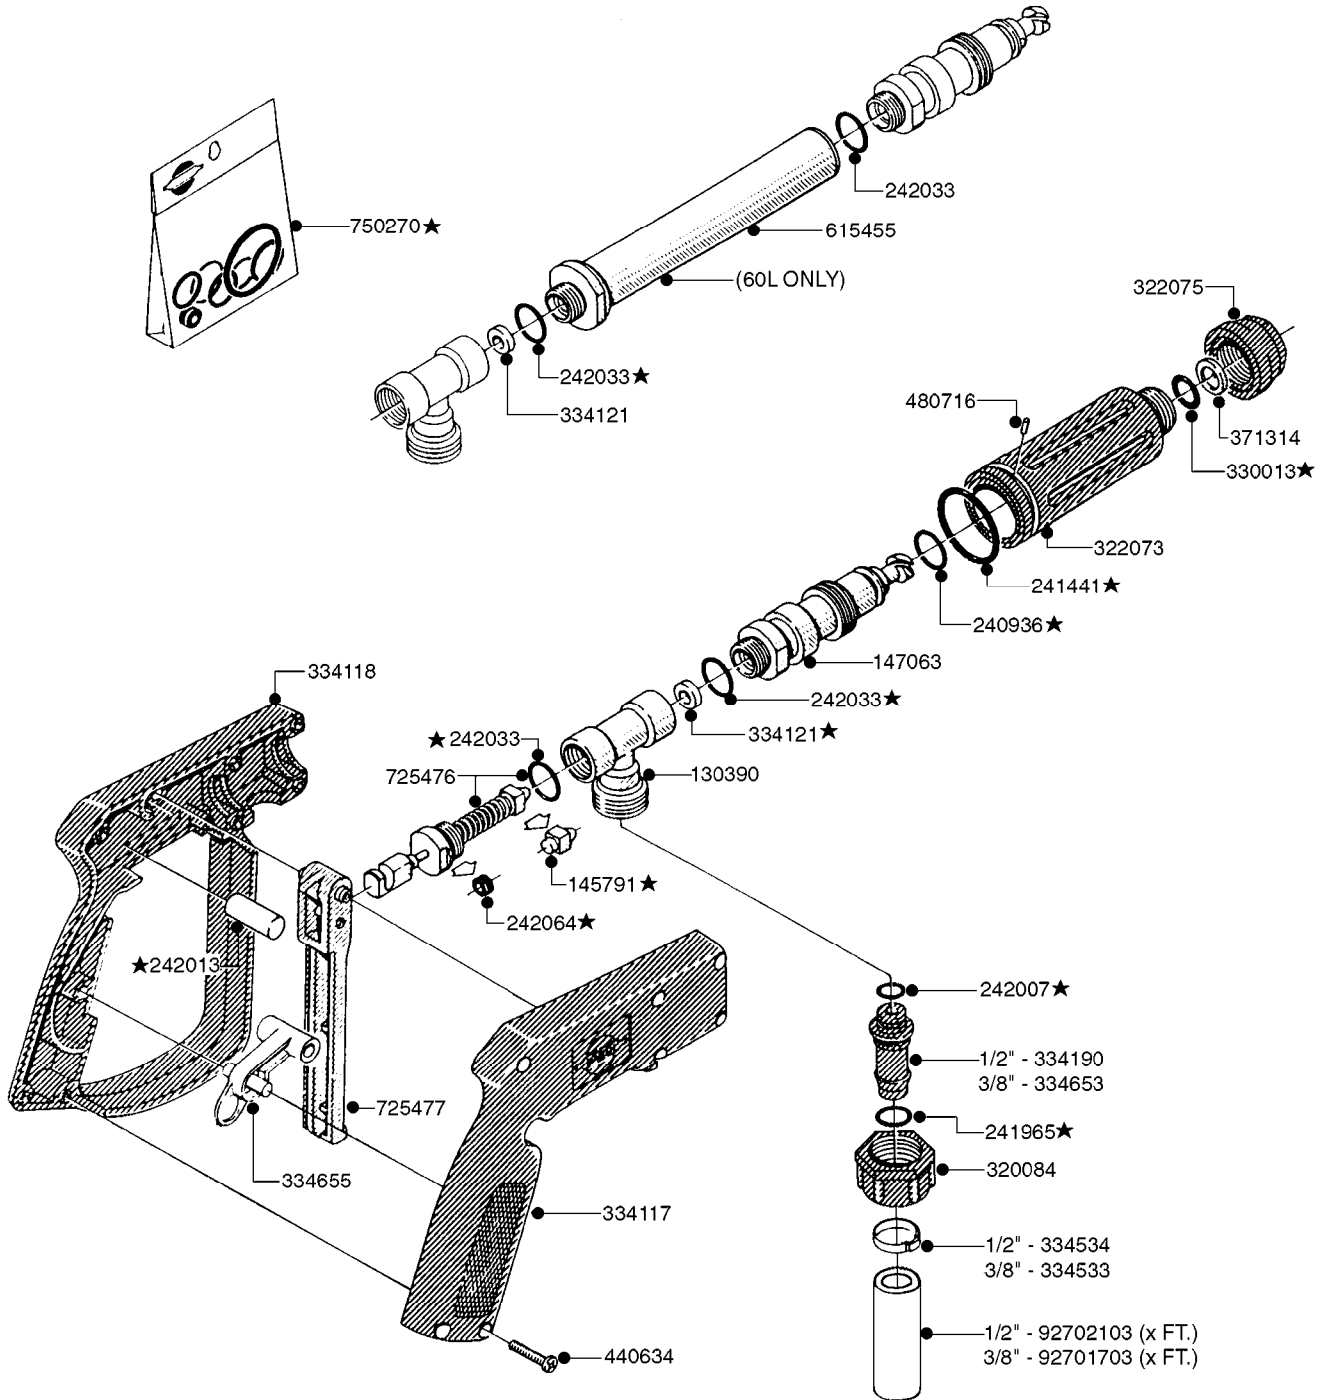

COMPLETE ASSEMBLY:
843197 - 60L
843196 - 60S

COMPLETE ASSEMBLIES
WHOLEGOODS ITEMS

K0480

HANDGUN TYPE 60S/60L POST 95
K0480-HIN, 01:01:16

Page 1
Date 12.08.2020 8:40

parts-n°	order qty	description
130390	1	TEE 3/8'X 1/2' BSP F.TYPE 60S
145791	1	CONE FOR ON/OFF
147063	1	SWIRL F.SPRAY GUN TYPE 60
240936	1	O-RING D13.3X2.4 NITRIL
241441	1	O-RING D29.3X3
241965	1	O-RING Ø12.1 X 1.6 NITRILE
242007	1	O-RING Ø9.1 X 1.6 NITRILE
242013	1	SPRING RUBBER F/TRIGGER
242033	1	O-RING Ø14.1 X 1.6 NITRILE
242064	1	SLEEVE RUBBER 3X8X4MM
320084	1	FITT.DK NUT 1/2" BSP
322073	1	HOUSING F.SWIRL TYPE 60S H.G.
322075	1	HOUSING F. NOZZLE
330013	1	O-RING 2.5 X 10 PUR
334117	1	HANDLE PIECE RIGHT F.60S/60L
334118	1	HANDLE PIECE LEFT F.60S/60L
334121	1	SEAT FOR ON-OFF TYPE
334190	1	FITT.DK HB 1/2' F. PISTOL 60S
334533	1	CLAMP HOSE PLASTIC 3/8"
334534	1	CLAMP HOSE PLASTIC 1/2"
334653	1	FITT.DK HB 3/8' F.HANDGUN
334655	1	TRIGGER SAFETY F.60S/60L GUN
371314	1	NOZZLE CERAMIC 1099-20
440634	1	SCREW 5/8"
480716	1	PIN D3X6 STAINLESS
615455	1	TUBE F.LANCE TYPE 60L
725476	1	SPINDLE
725477	1	TRIGGER
750270	1	GASKET KIT F.SPRAY GUN
843196	1	SPRAY GUN KIT TYPE 60 SHORT
843197	1	HANDGUN KIT TYPE 60 LONG
92701703	1	HOSE R X3/8" X300PSI WP X0012"
92702103	1	HOSE R X1/2" X300PSI WP X0012"