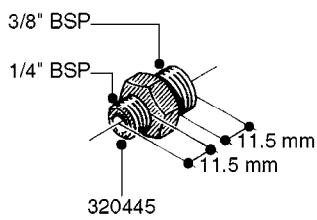

L0030

FITTINGS - HEXAGON NIPPLES
L0030-HIN, 01:01:16

Page 1
Date 12.08.2020 8:40

parts-n°	order qty	description
10015303	1	FITT.PO.HN 1.00X1.00 M1000
10425003	1	FITT.PO.HN 1.25X1.00 MCPHEE
320132	1	FITT.DK HN 1" BSP
320176	1	FITT.DK HN 3/8"X1/2" BSP
320445	1	FITT.DK HN 1/4"X3/8" BSP
320655	1	FITT.DK HN 1/2"-1/2" BSP
320692	1	FITT.DK HN 3/8'BSPX1/4'NPT
320703	1	FITT.DK HN 3/8BSP X1/2 &1/4NPT
320725	1	FITT.DK NIPPLE 3/8"-3/8" BSP
320902	1	FITT.DK HN 3/8'X 1/4' BSP
390232	1	FITT.DK HN 1-1/2' X 1-1/4' BSP
390276	1	FITT.DK HN 1'BSP