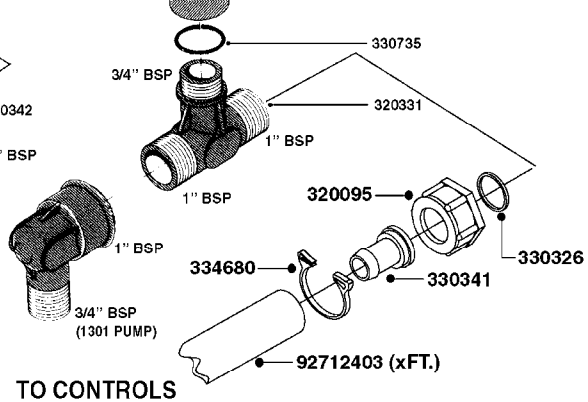

SUCTION SIDE OF PUMP

NLA - 1302 PUMP (REPLACES 1301 PUMP)
#726854 - COMPLETE DAMPER KIT (SUCTION & PRESSURE)