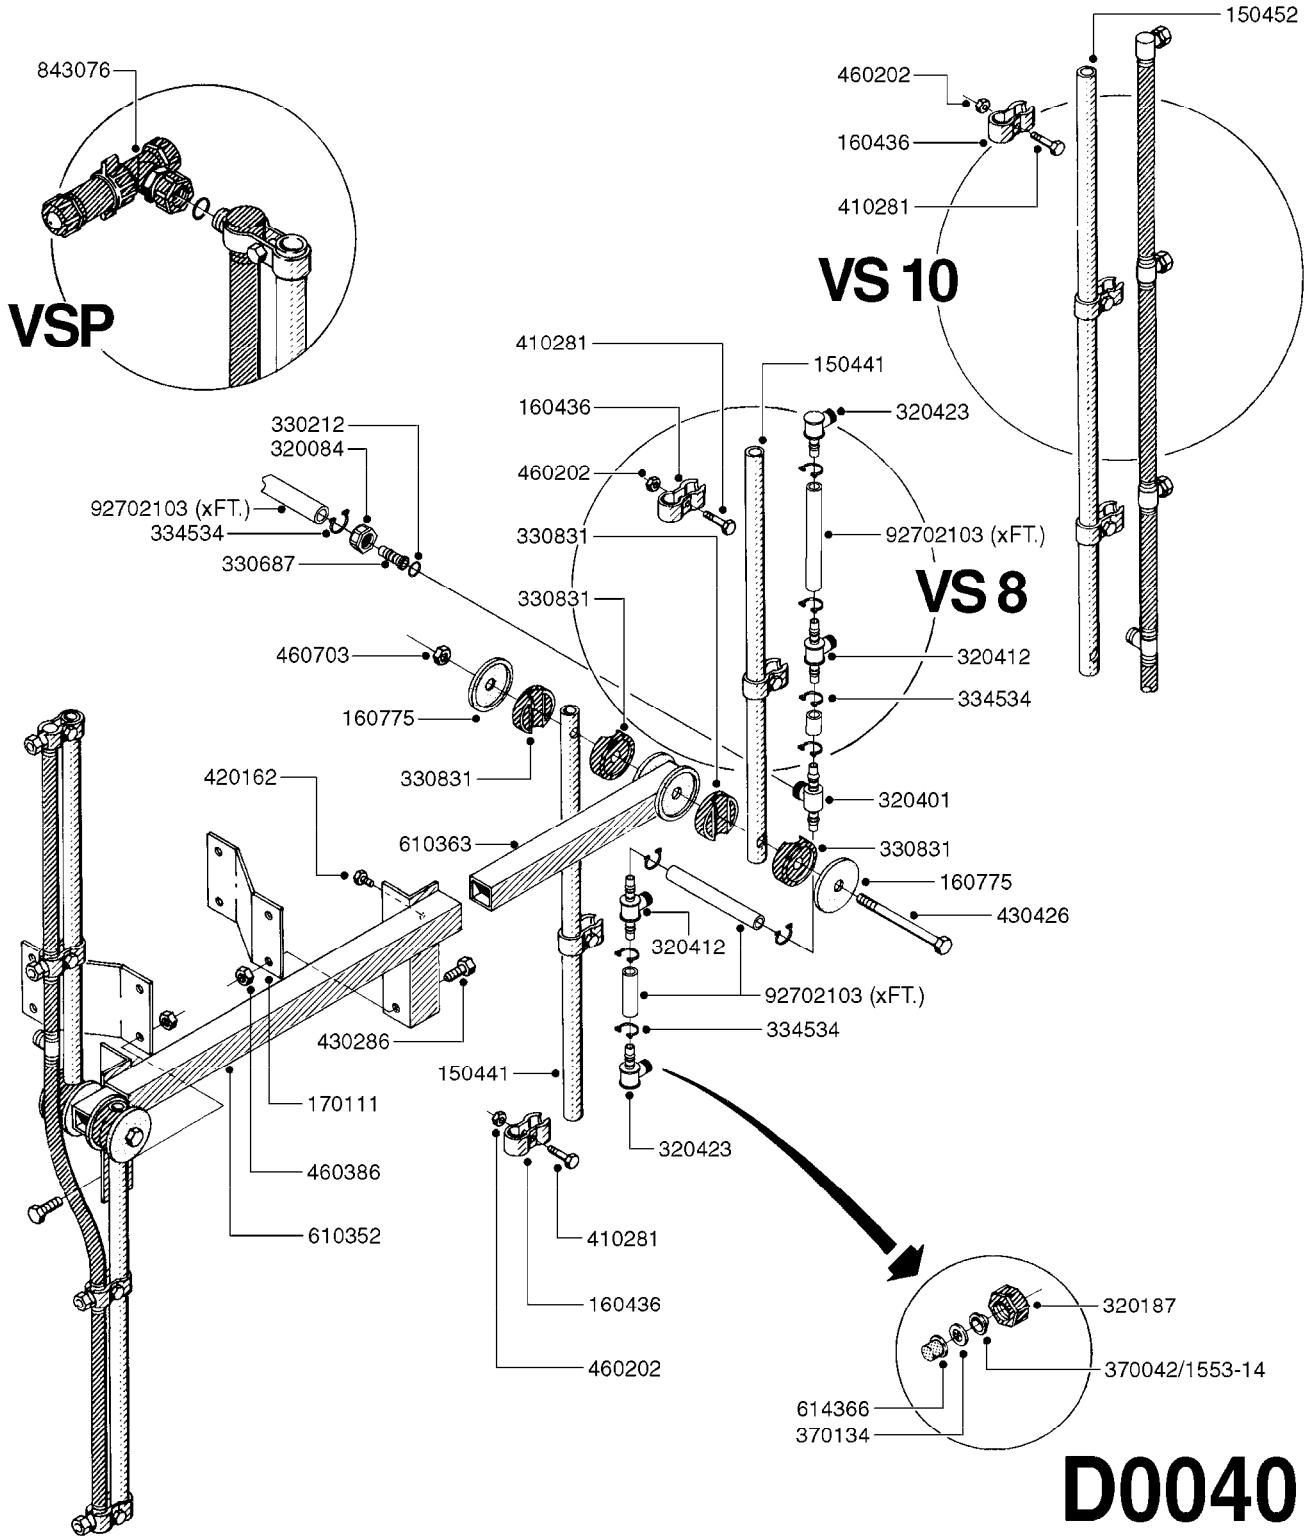

BOOM - V-II
D0030-HIN, 01:01:16

Page 0
Date 12.08.2020 8:39

D0030

BOOM - V-II
D0030-HIN, 01:01:16

parts-n°	order qty	description
110401	1	SPRING HOUSING STD BOOM
110412	1	CLUTCH STANDARD BOOM
140593	1	THUMB SCREW
142387	1	WASHER D40D23X5
150522	1	DROP TUBE WINE II
150533	1	DROP TUBE WINE II
160436	1	PIPE BRANCH HOLDER D22,2
160451	1	PIPE BRANCH HOLDER D25,4
160517	1	SPACER COLLAR, STANDARD BOM
160521	1	WASHER D30.5/D13X2
160532	1	CLAMP SWIVEL F. BOOM 14'H.D.
160657	1	CLIP FITTING FOT D22,2
160801	1	CLIP FITTINGS 31.7
170317	1	CROSSBAR FOR BOOM WINE II
220227	1	SPRING FOR PIVOT
320084	1	FITT.DK NUT 1/2" BSP
320187	1	FITT.DK CAP 3/8" BSP BLACK
320283	1	FITT.DK NUT 3/4"BSP
320294	1	FITT.DK TEE 3/8X3/8HB X1/2"BSP
320386	1	FITT.DK TEE 3/8X3/8HB X3/8"BSP
320397	1	FITT.DK ELB 3/8"HB X 3/8" BSP
330013	1	O-RING 2.5 X 10 PUR
330212	1	O-RING D19/D14X2.4 F.1/2"NUT
330687	1	FITT.DK HB 1/2" F. 1/2" NUT
330783	1	FITT.DK HB 3/8"F.3/8" NUT
330816	1	DUST COVER PLASTIC/STD.BOOM
334531	1	CLAMP HOSE PLASTIC 3/4"
334533	1	CLAMP HOSE PLASTIC 3/8"
370042	1	NOZZLE CONE JET 1553-14
370134	1	NOZZLE SWIRL 1554-GREY
410686	1	BOLT HEX 8.8 DEL M6X30
420582	1	BOLT HEX 8.8 DEL M8X20 FT A2
420943	1	BOLT HEX 8.8 DEL M10X50
421164	1	BOLT HEX 8.8 DEL M10X70
430286	1	BOLT HEX 8.8 DEL M12X30 FT
430662	1	BOLT HEX 8.8 DEL M12X20 FT
460202	1	NUT HEX M6
460364	1	NUT HU M8 A2 SS DIN934
460386	1	NUT HEX M12X1.75
460423	1	NUT HEX M10X1.50 LOCK DIN985A2 SS
460703	1	NUT HEX M12X1.75 LOCK DIN985A2 SS
610374	1	BOOM WING OUT.SECTION (WINE11)
614366	1	FILTER 50 MESH F.NOZZLE BLUE
630011	1	630011
630022	1	630022
630265	1	BOOM WING 14' BOOM
636433	1	CENTER SECTION 14' BOOM D27.0
92701703	1	HOSE R X3/8" X300PSI WP X0012"
92702103	1	HOSE R X1/2" X300PSI WP X0012"