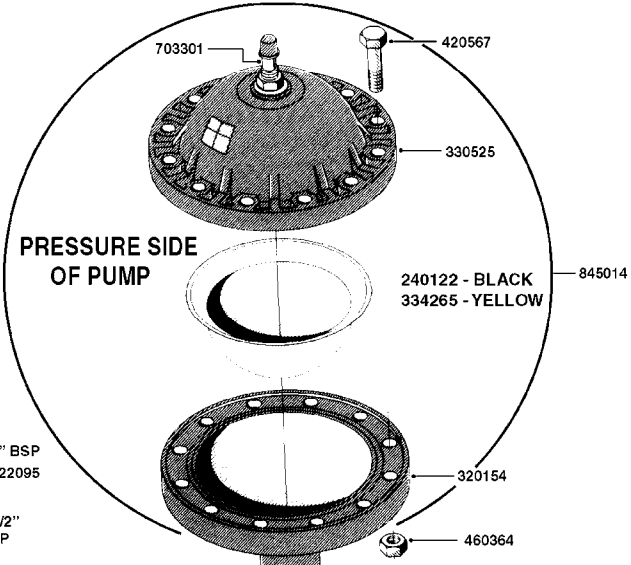

Housing for Black Diaphragm-

This groove on the lower housing of the Pressure Damper is for the BLACK diaphragm (240122). Never upgrade diaphragms to the YELLOW style unless you also upgrade Pressure Dampers to the housing style shown below.

The YELLOW style diaphragm will not seal correctly in this housing.

Housing for Yellow Diaphragm-

The groove on the lower housing of a the Pressure Damper is recognized by the extra lip on the bottom inside of the groove. For this style Pressure Damper, you need the YELLOW diaphragm (334265).

SUCTION SIDE OF PUMP

NLA - 1302 PUMP (REPLACES 1301 PUMP)
#726854 - COMPLETE DAMPER KIT (SUCTION & PRESSURE)

COMPLETE ASSEMBLIES
WHOLEGOODS ITEMS

A0240