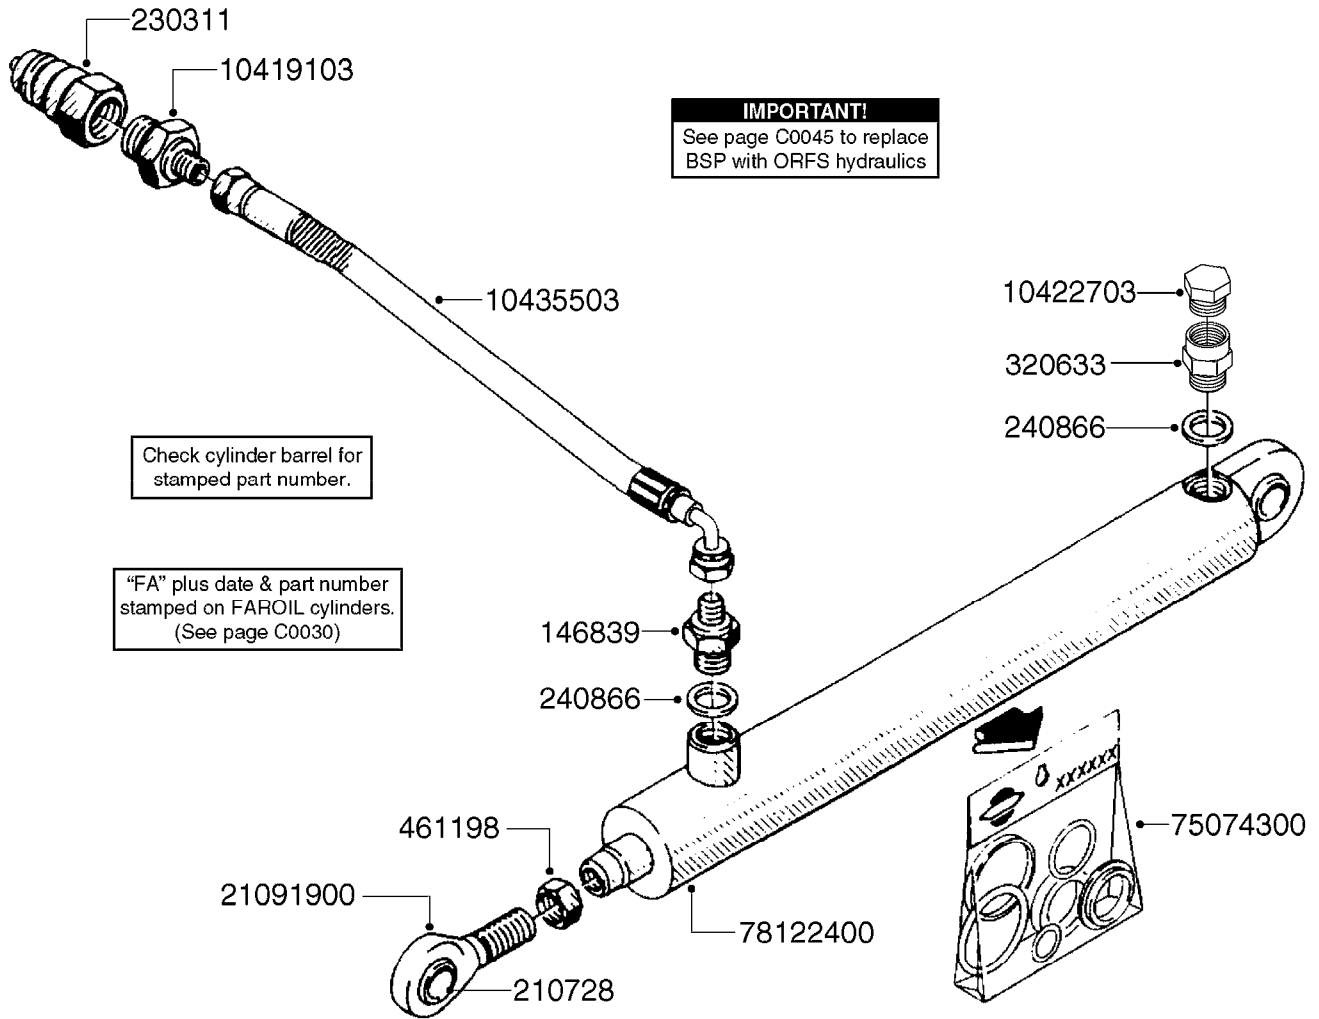

C0050

HYDRAULICS - SB WING FOLD
C0050-HIN, 08:01:18

Page 1
Date 12.08.2020 8:39

parts-n°	order qty	description
146835	1	HEX NIPPLE 1/4" - 3/8" BSP
146839	1	HEX NIPPLE 1/4"X3/8" BSP 0.7MM
210728	1	BEARING F.LINK HEAD M17
230963	1	TEE 1/4"M X 1/4"M X 1/4"M BSP
231907	1	HEX NIPPLE 1/4"BSP X 1/2"NPT
240866	1	DOWTYSEAL 3/8"
283787	1	VALVE HY 3 WAY F.VARIANT
283804	1	HOSE HY X 1/4 X 090.5'
284176	1	O-RINGS KIT F/HY-VALVE 283787
420582	1	BOLT HEX 8.8 DEL M8X20 FT A2
421046	1	BOLT HEX M8X25/25 A2 SS DIN933
460143	1	LOCK NUT M8 SST A2 DIN985
461198	1	NUT HEX M16X2 JAMB
614418	1	BRACKET HY-VALVE
784018	1	HOSE HY X 1/4 X 029.5"STR+ELB
784025	1	HOSE HY X 1/4" x 86.6"STR+ELB
10466003	1	COUPLER PIONEER 8010-04 1/2NPT
21091900	1	LINK HEAD M16 x D17 DELTA
75074300	1	SEALKIT78122000/23-25/30-32/46
78122400	1	DOUBLE CYLINDER D 40/20-300