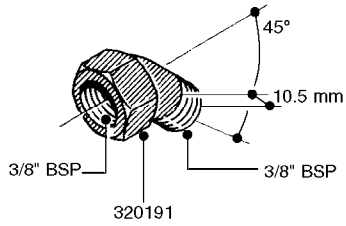

L0030

FITTINGS - HEXAGON NIPPLES
L0030-HIN, 01:01:16

Page 1
Date 12.08.2020 8:40

parts-n°	order qty	description
10015303	1	FITT.PO.HN 1.00X1.00 M1000
10425003	1	FITT.PO.HN 1.25X1.00 MCPHEE
320132	1	FITT.DK HN 1" BSP
320176	1	FITT.DK HN 3/8"X1/2" BSP
320445	1	FITT.DK HN 1/4"X3/8" BSP
320655	1	FITT.DK HN 1/2"-1/2" BSP
320692	1	FITT.DK HN 3/8'BSPX1/4'NPT
320703	1	FITT.DK HN 3/8BSP X1/2 &1/4NPT
320725	1	FITT.DK NIPPLE 3/8"-3/8" BSP
320902	1	FITT.DK HN 3/8'X 1/4' BSP
390232	1	FITT.DK HN 1-1/2' X 1-1/4' BSP
390276	1	FITT.DK HN 1'BSP