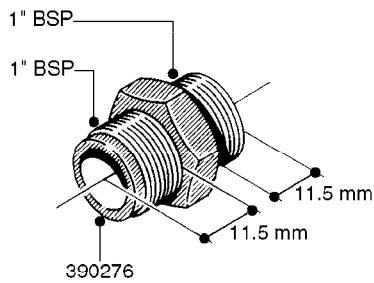

L0030

FITTINGS - HEXAGON NIPPLES
L0030-HIN, 01:01:16

Page 1
Date 12.08.2020 8:40

parts-n°	order qty	description
10015303	1	FITT.PO.HN 1.00X1.00 M1000
10425003	1	FITT.PO.HN 1.25X1.00 MCPHEE
320132	1	FITT.DK HN 1" BSP
320176	1	FITT.DK HN 3/8"X1/2" BSP
320445	1	FITT.DK HN 1/4"X3/8" BSP
320655	1	FITT.DK HN 1/2"-1/2" BSP
320692	1	FITT.DK HN 3/8'BSPX1/4'NPT
320703	1	FITT.DK HN 3/8BSP X1/2 &1/4NPT
320725	1	FITT.DK NIPPLE 3/8"-3/8" BSP
320902	1	FITT.DK HN 3/8'X 1/4' BSP
390232	1	FITT.DK HN 1-1/2' X 1-1/4' BSP
390276	1	FITT.DK HN 1'BSP