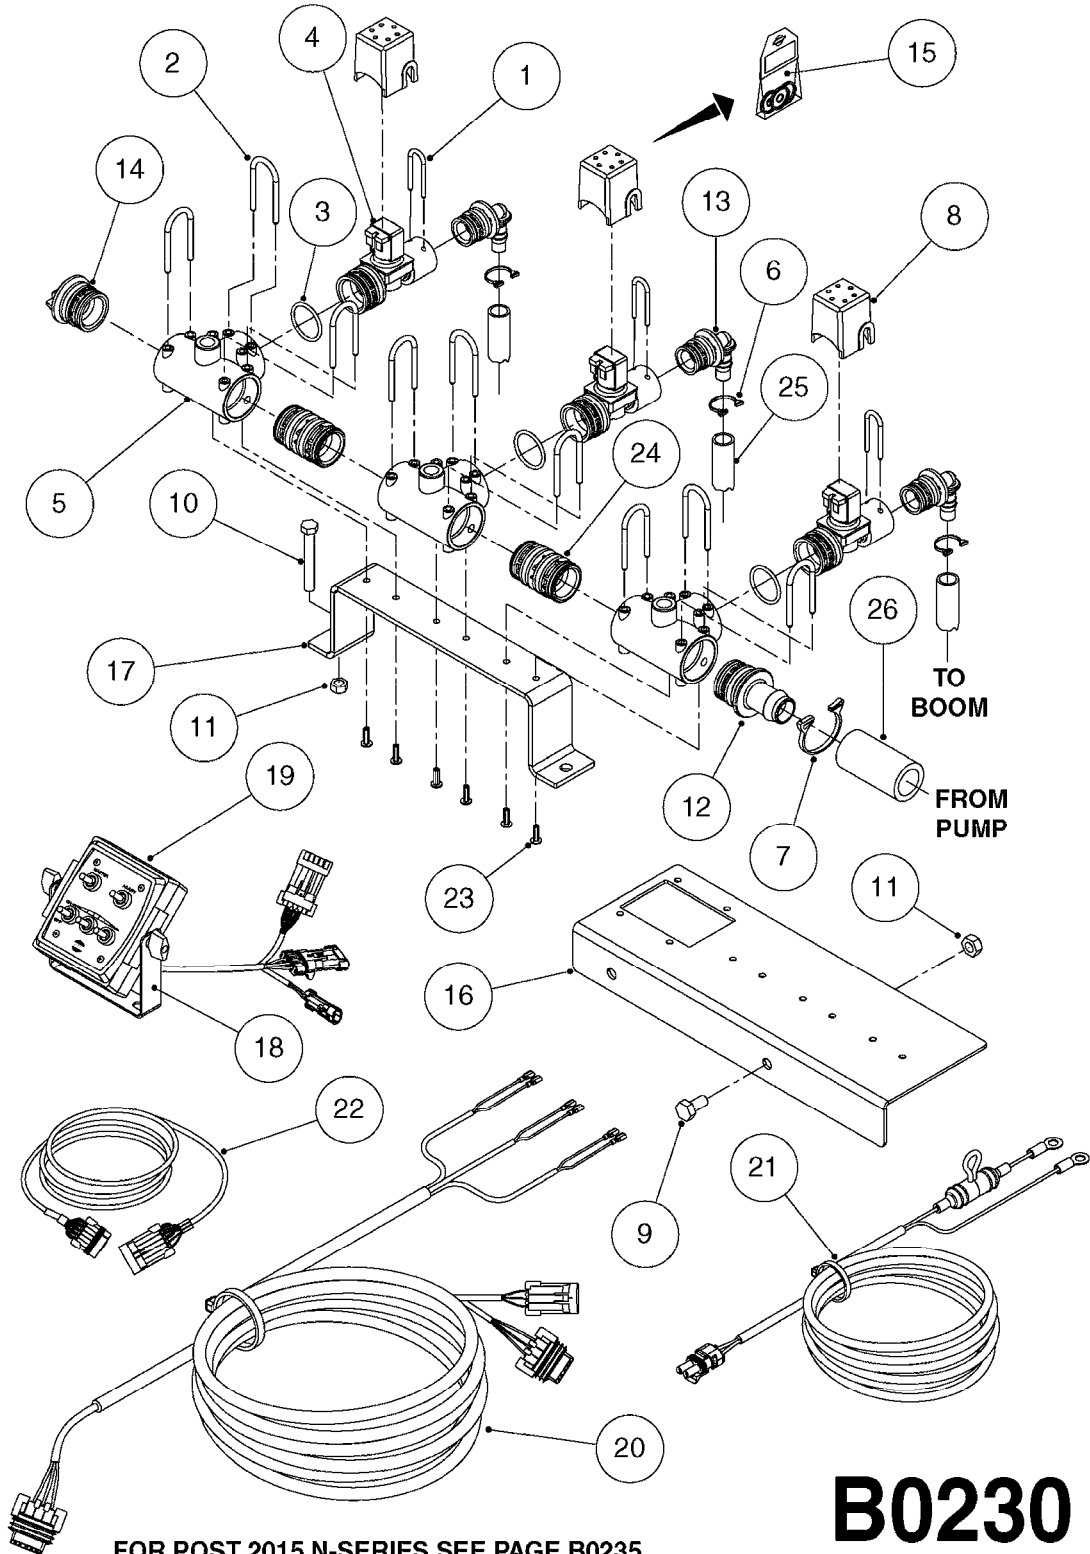

BK-180 REMOTE CONTROL CABLE
B0150-HIN, 01:01:16

Page 1

Date 12.08.2020 8:39

parts-n°	order qty	description
142516	1	SCREW SET M10 BENT F. LOCKING
142881	1	WIRE HOLDER FOR REMOTE CONTROL
142892	1	END NIPPLE F.REMOTE CABLE
281536	1	ALLEN WRENCH 3MM
410605	1	BOLT HEX 8.8 DEL M6X80
420604	1	BOLT HEX 8.8 DEL M10X25 FT DIN933
450564	1	SCREW M6X12 ALLEN
460261	1	NUT HEX M6X1.00 LOCK DIN985 A2 SS
460423	1	NUT HEX M10X1.50 LOCK DIN985A2 SS
471122	1	WASHER, M10, Ø20/10.5X 2.0, SS
611693	1	ARM FOR REMOTE CONTROL BK180
612124	1	BRACKET FOR OP.UNIT F REM.CTR
612566	1	MOUNT BRACKET F.FAN CABLE ASSY
612754	1	HANDLE FOR REMOTE CONTROL
715444	1	REMOTE CONTROL CABLE L=2000
715466	1	MOUNTING PLATE
833567	1	REMOTE CONTROL ON/OFF BK 180