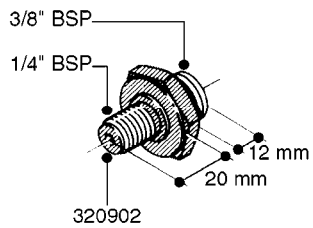

L0030

FITTINGS - HEXAGON NIPPLES
L0030-HIN, 01:01:16

Page 1
Date 12.08.2020 8:40

parts-n°	order qty	description
10015303	1	FITT.PO.HN 1.00X1.00 M1000
10425003	1	FITT.PO.HN 1.25X1.00 MCPHEE
320132	1	FITT.DK HN 1" BSP
320176	1	FITT.DK HN 3/8"X1/2" BSP
320445	1	FITT.DK HN 1/4"X3/8" BSP
320655	1	FITT.DK HN 1/2"-1/2" BSP
320692	1	FITT.DK HN 3/8'BSPX1/4'NPT
320703	1	FITT.DK HN 3/8BSP X1/2 &1/4NPT
320725	1	FITT.DK NIPPLE 3/8"-3/8" BSP
320902	1	FITT.DK HN 3/8'X 1/4' BSP
390232	1	FITT.DK HN 1-1/2' X 1-1/4' BSP
390276	1	FITT.DK HN 1'BSP