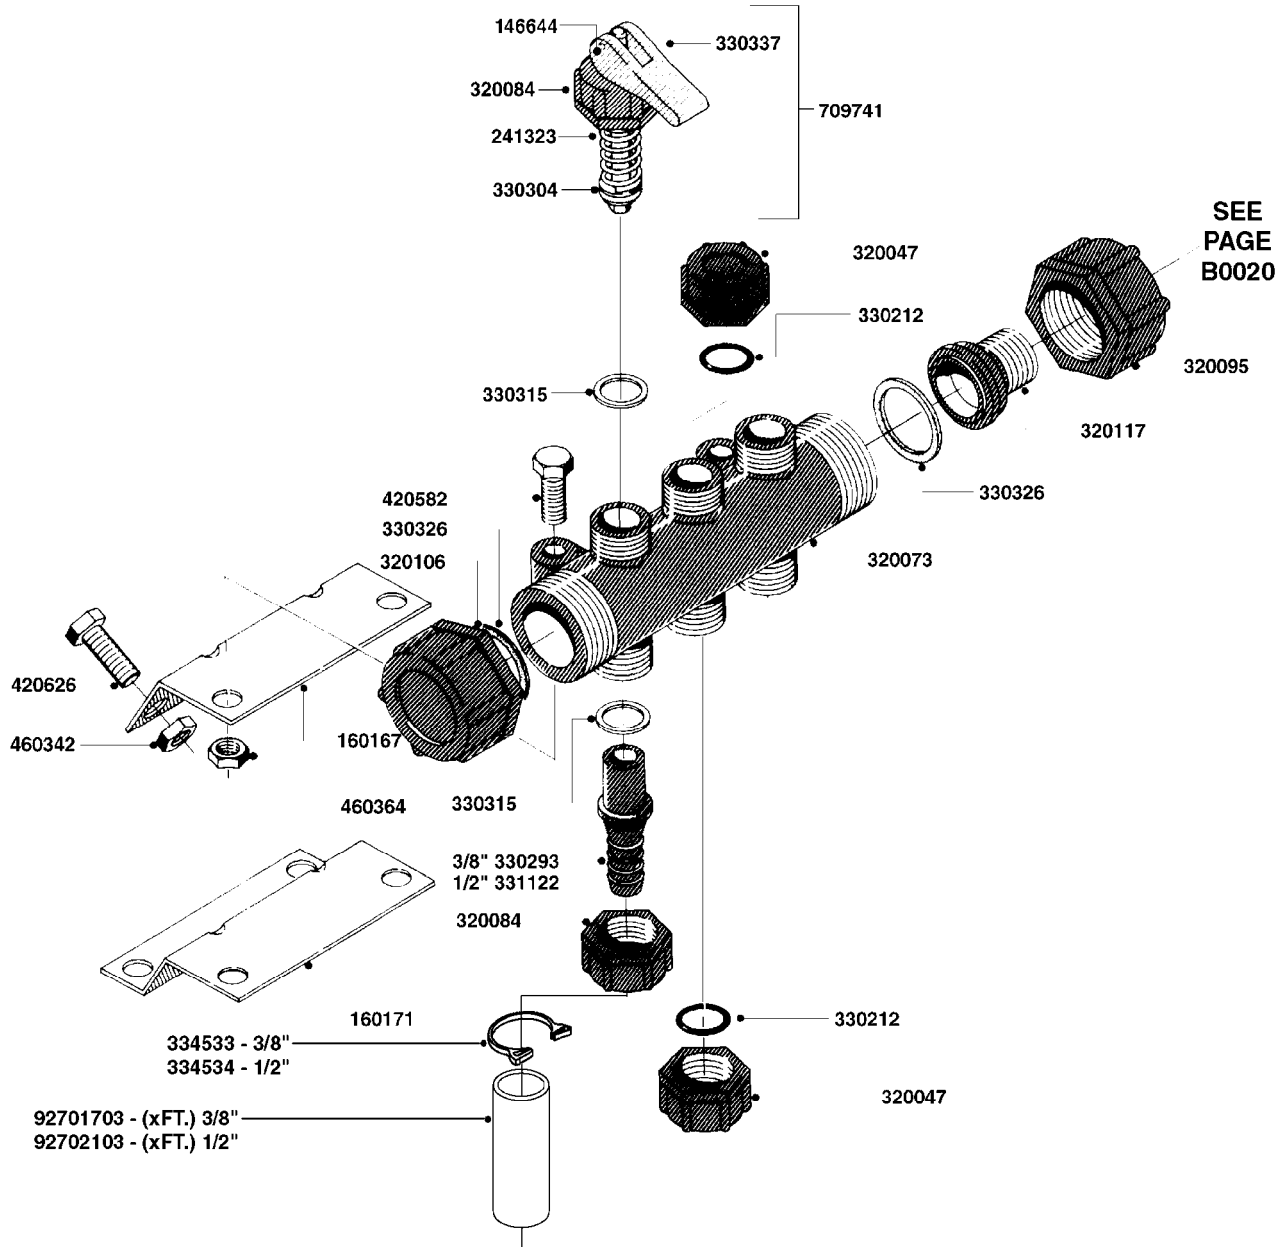

841758 - COMPLETE ASSEMBLY
(LESS GAUGE)

COMPLETE ASSEMBLIES
WHOLEGOODS ITEMS

B0020

CONTROL-ET MANUAL-ES 30/50/80
B0020-HIN, 01:01:16

Page 1

Date 12.08.2020 8:39

parts-n°	order qty	description
146644	1	PIN D3X19 STAINLESS
240063	1	O-RING D14.1/9.3 X 2.4
241323	1	O-RING D5.3X2.4 NITRIL
320073	1	DISTRIBUTOR HOUSING 1/2"
320084	1	FITT.DK NUT 1/2" BSP
320095	1	FITT.DK NUT 1" BSP
320117	1	FITT.DK CONN.1/2"BSP F. 1" CAP
321694	1	UNION NUT
330212	1	O-RING D19/D14X2.4 F.1/2"NUT
330293	1	VALVE SEAT WITH 3/8" HOSE TAIL
330304	1	VALVE CONE D14
330315	1	O-RING D18.4/D13X.6
330326	1	O-RING D30/D24X2 F.1"NUT
330337	1	HANDLE F. FLIP VALVE
330676	1	FITT.DK HB 3/8" F. 1/2" NUT
330687	1	FITT.DK HB 1/2" F. 1/2" NUT
331111	1	VALVE SEAT FOR 1/2" DISTRIBUT.
331122	1	VALVE SEAT WITH 1/2" HOSE TAIL
334533	1	CLAMP HOSE PLASTIC 3/8"
334534	1	CLAMP HOSE PLASTIC 1/2"
390282	1	STOPPER ATV 1/4"
390283	1	CONE FOR PRES CONTR ATV
421046	1	BOLT HEX M8X25/25 A2 SS DIN933
440167	1	SCREW NO.8 1/4"
440663	1	SCREW 3/8" NR4 STAINLESS
460143	1	LOCK NUT M8 SST A2 DIN985
709741	1	VALVE ASSY. 1/2" FLIP LEVER
841758	1	ET CONTROL COMPLETE
28026203	1	GAUGE 200PSI/BR, 2.5"1/4BSP-BTM
92701703	1	HOSE R X3/8" X300PSI WP X0012"
92702103	1	HOSE R X1/2" X300PSI WP X0012"