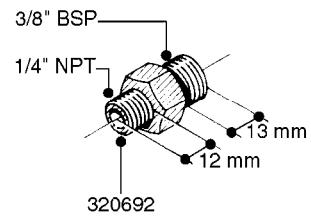

L0030

FITTINGS - HEXAGON NIPPLES
L0030-HIN, 01:01:16

Page 1
Date 12.08.2020 8:40

parts-n°	order qty	description
10015303	1	FITT.PO.HN 1.00X1.00 M1000
10425003	1	FITT.PO.HN 1.25X1.00 MCPHEE
320132	1	FITT.DK HN 1" BSP
320176	1	FITT.DK HN 3/8"X1/2" BSP
320445	1	FITT.DK HN 1/4"X3/8" BSP
320655	1	FITT.DK HN 1/2"-1/2" BSP
320692	1	FITT.DK HN 3/8'BSPX1/4'NPT
320703	1	FITT.DK HN 3/8BSP X1/2 &1/4NPT
320725	1	FITT.DK NIPPLE 3/8"-3/8" BSP
320902	1	FITT.DK HN 3/8'X 1/4' BSP
390232	1	FITT.DK HN 1-1/2' X 1-1/4' BSP
390276	1	FITT.DK HN 1'BSP