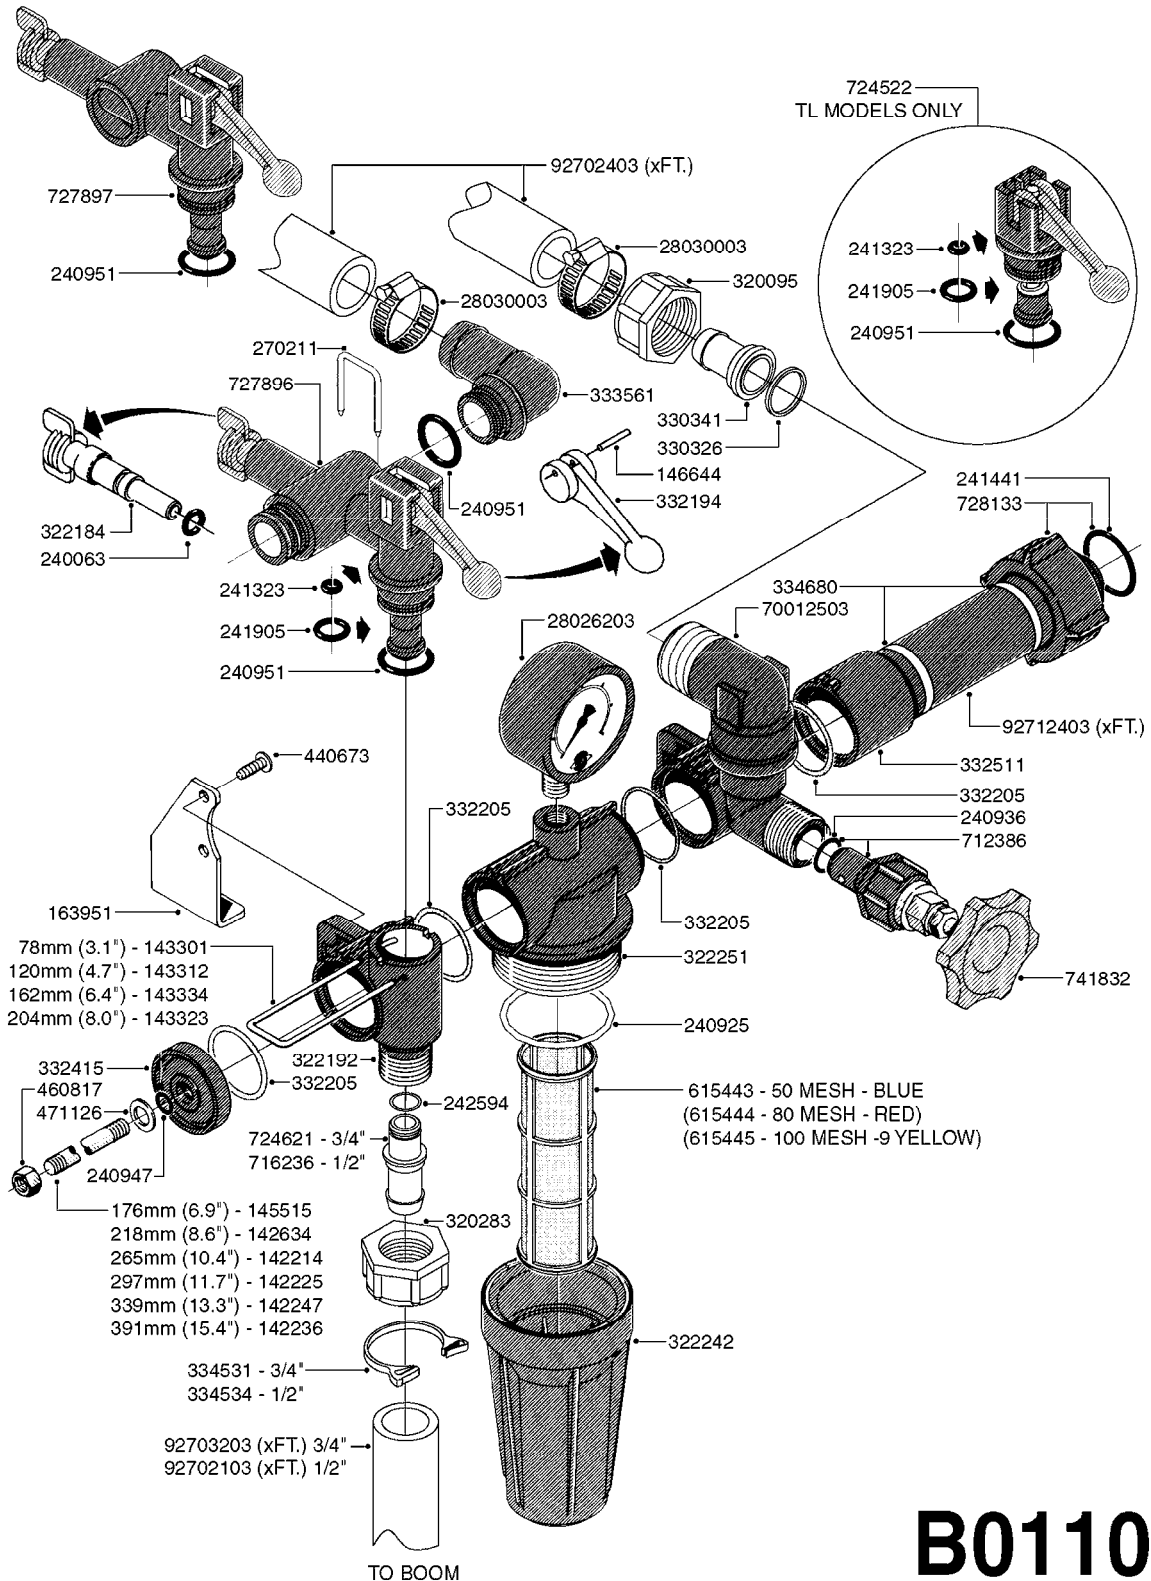

B0110

BK-180 BOOM VALVES-MAN.POST 00
B0110-HIN, 11:12:17

Page 1
Date 12.08.2020 8:39

parts-n°	order qty	description
142214	1	STUD BOLT - M8X265, 3 SECTION
142225	1	STUD BOLT 8 X 299 - 6 MODULS
142236	1	STUD BOLT 8 X 381 - 8 MODULS
142247	1	STUD BOLT 8 X 341 - 7 MODULS
142634	1	STUD BOLT M8 X 213 - 4 MODULS
143301	1	LOCK CLAMP 78 MM
143312	1	LOCK CLAMP 120 MM
143323	1	LOCK CLAMP 204 MM
143334	1	LOCK CLAMP 162 MM
145515	1	STUD BOLT M8 X 176MM
146644	1	PIN D3X19 STAINLESS
163951	1	MOUNT BRACKET FOR BK180 SECTIO
240063	1	O-RING D14.1/9.3 X 2.4
240925	1	O-RING D49.5X3 NITRIL
240936	1	O-RING D13.3X2.4 NITRIL
240947	1	O-RING D7.3X2.4 NITRIL
240951	1	O-RING D21.2X3 NITRIL
241323	1	O-RING D5.3X2.4 NITRIL
241441	1	O-RING D29.3X3
241905	1	O-RING 12,3X2,4 VITON DKR.1,05
242594	1	O-RING D14 X 1.78 SCH.70-EPDM
270211	1	FITT.DK S25 FORK L=37.5
320095	1	FITT.DK NUT 1" BSP
320283	1	FITT.DK NUT 3/4"BSP
322184	1	SCREW F.ADJUSTING CONST.PRESS.
322192	1	HOUSING F.DISTRIBUTOR
322242	1	FILTER BOWL / IN-LINE
322251	1	HOUSING F.FILTER MOUNT BK/EC
330326	1	O-RING D30/D24X2 F.1"NUT
330341	1	FITT.DK HB 1" F. 1" NUT
332194	1	DISTRIBUTION HANDLE
332205	1	O-RING D43/39XD2
332415	1	COVER
332511	1	FITT.DK END CAP 1"HB F.BK180
333561	1	FITT.DK ELB.1" EC RETURN
334531	1	CLAMP HOSE PLASTIC 3/4"
334534	1	CLAMP HOSE PLASTIC 1/2"
334680	1	CLAMP HOSE PLASTIC 1"
440673	1	SCREW F.PLASTIC 5X12 SS
460817	1	NUT HEX M8 STAINLESS DIN 934
471126	1	WASHER, M8, Ø16/ 8.4X 1.6, SS
615443	1	FILTER ELEM.50 MESH BLUE
615444	1	FILTER ELEM.80 MESH RED
615445	1	FILTER ELEM.100 MESH YELLOW
712386	1	PRESSURE REGULATOR COMPL. H-M
716236	1	FITT.DK HB 1/2" ASSY. F. 3/4"
724522	1	DISTR.OVER PART W.OUV PR 83 BK
724621	1	FITT.DK HB 3/4"ASSY F.3/4" NUT
727896	1	HOUSING UPPER F.CONST.PRESS.
727897	1	HOUSING UPPER PART END PC.BK92
728133	1	CONNECTING PART F.BK OPR.UNIT
741832	1	HANDLE REPLACEMENT F/330632
28026203	1	GAUGE 200PSI/BR,2.5"1/4BSP-BTM
28030003	1	CLAMP HOSE GEAR P1" 6716
70012503	1	HOUSING FOR HARDI-MATIC VALVE
92702103	1	HOSE R X1/2" X300PSI WP X0012"
92702403	1	HOSE PVC SUCT GRAY 1"
92703203	1	HOSE R X3/4" X300PSI WP X0012"
92712403	1	HOSE R X1" X300PSI WP X0012"