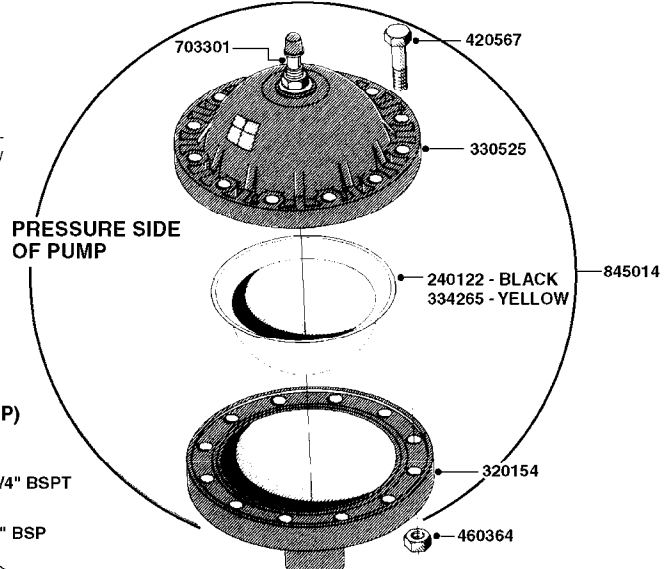

#821630 1203 PUMP (REPLACES 1202 PUMP)
#726854 COMPLETE DAMPER KIT (SUCTION & PRESSURE)