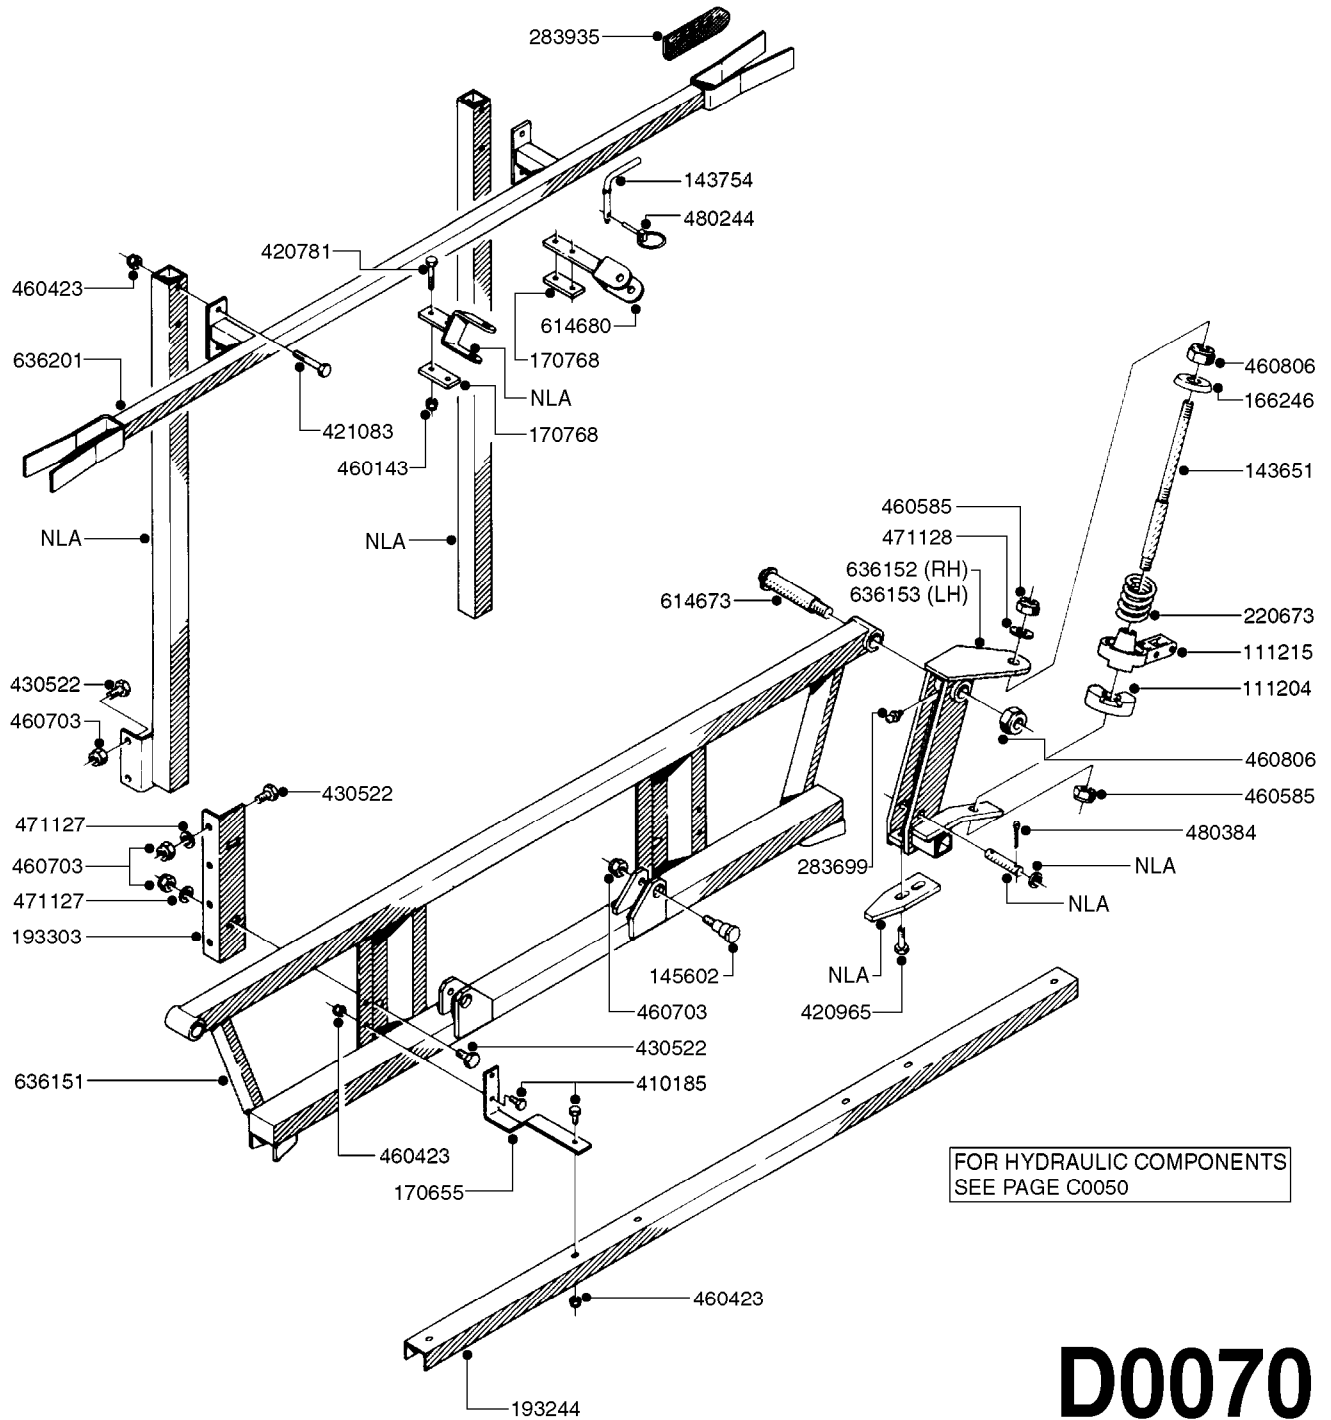

BOOM - SB 20' 26' 33' 40'
D0060-HIN, 18:12:19

Page 0
Date 12.08.2020 8:39

D0060

BOOM - SB 20' 26' 33' 40'
D0060-HIN, 18:12:19

Page 1
Date 12.08.2020 8:39

parts-n°	order qty	description
111204	1	CLAW CLUTCH/LOWER D80
111215	1	CLAW CLUTCH/UPPER D80
142597	1	DISTANCE TUBE
143651	1	AXLE M20/M16 L=355 F/BREAKAWAY
143721	1	FRICITION DISC FOR BOOM D30
143754	1	PIN D10 X 56
166246	1	WASHER CUP D53 F.SPRING
166736	1	CLAMP FOR SB BOOM
166865	1	WASHER D35/D25X2
193244	1	NOZZLE TRACK 6-8-10 M SB
193303	1	SUPPORTING ARM FOR SB BOOM
220673	1	SPRING F.PIVOT 100 X 51
334571	1	PLUG 40x40x2 F.SQ.TUBE
410185	1	BOLT HEX 8.8 DEL M6X16
421083	1	BOLT HEX 8.8 DEL M10X65
430522	1	BOLT HEX 8.8 DEL M12X25 FT
460261	1	NUT HEX M6X1.00 LOCK DIN985 A2 SS
460423	1	NUT HEX M10X1.50 LOCK DIN985A2 SS
460585	1	LOCKING NUT M16 DIN985 A2 SS
460703	1	NUT HEX M12X1.75 LOCK DIN985A2 SS
460806	1	NUT HEX M20X2.50 LOCK DIN985A2 SS
471122	1	WASHER, M10, Ø20/10.5X 2.0, SS
471127	1	WASHER, M12, Ø24/13X24X2.5 SS
471128	1	WASHER, M16, Ø30/17.0X 3.0, SS
480244	1	PIN SNAP D4.5
613487	1	TRANSPORT FITTINGS FOR SB BOOM
633942	1	OUTER BOOM WING 26', 28' SB
634163	1	CENTER SECTION - 20',26',33'
634185	1	BOOM WING OUTER PART 33' SB
635726	1	BOOM WING OUTER PART 40' SB
635779	1	INNER WING SECTION 40' SB
635780	1	INNER WING SEC. 26',28',33'SB
635792	1	BOOM WING - 20',21'SB-BOOM
706311	1	SPRING WITH HAND-GRIB