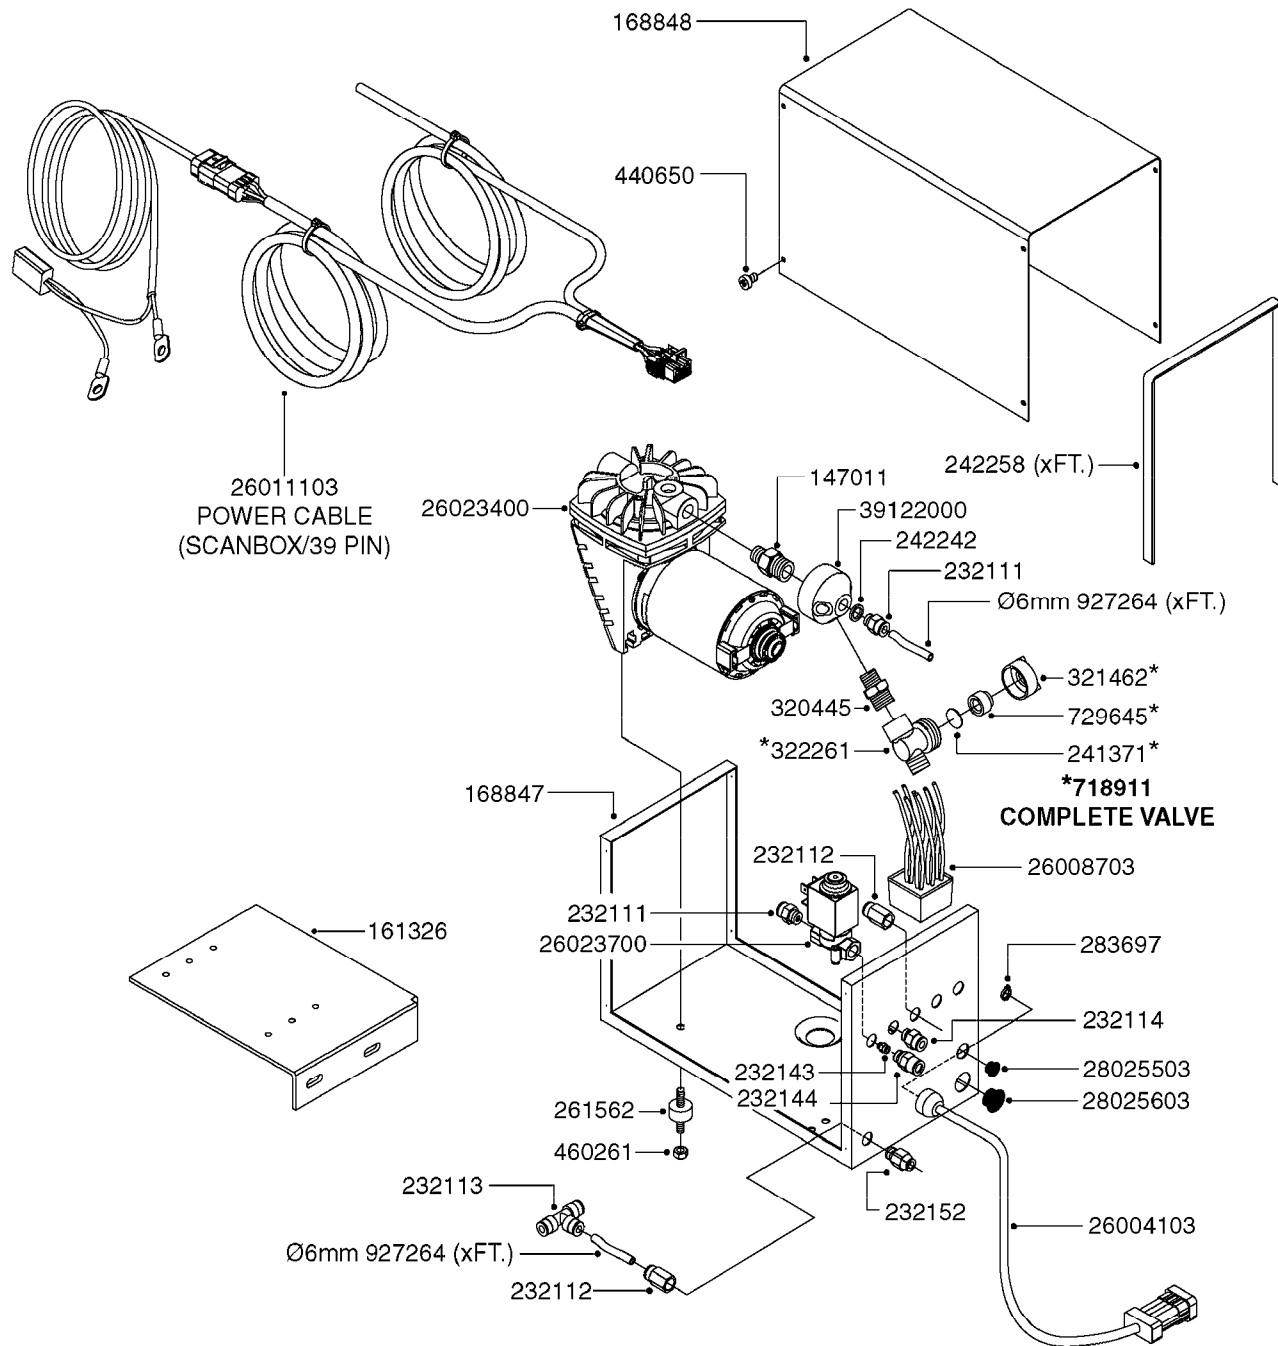

K0400

*Ø8mm 927306 (xFT.)
*Ø10mm 927330 (xFT.)

70062503 - COMPLETE ASSEMBLY

FOAM MARKER COMPRESSOR 2007
K0400-HIN, 01:01:16

Page 1
Date 04.11.2017 14:02

parts-n°	order qty	description
147011	1	HEX NIPPLE 3/8'X1/4'BSP BRASS
161326	1	MOUNT BKT. F. FOAM COMP.BOX 98
168847	1	ENCLOSURE LOWER F.MARKER
168848	1	COVER F. FOAM MARKER
232111	1	QUICK COUPLER 6MM X 1/8 EXT.
232112	1	QUICK COUPLER 6MM 1/8 INT.
232113	1	QUICK COUPLER 6MM T-PIECE
232114	1	COUPLER 1/8" THREADX8MM HOSE
232143	1	REDUCER 1/4'INT-1/8'EXT
232144	1	QUICK COUPLER 10MM X 1/4 EXT
232152	1	QUICK COUPLER 8MMX1/8 EXT.LONG
241371	1	DIAPHRAGM, NO-DRIP alt 241371
242242	1	O-RING F.AIR HOSE FITTING
242258	1	TRIM 3X10 SELF ADHESIVE 0012"
261562	1	RUBBER DAMPER 2XM6X25
283697	1	TIESTRAP 200MM
320445	1	FITT.DK HN 1/4"X3/8" BSP
321462	1	CAP F.NO-DRIP ASSY.
322261	1	HOUSING F.SAFETY VALVE 3/8"
440650	1	SCREW 3.5x13 STAINLESS
460261	1	NUT HEX M6X1.00 LOCK DIN985 A2 SS
718911	1	VALVE (SAFETY) F.MARKER
729645	1	NON-DRIP SPRING ASSY.GREEN 10
927264	1	HOSE R X PE D6/D4 X 0012"
927306	1	HOSE R X PE D8/D6 X 0012"BLACK
927330	1	HOSE R X PE D10/D8 X 012"BLACK
26004103	1	FOAM MARKER CNTRL MOD CABL STD
26008703	1	FOAM MARKER CONTROL SCII
26011103	1	FOAMER POWER/CONTROL CABLE 39P
26023400	1	COMPRESSOR F.FOAM MARKER CM40
26023700	1	SOLENOID VAL 12V 1/8' FLO '07
28025503	1	PLUG F.DRILLED HOLE 1/2"
28025603	1	PLUG F.DRILLED HOLE 3/4"
39122000	1	DISTR.HOUSING F.FOAM MARKER'07
70062503	1	FOAM MARKER COMPRESSOR,STD,39P