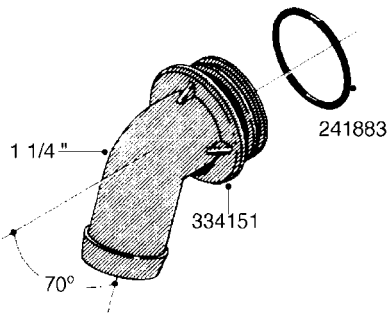

**L0080**

FITTINGS - S-53  
L0080-HIN, 12:09:17

Page 1

Date 04.11.2017 14:02

Pos.	parts-n°	order qty	description
1	145995	1	FITT.DK S-53 FORK
2	241973	1	O-RING Ø3 X 44,2 70 SHORES NITRIL NITRIL (BLACK)
2	242353	1	O-RING D44.2X3.0 VITON F.S-67 VITON (BROWN)
3	242109	1	O-RING D32.2x3.0 NITRIL (BLACK)
3	242354	1	O-RING D32.2X3.0 VITON F.S-53 VITON (BROWN)
4	322103	1	FITT.DK S-53 BULKHEAD
5	322107	1	FITT.DK S-53 BULKHEAD NUT
6	322110	1	FITT.DK S-53 ELB. 1/2" BSP
7	322352	1	FITT.DK S-53 TEE
8	334229	1	FITT.DK S-53 STR.3/4"
9	334260	1	GASKET F. S-53 BULKHEAD
10	334564	1	FITT.DK S-67 TO S-53 ADAPTER
11	391100	1	FITT.DK S-53THREAD INS.1/2"BSP
12	726463	1	FITT.DK S53 BULKHEAD W/GASKET
13	726552	1	FIT.DK S-53X90 1/2" BSP,O-RING
14	726556	1	FITT.DK S-53 HB 1/2" W/O-RING
15	726558	1	FITT.DK S53 STR. 3/4" W.ORING
16	726559	1	FITT DK. S-53 HB 1" W/O-RING
17	726568	1	FITT.DK.S-53 HB 1/2"90 W/ORING
18	726570	1	FITT.DK S-53 ELB.3/4" W.ORING
19	726571	1	FITT.DK S-53 ELB.1", W ORING
20	726578	1	FITT.DK S53 PLUG WITH O-RING
21	728561	1	REDUCER S67M - S53F + O-RING