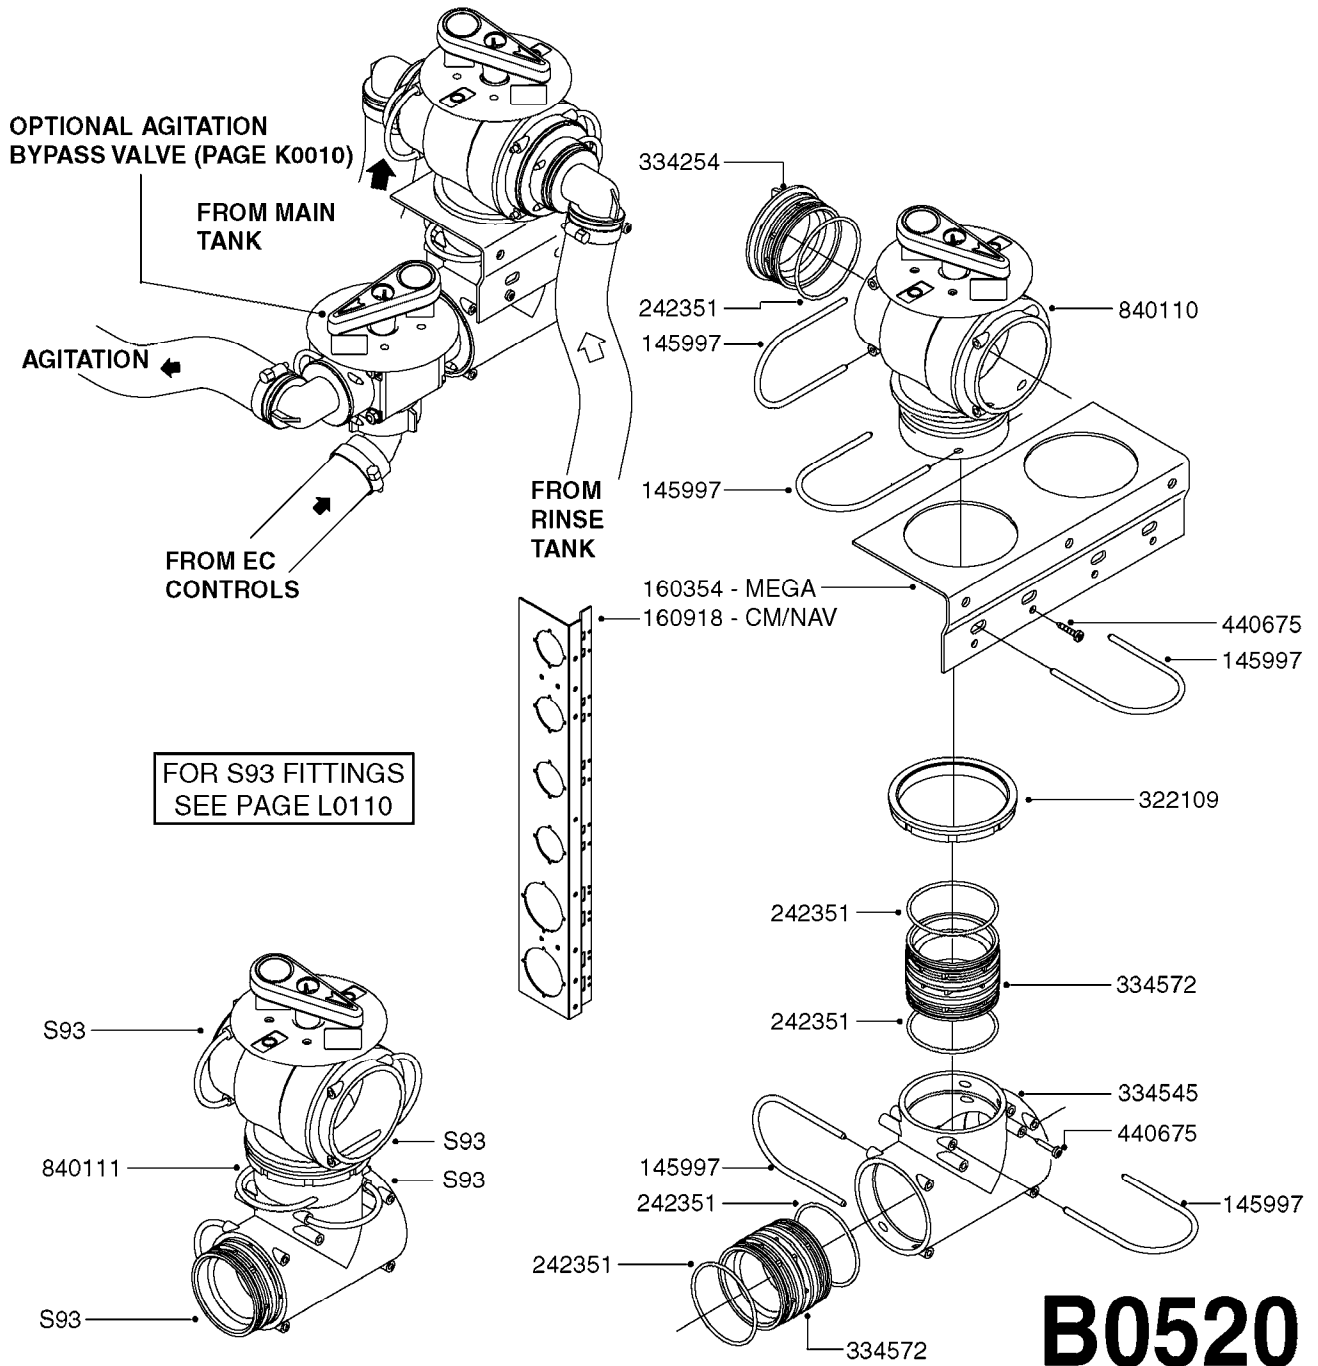

MANIFOLD SYSTEM - SUCTION
B0520-HIN, 01:01:16

Page 1
Date 04.11.2017 14:01

parts-n°	order qty	description
145997	1	FITT.DK S-93 FORK
160354	1	BRACKET F.SUCTION MANIFOLD
160918	1	BRACKET F. MANIFOLD CM
242351	1	O-RING D69.5X3.0 VITON F.S-93
322109	1	FITT.DK S-93 BULKHEAD NUT
334254	1	FITT.DK S-93 PLUG
334545	1	FITT.DK S-93 TEE
334572	1	FITT.DK S-93 ADAPTOR MALE MALE
440675	1	SCREW F. PLASTIC 5X16 SS
840110	1	VALVE SUCTION S-93 F.MANIFOLD
840111	1	VALVE SUCTION 3 WAY S-93 W.TEE