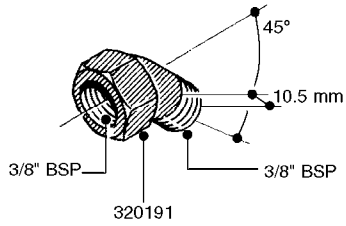

FITTINGS - HEXAGON NIPPLES  
L0030-HIN, 01:01:16

**L0030**

FITTINGS - HEXAGON NIPPLES  
L0030-HIN, 01:01:16

Page 1  
Date 04.11.2017 14:02

parts-n°	order qty	description
10015303	1	FITT.PO.HN 1.00X1.00 M1000
10425003	1	FITT.PO.HN 1.25X1.00 MCPHEE
320132	1	FITT.DK HN 1" BSP
320176	1	FITT.DK HN 3/8"X1/2" BSP
320445	1	FITT.DK HN 1/4"X3/8" BSP
320655	1	FITT.DK HN 1/2"-1/2" BSP
320692	1	FITT.DK HN 3/8'BSPX1/4'NPT
320703	1	FITT.DK HN 3/8BSP X1/2 &1/4NPT
320725	1	FITT.DK NIPPLE 3/8"-3/8" BSP
320902	1	FITT.DK HN 3/8'X 1/4' BSP
390232	1	FITT.DK HN 1-1/2' X 1-1/4' BSP
390276	1	FITT.DK HN 1'BSP