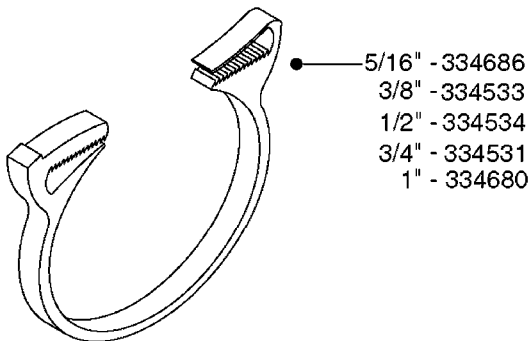

Hose Size	Pressure	Suction	Clamp Code
3/8"	28029803		6706
1/2"	28029803		6706
3/4"	28029903		6712
1"	28030003	28029903	6716
1-1/4"	28030103		6724
1-1/2"		28030103	6724
2"		28030203	235-67
2-1/2"		28030303	235-74
3"		28030403	235-82

L0130