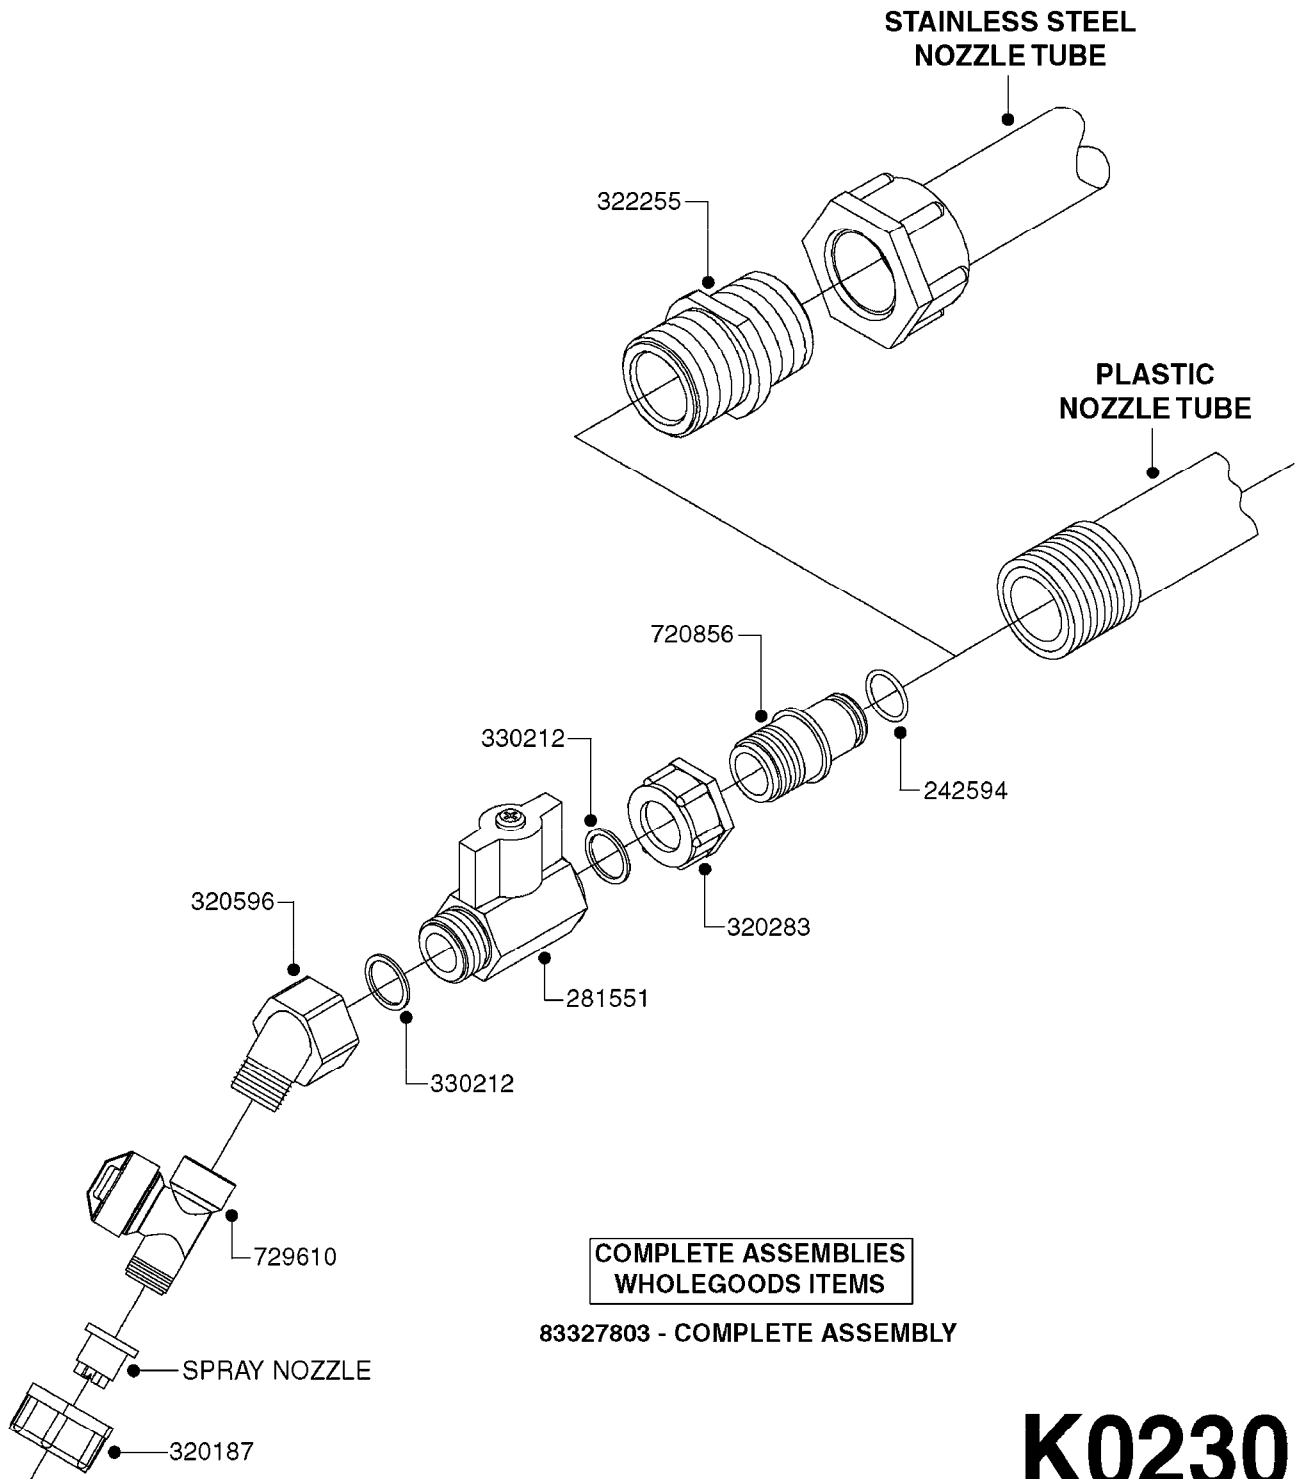

END NOZZLE KIT
K0230-HIN, 01:01:16

Page 1

Date 04.11.2017 14:02

parts-n°	order qty	description
242594	1	O-RING D14 X 1.78 SCH.70-EPDM
281551	1	BALL VALVE 1/2"
320187	1	FITT.DK CAP 3/8" BSP BLACK
320283	1	FITT.DK NUT 3/4"BSP
320596	1	FITT.DK ELB 3/8'-1/2'BSP 45DEG
322255	1	FITT.DK NIPPLE 3/4"X 3/4"
330212	1	O-RING D19/D14X2.4 F.1/2"NUT
720856	1	FITT.DK 1/2'BSP ASSY.F.3/4'NUT
729610	1	NOZZLE ASSY. NON DRIP 3/8 THRD
83327803	1	END NOZZLE KIT "04"