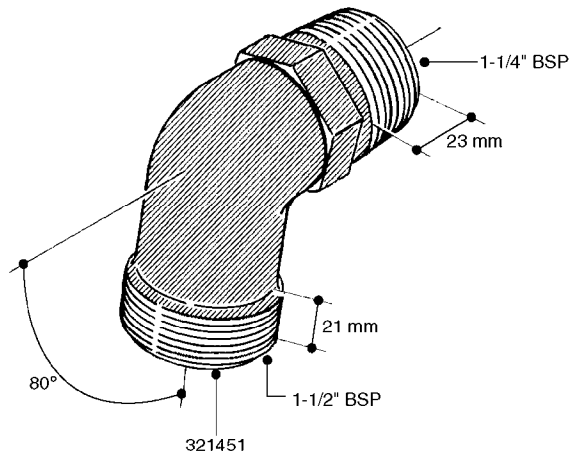

FITTINGS - HEXAGON NIPPLES  
L0030-HIN, 01:01:16

**L0030**

FITTINGS - HEXAGON NIPPLES  
L0030-HIN, 01:01:16

Page 1  
Date 04.11.2017 14:02

parts-n°	order qty	description
10015303	1	FITT.PO.HN 1.00X1.00 M1000
10425003	1	FITT.PO.HN 1.25X1.00 MCPHEE
320132	1	FITT.DK HN 1" BSP
320176	1	FITT.DK HN 3/8"X1/2" BSP
320445	1	FITT.DK HN 1/4"X3/8" BSP
320655	1	FITT.DK HN 1/2"-1/2" BSP
320692	1	FITT.DK HN 3/8'BSPX1/4'NPT
320703	1	FITT.DK HN 3/8BSP X1/2 &1/4NPT
320725	1	FITT.DK NIPPLE 3/8"-3/8" BSP
320902	1	FITT.DK HN 3/8'X 1/4' BSP
390232	1	FITT.DK HN 1-1/2' X 1-1/4' BSP
390276	1	FITT.DK HN 1'BSP