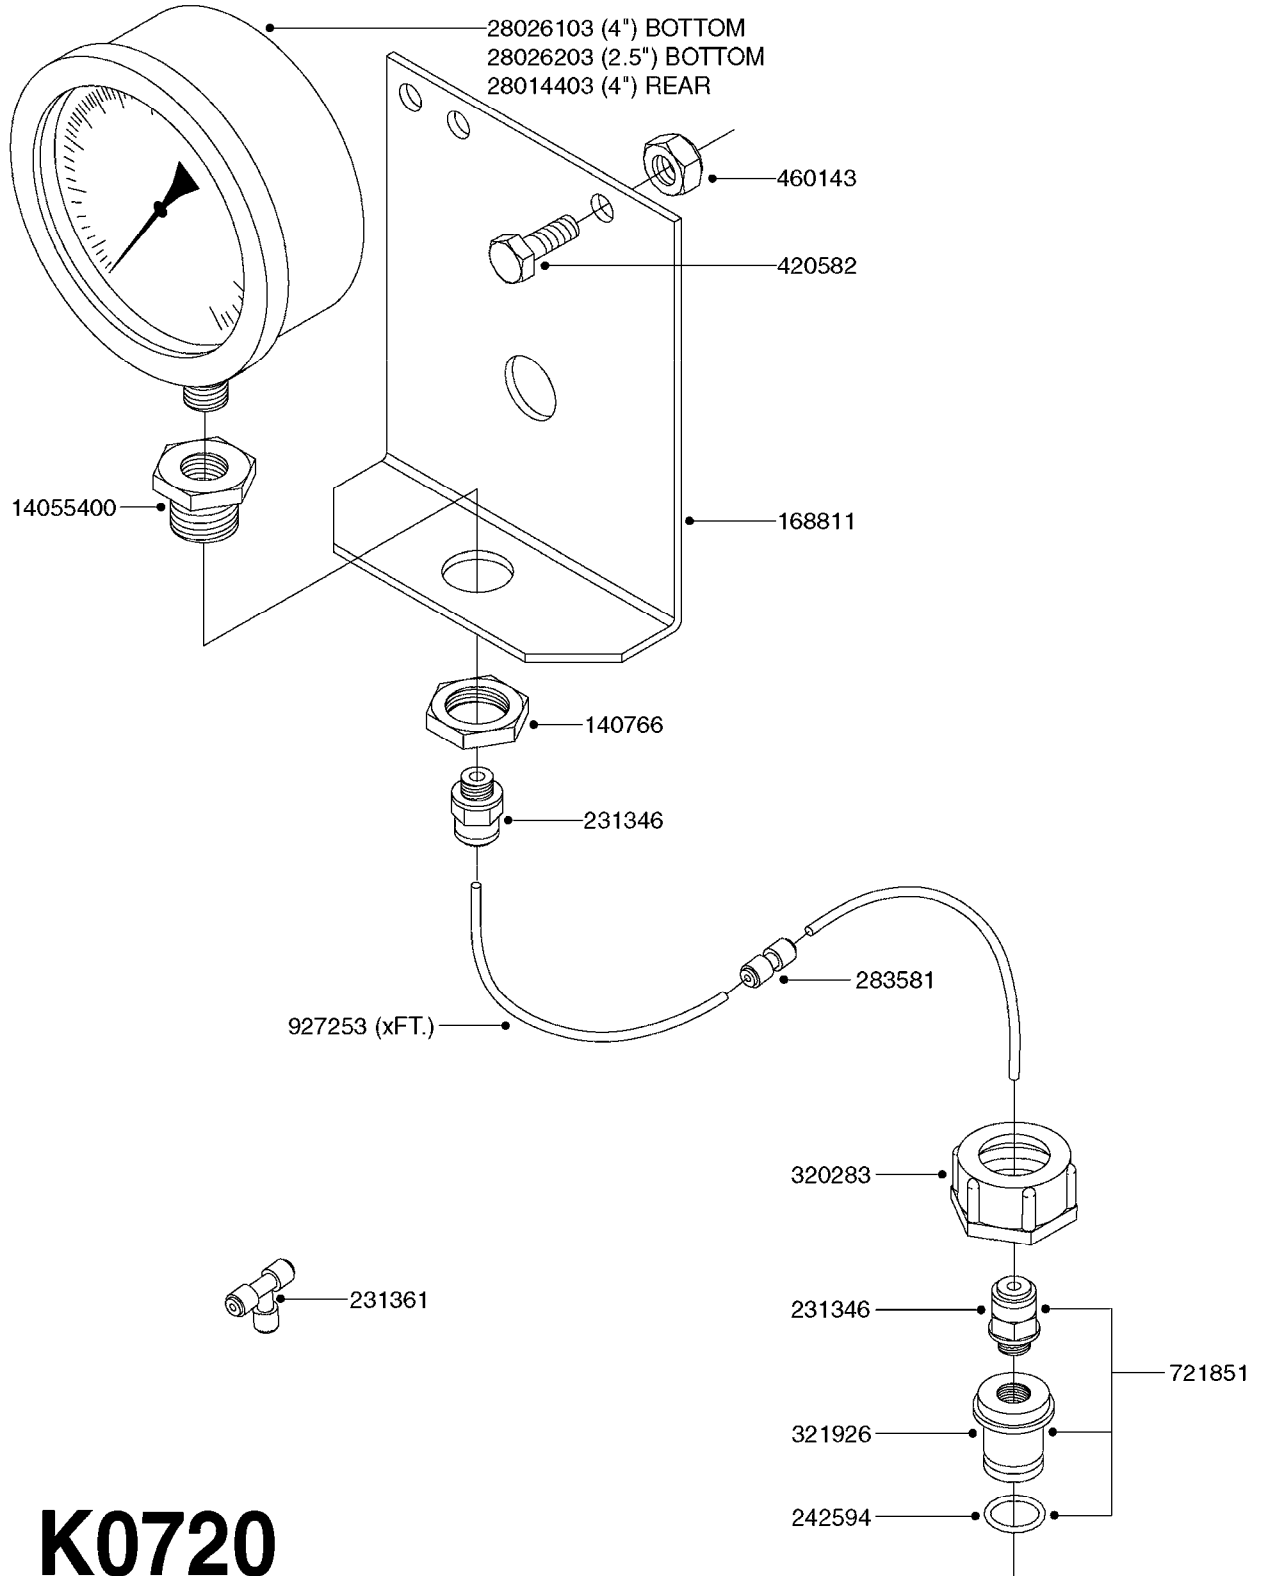

# K0690

REMOTE GAUGE-MAGNETIC BASE KIT  
K0690-HIN, 01:01:16

Page 1

Date 04.11.2017 14:02

parts-n°	order qty	description
231346	1	QUICK COUPLER 1/8"BSP X 4 MM
232230	1	QUICK COUPLER 1/4"BSP X 4 MM
241651	1	O-RING D14.0X3.0 NITRIL
242594	1	O-RING D14 X 1.78 SCH.70-EPDM
283581	1	HOSE CONNECTOR STR. F.4MM PE
284582	1	CLAMP HOSE GEAR - 5/16"
320187	1	FITT.DK CAP 3/8" BSP BLACK
320283	1	FITT.DK NUT 3/4"BSP
320445	1	FITT.DK HN 1/4"X3/8" BSP
321926	1	FITT.DK REDUC 1/8"BSP F.3/4"N
322046	1	FITT.DK TEE 1/2X1/2HB X3/4'BSP
322048	1	FITT.DK TEE 3/4X3/4HB X3/4'BSP
330013	1	O-RING D15/D10X2.5 F.3/8"NUT
330061	1	O-RING D16/D11X2,5
331807	1	FITT.DK HB 5/16" F.3/8" NUT
334531	1	CLAMP HOSE PLASTIC 3/4"
334534	1	CLAMP HOSE PLASTIC 1/2"
390713	1	GAUGE ADAPTOR 1/4" BSP
440698	1	SCREW F.PLASTIC 6X18 SS HEXHD
721851	1	SCREW PLUG W/QUICK FIT
724637	1	FITT.DK HB 5/16' F. 3/4" COMP.
927253	1	AIR HOSE, DIAMETER 4MM
927268	1	HOSE R X PVC X 1/4 X 0012"
10536703	1	MAGNETIC BASE D3,2'/90LB
10536803	1	MAGNETIC BASE KIT F.GAUGE
28026203	1	GAUGE 200PSI/BR,2.5"1/4BSP-BTM
92702103	1	HOSE R X1/2" X300PSI WP X0012"
92703203	1	HOSE R X3/4" X300PSI WP X0012"