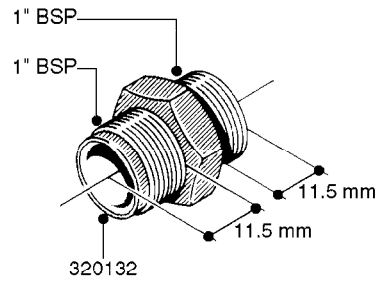

FITTINGS - HEXAGON NIPPLES  
L0030-HIN, 01:01:16

**L0030**

FITTINGS - HEXAGON NIPPLES  
L0030-HIN, 01:01:16

Page 1  
Date 04.11.2017 14:02

parts-n°	order qty	description
10015303	1	FITT.PO.HN 1.00X1.00 M1000
10425003	1	FITT.PO.HN 1.25X1.00 MCPHEE
320132	1	FITT.DK HN 1" BSP
320176	1	FITT.DK HN 3/8"X1/2" BSP
320445	1	FITT.DK HN 1/4"X3/8" BSP
320655	1	FITT.DK HN 1/2"-1/2" BSP
320692	1	FITT.DK HN 3/8'BSPX1/4'NPT
320703	1	FITT.DK HN 3/8BSP X1/2 &1/4NPT
320725	1	FITT.DK NIPPLE 3/8"-3/8" BSP
320902	1	FITT.DK HN 3/8'X 1/4' BSP
390232	1	FITT.DK HN 1-1/2' X 1-1/4' BSP
390276	1	FITT.DK HN 1'BSP