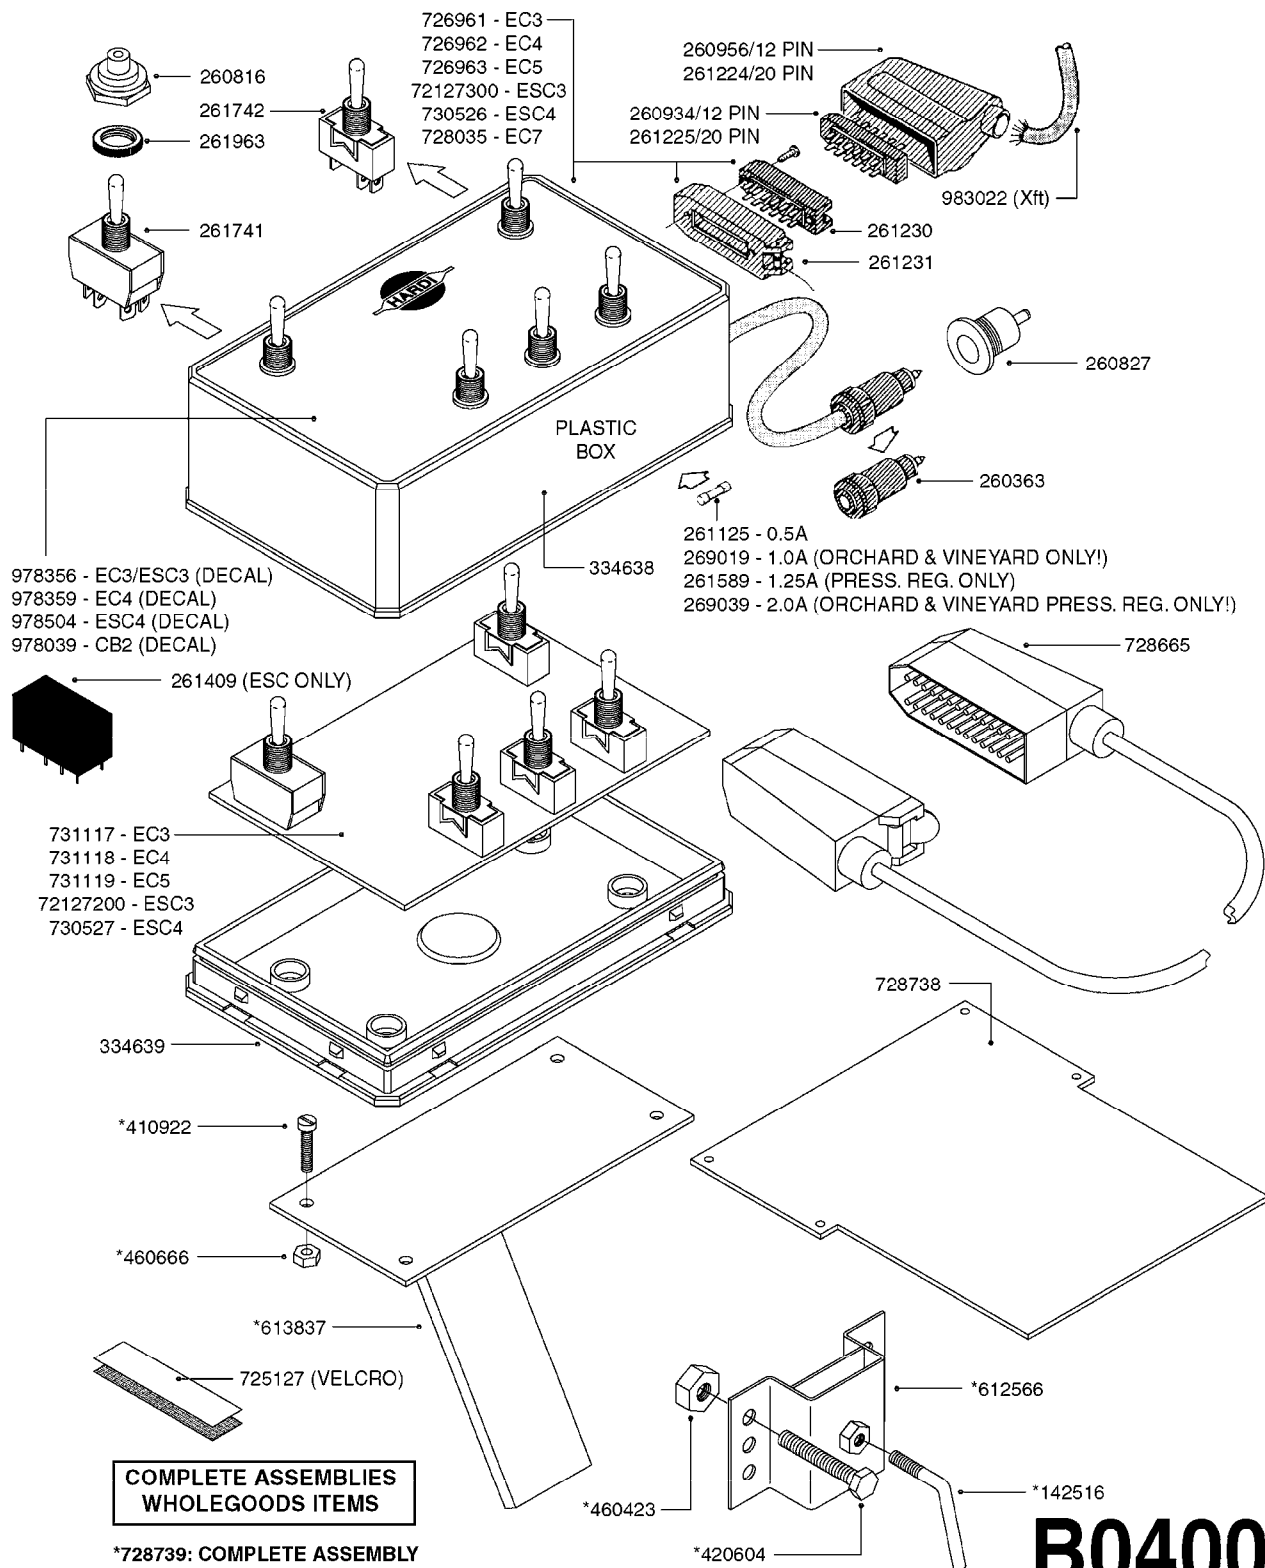

COMPLETE ASSEMBLIES
WHOLEGOODS ITEMS

*728739: COMPLETE ASSEMBLY

B0400

CONTROL BOX F/EC + ECSC POST96
B0400-HIN, 01:01:16

Page 1

Date 04.11.2017 14:01

parts-n°	order qty	description
142516	1	SCREW SET M10 BENT F. LOCKING
260363	1	PLUG 2 POLE 12V
260816	1	CAP W/RUBBER BOOT F.EC SWITCH
260827	1	PLUG F.EC ATTACHMENTS
260934	1	PLUG INSERT 12 POLE MALE
260956	1	PLUG HOUSE 12 POL.MALE
261125	1	FUSE 5 X 20 500mA
261224	1	PLUG HOUSING F/20 POLE MALE
261225	1	PLUG INSERT 20 POLE MALE
261230	1	PLUG INSERT 20 POLE FEMALE
261231	1	PLUG HOUSING 20 POLE FEMALE
261409	1	RELAY 12V F. ESC CNTRL BOX '96
261589	1	FUSE 5 X 20 1.25 AMP
261741	1	SWITCH 2 POLE 12V TOGGLE PRESS
261742	1	SWITCH 2 POLE 12V ON/OFF
261963	1	NUT F.EC SWITCH
269019	1	FUSE 5 X 20 1.0 AMP
269039	1	FUSE 5 X 20 2.0 AMP
334638	1	HOUSING F.EC PLASTIC BOX UPPER
334639	1	COVER F.EC PLASTIC BOX -LOWER
410922	1	CYL.SKR 8.8 DEL M4X20 RST
420604	1	BOLT HEX 8.8 DEL M10X25 FT DIN933
460423	1	NUT HEX M10X1.50 LOCK DIN985A2 SS
460666	1	NUT HEX M4
612566	1	MOUNT BRACKET F.FAN CABLE ASSY
613837	1	MOUNT PLATE FOR EC CONTROL BOX
725127	1	VELCRO KIT
726961	1	CONTROL BOX EC 3 SEC./20 PIN
726962	1	CONTROL BOX EC 4 SEC./20 PIN
726963	1	CONTROL BOX EC 5 SEC./20 PIN
728035	1	CONTROL BOX EC 7 SEC.
728665	1	CABLE EXT.-QUICK ATTACH 20 PIN
728738	1	DOUB.CONT.BOX & OR F/M PLATE
728739	1	IN CAB CONTROL MOUNT KIT
730526	1	CON BX 4SEC/20PIN alt72127400
730527	1	CIRCUIT B.ESC4 PLAST.W/SWITCH
731117	1	CIRCUIT B.EC3 PLASTIC W/SWITCH
731118	1	CIRCUIT B.EC4 PLASTIC W/SWITCH
731119	1	CIRCUIT B.EC5 PLASTIC W/SWITCH
978039	1	DECAL CONTROL BOX CB4 MISTBLOW
978356	1	DECAL CONTRL BOX EVC/ESC3 ABS
978359	1	DECAL CONTROL BOX EC4 ABS
978504	1	DECAL CONTROL BOX ESC4 ABS
983022	1	WIRE 12 x 0.5 x 2MM x 12"
72127200	1	CIRCUIT B.ESC3 PLAST.W/SWITCH
72127300	1	CONTROL BOX ESC 3 SEC./20 PIN