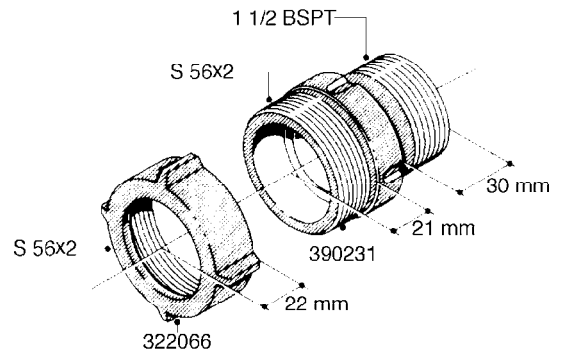

**L0080**

FITTINGS - S-53  
L0080-HIN, 12:09:17

Page 1

Date 04.11.2017 14:02

Pos.	parts-n°	order qty	description
1	145995	1	FITT.DK S-53 FORK
2	241973	1	O-RING Ø3 X 44,2 70 SHORES NITRIL NITRIL (BLACK)
2	242353	1	O-RING D44.2X3.0 VITON F.S-67 VITON (BROWN)
3	242109	1	O-RING D32.2x3.0 NITRIL (BLACK)
3	242354	1	O-RING D32.2X3.0 VITON F.S-53 VITON (BROWN)
4	322103	1	FITT.DK S-53 BULKHEAD
5	322107	1	FITT.DK S-53 BULKHEAD NUT
6	322110	1	FITT.DK S-53 ELB. 1/2" BSP
7	322352	1	FITT.DK S-53 TEE
8	334229	1	FITT.DK S-53 STR.3/4"
9	334260	1	GASKET F. S-53 BULKHEAD
10	334564	1	FITT.DK S-67 TO S-53 ADAPTER
11	391100	1	FITT.DK S-53THREAD INS.1/2"BSP
12	726463	1	FITT.DK S53 BULKHEAD W/GASKET
13	726552	1	FIT.DK S-53X90 1/2" BSP,O-RING
14	726556	1	FITT.DK S-53 HB 1/2" W/O-RING
15	726558	1	FITT.DK S53 STR. 3/4" W.ORING
16	726559	1	FITT DK. S-53 HB 1" W/O-RING
17	726568	1	FITT.DK.S-53 HB 1/2"90 W/ORING
18	726570	1	FITT.DK S-53 ELB.3/4" W.ORING
19	726571	1	FITT.DK S-53 ELB.1", W ORING
20	726578	1	FITT.DK S53 PLUG WITH O-RING
21	728561	1	REDUCER S67M - S53F + O-RING