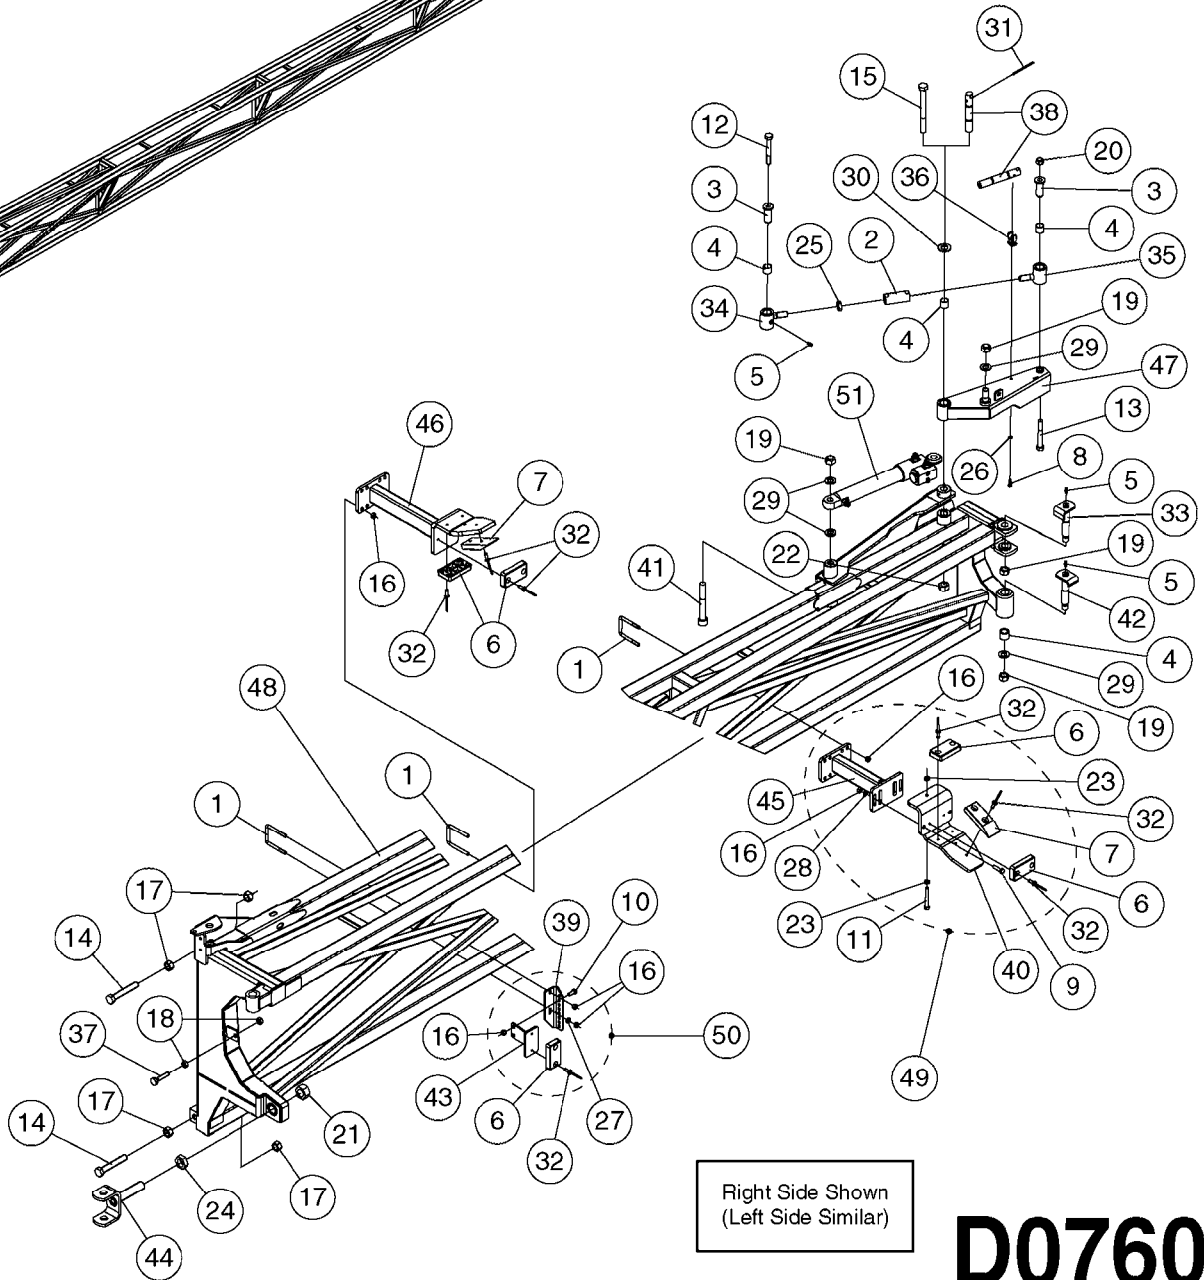

BOOM-FORCE OUTER WING 110-132'
D0760-HIN, 01:01:16

Pos.	parts-n°	order qty	description
1	147516	1	U-BOLT M8-50x50
2	147649	1	TURNBUCKLE D30.0 L=64/M16X1.5
3	147763	1	BUSHING D20.0/12.0 L=55
4	210859	1	BUSHING DU D23/20 L=20
5	283699	1	GREASE NIPPLE M6X1
6	334603	1	RUBBER STOP 86X48X15
7	390826	1	SLIDE PAD F.TRANSPORT BKT.CM/D
8	410185	1	BOLT HEX 8.8 DEL M6X16
9	420567	1	BOLT HEX 8.8 DEL M8X30 FT
10	420582	1	BOLT HEX 8.8 DEL M8X20 FT A2
11	421254	1	BOLT HEX 8.8 SS M8X50
12	430485	1	BOLT HEX 8.8 DEL M12X90
13	430787	1	BOLT HEX 8.8 DEL M12X90 FT
14	430861	1	BOLT HEX 8.8 DEL M16X100 FT
15	430940	1	BOLT M20X210 8.8 DEL.
16	460143	1	NUT HEX M8X1.25 LOCK DIN985A2 SS
17	460327	1	NUT HEX M16X2
18	460342	1	NUT HEX M10 DEL DIN934
19	460585	1	LOCKING NUT M16 DIN985 A2 SS
20	460703	1	NUT HEX M12X1.75 LOCK DIN985A2 SS
21	460747	1	NUT HEX M24 LOCK
22	460806	1	NUT HEX M20X2.50 LOCK DIN985A2 SS
23	460817	1	NUT HEX M8 STAINLESS DIN 934
24	461244	1	NUT HEX M24X3 JAMB.
25	461302	1	NUT HEX M16X1.5 JAMB.
26	470061	1	WASHER D11/D7X0.5 LOCK
27	470072	1	WASHER D15/D8X.5 LOCK
28	471126	1	WASHER, M8, Ø16/ 8.4X 1.6, SS
29	471128	1	WASHER, M16, Ø30/17.0X 3.0, SS
30	471129	1	WASHER, M20, Ø37/21.0X 3.0, SS
31	480780	1	PIN M5.0X70 SPLIT
32	480808	1	RIVET Ø4.8x25.5/Ø9.5
33	615796	1	PIN D20 X M16 L=119MM
34	61006600	1	EYEBOLT STD.TRD. / RH WING M16 EYEBOLT WITH STD. THREADS FOR RIGHT WING
34	616081	1	EYEBOLT STD.TRD. / LH WING M16 EYEBOLT WITH STD. THREADS FOR LEFT WING
35	61006700	1	EYEBOLT LH TRD. / RH WING M16 EYEBOLT WITH L.H. THREADS FOR RIGHT WING
35	616083	1	EYEBOLT LH TRD. / LH WING M16 EYEBOLT WITH L.H. THREADS FOR LEFT WING
36	725618	1	CLIP WHITE PLASTIC SNAP TYPE
37	14011800	1	BOLT HEX DEL M10X60 SPECIAL
38	14012300	1	SHEAR PIN D19.8 L=132/D5
39	16063803	1	BOOM STOP ADJ. MT. BKT.FTZ
40	16099000	1	BOOM STOP ADJ. PLATE FTZ
41	45003000	1	BOLT HEX M16X120 DIN912/DELTA
42	61006800	1	PIN D20 X M16 L=127MM
43	61007003	1	BOOM STOP HPZ/FTZ L=95/75
44	61008700	1	LINK EYE FORCE
45	61015400	1	BOOM STOP ADJ. MT BKT FTZ
46	61015900	1	BOOMSTOP/SUP HPZ/FTZ L=288
47	63002200	1	FOLD ARM FTZ 2.RH FOLD ARM FOR RIGHT WING
47	63002300	1	FOLD ARM FTZ 2.LH FOLD ARM FOR LEFT WING
48	70081803	1	WING INTER. FORCE 120/132' RH
48	70081903	1	WING INTER. FORCE 120/132' LH
48	70082003	1	WING INTER. FORCE 100'T RH
48	70082103	1	WING INTER. FORCE 100'T LH
49	72252600	1	BOOM STOP ADJSTBL. FORCE L=241