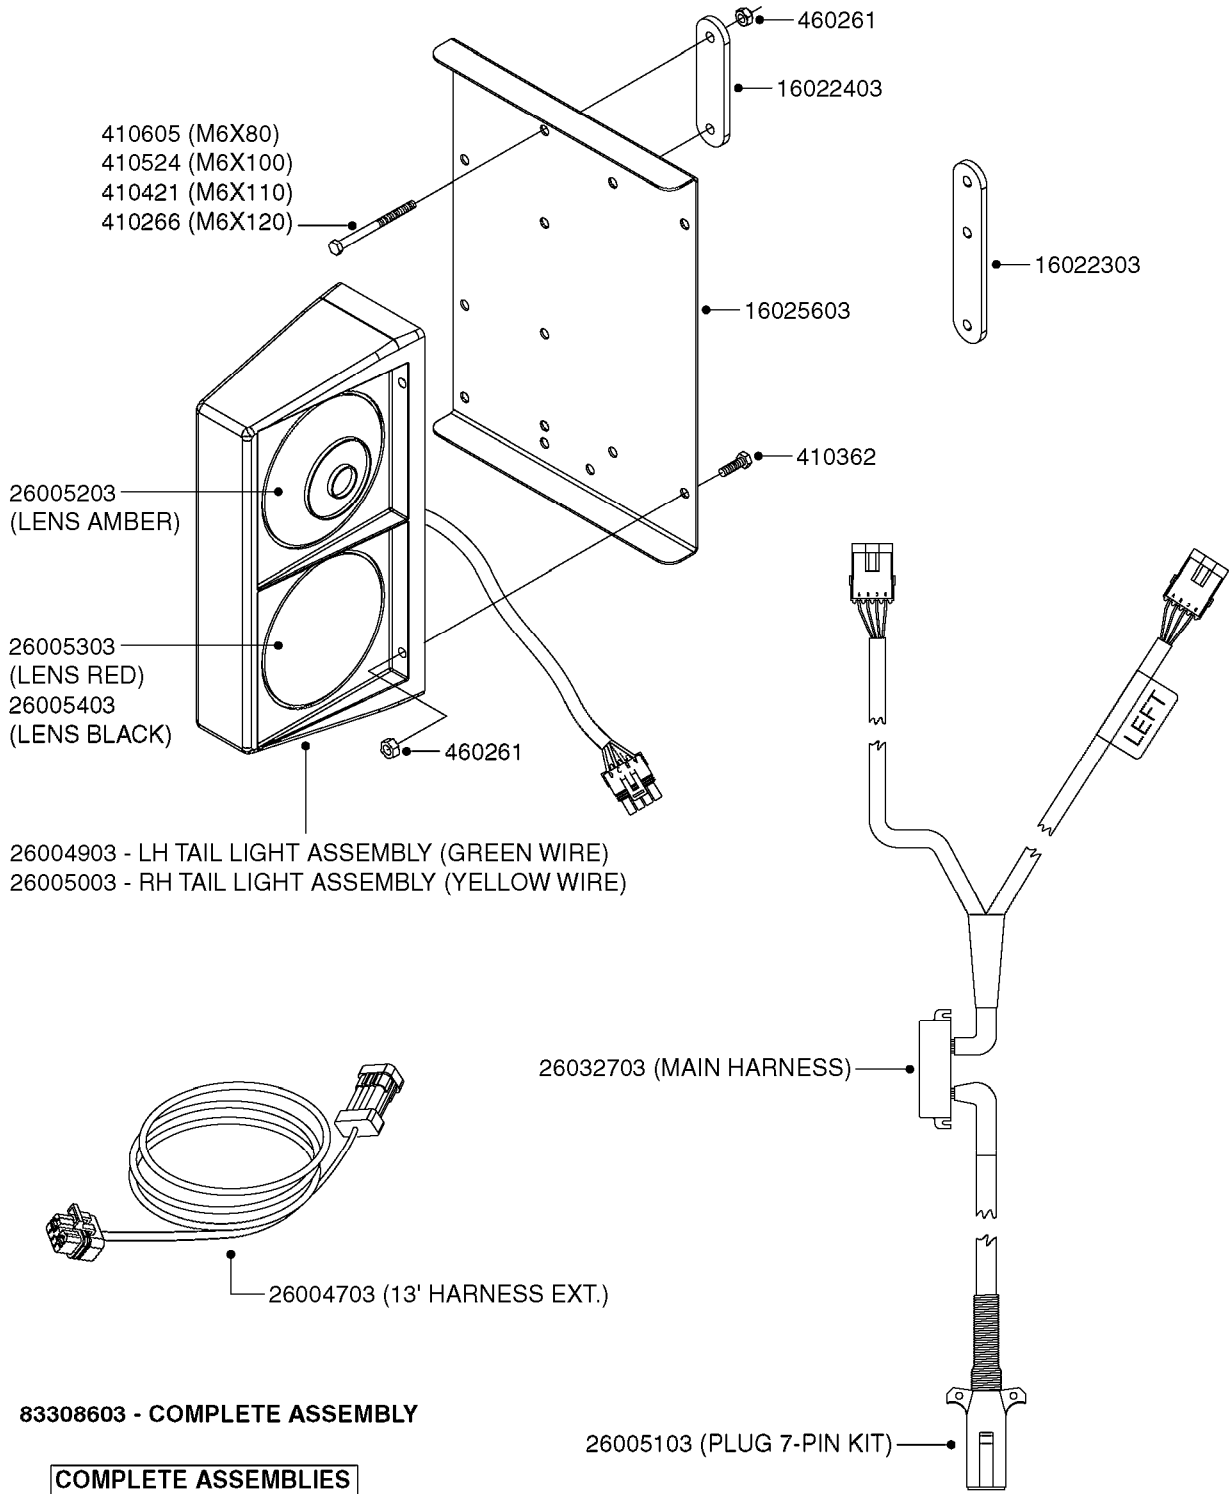

83308603 - COMPLETE ASSEMBLY

COMPLETE ASSEMBLIES
WHOLEGOODS ITEMS

M0160

TRAFFIC LIGHT KIT
M0160-HIN, 17:08:17

Page 1

Date 04.11.2017 14:02

parts-n°	order qty	description
410266	1	BOLT HEX 8.8 DEL M6X120
410362	1	BOLT HEX 8.8 SS M6X20
410421	1	BOLT HEX M6X110 DIN931-A2 SS
410524	1	BOLT HEX 8.8 DEL M6X100
410605	1	BOLT HEX 8.8 DEL M6X80
460261	1	NUT HEX M6X1.00 LOCK DIN985 A2 SS
16022303	1	BRACKET 100MM TUBE
16022403	1	BRACKET 60MM TUBE
16025603	1	BRACKET TAIL LIGHT DUAL LAMP
26004703	1	HARNESS 13' EXT 4 WIRE WP
26004903	1	TAIL LIGHT GREEN WIRE LH
26005003	1	TAIL LIGHT YELLOW WIRE RH
26005103	1	PLUG 7-PIN AG TAIL LIGHT
26005203	1	LENS AMBER BEFORE 2009
26005303	1	LENS RED BEFORE 2009
26005403	1	LENS BLACK BEFORE 2009
26032703	1	HARNESS COMPLETE, TAIL LIGHT, 2013
83308603	1	TRAFFIC LIGHT KIT