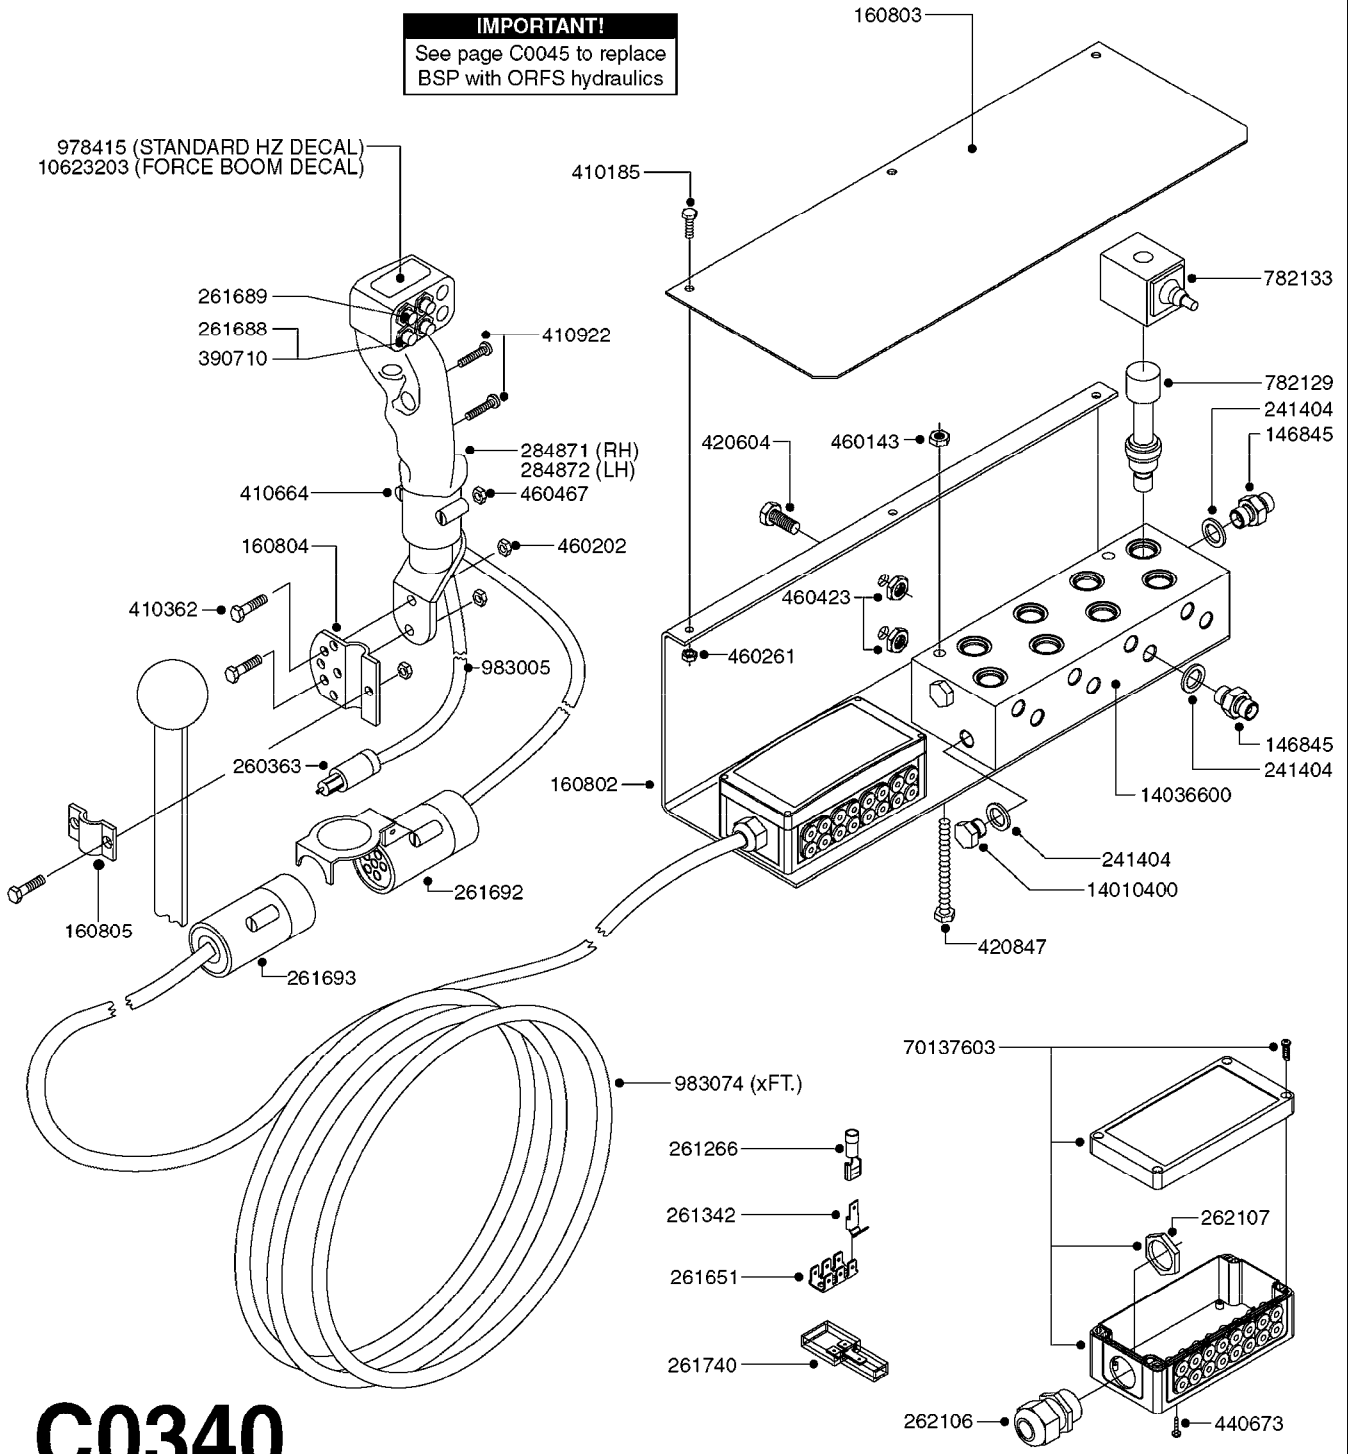

IMPORTANT!
See page C0045 to replace
BSP with ORFS hydraulics

HYD EAGLE HZ JOYSTICK 2005
C0340-HIN, 30:03:16

Page 1

Date 04.11.2017 14:01

parts-n°	order qty	description
146845	1	HEX NIPPLE 1/4"X1/4"
160802	1	MOUNT PLATE F.HYD SOLENOID'HZ'
160803	1	COVER PLATE F.HYD SOLENOID'HZ'
160804	1	MOUNT BRACKET F.HANDLE
160805	1	MOUNT STRAP F.HANDLE
241404	1	DOWTY SEAL 1/4"
260363	1	PLUG 2 POLE 12V
261266	1	CONNECTOR END F.CABLE HP
261342	1	SPADE F.ELEC.3 WAY CONNECTOR
261651	1	SPADE F.ELEC.6 POLE CONNECTOR
261688	1	SWITCH F. HANDLE WHITE
261689	1	CAP RUBBER F. SWITCH JOYSTICK
261692	1	PLUG ELEC.7 POLE FEMALE F.CABL
261693	1	PLUG ELEC. 7 POLE MALE
261740	1	SPADE F.ELEC.3 POLE CONN.INSUL
262106	1	BULKHEAD F. CABLE 6.5-14 BLACK
262107	1	NUT F. BULKHEAD CABLE BLACK
284871	1	CONTROL HANDLE RIGHT HALF
284872	1	CONTROL HANDLE LEFT HALF
390710	1	SWITCH F.HANDLE GREY MACHINED
410185	1	BOLT HEX 8.8 DEL M6X16
410362	1	BOLT HEX 8.8 SS M6X20
410664	1	BOLT HEX M5 X 20
410922	1	CYL.SKR 8.8 DEL M4X20 RST
420604	1	BOLT HEX 8.8 DEL M10X25 FT DIN933
420847	1	BOLT HEX 8.8 DEL M8X85
440673	1	SCREW F.PLASTIC 5X12 SS
460143	1	NUT HEX M8X1.25 LOCK DIN985A2 SS
460202	1	NUT HEX M6
460261	1	NUT HEX M6X1.00 LOCK DIN985 A2 SS
460423	1	NUT HEX M10X1.50 LOCK DIN985A2 SS
460467	1	NUT HEX M5 GALV.
782129	1	SOLENOID VALVE 25L, 3/4"NC
782133	1	SOLENOID W.CABLE F.VALVE782129
978415	1	DECAL CONTROL HANDLE
983005	1	ELEC. CABLE 2 WIRE X 1.5MM
983074	1	ELEC. CABLE 5 WIRE X 1.5MM
10623203	1	DECAL F.JOYSTICK - FORCE
14010400	1	PLUG 1/4" BSP
14036600	1	MANIFOLD 4-FUNCTION SPC 2004
70137603	1	JUNC. BOX, FLUID, COMPLETE, 2015