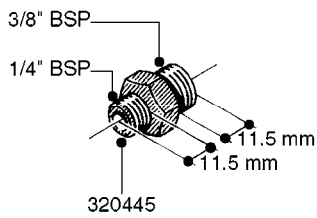

FITTINGS - HEXAGON NIPPLES  
L0030-HIN, 01:01:16

**L0030**

FITTINGS - HEXAGON NIPPLES  
L0030-HIN, 01:01:16

Page 1  
Date 04.11.2017 14:02

parts-n°	order qty	description
10015303	1	FITT.PO.HN 1.00X1.00 M1000
10425003	1	FITT.PO.HN 1.25X1.00 MCPHEE
320132	1	FITT.DK HN 1" BSP
320176	1	FITT.DK HN 3/8"X1/2" BSP
320445	1	FITT.DK HN 1/4"X3/8" BSP
320655	1	FITT.DK HN 1/2"-1/2" BSP
320692	1	FITT.DK HN 3/8'BSPX1/4'NPT
320703	1	FITT.DK HN 3/8BSP X1/2 &1/4NPT
320725	1	FITT.DK NIPPLE 3/8"-3/8" BSP
320902	1	FITT.DK HN 3/8'X 1/4' BSP
390232	1	FITT.DK HN 1-1/2' X 1-1/4' BSP
390276	1	FITT.DK HN 1'BSP