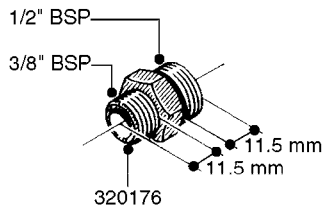

FITTINGS - HEXAGON NIPPLES  
L0030-HIN, 01:01:16

**L0030**

FITTINGS - HEXAGON NIPPLES  
L0030-HIN, 01:01:16

Page 1  
Date 04.11.2017 14:02

parts-n°	order qty	description
10015303	1	FITT.PO.HN 1.00X1.00 M1000
10425003	1	FITT.PO.HN 1.25X1.00 MCPHEE
320132	1	FITT.DK HN 1" BSP
320176	1	FITT.DK HN 3/8"X1/2" BSP
320445	1	FITT.DK HN 1/4"X3/8" BSP
320655	1	FITT.DK HN 1/2"-1/2" BSP
320692	1	FITT.DK HN 3/8'BSPX1/4'NPT
320703	1	FITT.DK HN 3/8BSP X1/2 &1/4NPT
320725	1	FITT.DK NIPPLE 3/8"-3/8" BSP
320902	1	FITT.DK HN 3/8'X 1/4' BSP
390232	1	FITT.DK HN 1-1/2' X 1-1/4' BSP
390276	1	FITT.DK HN 1'BSP