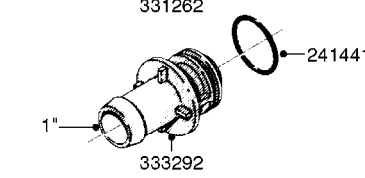

L0010

parts-n°	order qty	description
240085	1	O-RING D13,1/8,3X02,4 NITRIL
241441	1	O-RING D29.3X3
242594	1	O-RING D14 X 1.78 SCH.70-EPDM
320084	1	FITT.DK NUT 1/2" BSP
320095	1	FITT.DK NUT 1" BSP
320117	1	FITT.DK CONN.1/2"BSP F. 1" CAP
320187	1	FITT.DK CAP 3/8" BSP BLACK
320283	1	FITT.DK NUT 3/4"BSP
320821	1	FITT.DK NUT 1-1/2" BSP
321495	1	FITT.DK REDUC 1/4'BSP F.3/4'NT
321576	1	FITT.DK CONN 1/2"BSP F.3/4"NUT
330013	1	O-RING D15/D10X2.5 F.3/8"NUT
330212	1	O-RING D19/D14X2.4 F.1/2"NUT
330326	1	O-RING D30/D24X2 F.1"NUT
330341	1	FITT.DK HB 1" F. 1" NUT
330595	1	O-RING D24.6/D20X2.1 -3/4"
330665	1	3/4' HOSE TAIL F/1' CAP
330676	1	FITT.DK HB 3/8" F. 1/2" NUT
330687	1	FITT.DK HB 1/2" F. 1/2" NUT
330691	1	FITT.DK HB 3/4'F.3/4' NUT
330783	1	FITT.DK HB 3/8"F.3/8" NUT
331262	1	FITT.DK HB 1-1/2" F. 1-1/2"NUT
331273	1	O-RING D44/D38X2 F.1-1/2"
331446	1	FITT.DK HB 1" F.1-1/2" NUT
331807	1	FITT.DK HB 5/16" F.3/8" NUT
332286	1	FITT.DK HB 1/2" F. 3/4" NUT
332905	1	FITT.DK HB 1/2" F. 3/4" CAP
332927	1	PLUG F. NOZZLE TUBE 3/4'
333292	1	FITT.DK HB 1"O'RING F.1-1/2"
333664	1	FITT.DK HB 5/16' F. 1/2' NUT
334044	1	FITT.DK HB 3/4' F. 3/4' CAP
334059	1	FITT.DK EL 1" 110 DEG.F.1-1/2"
334123	1	FITT.DK HB 1-1/4"O-RNG F.1-1/2"
334150	1	FITT.DK HB 1-1/4" 110 F.1-1/2"
390542	1	PLUG WASHER FOR 3/4'CAP NUT
716236	1	FITT.DK HB 1/2" ASSY. F. 3/4"
716413	1	FITT.DK PLUG ASSY. F.NOZ TUBE
717426	1	FITT.DK REDUC 1/4"BSP F.3/4"N
720856	1	FITT.DK 1/2'BSP ASSY.F.3/4'NUT
724621	1	FITT.DK HB 3/4"ASSY F.3/4" NUT