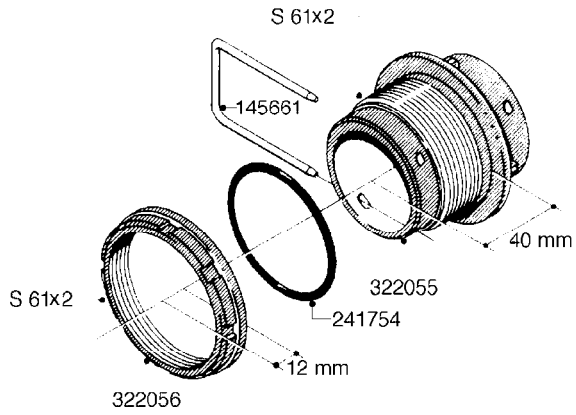

**L0080**

FITTINGS - S-53  
L0080-HIN, 12:09:17

Page 1

Date 04.11.2017 14:02

Pos.	parts-n°	order qty	description
1	145995	1	FITT.DK S-53 FORK
2	241973	1	O-RING Ø3 X 44,2 70 SHORES NITRIL NITRIL (BLACK)
2	242353	1	O-RING D44.2X3.0 VITON F.S-67 VITON (BROWN)
3	242109	1	O-RING D32.2x3.0 NITRIL (BLACK)
3	242354	1	O-RING D32.2X3.0 VITON F.S-53 VITON (BROWN)
4	322103	1	FITT.DK S-53 BULKHEAD
5	322107	1	FITT.DK S-53 BULKHEAD NUT
6	322110	1	FITT.DK S-53 ELB. 1/2" BSP
7	322352	1	FITT.DK S-53 TEE
8	334229	1	FITT.DK S-53 STR.3/4"
9	334260	1	GASKET F. S-53 BULKHEAD
10	334564	1	FITT.DK S-67 TO S-53 ADAPTER
11	391100	1	FITT.DK S-53THREAD INS.1/2"BSP
12	726463	1	FITT.DK S53 BULKHEAD W/GASKET
13	726552	1	FIT.DK S-53X90 1/2" BSP,O-RING
14	726556	1	FITT.DK S-53 HB 1/2" W/O-RING
15	726558	1	FITT.DK S53 STR. 3/4" W.ORING
16	726559	1	FITT DK. S-53 HB 1" W/O-RING
17	726568	1	FITT.DK.S-53 HB 1/2"90 W/ORING
18	726570	1	FITT.DK S-53 ELB.3/4" W.ORING
19	726571	1	FITT.DK S-53 ELB.1", W ORING
20	726578	1	FITT.DK S53 PLUG WITH O-RING
21	728561	1	REDUCER S67M - S53F + O-RING