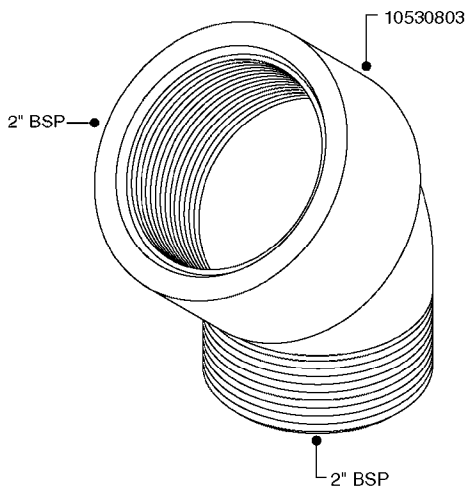

FITTINGS - HEXAGON NIPPLES  
L0030-HIN, 01:01:16

**L0030**

FITTINGS - HEXAGON NIPPLES  
L0030-HIN, 01:01:16

Page 1  
Date 04.11.2017 14:02

parts-n°	order qty	description
10015303	1	FITT.PO.HN 1.00X1.00 M1000
10425003	1	FITT.PO.HN 1.25X1.00 MCPHEE
320132	1	FITT.DK HN 1" BSP
320176	1	FITT.DK HN 3/8"X1/2" BSP
320445	1	FITT.DK HN 1/4"X3/8" BSP
320655	1	FITT.DK HN 1/2"-1/2" BSP
320692	1	FITT.DK HN 3/8'BSPX1/4'NPT
320703	1	FITT.DK HN 3/8BSP X1/2 &1/4NPT
320725	1	FITT.DK NIPPLE 3/8"-3/8" BSP
320902	1	FITT.DK HN 3/8'X 1/4' BSP
390232	1	FITT.DK HN 1-1/2' X 1-1/4' BSP
390276	1	FITT.DK HN 1'BSP