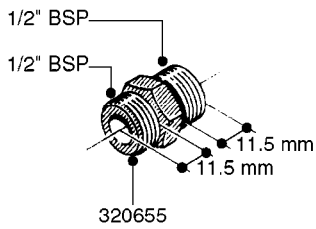

FITTINGS - HEXAGON NIPPLES  
L0030-HIN, 01:01:16

**L0030**

FITTINGS - HEXAGON NIPPLES  
L0030-HIN, 01:01:16

Page 1  
Date 04.11.2017 14:02

parts-n°	order qty	description
10015303	1	FITT.PO.HN 1.00X1.00 M1000
10425003	1	FITT.PO.HN 1.25X1.00 MCPHEE
320132	1	FITT.DK HN 1" BSP
320176	1	FITT.DK HN 3/8"X1/2" BSP
320445	1	FITT.DK HN 1/4"X3/8" BSP
320655	1	FITT.DK HN 1/2"-1/2" BSP
320692	1	FITT.DK HN 3/8'BSPX1/4'NPT
320703	1	FITT.DK HN 3/8BSP X1/2 &1/4NPT
320725	1	FITT.DK NIPPLE 3/8"-3/8" BSP
320902	1	FITT.DK HN 3/8'X 1/4' BSP
390232	1	FITT.DK HN 1-1/2' X 1-1/4' BSP
390276	1	FITT.DK HN 1'BSP