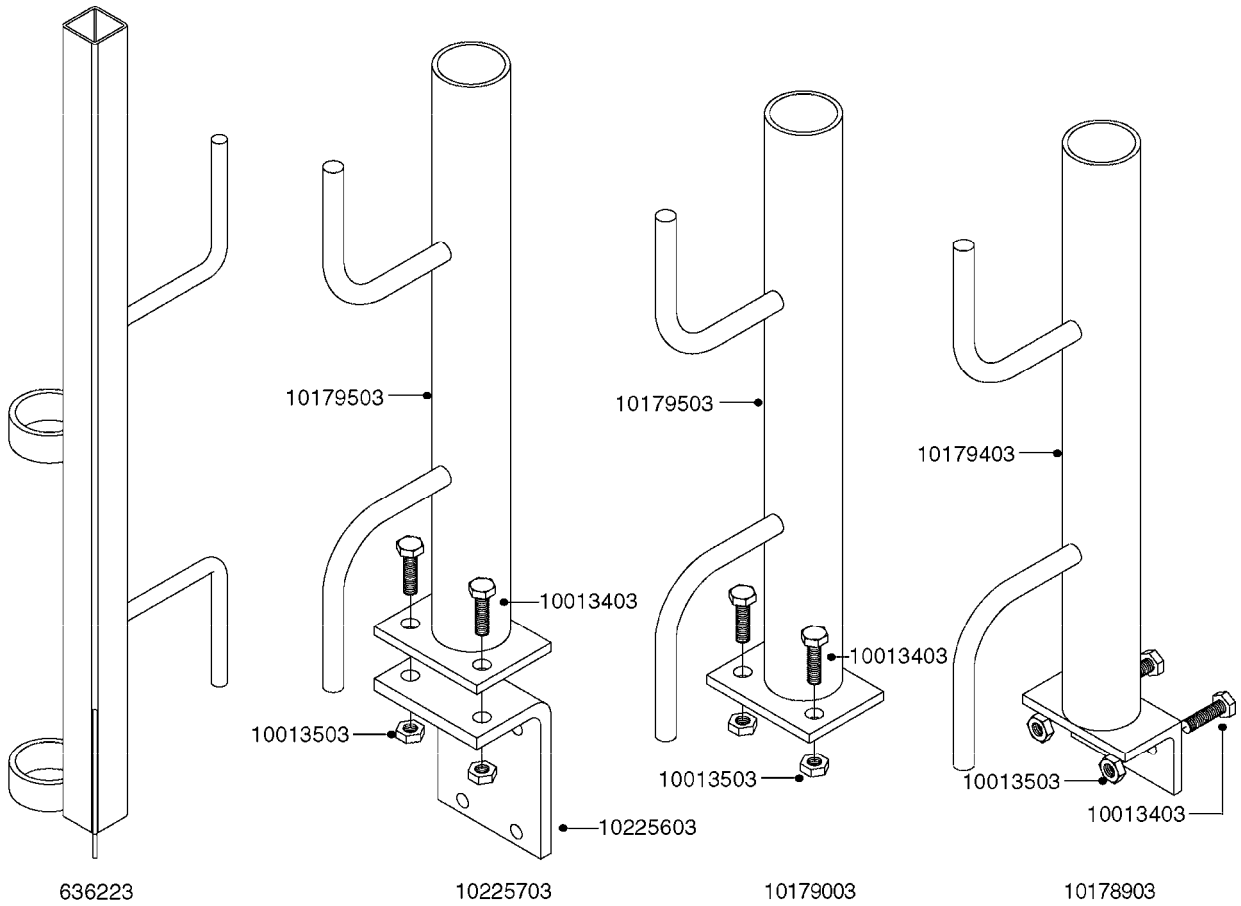

**K0520**

HOSE WRAPS  
K0520-HIN, 01:01:16

Page 1  
Date 04.11.2017 14:02

parts-n°	order qty	description
241965	1	O-RING 12.1 X 1.6
242007	1	O-RING D9.1X1.6
281551	1	BALL VALVE 1/2"
320084	1	FITT.DK NUT 1/2" BSP
330212	1	O-RING D19/D14X2.4 F.1/2"NUT
330326	1	O-RING D30/D24X2 F.1"NUT
330687	1	FITT.DK HB 1/2" F. 1/2" NUT
334190	1	FITT.DK HB 1/2' F. PISTOL 60S
334531	1	CLAMP HOSE PLASTIC 3/4"
636223	1	POST 12 VOLT TR30
712471	1	AGITATION VALVE ASSY. ON/OFF
843196	1	GUN, MODEL 60S
843197	1	HANDGUN KIT TYPE 60 LONG
10013403	1	BOLT HEX 3/8-16X1 1/4 HCS Z5
10013503	1	NUT HEX NC 3/8"
10178903	1	WRAP HOSE SIDE MOUNT PLATE
10179003	1	WRAP HOSE BOTTOM PLATE MOUNT
10179403	1	WRAP WELDMENT FOR HI101789
10179503	1	WRAP WELDMENT FOR HI101790
10225603	1	BKT.FOR HOSE WRAP MOUNT NL NK
10225703	1	WRAP HOSE BDL.BOTTOM PLATE
92702103	1	HOSE R X1/2" X300PSI WP X0012"