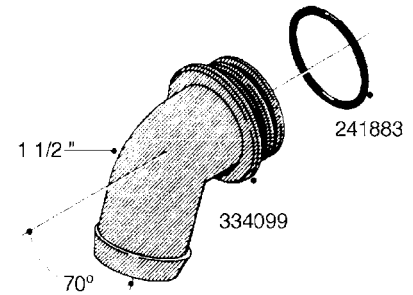

**L0080**

FITTINGS - S-53  
L0080-HIN, 12:09:17

Page 1

Date 04.11.2017 14:02

Pos.	parts-n°	order qty	description
1	145995	1	FITT.DK S-53 FORK
2	241973	1	O-RING Ø3 X 44,2 70 SHORES NITRIL NITRIL (BLACK)
2	242353	1	O-RING D44.2X3.0 VITON F.S-67 VITON (BROWN)
3	242109	1	O-RING D32.2x3.0 NITRIL (BLACK)
3	242354	1	O-RING D32.2X3.0 VITON F.S-53 VITON (BROWN)
4	322103	1	FITT.DK S-53 BULKHEAD
5	322107	1	FITT.DK S-53 BULKHEAD NUT
6	322110	1	FITT.DK S-53 ELB. 1/2" BSP
7	322352	1	FITT.DK S-53 TEE
8	334229	1	FITT.DK S-53 STR.3/4"
9	334260	1	GASKET F. S-53 BULKHEAD
10	334564	1	FITT.DK S-67 TO S-53 ADAPTER
11	391100	1	FITT.DK S-53THREAD INS.1/2"BSP
12	726463	1	FITT.DK S53 BULKHEAD W/GASKET
13	726552	1	FIT.DK S-53X90 1/2" BSP,O-RING
14	726556	1	FITT.DK S-53 HB 1/2" W/O-RING
15	726558	1	FITT.DK S53 STR. 3/4" W.ORING
16	726559	1	FITT DK. S-53 HB 1" W/O-RING
17	726568	1	FITT.DK.S-53 HB 1/2"90 W/ORING
18	726570	1	FITT.DK S-53 ELB.3/4" W.ORING
19	726571	1	FITT.DK S-53 ELB.1", W ORING
20	726578	1	FITT.DK S53 PLUG WITH O-RING
21	728561	1	REDUCER S67M - S53F + O-RING