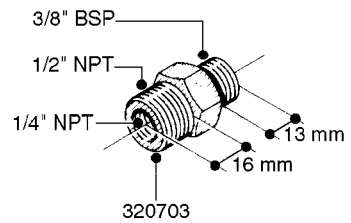

FITTINGS - HEXAGON NIPPLES  
L0030-HIN, 01:01:16

**L0030**

FITTINGS - HEXAGON NIPPLES  
L0030-HIN, 01:01:16

Page 1  
Date 04.11.2017 14:02

parts-n°	order qty	description
10015303	1	FITT.PO.HN 1.00X1.00 M1000
10425003	1	FITT.PO.HN 1.25X1.00 MCPHEE
320132	1	FITT.DK HN 1" BSP
320176	1	FITT.DK HN 3/8"X1/2" BSP
320445	1	FITT.DK HN 1/4"X3/8" BSP
320655	1	FITT.DK HN 1/2"-1/2" BSP
320692	1	FITT.DK HN 3/8'BSPX1/4'NPT
320703	1	FITT.DK HN 3/8BSP X1/2 &1/4NPT
320725	1	FITT.DK NIPPLE 3/8"-3/8" BSP
320902	1	FITT.DK HN 3/8'X 1/4' BSP
390232	1	FITT.DK HN 1-1/2' X 1-1/4' BSP
390276	1	FITT.DK HN 1'BSP