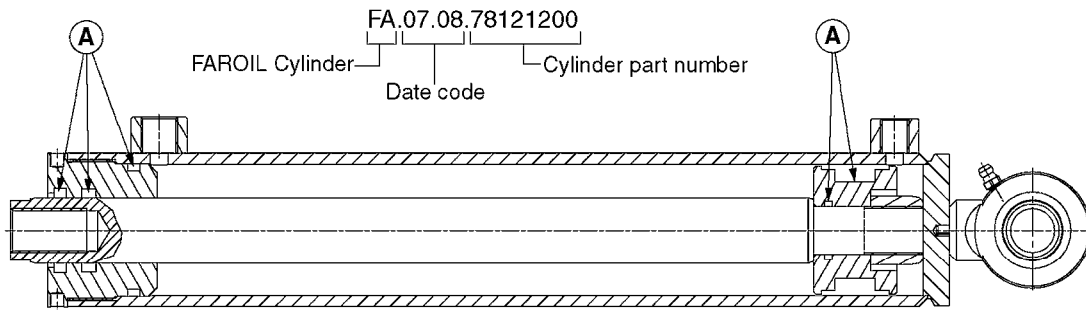

HYDRAULICS - CYLINDERS  
C0020-HIN, 01:01:16

Page 3

Date 04.11.2017 14:01

parts-n°	order qty	description
63039300 78100003	1 1	CYLINDER ROD F.781132 CYL. PARA-LIFT CM+750 W/STOP

Check cylinder barrel for stamped part number.