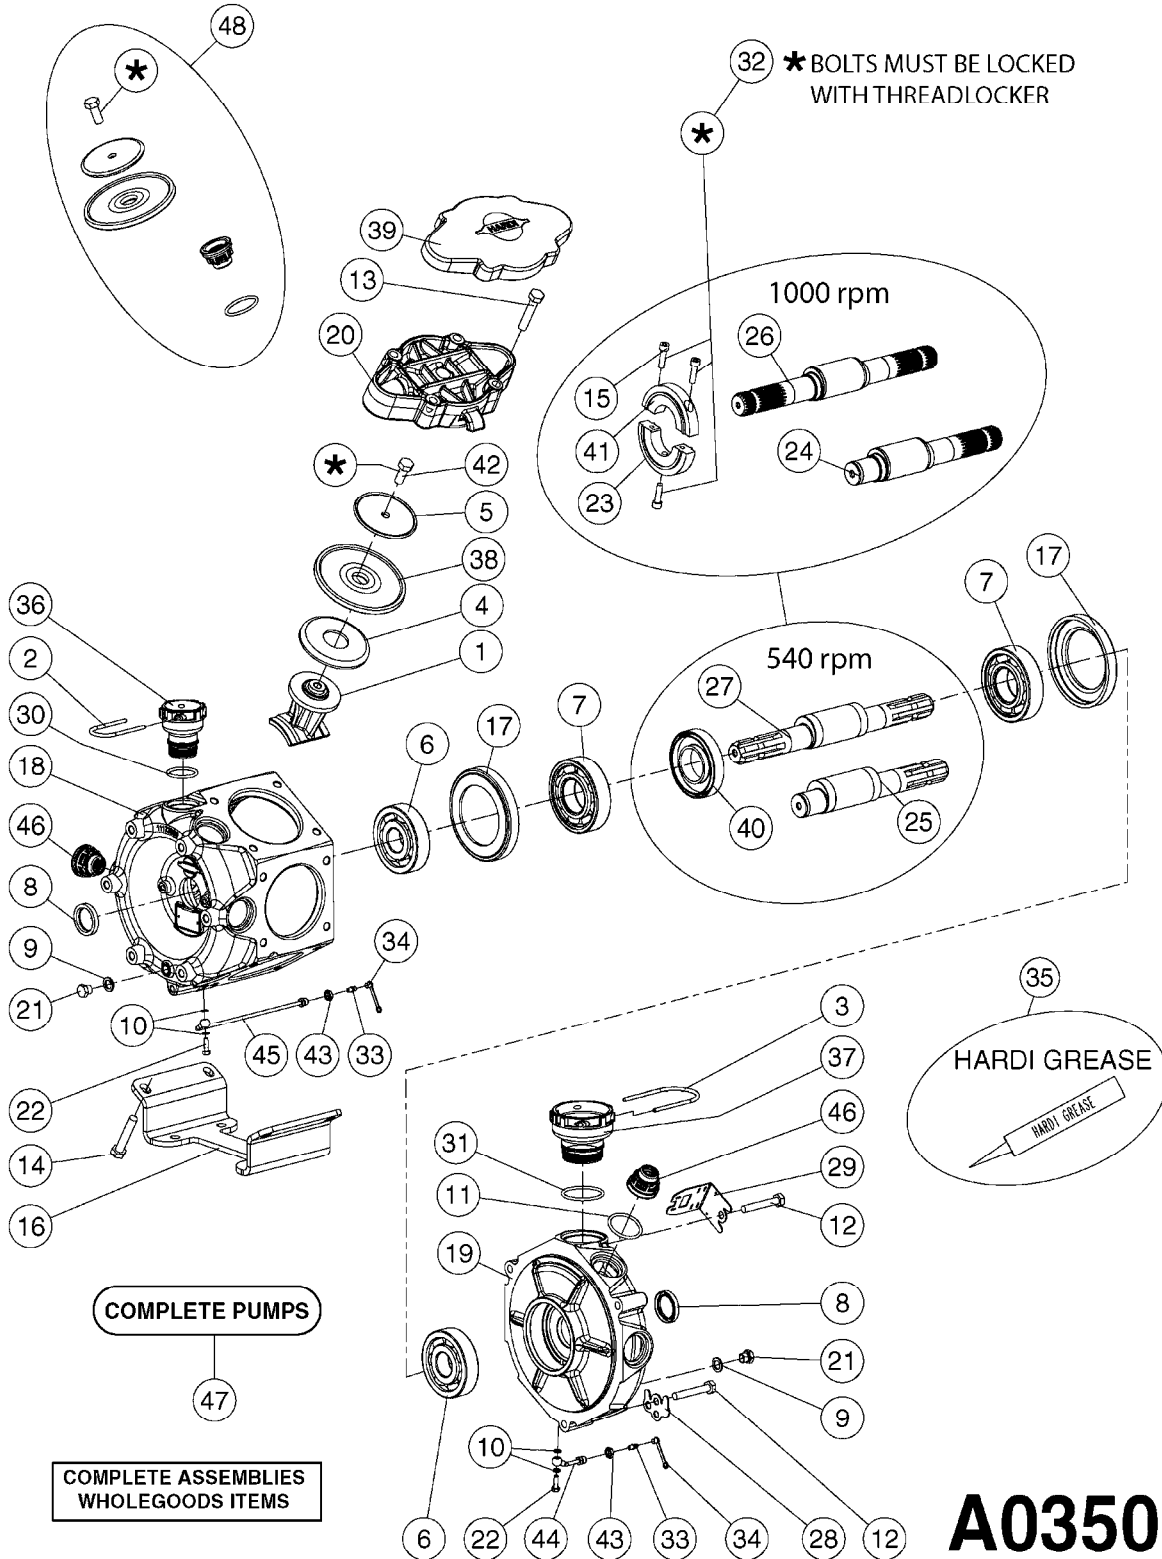

**A0340**

PUMP - 463/1000 RPM W/MOUNTING  
A0340-HIN, 01:01:16

Page

1

Date

04.11.2017 14:01

parts-n°	order qty	description
111183	1	PUMP CASTING 460-463 (PAINTED)
111547	1	PUMP FRONT 460-463-2' (PAINT)
111622	1	CONNECTING ROD 463/5.5MM
111638	1	VALVE COVER 463 HC+1000 VERS.
111645	1	CONNECTING ROD 463/6.5MM
147662	1	CRANK SHAFT F.363/463-5.5MM
147663	1	CRANK SHAFT 363/463-5.5 THROUG
147664	1	COUNTERBALANCE 363/463 WEIGHT
147706	1	CRANK SHAFT F.363/463-6.5MM
147707	1	CRANK SHAFT 363/463-6.5 THROUG
161012	1	DIAPHRAGM BACKING DISC F. 463
161175	1	DIAPHRAGM DISC 463/464 PUMP
161745	1	METAL SPACER F.363/463
170183	1	LIFT STRAP F.PUMP 360/361/462
173901	1	LIFT STRAP F.PUMP 463
210221	1	BEARING BALL 6407
210232	1	BEARING BALL 6310
210243	1	SEAL OIL 35 X 47 X 7
241404	1	DOWTY SEAL 1/4"
242153	1	O-RING D26X4 EPDM
242216	1	O-RING VITON F/1202/1302/462
280011	1	GREASE NIPPLE 1/8' SAE H TR
330072	1	O-RING D53.5/D45.5X4
334321	1	O-RING POLY. 34.0x26.0x4.0
390844	1	COUNTERBALANCE 363/463 POM
420917	1	BOLT HEX 8.8 RAW M8X12 FT
421083	1	BOLT HEX 8.8 DEL M10X65
430286	1	BOLT HEX 8.8 DEL M12X30 FT
430323	1	BOLT HEX 8.8 DEL M12X60
430438	1	BOLT HEX 8.8 DEL M12X65
450996	1	BOLT ALLEN M8X35 DIN 912 RAW
460703	1	NUT HEX M12X1.75 LOCK DIN985A2 SS
614628	1	FOOT F. 46X PUMP, RED
821585	1	PUMP 463/5.5 THRGH SHAFT 1000R
821587	1	PUMP 463/10 THROUGH SHAFT TWNF
14010400	1	PLUG 1/4" BSP
33511600	1	DIAPHRAGM PUMP 463/464 PUMP PUR
43099200	1	BOLT HEX SS M12 X 30 DIN933 A4
72043600	1	VALVE FOR 462/463
72043700	1	VALVE FOR 462/463 W.VENT HOLE
72293300	1	PUMP 463/6.5 MED-2-1000-GG
75073900	1	PUMP KIT 460/463 "06"
82168700	1	PUMP 464-12 540 OFFSET PORTS
82168800	1	PUMP 464 6.5 1000 OFFSET PORTS
82169400	1	PUMP 464-6.5-STD-2-1000 FK