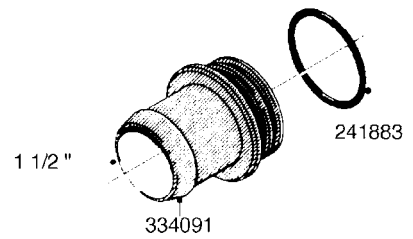

**L0080**

FITTINGS - S-53  
L0080-HIN, 12:09:17

Page 1

Date 04.11.2017 14:02

Pos.	parts-n°	order qty	description
1	145995	1	FITT.DK S-53 FORK
2	241973	1	O-RING Ø3 X 44,2 70 SHORES NITRIL NITRIL (BLACK)
2	242353	1	O-RING D44.2X3.0 VITON F.S-67 VITON (BROWN)
3	242109	1	O-RING D32.2x3.0 NITRIL (BLACK)
3	242354	1	O-RING D32.2X3.0 VITON F.S-53 VITON (BROWN)
4	322103	1	FITT.DK S-53 BULKHEAD
5	322107	1	FITT.DK S-53 BULKHEAD NUT
6	322110	1	FITT.DK S-53 ELB. 1/2" BSP
7	322352	1	FITT.DK S-53 TEE
8	334229	1	FITT.DK S-53 STR.3/4"
9	334260	1	GASKET F. S-53 BULKHEAD
10	334564	1	FITT.DK S-67 TO S-53 ADAPTER
11	391100	1	FITT.DK S-53THREAD INS.1/2"BSP
12	726463	1	FITT.DK S53 BULKHEAD W/GASKET
13	726552	1	FIT.DK S-53X90 1/2" BSP,O-RING
14	726556	1	FITT.DK S-53 HB 1/2" W/O-RING
15	726558	1	FITT.DK S53 STR. 3/4" W.ORING
16	726559	1	FITT DK. S-53 HB 1" W/O-RING
17	726568	1	FITT.DK.S-53 HB 1/2"90 W/ORING
18	726570	1	FITT.DK S-53 ELB.3/4" W.ORING
19	726571	1	FITT.DK S-53 ELB.1", W ORING
20	726578	1	FITT.DK S53 PLUG WITH O-RING
21	728561	1	REDUCER S67M - S53F + O-RING