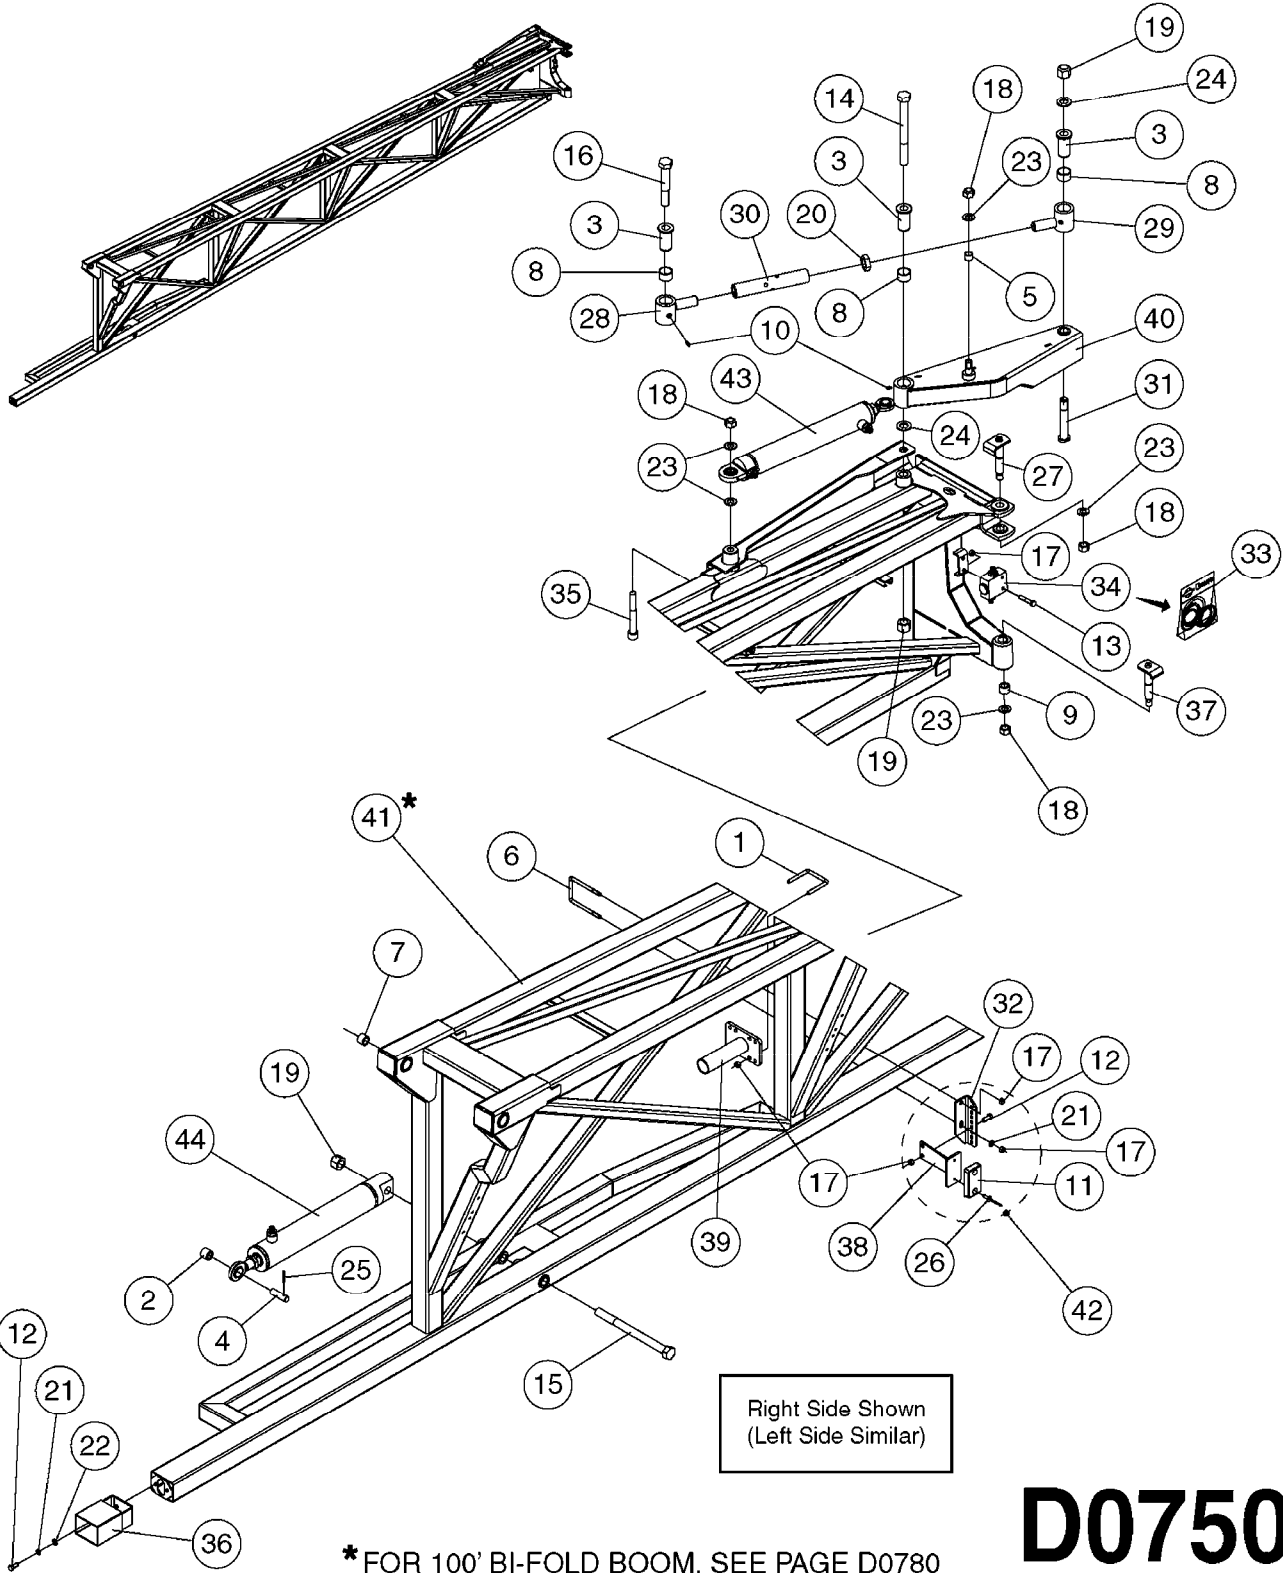

BOOM-FORCE INNER WING 80'-132'
D0750-HIN, 01:01:16

Pos.	parts-n°	order qty	description
1	146843	1	BOLT U M8 F.60 x 60
2	147130	1	BUSHING D25/20 20MM
3	147390	1	BUSHING
4	147450	1	PIN D20 X 70
5	147562	1	BUSHING D19.8/17.0 L=15
6	147770	1	U-BOLT M8-105X63
7	210835	1	BUSHING D28/25 L=25
8	210858	1	BUSHING 034/30 L=20
9	210859	1	BUSHING DU D23/20 L=20
10	283699	1	GREASE NIPPLE M6X1
11	334603	1	RUBBER STOP 86X48X15
12	420582	1	BOLT HEX 8.8 DEL M8X20 FT A2
13	420781	1	BOLT HEX 8.8 DEL M8X50
14	430940	1	BOLT M20X210 8.8 DEL.
15	430941	1	BOLT M20X260 8.8 DEL.
16	430970	1	BOLT HEX M20X120 DIN931-8.8 DEL
17	460143	1	NUT HEX M8X1.25 LOCK DIN985A2 SS
18	460585	1	LOCKING NUT M16 DIN985 A2 SS
19	460806	1	NUT HEX M20X2.50 LOCK DIN985A2 SS
20	461236	1	NUT HEX M24X1.5
21	470072	1	WASHER D15/D8X.5 LOCK
22	471126	1	WASHER, M8, Ø16/ 8.4X 1.6, SS
23	471128	1	WASHER, M16, Ø30/17.0X 3.0, SS
24	471129	1	WASHER, M20, Ø37/21.0X 3.0, SS
25	480708	1	PIN D4 X 45
26	480808	1	RIVET Ø4.8x25.5/Ø9.5
27	615820	1	PIN D20 X M16 L=127MM
28	61009200	1	EYEBOLT LH TRD./ LH WING M24 EYEBOLT WITH L.H. THREADS FOR LEFT WING
28	616084	1	EYEBOLT LH TRD./ RH WING M24 EYEBOLT WITH R.H. THREADS FOR RIGHT WING
29	61009300	1	EYEBOLT STD.TRD. / RH WING M24 EYEBOLT WITH STD. THREADS FOR RIGHT WING
29	616085	1	EYEBOLT STD. TRD./ LH WING M24 EYEBOLT WITH STD. THREADS FOR LEFT WING
30	14008800	1	TURNBUCKLE L=200/M24X1.5
31	14011900	1	PIN M20 L=125/D30
32	16063803	1	BOOM STOP ADJ. MT. BKT.FTZ
33	28001800	1	REPAIR KIT F.ENDSTOP 1/4"
34	28028600	1	END STOP 1/4"
35	45003000	1	BOLT HEX M16X120 DIN912/DELTA
36	61005300	1	EXTENSION F.FTZ - OFF CENTER
36	61005400	1	EXTENSION F.FTZ - ON CENTER
37	61006800	1	PIN D20 X M16 L=127MM
38	61006903	1	BOOM STOP ADJ. L=111 FTZ
39	61015600	1	BOOM STOP TRANS REST,I.FTZ
40	63118500	1	FOLDING ARM 1. FTZ / HAZ. R. RED FOLD ARM FOR RIGHT WING
40	63118800	1	FOLDING ARM 1. FTZ / HAZ. L RED FOLD ARM FOR LEFT WING
41	70081103	1	WING INNER 90/120/132' RH I.F. R.H. WING FOR 90', 120' & 132' BOOMS
41	70081203	1	WING INNER 90/120/132' LH I.F. L.H. WING FOR 90', 120' & 132' BOOMS
41	70081603	1	WING INNER 80'/100'T RH I.F. R.H. WING FOR 80' & 100' TRI-FOLD BOOMS
41	70081703	1	WING INNER 80'/100'T LH I.F. L.H. WING FOR 80' & 100' TRI-FOLD BOOMS
42	72252900	1	BOOM STOP ADJSTBL. FORCE L=148 COMPLETE ASSEMBLY (WITH U-BOLT)