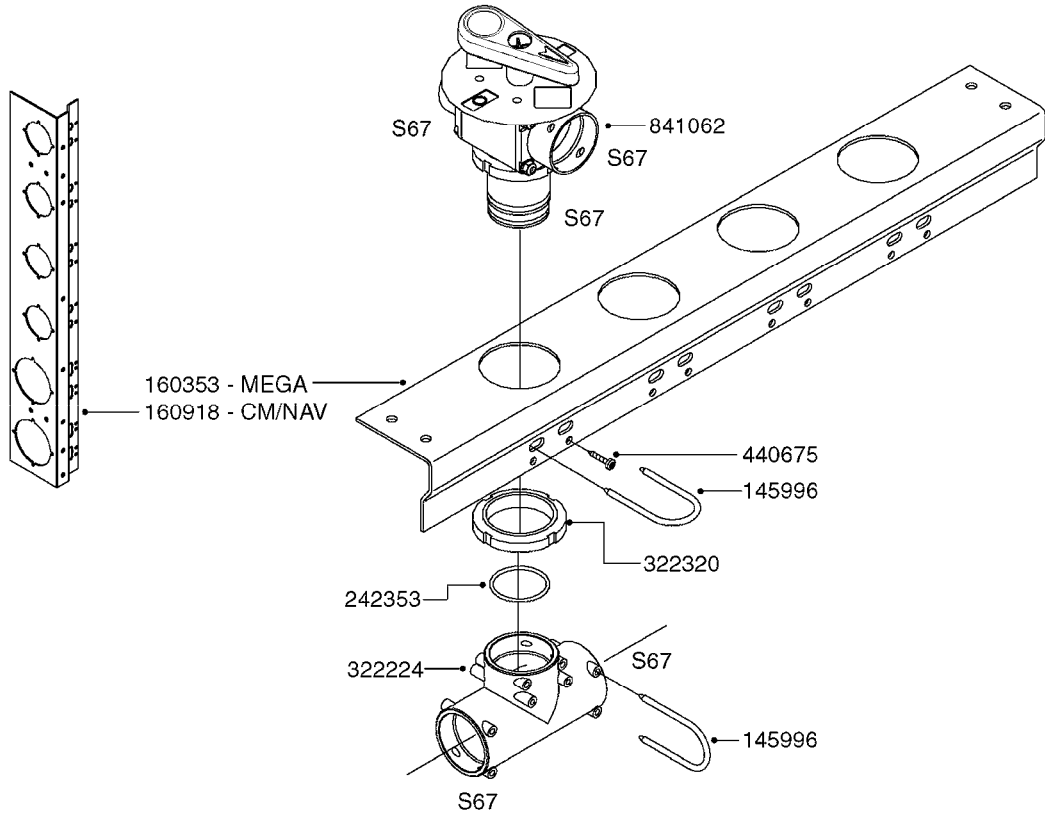

FOR S67 FITTINGS
SEE PAGE L0100

B0420