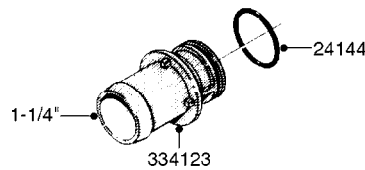

L0010

parts-n°	order qty	description
240085	1	O-RING D13,1/8,3X02,4 NITRIL
241441	1	O-RING D29.3X3
242594	1	O-RING D14 X 1.78 SCH.70-EPDM
320084	1	FITT.DK NUT 1/2" BSP
320095	1	FITT.DK NUT 1" BSP
320117	1	FITT.DK CONN.1/2"BSP F. 1" CAP
320187	1	FITT.DK CAP 3/8" BSP BLACK
320283	1	FITT.DK NUT 3/4"BSP
320821	1	FITT.DK NUT 1-1/2" BSP
321495	1	FITT.DK REDUC 1/4'BSP F.3/4'NT
321576	1	FITT.DK CONN 1/2"BSP F.3/4"NUT
330013	1	O-RING D15/D10X2.5 F.3/8"NUT
330212	1	O-RING D19/D14X2.4 F.1/2"NUT
330326	1	O-RING D30/D24X2 F.1"NUT
330341	1	FITT.DK HB 1" F. 1" NUT
330595	1	O-RING D24.6/D20X2.1 -3/4"
330665	1	3/4' HOSE TAIL F/1' CAP
330676	1	FITT.DK HB 3/8" F. 1/2" NUT
330687	1	FITT.DK HB 1/2" F. 1/2" NUT
330691	1	FITT.DK HB 3/4'F.3/4' NUT
330783	1	FITT.DK HB 3/8"F.3/8" NUT
331262	1	FITT.DK HB 1-1/2" F. 1-1/2"NUT
331273	1	O-RING D44/D38X2 F.1-1/2"
331446	1	FITT.DK HB 1" F.1-1/2" NUT
331807	1	FITT.DK HB 5/16" F.3/8" NUT
332286	1	FITT.DK HB 1/2" F. 3/4" NUT
332905	1	FITT.DK HB 1/2" F. 3/4" CAP
332927	1	PLUG F. NOZZLE TUBE 3/4'
333292	1	FITT.DK HB 1"O'RING F.1-1/2"
333664	1	FITT.DK HB 5/16' F. 1/2' NUT
334044	1	FITT.DK HB 3/4' F. 3/4' CAP
334059	1	FITT.DK EL 1" 110 DEG.F.1-1/2"
334123	1	FITT.DK HB 1-1/4"O-RNG F.1-1/2"
334150	1	FITT.DK HB 1-1/4" 110 F.1-1/2"
390542	1	PLUG WASHER FOR 3/4'CAP NUT
716236	1	FITT.DK HB 1/2" ASSY. F. 3/4"
716413	1	FITT.DK PLUG ASSY. F.NOZ TUBE
717426	1	FITT.DK REDUC 1/4"BSP F.3/4"N
720856	1	FITT.DK 1/2'BSP ASSY.F.3/4'NUT
724621	1	FITT.DK HB 3/4"ASSY F.3/4" NUT