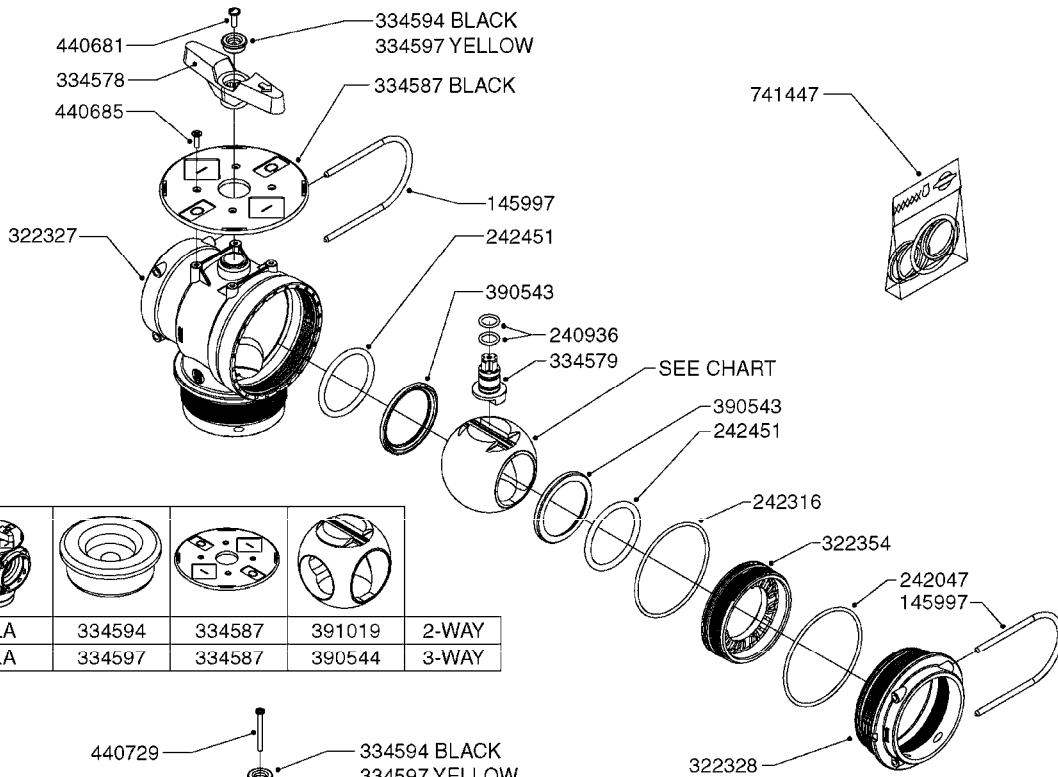

MANIFOLD - S93 VALVE  
B0530-HIN, 01:01:16

Page

0

Date

04.11.2017 14:01

S93

				2-WAY
				3-WAY

S93 (01)