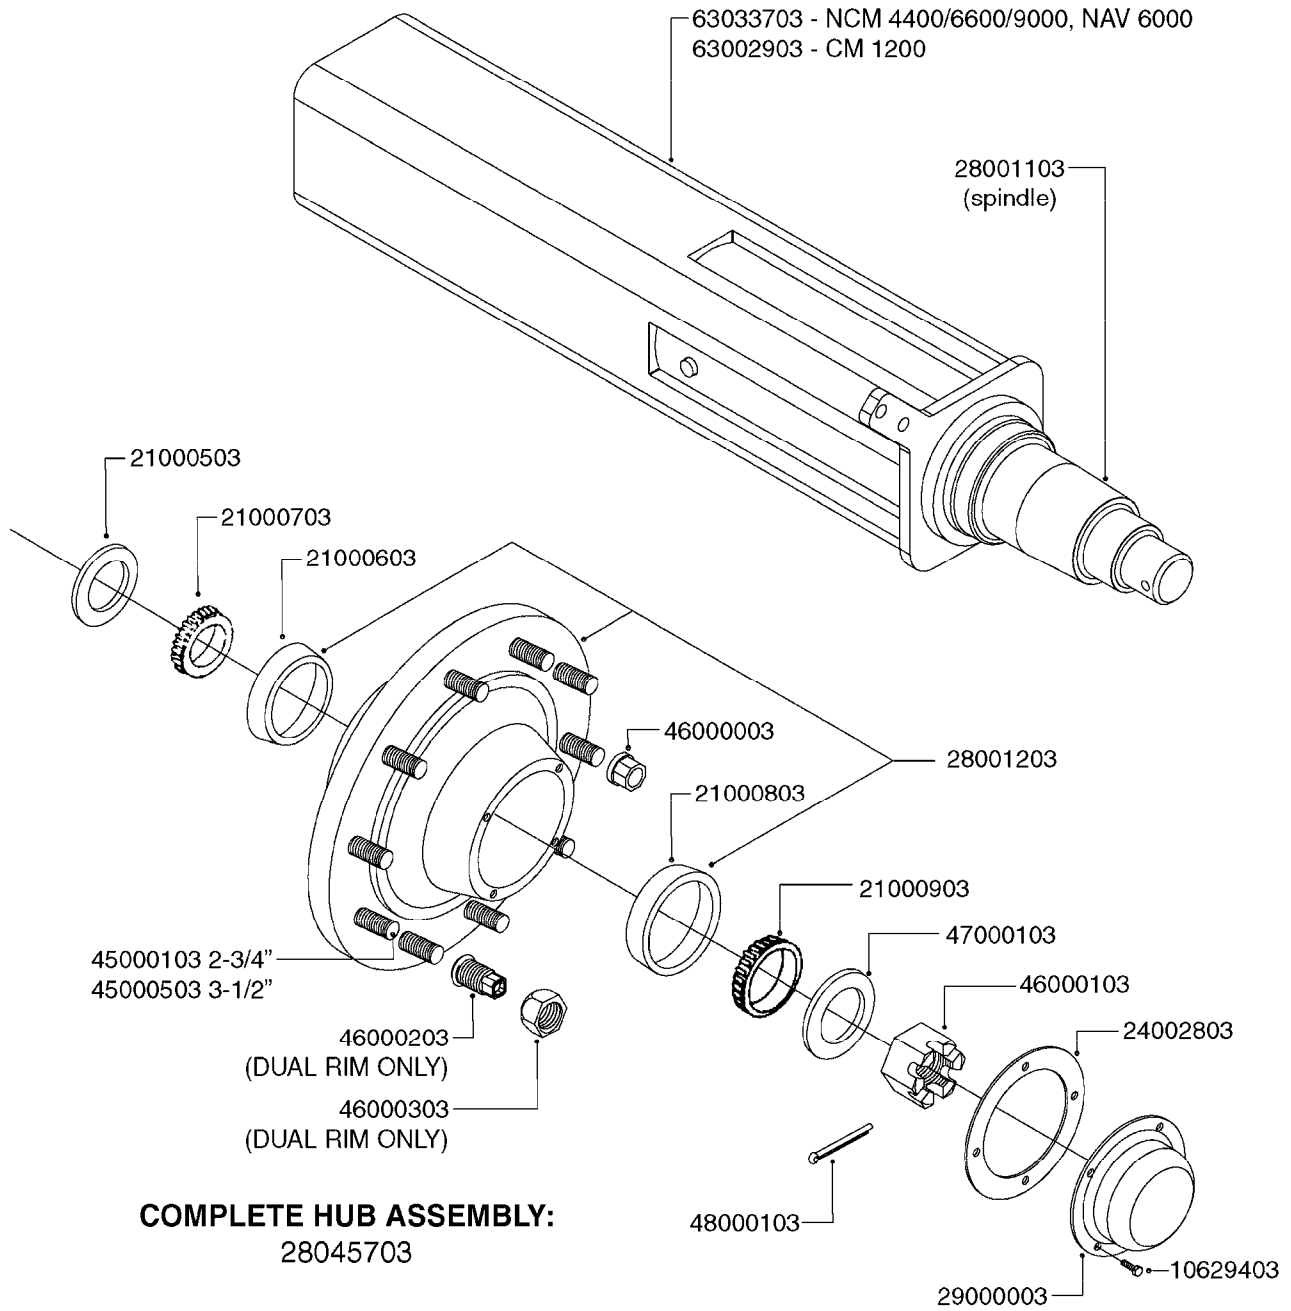

**COMPLETE HUB ASSEMBLY:**  
28045703

COMPLETE ASSEMBLIES  
WHOLEGOODS ITEMS

**E0790**

HUB ASSEMBLY F.4-1/2" SPINDLE  
E0790-HIN, 31:03:16

Page 1

Date 04.11.2017 14:02

parts-n°	order qty	description
10629403	1	BOLT HEX 5/16 NC GR.2 00.50"
21000503	1	SEAL,WHEEL CR43771
21000603	1	RACE, BEARING 3.5/1.5
21000703	1	BEARING, TAPPERED 3.5433/1.575
21000803	1	RACE, TAPERED BEARING
21000903	1	BEARING, TAPPERED, 2.75/1.510
24002803	1	GASKET F. HUB 4.5" HUB ASSY
28001103	1	SPINDLE 4.5"x 21" 20000LB
28001203	1	HUB, 20000LB W. BRG RACES
28045703	1	HUB ASSY 10-13.19-11.02 25000#
29000003	1	HUB CAP F. 881(20000LB) HUB
45000103	1	BOLT, WHEEL STUD 3/4-16X2 3/4
45000503	1	BOLT, WHEEL STUD 3/4-16X3 1/2
46000003	1	NUT HEX NF 3/4" FLANGED F.HUB
46000103	1	NUT, CASTLE, SPINDLE 2-12 UNF
46000203	1	NUT, BUD WHEEL, INNER, RH
46000303	1	NUT, BUD WHEEL, OUTER, RH
47000103	1	WASHER, SPNDL 4.5" 2.06x4 .25T
48000103	1	PIN, COTTER 5/16" X 5.25"
63002903	1	AXLE INSERT,72"-90"SUS CM 1200
63033703	1	AXLE INSERT NCM 44/66/9000