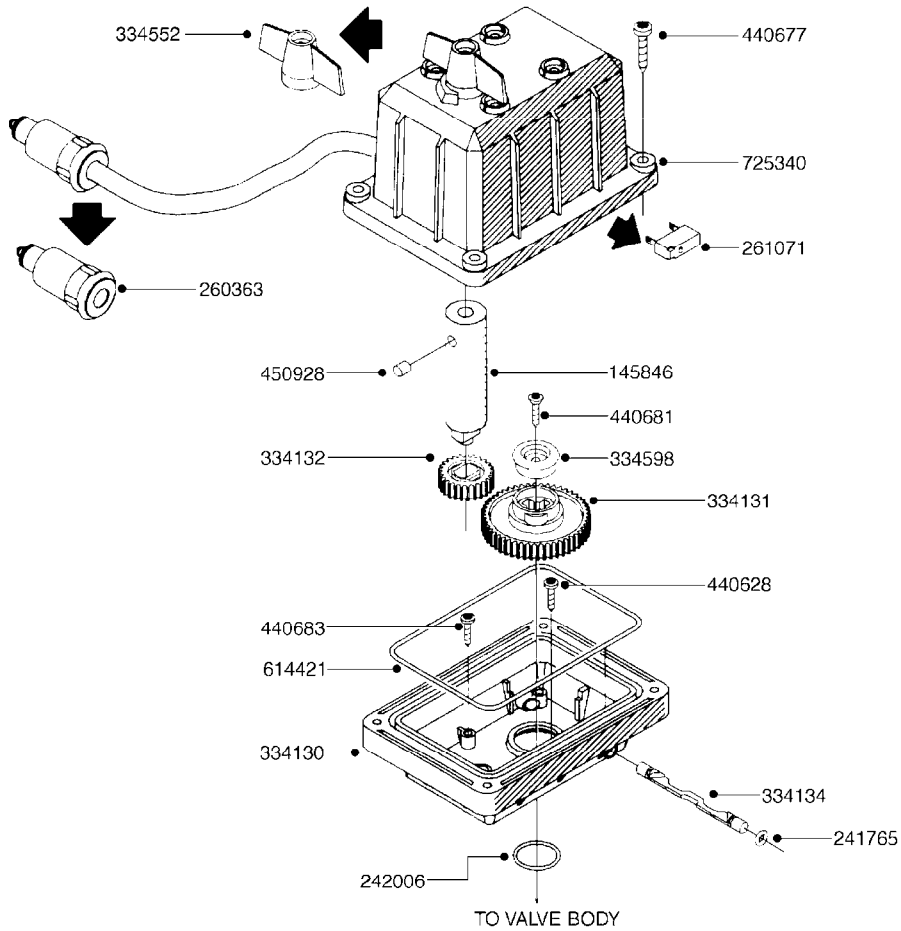

834363 - AGITATION BYPASS VALVE

K0020

BALL VALVE-ELECTRIC 2-WAY
K0020-HIN, 01:01:16

Page 1
Date 04.11.2017 14:02

parts-n°	order qty	description
145846	1	COUPLING FOR EL 3-WAY VALVE
241765	1	O-RING 3.1 X 1.6
242006	1	O-RING D22/D19 X 1.5
260363	1	PLUG 2 POLE 12V
261071	1	MICRO SWITCH TYPE 9 SM 201
261162	1	SOCKET F.12V BAYONET PLUG
261589	1	FUSE 5 X 20 1.25 AMP
334130	1	GEAR BOX
334131	1	COG WHEEL
334132	1	COG WHEEL
334134	1	INDICATOR ROD
334552	1	GRIP F.MAN.OP.EC PRES.REG.GREE
334598	1	PLUG F.VALVE HANDLE BLUE
440628	1	SCREW 3/8'
440677	1	SCREW F. PLASTIC 5X20 SS
440681	1	SCREW F. PLASTIC 4MM X 14LG SS
440683	1	SCREW 40X18 2WAY ELC.BALL VALV
450928	1	SET SCREW M8 X 8MM STAINLESS
614421	1	GASKET F/MOTOR HOUSE-ON/OFF TR
725340	1	MOTOR HOUSING FOR EL VALVE
728399	1	CIRCUIT BOARD F.728941
728941	1	CONTROL BOX F.2-WAY VALVE ELC.
834363	1	ELECTRIC KIT, AGITATION BYPASS