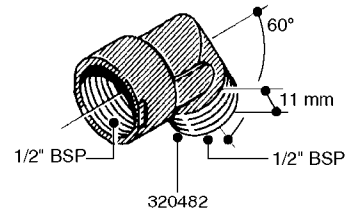

FITTINGS - HEXAGON NIPPLES  
L0030-HIN, 01:01:16

**L0030**

FITTINGS - HEXAGON NIPPLES  
L0030-HIN, 01:01:16

Page 1  
Date 04.11.2017 14:02

parts-n°	order qty	description
10015303	1	FITT.PO.HN 1.00X1.00 M1000
10425003	1	FITT.PO.HN 1.25X1.00 MCPHEE
320132	1	FITT.DK HN 1" BSP
320176	1	FITT.DK HN 3/8"X1/2" BSP
320445	1	FITT.DK HN 1/4"X3/8" BSP
320655	1	FITT.DK HN 1/2"-1/2" BSP
320692	1	FITT.DK HN 3/8'BSPX1/4'NPT
320703	1	FITT.DK HN 3/8BSP X1/2 &1/4NPT
320725	1	FITT.DK NIPPLE 3/8"-3/8" BSP
320902	1	FITT.DK HN 3/8'X 1/4' BSP
390232	1	FITT.DK HN 1-1/2' X 1-1/4' BSP
390276	1	FITT.DK HN 1'BSP