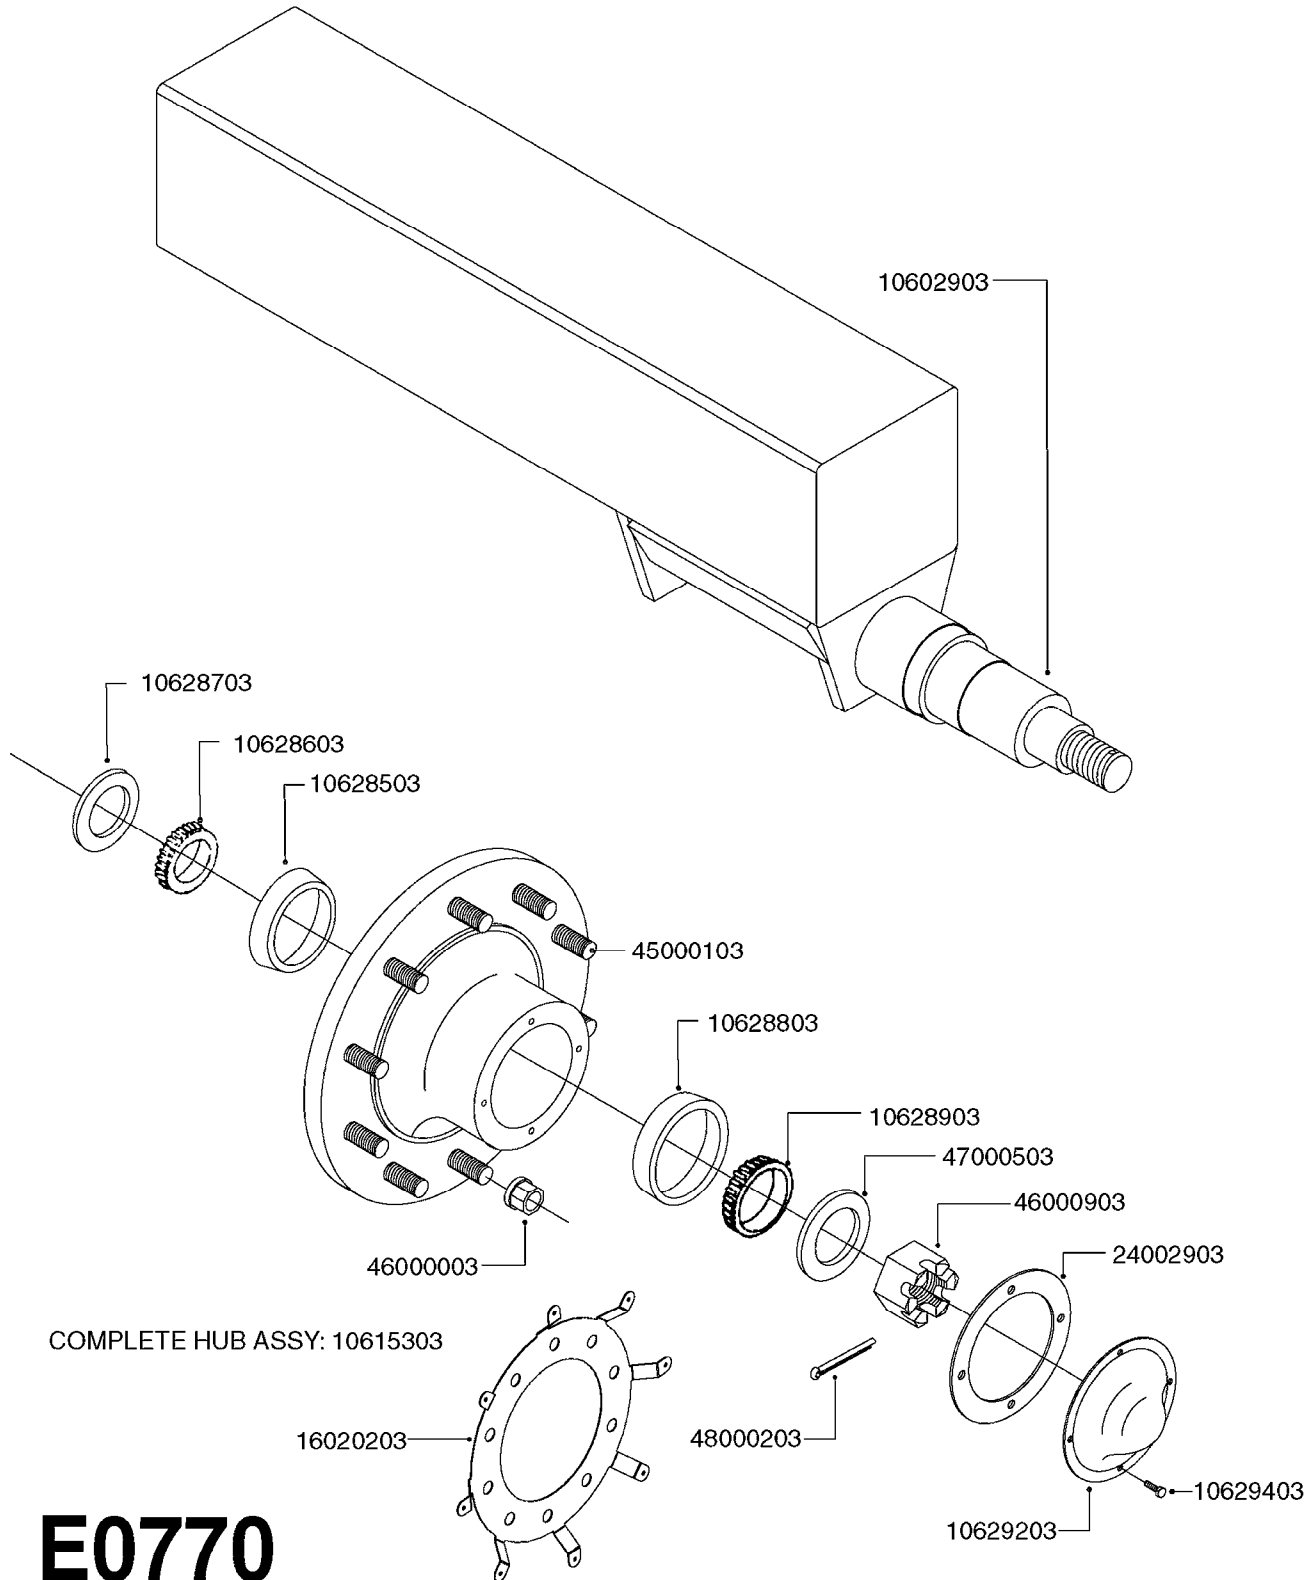

HUB ASSEMBLY F.3-1/8" SPINDLE
E0770-HIN, 01:01:16

Page 1

Date 04.11.2017 14:02

parts-n°	order qty	description
10602903	1	SPINDLE 3-1/8" WILTON 2813180
10615303	1	HUB ASSY.F.3-1/8" SPINDLE COMP
10628503	1	BEARING INNER CUP A39520
10628603	1	BEARING INNER CONE A39585
10628703	1	SEAL OIL 3.0" X 4.5" X .438"
10628803	1	BEARING OUTER CUP #453A
10628903	1	BEARING INNER CONE A460
10629203	1	DUST CAP F.10 BOLT HUB 3.5"
10629403	1	BOLT HEX 5/16 NC GR.2 00.50"
16020203	1	WHEEL SENSOR MAGNET MNT 10BLT
24002903	1	GASKET F. HUB 3.5" HUB ASSY
45000103	1	BOLT, WHEEL STUD 3/4-16X2 3/4
46000003	1	NUT HEX NF 3/4" FLANGED F.HUB
46000903	1	NUT CSTL 1-1/4"NF 3-1/2" SPNDL
47000503	1	WASHER, SPNDL 3.5" 1.31x3 .16T
48000203	1	PIN, COTTER 7/32" X 3.00"