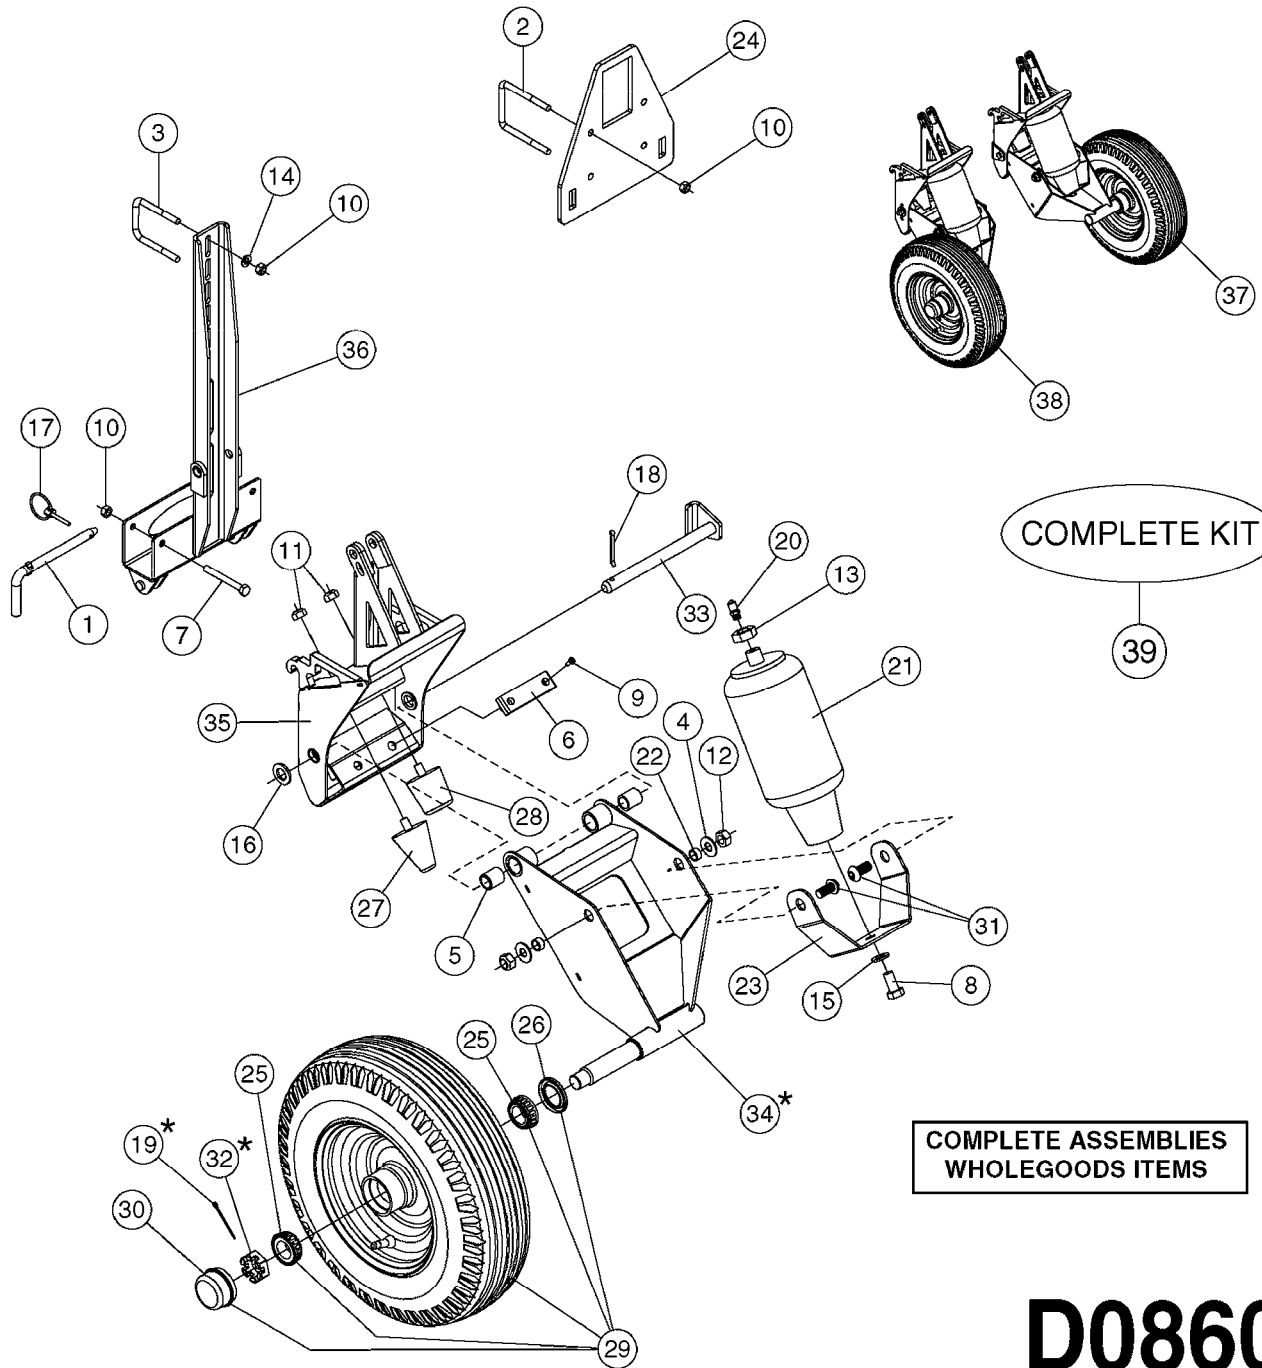

COMPLETE KIT

COMPLETE ASSEMBLIES
WHOLEGOODS ITEMS

D0860

BOOM WHEEL, FTZ, HD, AIR-BAG
D0860-HIN, 01:01:16

Pos.	parts-n°	order qty	description
1	142947	1	LOCKING PAWL Ø12 L=108, DELTA
2	146843	1	BOLT U M8 F.60 x 60
3	147516	1	U-BOLT M8-50x50
4	165557	1	WASHER D28.0/D12.2X2.0 SS
5	333697	1	BUSHING D22/D16x25
6	333956	1	SLIDE SHOE 91X25X10
7	421201	1	BOLT HEX 8.8 DEL M8X70
8	430923	1	BOLT HEX 1/2"-13 L=1" GR.2 SS
9	440665	1	SCREW M4.2X16 STAINLESS
10	460143	1	NUT HEX M8X1.25 LOCK DIN985A2 SS
11	460423	1	NUT HEX M10X1.50 LOCK DIN985A2 SS
12	460703	1	NUT HEX M12X1.75 LOCK DIN985A2 SS
13	461248	1	NUT HEX JAM 3/4"-16 UNF
14	471126	1	WASHER, M8, Ø16/ 8.4X 1.6, SS
15	471127	1	WASHER Z12N 13X24X2,5 RST
16	471128	1	WASHER, M16, Ø30/17.0X 3.0, SS
17	480244	1	PIN SNAP D4.5
18	480384	1	PIN COTTER 3/16 x 1-1/2"
19	10008603	1	COTTER PIN 1/8"X 1-1/2" INCLUDED WITH PIVOT ARM
20	10480503	1	TANK VALVE 1/8"NPT
21	10492403	1	AIR BAG FOR TWIN SUSPENSION
22	14015203	1	BUSH D16 X D12.5 L=8
23	16121603	1	BOOM WHEEL AIR BAG BRACKET
24	16134703	1	BOOM WHEEL STORAGE BRACKET
25	21002303	1	BEARING, TAPPED, 1" SPINDLE
26	21002603	1	SEAL, GREASE, F. BOOM WHEEL
27	24003503	1	RUBBER BUFFER D42 X 50 M172
28	24003603	1	RUBBER BUFFER D50 X 50 M174
29	28059803	1	WHEEL & TIRE ASSY 4.8/4.0-8
30	29003603	1	HUB CAP F. 1000LB HUB
31	43001003	1	BTTN HD SCREW M12 X 25 SS
32	46001803	1	NUT, CASTLE F. HD BOOM WHEEL INCLUDED WITH PIVOT ARM
33	61014803	1	BOOM WHEEL PIVOT PIN, PLATED
34	63030603	1	BOOM WHEEL PIVOT ARM RH INCLUDES CASTLE NUT & COTTER PIN
34	63030703	1	BOOM WHEEL PIVOT ARM LH INCLUDES CASTLE NUT & COTTER PIN
35	63030803	1	BOOM WHEEL MOUNT CRADLE
36	63033103	1	BOOM WHEEL MOUNT
37	70088103	1	BOOM WHEEL ASSEMBLY, LEFT
38	70088203	1	BOOM WHEEL ASSEMBLY, RIGHT
39	83353003	1	BOOM WHEEL KIT, FTZ, HD, AIR-BAG COMPLETE PAIR WITH HARDWARE