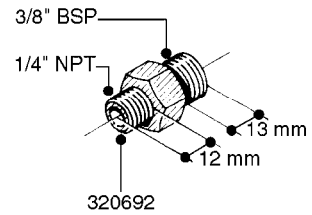

FITTINGS - HEXAGON NIPPLES  
L0030-HIN, 01:01:16

**L0030**

FITTINGS - HEXAGON NIPPLES  
L0030-HIN, 01:01:16

Page 1  
Date 04.11.2017 14:02

parts-n°	order qty	description
10015303	1	FITT.PO.HN 1.00X1.00 M1000
10425003	1	FITT.PO.HN 1.25X1.00 MCPHEE
320132	1	FITT.DK HN 1" BSP
320176	1	FITT.DK HN 3/8"X1/2" BSP
320445	1	FITT.DK HN 1/4"X3/8" BSP
320655	1	FITT.DK HN 1/2"-1/2" BSP
320692	1	FITT.DK HN 3/8'BSPX1/4'NPT
320703	1	FITT.DK HN 3/8BSP X1/2 &1/4NPT
320725	1	FITT.DK NIPPLE 3/8"-3/8" BSP
320902	1	FITT.DK HN 3/8'X 1/4' BSP
390232	1	FITT.DK HN 1-1/2' X 1-1/4' BSP
390276	1	FITT.DK HN 1'BSP