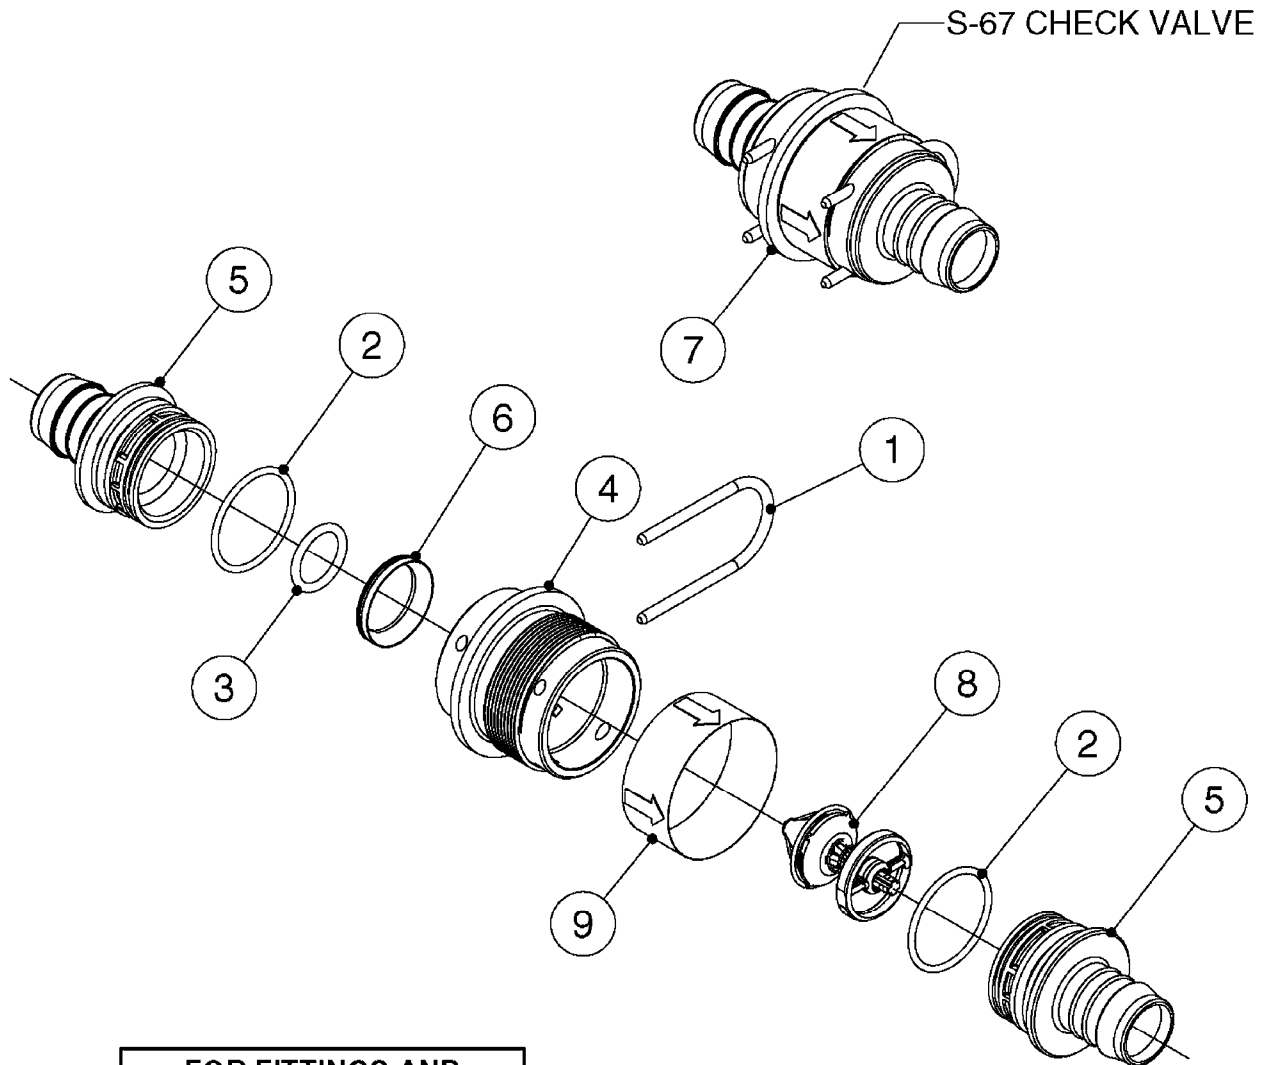

FOR FITTINGS AND
HOSES, SEE SECTION L

B0630

CHECK VALVES - S67
B0630-HIN, 01:01:16

Page 1

Date 04.11.2017 14:01

Pos.	parts-n°	order qty	description
1	145996	1	FITT.DK S-67 FORK
2	242353	1	O-RING D44.2X3.0 VITON F.S-67
3	242504	1	O-RING D35x2 NITRIL
4	322104	1	FITT.DK S-67 BULKHEAD
5	334231	1	HOSE TAIL S67 STRAIGHT 1"
5	334232	1	HOSE TAIL S67 1"1/4 STRAIGHT
6	14103100	1	SEAT F.CHECK VALVE D40.8 2010
7	72001803	1	CHCK VLV,S67, 2 X 1" HB COMPLETE IN-LINE CHECK VALVE FOR 1" HOSE
7	72206600	1	CHCK VLV,S67, 2 X 1.25" HB COMPLETE IN-LINE CHECK VALVE FOR 1-1/4" HOSE
8	72089900	1	CHECK VALVE S67 SUBASMBLY.2001
9	97800500	1	DECAL 230X28 BLACK ARROW