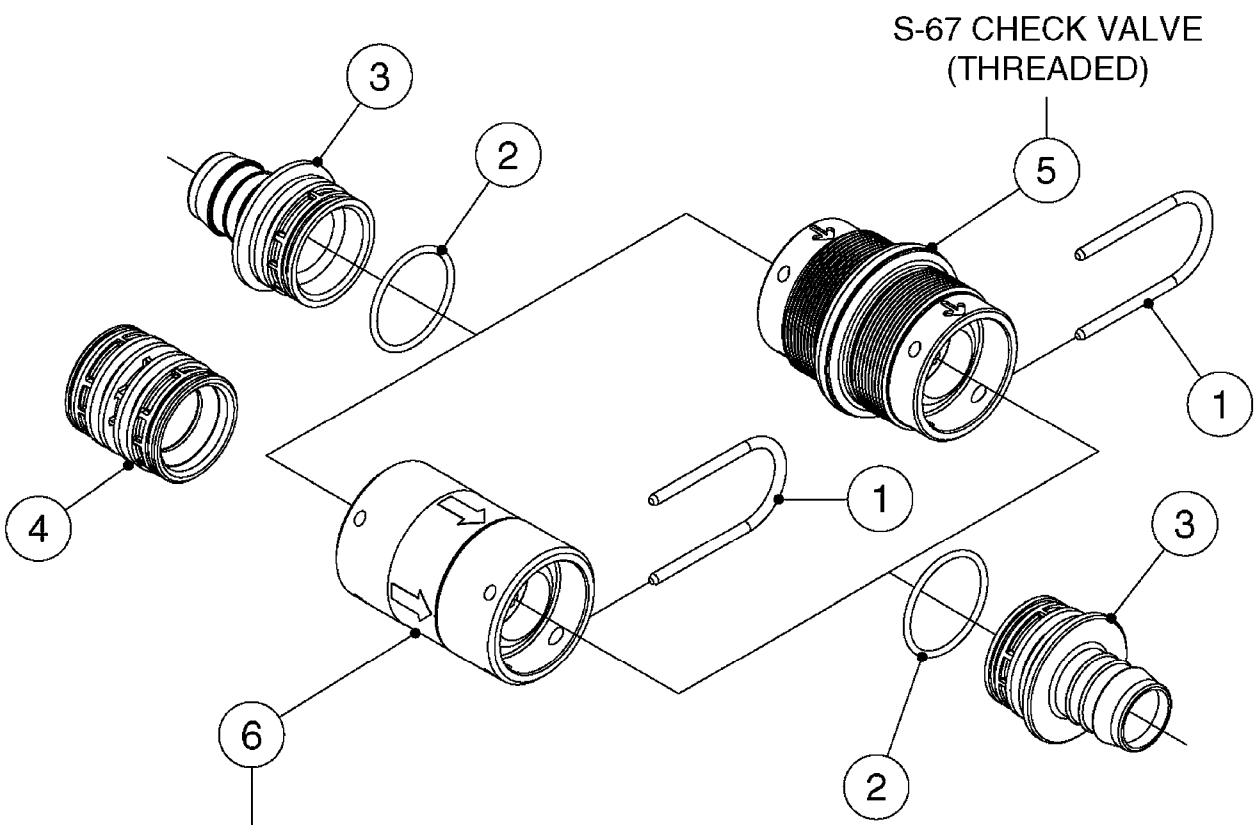

FOR FITTINGS AND  
HOSES, SEE SECTION L

**B0630**

CHECK VALVES - S67  
B0630-HIN, 01:01:16

Page 1

Date 04.11.2017 14:01

Pos.	parts-n°	order qty	description
1	145996	1	FITT.DK S-67 FORK
2	242353	1	O-RING D44.2X3.0 VITON F.S-67
3	242504	1	O-RING D35x2 NITRIL
4	322104	1	FITT.DK S-67 BULKHEAD
5	334231	1	HOSE TAIL S67 STRAIGHT 1"
5	334232	1	HOSE TAIL S67 1"1/4 STRAIGHT
6	14103100	1	SEAT F.CHECK VALVE D40.8 2010
7	72001803	1	CHCK VLV,S67, 2 X 1" HB COMPLETE IN-LINE CHECK VALVE FOR 1" HOSE
7	72206600	1	CHCK VLV,S67, 2 X 1.25" HB COMPLETE IN-LINE CHECK VALVE FOR 1-1/4" HOSE
8	72089900	1	CHECK VALVE S67 SUBASMBLY.2001
9	97800500	1	DECAL 230X28 BLACK ARROW