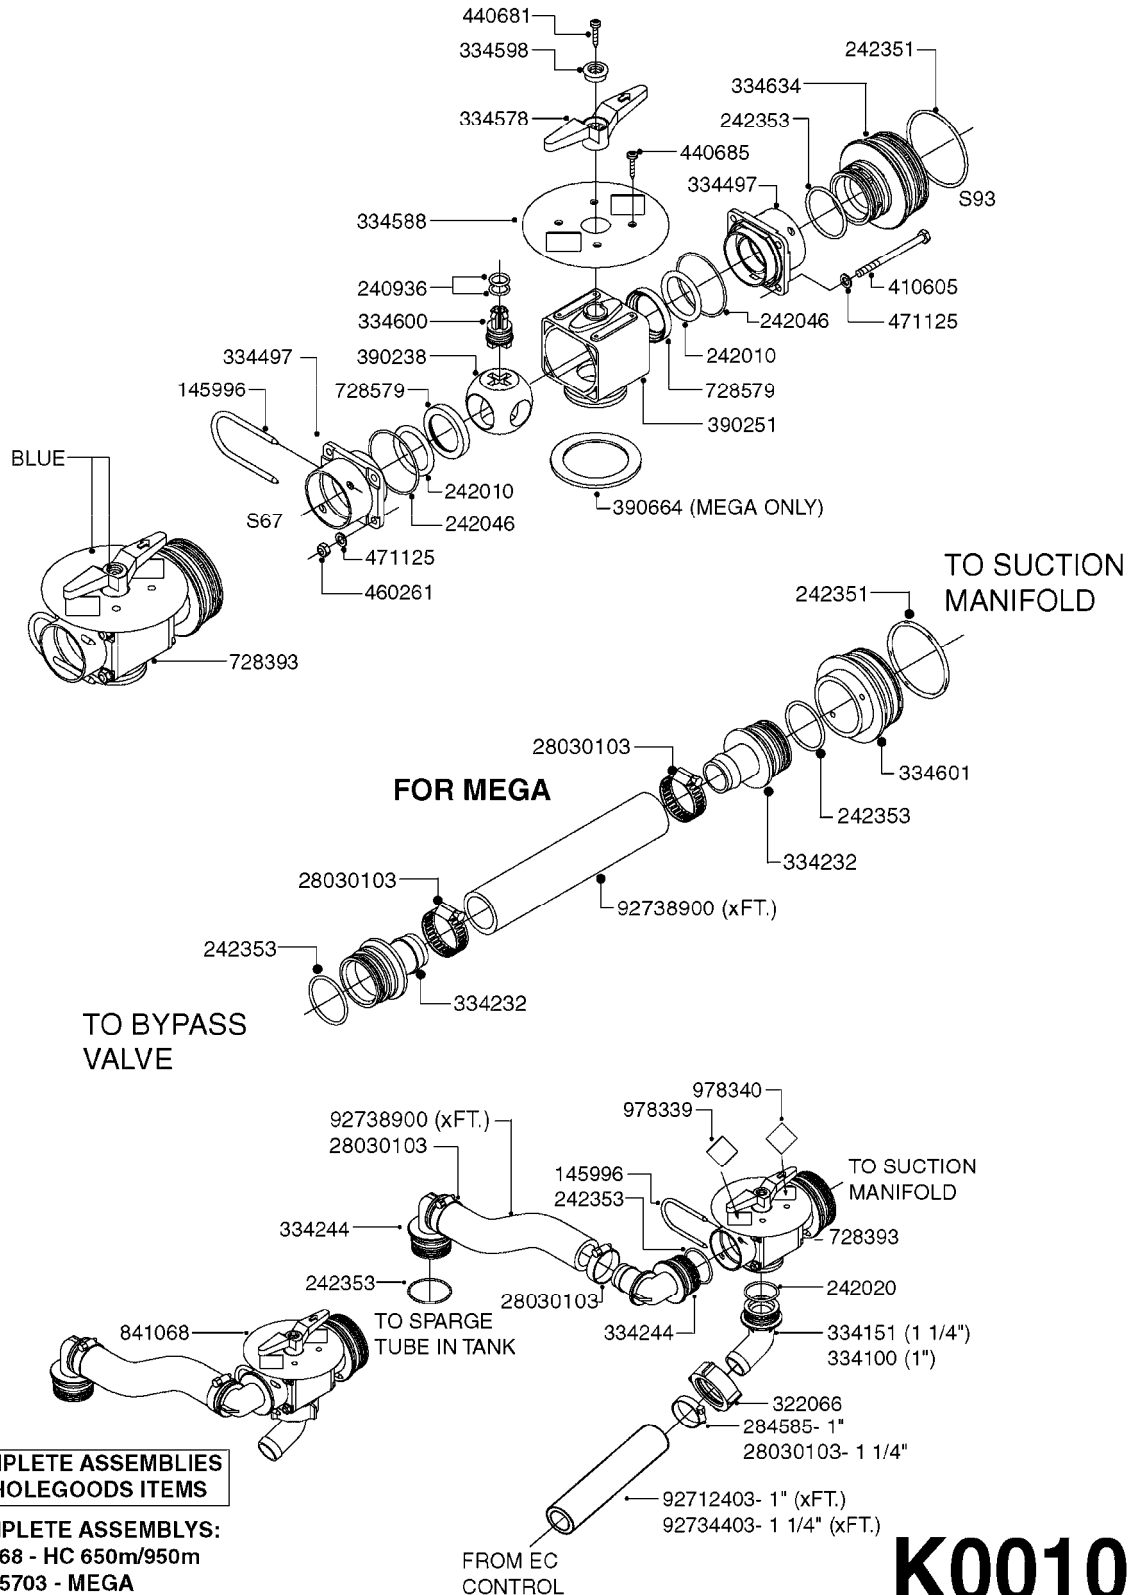

**COMPLETE HUB ASSEMBLY:**  
28045703

COMPLETE ASSEMBLIES  
WHOLEGOODS ITEMS

**E0790**

HUB ASSEMBLY F.4-1/2" SPINDLE  
E0790-HIN, 31:03:16

Page 1

Date 04.11.2017 14:02

parts-n°	order qty	description
10629403	1	BOLT HEX 5/16 NC GR.2 00.50"
21000503	1	SEAL,WHEEL CR43771
21000603	1	RACE, BEARING 3.5/1.5
21000703	1	BEARING, TAPPERED 3.5433/1.575
21000803	1	RACE, TAPERED BEARING
21000903	1	BEARING, TAPPERED, 2.75/1.510
24002803	1	GASKET F. HUB 4.5" HUB ASSY
28001103	1	SPINDLE 4.5"x 21" 20000LB
28001203	1	HUB, 20000LB W. BRG RACES
28045703	1	HUB ASSY 10-13.19-11.02 25000#
29000003	1	HUB CAP F. 881(20000LB) HUB
45000103	1	BOLT, WHEEL STUD 3/4-16X2 3/4
45000503	1	BOLT, WHEEL STUD 3/4-16X3 1/2
46000003	1	NUT HEX NF 3/4" FLANGED F.HUB
46000103	1	NUT, CASTLE, SPINDLE 2-12 UNF
46000203	1	NUT, BUD WHEEL, INNER, RH
46000303	1	NUT, BUD WHEEL, OUTER, RH
47000103	1	WASHER, SPNDL 4.5" 2.06x4 .25T
48000103	1	PIN, COTTER 5/16" X 5.25"
63002903	1	AXLE INSERT,72"-90"SUS CM 1200
63033703	1	AXLE INSERT NCM 44/66/9000