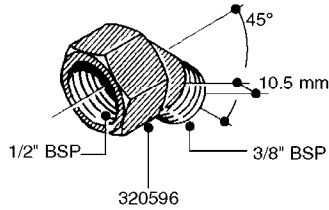

FITTINGS - HEXAGON NIPPLES  
L0030-HIN, 01:01:16

**L0030**

FITTINGS - HEXAGON NIPPLES  
L0030-HIN, 01:01:16

Page 1  
Date 04.11.2017 14:02

parts-n°	order qty	description
10015303	1	FITT.PO.HN 1.00X1.00 M1000
10425003	1	FITT.PO.HN 1.25X1.00 MCPHEE
320132	1	FITT.DK HN 1" BSP
320176	1	FITT.DK HN 3/8"X1/2" BSP
320445	1	FITT.DK HN 1/4"X3/8" BSP
320655	1	FITT.DK HN 1/2"-1/2" BSP
320692	1	FITT.DK HN 3/8'BSPX1/4'NPT
320703	1	FITT.DK HN 3/8BSP X1/2 &1/4NPT
320725	1	FITT.DK NIPPLE 3/8"-3/8" BSP
320902	1	FITT.DK HN 3/8'X 1/4' BSP
390232	1	FITT.DK HN 1-1/2' X 1-1/4' BSP
390276	1	FITT.DK HN 1'BSP