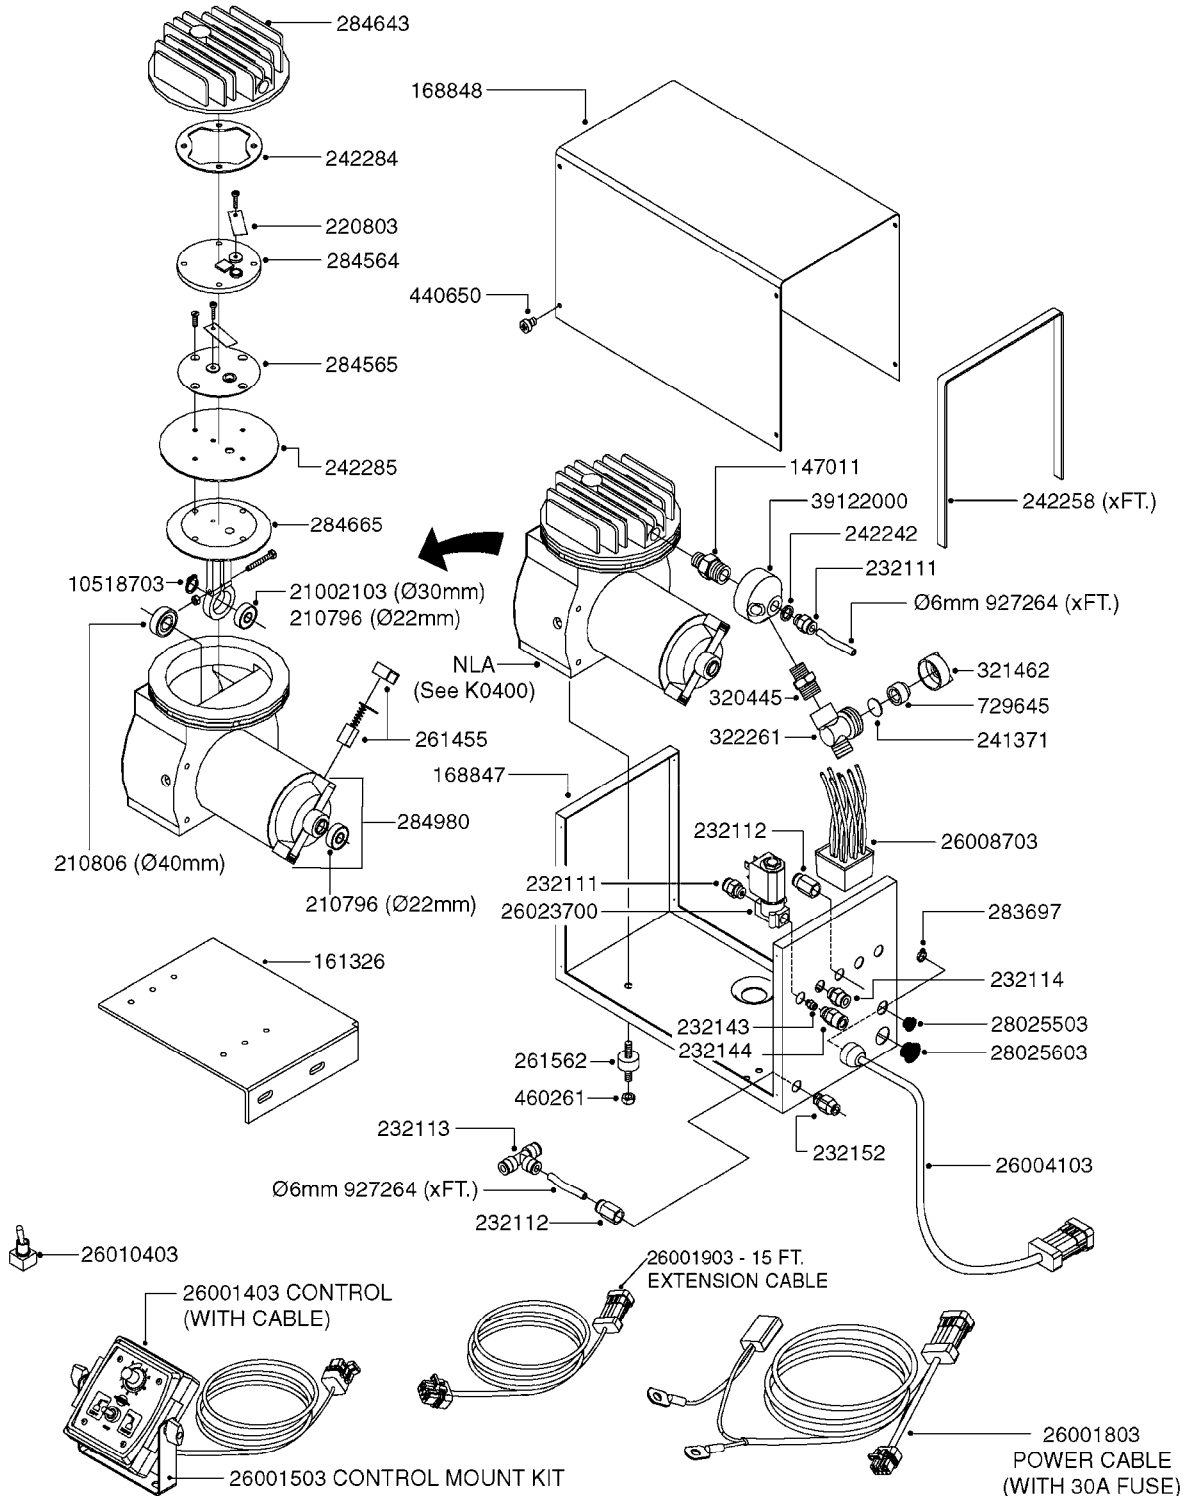

K0390

*Ø8mm 927306 (xFT.)
*Ø10mm 927330 (xFT.)

70019403 - COMPLETE ASSEMBLY

FOAM MARKER COMPRESSOR 2002
K0390-HIN, 01:01:16

Page 1
Date 04.11.2017 14:02

parts-n°	order qty	description
147011	1	HEX NIPPLE 3/8'X1/4'BSP BRASS
161326	1	MOUNT BKT. F. FOAM COMP.BOX 98
168847	1	ENCLOSURE LOWER F.MARKER
168848	1	COVER F. FOAM MARKER
210796	1	BEARING BALL D22/D8 X 7 608ZZ
210806	1	BEARING BALL D40/D17X12MM
220803	1	VALVE F. COMPRESSOR
232111	1	QUICK COUPLER 6MM X 1/8 EXT.
232112	1	QUICK COUPLER 6MM 1/8 INT.
232113	1	QUICK COUPLER 6MM T-PIECE
232114	1	COUPLER 1/8" THREADX8MM HOSE
232143	1	REDUCER 1/4'INT-1/8'EXT
232144	1	QUICK COUPLER 10MM X 1/4 EXT
232152	1	QUICK COUPLER 8MMX1/8 EXT.LONG
241371	1	DIAPHRAGM, NO-DRIP alt 241371
242242	1	O-RING F.AIR HOSE FITTING
242258	1	TRIM 3X10 SELF ADHESIVE 0012"
242284	1	HEAD GASKET F. COMPRESSOR
242285	1	DIAPHRAGM F. F/M COMP.
261455	1	BRUSH KIT-FOAM MARKER MOTOR
261562	1	RUBBER DAMPER 2XM6X25
283697	1	TIESTRAP 200MM
284564	1	PLATE F.COMPRESSOR HEAD
284565	1	PLATE F.COMPRESSOR HEAD
284643	1	COMPRESSOR HEAD F.FOAM MARKER
284665	1	CONNECTING ROD F.COMPRESSOR
284980	1	FLANGE REAR F. F.M.COMPRESSOR
320445	1	FITT.DK HN 1/4"X3/8" BSP
321462	1	CAP F.NO-DRIP ASSY.
322261	1	HOUSING F.SAFETY VALVE 3/8"
440650	1	SCREW 3.5x13 STAINLESS
460261	1	NUT HEX M6X1.00 LOCK DIN985 A2 SS
729645	1	NON-DRIP SPRING ASSY.GREEN 10
927264	1	HOSE R X PE D6/D4 X 0012"
927306	1	HOSE R X PE D8/D6 X 0012"BLACK
927330	1	HOSE R X PE D10/D8 X 012"BLACK
10518703	1	SNAP-RING OUTER 8X1
21002103	1	BEARING, 6200 2ZJEM (SKF)
26001403	1	HC FOAM MARKR CONSOLE VS3.0.00
26001503	1	HC FOAM MARKER CONSOLE MT.KIT
26001803	1	POWER CABLE
26001903	1	15' 7-PIN EXTENSION CABLE
26004103	1	FOAM MARKER CNTRL MOD CABL STD
26008703	1	FOAM MARKER CONTROL SCII
26010403	1	TOGGLE SWITCH MICRO-TRAK F.M.
26023700	1	SOLENOID VAL 12V 1/8' FLO '07
28025503	1	PLUG F.DRILLED HOLE 1/2"
28025603	1	PLUG F.DRILLED HOLE 3/4"
39122000	1	DISTR.HOUSING F.FOAM MARKER'07
70019403	1	FOAM MARKER COMPRESSOR KIT STD