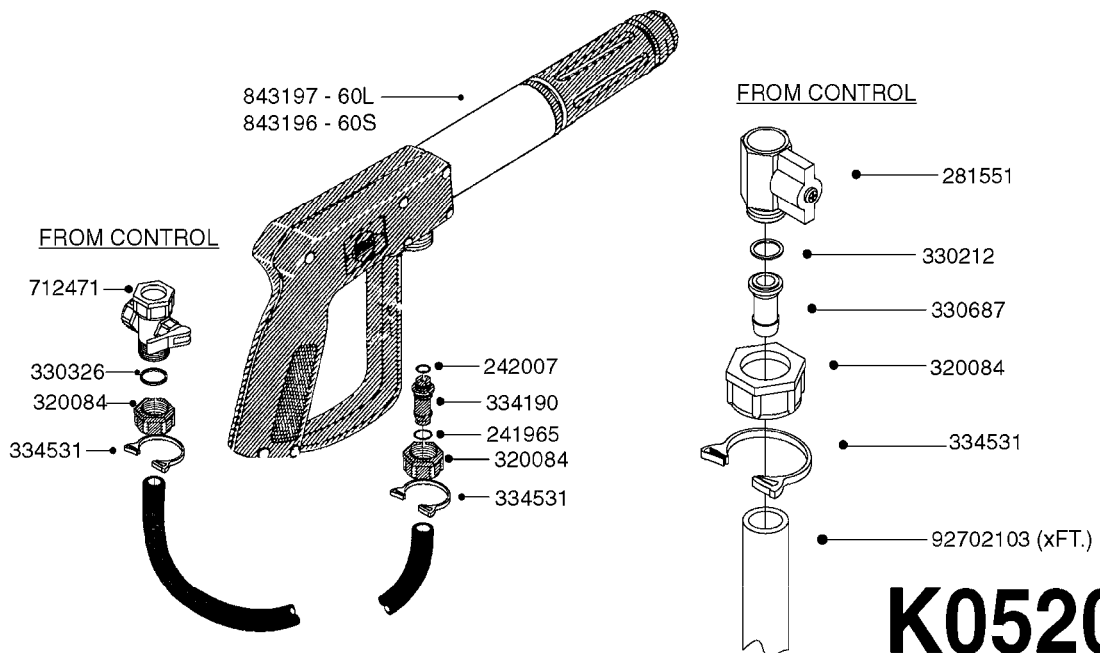

**K0520**

HOSE WRAPS  
K0520-HIN, 01:01:16

Page 1  
Date 04.11.2017 14:02

parts-n°	order qty	description
241965	1	O-RING 12.1 X 1.6
242007	1	O-RING D9.1X1.6
281551	1	BALL VALVE 1/2"
320084	1	FITT.DK NUT 1/2" BSP
330212	1	O-RING D19/D14X2.4 F.1/2"NUT
330326	1	O-RING D30/D24X2 F.1"NUT
330687	1	FITT.DK HB 1/2" F. 1/2" NUT
334190	1	FITT.DK HB 1/2' F. PISTOL 60S
334531	1	CLAMP HOSE PLASTIC 3/4"
636223	1	POST 12 VOLT TR30
712471	1	AGITATION VALVE ASSY. ON/OFF
843196	1	GUN, MODEL 60S
843197	1	HANDGUN KIT TYPE 60 LONG
10013403	1	BOLT HEX 3/8-16X1 1/4 HCS Z5
10013503	1	NUT HEX NC 3/8"
10178903	1	WRAP HOSE SIDE MOUNT PLATE
10179003	1	WRAP HOSE BOTTOM PLATE MOUNT
10179403	1	WRAP WELDMENT FOR HI101789
10179503	1	WRAP WELDMENT FOR HI101790
10225603	1	BKT.FOR HOSE WRAP MOUNT NL NK
10225703	1	WRAP HOSE BDL.BOTTOM PLATE
92702103	1	HOSE R X1/2" X300PSI WP X0012"