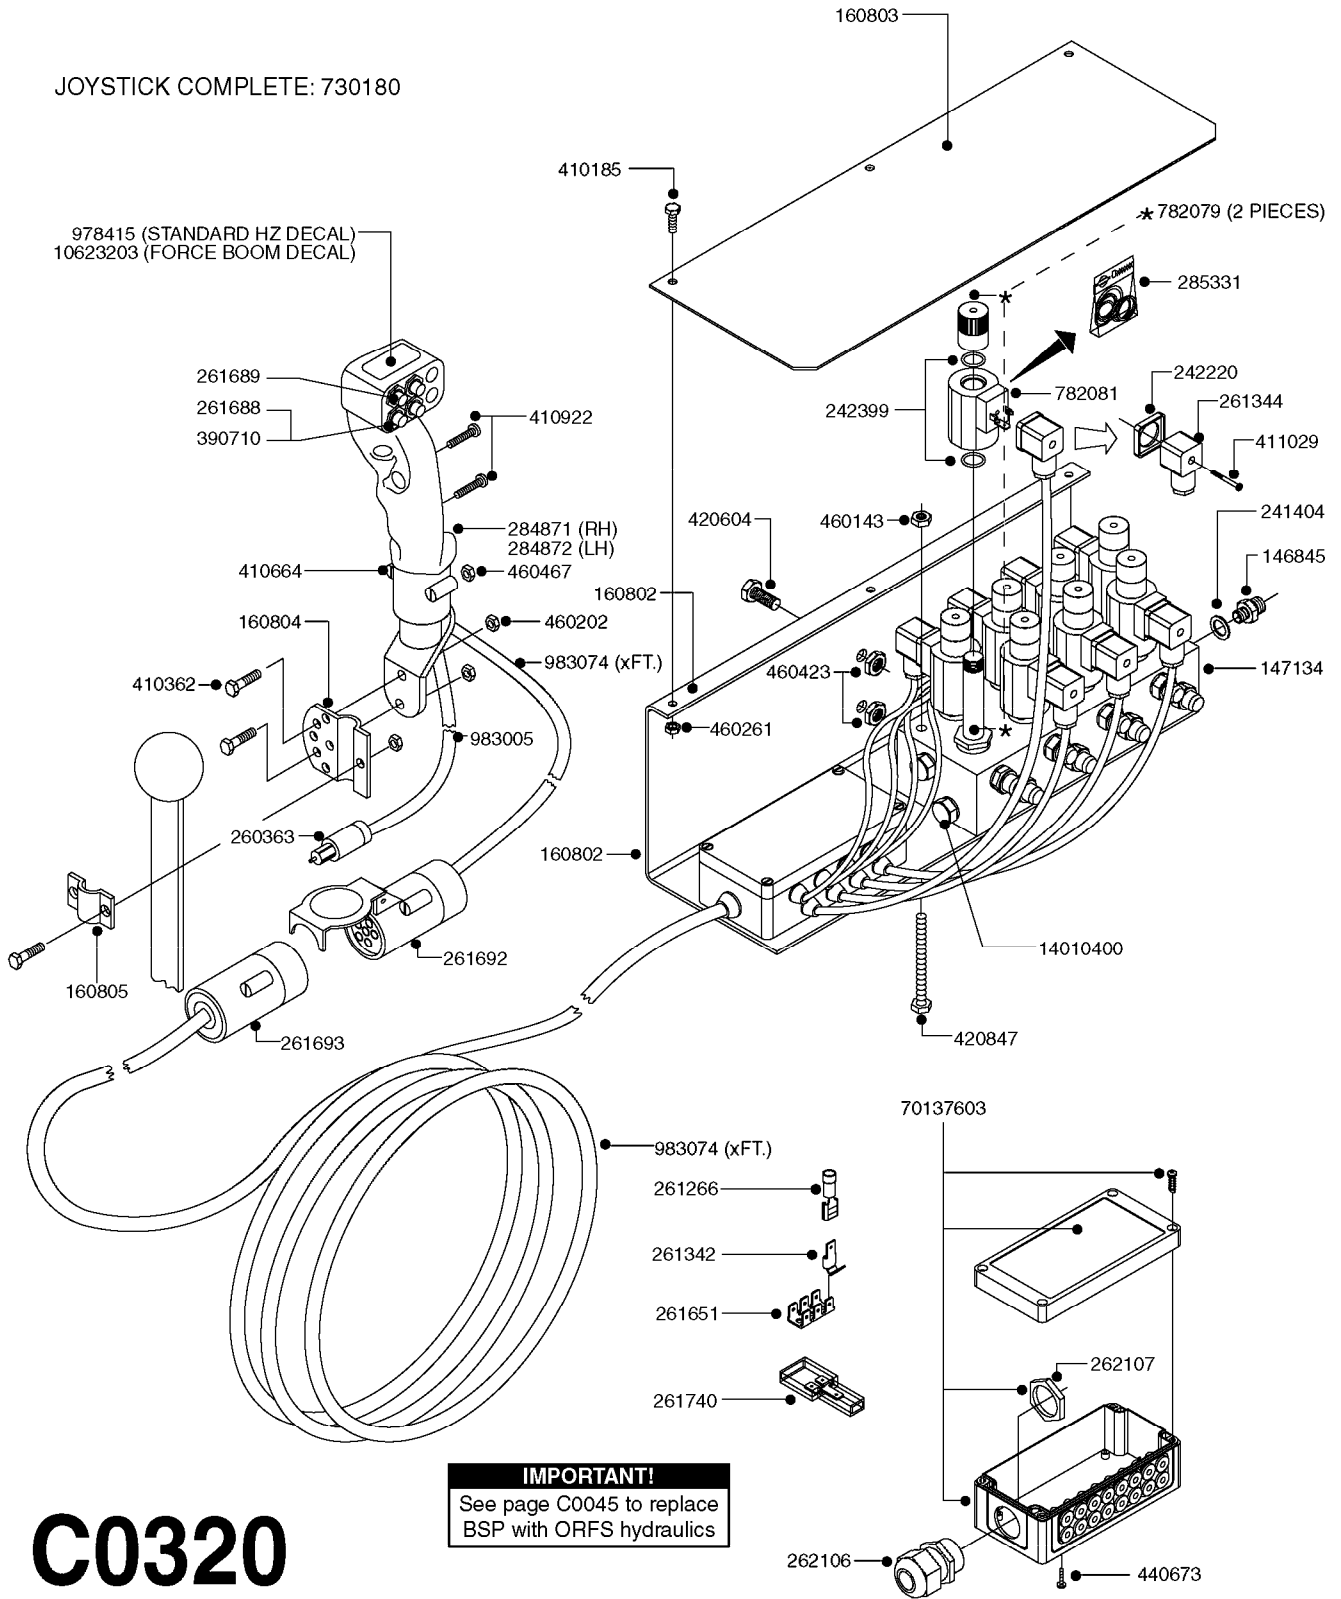

JOYSTICK COMPLETE: 730180

978415 (STANDARD HZ DECAL)
10623203 (FORCE BOOM DECAL)

HYD EAGLE HZ JOYSTICK CONTROL
C0320-HIN, 30:03:16

Page 1

Date 04.11.2017 14:01

parts-n°	order qty	description
146845	1	HEX NIPPLE 1/4"X1/4"
147134	1	MANIFOLD 4-FUNCTION
160802	1	MOUNT PLATE F.HYD SOLENOID'HZ'
160803	1	COVER PLATE F.HYD SOLENOID'HZ'
160804	1	MOUNT BRACKET F.HANDLE
160805	1	MOUNT STRAP F.HANDLE
241404	1	DOWTY SEAL 1/4"
242220	1	GASKET F. HIRSMANN PLUG
242399	1	O-RING F.HYD SOLENOID VALVE
260363	1	PLUG 2 POLE 12V
261266	1	CONNECTOR END F.CABLE HP
261342	1	SPADE F.ELEC.3 WAY CONNECTOR
261344	1	HIRSCHMANN PLUG B
261651	1	SPADE F.ELEC.6 POLE CONNECTOR
261688	1	SWITCH F. HANDLE WHITE
261689	1	CAP RUBBER F. SWITCH JOYSTICK
261692	1	PLUG ELEC.7 POLE FEMALE F.CABL
261693	1	PLUG ELEC. 7 POLE MALE
261740	1	SPADE F.ELEC.3 POLE CONN.INSUL
262106	1	BULKHEAD F. CABLE 6.5-14 BLACK
262107	1	NUT F. BULKHEAD CABLE BLACK
284871	1	CONTROL HANDLE RIGHT HALF
284872	1	CONTROL HANDLE LEFT HALF
285331	1	SEAL KIT F. HZ HYD.SOLENOID 96
390710	1	SWITCH F.HANDLE GREY MACHINED
410185	1	BOLT HEX 8.8 DEL M6X16
410362	1	BOLT HEX 8.8 SS M6X20
410664	1	BOLT HEX M5 X 20
410922	1	CYL.SKR 8.8 DEL M4X20 RST
411029	1	SCREW M3X35 F.HIRSMANN PLUG
420604	1	BOLT HEX 8.8 DEL M10X25 FT DIN933
420847	1	BOLT HEX 8.8 DEL M8X85
440673	1	SCREW F.PLASTIC 5X12 SS
460143	1	NUT HEX M8X1.25 LOCK DIN985A2 SS
460202	1	NUT HEX M6
460261	1	NUT HEX M6X1.00 LOCK DIN985 A2 SS
460423	1	NUT HEX M10X1.50 LOCK DIN985A2 SS
460467	1	NUT HEX M5 GALV.
730180	1	HYD.KIT JOYSTICK CTRL HANDLE
782079	1	CARTRIDGE VALVE
782081	1	SOLENOID F. CARTRIDGE VALVE
978415	1	DECAL CONTROL HANDLE
983005	1	ELEC. CABLE 2 WIRE X 1.5MM
983074	1	ELEC. CABLE 5 WIRE X 1.5MM
10623203	1	DECAL F.JOYSTICK - FORCE
14010400	1	PLUG 1/4" BSP
70137603	1	JUNC. BOX, FLUID, COMPLETE, 2015