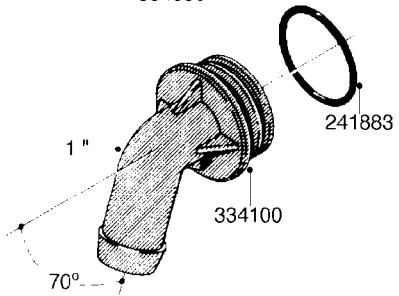

**L0080**

FITTINGS - S-53  
L0080-HIN, 12:09:17

Page 1

Date 04.11.2017 14:02

Pos.	parts-n°	order qty	description
1	145995	1	FITT.DK S-53 FORK
2	241973	1	O-RING Ø3 X 44,2 70 SHORES NITRIL NITRIL (BLACK)
2	242353	1	O-RING D44.2X3.0 VITON F.S-67 VITON (BROWN)
3	242109	1	O-RING D32.2x3.0 NITRIL (BLACK)
3	242354	1	O-RING D32.2X3.0 VITON F.S-53 VITON (BROWN)
4	322103	1	FITT.DK S-53 BULKHEAD
5	322107	1	FITT.DK S-53 BULKHEAD NUT
6	322110	1	FITT.DK S-53 ELB. 1/2" BSP
7	322352	1	FITT.DK S-53 TEE
8	334229	1	FITT.DK S-53 STR.3/4"
9	334260	1	GASKET F. S-53 BULKHEAD
10	334564	1	FITT.DK S-67 TO S-53 ADAPTER
11	391100	1	FITT.DK S-53THREAD INS.1/2"BSP
12	726463	1	FITT.DK S53 BULKHEAD W/GASKET
13	726552	1	FIT.DK S-53X90 1/2" BSP,O-RING
14	726556	1	FITT.DK S-53 HB 1/2" W/O-RING
15	726558	1	FITT.DK S53 STR. 3/4" W.ORING
16	726559	1	FITT DK. S-53 HB 1" W/O-RING
17	726568	1	FITT.DK.S-53 HB 1/2"90 W/ORING
18	726570	1	FITT.DK S-53 ELB.3/4" W.ORING
19	726571	1	FITT.DK S-53 ELB.1", W ORING
20	726578	1	FITT.DK S53 PLUG WITH O-RING
21	728561	1	REDUCER S67M - S53F + O-RING