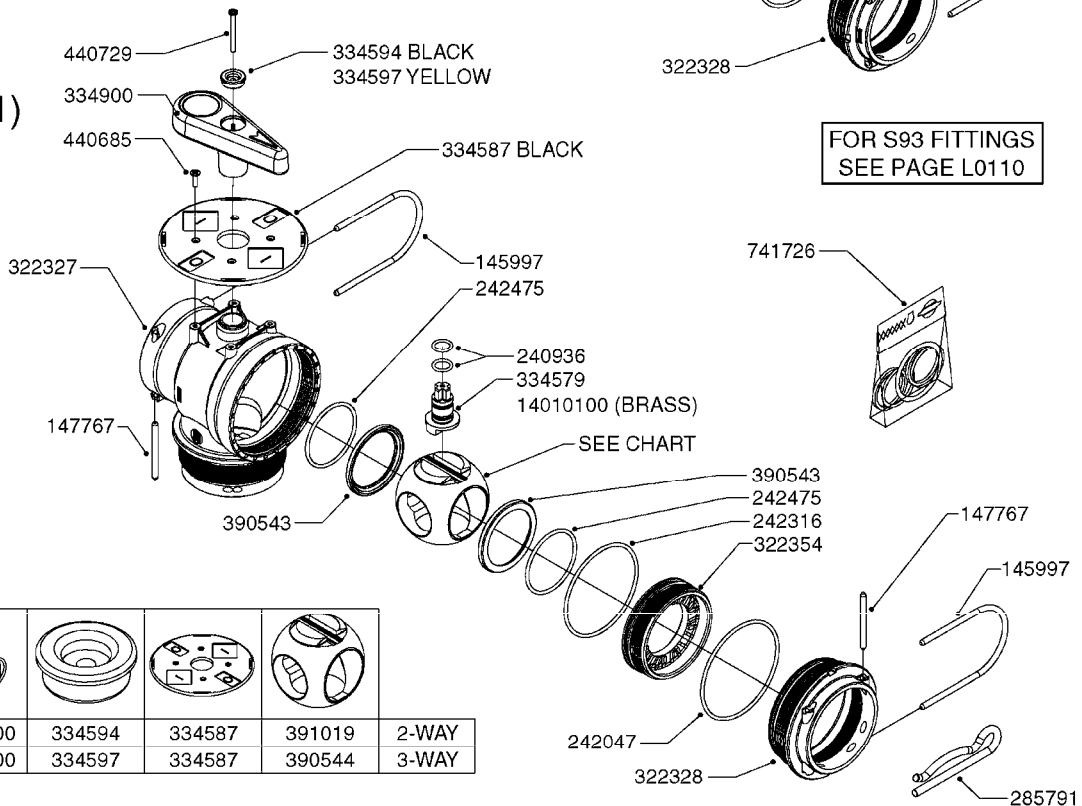

MANIFOLD - S93 VALVE  
B0530-HIN, 01:01:16

Page

0

Date

04.11.2017 14:01

S93

				2-WAY
				3-WAY

S93 (01)