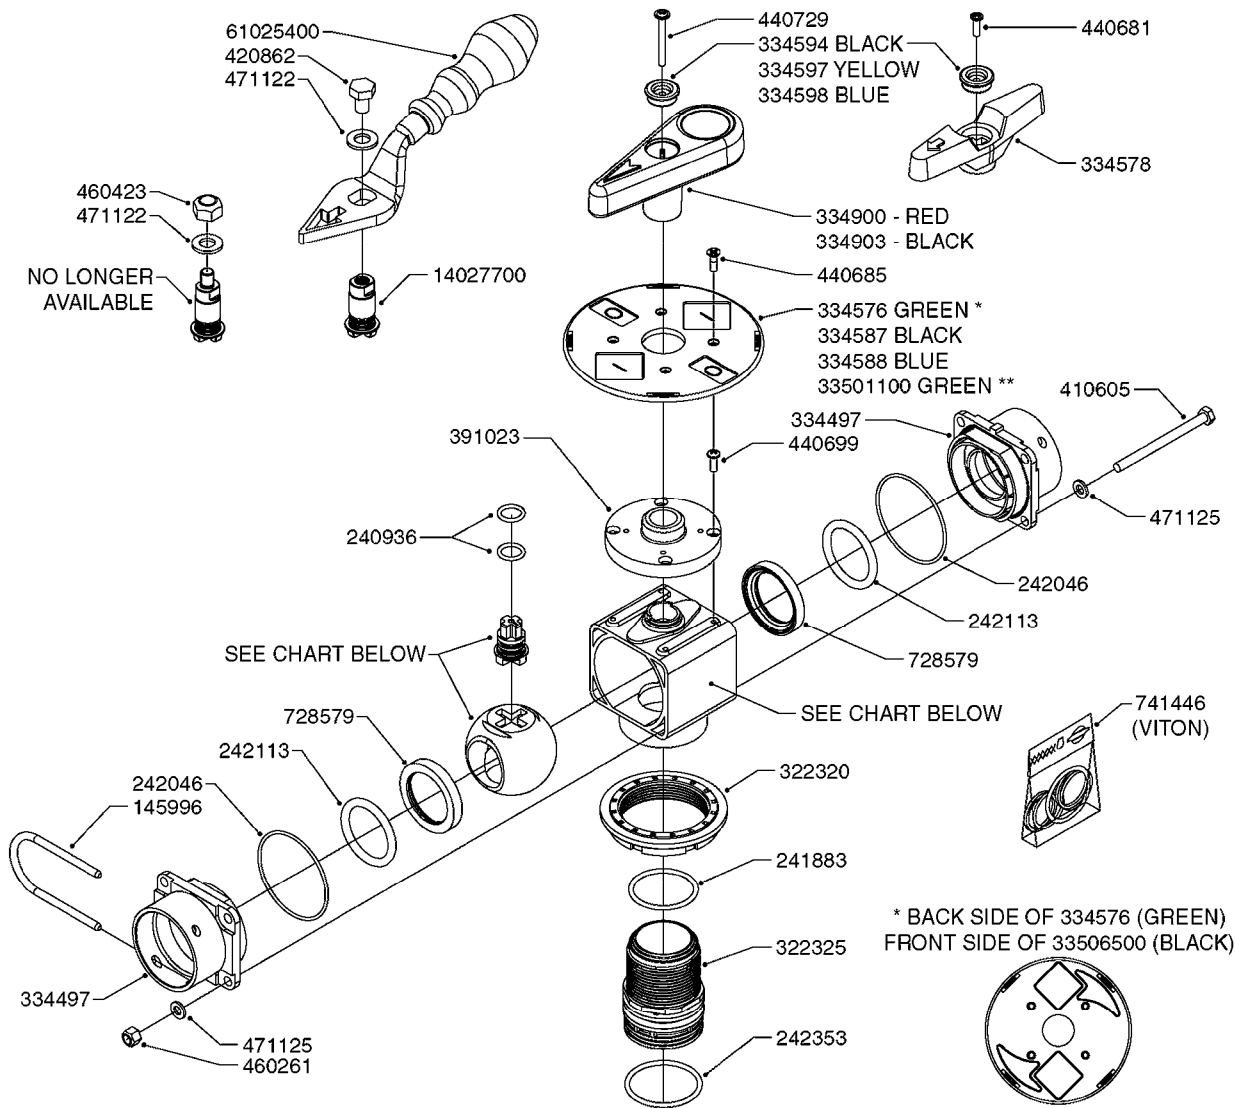

FOR S67 FITTINGS  
SEE PAGE L0100

**B0420**

MANIFOLD SYSTEM - PRESSURE  
B0420-HIN, 01:01:16

Page 1  
Date 04.11.2017 14:01

parts-n°	order qty	description
145996	1	FITT.DK S-67 FORK
160353	1	BRACKET F.PRESSURE MANIFOLD
160918	1	BRACKET F. MANIFOLD CM
242353	1	O-RING D44.2X3.0 VITON F.S-67
322224	1	FITT.DK S-67 TEE
322320	1	NUT F.3 WAY VALVE S56
334250	1	STOPPER S67
334573	1	CONNECTING PIECE S67-S67
440675	1	SCREW F. PLASTIC 5X16 SS
841062	1	VALVE KIT S67 PRESS. MANIFOLD
841067	1	VALVE S67 PRESS.W/TEE MANIFOLD