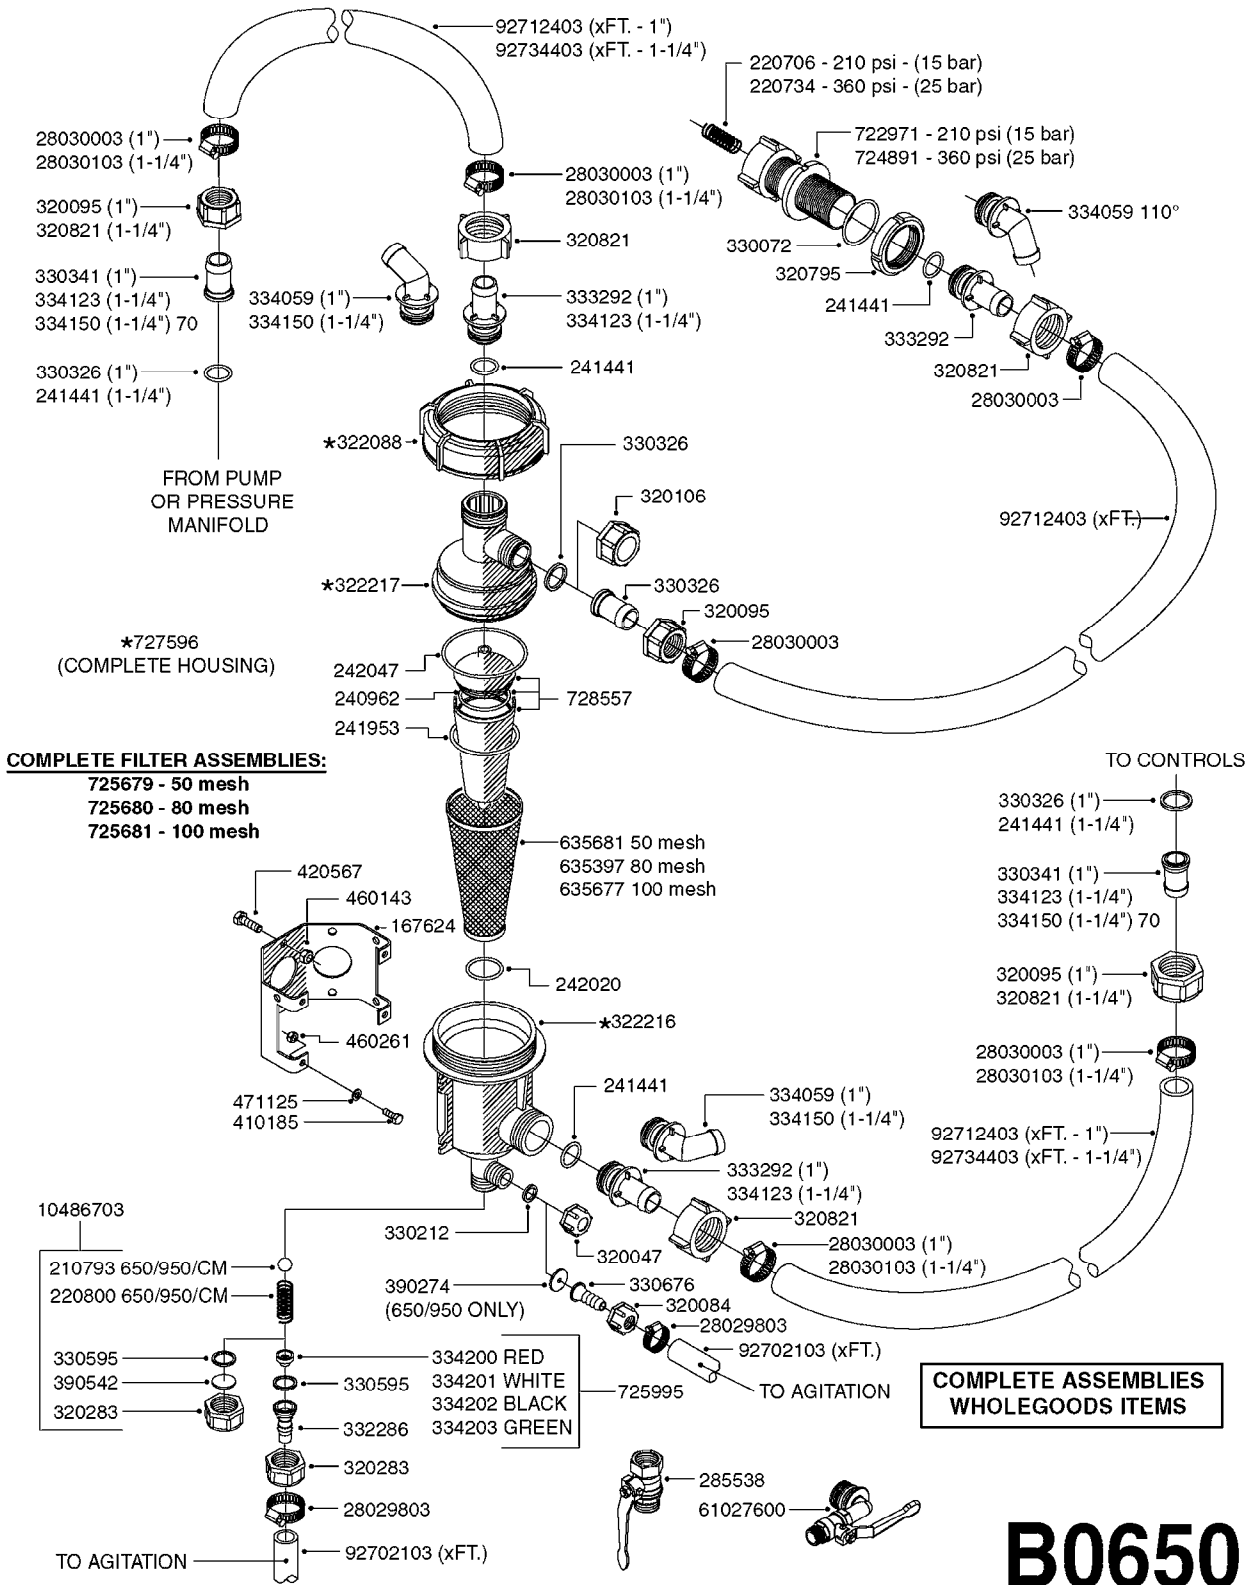

S-67 CHECK VALVE  
(THREADED)

S-67 CHECK VALVE  
(NON-THREADED)

FOR FITTINGS AND  
HOSES, SEE SECTION L

**B0640**

CHECK VALVES - S67 (2011)  
B0640-HIN, 12:04:16

Page 1  
Date 04.11.2017 14:01

Pos.	parts-n°	order qty	description
1	145996	1	FITT.DK S-67 FORK
2	242353	1	O-RING D44.2X3.0 VITON F.S-67
3	334231	1	HOSE TAIL S67 STRAIGHT 1"
3	334232	1	HOSE TAIL S67 1"1/4 STRAIGHT
4	72432400	1	FITT.DK S-67 CONNEC W.CHK SEAT
5	72819200	1	CHECK VALVE S67 2012 THREADED
6	72819300	1	CHECK VALVE S67 2012 NO THREAD