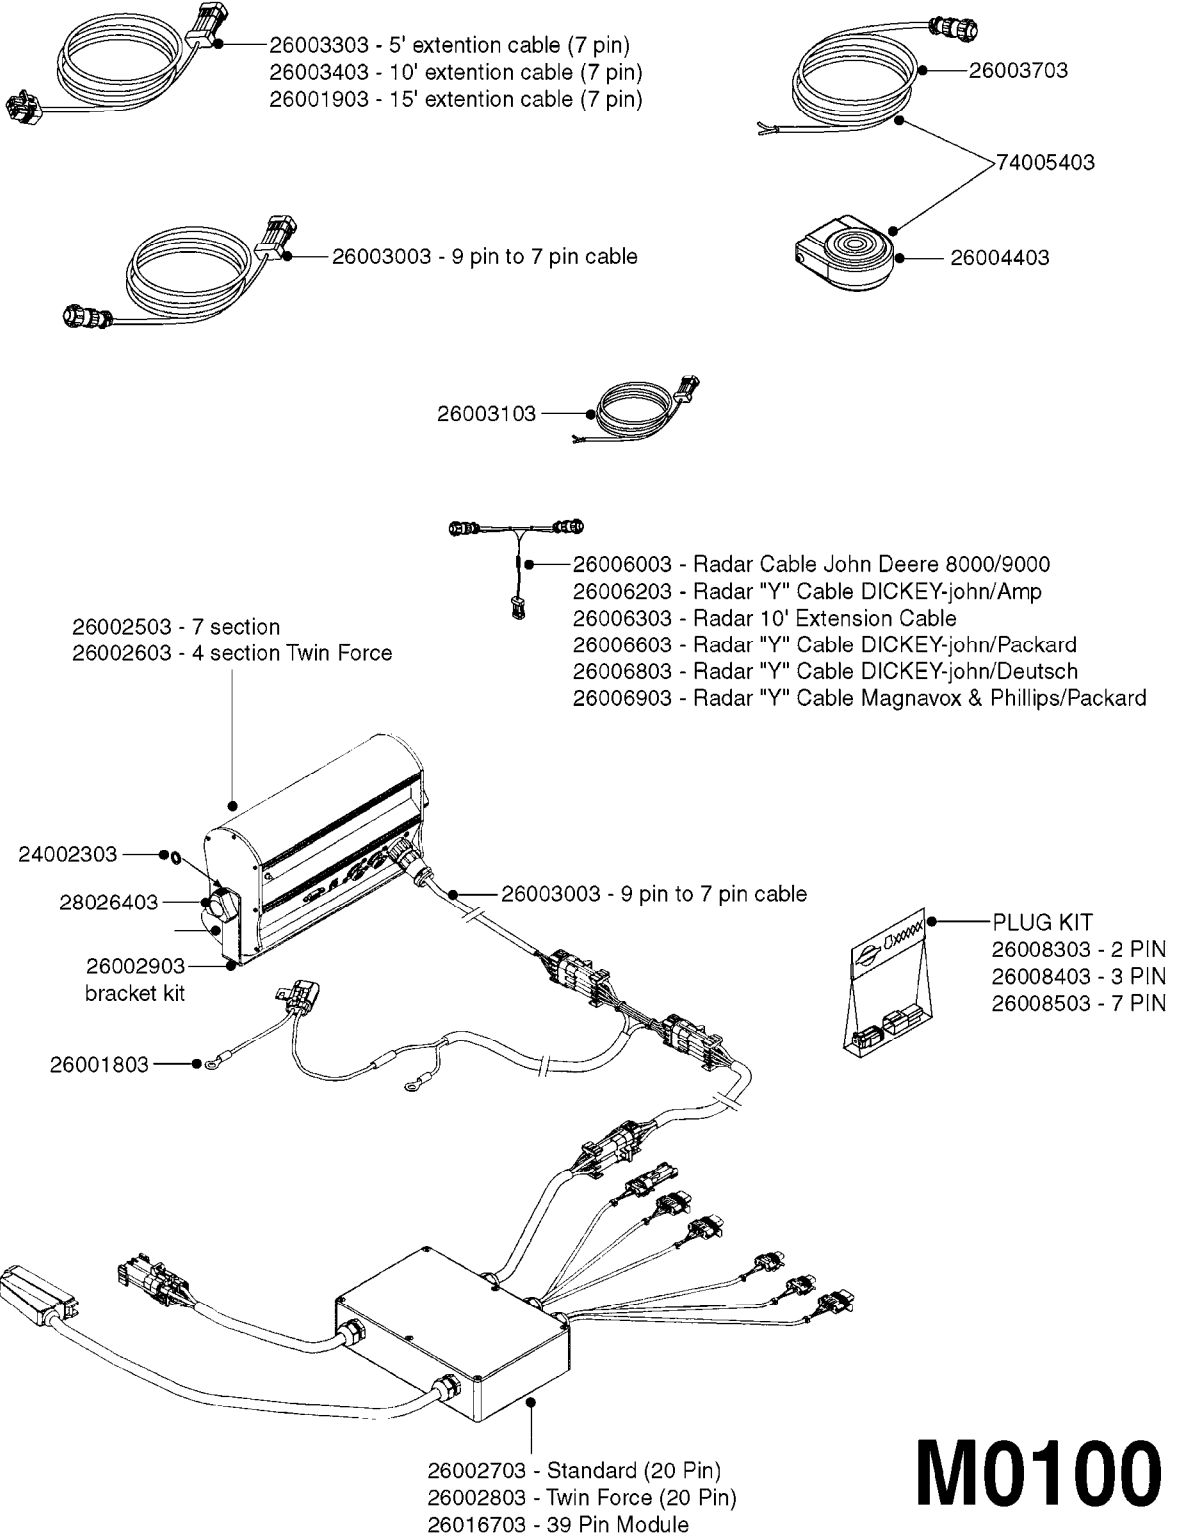

**M0090**

HC 2500/HM1500 DISPLAY/SCANBOX  
M0090-HIN, 01:01:16

Page 1  
Date 04.11.2017 14:02

parts-n°	order qty	description
142516	1	SCREW SET M10 BENT F. LOCKING
161411	1	MT.BRK. HC2500/HM1500 DISPLAY
26018300	1	ADAPTOR 2500 FOR SPRAYBOX II 39-PIN/REPLACES SCANBOX
260363	1	PLUG 2 POLE 12V
260827	1	PLUG F.EC ATTACHMENTS
261060	1	PLUG F.EC ATTACHMENTS
261589	1	FUSE 5 X 20 1.25 AMP
26176203	1	FUSE 5.0A QUICK-ACT.
261933	1	CABLE W/PLUG 2X25 L=71"
261934	1	CABLE W/PLUG 18X0.5MM L=79"
261935	1	SWITCH 2 POLE
261937	1	CIRCUIT BOARD F. SCANBOX
262099	1	PLUG SOCKET 3-POLE 2.5/3
450902	1	BOLT ALLEN HEAD M4 X 16MM
471055	1	WASHER D4.1/7.6 X 0.9
61029900	1	BRACKET FOR HC2500
731613	1	DISPLAY HC2500 NEW
731983	1	DISPLAY HM1500 REFURBISHED
732095	1	DISPLAY HM1500 NEW
732096	1	SCANBOX F.HM1500/HC2500
741580	1	PLUG 3-POLE 2.5/3
978045	1	DECAL QUICK GUIDE 1500/2500
978097	1	DECAL QUICK GUIDE 1500/2500 FR