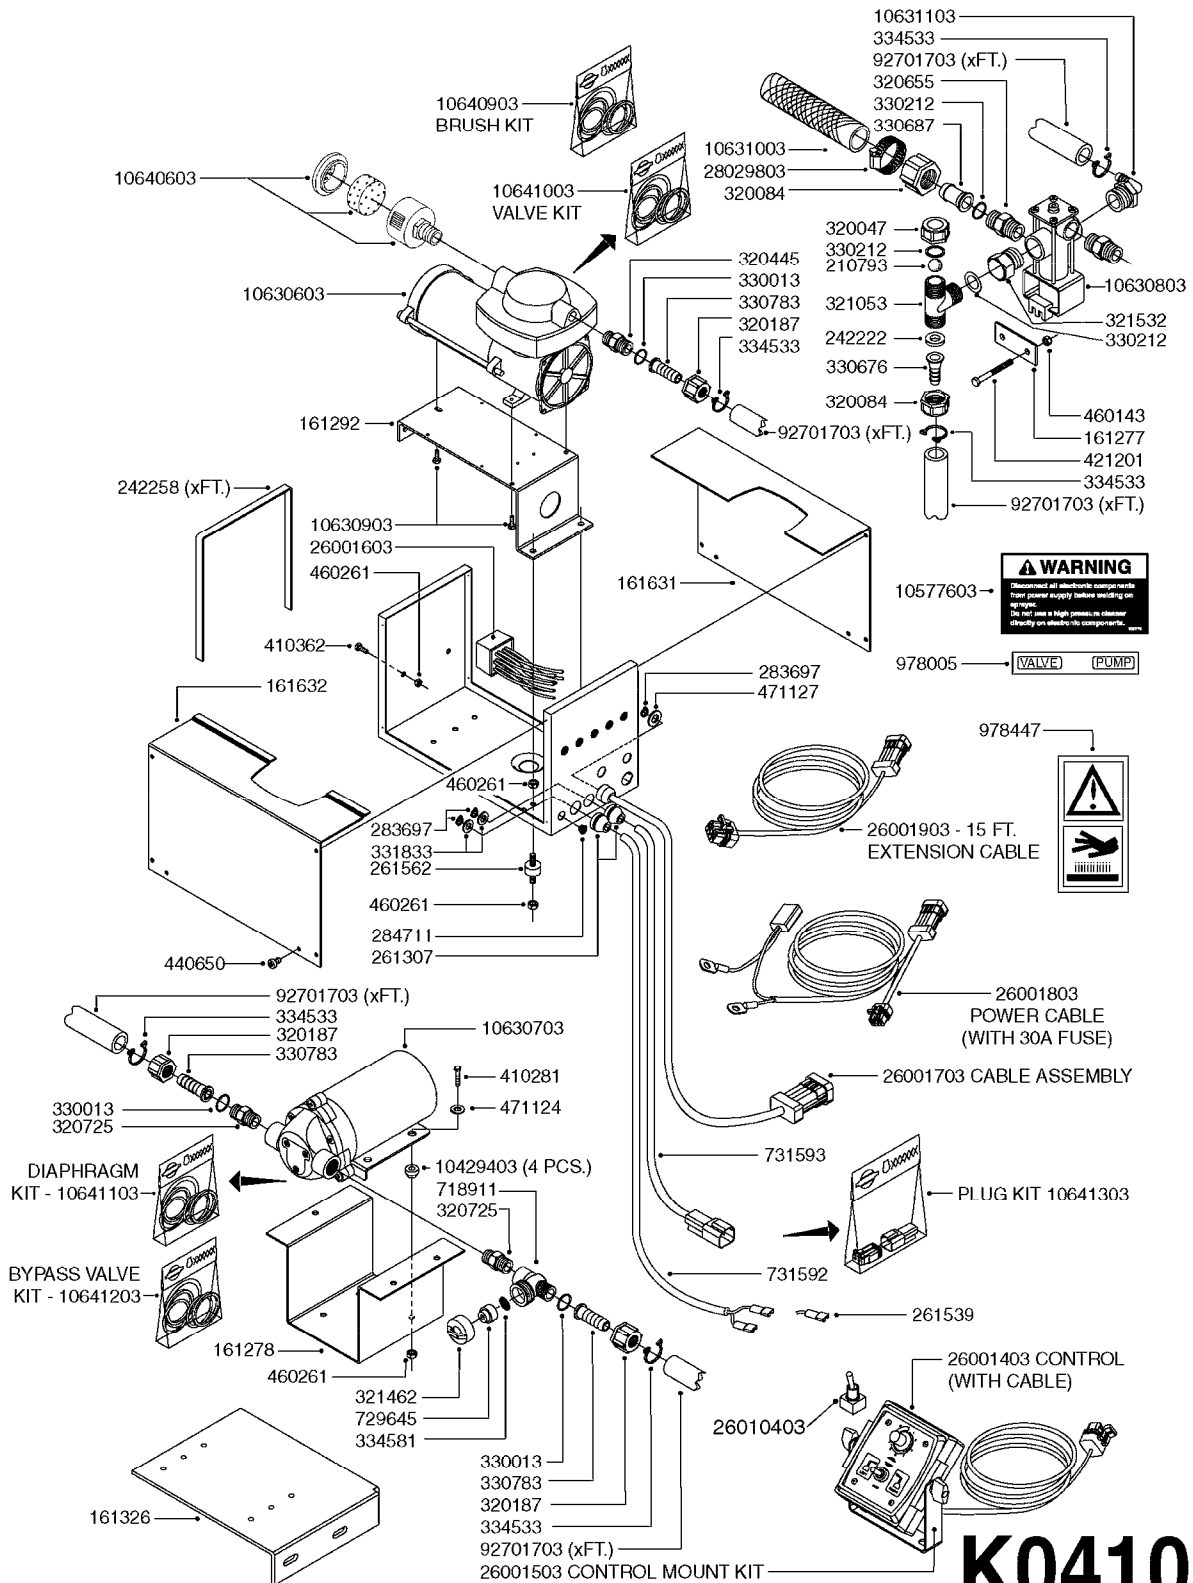

# K0400

\*Ø8mm 927306 (xFT.)  
\*Ø10mm 927330 (xFT.)

70062503 - COMPLETE ASSEMBLY

FOAM MARKER COMPRESSOR 2007  
K0400-HIN, 01:01:16

Page 1  
Date 04.11.2017 14:02

parts-n°	order qty	description
147011	1	HEX NIPPLE 3/8'X1/4'BSP BRASS
161326	1	MOUNT BKT. F. FOAM COMP.BOX 98
168847	1	ENCLOSURE LOWER F.MARKER
168848	1	COVER F. FOAM MARKER
232111	1	QUICK COUPLER 6MM X 1/8 EXT.
232112	1	QUICK COUPLER 6MM 1/8 INT.
232113	1	QUICK COUPLER 6MM T-PIECE
232114	1	COUPLER 1/8" THREADX8MM HOSE
232143	1	REDUCER 1/4'INT-1/8'EXT
232144	1	QUICK COUPLER 10MM X 1/4 EXT
232152	1	QUICK COUPLER 8MMX1/8 EXT.LONG
241371	1	DIAPHRAGM, NO-DRIP alt 241371
242242	1	O-RING F.AIR HOSE FITTING
242258	1	TRIM 3X10 SELF ADHESIVE 0012"
261562	1	RUBBER DAMPER 2XM6X25
283697	1	TIESTRAP 200MM
320445	1	FITT.DK HN 1/4"X3/8" BSP
321462	1	CAP F.NO-DRIP ASSY.
322261	1	HOUSING F.SAFETY VALVE 3/8"
440650	1	SCREW 3.5x13 STAINLESS
460261	1	NUT HEX M6X1.00 LOCK DIN985 A2 SS
718911	1	VALVE (SAFETY) F.MARKER
729645	1	NON-DRIP SPRING ASSY.GREEN 10
927264	1	HOSE R X PE D6/D4 X 0012"
927306	1	HOSE R X PE D8/D6 X 0012"BLACK
927330	1	HOSE R X PE D10/D8 X 012"BLACK
26004103	1	FOAM MARKER CNTRL MOD CABL STD
26008703	1	FOAM MARKER CONTROL SCII
26011103	1	FOAMER POWER/CONTROL CABLE 39P
26023400	1	COMPRESSOR F.FOAM MARKER CM40
26023700	1	SOLENOID VAL 12V 1/8' FLO '07
28025503	1	PLUG F.DRILLED HOLE 1/2"
28025603	1	PLUG F.DRILLED HOLE 3/4"
39122000	1	DISTR.HOUSING F.FOAM MARKER'07
70062503	1	FOAM MARKER COMPRESSOR,STD,39P