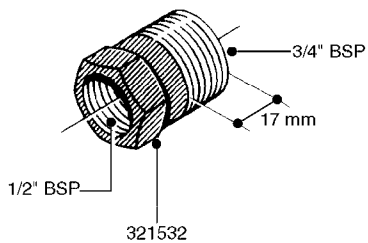

FITTINGS - HEXAGON NIPPLES  
L0030-HIN, 01:01:16

**L0030**

FITTINGS - HEXAGON NIPPLES  
L0030-HIN, 01:01:16

Page 1  
Date 04.11.2017 14:02

parts-n°	order qty	description
10015303	1	FITT.PO.HN 1.00X1.00 M1000
10425003	1	FITT.PO.HN 1.25X1.00 MCPHEE
320132	1	FITT.DK HN 1" BSP
320176	1	FITT.DK HN 3/8"X1/2" BSP
320445	1	FITT.DK HN 1/4"X3/8" BSP
320655	1	FITT.DK HN 1/2"-1/2" BSP
320692	1	FITT.DK HN 3/8'BSPX1/4'NPT
320703	1	FITT.DK HN 3/8BSP X1/2 &1/4NPT
320725	1	FITT.DK NIPPLE 3/8"-3/8" BSP
320902	1	FITT.DK HN 3/8'X 1/4' BSP
390232	1	FITT.DK HN 1-1/2' X 1-1/4' BSP
390276	1	FITT.DK HN 1'BSP