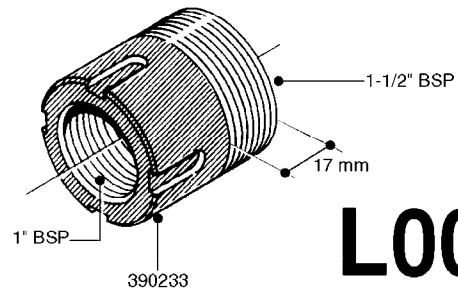

FITTINGS - HEXAGON NIPPLES  
L0030-HIN, 01:01:16

**L0030**

FITTINGS - HEXAGON NIPPLES  
L0030-HIN, 01:01:16

Page 1  
Date 04.11.2017 14:02

parts-n°	order qty	description
10015303	1	FITT.PO.HN 1.00X1.00 M1000
10425003	1	FITT.PO.HN 1.25X1.00 MCPHEE
320132	1	FITT.DK HN 1" BSP
320176	1	FITT.DK HN 3/8"X1/2" BSP
320445	1	FITT.DK HN 1/4"X3/8" BSP
320655	1	FITT.DK HN 1/2"-1/2" BSP
320692	1	FITT.DK HN 3/8'BSPX1/4'NPT
320703	1	FITT.DK HN 3/8BSP X1/2 &1/4NPT
320725	1	FITT.DK NIPPLE 3/8"-3/8" BSP
320902	1	FITT.DK HN 3/8'X 1/4' BSP
390232	1	FITT.DK HN 1-1/2' X 1-1/4' BSP
390276	1	FITT.DK HN 1'BSP