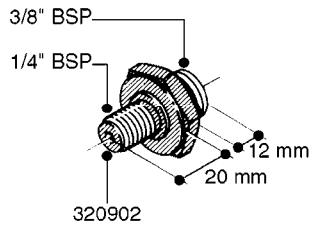

FITTINGS - HEXAGON NIPPLES  
L0030-HIN, 01:01:16

**L0030**

FITTINGS - HEXAGON NIPPLES  
L0030-HIN, 01:01:16

Page 1  
Date 04.11.2017 14:02

parts-n°	order qty	description
10015303	1	FITT.PO.HN 1.00X1.00 M1000
10425003	1	FITT.PO.HN 1.25X1.00 MCPHEE
320132	1	FITT.DK HN 1" BSP
320176	1	FITT.DK HN 3/8"X1/2" BSP
320445	1	FITT.DK HN 1/4"X3/8" BSP
320655	1	FITT.DK HN 1/2"-1/2" BSP
320692	1	FITT.DK HN 3/8'BSPX1/4'NPT
320703	1	FITT.DK HN 3/8BSP X1/2 &1/4NPT
320725	1	FITT.DK NIPPLE 3/8"-3/8" BSP
320902	1	FITT.DK HN 3/8'X 1/4' BSP
390232	1	FITT.DK HN 1-1/2' X 1-1/4' BSP
390276	1	FITT.DK HN 1'BSP