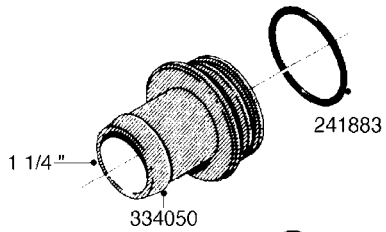

**L0080**

FITTINGS - S-53  
L0080-HIN, 12:09:17

Page 1

Date 04.11.2017 14:02

Pos.	parts-n°	order qty	description
1	145995	1	FITT.DK S-53 FORK
2	241973	1	O-RING Ø3 X 44,2 70 SHORES NITRIL NITRIL (BLACK)
2	242353	1	O-RING D44.2X3.0 VITON F.S-67 VITON (BROWN)
3	242109	1	O-RING D32.2x3.0 NITRIL (BLACK)
3	242354	1	O-RING D32.2X3.0 VITON F.S-53 VITON (BROWN)
4	322103	1	FITT.DK S-53 BULKHEAD
5	322107	1	FITT.DK S-53 BULKHEAD NUT
6	322110	1	FITT.DK S-53 ELB. 1/2" BSP
7	322352	1	FITT.DK S-53 TEE
8	334229	1	FITT.DK S-53 STR.3/4"
9	334260	1	GASKET F. S-53 BULKHEAD
10	334564	1	FITT.DK S-67 TO S-53 ADAPTER
11	391100	1	FITT.DK S-53THREAD INS.1/2"BSP
12	726463	1	FITT.DK S53 BULKHEAD W/GASKET
13	726552	1	FIT.DK S-53X90 1/2" BSP,O-RING
14	726556	1	FITT.DK S-53 HB 1/2" W/O-RING
15	726558	1	FITT.DK S53 STR. 3/4" W.ORING
16	726559	1	FITT DK. S-53 HB 1" W/O-RING
17	726568	1	FITT.DK.S-53 HB 1/2"90 W/ORING
18	726570	1	FITT.DK S-53 ELB.3/4" W.ORING
19	726571	1	FITT.DK S-53 ELB.1", W ORING
20	726578	1	FITT.DK S53 PLUG WITH O-RING
21	728561	1	REDUCER S67M - S53F + O-RING