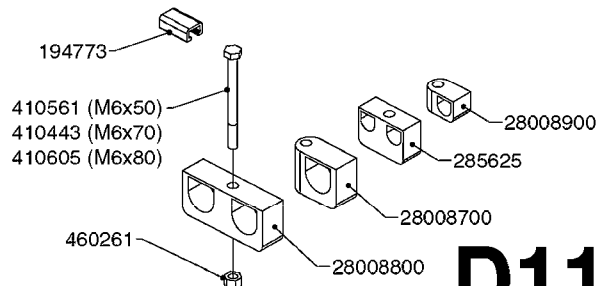

STAINLESS STEEL FEED TUBES

731824	SS feed tube 14"
731825	SS feed tube 24"
731826	SS feed tube 43"
731429	SS feed tube 63"
731430	SS feed tube 83"