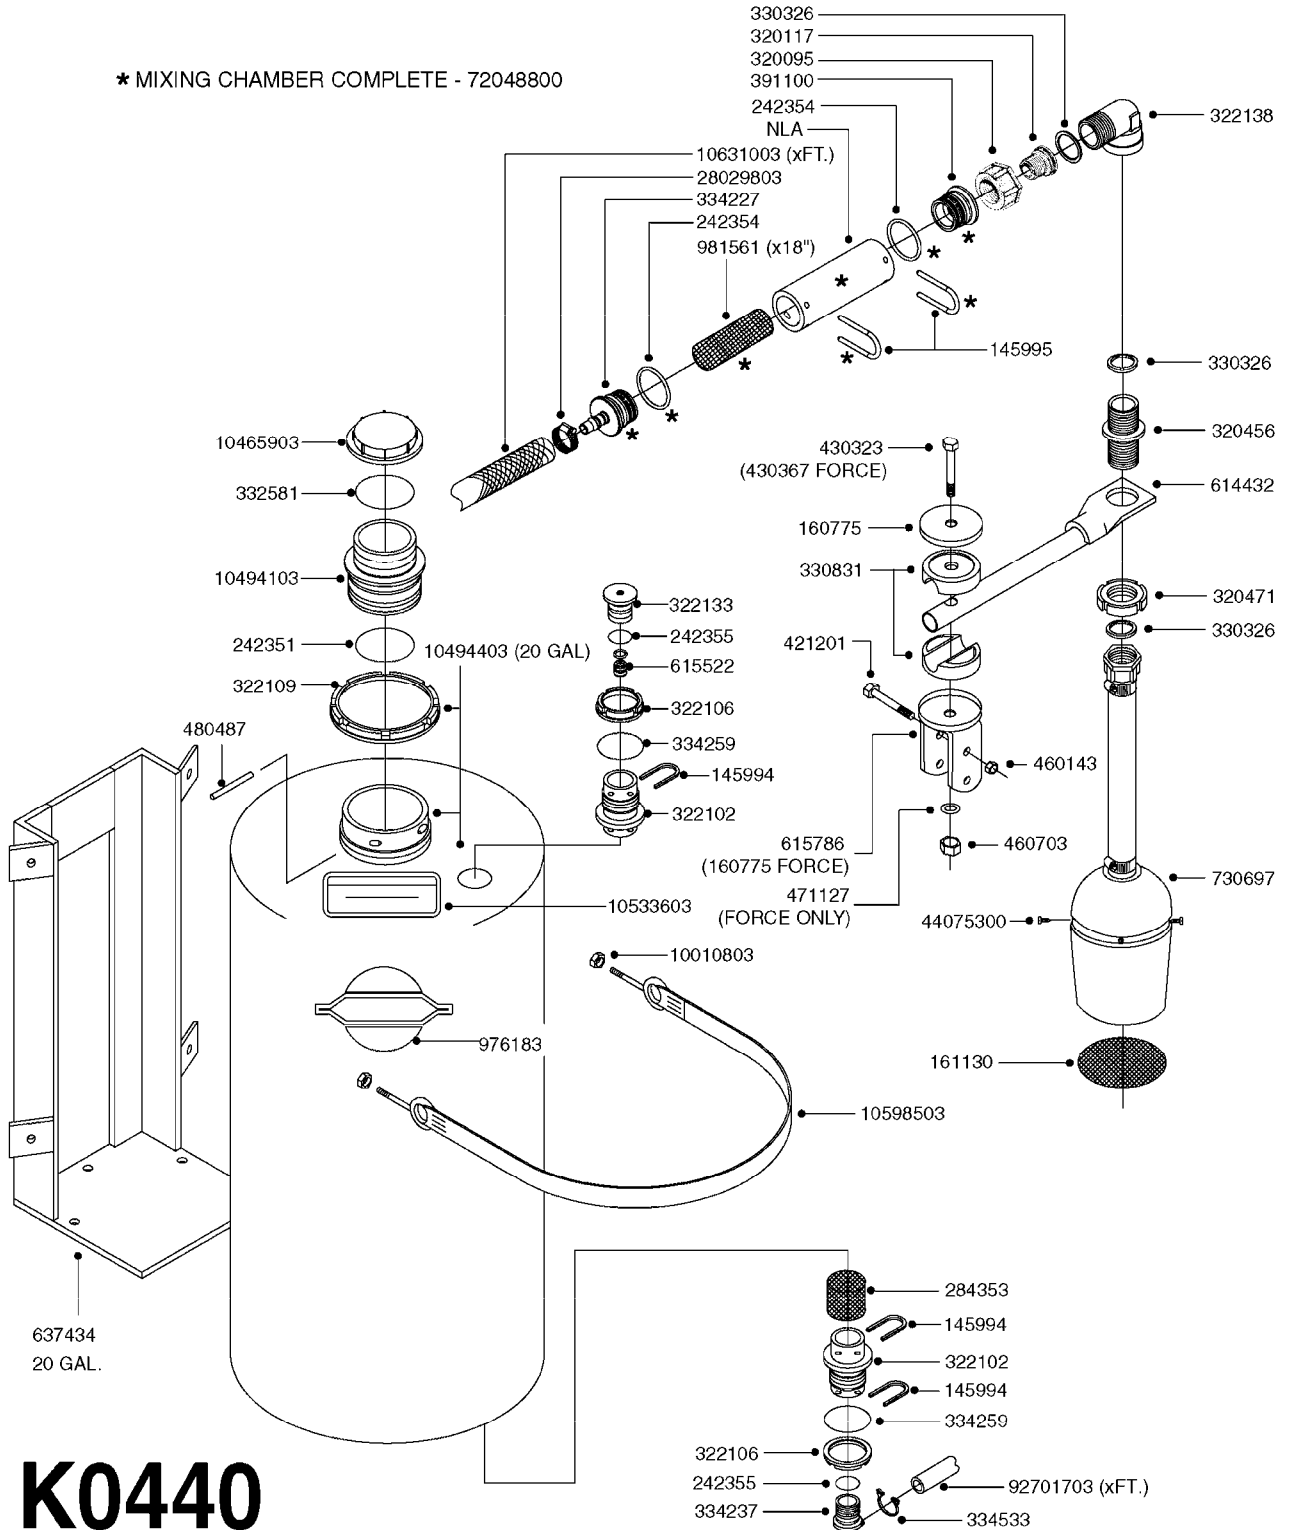

* MIXING CHAMBER COMPLETE - 72048800

F MARKER TANK/DROPPER HIGH CAP
K0440-HIN, 01:01:16

parts-n°	order qty	description
145994	1	FITT.DK S-40 FORK
145995	1	FITT.DK S-53 FORK
160775	1	WASHER F. FRICTION PLATE
161130	1	FILTER SCREEN F/FOAM DROPPER
242351	1	O-RING D69.5X3.0 VITON F.S-93
242354	1	O-RING D32.2X3.0 VITON F.S-53
242355	1	O-RING D19.2X3.0 VITON F.S-40
284353	1	SPONGE FOR FOAM MARKER
320095	1	FITT.DK NUT 1" BSP
320117	1	FITT.DK CONN.1/2"BSP F. 1" CAP
320456	1	FITT.DK BULKHEAD 1"BSP DOUBLE
320471	1	FITT.DK NUT 1" BSP JAMB
322102	1	FITT.DK S-40 BULKHEAD
322106	1	FITT.DK S-40 BULKHEAD NUT
322109	1	FITT.DK S-93 BULKHEAD NUT
322133	1	FITT.DK S-40 PLUG W 1/8 THREAD
322138	1	FITT.DK ELB 1"M X 1"F BSP
330326	1	O-RING D30/D24X2 F.1"NUT
330831	1	FRICTION PLATE
332581	1	GASKET F. 1-1/2" BSP CAPNUT.
334227	1	FITT.DK S-53 STR.1/2'
334237	1	FITT.DK S-40 ELB.3/8"
334259	1	GASKET F. S-40 BULKHEAD
334533	1	CLAMP HOSE PLASTIC 3/8"
391100	1	FITT.DK S-53THREAD INS.1/2"BSP
421201	1	BOLT HEX 8.8 DEL M8X70
430323	1	BOLT HEX 8.8 DEL M12X60
430367	1	BOLT M12X100 DIN931-8.8 DEL
460143	1	NUT HEX M8X1.25 LOCK DIN985A2 SS
460703	1	NUT HEX M12X1.75 LOCK DIN985A2 SS
471127	1	WASHER Z12N 13X24X2,5 RST
480487	1	PIN M5X60 SLOTTED GALV
614432	1	BREAK AWAY ARM F. FOAM MARKER
615522	1	CHECK VALVE F.FOAM MARKER
615786	1	MOUNT BKT. F.FOAM DROPPER 98
637434	1	MOUNT BRACKET F.FOAM TANK 20G
730697	1	FOAM DROPPER COMP. BLACK '97
976183	1	DECAL COMPANY D.18,2 X 29,6
981561	1	SPONGE MAT. MIX.CHAMBER-x0012"
10010803	1	NUT HEX NC (NYLON LOCK) 5/16
10465903	1	*LID F.FOAM MARKER, DRILLED
10494103	1	FILL WELL ASSY.FOAM MARK EPOXY
10494403	1	*TANK ASSY. 20 GAL. D14'F/M
10533603	1	DECAL CAUTION-OPEN SLOWLY ENG
10598503	1	STRAP F.FOAMER TANK (850mm)
10631003	1	HOSE R X CLEAR BRAID.X 1/2 12"
28029803	1	CLAMP HOSE GEAR P1/2" 6708
44075300	1	SCREW 3.5X9.5SS/X15 ISO 14585C
72048800	1	MIXING CHAMBER,FOAM MARK. HC
92701703	1	HOSE R X3/8" X300PSI WP X0012"