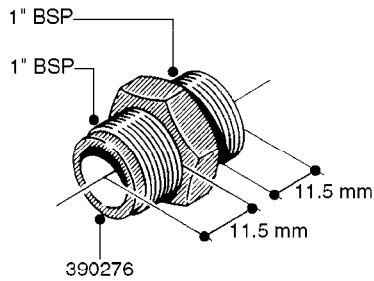

FITTINGS - HEXAGON NIPPLES  
L0030-HIN, 01:01:16

**L0030**

FITTINGS - HEXAGON NIPPLES  
L0030-HIN, 01:01:16

Page 1  
Date 04.11.2017 14:02

parts-n°	order qty	description
10015303	1	FITT.PO.HN 1.00X1.00 M1000
10425003	1	FITT.PO.HN 1.25X1.00 MCPHEE
320132	1	FITT.DK HN 1" BSP
320176	1	FITT.DK HN 3/8"X1/2" BSP
320445	1	FITT.DK HN 1/4"X3/8" BSP
320655	1	FITT.DK HN 1/2"-1/2" BSP
320692	1	FITT.DK HN 3/8'BSPX1/4'NPT
320703	1	FITT.DK HN 3/8BSP X1/2 &1/4NPT
320725	1	FITT.DK NIPPLE 3/8"-3/8" BSP
320902	1	FITT.DK HN 3/8'X 1/4' BSP
390232	1	FITT.DK HN 1-1/2' X 1-1/4' BSP
390276	1	FITT.DK HN 1'BSP