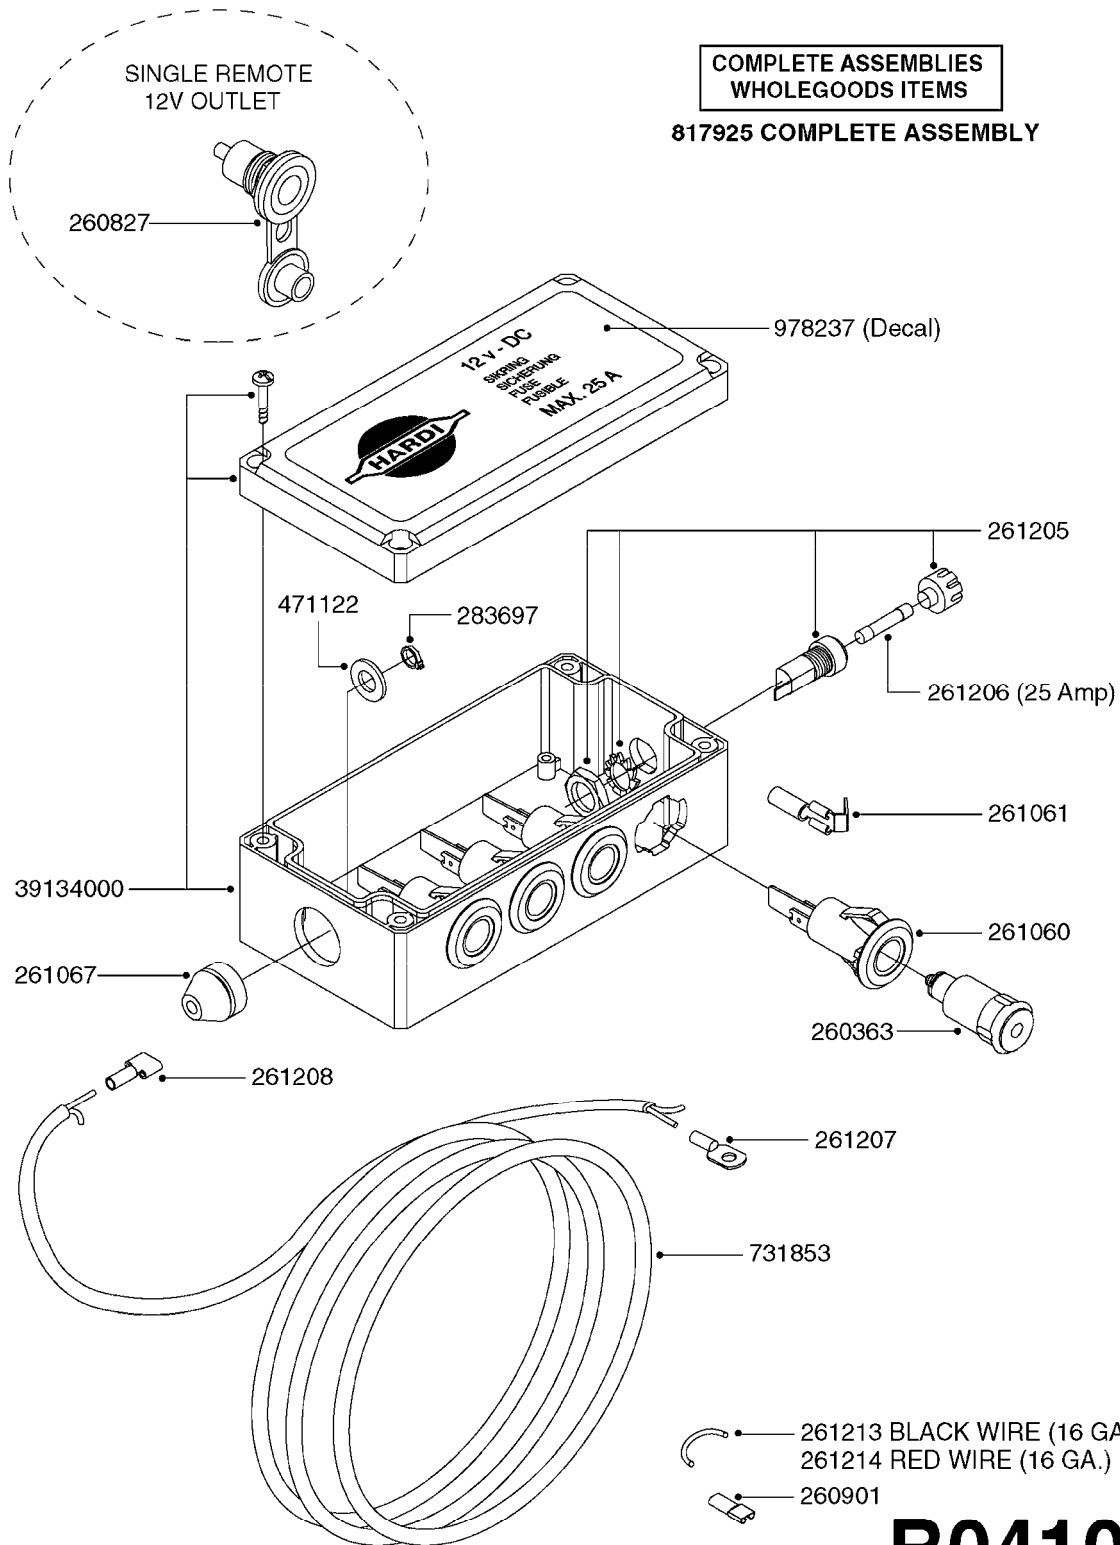

12 VOLT OUTLET BOX
B0410-HIN, 01:01:16

Page

0

Date

04.11.2017 14:01

12 VOLT OUTLET BOX
B0410-HIN, 01:01:16

Page 1
Date 04.11.2017 14:01

parts-n°	order qty	description
260363	1	PLUG 2 POLE 12V
260827	1	PLUG F.EC ATTACHMENTS
260901	1	SPADE F.ELEC CONN.1.5MM BLUE
261060	1	PLUG F.EC ATTACHMENTS
261061	1	SPADE F.ELEC.2 WAY CONNECTOR
261067	1	GROMMET 10-14 GREY
261205	1	FUSE HOLDER
261206	1	FUSE 25 A
261207	1	ELECTRIC CONNECTOR 4MM
261208	1	SPADE F.ELEC.CONNECTOR 4MM
261213	1	WIRE 6.4MM BLACK
261214	1	WIRE 6.4MM RED
283697	1	TIESTRAP 200MM
471122	1	WASHER, M10, Ø20/10.5X 2.0, SS
731853	1	CABLE 2X4MM L=138"
817925	1	OUTLET BOX 12 VOLT ELEC.
978237	1	DECAL OUTLET BOX
39134000	1	BOX, COMPLETE, 12V POWER BOX