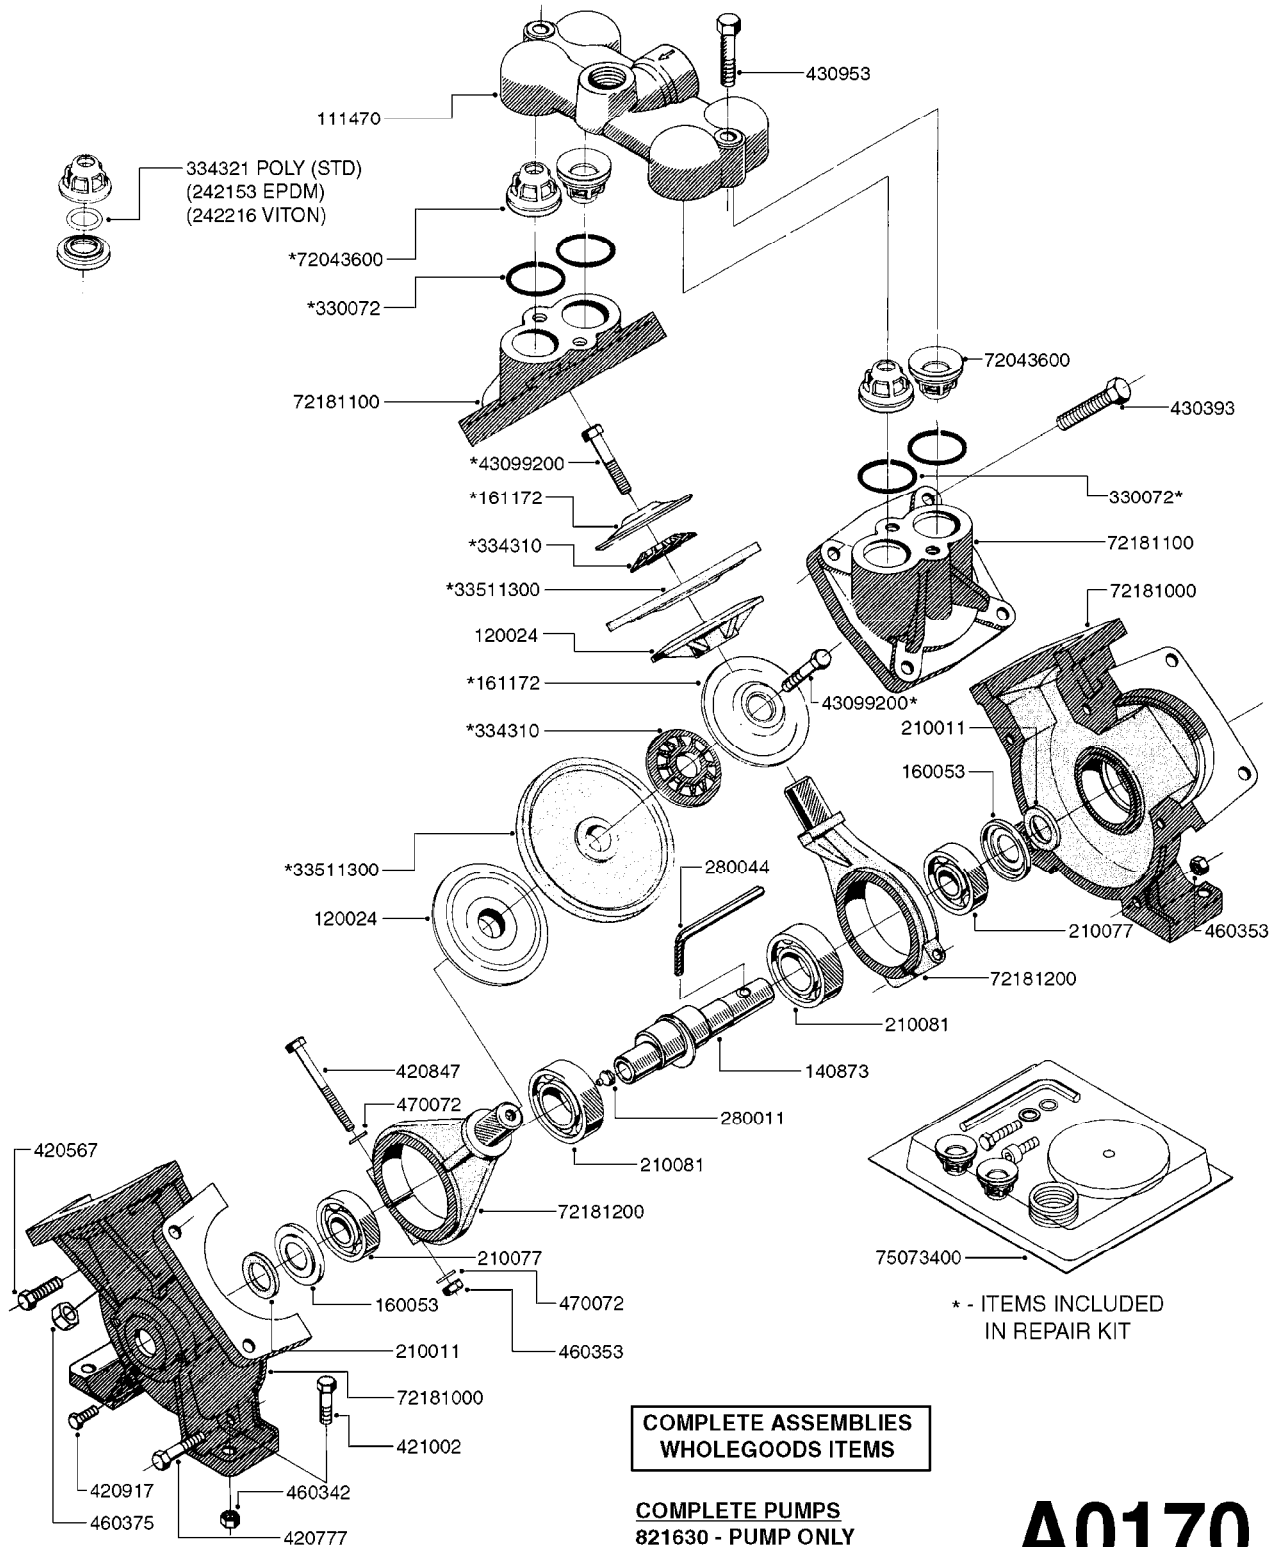

A0160

PUMP - 1202 W/MOUNTING BASE
A0160-HIN, 01:01:16

Page 1
Date 12.08.2020 11:14

parts-n°	order qty	description
111470	1	VALVE CHAMBER 1202
120024	1	DIAPHRAGM BACK DISC 1200-1300
140873	1	CRANK SHAFT MODEL 1202-9MM
160053	1	DUST PLATE
161172	1	DIAPHRAGM DISC F. 1203/1303
210011	1	SEAL FELT D39/23 X 4
210077	1	BEARING BALL 6305
210081	1	BEARING BALL 6307
242153	1	O-RING D26X4 EPDM
242216	1	O-RING VITON F/1202/1302/462
280011	1	GREASE NIPPLE 1/8' SAE H TR
280044	1	KEY HEXAGON W6 3/16'
330072	1	O-RING D53.5/D45.5X4
334310	1	NYLON WASHER 1202/1302/462
334321	1	O-RING POLY. 34.0x26.0x4.0
420066	1	BOLT HEX 8.8 DEL 3/8"X50MM
420162	1	BOLT HEX 8.8 DEL 3/8"x15MM
420836	1	BOLT HEX 8.8 RAW M8X85
421002	1	BOLT HEX 8.8 DEL M10X30 FT DIN933
421259	1	BOLT HEX UNC7/16"x2.25" 18-8SS
430032	1	BOLT HEX 8.8 RAW 1/2'X55MM
430404	1	BOLT HEX 8.8 DEL M12X50
460342	1	NUT HEX M10 DEL DIN934
460353	1	NUT HEX M8 BLACK
460375	1	NUT HEX M12 BLACK
460434	1	NUT HEX 3/8' NC BLACK
470072	1	WASHER D15/D8X.5 LOCK
33511300	1	DIAPHRAGM 1202-1303 POLY 2006
72043600	1	VALVE FOR 462/463
72181000	1	HOUSING, PUMP, 1203 RED
72181100	1	DIAPHRAGM COVER 1203/1303+BLTS
72181200	1	CONNECTING ROD FOR 1203 W/M12
75073300	1	PUMP KIT 1200/1202 "06"