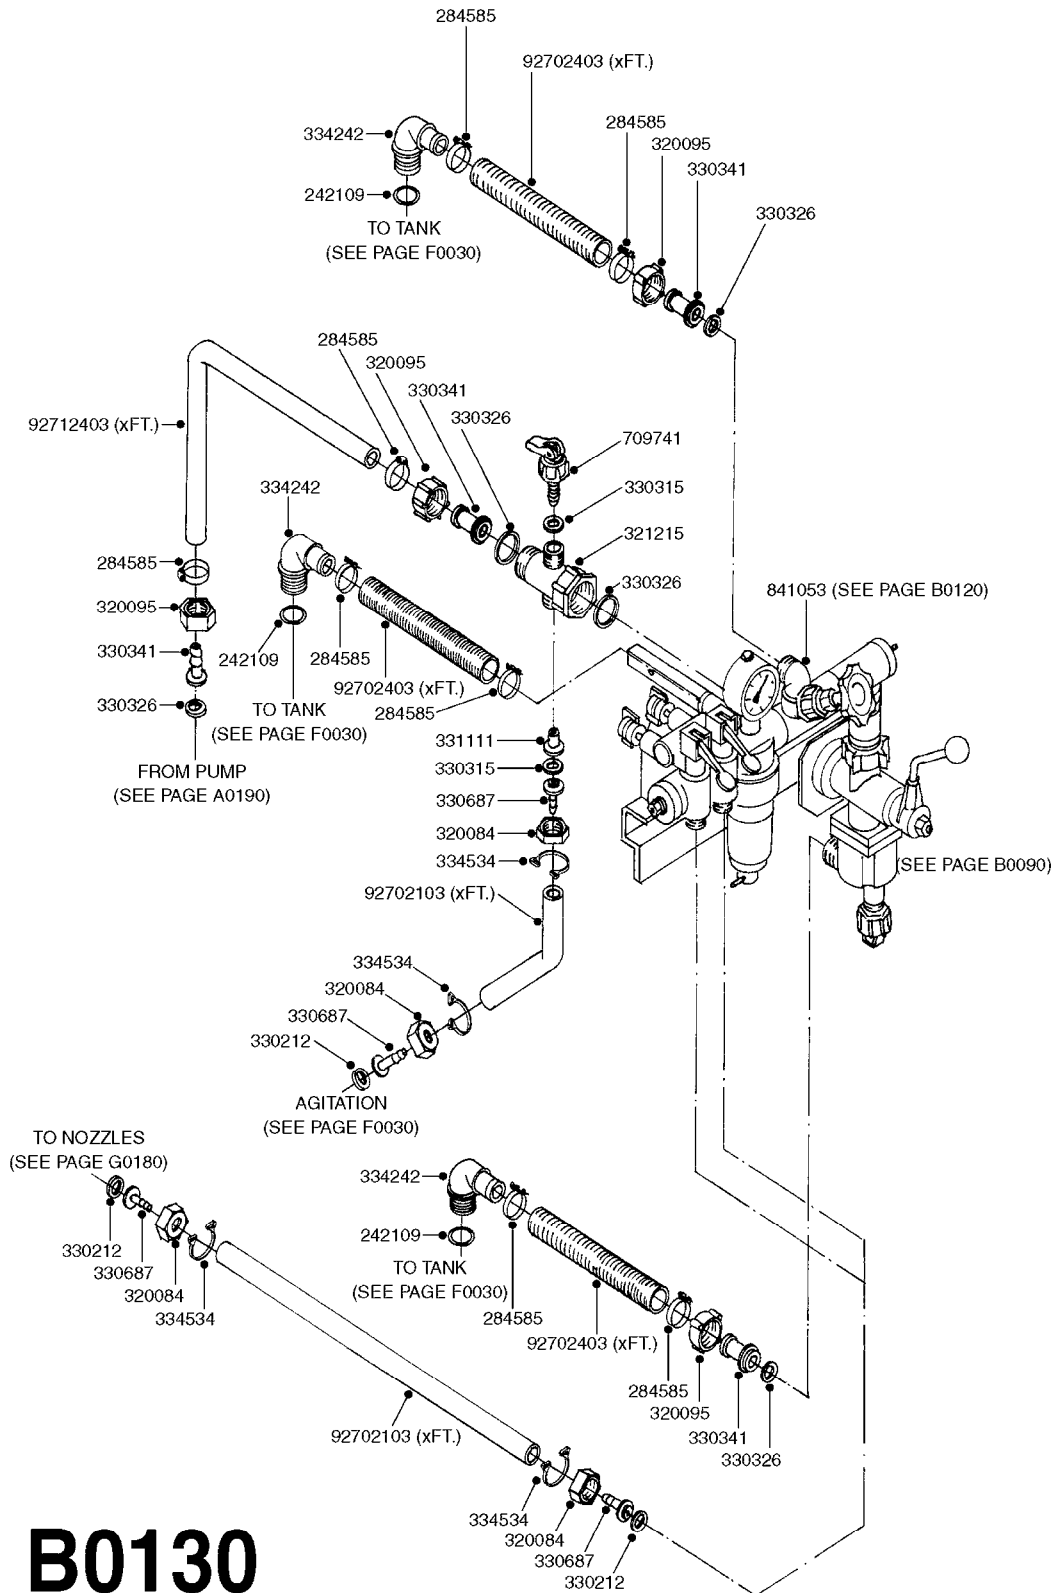

B0120

BK-180 VALVES F.LE/LE-SPV/LP
B0120-HIN, 01:01:16

Page 1

Date 12.08.2020 11:14

parts-n°	order qty	description
142214	1	STUD BOLT - M8X265, 3 SECTION
142225	1	STUD BOLT 8 X 299 - 6 MODULS
142236	1	STUD BOLT 8 X 381 - 8 MODULS
142247	1	STUD BOLT 8 X 341 - 7 MODULS
142251	1	BUSHING FOR LID
142634	1	STUD BOLT M8 X 213 - 4 MODULS
143301	1	LOCK CLAMP 78 MM
143312	1	LOCK CLAMP 120 MM
143323	1	LOCK CLAMP 204 MM
143334	1	LOCK CLAMP 162 MM
145515	1	STUD BOLT M8 X 176MM
146644	1	PIN D3X19 STAINLESS
163951	1	MOUNT BRACKET FOR BK180 SECTIO
240063	1	O-RING D14.1/9.3 X 2.4
240925	1	O-RING D49.5X3 NITRIL
240936	1	O-RING D13.3X2.4 NITRIL
240947	1	O-RING D7.3X2.4 NITRIL
240951	1	O-RING D21.2X3 NITRIL
241323	1	O-RING D5.3X2.4 NITRIL
241905	1	O-RING 12,3X2,4 VITON DKR.1,05
242594	1	O-RING D14 X 1.78 SCH.70-EPDM
270211	1	FITT.DK S25 FORK L=37.5
320095	1	FITT.DK NUT 1" BSP
320283	1	FITT.DK NUT 3/4"BSP
322184	1	SCREW F.ADJUSTING CONST.PRESS.
322192	1	HOUSING F.DISTRIBUTOR
322242	1	FILTER BOWL / IN-LINE
322251	1	HOUSING F.FILTER MOUNT BK/EC
330326	1	O-RING D30/D24X2 F.1"NUT
330341	1	FITT.DK HB 1" F. 1" NUT
332194	1	DISTRIBUTION HANDLE
332205	1	O-RING D43/39XD2
332415	1	COVER
332441	1	FITT.DK ELB 1" F.EC VALVE
333561	1	FITT.DK ELB.1" EC RETURN
334531	1	CLAMP HOSE PLASTIC 3/4"
334534	1	CLAMP HOSE PLASTIC 1/2"
334558	1	NUT HEX PLASTIC INSERT
440673	1	SCREW F.PLASTIC 5X12 SS
440677	1	SCREW F. PLASTIC 5X20 SS
460817	1	NUT HEX M8 STAINLESS DIN 934
471126	1	WASHER, M8, Ø16/ 8.4X 1.6, SS
615341	1	BRACKET F.BK 2,3&4 BANK VALVES
615443	1	FILTER ELEM.50 MESH BLUE
615444	1	FILTER ELEM.80 MESH RED
615445	1	FILTER ELEM.100 MESH YELLOW
712386	1	PRESSURE REGULATOR COMPL. H-M
716236	1	FITT.DK HB 1/2" ASSY. F. 3/4"
724621	1	FITT.DK HB 3/4"ASSY F.3/4" NUT
727897	1	HOUSING UPPER PART END PC.BK92
28026203	1	GAUGE 200PSI/BR,2.5"1/4BSP-BTM
28030003	1	CLAMP HOSE GEAR P1" 6716
70012503	1	HOUSING FOR HARDI-MATIC VALVE
92702103	1	HOSE R X1/2" X300PSI WP X0012"
92702403	1	HOSE PVC SUCT GRAY 1"
92703203	1	HOSE R X3/4" X300PSI WP X0012"