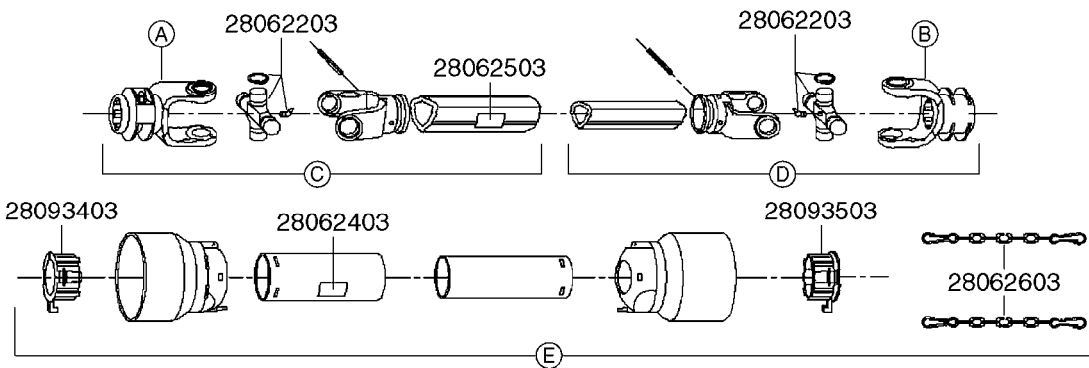

* Changed in 2016 from 100 series to G-Series (see page A0600).

A520

PTO SHAFTS - BONDIOLI CENT.
A0520-HIN, 23:10:18

Page 1

Date 12.08.2020 11:14

parts-n°	order qty	description
289042	1	UNIV. JOINT 22x54mm
421024	1	BOLT HEX 8.8 DEL M8X60
450015	1	SCREW ALLAN 3/8'X5/8' BLACK
460143	1	LOCK NUT M8 SST A2 DIN985
28009803	1	PTO PIN TUBE RETAINER OUTER
28009903	1	PTO TUBE RETAINER INNER
28010103	1	PTO YOKE F.INNER TUBE CV PTO
28021403	1	PTO 1"STR/1-3/8" 6SPL B&P
28021503	1	PTO 1"STR/1-3/8" 21SPL B&P
28021603	1	PTO 1"STR/1-3/4" 20SPL B&P
28027903	1	PTO BALL LOCK.KIT F.1-3/8 YOKE
28040503	1	UNIV. JOINT 27x74.6mm
28040703	1	SAFETY CHAIN F.CV BLACK PTO
28041803	1	DECAL DANGER GUARD MISSING
28041903	1	DECAL DANGER ROT.DRIVELINE
28056703	1	PTO YOKE #1 1-3/8" X 6 SPLINE
28056803	1	PTO YOKE #1 1-3/8" X 21 SPLINE
28056903	1	PTO YOKE #4 1-3/4" X 20 SPLINE
28057003	1	PTO TUBE YOKE #1-G1 OUTER
28057103	1	PTO TUBE YOKE #4-G4 OUTER
28057203	1	PTO PIN TUBE RETAINER OUTER
28057303	1	PTO TUBE OUTER #1 745MM
28057403	1	PTO TUBE OUTER #4 720MM
28057503	1	PTO TUBE INNER #1 745MM
28057603	1	PTO TUBE INNER #4 720MM
28057703	1	PTO TUBE RETAINER INNER
28057803	1	PTO TUBE YOKE #1 Ø=1"
28057903	1	PTO TUBE YOKE #4 Ø=1"
28058003	1	PTO HALF SAFETY SHIELD OUTER
28058103	1	PTO HALF SAFETY SHIELD OUTER
28058203	1	PTO HALF SAFETY SHIELD INNER
28058303	1	PTO HALF SAFETY SHIELD INNER
28058403	1	PTO BALL LOCK.KIT F.1-3/4 YOKE
28058503	1	PTO TUBE YOKE #1-G1 INNER