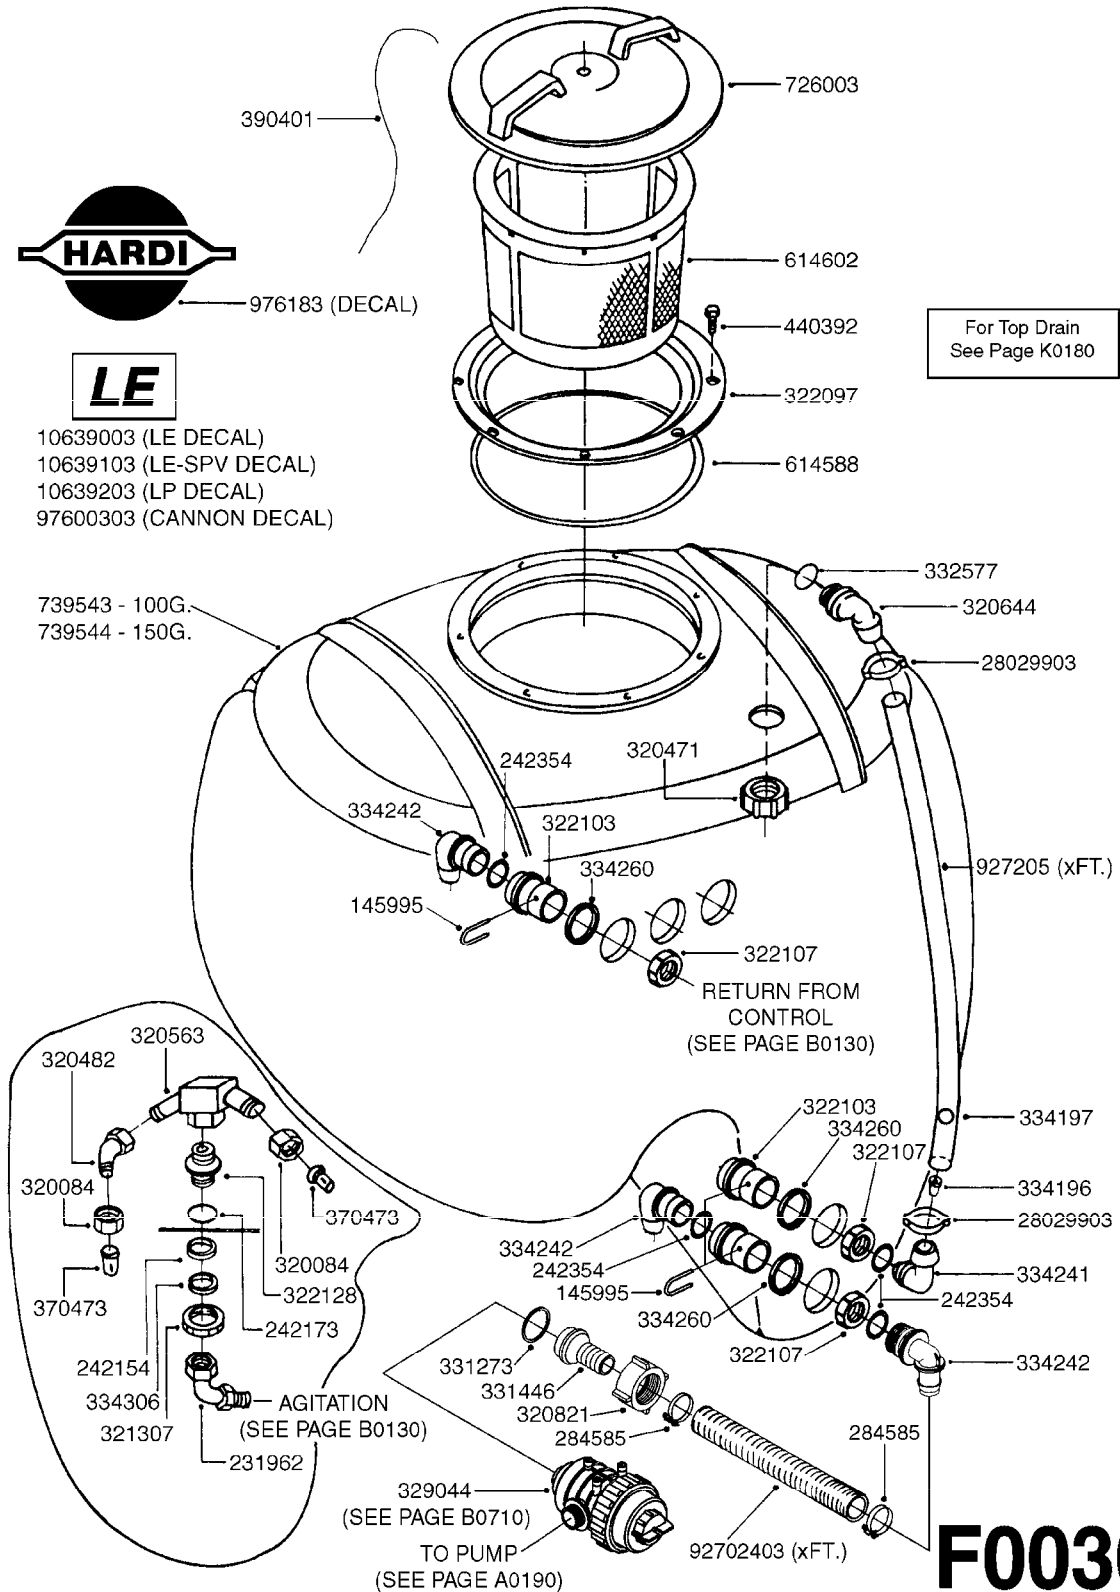

976183 (DECAL)

- 10639003 (LE DECAL)
- 10639103 (LE-SPV DECAL)
- 10639203 (LP DECAL)
- 97600303 (CANNON DECAL)

- 739543 - 100G.
- 739544 - 150G.

For Top Drain
See Page K0180

TANK - LE/LE-SPV/LP 100/150
F0030-HIN, 01:01:16

Page 1

Date 12.08.2020 11:14

parts-n°	order qty	description
145995	1	FITT.DK S-53 FORK
231962	1	ELBOW BRASS 1/2"
242154	1	WASHER RUBBER 1"
242173	1	O-RING D24X18X3
242354	1	O-RING D32.2X3.0 VITON
284585	1	CLAMP HOSE GEAR 1" MINI 020
320084	1	FITT.DK NUT 1/2" BSP
320471	1	FITT.DK NUT 1" BSP JAMB
320482	1	FITT.DK ELB. 1/2" BSP 60 DEG.
320563	1	FITT.DK 3 WAY 1/2" 110 DEG.
320644	1	FITT.DK ELB.3/4"HB X 1" BSP
320821	1	FITT.DK NUT 1-1/2" BSP
321307	1	FITT.DK NUT 1/2" BSP JAMB
322097	1	THREADED RING F. LID
322103	1	FITT.DK S-53 BULKHEAD
322107	1	FITT.DK S-53 BULKHEAD NUT
322128	1	NIPPLE 1/2"
329044	1	FILTER ARAG 1.5" 32 MESH LIFT
331273	1	O-RING D44/D38X2 F.1-1/2"
331446	1	FITT.DK HB 1" F.1-1/2" NUT
332577	1	O-RING D38/D30X4 F.1" PUR.
334196	1	PLUG F. LIQUID LEV. INDICATOR
334197	1	BALL F. LIQUID LEV. INDICATOR
334241	1	FITT.DK S-53 ELB.3/4"
334242	1	FITT.DK S-53 ELB.1"
334260	1	GASKET F. S-53 BULKHEAD
334306	1	WASHER D22 PA
370473	1	NOZZLE INJECTOR 5066-2.0
390401	1	CORD NYLON F.LID 900MM
440392	1	SCREW 6.3 X 25.0 DIN7981C TORX
614588	1	SEAL F. LID
614602	1	FILTER BASKET
726003	1	LID F. TANK
739543	1	TANK ASSY.POLY 100G LE,SPV,LP
739544	1	TANK ASSY.POLY 150G LE,SPV,LP
927205	1	HOSE R X CLEAR X 3/4 X 0012"
976183	1	DECAL COMPANY D.18,2 X 29,6
10639003	1	DECAL "LE"
10639103	1	DECAL "LE-SPV"
10639203	1	DECAL "LP"
28029903	1	CLAMP HOSE GEAR P3/4"-S1" 6712
92702403	1	HOSE PVC SUCT GRAY 1"
97600303	1	DECAL CANNON