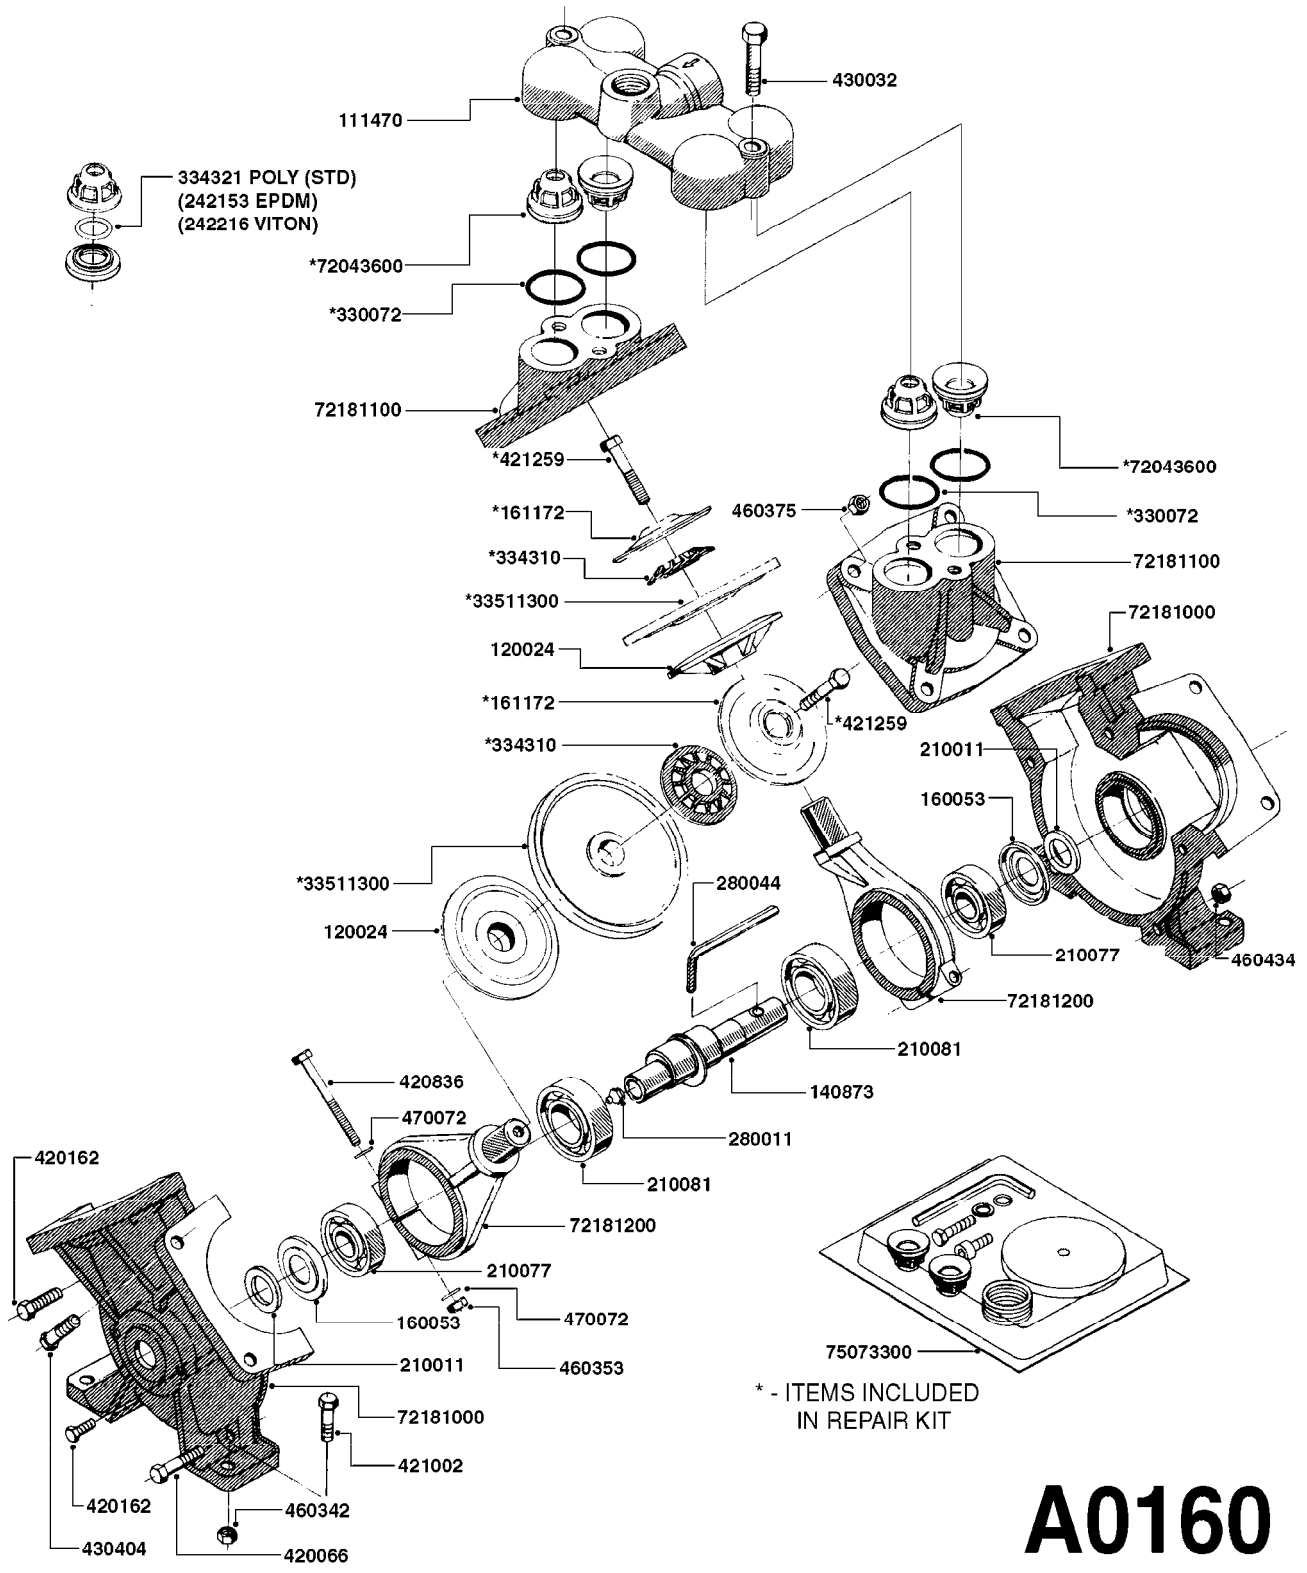

A0160

PUMP - 1202 W/MOUNTING BASE
A0160-HIN, 01:01:16

Page 1
Date 12.08.2020 11:14

parts-n°	order qty	description
111470	1	VALVE CHAMBER 1202
120024	1	DIAPHRAGM BACK DISC 1200-1300
140873	1	CRANK SHAFT MODEL 1202-9MM
160053	1	DUST PLATE
161172	1	DIAPHRAGM DISC F. 1203/1303
210011	1	SEAL FELT D39/23 X 4
210077	1	BEARING BALL 6305
210081	1	BEARING BALL 6307
242153	1	O-RING D26X4 EPDM
242216	1	O-RING VITON F/1202/1302/462
280011	1	GREASE NIPPLE 1/8' SAE H TR
280044	1	KEY HEXAGON W6 3/16'
330072	1	O-RING D53.5/D45.5X4
334310	1	NYLON WASHER 1202/1302/462
334321	1	O-RING POLY. 34.0x26.0x4.0
420066	1	BOLT HEX 8.8 DEL 3/8"X50MM
420162	1	BOLT HEX 8.8 DEL 3/8"x15MM
420836	1	BOLT HEX 8.8 RAW M8X85
421002	1	BOLT HEX 8.8 DEL M10X30 FT DIN933
421259	1	BOLT HEX UNC7/16"x2.25" 18-8SS
430032	1	BOLT HEX 8.8 RAW 1/2'X55MM
430404	1	BOLT HEX 8.8 DEL M12X50
460342	1	NUT HEX M10 DEL DIN934
460353	1	NUT HEX M8 BLACK
460375	1	NUT HEX M12 BLACK
460434	1	NUT HEX 3/8' NC BLACK
470072	1	WASHER D15/D8X.5 LOCK
33511300	1	DIAPHRAGM 1202-1303 POLY 2006
72043600	1	VALVE FOR 462/463
72181000	1	HOUSING, PUMP, 1203 RED
72181100	1	DIAPHRAGM COVER 1203/1303+BLTS
72181200	1	CONNECTING ROD FOR 1203 W/M12
75073300	1	PUMP KIT 1200/1202 "06"