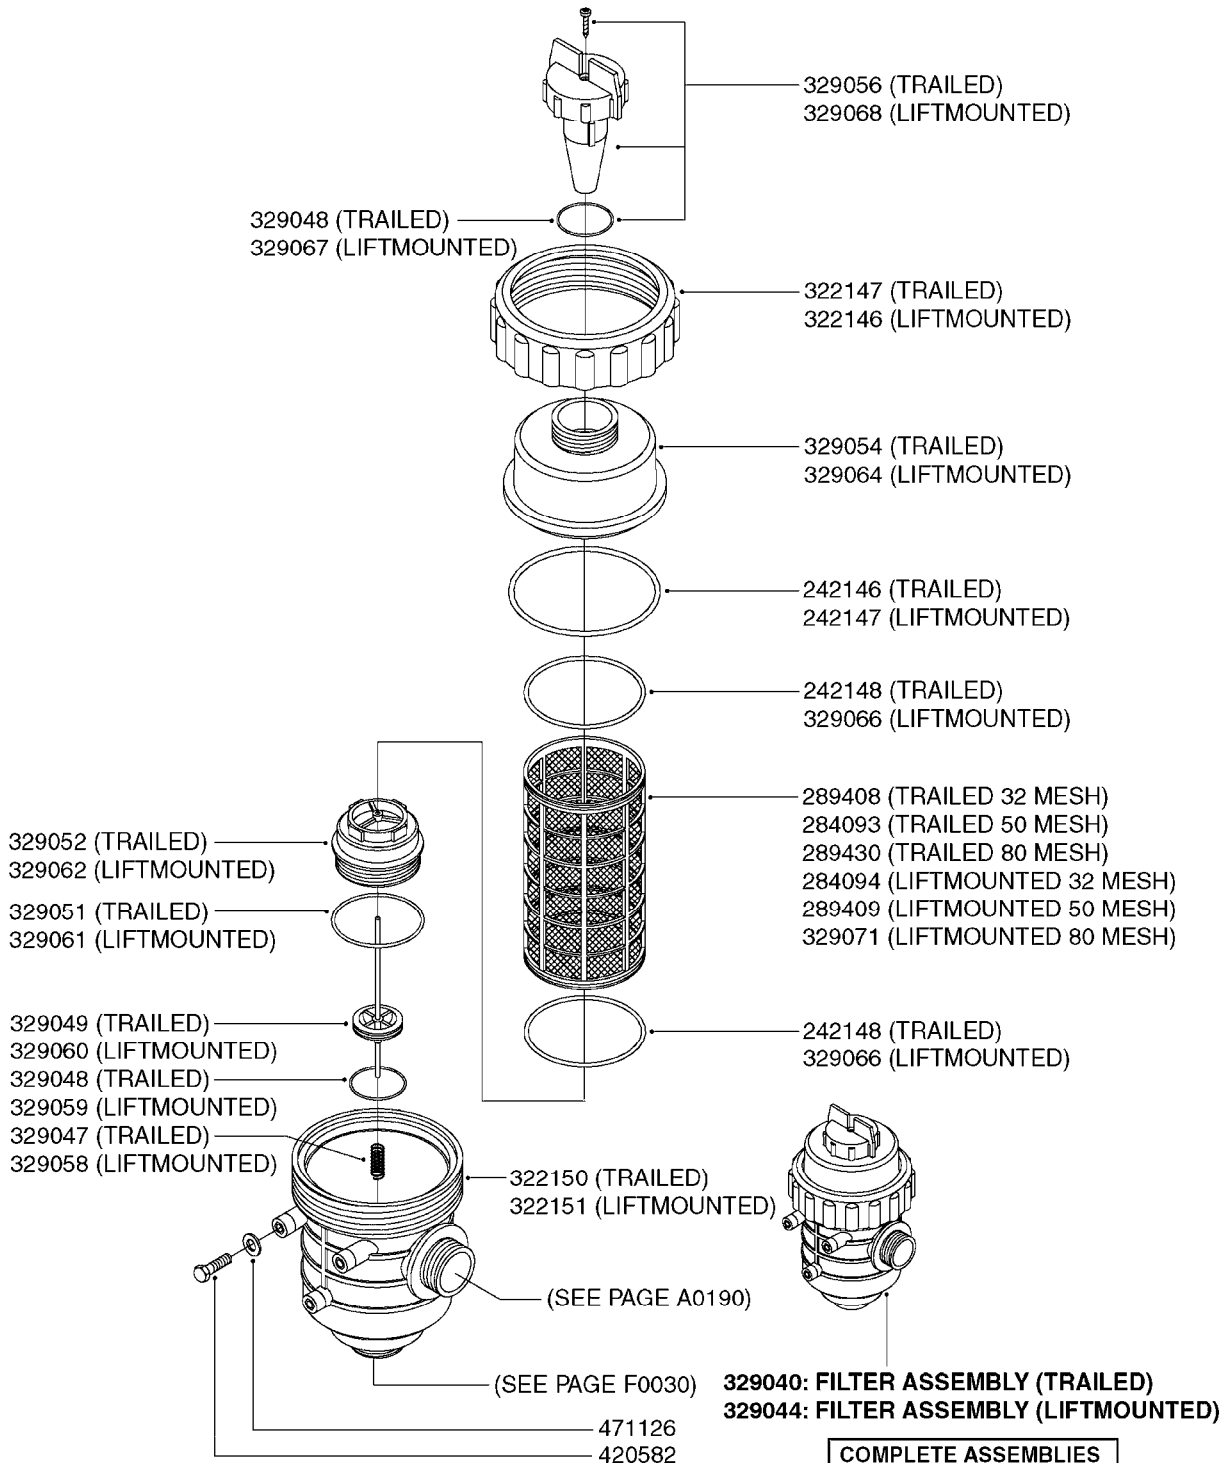

B0130

LE/LE-SPV/LP - PLUMBING BK-180
B0130-HIN, 01:01:16

Page 1
Date 12.08.2020 11:14

parts-n°	order qty	description
242109	1	O-RING D32.2x3.0
284585	1	CLAMP HOSE GEAR 1" MINI 020
320084	1	FITT.DK NUT 1/2" BSP
320095	1	FITT.DK NUT 1" BSP
321215	1	FITT.DK HOUSING F. AGITATION
330212	1	O-RING D19/D14X2.4 F.1/2"NUT
330315	1	O-RING D18.4/D13X.6
330326	1	O-RING D30/D24X2 F.1"NUT
330341	1	FITT.DK HB 1" F. 1" NUT
330687	1	FITT.DK HB 1/2" F. 1/2" NUT
331111	1	VALVE SEAT FOR 1/2" DISTRIBUT.
334242	1	FITT.DK S-53 ELB.1"
334534	1	CLAMP HOSE PLASTIC 1/2"
709741	1	VALVE ASSY. 1/2" FLIP LEVER
841053	1	OP.UNIT BK180/2 DIST.VALVES
92702103	1	HOSE R X1/2" X300PSI WP X0012"
92702403	1	HOSE PVC SUCT GRAY 1"
92712403	1	HOSE R X1" X300PSI WP X0012"

BK-180 REMOTE CONTROL CABLE
B0150-HIN, 01:01:16

Page 1
Date 12.08.2020 11:14

parts-n°	order qty	description
142516	1	SCREW SET M10 BENT F. LOCKING
142881	1	WIRE HOLDER FOR REMOTE CONTROL
142892	1	END NIPPLE F.REMOTE CABLE
281536	1	ALLEN WRENCH 3MM
410605	1	BOLT HEX 8.8 DEL M6X80
420604	1	BOLT HEX 8.8 DEL M10X25 FT DIN933
450564	1	SCREW M6X12 ALLEN
460261	1	NUT HEX M6X1.00 LOCK DIN985 A2 SS
460423	1	NUT HEX M10X1.50 LOCK DIN985A2 SS
471122	1	WASHER, M10, Ø20/10.5X 2.0, SS
611693	1	ARM FOR REMOTE CONTROL BK180
612124	1	BRACKET FOR OP.UNIT F REM.CTR
612566	1	MOUNT BRACKET F.FAN CABLE ASSY
612754	1	HANDLE FOR REMOTE CONTROL
715444	1	REMOTE CONTROL CABLE L=2000
715466	1	MOUNTING PLATE
833567	1	REMOTE CONTROL ON/OFF BK 180