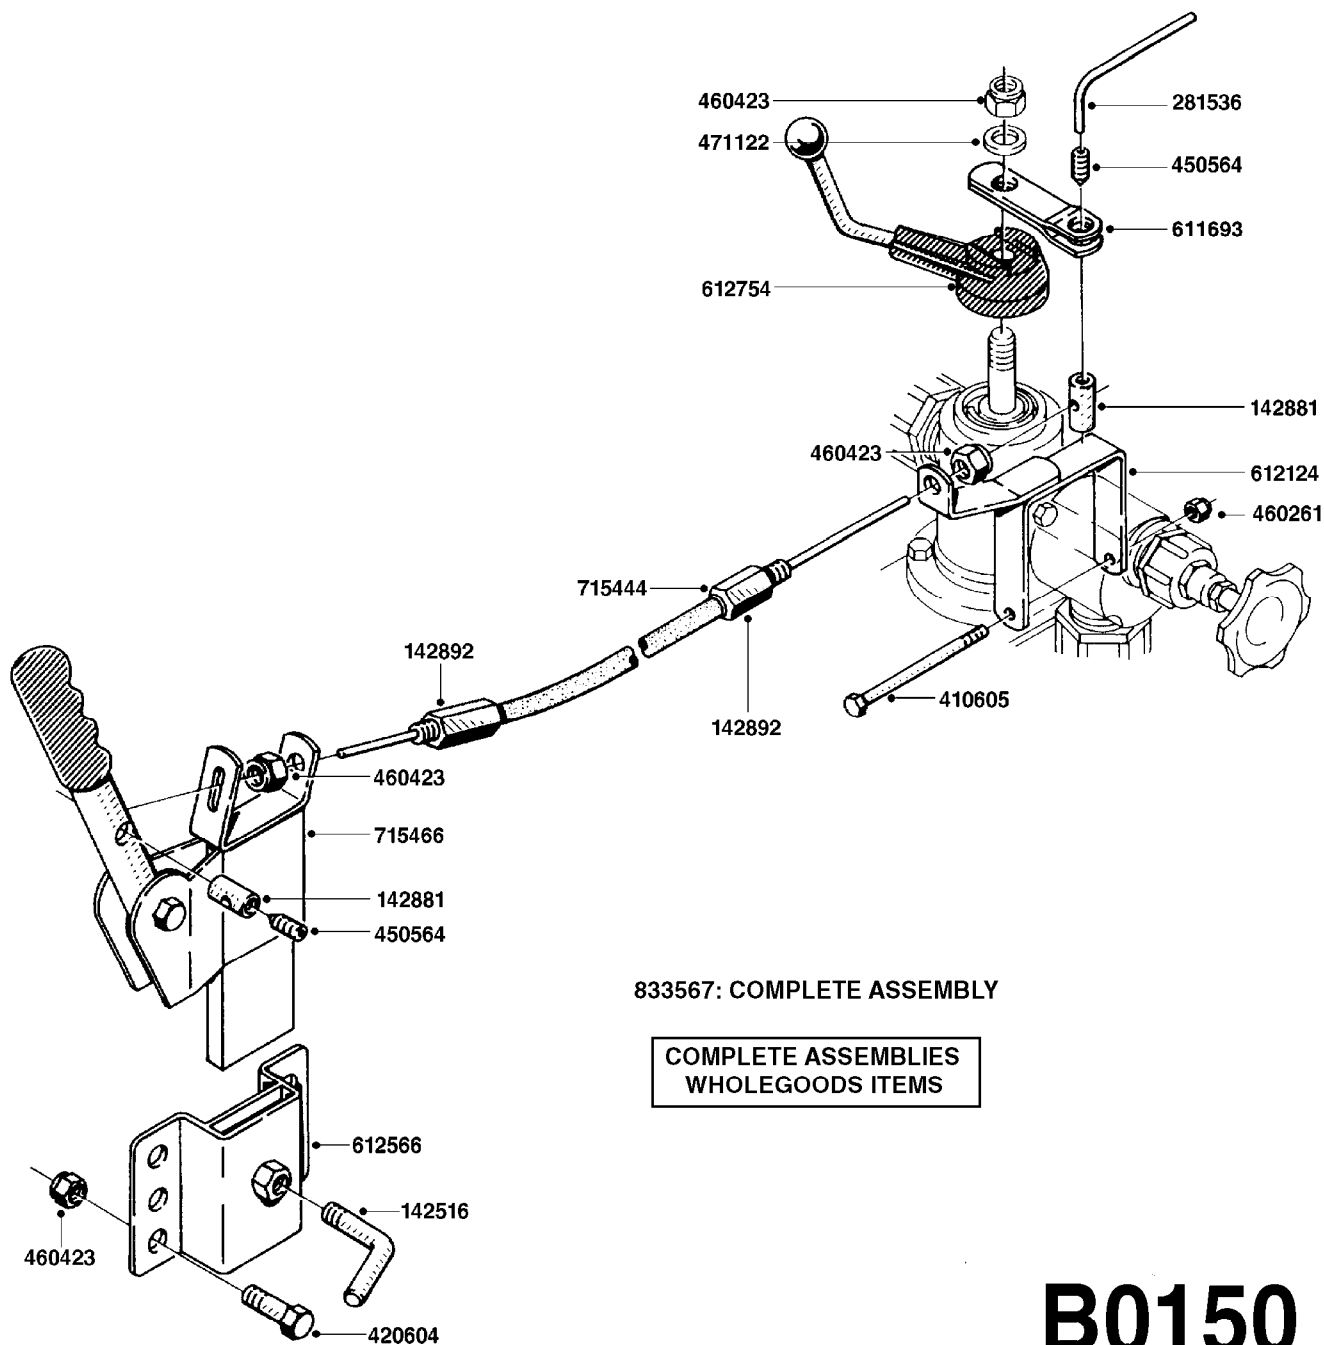

B0130

LE/LE-SPV/LP - PLUMBING BK-180
B0130-HIN, 01:01:16

Page 1
Date 12.08.2020 11:14

parts-n°	order qty	description
242109	1	O-RING D32.2x3.0
284585	1	CLAMP HOSE GEAR 1" MINI 020
320084	1	FITT.DK NUT 1/2" BSP
320095	1	FITT.DK NUT 1" BSP
321215	1	FITT.DK HOUSING F. AGITATION
330212	1	O-RING D19/D14X2.4 F.1/2"NUT
330315	1	O-RING D18.4/D13X.6
330326	1	O-RING D30/D24X2 F.1"NUT
330341	1	FITT.DK HB 1" F. 1" NUT
330687	1	FITT.DK HB 1/2" F. 1/2" NUT
331111	1	VALVE SEAT FOR 1/2" DISTRIBUT.
334242	1	FITT.DK S-53 ELB.1"
334534	1	CLAMP HOSE PLASTIC 1/2"
709741	1	VALVE ASSY. 1/2" FLIP LEVER
841053	1	OP.UNIT BK180/2 DIST.VALVES
92702103	1	HOSE R X1/2" X300PSI WP X0012"
92702403	1	HOSE PVC SUCT GRAY 1"
92712403	1	HOSE R X1" X300PSI WP X0012"