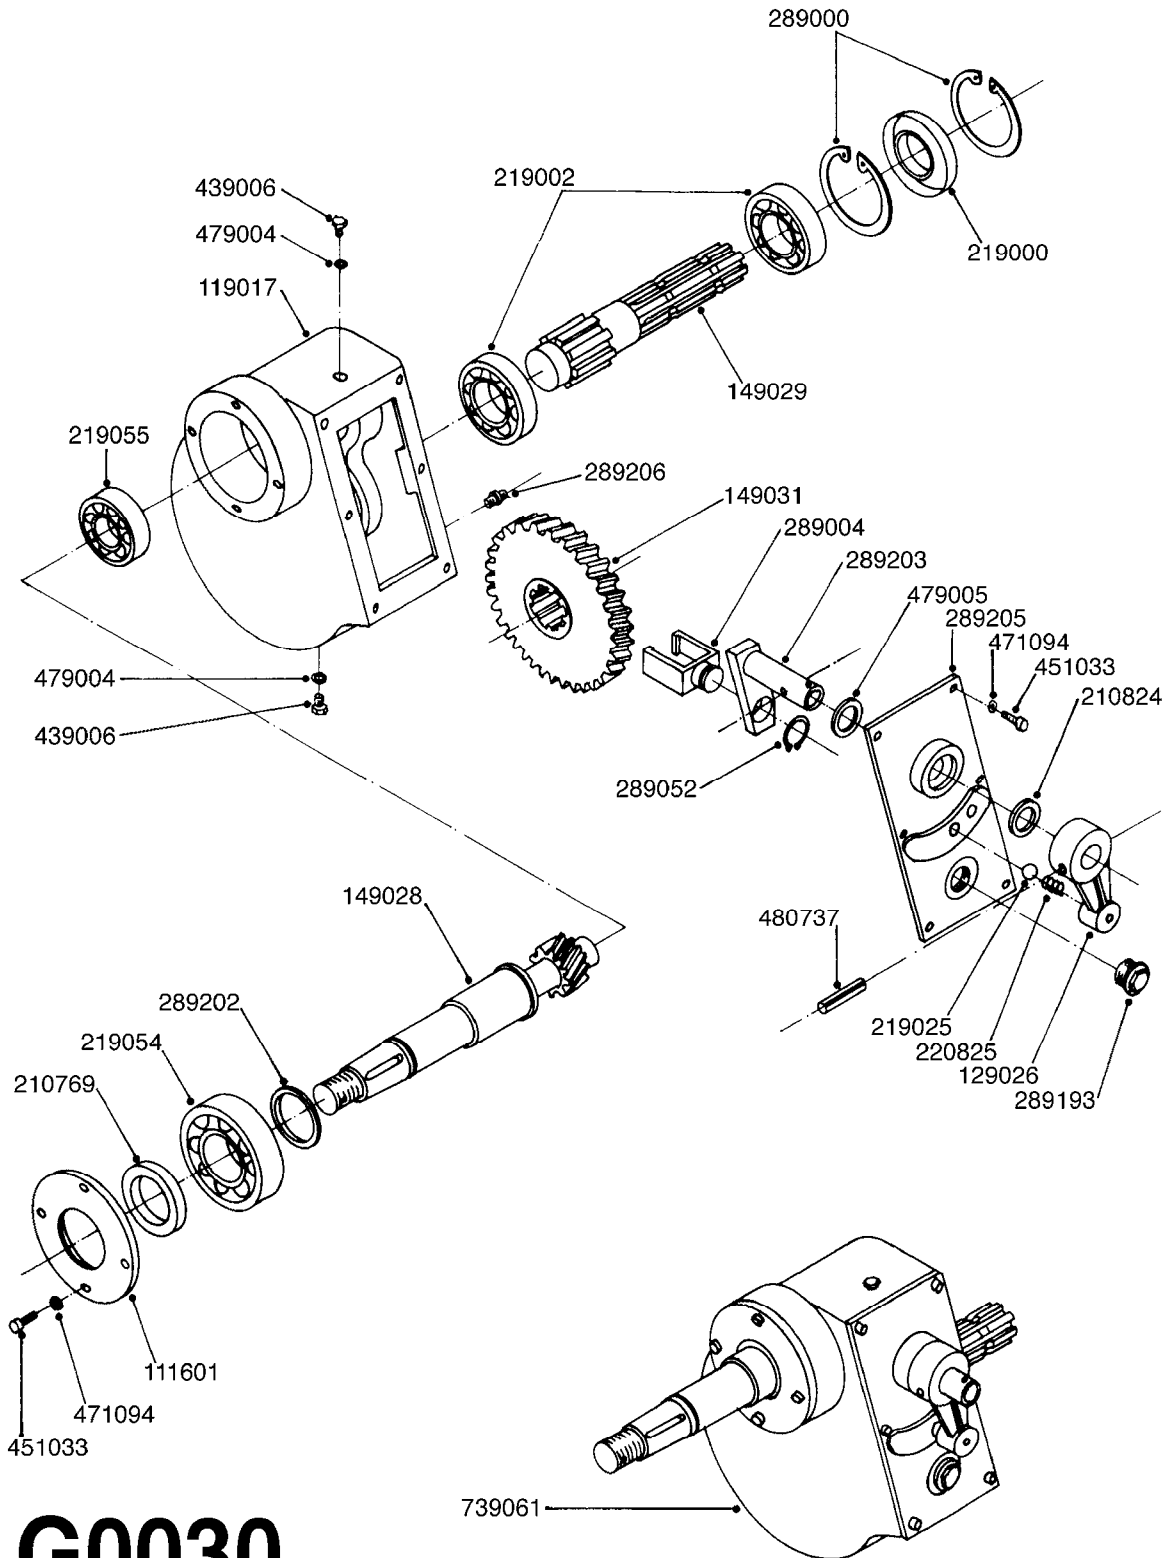

F0040

FRAME - LE/LE-SPV/LP 100/150
F0040-HIN, 01:01:16

Page 1

Date 12.08.2020 11:14

parts-n°	order qty	description
169179	1	MOUNT BRKT SUCT. FILTER LE/LP
169383	1	BELT GUARD COVER PLATE LE-SPV
229021	1	SPRING F.STEP LE/LP
249068	1	RUBBER BLOCKS 63X63X29
289140	1	QUICK LOCK F.LE
340347	1	TANK STRAP PACK.40X750MM 29.5"
410362	1	BOLT HEX 8.8 SS M6X20
420567	1	BOLT HEX 8.8 DEL M8X30 FT
421236	1	BOLT HEX M10X25 GALV.
421252	1	SCREW M10X30 CAP
430286	1	BOLT HEX 8.8 DEL M12X30 FT
430721	1	BOLT HEX 8.8 DEL M12X40 FT
430846	1	BOLT HEX 8.8 DEL M12X80
430878	1	BOLT HEX 8.8 DEL M12X45 DIN931
430968	1	SCREW M12X80 CAP
460143	1	LOCK NUT M8 SST A2 DIN985
460261	1	NUT HEX M6X1.00 LOCK DIN985 A2 SS
460342	1	NUT HEX M10 DEL DIN934
460386	1	NUT HEX M12X1.75
460423	1	NUT HEX M10X1.50 LOCK DIN985A2 SS
460703	1	NUT HEX M12X1.75 LOCK DIN985A2 SS
471064	1	WASHER D7/D3.2X0.5 STAINLESS
471071	1	WASHER M12 GALV
471072	1	WASHER M10 EL2
471106	1	WASHER D6
471127	1	WASHER, M12, Ø24/13X24X2.5 SS
480742	1	PIN D8 SPLIT FOR TS
619150	1	BELT SHIELD LE-SPV LP
619151	1	BELT SHIELD LE-SPV LP
619153	1	PUMP BELT TIGHTENER
619428	1	STEP F.LE/LP
619446	1	STEP MOUNT BRACKET F.LE/LP
632247	1	POST F.OPERATING UNIT BK/LX-LY
639114	1	FRAME LEP 300-600 POLY
639125	1	TOP SUPPORT KIT-LE/LP
10443303	1	RIVET 1/8 DIA. X 3/8 LONG
16034100	1	TANK STRAP CM1200 L=65"