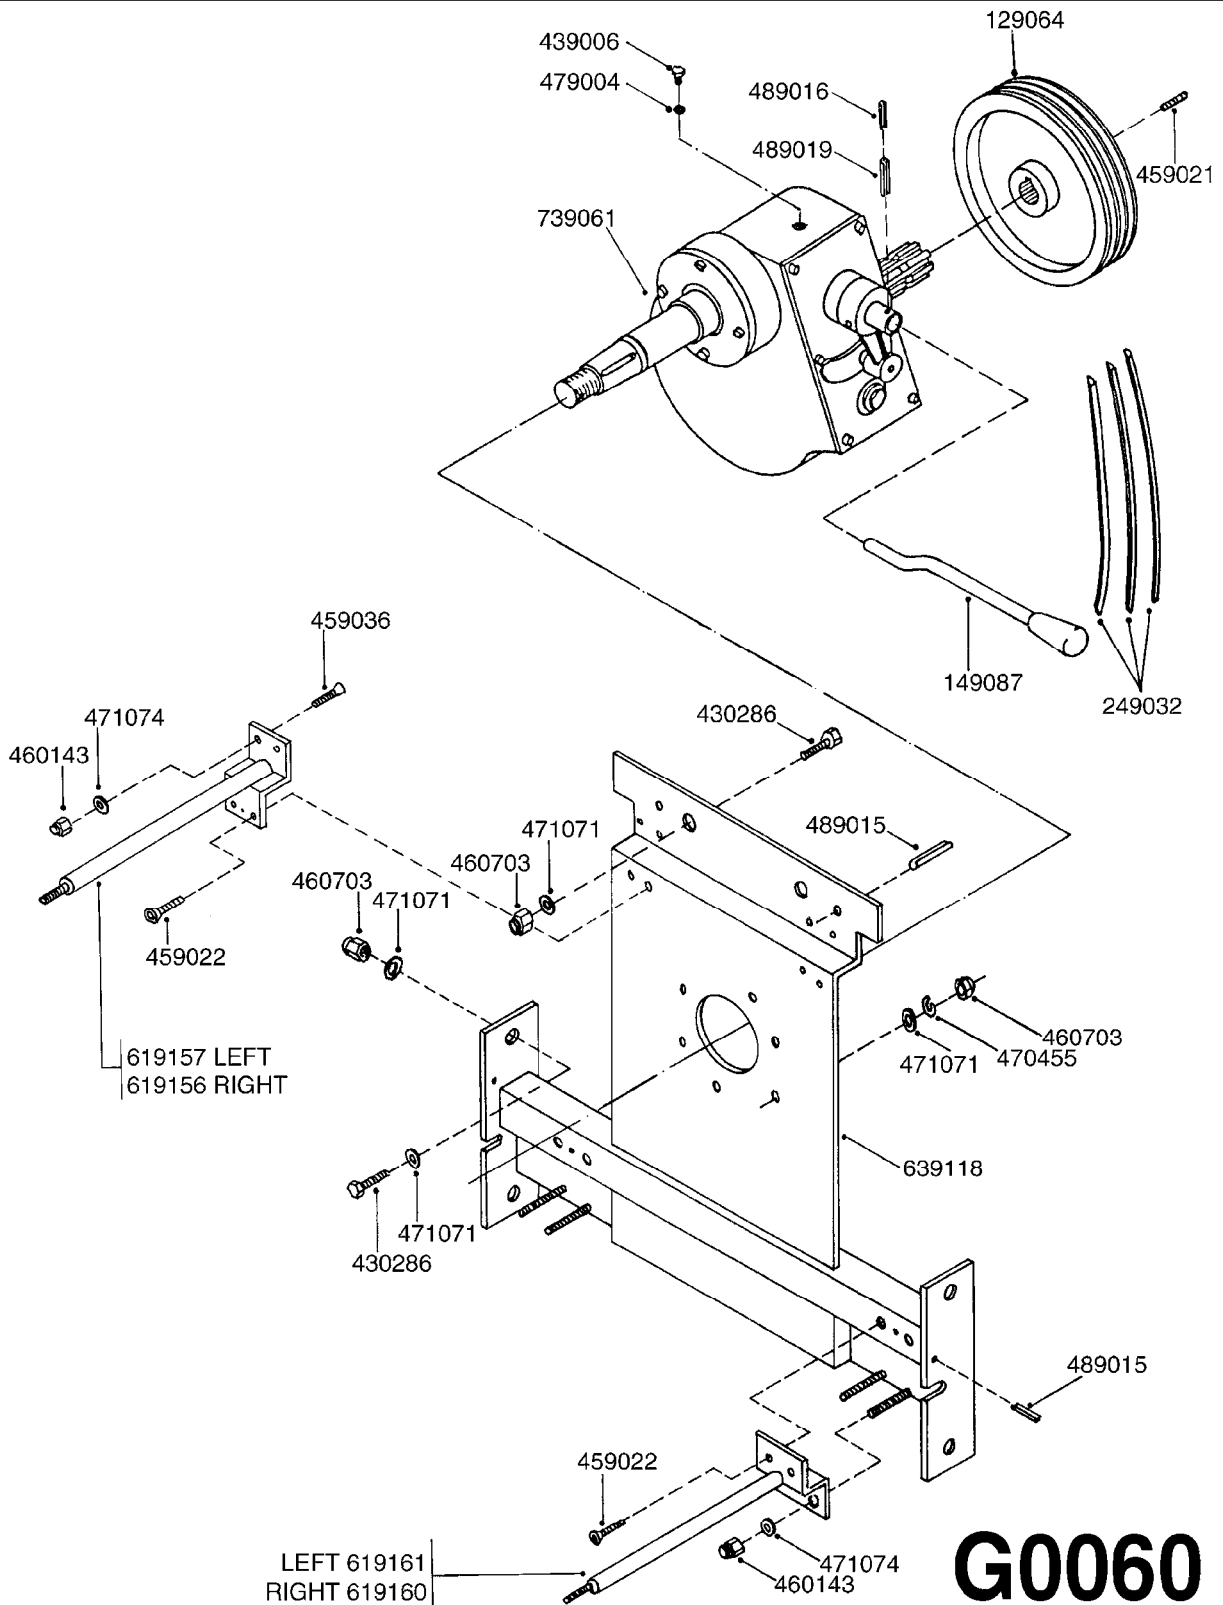

G0060

LE - REAR FRAME - 100/150
G0060-HIN, 01:01:16

Page 1

Date 12.08.2020 11:14

parts-n°	order qty	description
129064	1	PULLEY D200 GEAR BOX
149087	1	HANDLE LE-650/750
249032	1	VEE BELT SPZ 1120
430286	1	BOLT HEX 8.8 DEL M12X30 FT
439006	1	PLUG F.OIL HOLE GEARBOX F.LE
459021	1	DOWEL ALLEN M8X20
459022	1	M-8 X 20 ALLEN SCREW
459036	1	M-8 X 30 ALLEN SCREW
460143	1	LOCK NUT M8 SST A2 DIN985
460703	1	NUT HEX M12X1.75 LOCK DIN985A2 SS
470455	1	WASHER D12 SPRING
471071	1	WASHER M12 GALV
471074	1	WASHER M8 ELZ
479004	1	SEAL F.OIL PLUG GEARBOX LE
489015	1	SLOTTED PIN D.8X16
489016	1	SLOTTED PIN D.3X20
489019	1	SLOTTED PIN D.5X20
619156	1	TUBE SUP.FAN HOUSING RIGHT
619157	1	TUBE SUP.AFN HOUSING LEFT
619160	1	TUBE SUP.FAN HOUSING RIGHT 750
619161	1	TUBE SUP.FAN HOUSING LEFT 750
639118	1	LE-650 SUPPORT FOR FAN HOUSING
739061	1	GEAR BOX F.LE