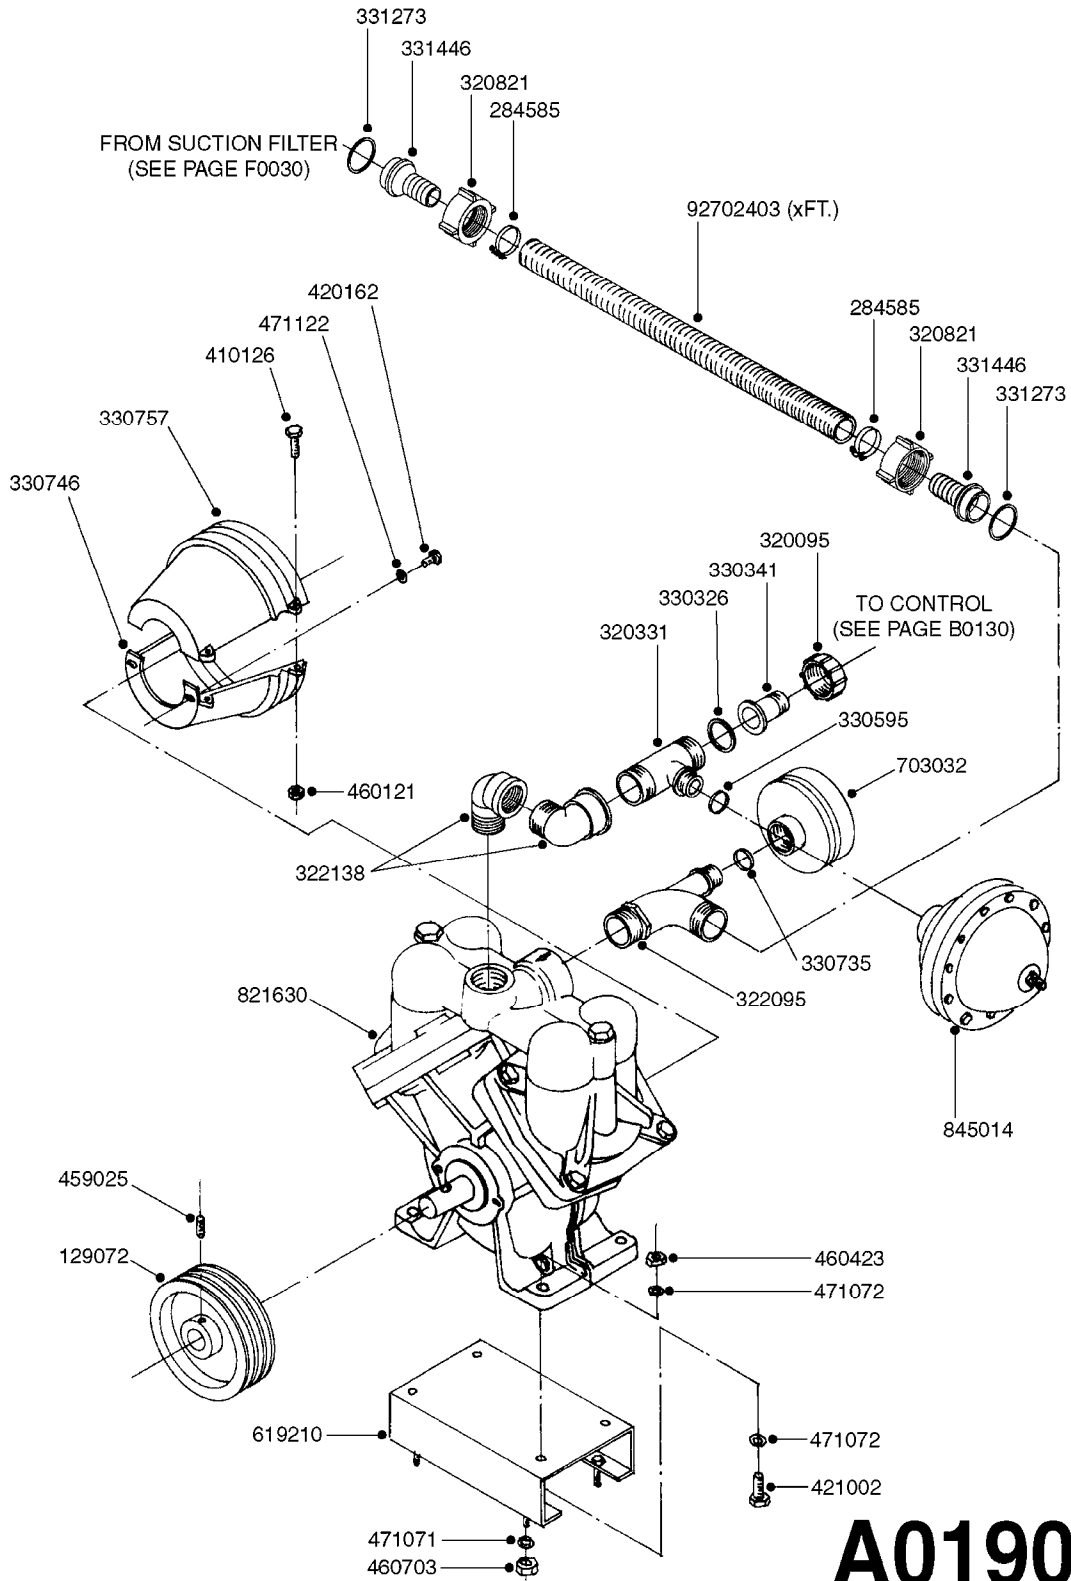

PUMP - 1203 F. LE/LE-SPV/LP
A0190-HIN, 01:01:16

Page 1

Date 12.08.2020 11:14

parts-n°	order qty	description
129072	1	PULLEY Ø 200-3 C/SPZ 25MM
284585	1	CLAMP HOSE GEAR 1" MINI 020
320095	1	FITT.DK NUT 1" BSP
320331	1	FITT.DK TEE 1" - 1" - 3/4" BSP
320821	1	FITT.DK NUT 1-1/2" BSP
322095	1	FITT.DK TEE 1-1/2 X1-1/4 X3/4" BSP
322138	1	FITT.DK ELB 1"M X 1"F BSP
330326	1	O-RING D30/D24X2 F.1"NUT
330341	1	FITT.DK HB 1" F. 1" NUT
330595	1	O-RING D24.6/D20X2.1 -3/4"
330735	1	O-RING D30/D26X2
330746	1	GUARD PTO LOWER PART
330757	1	GUARD PTO UPPER PART
331273	1	O-RING D44/D38X2 F.1-1/2"
331446	1	FITT.DK HB 1" F.1-1/2" NUT
410126	1	SCREW 1/4"X3/4" GALV.
420162	1	BOLT HEX 8.8 DEL 3/8"x15MM
421002	1	BOLT HEX 8.8 DEL M10X30 FT DIN933
459025	1	SCREW SET M8X30
460121	1	NUT 1/4" GALV.
460423	1	NUT HEX M10X1.50 LOCK DIN985A2 SS
460703	1	NUT HEX M12X1.75 LOCK DIN985A2 SS
471071	1	WASHER M12 GALV
471072	1	WASHER M10 EL2
471122	1	WASHER, M10, Ø20/10.5X 2.0, SS
619210	1	PUMP MNT.BRKT. LE/LP/SPV 1202
703032	1	SUCTION AIR BOTTLE 3/4" COMPL.
821630	1	PUMP 1203/9 540RPM
845014	1	AIR BOTTLE COMPLETE HJ73
92702403	1	HOSE PVC SUCT GRAY 1"