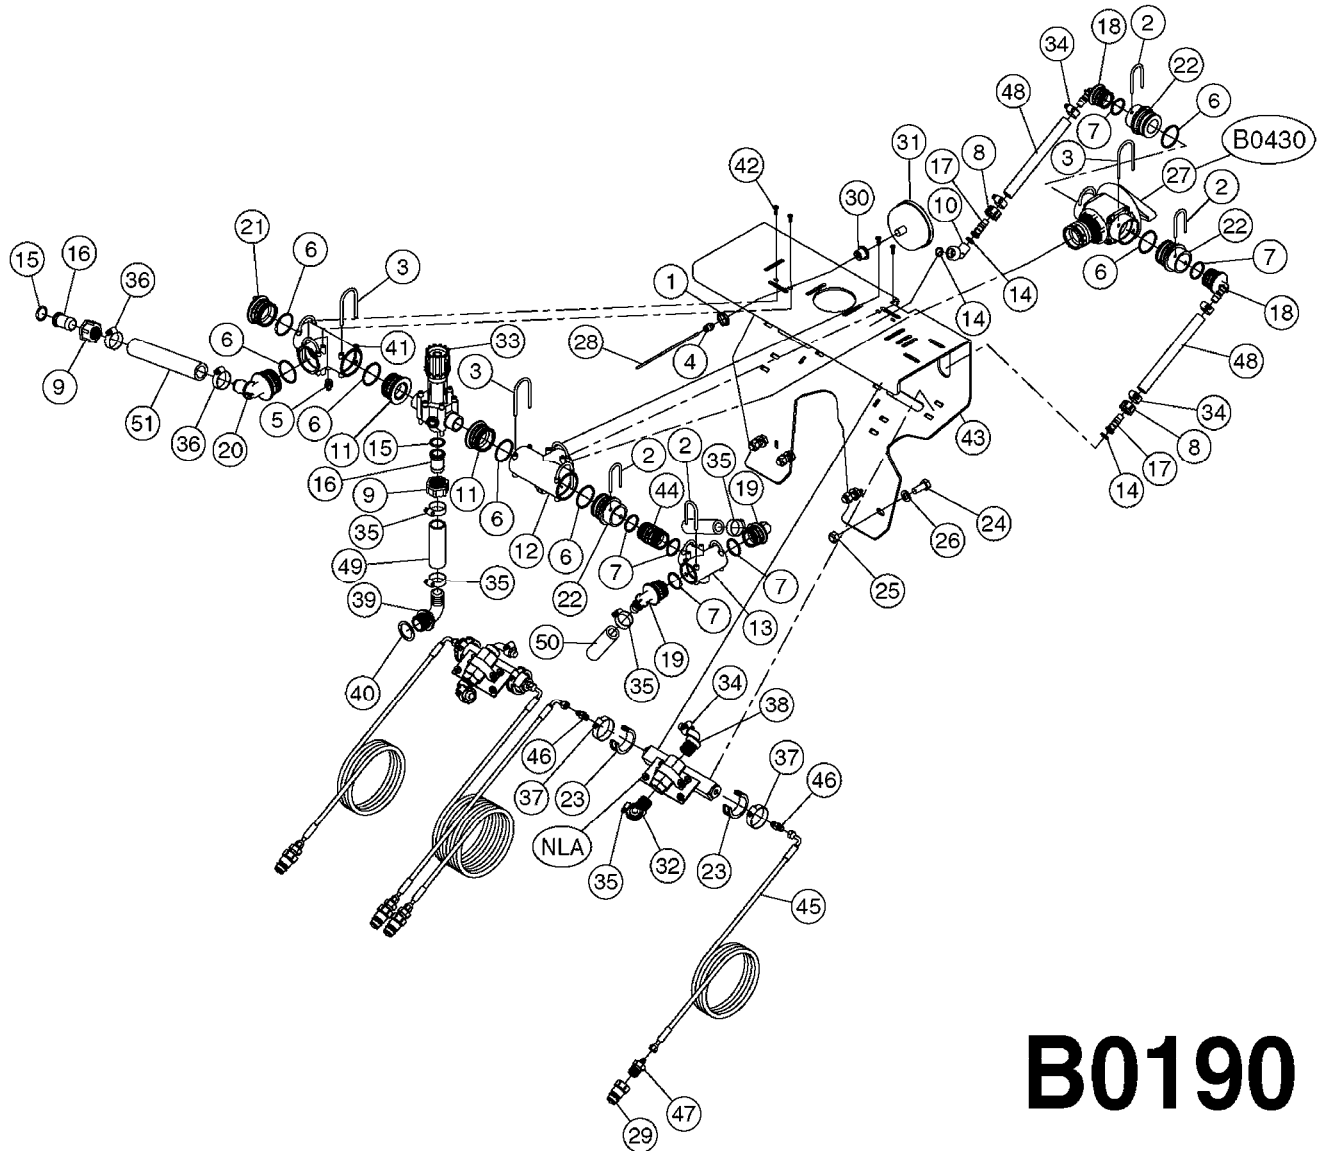

B0190

ZENIT MANIFOLD SYSTEM
B0190-HIN, 01:01:16

Pos.	parts-n°	order qty	description
1	140766	1	NUT 1/2" BSP
2	145995	1	FITT.DK S-53 FORK
3	145996	1	FITT.DK S-67 FORK
4	231346	1	QUICK COUPLER 1/8"BSP X 4 MM
5	232230	1	QUICK COUPLER 1/4"BSP X 4 MM
6	242353	1	O-RING 3 X 44.2 VITON
7	242354	1	O-RING D32.2X3.0 VITON
8	320084	1	FITT.DK NUT 1/2" BSP
9	320095	1	FITT.DK NUT 1" BSP
10	320482	1	FITT.DK ELB. 1/2" BSP 60 DEG.
11	322132	1	FITTING S67- BSP1" F
12	322224	1	FITT.DK S-67 TEE
13	322352	1	FITT.DK S-53 TEE
14	330212	1	O-RING D19/D14X2.4 F.1/2"NUT
15	330326	1	O-RING D30/D24X2 F.1"NUT
16	330341	1	FITT.DK HB 1" F. 1" NUT
17	330687	1	FITT.DK HB 1/2" F. 1/2" NUT
18	334239	1	FITT.DK S-53 ELB.1/2"
19	334241	1	FITT.DK S-53 ELB.3/4"
20	334243	1	FITT.DK S-67 ELB.1"
21	334250	1	FITT.DK S-67 PLUG
22	334564	1	FITT.DK S-67 TO S-53 ADAPTER
23	341290	1	RUBBER STRAP, L=110
24	430286	1	BOLT HEX 8.8 DEL M12X30 FT
25	460703	1	NUT HEX M12X1.75 LOCK DIN985A2 SS
26	471127	1	WASHER, M12, Ø24/13X24X2.5 SS
27	729796	1	VALVE S-67 MANUAL D33 J-D
28	927253	1	RED AIR HOSE, Ø4/2 1810 E
29	10466003	1	COUPLER PIONEER 8010-04 1/2NPT
30	14055400	1	FITT.DK REDUC 1/2"x1/8"x1/4"BS
31	28014403	1	GAUGE 4"BR REAR PSI200
32	28019303	1	FITTING HB ELB 3/4NPT-3/4HOSE
33	28027603	1	VALVE PRESS CTRL RELIEF 1"BSPM
34	28029803	1	CLAMP HOSE GEAR P1/2" 6708
35	28029903	1	CLAMP HOSE GEAR P3/4"-S1" 6712
36	28030003	1	CLAMP HOSE GEAR P1" 6716
37	28030103	1	CLAMP HOSE GEAR P5/4-S1.5"6724
38	28039403	1	FITTING, 3/4" NPT 1/2" BARB
39	28039503	1	FITTING, 1" BSP 1" BARB 90°
40	28039603	1	GASKET F. 1" BSP FITTING
41	39091800	1	FITT.DK S-67 TEE DRILLED D11
42	44076200	1	SCREW WN5451 5X16 SS TORX
43	61012503	1	CONTROL BRACKET, ZENIT, HC
44	72114300	1	FITT. DK S-53 MALE MALE W.ORIN
45	78400003	1	HOSE 1/4X 8' 90F JIC-STRF JIC
46	78600503	1	FITTING 1/8NPT X 7/16JIC M X M
47	78600603	1	FITTING 1/2NPT X 7/16JIC M X M
48	92702103	1	HOSE R X1/2" X300PSI WP X0012"
49	92702403	1	HOSE PVC SUCT GRAY 1"
50	92703203	1	HOSE R X3/4" X300PSI WP X0012"
51	92712403	1	HOSE R X1" X300PSI WP X0012"