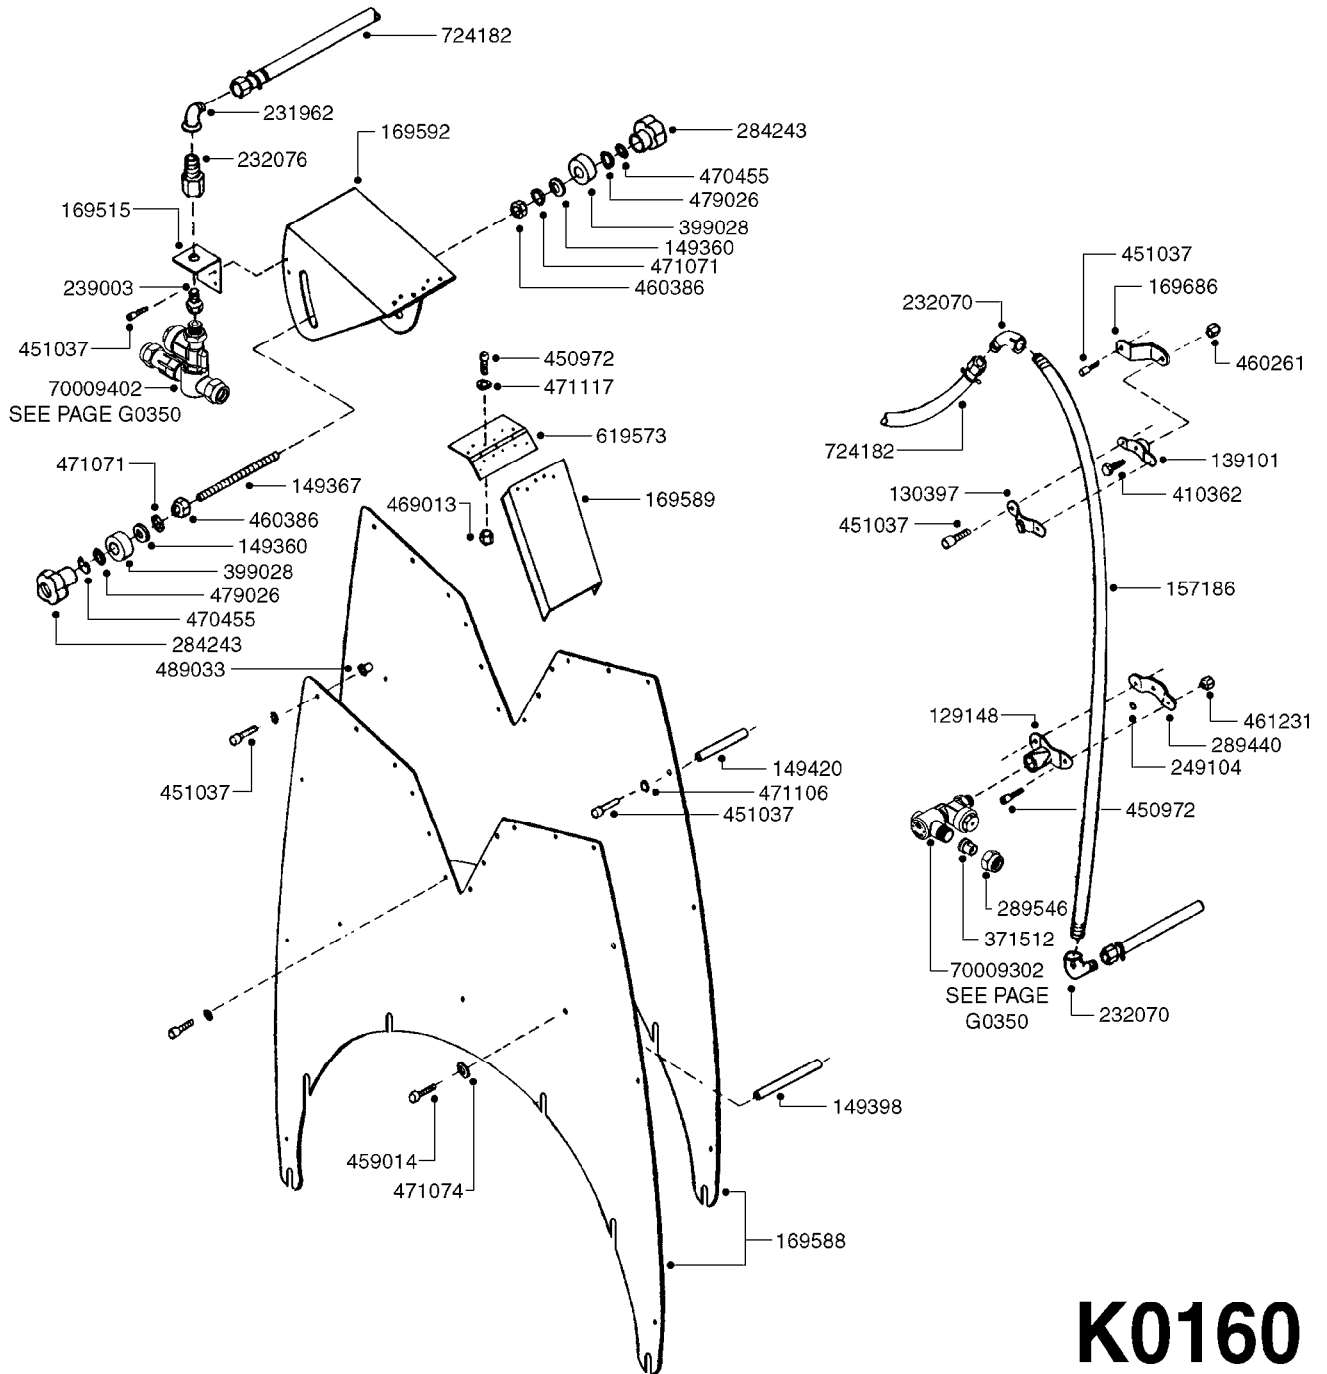

DEFLECTOR KIT DHT
K0160-HIN, 01:01:16

DEFLECTOR KIT DHT
K0160-HIN, 01:01:16

Page 1
Date 12.08.2020 11:32

parts-n°	order qty	description
129148	1	CLAMP 20DGR. F/NOZZLE HOLDER BRASS
130397	1	NOZZLE HOLDER UPPER PART
139101	1	NOZZLE CLAMP F. MERCURY
149360	1	BUSHING DIST.D40 X M12 X 6 MM
149367	1	THREADED PIN INOX M12X225MM
149398	1	SPACER BUSHING ZENIT
149420	1	SPACER BUSHING ZENIT
157186	1	INOX TUBE 7 HOLES RIGHT ZENIT
169515	1	PLATE NOZZLE BRACKET OL-WING
169588	1	MAIN BRACKET ZENIT 32" DEFL.
169589	1	LID "V1" VINE ZENIT
169592	1	WING DEFL. TREE ZENIT
169686	1	BRACKET F.SPR.LINE ZENIT
231962	1	ELBOW BRASS 1/2"
232070	1	ELBOW 1/2" BRASS M-22.100 H
232076	1	NIPPLE 1/2"M-W ESP.CIRC.BRA
239003	1	EXTENSION 1/2"
249104	1	O-RING 7 X 4
284243	1	HANDLE KNOB ADJUSTER
289440	1	CLAMP F. 1/4" NOZZLE HOLDERS
289546	1	NUT F.NOZZLE HOLDER ZENIT
371512	1	NOZZLE CONE JET 1299-16 RED
399028	1	NYLON BUSHING D40X12X9 MM
410362	1	BOLT HEX 8.8 SS M6X20
450972	1	SCREW M6X15 ALLEN GALV.
451037	1	SCREW M6X20 HEX
459014	1	ALLEN SCREW M8 X 15 GALV.DIN93
460261	1	NUT HEX M6X1.00 LOCK DIN985 A2 SS
460386	1	NUT HEX M12X1.75
461231	1	NUT HEX M6 BRASS
469013	1	NUT HEX M12 LOCK INOX
470455	1	WASHER D12 SPRING
471071	1	WASHER M12 GALV
471074	1	WASHER M8 ELZ
471106	1	WASHER D6
471117	1	WASHER D5 TENSION
479026	1	WASHER D12X24X3 DIN 6916
489033	1	LOCKNUT M6 X 0.7
619573	1	HINGE HD 115 X 120 STEEL DUO
724182	1	HOSE FEED 10X950
70009302	1	SINGLE NOZZLE HOLDER ZENIT
70009402	1	DOUBLE NOZZLE HOLDER ADJ.ARROW