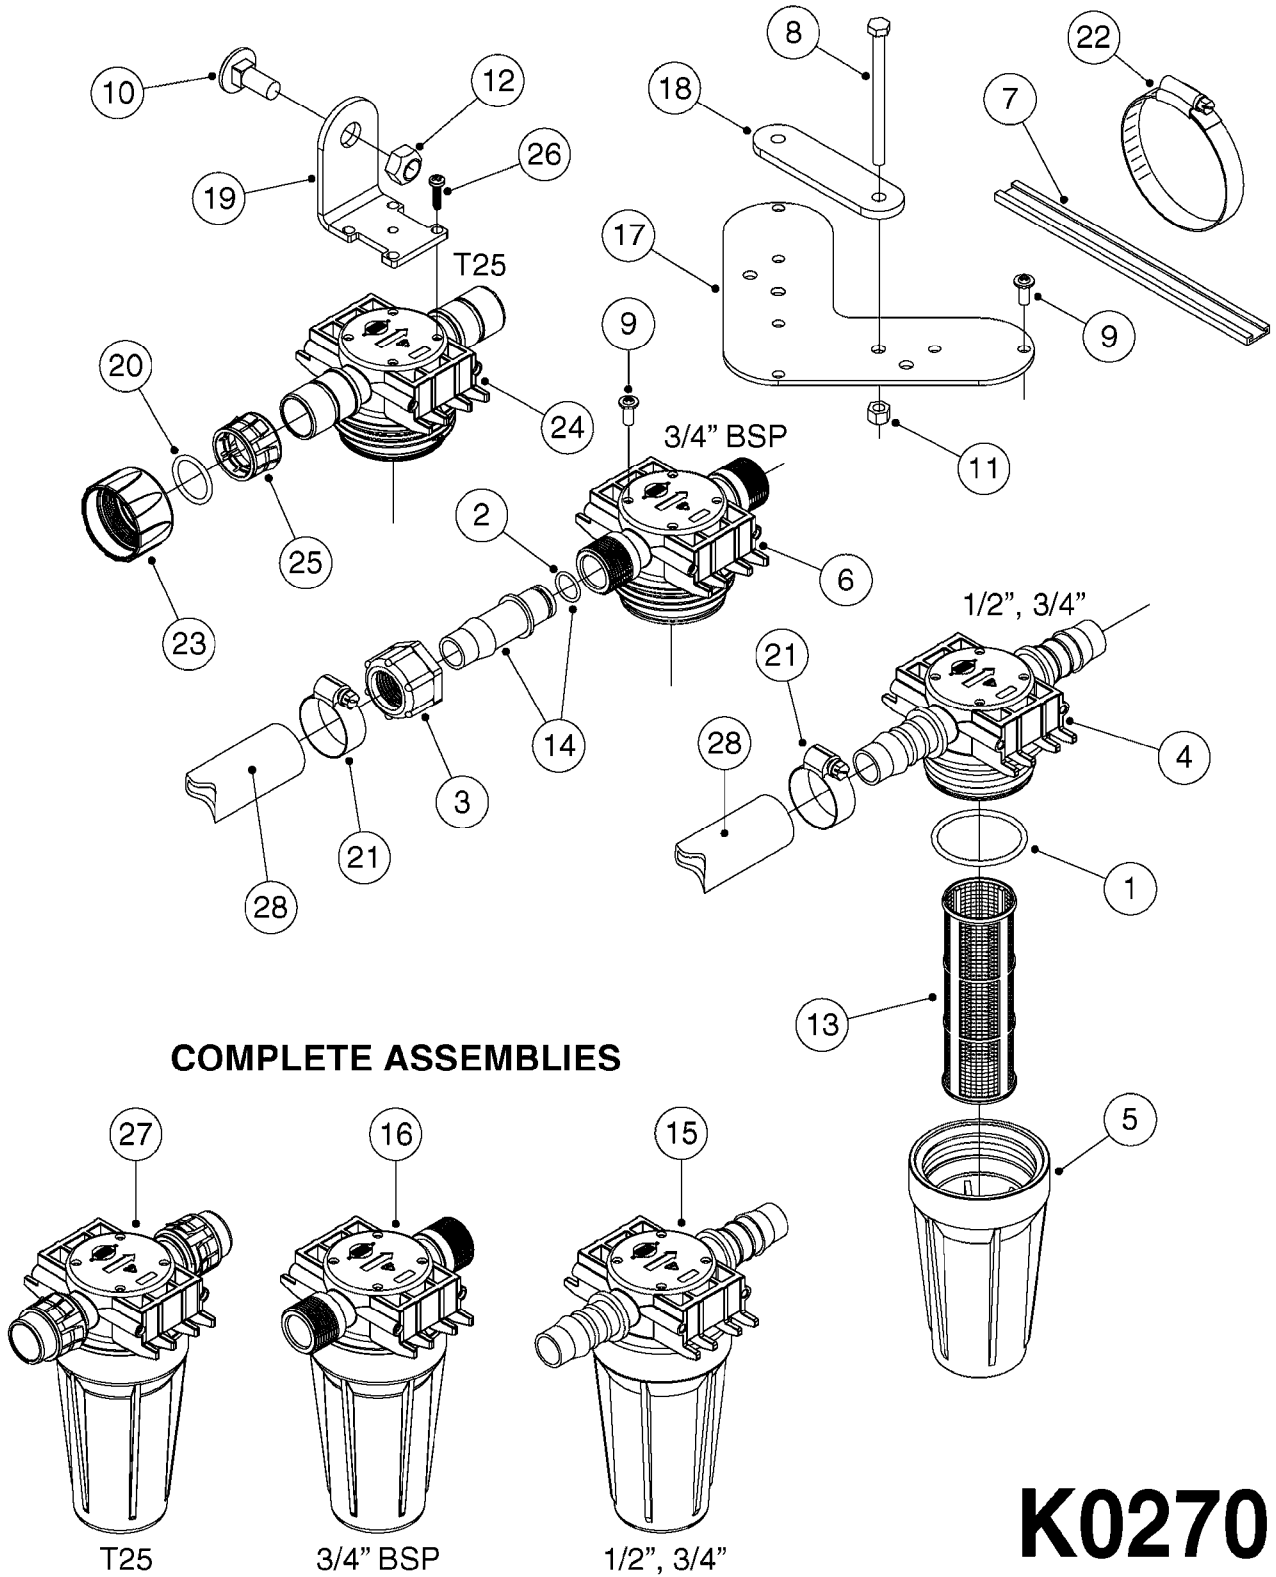

FILTER ASSEMBLIES-IN LINE
K0270-HIN, 28:09:16

Page 1
Date 12.08.2020 11:32

Pos.	parts-n°	order qty	description
1	240925	1	O-RING D49.5X3 NITRIL
2	242594	1	O-RING D14 X 1.78 SCH.70-EPDM
3	320283	1	FITT.DK NUT 3/4"BSP
4	322241	1	FILTER HOUSING W.3/4' BARBS
4	322249	1	FILTER HOUSING W.1/2' BARBS
5	322242	1	FILTER BOWL / IN-LINE
6	322250	1	FILTER HOUSING W.3/4"BSP THRD
7	341291	1	RUBBER HOSE CLAMP COVER 130MM
7	341292	1	RUBBER HOSE CLAMP COVER 180MM
8	410605	1	BOLT HEX 8.8 DEL M6X80
9	440673	1	SCREW F.PLASTIC 5X12 SS
10	440737	1	BOLT CARRIAGE M10x25 SS
11	460261	1	NUT HEX M6X1.00 LOCK DIN985 A2 SS
12	460423	1	NUT HEX M10X1.50 LOCK DIN985A2 SS
13	615443	1	FILTER ELEM.50 MESH BLUE
13	615444	1	FILTER ELEM.80 MESH RED
13	615445	1	FILTER ELEM.100 MESH YELLOW
14	716236	1	FITT.DK HB 1/2" ASSY. F. 3/4"
14	724621	1	FITT.DK HB 3/4"ASSY F.3/4" NUT
15	845205	1	FILTER IN-LINE 1/2" 50 MESH
15	845208	1	FILTER IN-LINE 3/4' 50 MESH
15	845209	1	FILTER IN-LINE 3/4' 80 MESH
15	845210	1	FILTER IN-LINE 3/4" 100 MESH
16	845218	1	FILTER IN-LINE 3/4'50 MESH OML
16	845219	1	FILTER IN-LINE 3/4'80 MESH OML
17	16022203	1	PLATE 3.0 X 55 X 196
18	16022403	1	BRACKET 60MM TUBE
19	16321500	1	LINE FILTER BRACKET, TDZ/DDZ
20	24263000	1	O-RING Ø24.4 X 3.1 NITRIL SH70
21	28029903	1	CLAMP HOSE GEAR P3/4"-S1" 6712
22	28047103	1	CLAMP HOSE GEAR 50 X 50 6740
22	28047203	1	CLAMP HOSE GEAR 60 X 80 6756
23	32239700	1	FITT.DK NUT T25
24	32239800	1	FITT.DK IN-LINE FILTER TOP T25
25	33515500	1	FITT.DK NUT LOCK RING T25
26	44076200	1	SCREW WN5451 5X16 SS TORX
27	72700600	1	FILTER IN-LINE 80 MESH, T25
28	92702103	1	HOSE R X1/2" X300PSI WP X0012"
28	92703203	1	HOSE R X3/4" X300PSI WP X0012"