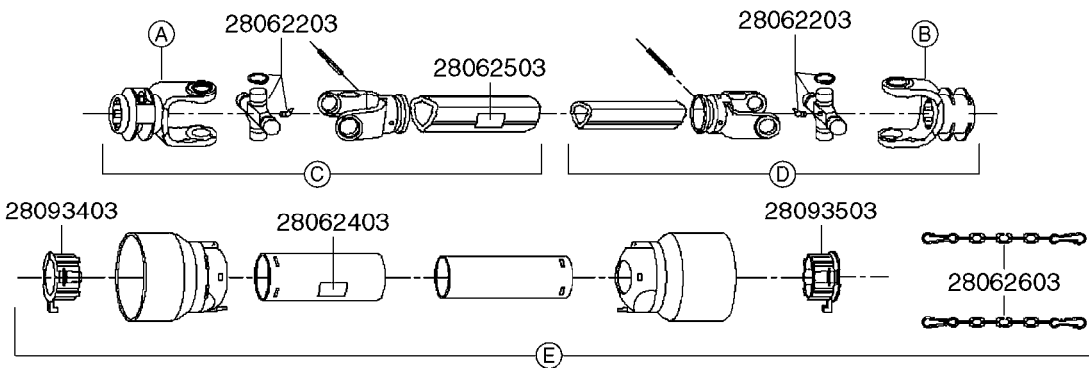

* Changed in 2016 from 100 series to G-Series (see page A0600).

A520

PTO SHAFTS - BONDIOLI CENT.
A0520-HIN, 23:10:18

Page 1

Date 12.08.2020 11:32

parts-n°	order qty	description
289042	1	UNIV. JOINT 22x54mm
421024	1	BOLT HEX 8.8 DEL M8X60
450015	1	SCREW ALLAN 3/8'X5/8' BLACK
460143	1	LOCK NUT M8 SST A2 DIN985
28009803	1	PTO PIN TUBE RETAINER OUTER
28009903	1	PTO TUBE RETAINER INNER
28010103	1	PTO YOKE F.INNER TUBE CV PTO
28021403	1	PTO 1"STR/1-3/8" 6SPL B&P
28021503	1	PTO 1"STR/1-3/8" 21SPL B&P
28021603	1	PTO 1"STR/1-3/4" 20SPL B&P
28027903	1	PTO BALL LOCK.KIT F.1-3/8 YOKE
28040503	1	UNIV. JOINT 27x74.6mm
28040703	1	SAFETY CHAIN F.CV BLACK PTO
28041803	1	DECAL DANGER GUARD MISSING
28041903	1	DECAL DANGER ROT.DRIVELINE
28056703	1	PTO YOKE #1 1-3/8" X 6 SPLINE
28056803	1	PTO YOKE #1 1-3/8" X 21 SPLINE
28056903	1	PTO YOKE #4 1-3/4" X 20 SPLINE
28057003	1	PTO TUBE YOKE #1-G1 OUTER
28057103	1	PTO TUBE YOKE #4-G4 OUTER
28057203	1	PTO PIN TUBE RETAINER OUTER
28057303	1	PTO TUBE OUTER #1 745MM
28057403	1	PTO TUBE OUTER #4 720MM
28057503	1	PTO TUBE INNER #1 745MM
28057603	1	PTO TUBE INNER #4 720MM
28057703	1	PTO TUBE RETAINER INNER
28057803	1	PTO TUBE YOKE #1 Ø=1"
28057903	1	PTO TUBE YOKE #4 Ø=1"
28058003	1	PTO HALF SAFETY SHIELD OUTER
28058103	1	PTO HALF SAFETY SHIELD OUTER
28058203	1	PTO HALF SAFETY SHIELD INNER
28058303	1	PTO HALF SAFETY SHIELD INNER
28058403	1	PTO BALL LOCK.KIT F.1-3/4 YOKE
28058503	1	PTO TUBE YOKE #1-G1 INNER