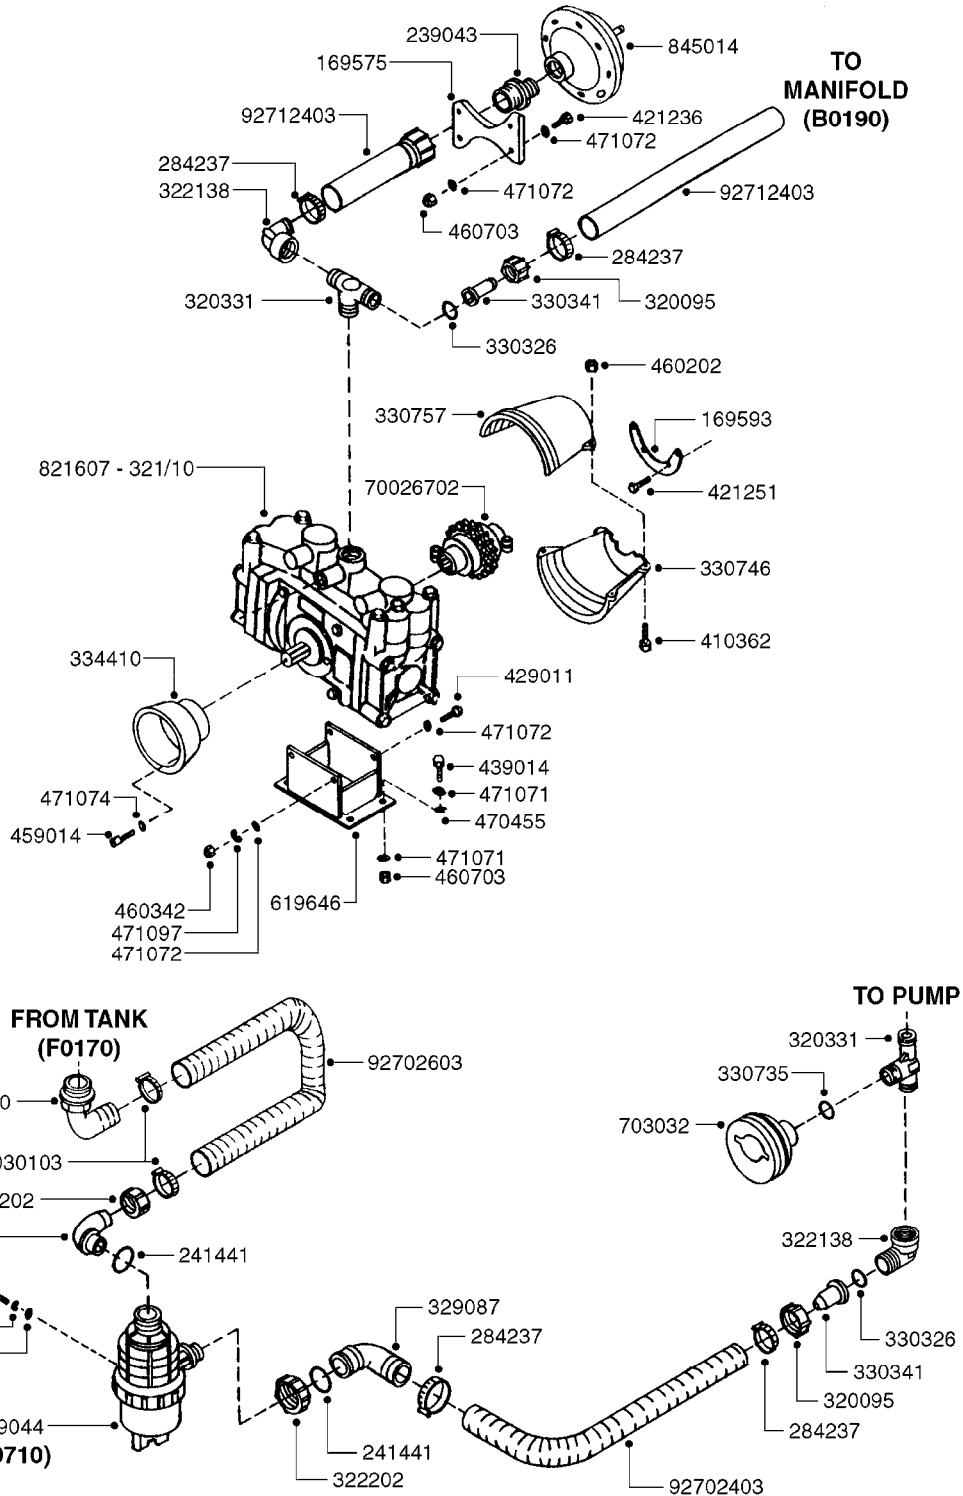

A0100

PUMP - 321 W/MOUNTING BASE
A0100-HIN, 01:01:16

Page 1
Date 12.08.2020 11:32

parts-n°	order qty	description
110553	1	VALVE COVER MDL 320 PAINTED
110563	1	CONNECTING ROD MODEL 320
110575	1	PUMP CASING 320
111571	1	DIAPHRAGM COVER MODEL 321 PAIN
140932	1	CRANK SHAFT 320/7
140943	1	CRANK SHAFT MODEL 320/7mm-25F
142774	1	CRANK SHAFT 320/3
147710	1	CRANK SHAFT 321/10 GG 540
161372	1	DIAPHRAGM BACKING DISC, 320-361
161383	1	DIAPHRAGM UPPER DISC, 320-361
161394	1	DUST PLATE, MODEL 320
161405	1	FOOT 320
210092	1	SEAL FELT D43/30X5
210103	1	BEARING BALL 6306
210114	1	BEARING BALL 6308
210243	1	SEAL OIL 35 X 47 X 7
210302	1	BALL BEARING 6207
210832	1	BALL BEARING 90/50X23 NU2210
242152	1	O-RING D18.2X3 EPDM
242215	1	O-RING D18X3 VITON
280011	1	GREASE NIPPLE 1/8' SAE H TR
330024	1	O-RING D41,1/D34.5 X 3,5
331155	1	SPACER, MODEL 320
332135	1	DIAPHRAGM, POLY alt 33511400
334320	1	O-RING D18X3 POLYURETHANE
390712	1	SPACER RING D84.5/66X2 (P321)
420663	1	BOLT HEX 8.8 DEL M10X120 A4-80
420862	1	BOLT HEX 8.8 DEL M10X16 FT
420906	1	BOLT HEX 8.8 DEL M10X60
430286	1	BOLT HEX 8.8 DEL M12X30 FT
430297	1	BOLT HEX 8.8 RAW M14X65
460342	1	NUT HEX M10 DEL DIN934
728146	1	VALVE FOR 361(726890/707932)