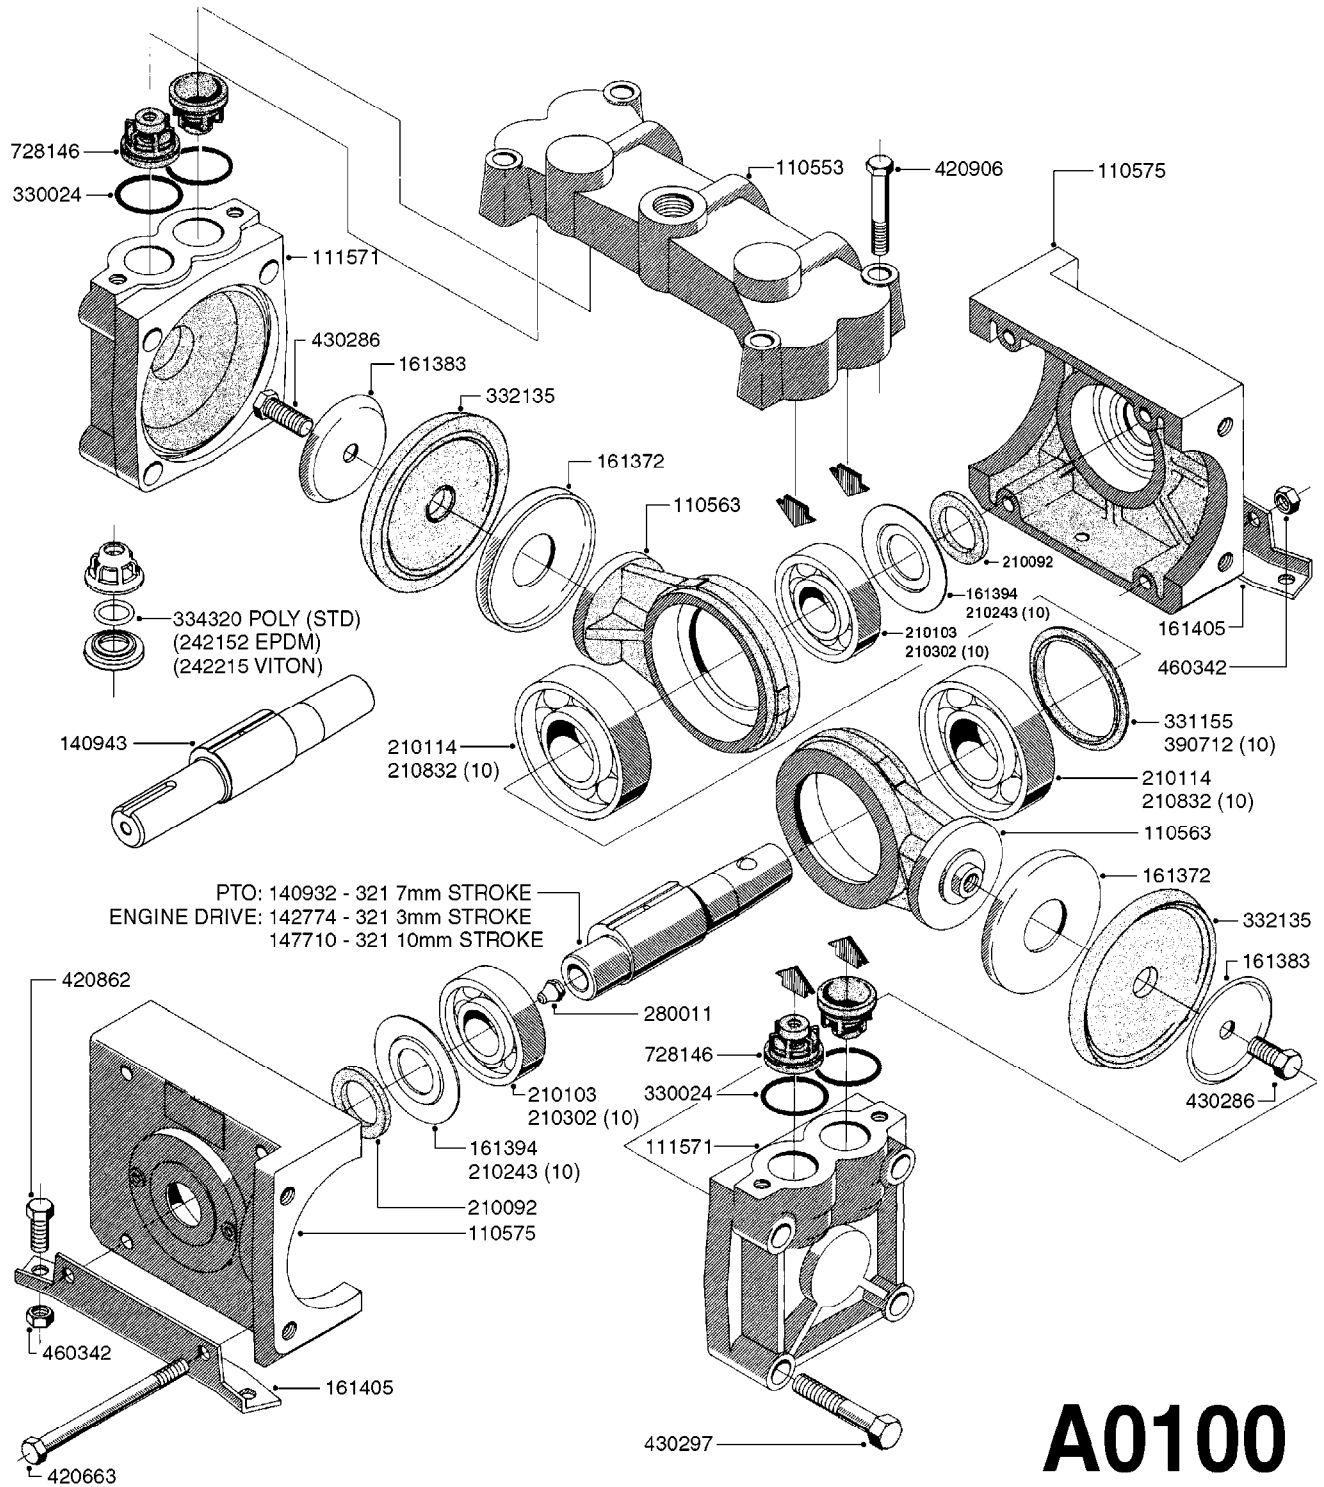

A0100

PUMP - 321 W/MOUNTING BASE
A0100-HIN, 01:01:16

Page 1
Date 12.08.2020 11:32

parts-n°	order qty	description
110553	1	VALVE COVER MDL 320 PAINTED
110563	1	CONNECTING ROD MODEL 320
110575	1	PUMP CASING 320
111571	1	DIAPHRAGM COVER MODEL 321 PAIN
140932	1	CRANK SHAFT 320/7
140943	1	CRANK SHAFT MODEL 320/7mm-25F
142774	1	CRANK SHAFT 320/3
147710	1	CRANK SHAFT 321/10 GG 540
161372	1	DIAPHRAGM BACKING DISC, 320-361
161383	1	DIAPHRAGM UPPER DISC, 320-361
161394	1	DUST PLATE, MODEL 320
161405	1	FOOT 320
210092	1	SEAL FELT D43/30X5
210103	1	BEARING BALL 6306
210114	1	BEARING BALL 6308
210243	1	SEAL OIL 35 X 47 X 7
210302	1	BALL BEARING 6207
210832	1	BALL BEARING 90/50X23 NU2210
242152	1	O-RING D18.2X3 EPDM
242215	1	O-RING D18X3 VITON
280011	1	GREASE NIPPLE 1/8' SAE H TR
330024	1	O-RING D41,1/D34.5 X 3,5
331155	1	SPACER, MODEL 320
332135	1	DIAPHRAGM, POLY alt 33511400
334320	1	O-RING D18X3 POLYURETHANE
390712	1	SPACER RING D84.5/66X2 (P321)
420663	1	BOLT HEX 8.8 DEL M10X120 A4-80
420862	1	BOLT HEX 8.8 DEL M10X16 FT
420906	1	BOLT HEX 8.8 DEL M10X60
430286	1	BOLT HEX 8.8 DEL M12X30 FT
430297	1	BOLT HEX 8.8 RAW M14X65
460342	1	NUT HEX M10 DEL DIN934
728146	1	VALVE FOR 361(726890/707932)