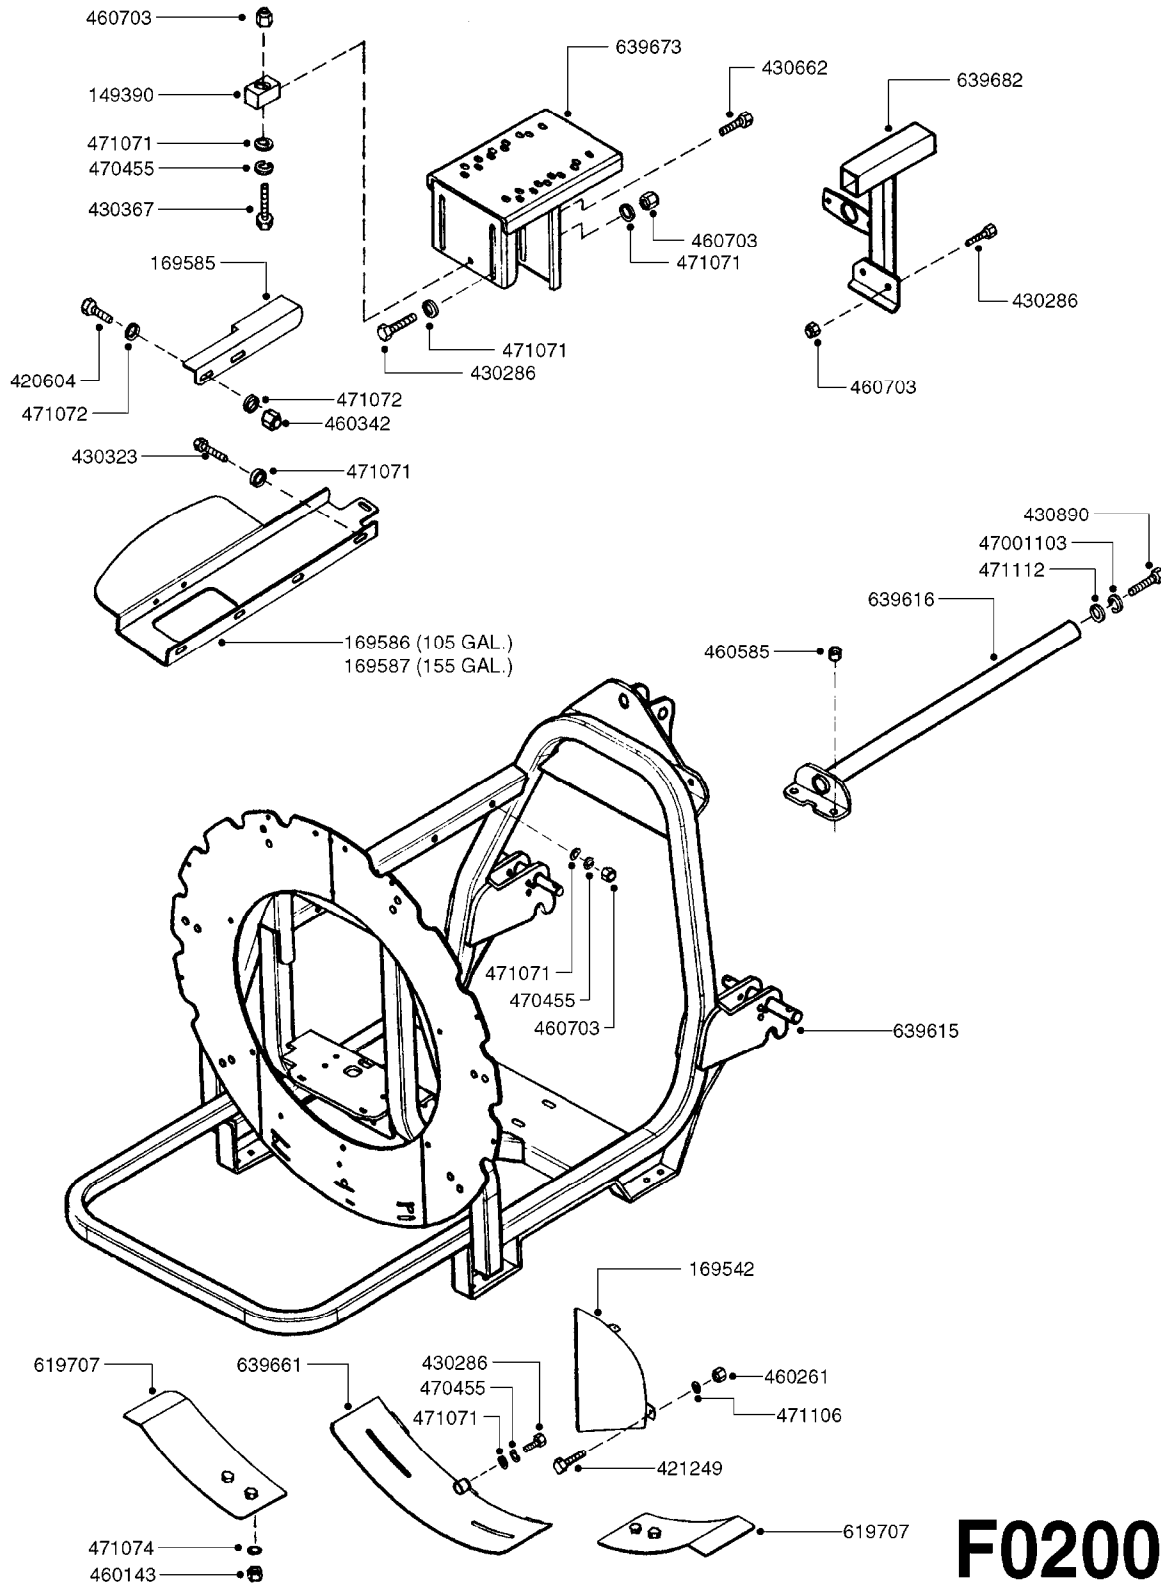

F0200

FRAME - ZENIT 105/155 AXIAL
F0200-HIN, 01:01:16

Page 1

Date 12.08.2020 11:32

parts-n°	order qty	description
149390	1	PUMP MT.TENSIONER ZENIT
169542	1	AIR PLATE ZENIT
169585	1	BRACKET F.TANK FIXING ZENIT
169586	1	BRACKET F.TANK ZENIT 105
169587	1	BRACKET F.TANK ZENIT 155
420604	1	BOLT HEX 8.8 DEL M10X25 FT DIN933
421249	1	BOLT HEX M6X15
430286	1	BOLT HEX 8.8 DEL M12X30 FT
430323	1	BOLT HEX 8.8 DEL M12X60
430367	1	BOLT HEX 8.8 DEL M12X100 DIN931
430662	1	BOLT HEX 8.8 DEL M12X20 FT
430890	1	BOLT HEX 8.8 DEL M20X50
460143	1	LOCK NUT M8 SST A2 DIN985
460261	1	NUT HEX M6X1.00 LOCK DIN985 A2 SS
460342	1	NUT HEX M10 DEL DIN934
460585	1	LOCKING NUT M16 DIN985 A2 SS
460703	1	NUT HEX M12X1.75 LOCK DIN985A2 SS
470455	1	WASHER D12 SPRING
471071	1	WASHER M12 GALV
471072	1	WASHER M10 EL2
471074	1	WASHER M8 ELZ
471106	1	WASHER D6
471112	1	WASHER D20
619707	1	LOWER FAN HOUSING WING ADJ.
639615	1	FRAME F.ZENIT 105/155 AXIAL
639616	1	FRAME SUPPORT BRACKET - ZENIT
639661	1	LOWER PLATE FAN HOUSING ZENIT
639673	1	PUMP MT.BRKT. ZENIT
639682	1	CONTROL MT.BRACKET ZENIT
47001103	1	WASHER D20.5/D33X4 LOCK