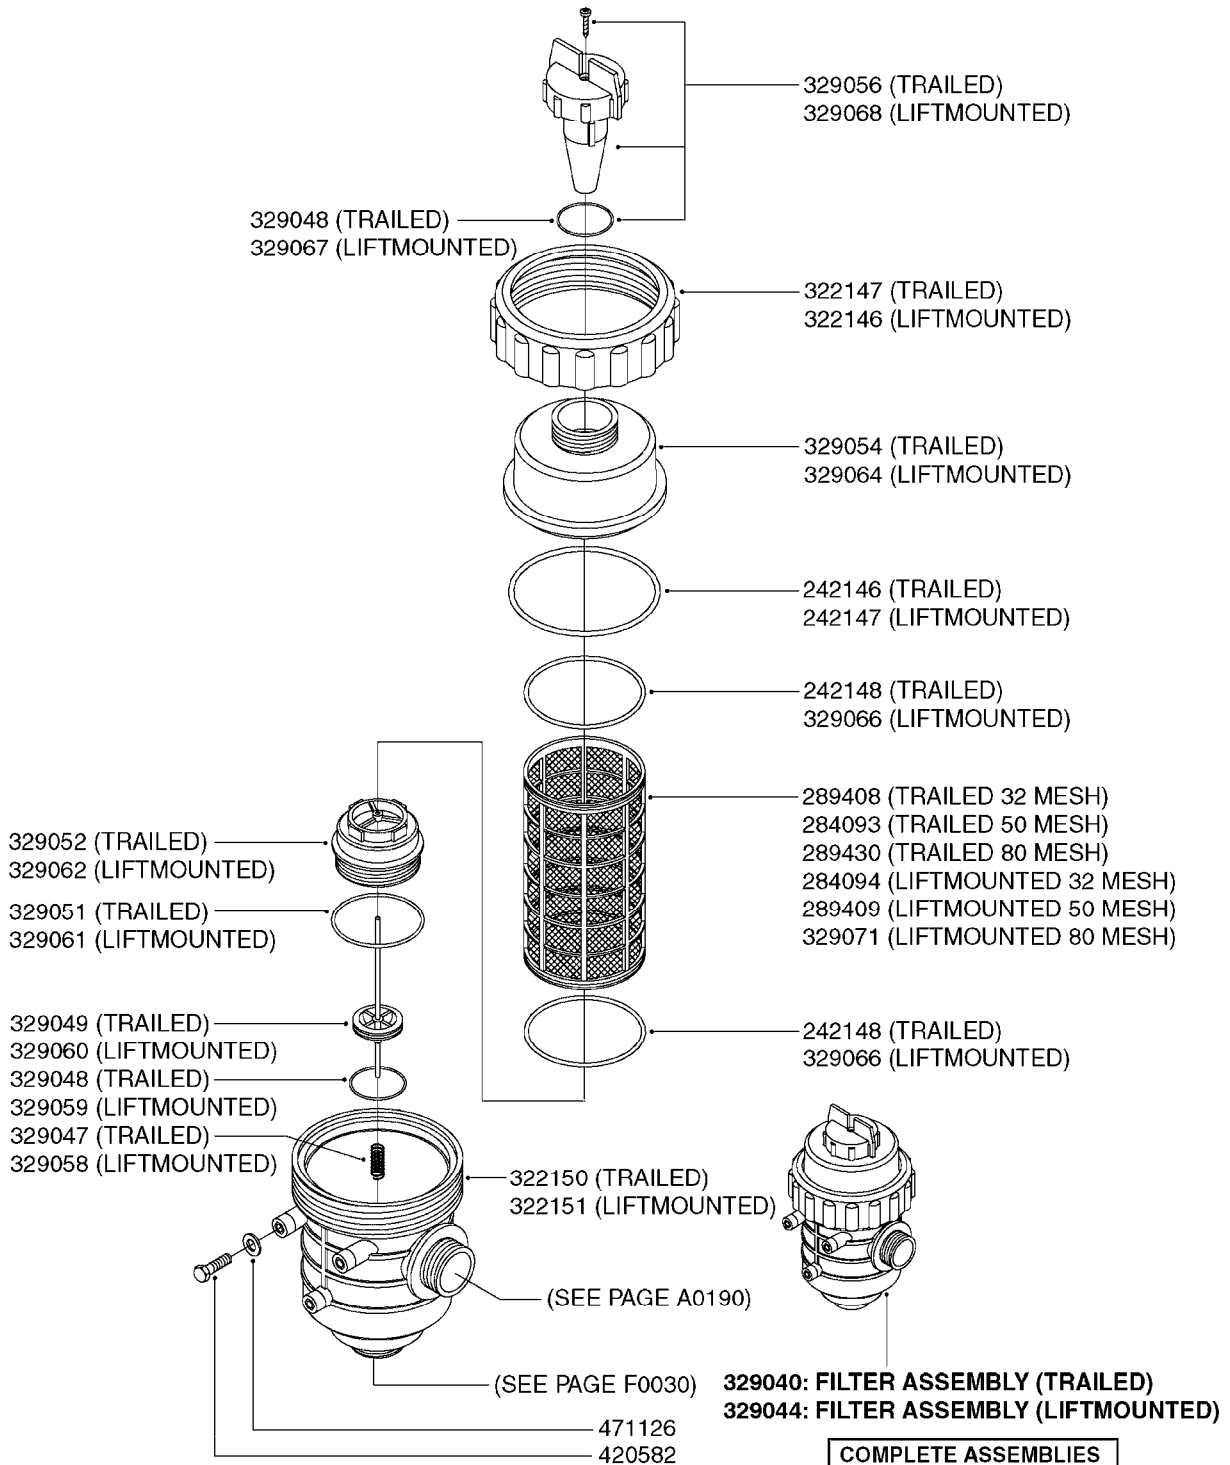

B0710

SUCTION FILT.-VINEYARD&ORCHARD
B0710-HIN, 01:01:16

Page 1
Date 12.08.2020 11:32

parts-n°	order qty	description
242146	1	O-RING 140 X 126 X 7
242147	1	O-RING 105,6x95X5.3
242148	1	O-RING 109.2 X 104 X 2
284093	1	FILTER SCR N ARAG 50 MESH BLUE
284094	1	FILTER SCR N ARAG 32 MESH WHITE
289408	1	FILTER SCR N ARAG 32 MESH WHITE
289409	1	FILTER SCR N ARAG 50 MESH BLUE
289430	1	FILTER SCR N ARAG 80 MESH RED
322146	1	THREADED RING F/FILTER 170
322147	1	THREADED RING F/FILTER 200
322150	1	FILTER CASING 1.5"BSP ARAG
322151	1	FILTER HOUSING 170
329040	1	FILTER ARAG 1.5" 32 MESH TRAIL
329044	1	FILTER ARAG 1.5" 32 MESH LIFT
329047	1	SPRING F. ARAG FILTER 1-1/2"
329048	1	O-RING F. 1-1/2" FILTER
329049	1	PLUNGER F. ARAG VALVE 1-1/2"
329051	1	O-RING F.ARAG FILTER 1-1/2"
329052	1	FITTING F.ARAG FILTER 1-1/2"
329054	1	FILTER HOUSING LID 1-1/2"
329056	1	YELLOW LOCKING RETAINER 1-1/2"
329058	1	SPRING F. ARAG FILTER 1"
329059	1	O-RING F. 1" FILTER
329060	1	PLUNGER F. ARAG VALVE 1"
329061	1	O-RING F.ARAG FILTER 1"
329062	1	FITTING F.ARAG FILTER 1"
329064	1	FILTER HOUSING LID 1"
329066	1	O-RING F.ARAG FILTER 1"
329067	1	O-RING F. 1" FILTER
329068	1	YELLOW LOCKING RETAINER 1"
329071	1	FILTER SCR N ARAG 80 MESH RED
420582	1	BOLT HEX 8.8 DEL M8X20 FT A2
471126	1	WASHER, M8, Ø16/ 8.4X 1.6, SS