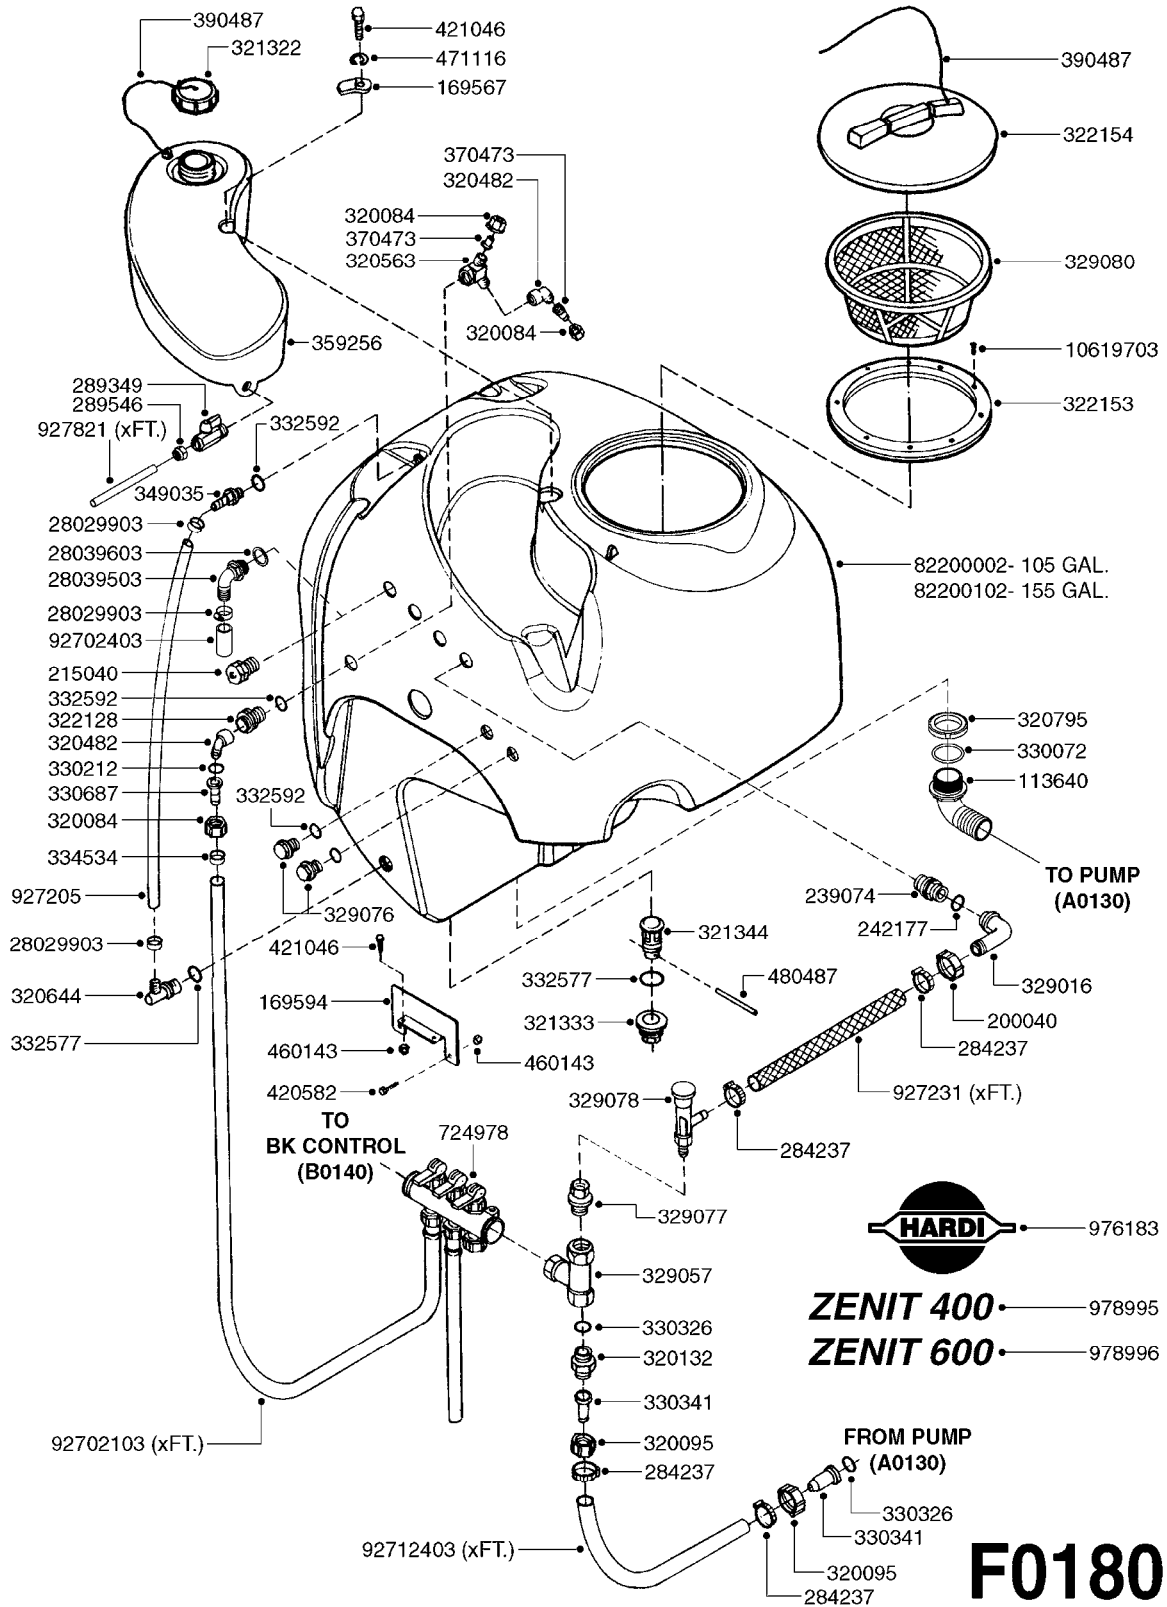

TANK - ZENIT 105/155 BK
F0180-HIN, 14:03:19

TANK - ZENIT 105/155 BK
F0180-HIN, 14:03:19

Page 1
Date 12.08.2020 11:32

parts-n°	order qty	description
113640	1	HOSEBARB, BSP, 1-1/2" 90°
169567	1	BRACKET F.15 L TANK ZENIT
169594	1	BRACKET F.DISTRIB.VALVE ZENIT
200040	1	FITT. ARAG 1"
215040	1	PLUG M 1"
239074	1	BRYSTNIPPEL 1'X3/4'
242177	1	O-RING D25.4 X 20.2 X 2.6
284237	1	CLAMP HOSE GEAR D20/30
289349	1	BALL VALVE 3/8" M-H
289546	1	NUT F.NOZZLE HOLDER ZENIT
320084	1	FITT.DK NUT 1/2" BSP
320095	1	FITT.DK NUT 1" BSP
320132	1	FITT.DK HN 1" BSP
320482	1	FITT.DK ELB. 1/2" BSP 60 DEG.
320563	1	FITT.DK 3 WAY 1/2" 110 DEG.
320644	1	FITT.DK ELB.3/4"HB X 1" BSP
320795	1	FITT.DK NUT 1-1/2" BSP JAMB
321322	1	SCREW CAP F. S80 X 4
321333	1	FITT.DK BULK 1-1/2" X 1"F BSP
321344	1	DRAIN SCREW 1" BSP RED
322128	1	NIPPLE 1/2"
322153	1	FILTER CASING 170
322154	1	SCREW COVER D355
329016	1	BØJNING
329057	1	FITTING TEE 1" F-F-F
329076	1	PLUG 1/2" M.
329077	1	REDUCCION 1"M-1/2"H ARAG (2452042)
329078	1	SAFETY VALVE 290 PSI
329080	1	FILTER BASKET 12"
330072	1	O-RING D53.5/D45.5X4
330212	1	O-RING D19/D14X2.4 F.1/2"NUT
330326	1	O-RING D30/D24X2 F.1"NUT
330341	1	FITT.DK HB 1" F. 1" NUT
330687	1	FITT.DK HB 1/2" F. 1/2" NUT
332577	1	O-RING D38/D30X4 F.1" PUR.
332592	1	O-RING D26/D20X3
334534	1	CLAMP HOSE PLASTIC 1/2"
349035	1	FITTING STRAIGHT 1/2" D20
359256	1	CLEAN WATER TANK 4 GAL. ZENIT
370473	1	NOZZLE INJECTOR 5066-2.0
390487	1	CORD NYLON/SIGHT GAUGE 4500mm
420582	1	BOLT HEX 8.8 DEL M8X20 FT A2
421046	1	BOLT HEX M8X25/25 A2 SS DIN933
460143	1	LOCK NUT M8 SST A2 DIN985
471116	1	WASHER D8 TENSION
480487	1	PIN M5X60 SLOTTED GALV
724978	1	1/2" DISTRIBUTOR TYP.3
927205	1	HOSE R X CLEAR X 3/4 X 0012"
927231	1	HOSE R X PVCX3/4 CLR/BRD 0012"
927821	1	CLEAR HOSE D12X10 PA1012
976183	1	DECAL COMPANY D.18,2 X 29,6
978995	1	DECAL "ZENIT 400"
978996	1	DECAL "ZENIT 600"
10619703	1	SCREW SS #6x3/4' SELF TAPPING
28029903	1	CLAMP HOSE GEAR P3/4"-S1" 6712
28039503	1	FITTING, 1" BSP 1" BARB 90°
28039603	1	GASKET F. 1" BSP FITTING
82200002	1	TANK 105 GALLON ZENIT 400L
82200102	1	TANK 155 GALLON ZENIT 600L
92702103	1	HOSE R X1/2" X300PSI WP X0012"