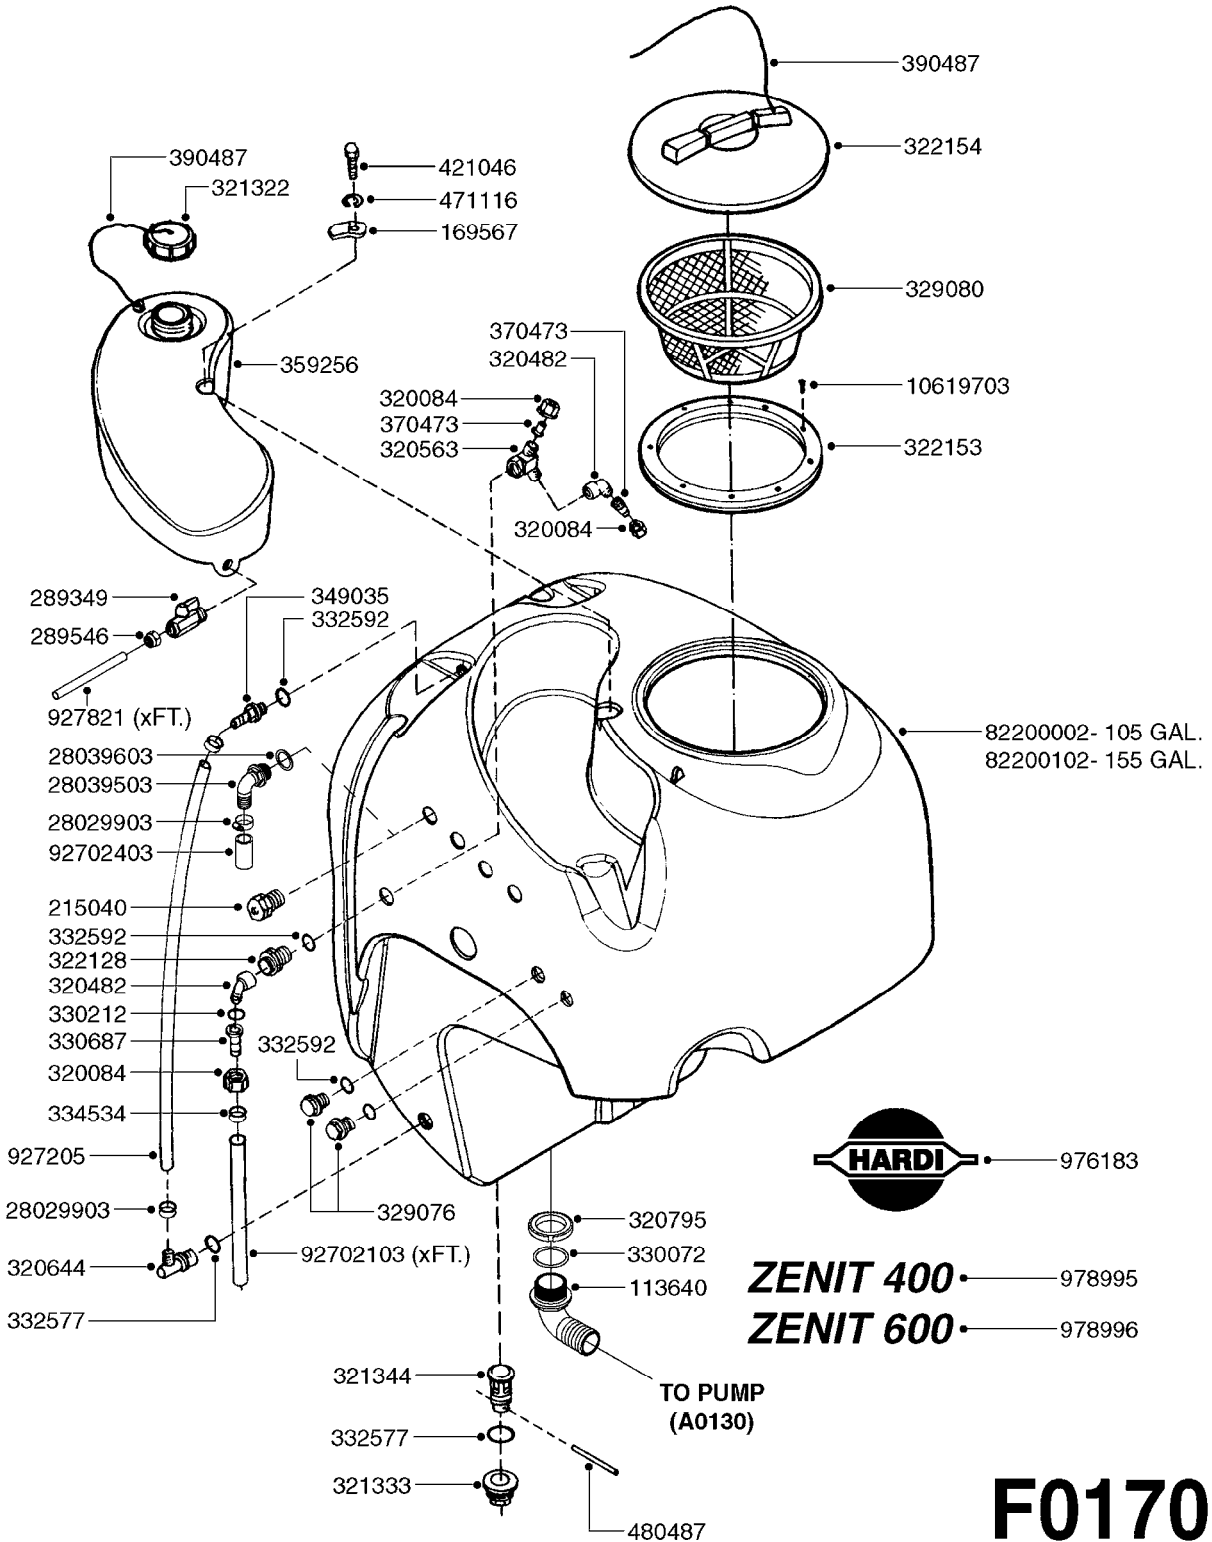

F0170

TANK - ZENIT 105/155 MANIFOLD
F0170-HIN, 14:03:19

Page 1

Date 12.08.2020 11:32

parts-n°	order qty	description
113640	1	HOSEBARB, BSP, 1-1/2" 90°
169567	1	BRACKET F.15 L TANK ZENIT
215040	1	PLUG M 1"
289349	1	BALL VALVE 3/8" M-H
289546	1	NUT F.NOZZLE HOLDER ZENIT
320084	1	FITT.DK NUT 1/2" BSP
320482	1	FITT.DK ELB. 1/2" BSP 60 DEG.
320563	1	FITT.DK 3 WAY 1/2" 110 DEG.
320644	1	FITT.DK ELB.3/4"HB X 1" BSP
320795	1	FITT.DK NUT 1-1/2" BSP JAMB
321322	1	SCREW CAP F. S80 X 4
321333	1	FITT.DK BULK 1-1/2" X 1"F BSP
321344	1	DRAIN SCREW 1" BSP RED
322128	1	NIPPLE 1/2"
322153	1	FILTER CASING 170
322154	1	SCREW COVER D355
329076	1	PLUG 1/2" M.
329080	1	FILTER BASKET 12"
330072	1	O-RING D53.5/D45.5X4
330212	1	O-RING D19/D14X2.4 F.1/2"NUT
330687	1	FITT.DK HB 1/2" F. 1/2" NUT
332577	1	O-RING D38/D30X4 F.1" PUR.
332592	1	O-RING D26/D20X3
334534	1	CLAMP HOSE PLASTIC 1/2"
349035	1	FITTING STRAIGHT 1/2" D20
359256	1	CLEAN WATER TANK 4 GAL. ZENIT
370473	1	NOZZLE INJECTOR 5066-2.0
390487	1	CORD NYLON/SIGHT GAUGE 4500mm
421046	1	BOLT HEX M8X25/25 A2 SS DIN933
471116	1	WASHER D8 TENSION
480487	1	PIN M5X60 SLOTTED GALV
927205	1	HOSE R X CLEAR X 3/4 X 0012"
927821	1	CLEAR HOSE D12X10 PA1012
976183	1	DECAL COMPANY D.18,2 X 29,6
978995	1	DECAL "ZENIT 400"
978996	1	DECAL "ZENIT 600"
10619703	1	SCREW SS #6x3/4' SELF TAPPING
28029903	1	CLAMP HOSE GEAR P3/4"-S1" 6712
28039503	1	FITTING, 1" BSP 1" BARB 90°
28039603	1	GASKET F. 1" BSP FITTING
82200002	1	TANK 105 GALLON ZENIT 400L
82200102	1	TANK 155 GALLON ZENIT 600L
92702103	1	HOSE R X1/2" X300PSI WP X0012"
92702403	1	HOSE PVC SUCT GRAY 1"