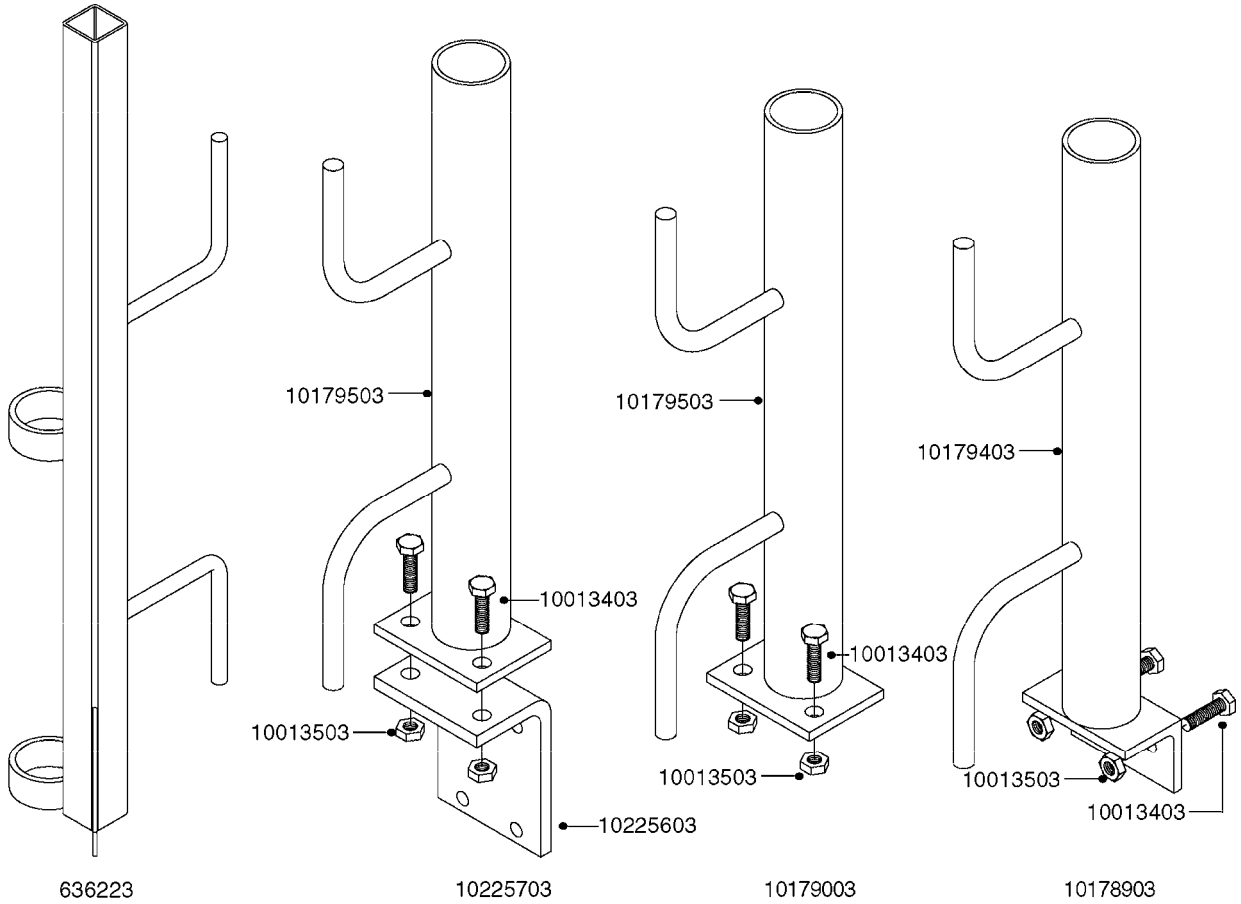

K0520

HOSE WRAPS
K0520-HIN, 05:12:19

Page 1
Date 12.08.2020 11:01

parts-n°	order qty	description
241965	1	O-RING Ø12.1 X 1.6 NITRILE
242007	1	O-RING Ø9.1 X 1.6 NITRILE
281551	1	BALL VALVE 1/2"
320084	1	FITT.DK NUT 1/2" BSP
330212	1	O-RING D19/D14X2.4 F.1/2"NUT
330326	1	O-RING D30/D24X2 F.1"NUT
330676	1	FITT.DK HB 3/8" F. 1/2" NUT
330687	1	FITT.DK HB 1/2" F. 1/2" NUT
334190	1	FITT.DK HB 1/2' F. PISTOL 60S
334533	1	CLAMP HOSE PLASTIC 3/8"
334534	1	CLAMP HOSE PLASTIC 1/2"
636223	1	POST 12 VOLT TR30
712471	1	AGITATION VALVE ASSY. ON/OFF
843196	1	SPRAY GUN KIT TYPE 60 SHORT
843197	1	HANDGUN KIT TYPE 60 LONG
10013403	1	BOLT HEX 3/8-16X1 1/4 HCS Z5
10013503	1	NUT HEX NC 3/8"
10178903	1	WRAP HOSE SIDE MOUNT PLATE
10179003	1	WRAP HOSE BOTTOM PLATE MOUNT
10179403	1	WRAP WELDMENT FOR HI101789
10179503	1	WRAP WELDMENT FOR HI101790
10225603	1	BKT.FOR HOSE WRAP MOUNT NL NK
10225703	1	WRAP HOSE BDL.BOTTOM PLATE
92701703	1	HOSE R X3/8" X300PSI WP X0012"
92702103	1	HOSE R X1/2" X300PSI WP X0012"