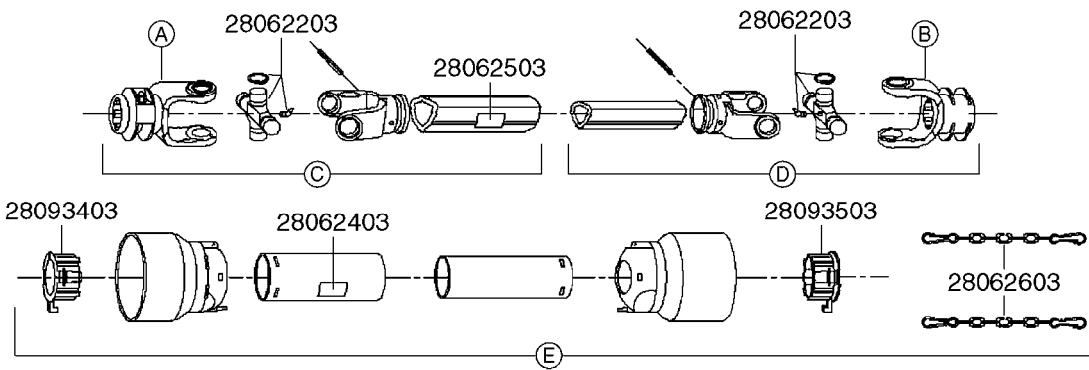

* Changed in 2016 from 100 series to G-Series (see page A0600).

A520

PTO SHAFTS - BONDIOLI CENT.
A0520-HIN, 23:10:18

Page 1

Date 12.08.2020 11:00

parts-n°	order qty	description
289042	1	UNIV. JOINT 22x54mm
421024	1	BOLT HEX 8.8 DEL M8X60
450015	1	SCREW ALLAN 3/8'X5/8' BLACK
460143	1	LOCK NUT M8 SST A2 DIN985
28009803	1	PTO PIN TUBE RETAINER OUTER
28009903	1	PTO TUBE RETAINER INNER
28010103	1	PTO YOKE F.INNER TUBE CV PTO
28021403	1	PTO 1"STR/1-3/8" 6SPL B&P
28021503	1	PTO 1"STR/1-3/8" 21SPL B&P
28021603	1	PTO 1"STR/1-3/4" 20SPL B&P
28027903	1	PTO BALL LOCK.KIT F.1-3/8 YOKE
28040503	1	UNIV. JOINT 27x74.6mm
28040703	1	SAFETY CHAIN F.CV BLACK PTO
28041803	1	DECAL DANGER GUARD MISSING
28041903	1	DECAL DANGER ROT.DRIVELINE
28056703	1	PTO YOKE #1 1-3/8" X 6 SPLINE
28056803	1	PTO YOKE #1 1-3/8" X 21 SPLINE
28056903	1	PTO YOKE #4 1-3/4" X 20 SPLINE
28057003	1	PTO TUBE YOKE #1-G1 OUTER
28057103	1	PTO TUBE YOKE #4-G4 OUTER
28057203	1	PTO PIN TUBE RETAINER OUTER
28057303	1	PTO TUBE OUTER #1 745MM
28057403	1	PTO TUBE OUTER #4 720MM
28057503	1	PTO TUBE INNER #1 745MM
28057603	1	PTO TUBE INNER #4 720MM
28057703	1	PTO TUBE RETAINER INNER
28057803	1	PTO TUBE YOKE #1 Ø=1"
28057903	1	PTO TUBE YOKE #4 Ø=1"
28058003	1	PTO HALF SAFETY SHIELD OUTER
28058103	1	PTO HALF SAFETY SHIELD OUTER
28058203	1	PTO HALF SAFETY SHIELD INNER
28058303	1	PTO HALF SAFETY SHIELD INNER
28058403	1	PTO BALL LOCK.KIT F.1-3/4 YOKE
28058503	1	PTO TUBE YOKE #1-G1 INNER