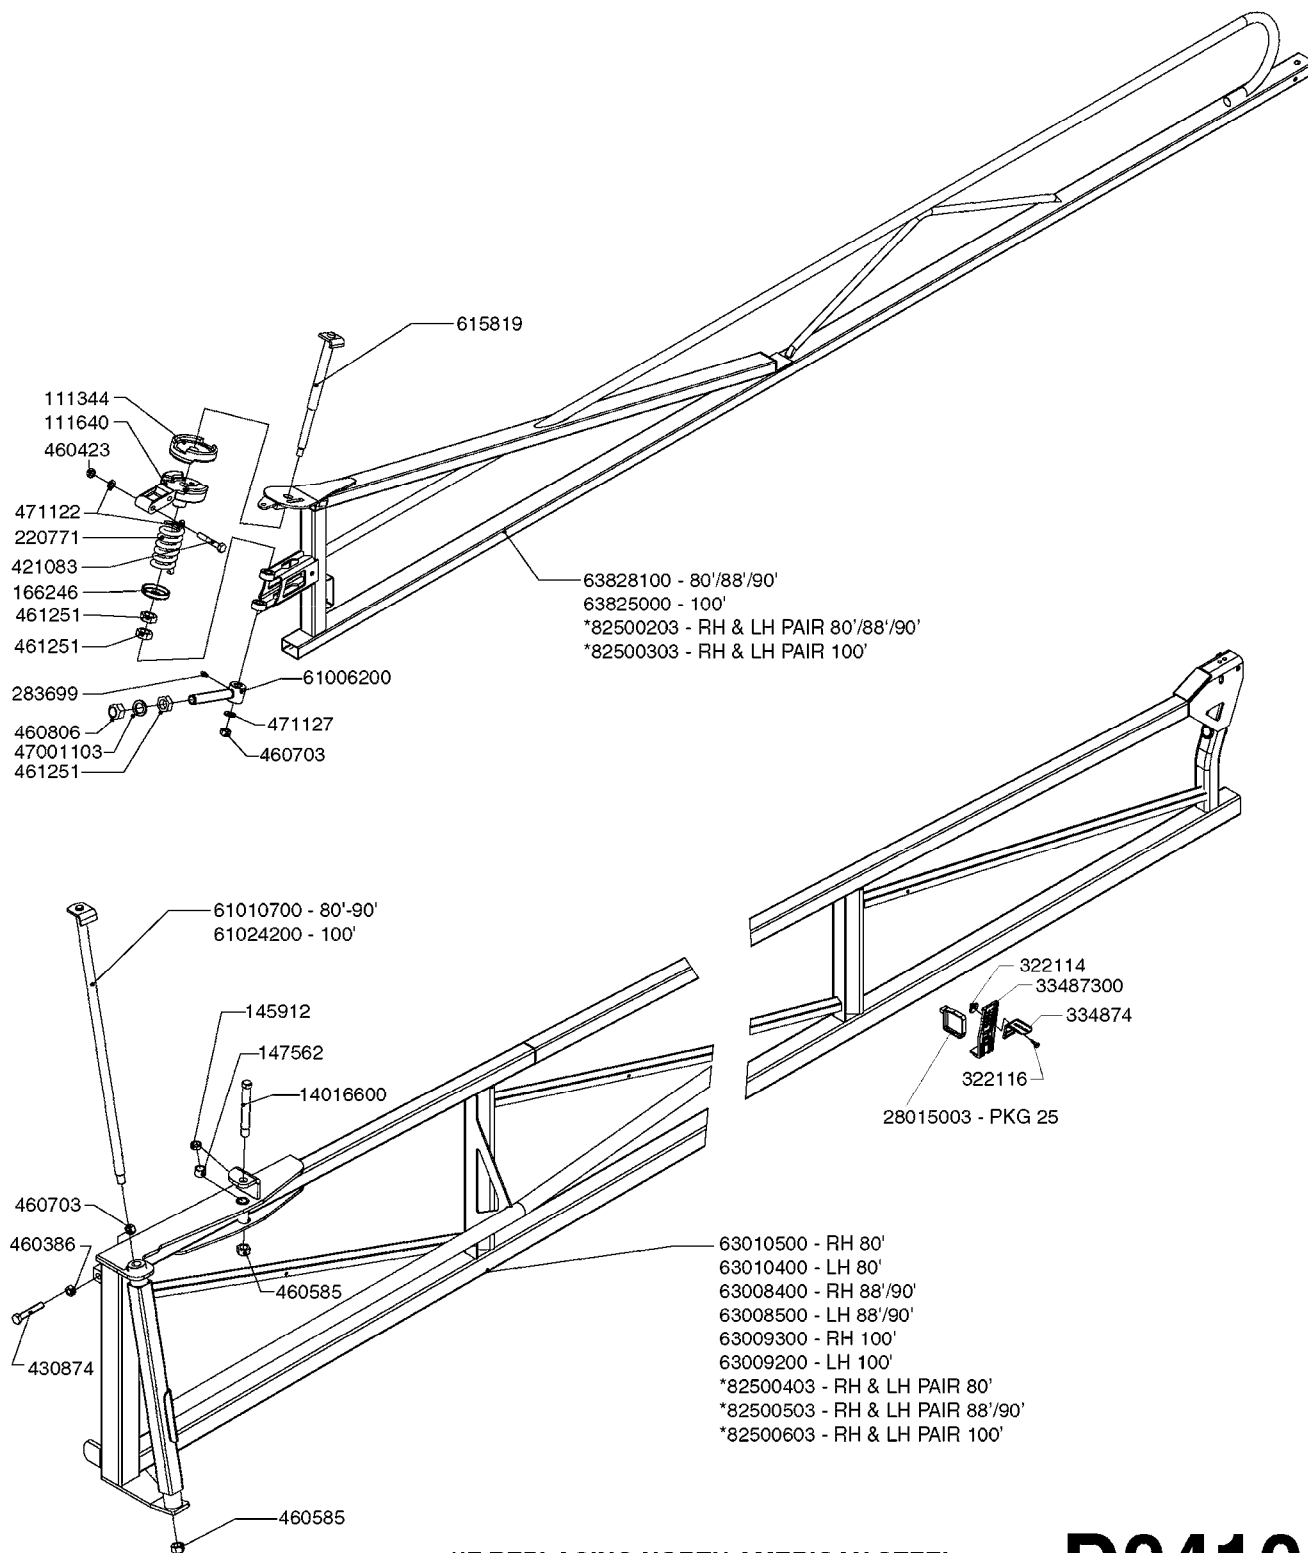

*IF REPLACING NORTH AMERICAN STEEL PARTS, MUST REPLACE BOTH SIDES

D0410

BOOM - SPC OUTER WING 80-100'
D0410-HIN, 06:05:20

Page 1
Date 12.08.2020 11:01

parts-n°	order qty	description
111344	1	CLAW CLUTCH Ø100/Ø20,5 UNDER PART RED
111640	1	CLAW CLUTCH Ø100 TOP PART RED
145912	1	BUSHING D19.8/D17.0X7MM
147562	1	BUSHING D19.8/17.0 L=15
166246	1	WASHER CUP D53 F.SPRING
220771	1	SPRING D53/D43X100
283699	1	GREASE NIPPLE M6X1
322114	1	NUT PLASTIC F.NOZZ.H
322116	1	BOLT PLASTIC F.NOZZ.H.
334874	1	NOZZLE HOLDER - TOP HALF
421083	1	BOLT HEX 8.8 DEL M10X65
430874	1	SCREW SET 8.8 DEL M12X70 FT
460386	1	NUT HEX M12X1.75
460423	1	NUT HEX M10X1.50 LOCK DIN985A2 SS
460585	1	LOCKING NUT M16 DIN985 A2 SS
460703	1	NUT HEX M12X1.75 LOCK DIN985A2 SS
460806	1	NUT HEX M20X2.50 LOCK DIN985A2 SS
461251	1	NUT HEX M20 X 2.5 JAMB
471122	1	WASHER, M10, Ø20/10.5X 2.0, SS
471127	1	WASHER, M12, Ø24/13X24X2.5 SS
615819	1	PIN
14016600	1	PIN F. LINK ARM / SPC
28015003	1	PANDUIT TIE STRAP, PKG. 25
33487300	1	NOZZLE HOLDER - BOTTOM HALF
47001103	1	WASHER D20.5/D33X4 LOCK
61006200	1	ADJ. ARM F.BREAKAWAY FTZ
61010700	1	PIN F.HINGE 80-90'/SPC L=664
61024200	1	PIN F. PIVOT HINGE 100'/SPC
63008400	1	OUTERWING 90' RH / SPC
63008500	1	OUTERWING 90' LH / SPC
63009200	1	OUTERWING 100' LH / SPC
63009300	1	OUTERWING 100' RH / SPC
63010400	1	OUTERWING 80' LH / SPC
63010500	1	OUTERWING 80' RH / SPC
63828100	1	BREAKAWAY FTZ/SPC 2.5M, RED
63825000	1	BREAKAWAY FTZ/SPC 3.0M, RED
82500203	1	BREAKAWAY SET FPS SPC/FTZ 2.5M
82500303	1	BREAKAWAY SET FPS SPC/FTZ 3M
82500403	1	WING OUTER SET FPS 80' SPC
82500503	1	WING OUTER SET FPS 88-90' SPC
82500603	1	WING OUTER SET FPS 100' SPC