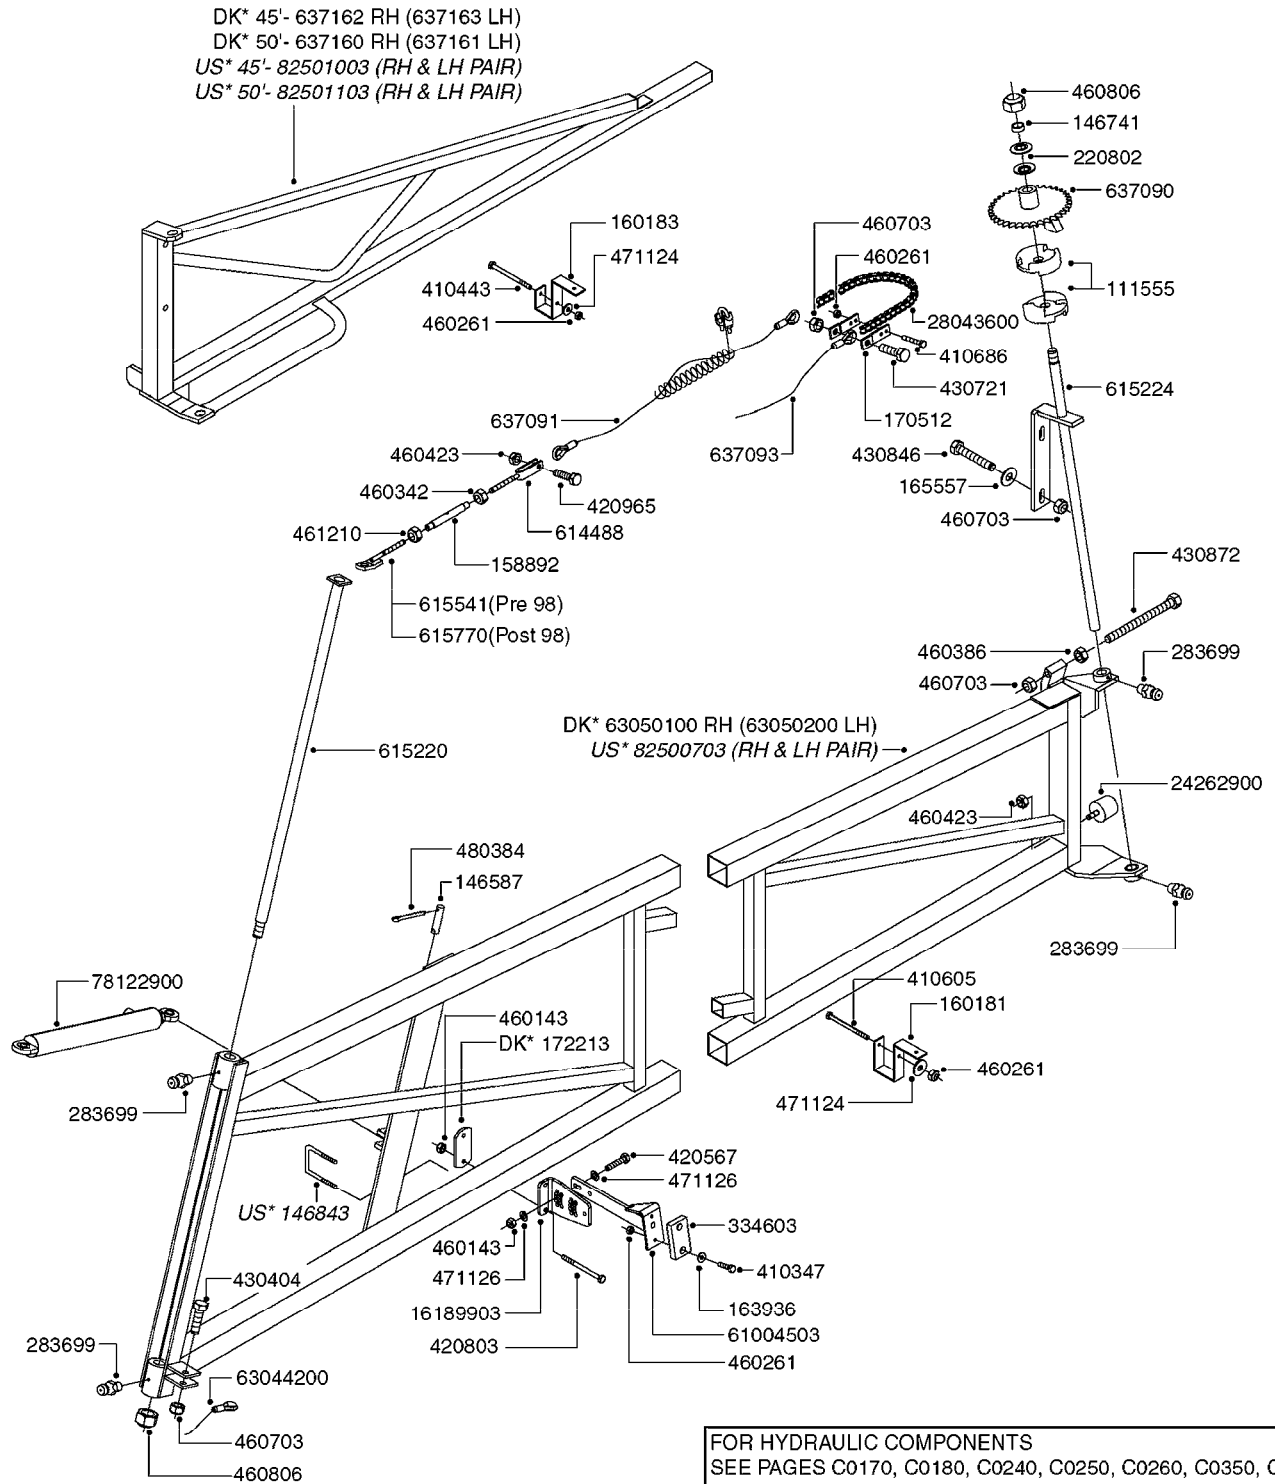

FOR HYDRAULIC COMPONENTS
 SEE PAGES C0170, C0180, C0240, C0250, C0260, C0350, C0360

D0260

DK* = DENMARK STEEL PARTS
 US* = NORTH AMERICAN STEEL PARTS

BOOM EAGLE WINGS 45' 50'
D0260-HIN, 01:01:16

Page 1
Date 12.08.2020 11:01