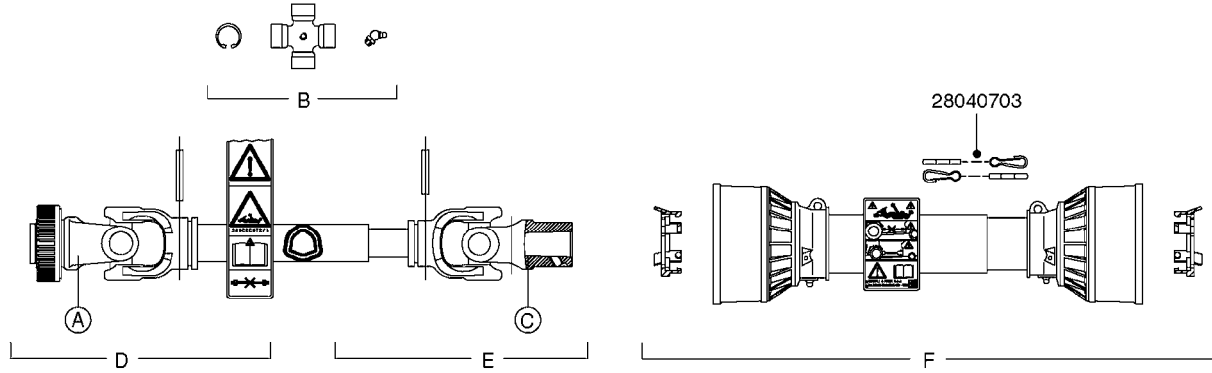

NOTE: 600 RPM AND 1000 RPM
PUMPS HAVE 1" INPUT SHAFT

A0430

PUMP - ACE 150 BELT DRIVE
A0430-HIN, 05:12:19

Page 1

Date 12.08.2020 11:00

parts-n°	order qty	description
420641	1	BOLT HM 8X35/22 A2 SS DIN931
450015	1	SCREW ALLAN 3/8'X5/8' BLACK
460143	1	LOCK NUT M8 SST A2 DIN985
10440703	1	KEY SQ 1/4"x1-1/2"
21002203	1	BEARING, SEALED ACE BELT DRIVE
28022303	1	SHIELD KIT
28022403	1	OUTPUT SHAFT ACE BELT DR PUMP
28022503	1	BELT 600 RPM ACE PUMP
28022603	1	BELT 1000 RPM ACE PUMP
28022703	1	IMPELLER THERMOPLASTIC
28022803	1	IMPELLER CAST IRON
28022903	1	REPAIR KIT 600 RPM
28023003	1	REPAIR KIT 1000 RPM
28029203	1	11.6"P.D.X2"BORE PULLEY 600RPM
28029303	1	7.9"P.D.X2"BORE PULLEY 1000RPM
28094203	1	5/8" DRIVEN SHAFT W.KEYWAY SS
28094303	1	KEY 3/16"X3/16"X1-1/4"
28094403	1	1.35"P.D.X5/8"BORE PULLEY 600RPM
28094503	1	1.7"P.D.X5/8"BORE PULLEY 1000RPM
28094603	1	SCREW ALLEN 5/16"NC X 5/16"
28094703	1	IDLER MOUNTED TORSION SPRING
28094803	1	IDLER ARM
28094903	1	EXTERNAL SNAP RING F.IDLER ARM
28095003	1	5/8" SPACER
28095103	1	RETAINER RING
28095203	1	IDLER BEARING/OUTER ROLLER ASSEMBLY
28095303	1	HEX HEAD IDLER CAP SCREW 5/8"NCX2-1/8"
28095403	1	KEY F.IMPELLER 1/8"X1/8"X1/2"
28095503	1	KEY 3/8"X1/2"X1-1/2"