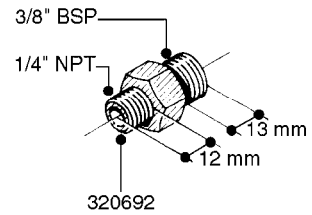

FITTINGS - HEXAGON NIPPLES
L0030-HIN, 01:01:16

Page 0
Date 12.08.2020 11:01

L0030

FITTINGS - HEXAGON NIPPLES
L0030-HIN, 01:01:16

Page 1
Date 12.08.2020 11:01

parts-n°	order qty	description
10015303	1	FITT.PO.HN 1.00X1.00 M1000
10425003	1	FITT.PO.HN 1.25X1.00 MCPHEE
320132	1	FITT.DK HN 1" BSP
320176	1	FITT.DK HN 3/8"X1/2" BSP
320445	1	FITT.DK HN 1/4"X3/8" BSP
320655	1	FITT.DK HN 1/2"-1/2" BSP
320692	1	FITT.DK HN 3/8'BSPX1/4'NPT
320703	1	FITT.DK HN 3/8BSP X1/2 &1/4NPT
320725	1	FITT.DK NIPPLE 3/8"-3/8" BSP
320902	1	FITT.DK HN 3/8'X 1/4' BSP
390232	1	FITT.DK HN 1-1/2' X 1-1/4' BSP
390276	1	FITT.DK HN 1'BSP