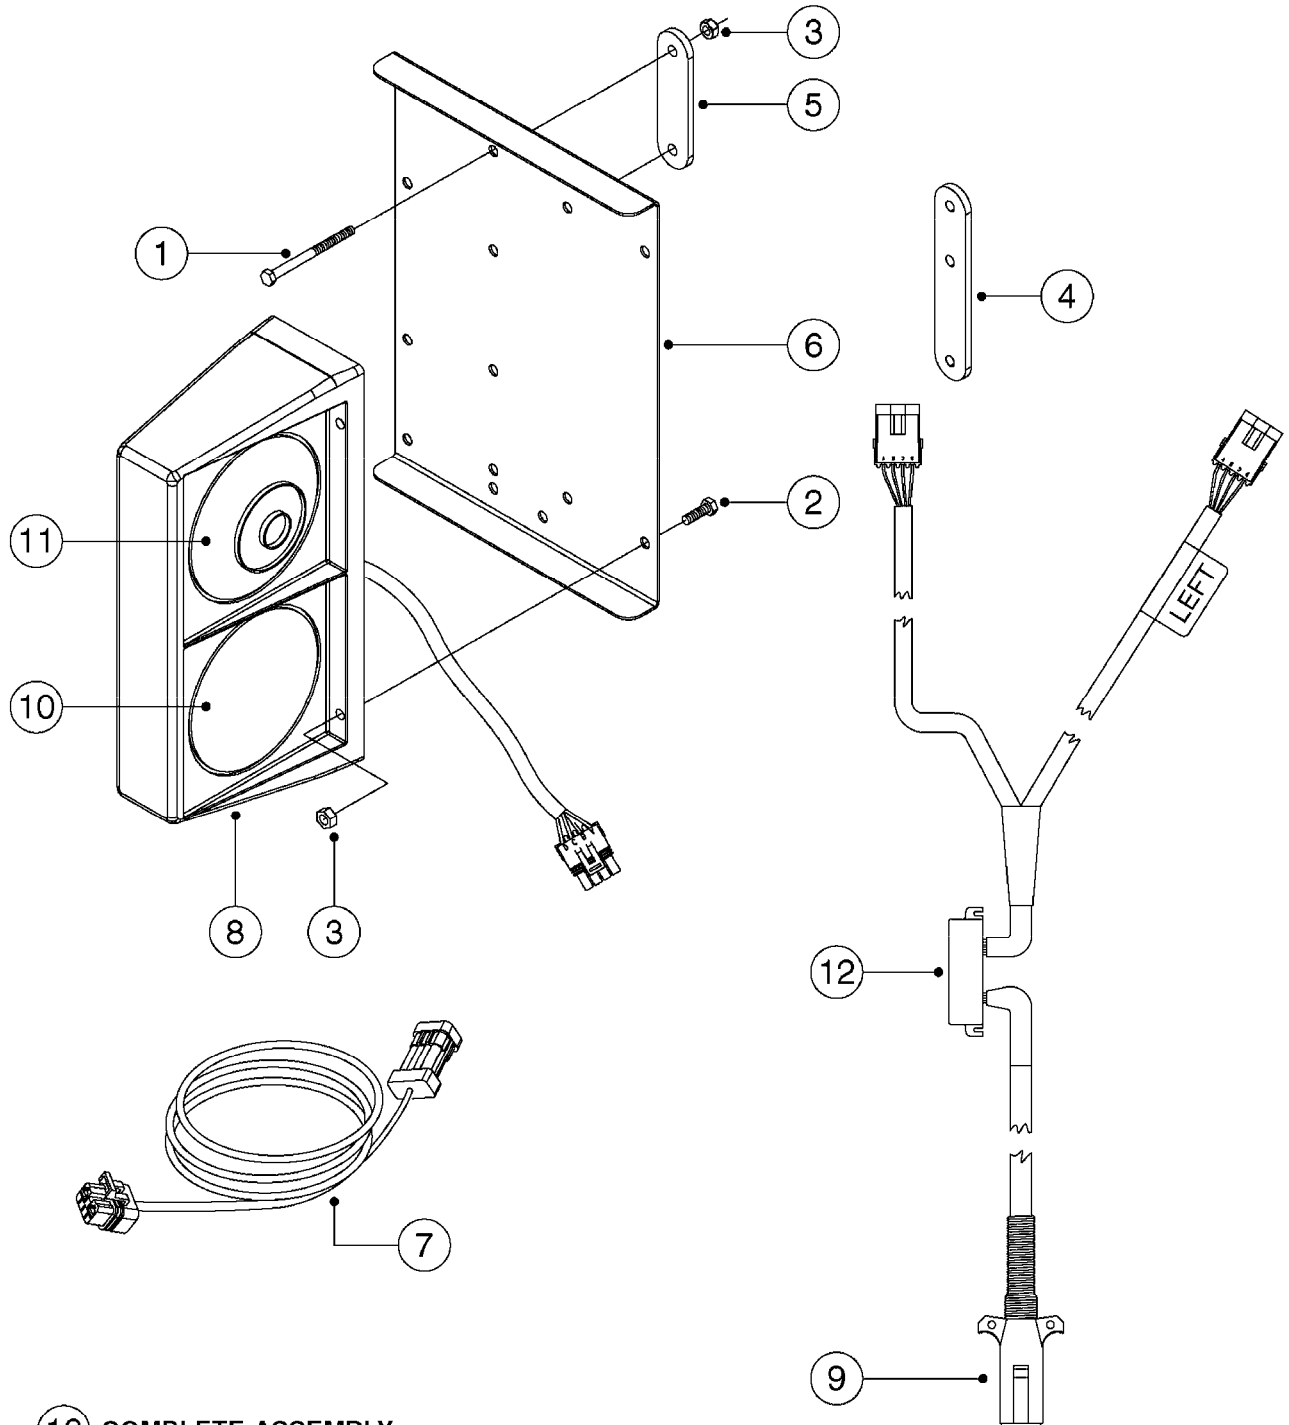

13 COMPLETE ASSEMBLY

COMPLETE ASSEMBLIES
WHOLEGOODS ITEMS

M0160

TRAFFIC LIGHT KIT
M0160-HIN, 13:08:19

Page 1
Date 12.08.2020 11:01

Pos.	parts-n°	order qty	description
1	410266	1	BOLT HEX 8.8 DEL M6X120
1	410421	1	BOLT HEX M6X110 DIN931-A2 SS
1	410524	1	BOLT HEX 8.8 DEL M6X100
1	410605	1	BOLT HEX 8.8 DEL M6X80
2	410362	1	BOLT HEX 8.8 SS M6X20
3	460261	1	NUT HEX M6X1.00 LOCK DIN985 A2 SS
4	16022303	1	BRACKET 100MM TUBE
5	16022403	1	BRACKET 60MM TUBE
6	16025603	1	BRACKET TAIL LIGHT DUAL LAMP
7	26004703	1	HARNESS 13' EXT 4 WIRE WP
8	26004903	1	TAIL LIGHT GREEN WIRE LH
8	26005003	1	TAIL LIGHT YELLOW WIRE RH
9	26005103	1	PLUG 7-PIN AG TAIL LIGHT
10	26005403	1	LENS BLACK BEFORE 2009
10	26017003	1	LENS RED
11	26016903	1	LENS AMBER
12	26032703	1	HARNESS COMPLETE, TAIL LIGHT, 2013
13	83308603	1	TRAFFIC LIGHT KIT