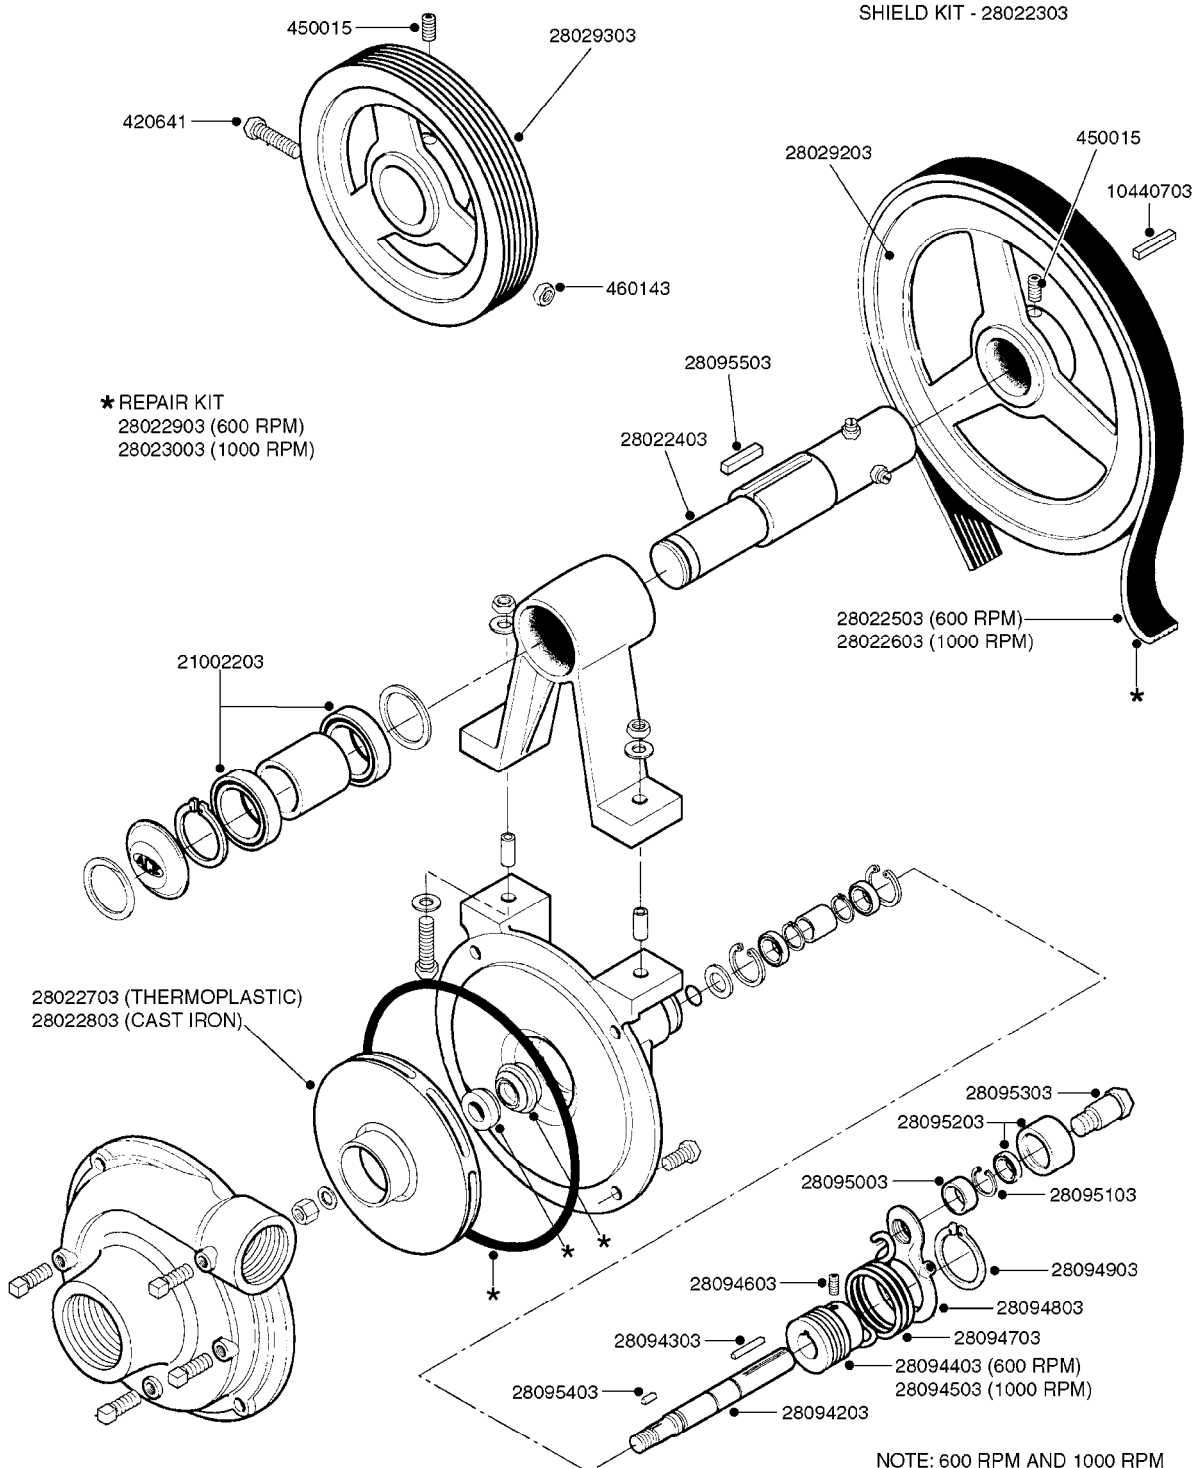

NOTE: 600 RPM AND 1000 RPM
PUMPS HAVE 1" INPUT SHAFT

A0430

PUMP - ACE 150 BELT DRIVE
A0430-HIN, 05:12:19

Page 1

Date 12.08.2020 11:00

parts-n°	order qty	description
420641	1	BOLT HM 8X35/22 A2 SS DIN931
450015	1	SCREW ALLAN 3/8'X5/8' BLACK
460143	1	LOCK NUT M8 SST A2 DIN985
10440703	1	KEY SQ 1/4"x1-1/2"
21002203	1	BEARING, SEALED ACE BELT DRIVE
28022303	1	SHIELD KIT
28022403	1	OUTPUT SHAFT ACE BELT DR PUMP
28022503	1	BELT 600 RPM ACE PUMP
28022603	1	BELT 1000 RPM ACE PUMP
28022703	1	IMPELLER THERMOPLASTIC
28022803	1	IMPELLER CAST IRON
28022903	1	REPAIR KIT 600 RPM
28023003	1	REPAIR KIT 1000 RPM
28029203	1	11.6"P.D.X2"BORE PULLEY 600RPM
28029303	1	7.9"P.D.X2"BORE PULLEY 1000RPM
28094203	1	5/8" DRIVEN SHAFT W.KEYWAY SS
28094303	1	KEY 3/16"X3/16"X1-1/4"
28094403	1	1.35"P.D.X5/8"BORE PULLEY 600RPM
28094503	1	1.7"P.D.X5/8"BORE PULLEY 1000RPM
28094603	1	SCREW ALLEN 5/16"NC X 5/16"
28094703	1	IDLER MOUNTED TORSION SPRING
28094803	1	IDLER ARM
28094903	1	EXTERNAL SNAP RING F.IDLER ARM
28095003	1	5/8" SPACER
28095103	1	RETAINER RING
28095203	1	IDLER BEARING/OUTER ROLLER ASSEMBLY
28095303	1	HEX HEAD IDLER CAP SCREW 5/8"NCX2-1/8"
28095403	1	KEY F.IMPELLER 1/8"X1/8"X1/2"
28095503	1	KEY 3/8"X1/2"X1-1/2"