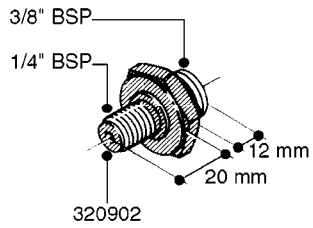

FITTINGS - HEXAGON NIPPLES
L0030-HIN, 01:01:16

Page 0
Date 12.08.2020 11:01

L0030

FITTINGS - HEXAGON NIPPLES
L0030-HIN, 01:01:16

Page 1
Date 12.08.2020 11:01

parts-n°	order qty	description
10015303	1	FITT.PO.HN 1.00X1.00 M1000
10425003	1	FITT.PO.HN 1.25X1.00 MCPHEE
320132	1	FITT.DK HN 1" BSP
320176	1	FITT.DK HN 3/8"X1/2" BSP
320445	1	FITT.DK HN 1/4"X3/8" BSP
320655	1	FITT.DK HN 1/2"-1/2" BSP
320692	1	FITT.DK HN 3/8'BSPX1/4'NPT
320703	1	FITT.DK HN 3/8BSP X1/2 &1/4NPT
320725	1	FITT.DK NIPPLE 3/8"-3/8" BSP
320902	1	FITT.DK HN 3/8'X 1/4' BSP
390232	1	FITT.DK HN 1-1/2' X 1-1/4' BSP
390276	1	FITT.DK HN 1'BSP