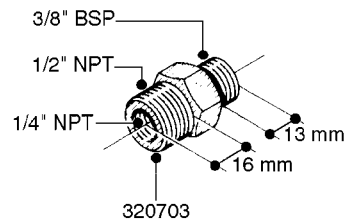

FITTINGS - HEXAGON NIPPLES
L0030-HIN, 01:01:16

Page 0
Date 12.08.2020 11:01

L0030

FITTINGS - HEXAGON NIPPLES
L0030-HIN, 01:01:16

Page 1
Date 12.08.2020 11:01

parts-n°	order qty	description
10015303	1	FITT.PO.HN 1.00X1.00 M1000
10425003	1	FITT.PO.HN 1.25X1.00 MCPHEE
320132	1	FITT.DK HN 1" BSP
320176	1	FITT.DK HN 3/8"X1/2" BSP
320445	1	FITT.DK HN 1/4"X3/8" BSP
320655	1	FITT.DK HN 1/2"-1/2" BSP
320692	1	FITT.DK HN 3/8'BSPX1/4'NPT
320703	1	FITT.DK HN 3/8BSP X1/2 &1/4NPT
320725	1	FITT.DK NIPPLE 3/8"-3/8" BSP
320902	1	FITT.DK HN 3/8'X 1/4' BSP
390232	1	FITT.DK HN 1-1/2' X 1-1/4' BSP
390276	1	FITT.DK HN 1'BSP