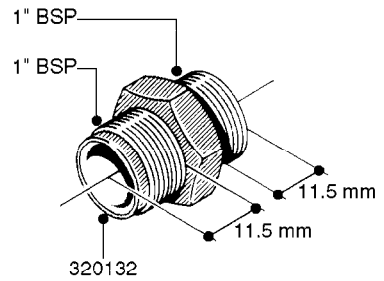

FITTINGS - HEXAGON NIPPLES
L0030-HIN, 01:01:16

Page 0
Date 12.08.2020 11:01

L0030

FITTINGS - HEXAGON NIPPLES
L0030-HIN, 01:01:16

Page 1
Date 12.08.2020 11:01

parts-n°	order qty	description
10015303	1	FITT.PO.HN 1.00X1.00 M1000
10425003	1	FITT.PO.HN 1.25X1.00 MCPHEE
320132	1	FITT.DK HN 1" BSP
320176	1	FITT.DK HN 3/8"X1/2" BSP
320445	1	FITT.DK HN 1/4"X3/8" BSP
320655	1	FITT.DK HN 1/2"-1/2" BSP
320692	1	FITT.DK HN 3/8'BSPX1/4'NPT
320703	1	FITT.DK HN 3/8BSP X1/2 &1/4NPT
320725	1	FITT.DK NIPPLE 3/8"-3/8" BSP
320902	1	FITT.DK HN 3/8'X 1/4' BSP
390232	1	FITT.DK HN 1-1/2' X 1-1/4' BSP
390276	1	FITT.DK HN 1'BSP