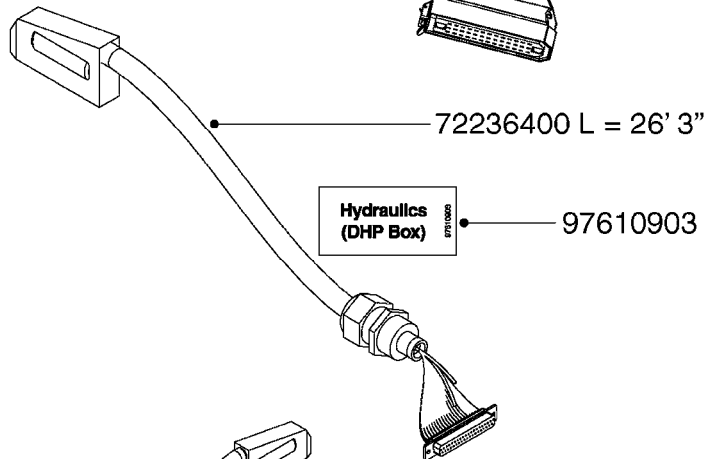

M0280

39 PIN CABLES
M0280-HIN, 28:03:17

Page 1

Date 12.08.2020 11:02

parts-n°	order qty	description
262158	1	PLUG INSERT 39 POLE MALE
262159	1	PLUG INSERT 39 POLE FEMALE
262160	1	PLUG HOUSING 39 POLE FEMALE
262161	1	PLUG HOUSING F/39 POLE MALE
440634	1	SCREW 5/8"
440732	1	PT SCREW 35X12B Z5452 ELZ
14034200	1	CODE BRACKET FOR 39 PIN CABLE
26003900	1	WIRE 37-39 PIN EVC, 6.6'
26004200	1	WIRE 37-39 PIN EVC, 57.4'
26008400	1	WIRE 39-PIN 24 WIRE L=8M
26011903	1	WIRE 39-39 POLE EXT. 3660MM
28027500	1	WIRE 37-39 PIN EVC, 37.7'
28028700	1	WIRE 37-39 PIN EVC, 45.9'
28028800	1	WIRE 37-39 PIN EVC, 16.4'
28028900	1	WIRE 37-39 PIN EVC, 26.2'
72236400	1	DAH CONN. WIRE/TRACTOR L=8M
97610803	1	DECAL-SRAY BOX 39-PIN
97610903	1	DECAL-HYDRAULIC BOX 39-PIN