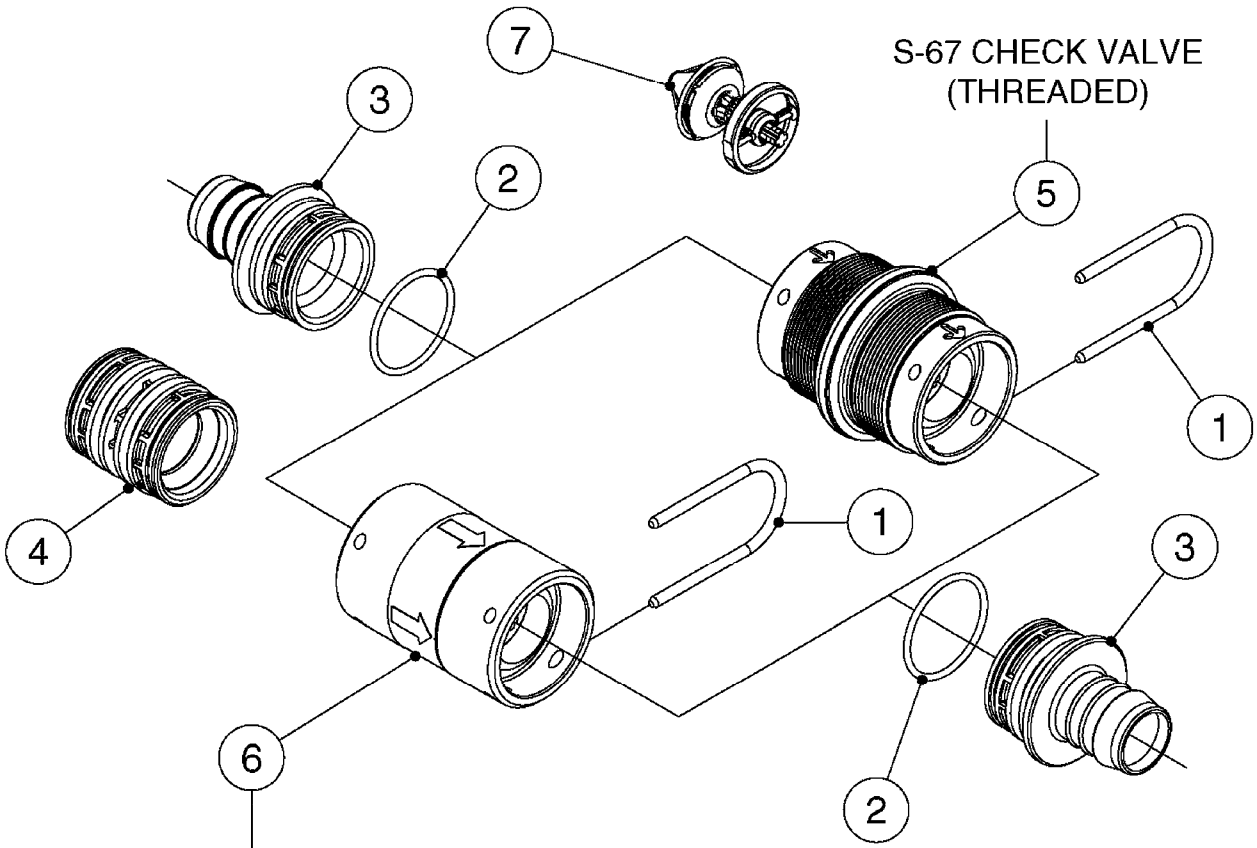

FOR FITTINGS AND
HOSES, SEE SECTION L

B0630

CHECK VALVES - S67
B0630-HIN, 31:07:19

Page 1
Date 12.08.2020 11:00

Pos.	parts-n°	order qty	description
1	145996	1	FITT.DK S-67 FORK
2	241973	1	O-RING Ø3 X 44.2 70 SHORES NITRIL
2	242353	1	O-RING 3 X 44.2 VITON
3	242504	1	O-RING D35x2 NITRIL
4	322104	1	FITT.DK S-67 BULKHEAD
5	334231	1	FITT.DK S-67 STR.1"
5	334232	1	FITT.DK S-67 STR.1-1/4"
5	334444	1	FITT.DK S-67 STR.1-1/2" PVC
6	14103100	1	SEAT F.CHECK VALVE D40.8 2010
7	70063603	1	VALVE, CHECK S67 1-1/2" COMPLETE IN-LINE CHECK VALVE FOR 1-1/2" HOSE
7	72001803	1	CHCK VLV,S67, 2 X 1" HB COMPLETE IN-LINE CHECK VALVE FOR 1" HOSE
7	72206600	1	CHCK VLV,S67, 2 X 1.25" HB COMPLETE IN-LINE CHECK VALVE FOR 1-1/4" HOSE
8	72089900	1	CHECK VALVE S67 SUBASMBLY.2001
9	97800500	1	DECAL 230X28 BLACK ARROW