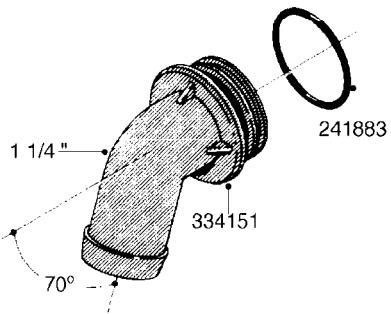

L0080

FITTINGS - S-53
L0080-HIN, 12:09:17

Page 1

Date 12.08.2020 11:01

Pos.	parts-n°	order qty	description
1	145995	1	FITT.DK S-53 FORK
2	241973	1	O-RING Ø3 X 44.2 70 SHORES NITRIL NITRIL (BLACK)
2	242353	1	O-RING 3 X 44.2 VITON VITON (BROWN)
3	242109	1	O-RING D32.2x3.0 NITRIL (BLACK)
3	242354	1	O-RING D32.2X3.0 VITON VITON (BROWN)
4	322103	1	FITT.DK S-53 BULKHEAD
5	322107	1	FITT.DK S-53 BULKHEAD NUT
6	322110	1	FITT.DK S-53 ELB. 1/2" BSP
7	322352	1	FITT.DK S-53 TEE
8	334229	1	FITT.DK S-53 STR.3/4"
9	334260	1	GASKET F. S-53 BULKHEAD
10	334564	1	FITT.DK S-67 TO S-53 ADAPTER
11	391100	1	FITT.DK S-53THREAD INS.1/2"BSP
12	726463	1	FITT.DK S53 BULKHEAD W/GASKET
13	726552	1	FIT.DK S-53X90 1/2" BSP,O-RING
14	726556	1	FITT.DK S-53 HB 1/2" W/O-RING
15	726558	1	FITT.DK S53 STR. 3/4" W. ORING
16	726559	1	FITT DK. S-53 HB 1" W/O-RING
17	726568	1	FITT.DK.S-53 HB 1/2"90 W/O-RING
18	726570	1	FITT.DK S-53 ELB.3/4" W. ORING
19	726571	1	FITT.DK S-53 ELB.1", W ORING
20	726578	1	FITT.DK S53 PLUG WITH O-RING
21	728561	1	FITT.DK. S67M - S53F REDUCER