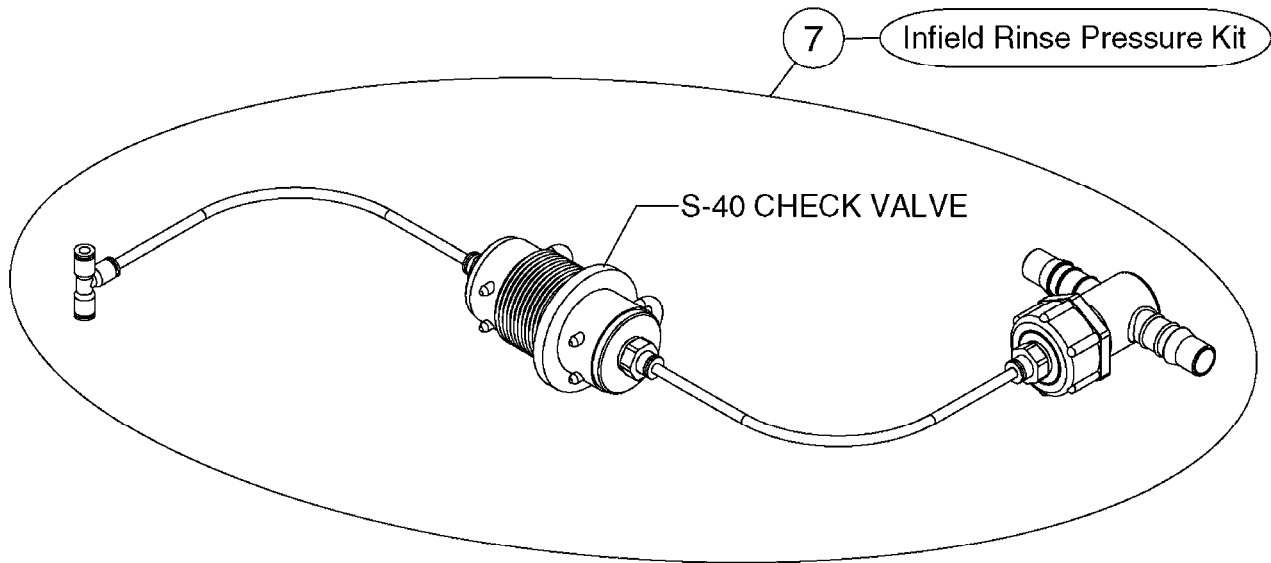

FOR FITTINGS AND
HOSES, SEE SECTION L

B0610

CHECK VALVES - S40
B0610-HIN, 04:01:18

Page 1
Date 12.08.2020 11:00

Pos.	parts-n°	order qty	description
1	145994	1	FITT.DK S-40 FORK
2	231346	1	QUICK COUPLER 1/8"BSP X 4 MM
3	241905	1	O-RING 12,3X2,4 VITON DKR.1,05
4	322102	1	FITT.DK S-40 BULKHEAD
5	615522	1	CHECK VALVE F.FOAM MARKER
6	726693	1	FITT.DK S-40 PLUG 1/8BSP ORING
7	70036203	1	RINSE PRESSURE KIT