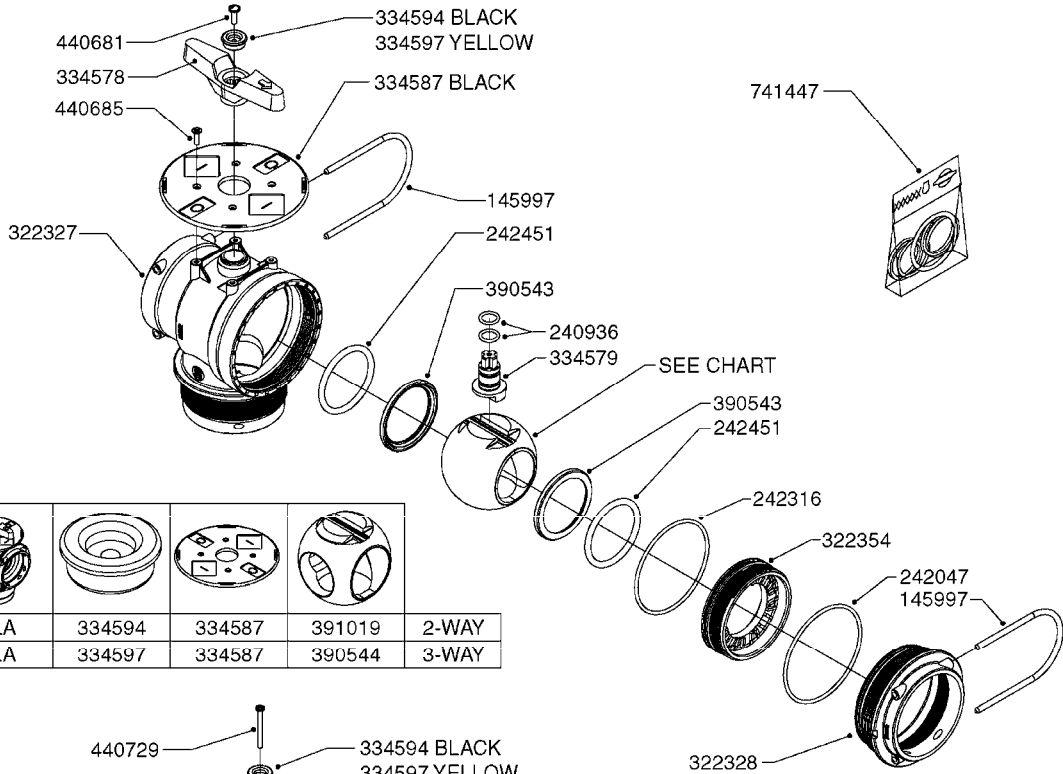

MANIFOLD - S93 VALVE
B0530-HIN, 28:01:19

S93

				2-WAY
NLA	334594	334587	391019	2-WAY
				3-WAY
NLA	334597	334587	390544	3-WAY