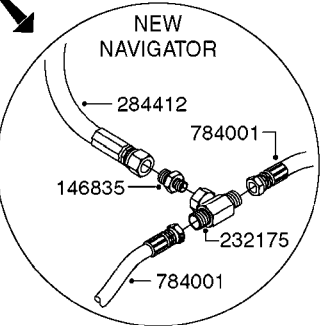

Check cylinder barrel for
stamped part number.

For non-FAROIL cylinder
parts, see page C0020.

"FA" plus date & part number
stamped on FAROIL cylinders.
(See page C0030)

C0390