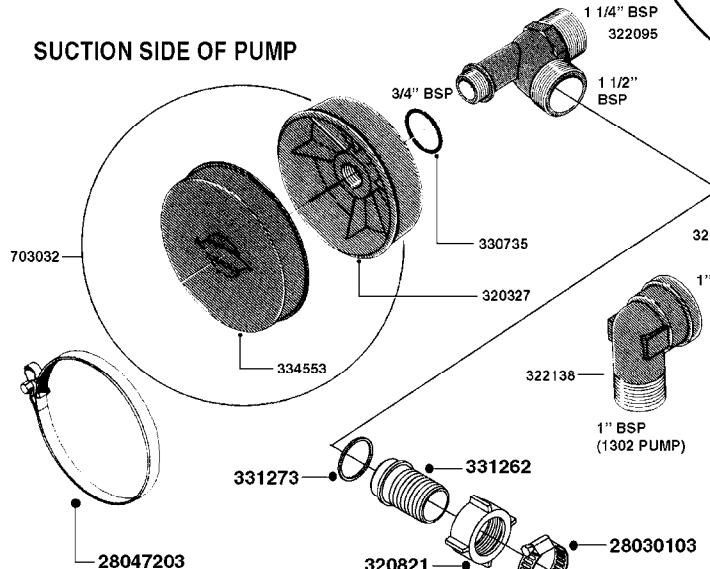

PRESSURE SIDE OF PUMP

SUCTION SIDE OF PUMP

TO CONTROLS

FROM TANK

NLA - 1302 PUMP (REPLACES 1301 PUMP)
#726854 - COMPLETE DAMPER KIT (SUCTION & PRESSURE)

COMPLETE ASSEMBLIES
WHOLEGOODS ITEMS

A0240

PUMP - 1301/1302 FITTINGS
A0240-HIN, 01:01:16