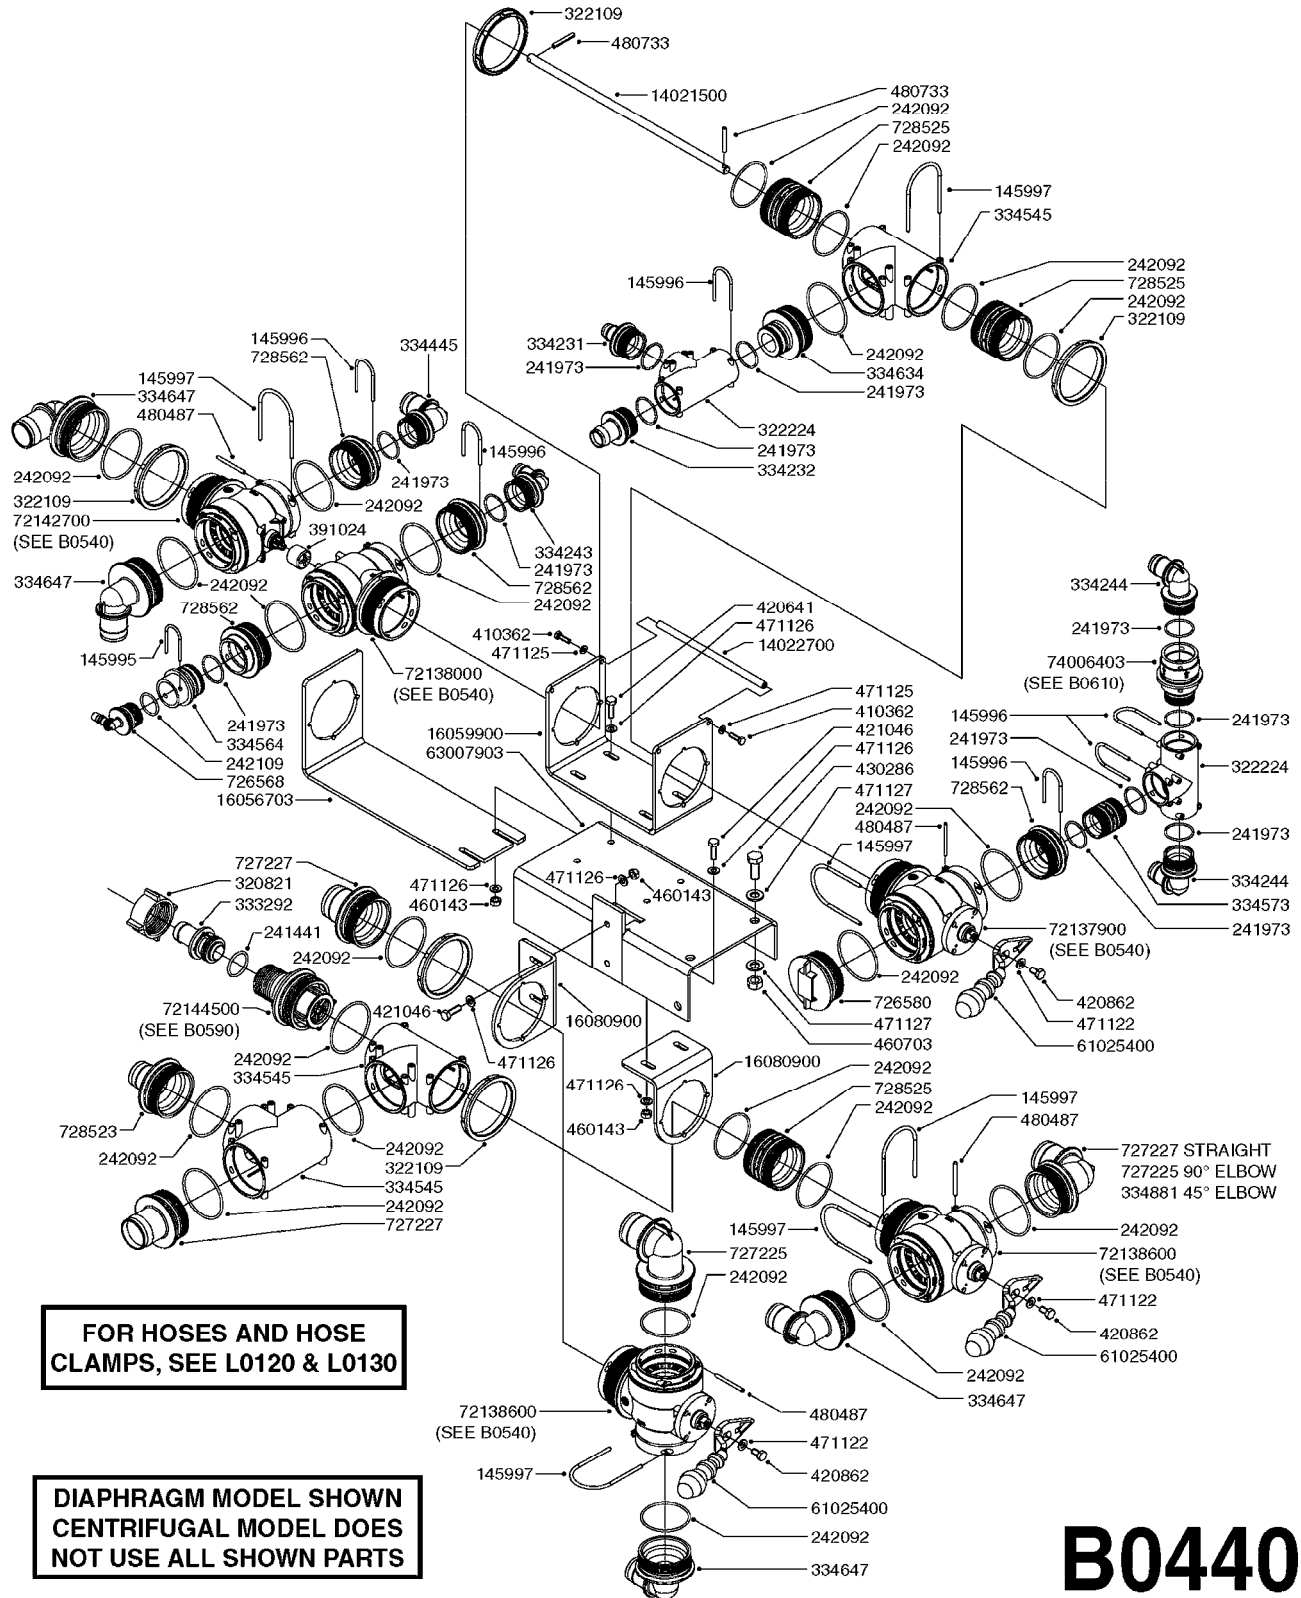

**FOR HOSES AND HOSE
CLAMPS, SEE L0120 & L0130**

**DIAPHRAGM MODEL SHOWN
CENTRIFUGAL MODEL DOES
NOT USE ALL SHOWN PARTS**

B0440

SMART VALVE - NEW NAVIGATOR
B0440-HIN, 28:05:19

Page 1
Date 12.08.2020 11:00

parts-n°	order qty	description
145995	1	FITT.DK S-53 FORK
145996	1	FITT.DK S-67 FORK
145997	1	FITT.DK S-93 FORK
241441	1	O-RING D29.3X3
241973	1	O-RING Ø3 X 44.2 70 SHORES NITRIL
242092	1	O-RING D69.5X3
242109	1	O-RING D32.2x3.0
320821	1	FITT.DK NUT 1-1/2" BSP
322109	1	FITT.DK S-93 BULKHEAD NUT
322224	1	FITT.DK S-67 TEE
333292	1	FITT.DK HB 1"O'RING F.1-1/2"
334231	1	FITT.DK S-67 STR.1"
334232	1	FITT.DK S-67 STR.1-1/4"
334243	1	FITT.DK S-67 ELB.1"
334244	1	FITT.DK S-67 ELB.1-1/4"
334445	1	FITT.DK S-67 ELB.1-1/2"
334545	1	FITT.DK S-93 TEE
334564	1	FITT.DK S-67 TO S-53 ADAPTER
334573	1	FITT.DK S-67 CONNECTOR
334634	1	FITT.DK ADAPTER S-93M S67M
334647	1	FITT.DK S93 ELB 1-1/2" 90 PVC
334881	1	FITT.DK S-93 ELB. 2" 45D PVC
391024	1	COUPLING FOR 3RD SMART VALVE
410362	1	BOLT HEX 8.8 SS M6X20
420641	1	BOLT HM 8X35/22 A2 SS DIN931
420862	1	BOLT HEX 8.8 DEL M10X16 FT
421046	1	BOLT HEX M8X25/25 A2 SS DIN933
430286	1	BOLT HEX 8.8 DEL M12X30 FT
460143	1	LOCK NUT M8 SST A2 DIN985
460703	1	NUT HEX M12X1.75 LOCK DIN985A2 SS
471122	1	WASHER, M10, Ø20/10.5X 2.0, SS
471125	1	WASHER M6U 6.4X14X1.2,A2 SS
471126	1	WASHER, M8, Ø16/ 8.4X 1.6, SS
471127	1	WASHER, M12, Ø24/13X24X2.5 SS
480487	1	PIN M5X60 SLOTTED GALV
480733	1	PIN D6 X 40
726568	1	FITT.DK.S-53 HB 1/2"90 W/O-RING
726580	1	FITT. S93 PLUG W/O-RING
727225	1	FITT.DK S-93 ELB.2'PVC W/ORING
727227	1	FITT.DK S-93 STR.2" W/ORING
728523	1	FITT.DK S-93 STR.1-1/2" W.O-RING
728525	1	FITT. S93 CONNECTOR W/O-RINGS
728562	1	FITT.DK S-93 TO S67 ADAPTOR
14021500	1	SPINDLE F.S93 SMART VALVE
14022700	1	SPACER TUBE Ø10 L=212 SS
16056703	1	PLATE 6.0X492X116/SMART VALVE
16059900	1	BRACKET 2 STK S93 SMART VALVE
16080900	1	BRACKET 1 STK S93 VALVE 15BAR
61025400	1	HANDLE SMART VALVE
63007903	1	SMART VALVE MOUNTING BKT.1100
72137900	1	VALVE S93 "V1" SMART VALVE
72138000	1	VALVE S93 "V2" SMART VALVE
72138600	1	VALVE S93 "V3" SMART VALVE
72142700	1	VALVE S93 "V4" SMART VALVE
72144500	1	SAFETY VALVE 15 BAR S93
74006403	1	CHECK VALVE S67 BAG