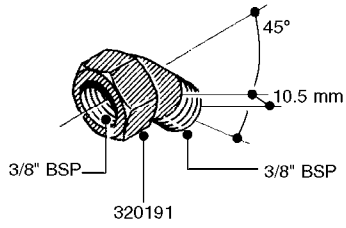

FITTINGS - HEXAGON NIPPLES
L0030-HIN, 01:01:16

Page 0
Date 12.08.2020 11:01

L0030

FITTINGS - HEXAGON NIPPLES
L0030-HIN, 01:01:16

Page 1
Date 12.08.2020 11:01

parts-n°	order qty	description
10015303	1	FITT.PO.HN 1.00X1.00 M1000
10425003	1	FITT.PO.HN 1.25X1.00 MCPHEE
320132	1	FITT.DK HN 1" BSP
320176	1	FITT.DK HN 3/8"X1/2" BSP
320445	1	FITT.DK HN 1/4"X3/8" BSP
320655	1	FITT.DK HN 1/2"-1/2" BSP
320692	1	FITT.DK HN 3/8'BSPX1/4'NPT
320703	1	FITT.DK HN 3/8BSP X1/2 &1/4NPT
320725	1	FITT.DK NIPPLE 3/8"-3/8" BSP
320902	1	FITT.DK HN 3/8'X 1/4' BSP
390232	1	FITT.DK HN 1-1/2' X 1-1/4' BSP
390276	1	FITT.DK HN 1'BSP