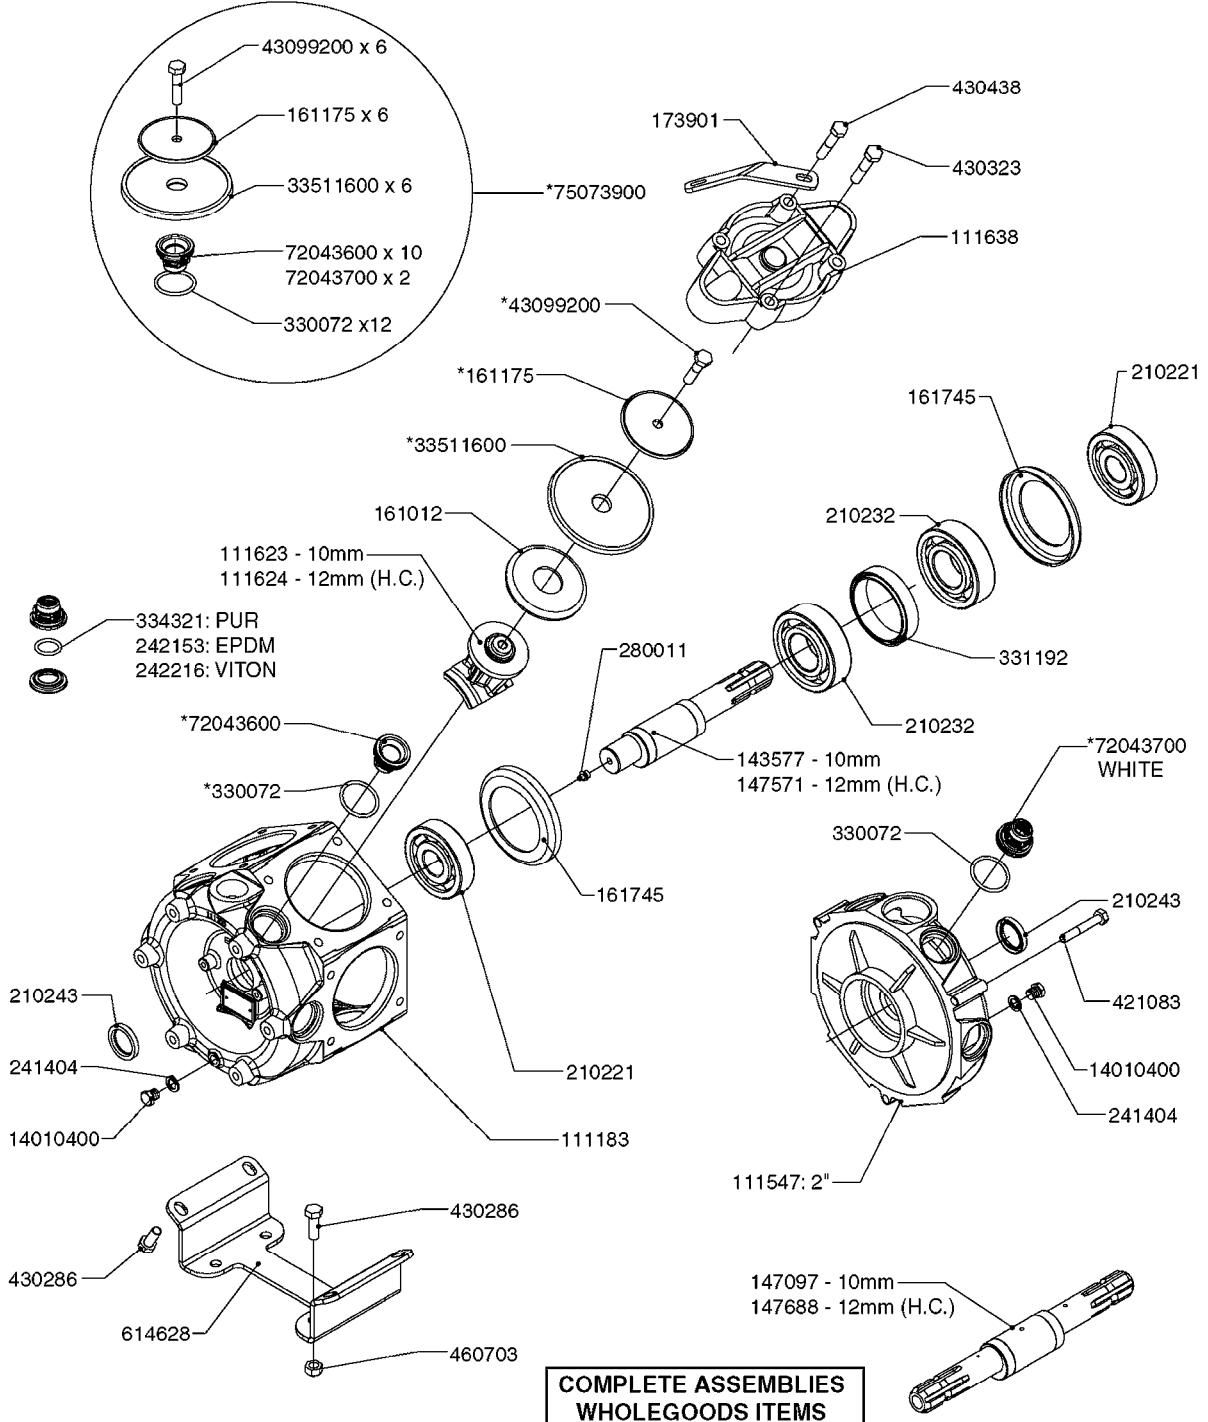

PUMP REPAIR KIT

**COMPLETE ASSEMBLIES
WHOLEGOODS ITEMS**

COMPLETE PUMPS

- 821587 - 463/10 2" W/THROUGH SHAFT (540 RPM)
- 82166300 - 463/12 2" (540 RPM H.C. INLINE PORTS)
- 463/12 2" (540 RPM H.C. OFFSET PORTS) REPLACED BY 82168700 (PAGE A0350)

A0330

PUMP - 463 W/ MOUNTING BASE
A0330-HIN, 01:01:16

Page 1
Date 12.08.2020 11:00

parts-n°	order qty	description
111183	1	PUMP CASTING 460-463 (PAINTED)
111547	1	PUMP FRONT 460-463-2' (PAINT)
111623	1	CONNECTING ROD 463/10MM
111624	1	CONNECTING ROD 463/12MM
111638	1	VALVE COVER 463 HC+1000 VERS.
143577	1	CRANK SHAFT F.363/462/463-10mm
147097	1	CRANK SHAFT 363-463/10 THROUGH
147571	1	CRANK SHAFT F.463-12mm
147688	1	CRANK SHAFT 462/12 THROUGH
161012	1	DIAPHRAGM BACKING DISC F. 463
161175	1	DIAPHRAGM DISC 463/464 PUMP
161745	1	METAL SPACER F.363/463
173901	1	LIFT STRAP F.PUMP 463
210221	1	BEARING BALL 6407
210232	1	BEARING BALL 6310
210243	1	SEAL OIL 35 X 47 X 7
241404	1	DOWTY SEAL 1/4"
242153	1	O-RING D26X4 EPDM
242216	1	O-RING VITON F/1202/1302/462
280011	1	GREASE NIPPLE 1/8' SAE H TR
330072	1	O-RING D53.5/D45.5X4
331192	1	SPACER, MODEL 361/363
334321	1	O-RING POLY. 34.0x26.0x4.0
421083	1	BOLT HEX 8.8 DEL M10X65
430286	1	BOLT HEX 8.8 DEL M12X30 FT
430323	1	BOLT HEX 8.8 DEL M12X60
430438	1	BOLT HEX 8.8 DEL M12X65
460703	1	NUT HEX M12X1.75 LOCK DIN985A2 SS
614628	1	FOOT F. 46X PUMP, RED
821587	1	PUMP 463/10 THROUGH SHAFT TWNF
14010400	1	PLUG 1/4" BSP
33511600	1	DIAPHRAGM PUMP 463/464 PUMP PUR
43099200	1	BOLT HEX SS M12 X 30 DIN933 A4
72043600	1	VALVE FOR 462/463
72043700	1	VALVE FOR 462/463 W.VENT HOLE
75073900	1	PUMP KIT 460/463 "06"
82166300	1	PUMP 464-12-MED-2-540
82168700	1	PUMP 464-12 540 OFFSET PORTS