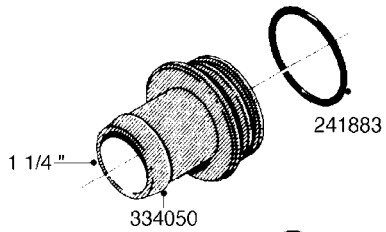

L0080

FITTINGS - S-53
L0080-HIN, 12:09:17

Page 1

Date 12.08.2020 11:01

Pos.	parts-n°	order qty	description
1	145995	1	FITT.DK S-53 FORK
2	241973	1	O-RING Ø3 X 44.2 70 SHORES NITRIL NITRIL (BLACK)
2	242353	1	O-RING 3 X 44.2 VITON VITON (BROWN)
3	242109	1	O-RING D32.2x3.0 NITRIL (BLACK)
3	242354	1	O-RING D32.2X3.0 VITON VITON (BROWN)
4	322103	1	FITT.DK S-53 BULKHEAD
5	322107	1	FITT.DK S-53 BULKHEAD NUT
6	322110	1	FITT.DK S-53 ELB. 1/2" BSP
7	322352	1	FITT.DK S-53 TEE
8	334229	1	FITT.DK S-53 STR.3/4"
9	334260	1	GASKET F. S-53 BULKHEAD
10	334564	1	FITT.DK S-67 TO S-53 ADAPTER
11	391100	1	FITT.DK S-53THREAD INS.1/2"BSP
12	726463	1	FITT.DK S53 BULKHEAD W/GASKET
13	726552	1	FIT.DK S-53X90 1/2" BSP,O-RING
14	726556	1	FITT.DK S-53 HB 1/2" W/O-RING
15	726558	1	FITT.DK S53 STR. 3/4" W. ORING
16	726559	1	FITT DK. S-53 HB 1" W/O-RING
17	726568	1	FITT.DK.S-53 HB 1/2"90 W/O-RING
18	726570	1	FITT.DK S-53 ELB.3/4" W. ORING
19	726571	1	FITT.DK S-53 ELB.1", W ORING
20	726578	1	FITT.DK S53 PLUG WITH O-RING
21	728561	1	FITT.DK. S67M - S53F REDUCER