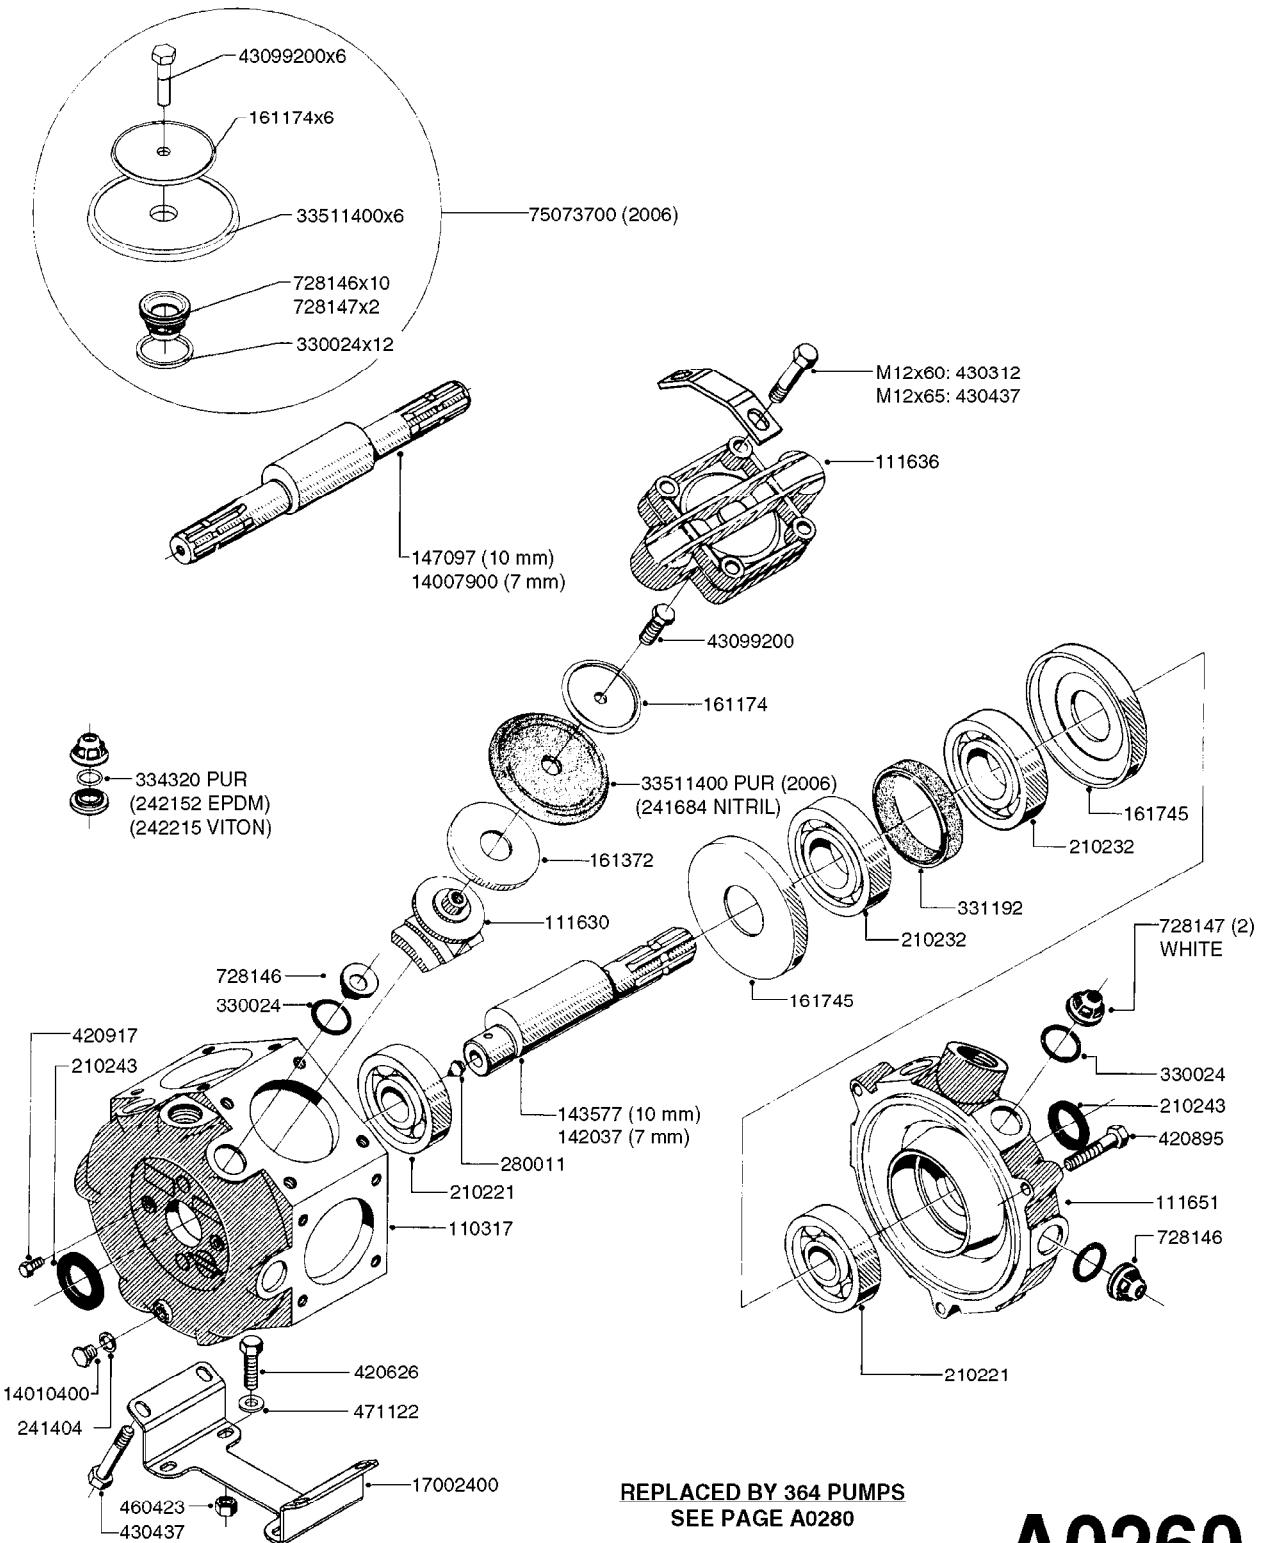

REPLACED BY 364 PUMPS
SEE PAGE A0280

A0260

PUMP - 363 W/MOUNTING BASE
A0260-HIN, 17:03:16

Page 1
Date 12.08.2020 11:00

parts-n°	order qty	description
110317	1	PUMP CASING MODEL 360/361 PNTD
111630	1	CONNECTING ROD 363/364-10 PUMP
111636	1	VALVE COVER 363 HEAVY DUTY
111651	1	CASTING F.363 1.5" PUMP(FRONT)
142037	1	CRANK SHAFT 361-20
143577	1	CRANK SHAFT F.363/462/463-10mm
147097	1	CRANK SHAFT 363-463/10 THROUGH
161174	1	DIAPHRAGM DISC SS 361/363/364 PUMP
161372	1	DIAPHRAGM BACKING DISC,320-361
161745	1	METAL SPACER F.363/463
210221	1	BEARING BALL 6407
210232	1	BEARING BALL 6310
210243	1	SEAL OIL 35 X 47 X 7
241404	1	DOWTY SEAL 1/4"
241684	1	DEICER PARTS: DIAPHRAGM MODEL 361 NITRIL
242152	1	O-RING D18.2X3 EPDM
242215	1	O-RING D18X3 VITON
280011	1	GREASE NIPPLE 1/8" SAE H TR
330024	1	O-RING D41,1/D34.5 X 3,5
331192	1	SPACER, MODEL 361/363
334320	1	O-RING D18X3 POLYURETHANE
420626	1	BOLT HEX 8.8 DEL M10X20 FT
420895	1	BOLT HEX 8.8 RAW M10X60
420917	1	BOLT HEX 8.8 RAW M8X12 FT
430312	1	BOLT HEX 8.8 M12X60
430437	1	BOLT HEX 8.8 RAW M12X65
460423	1	NUT HEX M10X1.50 LOCK DIN985A2 SS
471122	1	WASHER, M10, Ø20/10.5X 2.0, SS
728146	1	VALVE FOR 361(726890/707932)
728147	1	VALVE FOR 361 WHITE WITH HOLE
14007900	1	CRANK 363/462/463-7mm 540/THRU
14010400	1	PLUG 1/4" BSP
17002400	1	FOOT F. 36X PUMP, RED
33511400	1	DIAPHRAGM PUMP 361/361/363/364 PUR
43099200	1	BOLT HEX SS M12 X 30 DIN933 A4
75073700	1	PUMP KIT 361/363 "06"