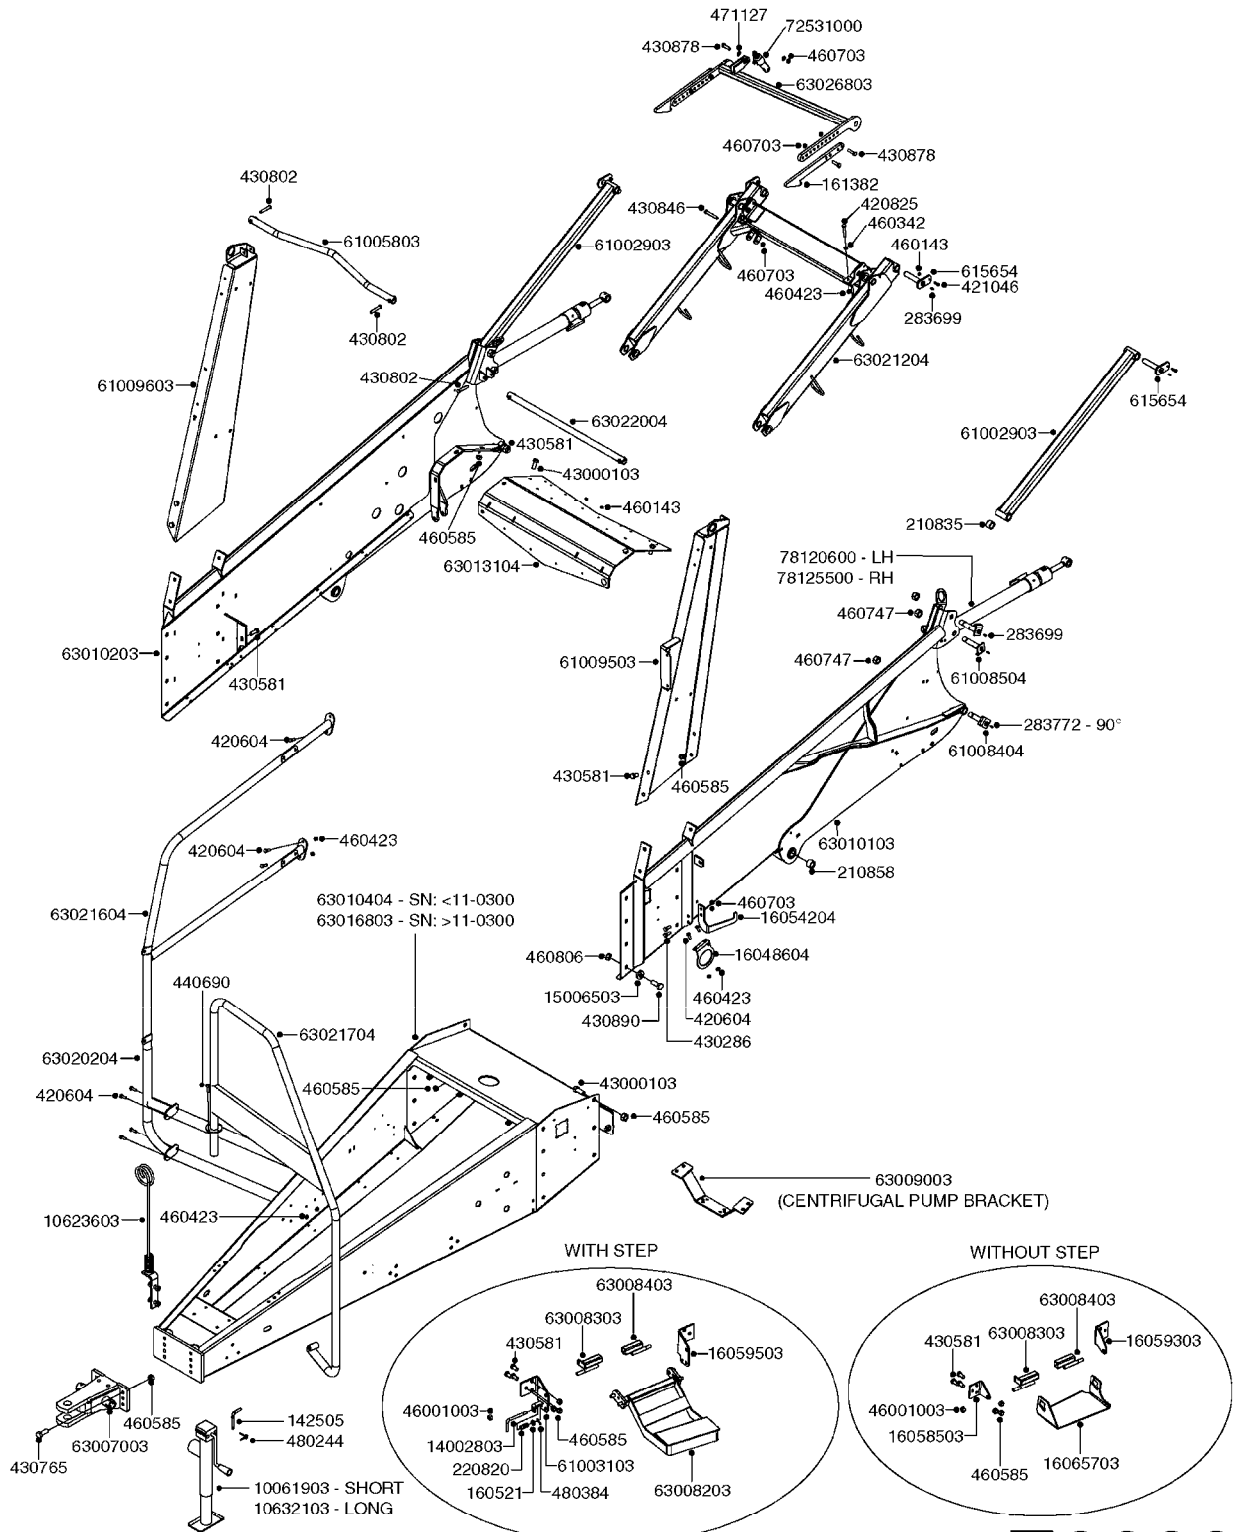

E0600

FRAME - NEW NAVIGATOR 1100
E0600-HIN, 01:01:16

Page 1
Date 12.08.2020 11:01

parts-n°	order qty	description
142505	1	LOCKING PAWL 12 X 70MM
160521	1	WASHER D30.5/D13X2
161382	1	HOOK F.TRANSPORT LOCK L=340MM
210835	1	BUSHING D28/25 L=25
210858	1	BUSHING 034/30 L=20
220820	1	SPRING D20.5/2.0 0-50MM
283699	1	GREASE NIPPLE M6X1
283772	1	GREASE NIPPLE M6X1 90°
420604	1	BOLT HEX 8.8 DEL M10X25 FT DIN933
420825	1	BOLT HEX 8.8 DEL M10X65
421046	1	BOLT HEX M8X25/25 A2 SS DIN933
430286	1	BOLT HEX 8.8 DEL M12X30 FT
430581	1	BOLT HEX 8.8 DEL M16X40 FT
430765	1	BOLT HEX 8.8 DEL M16X55
430802	1	BOLT HEX 8.8 DEL M12X75
430846	1	BOLT HEX 8.8 DEL M12X80
430878	1	BOLT HEX 8.8 DEL M12X45 DIN931
430890	1	BOLT HEX 8.8 DEL M20X50
440690	1	PT SCREW KB 6MM X 35 ELZ
460143	1	LOCK NUT M8 SST A2 DIN985
460342	1	NUT HEX M10 DEL DIN934
460423	1	NUT HEX M10X1.50 LOCK DIN985A2 SS
460585	1	LOCKING NUT M16 DIN985 A2 SS
460703	1	NUT HEX M12X1.75 LOCK DIN985A2 SS
460747	1	NUT HEX M24 LOCK
460806	1	NUT HEX M20X2.50 LOCK DIN985A2 SS
471127	1	WASHER, M12, Ø24/13X24X2.5 SS
480244	1	PIN SNAP D4.5
480384	1	PIN COTTER 3/16 x 1-1/2"
615654	1	PIN D25 X 123 F. PARALIFT
10061903	1	JACK F300/500/575 5000LB
10623603	1	CABLE & HOSE HOLDER NAV.
10632103	1	JACK F RANGER 5000LB
14002803	1	PIN 1/2"Ø NAV STEP
15006503	1	WASHER FRAME BUSHING
16048604	1	QUICK FILL BKT. NAV. 575-1100
16054204	1	JACKSTAND SUPPORT NAV. 1100
16058503	1	BRACKET FLSH TK FRT 1100 NAV
16059303	1	BRACKET FLSH TK BACK 1100 NAV
16059503	1	BRACKET FLSH TK +STEP 1100 BK
16065703	1	PLATE TANK PIVOT STOP NEW NAV
43000103	1	BOLT HEX 8.8 CRG M16x2.0 40LG
46001003	1	NUT HEX 5/8"-11 NYLOCK
61002903	1	LINK ARM F. PARALIFT NAV.
61003103	1	BRACKET FLSH TK +STEP 1100 FNT
61005803	1	CROSSBAR FRONT NEW NAV
61008404	1	MOUNTING BOLT Ø25X90/M24
61008504	1	MOUNTING BOLT Ø25X98/M24
61009503	1	UPRIGHT PANEL LH 1100 NAV.
61009603	1	UPRIGHT PANEL RH 1100 NAV.
63007003	1	CLEVIS HITCH NAV. 1100
63008203	1	STEP F. PLATFORM 575-1100 NAV.
63008303	1	FLUSH TANK PIVOT FRONT NAV.
63008403	1	FLUSH TANK PIVOT REAR NAV.
63009003	1	CENTRIFUGAL PUMP BRACKET
63010103	1	CHASSIS PANEL LH 1100 NAVIGATO
63010203	1	CHASSIS PANEL RH 1100 NAVIGATO
63010404	1	DRAWBAR FRAME 1100 NAVIGATOR
63013104	1	CROSS MEMBER REAR NAVIGATOR
63016803	1	DRAWBAR FRAME 1100 NAVIGATOR
63020204	1	BRACKET HANDRAIL MOUNT