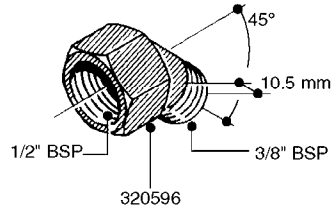

FITTINGS - HEXAGON NIPPLES
L0030-HIN, 01:01:16

Page 0
Date 12.08.2020 11:01

L0030

FITTINGS - HEXAGON NIPPLES
L0030-HIN, 01:01:16

Page 1
Date 12.08.2020 11:01

parts-n°	order qty	description
10015303	1	FITT.PO.HN 1.00X1.00 M1000
10425003	1	FITT.PO.HN 1.25X1.00 MCPHEE
320132	1	FITT.DK HN 1" BSP
320176	1	FITT.DK HN 3/8"X1/2" BSP
320445	1	FITT.DK HN 1/4"X3/8" BSP
320655	1	FITT.DK HN 1/2"-1/2" BSP
320692	1	FITT.DK HN 3/8'BSPX1/4'NPT
320703	1	FITT.DK HN 3/8BSP X1/2 &1/4NPT
320725	1	FITT.DK NIPPLE 3/8"-3/8" BSP
320902	1	FITT.DK HN 3/8'X 1/4' BSP
390232	1	FITT.DK HN 1-1/2' X 1-1/4' BSP
390276	1	FITT.DK HN 1'BSP