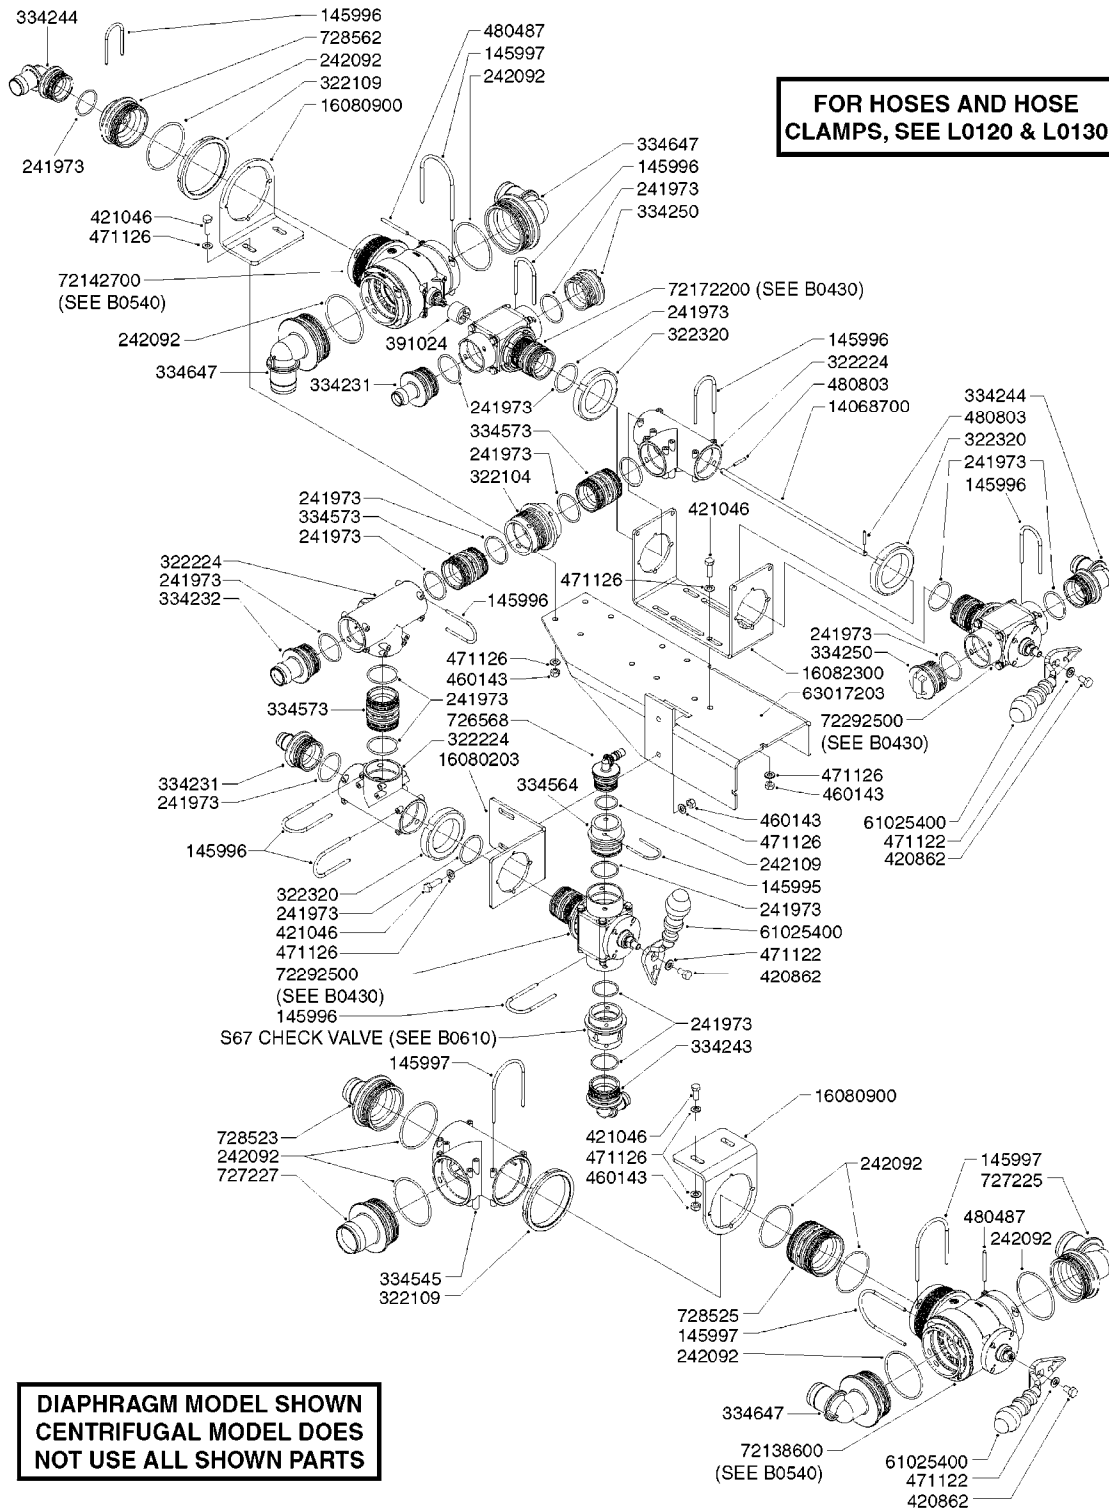

FOR HOSES AND HOSE CLAMPS, SEE L0120 & L0130

**DIAPHRAGM MODEL SHOWN
CENTRIFUGAL MODEL DOES
NOT USE ALL SHOWN PARTS**

B0460

SMART VALVE-NEW NAVIGATOR S67
B0460-HIN, 28:05:19

Page 1
Date 12.08.2020 11:00

parts-n°	order qty	description
145995	1	FITT.DK S-53 FORK
145996	1	FITT.DK S-67 FORK
145997	1	FITT.DK S-93 FORK
241973	1	O-RING Ø3 X 44.2 70 SHORES NITRIL
242092	1	O-RING D69.5X3
242109	1	O-RING D32.2x3.0
322104	1	FITT.DK S-67 BULKHEAD
322109	1	FITT.DK S-93 BULKHEAD NUT
322224	1	FITT.DK S-67 TEE
322320	1	NUT F.3 WAY VALVE S56
334231	1	FITT.DK S-67 STR.1"
334232	1	FITT.DK S-67 STR.1-1/4"
334243	1	FITT.DK S-67 ELB.1"
334244	1	FITT.DK S-67 ELB.1-1/4"
334250	1	FITT.DK S-67 PLUG
334545	1	FITT.DK S-93 TEE
334564	1	FITT.DK S-67 TO S-53 ADAPTER
334573	1	FITT.DK S-67 CONNECTOR
334647	1	FITT.DK S93 ELB 1-1/2" 90 PVC
391024	1	COUPLING FOR 3RD SMART VALVE
420862	1	BOLT HEX 8.8 DEL M10X16 FT
421046	1	BOLT HEX M8X25/25 A2 SS DIN933
460143	1	LOCK NUT M8 SST A2 DIN985
471122	1	WASHER, M10, Ø20/10.5X 2.0, SS
471126	1	WASHER, M8, Ø16/ 8.4X 1.6, SS
480487	1	PIN M5X60 SLOTTED GALV
480803	1	PIN Ø4 X 25
726568	1	FITT.DK.S-53 HB 1/2"90 W/O-RING
727225	1	FITT.DK S-93 ELB.2'PVC W/ORING
727227	1	FITT.DK S-93 STR.2" W/ORING
728523	1	FITT.DK S-93 STR.1-1/2" W.O-RING
728525	1	FITT. S93 CONNECTOR W/O-RINGS
728562	1	FITT.DK S-93 TO S67 ADAPTOR
14068700	1	SPINDLE,SMART VALVE S67 10MM
16080203	1	BRACKET 1 STK S67 VALVE
16080900	1	BRACKET 1 STK S93 VALVE 15BAR
16082300	1	BRACKET 2PCS S67 VALVE 15 BAR
61025400	1	HANDLE SMART VALVE
63017203	1	SMART VALVE MOUNTING BKT.1100
72138600	1	VALVE S93 "V3" SMART VALVE
72142700	1	VALVE S93 "V4" SMART VALVE
72172200	1	VALVE S67 "V2" SMART VALVE
72292500	1	VALVE S67 SMART VALVE NEW NAV