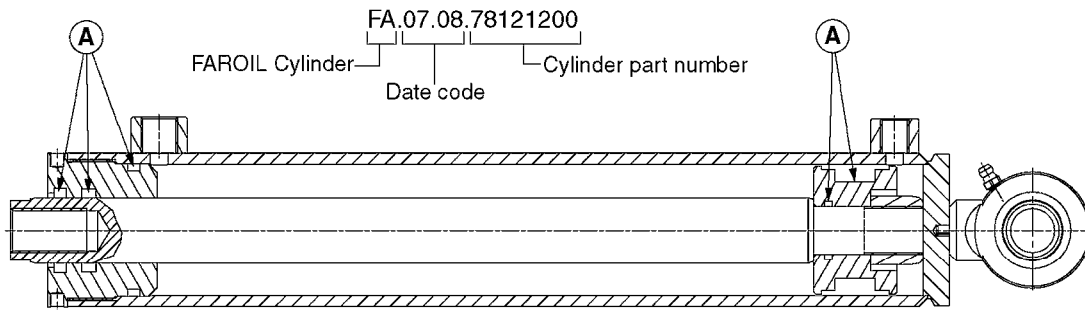

HYDRAULICS - CYLINDERS
C0020-HIN, 01:01:16

Page 3

Date 12.08.2020 11:01

parts-n°	order qty	description
63039300 78100003	1 1	CYLINDER ROD F.781132 CYL. PARA-LIFT CM+750 W/STOP

Check cylinder barrel for stamped part number.