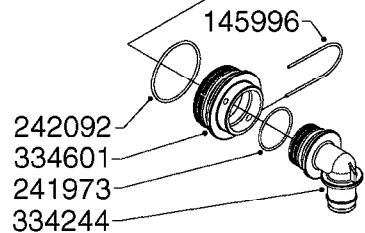

REGULATOR VALVE ASSEMBLY: *72027300

COMPLETE ASSEMBLIES
WHOLEGOODS ITEMS

B0340