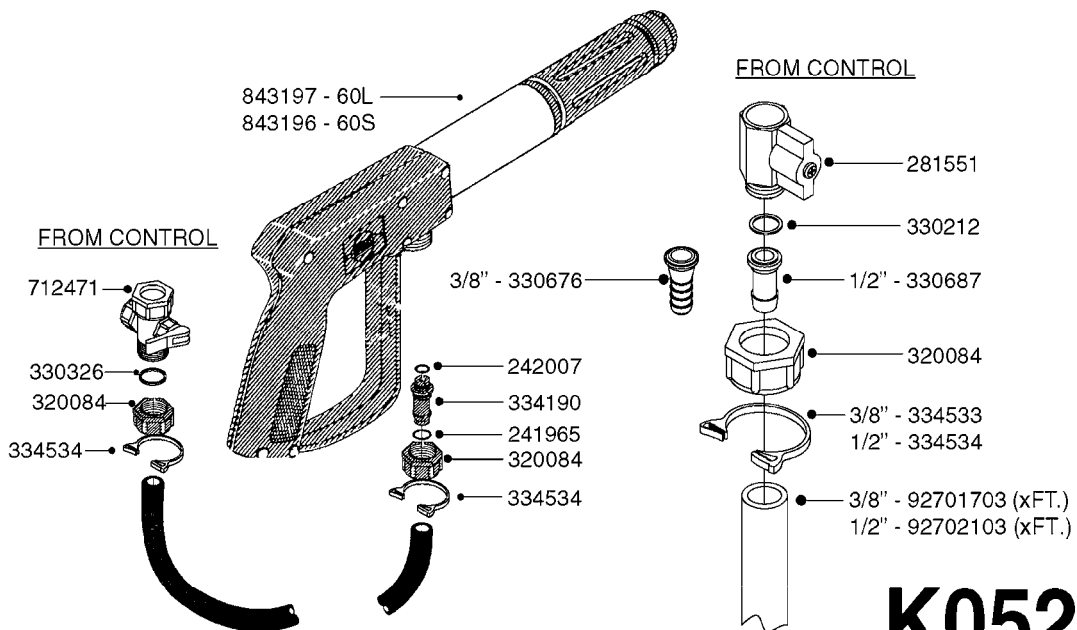

K0520

HOSE WRAPS
K0520-HIN, 05:12:19

Page 1
Date 12.08.2020 11:01

parts-n°	order qty	description
241965	1	O-RING Ø12.1 X 1.6 NITRILE
242007	1	O-RING Ø9.1 X 1.6 NITRILE
281551	1	BALL VALVE 1/2"
320084	1	FITT.DK NUT 1/2" BSP
330212	1	O-RING D19/D14X2.4 F.1/2"NUT
330326	1	O-RING D30/D24X2 F.1"NUT
330676	1	FITT.DK HB 3/8" F. 1/2" NUT
330687	1	FITT.DK HB 1/2" F. 1/2" NUT
334190	1	FITT.DK HB 1/2' F. PISTOL 60S
334533	1	CLAMP HOSE PLASTIC 3/8"
334534	1	CLAMP HOSE PLASTIC 1/2"
636223	1	POST 12 VOLT TR30
712471	1	AGITATION VALVE ASSY. ON/OFF
843196	1	SPRAY GUN KIT TYPE 60 SHORT
843197	1	HANDGUN KIT TYPE 60 LONG
10013403	1	BOLT HEX 3/8-16X1 1/4 HCS Z5
10013503	1	NUT HEX NC 3/8"
10178903	1	WRAP HOSE SIDE MOUNT PLATE
10179003	1	WRAP HOSE BOTTOM PLATE MOUNT
10179403	1	WRAP WELDMENT FOR HI101789
10179503	1	WRAP WELDMENT FOR HI101790
10225603	1	BKT.FOR HOSE WRAP MOUNT NL NK
10225703	1	WRAP HOSE BDL.BOTTOM PLATE
92701703	1	HOSE R X3/8" X300PSI WP X0012"
92702103	1	HOSE R X1/2" X300PSI WP X0012"