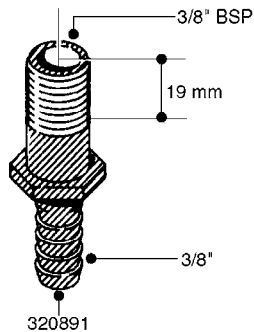

L0050

parts-n°	order qty	description
242594	1	O-RING D14 X 1.78 SCH.70-EPDM
320294	1	FITT.DK TEE 3/8X3/8HB X1/2"BSP
320305	1	FITT.DK HB 3/4'- 3/4' BSP
320386	1	FITT.DK TEE 3/8X3/8HB X3/8"BSP
320397	1	FITT.DK ELB 3/8"HB X 3/8" BSP
320401	1	FITT.DK TEE 1/2X1/2HB X1/2"BSP
320412	1	FITT.DK TEE 1/2X1/2HB X3/8'BSP
320423	1	FITT.DK ELB 1/2'HB X 3/8' BSP
320891	1	FITT.DK HB 3/8'- 3/8' BSP
320972	1	FITT.DK HB 5/16'- 1/4' BSP
322046	1	FITT.DK TEE 1/2X1/2HB X3/4'BSP
322048	1	FITT.DK TEE 3/4X3/4HB X3/4'BSP
330595	1	O-RING D24.6/D20X2.1 -3/4"
333137	1	FITT.DK CONN.1/2" F.NOZZ. DOUB
333141	1	FITT.DK CONN.1/2" F.NOZZ.SING
334041	1	FITT.DK CONN.3/4' F.NOZZ. SING
334042	1	FITT.DK CONN.3/4' F.NOZZ. DOUB
334195	1	FITT.DK ELB. 3/4"HB X 3/4"HB
10012103	1	FITT.PO.HB 1.25X1.50 IMB1012
10014003	1	FITT.PO.HB 1.25X1.25 IMB1010
10036903	1	FITT.PO.HB 1.50X1.50 IMB1212
28019303	1	FITTING HB ELB 3/4NPT-3/4HOSE
61016500	1	HOSE TAIL 3/4" 90°+RG CAP 3/4"
72026700	1	NOZZLE TUBE ADAPTER W/O-RING