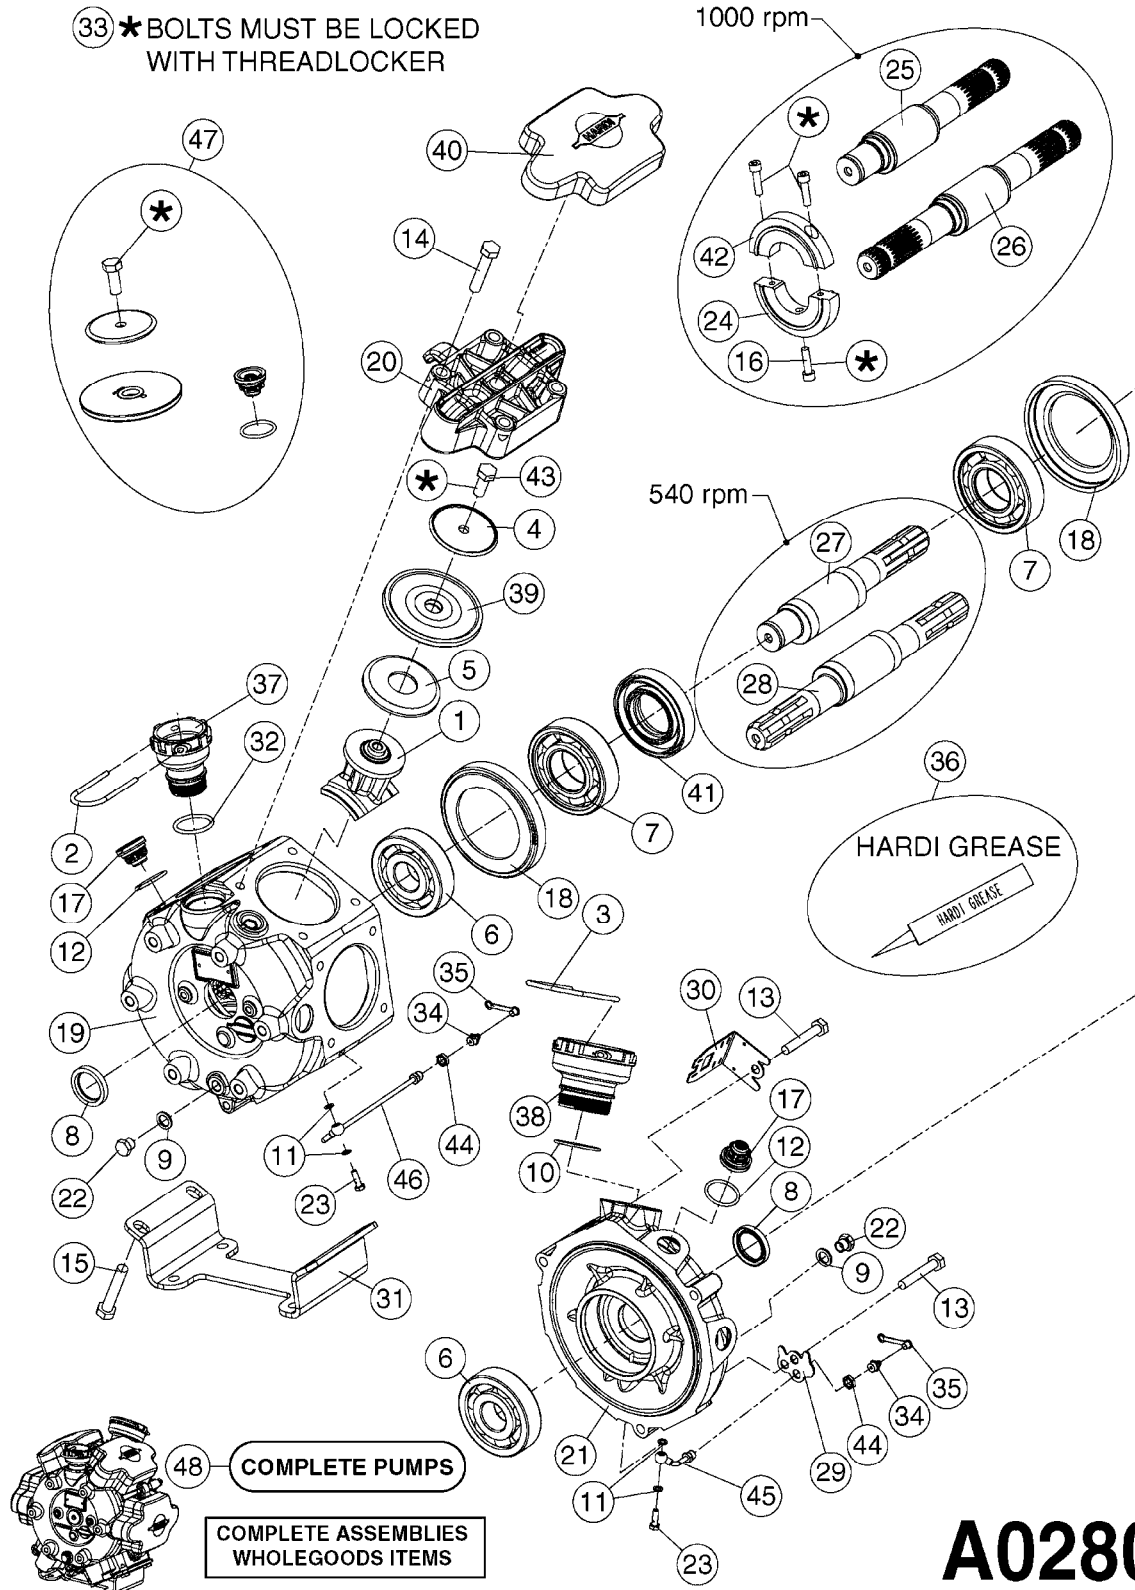

33 * BOLTS MUST BE LOCKED WITH THREADLOCKER

1000 rpm

540 rpm

PUMP - 364 540/1000 RPM
A0280-HIN, 07:05:20

Page 1
Date 12.08.2020 11:00

Pos.	parts-n°	order qty	description
1	111622	1	CONNECTING ROD 463/5.5MM
1	111628	1	CONNECTING ROD 363/5.5 PUMP
1	111629	1	CONNECTING ROD 363/364-7 PUMP
1	111630	1	CONNECTING ROD 363/364-10 PUMP
2	145996	1	FITT.DK S-67 FORK
3	145997	1	FITT.DK S-93 FORK
4	161174	1	DIAPHRAGM DISC SS 361/363/364 PUMP
5	161372	1	DIAPHRAGM BACKING DISC,320-361
6	210221	1	BEARING BALL 6407
7	210232	1	BEARING BALL 6310
8	210243	1	SEAL OIL 35 X 47 X 7
9	241404	1	DOWTY SEAL 1/4"
10	242225	1	O-RING D45.0 X 4.0 RUBBER
11	242374	1	WASHER Ø10/Ø6X1 COPPER
12	330024	1	O-RING D41,1/D34.5 X 3,5
13	420895	1	BOLT HEX 8.8 RAW M10X60
14	430312	1	BOLT HEX 8.8 M12X60
15	430438	1	BOLT HEX 8.8 DEL M12X65
16	450995	1	BOLT ALLEN M8X30 DIN 912 RAW
17	728146	1	VALVE FOR 361(726890/707932)
18	11171900	1	CONROD RING 364/464 MACHINED
19	11172000	1	PUMP HOUSE 364 MACHINED 5/4" BSP RED
20	11172800	1	VALVE COVER 363/364 MACHINED RED
21	11173200	1	FRONTPART 364, 1½" BSP RED
22	14010400	1	PLUG 1/4" BSP
23	14120400	1	BANJOBOLT M6 X 19
24	14120700	1	COUNTERWEIGHT 364/464-1000
25	14137300	1	CRANKSHAFT 364/464-5.5 1000
26	14137900	1	CRANKSHAFT 364/464-5.5 GG 1000
27	14137500	1	CRANKSHAFT 364-07
27	14137600	1	CRANKSHAFT 364/464-10
28	14138100	1	CRANKSHAFT 364-7.0 GG
28	14138200	1	CRANKSHAFT 364/464-10 GG
29	16382900	1	GREASE NIPPLE PLATE, 364
30	16390600	1	BRACKET FOR RPM SENSOR
31	16410700	1	PUMP BASE 363/364 BLACK
31	17002400	1	FOOT F. 36X PUMP, RED
32	24266600	1	O-RING D 38,0 X 4,0 70SH.NITR
33	28045503	1	LOCTITE 262 .5ML (.017oz.)
34	28163300	1	GREASE NIPPLE H1 M6X1 DIN 7412
35	28163400	1	CAP F. GREASENIPPLE YELLOW M6X1
36	28164600	1	HARDI PUMP GREASE S3 V550L 1
37	32242200	1	FITTING S67 5/4" KON. RG 2014
38	32242300	1	NIPPLE S93 1,5' KON.RG 2014
39	33511400	1	DIAPHRAGM PUMP 361/361/363/364 PUR
40	33524300	1	COVER PLASTIC 364 PUMP
41	33527200	1	GREASE SPLIT 364/464
42	39136200	1	HALFPART 364/464-1000
43	43099200	1	BOLT HEX SS M12 X 30 DIN933 A4
44	46134000	1	NUT HEX M10x1 H=2.3 NV=14 ELZIN
45	61096800	1	BANJOTUBE SHORT 364 COMPL.
46	61096900	1	BANJOTUBE LONG 364 COMPL.
47	75585900	1	PUMP KIT 364
48	82169500	1	PUMP 364-5.5-MED-1000
48	82169700	1	PUMP 364-5.5-MOD2-1000-OSP
48	82170000	1	PUMP 364-10-STD-540 FK
48	82170300	1	PUMP 364-10-MOD-540-GG THROUGH SHAFT
48	82170400	1	PUMP 364-10-MOD-540-OSP