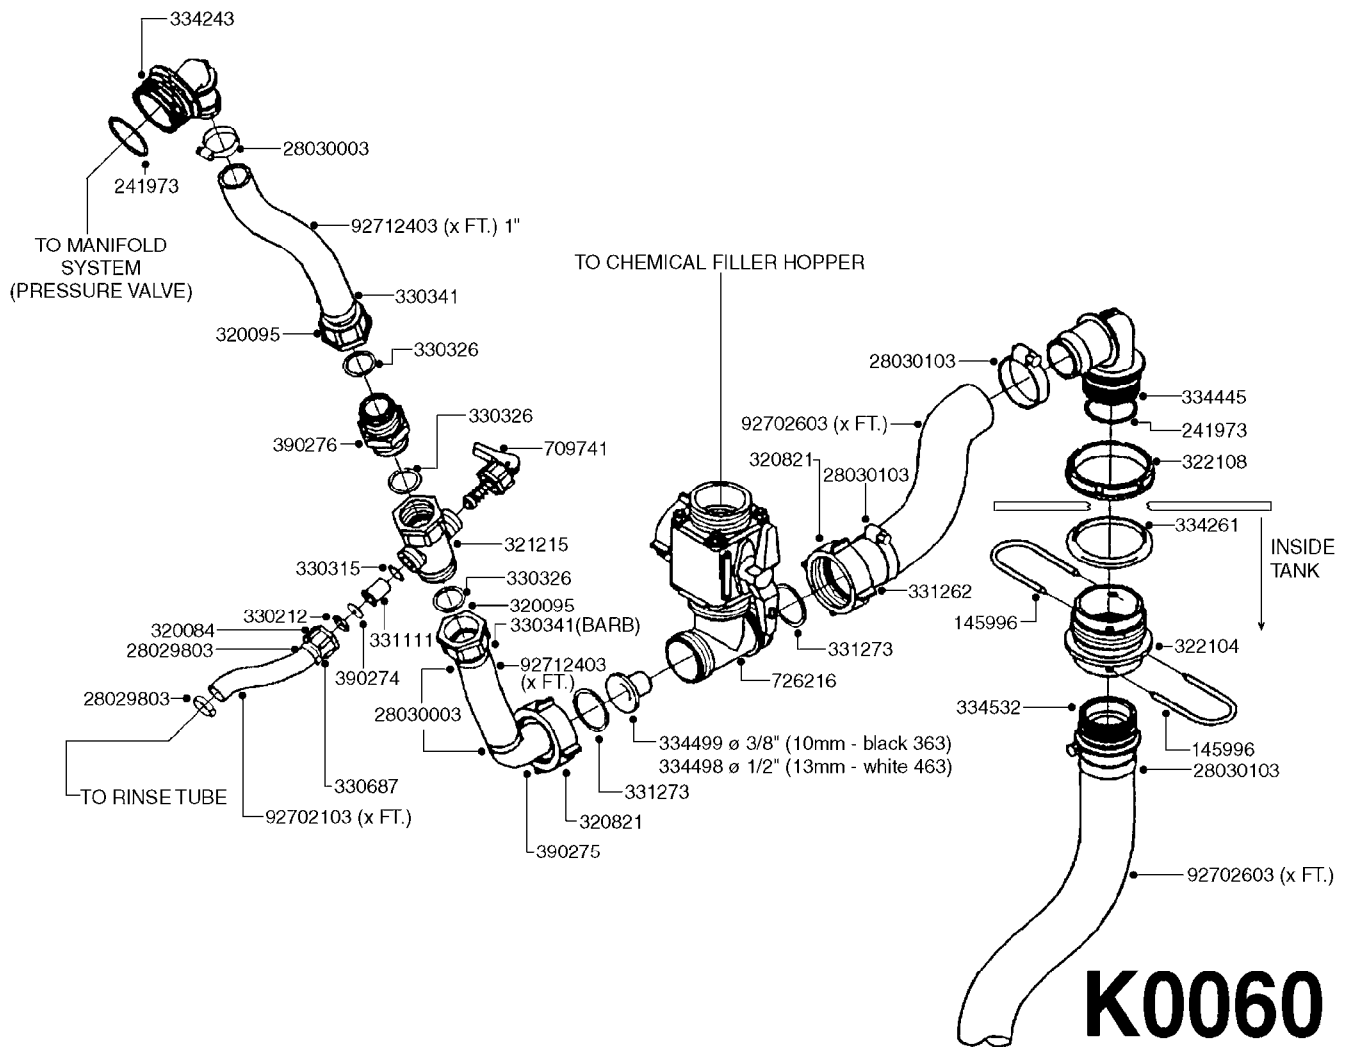

CHEM. FILLER-PLUMBING-MANIFOLD
K0060-HIN, 01:01:16

Page 1
Date 12.08.2020 11:01

parts-n°	order qty	description
145996	1	FITT.DK S-67 FORK
241973	1	O-RING Ø3 X 44.2 70 SHORES NITRIL
320084	1	FITT.DK NUT 1/2" BSP
320095	1	FITT.DK NUT 1" BSP
320821	1	FITT.DK NUT 1-1/2" BSP
321215	1	FITT.DK HOUSING F. AGITATION
322104	1	FITT.DK S-67 BULKHEAD
322108	1	FITT.DK S-67 BULKHEAD NUT
330212	1	O-RING D19/D14X2.4 F.1/2"NUT
330315	1	O-RING D18.4/D13X.6
330326	1	O-RING D30/D24X2 F.1"NUT
330341	1	FITT.DK HB 1" F. 1" NUT
330687	1	FITT.DK HB 1/2" F. 1/2" NUT
331111	1	VALVE SEAT FOR 1/2" DISTRIBUT.
331262	1	FITT.DK HB 1-1/2" F. 1-1/2"NUT
331273	1	O-RING D44/D38X2 F.1-1/2"
334243	1	FITT.DK S-67 ELB.1"
334261	1	GASKET F. S-67 BULKHEAD
334445	1	FITT.DK S-67 ELB.1-1/2"
334498	1	NOZZLE INJECTOR 13MM/462 WHITE
334499	1	NOZZLE INJECTOR 10MM/361 BLACK
334532	1	FITT.DK S-67 STR.1-1/2' W/HOLE
390274	1	ORIFICE ID4.0/18/1.5
390275	1	FITT.DK ELB 1' SPECIAL F.CHEMF
390276	1	FITT.DK HN 1'BSP
709741	1	VALVE ASSY. 1/2" FLIP LEVER
726216	1	VALVE TWO WAY
978336	1	DECAL MANIFOLD SYS.CHEM.FILL
28029803	1	CLAMP HOSE GEAR P1/2" 6708
28030003	1	CLAMP HOSE GEAR P1" 6716
28030103	1	CLAMP HOSE GEAR P5/4-S1.5"6724
92702103	1	HOSE R X1/2" X300PSI WP X0012"
92702603	1	HOSE PVC SUCT GRAY 1-1/2"
92712403	1	HOSE R X1" X300PSI WP X0012"