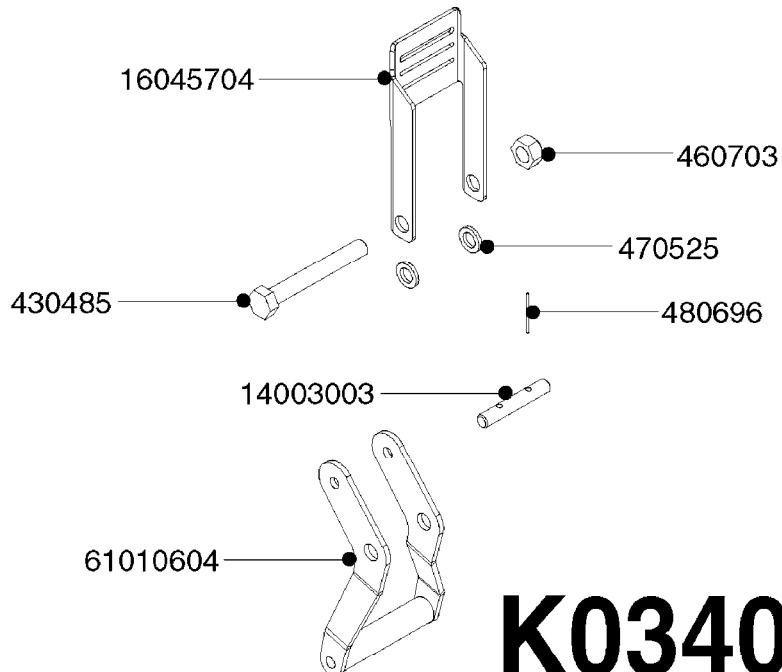

FLUSH TANK LATCH ASSM. NEW NAV
K0340-HIN, 01:01:16

Page 1
Date 12.08.2020 11:01

parts-n°	order qty	description
14002903	1	PIN D12 F. FLUSH TANK NAV
14003003	1	PIN D10 F.FLUSH TANK LATCH NAV
16045704	1	FLUSH TANK STRAP BKT. NAV.
27002103	1	STRAP F. FLUSH TANK LOCK NAV.
430485	1	BOLT HEX 8.8 DEL M12X90
460703	1	NUT HEX M12X1.75 LOCK DIN985A2 SS
470525	1	WASHER D19/D11.5X2.5
480696	1	PIN D4X30
61010604	1	FLUSH TANK LATCH HANDLE NAV.