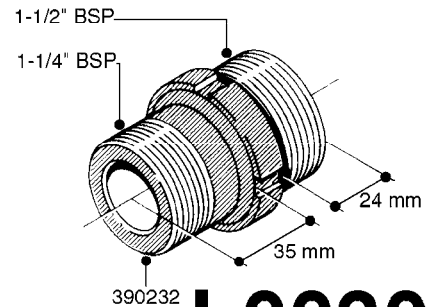

FITTINGS - HEXAGON NIPPLES
L0030-HIN, 01:01:16

Page 0
Date 12.08.2020 11:01

L0030

FITTINGS - HEXAGON NIPPLES
L0030-HIN, 01:01:16

Page 1
Date 12.08.2020 11:01

parts-n°	order qty	description
10015303	1	FITT.PO.HN 1.00X1.00 M1000
10425003	1	FITT.PO.HN 1.25X1.00 MCPHEE
320132	1	FITT.DK HN 1" BSP
320176	1	FITT.DK HN 3/8"X1/2" BSP
320445	1	FITT.DK HN 1/4"X3/8" BSP
320655	1	FITT.DK HN 1/2"-1/2" BSP
320692	1	FITT.DK HN 3/8'BSPX1/4'NPT
320703	1	FITT.DK HN 3/8BSP X1/2 &1/4NPT
320725	1	FITT.DK NIPPLE 3/8"-3/8" BSP
320902	1	FITT.DK HN 3/8'X 1/4' BSP
390232	1	FITT.DK HN 1-1/2' X 1-1/4' BSP
390276	1	FITT.DK HN 1'BSP