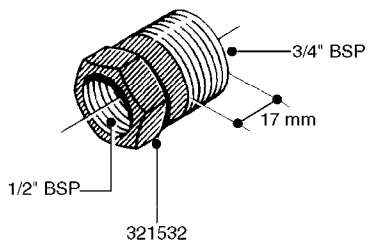

FITTINGS - HEXAGON NIPPLES
L0030-HIN, 01:01:16

Page 0
Date 12.08.2020 11:01

L0030

FITTINGS - HEXAGON NIPPLES
L0030-HIN, 01:01:16

Page 1
Date 12.08.2020 11:01

parts-n°	order qty	description
10015303	1	FITT.PO.HN 1.00X1.00 M1000
10425003	1	FITT.PO.HN 1.25X1.00 MCPHEE
320132	1	FITT.DK HN 1" BSP
320176	1	FITT.DK HN 3/8"X1/2" BSP
320445	1	FITT.DK HN 1/4"X3/8" BSP
320655	1	FITT.DK HN 1/2"-1/2" BSP
320692	1	FITT.DK HN 3/8'BSPX1/4'NPT
320703	1	FITT.DK HN 3/8BSP X1/2 &1/4NPT
320725	1	FITT.DK NIPPLE 3/8"-3/8" BSP
320902	1	FITT.DK HN 3/8'X 1/4' BSP
390232	1	FITT.DK HN 1-1/2' X 1-1/4' BSP
390276	1	FITT.DK HN 1'BSP