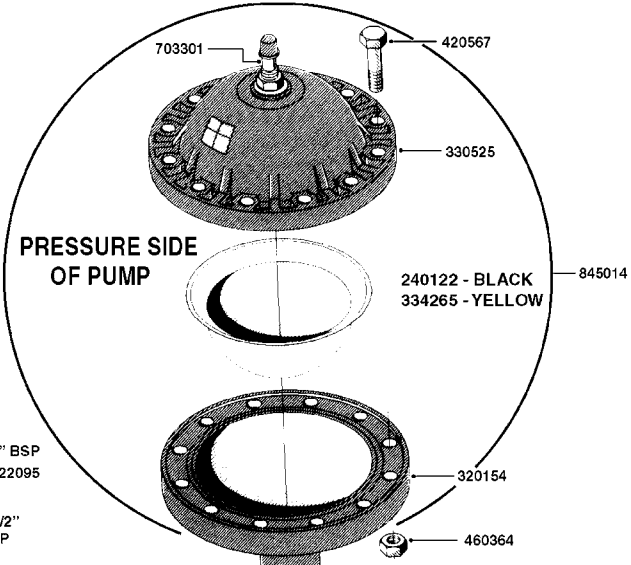

PRESSURE SIDE OF PUMP

SUCTION SIDE OF PUMP