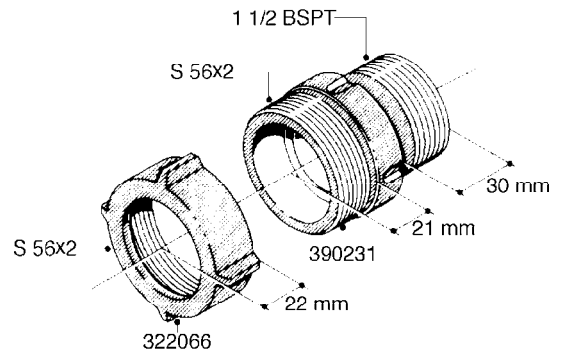

L0080

FITTINGS - S-53
L0080-HIN, 12:09:17

Page 1

Date 12.08.2020 11:01

Pos.	parts-n°	order qty	description
1	145995	1	FITT.DK S-53 FORK
2	241973	1	O-RING Ø3 X 44.2 70 SHORES NITRIL NITRIL (BLACK)
2	242353	1	O-RING 3 X 44.2 VITON VITON (BROWN)
3	242109	1	O-RING D32.2x3.0 NITRIL (BLACK)
3	242354	1	O-RING D32.2X3.0 VITON VITON (BROWN)
4	322103	1	FITT.DK S-53 BULKHEAD
5	322107	1	FITT.DK S-53 BULKHEAD NUT
6	322110	1	FITT.DK S-53 ELB. 1/2" BSP
7	322352	1	FITT.DK S-53 TEE
8	334229	1	FITT.DK S-53 STR.3/4"
9	334260	1	GASKET F. S-53 BULKHEAD
10	334564	1	FITT.DK S-67 TO S-53 ADAPTER
11	391100	1	FITT.DK S-53THREAD INS.1/2"BSP
12	726463	1	FITT.DK S53 BULKHEAD W/GASKET
13	726552	1	FIT.DK S-53X90 1/2" BSP,O-RING
14	726556	1	FITT.DK S-53 HB 1/2" W/O-RING
15	726558	1	FITT.DK S53 STR. 3/4" W. ORING
16	726559	1	FITT DK. S-53 HB 1" W/O-RING
17	726568	1	FITT.DK.S-53 HB 1/2"90 W/O-RING
18	726570	1	FITT.DK S-53 ELB.3/4" W. ORING
19	726571	1	FITT.DK S-53 ELB.1", W ORING
20	726578	1	FITT.DK S53 PLUG WITH O-RING
21	728561	1	FITT.DK. S67M - S53F REDUCER