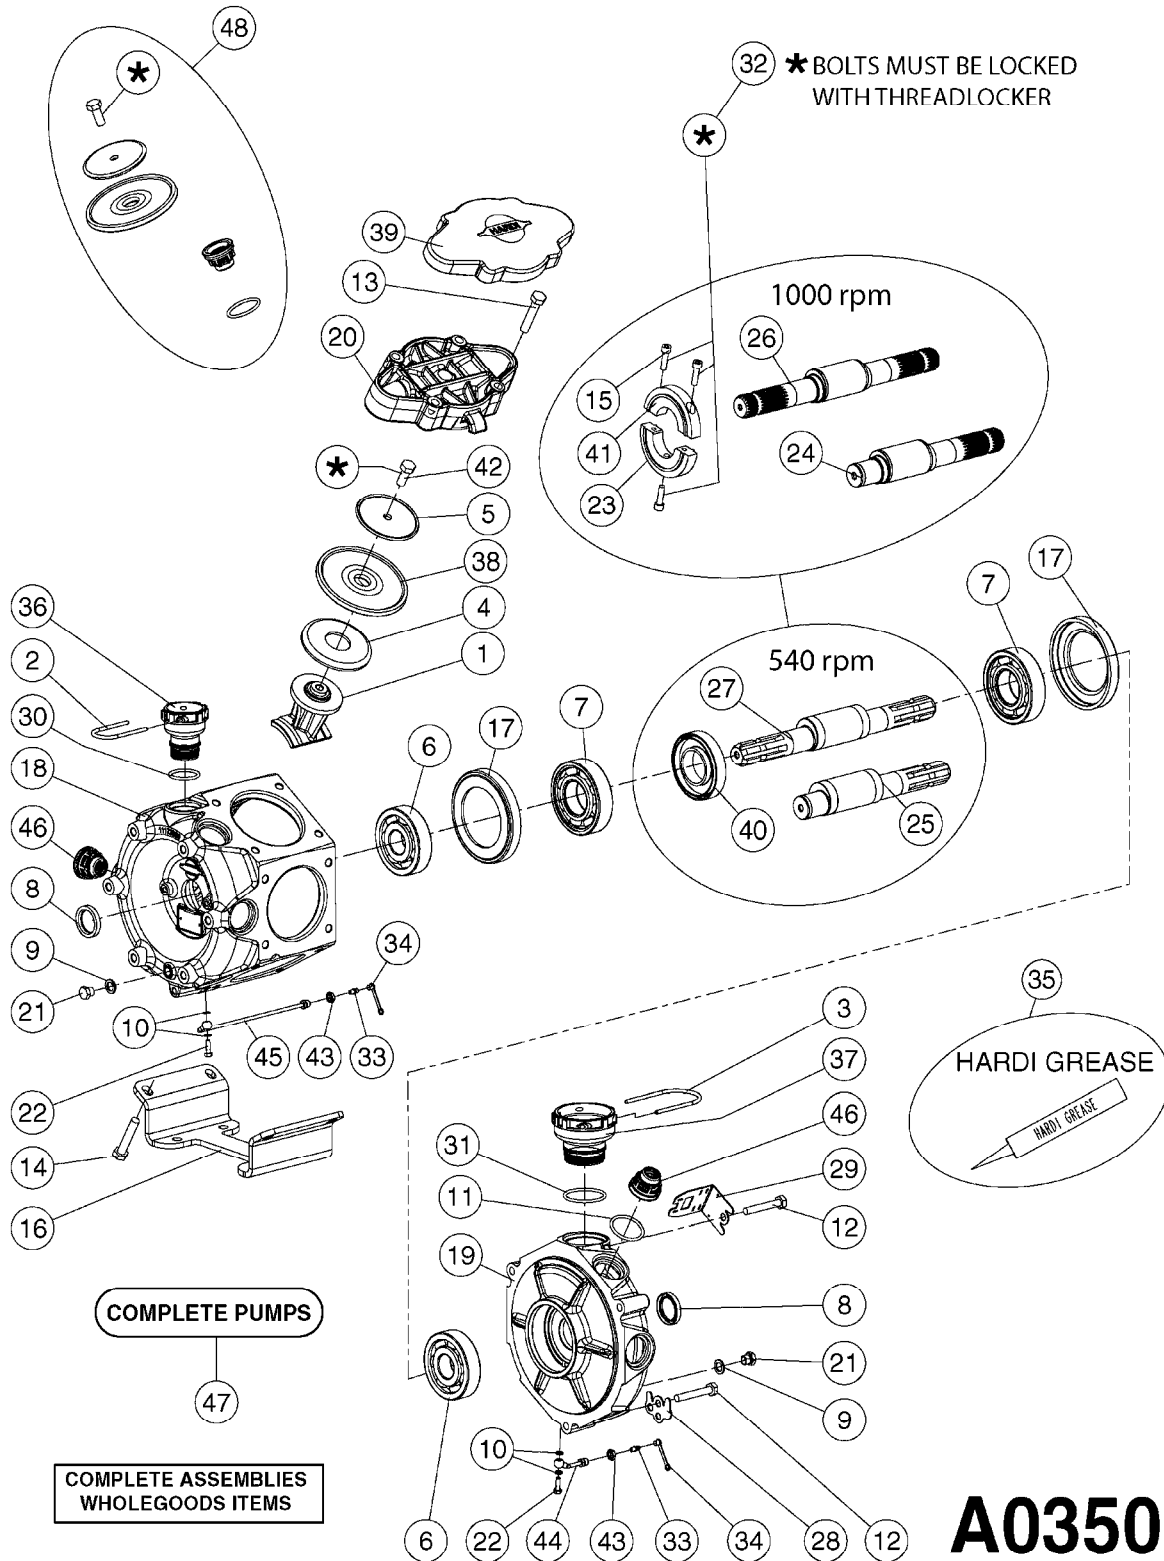

PUMP - 464 540/1000 RPM
A0350-HIN, 23:04:19

Page 1
Date 12.08.2020 11:00

Pos.	parts-n°	order qty	description
1	111622	1	CONNECTING ROD 463/5.5MM
1	111623	1	CONNECTING ROD 463/10MM
1	111624	1	CONNECTING ROD 463/12MM
1	111645	1	CONNECTING ROD 463/6.5MM
2	145996	1	FITT.DK S-67 FORK
3	145997	1	FITT.DK S-93 FORK
4	161012	1	DIAPHRAGM BACKING DISC F. 463
5	161175	1	DIAPHRAGM DISC 463/464 PUMP
6	210221	1	BEARING BALL 6407
7	210232	1	BEARING BALL 6310
8	210243	1	SEAL OIL 35 X 47 X 7
9	241404	1	DOWTY SEAL 1/4"
10	242374	1	WASHER Ø10/Ø6X1 COPPER
11	330072	1	O-RING D53.5/D45.5X4
12	421072	1	BOLT HEX 8.8 RAW M10X65
13	430312	1	BOLT HEX 8.8 M12X60
14	430438	1	BOLT HEX 8.8 DEL M12X65
15	450995	1	BOLT ALLEN M8X30 DIN 912 RAW
16	614628	1	FOOT F. 46X PUMP, RED
16	16410800	1	PUMP BASE 463/464 BLACK
17	11171900	1	CONROD RING 364/464 MACHINED
18	11172200	1	PUMP HOUSE 464 MACHINED 5/4" BSP RED
19	11172600	1	FRONTPART 464 MACHINED 2" BSP RED
20	11173000	1	VALVE COVER.463/464 MACHINED RED
21	14010400	1	PLUG 1/4" BSP
22	14120400	1	BANJOBOLT M6 X 19
23	14120700	1	COUNTERWEIGHT 364/464-1000
24	14137300	1	CRANKSHAFT 364/464-5.5 1000
24	14137400	1	CRANKSHAFT 364/464-6.5 1000
25	14137600	1	CRANKSHAFT 364/464-10
25	14137700	1	CRANKSHAFT 464-12
26	14137900	1	CRANKSHAFT 364/464-5.5 GG 1000
26	14138000	1	CRANKSHAFT 364/464-6.5 GG 1000
27	14138200	1	CRANKSHAFT 364/464-10 GG
27	14138300	1	CRANKSHAFT 464-12 GG
28	16383000	1	GREASE NIPPLE PLATE 464
29	16390600	1	BRACKET FOR RPM SENSOR
30	24266600	1	O-RING D 38,0 X 4,0 70SH.NITR
31	24266800	1	O-RING D 54,0 X 4,0 70SH.NITR
32	28045503	1	LOCTITE 262 .5ML (.017oz.)
33	28163300	1	GREASE NIPPLE H1 M6X1 DIN 7412
34	28163400	1	CAP F. GREASENIPPLE YELLOW M6X1
35	28164600	1	HARDI PUMP GREASE S3 V550L 1
36	32242200	1	FITTING S67 5/4" KON. RG 2014
37	32242400	1	FITTING S93 2" KON. RG 2014
38	33511600	1	DIAPHRAGM PUMP 463/464 PUMP PUR
39	33524000	1	COVER PLASTIC 464 PUMP
40	33527200	1	GREASE SPLIT 364/464
41	39136200	1	HALFPART 364/464-1000
42	43099200	1	BOLT HEX SS M12 X 30 DIN933 A4
43	46134000	1	NUT HEX M10x1 H=2.3 NV=14 ELZIN
44	61097000	1	BANJOTUBE SHORT 464 COMPL.
45	61097100	1	BANJOTUBE LONG 464 COMPL.
46	72043600	1	VALVE FOR 462/463
47	72993500	1	PUMP 464-12-540, CM
47	72993600	1	PUMP 464-6.5 MED-2-1000
47	82168100	1	PUMP 464-5.5 THROUGH SHAFT 1000RPM
47	82168200	1	PUMP 464-10 2" SUCT. 540RPM
47	82168500	1	PUMP 464-12 2" SUCT. 540 RPM
47	82168700	1	PUMP 464-12 540 OFFSET PORTS
47	82168800	1	PUMP 464 6.5 1000 OFFSET PORTS