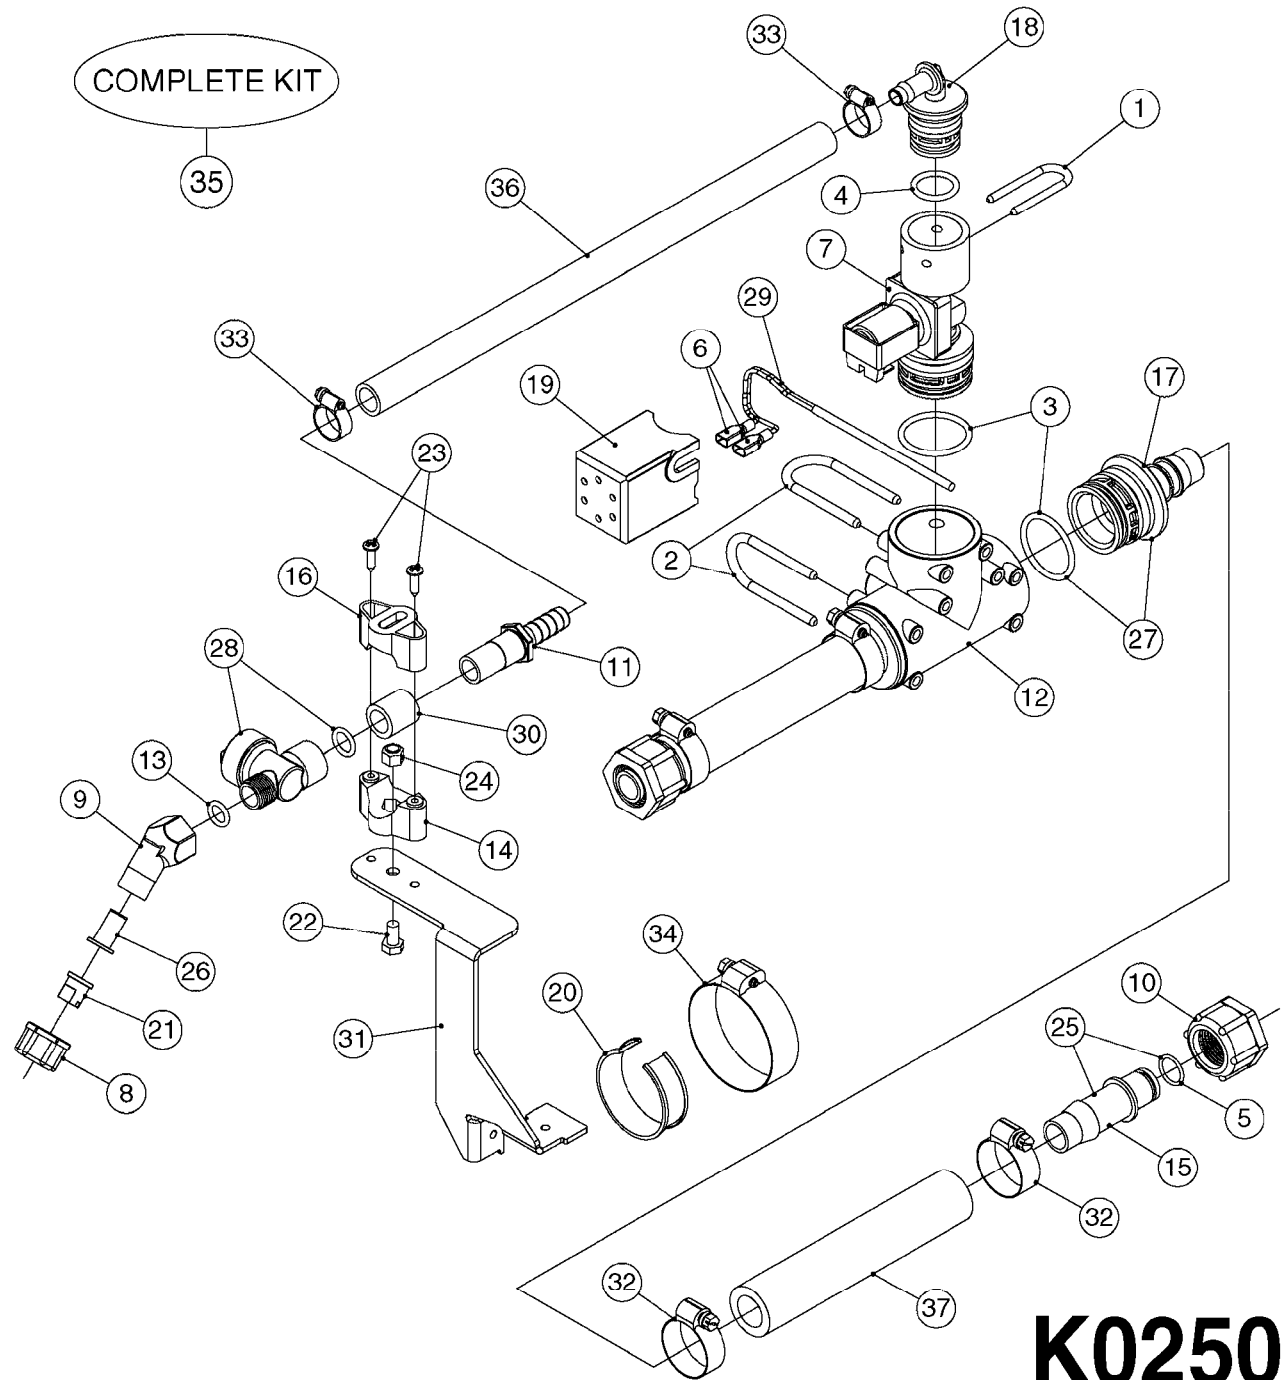

K0250

ELECTRIC END NOZZLE KIT '09
K0250-HIN, 01:01:16

Page 1
Date 12.08.2020 11:01

Pos.	parts-n°	order qty	description
1	145994	1	FITT.DK S-40 FORK
2	145995	1	FITT.DK S-53 FORK
3	242354	1	O-RING D32.2X3.0 VITON
4	242355	1	O-RING D19.2X3.0 VITON F.S-40
5	242594	1	O-RING D14 X 1.78 SCH.70-EPDM
6	261539	1	SPADE F.ELEC CONNEX BLUE INSUL
7	262104	1	VALVE, SOLENOID, S53/S40
8	320187	1	FITT.DK CAP 3/8" BSP BLACK
9	320191	1	FITT.DK ELB 3/8' BSP 45 DEGREE
10	320283	1	FITT.DK NUT 3/4"BSP
11	320891	1	FITT.DK HB 3/8'- 3/8' BSP
12	322352	1	FITT.DK S-53 TEE
13	330013	1	O-RING 2.5 X 10 PUR
14	333012	1	NOZZLE HOLD. UPPER PART
15	334044	1	FITT.DK HB 3/4' F. 3/4' CAP
16	334220	1	YOKE, UPPER NOZZLE BODY
17	334229	1	FITT.DK S-53 STR.3/4"
18	334237	1	FITT.DK S-40 ELB.3/8"
19	334965	1	COVER FOR S53 SOLENOID VALVE
20	341291	1	RUBBER HOSE CLAMP COVER 130MM
21	370392	1	NOZZLE END FAN 1850-G 300
22	410546	1	BOLT HEX M6X12 A2 SS DIN933
23	440665	1	SCREW M4.2X16 STAINLESS
24	460261	1	NUT HEX M6X1.00 LOCK DIN985 A2 SS
25	724621	1	FITT.DK HB 3/4"ASSY F.3/4" NUT
26	725042	1	SCREEN 80 MESH W.GASKET, RED
27	726558	1	FITT.DK S53 STR. 3/4" W. ORING
28	729610	1	NOZZLE ASSY. NON DRIP 3/8 THRD
29	983087	1	ELEC. CABLE 2 WIRE X 0.75MM
30	10631003	1	HOSE R X CLEAR BRAID.X 1/2 12"
31	16110803	1	NOZZLE BRACKET VAR SPACINGS
32	28029903	1	CLAMP HOSE GEAR P3/4"-S1" 6712
33	28044903	1	CLAMP HOSE GEAR P3/8" 6706
34	28047003	1	CLAMP HOSE GEAR 30 X 50 6732
35	82613203	1	ELECTRIC END NOZZLE KIT 2009
36	92701703	1	HOSE R X3/8" X300PSI WP X0012"
37	92703203	1	HOSE R X3/4" X300PSI WP X0012"