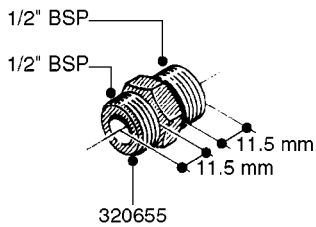

FITTINGS - HEXAGON NIPPLES
L0030-HIN, 01:01:16

Page 0
Date 12.08.2020 11:01

L0030

FITTINGS - HEXAGON NIPPLES
L0030-HIN, 01:01:16

Page 1
Date 12.08.2020 11:01

parts-n°	order qty	description
10015303	1	FITT.PO.HN 1.00X1.00 M1000
10425003	1	FITT.PO.HN 1.25X1.00 MCPHEE
320132	1	FITT.DK HN 1" BSP
320176	1	FITT.DK HN 3/8"X1/2" BSP
320445	1	FITT.DK HN 1/4"X3/8" BSP
320655	1	FITT.DK HN 1/2"-1/2" BSP
320692	1	FITT.DK HN 3/8'BSPX1/4'NPT
320703	1	FITT.DK HN 3/8BSP X1/2 &1/4NPT
320725	1	FITT.DK NIPPLE 3/8"-3/8" BSP
320902	1	FITT.DK HN 3/8'X 1/4' BSP
390232	1	FITT.DK HN 1-1/2' X 1-1/4' BSP
390276	1	FITT.DK HN 1'BSP