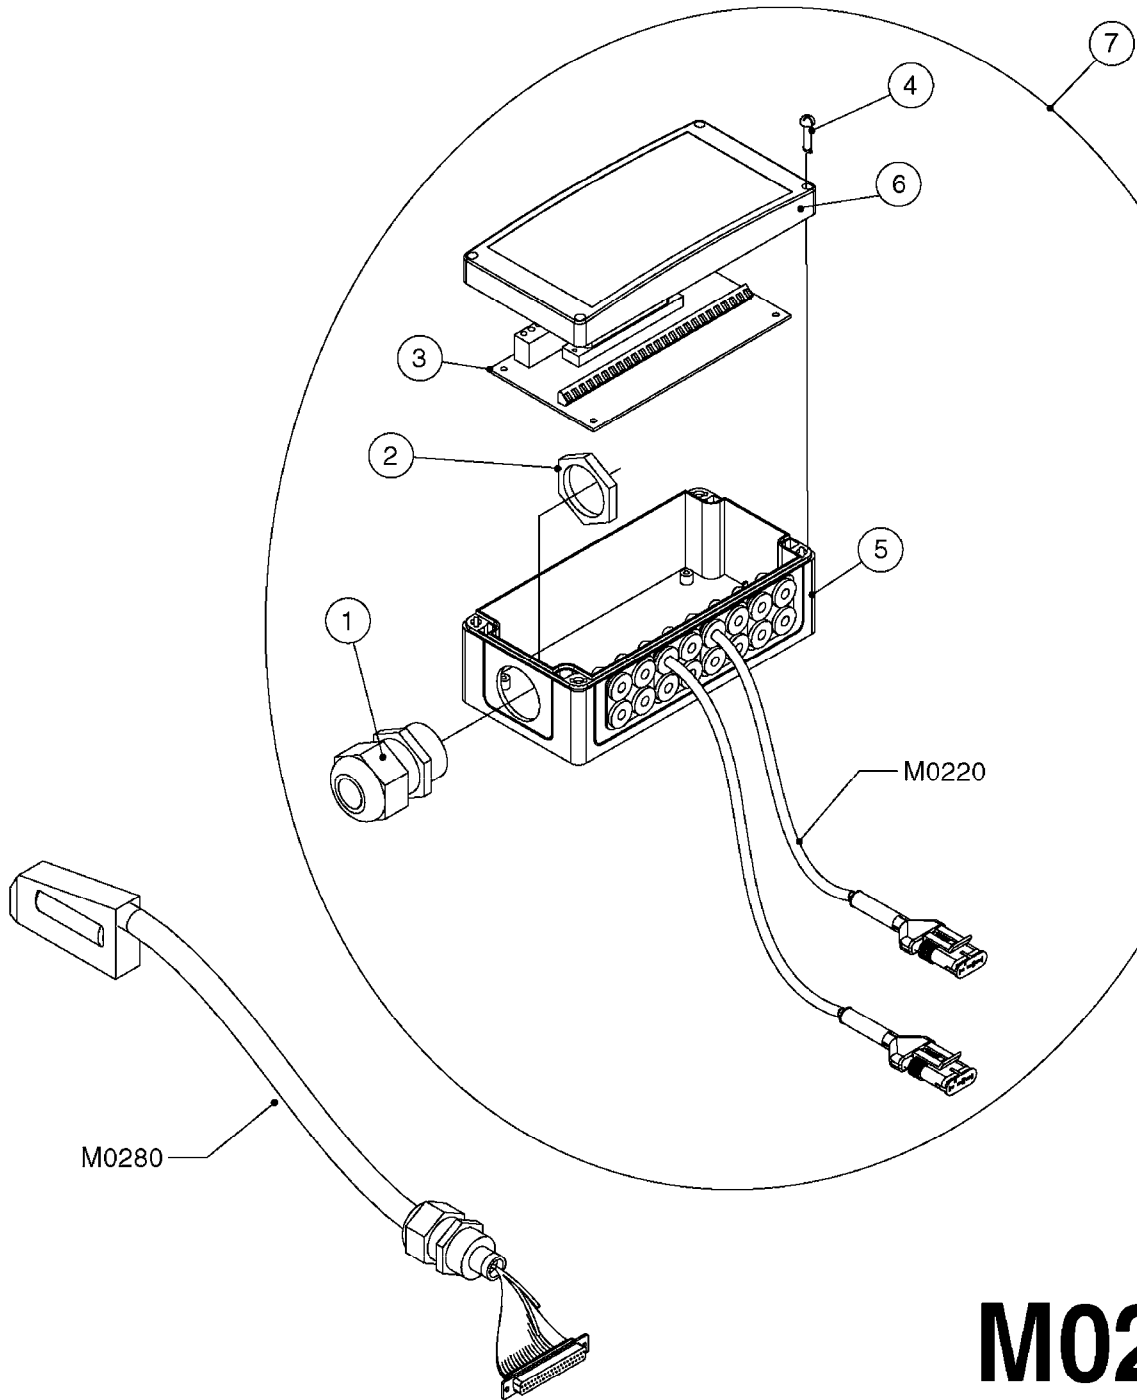

M0230

JUNCTION BOX - LIQUID
M0230-HIN, 01:01:16

Page 1
Date 12.08.2020 11:02

Pos.	parts-n°	order qty	description
1	262106	1	BULKHEAD F. CABLE 6.5-14 BLACK
2	262107	1	NUT F. BULKHEAD CABLE GRAY
3	26004800	1	CIRCUIT BD SEC VLV NCM 13SEC 13 SECTION
3	72173900	1	CIRCUIT BD SEC VLV 39PIN 9SEC 9 SECTION
4	28082100	1	SCREW F. BOX LID 1/4" L=20
5	33508700	1	BOX BOTTOM 160X80X40 BLACK 1-HOLE
6	33508800	1	LID 160X80X15 BLK W/SCREWS
7	72115400	1	CONNECTION BOX F. OP. UNIT SV9