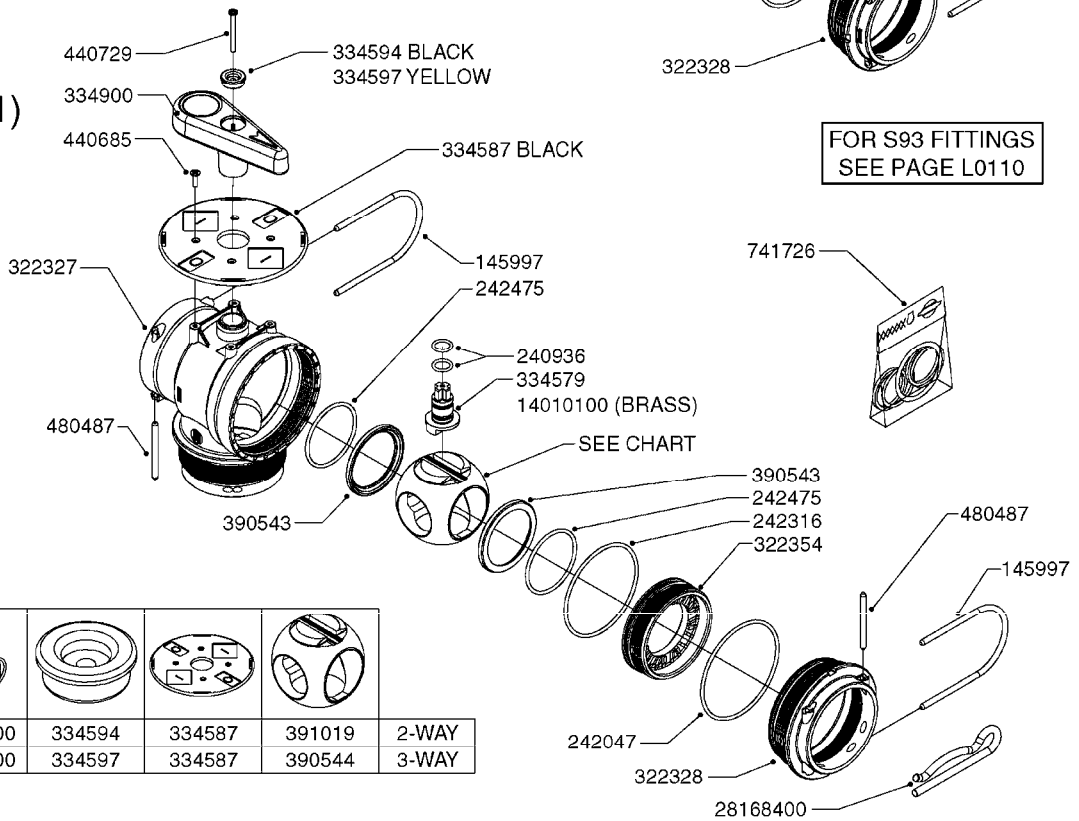

S93 (01)

				2-WAY
72082300	334594	334587	391019	2-WAY
				3-WAY
72082400	334597	334587	390544	3-WAY

FOR S93 FITTINGS
SEE PAGE L0110

B0530