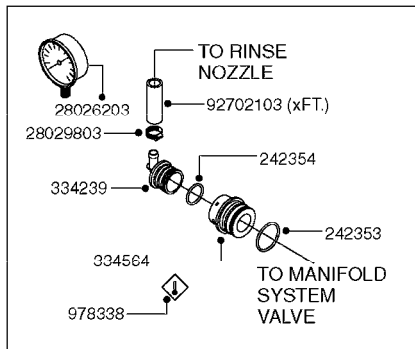

RINSE SYSTEM PLUMBING
K0750-HIN, 01:01:16

RINSE SYSTEM- MANIFOLD SYSTEM

K0750