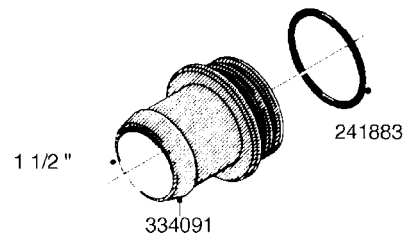

L0080

FITTINGS - S-53
L0080-HIN, 12:09:17

Page 1

Date 12.08.2020 11:01

Pos.	parts-n°	order qty	description
1	145995	1	FITT.DK S-53 FORK
2	241973	1	O-RING Ø3 X 44.2 70 SHORES NITRIL NITRIL (BLACK)
2	242353	1	O-RING 3 X 44.2 VITON VITON (BROWN)
3	242109	1	O-RING D32.2x3.0 NITRIL (BLACK)
3	242354	1	O-RING D32.2X3.0 VITON VITON (BROWN)
4	322103	1	FITT.DK S-53 BULKHEAD
5	322107	1	FITT.DK S-53 BULKHEAD NUT
6	322110	1	FITT.DK S-53 ELB. 1/2" BSP
7	322352	1	FITT.DK S-53 TEE
8	334229	1	FITT.DK S-53 STR.3/4"
9	334260	1	GASKET F. S-53 BULKHEAD
10	334564	1	FITT.DK S-67 TO S-53 ADAPTER
11	391100	1	FITT.DK S-53THREAD INS.1/2"BSP
12	726463	1	FITT.DK S53 BULKHEAD W/GASKET
13	726552	1	FIT.DK S-53X90 1/2" BSP,O-RING
14	726556	1	FITT.DK S-53 HB 1/2" W/O-RING
15	726558	1	FITT.DK S53 STR. 3/4" W. ORING
16	726559	1	FITT DK. S-53 HB 1" W/O-RING
17	726568	1	FITT.DK.S-53 HB 1/2"90 W/O-RING
18	726570	1	FITT.DK S-53 ELB.3/4" W. ORING
19	726571	1	FITT.DK S-53 ELB.1", W ORING
20	726578	1	FITT.DK S53 PLUG WITH O-RING
21	728561	1	FITT.DK. S67M - S53F REDUCER