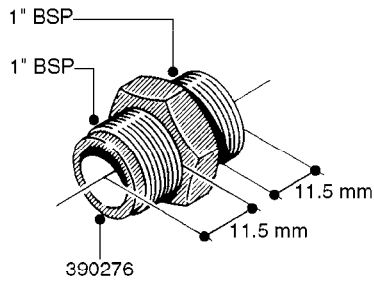

FITTINGS - HEXAGON NIPPLES
L0030-HIN, 01:01:16

Page 0
Date 12.08.2020 11:01

L0030

FITTINGS - HEXAGON NIPPLES
L0030-HIN, 01:01:16

Page 1
Date 12.08.2020 11:01

parts-n°	order qty	description
10015303	1	FITT.PO.HN 1.00X1.00 M1000
10425003	1	FITT.PO.HN 1.25X1.00 MCPHEE
320132	1	FITT.DK HN 1" BSP
320176	1	FITT.DK HN 3/8"X1/2" BSP
320445	1	FITT.DK HN 1/4"X3/8" BSP
320655	1	FITT.DK HN 1/2"-1/2" BSP
320692	1	FITT.DK HN 3/8'BSPX1/4'NPT
320703	1	FITT.DK HN 3/8BSP X1/2 &1/4NPT
320725	1	FITT.DK NIPPLE 3/8"-3/8" BSP
320902	1	FITT.DK HN 3/8'X 1/4' BSP
390232	1	FITT.DK HN 1-1/2' X 1-1/4' BSP
390276	1	FITT.DK HN 1'BSP