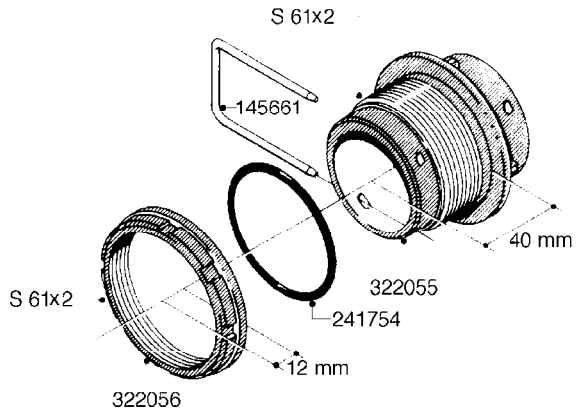

L0080

FITTINGS - S-53
L0080-HIN, 12:09:17

Page 1

Date 12.08.2020 11:01

Pos.	parts-n°	order qty	description
1	145995	1	FITT.DK S-53 FORK
2	241973	1	O-RING Ø3 X 44.2 70 SHORES NITRIL NITRIL (BLACK)
2	242353	1	O-RING 3 X 44.2 VITON VITON (BROWN)
3	242109	1	O-RING D32.2x3.0 NITRIL (BLACK)
3	242354	1	O-RING D32.2X3.0 VITON VITON (BROWN)
4	322103	1	FITT.DK S-53 BULKHEAD
5	322107	1	FITT.DK S-53 BULKHEAD NUT
6	322110	1	FITT.DK S-53 ELB. 1/2" BSP
7	322352	1	FITT.DK S-53 TEE
8	334229	1	FITT.DK S-53 STR.3/4"
9	334260	1	GASKET F. S-53 BULKHEAD
10	334564	1	FITT.DK S-67 TO S-53 ADAPTER
11	391100	1	FITT.DK S-53THREAD INS.1/2"BSP
12	726463	1	FITT.DK S53 BULKHEAD W/GASKET
13	726552	1	FIT.DK S-53X90 1/2" BSP,O-RING
14	726556	1	FITT.DK S-53 HB 1/2" W/O-RING
15	726558	1	FITT.DK S53 STR. 3/4" W. ORING
16	726559	1	FITT DK. S-53 HB 1" W/O-RING
17	726568	1	FITT.DK.S-53 HB 1/2"90 W/O-RING
18	726570	1	FITT.DK S-53 ELB.3/4" W. ORING
19	726571	1	FITT.DK S-53 ELB.1", W ORING
20	726578	1	FITT.DK S53 PLUG WITH O-RING
21	728561	1	FITT.DK. S67M - S53F REDUCER