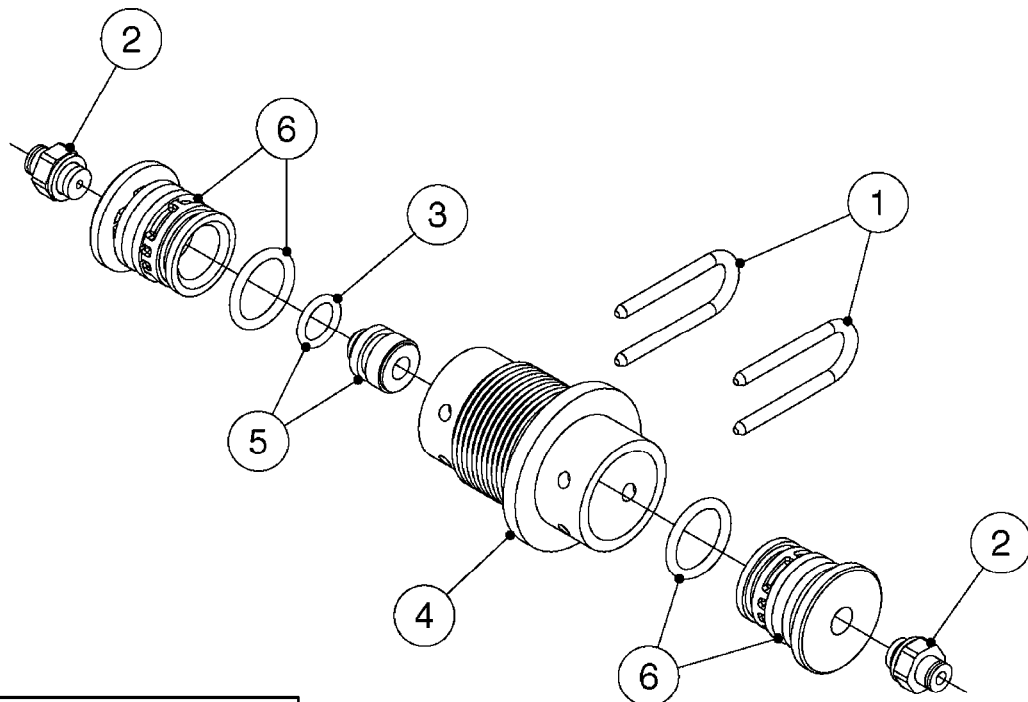

FOR FITTINGS AND
HOSES, SEE SECTION L

B0610

CHECK VALVES - S40
B0610-HIN, 04:01:18

Page 1
Date 12.08.2020 11:00

Pos.	parts-n°	order qty	description
1	145994	1	FITT.DK S-40 FORK
2	231346	1	QUICK COUPLER 1/8"BSP X 4 MM
3	241905	1	O-RING 12,3X2,4 VITON DKR.1,05
4	322102	1	FITT.DK S-40 BULKHEAD
5	615522	1	CHECK VALVE F.FOAM MARKER
6	726693	1	FITT.DK S-40 PLUG 1/8BSP ORING
7	70036203	1	RINSE PRESSURE KIT