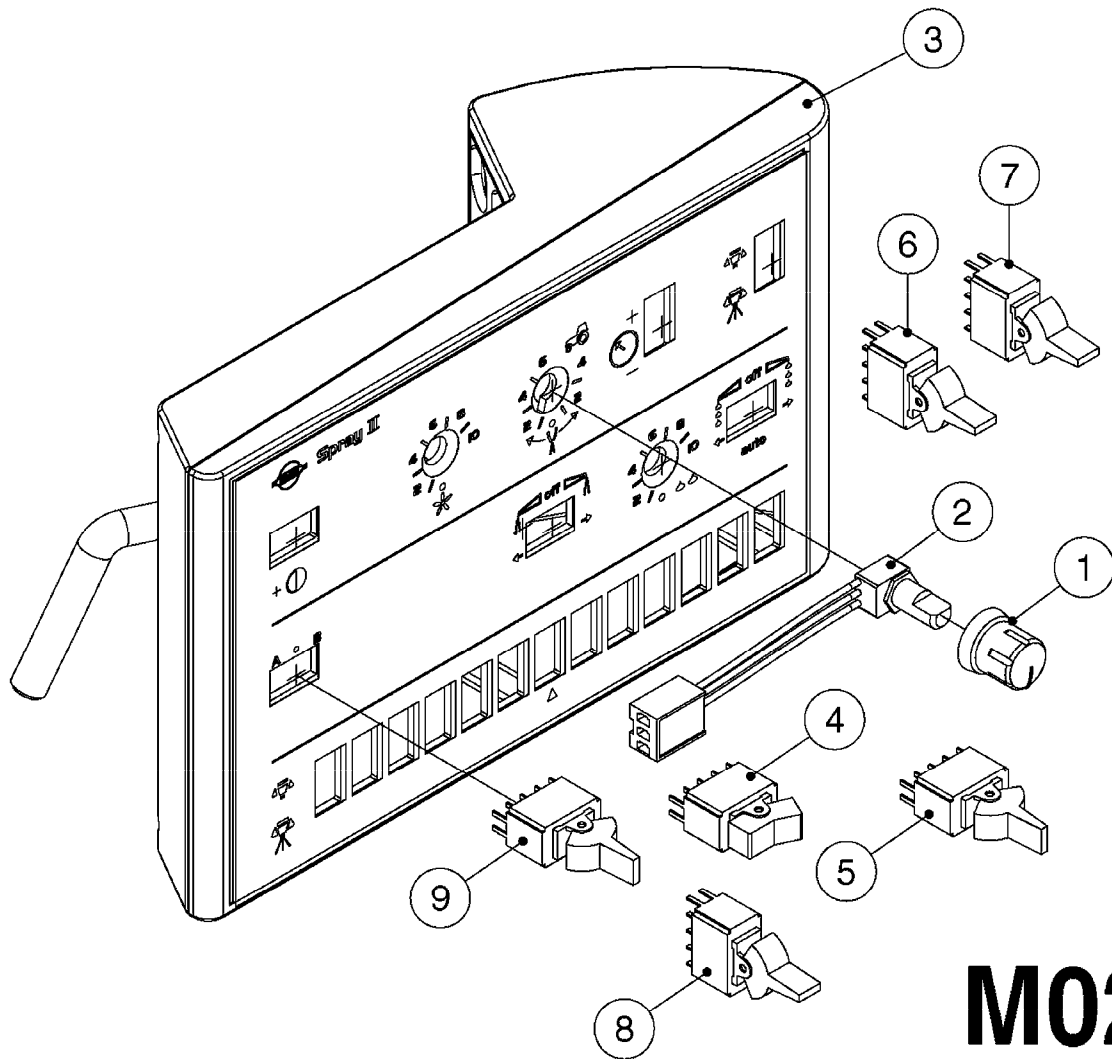

M0200

SPRAYBOX II
M0200-HIN, 23:06:16

Page 1
Date 12.08.2020 11:01

Pos.	parts-n°	order qty	description
1	26000400	1	KNOB F.FOAM ADJUST HC5500
2	26005300	1	POT.METER F. SPRAYBOX II
3	26010200	1	CONTROL BOX 2SEC, SPRAY BOX II
3	26010300	1	CONTROL BOX 3SEC, SPRAY BOX II
3	26010400	1	CONTROL BOX 4SEC, SPRAY BOX II
3	26010500	1	CONTROL BOX 5SEC, SPRAY BOX II
3	26010600	1	CONTROL BOX 6SEC, SPRAY BOX II
3	26010700	1	CONTROL BOX 7SEC, SPRAY BOX II
3	26010800	1	CONTROL BOX 8SEC, SPRAY BOX II
3	26010900	1	CONTROL BOX 9SEC, SPRAYBOX II
3	26011000	1	SPRAY CONT. II EVC 4 SEC. HAZ
3	26011100	1	SPRAY CONT. II EVC 5 SEC. HAZ
3	26011200	1	SPRAY CONT. II EVC 6 SEC. HAZ
3	26011300	1	SPRAY CONT. II EVC 7 SEC. HAZ
3	26013600	1	CONTROL BOX 13SEC, SPRAYBOX II
4	26020200	1	SWITCH ON-ON SP ROCKER RED
5	26020300	1	SWITCH ON-OFF-ON SP BLACK
6	26020400	1	SWITCH MOM-OFF-MOM SP YELLOW
7	26020600	1	SWITCH ON-ON SP GREEN
8	26020800	1	SWITCH ON-ON DP GREEN
9	26021000	1	SWITCH ON-OFF-ON DP BLACK