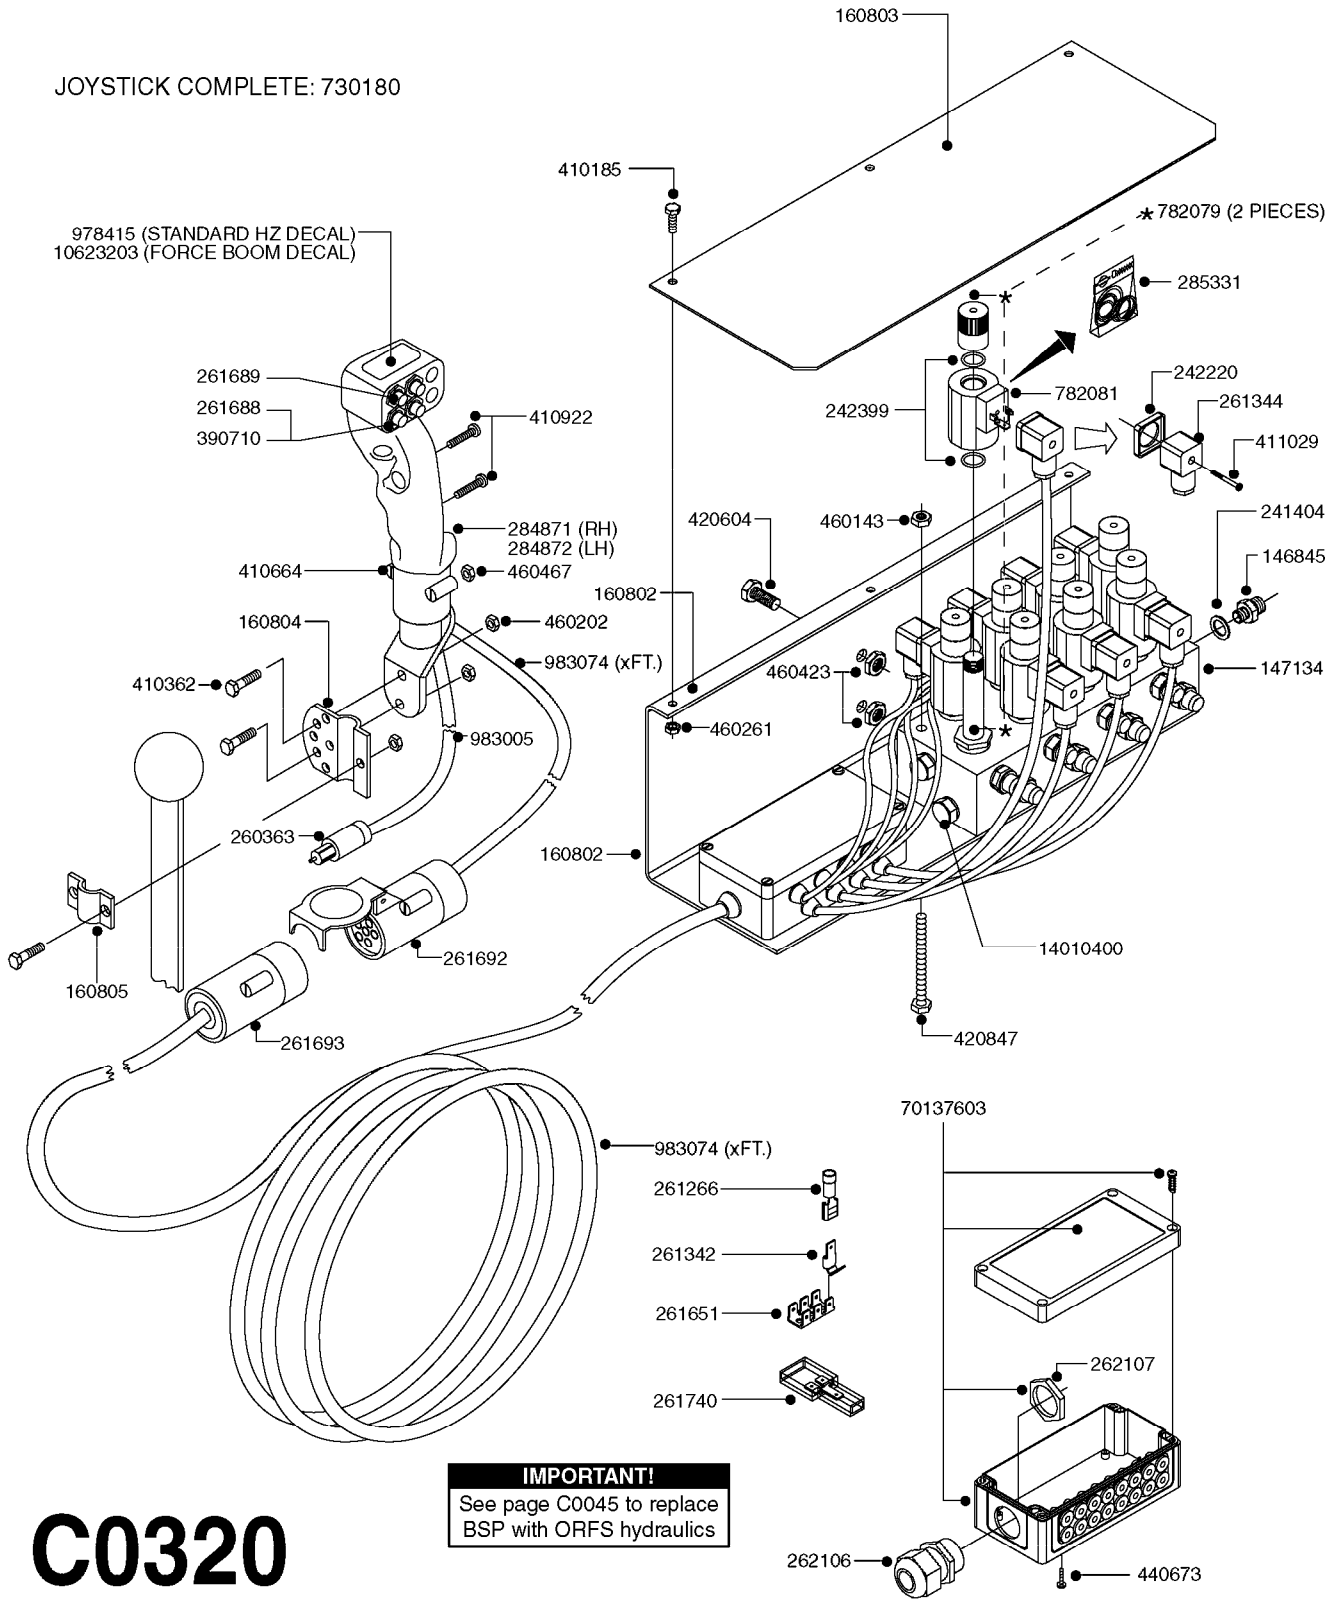

JOYSTICK COMPLETE: 730180

978415 (STANDARD HZ DECAL)
10623203 (FORCE BOOM DECAL)

HYD EAGLE HZ JOYSTICK CONTROL
C0320-HIN, 30:03:16

Page 1

Date 12.08.2020 11:01

parts-n°	order qty	description
146845	1	HEX NIPPLE 1/4"X1/4"
147134	1	MANIFOLD 4-FUNCTION
160802	1	MOUNT PLATE F.HYD SOLENOID'HZ'
160803	1	COVER PLATE F.HYD SOLENOID'HZ'
160804	1	MOUNT BRACKET F.HANDLE
160805	1	MOUNT STRAP F.HANDLE
241404	1	DOWTY SEAL 1/4"
242220	1	GASKET F. HIRSMANN PLUG
242399	1	O-RING F.HYD SOLENOID VALVE
260363	1	PLUG 2 POLE 12V
261266	1	CONNECTOR END F.CABLE HP
261342	1	SPADE F.ELEC.3 WAY CONNECTOR
261344	1	HIRSCHMANN PLUG B
261651	1	SPADE F.ELEC.6 POLE CONNECTOR
261688	1	SWITCH F. HANDLE WHITE
261689	1	CAP RUBBER F. SWITCH JOYSTICK
261692	1	PLUG ELEC.7 POLE FEMALE F.CABL
261693	1	PLUG ELEC. 7 POLE MALE
261740	1	SPADE F.ELEC.3 POLE CONN.INSUL
262106	1	BULKHEAD F. CABLE 6.5-14 BLACK
262107	1	NUT F. BULKHEAD CABLE GRAY
284871	1	CONTROL HANDLE RIGHT HALF
284872	1	CONTROL HANDLE LEFT HALF
285331	1	SEAL KIT F. HZ HYD.SOLENOID 96
390710	1	SWITCH F.HANDLE GREY MACHINED
410185	1	BOLT HEX 8.8 DEL M6X16
410362	1	BOLT HEX 8.8 SS M6X20
410664	1	BOLT HEX M5 X 20
410922	1	CYL.SKR 8.8 DEL M4X20 RST
411029	1	SCREW M3X35 F.HIRSMANN PLUG
420604	1	BOLT HEX 8.8 DEL M10X25 FT DIN933
420847	1	BOLT HEX 8.8 DEL M8X85
440673	1	SCREW F.PLASTIC 5X12 SS
460143	1	LOCK NUT M8 SST A2 DIN985
460202	1	NUT HEX M6
460261	1	NUT HEX M6X1.00 LOCK DIN985 A2 SS
460423	1	NUT HEX M10X1.50 LOCK DIN985A2 SS
460467	1	NUT HEX M5 GALV.
730180	1	HYD.KIT JOYSTICK CTRL HANDLE
782079	1	CARTRIDGE VALVE
782081	1	SOLENOID F. CARTRIDGE VALVE
978415	1	DECAL CONTROL HANDLE
983005	1	ELEC. CABLE 2 WIRE X 1.5MM
983074	1	ELEC. CABLE 5 WIRE X 1.5MM
10623203	1	DECAL F.JOYSTICK - FORCE
14010400	1	PLUG 1/4" BSP
70137603	1	JUNC. BOX, FLUID, COMPLETE, 2015