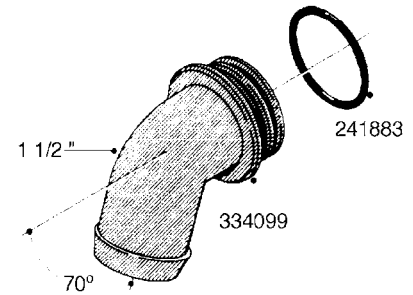

L0080

FITTINGS - S-53
L0080-HIN, 12:09:17

Page 1

Date 12.08.2020 11:01

Pos.	parts-n°	order qty	description
1	145995	1	FITT.DK S-53 FORK
2	241973	1	O-RING Ø3 X 44.2 70 SHORES NITRIL NITRIL (BLACK)
2	242353	1	O-RING 3 X 44.2 VITON VITON (BROWN)
3	242109	1	O-RING D32.2x3.0 NITRIL (BLACK)
3	242354	1	O-RING D32.2X3.0 VITON VITON (BROWN)
4	322103	1	FITT.DK S-53 BULKHEAD
5	322107	1	FITT.DK S-53 BULKHEAD NUT
6	322110	1	FITT.DK S-53 ELB. 1/2" BSP
7	322352	1	FITT.DK S-53 TEE
8	334229	1	FITT.DK S-53 STR.3/4"
9	334260	1	GASKET F. S-53 BULKHEAD
10	334564	1	FITT.DK S-67 TO S-53 ADAPTER
11	391100	1	FITT.DK S-53THREAD INS.1/2"BSP
12	726463	1	FITT.DK S53 BULKHEAD W/GASKET
13	726552	1	FIT.DK S-53X90 1/2" BSP,O-RING
14	726556	1	FITT.DK S-53 HB 1/2" W/O-RING
15	726558	1	FITT.DK S53 STR. 3/4" W. ORING
16	726559	1	FITT DK. S-53 HB 1" W/O-RING
17	726568	1	FITT.DK.S-53 HB 1/2"90 W/O-RING
18	726570	1	FITT.DK S-53 ELB.3/4" W. ORING
19	726571	1	FITT.DK S-53 ELB.1", W ORING
20	726578	1	FITT.DK S53 PLUG WITH O-RING
21	728561	1	FITT.DK. S67M - S53F REDUCER