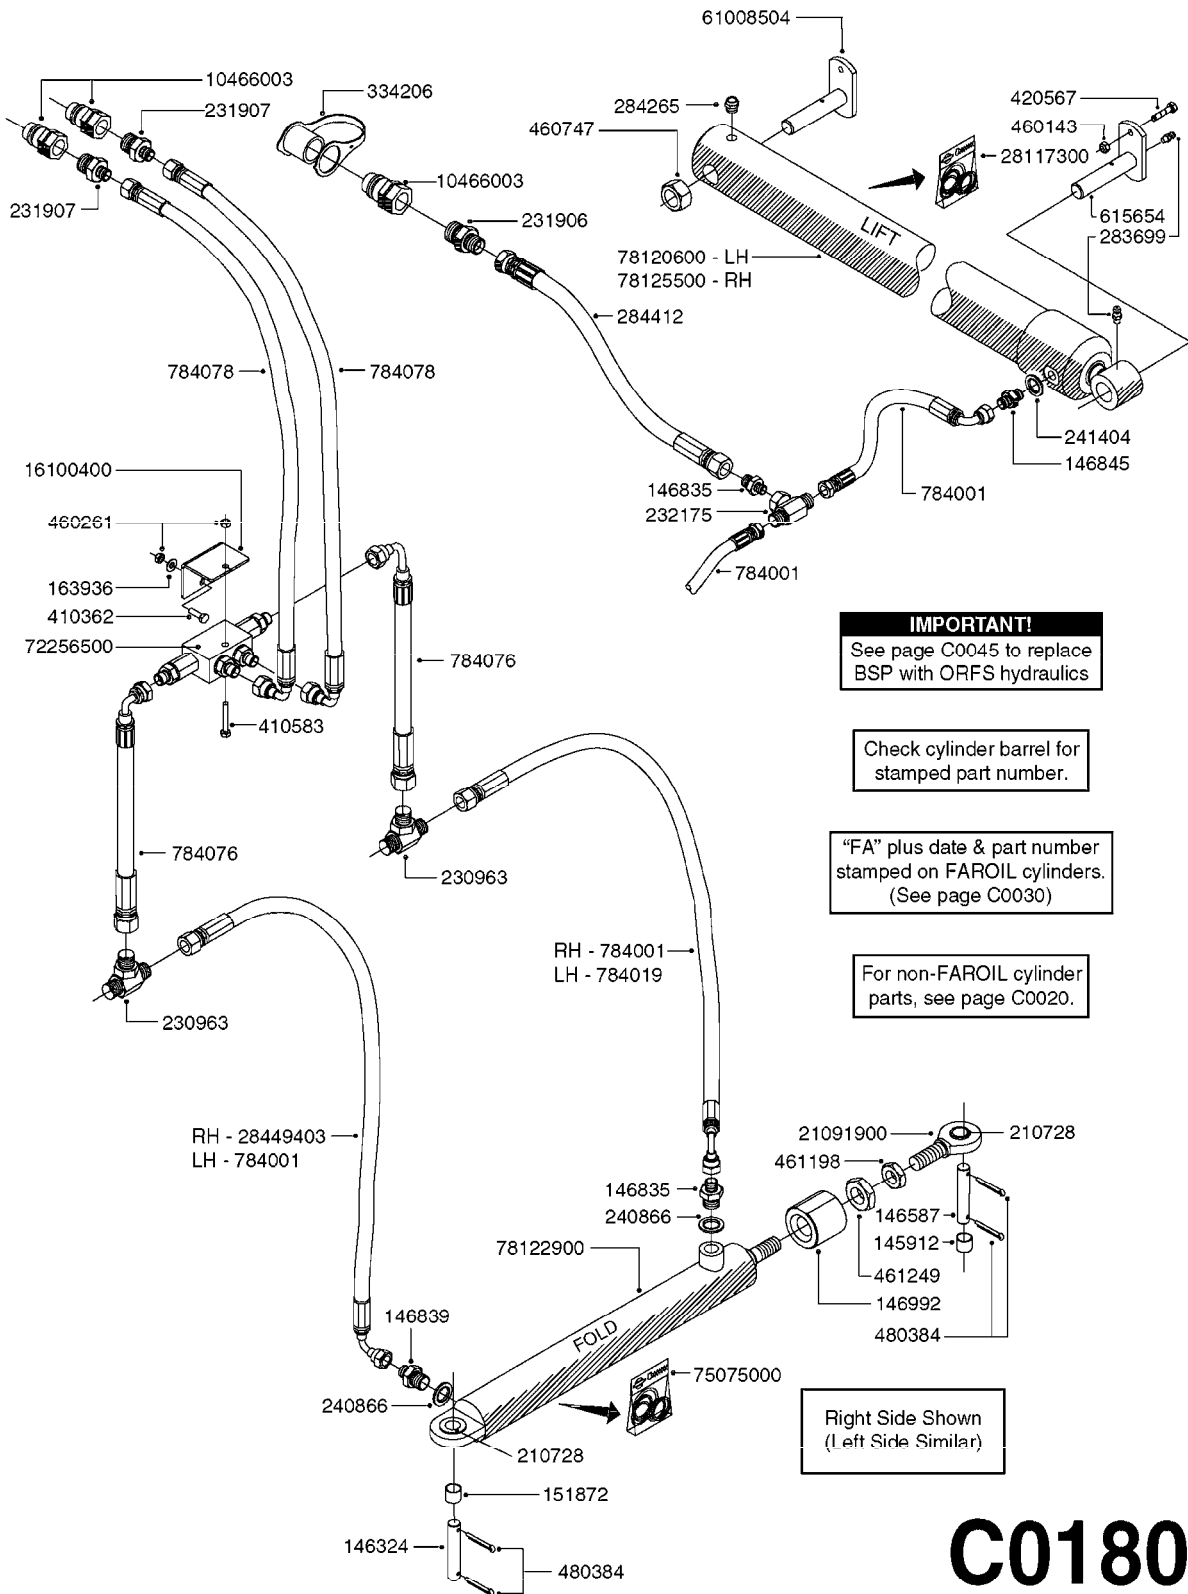

C0045

HYDRAULICS - BSP TO ORFS
C0045-HIN, 24:03:16

Page 1

Date 12.08.2020 11:01

Pos.	parts-n°	order qty	description
1	10466003	1	COUPLER PIONEER 8010-04 1/2NPT
2	231907	1	HEX NIPPLE 1/4"BSP X 1/2"NPT
2	231906	1	HEX NIPPLE 3/8"BSP X 1/2"NPT
2	147132	1	HEX NIPPLE 1/2"X1/2" BSP DEL
3	230311	1	QUICK COUPLING 1/2"
4	241356	1	DOWTYSEAL 1/2"
5	23234800	1	HEX NIPPLE 1/2"-9/16" ORFS FITTING FOR 1/4" HOSE
5	23234900	1	HEX NIPPLE 1/2"-11/16" ORFS FITTING FOR 3/8" HOSE
5	23235300	1	HEX NIPPLE 1/2"-13/16" ORFS FITTING FOR 1/2" HOSE
6	242102	1	O-RING Ø9.25X1.78 NITRIL 90SH
6	24263200	1	O-RING Ø7.66X1.78 NITRIL 90SH
6	24263300	1	O-RING Ø12.42X1.78 NITRIL 90SH
6	24263400	1	O-RING Ø18.77X1.78 NITRIL 90SH
7	67002403	1	CHART - BSP TO ORFS HOSES
8	67002503	1	CHART - BSP TO ORFS FITTINGS