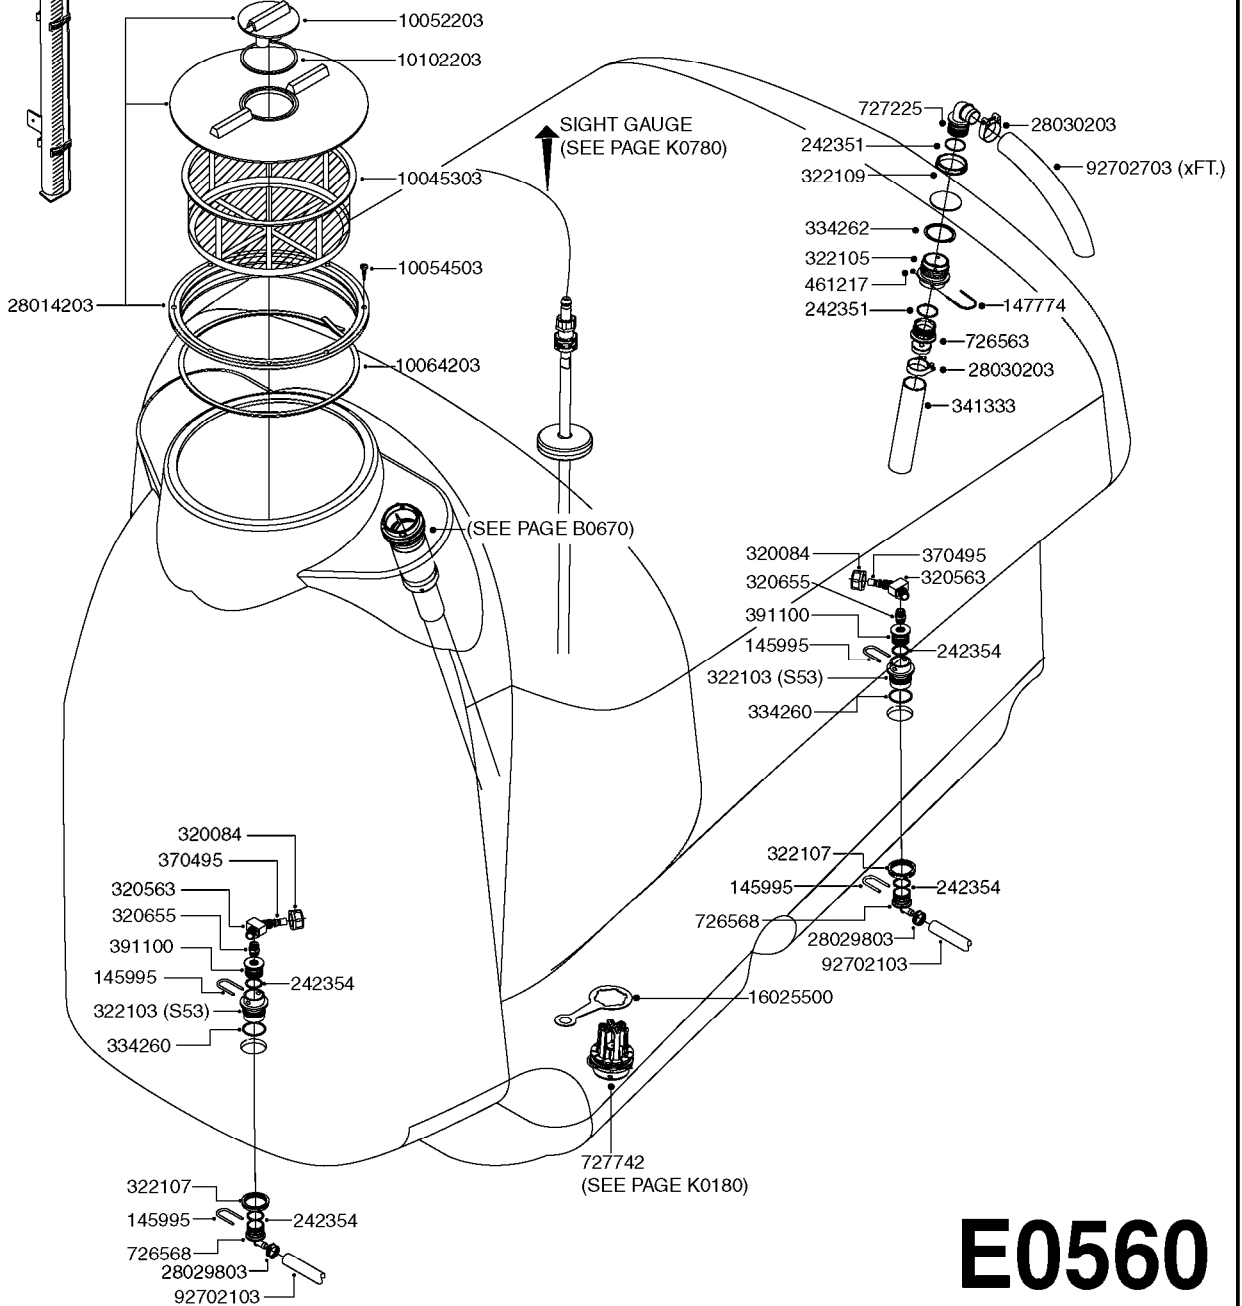

SIGHT GAUGE (SEE PAGE K0780)

TANK - 575/1100 NEW NAV ECP
E0560-HIN, 23:08:18

Page 1

Date 12.08.2020 11:01

parts-n°	order qty	description
145995	1	FITT.DK S-53 FORK
147774	1	FITT.DK S-93 FORK W. M5 THREAD
242351	1	O-RING D69.5X3.0 VITON F.S-93
242354	1	O-RING D32.2X3.0 VITON
320084	1	FITT.DK NUT 1/2" BSP
320563	1	FITT.DK 3 WAY 1/2" 110 DEG.
320655	1	FITT.DK HN 1/2"-1/2" BSP
322103	1	FITT.DK S-53 BULKHEAD
322105	1	FITT.DK S-93 BULKHEAD DOUBLE
322107	1	FITT.DK S-53 BULKHEAD NUT
322109	1	FITT.DK S-93 BULKHEAD NUT
334260	1	GASKET F. S-53 BULKHEAD
334262	1	GASKET F.S-93 BULKHEAD
341333	1	TUBE Ø57/Ø52 L=1500 BLACK PE
370495	1	NOZZLE INJECTOR 5066-3.0
391100	1	FITT.DK S-53THREAD INS.1/2"BSP
421024	1	BOLT HEX 8.8 DEL M8X60
460143	1	LOCK NUT M8 SST A2 DIN985
461217	1	NUT HEX M5 LOCK
726563	1	FITT.DK S-93 STR 2" W/O-RING
726568	1	FITT.DK.S-53 HB 1/2"90 W/O-RING
727225	1	FITT.DK S-93 ELB.2'PVC W/ORING
727742	1	TOP DRAIN CORD TYPE
10045303	1	FILTER BASKET 16"
10052203	1	LID VENT ASSY
10054503	1	SCREW 3/4" SELF TAPPING
10064203	1	SET SEALING SPONGE 1 Ft BULK
10102203	1	GASKET F.16" LID BREATHER
16025500	1	TANK SPACER SIGHT GAUGE
28014203	1	LID ASSY. (3-PC.) 16" ARAG
28029803	1	CLAMP HOSE GEAR P1/2" 6708
28030203	1	CLAMP HOSE T-BOLT S2" 235-67
35001603	1	TANK RAW 575 GAL. NAV.
92702103	1	HOSE R X1/2" X300PSI WP X0012"
92702703	1	HOSE PVC SUCT GRAY 2"