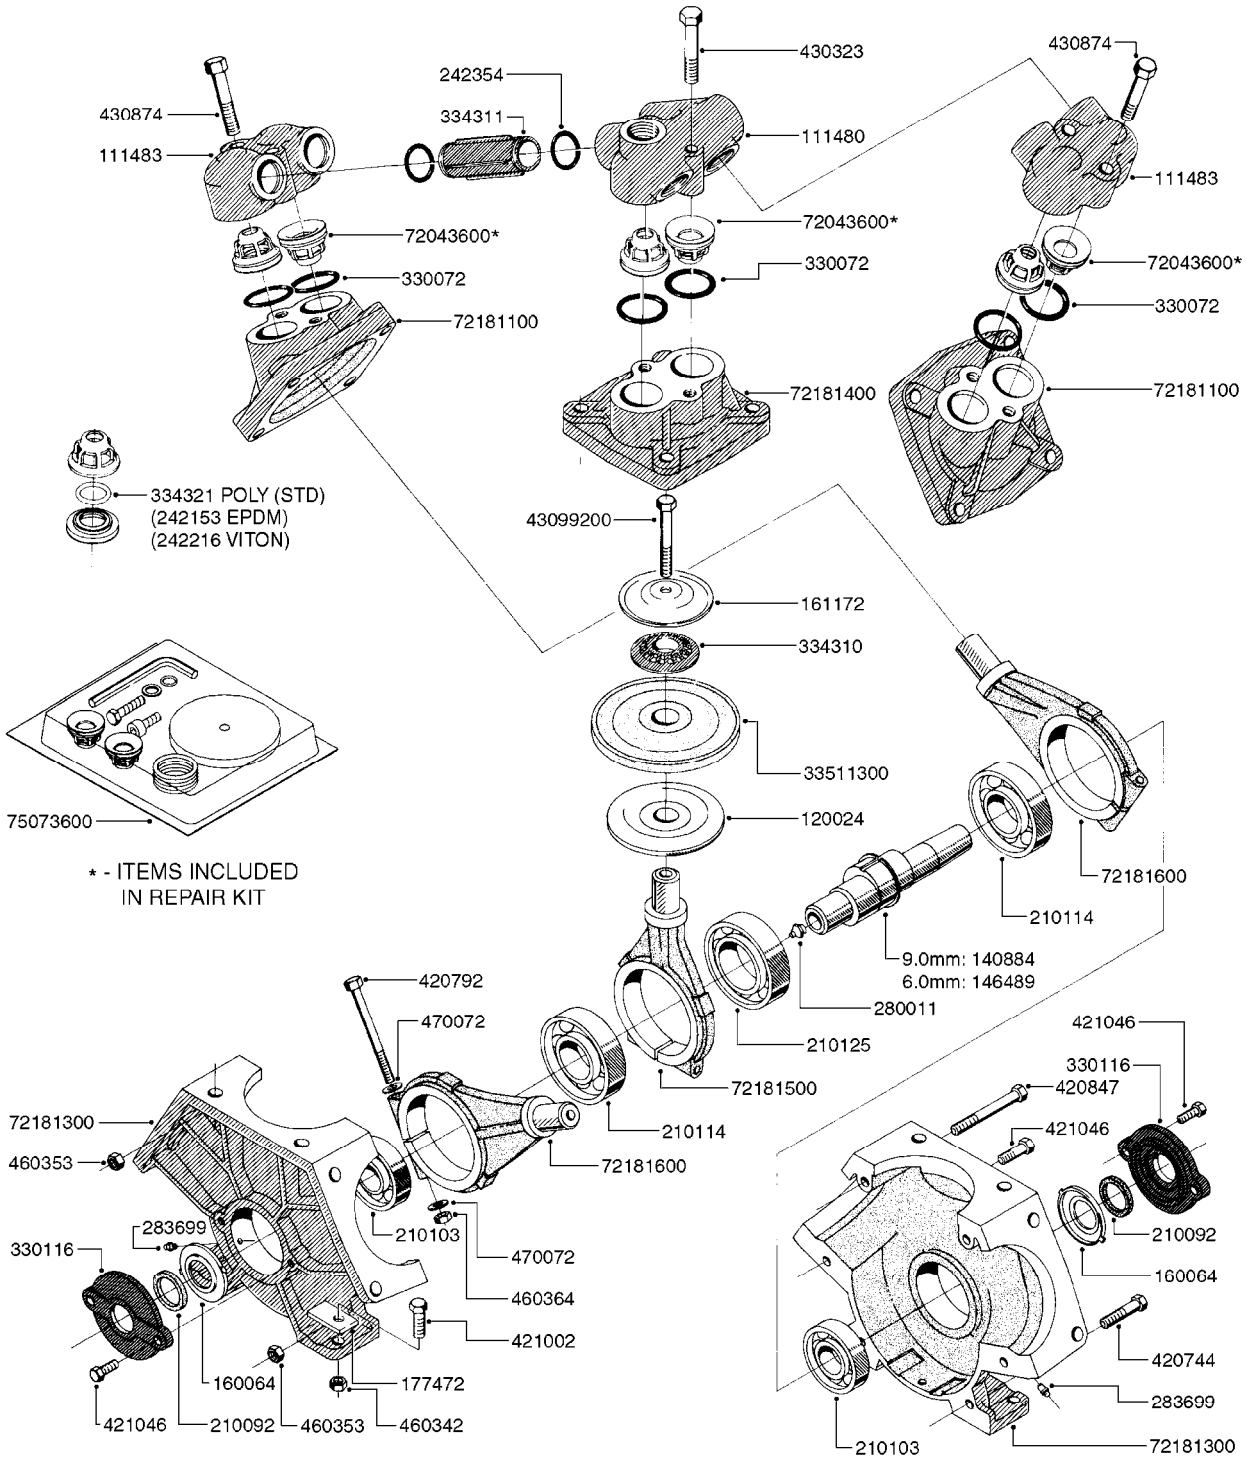

COMPLETE PUMPS
821635 - PUMP ONLY
10396203 - WITH PTO & DAMPER

COMPLETE ASSEMBLIES
WHOLEGOODS ITEMS

A0230

PUMP - 1303 W/ MOUNTING BASE
A0230-HIN, 01:01:16

Page 1
Date 12.08.2020 11:00

parts-n°	order qty	description
111480	1	VALVE HEAD 1302 CENTER
111483	1	VALVE HEAD SIDE 1302
120024	1	DIAPHRAGM BACK DISC 1200-1300
140884	1	CRANK SHAFT MODEL 1300-9
146489	1	CRANK SHAFT MODEL 1302-6MM
160064	1	DUST PLATE
161172	1	DIAPHRAGM DISC F. 1203/1303
177472	1	BRACKET 25 X 5
210092	1	SEAL FELT D43/30X5
210103	1	BEARING BALL 6306
210114	1	BEARING BALL 6308
210125	1	BEARING BALL 6210
242153	1	O-RING D26X4 EPDM
242216	1	O-RING VITON F/1202/1302/462
242354	1	O-RING D32.2X3.0 VITON
280011	1	GREASE NIPPLE 1/8" SAE H TR
283699	1	GREASE NIPPLE M6X1
330072	1	O-RING D53.5/D45.5X4
330116	1	SEAL RETAINER, MODEL 1300
334310	1	NYLON WASHER 1202/1302/462
334311	1	CONNECTION PIPE INLET MOD.1302
334321	1	O-RING POLY. 34.0x26.0x4.0
420744	1	BOLT HEX 8.8 DEL M8X40
420792	1	BOLT HEX 8.8 RAW M8X95
420847	1	BOLT HEX 8.8 DEL M8X85
421002	1	BOLT HEX 8.8 DEL M10X30 FT DIN933
421046	1	BOLT HEX M8X25/25 A2 SS DIN933
430323	1	BOLT HEX 8.8 DEL M12X60
430874	1	SCREW SET 8.8 DEL M12X70 FT
460342	1	NUT HEX M10 DEL DIN934
460353	1	NUT HEX M8 BLACK
460364	1	NUT HU M8 A2 SS DIN934
470072	1	WASHER D15/D8X.5 LOCK
821635	1	PUMP 1303/9 540RPM
10396203	1	PUMP 1303 C/W PTO 540 RPM
33511300	1	DIAPHRAGM 1202-1303 POLY 2006
43099200	1	BOLT HEX SS M12 X 30 DIN933 A4
72043600	1	VALVE FOR 462/463
72181100	1	DIAPHRAGM COVER 1203/1303+BLTS
72181300	1	PUMP CASTING 1300 RED W/BOLTS
72181400	1	DIAPHRAGM COVER 1303 W/BOLTS
72181500	1	CONNECTING ROD, CENTER 1303
72181600	1	CONNECTING ROD, SIDE MOD.1300
75073600	1	PUMP KIT 1303 MM "06"