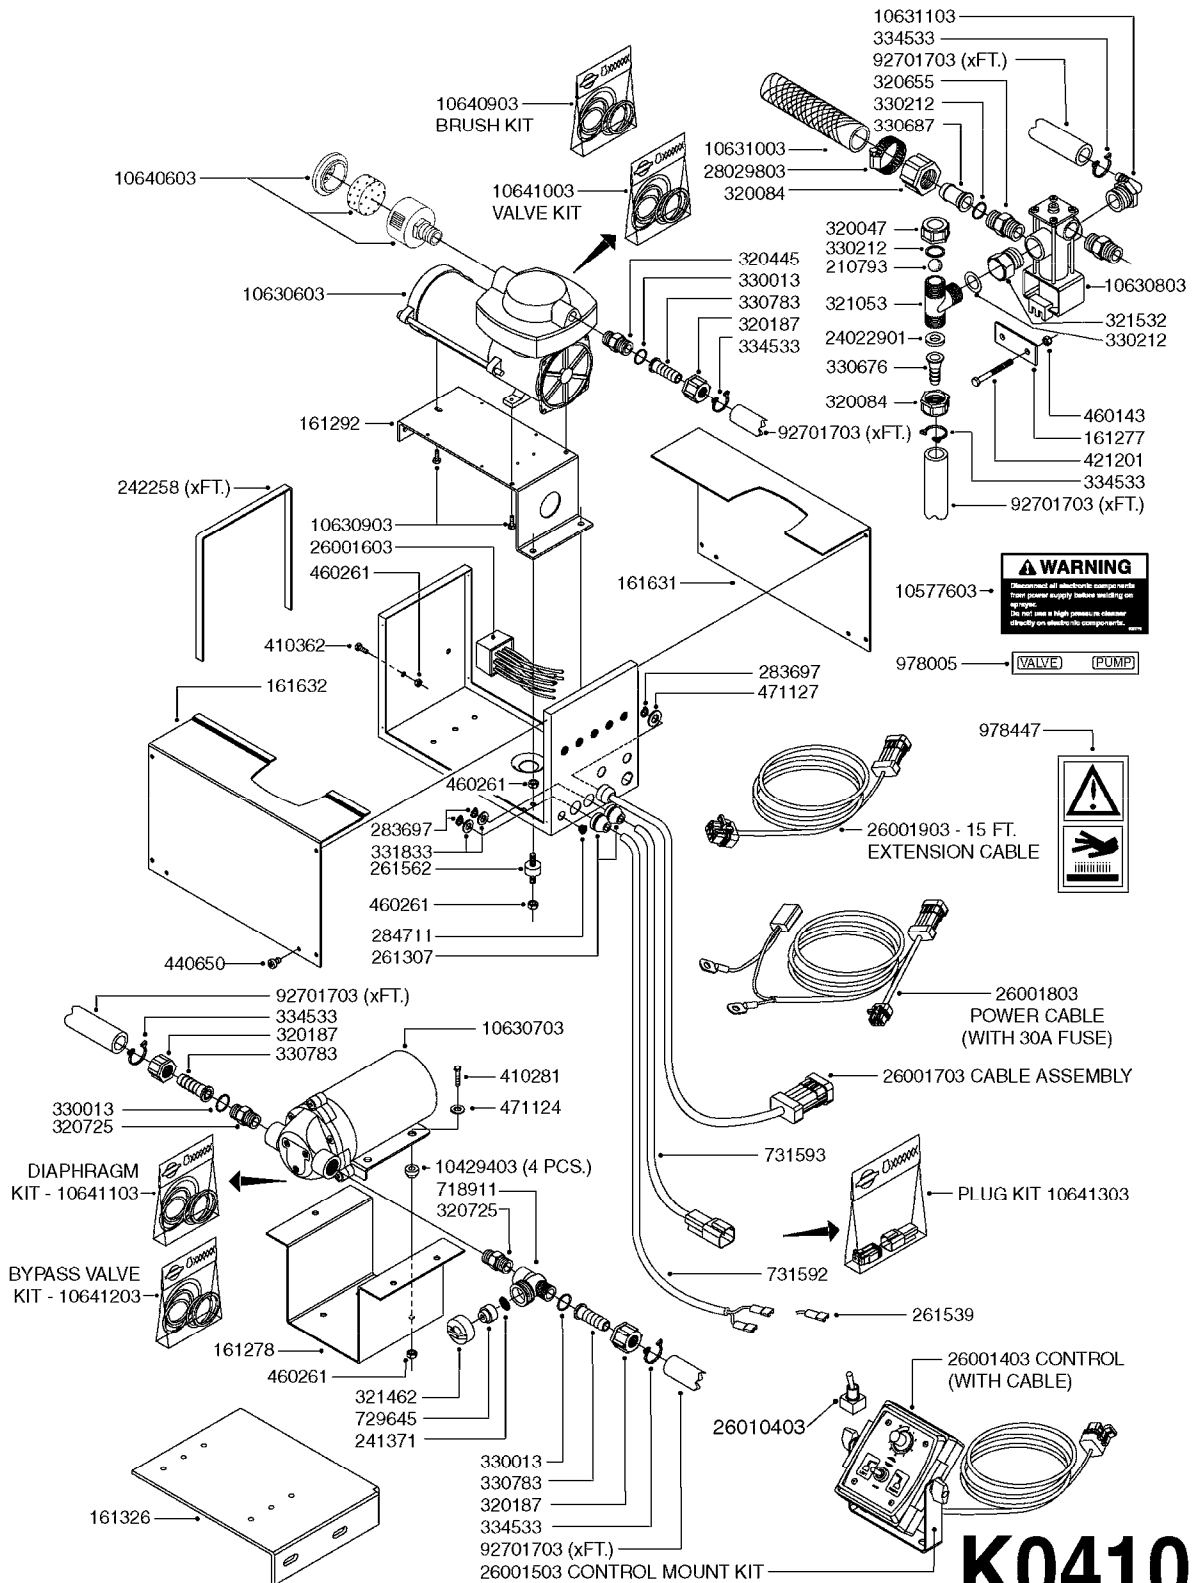

K0400

*Ø8mm 927306 (xFT.)
*Ø10mm 927330 (xFT.)

70062503 - COMPLETE ASSEMBLY

FOAM MARKER COMPRESSOR 2007
K0400-HIN, 01:01:16

Page 1
Date 12.08.2020 11:01

parts-n°	order qty	description
147011	1	HEX NIPPLE 3/8'X1/4'BSP BRASS
161326	1	MOUNT BKT. F. FOAM COMP.BOX 98
168847	1	ENCLOSURE LOWER F.MARKER
168848	1	COVER F. FOAM MARKER
232111	1	QUICK COUPLER 6MM X 1/8 EXT.
232112	1	QUICK COUPLER 6MM 1/8 INT.
232113	1	QUICK COUPLER 6MM T-PIECE
232114	1	COUPLER 1/8" THREADX8MM HOSE
232143	1	REDUCER 1/4'INT-1/8'EXT
232144	1	QUICK COUPLER 10MM X 1/4 EXT
232152	1	QUICK COUPLER 8MMX1/8 EXT.LONG
241371	1	DIAPHRAGM F.NO-DRIP,VULC
242242	1	O-RING F.AIR HOSE FITTING
242258	1	TRIM 3X10 SELF ADHESIVE 0012"
261562	1	RUBBER DAMPER 2XM6X25
283697	1	TIESTRAP 200MM
320445	1	FITT.DK HN 1/4"X3/8" BSP
321462	1	CAP F.NO-DRIP ASSY.
322261	1	HOUSING F.SAFETY VALVE 3/8"
440650	1	SCREW 3.5x13 STAINLESS
460261	1	NUT HEX M6X1.00 LOCK DIN985 A2 SS
718911	1	VALVE (SAFETY) F.MARKER
729645	1	NON-DRIP SPRING ASSY.GREEN 10
927264	1	HOSE R X PE D6/D4 X 0012"
927306	1	HOSE R X PE D8/D6 X 0012"BLACK
927330	1	HOSE R X PE D10/D8 X 012"BLACK
26004103	1	FOAM MARKER CNTRL MOD CABL STD
26008703	1	FOAM MARKER CONTROL SCII
26011103	1	FOAMER POWER/CONTROL CABLE 39P
26023400	1	COMPRESSOR F.FOAM MARKER CM40
26023700	1	SOLENOID VAL 12V 1/8' FLO '07
28025503	1	PLUG F.DRILLED HOLE 1/2"
28025603	1	PLUG F.DRILLED HOLE 3/4"
39122000	1	DISTR.HOUSING F.FOAM MARKER'07
70062503	1	FOAM MARKER COMPRESSOR,STD,39P