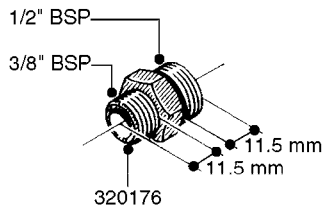

FITTINGS - HEXAGON NIPPLES
L0030-HIN, 01:01:16

Page 0
Date 12.08.2020 11:01

L0030

FITTINGS - HEXAGON NIPPLES
L0030-HIN, 01:01:16

Page 1
Date 12.08.2020 11:01

parts-n°	order qty	description
10015303	1	FITT.PO.HN 1.00X1.00 M1000
10425003	1	FITT.PO.HN 1.25X1.00 MCPHEE
320132	1	FITT.DK HN 1" BSP
320176	1	FITT.DK HN 3/8"X1/2" BSP
320445	1	FITT.DK HN 1/4"X3/8" BSP
320655	1	FITT.DK HN 1/2"-1/2" BSP
320692	1	FITT.DK HN 3/8'BSPX1/4'NPT
320703	1	FITT.DK HN 3/8BSP X1/2 &1/4NPT
320725	1	FITT.DK NIPPLE 3/8"-3/8" BSP
320902	1	FITT.DK HN 3/8'X 1/4' BSP
390232	1	FITT.DK HN 1-1/2' X 1-1/4' BSP
390276	1	FITT.DK HN 1'BSP