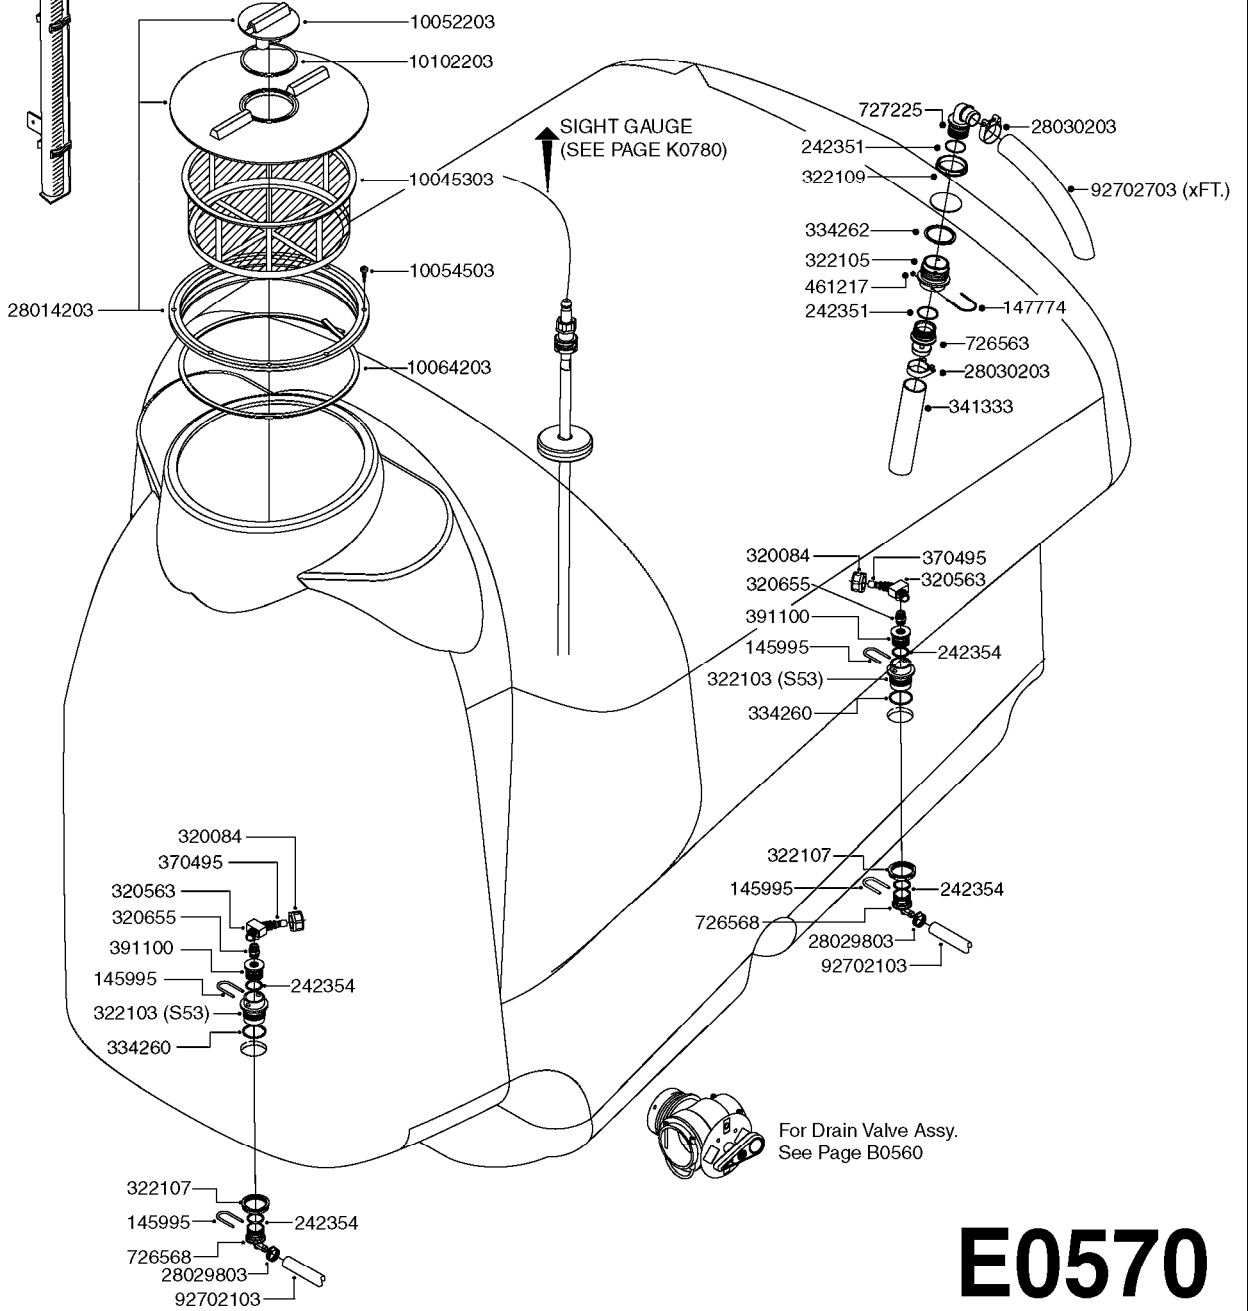

SIGHT GAUGE (SEE PAGE K0780)

TANK - 575/1100 NEW NAV ECPC
E0570-HIN, 23:08:18

Page 1

Date 12.08.2020 11:01

parts-n°	order qty	description
145995	1	FITT.DK S-53 FORK
147774	1	FITT.DK S-93 FORK W. M5 THREAD
242351	1	O-RING D69.5X3.0 VITON F.S-93
242354	1	O-RING D32.2X3.0 VITON
320084	1	FITT.DK NUT 1/2" BSP
320563	1	FITT.DK 3 WAY 1/2" 110 DEG.
320655	1	FITT.DK HN 1/2"-1/2" BSP
322103	1	FITT.DK S-53 BULKHEAD
322105	1	FITT.DK S-93 BULKHEAD DOUBLE
322107	1	FITT.DK S-53 BULKHEAD NUT
322109	1	FITT.DK S-93 BULKHEAD NUT
334260	1	GASKET F. S-53 BULKHEAD
334262	1	GASKET F.S-93 BULKHEAD
341333	1	TUBE Ø57/Ø52 L=1500 BLACK PE
370495	1	NOZZLE INJECTOR 5066-3.0
391100	1	FITT.DK S-53THREAD INS.1/2"BSP
421024	1	BOLT HEX 8.8 DEL M8X60
460143	1	LOCK NUT M8 SST A2 DIN985
461217	1	NUT HEX M5 LOCK
726563	1	FITT.DK S-93 STR 2" W/O-RING
726568	1	FITT.DK.S-53 HB 1/2"90 W/O-RING
727225	1	FITT.DK S-93 ELB.2'PVC W/ORING
10045303	1	FILTER BASKET 16"
10052203	1	LID VENT ASSY
10054503	1	SCREW 3/4" SELF TAPPING
10064203	1	SET SEALING SPONGE 1 Ft BULK
10102203	1	GASKET F.16" LID BREATHER
28014203	1	LID ASSY. (3-PC.) 16" ARAG
28029803	1	CLAMP HOSE GEAR P1/2" 6708
28030203	1	CLAMP HOSE T-BOLT S2" 235-67
35001603	1	TANK RAW 575 GAL. NAV.
92702103	1	HOSE R X1/2" X300PSI WP X0012"
92702703	1	HOSE PVC SUCT GRAY 2"