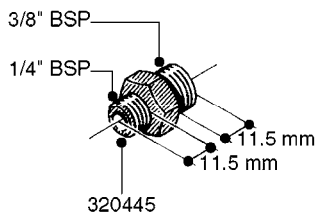

FITTINGS - HEXAGON NIPPLES
L0030-HIN, 01:01:16

Page 0
Date 12.08.2020 11:01

L0030

FITTINGS - HEXAGON NIPPLES
L0030-HIN, 01:01:16

Page 1
Date 12.08.2020 11:01

parts-n°	order qty	description
10015303	1	FITT.PO.HN 1.00X1.00 M1000
10425003	1	FITT.PO.HN 1.25X1.00 MCPHEE
320132	1	FITT.DK HN 1" BSP
320176	1	FITT.DK HN 3/8"X1/2" BSP
320445	1	FITT.DK HN 1/4"X3/8" BSP
320655	1	FITT.DK HN 1/2"-1/2" BSP
320692	1	FITT.DK HN 3/8'BSPX1/4'NPT
320703	1	FITT.DK HN 3/8BSP X1/2 &1/4NPT
320725	1	FITT.DK NIPPLE 3/8"-3/8" BSP
320902	1	FITT.DK HN 3/8'X 1/4' BSP
390232	1	FITT.DK HN 1-1/2' X 1-1/4' BSP
390276	1	FITT.DK HN 1'BSP