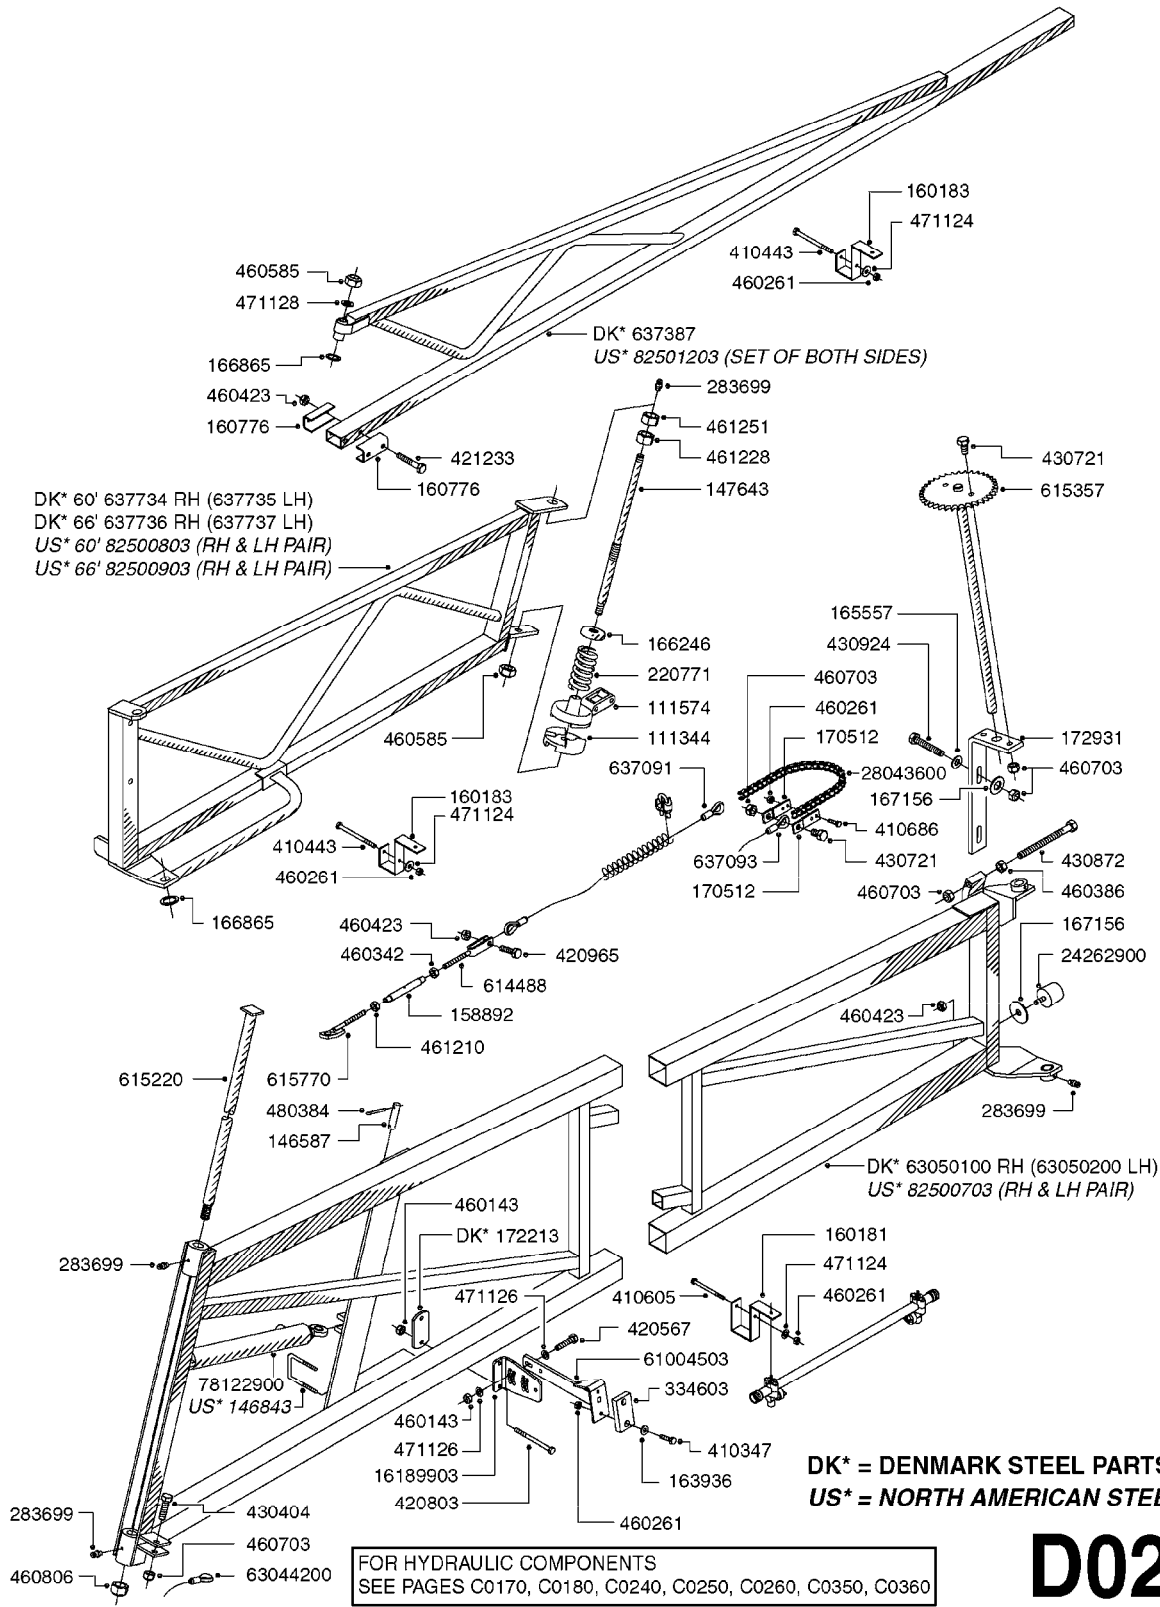

DK* 60' 637734 RH (637735 LH)
DK* 66' 637736 RH (637737 LH)
US* 60' 82500803 (RH & LH PAIR)
US* 66' 82500903 (RH & LH PAIR)

DK* = DENMARK STEEL PARTS
US* = NORTH AMERICAN STEEL PARTS

FOR HYDRAULIC COMPONENTS
SEE PAGES C0170, C0180, C0240, C0250, C0260, C0350, C0360

D0270

BOOM EAGLE WINGS 60' 66'
D0270-HIN, 01:01:16

Page 1

Date 12.08.2020 11:01

parts-n°	order qty	description
111344	1	CLAW CLUTCH Ø100/Ø20,5 UNDER PART RED
111574	1	CLAW CLUTCH D100 UP. (MACH)
146587	1	PIN D16.8 X 65
146843	1	BOLT U M8 F.60 x 60
147643	1	AXLE F.BM BRKWKY. W. ZERT L=426
158892	1	TURN BUCKLE HOUS
160181	1	CLAMP NOZZLE TUBE 60X60
160183	1	CLAMP NOZZLE TUBE 50X30
160776	1	U-CHANNEL F.3PT.
163936	1	WASHER D15/D6.2X1
165557	1	WASHER D28.0/D12.2X2.0 SS
166246	1	WASHER CUP D53 F.SPRING
166865	1	WASHER D35/D25X2
167156	1	WASHER D46.5/D12.4X2.5
170512	1	ASSEMBLY BRACKET FOR CHAIN
172213	1	FLAT BAR F.BOOM STRAP
172931	1	FLAT STEEL 15X50
220771	1	SPRING D53/D43X100
283699	1	GREASE NIPPLE M6X1
334603	1	RUBBER STOP 86X48X15
410347	1	SCREW M6X20 8.8
410443	1	BOLT HEX 8.8 DEL M6X70
410605	1	BOLT HEX 8.8 DEL M6X80
410686	1	BOLT HEX 8.8 DEL M6X30
420567	1	BOLT HEX 8.8 DEL M8X30 FT
420803	1	BOLT HEX 8.8 DEL M8X90
420965	1	M10X40 MACHINE SCREW STAINLESS
421233	1	BOLT HEX 8.8 10.9 DEL M10X70
430404	1	BOLT HEX 8.8 DEL M12X50
430721	1	BOLT HEX 8.8 DEL M12X40 FT
430872	1	BOLT HEX 8.8 DEL M12X100 FT
430924	1	BOLT HEX 8.8 DEL M12 X 85
460143	1	LOCK NUT M8 SST A2 DIN985
460261	1	NUT HEX M6X1.00 LOCK DIN985 A2 SS
460342	1	NUT HEX M10 DEL DIN934
460386	1	NUT HEX M12X1.75
460423	1	NUT HEX M10X1.50 LOCK DIN985A2 SS
460585	1	LOCKING NUT M16 DIN985 A2 SS
460703	1	NUT HEX M12X1.75 LOCK DIN985A2 SS
460806	1	NUT HEX M20X2.50 LOCK DIN985A2 SS
461210	1	NUT HEX M10X1.5 L.THREAD A4
461228	1	NUT HEX M20
461251	1	NUT HEX M20 X 2.5 JAMB
471124	1	WASHER, M6, Ø18/ 6.4X 1.6, SS
471126	1	WASHER, M8, Ø16/ 8.4X 1.6, SS
471128	1	WASHER, M16, Ø30/17.0X 3.0, SS
480384	1	PIN COTTER 3/16 x 1-1/2"
614488	1	FORK/ R.THREAD 10mmX144mm
615220	1	PIN 25 X 910 FOR EAGLE
615357	1	SHAFT W.SPROCKET EAGLE 60'3PT
615770	1	ANCHOR F.EAGLE CABLE
637091	1	CABLE FRONT EAGLE D7X2895
637093	1	CABLE REAR 5 X 3100MM EAGLE
637387	1	BOOM WING BRKWAY E. 60-90'
637734	1	BOOM WING OUT. 60'R.EAG 97
637735	1	BOOM WING OUT. 60'L.EAG 97
637736	1	BOOM WING OUT. 66'R.EAG 97
637737	1	BOOM WING OUT. 66'L.EAG 97
16189903	1	PLATE F, EAGLE STOPARM
24262900	1	RUBBER STOP D50X40 M10X33
28043600	1	CHAIN 5/8X810MM (51 LINKS)