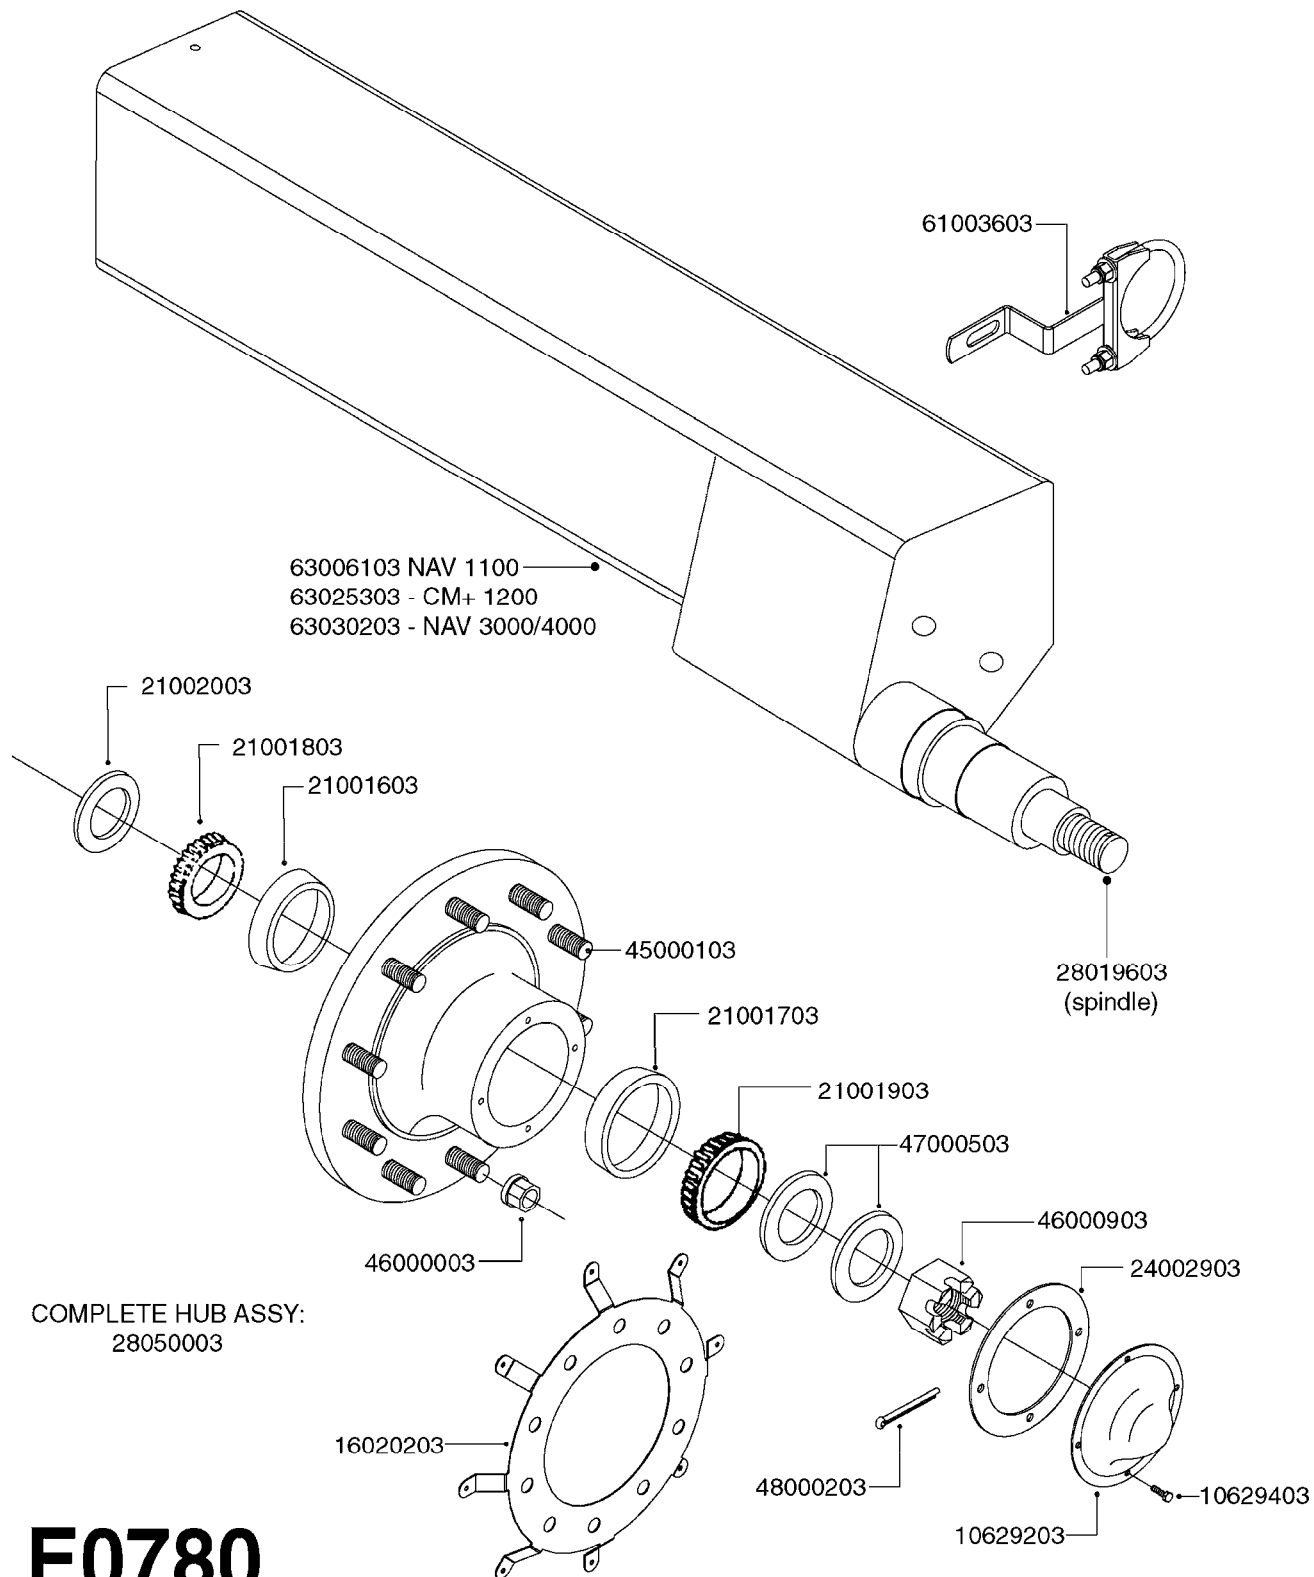

HUB ASSEMBLY F.3-1/2" SPINDLE
E0780-HIN, 01:01:16

Page 1
Date 12.08.2020 11:01

parts-n°	order qty	description
10629203	1	DUST CAP F.10 BOLT HUB 3.5"
10629403	1	BOLT HEX 5/16 NC GR.2 00.50"
16020203	1	WHEEL SENSOR MAGNET MNT 10BLT
21001603	1	BEARING INN CUP 873 HUB 33462
21001703	1	BEARING OUT CUP 873 HUB 453A
21001803	1	BEARING INN CONE 873 HUB 33275
21001903	1	BEARING OUT CONE 873 HUB 460
21002003	1	SEAL GREASE P602127
24002903	1	GASKET F. HUB 3.5" HUB ASSY
28019603	1	SPINDLE, 3.50 X 17.375 CRS
28050003	1	HUB F 3.5" 873 15000# PACKAGE
45000103	1	BOLT, WHEEL STUD 3/4-16X2 3/4
46000003	1	NUT HEX NF 3/4" FLANGED F.HUB
46000903	1	NUT CSTL 1-1/4"NF 3-1/2" SPNDL
47000503	1	WASHER, SPNDL 3.5" 1.31x3 .16T
48000203	1	PIN, COTTER 7/32" X 3.00"
61003603	1	SPEED SNS MNT CLAMP 3.5" SP
63006103	1	AXLE INSERT W/M NAV. 1100
63025303	1	AXLE INSRT CM+1200W.SPDL 71-82
63030203	1	AXLE ADJ 60-120 INSERT NAV DBL