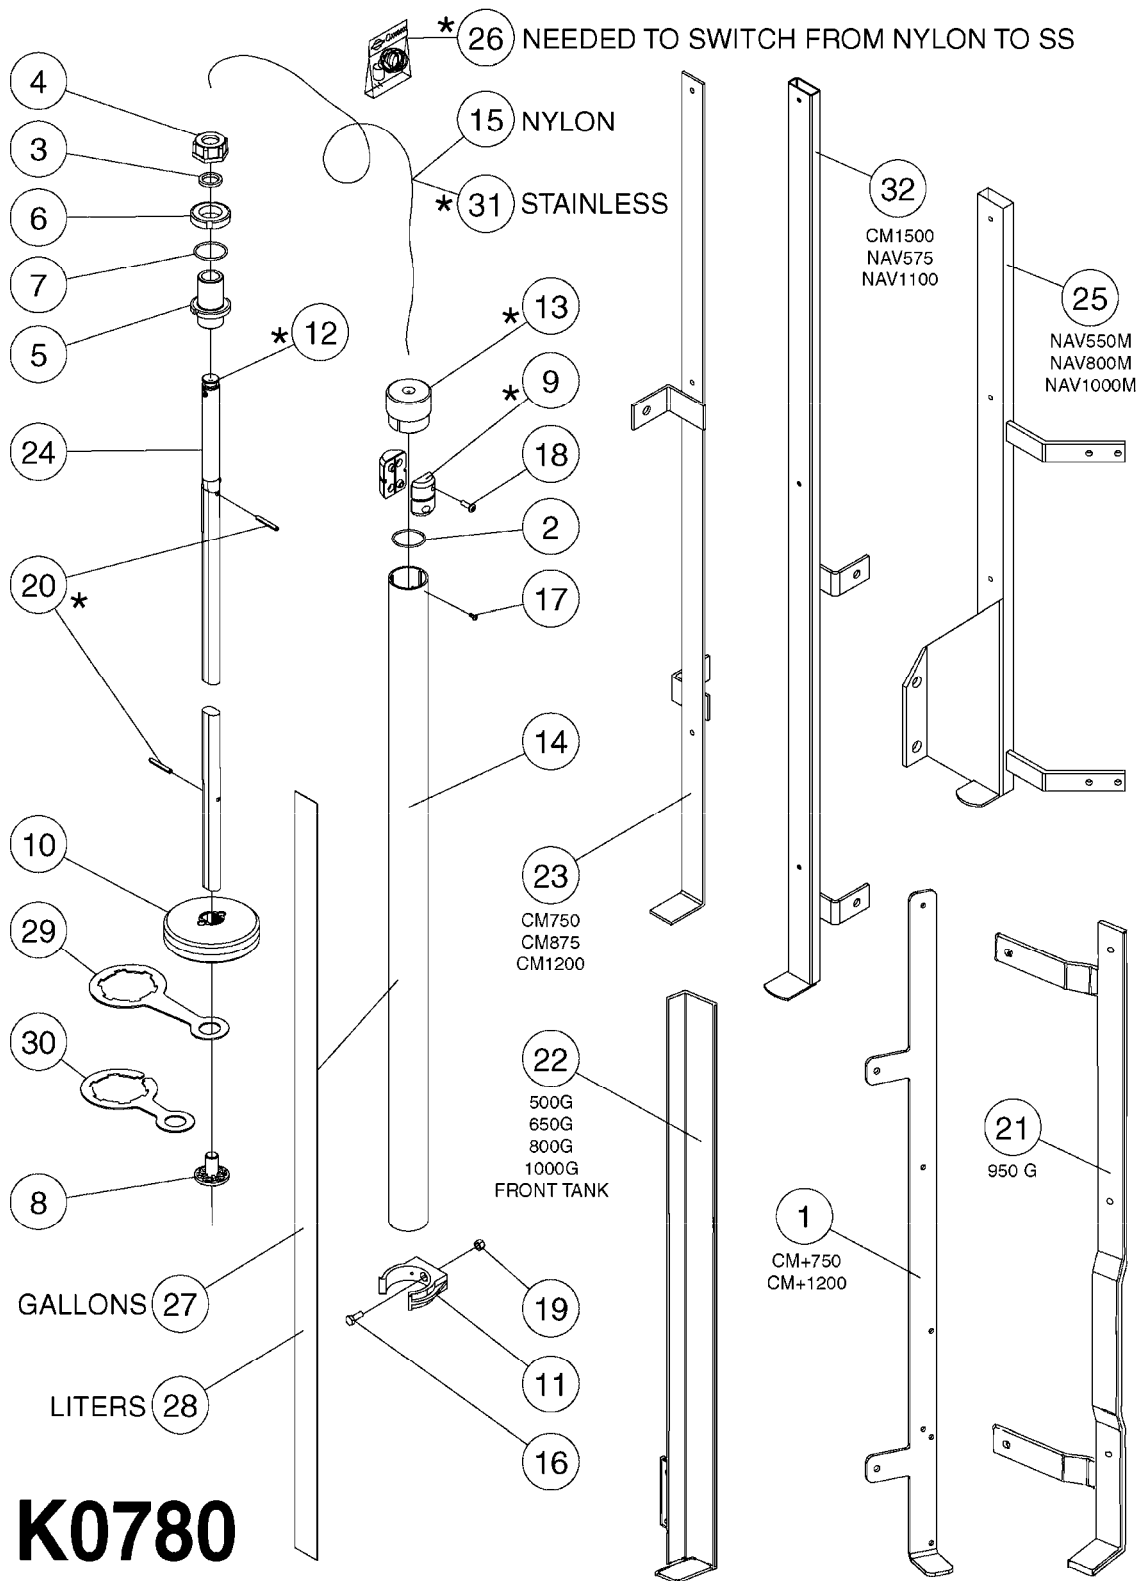

SIGHT GAUGE - REMOTE
K0780-HIN, 25:09:19

Page 1
Date 12.08.2020 11:01

Pos.	parts-n°	order qty	description
1	161950	1	SIGHT GAUGE MT BKT CM+ 750/120
2	242262	1	O-RING D31X3 VITON
3	242309	1	SEAL Ø22 ID Ø30 OD X 4 HIGH
4	320095	1	FITT.DK NUT 1" BSP
5	320456	1	FITT.DK BULKHEAD 1"BSP DOUBLE
6	320471	1	FITT.DK NUT 1" BSP JAMB
7	332577	1	O-RING D38/D30X4 F.1" PUR.
8	333864	1	GUIDE F. SAFETY VALVE SPRING
9	334513	1	MARKER HALF SIGHT GAUGE
10	334515	1	FLOATER FOR LIQUID LEVEL
11	334523	1	PIPE HOLDER Ø51.5
12	334849	1	SIGHT GAUGE GUIDE F. SS TUBE
13	334850	1	GUIDE F. SIGHT GAUGE TUBE TOP
14	341202	1	TUBE F.SIGHT GAUGE L=40"
14	341204	1	SIGHT GAUGE TUBE L=59"
14	341283	1	TUBE F.SIGHT GAUGE L=72"
14	341307	1	TUBE F.SIGHT GAUGE L=75" NCM 4400
14	341339	1	TUBE F.SIGHT GAUGE L=82" NCM 6600
14	341340	1	TUBE F.SIGHT GAUGE L=94" (2382) NCM 9000
14	34000703	1	TUBE F. DRY GAUGE L=1200 BENT RANGER 2000 & 2200
15	390487	1	CORD NYLON/SIGHT GAUGE 4500mm OLDER MODELS ONLY
16	410185	1	BOLT HEX 8.8 DEL M6X16
16	410362	1	BOLT HEX 8.8 SS M6X20
17	440663	1	SCREW 3/8" NR4 STAINLESS
18	440677	1	SCREW F. PLASTIC 5X20 SS
19	460261	1	NUT HEX M6X1.00 LOCK DIN985 A2 SS
20	480717	1	PIN E 5X40 SST
20	480730	1	SPRING DOWEL PIN 5X30 SST
21	615197	1	BKT.SIGHT GAUGE HC950
22	615308	1	BRACKET FOR SIGHT TUBE
23	615941	1	SIGHT GAUGE MOUNT BRACKET CM
24	615942	1	GUIDE TUBE F.FLOATER CM1200G
24	615943	1	GUIDE TUBE F.FLOATER CM875G
24	615944	1	GUIDE TUBE F.FLOATER, L=1680 HC 950, NAV 575, NAV 3500, CM 750
24	615945	1	GUIDE TUBE F.FLOATER, L=1610, NV3000 NAV 3000 & HC650
24	615947	1	GUIDE TUBE F.FLOATER TR 500G
24	615948	1	GUIDE TUBE F.FLOATER MA 1000-1200-1500 L
24	615949	1	GUIDE TUBE F.FLOATER MEGA 230G
24	615951	1	GUIDE TUBE F.FLOATER NAV800G
24	615952	1	GUIDE TUBE F.FLOATER NAV1000G
24	615954	1	GUIDE TUBE F. FLOATER F.T.250G
24	615955	1	GUIDE TUBE F.FLOATER FT.350G
24	615957	1	GUIDE TUBE F.FLOATER NAV.550G
24	61022100	1	GUIDE TUBE F NP1100/CM1500
24	61022600	1	GUIDE TUBE F.FLOATER RANGER RANGER 2000 & 2200
24	61036700	1	GUIDE TUBE F.FLOATER, L=1850, NV4000/CM4400 NCM 4400 & NAV 4000
24	61038600	1	GUIDE TUBE F.FLOAT NCM 9000
24	61038700	1	GUIDE TUBE F.FLOAT NCM 6600
25	637998	1	MANIFOLD BKT. NAVIGATOR
26	741527	1	SIGHT GAUGE KIT SS WIRE '98 SS CABLE & PARTS NEEDED
27	978056	1	DECAL S/G TUBE 500GAL-99