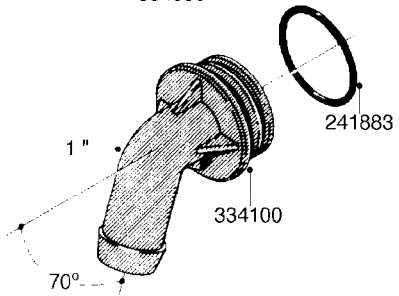

L0080

FITTINGS - S-53
L0080-HIN, 12:09:17

Page 1

Date 12.08.2020 11:01

Pos.	parts-n°	order qty	description
1	145995	1	FITT.DK S-53 FORK
2	241973	1	O-RING Ø3 X 44.2 70 SHORES NITRIL NITRIL (BLACK)
2	242353	1	O-RING 3 X 44.2 VITON VITON (BROWN)
3	242109	1	O-RING D32.2x3.0 NITRIL (BLACK)
3	242354	1	O-RING D32.2X3.0 VITON VITON (BROWN)
4	322103	1	FITT.DK S-53 BULKHEAD
5	322107	1	FITT.DK S-53 BULKHEAD NUT
6	322110	1	FITT.DK S-53 ELB. 1/2" BSP
7	322352	1	FITT.DK S-53 TEE
8	334229	1	FITT.DK S-53 STR.3/4"
9	334260	1	GASKET F. S-53 BULKHEAD
10	334564	1	FITT.DK S-67 TO S-53 ADAPTER
11	391100	1	FITT.DK S-53THREAD INS.1/2"BSP
12	726463	1	FITT.DK S53 BULKHEAD W/GASKET
13	726552	1	FIT.DK S-53X90 1/2" BSP,O-RING
14	726556	1	FITT.DK S-53 HB 1/2" W/O-RING
15	726558	1	FITT.DK S53 STR. 3/4" W. ORING
16	726559	1	FITT DK. S-53 HB 1" W/O-RING
17	726568	1	FITT.DK.S-53 HB 1/2"90 W/O-RING
18	726570	1	FITT.DK S-53 ELB.3/4" W. ORING
19	726571	1	FITT.DK S-53 ELB.1", W ORING
20	726578	1	FITT.DK S53 PLUG WITH O-RING
21	728561	1	FITT.DK. S67M - S53F REDUCER