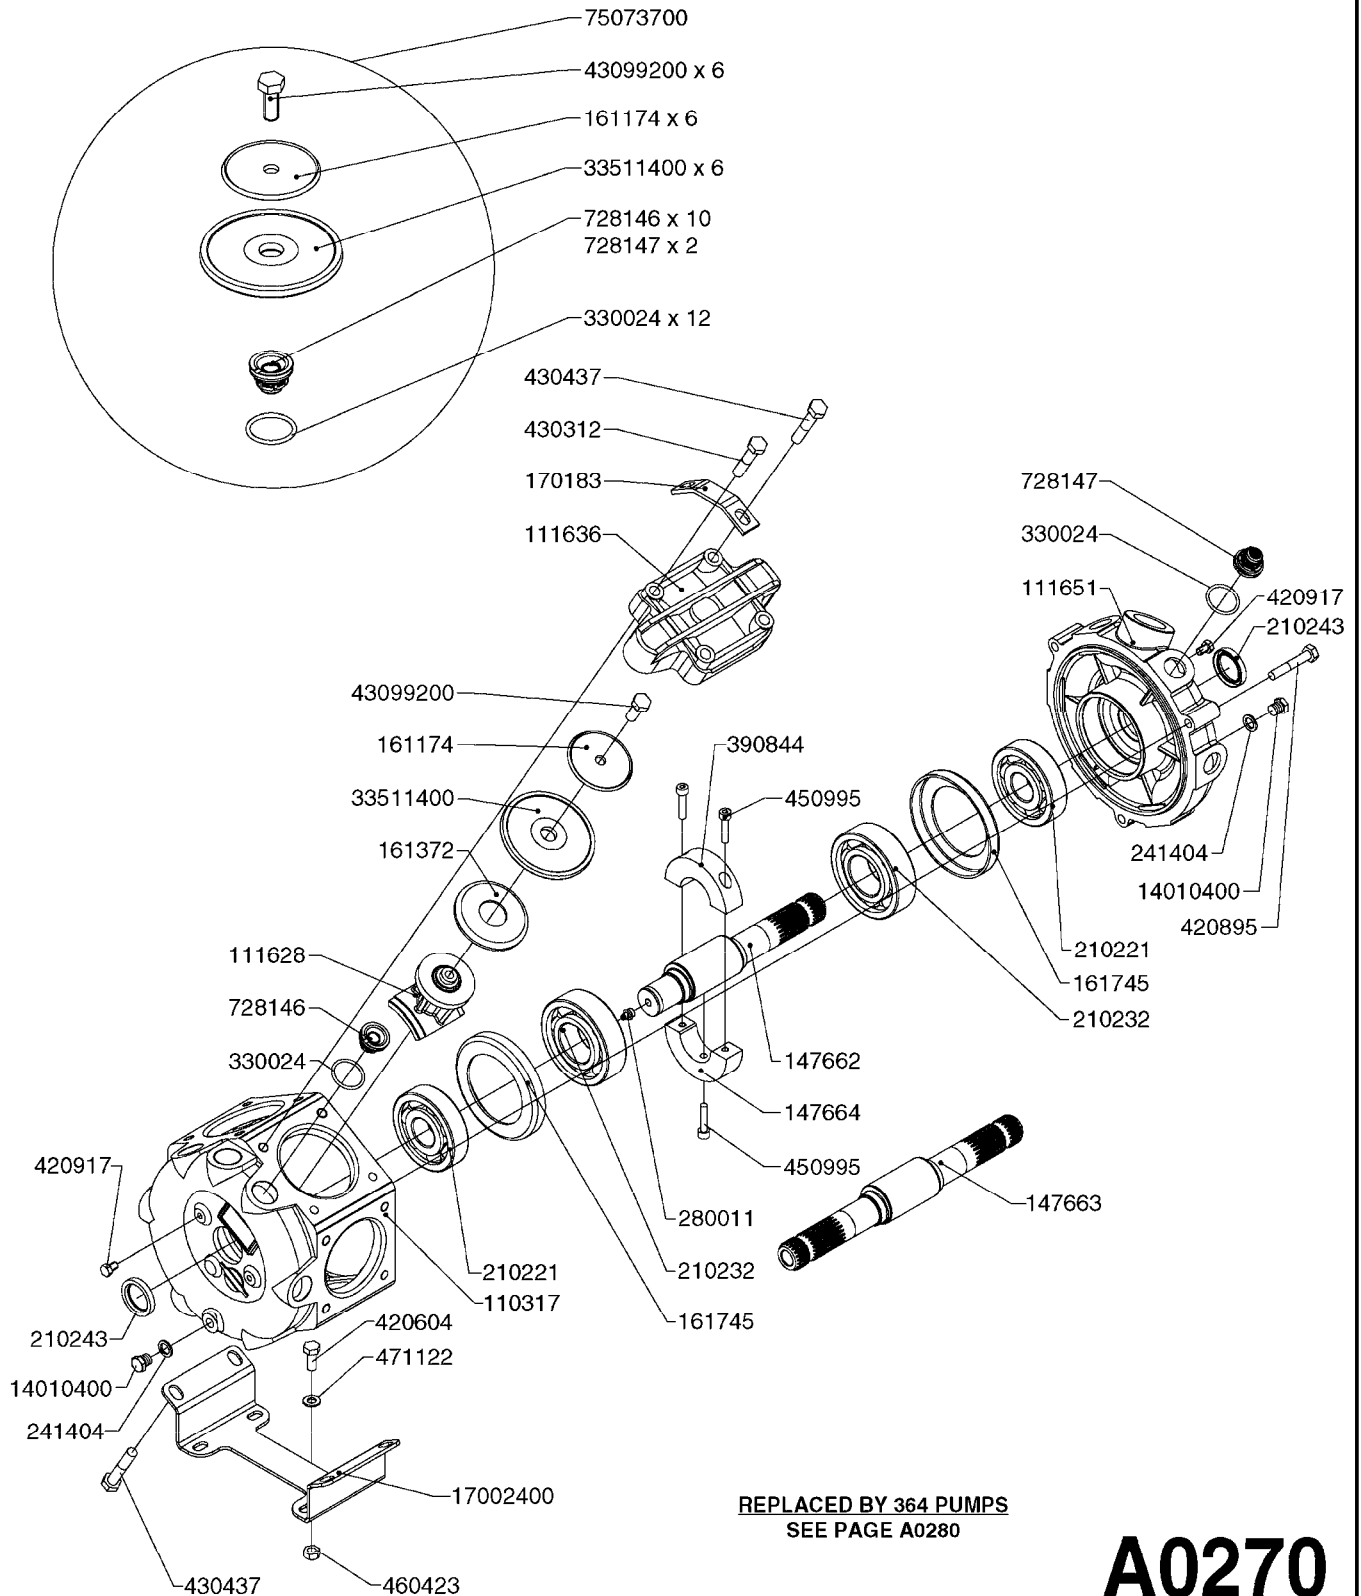

PUMP - 363/1000 RPM W/MOUNTING
A0270-HIN, 17:03:16

Page 1
Date 12.08.2020 11:00

parts-n°	order qty	description
110317	1	PUMP CASING MODEL 360/361 PNTD
111628	1	CONNECTING ROD 363/5.5 PUMP
111636	1	VALVE COVER 363 HEAVY DUTY
111651	1	CASTING F.363 1.5" PUMP(FRONT)
147662	1	CRANK SHAFT F.363/463-5.5MM
147663	1	CRANK SHAFT 363/463-5.5 THROUG
147664	1	COUNTERBALANCE 363/463 WEIGHT
161174	1	DIAPHRAGM DISC SS 361/363/364 PUMP
161372	1	DIAPHRAGM BACKING DISC,320-361
161745	1	METAL SPACER F.363/463
170183	1	LIFT STRAP F.PUMP 360/361/462
210221	1	BEARING BALL 6407
210232	1	BEARING BALL 6310
210243	1	SEAL OIL 35 X 47 X 7
241404	1	DOWTY SEAL 1/4"
280011	1	GREASE NIPPLE 1/8' SAE H TR
330024	1	O-RING D41,1/D34.5 X 3,5
390844	1	COUNTERBALANCE 363/463 POM
420604	1	BOLT HEX 8.8 DEL M10X25 FT DIN933
420895	1	BOLT HEX 8.8 RAW M10X60
420917	1	BOLT HEX 8.8 RAW M8X12 FT
430312	1	BOLT HEX 8.8 M12X60
430437	1	BOLT HEX 8.8 RAW M12X65
450995	1	BOLT ALLEN M8X30 DIN 912 RAW
460423	1	NUT HEX M10X1.50 LOCK DIN985A2 SS
471122	1	WASHER, M10, Ø20/10.5X 2.0, SS
728146	1	VALVE FOR 361(726890/707932)
728147	1	VALVE FOR 361 WHITE WITH HOLE
14010400	1	PLUG 1/4" BSP
17002400	1	FOOT F. 36X PUMP, RED
33511400	1	DIAPHRAGM PUMP 361/361/363/364 PUR
43099200	1	BOLT HEX SS M12 X 30 DIN933 A4
75073700	1	PUMP KIT 361/363 "06"