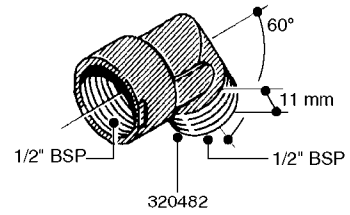

FITTINGS - HEXAGON NIPPLES
L0030-HIN, 01:01:16

Page 0
Date 12.08.2020 11:01

L0030

FITTINGS - HEXAGON NIPPLES
L0030-HIN, 01:01:16

Page 1
Date 12.08.2020 11:01

parts-n°	order qty	description
10015303	1	FITT.PO.HN 1.00X1.00 M1000
10425003	1	FITT.PO.HN 1.25X1.00 MCPHEE
320132	1	FITT.DK HN 1" BSP
320176	1	FITT.DK HN 3/8"X1/2" BSP
320445	1	FITT.DK HN 1/4"X3/8" BSP
320655	1	FITT.DK HN 1/2"-1/2" BSP
320692	1	FITT.DK HN 3/8'BSPX1/4'NPT
320703	1	FITT.DK HN 3/8BSP X1/2 &1/4NPT
320725	1	FITT.DK NIPPLE 3/8"-3/8" BSP
320902	1	FITT.DK HN 3/8'X 1/4' BSP
390232	1	FITT.DK HN 1-1/2' X 1-1/4' BSP
390276	1	FITT.DK HN 1'BSP