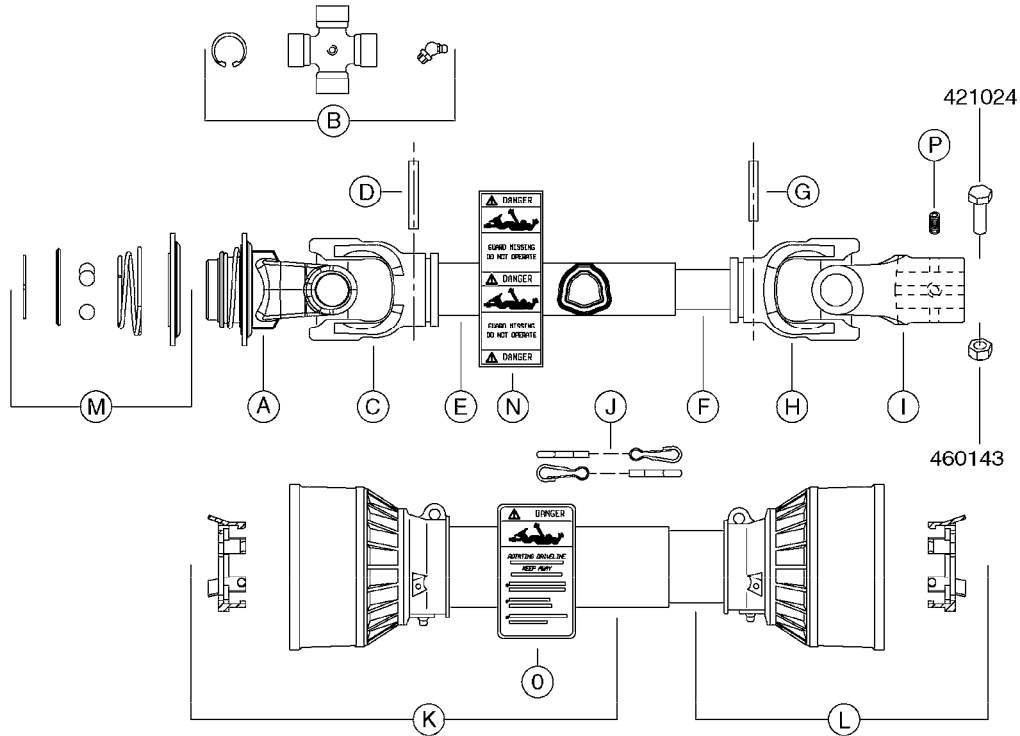

**COMPLETE ASSEMBLIES
WHOLEGOOD ITEMS**