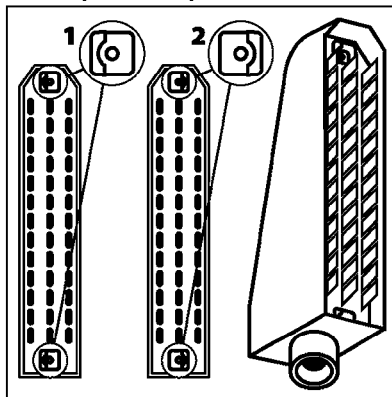

M0280

39 PIN CABLES
M0280-HIN, 28:03:17

Page 1

Date 12.08.2020 11:02

parts-n°	order qty	description
262158	1	PLUG INSERT 39 POLE MALE
262159	1	PLUG INSERT 39 POLE FEMALE
262160	1	PLUG HOUSING 39 POLE FEMALE
262161	1	PLUG HOUSING F/39 POLE MALE
440634	1	SCREW 5/8"
440732	1	PT SCREW 35X12B Z5452 ELZ
14034200	1	CODE BRACKET FOR 39 PIN CABLE
26003900	1	WIRE 37-39 PIN EVC, 6.6'
26004200	1	WIRE 37-39 PIN EVC, 57.4'
26008400	1	WIRE 39-PIN 24 WIRE L=8M
26011903	1	WIRE 39-39 POLE EXT. 3660MM
28027500	1	WIRE 37-39 PIN EVC, 37.7'
28028700	1	WIRE 37-39 PIN EVC, 45.9'
28028800	1	WIRE 37-39 PIN EVC, 16.4'
28028900	1	WIRE 37-39 PIN EVC, 26.2'
72236400	1	DAH CONN. WIRE/TRACTOR L=8M
97610803	1	DECAL-SRAY BOX 39-PIN
97610903	1	DECAL-HYDRAULIC BOX 39-PIN