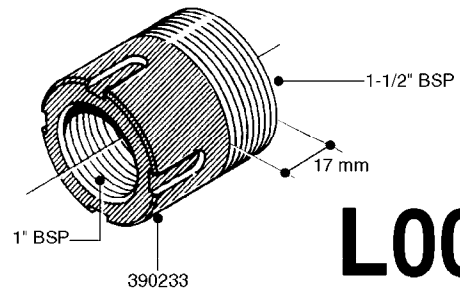

FITTINGS - HEXAGON NIPPLES
L0030-HIN, 01:01:16

Page 0
Date 12.08.2020 11:01

L0030

FITTINGS - HEXAGON NIPPLES
L0030-HIN, 01:01:16

Page 1
Date 12.08.2020 11:01

parts-n°	order qty	description
10015303	1	FITT.PO.HN 1.00X1.00 M1000
10425003	1	FITT.PO.HN 1.25X1.00 MCPHEE
320132	1	FITT.DK HN 1" BSP
320176	1	FITT.DK HN 3/8"X1/2" BSP
320445	1	FITT.DK HN 1/4"X3/8" BSP
320655	1	FITT.DK HN 1/2"-1/2" BSP
320692	1	FITT.DK HN 3/8'BSPX1/4'NPT
320703	1	FITT.DK HN 3/8BSP X1/2 &1/4NPT
320725	1	FITT.DK NIPPLE 3/8"-3/8" BSP
320902	1	FITT.DK HN 3/8'X 1/4' BSP
390232	1	FITT.DK HN 1-1/2' X 1-1/4' BSP
390276	1	FITT.DK HN 1'BSP