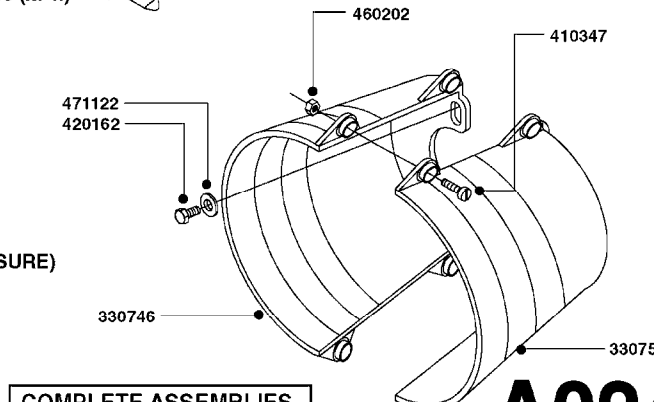

PRESSURE SIDE OF PUMP

SUCTION SIDE OF PUMP

TO CONTROLS

FROM TANK

NLA - 1302 PUMP (REPLACES 1301 PUMP)
#726854 - COMPLETE DAMPER KIT (SUCTION & PRESSURE)

COMPLETE ASSEMBLIES
WHOLEGOODS ITEMS

A0240

PUMP - 1301/1302 FITTINGS
A0240-HIN, 01:01:16