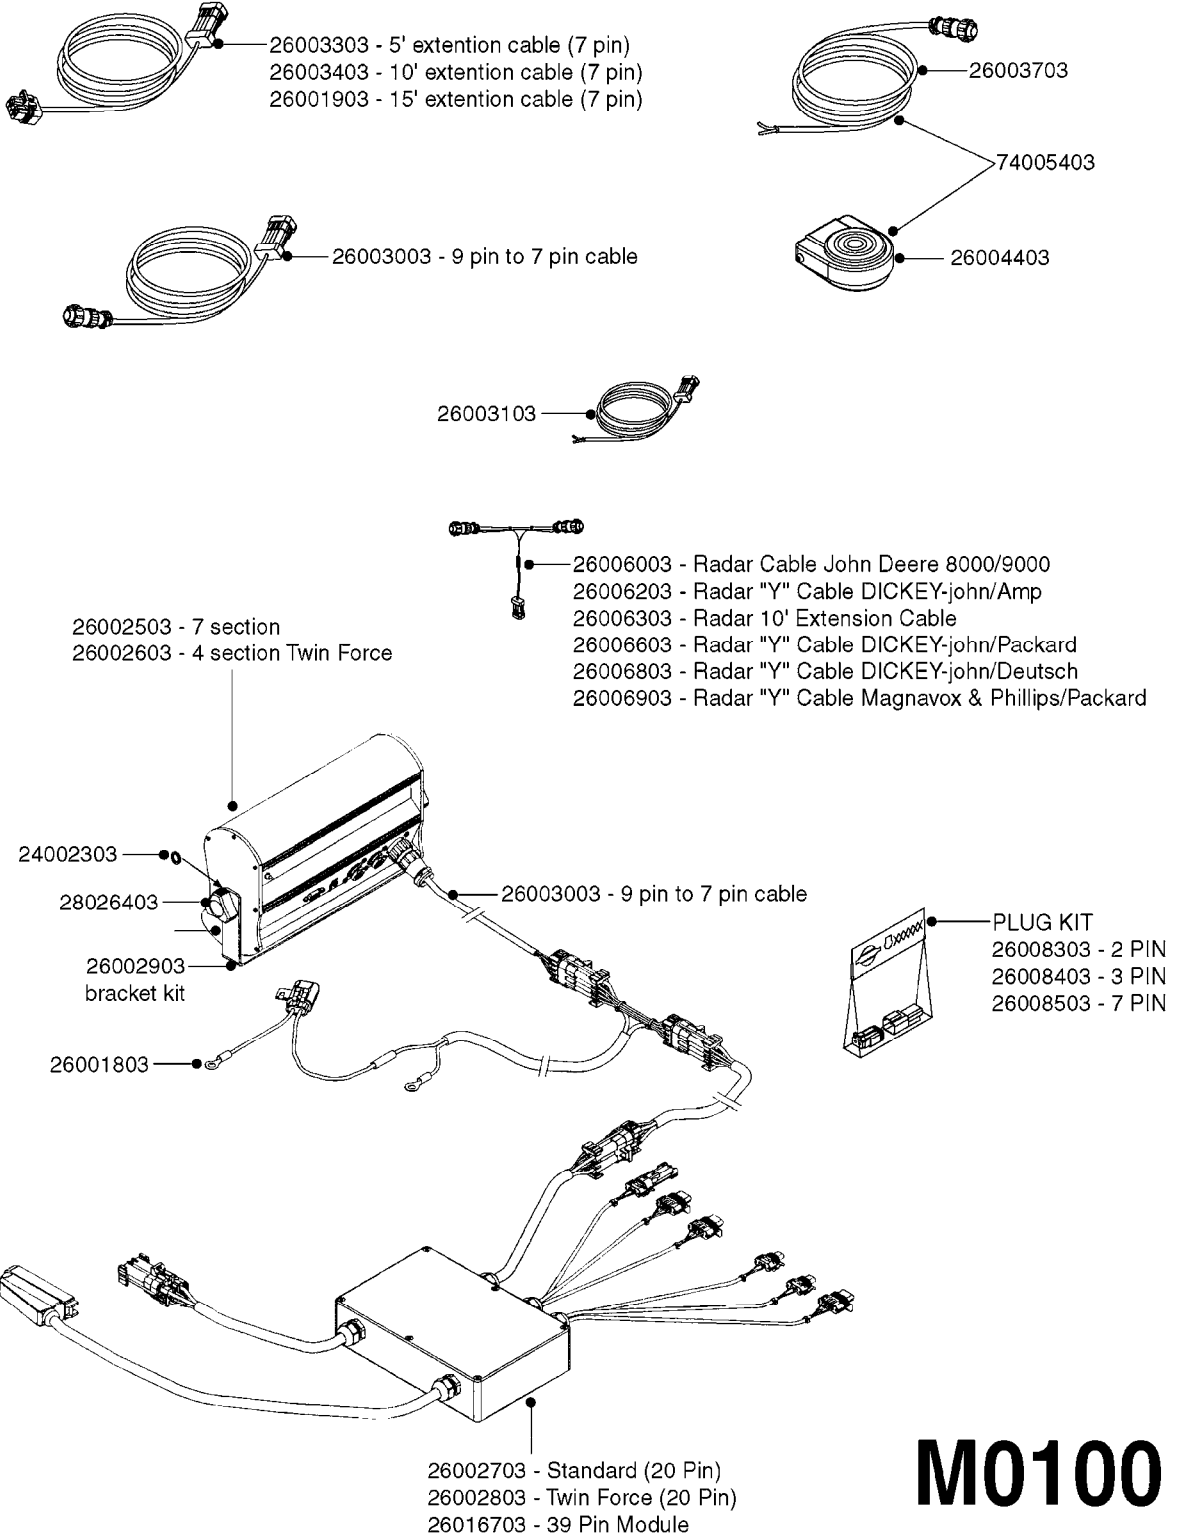

M0100

MUSTANG 3500 CONTROLLER
M0100-HIN, 01:01:16

Page 1
Date 12.08.2020 11:01

parts-n°	order qty	description
24002303	1	WASHER, RUBBER
26001803	1	POWER CABLE
26001903	1	15' 7-PIN EXTENSION CABLE
26002503	1	MUSTANG 3500/7 CONSOLE
26002603	1	MUSTANG 3500/4/TF CONSOLE
26002703	1	MUSTANG 3500/20PIN SC MODULE
26002803	1	MUSTANG 3500/20PIN TF SC MODUL
26002903	1	MUSTANG 3500 CONSOLE MNT KIT
26003003	1	MUSTANG 3500 CONSOLE CABLE
26003103	1	MUSTANG 3500/7 SC MOD CNECT KT
26003303	1	MUSTANG/FM 5FT 7PIN EXT CABLE
26003403	1	MUSTANG/FM 10FT 7PIN EXT CABLE
26003703	1	MUSTANG RUN/HOLD ADAPT CABLE
26004403	1	SWITCH, FOOT
26006003	1	MUSTANG RADR CBLE JD 8000/9000
26006203	1	MUSTANG RDR "Y" CABLE DCKY-JHN
26006303	1	MUSTANG RDR EXTNSN CABLE 10FT
26006603	1	MUSTANG RDR"Y"CABLE D-J PACKRD
26006803	1	MUSTANG RDR"Y"CABLE D-J DEUTS.
26006903	1	MUSTANG RDR"Y"CABLE MAG.PHILIP
26008303	1	MICRO TRAK PLUG KIT - 2 PIN
26008403	1	MICRO TRAK PLUG KIT - 3 PIN
26008503	1	MICRO TRAK PLUG KIT - 7 PIN
26016703	1	MUSTANG 3500/39PIN SC MODULE
28026403	1	KNOB, MUSTANG CONSOLE MOUNT
74005403	1	FOOT SWITCH FOR MUSTANG 3500