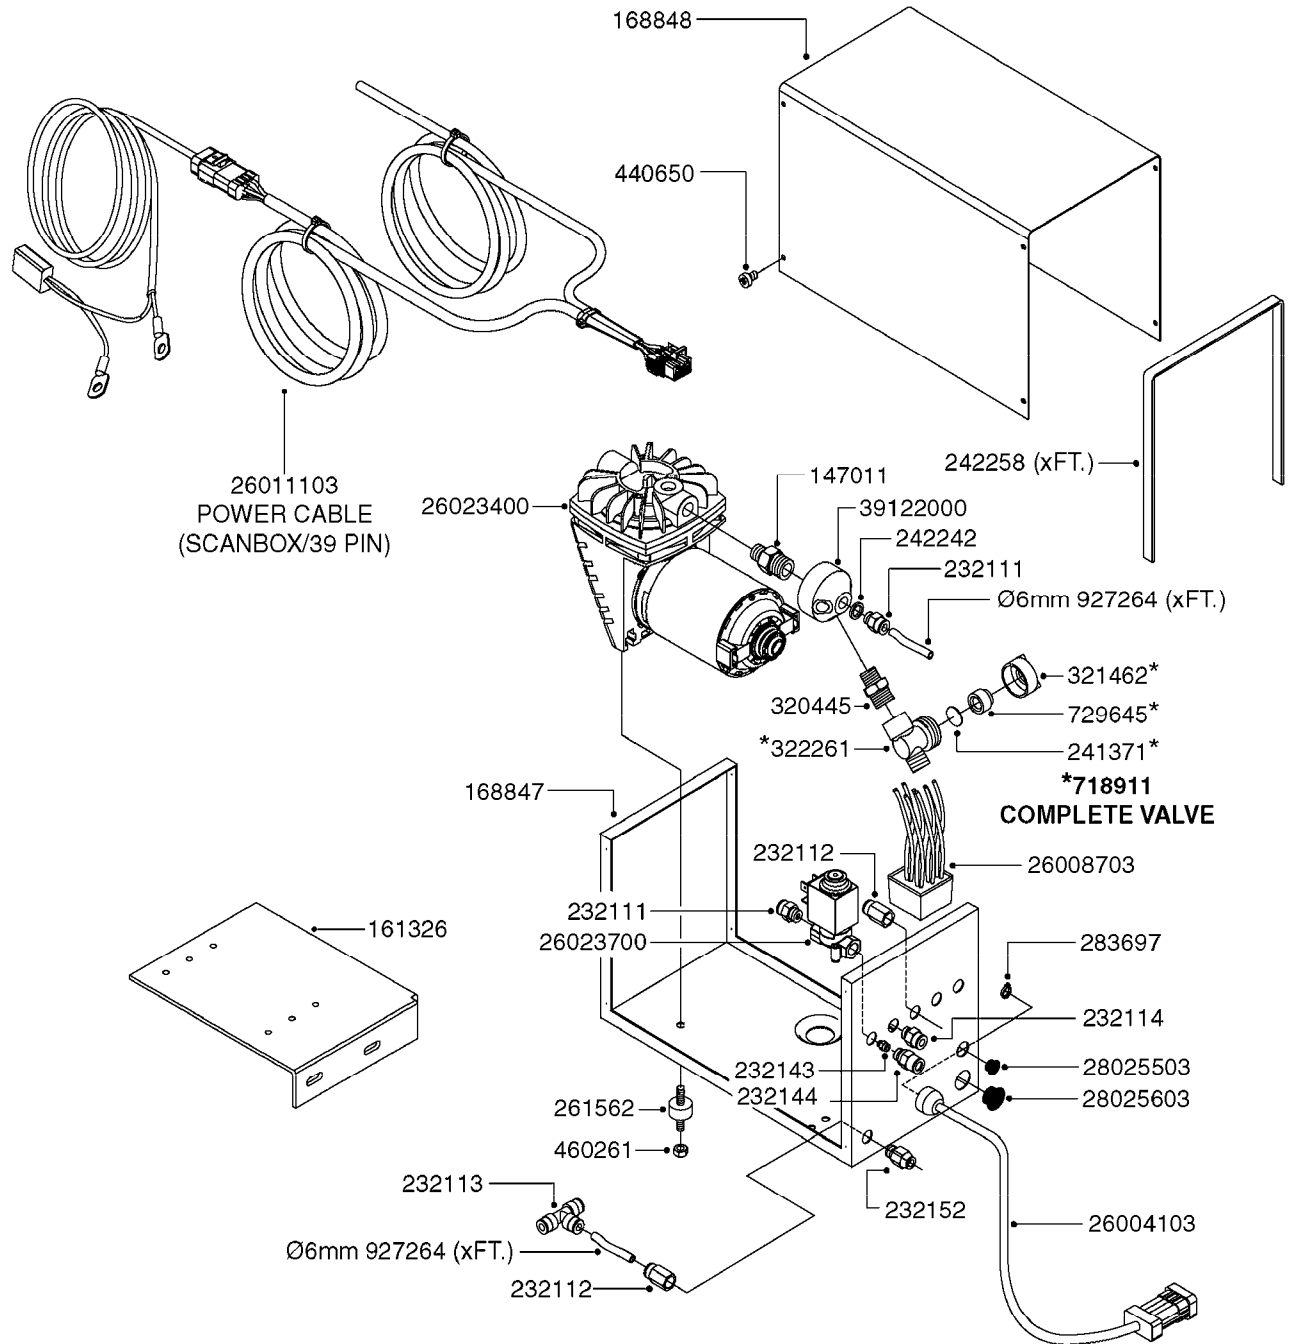

K0400

*Ø8mm 927306 (xFT.)
*Ø10mm 927330 (xFT.)

70062503 - COMPLETE ASSEMBLY

FOAM MARKER COMPRESSOR 2007
K0400-HIN, 01:01:16

Page 1
Date 12.08.2020 11:01

parts-n°	order qty	description
147011	1	HEX NIPPLE 3/8'X1/4'BSP BRASS
161326	1	MOUNT BKT. F. FOAM COMP.BOX 98
168847	1	ENCLOSURE LOWER F.MARKER
168848	1	COVER F. FOAM MARKER
232111	1	QUICK COUPLER 6MM X 1/8 EXT.
232112	1	QUICK COUPLER 6MM 1/8 INT.
232113	1	QUICK COUPLER 6MM T-PIECE
232114	1	COUPLER 1/8" THREADX8MM HOSE
232143	1	REDUCER 1/4'INT-1/8'EXT
232144	1	QUICK COUPLER 10MM X 1/4 EXT
232152	1	QUICK COUPLER 8MMX1/8 EXT.LONG
241371	1	DIAPHRAGM F.NO-DRIP,VULC
242242	1	O-RING F.AIR HOSE FITTING
242258	1	TRIM 3X10 SELF ADHESIVE 0012"
261562	1	RUBBER DAMPER 2XM6X25
283697	1	TIESTRAP 200MM
320445	1	FITT.DK HN 1/4"X3/8" BSP
321462	1	CAP F.NO-DRIP ASSY.
322261	1	HOUSING F.SAFETY VALVE 3/8"
440650	1	SCREW 3.5x13 STAINLESS
460261	1	NUT HEX M6X1.00 LOCK DIN985 A2 SS
718911	1	VALVE (SAFETY) F.MARKER
729645	1	NON-DRIP SPRING ASSY.GREEN 10
927264	1	HOSE R X PE D6/D4 X 0012"
927306	1	HOSE R X PE D8/D6 X 0012"BLACK
927330	1	HOSE R X PE D10/D8 X 012"BLACK
26004103	1	FOAM MARKER CNTRL MOD CABL STD
26008703	1	FOAM MARKER CONTROL SCII
26011103	1	FOAMER POWER/CONTROL CABLE 39P
26023400	1	COMPRESSOR F.FOAM MARKER CM40
26023700	1	SOLENOID VAL 12V 1/8' FLO '07
28025503	1	PLUG F.DRILLED HOLE 1/2"
28025603	1	PLUG F.DRILLED HOLE 3/4"
39122000	1	DISTR.HOUSING F.FOAM MARKER'07
70062503	1	FOAM MARKER COMPRESSOR,STD,39P