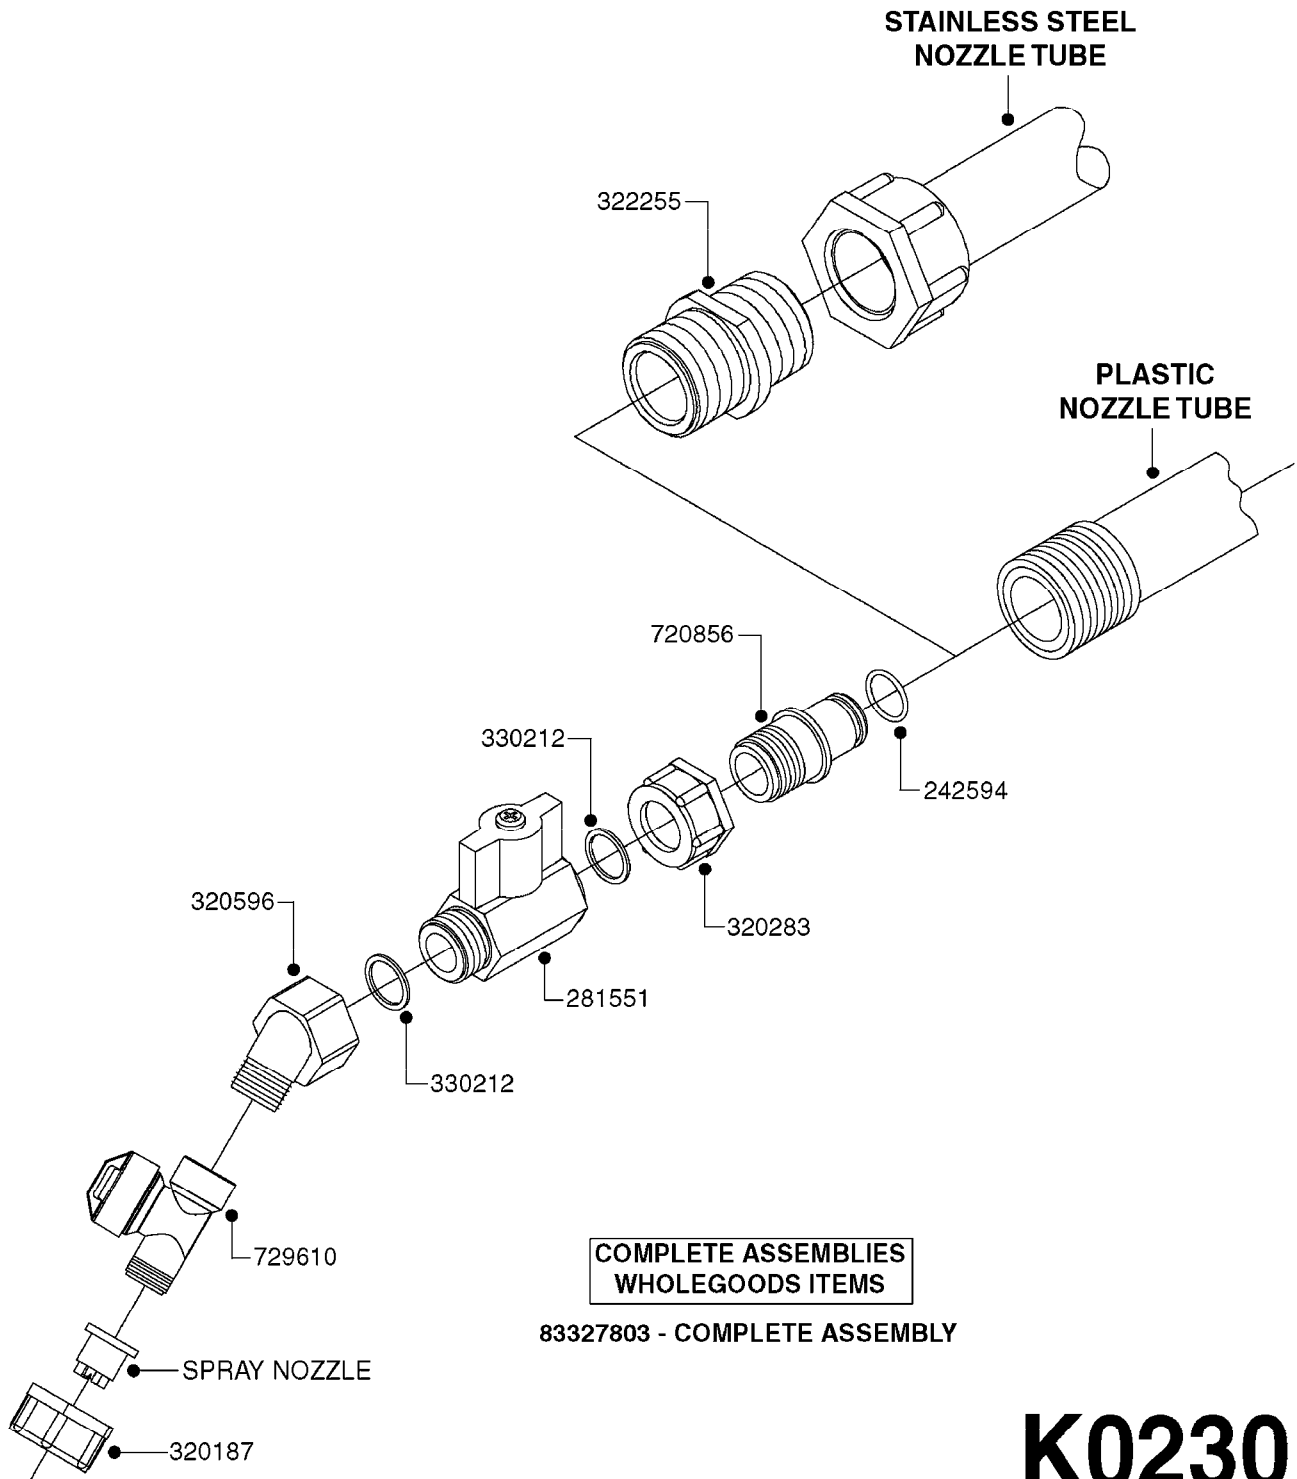

K0230

END NOZZLE KIT
K0230-HIN, 01:01:16

Page 1
Date 12.08.2020 11:01

parts-n°	order qty	description
242594	1	O-RING D14 X 1.78 SCH.70-EPDM
281551	1	BALL VALVE 1/2"
320187	1	FITT.DK CAP 3/8" BSP BLACK
320283	1	FITT.DK NUT 3/4"BSP
320596	1	FITT.DK ELB 3/8'-1/2'BSP 45DEG
322255	1	FITT.DK NIPPLE 3/4"X 3/4"
330212	1	O-RING D19/D14X2.4 F.1/2"NUT
720856	1	FITT.DK 1/2'BSP ASSY.F.3/4'NUT
729610	1	NOZZLE ASSY. NON DRIP 3/8 THRD
83327803	1	END NOZZLE KIT "04"