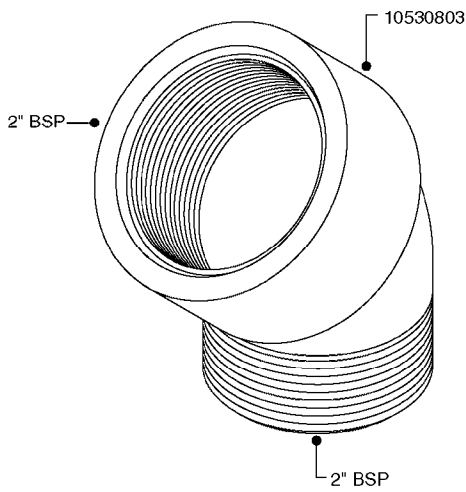

FITTINGS - HEXAGON NIPPLES
L0030-HIN, 01:01:16

Page 0
Date 12.08.2020 11:01

L0030

FITTINGS - HEXAGON NIPPLES
L0030-HIN, 01:01:16

Page 1
Date 12.08.2020 11:01

parts-n°	order qty	description
10015303	1	FITT.PO.HN 1.00X1.00 M1000
10425003	1	FITT.PO.HN 1.25X1.00 MCPHEE
320132	1	FITT.DK HN 1" BSP
320176	1	FITT.DK HN 3/8"X1/2" BSP
320445	1	FITT.DK HN 1/4"X3/8" BSP
320655	1	FITT.DK HN 1/2"-1/2" BSP
320692	1	FITT.DK HN 3/8'BSPX1/4'NPT
320703	1	FITT.DK HN 3/8BSP X1/2 &1/4NPT
320725	1	FITT.DK NIPPLE 3/8"-3/8" BSP
320902	1	FITT.DK HN 3/8'X 1/4' BSP
390232	1	FITT.DK HN 1-1/2' X 1-1/4' BSP
390276	1	FITT.DK HN 1'BSP