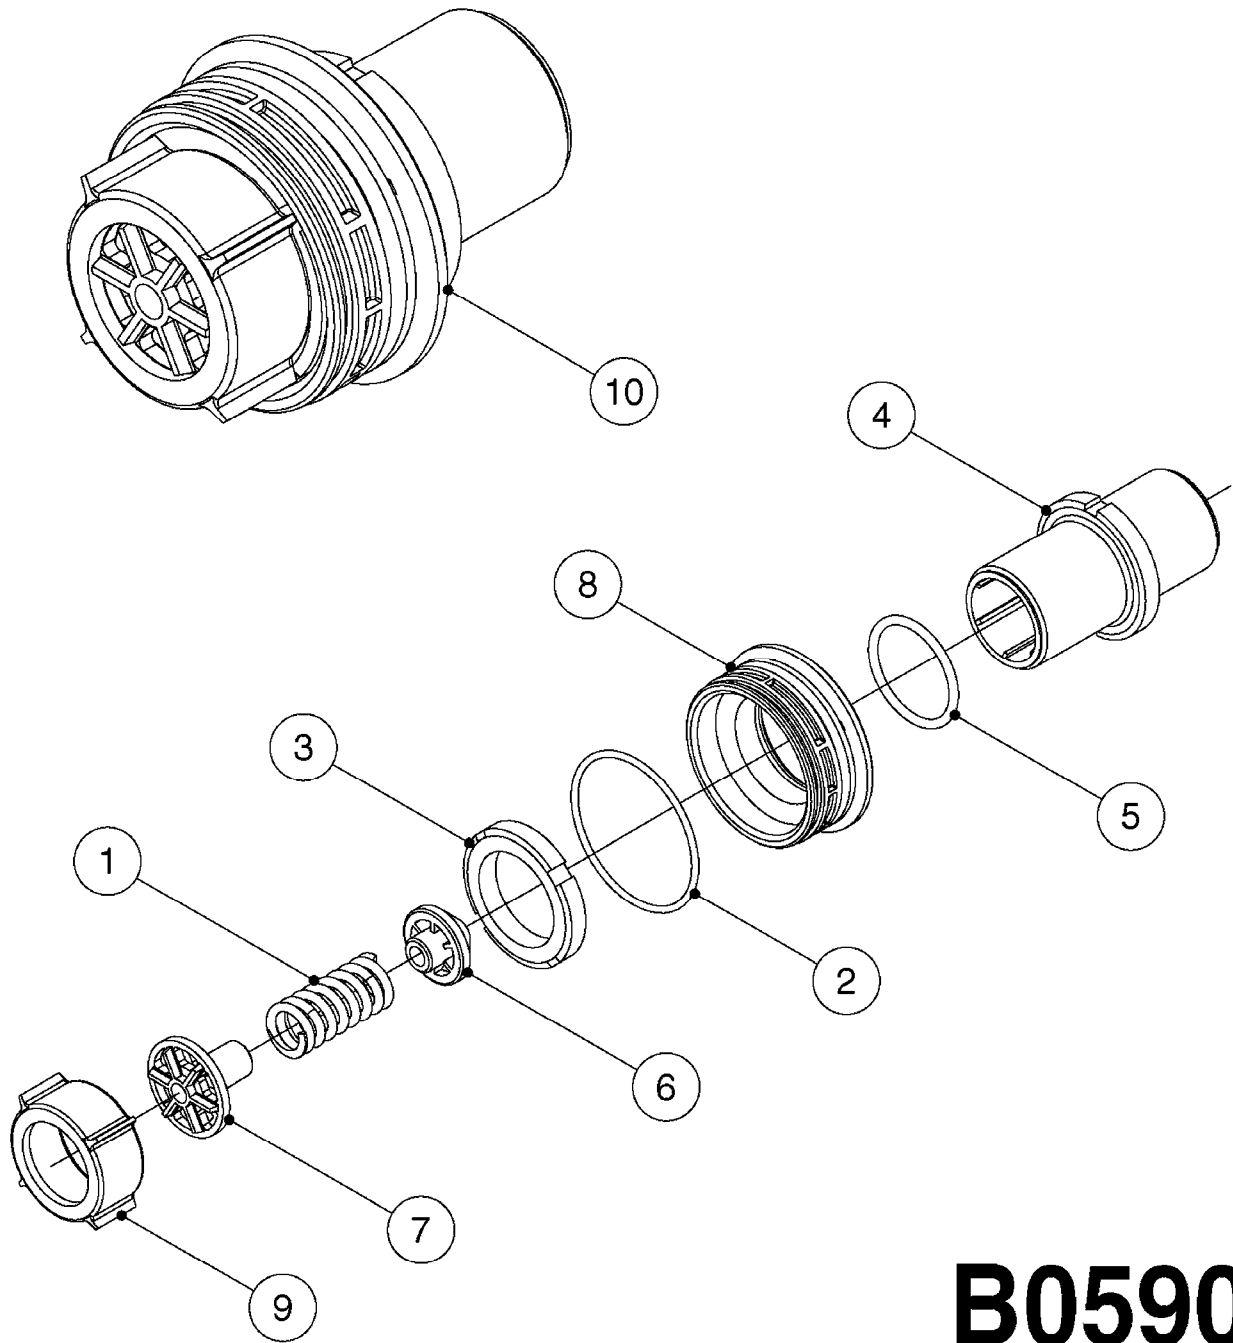

B0540

SMART VALVE-S93 MANIFOLD VALVE
B0540-HIN, 01:01:16

Page 1

Date 12.08.2020 11:00

parts-n°	order qty	description
145997	1	FITT.DK S-93 FORK
147767	1	PIN 5Ø X 60 S-93 DOUBLE CLAMP
240936	1	O-RING D13.3X2.4 NITRIL
242047	1	O-RING 89.5 X 3.0 VITON
242316	1	O-RING D84.5X3.0 NITRIL
242475	1	O'RING D56.52x5.33 SH70-VITON
322327	1	HOUSING, VALVE, S93, 220 PSI
322328	1	END CAP F.VALVE S-93
322354	1	THRUST PLATE F.3-WAY VALVES-93
390543	1	SEAT F.BALL 3-WAY VALVE S-93
391019	1	BALL F.2 WAY S93 SMART VALVE
391020	1	BALL F.3 WAY S93 SMART VALVE
391023	1	SMART VALVE MOUNTING BRACKET
420862	1	BOLT HEX 8.8 DEL M10X16 FT
440681	1	SCREW F. PLASTIC 4MM X 14LG SS
460423	1	NUT HEX M10X1.50 LOCK DIN985A2 SS
471122	1	WASHER, M10, Ø20/10.5X 2.0, SS
14010100	1	SPINDLE F.SMART VALVE S-93
14027800	1	SPINDLE F.SMART VALVE S-93
61025400	1	HANDLE SMART VALVE
72137900	1	VALVE S93 "V1" SMART VALVE
72138000	1	VALVE S93 "V2" SMART VALVE
72138600	1	VALVE S93 "V3" SMART VALVE
72142700	1	VALVE S93 "V4" SMART VALVE