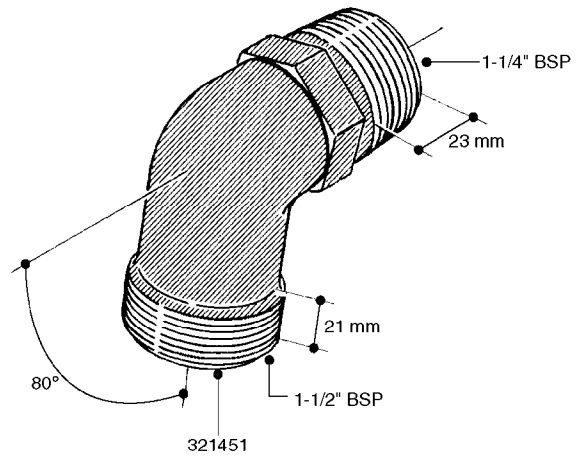

FITTINGS - HEXAGON NIPPLES
L0030-HIN, 01:01:16

Page 0
Date 12.08.2020 11:01

L0030

FITTINGS - HEXAGON NIPPLES
L0030-HIN, 01:01:16

Page 1
Date 12.08.2020 11:01

parts-n°	order qty	description
10015303	1	FITT.PO.HN 1.00X1.00 M1000
10425003	1	FITT.PO.HN 1.25X1.00 MCPHEE
320132	1	FITT.DK HN 1" BSP
320176	1	FITT.DK HN 3/8"X1/2" BSP
320445	1	FITT.DK HN 1/4"X3/8" BSP
320655	1	FITT.DK HN 1/2"-1/2" BSP
320692	1	FITT.DK HN 3/8'BSPX1/4'NPT
320703	1	FITT.DK HN 3/8BSP X1/2 &1/4NPT
320725	1	FITT.DK NIPPLE 3/8"-3/8" BSP
320902	1	FITT.DK HN 3/8'X 1/4' BSP
390232	1	FITT.DK HN 1-1/2' X 1-1/4' BSP
390276	1	FITT.DK HN 1'BSP