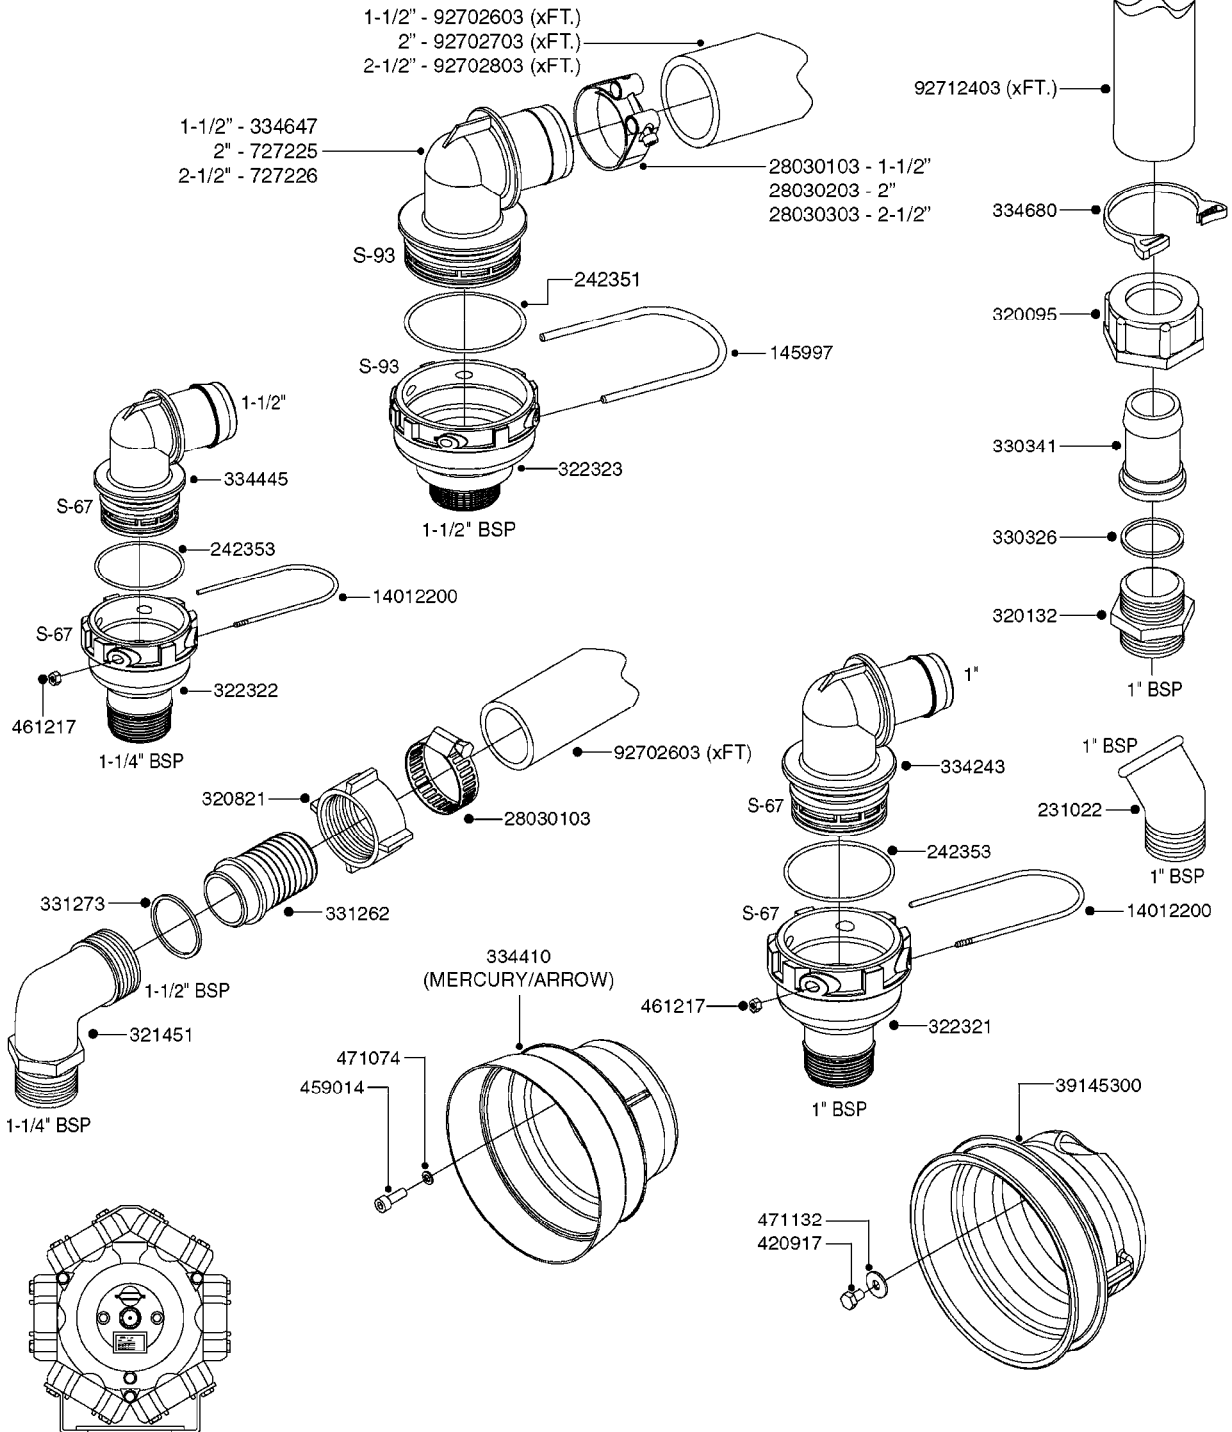

SUCTION SIDE OF PUMP

PRESSURE SIDE OF PUMP

COMPLETE PUMP
(NLA) REPLACED BY 364 PUMP (SEE PAGE A0280)

A0300

PUMP - 361/363 FITTINGS
A0300-HIN, 28:05:19

Page 1
Date 12.08.2020 11:00

parts-n°	order qty	description
145997	1	FITT.DK S-93 FORK
231022	1	FITT.DK ELB. 1' BSP GF 121
242351	1	O-RING D69.5X3.0 VITON F.S-93
242353	1	O-RING 3 X 44.2 VITON
320095	1	FITT.DK NUT 1" BSP
320132	1	FITT.DK HN 1" BSP
320821	1	FITT.DK NUT 1-1/2" BSP
321451	1	FITT.DK ELB.1-1/2 X1-1/4 80DEG
322321	1	FITT.DK S-67 X 1"BSP MALE
322322	1	FITT.DK S-67 X 1-1/4"BSP MALE
322323	1	FITT.DK S-93 X 1-1/2"BSP MALE
330326	1	O-RING D30/D24X2 F.1"NUT
330341	1	FITT.DK HB 1" F. 1" NUT
331262	1	FITT.DK HB 1-1/2" F. 1-1/2"NUT
331273	1	O-RING D44/D38X2 F.1-1/2"
334243	1	FITT.DK S-67 ELB.1"
334410	1	PROTECTION PUM
334445	1	FITT.DK S-67 ELB.1-1/2"
334647	1	FITT.DK S93 ELB 1-1/2" 90 PVC
334680	1	CLAMP HOSE PLASTIC 1"
420917	1	BOLT HEX 8.8 RAW M8X12 FT
459014	1	ALLEN SCREW M8 X 15 GALV.DIN93
461217	1	NUT HEX M5 LOCK
471074	1	WASHER M8 ELZ
471132	1	WASHER D24/D8.4 X 2 SS
727225	1	FITT.DK S-93 ELB.2'PVC W/ORING
727226	1	HOSETAIL S93 2"1/2 90°+O-RING
14012200	1	FITT.DK S-67 FORK W/M5 THREADS
28030103	1	CLAMP HOSE GEAR P5/4-S1.5"6724
28030203	1	CLAMP HOSE T-BOLT S2" 235-67
28030303	1	CLAMP HOSE T-BOLT S2.5" 235-76
39145300	1	PTO SHIELD Ø203 4-POLET MACHINED
92702603	1	HOSE PVC SUCT GRAY 1-1/2"
92702703	1	HOSE PVC SUCT GRAY 2"
92702803	1	HOSE PVC SUCT GRAY 2.5"
92712403	1	HOSE R X1" X300PSI WP X0012"