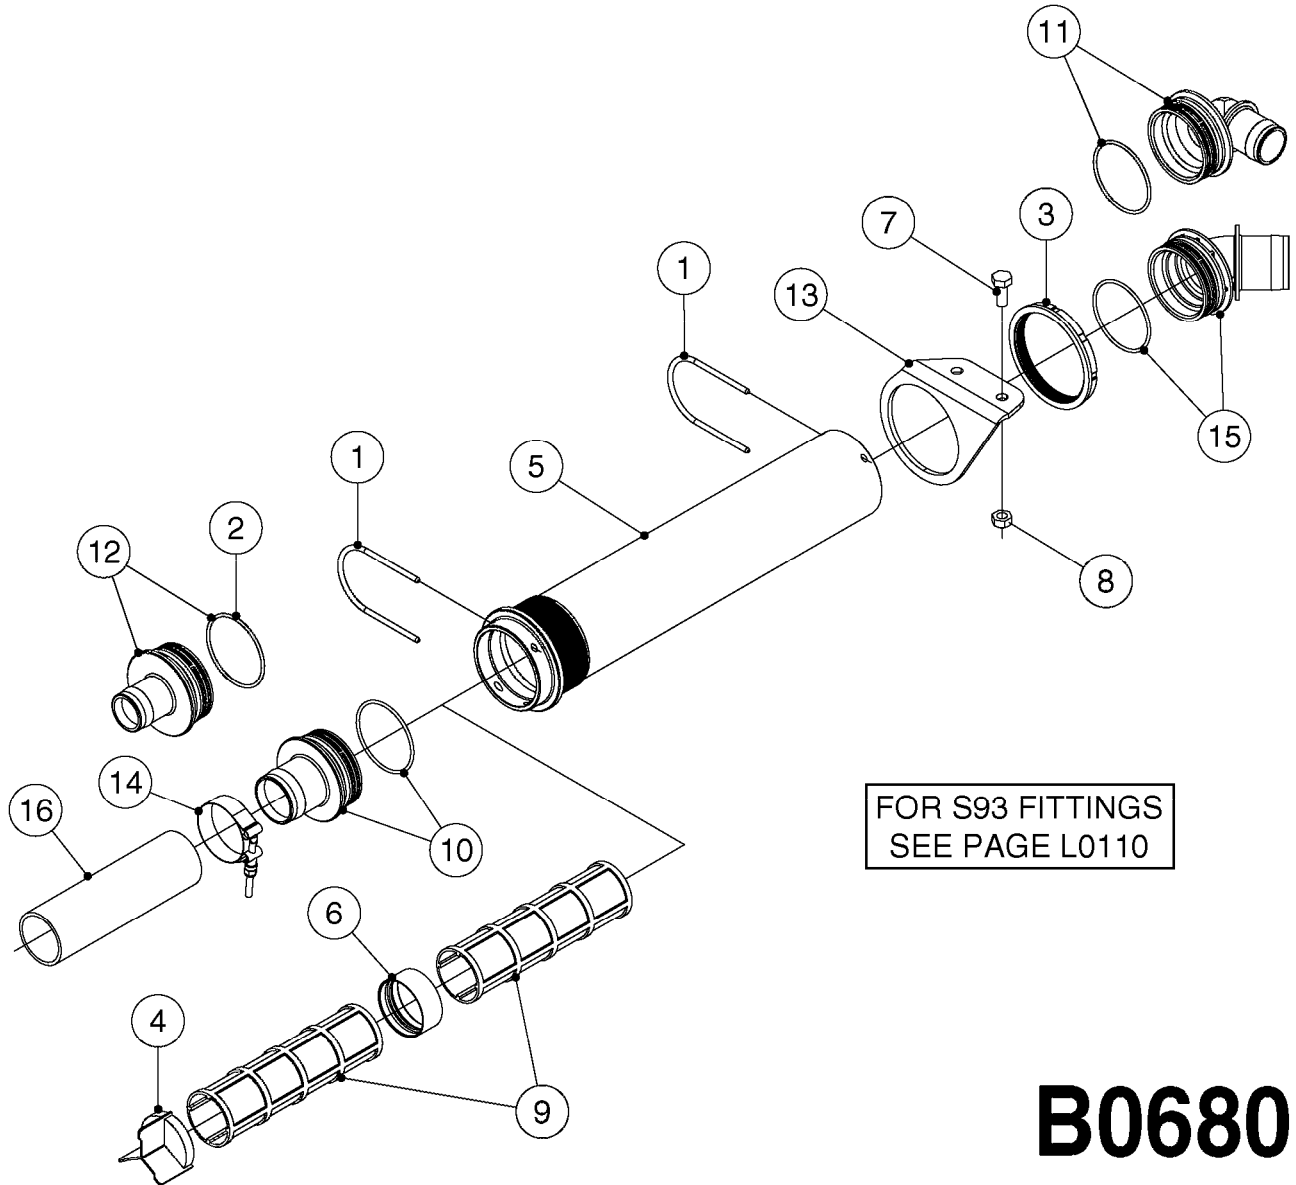

DOUBLE SUCTION FILTER - S93
B0680-HIN, 01:01:16

Page 1
Date 12.08.2020 11:01

Pos.	parts-n°	order qty	description
1	145997	1	FITT.DK S-93 FORK
2	242351	1	O-RING D69.5X3.0 VITON F.S-93
3	322109	1	FITT.DK S-93 BULKHEAD NUT
4	334605	1	VANE F.TOP SUCTION FILTER
5	390906	1	DOUBLE FILTER CASING S93 99
6	390907	1	SOCKET F.DOUB.FILTER CAS. S93
7	420604	1	BOLT HEX 8.8 DEL M10X25 FT DIN933
8	460423	1	NUT HEX M10X1.50 LOCK DIN985A2 SS
9	615415	1	FILTER ELEM.S93,30 MESH-GREEN
9	615416	1	FILTER ELEM.S93,50 MESH-BLUE
9	615417	1	FILTER ELEM.S93,80 MESH-RED
10	727227	1	FITT.DK S-93 STR.2" W/ORING
11	728395	1	FITT.DK S-93 ELB.1-1/2" 90 DEG
12	728523	1	FITT.DK S-93 STR.1-1/2" W.O-RING
13	16029503	1	PLATE 5.0X114X160/BOW/HOLE D94
14	28030103	1	CLAMP HOSE GEAR P5/4-S1.5"6724
14	28030203	1	CLAMP HOSE T-BOLT S2" 235-67
15	72072700	1	FITT.DK S-93 45D 2" PVC
16	92702603	1	HOSE PVC SUCT GRAY 1-1/2"
16	92702703	1	HOSE PVC SUCT GRAY 2"