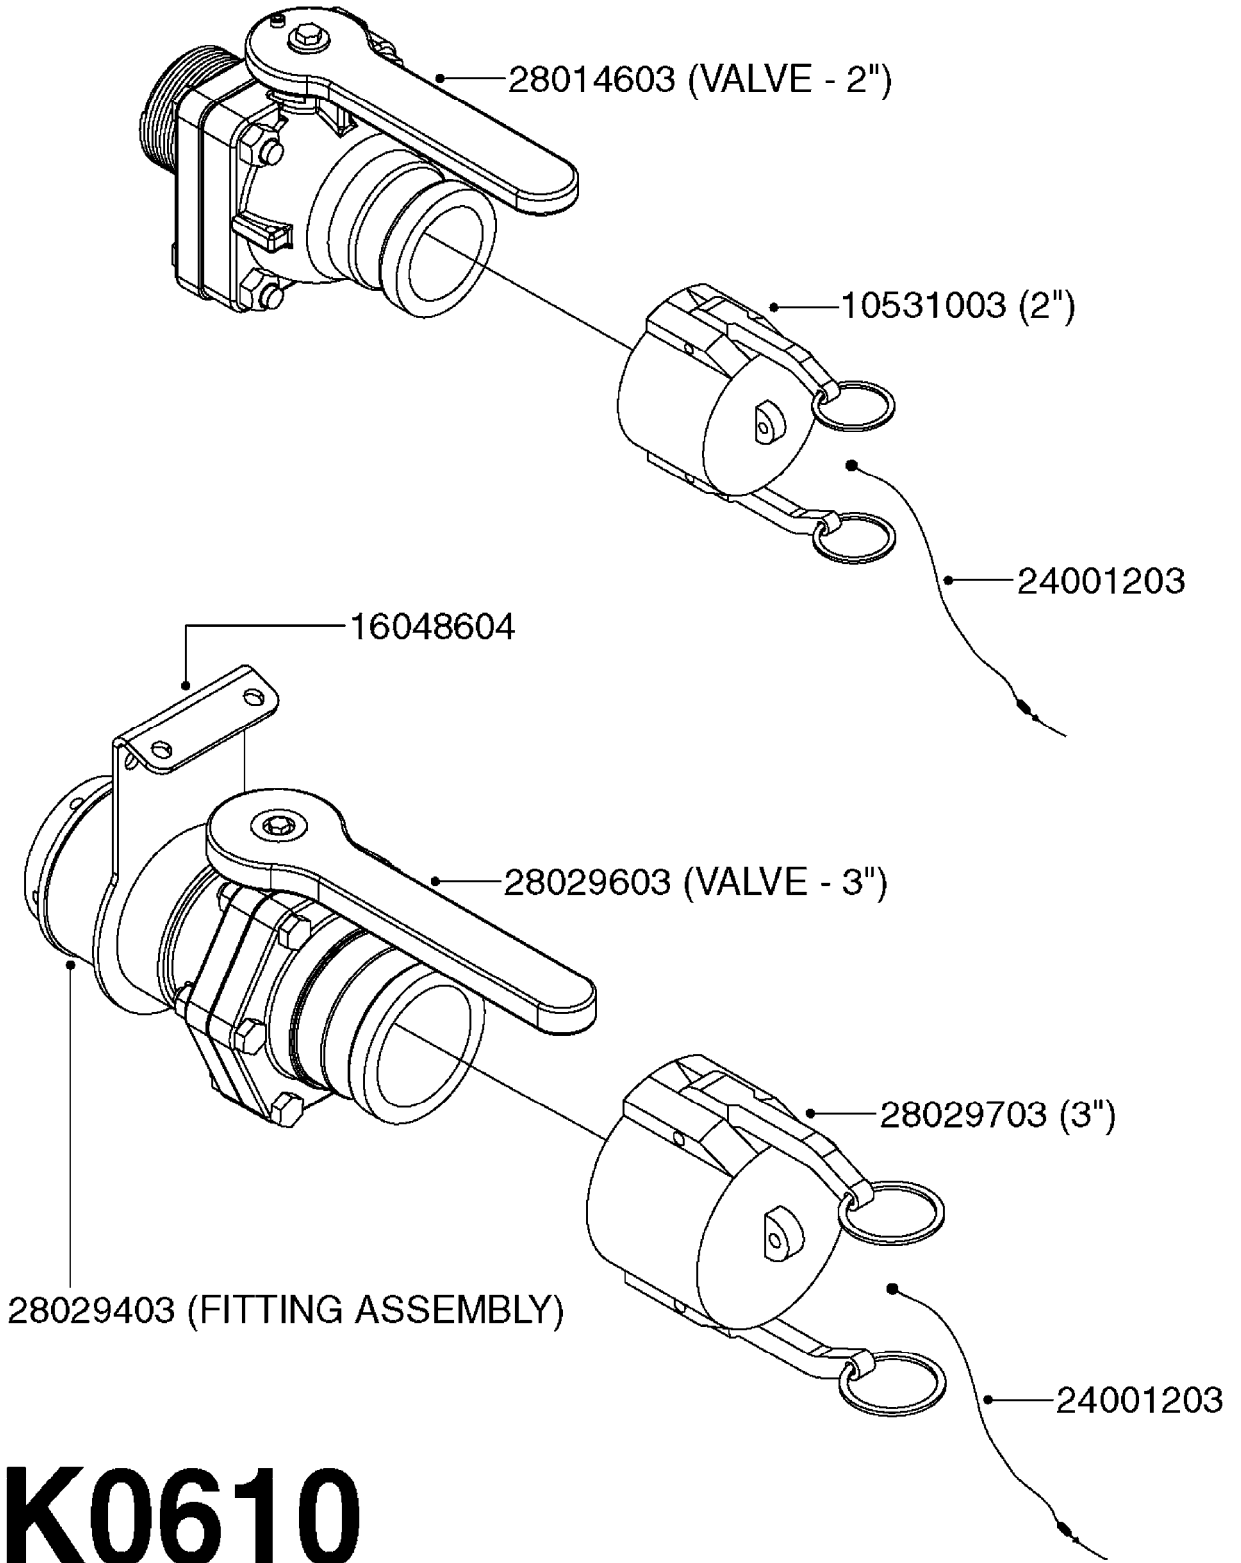

K0610

QUICKFILL-VALVES-BANJO 2" & 3"
K0610-HIN, 01:01:16

Page 1
Date 12.08.2020 11:01

parts-n°	order qty	description
10531003	1	CAP F.MALE QUICK COUPLER 2"
16048604	1	QUICK FILL BKT. NAV. 575-1100
24001203	1	RBR LANYARD 11" F.QCK FILL CAP
28014603	1	VALVE STUBBY 2" BANJO
28029403	1	3"NPT MALE X S93 FEMALE
28029603	1	VALVE STUBBY 3" BANJO
28029703	1	CAP F.MALE QUICK COUPLER 3"