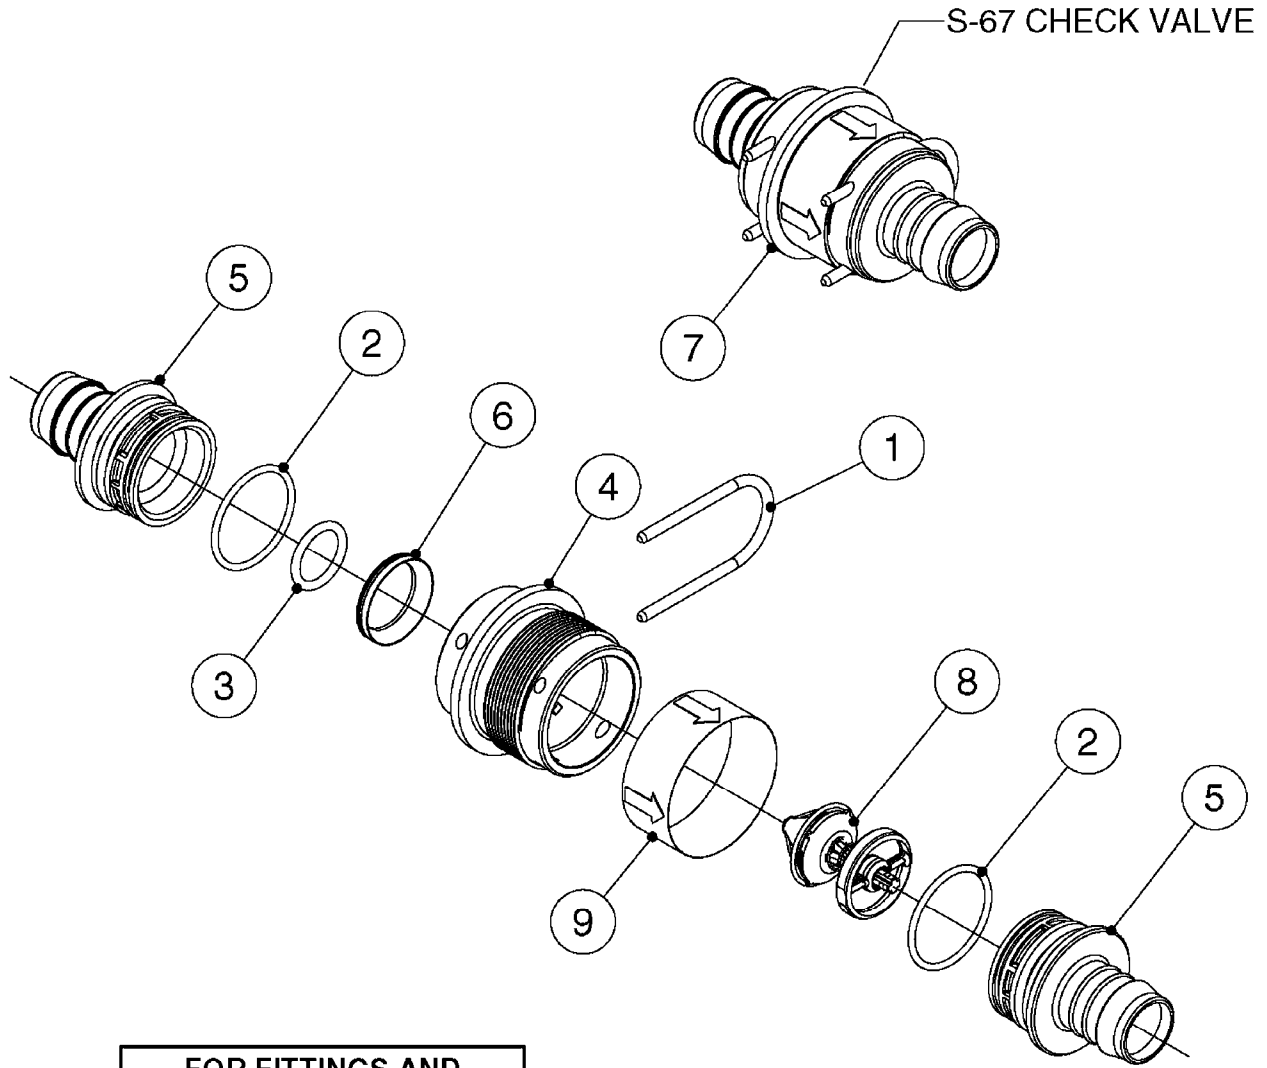

FOR FITTINGS AND
HOSES, SEE SECTION L

B0630

CHECK VALVES - S67
B0630-HIN, 31:07:19

Page 1
Date 12.08.2020 11:00

Pos.	parts-n°	order qty	description
1	145996	1	FITT.DK S-67 FORK
2	241973	1	O-RING Ø3 X 44.2 70 SHORES NITRIL
2	242353	1	O-RING 3 X 44.2 VITON
3	242504	1	O-RING D35x2 NITRIL
4	322104	1	FITT.DK S-67 BULKHEAD
5	334231	1	FITT.DK S-67 STR.1"
5	334232	1	FITT.DK S-67 STR.1-1/4"
5	334444	1	FITT.DK S-67 STR.1-1/2" PVC
6	14103100	1	SEAT F.CHECK VALVE D40.8 2010
7	70063603	1	VALVE, CHECK S67 1-1/2" COMPLETE IN-LINE CHECK VALVE FOR 1-1/2" HOSE
7	72001803	1	CHCK VLV,S67, 2 X 1" HB COMPLETE IN-LINE CHECK VALVE FOR 1" HOSE
7	72206600	1	CHCK VLV,S67, 2 X 1.25" HB COMPLETE IN-LINE CHECK VALVE FOR 1-1/4" HOSE
8	72089900	1	CHECK VALVE S67 SUBASMBLY.2001
9	97800500	1	DECAL 230X28 BLACK ARROW