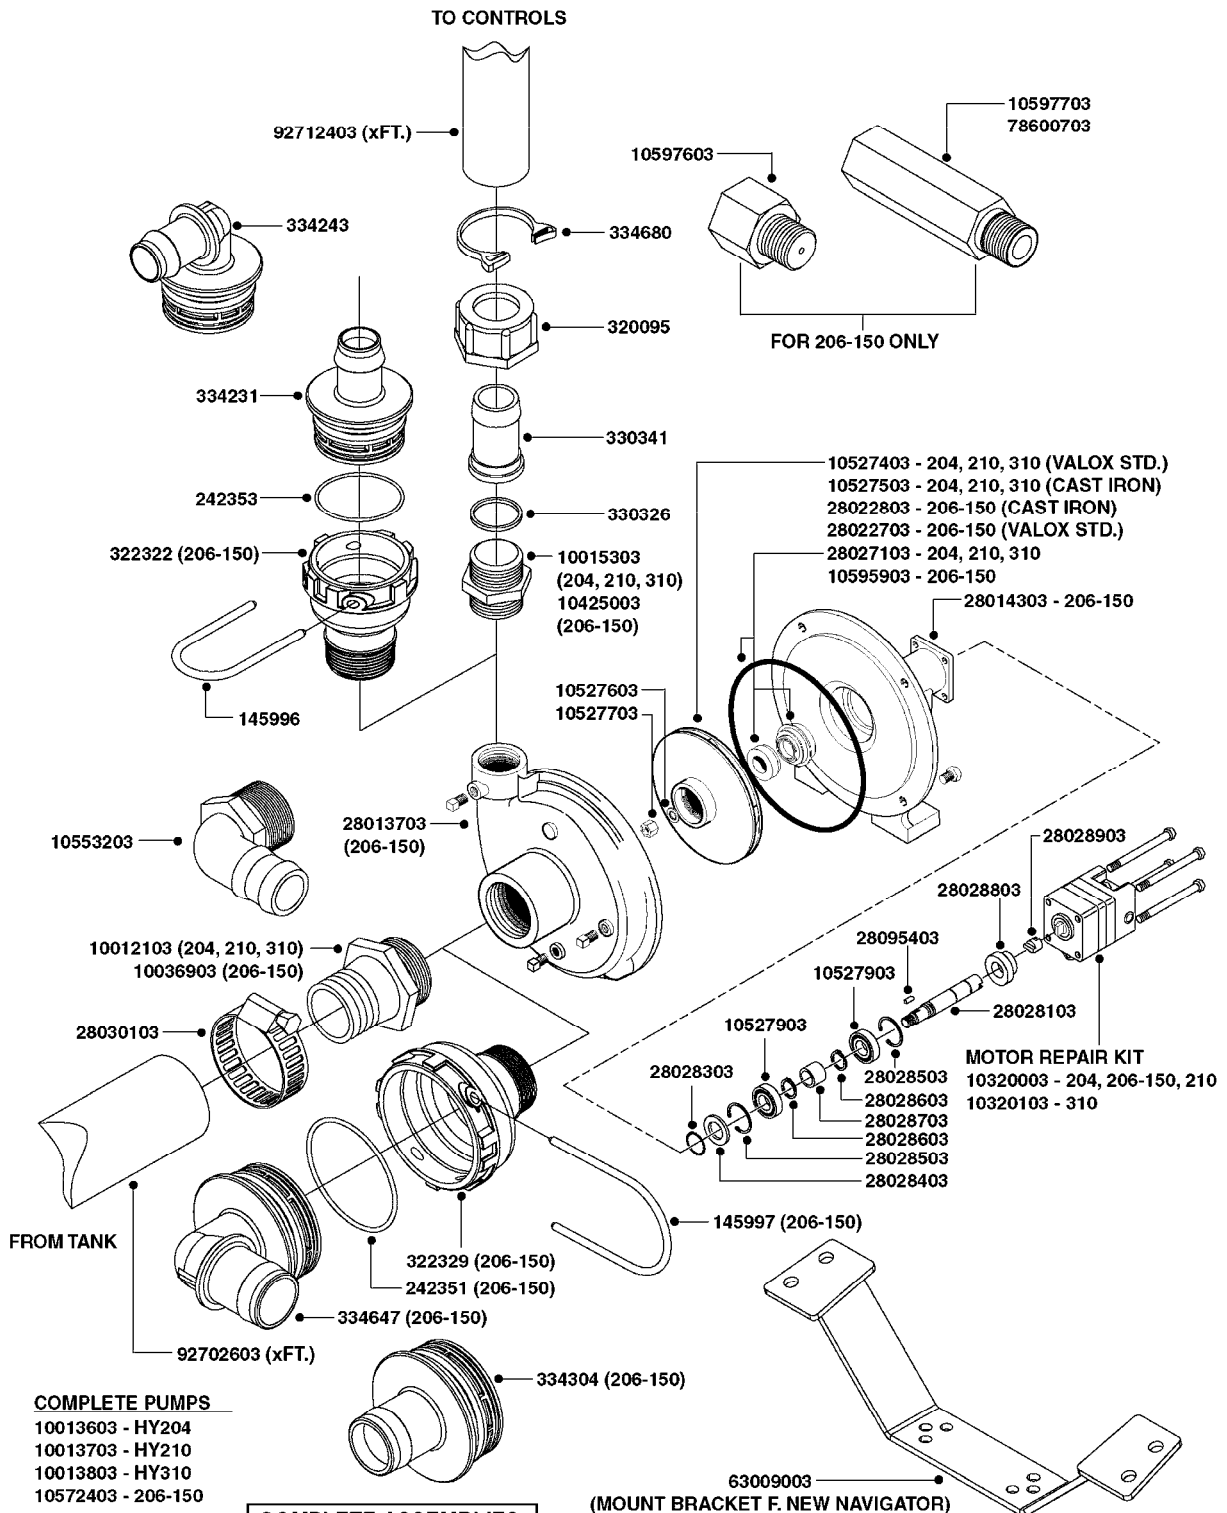

COMPLETE PUMPS
10013603 - HY204
10013703 - HY210
10013803 - HY310
10572403 - 206-150

COMPLETE ASSEMBLIES
WHOLEGOODS ITEMS

A0420

PUMP-204,206-150,210,310 ACE
A0420-HIN, 02:05:16

Page 1
Date 12.08.2020 11:00

parts-n°	order qty	description
145996	1	FITT.DK S-67 FORK
145997	1	FITT.DK S-93 FORK
242351	1	O-RING D69.5X3.0 VITON F.S-93
242353	1	O-RING 3 X 44.2 VITON
320095	1	FITT.DK NUT 1" BSP
322322	1	FITT.DK S-67 X 1-1/4"BSP MALE
322329	1	FITT.DK S-93 X 1-1/2"BSP MALE2
330326	1	O-RING D30/D24X2 F.1"NUT
330341	1	FITT.DK HB 1" F. 1" NUT
334231	1	FITT.DK S-67 STR.1"
334243	1	FITT.DK S-67 ELB.1"
334304	1	FITT.DK S-93 STR.1-1/2" PVC
334647	1	FITT.DK S93 ELB 1-1/2" 90 PVC
334680	1	CLAMP HOSE PLASTIC 1"
10012103	1	FITT.PO.HB 1.25X1.50 IMB1012
10013603	1	PUMP ACE HY 204
10013703	1	PUMP ACE HY 210
10013803	1	PUMP ACE HY 310
10015303	1	FITT.PO.HN 1.00X1.00 M1000
10036903	1	FITT.PO.HB 1.50X1.50 IMB1212
10320003	1	MOTOR REPAIRKIT ACE204,206,210
10320103	1	MOTOR REPAIR KIT ACE 304,310
10425003	1	FITT.PO.HN 1.25X1.00 MCPHEE
10527403	1	IMPELLER VALOX F.ACE PUMP
10527503	1	IMPELLER CASTIRON F.ACE PUMP
10527603	1	WASHER 3/8' F.ACE PUMP
10527703	1	NUT HEX NF 3/8 F.ACE PUMP
10527903	1	BEARING F.ACE PUMP (#40870)
10553203	1	FITT.PO.EL 1.5X1.5 HB BLACK
10572403	1	PUMP ACE HY 206 SERIES 150
10595903	1	REPAIR KIT ACE 206-150
10597603	1	ORIFACE RESTRICTOR F. ACE 206
10597703	1	FITT, HYD FLOW FUSE ACE 206OLD
28013703	1	PUMP HOUSING FRONT ACE 206-150
28014303	1	PUMP HOUSING W.FEET 206-150
28022703	1	IMPELLER THERMOPLASTIC
28022803	1	IMPELLER CAST IRON
28027103	1	REPAIR KIT ACE 204,210,304,310
28028103	1	SHAFT 5/8"DIA.1/2"KEYWAY SS
28028303	1	O-RING, SHAFT SEAL
28028403	1	SLINGER
28028503	1	SNAP RING - INTERNAL
28028603	1	SNAP RING - EXTERNAL
28028703	1	SPACER FOR SHAFT
28028803	1	SEAL SUPPORT SPACER 200 SERIES
28028903	1	COUPLING FOR HYDRAULIC MOTOR
28030103	1	CLAMP HOSE GEAR P5/4-S1.5"6724
28095403	1	KEY F.IMPELLER 1/8"X1/8"X1/2"
63009003	1	CENTRIFUGAL PUMP BRACKET
78600703	1	FITT, HYD FLOW FUSE ACE 206N
92702603	1	HOSE PVC SUCT GRAY 1-1/2"
92712403	1	HOSE R X1" X300PSI WP X0012"