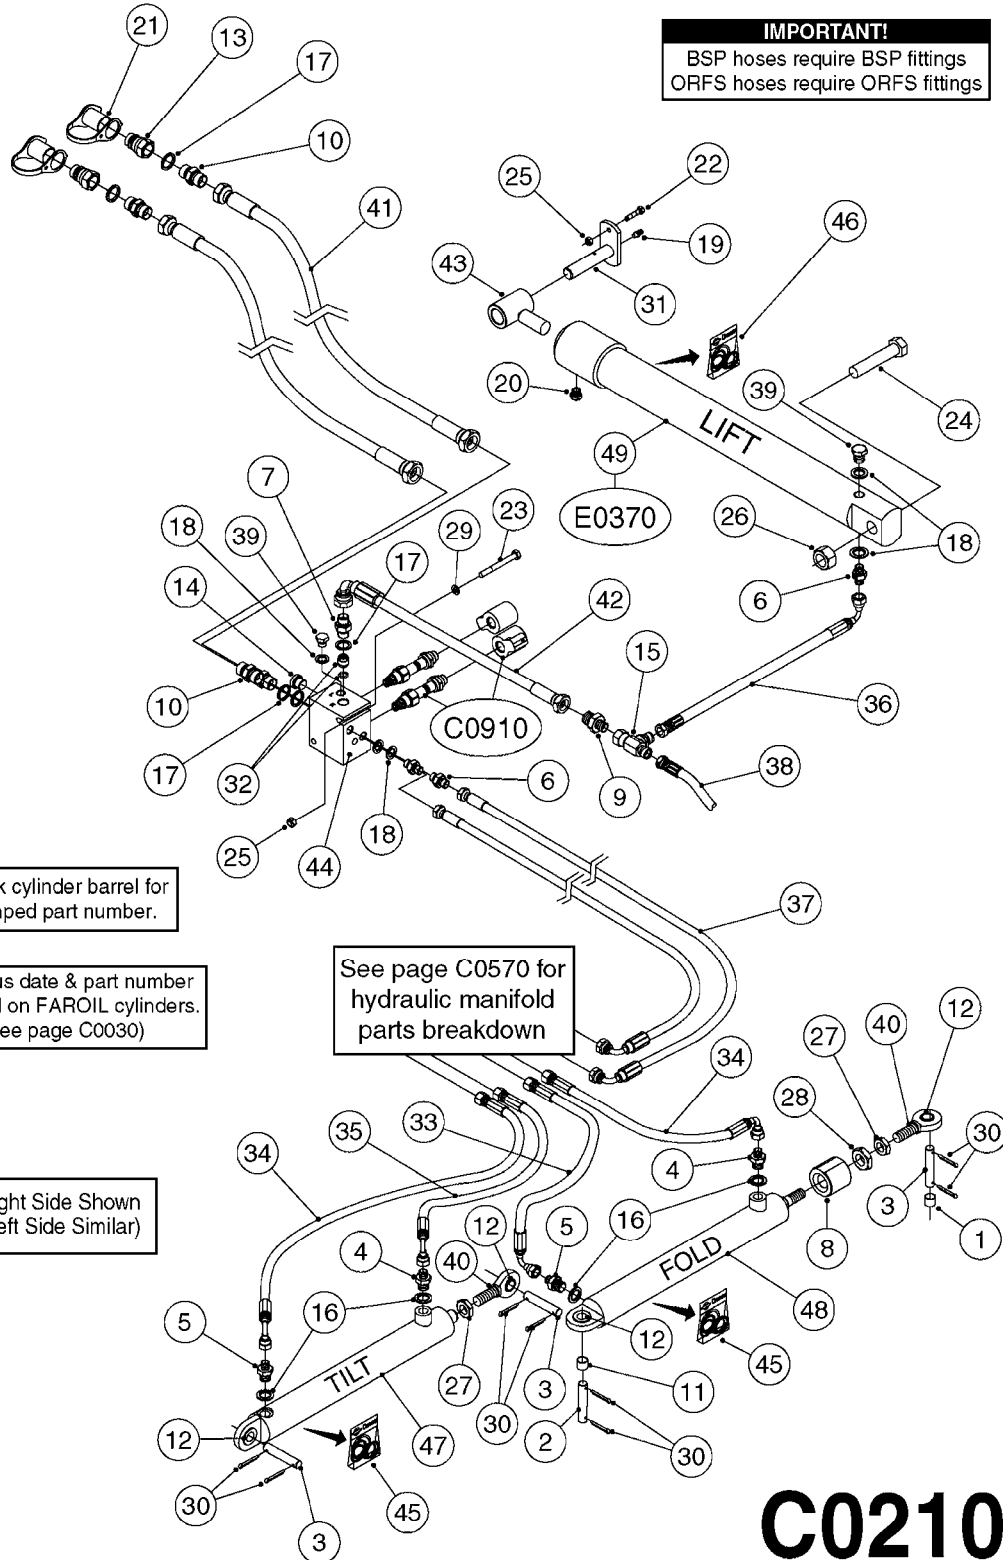

Pos.	parts-n°	order qty	description
1	145912	1	BUSHING D19.8/D17.0X7MM
2	146324	1	SHAFT D16.8 L102/2 X 5
3	146587	1	PIN D16.8 X 65
4	146835	1	HEX NIPPLE 1/4" - 3/8" BSP
4	23235700	1	HEX NIPPLE 3/8"-9/16" ORFS
5	146839	1	HEX NIPPLE 1/4"X3/8" BSP 0.7MM BSP
5	23235800	1	HEX NIPPLE 3/8"-9/16" - 0.7mm ORFS
6	146845	1	HEX NIPPLE 1/4"X1/4" BSP
6	23234500	1	HEX NIPPLE 1/4" - 9/16" ORFS
7	146850	1	HEX NIPPLE 3/8"x3/8" - 1.8mm BSP
7	23234600	1	HEX NIPPLE 3/8"-11/16" - 1.8mm ORFS
8	146992	1	BUSHING F.CYLINDER
9	147061	1	HEX NIPPLE 1/4"X3/8"/1.8 BSP
9	23235200	1	HEX NIPPLE 1/4"-11/16" - 1.8mm ORFS
10	147132	1	HEX NIPPLE 1/2"X1/2" BSP DEL BSP
10	23235300	1	HEX NIPPLE 1/2"-13/16" ORFS
11	151872	1	BUSHING D22.0/18.0 10MM
12	210728	1	BEARING F.LINK HEAD M17
13	230311	1	QUICK COUPLING 1/2"
14	231924	1	PLUG 3/8"
15	232109	1	FITT.HY TEE 1/4"BSP UNION BSP
15	23231700	1	TEE 9/16"M-9/16"M-1/4"F ORFS ORFS
16	240866	1	DOWTYSEAL 3/8"
17	241356	1	DOWTYSEAL 1/2"
18	241404	1	DOWTY SEAL 1/4"
19	283699	1	GREASE NIPPLE M6X1
20	284265	1	PLUG BREATHER 1/4" F/CYLINDER
21	334206	1	DUST HOOD FOR HY-COUPLING
22	420567	1	BOLT HEX 8.8 DEL M8X30 FT
23	421255	1	BOLT HEX 8.8 SS M8X75
24	430918	1	M20X100 DIN 931-8.8 DEL
25	460143	1	SELF LOCK NUT M8 SST A2 DIN985
26	460806	1	NUT HEX M20X2.50 LOCK DIN985A2 SS
27	461198	1	NUT HEX M16X2 JAMB
28	461249	1	NUT M22X1.5 DIN439B
29	471126	1	WASHER, M8, Ø16/ 8.4X 1.6, SS
30	480384	1	PIN COTTER 3/16 x 1-1/2"
31	615654	1	PIN D25 X 123 F. PARALIFT
32	782062	1	NON-RETURN VALVE UTV 3/8"
33	784001	1	HOSE HY X 1/4 X 067.00"STR+ELB BSP
33	78500200	1	HY.HO.1/4"L= 1700 STR-90° ORFS
34	784019	1	HOSE HY X 1/4 X 078.75"STR+ELB BSP