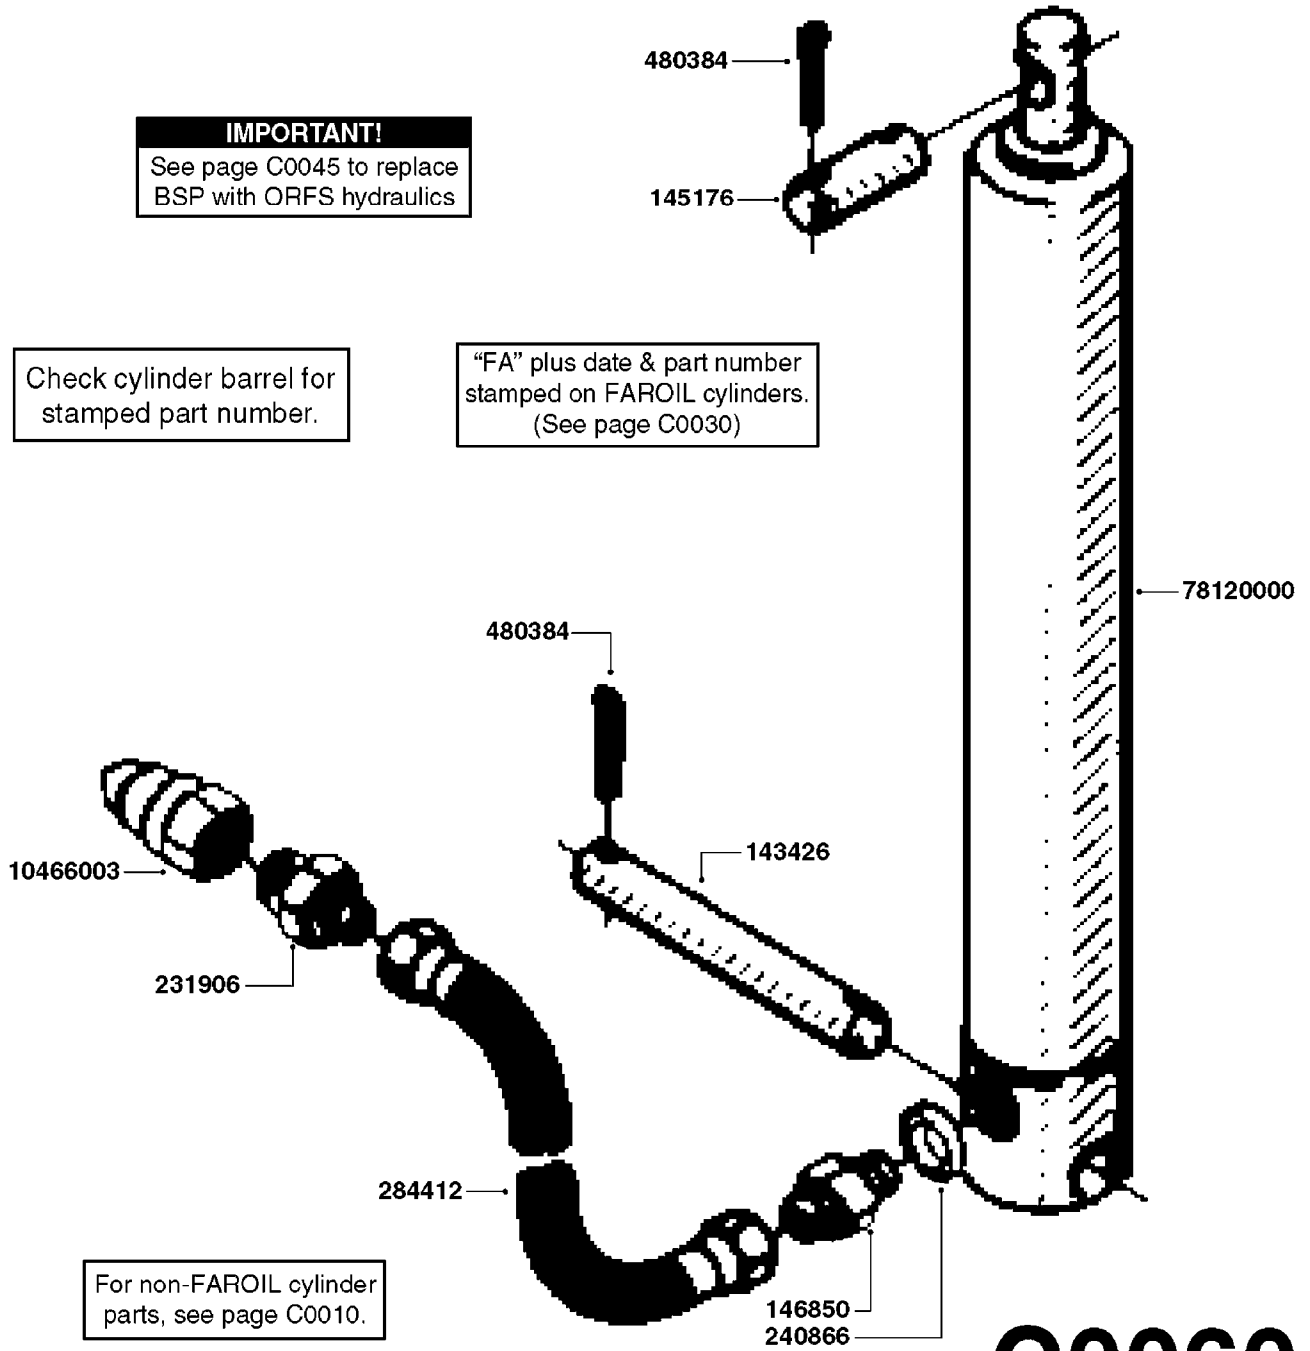

IMPORTANT!
See page C0045 to replace
BSP with ORFS hydraulics

Check cylinder barrel for
stamped part number.

"FA" plus date & part number
stamped on FAROIL cylinders.
(See page C0030)

HYDRAULICS-MB BOOM LIFT CYLNR
C0060-HIN, 23:03:16

Page 1

Date 05.08.2019 11:50

parts-n°	order qty	description
143426	1	PIN 20x160mm F/HYD/CYL.
145176	1	PIN D19.8 X 60
146850	1	HEX NIPPLE 3/8"x3/8" - 1.8mm
231906	1	HEX NIPPLE 3/8"BSP X 1/2"NPT
240866	1	DOWTYSEAL 3/8"
284412	1	HOSE HY 3/8" X 315" STR+STR
480384	1	PIN COTTER 3/16 x 1-1/2"
10466003	1	COUPLER PIONEER 8010-04 1/2NPT
78120000	1	CYL.TELESOPING Ø50/40/25_1100