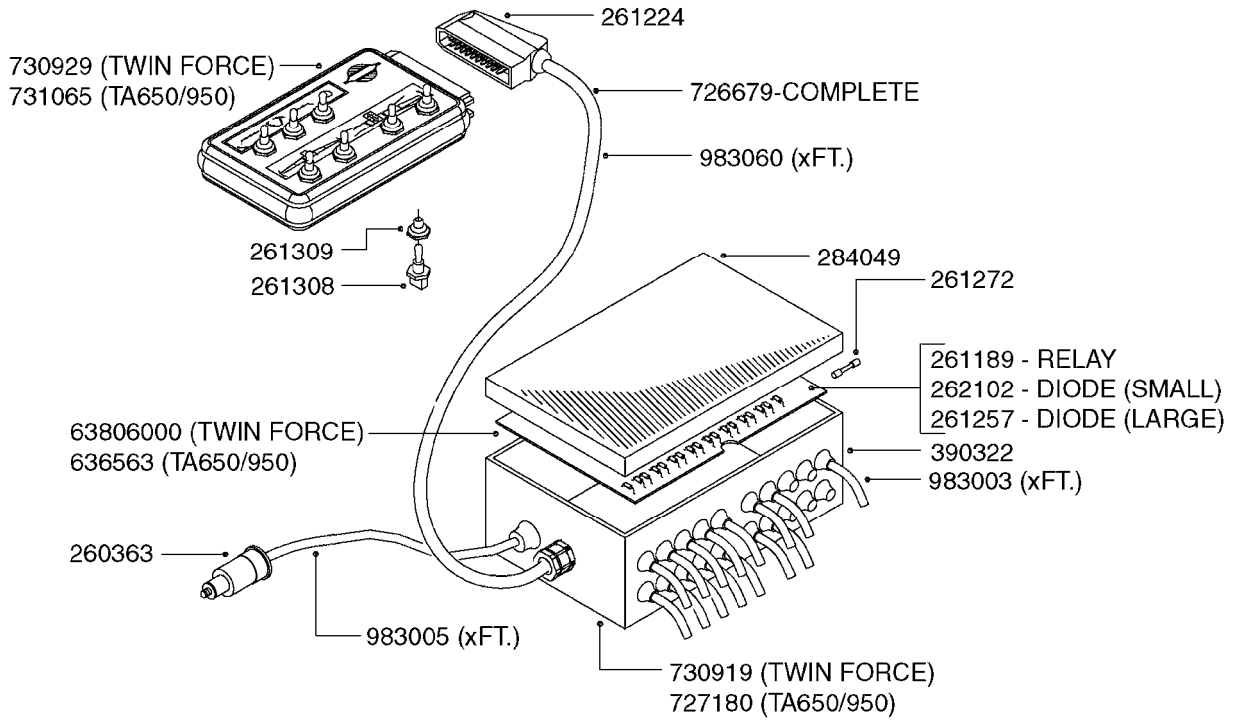

261988 (PUMP ACTUATOR KIT)
261989 (BOOM ACTUATOR KIT)

C0440

HYD TWIN FORCE ELECTRICAL
C0440-HIN, 01:01:16

Page 1
Date 05.08.2019 11:51

parts-n°	order qty	description
146023	1	PIN FOR COGWHEEL
260363	1	PLUG 2 POLE 12V
261093	1	SPADE F.ELEC.WIRE DK 2.8X0.8
261189	1	RELAY SUMI TYPE RCN 1V-5B
261207	1	ELECTRIC CONNECTOR 4MM
261224	1	PLUG HOUSING F/20 POLE MALE
261257	1	DIODE BY 255
261272	1	FUSE 10A D6X32 MM
261308	1	SWITCH APEM 5637
261309	1	SWITCH CAP
261776	1	ELECTRIC CONNECTOR 1.5MM
261825	1	ACTUATOR HAZ 2 WIRE
261842	1	RELAY HELLA 4RD.003.520-137
261844	1	PLUG ELEC.3POLE FEMALE F.CABLE
261845	1	PLUG ELEC.3 POLE MALE F.CABLE
261846	1	FUSE F 3.15A
261988	1	SPARE PARTS KIT/PUMP ACTUATOR
261989	1	SPARE PARTS KIT/BOOM ACTUATOR
262102	1	DIODE 600V/2A LT2A06
270561	1	SCREW W/SPRING ASSY. (QTY 1)
284049	1	COVER F.BOX 250X160X15
390322	1	DAH CONNECTION BOX
471122	1	WASHER, M10, Ø20/10.5X 2.0, SS
480728	1	PIN D3.2X20 SPLIT
636563	1	PRINT PLATE COMPLT F/DAH TWIN
726679	1	WIRE 18X0.5MM 12M 20 POL
727180	1	DAH CONNECTION BOX 5 TA650
730919	1	DAH CONNECTION BOX TWIN FORCE
730929	1	CONTROL BOX - DAH TWIN FORCE
730963	1	ACTUATOR F.PUMP TWIN FORCE
731065	1	CONTROL BOX 5 FUNCTION DAH
983003	1	CABLE ELEC.2X1MM WIRE BLACK EC
983005	1	ELEC. CABLE 2 WIRE X 1.5MM
983060	1	WIRE 20X0.34X2MM
983070	1	CABLE 2X6²
63806000	1	CIRCUIT BOARD F. DAH HAZ FORCE
72206500	1	CONNECTION BOX F.TWIN HAZ
72270700	1	HAY/Z ACTUATOR CONN BOX HURCS