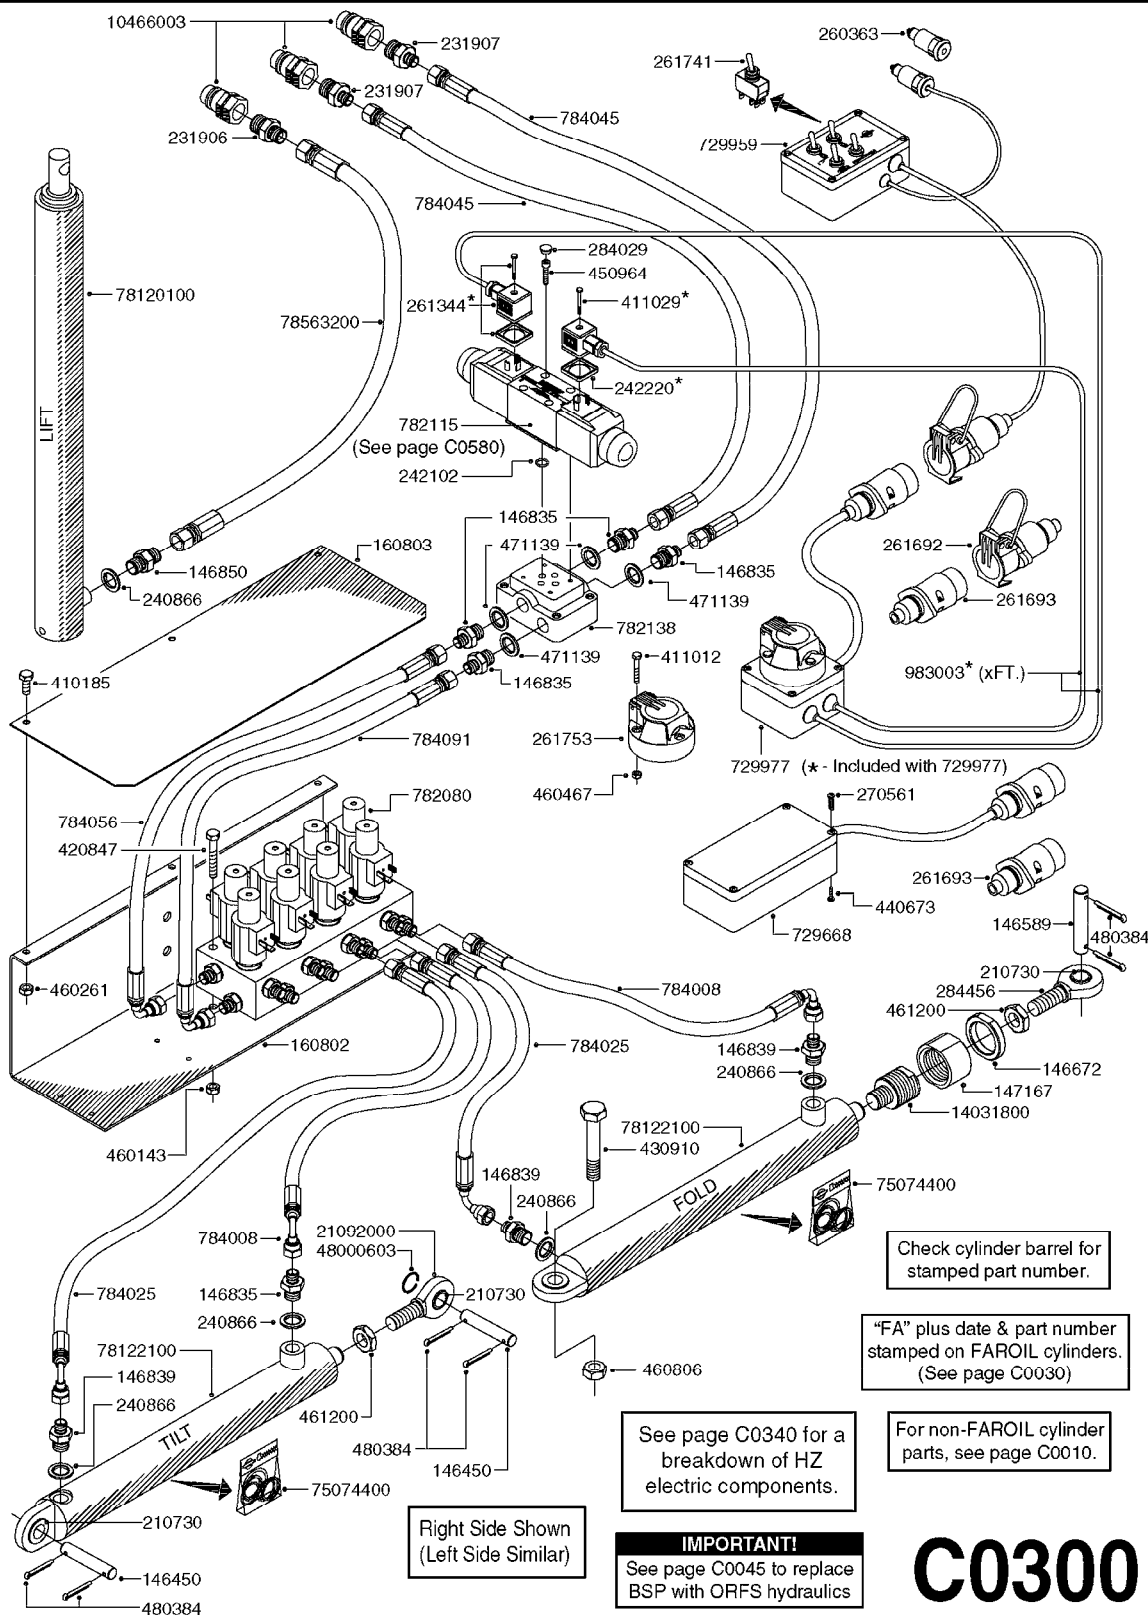

See page C0340 for a breakdown of HZ electric components.

C0290

HYD EAGLE HZ 80-90' W/JOYSTICK
C0290-HIN, 29:09:17

Page 1
Date 05.08.2019 11:50

parts-n°	order qty	description
146450	1	PIN D19.8 X 75 WITH 2 X D5
146589	1	PIN D19.8 X 65
146672	1	NUT HEX LOCK F.ADJUSTER
146835	1	HEX NIPPLE 1/4" - 3/8" BSP
146839	1	HEX NIPPLE 1/4"X3/8" BSP 0.7MM
146845	1	HEX NIPPLE 1/4"X1/4"
146850	1	HEX NIPPLE 3/8"x3/8" - 1.8mm
147167	1	BUSHING D50/D36X45MM
160802	1	MOUNT PLATE F.HYD SOLENOID'HZ'
160803	1	COVER PLATE F.HYD SOLENOID'HZ'
210730	1	BEARING F.LINK HEAD M20
231906	1	HEX NIPPLE 3/8"BSP X 1/2"NPT
231907	1	HEX NIPPLE 1/4"BSP X 1/2"NPT
240866	1	DOWTYSEAL 3/8"
241404	1	DOWTY SEAL 1/4"
284412	1	HOSE HY 3/8" X 315" STR+STR
284456	1	LINK HEAD M20 X D20 L=30
410185	1	BOLT HEX 8.8 DEL M6X16
420847	1	BOLT HEX 8.8 DEL M8X85
430910	1	BOLT HEX 8.8 DEL M20X110
460143	1	SELF LOCK NUT M8 SST A2 DIN985
460261	1	NUT HEX M6X1.00 LOCK DIN985 A2 SS
460806	1	NUT HEX M20X2.50 LOCK DIN985A2 SS
461200	1	NUT HEX M20X1.5 JAMB.
480384	1	PIN COTTER 3/16 x 1-1/2"
784008	1	HOSE HY X 1/4" X 98.4"STR+ELB
784025	1	HOSE HY X 1/4" x 86.6"STR+ELB
784078	1	HOSE HY X 1/4 X 417.33"STR+ELB
10466003	1	COUPLER PIONEER 8010-04 1/2NPT
14031800	1	ADAPTOR F.HY CYLINDER L=40
21092000	1	LINK HEAD M20 x D20 L=78 DELTA
48000603	1	SNAP RING, Ø36X1.5 F.210730
75074400	1	SEAL KIT 78121800/21/44
78120100	1	CYLINDER TELESC.70/60/40
78122100	1	CYLINDER DOUBLE D50/25-298