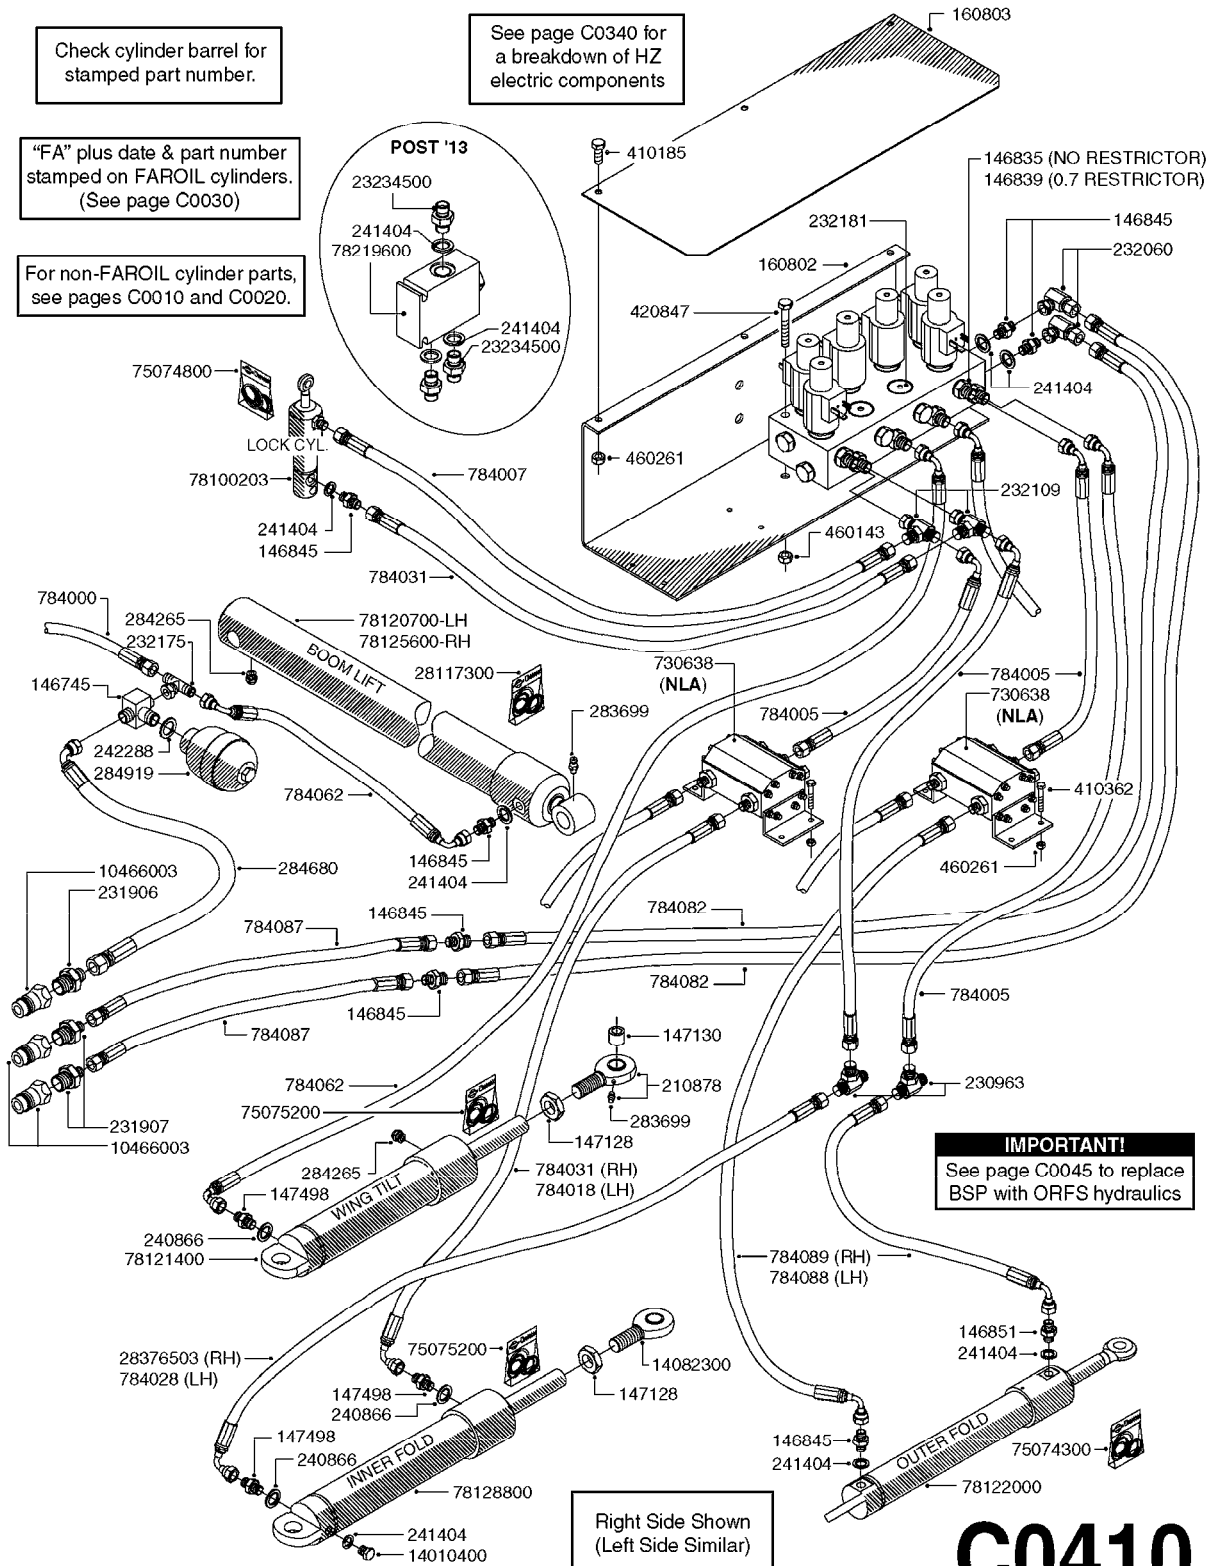

HYD FORCE 110'
C0410-HIN, 16:11:17

Check cylinder barrel for stamped part number.

See page C0340 for a breakdown of HZ electric components

"FA" plus date & part number stamped on FAROIL cylinders. (See page C0030)

For non-FAROIL cylinder parts, see pages C0010 and C0020.