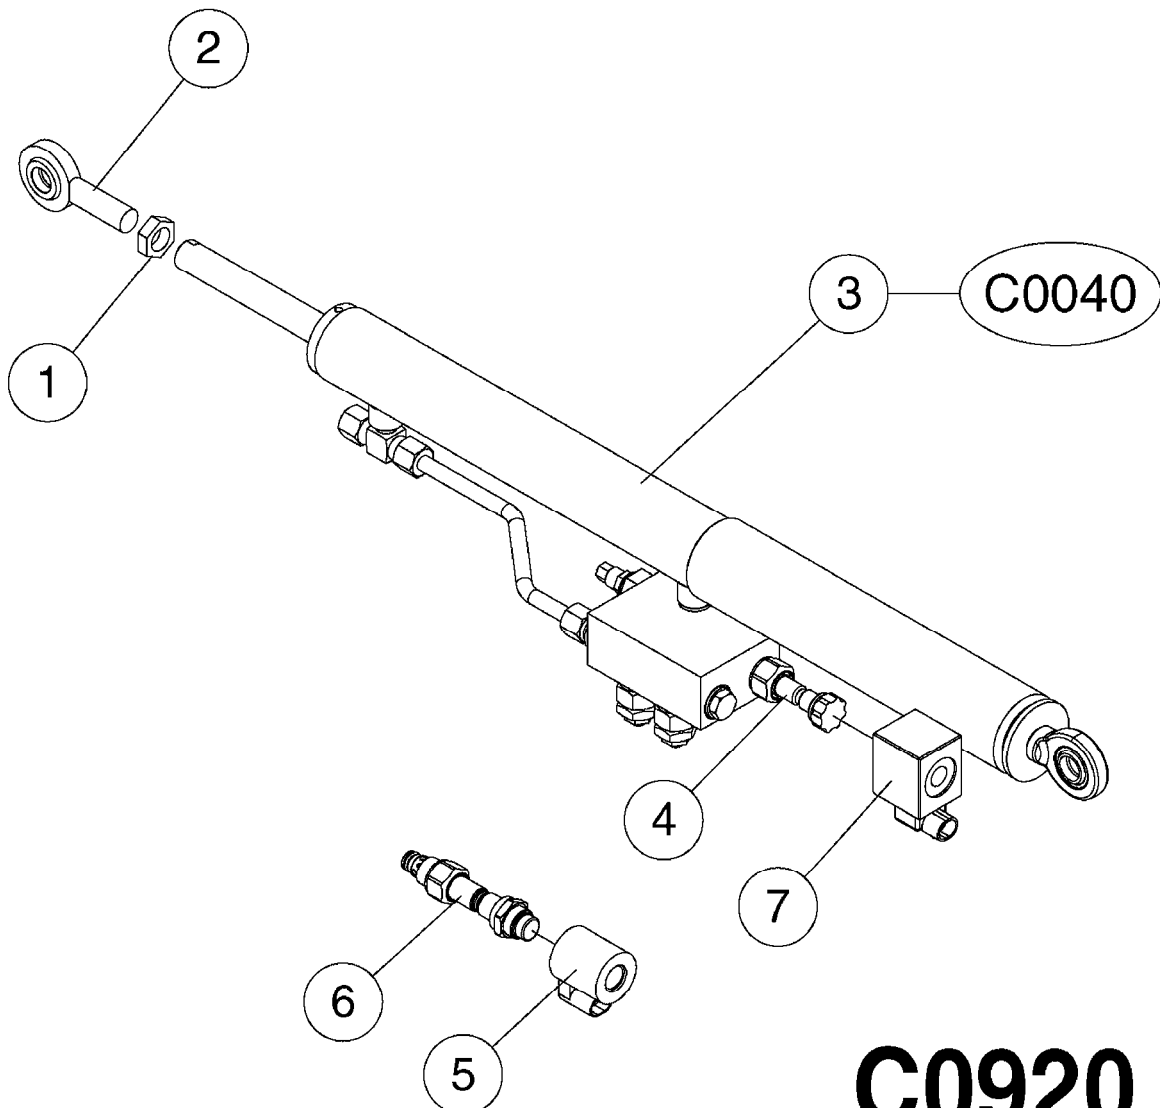

HYD. DAMPER, LOCKING CYLINDER
C0920-HIN, 05:06:19

Page 0

Date 05.08.2019 11:51

C0920