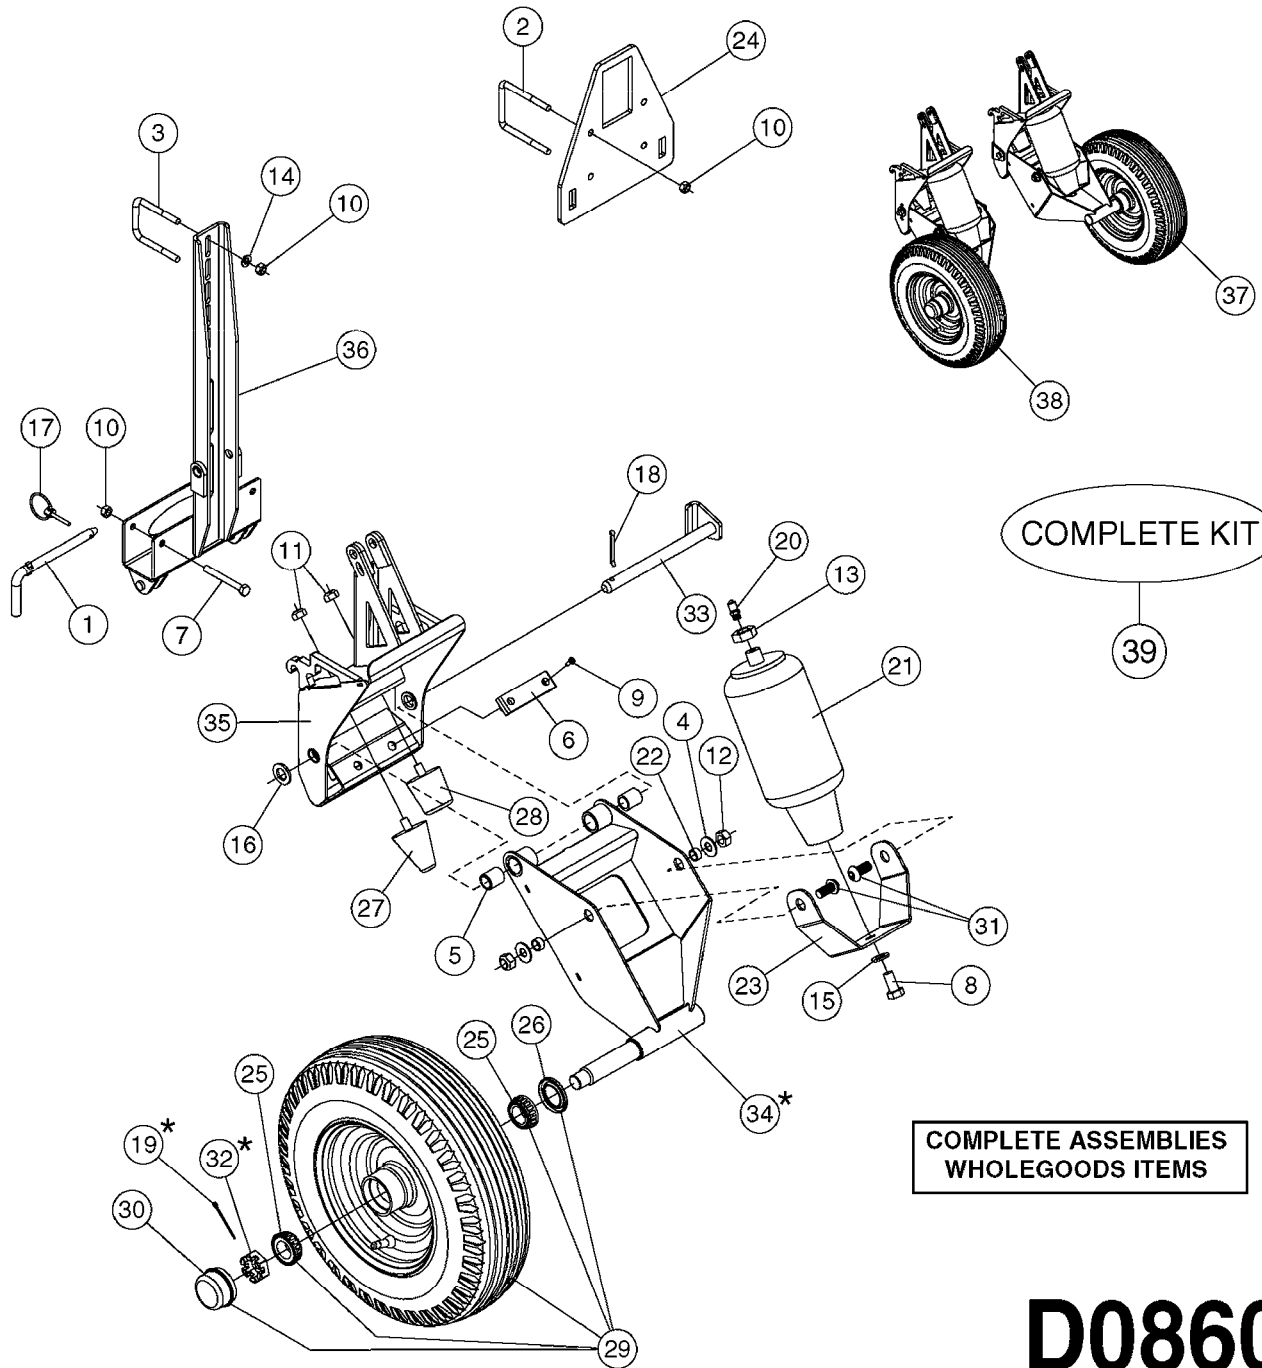

COMPLETE KIT

COMPLETE ASSEMBLIES
WHOLEGOODS ITEMS

D0860

BOOM WHEEL, FTZ, HD, AIR-BAG
D0860-HIN, 01:01:16

Pos.	parts-n°	order qty	description
1	142947	1	LOCKING PAWL Ø12 L=108, DELTA
2	146843	1	BOLT U M8 F.60 x 60
3	147516	1	U-BOLT M8-50x50
4	165557	1	WASHER D28.0/D12.2X2.0 SS
5	333697	1	BUSHING D22/D16x25
6	333956	1	SLIDE SHOE 91X25X10
7	421201	1	BOLT HEX 8.8 DEL M8X70
8	430923	1	BOLT HEX 1/2"-13 L=1" GR.2 SS
9	440665	1	SCREW M4.2X16 STAINLESS
10	460143	1	SELF LOCK NUT M8 SST A2 DIN985
11	460423	1	NUT HEX M10X1.50 LOCK DIN985A2 SS
12	460703	1	NUT HEX M12X1.75 LOCK DIN985A2 SS
13	461248	1	NUT HEX JAM 3/4"-16 UNF
14	471126	1	WASHER, M8, Ø16/ 8.4X 1.6, SS
15	471127	1	WASHER Z12N 13X24X2.5 RST
16	471128	1	WASHER, M16, Ø30/17.0X 3.0, SS
17	480244	1	PIN SNAP D4.5
18	480384	1	PIN COTTER 3/16 x 1-1/2"
19	10008603	1	COTTER PIN 1/8"X 1-1/2" INCLUDED WITH PIVOT ARM
20	10480503	1	TANK VALVE 1/8"NPT
21	10492403	1	AIR BAG FOR TWIN SUSPENSION
22	14015203	1	BUSH D16 X D12.5 L=8
23	16121603	1	BOOM WHEEL AIR BAG BRACKET
24	16134703	1	BOOM WHEEL STORAGE BRACKET
25	21002303	1	BEARING, TAPPERED, 1" SPINDLE
26	21002603	1	SEAL, GREASE, F. BOOM WHEEL
27	24003503	1	RUBBER BUFFER D42 X 50 M172
28	24003603	1	RUBBER BUFFER D50 X 50 M174
29	28059803	1	WHEEL & TIRE ASSY 4.8/4.0-8
30	29003603	1	HUB CAP F. 1000LB HUB
31	43001003	1	BTTN HD SCREW M12 X 25 SS
32	46001803	1	NUT, CASTLE F. HD BOOM WHEEL INCLUDED WITH PIVOT ARM
33	61014803	1	BOOM WHEEL PIVOT PIN, PLATED
34	63030603	1	BOOM WHEEL PIVOT ARM RH INCLUDES CASTLE NUT & COTTER PIN
34	63030703	1	BOOM WHEEL PIVOT ARM LH INCLUDES CASTLE NUT & COTTER PIN
35	63030803	1	BOOM WHEEL MOUNT CRADLE
36	63033103	1	BOOM WHEEL MOUNT
37	70088103	1	BOOM WHEEL ASSEMBLY, LEFT
38	70088203	1	BOOM WHEEL ASSEMBLY, RIGHT
39	83353003	1	BOOM WHEEL KIT, FTZ, HD, AIR-BAG COMPLETE PAIR WITH HARDWARE