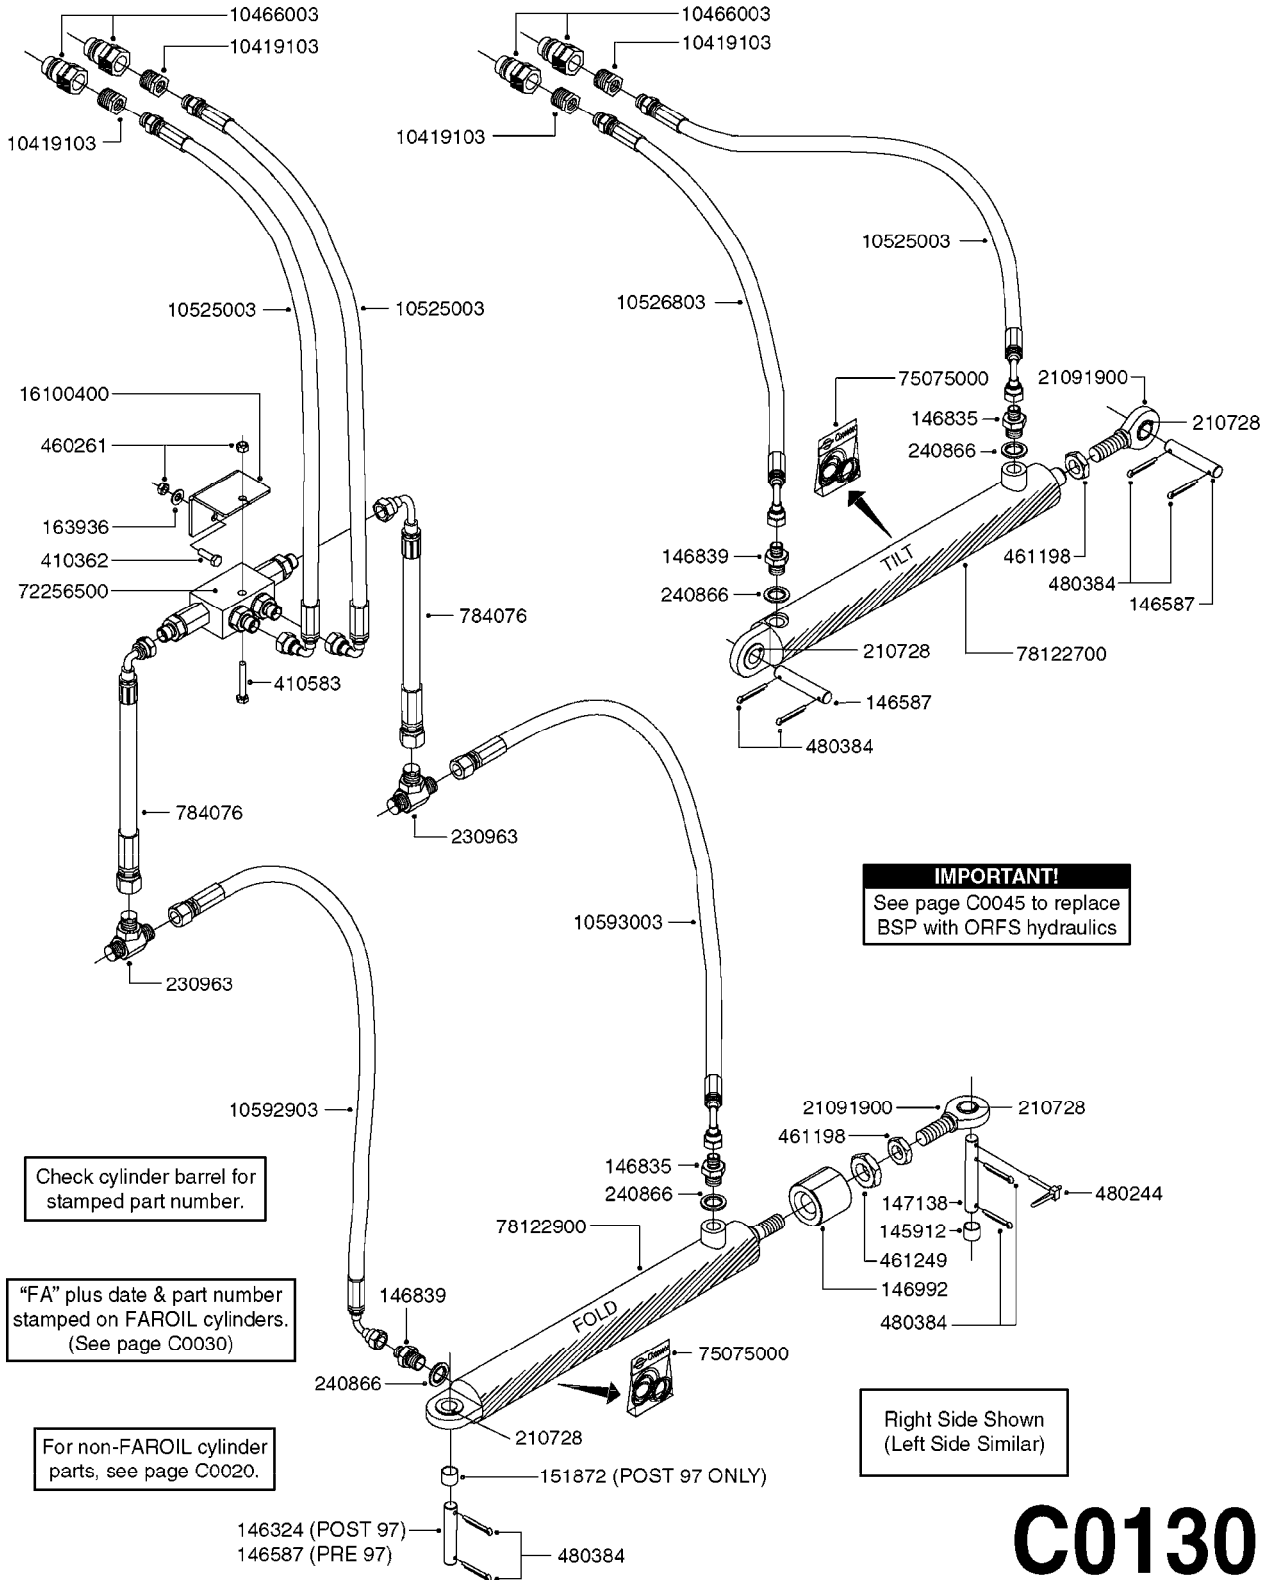

C0120

HYDRAULICS - 3PT EAGLE HY
C0120-HIN, 08:01:18

Page 1

Date 05.08.2019 11:50

parts-n°	order qty	description
145912	1	BUSHING D19.8/D17.0X7MM
146324	1	SHAFT D16.8 L102/2 X 5
146587	1	PIN D16.8 X 65
146835	1	HEX NIPPLE 1/4" - 3/8" BSP
146839	1	HEX NIPPLE 1/4"X3/8" BSP 0.7MM
146845	1	HEX NIPPLE 1/4"X1/4"
146992	1	BUSHING F.CYLINDER
147138	1	PIN D16.8 X 90
151872	1	BUSHING D22.0/18.0 10MM
163936	1	WASHER D15/D6.2X1
210728	1	BEARING F.LINK HEAD M17
230963	1	TEE 1/4"M X 1/4"M X 1/4"M BSP
240866	1	DOWTYSEAL 3/8"
410362	1	BOLT HEX 8.8 SS M6X20
410583	1	BOLT HEX 8.8 DEL M6X40
460261	1	NUT HEX M6X1.00 LOCK DIN985 A2 SS
461198	1	NUT HEX M16X2 JAMB
461249	1	NUT M22X1.5 DIN439B
480244	1	PIN SNAP D4.5
480384	1	PIN COTTER 3/16 x 1-1/2"
784076	1	HOSE, HY, 1/4" L=8.5" STR-ELB
10419103	1	FITT. HY HEX RED. 3/8 X 1/2
10466003	1	COUPLER PIONEER 8010-04 1/2NPT
10525003	1	HOSE HY X1/4 X 177"STR&ELB
10592903	1	HOSE HY X1/4 X 108.00"STR+ELB
10593003	1	HOSE HY X1/4 X 114.00"STR+ELB
16100400	1	PLATE 3 X 60 X 91 HY BLOCK MT
21091900	1	LINK HEAD M16 x D17 DELTA
72256500	1	DOUB. PILOT STEERED COUNT. VALVE
75075000	1	SEAL KIT 78122600/27/28/29
78122900	1	CYLINDER 40/22X300MM RED