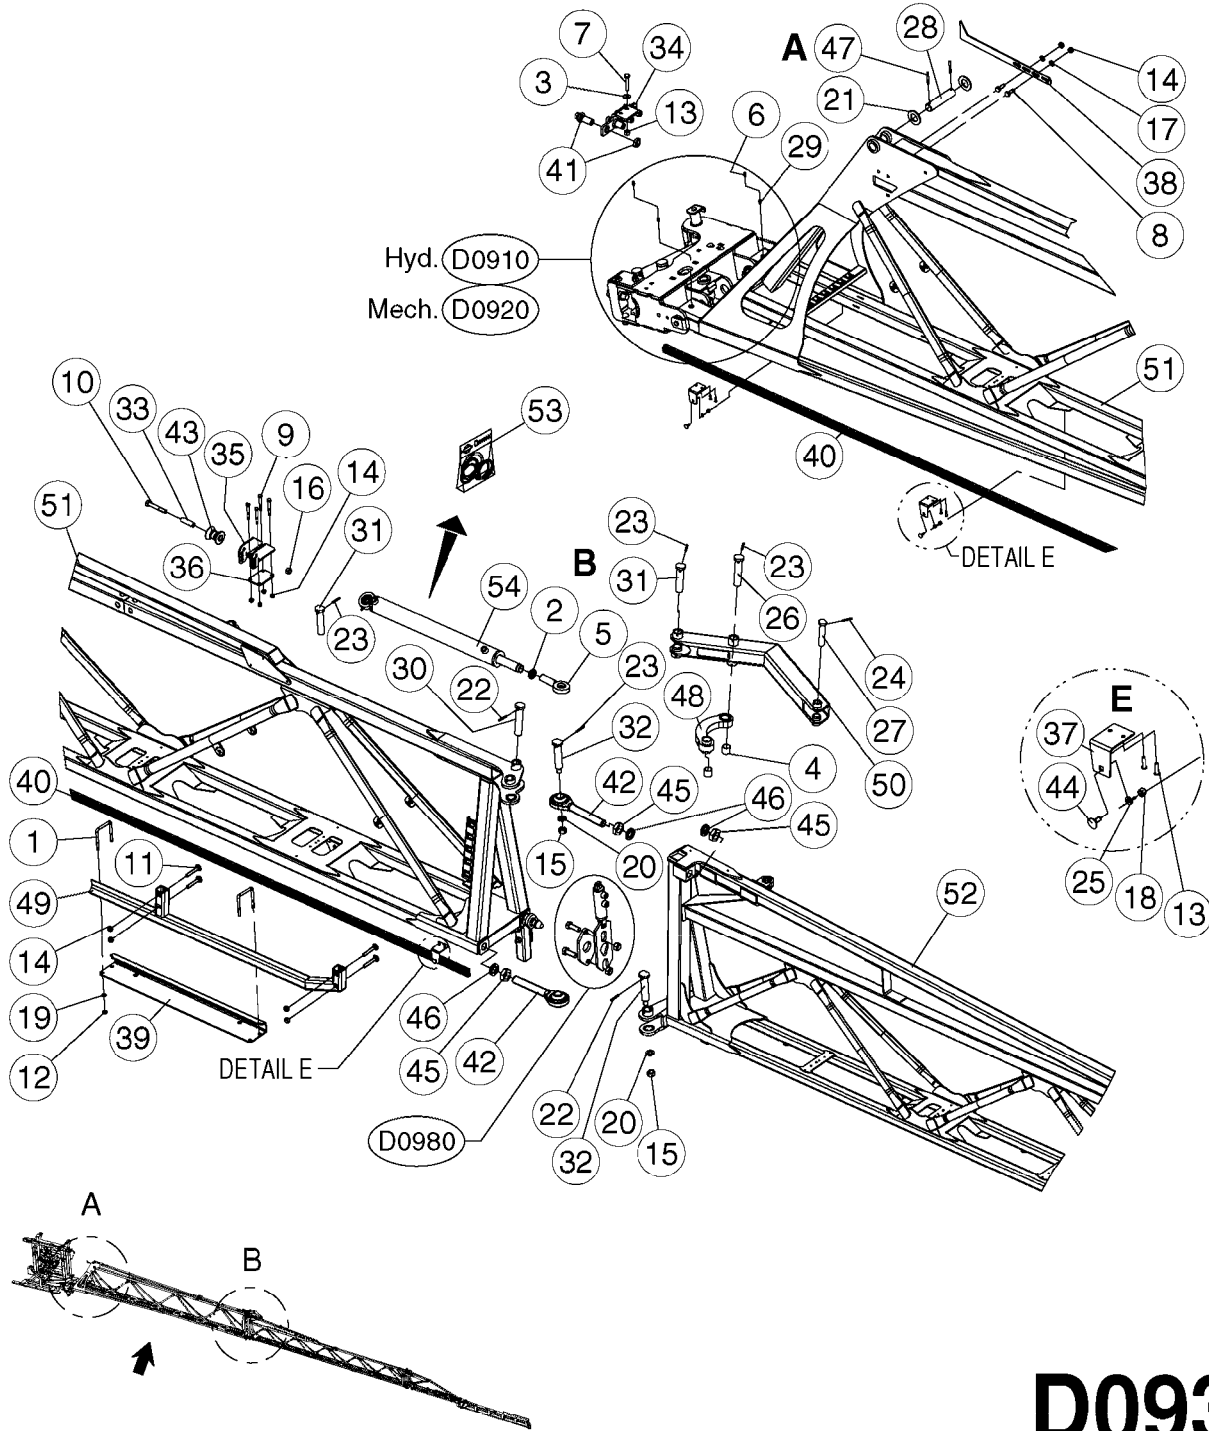

D0930

DTZ 120'/132' BOOM 3 FOLD
INNER
D0930-HIN, 15:07:19

Page 1
Date 05.08.2019 11:53

Pos.	parts-n°	order qty	description
1	146843	1	BOLT U M8 F.60 x 60
2	147128	1	NUT M24X2 NV-32
3	163936	1	WASHER D15/D6.2X1
4	210835	1	BUSHING D28/25 L=25
5	210878	1	LINK HEAD M24 x 55 W/ GREASE NIP. DELTA
6	283699	1	GREASE NIPPLE M6X1
7	418014	1	BOLT HEX M6X35/18 SS A2 DIN931
8	421002	1	BOLT HEX 8.8 DEL M10X30 FT DIN933
9	421024	1	BOLT HEX 8.8 DEL M8X60
10	430846	1	BOLT HEX 8.8 DEL M12X80
11	440718	1	BOLT CRG M10 X 65 DEL
12	460143	1	SELF LOCK NUT M8 SST A2 DIN985
13	460261	1	NUT HEX M6X1.00 LOCK DIN985 A2 SS
14	460423	1	NUT HEX M10X1.50 LOCK DIN985A2 SS
15	460585	1	LOCKING NUT M16 DIN985 A2 SS
16	460703	1	NUT HEX M12X1.75 LOCK DIN985A2 SS
17	471122	1	WASHER, M10, Ø20/10.5X 2.0, SS
18	471125	1	WASHER M6U 6.4X14X1.2,A2 SS
19	471126	1	WASHER, M8, Ø16/ 8.4X 1.6, SS
20	471128	1	WASHER, M16, Ø30/17.0X 3.0, SS
21	471131	1	WASHER, M30, Ø56/31.0X 4.0, SS
22	480717	1	PIN E 5X40 SST
23	480719	1	PIN D5 X 36 STAINLESS
24	480730	1	PIN ROLL 5X30 STAINLESS STEEL
25	480806	1	RIVET, POP, Ø4.8X14/Ø9.5 SS
26	14059800	1	PIN Ø25 L=122/114
27	14060200	1	PIN Ø20.0 L=101/93
28	14096200	1	PIN Ø29,9/6 L=135
29	14137100	1	GREASE NIPPLE EXTENDER 10MM
30	14140600	1	PIN Ø25.4 L=131/123
31	14141000	1	PIN Ø25 L=111/103
32	14141100	1	PINBOLT Ø25.4 L=104/21 M16
33	15133700	1	BUSHING Ø16.0 X1.5 L=54
34	16230003	1	PLATE, FOLDED, 3/16", 120X71, RED
35	16255100	1	BOOM BRACKET
36	16255200	1	PLATE F. BOOM BRACKET RED DDZ
37	16406700	1	BRACKET, ALUPROFILE, 54MM LONG
38	16451500	1	TILT INDICATOR DDZ
39	16451700	1	INNER WING TRANSPORT RAIL
40	19487600	1	ALUPROFILE 30X10 L=6.35 M
41	23241500	1	HYD.FIT. BULKHEAD 9/16"
42	28159800	1	EYEBOLT Ø25.4 M27X3
43	39141200	1	PLASTIC TRUSS D30/16.5 L=52
44	44077100	1	BOLT, CARRIAGE, M6X16 DIN603 SS
45	46133100	1	JAM NUT M27 DIN 439 B DEL
46	47118500	1	NORDLOCK WASHER M27 LIM ZNK
47	48082100	1	SPRING PIN Ø6x50 DIN1481 RST
48	61080300	1	1. FOLDING BANANA DDZ PAINTED
49	61095700	1	CENTERFRAME TRANSPORTTRAIL PAINTED
50	63122300	1	FOLD ARM 1 DDZ PAINTED
51	63169900	1	INNERWING 6.43M RIGHT DDZ PAINT '16
51	63170500	1	INNERWING 6.43M LEFT DDZ PAINT '16
52	63171500	1	1.OUTERWING 5.93M RIGHT DDZ PAINT
52	63171700	1	1.OUTERWING 5.93M LEFT DDZ PAINTED
53	75587000	1	SEAL KIT FOR 78133300
54	78133300	1	DOB.CYL.Ø50/30 500 END DAMPING