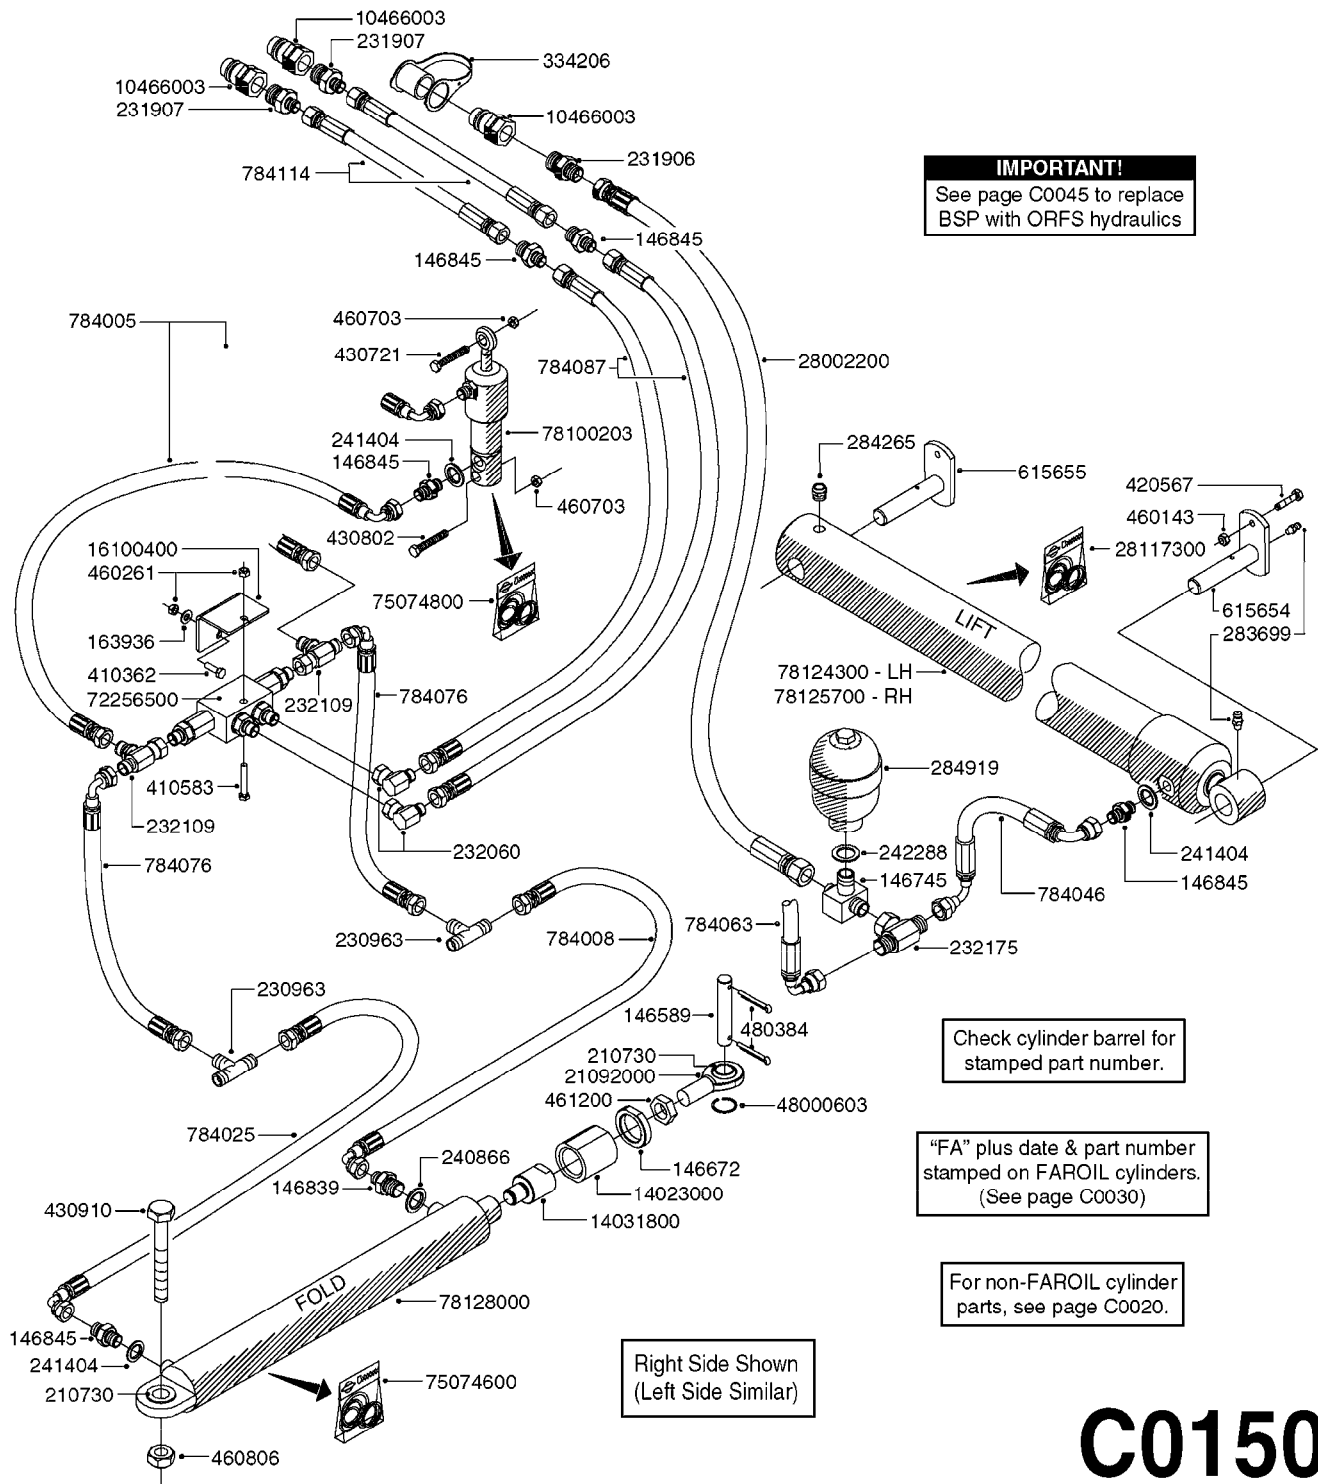

C0150

parts-n°	order qty	description
146589	1	PIN D19.8 X 65
146672	1	NUT HEX LOCK F.ADJUSTER
146745	1	TEE BLOCK M18X1.5-3/8"X1/4"
146839	1	HEX NIPPLE 1/4"X3/8" BSP 0.7MM
146845	1	HEX NIPPLE 1/4"X1/4"
163936	1	WASHER D15/D6.2X1
210730	1	BEARING F.LINK HEAD M20
230963	1	TEE 1/4"M X 1/4"M X 1/4"M BSP
231906	1	HEX NIPPLE 3/8"BSP X 1/2"NPT
231907	1	HEX NIPPLE 1/4"BSP X 1/2"NPT
232060	1	HY.ELBOW 1/4" BSP SWIVEL
232109	1	FITT.HY TEE 1/4"BSP UNION
232175	1	TEE 1/4"M X 1/4"F X 1/4"M BSP
240866	1	DOWTYSEAL 3/8"
241404	1	DOWTY SEAL 1/4"
242288	1	SEAL F. HYD ACCUMULATOR TWIN
283699	1	GREASE NIPPLE M6X1
284265	1	PLUG BREATHER 1/4" F/CYLINDER
284919	1	HYD. ACCUMULATOR F. CM875/1200
334206	1	DUST HOOD FOR HY-COUPLING
410362	1	BOLT HEX 8.8 SS M6X20
410583	1	BOLT HEX 8.8 DEL M6X40
420567	1	BOLT HEX 8.8 DEL M8X30 FT
430721	1	BOLT HEX 8.8 DEL M12X40 FT
430802	1	BOLT HEX 8.8 DEL M12X75
430910	1	BOLT HEX 8.8 DEL M20X110
460143	1	SELF LOCK NUT M8 SST A2 DIN985
460261	1	NUT HEX M6X1.00 LOCK DIN985 A2 SS
460703	1	NUT HEX M12X1.75 LOCK DIN985A2 SS
460806	1	NUT HEX M20X2.50 LOCK DIN985A2 SS
461200	1	NUT HEX M20X1.5 JAMB.
480384	1	PIN COTTER 3/16 x 1-1/2"
615654	1	PIN D25 X 123 F. PARALIFT
615655	1	PIN D25 X 156 F. PARALIFT
784005	1	HOSE HY X 1/4 X 037.38"STR+ELB
784008	1	HOSE HY X 1/4" X 98.4"STR+ELB
784025	1	HOSE HY X 1/4" x 86.6"STR+ELB
784046	1	HOSE HY 1/4"x49.2"ELB+ELB/180°
784063	1	HOSE HY X 1/4 X 086.62"ELB+ELB
784076	1	HOSE, HY, 1/4" L=8.5" STR-ELB
784087	1	HOSE HY X 1/4 X 126.00"STR+STR
784114	1	HOSE HY X 1/4 X 80.7" STR+STR
10466003	1	COUPLER PIONEER 8010-04 1/2NPT
14023000	1	BUSHING Ø50.0/36.0 L=52 DEL
14031800	1	ADAPTOR F.HY CYLINDER L=40
16100400	1	PLATE 3 X 60 X 91 HY BLOCK MT
21092000	1	LINK HEAD M20 x D20 L=78 DELTA
28002200	1	HY HOSE 3/8" X 70.9" STR+STR
28117300	1	SEAL KIT 78120600/07/43
48000603	1	SNAP RING, Ø36X1.5 F.210730
72256500	1	DOUB.PILOT STEERED COUNT.VALVE
75074600	1	SEAL KIT 78120500/49
75074800	1	SEAL KIT 78123400/42
78100203	1	CYL. D25/12-50/72531000 W/BSP ADAPT
78124300	1	CYLINDER 60/25 X 635 DELTA L
78125700	1	CYLINDER 60/25 X 635 DELTA R
78128000	1	CYLINDER DOUB. D60/30 L=300 09