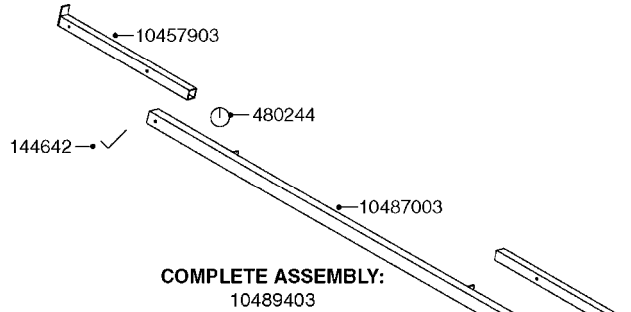

80'-90' EAGLE ON
NAVIGATOR TA & HC

45'-66' EAGLE ON
NAVIGATOR TA
TR 500 TA
TR 800 TA
TR 1000 TA

45'-66' EAGLE
ON HC 650M/ 950M

80'-90' EAGLE
ON HC 650M/ 950M

**COMPLETE ASSEMBLIES
WHOLEGOODS ITEMS**

D0510

TRANSPORT BRACKETS-EAGLE BOOM
D0510-HIN, 01:01:16