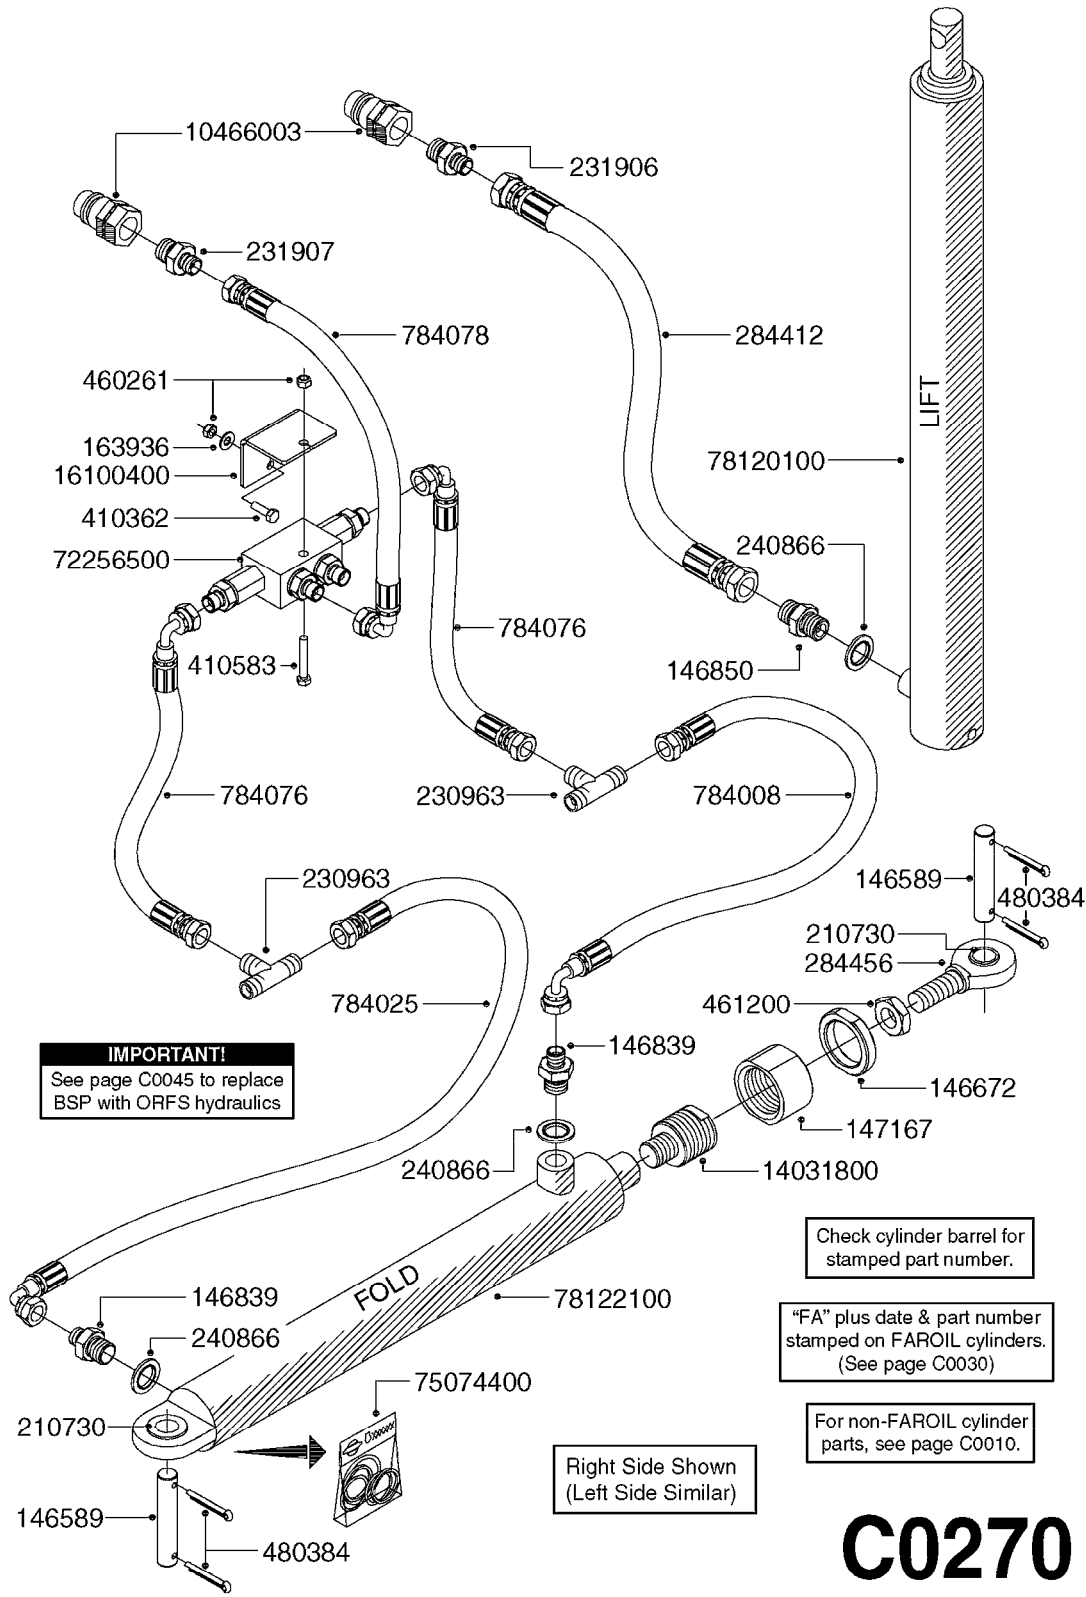

IMPORTANT!
See page C0045 to replace
BSP with ORFS hydraulics

Check cylinder barrel for
stamped part number.

"FA" plus date & part number
stamped on FAROIL cylinders.
(See page C0030)

For non-FAROIL cylinder
parts, see page C0010.

Right Side Shown
(Left Side Similar)

C0270

HYDRAULICS-EAGLE HY 80-90'
C0270-HIN, 30:03:16

Page 1

Date 05.08.2019 11:50

parts-n°	order qty	description
146589	1	PIN D19.8 X 65
146672	1	NUT HEX LOCK F.ADJUSTER
146839	1	HEX NIPPLE 1/4"X3/8" BSP 0.7MM
146850	1	HEX NIPPLE 3/8"x3/8" - 1.8mm
147167	1	BUSHING D50/D36X45MM
163936	1	WASHER D15/D6.2X1
210730	1	BEARING F.LINK HEAD M20
230963	1	TEE 1/4"M X 1/4"M X 1/4"M BSP
231906	1	HEX NIPPLE 3/8"BSP X 1/2"NPT
231907	1	HEX NIPPLE 1/4"BSP X 1/2"NPT
240866	1	DOWTYSEAL 3/8"
284412	1	HOSE HY 3/8" X 315" STR+STR
284456	1	LINK HEAD M20 X D20 L=30
410362	1	BOLT HEX 8.8 SS M6X20
410583	1	BOLT HEX 8.8 DEL M6X40
460261	1	NUT HEX M6X1.00 LOCK DIN985 A2 SS
461200	1	NUT HEX M20X1.5 JAMB.
480384	1	PIN COTTER 3/16 x 1-1/2"
784008	1	HOSE HY X 1/4" X 98.4"STR+ELB
784025	1	HOSE HY X 1/4" x 86.6"STR+ELB
784076	1	HOSE, HY, 1/4" L=8.5" STR-ELB
784078	1	HOSE HY X 1/4 X 417.33"STR+ELB
10466003	1	COUPLER PIONEER 8010-04 1/2NPT
14031800	1	ADAPTOR F.HY CYLINDER L=40
16100400	1	PLATE 3 X 60 X 91 HY BLOCK MT
72256500	1	DOUB.PILOT STEERED COUNT.VALVE
75074400	1	SEAL KIT 78121800/21/44
78120100	1	CYLINDER TEDESC.70/60/40
78122100	1	CYLINDER DOUBLE D50/25-298