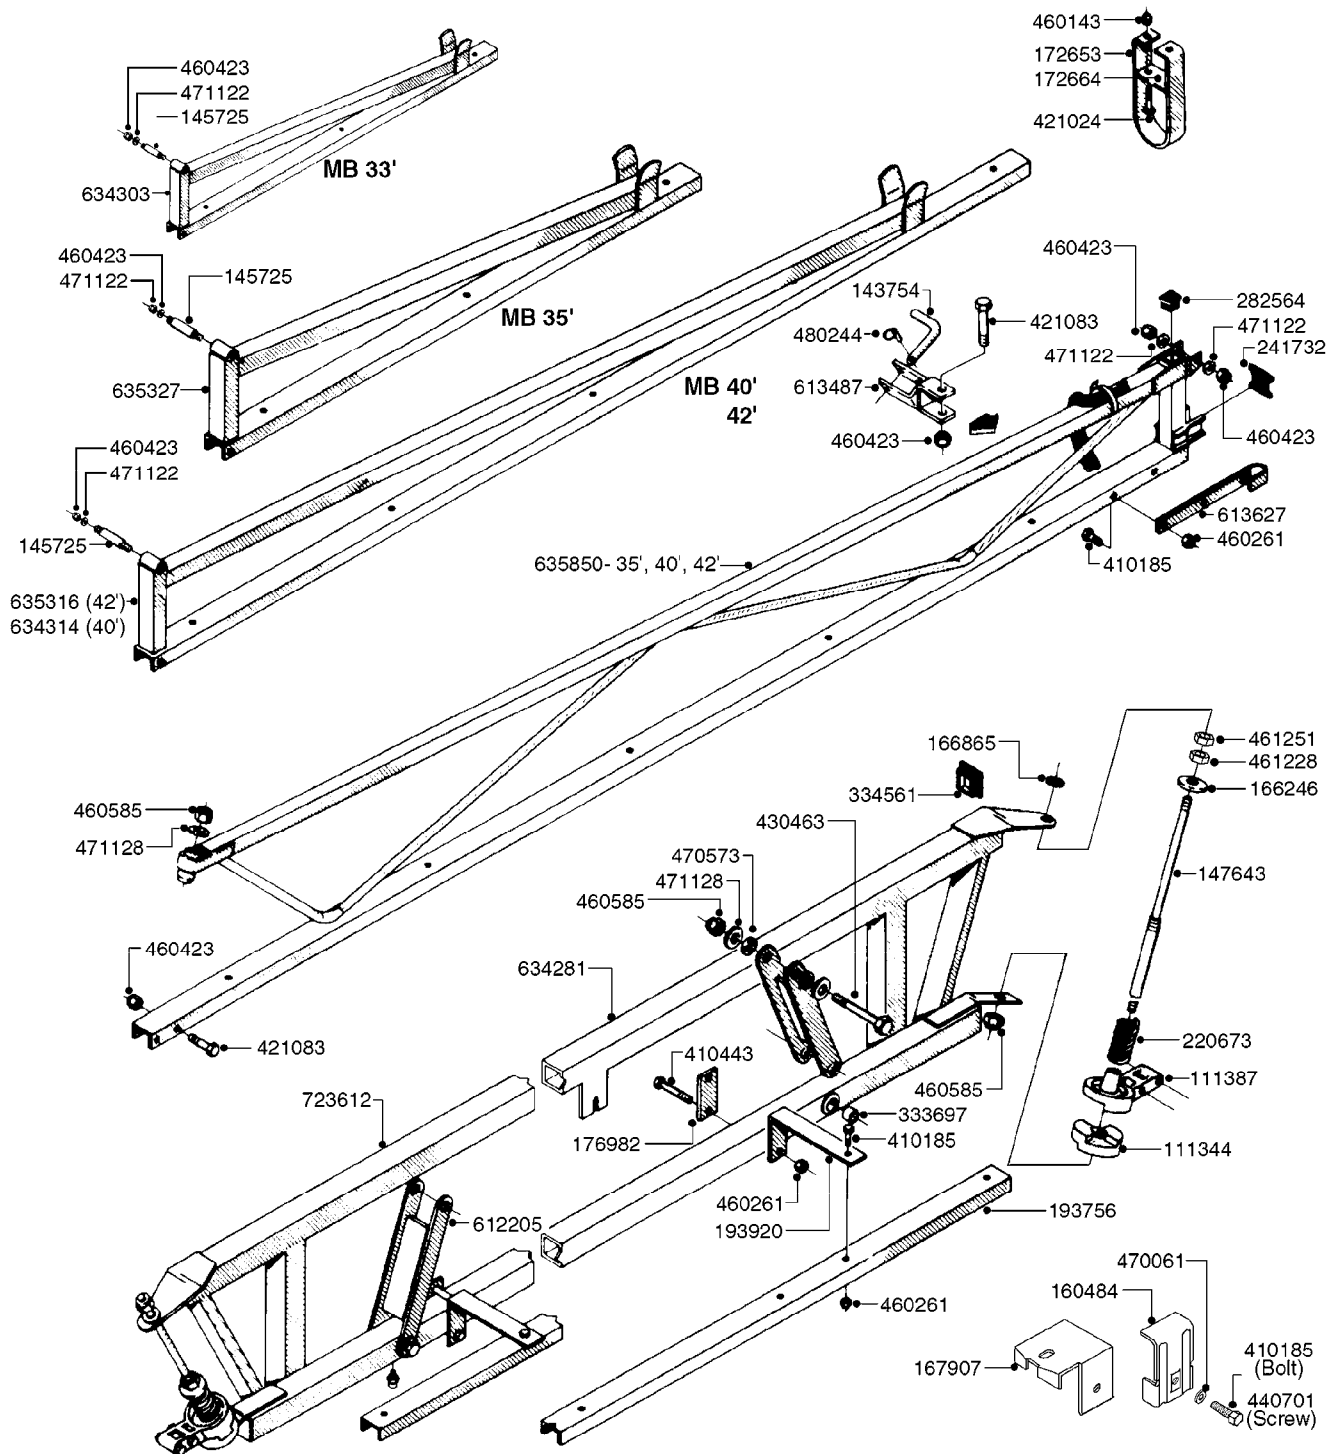

D0130

BOOM - MB 35' 40' 42'
D0130-HIN, 26:07:16

Page 1

Date 05.08.2019 11:52

parts-n°	order qty	description
111344	1	CLAW CLUTCH Ø100/Ø20,5 UNDER PART RED
111387	1	CLAW CLUTCH D100 UPPER PART
143754	1	PIN D10 X 56
145725	1	PIN FOR 12 MB BOOM
147643	1	AXLE F.BM BRKWKY. W. ZERT L=426
160484	1	WIRE GUIDE FOR DROP-LEG
166246	1	WASHER CUP D53 F.SPRING
166865	1	WASHER D35/D25X2
167907	1	NOZZ. HOLD. KIT F/ADJ. BOOM
172653	1	WING TIP GUARD
172664	1	FLATBAR BACKING PLATE
176982	1	RETAINING PLATE
193756	1	TRACK MB 10,6/12,6M
193920	1	BRACKET F.NOZZLE TRACK
220673	1	SPRING F.PIVOT 100 X 51
241732	1	RUBBER STOP FOR MB
282564	1	PLUG 35MM SQ.BLACK
333697	1	BUSHING D22/D16x25
334561	1	PLUG 50x50x2 F.SQ.TUBE
410185	1	BOLT HEX 8.8 DEL M6X16
410443	1	BOLT HEX 8.8 DEL M6X70
421024	1	BOLT HEX 8.8 DEL M8X60
421083	1	BOLT HEX 8.8 DEL M10X65
430463	1	BOLT HEX 8.8 DEL M16X110
440701	1	SCREW NO.14 3/4" PLATED
460143	1	SELF LOCK NUT M8 SST A2 DIN985
460261	1	NUT HEX M6X1.00 LOCK DIN985 A2 SS
460423	1	NUT HEX M10X1.50 LOCK DIN985A2 SS
460585	1	LOCKING NUT M16 DIN985 A2 SS
461228	1	NUT HEX M20
461251	1	NUT HEX M20 X 2.5 JAMB
470061	1	WASHER D11/D7X0.5 LOCK
470573	1	WASHER D29/D17X2 SPRING BLACK
471122	1	WASHER, M10, Ø20/10.5X 2.0, SS
471128	1	WASHER, M16, Ø30/17.0X 3.0, SS
480244	1	PIN SNAP D4.5
612205	1	TRAPEZE ARM,WELDED
613487	1	TRANSPORT FITTINGS FOR SB BOOM
613627	1	LOCK STRAP FOR MB BOOM
634281	1	BOOM CENTER MB 35/40/42
634303	1	BOOM WING OUTER 33' MB L=47'
634314	1	BOOM WING OUTER 40', 45' MB
635316	1	BOOM WING OUTER MB42
635327	1	BOOM WING OUTER 35'MB L=58.5"
635850	1	BOOM WING INNER MB35/40/42
723612	1	CENTER PART MB BOOM