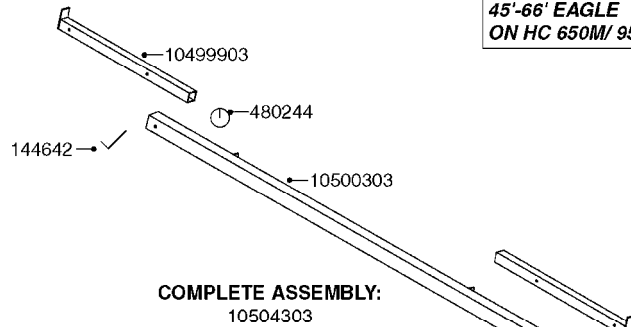

80'-90' EAGLE ON
NAVIGATOR TA & HC

45'-66' EAGLE ON
NAVIGATOR TA
TR 500 TA
TR 800 TA
TR 1000 TA

45'-66' EAGLE
ON HC 650M/ 950M

80'-90' EAGLE
ON HC 650M/ 950M

**COMPLETE ASSEMBLIES
WHOLEGOODS ITEMS**

D0510

TRANSPORT BRACKETS-EAGLE BOOM
D0510-HIN, 01:01:16