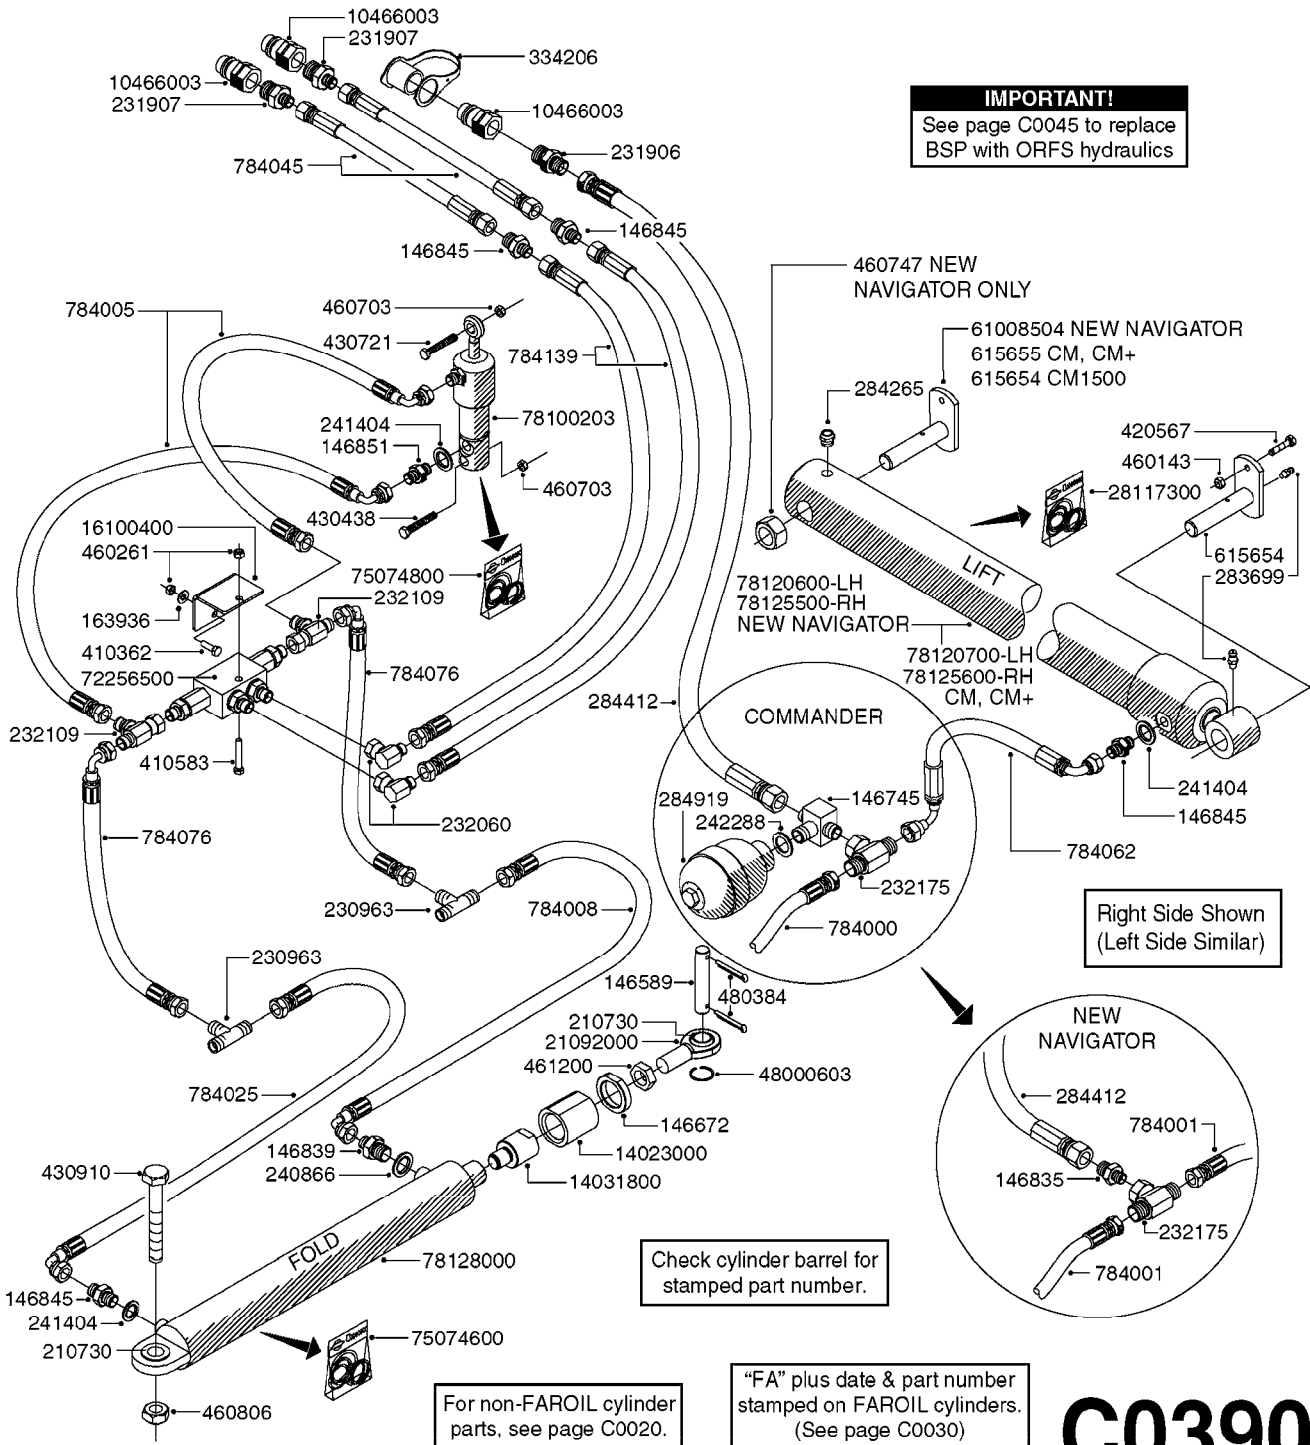

IMPORTANT!
See page C0045 to replace
BSP with ORFS hydraulics

460747 NEW
NAVIGATOR ONLY

61008504 NEW NAVIGATOR
615655 CM, CM+
615654 CM1500

COMMANDER

Right Side Shown
(Left Side Similar)