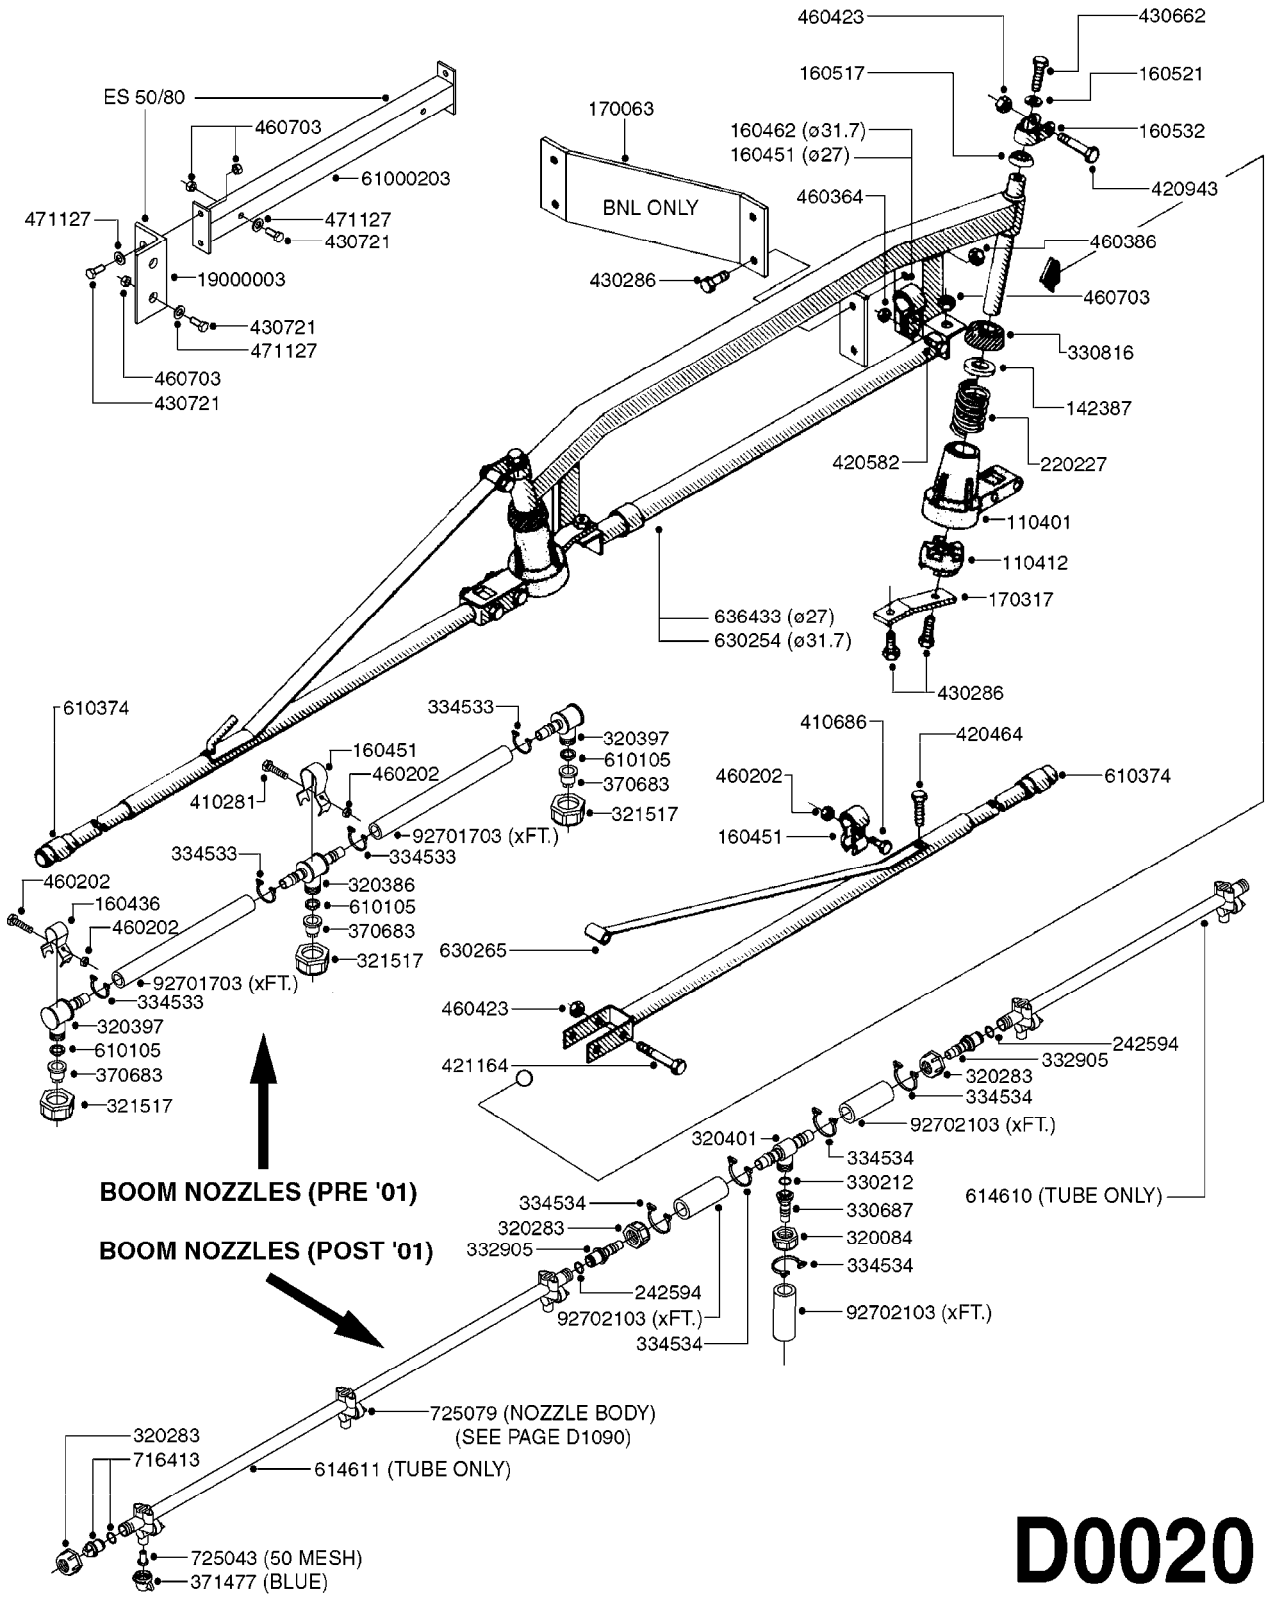

D0020

BOOM - 14' HD
D0020-HIN, 01:01:16

Page 1
Date 05.08.2019 11:52

parts-n°	order qty	description
110401	1	SPRING HOUSING STD BOOM
110412	1	CLUTCH STANDARD BOOM
142387	1	WASHER D40D23X5
160436	1	PIPE BRANCH HOLDER D22,2
160451	1	PIPE BRANCH HOLDER D25,4
160462	1	PIPE BRANCH HOLDER D31,7
160517	1	SPACER COLLAR, STANDARD BOM
160521	1	WASHER D30.5/D13X2
160532	1	CLAMP SWIVEL F. BOOM 14'H.D.
170063	1	SUPPORT BRKT.(USE-#725434 kit)
170317	1	CROSSBAR FOR BOOM WINE II
220227	1	SPRING FOR PIVOT
242594	1	O-RING D14 X 1.78 SCH.70-EPDM
320084	1	FITT.DK NUT 1/2" BSP
320283	1	FITT.DK NUT 3/4"BSP
320386	1	FITT.DK TEE 3/8X3/8HB X3/8"BSP
320397	1	FITT.DK ELB 3/8"HB X 3/8" BSP
320401	1	FITT.DK TEE 1/2X1/2HB X1/2"BSP
321517	1	FITT.DK CAP 3/8" BSP WHITE
330212	1	O-RING D19/D14X2.4 F.1/2"NUT
330687	1	FITT.DK HB 1/2" F. 1/2" NUT
330816	1	DUST COVER PLASTIC/STD.BOOM
332905	1	FITT.DK HB 1/2" F. 3/4" CAP
334533	1	CLAMP HOSE PLASTIC 3/8"
334534	1	CLAMP HOSE PLASTIC 1/2"
370683	1	NOZZLE FLAT FAN 4110-16
371477	1	COLOR TIP S4110-30 BLUE
410281	1	BOLT HEX 8.8 DEL M6X25 DIN933 A2
410686	1	BOLT HEX 8.8 DEL M6X30
420464	1	BOLT HEX 8.8 DEL 3/8'X20MM
420582	1	BOLT HEX 8.8 DEL M8X20 FT A2
420943	1	BOLT HEX 8.8 DEL M10X50
421164	1	BOLT HEX 8.8 DEL M10X70
430286	1	BOLT HEX 8.8 DEL M12X30 FT
430662	1	BOLT HEX 8.8 DEL M12X20 FT
430721	1	BOLT HEX 8.8 DEL M12X40 FT
460202	1	NUT HEX M6
460364	1	NUT HU M8 A2 SS DIN934
460386	1	NUT HEX M12X1.75
460423	1	NUT HEX M10X1.50 LOCK DIN985A2 SS
460703	1	NUT HEX M12X1.75 LOCK DIN985A2 SS
471127	1	WASHER Z12N 13X24X2.5 RST
610105	1	NOZZLE FILTER
610374	1	BOOM WING OUT.SECTION (WINE11)
614610	1	NOZZLE TUBE 2 HOLE L-24"/SP20"
614611	1	NOZZLE TUBE 3 HOLE L-44"/SP20"
630265	1	BOOM WING 14' BOOM
636433	1	CENTER SECTION 14' BOOM D27.0
716413	1	FITT.DK PLUG ASSY. F.NOZ TUBE
725043	1	SCREEN 50 MESH W.GASKET,BLUE
725079	1	NOZZLE ASSY.SING.SNAP-FIT GREN
19000003	1	MOUNT ANGLE BRACKET ES50/80
61000203	1	MOUNT BRACKET F.14' BOOM
92701703	1	HOSE R X3/8" X300PSI WP X0012"
92702103	1	HOSE R X1/2" X300PSI WP X0012"