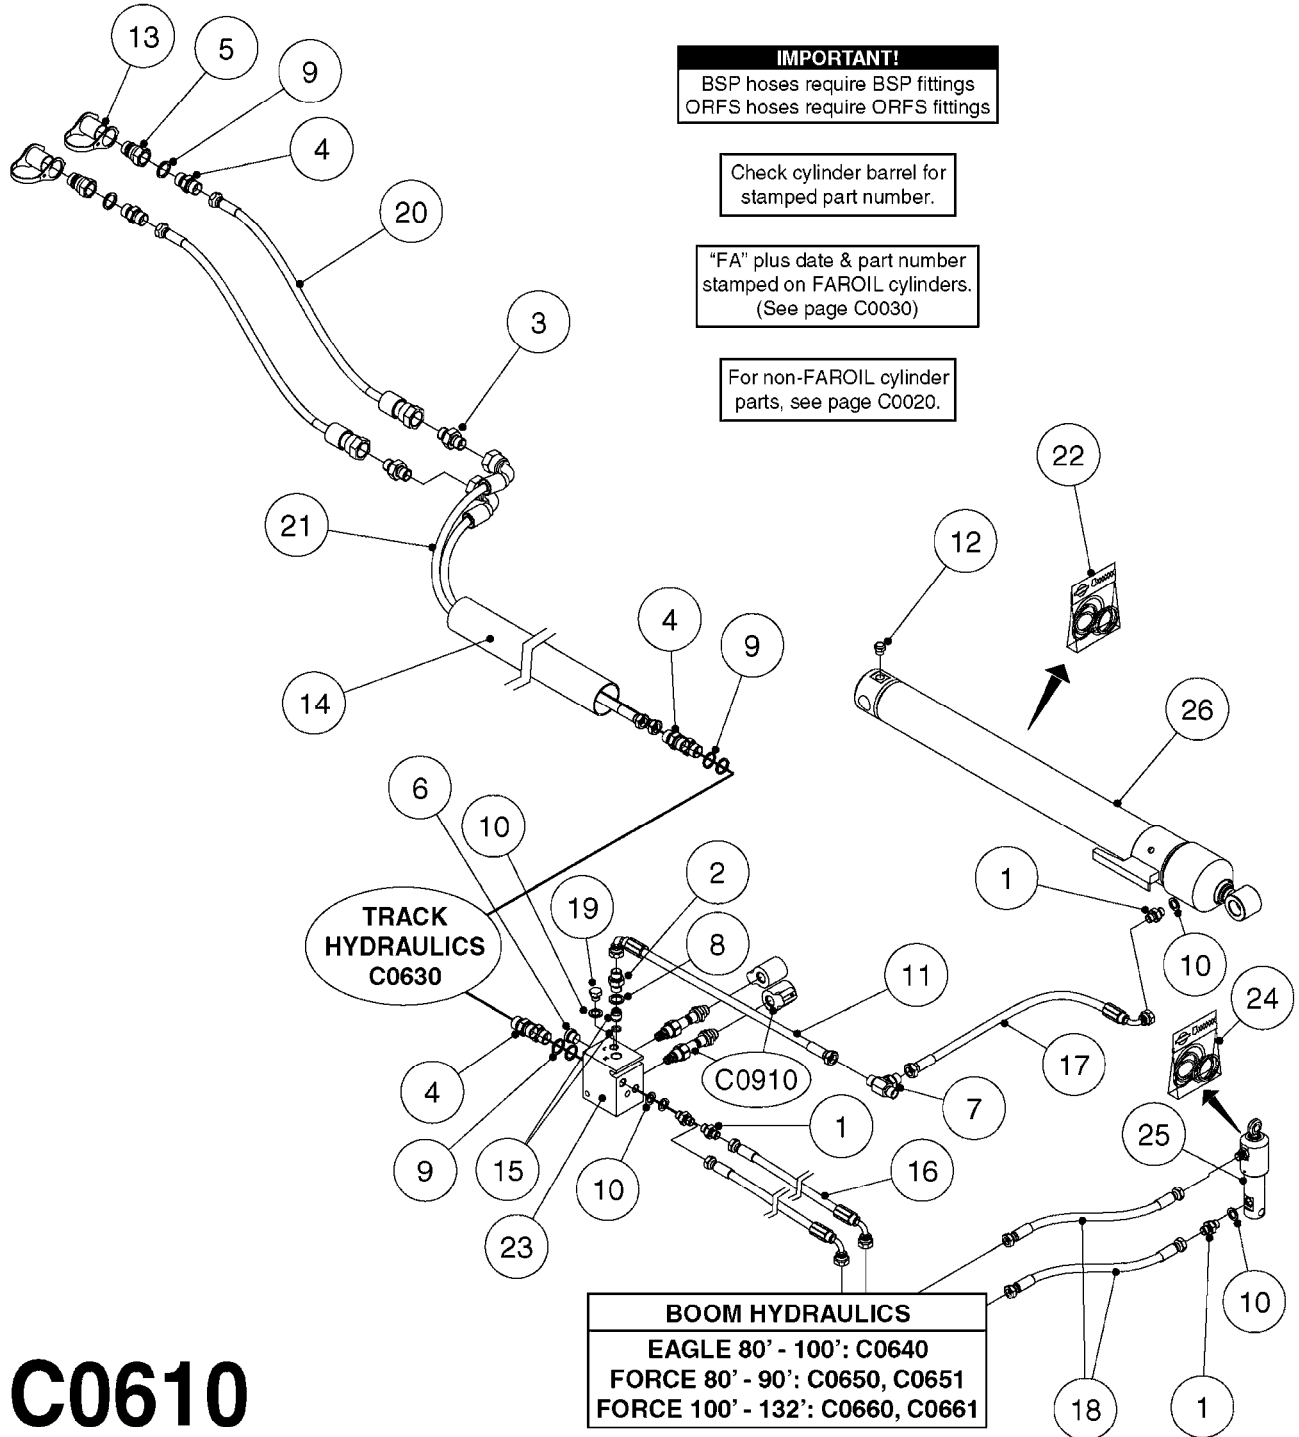

C0610

BASIC HYDRAULICS NCM 4400/6600
C0610-HIN, 13:05:19

Page

1

Date

05.08.2019 11:51

Pos.	parts-n°	order qty	description
1	146845	1	HEX NIPPLE 1/4"X1/4" BSP
1	23234500	1	HEX NIPPLE 1/4" - 9/16" ORFS
2	146850	1	HEX NIPPLE 3/8"x3/8" - 1.8mm BSP
2	23234600	1	HEX NIPPLE 3/8"-11/16" - 1.8mm ORFS
3	147132	1	HEX NIPPLE 1/2"X1/2" BSP DEL BSP
3	23232400	1	HEX NIPPLE 13/16"-13/16" ORFS
4	147132	1	HEX NIPPLE 1/2"X1/2" BSP DEL BSP
4	23235300	1	HEX NIPPLE 1/2"-13/16" ORFS
5	230311	1	QUICK COUPLING 1/2"
6	231924	1	PLUG 3/8"
7	232057	1	T-PIECE 3/8" BSP HY. BSP
7	23240800	1	TEE 11/16"-11/16"-11/16" ORFS ORFS
8	240866	1	DOWTYSEAL 3/8"
9	241356	1	DOWTYSEAL 1/2"
10	241404	1	DOWTY SEAL 1/4"
11	284020	1	HOSE HY X 3/8" X 35.4" STR+ELB BSP
11	78560100	1	HY.HO.3/8"L= 900 STR-90° ORFS
12	284265	1	PLUG BREATHER 1/4" F/CYLINDER
13	334206	1	DUST HOOD FOR HY-COUPLING
14	341333	1	TUBE Ø57/Ø52 L=1500 BLACK PE
15	782062	1	NON-RETURN VALVE UTV 3/8"
16	784039	1	HOSE HY X 1/4 X 183.00"STR+ELB BSP
16	78503100	1	HY.HO.1/4"L= 4650 STR-90° ORFS
17	784151	1	HOSE HY 1/4 3/8 OML X 79" S+E HOSE FOR LEFT SIDE (BSP)
17	78508900	1	HY.HO.1/4"L= 2000 3/8STR-90° HOSE FOR LEFT SIDE (ORFS)
17	784152	1	HOSE HY 1/4 3/8 OML X 106" S+E HOSE FOR RIGHT SIDE (BSP)
17	78509000	1	HY.HO.1/4"L= 2700 3/8STR-90° HOSE FOR RIGHT SIDE (ORFS)
18	784161	1	HOSE HY X 1/4 X 59" STR+STR BSP
18	78509900	1	HY.HO.1/4"L= 1500 STR-STR ORFS
19	14010400	1	PLUG 1/4" BSP
20	28052100	1	HOSE HY X 1/2" X 122.0"STR+STR BSP