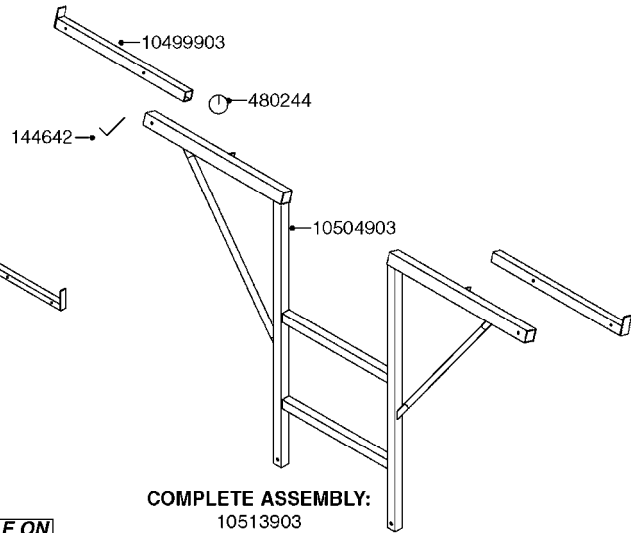

80'-90' EAGLE ON
NAVIGATOR TA & HC

45'-66' EAGLE ON
NAVIGATOR TA
TR 500 TA
TR 800 TA
TR 1000 TA

45'-66' EAGLE
ON HC 650M/ 950M

80'-90' EAGLE
ON HC 650M/ 950M

**COMPLETE ASSEMBLIES
WHOLEGOODS ITEMS**

D0510

TRANSPORT BRACKETS-EAGLE BOOM
D0510-HIN, 01:01:16