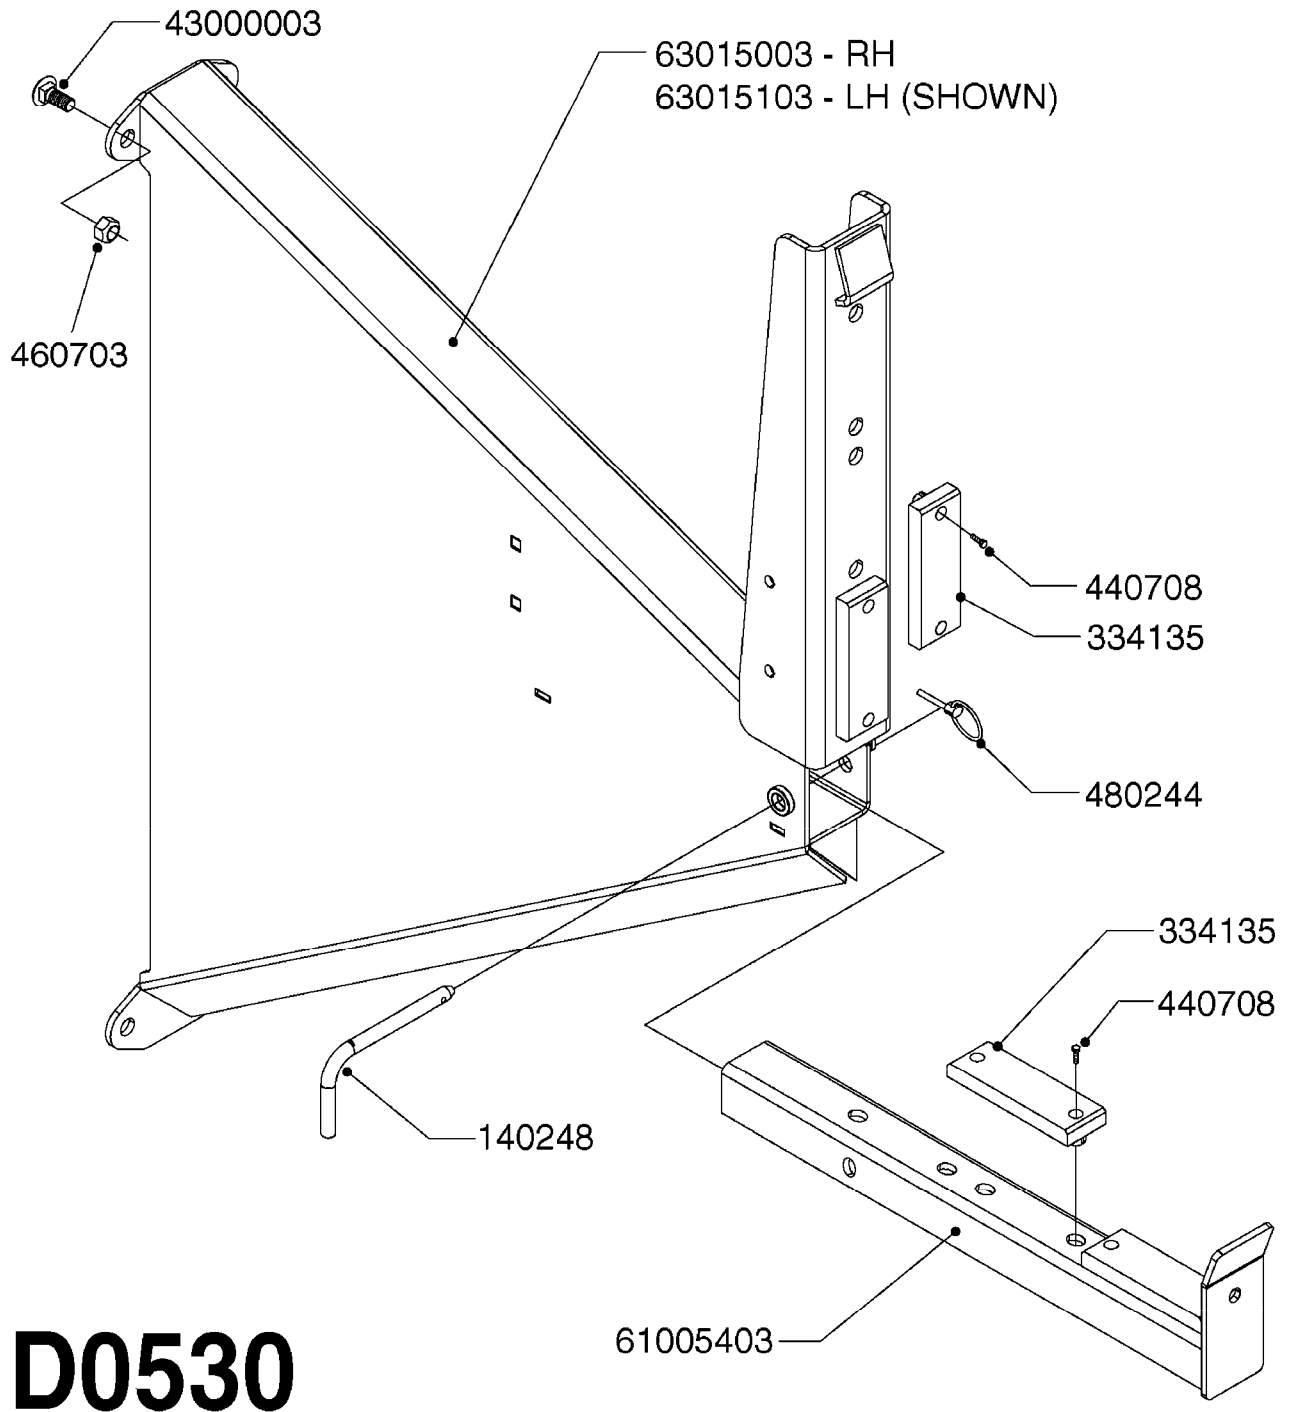

TRANS.BKTS SPB/C NEW NAV 03
D0530-HIN, 01:01:16

Page 1

Date 05.08.2019 11:52

parts-n°	order qty	description
140248	1	PIN DIAM. 12 L=135
334135	1	SLIDE SHOE 140X45X15
440708	1	SCREW M5.5X16 SELF TAPPING SS
460703	1	NUT HEX M12X1.75 LOCK DIN985A2 SS
480244	1	PIN SNAP D4.5
43000003	1	BOLT HEX 8.8 CARRIAGE M12x40
61005403	1	TRANSPORT TUBE N. NAV. SPB/C
63015003	1	TRANSPORT BKT N. NAV. SPB/C RH
63015103	1	TRANSPORT BKT N. NAV. SPB/C LH