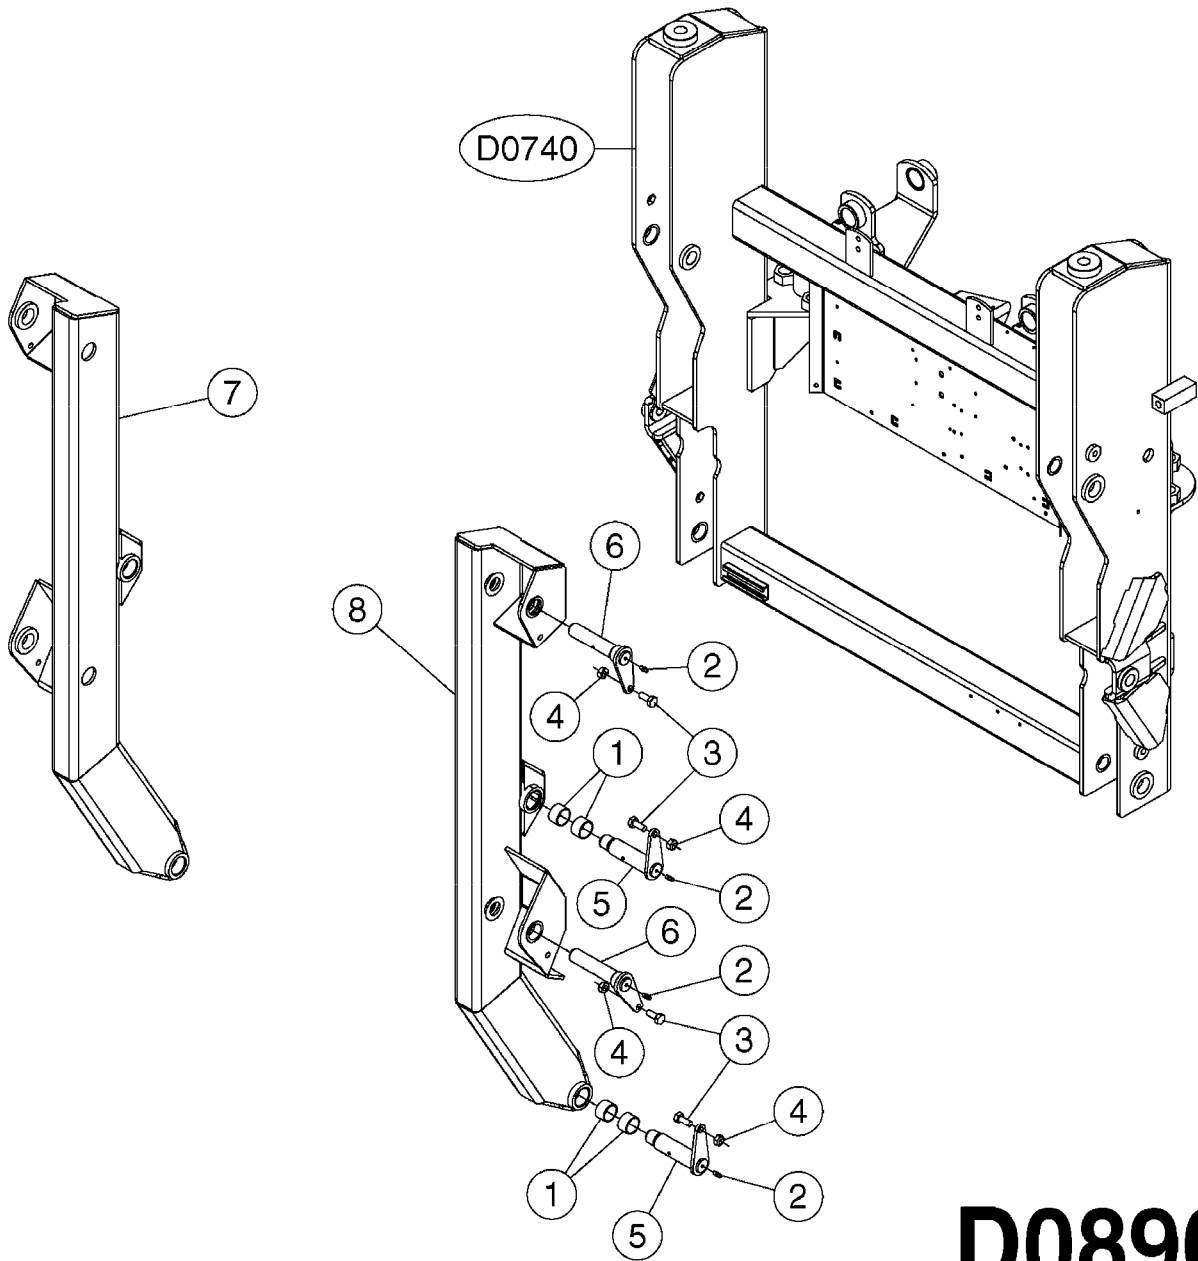

ALPHA EVO LIFT ADAPTER
80-100' HAZ
D0890-HIN, 07:02:17

Page 0
Date 05.08.2019 11:53

D0890

ALPHA EVO LIFT ADAPTER
80-100' HAZ
D0890-HIN, 07:02:17

Page 1
Date 05.08.2019 11:53

Pos.	parts-n°	order qty	description
1	210858	1	BUSHING 034/30 L=20
2	283699	1	GREASE NIPPLE M6X1
3	420604	1	BOLT HEX 8.8 DEL M10X25 FT DIN933
4	460423	1	NUT HEX M10X1.50 LOCK DIN985A2 SS
5	61056500	1	PIN Ø30/Ø25 L=122
6	61061500	1	PIN Ø30/25 L=122
7	63049503	1	ALPHA EVO LIFT ADAPTER RIGHT, RED
8	63049603	1	ALPHA EVO LIFT ADAPTER LEFT, RED