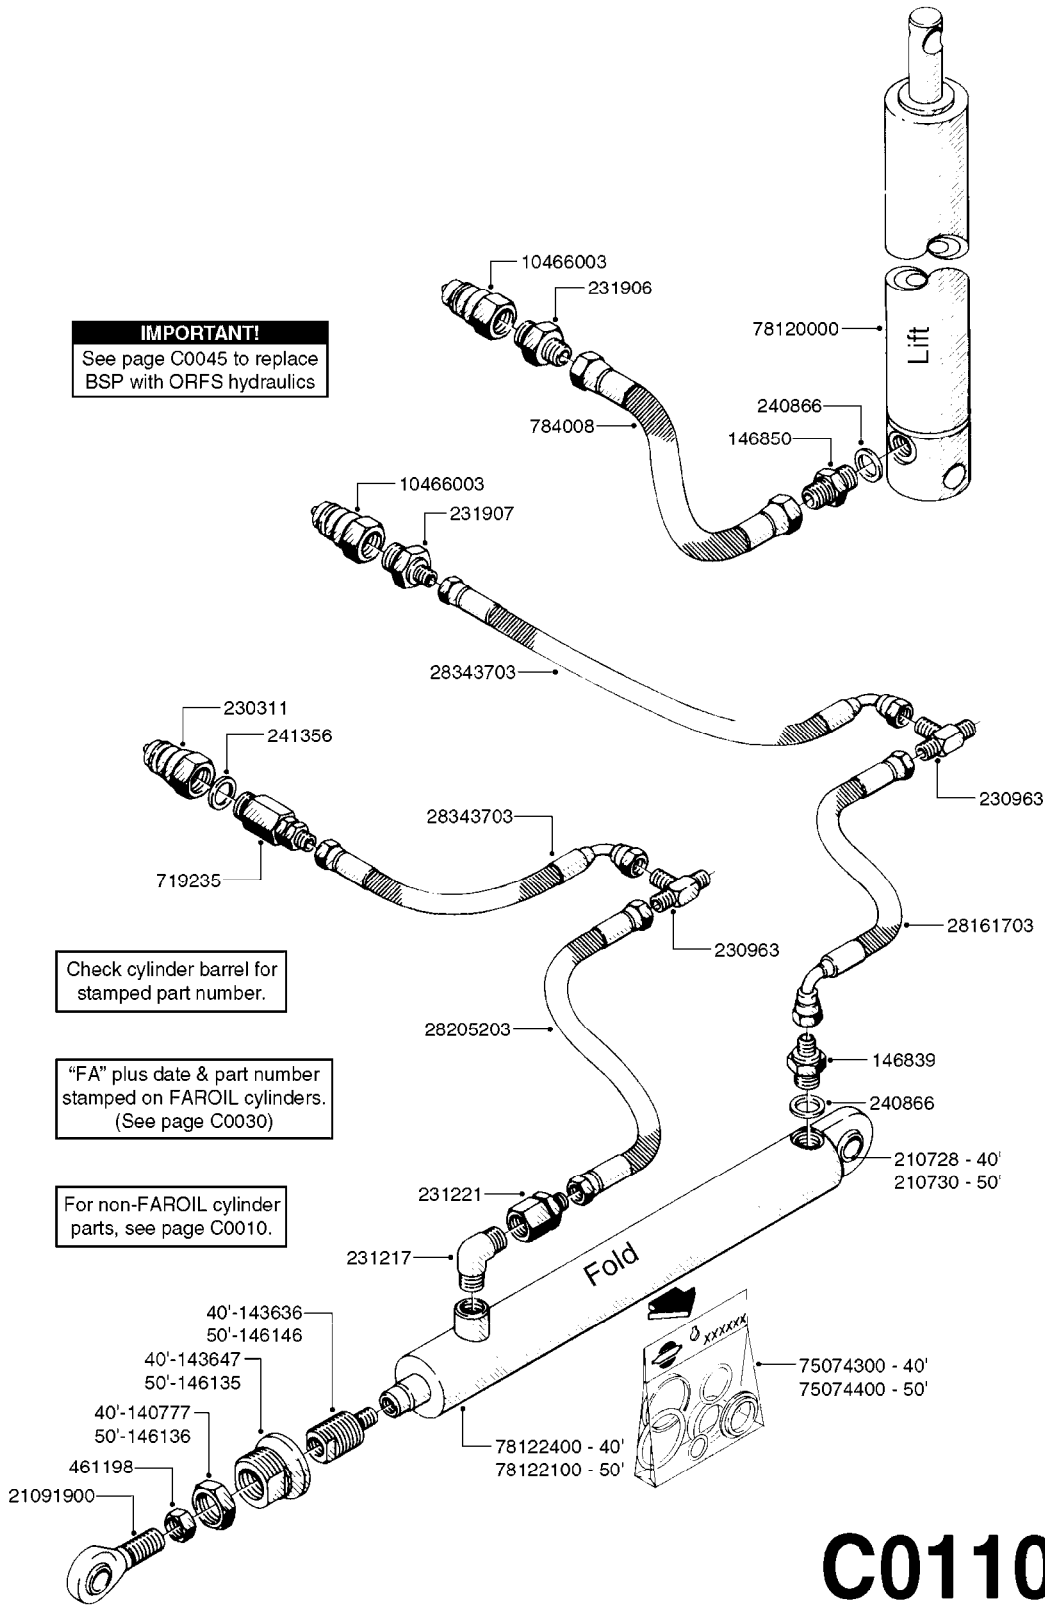

IMPORTANT!
See page C0045 to replace
BSP with ORFS hydraulics

Check cylinder barrel for
stamped part number.

"FA" plus date & part number
stamped on FAROIL cylinders.
(See page C0030)

For non-FAROIL cylinder
parts, see page C0010.

HYDRAULICS - GW/HY 40' & 50'
C0110-HIN, 08:01:18

Page 1
Date 05.08.2019 11:50

parts-n°	order qty	description
140777	1	NUT HEX 3/4" BSP JAMB
143636	1	THREADED INSERT F.CYLINDER END
143647	1	COLLAR F.THREAD.ROD EXTENTON
146135	1	ADJUSTING SCREW F/PISTON (DELTA)
146136	1	NUT M30 X 1.5
146146	1	ADAPTOR THREADED F.HY CYLINDER
146839	1	HEX NIPPLE 1/4"X3/8" BSP 0.7MM
146850	1	HEX NIPPLE 3/8"x3/8" - 1.8mm
210728	1	BEARING F.LINK HEAD M17
210730	1	BEARING F.LINK HEAD M20
230311	1	QUICK COUPLING 1/2"
230963	1	TEE 1/4"M X 1/4"M X 1/4"M BSP
231217	1	ELBOW 3/8'X3/8'
231221	1	NIPPLE W/NUT 3/8' - 1/4'
231906	1	HEX NIPPLE 3/8"BSP X 1/2"NPT
231907	1	HEX NIPPLE 1/4"BSP X 1/2"NPT
240866	1	DOWTYSEAL 3/8"
241356	1	DOWTYSEAL 1/2"
461198	1	NUT HEX M16X2 JAMB
719235	1	THROTTLE VALVE HY.
784008	1	HOSE HY X 1/4" X 98.4"STR+ELB
10466003	1	COUPLER PIONEER 8010-04 1/2NPT
21091900	1	LINK HEAD M16 x D17 DELTA
28161703	1	HOSE HY X1/4X013.75'STR+ELB
28205203	1	HOSE HY X1/4X025.56" STR+STR
28343703	1	HOSE HY X1/4X177.18" STR+ELB
75074300	1	SEALKIT78122000/23-25/30-32/46
75074400	1	SEAL KIT 78121800/21/44
78120000	1	CYL.TELESOPING Ø50/40/25 1100
78122100	1	CYLINDER DOUBLE D50/25-298
78122400	1	DOUBLE CYLINDER D 40/20-300