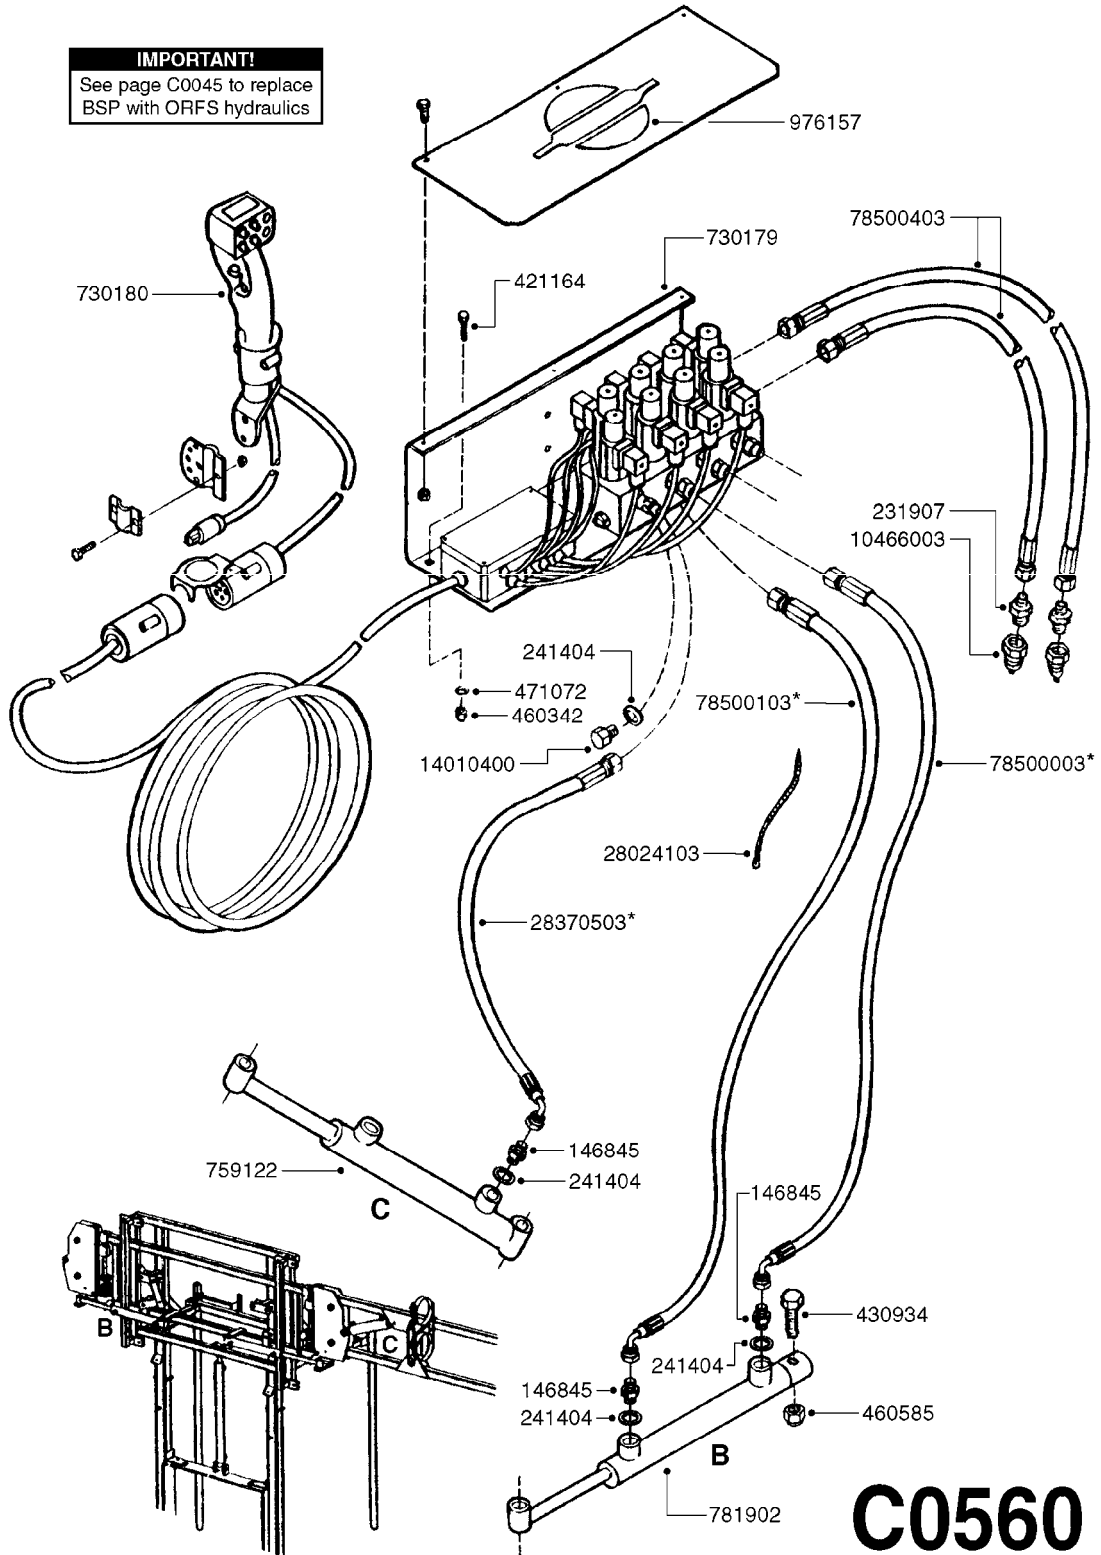

IMPORTANT!
See page C0045 to replace
BSP with ORFS hydraulics

HYD - 2 ROW GRAPE B40 HZ
C0560-HIN, 30:03:16

Page 1
Date 05.08.2019 11:51

parts-n°	order qty	description
146845	1	HEX NIPPLE 1/4"X1/4"
231907	1	HEX NIPPLE 1/4"BSP X 1/2"NPT
241404	1	DOWTY SEAL 1/4"
421164	1	BOLT HEX 8.8 DEL M10X70
430934	1	BOLT HEX 8.8 DEL M16X80
460342	1	NUT HEX M10 DEL DIN934
460585	1	LOCKING NUT M16 DIN985 A2 SS
471072	1	WASHER M10 EL2
730179	1	HYD.KIT SOLENOID BLOCK ASSY.
730180	1	HYD.KIT JOYSTICK CTRL HANDLE
759122	1	CYLINDER D40/20 R150 ADJUSTABLE
781902	1	FOLD CYLINDER
976157	1	DECAL COMPANY (4.4" X 4.6")
10466003	1	COUPLER PIONEER 8010-04 1/2NPT
14010400	1	PLUG 1/4" BSP
28024103	1	TIE STRAP L=8" x W=3/16"
28370503	1	HOSE HY X1/4X314.93'STR+ELB
78500003	1	HOSE HY X 1/4 X 23.6" STR+ELB
78500103	1	HOSE HY X 1/4 X 31.7" STR+ELB
78500403	1	HOSE HY X 1/4 X 252" STR+STR