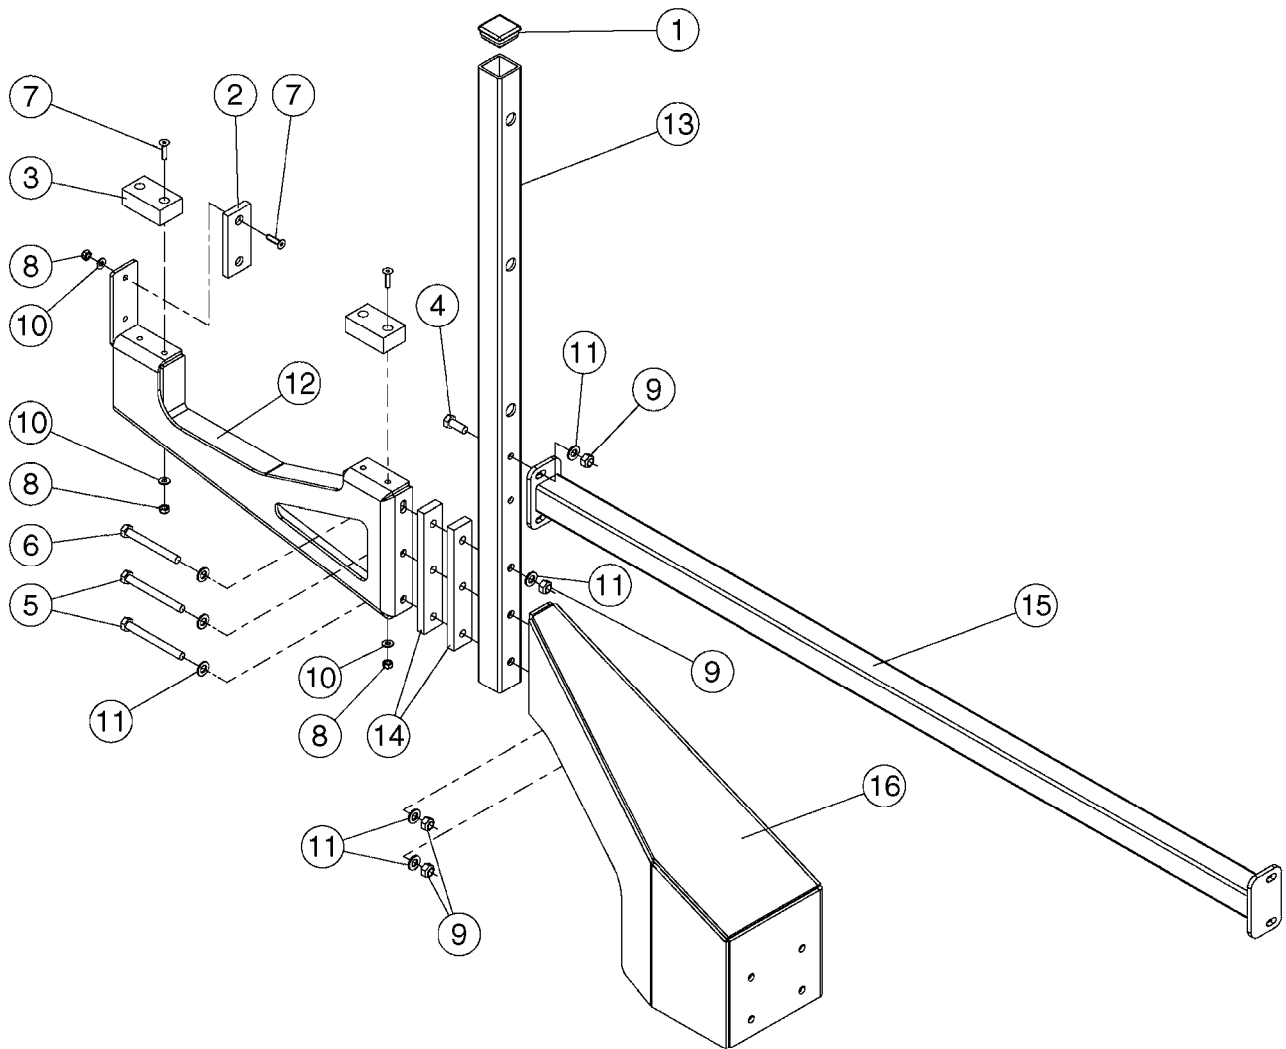

D0880

TRANSPORT BKT HAZ ALPHA RH
D0880-HIN, 05:01:17

Page 1
Date 05.08.2019 11:53

Pos.	parts-n°	order qty	description
1	334561	1	PLUG 50x50x2 F.SQ.TUBE
2	398074	1	SLIDE 80X30 L140 2 HOLES
3	398084	1	SLIDE 50X30 L85 2 HOLES
4	430286	1	BOLT HEX 8.8 DEL M12X30 FT
5	430824	1	BOLT HEX 8.8 DEL M12X120
6	430892	1	BOLT HEX 8.8 DEL M12X110
7	458032	1	BOLT M8X30 8.8 DIN7991D SS
8	460143	1	SELF LOCK NUT M8 SST A2 DIN985
9	460703	1	NUT HEX M12X1.75 LOCK DIN985A2 SS
10	471126	1	WASHER, M8, Ø16/ 8.4X 1.6, SS
11	471127	1	WASHER Z12N 13X24X2.5 RST
12	618438	1	RIGHT REST CRADLE, 24-30 HAZ, ALPHA
13	15057003	1	BRACKET, TRANS, RH, TUBE, AL
14	16314001	1	SHIM 233X40X15
15	61025803	1	BRACKET, TRANS, CENTER, TUBE, AL
16	63049803	1	BRACKET, TRANS, RH, AL