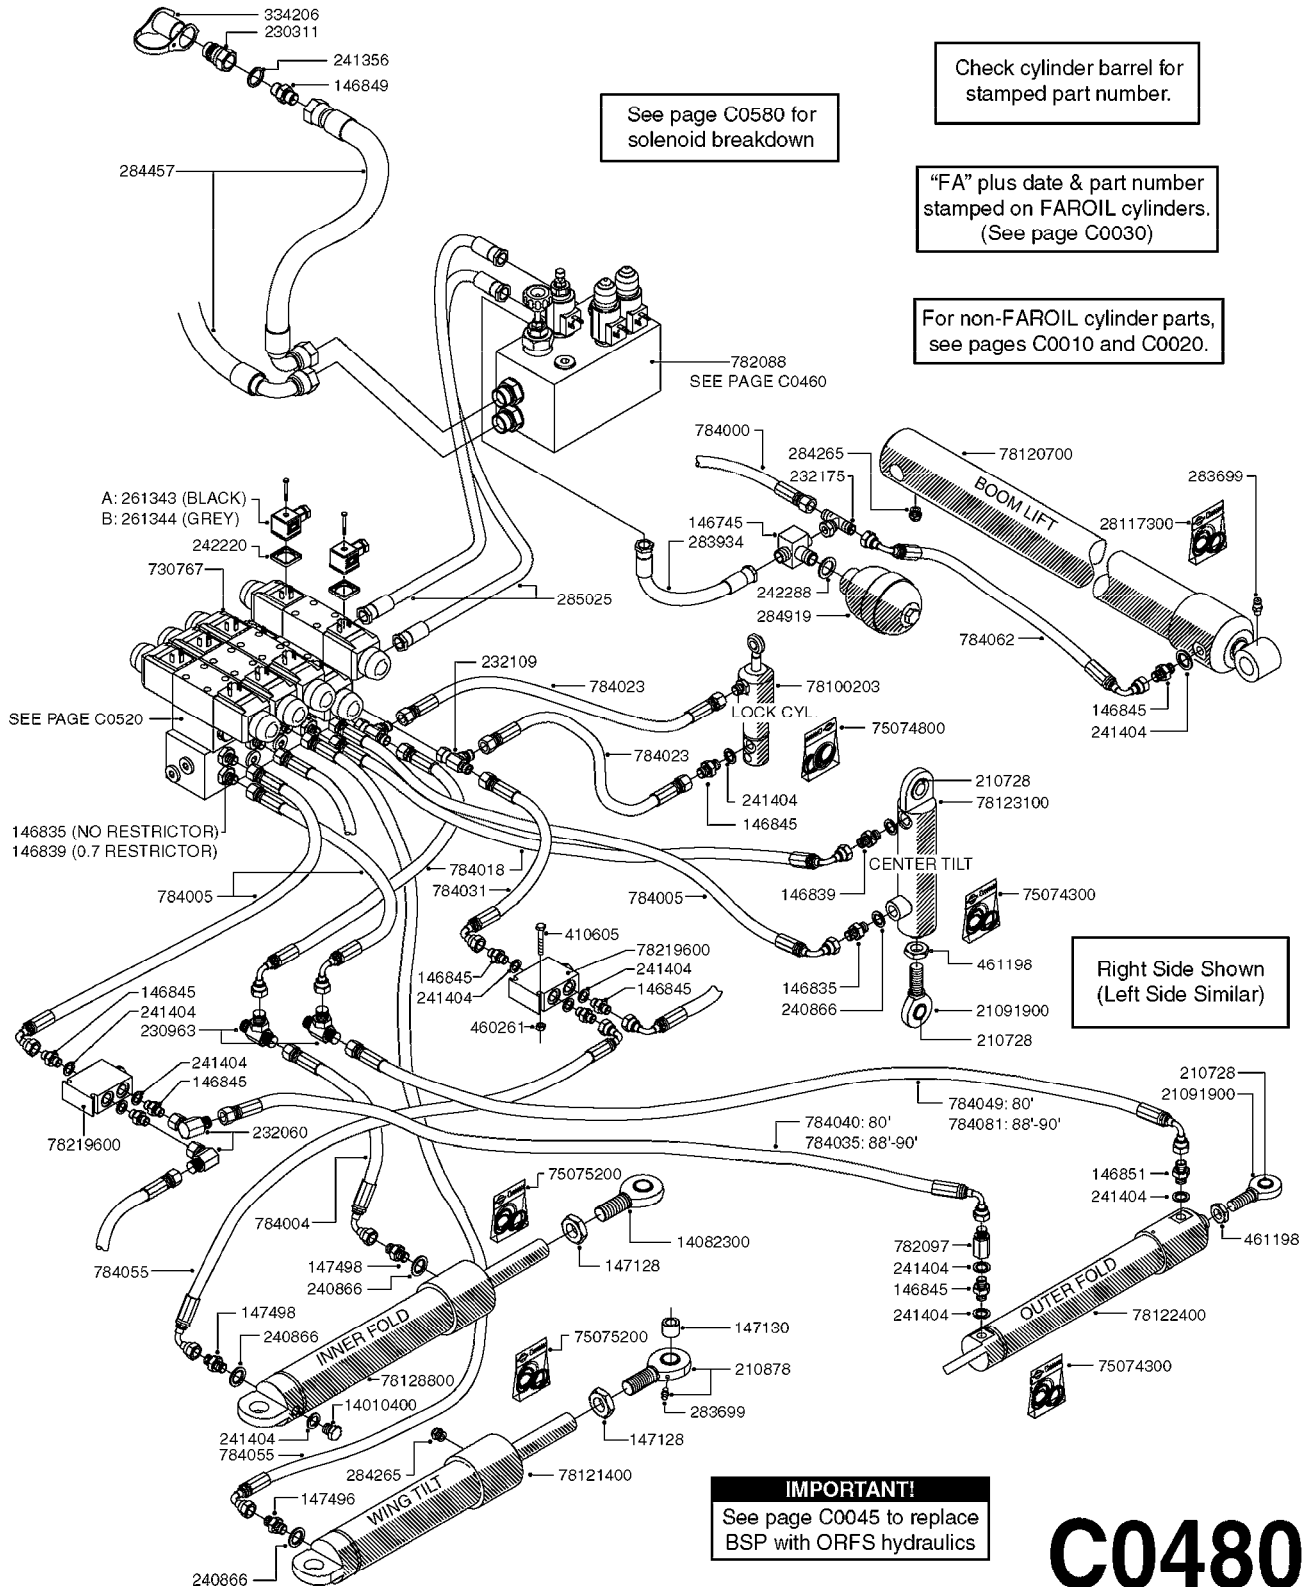

C0480

HYD TWIN FORCE CM+ 80'-90' HAZ
C0480-HIN, 17:11:17

Page 1
Date 05.08.2019 11:51

parts-n°	order qty	description
146745	1	TEE BLOCK M18X1.5-3/8"X1/4"
146835	1	HEX NIPPLE 1/4" - 3/8" BSP
146839	1	HEX NIPPLE 1/4"X3/8" BSP 0.7MM
146845	1	HEX NIPPLE 1/4"X1/4"
146849	1	HEX. NIPPLE 3/4"BSP X 1/2"BSP
146851	1	HEX NIPPLE 1/4"x1/4" 0.7MM
147128	1	NUT M24X2 NV-32
147130	1	BUSHING D25/20 20MM
147496	1	AIR SLOT RAIL L=1230/D25 LEFT
147498	1	HEX NIPPLE 1/4"-1/4" 1.2mm
210728	1	BEARING F.LINK HEAD M17
210878	1	LINK HEAD M24 x 55 W/ GREASE NIP. DELTA
230311	1	QUICK COUPLING 1/2"
230963	1	TEE 1/4"M X 1/4"M X 1/4"M BSP
232060	1	HY.ELBOW 1/4" BSP SWIVEL
232109	1	FITT.HY TEE 1/4"BSP UNION
232175	1	TEE 1/4"M X 1/4"F X 1/4"M BSP
240866	1	DOWTYSEAL 3/8"
241356	1	DOWTYSEAL 1/2"
241404	1	DOWTY SEAL 1/4"
242220	1	GASKET F. HIRSMANN PLUG
242288	1	SEAL F. HYD ACCUMULATOR TWIN
261343	1	HIRSCHMANN PLUG 'A'
261344	1	HIRSCHMANN PLUG B
283699	1	GREASE NIPPLE M6X1
283934	1	HOSE HY. 3/8" l=3000 OML-OML90
284265	1	PLUG BREATHER 1/4" F/CYLINDER
284457	1	HOSE HY X 3/4 x 3800
284919	1	HYD. ACCUMULATOR F. CM875/1200
285025	1	HOSE HY x 3/8 x 228.0" STR+ELB
334206	1	DUST HOOD FOR HY-COUPLING
410605	1	BOLT HEX 8.8 DEL M6X80
460261	1	NUT HEX M6X1.00 LOCK DIN985 A2 SS
461198	1	NUT HEX M16X2 JAMB
730767	1	HY.BLOCK COMPLETE TF HAZ
782088	1	HY BLOCK CM+ TWIN
782097	1	HEX NIPPLE 1/4" ONE-WAY 0.55MM
784000	1	HOSE HY X 1/4 X 118.00"STR+ELB
784004	1	HOSE HY 1/4" x 33.5" STR & ELB
784005	1	HOSE HY X 1/4 X 037.38"STR+ELB
784018	1	HOSE HY X 1/4 X 029.5"STR+ELB
784023	1	HOSE HY 1/4 X 43.25" STR.+ELB.
784031	1	HYD.HOSE CM TF 1/4"x550MM
784035	1	HOSE HY X 1/4 X 268" STR+ELB
784040	1	HYD.HOSE CM TF 60'-66'-80'
784049	1	HOSE HY X 1/4" X 240"STR+ELB
784055	1	HYD.HOSE CM TF
784062	1	HOSE HY X 1/4 X 098.50"ELB+ELB
784081	1	HOSE HY X 1/4 X 281.50"STR+ELB
14010400	1	PLUG 1/4" BSP
14082300	1	LINK EYE Ø20/M24X2 L=87.5
21091900	1	LINK HEAD M16 x D17 DELTA
28117300	1	SEAL KIT 78120600/07/43
75074300	1	SEALKIT78122000/23-25/30-32/46
75074800	1	SEAL KIT 78123400/42 SEAL KIT FOR 78100203 CYLINDER
75075200	1	SEAL KIT 78120900/14/50
78100203	1	CYL. D25/12-50/72531000 W/BSP ADAPT
78120700	1	SIN.CYL.Ø60/25-725 2XØ25 LEFT
78121400	1	DOUBLE CYLINDER D 50/30-300