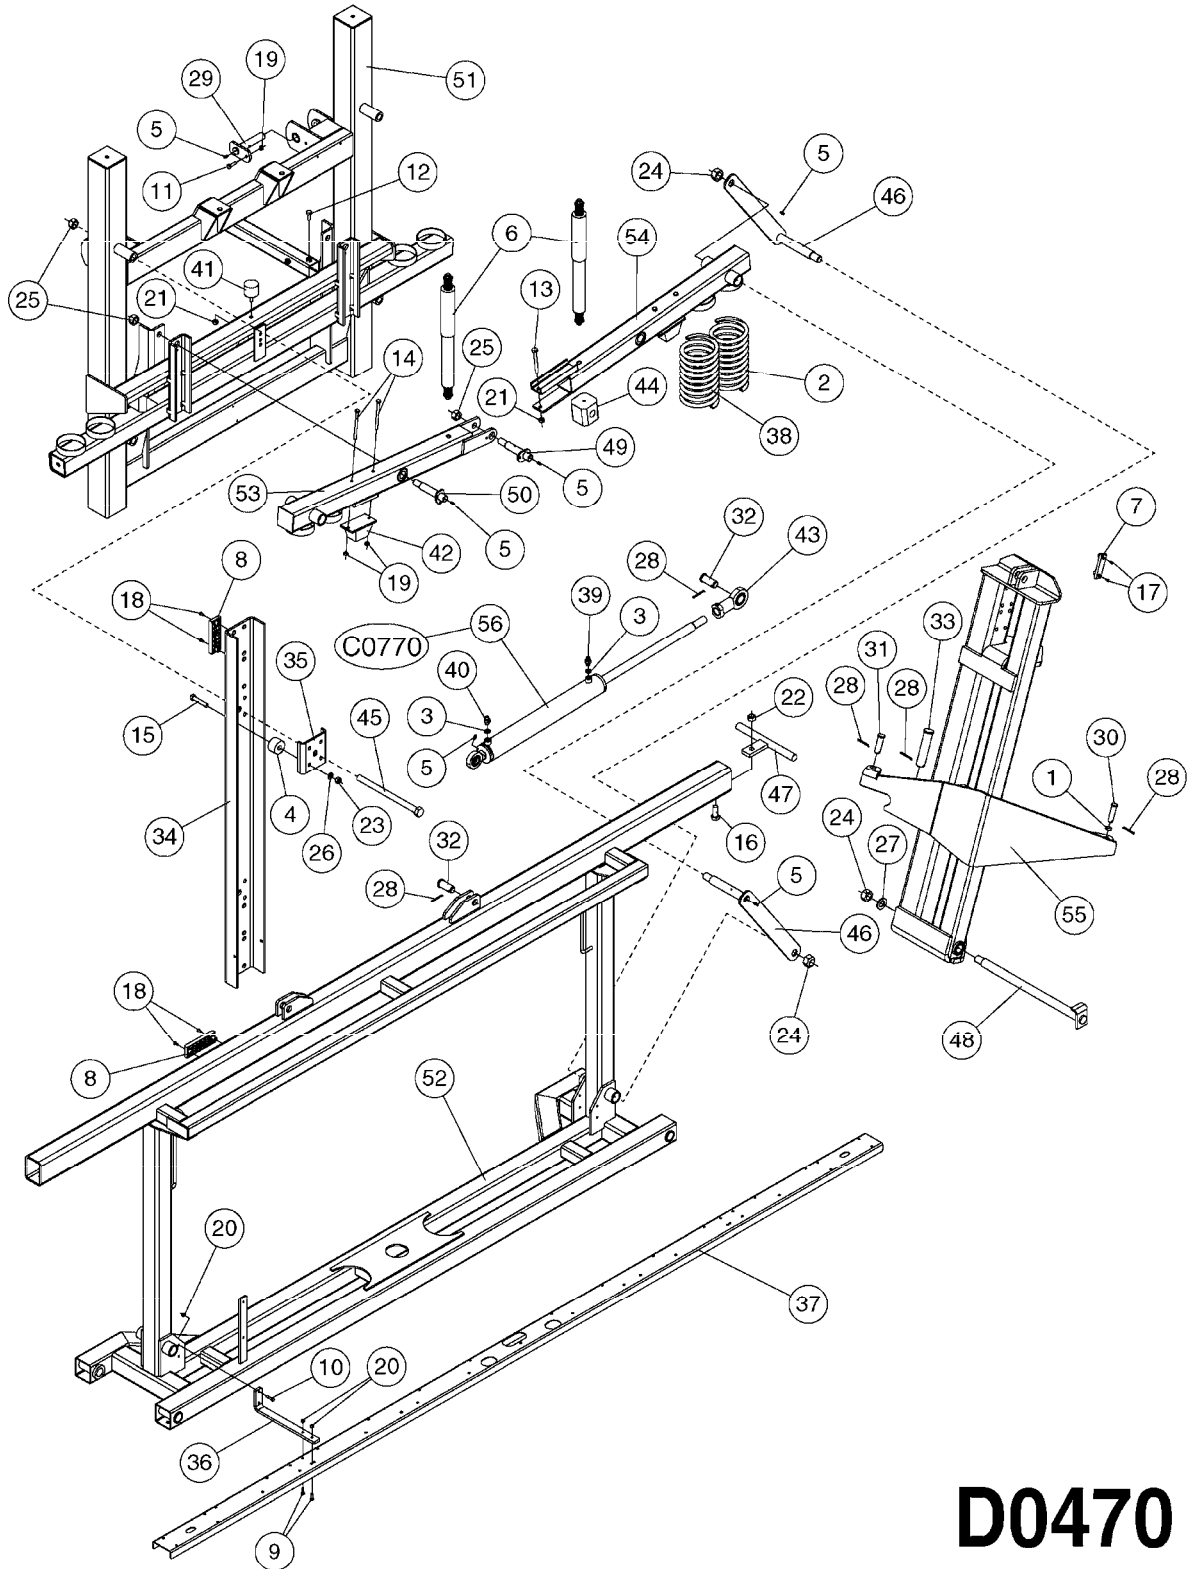

D0470

BOOM SPC CENTER 120/90'
D0470-HIN, 07:02:19

Page 1
Date 05.08.2019 11:52

Pos.	parts-n°	order qty	description
1	147562	1	BUSHING D19.8/17.0 L=15
2	220867	1	COMP SPRING DI106 L320 D14 N9,55
3	241404	1	DOWTY SEAL 1/4"
4	242458	1	BUSHING RUBBER DAMPER SPC EAG.
5	283699	1	GREASE NIPPLE M6X1
6	284081	1	SHOCK ABSORBER 150 1121 MONROE
7	333956	1	SLIDE SHOE 91X25X10
8	334135	1	SLIDE SHOE 140X45X15
9	410362	1	BOLT HEX 8.8 SS M6X20
10	410686	1	BOLT HEX 8.8 DEL M6X30
11	420567	1	BOLT HEX 8.8 DEL M8X30 FT
12	420604	1	BOLT HEX 8.8 DEL M10X25 FT DIN933
13	421061	1	BOLT HEX 8.8 DEL M10X100 DIN931
14	421232	1	BOLT HEX 8.8 DEL M8X110
15	430438	1	BOLT HEX 8.8 DEL M12X65
16	430581	1	BOLT HEX 8.8 DEL M16X40 FT
17	440665	1	SCREW M4.2X16 STAINLESS
18	440708	1	SCREW M5.5X16 SELF TAPPING SS
19	460143	1	SELF LOCK NUT M8 SST A2 DIN985
20	460261	1	NUT HEX M6X1.00 LOCK DIN985 A2 SS
21	460423	1	NUT HEX M10X1.50 LOCK DIN985A2 SS
22	460585	1	LOCKING NUT M16 DIN985 A2 SS
23	460703	1	NUT HEX M12X1.75 LOCK DIN985A2 SS
24	460747	1	NUT HEX M24 LOCK
25	460806	1	NUT HEX M20X2.50 LOCK DIN985A2 SS
26	471127	1	WASHER Z12N 13X24X2.5 RST
27	471130	1	WASHER, M24, Ø44/25.0X 4.0, SS
28	480384	1	PIN COTTER 3/16 x 1-1/2"
29	615654	1	PIN D25 X 123 F. PARALIFT
30	14018703	1	PIN, Ø16.8, L=67
31	14018803	1	PIN, Ø19.8, L=67
32	14018903	1	PIN, Ø24.8, L=65
33	14019003	1	PIN, Ø29.8, L=117
34	16154403	1	PLATE, 5/16", 1484X240, FOLDED
35	16154503	1	PLATE, 1/4", 147X130, FOLDED
36	16161703	1	BRACKET, NOZ.TRACK MT, SPC 120
37	16189703	1	CENTER TRACK 2014, TDZ/SPC
38	22000603	1	SPRING, COIL, SPC 80-90', RED
39	23234500	1	HEX NIPPLE 1/4" - 9/16"
40	23234700	1	HEX NIPPLE 1/4"-9/16" - 0.7mm
41	24262900	1	RUBBER STOP D50X40 M10X33
42	24267600	1	RUBBERSTOP 15/238 T=56 SS
43	28115000	1	LINK HEAD M24 X 2 X Ø25
44	39003003	1	TRAPEZE JOINTER BLK,120/90'SPC
45	43001103	1	BOLT HEX 8.8 DEL M20X290
46	61016603	1	TRAPEZE ARM, 120/90' SPC
47	61016803	1	CATCH-BRACKET, 120/90' SPC
48	61017203	1	MAIN HINGE PIN, 120/90' SPC
49	61017403	1	CENTER PIVOT PIN, 120/90' SPC
50	61017503	1	TRAPEZE PIVOT PIN, 120/90' SPC
51	63036003	1	PARALIFT LIFT CTR,120/90'SPC
52	63036103	1	CENTER FRAME, 120/90' SPC
53	63036703	1	TRAPEZE ARM RH, 120/90' SPC
54	63036803	1	TRAPEZE ARM LH, 120/90' SPC
55	70091103	1	RH HINGE, 120/90' SPC
55	70091203	1	LH HINGE, 120/90' SPC
56	78131000	1	CYLINDER, 60/30X462, 120' SPC