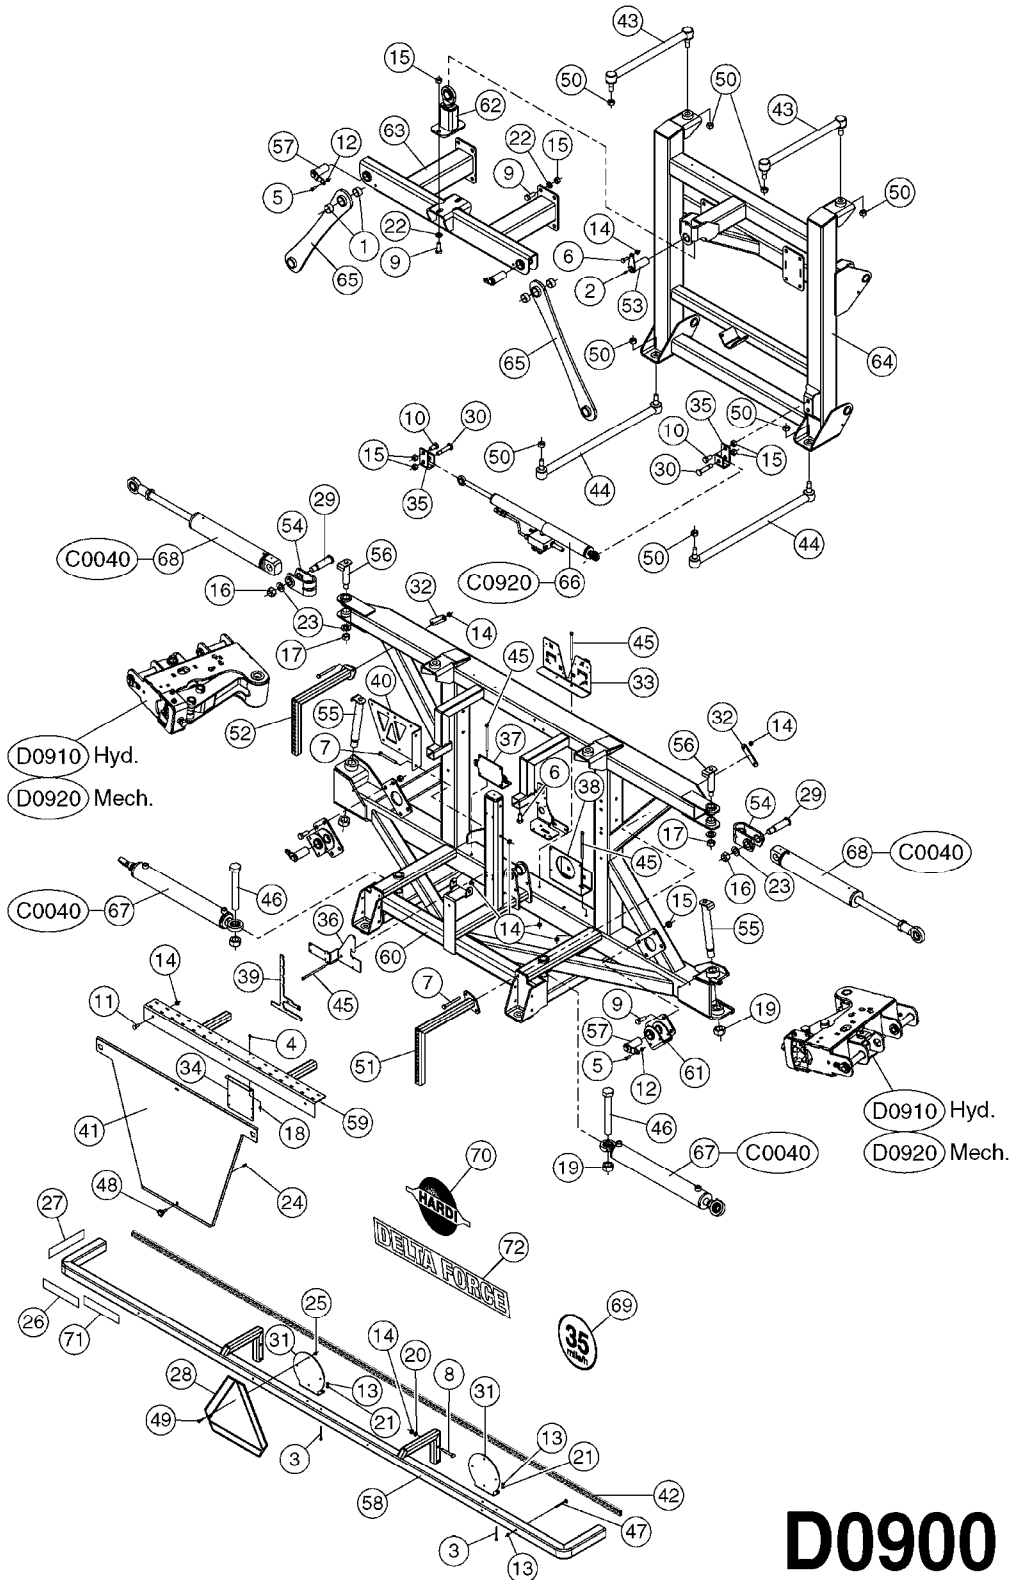

ALPHA EVO LIFT ADAPTER
80-100' HAZ
D0890-HIN, 07:02:17

Page 0
Date 05.08.2019 11:53

D0890

ALPHA EVO LIFT ADAPTER
80-100' HAZ
D0890-HIN, 07:02:17

Page 1
Date 05.08.2019 11:53

Pos.	parts-n°	order qty	description
1	210858	1	BUSHING 034/30 L=20
2	283699	1	GREASE NIPPLE M6X1
3	420604	1	BOLT HEX 8.8 DEL M10X25 FT DIN933
4	460423	1	NUT HEX M10X1.50 LOCK DIN985A2 SS
5	61056500	1	PIN Ø30/Ø25 L=122
6	61061500	1	PIN Ø30/25 L=122
7	63049503	1	ALPHA EVO LIFT ADAPTER RIGHT, RED
8	63049603	1	ALPHA EVO LIFT ADAPTER LEFT, RED