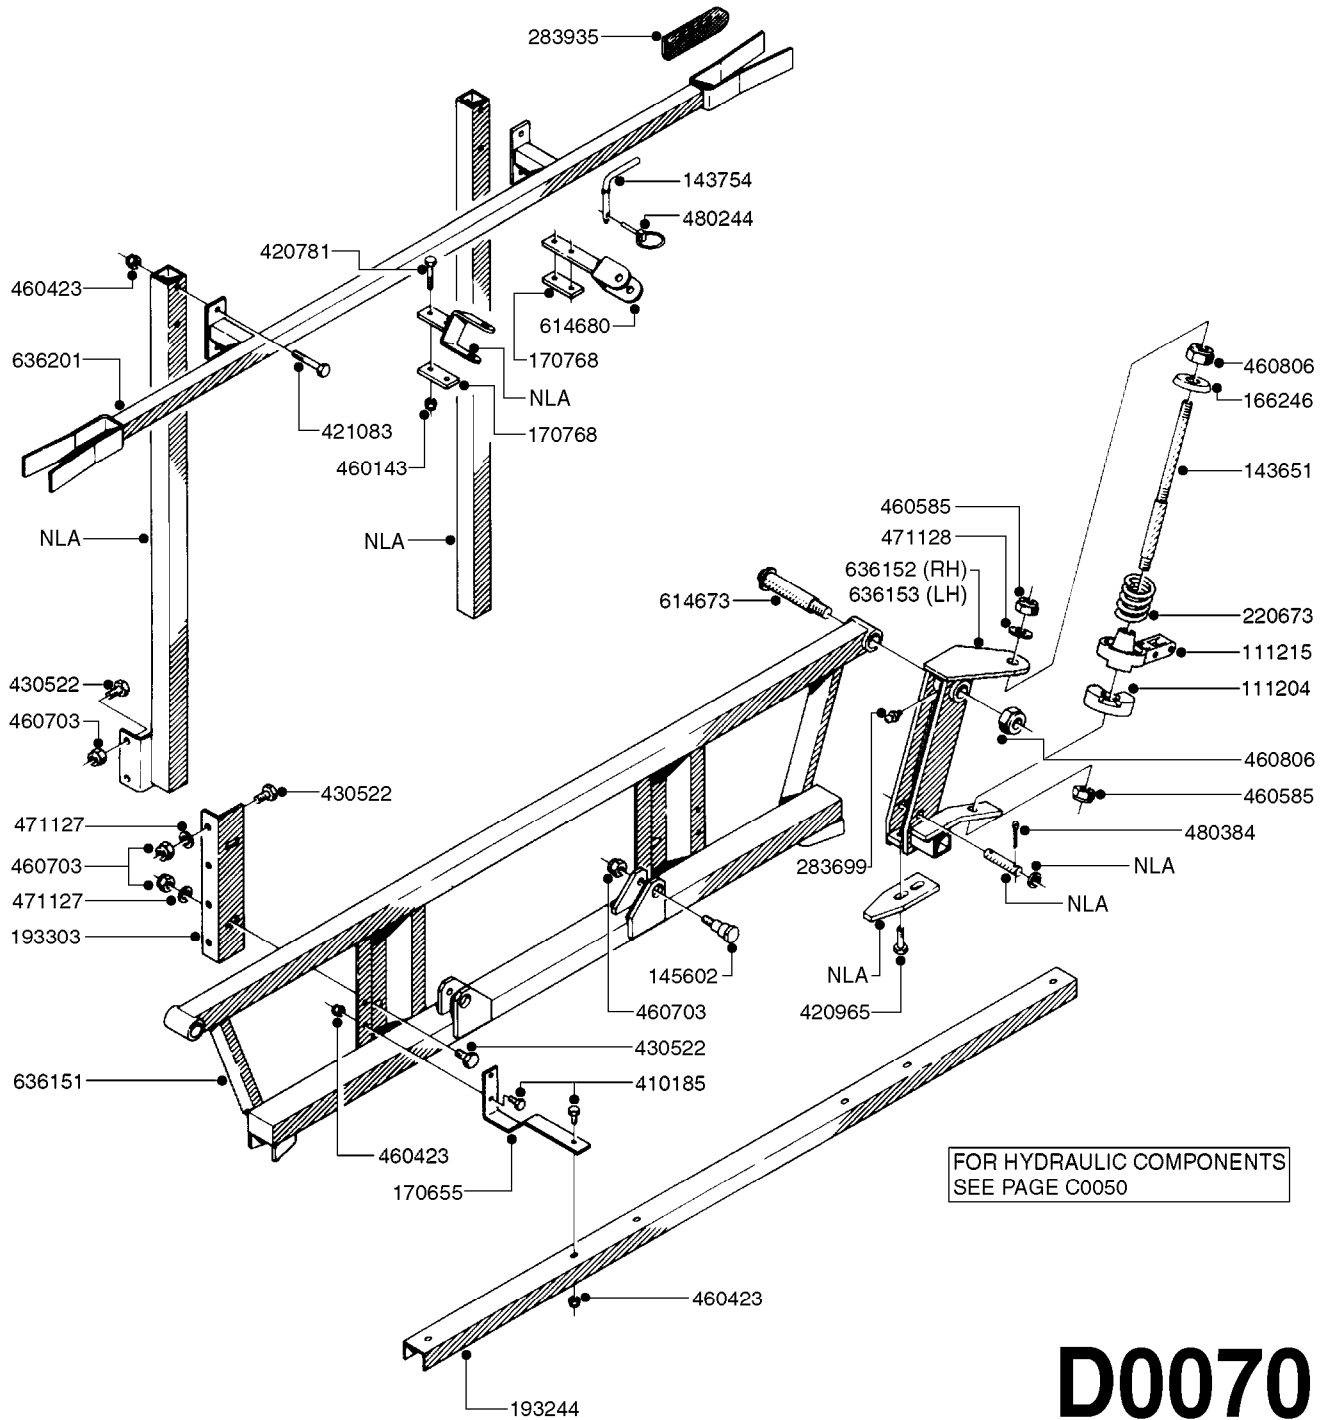

BOOM - SB 20' 26' 33'
D0060-HIN, 01:01:16

Page 0
Date 05.08.2019 11:52

D0060

BOOM - SB 20' 26' 33'
D0060-HIN, 01:01:16

Page 1
Date 05.08.2019 11:52

parts-n°	order qty	description
111204	1	CLAW CLUTCH/LOWER D80
111215	1	CLAW CLUTCH/UPPER D80
142597	1	DISTANCE TUBE
143651	1	AXLE M20/M16 L=355 F/BREAKAWAY
143721	1	FRICITION DISC FOR BOOM D30
143754	1	PIN D10 X 56
166246	1	WASHER CUP D53 F.SPRING
166736	1	CLAMP FOR SB BOOM
166865	1	WASHER D35/D25X2
193244	1	NOZZLE TRACK 6-8-10 M SB
193303	1	SUPPORTING ARM FOR SB BOOM
220673	1	SPRING F.PIVOT 100 X 51
334571	1	PLUG 40x40x2 F.SQ.TUBE
410185	1	BOLT HEX 8.8 DEL M6X16
420906	1	BOLT HEX 8.8 DEL M10X60
421083	1	BOLT HEX 8.8 DEL M10X65
430522	1	BOLT HEX 8.8 DEL M12X25 FT
460261	1	NUT HEX M6X1.00 LOCK DIN985 A2 SS
460423	1	NUT HEX M10X1.50 LOCK DIN985A2 SS
460585	1	LOCKING NUT M16 DIN985 A2 SS
460703	1	NUT HEX M12X1.75 LOCK DIN985A2 SS
460806	1	NUT HEX M20X2.50 LOCK DIN985A2 SS
471122	1	WASHER, M10, Ø20/10.5X 2.0, SS
471127	1	WASHER Z12N 13X24X2.5 RST
471128	1	WASHER, M16, Ø30/17.0X 3.0, SS
480244	1	PIN SNAP D4.5
613487	1	TRANSPORT FITTINGS FOR SB BOOM
633942	1	OUTER BOOM WING 26', 28' SB
634163	1	CENTER SECTION - 20',26',33'
634185	1	BOOM WING OUTER PART 33' SB
635780	1	INNER WING SEC. 26',28',33'SB
635792	1	BOOM WING - 20',21'SB-BOOM
706311	1	SPRING WITH HAND-GRIB