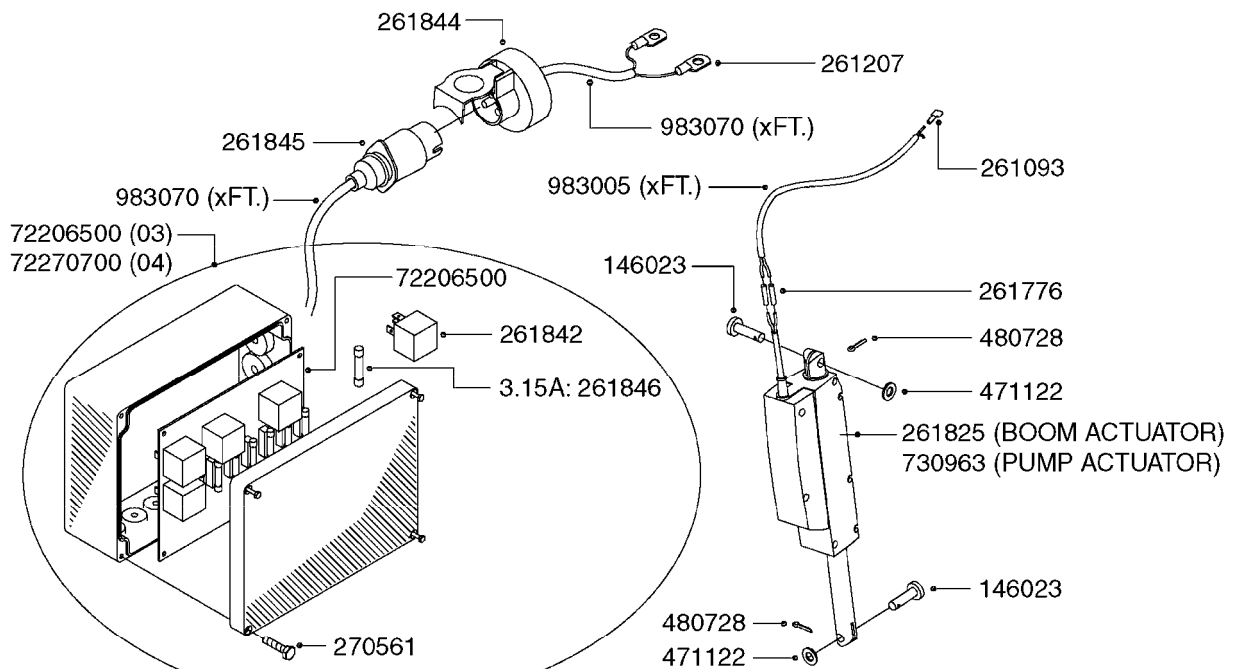

261988 (PUMP ACTUATOR KIT)
261989 (BOOM ACTUATOR KIT)

C0440

HYD TWIN FORCE ELECTRICAL
C0440-HIN, 01:01:16

Page 1
Date 05.08.2019 11:51

parts-n°	order qty	description
146023	1	PIN FOR COGWHEEL
260363	1	PLUG 2 POLE 12V
261093	1	SPADE F.ELEC.WIRE DK 2.8X0.8
261189	1	RELAY SUMI TYPE RCN 1V-5B
261207	1	ELECTRIC CONNECTOR 4MM
261224	1	PLUG HOUSING F/20 POLE MALE
261257	1	DIODE BY 255
261272	1	FUSE 10A D6X32 MM
261308	1	SWITCH APEM 5637
261309	1	SWITCH CAP
261776	1	ELECTRIC CONNECTOR 1.5MM
261825	1	ACTUATOR HAZ 2 WIRE
261842	1	RELAY HELLA 4RD.003.520-137
261844	1	PLUG ELEC.3POLE FEMALE F.CABLE
261845	1	PLUG ELEC.3 POLE MALE F.CABLE
261846	1	FUSE F 3.15A
261988	1	SPARE PARTS KIT/PUMP ACTUATOR
261989	1	SPARE PARTS KIT/BOOM ACTUATOR
262102	1	DIODE 600V/2A LT2A06
270561	1	SCREW W/SPRING ASSY. (QTY 1)
284049	1	COVER F.BOX 250X160X15
390322	1	DAH CONNECTION BOX
471122	1	WASHER, M10, Ø20/10.5X 2.0, SS
480728	1	PIN D3.2X20 SPLIT
636563	1	PRINT PLATE COMPLT F/DAH TWIN
726679	1	WIRE 18X0.5MM 12M 20 POL
727180	1	DAH CONNECTION BOX 5 TA650
730919	1	DAH CONNECTION BOX TWIN FORCE
730929	1	CONTROL BOX - DAH TWIN FORCE
730963	1	ACTUATOR F.PUMP TWIN FORCE
731065	1	CONTROL BOX 5 FUNCTION DAH
983003	1	CABLE ELEC.2X1MM WIRE BLACK EC
983005	1	ELEC. CABLE 2 WIRE X 1.5MM
983060	1	WIRE 20X0.34X2MM
983070	1	CABLE 2X6²
63806000	1	CIRCUIT BOARD F. DAH HAZ FORCE
72206500	1	CONNECTION BOX F.TWIN HAZ
72270700	1	HAY/Z ACTUATOR CONN BOX HURCS