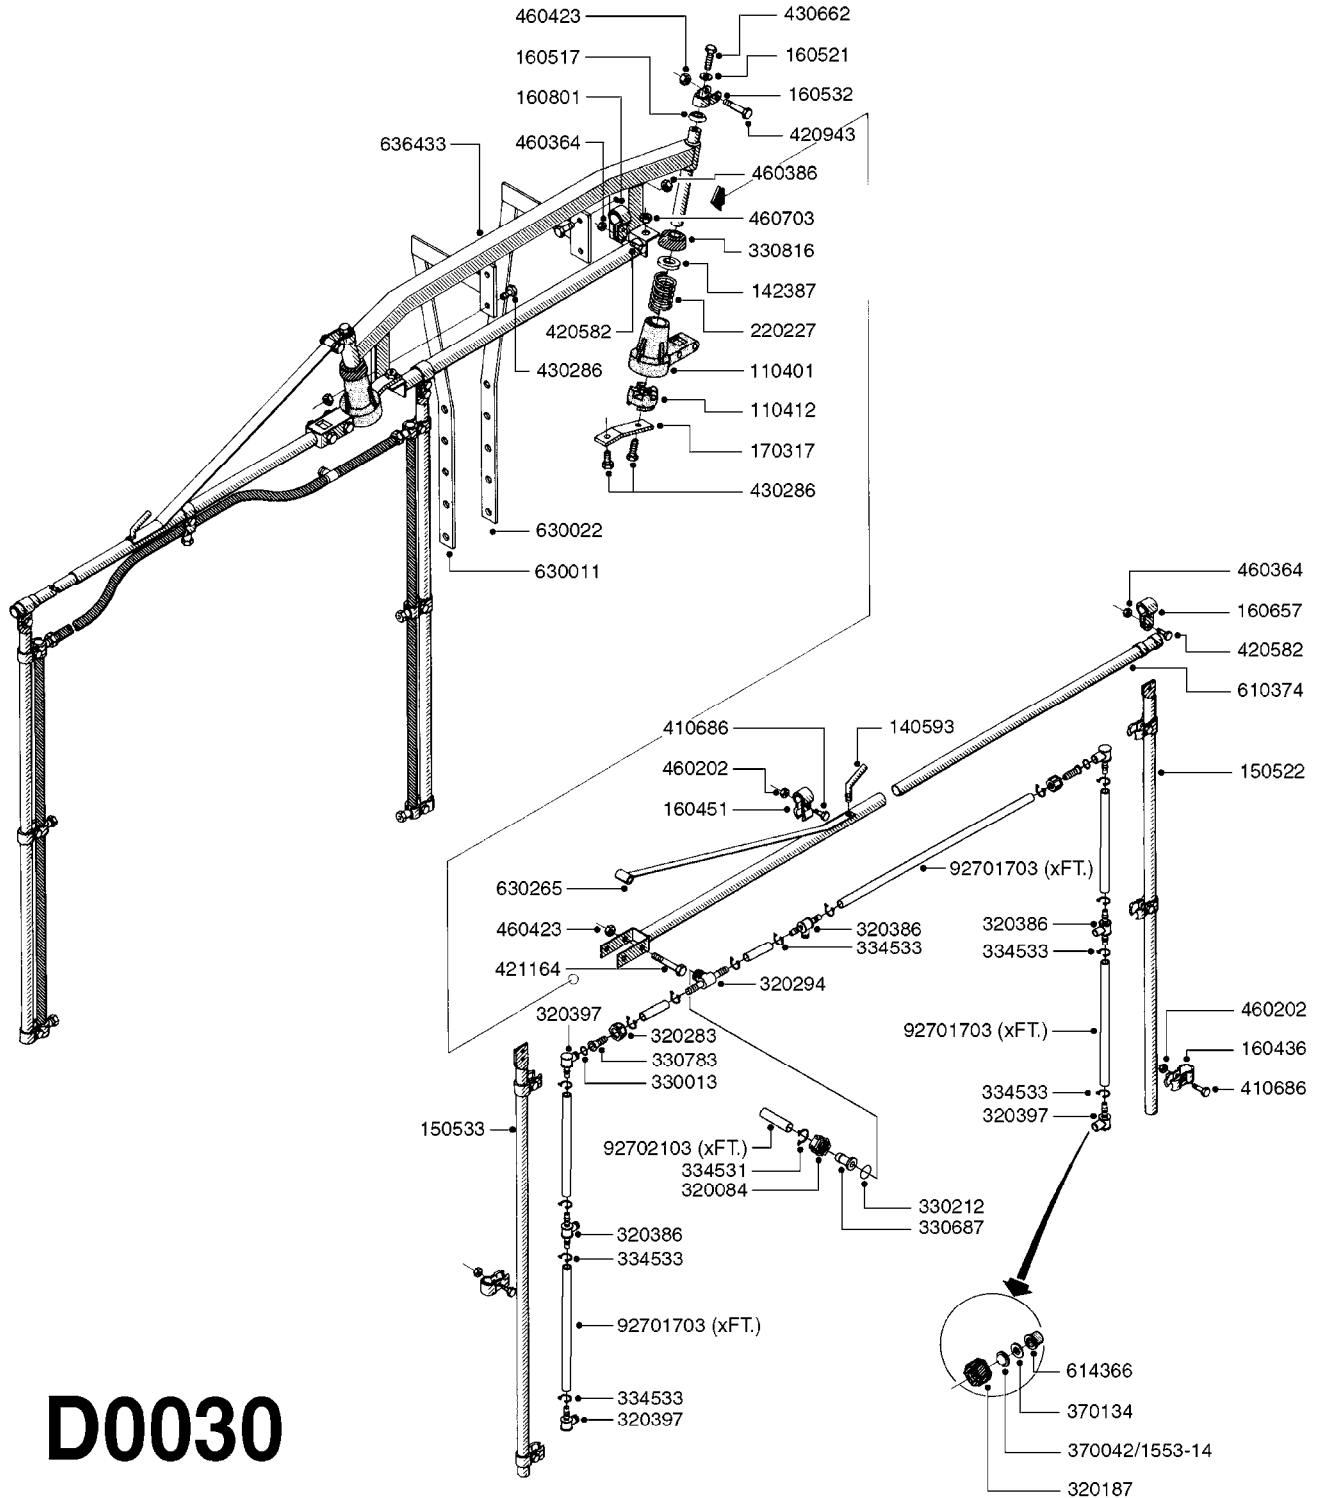

BOOM - V-II
D0030-HIN, 01:01:16

Page 0
Date 05.08.2019 11:52

BOOM - V-II
D0030-HIN, 01:01:16

parts-n°	order qty	description
110401	1	SPRING HOUSING STD BOOM
110412	1	CLUTCH STANDARD BOOM
140593	1	THUMB SCREW
142387	1	WASHER D40D23X5
150522	1	DROP TUBE WINE II
150533	1	DROP TUBE WINE II
160436	1	PIPE BRANCH HOLDER D22,2
160451	1	PIPE BRANCH HOLDER D25,4
160517	1	SPACER COLLAR, STANDARD BOM
160521	1	WASHER D30.5/D13X2
160532	1	CLAMP SWIVEL F. BOOM 14'H.D.
160657	1	CLIP FITTING FOT D22,2
160801	1	CLIP FITTINGS 31.7
170317	1	CROSSBAR FOR BOOM WINE II
220227	1	SPRING FOR PIVOT
320084	1	FITT.DK NUT 1/2" BSP
320187	1	FITT.DK CAP 3/8" BSP BLACK
320283	1	FITT.DK NUT 3/4"BSP
320294	1	FITT.DK TEE 3/8X3/8HB X1/2"BSP
320386	1	FITT.DK TEE 3/8X3/8HB X3/8"BSP
320397	1	FITT.DK ELB 3/8"HB X 3/8" BSP
330013	1	O-RING 2.5 X 10 PUR
330212	1	O-RING D19/D14X2.4 F.1/2"NUT
330687	1	FITT.DK HB 1/2" F. 1/2" NUT
330783	1	FITT.DK HB 3/8"F.3/8" NUT
330816	1	DUST COVER PLASTIC/STD.BOOM
334531	1	CLAMP HOSE PLASTIC 3/4"
334533	1	CLAMP HOSE PLASTIC 3/8"
370042	1	NOZZLE CONE JET 1553-14
370134	1	NOZZLE SWIRL 1554-GREY
410686	1	BOLT HEX 8.8 DEL M6X30
420582	1	BOLT HEX 8.8 DEL M8X20 FT A2
420943	1	BOLT HEX 8.8 DEL M10X50
421164	1	BOLT HEX 8.8 DEL M10X70
430286	1	BOLT HEX 8.8 DEL M12X30 FT
430662	1	BOLT HEX 8.8 DEL M12X20 FT
460202	1	NUT HEX M6
460364	1	NUT HU M8 A2 SS DIN934
460386	1	NUT HEX M12X1.75
460423	1	NUT HEX M10X1.50 LOCK DIN985A2 SS
460703	1	NUT HEX M12X1.75 LOCK DIN985A2 SS
610374	1	BOOM WING OUT.SECTION (WINE11)
614366	1	FILTER 50 MESH F.NOZZLE BLUE
630011	1	630011
630022	1	630022
630265	1	BOOM WING 14' BOOM
636433	1	CENTER SECTION 14' BOOM D27.0
92701703	1	HOSE R X3/8" X300PSI WP X0012"
92702103	1	HOSE R X1/2" X300PSI WP X0012"