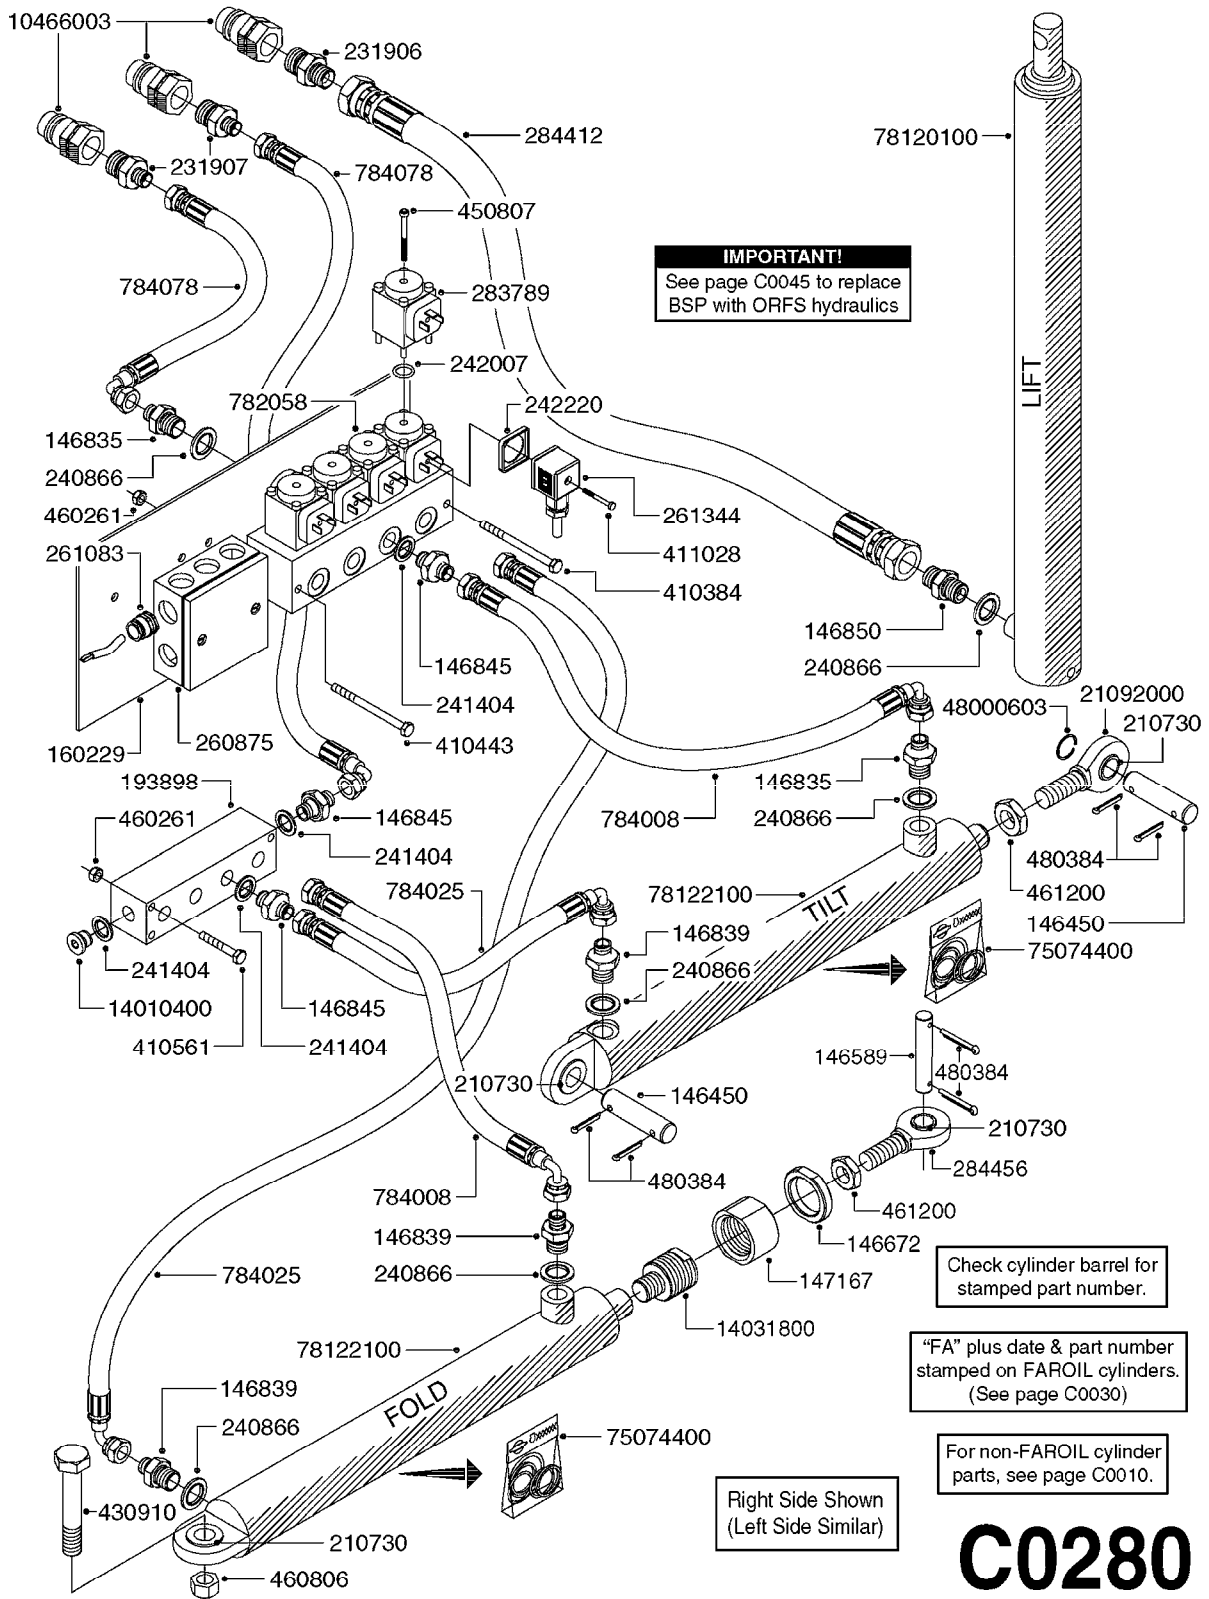

Right Side Shown
(Left Side Similar)

C0270

HYDRAULICS-EAGLE HY 80-90'
C0270-HIN, 30:03:16

Page 1

Date 05.08.2019 11:50

parts-n°	order qty	description
146589	1	PIN D19.8 X 65
146672	1	NUT HEX LOCK F.ADJUSTER
146839	1	HEX NIPPLE 1/4"X3/8" BSP 0.7MM
146850	1	HEX NIPPLE 3/8"x3/8" - 1.8mm
147167	1	BUSHING D50/D36X45MM
163936	1	WASHER D15/D6.2X1
210730	1	BEARING F.LINK HEAD M20
230963	1	TEE 1/4"M X 1/4"M X 1/4"M BSP
231906	1	HEX NIPPLE 3/8"BSP X 1/2"NPT
231907	1	HEX NIPPLE 1/4"BSP X 1/2"NPT
240866	1	DOWTYSEAL 3/8"
284412	1	HOSE HY 3/8" X 315" STR+STR
284456	1	LINK HEAD M20 X D20 L=30
410362	1	BOLT HEX 8.8 SS M6X20
410583	1	BOLT HEX 8.8 DEL M6X40
460261	1	NUT HEX M6X1.00 LOCK DIN985 A2 SS
461200	1	NUT HEX M20X1.5 JAMB.
480384	1	PIN COTTER 3/16 x 1-1/2"
784008	1	HOSE HY X 1/4" X 98.4"STR+ELB
784025	1	HOSE HY X 1/4" x 86.6"STR+ELB
784076	1	HOSE, HY, 1/4" L=8.5" STR-ELB
784078	1	HOSE HY X 1/4 X 417.33"STR+ELB
10466003	1	COUPLER PIONEER 8010-04 1/2NPT
14031800	1	ADAPTOR F.HY CYLINDER L=40
16100400	1	PLATE 3 X 60 X 91 HY BLOCK MT
72256500	1	DOUB.PILOT STEERED COUNT.VALVE
75074400	1	SEAL KIT 78121800/21/44
78120100	1	CYLINDER TEDESC.70/60/40
78122100	1	CYLINDER DOUBLE D50/25-298