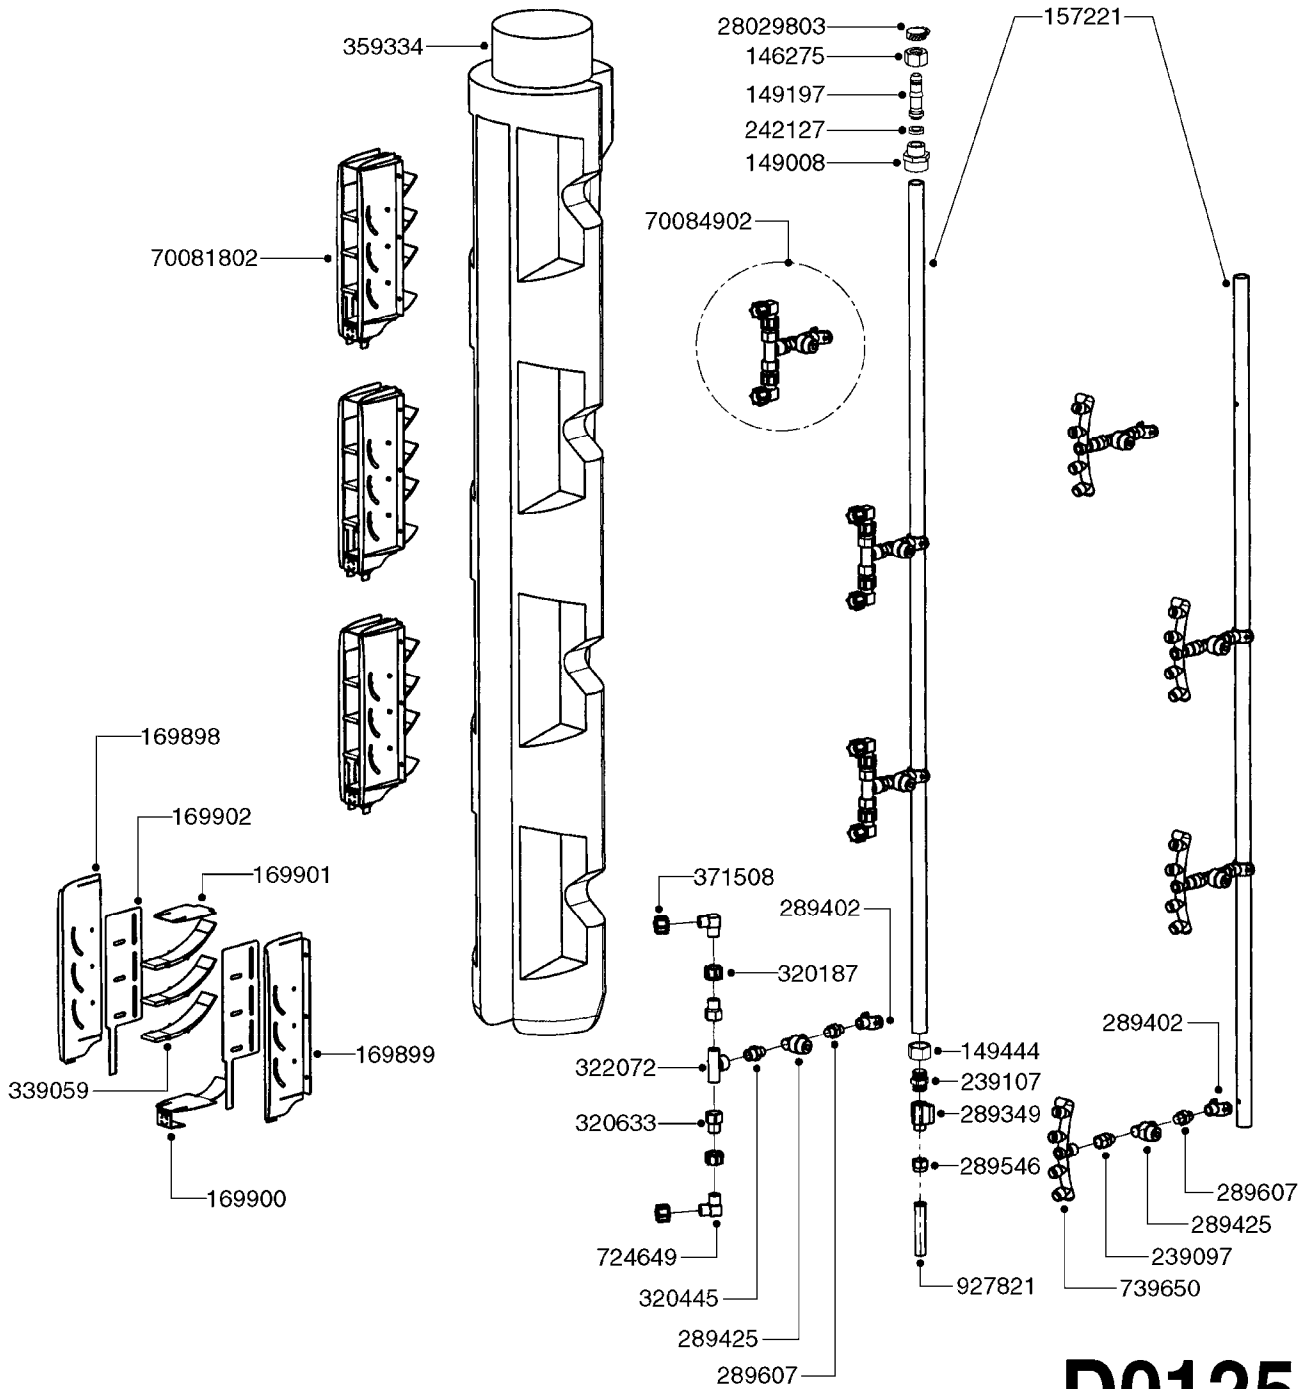

Date 05.08.2019 11:52

parts-n°	order qty	description
111344	1	CLAW CLUTCH Ø100/Ø20,5 UNDER PART RED
111387	1	CLAW CLUTCH D100 UPPER PART
144292	1	AXLE F/BREAKAWAY M20/M16 L=426
149320	1	BUSHING
157125	1	SPACER BOLTS M10
166246	1	WASHER CUP D53 F.SPRING
178525	1	SUPPORT PLATE B40 OUTER
220673	1	SPRING F.PIVOT 100 X 51
229002	1	TENSION SPRING LP/TP
283820	1	PLUG 30MM / 1-1/4X1/8 SQ TUBE
289296	1	PLUG D.30
399026	1	NYLON ROLLER
421252	1	SCREW M10X30 CAP
429012	1	BOLT HEX M10X160
430264	1	BOLT HEX 8.8 DEL M16X100
430934	1	BOLT HEX 8.8 DEL M16X80
460342	1	NUT HEX M10 DEL DIN934
460423	1	NUT HEX M10X1.50 LOCK DIN985A2 SS
460585	1	LOCKING NUT M16 DIN985 A2 SS
469004	1	M-20 SPECIAL NUT
471118	1	WASHER D16 TENSION
619519	1	REAR DROP BRACKET - B40
619520	1	OUTER WING PLATE - B40
619542	1	TUBE FOR BRACKET
639412	1	BRACKET F.BREAKAWAY CLUTCH RH
639413	1	BRACKET F.BREAKAWAY CLUTCH LH
639428	1	UPPER WING ARM - B40
639429	1	LOWER WING ARM - B40
639431	1	OUTER GLIDING PIECE - B40
639443	1	BOOM BRCT OUTER F.TWO ROW SYST
639547	1	TRANSPORT BRACKET - B40