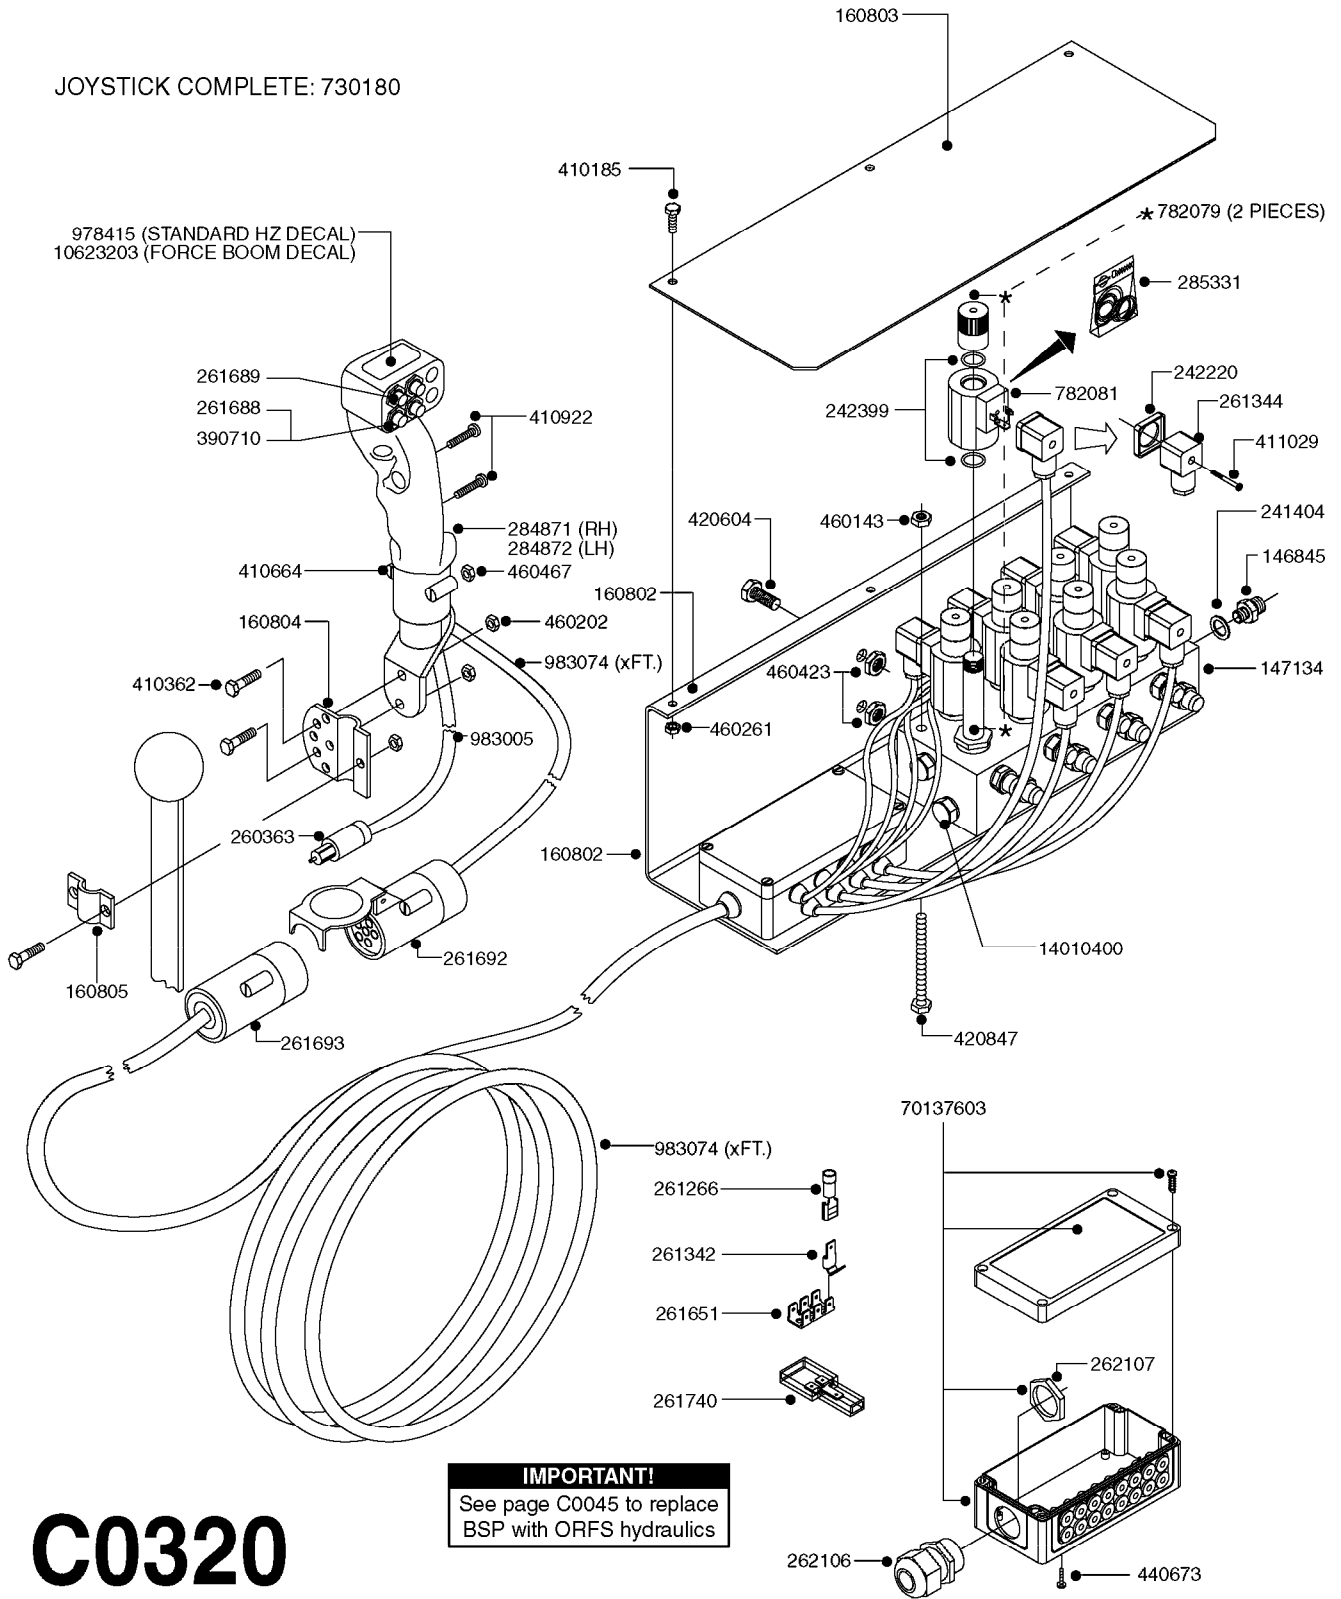

JOYSTICK COMPLETE: 730180

978415 (STANDARD HZ DECAL)
10623203 (FORCE BOOM DECAL)

HYD EAGLE HZ JOYSTICK CONTROL
C0320-HIN, 30:03:16

Page 1
Date 05.08.2019 11:51

parts-n°	order qty	description
146845	1	HEX NIPPLE 1/4"X1/4"
147134	1	MANIFOLD 4-FUNCTION
160802	1	MOUNT PLATE F.HYD SOLENOID'HZ'
160803	1	COVER PLATE F.HYD SOLENOID'HZ'
160804	1	MOUNT BRACKET F.HANDLE
160805	1	MOUNT STRAP F.HANDLE
241404	1	DOWTY SEAL 1/4"
242220	1	GASKET F. HIRSMANN PLUG
242399	1	O-RING F.HYD SOLENOID VALVE
260363	1	PLUG 2 POLE 12V
261266	1	CONNECTOR END F.CABLE HP
261342	1	SPADE F.ELEC.3 WAY CONNECTOR
261344	1	HIRSCHMANN PLUG B
261651	1	SPADE F.ELEC.6 POLE CONNECTOR
261688	1	SWITCH F. HANDLE WHITE
261689	1	CAP RUBBER F. SWITCH JOYSTICK
261692	1	PLUG ELEC.7 POLE FEMALE F.CABL
261693	1	PLUG ELEC. 7 POLE MALE
261740	1	SPADE F.ELEC.3 POLE CONN.INSUL
262106	1	BULKHEAD F. CABLE 6.5-14 BLACK
262107	1	NUT F. BULKHEAD CABLE GRAY
284871	1	CONTROL HANDLE RIGHT HALF
284872	1	CONTROL HANDLE LEFT HALF
285331	1	SEAL KIT F. HZ HYD.SOLENOID 96
390710	1	SWITCH F.HANDLE GREY MACHINED
410185	1	BOLT HEX 8.8 DEL M6X16
410362	1	BOLT HEX 8.8 SS M6X20
410664	1	BOLT HEX M5 X 20
410922	1	CYL.SKR 8.8 DEL M4X20 RST
411029	1	SCREW M3X35 F.HIRSMANN PLUG
420604	1	BOLT HEX 8.8 DEL M10X25 FT DIN933
420847	1	BOLT HEX 8.8 DEL M8X85
440673	1	SCREW F.PLASTIC 5X12 SS
460143	1	SELF LOCK NUT M8 SST A2 DIN985
460202	1	NUT HEX M6
460261	1	NUT HEX M6X1.00 LOCK DIN985 A2 SS
460423	1	NUT HEX M10X1.50 LOCK DIN985A2 SS
460467	1	NUT HEX M5 GALV.
730180	1	HYD.KIT JOYSTICK CTRL HANDLE
782079	1	CARTRIDGE VALVE
782081	1	SOLENOID F. CARTRIDGE VALVE
978415	1	DECAL CONTROL HANDLE
983005	1	ELEC. CABLE 2 WIRE X 1.5MM
983074	1	ELEC. CABLE 5 WIRE X 1.5MM
10623203	1	DECAL F.JOYSTICK - FORCE
14010400	1	PLUG 1/4" BSP
70137603	1	JUNC. BOX, FLUID, COMPLETE, 2015