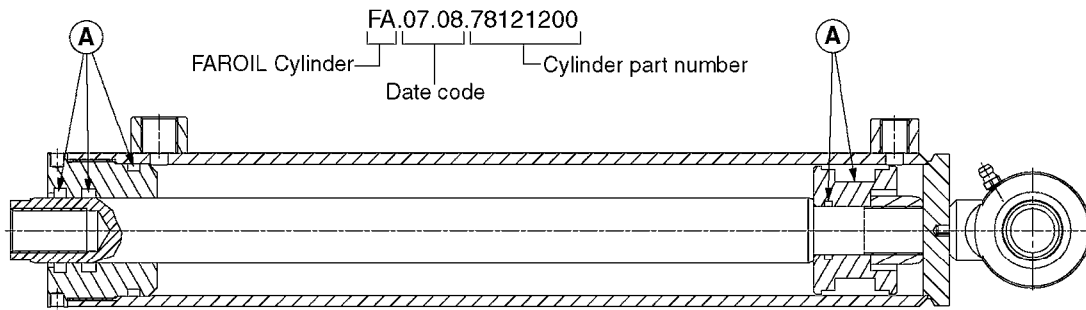

HYDRAULICS - CYLINDERS
C0020-HIN, 01:01:16

Page 3

Date 05.08.2019 11:50

parts-n°	order qty	description
63039300 78100003	1 1	CYLINDER ROD F.781132 CYL. PARA-LIFT CM+750 W/STOP

Check cylinder barrel for stamped part number.