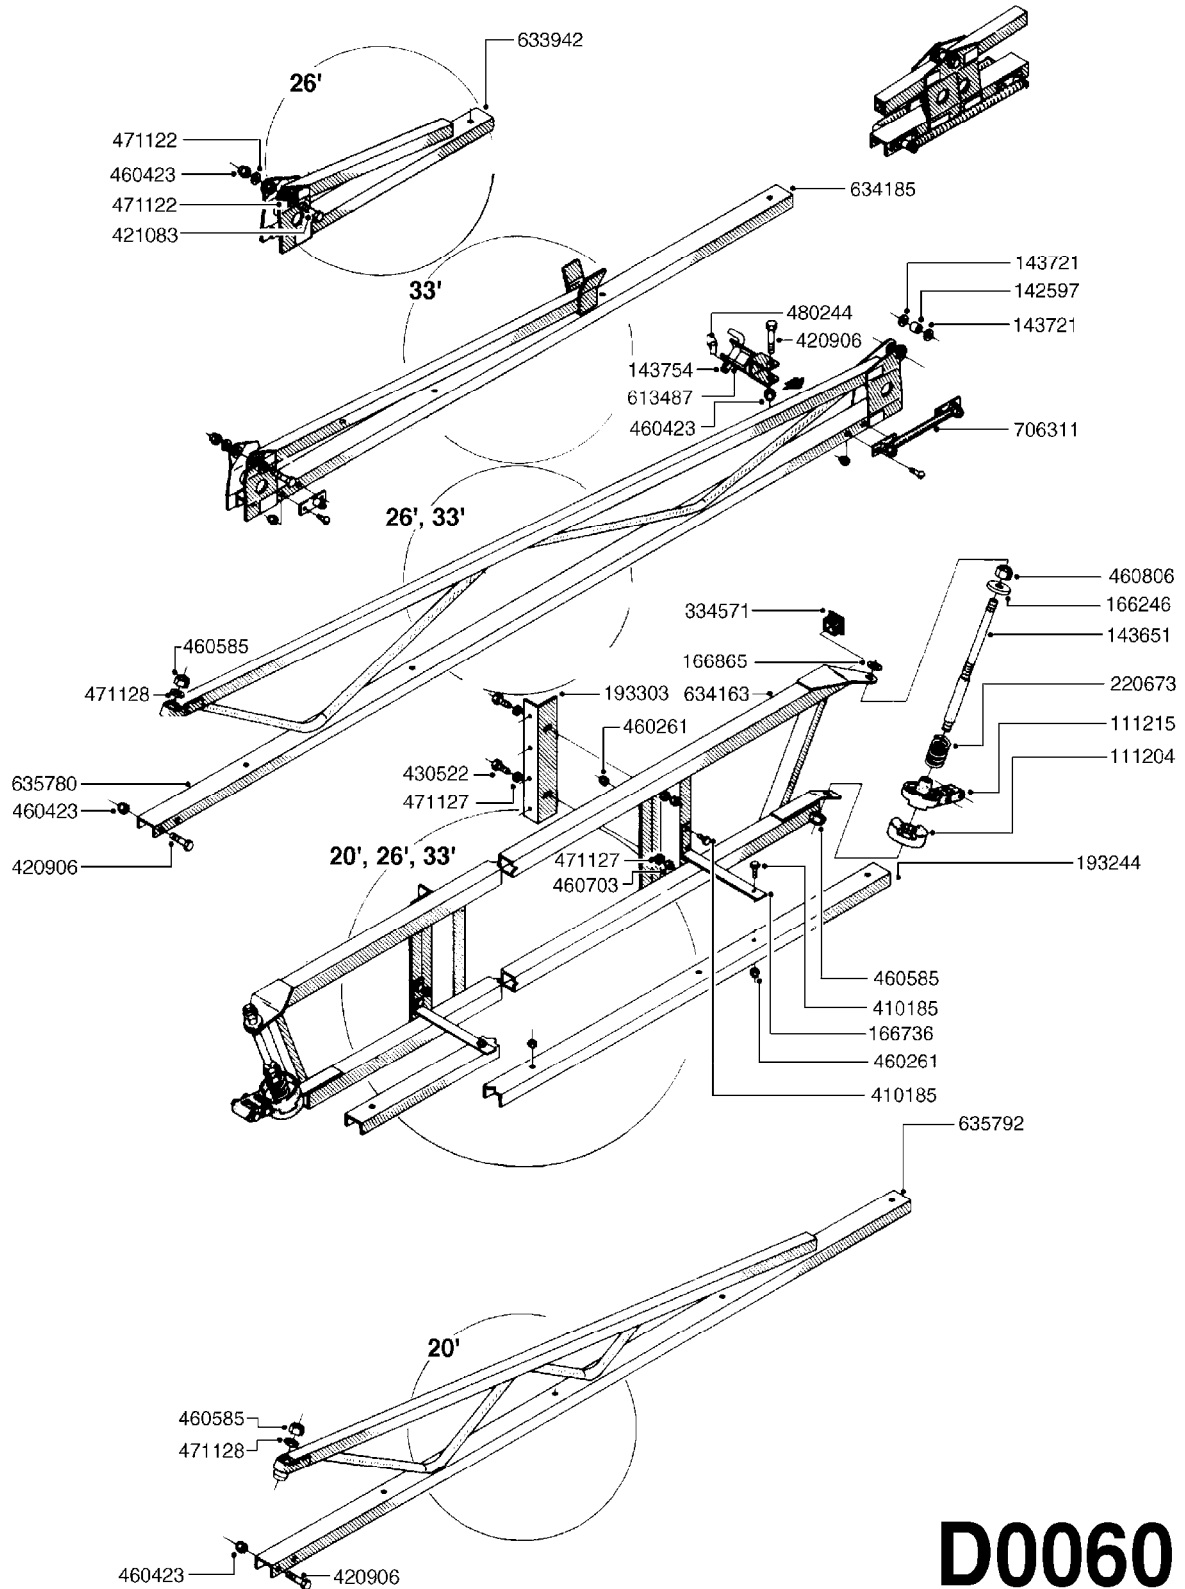

BOOM - SB 20' 26' 33'
D0060-HIN, 01:01:16

Page 0
Date 05.08.2019 11:52

BOOM - SB 20' 26' 33'
D0060-HIN, 01:01:16

Page 1
Date 05.08.2019 11:52

parts-n°	order qty	description
111204	1	CLAW CLUTCH/LOWER D80
111215	1	CLAW CLUTCH/UPPER D80
142597	1	DISTANCE TUBE
143651	1	AXLE M20/M16 L=355 F/BREAKAWAY
143721	1	FRICITION DISC FOR BOOM D30
143754	1	PIN D10 X 56
166246	1	WASHER CUP D53 F.SPRING
166736	1	CLAMP FOR SB BOOM
166865	1	WASHER D35/D25X2
193244	1	NOZZLE TRACK 6-8-10 M SB
193303	1	SUPPORTING ARM FOR SB BOOM
220673	1	SPRING F.PIVOT 100 X 51
334571	1	PLUG 40x40x2 F.SQ.TUBE
410185	1	BOLT HEX 8.8 DEL M6X16
420906	1	BOLT HEX 8.8 DEL M10X60
421083	1	BOLT HEX 8.8 DEL M10X65
430522	1	BOLT HEX 8.8 DEL M12X25 FT
460261	1	NUT HEX M6X1.00 LOCK DIN985 A2 SS
460423	1	NUT HEX M10X1.50 LOCK DIN985A2 SS
460585	1	LOCKING NUT M16 DIN985 A2 SS
460703	1	NUT HEX M12X1.75 LOCK DIN985A2 SS
460806	1	NUT HEX M20X2.50 LOCK DIN985A2 SS
471122	1	WASHER, M10, Ø20/10.5X 2.0, SS
471127	1	WASHER Z12N 13X24X2.5 RST
471128	1	WASHER, M16, Ø30/17.0X 3.0, SS
480244	1	PIN SNAP D4.5
613487	1	TRANSPORT FITTINGS FOR SB BOOM
633942	1	OUTER BOOM WING 26', 28' SB
634163	1	CENTER SECTION - 20',26',33'
634185	1	BOOM WING OUTER PART 33' SB
635780	1	INNER WING SEC. 26',28',33'SB
635792	1	BOOM WING - 20',21'SB-BOOM
706311	1	SPRING WITH HAND-GRIB