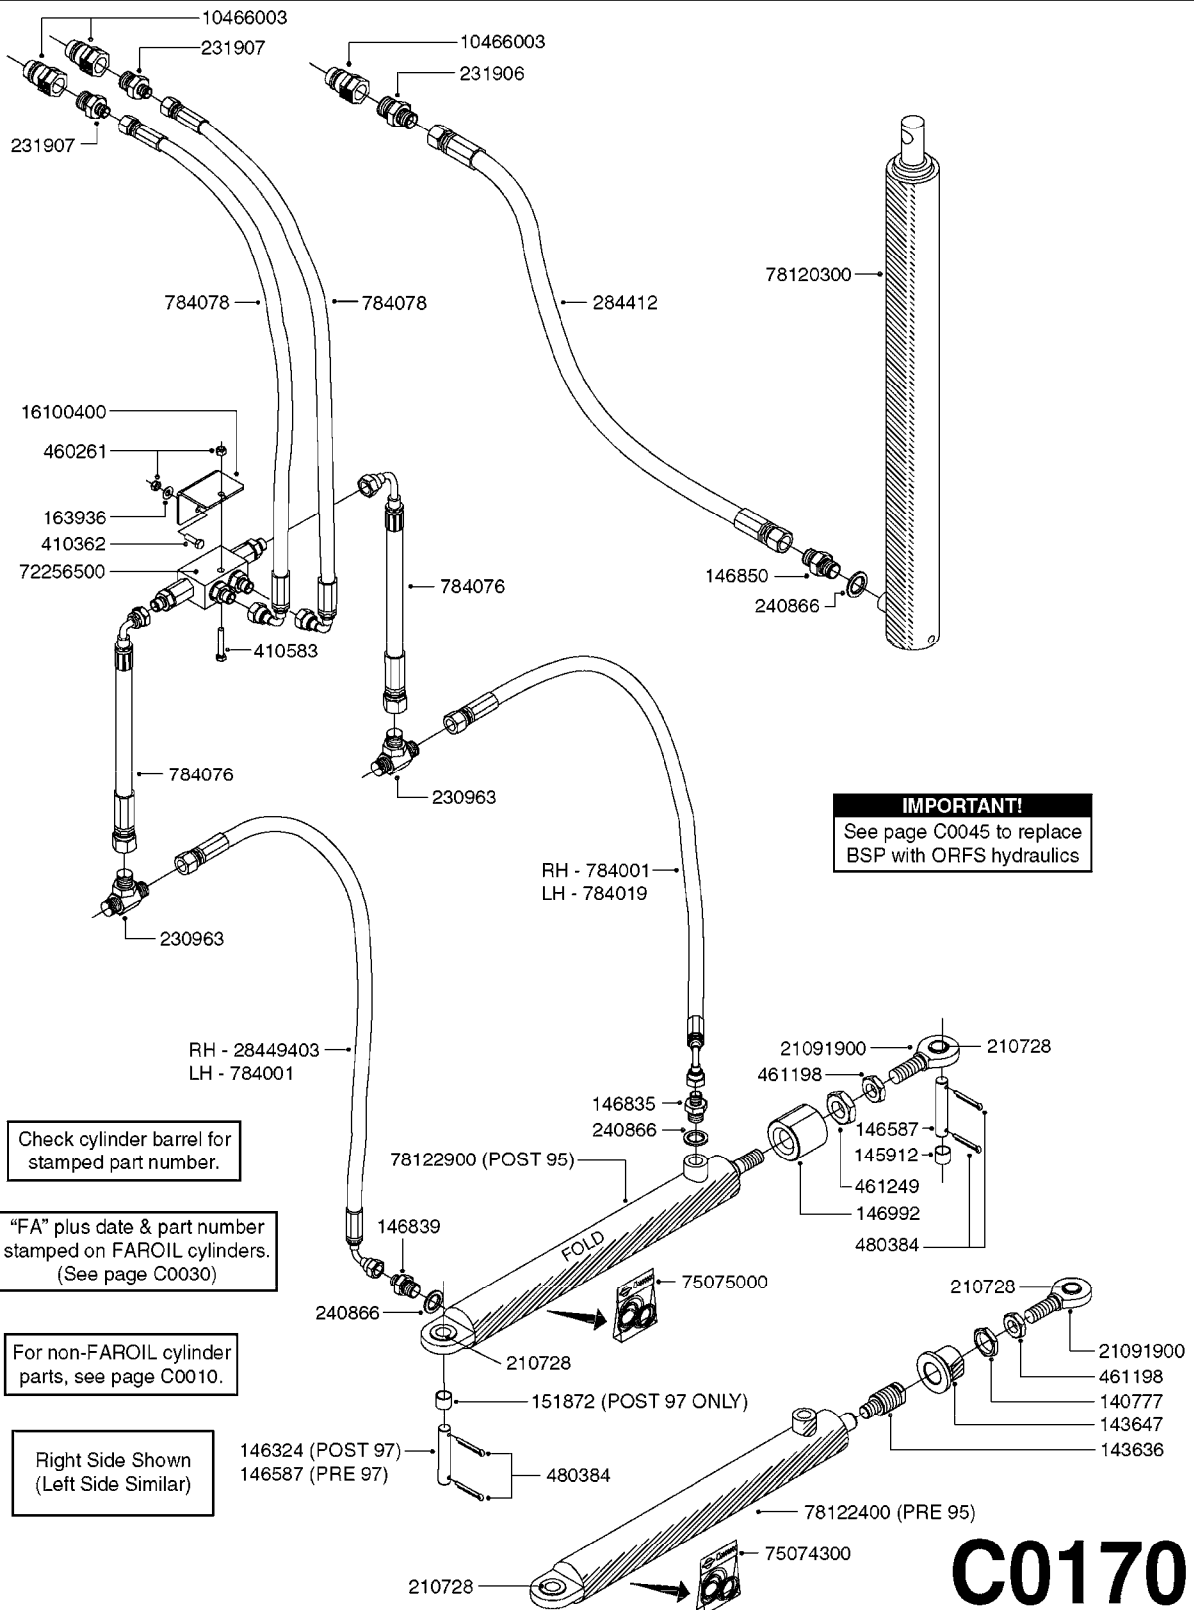

IMPORTANT!
See page C0045 to replace
BSP with ORFS hydraulics

Check cylinder barrel for
stamped part number.

"FA" plus date & part number
stamped on FAROIL cylinders.
(See page C0030)

For non-FAROIL cylinder
parts, see page C0010.

Right Side Shown
(Left Side Similar)

C0170

HYDRAULICS - EAGLE HY 45'-66'
C0170-HIN, 08:01:18

Page 1
Date 05.08.2019 11:50

parts-n°	order qty	description
140777	1	NUT HEX 3/4" BSP JAMB
143636	1	THREADED INSERT F.CYLINDER END
143647	1	COLLAR F.THREAD.ROD EXTENTON
145912	1	BUSHING D19.8/D17.0X7MM
146324	1	SHAFT D16.8 L102/2 X 5
146587	1	PIN D16.8 X 65
146835	1	HEX NIPPLE 1/4" - 3/8" BSP
146839	1	HEX NIPPLE 1/4"X3/8" BSP 0.7MM
146850	1	HEX NIPPLE 3/8"x3/8" - 1.8mm
146992	1	BUSHING F.CYLINDER
151872	1	BUSHING D22.0/18.0 10MM
163936	1	WASHER D15/D6.2X1
210728	1	BEARING F.LINK HEAD M17
230963	1	TEE 1/4"M X 1/4"M X 1/4"M BSP
231906	1	HEX NIPPLE 3/8"BSP X 1/2"NPT
231907	1	HEX NIPPLE 1/4"BSP X 1/2"NPT
240866	1	DOWTYSEAL 3/8"
284412	1	HOSE HY 3/8" X 315" STR+STR
410362	1	BOLT HEX 8.8 SS M6X20
410583	1	BOLT HEX 8.8 DEL M6X40
460261	1	NUT HEX M6X1.00 LOCK DIN985 A2 SS
461198	1	NUT HEX M16X2 JAMB
461249	1	NUT M22X1.5 DIN439B
480384	1	PIN COTTER 3/16 x 1-1/2"
784001	1	HOSE HY X 1/4 X 067.00"STR+ELB
784019	1	HOSE HY X 1/4 X 078.75"STR+ELB
784076	1	HOSE, HY, 1/4" L=8.5" STR-ELB
784078	1	HOSE HY X 1/4 X 417.33"STR+ELB
10466003	1	COUPLER PIONEER 8010-04 1/2NPT
16100400	1	PLATE 3 X 60 X 91 HY BLOCK MT
21091900	1	LINK HEAD M16 x D17 DELTA
28449403	1	HOSE HY X1/4X057.08"STR+ELB
72256500	1	DOUB.PILOT STEERED COUNT.VALVE
75074300	1	SEALKIT78122000/23-25/30-32/46
75075000	1	SEAL KIT 78122600/27/28/29
78120300	1	CYLINDER 60/50/30 1100MM
78122400	1	DOUBLE CYLINDER D 40/20-300
78122900	1	CYLINDER 40/22X300MM RED