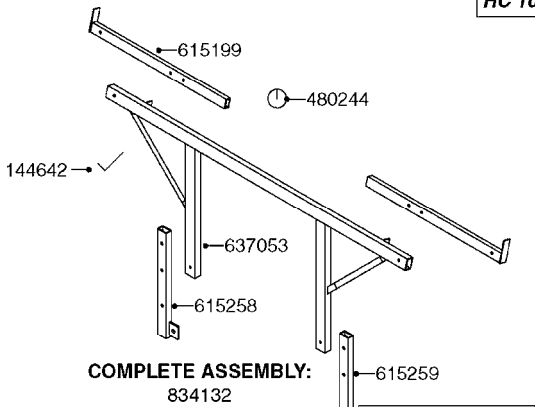

80'-90' EAGLE ON
NAVIGATOR TA & HC

45'-66' EAGLE ON
NAVIGATOR TA
TR 500 TA
TR 800 TA
TR 1000 TA

45'-66' EAGLE
ON HC 650M/ 950M

80'-90' EAGLE
ON HC 650M/ 950M

**COMPLETE ASSEMBLIES
WHOLEGOODS ITEMS**

D0510

TRANSPORT BRACKETS-EAGLE BOOM
D0510-HIN, 01:01:16