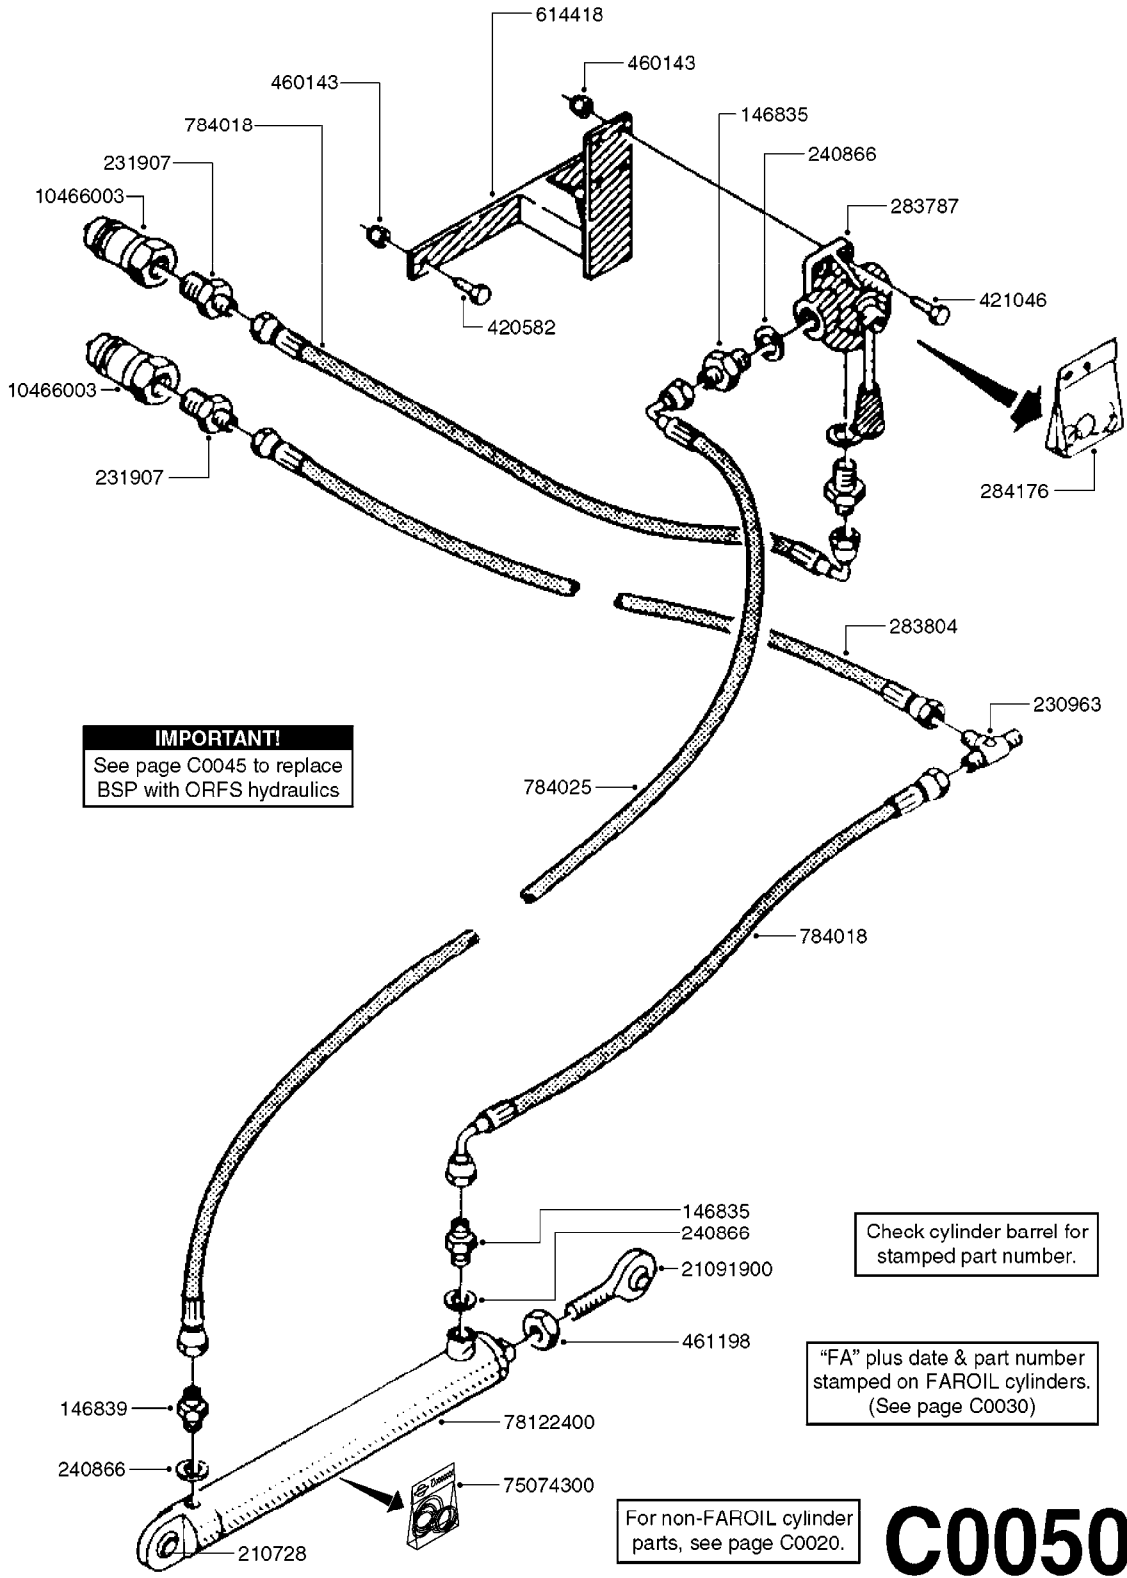

C0045

HYDRAULICS - BSP TO ORFS
C0045-HIN, 24:03:16

Page 1

Date 05.08.2019 11:50

Pos.	parts-n°	order qty	description
1	10466003	1	COUPLER PIONEER 8010-04 1/2NPT
2	231907	1	HEX NIPPLE 1/4"BSP X 1/2"NPT
2	231906	1	HEX NIPPLE 3/8"BSP X 1/2"NPT
2	147132	1	HEX NIPPLE 1/2"X1/2" BSP DEL
3	230311	1	QUICK COUPLING 1/2"
4	241356	1	DOWTYSEAL 1/2"
5	23234800	1	HEX NIPPLE 1/2"-9/16" ORFS FITTING FOR 1/4" HOSE
5	23234900	1	HEX NIPPLE 1/2"-11/16" ORFS FITTING FOR 3/8" HOSE
5	23235300	1	HEX NIPPLE 1/2"-13/16" ORFS FITTING FOR 1/2" HOSE
6	242102	1	O-RING Ø9.25X1.78 NITRIL 90SH
6	24263200	1	O-RING Ø7.66X1.78 NITRIL 90SH
6	24263300	1	O-RING Ø12.42X1.78 NITRIL 90SH
6	24263400	1	O-RING Ø18.77X1.78 NITRIL 90SH
7	67002403	1	CHART - BSP TO ORFS HOSES
8	67002503	1	CHART - BSP TO ORFS FITTINGS