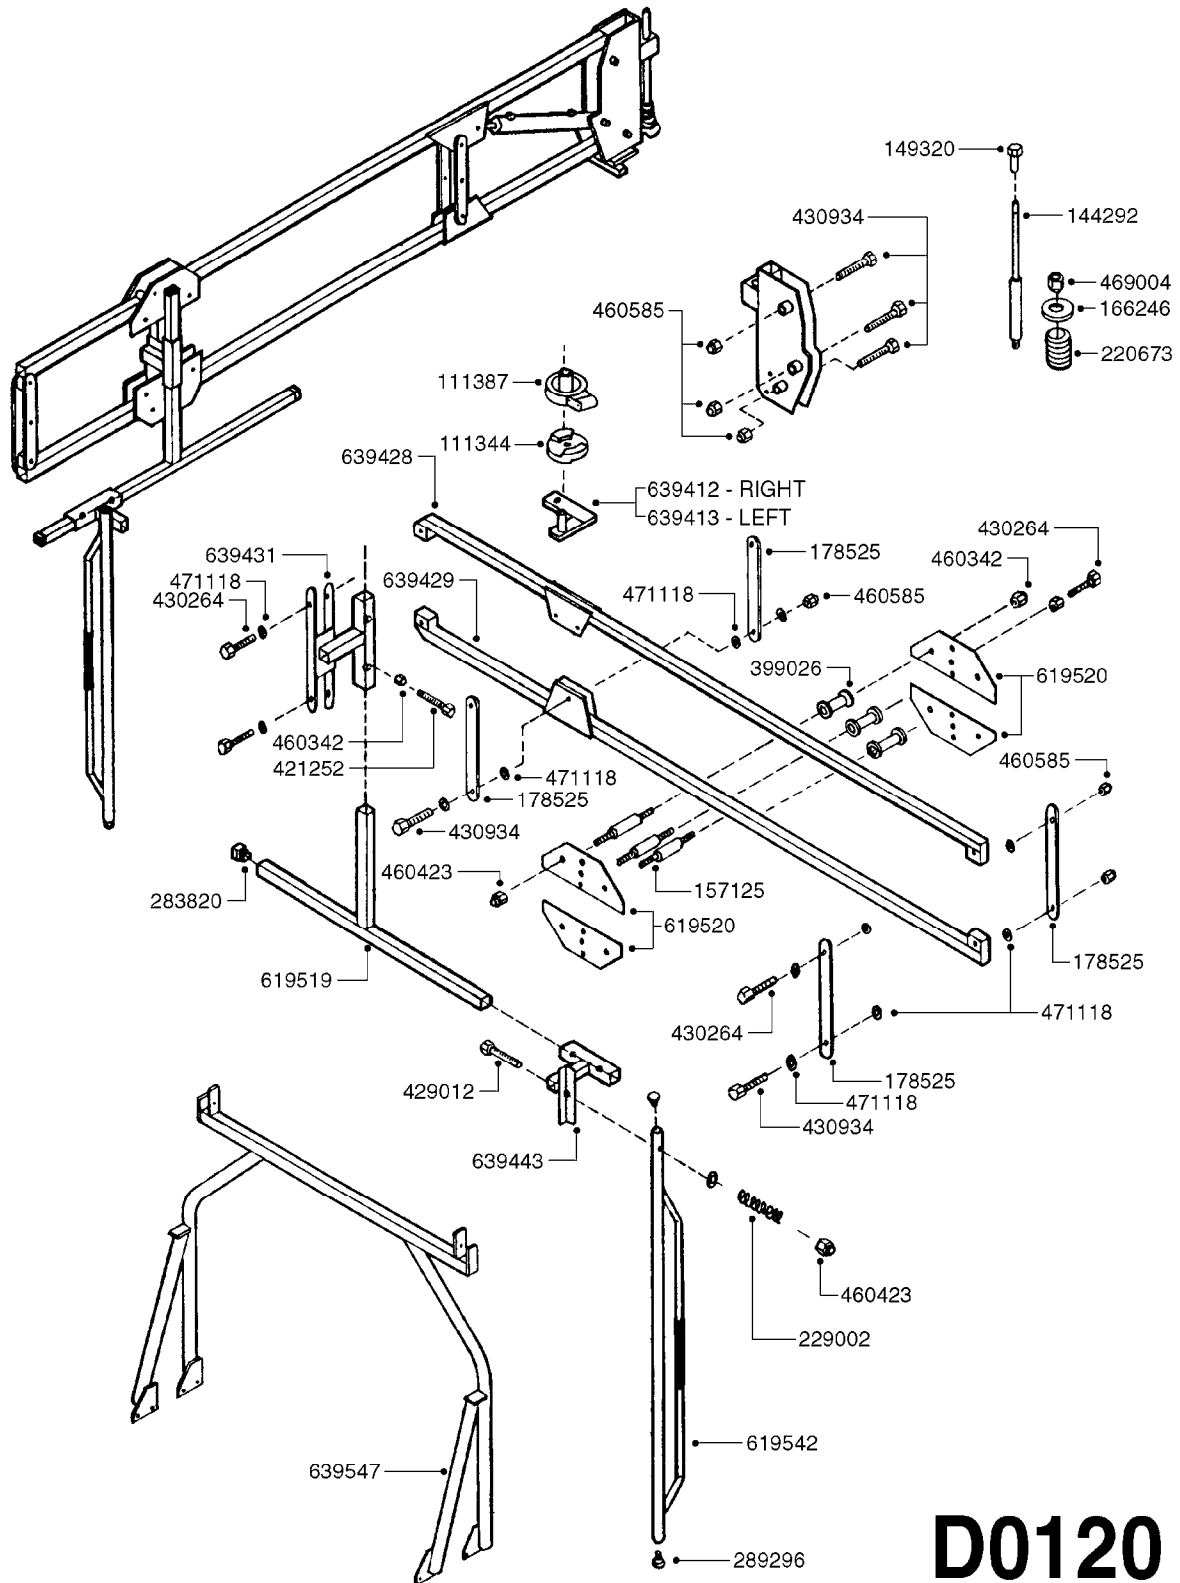

BOOM - 2 ROW B40 HZ OUTER
D0120-HIN, 01:01:16

Page

0

Date

05.08.2019 11:52

BOOM - 2 ROW B40 HZ OUTER
D0120-HIN, 01:01:16

Page 1

Date 05.08.2019 11:52

parts-n°	order qty	description
111344	1	CLAW CLUTCH Ø100/Ø20,5 UNDER PART RED
111387	1	CLAW CLUTCH D100 UPPER PART
144292	1	AXLE F/BREAKAWAY M20/M16 L=426
149320	1	BUSHING
157125	1	SPACER BOLTS M10
166246	1	WASHER CUP D53 F.SPRING
178525	1	SUPPORT PLATE B40 OUTER
220673	1	SPRING F.PIVOT 100 X 51
229002	1	TENSION SPRING LP/TP
283820	1	PLUG 30MM / 1-1/4X1/8 SQ TUBE
289296	1	PLUG D.30
399026	1	NYLON ROLLER
421252	1	SCREW M10X30 CAP
429012	1	BOLT HEX M10X160
430264	1	BOLT HEX 8.8 DEL M16X100
430934	1	BOLT HEX 8.8 DEL M16X80
460342	1	NUT HEX M10 DEL DIN934
460423	1	NUT HEX M10X1.50 LOCK DIN985A2 SS
460585	1	LOCKING NUT M16 DIN985 A2 SS
469004	1	M-20 SPECIAL NUT
471118	1	WASHER D16 TENSION
619519	1	REAR DROP BRACKET - B40
619520	1	OUTER WING PLATE - B40
619542	1	TUBE FOR BRACKET
639412	1	BRACKET F.BREAKAWAY CLUTCH RH
639413	1	BRACKET F.BREAKAWAY CLUTCH LH
639428	1	UPPER WING ARM - B40
639429	1	LOWER WING ARM - B40
639431	1	OUTER GLIDING PIECE - B40
639443	1	BOOM BRCT OUTER F.TWO ROW SYST
639547	1	TRANSPORT BRACKET - B40