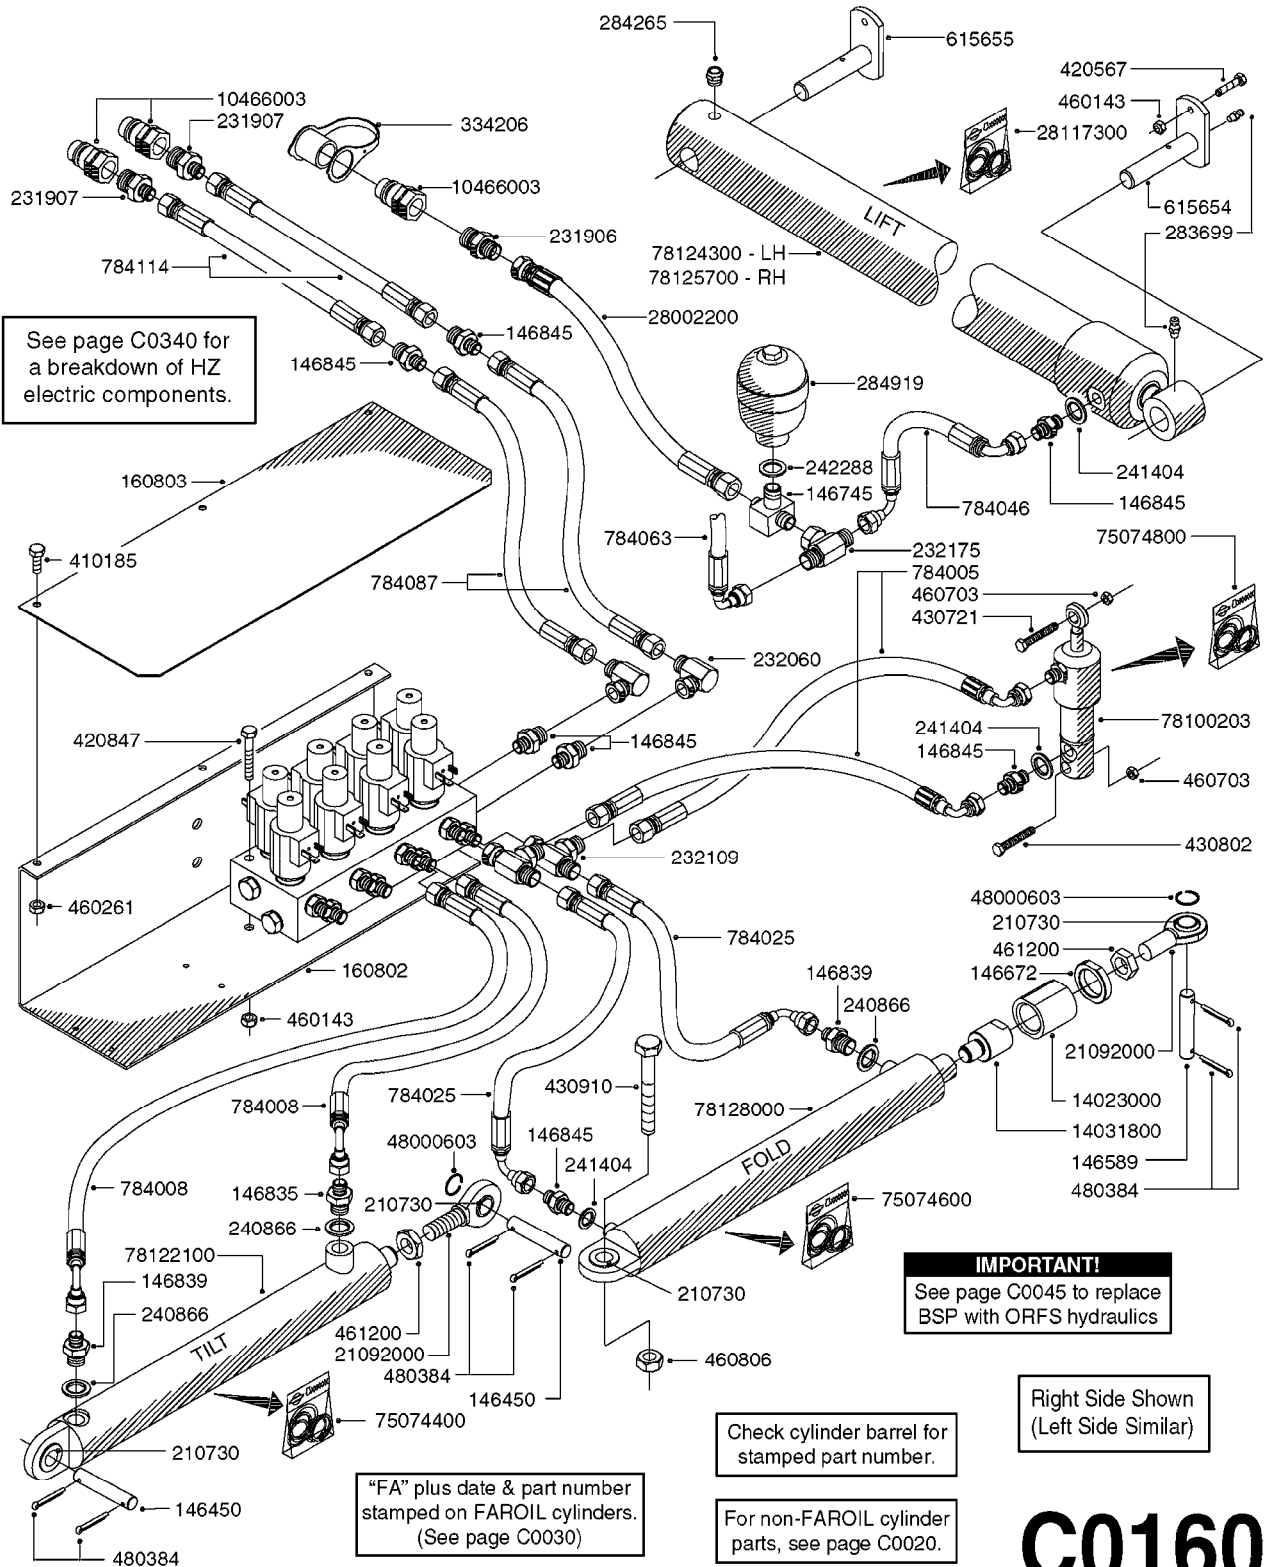

parts-n°	order qty	description
146450	1	PIN D19.8 X 75 WITH 2 X D5
146589	1	PIN D19.8 X 65
146672	1	NUT HEX LOCK F.ADJUSTER
146745	1	TEE BLOCK M18X1.5-3/8"X1/4"
146835	1	HEX NIPPLE 1/4" - 3/8" BSP
146839	1	HEX NIPPLE 1/4"X3/8" BSP 0.7MM
146845	1	HEX NIPPLE 1/4"X1/4"
160802	1	MOUNT PLATE F.HYD SOLENOID'HZ'
160803	1	COVER PLATE F.HYD SOLENOID'HZ'
210730	1	BEARING F.LINK HEAD M20
231906	1	HEX NIPPLE 3/8"BSP X 1/2"NPT
231907	1	HEX NIPPLE 1/4"BSP X 1/2"NPT
232060	1	HY.ELBOW 1/4" BSP SWIVEL
232109	1	FITT.HY TEE 1/4"BSP UNION
232175	1	TEE 1/4"M X 1/4"F X 1/4"M BSP
240866	1	DOWTYSEAL 3/8"
241404	1	DOWTY SEAL 1/4"
242288	1	SEAL F. HYD ACCUMULATOR TWIN
283699	1	GREASE NIPPLE M6X1
284265	1	PLUG BREATHER 1/4" F/CYLINDER
284919	1	HYD. ACCUMULATOR F. CM875/1200
334206	1	DUST HOOD FOR HY-COUPLING
410185	1	BOLT HEX 8.8 DEL M6X16
420567	1	BOLT HEX 8.8 DEL M8X30 FT
420847	1	BOLT HEX 8.8 DEL M8X85
430721	1	BOLT HEX 8.8 DEL M12X40 FT
430802	1	BOLT HEX 8.8 DEL M12X75
430910	1	BOLT HEX 8.8 DEL M20X110
460143	1	SELF LOCK NUT M8 SST A2 DIN985
460261	1	NUT HEX M6X1.00 LOCK DIN985 A2 SS
460703	1	NUT HEX M12X1.75 LOCK DIN985A2 SS
460806	1	NUT HEX M20X2.50 LOCK DIN985A2 SS
461200	1	NUT HEX M20X1.5 JAMB.
480384	1	PIN COTTER 3/16 x 1-1/2"
615654	1	PIN D25 X 123 F. PARALIFT
615655	1	PIN D25 X 156 F. PARALIFT
784005	1	HOSE HY X 1/4 X 037.38"STR+ELB
784008	1	HOSE HY X 1/4" X 98.4"STR+ELB
784025	1	HOSE HY X 1/4" x 86.6"STR+ELB
784046	1	HOSE HY 1/4"x49.2"ELB+ELB/180°
784063	1	HOSE HY X 1/4 X 086.62"ELB+ELB
784087	1	HOSE HY X 1/4 X 126.00"STR+STR
784114	1	HOSE HY X 1/4 X 80.7" STR+STR
10466003	1	COUPLER PIONEER 8010-04 1/2NPT
14023000	1	BUSHING Ø50.0/36.0 L=52 DEL
14031800	1	ADAPTOR F.HY CYLINDER L=40
21092000	1	LINK HEAD M20 x D20 L=78 DELTA
28002200	1	HY HOSE 3/8" X 70.9" STR+STR
28117300	1	SEAL KIT 78120600/07/43
48000603	1	SNAP RING, Ø36X1.5 F.210730
75074400	1	SEAL KIT 78121800/21/44
75074600	1	SEAL KIT 78120500/49
75074800	1	SEAL KIT 78123400/42
78100203	1	CYL. D25/12-50/72531000 W/BSP ADAPT
78122100	1	CYLINDER DOUBLE D50/25-298
78124300	1	CYLINDER 60/25 X 635 DELTA L
78125700	1	CYLINDER 60/25 X 635 DELTA R
78128000	1	CYLINDER DOUB. D60/30 L=300 09