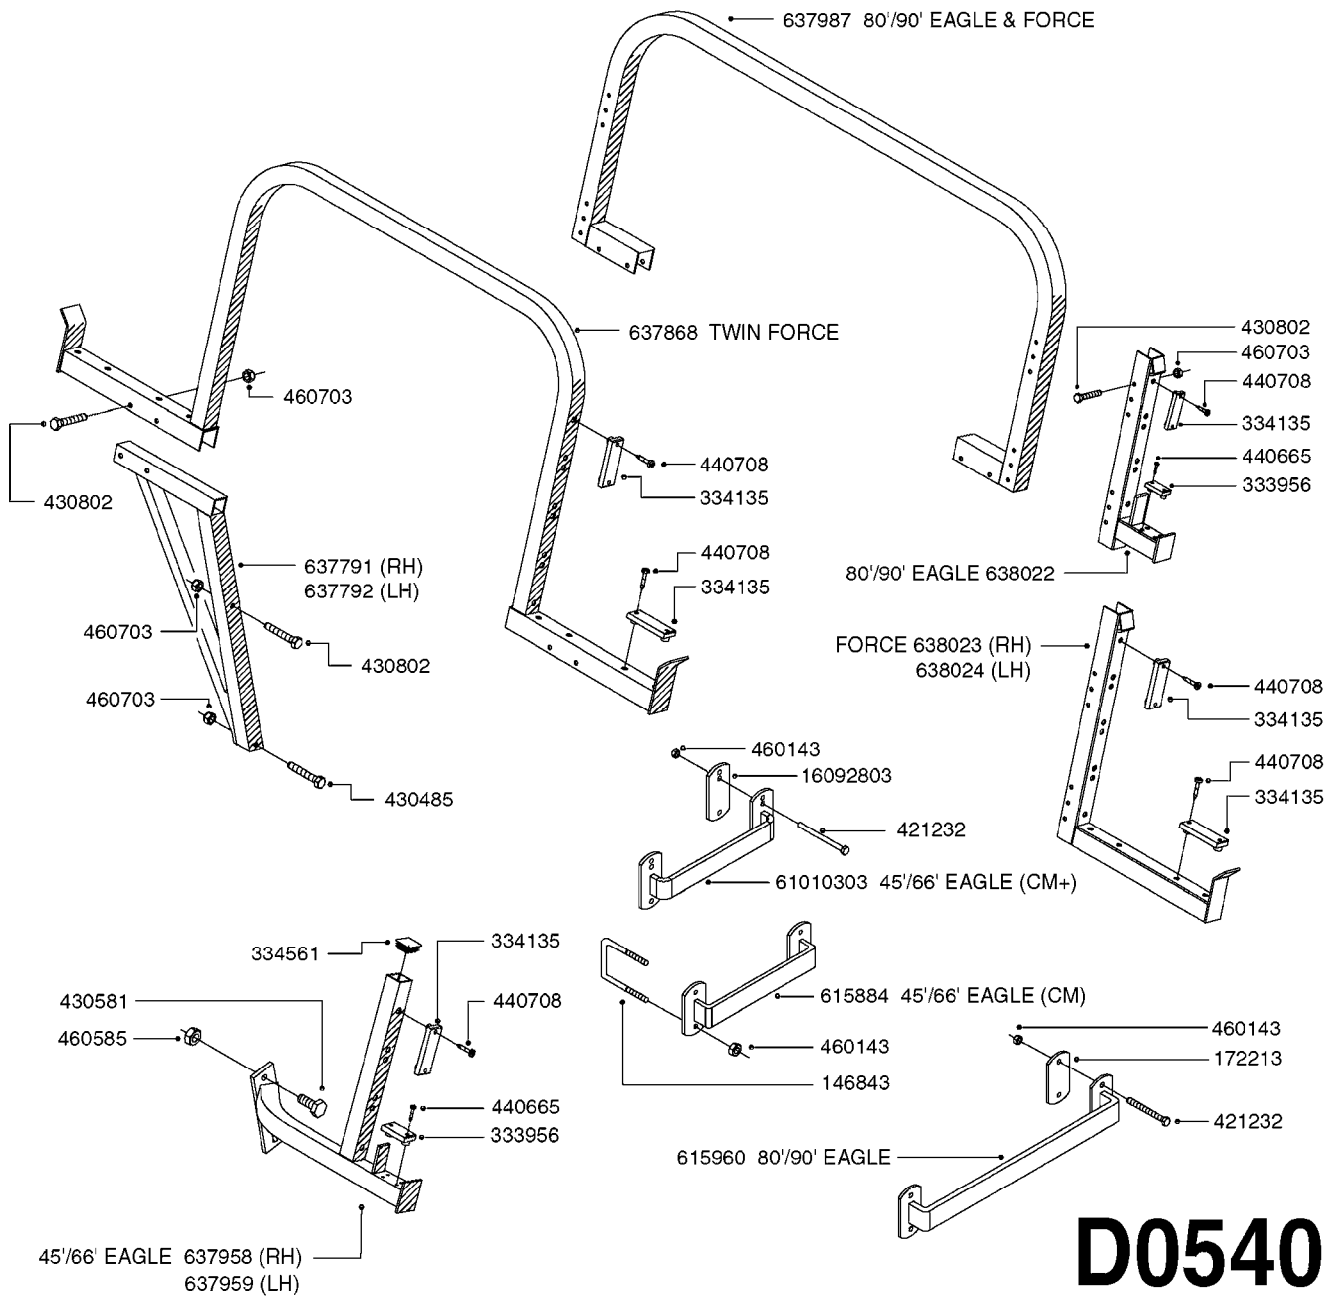

TRANSPORT BRACKETS - CM/CM+
D0540-HIN, 01:01:16

Page 1

Date 05.08.2019 11:52

parts-n°	order qty	description
146843	1	BOLT U M8 F.60 x 60
172213	1	FLAT BAR F.BOOM STRAP
333956	1	SLIDE SHOE 91X25X10
334135	1	SLIDE SHOE 140X45X15
334561	1	PLUG 50x50x2 F.SQ.TUBE
421232	1	BOLT HEX 8.8 DEL M8X110
430485	1	BOLT HEX 8.8 DEL M12X90
430581	1	BOLT HEX 8.8 DEL M16X40 FT
430802	1	BOLT HEX 8.8 DEL M12X75
440665	1	SCREW M4.2X16 STAINLESS
440708	1	SCREW M5.5X16 SELF TAPPING SS
460143	1	SELF LOCK NUT M8 SST A2 DIN985
460585	1	LOCKING NUT M16 DIN985 A2 SS
460703	1	NUT HEX M12X1.75 LOCK DIN985A2 SS
615884	1	HOOK BRACKET F.TNSPORT 45'-66'
615960	1	TRANSPORT BKT.F.80'-90'HZ CM
637791	1	TRANS.MOUNT BKT. CM PLTFORM RH
637792	1	TRANS.MOUNT BKT. CM PLTFORM LH
637868	1	TRANS.BKT UPPER CM TWIN FORCE
637958	1	TRANS.BKT CM EAGLE45'-66' RH
637959	1	TRANS.BKT CM EAGLE45'-66' LH
637987	1	TRANS.BKT UPPER CM EAGLE80-90'
638022	1	TRANSPORT BKT.F.80-90'HZ CM
638023	1	TRANSPORT BKT.F.110'FORCE RH
638024	1	TRANSPORT BKT.F.110'FORCE LH
16092803	1	PLATE F. TRANSPORT CM+
61010303	1	TRANSPORT MT. F. WING SPB CM+