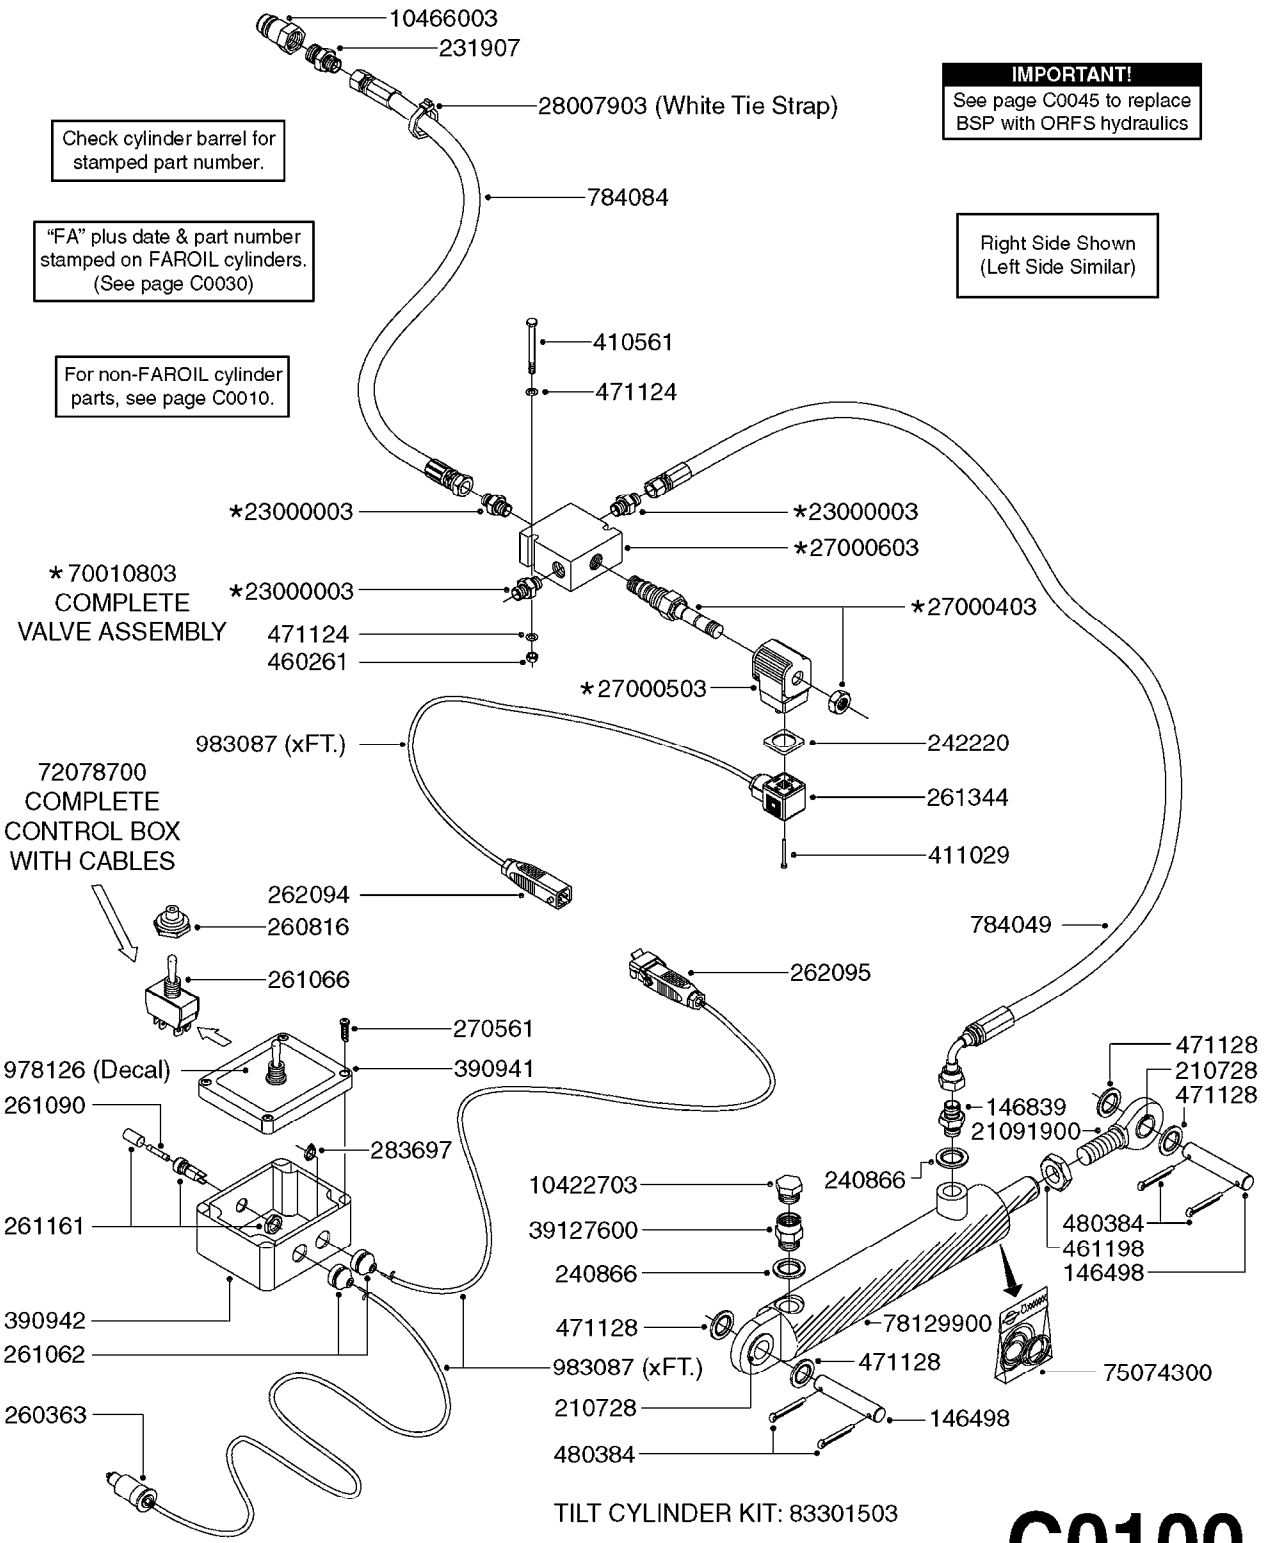

Check cylinder barrel for stamped part number.

"FA" plus date & part number stamped on FAROIL cylinders. (See page C0030)

For non-FAROIL cylinder parts, see page C0010.

IMPORTANT!
See page C0045 to replace BSP with ORFS hydraulics

Right Side Shown
(Left Side Similar)

TILT CYLINDER KIT: 83301503