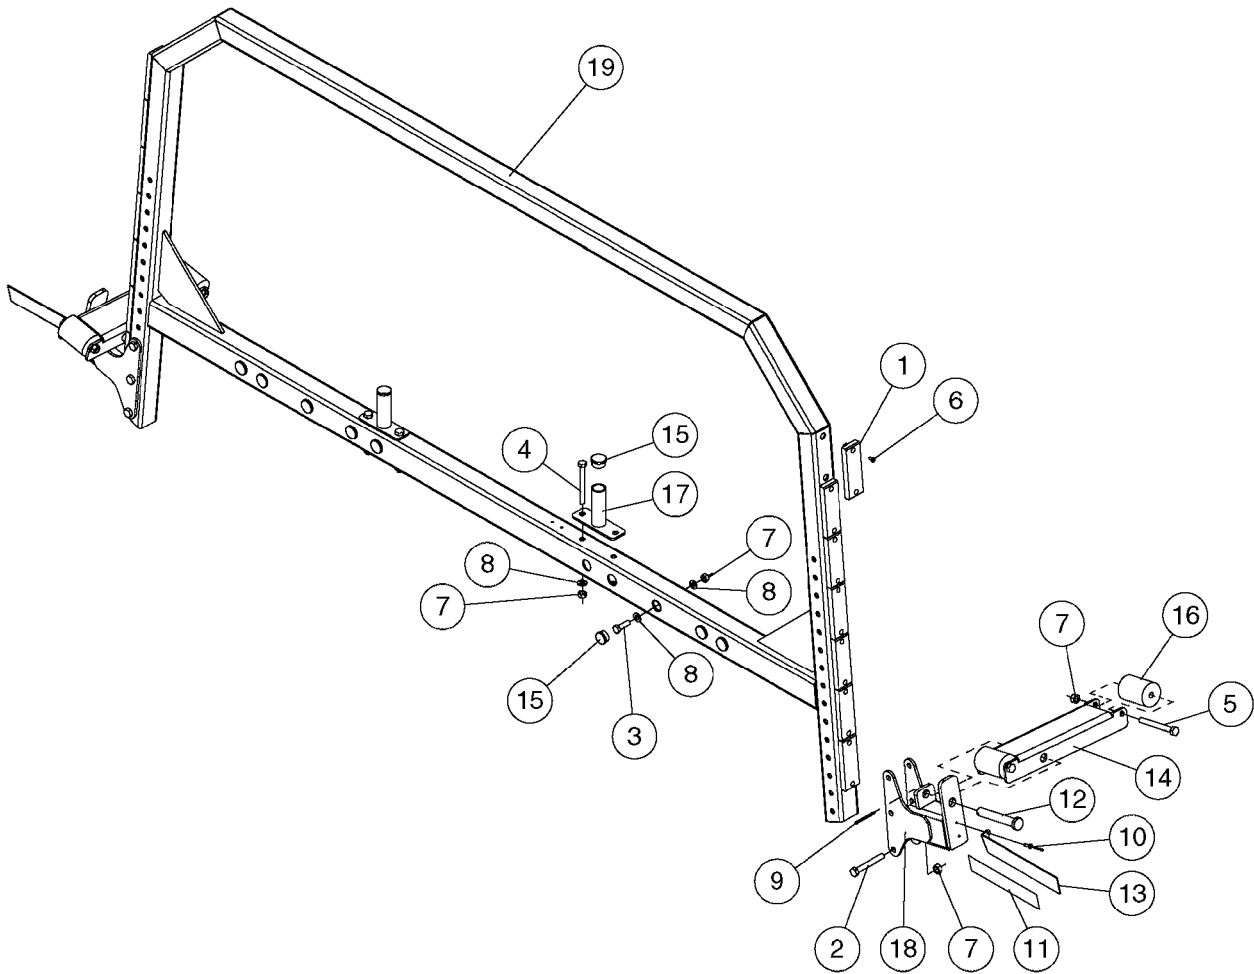

TRANSPORT BRACKET DTZ
D0990-HIN, 05:07:17

Page 0

Date 05.08.2019 11:53

D0990