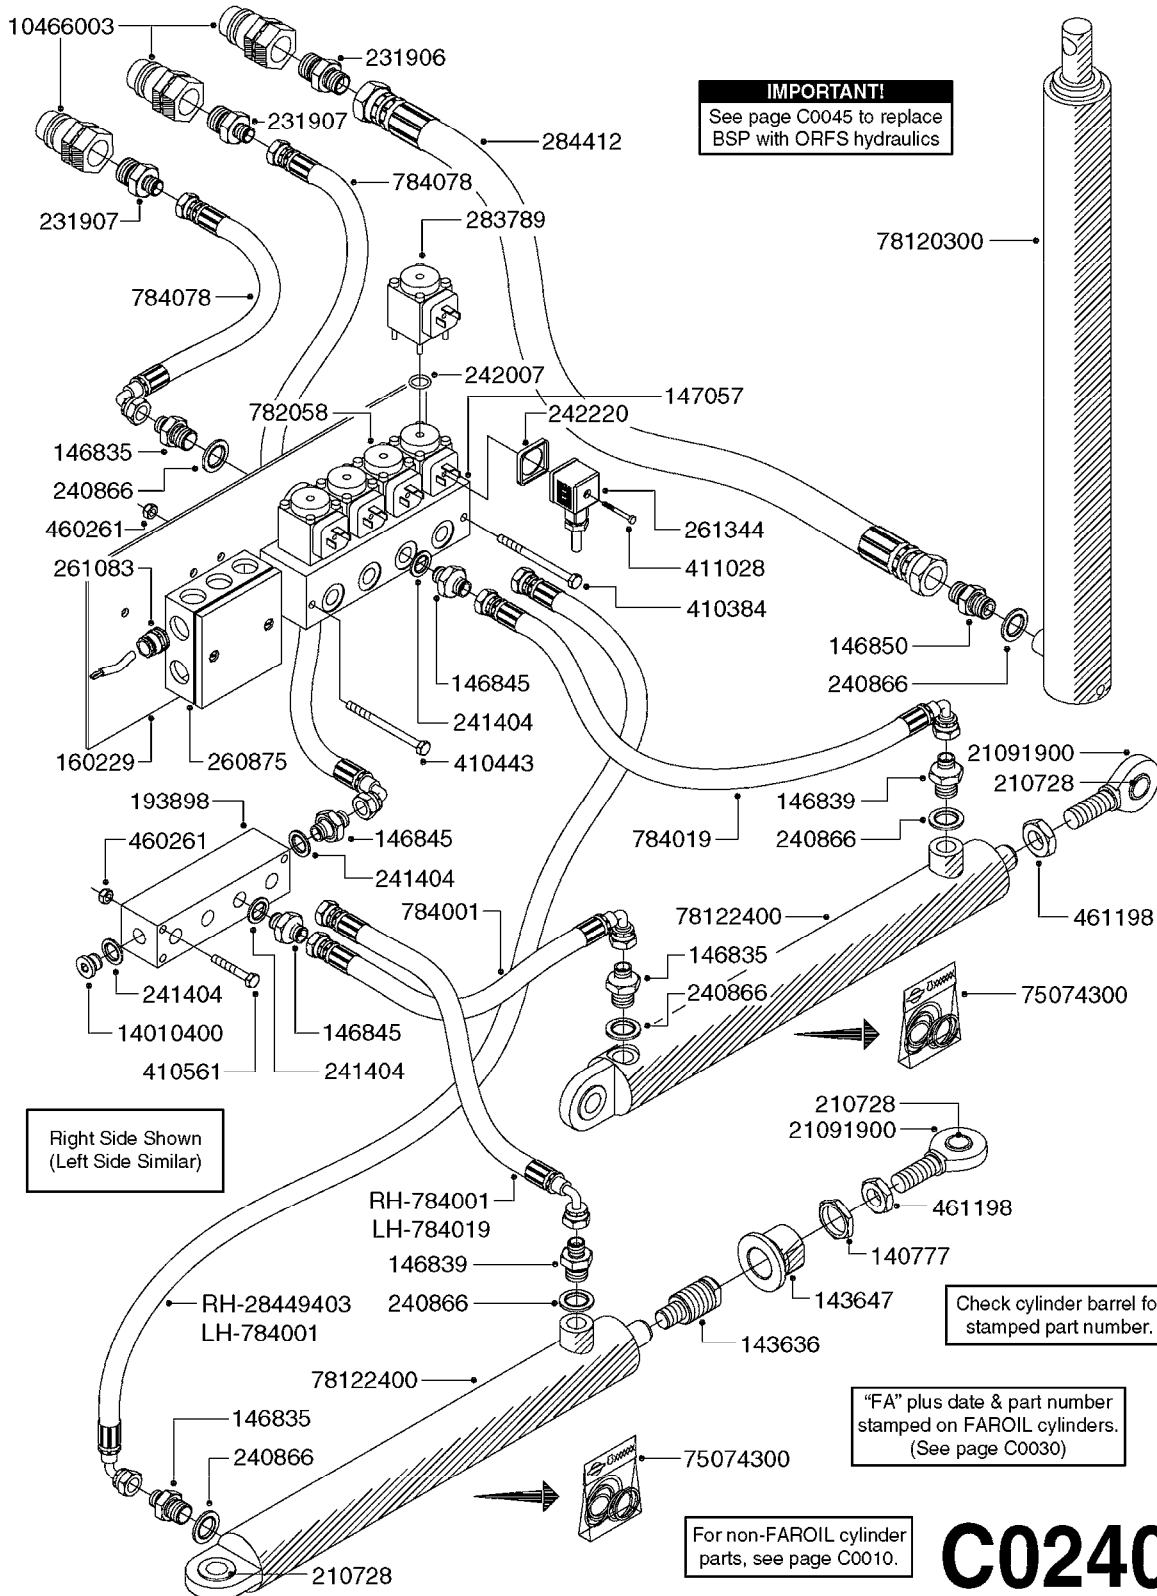

C0240

HYDRAULICS-EAG HZ 45-66'PRE 95
C0240-HIN, 09:01:18

Page 1
Date 05.08.2019 11:50

parts-n°	order qty	description
140777	1	NUT HEX 3/4" BSP JAMB
143636	1	THREADED INSERT F.CYLINDER END
143647	1	COLLAR F.THREAD.ROD EXTENTON
146835	1	HEX NIPPLE 1/4" - 3/8" BSP
146839	1	HEX NIPPLE 1/4"X3/8" BSP 0.7MM
146845	1	HEX NIPPLE 1/4"X1/4"
146850	1	HEX NIPPLE 3/8"x3/8" - 1.8mm
147057	1	MANIFOLD BLOCK F.HYD/4
160229	1	MOUNT PLATE F.HYD. MANIFOLD
193898	1	HYD. DISTRIBUTOR BLOCK
210728	1	BEARING F.LINK HEAD M17
231906	1	HEX NIPPLE 3/8"BSP X 1/2"NPT
231907	1	HEX NIPPLE 1/4"BSP X 1/2"NPT
240866	1	DOWTYSEAL 3/8"
241404	1	DOWTY SEAL 1/4"
242007	1	O-RING D9.1X1.6
242220	1	GASKET F. HIRSMANN PLUG
260875	1	JUNCTION BOX
261083	1	GROMMET (PLASTIC)F.ELEC.CABLE
261344	1	HIRSCHMANN PLUG B
283789	1	SOLENOID F.HYD. VALVE
284412	1	HOSE HY 3/8" X 315" STR+STR
410384	1	BOLT HEX 8.8 DEL M6X65
410443	1	BOLT HEX 8.8 DEL M6X70
410561	1	BOLT HEX 8.8 DEL M6X50 FT
411028	1	SCREW M3X30 F.HIRSMANN
460261	1	NUT HEX M6X1.00 LOCK DIN985 A2 SS
461198	1	NUT HEX M16X2 JAMB
782058	1	HY VALVE
784001	1	HOSE HY X 1/4 X 067.00"STR+ELB
784019	1	HOSE HY X 1/4 X 078.75"STR+ELB
784078	1	HOSE HY X 1/4 X 417.33"STR+ELB
10466003	1	COUPLER PIONEER 8010-04 1/2NPT
14010400	1	PLUG 1/4" BSP
21091900	1	LINK HEAD M16 x D17 DELTA
28449403	1	HOSE HY X1/4X057.08"STR+ELB
75074300	1	SEALKIT78122000/23-25/30-32/46
78120300	1	CYLINDER 60/50/30 1100MM
78122400	1	DOUBLE CYLINDER D 40/20-300