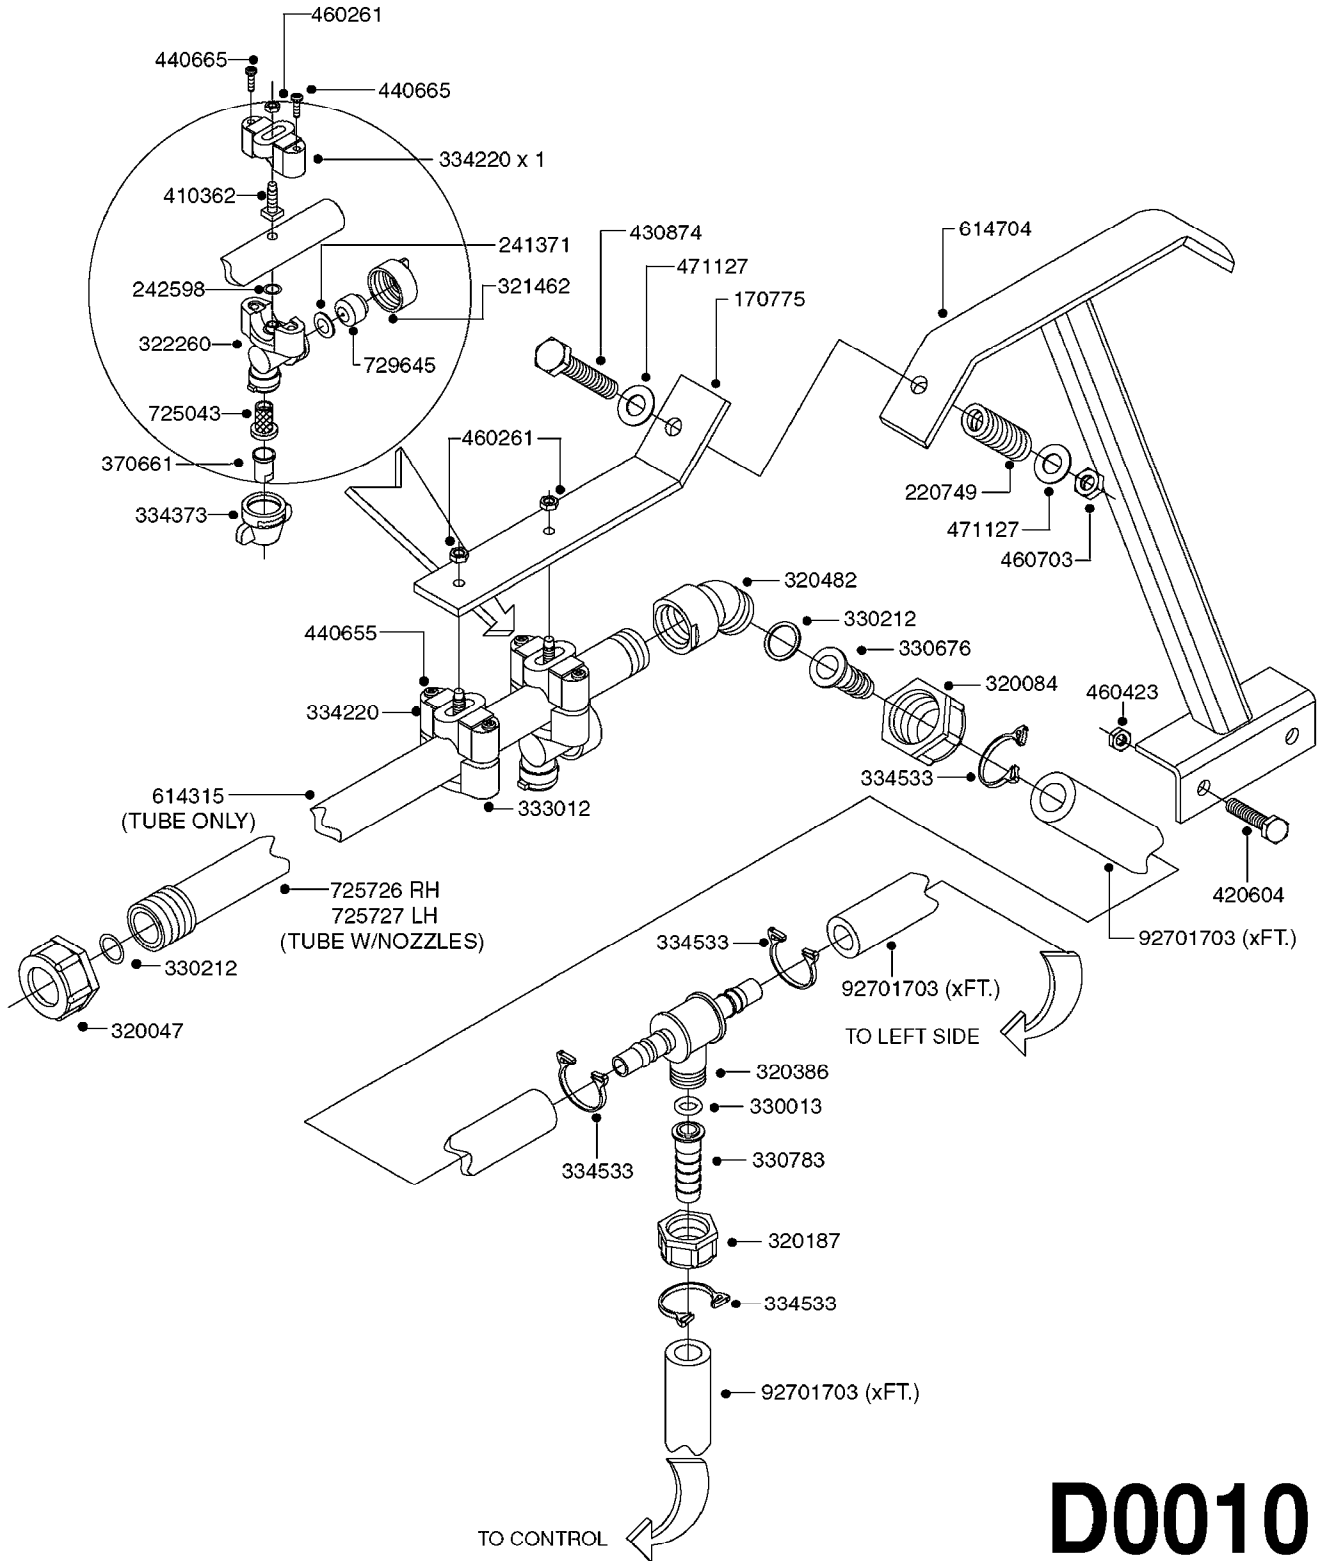

D0010

BOOM - 6' FOLDING
D0010-HIN, 01:01:16

Page 1
Date 05.08.2019 11:52

parts-n°	order qty	description
170775	1	ARM FOR ATV BOOM
220749	1	SPRING D20.5X52
241371	1	DIAPHRAGM F.NO-DRIP,VULC
242598	1	O-RING D7.0 X 2.5 NITRIL
320047	1	FITT.DK CAPNUT 1/2" BSP
320084	1	FITT.DK NUT 1/2" BSP
320187	1	FITT.DK CAP 3/8" BSP BLACK
320386	1	FITT.DK TEE 3/8X3/8HB X3/8"BSP
320482	1	FITT.DK ELB. 1/2" BSP 60 DEG.
321462	1	CAP F.NO-DRIP ASSY.
322260	1	NOZZLE HOLDER LOWER PART
330013	1	O-RING 2.5 X 10 PUR
330212	1	O-RING D19/D14X2.4 F.1/2"NUT
330676	1	FITT.DK HB 3/8" F. 1/2" NUT
330783	1	FITT.DK HB 3/8"F.3/8" NUT
333012	1	NOZZLE HOLD. UPPER PART
334220	1	YOKE, UPPER NOZZLE BODY
334373	1	SNAP-FIT NOZZLE HOLDER RED
334533	1	CLAMP HOSE PLASTIC 3/8"
370661	1	NOZZLE FLAT FAN 4110-12
410362	1	BOLT HEX 8.8 SS M6X20
420604	1	BOLT HEX 8.8 DEL M10X25 FT DIN933
430874	1	SCREW SET 8.8 DEL M12X70 FT
440665	1	SCREW M4.2X16 STAINLESS
460261	1	NUT HEX M6X1.00 LOCK DIN985 A2 SS
460423	1	NUT HEX M10X1.50 LOCK DIN985A2 SS
460703	1	NUT HEX M12X1.75 LOCK DIN985A2 SS
471127	1	WASHER Z12N 13X24X2.5 RST
614315	1	TUBE F.6'BOOM W.ENDS NO NOZZ.
614704	1	UPRIGHT FOR ATV SPRAYER
725043	1	SCREEN 50 MESH W.GASKET,BLUE
725726	1	NOZZLE TUBE ASSY. ES30 RIGHT
725727	1	NOZZLE TUBE ASSY. ES30 LEFT
729645	1	NON-DRIP SPRING ASSY.GREEN 10
92701703	1	HOSE R X3/8" X300PSI WP X0012"