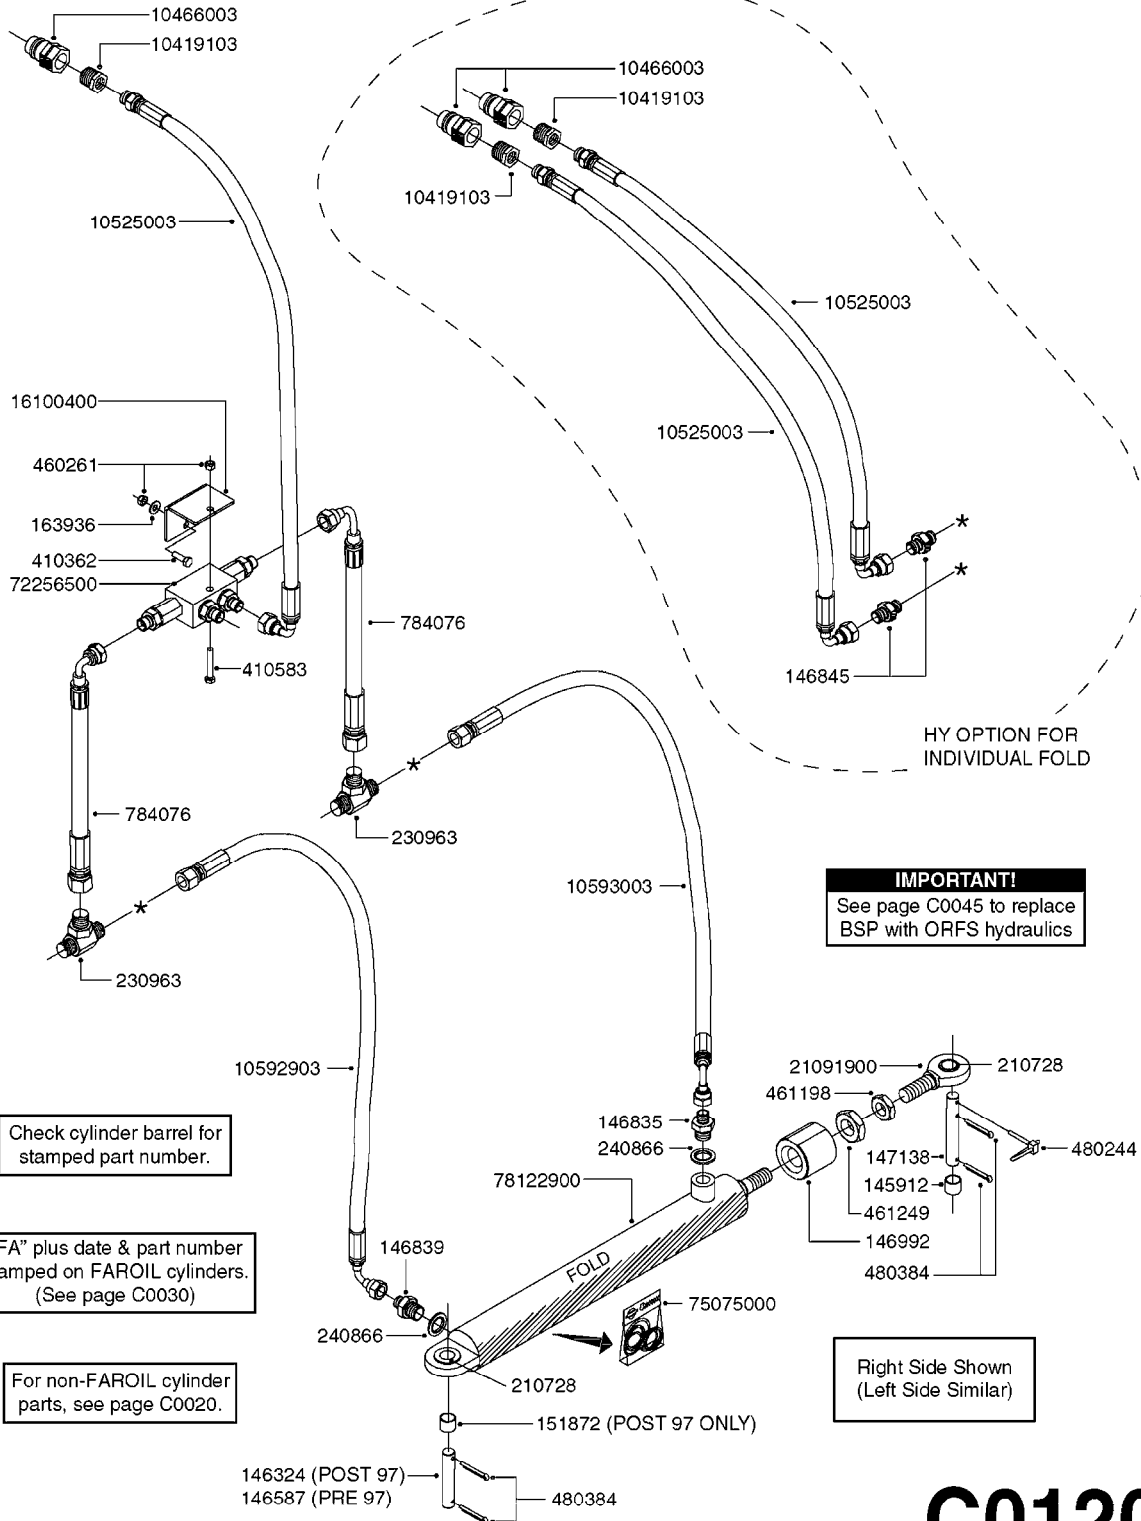

C0120

HYDRAULICS - 3PT EAGLE HY
C0120-HIN, 08:01:18

Page 1

Date 05.08.2019 11:50

parts-n°	order qty	description
145912	1	BUSHING D19.8/D17.0X7MM
146324	1	SHAFT D16.8 L102/2 X 5
146587	1	PIN D16.8 X 65
146835	1	HEX NIPPLE 1/4" - 3/8" BSP
146839	1	HEX NIPPLE 1/4"X3/8" BSP 0.7MM
146845	1	HEX NIPPLE 1/4"X1/4"
146992	1	BUSHING F.CYLINDER
147138	1	PIN D16.8 X 90
151872	1	BUSHING D22.0/18.0 10MM
163936	1	WASHER D15/D6.2X1
210728	1	BEARING F.LINK HEAD M17
230963	1	TEE 1/4"M X 1/4"M X 1/4"M BSP
240866	1	DOWTYSEAL 3/8"
410362	1	BOLT HEX 8.8 SS M6X20
410583	1	BOLT HEX 8.8 DEL M6X40
460261	1	NUT HEX M6X1.00 LOCK DIN985 A2 SS
461198	1	NUT HEX M16X2 JAMB
461249	1	NUT M22X1.5 DIN439B
480244	1	PIN SNAP D4.5
480384	1	PIN COTTER 3/16 x 1-1/2"
784076	1	HOSE, HY, 1/4" L=8.5" STR-ELB
10419103	1	FITT. HY HEX RED. 3/8 X 1/2
10466003	1	COUPLER PIONEER 8010-04 1/2NPT
10525003	1	HOSE HY X1/4 X 177"STR&ELB
10592903	1	HOSE HY X1/4 X 108.00"STR+ELB
10593003	1	HOSE HY X1/4 X 114.00"STR+ELB
16100400	1	PLATE 3 X 60 X 91 HY BLOCK MT
21091900	1	LINK HEAD M16 x D17 DELTA
72256500	1	DOUB. PILOT STEERED COUNT. VALVE
75075000	1	SEAL KIT 78122600/27/28/29
78122900	1	CYLINDER 40/22X300MM RED