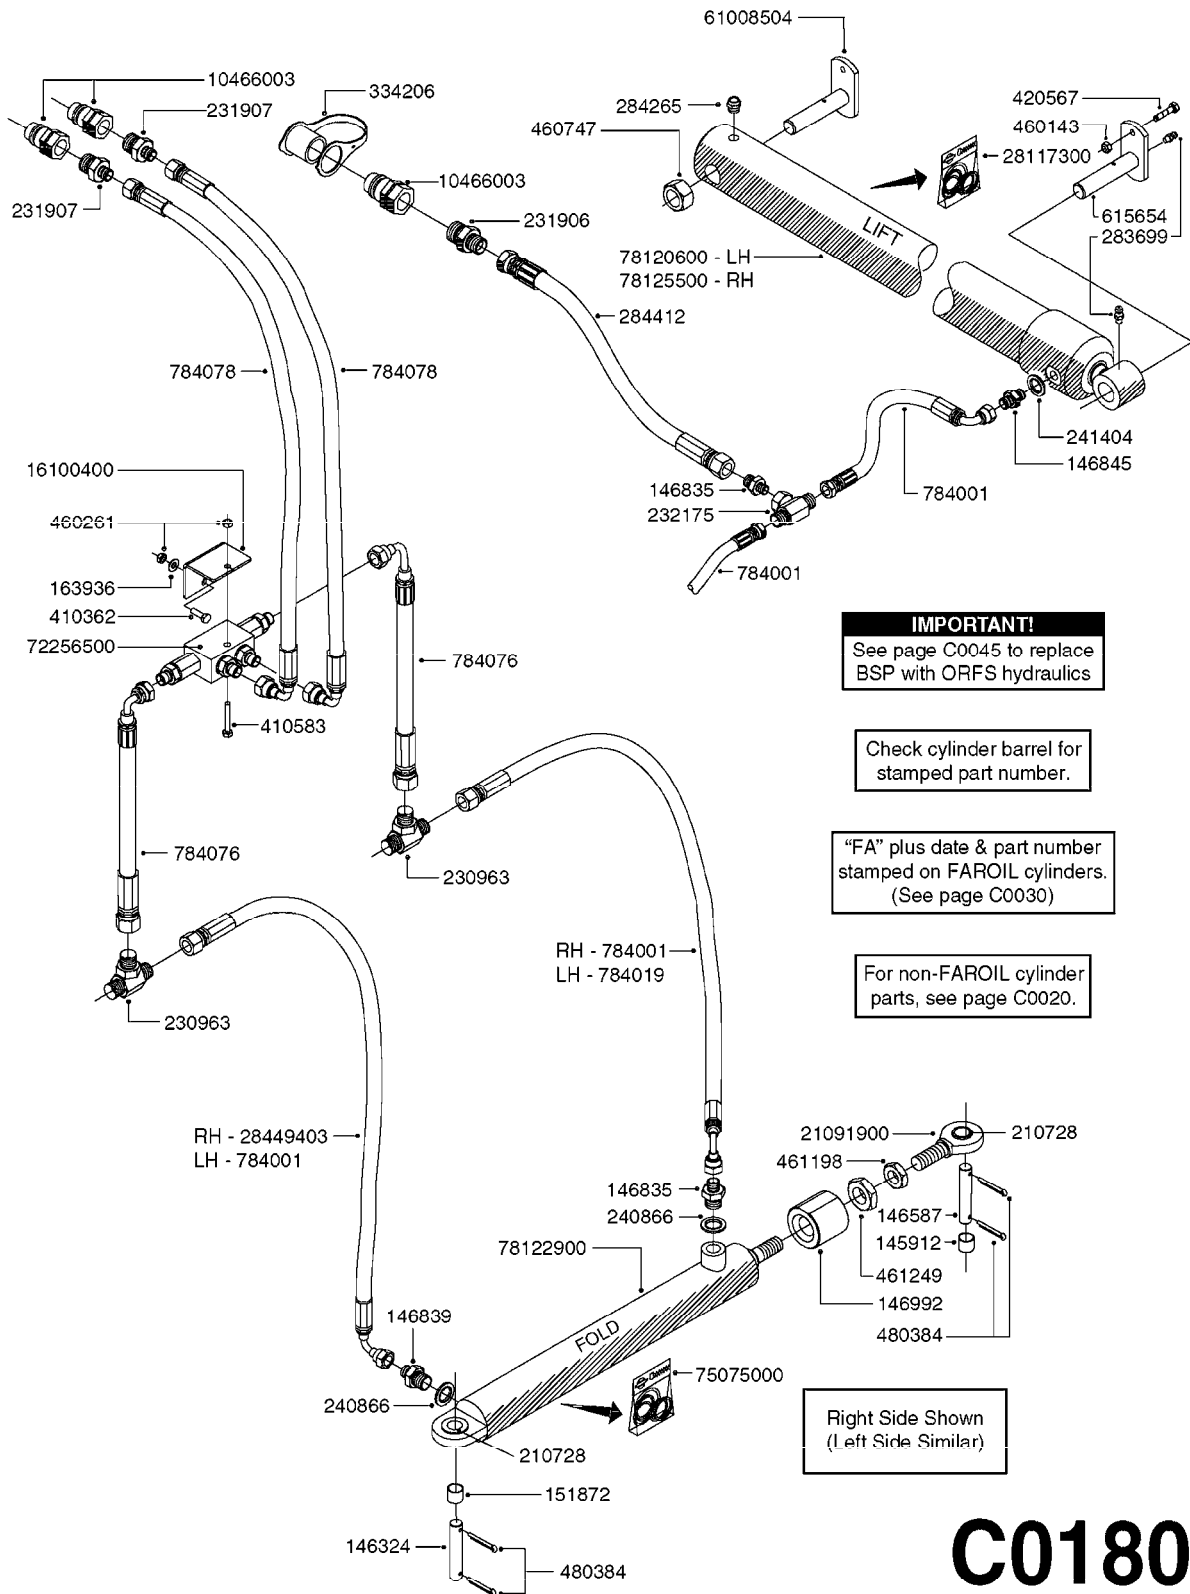

Right Side Shown
(Left Side Similar)

C0170

HYDRAULICS - EAGLE HY 45'-66'
C0170-HIN, 08:01:18

Page 1
Date 05.08.2019 11:50

parts-n°	order qty	description
140777	1	NUT HEX 3/4" BSP JAMB
143636	1	THREADED INSERT F.CYLINDER END
143647	1	COLLAR F.THREAD.ROD EXTENTON
145912	1	BUSHING D19.8/D17.0X7MM
146324	1	SHAFT D16.8 L102/2 X 5
146587	1	PIN D16.8 X 65
146835	1	HEX NIPPLE 1/4" - 3/8" BSP
146839	1	HEX NIPPLE 1/4"X3/8" BSP 0.7MM
146850	1	HEX NIPPLE 3/8"x3/8" - 1.8mm
146992	1	BUSHING F.CYLINDER
151872	1	BUSHING D22.0/18.0 10MM
163936	1	WASHER D15/D6.2X1
210728	1	BEARING F.LINK HEAD M17
230963	1	TEE 1/4"M X 1/4"M X 1/4"M BSP
231906	1	HEX NIPPLE 3/8"BSP X 1/2"NPT
231907	1	HEX NIPPLE 1/4"BSP X 1/2"NPT
240866	1	DOWTYSEAL 3/8"
284412	1	HOSE HY 3/8" X 315" STR+STR
410362	1	BOLT HEX 8.8 SS M6X20
410583	1	BOLT HEX 8.8 DEL M6X40
460261	1	NUT HEX M6X1.00 LOCK DIN985 A2 SS
461198	1	NUT HEX M16X2 JAMB
461249	1	NUT M22X1.5 DIN439B
480384	1	PIN COTTER 3/16 x 1-1/2"
784001	1	HOSE HY X 1/4 X 067.00"STR+ELB
784019	1	HOSE HY X 1/4 X 078.75"STR+ELB
784076	1	HOSE, HY, 1/4" L=8.5" STR-ELB
784078	1	HOSE HY X 1/4 X 417.33"STR+ELB
10466003	1	COUPLER PIONEER 8010-04 1/2NPT
16100400	1	PLATE 3 X 60 X 91 HY BLOCK MT
21091900	1	LINK HEAD M16 x D17 DELTA
28449403	1	HOSE HY X1/4X057.08"STR+ELB
72256500	1	DOUB.PILOT STEERED COUNT.VALVE
75074300	1	SEALKIT78122000/23-25/30-32/46
75075000	1	SEAL KIT 78122600/27/28/29
78120300	1	CYLINDER 60/50/30 1100MM
78122400	1	DOUBLE CYLINDER D 40/20-300
78122900	1	CYLINDER 40/22X300MM RED