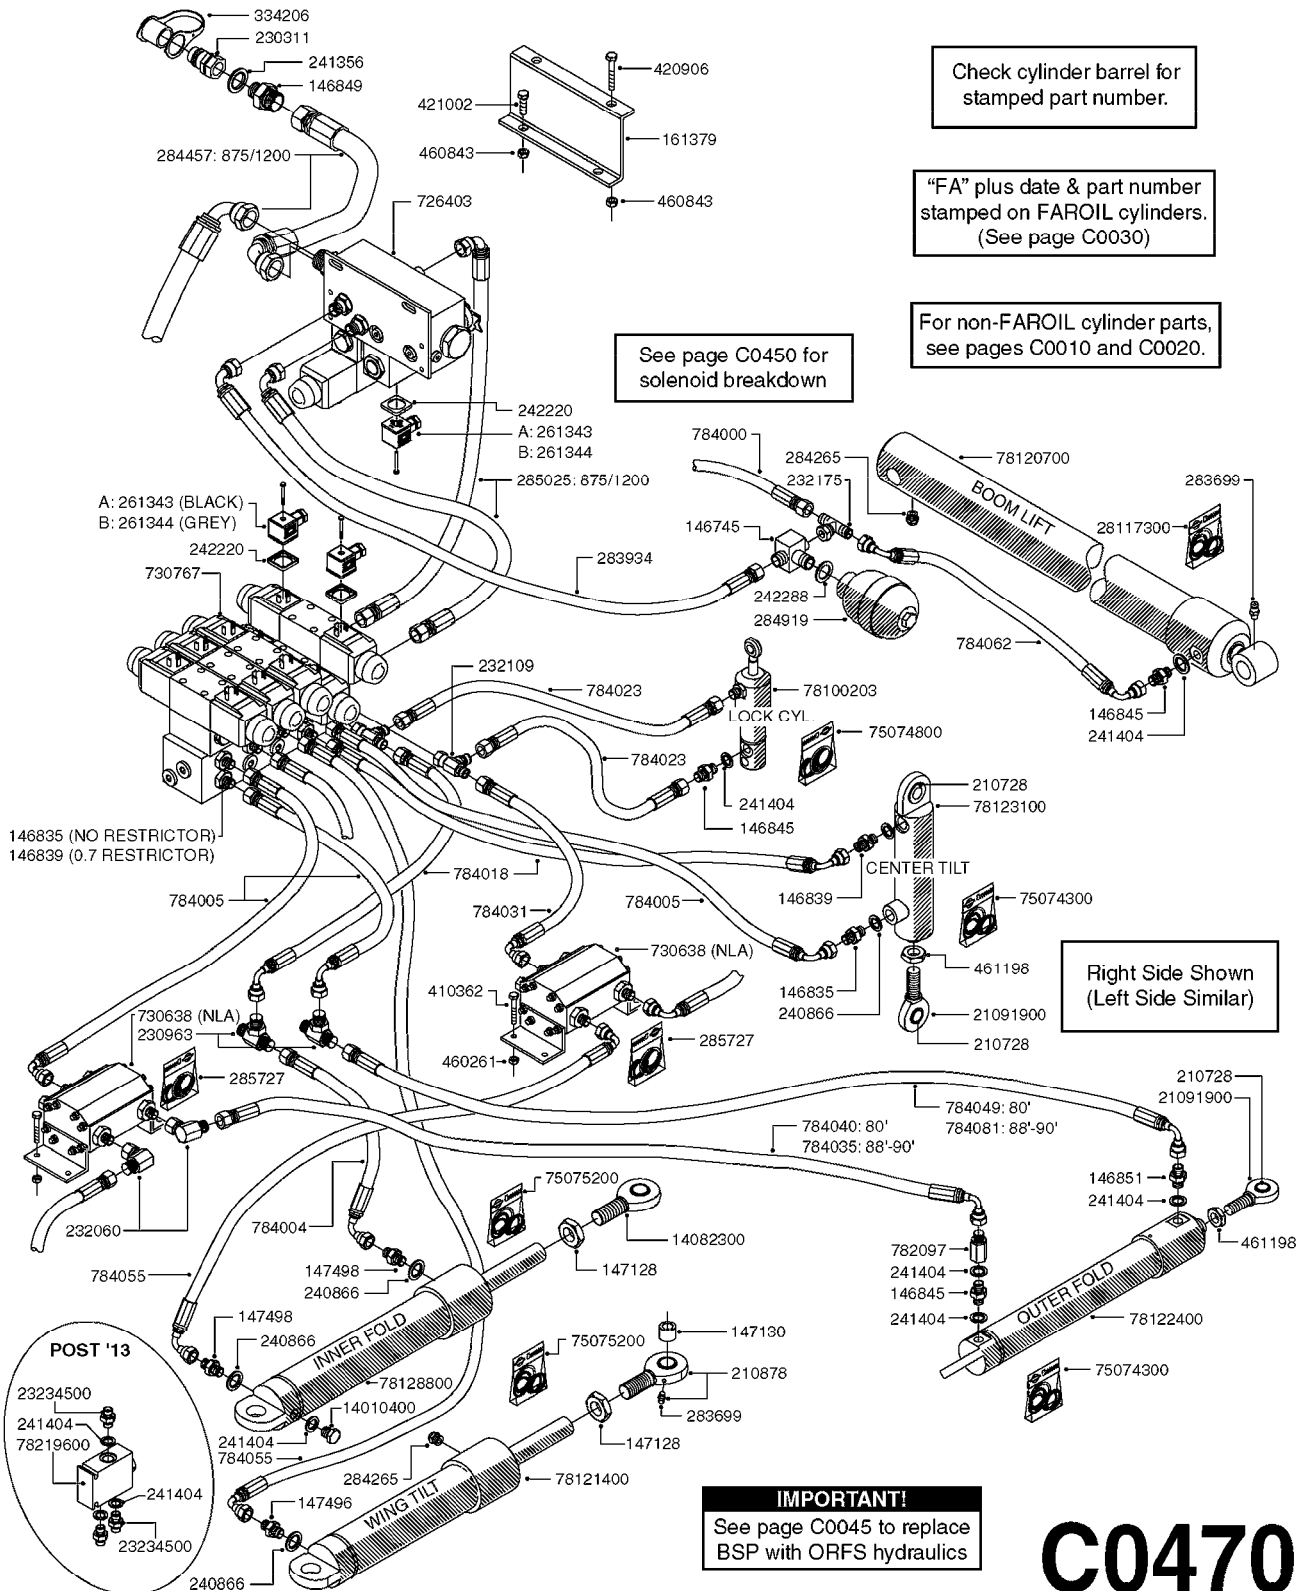

C0470

HYD TWIN FORCE 80'-90' HAZ
C0470-HIN, 17:11:17

Page 1
Date 05.08.2019 11:51

parts-n°	order qty	description
146745	1	TEE BLOCK M18X1.5-3/8"X1/4"
146835	1	HEX NIPPLE 1/4" - 3/8" BSP
146839	1	HEX NIPPLE 1/4"X3/8" BSP 0.7MM
146845	1	HEX NIPPLE 1/4"X1/4"
146849	1	HEX. NIPPLE 3/4"BSP X 1/2"BSP
146851	1	HEX NIPPLE 1/4"x1/4" 0.7MM
147128	1	NUT M24X2 NV-32
147130	1	BUSHING D25/20 20MM
147496	1	AIR SLOT RAIL L=1230/D25 LEFT
147498	1	HEX NIPPLE 1/4"-1/4" 1.2mm
161379	1	MOUNT PLATE F.MANIFOLD BLOCK
210728	1	BEARING F.LINK HEAD M17
210878	1	LINK HEAD M24 x 55 W/ GREASE NIP. DELTA
230311	1	QUICK COUPLING 1/2"
230963	1	TEE 1/4"M X 1/4"M X 1/4"M BSP
232060	1	HY.ELBOW 1/4" BSP SWIVEL
232109	1	FITT.HY TEE 1/4"BSP UNION
232175	1	TEE 1/4"M X 1/4"F X 1/4"M BSP
240866	1	DOWTYSEAL 3/8"
241356	1	DOWTYSEAL 1/2"
241404	1	DOWTY SEAL 1/4"
242220	1	GASKET F. HIRSMANN PLUG
242288	1	SEAL F. HYD ACCUMULATOR TWIN
261343	1	HIRSCHMANN PLUG 'A'
261344	1	HIRSCHMANN PLUG B
283699	1	GREASE NIPPLE M6X1
283934	1	HOSE HY. 3/8" l=3000 OML-OML90
284265	1	PLUG BREATHER 1/4" F/CYLINDER
284457	1	HOSE HY X 3/4 x 3800
284919	1	HYD. ACCUMULATOR F. CM875/1200
285025	1	HOSE HY x 3/8 x 228.0" STR+ELB
285727	1	PARTS KIT F.FLOW DIVIDER
334206	1	DUST HOOD FOR HY-COUPLING
410362	1	BOLT HEX 8.8 SS M6X20
420906	1	BOLT HEX 8.8 DEL M10X60
421002	1	BOLT HEX 8.8 DEL M10X30 FT DIN933
460261	1	NUT HEX M6X1.00 LOCK DIN985 A2 SS
460843	1	NUT HEX M10
461198	1	NUT HEX M16X2 JAMB
726403	1	MANIFOLD BLOCK COUPLING
730638	1	HY.FLOW DIVIDER
730767	1	HY.BLOCK COMPLETE TF HAZ
782097	1	HEX NIPPLE 1/4" ONE-WAY 0.55MM
784000	1	HOSE HY X 1/4 X 118.00"STR+ELB
784004	1	HOSE HY 1/4" x 33.5" STR & ELB
784005	1	HOSE HY X 1/4 X 037.38"STR+ELB
784018	1	HOSE HY X 1/4 X 029.5"STR+ELB
784023	1	HOSE HY 1/4 X 43.25" STR.+ELB.
784031	1	HYD.HOSE CM TF 1/4"x550MM
784035	1	HOSE HY X 1/4 X 268" STR+ELB
784040	1	HYD.HOSE CM TF 60'-66'-80'
784049	1	HOSE HY X 1/4" X 240"STR+ELB
784055	1	HYD.HOSE CM TF
784062	1	HOSE HY X 1/4 X 098.50"ELB+ELB
784081	1	HOSE HY X 1/4 X 281.50"STR+ELB
14010400	1	PLUG 1/4" BSP
14082300	1	LINK EYE Ø20/M24X2 L=87.5
21091900	1	LINK HEAD M16 x D17 DELTA
23234500	1	HEX NIPPLE 1/4" - 9/16"
28117300	1	SEAL KIT 78120600/07/43