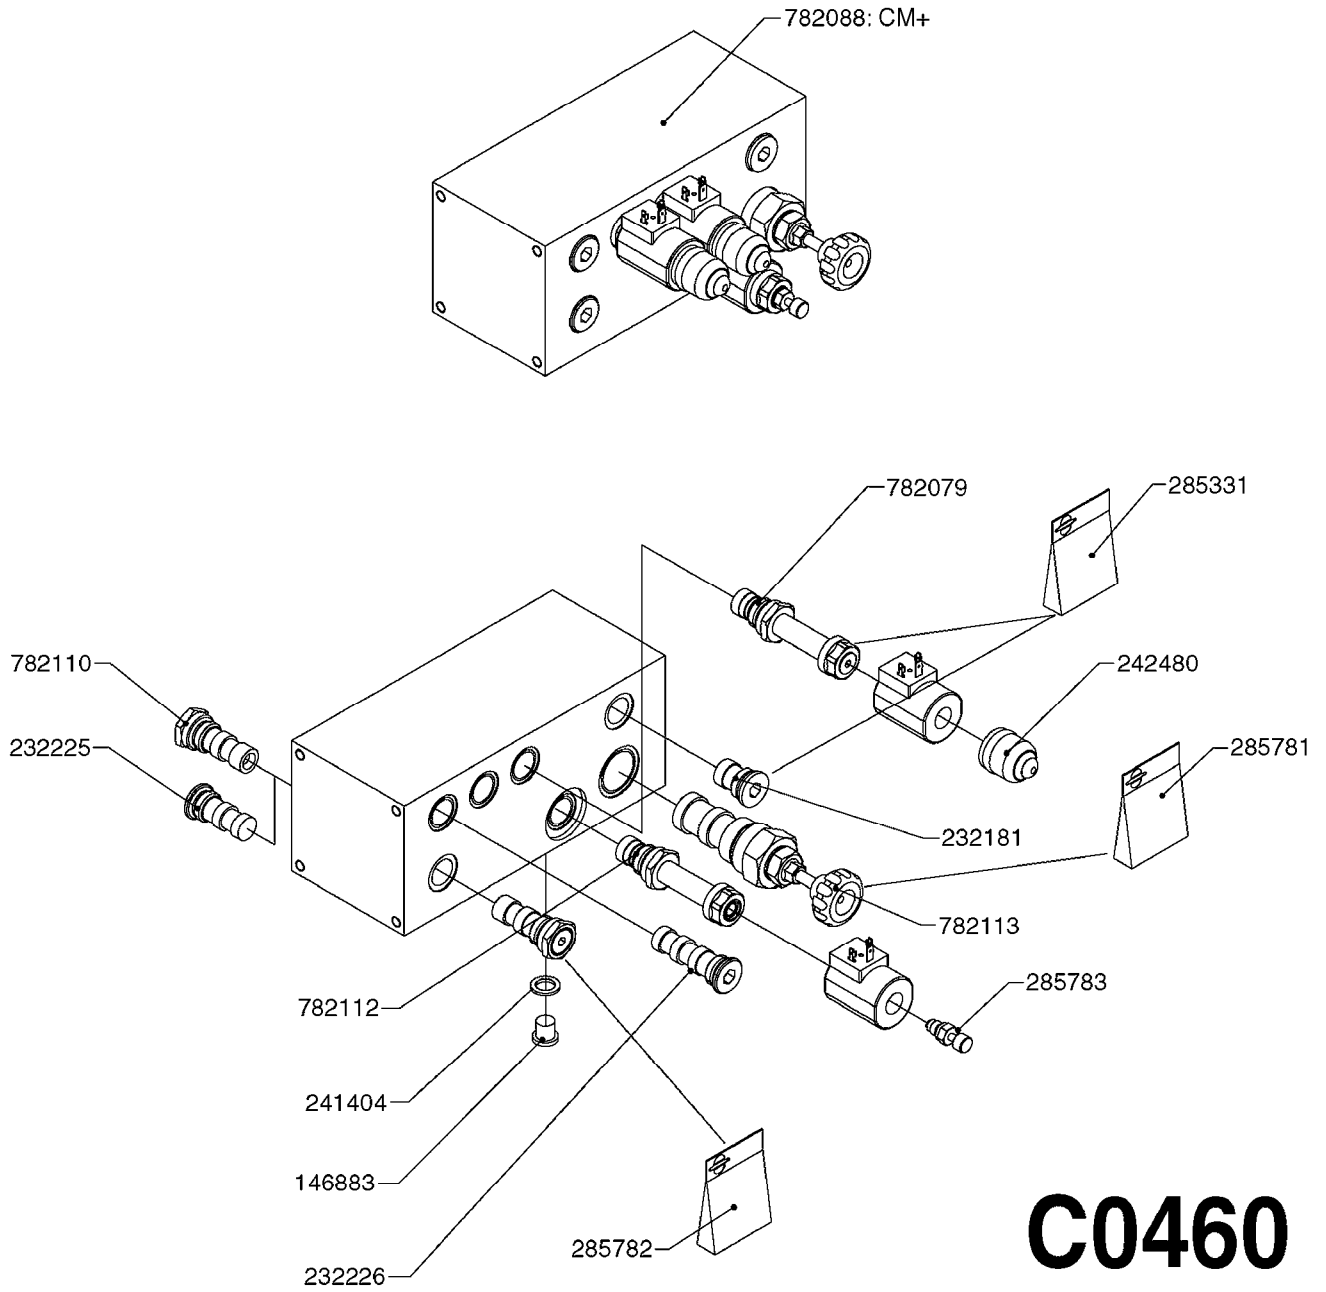

DAH VALVES (COMATROL) '9
C0460-HIN, 01:01:16

Page 1
Date 05.08.2019 11:51

parts-n°	order qty	description
146883	1	PLUG 1/4"RG NV=17 L=15 SS
232181	1	PLUG F DH HYD. VALVE
232225	1	PLUG NCS 06/3
232226	1	PLUG NCS 06/4
241404	1	DOWTY SEAL 1/4"
242480	1	DUST COVER F. HYD. VALVE
285331	1	SEAL KIT F. HZ HYD.SOLENOID 96
285781	1	SEAL KIT F.NCS 12/3
285782	1	SEAL KIT F.NCS 06/4
285783	1	BRASS VALVE F.EVH 06
782079	1	CARTRIDGE VALVE
782088	1	HY BLOCK CM+ TWIN
782110	1	NON RETURN VALVE F. STEERTRACK
782112	1	HY SOLENOID VALVE/MAG 12VDC
782113	1	FLOW REGULATOR VALVE