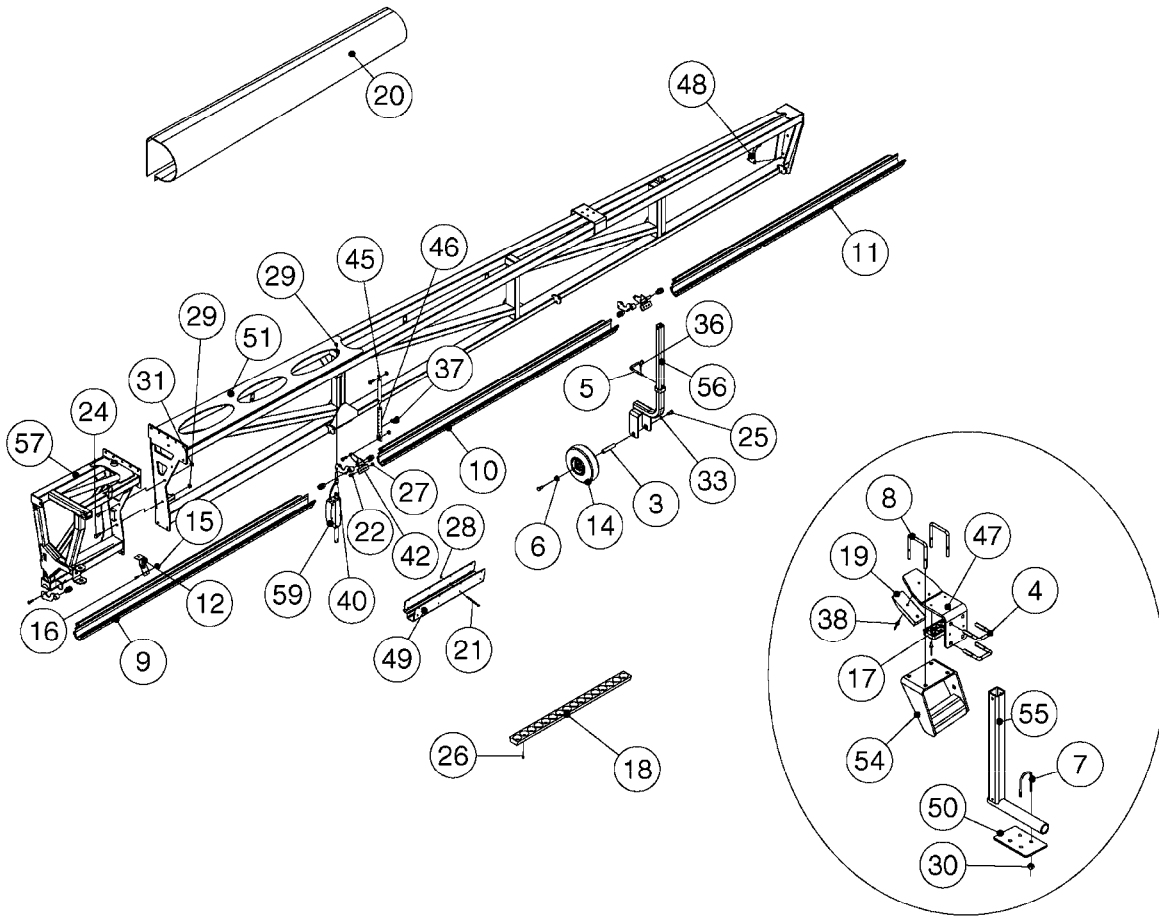

BOOM TF OUTER HAZ 2-FOLD 118'
D0730-HIN, 11:12:17

Page 0
Date 05.08.2019 11:53