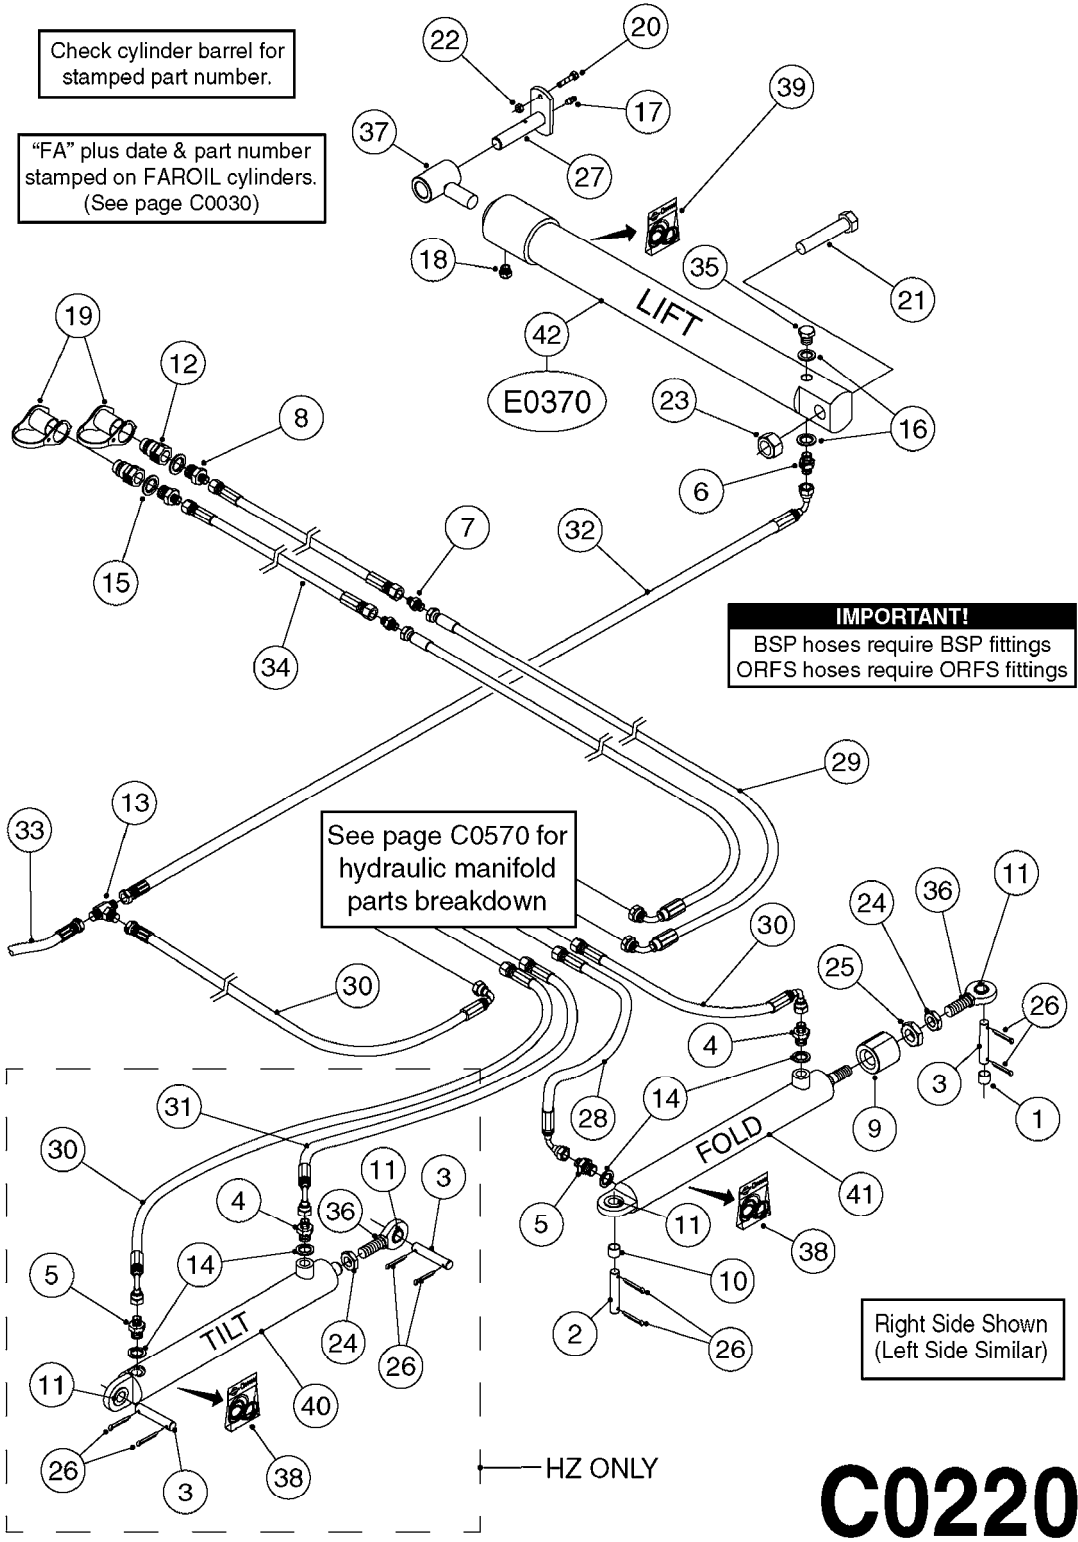

C0220

HYDRAULICS HV/HZ - RANGER 550
C0220-HIN, 09:01:18

Page

1

Date

05.08.2019 11:50

Pos.	parts-n°	order qty	description
1	145912	1	BUSHING D19.8/D17.0X7MM
2	146324	1	SHAFT D16.8 L102/2 X 5
3	146587	1	PIN D16.8 X 65
4	146835	1	HEX NIPPLE 1/4" - 3/8" BSP
5	146839	1	HEX NIPPLE 1/4"X3/8" BSP 0.7MM
6	146845	1	HEX NIPPLE 1/4"X1/4" BSP
6	23234500	1	HEX NIPPLE 1/4" - 9/16" ORFS
7	146845	1	HEX NIPPLE 1/4"X1/4" BSP
7	23239600	1	HEX NIPPLE 9/16"-9/16" ORFS
8	146846	1	HEX NIPPLE 1/2" X 1/4" BSP
8	23234800	1	HEX NIPPLE 1/2"-9/16" ORFS
9	146992	1	BUSHING F.CYLINDER
10	151872	1	BUSHING D22.0/18.0 10MM
11	210728	1	BEARING F.LINK HEAD M17
12	230311	1	QUICK COUPLING 1/2"
13	230963	1	TEE 1/4"M X 1/4"M X 1/4"M BSP
13	23240400	1	TEE 9/16"-9/16"-9/16" ORFS
14	240866	1	DOWTYSEAL 3/8"
15	241356	1	DOWTYSEAL 1/2"
16	241404	1	DOWTY SEAL 1/4"
17	283699	1	GREASE NIPPLE M6X1
18	284265	1	PLUG BREATHER 1/4" F/CYLINDER
19	334206	1	DUST HOOD FOR HY-COUPLING
20	420567	1	BOLT HEX 8.8 DEL M8X30 FT
21	430918	1	M20X100 DIN 931-8.8 DEL
22	460143	1	SELF LOCK NUT M8 SST A2 DIN985
23	460806	1	NUT HEX M20X2.50 LOCK DIN985A2 SS
24	461198	1	NUT HEX M16X2 JAMB
25	461249	1	NUT M22X1.5 DIN439B
26	480384	1	PIN COTTER 3/16 x 1-1/2"
27	615654	1	PIN D25 X 123 F. PARALIFT
28	784001	1	HOSE HY X 1/4 X 067.00"STR+ELB
28	78500200	1	HY.HO.1/4"L= 1700 STR-90° ORFS
29	784015	1	HOSE HY X 1/4 X 210" STR-ELB
29	78501403	1	HY.HO.1/4"L= 5330 STR-90° ORFS
30	784019	1	HOSE HY X 1/4 X 078.75"STR+ELB
30	78501500	1	HY.HO.1/4"L= 2000 STR-90° ORFS
31	784025	1	HOSE HY X 1/4" x 86.6"STR+ELB
31	78502100	1	HY.HO.1/4"L= 2200 STR-90° ORFS
32	784037	1	HOSE HY X 1/4" x 130"STR+ELB
			BSP