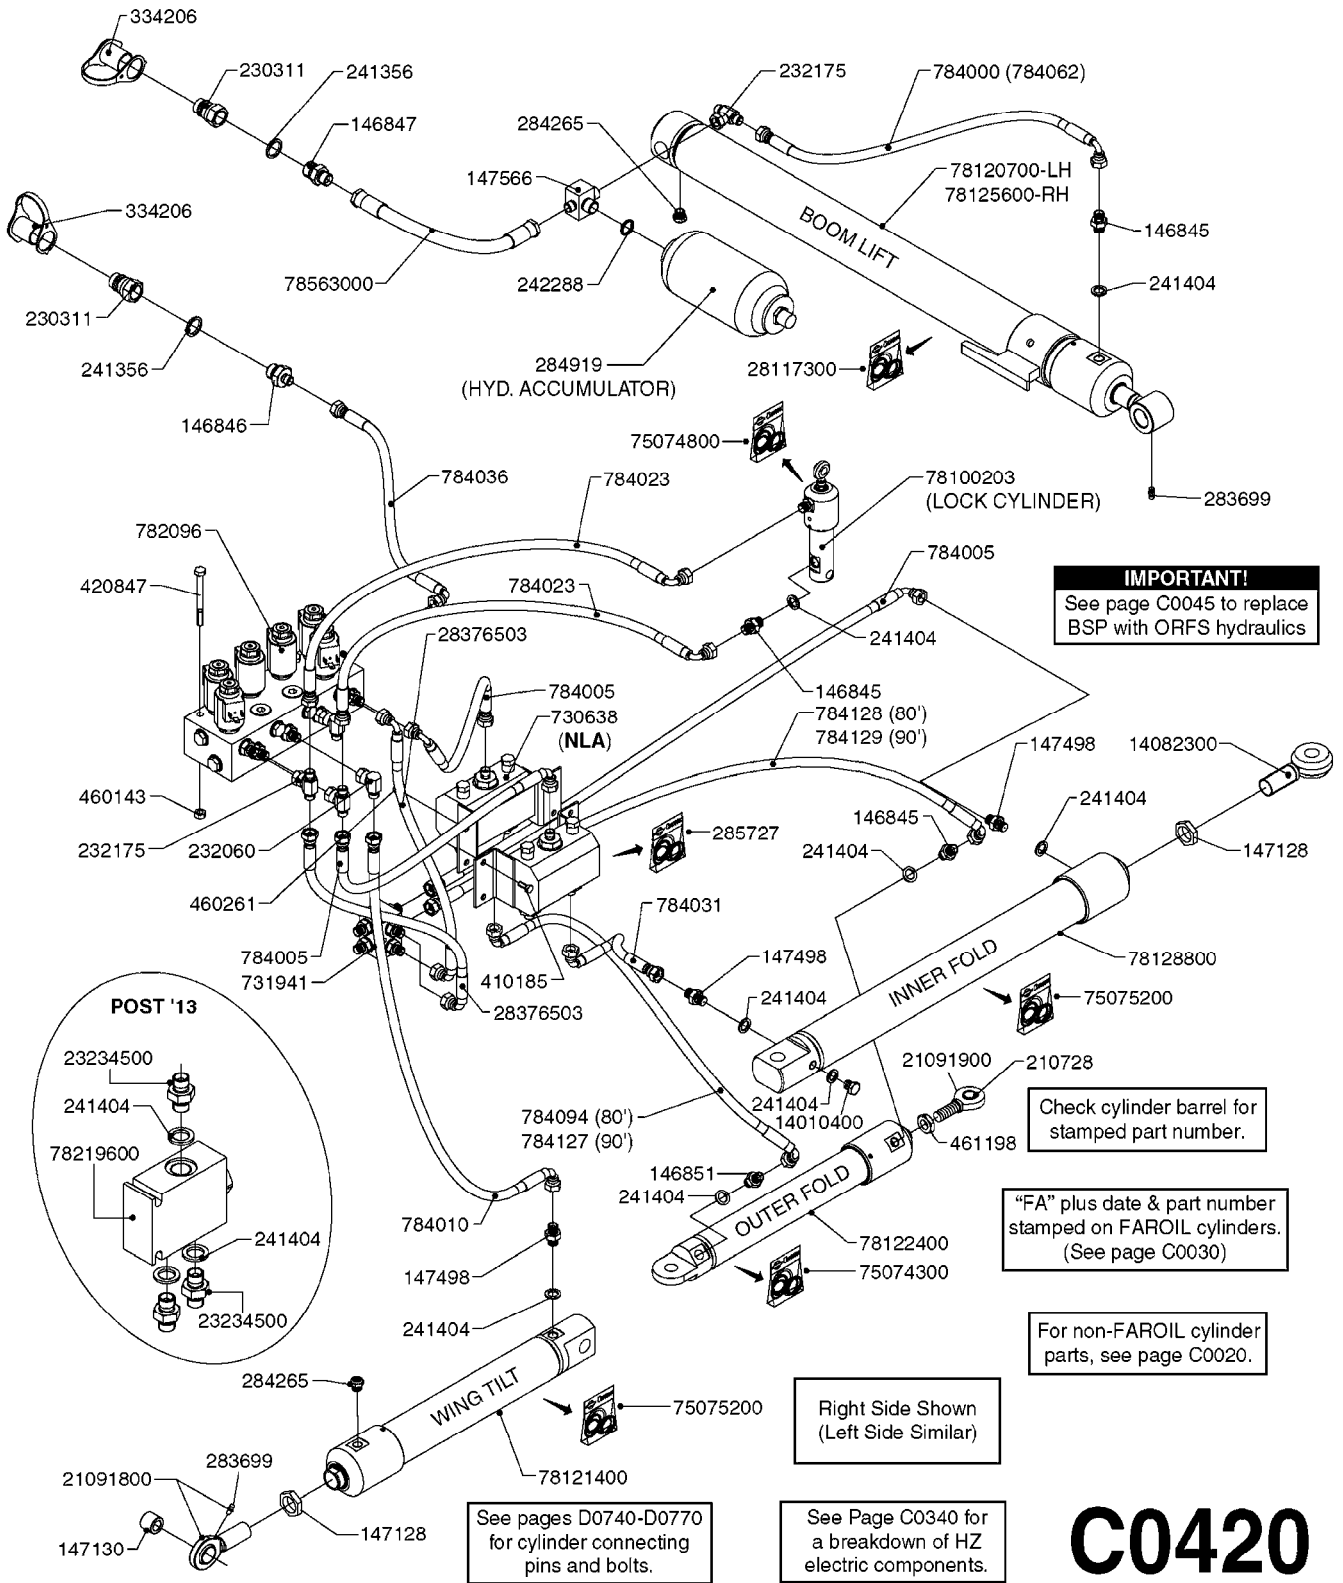

IMPORTANT!
See page C0045 to replace BSP with ORFS hydraulics

Check cylinder barrel for stamped part number.

"FA" plus date & part number stamped on FAROIL cylinders. (See page C0030)

For non-FAROIL cylinder parts, see page C0020.

Right Side Shown (Left Side Similar)

See pages D0740-D0770 for cylinder connecting pins and bolts.

See Page C0340 for a breakdown of HZ electric components.

C0420