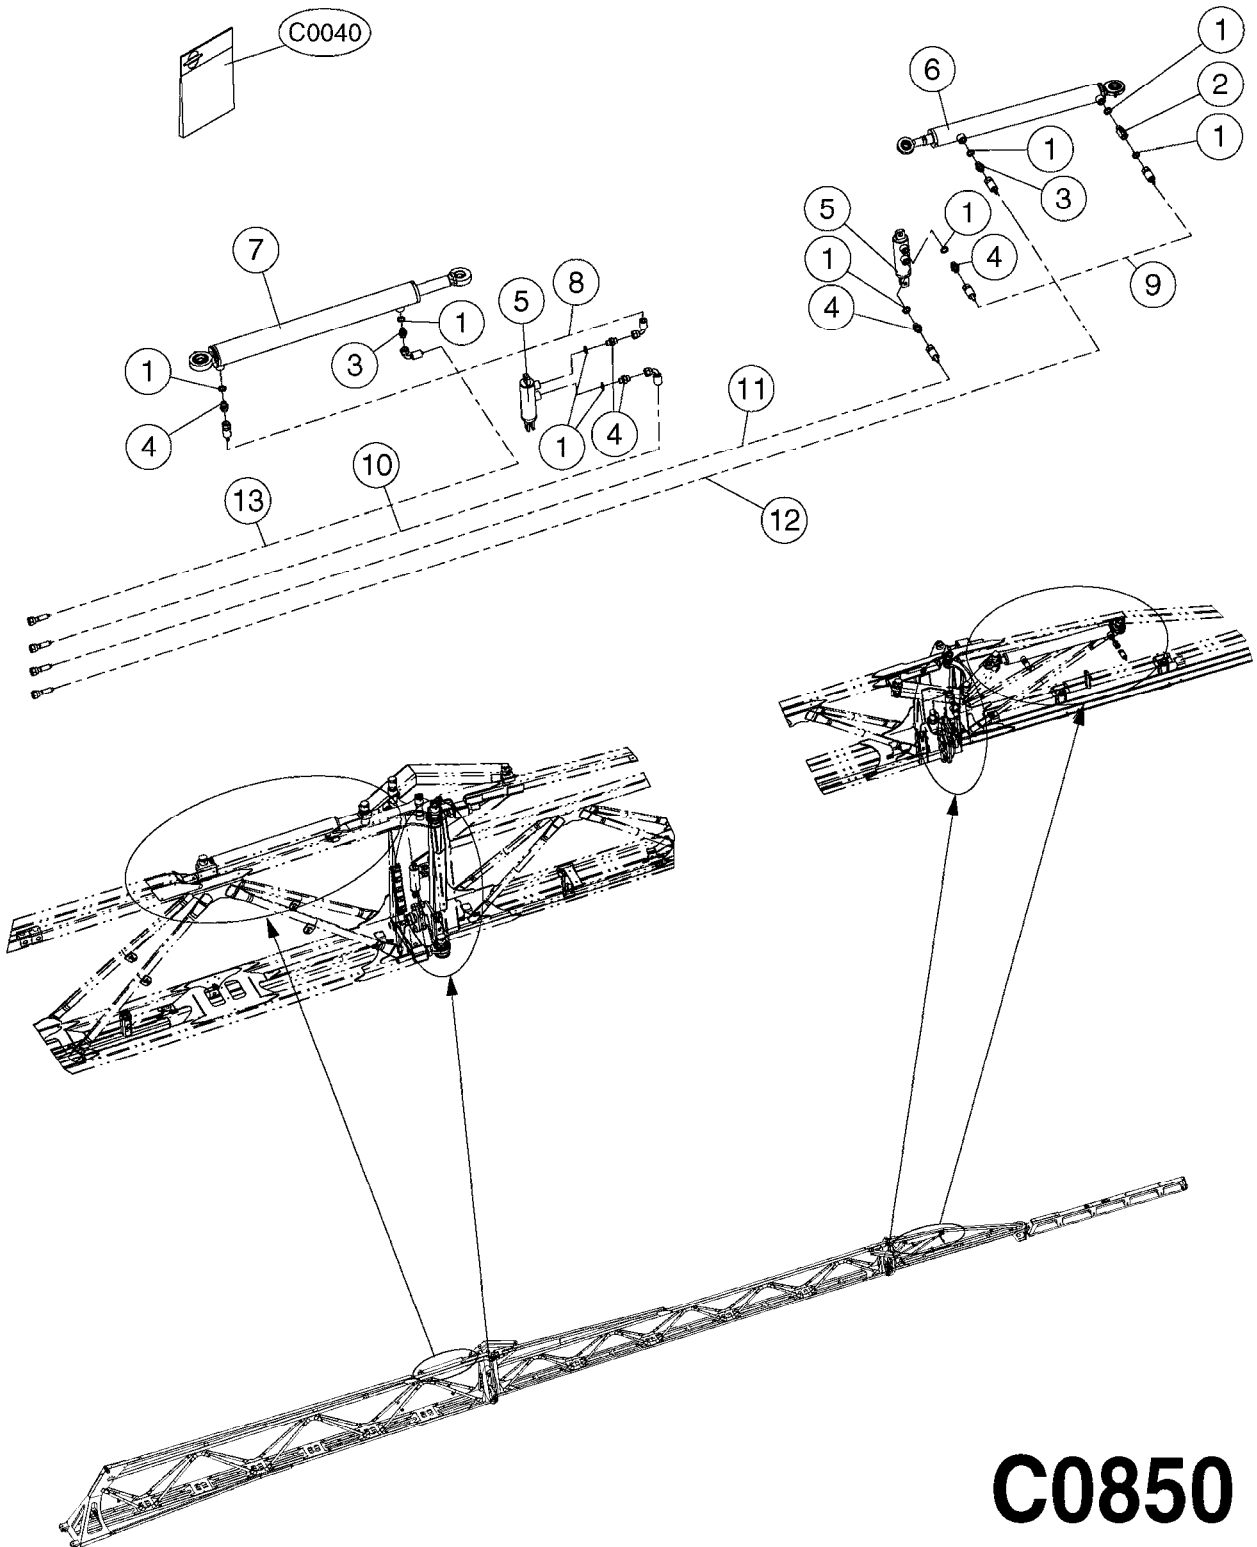

DTZ 3 FOLD HYD. OUTER 120'/132'
C0850-HIN, 05:06:17

Page

0

Date

05.08.2019 11:51

C0850

DTZ 3 FOLD HYD.OUTER 120'/132'
C0850-HIN, 05:06:17

Page 1