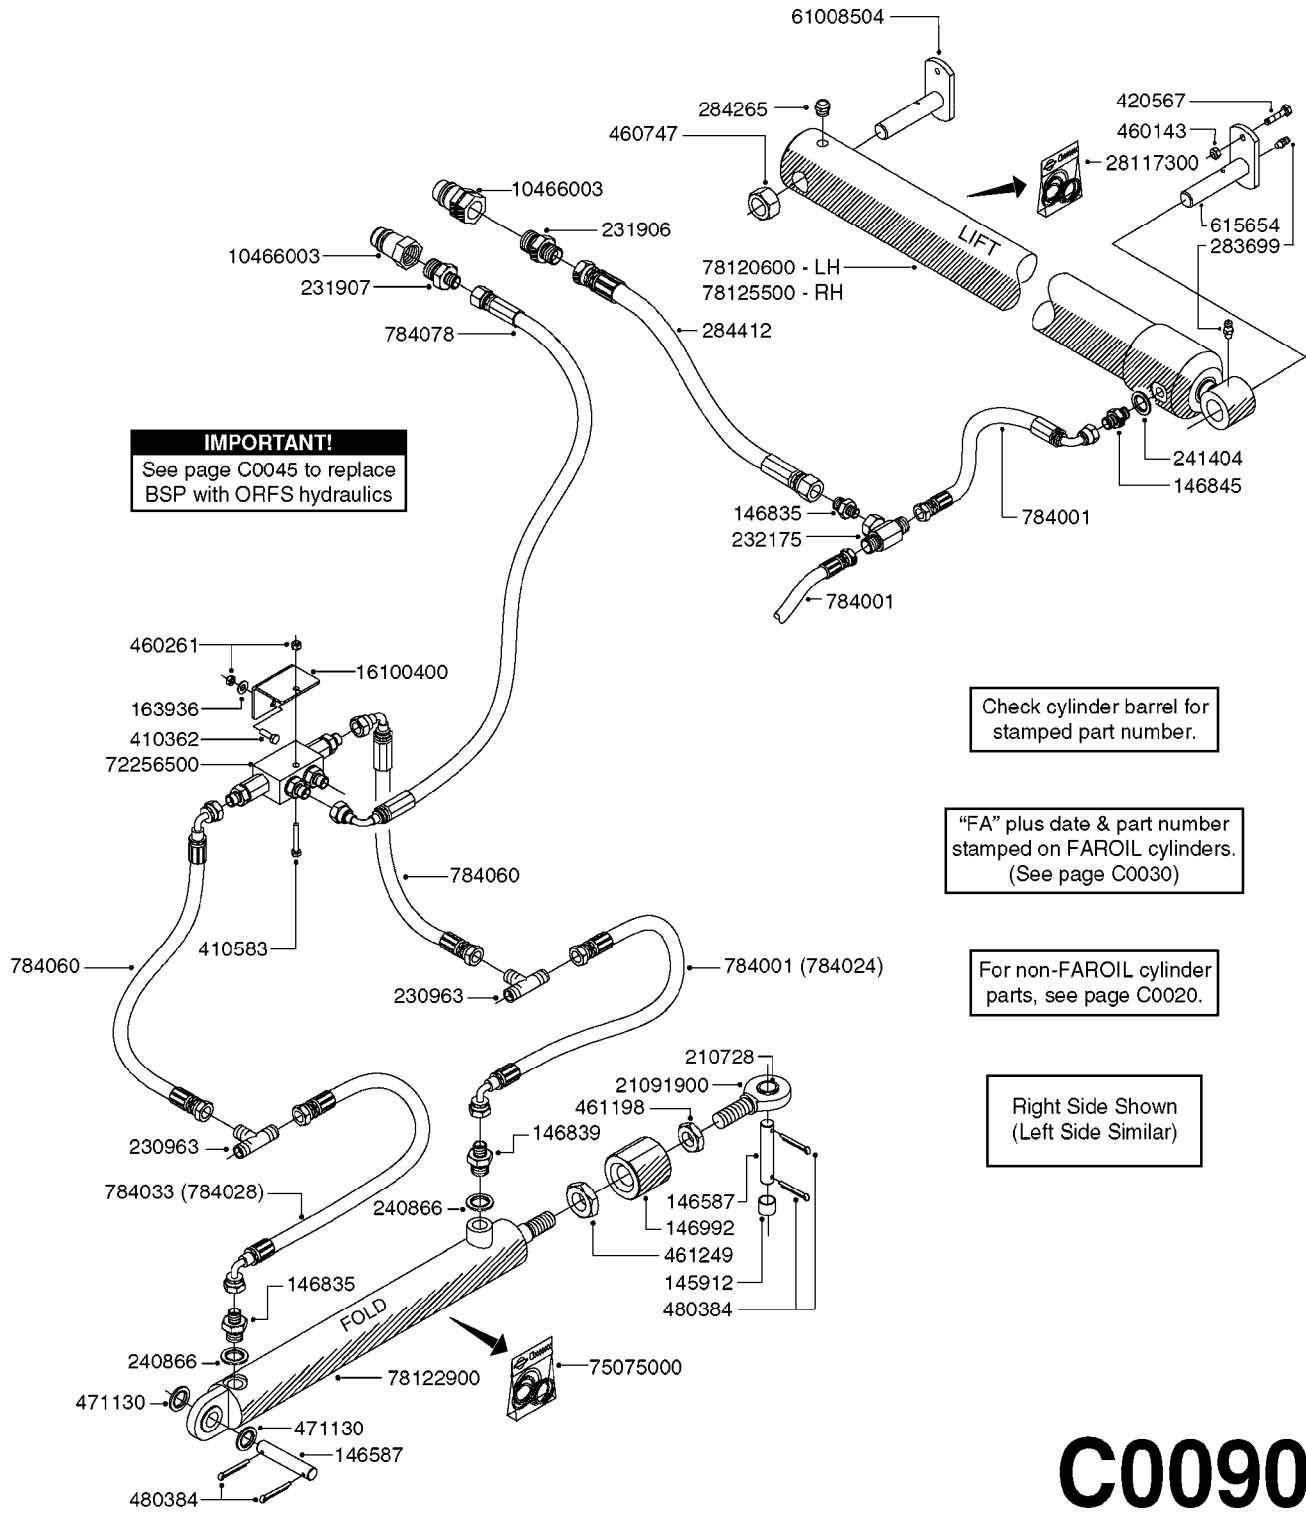

For non-FAROIL cylinder parts,
see pages C0010 and C0020.

C0080

HYDRAULICS-FALCON FOLD 42'-50'
C0080-HIN, 08:01:18

Page 1

Date 05.08.2019 11:50

parts-n°	order qty	description
144782	1	SHAFT 20 X 140
145176	1	PIN D19.8 X 60
145912	1	BUSHING D19.8/D17.0X7MM
146587	1	PIN D16.8 X 65
146835	1	HEX NIPPLE 1/4" - 3/8" BSP
146839	1	HEX NIPPLE 1/4"X3/8" BSP 0.7MM
146850	1	HEX NIPPLE 3/8"x3/8" - 1.8mm
146992	1	BUSHING F.CYLINDER
150287	1	SPACER D25.4/1.5 L=15MM
163936	1	WASHER D15/D6.2X1
210728	1	BEARING F.LINK HEAD M17
230963	1	TEE 1/4"M X 1/4"M X 1/4"M BSP
231906	1	HEX NIPPLE 3/8"BSP X 1/2"NPT
231907	1	HEX NIPPLE 1/4"BSP X 1/2"NPT
240866	1	DOWTYSEAL 3/8"
284412	1	HOSE HY 3/8" X 315" STR+STR
410362	1	BOLT HEX 8.8 SS M6X20
410583	1	BOLT HEX 8.8 DEL M6X40
460261	1	NUT HEX M6X1.00 LOCK DIN985 A2 SS
461198	1	NUT HEX M16X2 JAMB
461249	1	NUT M22X1.5 DIN439B
471130	1	WASHER, M24, Ø44/25.0X 4.0, SS
480384	1	PIN COTTER 3/16 x 1-1/2"
784001	1	HOSE HY X 1/4 X 067.00"STR+ELB
784024	1	HOSE HY X 1/4" x 73.0"STR+ELB
784028	1	HOSE HY X 1/4" X 53.0"STR+ELB
784033	1	HOSE HY X 1/4" X 61.0"STR+ELB
784060	1	HOSE HY X 1/4 X 017.75"STR+ELB
784078	1	HOSE HY X 1/4 X 417.33"STR+ELB
10466003	1	COUPLER PIONEER 8010-04 1/2NPT
16100400	1	PLATE 3 X 60 X 91 HY BLOCK MT
21091900	1	LINK HEAD M16 x D17 DELTA
72256500	1	DOUB.PILOT STEERED COUNT.VALVE
75075000	1	SEAL KIT 78122600/27/28/29
78120000	1	CYL.TELESOPING Ø50/40/25_1100
78122900	1	CYLINDER 40/22X300MM RED