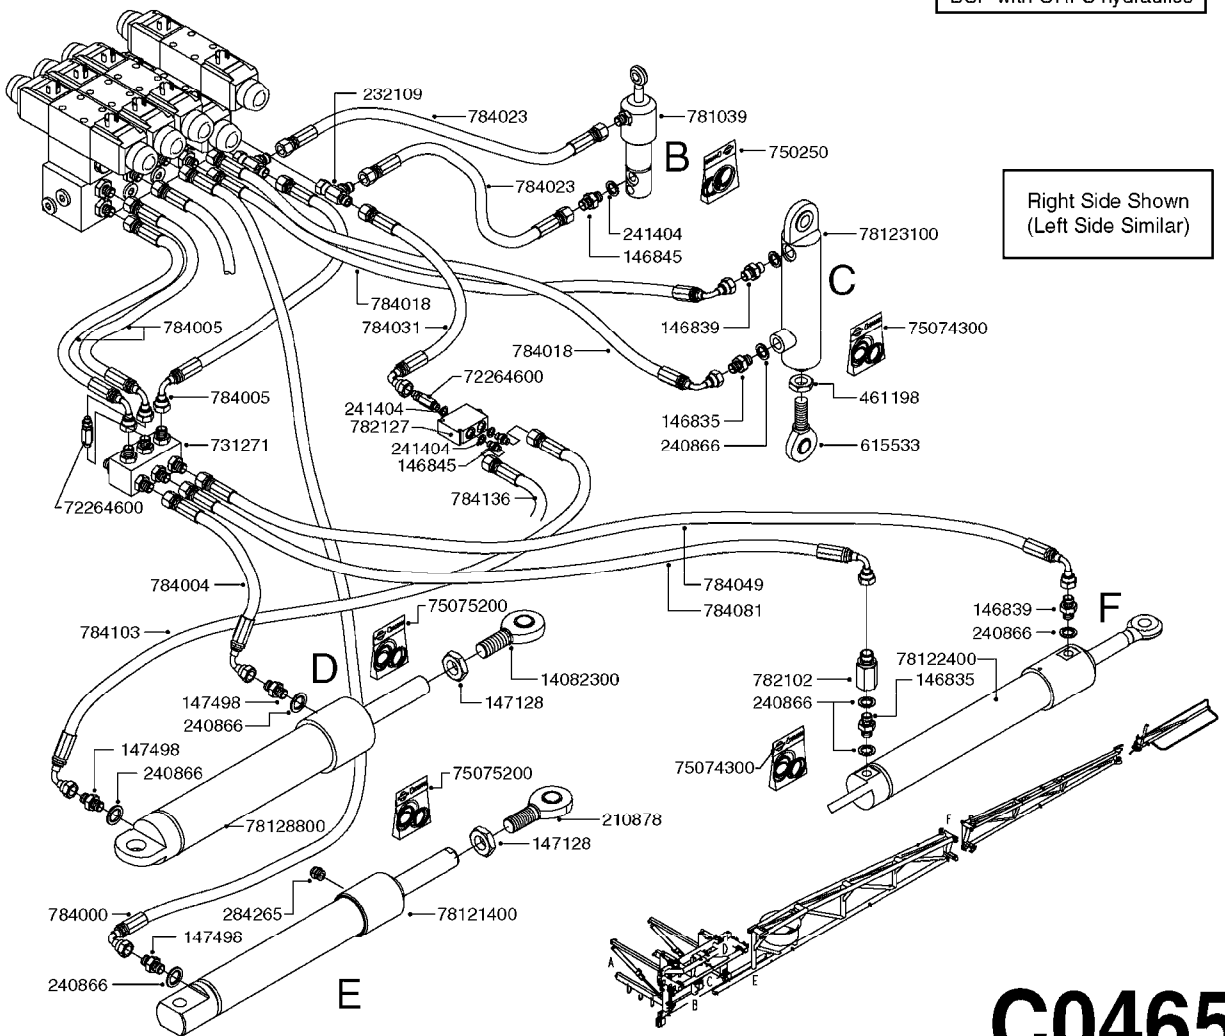

Check cylinder barrel for stamped part number.

"FA" plus date & part number stamped on FAROIL cylinders. (See page C0030)

For non-FAROIL cylinder parts, see pages C0010 and C0020.

See page C0450 for solenoid breakdown

IMPORTANT!
See page C0045 to replace BSP with ORFS hydraulics