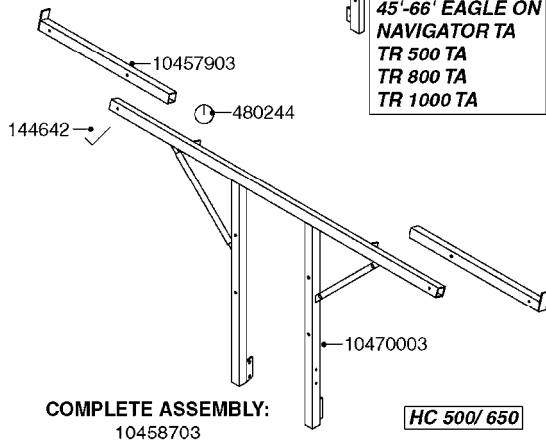

80'-90' EAGLE ON
NAVIGATOR TA & HC

45'-66' EAGLE ON
NAVIGATOR TA
TR 500 TA
TR 800 TA
TR 1000 TA

45'-66' EAGLE
ON HC 650M/ 950M

80'-90' EAGLE
ON HC 650M/ 950M

**COMPLETE ASSEMBLIES
WHOLEGOODS ITEMS**

D0510

TRANSPORT BRACKETS-EAGLE BOOM
D0510-HIN, 01:01:16