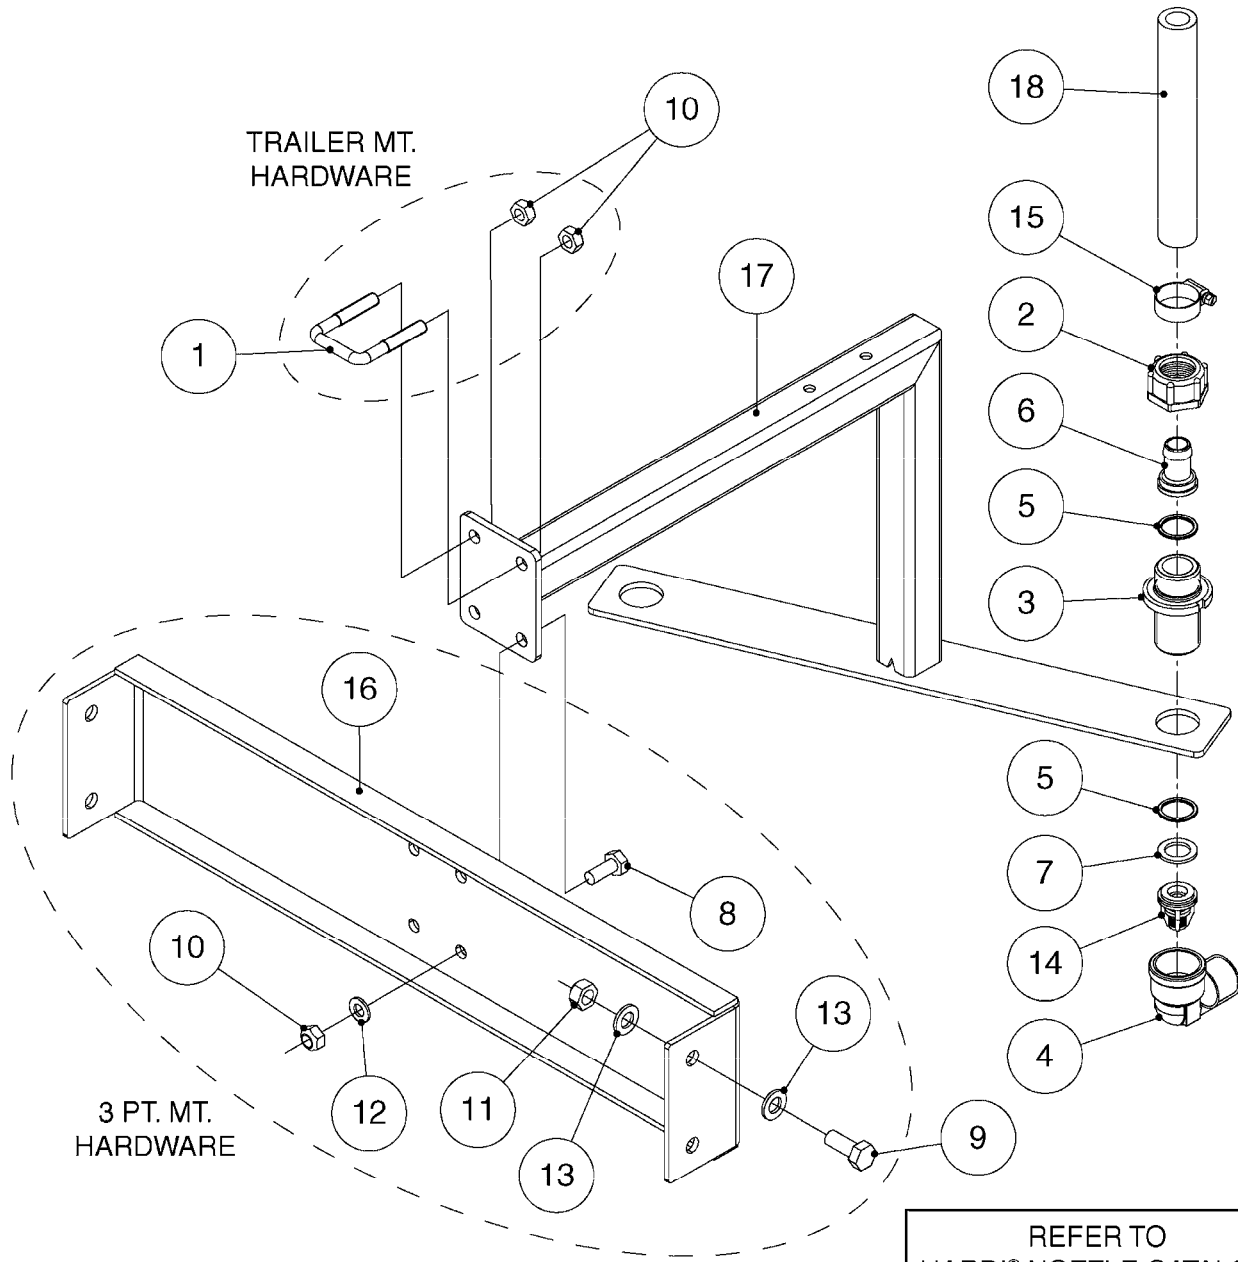

D0250

REFER TO
HARDI® NOZZLE CATALOG
FOR GIANT END NOZZLES

PASTURE BOOM NOZZLE BRACKET
D0250-HIN, 01:01:16

Page 1

Date 05.08.2019 11:52

Pos.	parts-n°	order qty	description
1	143161	1	BOLT U M10 40X40
2	320095	1	FITT.DK NUT 1" BSP
3	320456	1	FITT.DK BULKHEAD 1"BSP DOUBLE
4	322138	1	FITT.DK ELB 1"M X 1"F BSP
5	330326	1	O-RING D30/D24X2 F.1"NUT
6	330665	1	FITT.DK HB 3/4"F.1" NUT
7	331483	1	WASHER RY-2
8	420604	1	BOLT HEX 8.8 DEL M10X25 FT DIN933
9	430286	1	BOLT HEX 8.8 DEL M12X30 FT
10	460423	1	NUT HEX M10X1.50 LOCK DIN985A2 SS
11	460703	1	NUT HEX M12X1.75 LOCK DIN985A2 SS
12	471122	1	WASHER, M10, Ø20/10.5X 2.0, SS
13	471127	1	WASHER Z12N 13X24X2.5 RST
14	724144	1	VALVE F/BIII X/L, 29mmx35mm
15	28029903	1	CLAMP HOSE GEAR P3/4"-S1" 6712
16	61006603	1	BOOM SUPPORT BRACKET PS105/155
17	63015303	1	NZL.BRKT.F.PASTURE SPRAYER
18	92703203	1	HOSE R X3/4" X300PSI WP X0012"