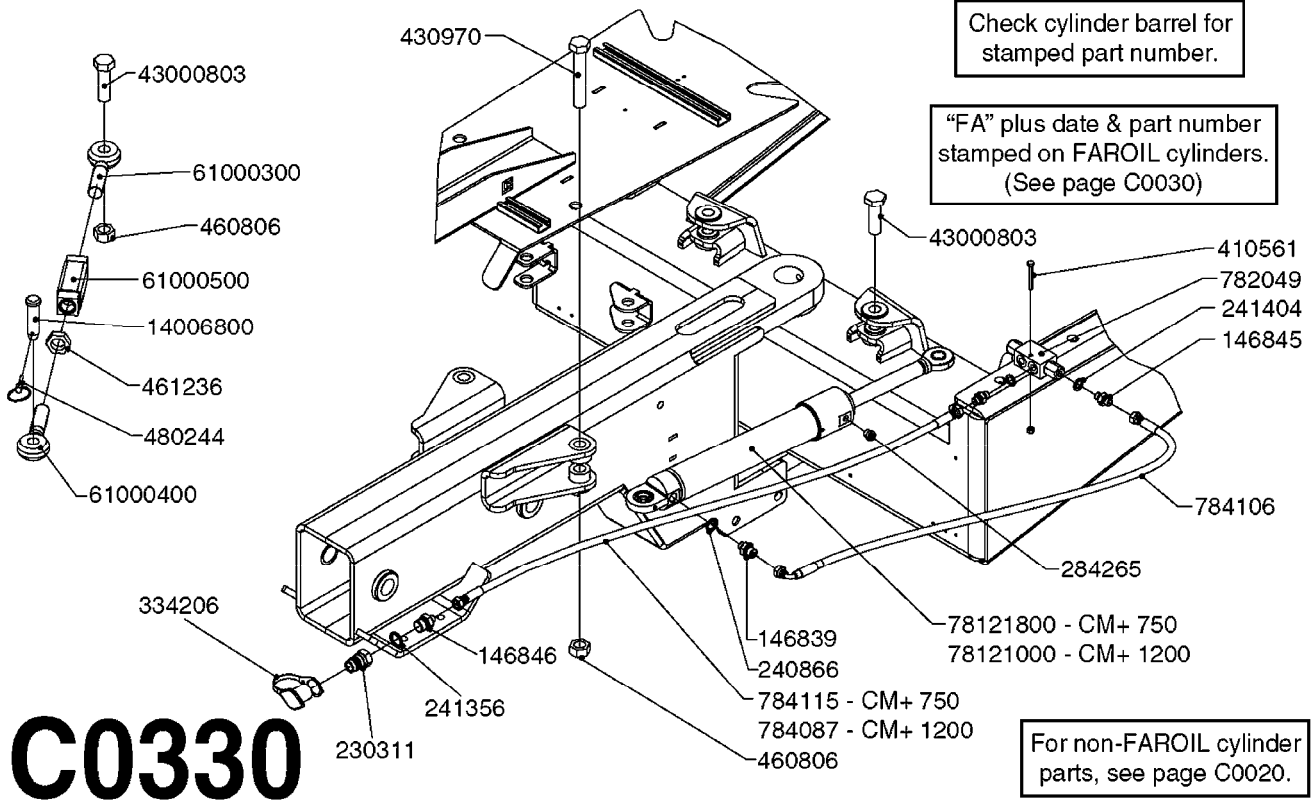

STEERABLE DRAWBAR CM PLUS
C0330-HIN, 30:03:16

Page 1

Date 05.08.2019 11:51

parts-n°	order qty	description
146839	1	HEX NIPPLE 1/4"X3/8" BSP 0.7MM
146845	1	HEX NIPPLE 1/4"X1/4"
146846	1	HEX NIPPLE 1/2" X 1/4"
230311	1	QUICK COUPLING 1/2"
240866	1	DOWTYSEAL 3/8"
241356	1	DOWTYSEAL 1/2"
241404	1	DOWTY SEAL 1/4"
284265	1	PLUG BREATHER 1/4" F/CYLINDER
334206	1	DUST HOOD FOR HY-COUPLING
410561	1	BOLT HEX 8.8 DEL M6X50 FT
430970	1	BOLT HEX M20X120 DIN931- DEL
460806	1	NUT HEX M20X2.50 LOCK DIN985A2 SS
461236	1	NUT HEX M24X1.5
480244	1	PIN SNAP D4.5
782049	1	CHECK VALVE DOUBLE HYDRAULIC
784087	1	HOSE HY X 1/4 X 126.00"STR+STR
784106	1	HOSE HY X 1/4 X 15.75"STR.+ELB
784115	1	HOSE HY 1/4 X 118.25"STR.+STR.
14006800	1	PIN D=20 L=55
43000803	1	BOLT HEX M20 X 70MM DEL - FT
61000300	1	TURN BUCKLE END RH 20M
61000400	1	TURN BUCKLE END LH 20M
61000500	1	TURN BUCKLE BODY 20M
78121000	1	CYLINDER DOUBLE D70/40-400
78121800	1	CYLINDER D50/25 L=300