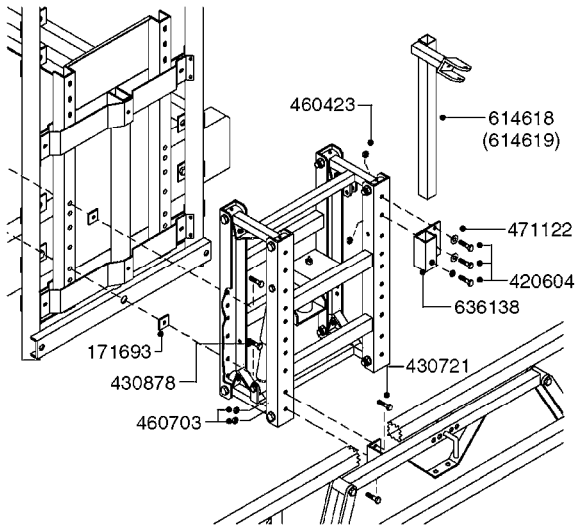

MB Air Kit (Infield): 10477203

COMPLETE ASSEMBLIES
WHOLEGOODS ITEMS

D0210