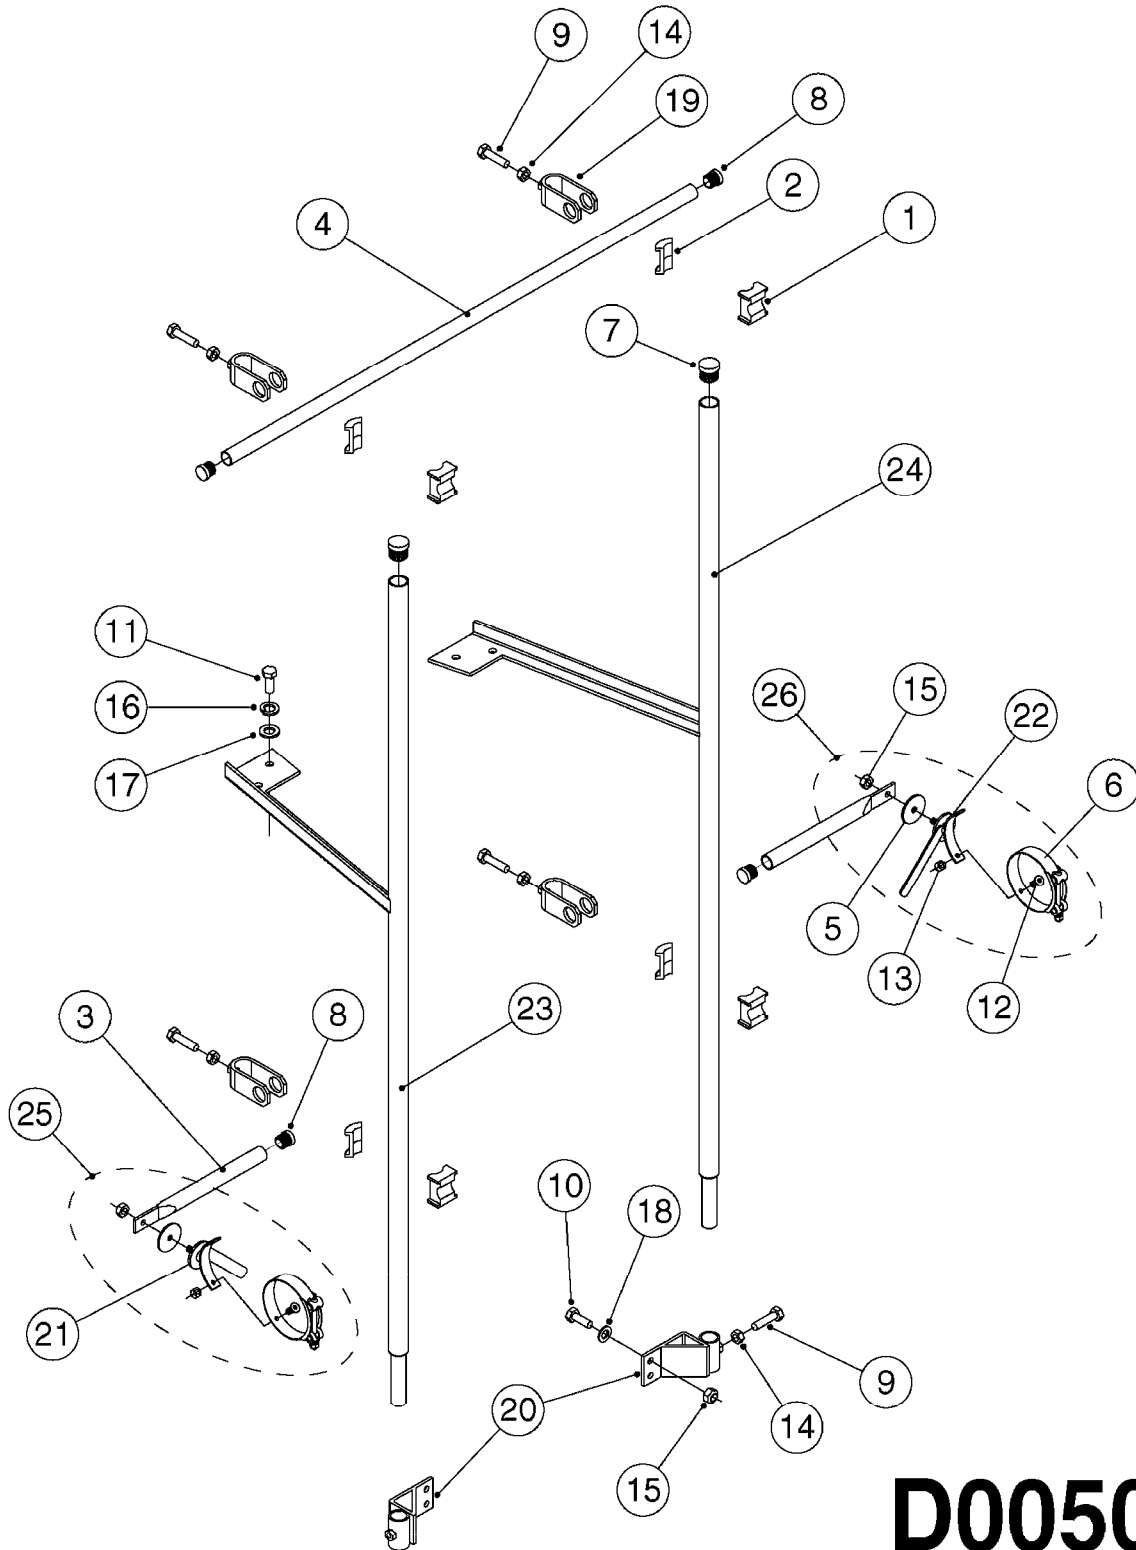

D0050

BOOM - 1 ROW B11
D0050-HIN, 01:01:16

Page 1
Date 05.08.2019 11:52

Pos.	parts-n°	order qty	description
1	129032	1	CLAMP HALF F.TUBE EXTENSION
2	129139	1	CLAMP HALF F.TUBE EXTENSION
3	157097	1	EXTENSION ROD L=12"
4	157183	1	TUBE 3/4"X1100 F.B11 BOOM
5	249050	1	FRICITION WASHER D48X10X3.5
6	289259	1	CLAMP 112/104
7	289296	1	PLUG D.30
8	289305	1	TUBE PLUG D24
9	420965	1	M10X40 MACHINE SCREW STAINLESS
10	421002	1	BOLT HEX 8.8 DEL M10X30 FT DIN933
11	430286	1	BOLT HEX 8.8 DEL M12X30 FT
12	459011	1	BOLT M6X16 ALLEN DIN-7991
13	460261	1	NUT HEX M6X1.00 LOCK DIN985 A2 SS
14	460342	1	NUT HEX M10 DEL DIN934
15	460423	1	NUT HEX M10X1.50 LOCK DIN985A2 SS
16	470466	1	WASHER D21.1/D12.2X2.5 LOCK
17	471071	1	WASHER M12 GALV
18	471122	1	WASHER, M10, Ø20/10.5X 2.0, SS
19	619063	1	HOLDER FOR EXTENSION
20	619645	1	BOOM MOUNT BKT.SHORT B11 AR/MR
21	639045	1	BRACKET FOR SPOUT RH
22	639046	1	BRACKET FOR SPOUT LH
23	639694	1	BOOM FRAME B11 LH "H"
24	639839	1	BOOM FRAME B11 RH "H"
25	739485	1	BRACKET, RIGHT, VINE 104/112
26	739486	1	BRACKET, LEFT, VINE 104/112