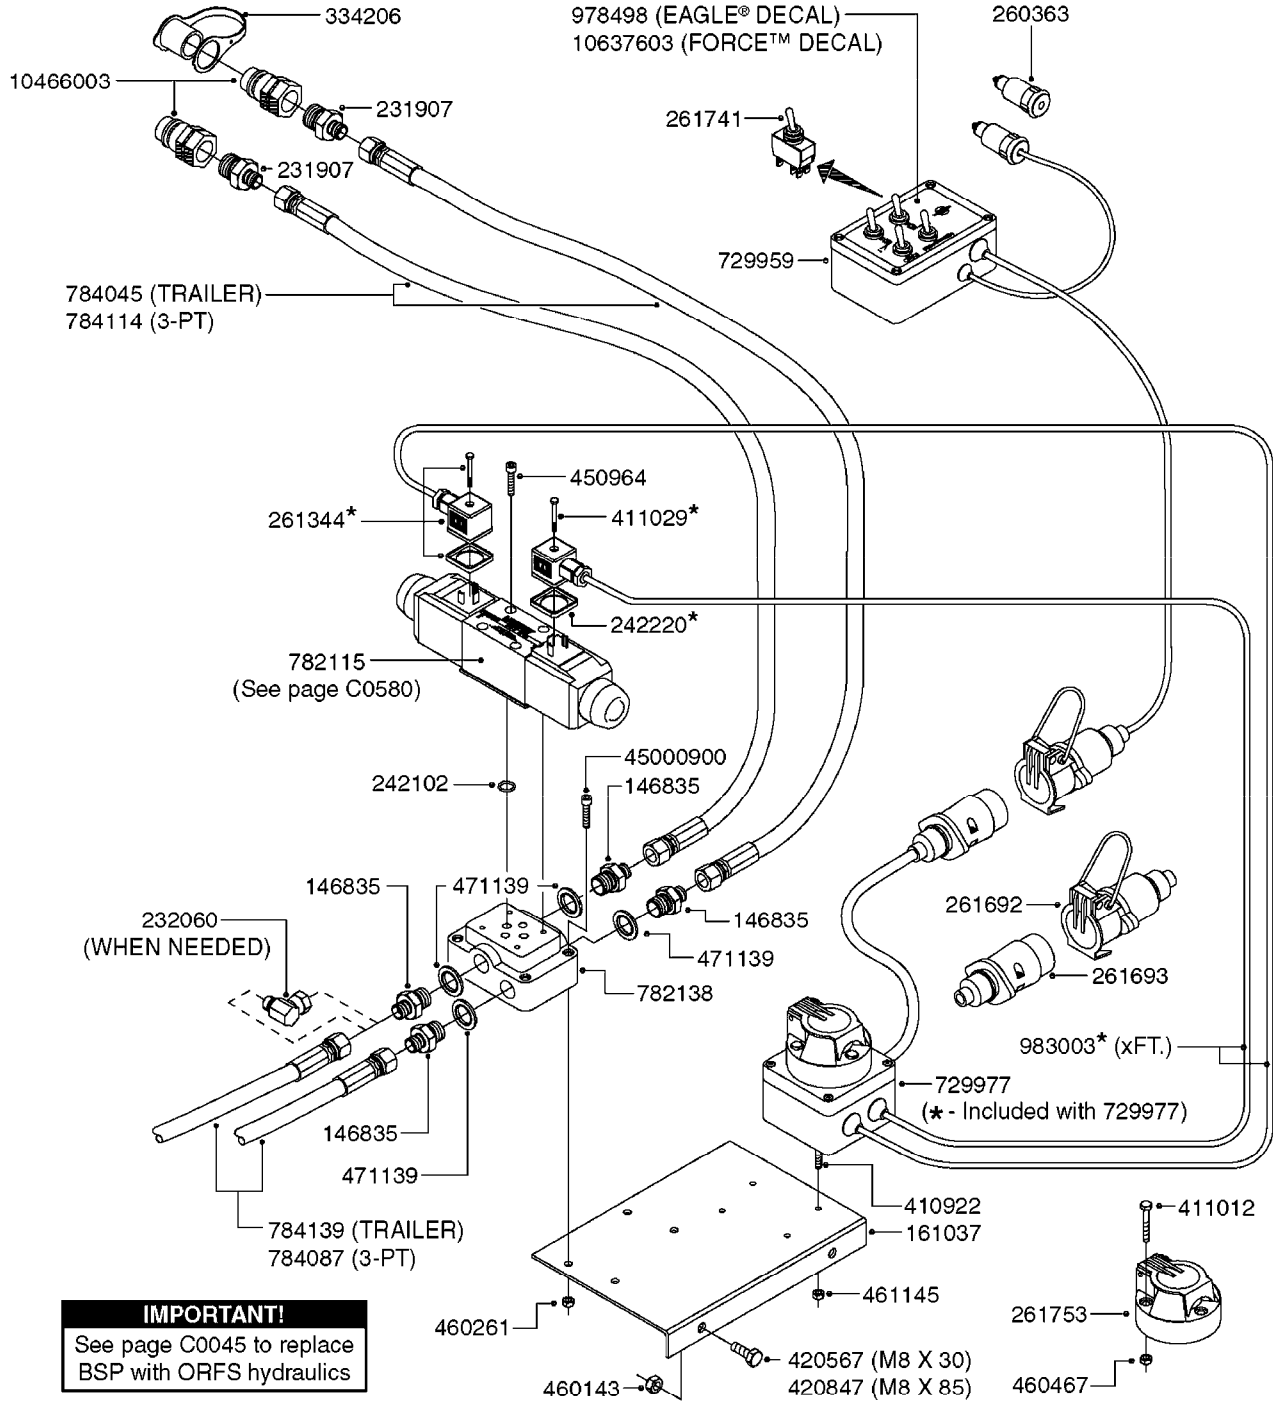

IMPORTANT!
See page C0045 to replace
BSP with ORFS hydraulics

C0310

HYDRAULICS EAGLE/FORCE DH
C0310-HIN, 22:01:18

Page 1
Date 05.08.2019 11:50

parts-n°	order qty	description
146835	1	HEX NIPPLE 1/4" - 3/8" BSP
161037	1	MOUNT PLATE F.DH VICKERS VALVE
231907	1	HEX NIPPLE 1/4"BSP X 1/2"NPT
232060	1	HY.ELBOW 1/4" BSP SWIVEL
242102	1	O-RING Ø9.25X1.78 NITRIL 90SH
242220	1	GASKET F. HIRSMANN PLUG INCLUDED WITH 729977
260363	1	PLUG 2 POLE 12V
261344	1	HIRSCHMANN PLUG B INCLUDED WITH 729977
261692	1	PLUG ELEC.7 POLE FEMALE F.CABL
261693	1	PLUG ELEC. 7 POLE MALE
261741	1	SWITCH 2 POLE 12V TOGGLE PRESS
261753	1	PLUG ELEC.7 POLE FEMALE F.BASE
334206	1	DUST HOOD FOR HY-COUPLING
410922	1	CYL.SKR 8.8 DEL M4X20 RST
411012	1	SCREW M5X30 STAINLESS
411029	1	SCREW M3X35 F.HIRSMANN PLUG INCLUDED WITH 729977
420567	1	BOLT HEX 8.8 DEL M8X30 FT
420847	1	BOLT HEX 8.8 DEL M8X85
450964	1	SCREW M5X30 F.CYLINDER
460143	1	SELF LOCK NUT M8 SST A2 DIN985
460261	1	NUT HEX M6X1.00 LOCK DIN985 A2 SS
460467	1	NUT HEX M5 GALV.
461145	1	NUT HEX M4 LOCK
471139	1	WASHER D22/D17X1.5 BRASS
729959	1	CONTROL BOX DAH 4-FUNCTION
729977	1	DAH DIRECTIONAL VLV JUNC. BOX
782115	1	HY SOLENOID VALVE DH HYD
782138	1	HY-BLOCK 1-VALVE W LS-PORT
784045	1	HOSE HY X 1/4 X 157.50"STR+STR
784087	1	HOSE HY X 1/4 X 126.00"STR+STR
784114	1	HOSE HY X 1/4 X 80.7" STR+STR
784139	1	HOSE HY X 1/4 X 216.50"STR+STR
978498	1	DECAL SWITCH BOX DH HYD.
983003	1	CABLE ELEC.2X1MM WIRE BLACK EC INCLUDED WITH 729977
10466003	1	COUPLER PIONEER 8010-04 1/2NPT
10637603	1	DECAL F.SWITCH BOX - FORCE
45000900	1	BOLT ALLEN HEAD M6 X 60 SS