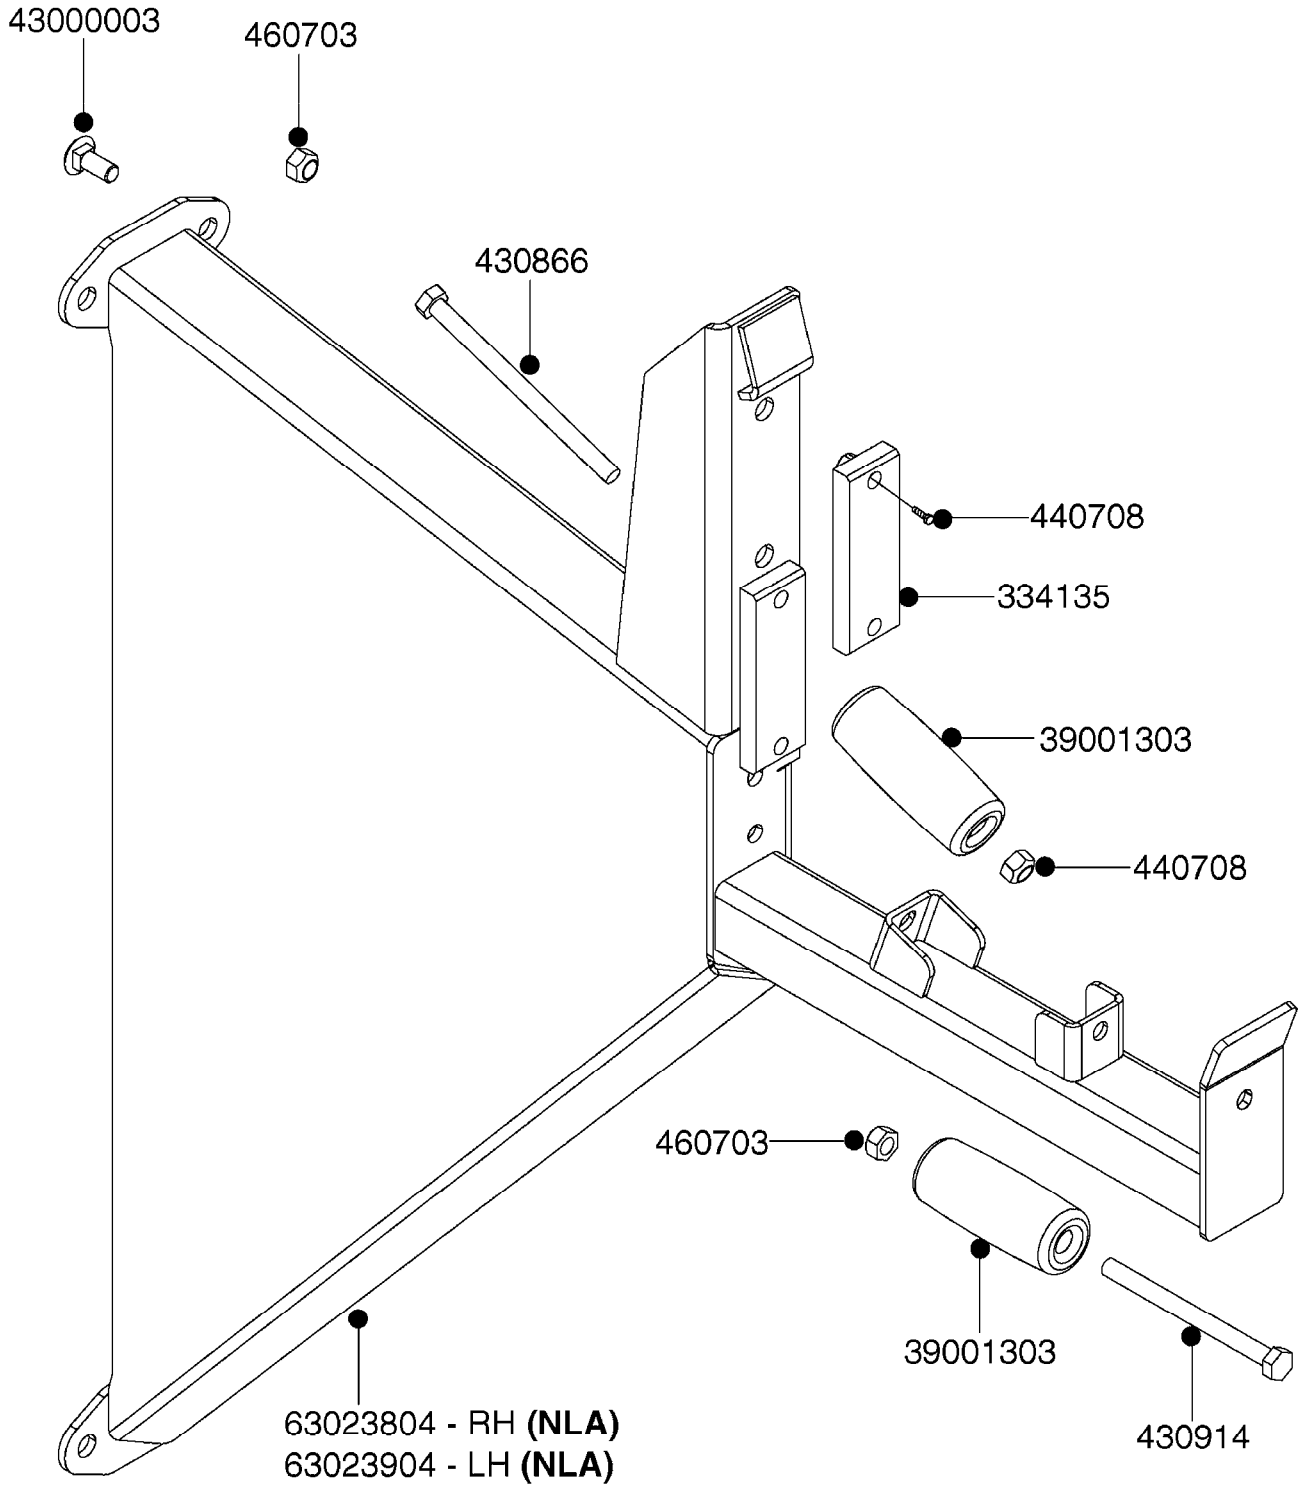

D0520

TRANS.BRKTS-SPB NEW NAV PRE03
D0520-HIN, 01:01:16

Page 1

Date 05.08.2019 11:52

parts-n°	order qty	description
334135	1	SLIDE SHOE 140X45X15
39001303	1	TRANSPORT ROLLER
43000003	1	BOLT HEX 8.8 CARRIAGE M12x40
430866	1	BOLT HEX 8.8 DEL M12X170
430914	1	BOLT HEX 8.8 DEL M12X150
440708	1	SCREW M5.5X16 SELF TAPPING SS
460703	1	NUT HEX M12X1.75 LOCK DIN985A2 SS
63023804	1	TRANSPORT SPC RH
63023904	1	TRANSPORT SPC LH