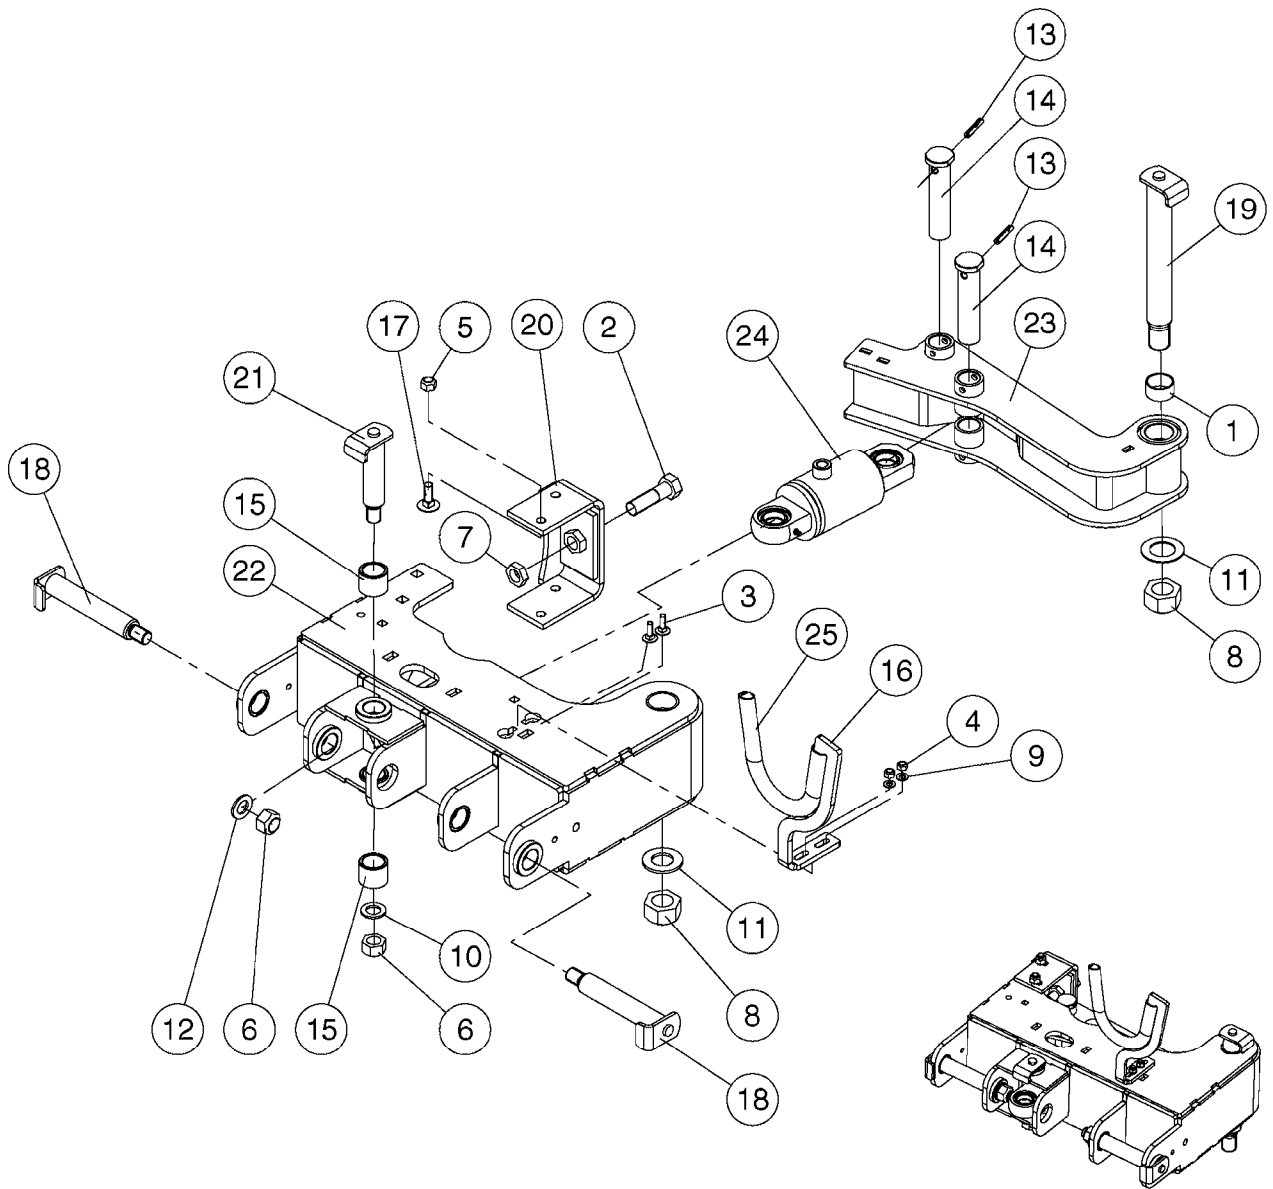

DTZ TRAPEZE CENTER
D0900-HIN, 05:06:19

Page 2
Date 05.08.2019 11:53

Pos.	parts-n°	order qty	description
62	63204800	1	TRAPEZ SUPPORT ARM DTZ PAINTED
63	63205000	1	TRAPEZ TOP MOUNT DTZ PAINTED
64	63205200	1	LIFT FRAME F. TRAPEZ DDZ PAINTED
65	63205600	1	TRAPEZ ARM DTZ PAINTED
66	78126000	1	CYLINDER,DAMPNER,LOCKING
67	78132700	1	DOB.CYL.Ø70/30-436/ Ø30
68	78132800	1	DOB.CYL.Ø70/30-360/M30 SPEC.
69	97616003	1	DECAL- SPEED 35 MPH
69	97616103	1	DECAL- SPEED 25 MPH
69	97617103	1	DECAL - SPEED 30 MPH
70	97617003	1	DECAL - HARDI 3D LOGO F.TANK 335 X 210
71	97619903	1	DECAL FLUORESCENT ORANGE 50X230
72	97847100	1	LABEL "DELTA FORCE"