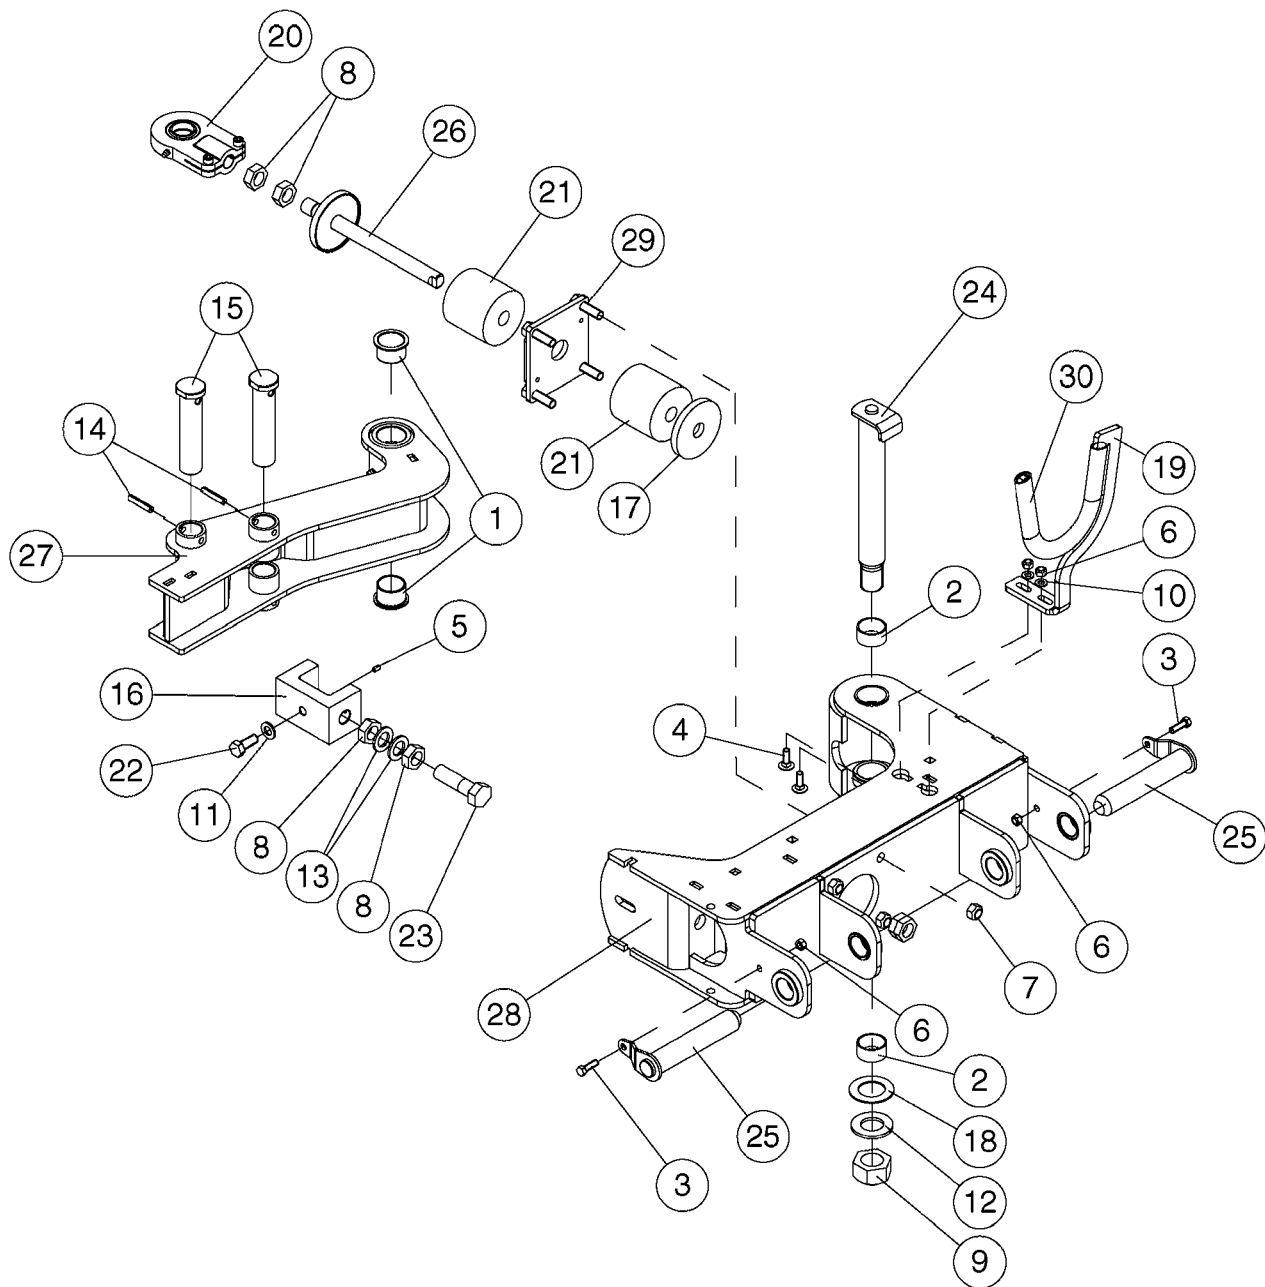

D0920

DTZ MECHANICAL YAW
D0920-HIN, 18:05:17

Page 1
Date 05.08.2019 11:53

Pos.	parts-n°	order qty	description
1	210811	1	SLIDE BEARING FLANGE D35/D39
2	210866	1	BUSHING D39/35 L=20
3	421046	1	BOLT HEX M8X25/25 A2 SS DIN933
4	440735	1	M8 X 30 COACH BOLT
5	450144	1	SCREW M6X10 8.8
6	460143	1	SELF LOCK NUT M8 SST A2 DIN985
7	460703	1	NUT HEX M12X1.75 LOCK DIN985A2 SS
8	461251	1	NUT HEX M20 X 2.5 JAMB
9	461316	1	NUT HEX LOCK M30X3.5 DIN 985
10	471126	1	WASHER, M8, Ø16/ 8.4X 1.6, SS
11	471127	1	WASHER Z12N 13X24X2.5 RST
12	471131	1	WASHER, M30, Ø56/31.0X 4.0, SS
13	471180	1	LOCK WASHER NORDLOCK M20 ELZ
14	480735	1	TENSION PIN D 8X40 DIN 1481
15	14141200	1	BEARING BOLT Ø30 L=129
16	14146600	1	CONSOLE FOR RUBBER BUFFER
17	14150400	1	DOCK WASHER FOR RUBBER BUFFER
18	16448500	1	WASHER, 2XØ60/Ø36, SS.
19	16485000	1	HOSEBRACKET DTZ
20	28168900	1	LINK EYE SURFACE DELTA
21	39146300	1	RUBBER BUFFER Ø80X21 L=80
22	43099200	1	BOLT HEX SS M12 X 30 DIN933 A4
23	43100700	1	BOLT HEX SS M12 X 90
24	61099100	1	PIN Ø35/M30 L=242
25	61100800	1	PIN Ø30 L=160
26	61104800	1	BOLT F. RUBBER BUFFER
27	63123600	1	INNER PART F.PIVOT DTZ PAINTED
28	63151300	1	OUTER TURNJOINT DDZ PAINT
29	63208000	1	RUBBER BUFFER MOUNT
30	92703203	1	HOSE R X3/4" X300PSI WP X0012"