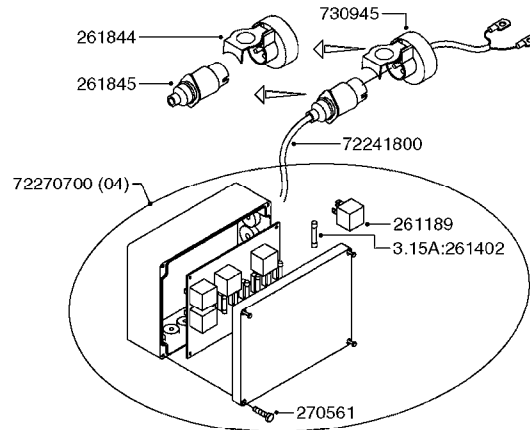

Check cylinder barrel for stamped part number.

"FA" plus date & part number stamped on FAROIL cylinders. (See page C0030)

For non-FAROIL cylinder parts, see pages C0010 and C0020.

See page C0450 for solenoid breakdown

IMPORTANT!
See page C0045 to replace BSP with ORFS hydraulics

Right Side Shown
(Left Side Similar)

C0465