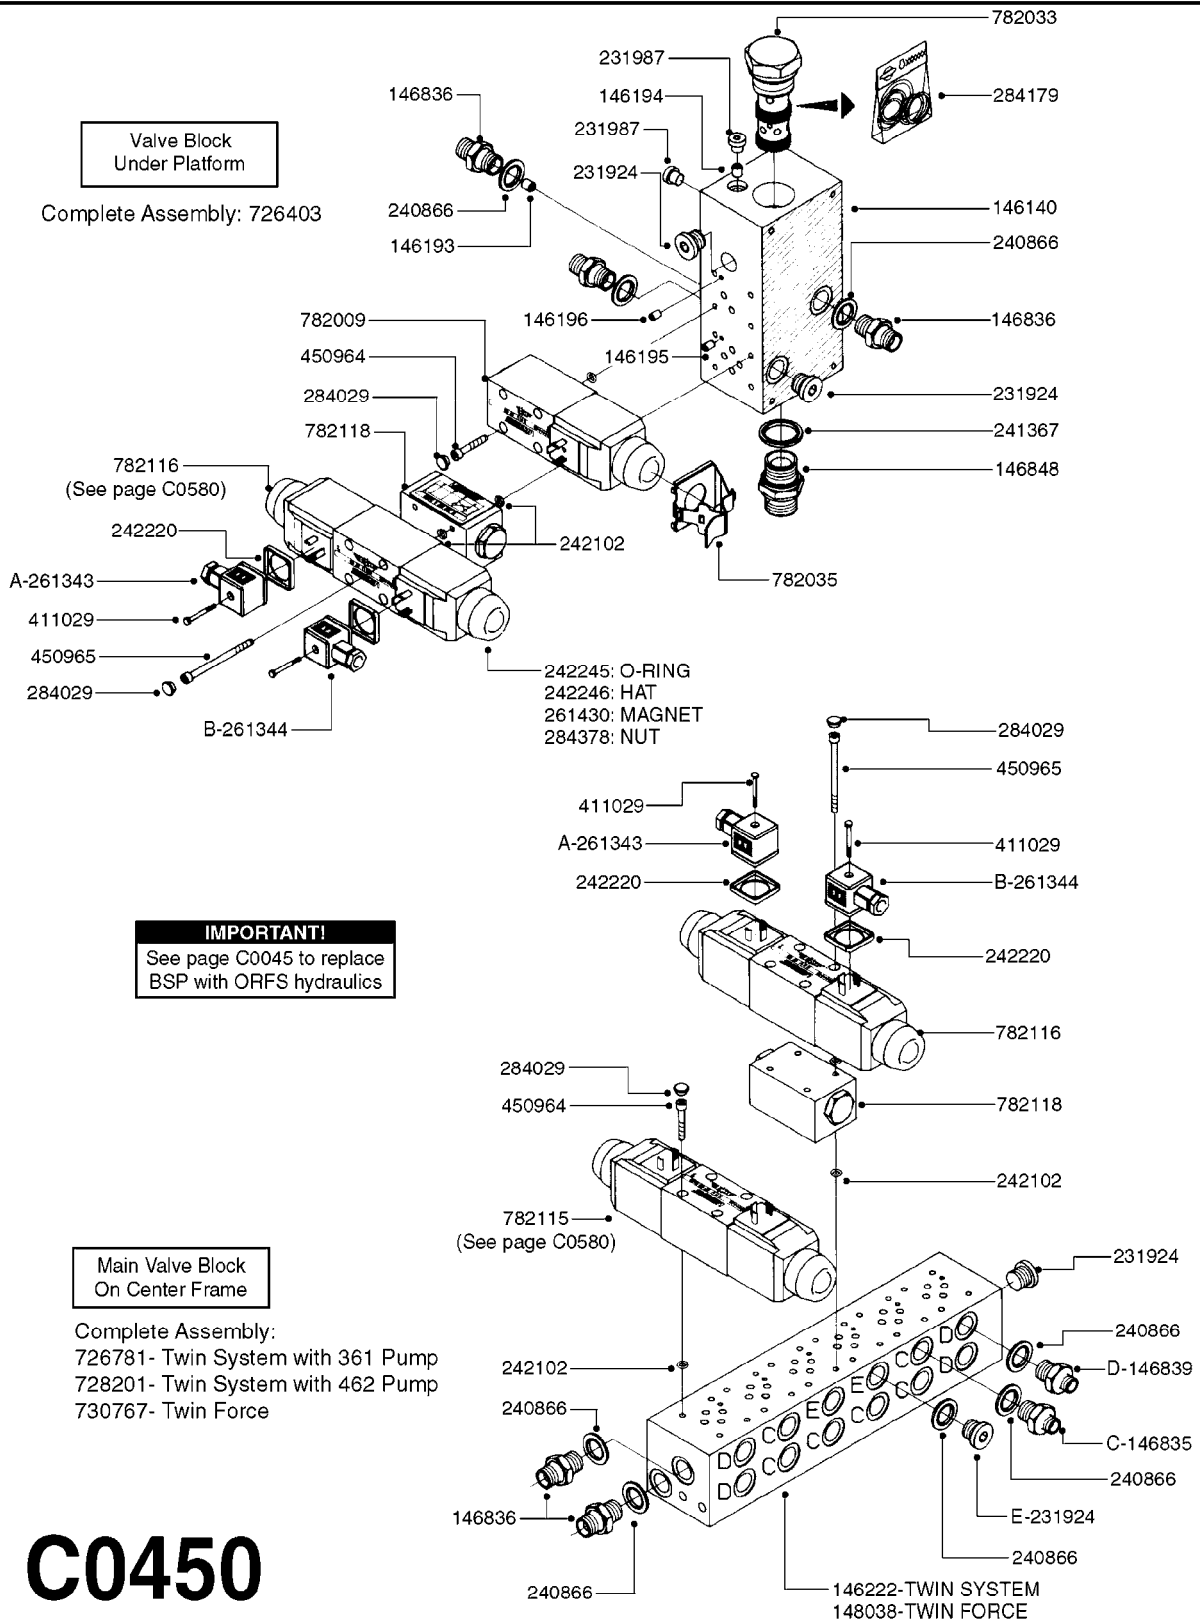

HYD TWIN SOLENOID VALVE
C0450-HIN, 30:03:16

HYD TWIN SOLENOID VALVE
C0450-HIN, 30:03:16

Page 1
Date 05.08.2019 11:51

parts-n°	order qty	description
146140	1	MANIFOLD BLOCK
146193	1	NOZZLE D.2 M8X10
146194	1	NOZZLE D.8 M8X10
146195	1	NOZZLE D.2 M6X10
146196	1	NOZZLE D.8 M6X10
146222	1	MANIFOLD BLOCK
146835	1	HEX NIPPLE 1/4" - 3/8" BSP
146836	1	HEX NIPPLE 3/8"X3/8" BSP
146839	1	HEX NIPPLE 1/4"X3/8" BSP 0.7MM
146848	1	HEX. NIPPLE 3/4"BSP X 3/4"BSP
148038	1	MANIFOLD BLOCK F.HYD/6
231924	1	PLUG 3/8'
231987	1	PLUG 1/8' BSP W/GASKET
240866	1	DOWTYSEAL 3/8"
241367	1	DOWTYSEAL 28.5x22
242102	1	O-RING Ø9.25X1.78 NITRIL 90SH
242220	1	GASKET F. HIRSMANN PLUG
242245	1	O-RING F. VICKERS VLVE MAGNET
242246	1	BOOT F. VICKERS SOLENOID VALVE
261343	1	HIRSCHMANN PLUG 'A'
261344	1	HIRSCHMANN PLUG B
261430	1	MAGNET F.VICKERS SOLENOID NLA
284029	1	COVER PLUS D10.5/12.0X5.0
284179	1	GASKET SET F/CARTRIDGE VALVE
284378	1	NUT F. VICKERS SOLENOID VALVE
411029	1	SCREW M3X35 F.HIRSMANN PLUG
450964	1	SCREW M5X30 F.CYLINDER
450965	1	SCREW ROUND M5X70
726403	1	MANIFOLD BLOCK COUPLING
726781	1	MANIFOLD BLOCK TA-HAC/361
728201	1	MANIFOLD BLOCK TA-HAC/462
730767	1	HY.BLOCK COMPLETE TF HAZ
782009	1	MAGNET.VALVE DG4V-3-OB-A-MUG7-
782033	1	CART.VALVE C16-210 FLOW+RELIEF
782035	1	LOCK FOR HY VALVE
782115	1	HY SOLENOID VALVE DH HYD
782116	1	HY SOLENOID VALVE MD1L-S3/10N-D12K1/P
782118	1	LOCK VALVE MVPP-D