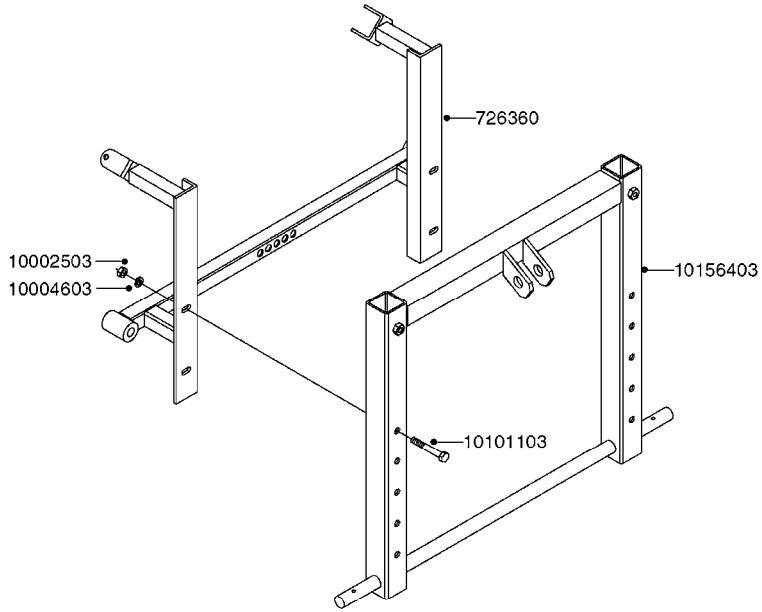

BOOM - MB 3-PT HITCH FRAME
D0190-HIN, 01:01:16

Page 0
Date 05.08.2019 11:52

35' TO 42' MB BOOM