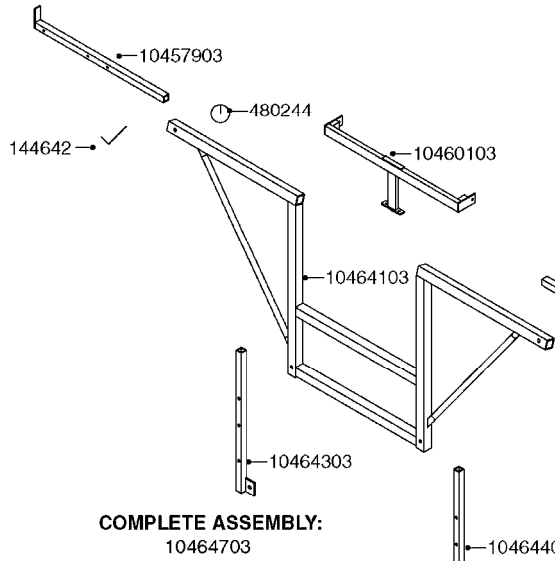

80'-90' EAGLE ON
NAVIGATOR TA & HC

45'-66' EAGLE ON
NAVIGATOR TA
TR 500 TA
TR 800 TA
TR 1000 TA

45'-66' EAGLE
ON HC 650M/ 950M

80'-90' EAGLE
ON HC 650M/ 950M

**COMPLETE ASSEMBLIES
WHOLEGOODS ITEMS**

D0510

TRANSPORT BRACKETS-EAGLE BOOM
D0510-HIN, 01:01:16