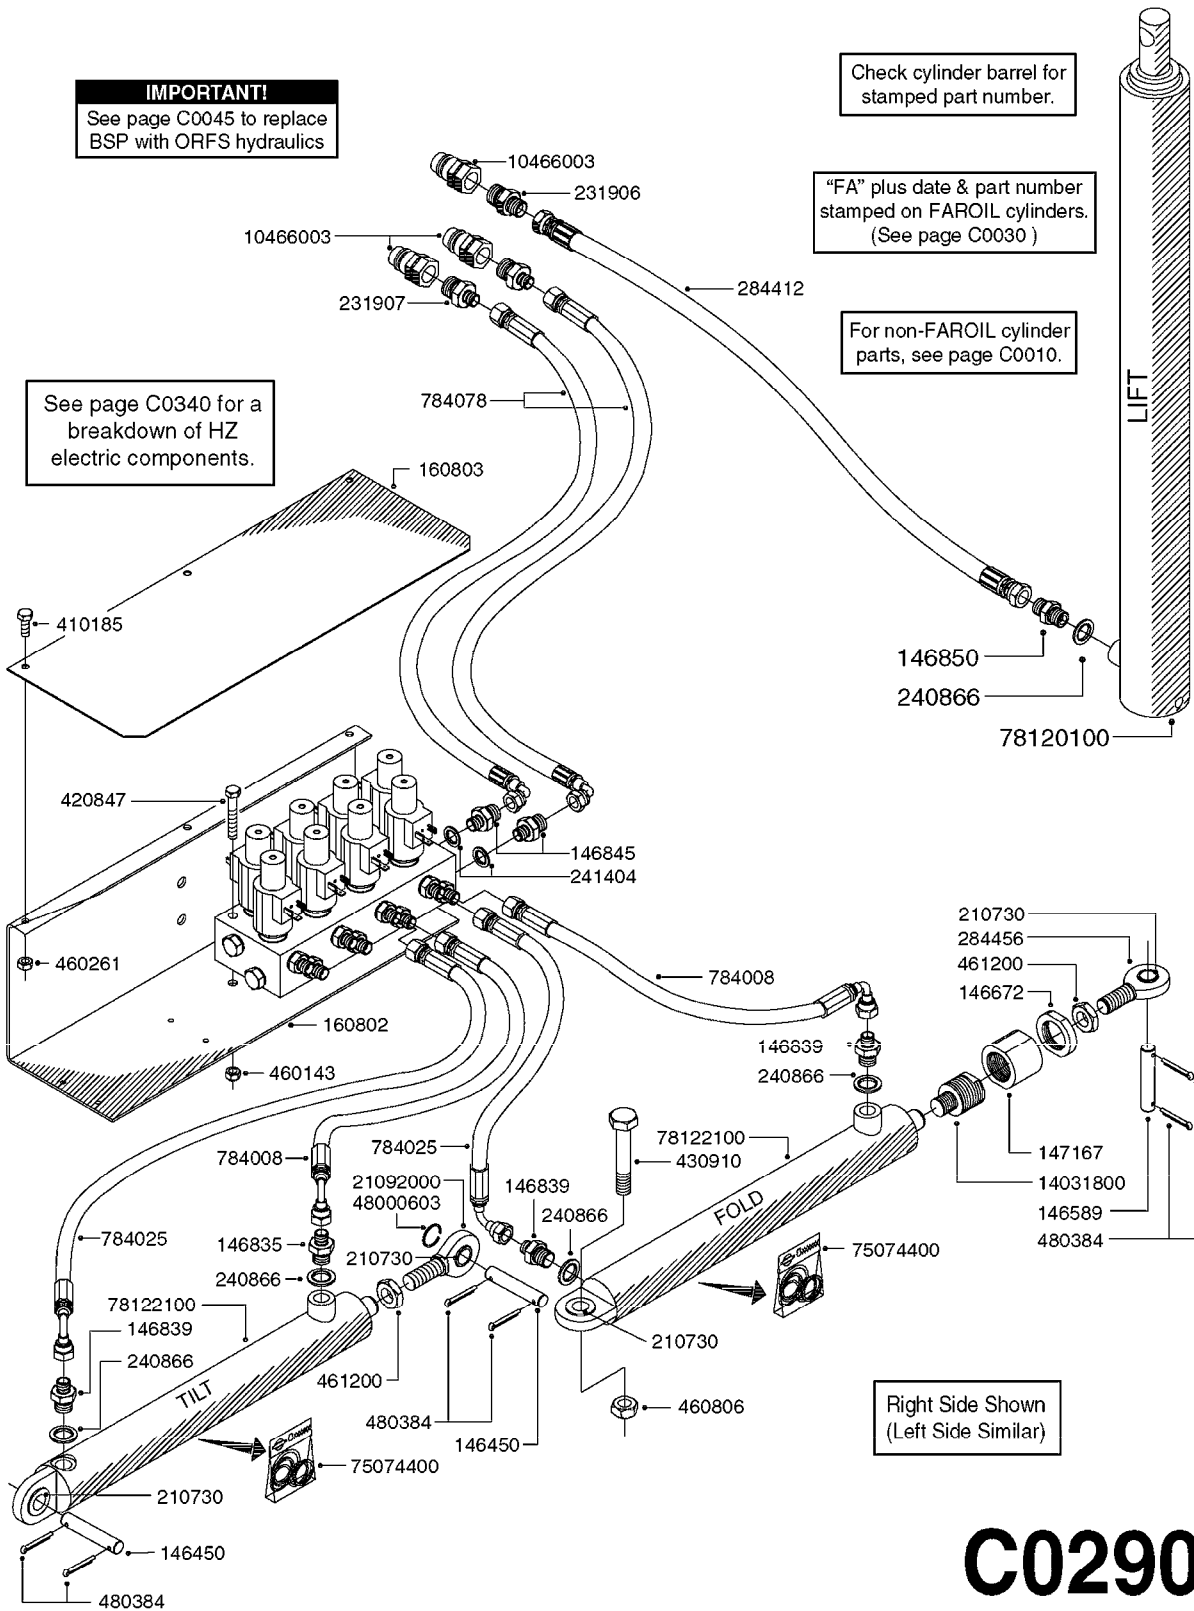

IMPORTANT!

See page C0045 to replace BSP with ORFS hydraulics

Check cylinder barrel for stamped part number.

"FA" plus date & part number stamped on FAROIL cylinders. (See page C0030)

For non-FAROIL cylinder parts, see page C0010.

See page C0340 for a breakdown of HZ electric components.