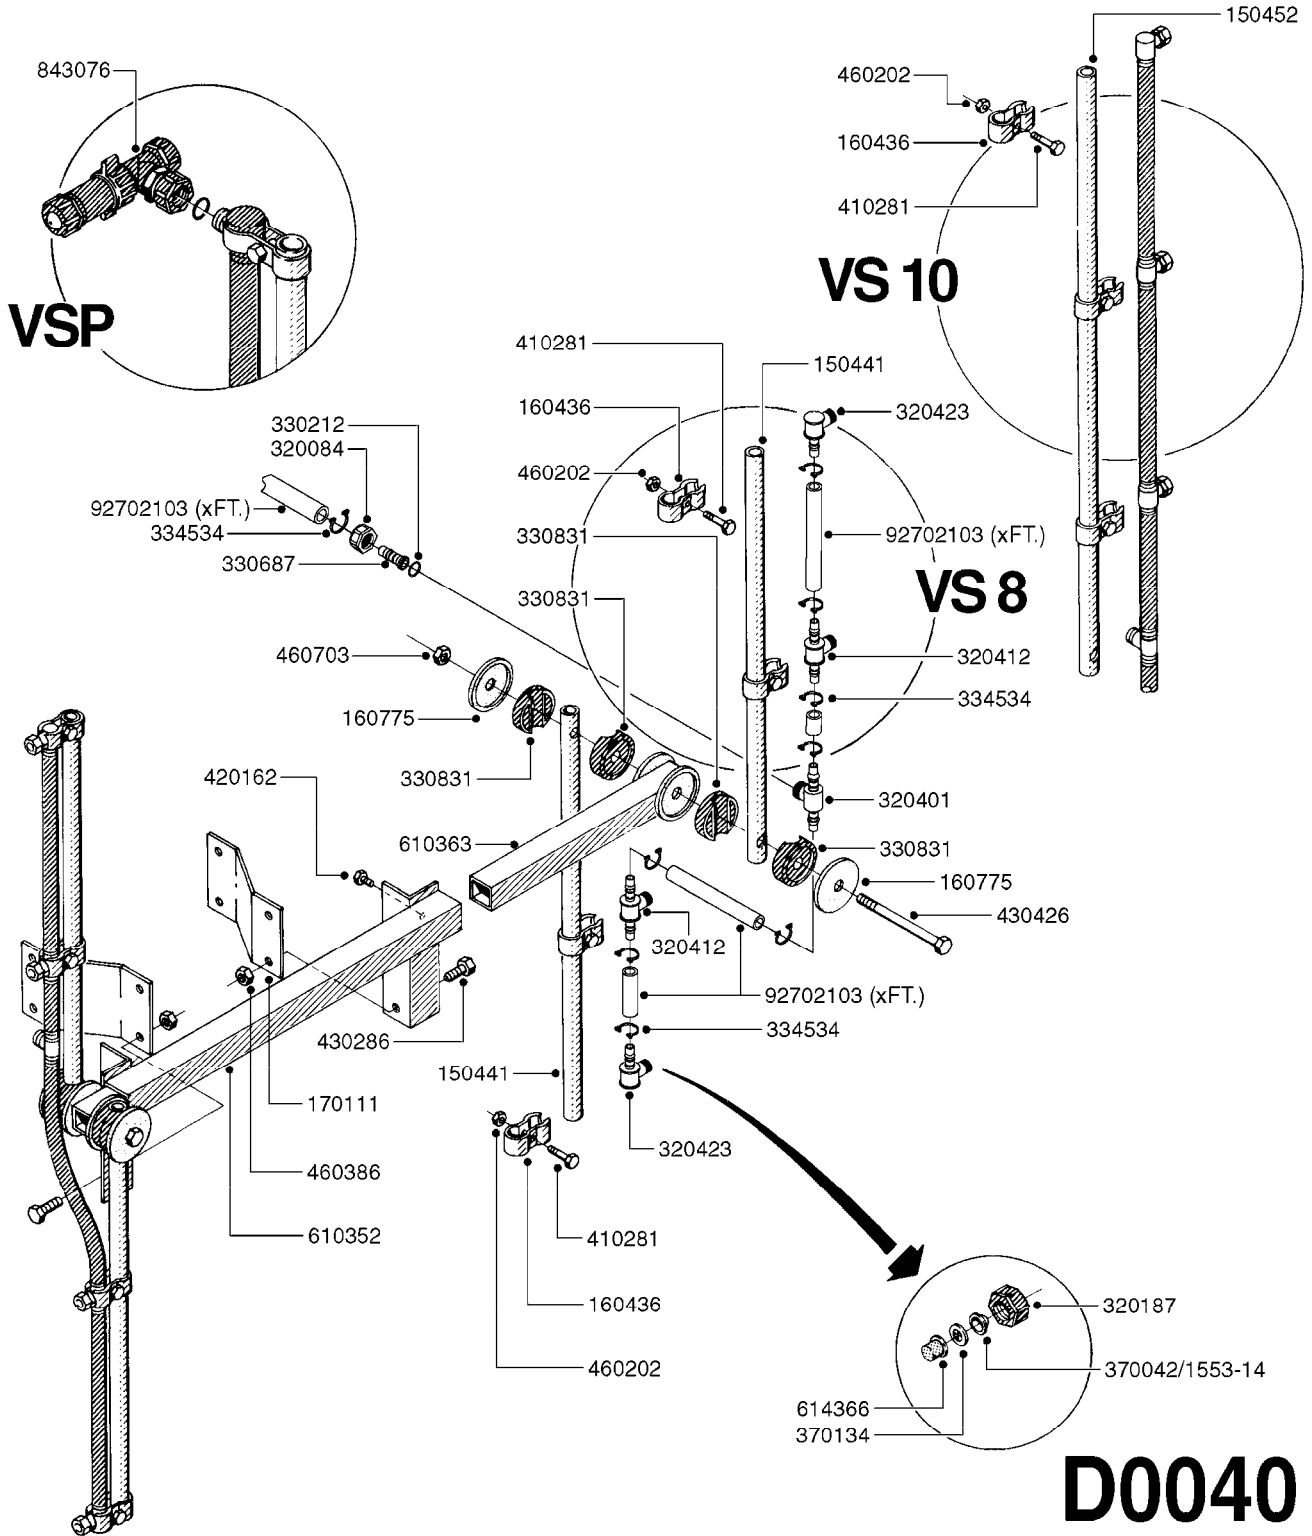

BOOM - V-II
D0030-HIN, 01:01:16

Page 0
Date 05.08.2019 11:52

D0030

BOOM - V-II
D0030-HIN, 01:01:16

parts-n°	order qty	description
110401	1	SPRING HOUSING STD BOOM
110412	1	CLUTCH STANDARD BOOM
140593	1	THUMB SCREW
142387	1	WASHER D40D23X5
150522	1	DROP TUBE WINE II
150533	1	DROP TUBE WINE II
160436	1	PIPE BRANCH HOLDER D22,2
160451	1	PIPE BRANCH HOLDER D25,4
160517	1	SPACER COLLAR, STANDARD BOM
160521	1	WASHER D30.5/D13X2
160532	1	CLAMP SWIVEL F. BOOM 14'H.D.
160657	1	CLIP FITTING FOT D22,2
160801	1	CLIP FITTINGS 31.7
170317	1	CROSSBAR FOR BOOM WINE II
220227	1	SPRING FOR PIVOT
320084	1	FITT.DK NUT 1/2" BSP
320187	1	FITT.DK CAP 3/8" BSP BLACK
320283	1	FITT.DK NUT 3/4"BSP
320294	1	FITT.DK TEE 3/8X3/8HB X1/2"BSP
320386	1	FITT.DK TEE 3/8X3/8HB X3/8"BSP
320397	1	FITT.DK ELB 3/8"HB X 3/8" BSP
330013	1	O-RING 2.5 X 10 PUR
330212	1	O-RING D19/D14X2.4 F.1/2"NUT
330687	1	FITT.DK HB 1/2" F. 1/2" NUT
330783	1	FITT.DK HB 3/8"F.3/8" NUT
330816	1	DUST COVER PLASTIC/STD.BOOM
334531	1	CLAMP HOSE PLASTIC 3/4"
334533	1	CLAMP HOSE PLASTIC 3/8"
370042	1	NOZZLE CONE JET 1553-14
370134	1	NOZZLE SWIRL 1554-GREY
410686	1	BOLT HEX 8.8 DEL M6X30
420582	1	BOLT HEX 8.8 DEL M8X20 FT A2
420943	1	BOLT HEX 8.8 DEL M10X50
421164	1	BOLT HEX 8.8 DEL M10X70
430286	1	BOLT HEX 8.8 DEL M12X30 FT
430662	1	BOLT HEX 8.8 DEL M12X20 FT
460202	1	NUT HEX M6
460364	1	NUT HU M8 A2 SS DIN934
460386	1	NUT HEX M12X1.75
460423	1	NUT HEX M10X1.50 LOCK DIN985A2 SS
460703	1	NUT HEX M12X1.75 LOCK DIN985A2 SS
610374	1	BOOM WING OUT.SECTION (WINE11)
614366	1	FILTER 50 MESH F.NOZZLE BLUE
630011	1	630011
630022	1	630022
630265	1	BOOM WING 14' BOOM
636433	1	CENTER SECTION 14' BOOM D27.0
92701703	1	HOSE R X3/8" X300PSI WP X0012"
92702103	1	HOSE R X1/2" X300PSI WP X0012"