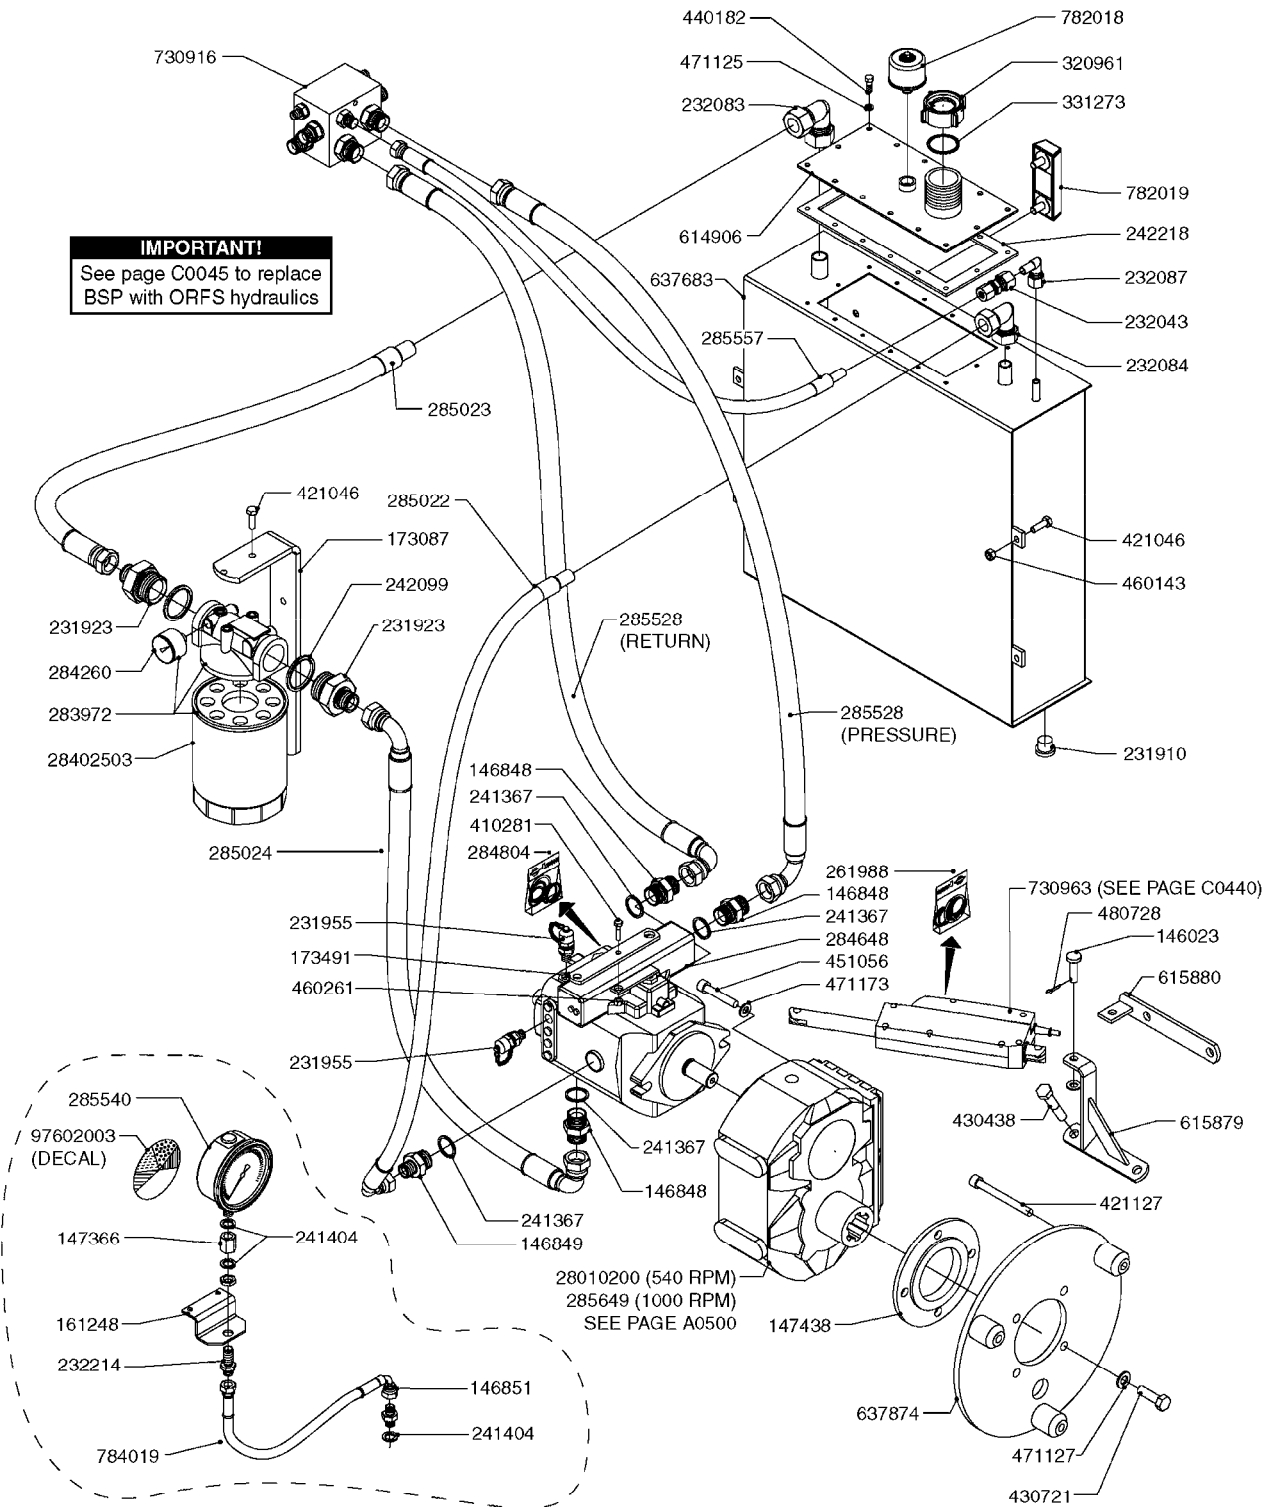

IMPORTANT!
See page C0045 to replace
BSP with ORFS hydraulics

HYD TWIN FORCE HYD PUMP CM HAZ
C0510-HIN, 30:03:16

Page

1

Date

05.08.2019 11:51

parts-n°	order qty	description
146023	1	PIN FOR COGWHEEL
146848	1	HEX. NIPPLE 3/4"BSP X 3/4"BSP
146849	1	HEX. NIPPLE 3/4"BSP X 1/2"BSP
146851	1	HEX NIPPLE 1/4"x1/4" 0.7MM
147366	1	CONNECTOR HIGH PRESS.1/4"
147438	1	RETAINING RING F.GEAR
161248	1	MOUNT BRACKET F.GAUGE
173087	1	MOUNT BRACKET F. FILTER
173491	1	FLAT STEEL 25X6 - 161MM
231910	1	PLUG 1/2" BSP
231923	1	HEX NIPPLE 1 1/4"X3/4" BSP
231955	1	NIPPLE F. PRESS GAUGE 1/4" BSP
232043	1	HYD. PIPE JOINT D10-D12
232083	1	HY HOSE CONN. D22 90 DEG.
232084	1	HY HOSE CONN. D18 90 DEG.
232087	1	HYD. PIPE JOINT 90' D10-D10
232214	1	NIPPLE 1/4" W.U. NUT DEL
241367	1	DOWTYSEAL 28.5x22
241404	1	DOWTY SEAL 1/4"
242099	1	DOWTYSEAL 1-1/4"
242218	1	GASKET F. HYDRAULIC TANK TWIN
261988	1	SPARE PARTS KIT/PUMP ACTUATOR
283972	1	FILTER COMPLETE F. TWIN
284260	1	GAUGE F. HYD. TANK TWIN
284648	1	PUMP, HYD, HAC 462, M4PV58
284804	1	GASKET SET F.HY PUMP M4PV45
285022	1	HOSE HY X 1/2 X 67.0"
285023	1	HOSE HY X 3/4 X 19.75"
285024	1	HOSE HY X 3/4 X 63.0"ELB+ELB
285528	1	HOSE HY X 3/4 X 279.5"STR+ELB
285540	1	GAUGE 250 BAR
285557	1	HOSE HY X 3/8 X 338.5"
285649	1	GEAR BOX F.1000RPM TWIN FORCE
320961	1	FITT.DK CAPNUT 1-1/2" BSP
331273	1	O-RING D44/D38X2 F.1-1/2"
410281	1	BOLT HEX 8.8 DEL M6X25 DIN933 A2
421046	1	BOLT HEX M8X25/25 A2 SS DIN933
421127	1	SCREW M10X100 8.8 CHJ
430438	1	BOLT HEX 8.8 DEL M12X65
430721	1	BOLT HEX 8.8 DEL M12X40 FT
440182	1	SCREW NO.14 3/4" STAINLESS
451056	1	BOLT ALLEN HEAD M14 X 35
460143	1	SELF LOCK NUT M8 SST A2 DIN985
460261	1	NUT HEX M6X1.00 LOCK DIN985 A2 SS
471125	1	WASHER M6U 6.4X14X1.2,A2 SS
471127	1	WASHER Z12N 13X24X2.5 RST
471173	1	WASHER D28.0/15.0 X 2.5
480728	1	PIN D3.2X20 SPLIT
614906	1	COVER F. HY-TANK
615879	1	BRACKET F.ACTUATOR TWIN/STD
615880	1	BRACKET F/ ACTUATOR TWIN/MT/ZU
637683	1	HYD.RESERVOIR F. TWIN FORCE
637874	1	PUMP BRACKET 463/HAZ
730916	1	HYDRAULIC BLOCK HAZ
730963	1	ACTUATOR F.PUMP TWIN FORCE
782018	1	BREATHER ASSY. F. HYD TANK
782019	1	OIL LEVEL GLASS 76 MM
784019	1	HOSE HY X 1/4 X 078.75"STR+ELB
28010200	1	GEAR M7 28010100 540
28402503	1	FILTER ELEMENT TWIN
97602003	1	DECAL F.MAN.TWIN FORCE 80'-90'