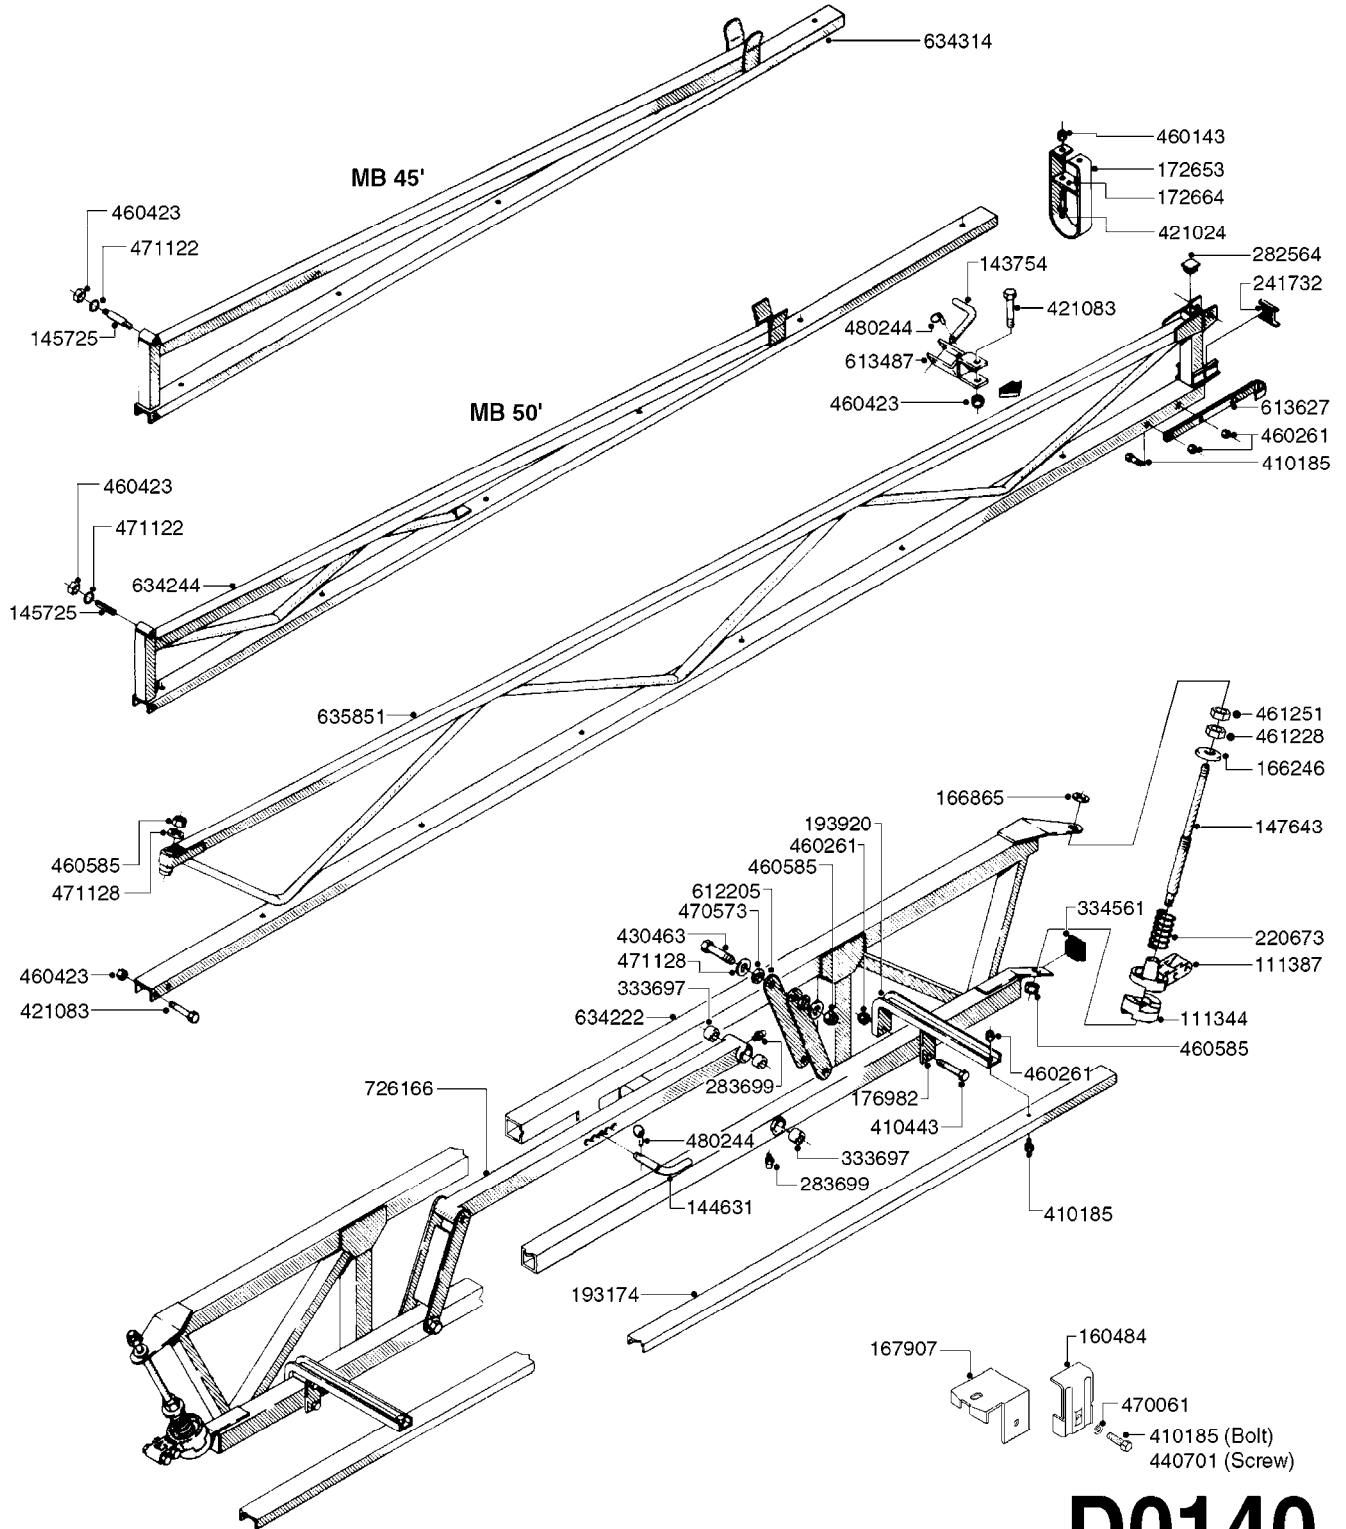

D0130

BOOM - MB 35' 40' 42'
D0130-HIN, 26:07:16

Page 1

Date 05.08.2019 11:52

parts-n°	order qty	description
111344	1	CLAW CLUTCH Ø100/Ø20,5 UNDER PART RED
111387	1	CLAW CLUTCH D100 UPPER PART
143754	1	PIN D10 X 56
145725	1	PIN FOR 12 MB BOOM
147643	1	AXLE F.BM BRKWKY. W. ZERT L=426
160484	1	WIRE GUIDE FOR DROP-LEG
166246	1	WASHER CUP D53 F.SPRING
166865	1	WASHER D35/D25X2
167907	1	NOZZ. HOLD. KIT F/ADJ. BOOM
172653	1	WING TIP GUARD
172664	1	FLATBAR BACKING PLATE
176982	1	RETAINING PLATE
193756	1	TRACK MB 10,6/12,6M
193920	1	BRACKET F.NOZZLE TRACK
220673	1	SPRING F.PIVOT 100 X 51
241732	1	RUBBER STOP FOR MB
282564	1	PLUG 35MM SQ.BLACK
333697	1	BUSHING D22/D16x25
334561	1	PLUG 50x50x2 F.SQ.TUBE
410185	1	BOLT HEX 8.8 DEL M6X16
410443	1	BOLT HEX 8.8 DEL M6X70
421024	1	BOLT HEX 8.8 DEL M8X60
421083	1	BOLT HEX 8.8 DEL M10X65
430463	1	BOLT HEX 8.8 DEL M16X110
440701	1	SCREW NO.14 3/4" PLATED
460143	1	SELF LOCK NUT M8 SST A2 DIN985
460261	1	NUT HEX M6X1.00 LOCK DIN985 A2 SS
460423	1	NUT HEX M10X1.50 LOCK DIN985A2 SS
460585	1	LOCKING NUT M16 DIN985 A2 SS
461228	1	NUT HEX M20
461251	1	NUT HEX M20 X 2.5 JAMB
470061	1	WASHER D11/D7X0.5 LOCK
470573	1	WASHER D29/D17X2 SPRING BLACK
471122	1	WASHER, M10, Ø20/10.5X 2.0, SS
471128	1	WASHER, M16, Ø30/17.0X 3.0, SS
480244	1	PIN SNAP D4.5
612205	1	TRAPEZE ARM,WELDED
613487	1	TRANSPORT FITTINGS FOR SB BOOM
613627	1	LOCK STRAP FOR MB BOOM
634281	1	BOOM CENTER MB 35/40/42
634303	1	BOOM WING OUTER 33' MB L=47'
634314	1	BOOM WING OUTER 40', 45' MB
635316	1	BOOM WING OUTER MB42
635327	1	BOOM WING OUTER 35'MB L=58.5"
635850	1	BOOM WING INNER MB35/40/42
723612	1	CENTER PART MB BOOM