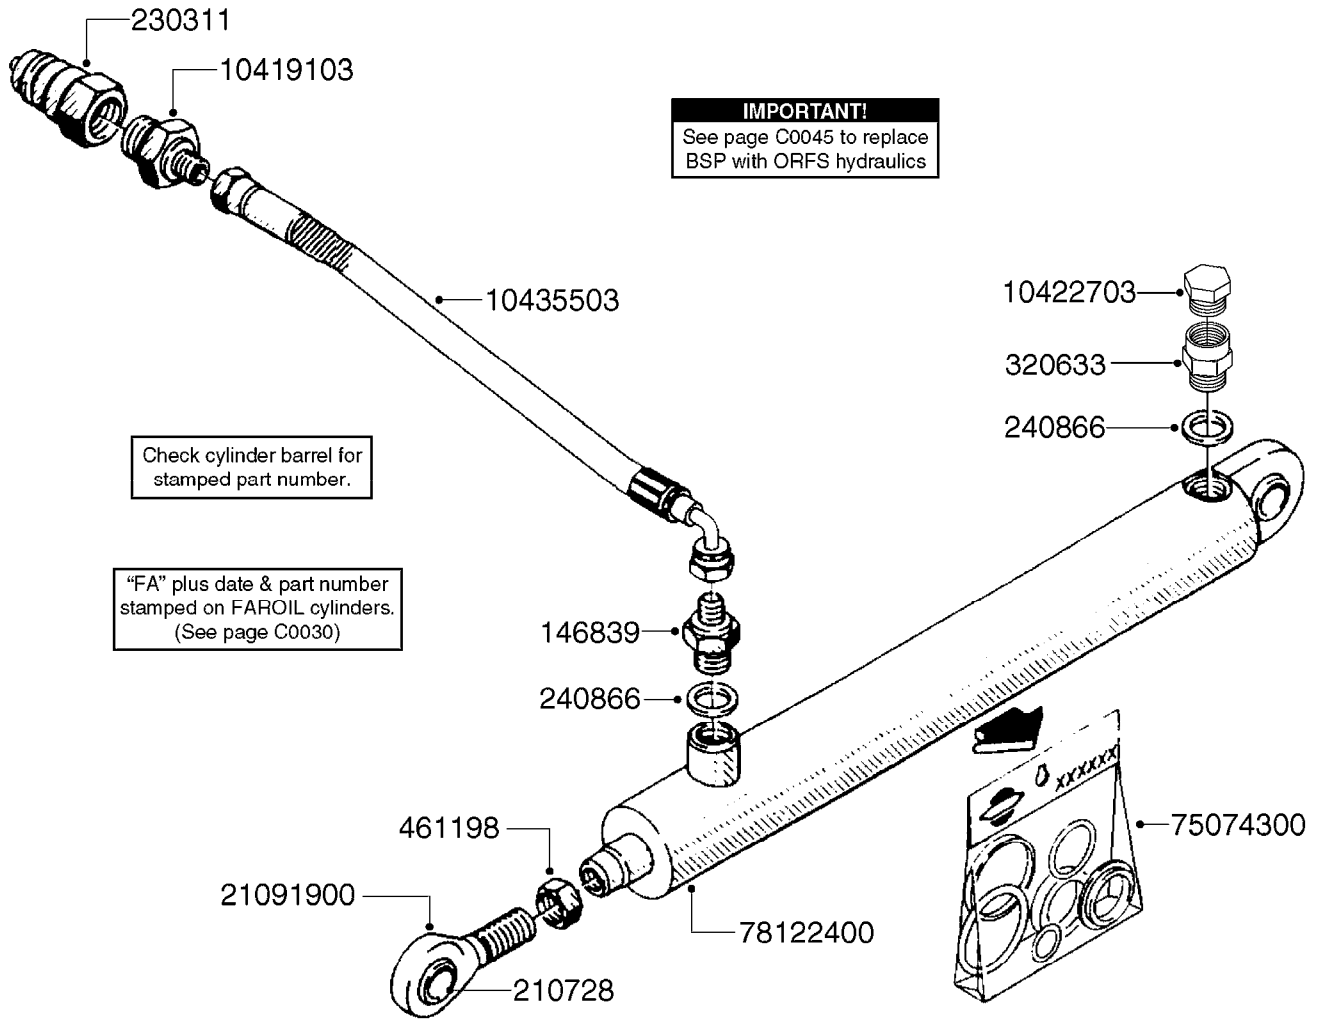

C0060

HYDRAULICS-MB BOOM LIFT CYLNR
C0060-HIN, 23:03:16

Page 1

Date 05.08.2019 11:50

parts-n°	order qty	description
143426	1	PIN 20x160mm F/HYD/CYL.
145176	1	PIN D19.8 X 60
146850	1	HEX NIPPLE 3/8"x3/8" - 1.8mm
231906	1	HEX NIPPLE 3/8"BSP X 1/2"NPT
240866	1	DOWTYSEAL 3/8"
284412	1	HOSE HY 3/8" X 315" STR+STR
480384	1	PIN COTTER 3/16 x 1-1/2"
10466003	1	COUPLER PIONEER 8010-04 1/2NPT
78120000	1	CYL.TELESOPING Ø50/40/25_1100