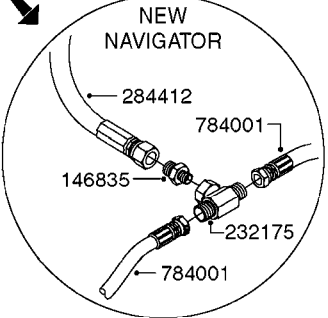

Check cylinder barrel for
stamped part number.

For non-FAROIL cylinder
parts, see page C0020.

"FA" plus date & part number
stamped on FAROIL cylinders.
(See page C0030)

C0390