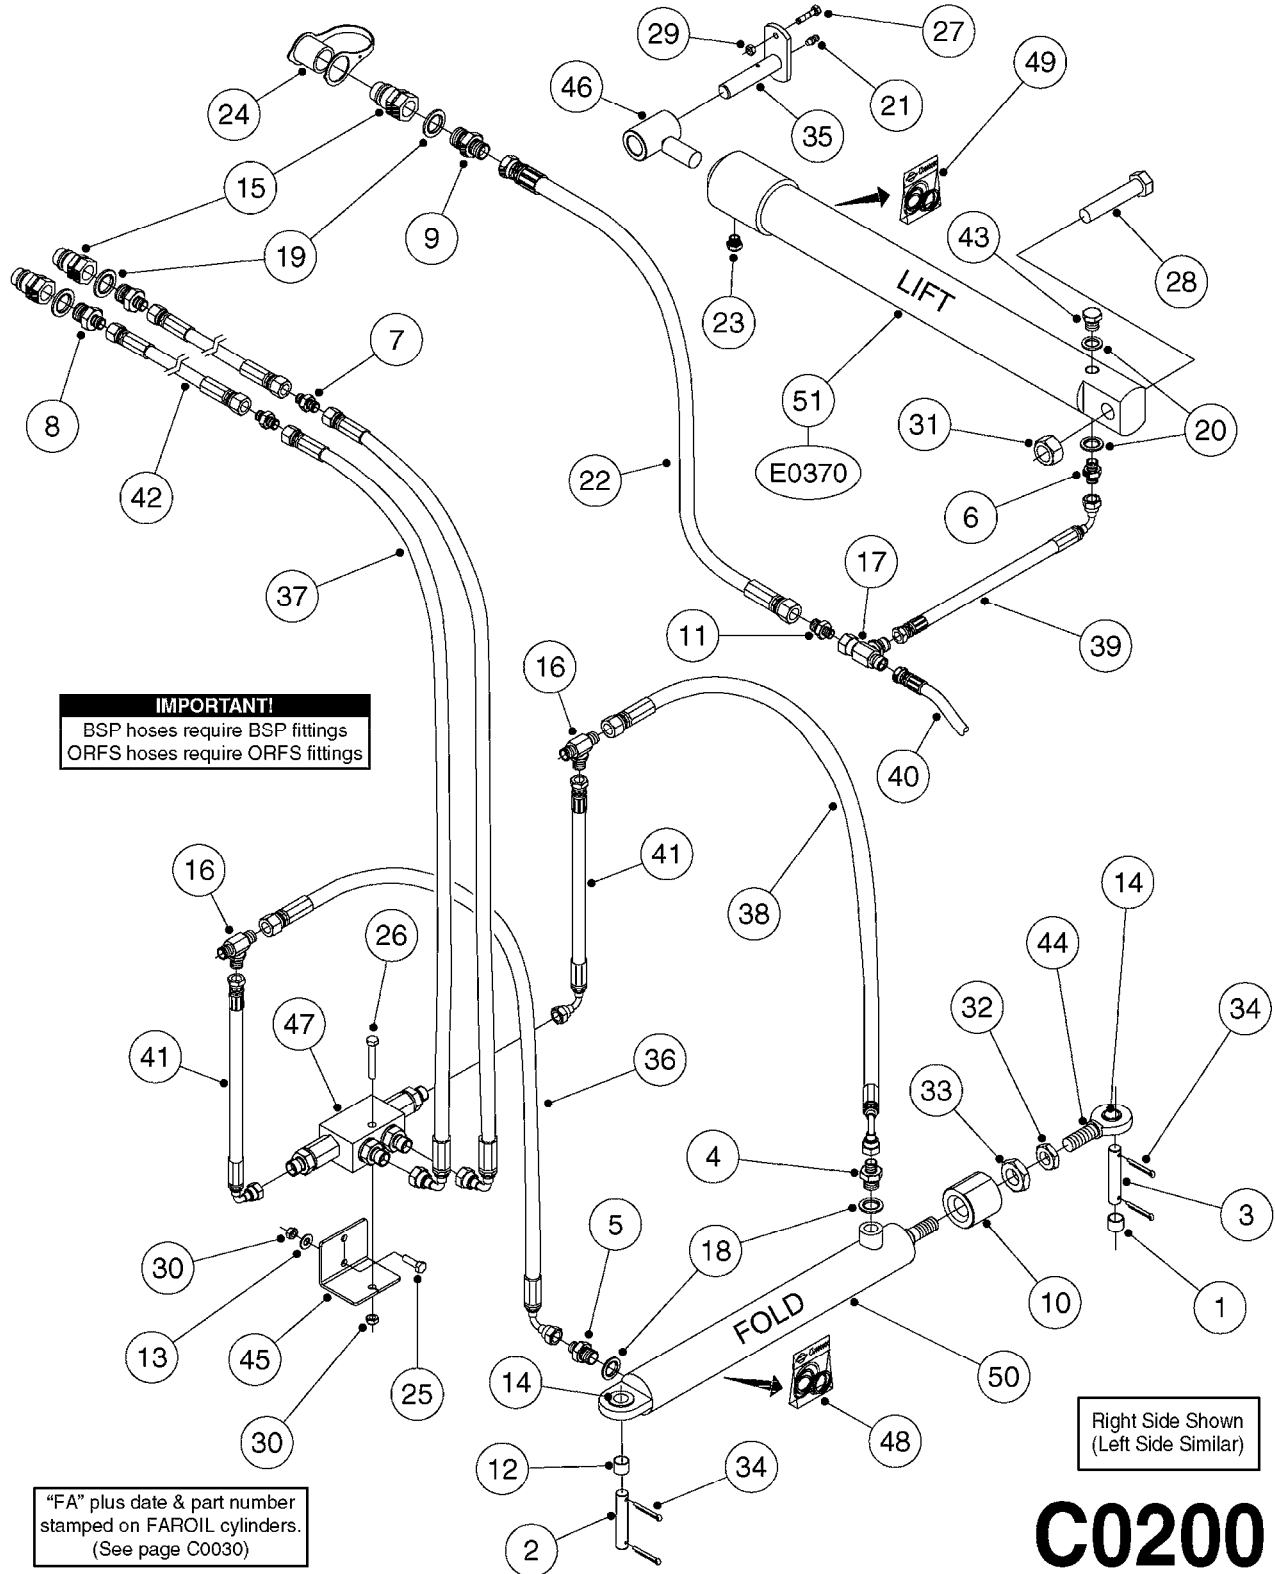

IMPORTANT!
BSP hoses require BSP fittings
ORFS hoses require ORFS fittings

“FA” plus date & part number stamped on FAROIL cylinders.
(See page C0030)

Right Side Shown
(Left Side Similar)

C0200

Pos.	parts-n°	order qty	description
1	145912	1	BUSHING D19.8/D17.0X7MM
2	146324	1	SHAFT D16.8 L102/2 X 5
3	146587	1	PIN D16.8 X 65
4	146835	1	HEX NIPPLE 1/4" - 3/8" BSP
4	23235700	1	HEX NIPPLE 3/8"-9/16" ORFS
5	146839	1	HEX NIPPLE 1/4"X3/8" BSP 0.7MM BSP
5	23235800	1	HEX NIPPLE 3/8"-9/16" - 0.7mm ORFS
6	146845	1	HEX NIPPLE 1/4"X1/4" BSP
6	23234500	1	HEX NIPPLE 1/4" - 9/16" ORFS
7	146845	1	HEX NIPPLE 1/4"X1/4" BSP
7	23239600	1	HEX NIPPLE 9/16"-9/16" ORFS
8	146846	1	HEX NIPPLE 1/2" X 1/4" BSP
8	23234800	1	HEX NIPPLE 1/2"-9/16" ORFS
9	146847	1	HEX NIPPLE 1/2"X3/8" BSP
9	23234900	1	HEX NIPPLE 1/2"-11/16" ORFS
10	146992	1	BUSHING F.CYLINDER
11	147061	1	HEX NIPPLE 1/4"X3/8"/1.8 BSP
11	23235200	1	HEX NIPPLE 1/4"-11/16" - 1.8mm ORFS
12	151872	1	BUSHING D22.0/18.0 10MM
13	163936	1	WASHER D15/D6.2X1
14	210728	1	BEARING F.LINK HEAD M17
15	230311	1	QUICK COUPLING 1/2"
16	230963	1	TEE 1/4"M X 1/4"M X 1/4"M BSP BSP
16	23240400	1	TEE 9/16"-9/16"-9/16" ORFS ORFS
17	232109	1	FITT.HY TEE 1/4"BSP UNION BSP
17	23231700	1	TEE 9/16"M-9/16"M-1/4"F ORFS ORFS
18	240866	1	DOWTYSEAL 3/8"
19	241356	1	DOWTYSEAL 1/2"
20	241404	1	DOWTY SEAL 1/4"
21	283699	1	GREASE NIPPLE M6X1
22	284141	1	HYD HOSE 3/8" L=6000 STR.+STR BSP
22	78563000	1	HY.HO.3/8"L= 6150 STR-STR ORFS
23	284265	1	PLUG BREATHER 1/4" F/CYLINDER
24	334206	1	DUST HOOD FOR HY-COUPLING
25	410362	1	BOLT HEX 8.8 SS M6X20
26	410583	1	BOLT HEX 8.8 DEL M6X40
27	420567	1	BOLT HEX 8.8 DEL M8X30 FT
28	430918	1	M20X100 DIN 931-8.8 DEL
29	460143	1	SELF LOCK NUT M8 SST A2 DIN985
30	460261	1	NUT HEX M6X1.00 LOCK DIN985 A2 SS