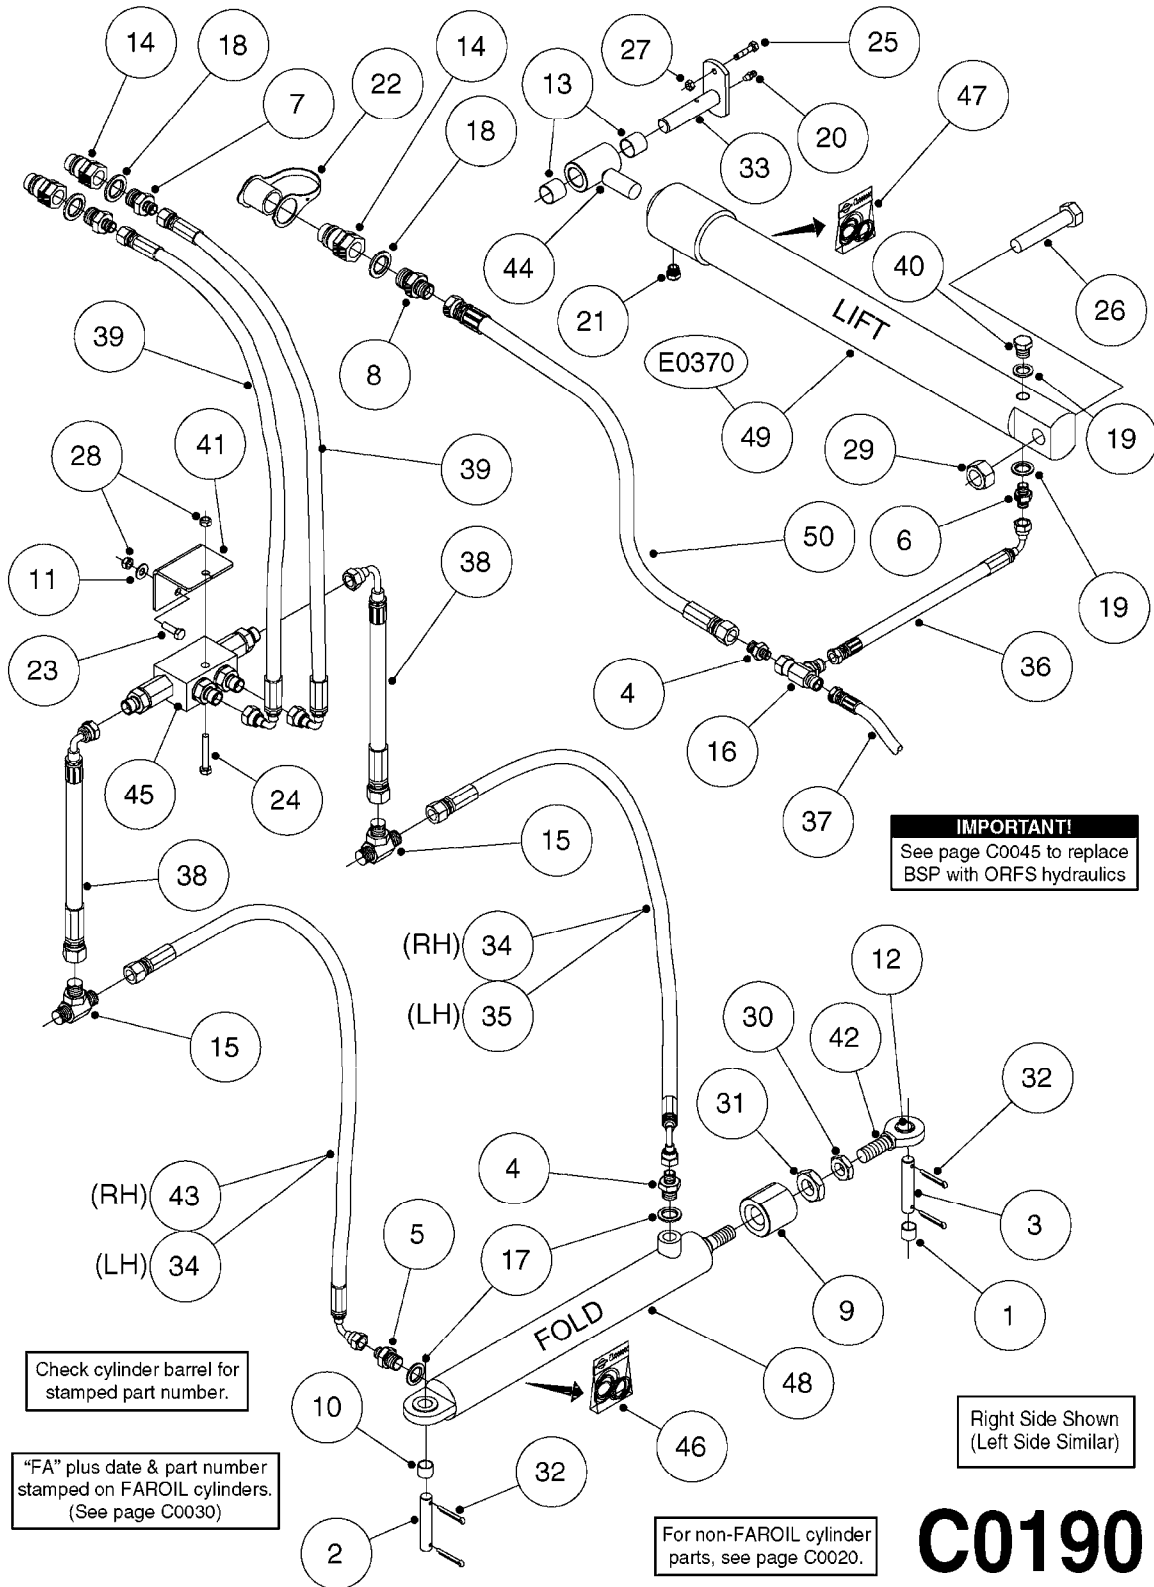

Check cylinder barrel for stamped part number.

“FA” plus date & part number stamped on FAROIL cylinders. (See page C0030)

IMPORTANT!
See page C0045 to replace BSP with ORFS hydraulics

Right Side Shown
(Left Side Similar)

For non-FAROIL cylinder parts, see page C0020.

C0190

HYDRAULICS-EAG.HY 45-66'RANGER
C0190-HIN, 08:10:18

Page 1
Date 05.08.2019 11:50

Pos.	parts-n°	order qty	description
1	145912	1	BUSHING D19.8/D17.0X7MM
2	146324	1	SHAFT D16.8 L102/2 X 5
3	146587	1	PIN D16.8 X 65
4	146835	1	HEX NIPPLE 1/4" - 3/8" BSP
5	146839	1	HEX NIPPLE 1/4"X3/8" BSP 0.7MM
6	146845	1	HEX NIPPLE 1/4"X1/4"
7	146846	1	HEX NIPPLE 1/2" X 1/4"
8	146847	1	HEX NIPPLE 1/2"X3/8"
9	146992	1	BUSHING F.CYLINDER
10	151872	1	BUSHING D22.0/18.0 10MM
11	163936	1	WASHER D15/D6.2X1
12	210728	1	BEARING F.LINK HEAD M17
13	210835	1	BUSHING D28/25 L=25
14	230311	1	QUICK COUPLING 1/2"
15	230963	1	TEE 1/4"M X 1/4"M X 1/4"M BSP
16	232109	1	FITT.HY TEE 1/4"BSP UNION
17	240866	1	DOWTYSEAL 3/8"
18	241356	1	DOWTYSEAL 1/2"
19	241404	1	DOWTY SEAL 1/4"
20	283699	1	GREASE NIPPLE M6X1
21	284265	1	PLUG BREATHER 1/4" F/CYLINDER
22	334206	1	DUST HOOD FOR HY-COUPLING
23	410362	1	BOLT HEX 8.8 SS M6X20
24	410583	1	BOLT HEX 8.8 DEL M6X40
25	420567	1	BOLT HEX 8.8 DEL M8X30 FT
26	430918	1	M20X100 DIN 931-8.8 DEL
27	460143	1	SELF LOCK NUT M8 SST A2 DIN985
28	460261	1	NUT HEX M6X1.00 LOCK DIN985 A2 SS
29	460806	1	NUT HEX M20X2.50 LOCK DIN985A2 SS
30	461198	1	NUT HEX M16X2 JAMB
31	461249	1	NUT M22X1.5 DIN439B
32	480384	1	PIN COTTER 3/16 x 1-1/2"
33	615654	1	PIN D25 X 123 F. PARALIFT
34	784001	1	HOSE HY X 1/4 X 067.00"STR+ELB
35	784019	1	HOSE HY X 1/4 X 078.75"STR+ELB
36	784037	1	HOSE HY X 1/4" x 130"STR+ELB
37	784069	1	HOSE HY X 1/4 X 90.5" STR+ELB
38	784076	1	HOSE, HY, 1/4" L=8.5" STR-ELB
39	784078	1	HOSE HY X 1/4 X 417.33"STR+ELB
40	14010400	1	PLUG 1/4" BSP
41	16100400	1	PLATE 3 X 60 X 91 HY BLOCK MT
42	21091900	1	LINK HEAD M16 x D17 DELTA
43	28449403	1	HOSE HY X1/4X057.08"STR+ELB
44	61011803	1	ROD END M24X2 25M 06'07'
45	72256500	1	DOUB.PILOT STEERED COUNT.VALVE
46	75075000	1	SEAL KIT 78122600/27/28/29
47	75075200	1	SEAL KIT 78120900/14/50
48	78122900	1	CYLINDER 40/22X300MM RED
49	78128800	1	CYLINDER, D50/30-500
50	78563000	1	HY.HO.3/8"L= 6150 STR-STR