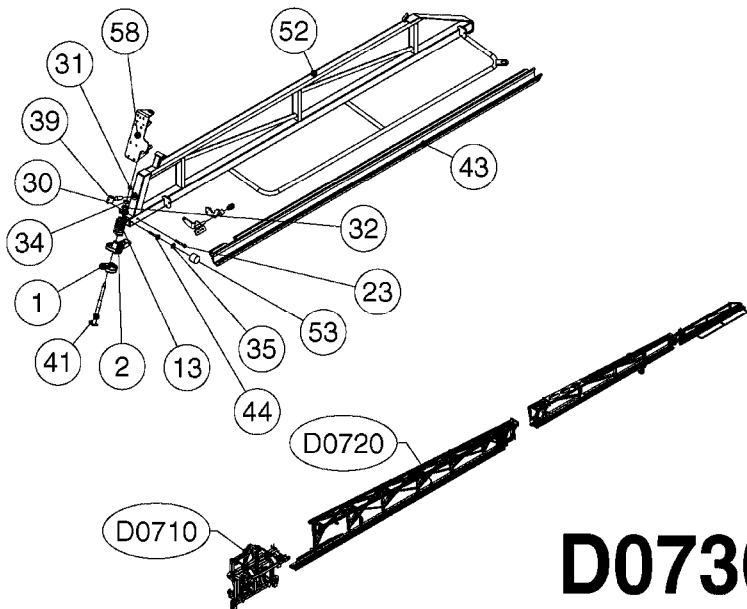

BOOM TF OUTER HAZ 2-FOLD 118'
D0730-HIN, 11:12:17

Page 0
Date 05.08.2019 11:53