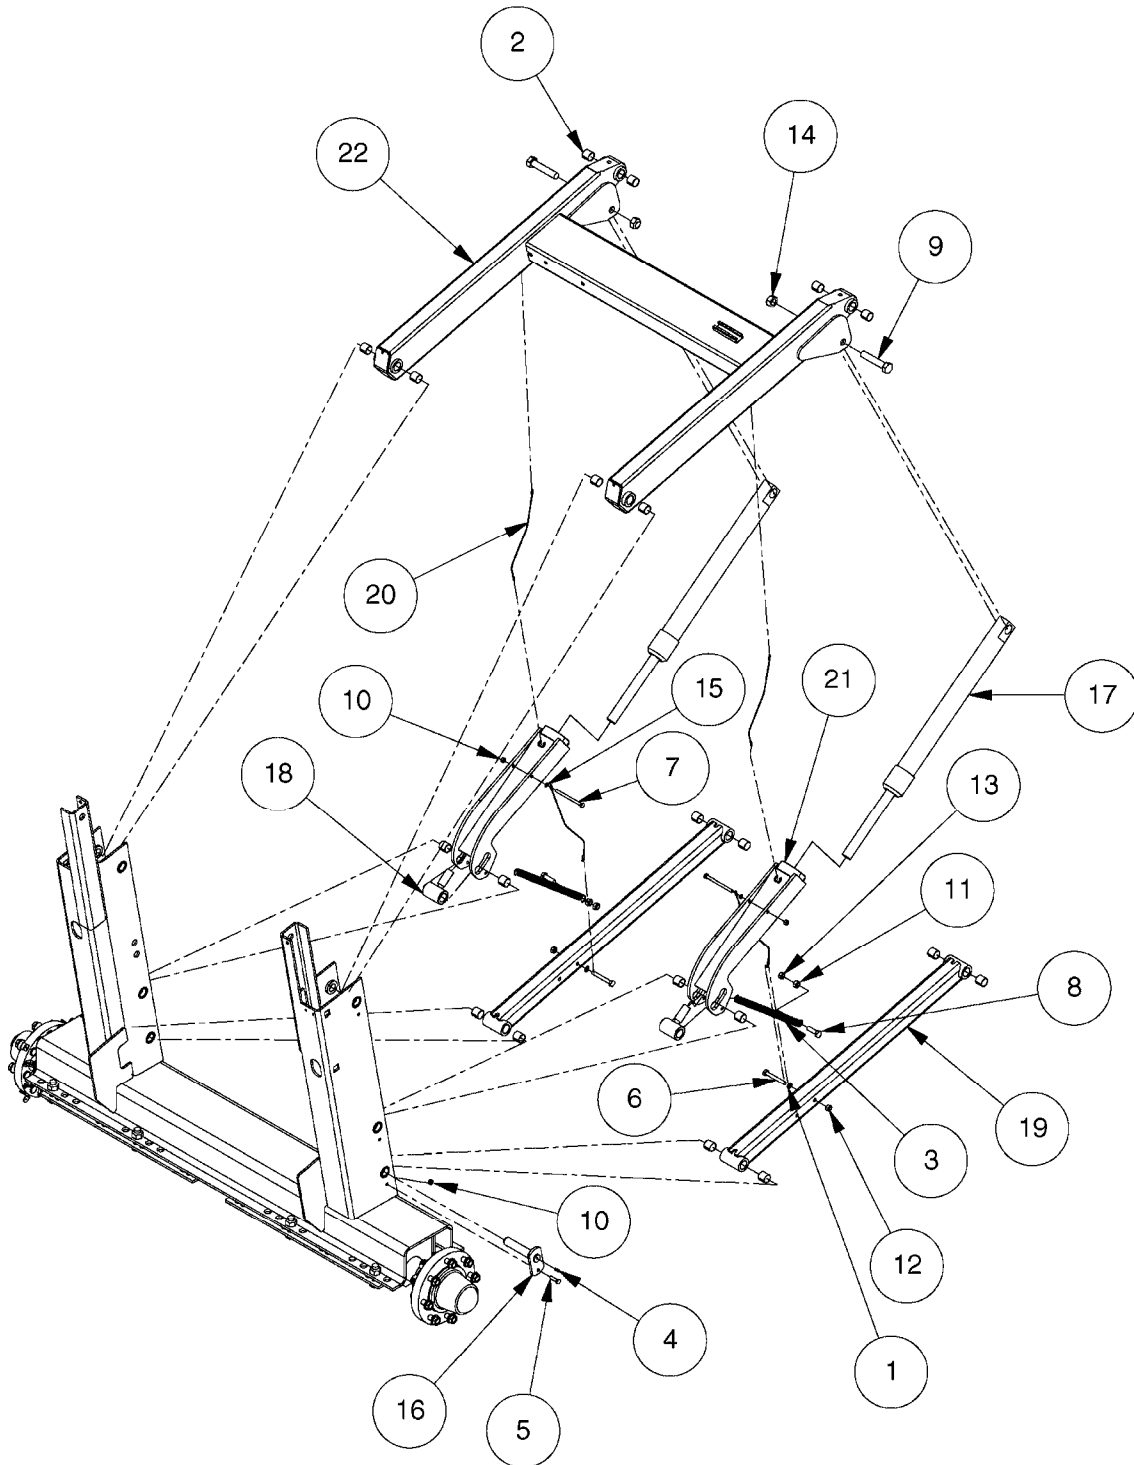

E0370

PARALIFT - RANGER
E0370-HIN, 01:01:16

Page 1
Date 16.03.2016 14:12

Pos.	parts-n°	order qty	description
1	163737	1	WASHER D15.5/D10.5X1
2	210835	1	BUSHING D28/25 L=25
3	220949	1	SPRING Ø20.0/3.0 L=240 BLACK
4	283699	1	GREASE NIPPLE M6X1
5	420567	1	BOLT HEX 8.8 DEL M8X30 FT
6	420884	1	BOLT HEX 8.8 DEL M10X80 FT
7	421232	1	BOLT HEX 8.8 DEL M8X110
8	430721	1	BOLT HEX 8.8 DEL M12X40 FT
9	430918	1	M20X100 DIN 931-8.8 DEL
10	460143	1	NUT HEX M8 LOCK A2 DIN985
11	460386	1	NUT HEX M12X1.75
12	460423	1	NUT HEX M10X1.5 LOCK
13	460703	1	NUT HEX M12X1.75 LOCK DIN985
14	460806	1	NUT HEX M20X2.5 LOCK
15	471126	1	WASHER, M8, Ø16/ 8.4X 1.6, SS
16	615654	1	PIN D25 X 123 F. PARALIFT
17	781107	1	DOBCYL50/30-500/M24X2 78121200 NLA - ORDER 78128800 AND 63029803
17	78121200	1	CYLINDER, D50/30-500 NLA - REPLACED BY 78128800
17	78128800	1	CYLINDER, D50/30-500 ONLY USE WITH 63029803 LOCKING ARM
18	61011803	1	EYE BOLT
19	61011903	1	PAIRLIFT LINK ARM
20	61012003	1	WIRE Ø2 L"=457 +/-2MM
21	63027903	1	LOCKING ARM, PAIRLIFT RANGER ONLY USE WITH OBSOLETE CYLINDER 781107
21	63029803	1	LOCKING ARM, PARALIFT RG 2008 ONLY USE WITH CYLINDER 78121200 OR 78128800
22	63028003	1	PAIRLIFT LIFT ARM