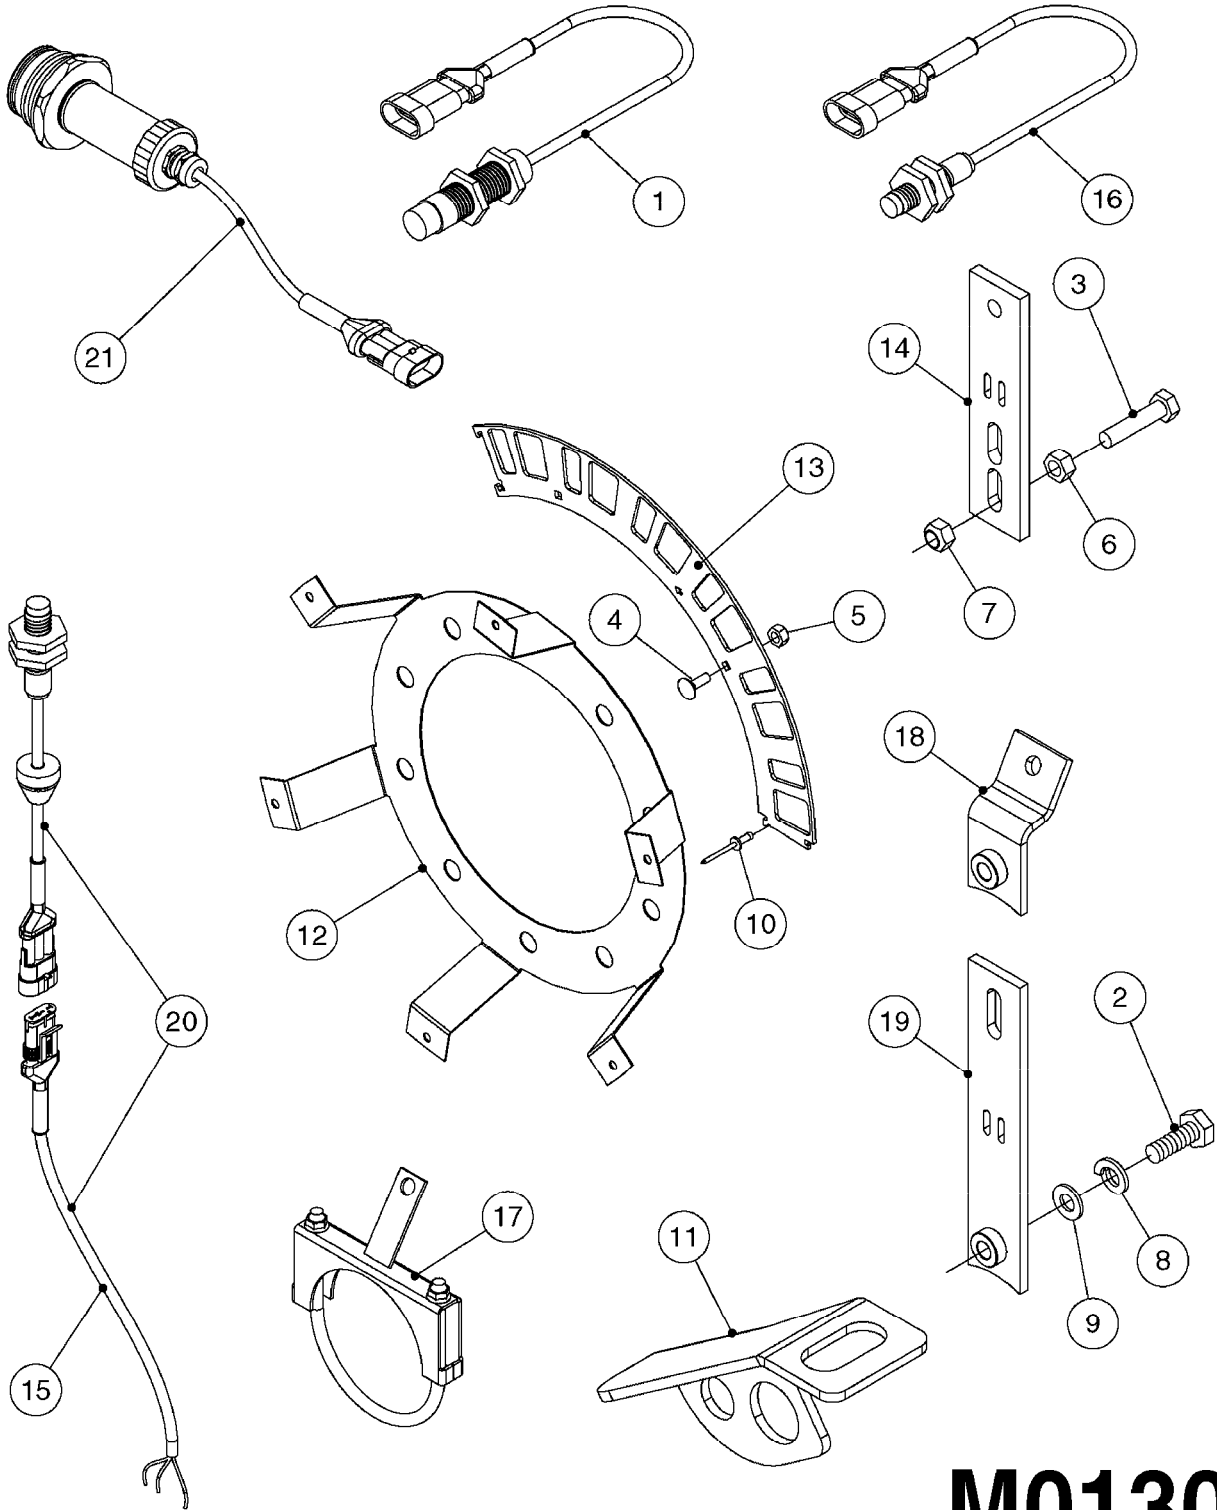

M0130

COMMON SENSORS AND BRACKETS
M0130-HIN, 01:01:16

Page 1
Date 16.03.2016 14:12

Pos.	parts-n°	order qty	description
1	285855	1	SENSOR INDUCTIVE M18 W/WIRE
2	430286	1	BOLT HEX 8.8 DEL M12X30 FT
3	430870	1	BOLT HEX 8.8 DEL M12X55 FT
4	440695	1	BOLT CARRIAGE M8X25
5	460143	1	NUT HEX M8 LOCK A2 DIN985
6	460386	1	NUT HEX M12X1.75
7	460703	1	NUT HEX M12X1.75 LOCK DIN985
8	470466	1	WASHER D21.1/D12.2X2.5 LOCK
9	471127	1	WASHER, M12, Ø24/13.0X 2.5, SS
10	480804	1	RIVET Ø4.8x14.5
11	16020300	1	BRACKET FOR SPEED SENSOR
12	16094703	1	WHEEL SENSOR MT BKT
13	16138203	1	SPEED SENSOR RING NCM 2009 1/3
14	16138403	1	PLATE F. SPEED SENSOR
15	26006100	1	CABLE L = 5.00M, AMP, MALE, 3P
16	28047500	1	SPEED SENSOR HM
17	61000603	1	SPEED SNS MNT CLAMP F/DLS 4.5"
18	61010703	1	SPEED SENSOR BKT NCM NON-S OLD
19	61015803	1	SPEED SENSOR BKT NCM 2010
20	72050100	1	TWIN RPM SENSOR HN
21	72534000	1	TANK LEVEL ELEC SENSOR KIT 9M