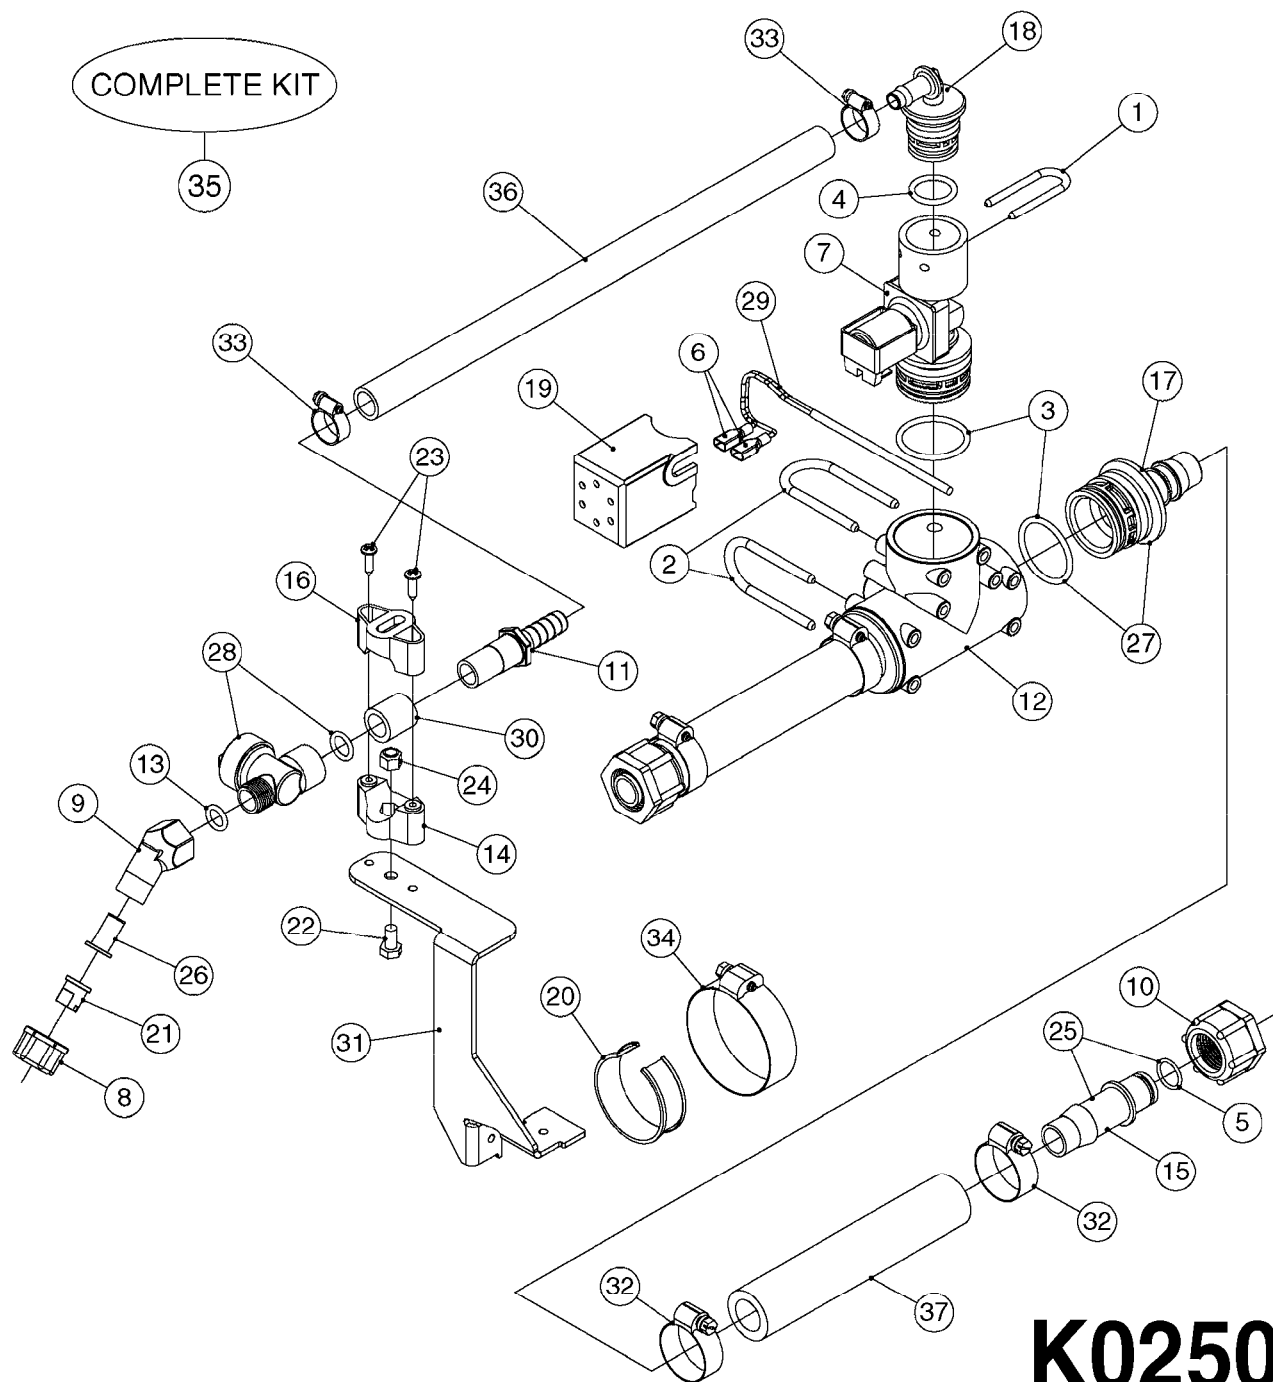

K0250

ELECTRIC END NOZZLE KIT '09
K0250-HIN, 01:01:16

Page

1

Date

16.03.2016 14:12

Pos.	parts-n°	order qty	description
1	145994	1	FITT.DK S-40 FORK
2	145995	1	FITT.DK S-53 FORK
3	242354	1	O-RING D32.2X3.0 VITON F.S-53
4	242355	1	O-RING D19.2X3.0 VITON F.S-40
5	242594	1	O-RING D14 X 1.78 SCH.70-EPDM
6	261539	1	SPADE F.ELEC CONNEX BLUE INSUL
7	262104	1	VALVE, SOLENOID, S53/S40
8	320187	1	FITT.DK CAP 3/8" BSP BLACK
9	320191	1	FITT.DK ELB 3/8' BSP 45 DEGREE
10	320283	1	FITT.DK NUT 3/4"BSP
11	320891	1	FITT.DK HB 3/8'- 3/8' BSP
12	322352	1	FITT.DK S-53 TEE
13	330013	1	O-RING D15/D10X2.5 F.3/8"NUT
14	333012	1	NOZZLE HOLD. UPPER PART
15	334044	1	FITT.DK HB 3/4' F. 3/4' CAP
16	334220	1	YOKE, UPPER NOZZLE BODY
17	334229	1	FITT.DK S-53 STR.3/4"
18	334237	1	FITT.DK S-40 ELB.3/8'
19	334965	1	COVER FOR S53 SOLENOID VALVE
20	341291	1	RUBBER HOSE CLAMP COVER 130MM
21	370392	1	NOZZLE END FAN 1850-G 300
22	410546	1	BOLT HEX SS M6X12 FT
23	440665	1	SCREW M4.2X16 STAINLESS
24	460261	1	NUT HEX M6X1 LOCK A2 DIN985
25	724621	1	FITT.DK HB 3/4"ASSY F.3/4" NUT
26	725042	1	SCREEN 80 MESH W.GASKET, RED
27	726558	1	FITT.DK S53 STR. 3/4" W. ORING
28	729610	1	NOZZLE ASSY. NON DRIP 3/8 THRD
29	983087	1	ELEC. CABLE 2 WIRE X 0.75MM
30	10631003	1	HOSE R X CLEAR BRAID.X 1/2 12"
31	16110803	1	NOZZLE BRACKET VAR SPACINGS
32	28029903	1	CLAMP HOSE GEAR P3/4"-S1" 6712
33	28044903	1	CLAMP HOSE GEAR P3/8" 6706
34	28047003	1	CLAMP HOSE GEAR 30 X 50 6732
35	82613203	1	ELECTRIC END NOZZLE KIT 2009
36	92701703	1	HOSE R X3/8" X300PSI WP X0012"
37	92703203	1	HOSE R X3/4" X300PSI WP X0012"