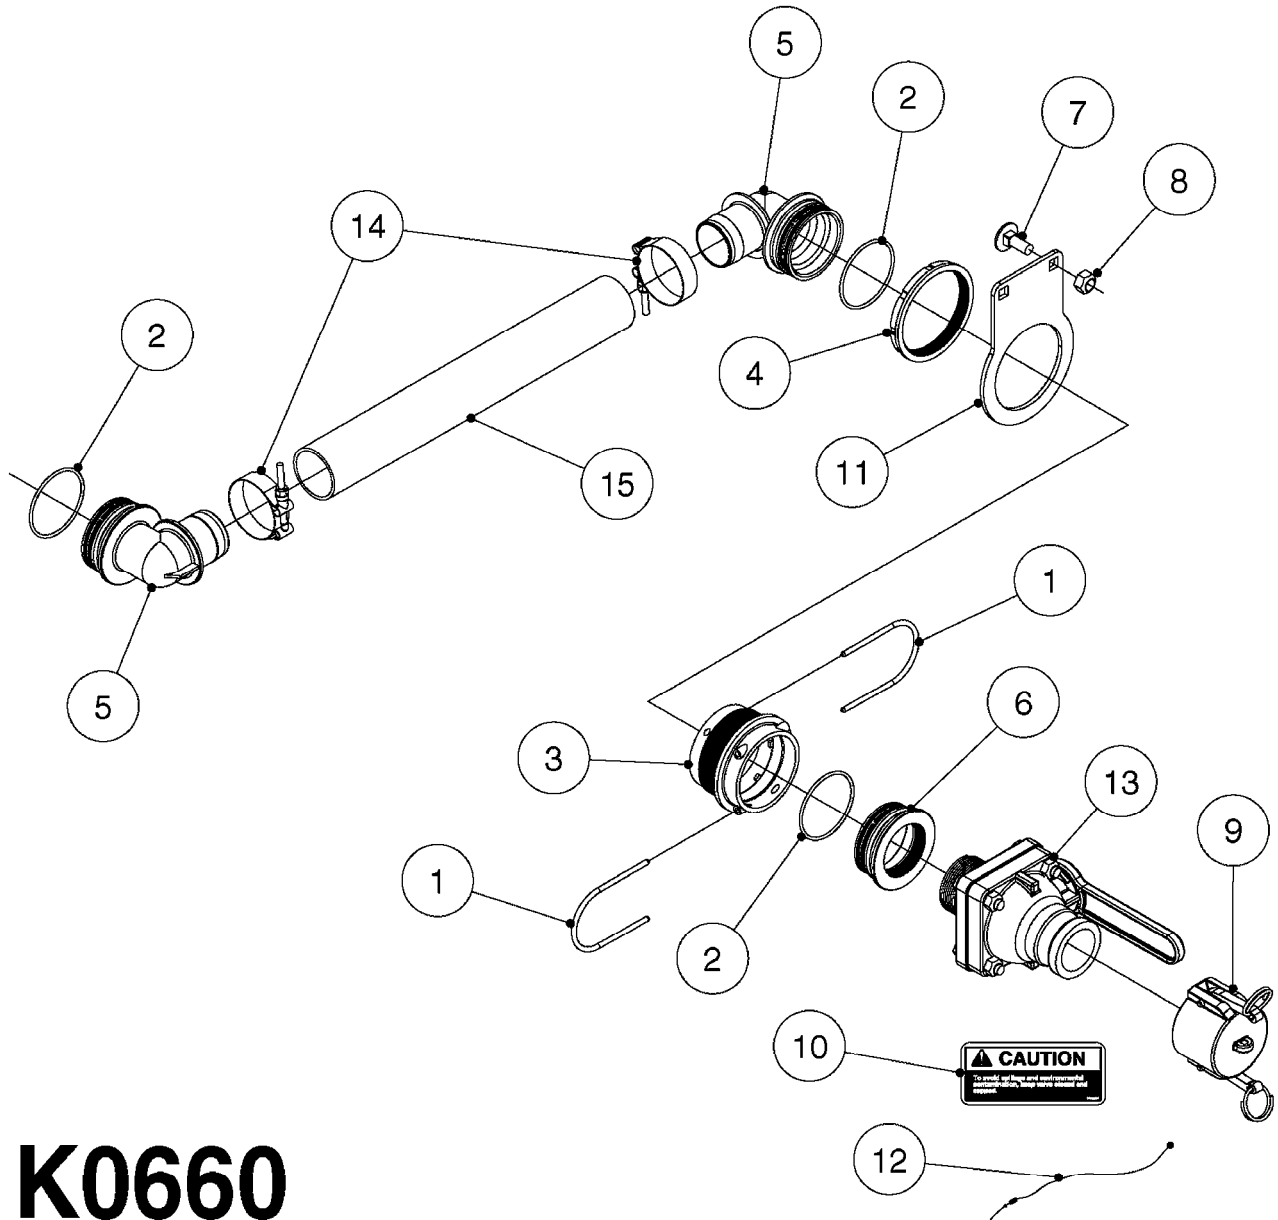

K0660

QUICKFILL - RANGER 550
K0660-HIN, 01:01:16

Page 1

Date 16.03.2016 14:12

Pos.	parts-n°	order qty	description
1	145997	1	FITT.DK S-93 FORK
2	242351	1	O-RING D69.5X3.0 VITON F.S-93
3	322105	1	FITT.DK S-93 BULKHEAD DOUBLE
4	322109	1	FITT.DK S-93 BULKHEAD NUT
5	334446	1	FITT.DK S-93 ELB.2" PVC
6	390721	1	FITT.DK S-93 PLUG W/2'NPT THRE
7	451070	1	CARRIAGE BOLT M12X30
8	460703	1	NUT HEX M12X1.75 LOCK DIN985
9	10531003	1	CAP F.MALE QUICK COUPLER 2"
10	10533303	1	DECAL CAUTION-LEAK Q.FILL ENG
11	16144003	1	BRACKET, QUICK FILL, RG550
12	24001203	1	RBR LANYARD 11" F.QCK FILL CAP
13	28014603	1	VALVE STUBBY 2" BANJO
14	28030203	1	CLAMP HOSE T-BOLT S2" 235-67
15	92702703	1	HOSE PVC SUCT GRAY 2"