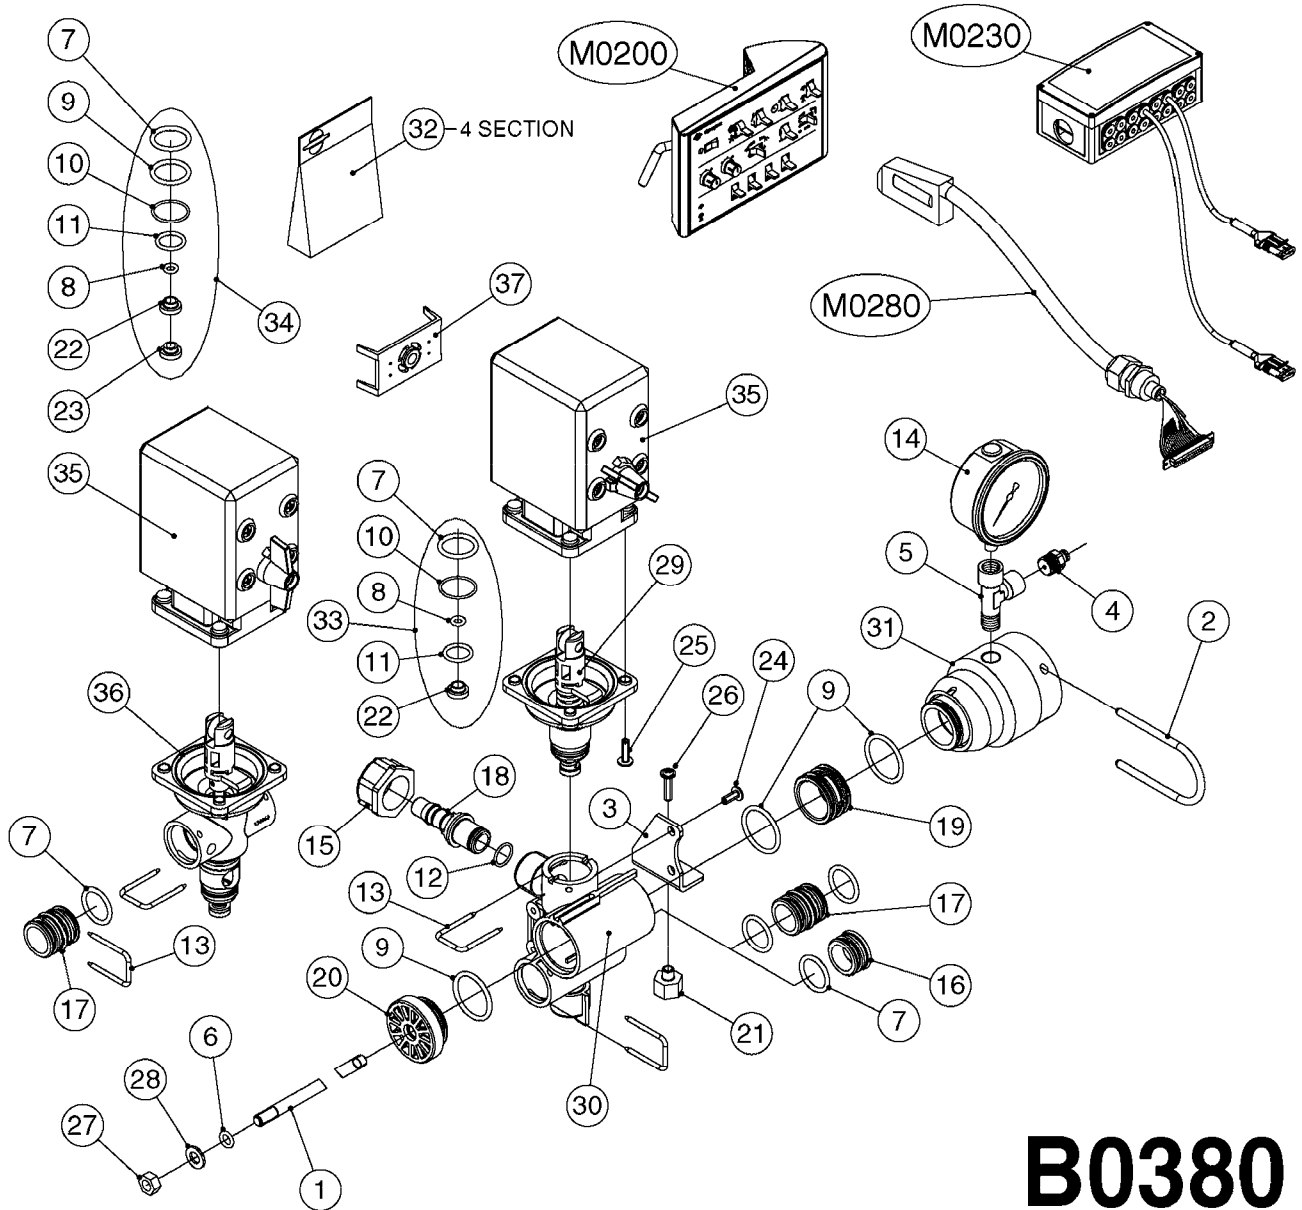

EVC, ECP, ECPC CONTROLS 39-PIN
B0380-HIN, 01:01:16

Page 1

Date 16.03.2016 14:11

Pos.	parts-n°	order qty	description
1	142214	1	STUD BOLT - M8X265, 3 SECTION 3 SECTION
1	145693	1	STUD BOLT - M8X330, 4 SECTION 4 SECTION
1	145928	1	STUD BOLT - M8X400, 5 SECTION 5 SECTION
1	146355	1	STUD BOLT - M8X540, 7 SECTION 7 SECTION
2	145996	1	FITT.DK S-67 FORK
3	167963	1	MOUNT BKT.F.EC BOOM SEC.
4	232230	1	QUICK COUPLER 1/4"BSP X 4 MM
5	232285	1	TEE 1/4"MALE RUN X 2 1/4"FEMAL
6	240947	1	O-RING D7.3X2.4 NITRIL
7	240951	1	O-RING D21.2X3 NITRIL
8	241323	1	O-RING D5.3X2.4 NITRIL
9	241441	1	O-RING D29.3X3
10	241673	1	O-RING D22.1X1.6
11	241861	1	O-RING D15.3X2.4 VITON
12	242594	1	O-RING D14 X 1.78 SCH.70-EPDM
13	270211	1	FITT.DK S25 FORK L=37.5
14	284269	1	GAUGE 2.5'BR BOTT.BAR16
15	320283	1	FITT.DK NUT 3/4"BSP
16	333583	1	END PIECE FOR BYPASS
17	333594	1	CONNECTING PIECE F. BYPASS
18	334044	1	FITT.DK HB 3/4' F. 3/4' CAP
19	334547	1	CONNECTING PIECE F. PRESSURE
20	334548	1	END COVER
21	334558	1	NUT HEX PLASTIC INSERT
22	334669	1	VALVE CONE D14/D7-SH 63 WHITE
23	334940	1	VALVE CONE D14/D6-SH 63 GREEN
24	440673	1	SCREW F.PLASTIC 5X12 SS
25	440675	1	SCREW F. PLASTIC 5X16 SS
26	440677	1	SCREW F. PLASTIC 5X20 SS
27	460817	1	NUT HEX M8 STAINLESS DIN 934
28	471126	1	WASHER, M8, Ø16/ 8.4X 1.6, SS
29	725257	1	SPINDLE SECT. F/EC DISTRIBUTOR
30	728010	1	DISTRIB HOUSING W/CONST PR GRN
31	731811	1	FITT.DK ADAPTOR S67 EC BOOM SE
32	750271	1	O-RING KIT F.EC/4 CONTROL UNIT
33	755726	1	O-RING KIT F.EC/ESC SEC.VALVE
34	755754	1	GASKET SET EVC DIST
35	72048000	1	MOTOR, DISTRIBUTION 1:300
36	72117600	1	SPINDLE EVC DIST
37	72137200	1	MCROSWCH ASSY F.BOOM VLV 300:1