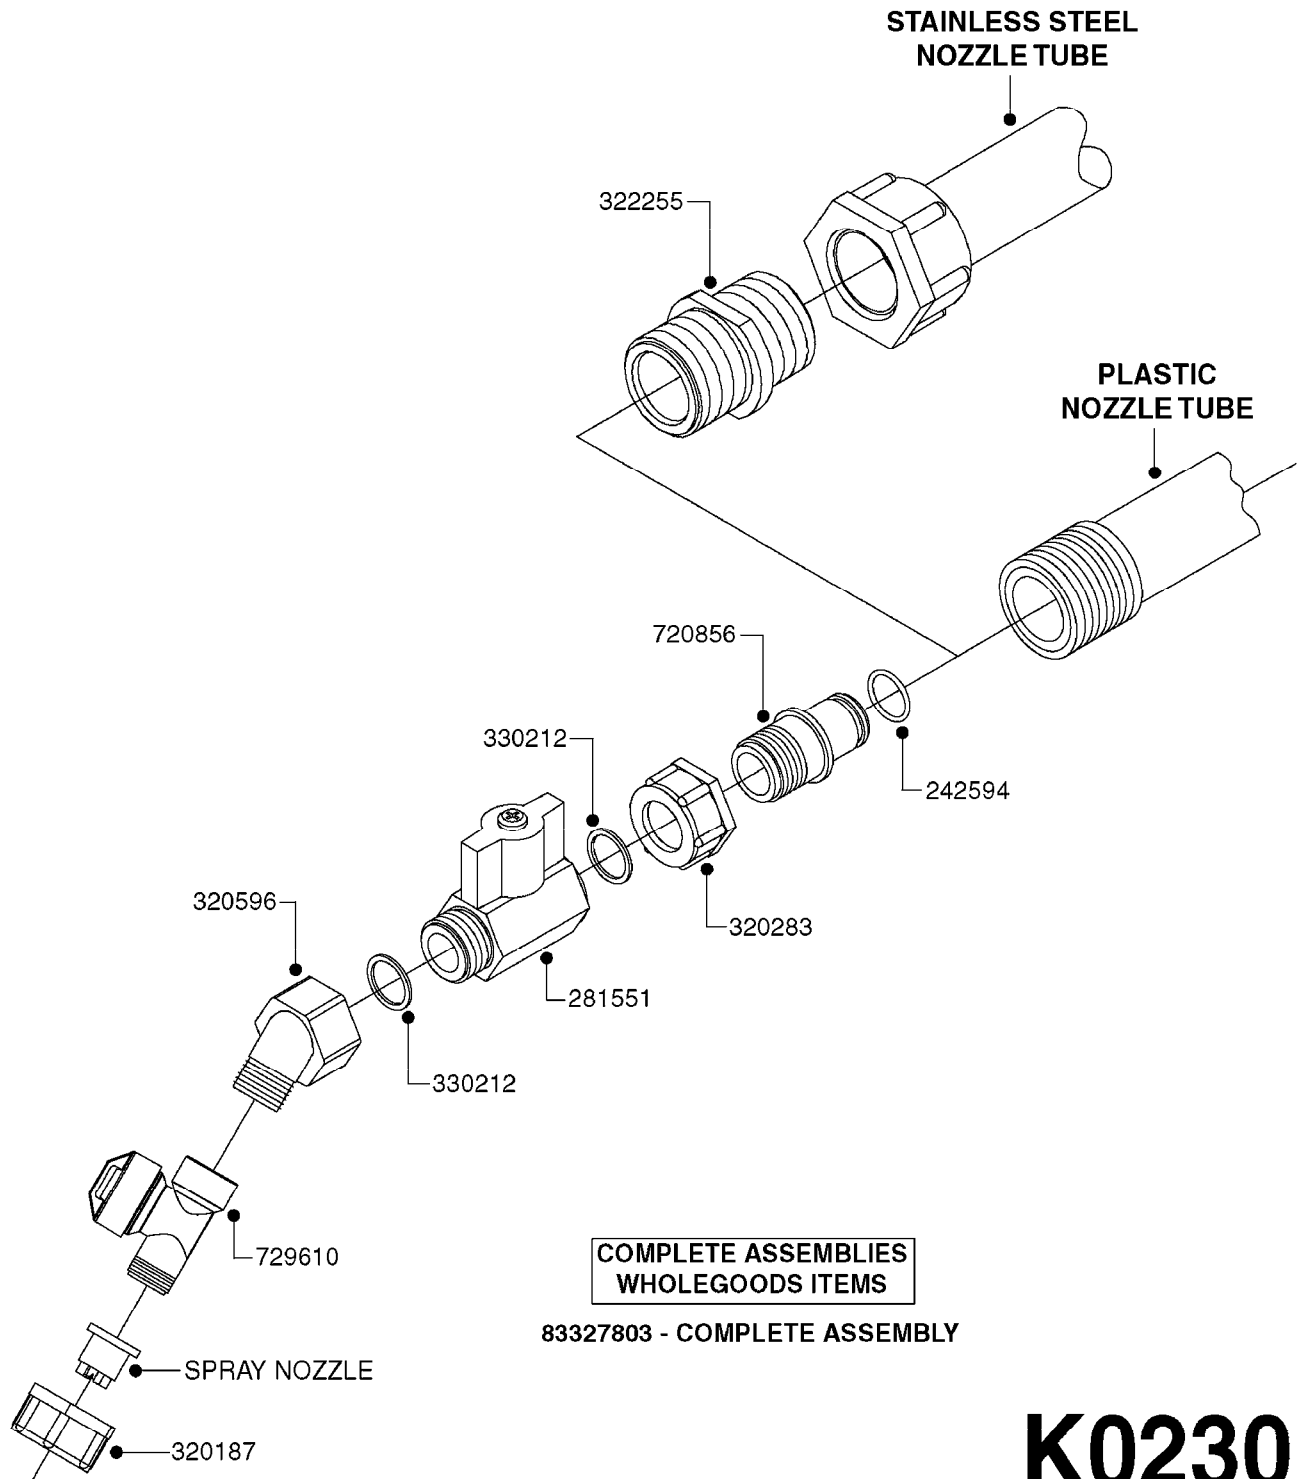

K0230

END NOZZLE KIT
K0230-HIN, 01:01:16

Page 1

Date 16.03.2016 14:12

parts-n°	order qty	description
242594	1	O-RING D14 X 1.78 SCH.70-EPDM
281551	1	BALL VALVE 1/2"
320187	1	FITT.DK CAP 3/8" BSP BLACK
320283	1	FITT.DK NUT 3/4"BSP
320596	1	FITT.DK ELB 3/8'-1/2'BSP 45DEG
322255	1	FITT.DK NIPPLE 3/4"X 3/4"
330212	1	O-RING D19/D14X2.4 F.1/2"NUT
720856	1	FITT.DK 1/2'BSP ASSY.F.3/4'NUT
729610	1	NOZZLE ASSY. NON DRIP 3/8 THRD
83327803	1	END NOZZLE KIT "04"