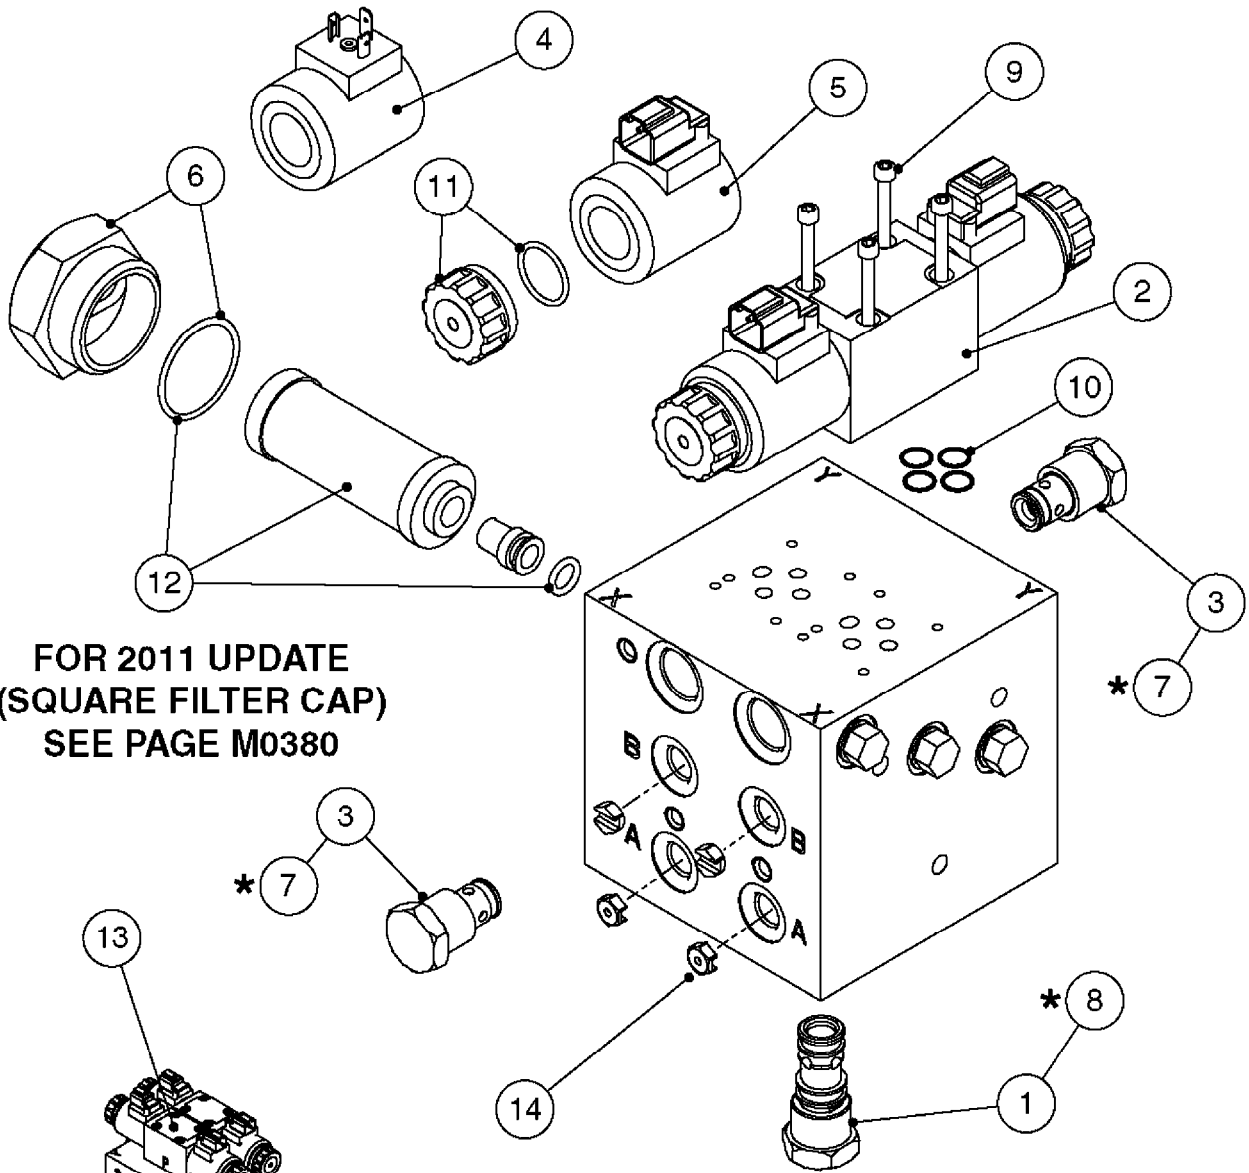

FOR 2011 UPDATE
(SQUARE FILTER CAP)
SEE PAGE M0380

COMPLETE
ASSEMBLY

* SEAL KITS

M0300

NORAC VARIABLE RATE VALVE UC4
M0300-HIN, 01:01:16

Page 1

Date 16.03.2016 14:13

Pos.	parts-n°	order qty	description
1	28048803	1	NORAC CHECK VALVE
2	28048903	1	NORAC PROP VALVE
2	28055803	1	3-PIN CONNECTORS/HIRSCHMAN NORAC SOLENOID - DEUTSCH CONN. 2-PIN CONNECTORS/DEUTSCH
3	28049403	1	NORAC CHECK VALVE
4	28056403	1	COIL, NORAC, PROP, DIN
5	28056503	1	COIL, NORAC, PROP, DEUTSCH
6	28066803	1	NORAC FILTER CAP W/O-RING
7	28066903	1	NORAC SEAL KIT F.28049403
8	28067003	1	NORAC SEAL KIT F.28048803
9	28068103	1	NORAC HEX CAPSCREW 10-24X2 SS
10	28068203	1	NORAC O-RING F.SOLENOID VALVE
11	28074903	1	NORAC COIL NUT AND O-RING
12	75076900	1	NORAC FILTER ELEMENT KIT
13	78216100	1	NORAC VALVE BLOCK COMP, DEUTSCH CON. COMPLETE W/2-PIN DEUTSCH SOLENOIDS
14	78603300	1	NORAC ONE WAY ORIFICE, .047"