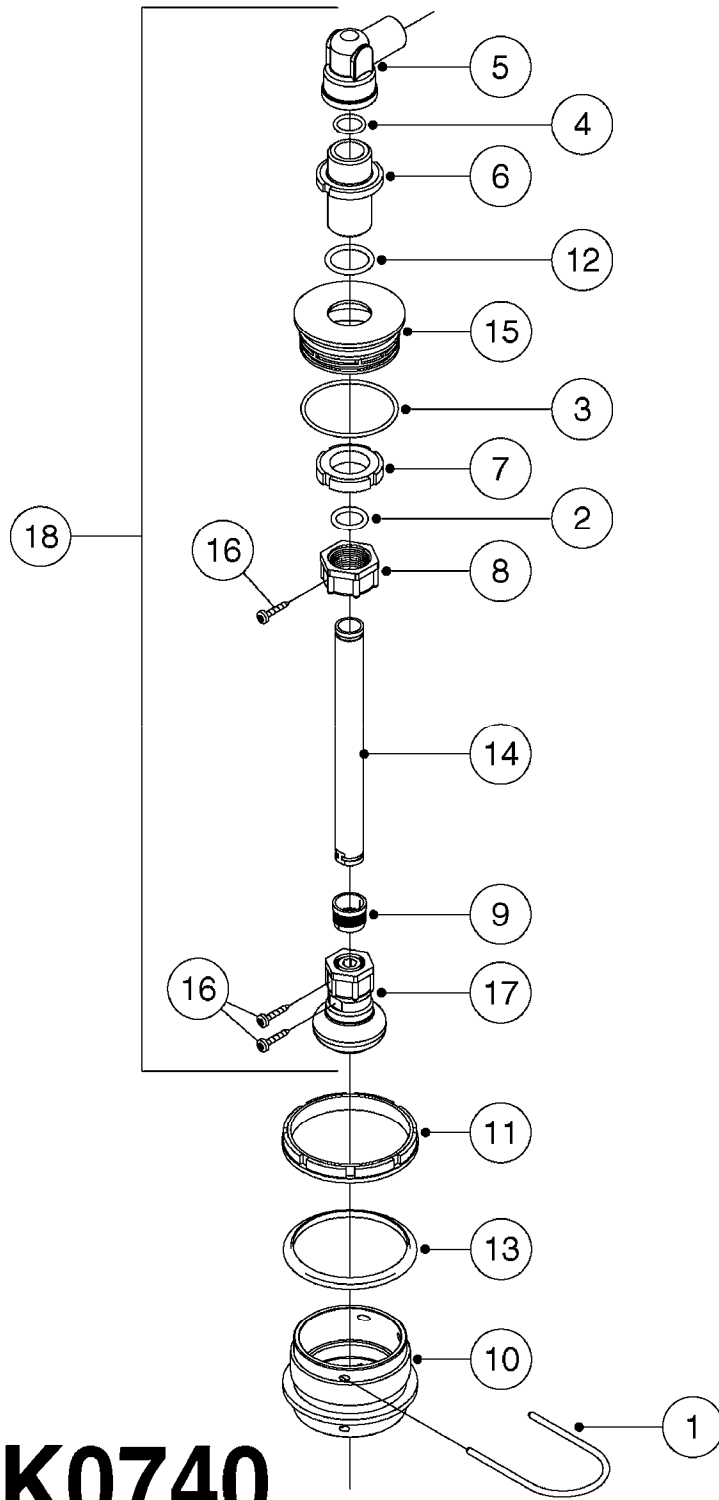

***10536803 COMPLETE MAGNETIC BASE KIT**

K0690

REMOTE GAUGE-MAGNETIC BASE KIT
K0690-HIN, 01:01:16

Page 1

Date 16.03.2016 14:12

parts-n°	order qty	description
231346	1	QUICK COUPLER 1/8"BSP X 4 MM
232230	1	QUICK COUPLER 1/4"BSP X 4 MM
241651	1	O-RING D14.0X3.0 NITRIL
242594	1	O-RING D14 X 1.78 SCH.70-EPDM
283581	1	HOSE CONNECTOR STR. F.4MM PE
284582	1	CLAMP HOSE GEAR - 5/16"
320187	1	FITT.DK CAP 3/8" BSP BLACK
320283	1	FITT.DK NUT 3/4"BSP
320445	1	FITT.DK HN 1/4"X3/8" BSP
321926	1	FITT.DK REDUC 1/8"BSP F.3/4"N
322046	1	FITT.DK TEE 1/2X1/2HB X3/4'BSP
322048	1	FITT.DK TEE 3/4X3/4HB X3/4'BSP
330013	1	O-RING D15/D10X2.5 F.3/8"NUT
330061	1	O-RING D16/D11X2,5
331807	1	FITT.DK HB 5/16" F.3/8" NUT
334531	1	CLAMP HOSE PLASTIC 3/4"
334534	1	CLAMP HOSE PLASTIC 1/2"
390713	1	GAUGE ADAPTOR 1/4" BSP
440698	1	SCREW F.PLASTIC 6X18 SS HEXHD
721851	1	SCREW PLUG W/QUICK FIT
724637	1	FITT.DK HB 5/16' F. 3/4" COMP.
927253	1	AIR HOSE, DIAMETER 4MM
927268	1	HOSE R X PVC X 1/4 X 0012"
10536703	1	MAGNETIC BASE D3,2'/90LB
10536803	1	MAGNETIC BASE KIT F.GAUGE
28026203	1	GAUGE 200PSI/BR,2.5"1/4BSP-BTM
92702103	1	HOSE R X1/2" X300PSI WP X0012"
92703203	1	HOSE R X3/4" X300PSI WP X0012"