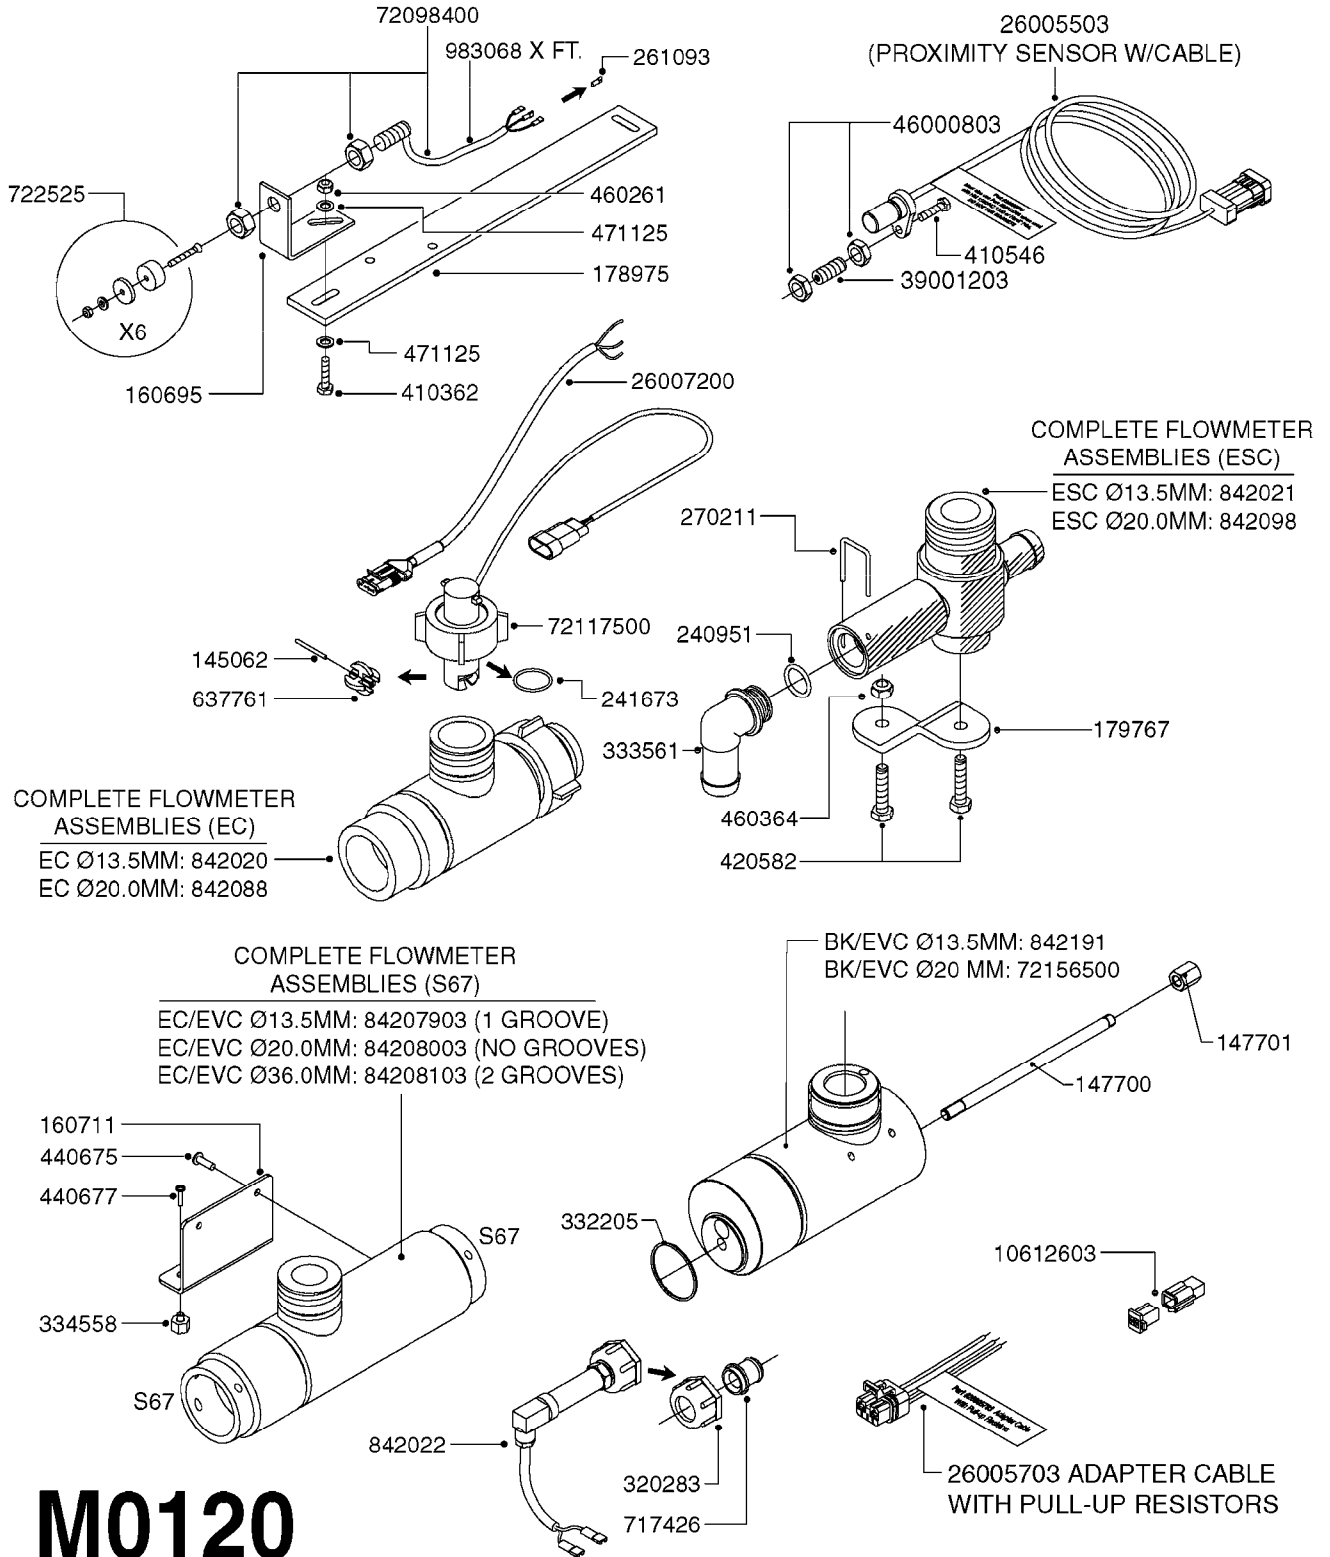

M0090

HC 2500/HM1500 DISPLAY/SCANBOX
M0090-HIN, 01:01:16

Page 1

Date 16.03.2016 14:12

parts-n°	order qty	description
142516	1	SCREW SET M10 BENT F. LOCKING
161411	1	MT.BRK. HC2500/HM1500 DISPLAY
26018300	1	ADAPTOR 2500 FOR SPRAYBOX II 39-PIN/REPLACES SCANBOX
260363	1	PLUG 2 POLE 12V
260827	1	PLUG F.EC ATTACHMENTS
261060	1	PLUG F.EC ATTACHMENTS
261589	1	FUSE 5 X 20 1.25 AMP
26176203	1	FUSE 5.0A QUICK-ACT.
261933	1	CABLE W/PLUG 2X25 L=71"
261934	1	CABLE W/PLUG 18X0.5MM L=79"
261935	1	SWITCH 2 POLE
261937	1	CIRCUIT BOARD F. SCANBOX
262099	1	PLUG SOCKET 3-POLE 2.5/3
450902	1	BOLT ALLEN HEAD M4 X 16MM
471055	1	WASHER D4.1/7.6 X 0.9
61029900	1	BRACKET FOR HC2500
731613	1	DISPLAY HC2500 NEW
731983	1	DISPLAY HM1500 REFURBISHED
732095	1	DISPLAY HM1500 NEW
732096	1	SCANBOX F.HM1500/HC2500
741580	1	PLUG 3-POLE 2.5/3
978045	1	DECAL QUICK GUIDE 1500/2500
978097	1	DECAL QUICK GUIDE 1500/2500 FR