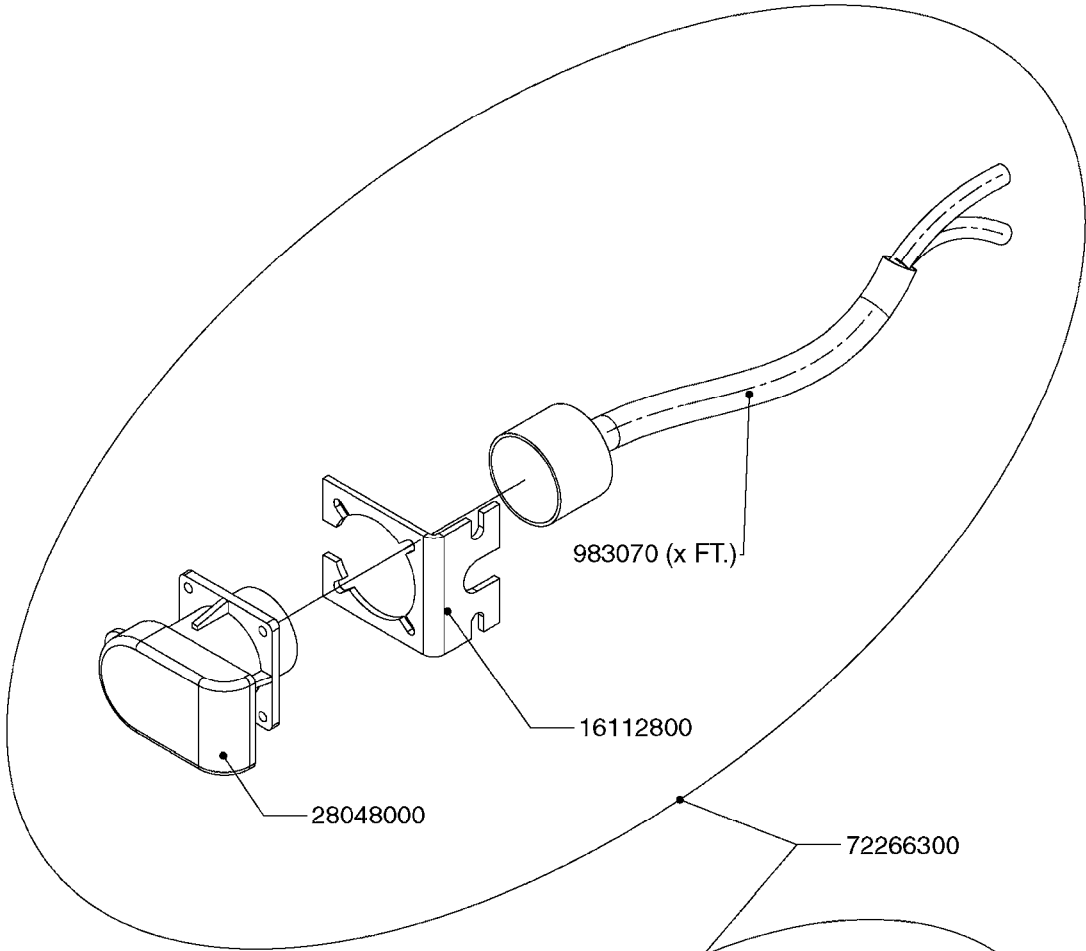

POWER SUPPLY CABLES
M0240-HIN, 01:01:16

Page 0

Date 16.03.2016 14:13