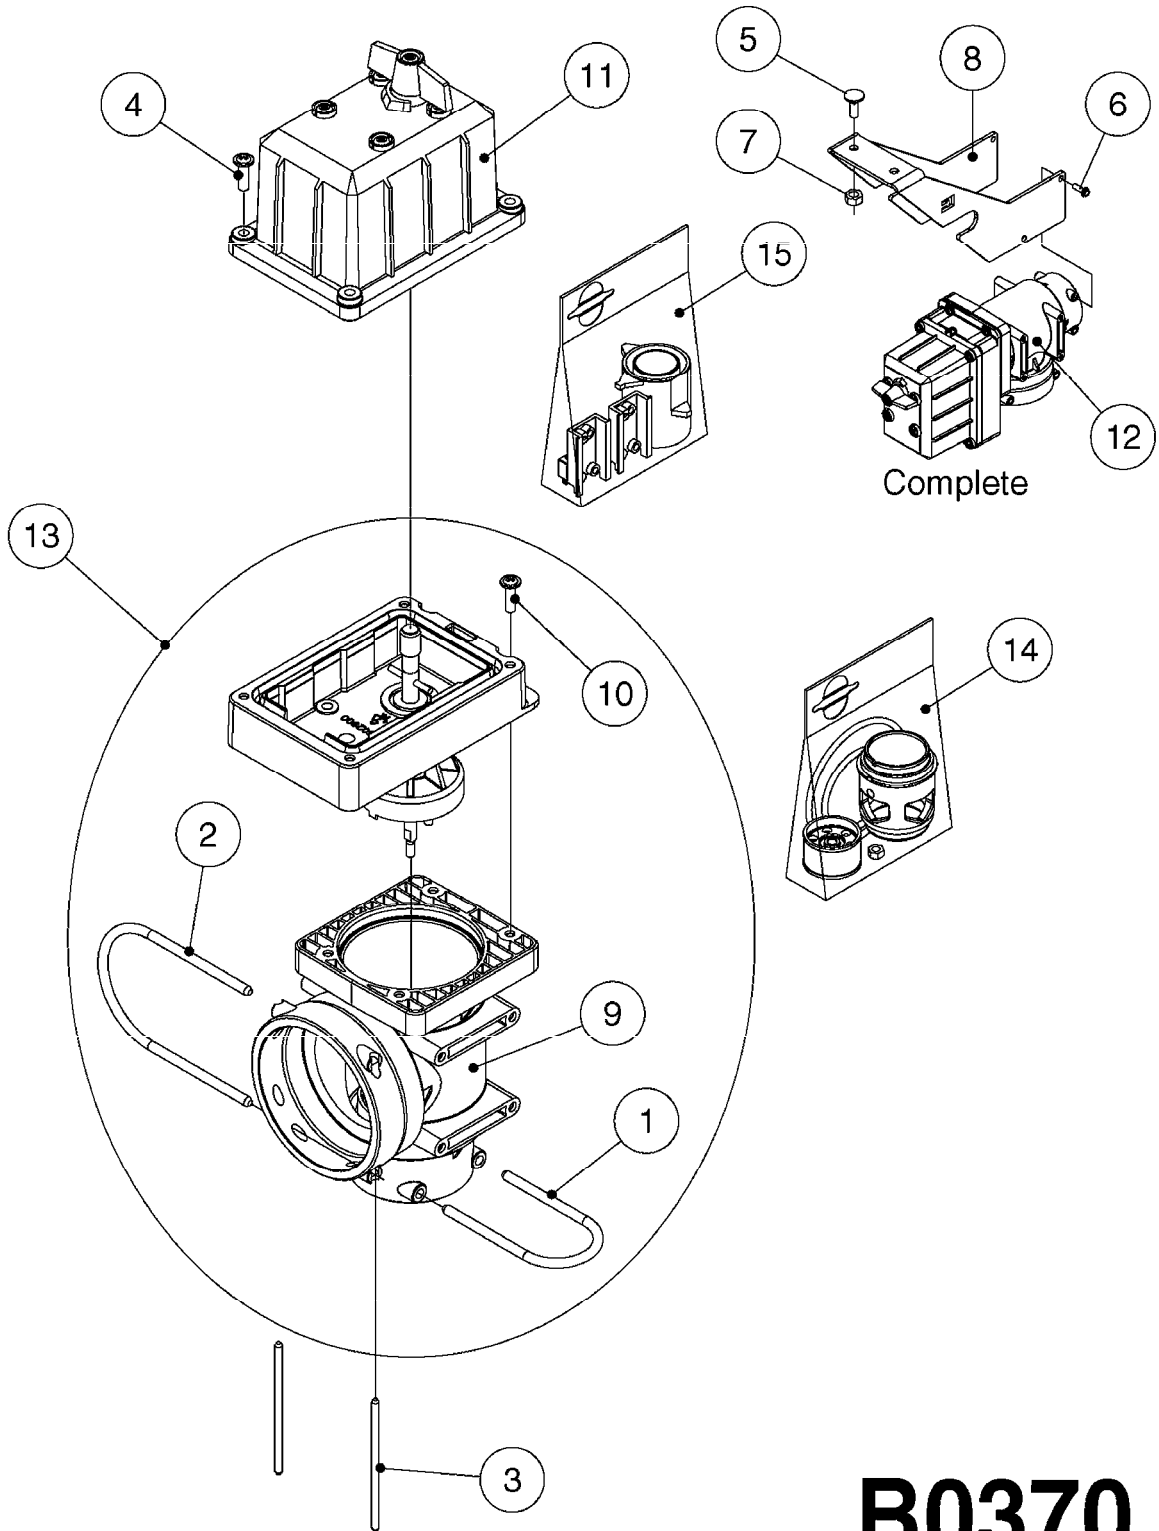

B0370

PRESSURE REGULATOR - S93 06
B0370-HIN, 01:01:16

Page 1

Date 16.03.2016 14:11

Pos.	parts-n°	order qty	description
1	145996	1	FITT.DK S-67 FORK
2	145997	1	FITT.DK S-93 FORK
3	147767	1	PIN 5Ø X 60 S-93 DOUBLE CLAMP
4	440677	1	SCREW F. PLASTIC 5X20 SS
5	440695	1	BOLT CARRIAGE M8X25
6	440698	1	SCREW F.PLASTIC 6X18 SS HEXHD
7	460143	1	NUT HEX M8 LOCK A2 DIN985
8	16244000	1	BRACKET FOR REG. NAV, PAINTED NAVIGATOR PLATFORM BRACKET
9	33510800	1	HOUSING F.PRESS.REG.S67/S93
10	44076200	1	PT TORNILLO 50X16 WN5451 rsf t
11	72374200	1	MOTOR HOUS.REG.1:150 ENCODER
12	72425500	1	REGULATOR S67/S93 CROSS-DRILL
12	72678700	1	REGULATOR S67/S93 CROSS-DRILL CERAMIC COMPONENTS
13	72481600	1	BAG W. CONSOLE&SPINDLE COMPL
14	72678900	1	BAG W.CONE/CYL/GASKET CERAMIC CERAMIC COMPONENTS
14	74190800	1	BAG W.CONE/CYL. AND GASKET
15	74187500	1	SWITCH 5A PRESS.REG REP.KIT 08