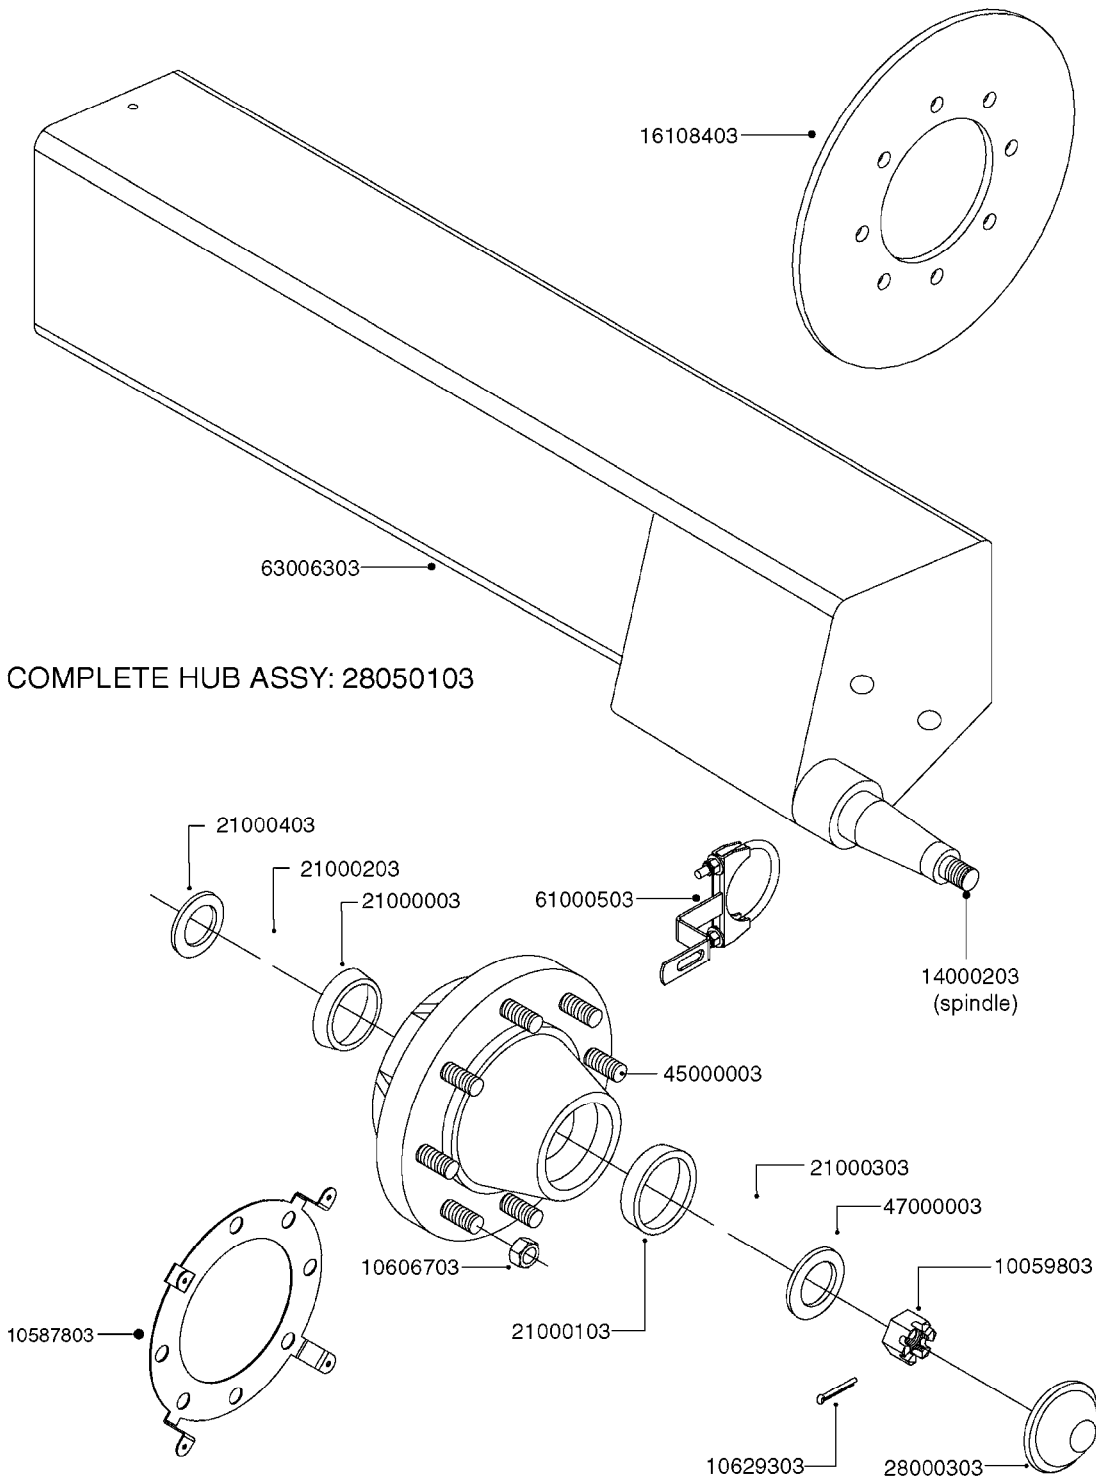

COMPLETE HUB ASSY: 28050103

E0760

HUB ASSY 3" SPINDLE NAV 575
E0760-HIN, 01:01:16

Page 1
Date 16.03.2016 14:12

parts-n°	order qty	description
10059803	1	NUT HEX NF 1"
10587803	1	MAG MNT F. SPEED SNS 8 BOLT
10606703	1	NUT HEX NF 5/8" FLANGED F.STUD
10629303	1	PIN, COTTER 7/32" X 1.75" LONG
14000203	1	SPINDLE 3" X 16" W/NUT &WASHER
16108403	1	REINFORCEMENT RING 8-8-6 HUB FOR NON-REINFORCED 3/8" RIMS ONLY
21000003	1	BEARING INNER CUP #382A
21000103	1	BEARING OUTER CUP #LM501310
21000203	1	BEARING INNER CONE #387AS
21000303	1	BEARING OUTER CONE #LM501349
21000403	1	SEAL GREASE #CR29968
28000303	1	DUST CAP #1609
28050103	1	HUB F 3" 758 7500# PACKAGE
45000003	1	STUD BOLT 5/8" X 2-1/2"
47000003	1	WASHER SPNDL 3" 1.12X2.1 .25TK
61000503	1	SPEED SNS MNT CLAMP - 3"
63006303	1	AXLE INSERT W/M SUS. 575 NAV