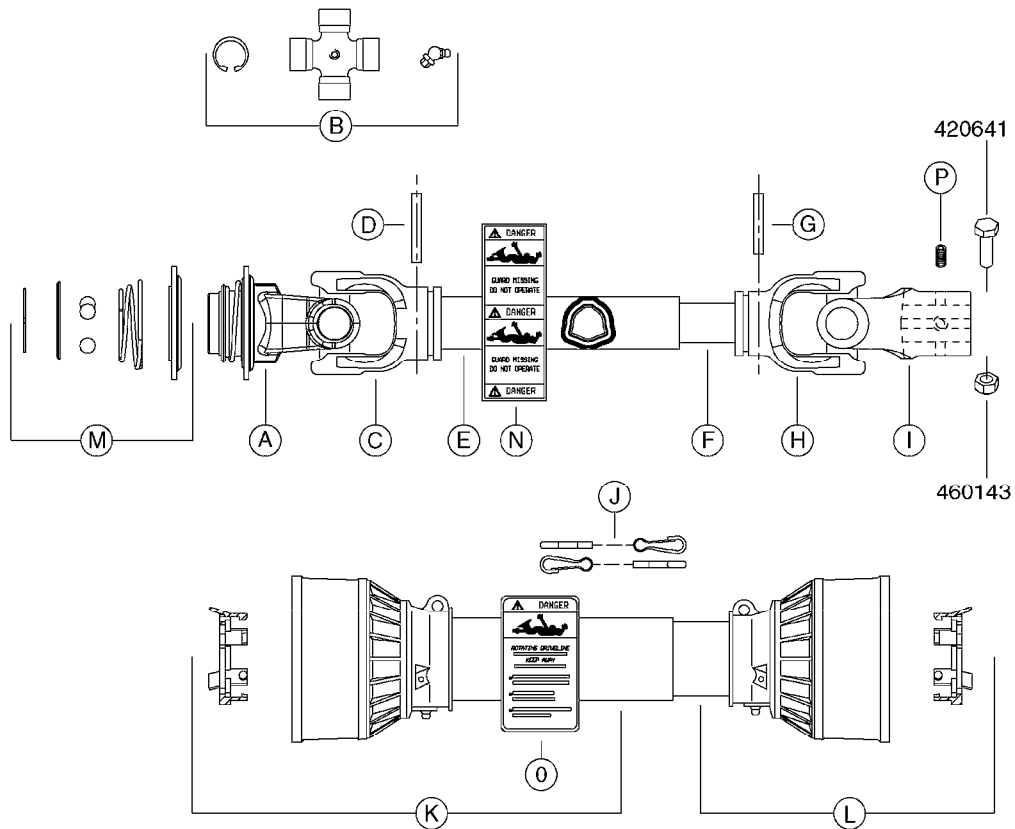

NOTE: 600 RPM AND 1000 RPM
PUMPS HAVE 1" INPUT SHAFT

A0430

PUMP - ACE 150 BELT DRIVE
A0430-HIN, 01:01:16

Page 1
Date 16.03.2016 14:11

parts-n°	order qty	description
420641	1	BOLT HEX 8.8 DEL M8X35
450015	1	SCREW ALLAN 3/8'X5/8' BLACK
460143	1	NUT HEX M8 LOCK A2 DIN985
10527803	1	KEY 1/8x1/8x1/2'F.ACE PUMP
21002203	1	BEARING, SEALED ACE BELT DRIVE
28022303	1	SHIELD KIT
28022403	1	OUTPUT SHAFT ACE BELT DR PUMP
28022503	1	BELT 600 RPM ACE PUMP
28022603	1	BELT 1000 RPM ACE PUMP
28022703	1	IMPELLER THERMOPLASTIC
28022803	1	IMPELLER CAST IRON
28022903	1	REPAIR KIT 600 RPM
28023003	1	REPAIR KIT 1000 RPM
28029203	1	11.6"P.D.X2"BORE PULLEY 600RPM
28029303	1	7.9"P.D.X2"BORE PULLEY 1000RPM