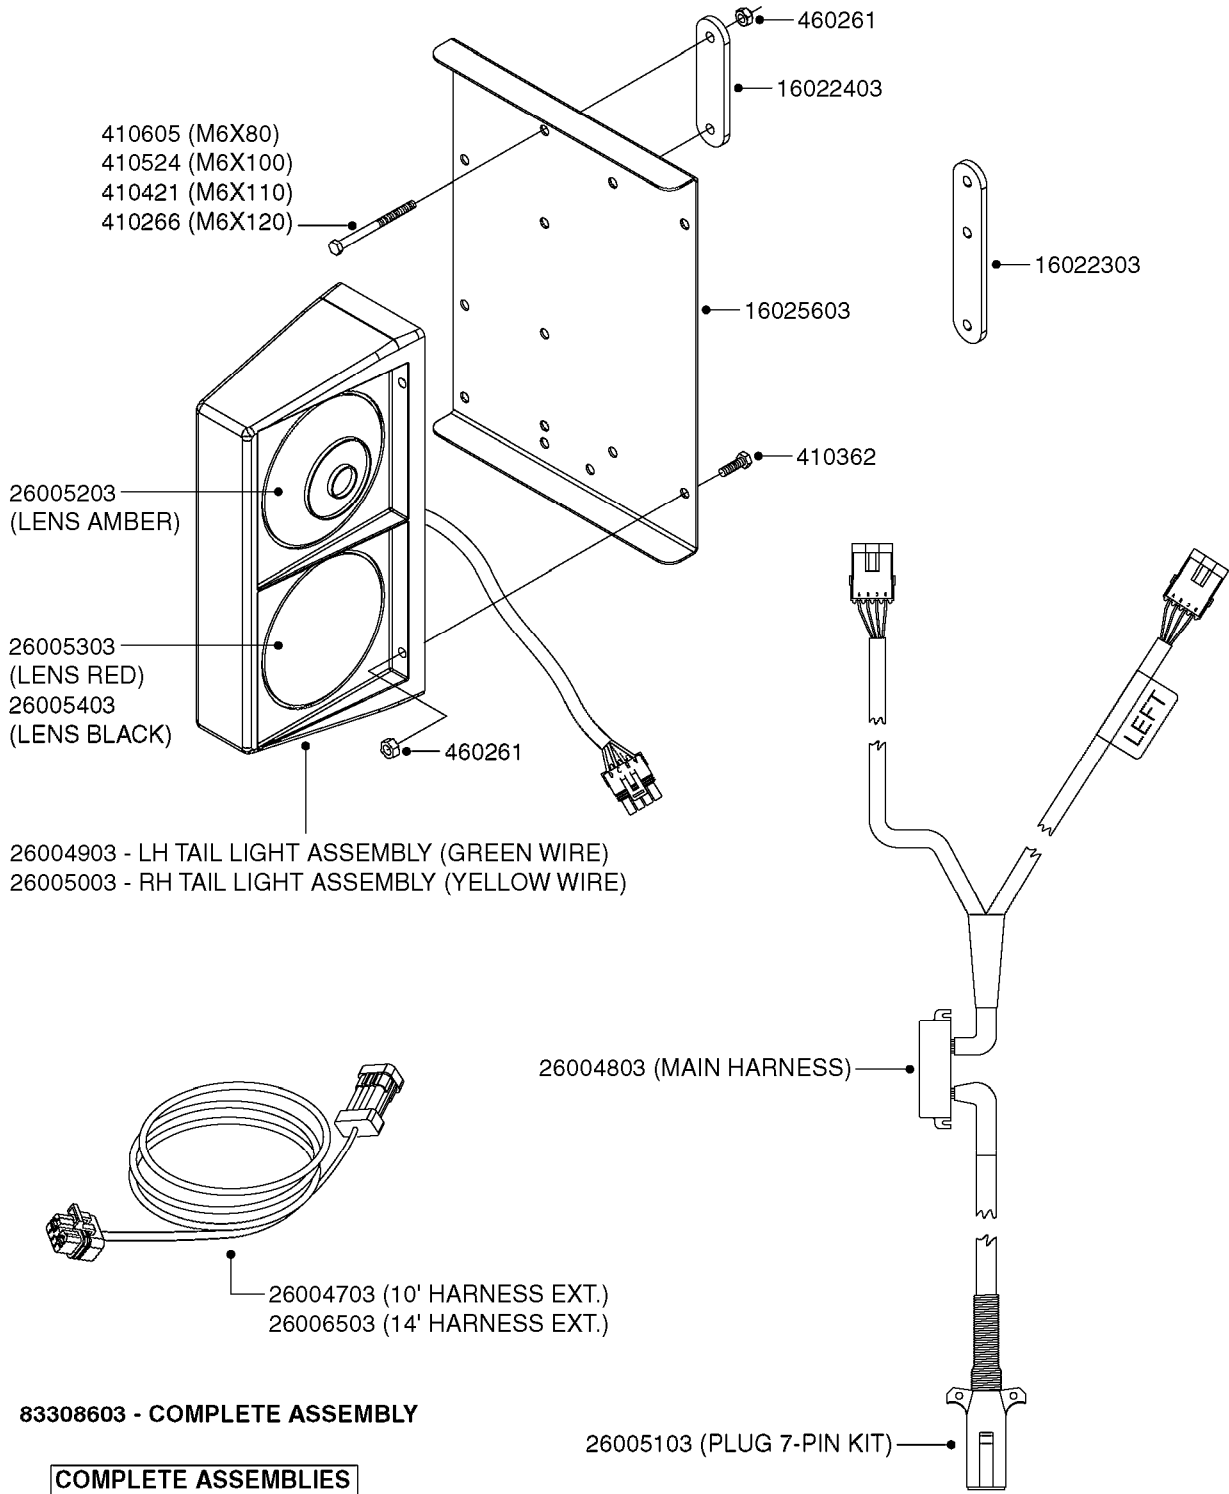

TRAFFIC LIGHT KIT
M0160-HIN, 01:01:16

Page

0

Date

16.03.2016 14:12

83308603 - COMPLETE ASSEMBLY

COMPLETE ASSEMBLIES
WHOLEGOODS ITEMS

M0160

TRAFFIC LIGHT KIT
M0160-HIN, 01:01:16

Page 1
Date 16.03.2016 14:12

parts-n°	order qty	description
410266	1	BOLT HEX 8.8 DEL M6X120
410362	1	BOLT HEX 8.8 SS M6X20 FT
410421	1	BOLT HEX M6X110 DIN931-A2 SS
410524	1	BOLT HEX 8.8 DEL M6X100
410605	1	BOLT HEX 8.8 DEL M6X80
460261	1	NUT HEX M6X1 LOCK A2 DIN985
16022303	1	BRACKET 100MM TUBE
16022403	1	BRACKET 60MM TUBE
16025603	1	BRACKET TAIL LIGHT DUAL LAMP
26004703	1	HARNESS 13' EXT 4 WIRE WP
26004803	1	HARNESS MAIN TAIL LIGHT
26004903	1	TAIL LIGHT GREEN WIRE LH
26005003	1	TAIL LIGHT YELLOW WIRE RH
26005103	1	PLUG 7-PIN AG TAIL LIGHT
26005203	1	LENS AMBER BEFORE 2009
26005303	1	LENS RED BEFORE 2009
26005403	1	LENS BLACK BEFORE 2009
26006503	1	HARNESS 14' EXT 4 WIRE WP
83308603	1	TRAFFIC LIGHT KIT