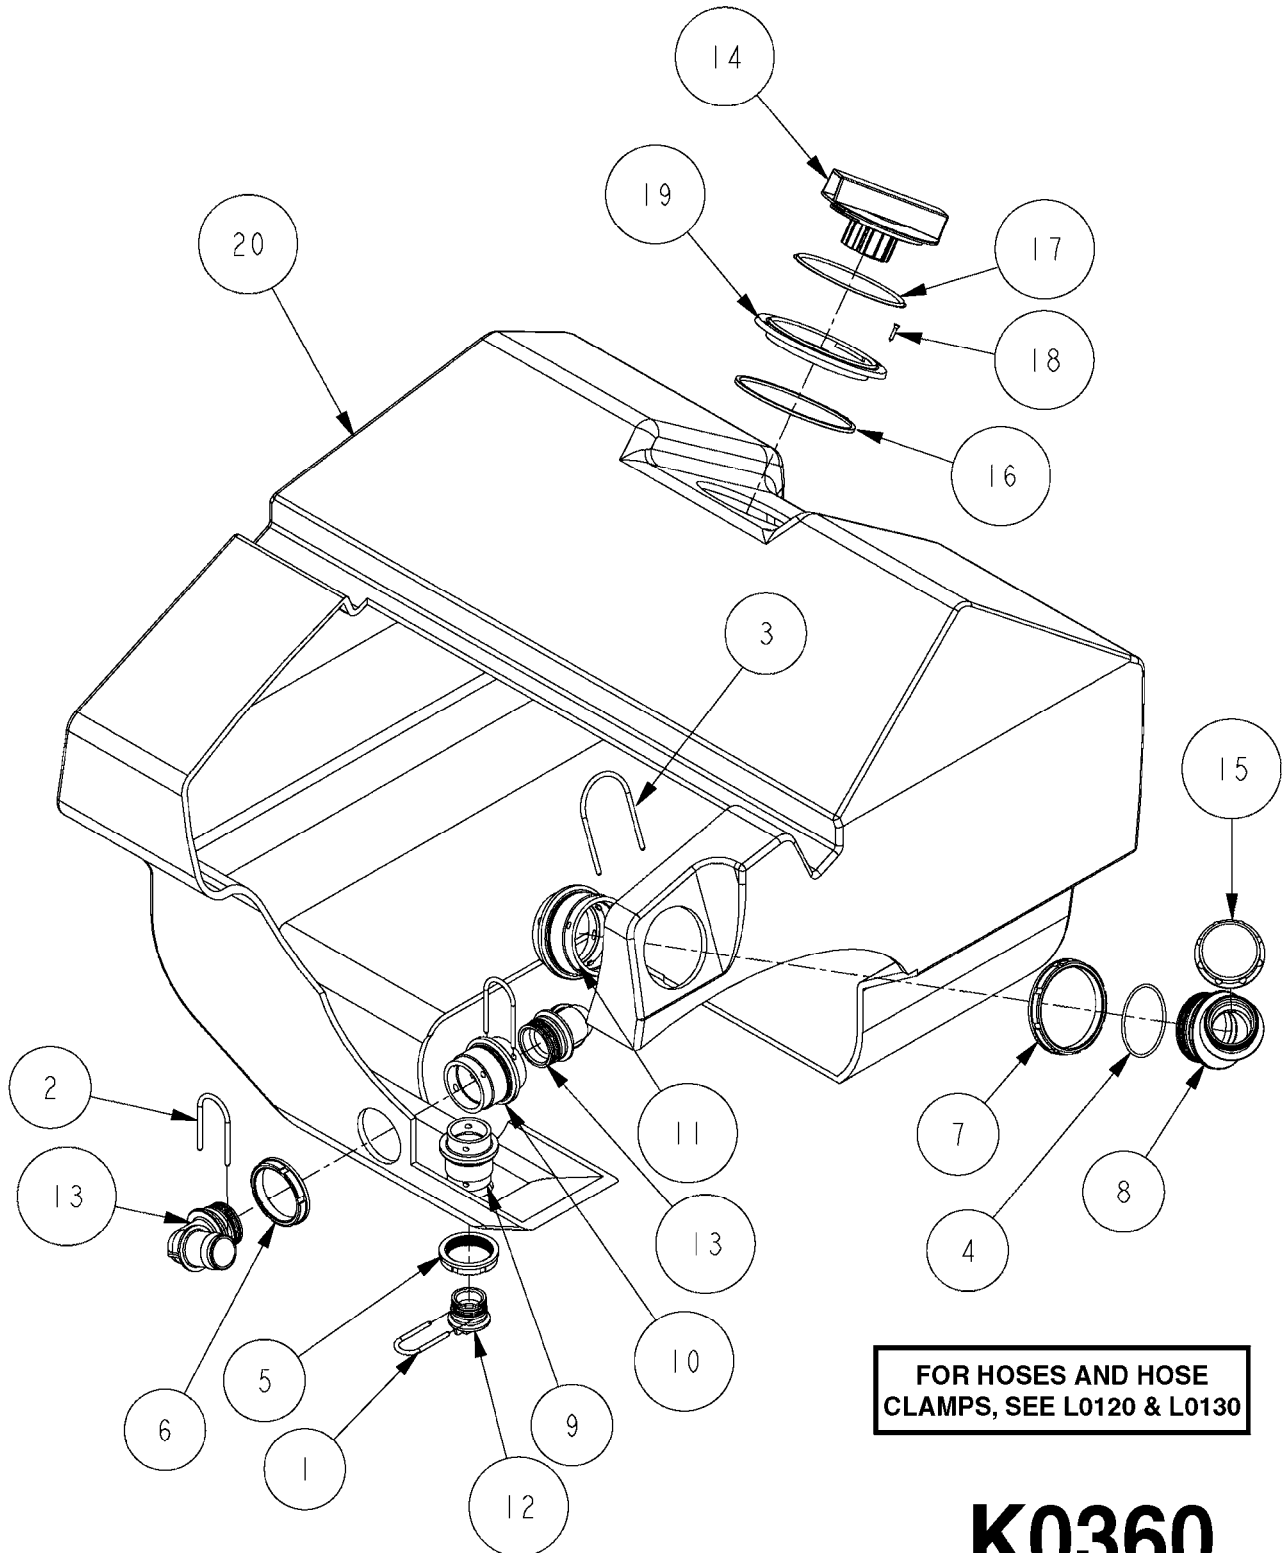

**FOR HOSES AND HOSE
CLAMPS, SEE L0120 & L0130**

K0360

FLUSH SYSTEM - RANGER
K0360-HIN, 01:01:16

Page 1
Date 16.03.2016 14:12

Pos.	parts-n°	order qty	description
1	145995	1	FITT.DK S-53 FORK
2	145996	1	FITT.DK S-67 FORK
3	145996	1	FITT.DK S-67 FORK
			S-67 MODELS WITHOUT THREADED CAP (15)
3	145997	1	FITT.DK S-93 FORK
			S-93 MODELS WITH THREADED CAP (15)
4	242351	1	O-RING D69.5X3.0 VITON F.S-93
			S-93 MODELS WITH THREADED CAP (15)
4	242353	1	O-RING D44.2X3.0 VITON F.S-67
			S-67 MODELS WITHOUT THREADED CAP (15)
5	322107	1	FITT.DK S-53 BULKHEAD NUT
6	322108	1	FITT.DK S-67 BULKHEAD NUT
7	322108	1	FITT.DK S-67 BULKHEAD NUT
			S-67 MODELS WITHOUT THREADED CAP (15)
7	322109	1	FITT.DK S-93 BULKHEAD NUT
			S-93 MODELS WITH THREADED CAP (15)
8	322337	1	FITT.DK S-93 ELB.2"BSP 45D
			S-93 MODELS WITH THREADED CAP (15)
8	334250	1	FITT.DK S-67 PLUG
			S-67 MODELS WITHOUT THREADED CAP (15)
9	726463	1	FITT.DK S53 BULKHEAD W/GASKET
10	726464	1	FITT.DK S-67 BULKHEAD W/GASKET
11	726464	1	FITT.DK S-67 BULKHEAD W/GASKET
			S-67 MODELS WITHOUT THREADED CAP (15)
11	726465	1	FITT.DK S-93 BULKHEAD W/GASKET
			S-93 MODELS WITH THREADED CAP (15)
12	726578	1	FITT.DK S53 PLUG WITH O-RING
13	727224	1	FITT.DK S67X90,1.5HB SUCTION
14	10052203	1	LID VENT ASSY
15	10053603	1	FITT. CAPNUT 2"BSP 5601
16	10064203	1	SET SEALING SPONGE 1 Ft BULK
17	10102203	1	GASKET F.16" LID BREATHER
18	10619703	1	SCREW SS #6x3/4' SELF TAPPING
19	10619803	1	LID HOUSING TREADED F. 6'
20	35003903	1	TANK, FLUSH 250L RANGER DK PIG