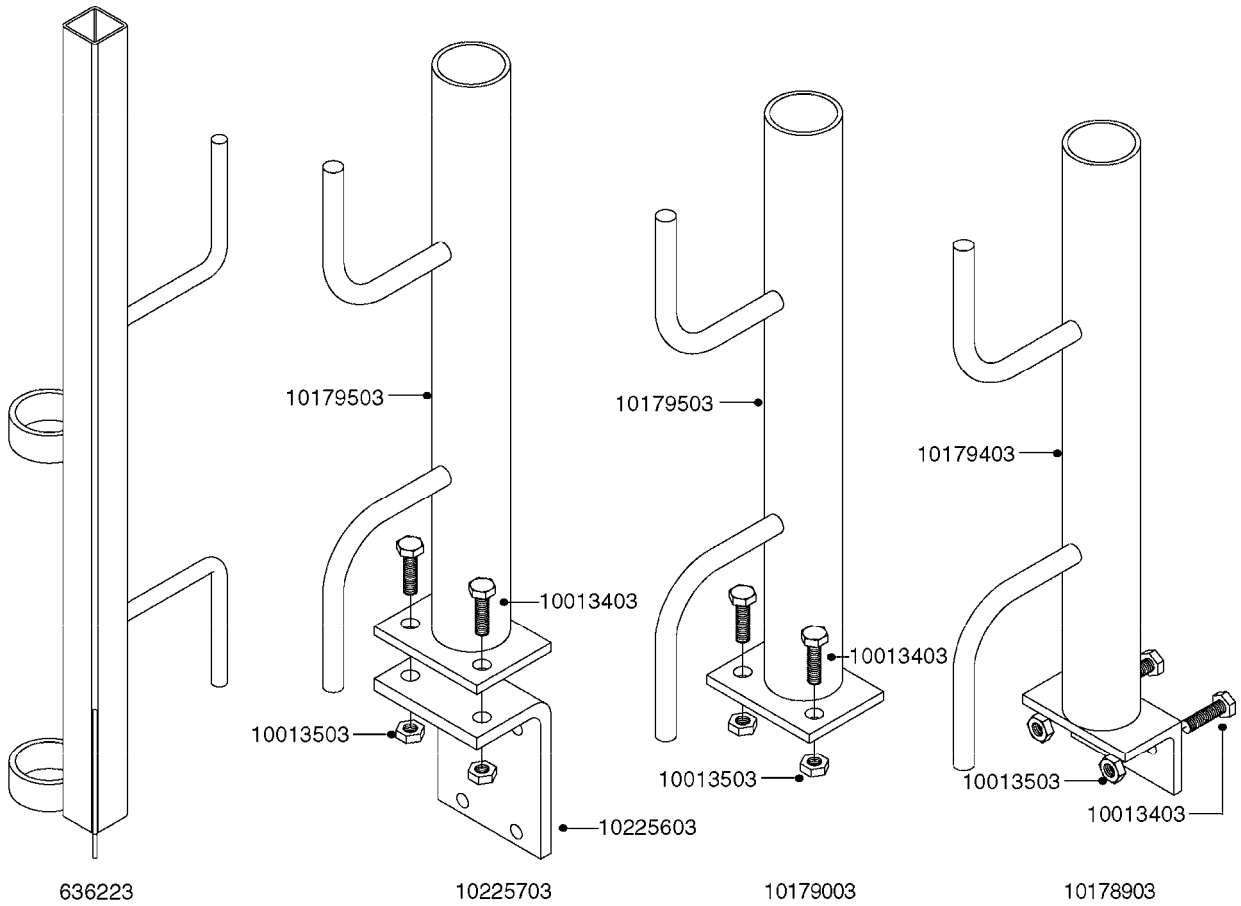

HOSE WRAPS
K0520-HIN, 01:01:16

Page 1

Date 16.03.2016 14:12

parts-n°	order qty	description
241965	1	O-RING 12.1 X 1.6
242007	1	O-RING D9.1X1.6
281551	1	BALL VALVE 1/2"
320084	1	FITT.DK NUT 1/2" BSP
330212	1	O-RING D19/D14X2.4 F.1/2"NUT
330326	1	O-RING D30/D24X2 F.1"NUT
330687	1	FITT.DK HB 1/2" F. 1/2" NUT
334190	1	FITT.DK HB 1/2' F. PISTOL 60S
334531	1	CLAMP HOSE PLASTIC 3/4"
636223	1	POST 12 VOLT TR30
712471	1	AGITATION VALVE ASSY. ON/OFF
843196	1	GUN, MODEL 60S
843197	1	HANDGUN KIT TYPE 60 LONG
10013403	1	BOLT HEX 3/8-16X1 1/4 HCS Z5
10013503	1	NUT HEX NC 3/8"
10178903	1	WRAP HOSE SIDE MOUNT PLATE
10179003	1	WRAP HOSE BOTTOM PLATE MOUNT
10179403	1	WRAP WELDMENT FOR HI101789
10179503	1	WRAP WELDMENT FOR HI101790
10225603	1	BKT.FOR HOSE WRAP MOUNT NL NK
10225703	1	WRAP HOSE BDL.BOTTOM PLATE
92702103	1	HOSE R X1/2" X300PSI WP X0012"