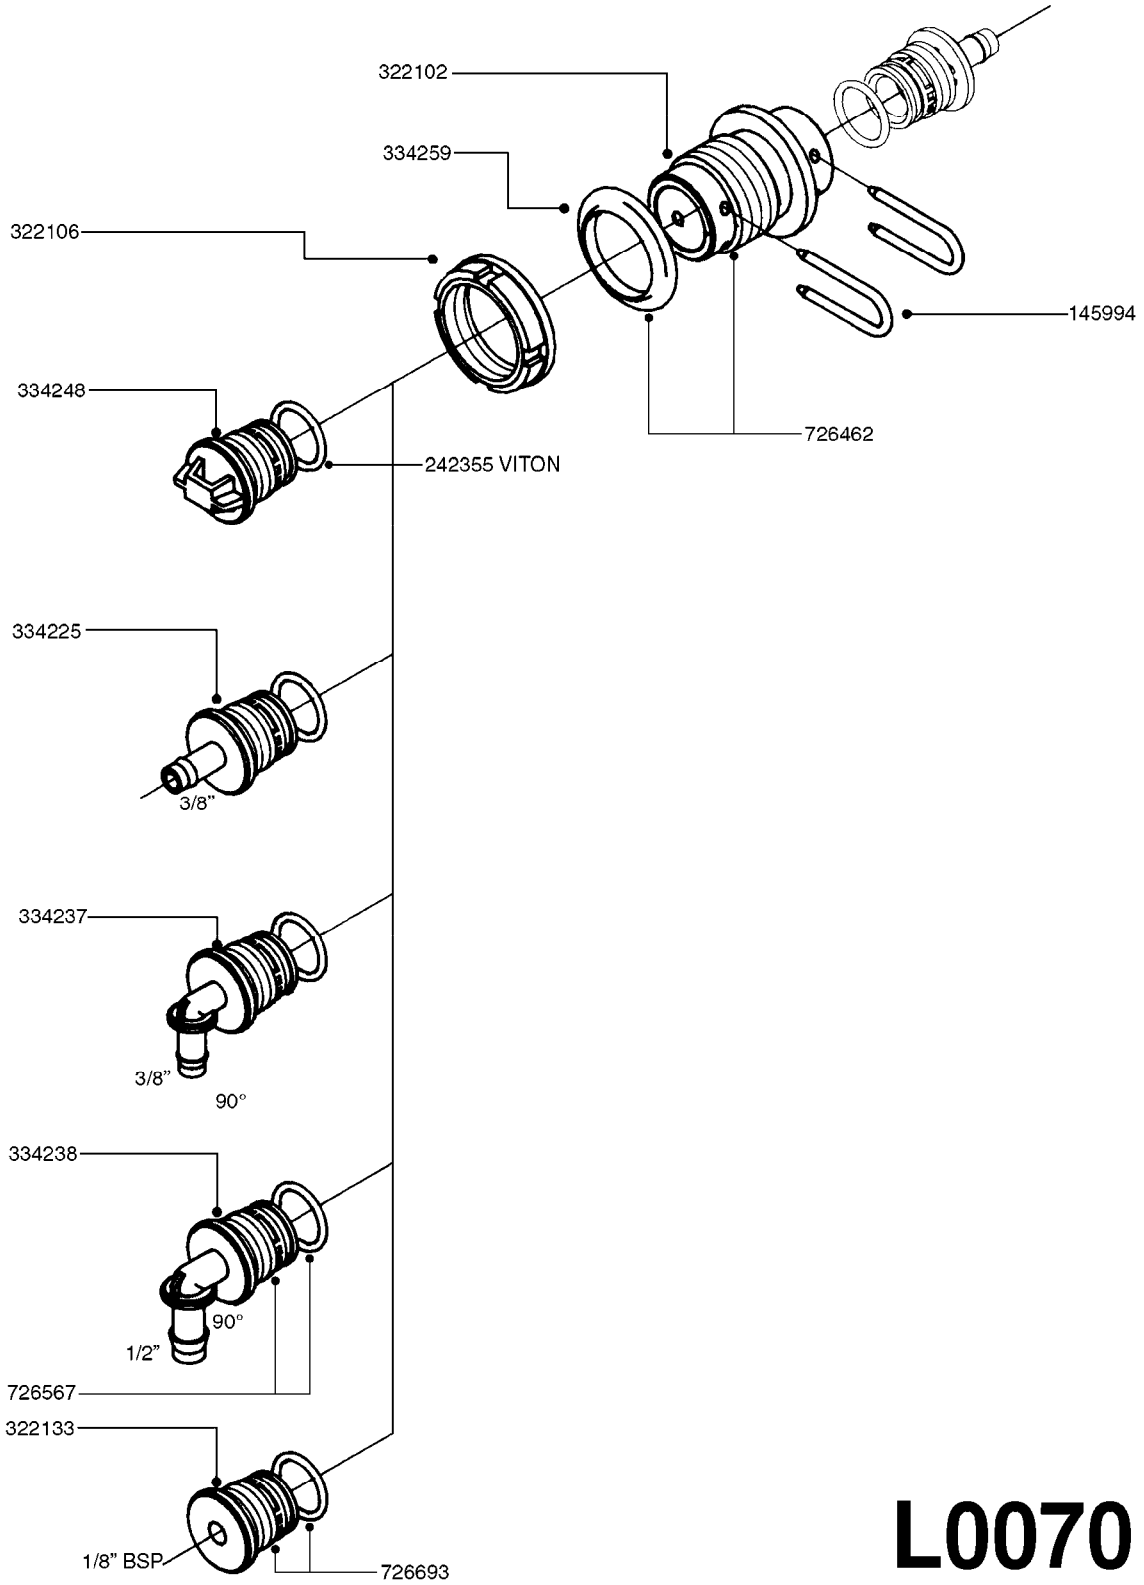

L0070

FITTINGS - S-40
L0070-HIN, 01:01:16

Page 1

Date 16.03.2016 14:12

parts-n°	order qty	description
145994	1	FITT.DK S-40 FORK
242355	1	O-RING D19.2X3.0 VITON F.S-40
322102	1	FITT.DK S-40 BULKHEAD
322106	1	FITT.DK S-40 BULKHEAD NUT
322133	1	FITT.DK S-40 PLUG W 1/8 THREAD
334225	1	FITT.DK S-40 STR.3/8'
334237	1	FITT.DK S-40 ELB.3/8'
334238	1	FITT.DK S-40 ELB.1/2'
334248	1	FITT.DK S-40 PLUG
334259	1	GASKET F. S-40 BULKHEAD
726462	1	FITT. S40 BULHEAD W. GASKET
726567	1	FITT.DK S-40 ELB.1/2" W.ORING
726693	1	FITT.DK S-40 PLUG 1/8BSP ORING