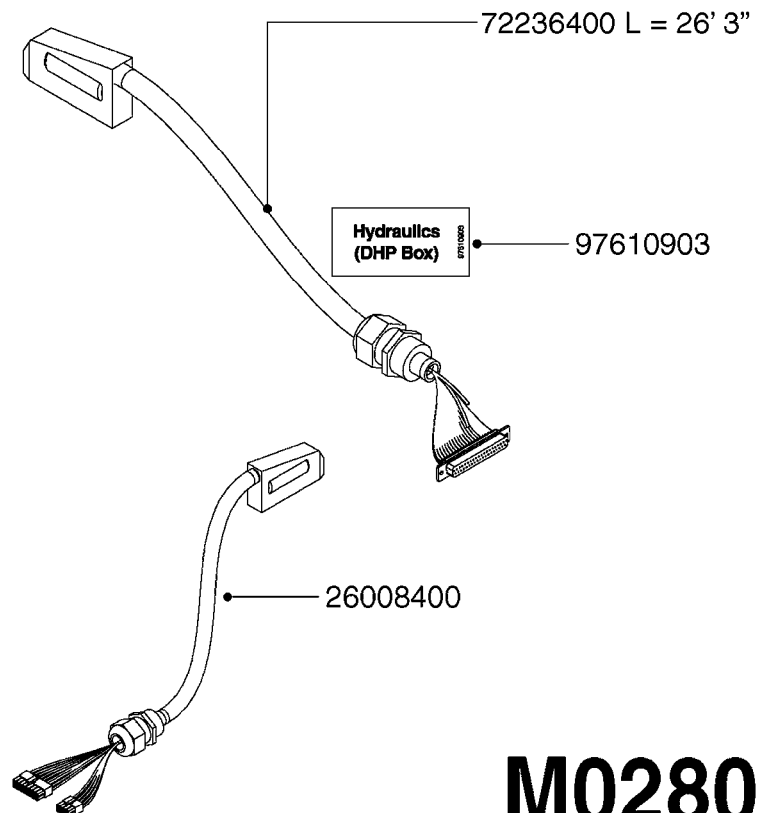

HC 5500 ACCESSORIES
M0270-HIN, 01:01:16

Page 1
Date 16.03.2016 14:13

parts-n°	order qty	description
142516	1	SCREW SET M10 BENT F. LOCKING
261933	1	CABLE W/PLUG 2X25 L=71"
280235	1	HARDI PRINTER WITH CLOCK
390931	1	PLASTIC SPACER D40XD11 L=20
421105	1	M10X45 MACHINE SCREW STAINLESS
460423	1	NUT HEX M10X1.5 LOCK
470127	1	WASHER D15D10X2 M10 LOCK
741727	1	PAPER, THERMAL, HC5500 PRINTER
28027600	1	WIRE HC5500 AUX.
61002700	1	TUBE BRACKET F.TRACTOR MOUNT
61003000	1	BRACKET F.TRACTOR MOUNT
61011800	1	BOX FOR HARDI PRINTER
61011900	1	TUBE BRACKET F.TRACTOR MOUNT
72173500	1	WIRE F.PRINTER HC5500 L=20"
72271600	1	HC5500 COMMUNICATION CABLE
83350603	1	FOOT SWITCH HC5500 CONTROL

LIQUID SYSTEM

HYDRAULIC SYSTEM

* Note orientation of bracket
1 = Liquid system
2 = Hydraulic system

M0280

39 PIN CABLES
M0280-HIN, 01:01:16

Page 1

Date 16.03.2016 14:13

parts-n°	order qty	description
262158	1	PLUG INSERT 39 POLE MALE
262159	1	PLUG INSERT 39 POLE FEMALE
262160	1	PLUG HOUSING 39 POLE FEMALE
262161	1	PLUG HOUSING F/39 POLE MALE
440634	1	SCREW 5/8"
440732	1	PT SCREW 35X12B Z5452 ELZ
14034200	1	CODE BRACKET FOR 39 PIN CABLE
26003900	1	WIRE 37-39 PIN EVC, 6.6'
26004200	1	WIRE 37-39 PIN EVC, 57.4'
26008400	1	WIRE 39-PIN 24 WIRE L=8M
28027500	1	WIRE 37-39 PIN EVC, 37.7'
28028700	1	WIRE 37-39 PIN EVC, 45.9'
28028800	1	WIRE 37-39 PIN EVC, 16.4'
28028900	1	WIRE 37-39 PIN EVC, 26.2'
72236400	1	DAH CONN. WIRE/TRACTOR L=8M
97610803	1	DECAL-SRAY BOX 39-PIN
97610903	1	DECAL-HYDRAULIC BOX 39-PIN