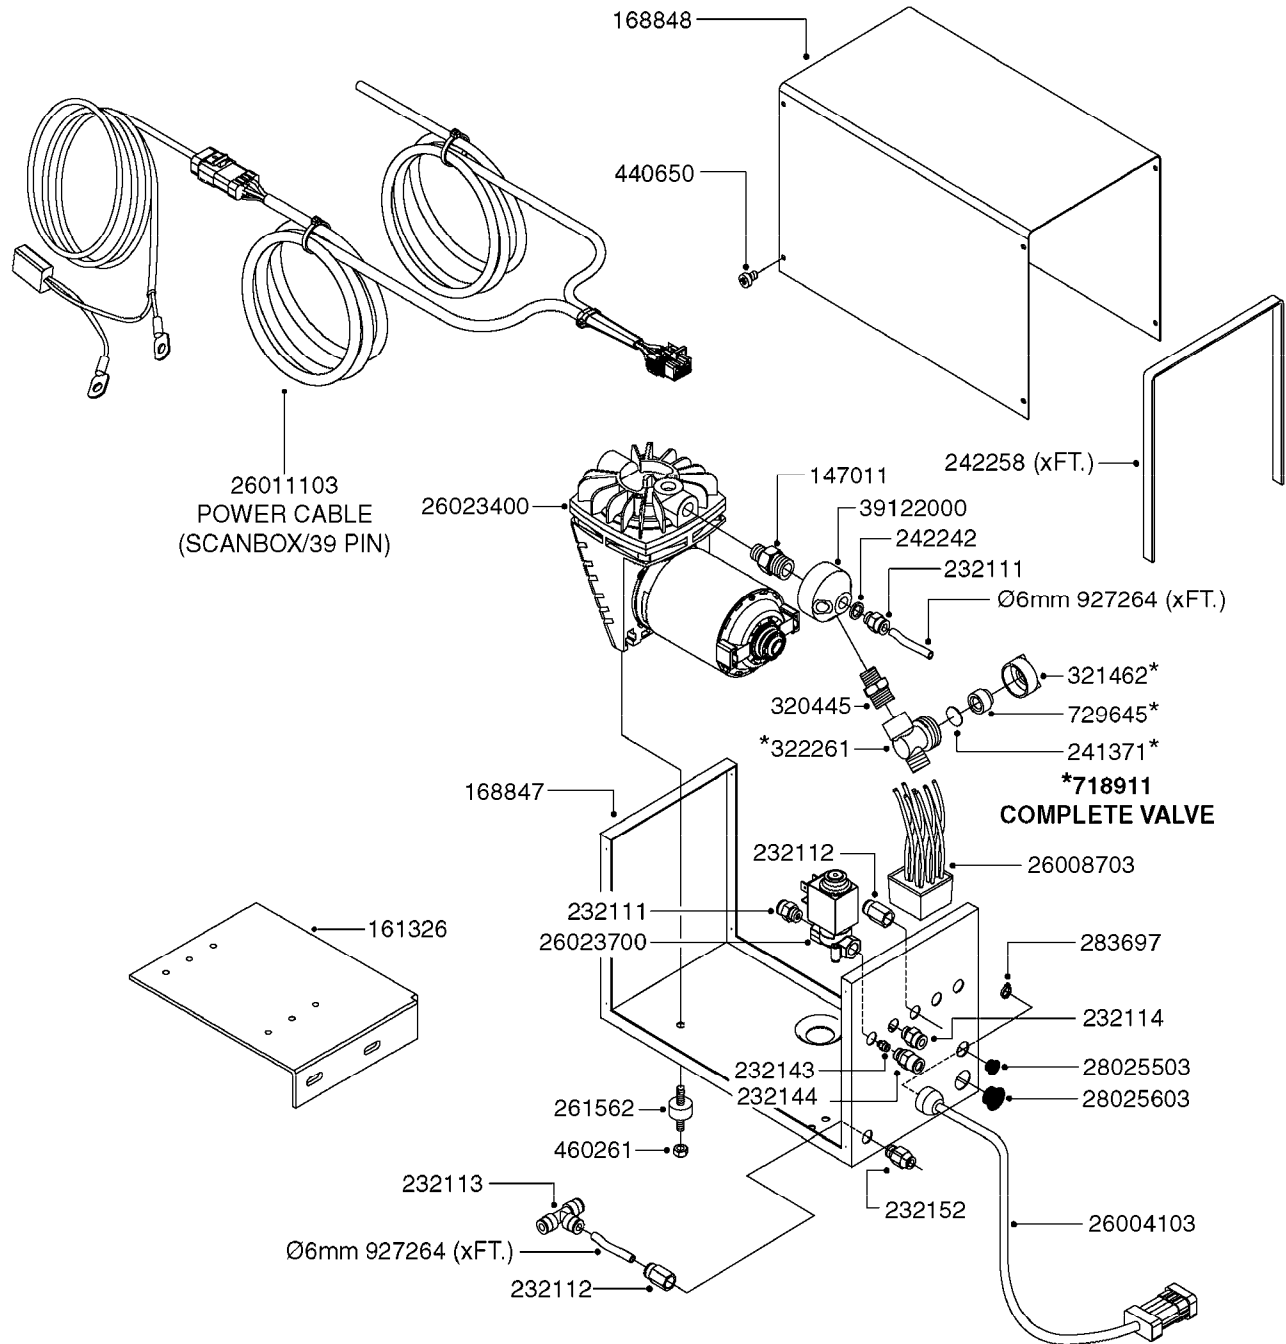

**FOR HOSES AND HOSE
CLAMPS, SEE L0120 & L0130**

K0360

FLUSH SYSTEM - RANGER
K0360-HIN, 01:01:16

Page 1
Date 16.03.2016 14:12

Pos.	parts-n°	order qty	description
1	145995	1	FITT.DK S-53 FORK
2	145996	1	FITT.DK S-67 FORK
3	145996	1	FITT.DK S-67 FORK
			S-67 MODELS WITHOUT THREADED CAP (15)
3	145997	1	FITT.DK S-93 FORK
			S-93 MODELS WITH THREADED CAP (15)
4	242351	1	O-RING D69.5X3.0 VITON F.S-93
			S-93 MODELS WITH THREADED CAP (15)
4	242353	1	O-RING D44.2X3.0 VITON F.S-67
			S-67 MODELS WITHOUT THREADED CAP (15)
5	322107	1	FITT.DK S-53 BULKHEAD NUT
6	322108	1	FITT.DK S-67 BULKHEAD NUT
7	322108	1	FITT.DK S-67 BULKHEAD NUT
			S-67 MODELS WITHOUT THREADED CAP (15)
7	322109	1	FITT.DK S-93 BULKHEAD NUT
			S-93 MODELS WITH THREADED CAP (15)
8	322337	1	FITT.DK S-93 ELB.2"BSP 45D
			S-93 MODELS WITH THREADED CAP (15)
8	334250	1	FITT.DK S-67 PLUG
			S-67 MODELS WITHOUT THREADED CAP (15)
9	726463	1	FITT.DK S53 BULKHEAD W/GASKET
10	726464	1	FITT.DK S-67 BULKHEAD W/GASKET
11	726464	1	FITT.DK S-67 BULKHEAD W/GASKET
			S-67 MODELS WITHOUT THREADED CAP (15)
11	726465	1	FITT.DK S-93 BULKHEAD W/GASKET
			S-93 MODELS WITH THREADED CAP (15)
12	726578	1	FITT.DK S53 PLUG WITH O-RING
13	727224	1	FITT.DK S67X90,1.5HB SUCTION
14	10052203	1	LID VENT ASSY
15	10053603	1	FITT. CAPNUT 2"BSP 5601
16	10064203	1	SET SEALING SPONGE 1 Ft BULK
17	10102203	1	GASKET F.16" LID BREATHER
18	10619703	1	SCREW SS #6x3/4' SELF TAPPING
19	10619803	1	LID HOUSING TREADED F. 6'
20	35003903	1	TANK, FLUSH 250L RANGER DK PIG