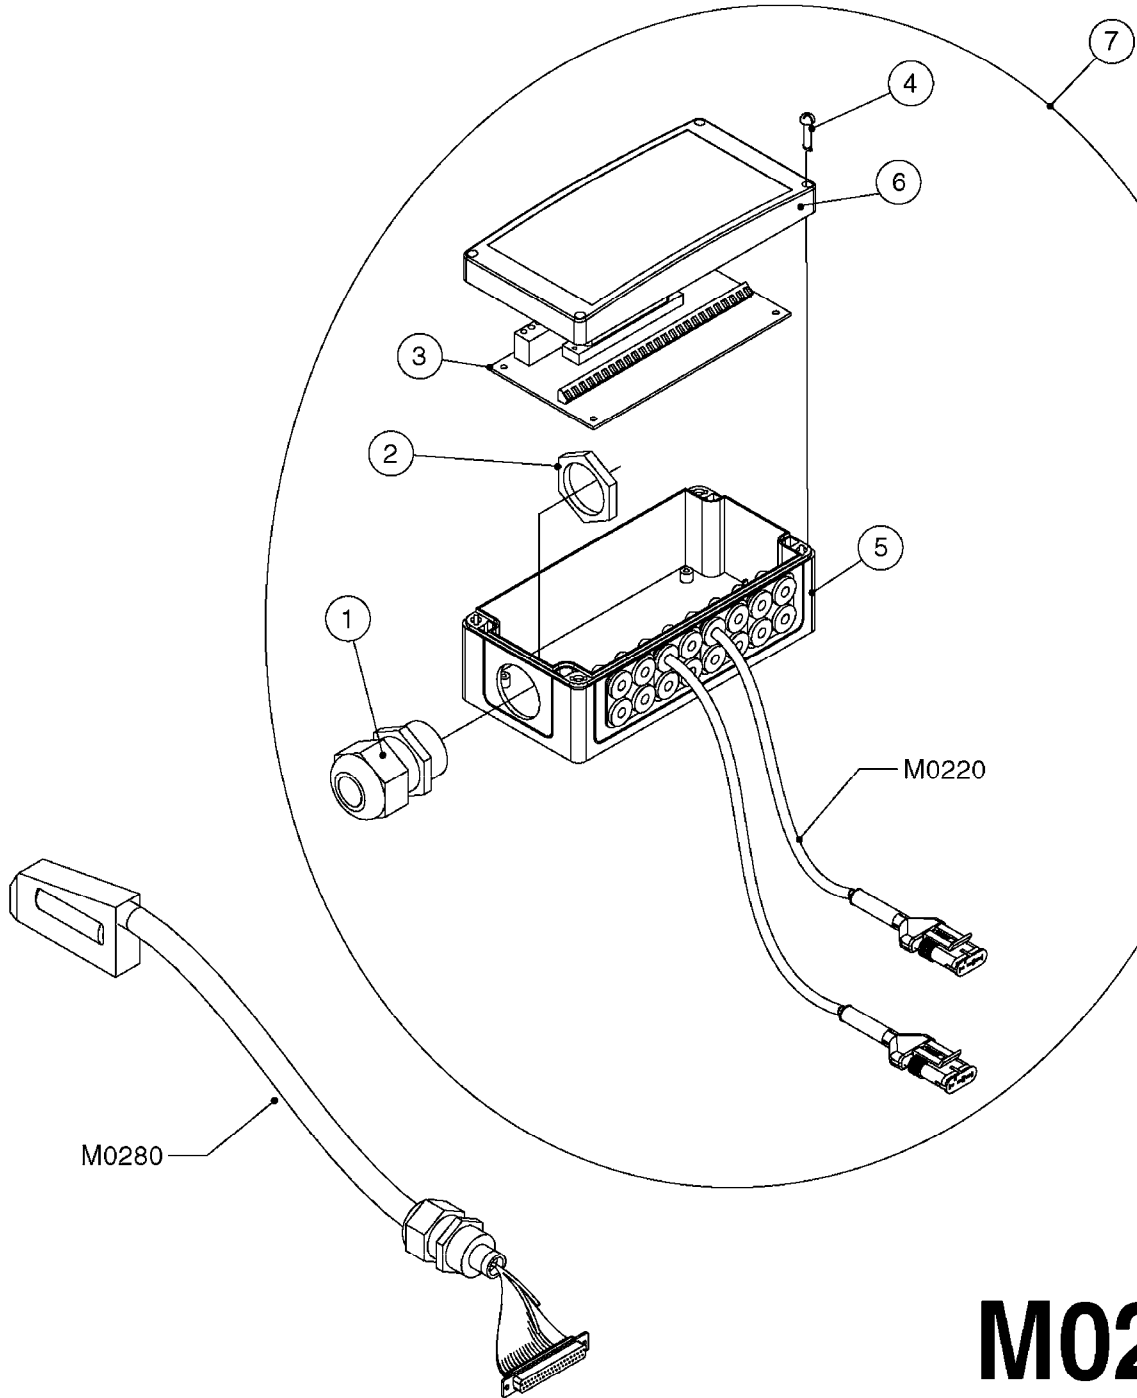

M0220

CABLES
M0220-HIN, 01:01:16

Page 1
Date 16.03.2016 14:13

Pos.	parts-n°	order qty	description
1	26005900	1	WIRE 37/37 POLE DAH/JOB COM
2	26006200	1	CABLE L = 4.50M, AMP, MALE, 2P
2	26006300	1	CABLE L = 0.50M, AMP, MALE, 2P
2	26006400	1	CABLE L = 0.75M, AMP, MALE, 2P
2	26006500	1	CABLE L = 1.50M, AMP, MALE, 2P
2	26006600	1	CABLE L = 9.00M, AMP, MALE, 2P
3	26006700	1	CABLE L = 0.12M, AMP, FEMALE, 2P
4	26006800	1	CABLE L = 1.00M, AMP, FEMALE, 2P
5	26006000	1	CABLE L = 1.50M, AMP, MALE, 3P
5	26006100	1	CABLE L = 5.00M, AMP, MALE, 3P
5	26007000	1	CABLE L = 0.20M, AMP, MALE, 3P
5	26007100	1	CABLE L = 9.00M, AMP, MALE, 3P
5	26007200	1	CABLE L = 13.00M, AMP, MALE, 3P
6	26007300	1	CABLE L = 1.00M, AMP, FEMALE, 3P
7	26007400	1	CABLE L = 3.00M, AMP, EXT, 3P
7	26009800	1	CABLE L = 0.50M, AMP, EXT, 2P
8	26004900	1	CABLE FEM/MALE 37P L=9.5M
9	26007500	1	CABLE FEM/FEM 15P L=3.5M
10	262150	1	SCREW ASSM.FOR D-SUB PLUG
11	72450600	1	CAP F. AMP SUPER SEAL 2P PLUG
12	72450700	1	CAP F. AMP SUPER SEAL 3P PLUG
13	72450800	1	CAP F. AMP SUPER SEAL 4P PLUG