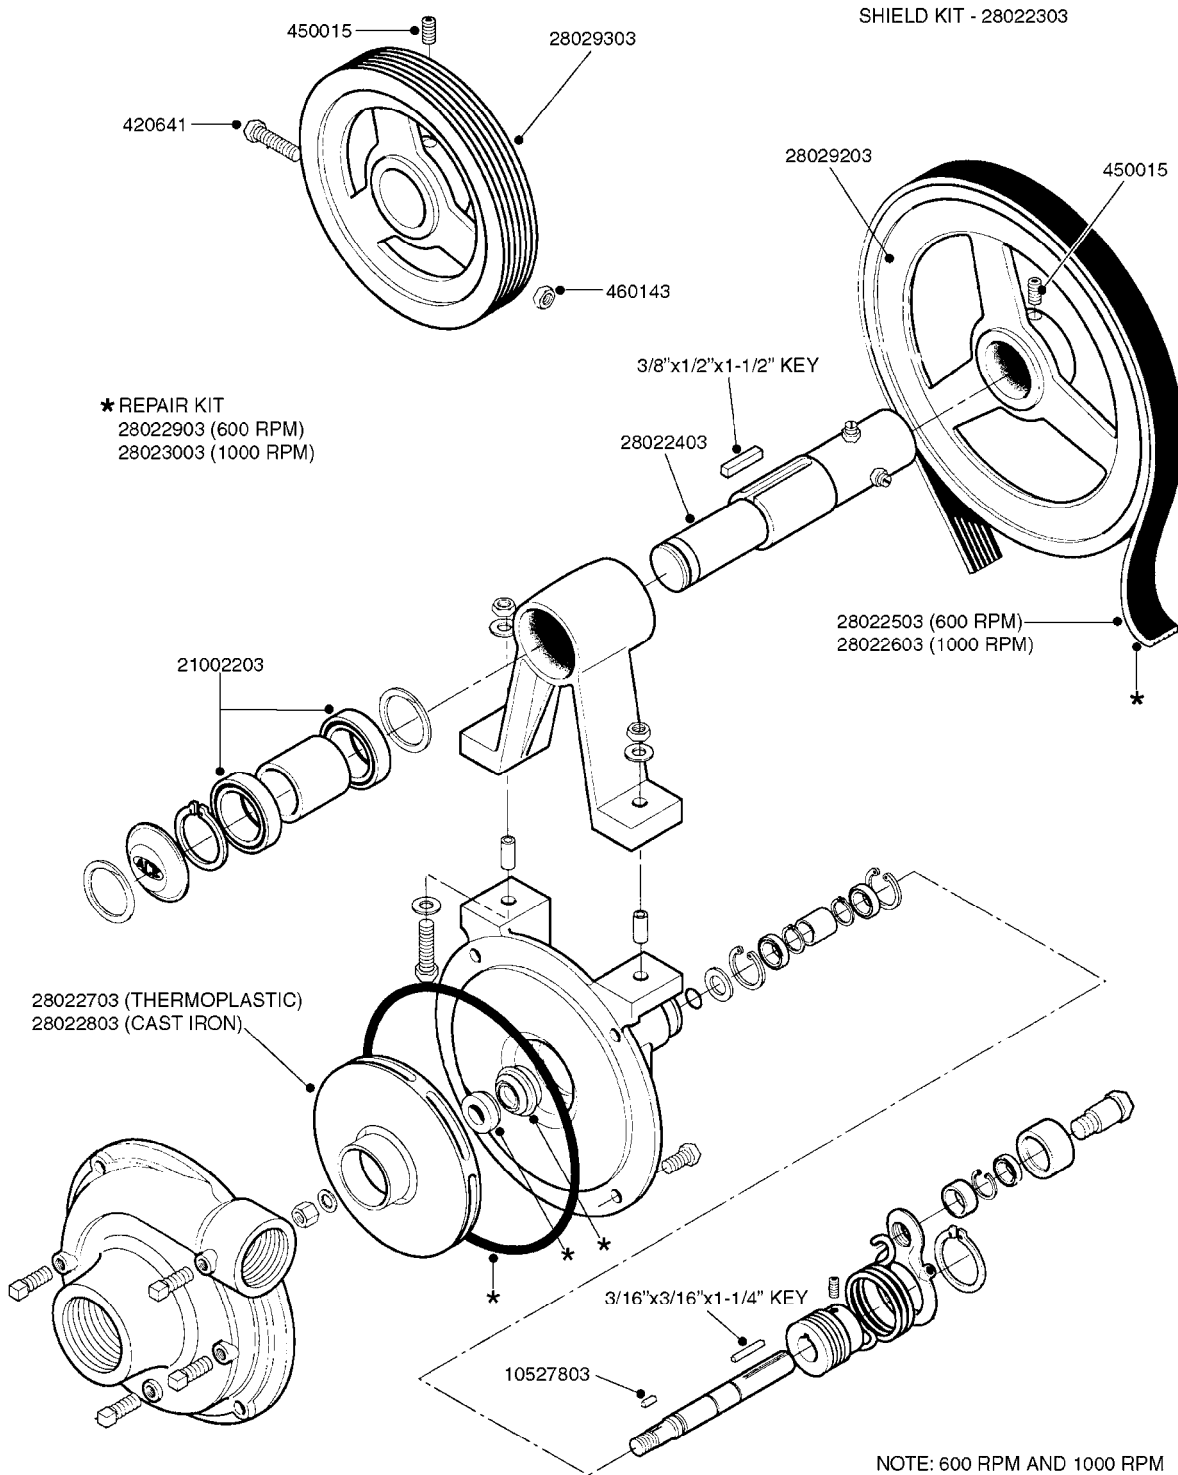

NOTE: 600 RPM AND 1000 RPM
PUMPS HAVE 1" INPUT SHAFT

A0430

PUMP - ACE 150 BELT DRIVE
A0430-HIN, 01:01:16

Page 1
Date 16.03.2016 14:11

parts-n°	order qty	description
420641	1	BOLT HEX 8.8 DEL M8X35
450015	1	SCREW ALLAN 3/8'X5/8' BLACK
460143	1	NUT HEX M8 LOCK A2 DIN985
10527803	1	KEY 1/8x1/8x1/2'F.ACE PUMP
21002203	1	BEARING, SEALED ACE BELT DRIVE
28022303	1	SHIELD KIT
28022403	1	OUTPUT SHAFT ACE BELT DR PUMP
28022503	1	BELT 600 RPM ACE PUMP
28022603	1	BELT 1000 RPM ACE PUMP
28022703	1	IMPELLER THERMOPLASTIC
28022803	1	IMPELLER CAST IRON
28022903	1	REPAIR KIT 600 RPM
28023003	1	REPAIR KIT 1000 RPM
28029203	1	11.6"P.D.X2"BORE PULLEY 600RPM
28029303	1	7.9"P.D.X2"BORE PULLEY 1000RPM