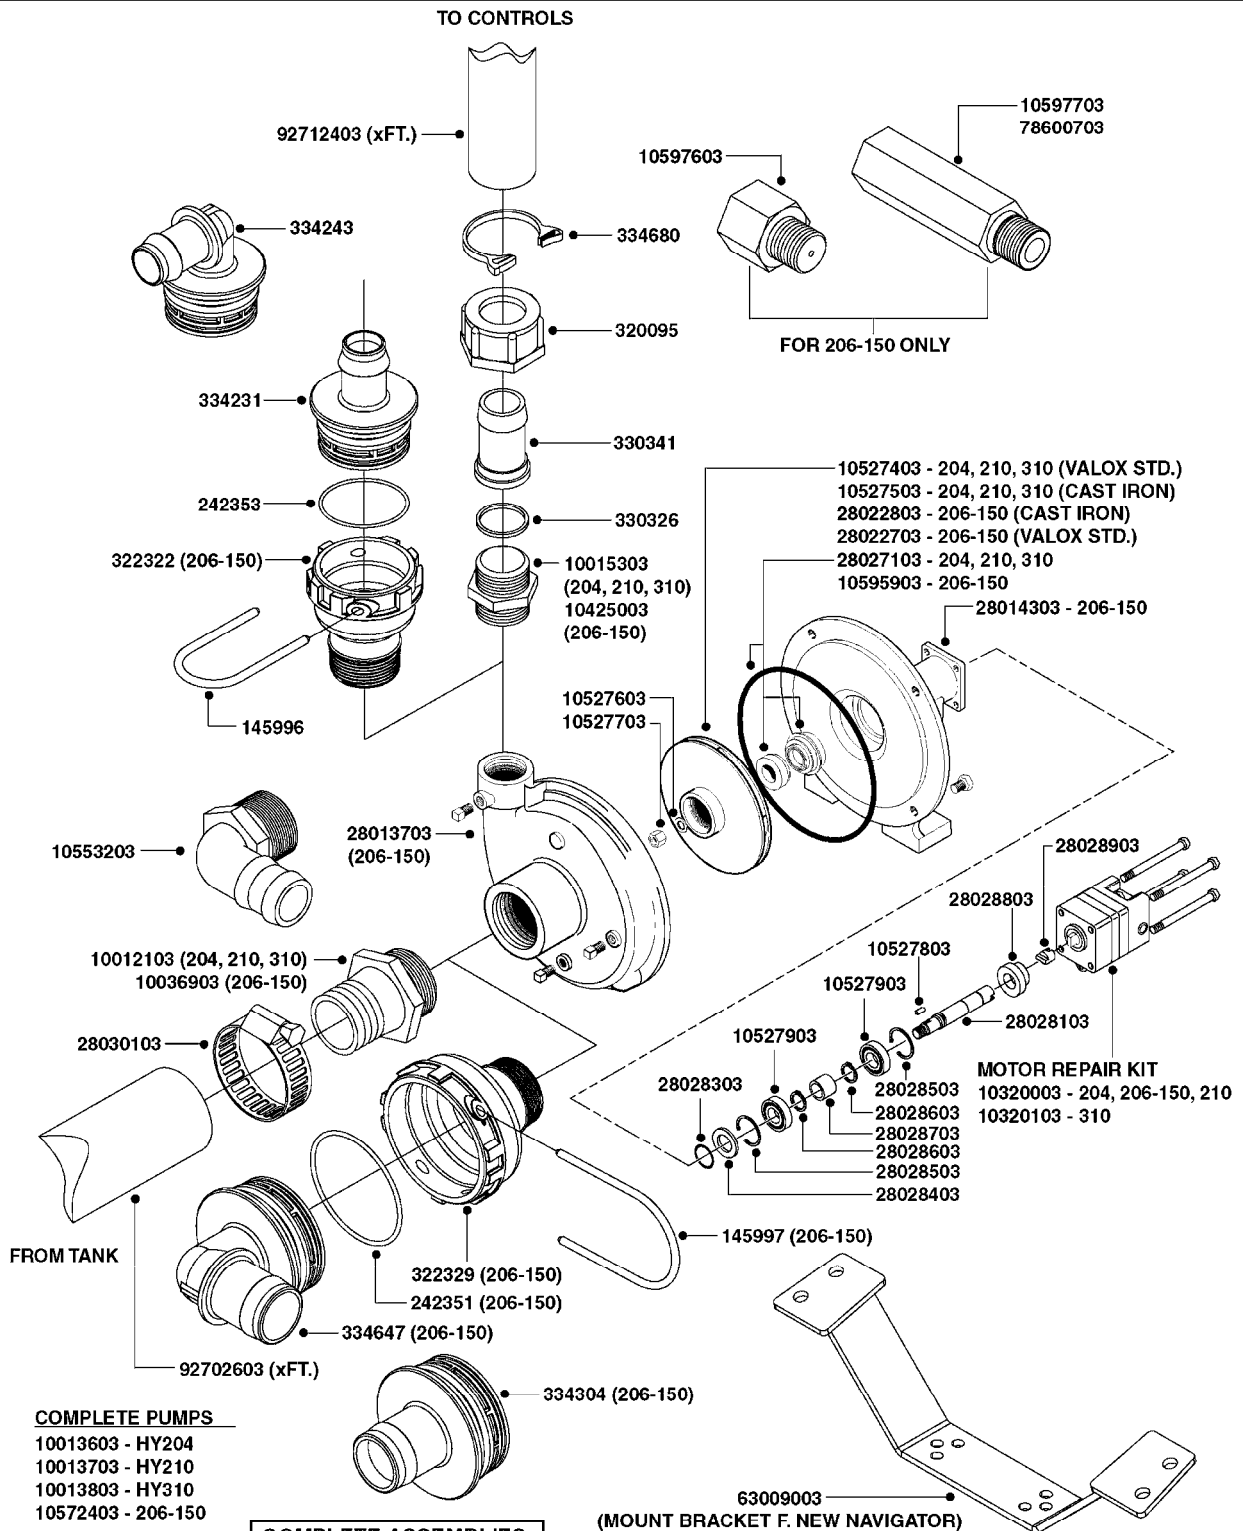

A0420

PUMP-204,206-150,210,310 ACE
A0420-HIN, 01:01:16

Page 1
Date 16.03.2016 14:11

parts-n°	order qty	description
145996	1	FITT.DK S-67 FORK
145997	1	FITT.DK S-93 FORK
242351	1	O-RING D69.5X3.0 VITON F.S-93
242353	1	O-RING D44.2X3.0 VITON F.S-67
320095	1	FITT.DK NUT 1" BSP
322322	1	FITT.DK S-67 X 1-1/4"BSP MALE
322329	1	FITT.DK S-93 X 1-1/2"BSP MALE2
330326	1	O-RING D30/D24X2 F.1"NUT
330341	1	FITT.DK HB 1" F. 1" NUT
334231	1	FITT.DK S-67 STR.1'
334243	1	FITT.DK S-67 ELB.1"
334304	1	FITT.DK S-93 STR.1-1/2" PVC
334647	1	FITT.DK S93 ELB 1-1/2" 90 PVC
334680	1	CLAMP HOSE PLASTIC 1"
10012103	1	FITT.PO.HB 1.25X1.50 IMB1012
10013603	1	PUMP ACE HY 204
10013703	1	PUMP ACE HY 210
10013803	1	PUMP ACE HY 310
10015303	1	FITT.PO.HN 1.00X1.00 M1000
10036903	1	FITT.PO.HB 1.50X1.50 IMB1212
10320003	1	MOTOR REPAIRKIT ACE204,206,210
10320103	1	MOTOR REPAIR KIT ACE 304,310
10425003	1	FITT.PO.HN 1.25X1.00 MCPHEE
10527403	1	IMPELLER VALOX F.ACE PUMP
10527503	1	IMPELLER CASTIRON F.ACE PUMP
10527603	1	WASHER 3/8' F.ACE PUMP
10527703	1	NUT HEX NF 3/8 F.ACE PUMP
10527803	1	KEY 1/8x1/8x1/2'F.ACE PUMP
10527903	1	BEARING F.ACE PUMP (#40870)
10553203	1	FITT.PO.EL 1.5X1.5 HB BLACK
10572403	1	PUMP ACE HY 206 SERIES 150
10595903	1	REPAIR KIT ACE 206-150
10597603	1	ORIFACE RESTRICTOR F. ACE 206
10597703	1	FITT, HYD FLOW FUSE ACE 206OLD
28013703	1	PUMP HOUSING FRONT ACE 206-150
28014303	1	PUMP HOUSING W.FEET 206-150
28022703	1	IMPELLER THERMOPLASTIC
28022803	1	IMPELLER CAST IRON
28027103	1	REPAIR KIT ACE 204,210,310
28028103	1	SHAFT 5/8"DIA.1/2"KEYWAY SS
28028303	1	O-RING, SHAFT SEAL
28028403	1	SLINGER
28028503	1	SNAP RING - INTERNAL
28028603	1	SNAP RING - EXTERNAL
28028703	1	SPACER FOR SHAFT
28028803	1	SEAL SUPPORT SPACER 200 SERIES
28028903	1	COUPLING FOR HYDRAULIC MOTOR
28030103	1	CLAMP HOSE GEAR P5/4-S1.5"6724
63009003	1	CENTRIFUGAL PUMP BRACKET
78600703	1	FITT, HYD FLOW FUSE ACE 206N
92702603	1	HOSE PVC SUCT GRAY 1-1/2"
92712403	1	HOSE R X1" X300PSI WP X0012"