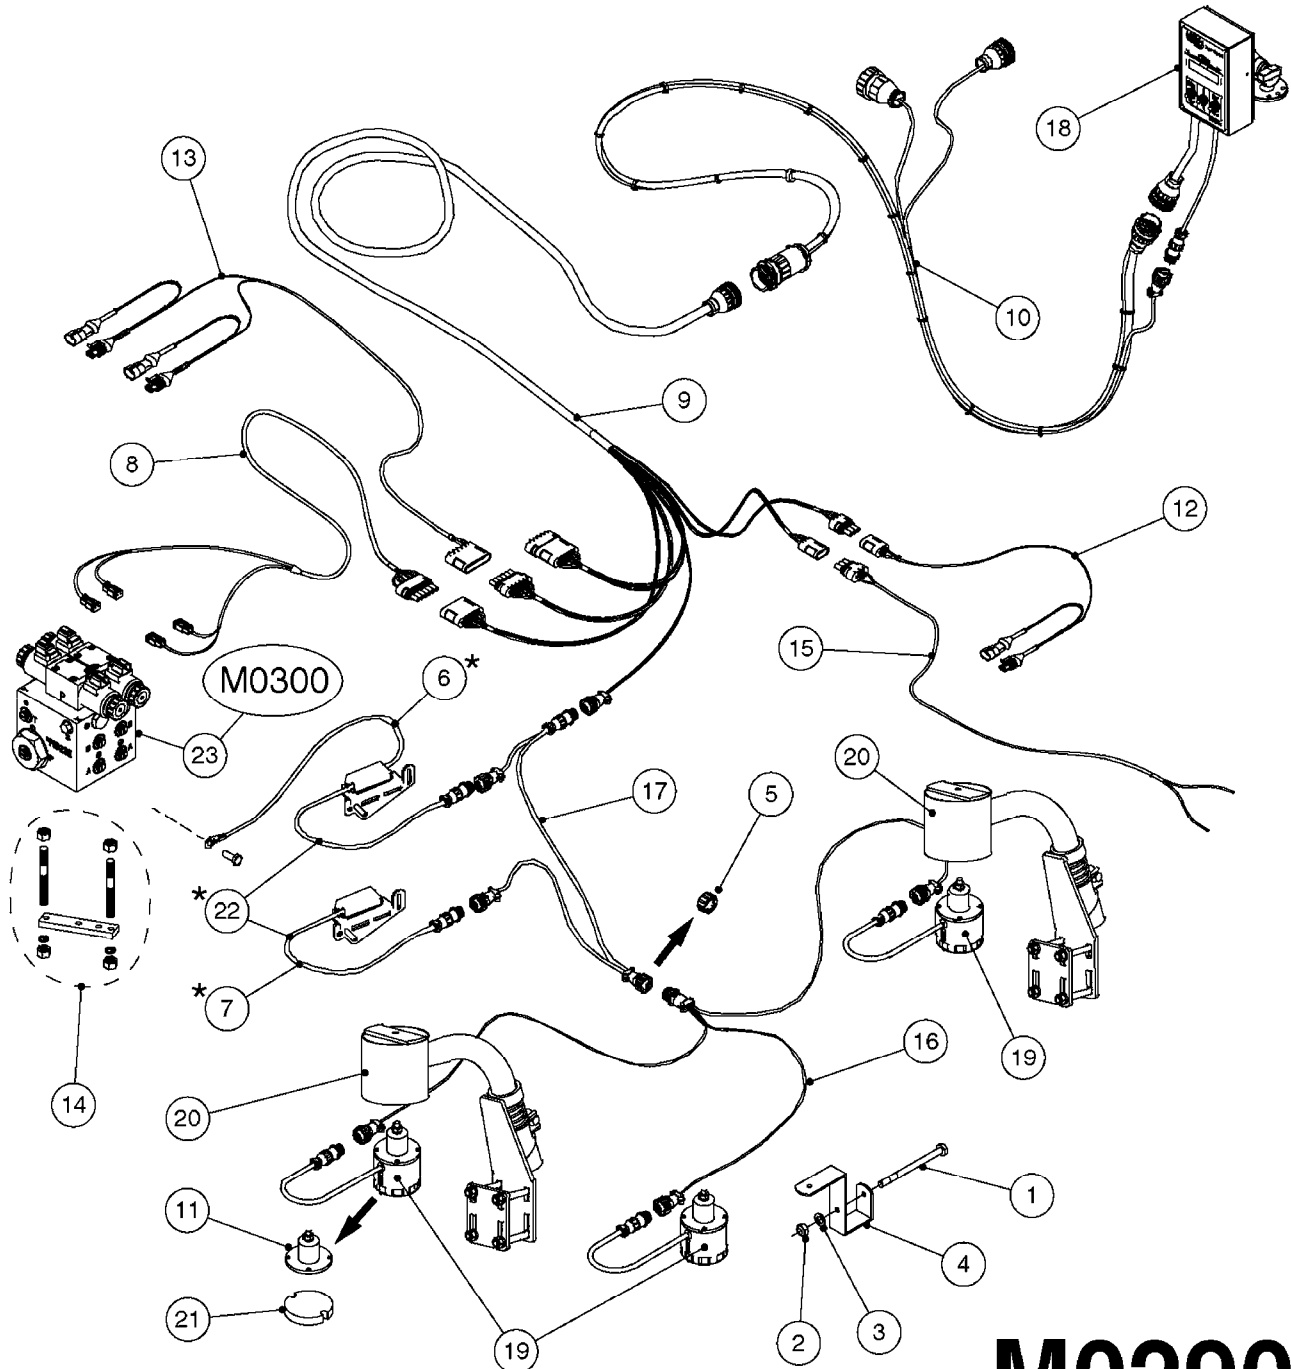

LIQUID SYSTEM

HYDRAULIC SYSTEM

* Note orientation of bracket
1 = Liquid system
2 = Hydraulic system

M0280

39 PIN CABLES
M0280-HIN, 01:01:16

Page 1

Date 16.03.2016 14:13

parts-n°	order qty	description
262158	1	PLUG INSERT 39 POLE MALE
262159	1	PLUG INSERT 39 POLE FEMALE
262160	1	PLUG HOUSING 39 POLE FEMALE
262161	1	PLUG HOUSING F/39 POLE MALE
440634	1	SCREW 5/8"
440732	1	PT SCREW 35X12B Z5452 ELZ
14034200	1	CODE BRACKET FOR 39 PIN CABLE
26003900	1	WIRE 37-39 PIN EVC, 6.6'
26004200	1	WIRE 37-39 PIN EVC, 57.4'
26008400	1	WIRE 39-PIN 24 WIRE L=8M
28027500	1	WIRE 37-39 PIN EVC, 37.7'
28028700	1	WIRE 37-39 PIN EVC, 45.9'
28028800	1	WIRE 37-39 PIN EVC, 16.4'
28028900	1	WIRE 37-39 PIN EVC, 26.2'
72236400	1	DAH CONN. WIRE/TRACTOR L=8M
97610803	1	DECAL-SRAY BOX 39-PIN
97610903	1	DECAL-HYDRAULIC BOX 39-PIN