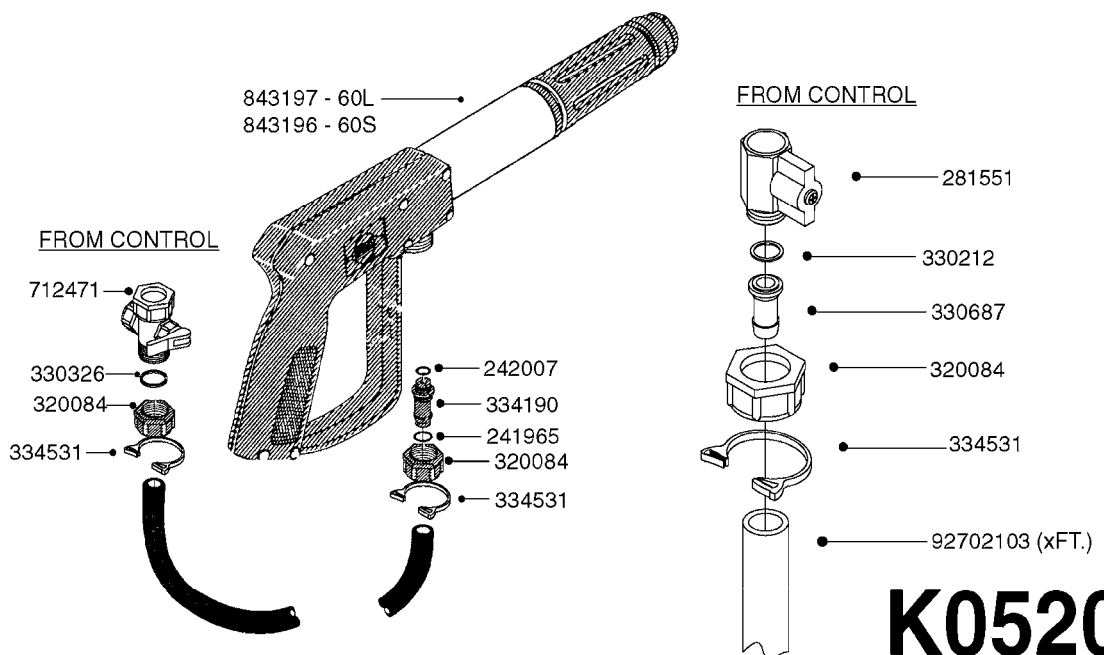

HOSE WRAPS
K0520-HIN, 01:01:16

Page 1

Date 16.03.2016 14:12

parts-n°	order qty	description
241965	1	O-RING 12.1 X 1.6
242007	1	O-RING D9.1X1.6
281551	1	BALL VALVE 1/2"
320084	1	FITT.DK NUT 1/2" BSP
330212	1	O-RING D19/D14X2.4 F.1/2"NUT
330326	1	O-RING D30/D24X2 F.1"NUT
330687	1	FITT.DK HB 1/2" F. 1/2" NUT
334190	1	FITT.DK HB 1/2' F. PISTOL 60S
334531	1	CLAMP HOSE PLASTIC 3/4"
636223	1	POST 12 VOLT TR30
712471	1	AGITATION VALVE ASSY. ON/OFF
843196	1	GUN, MODEL 60S
843197	1	HANDGUN KIT TYPE 60 LONG
10013403	1	BOLT HEX 3/8-16X1 1/4 HCS Z5
10013503	1	NUT HEX NC 3/8"
10178903	1	WRAP HOSE SIDE MOUNT PLATE
10179003	1	WRAP HOSE BOTTOM PLATE MOUNT
10179403	1	WRAP WELDMENT FOR HI101789
10179503	1	WRAP WELDMENT FOR HI101790
10225603	1	BKT.FOR HOSE WRAP MOUNT NL NK
10225703	1	WRAP HOSE BDL.BOTTOM PLATE
92702103	1	HOSE R X1/2" X300PSI WP X0012"