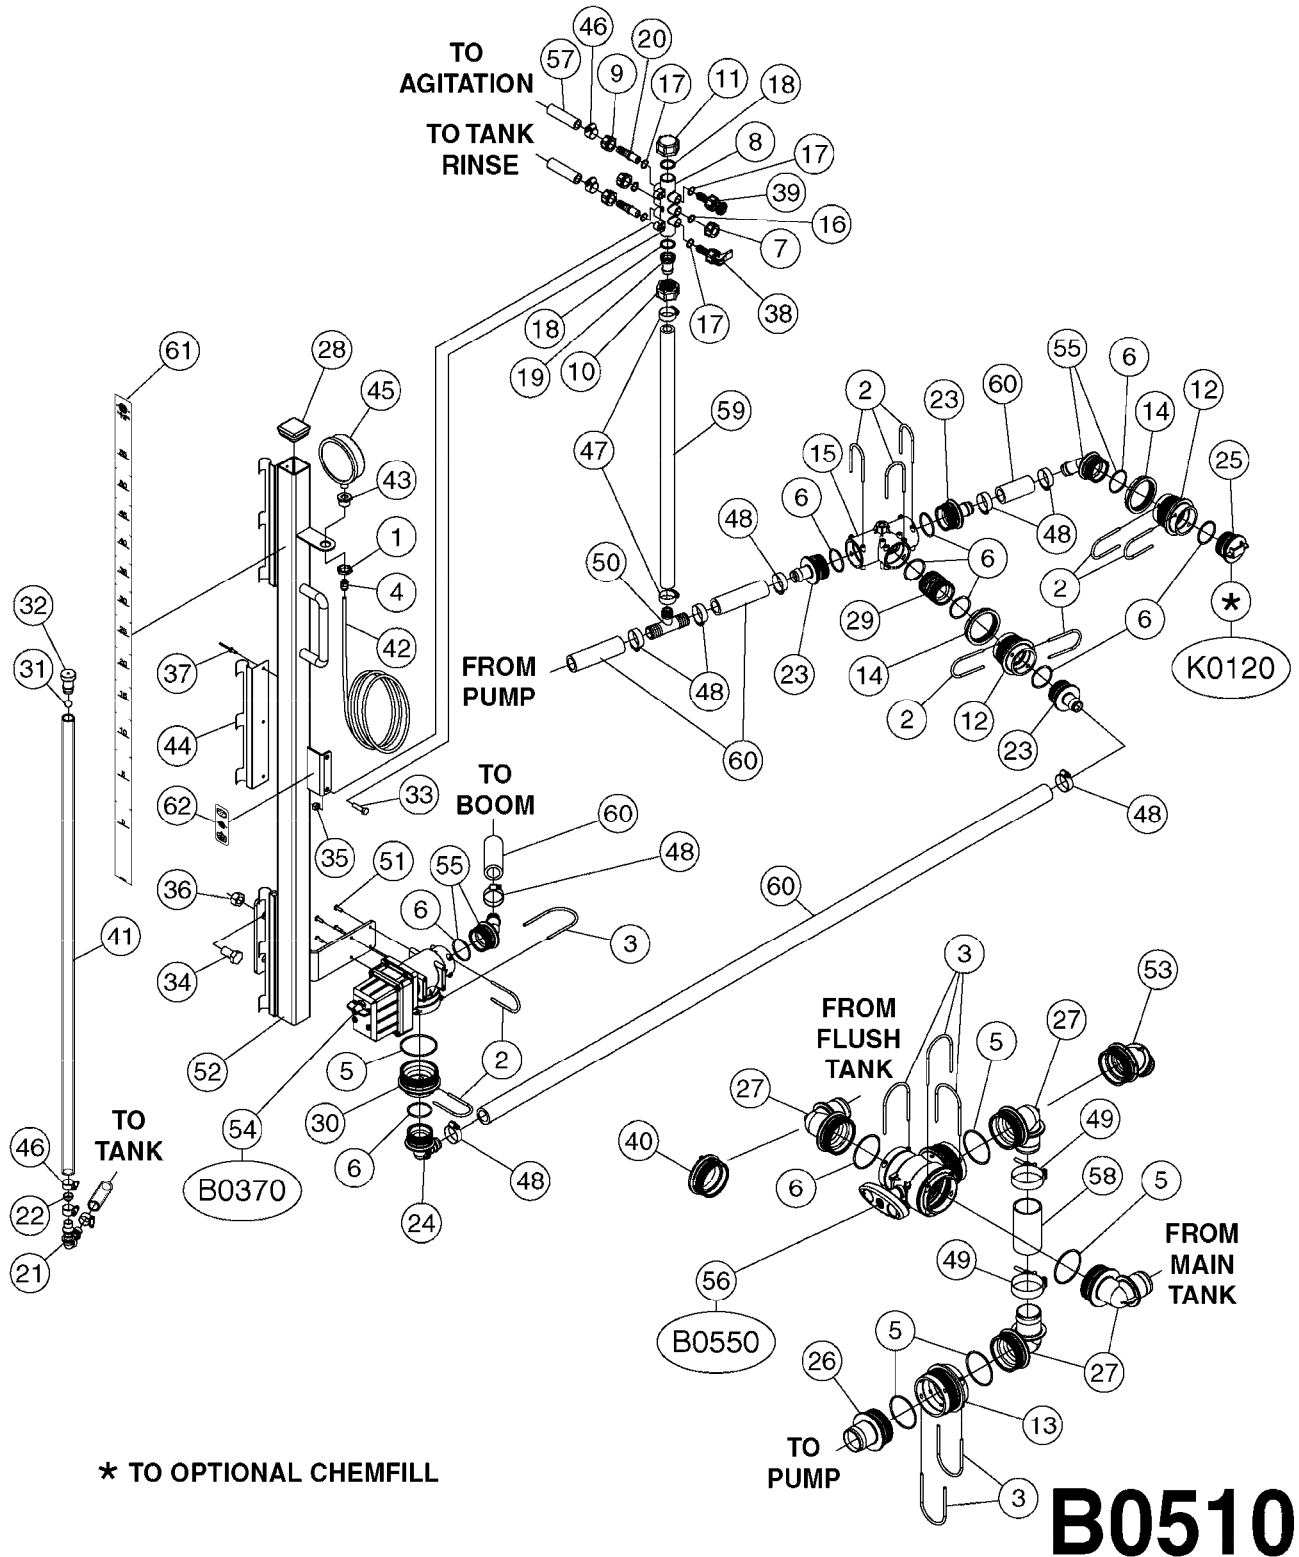

RANGER 550 MANIFOLD
B0510-HIN, 01:01:16

Page 1
Date 16.03.2016 14:11

Pos.	parts-n°	order qty	description
1	140766	1	NUT 1/2" BSP
2	145996	1	FITT.DK S-67 FORK
3	145997	1	FITT.DK S-93 FORK
4	231346	1	QUICK COUPLER 1/8"BSP X 4 MM
5	242351	1	O-RING D69.5X3.0 VITON F.S-93
6	242353	1	O-RING D44.2X3.0 VITON F.S-67
7	320047	1	FITT.DK CAPNUT 1/2" BSP
8	320073	1	DISTRIBUTOR HOUSING 1/2"
9	320084	1	FITT.DK NUT 1/2" BSP
10	320095	1	FITT.DK NUT 1" BSP
11	320106	1	FITT.DK CAPNUT 1" BSP
12	322104	1	FITT.DK S-67 BULKHEAD
13	322105	1	FITT.DK S-93 BULKHEAD DOUBLE
14	322108	1	FITT.DK S-67 BULKHEAD NUT
15	322224	1	FITT.DK S-67 TEE
16	330212	1	O-RING D19/D14X2.4 F.1/2"NUT
17	330315	1	O-RING D18.4/D13X.6
18	330326	1	O-RING D30/D24X2 F.1"NUT
19	330665	1	3/4' HOSE TAIL F/1' CAP
20	331122	1	VALVE SEAT WITH 1/2" HOSE TAIL
21	334195	1	FITT.DK ELB. 3/4"HB X 3/4"HB
22	334203	1	ORFICE 6MM FOR SCF GREEN
23	334231	1	FITT.DK S-67 STR.1'
24	334243	1	FITT.DK S-67 ELB.1"
25	334250	1	FITT.DK S-67 PLUG
26	334426	1	FITT.DK S-93 STR.2'
27	334446	1	FITT.DK S-93 ELB.2" PVC
28	334561	1	PLUG 50x50x2 F.SQ.TUBE
29	334573	1	FITT.DK S-67 CONNECTOR
30	334601	1	FITT.DK S-93 TO S67 ADAPTOR
31	334878	1	BALL, YELLOW, SIGHT GAUGE
32	391105	1	FINAL STOPPER, 3/4"
33	420567	1	BOLT HEX 8.8 DEL M8X30 FT
34	430684	1	BOLT HEX 8.8 DEL M16X30 FT
35	460143	1	NUT HEX M8 LOCK A2 DIN985
36	460585	1	NUT HEX M16X2 LOCK
37	480804	1	RIVET Ø4.8x14.5
38	709741	1	VALVE ASSY. 1/2" FLIP LEVER
39	724530	1	THUMB WHEEL FOR AGITATION
40	726580	1	FITT. S93 PLUG W/O-RING
41	927205	1	HOSE R X CLEAR X 3/4 X 0012"
42	927253	1	AIR HOSE, DIAMETER 4MM
43	14055400	1	FITT.DK REDUC 1/2"x1/8"x1/4"BS
44	16226200	1	BRACKET F.TANK SCALE - PAINTED
45	28026103	1	GAUGE 200PSI/BR,4",1/4"BSP-BTM
45	28026203	1	GAUGE 200PSI/BR,2.5"1/4BSP-BTM
46	28029803	1	CLAMP HOSE GEAR P1/2" 6708
47	28029903	1	CLAMP HOSE GEAR P3/4"-S1" 6712
48	28030003	1	CLAMP HOSE GEAR P1" 6716
49	28030203	1	CLAMP HOSE T-BOLT S2" 235-67
50	28059103	1	FITTING,TEE,1" 3/4" 1" BARB
51	44076200	1	PT TORNILLO 50X16 WN5451 rsf t
52	63035203	1	CONTROL POST, RANGER 550
53	72072700	1	FITT.DK S-93 45D 2" PVC
54	72425500	1	REGULATOR S67/S93 CROSS-DRILL
55	72433000	1	FITT.S67 1" 45° W/ORING
56	72518900	1	VALVE-S93-G.NAV
57	92702103	1	HOSE R X1/2" X300PSI WP X0012"
58	92702703	1	HOSE PVC SUCT GRAY 2"