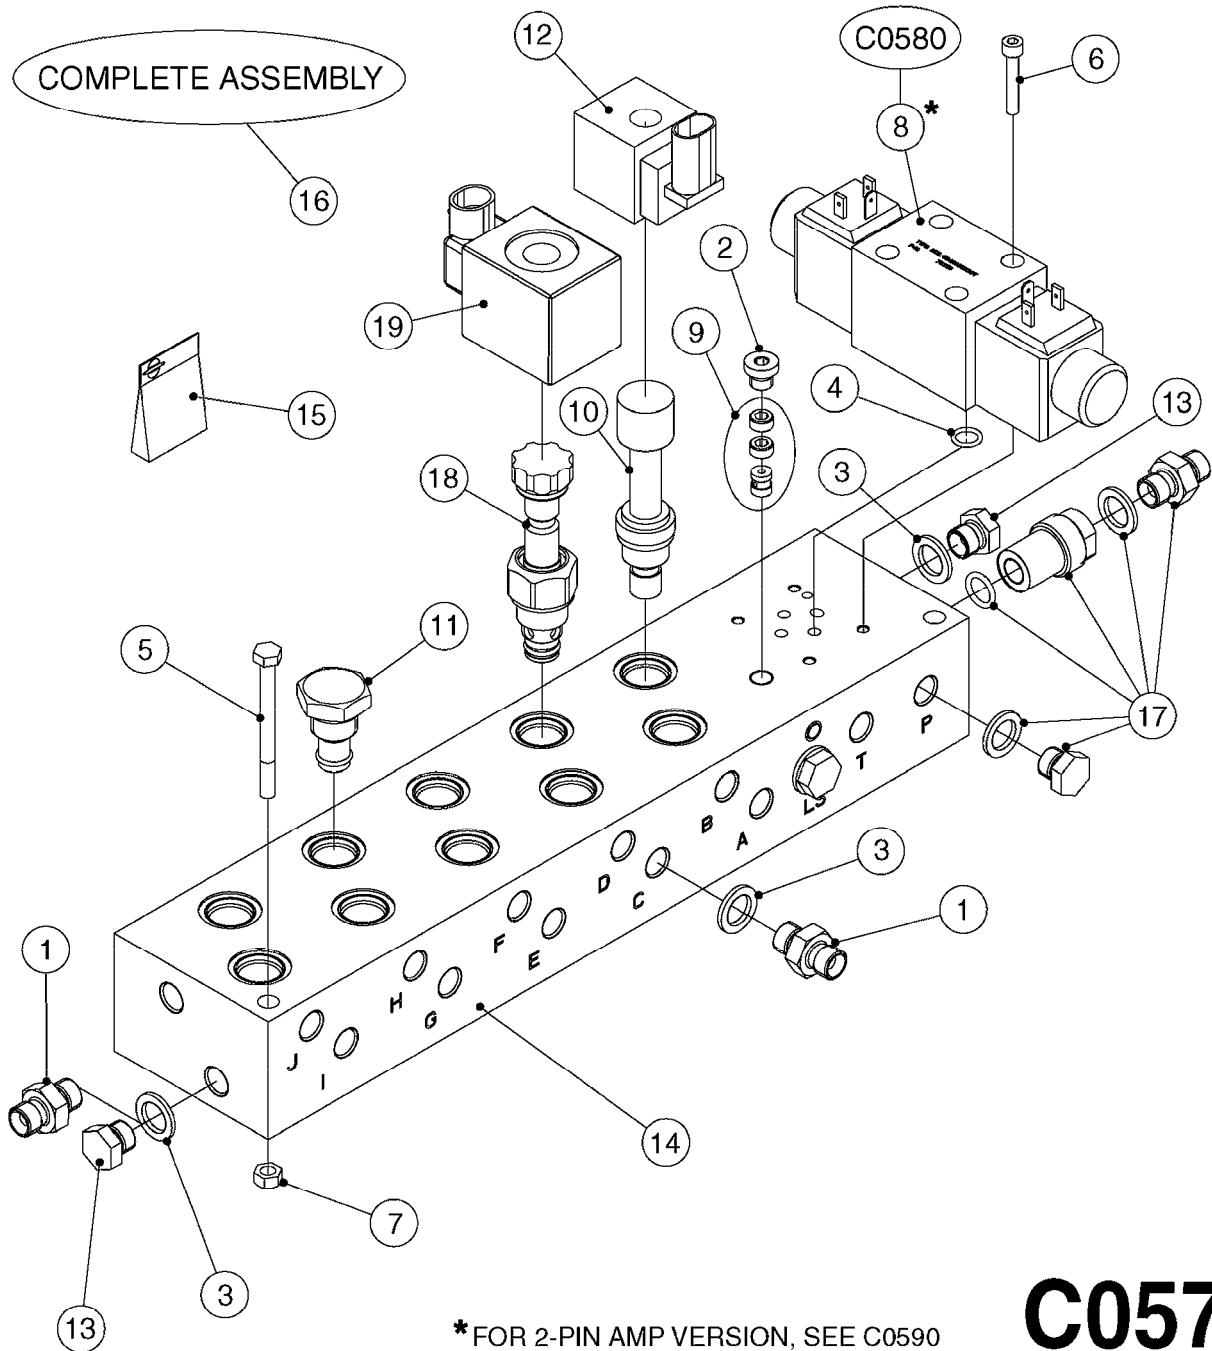

*FOR 2-PIN AMP VERSION, SEE C0590

C0570

HYD.BLOCK EAGLE/FORCE PRE 2012
C0570-HIN, 01:01:16

Page

1

Date

16.03.2016 14:12

Pos.	parts-n°	order qty	description
1	146845	1	HEX NIPPLE 1/4"X1/4"
1	146851	1	HEX NIPPLE 1/4"x1/4" 0.7MM
1	147498	1	HEX NIPPLE 1/4"-1/4" 1.2mm
2	231987	1	PLUG 1/8' BSP W/GASKET
3	241404	1	DOWTY SEAL 1/4"
4	242102	1	O-RING Ø9.25X1.78 NITRIL 90SH
5	420847	1	BOLT HEX 8.8 DEL M8X85
6	450964	1	SCREW M5X30 F.CYLINDER
7	460143	1	NUT HEX M8 LOCK A2 DIN985
8	782116	1	MAGNET VLV.MD1L-S3/10N-D12K1/P
9	782124	1	SWITCH VALVE OUTS.1/8" 5000PSI
10	782129	1	SOLENOID VALVE 25L, 3/4"NC
11	782131	1	BLIND PLUG F.3/4" CARTR.VALVE
12	782135	1	SOLENOID W. AMP F.VALVE 782129
13	14010400	1	PLUG 1/4" BSP
14	14098600	1	HYD. BLOCK SPC/FTZ 3/4" 2010
15	28047800	1	SEAL KIT F.782129
15	75083900	1	SEAL KIT F. 782129/78215500
16	72679100	1	HY.BLOCK BOOM HYDR. FTZ 2010
17	74191700	1	ADJ. FLOW VALVE REPAIR KIT DHP
18	78215500	1	HY SOLENOID VALVE 40L 3/4"NC
19	78602100	1	MAGNET M.AMP/DIODE KIT 08