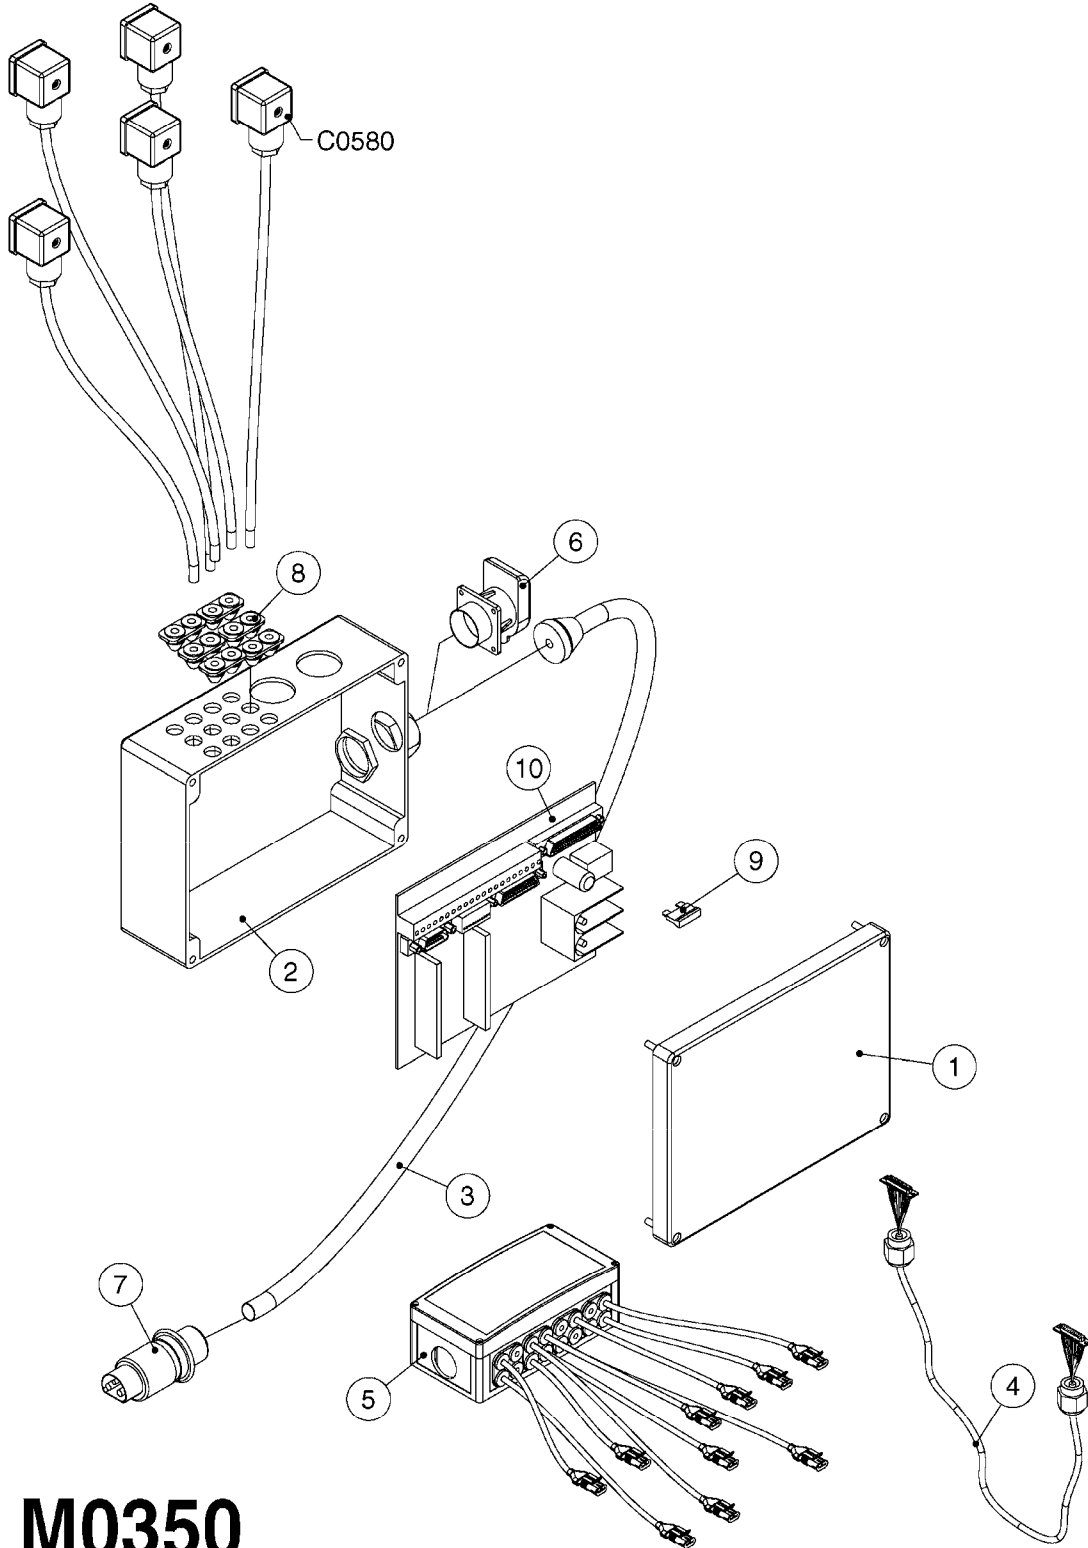

M0350

JUNCTION BOXES - HYDRAULIC
M0350-HIN, 01:01:16

Page 1

Date 16.03.2016 14:13

Pos.	parts-n°	order qty	description
1	261442	1	LID F.3010/3012 HP BOX
2	391071	1	BOX FOR HY.DAH
3	983070	1	CABLE 2X6MM
4	26016900	1	CABLE DB25M - DB25F L=8.5m
5	26018000	1	HYD JUNCTION BOX SPZ PRE 2012 EAGLE SPC BOOMS
5	26018100	1	HYD. BOX BOOM PCB W/LEADS FOR FORCE/TWIN FORCE BOOMS
5	26018500	1	HYD. BOX BOOM PCB NO LEADS
5	26038300	1	HYD JUNCTION BOX GENERIC 2012 EAGLE SPC/FORCE BOOMS
6	28048000	1	PLUG 3-POL DIN 9680 FEM.CHASS
7	28048100	1	PLUG 3-POL DIN 9680 MALE SPRAY
8	28048200	1	WIRE GROMET RUBBER 4 HOLE
9	28048500	1	FUSE 10A AUTO
10	72243500	1	DAH INTERFACE PCB MOUNTED