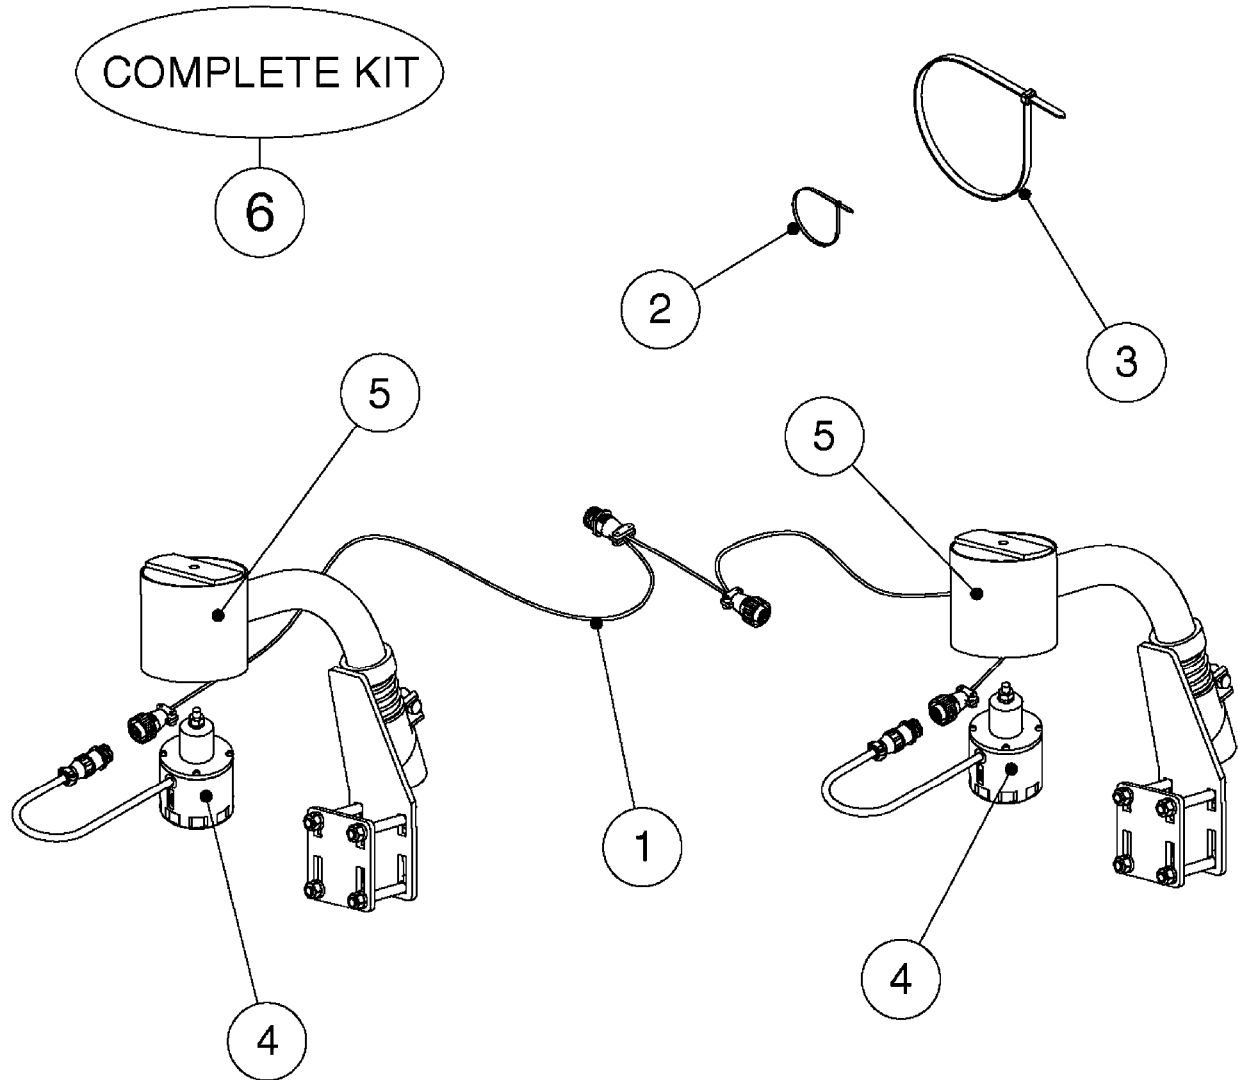

M0350

JUNCTION BOXES - HYDRAULIC
M0350-HIN, 01:01:16

Page 1

Date 16.03.2016 14:13

Pos.	parts-n°	order qty	description
1	261442	1	LID F.3010/3012 HP BOX
2	391071	1	BOX FOR HY.DAH
3	983070	1	CABLE 2X6MM
4	26016900	1	CABLE DB25M - DB25F L=8.5m
5	26018000	1	HYD JUNCTION BOX SPZ PRE 2012 EAGLE SPC BOOMS
5	26018100	1	HYD. BOX BOOM PCB W/LEADS FOR FORCE/TWIN FORCE BOOMS
5	26018500	1	HYD. BOX BOOM PCB NO LEADS
5	26038300	1	HYD JUNCTION BOX GENERIC 2012 EAGLE SPC/FORCE BOOMS
6	28048000	1	PLUG 3-POL DIN 9680 FEM.CHASS
7	28048100	1	PLUG 3-POL DIN 9680 MALE SPRAY
8	28048200	1	WIRE GROMET RUBBER 4 HOLE
9	28048500	1	FUSE 10A AUTO
10	72243500	1	DAH INTERFACE PCB MOUNTED