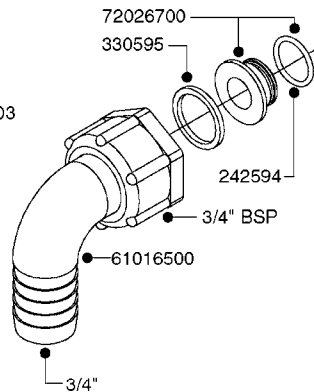

L0040

FITTINGS - NIPPLES & ELBOWS
L0040-HIN, 01:01:16

Page 1

Date 12.08.2020 8:38

parts-n°	order qty	description
10530803	1	FITT.PO.SE 2.00X2.00 45 DEG.
320191	1	FITT.DK ELB 3/8' BSP 45 DEGREE
320482	1	FITT.DK ELB. 1/2" BSP 60 DEG.
320596	1	FITT.DK ELB 3/8'-1/2'BSP 45DEG
320607	1	FITT.DK HN 3/8M X 3/8F BSP LNG
320633	1	FITT.DK HN 3/8"M X 3/8"F BSP
321451	1	FITT.DK ELB.1-1/2 X1-1/4 80DEG
321532	1	FITT.DK REDUC 3/4' X 1/2' BSP
390233	1	FITT.DK REDUC 1-1/2" X 1" BSP

L0050

parts-n°	order qty	description
242594	1	O-RING D14 X 1.78 SCH.70-EPDM
320294	1	FITT.DK TEE 3/8X3/8HB X1/2"BSP
320305	1	FITT.DK HB 3/4'- 3/4' BSP
320386	1	FITT.DK TEE 3/8X3/8HB X3/8"BSP
320397	1	FITT.DK ELB 3/8"HB X 3/8" BSP
320401	1	FITT.DK TEE 1/2X1/2HB X1/2"BSP
320412	1	FITT.DK TEE 1/2X1/2HB X3/8'BSP
320423	1	FITT.DK ELB 1/2'HB X 3/8' BSP
320891	1	FITT.DK HB 3/8'- 3/8' BSP
320972	1	FITT.DK HB 5/16'- 1/4' BSP
322046	1	FITT.DK TEE 1/2X1/2HB X3/4'BSP
322048	1	FITT.DK TEE 3/4X3/4HB X3/4'BSP
330595	1	O-RING D24.6/D20X2.1 -3/4"
333137	1	FITT.DK CONN.1/2" F.NOZZ. DOUB
333141	1	FITT.DK CONN.1/2" F.NOZZ.SING
334041	1	FITT.DK CONN.3/4' F.NOZZ. SING
334042	1	FITT.DK CONN.3/4' F.NOZZ. DOUB
334195	1	FITT.DK ELB. 3/4"HB X 3/4"HB
10012103	1	FITT.PO.HB 1.25X1.50 IMB1012
10014003	1	FITT.PO.HB 1.25X1.25 IMB1010
10036903	1	FITT.PO.HB 1.50X1.50 IMB1212
28019303	1	FITTING HB ELB 3/4NPT-3/4HOSE
61016500	1	HOSE TAIL 3/4" 90°+RG CAP 3/4"
72026700	1	NOZZLE TUBE ADAPTER W/O-RING