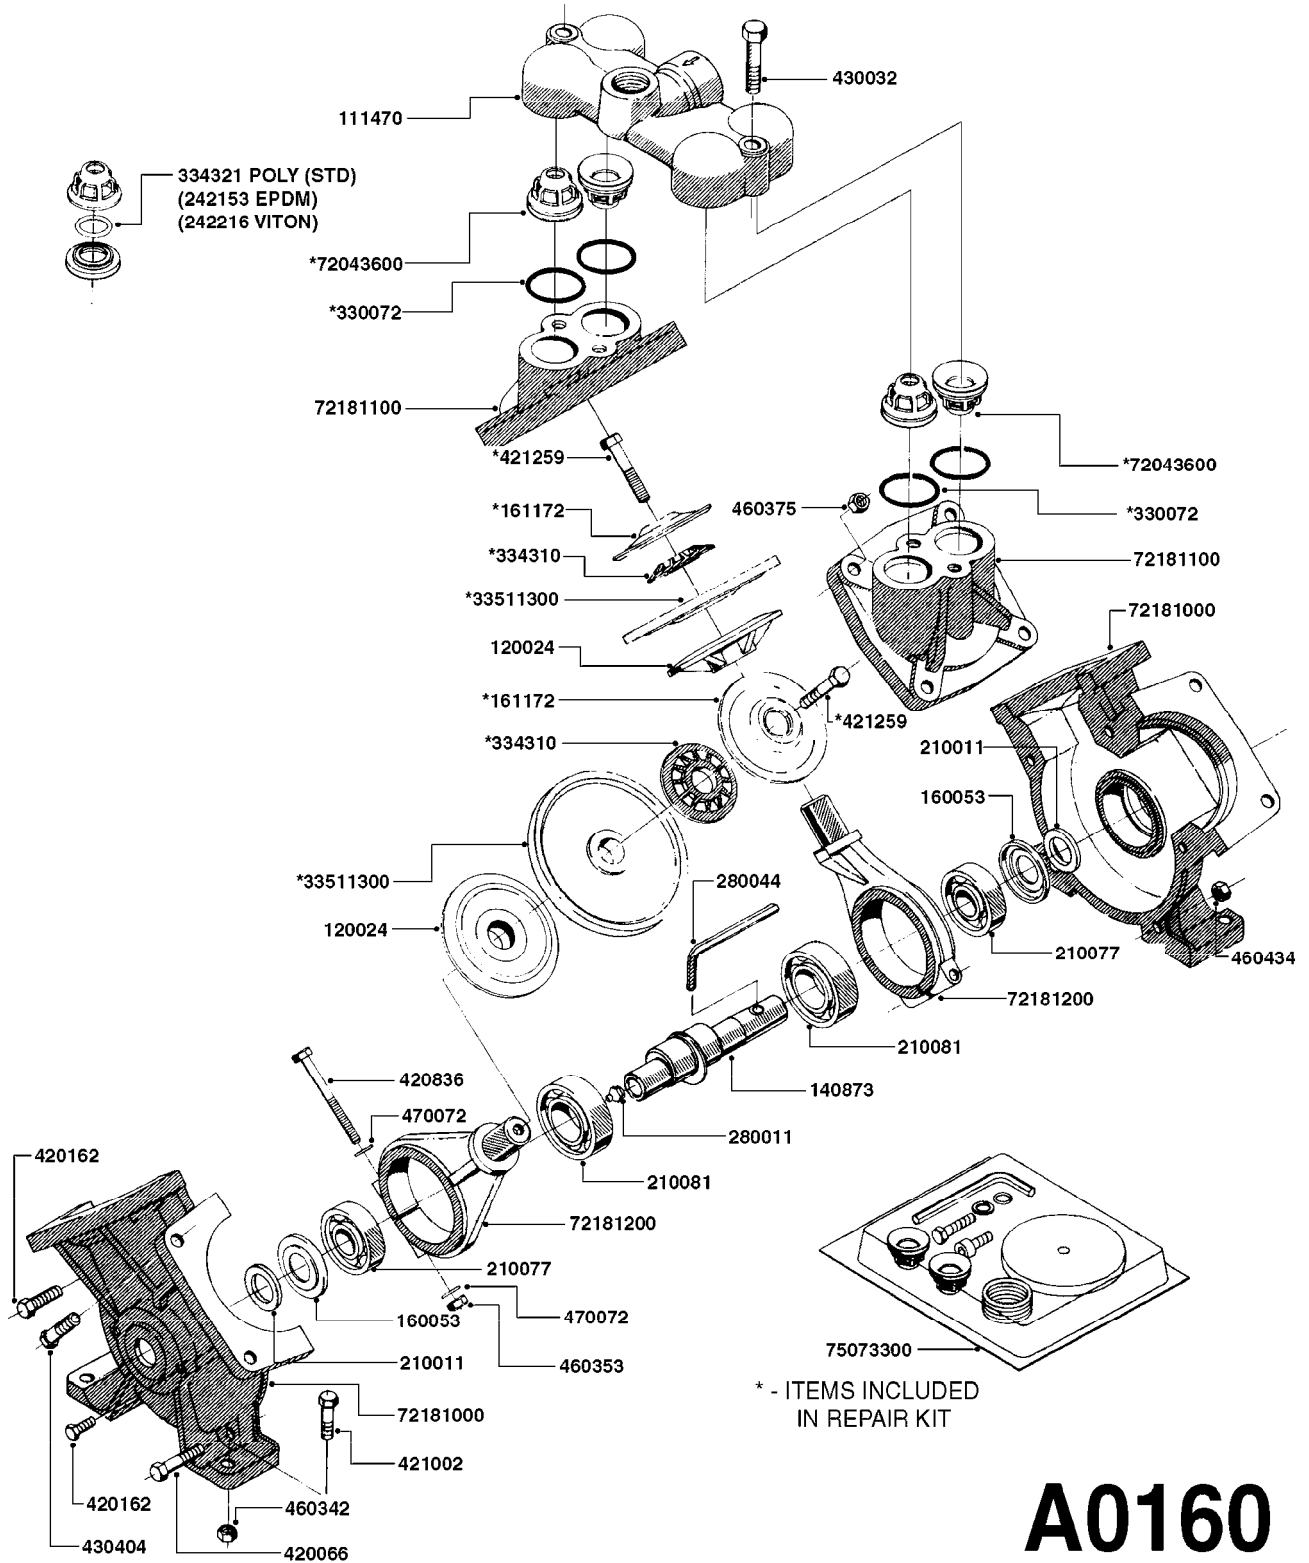

A0160

PUMP - 1202 W/MOUNTING BASE
A0160-HIN, 01:01:16

Page 1
Date 12.08.2020 8:37

parts-n°	order qty	description
111470	1	VALVE CHAMBER 1202
120024	1	DIAPHRAGM BACK DISC 1200-1300
140873	1	CRANK SHAFT MODEL 1202-9MM
160053	1	DUST PLATE
161172	1	DIAPHRAGM DISC F. 1203/1303
210011	1	SEAL FELT D39/23 X 4
210077	1	BEARING BALL 6305
210081	1	BEARING BALL 6307
242153	1	O-RING D26X4 EPDM
242216	1	O-RING VITON F/1202/1302/462
280011	1	GREASE NIPPLE 1/8' SAE H TR
280044	1	KEY HEXAGON W6 3/16'
330072	1	O-RING D53.5/D45.5X4
334310	1	NYLON WASHER 1202/1302/462
334321	1	O-RING POLY. 34.0x26.0x4.0
420066	1	BOLT HEX 8.8 DEL 3/8"X50MM
420162	1	BOLT HEX 8.8 DEL 3/8"x15MM
420836	1	BOLT HEX 8.8 RAW M8X85
421002	1	BOLT HEX 8.8 DEL M10X30 FT DIN933
421259	1	BOLT HEX UNC7/16"x2.25" 18-8SS
430032	1	BOLT HEX 8.8 RAW 1/2'X55MM
430404	1	BOLT HEX 8.8 DEL M12X50
460342	1	NUT HEX M10 DEL DIN934
460353	1	NUT HEX M8 BLACK
460375	1	NUT HEX M12 BLACK
460434	1	NUT HEX 3/8' NC BLACK
470072	1	WASHER D15/D8X.5 LOCK
33511300	1	DIAPHRAGM 1202-1303 POLY 2006
72043600	1	VALVE FOR 462/463
72181000	1	HOUSING, PUMP, 1203 RED
72181100	1	DIAPHRAGM COVER 1203/1303+BLTS
72181200	1	CONNECTING ROD FOR 1203 W/M12
75073300	1	PUMP KIT 1200/1202 "06"