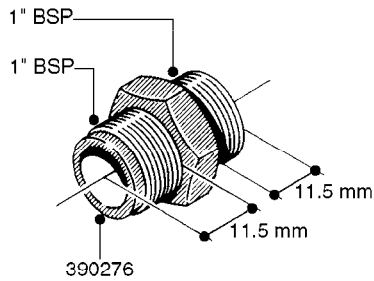

L0020

FITTINGS-T-PIECES, CAPS & ELBOWS
L0020-HIN, 01:01:16

Page 1
Date 12.08.2020 8:38

parts-n°	order qty	description
10053603	1	FITT. CAPNUT 2"BSP 5601
10194303	1	CAP BLANK 1 1/2 MCPHEE 210060
320047	1	FITT.DK CAPNUT 1/2" BSP
320106	1	FITT.DK CAPNUT 1" BSP
320272	1	FITT.DK CAPNUT 3/8" BSP
320316	1	FITT.DK TEE 3/4" X3/4" X1"BSP
320331	1	FITT.DK TEE 1" - 1" - 3/4" BSP
320342	1	FITT.DK EL 3/4"M X 1"F BSP
320563	1	FITT.DK 3 WAY 1/2" 110 DEG.
320677	1	NO LONGER AVAILABLE
320961	1	FITT.DK CAPNUT 1-1/2" BSP
321053	1	FITT.DK TEE 1/2 X1/2 X1/2" BSP
322072	1	FITT.DK TEE 3/8'X3/8'X3/8' BSP
322095	1	FITT.DK TEE 1-1/2 X1-1/4 X3/4" BSP
322138	1	FITT.DK ELB 1"M X 1"F BSP
330013	1	O-RING 2.5 X 10 PUR
330212	1	O-RING D19/D14X2.4 F.1/2"NUT
330326	1	O-RING D30/D24X2 F.1"NUT
331273	1	O-RING D44/D38X2 F.1-1/2"

FITTINGS - HEXAGON NIPPLES
L0030-HIN, 01:01:16

Page 0
Date 12.08.2020 8:38

L0030

FITTINGS - HEXAGON NIPPLES
L0030-HIN, 01:01:16

Page 1
Date 12.08.2020 8:38

parts-n°	order qty	description
10015303	1	FITT.PO.HN 1.00X1.00 M1000
10425003	1	FITT.PO.HN 1.25X1.00 MCPHEE
320132	1	FITT.DK HN 1" BSP
320176	1	FITT.DK HN 3/8"X1/2" BSP
320445	1	FITT.DK HN 1/4"X3/8" BSP
320655	1	FITT.DK HN 1/2"-1/2" BSP
320692	1	FITT.DK HN 3/8'BSPX1/4'NPT
320703	1	FITT.DK HN 3/8BSP X1/2 &1/4NPT
320725	1	FITT.DK NIPPLE 3/8"-3/8" BSP
320902	1	FITT.DK HN 3/8'X 1/4' BSP
390232	1	FITT.DK HN 1-1/2' X 1-1/4' BSP
390276	1	FITT.DK HN 1'BSP