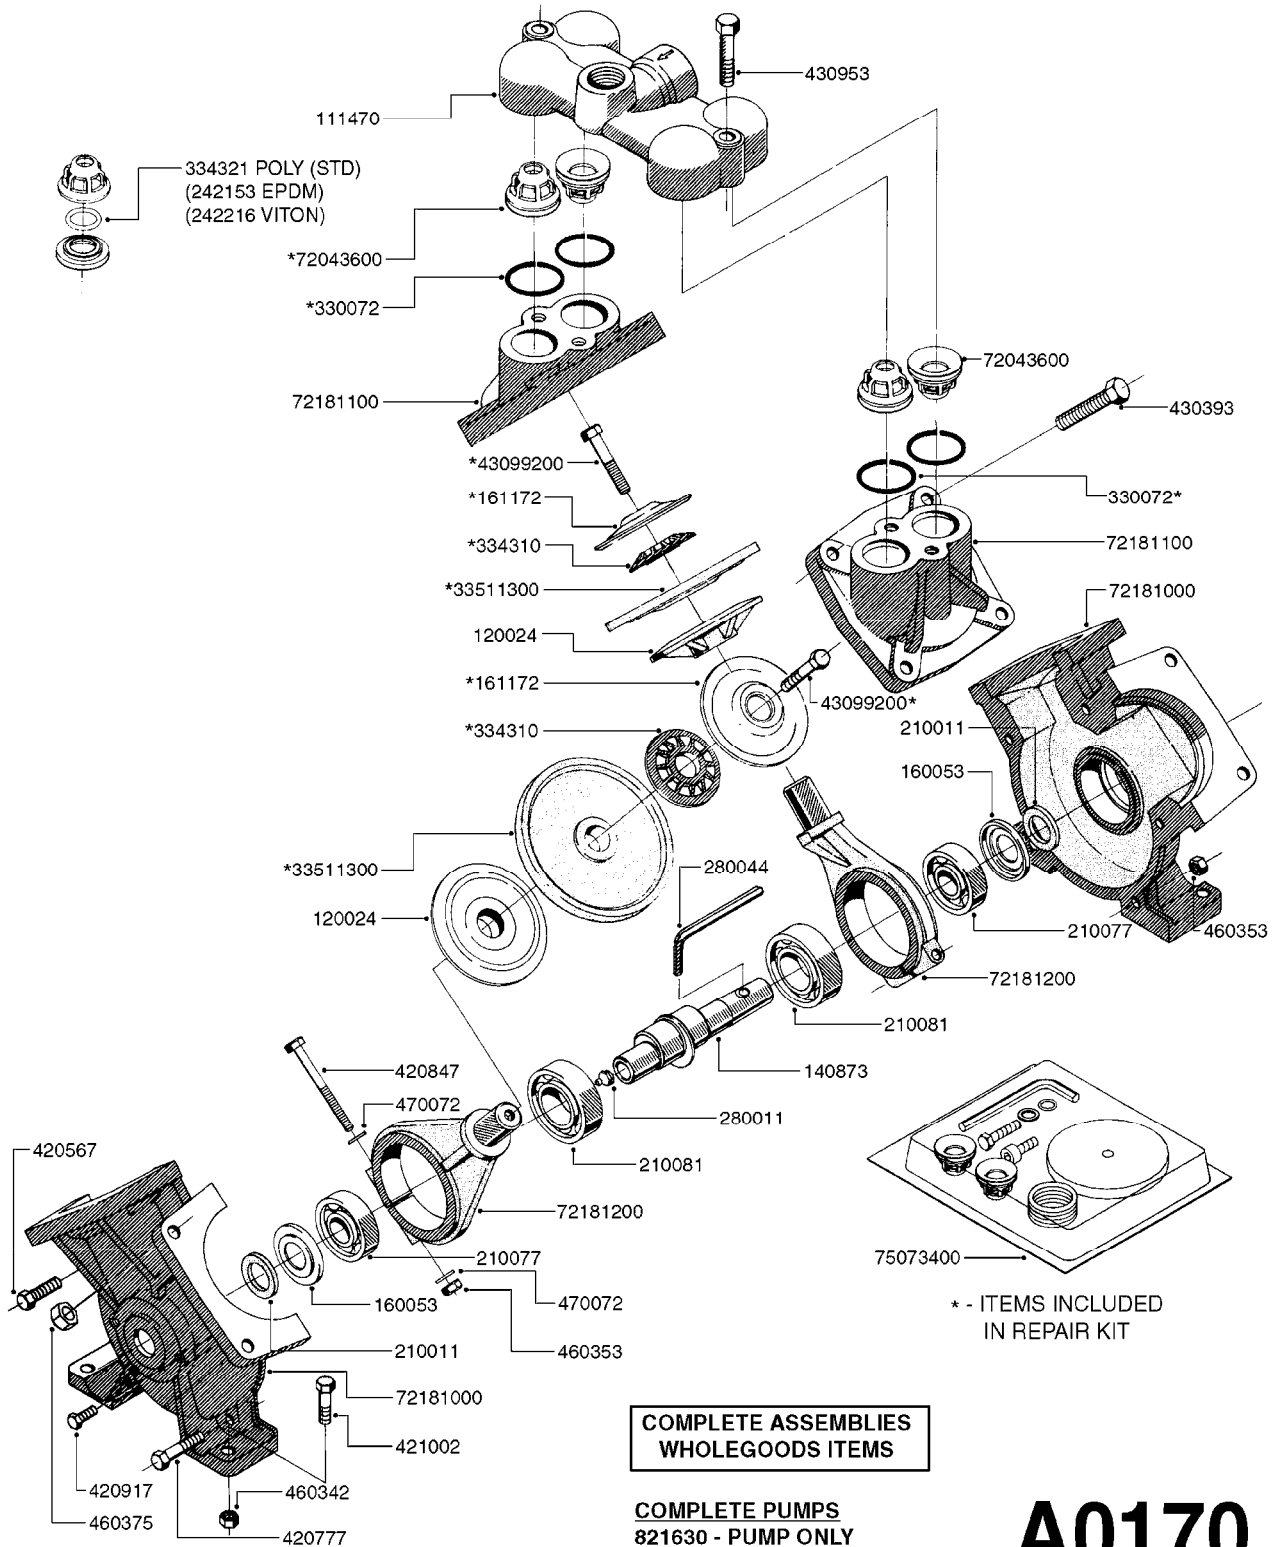

COMPLETE ASSEMBLIES
WHOLEGOODS ITEMS

COMPLETE PUMPS
821630 - PUMP ONLY
10396003 - WITH PTO & DAMPER

A0170

PUMP - 1203 W/MOUNTING BASE
A0170-HIN, 01:01:16

Page 1

Date 12.08.2020 8:37

parts-n°	order qty	description
111470	1	VALVE CHAMBER 1202
120024	1	DIAPHRAGM BACK DISC 1200-1300
140873	1	CRANK SHAFT MODEL 1202-9MM
160053	1	DUST PLATE
161172	1	DIAPHRAGM DISC F. 1203/1303
210011	1	SEAL FELT D39/23 X 4
210077	1	BEARING BALL 6305
210081	1	BEARING BALL 6307
242153	1	O-RING D26X4 EPDM
242216	1	O-RING VITON F/1202/1302/462
280011	1	GREASE NIPPLE 1/8" SAE H TR
280044	1	KEY HEXAGON W6 3/16"
330072	1	O-RING D53.5/D45.5X4
334310	1	NYLON WASHER 1202/1302/462
334321	1	O-RING POLY. 34.0x26.0x4.0
420567	1	BOLT HEX 8.8 DEL M8X30 FT
420777	1	BOLT HEX 8.8 RAW M8X50
420847	1	BOLT HEX 8.8 DEL M8X85
420917	1	BOLT HEX 8.8 RAW M8X12 FT
421002	1	BOLT HEX 8.8 DEL M10X30 FT DIN933
430393	1	BOLT HEX 8.8 RAW M12X50
430953	1	BOLT, M12 X 55 8.8
460342	1	NUT HEX M10 DEL DIN934
460353	1	NUT HEX M8 BLACK
460375	1	NUT HEX M12 BLACK
470072	1	WASHER D15/D8X.5 LOCK
821630	1	PUMP 1203/9 540RPM
10396003	1	PUMP 1203 C/W PTO 540 RPM
33511300	1	DIAPHRAGM 1202-1303 POLY 2006
43099200	1	BOLT HEX SS M12 X 30 DIN933 A4
72043600	1	VALVE FOR 462/463
72181000	1	HOUSING, PUMP, 1203 RED
72181100	1	DIAPHRAGM COVER 1203/1303+BLTS
72181200	1	CONNECTING ROD FOR 1203 W/M12
75073400	1	PUMP KIT 1203 MM "06"