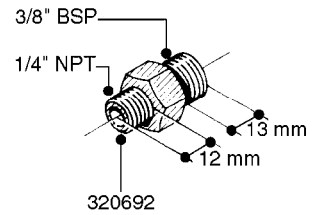

L0020

FITTINGS-T-PIECES, CAPS & ELBOWS
L0020-HIN, 01:01:16

Page 1
Date 12.08.2020 8:38

parts-n°	order qty	description
10053603	1	FITT. CAPNUT 2"BSP 5601
10194303	1	CAP BLANK 1 1/2 MCPHEE 210060
320047	1	FITT.DK CAPNUT 1/2" BSP
320106	1	FITT.DK CAPNUT 1" BSP
320272	1	FITT.DK CAPNUT 3/8" BSP
320316	1	FITT.DK TEE 3/4" X3/4" X1"BSP
320331	1	FITT.DK TEE 1" - 1" - 3/4" BSP
320342	1	FITT.DK EL 3/4"M X 1"F BSP
320563	1	FITT.DK 3 WAY 1/2" 110 DEG.
320677	1	NO LONGER AVAILABLE
320961	1	FITT.DK CAPNUT 1-1/2" BSP
321053	1	FITT.DK TEE 1/2 X1/2 X1/2" BSP
322072	1	FITT.DK TEE 3/8'X3/8'X3/8' BSP
322095	1	FITT.DK TEE 1-1/2 X1-1/4 X3/4" BSP
322138	1	FITT.DK ELB 1"M X 1"F BSP
330013	1	O-RING 2.5 X 10 PUR
330212	1	O-RING D19/D14X2.4 F.1/2"NUT
330326	1	O-RING D30/D24X2 F.1"NUT
331273	1	O-RING D44/D38X2 F.1-1/2"

FITTINGS - HEXAGON NIPPLES
L0030-HIN, 01:01:16

Page 0
Date 12.08.2020 8:38

L0030

FITTINGS - HEXAGON NIPPLES
L0030-HIN, 01:01:16

Page 1
Date 12.08.2020 8:38

parts-n°	order qty	description
10015303	1	FITT.PO.HN 1.00X1.00 M1000
10425003	1	FITT.PO.HN 1.25X1.00 MCPHEE
320132	1	FITT.DK HN 1" BSP
320176	1	FITT.DK HN 3/8"X1/2" BSP
320445	1	FITT.DK HN 1/4"X3/8" BSP
320655	1	FITT.DK HN 1/2"-1/2" BSP
320692	1	FITT.DK HN 3/8'BSPX1/4'NPT
320703	1	FITT.DK HN 3/8BSP X1/2 &1/4NPT
320725	1	FITT.DK NIPPLE 3/8"-3/8" BSP
320902	1	FITT.DK HN 3/8'X 1/4' BSP
390232	1	FITT.DK HN 1-1/2' X 1-1/4' BSP
390276	1	FITT.DK HN 1'BSP