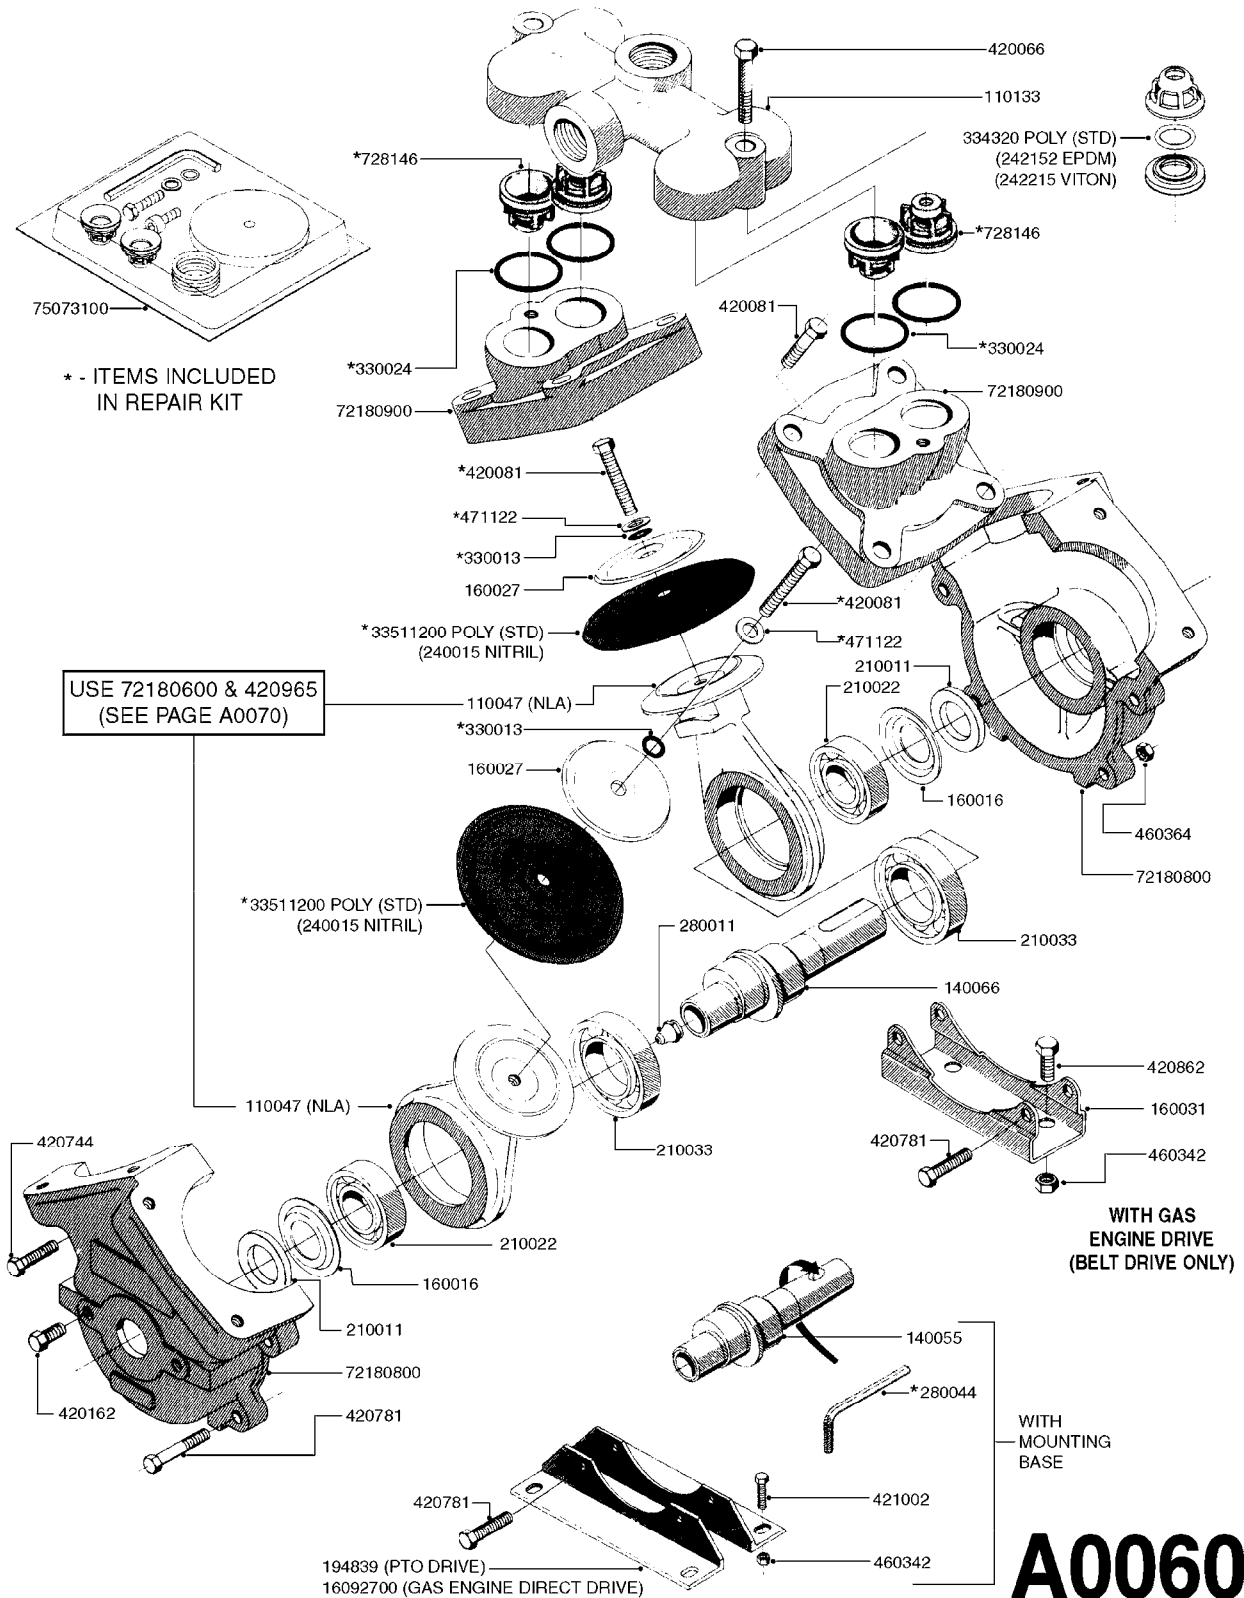

* - ITEMS INCLUDED
IN REPAIR KIT

USE 72180600 & 420965
(SEE PAGE A0070)

PUMP - 600
A0060-HIN, 01:01:16

Page 1

Date 12.08.2020 8:37

parts-n°	order qty	description
110047	1	CONN.ROD MOD.500-600 72180600
110133	1	VALVE CHAMBER MOD 600 PAINTED
140055	1	CRANK SHAFT, MODEL 600
140066	1	CRANK SHAFT, MODEL 600/4
160016	1	DUST PLATE
160027	1	DIAPHRAGM UPPER DISC 500-600
160031	1	BASE PLATE MODEL 500-600
194839	1	ANGLE IRON FOOT, M 500-600 RED
210011	1	SEAL FELT D39/23 X 4
210022	1	BEARING BALL 6205
210033	1	BEARING BALL 6007
240015	1	DIAPHRAGM MODEL 500-600 NITRIL
242152	1	O-RING D18.2X3 EPDM
242215	1	O-RING D18X3 VITON
280011	1	GREASE NIPPLE 1/8" SAE H TR
280044	1	KEY HEXAGON W6 3/16"
330013	1	O-RING 2.5 X 10 PUR
330024	1	O-RING D41,1/D34.5 X 3,5
334320	1	O-RING D18X3 POLYURETHANE
420066	1	BOLT HEX 8.8 DEL 3/8"X50MM
420081	1	BOLT HEX 8.8 DEL 3/8"X40MM
420162	1	BOLT HEX 8.8 DEL 3/8"x15MM
420744	1	BOLT HEX 8.8 DEL M8X40
420781	1	BOLT HEX 8.8 DEL M8X50
420862	1	BOLT HEX 8.8 DEL M10X16 FT
420965	1	M10X40 MACHINE SCREW STAINLESS
421002	1	BOLT HEX 8.8 DEL M10X30 FT DIN933
460342	1	NUT HEX M10 DEL DIN934
460364	1	NUT HU M8 A2 SS DIN934
471122	1	WASHER, M10, Ø20/10.5X 2.0, SS
728146	1	VALVE FOR 361(726890/707932)
16092700	1	PUMP MOUNT PLATE TALL 500/600
33511200	1	DIAPHRAGM 500-603 PUR 2006
72180600	1	CONNECTING ROD FOR 503-603 M10
72180800	1	PUMP HOUSING 603 RED W/BOLTS
72180900	1	DIAPHRAGM COVER MOD. 600
75073100	1	PUMP KIT 600 "06"