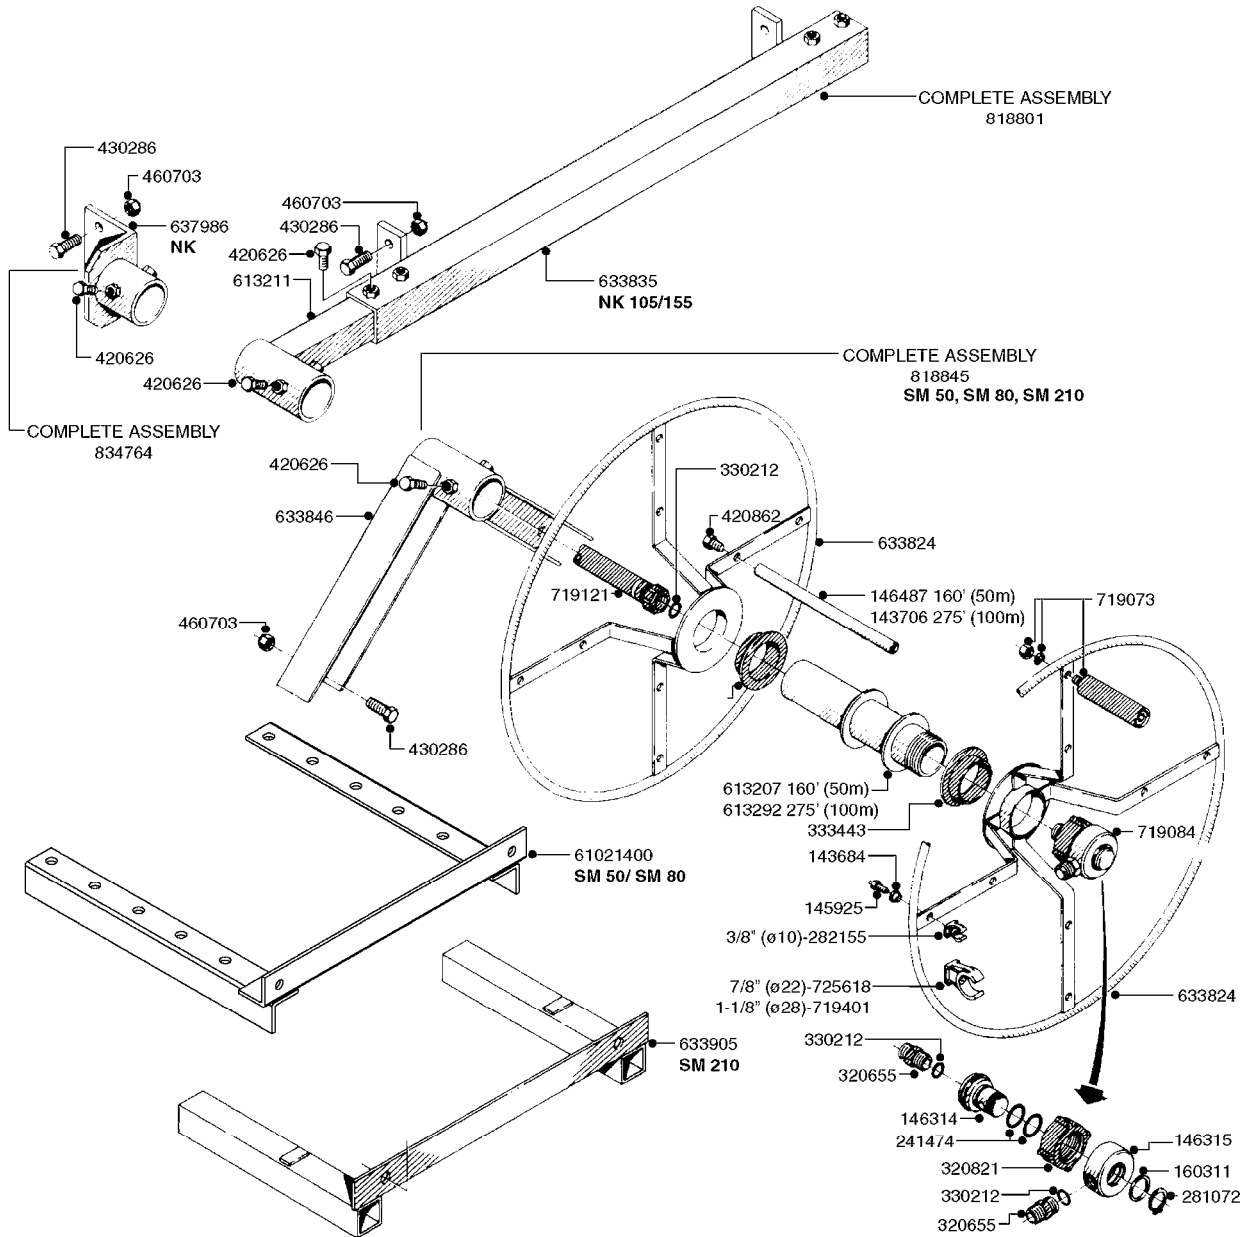

**COMPLETE ASSEMBLIES
WHOLEGOODS ITEMS**

COMPLETE ASSEMBLY:
818377 - 160' x 3/8" (50m) HOSE REEL
818381 - 320' X 3/8" (100m) HOSE REEL

K0490

HOSE REEL ASSEMBLIES
K0490-HIN, 01:01:16

Page 1
Date 12.08.2020 8:38