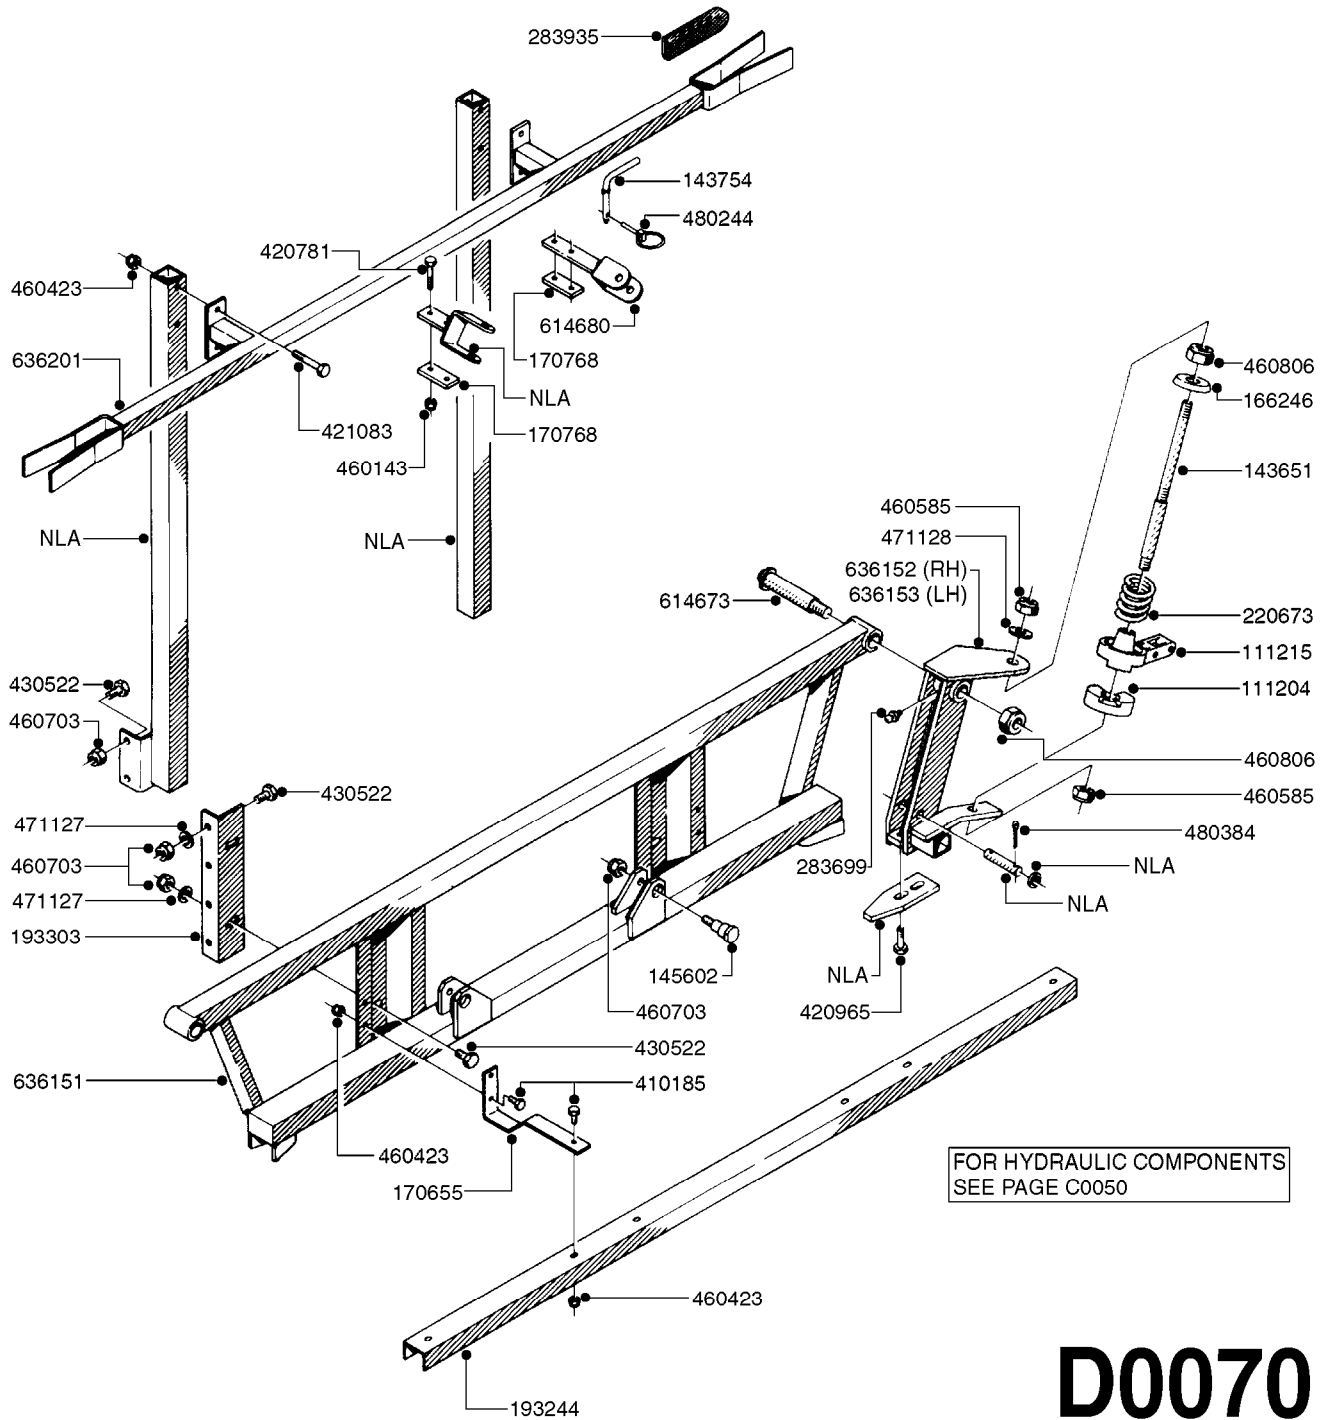

BOOM - SB 20' 26' 33' 40'
D0060-HIN, 18:12:19

Page 0
Date 12.08.2020 8:37

D0060

BOOM - SB 20' 26' 33' 40'
D0060-HIN, 18:12:19

Page 1
Date 12.08.2020 8:37

parts-n°	order qty	description
111204	1	CLAW CLUTCH/LOWER D80
111215	1	CLAW CLUTCH/UPPER D80
142597	1	DISTANCE TUBE
143651	1	AXLE M20/M16 L=355 F/BREAKAWAY
143721	1	FRICITION DISC FOR BOOM D30
143754	1	PIN D10 X 56
166246	1	WASHER CUP D53 F.SPRING
166736	1	CLAMP FOR SB BOOM
166865	1	WASHER D35/D25X2
193244	1	NOZZLE TRACK 6-8-10 M SB
193303	1	SUPPORTING ARM FOR SB BOOM
220673	1	SPRING F.PIVOT 100 X 51
334571	1	PLUG 40x40x2 F.SQ.TUBE
410185	1	BOLT HEX 8.8 DEL M6X16
421083	1	BOLT HEX 8.8 DEL M10X65
430522	1	BOLT HEX 8.8 DEL M12X25 FT
460261	1	NUT HEX M6X1.00 LOCK DIN985 A2 SS
460423	1	NUT HEX M10X1.50 LOCK DIN985A2 SS
460585	1	LOCKING NUT M16 DIN985 A2 SS
460703	1	NUT HEX M12X1.75 LOCK DIN985A2 SS
460806	1	NUT HEX M20X2.50 LOCK DIN985A2 SS
471122	1	WASHER, M10, Ø20/10.5X 2.0, SS
471127	1	WASHER, M12, Ø24/13X24X2.5 SS
471128	1	WASHER, M16, Ø30/17.0X 3.0, SS
480244	1	PIN SNAP D4.5
613487	1	TRANSPORT FITTINGS FOR SB BOOM
633942	1	OUTER BOOM WING 26', 28' SB
634163	1	CENTER SECTION - 20',26',33'
634185	1	BOOM WING OUTER PART 33' SB
635726	1	BOOM WING OUTER PART 40' SB
635779	1	INNER WING SECTION 40' SB
635780	1	INNER WING SEC. 26',28',33'SB
635792	1	BOOM WING - 20',21'SB-BOOM
706311	1	SPRING WITH HAND-GRIB