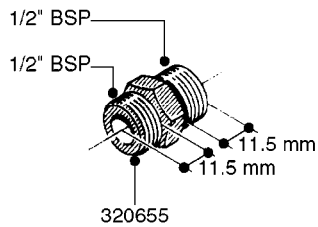

L0020

FITTINGS-T-PIECES, CAPS & ELBOWS
L0020-HIN, 01:01:16

Page 1
Date 12.08.2020 8:38

parts-n°	order qty	description
10053603	1	FITT. CAPNUT 2"BSP 5601
10194303	1	CAP BLANK 1 1/2 MCPHEE 210060
320047	1	FITT.DK CAPNUT 1/2" BSP
320106	1	FITT.DK CAPNUT 1" BSP
320272	1	FITT.DK CAPNUT 3/8" BSP
320316	1	FITT.DK TEE 3/4" X3/4" X1"BSP
320331	1	FITT.DK TEE 1" - 1" - 3/4" BSP
320342	1	FITT.DK EL 3/4"M X 1"F BSP
320563	1	FITT.DK 3 WAY 1/2" 110 DEG.
320677	1	NO LONGER AVAILABLE
320961	1	FITT.DK CAPNUT 1-1/2" BSP
321053	1	FITT.DK TEE 1/2 X1/2 X1/2" BSP
322072	1	FITT.DK TEE 3/8'X3/8'X3/8' BSP
322095	1	FITT.DK TEE 1-1/2 X1-1/4 X3/4" BSP
322138	1	FITT.DK ELB 1"M X 1"F BSP
330013	1	O-RING 2.5 X 10 PUR
330212	1	O-RING D19/D14X2.4 F.1/2"NUT
330326	1	O-RING D30/D24X2 F.1"NUT
331273	1	O-RING D44/D38X2 F.1-1/2"

FITTINGS - HEXAGON NIPPLES
L0030-HIN, 01:01:16

Page 0
Date 12.08.2020 8:38

L0030

FITTINGS - HEXAGON NIPPLES
L0030-HIN, 01:01:16

Page 1
Date 12.08.2020 8:38

parts-n°	order qty	description
10015303	1	FITT.PO.HN 1.00X1.00 M1000
10425003	1	FITT.PO.HN 1.25X1.00 MCPHEE
320132	1	FITT.DK HN 1" BSP
320176	1	FITT.DK HN 3/8"X1/2" BSP
320445	1	FITT.DK HN 1/4"X3/8" BSP
320655	1	FITT.DK HN 1/2"-1/2" BSP
320692	1	FITT.DK HN 3/8'BSPX1/4'NPT
320703	1	FITT.DK HN 3/8BSP X1/2 &1/4NPT
320725	1	FITT.DK NIPPLE 3/8"-3/8" BSP
320902	1	FITT.DK HN 3/8'X 1/4' BSP
390232	1	FITT.DK HN 1-1/2' X 1-1/4' BSP
390276	1	FITT.DK HN 1'BSP