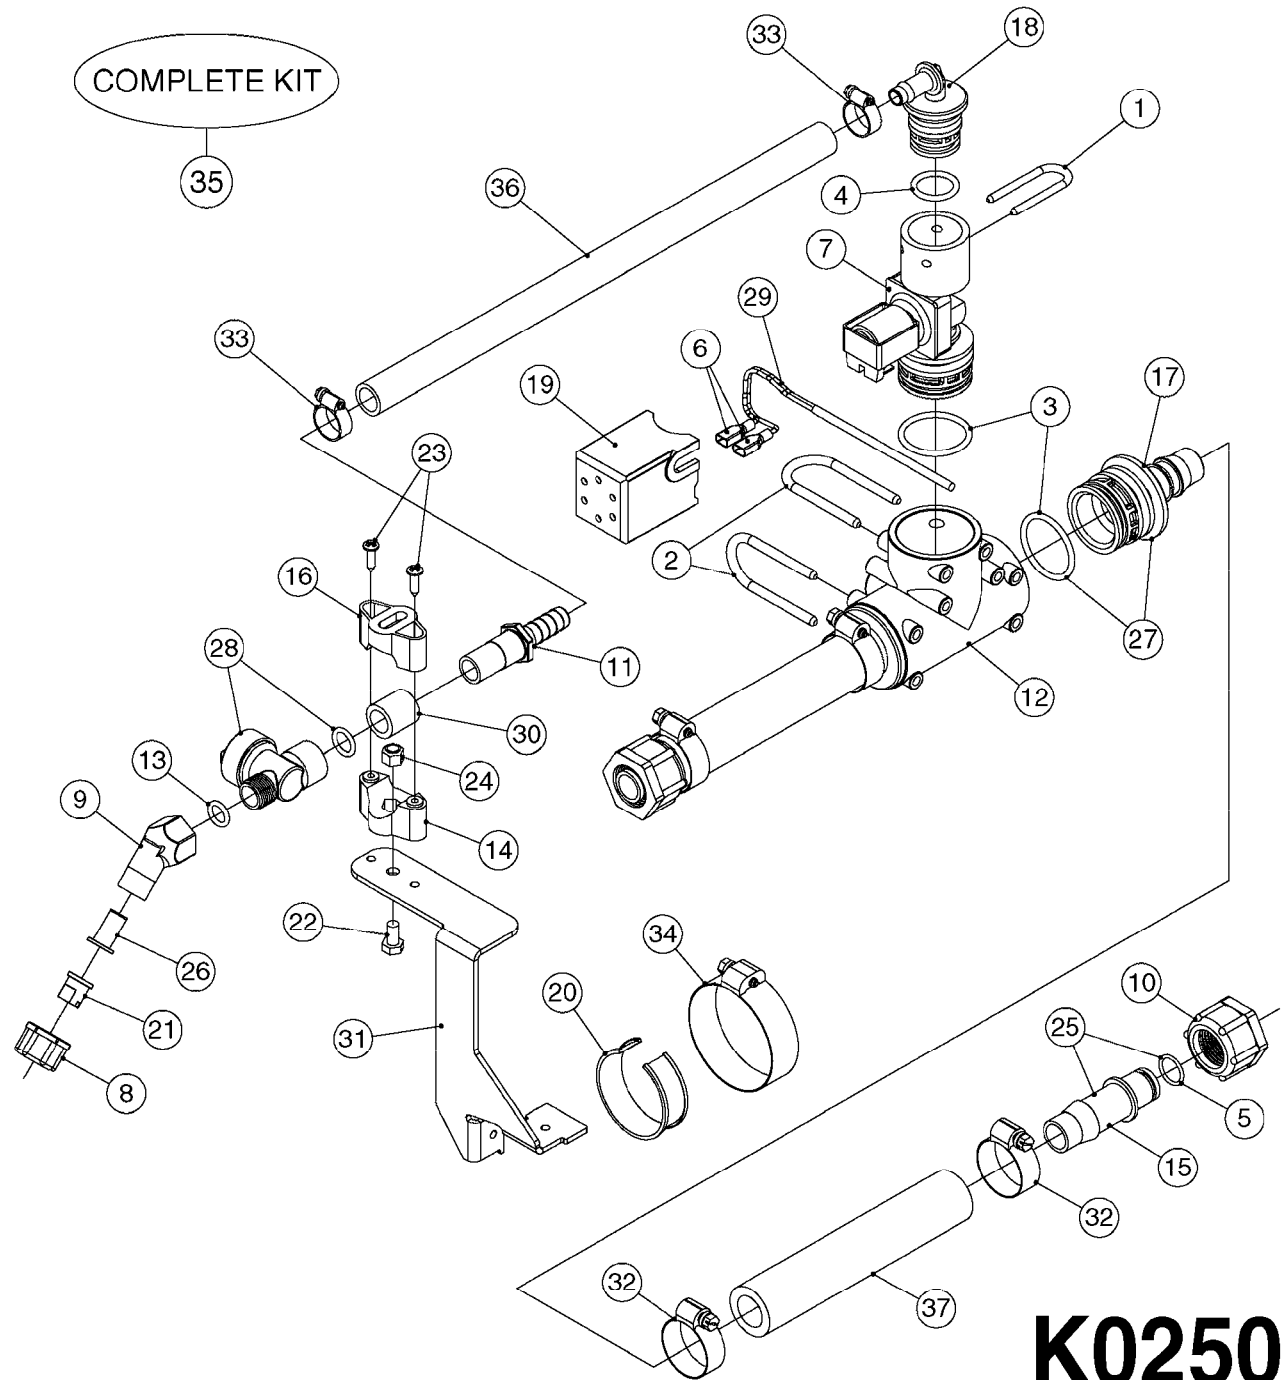

ELECTRIC END NOZZLE KIT '09
K0250-HIN, 01:01:16

Page 1
Date 12.08.2020 8:37

Pos.	parts-n°	order qty	description
1	145994	1	FITT.DK S-40 FORK
2	145995	1	FITT.DK S-53 FORK
3	242354	1	O-RING D32.2X3.0 VITON
4	242355	1	O-RING D19.2X3.0 VITON F.S-40
5	242594	1	O-RING D14 X 1.78 SCH.70-EPDM
6	261539	1	SPADE F.ELEC CONNec BLUE INSUL
7	262104	1	VALVE, SOLENOID, S53/S40
8	320187	1	FITT.DK CAP 3/8" BSP BLACK
9	320191	1	FITT.DK ELB 3/8' BSP 45 DEGREE
10	320283	1	FITT.DK NUT 3/4"BSP
11	320891	1	FITT.DK HB 3/8'- 3/8' BSP
12	322352	1	FITT.DK S-53 TEE
13	330013	1	O-RING 2.5 X 10 PUR
14	333012	1	NOZZLE HOLD. UPPER PART
15	334044	1	FITT.DK HB 3/4' F. 3/4' CAP
16	334220	1	YOKE, UPPER NOZZLE BODY
17	334229	1	FITT.DK S-53 STR.3/4"
18	334237	1	FITT.DK S-40 ELB.3/8"
19	334965	1	COVER FOR S53 SOLENOID VALVE
20	341291	1	RUBBER HOSE CLAMP COVER 130MM
21	370392	1	NOZZLE END FAN 1850-G 300
22	410546	1	BOLT HEX M6X12 A2 SS DIN933
23	440665	1	SCREW M4.2X16 STAINLESS
24	460261	1	NUT HEX M6X1.00 LOCK DIN985 A2 SS
25	724621	1	FITT.DK HB 3/4"ASSY F.3/4" NUT
26	725042	1	SCREEN 80 MESH W.GASKET, RED
27	726558	1	FITT.DK S53 STR. 3/4" W.ORING
28	729610	1	NOZZLE ASSY. NON DRIP 3/8 THRD
29	983087	1	ELEC. CABLE 2 WIRE X 0.75MM
30	10631003	1	HOSE R X CLEAR BRAID.X 1/2 12"
31	16110803	1	NOZZLE BRACKET VAR SPACINGS
32	28029903	1	CLAMP HOSE GEAR P3/4"-S1" 6712
33	28044903	1	CLAMP HOSE GEAR P3/8" 6706
34	28047003	1	CLAMP HOSE GEAR 30 X 50 6732
35	82613203	1	ELECTRIC END NOZZLE KIT 2009
36	92701703	1	HOSE R X3/8" X300PSI WP X0012"
37	92703203	1	HOSE R X3/4" X300PSI WP X0012"