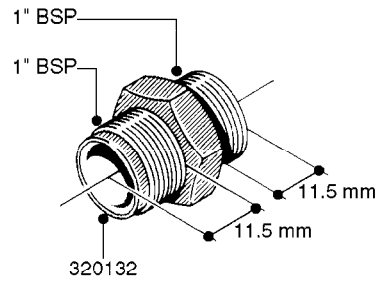

L0020

FITTINGS-T-PIECES, CAPS & ELBOWS
L0020-HIN, 01:01:16

Page 1
Date 12.08.2020 8:38

parts-n°	order qty	description
10053603	1	FITT. CAPNUT 2"BSP 5601
10194303	1	CAP BLANK 1 1/2 MCPHEE 210060
320047	1	FITT.DK CAPNUT 1/2" BSP
320106	1	FITT.DK CAPNUT 1" BSP
320272	1	FITT.DK CAPNUT 3/8" BSP
320316	1	FITT.DK TEE 3/4" X3/4" X1"BSP
320331	1	FITT.DK TEE 1" - 1" - 3/4" BSP
320342	1	FITT.DK EL 3/4"M X 1"F BSP
320563	1	FITT.DK 3 WAY 1/2" 110 DEG.
320677	1	NO LONGER AVAILABLE
320961	1	FITT.DK CAPNUT 1-1/2" BSP
321053	1	FITT.DK TEE 1/2 X1/2 X1/2" BSP
322072	1	FITT.DK TEE 3/8'X3/8'X3/8' BSP
322095	1	FITT.DK TEE 1-1/2 X1-1/4 X3/4" BSP
322138	1	FITT.DK ELB 1"M X 1"F BSP
330013	1	O-RING 2.5 X 10 PUR
330212	1	O-RING D19/D14X2.4 F.1/2"NUT
330326	1	O-RING D30/D24X2 F.1"NUT
331273	1	O-RING D44/D38X2 F.1-1/2"

FITTINGS - HEXAGON NIPPLES
L0030-HIN, 01:01:16

Page 0
Date 12.08.2020 8:38

L0030

FITTINGS - HEXAGON NIPPLES
L0030-HIN, 01:01:16

Page 1
Date 12.08.2020 8:38

parts-n°	order qty	description
10015303	1	FITT.PO.HN 1.00X1.00 M1000
10425003	1	FITT.PO.HN 1.25X1.00 MCPHEE
320132	1	FITT.DK HN 1" BSP
320176	1	FITT.DK HN 3/8"X1/2" BSP
320445	1	FITT.DK HN 1/4"X3/8" BSP
320655	1	FITT.DK HN 1/2"-1/2" BSP
320692	1	FITT.DK HN 3/8'BSPX1/4'NPT
320703	1	FITT.DK HN 3/8BSP X1/2 &1/4NPT
320725	1	FITT.DK NIPPLE 3/8"-3/8" BSP
320902	1	FITT.DK HN 3/8'X 1/4' BSP
390232	1	FITT.DK HN 1-1/2' X 1-1/4' BSP
390276	1	FITT.DK HN 1'BSP