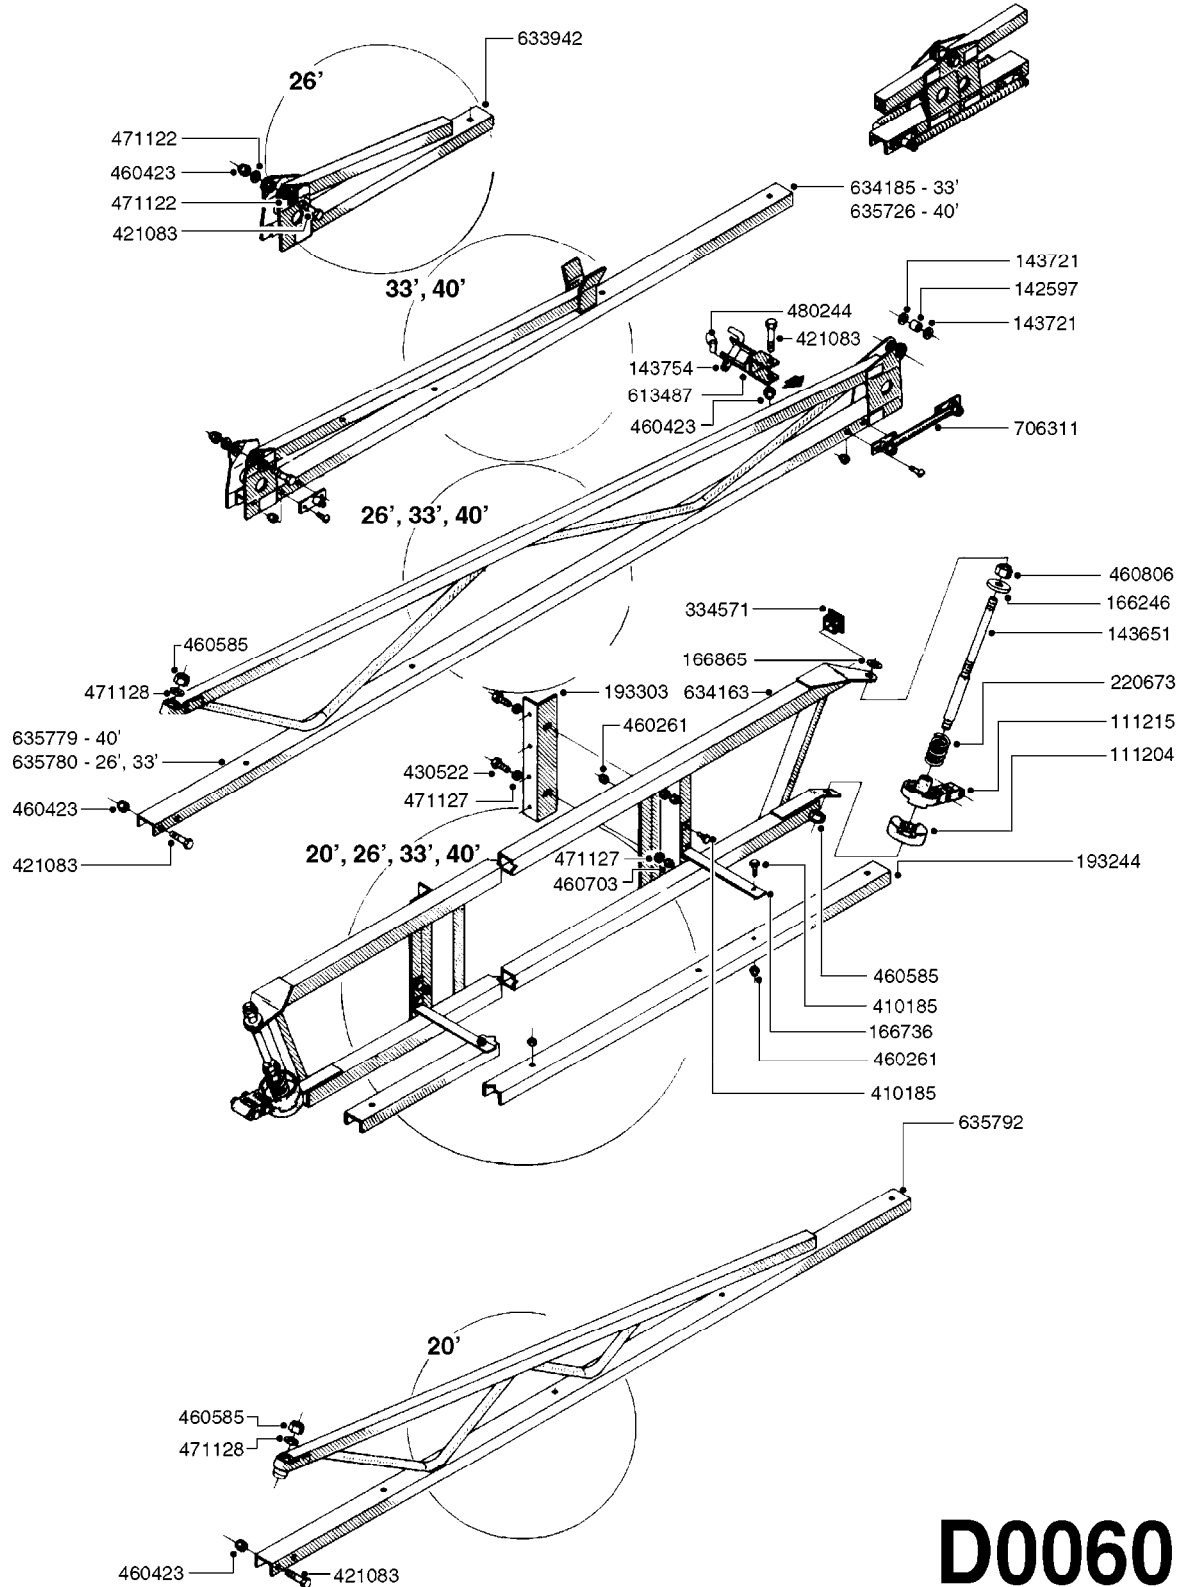

BOOM - SB 20' 26' 33' 40'
D0060-HIN, 18:12:19

Page 0
Date 12.08.2020 8:37

BOOM - SB 20' 26' 33' 40'
D0060-HIN, 18:12:19

Page 1
Date 12.08.2020 8:37

parts-n°	order qty	description
111204	1	CLAW CLUTCH/LOWER D80
111215	1	CLAW CLUTCH/UPPER D80
142597	1	DISTANCE TUBE
143651	1	AXLE M20/M16 L=355 F/BREAKAWAY
143721	1	FRICITION DISC FOR BOOM D30
143754	1	PIN D10 X 56
166246	1	WASHER CUP D53 F.SPRING
166736	1	CLAMP FOR SB BOOM
166865	1	WASHER D35/D25X2
193244	1	NOZZLE TRACK 6-8-10 M SB
193303	1	SUPPORTING ARM FOR SB BOOM
220673	1	SPRING F.PIVOT 100 X 51
334571	1	PLUG 40x40x2 F.SQ.TUBE
410185	1	BOLT HEX 8.8 DEL M6X16
421083	1	BOLT HEX 8.8 DEL M10X65
430522	1	BOLT HEX 8.8 DEL M12X25 FT
460261	1	NUT HEX M6X1.00 LOCK DIN985 A2 SS
460423	1	NUT HEX M10X1.50 LOCK DIN985A2 SS
460585	1	LOCKING NUT M16 DIN985 A2 SS
460703	1	NUT HEX M12X1.75 LOCK DIN985A2 SS
460806	1	NUT HEX M20X2.50 LOCK DIN985A2 SS
471122	1	WASHER, M10, Ø20/10.5X 2.0, SS
471127	1	WASHER, M12, Ø24/13X24X2.5 SS
471128	1	WASHER, M16, Ø30/17.0X 3.0, SS
480244	1	PIN SNAP D4.5
613487	1	TRANSPORT FITTINGS FOR SB BOOM
633942	1	OUTER BOOM WING 26', 28' SB
634163	1	CENTER SECTION - 20',26',33'
634185	1	BOOM WING OUTER PART 33' SB
635726	1	BOOM WING OUTER PART 40' SB
635779	1	INNER WING SECTION 40' SB
635780	1	INNER WING SEC. 26',28',33'SB
635792	1	BOOM WING - 20',21'SB-BOOM
706311	1	SPRING WITH HAND-GRIB