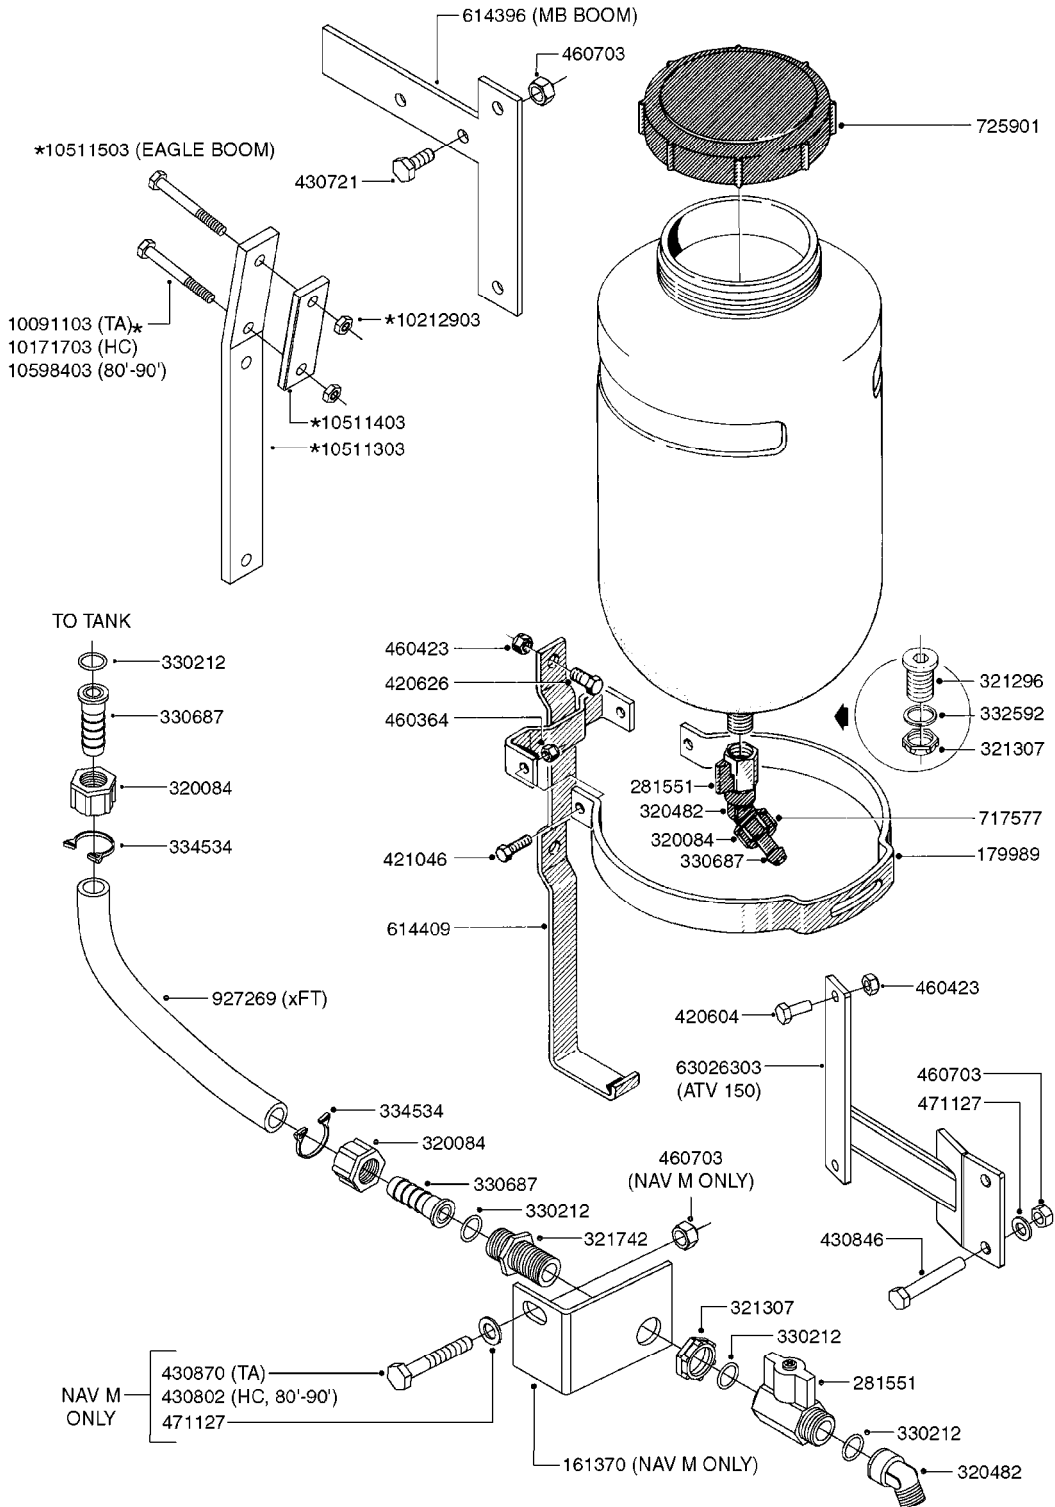

CLEAN WATER TANK
K0130-HIN, 01:01:16

COMPLETE TANK ASSY : 722072

K0130

CLEAN WATER TANK
K0130-HIN, 01:01:16

Page 1
Date 12.08.2020 8:37

parts-n°	order qty	description
161370	1	BKT.CLEAN WATER BOTT. VALVE
179989	1	BRKT. F. 3 GAL. TANK
281551	1	BALL VALVE 1/2"
320084	1	FITT.DK NUT 1/2" BSP
320482	1	FITT.DK ELB. 1/2" BSP 60 DEG.
321296	1	FITT.DK BULKHEAD 1/2" BSP SING
321307	1	FITT.DK NUT 1/2" BSP JAMB
321742	1	FITT.DK BULKHEAD 1/2' BSP
330212	1	O-RING D19/D14X2.4 F.1/2"NUT
330687	1	FITT.DK HB 1/2" F. 1/2" NUT
332592	1	O-RING D26/D20X3
334534	1	CLAMP HOSE PLASTIC 1/2"
420604	1	BOLT HEX 8.8 DEL M10X25 FT DIN933
420626	1	BOLT HEX 8.8 DEL M10X20 FT
421046	1	BOLT HEX M8X25/25 A2 SS DIN933
430721	1	BOLT HEX 8.8 DEL M12X40 FT
430802	1	BOLT HEX 8.8 DEL M12X75
430846	1	BOLT HEX 8.8 DEL M12X80
430870	1	BOLT HEX 8.8 DEL M12X55 FT
460364	1	NUT HU M8 A2 SS DIN934
460423	1	NUT HEX M10X1.50 LOCK DIN985A2 SS
460703	1	NUT HEX M12X1.75 LOCK DIN985A2 SS
471127	1	WASHER, M12, Ø24/13X24X2.5 SS
614396	1	CLEAN WATER BRACKET MB
614409	1	BRACKET FOR FOAM MARKER
717577	1	VALVE F.CLEAN WATER TANK
722072	1	CLEAN WATER TANK W FRAME & TAP
725901	1	LID F.WATER BOTTLE VENTED
927269	1	HOSE R X PVC X 1/2 X 0012"
10091103	1	BOLT HEX 3/8 NC GR.2 03.00'
10171703	1	BOLT HEX 3/8 NC GR.2 03.50"
10212903	1	NUT HEX NC (NYLON LOCK) 3/8"
10511303	1	FLATBAR L350/17DEG.CLEAN WATER
10511403	1	FLATBAR 104MM CLEAN WATER
10511503	1	BKT.CLEAN WATER MOUNT EAGLE
10598403	1	BOLT HEX HCS3/8-16 X 4 Z 5
63026303	1	CLEAN WATER TANK BRKT, ATV