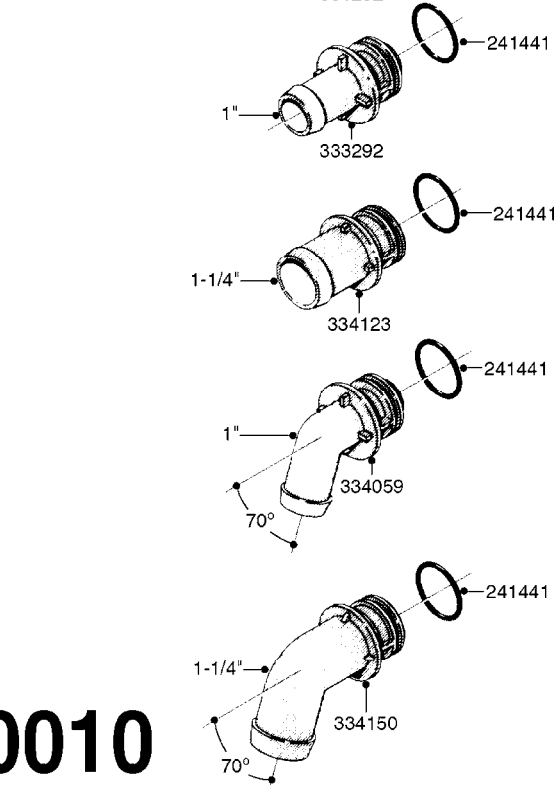

L0010

parts-n°	order qty	description
240085	1	O-RING D13,1/8,3X02,4 NITRIL
241441	1	O-RING D29.3X3
242594	1	O-RING D14 X 1.78 SCH.70-EPDM
320084	1	FITT.DK NUT 1/2" BSP
320095	1	FITT.DK NUT 1" BSP
320117	1	FITT.DK CONN.1/2"BSP F. 1" CAP
320187	1	FITT.DK CAP 3/8" BSP BLACK
320283	1	FITT.DK NUT 3/4"BSP
320821	1	FITT.DK NUT 1-1/2" BSP
321495	1	FITT.DK REDUC 1/4'BSP F.3/4'NT
321576	1	FITT.DK CONN 1/2"BSP F.3/4"NUT
330013	1	O-RING 2.5 X 10 PUR
330212	1	O-RING D19/D14X2.4 F.1/2"NUT
330326	1	O-RING D30/D24X2 F.1"NUT
330341	1	FITT.DK HB 1" F. 1" NUT
330595	1	O-RING D24.6/D20X2.1 -3/4"
330665	1	FITT.DK HB 3/4"F.1" NUT
330676	1	FITT.DK HB 3/8" F. 1/2" NUT
330687	1	FITT.DK HB 1/2" F. 1/2" NUT
330691	1	FITT.DK HB 3/4'F.3/4' NUT
330783	1	FITT.DK HB 3/8"F.3/8" NUT
331262	1	FITT.DK HB 1-1/2" F. 1-1/2"NUT
331273	1	O-RING D44/D38X2 F.1-1/2"
331446	1	FITT.DK HB 1" F.1-1/2" NUT
331807	1	FITT.DK HB 5/16" F.3/8" NUT
332286	1	FITT.DK HB 1/2" F. 3/4" NUT
332905	1	FITT.DK HB 1/2" F. 3/4" CAP
332927	1	FITT.DK PLUG F. NOZZLE TUBE
333292	1	FITT.DK HB 1"O'RING F.1-1/2"
333664	1	FITT.DK HB 5/16' F. 1/2' NUT
334044	1	FITT.DK HB 3/4' F. 3/4' CAP
334059	1	FITT.DK EL 1" 110 DEG.F.1-1/2"
334123	1	FITT.DK HB 1-1/4"O-RNG F.1-1/2"
334150	1	FITT.DK HB 1-1/4" 110 F.1-1/2"
390542	1	PLUG WASHER FOR 3/4'CAP NUT
716236	1	FITT.DK HB 1/2" ASSY. F. 3/4"
716413	1	FITT.DK PLUG ASSY. F.NOZ TUBE
717426	1	FITT.DK REDUC 1/4"BSP F.3/4"N
720856	1	FITT.DK 1/2'BSP ASSY.F.3/4'NUT
724621	1	FITT.DK HB 3/4"ASSY F.3/4" NUT