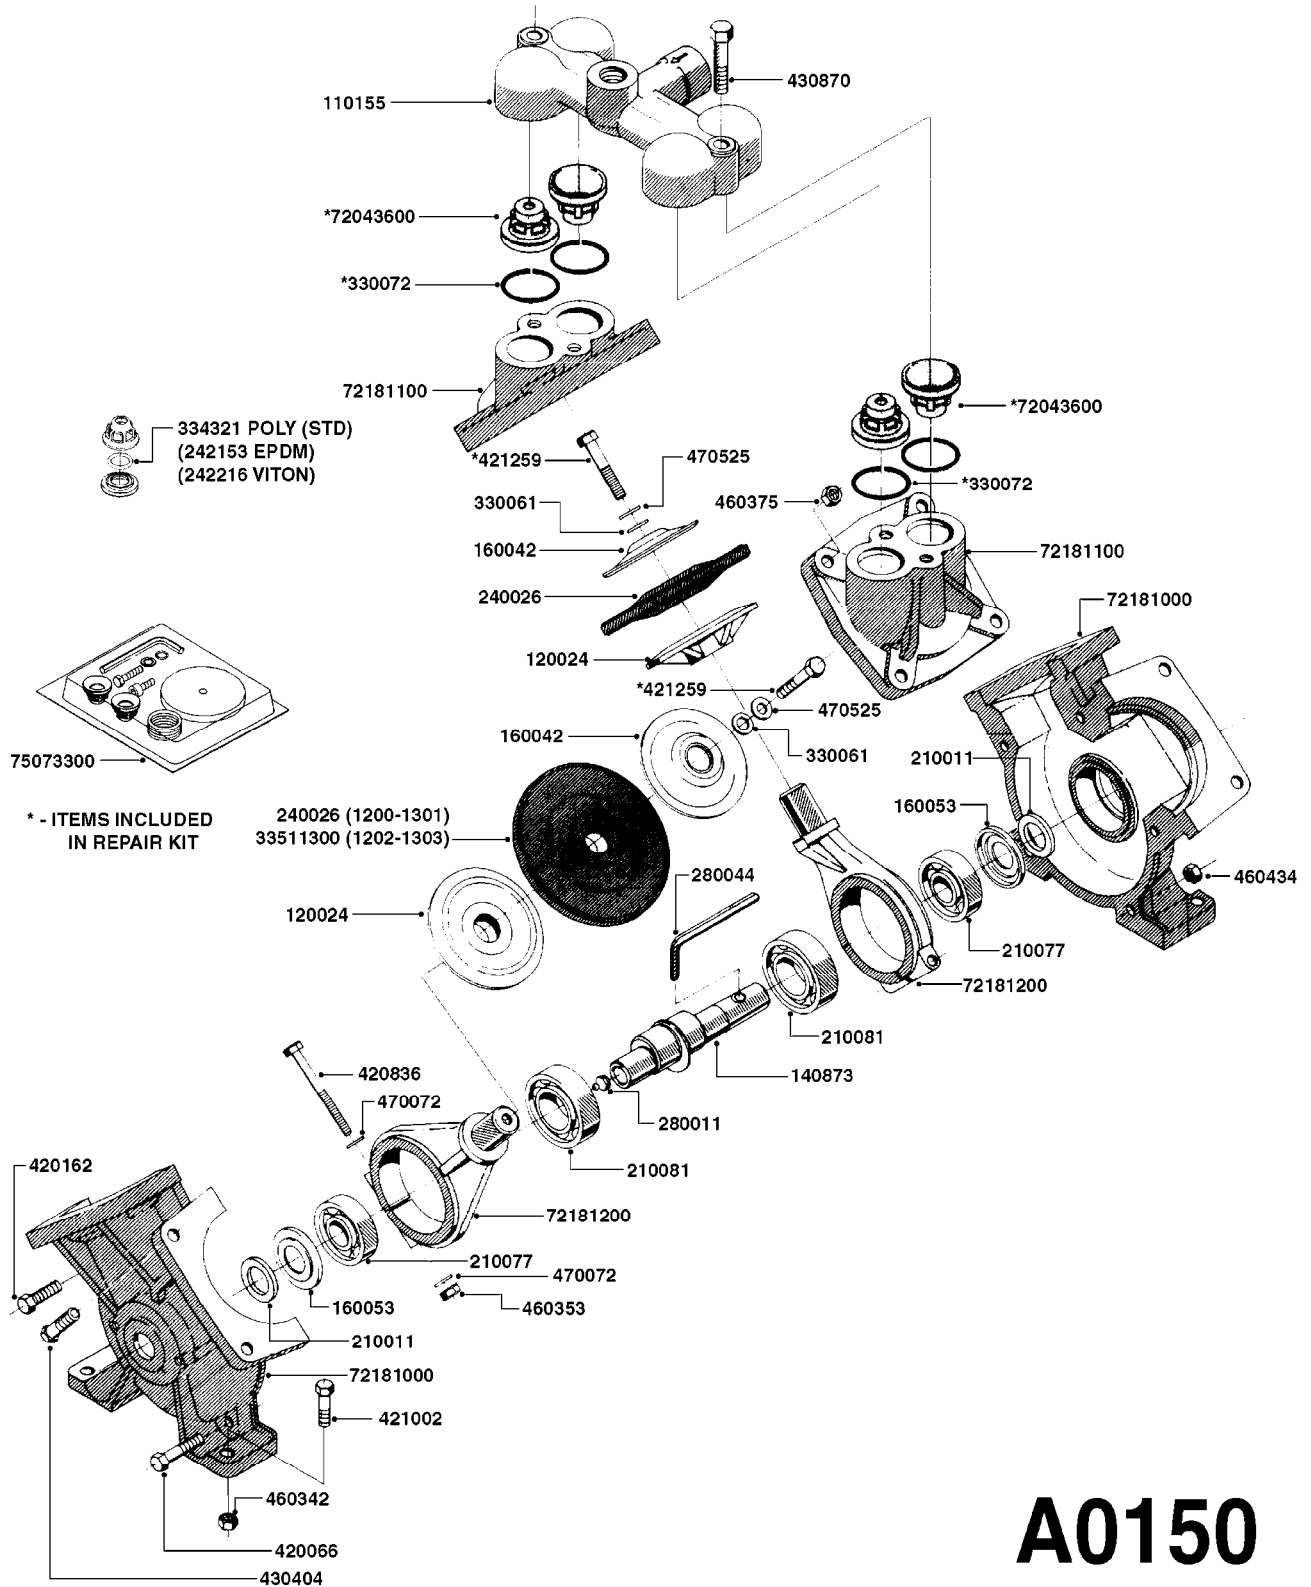

PUMP - 1200 W/ MOUNTING BASE
A0150-HIN, 27:04:17

Page 1
Date 12.08.2020 8:37

parts-n°	order qty	description
110155	1	VALVE CHAMBER F. 1200 PUMP
120024	1	DIAPHRAGM BACK DISC 1200-1300
140873	1	CRANK SHAFT MODEL 1202-9MM
160042	1	DIAPHRAGM UPPER DISC 1200-1300
160053	1	DUST PLATE
210011	1	SEAL FELT D39/23 X 4
210077	1	BEARING BALL 6305
210081	1	BEARING BALL 6307
240026	1	DIAPHRAGM MODEL 1200/1301
242153	1	O-RING D26X4 EPDM
242216	1	O-RING VITON F/1202/1302/462
280011	1	GREASE NIPPLE 1/8' SAE H TR
280044	1	KEY HEXAGON W6 3/16'
330061	1	O-RING D16/D11X2,5
330072	1	O-RING D53.5/D45.5X4
334321	1	O-RING POLY. 34.0x26.0x4.0
420066	1	BOLT HEX 8.8 DEL 3/8"X50MM
420162	1	BOLT HEX 8.8 DEL 3/8"x15MM
420836	1	BOLT HEX 8.8 RAW M8X85
421002	1	BOLT HEX 8.8 DEL M10X30 FT DIN933
421259	1	BOLT HEX UNC7/16"x2.25" 18-8SS
430404	1	BOLT HEX 8.8 DEL M12X50
430870	1	BOLT HEX 8.8 DEL M12X55 FT
460342	1	NUT HEX M10 DEL DIN934
460353	1	NUT HEX M8 BLACK
460375	1	NUT HEX M12 BLACK
460434	1	NUT HEX 3/8' NC BLACK
470072	1	WASHER D15/D8X.5 LOCK
470525	1	WASHER D19/D11.5X2.5
33511300	1	DIAPHRAGM 1202-1303 POLY 2006
72043600	1	VALVE FOR 462/463
72181000	1	HOUSING, PUMP, 1203 RED
72181100	1	DIAPHRAGM COVER 1203/1303+BLTS
72181200	1	CONNECTING ROD FOR 1203 W/M12
75073300	1	PUMP KIT 1200/1202 "06"