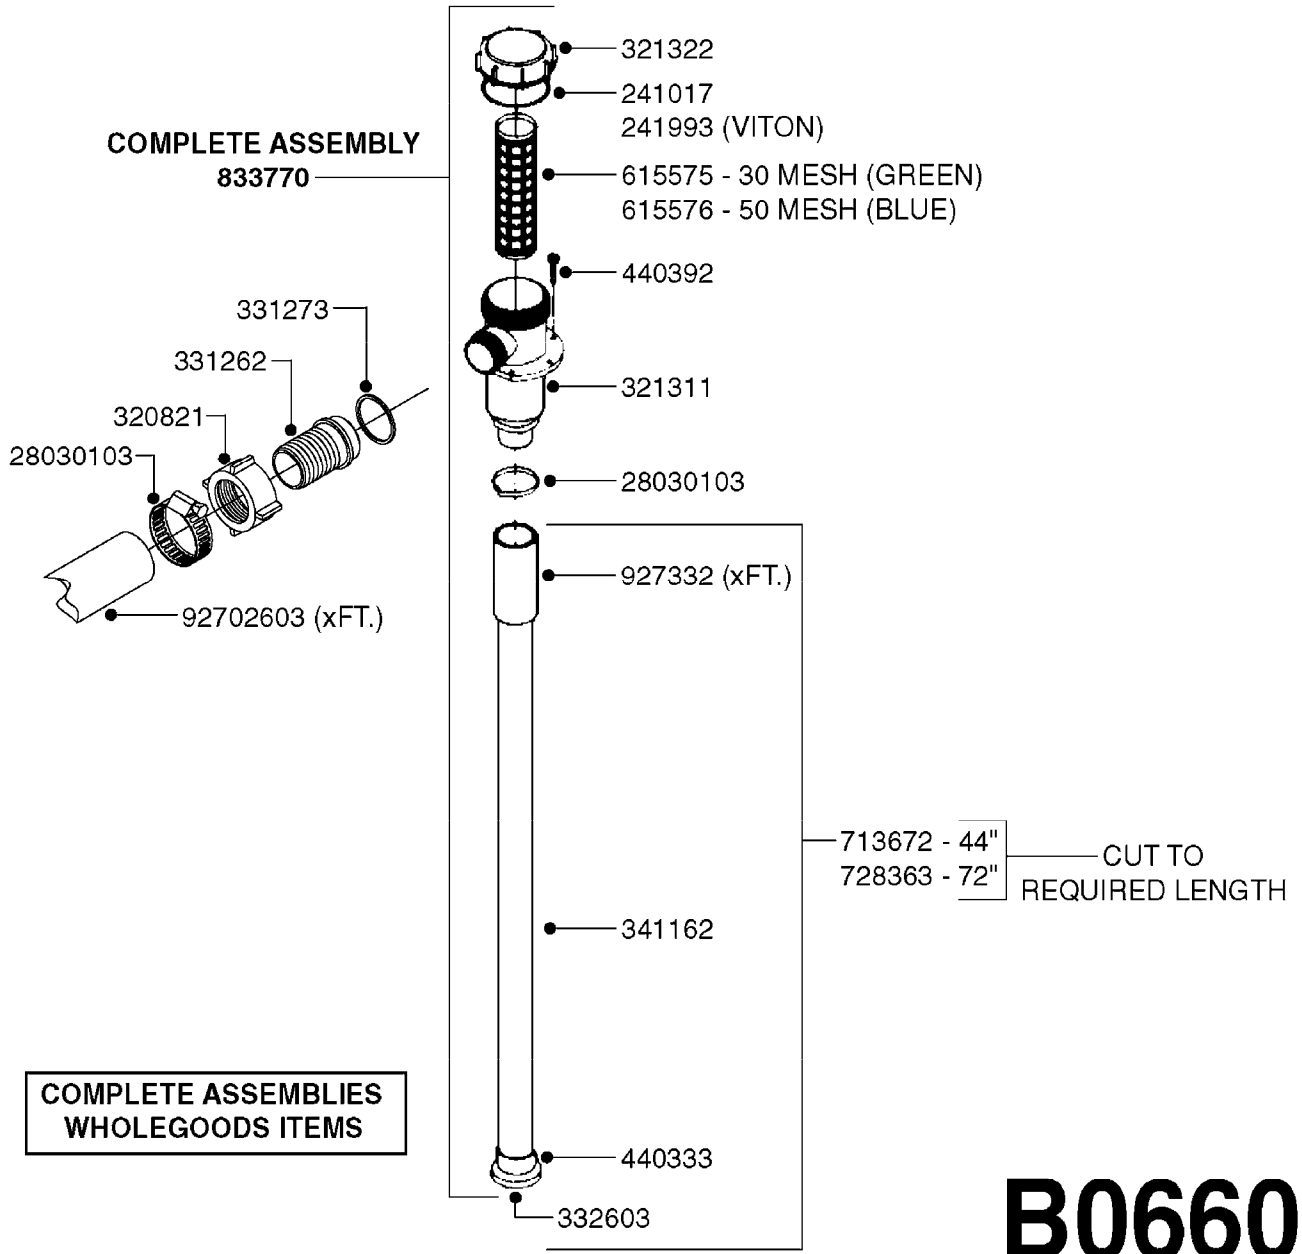

TOP SUCTION ASSEMBLY-SCREW CAP
B0660-HIN, 01:01:16

Page 1
Date 12.08.2020 8:37

parts-n°	order qty	description
241017	1	O-RING D74,5X3 NITRIL
241993	1	O-RING 74.5 X 3MM VIT/241017
320821	1	FITT.DK NUT 1-1/2" BSP
321311	1	FILTER BODY S 80 X 4
321322	1	SCREW CAP F. S80 X 4
331262	1	FITT.DK HB 1-1/2" F. 1-1/2"NUT
331273	1	O-RING D44/D38X2 F.1-1/2"
332603	1	CAP F. SUCTION TUBE
341162	1	SUCTION TUBE F.650
440333	1	SCREW 3.5 X 9.5 SS
440392	1	SCREW 6.3 X 25.0 DIN7981C TORX
615575	1	FILTER F.TOP SUCT.30 MESH GRN.
615576	1	FILTER F.TOP SUCT.50 MESH BLUE
713672	1	SUCTION TUBE L=44"
728363	1	SUCTION TUBE ASSY.L=72"
833770	1	TOP SUCTION KIT 300/500
927332	1	HOSE R X 28 BAR X 40MM X 0012"
28030103	1	CLAMP HOSE GEAR P5/4-S1.5"6724
92702603	1	HOSE PVC SUCT GRAY 1-1/2"