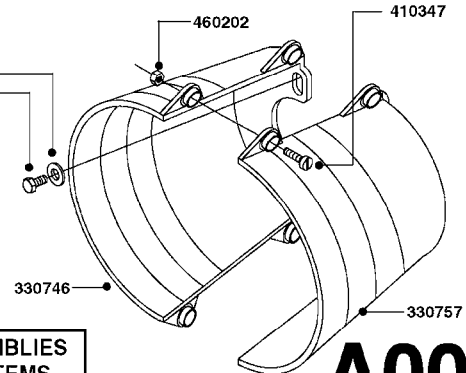

**#725970
COMPLETE DAMPER KIT
(SUCTION & PRESSURE)**

PRESSURE SIDE OF PUMP

FROM PUMP

TO CONTROLS

FROM TANK

821623 - 600 WITH COUPLER
821624 - 600 W/ MOUNTING BASE
821625 - 600 GAS DRIVEN - BELT DRIVE

COMPLETE ASSEMBLIES
WHOLEGOODS ITEMS

A0080

PUMP - 600 FITTINGS
A0080-HIN, 01:01:16

Page 1
Date 12.08.2020 8:37

parts-n°	order qty	description
240122	1	DIAPHRAGM FOR PRES.DAMP.NITRIL
320095	1	FITT.DK NUT 1" BSP
320154	1	AIR BOTTLE, BOTTOM PART
320316	1	FITT.DK TEE 3/4" X3/4" X1"BSP
320327	1	HOUSING F. SUCTION AIR BOTTLE
320331	1	FITT.DK TEE 1" - 1" - 3/4" BSP
320342	1	FITT.DK EL 3/4"M X 1"F BSP
322095	1	FITT.DK TEE 1-1/2 X1-1/4 X3/4" BSP
330326	1	O-RING D30/D24X2 F.1"NUT
330341	1	FITT.DK HB 1" F. 1" NUT
330525	1	AIR BOTTLE, TOP HALF
330665	1	FITT.DK HB 3/4"F.1" NUT
330735	1	O-RING D30/D26X2
330746	1	GUARD PTO LOWER PART
330757	1	GUARD PTO UPPER PART
334265	1	DIAPHRAGM F. PRESS DAMP.
334531	1	CLAMP HOSE PLASTIC 3/4"
334553	1	DIAPHRAGM F.SUCTION AIR BOTTLE
410347	1	SCREW M6X20 8.8
420162	1	BOLT HEX 8.8 DEL 3/8"x15MM
420567	1	BOLT HEX 8.8 DEL M8X30 FT
460202	1	NUT HEX M6
460364	1	NUT HU M8 A2 SS DIN934
471122	1	WASHER, M10, Ø20/10.5X 2.0, SS
703032	1	SUCTION AIR BOTTLE 3/4" COMPL.
703301	1	VALVE FOR AIR BOTTLE
725970	1	DAMPER KIT 600
821623	1	PUMP 603/7 W COUPLING
821624	1	PUMP 603/7 W. FOOT TAPERED SHA
821625	1	PUMP 603/4 800RPM STRIGHT SHAF
845014	1	AIR BOTTLE COMPLETE HJ73
28030003	1	CLAMP HOSE GEAR P1" 6716
28034903	1	FITTING, REDUCER, 1-1/4"-3/4"
28038303	1	FITTING, TEE 2X1"BSPM/1"BSPF
28047203	1	CLAMP HOSE GEAR 60 X 80 6756
92702403	1	HOSE PVC SUCT GRAY 1"
92703203	1	HOSE R X3/4" X300PSI WP X0012"