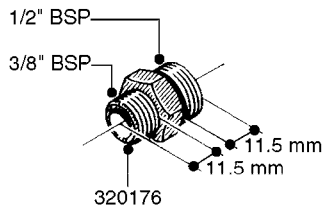

L0020

FITTINGS-T-PIECES, CAPS & ELBOWS
L0020-HIN, 01:01:16

Page 1
Date 12.08.2020 8:38

parts-n°	order qty	description
10053603	1	FITT. CAPNUT 2"BSP 5601
10194303	1	CAP BLANK 1 1/2 MCPHEE 210060
320047	1	FITT.DK CAPNUT 1/2" BSP
320106	1	FITT.DK CAPNUT 1" BSP
320272	1	FITT.DK CAPNUT 3/8" BSP
320316	1	FITT.DK TEE 3/4" X3/4" X1"BSP
320331	1	FITT.DK TEE 1" - 1" - 3/4" BSP
320342	1	FITT.DK EL 3/4"M X 1"F BSP
320563	1	FITT.DK 3 WAY 1/2" 110 DEG.
320677	1	NO LONGER AVAILABLE
320961	1	FITT.DK CAPNUT 1-1/2" BSP
321053	1	FITT.DK TEE 1/2 X1/2 X1/2" BSP
322072	1	FITT.DK TEE 3/8'X3/8'X3/8' BSP
322095	1	FITT.DK TEE 1-1/2 X1-1/4 X3/4" BSP
322138	1	FITT.DK ELB 1"M X 1"F BSP
330013	1	O-RING 2.5 X 10 PUR
330212	1	O-RING D19/D14X2.4 F.1/2"NUT
330326	1	O-RING D30/D24X2 F.1"NUT
331273	1	O-RING D44/D38X2 F.1-1/2"

FITTINGS - HEXAGON NIPPLES
L0030-HIN, 01:01:16

Page 0
Date 12.08.2020 8:38

L0030

FITTINGS - HEXAGON NIPPLES
L0030-HIN, 01:01:16

Page 1
Date 12.08.2020 8:38

parts-n°	order qty	description
10015303	1	FITT.PO.HN 1.00X1.00 M1000
10425003	1	FITT.PO.HN 1.25X1.00 MCPHEE
320132	1	FITT.DK HN 1" BSP
320176	1	FITT.DK HN 3/8"X1/2" BSP
320445	1	FITT.DK HN 1/4"X3/8" BSP
320655	1	FITT.DK HN 1/2"-1/2" BSP
320692	1	FITT.DK HN 3/8'BSPX1/4'NPT
320703	1	FITT.DK HN 3/8BSP X1/2 &1/4NPT
320725	1	FITT.DK NIPPLE 3/8"-3/8" BSP
320902	1	FITT.DK HN 3/8'X 1/4' BSP
390232	1	FITT.DK HN 1-1/2' X 1-1/4' BSP
390276	1	FITT.DK HN 1'BSP