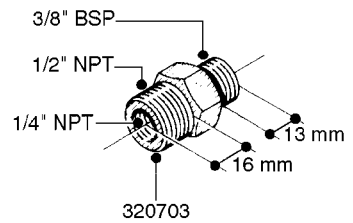

L0020

FITTINGS-T-PIECES, CAPS & ELBOWS
L0020-HIN, 01:01:16

Page 1
Date 12.08.2020 8:38

parts-n°	order qty	description
10053603	1	FITT. CAPNUT 2"BSP 5601
10194303	1	CAP BLANK 1 1/2 MCPHEE 210060
320047	1	FITT.DK CAPNUT 1/2" BSP
320106	1	FITT.DK CAPNUT 1" BSP
320272	1	FITT.DK CAPNUT 3/8" BSP
320316	1	FITT.DK TEE 3/4" X3/4" X1"BSP
320331	1	FITT.DK TEE 1" - 1" - 3/4" BSP
320342	1	FITT.DK EL 3/4"M X 1"F BSP
320563	1	FITT.DK 3 WAY 1/2" 110 DEG.
320677	1	NO LONGER AVAILABLE
320961	1	FITT.DK CAPNUT 1-1/2" BSP
321053	1	FITT.DK TEE 1/2 X1/2 X1/2" BSP
322072	1	FITT.DK TEE 3/8'X3/8'X3/8' BSP
322095	1	FITT.DK TEE 1-1/2 X1-1/4 X3/4" BSP
322138	1	FITT.DK ELB 1"M X 1"F BSP
330013	1	O-RING 2.5 X 10 PUR
330212	1	O-RING D19/D14X2.4 F.1/2"NUT
330326	1	O-RING D30/D24X2 F.1"NUT
331273	1	O-RING D44/D38X2 F.1-1/2"

FITTINGS - HEXAGON NIPPLES
L0030-HIN, 01:01:16

Page 0
Date 12.08.2020 8:38

L0030

FITTINGS - HEXAGON NIPPLES
L0030-HIN, 01:01:16

Page 1
Date 12.08.2020 8:38

parts-n°	order qty	description
10015303	1	FITT.PO.HN 1.00X1.00 M1000
10425003	1	FITT.PO.HN 1.25X1.00 MCPHEE
320132	1	FITT.DK HN 1" BSP
320176	1	FITT.DK HN 3/8"X1/2" BSP
320445	1	FITT.DK HN 1/4"X3/8" BSP
320655	1	FITT.DK HN 1/2"-1/2" BSP
320692	1	FITT.DK HN 3/8'BSPX1/4'NPT
320703	1	FITT.DK HN 3/8BSP X1/2 &1/4NPT
320725	1	FITT.DK NIPPLE 3/8"-3/8" BSP
320902	1	FITT.DK HN 3/8'X 1/4' BSP
390232	1	FITT.DK HN 1-1/2' X 1-1/4' BSP
390276	1	FITT.DK HN 1'BSP