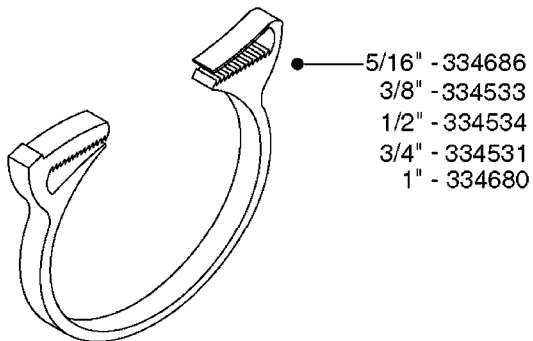

I.D.	PART # (ONE FOOT)	
3/8" 1/2" 3/4" 1" 1-1/4" 1-1/2"	92701703 92702103 92703203 92712403 92734403 92736503	 RUBBER HOSE
5/16" 3/8" 1/4" 1/2" 3/4"	927281 927284 927268 927269 927270	 PVC HOSE
1" 1-1/4" 1-1/2" 2" 2-1/2"	92702403 92738900 92702603 92702703 92702803	 PVC SPIRAL SUCTION HOSE, GRAY
3/4" 1-1/4"	927205 92703503	 CLEAR HOSE, SMOOTH
1/2" 3/4"	10631003 927231	 PVC HOSE, CLEAR, REINFORCED
4mm 6mm 8mm 10mm .25" .38"	927253 RED 927264 RED 927306 BLACK 927330 BLACK 92703303 BLACK 92703403 BLACK	 PVC AIR HOSE, SMOOTH

L0120

BULK HOSE
L0120-HIN, 17:10:19

Page 1
Date 12.08.2020 8:38

parts-n°	order qty	description
927205	1	HOSE R X CLEAR X 3/4 X 0012"
927231	1	HOSE R X PVCX3/4 CLR/BRD 0012"
927253	1	RED AIR HOSE, Ø4/2 1810 E
927264	1	HOSE R X PE D6/D4 X 0012"
927268	1	HOSE BLUE PVC X 1/4 X 0012"
927269	1	HOSE R X PVC X 1/2 X 0012"
927270	1	HOSE R X PVC X 3/4 X 0012"
927281	1	HOSE R X PVC X 5/16 X 0012"
927284	1	HOSE 3/8 PVC W/ INSERT
927306	1	HOSE R X PE D8/D6 X 0012"BLACK
927330	1	HOSE R X PE D10/D8 X 012"BLACK
10631003	1	HOSE R X CLEAR BRAID.X 1/2 12"
92701703	1	HOSE R X3/8" X300PSI WP X0012"
92702103	1	HOSE R X1/2" X300PSI WP X0012"
92702403	1	HOSE PVC SUCT GRAY 1"
92702603	1	HOSE PVC SUCT GRAY 1-1/2"
92702703	1	HOSE PVC SUCT GRAY 2"
92702803	1	HOSE PVC SUCT GRAY 2.5"
92703203	1	HOSE R X3/4" X300PSI WP X0012"
92703303	1	HOSE LLDPE .25"X.17"X12" BLACK
92703403	1	HOSE LLDPE .38"X.25"X12" BLACK
92703503	1	HOSE VINYL CLEAR 1-1/4" OD X 1" ID
92712403	1	HOSE R X1" X300PSI WP X0012"
92734403	1	HOSE R X5/4" X200PSI WP X0012"
92736503	1	HOSE R X1.5" X200PSI WP X0012"
92738900	1	HOSE R X PVC X 1-1/4" 0012"

HOSE CLAMPS
L0130-HIN, 16:10:19

Hose Size	Pressure	Suction	Clamp Code
5/16"	284582		-
3/8"	28044903		6706
1/2"	28029803		6708
3/4"	28029903		6712
1"	28030003	28029903	6716
1-1/4"	28030103		6724
1-1/2"		28030103	6724
2"		28030203	235-67
2-1/2"		28030303	235-74
3"		28030403	235-87