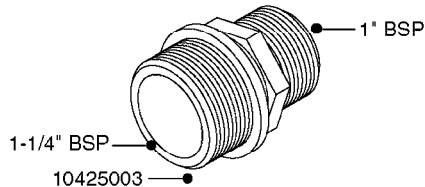

L0020

FITTINGS-T-PIECES, CAPS & ELBOWS
L0020-HIN, 01:01:16

Page 1
Date 12.08.2020 8:38

parts-n°	order qty	description
10053603	1	FITT. CAPNUT 2"BSP 5601
10194303	1	CAP BLANK 1 1/2 MCPHEE 210060
320047	1	FITT.DK CAPNUT 1/2" BSP
320106	1	FITT.DK CAPNUT 1" BSP
320272	1	FITT.DK CAPNUT 3/8" BSP
320316	1	FITT.DK TEE 3/4" X3/4" X1"BSP
320331	1	FITT.DK TEE 1" - 1" - 3/4" BSP
320342	1	FITT.DK EL 3/4"M X 1"F BSP
320563	1	FITT.DK 3 WAY 1/2" 110 DEG.
320677	1	NO LONGER AVAILABLE
320961	1	FITT.DK CAPNUT 1-1/2" BSP
321053	1	FITT.DK TEE 1/2 X1/2 X1/2" BSP
322072	1	FITT.DK TEE 3/8'X3/8'X3/8' BSP
322095	1	FITT.DK TEE 1-1/2 X1-1/4 X3/4" BSP
322138	1	FITT.DK ELB 1"M X 1"F BSP
330013	1	O-RING 2.5 X 10 PUR
330212	1	O-RING D19/D14X2.4 F.1/2"NUT
330326	1	O-RING D30/D24X2 F.1"NUT
331273	1	O-RING D44/D38X2 F.1-1/2"

FITTINGS - HEXAGON NIPPLES
L0030-HIN, 01:01:16

Page 0
Date 12.08.2020 8:38

L0030

FITTINGS - HEXAGON NIPPLES
L0030-HIN, 01:01:16

Page 1
Date 12.08.2020 8:38

parts-n°	order qty	description
10015303	1	FITT.PO.HN 1.00X1.00 M1000
10425003	1	FITT.PO.HN 1.25X1.00 MCPHEE
320132	1	FITT.DK HN 1" BSP
320176	1	FITT.DK HN 3/8"X1/2" BSP
320445	1	FITT.DK HN 1/4"X3/8" BSP
320655	1	FITT.DK HN 1/2"-1/2" BSP
320692	1	FITT.DK HN 3/8'BSPX1/4'NPT
320703	1	FITT.DK HN 3/8BSP X1/2 &1/4NPT
320725	1	FITT.DK NIPPLE 3/8"-3/8" BSP
320902	1	FITT.DK HN 3/8'X 1/4' BSP
390232	1	FITT.DK HN 1-1/2' X 1-1/4' BSP
390276	1	FITT.DK HN 1'BSP