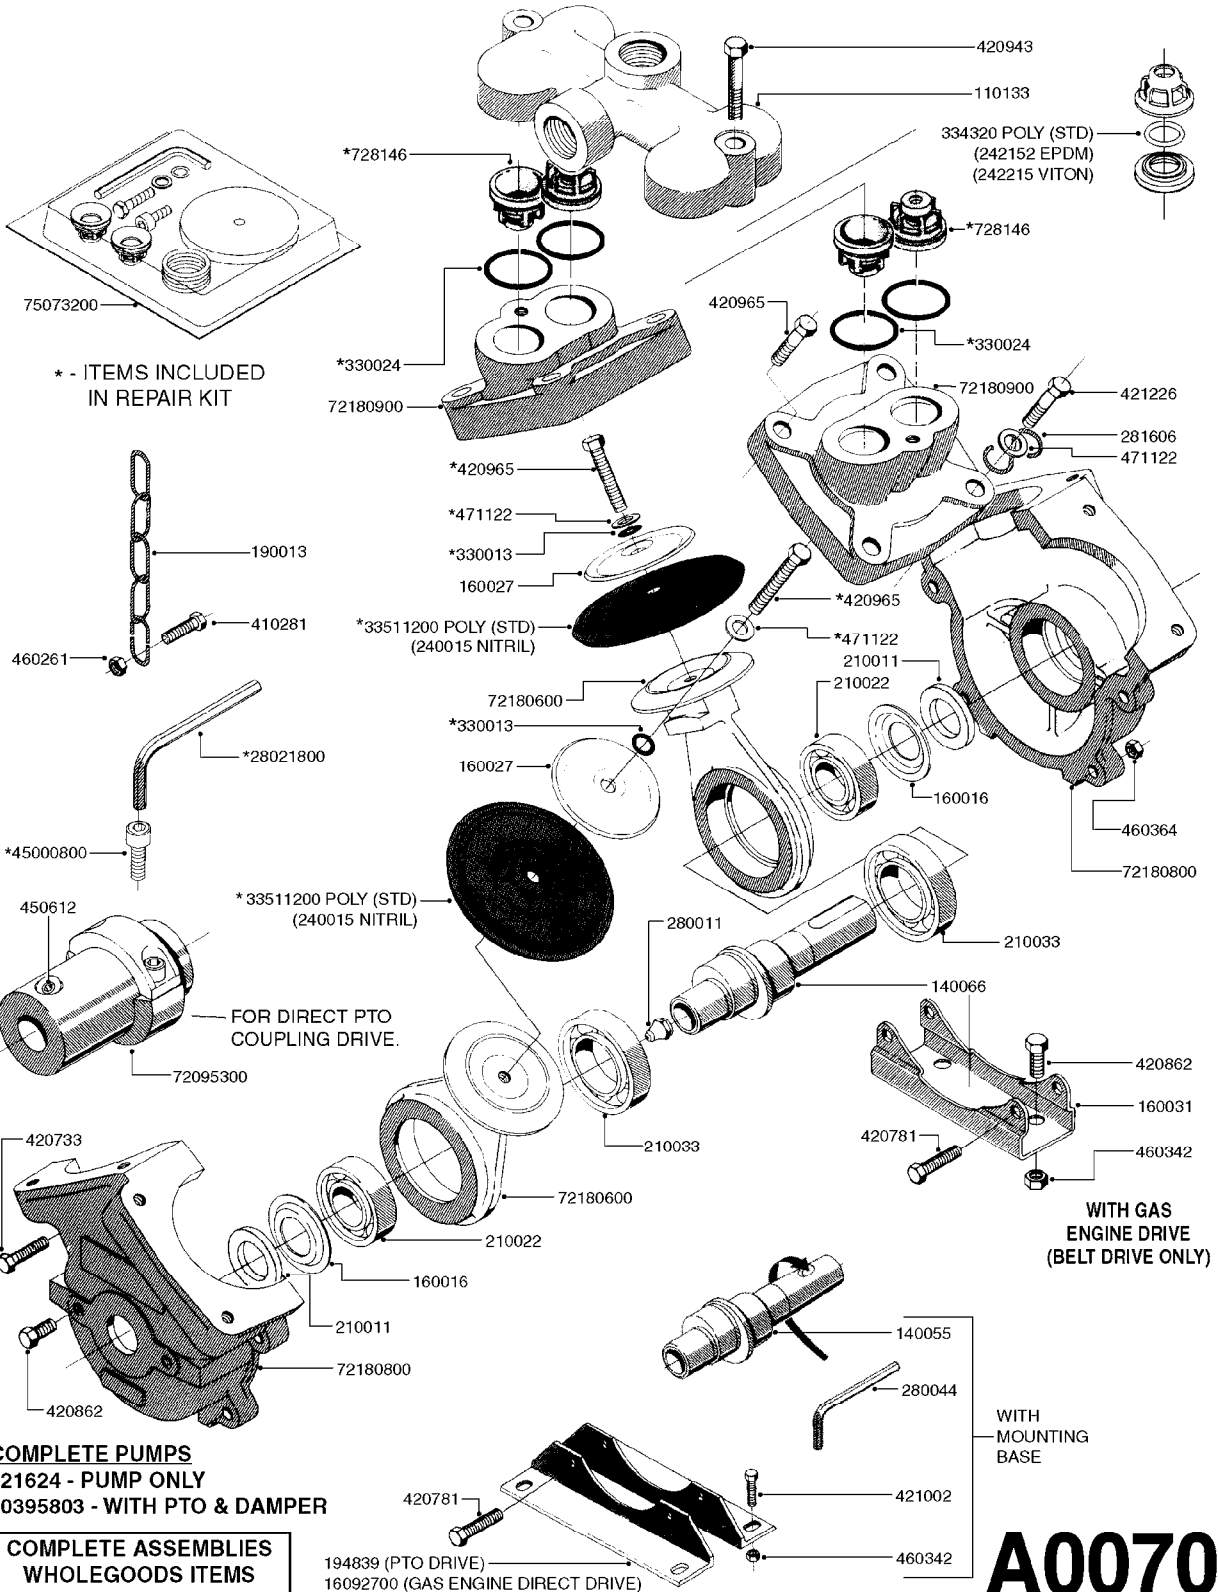

PUMP - 603
A0070-HIN, 01:01:16

COMPLETE PUMPS
821624 - PUMP ONLY
10395803 - WITH PTO & DAMPER

COMPLETE ASSEMBLIES
WHOLEGOODS ITEMS

A0070

PUMP - 603
A0070-HIN, 01:01:16

Page 1
Date 12.08.2020 8:37

parts-n°	order qty	description
110133	1	VALVE CHAMBER MOD 600 PAINTED
140055	1	CRANK SHAFT, MODEL 600
140066	1	CRANK SHAFT, MODEL 600/4
160016	1	DUST PLATE
160027	1	DIAPHRAGM UPPER DISC 500-600
160031	1	BASE PLATE MODEL 500-600
190013	1	CHAIN 35XL=800
194839	1	ANGLE IRON FOOT, M 500-600 RED
210011	1	SEAL FELT D39/23 X 4
210022	1	BEARING BALL 6205
210033	1	BEARING BALL 6007
240015	1	DIAPHRAGM MODEL 500-600 NITRIL
242152	1	O-RING D18.2X3 EPDM
242215	1	O-RING D18X3 VITON
280011	1	GREASE NIPPLE 1/8' SAE H TR
280044	1	KEY HEXAGON W6 3/16'
281606	1	S-HOOK GALVANIZED
330013	1	O-RING 2.5 X 10 PUR
330024	1	O-RING D41,1/D34.5 X 3,5
334320	1	O-RING D18X3 POLYURETHANE
410281	1	BOLT HEX 8.8 DEL M6X25 DIN933 A2
420733	1	BOLT HEX 8.8 DEL M8X40
420781	1	BOLT HEX 8.8 DEL M8X50
420862	1	BOLT HEX 8.8 DEL M10X16 FT
420943	1	BOLT HEX 8.8 DEL M10X50
420965	1	M10X40 MACHINE SCREW STAINLESS
421002	1	BOLT HEX 8.8 DEL M10X30 FT DIN933
421226	1	BOLT HEX 8.8 DEL M10X45
450612	1	SCREW M10X16 POINTED
460261	1	NUT HEX M6X1.00 LOCK DIN985 A2 SS
460342	1	NUT HEX M10 DEL DIN934
460364	1	NUT HU M8 A2 SS DIN934
471122	1	WASHER, M10, Ø20/10.5X 2.0, SS
728146	1	VALVE FOR 361(726890/707932)
821624	1	PUMP 603/7 W. FOOT TAPERED SHA
10395803	1	PUMP 603 C/W PTO 540 RPM
16092700	1	PUMP MOUNT PLATE TALL 500/600
28021800	1	KEY HEXAGON 8MM FOR M10
33511200	1	DIAPHRAGM 500-603 PUR 2006
45000800	1	BOLT ROUND M10X25
72095300	1	COUPLING 1-3/8' X 25, PAINTED
72180600	1	CONNECTING ROD FOR 503-603 M10
72180800	1	PUMP HOUSING 603 RED W/BOLTS
72180900	1	DIAPHRAGM COVER MOD. 600
75073200	1	PUMP KIT 603mm 06