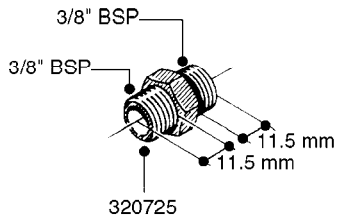

L0020

FITTINGS-T-PIECES, CAPS & ELBOWS
L0020-HIN, 01:01:16

Page 1
Date 12.08.2020 8:38

parts-n°	order qty	description
10053603	1	FITT. CAPNUT 2"BSP 5601
10194303	1	CAP BLANK 1 1/2 MCPHEE 210060
320047	1	FITT.DK CAPNUT 1/2" BSP
320106	1	FITT.DK CAPNUT 1" BSP
320272	1	FITT.DK CAPNUT 3/8" BSP
320316	1	FITT.DK TEE 3/4" X3/4" X1"BSP
320331	1	FITT.DK TEE 1" - 1" - 3/4" BSP
320342	1	FITT.DK EL 3/4"M X 1"F BSP
320563	1	FITT.DK 3 WAY 1/2" 110 DEG.
320677	1	NO LONGER AVAILABLE
320961	1	FITT.DK CAPNUT 1-1/2" BSP
321053	1	FITT.DK TEE 1/2 X1/2 X1/2" BSP
322072	1	FITT.DK TEE 3/8'X3/8'X3/8' BSP
322095	1	FITT.DK TEE 1-1/2 X1-1/4 X3/4" BSP
322138	1	FITT.DK ELB 1"M X 1"F BSP
330013	1	O-RING 2.5 X 10 PUR
330212	1	O-RING D19/D14X2.4 F.1/2"NUT
330326	1	O-RING D30/D24X2 F.1"NUT
331273	1	O-RING D44/D38X2 F.1-1/2"

FITTINGS - HEXAGON NIPPLES
L0030-HIN, 01:01:16

Page 0
Date 12.08.2020 8:38

L0030

FITTINGS - HEXAGON NIPPLES
L0030-HIN, 01:01:16

Page 1
Date 12.08.2020 8:38

parts-n°	order qty	description
10015303	1	FITT.PO.HN 1.00X1.00 M1000
10425003	1	FITT.PO.HN 1.25X1.00 MCPHEE
320132	1	FITT.DK HN 1" BSP
320176	1	FITT.DK HN 3/8"X1/2" BSP
320445	1	FITT.DK HN 1/4"X3/8" BSP
320655	1	FITT.DK HN 1/2"-1/2" BSP
320692	1	FITT.DK HN 3/8'BSPX1/4'NPT
320703	1	FITT.DK HN 3/8BSP X1/2 &1/4NPT
320725	1	FITT.DK NIPPLE 3/8"-3/8" BSP
320902	1	FITT.DK HN 3/8'X 1/4' BSP
390232	1	FITT.DK HN 1-1/2' X 1-1/4' BSP
390276	1	FITT.DK HN 1'BSP