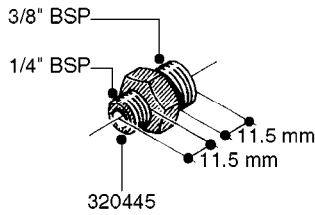

L0020

FITTINGS-T-PIECES, CAPS & ELBOWS
L0020-HIN, 01:01:16

Page 1
Date 12.08.2020 8:38

parts-n°	order qty	description
10053603	1	FITT. CAPNUT 2"BSP 5601
10194303	1	CAP BLANK 1 1/2 MCPHEE 210060
320047	1	FITT.DK CAPNUT 1/2" BSP
320106	1	FITT.DK CAPNUT 1" BSP
320272	1	FITT.DK CAPNUT 3/8" BSP
320316	1	FITT.DK TEE 3/4" X3/4" X1"BSP
320331	1	FITT.DK TEE 1" - 1" - 3/4" BSP
320342	1	FITT.DK EL 3/4"M X 1"F BSP
320563	1	FITT.DK 3 WAY 1/2" 110 DEG.
320677	1	NO LONGER AVAILABLE
320961	1	FITT.DK CAPNUT 1-1/2" BSP
321053	1	FITT.DK TEE 1/2 X1/2 X1/2" BSP
322072	1	FITT.DK TEE 3/8'X3/8'X3/8' BSP
322095	1	FITT.DK TEE 1-1/2 X1-1/4 X3/4" BSP
322138	1	FITT.DK ELB 1"M X 1"F BSP
330013	1	O-RING 2.5 X 10 PUR
330212	1	O-RING D19/D14X2.4 F.1/2"NUT
330326	1	O-RING D30/D24X2 F.1"NUT
331273	1	O-RING D44/D38X2 F.1-1/2"

FITTINGS - HEXAGON NIPPLES
L0030-HIN, 01:01:16

Page 0
Date 12.08.2020 8:38

L0030

FITTINGS - HEXAGON NIPPLES
L0030-HIN, 01:01:16

Page 1
Date 12.08.2020 8:38

parts-n°	order qty	description
10015303	1	FITT.PO.HN 1.00X1.00 M1000
10425003	1	FITT.PO.HN 1.25X1.00 MCPHEE
320132	1	FITT.DK HN 1" BSP
320176	1	FITT.DK HN 3/8"X1/2" BSP
320445	1	FITT.DK HN 1/4"X3/8" BSP
320655	1	FITT.DK HN 1/2"-1/2" BSP
320692	1	FITT.DK HN 3/8'BSPX1/4'NPT
320703	1	FITT.DK HN 3/8BSP X1/2 &1/4NPT
320725	1	FITT.DK NIPPLE 3/8"-3/8" BSP
320902	1	FITT.DK HN 3/8'X 1/4' BSP
390232	1	FITT.DK HN 1-1/2' X 1-1/4' BSP
390276	1	FITT.DK HN 1'BSP