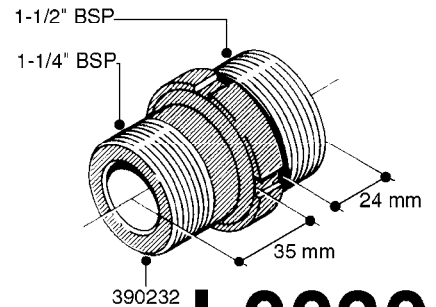

L0020

FITTINGS-T-PIECES, CAPS & ELBOWS
L0020-HIN, 01:01:16

Page 1
Date 12.08.2020 8:38

parts-n°	order qty	description
10053603	1	FITT. CAPNUT 2"BSP 5601
10194303	1	CAP BLANK 1 1/2 MCPHEE 210060
320047	1	FITT.DK CAPNUT 1/2" BSP
320106	1	FITT.DK CAPNUT 1" BSP
320272	1	FITT.DK CAPNUT 3/8" BSP
320316	1	FITT.DK TEE 3/4" X3/4" X1"BSP
320331	1	FITT.DK TEE 1" - 1" - 3/4" BSP
320342	1	FITT.DK EL 3/4"M X 1"F BSP
320563	1	FITT.DK 3 WAY 1/2" 110 DEG.
320677	1	NO LONGER AVAILABLE
320961	1	FITT.DK CAPNUT 1-1/2" BSP
321053	1	FITT.DK TEE 1/2 X1/2 X1/2" BSP
322072	1	FITT.DK TEE 3/8'X3/8'X3/8' BSP
322095	1	FITT.DK TEE 1-1/2 X1-1/4 X3/4" BSP
322138	1	FITT.DK ELB 1"M X 1"F BSP
330013	1	O-RING 2.5 X 10 PUR
330212	1	O-RING D19/D14X2.4 F.1/2"NUT
330326	1	O-RING D30/D24X2 F.1"NUT
331273	1	O-RING D44/D38X2 F.1-1/2"

FITTINGS - HEXAGON NIPPLES
L0030-HIN, 01:01:16

Page 0
Date 12.08.2020 8:38

L0030

FITTINGS - HEXAGON NIPPLES
L0030-HIN, 01:01:16

Page 1
Date 12.08.2020 8:38

parts-n°	order qty	description
10015303	1	FITT.PO.HN 1.00X1.00 M1000
10425003	1	FITT.PO.HN 1.25X1.00 MCPHEE
320132	1	FITT.DK HN 1" BSP
320176	1	FITT.DK HN 3/8"X1/2" BSP
320445	1	FITT.DK HN 1/4"X3/8" BSP
320655	1	FITT.DK HN 1/2"-1/2" BSP
320692	1	FITT.DK HN 3/8'BSPX1/4'NPT
320703	1	FITT.DK HN 3/8BSP X1/2 &1/4NPT
320725	1	FITT.DK NIPPLE 3/8"-3/8" BSP
320902	1	FITT.DK HN 3/8'X 1/4' BSP
390232	1	FITT.DK HN 1-1/2' X 1-1/4' BSP
390276	1	FITT.DK HN 1'BSP