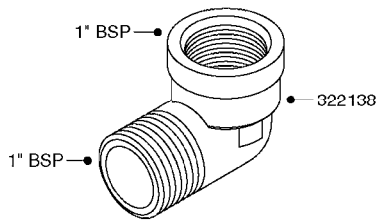

L0020

FITTINGS-T-PIECES, CAPS & ELBOWS
L0020-HIN, 01:01:16

Page 1
Date 12.08.2020 8:38

parts-n°	order qty	description
10053603	1	FITT. CAPNUT 2"BSP 5601
10194303	1	CAP BLANK 1 1/2 MCPHEE 210060
320047	1	FITT.DK CAPNUT 1/2" BSP
320106	1	FITT.DK CAPNUT 1" BSP
320272	1	FITT.DK CAPNUT 3/8" BSP
320316	1	FITT.DK TEE 3/4" X3/4" X1"BSP
320331	1	FITT.DK TEE 1" - 1" - 3/4" BSP
320342	1	FITT.DK EL 3/4"M X 1"F BSP
320563	1	FITT.DK 3 WAY 1/2" 110 DEG.
320677	1	NO LONGER AVAILABLE
320961	1	FITT.DK CAPNUT 1-1/2" BSP
321053	1	FITT.DK TEE 1/2 X1/2 X1/2" BSP
322072	1	FITT.DK TEE 3/8'X3/8'X3/8' BSP
322095	1	FITT.DK TEE 1-1/2 X1-1/4 X3/4" BSP
322138	1	FITT.DK ELB 1"M X 1"F BSP
330013	1	O-RING 2.5 X 10 PUR
330212	1	O-RING D19/D14X2.4 F.1/2"NUT
330326	1	O-RING D30/D24X2 F.1"NUT
331273	1	O-RING D44/D38X2 F.1-1/2"