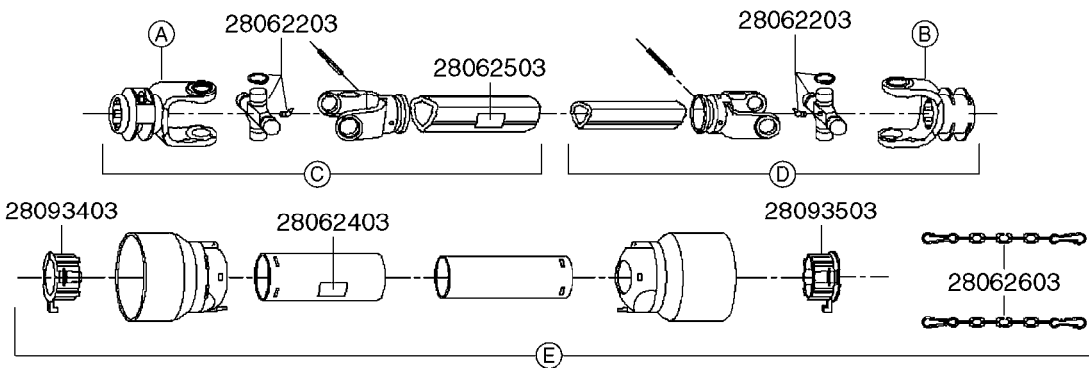

* Changed in 2016 from 100 series to G-Series (see page A0600).

A520

PTO SHAFTS - BONDIOLI CENT.
A0520-HIN, 23:10:18

Page 1

Date 12.08.2020 8:37

parts-n°	order qty	description
289042	1	UNIV. JOINT 22x54mm
421024	1	BOLT HEX 8.8 DEL M8X60
450015	1	SCREW ALLAN 3/8'X5/8' BLACK
460143	1	LOCK NUT M8 SST A2 DIN985
28009803	1	PTO PIN TUBE RETAINER OUTER
28009903	1	PTO TUBE RETAINER INNER
28010103	1	PTO YOKE F.INNER TUBE CV PTO
28021403	1	PTO 1"STR/1-3/8" 6SPL B&P
28021503	1	PTO 1"STR/1-3/8" 21SPL B&P
28021603	1	PTO 1"STR/1-3/4" 20SPL B&P
28027903	1	PTO BALL LOCK.KIT F.1-3/8 YOKE
28040503	1	UNIV. JOINT 27x74.6mm
28040703	1	SAFETY CHAIN F.CV BLACK PTO
28041803	1	DECAL DANGER GUARD MISSING
28041903	1	DECAL DANGER ROT.DRIVELINE
28056703	1	PTO YOKE #1 1-3/8" X 6 SPLINE
28056803	1	PTO YOKE #1 1-3/8" X 21 SPLINE
28056903	1	PTO YOKE #4 1-3/4" X 20 SPLINE
28057003	1	PTO TUBE YOKE #1-G1 OUTER
28057103	1	PTO TUBE YOKE #4-G4 OUTER
28057203	1	PTO PIN TUBE RETAINER OUTER
28057303	1	PTO TUBE OUTER #1 745MM
28057403	1	PTO TUBE OUTER #4 720MM
28057503	1	PTO TUBE INNER #1 745MM
28057603	1	PTO TUBE INNER #4 720MM
28057703	1	PTO TUBE RETAINER INNER
28057803	1	PTO TUBE YOKE #1 Ø=1"
28057903	1	PTO TUBE YOKE #4 Ø=1"
28058003	1	PTO HALF SAFETY SHIELD OUTER
28058103	1	PTO HALF SAFETY SHIELD OUTER
28058203	1	PTO HALF SAFETY SHIELD INNER
28058303	1	PTO HALF SAFETY SHIELD INNER
28058403	1	PTO BALL LOCK.KIT F.1-3/4 YOKE
28058503	1	PTO TUBE YOKE #1-G1 INNER