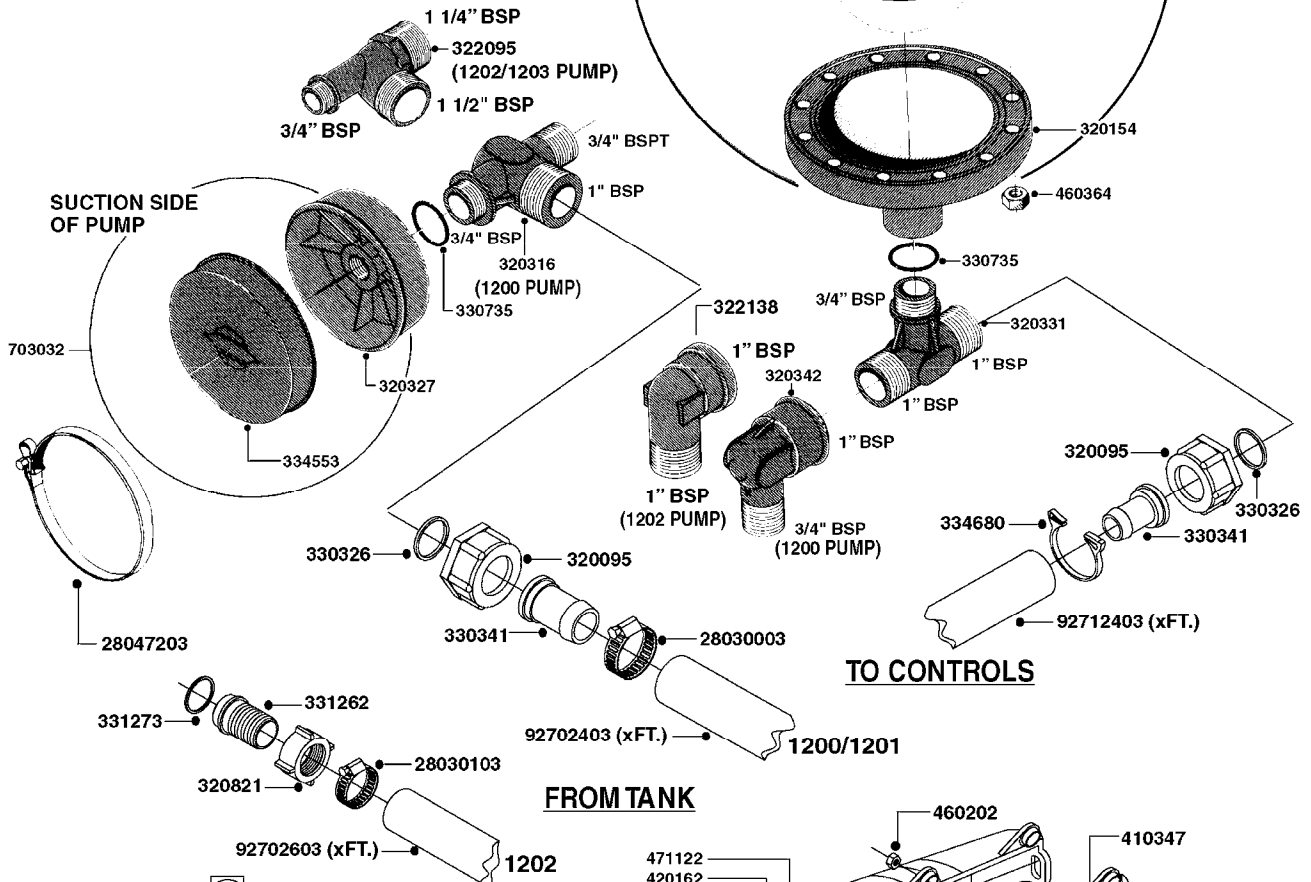

SUCTION SIDE OF PUMP