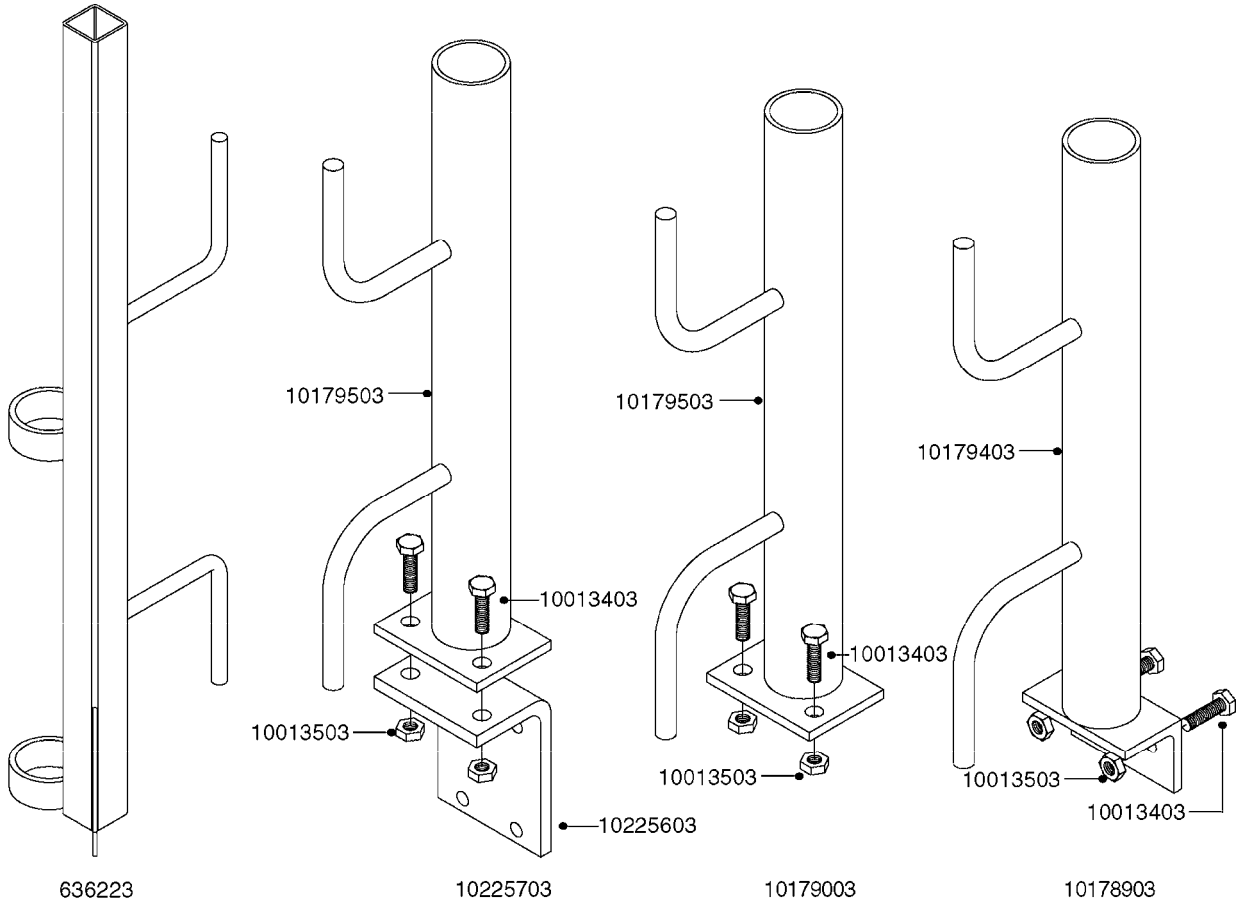

**COMPLETE ASSEMBLIES
WHOLEGOODS ITEMS**

COMPLETE ASSEMBLY:
818377 - 160' x 3/8" (50m) HOSE REEL
818381 - 320' X 3/8" (100m) HOSE REEL

K0490

HOSE REEL ASSEMBLIES
K0490-HIN, 01:01:16

Page 1
Date 12.08.2020 8:38

parts-n°	order qty	description
143684	1	BUSHING F. HOSE REEL
143706	1	SPACER TUBE F. 275' HOSE REEL
145925	1	NIPPLE M10 M6
146314	1	UNION BUSHING F.HOSE REEL
146315	1	RING FOR HOSE REEL
146487	1	SPACER ROD F/HOSE REEL 225mm
160311	1	WASHER D30/D20.4X2
241474	1	O-RING NITRIL
281072	1	SNAP-RING OUTER 20X1.20
282155	1	CLIP F.TUBE SUPPORT
320655	1	FITT.DK HN 1/2"-1/2" BSP
320821	1	FITT.DK NUT 1-1/2" BSP
330212	1	O-RING D19/D14X2.4 F.1/2"NUT
333443	1	BUSHING F. HOSE REEL
420604	1	BOLT HEX 8.8 DEL M10X25 FT DIN933
420626	1	BOLT HEX 8.8 DEL M10X20 FT
420862	1	BOLT HEX 8.8 DEL M10X16 FT
430286	1	BOLT HEX 8.8 DEL M12X30 FT
460423	1	NUT HEX M10X1.50 LOCK DIN985A2 SS
460703	1	NUT HEX M12X1.75 LOCK DIN985A2 SS
613207	1	CENTER TUBE FOR 164'HOSE REEL
613211	1	HOSE REEL NK 80/105
613292	1	CENTER TUBE 100 MM
633824	1	SIDE FOR HOSE REEL
633835	1	OUTER TUBE NK 300-600
633846	1	FITTING FOR HOSE REEL TR2/TR3
633905	1	BRKTS. HOSE REEL SM210
637986	1	CLAMP FITTING HOSE REEL
719073	1	HANDLE ASSY. F. HOSE REEL
719084	1	SWIVEL F.HOSE REEL
719121	1	HOSE 1/2'X2500M NUT
719401	1	CLIPS F.PISTOL ASSY.
725618	1	CLIP WHITE PLASTIC SNAP TYPE
818377	1	REEL FOR HOSE 160' X 3/8"
818381	1	REEL FOR HOSE 320' X 3/8'
818801	1	BKT.HOSE REEL MOUNT NL/NK/BOOM
818845	1	BKT.HOSE REEL SM210
833768	1	HOLDER F. HOSE REEL
834764	1	BKT.HOSE REEL MOUNT ESTATE SPR
61021400	1	BKT. BOOM MOUNT SM53/80 US