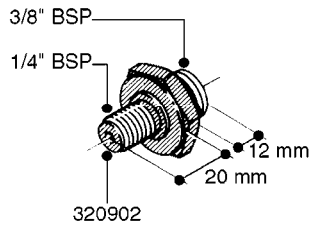

L0020

FITTINGS-T-PIECES, CAPS & ELBOWS
L0020-HIN, 01:01:16

Page 1
Date 12.08.2020 8:38

parts-n°	order qty	description
10053603	1	FITT. CAPNUT 2"BSP 5601
10194303	1	CAP BLANK 1 1/2 MCPHEE 210060
320047	1	FITT.DK CAPNUT 1/2" BSP
320106	1	FITT.DK CAPNUT 1" BSP
320272	1	FITT.DK CAPNUT 3/8" BSP
320316	1	FITT.DK TEE 3/4" X3/4" X1"BSP
320331	1	FITT.DK TEE 1" - 1" - 3/4" BSP
320342	1	FITT.DK EL 3/4"M X 1"F BSP
320563	1	FITT.DK 3 WAY 1/2" 110 DEG.
320677	1	NO LONGER AVAILABLE
320961	1	FITT.DK CAPNUT 1-1/2" BSP
321053	1	FITT.DK TEE 1/2 X1/2 X1/2" BSP
322072	1	FITT.DK TEE 3/8'X3/8'X3/8' BSP
322095	1	FITT.DK TEE 1-1/2 X1-1/4 X3/4" BSP
322138	1	FITT.DK ELB 1"M X 1"F BSP
330013	1	O-RING 2.5 X 10 PUR
330212	1	O-RING D19/D14X2.4 F.1/2"NUT
330326	1	O-RING D30/D24X2 F.1"NUT
331273	1	O-RING D44/D38X2 F.1-1/2"

FITTINGS - HEXAGON NIPPLES
L0030-HIN, 01:01:16

Page 0
Date 12.08.2020 8:38

L0030

FITTINGS - HEXAGON NIPPLES
L0030-HIN, 01:01:16

Page 1
Date 12.08.2020 8:38

parts-n°	order qty	description
10015303	1	FITT.PO.HN 1.00X1.00 M1000
10425003	1	FITT.PO.HN 1.25X1.00 MCPHEE
320132	1	FITT.DK HN 1" BSP
320176	1	FITT.DK HN 3/8"X1/2" BSP
320445	1	FITT.DK HN 1/4"X3/8" BSP
320655	1	FITT.DK HN 1/2"-1/2" BSP
320692	1	FITT.DK HN 3/8'BSPX1/4'NPT
320703	1	FITT.DK HN 3/8BSP X1/2 &1/4NPT
320725	1	FITT.DK NIPPLE 3/8"-3/8" BSP
320902	1	FITT.DK HN 3/8'X 1/4' BSP
390232	1	FITT.DK HN 1-1/2' X 1-1/4' BSP
390276	1	FITT.DK HN 1'BSP