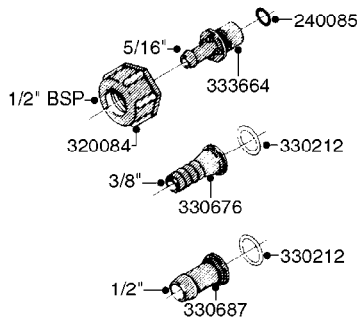

L0010

parts-n°	order qty	description
240085	1	O-RING D13,1/8,3X02,4 NITRIL
241441	1	O-RING D29.3X3
242594	1	O-RING D14 X 1.78 SCH.70-EPDM
320084	1	FITT.DK NUT 1/2" BSP
320095	1	FITT.DK NUT 1" BSP
320117	1	FITT.DK CONN.1/2"BSP F. 1" CAP
320187	1	FITT.DK CAP 3/8" BSP BLACK
320283	1	FITT.DK NUT 3/4"BSP
320821	1	FITT.DK NUT 1-1/2" BSP
321495	1	FITT.DK REDUC 1/4'BSP F.3/4'NT
321576	1	FITT.DK CONN 1/2"BSP F.3/4"NUT
330013	1	O-RING 2.5 X 10 PUR
330212	1	O-RING D19/D14X2.4 F.1/2"NUT
330326	1	O-RING D30/D24X2 F.1"NUT
330341	1	FITT.DK HB 1" F. 1" NUT
330595	1	O-RING D24.6/D20X2.1 -3/4"
330665	1	FITT.DK HB 3/4"F.1" NUT
330676	1	FITT.DK HB 3/8" F. 1/2" NUT
330687	1	FITT.DK HB 1/2" F. 1/2" NUT
330691	1	FITT.DK HB 3/4'F.3/4' NUT
330783	1	FITT.DK HB 3/8"F.3/8" NUT
331262	1	FITT.DK HB 1-1/2" F. 1-1/2"NUT
331273	1	O-RING D44/D38X2 F.1-1/2"
331446	1	FITT.DK HB 1" F.1-1/2" NUT
331807	1	FITT.DK HB 5/16" F.3/8" NUT
332286	1	FITT.DK HB 1/2" F. 3/4" NUT
332905	1	FITT.DK HB 1/2" F. 3/4" CAP
332927	1	FITT.DK PLUG F. NOZZLE TUBE
333292	1	FITT.DK HB 1"O'RING F.1-1/2"
333664	1	FITT.DK HB 5/16' F. 1/2' NUT
334044	1	FITT.DK HB 3/4' F. 3/4' CAP
334059	1	FITT.DK EL 1" 110 DEG.F.1-1/2"
334123	1	FITT.DK HB 1-1/4"O-RNG F.1-1/2"
334150	1	FITT.DK HB 1-1/4" 110 F.1-1/2"
390542	1	PLUG WASHER FOR 3/4'CAP NUT
716236	1	FITT.DK HB 1/2" ASSY. F. 3/4"
716413	1	FITT.DK PLUG ASSY. F.NOZ TUBE
717426	1	FITT.DK REDUC 1/4"BSP F.3/4"N
720856	1	FITT.DK 1/2'BSP ASSY.F.3/4'NUT
724621	1	FITT.DK HB 3/4"ASSY F.3/4" NUT