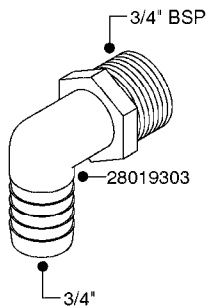

L0040

FITTINGS - NIPPLES & ELBOWS
L0040-HIN, 01:01:16

Page 1

Date 12.08.2020 8:38

parts-n°	order qty	description
10530803	1	FITT.PO.SE 2.00X2.00 45 DEG.
320191	1	FITT.DK ELB 3/8' BSP 45 DEGREE
320482	1	FITT.DK ELB. 1/2" BSP 60 DEG.
320596	1	FITT.DK ELB 3/8'-1/2'BSP 45DEG
320607	1	FITT.DK HN 3/8M X 3/8F BSP LNG
320633	1	FITT.DK HN 3/8"M X 3/8"F BSP
321451	1	FITT.DK ELB.1-1/2 X1-1/4 80DEG
321532	1	FITT.DK REDUC 3/4' X 1/2' BSP
390233	1	FITT.DK REDUC 1-1/2" X 1" BSP

L0050

parts-n°	order qty	description
242594	1	O-RING D14 X 1.78 SCH.70-EPDM
320294	1	FITT.DK TEE 3/8X3/8HB X1/2"BSP
320305	1	FITT.DK HB 3/4'- 3/4' BSP
320386	1	FITT.DK TEE 3/8X3/8HB X3/8"BSP
320397	1	FITT.DK ELB 3/8"HB X 3/8" BSP
320401	1	FITT.DK TEE 1/2X1/2HB X1/2"BSP
320412	1	FITT.DK TEE 1/2X1/2HB X3/8'BSP
320423	1	FITT.DK ELB 1/2'HB X 3/8' BSP
320891	1	FITT.DK HB 3/8'- 3/8' BSP
320972	1	FITT.DK HB 5/16'- 1/4' BSP
322046	1	FITT.DK TEE 1/2X1/2HB X3/4'BSP
322048	1	FITT.DK TEE 3/4X3/4HB X3/4'BSP
330595	1	O-RING D24.6/D20X2.1 -3/4"
333137	1	FITT.DK CONN.1/2" F.NOZZ. DOUB
333141	1	FITT.DK CONN.1/2" F.NOZZ.SING
334041	1	FITT.DK CONN.3/4' F.NOZZ. SING
334042	1	FITT.DK CONN.3/4' F.NOZZ. DOUB
334195	1	FITT.DK ELB. 3/4"HB X 3/4"HB
10012103	1	FITT.PO.HB 1.25X1.50 IMB1012
10014003	1	FITT.PO.HB 1.25X1.25 IMB1010
10036903	1	FITT.PO.HB 1.50X1.50 IMB1212
28019303	1	FITTING HB ELB 3/4NPT-3/4HOSE
61016500	1	HOSE TAIL 3/4" 90°+RG CAP 3/4"
72026700	1	NOZZLE TUBE ADAPTER W/O-RING