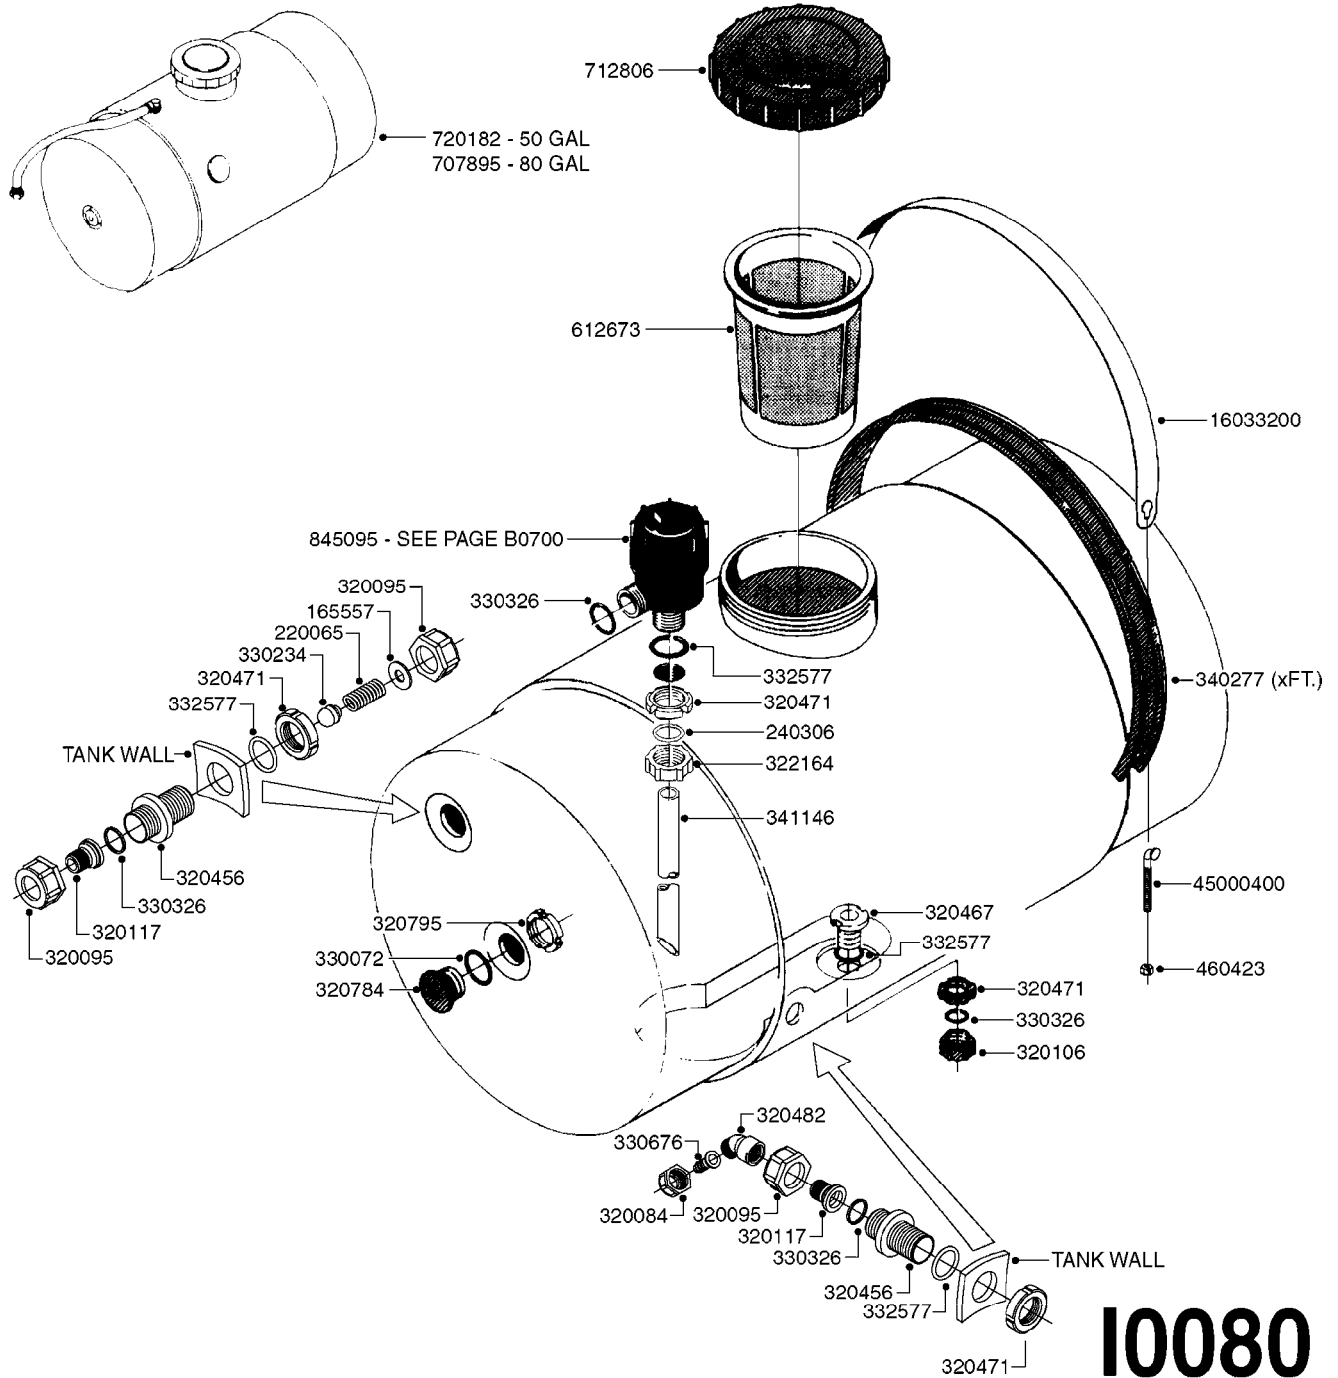

ES 50/80 TANK
I0080-HIN, 01:01:16

Page 0
Date 06.11.2017 17:58

ES 50/80 TANK
I0080-HIN, 01:01:16

Page 1

Date 06.11.2017 17:58

parts-n°	order qty	description
165557	1	WASHER D28.0/D12.2X2.0 SS
220065	1	SPRING D19,7/41,2
240306	1	O-RING D29/D21X4
320084	1	FITT.DK NUT 1/2" BSP
320095	1	FITT.DK NUT 1" BSP
320106	1	FITT.DK CAPNUT 1" BSP
320117	1	FITT.DK CONN.1/2"BSP F. 1" CAP
320456	1	FITT.DK BULKHEAD 1"BSP DOUBLE
320467	1	FITT.DK BULKHEAD 1"BSP SINGLE
320471	1	FITT.DK NUT 1" BSP JAMB
320482	1	FITT.DK ELB. 1/2" BSP 60 DEG.
320784	1	FITT.DK CAP 1-1/2" BSP
320795	1	FITT.DK NUT 1-1/2" BSP JAMB
322164	1	FITT.DK CAP 1' SPECIAL
330072	1	O-RING D53.5/D45.5X4
330234	1	VALVE BALL D20
330326	1	O-RING D30/D24X2 F.1"NUT
330676	1	FITT.DK HB 3/8" F. 1/2" NUT
332577	1	O-RING D38/D30X4 F.1" PUR.
340277	1	TANK PACKING - 40mm WIDE x 12"
341146	1	SUCTION TUBE L=640MM/45DEG
460423	1	NUT HEX M10X1.50 LOCK DIN985A2 SS
612673	1	FILTER BASKET F. ES30/ES53
707895	1	TANK 80 GAL. ATV/CMS
712806	1	TANK LID WITH VENT S226 RED
720182	1	TANK 50 GAL. ES/SM
845095	1	FILTER COMPLETE
16033200	1	TANK STRAP L=1150MM
45000400	1	T-BOLT SPECIAL F.TANK STRAP ES