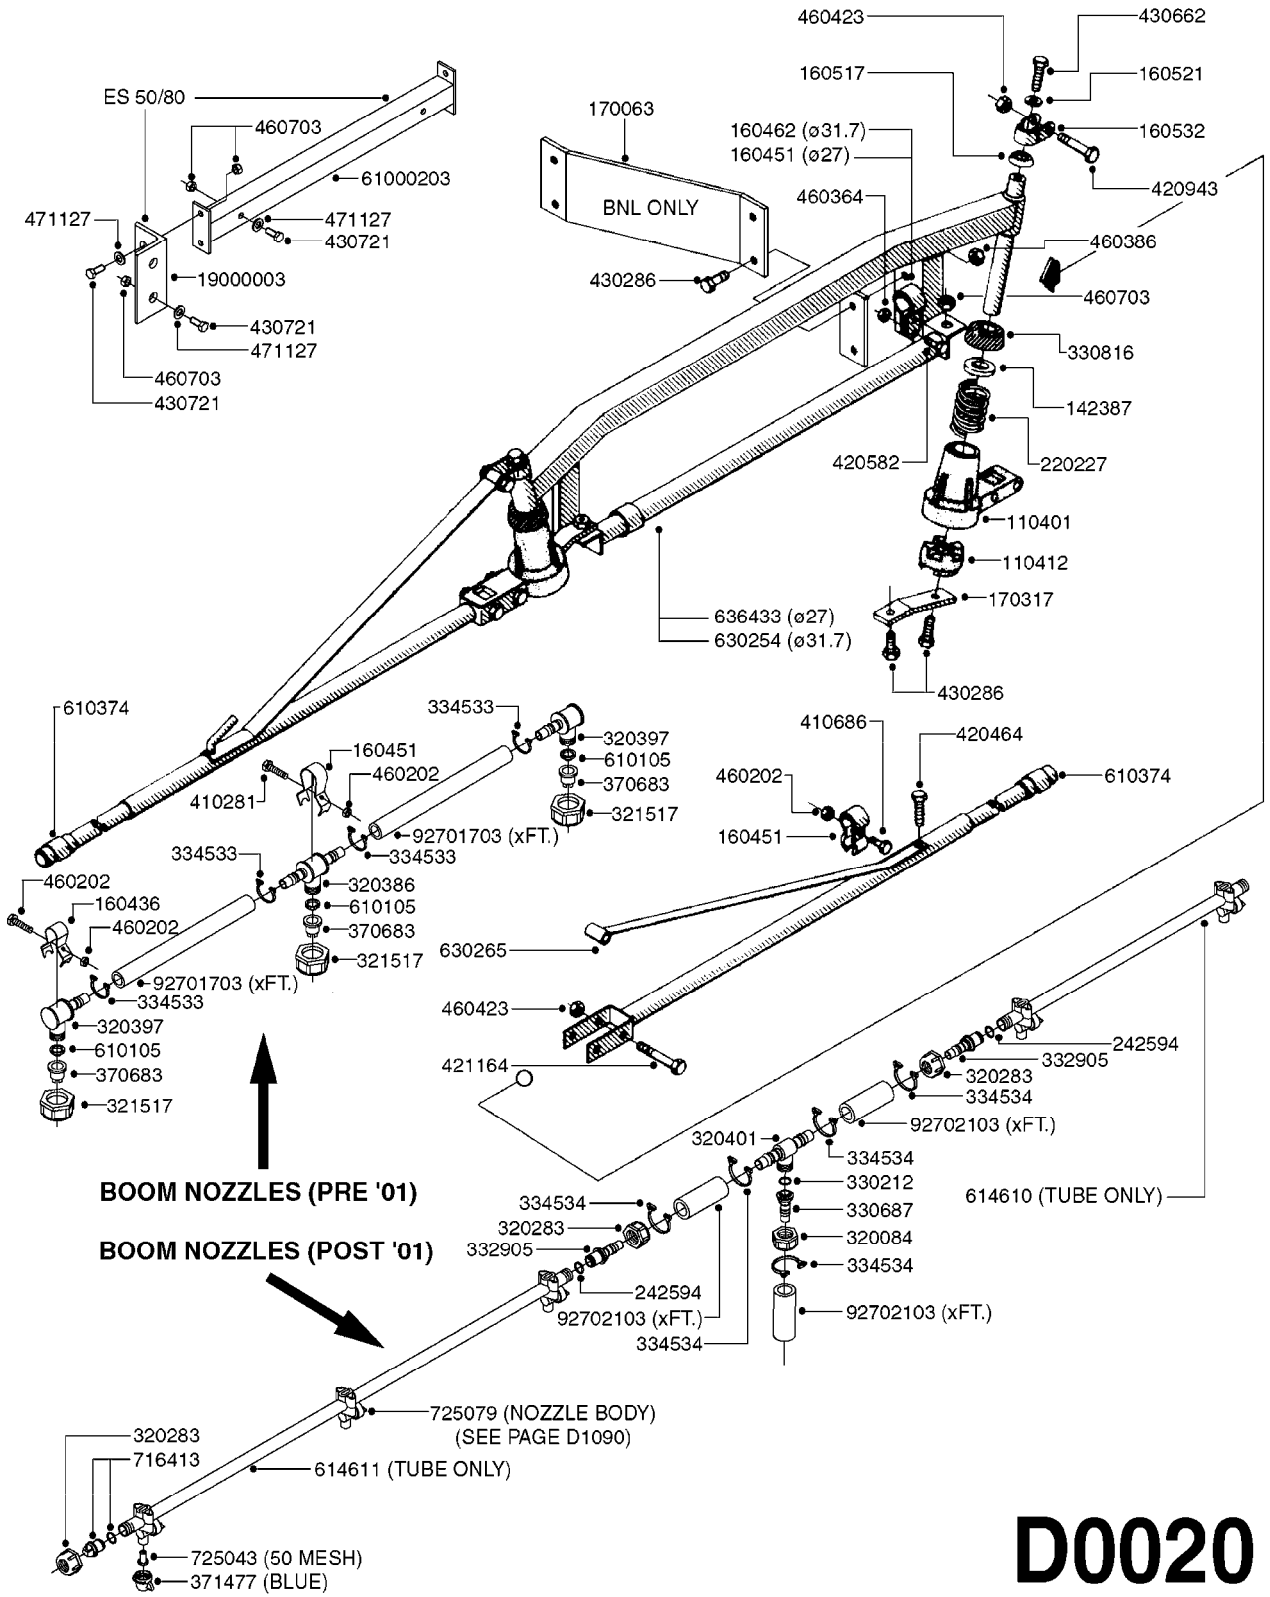

BOOM - 14' HD
D0020-HIN, 01:01:16

Page 1

Date 06.11.2017 17:58

parts-n°	order qty	description
110401	1	SPRING HOUSING STD BOOM
110412	1	CLUTCH STANDARD BOOM
142387	1	WASHER D40D23X5
160436	1	PIPE BRANCH HOLDER D22,2
160451	1	PIPE BRANCH HOLDER D25,4
160462	1	PIPE BRANCH HOLDER D31,7
160517	1	SPACER COLLAR, STANDARD BOM
160521	1	WASHER D30.5/D13X2
160532	1	CLAMP SWIVEL F. BOOM 14'H.D.
170063	1	SUPPORT BRKT.(USE-#725434 kit)
170317	1	CROSSBAR FOR BOOM WINE II
220227	1	SPRING FOR PIVOT
242594	1	O-RING D14 X 1.78 SCH.70-EPDM
320084	1	FITT.DK NUT 1/2" BSP
320283	1	FITT.DK NUT 3/4"BSP
320386	1	FITT.DK TEE 3/8X3/8HB X3/8"BSP
320397	1	FITT.DK ELB 3/8"HB X 3/8" BSP
320401	1	FITT.DK TEE 1/2X1/2HB X1/2"BSP
321517	1	FITT.DK CAP 3/8" BSP WHITE
330212	1	O-RING D19/D14X2.4 F.1/2"NUT
330687	1	FITT.DK HB 1/2" F. 1/2" NUT
330816	1	DUST COVER PLASTIC/STD.BOOM
332905	1	FITT.DK HB 1/2" F. 3/4" CAP
334533	1	CLAMP HOSE PLASTIC 3/8"
334534	1	CLAMP HOSE PLASTIC 1/2"
370683	1	NOZZLE FLAT FAN 4110-16
371477	1	COLOR TIP S4110-30 BLUE
410281	1	BOLT HEX 8.8 DEL M6X25 DIN933 A2
410686	1	BOLT HEX 8.8 DEL M6X30
420464	1	BOLT HEX 8.8 DEL 3/8'X20MM
420582	1	BOLT HEX 8.8 DEL M8X20 FT A2
420943	1	BOLT HEX 8.8 DEL M10X50
421164	1	BOLT HEX 8.8 DEL M10X70
430286	1	BOLT HEX 8.8 DEL M12X30 FT
430662	1	BOLT HEX 8.8 DEL M12X20 FT
430721	1	BOLT HEX 8.8 DEL M12X40 FT
460202	1	NUT HEX M6
460364	1	NUT HU M8 A2 SS DIN934
460386	1	NUT HEX M12X1.75
460423	1	NUT HEX M10X1.50 LOCK DIN985A2 SS
460703	1	NUT HEX M12X1.75 LOCK DIN985A2 SS
471127	1	WASHER Z12N 13X24X2,5 RST
610105	1	NOZZLE FILTER
610374	1	BOOM WING OUT.SECTION (WINE11)
614610	1	NOZZLE TUBE 2 HOLE L-24"/SP20"
614611	1	NOZZLE TUBE 3 HOLE L-44"/SP20"
630265	1	BOOM WING 14' BOOM
636433	1	CENTER SECTION 14' BOOM D27.0
716413	1	FITT.DK PLUG ASSY. F.NOZ TUBE
725043	1	SCREEN 50 MESH W.GASKET,BLUE
725079	1	NOZZLE ASSY.SING.SNAP-FIT GREN
19000003	1	MOUNT ANGLE BRACKET ES50/80
61000203	1	MOUNT BRACKET F.14' BOOM
92701703	1	HOSE R X3/8" X300PSI WP X0012"
92702103	1	HOSE R X1/2" X300PSI WP X0012"