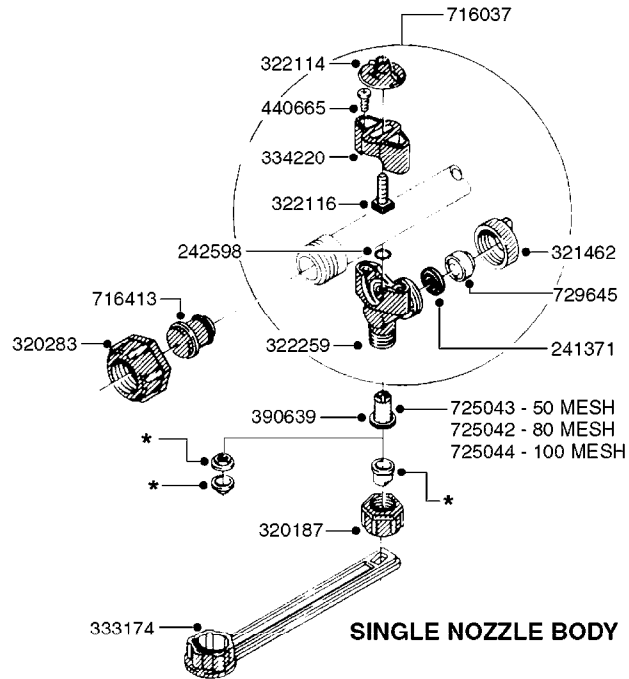

NOZZLE BODIES - THREADED
D1080-HIN, 01:01:16

NOZZLE BODIES-THREADED
D1080-HIN, 01:01:16

Page 1

Date 06.11.2017 17:58

parts-n°	order qty	description
143592	1	LOCK CLAMP FOR TRIPLET
241371	1	DIAPHRAGM, NO-DRIP alt 241371
241990	1	O-RING D9.3 X 2.4 VITON
242598	1	O-RING D7.0 X 2.5 NITRIL
320187	1	FITT.DK CAP 3/8" BSP BLACK
320283	1	FITT.DK NUT 3/4"BSP
321462	1	CAP F.NO-DRIP ASSY.
321801	1	FITT.DK CAP 3/8' BSP GREEN
321812	1	FITT.DK CAP 3/8' BSP RED
322114	1	NUT PLASTIC F.NOZZ.H
322116	1	BOLT PLASTIC F.NOZZ.H.
322258	1	HOUSING F.TRIPLET
322259	1	HOUSING LOWER NOZZLE SNGL 3/8"
333174	1	NOZZLE ALIGNMENT KEY
334220	1	YOKE, UPPER NOZZLE BODY
390639	1	O-RING F.NOZZLE FILTER
440665	1	SCREW M4.2X16 STAINLESS
614366	1	FILTER 50 MESH F.NOZZLE BLUE
614367	1	FILTER 80 MESH F.NOZZLE RED
614368	1	FILTER 100 MESH F.NOZZLE YEL.
636219	1	THREADED TURN PLATE F TRIPLET
716037	1	NOZZLE BODY THREADED COMPLETE
716413	1	FITT.DK PLUG ASSY. F.NOZ TUBE
725042	1	SCREEN 80 MESH W.GASKET, RED
725043	1	SCREEN 50 MESH W.GASKET, BLUE
725044	1	SCREEN 100 MESH W.GASKET, YELLO
725078	1	SNAP-FIT TRIPLET W/O NOZZ HOLD
729645	1	NON-DRIP SPRING ASSY.GREEN 10