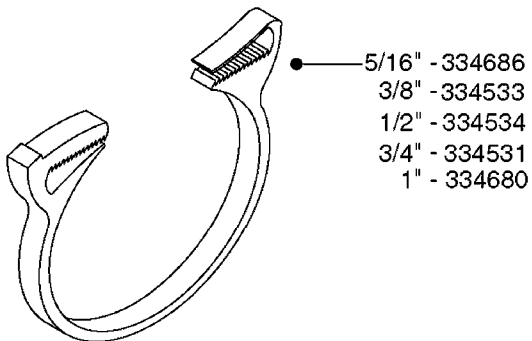

I.D.	PART # (ONE FOOT)	
3/8" 1/2" 3/4" 1" 1-1/4"	92701703 92702103 92703203 92712403 92734403	 <p>RUBBER HOSE SMOOTH, BLACK, TWO BLUE STRIPES</p>
5/16" 3/8" 1/4" 1/2" 3/4"	927281 927284 927268 927269 927270	 <p>PVC HOSE SHINY, BLACK, SMOOTH, TWO WHITE STRIPES</p>
1" 1-1/4" 1-1/2" 2" 2-1/2"	92702403 92738900 92702603 92702703 92702803	 <p>PVC SPIRAL SUCTION HOSE SHINY, RIBBED, GRAY</p>
3/4"	927205	 <p>PVC HOSE CLEAR, SMOOTH</p>
1/2" 3/4"	10631003 927231	 <p>PVC HOSE SMOOTH, CLEAR, REINFORCED WITH WHITE MESH</p>
4mm 6mm 8mm 10mm	927253 RED 927264 RED 927306 BLACK 927330 BLACK	 <p>PVC AIR HOSE SMOOTH</p>

L0120

BULK HOSE
L0120-HIN, 01:01:16

Page 1
Date 06.11.2017 17:58

parts-n°	order qty	description
927205	1	HOSE R X CLEAR X 3/4 X 0012"
927231	1	HOSE R X PVCX3/4 CLR/BRD 0012"
927253	1	AIR HOSE, DIAMETER 4MM
927264	1	HOSE R X PE D6/D4 X 0012"
927268	1	HOSE R X PVC X 1/4 X 0012"
927269	1	HOSE R X PVC X 1/2 X 0012"
927270	1	HOSE R X PVC X 3/4 X 0012"
927281	1	HOSE R X PVC X 5/16 X 0012"
927284	1	HOSE 3/8 PVC W/ INSERT
927306	1	HOSE R X PE D8/D6 X 0012"BLACK
927330	1	HOSE R X PE D10/D8 X 012"BLACK
10631003	1	HOSE R X CLEAR BRAID.X 1/2 12"
92701703	1	HOSE R X3/8" X300PSI WP X0012"
92702103	1	HOSE R X1/2" X300PSI WP X0012"
92702403	1	HOSE PVC SUCT GRAY 1"
92702603	1	HOSE PVC SUCT GRAY 1-1/2"
92702703	1	HOSE PVC SUCT GRAY 2"
92702803	1	HOSE PVC SUCT GRAY 2.5"
92703203	1	HOSE R X3/4" X300PSI WP X0012"
92712403	1	HOSE R X1" X300PSI WP X0012"
92734403	1	HOSE R X5/4" X200PSI WP X0012"
92738900	1	HOSE R X PVC X 1-1/4" 0012"

Hose Size	Pressure	Suction	Clamp Code
3/8"	28029803		6706
1/2"	28029803		6706
3/4"	28029903		6712
1"	28030003	28029903	6716
1-1/4"	28030103		6724
1-1/2"		28030103	6724
2"		28030203	235-67
2-1/2"		28030303	235-74
3"		28030403	235-82