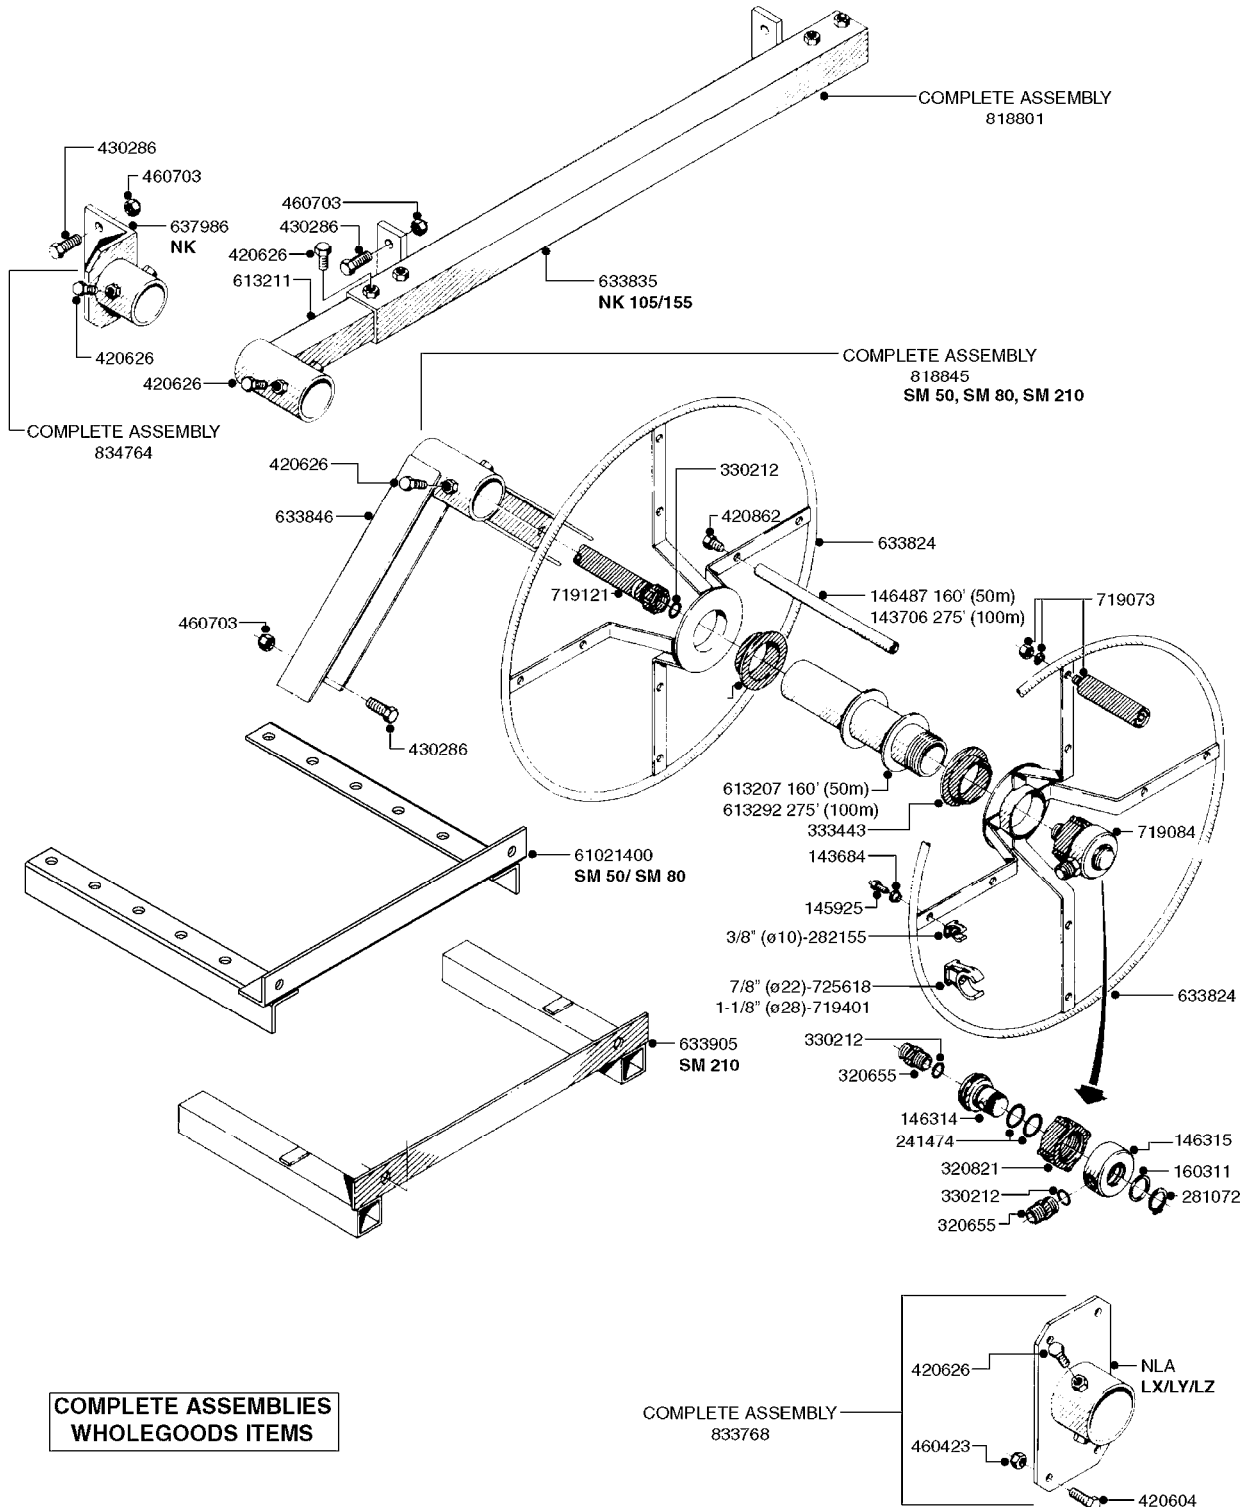

COMPLETE ASSEMBLY:
 818377 - 160' x 3/8" (50m) HOSE REEL
 818381 - 320' X 3/8" (100m) HOSE REEL

K0490

HOSE REEL ASSEMBLIES
K0490-HIN, 01:01:16

Page 1

Date 06.11.2017 17:58

parts-n°	order qty	description
143684	1	BUSHING F. HOSE REEL
143706	1	SPACER TUBE F. 275' HOSE REEL
145925	1	NIPPLE M10 M6
146314	1	UNION BUSHING F.HOSE REEL
146315	1	RING FOR HOSE REEL
146487	1	SPACER ROD F/HOSE REEL 225mm
160311	1	WASHER D30/D20.4X2
241474	1	O-RING NITRIL
281072	1	SNAP-RING OUTER 20X1.20
282155	1	CLIP F.TUBE SUPPORT
320655	1	FITT.DK HN 1/2"-1/2" BSP
320821	1	FITT.DK NUT 1-1/2" BSP
330212	1	O-RING D19/D14X2.4 F.1/2"NUT
333443	1	BUSHING F. HOSE REEL
420604	1	BOLT HEX 8.8 DEL M10X25 FT DIN933
420626	1	BOLT HEX 8.8 DEL M10X20 FT
420862	1	BOLT HEX 8.8 DEL M10X16 FT
430286	1	BOLT HEX 8.8 DEL M12X30 FT
460423	1	NUT HEX M10X1.50 LOCK DIN985A2 SS
460703	1	NUT HEX M12X1.75 LOCK DIN985A2 SS
613207	1	CENTER TUBE FOR 164'HOSE REEL
613211	1	HOSE REEL NK 80/105
613292	1	CENTER TUBE 100 MM
633824	1	SIDE FOR HOSE REEL
633835	1	OUTER TUBE NK 300-600
633846	1	FITTING FOR HOSE REEL TR2/TR3
633905	1	BRKTS. HOSE REEL SM210
637986	1	CLAMP FITTING HOSE REEL
719073	1	HANDLE ASSY. F. HOSE REEL
719084	1	SWIVEL F.HOSE REEL
719121	1	HOSE 1/2'X2500M NUT
719401	1	CLIPS F.PISTOL ASSY.
725618	1	CLIP WHITE PLASTIC SNAP TYPE
818377	1	REEL FOR HOSE 160' X 3/8"
818381	1	REEL FOR HOSE 320' X 3/8'
818801	1	BKT.HOSE REEL MOUNT NL/NK/BOOM
818845	1	BKT.HOSE REEL SM210
833768	1	HOLDER F. HOSE REEL
834764	1	BKT.HOSE REEL MOUNT ESTATE SPR
61021400	1	BKT. BOOM MOUNT SM53/80 US