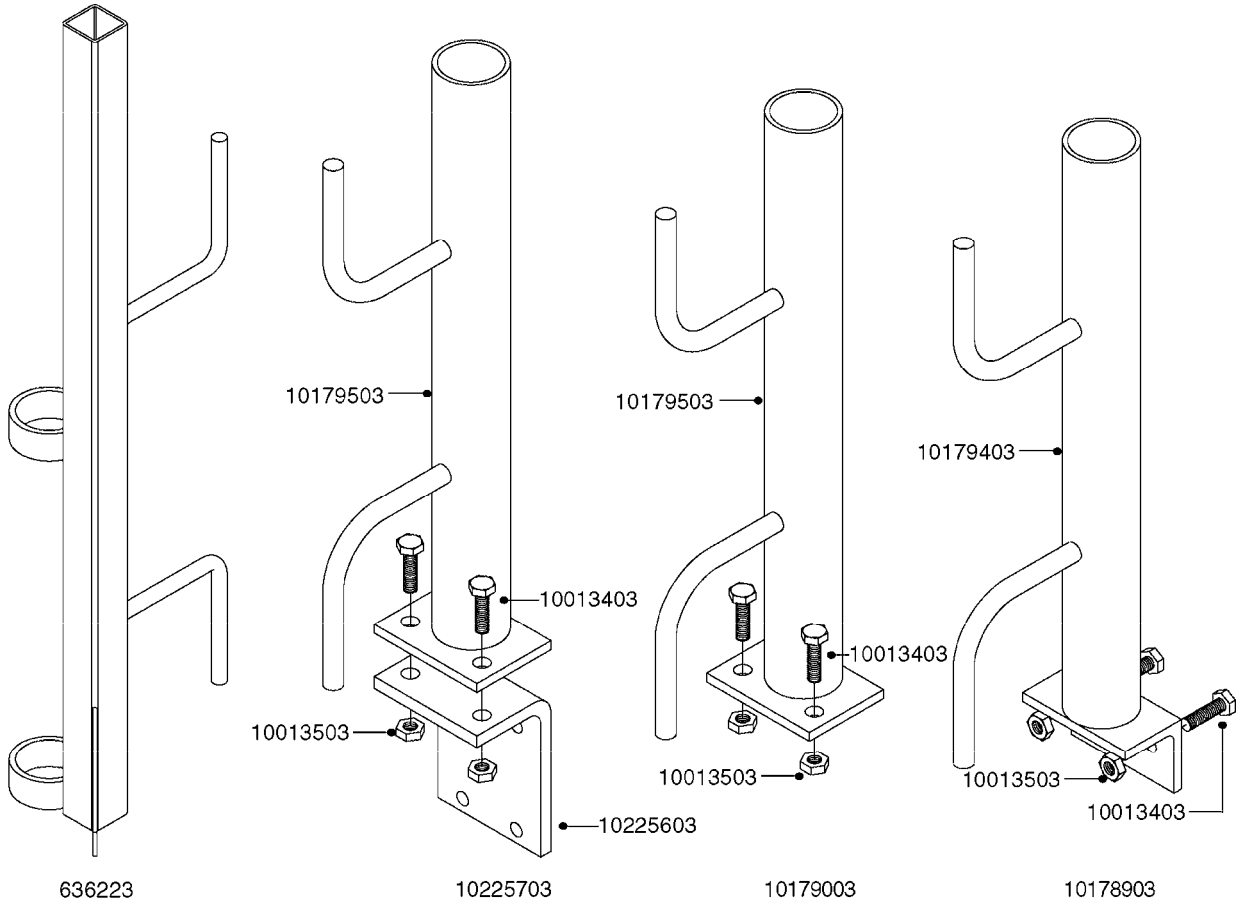

COMPLETE ASSEMBLY:
 818377 - 160' x 3/8" (50m) HOSE REEL
 818381 - 320' X 3/8" (100m) HOSE REEL

K0490

HOSE REEL ASSEMBLIES
K0490-HIN, 01:01:16

Page 1

Date 06.11.2017 17:58

parts-n°	order qty	description
143684	1	BUSHING F. HOSE REEL
143706	1	SPACER TUBE F. 275' HOSE REEL
145925	1	NIPPLE M10 M6
146314	1	UNION BUSHING F.HOSE REEL
146315	1	RING FOR HOSE REEL
146487	1	SPACER ROD F/HOSE REEL 225mm
160311	1	WASHER D30/D20.4X2
241474	1	O-RING NITRIL
281072	1	SNAP-RING OUTER 20X1.20
282155	1	CLIP F.TUBE SUPPORT
320655	1	FITT.DK HN 1/2"-1/2" BSP
320821	1	FITT.DK NUT 1-1/2" BSP
330212	1	O-RING D19/D14X2.4 F.1/2"NUT
333443	1	BUSHING F. HOSE REEL
420604	1	BOLT HEX 8.8 DEL M10X25 FT DIN933
420626	1	BOLT HEX 8.8 DEL M10X20 FT
420862	1	BOLT HEX 8.8 DEL M10X16 FT
430286	1	BOLT HEX 8.8 DEL M12X30 FT
460423	1	NUT HEX M10X1.50 LOCK DIN985A2 SS
460703	1	NUT HEX M12X1.75 LOCK DIN985A2 SS
613207	1	CENTER TUBE FOR 164'HOSE REEL
613211	1	HOSE REEL NK 80/105
613292	1	CENTER TUBE 100 MM
633824	1	SIDE FOR HOSE REEL
633835	1	OUTER TUBE NK 300-600
633846	1	FITTING FOR HOSE REEL TR2/TR3
633905	1	BRKTS. HOSE REEL SM210
637986	1	CLAMP FITTING HOSE REEL
719073	1	HANDLE ASSY. F. HOSE REEL
719084	1	SWIVEL F.HOSE REEL
719121	1	HOSE 1/2'X2500M NUT
719401	1	CLIPS F.PISTOL ASSY.
725618	1	CLIP WHITE PLASTIC SNAP TYPE
818377	1	REEL FOR HOSE 160' X 3/8"
818381	1	REEL FOR HOSE 320' X 3/8'
818801	1	BKT.HOSE REEL MOUNT NL/NK/BOOM
818845	1	BKT.HOSE REEL SM210
833768	1	HOLDER F. HOSE REEL
834764	1	BKT.HOSE REEL MOUNT ESTATE SPR
61021400	1	BKT. BOOM MOUNT SM53/80 US