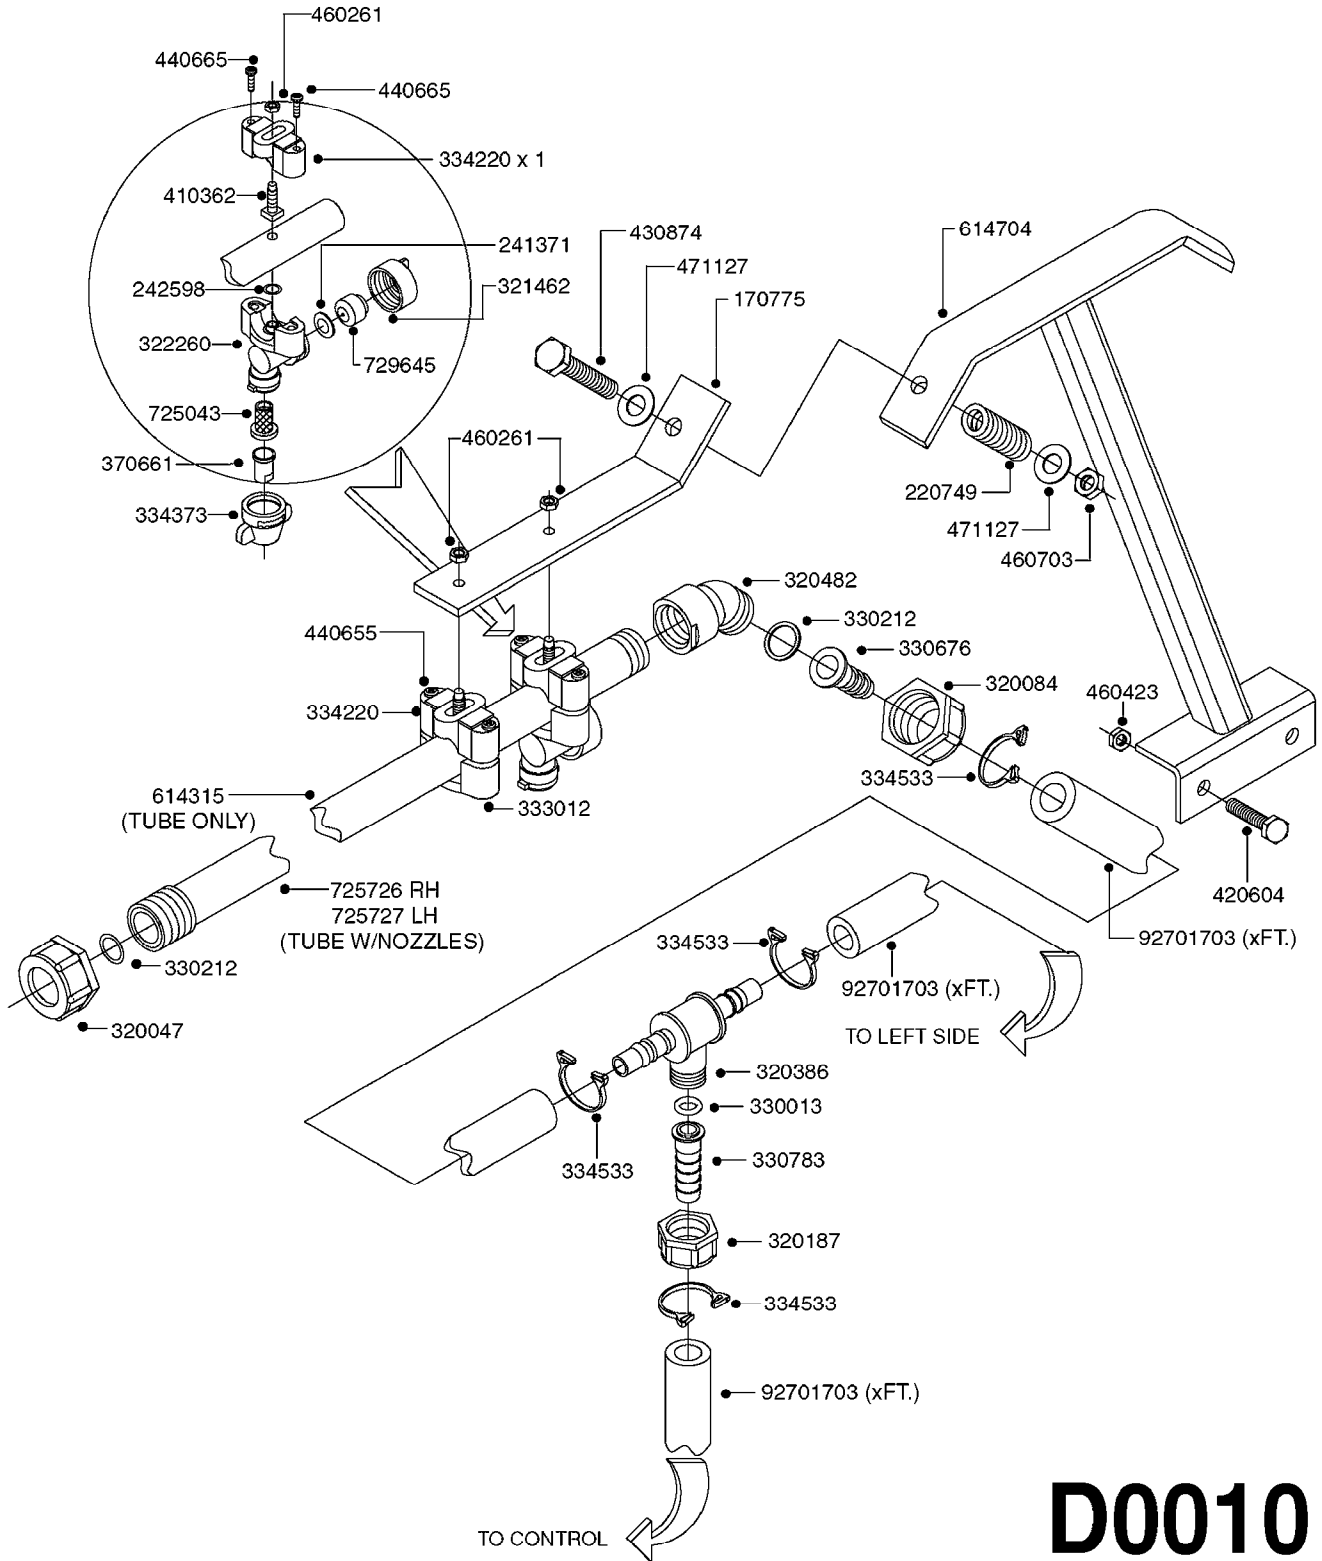

D0010

BOOM - 6' FOLDING
D0010-HIN, 01:01:16

Page 1
Date 06.11.2017 17:58

parts-n°	order qty	description
170775	1	ARM FOR ATV BOOM
220749	1	SPRING D20.5X52
241371	1	DIAPHRAGM, NO-DRIP alt 241371
242598	1	O-RING D7.0 X 2.5 NITRIL
320047	1	FITT.DK CAPNUT 1/2" BSP
320084	1	FITT.DK NUT 1/2" BSP
320187	1	FITT.DK CAP 3/8" BSP BLACK
320386	1	FITT.DK TEE 3/8X3/8HB X3/8"BSP
320482	1	FITT.DK ELB. 1/2" BSP 60 DEG.
321462	1	CAP F.NO-DRIP ASSY.
322260	1	NOZZLE HOLDER LOWER PART
330013	1	O-RING D15/D10X2.5 F.3/8"NUT
330212	1	O-RING D19/D14X2.4 F.1/2"NUT
330676	1	FITT.DK HB 3/8" F. 1/2" NUT
330783	1	FITT.DK HB 3/8"F.3/8" NUT
333012	1	NOZZLE HOLD. UPPER PART
334220	1	YOKE, UPPER NOZZLE BODY
334373	1	SNAP-FIT NOZZLE HOLDER RED
334533	1	CLAMP HOSE PLASTIC 3/8"
370661	1	NOZZLE FLAT FAN 4110-12
410362	1	BOLT HEX 8.8 SS M6X20
420604	1	BOLT HEX 8.8 DEL M10X25 FT DIN933
430874	1	SCREW SET 8.8 DEL M12X70 FT
440665	1	SCREW M4.2X16 STAINLESS
460261	1	NUT HEX M6X1.00 LOCK DIN985 A2 SS
460423	1	NUT HEX M10X1.50 LOCK DIN985A2 SS
460703	1	NUT HEX M12X1.75 LOCK DIN985A2 SS
471127	1	WASHER Z12N 13X24X2,5 RST
614315	1	TUBE F.6'BOOM W.ENDS NO NOZZ.
614704	1	UPRIGHT FOR ATV SPRAYER
725043	1	SCREEN 50 MESH W.GASKET,BLUE
725726	1	NOZZLE TUBE ASSY. ES30 RIGHT
725727	1	NOZZLE TUBE ASSY. ES30 LEFT
729645	1	NON-DRIP SPRING ASSY.GREEN 10
92701703	1	HOSE R X3/8" X300PSI WP X0012"