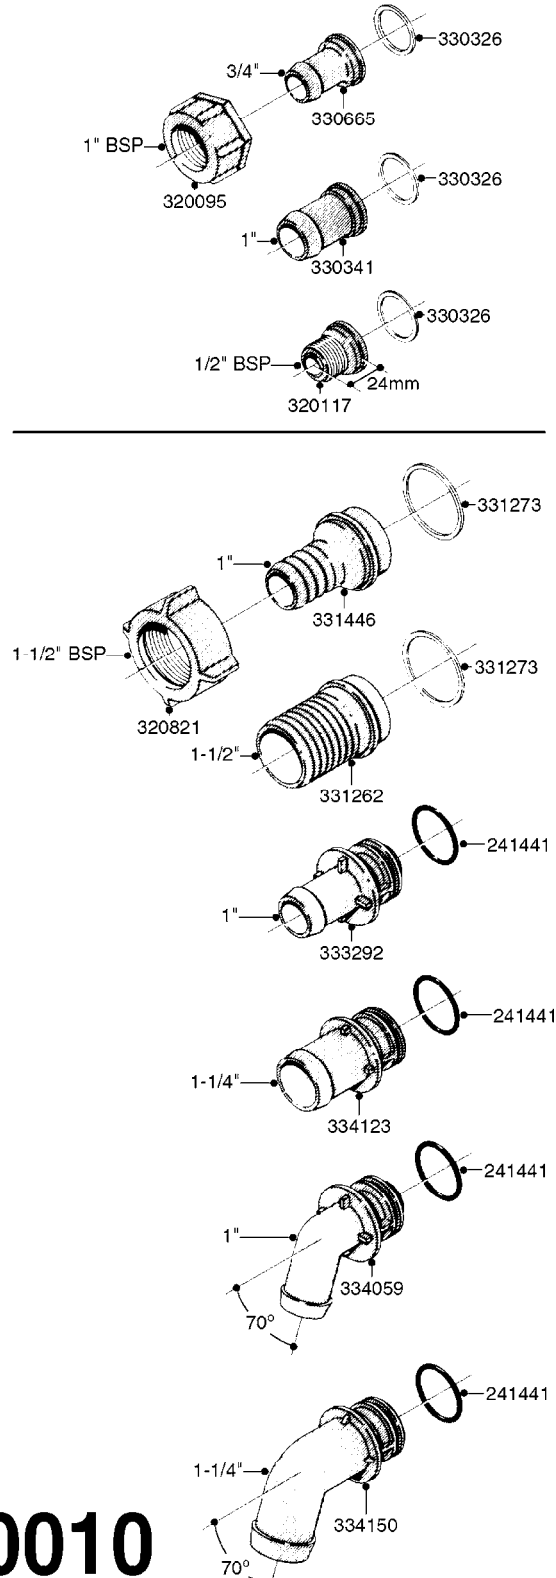

L0010

parts-n°	order qty	description
240085	1	O-RING D13,1/8,3X02,4 NITRIL
241441	1	O-RING D29.3X3
242594	1	O-RING D14 X 1.78 SCH.70-EPDM
320084	1	FITT.DK NUT 1/2" BSP
320095	1	FITT.DK NUT 1" BSP
320117	1	FITT.DK CONN.1/2"BSP F. 1" CAP
320187	1	FITT.DK CAP 3/8" BSP BLACK
320283	1	FITT.DK NUT 3/4"BSP
320821	1	FITT.DK NUT 1-1/2" BSP
321495	1	FITT.DK REDUC 1/4'BSP F.3/4'NT
321576	1	FITT.DK CONN 1/2"BSP F.3/4"NUT
330013	1	O-RING D15/D10X2.5 F.3/8"NUT
330212	1	O-RING D19/D14X2.4 F.1/2"NUT
330326	1	O-RING D30/D24X2 F.1"NUT
330341	1	FITT.DK HB 1" F. 1" NUT
330595	1	O-RING D24.6/D20X2.1 -3/4"
330665	1	3/4' HOSE TAIL F/1' CAP
330676	1	FITT.DK HB 3/8" F. 1/2" NUT
330687	1	FITT.DK HB 1/2" F. 1/2" NUT
330691	1	FITT.DK HB 3/4'F.3/4' NUT
330783	1	FITT.DK HB 3/8" F.3/8" NUT
331262	1	FITT.DK HB 1-1/2" F. 1-1/2"NUT
331273	1	O-RING D44/D38X2 F.1-1/2"
331446	1	FITT.DK HB 1" F.1-1/2" NUT
331807	1	FITT.DK HB 5/16" F.3/8" NUT
332286	1	FITT.DK HB 1/2" F. 3/4" NUT
332905	1	FITT.DK HB 1/2" F. 3/4" CAP
332927	1	PLUG F. NOZZLE TUBE 3/4'
333292	1	FITT.DK HB 1"O'RING F.1-1/2"
333664	1	FITT.DK HB 5/16' F. 1/2' NUT
334044	1	FITT.DK HB 3/4' F. 3/4' CAP
334059	1	FITT.DK EL 1" 110 DEG.F.1-1/2"
334123	1	FITT.DK HB 1-1/4"O-RNG F.1-1/2"
334150	1	FITT.DK HB 1-1/4" 110 F.1-1/2"
390542	1	PLUG WASHER FOR 3/4'CAP NUT
716236	1	FITT.DK HB 1/2" ASSY. F. 3/4"
716413	1	FITT.DK PLUG ASSY. F.NOZ TUBE
717426	1	FITT.DK REDUC 1/4"BSP F.3/4"N
720856	1	FITT.DK 1/2'BSP ASSY.F.3/4'NUT
724621	1	FITT.DK HB 3/4"ASSY F.3/4" NUT