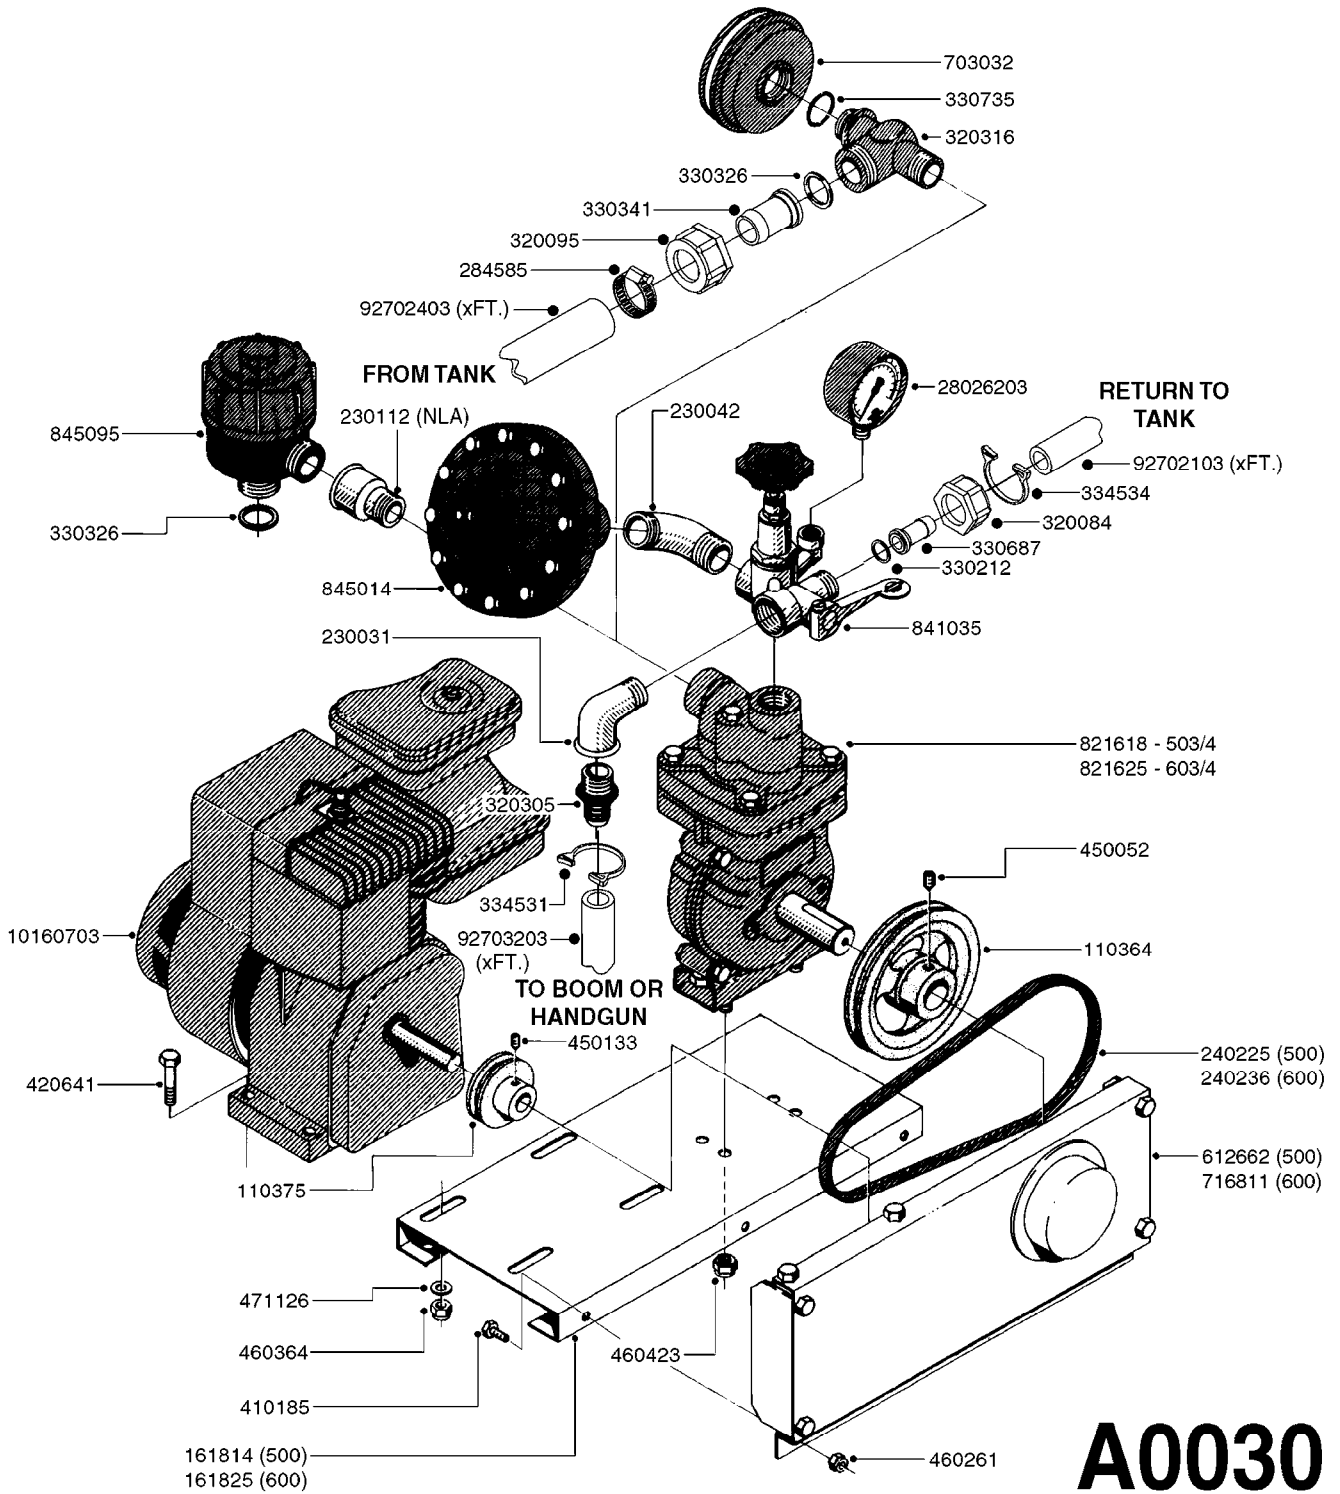

A0030

PUMP - 500/600 W/B&S 3.5 HP
A0030-HIN, 01:01:16

Page 1
Date 06.11.2017 17:58

parts-n°	order qty	description
110364	1	VEE BELT PULLEY S-118-1 02 H7
110375	1	VEE BELT PULLEY, S50-1-5/8'H7
161814	1	MOUNT PLATE
161825	1	PUMP BASE
230031	1	ELBOW 3/4' GF92LZ
230042	1	ELBOW 3/4"
230112	1	REDUCING NIPPLE 1"X3/4" GF 246
240225	1	VEE BELT S 34
240236	1	VEE BELT Z 27
284585	1	CLAMP HOSE GEAR 1" MINI 020
320084	1	FITT.DK NUT 1/2" BSP
320095	1	FITT.DK NUT 1" BSP
320305	1	FITT.DK HB 3/4'- 3/4' BSP
320316	1	FITT.DK TEE 3/4" X3/4" X1"BSP
330212	1	O-RING D19/D14X2.4 F.1/2"NUT
330326	1	O-RING D30/D24X2 F.1"NUT
330341	1	FITT.DK HB 1" F. 1" NUT
330687	1	FITT.DK HB 1/2" F. 1/2" NUT
330735	1	O-RING D30/D26X2
334531	1	CLAMP HOSE PLASTIC 3/4"
334534	1	CLAMP HOSE PLASTIC 1/2"
410185	1	BOLT HEX 8.8 DEL M6X16
420641	1	SCREW HM 8X35/22 A2 SS DIN931
450052	1	SCREW SET M8X10 BLACK ALLAN
450133	1	SCREW SET M6X10 BLACK ALLAN
460261	1	NUT HEX M6X1.00 LOCK DIN985 A2 SS
460364	1	NUT HU M8 A2 SS DIN934
460423	1	NUT HEX M10X1.50 LOCK DIN985A2 SS
471126	1	WASHER, M8, Ø16/ 8.4X 1.6, SS
612662	1	GUARD FOR 321 PUMP UNIT GAS
703032	1	SUCTION AIR BOTTLE 3/4" COMPL.
716811	1	GUARD
821618	1	PUMP 503/4 800RPM STRIGHT SHAF
821625	1	PUMP 603/4 800RPM STRIGHT SHAF
841035	1	OPER.UNIT BRASS F. 600 GAS MTR
845014	1	AIR BOTTLE COMPLETE HJ73
845095	1	FILTER COMPLETE
10160703	1	ENG.B&S 3.5HP 91202-1017-E1
28026203	1	GAUGE 200PSI/BR, 2.5"1/4BSP-BTM
92702103	1	HOSE R X1/2" X300PSI WP X0012"
92702403	1	HOSE PVC SUCT GRAY 1"
92703203	1	HOSE R X3/4" X300PSI WP X0012"