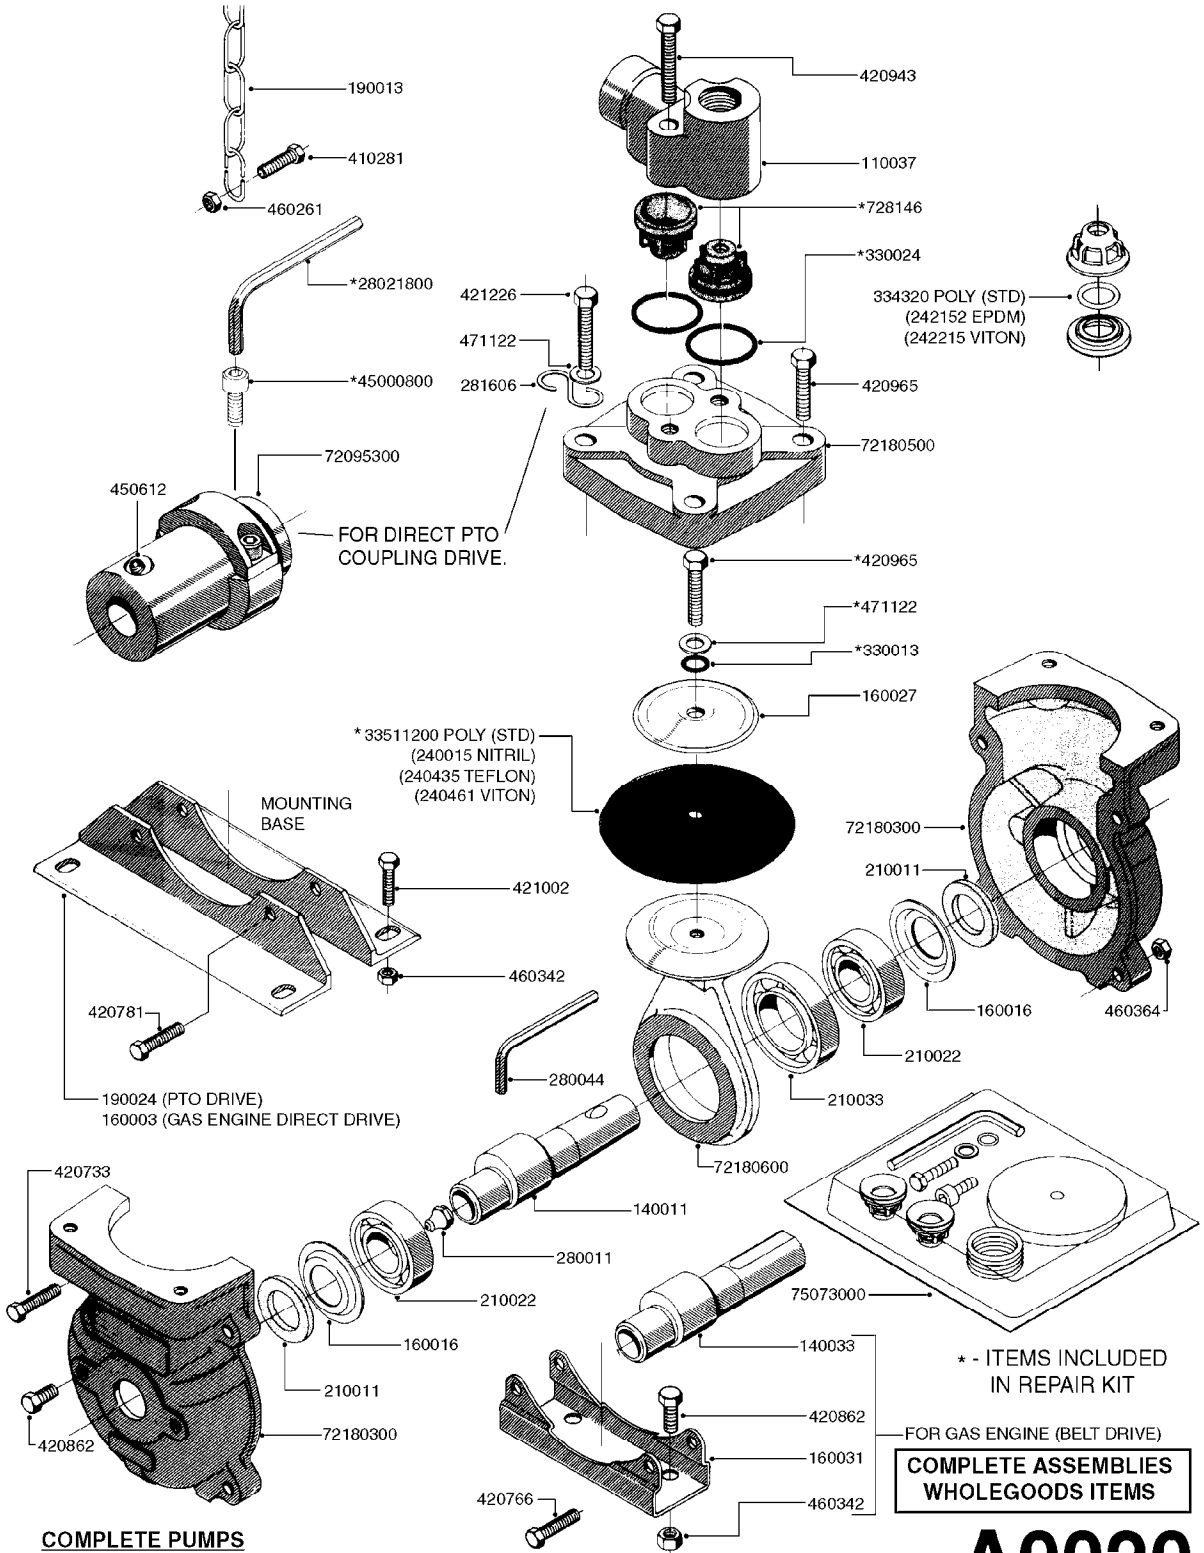

FOR DIRECT PTO COUPLING DRIVE.

MOUNTING BASE

* - ITEMS INCLUDED IN REPAIR KIT

FOR GAS ENGINE (BELT DRIVE)
COMPLETE ASSEMBLIES WHOLEGOODS ITEMS

COMPLETE PUMPS
821617 - PUMP ONLY
10521303 - WITH PTO & DAMPER

A0020

PUMP - 503
A0020-HIN, 01:01:16

Page 1
Date 06.11.2017 17:58

parts-n°	order qty	description
110037	1	VALVE CHAMBER MOD 500 PAINTED
140011	1	CRANK SHAFT MODEL 500
140033	1	CRANK SHAFT,MODEL 500/4
160003	1	PUMP MOUNT PLATE TALL 500/600
160016	1	DUST PLATE
160027	1	DIAPHRAGM UPPER DISC 500-600
160031	1	BASE PLATE MODEL 500-600
190013	1	CHAIN 35XL=800
190024	1	ANGLE IRON FOOT, MODEL 500-600
210011	1	SEAL FELT D39/23 X 4
210022	1	BEARING BALL 6205
210033	1	BEARING BALL 6007
240015	1	DIAPHRAGM MODEL 500-600 NITRIL
240435	1	DIAP alts 332021PUR,240015NITR
240461	1	DIAPHRAGM MODEL 500-600 VITON
242152	1	O-RING D18.2X3 EPDM
242215	1	O-RING D18X3 VITON
280011	1	GREASE NIPPLE 1/8' SAE H TR
280044	1	KEY HEXAGON W6 3/16'
281606	1	S-HOOK GALVANIZED
330013	1	O-RING D15/D10X2.5 F.3/8"NUT
330024	1	O-RING D41,1/D34.5 X 3,5
334320	1	O-RING D18X3 POLYURETHANE
410281	1	BOLT HEX 8.8 DEL M6X25 DIN933 A2
420733	1	BOLT HEX 8.8 DEL M8X40
420766	1	BOLT HEX 8.8 DEL M8X45
420781	1	BOLT HEX 8.8 DEL M8X50
420862	1	BOLT HEX 8.8 DEL M10X16 FT
420943	1	BOLT HEX 8.8 DEL M10X50
420965	1	M10X40 MACHINE SCREW STAINLESS
421002	1	BOLT HEX 8.8 DEL M10X30 FT DIN933
421226	1	BOLT HEX 8.8 DEL M10X45
450612	1	SCREW M10X16 POINTED
460261	1	NUT HEX M6X1.00 LOCK DIN985 A2 SS
460342	1	NUT HEX M10 DEL DIN934
460364	1	NUT HU M8 A2 SS DIN934
471122	1	WASHER, M10, Ø20/10.5X 2.0, SS
728146	1	VALVE FOR 361(726890/707932)
821617	1	PUMP 503/7 W FOOT TAPERED SHAF
10521303	1	PUMP 500 C/W PTO 540 RPM
28021800	1	KEY HEXAGON 8MM FOR M10
33511200	1	DIAPHRAGM 500-603 PUR 2006
45000800	1	BOLT ROUND M10X25
72095300	1	COUPLING 1-3/8' X 25, PAINTED
72180300	1	PUMP HOUSING 503 RED W/BOLTS
72180500	1	DIAPHRAGM COVER 503 W/BOLTS
72180600	1	CONNECTING ROD FOR 503-603 M10
75073000	1	PUMP KIT 503 "06"