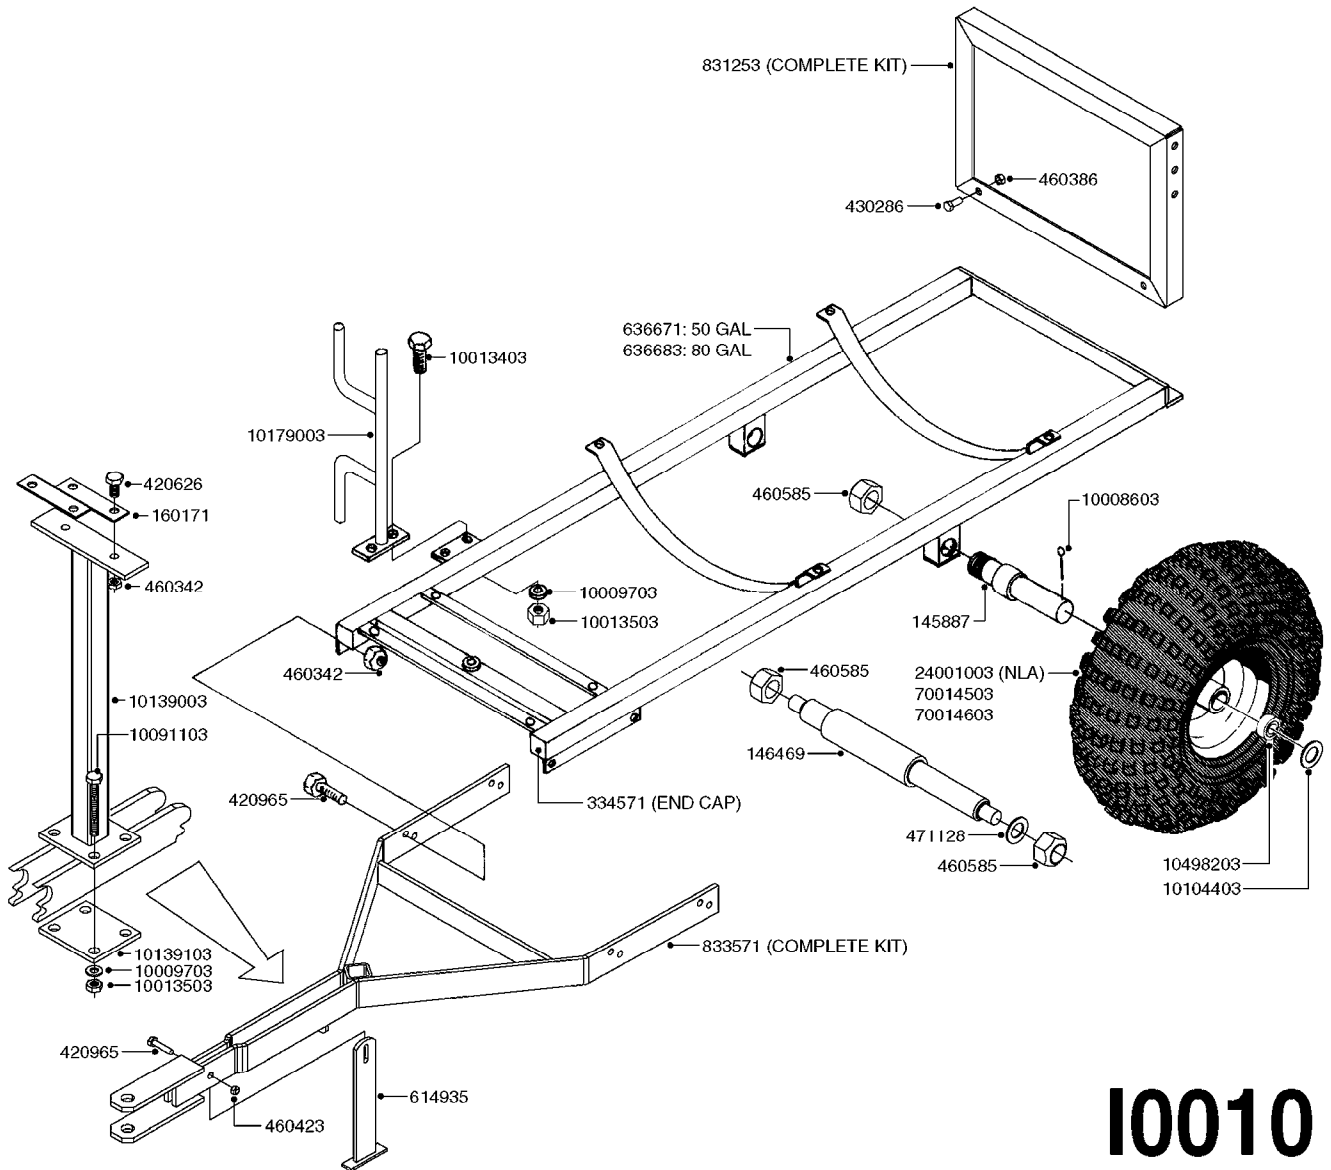

ATV 50/80 FRAME
I0010-HIN, 01:01:16

Page 1
Date 06.11.2017 17:58

parts-n°	order qty	description
145887	1	AXLE SHAFT ES30/53
146469	1	AXLE SHAFT ESTATE TRAILER SPRY
160171	1	MOUNTING PLATE NK
334571	1	PLUG 40x40x2 F.SQ.TUBE
420626	1	BOLT HEX 8.8 DEL M10X20 FT
420965	1	M10X40 MACHINE SCREW STAINLESS
430286	1	BOLT HEX 8.8 DEL M12X30 FT
460342	1	NUT HEX M10 DEL DIN934
460386	1	NUT HEX M12X1.75
460423	1	NUT HEX M10X1.50 LOCK DIN985A2 SS
460585	1	LOCKING NUT M16 DIN985 A2 SS
471128	1	WASHER, M16, Ø30/17.0X 3.0, SS
614935	1	JACK STAND FOR ES30/53
636671	1	FRAME TR/ATV 53
636683	1	FRAME FOR ATV/ES 80
831253	1	REAR BOOM MT.FOR ATV/ES80
833571	1	DRAW BAR FOR ES30/50/80
10008603	1	COTTER PIN 1/8"X 1-1/2"
10009703	1	WASHER LOCK L/W Z 3/8"
10013403	1	BOLT HEX 3/8-16X1 1/4 HCS Z5
10013503	1	NUT HEX NC 3/8"
10091103	1	BOLT HEX 3/8 NC GR.2 03.00'
10104403	1	WASHER PLATE 1'
10139003	1	CONTROL POST/TR25/53/80
10139103	1	PLATE CONTROL POST TR/25/53/80
10179003	1	WRAP HOSE BOTTOM PLATE MOUNT
10498203	1	BEARING PFB-200, F.ATV WHEEL
24001003	1	TIRE 20/10.00 x 8 6 PLY ATV
70014503	1	TIRE & RIM ASY 16X750-8 X 4"HU
70014603	1	TIRE & RIM ASY 20X10-8 X 4"HUB