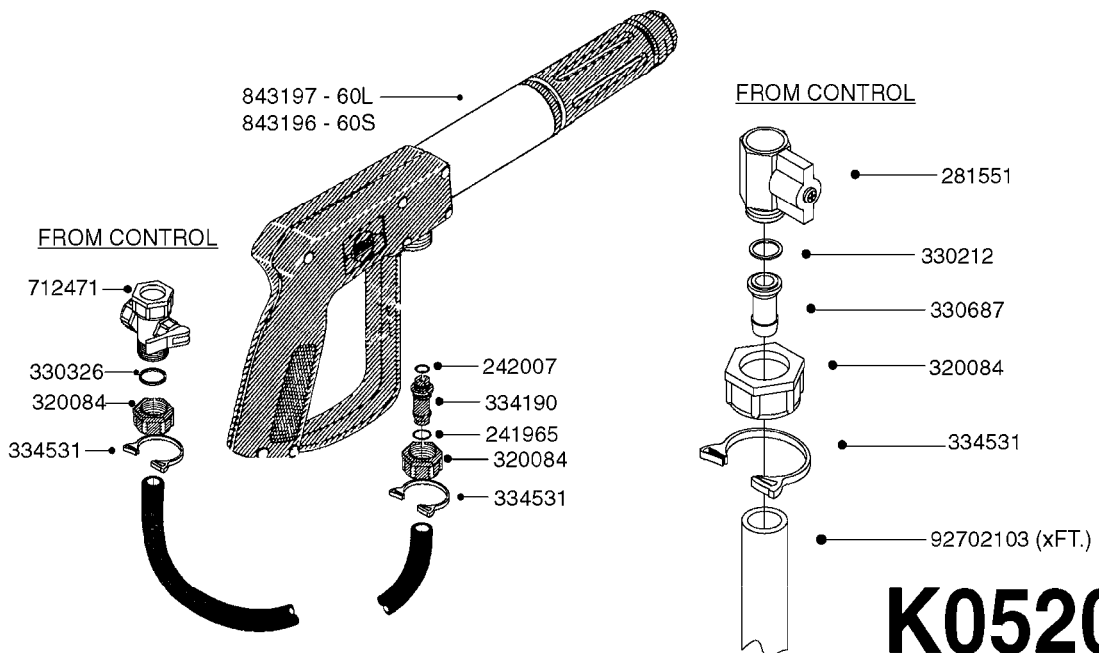

COMPLETE ASSEMBLY:
 818377 - 160' x 3/8" (50m) HOSE REEL
 818381 - 320' X 3/8" (100m) HOSE REEL

K0490

HOSE REEL ASSEMBLIES
K0490-HIN, 01:01:16

Page 1

Date 06.11.2017 17:58

parts-n°	order qty	description
143684	1	BUSHING F. HOSE REEL
143706	1	SPACER TUBE F. 275' HOSE REEL
145925	1	NIPPLE M10 M6
146314	1	UNION BUSHING F.HOSE REEL
146315	1	RING FOR HOSE REEL
146487	1	SPACER ROD F/HOSE REEL 225mm
160311	1	WASHER D30/D20.4X2
241474	1	O-RING NITRIL
281072	1	SNAP-RING OUTER 20X1.20
282155	1	CLIP F.TUBE SUPPORT
320655	1	FITT.DK HN 1/2"-1/2" BSP
320821	1	FITT.DK NUT 1-1/2" BSP
330212	1	O-RING D19/D14X2.4 F.1/2"NUT
333443	1	BUSHING F. HOSE REEL
420604	1	BOLT HEX 8.8 DEL M10X25 FT DIN933
420626	1	BOLT HEX 8.8 DEL M10X20 FT
420862	1	BOLT HEX 8.8 DEL M10X16 FT
430286	1	BOLT HEX 8.8 DEL M12X30 FT
460423	1	NUT HEX M10X1.50 LOCK DIN985A2 SS
460703	1	NUT HEX M12X1.75 LOCK DIN985A2 SS
613207	1	CENTER TUBE FOR 164'HOSE REEL
613211	1	HOSE REEL NK 80/105
613292	1	CENTER TUBE 100 MM
633824	1	SIDE FOR HOSE REEL
633835	1	OUTER TUBE NK 300-600
633846	1	FITTING FOR HOSE REEL TR2/TR3
633905	1	BRKTS. HOSE REEL SM210
637986	1	CLAMP FITTING HOSE REEL
719073	1	HANDLE ASSY. F. HOSE REEL
719084	1	SWIVEL F.HOSE REEL
719121	1	HOSE 1/2'X2500M NUT
719401	1	CLIPS F.PISTOL ASSY.
725618	1	CLIP WHITE PLASTIC SNAP TYPE
818377	1	REEL FOR HOSE 160' X 3/8"
818381	1	REEL FOR HOSE 320' X 3/8'
818801	1	BKT.HOSE REEL MOUNT NL/NK/BOOM
818845	1	BKT.HOSE REEL SM210
833768	1	HOLDER F. HOSE REEL
834764	1	BKT.HOSE REEL MOUNT ESTATE SPR
61021400	1	BKT. BOOM MOUNT SM53/80 US