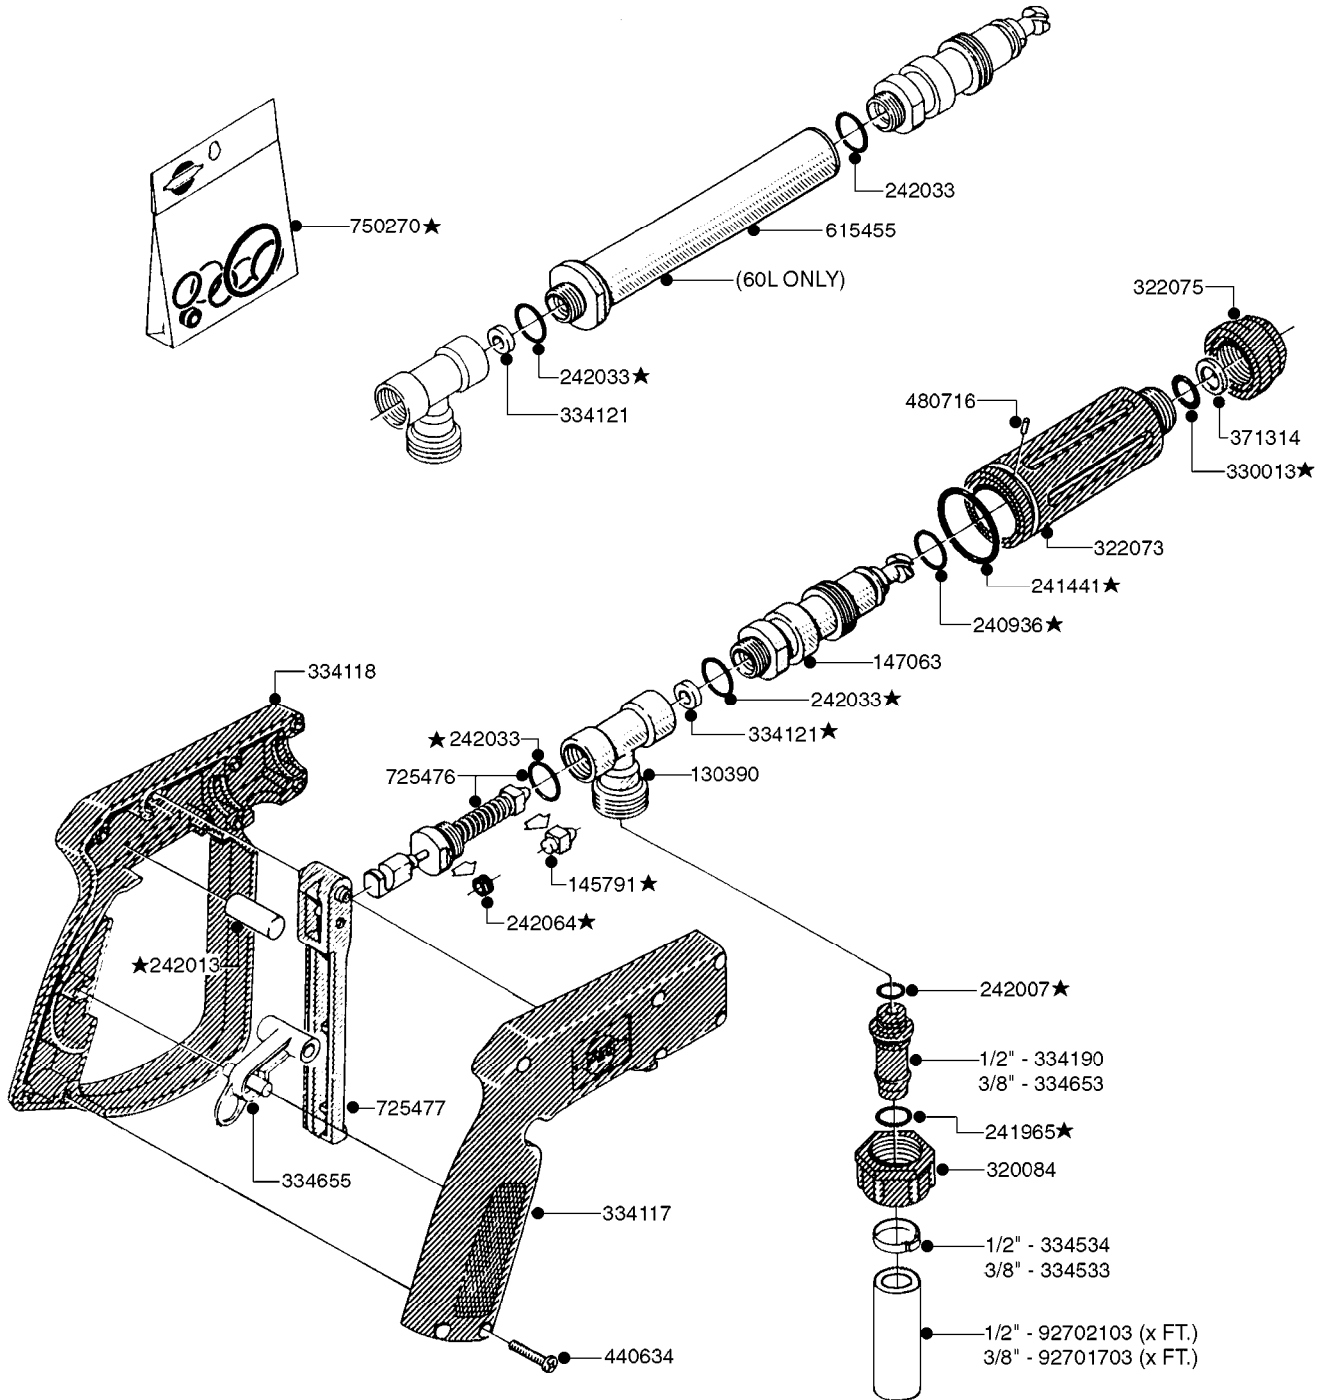

COMPLETE ASSEMBLY:
843197 - 60L
843196 - 60S

COMPLETE ASSEMBLIES
WHOLEGOODS ITEMS

K0480

HANDGUN TYPE 60S/60L POST 95
K0480-HIN, 01:01:16

Page 1

Date 06.11.2017 17:58

parts-n°	order qty	description
130390	1	TEE 3/8'X 1/2' BSP F.TYPE 60S
145791	1	CONE FOR ON/OFF
147063	1	SWIRL F.SPRAY GUN TYPE 60
240936	1	O-RING D13.3X2.4 NITRIL
241441	1	O-RING D29.3X3
241965	1	O-RING 12.1 X 1.6
242007	1	O-RING D9.1X1.6
242013	1	SPRING RUBBER F/TRIGGER
242033	1	O-RING
242064	1	SLEEVE RUBBER 3X8X4MM
320084	1	FITT.DK NUT 1/2" BSP
322073	1	HOUSING F.SWIRL TYPE 60S H.G.
322075	1	HOUSING F. NOZZLE
330013	1	O-RING D15/D10X2.5 F.3/8"NUT
334117	1	HANDLE PIECE RIGHT F.60S/60L
334118	1	HANDLE PIECE LEFT F.60S/60L
334121	1	SEAT FOR ON-OFF TYPE
334190	1	FITT.DK HB 1/2' F. PISTOL 60S
334533	1	CLAMP HOSE PLASTIC 3/8"
334534	1	CLAMP HOSE PLASTIC 1/2"
334653	1	FITT.DK HB 3/8' F.HANDGUN
334655	1	TRIGGER SAFETY F.60S/60L GUN
371314	1	NOZZLE CERAMIC 1099-20
440634	1	SCREW 5/8"
480716	1	PIN D3X6 STAINLESS
615455	1	TUBE F.LANCE TYPE 60L
725476	1	SPINDLE
725477	1	TRIGGER
750270	1	GASKET KIT F.SPRAY GUN
843196	1	GUN, MODEL 60S
843197	1	HANDGUN KIT TYPE 60 LONG
92701703	1	HOSE R X3/8" X300PSI WP X0012"
92702103	1	HOSE R X1/2" X300PSI WP X0012"