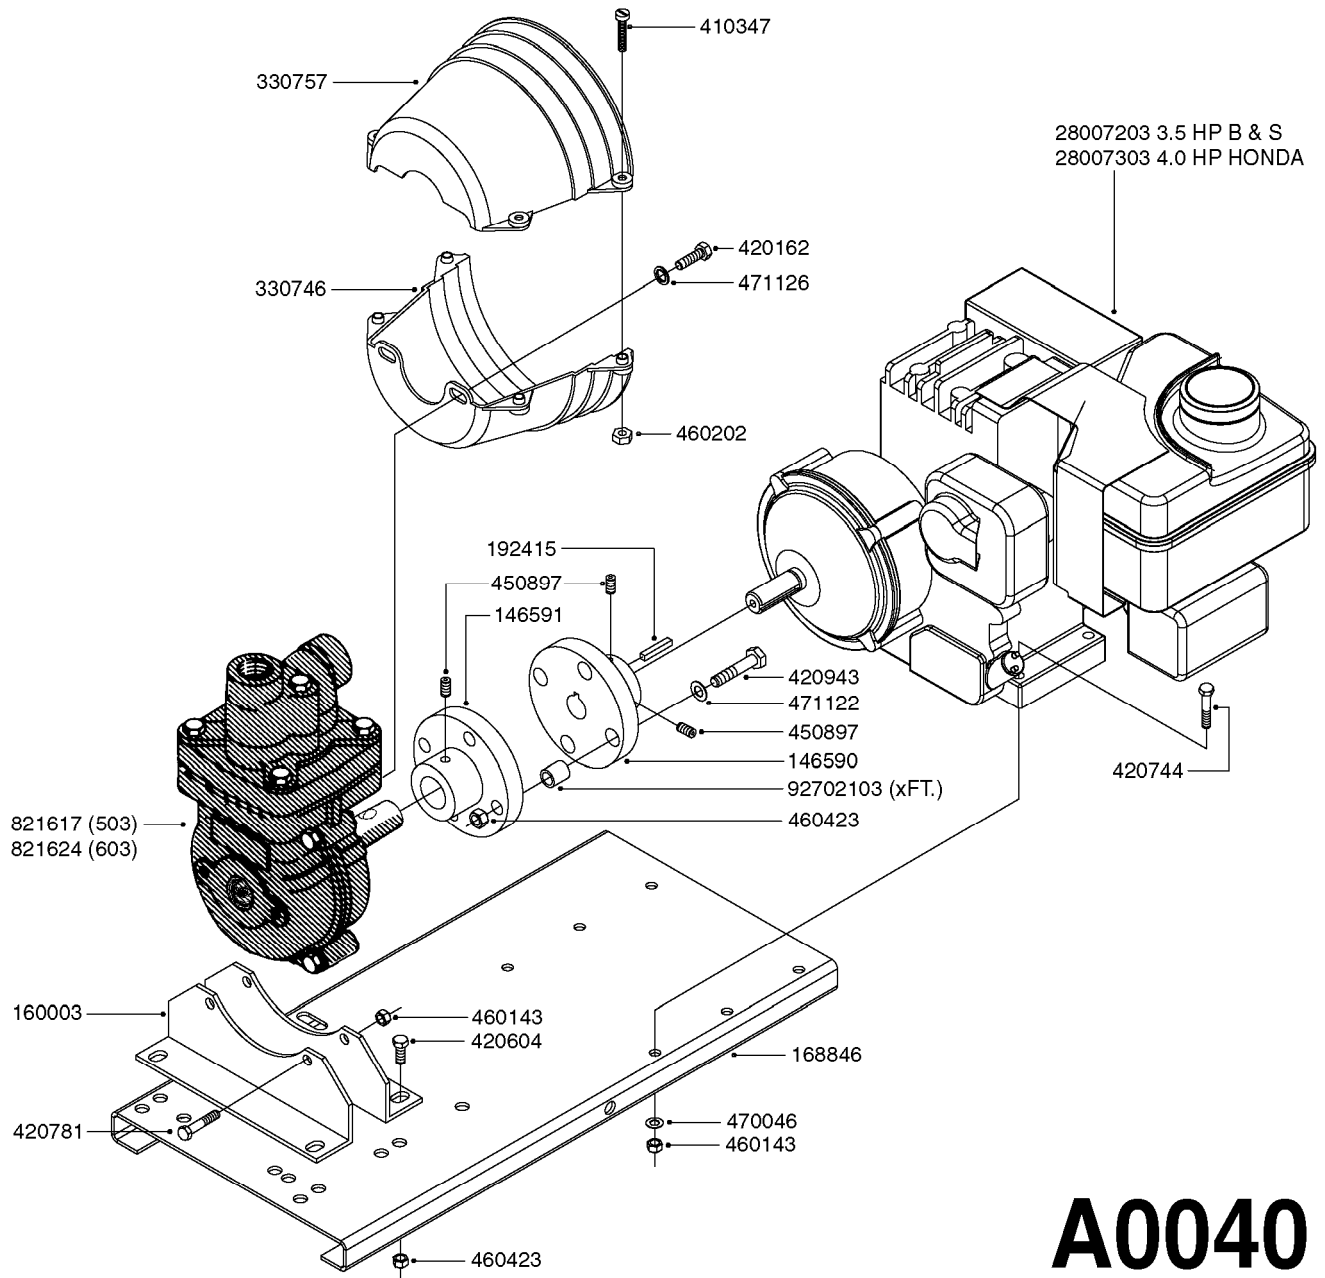

PUMP - 503/603 W/DIRECT DRIVE
A0040-HIN, 01:01:16

Page 1

Date 06.11.2017 17:58

parts-n°	order qty	description
146590	1	COUPLING F. ENGINE DIRECT DRIV
146591	1	COUPLING F.PUMP DIRECT DRIVE
160003	1	PUMP MOUNT PLATE TALL 500/600
168846	1	BASE PLATE F.DIRECT DRIVE UNIT
192415	1	KEY 3/16' X 38 BS NO. 91539
330746	1	GUARD PTO LOWER PART SHORT
330757	1	GUARD PTO UPPER PART SHORT
410347	1	SCREW M6X20 8.8
420162	1	BOLT HEX 8.8 DEL 3/8"x15MM
420604	1	BOLT HEX 8.8 DEL M10X25 FT DIN933
420744	1	SCEW HM 8X40/22 A2 SS DIN931
420781	1	BOLT HEX 8.8 DEL M8X50
420943	1	BOLT HEX 8.8 DEL M10X50
450897	1	SCREW SET M8 x 12
460143	1	NUT HEX M8X1.25 LOCK DIN985A2 SS
460202	1	NUT HEX M6
460423	1	NUT HEX M10X1.50 LOCK DIN985A2 SS
470046	1	WASHER D18D11X1 LOCK
471122	1	WASHER, M10, Ø20/10.5X 2.0, SS
471126	1	WASHER, M8, Ø16/ 8.4X 1.6, SS
821617	1	PUMP 503/7 W FOOT TAPERED SHAF
821624	1	PUMP 603/7 W. FOOT TAPERED SHA
28007203	1	ENG.B&S 3.5HP 6:1 REDUCT. RED
28007303	1	ENG.HONDA 4.0HP 6:1 REDUCT.
92702103	1	HOSE R X1/2" X300PSI WP X0012"