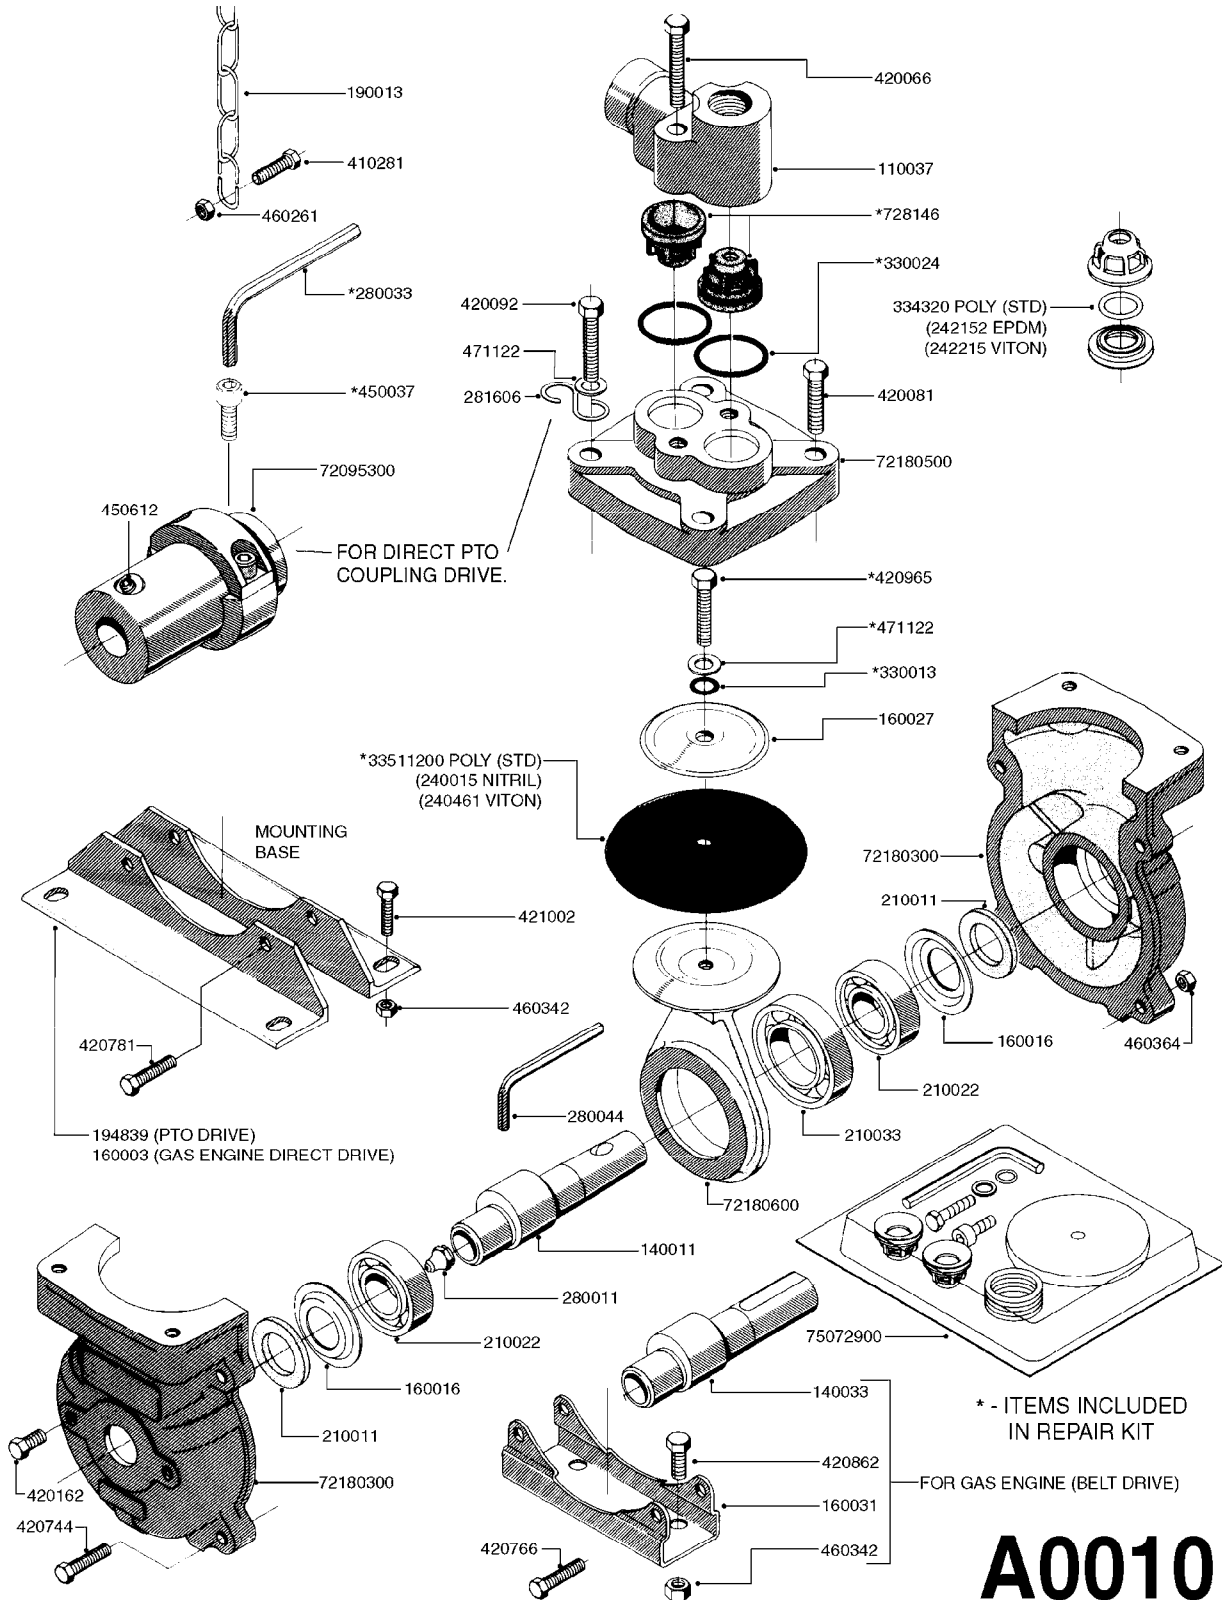

PUMP - 500
A0010-HIN, 01:01:16

A0010

PUMP - 500
A0010-HIN, 01:01:16

Page 1
Date 06.11.2017 17:58

parts-n°	order qty	description
110037	1	VALVE CHAMBER MOD 500 PAINTED
140011	1	CRANK SHAFT MODEL 500
140033	1	CRANK SHAFT,MODEL 500/4
160003	1	PUMP MOUNT PLATE TALL 500/600
160016	1	DUST PLATE
160027	1	DIAPHRAGM UPPER DISC 500-600
160031	1	BASE PLATE MODEL 500-600
190013	1	CHAIN 35XL=800
194839	1	ANGLE IRON FOOT, M 500-600 RED
210011	1	SEAL FELT D39/23 X 4
210022	1	BEARING BALL 6205
210033	1	BEARING BALL 6007
240015	1	DIAPHRAGM MODEL 500-600 NITRIL
240461	1	DIAPHRAGM MODEL 500-600 VITON
242152	1	O-RING D18.2X3 EPDM
242215	1	O-RING D18X3 VITON
280011	1	GREASE NIPPLE 1/8' SAE H TR
280033	1	KEY HEXAGON W9 5/16"
280044	1	KEY HEXAGON W6 3/16'
281606	1	S-HOOK GALVANIZED
330013	1	O-RING D15/D10X2.5 F.3/8"NUT
330024	1	O-RING D41,1/D34.5 X 3,5
334320	1	O-RING D18X3 POLYURETHANE
410281	1	BOLT HEX 8.8 DEL M6X25 DIN933 A2
420066	1	BOLT HEX 8.8 DEL 3/8"X50MM
420081	1	BOLT HEX 8.8 DEL 3/8"X40MM
420092	1	BOLT HEX 8.8 RAW 3/8"X45MM
420162	1	BOLT HEX 8.8 DEL 3/8"x15MM
420744	1	SCEW HM 8X40/22 A2 SS DIN931
420766	1	BOLT HEX 8.8 DEL M8X45
420781	1	BOLT HEX 8.8 DEL M8X50
420862	1	BOLT HEX 8.8 DEL M10X16 FT
420965	1	M10X40 MACHINE SCREW STAINLESS
421002	1	BOLT HEX 8.8 DEL M10X30 FT DIN933
450037	1	BOLT ROUND 3/8'X1' BLACK
450612	1	SCREW M10X16 POINTED
460261	1	NUT HEX M6X1.00 LOCK DIN985 A2 SS
460342	1	NUT HEX M10 DEL DIN934
460364	1	NUT HU M8 A2 SS DIN934
471122	1	WASHER, M10, Ø20/10.5X 2.0, SS
728146	1	VALVE FOR 361(726890/707932)
33511200	1	DIAPHRAGM 500-603 PUR 2006
72095300	1	COUPLING 1-3/8' X 25, PAINTED
72180300	1	PUMP HOUSING 503 RED W/BOLTS
72180500	1	DIAPHRAGM COVER 503 W/BOLTS
72180600	1	CONNECTING ROD FOR 503-603 M10
75072900	1	PUMP KIT 500 "06"