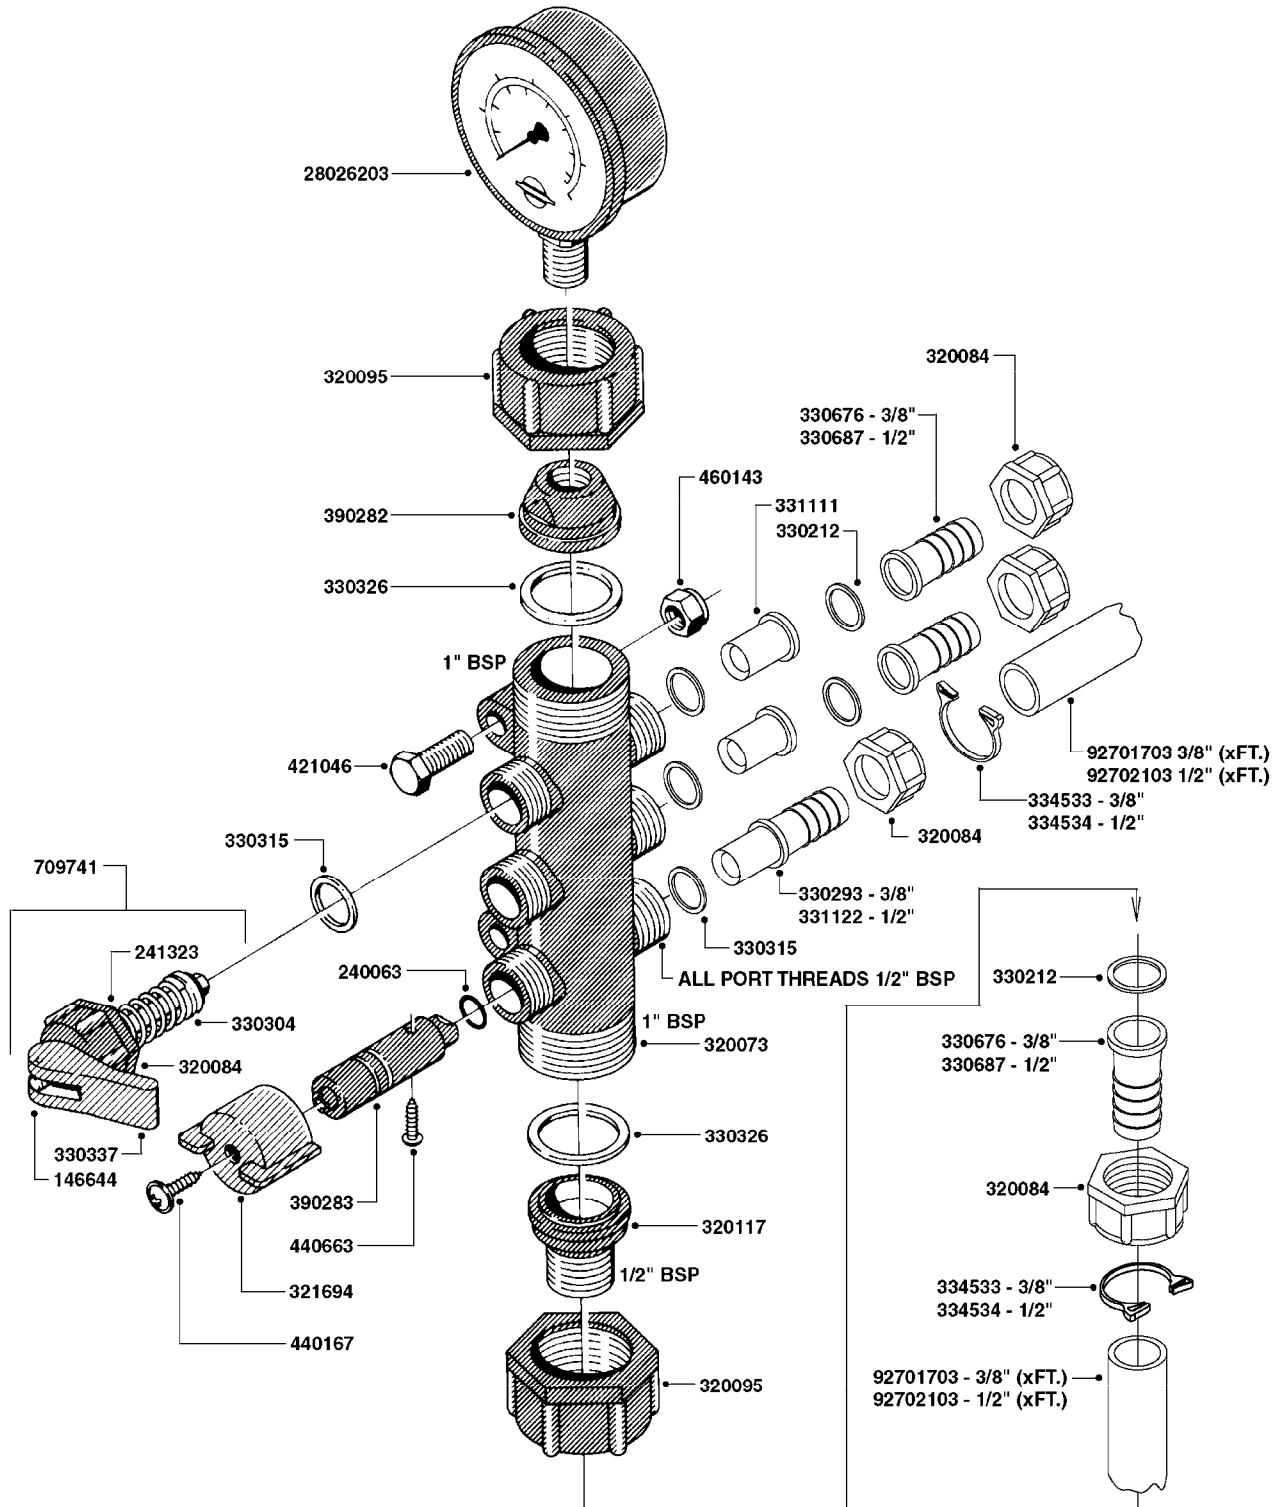

841758 - COMPLETE ASSEMBLY
(LESS GAUGE)

COMPLETE ASSEMBLIES
WHOLEGOODS ITEMS

B0020

CONTROL-ET MANUAL-ES 30/50/80
B0020-HIN, 01:01:16

Page 1

Date 06.11.2017 17:58

parts-n°	order qty	description
146644	1	PIN D3X19 STAINLESS
240063	1	O-RING D14.1/9.3 X 2.4
241323	1	O-RING D5.3X2.4 NITRIL
320073	1	DISTRIBUTOR HOUSING 1/2"
320084	1	FITT.DK NUT 1/2" BSP
320095	1	FITT.DK NUT 1" BSP
320117	1	FITT.DK CONN.1/2"BSP F. 1" CAP
321694	1	UNION NUT
330212	1	O-RING D19/D14X2.4 F.1/2"NUT
330293	1	VALVE SEAT WITH 3/8" HOSE TAIL
330304	1	VALVE CONE D14
330315	1	O-RING D18.4/D13X.6
330326	1	O-RING D30/D24X2 F.1"NUT
330337	1	HANDLE F. FLIP VALVE
330676	1	FITT.DK HB 3/8" F. 1/2" NUT
330687	1	FITT.DK HB 1/2" F. 1/2" NUT
331111	1	VALVE SEAT FOR 1/2" DISTRIBUT.
331122	1	VALVE SEAT WITH 1/2" HOSE TAIL
334533	1	CLAMP HOSE PLASTIC 3/8"
334534	1	CLAMP HOSE PLASTIC 1/2"
390282	1	STOPPER ATV 1/4"
390283	1	CONE FOR PRES CONTR ATV
421046	1	SCREW HEX M8X25/25 A2 SS DIN933
440167	1	SCREW NO.8 1/4"
440663	1	SCREW 3/8" NR4 STAINLESS
460143	1	NUT HEX M8X1.25 LOCK DIN985A2 SS
709741	1	VALVE ASSY. 1/2" FLIP LEVER
841758	1	ET CONTROL COMPLETE
28026203	1	GAUGE 200PSI/BR, 2.5"1/4BSP-BTM
92701703	1	HOSE R X3/8" X300PSI WP X0012"
92702103	1	HOSE R X1/2" X300PSI WP X0012"