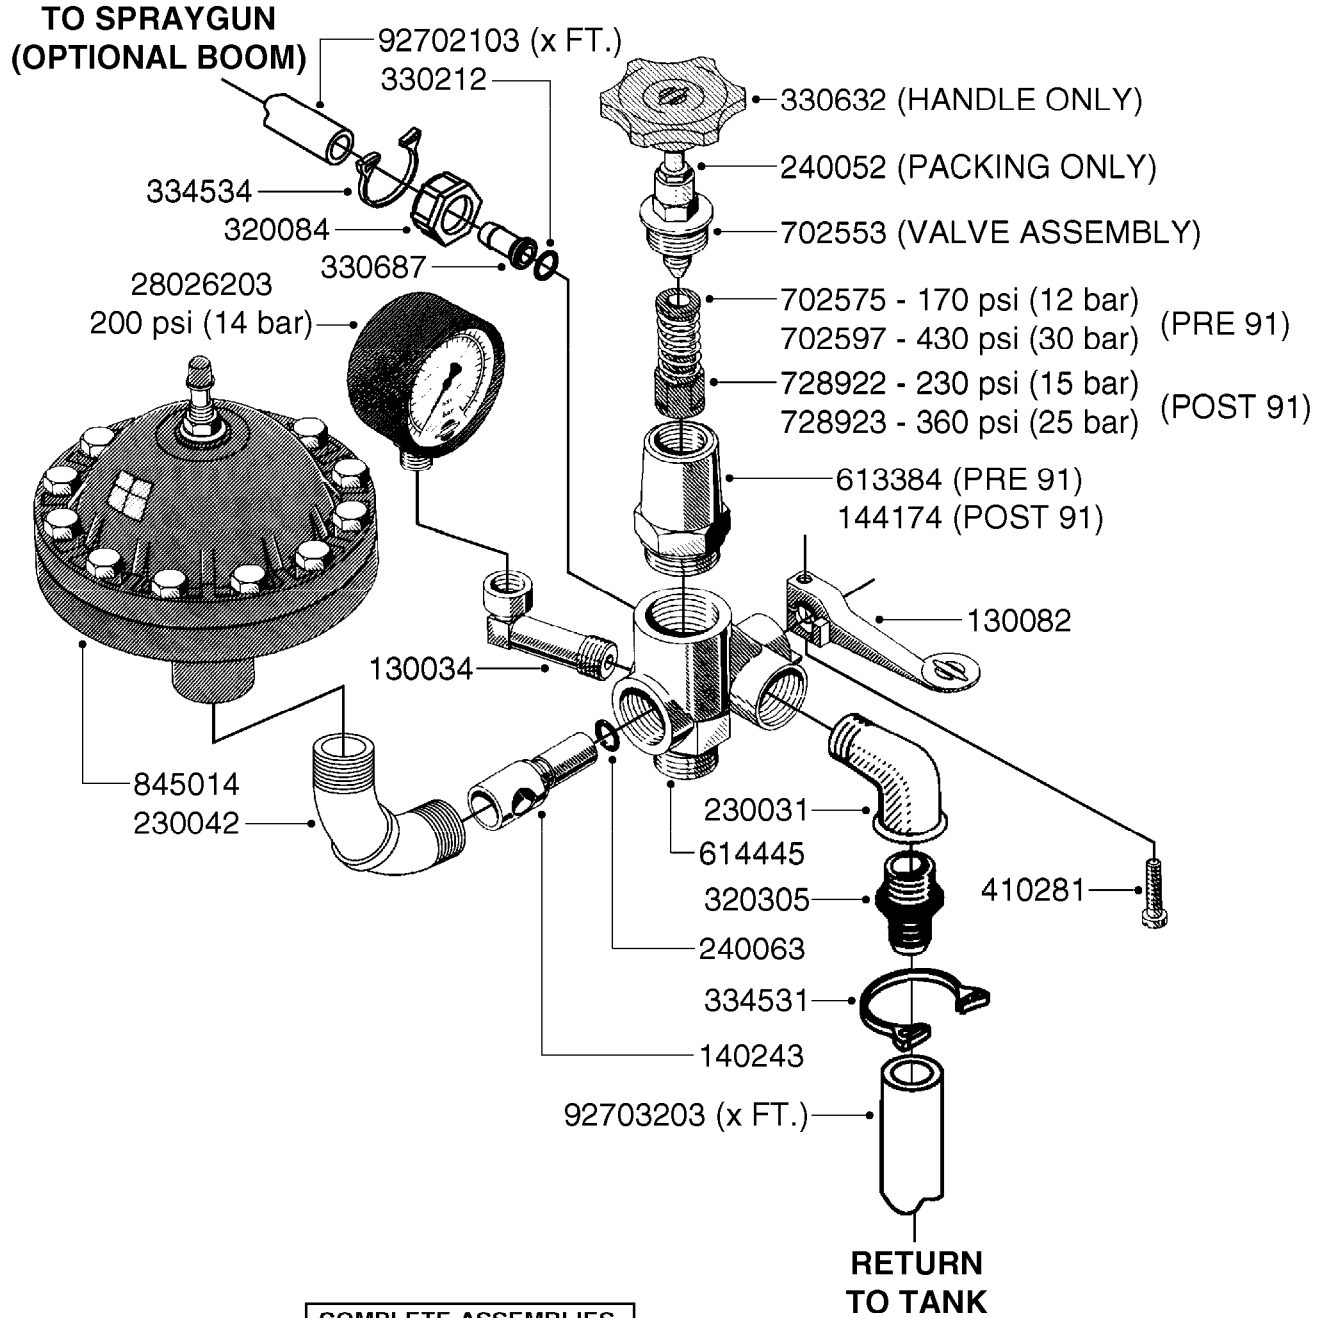

PUMP - 503/603 W/DIRECT DRIVE
A0040-HIN, 01:01:16

Page 1

Date 06.11.2017 17:58

parts-n°	order qty	description
146590	1	COUPLING F. ENGINE DIRECT DRIV
146591	1	COUPLING F.PUMP DIRECT DRIVE
160003	1	PUMP MOUNT PLATE TALL 500/600
168846	1	BASE PLATE F.DIRECT DRIVE UNIT
192415	1	KEY 3/16' X 38 BS NO. 91539
330746	1	GUARD PTO LOWER PART SHORT
330757	1	GUARD PTO UPPER PART SHORT
410347	1	SCREW M6X20 8.8
420162	1	BOLT HEX 8.8 DEL 3/8"x15MM
420604	1	BOLT HEX 8.8 DEL M10X25 FT DIN933
420744	1	SCEW HM 8X40/22 A2 SS DIN931
420781	1	BOLT HEX 8.8 DEL M8X50
420943	1	BOLT HEX 8.8 DEL M10X50
450897	1	SCREW SET M8 x 12
460143	1	NUT HEX M8X1.25 LOCK DIN985A2 SS
460202	1	NUT HEX M6
460423	1	NUT HEX M10X1.50 LOCK DIN985A2 SS
470046	1	WASHER D18D11X1 LOCK
471122	1	WASHER, M10, Ø20/10.5X 2.0, SS
471126	1	WASHER, M8, Ø16/ 8.4X 1.6, SS
821617	1	PUMP 503/7 W FOOT TAPERED SHAF
821624	1	PUMP 603/7 W. FOOT TAPERED SHA
28007203	1	ENG.B&S 3.5HP 6:1 REDUCT. RED
28007303	1	ENG.HONDA 4.0HP 6:1 REDUCT.
92702103	1	HOSE R X1/2" X300PSI WP X0012"