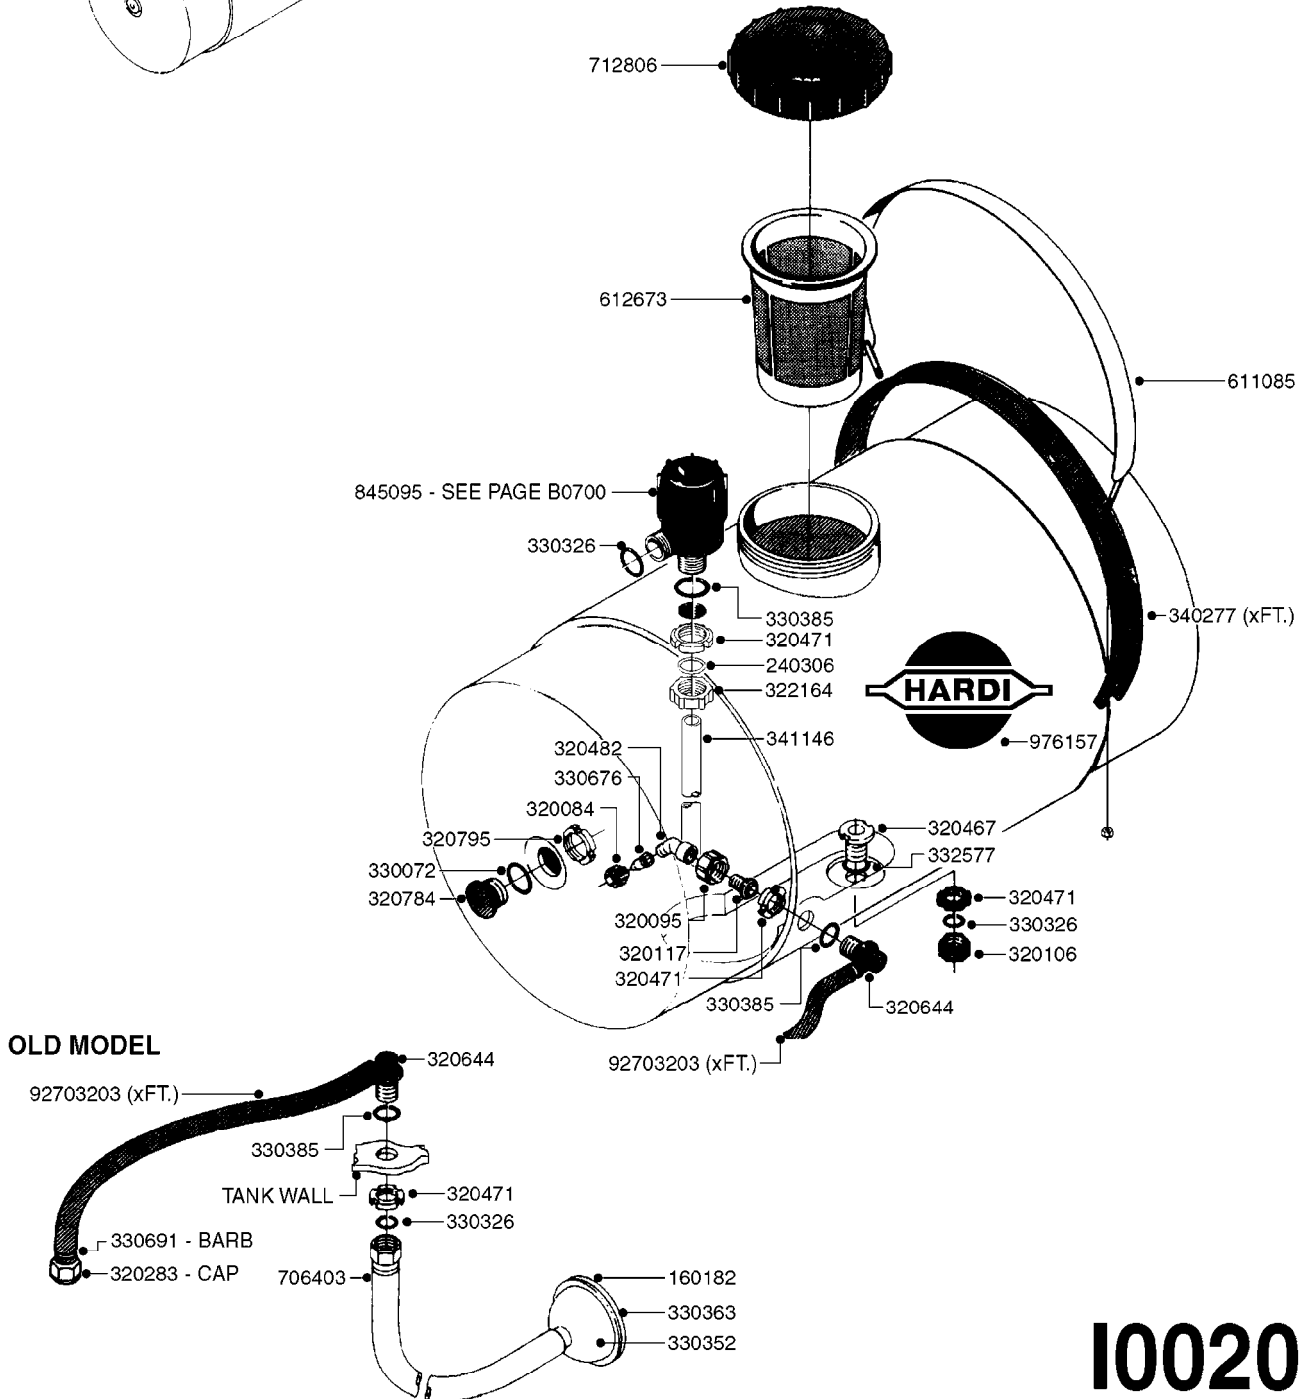

COMPLETE ASSEMBLY:
707011 - 50 GAL
727148 - 80 GAL

ATV 50/80 TANK
I0020-HIN, 01:01:16

Page 1
Date 06.11.2017 17:58

parts-n°	order qty	description
160182	1	FILTER SCREEN
240306	1	O-RING D29/D21X4
320084	1	FITT.DK NUT 1/2" BSP
320095	1	FITT.DK NUT 1" BSP
320106	1	FITT.DK CAPNUT 1" BSP
320117	1	FITT.DK CONN.1/2"BSP F. 1" CAP
320283	1	FITT.DK NUT 3/4"BSP
320467	1	FITT.DK BULKHEAD 1"BSP SINGLE
320471	1	FITT.DK NUT 1" BSP JAMB
320482	1	FITT.DK ELB. 1/2" BSP 60 DEG.
320644	1	FITT.DK ELB.3/4"HB X 1" BSP
320784	1	FITT.DK CAP 1-1/2" BSP
320795	1	FITT.DK NUT 1-1/2" BSP JAMB
322164	1	FITT.DK CAP 1' SPECIAL
330072	1	O-RING D53.5/D45.5X4
330326	1	O-RING D30/D24X2 F.1"NUT
330352	1	FOAM DROP HOUSING
330363	1	RETAINER FILTER GAUGE
330385	1	O-RING D38,8/32,8XD3
330676	1	FITT.DK HB 3/8" F. 1/2" NUT
330691	1	FITT.DK HB 3/4'F.3/4' NUT
332577	1	O-RING D38/D30X4 F.1" PUR.
340277	1	TANK PACKING - 40mm WIDE x 12"
341146	1	SUCTION TUBE L=640MM/45DEG
611085	1	TANK STRAP FOR NK600
612673	1	FILTER BASKET F. ES30/ES53
706403	1	HOSE ASSY. SUCTION F.ESTATE SP
707011	1	TANK 53 GAL. TR/ATV
712806	1	TANK LID WITH VENT S226 RED
727148	1	TANK 80 GAL.F/FLUSH
845095	1	FILTER COMPLETE
976157	1	DECAL COMPANY (4.4" X 4.6")
92703203	1	HOSE R X3/4" X300PSI WP X0012"