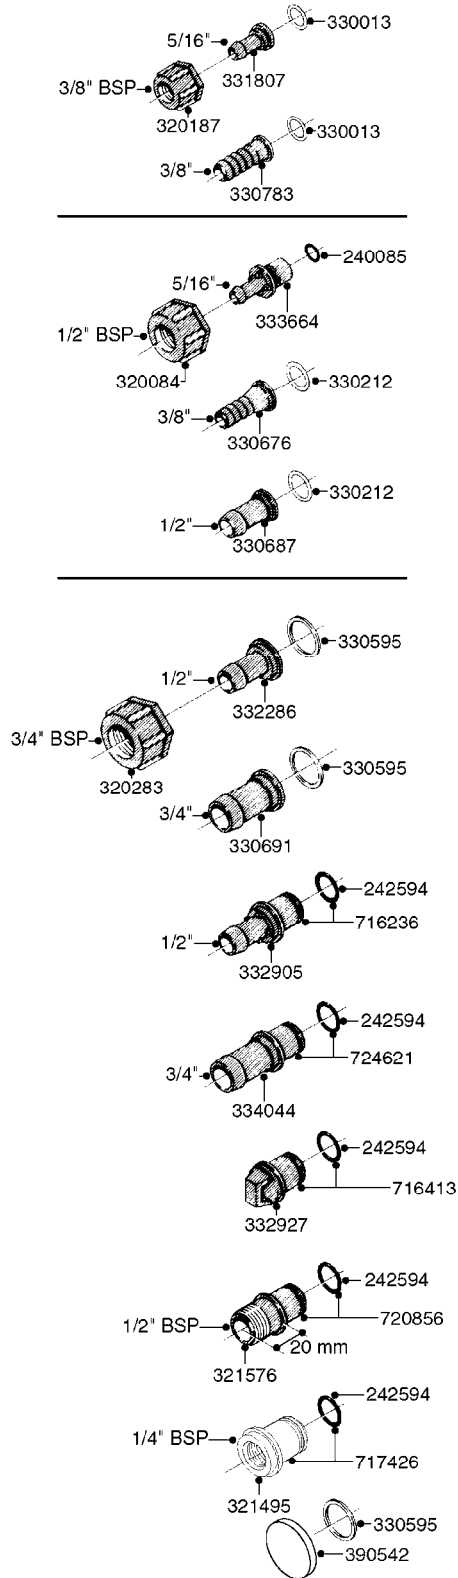

L0010

parts-n°	order qty	description
240085	1	O-RING D13,1/8,3X02,4 NITRIL
241441	1	O-RING D29.3X3
242594	1	O-RING D14 X 1.78 SCH.70-EPDM
320084	1	FITT.DK NUT 1/2" BSP
320095	1	FITT.DK NUT 1" BSP
320117	1	FITT.DK CONN.1/2"BSP F. 1" CAP
320187	1	FITT.DK CAP 3/8" BSP BLACK
320283	1	FITT.DK NUT 3/4"BSP
320821	1	FITT.DK NUT 1-1/2" BSP
321495	1	FITT.DK REDUC 1/4'BSP F.3/4'NT
321576	1	FITT.DK CONN 1/2"BSP F.3/4"NUT
330013	1	O-RING D15/D10X2.5 F.3/8"NUT
330212	1	O-RING D19/D14X2.4 F.1/2"NUT
330326	1	O-RING D30/D24X2 F.1"NUT
330341	1	FITT.DK HB 1" F. 1" NUT
330595	1	O-RING D24.6/D20X2.1 -3/4"
330665	1	3/4' HOSE TAIL F/1' CAP
330676	1	FITT.DK HB 3/8" F. 1/2" NUT
330687	1	FITT.DK HB 1/2" F. 1/2" NUT
330691	1	FITT.DK HB 3/4'F.3/4' NUT
330783	1	FITT.DK HB 3/8" F.3/8" NUT
331262	1	FITT.DK HB 1-1/2" F. 1-1/2"NUT
331273	1	O-RING D44/D38X2 F.1-1/2"
331446	1	FITT.DK HB 1" F.1-1/2" NUT
331807	1	FITT.DK HB 5/16" F.3/8" NUT
332286	1	FITT.DK HB 1/2" F. 3/4" NUT
332905	1	FITT.DK HB 1/2" F. 3/4" CAP
332927	1	PLUG F. NOZZLE TUBE 3/4'
333292	1	FITT.DK HB 1"O'RING F.1-1/2"
333664	1	FITT.DK HB 5/16' F. 1/2' NUT
334044	1	FITT.DK HB 3/4' F. 3/4' CAP
334059	1	FITT.DK EL 1" 110 DEG.F.1-1/2"
334123	1	FITT.DK HB 1-1/4"O-RNG F.1-1/2"
334150	1	FITT.DK HB 1-1/4" 110 F.1-1/2"
390542	1	PLUG WASHER FOR 3/4'CAP NUT
716236	1	FITT.DK HB 1/2" ASSY. F. 3/4"
716413	1	FITT.DK PLUG ASSY. F.NOZ TUBE
717426	1	FITT.DK REDUC 1/4"BSP F.3/4"N
720856	1	FITT.DK 1/2'BSP ASSY.F.3/4'NUT
724621	1	FITT.DK HB 3/4"ASSY F.3/4" NUT