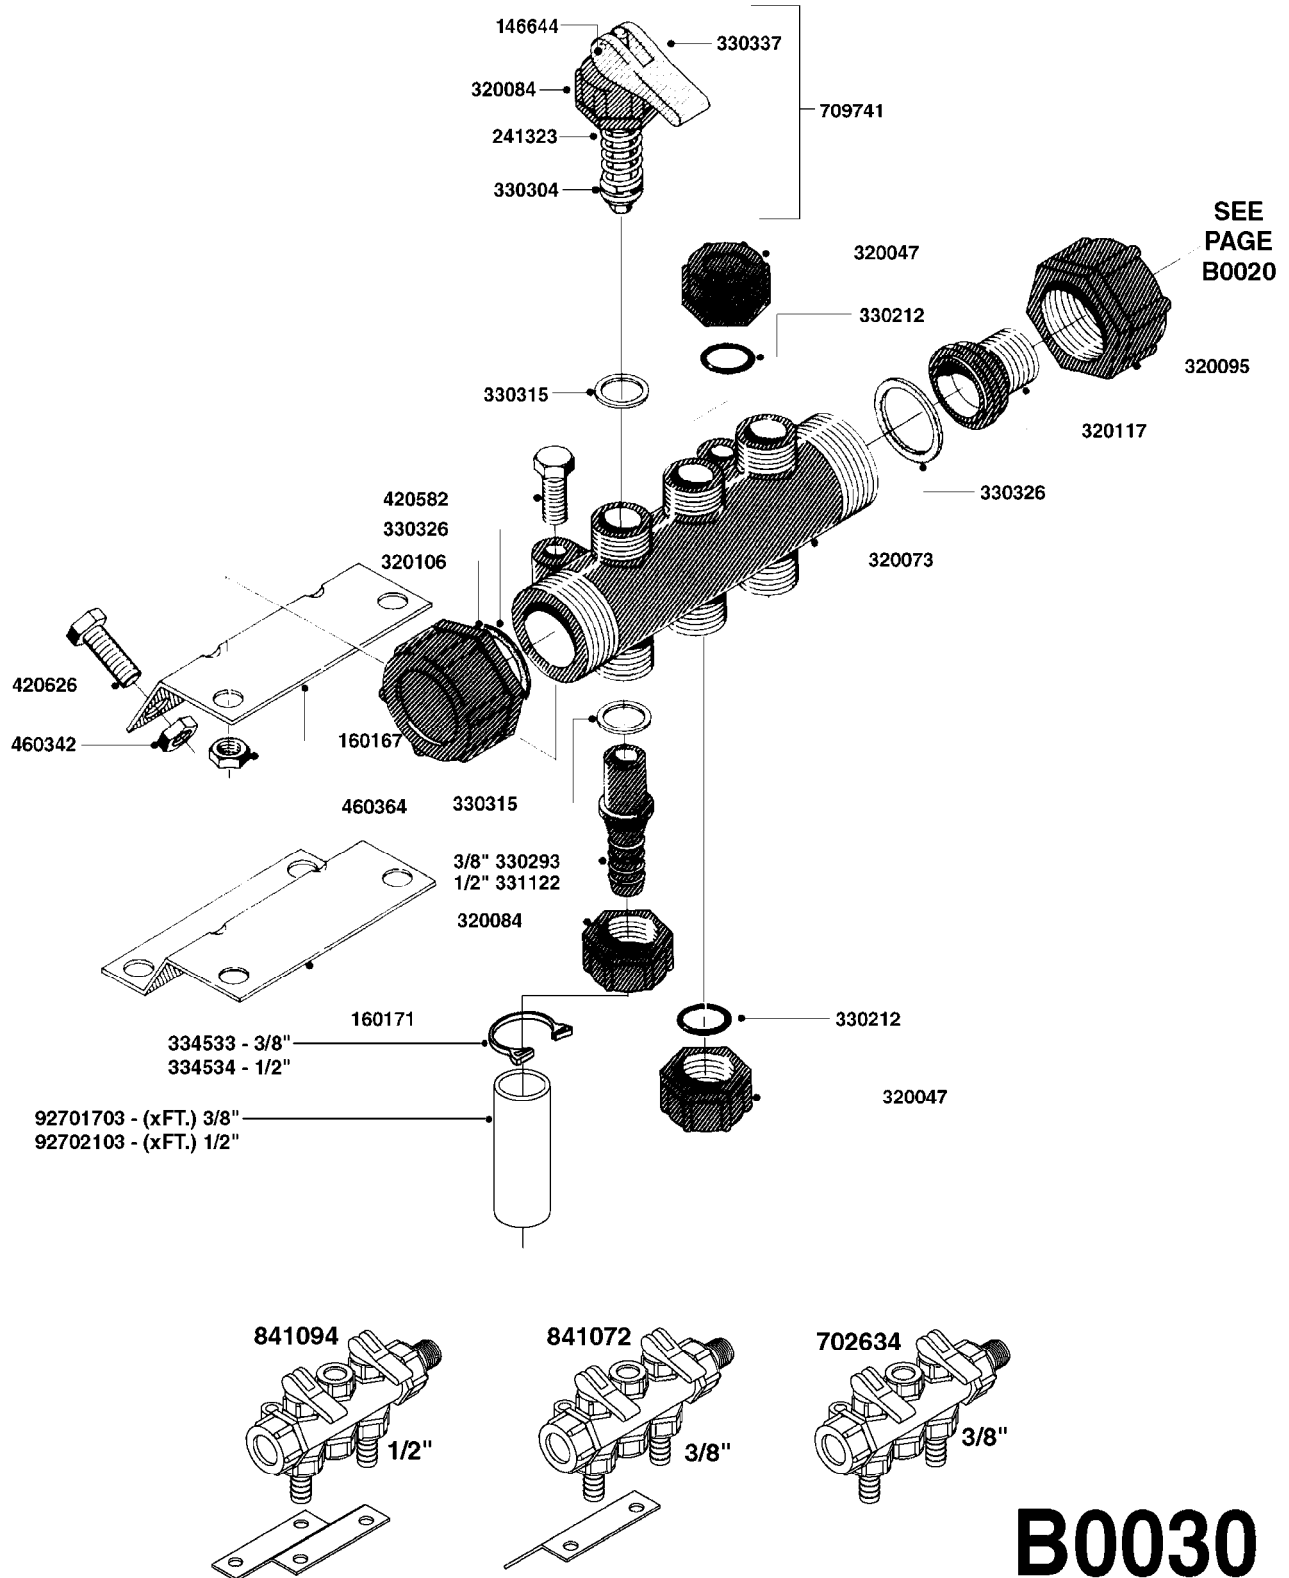

841758 - COMPLETE ASSEMBLY
(LESS GAUGE)

COMPLETE ASSEMBLIES
WHOLEGOODS ITEMS

B0020

CONTROL-ET MANUAL-ES 30/50/80
B0020-HIN, 01:01:16

Page 1

Date 06.11.2017 17:58

parts-n°	order qty	description
146644	1	PIN D3X19 STAINLESS
240063	1	O-RING D14.1/9.3 X 2.4
241323	1	O-RING D5.3X2.4 NITRIL
320073	1	DISTRIBUTOR HOUSING 1/2"
320084	1	FITT.DK NUT 1/2" BSP
320095	1	FITT.DK NUT 1" BSP
320117	1	FITT.DK CONN.1/2"BSP F. 1" CAP
321694	1	UNION NUT
330212	1	O-RING D19/D14X2.4 F.1/2"NUT
330293	1	VALVE SEAT WITH 3/8" HOSE TAIL
330304	1	VALVE CONE D14
330315	1	O-RING D18.4/D13X.6
330326	1	O-RING D30/D24X2 F.1"NUT
330337	1	HANDLE F. FLIP VALVE
330676	1	FITT.DK HB 3/8" F. 1/2" NUT
330687	1	FITT.DK HB 1/2" F. 1/2" NUT
331111	1	VALVE SEAT FOR 1/2" DISTRIBUT.
331122	1	VALVE SEAT WITH 1/2" HOSE TAIL
334533	1	CLAMP HOSE PLASTIC 3/8"
334534	1	CLAMP HOSE PLASTIC 1/2"
390282	1	STOPPER ATV 1/4"
390283	1	CONE FOR PRES CONTR ATV
421046	1	SCREW HEX M8X25/25 A2 SS DIN933
440167	1	SCREW NO.8 1/4"
440663	1	SCREW 3/8" NR4 STAINLESS
460143	1	NUT HEX M8X1.25 LOCK DIN985A2 SS
709741	1	VALVE ASSY. 1/2" FLIP LEVER
841758	1	ET CONTROL COMPLETE
28026203	1	GAUGE 200PSI/BR, 2.5"1/4BSP-BTM
92701703	1	HOSE R X3/8" X300PSI WP X0012"
92702103	1	HOSE R X1/2" X300PSI WP X0012"