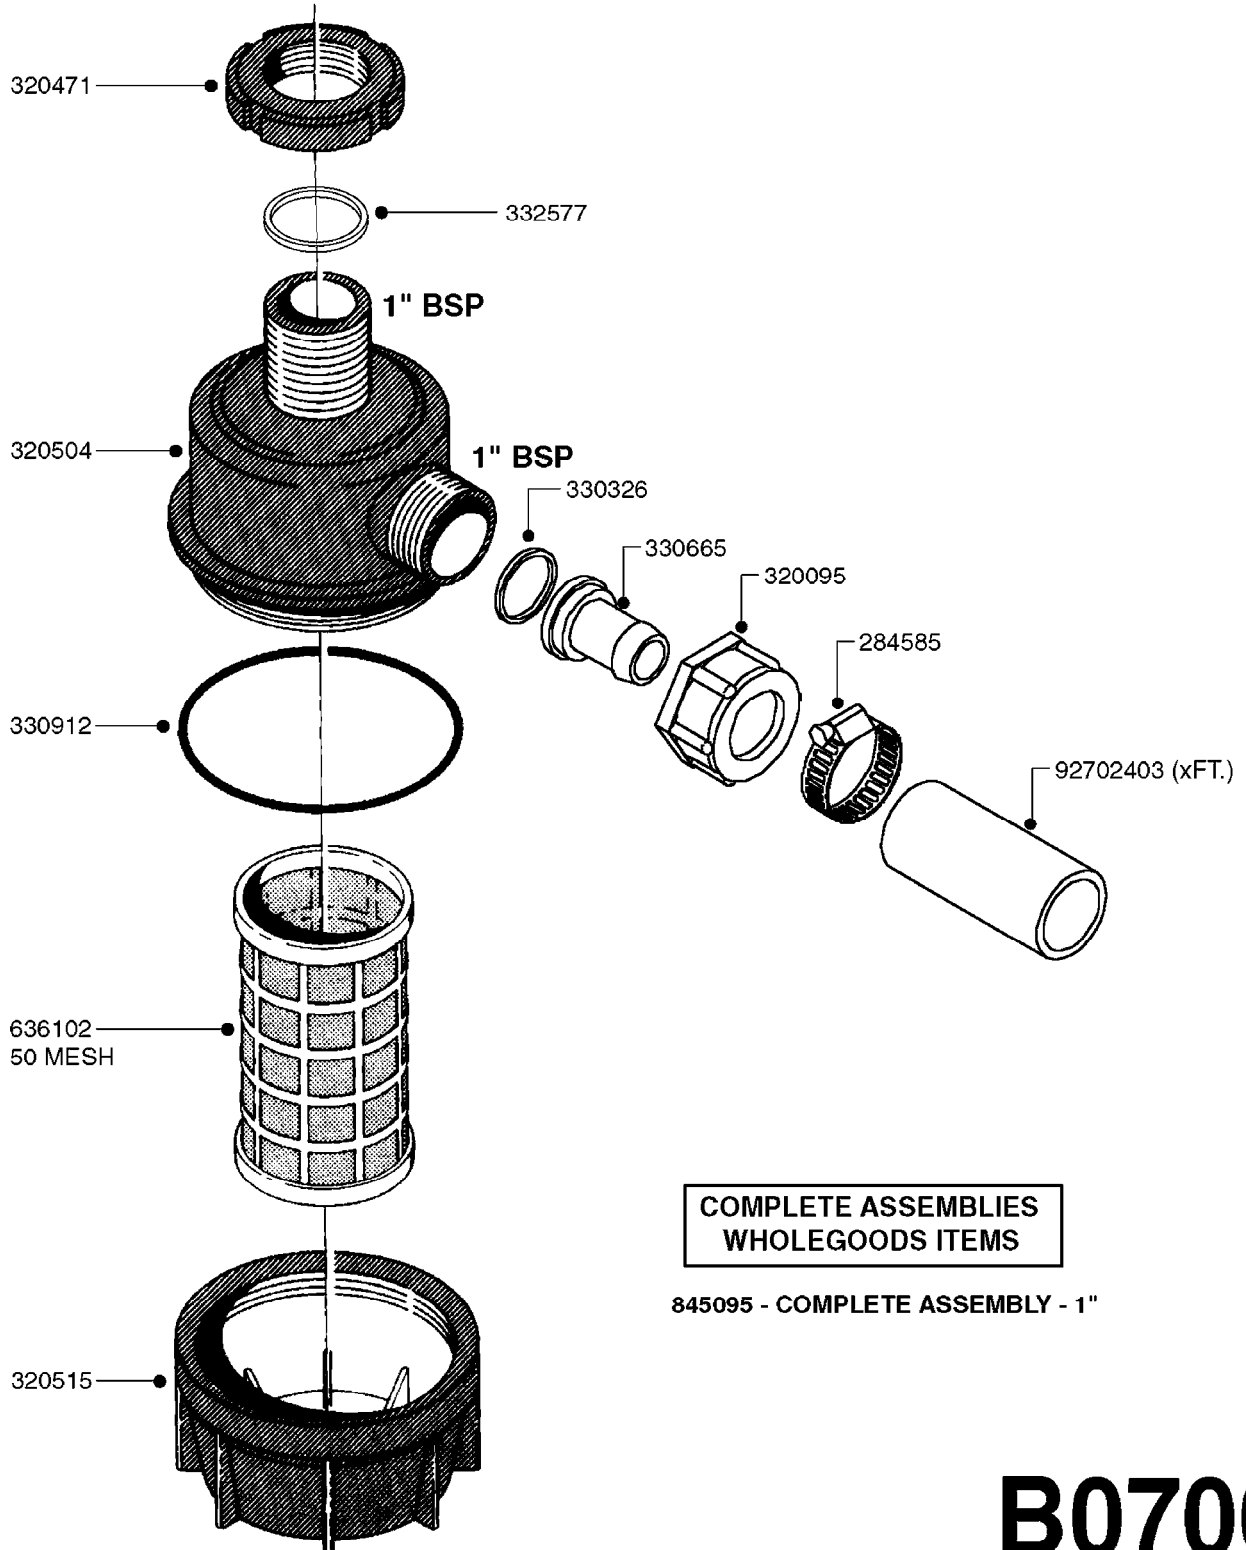

B0700

SUCTION FILT. HARDI ES30/53/80
B0700-HIN, 01:01:16

Page 1
Date 06.11.2017 17:58

parts-n°	order qty	description
284585	1	CLAMP HOSE GEAR 1" MINI 020
320095	1	FITT.DK NUT 1" BSP
320471	1	FITT.DK NUT 1" BSP JAMB
320504	1	FILTER CASING .....
320515	1	FILTER CAP 2-1/2' RG
330326	1	O-RING D30/D24X2 F.1"NUT
330665	1	3/4' HOSE TAIL F/1' CAP
330912	1	O-RING D79,5/73,5XD3
332577	1	O-RING D38/D30X4 F.1" PUR.
636102	1	NK FILTER 86 30 MESH
845095	1	FILTER COMPLETE
92702403	1	HOSE PVC SUCT GRAY 1"